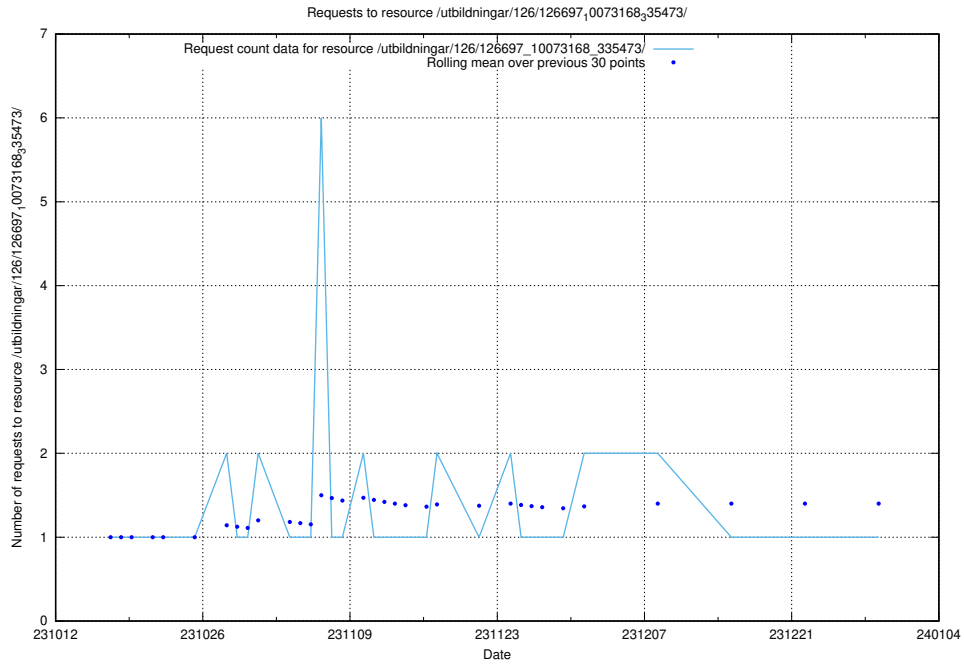

5.5228 Usage of /utbildningar/126/126697_10073168_335473/

Here, we count the number of requests to resource /utbildningar/126/126697_10073168_335473/.