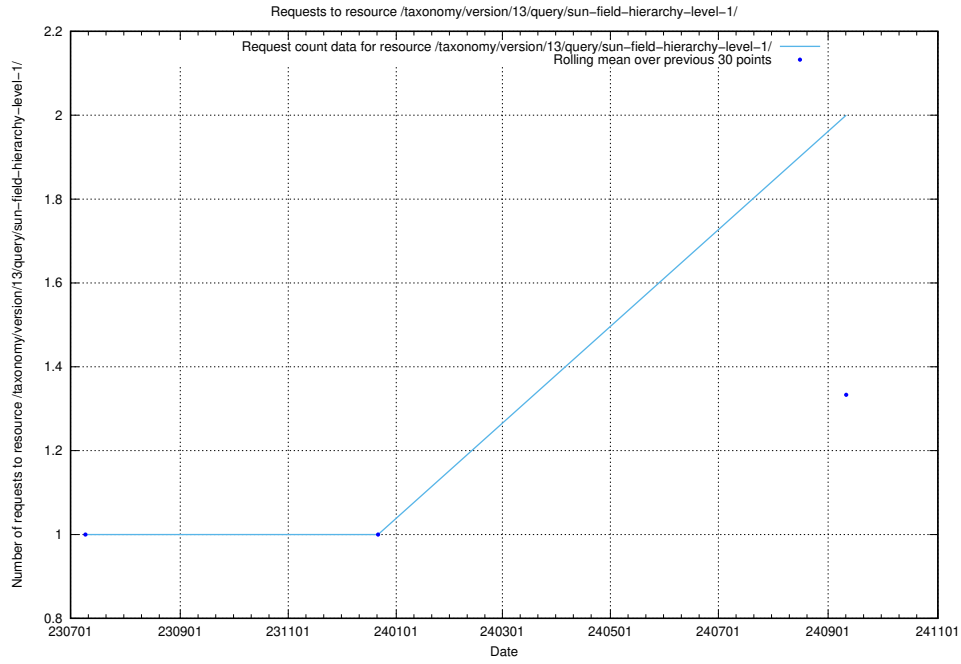

5.867 Usage of /taxonomy/version/13/query/sun-field-hierarchy-level-1/

Here, we count the number of requests to resource /taxonomy/version/13/query/sun-field-hierarchy-level-1/.