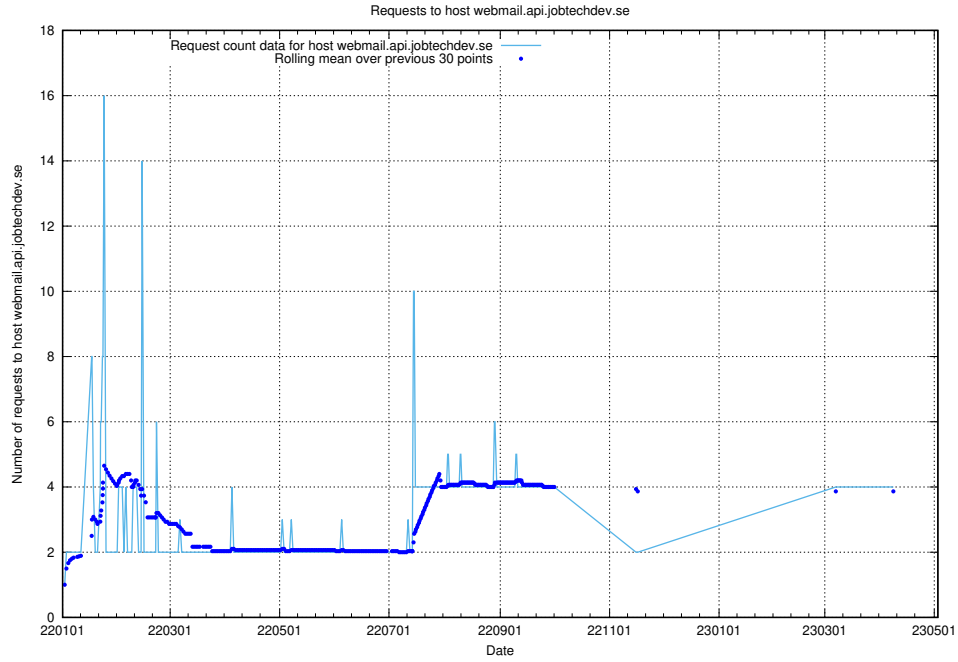

7.118 Usage of webmail.api.jobtechdev.se

Here, we count the number of requests to host webmail.api.jobtechdev.se.