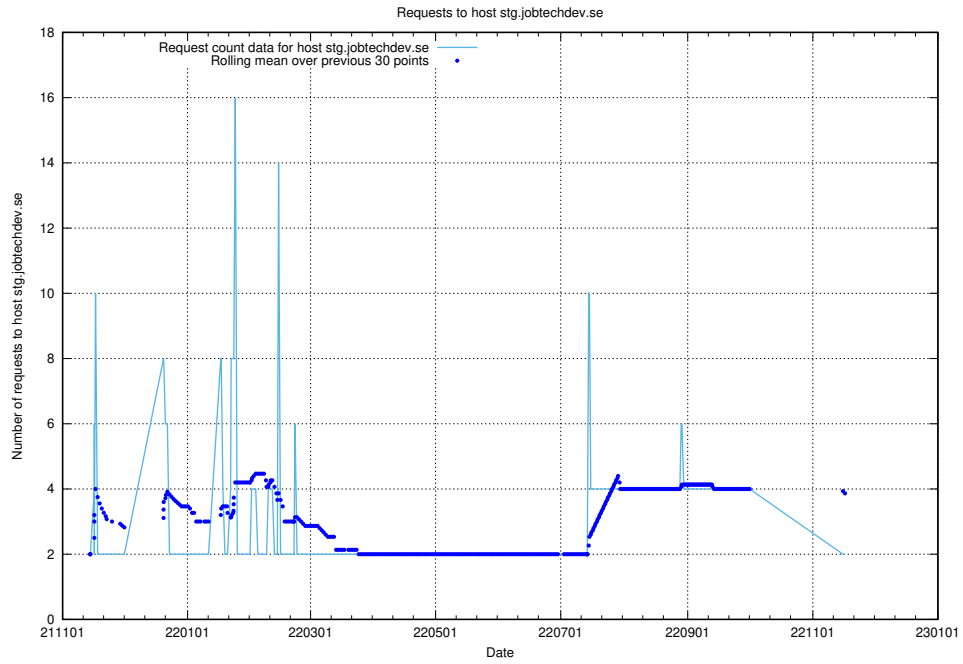

7.568 Usage of stg.jobtechdev.se

Here, we count the number of requests to host stg.jobtechdev.se.