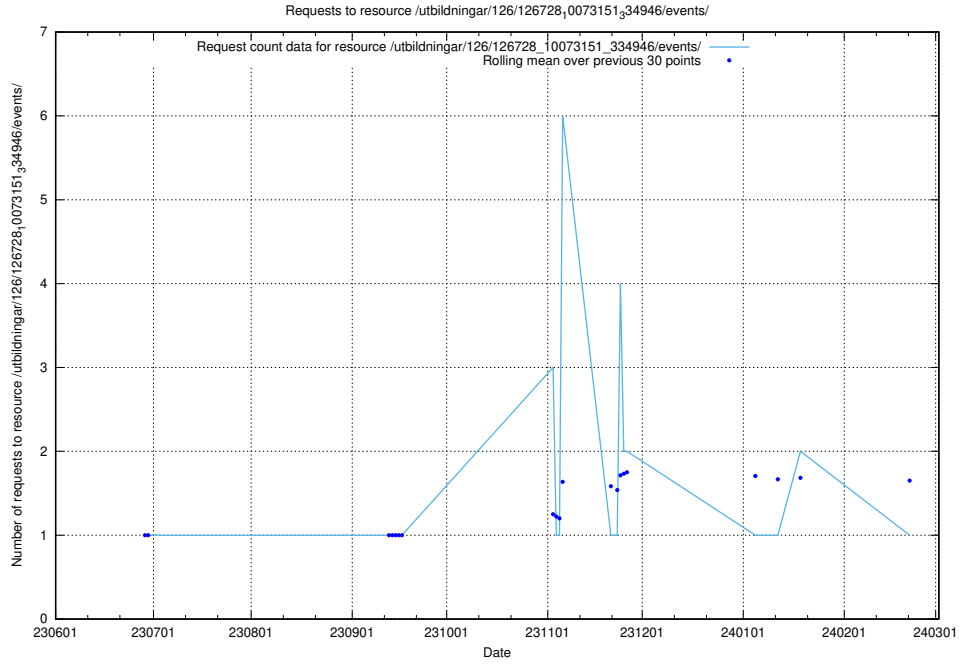

5.6374 Usage of /utbildningar/126/126728_10073151_334946/events/

Here, we count the number of requests to resource /utbildningar/126/126728_10073151_334946/events/