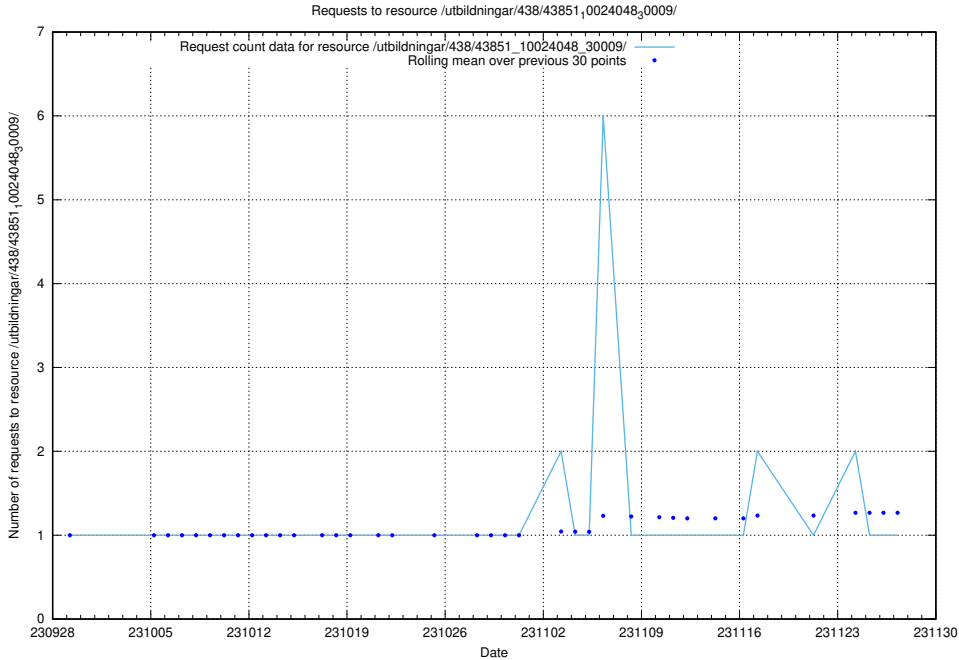

5.5372 Usage of /utbildningar/438/43851_10024048_30009/

Here, we count the number of requests to resource /utbildningar/438/43851_10024048_30009/.