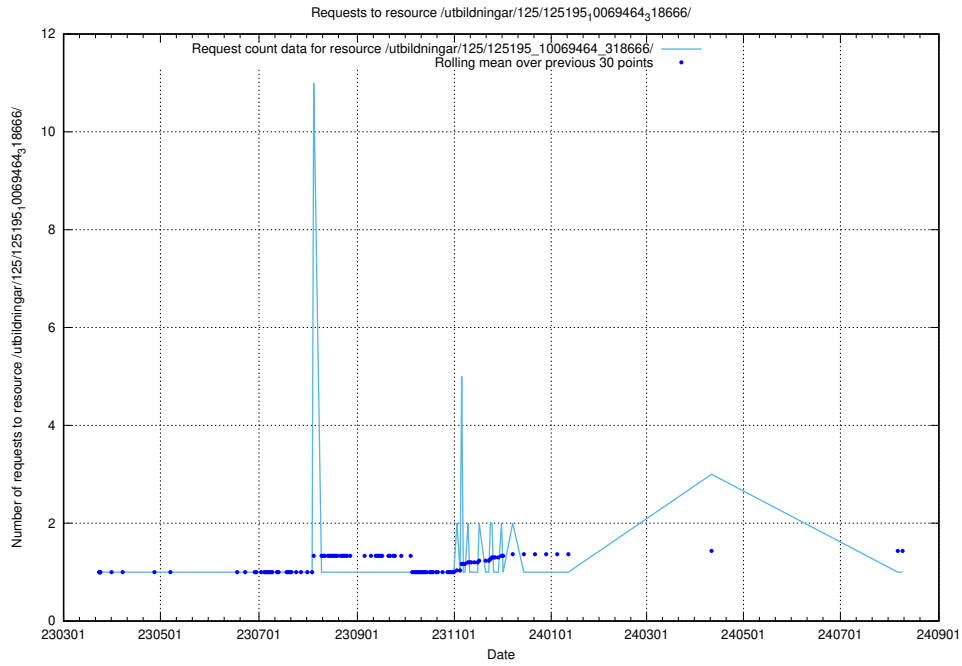

5.1169 Usage of /utbildningar/125/125195_10069464_318666/

Here, we count the number of requests to resource /utbildningar/125/125195_10069464_318666/.