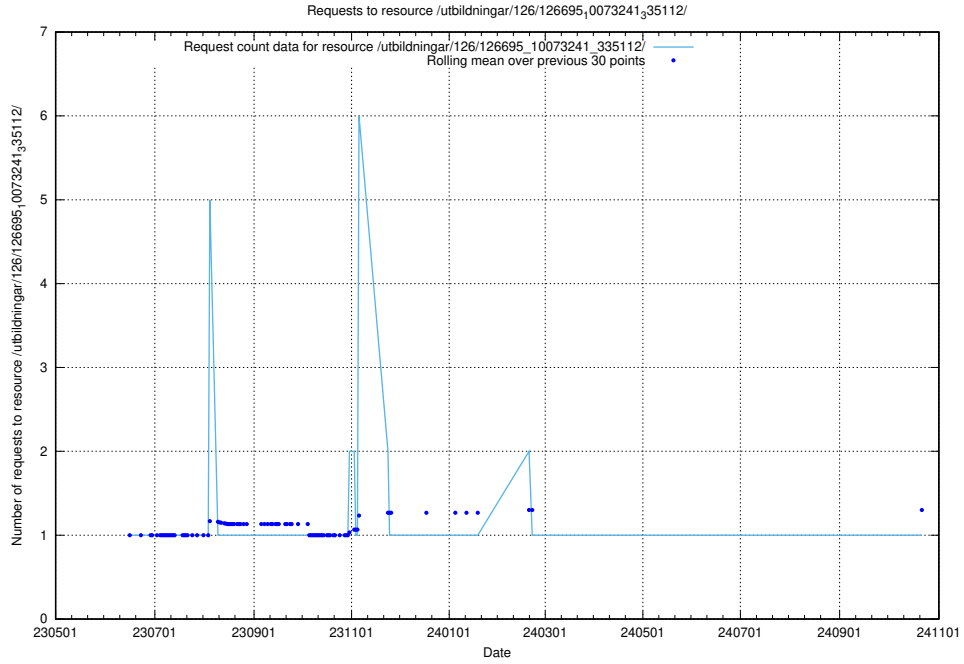

5.6796 Usage of /utbildningar/126/126695_10073241_335112/

Here, we count the number of requests to resource /utbildningar/126/126695_10073241_335112/.