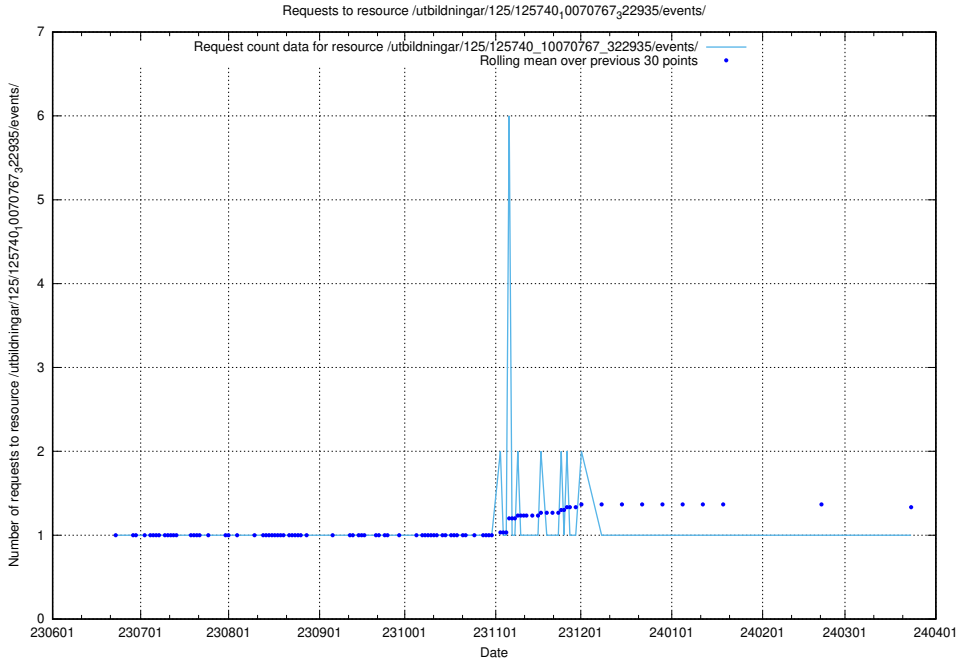

5.6605 Usage of /utbildningar/125/125740_10070767_322935/events/

Here, we count the number of requests to resource /utbildningar/125/125740_10070767_322935/events/

5.6606 Usage of /utbildningar/125/125740_10070767_322935/