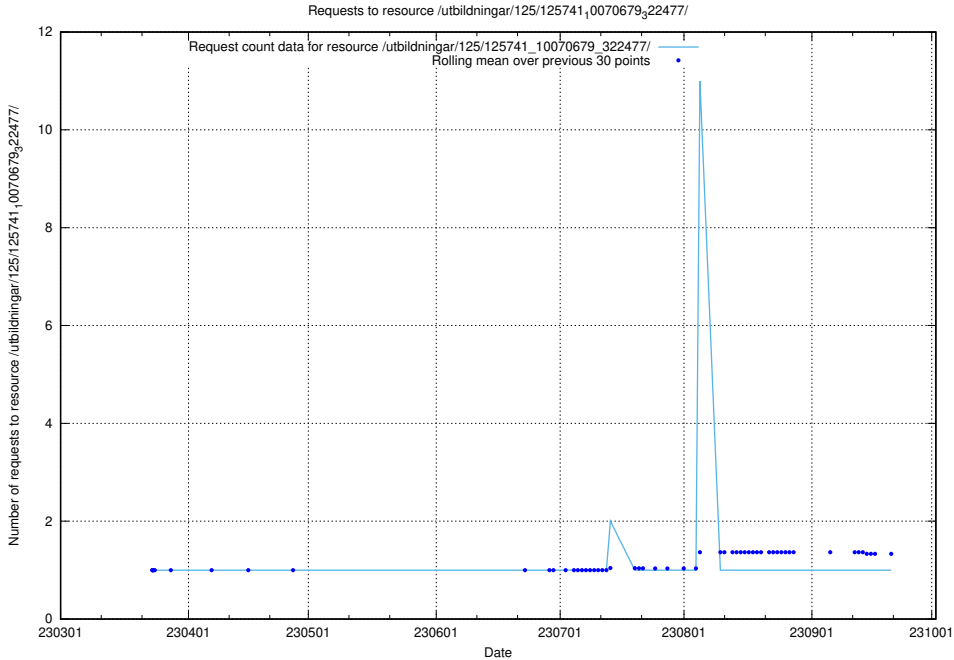

5.7455 Usage of /utbildningar/125/125741_10070679_322477/

Here, we count the number of requests to resource /utbildningar/125/125741_10070679_322477/.