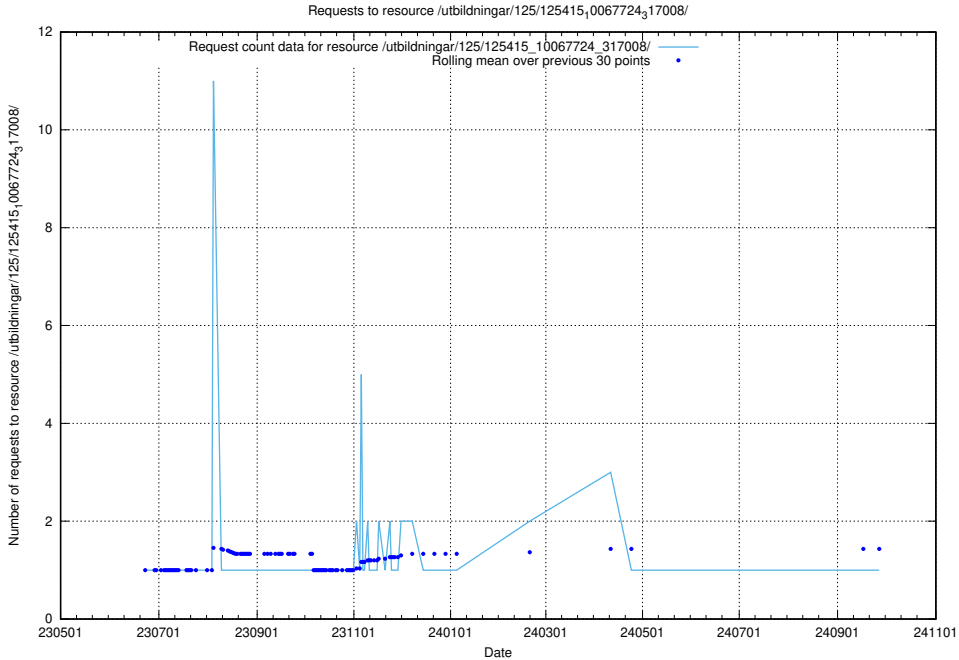

5.6634 Usage of /utbildningar/125/125415_10067724_317008/

Here, we count the number of requests to resource /utbildningar/125/125415_10067724_317008/.