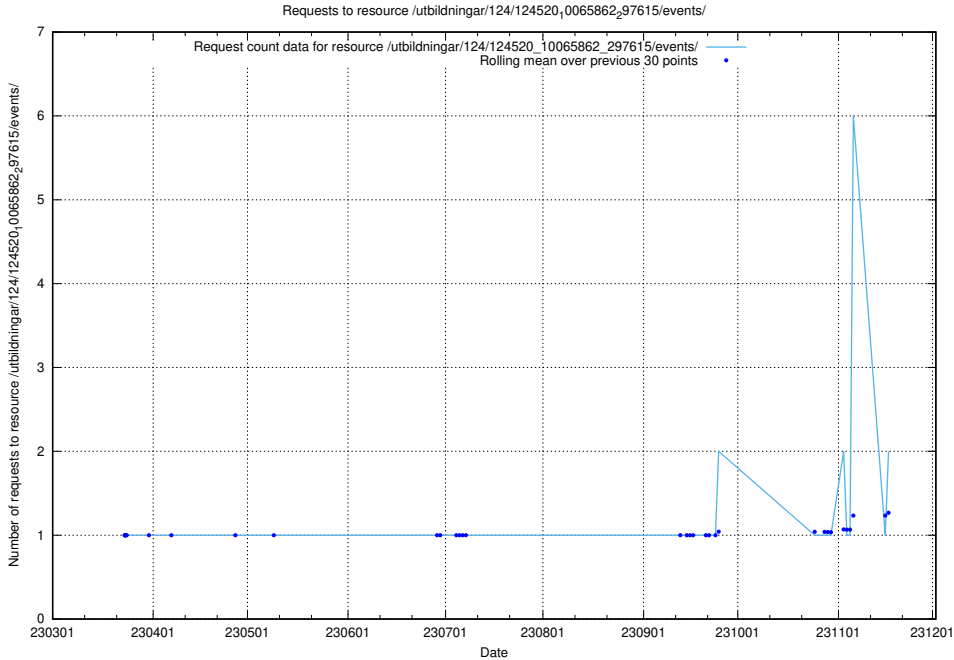

5.601 Usage of /utbildningar/124/124520_10065862_297615/events/

Here, we count the number of requests to resource /utbildningar/124/124520_10065862_297615/events/