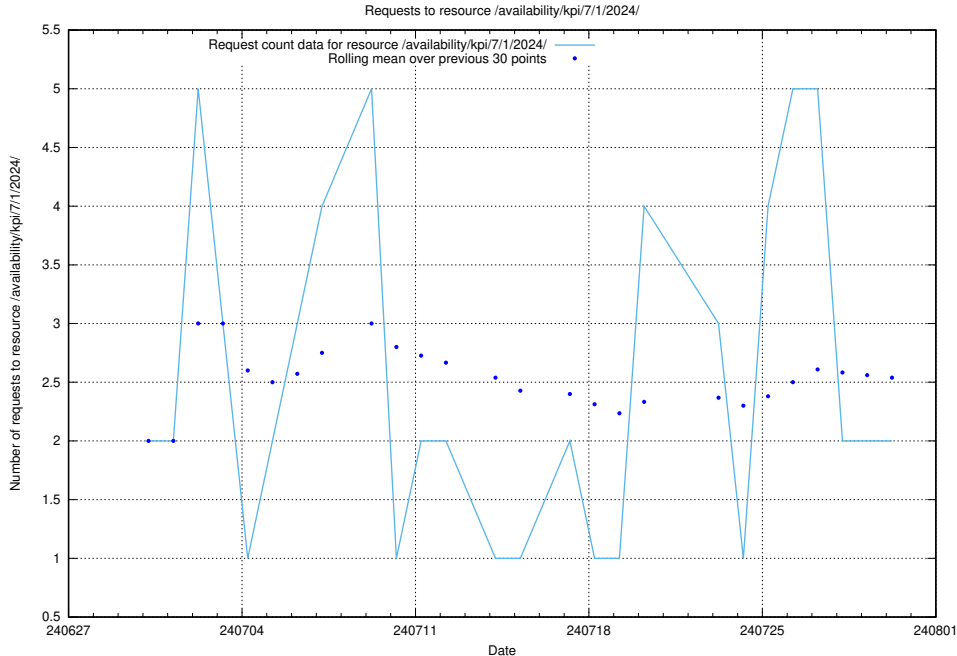

5.590 Usage of /availability/kpi/7/1/2024/

Here, we count the number of requests to resource /availability/kpi/7/1/2024/.