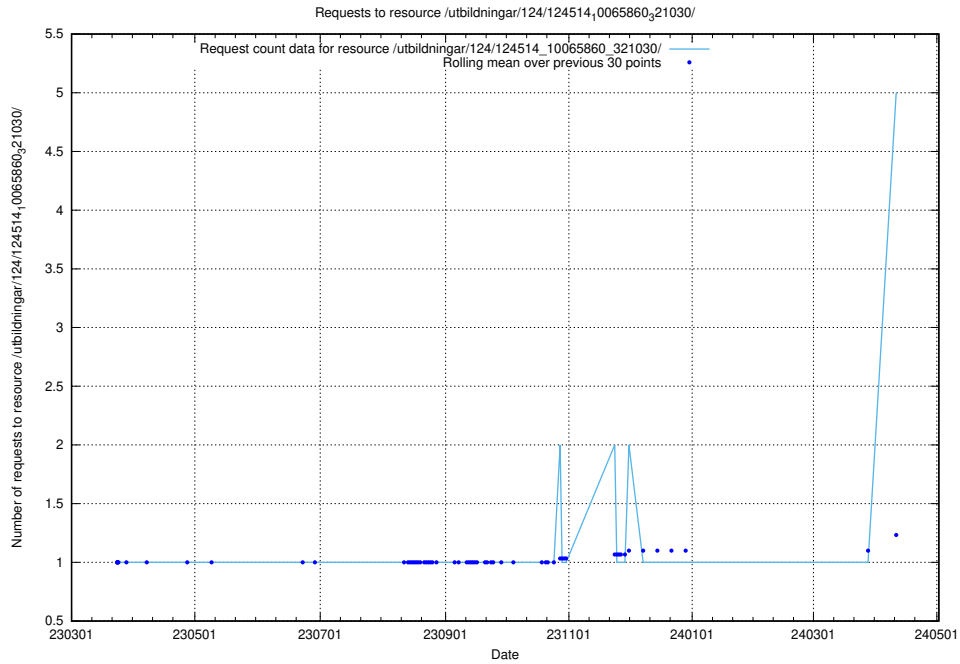

5.205 Usage of /utbildningar/124/124514_10065860_321030/

Here, we count the number of requests to resource /utbildningar/124/124514_10065860_321030/.