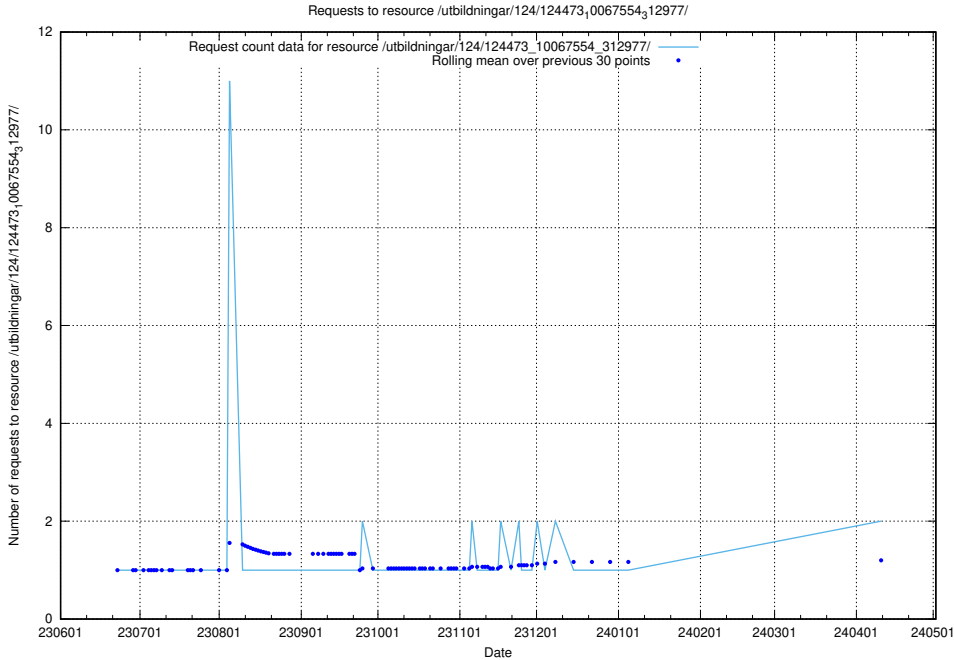

Here, we count the number of requests to resource /utbildningar/124/124473_10067812_313454/events/

5.921 Usage of /utbildningar/124/124473_10067554_312977/

Here, we count the number of requests to resource /utbildningar/124/124473_10067554_312977/.