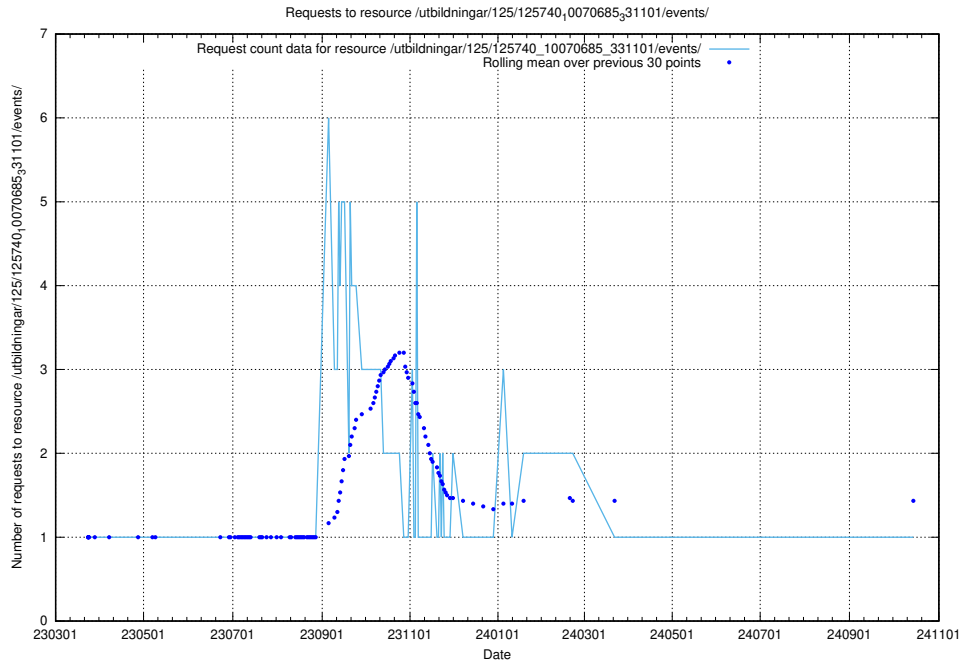

5.1017 Usage of /utbildningar/125/125740_10070685_331101/events/

Here, we count the number of requests to resource /utbildningar/125/125740_10070685_331101/events/