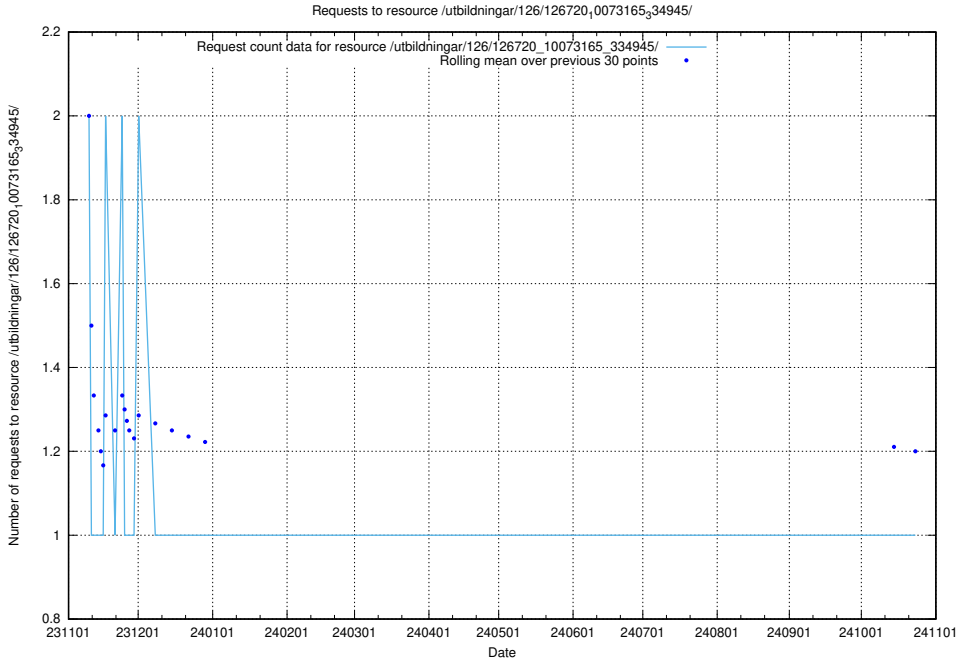

5.5032 Usage of /utbildningar/126/126720_10073165_334945/

Here, we count the number of requests to resource /utbildningar/126/126720_10073165_334945/.