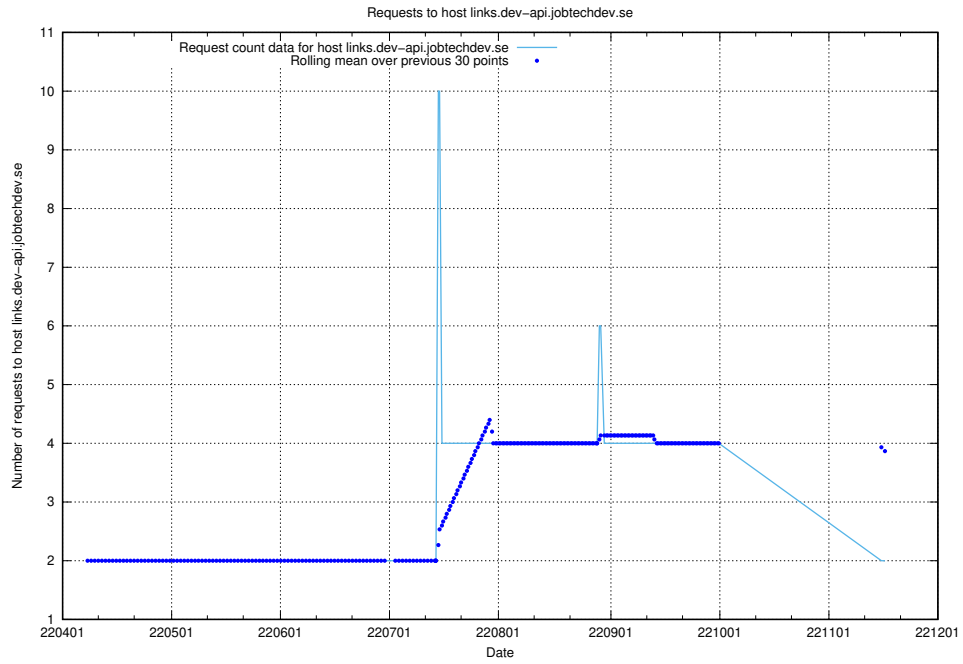

7.476 Usage of links.dev-api.jobtechdev.se

Here, we count the number of requests to host links.dev-api.jobtechdev.se.