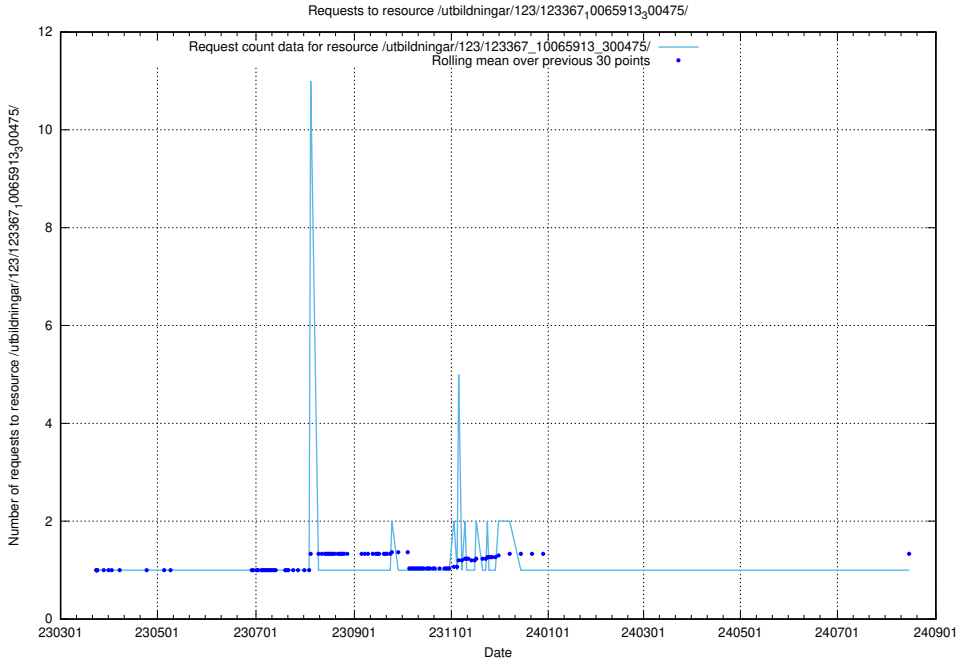

Here, we count the number of requests to resource /taxonomy/version/10/query/skills-with-related-skill-headlines-and-ssyk-level-4-groups/.

5.5619 Usage of /utbildningar/123/123367_10065913_300475/

Here, we count the number of requests to resource /utbildningar/123/123367_10065913_300475/.