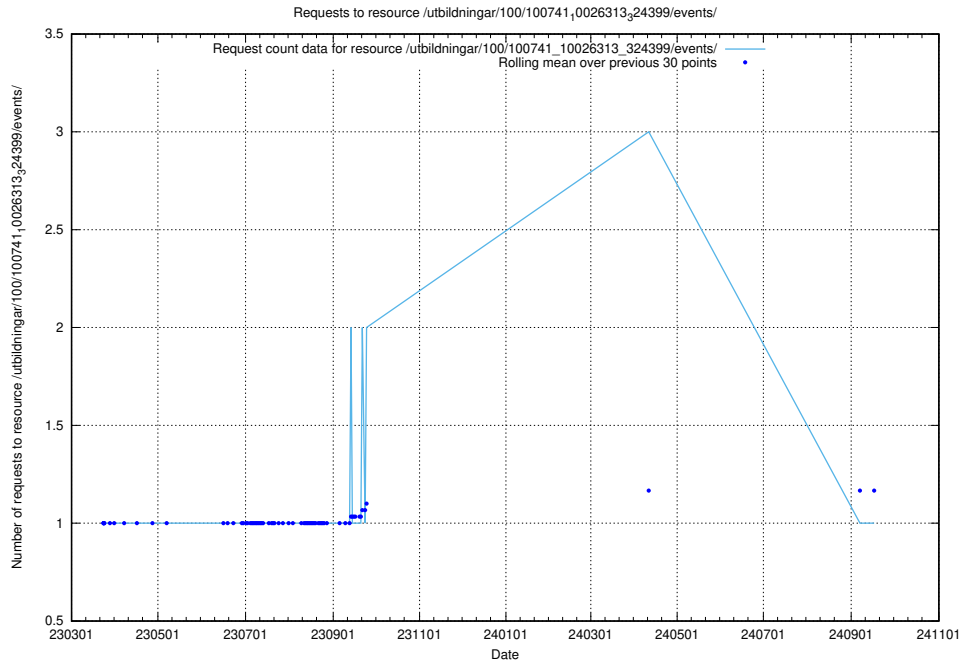

5.6570 Usage of /utbildningar/100/100741_10026313_324399/events/

Here, we count the number of requests to resource /utbildningar/100/100741_10026313_324399/events/