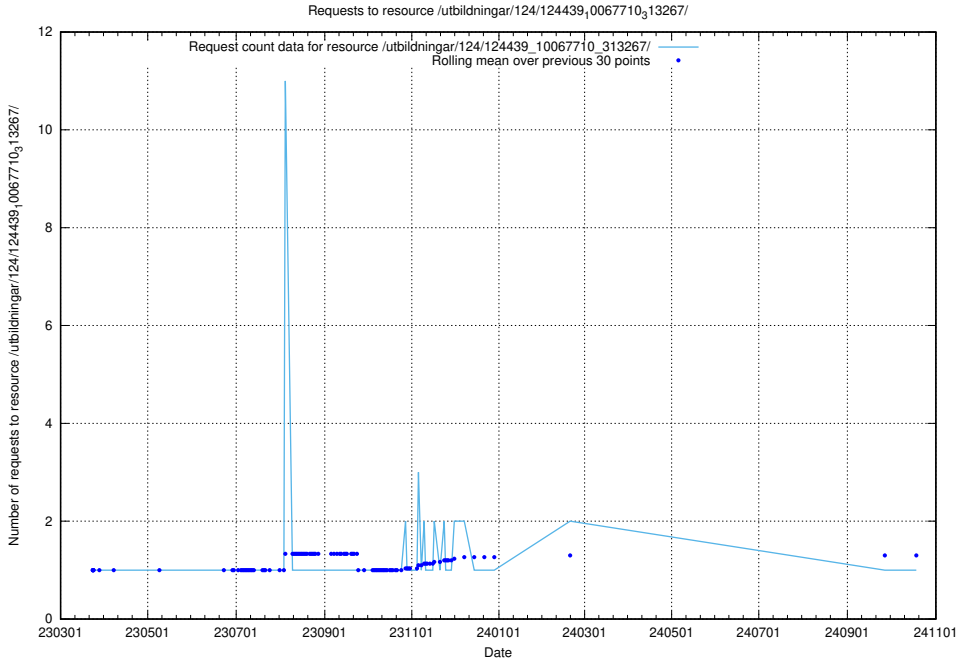

5.4563 Usage of /utbildningar/124/124439_10067710_313267/

Here, we count the number of requests to resource /utbildningar/124/124439_10067710_313267/.