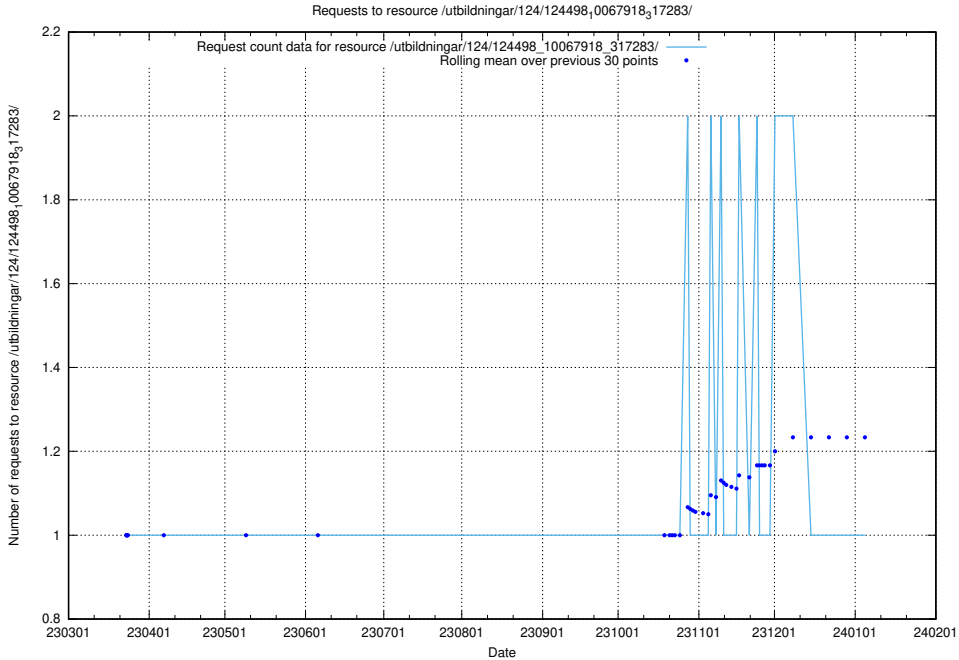

5.3533 Usage of /utbildningar/124/124498_10067918_317283/

Here, we count the number of requests to resource /utbildningar/124/124498_10067918_317283/.