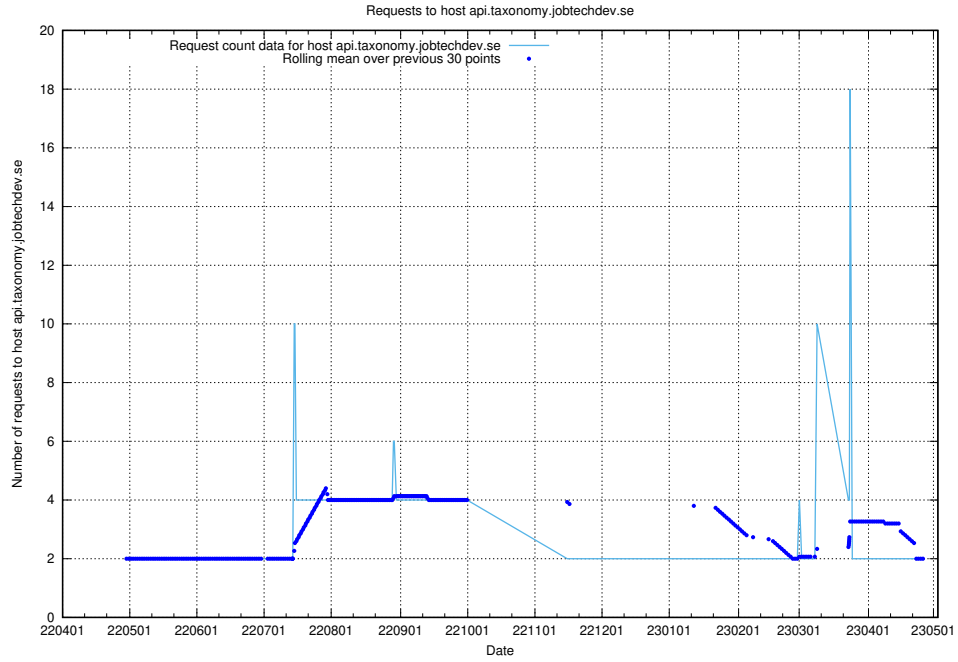

7.443 Usage of api.taxonomy.jobtechdev.se

Here, we count the number of requests to host api.taxonomy.jobtechdev.se.