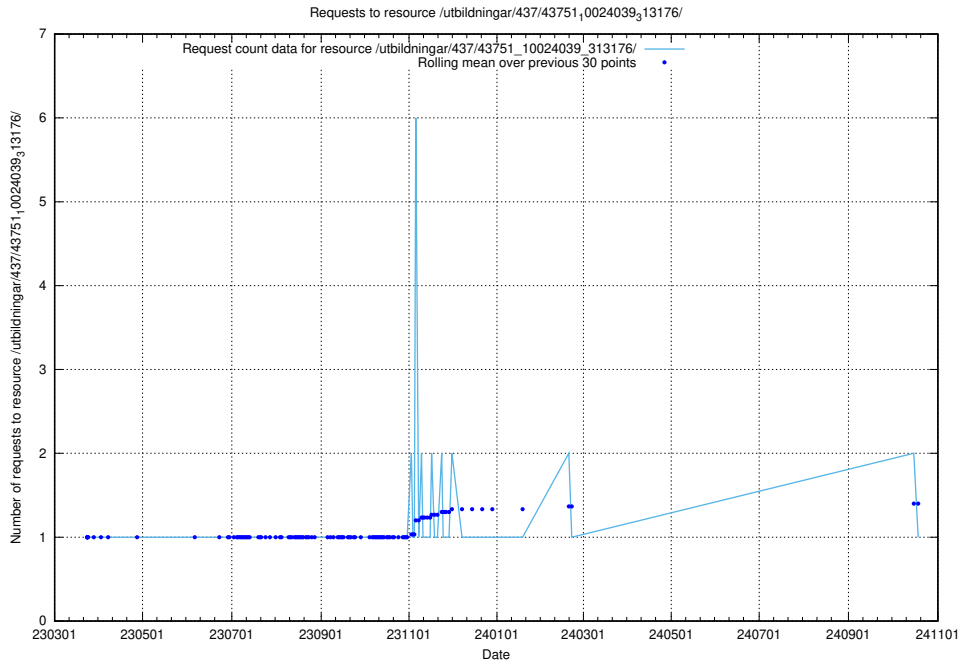

5.7353 Usage of /utbildningar/437/43751_10024039_313176/

Here, we count the number of requests to resource /utbildningar/437/43751_10024039_313176/.