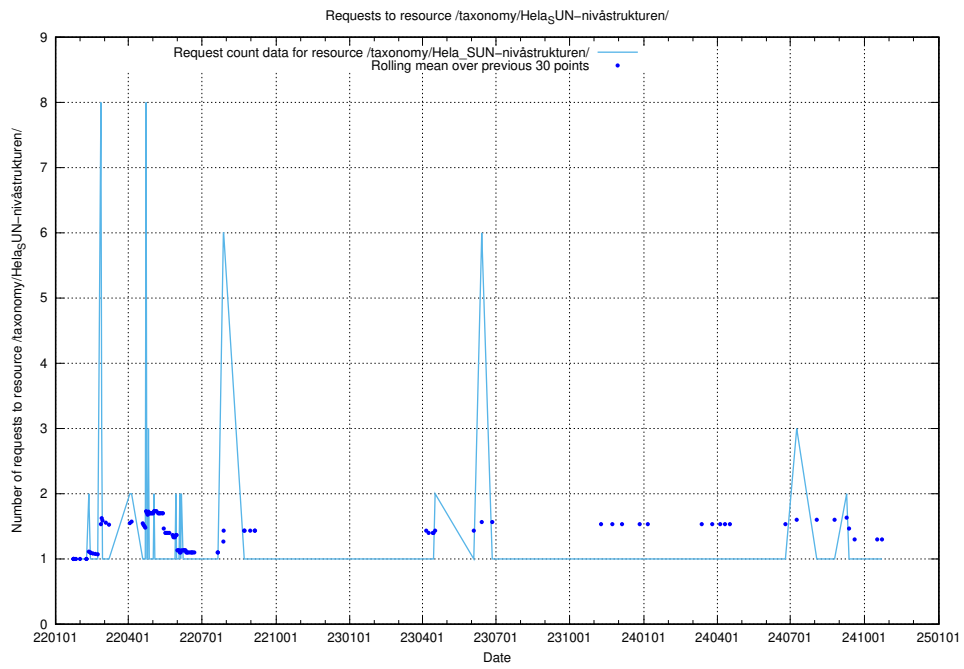

5.5233 Usage of /taxonomy/Hela_SUN-nivåstrukturen/

Here, we count the number of requests to resource /taxonomy/Hela_SUN-nivåstrukturen/.