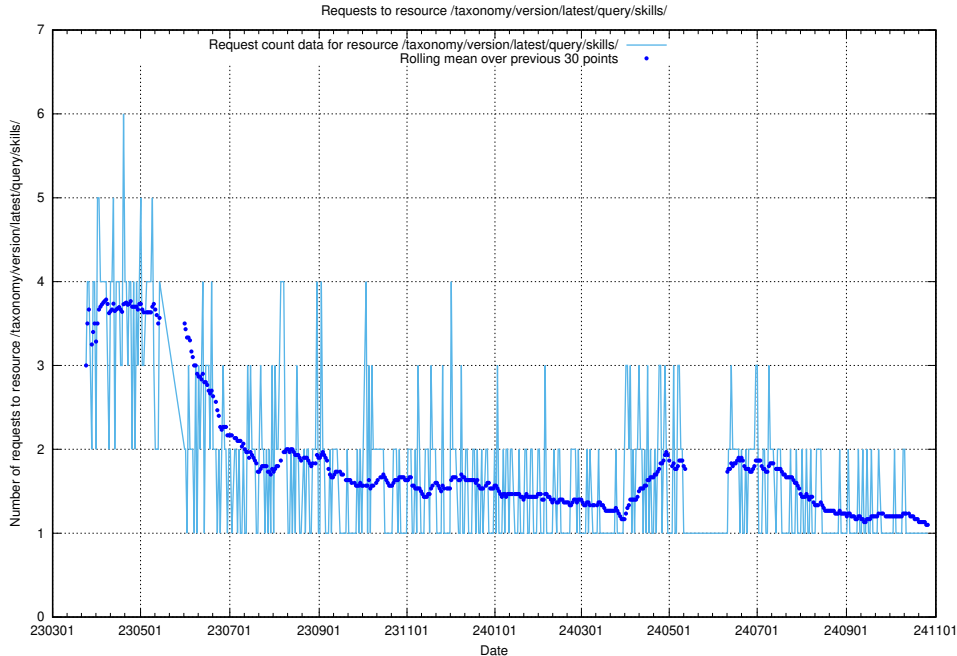

5.7037 Usage of /taxonomy/version/latest/query/skills/

Here, we count the number of requests to resource /taxonomy/version/latest/query/skills/.

5.7038 Usage of /taxonomy/version/latest/query/skills-with-related-skill-headlines-and-ssyk-level-4-groups/