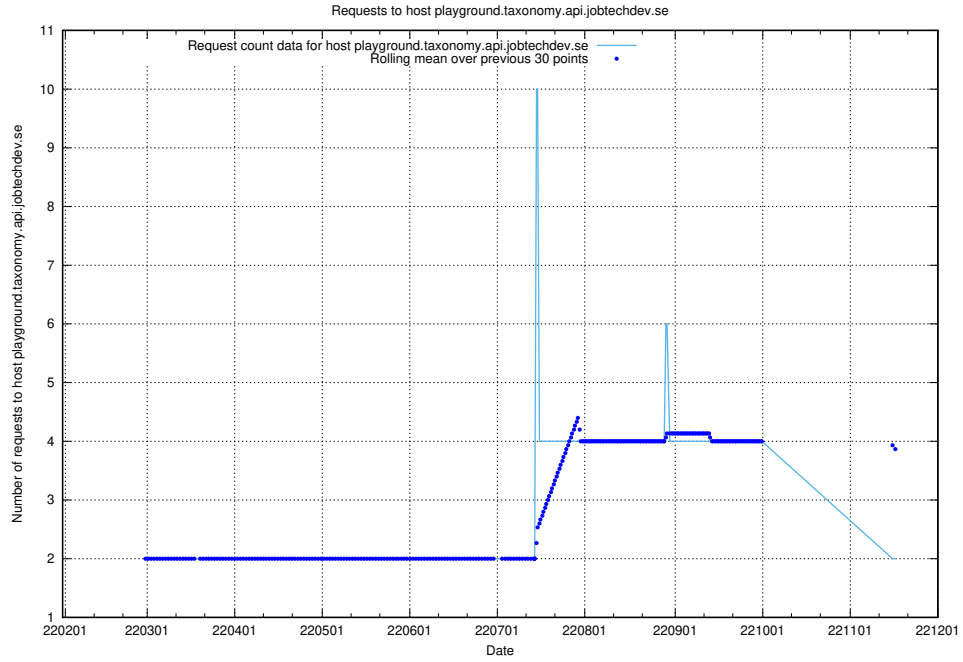

7.513 Usage of playground.taxonomy.api.jobtechdev.se

Here, we count the number of requests to host playground.taxonomy.api.jobtechdev.se.