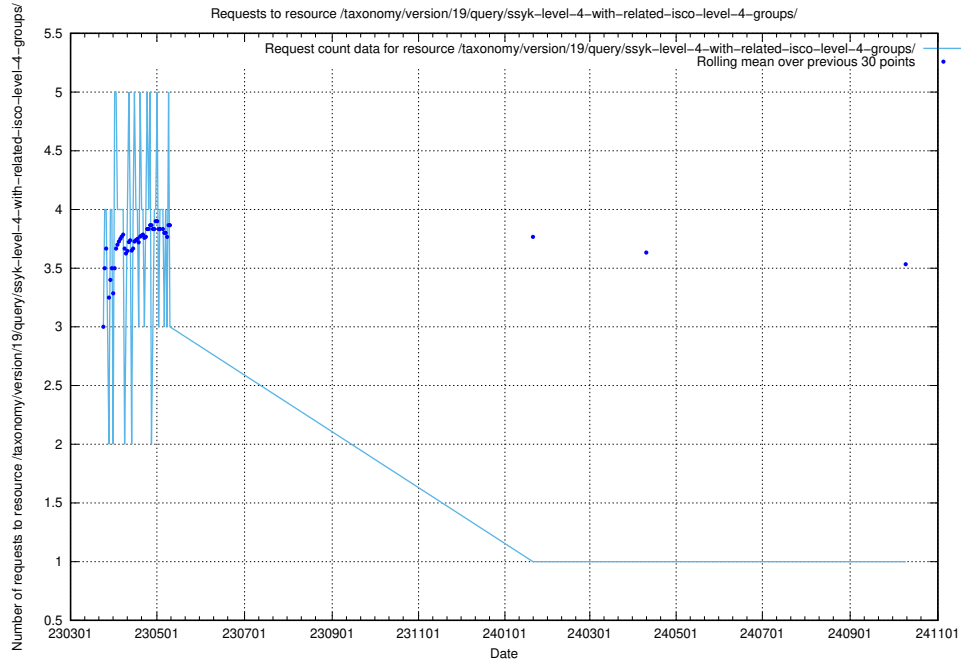

5.7077 Usage of /taxonomy/version/19/query/ssyk-level-4-with-related-isco-level-4-groups/

Here, we count the number of requests to resource /taxonomy/version/19/query/ssyk-level-4-with-related-isco-level-4-groups/.