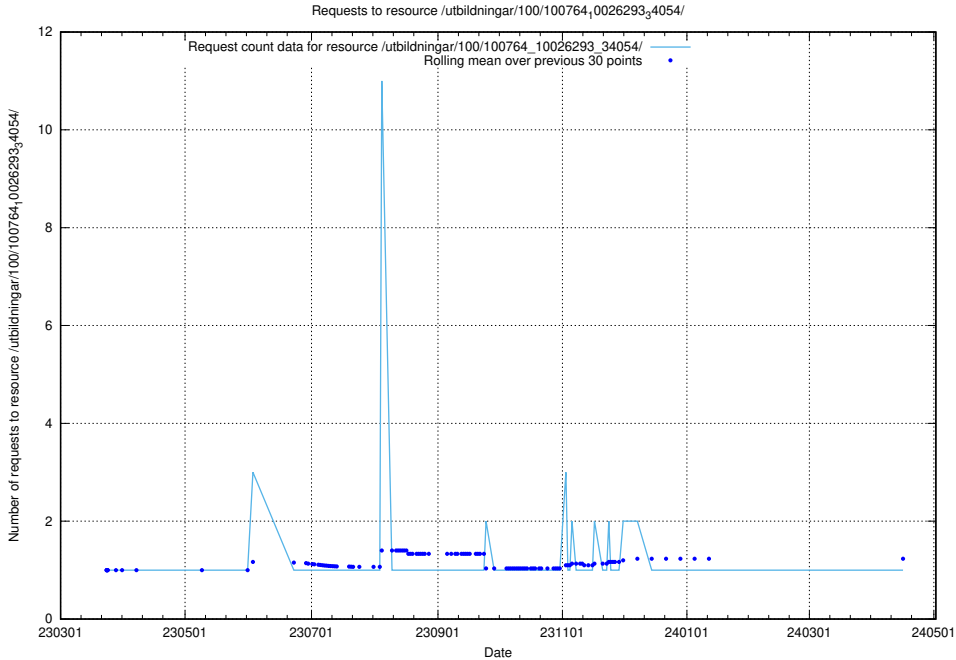

5.6477 Usage of /utbildningar/100/100764_10026293_34054/

Here, we count the number of requests to resource /utbildningar/100/100764_10026293_34054/.