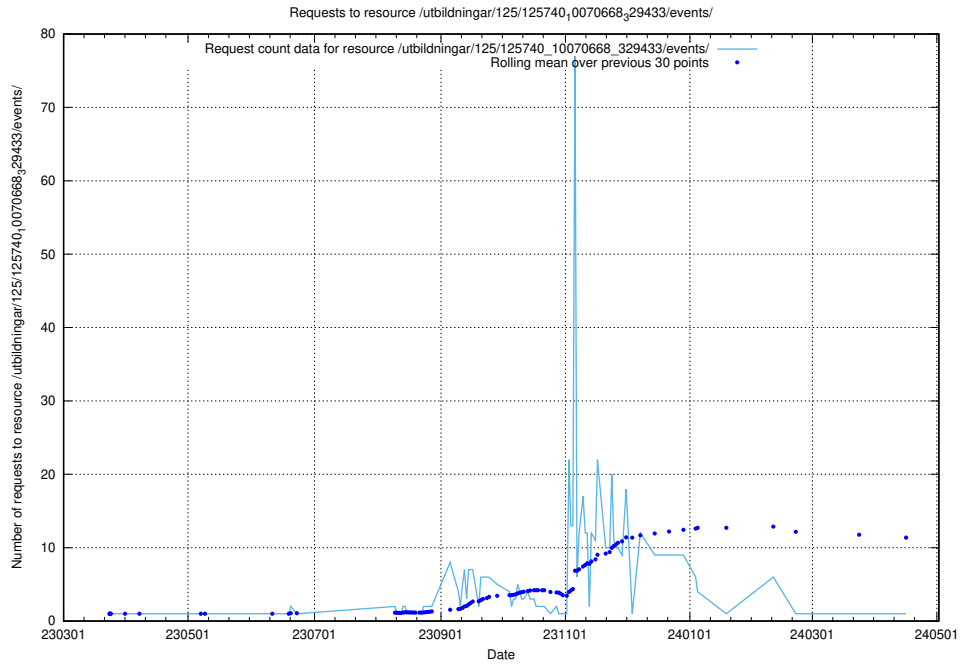

5.1036 Usage of /utbildningar/125/125740_10070668_329433/events/

Here, we count the number of requests to resource /utbildningar/125/125740_10070668_329433/events/