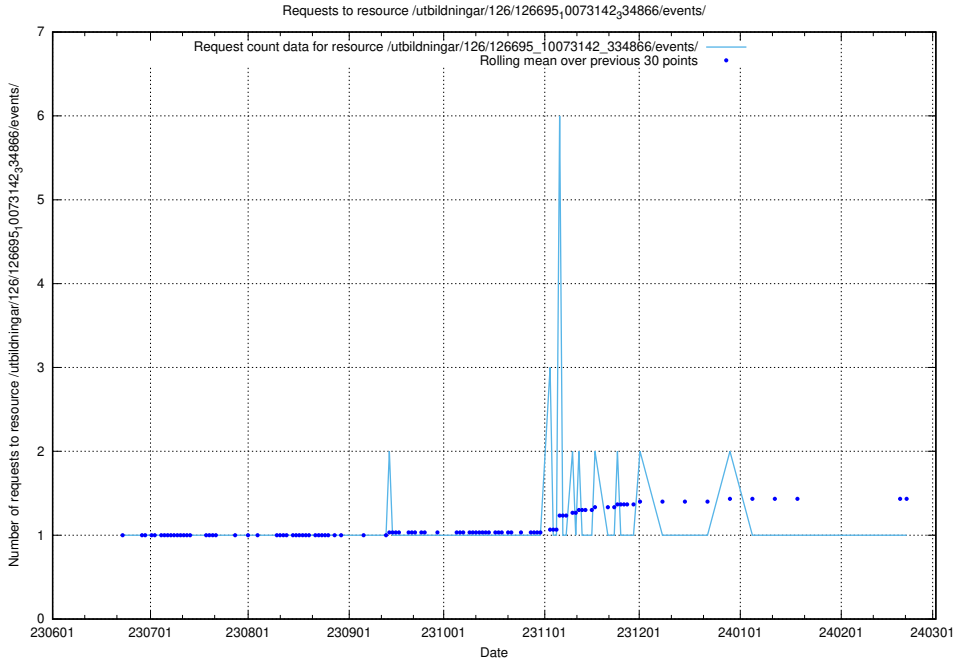

5.6548 Usage of /utbildningar/126/126695_10073142_334866/events/

Here, we count the number of requests to resource /utbildningar/126/126695_10073142_334866/events/