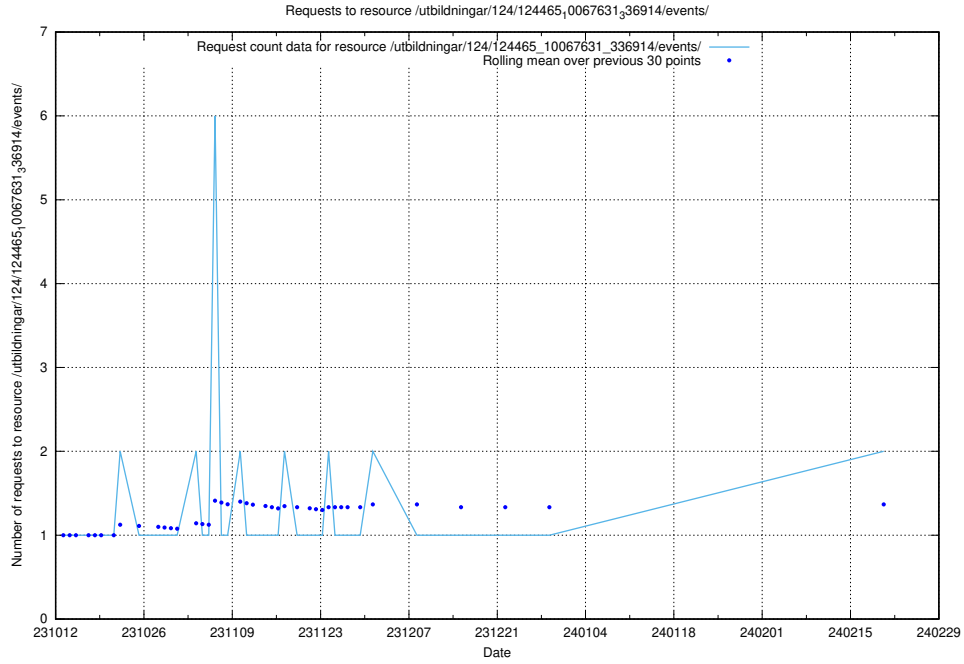

5.785 Usage of /utbildningar/124/124465_10067631_336914/events/

Here, we count the number of requests to resource /utbildningar/124/124465_10067631_336914/events/