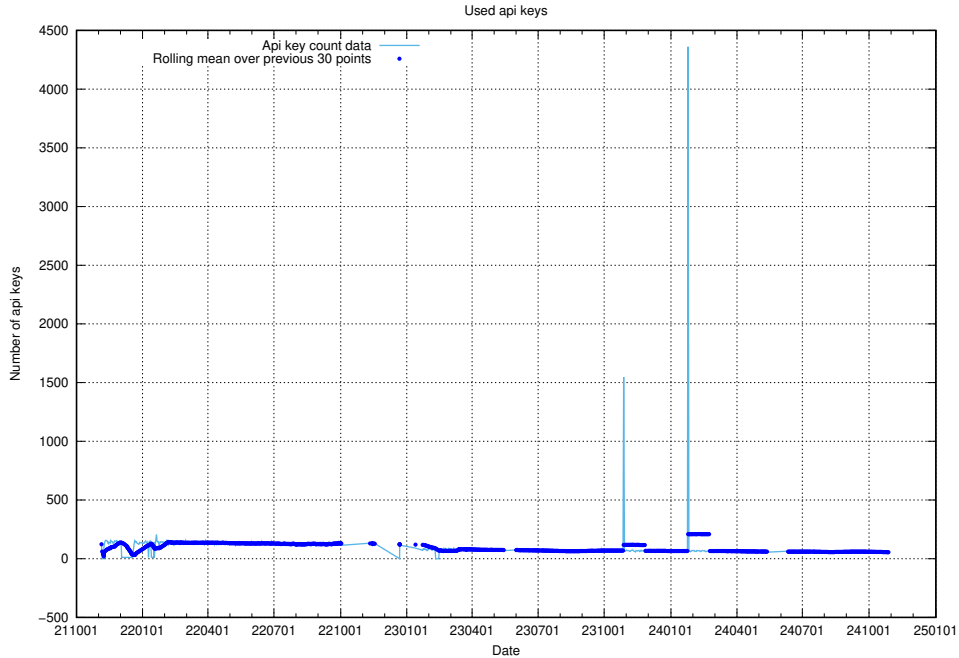

8.3 Number of used api keys

Here we extract the number of keys that were used for at least one request.