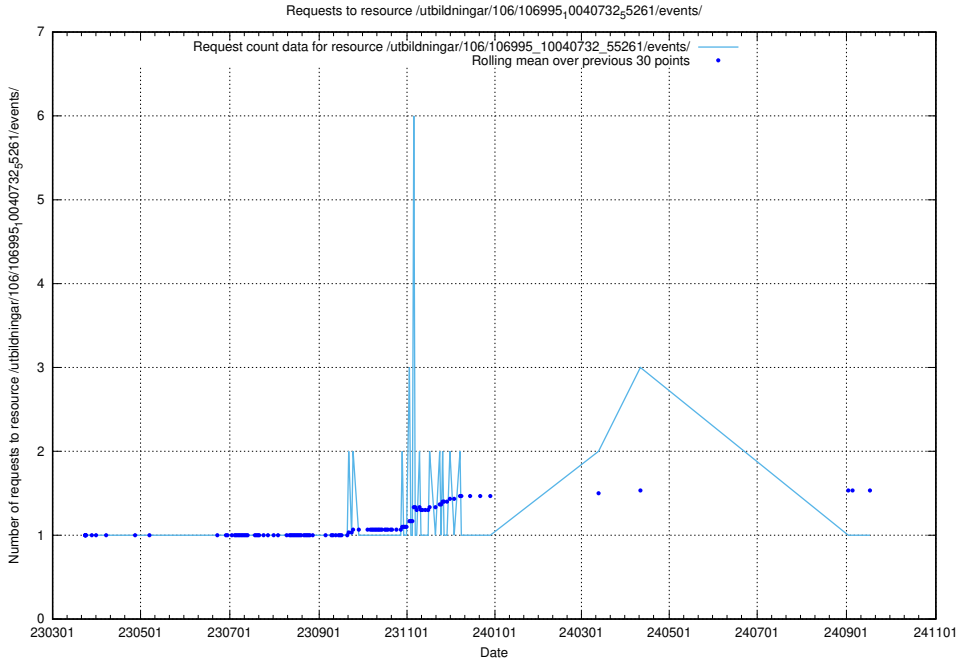

5.6352 Usage of /utbildningar/106/106995_10040732_55261/events/

Here, we count the number of requests to resource /utbildningar/106/106995_10040732_55261/events/.