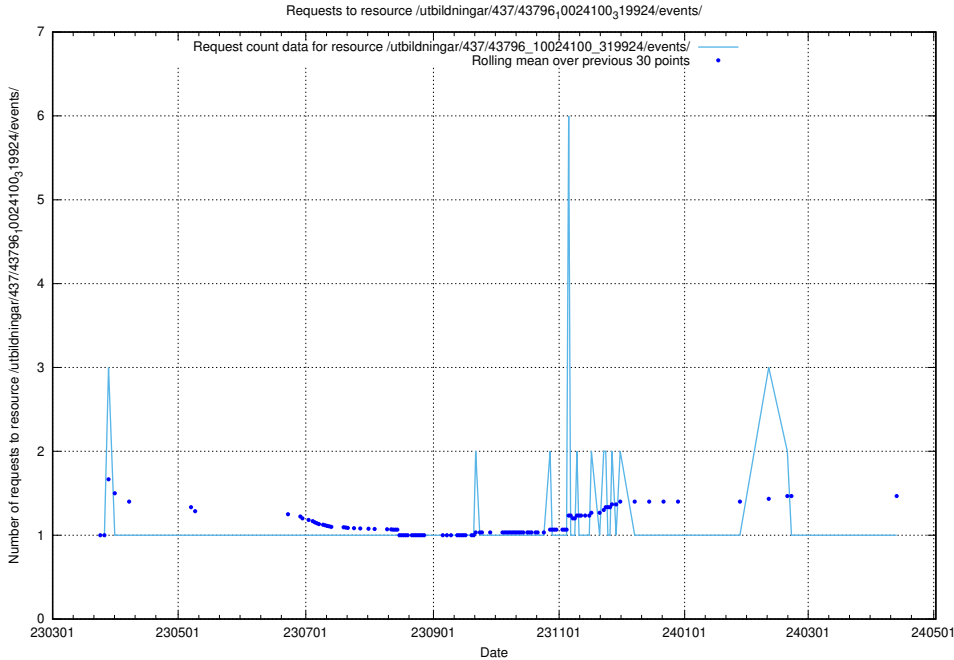

5.7142 Usage of /utbildningar/437/43796_10024100_319924/events/

Here, we count the number of requests to resource /utbildningar/437/43796_10024100_319924/events/.