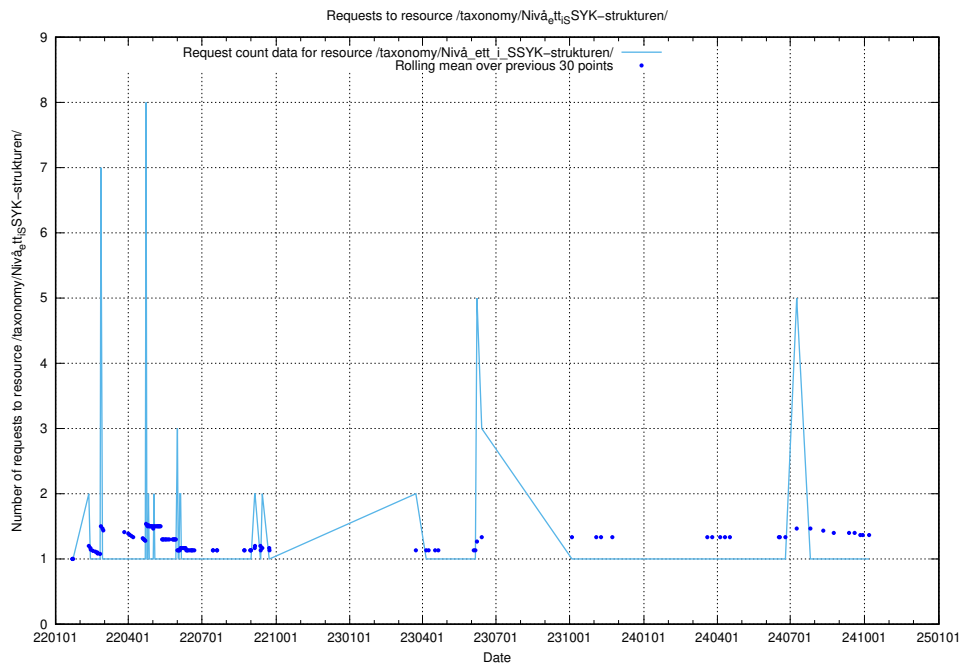

5.6554 Usage of /taxonomy/Nivå_ett_i_SSYK-strukturen/

Here, we count the number of requests to resource /taxonomy/Nivå_ett_i_SSYK-strukturen/.