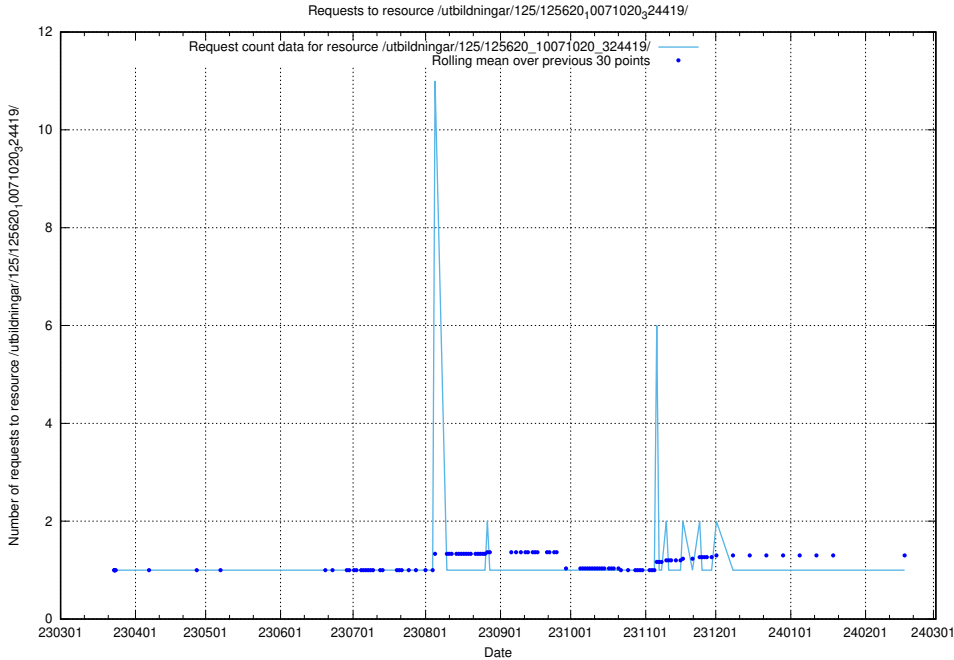

5.1095 Usage of /utbildningar/125/125620_10071020_324419/

Here, we count the number of requests to resource /utbildningar/125/125620_10071020_324419/.