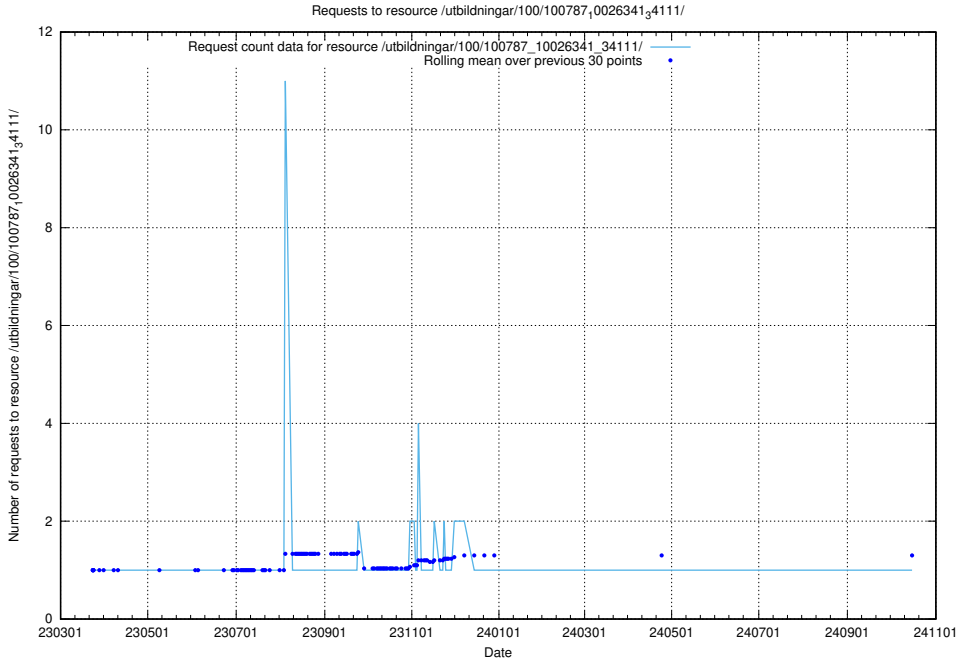

5.6456 Usage of /utbildningar/100/100787_10026341_34111/

Here, we count the number of requests to resource /utbildningar/100/100787_10026341_34111/.