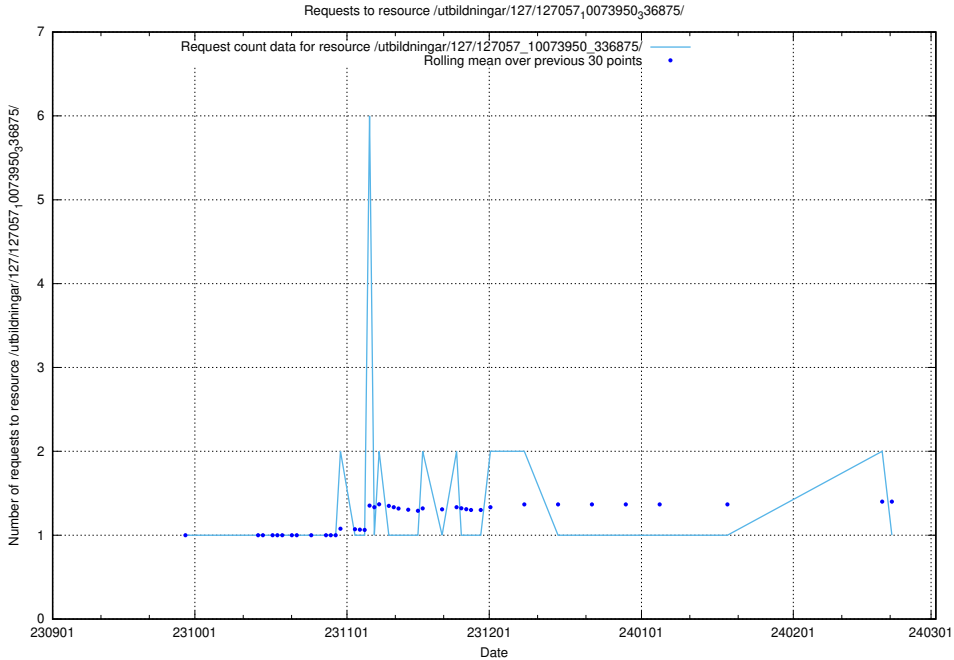

5.5376 Usage of /utbildningar/127/127057_10073950_336875/

Here, we count the number of requests to resource /utbildningar/127/127057_10073950_336875/.