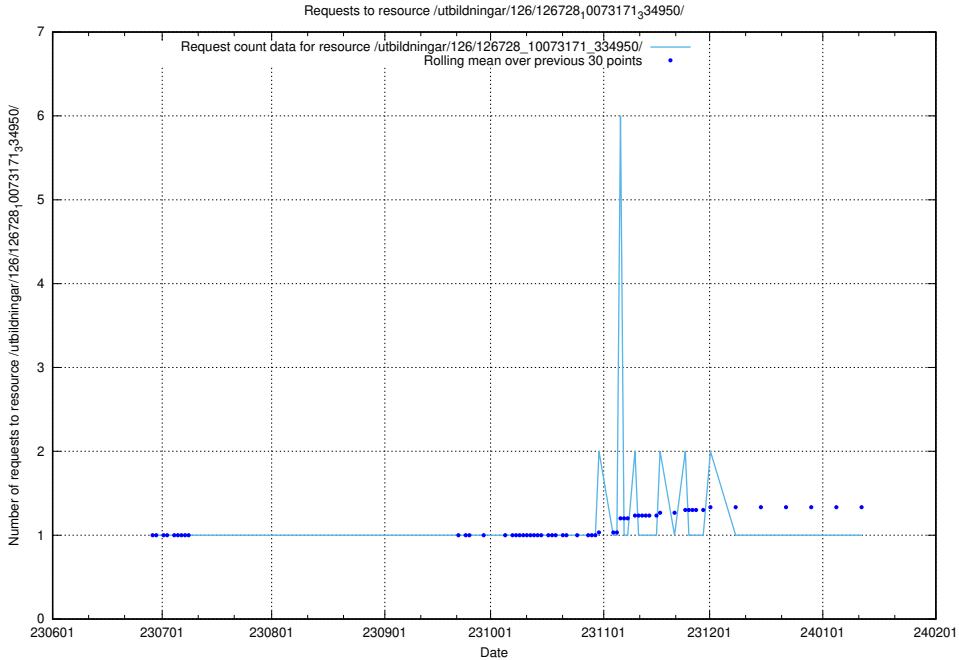

5.6373 Usage of /utbildningar/126/126728_10073171_334950/

Here, we count the number of requests to resource /utbildningar/126/126728_10073171_334950/.

5.6374 Usage of /utbildningar/126/126728_10073151_334946/events/