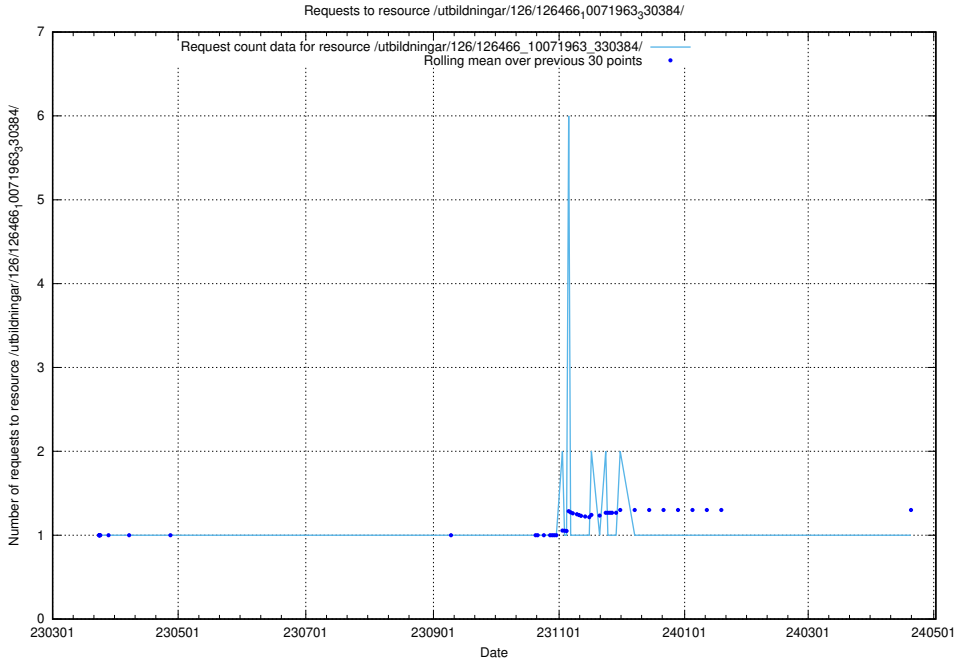

5.7388 Usage of /utbildningar/126/126466_10071963_330384/

Here, we count the number of requests to resource /utbildningar/126/126466_10071963_330384/.