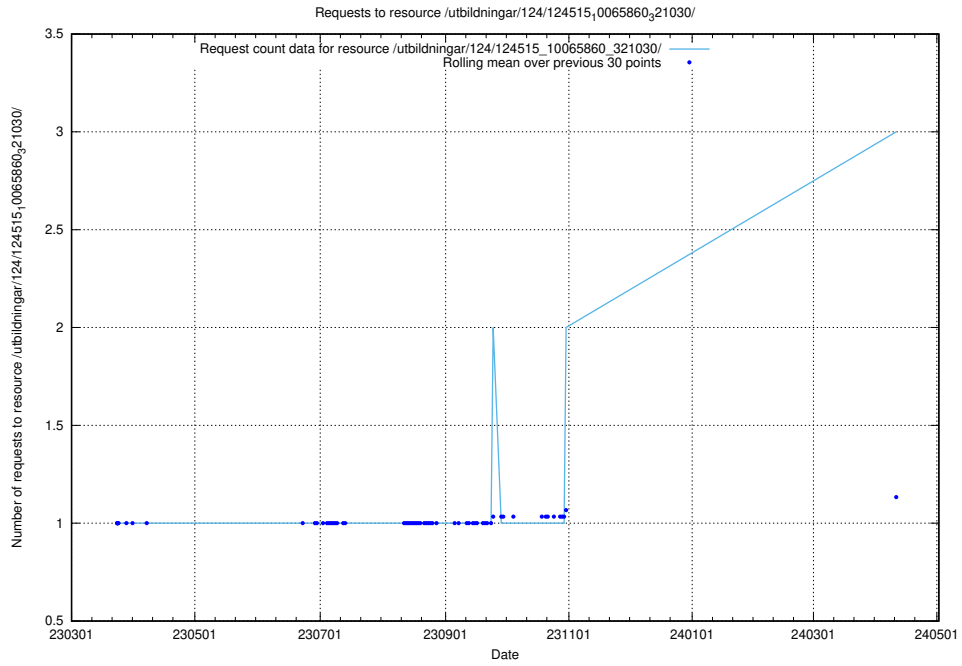

5.395 Usage of /utbildningar/124/124515_10065860_321030/

Here, we count the number of requests to resource /utbildningar/124/124515_10065860_321030/.