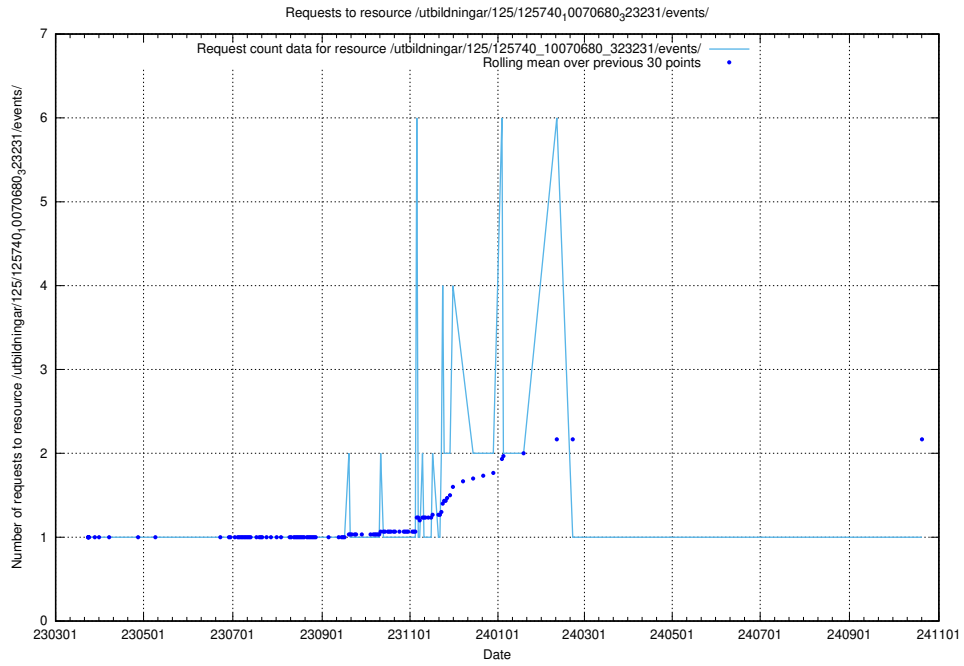

5.1020 Usage of /utbildningar/125/125740_10070680_323231/events/

Here, we count the number of requests to resource /utbildningar/125/125740_10070680_323231/events/