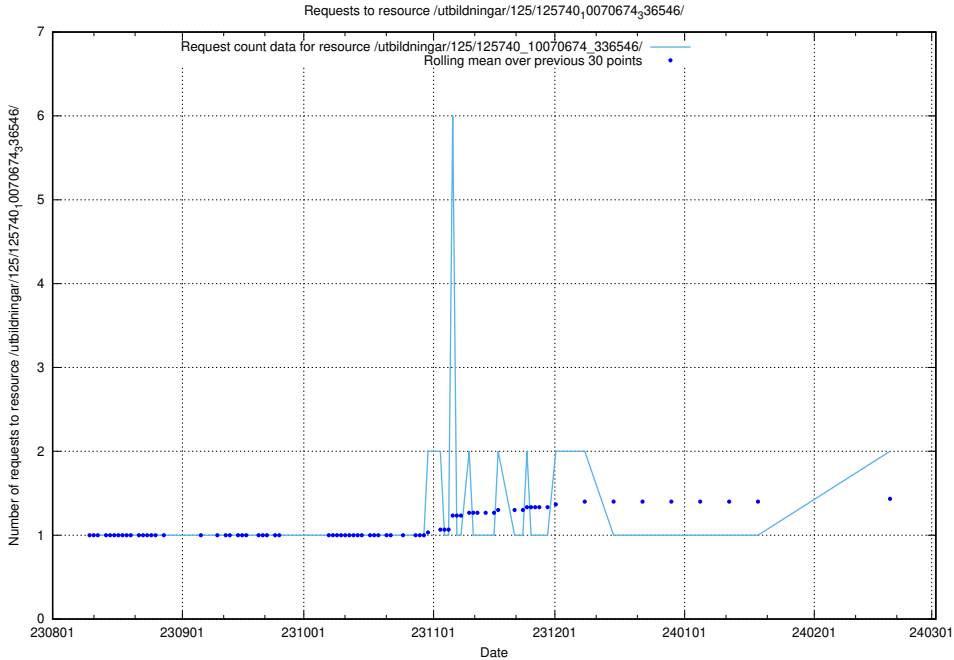

5.832 Usage of /utbildningar/125/125740_10070674_336546/

Here, we count the number of requests to resource /utbildningar/125/125740_10070674_336546/.