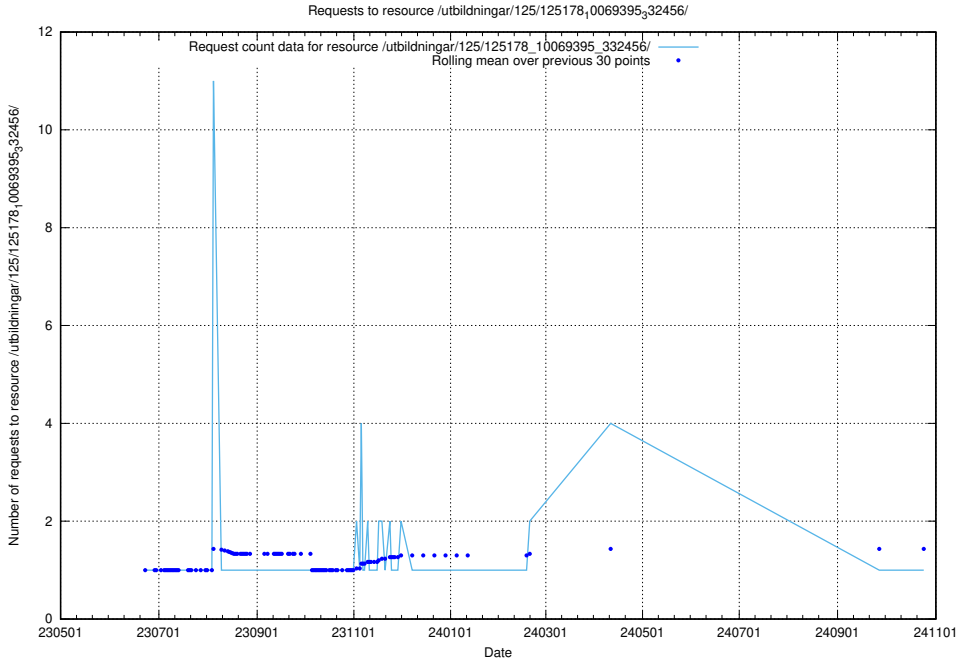

5.6642 Usage of /utbildningar/125/125178_10069395_332456/

Here, we count the number of requests to resource /utbildningar/125/125178_10069395_332456/.