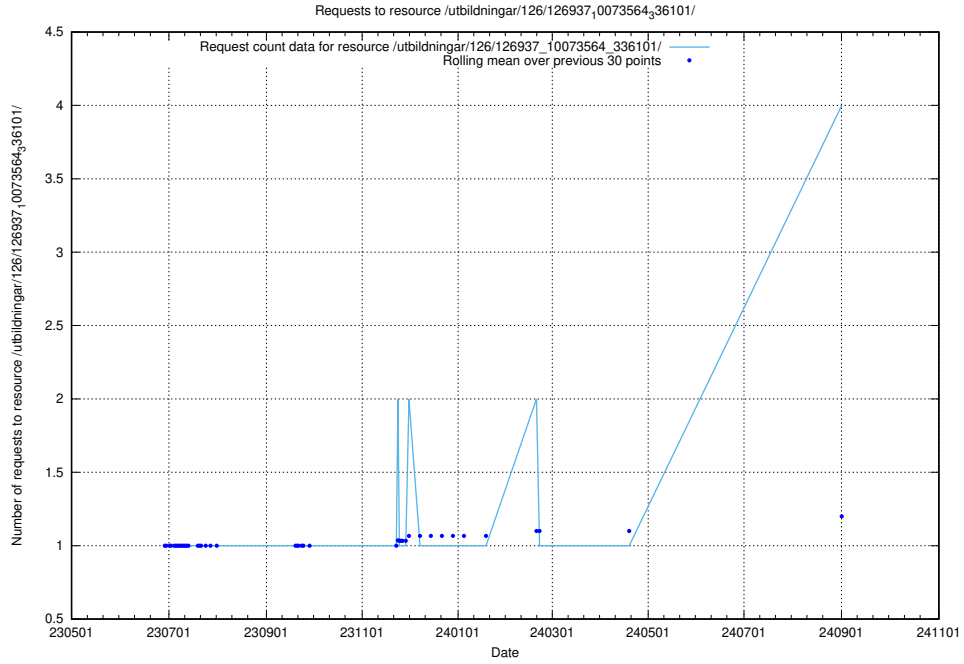

5.341 Usage of /utbildningar/126/126937_10073564_336101/

Here, we count the number of requests to resource /utbildningar/126/126937_10073564_336101/.