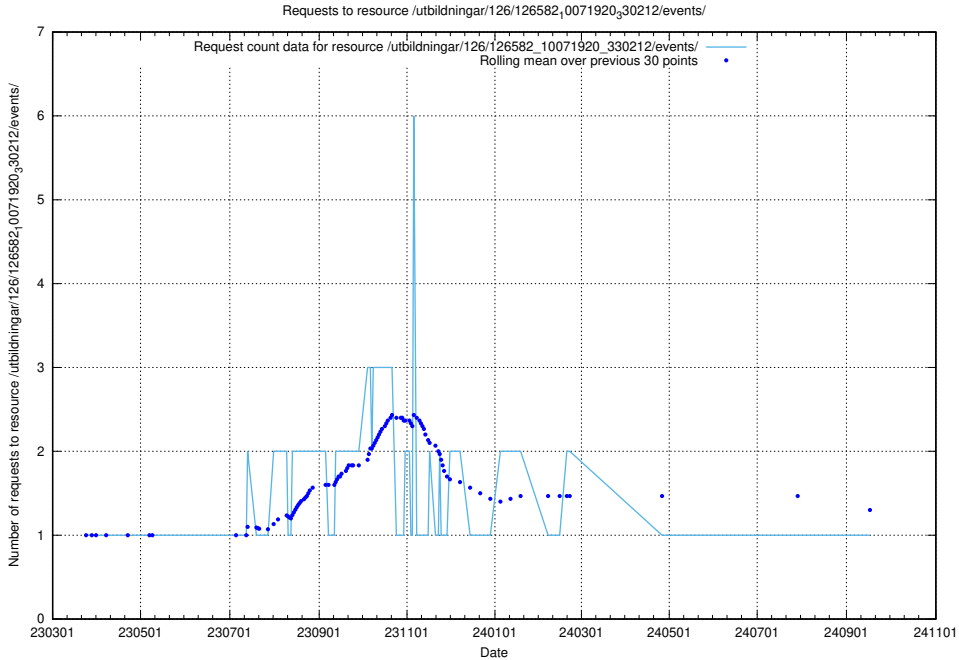

5.7164 Usage of /utbildningar/126/126582_10071920_330212/events/

Here, we count the number of requests to resource /utbildningar/126/126582_10071920_330212/events/