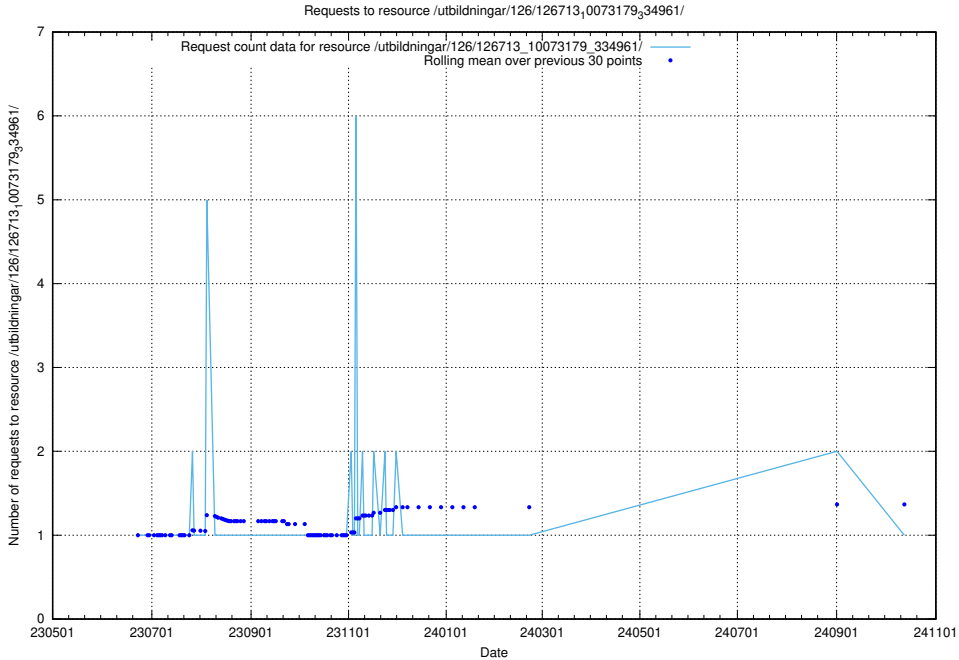

5.6539 Usage of /utbildningar/126/126713_10073179_334961/

Here, we count the number of requests to resource /utbildningar/126/126713_10073179_334961/.