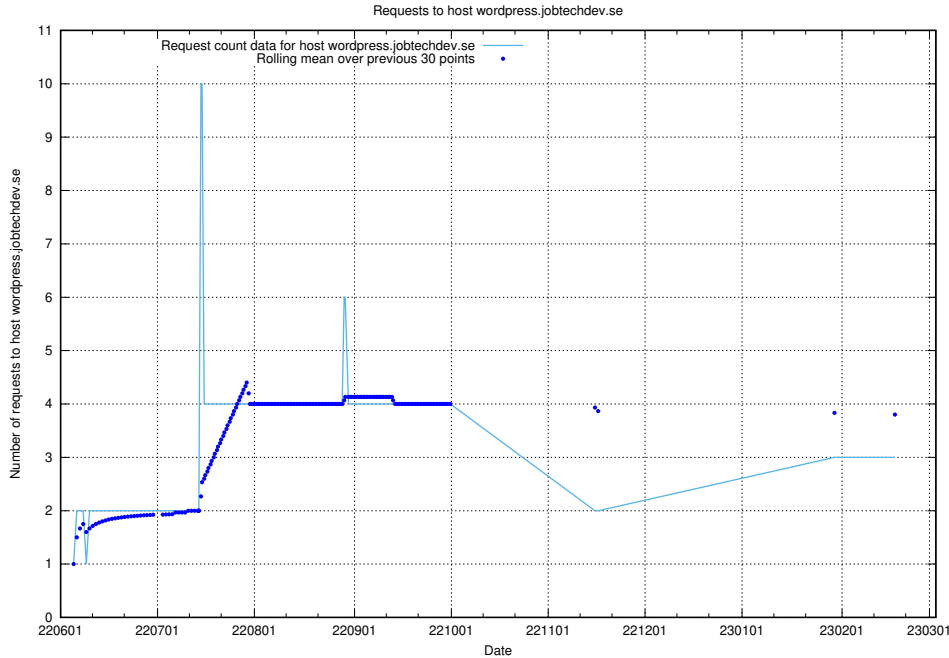

7.221 Usage of wordpress.jobtechdev.se

Here, we count the number of requests to host wordpress.jobtechdev.se.