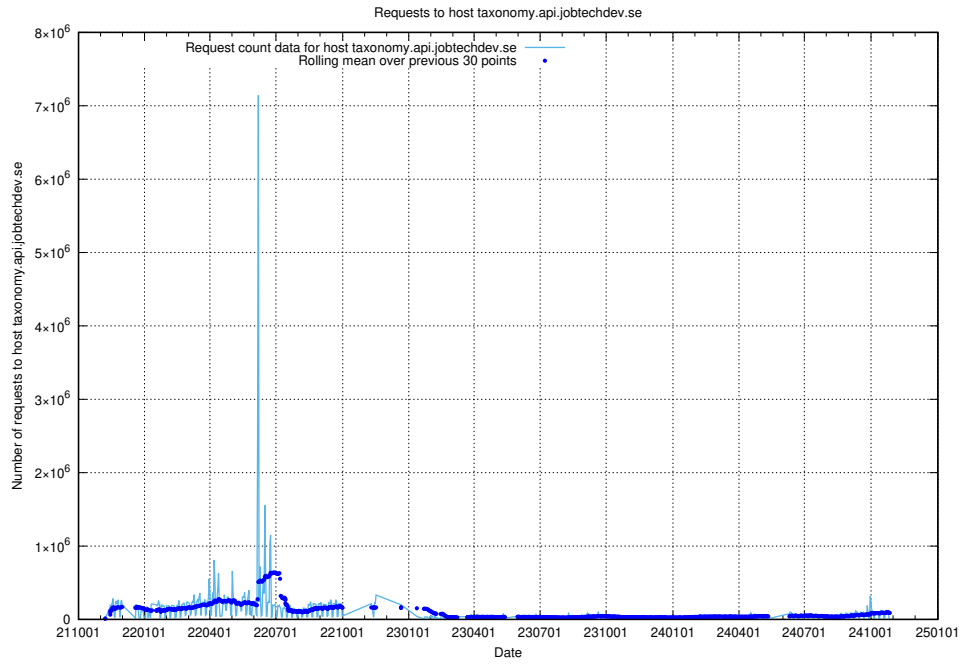

7.7 Usage of taxonomy.api.jobtechdev.se

Here, we count the number of requests to host taxonomy.api.jobtechdev.se.