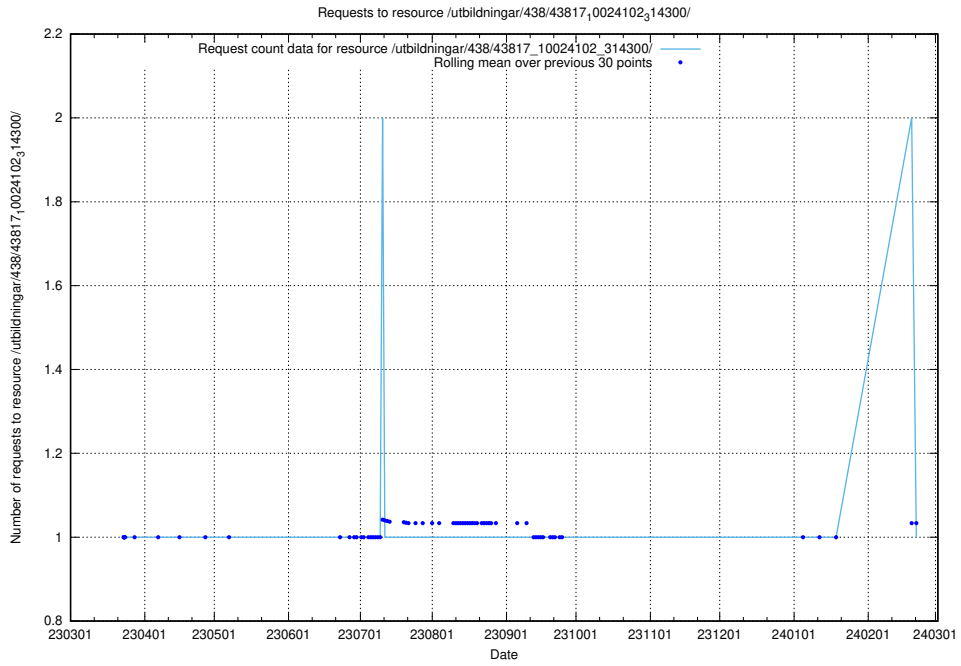

5.7317 Usage of /utbildningar/438/43817_10024102_314300/

Here, we count the number of requests to resource /utbildningar/438/43817_10024102_314300/.