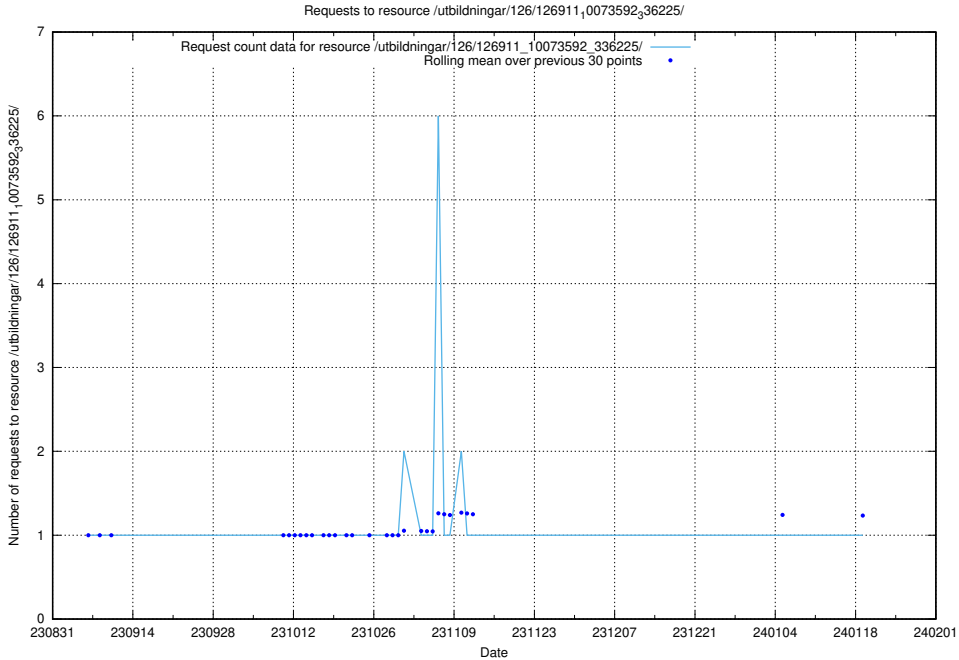

5.5586 Usage of /utbildningar/126/126911_10073592_336225/

Here, we count the number of requests to resource /utbildningar/126/126911_10073592_336225/.