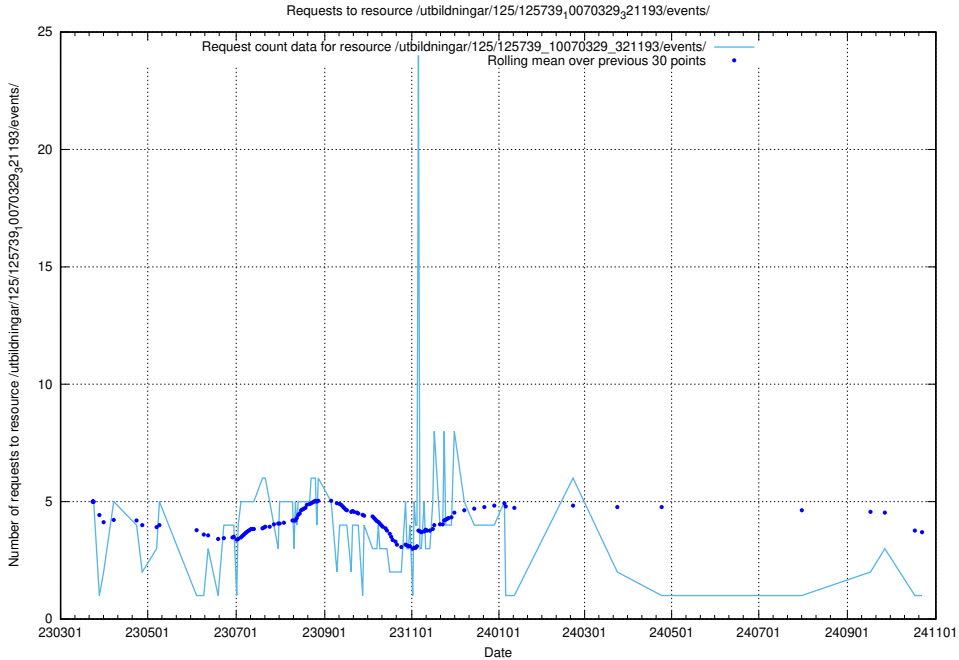

5.7217 Usage of /utbildningar/125/125739_10070329_321193/events/

Here, we count the number of requests to resource /utbildningar/125/125739_10070329_321193/events/