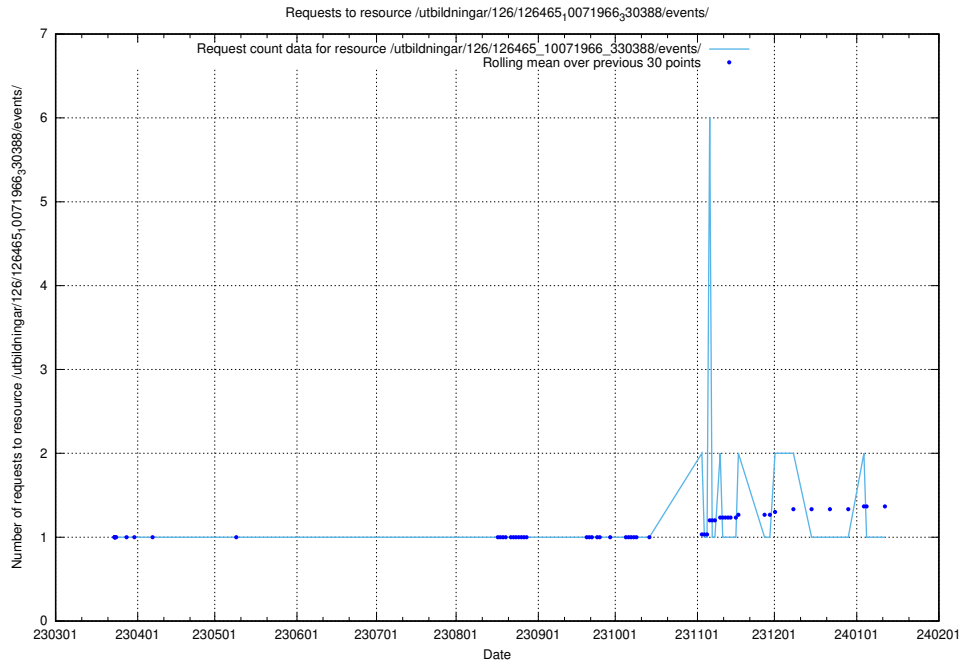

5.7391 Usage of /utbildningar/126/126465_10071966_330388/events/

Here, we count the number of requests to resource /utbildningar/126/126465_10071966_330388/events/