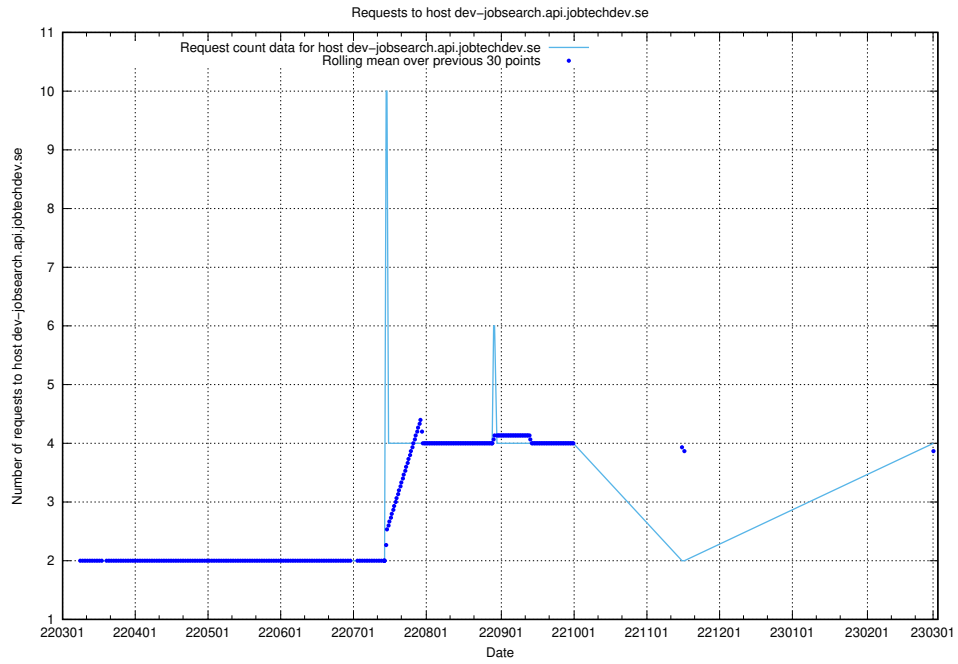

7.157 Usage of dev-jobsearch.api.jobtechdev.se

Here, we count the number of requests to host dev-jobsearch.api.jobtechdev.se.