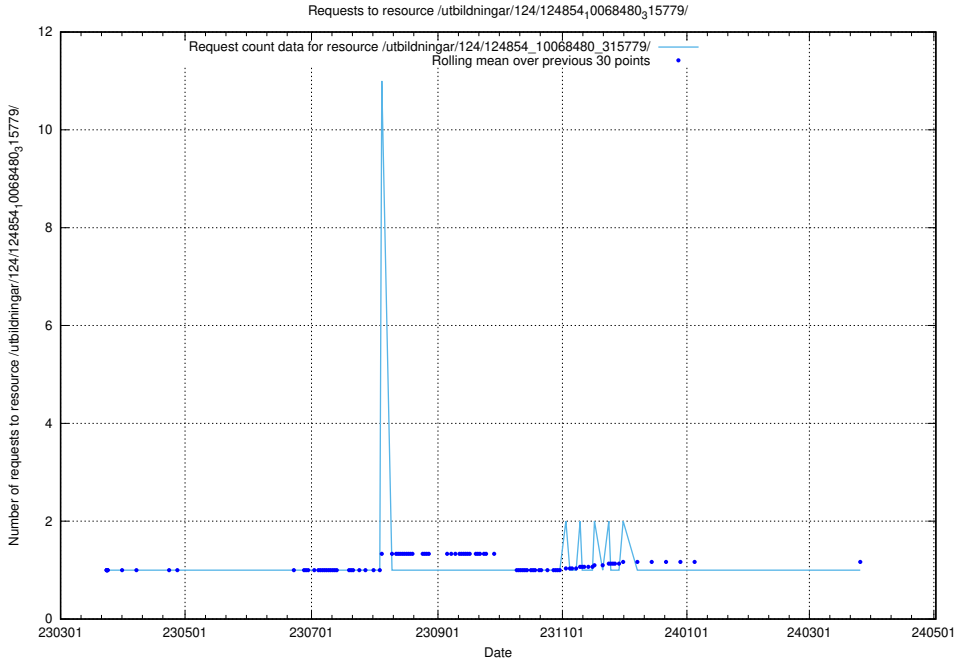

5.1540 Usage of /utbildningar/124/124854_10068480_315779/

Here, we count the number of requests to resource /utbildningar/124/124854_10068480_315779/.