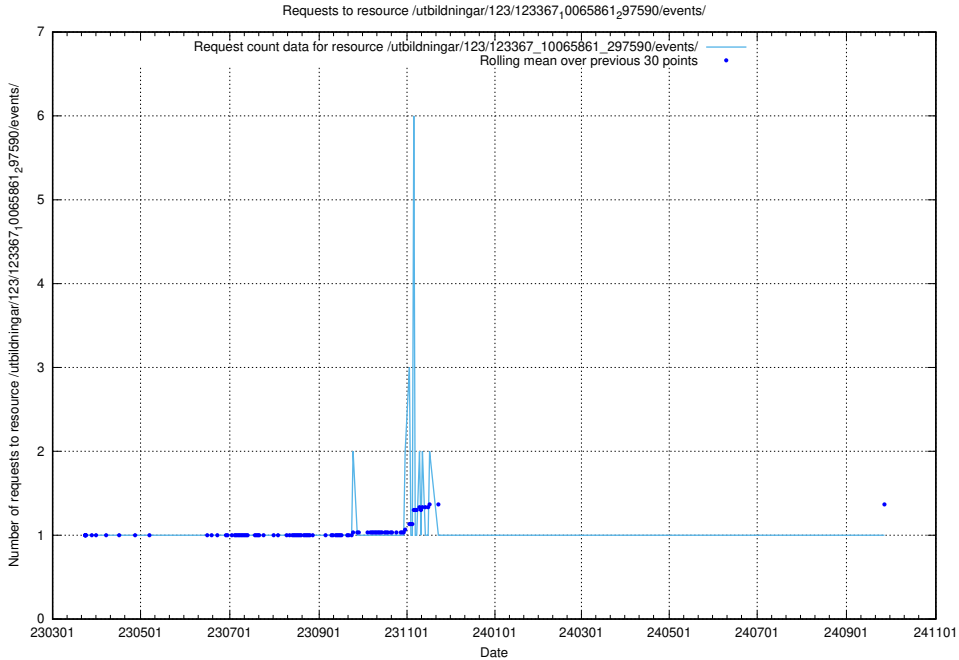

5.5732 Usage of /utbildningar/123/123367_10065861_297590/events/

Here, we count the number of requests to resource /utbildningar/123/123367_10065861_297590/events/