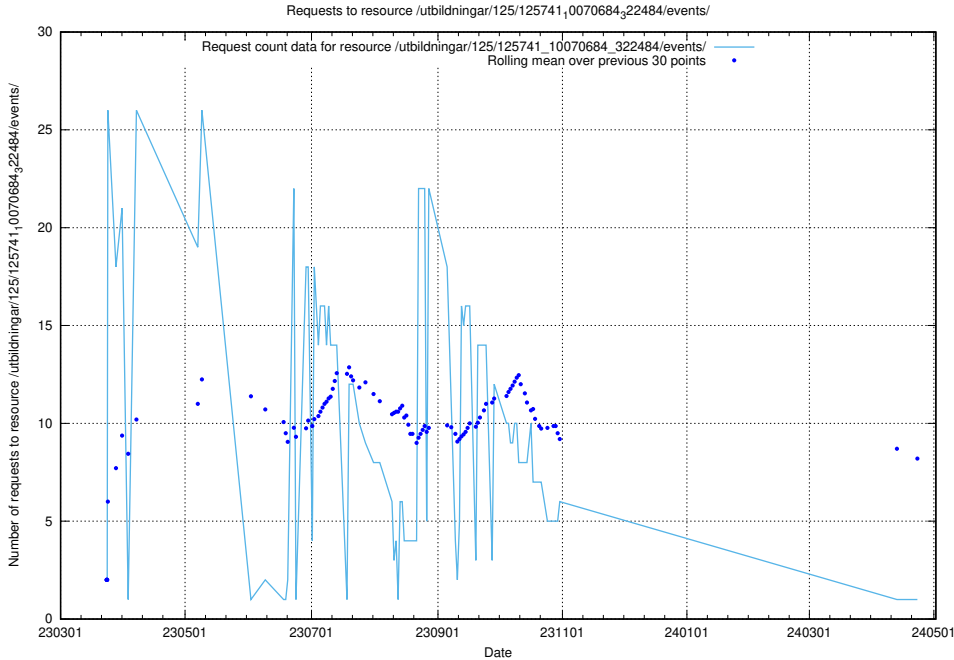

5.7245 Usage of /utbildningar/125/125741_10070684_322484/events/

Here, we count the number of requests to resource /utbildningar/125/125741_10070684_322484/events/