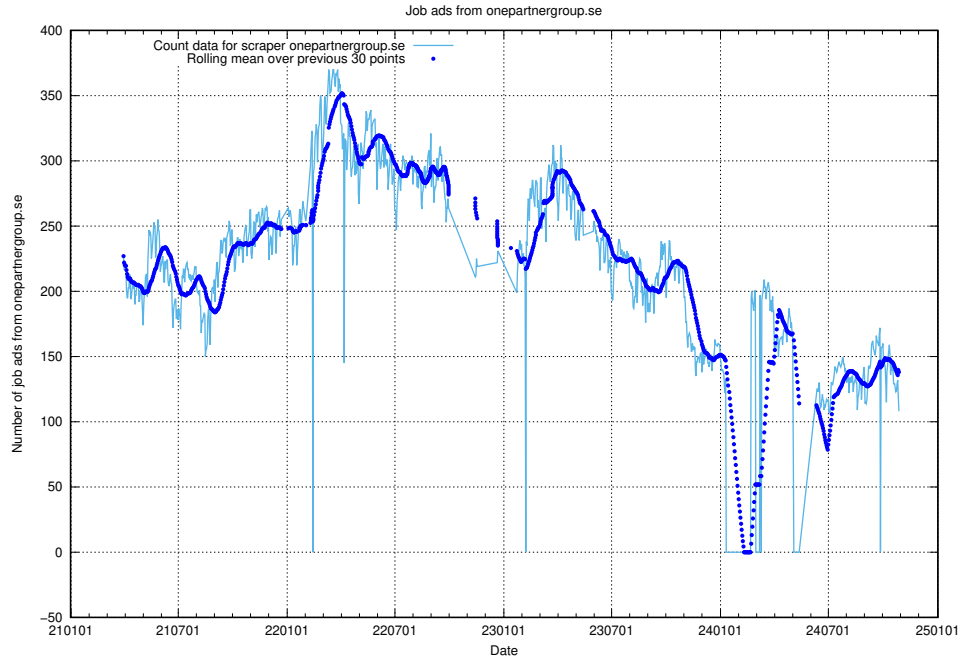

13.13 Number of ads by scraper onepartnergroup.se

Here, we count the number of job ads scraped from onepartnergroup.se.