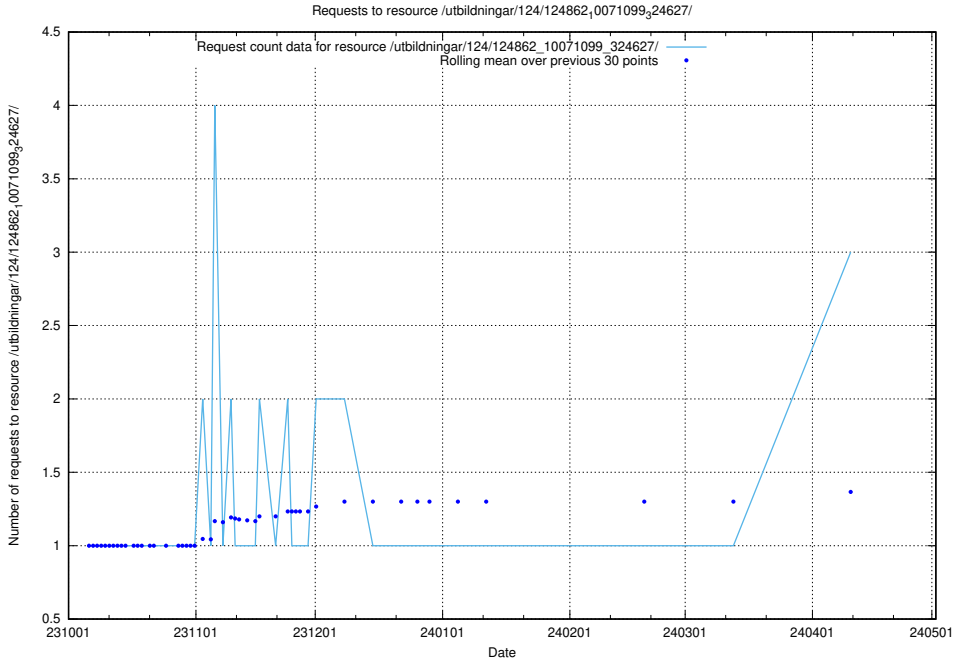

5.439 Usage of /utbildningar/124/124862_10071099_324627/

Here, we count the number of requests to resource /utbildningar/124/124862_10071099_324627/.