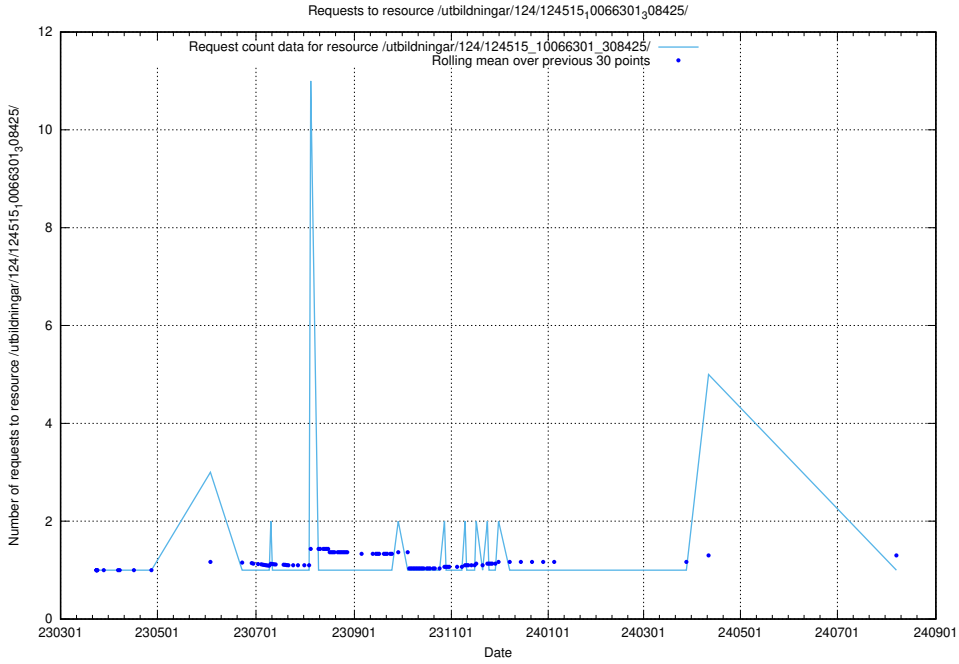

5.2435 Usage of /utbildningar/124/124515_10066301_308425/

Here, we count the number of requests to resource /utbildningar/124/124515_10066301_308425/.