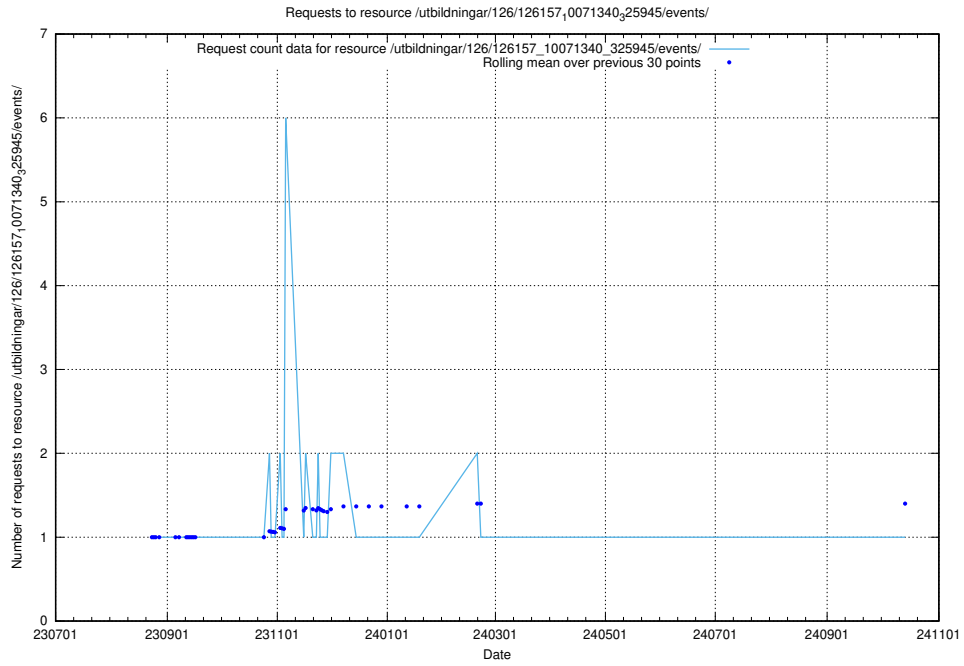

5.5653 Usage of /utbildningar/126/126157_10071340_325945/events/

Here, we count the number of requests to resource /utbildningar/126/126157_10071340_325945/events/