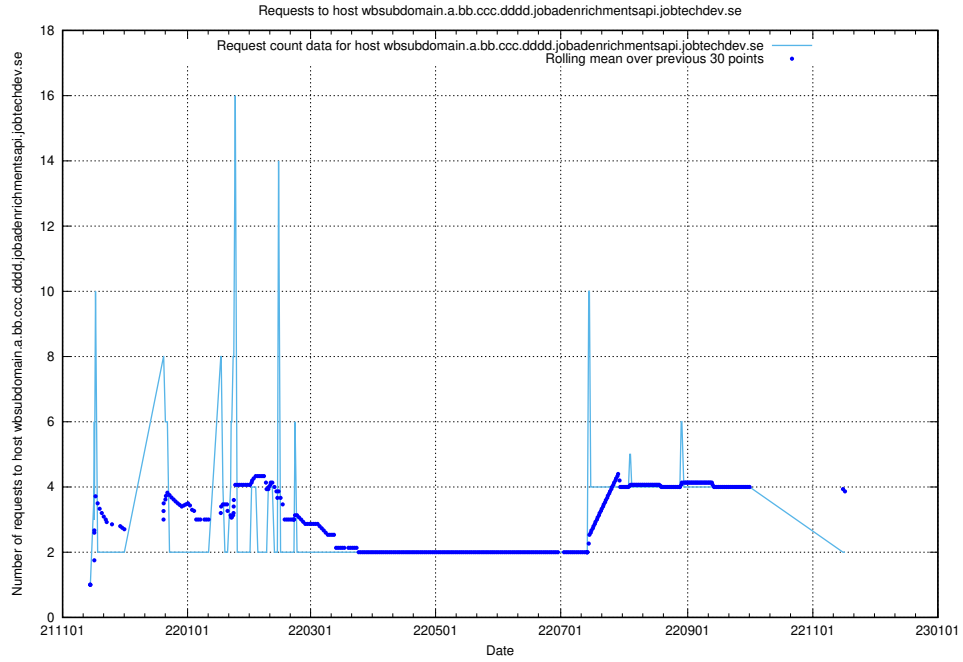

7.556 Usage of wbsubdomain.a.bb.ccc.dddd.jobadenrichmentsapi.jobtechdev.se

Here, we count the number of requests to host wbsubdomain.a.bb.ccc.dddd.jobadenrichmentsapi.jobtechdev.se