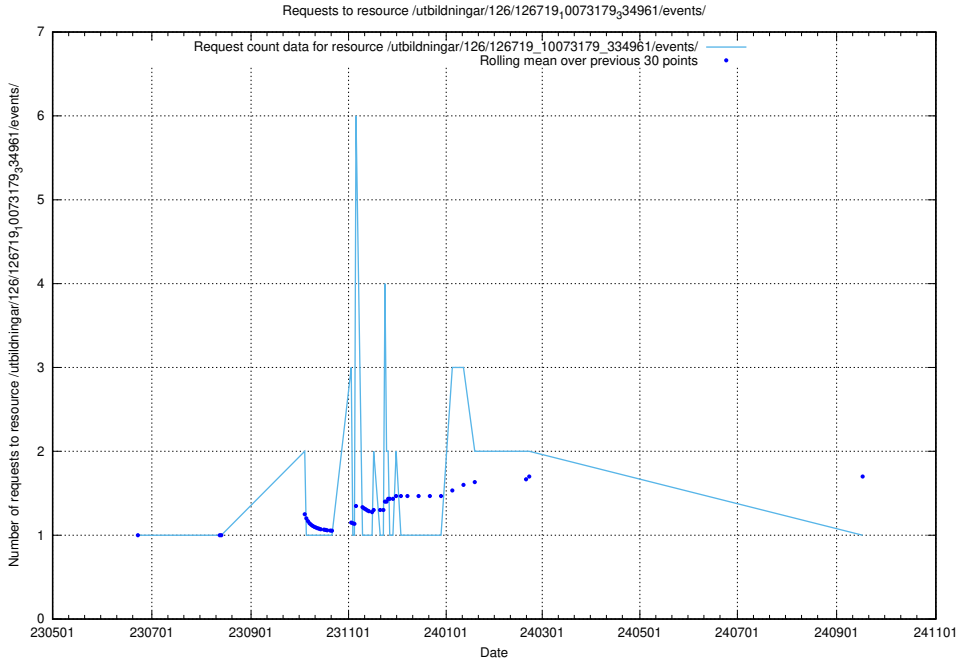

5.6532 Usage of /utbildningar/126/126719_10073179_334961/events/

Here, we count the number of requests to resource /utbildningar/126/126719_10073179_334961/events/