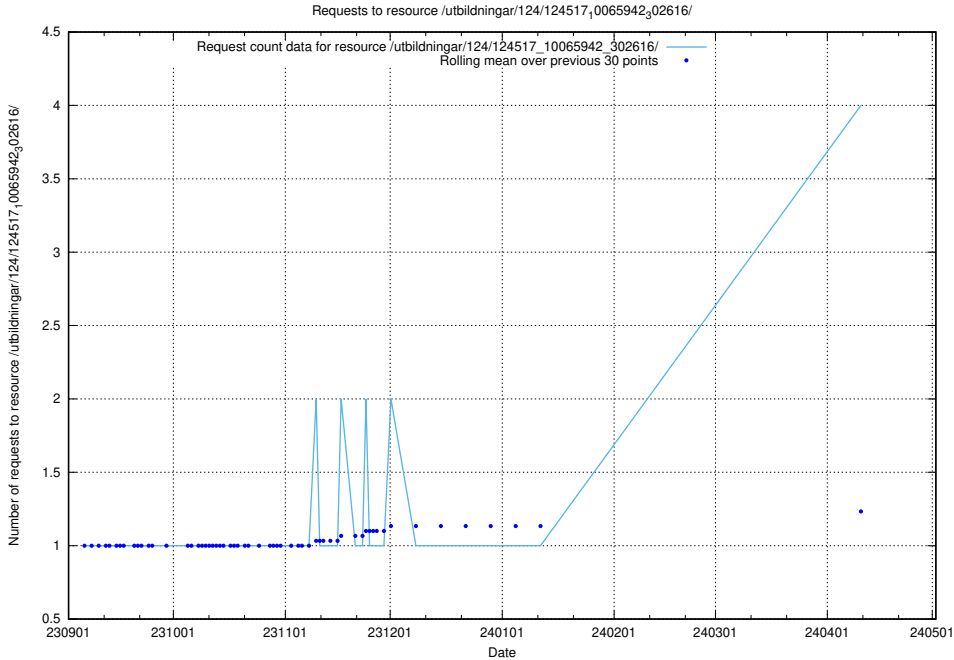

5.330 Usage of /utbildningar/124/124517_10065942_302616/

Here, we count the number of requests to resource /utbildningar/124/124517_10065942_302616/.