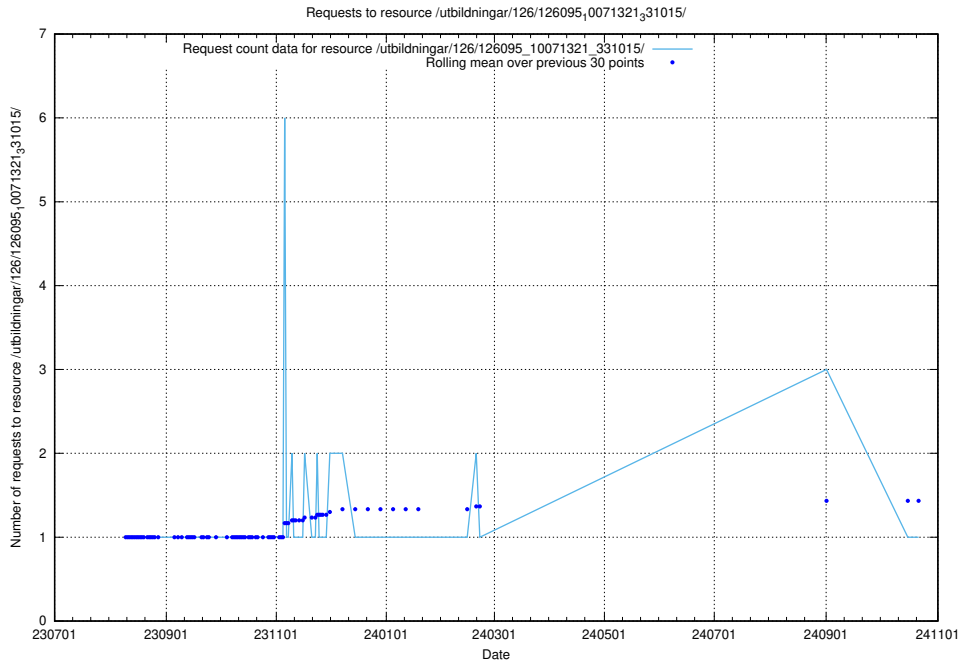

5.5759 Usage of /utbildningar/126/126095_10071321_331015/

Here, we count the number of requests to resource /utbildningar/126/126095_10071321_331015/.