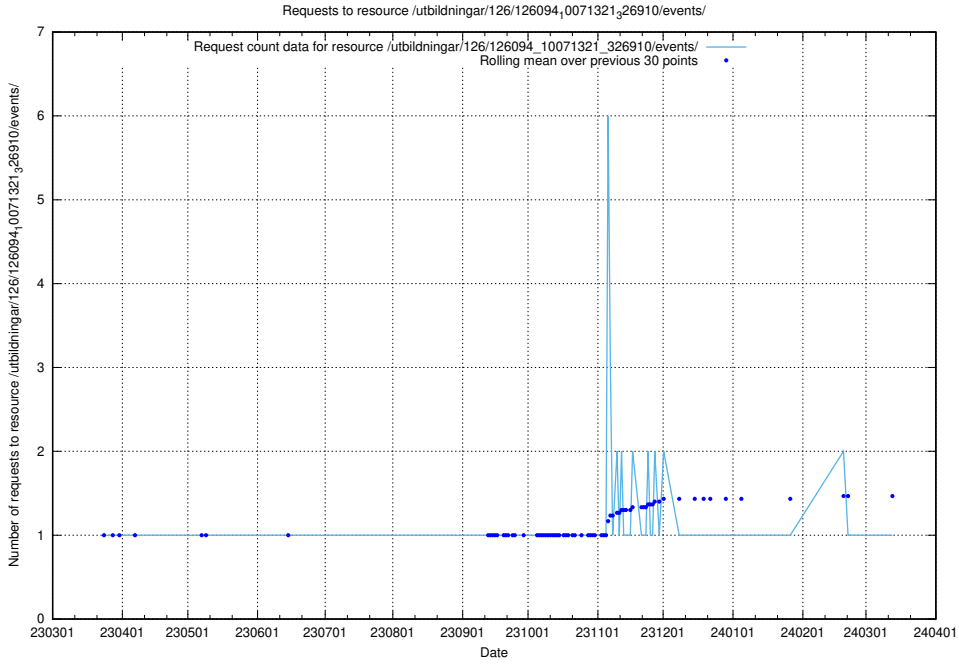

5.7171 Usage of /utbildningar/126/126094_10071321_326910/events/

Here, we count the number of requests to resource /utbildningar/126/126094_10071321_326910/events/