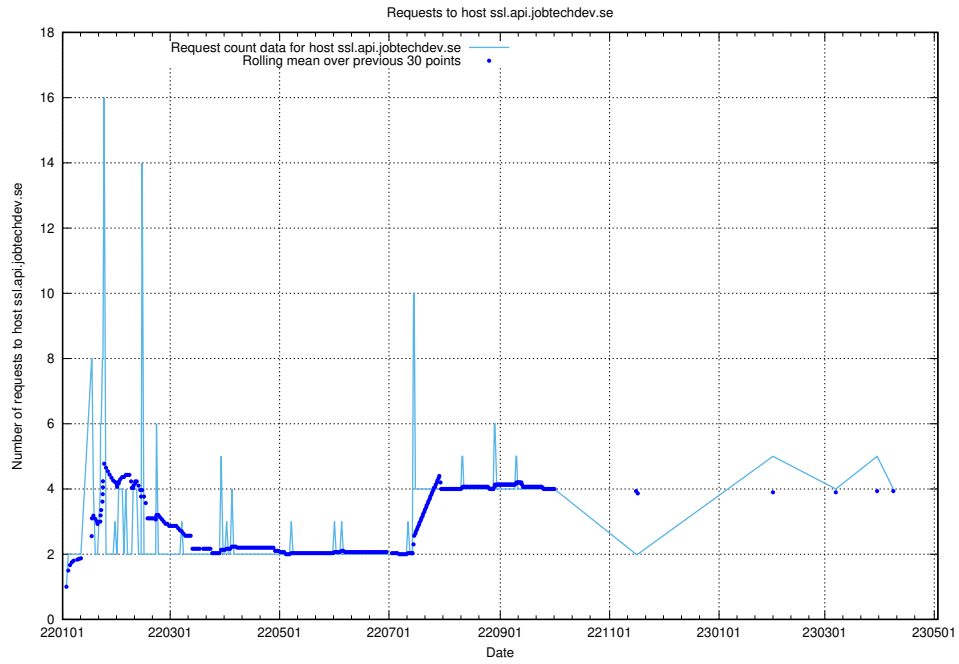

7.113 Usage of ssl.api.jobtechdev.se

Here, we count the number of requests to host ssl.api.jobtechdev.se.