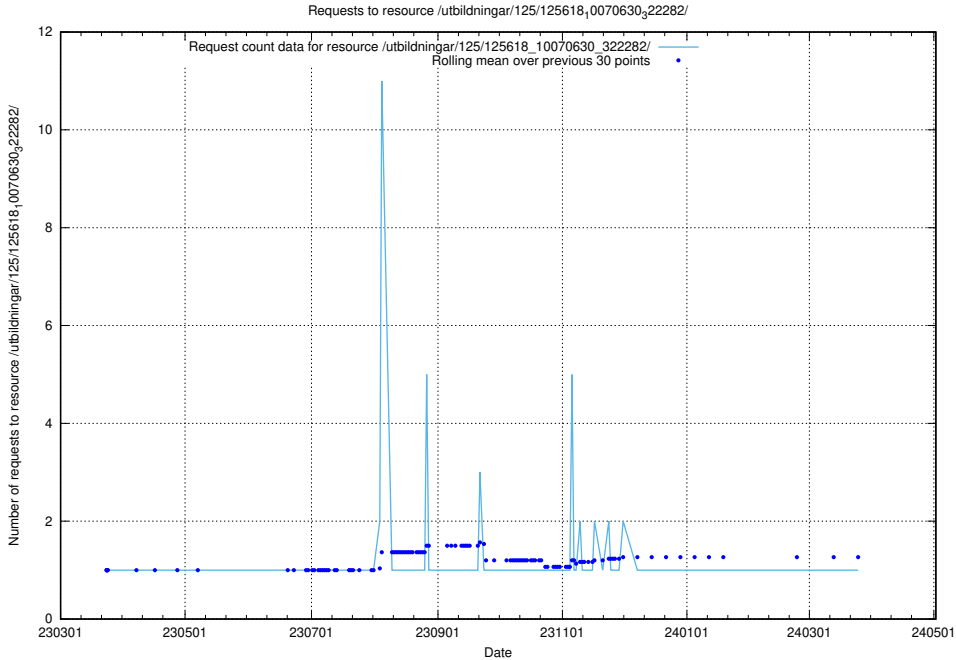

5.1111 Usage of /utbildningar/125/125618_10070630_322282/

Here, we count the number of requests to resource /utbildningar/125/125618_10070630_322282/.