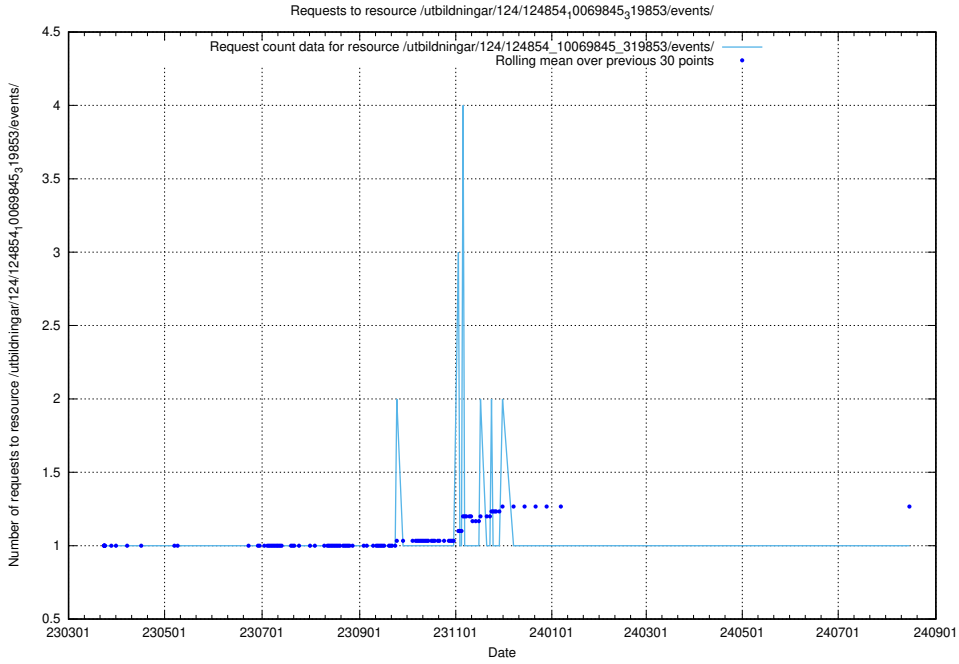

5.1463 Usage of /utbildningar/124/124854_10069845_319853/events/

Here, we count the number of requests to resource /utbildningar/124/124854_10069845_319853/events/