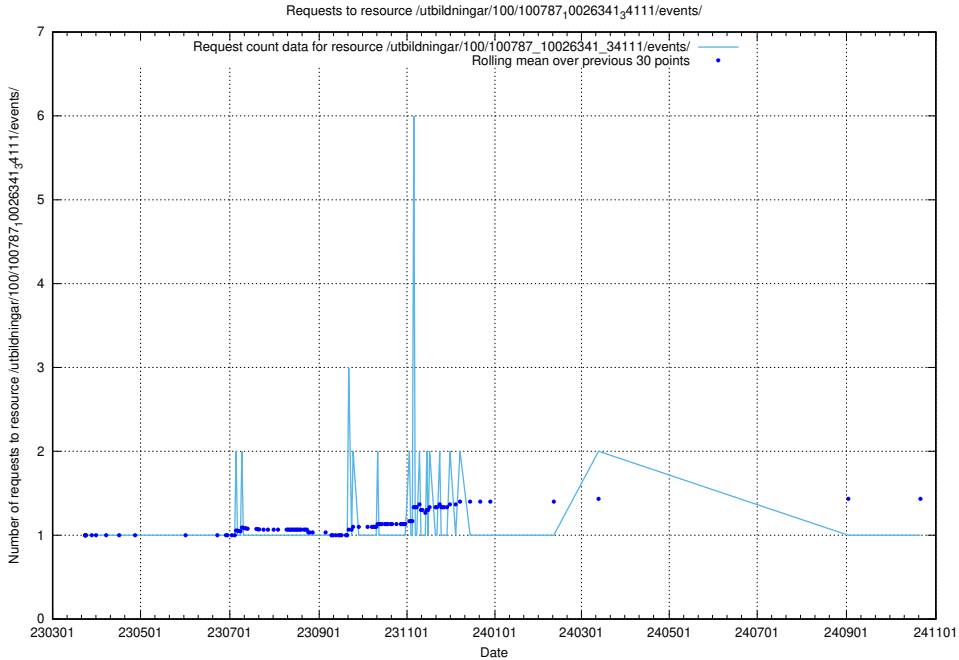

5.6448 Usage of /utbildningar/100/100787_10026341_34111/events/

Here, we count the number of requests to resource /utbildningar/100/100787_10026341_34111/events/.