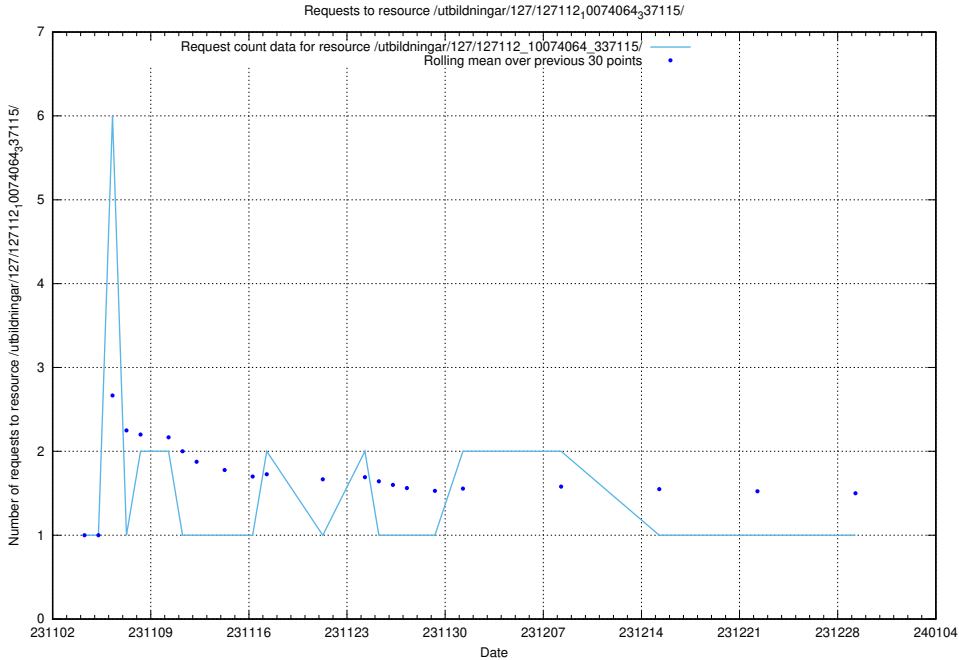

5.5058 Usage of /utbildningar/127/127112_10074064_337115/

Here, we count the number of requests to resource /utbildningar/127/127112_10074064_337115/.