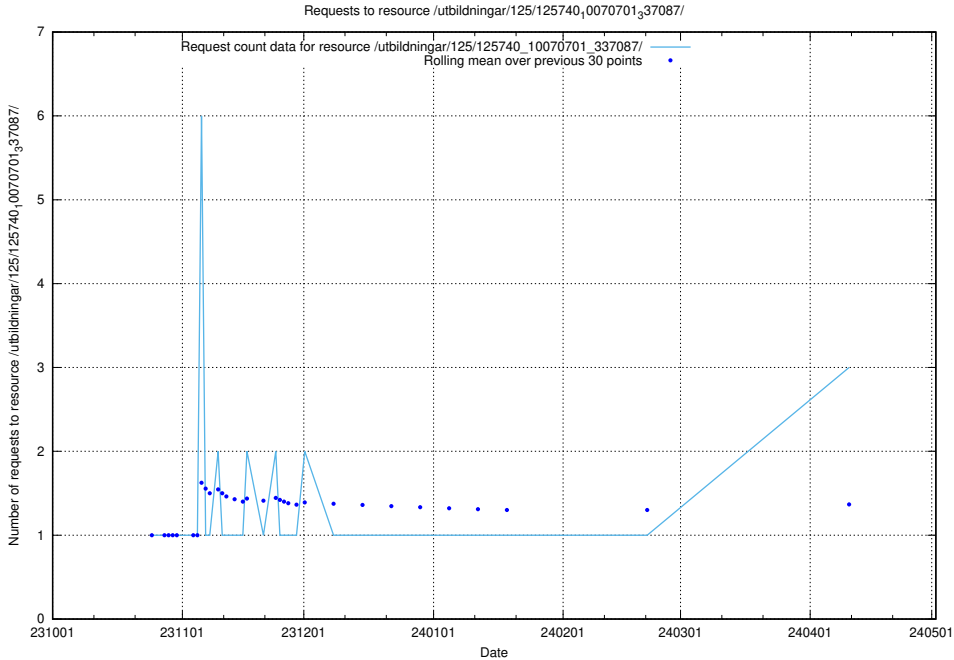

5.434 Usage of /utbildningar/125/125740_10070701_337087/

Here, we count the number of requests to resource /utbildningar/125/125740_10070701_337087/.