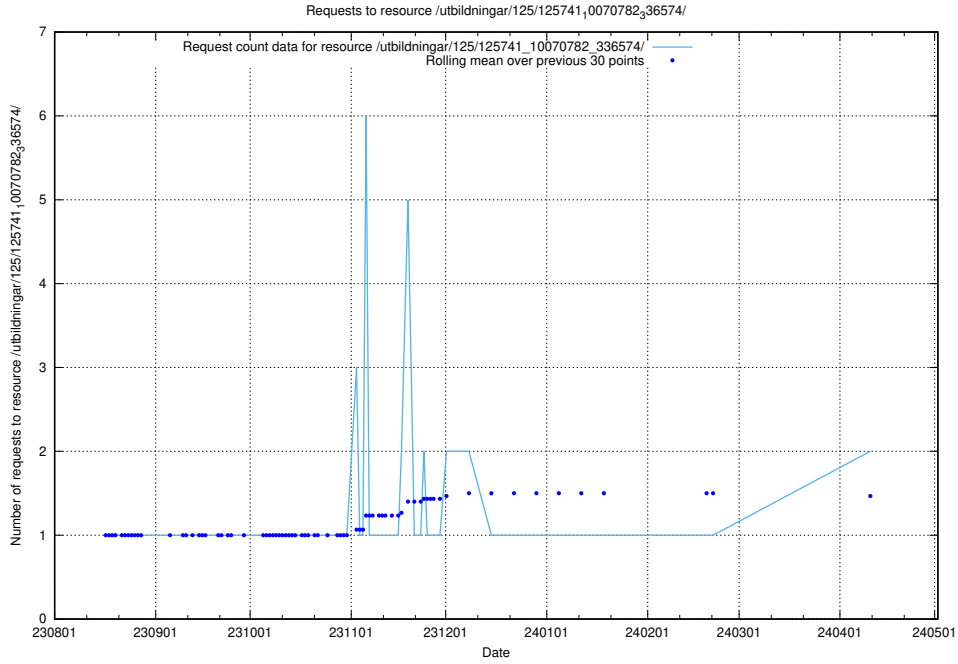

5.823 Usage of /utbildningar/125/125741_10070782_336574/

Here, we count the number of requests to resource /utbildningar/125/125741_10070782_336574/.