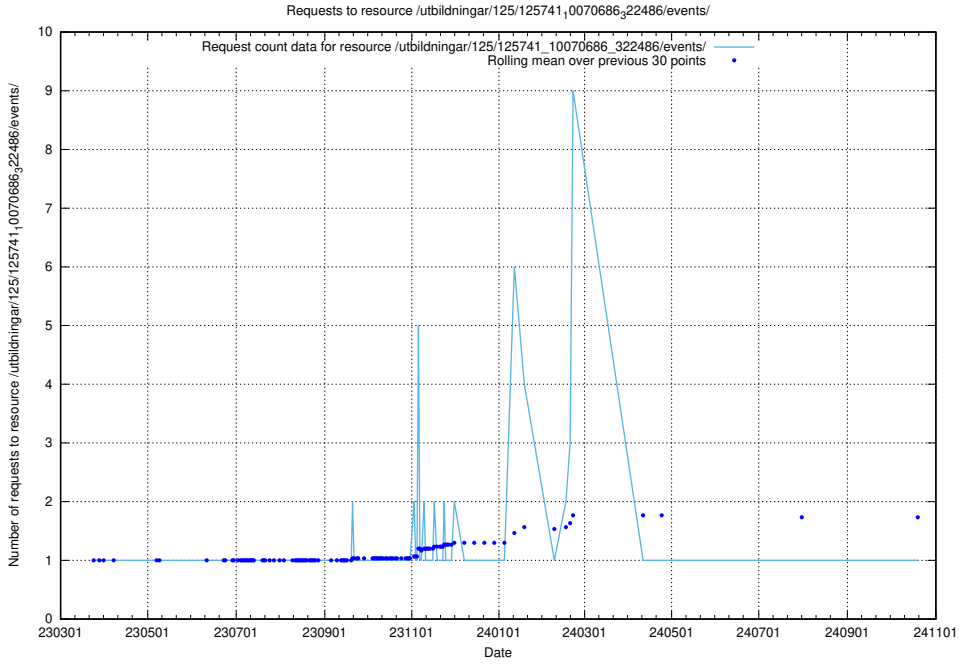

5.7193 Usage of /utbildningar/125/125741_10070686_322486/events/

Here, we count the number of requests to resource /utbildningar/125/125741_10070686_322486/events/