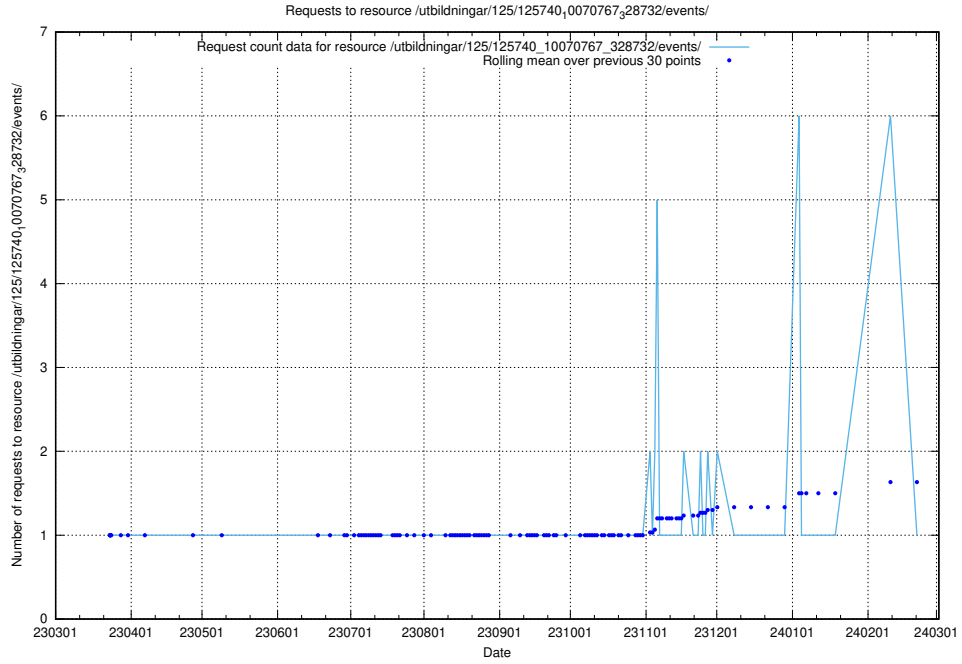

5.1002 Usage of /utbildningar/125/125740_10070767_328732/events/

Here, we count the number of requests to resource /utbildningar/125/125740_10070767_328732/events/