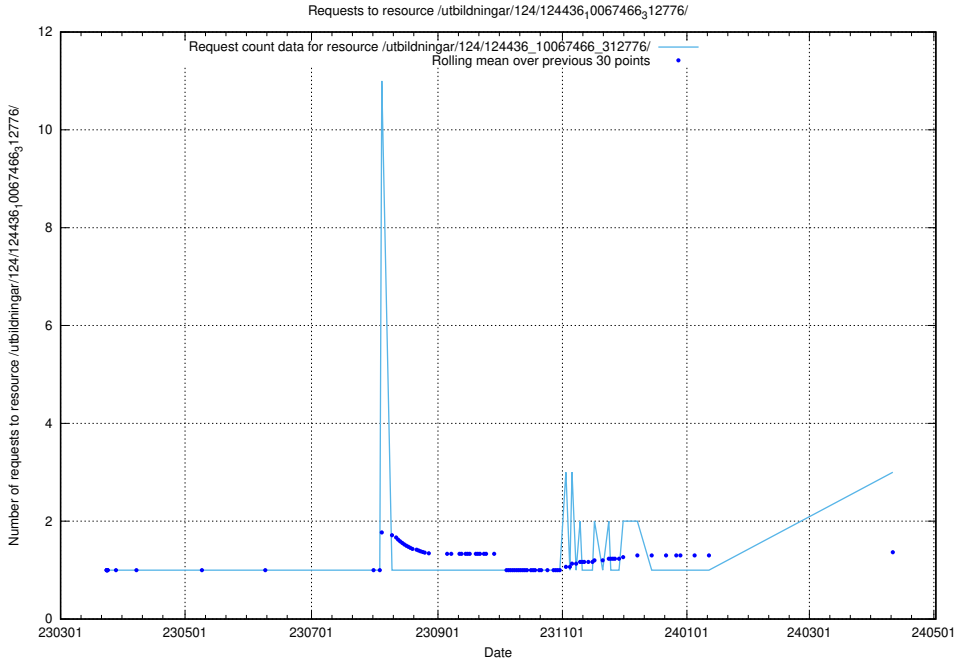

5.420 Usage of /utbildningar/124/124436_10067466_312776/

Here, we count the number of requests to resource /utbildningar/124/124436_10067466_312776/.