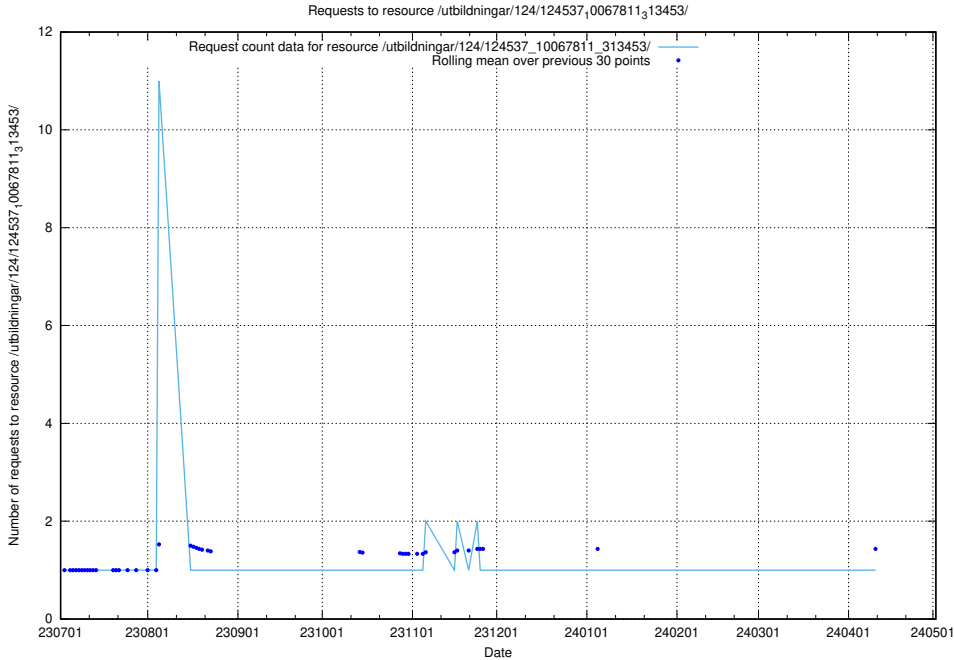

5.6297 Usage of /utbildningar/124/124537_10067811_313453/

Here, we count the number of requests to resource /utbildningar/124/124537_10067811_313453/.