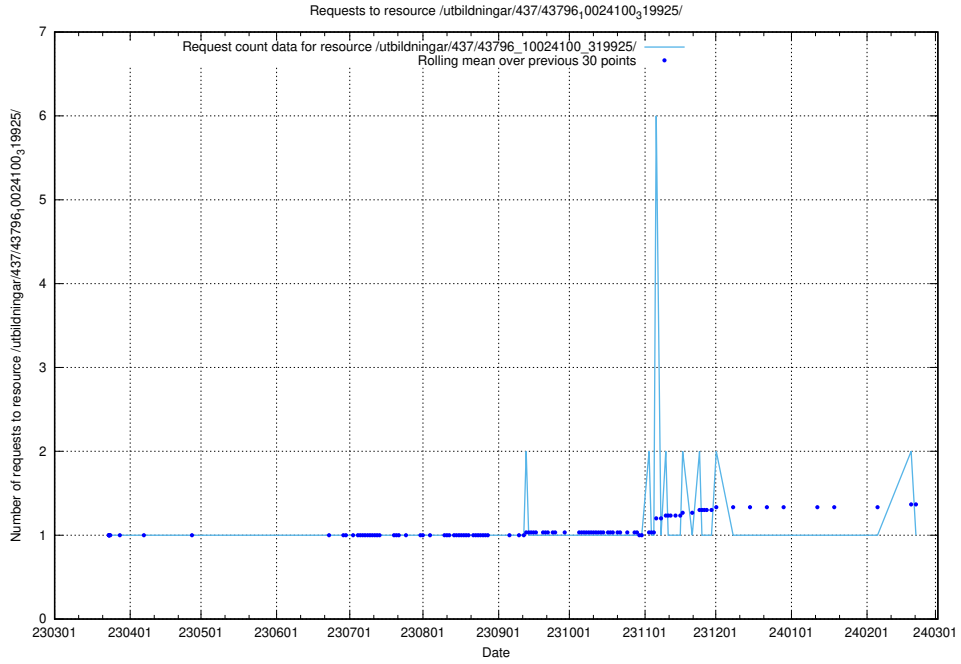

5.7329 Usage of /utbildningar/437/43796_10024100_319925/

Here, we count the number of requests to resource /utbildningar/437/43796_10024100_319925/.