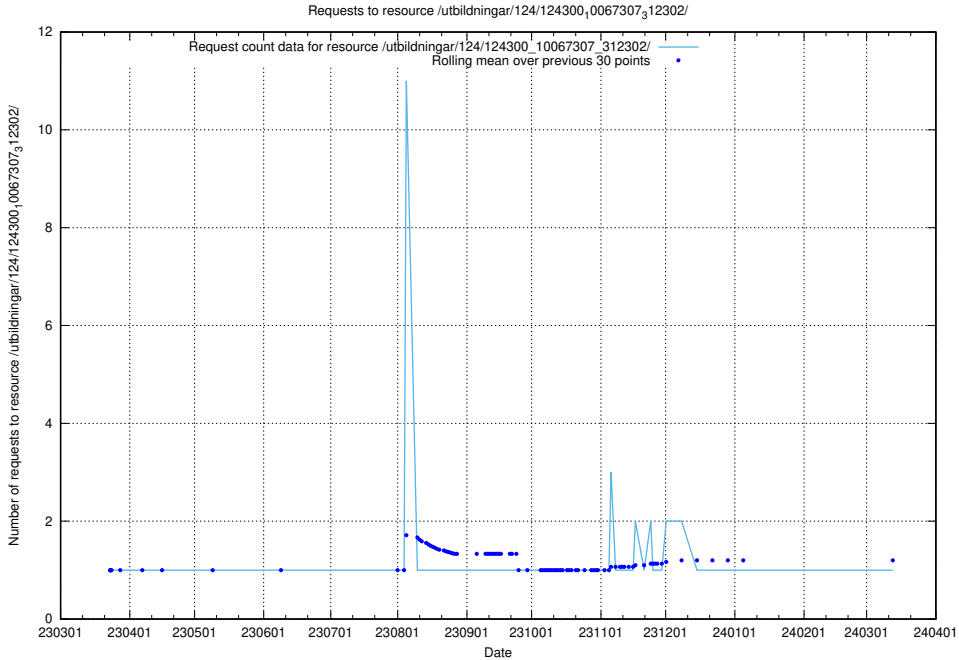

5.4865 Usage of /utbildningar/124/124300_10067307_312302/

Here, we count the number of requests to resource /utbildningar/124/124300_10067307_312302/.