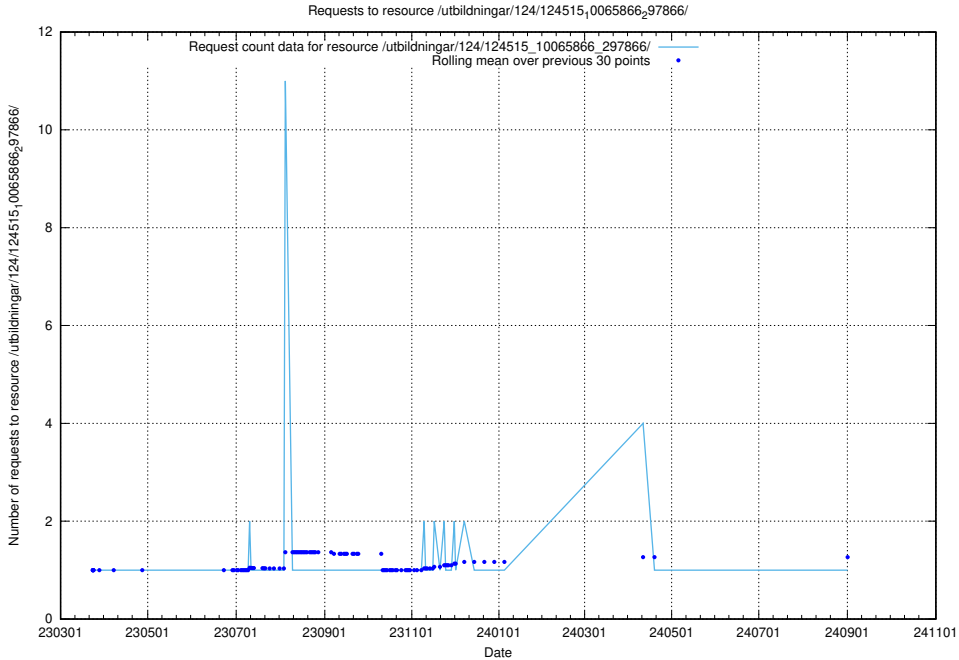

5.2633 Usage of /utbildningar/124/124515_10065866_297866/

Here, we count the number of requests to resource /utbildningar/124/124515_10065866_297866/.