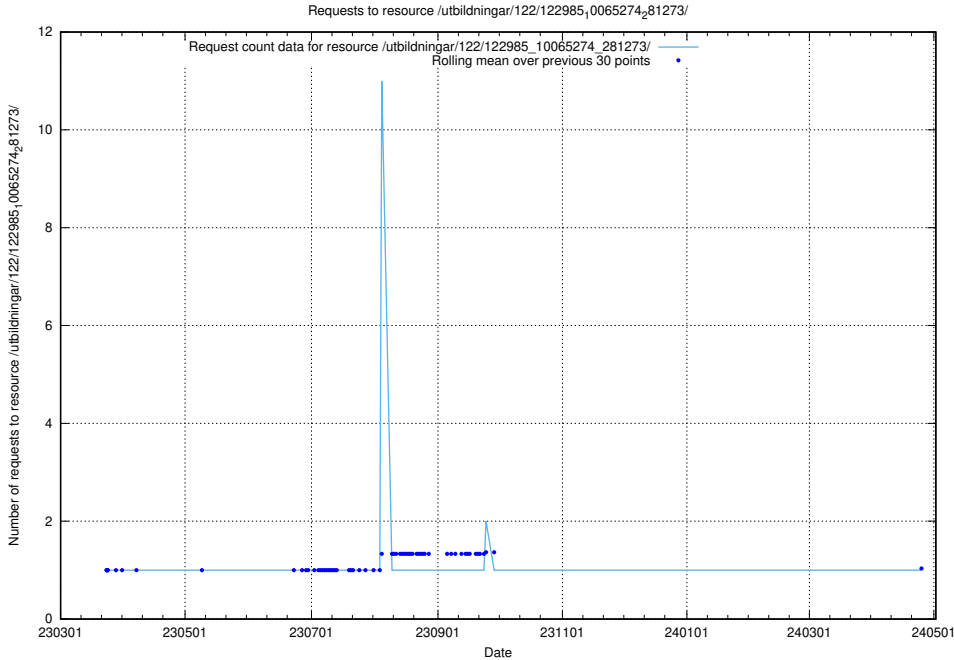

5.5854 Usage of /utbildningar/122/122985_10065274_281273/

Here, we count the number of requests to resource /utbildningar/122/122985_10065274_281273/.