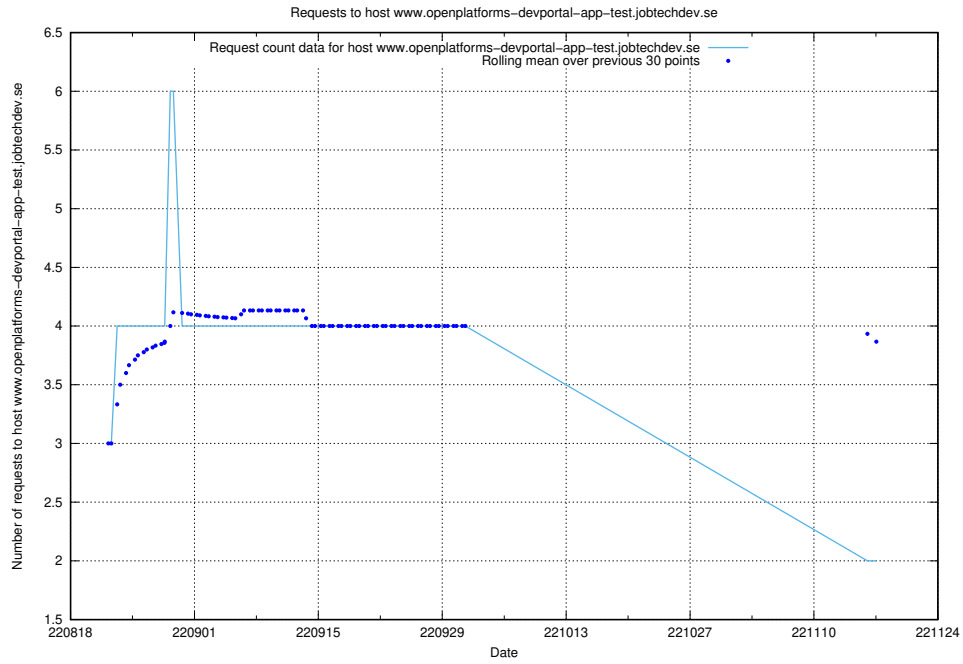

7.345 Usage of `www.openplatforms-devportal-app-test.jobtechdev.se`

Here, we count the number of requests to host `www.openplatforms-devportal-app-test.jobtechdev.se`.

7.347 Usage of historical-develop.jobtechdev.se