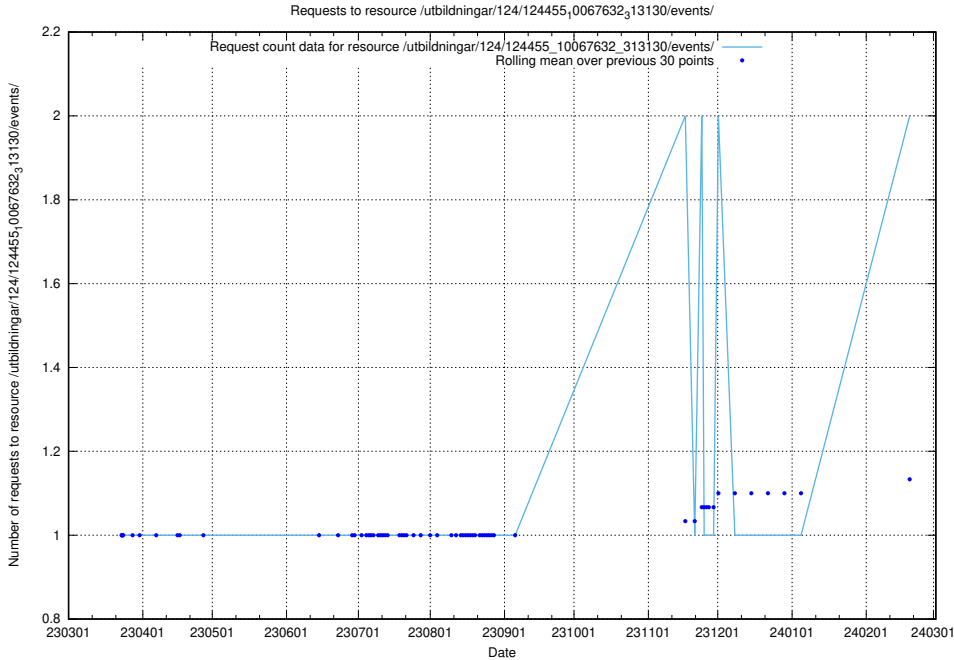

Here, we count the number of requests to resource /utbildningar/124/124455_10067632_313130/events/

5.724 Usage of /utbildningar/utb_emil/124/124862_10069368_318273/events/

Here, we count the number of requests to resource /utbildningar/utb_emil/124/124862_10069368_318273/events/