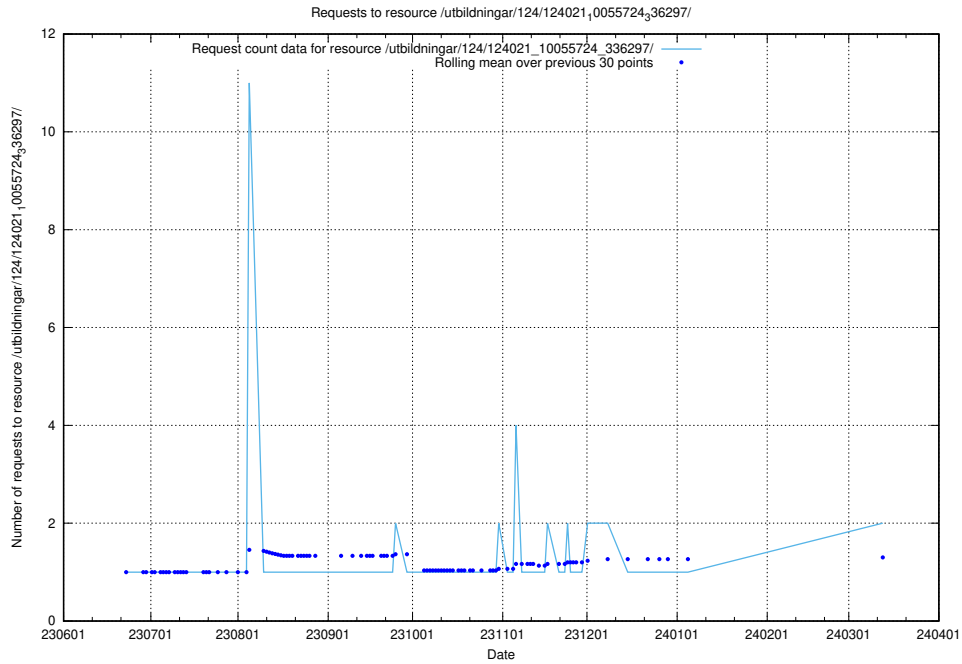

5.927 Usage of /utbildningar/124/124021_10055724_336297/

Here, we count the number of requests to resource /utbildningar/124/124021_10055724_336297/.