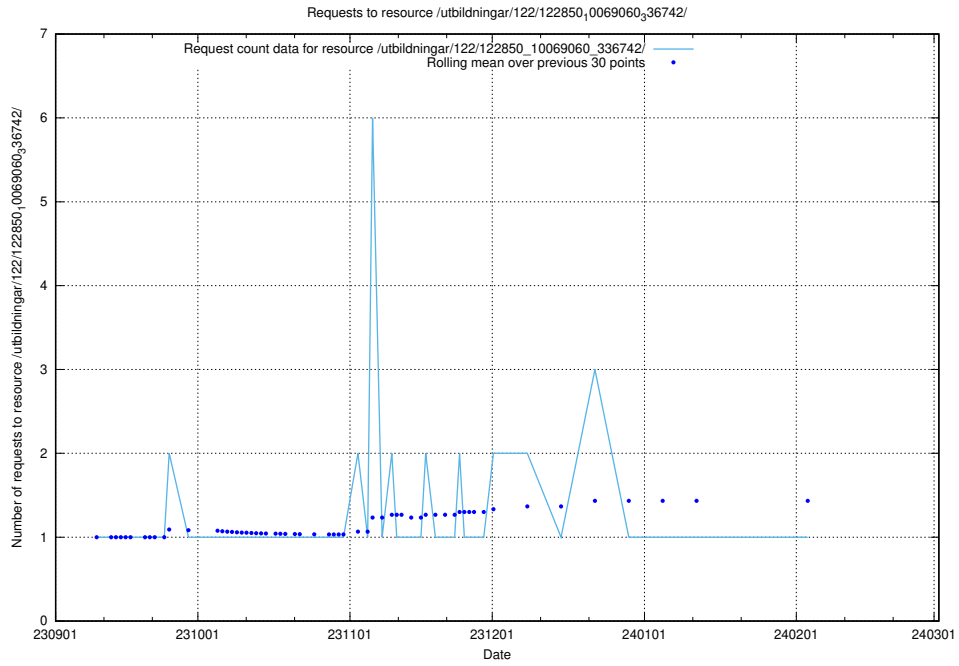

5.5558 Usage of /utbildningar/122/122850_10069060_336742/

Here, we count the number of requests to resource /utbildningar/122/122850_10069060_336742/.