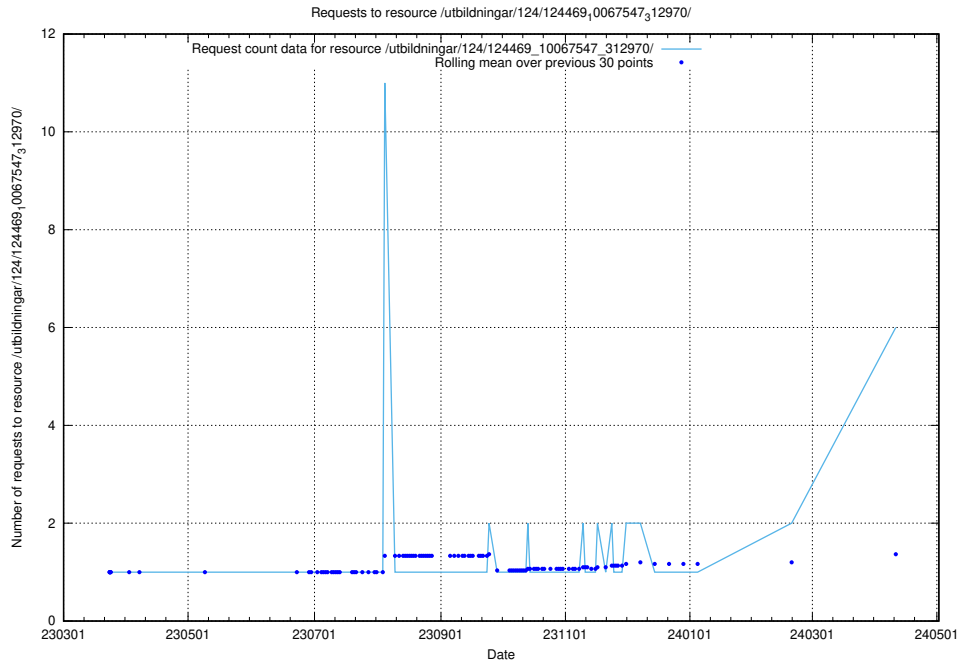

5.96 Usage of /utbildningar/124/124469_10067547_312970/

Here, we count the number of requests to resource /utbildningar/124/124469_10067547_312970/.