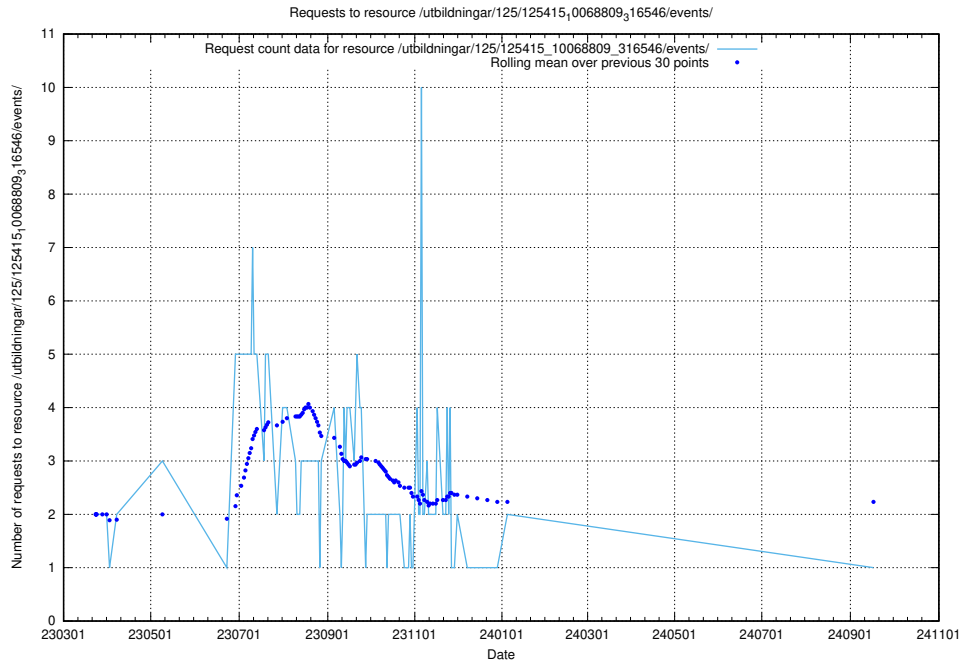

5.7256 Usage of /utbildningar/125/125415_10068809_316546/events/

Here, we count the number of requests to resource /utbildningar/125/125415_10068809_316546/events/