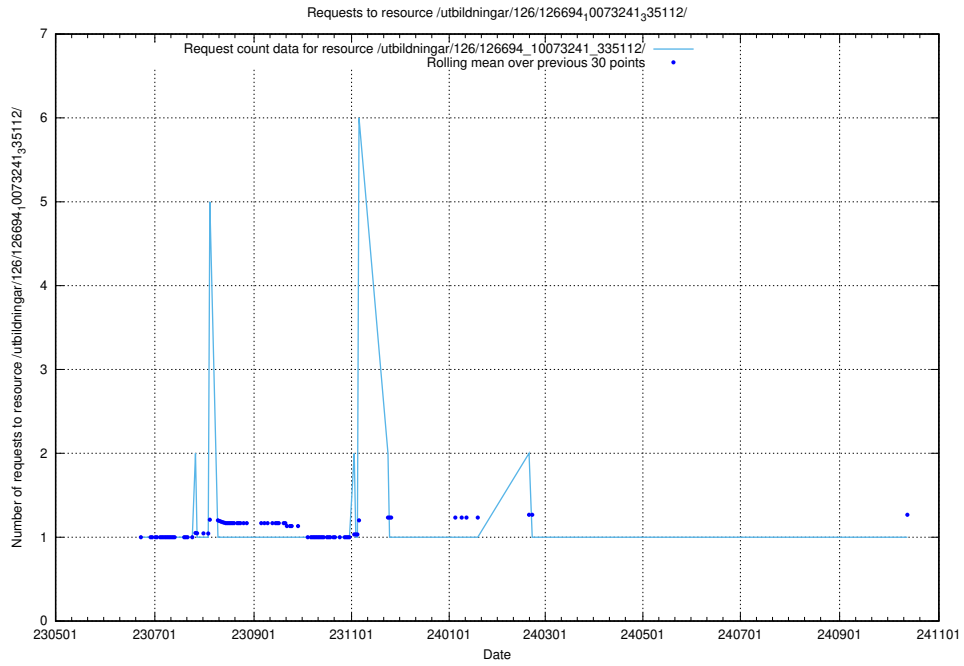

5.6551 Usage of /utbildningar/126/126694_10073241_335112/

Here, we count the number of requests to resource /utbildningar/126/126694_10073241_335112/.