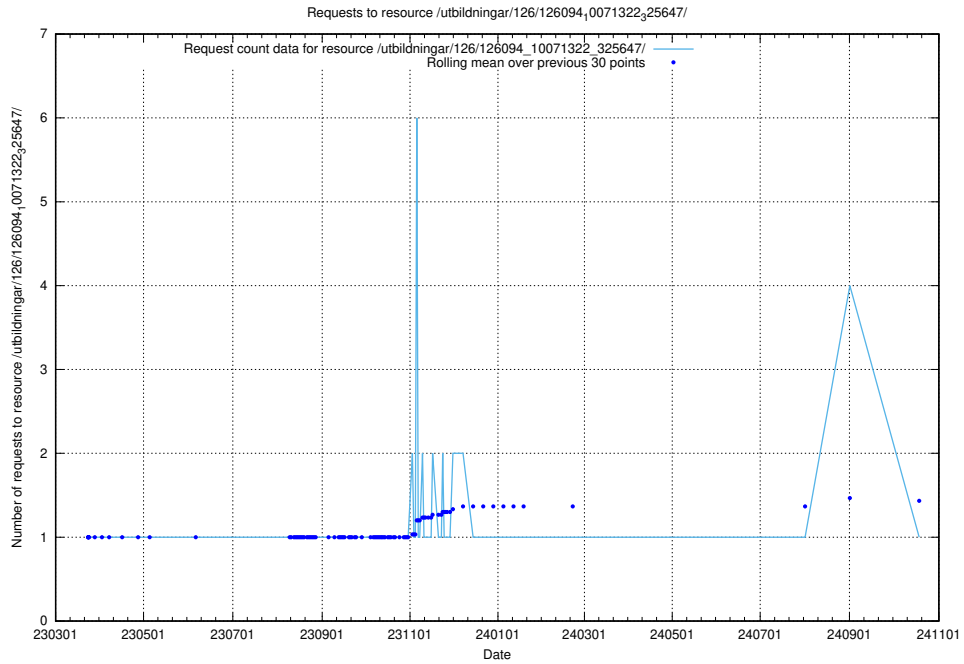

5.7410 Usage of /utbildningar/126/126094_10071322_325647/

Here, we count the number of requests to resource /utbildningar/126/126094_10071322_325647/.