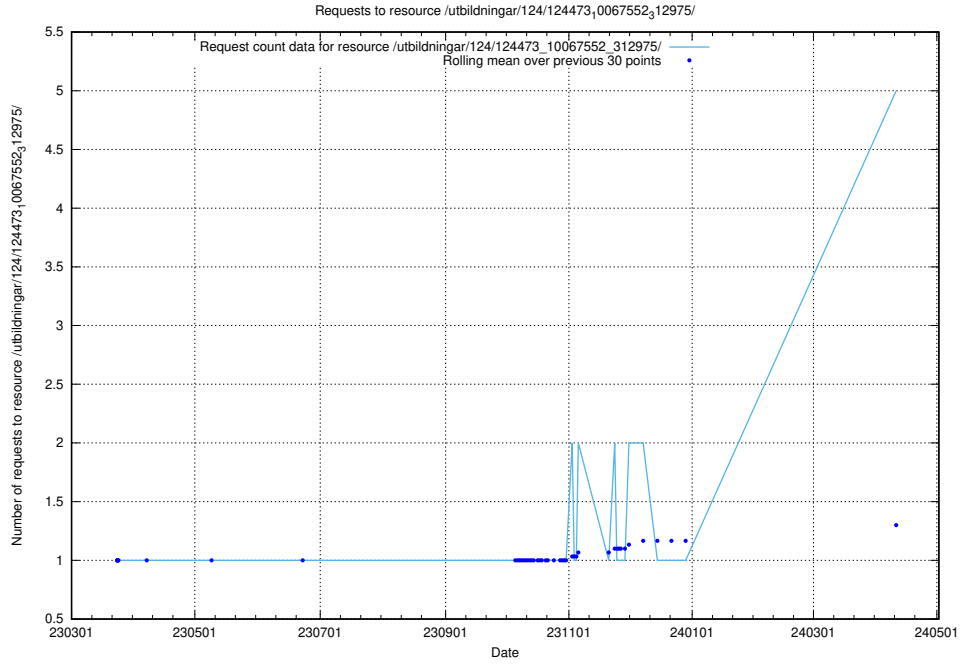

5.208 Usage of /utbildningar/124/124473_10067552_312975/

Here, we count the number of requests to resource /utbildningar/124/124473_10067552_312975/.