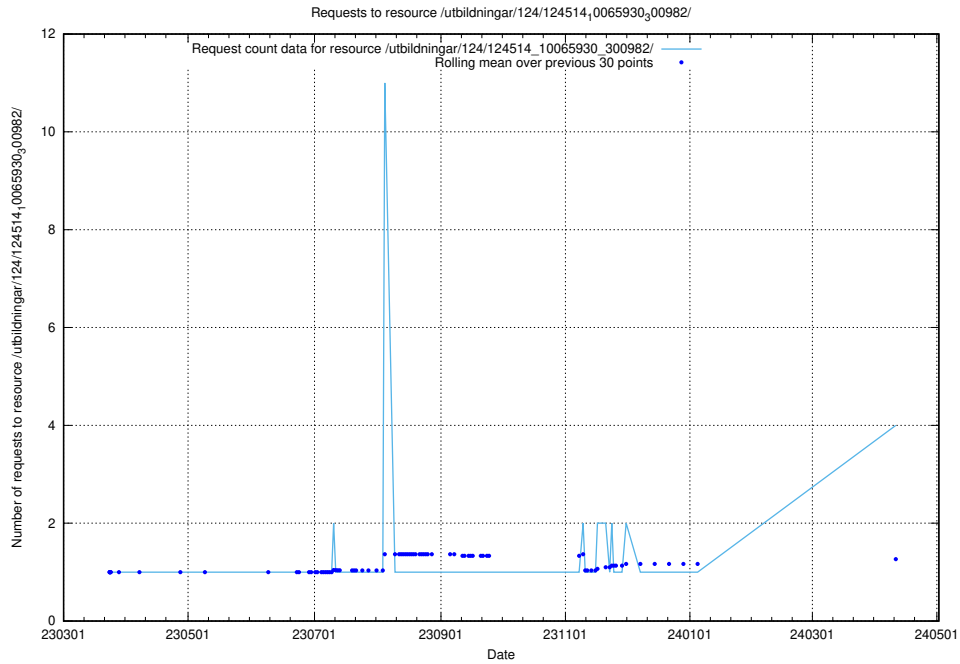

5.284 Usage of /utbildningar/124/124514_10065930_300982/

Here, we count the number of requests to resource /utbildningar/124/124514_10065930_300982/.