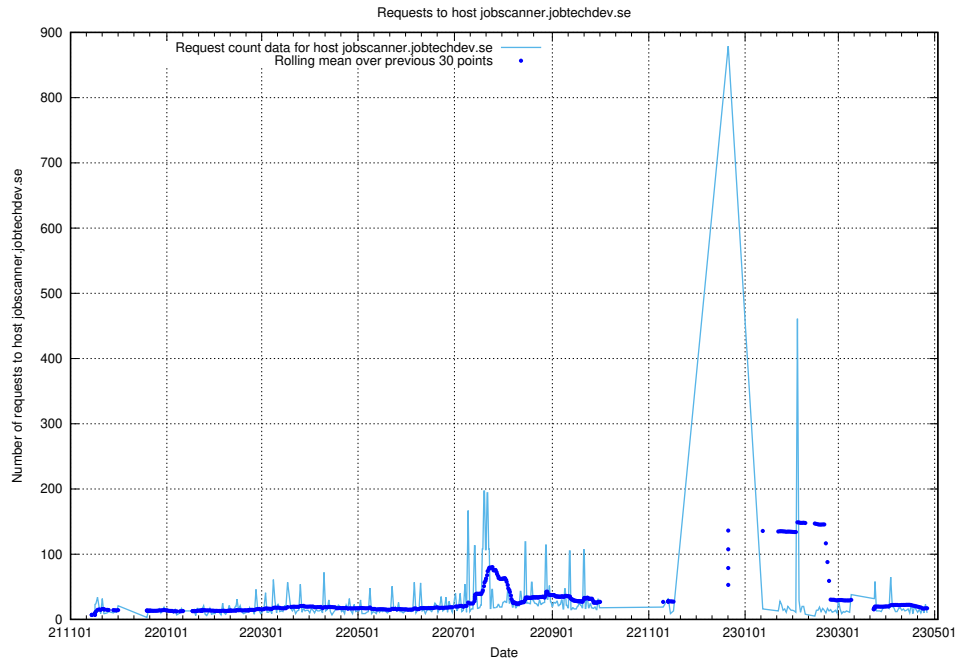

7.64 Usage of jobscanner.jobtechdev.se

Here, we count the number of requests to host jobscanner.jobtechdev.se.