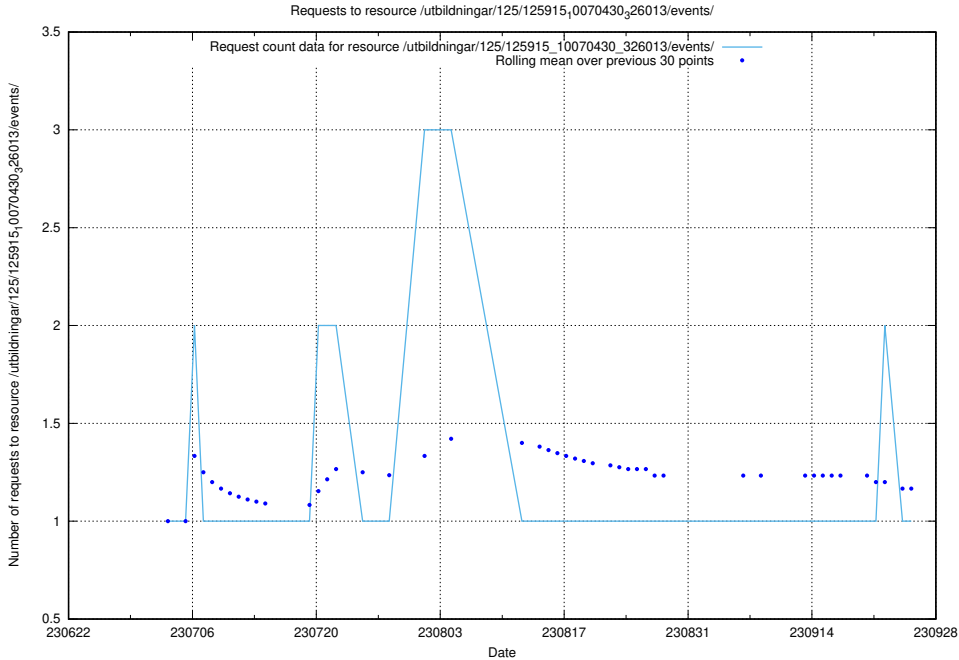

5.6291 Usage of /utbildningar/125/125915_10070430_326013/events/

Here, we count the number of requests to resource /utbildningar/125/125915_10070430_326013/events/