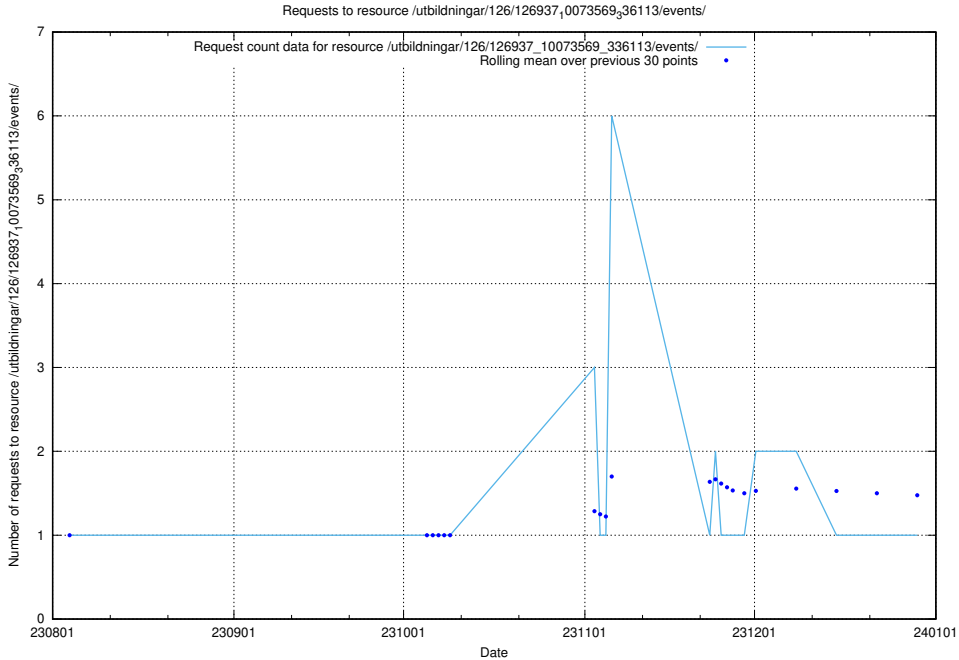

5.5795 Usage of /utbildningar/126/126937_10073569_336113/events/

Here, we count the number of requests to resource /utbildningar/126/126937_10073569_336113/events/