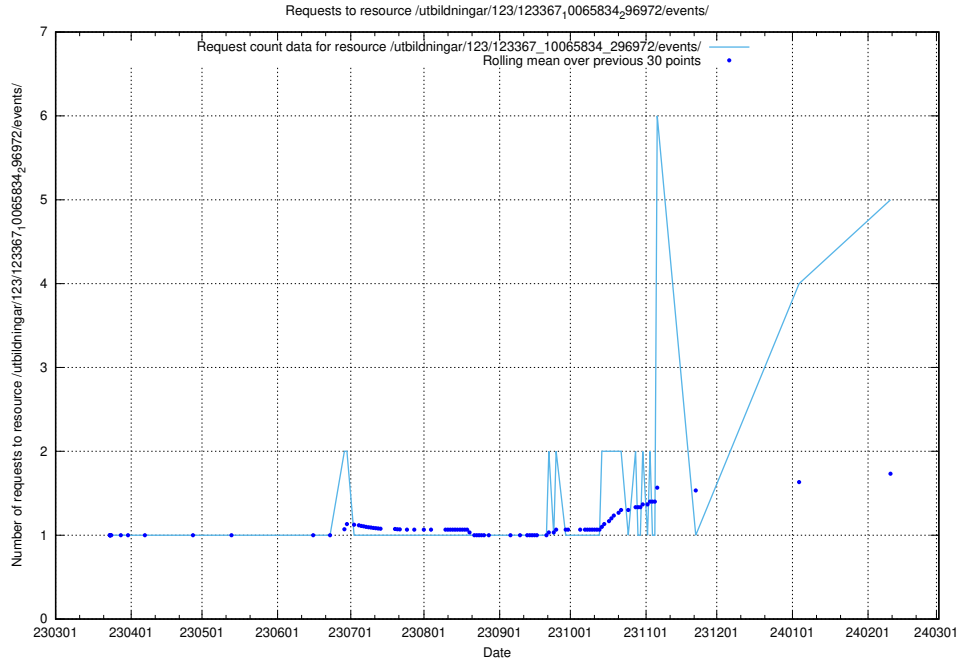

5.224 Usage of /utbildningar/123/123367_10065834_296972/events/

Here, we count the number of requests to resource /utbildningar/123/123367_10065834_296972/events/