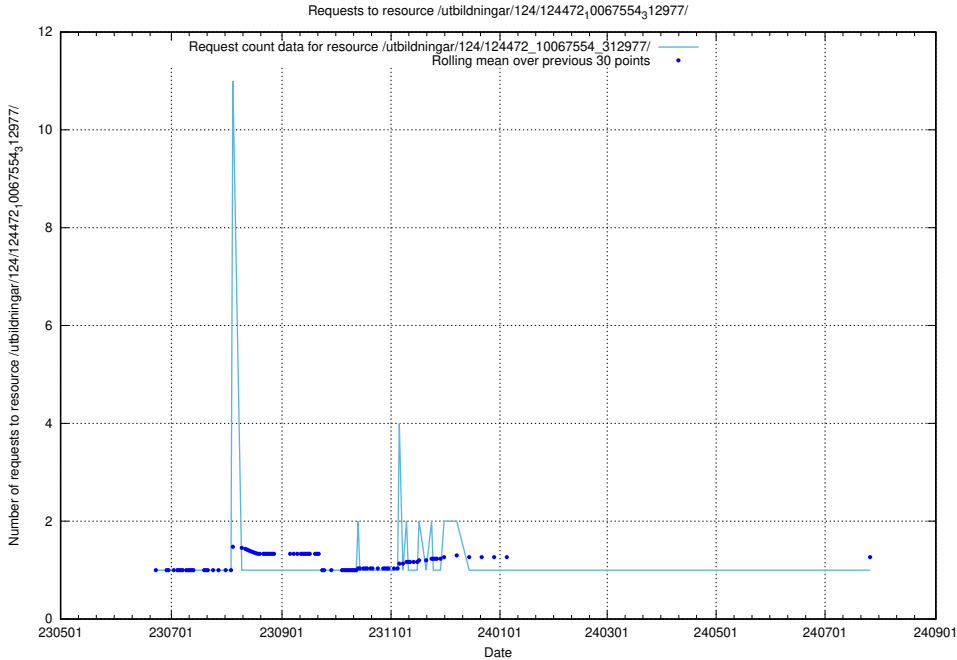

5.6723 Usage of /utbildningar/124/124472_10067554_312977/

Here, we count the number of requests to resource /utbildningar/124/124472_10067554_312977/.