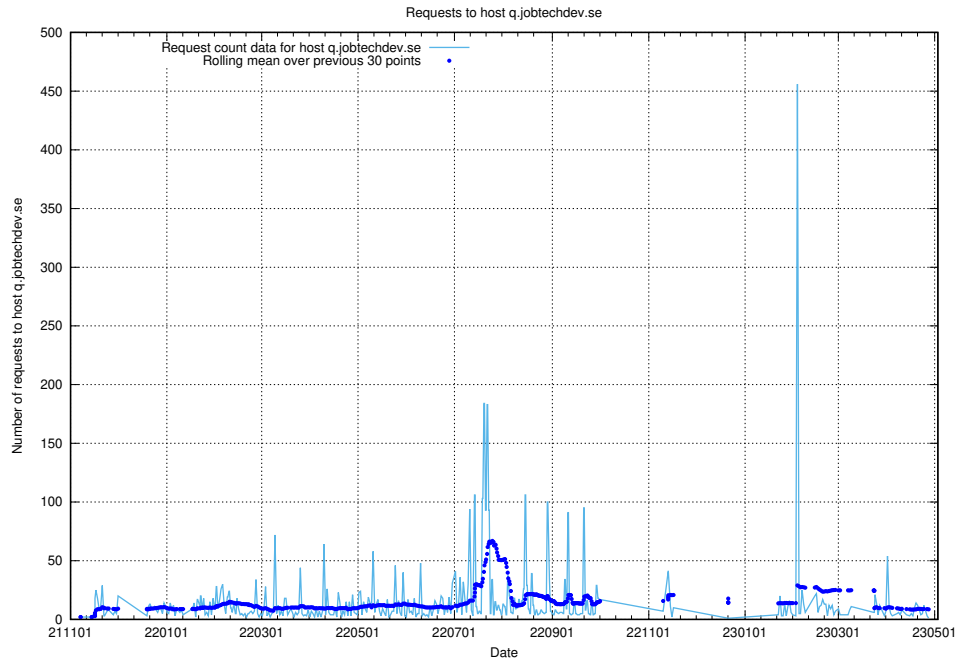

7.628 Usage of demo-jobad-enrichments.jobtechdev.se

Here, we count the number of requests to host demo-jobad-enrichments.jobtechdev.se.

7.629 Usage of q.jobtechdev.se

Here, we count the number of requests to host q.jobtechdev.se.