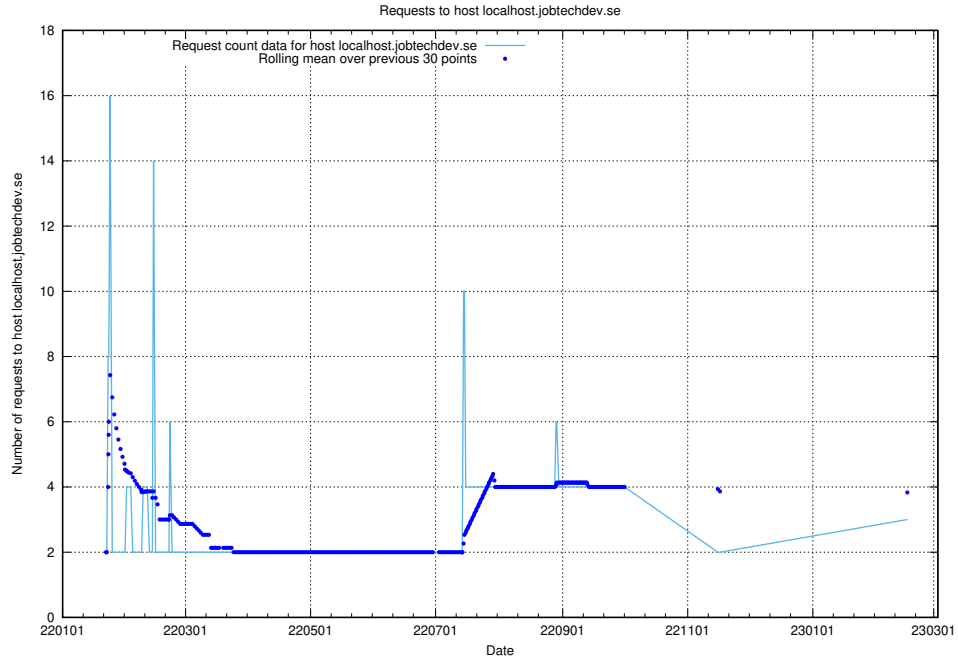

7.259 Usage of localhost.jobtechdev.se

Here, we count the number of requests to host localhost.jobtechdev.se.