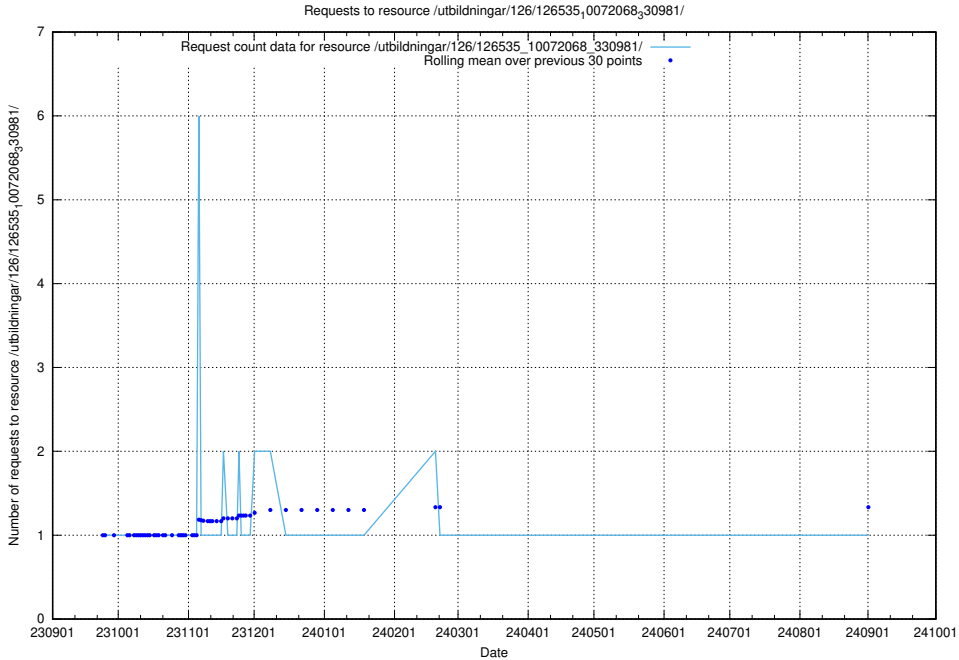

5.5409 Usage of /utbildningar/126/126535_10072068_330981/

Here, we count the number of requests to resource /utbildningar/126/126535_10072068_330981/.