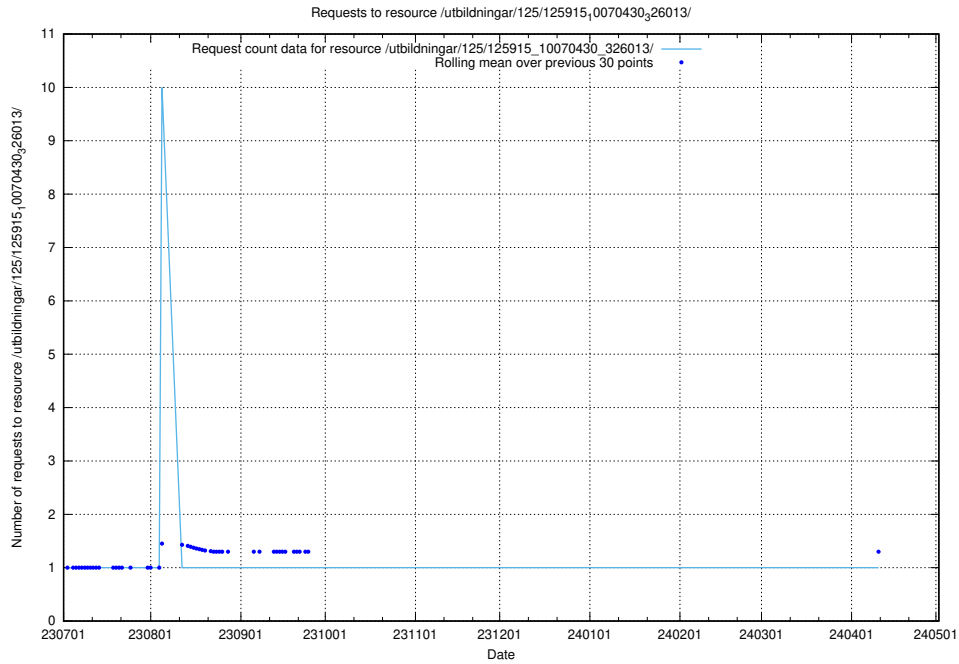

5.6292 Usage of /utbildningar/125/125915_10070430_326013/

Here, we count the number of requests to resource /utbildningar/125/125915_10070430_326013/.