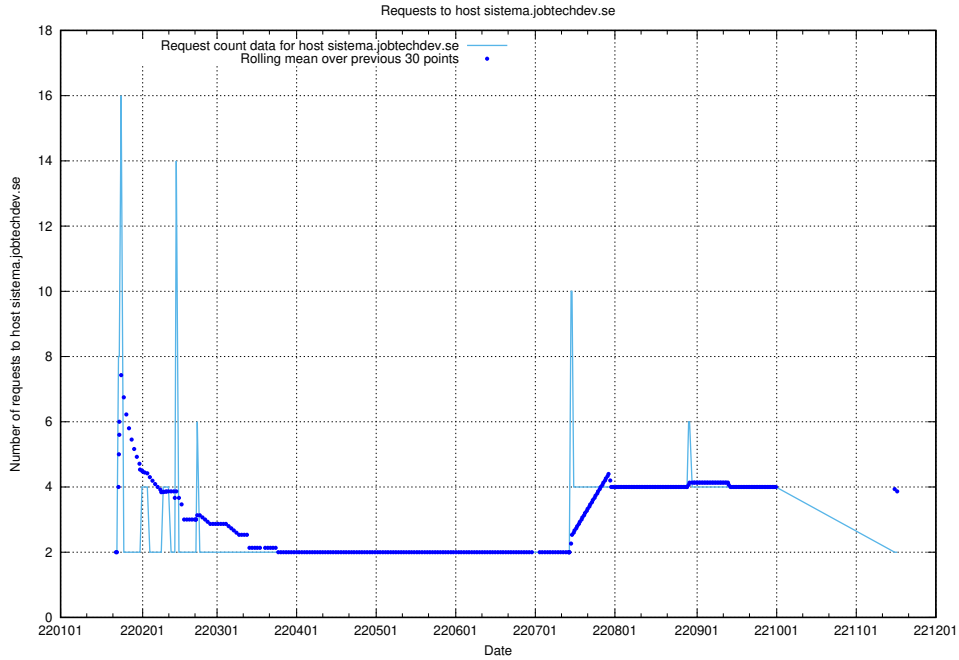

7.594 Usage of sistema.jobtechdev.se

Here, we count the number of requests to host sistema.jobtechdev.se.