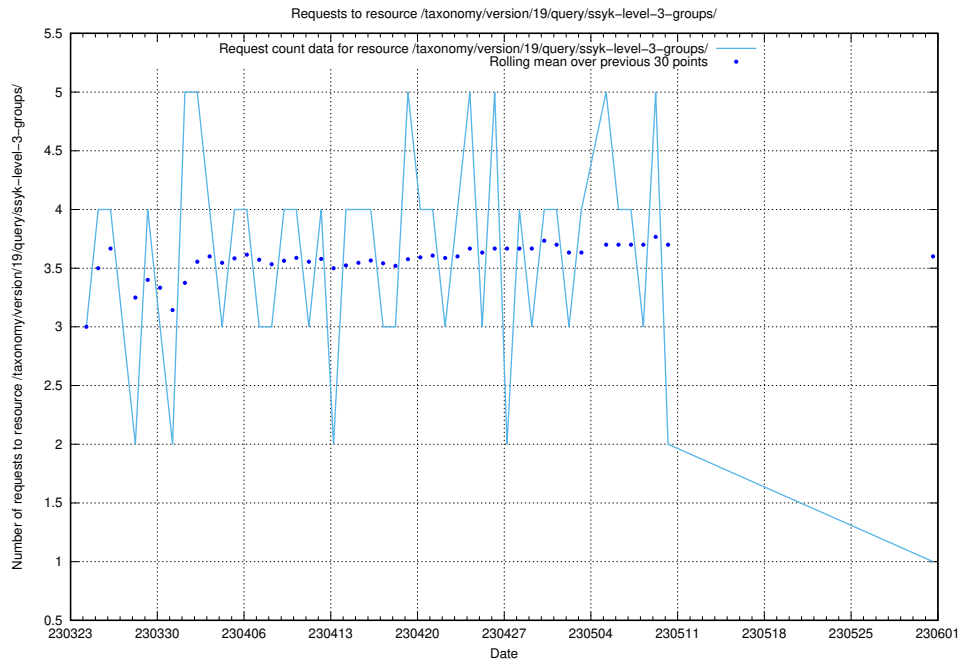

5.7081 Usage of /taxonomy/version/19/query/ssyk-level-3-groups/

Here, we count the number of requests to resource /taxonomy/version/19/query/ssyk-level-3-groups/.