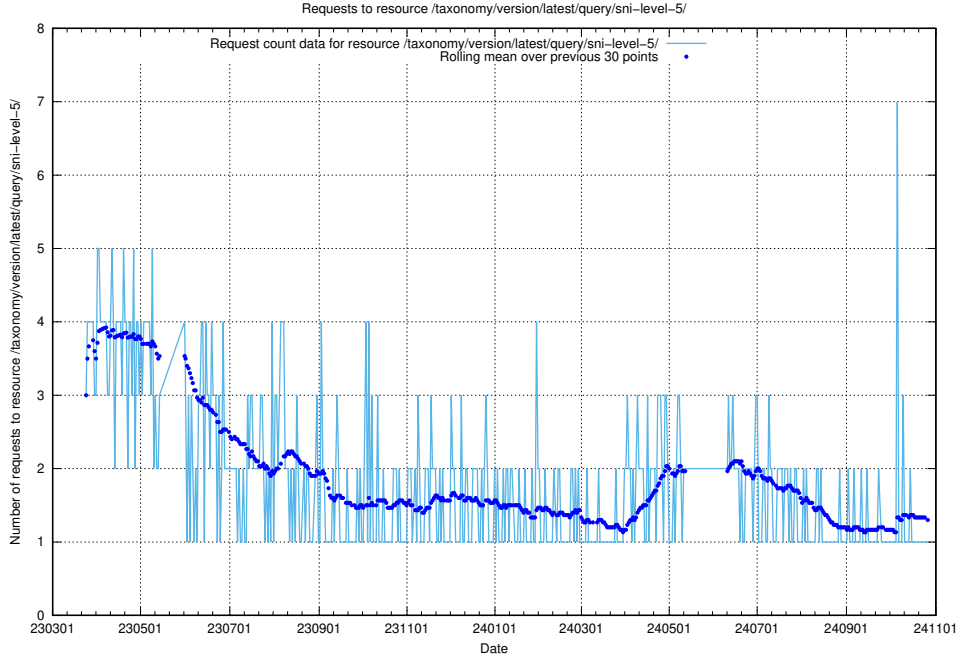

5.7031 Usage of /taxonomy/version/latest/query/sni-level-5/

Here, we count the number of requests to resource /taxonomy/version/latest/query/sni-level-5/.