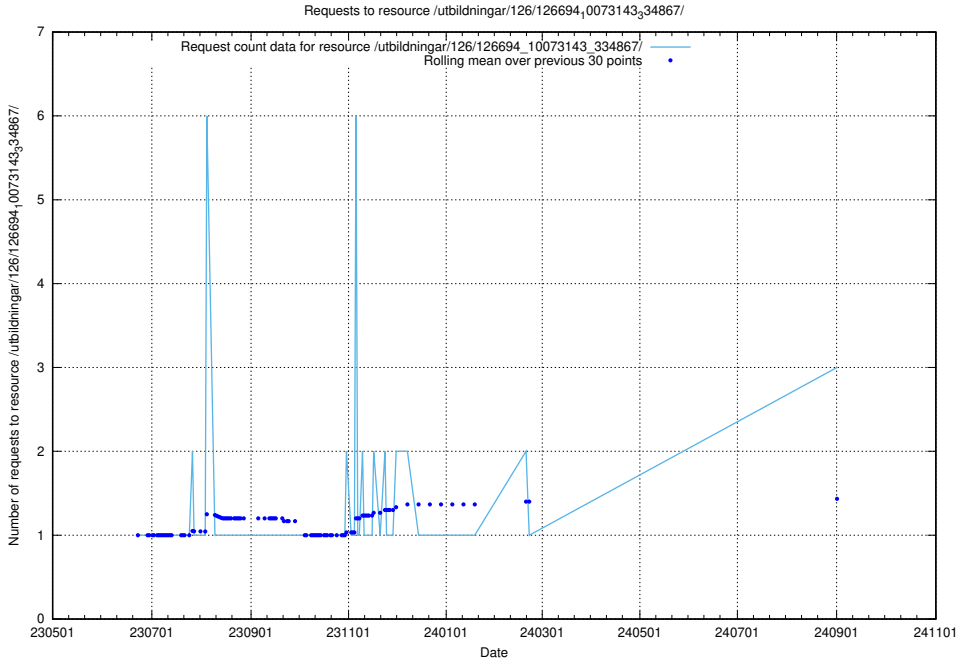

5.468 Usage of /utbildningar/126/126694_10073143_334867/

Here, we count the number of requests to resource /utbildningar/126/126694_10073143_334867/.