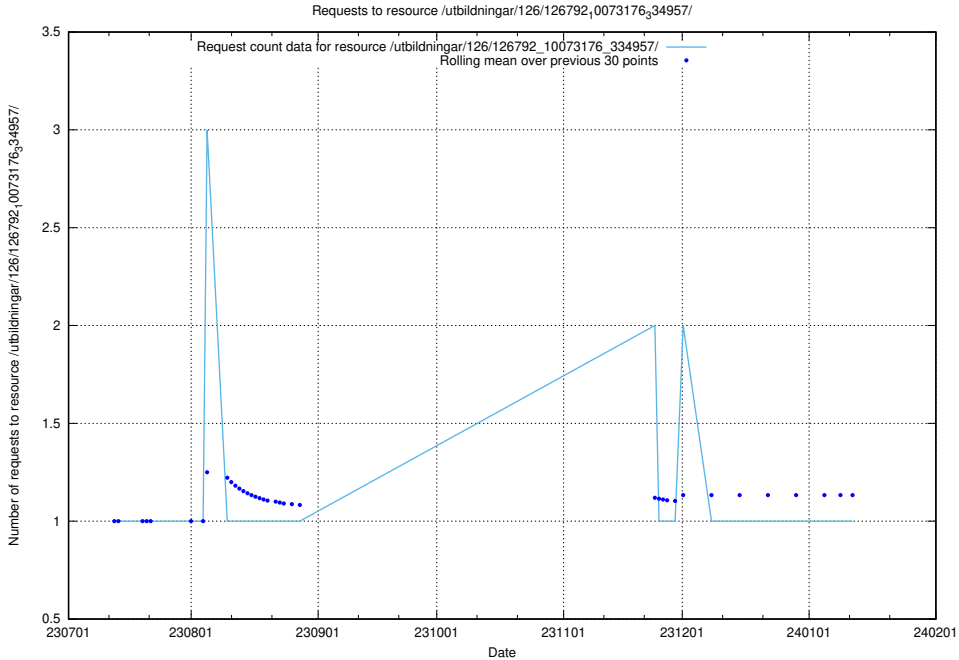

5.6043 Usage of /utbildningar/126/126792_10073176_334957/

Here, we count the number of requests to resource /utbildningar/126/126792_10073176_334957/.