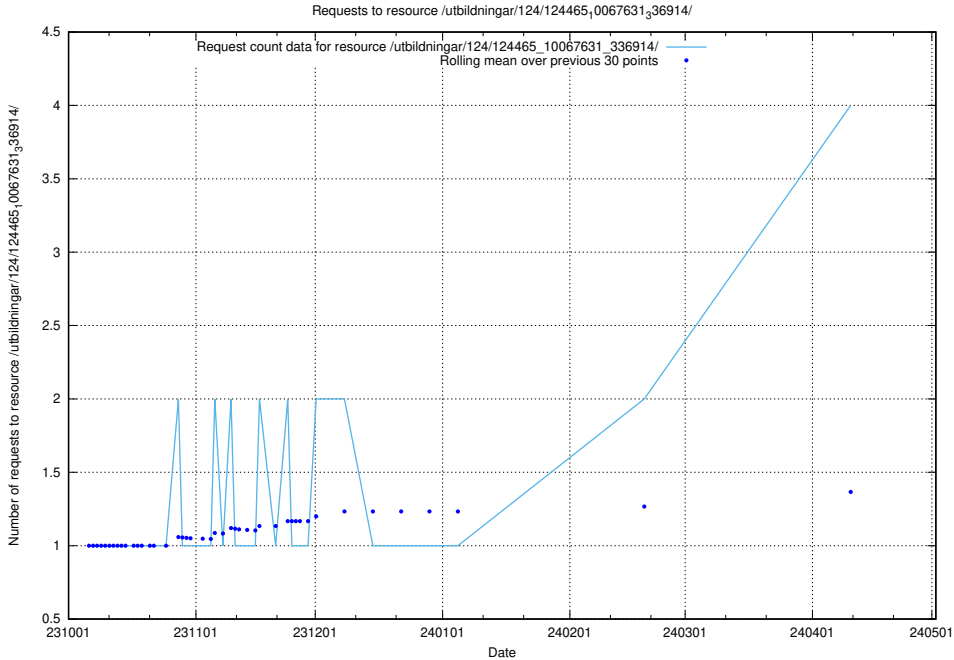

5.322 Usage of /utbildningar/124/124465_10067631_336914/

Here, we count the number of requests to resource /utbildningar/124/124465_10067631_336914/.