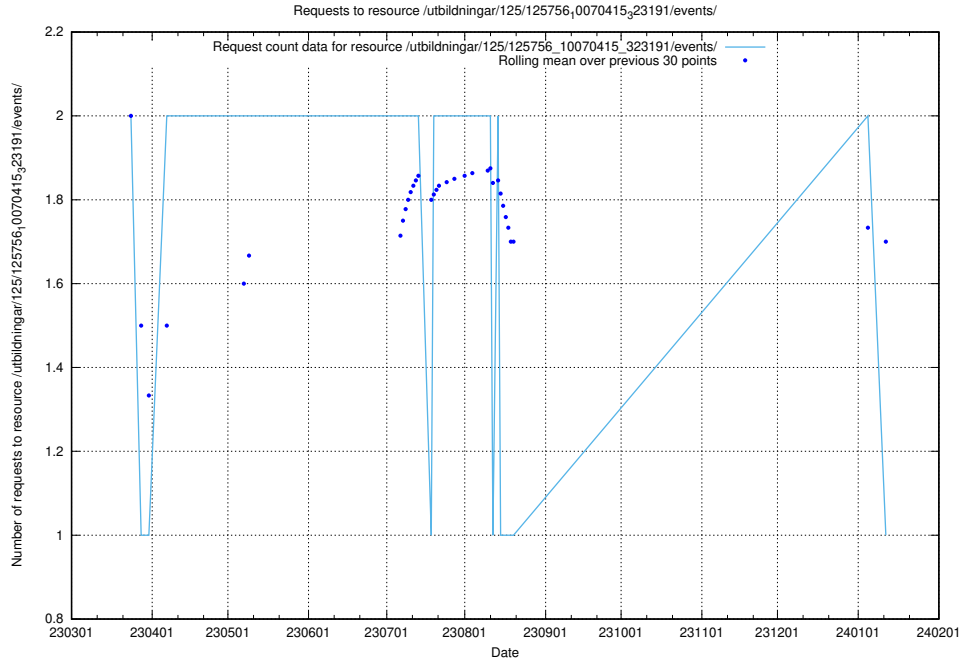

5.7118 Usage of /utbildningar/125/125756_10070415_323191/events/

Here, we count the number of requests to resource /utbildningar/125/125756_10070415_323191/events/