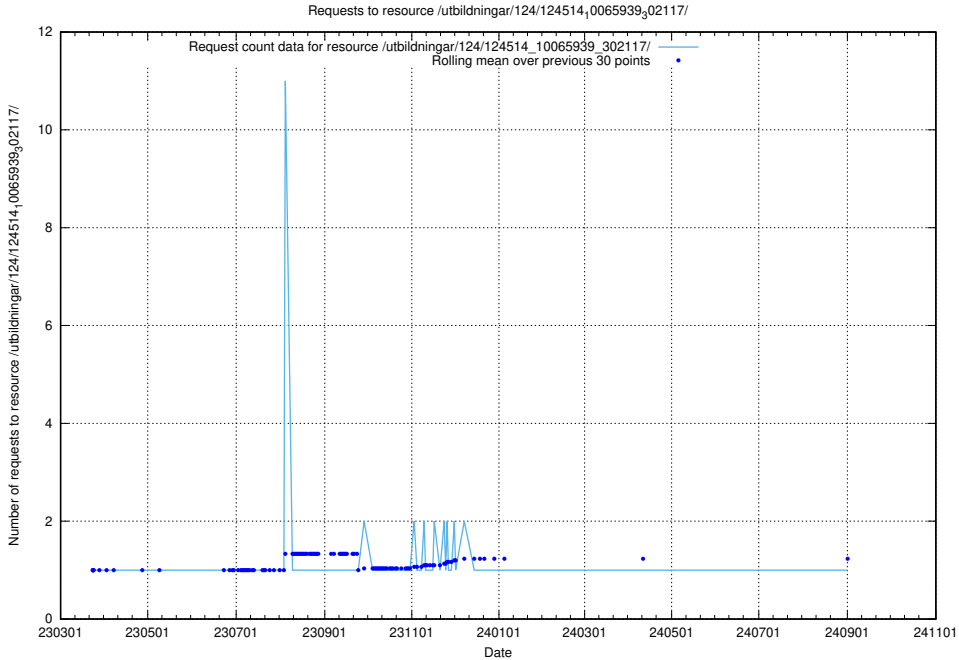

5.2808 Usage of /utbildningar/124/124514_10065939_302117/

Here, we count the number of requests to resource /utbildningar/124/124514_10065939_302117/.