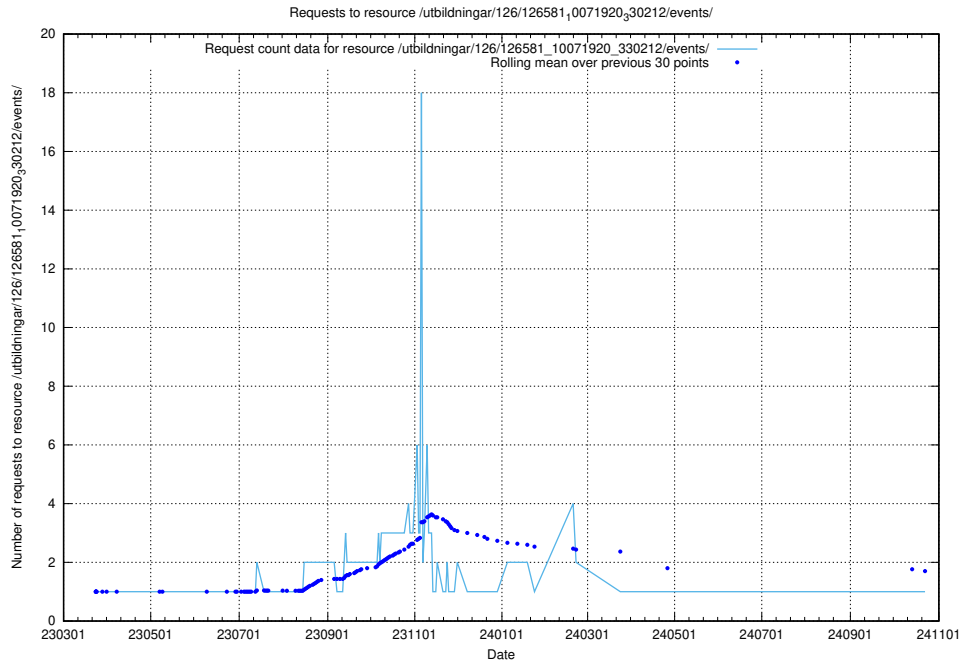

5.7376 Usage of /utbildningar/126/126581_10071920_330212/events/

Here, we count the number of requests to resource /utbildningar/126/126581_10071920_330212/events/