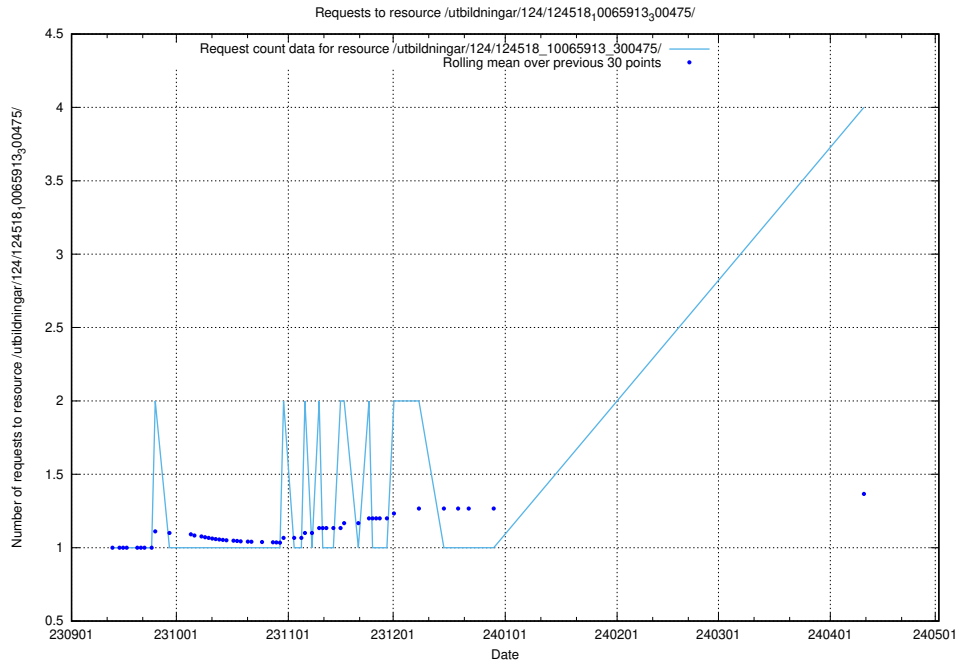

5.328 Usage of /utbildningar/124/124518_10065913_300475/

Here, we count the number of requests to resource /utbildningar/124/124518_10065913_300475/.