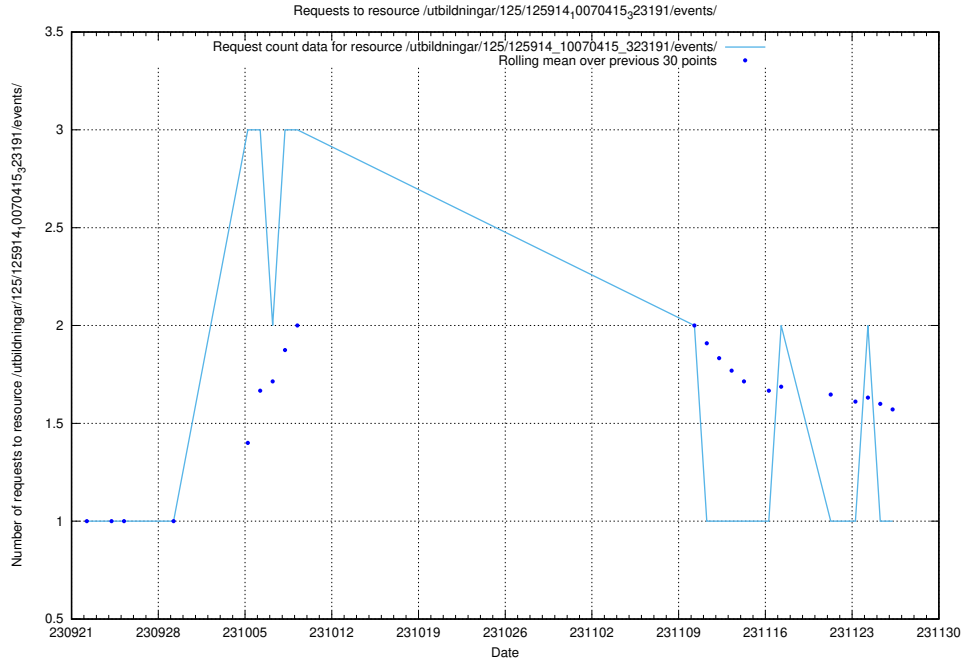

5.5432 Usage of /utbildningar/125/125914_10070415_323191/events/

Here, we count the number of requests to resource /utbildningar/125/125914_10070415_323191/events/