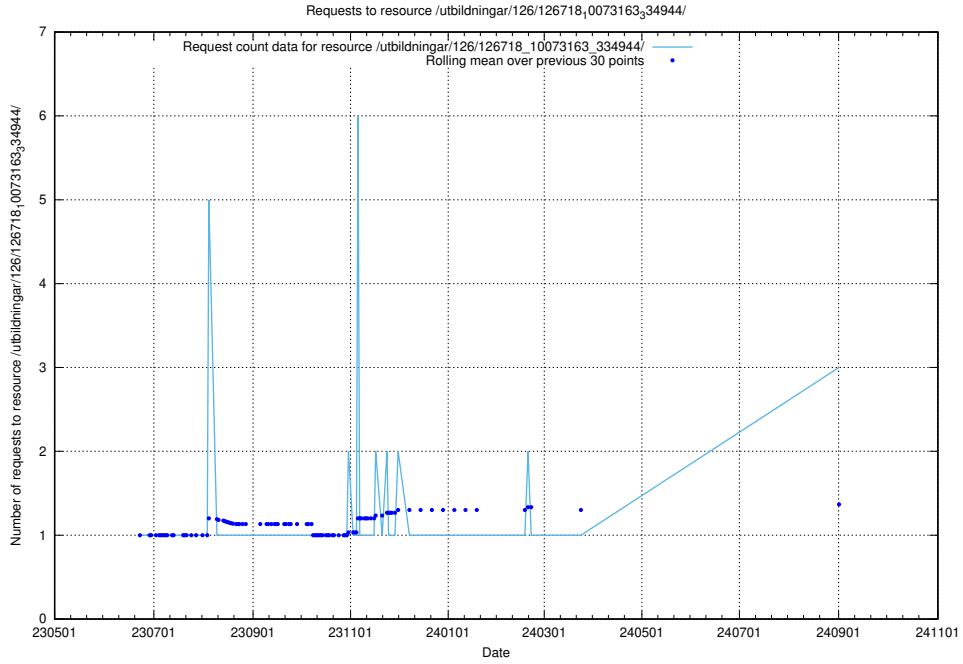

5.467 Usage of /utbildningar/126/126718_10073163_334944/

Here, we count the number of requests to resource /utbildningar/126/126718_10073163_334944/.