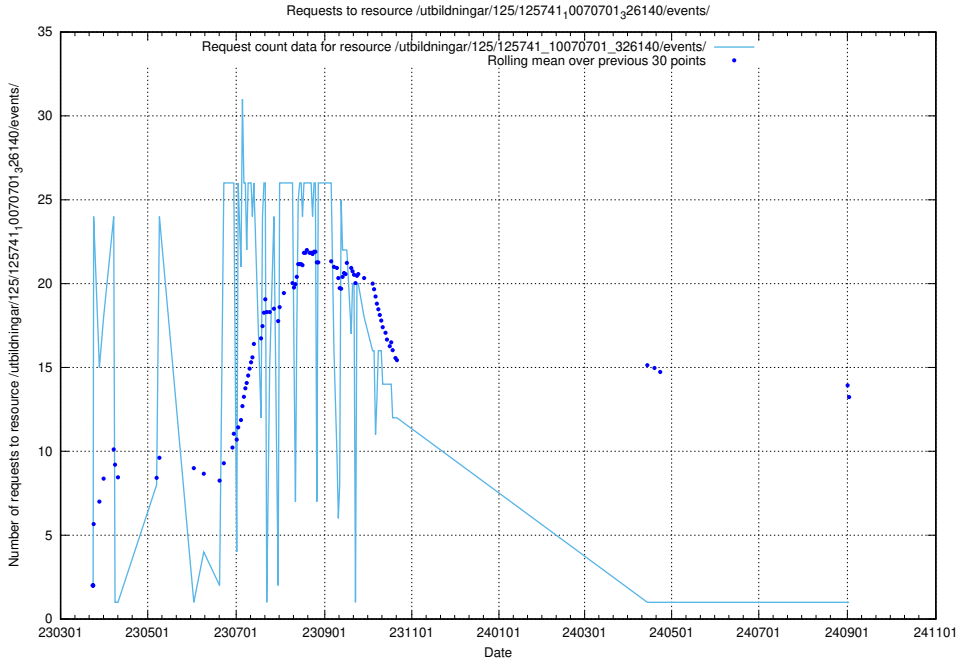

5.7244 Usage of /utbildningar/125/125741_10070701_326140/events/

Here, we count the number of requests to resource /utbildningar/125/125741_10070701_326140/events/