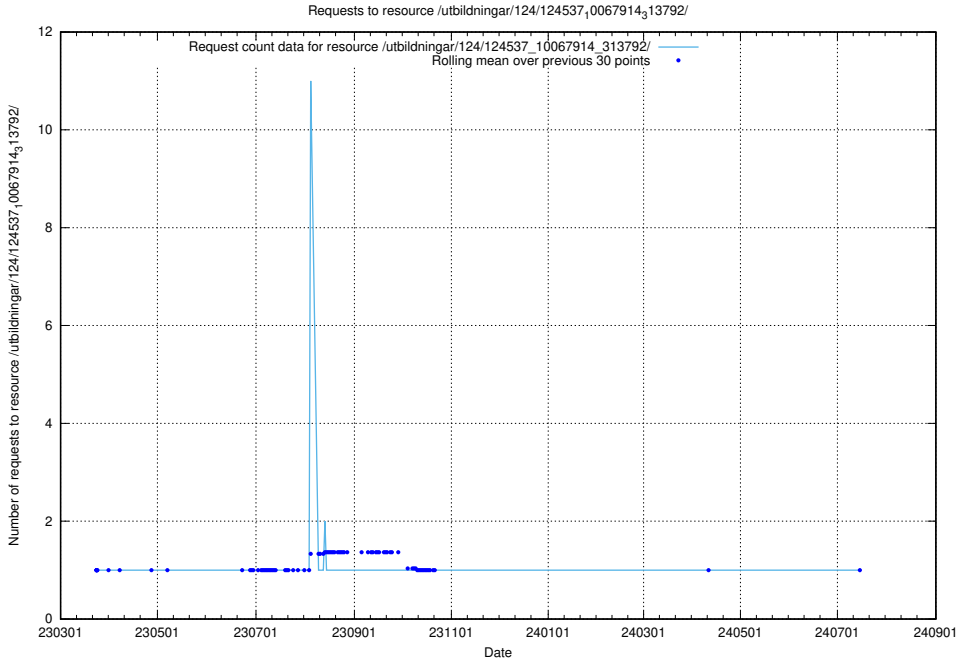

5.1609 Usage of /utbildningar/124/124537_10067914_313792/

Here, we count the number of requests to resource /utbildningar/124/124537_10067914_313792/.