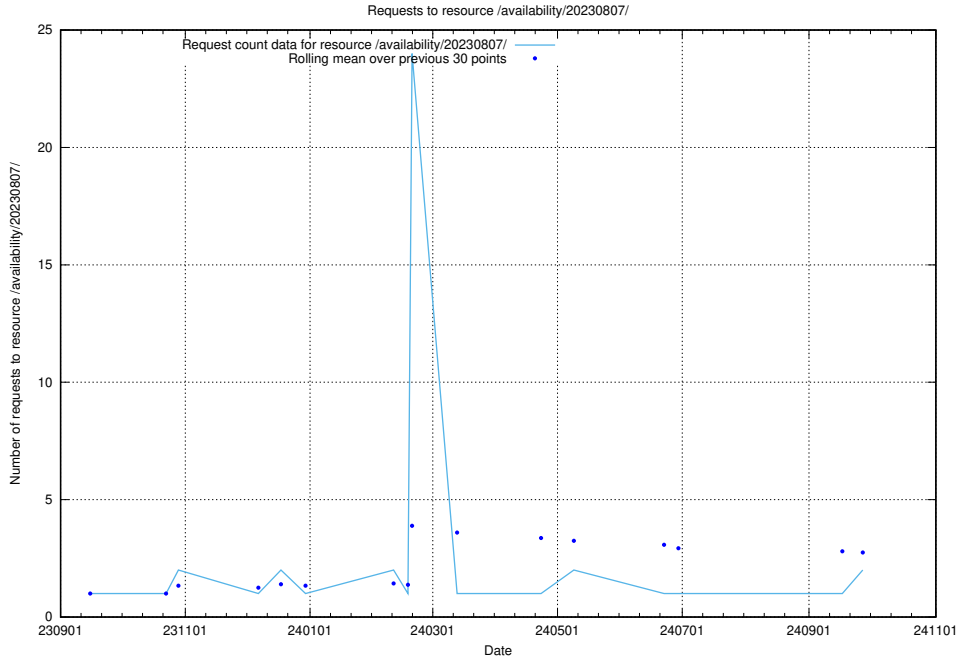

5.809 Usage of /availability/20230807/

Here, we count the number of requests to resource /availability/20230807/.