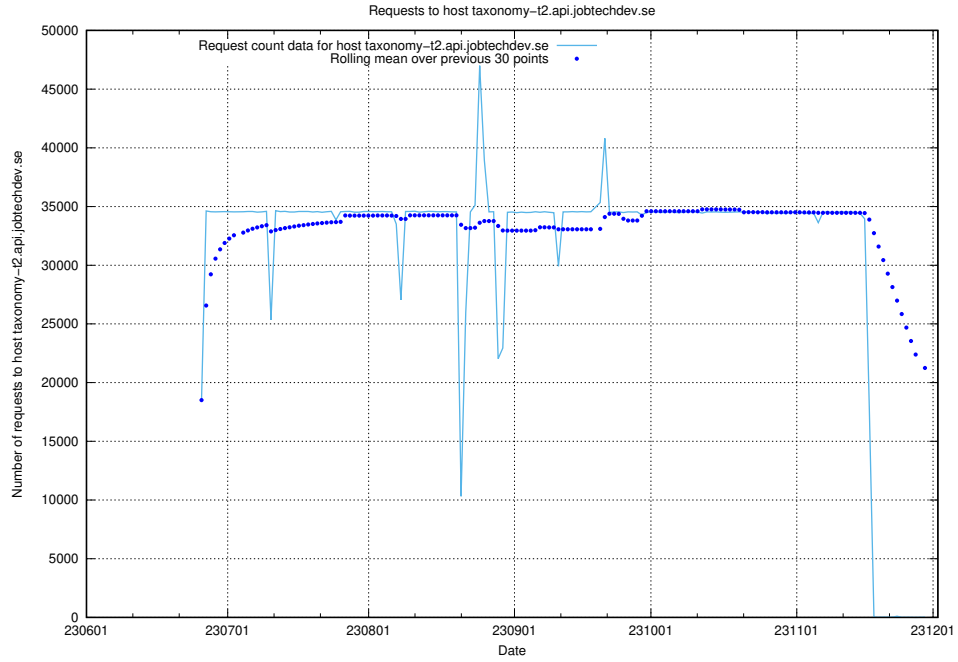

Here, we count the number of requests to host taxonomy-t2.api.jobtechdev.se.

7.41 Usage of console-openshift-console.prod.services.jtech.se:80

Here, we count the number of requests to host console-openshift-console.prod.services.jtech.se:80.