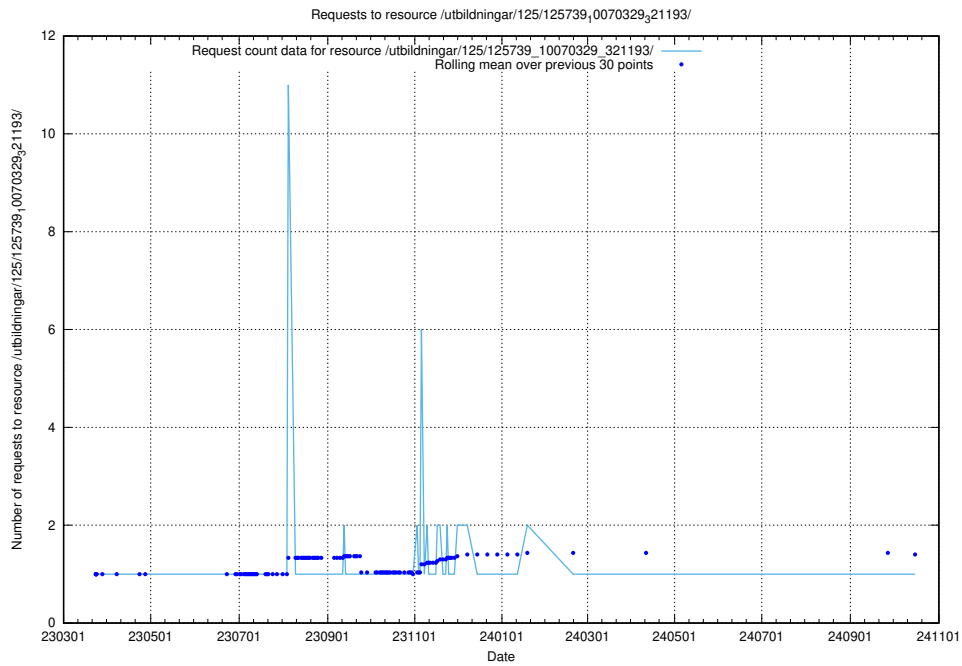

5.1046 Usage of /utbildningar/125/125739_10070329_321193/

Here, we count the number of requests to resource /utbildningar/125/125739_10070329_321193/.