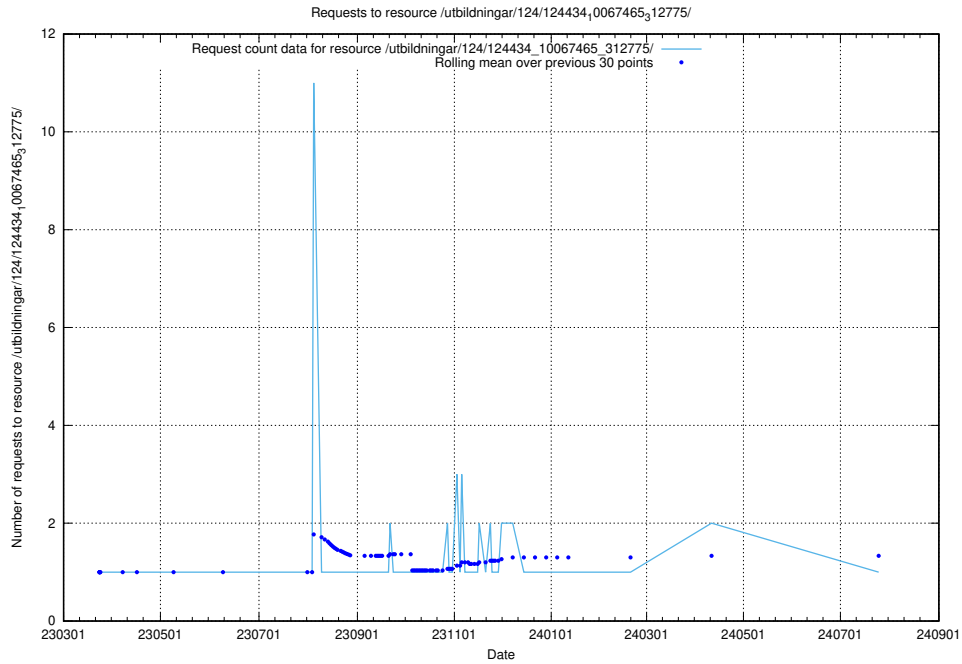

5.4681 Usage of /utbildningar/124/124434_10067465_312775/

Here, we count the number of requests to resource /utbildningar/124/124434_10067465_312775/.