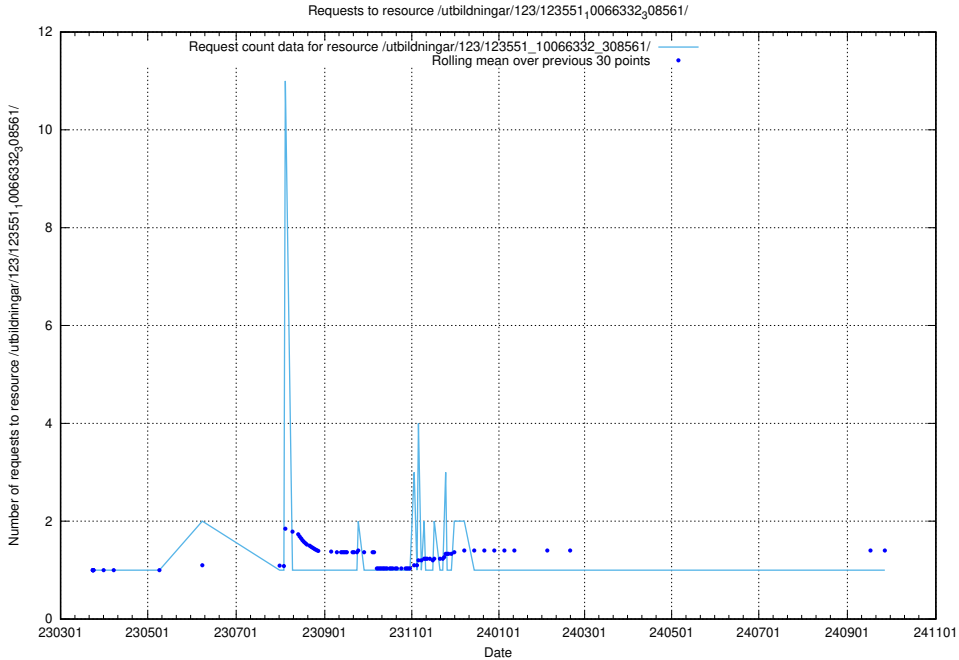

5.5419 Usage of /utbildningar/123/123551_10066332_308561/

Here, we count the number of requests to resource /utbildningar/123/123551_10066332_308561/.