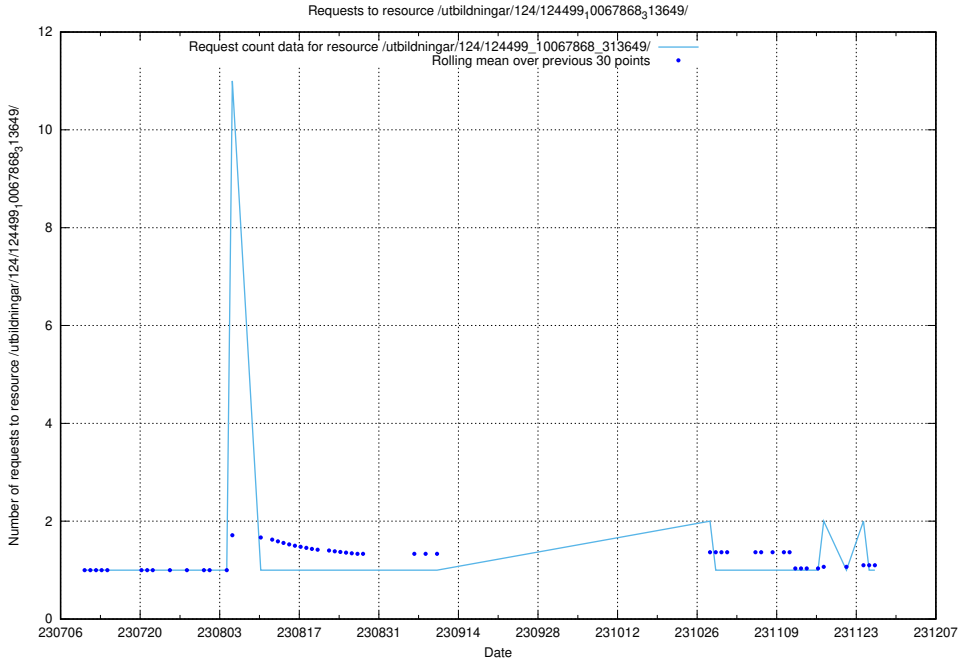

5.6062 Usage of /utbildningar/124/124499_10067868_313649/

Here, we count the number of requests to resource /utbildningar/124/124499_10067868_313649/.