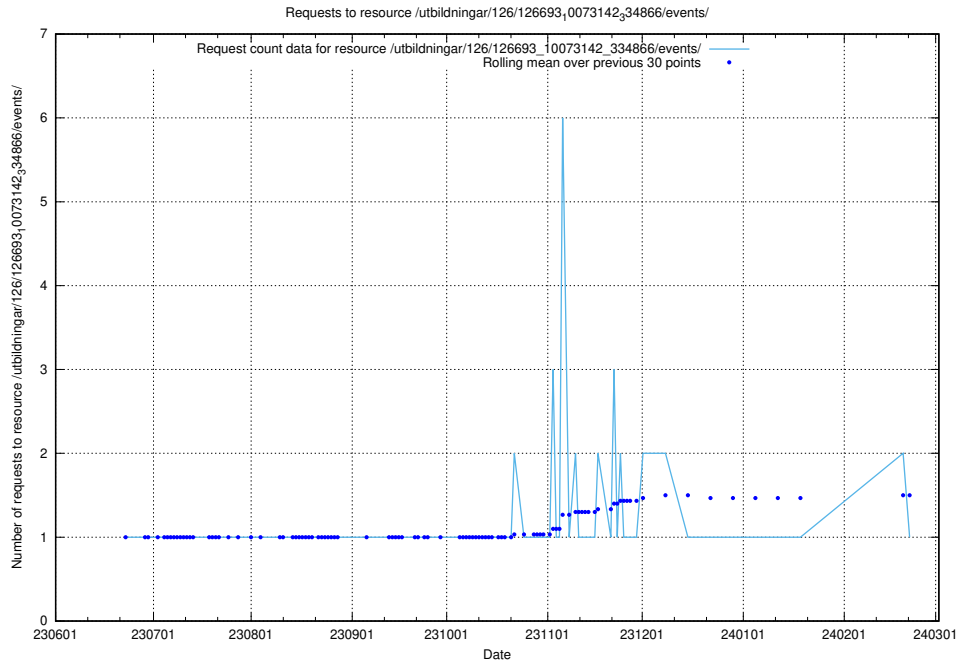

5.6560 Usage of /utbildningar/126/126693_10073142_334866/events/

Here, we count the number of requests to resource /utbildningar/126/126693_10073142_334866/events/