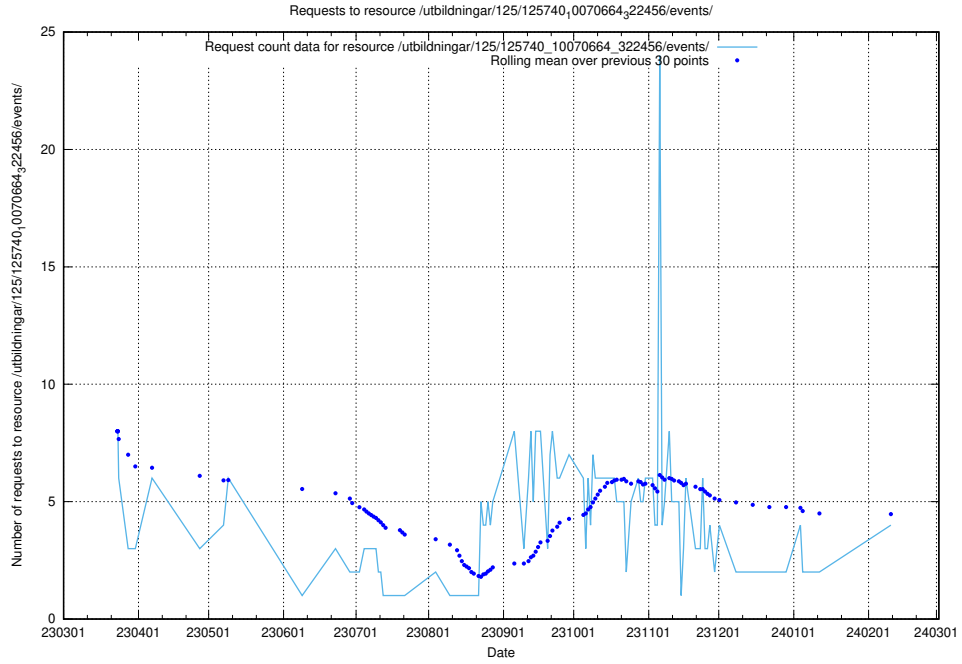

5.348 Usage of /utbildningar/125/125740_10070664_322456/events/

Here, we count the number of requests to resource /utbildningar/125/125740_10070664_322456/events/