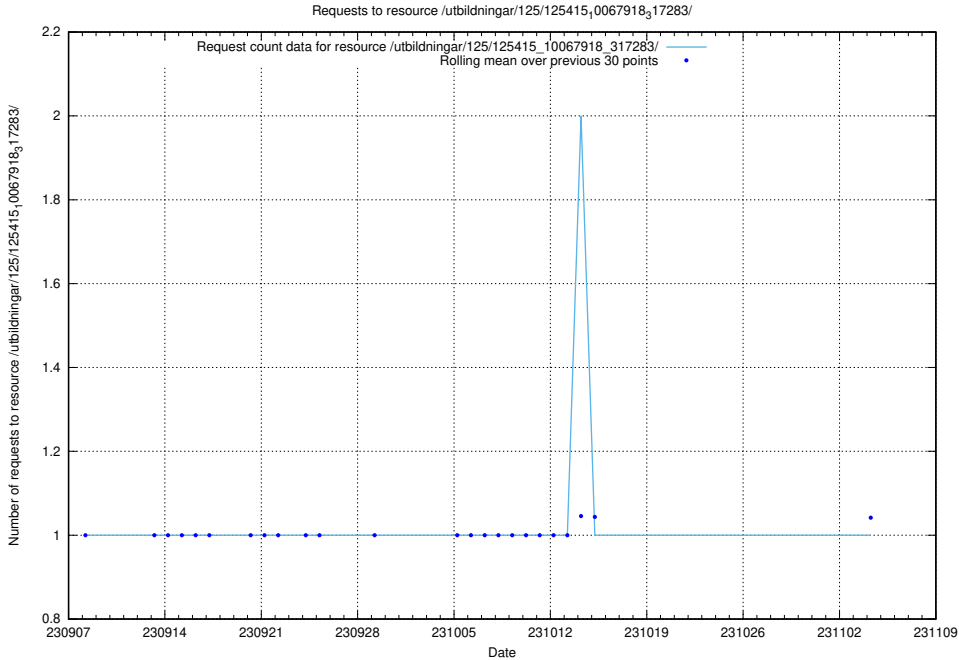

5.5562 Usage of /utbildningar/125/125415_10067918_317283/

Here, we count the number of requests to resource /utbildningar/125/125415_10067918_317283/.