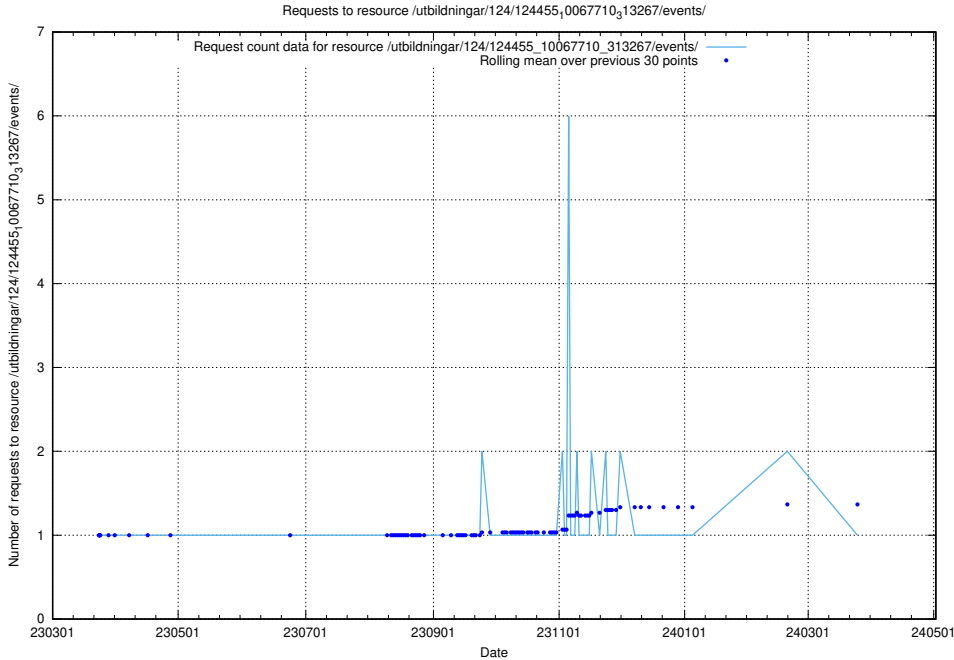

5.4372 Usage of /utbildningar/124/124455_10067710_313267/events/

Here, we count the number of requests to resource /utbildningar/124/124455_10067710_313267/events/