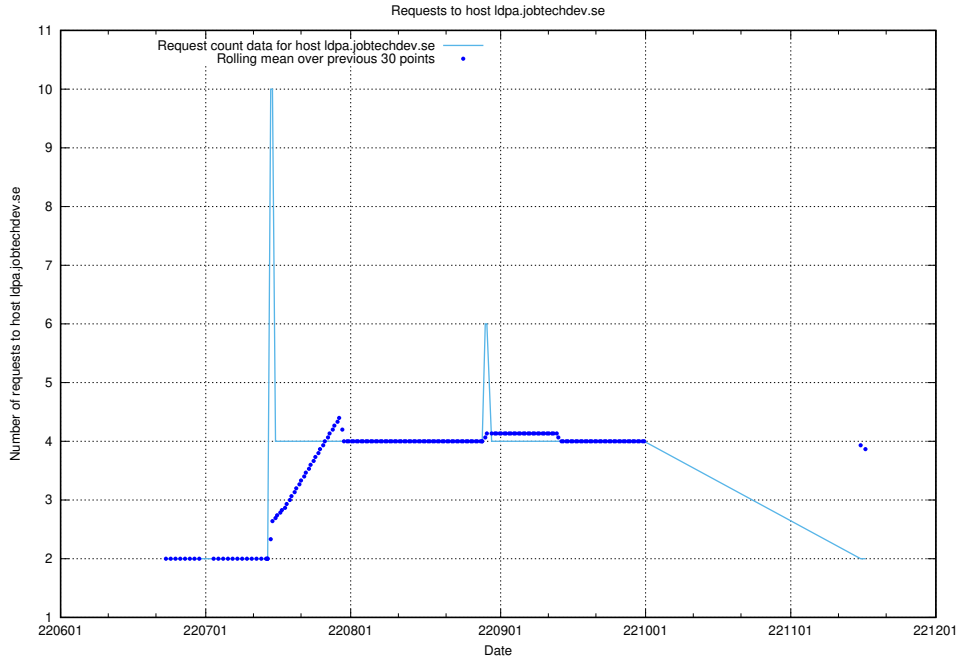

7.403 Usage of ldpa.jobtechdev.se

Here, we count the number of requests to host ldpa.jobtechdev.se.