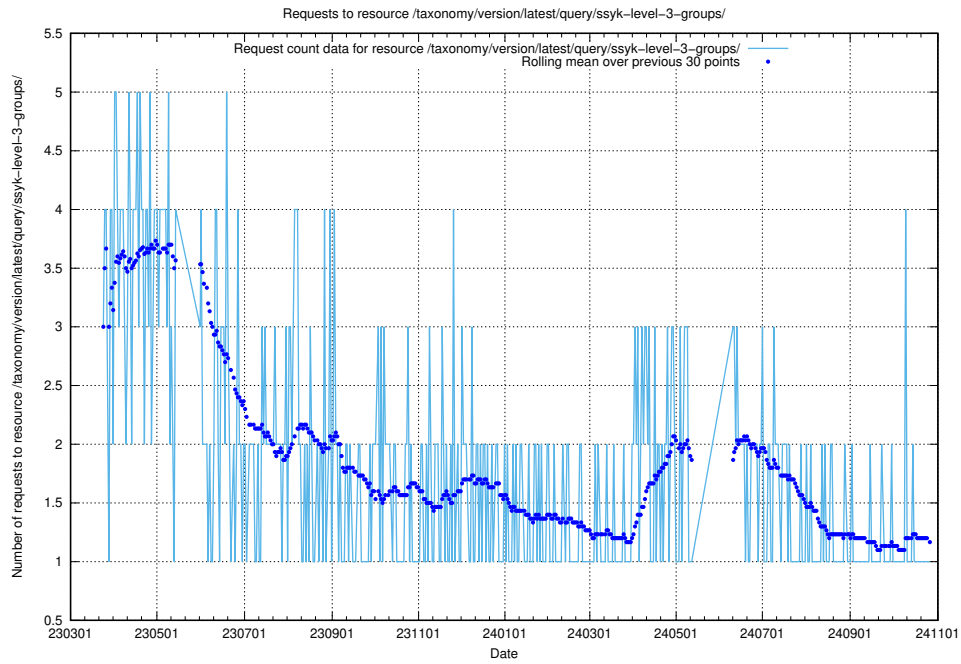

5.7027 Usage of /taxonomy/version/latest/query/ssyk-level-3-groups/

Here, we count the number of requests to resource /taxonomy/version/latest/query/ssyk-level-3-groups/.