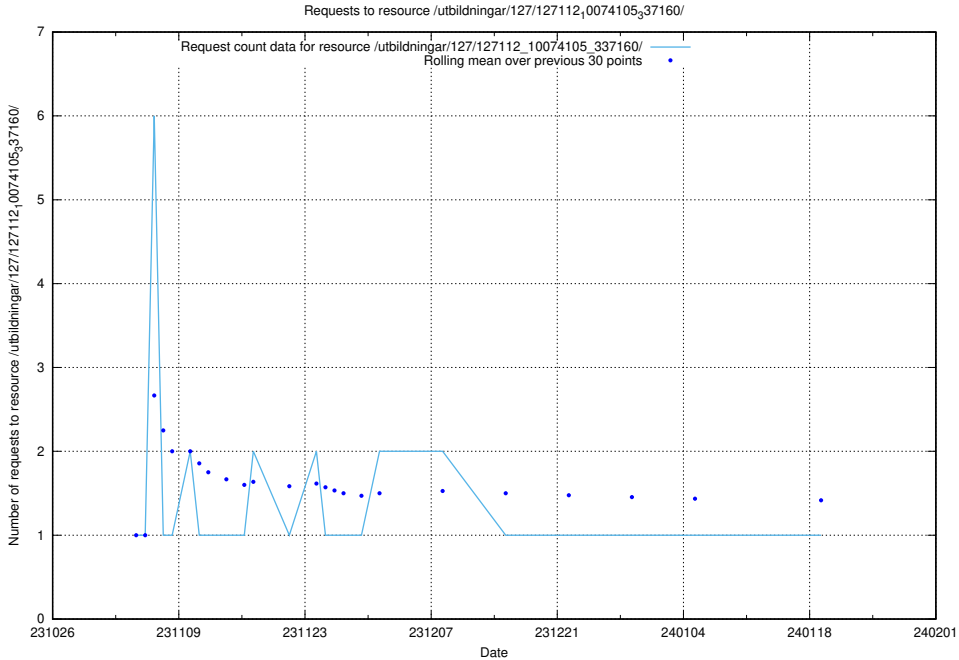

5.5055 Usage of /utbildningar/127/127112_10074105_337160/

Here, we count the number of requests to resource /utbildningar/127/127112_10074105_337160/.