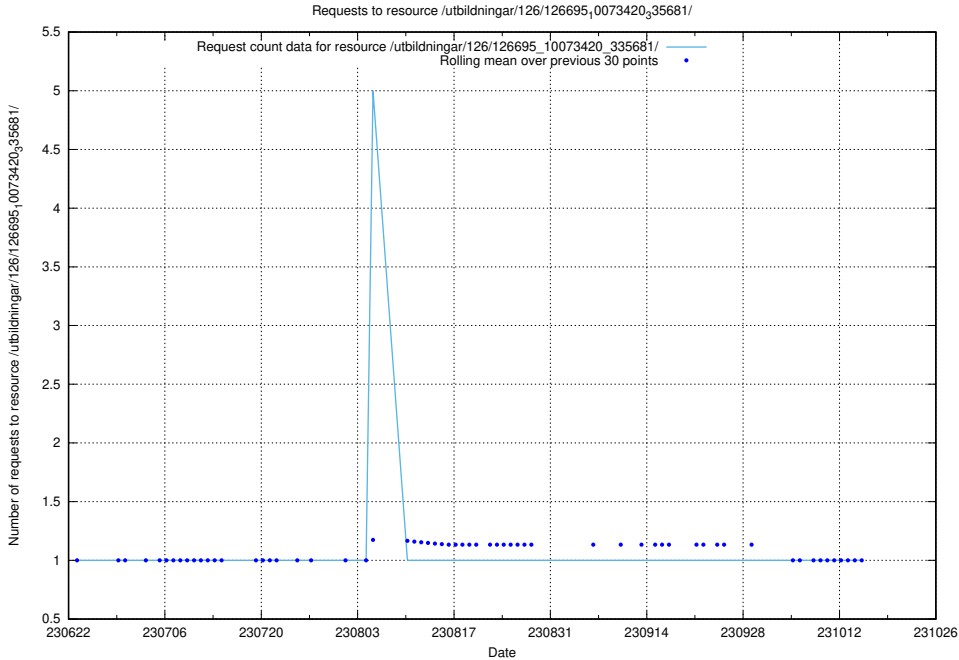

5.6545 Usage of /utbildningar/126/126695_10073420_335681/

Here, we count the number of requests to resource /utbildningar/126/126695_10073420_335681/.