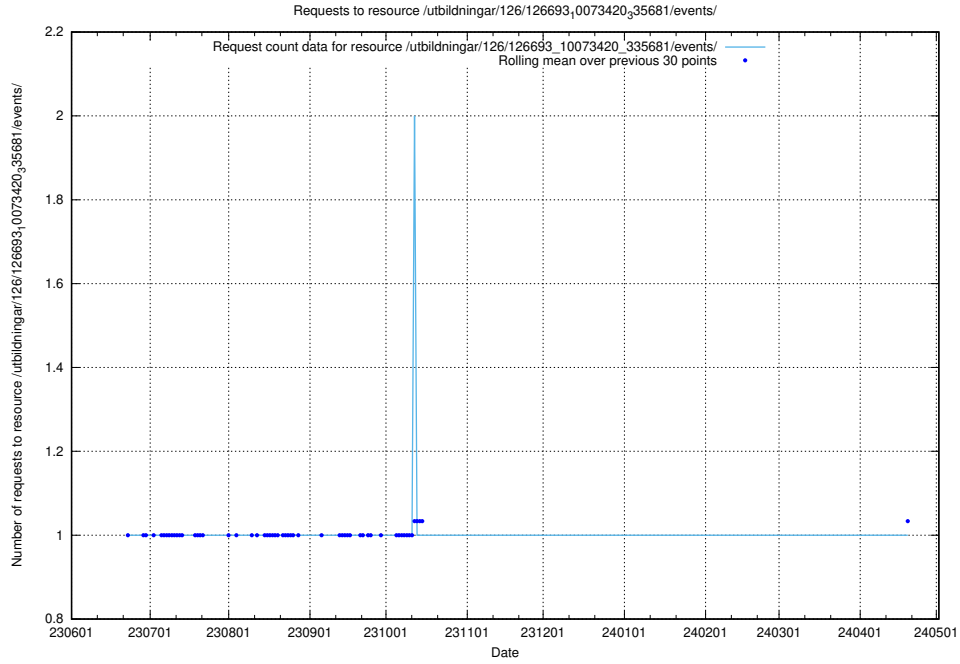

5.6556 Usage of /utbildningar/126/126693_10073420_335681/events/

Here, we count the number of requests to resource /utbildningar/126/126693_10073420_335681/events/