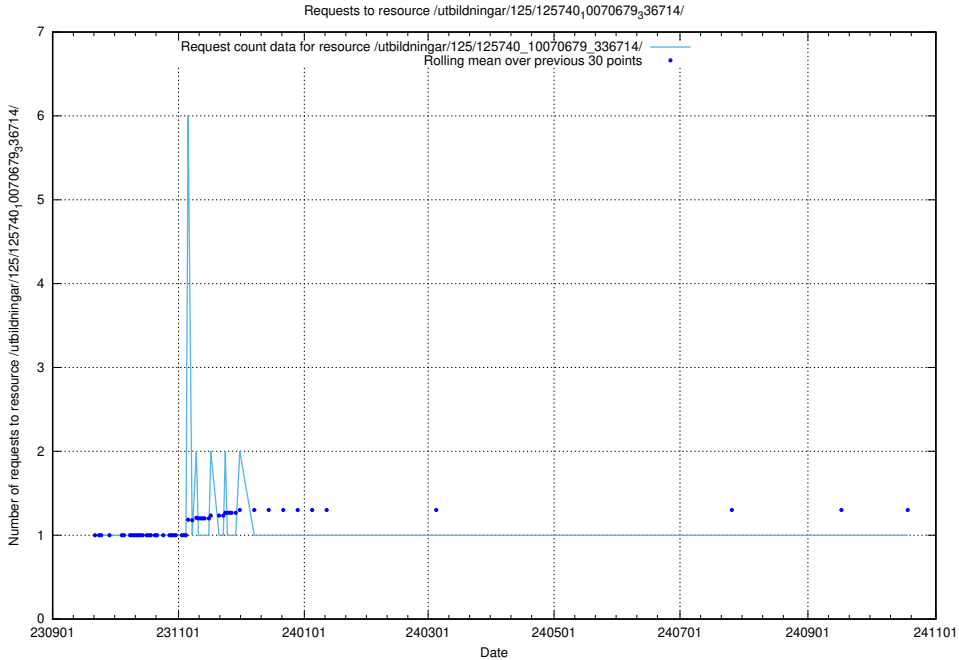

5.5438 Usage of /utbildningar/125/125740_10070679_336714/

Here, we count the number of requests to resource /utbildningar/125/125740_10070679_336714/.