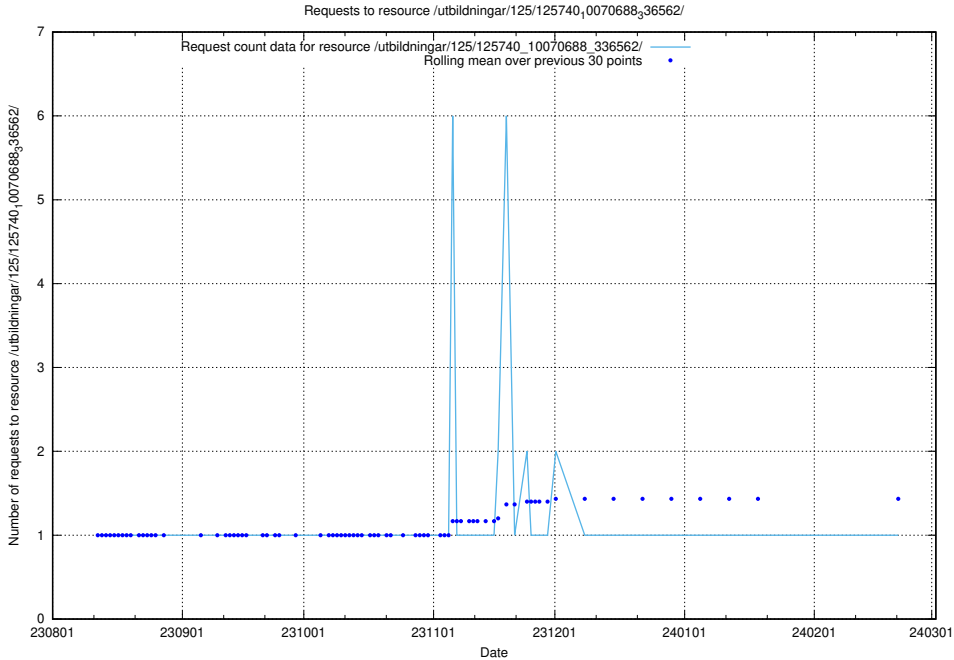

5.5737 Usage of /utbildningar/125/125740_10070688_336562/

Here, we count the number of requests to resource /utbildningar/125/125740_10070688_336562/.