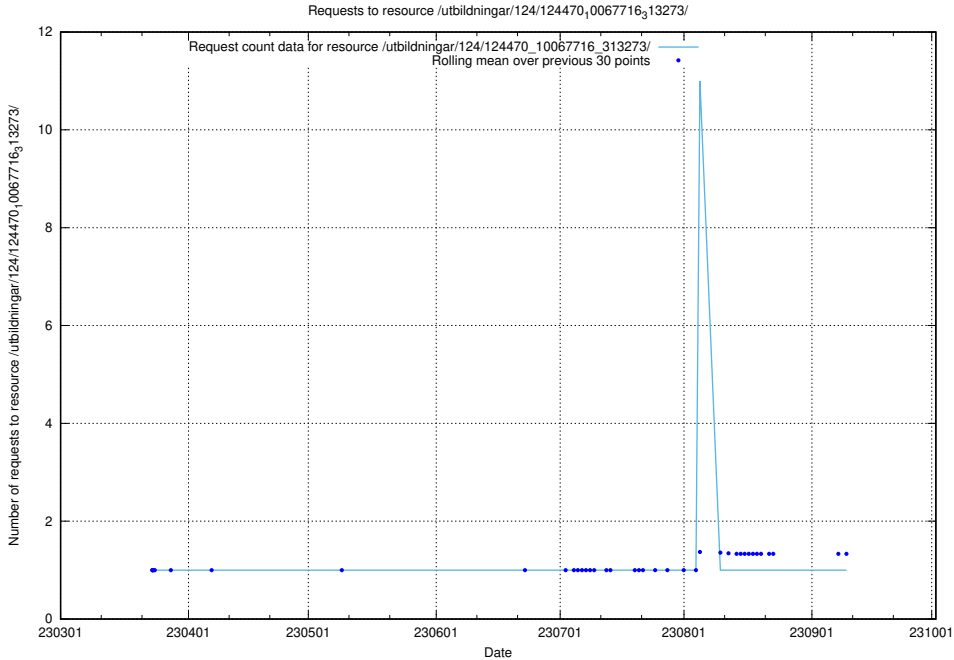

5.4104 Usage of /utbildningar/124/124470_10067716_313273/

Here, we count the number of requests to resource /utbildningar/124/124470_10067716_313273/.