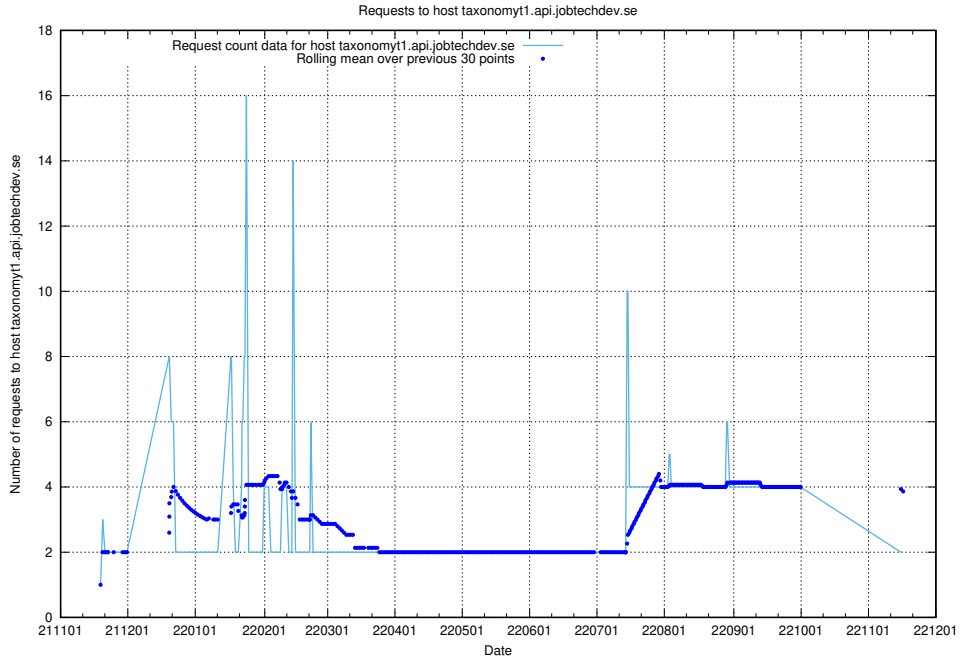

7.471 Usage of taxonomyt1.api.jobtechdev.se

Here, we count the number of requests to host taxonomyt1.api.jobtechdev.se.