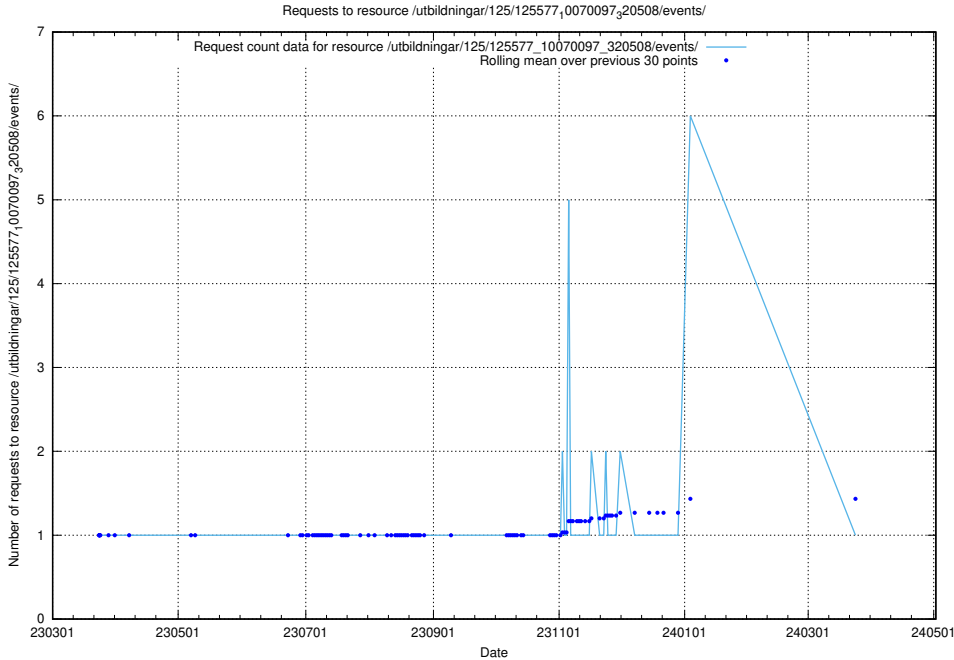

5.1142 Usage of /utbildningar/125/125577_10070097_320508/events/

Here, we count the number of requests to resource /utbildningar/125/125577_10070097_320508/events/