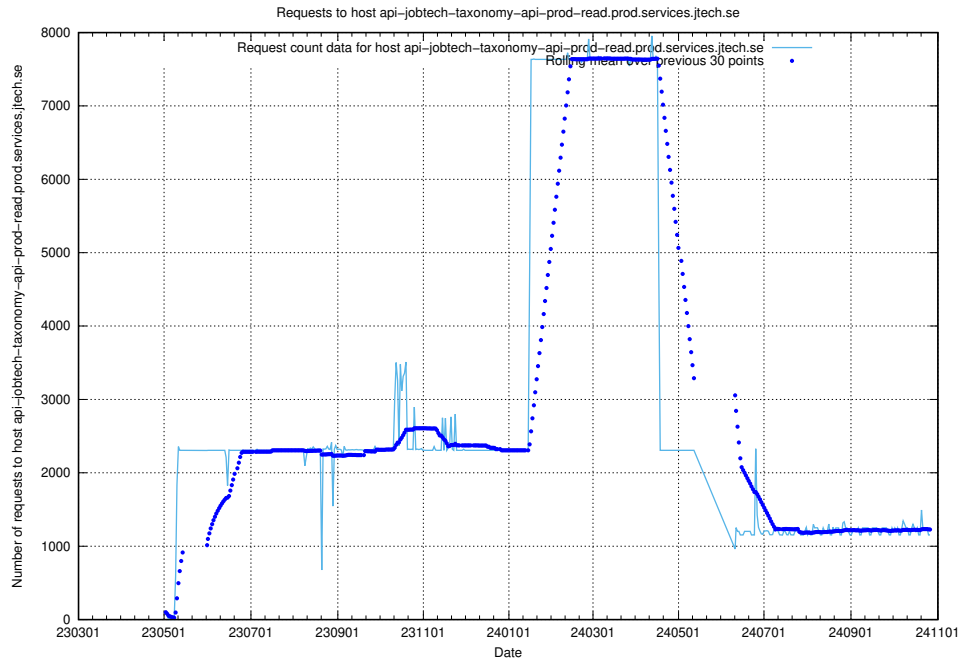

7.20 Usage of api-jobtech-taxonomy-api-prod-read.prod.services.jtech.se

Here, we count the number of requests to host api-jobtech-taxonomy-api-prod-read.prod.services.jtech.se.