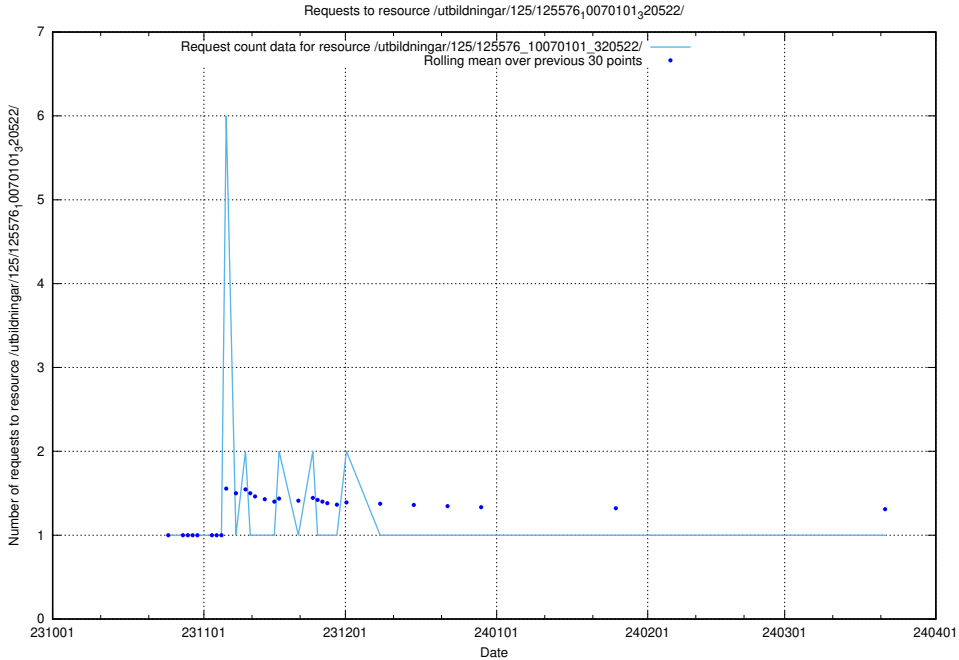

5.5146 Usage of /utbildningar/125/125576_10070101_320522/

Here, we count the number of requests to resource /utbildningar/125/125576_10070101_320522/.