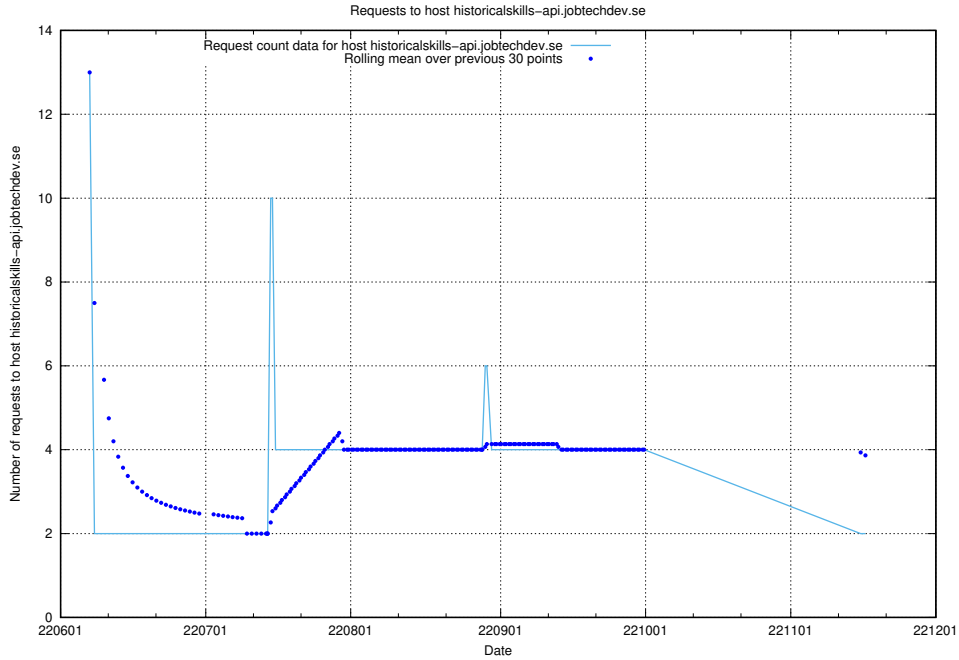

Here, we count the number of requests to host mentor-api-prod.jobtechdev.se.

7.415 Usage of historicalskills-api.jobtechdev.se

Here, we count the number of requests to host historicalskills-api.jobtechdev.se.