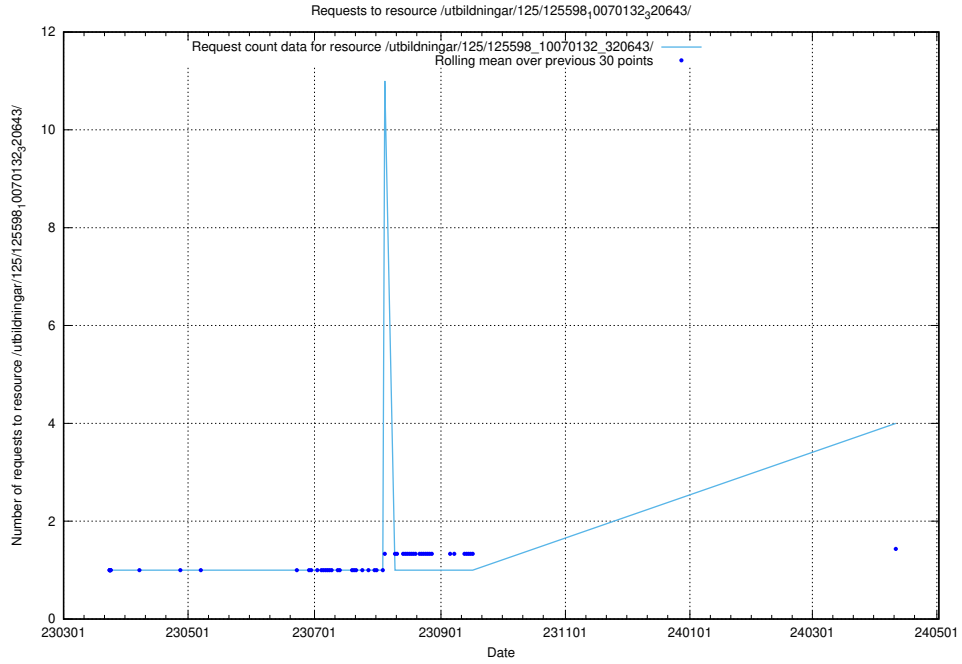

Here, we count the number of requests to resource /utbildningar/125/125598_10070132_320643/.

5.255 Usage of /utbildningar/125/125581_10070104_320527/events/

Here, we count the number of requests to resource /utbildningar/125/125581_10070104_320527/events/