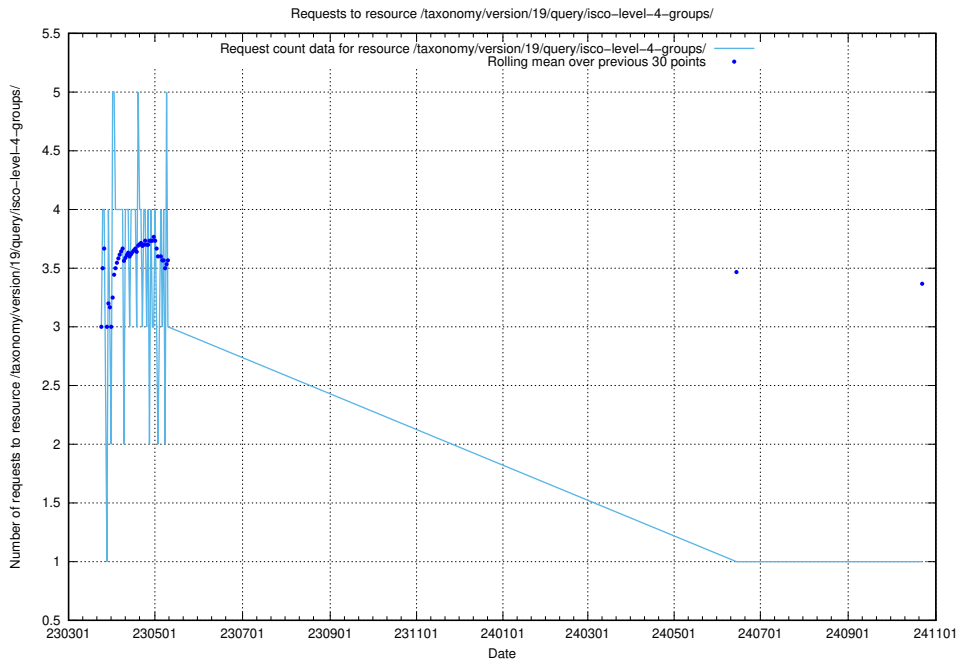

Here, we count the number of requests to resource /taxonomy/version/19/query/keyword-concepts-with-relations/.

5.7103 Usage of /taxonomy/version/19/query/isco-level-4-groups/

Here, we count the number of requests to resource /taxonomy/version/19/query/isco-level-4-groups/.