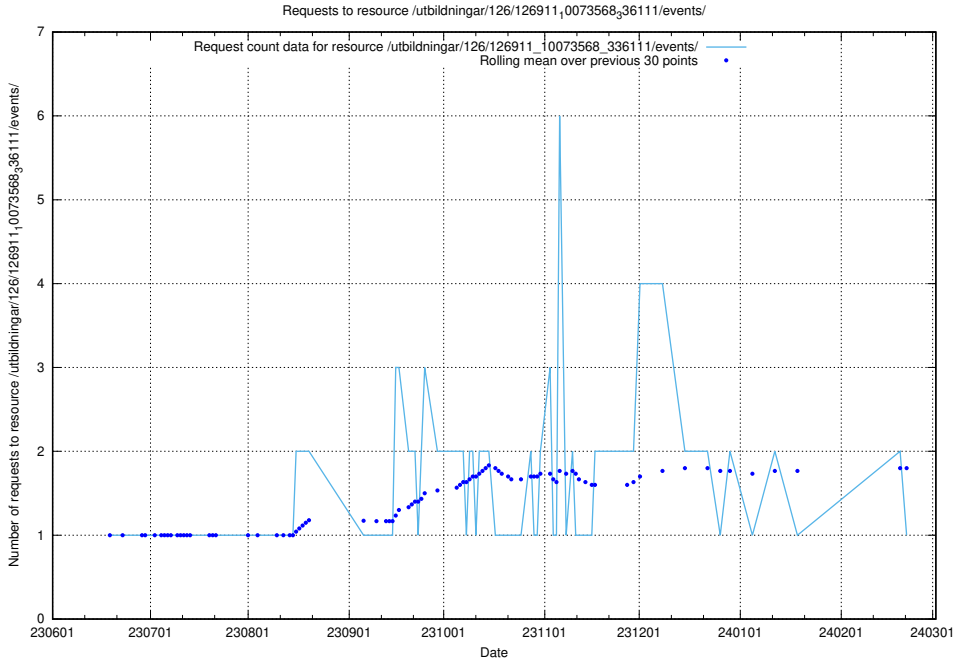

5.6771 Usage of /utbildningar/126/126911_10073568_336111/events/

Here, we count the number of requests to resource /utbildningar/126/126911_10073568_336111/events/