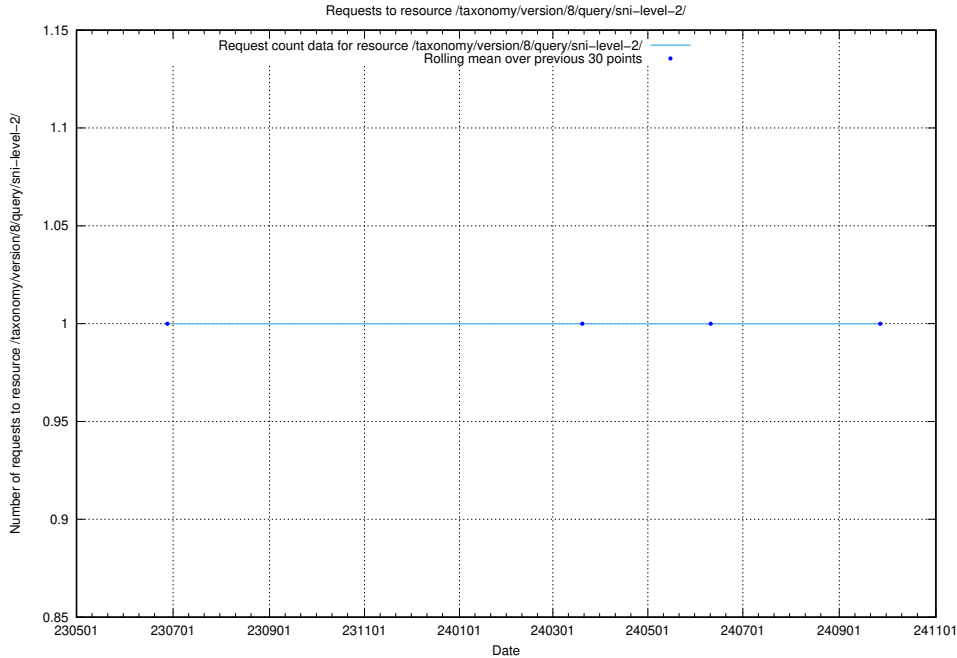

5.6474 Usage of /taxonomy/version/8/query/sni-level-2/

Here, we count the number of requests to resource /taxonomy/version/8/query/sni-level-2/.