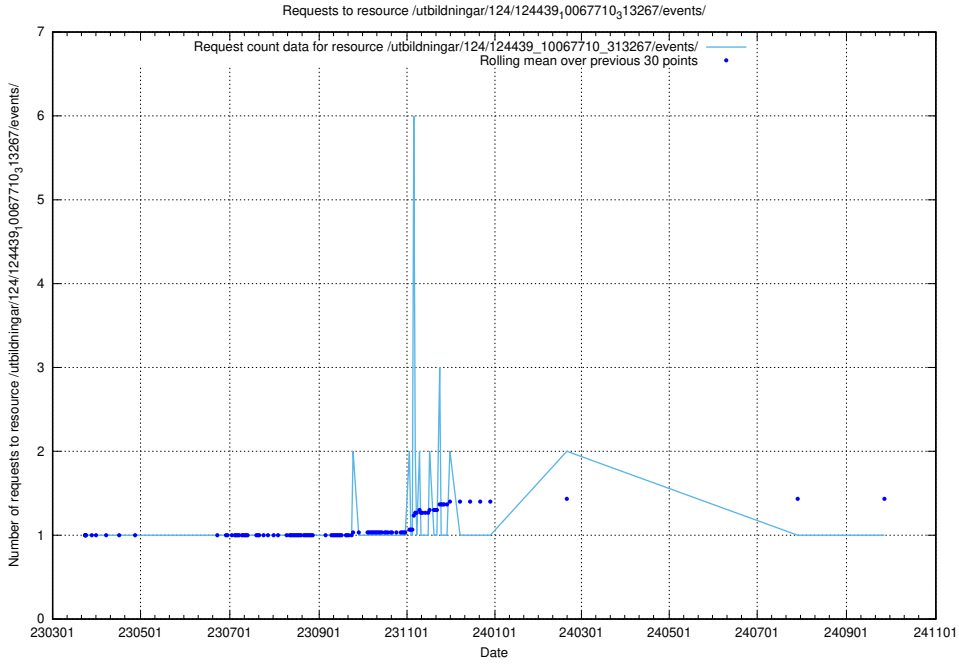

5.4554 Usage of /utbildningar/124/124439_10067710_313267/events/

Here, we count the number of requests to resource /utbildningar/124/124439_10067710_313267/events/