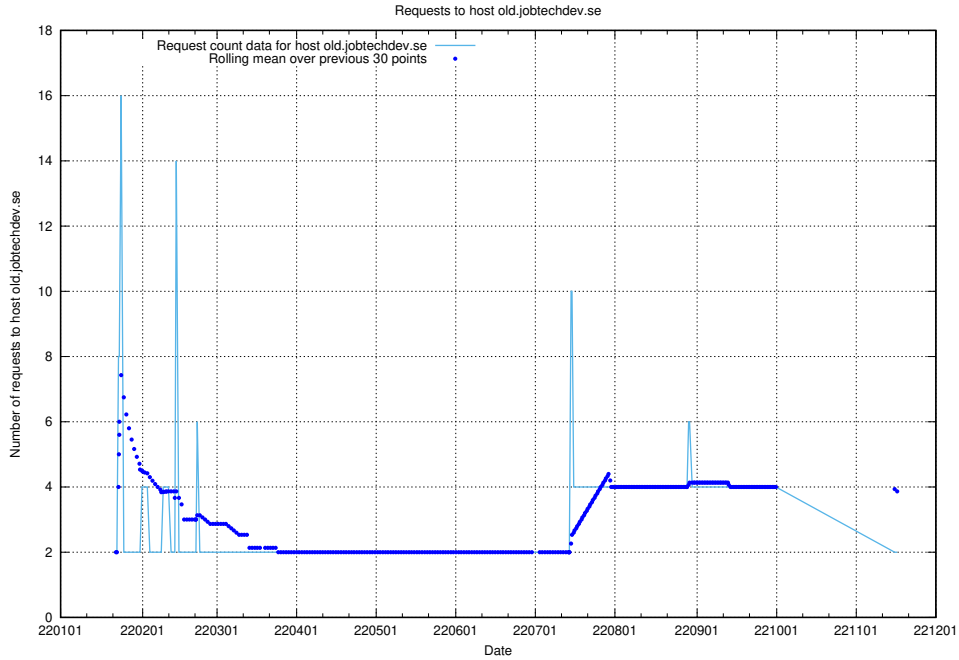

7.601 Usage of old.jobtechdev.se

Here, we count the number of requests to host old.jobtechdev.se.