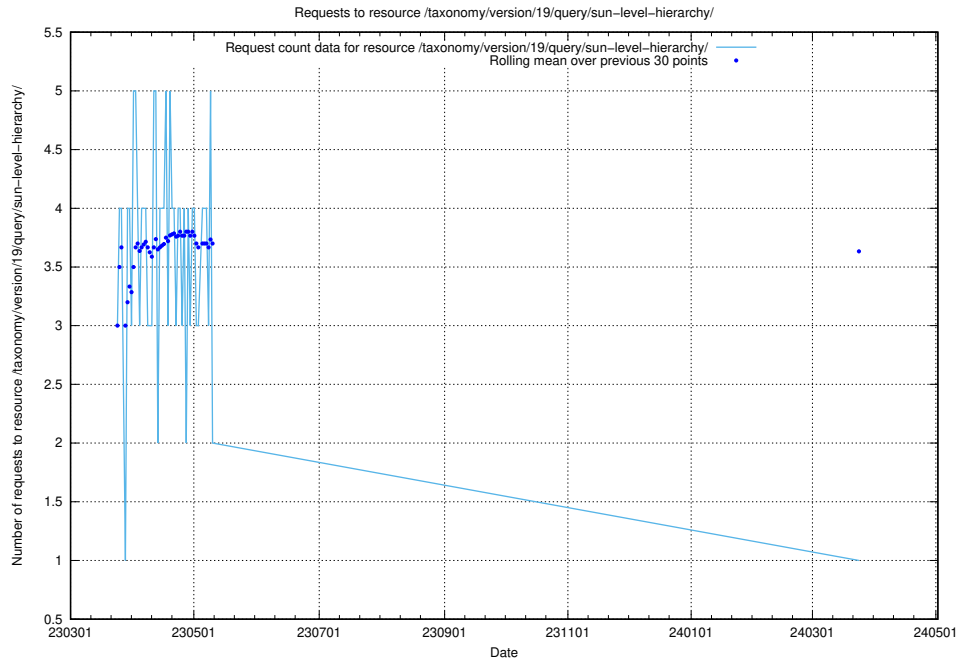

5.7066 Usage of /taxonomy/version/19/query/sun-level-hierarchy/

Here, we count the number of requests to resource /taxonomy/version/19/query/sun-level-hierarchy/.