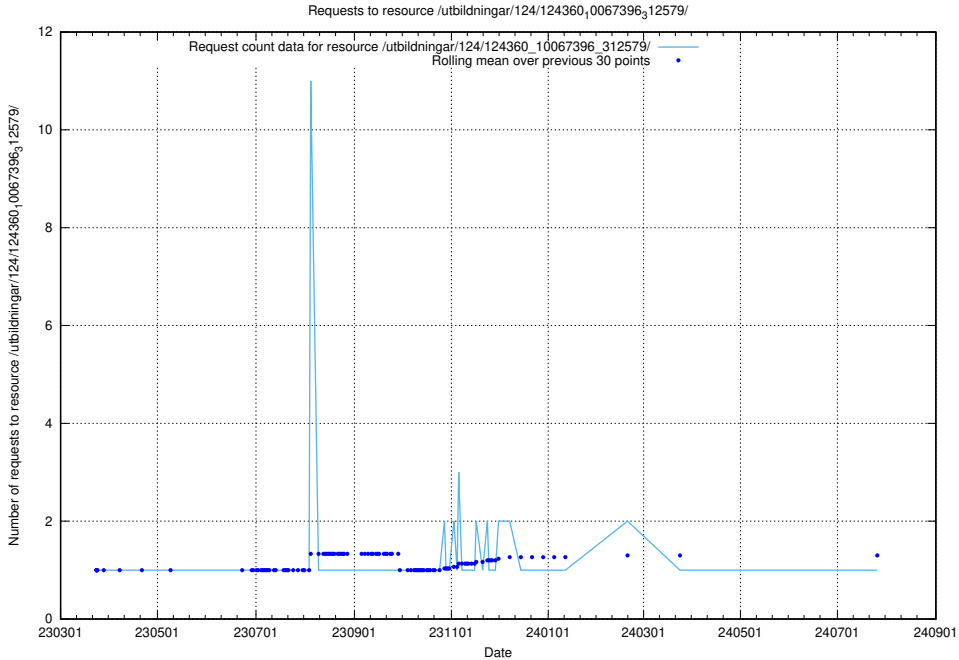

5.4712 Usage of /utbildningar/124/124360_10067396_312579/

Here, we count the number of requests to resource /utbildningar/124/124360_10067396_312579/.