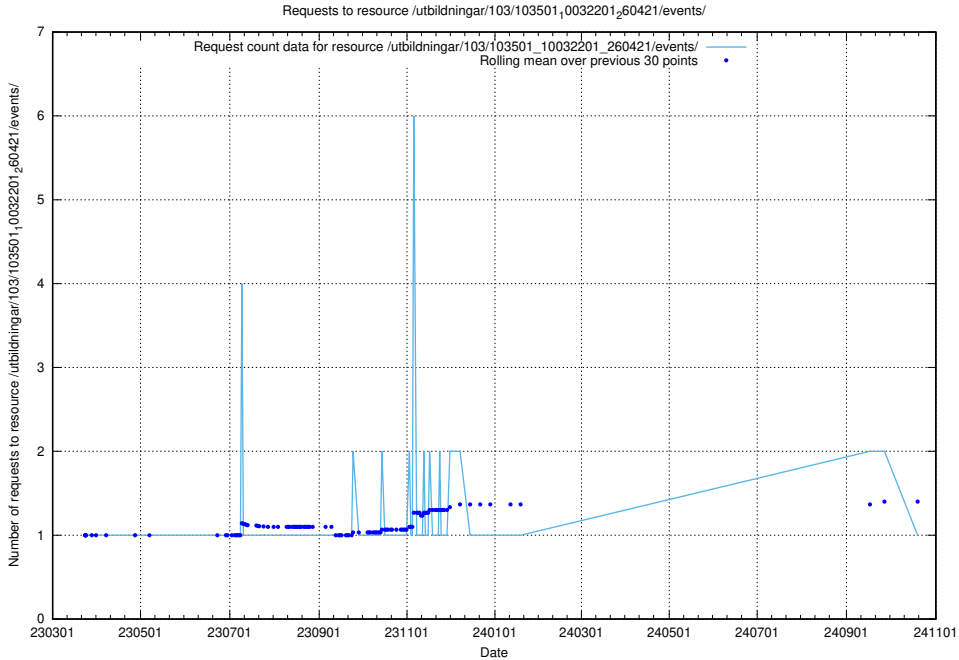

5.6389 Usage of /utbildningar/103/103501_10032201_260421/events/

Here, we count the number of requests to resource /utbildningar/103/103501_10032201_260421/events/