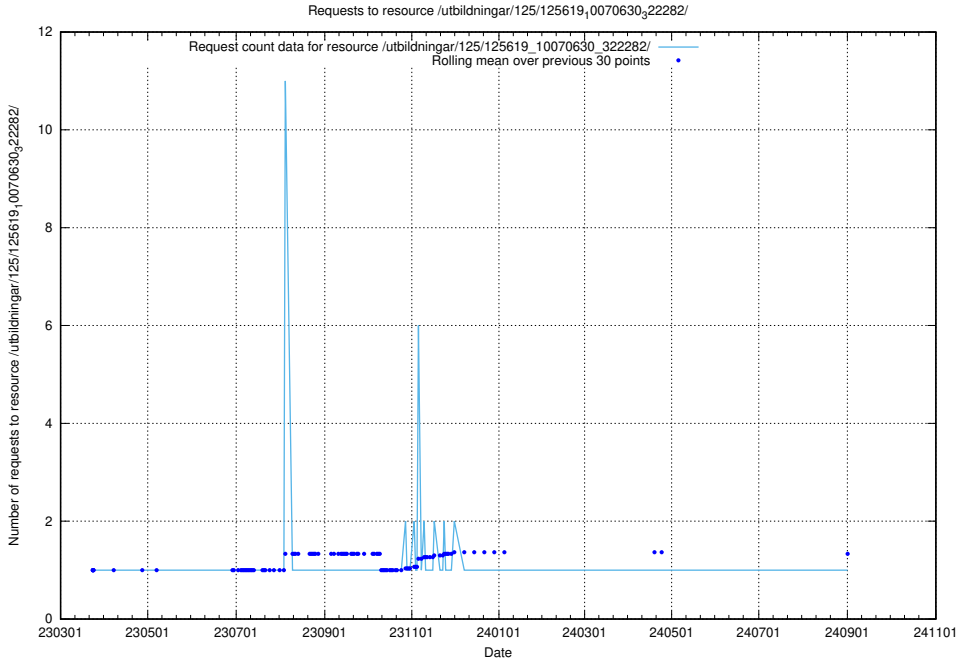

5.1103 Usage of /utbildningar/125/125619_10070630_322282/

Here, we count the number of requests to resource /utbildningar/125/125619_10070630_322282/.