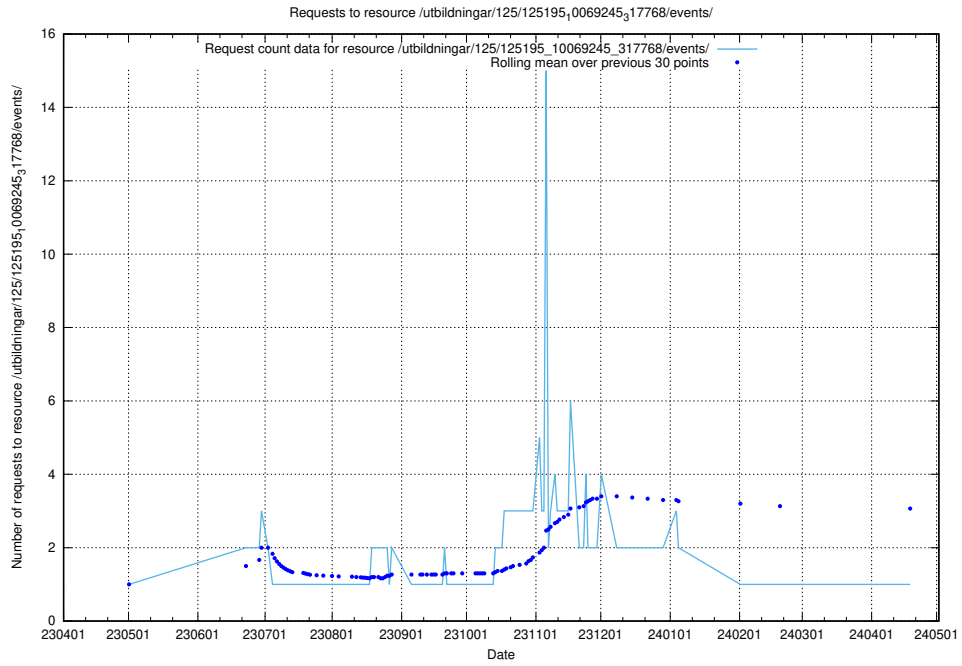

5.6920 Usage of /utbildningar/125/125195_10069245_317768/events/

Here, we count the number of requests to resource /utbildningar/125/125195_10069245_317768/events/