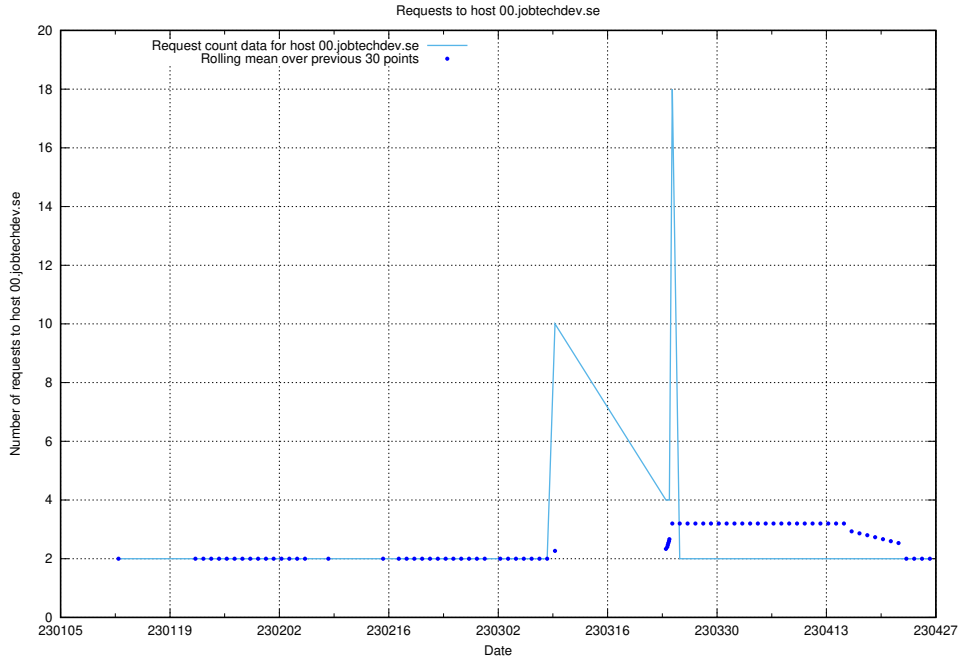

7.305 Usage of 00.jobtechdev.se

Here, we count the number of requests to host 00.jobtechdev.se.