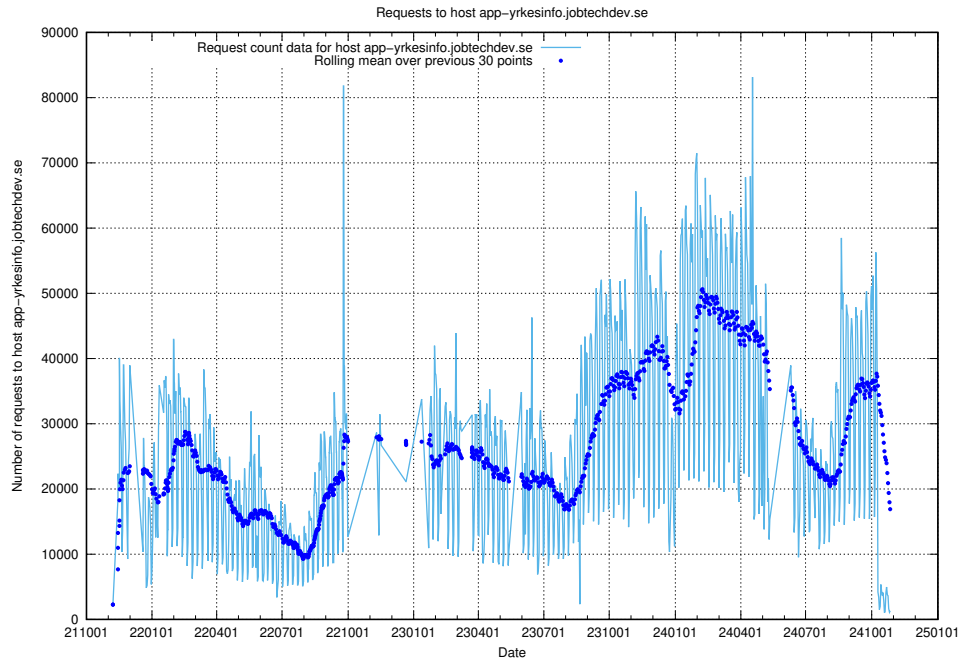

7.19 Usage of app-yrkesinfo.jobtechdev.se

Here, we count the number of requests to host app-yrkesinfo.jobtechdev.se.