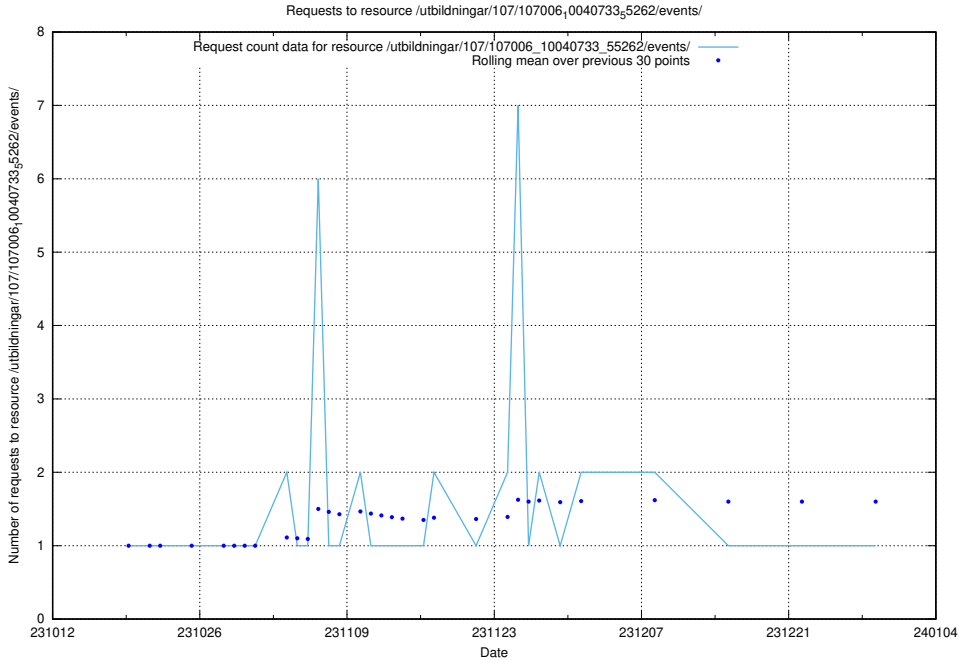

Here, we count the number of requests to resource /utbildningar/124/124498_10067717_336825/.

5.5195 Usage of /utbildningar/107/107006_10040733_55262/events/

Here, we count the number of requests to resource /utbildningar/107/107006_10040733_55262/events/.