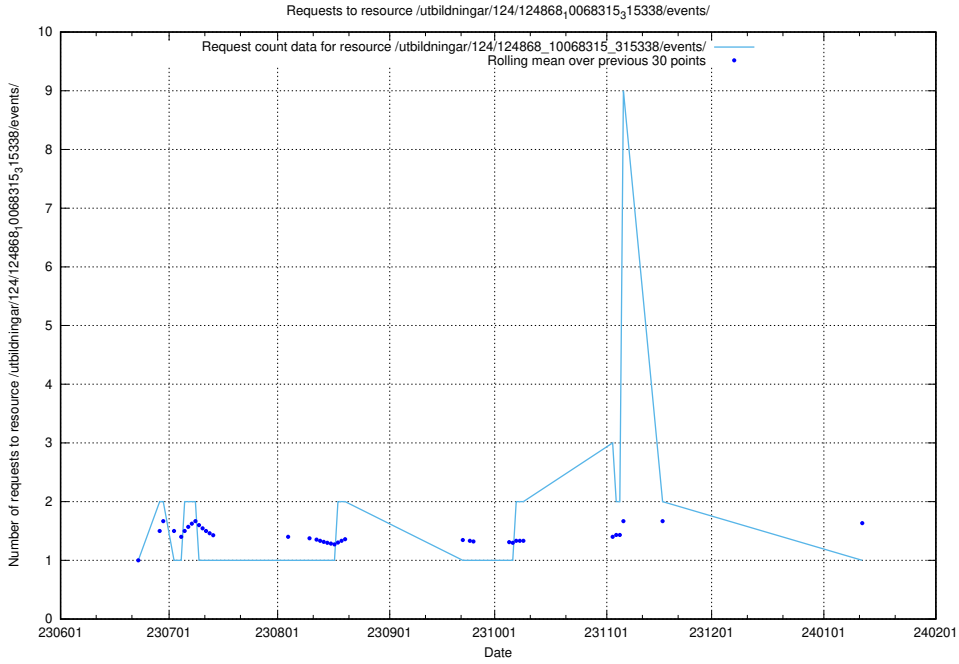

5.6648 Usage of /utbildningar/124/124868_10068315_315338/events/

Here, we count the number of requests to resource /utbildningar/124/124868_10068315_315338/events/