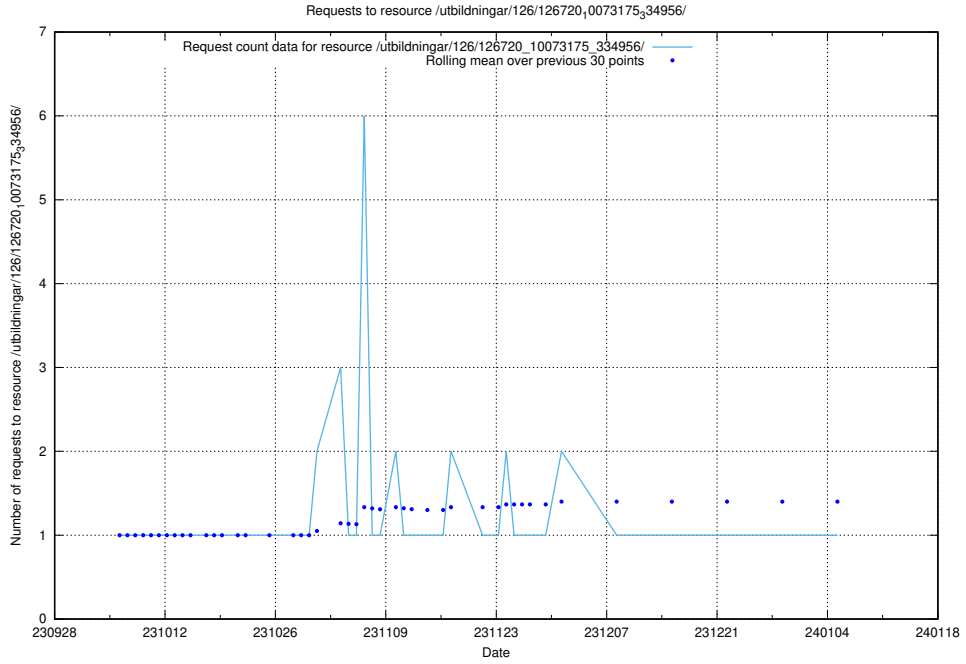

5.5324 Usage of /utbildningar/126/126720_10073175_334956/

Here, we count the number of requests to resource /utbildningar/126/126720_10073175_334956/.