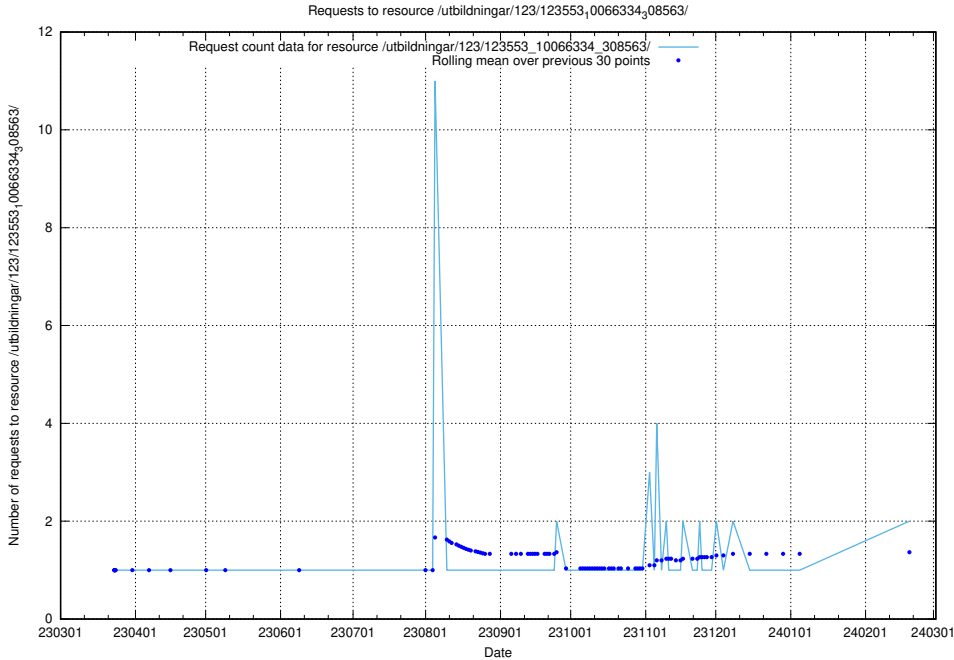

5.799 Usage of /utbildningar/123/123553_10066334_308563/

Here, we count the number of requests to resource /utbildningar/123/123553_10066334_308563/.