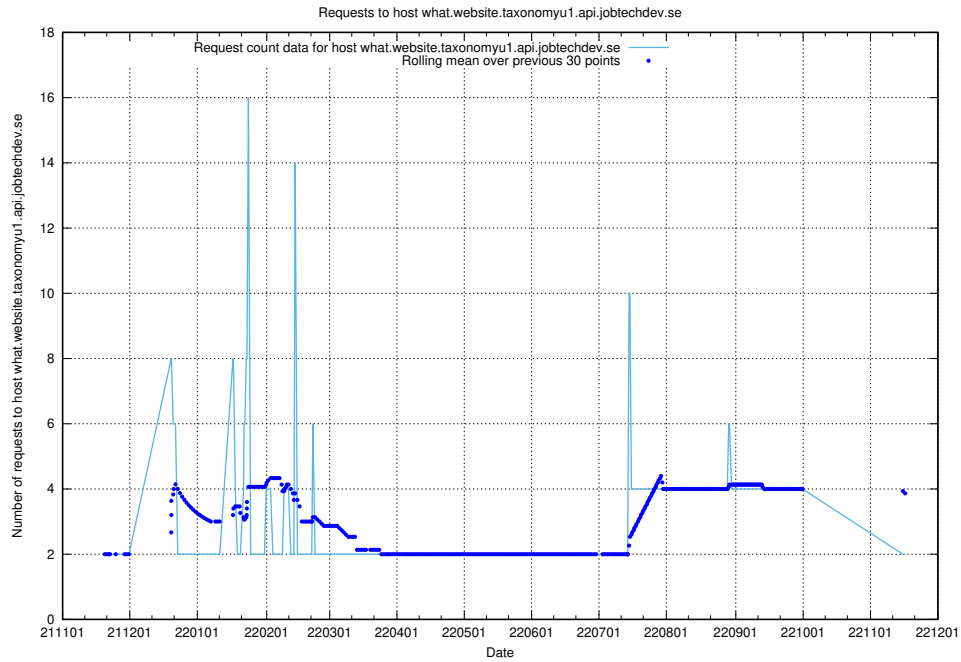

7.456 Usage of what.website.taxonomy1.api.jobtechdev.se

Here, we count the number of requests to host what.website.taxonomy1.api.jobtechdev.se.