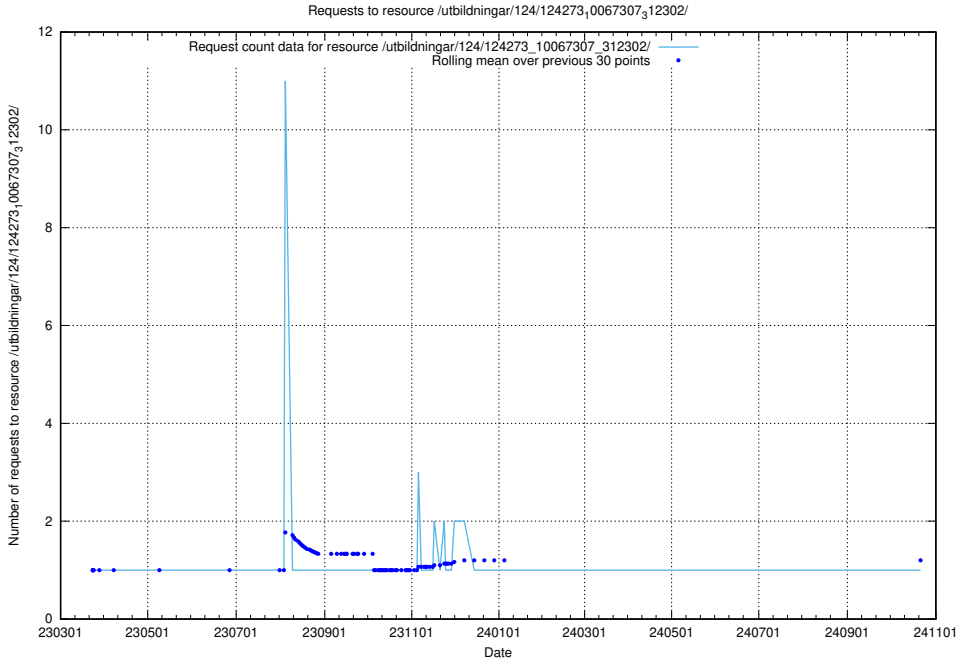

5.4907 Usage of /utbildningar/124/124273_10067307_312302/

Here, we count the number of requests to resource /utbildningar/124/124273_10067307_312302/.