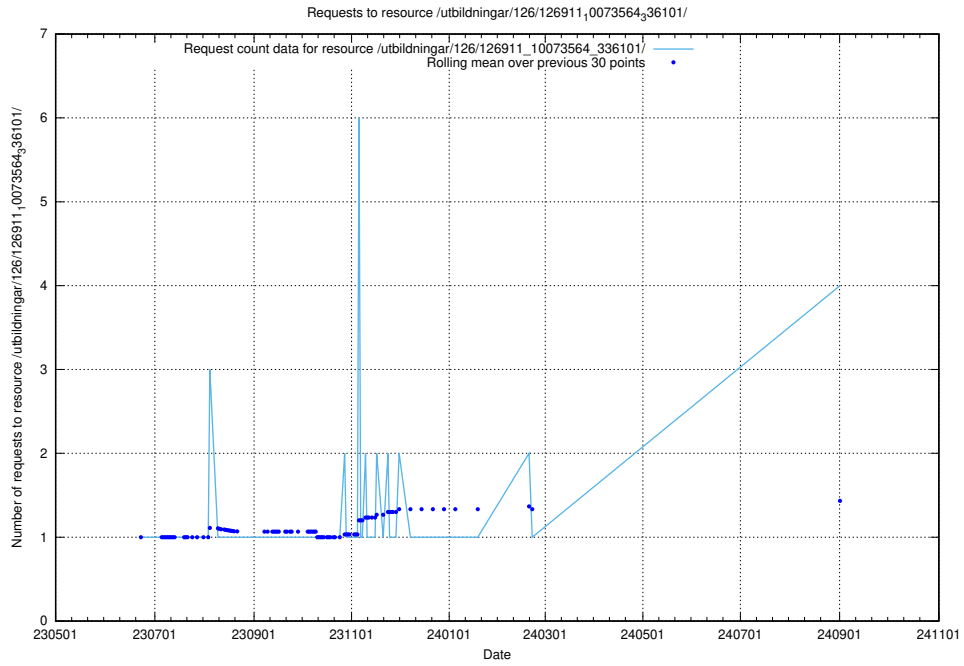

5.342 Usage of /utbildningar/126/126911_10073564_336101/

Here, we count the number of requests to resource /utbildningar/126/126911_10073564_336101/.