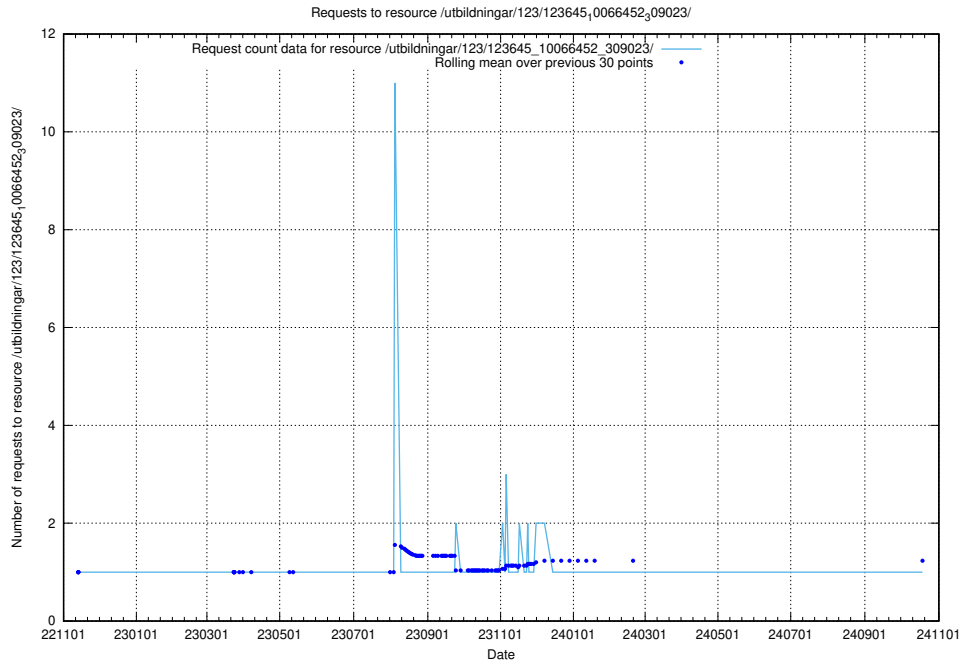

Here, we count the number of requests to resource /taxonomy/version/13/query/employment-variety-concepts/.

5.6861 Usage of /utbildningar/123/123645_10066452_309023/

Here, we count the number of requests to resource /utbildningar/123/123645_10066452_309023/.