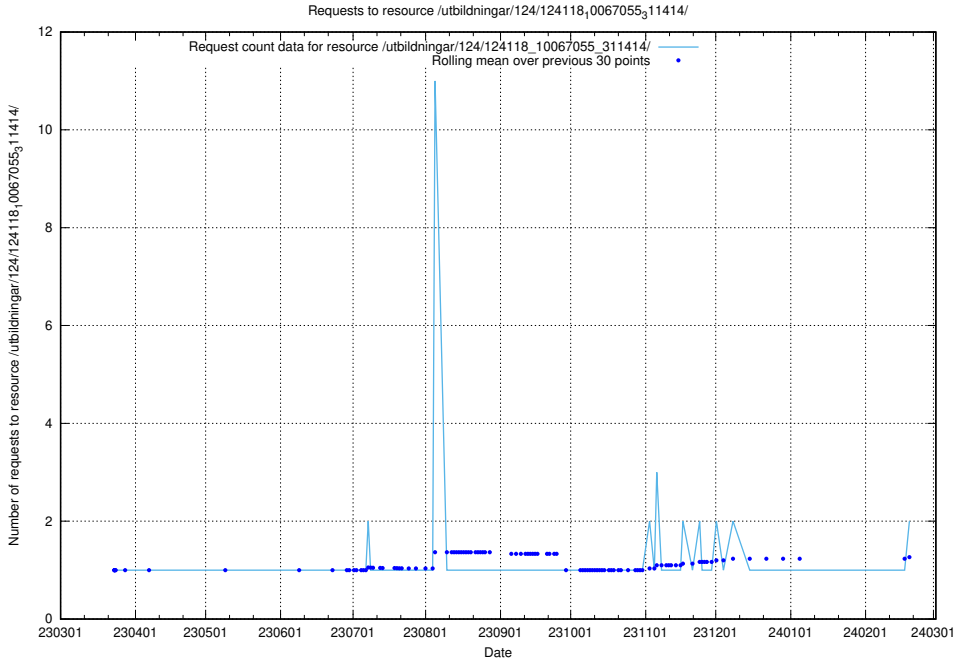

5.765 Usage of /utbildningar/124/124118_10067055_311414/

Here, we count the number of requests to resource /utbildningar/124/124118_10067055_311414/.