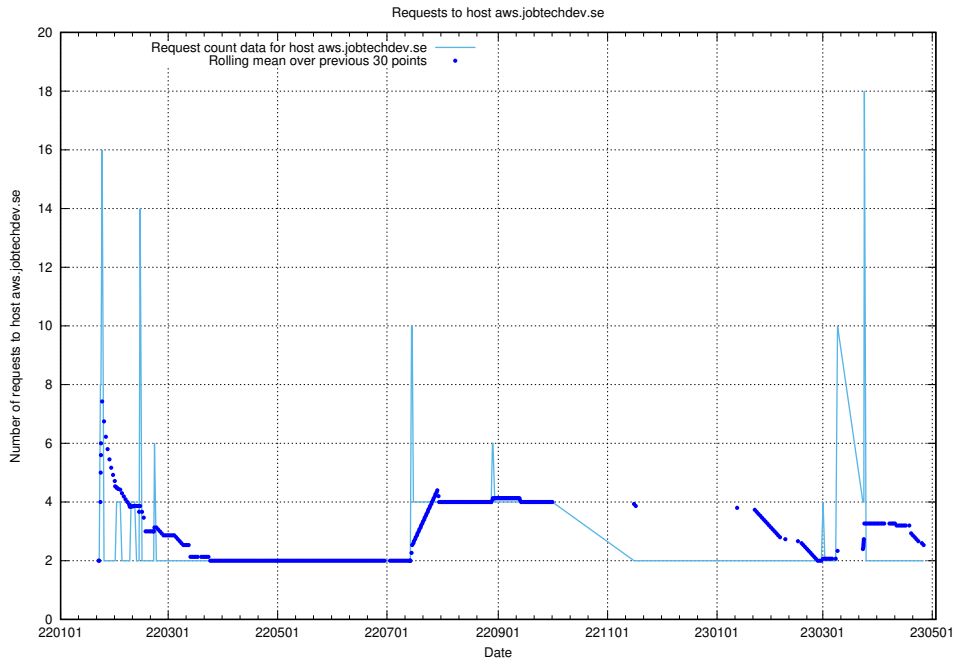

7.266 Usage of application.jobtechdev.se

Here, we count the number of requests to host application.jobtechdev.se.

7.267 Usage of adm.jobtechdev.se

Here, we count the number of requests to host adm.jobtechdev.se.