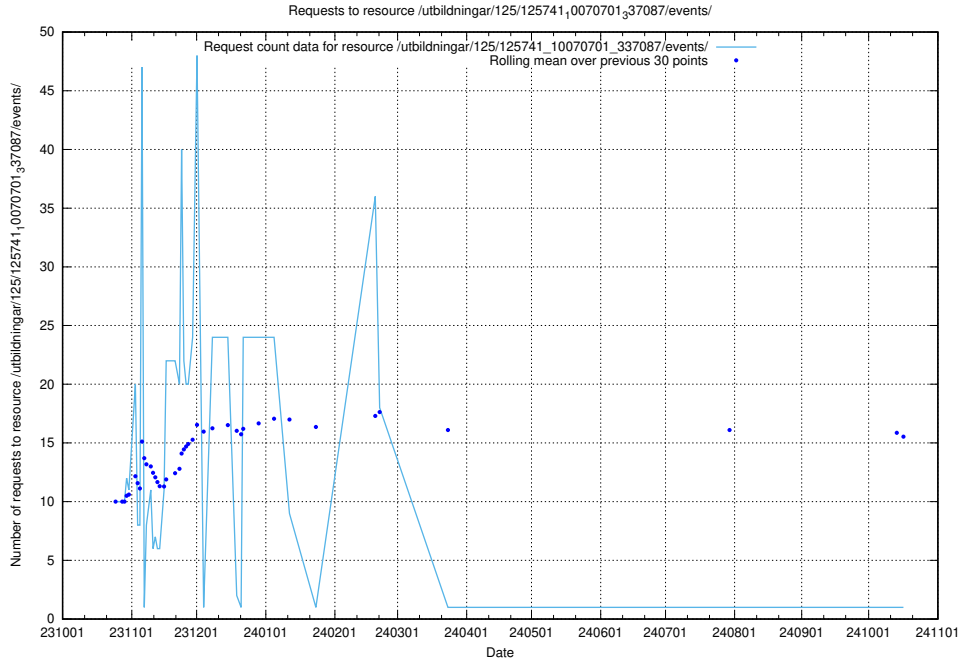

5.5126 Usage of /taxonomy/version/1/query/skills/

Here, we count the number of requests to resource /taxonomy/version/1/query/skills/.

5.5127 Usage of /utbildningar/125/125741_10070701_337087/events/

Here, we count the number of requests to resource /utbildningar/125/125741_10070701_337087/events/