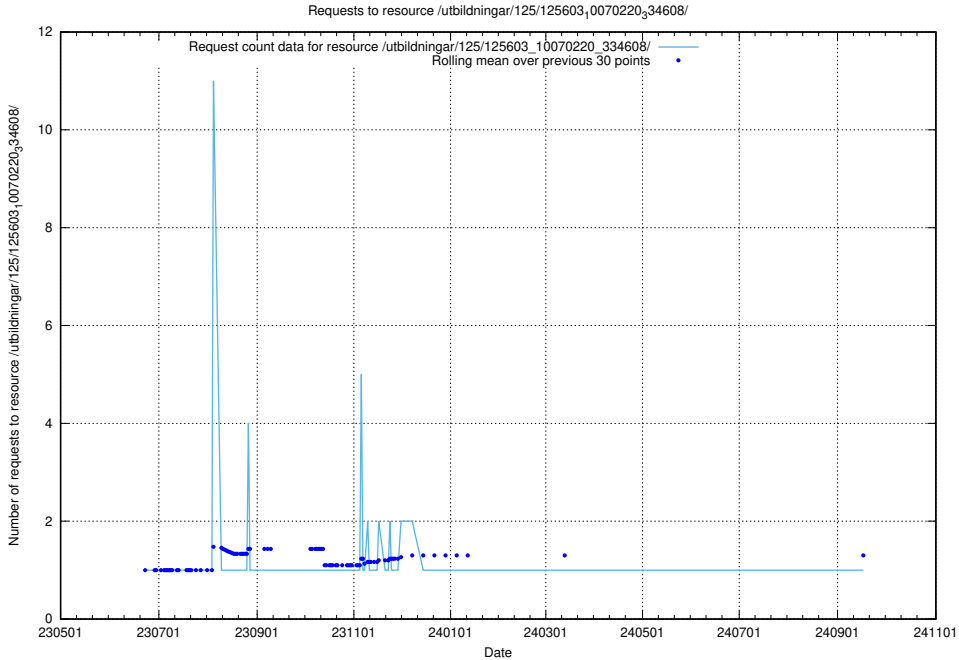

5.6628 Usage of /utbildningar/125/125603_10070220_334608/

Here, we count the number of requests to resource /utbildningar/125/125603_10070220_334608/.