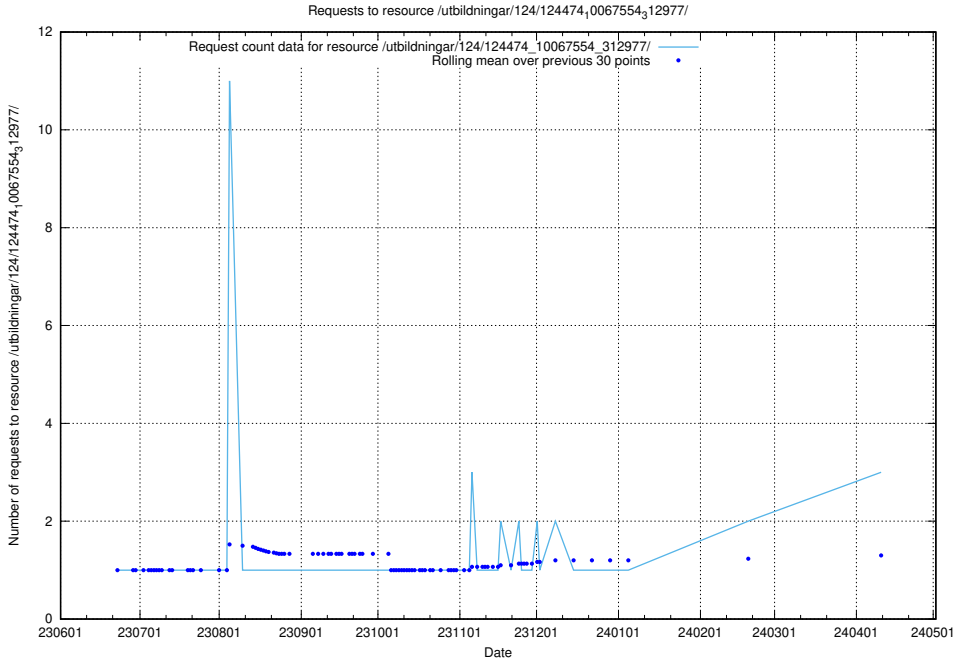

5.480 Usage of /utbildningar/124/124474_10067554_312977/

Here, we count the number of requests to resource /utbildningar/124/124474_10067554_312977/.