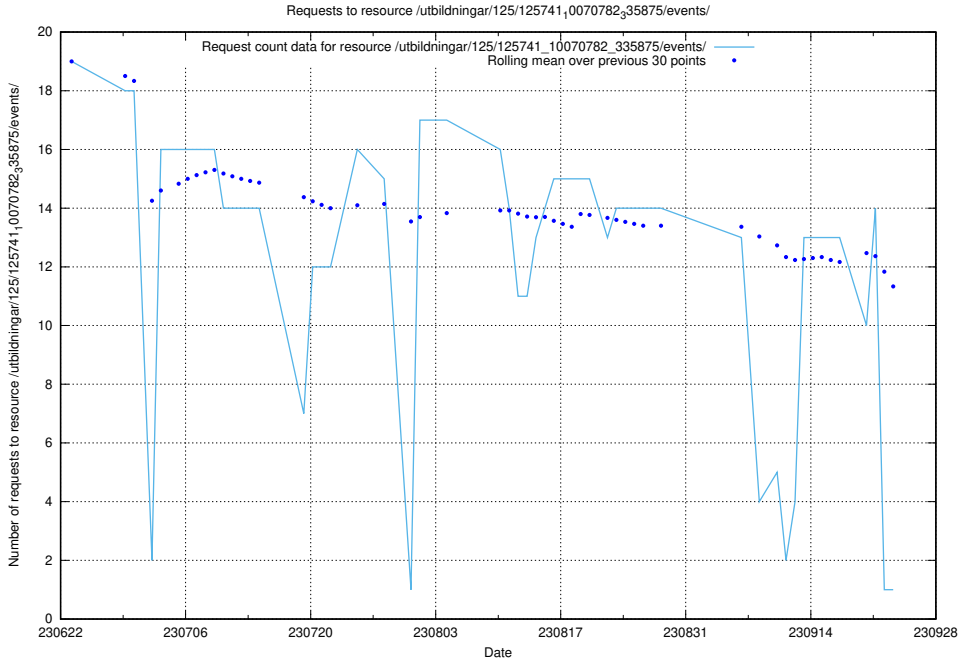

5.6491 Usage of /utbildningar/124/124037_10066963_311070/events/

Here, we count the number of requests to resource /utbildningar/124/124037_10066963_311070/events/

5.6492 Usage of /utbildningar/124/124520_10066311_308507/events/