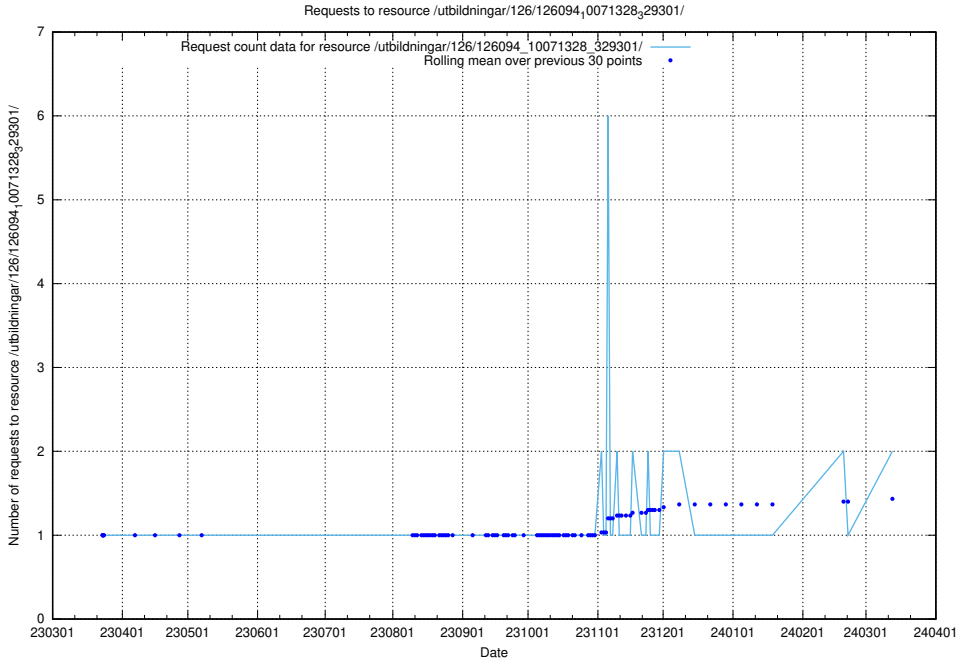

5.987 Usage of /utbildningar/126/126094_10071328_329301/

Here, we count the number of requests to resource /utbildningar/126/126094_10071328_329301/.