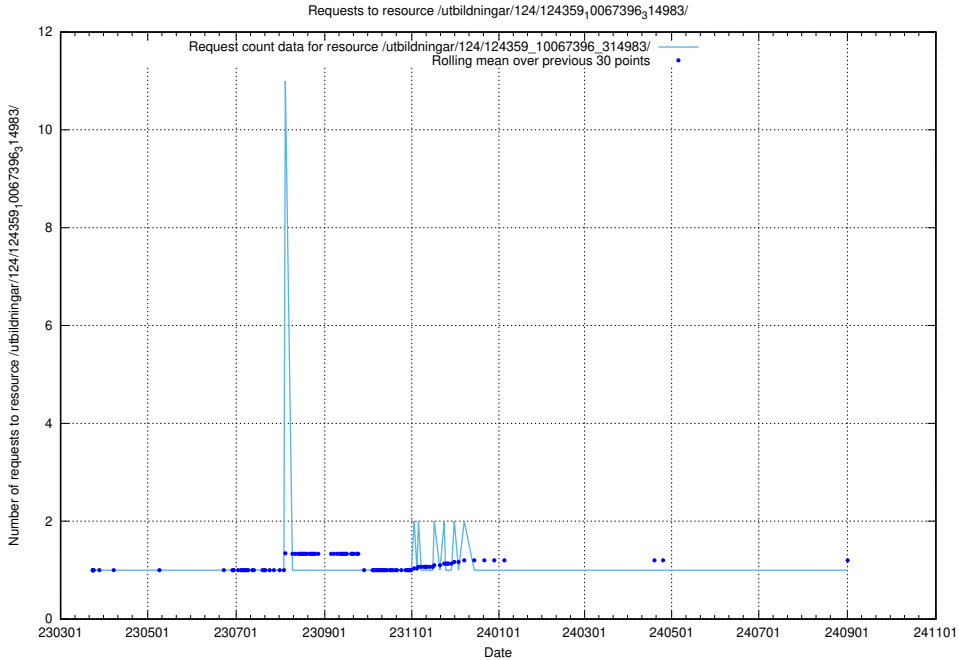

5.4722 Usage of /utbildningar/124/124359_10067396_314983/

Here, we count the number of requests to resource /utbildningar/124/124359_10067396_314983/.