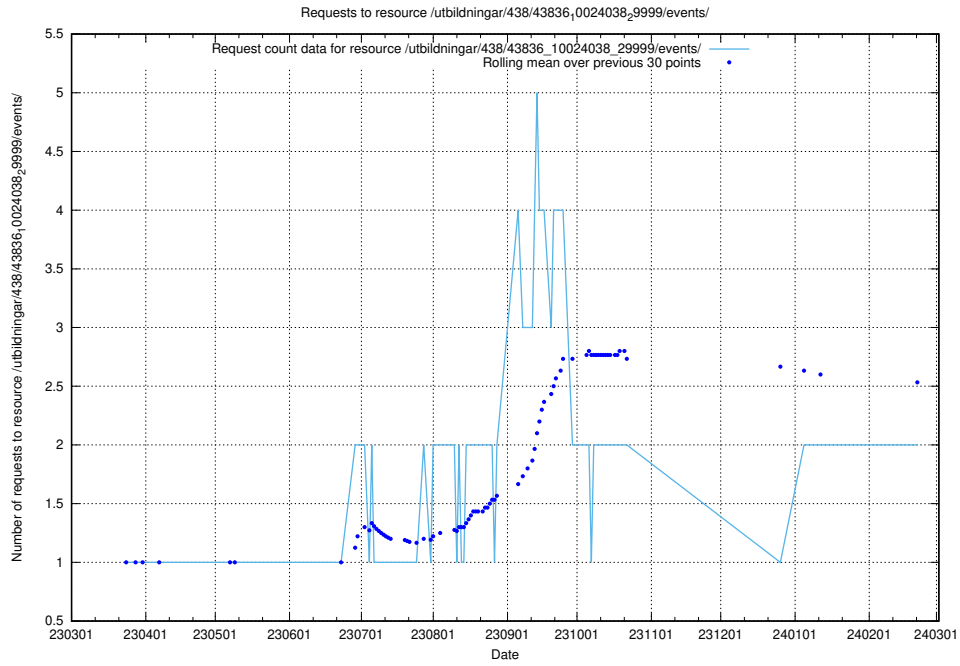

5.966 Usage of /utbildningar/438/43836_10024038_29999/events/

Here, we count the number of requests to resource /utbildningar/438/43836_10024038_29999/events/.