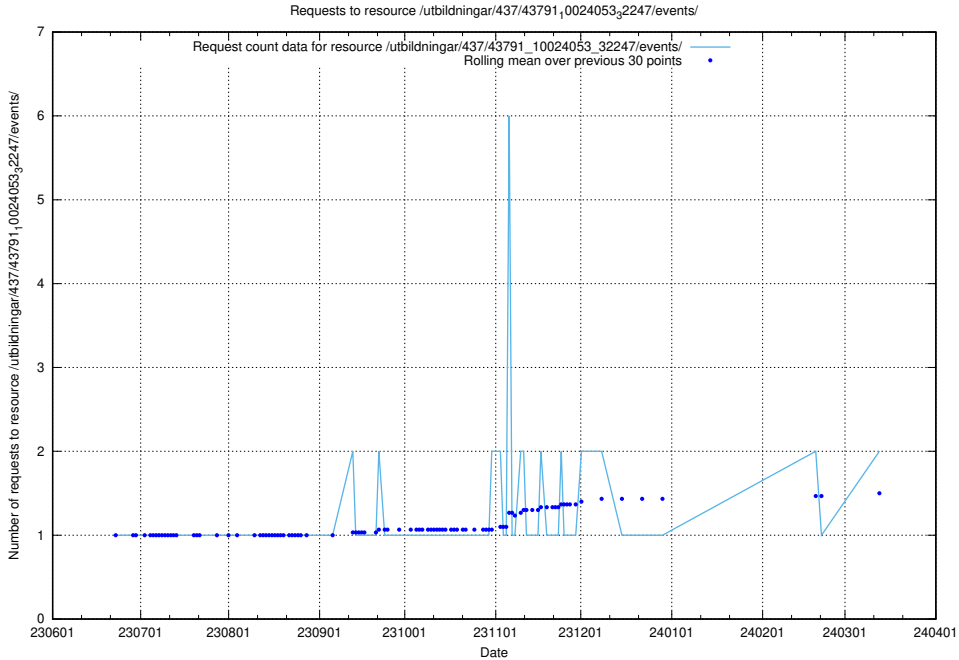

5.896 Usage of /utbildningar/437/43791_10024053_32247/events/

Here, we count the number of requests to resource /utbildningar/437/43791_10024053_32247/events/.