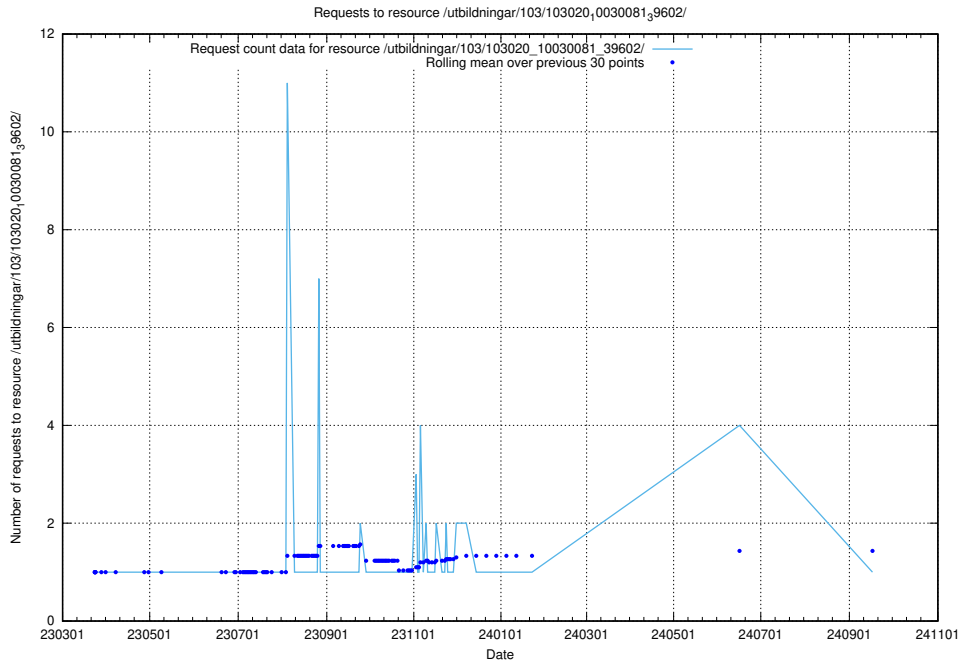

5.6439 Usage of /utbildningar/103/103020_10030081_39602/

Here, we count the number of requests to resource /utbildningar/103/103020_10030081_39602/.