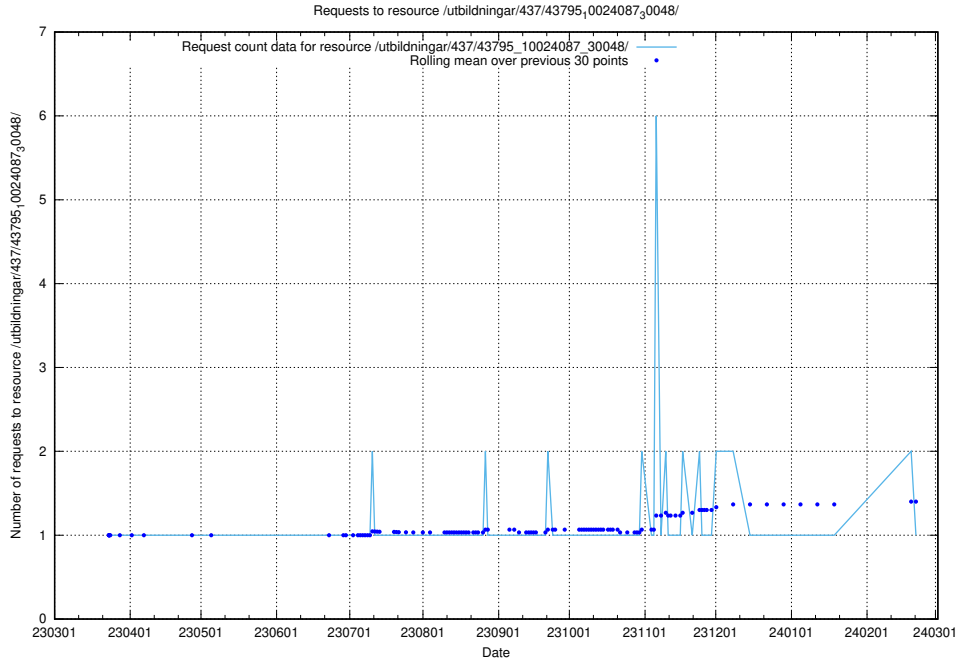

5.7333 Usage of /utbildningar/437/43795_10024087_30048/

Here, we count the number of requests to resource /utbildningar/437/43795_10024087_30048/.