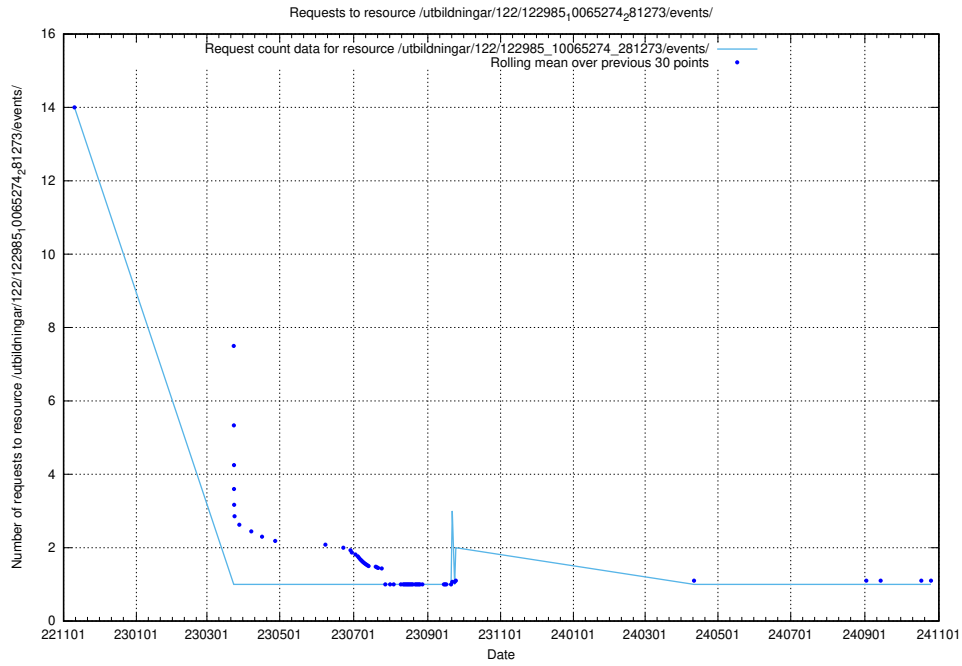

5.7184 Usage of /utbildningar/122/122985_10065274_281273/events/

Here, we count the number of requests to resource /utbildningar/122/122985_10065274_281273/events/