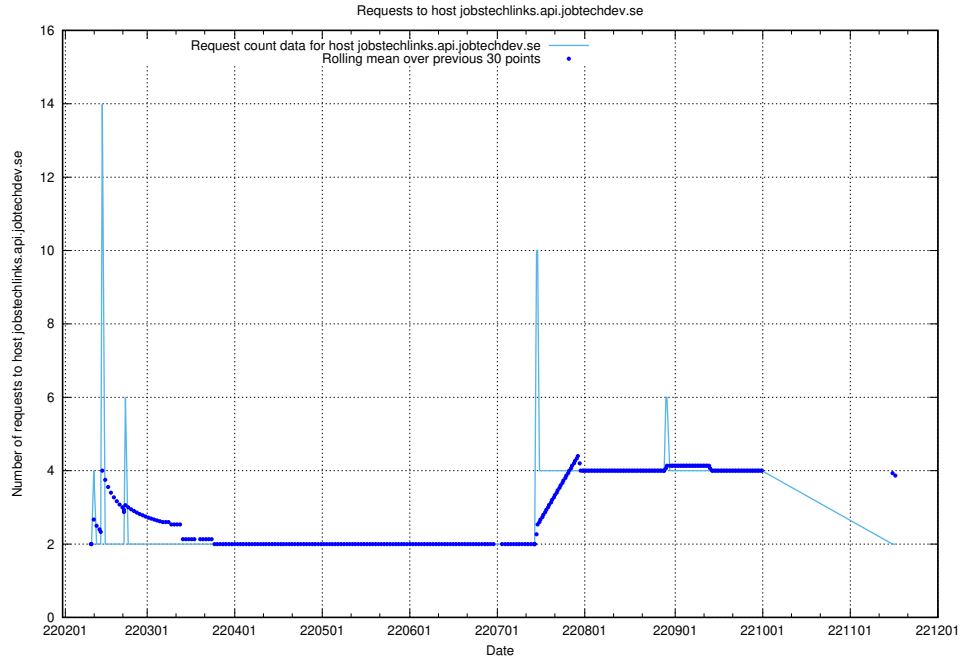

7.566 Usage of `jobstechlinks.api.jobtechdev.se`

Here, we count the number of requests to host `jobstechlinks.api.jobtechdev.se`.