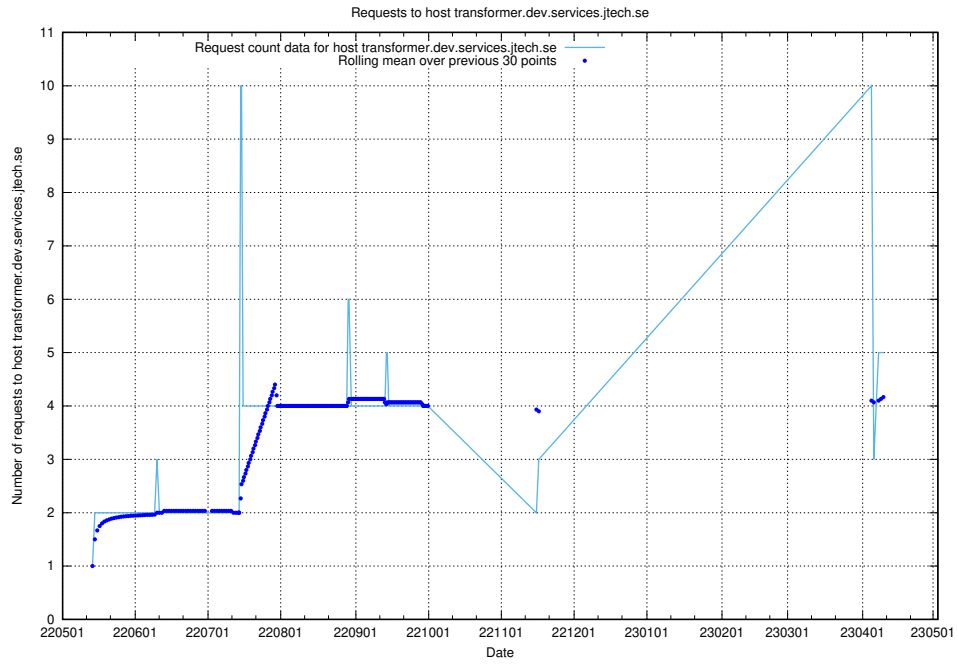

7.97 Usage of transformer.dev.services.jtech.se

Here, we count the number of requests to host transformer.dev.services.jtech.se.