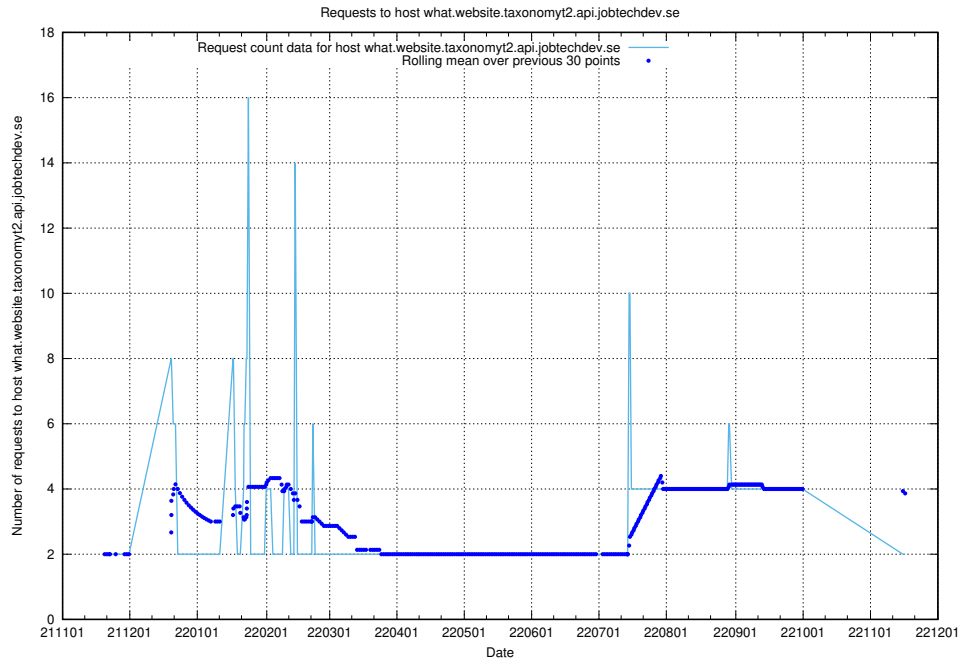

7.457 Usage of what.website.taxonomy2.api.jobtechdev.se

Here, we count the number of requests to host what.website.taxonomy2.api.jobtechdev.se.