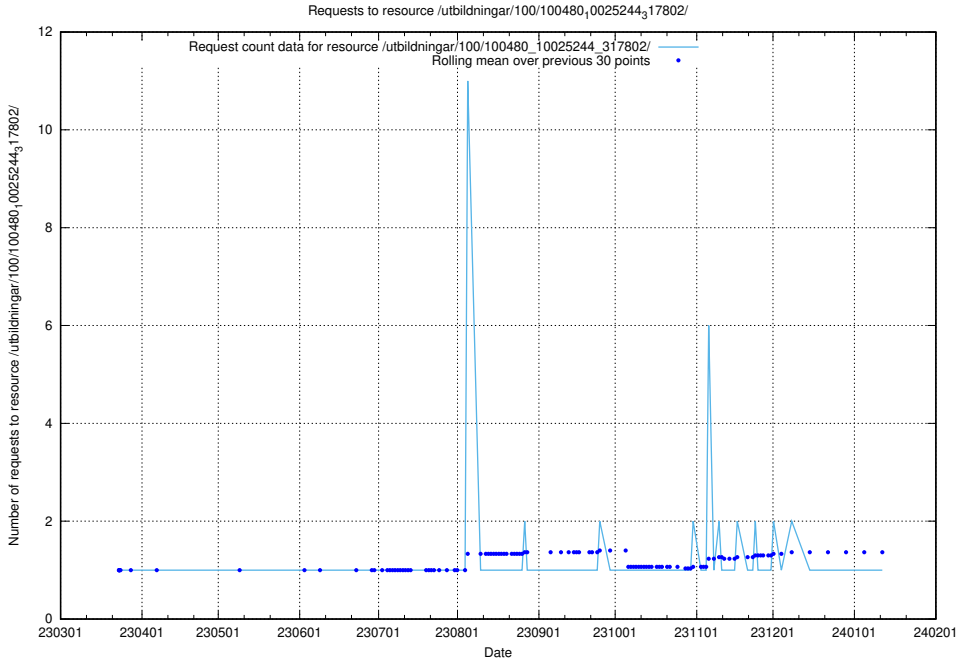

5.6622 Usage of /utbildningar/100/100480_10025244_317802/

Here, we count the number of requests to resource /utbildningar/100/100480_10025244_317802/.