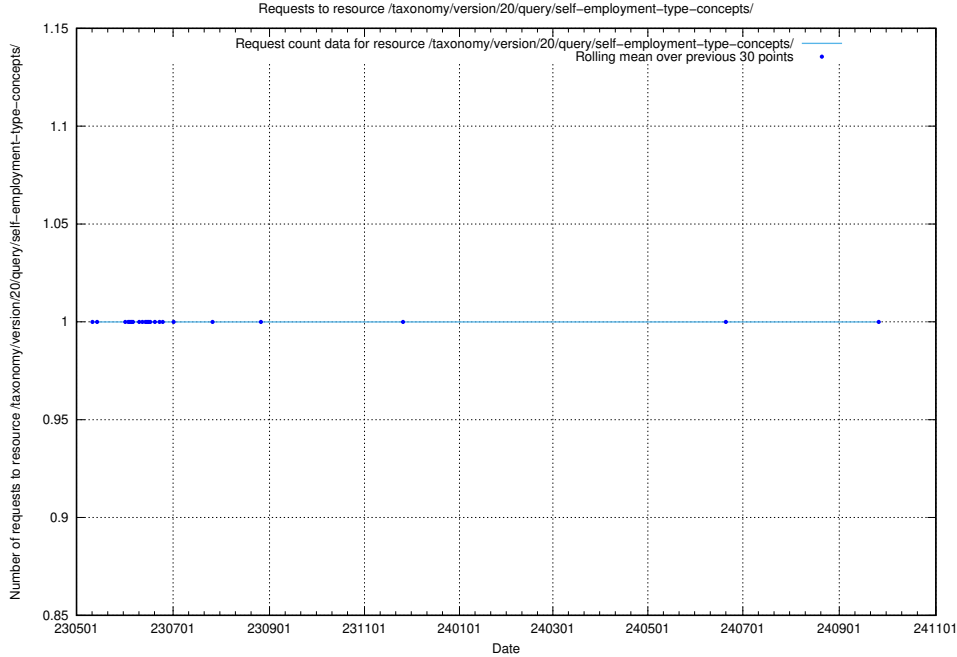

5.6898 Usage of /taxonomy/version/20/query/self-employment-type-concepts/

Here, we count the number of requests to resource /taxonomy/version/20/query/self-employment-type-concepts/.