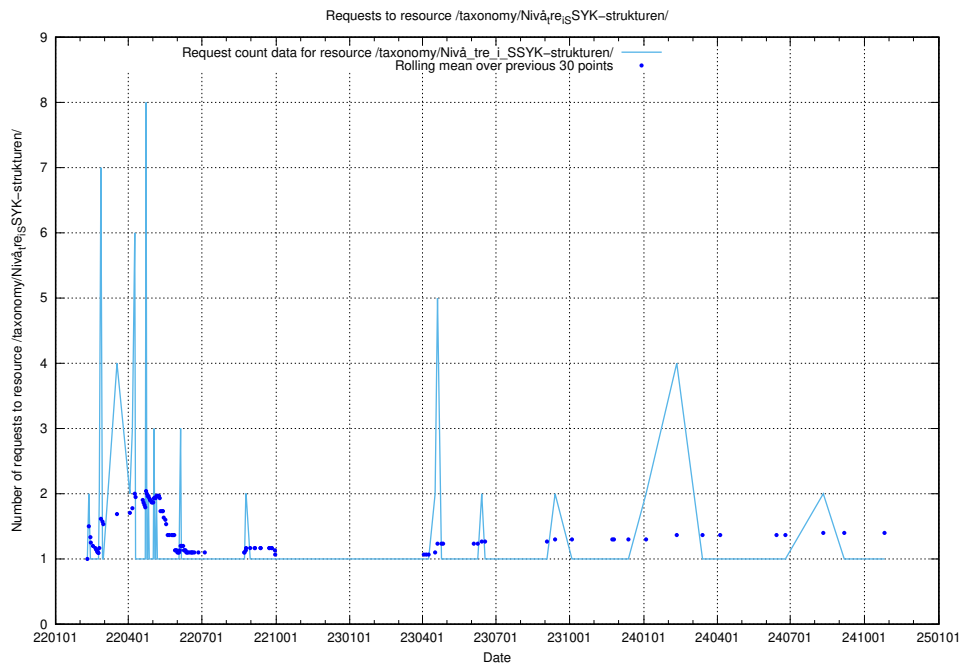

5.2859 Usage of /taxonomy/Nivå_tre_i_SSYK-strukturen/

Here, we count the number of requests to resource /taxonomy/Nivå_tre_i_SSYK-strukturen/.