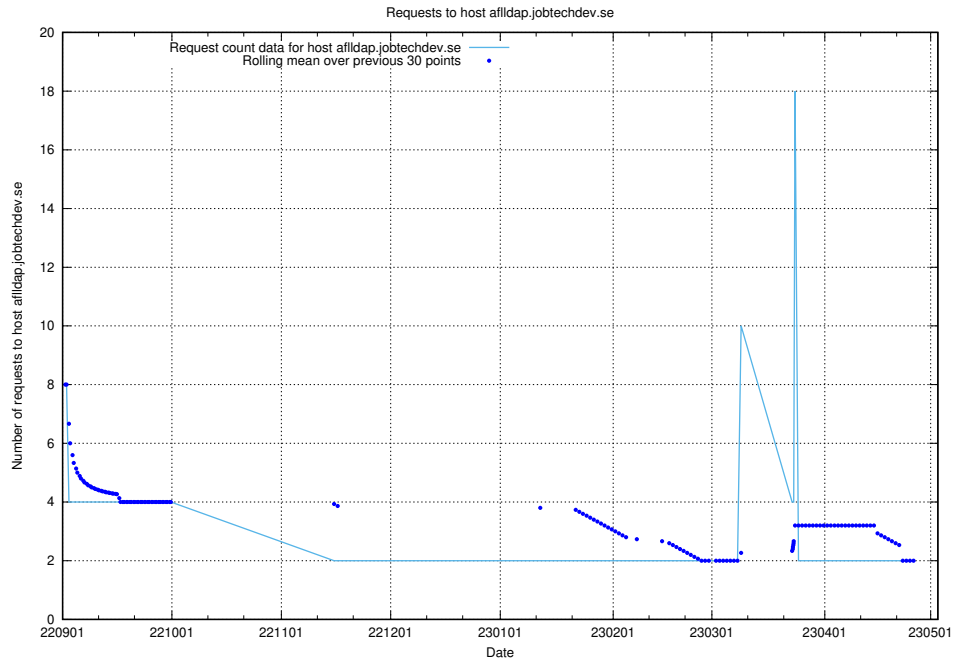

7.337 Usage of afldap.jobtechdev.se

Here, we count the number of requests to host afldap.jobtechdev.se.