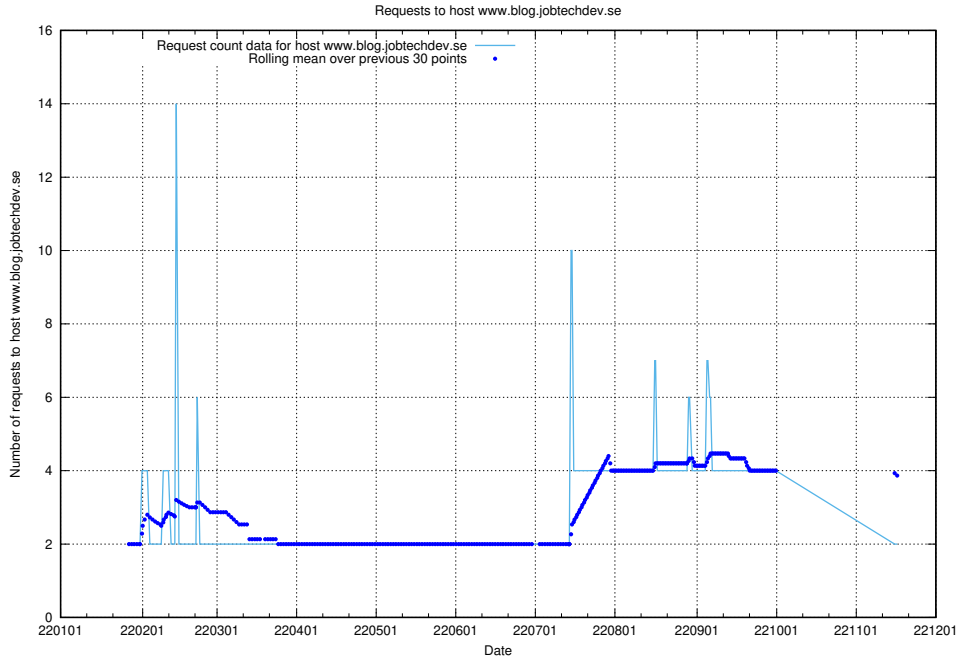

7.578 Usage of www.blog.jobtechdev.se

Here, we count the number of requests to host www.blog.jobtechdev.se.