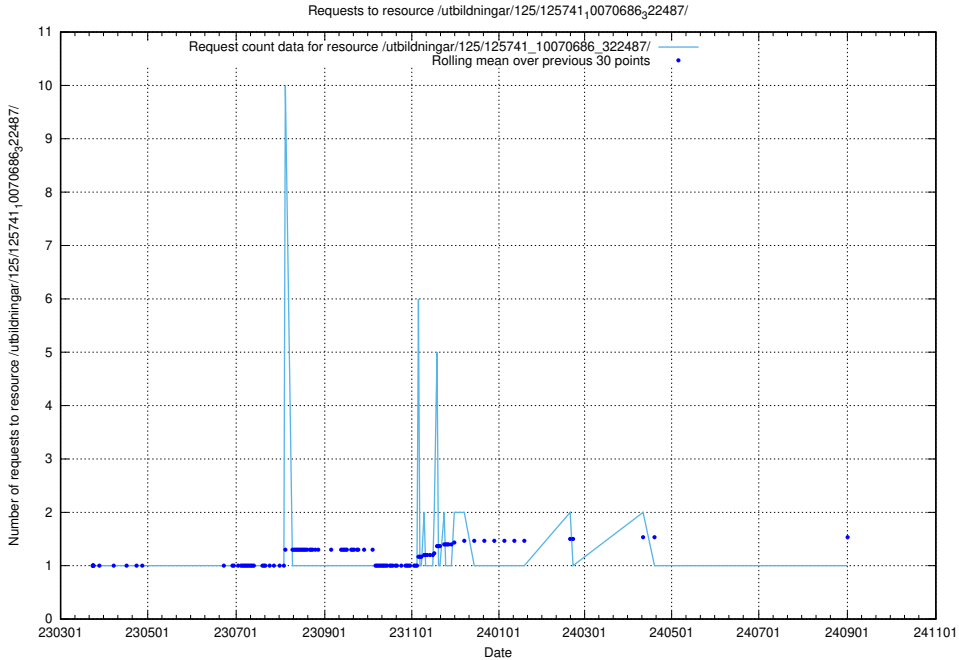

5.7451 Usage of /utbildningar/125/125741_10070686_322487/

Here, we count the number of requests to resource /utbildningar/125/125741_10070686_322487/.