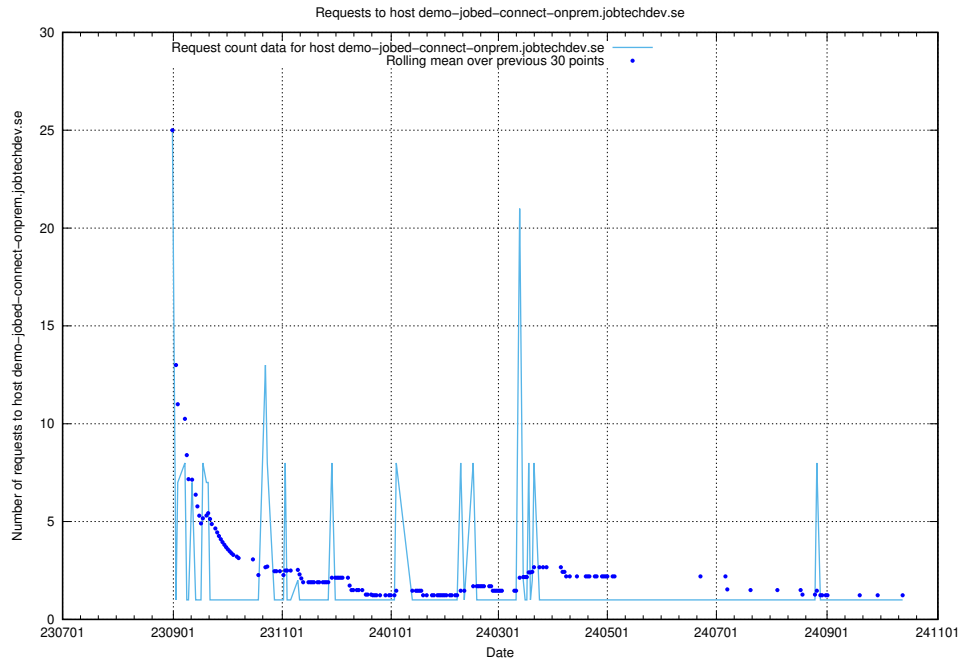

7.610 Usage of demo-jobed-connect-onprem.jobtechdev.se

Here, we count the number of requests to host demo-jobed-connect-onprem.jobtechdev.se.