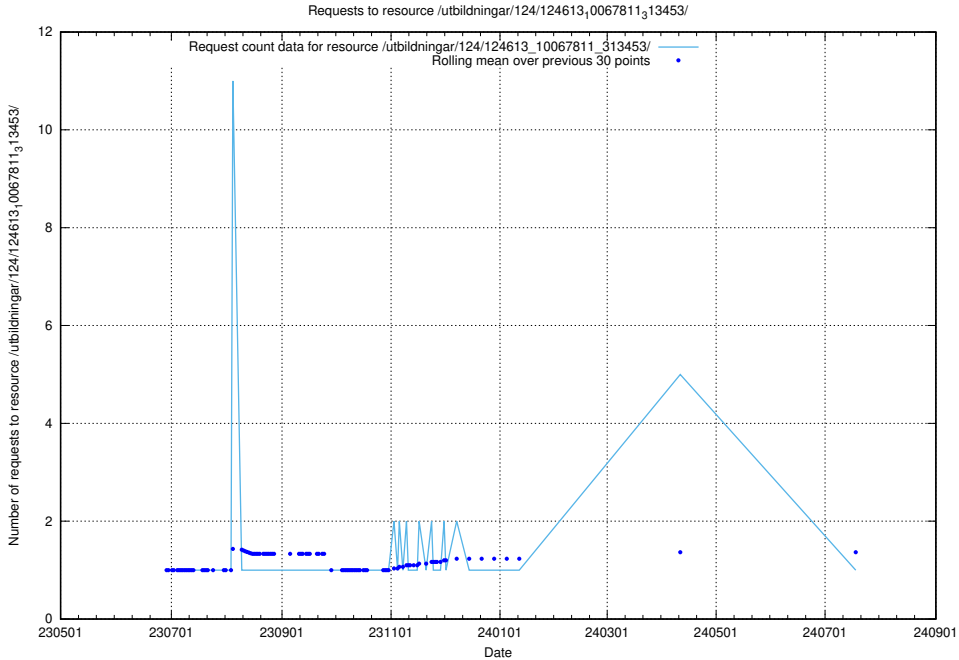

5.6416 Usage of /utbildningar/124/124613_10067811_313453/

Here, we count the number of requests to resource /utbildningar/124/124613_10067811_313453/.