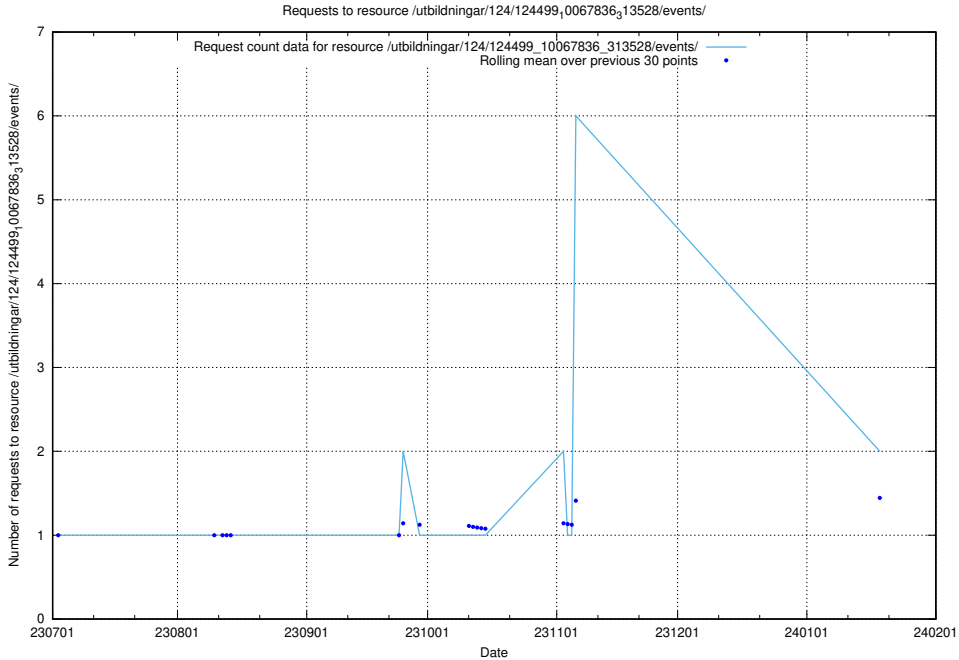

5.874 Usage of /utbildningar/124/124499_10067836_313528/events/

Here, we count the number of requests to resource /utbildningar/124/124499_10067836_313528/events/