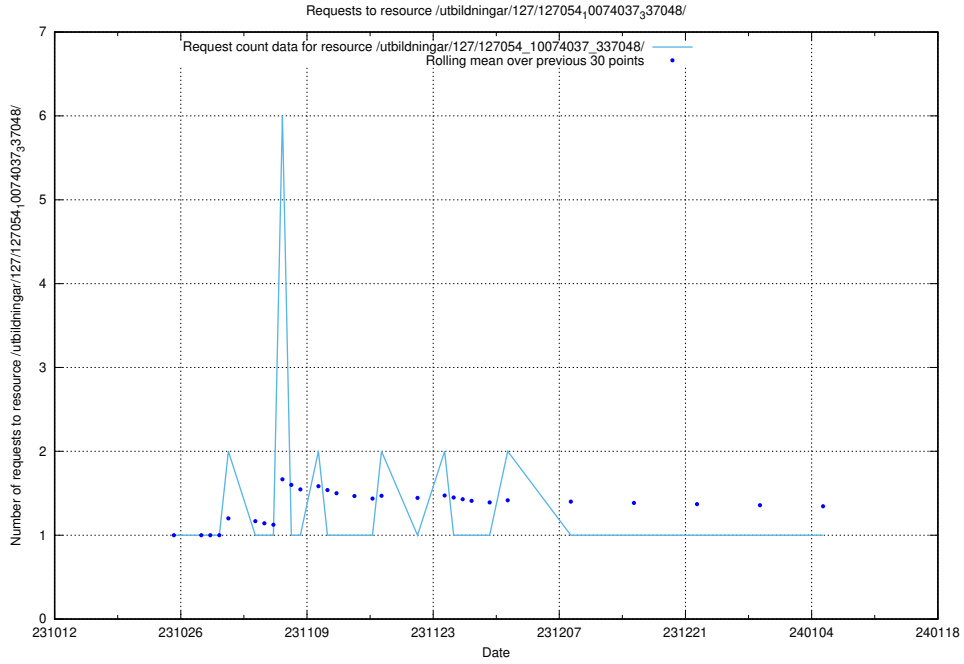

5.5140 Usage of /utbildningar/127/127054_10074037_337048/

Here, we count the number of requests to resource /utbildningar/127/127054_10074037_337048/.