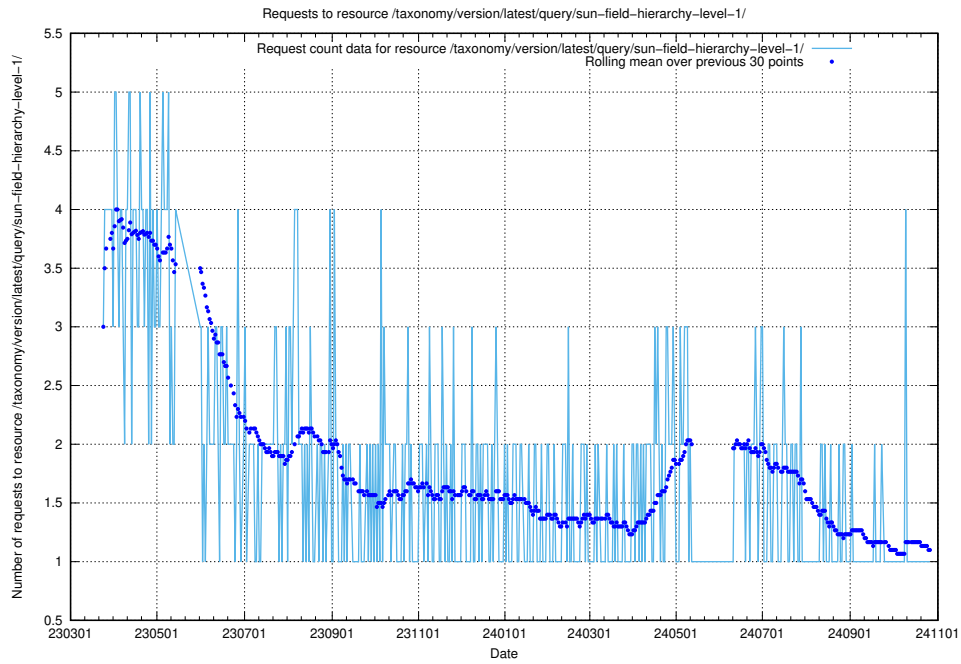

5.7020 Usage of /taxonomy/version/latest/query/sun-field-hierarchy-level-1/

Here, we count the number of requests to resource /taxonomy/version/latest/query/sun-field-hierarchy-level-1/.