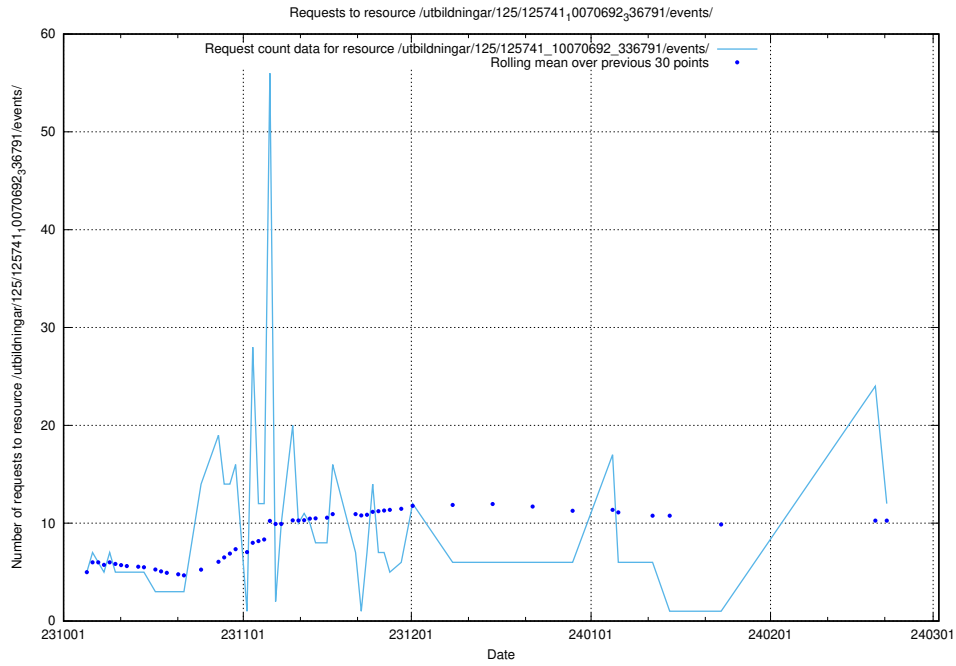

5.19 Usage of /utbildningar/125/125741_10070692_336791/events/

Here, we count the number of requests to resource /utbildningar/125/125741_10070692_336791/events/