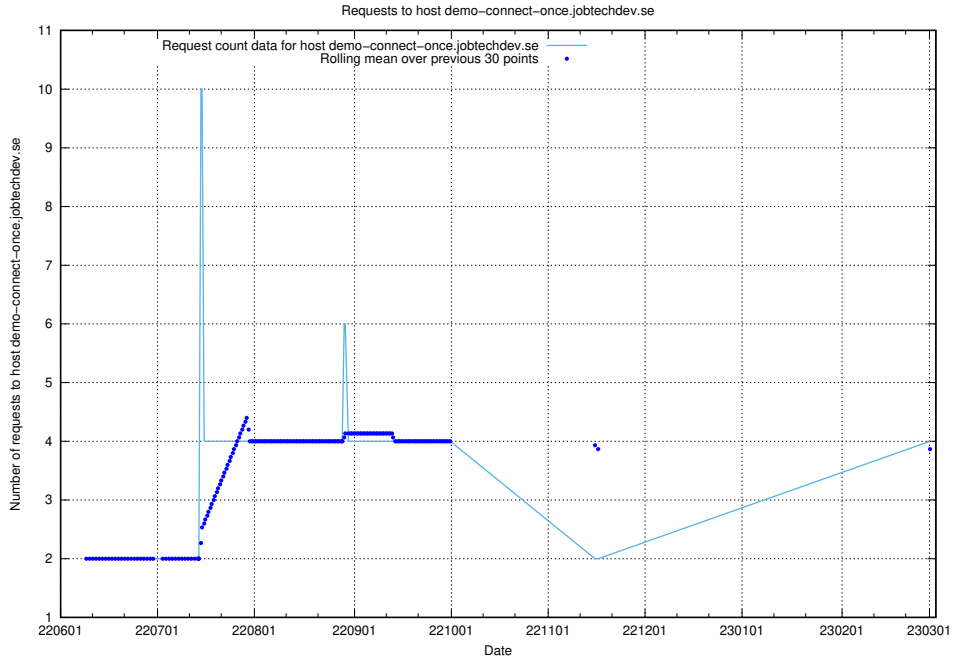

7.149 Usage of demo-connect-once.jobtechdev.se

Here, we count the number of requests to host demo-connect-once.jobtechdev.se.