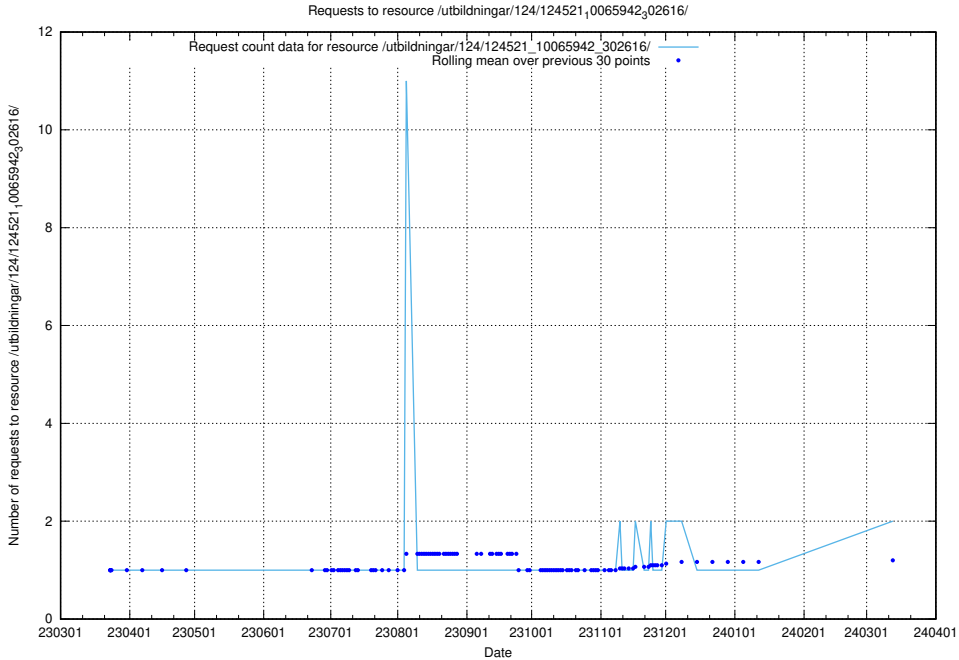

5.575 Usage of /utbildningar/124/124521_10065942_302616/

Here, we count the number of requests to resource /utbildningar/124/124521_10065942_302616/.