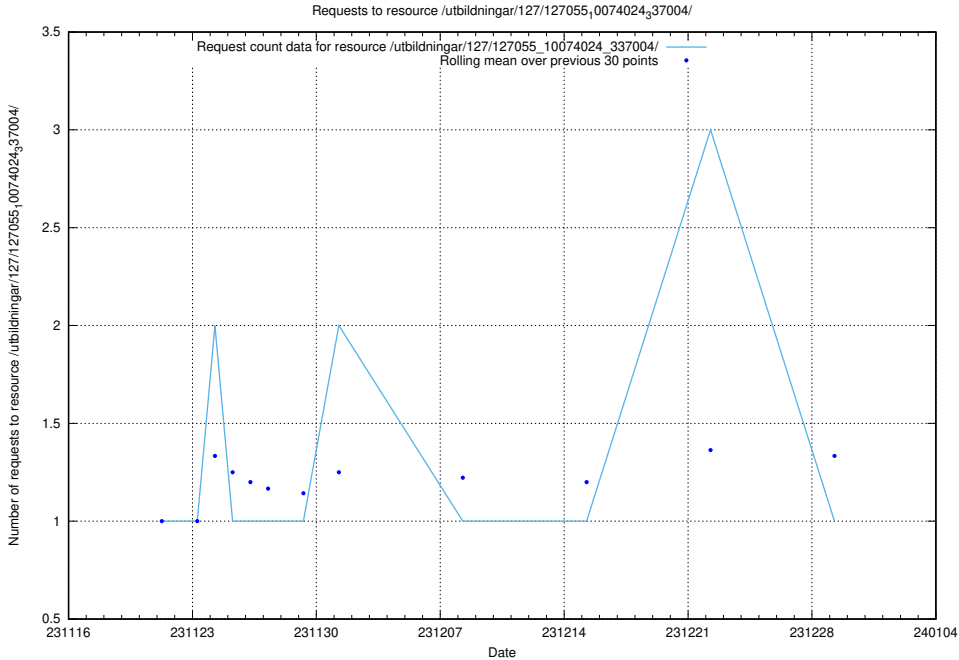

Here, we count the number of requests to resource /utbildningar/127/127055_10074024_337004/.

5.4975 Usage of /utbildningar/126/126714_10073165_334945/events/

Here, we count the number of requests to resource /utbildningar/126/126714_10073165_334945/events/