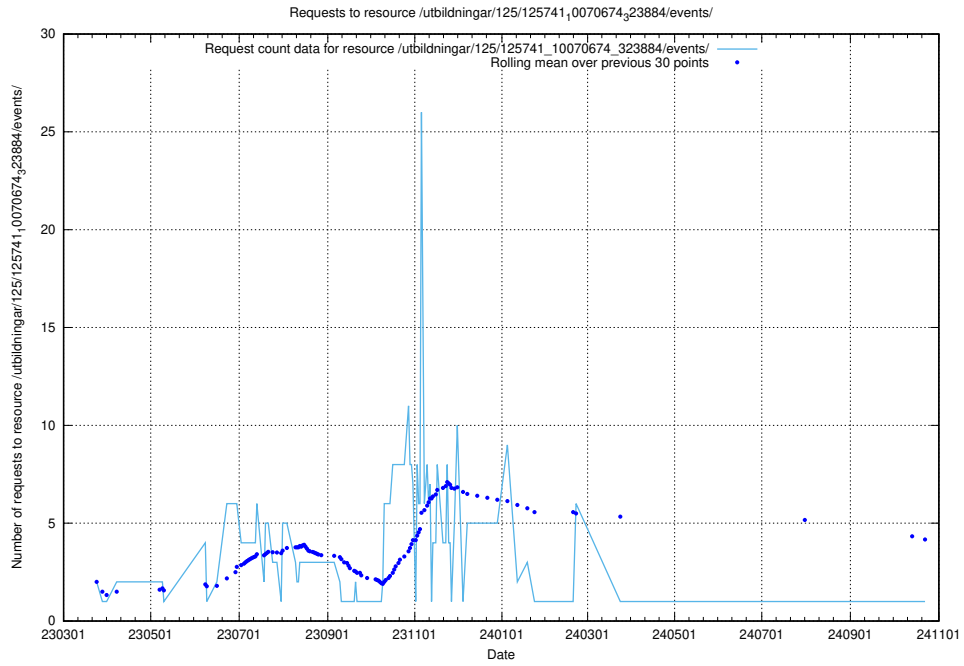

5.7120 Usage of /utbildningar/125/125741_10070674_323884/events/

Here, we count the number of requests to resource /utbildningar/125/125741_10070674_323884/events/