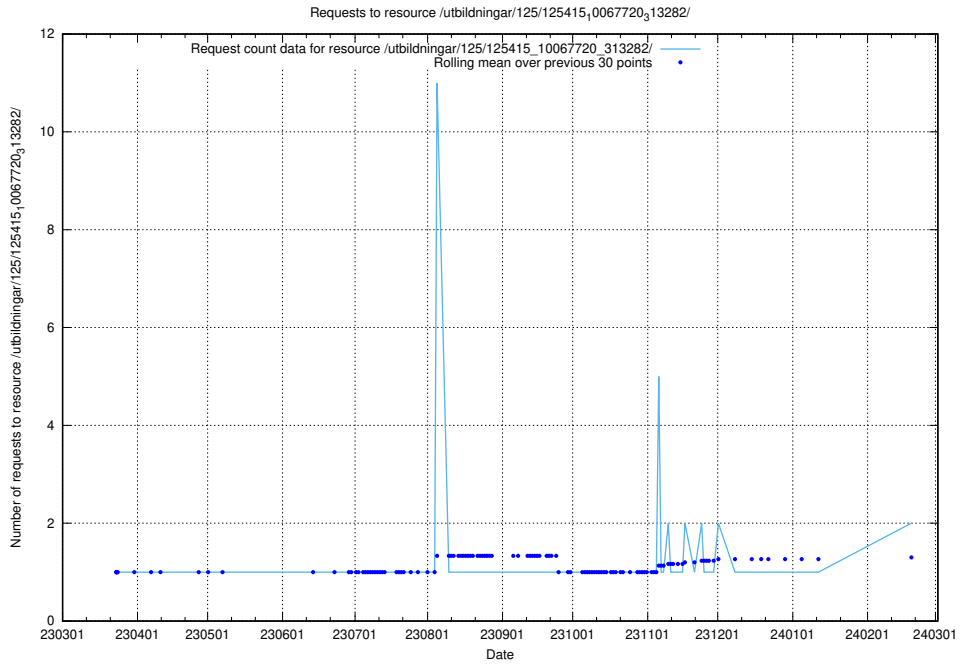

Here, we count the number of requests to resource /utbildningar/125/125415_10067720_313282/.

5.532 Usage of /utbildningar/125/125178_10071447_326589/events/

Here, we count the number of requests to resource /utbildningar/125/125178_10071447_326589/events/