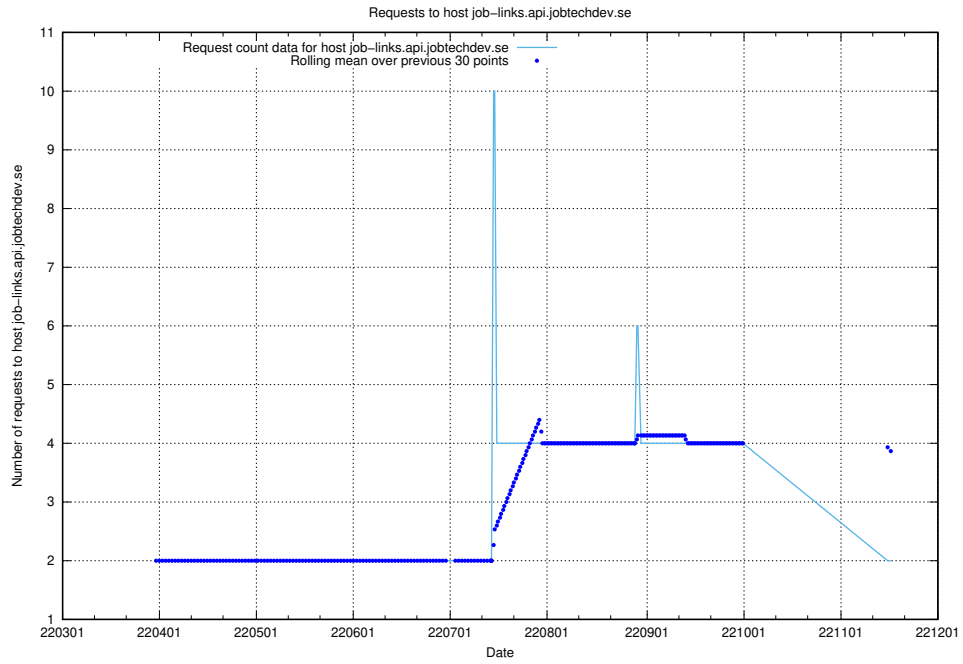

7.488 Usage of `job-links.api.jobtechdev.se`

Here, we count the number of requests to host `job-links.api.jobtechdev.se`.