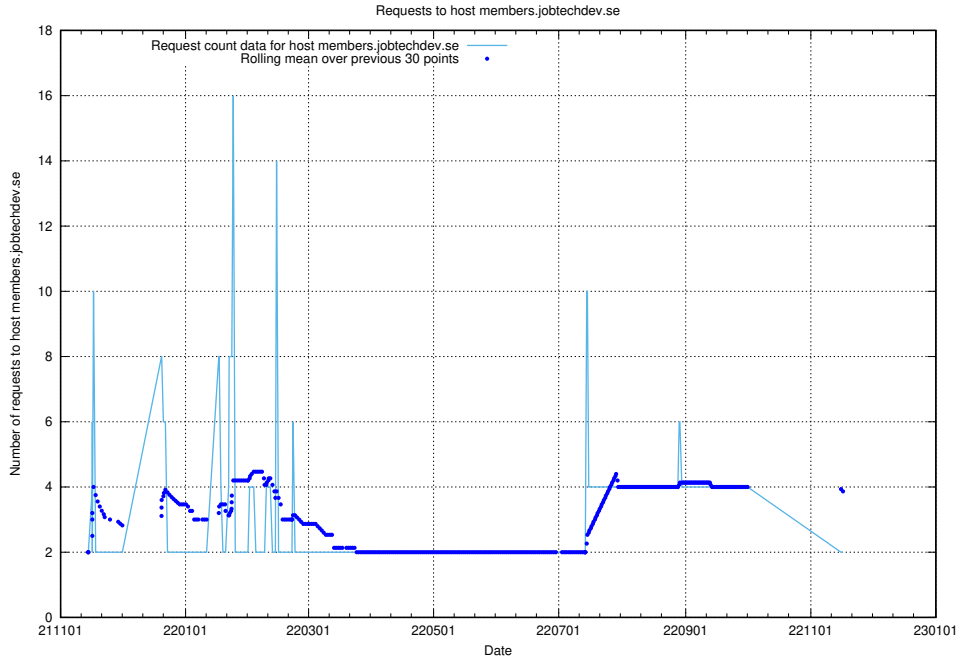

7.577 Usage of members.jobtechdev.se

Here, we count the number of requests to host members.jobtechdev.se.