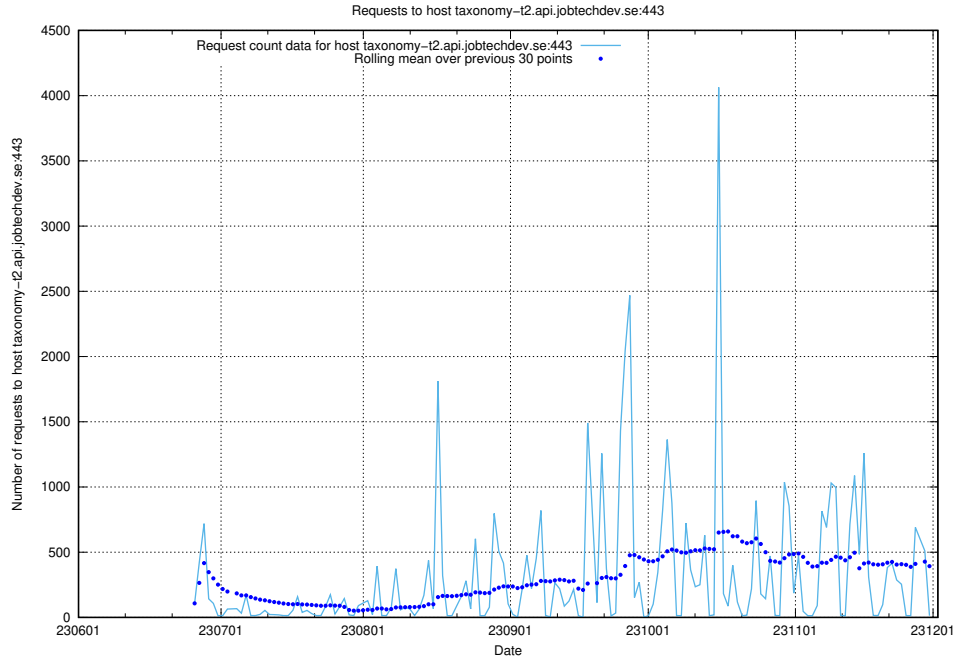

7.44 Usage of taxonomy-t2.api.jobtechdev.se:443

Here, we count the number of requests to host taxonomy-t2.api.jobtechdev.se:443.