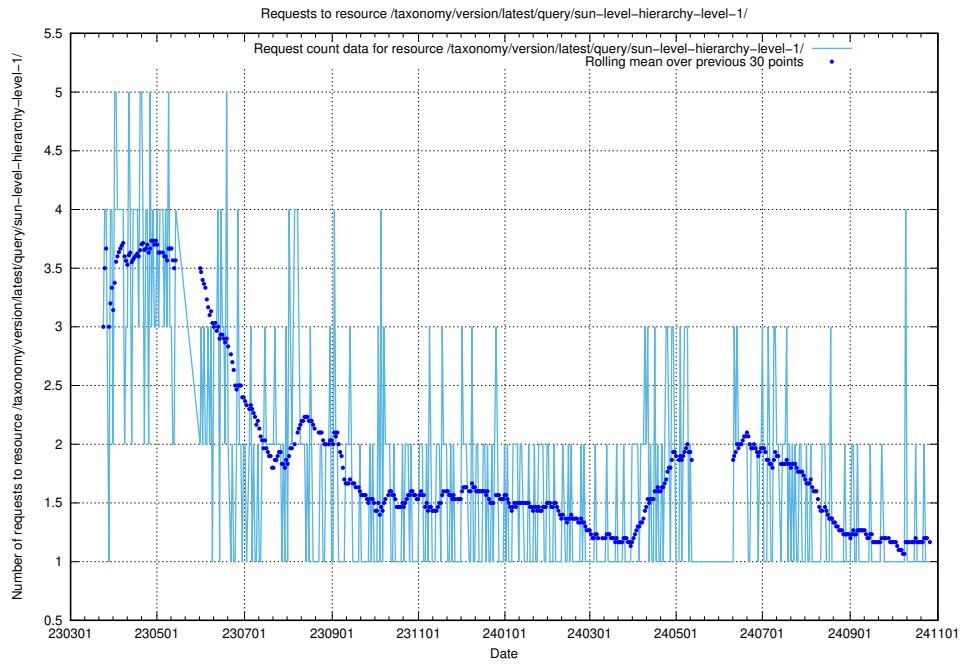

5.7014 Usage of /taxonomy/version/latest/query/sun-level-hierarchy-level-1/

Here, we count the number of requests to resource /taxonomy/version/latest/query/sun-level-hierarchy-level-1/.