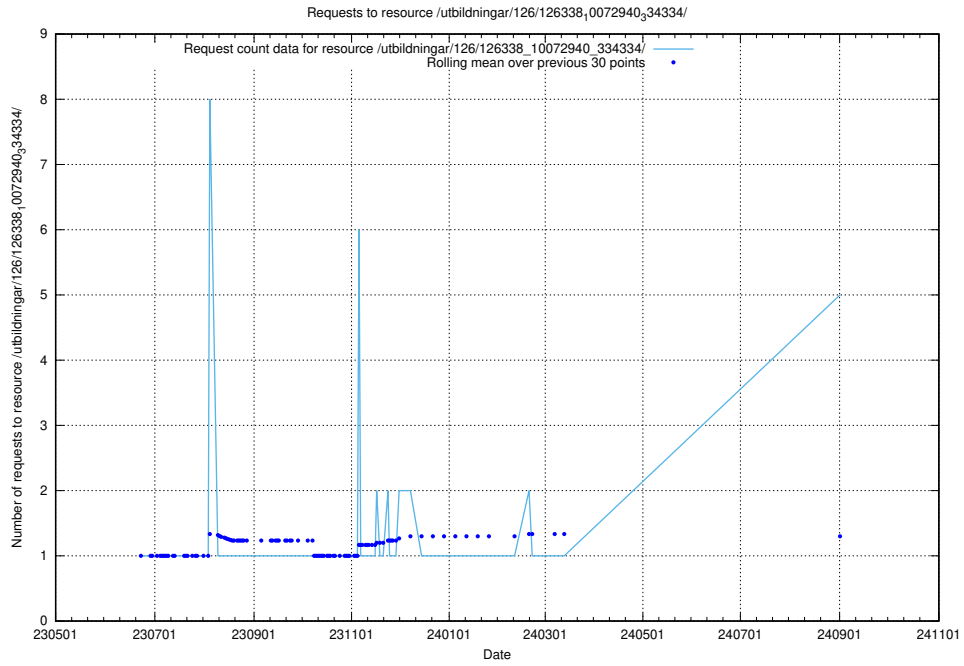

5.236 Usage of /utbildningar/126/126338_10072940_334334/

Here, we count the number of requests to resource /utbildningar/126/126338_10072940_334334/.