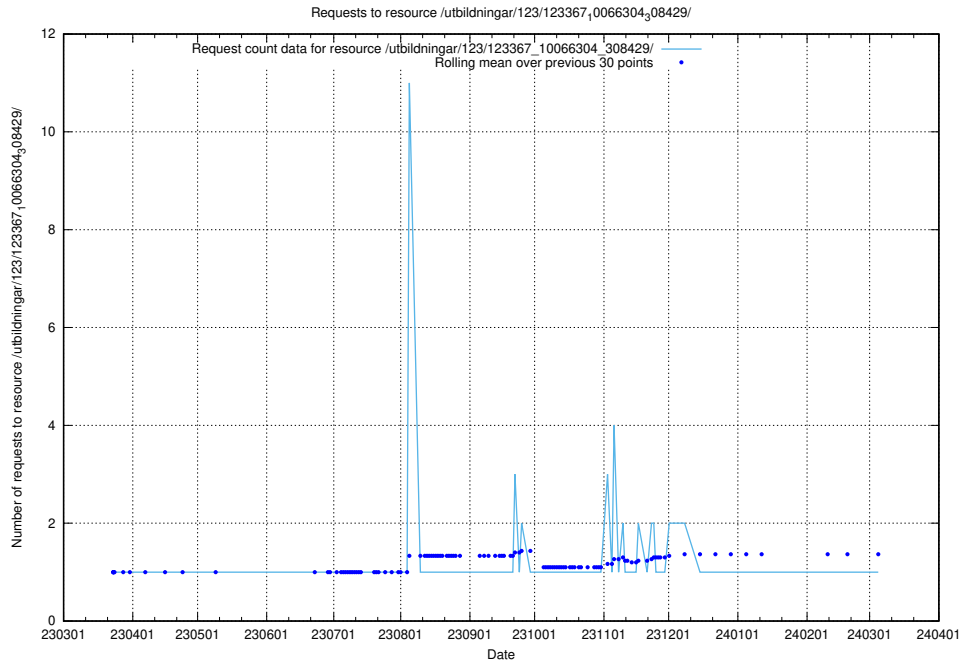

5.5464 Usage of /utbildningar/123/123367_10066304_308429/

Here, we count the number of requests to resource /utbildningar/123/123367_10066304_308429/.