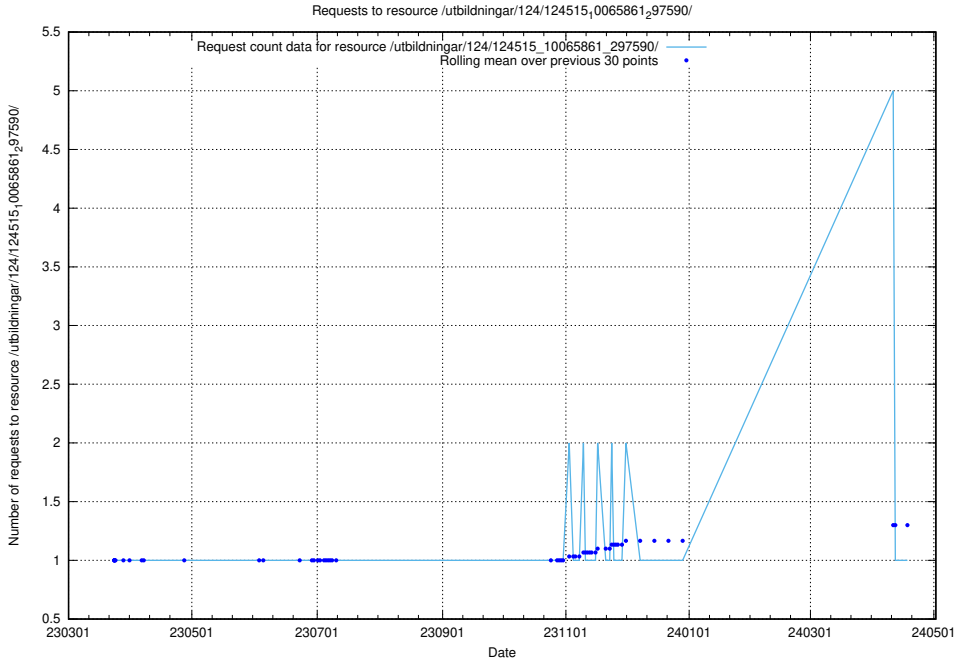

5.2667 Usage of /utbildningar/124/124515_10065861_297590/

Here, we count the number of requests to resource /utbildningar/124/124515_10065861_297590/.