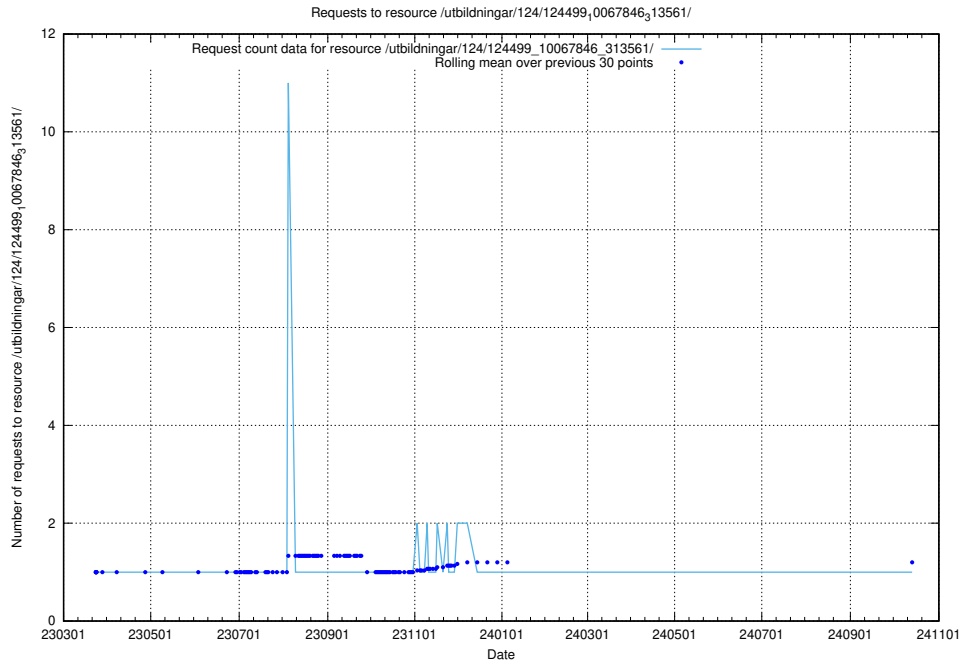

5.3336 Usage of /utbildningar/124/124499_10067846_313561/

Here, we count the number of requests to resource /utbildningar/124/124499_10067846_313561/.