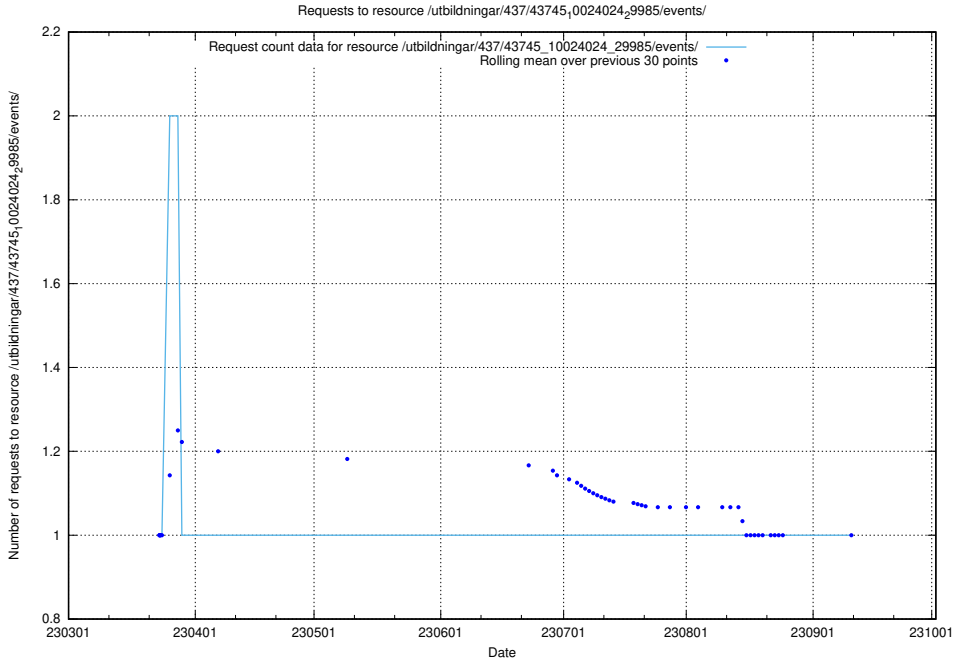

5.7361 Usage of /utbildningar/437/43745_10024024_29985/events/

Here, we count the number of requests to resource /utbildningar/437/43745_10024024_29985/events/.

5.7363 Usage of /utbildningar/437/43742_10024031_29992/events/