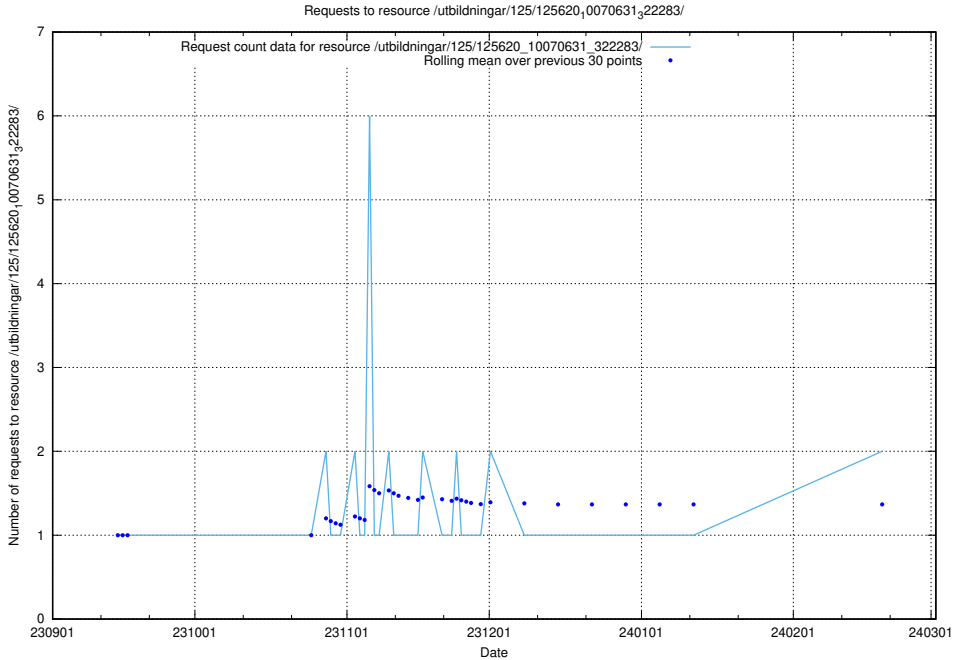

5.810 Usage of /utbildningar/125/125620_10070631_322283/

Here, we count the number of requests to resource /utbildningar/125/125620_10070631_322283/.