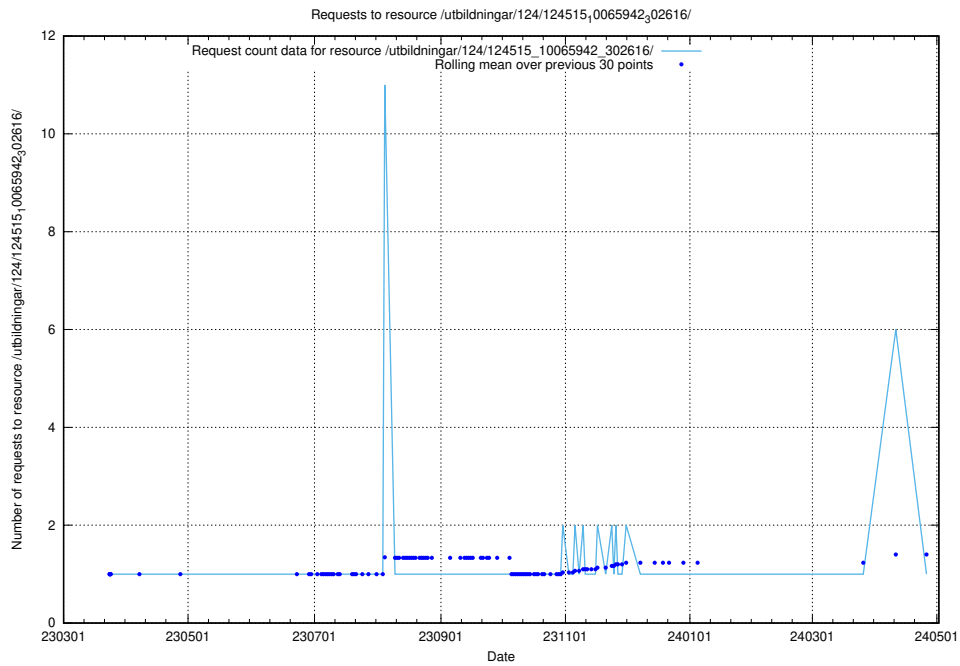

5.2487 Usage of /utbildningar/124/124515_10065942_302616/

Here, we count the number of requests to resource /utbildningar/124/124515_10065942_302616/.