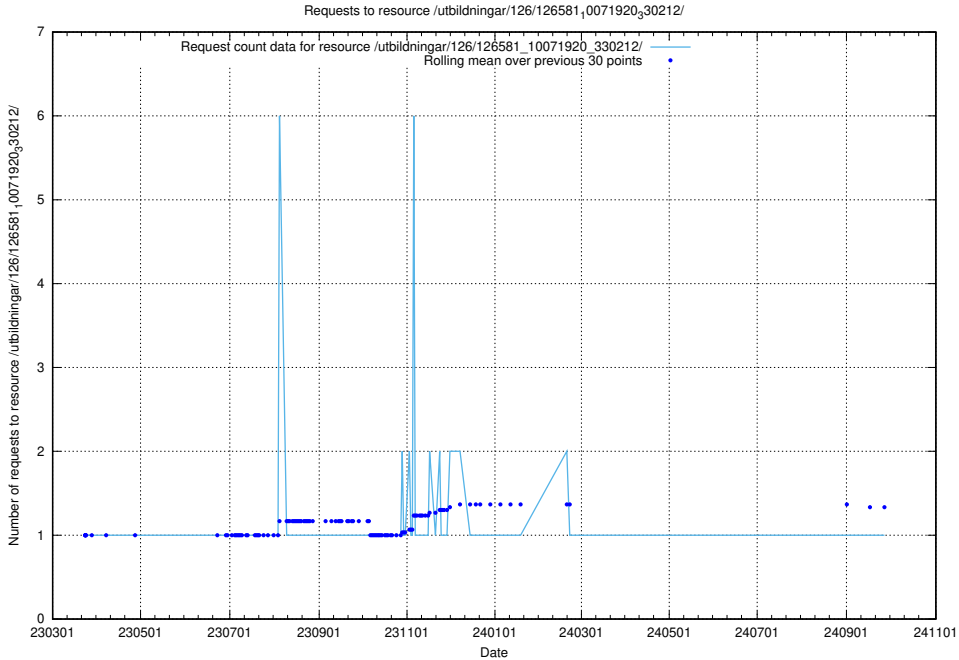

5.7377 Usage of /utbildningar/126/126581_10071920_330212/

Here, we count the number of requests to resource /utbildningar/126/126581_10071920_330212/.