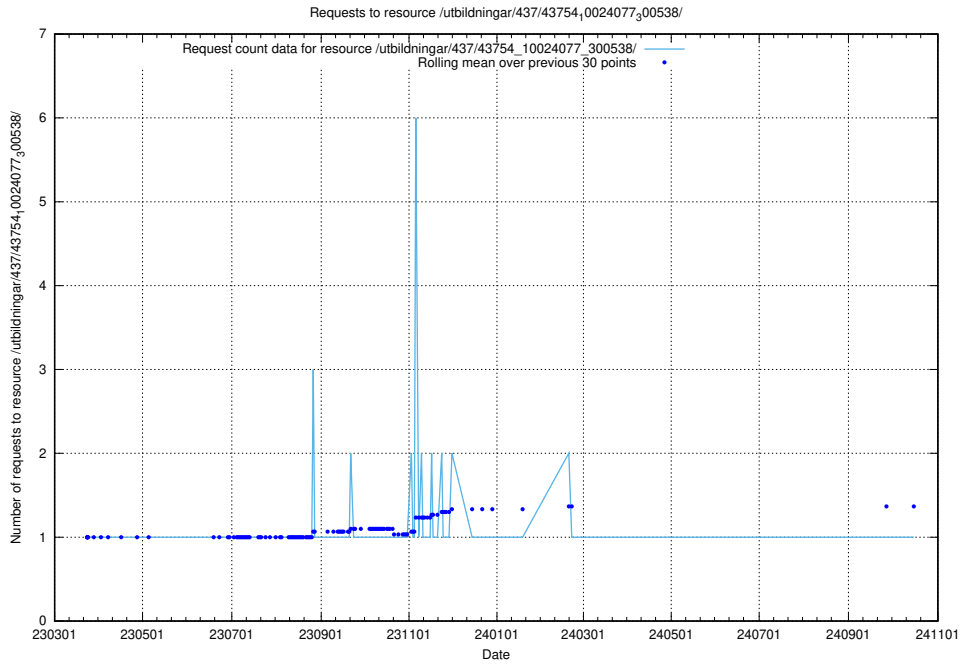

5.7350 Usage of /utbildningar/437/43754_10024077_300538/

Here, we count the number of requests to resource /utbildningar/437/43754_10024077_300538/.