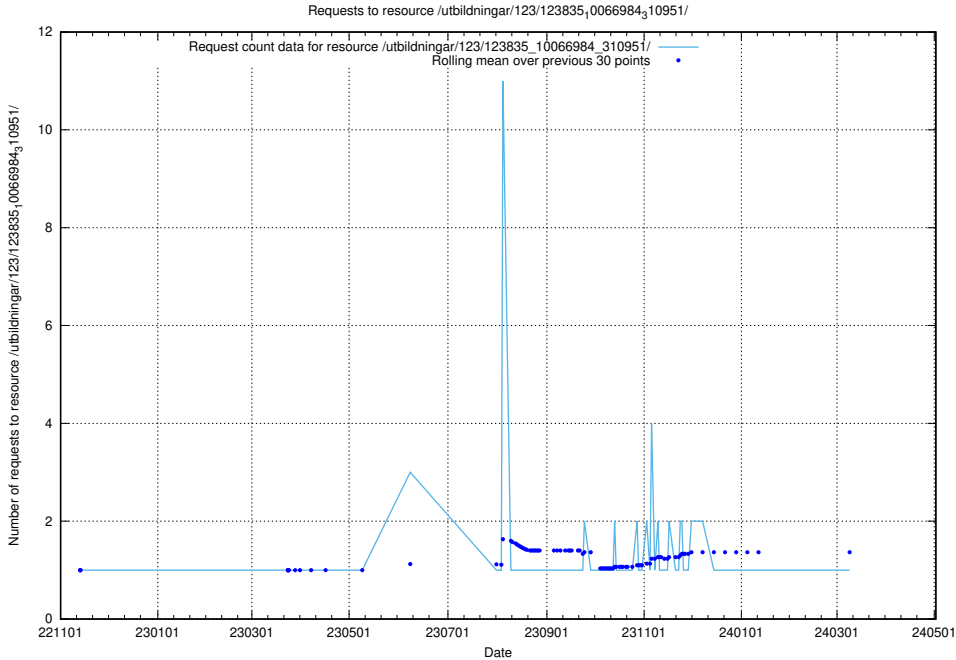

5.6829 Usage of /utbildningar/123/123835_10066984_310951/

Here, we count the number of requests to resource /utbildningar/123/123835_10066984_310951/.