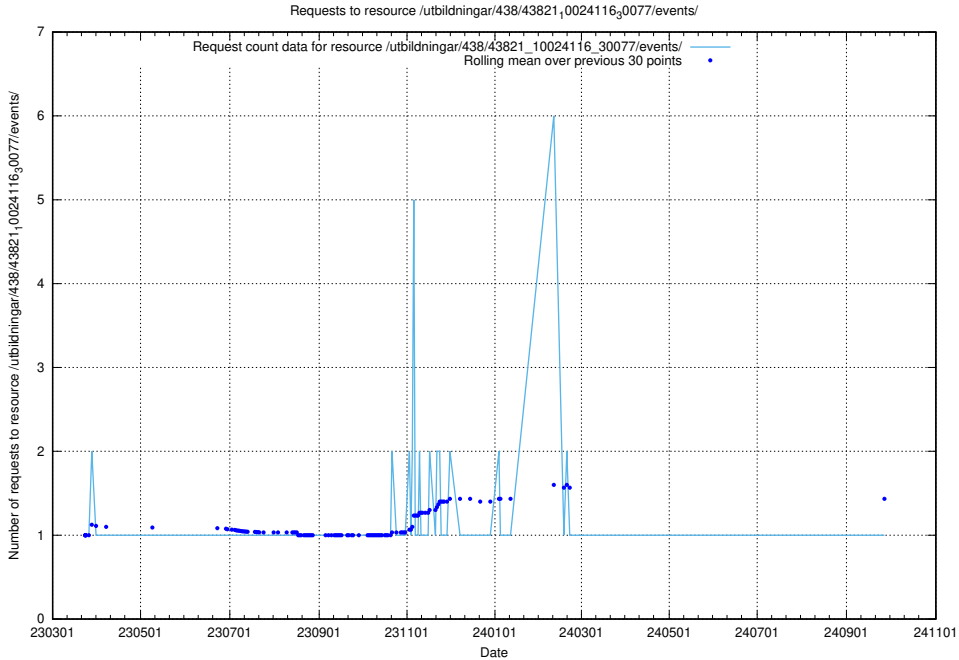

Here, we count the number of requests to resource /utbildningar/438/43821_10024116_319825/.

5.7312 Usage of /utbildningar/438/43821_10024116_30077/events/

Here, we count the number of requests to resource /utbildningar/438/43821_10024116_30077/events/.