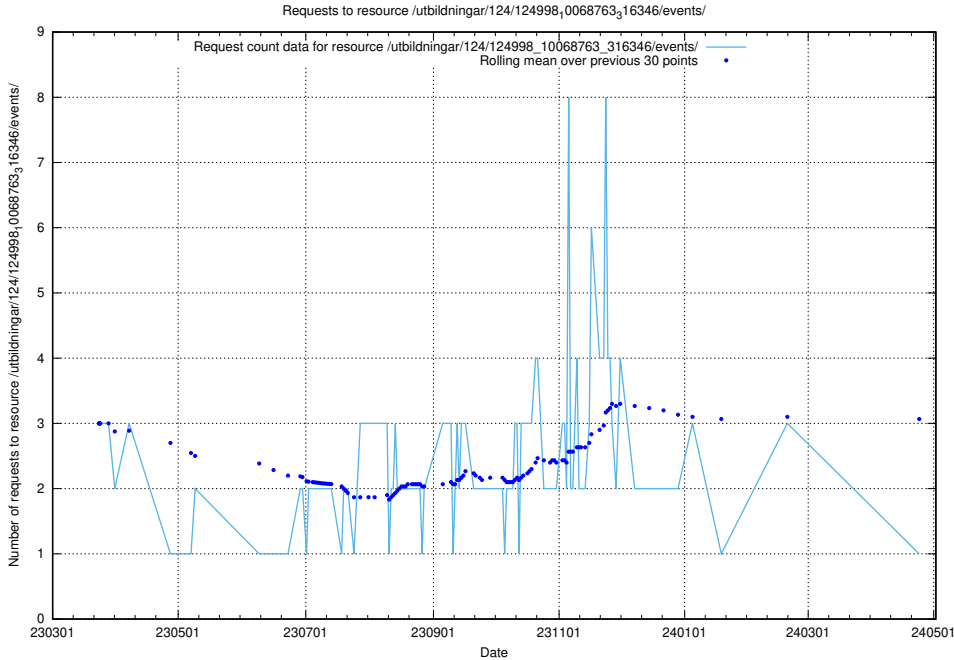

5.7226 Usage of /utbildningar/124/124998_10068763_316346/events/

Here, we count the number of requests to resource /utbildningar/124/124998_10068763_316346/events/

5.7227 Usage of /utbildningar/124/124854_10071121_330533/events/