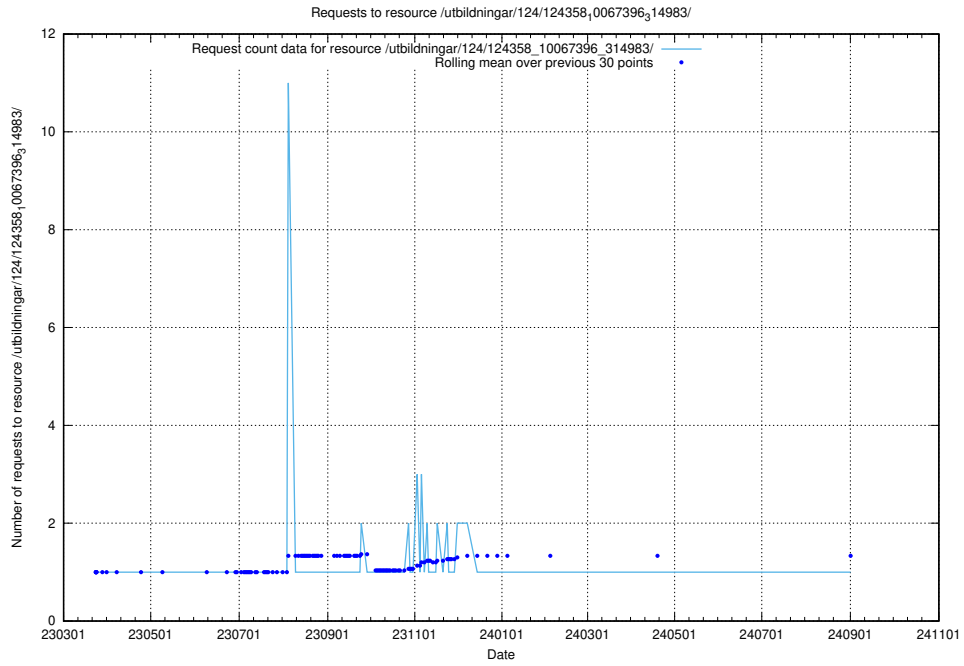

5.4742 Usage of /utbildningar/124/124358_10067396_314983/

Here, we count the number of requests to resource /utbildningar/124/124358_10067396_314983/.