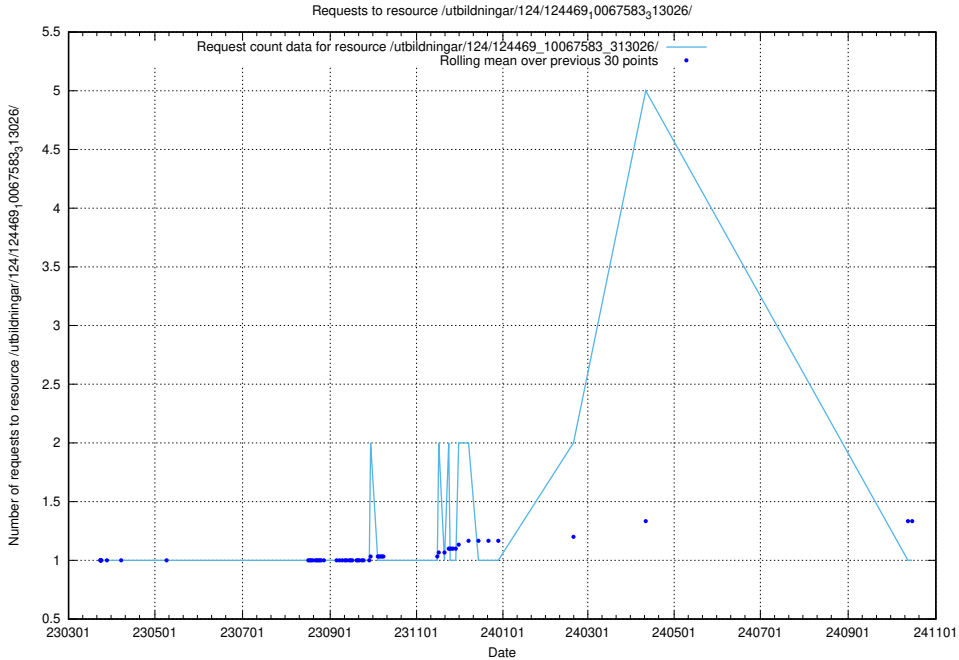

Here, we count the number of requests to resource /utbildningar/utb_emil/125/125741_10070684_337181/

5.4230 Usage of /utbildningar/124/124469_10067583_313026/

Here, we count the number of requests to resource /utbildningar/124/124469_10067583_313026/.