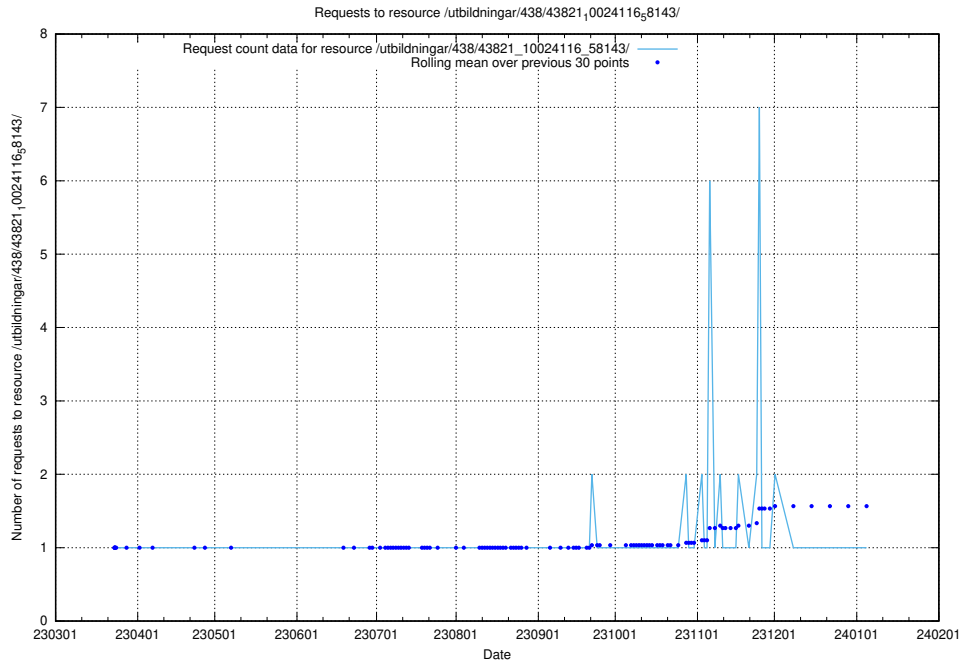

5.7310 Usage of /utbildningar/438/43821_10024116_58143/

Here, we count the number of requests to resource /utbildningar/438/43821_10024116_58143/.