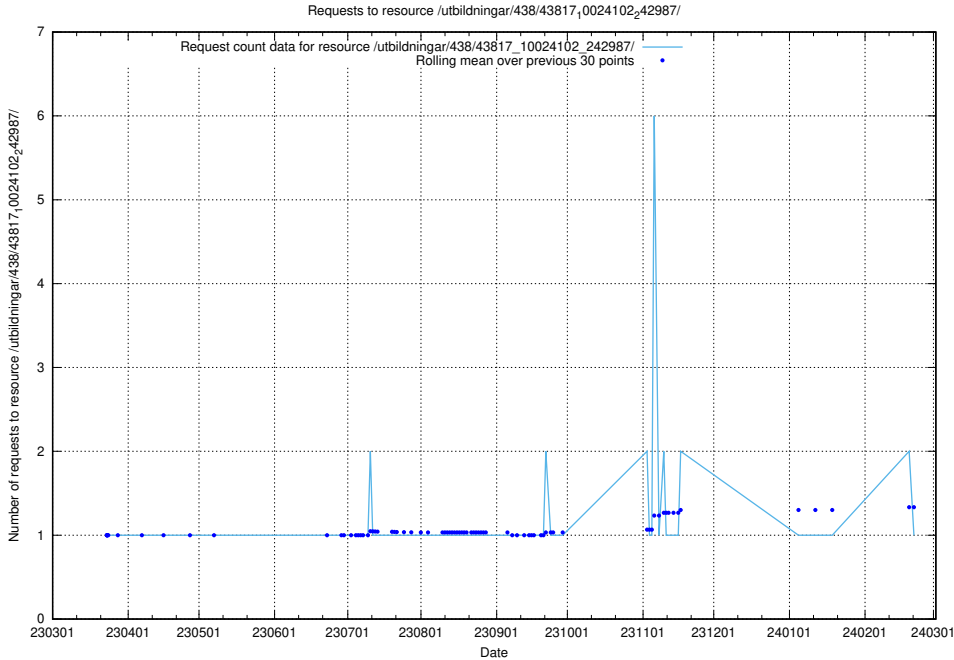

Here, we count the number of requests to resource /utbildningar/438/43817_10024102_314300/.

5.7318 Usage of /utbildningar/438/43817_10024102_242987/

Here, we count the number of requests to resource /utbildningar/438/43817_10024102_242987/.