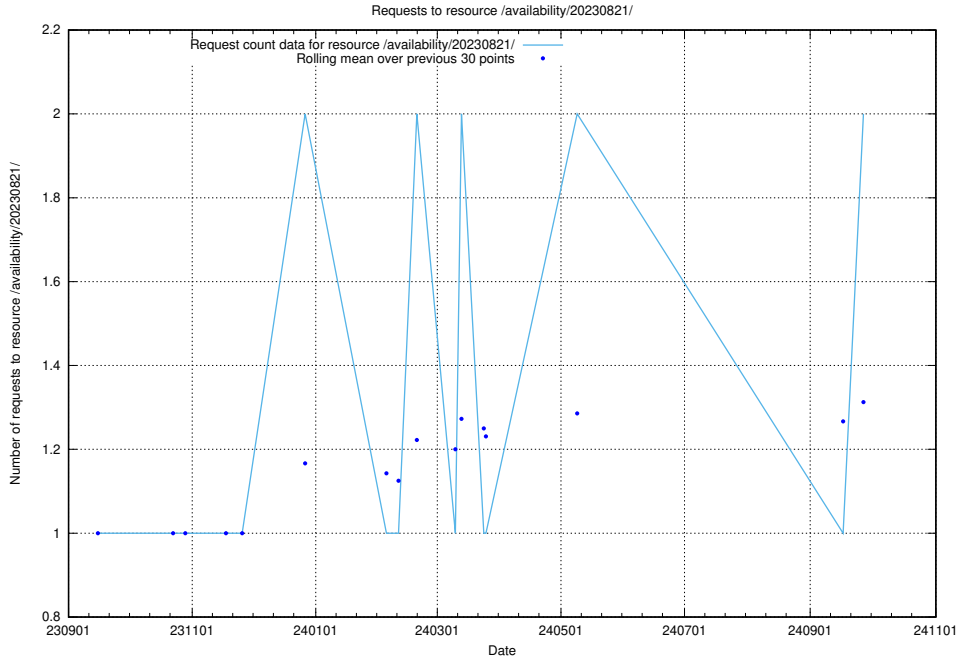

5.808 Usage of /availability/20230821/

Here, we count the number of requests to resource /availability/20230821/.