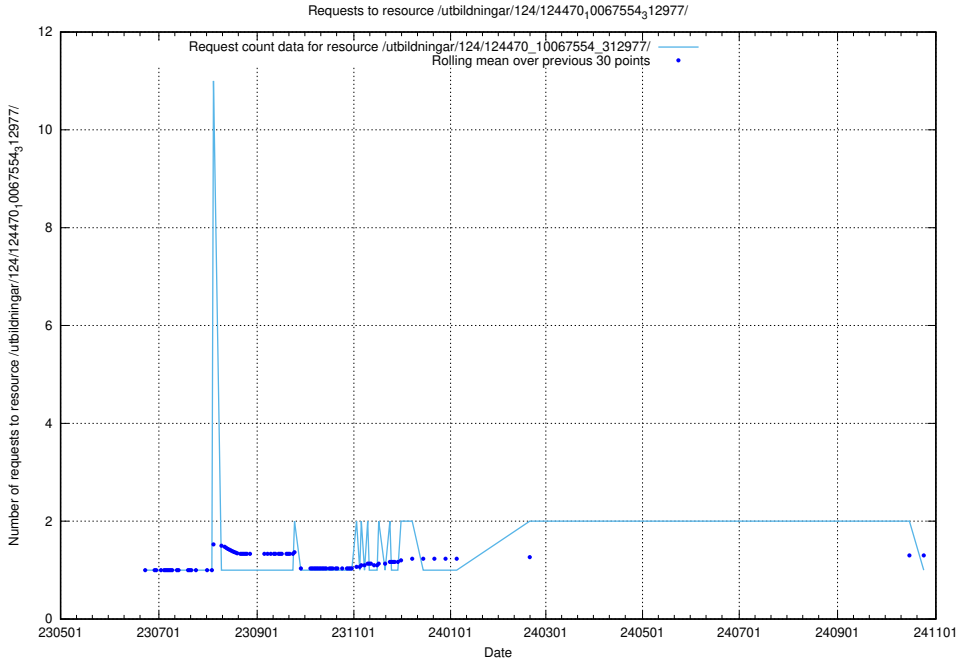

5.6728 Usage of /utbildningar/124/124470_10067554_312977/

Here, we count the number of requests to resource /utbildningar/124/124470_10067554_312977/.