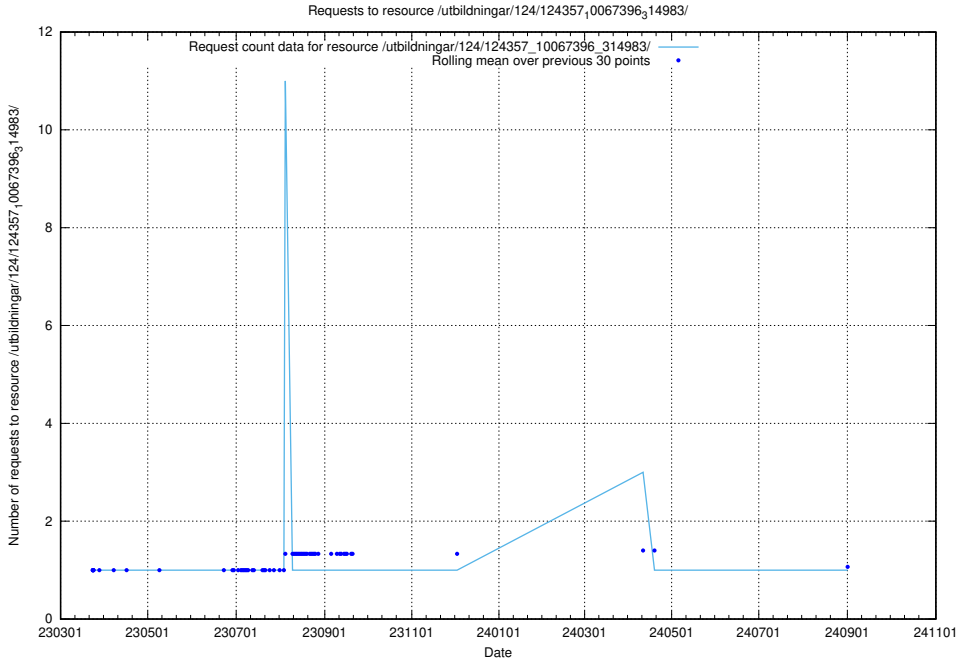

5.4759 Usage of /utbildningar/124/124357_10067396_314983/

Here, we count the number of requests to resource /utbildningar/124/124357_10067396_314983/.