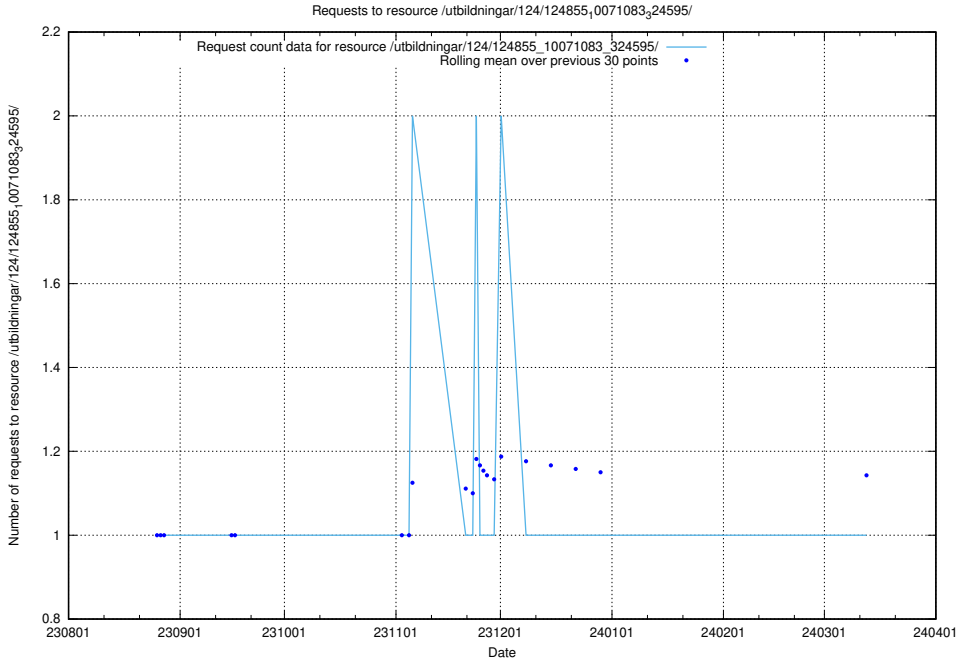

5.5638 Usage of /utbildningar/124/124855_10071083_324595/

Here, we count the number of requests to resource /utbildningar/124/124855_10071083_324595/.