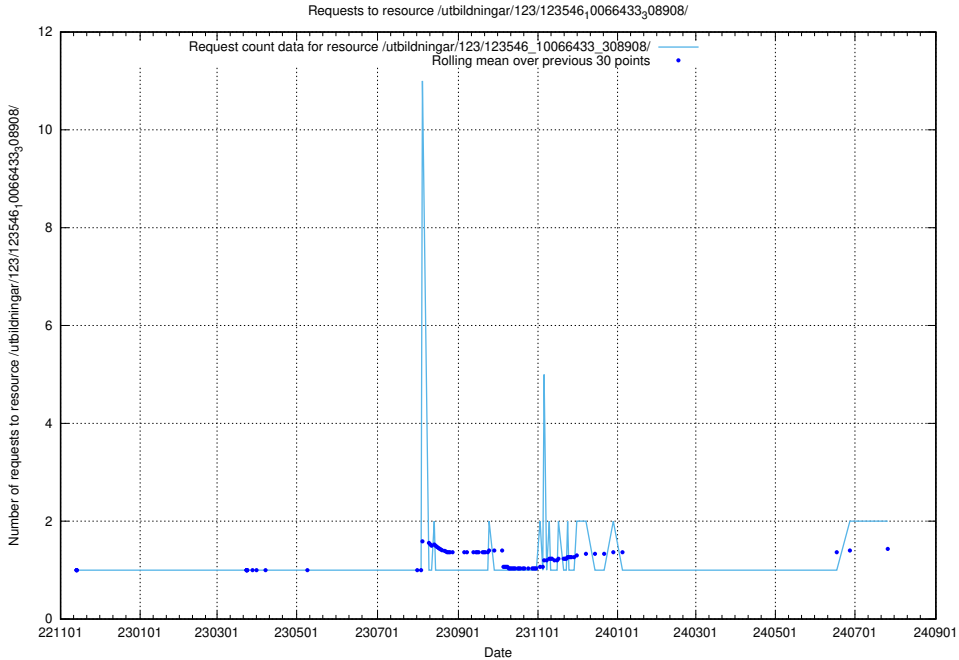

5.954 Usage of /utbildningar/123/123546_10066433_308908/

Here, we count the number of requests to resource /utbildningar/123/123546_10066433_308908/.