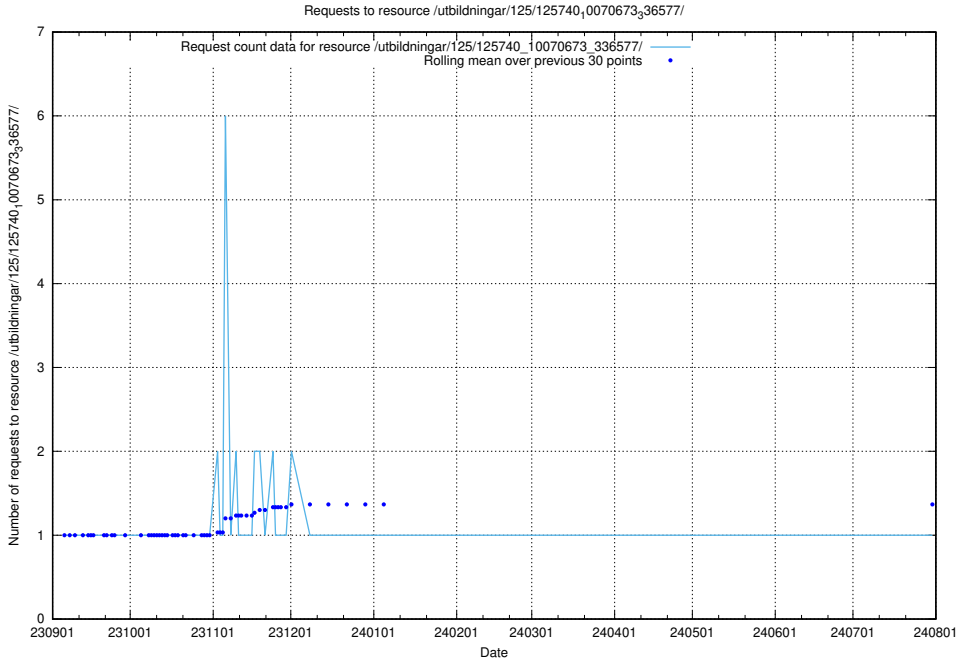

5.5600 Usage of /utbildningar/125/125740_10070673_336577/

Here, we count the number of requests to resource /utbildningar/125/125740_10070673_336577/.