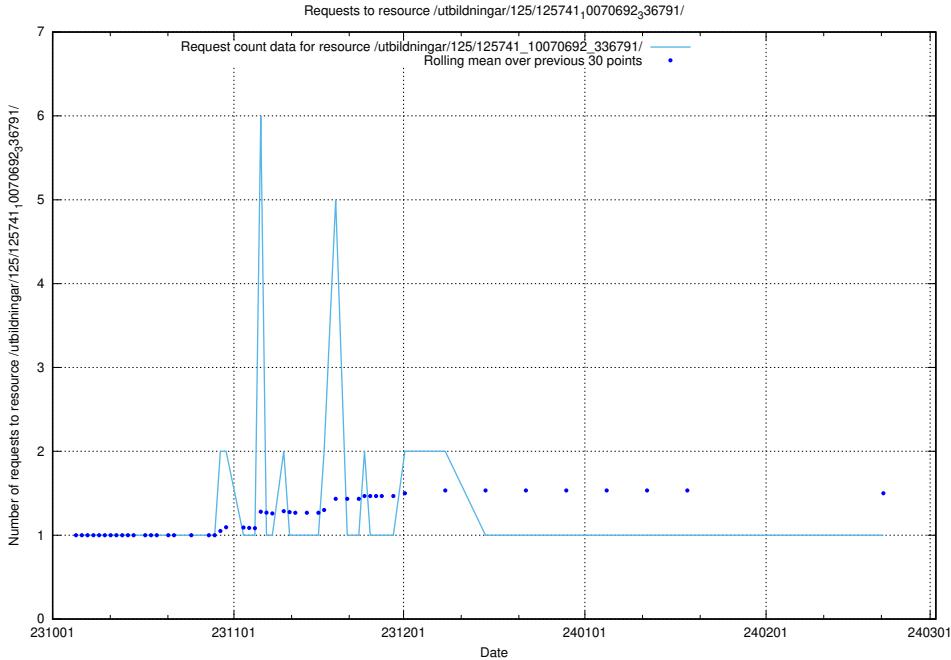

5.5336 Usage of /utbildningar/125/125741_10070692_336791/

Here, we count the number of requests to resource /utbildningar/125/125741_10070692_336791/.