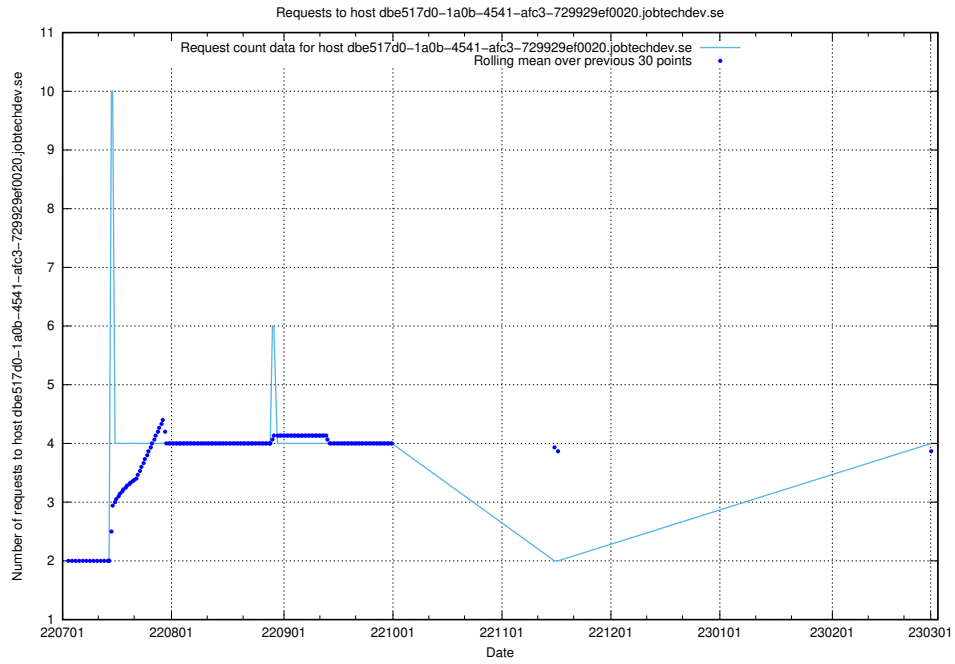

Here, we count the number of requests to host db517d0-1a0b-4541-afc3-729929ef0020.jobtechdev.se.

7.144 Usage of d534e192-d48a-4202-8125-59d16ac900e0.api.jobtechdev.se

Here, we count the number of requests to host d534e192-d48a-4202-8125-59d16ac900e0.api.jobtechdev.se.