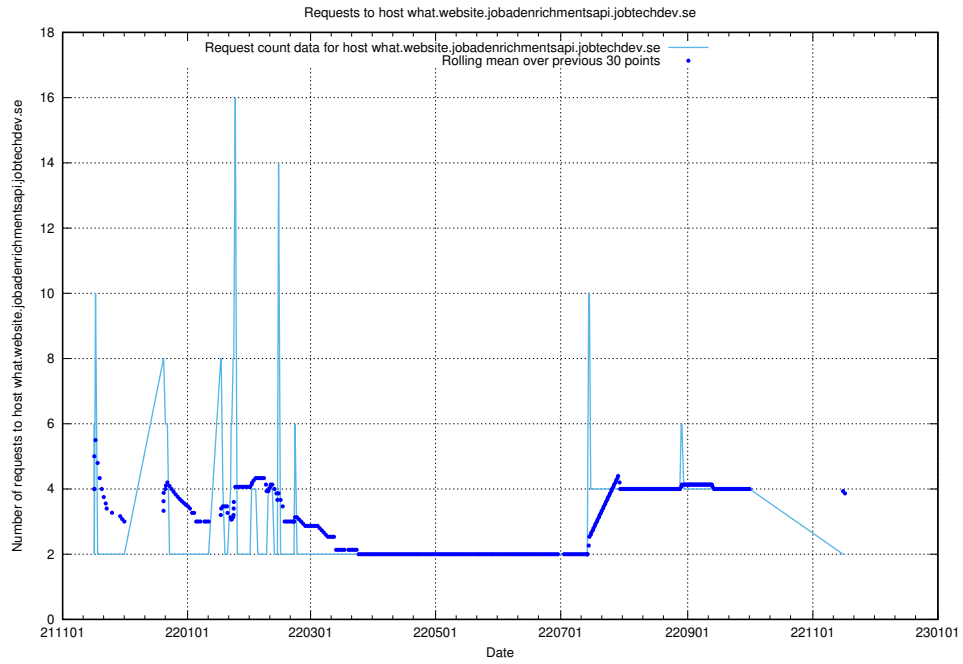

7.510 Usage of what.website.jobadenrichmentsapi.jobtechdev.se

Here, we count the number of requests to host what.website.jobadenrichmentsapi.jobtechdev.se.