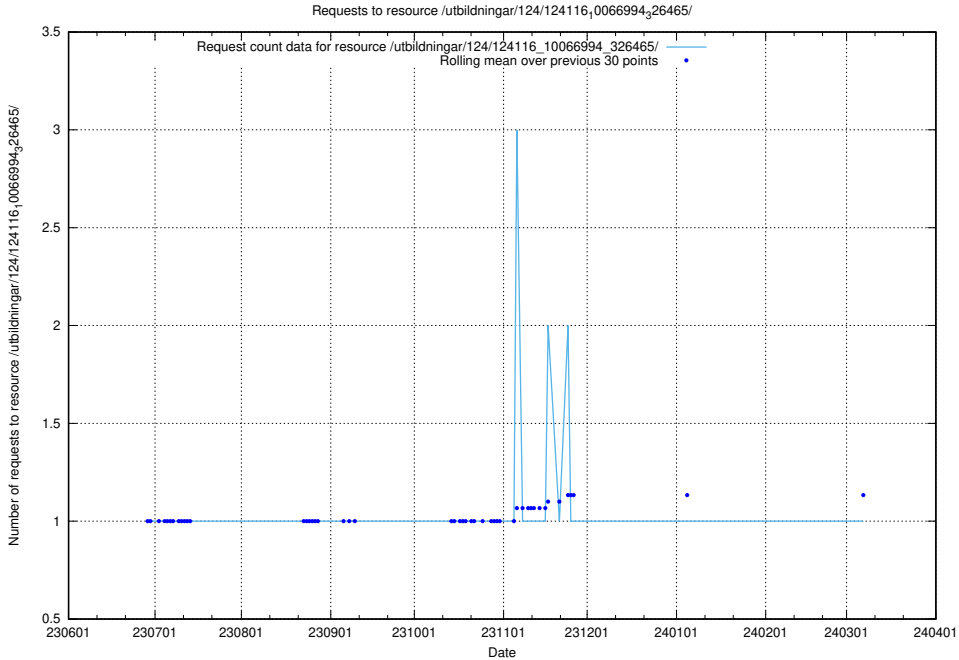

5.6455 Usage of /utbildningar/124/124116_10066994_326465/

Here, we count the number of requests to resource /utbildningar/124/124116_10066994_326465/.