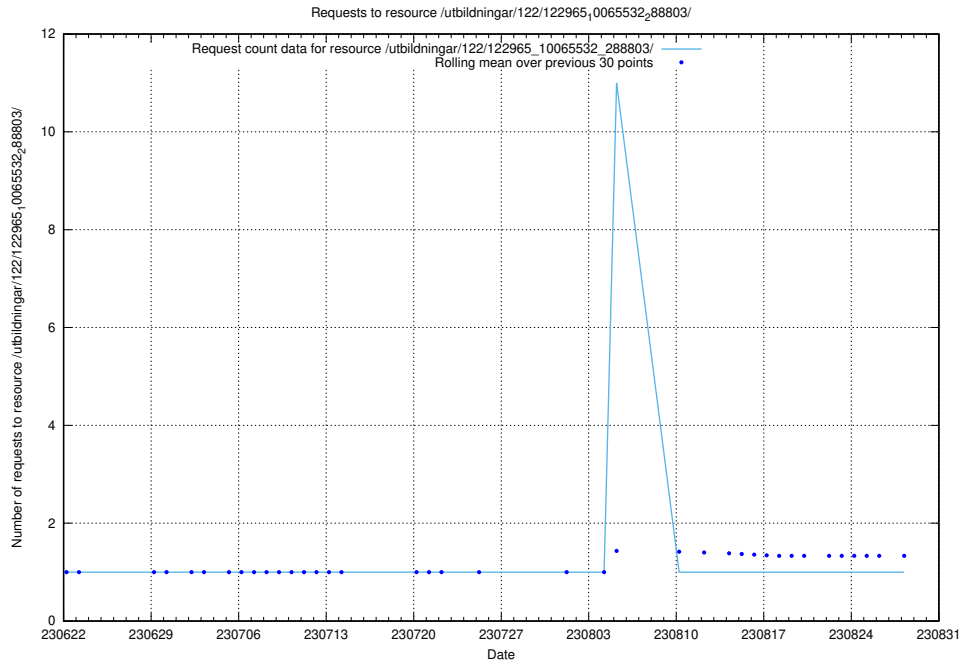

5.6766 Usage of /utbildningar/122/122965_10065532_288803/

Here, we count the number of requests to resource /utbildningar/122/122965_10065532_288803/.