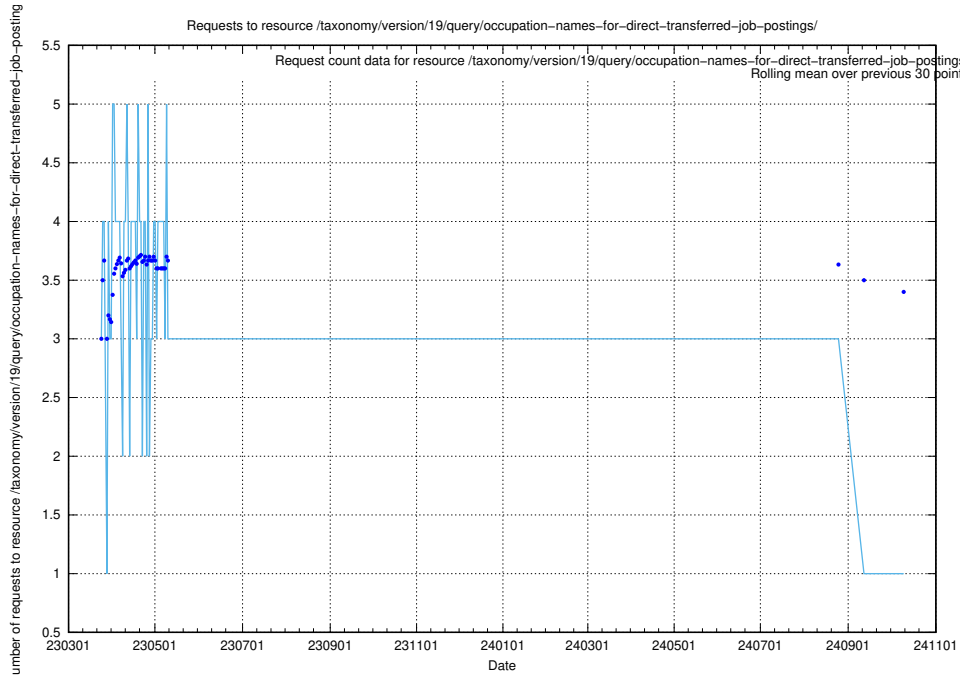

5.7097 Usage of /taxonomy/version/19/query/occupation-names-for-direct-transferred-job-postings/

Here, we count the number of requests to resource /taxonomy/version/19/query/occupation-names-for-direct-transferred-job-postings/.