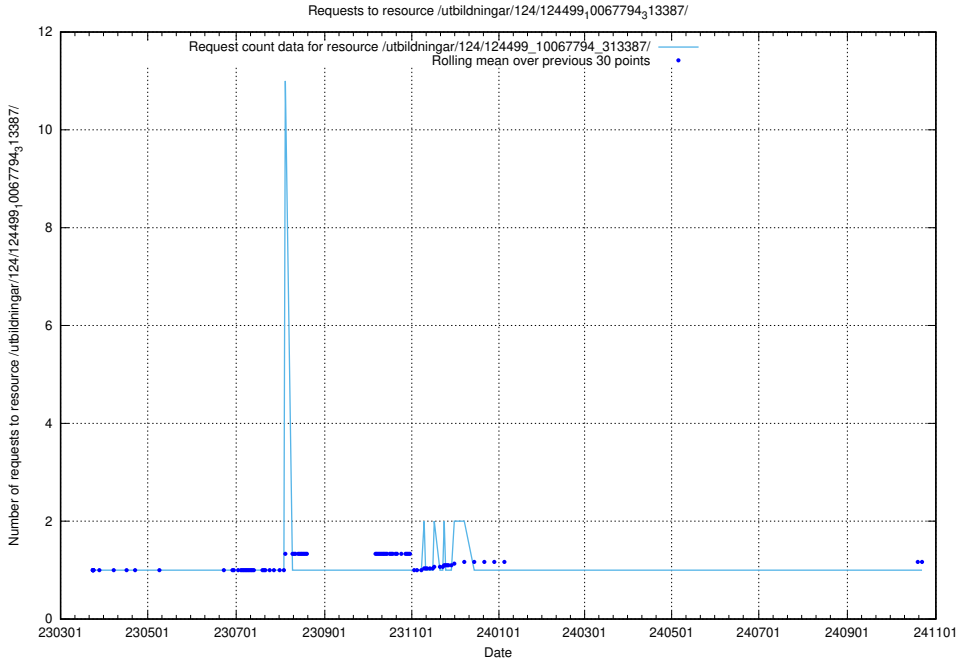

5.3422 Usage of /utbildningar/124/124499_10067794_313387/

Here, we count the number of requests to resource /utbildningar/124/124499_10067794_313387/.