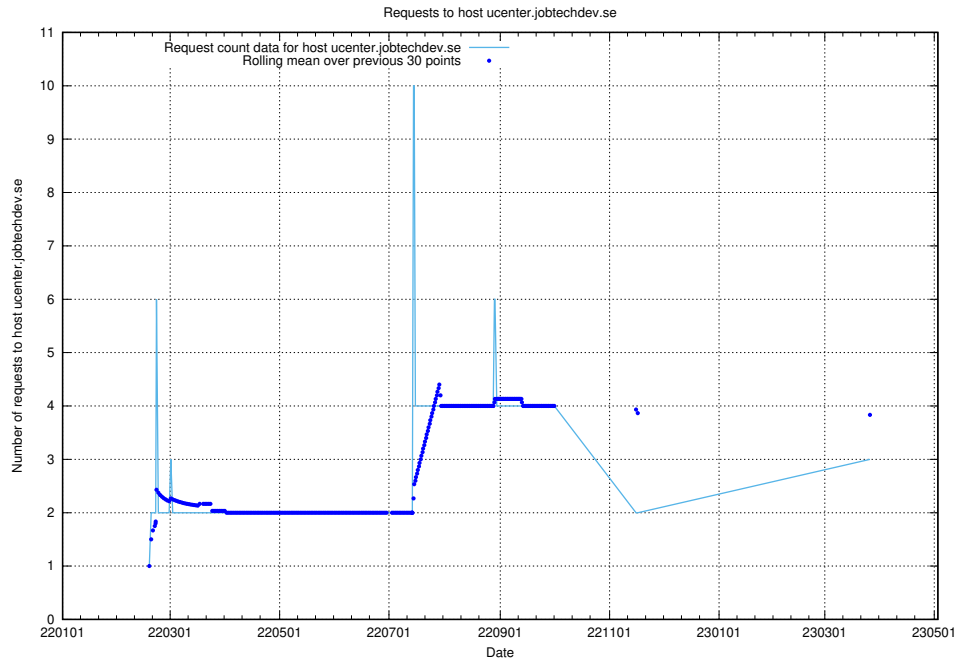

7.232 Usage of ucenter.jobtechdev.se

Here, we count the number of requests to host ucenter.jobtechdev.se.