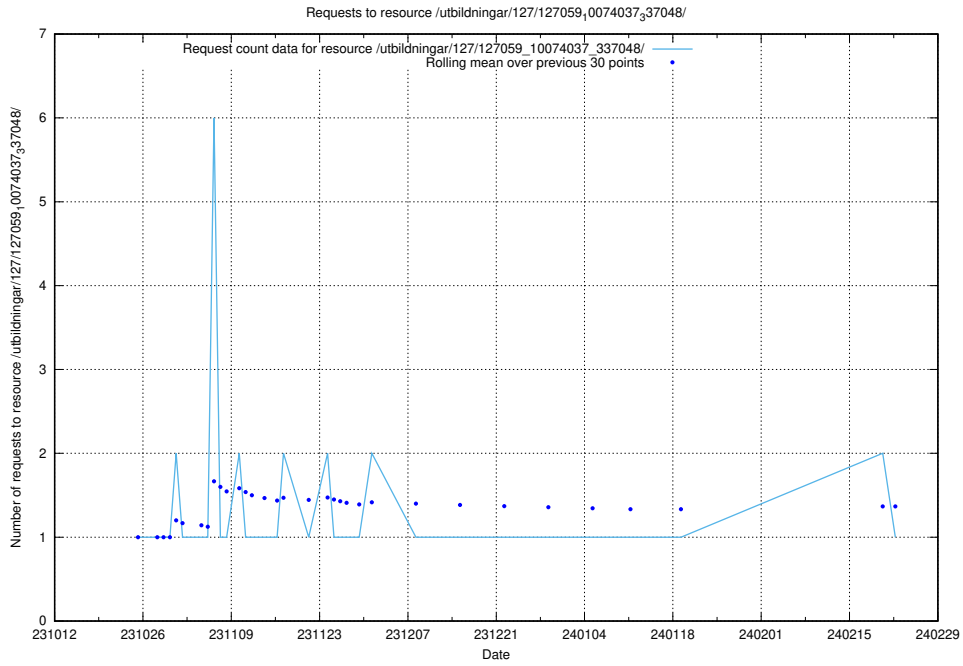

5.5131 Usage of /utbildningar/127/127059_10074037_337048/

Here, we count the number of requests to resource /utbildningar/127/127059_10074037_337048/.