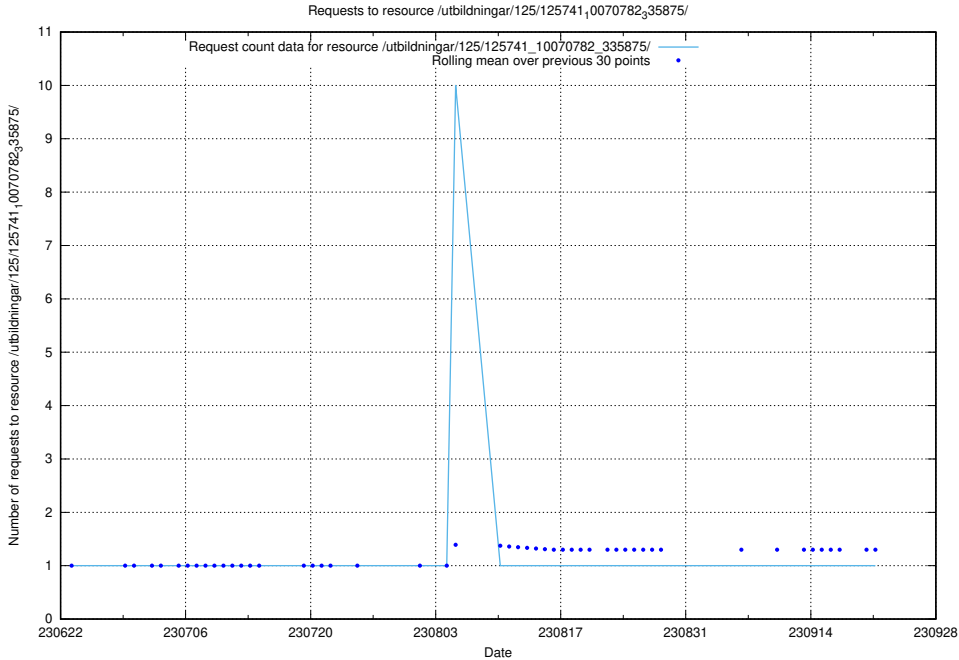

5.6600 Usage of /utbildningar/125/125741_10070782_335875/

Here, we count the number of requests to resource /utbildningar/125/125741_10070782_335875/.