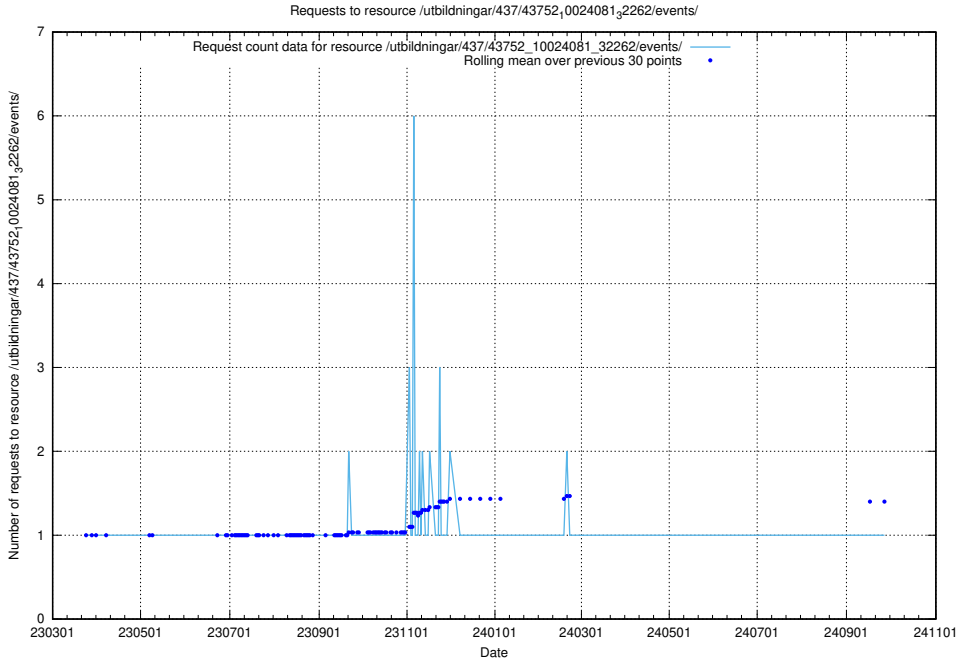

5.7156 Usage of /utbildningar/437/43752_10024081_32262/events/

Here, we count the number of requests to resource /utbildningar/437/43752_10024081_32262/events/.