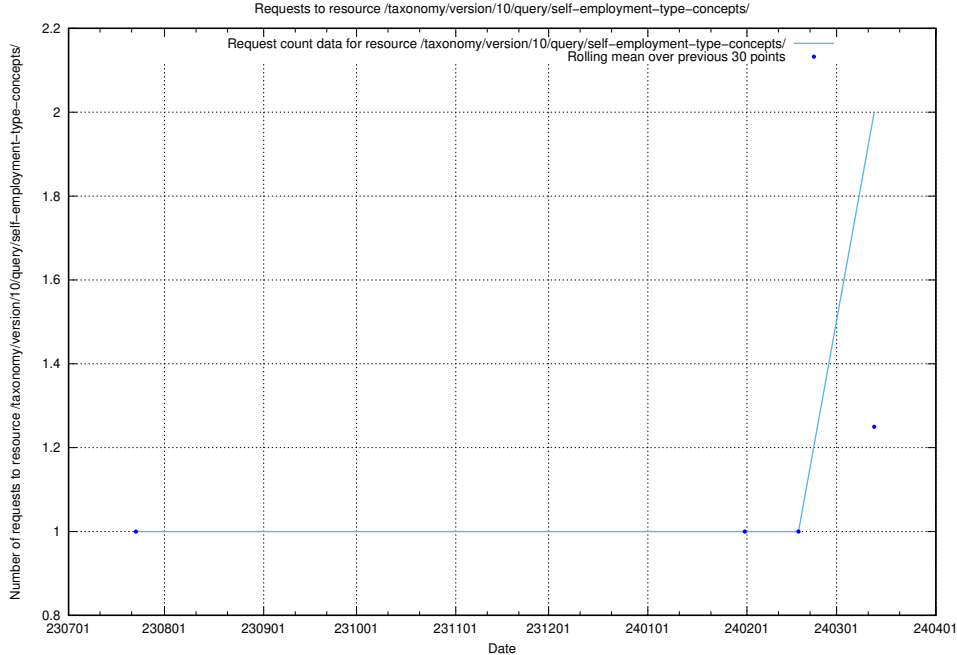

Here, we count the number of requests to resource /taxonomy/version/10/query/self-employment-type-concepts/.

5.853 Usage of /utbildningar/125/125701_10070398_321537/events/

Here, we count the number of requests to resource /utbildningar/125/125701_10070398_321537/events/