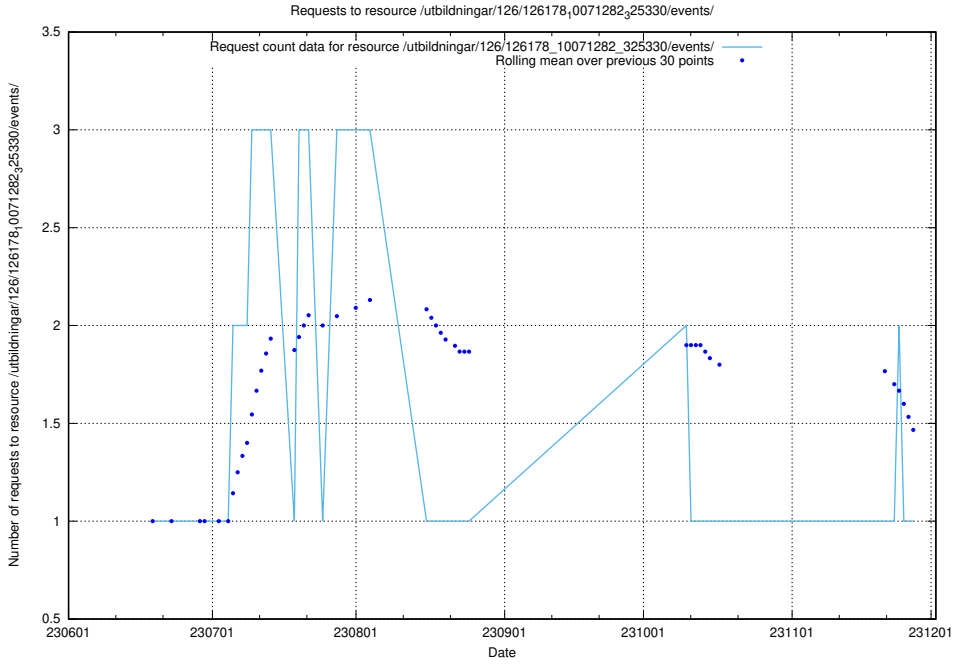

5.6773 Usage of /utbildningar/126/126178_10071282_325330/events/

Here, we count the number of requests to resource /utbildningar/126/126178_10071282_325330/events/