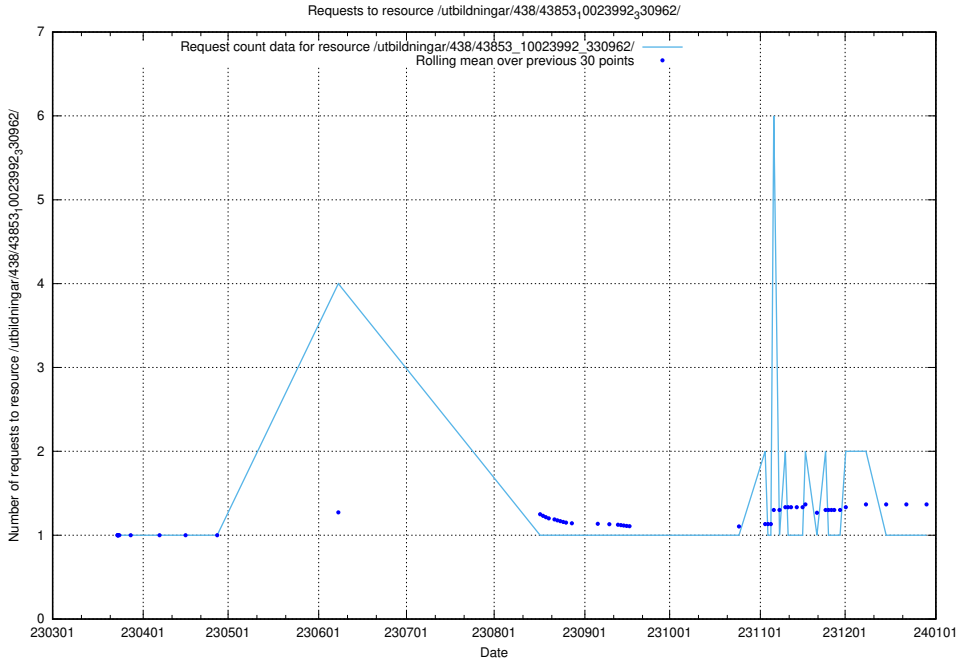

5.7300 Usage of /utbildningar/438/43853_10023992_330962/

Here, we count the number of requests to resource /utbildningar/438/43853_10023992_330962/.