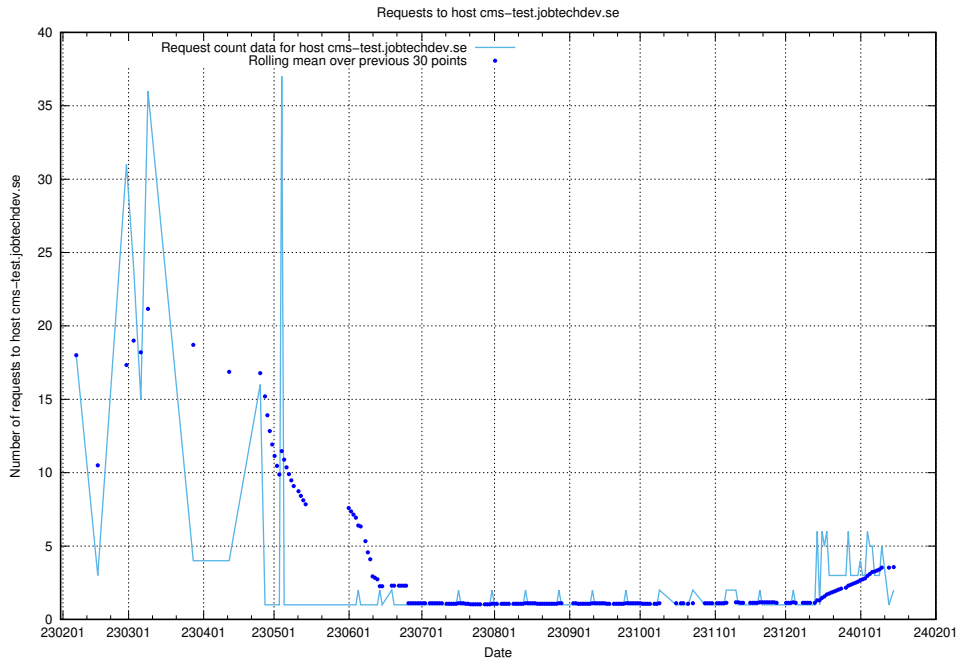

7.295 Usage of cms-test.jobtechdev.se

Here, we count the number of requests to host cms-test.jobtechdev.se.