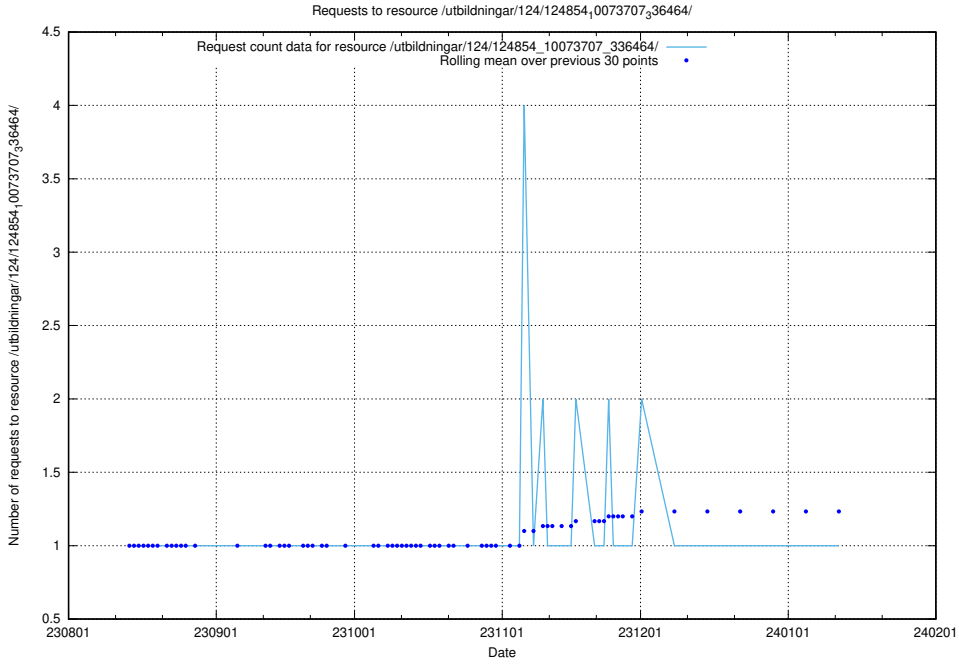

5.5728 Usage of /utbildningar/124/124854_10073707_336464/

Here, we count the number of requests to resource /utbildningar/124/124854_10073707_336464/.