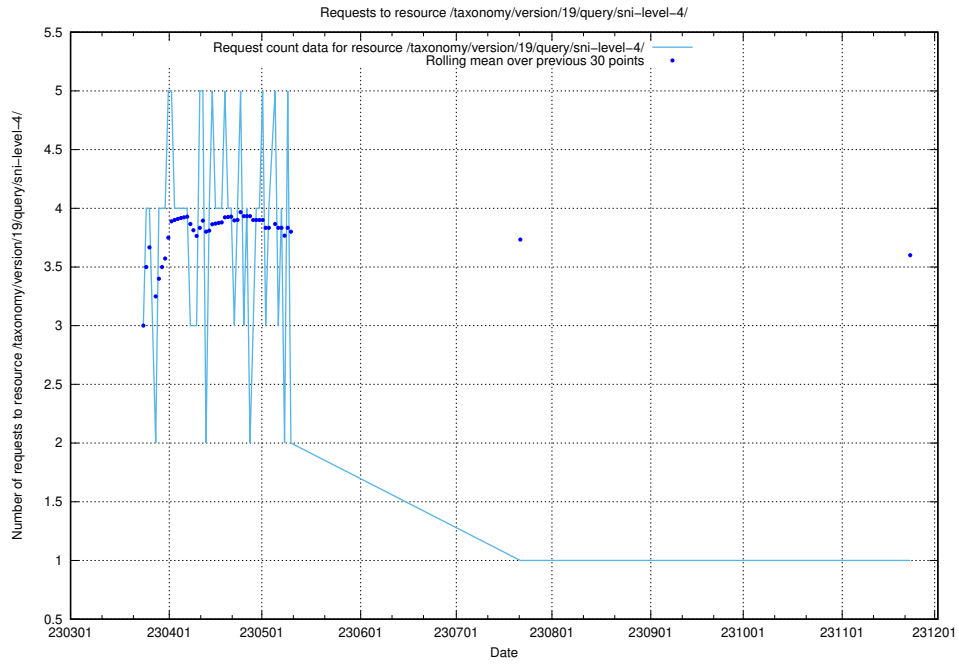

5.7086 Usage of /taxonomy/version/19/query/sni-level-4/

Here, we count the number of requests to resource /taxonomy/version/19/query/sni-level-4/.