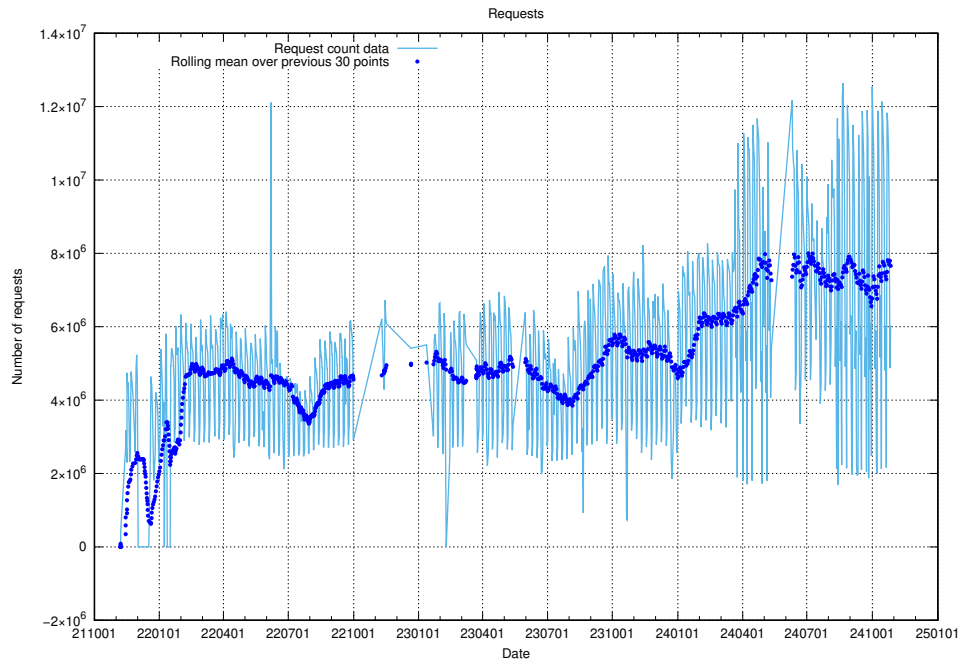

8 Log Stack - General Statistics

This section contains general statistics from [JobTech's log stack](#)⁸.

8.1 Total number of requests

Here, we count the total number of requests.