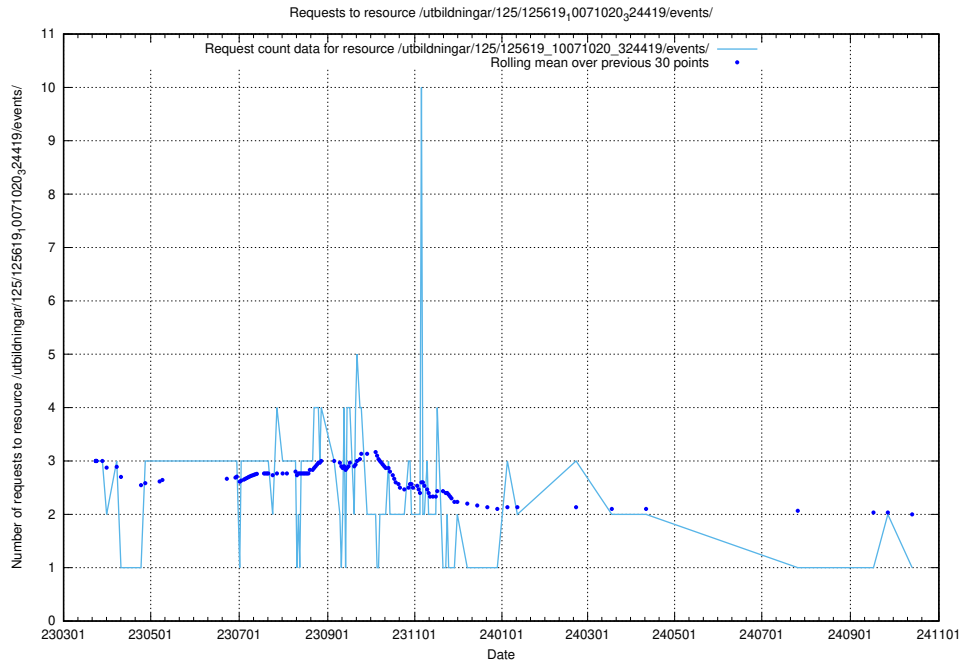

5.7225 Usage of /utbildningar/125/125619_10071020_324419/events/

Here, we count the number of requests to resource /utbildningar/125/125619_10071020_324419/events/