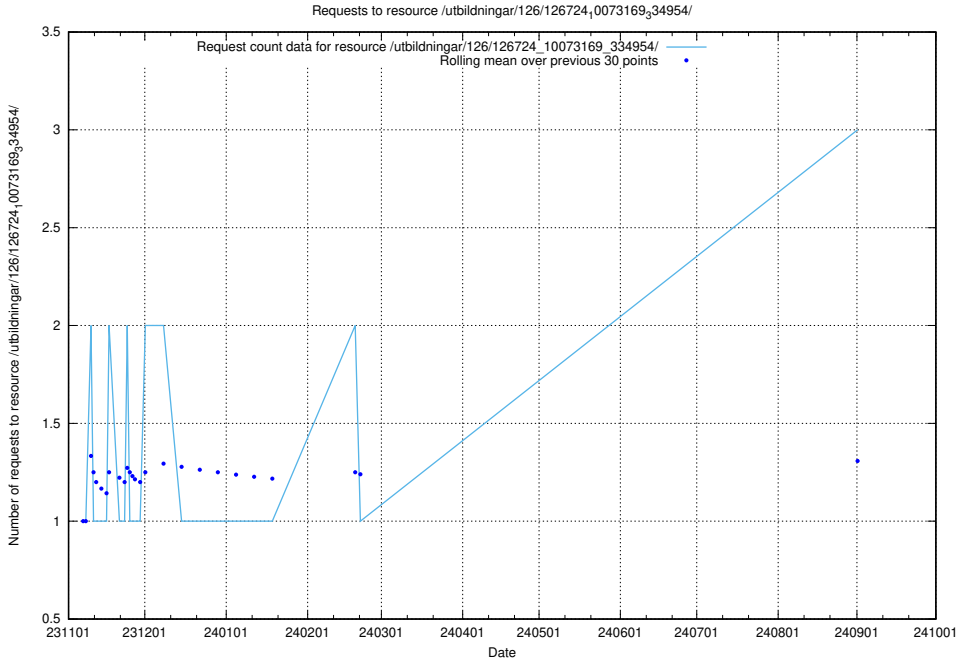

5.425 Usage of /utbildningar/126/126724_10073169_334954/

Here, we count the number of requests to resource /utbildningar/126/126724_10073169_334954/.