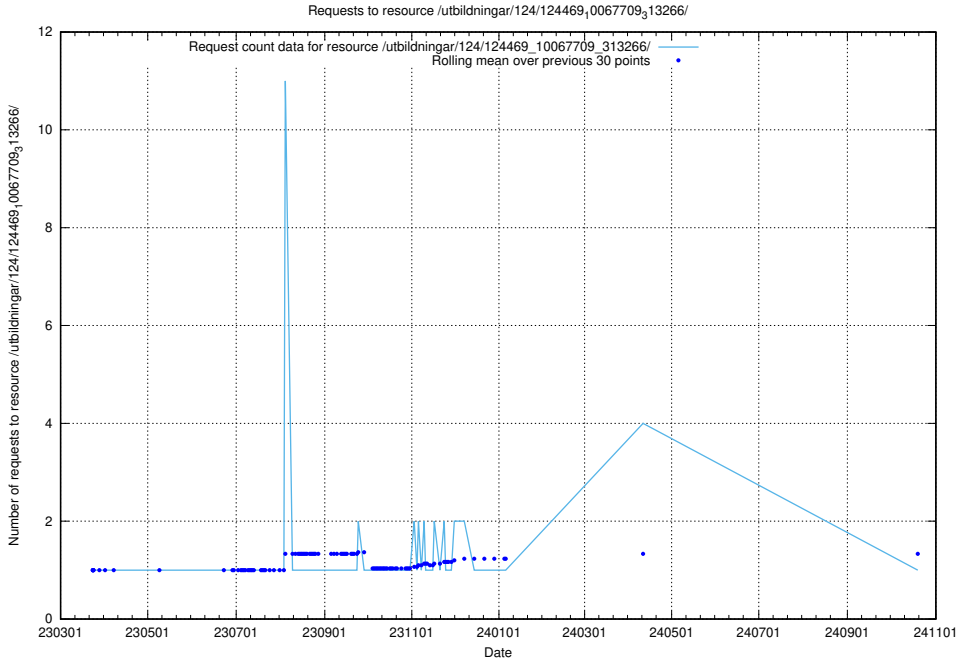

5.4187 Usage of /utbildningar/124/124469_10067709_313266/

Here, we count the number of requests to resource /utbildningar/124/124469_10067709_313266/.