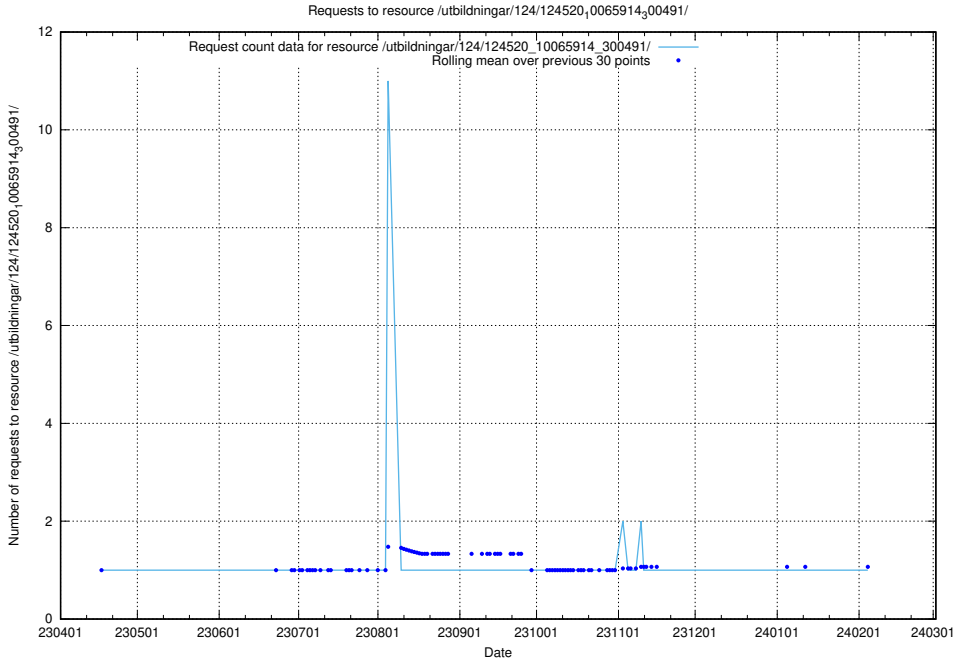

Here, we count the number of requests to resource /utbildningar/124/124455_10067711_313268/.

5.6973 Usage of /utbildningar/124/124520_10065914_300491/

Here, we count the number of requests to resource /utbildningar/124/124520_10065914_300491/.