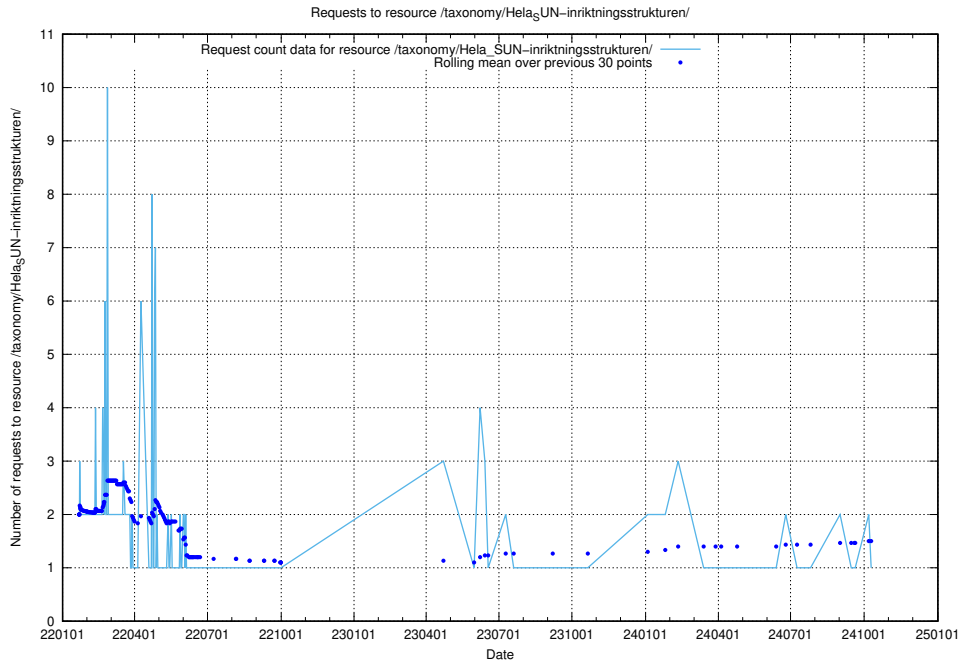

5.7474 Usage of /taxonomy/Hela_SUN-inriktningsstrukturen/

Here, we count the number of requests to resource /taxonomy/Hela_SUN-inriktningsstrukturen/.