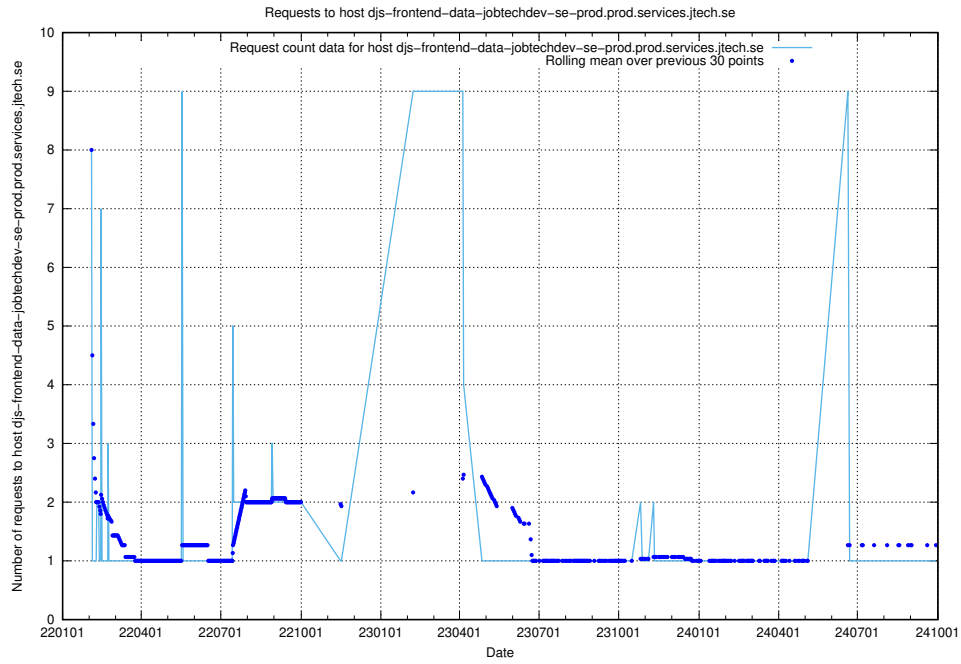

Here, we count the number of requests to host djs-frontend-data-jobtechdev-se-prod.prod.services.jtech.se.

7.663 Usage of lw.jobtechdev.se

Here, we count the number of requests to host lw.jobtechdev.se.