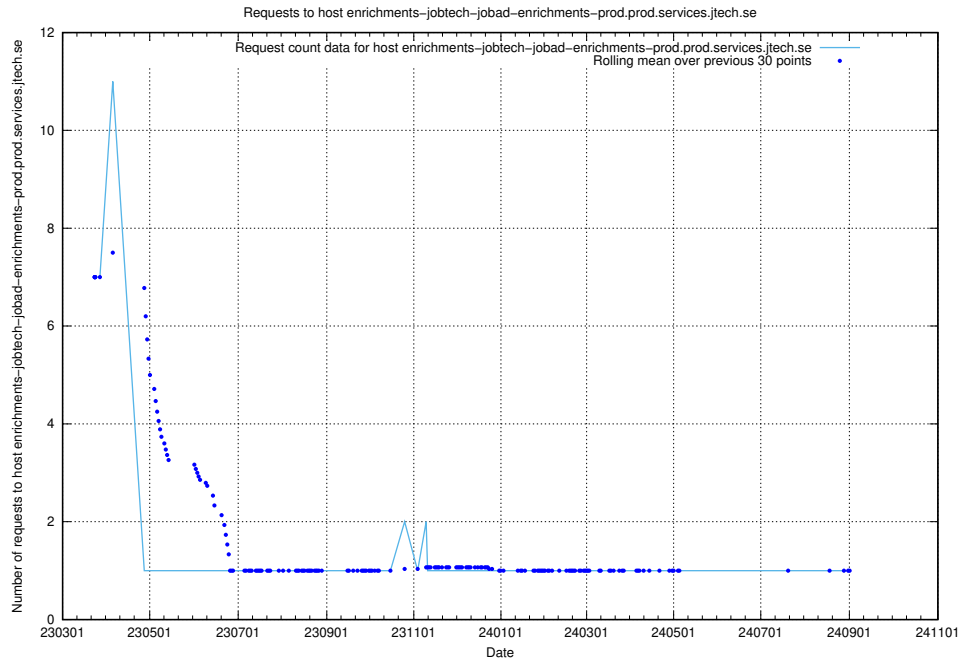

Here, we count the number of requests to host enrichments-jobtech-jobad-enrichments-prod.prod.services.jtech.se.

7.618 Usage of test.jobtechdev.se:443

Here, we count the number of requests to host test.jobtechdev.se:443.