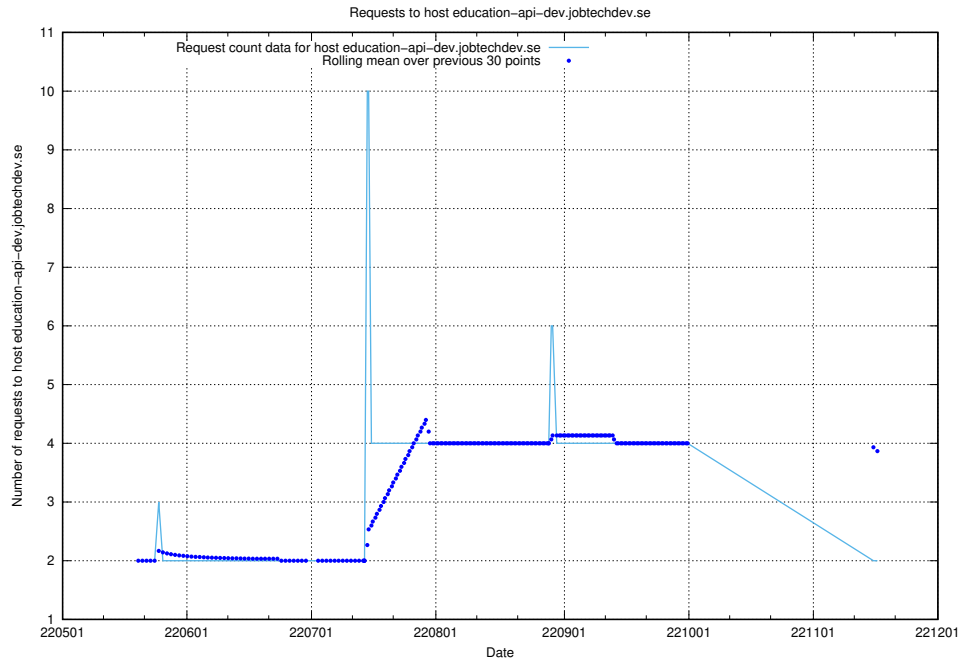

7.428 Usage of education-api-dev.jobtechdev.se

Here, we count the number of requests to host education-api-dev.jobtechdev.se.