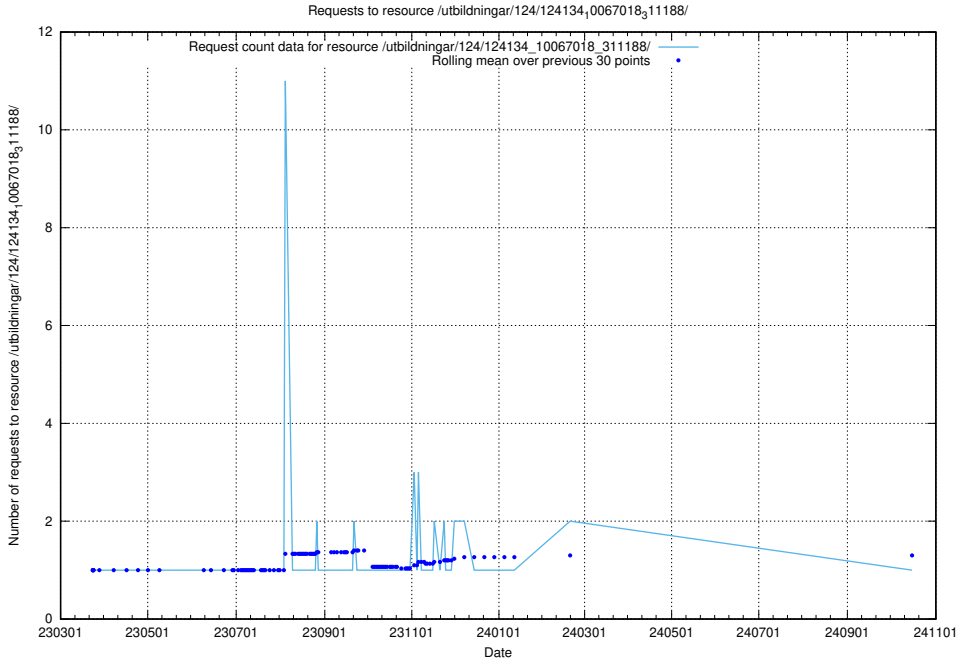

5.5019 Usage of /utbildningar/124/124134_10067018_311188/

Here, we count the number of requests to resource /utbildningar/124/124134_10067018_311188/.