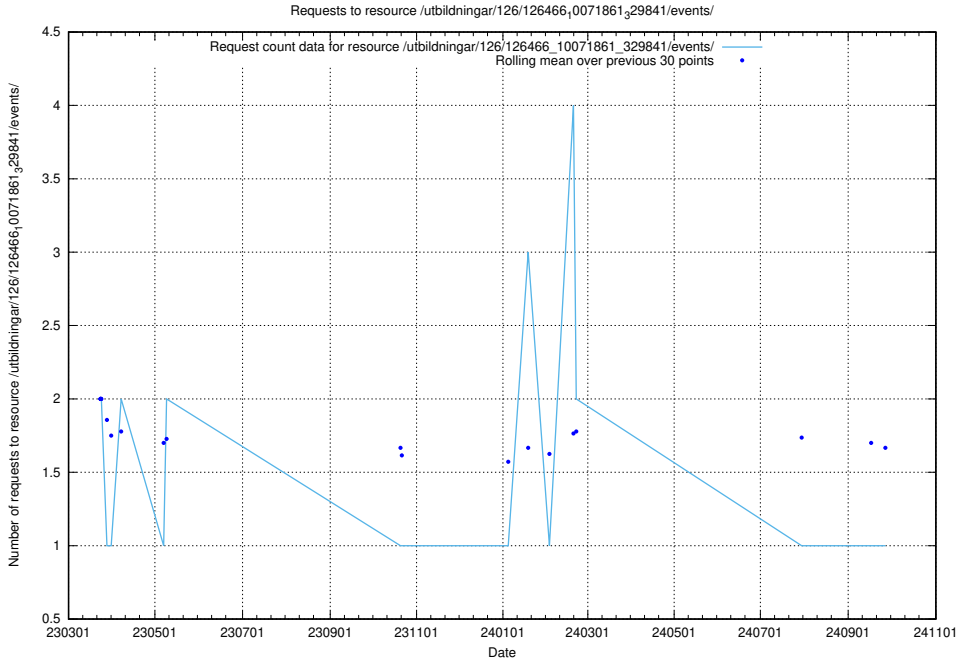

5.7238 Usage of /utbildningar/126/126466_10071861_329841/events/

Here, we count the number of requests to resource /utbildningar/126/126466_10071861_329841/events/