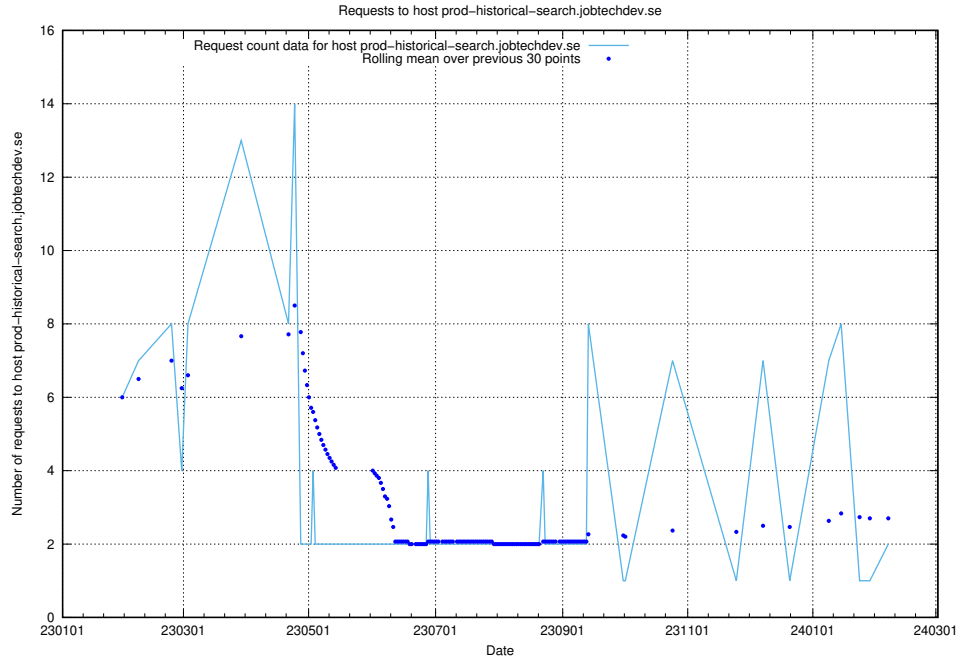

7.296 Usage of akaunting.jobtechdev.se

Here, we count the number of requests to host akaunting.jobtechdev.se.

7.297 Usage of prod-historical-search.jobtechdev.se

Here, we count the number of requests to host prod-historical-search.jobtechdev.se.