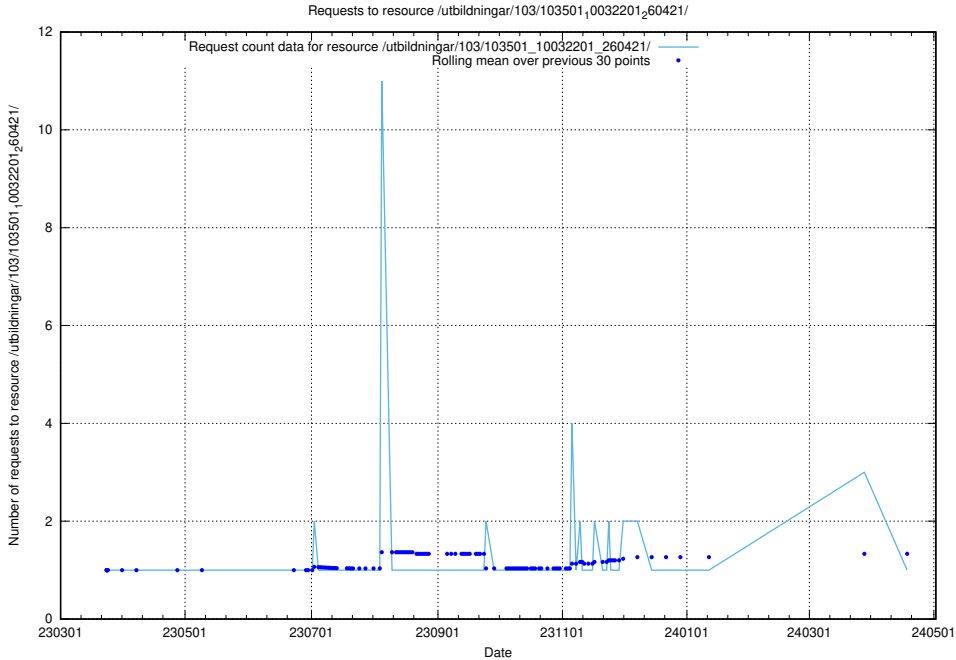

5.6398 Usage of /utbildningar/103/103501_10032201_260421/

Here, we count the number of requests to resource /utbildningar/103/103501_10032201_260421/.