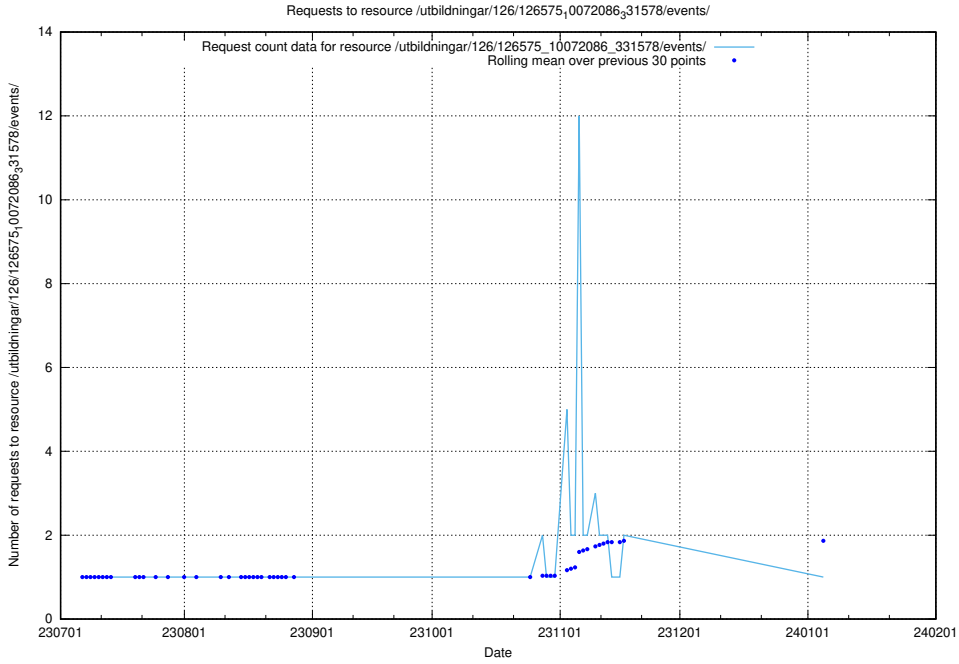

5.6224 Usage of /utbildningar/126/126575_10072086_331578/events/

Here, we count the number of requests to resource /utbildningar/126/126575_10072086_331578/events/