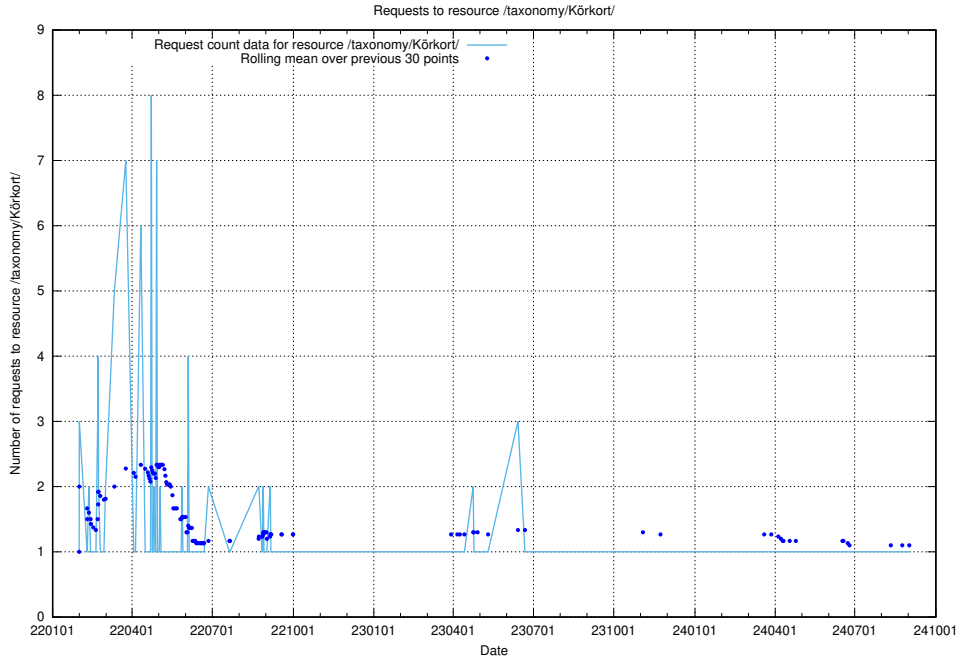

5.4373 Usage of /taxonomy/Körkort/

Here, we count the number of requests to resource /taxonomy/Körkort/.