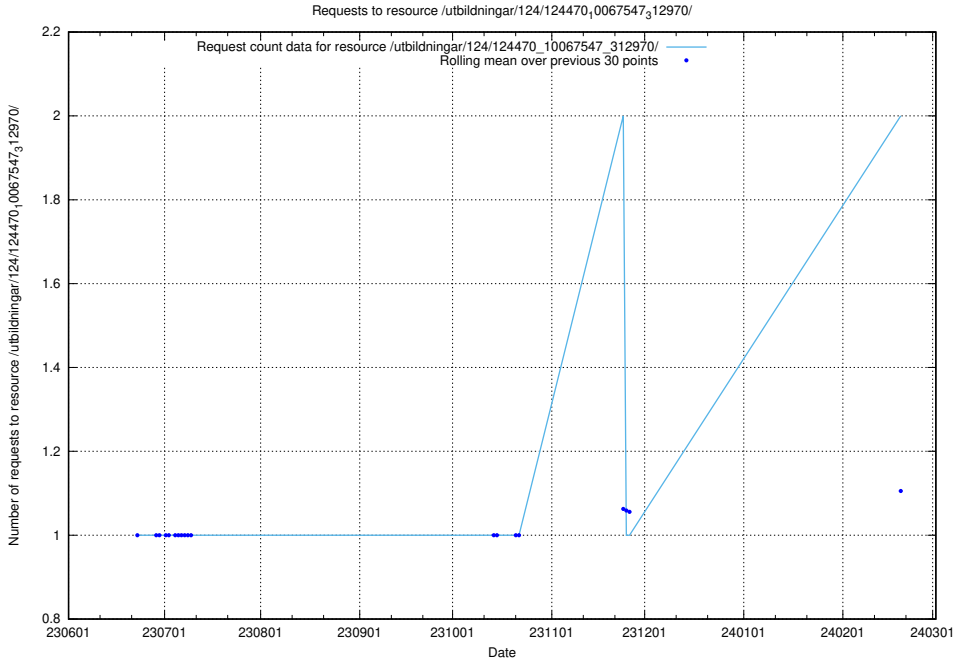

5.922 Usage of /utbildningar/124/124470_10067547_312970/

Here, we count the number of requests to resource /utbildningar/124/124470_10067547_312970/.