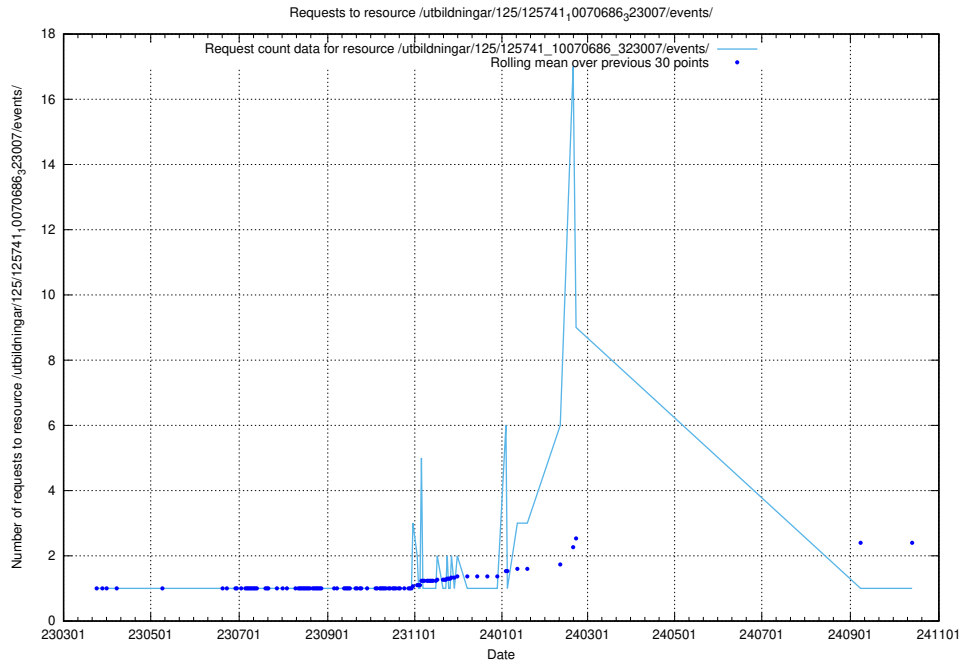

5.7191 Usage of /utbildningar/125/125741_10070686_323007/events/

Here, we count the number of requests to resource /utbildningar/125/125741_10070686_323007/events/