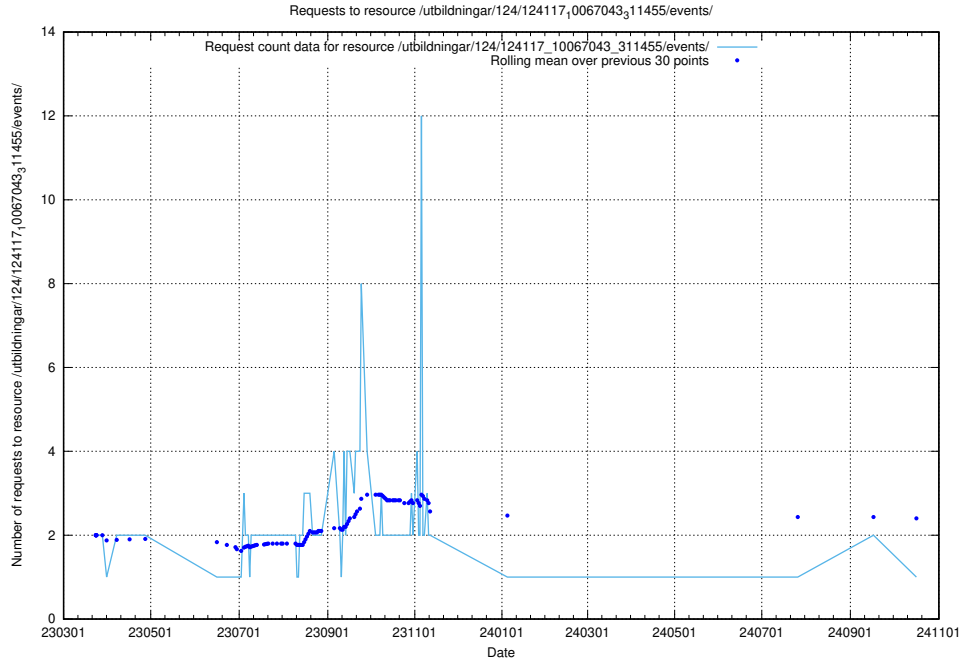

5.7281 Usage of /utbildningar/124/124117_10067043_311455/events/

Here, we count the number of requests to resource /utbildningar/124/124117_10067043_311455/events/