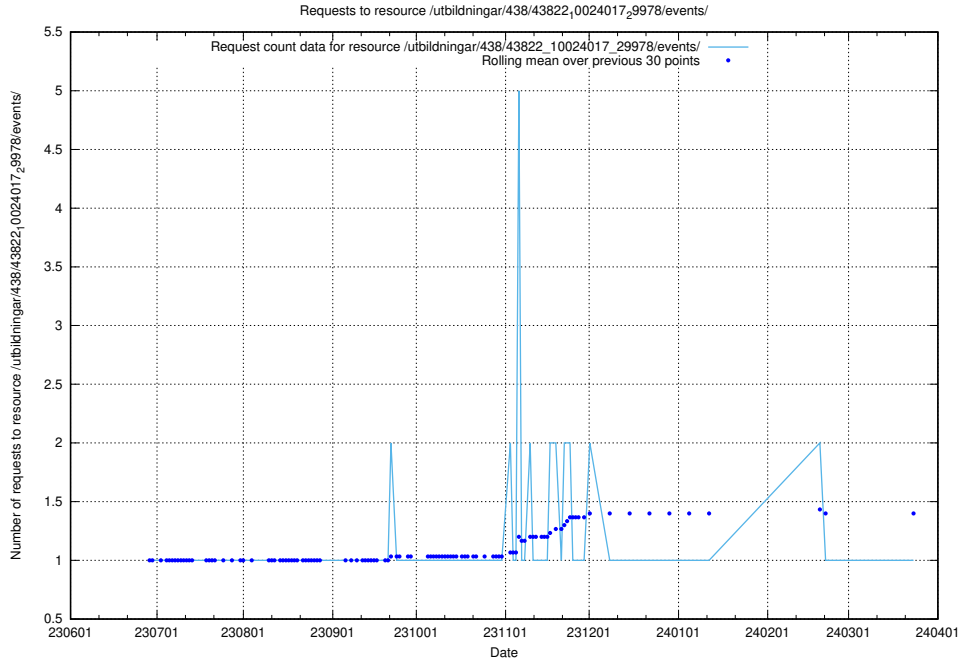

5.6354 Usage of /utbildningar/438/43822_10024017_29978/events/

Here, we count the number of requests to resource /utbildningar/438/43822_10024017_29978/events/.