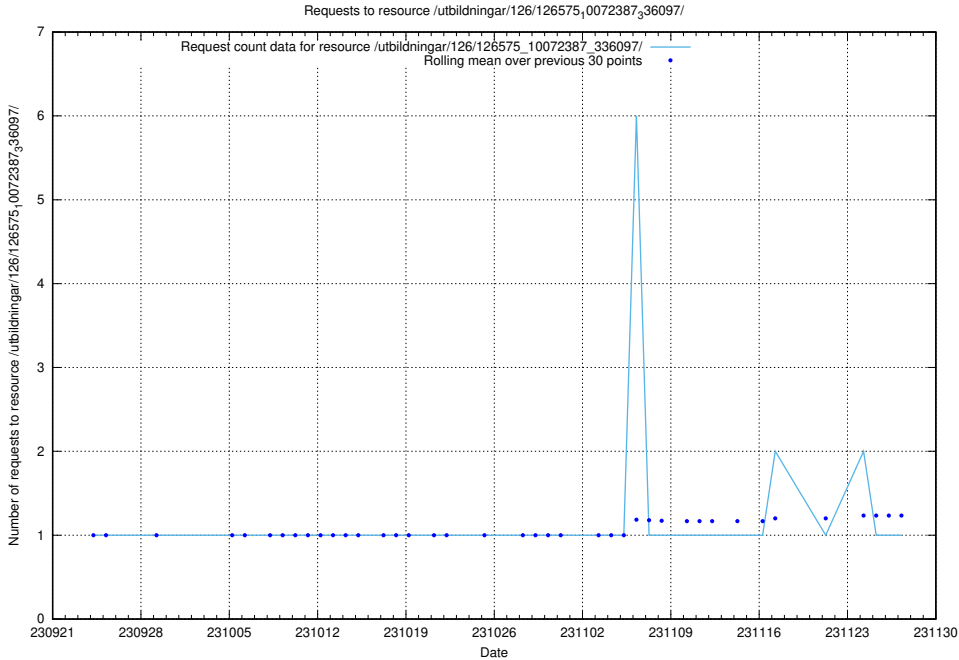

5.5407 Usage of /utbildningar/126/126575_10072387_336097/

Here, we count the number of requests to resource /utbildningar/126/126575_10072387_336097/.