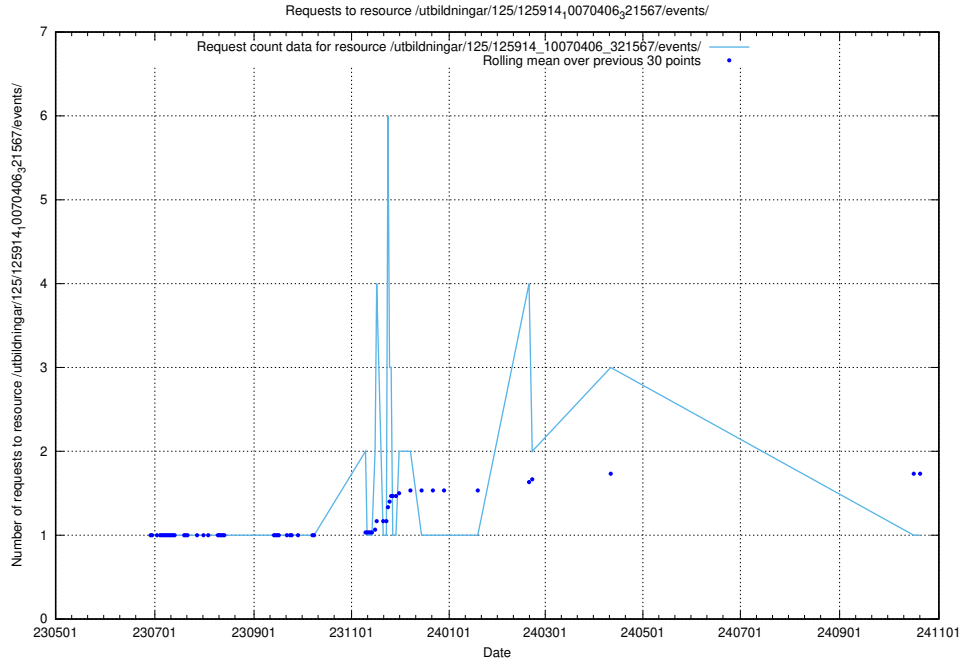

Here, we count the number of requests to resource /utbildningar/125/125914_10070406_321567/events/

5.6391 Usage of /utbildningar/125/125914_10070398_321537/events/

Here, we count the number of requests to resource /utbildningar/125/125914_10070398_321537/events/