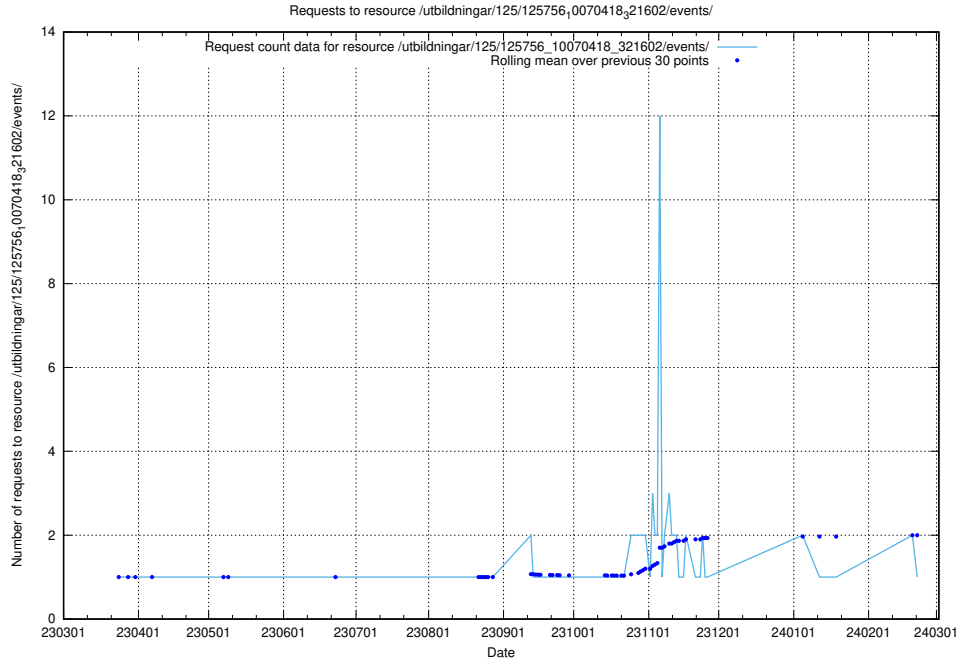

5.7182 Usage of /utbildningar/125/125756_10070418_321602/events/

Here, we count the number of requests to resource /utbildningar/125/125756_10070418_321602/events/