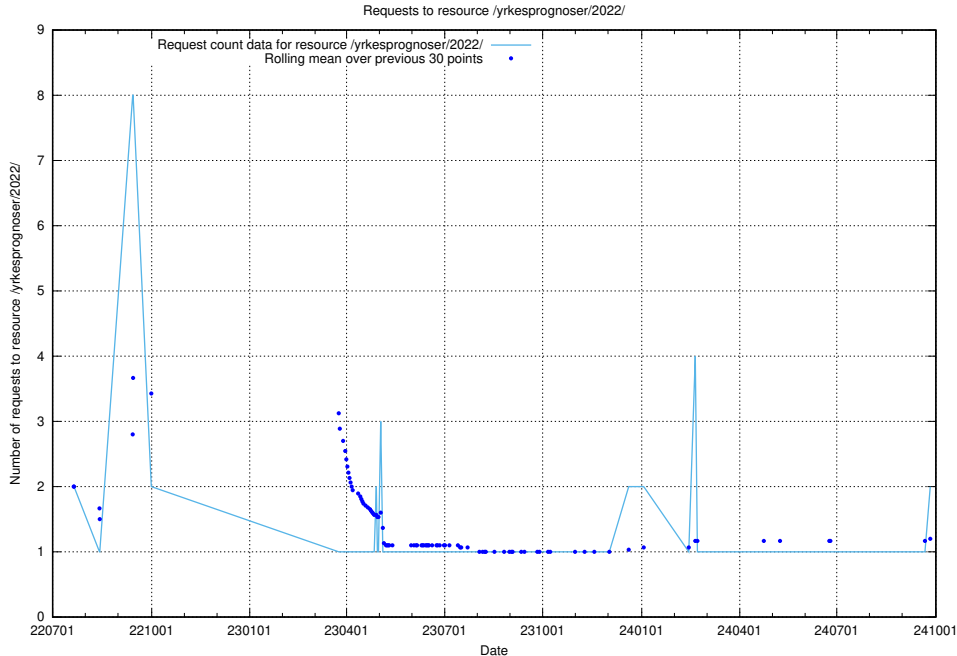

5.518 Usage of /yrkesprognoser/2022/

Here, we count the number of requests to resource /yrkesprognoser/2022/.