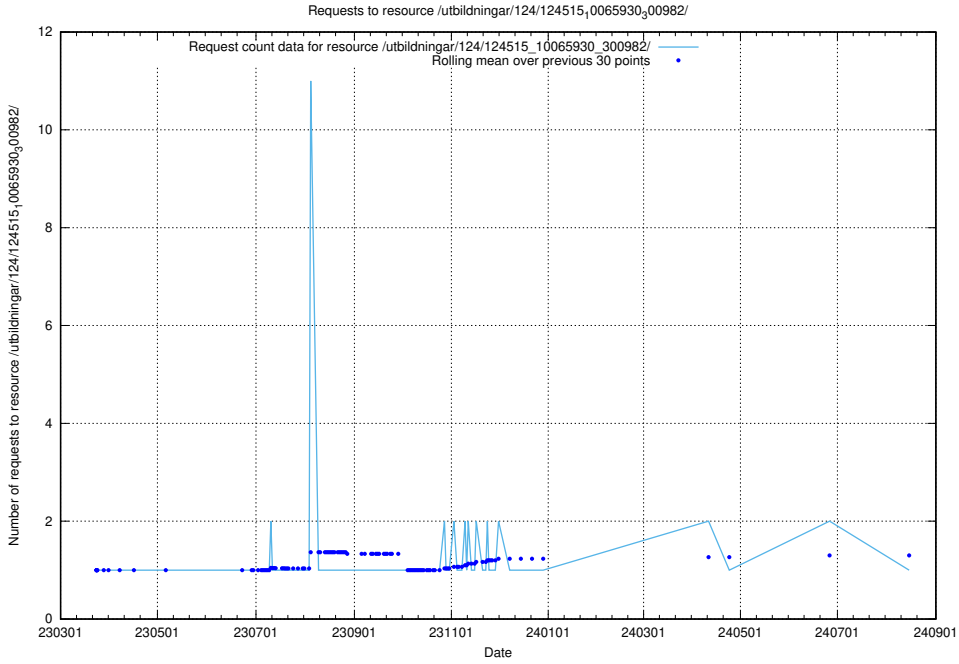

5.2518 Usage of /utbildningar/124/124515_10065930_300982/

Here, we count the number of requests to resource /utbildningar/124/124515_10065930_300982/.