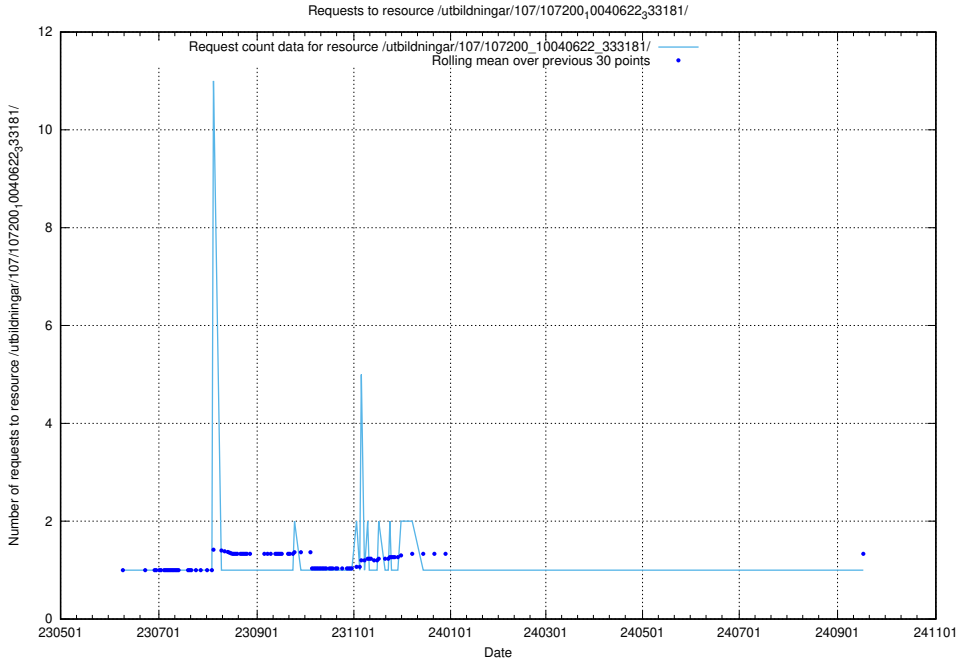

5.6828 Usage of /utbildningar/107/107200_10040622_333181/

Here, we count the number of requests to resource /utbildningar/107/107200_10040622_333181/.