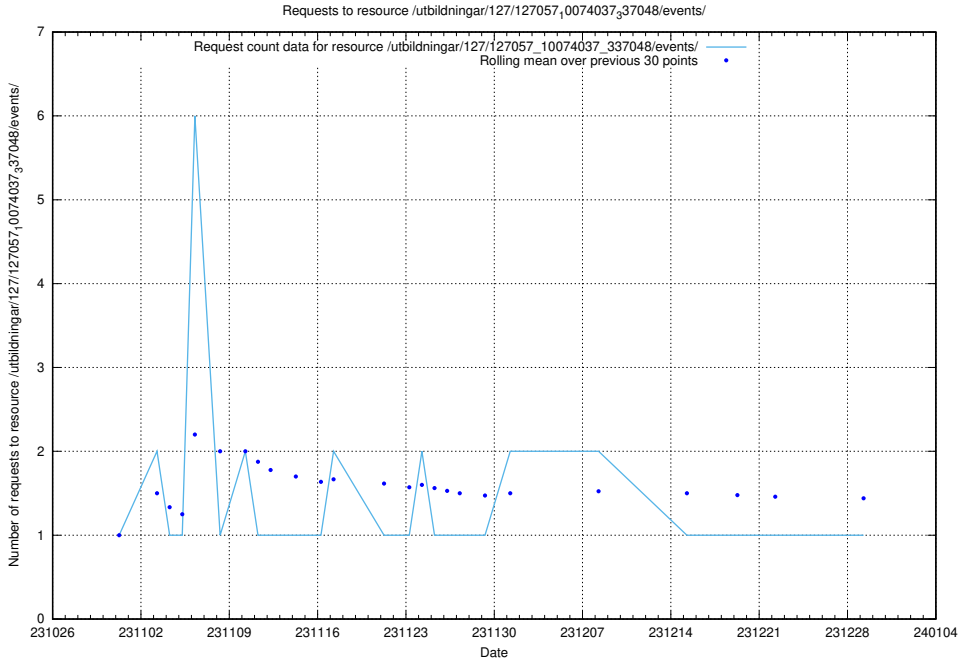

5.5091 Usage of /utbildningar/127/127057_10074037_337048/events/

Here, we count the number of requests to resource /utbildningar/127/127057_10074037_337048/events/