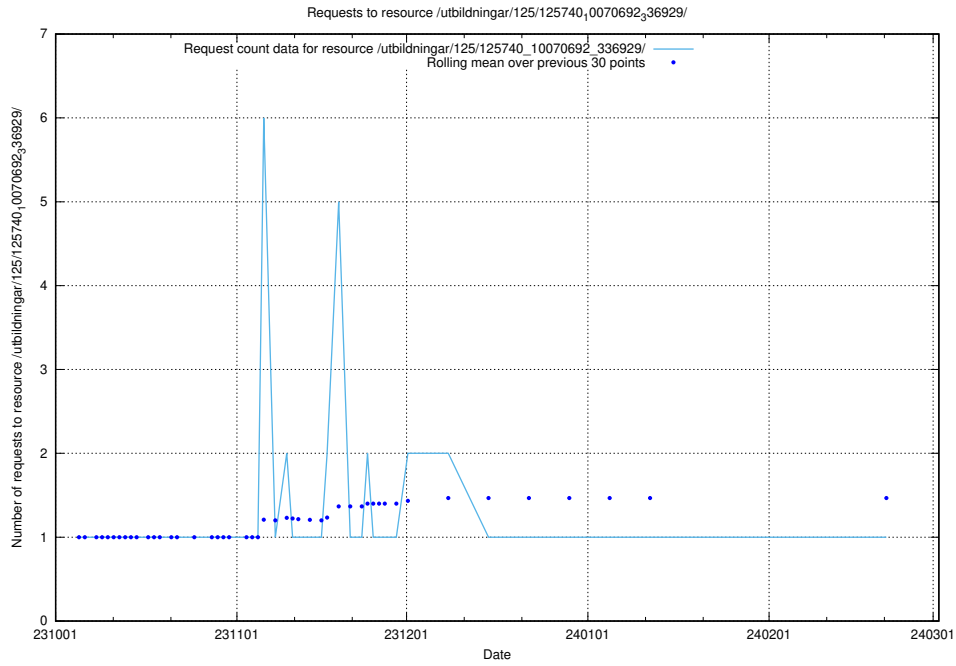

5.5338 Usage of /utbildningar/125/125740_10070692_336929/

Here, we count the number of requests to resource /utbildningar/125/125740_10070692_336929/.