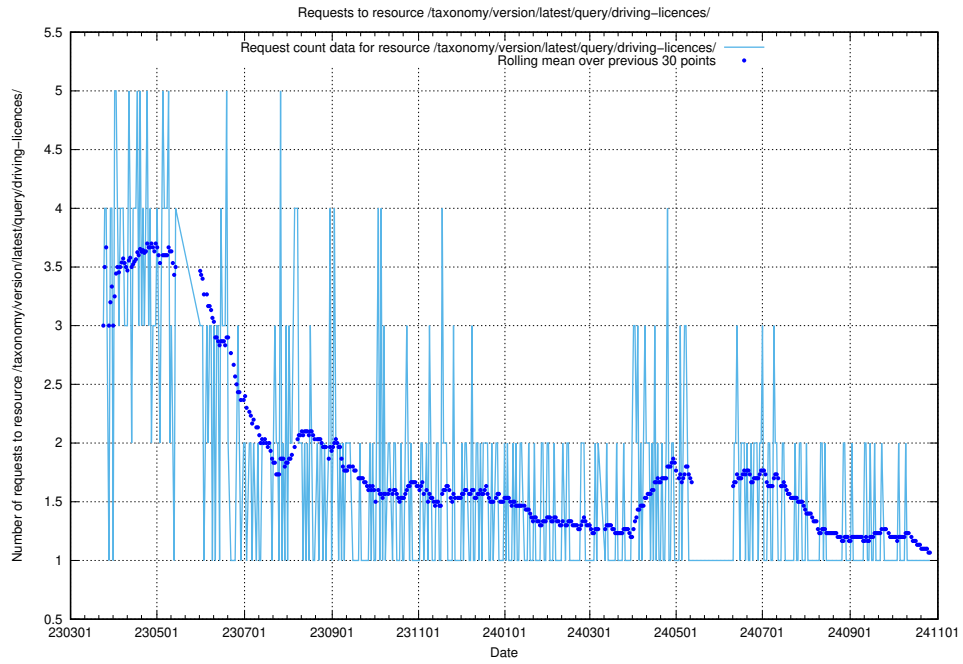

5.7055 Usage of /taxonomy/version/latest/query/driving-licences/

Here, we count the number of requests to resource /taxonomy/version/latest/query/driving-licences/.