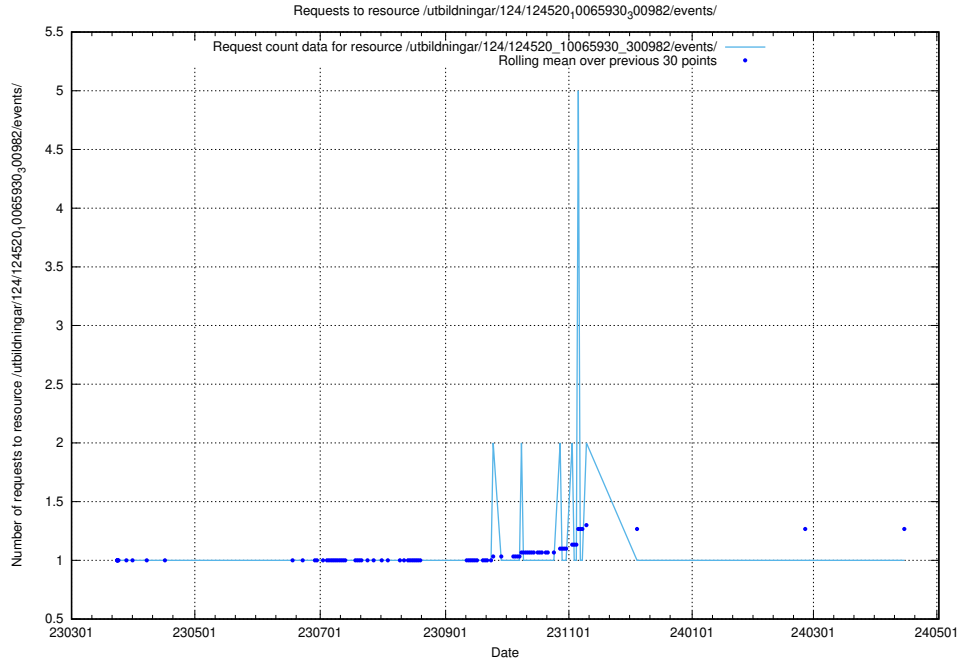

5.1928 Usage of /utbildningar/124/124520_10065930_300982/events/

Here, we count the number of requests to resource /utbildningar/124/124520_10065930_300982/events/