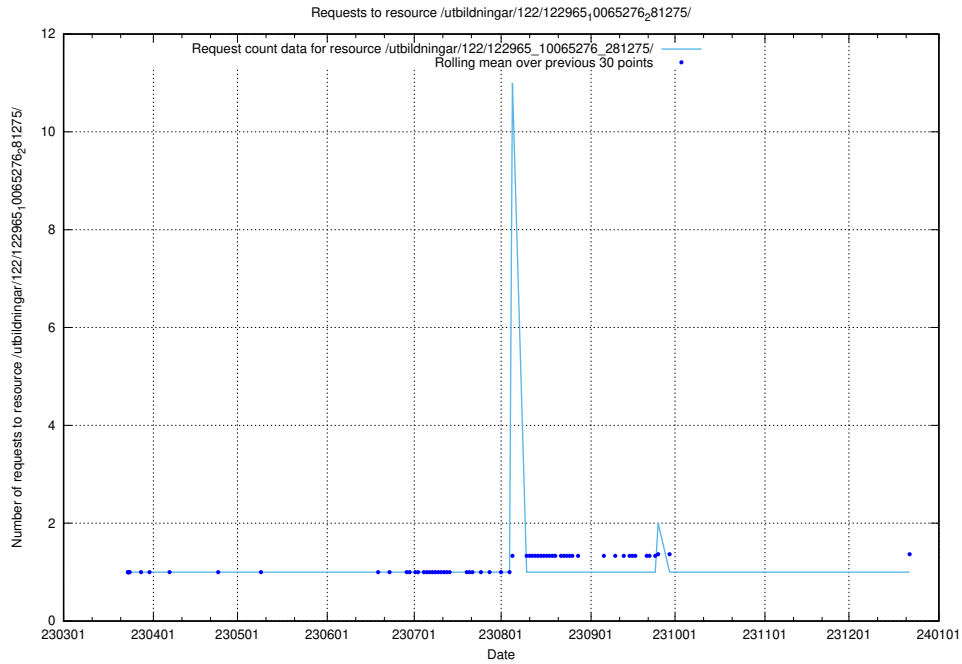

5.6059 Usage of /utbildningar/122/122965_10065276_281275/

Here, we count the number of requests to resource /utbildningar/122/122965_10065276_281275/.