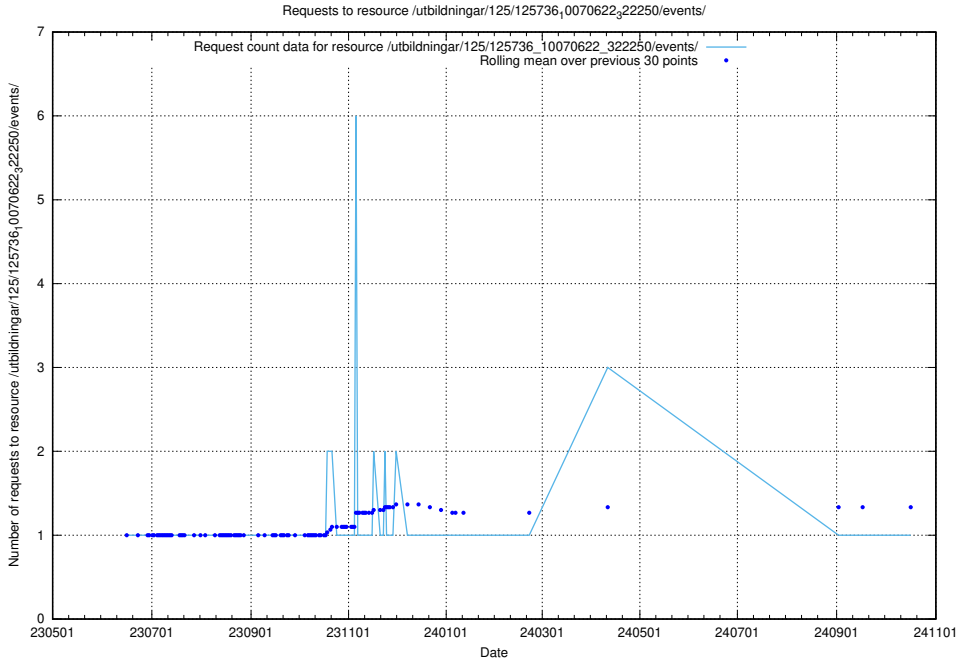

Here, we count the number of requests to resource /utbildningar/125/125740_10070679_335600/.

5.6798 Usage of /utbildningar/125/125736_10070622_322250/events/

Here, we count the number of requests to resource /utbildningar/125/125736_10070622_322250/events/