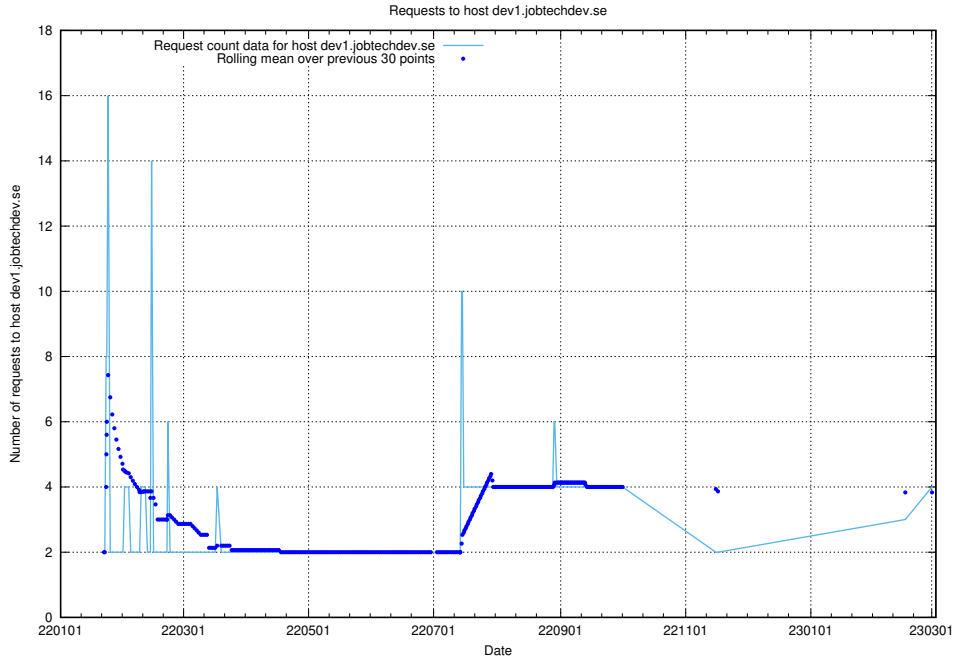

7.101 Usage of dev1.jobtechdev.se

Here, we count the number of requests to host dev1.jobtechdev.se.