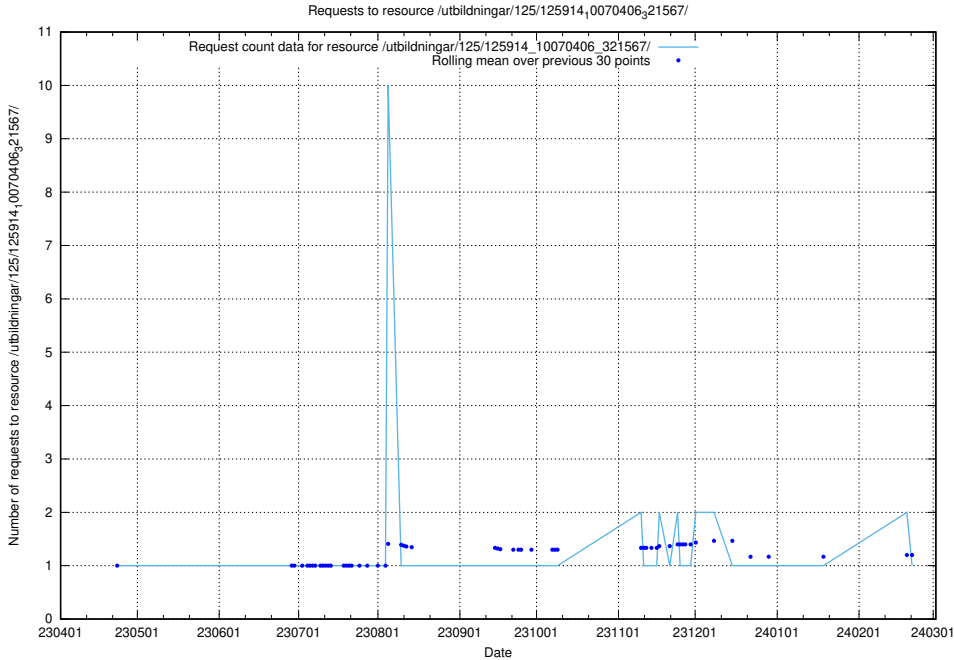

5.6950 Usage of /utbildningar/125/125914_10070406_321567/

Here, we count the number of requests to resource /utbildningar/125/125914_10070406_321567/.