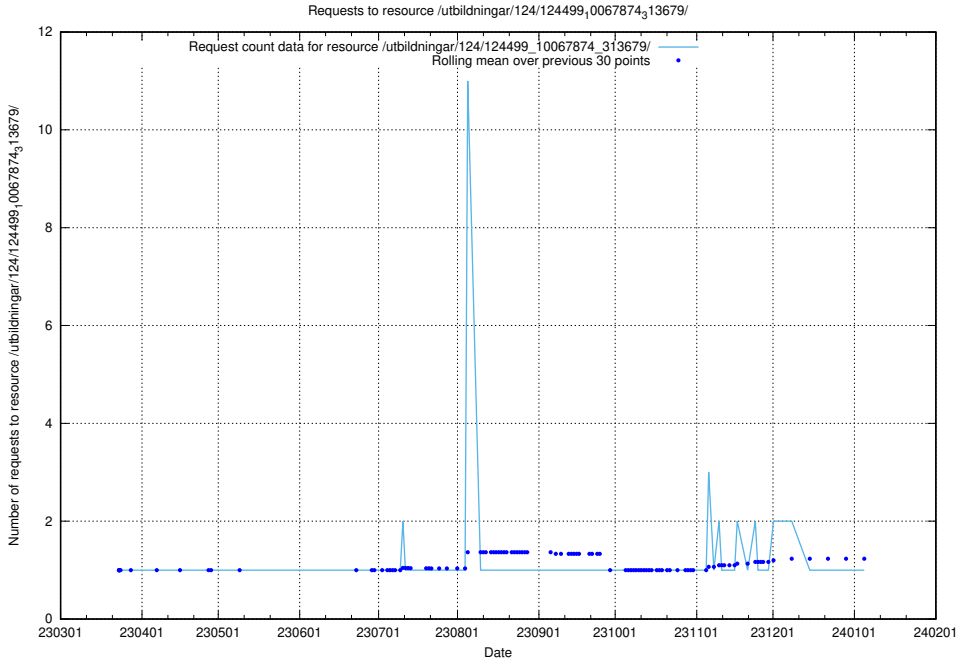

5.3286 Usage of /utbildningar/124/124499_10067874_313679/

Here, we count the number of requests to resource /utbildningar/124/124499_10067874_313679/.