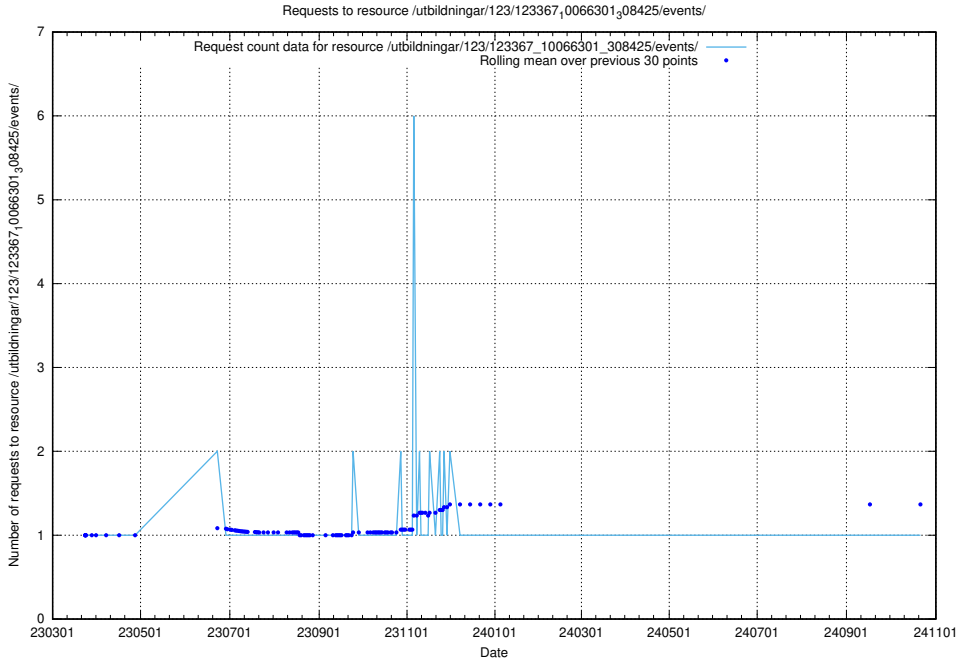

5.5472 Usage of /utbildningar/123/123367_10066301_308425/events/

Here, we count the number of requests to resource /utbildningar/123/123367_10066301_308425/events/