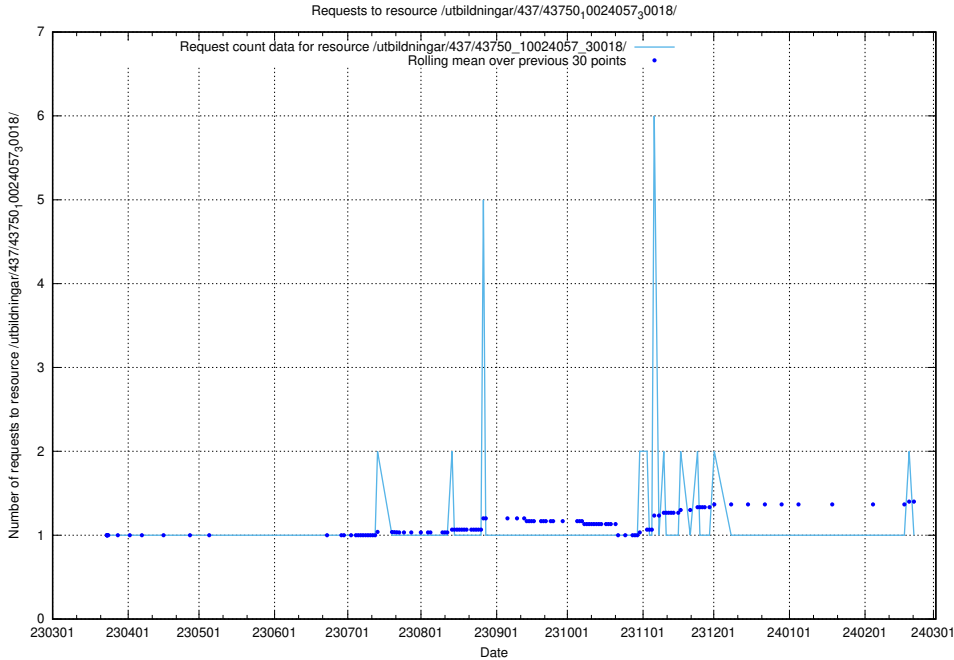

Here, we count the number of requests to resource /utbildningar/437/43750_10024057_30018/.

5.7355 Usage of /utbildningar/437/43749_10023979_29940/events/

Here, we count the number of requests to resource /utbildningar/437/43749_10023979_29940/events/.