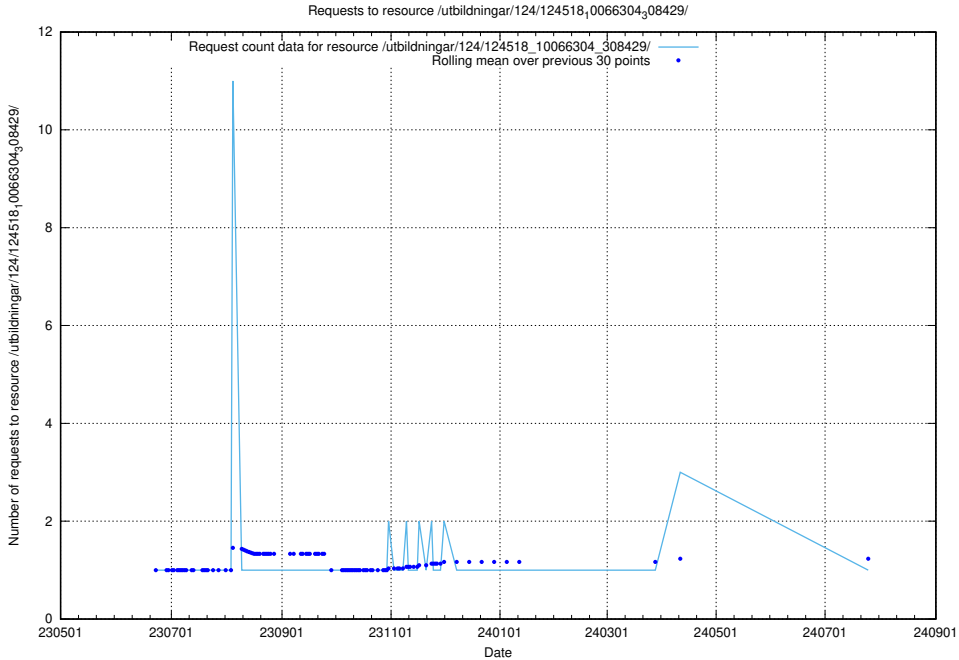

5.6679 Usage of /utbildningar/124/124518_10066304_308429/

Here, we count the number of requests to resource /utbildningar/124/124518_10066304_308429/.