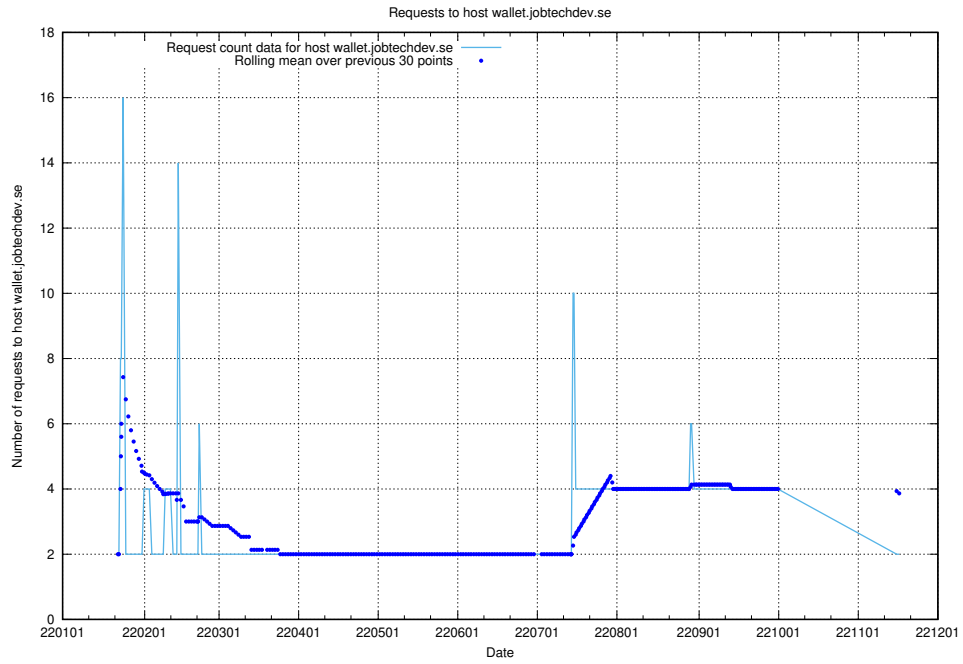

7.588 Usage of wallet.jobtechdev.se

Here, we count the number of requests to host wallet.jobtechdev.se.