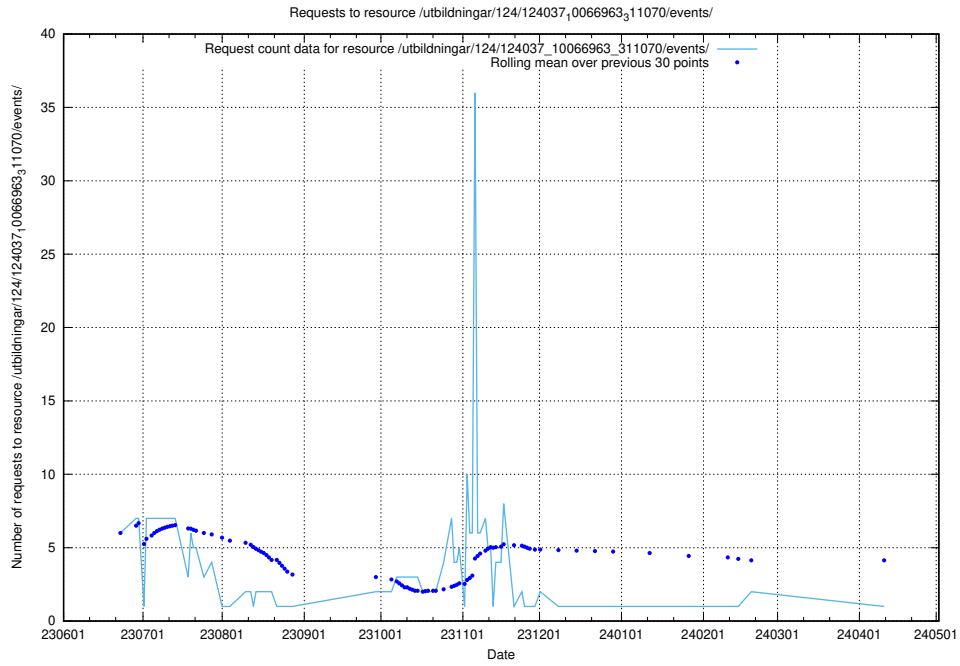

5.6491 Usage of /utbildningar/124/124037_10066963_311070/events/

Here, we count the number of requests to resource /utbildningar/124/124037_10066963_311070/events/

5.6492 Usage of /utbildningar/124/124520_10066311_308507/events/