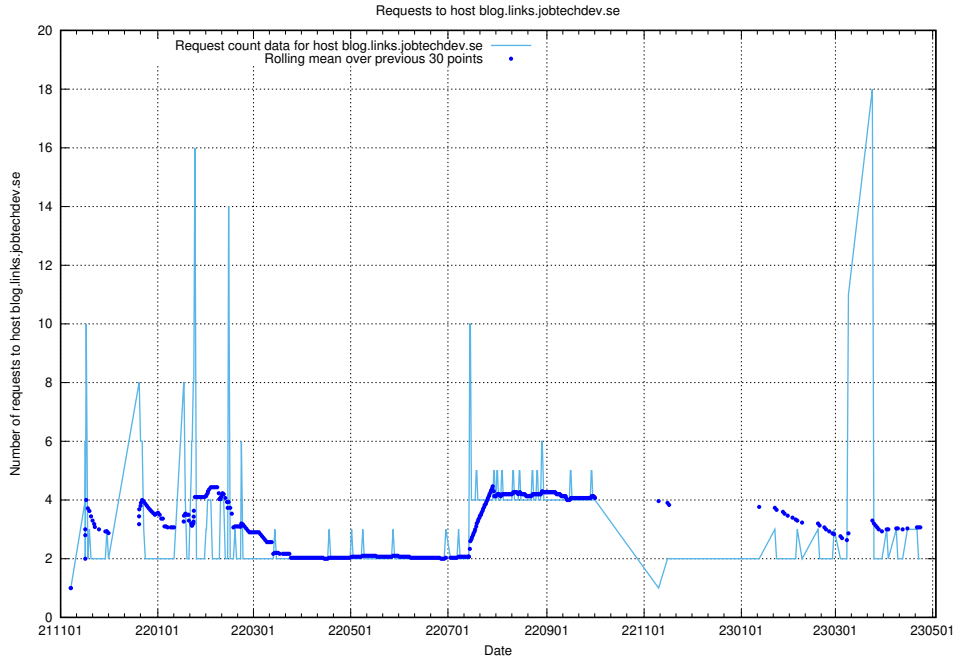

7.435 Usage of `blog.links.jobtechdev.se`

Here, we count the number of requests to host `blog.links.jobtechdev.se`.