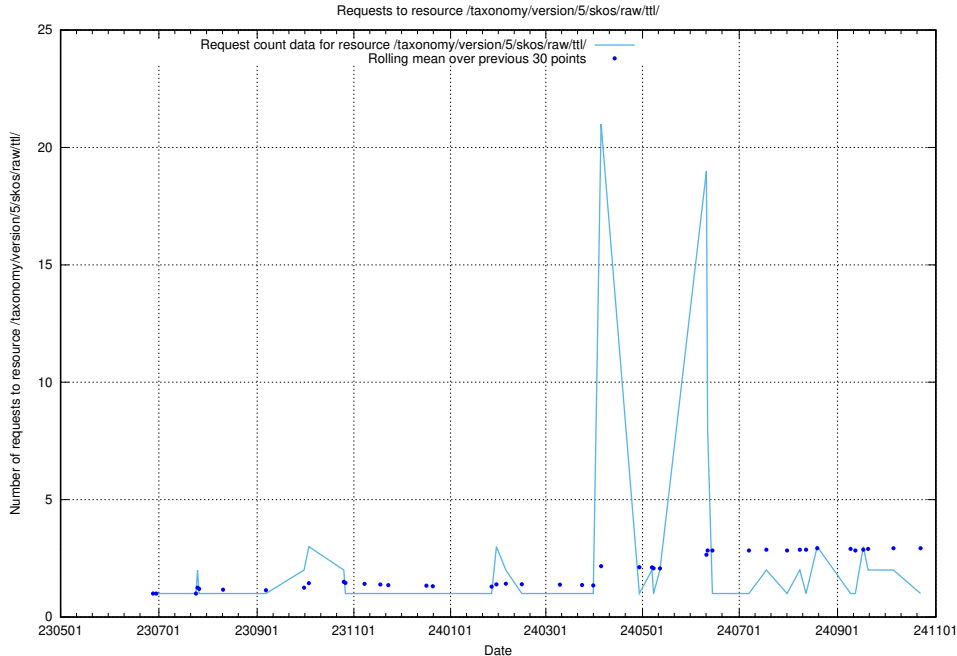

5.6475 Usage of /taxonomy/version/5/skos/raw/ttl/

Here, we count the number of requests to resource /taxonomy/version/5/skos/raw/ttl/.