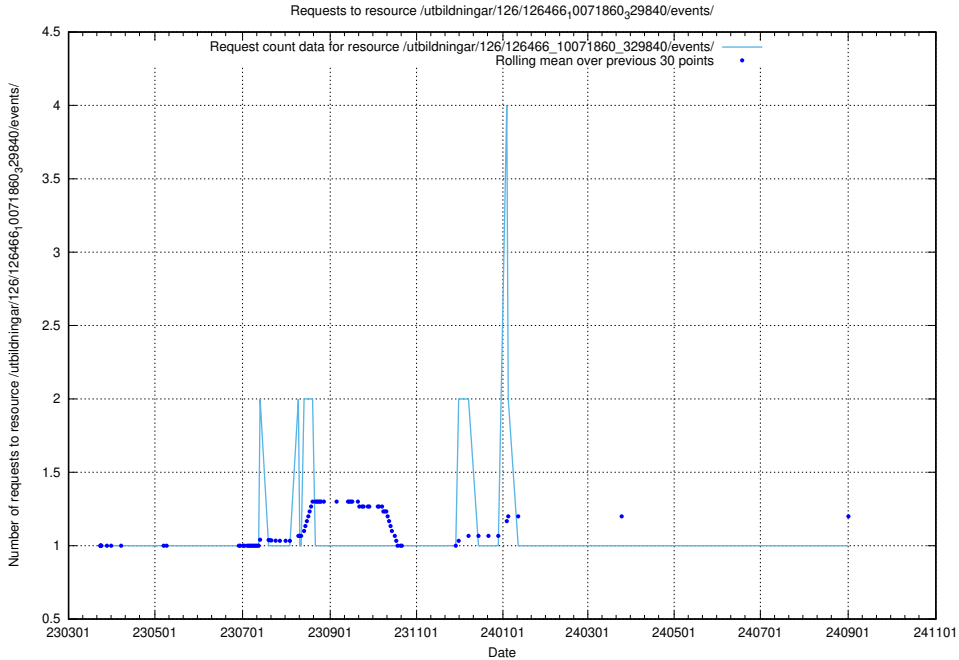

5.7389 Usage of /utbildningar/126/126466_10071860_329840/events/

Here, we count the number of requests to resource /utbildningar/126/126466_10071860_329840/events/