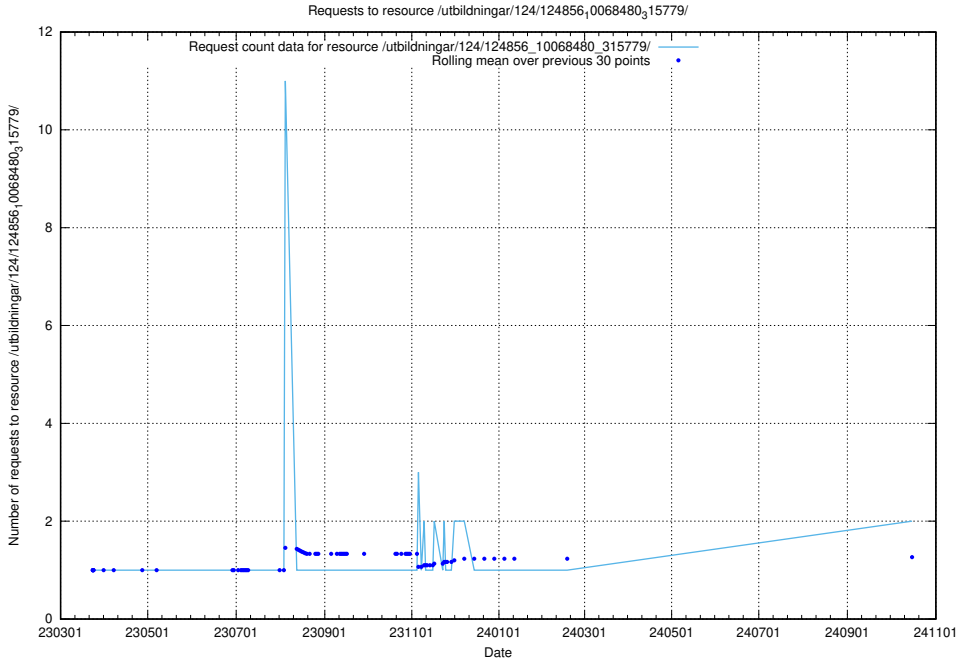

5.550 Usage of /utbildningar/124/124856_10068480_315779/

Here, we count the number of requests to resource /utbildningar/124/124856_10068480_315779/.