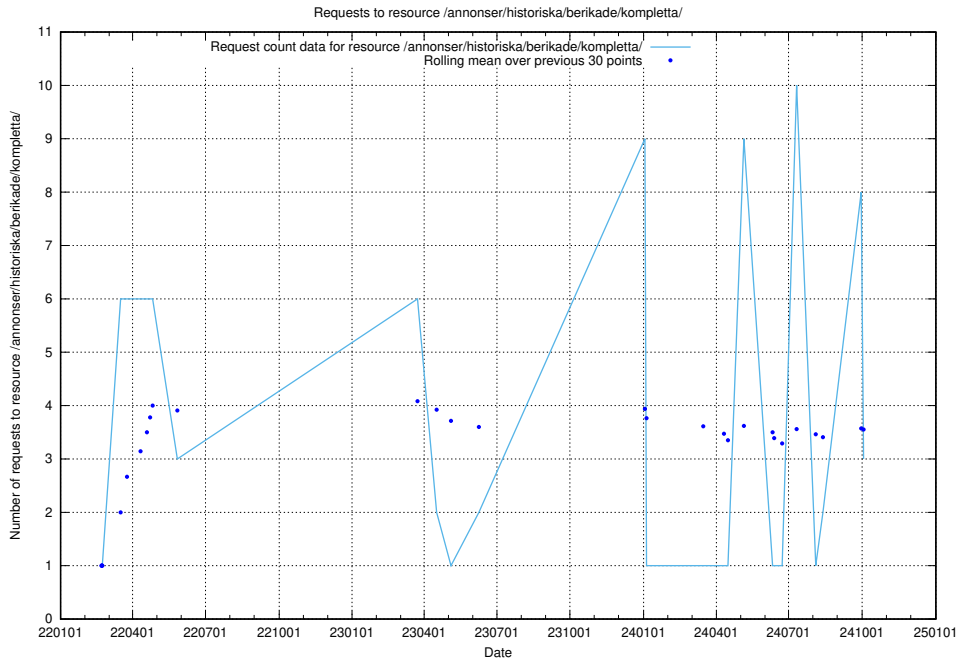

5.378 Usage of /annonser/historiska/berikade/kompletta/

Here, we count the number of requests to resource /annonser/historiska/berikade/kompletta/.