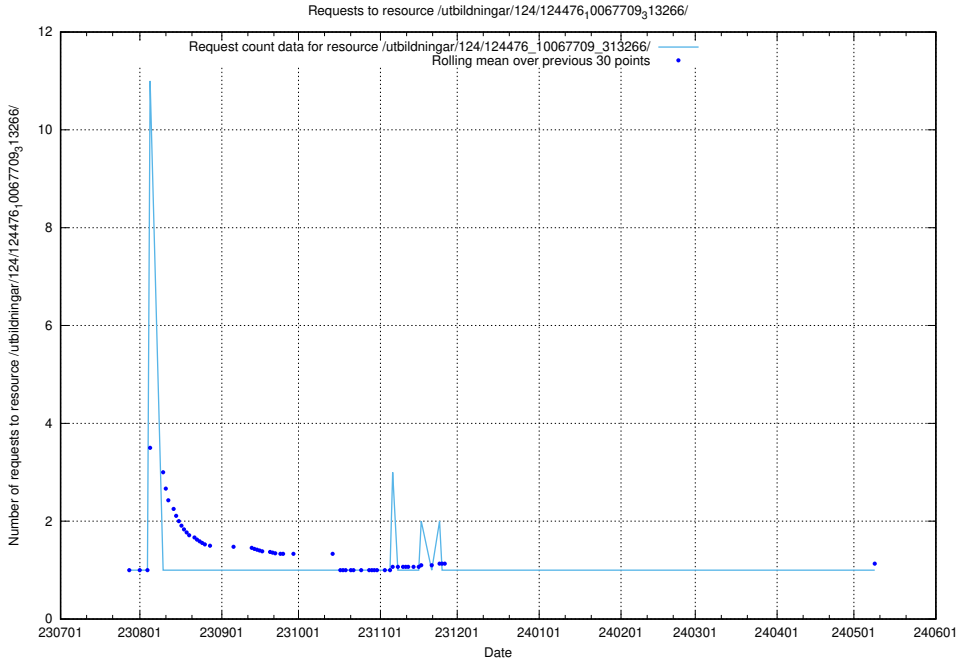

5.5837 Usage of /utbildningar/124/124476_10067709_313266/

Here, we count the number of requests to resource /utbildningar/124/124476_10067709_313266/.

5.5838 Usage of /utbildningar/122/122985_10065275_281274/events/