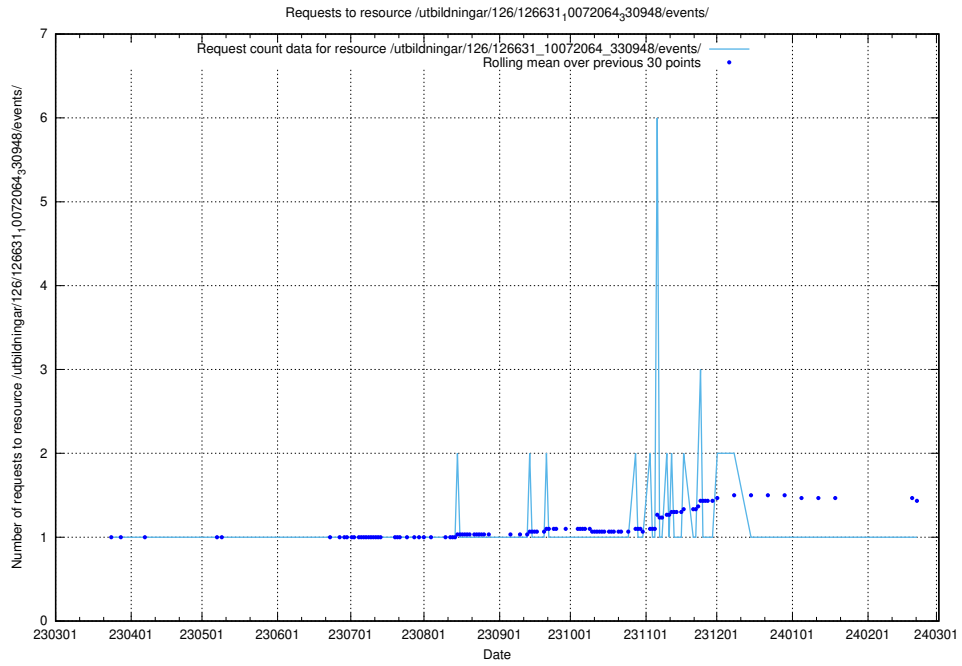

5.7163 Usage of /utbildningar/126/126631_10072064_330948/events/

Here, we count the number of requests to resource /utbildningar/126/126631_10072064_330948/events/