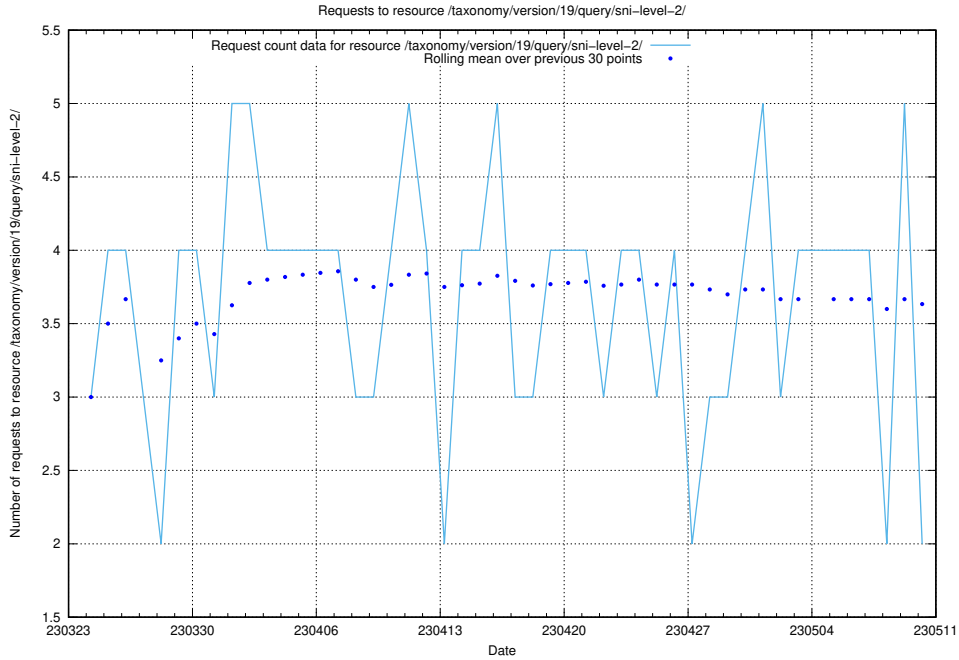

5.965 Usage of /taxonomy/version/19/query/sni-level-2/

Here, we count the number of requests to resource /taxonomy/version/19/query/sni-level-2/.