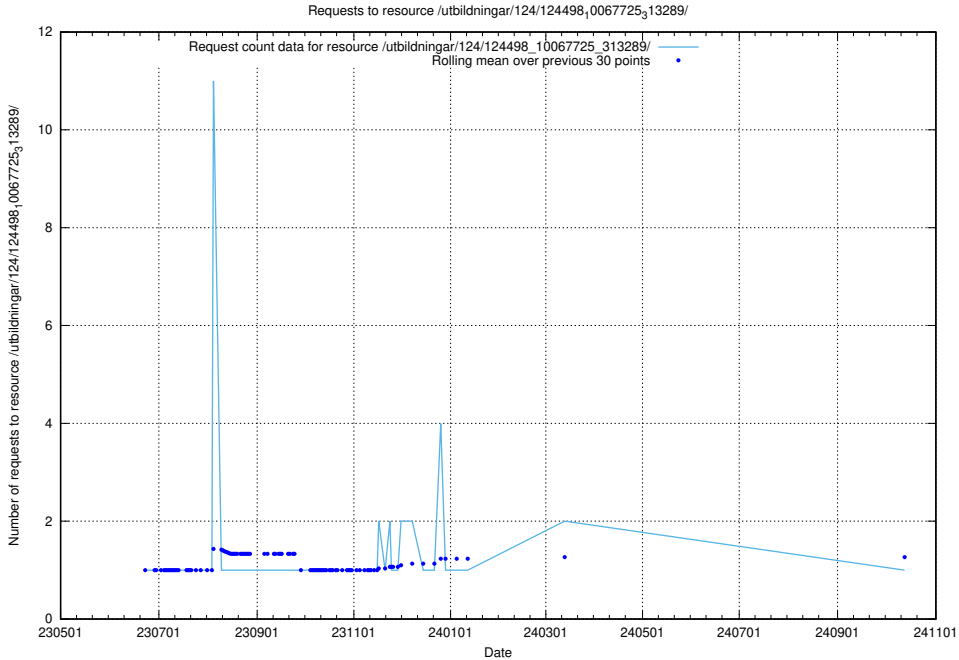

5.6709 Usage of /utbildningar/124/124498_10067725_313289/

Here, we count the number of requests to resource /utbildningar/124/124498_10067725_313289/.