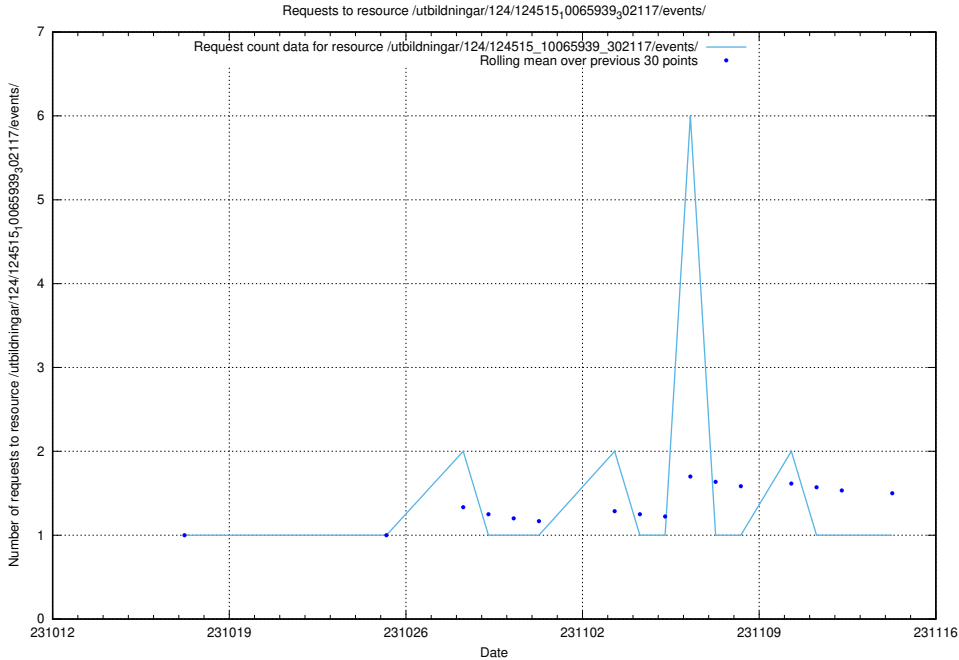

5.5236 Usage of /utbildningar/124/124515_10065939_302117/events/

Here, we count the number of requests to resource /utbildningar/124/124515_10065939_302117/events/