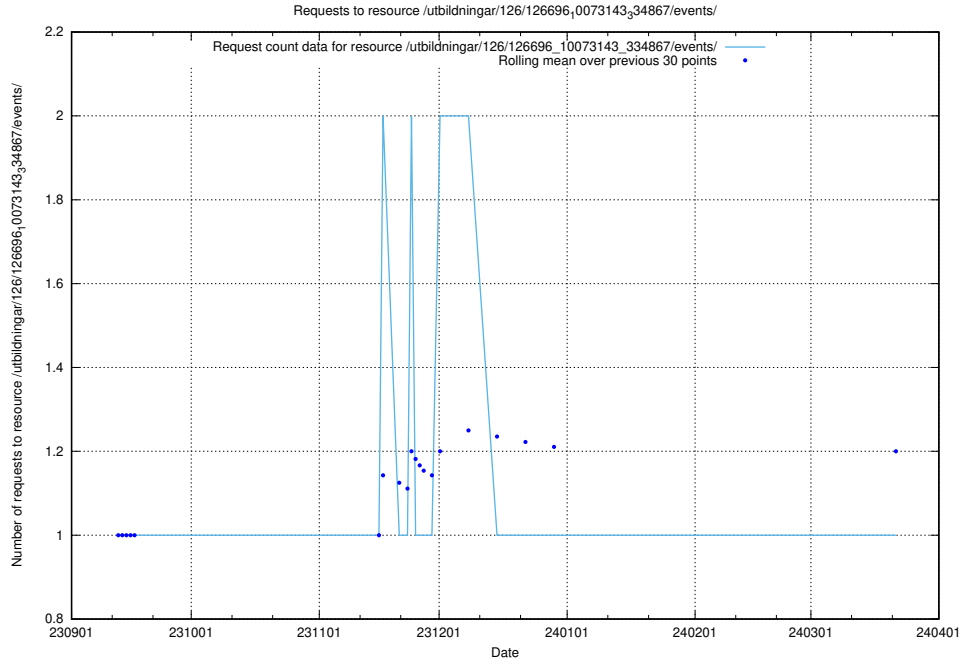

5.5516 Usage of /utbildningar/126/126696_10073143_334867/events/

Here, we count the number of requests to resource /utbildningar/126/126696_10073143_334867/events/