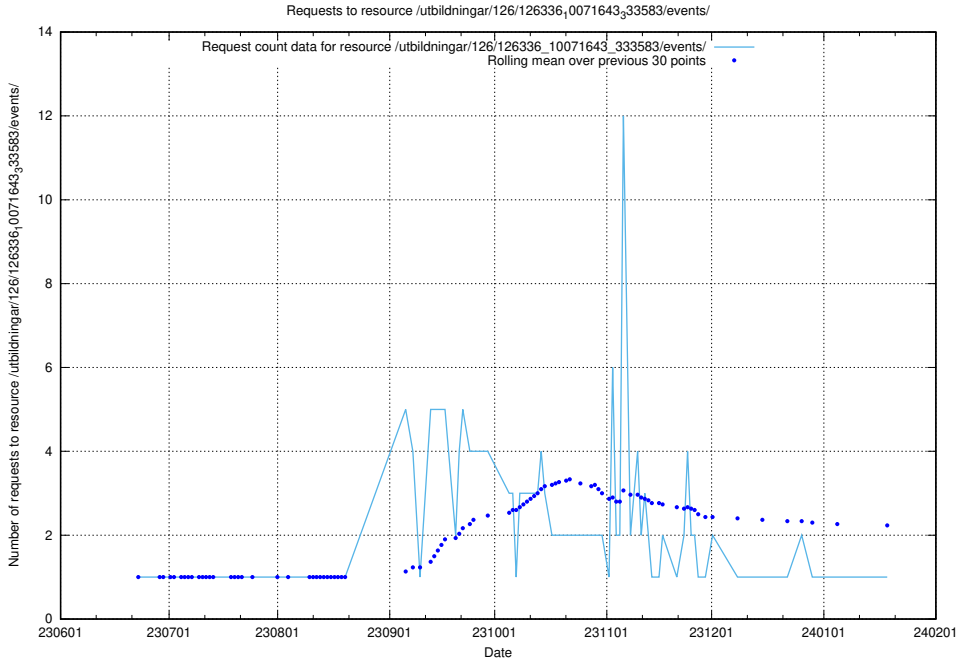

Here, we count the number of requests to resource /utbildningar/126/126336_10072940_334334/.

5.6577 Usage of /utbildningar/126/126336_10071643_333583/events/

Here, we count the number of requests to resource /utbildningar/126/126336_10071643_333583/events/