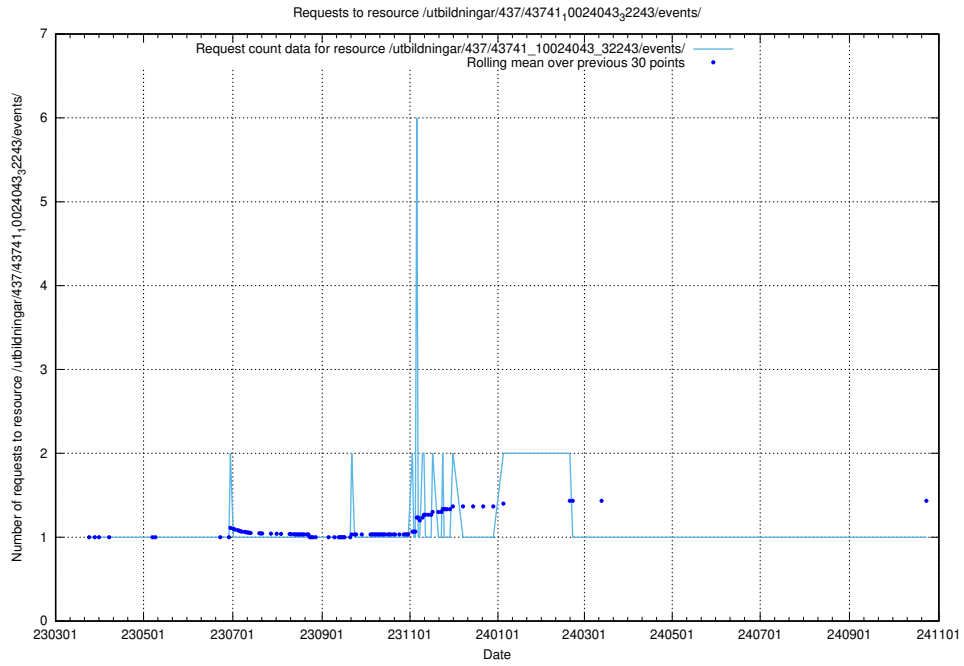

5.7162 Usage of /utbildningar/437/43741_10024043_32243/events/

Here, we count the number of requests to resource /utbildningar/437/43741_10024043_32243/events/.