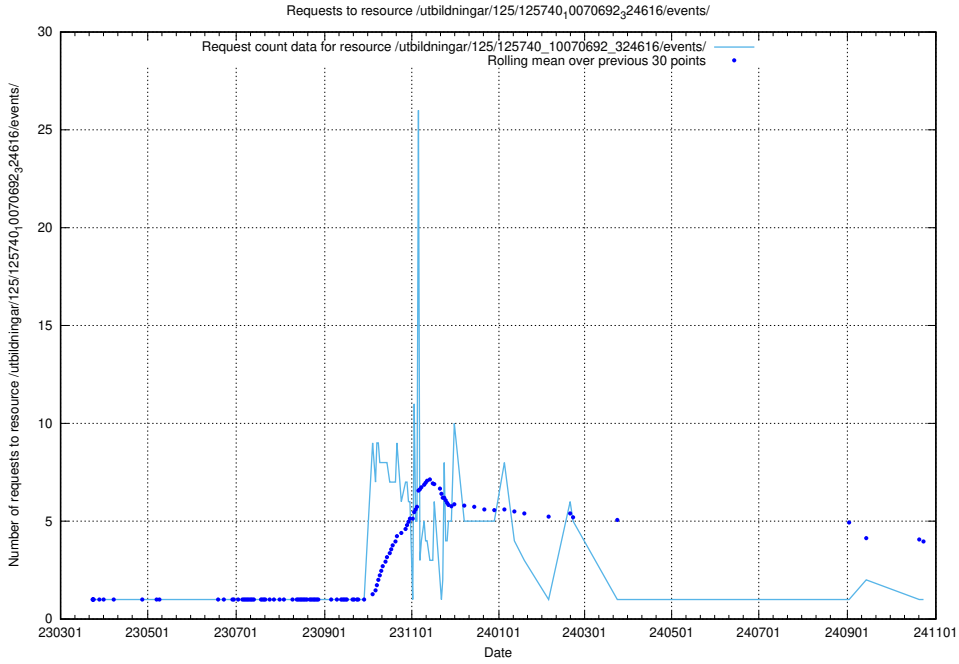

5.1006 Usage of /utbildningar/125/125740_10070692_324616/events/

Here, we count the number of requests to resource /utbildningar/125/125740_10070692_324616/events/