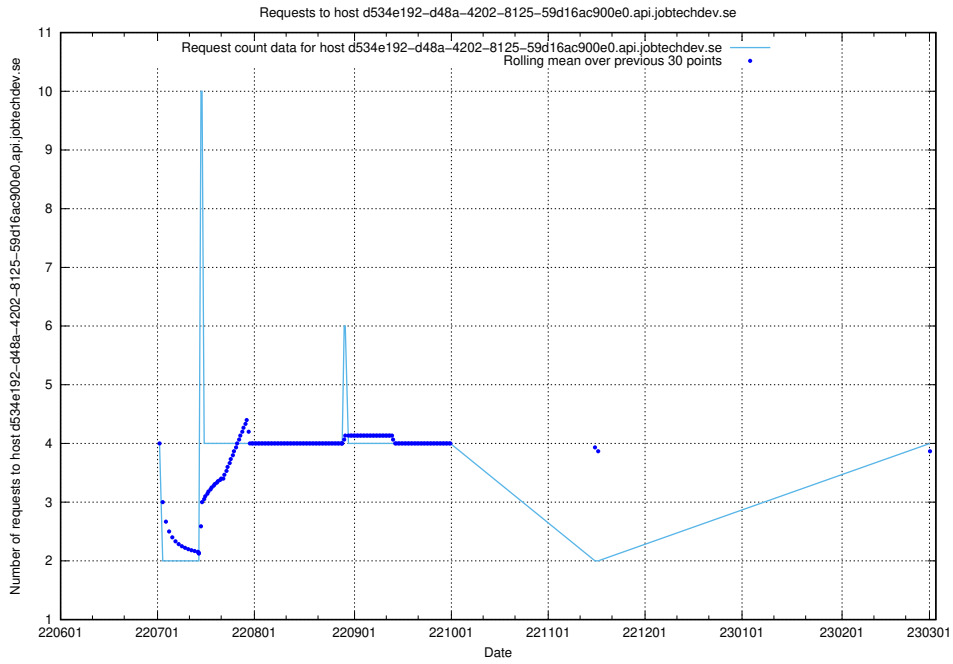

Here, we count the number of requests to host db517d0-1a0b-4541-afc3-729929ef0020.jobtechdev.se.

7.144 Usage of d534e192-d48a-4202-8125-59d16ac900e0.api.jobtechdev.se

Here, we count the number of requests to host d534e192-d48a-4202-8125-59d16ac900e0.api.jobtechdev.se.