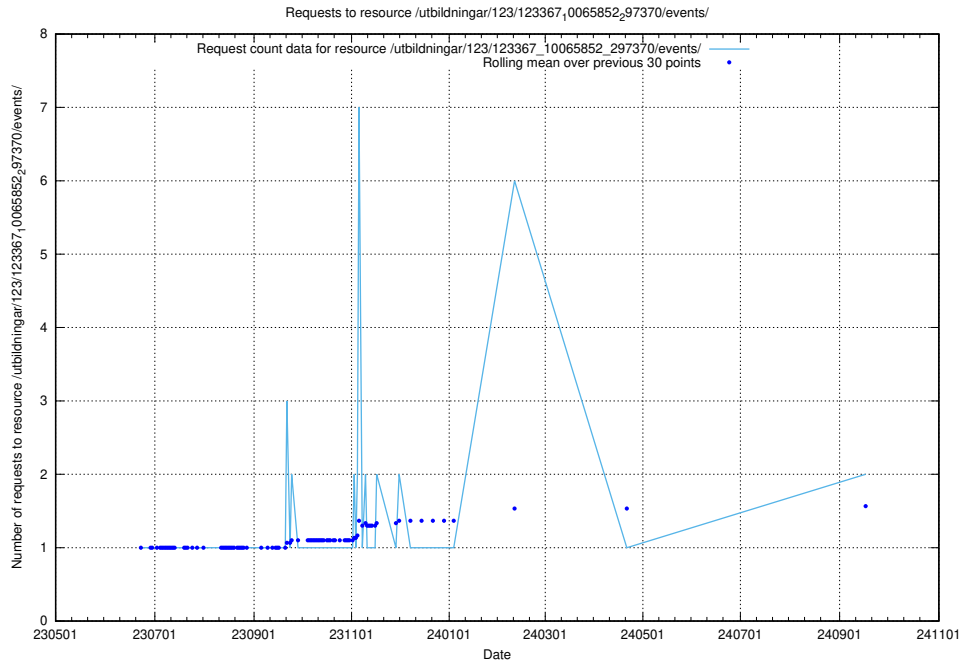

5.931 Usage of /utbildningar/123/123367_10065852_297370/events/

Here, we count the number of requests to resource /utbildningar/123/123367_10065852_297370/events/