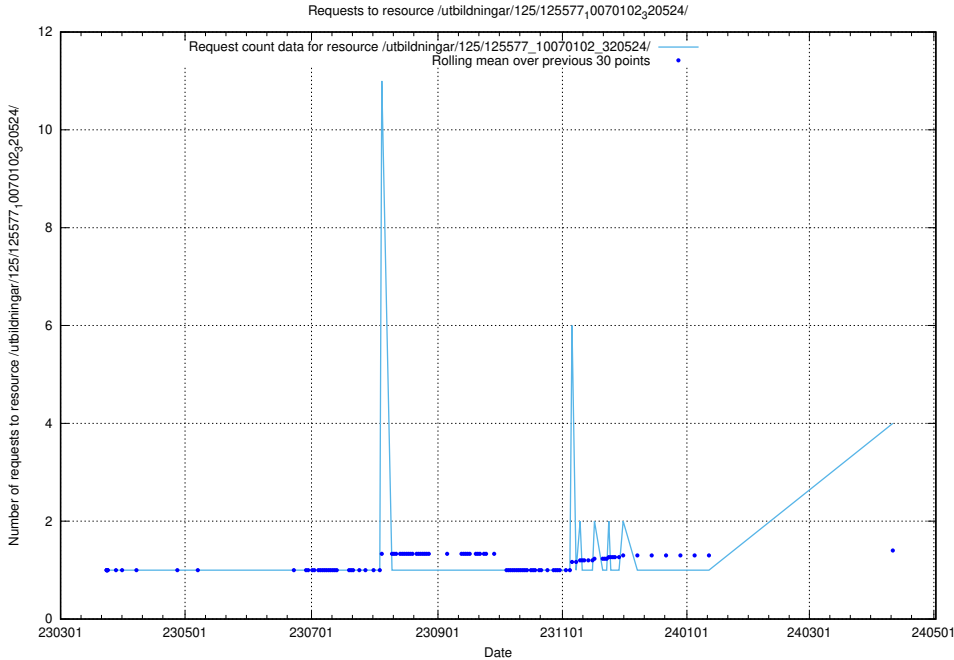

5.256 Usage of /utbildningar/125/125577_10070102_320524/

Here, we count the number of requests to resource /utbildningar/125/125577_10070102_320524/.