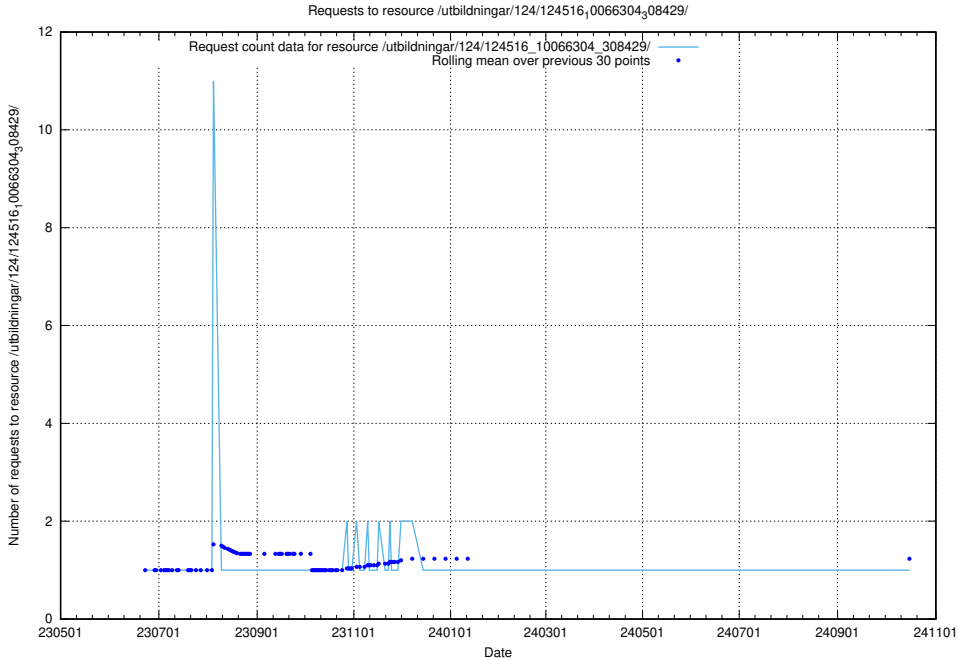

5.6681 Usage of /utbildningar/124/124516_10066304_308429/

Here, we count the number of requests to resource /utbildningar/124/124516_10066304_308429/.