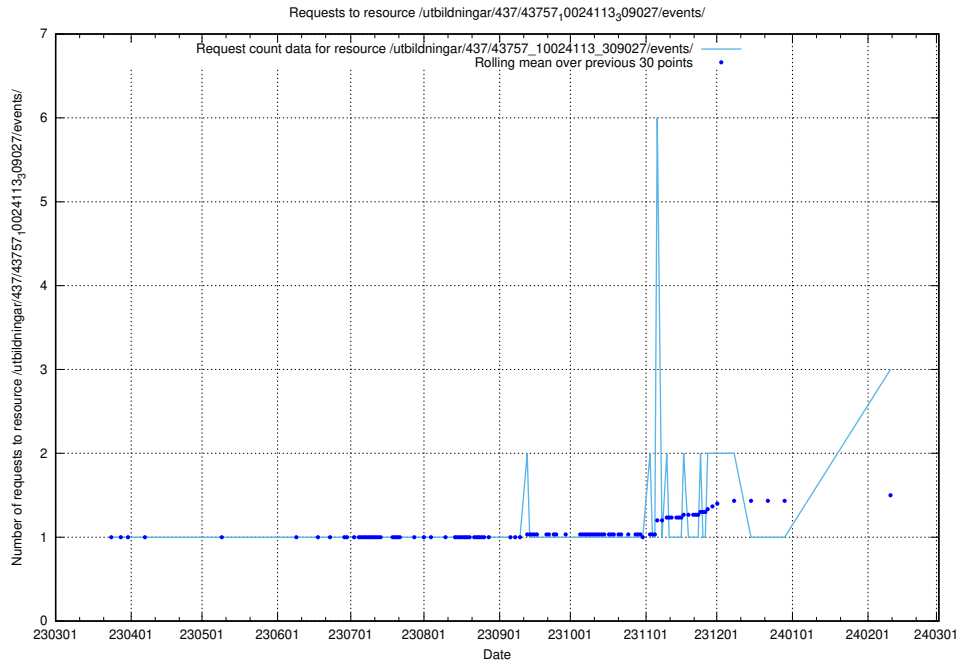

5.499 Usage of /utbildningar/437/43757_10024113_309027/events/

Here, we count the number of requests to resource /utbildningar/437/43757_10024113_309027/events/.