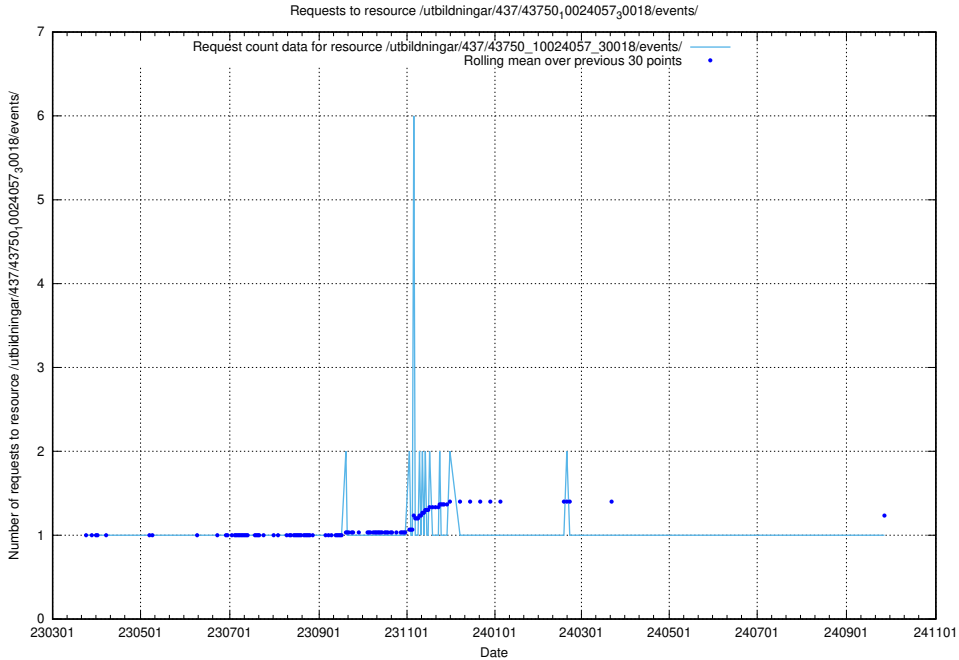

5.7158 Usage of /utbildningar/437/43750_10024057_30018/events/

Here, we count the number of requests to resource /utbildningar/437/43750_10024057_30018/events/.