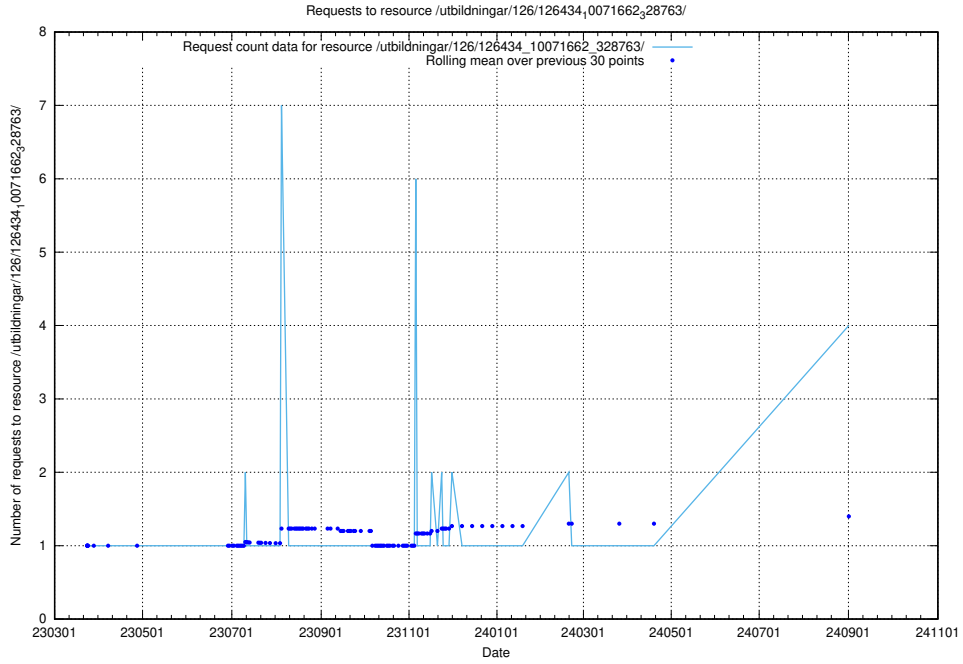

5.351 Usage of /utbildningar/126/126434_10071662_328763/

Here, we count the number of requests to resource /utbildningar/126/126434_10071662_328763/.