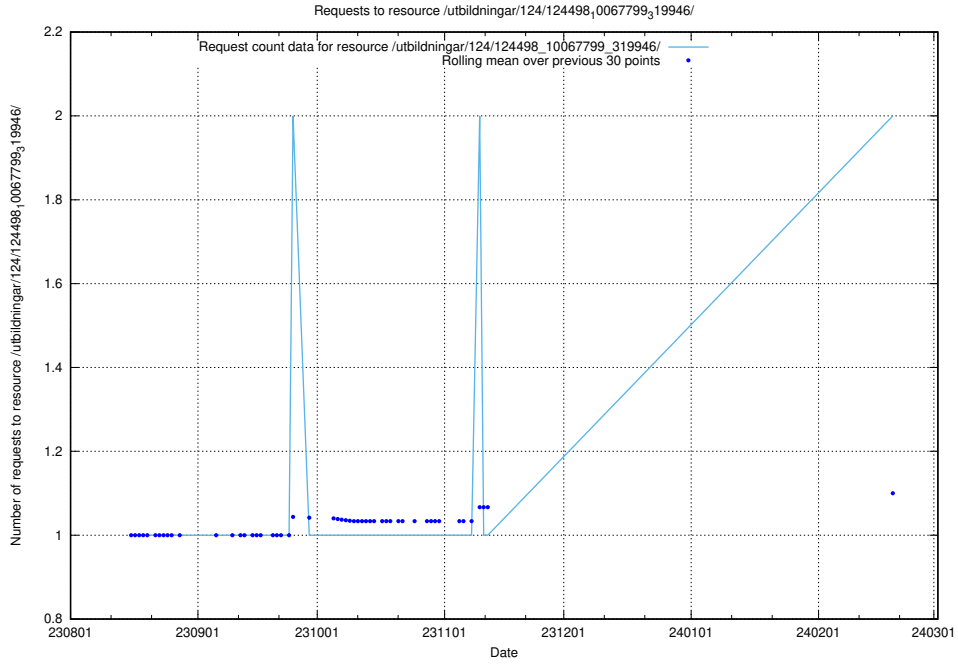

5.824 Usage of /utbildningar/124/124498_10067799_319946/

Here, we count the number of requests to resource /utbildningar/124/124498_10067799_319946/.

5.825 Usage of /utbildningar/125/125740_10070688_336562/events/