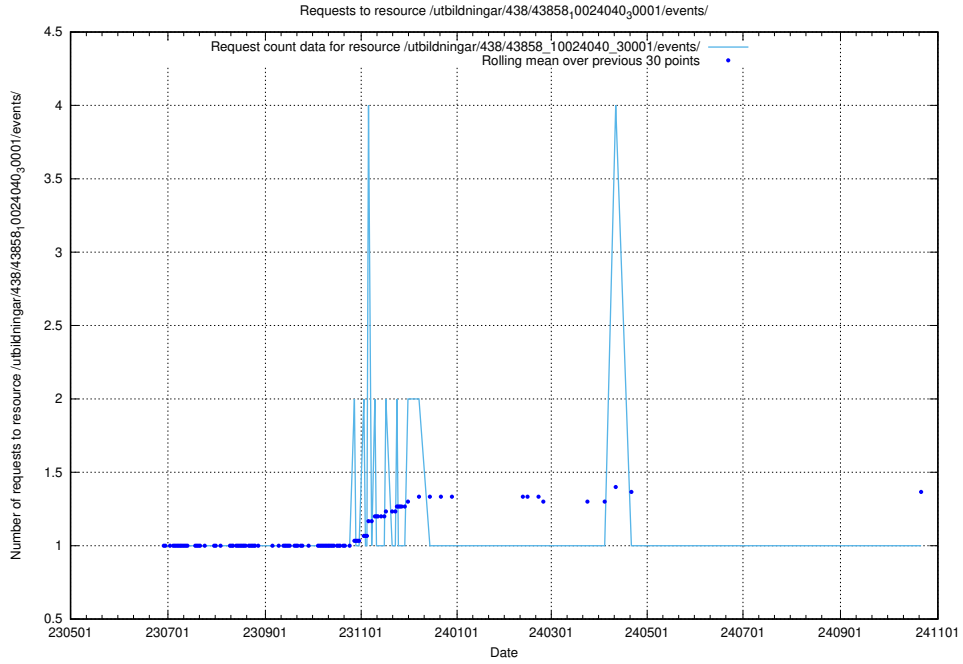

5.6347 Usage of /utbildningar/438/43858_10024040_30001/events/

Here, we count the number of requests to resource /utbildningar/438/43858_10024040_30001/events/.