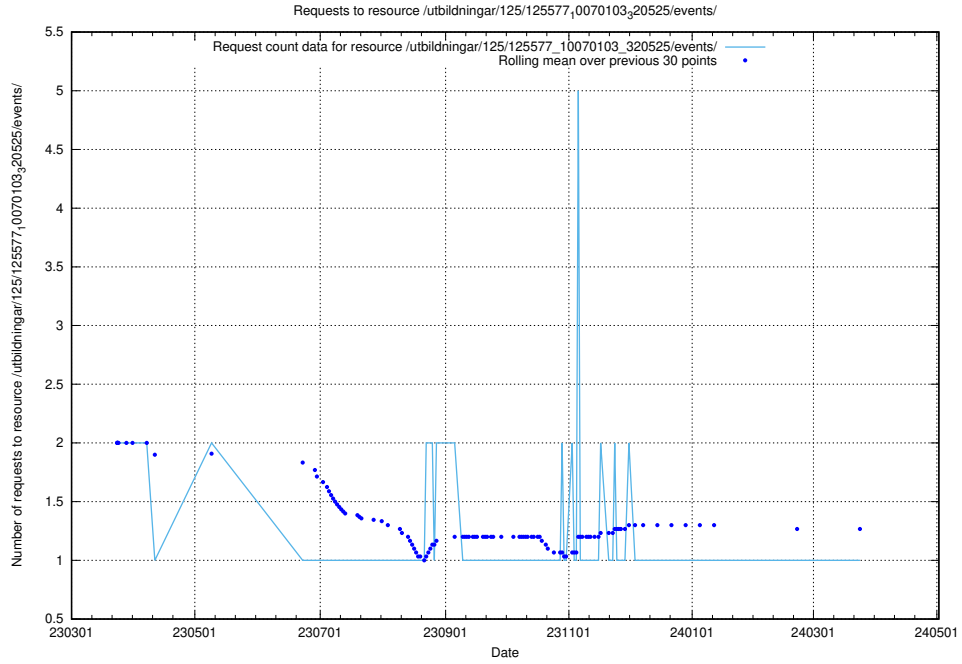

5.7255 Usage of /utbildningar/125/125577_10070103_320525/events/

Here, we count the number of requests to resource /utbildningar/125/125577_10070103_320525/events/