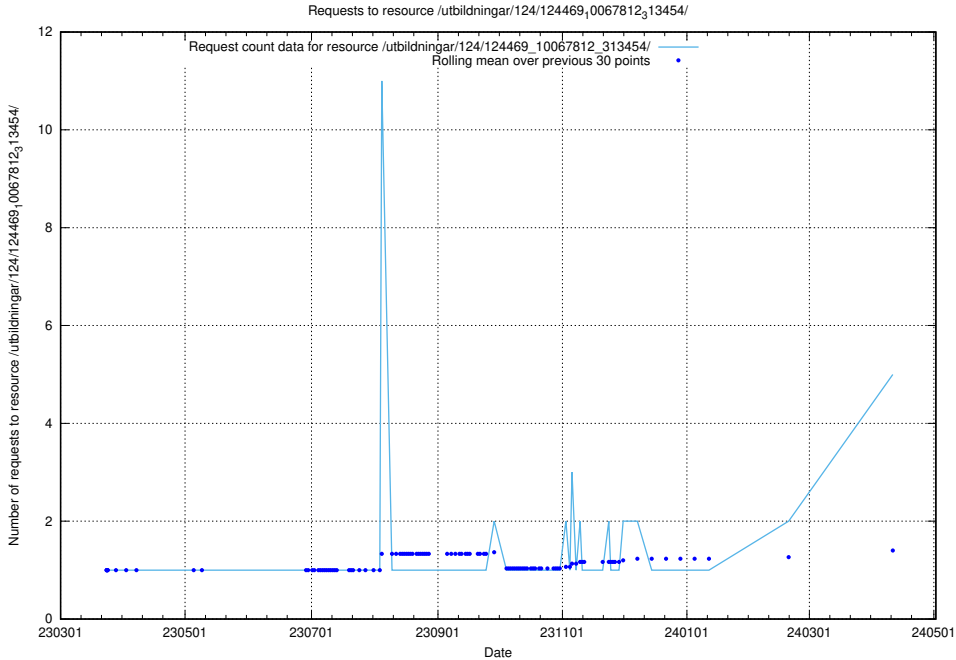

5.210 Usage of /utbildningar/124/124469_10067812_313454/

Here, we count the number of requests to resource /utbildningar/124/124469_10067812_313454/.