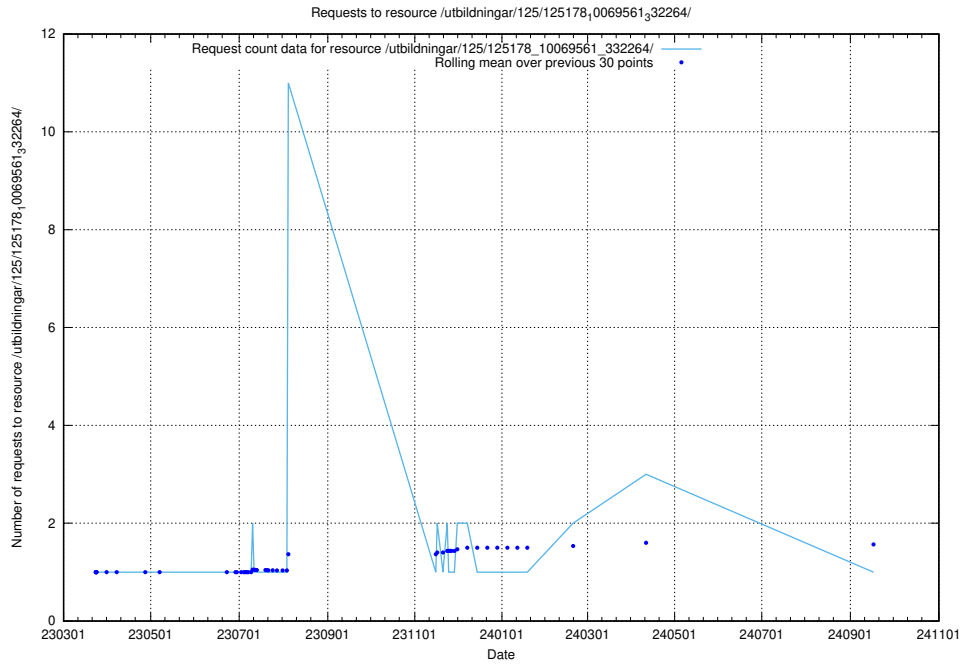

5.1181 Usage of /utbildningar/125/125178_10069561_332264/

Here, we count the number of requests to resource /utbildningar/125/125178_10069561_332264/.