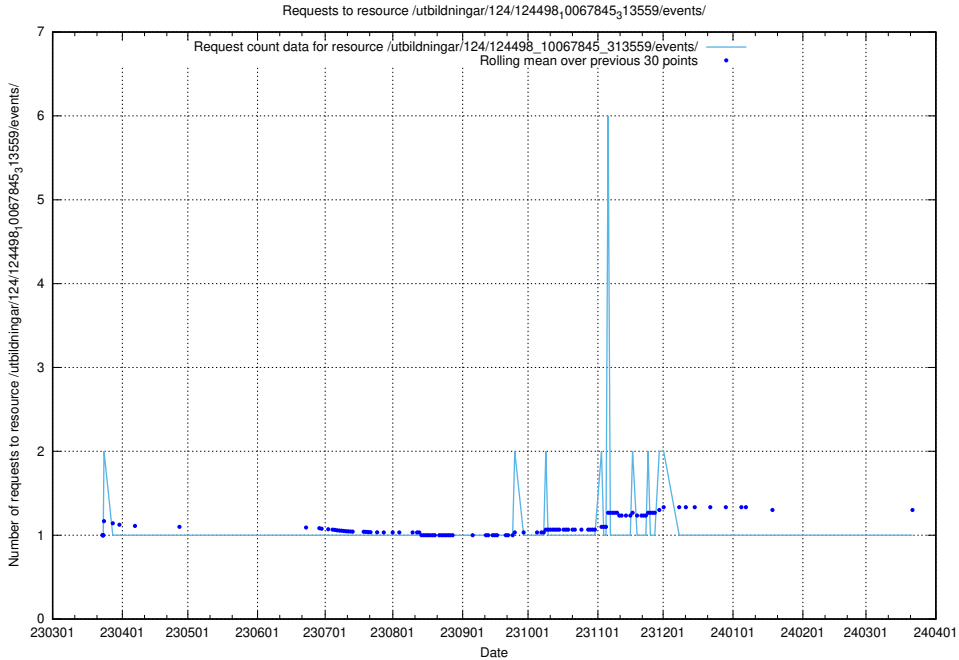

5.3602 Usage of /utbildningar/124/124498_10067845_313559/events/

Here, we count the number of requests to resource /utbildningar/124/124498_10067845_313559/events/