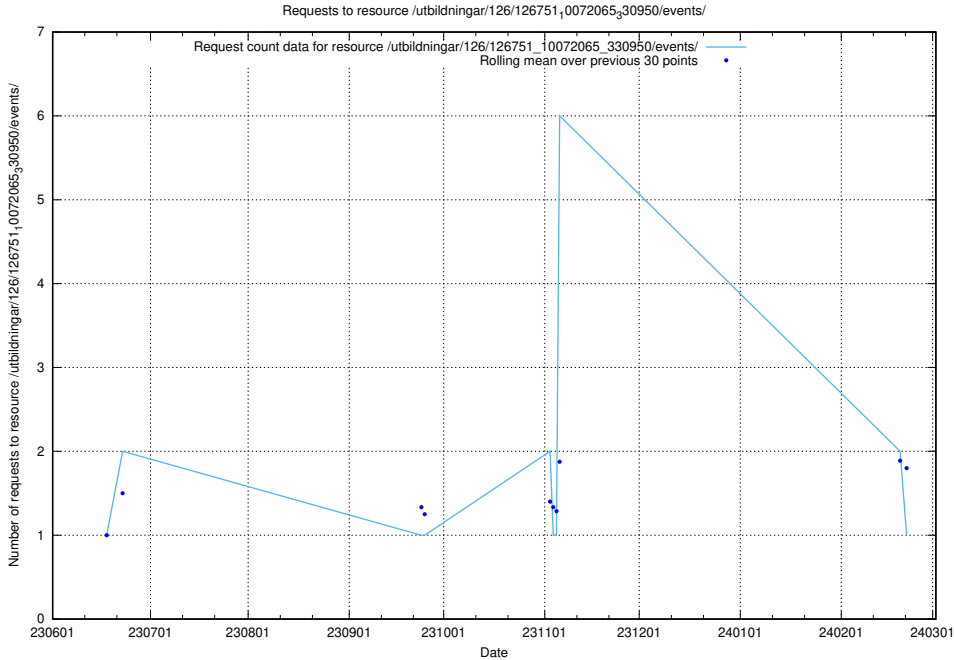

5.6778 Usage of /utbildningar/126/126751_10072065_330950/events/

Here, we count the number of requests to resource /utbildningar/126/126751_10072065_330950/events/