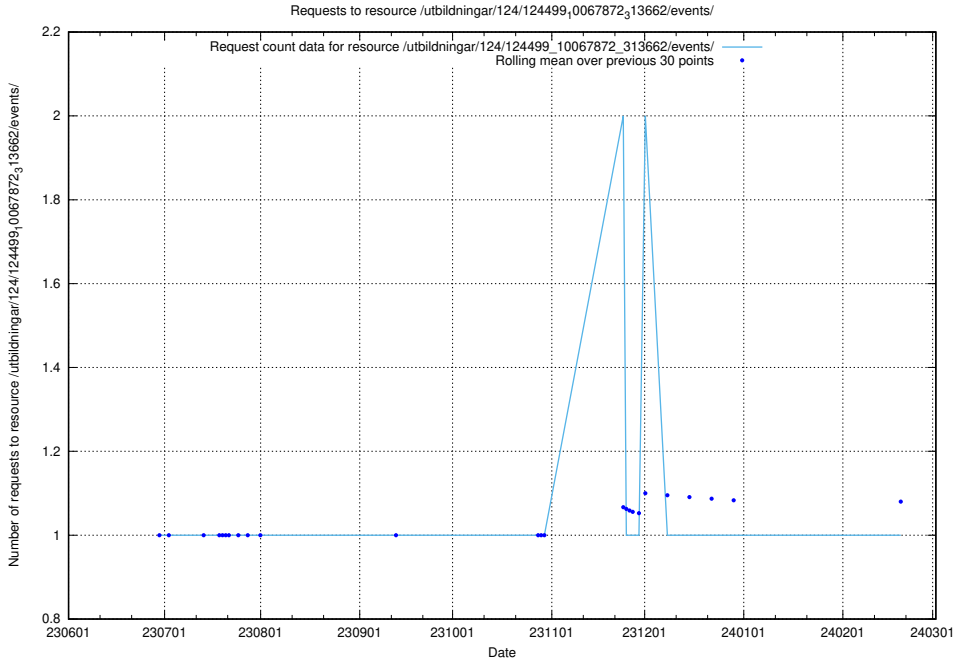

5.6322 Usage of /utbildningar/124/124499_10067872_313662/events/

Here, we count the number of requests to resource /utbildningar/124/124499_10067872_313662/events/