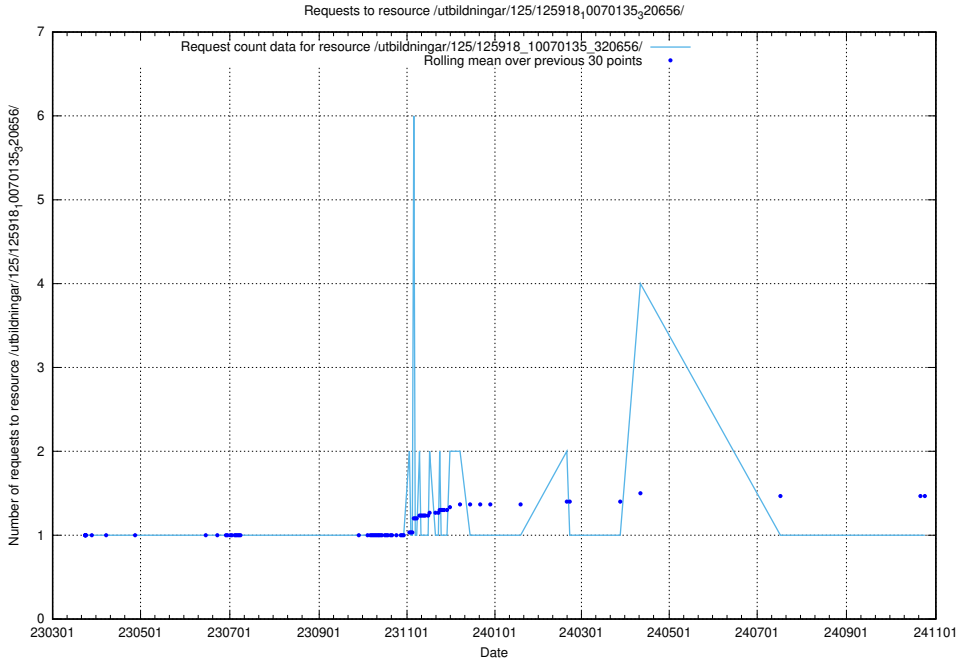

5.7417 Usage of /utbildningar/125/125918_10070135_320656/

Here, we count the number of requests to resource /utbildningar/125/125918_10070135_320656/.