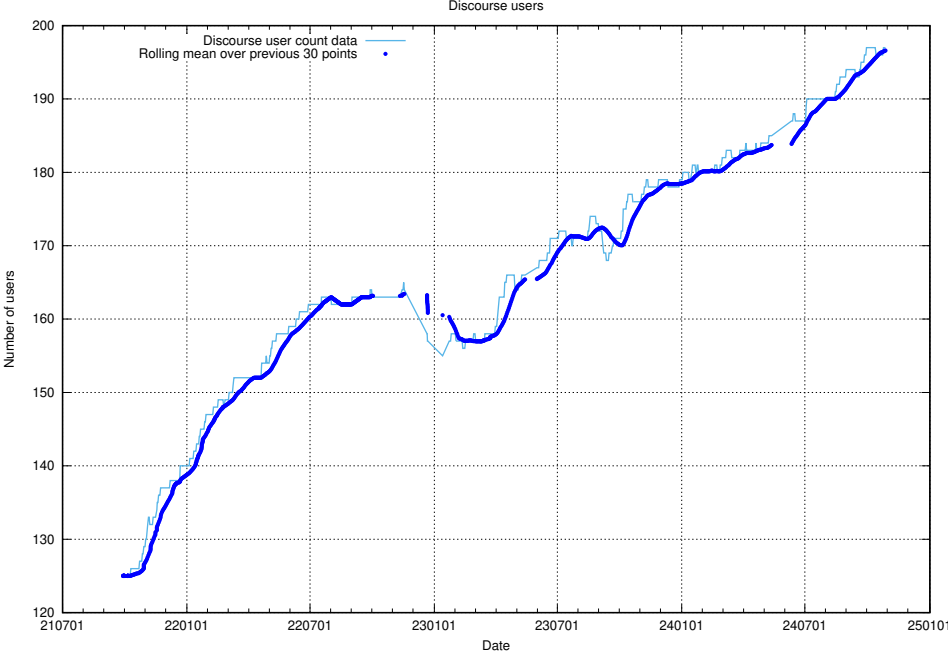

4 Discourse

This section summarises activities from the [JobTech Discourse Forum](https://forum.jobtechdev.se)⁵.

4.1 User count

A table of the number of users in Discourse.

⁵<https://forum.jobtechdev.se>