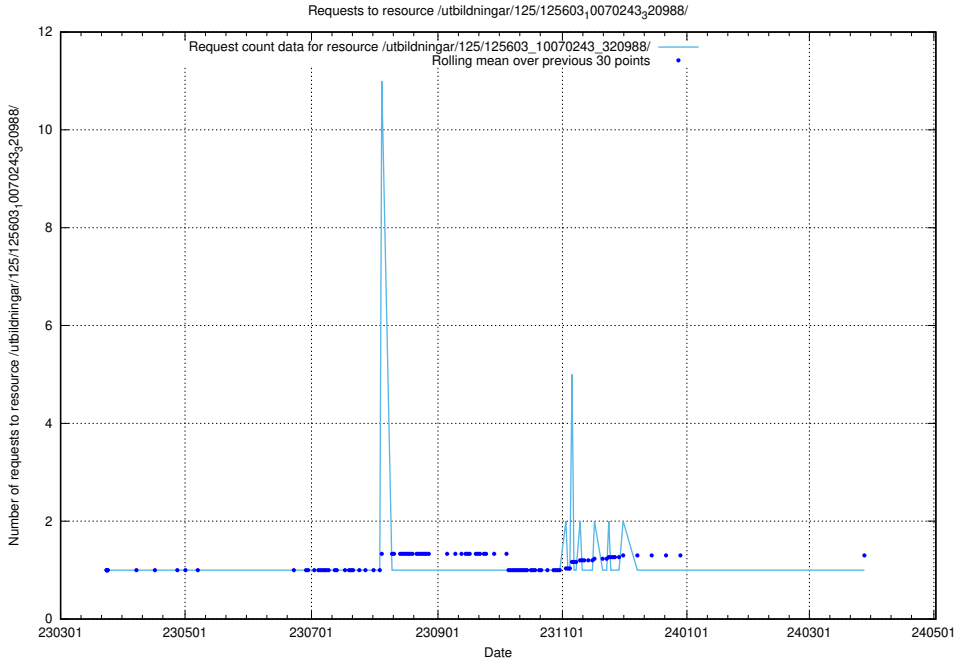

Here, we count the number of requests to resource /utbildningar/125/125603_10070243_320988/.

5.1121 Usage of /utbildningar/125/125603_10070220_320937/

Here, we count the number of requests to resource /utbildningar/125/125603_10070220_320937/.