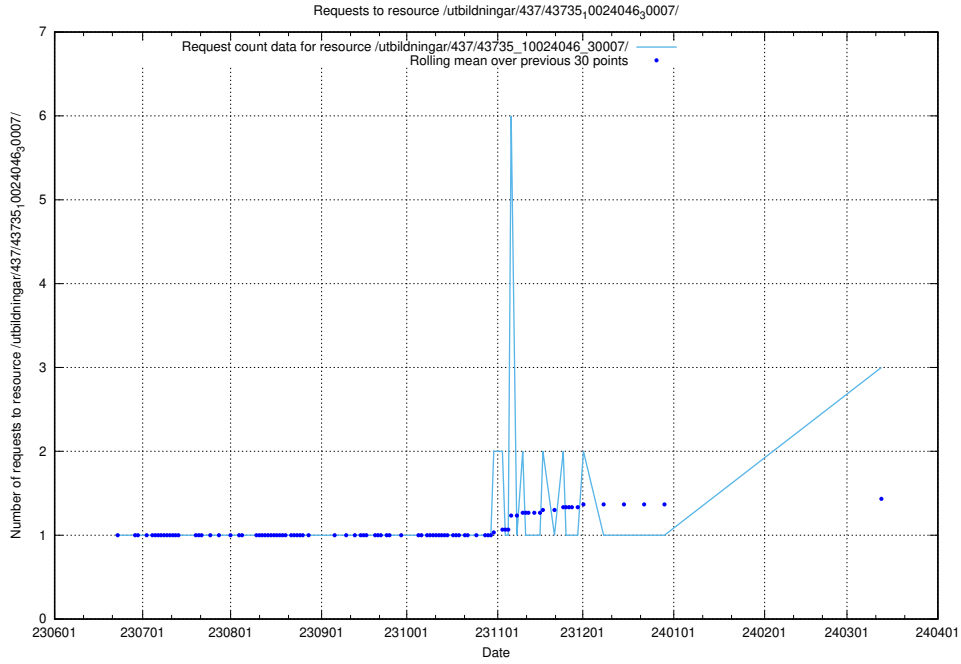

5.464 Usage of /utbildningar/437/43735_10024046_30007/

Here, we count the number of requests to resource /utbildningar/437/43735_10024046_30007/.