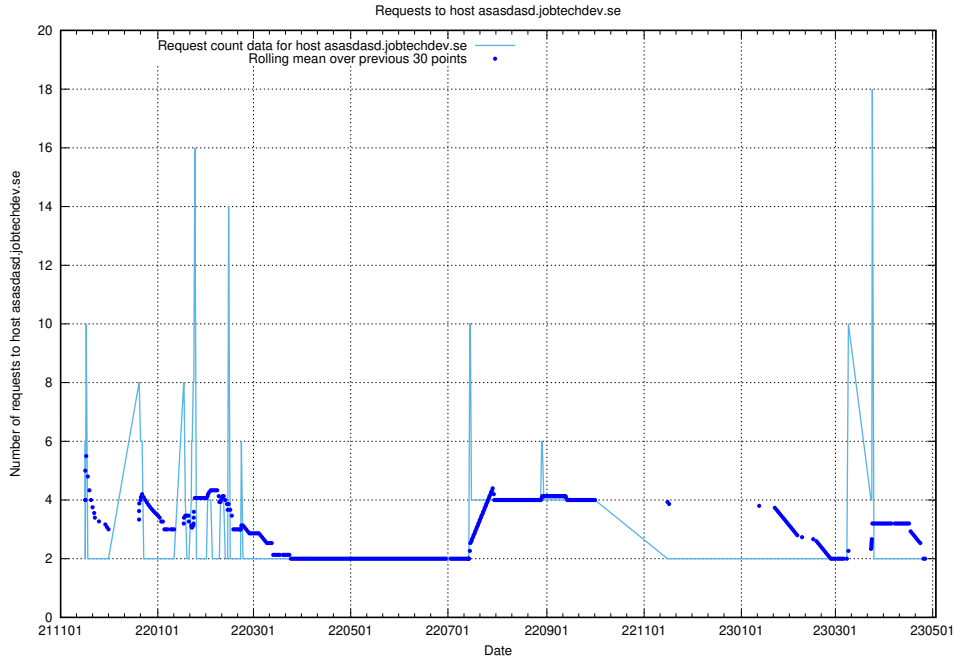

7.548 Usage of asasdask.jobtechdev.se

Here, we count the number of requests to host asasdask.jobtechdev.se.