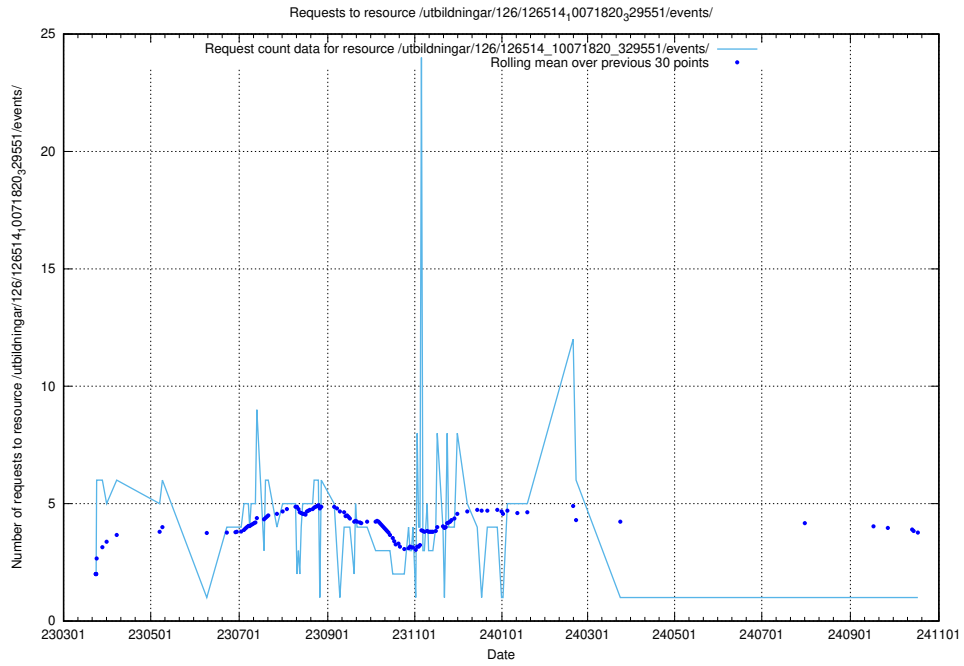

5.7237 Usage of /utbildningar/126/126514_10071820_329551/events/

Here, we count the number of requests to resource /utbildningar/126/126514_10071820_329551/events/