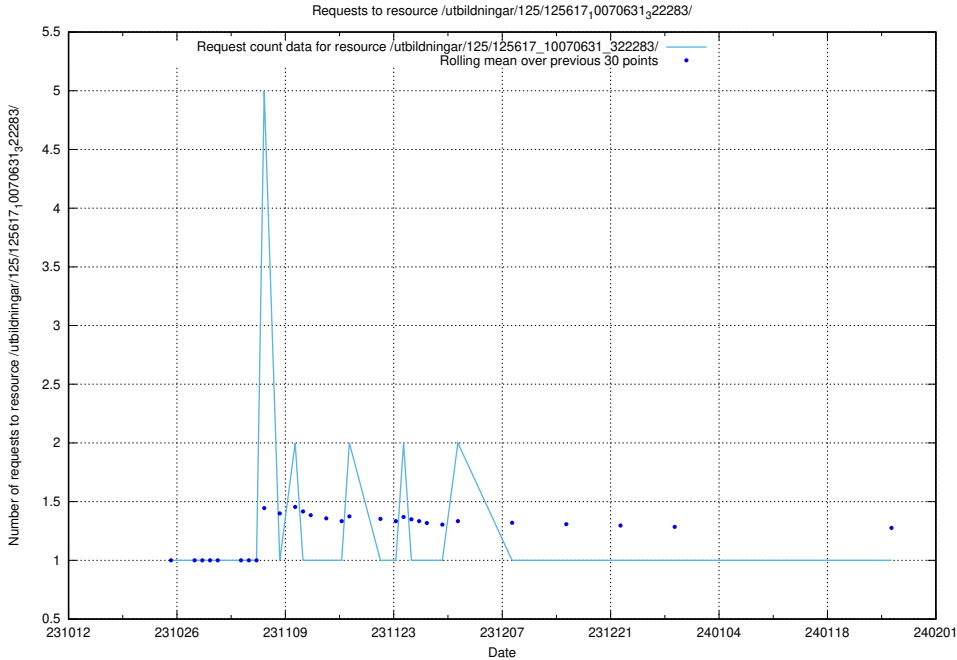

5.5145 Usage of /utbildningar/125/125617_10070631_322283/

Here, we count the number of requests to resource /utbildningar/125/125617_10070631_322283/.