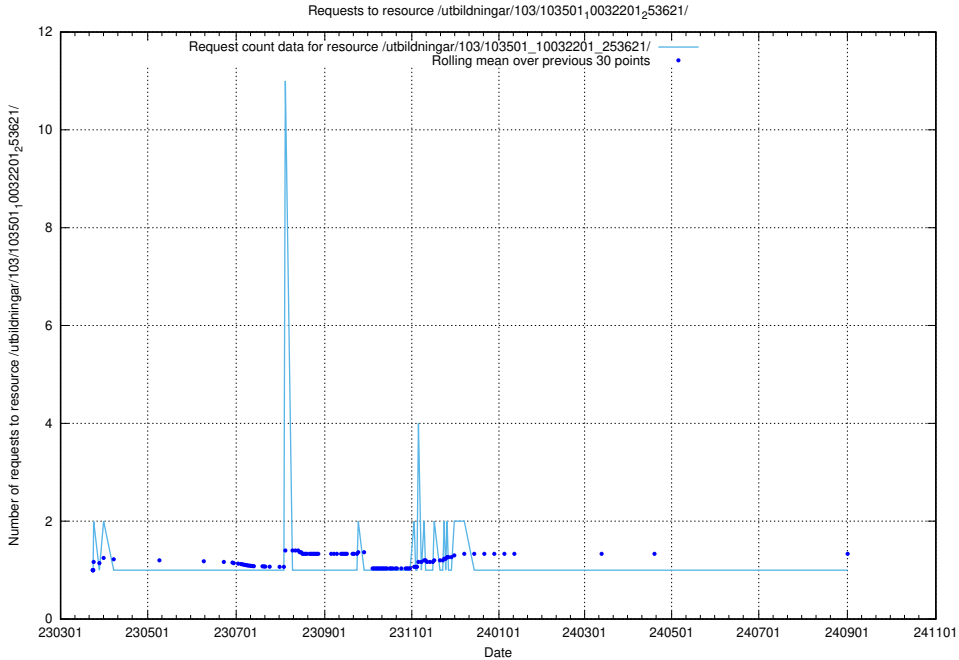

5.6419 Usage of /utbildningar/103/103501_10032201_253621/

Here, we count the number of requests to resource /utbildningar/103/103501_10032201_253621/.