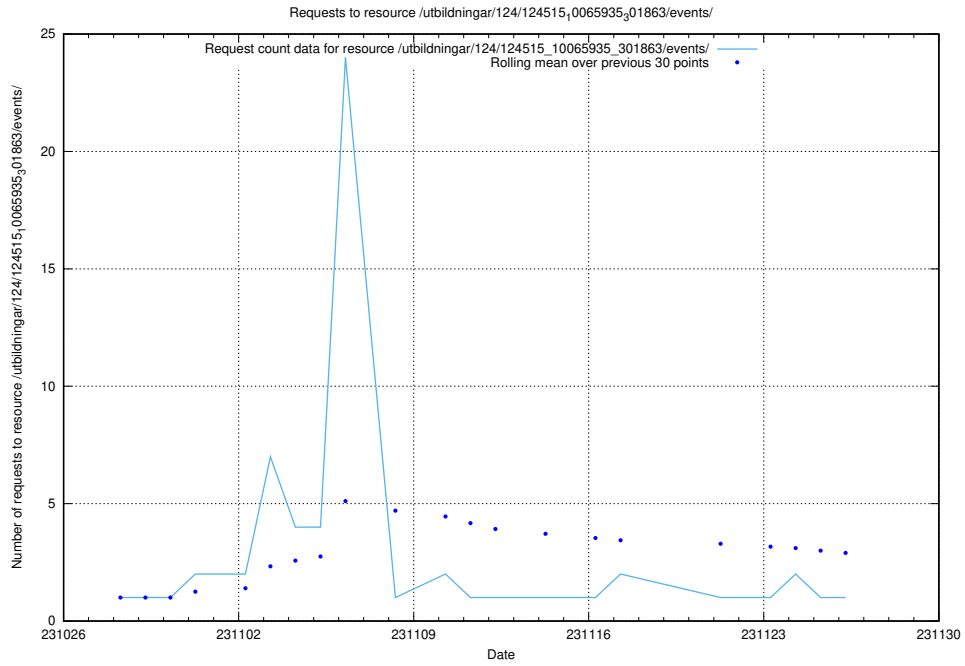

5.5121 Usage of /utbildningar/124/124515_10065935_301863/events/

Here, we count the number of requests to resource /utbildningar/124/124515_10065935_301863/events/