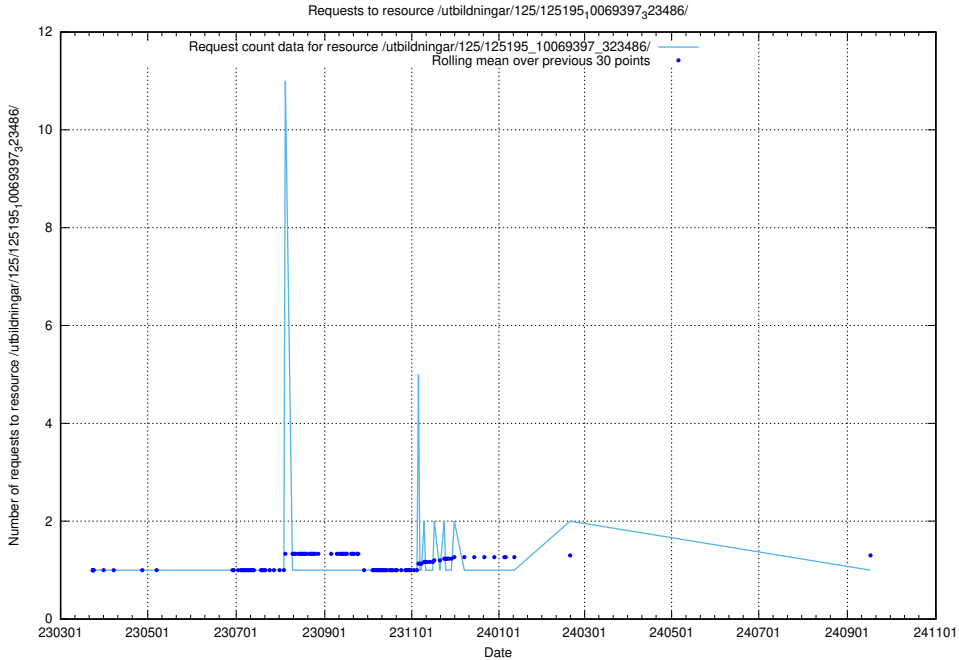

Here, we count the number of requests to resource /utbildningar/125/125195_10069397_323486/events/

5.1172 Usage of /utbildningar/125/125195_10069397_323486/

Here, we count the number of requests to resource /utbildningar/125/125195_10069397_323486/.