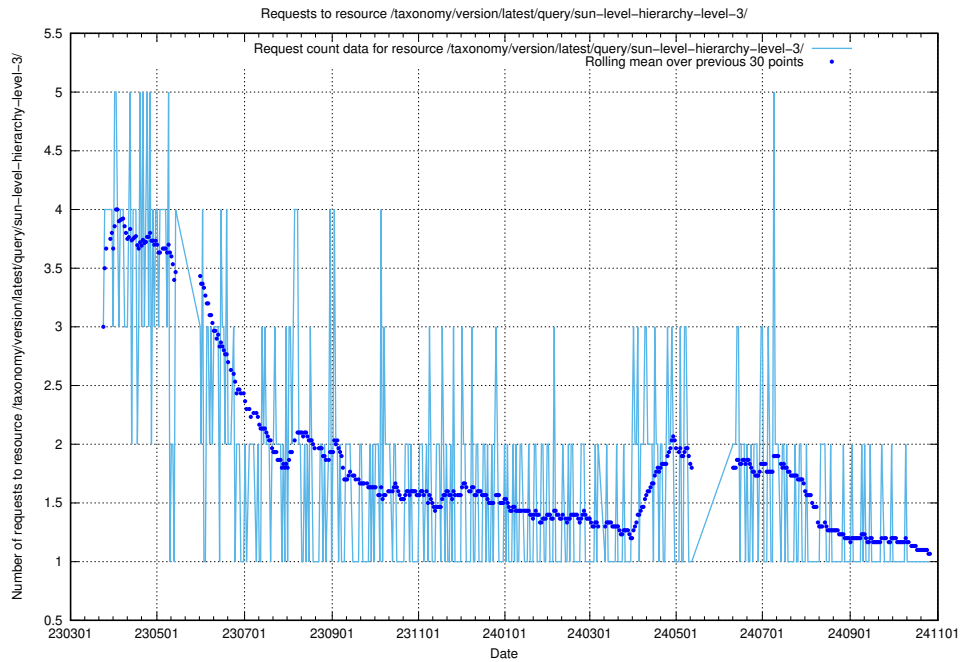

5.7012 Usage of /taxonomy/version/latest/query/sun-level-hierarchy-level-3/

Here, we count the number of requests to resource /taxonomy/version/latest/query/sun-level-hierarchy-level-3/.