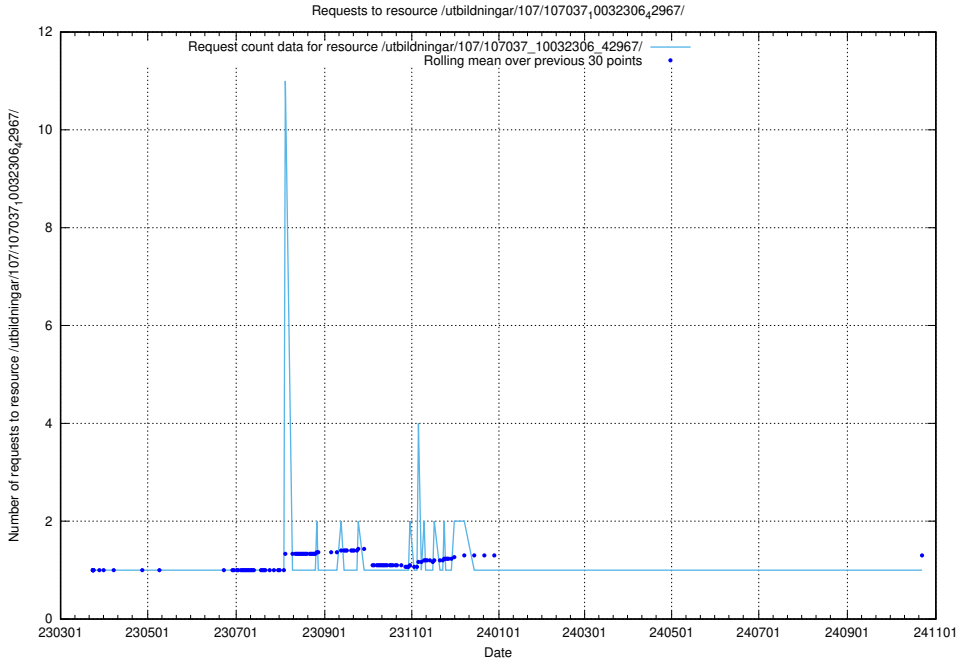

5.6301 Usage of /utbildningar/107/107037_10032306_42967/

Here, we count the number of requests to resource /utbildningar/107/107037_10032306_42967/.