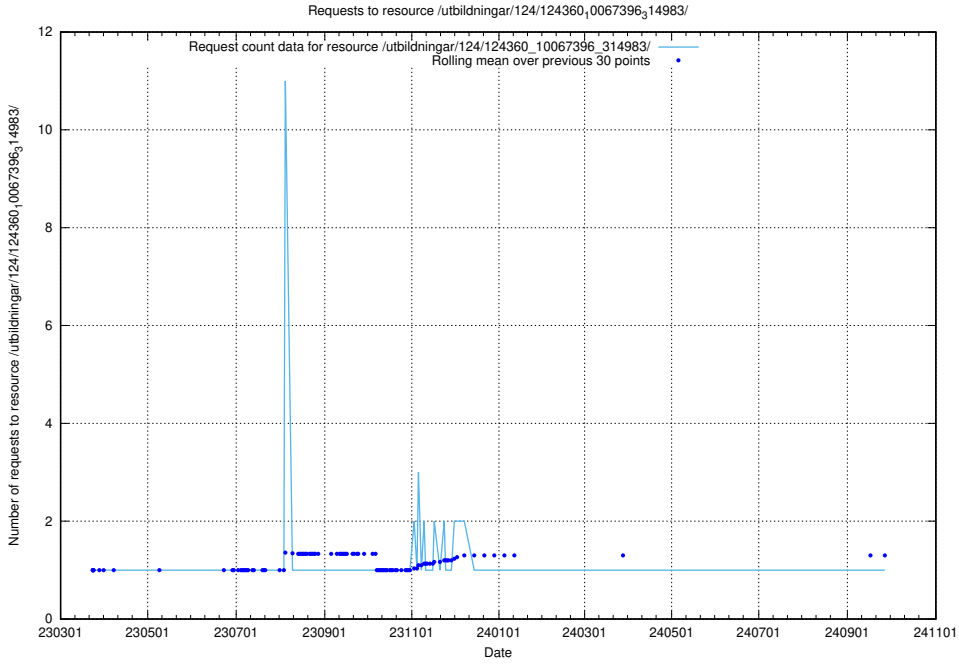

5.4701 Usage of /utbildningar/124/124360_10067396_314983/

Here, we count the number of requests to resource /utbildningar/124/124360_10067396_314983/.