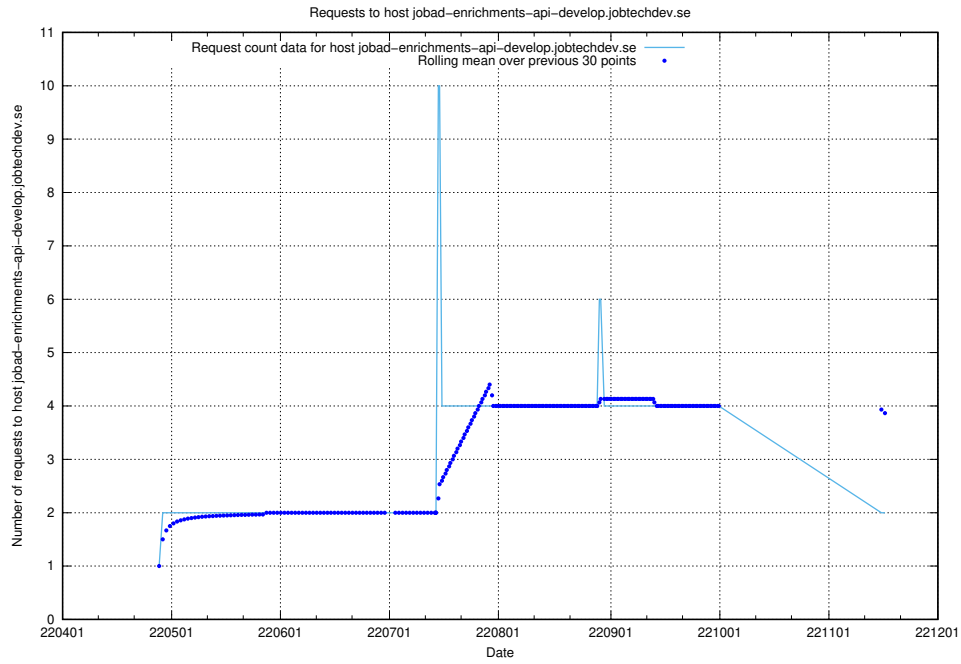

7.452 Usage of jobad-enrichments-api-develop.jobtechdev.se

Here, we count the number of requests to host jobad-enrichments-api-develop.jobtechdev.se.