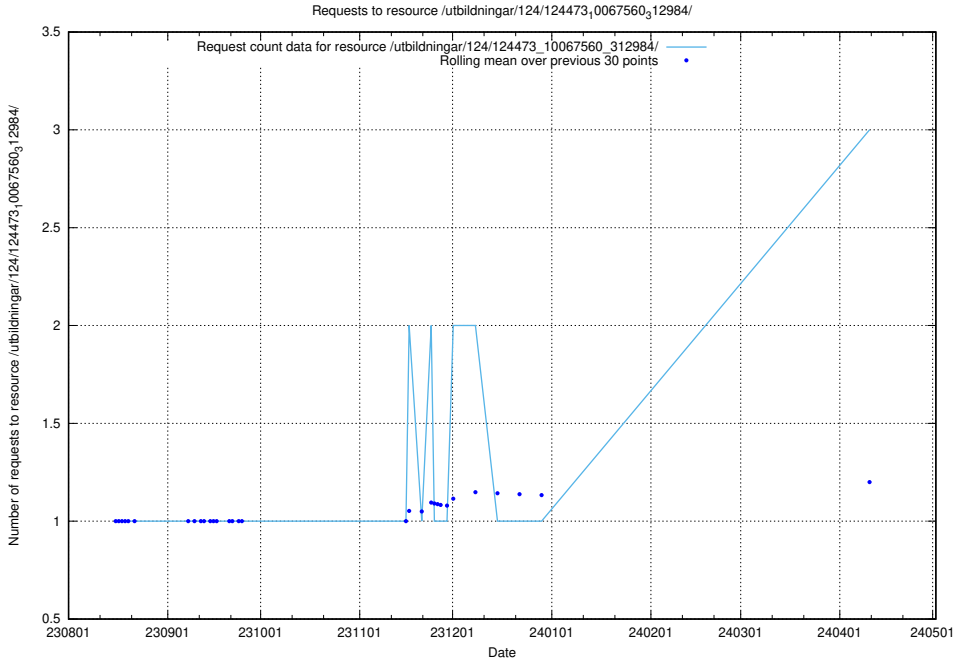

5.447 Usage of /utbildningar/124/124473_10067560_312984/

Here, we count the number of requests to resource /utbildningar/124/124473_10067560_312984/.