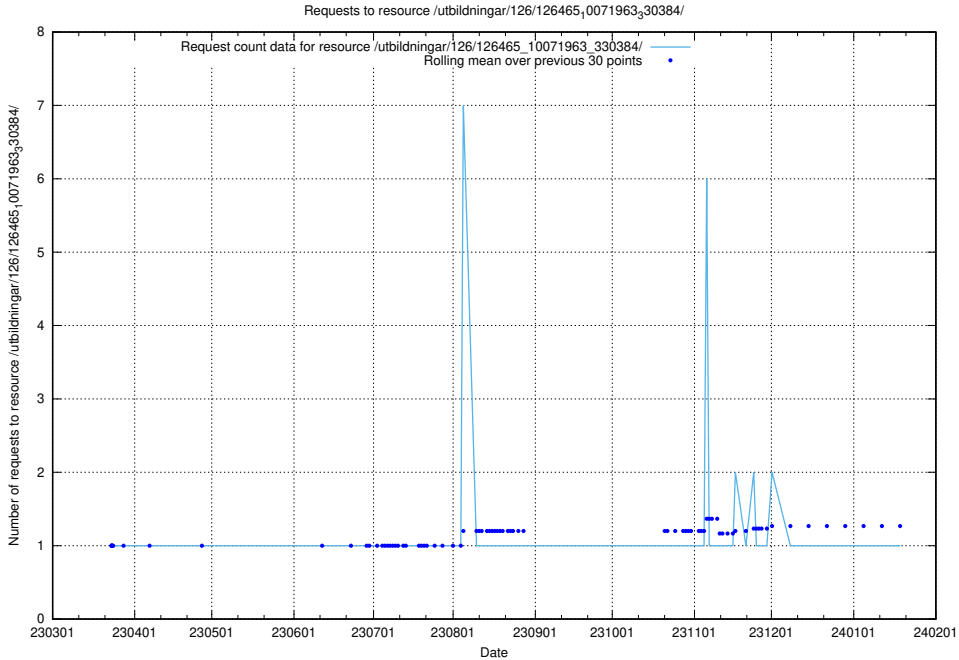

5.7395 Usage of /utbildningar/126/126465_10071963_330384/

Here, we count the number of requests to resource /utbildningar/126/126465_10071963_330384/.