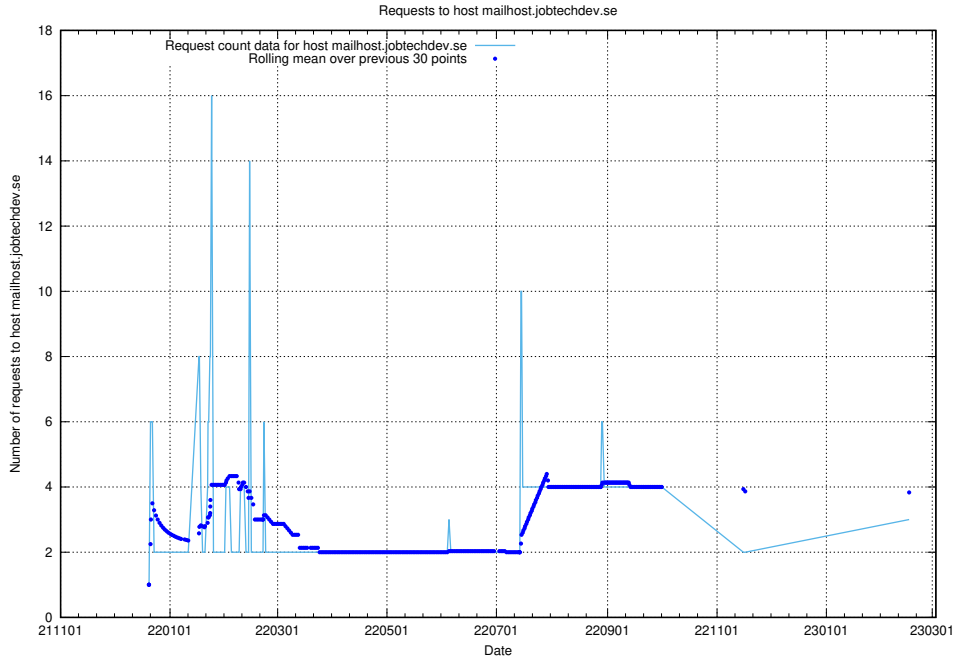

7.205 Usage of mailhost.jobtechdev.se

Here, we count the number of requests to host mailhost.jobtechdev.se.