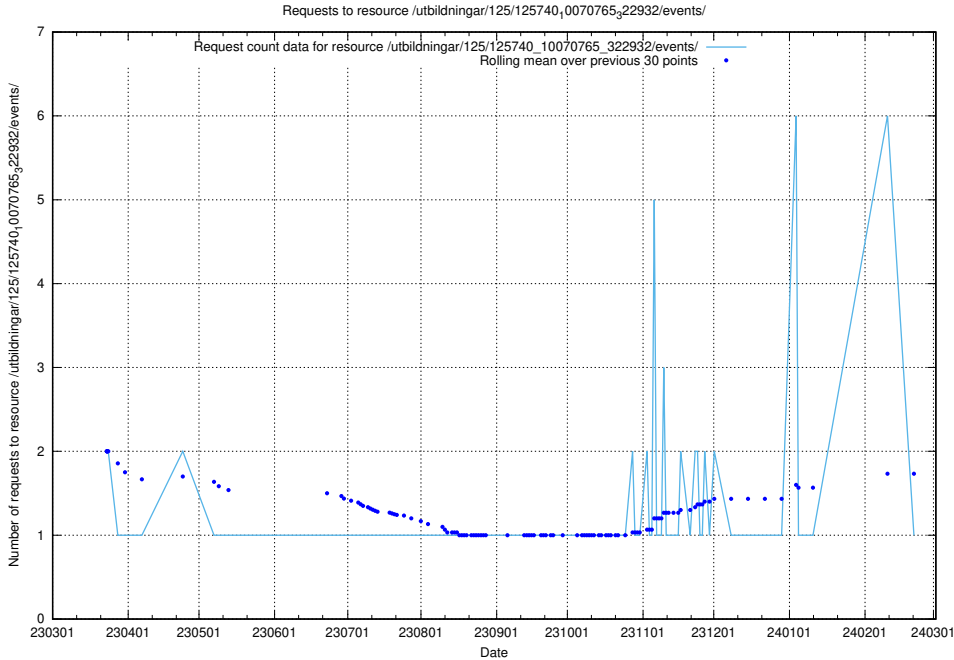

5.7247 Usage of /utbildningar/125/125740_10070765_322932/events/

Here, we count the number of requests to resource /utbildningar/125/125740_10070765_322932/events/