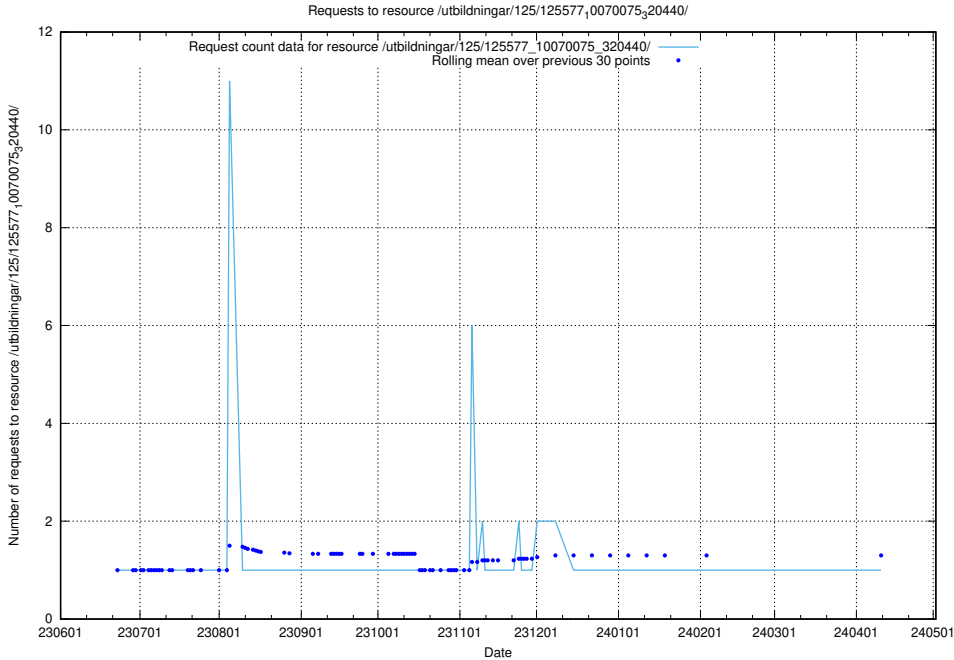

5.6631 Usage of /utbildningar/125/125577_10070075_320440/

Here, we count the number of requests to resource /utbildningar/125/125577_10070075_320440/.