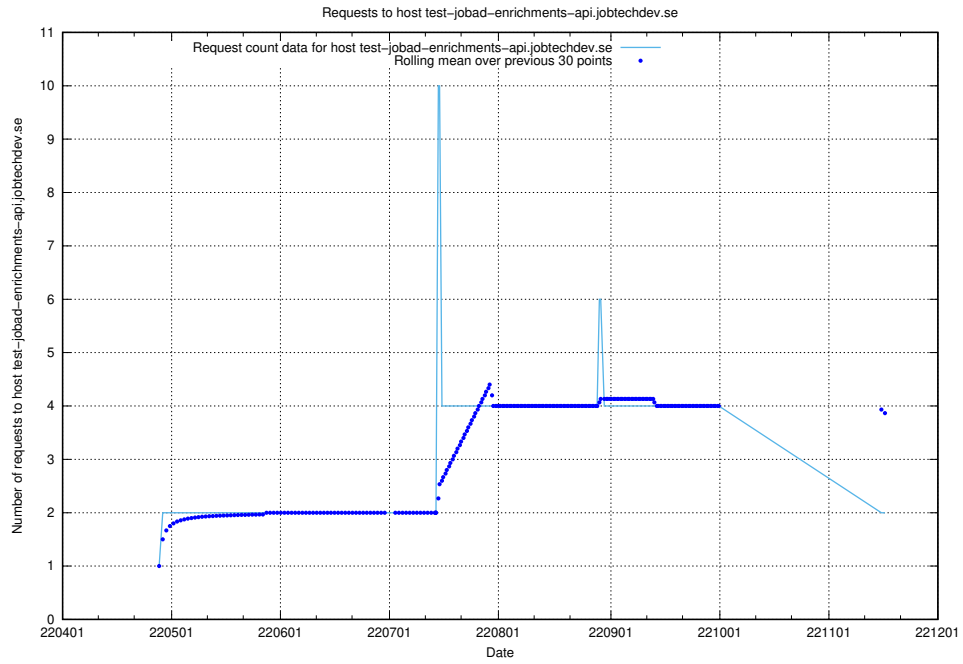

7.445 Usage of test-jobad-enrichments-api.jobtechdev.se

Here, we count the number of requests to host test-jobad-enrichments-api.jobtechdev.se.

7.446 Usage of jobtech-jobad-enrichments-develop.jobtechdev.se