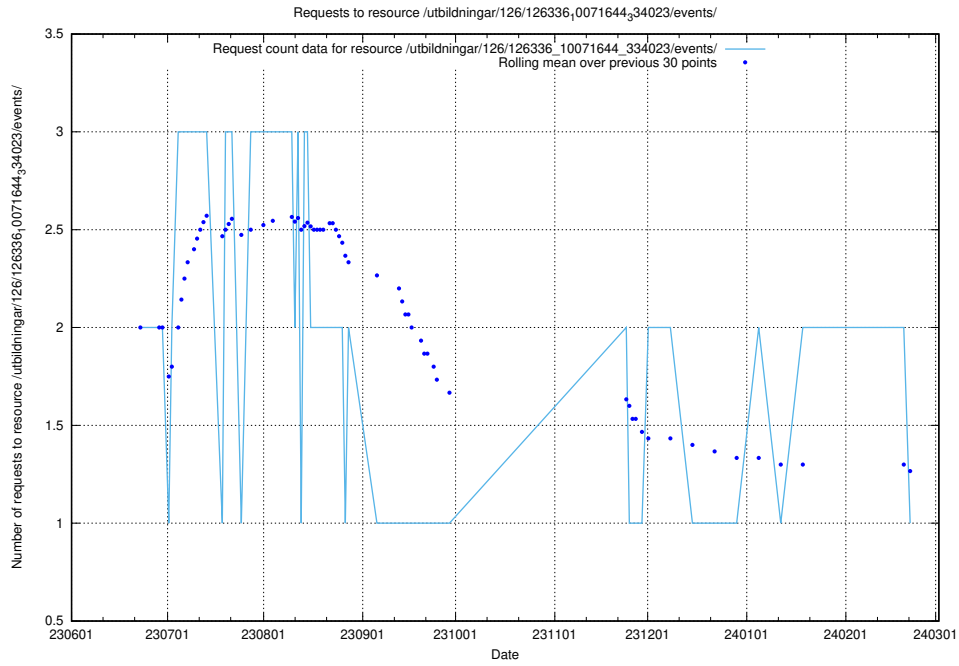

5.6497 Usage of /utbildningar/126/126336_10071644_334023/events/

Here, we count the number of requests to resource /utbildningar/126/126336_10071644_334023/events/