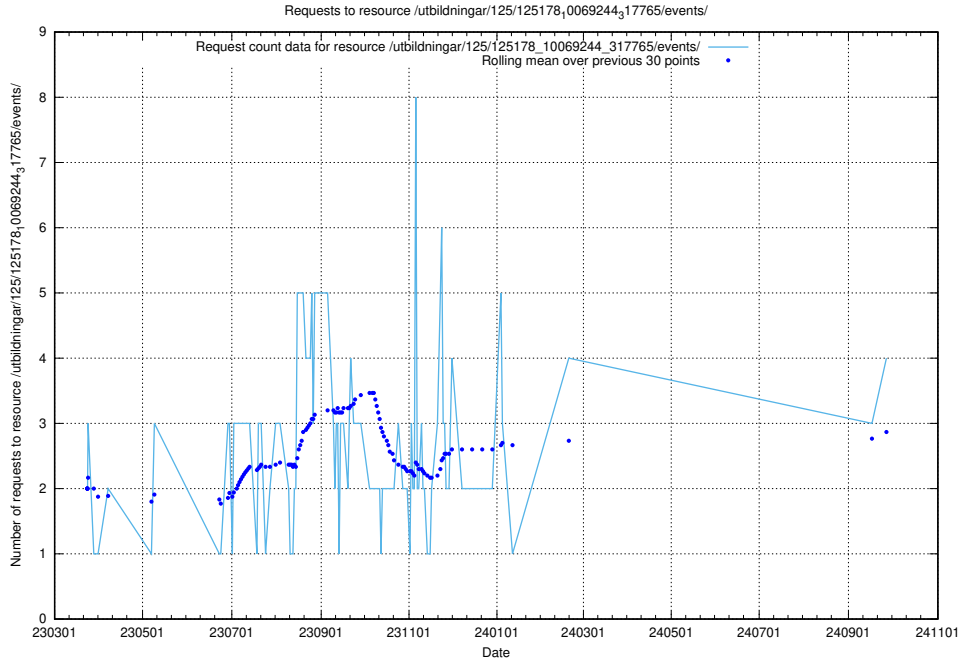

5.349 Usage of /utbildningar/125/125178_10069244_317765/events/

Here, we count the number of requests to resource /utbildningar/125/125178_10069244_317765/events/