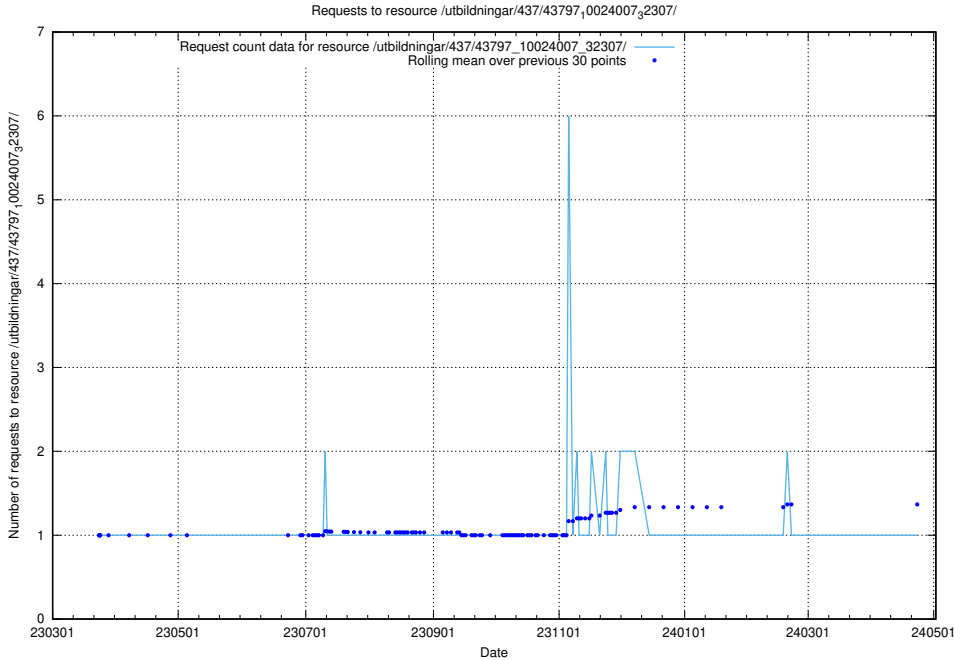

5.7324 Usage of /utbildningar/437/43797_10024007_32307/

Here, we count the number of requests to resource /utbildningar/437/43797_10024007_32307/.