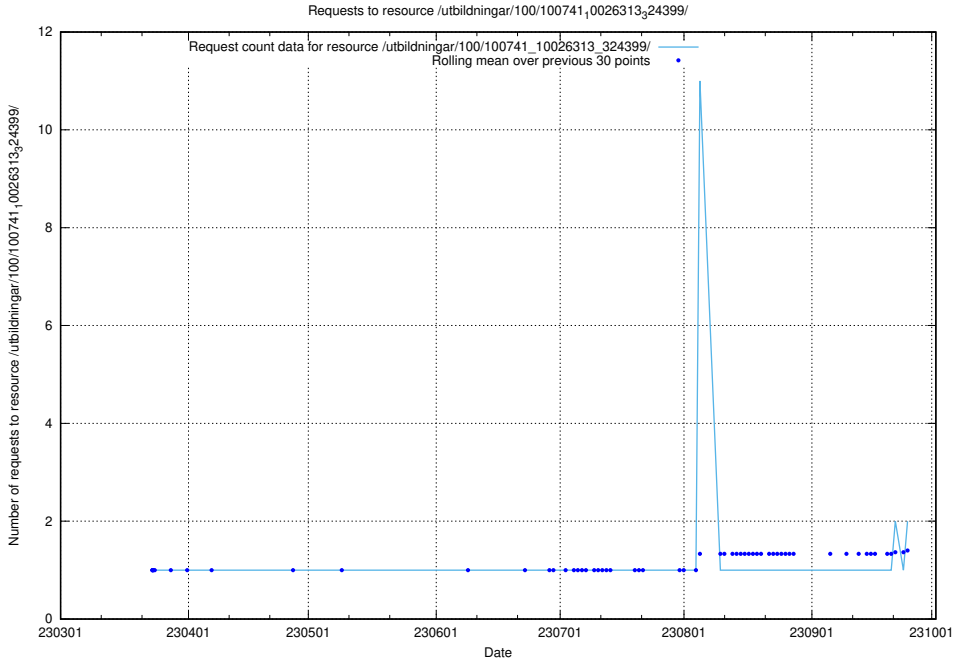

5.908 Usage of /utbildningar/100/100741_10026313_324399/

Here, we count the number of requests to resource /utbildningar/100/100741_10026313_324399/.