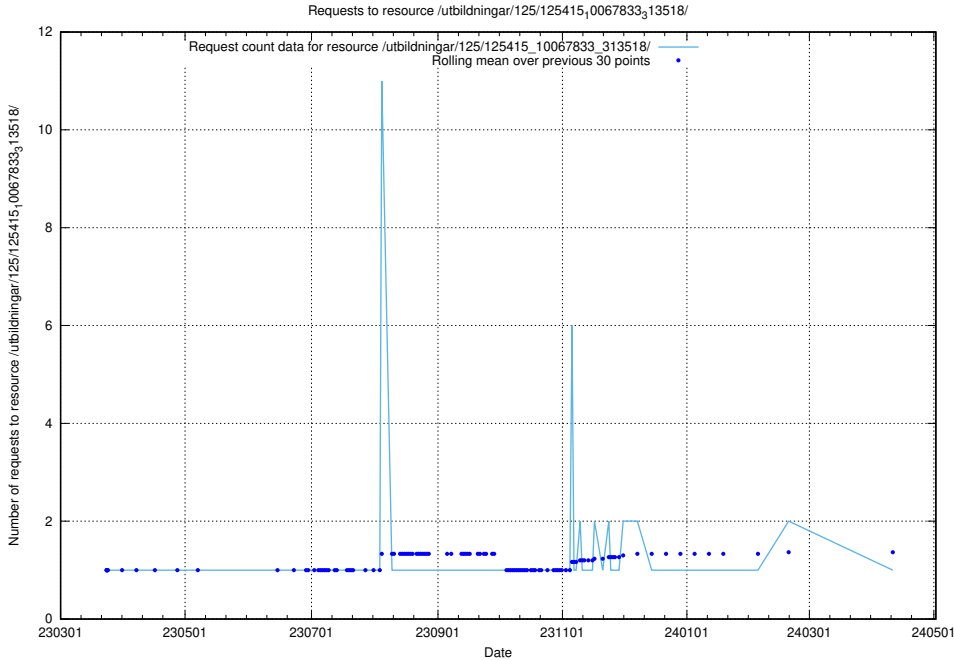

5.1149 Usage of /utbildningar/125/125415_10067833_313518/

Here, we count the number of requests to resource /utbildningar/125/125415_10067833_313518/.