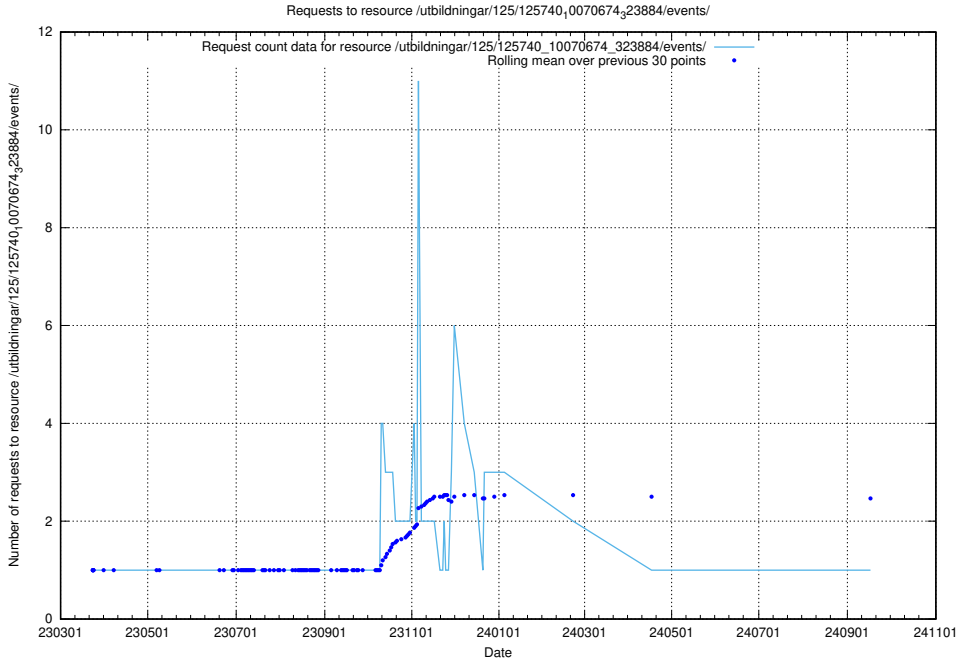

5.1026 Usage of /utbildningar/125/125740_10070674_323884/events/

Here, we count the number of requests to resource /utbildningar/125/125740_10070674_323884/events/