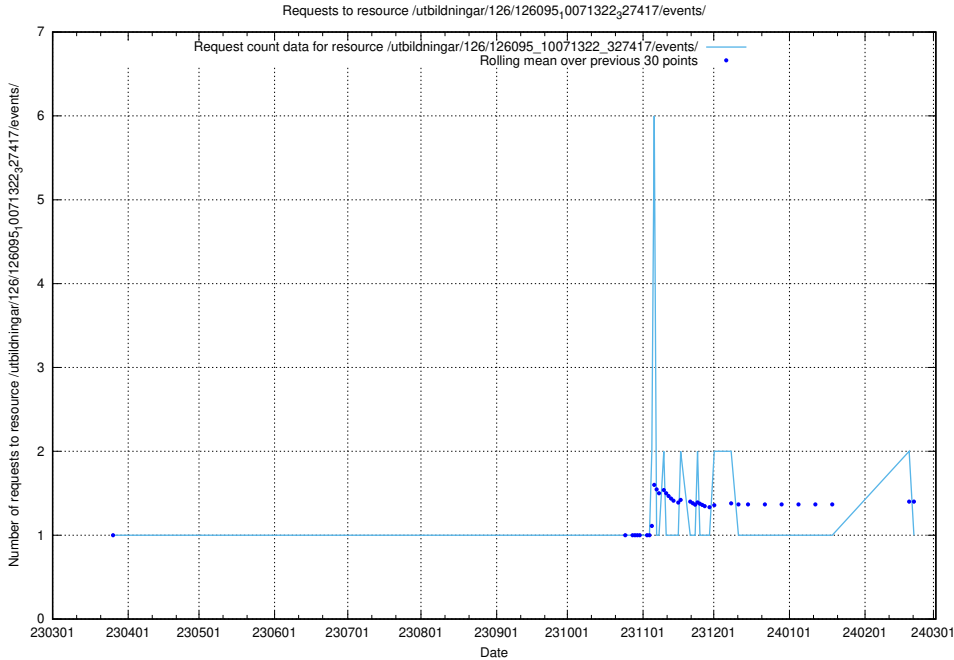

5.7000 Usage of /utbildningar/126/126095_10071322_327417/events/

Here, we count the number of requests to resource /utbildningar/126/126095_10071322_327417/events/