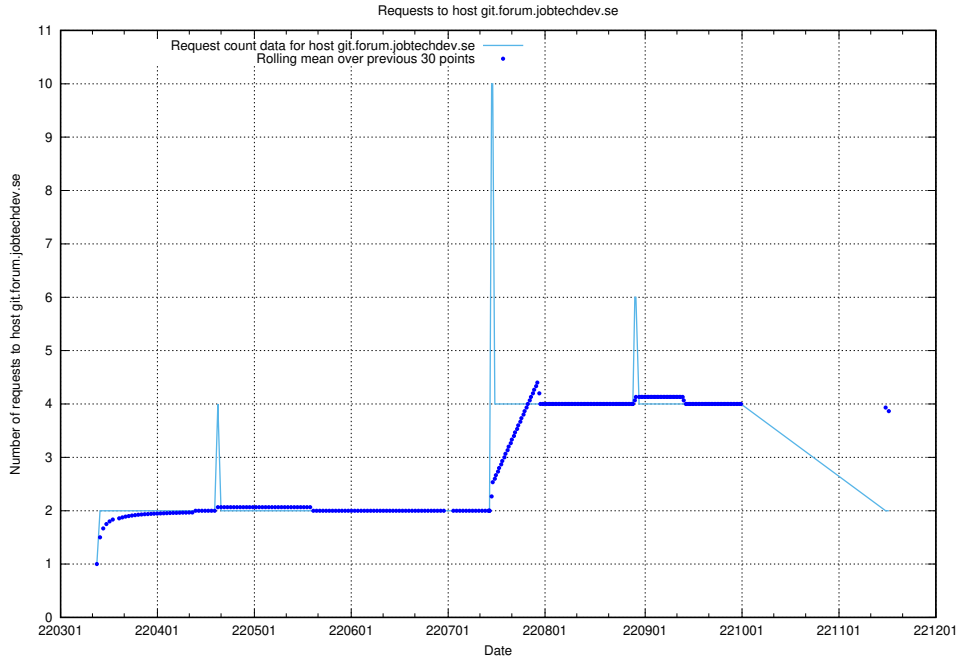

7.507 Usage of git.forum.jobtechdev.se

Here, we count the number of requests to host git.forum.jobtechdev.se.