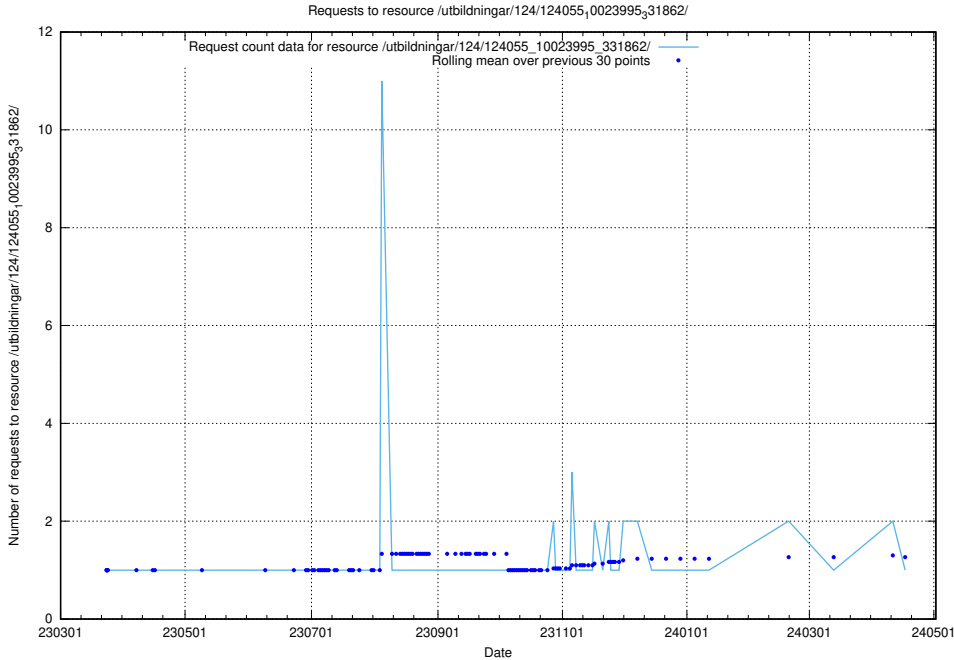

5.5217 Usage of /utbildningar/124/124055_10023995_331862/

Here, we count the number of requests to resource /utbildningar/124/124055_10023995_331862/.