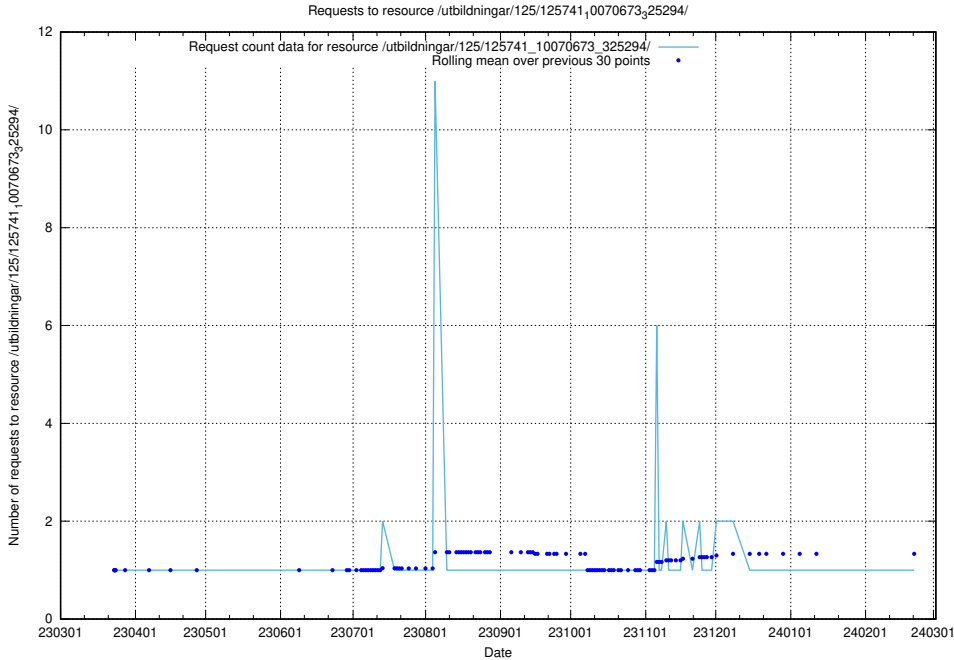

5.7466 Usage of /utbildningar/125/125741_10070673_325294/

Here, we count the number of requests to resource /utbildningar/125/125741_10070673_325294/.