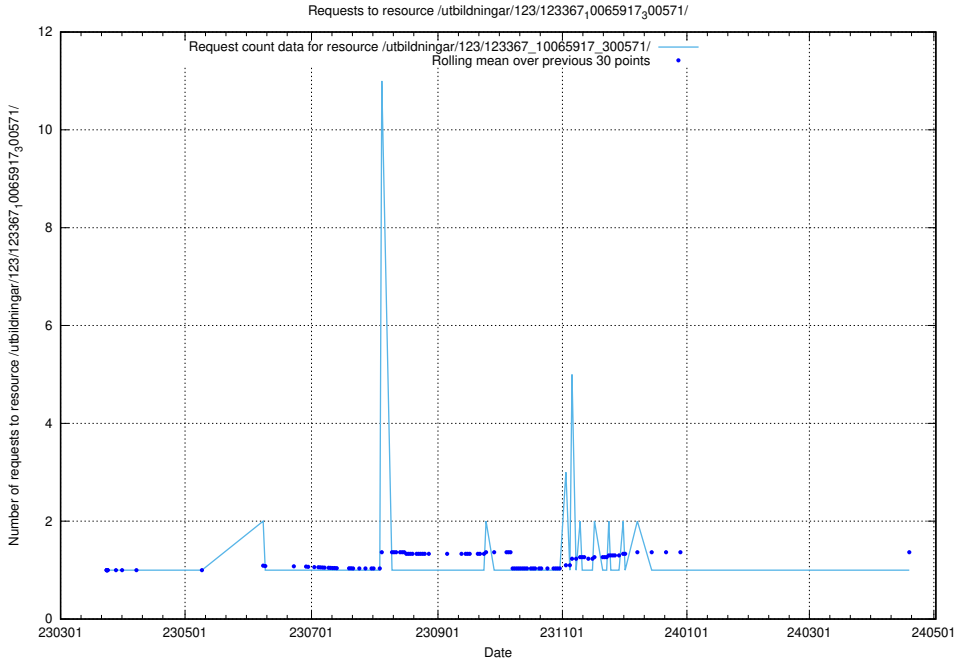

5.5579 Usage of /utbildningar/123/123367_10065917_300571/

Here, we count the number of requests to resource /utbildningar/123/123367_10065917_300571/.