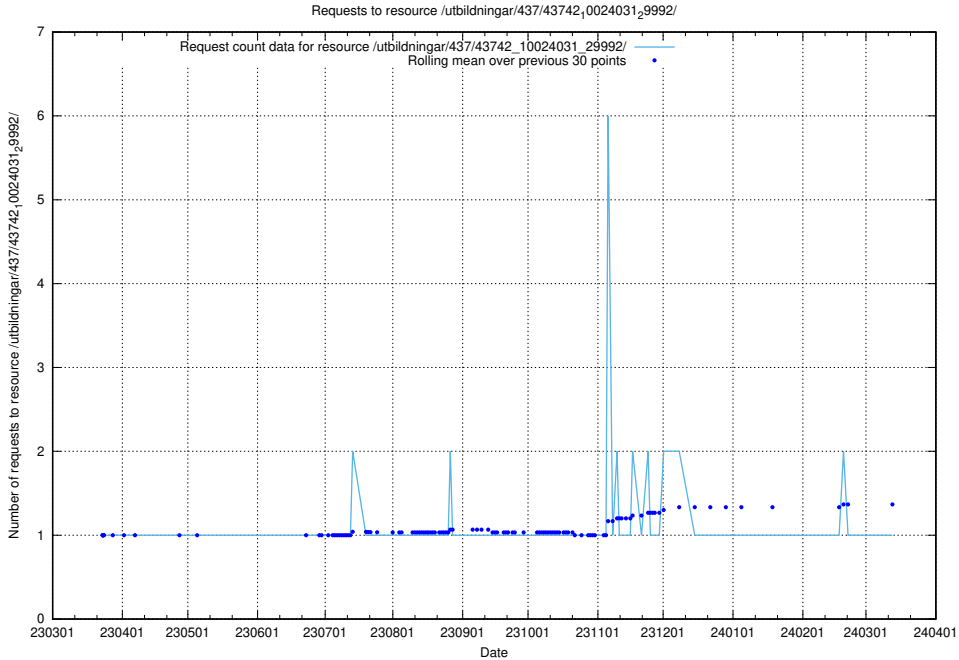

5.7364 Usage of /utbildningar/437/43742_10024031_29992/

Here, we count the number of requests to resource /utbildningar/437/43742_10024031_29992/.