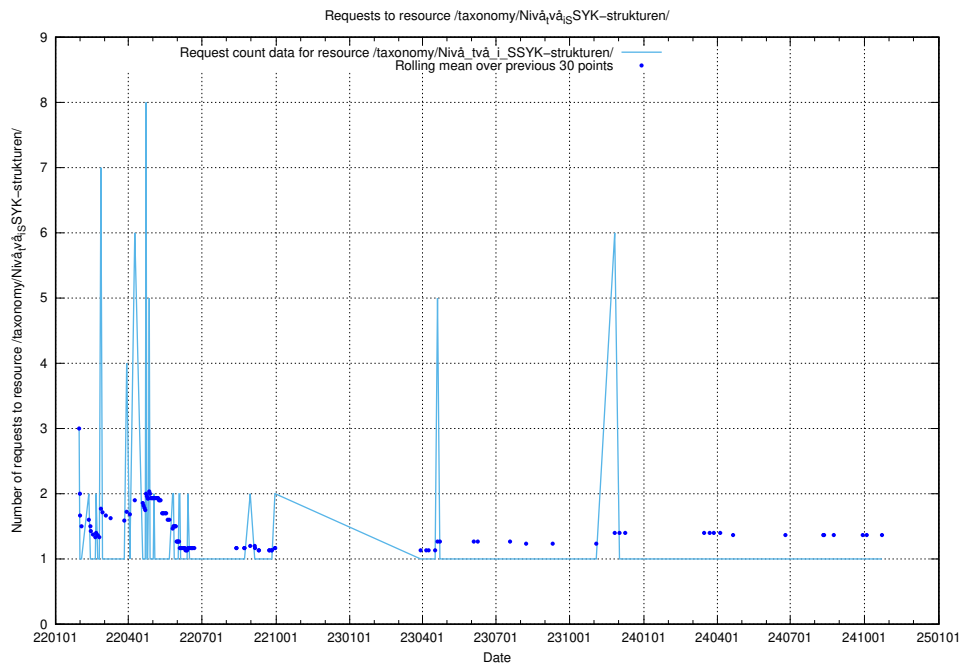

5.4469 Usage of /taxonomy/Nivå_två_i_SSYK-strukturen/

Here, we count the number of requests to resource /taxonomy/Nivå_två_i_SSYK-strukturen/.