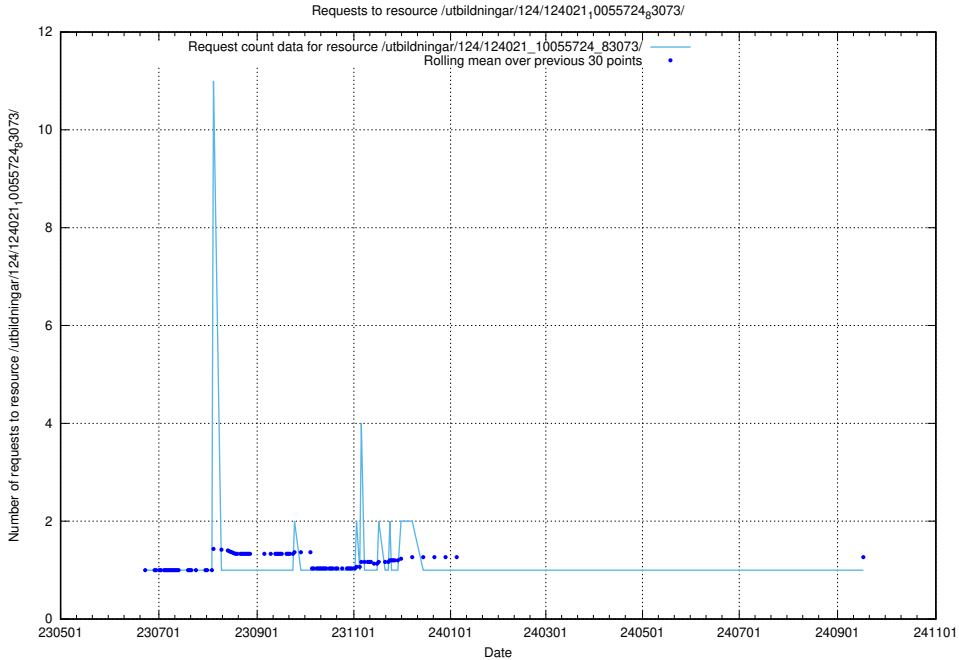

5.6745 Usage of /utbildningar/124/124021_10055724_83073/

Here, we count the number of requests to resource /utbildningar/124/124021_10055724_83073/.