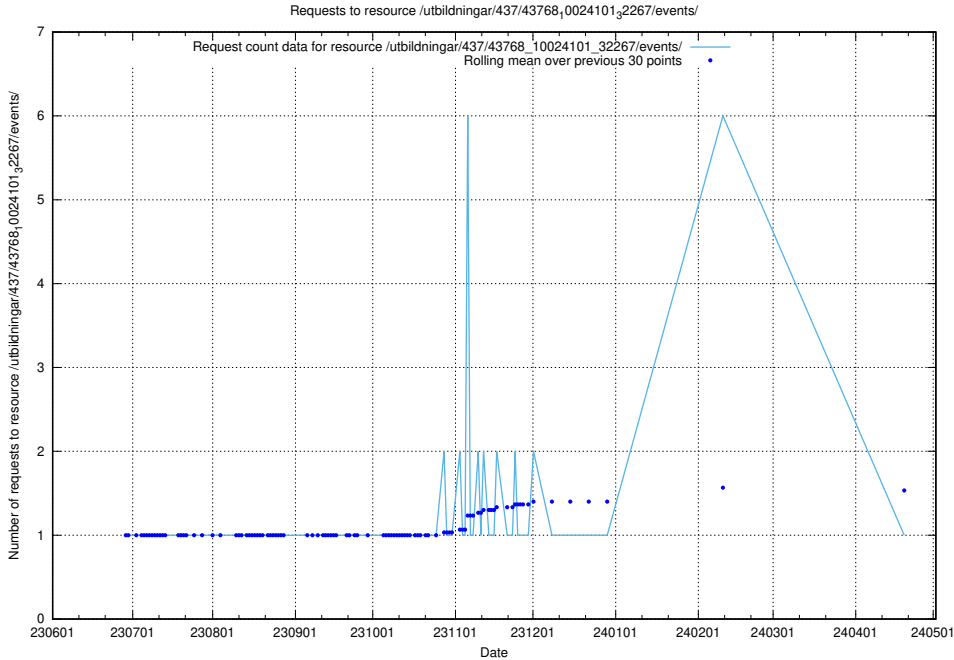

5.6356 Usage of /utbildningar/437/43768_10024101_32267/events/

Here, we count the number of requests to resource /utbildningar/437/43768_10024101_32267/events/.