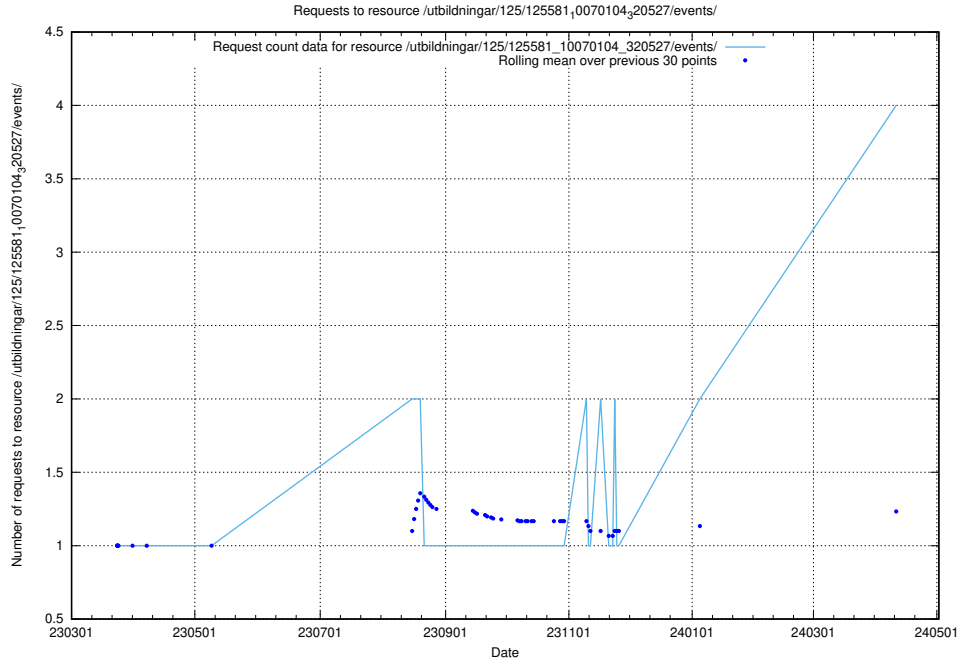

Here, we count the number of requests to resource /utbildningar/125/125598_10070132_320643/.

5.255 Usage of /utbildningar/125/125581_10070104_320527/events/

Here, we count the number of requests to resource /utbildningar/125/125581_10070104_320527/events/