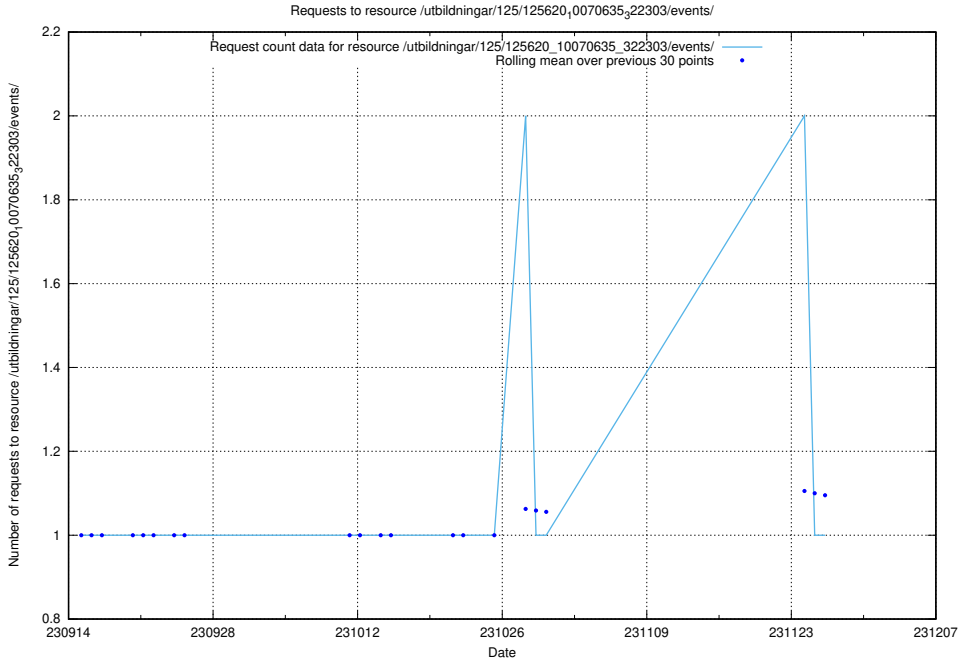

5.5499 Usage of /utbildningar/125/125620_10070635_322303/events/

Here, we count the number of requests to resource /utbildningar/125/125620_10070635_322303/events/