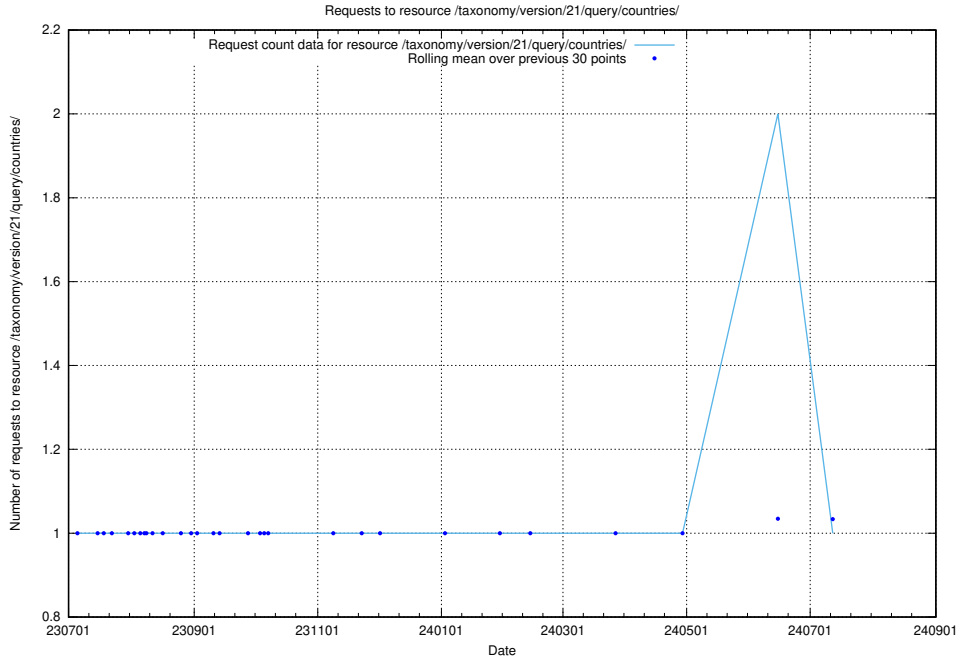

5.6266 Usage of /taxonomy/version/21/query/countries/

Here, we count the number of requests to resource /taxonomy/version/21/query/countries/.