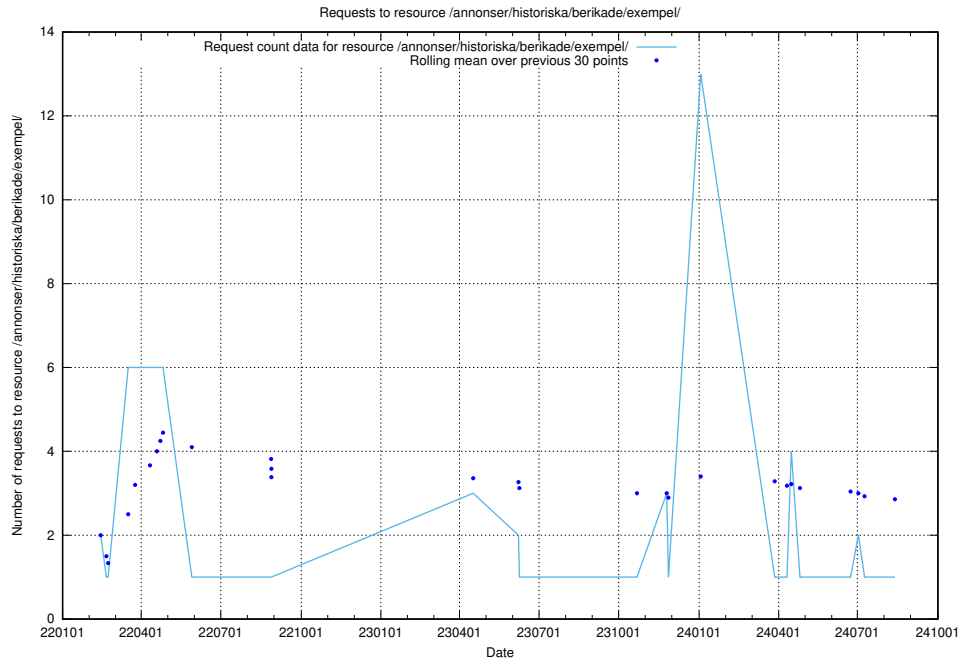

5.2146 Usage of /annonser/historiska/berikade/exempel/

Here, we count the number of requests to resource /annonser/historiska/berikade/exempel/.