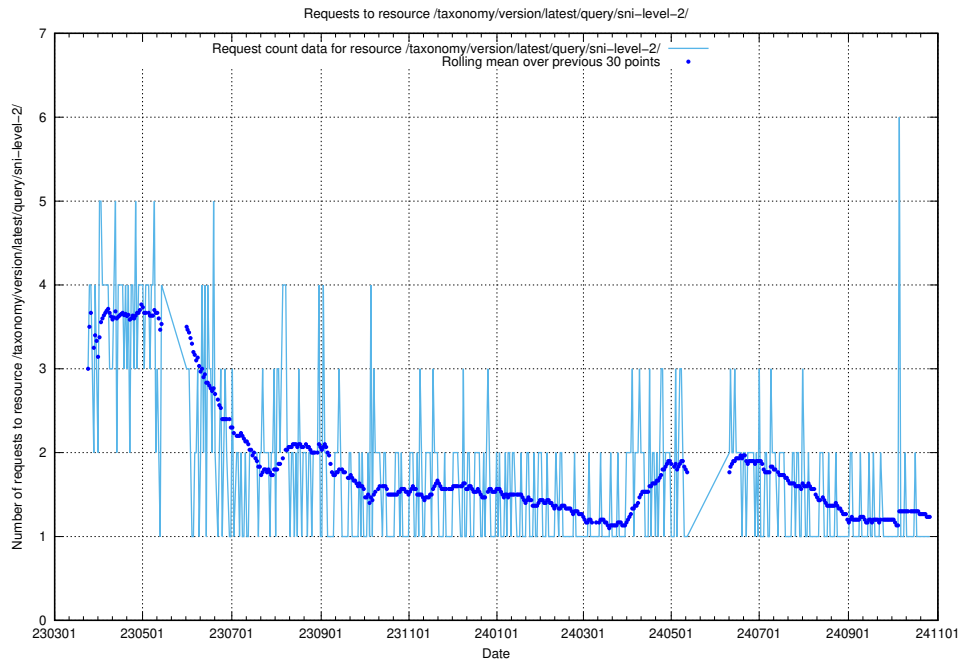

5.7034 Usage of /taxonomy/version/latest/query/sni-level-2/

Here, we count the number of requests to resource /taxonomy/version/latest/query/sni-level-2/.