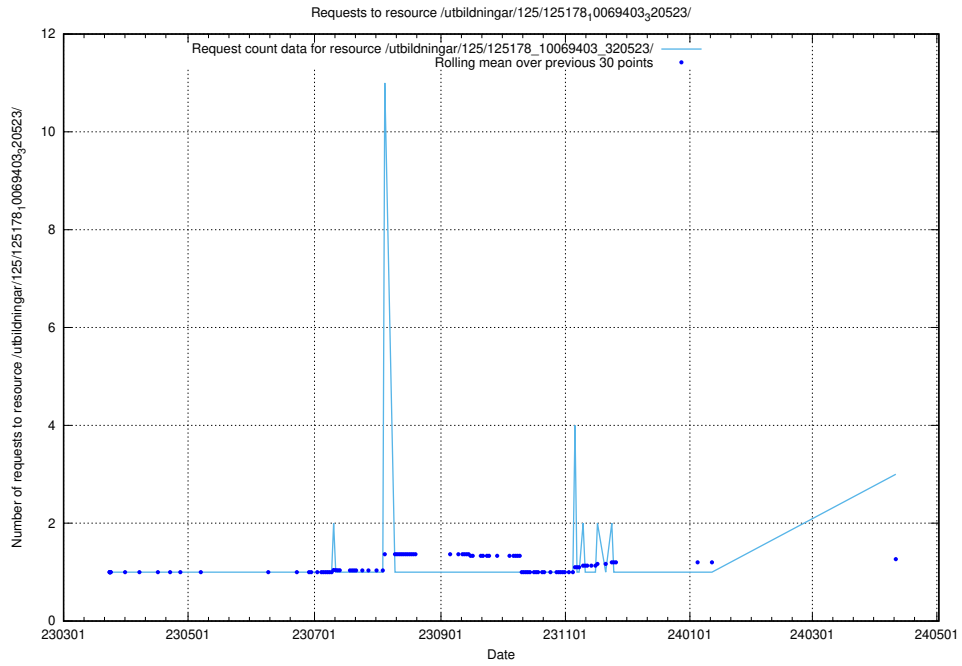

5.357 Usage of /utbildningar/125/125178_10069403_320523/

Here, we count the number of requests to resource /utbildningar/125/125178_10069403_320523/.