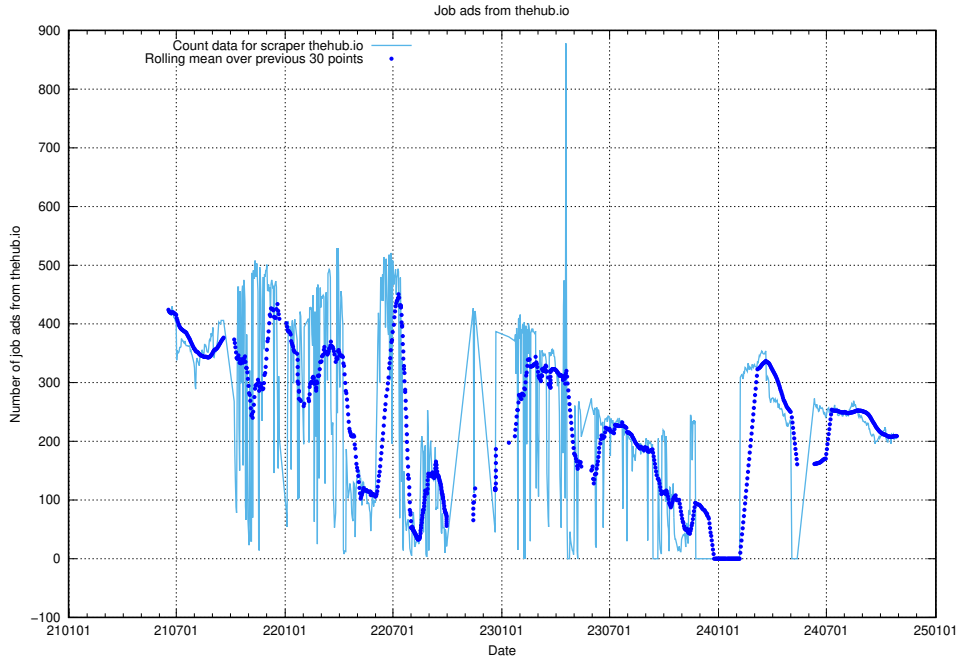

13.12 Number of ads by scraper thehub.io

Here, we count the number of job ads scraped from thehub.io.