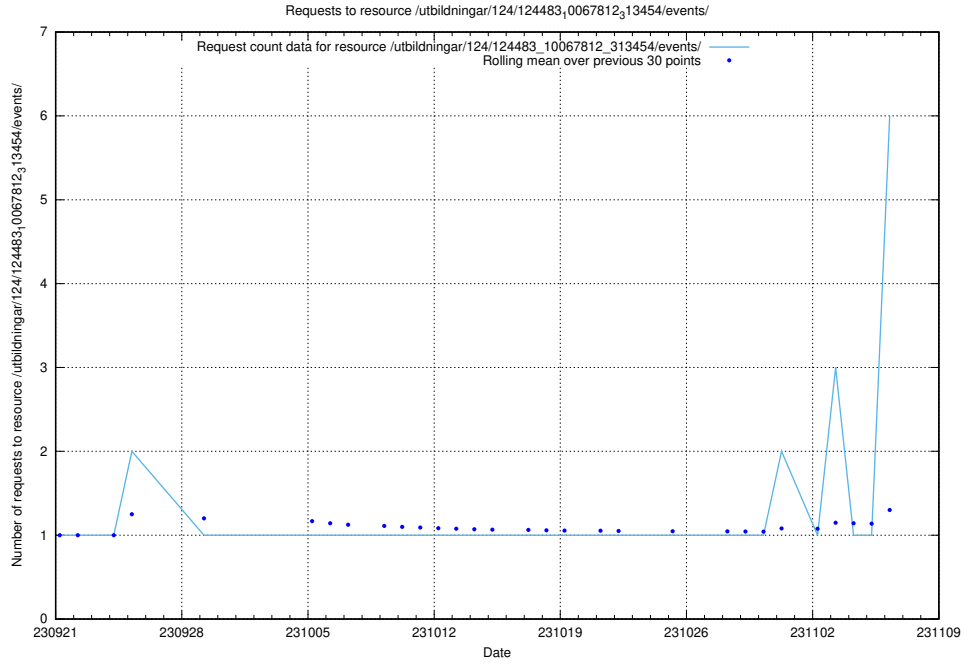

Here, we count the number of requests to resource /utbildningar/437/43778_10023985_29946/.

5.128 Usage of /utbildningar/124/124483_10067812_313454/events/

Here, we count the number of requests to resource /utbildningar/124/124483_10067812_313454/events/