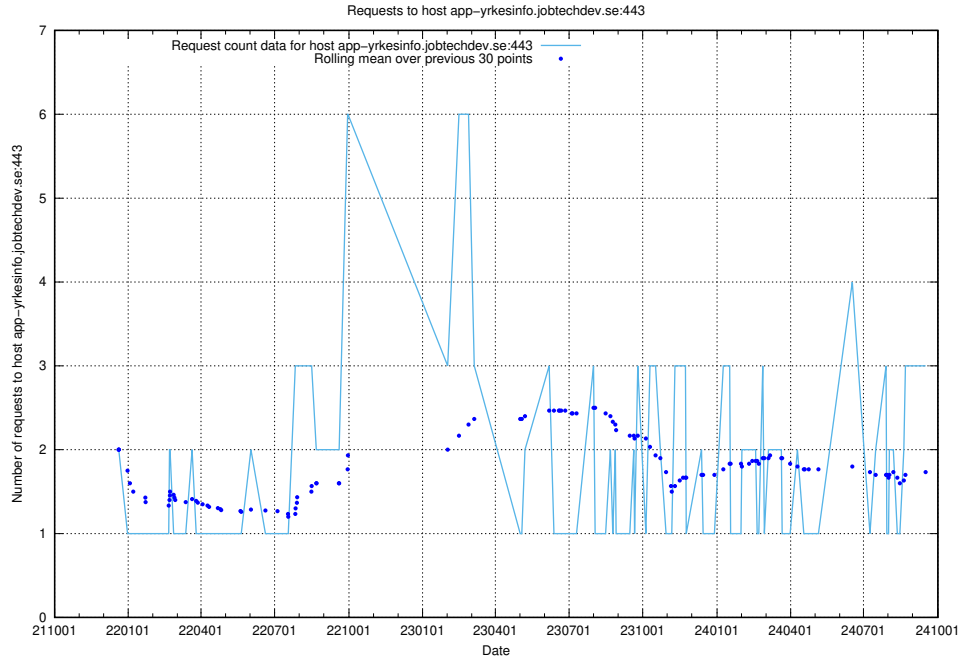

7.210 Usage of app-yrkesinfo.jobtechdev.se:443

Here, we count the number of requests to host app-yrkesinfo.jobtechdev.se:443.