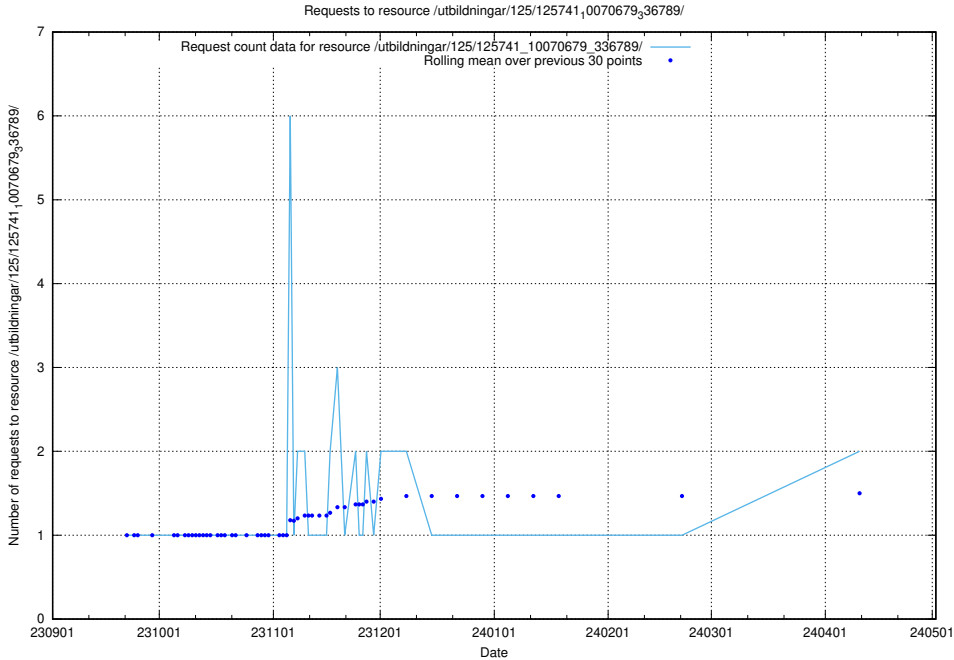

5.801 Usage of /utbildningar/125/125741_10070679_336789/

Here, we count the number of requests to resource /utbildningar/125/125741_10070679_336789/.