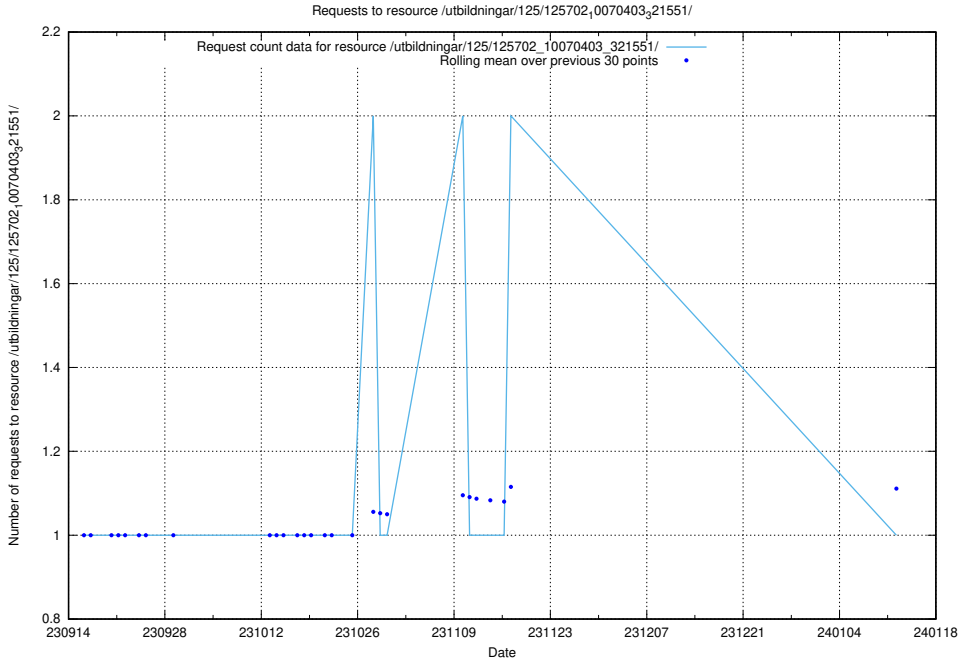

5.5481 Usage of /utbildningar/125/125702_10070403_321551/

Here, we count the number of requests to resource /utbildningar/125/125702_10070403_321551/.