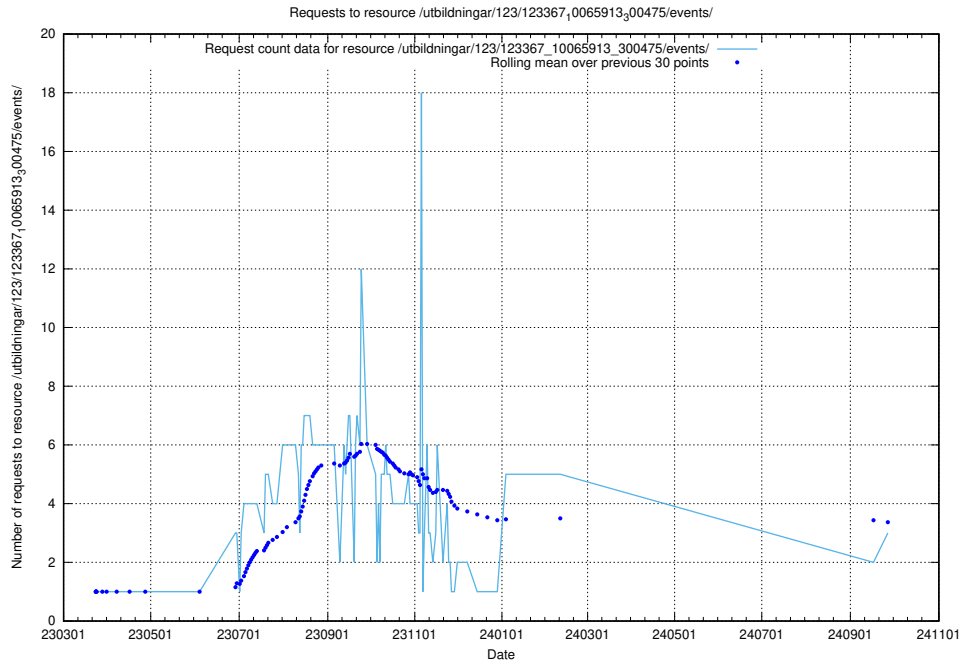

5.444 Usage of /utbildningar/123/123367_10065913_300475/events/

Here, we count the number of requests to resource /utbildningar/123/123367_10065913_300475/events/