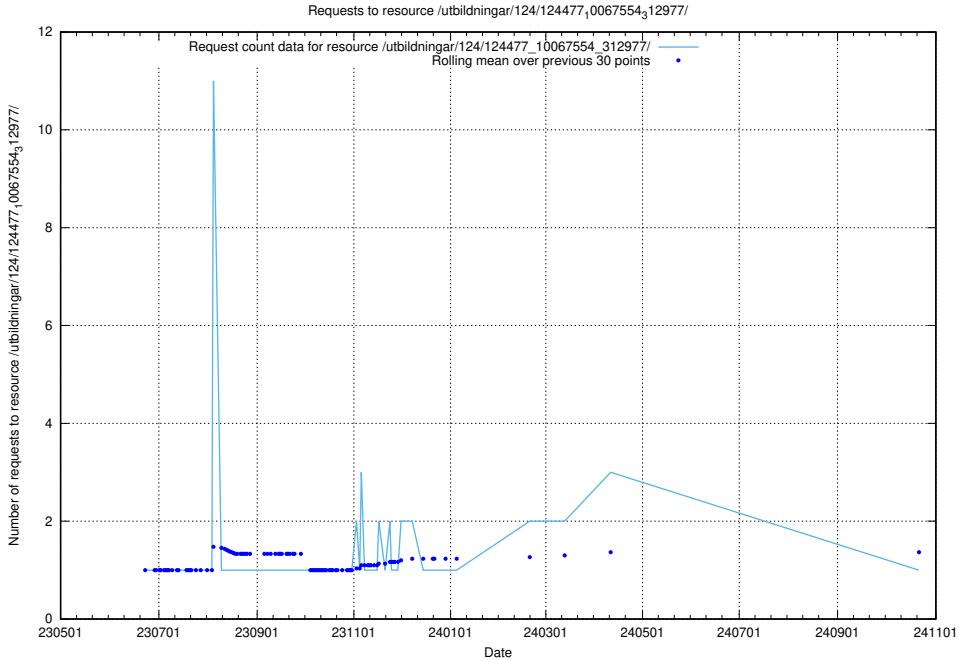

Here, we count the number of requests to resource /utbildningar/124/124478_10067709_313266/events/

5.6718 Usage of /utbildningar/124/124477_10067554_312977/

Here, we count the number of requests to resource /utbildningar/124/124477_10067554_312977/.