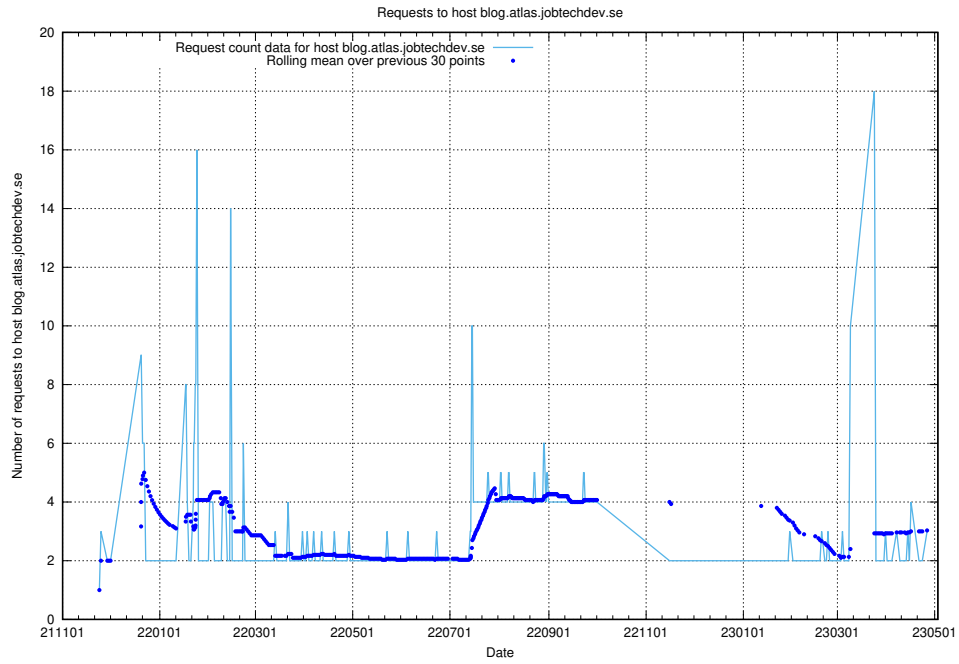

7.217 Usage of `blog.atlas.jobtechdev.se`

Here, we count the number of requests to host `blog.atlas.jobtechdev.se`.