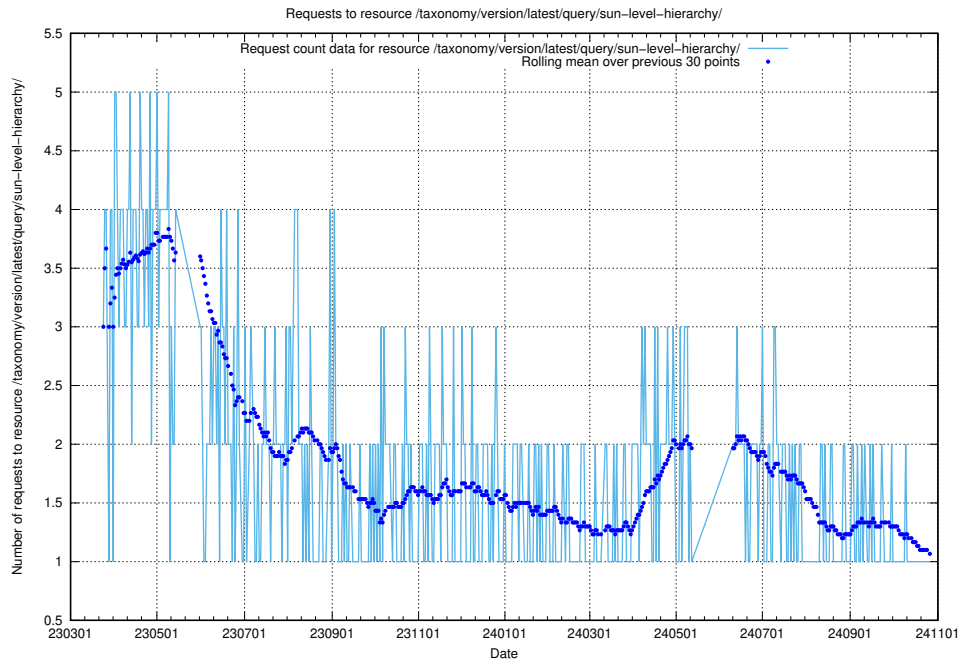

5.7011 Usage of /taxonomy/version/latest/query/sun-level-hierarchy/

Here, we count the number of requests to resource /taxonomy/version/latest/query/sun-level-hierarchy/.