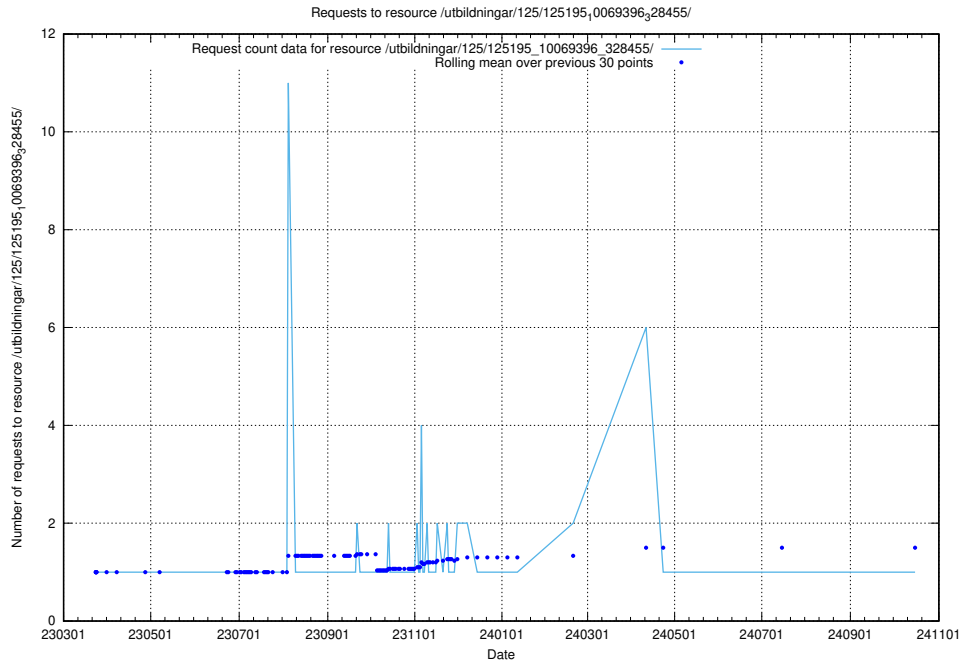

5.1173 Usage of /utbildningar/125/125195_10069396_328455/

Here, we count the number of requests to resource /utbildningar/125/125195_10069396_328455/.