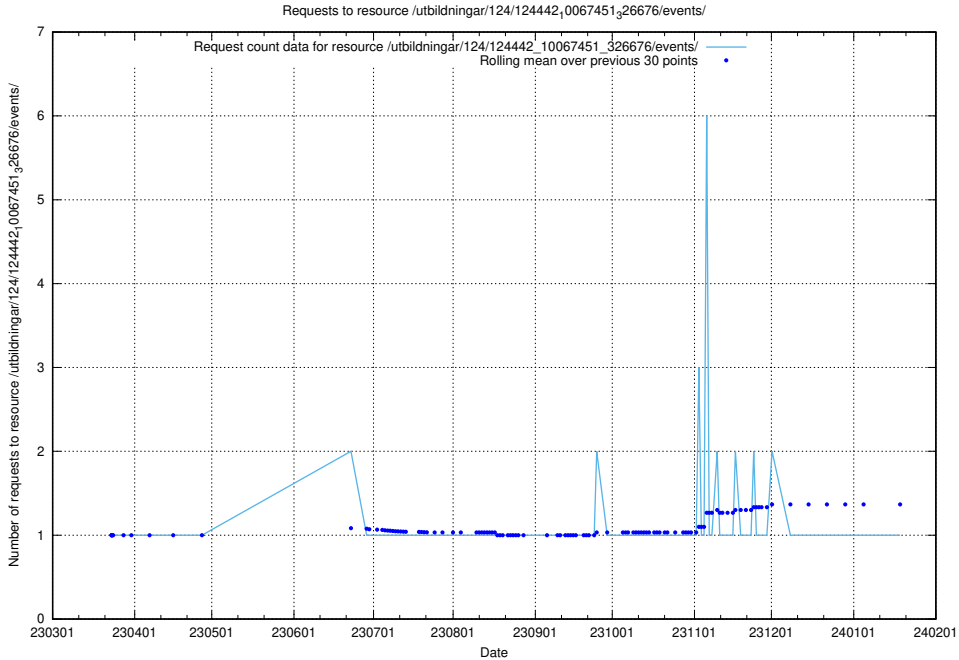

5.4430 Usage of /utbildningar/124/124442_10067451_326676/events/

Here, we count the number of requests to resource /utbildningar/124/124442_10067451_326676/events/