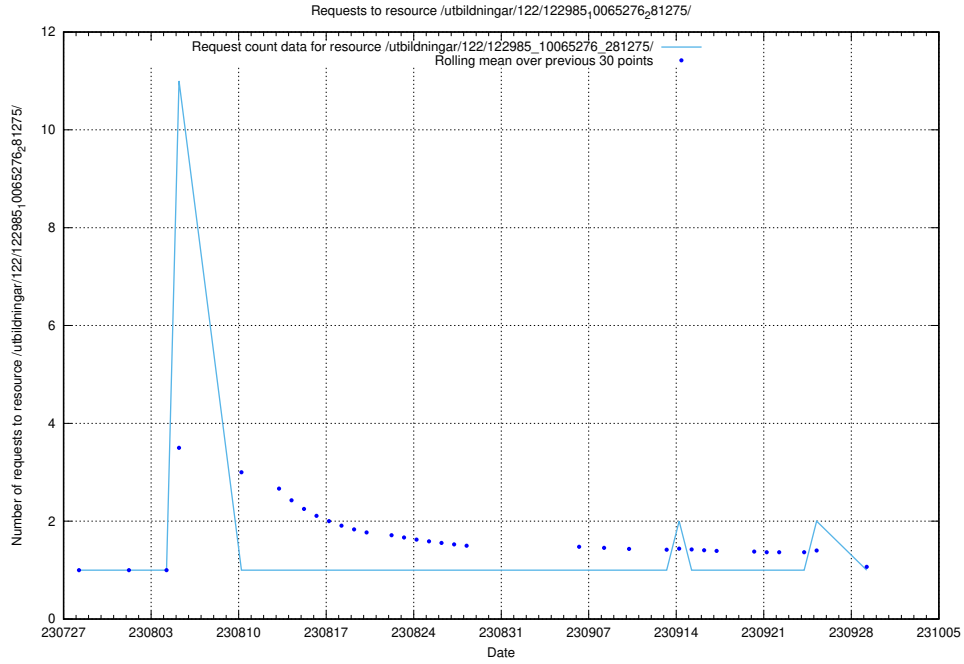

5.5840 Usage of /utbildningar/122/122985_10065276_281275/

Here, we count the number of requests to resource /utbildningar/122/122985_10065276_281275/.