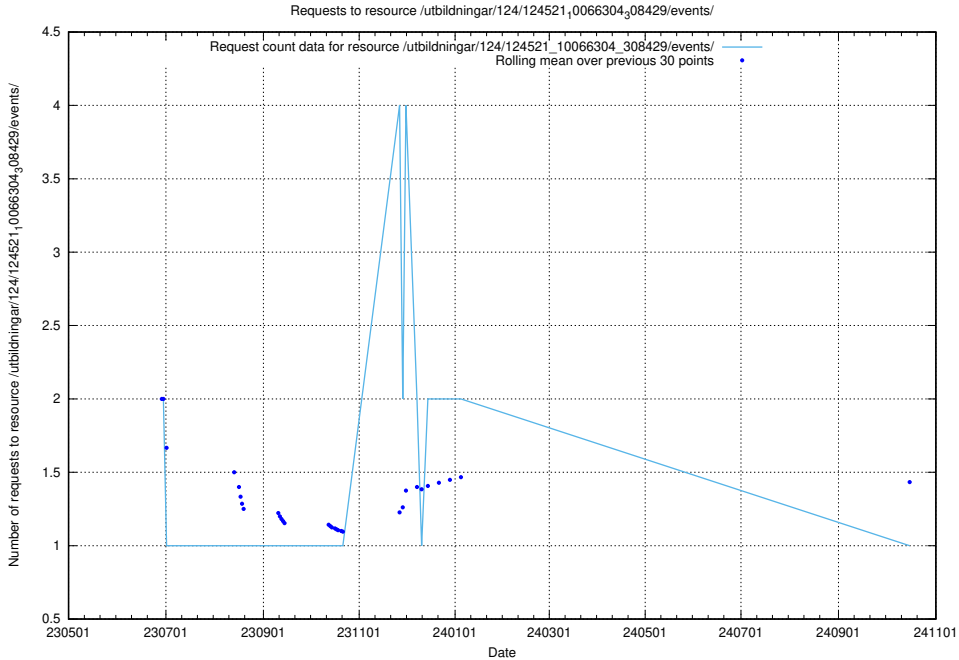

5.6341 Usage of /utbildningar/124/124521_10066304_308429/events/

Here, we count the number of requests to resource /utbildningar/124/124521_10066304_308429/events/