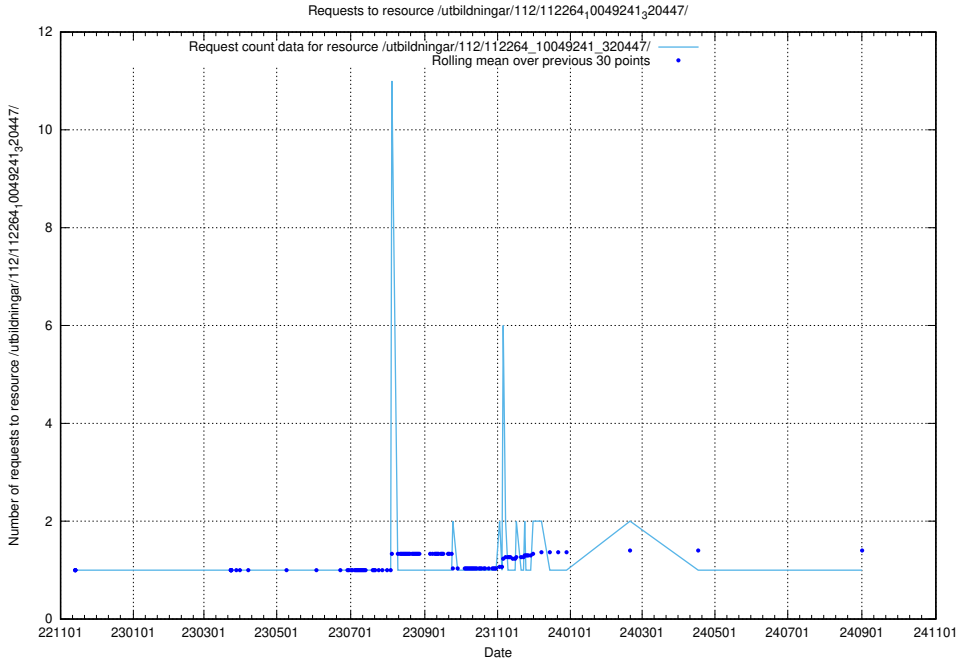

5.7145 Usage of /utbildningar/112/112264_10049241_320447/

Here, we count the number of requests to resource /utbildningar/112/112264_10049241_320447/.