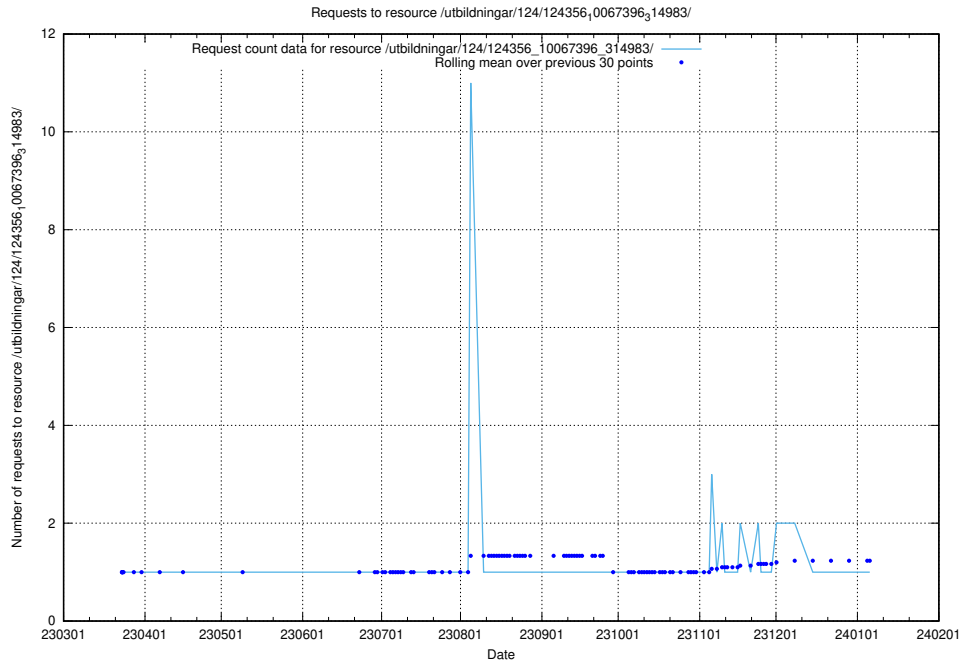

5.4782 Usage of /utbildningar/124/124356_10067396_314983/

Here, we count the number of requests to resource /utbildningar/124/124356_10067396_314983/.