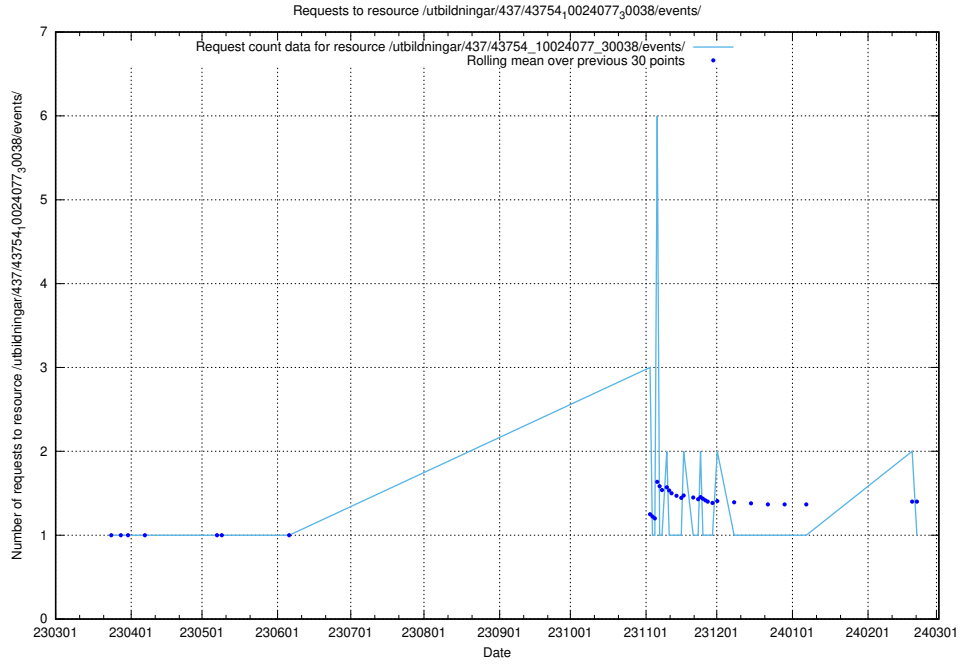

5.7155 Usage of /utbildningar/437/43754_10024077_30038/events/

Here, we count the number of requests to resource /utbildningar/437/43754_10024077_30038/events/.