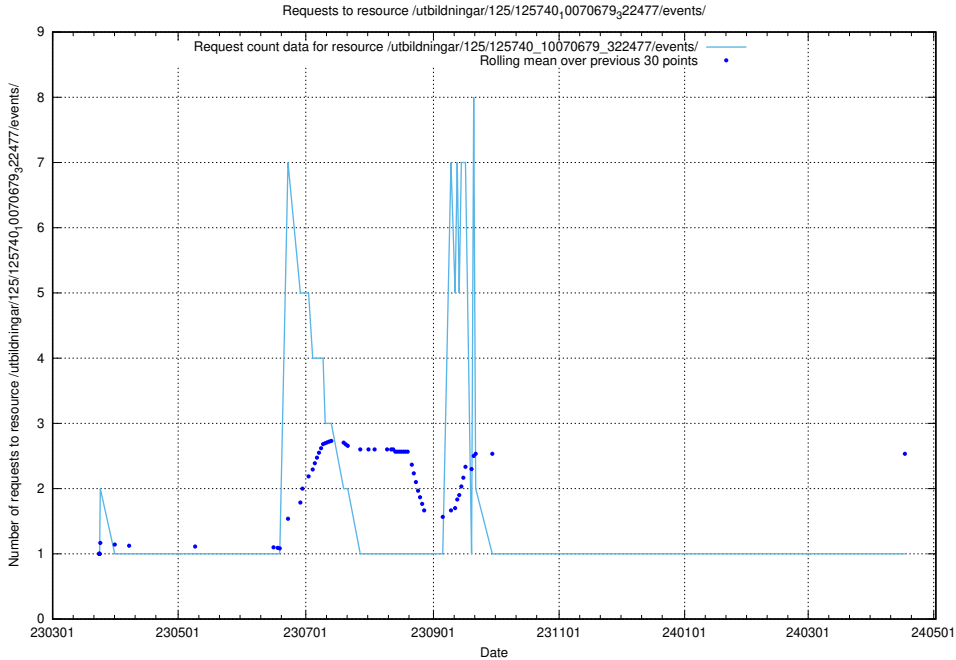

5.1022 Usage of /utbildningar/125/125740_10070679_322477/events/

Here, we count the number of requests to resource /utbildningar/125/125740_10070679_322477/events/