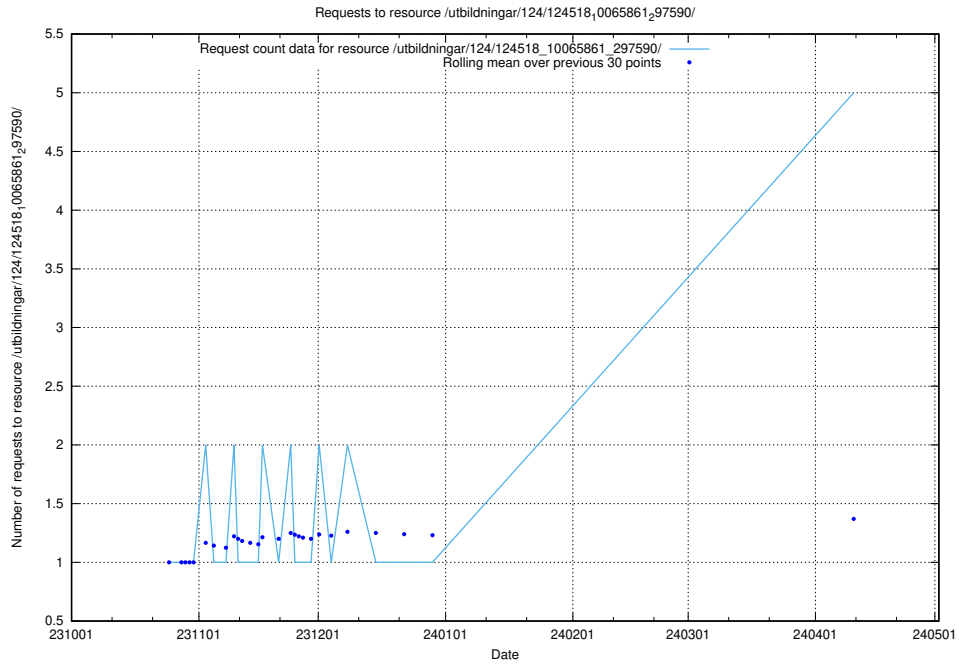

Here, we count the number of requests to resource /utbildningar/124/124934_10069056_336996/events/

5.219 Usage of /utbildningar/124/124518_10065861_297590/

Here, we count the number of requests to resource /utbildningar/124/124518_10065861_297590/.