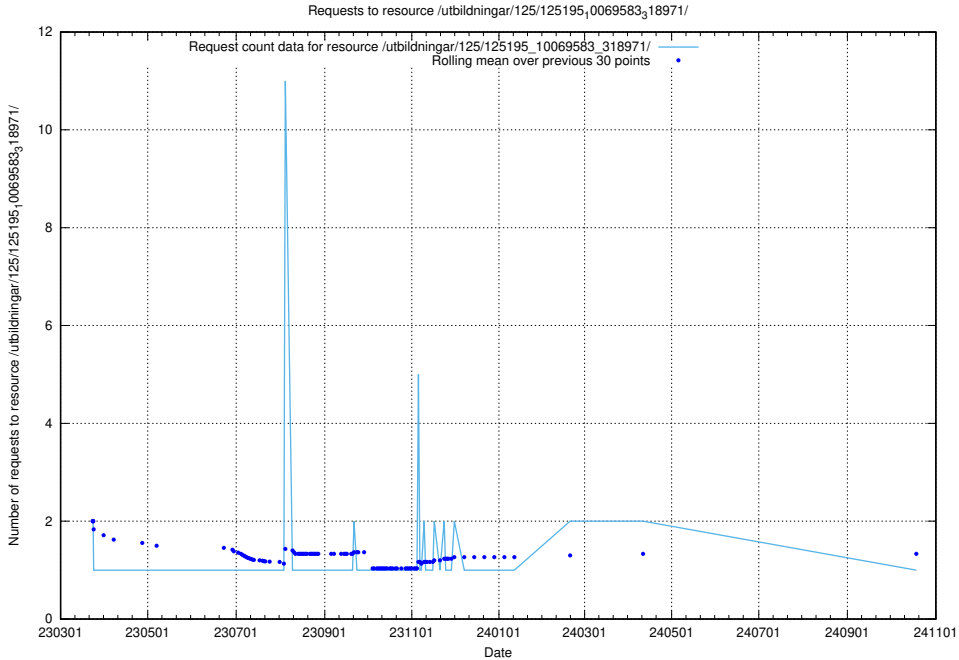

Here, we count the number of requests to resource /utbildningar/125/125195_10071447_326589/events/

5.7259 Usage of /utbildningar/125/125195_10069583_318971/

Here, we count the number of requests to resource /utbildningar/125/125195_10069583_318971/.