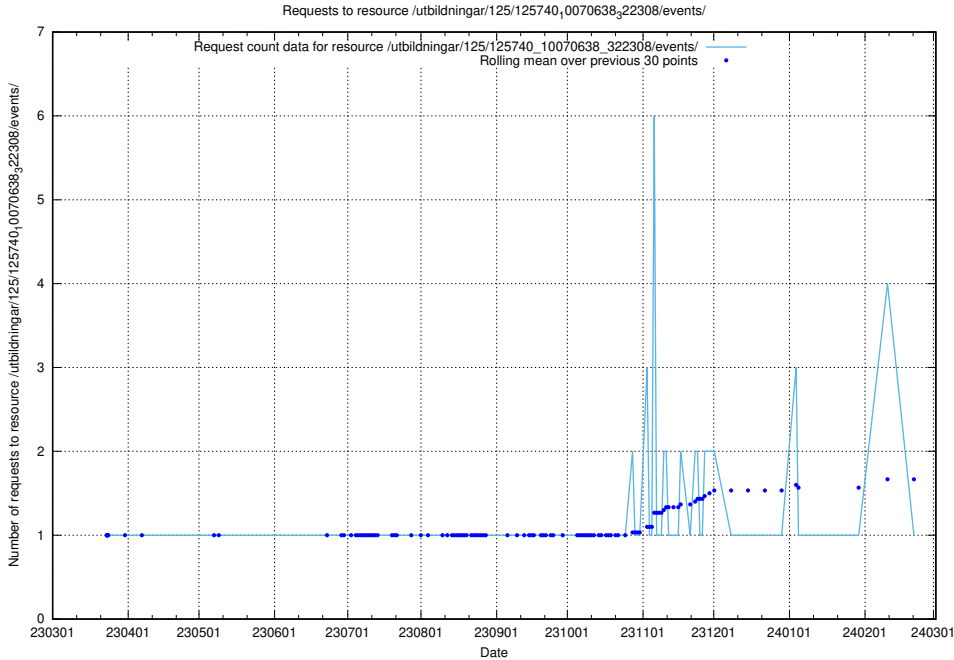

5.1042 Usage of /utbildningar/125/125740_10070638_322308/events/

Here, we count the number of requests to resource /utbildningar/125/125740_10070638_322308/events/