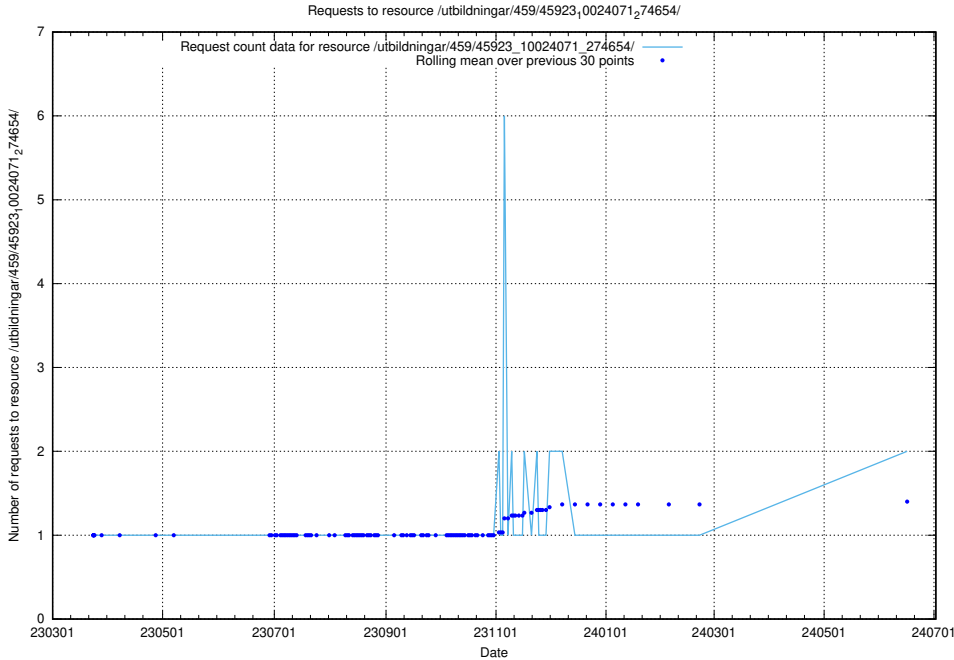

5.985 Usage of /utbildningar/459/45923_10024071_274654/

Here, we count the number of requests to resource /utbildningar/459/45923_10024071_274654/.