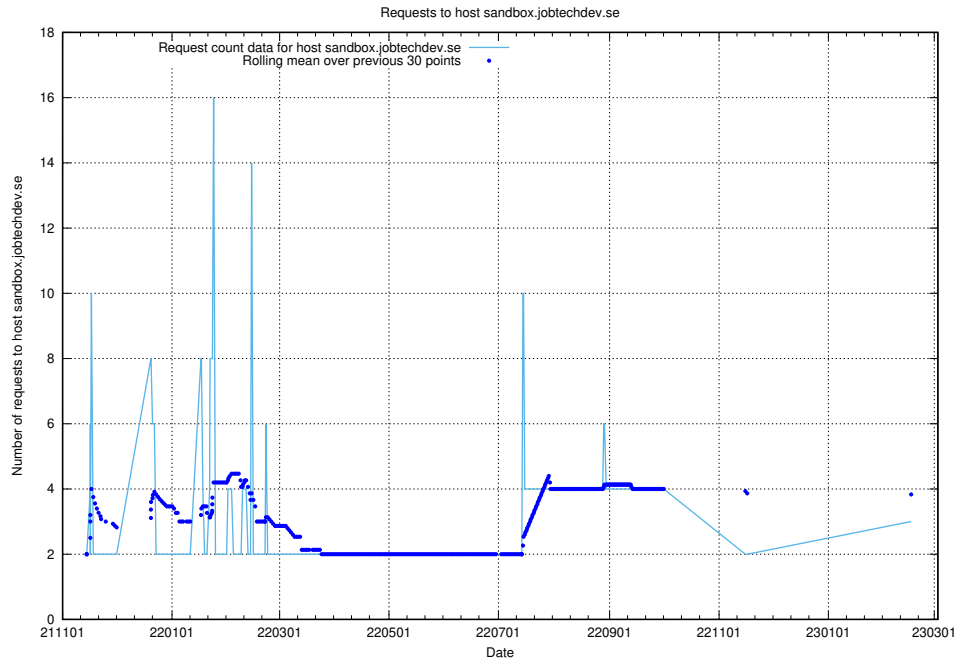

7.242 Usage of sandbox.jobtechdev.se

Here, we count the number of requests to host sandbox.jobtechdev.se.