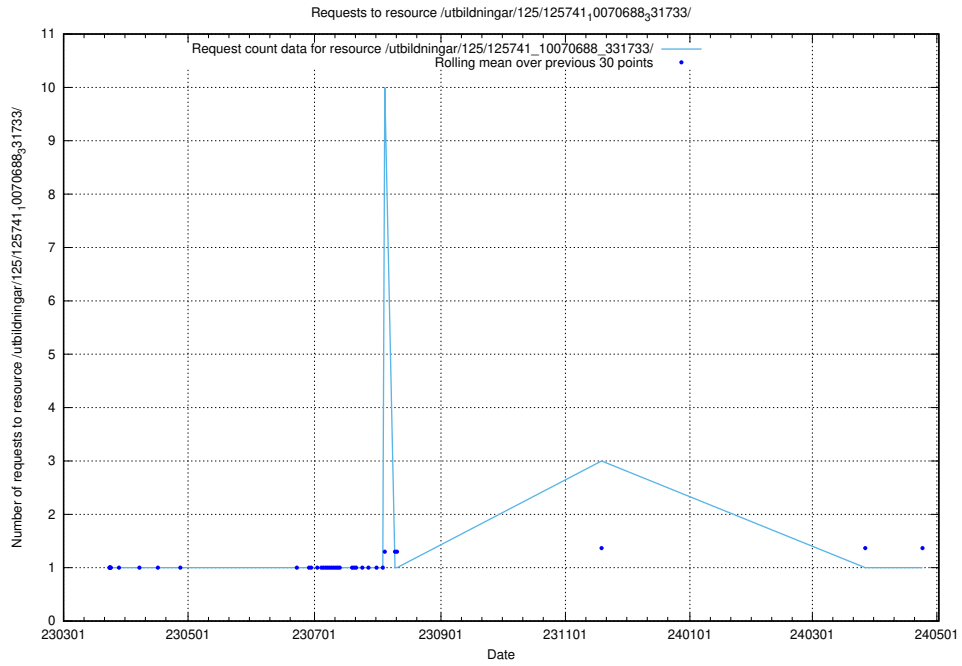

5.7449 Usage of /utbildningar/125/125741_10070688_331733/

Here, we count the number of requests to resource /utbildningar/125/125741_10070688_331733/.