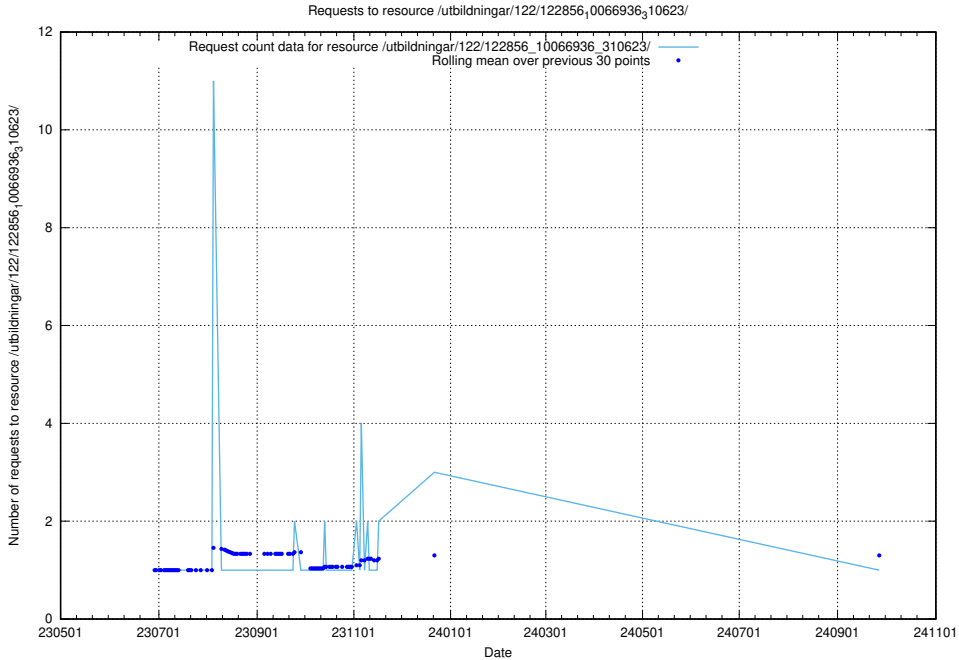

5.6463 Usage of /utbildningar/122/122856_10066936_310623/

Here, we count the number of requests to resource /utbildningar/122/122856_10066936_310623/.