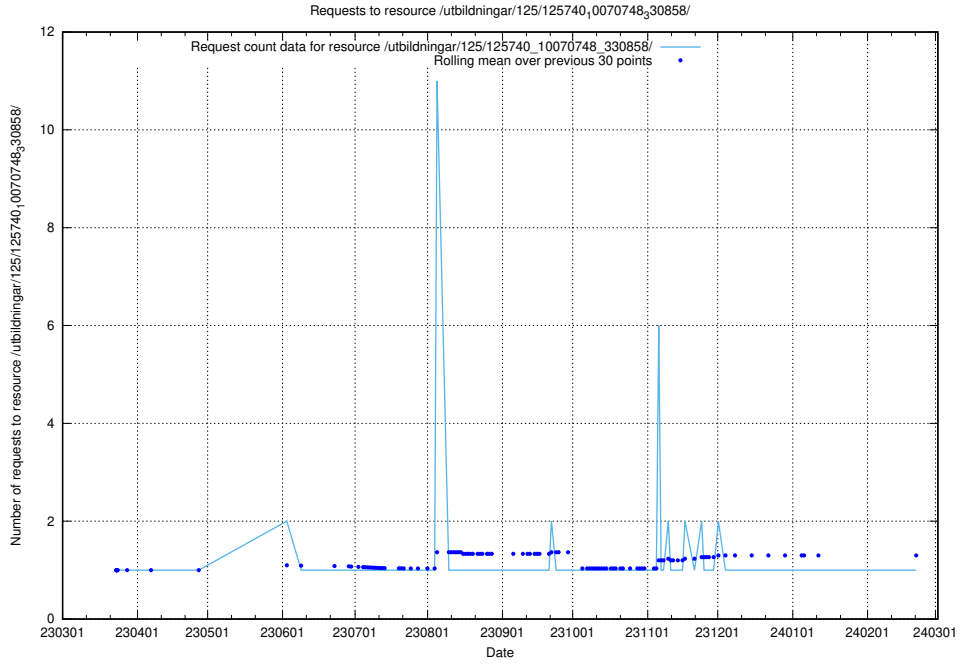

5.1005 Usage of /utbildningar/125/125740_10070748_330858/

Here, we count the number of requests to resource /utbildningar/125/125740_10070748_330858/.

5.1006 Usage of /utbildningar/125/125740_10070692_324616/events/