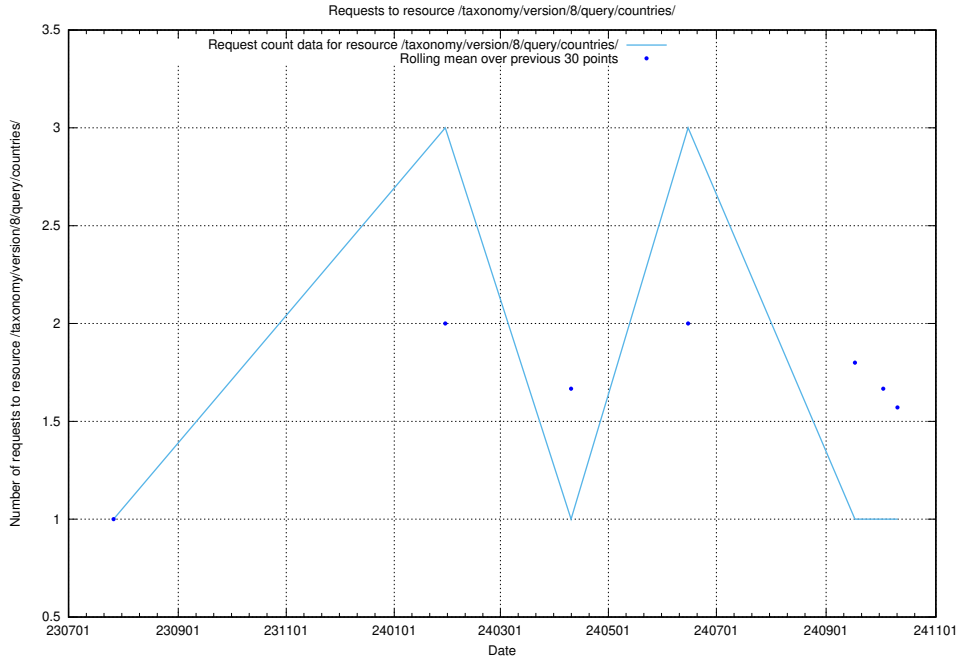

5.5865 Usage of /taxonomy/version/8/query/countries/

Here, we count the number of requests to resource /taxonomy/version/8/query/countries/.