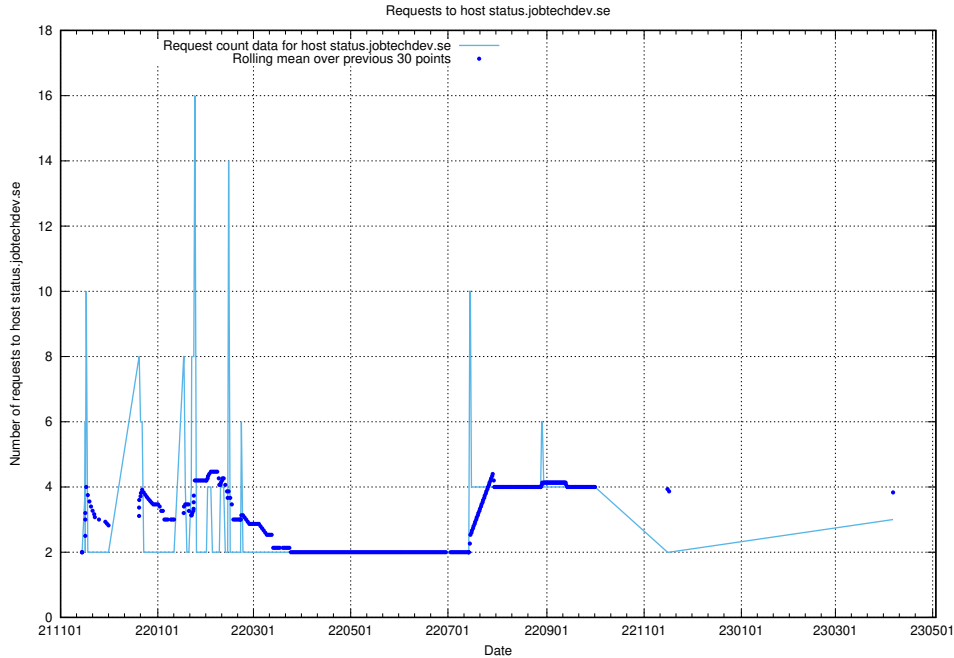

7.241 Usage of status.jobtechdev.se

Here, we count the number of requests to host status.jobtechdev.se.