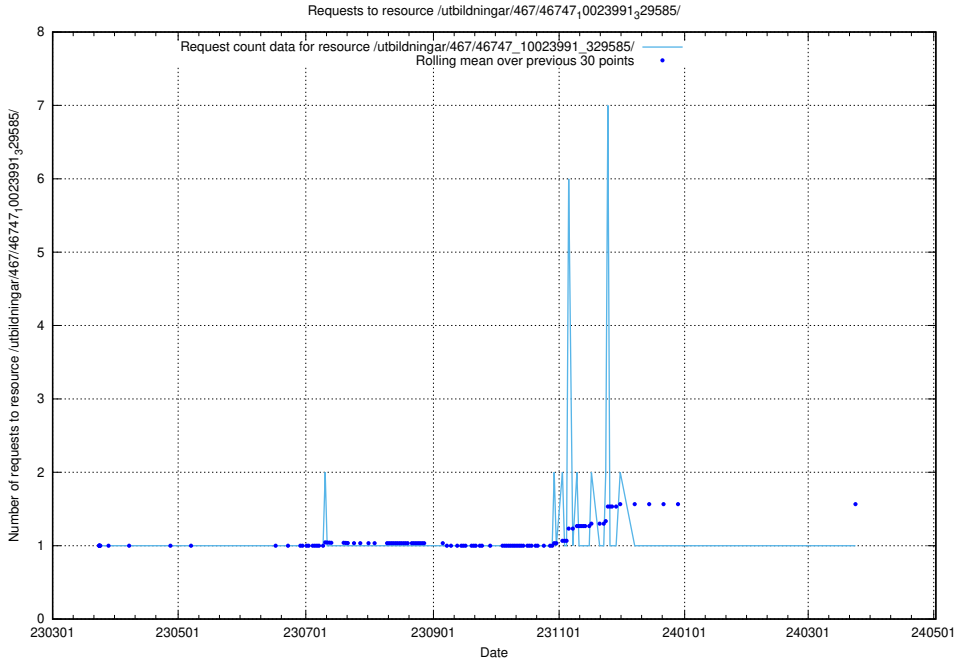

5.7288 Usage of /utbildningar/467/46747_10023991_329585/

Here, we count the number of requests to resource /utbildningar/467/46747_10023991_329585/.