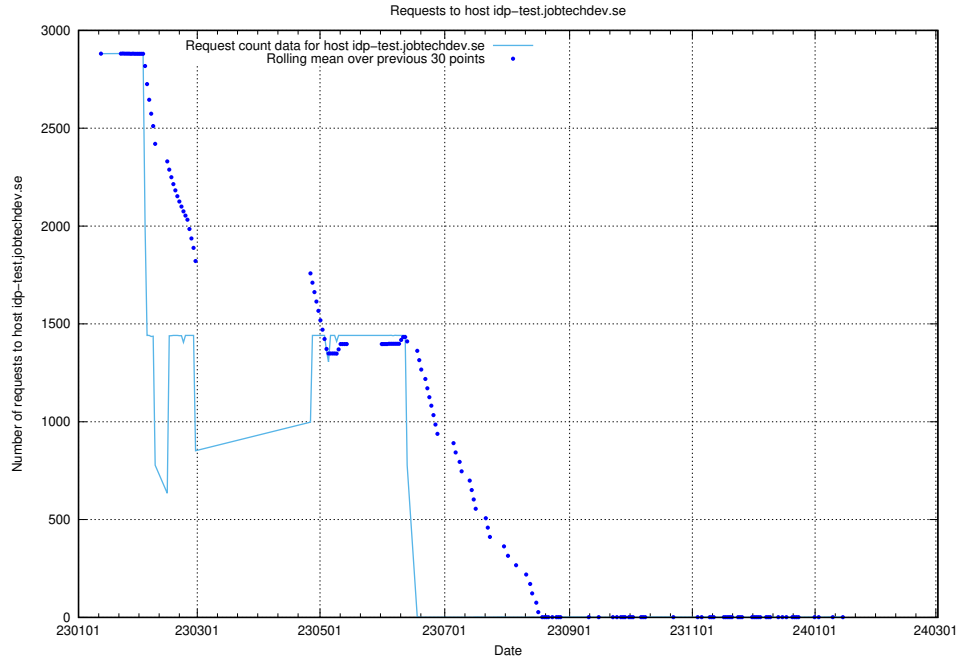

Here, we count the number of requests to host idp-test.jobtechdev.se.

7.310 Usage of academy.jobtechdev.se

Here, we count the number of requests to host academy.jobtechdev.se.

7.311 Usage of git.links.jobtechdev.se