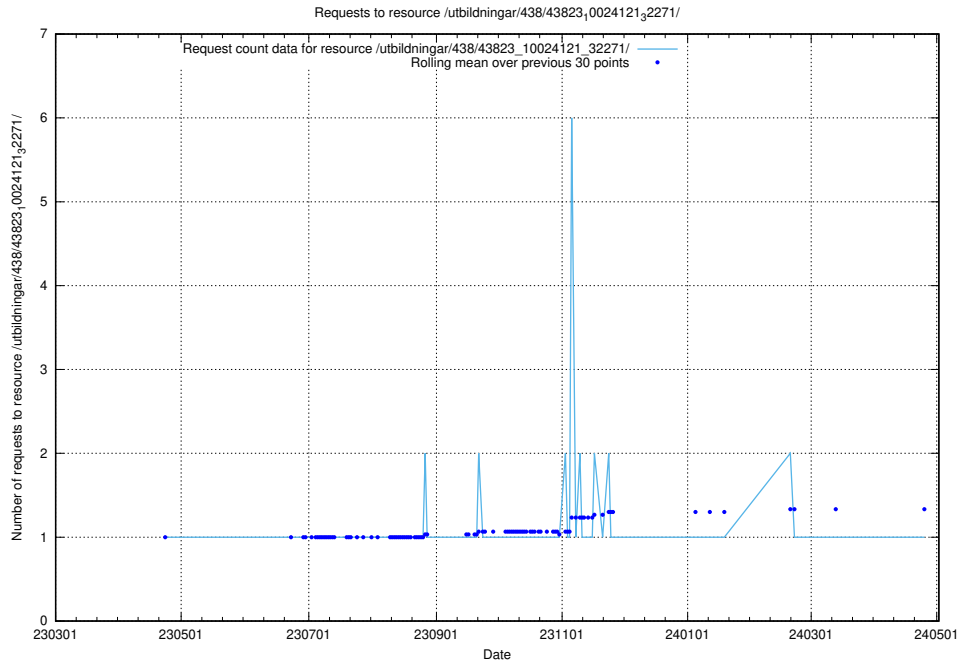

5.6948 Usage of /utbildningar/438/43823_10024121_32271/

Here, we count the number of requests to resource /utbildningar/438/43823_10024121_32271/.