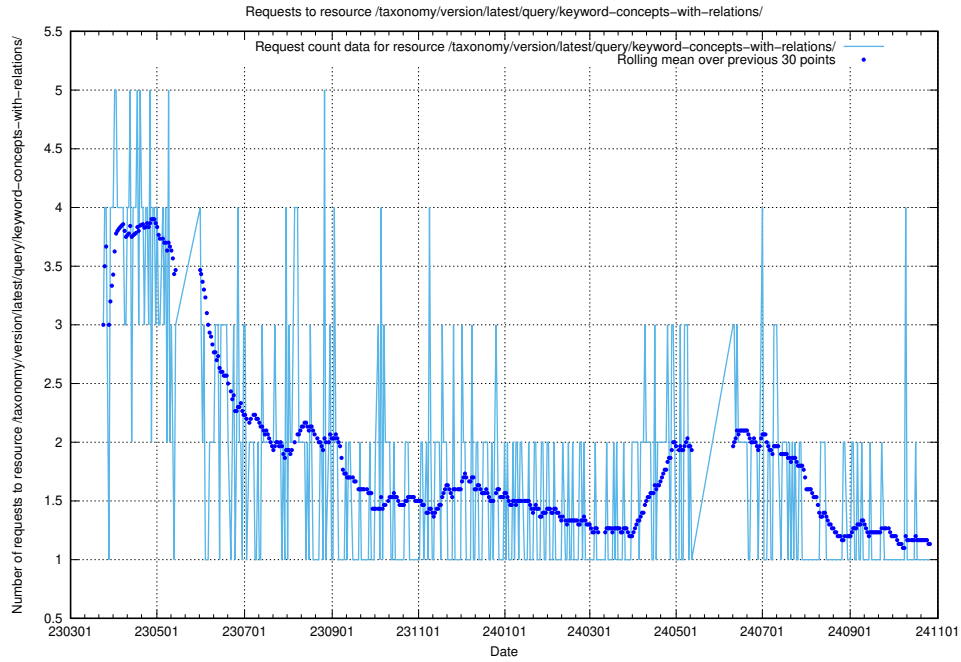

5.7048 Usage of /taxonomy/version/latest/query/keyword-concepts-with-relations/

Here, we count the number of requests to resource /taxonomy/version/latest/query/keyword-concepts-with-relations/.