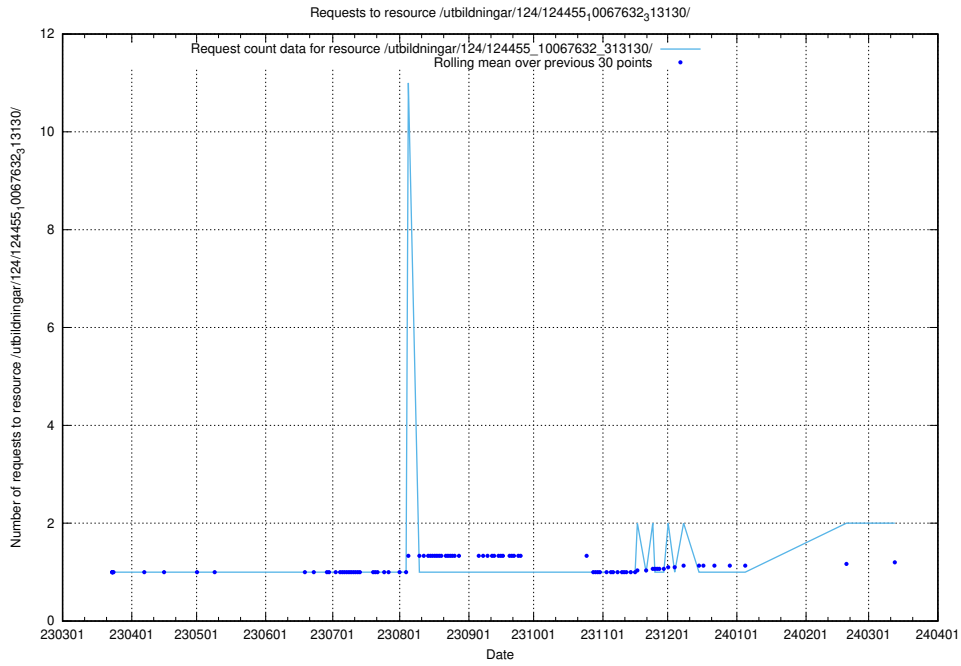

5.725 Usage of /utbildningar/124/124455_10067632_313130/

Here, we count the number of requests to resource /utbildningar/124/124455_10067632_313130/.