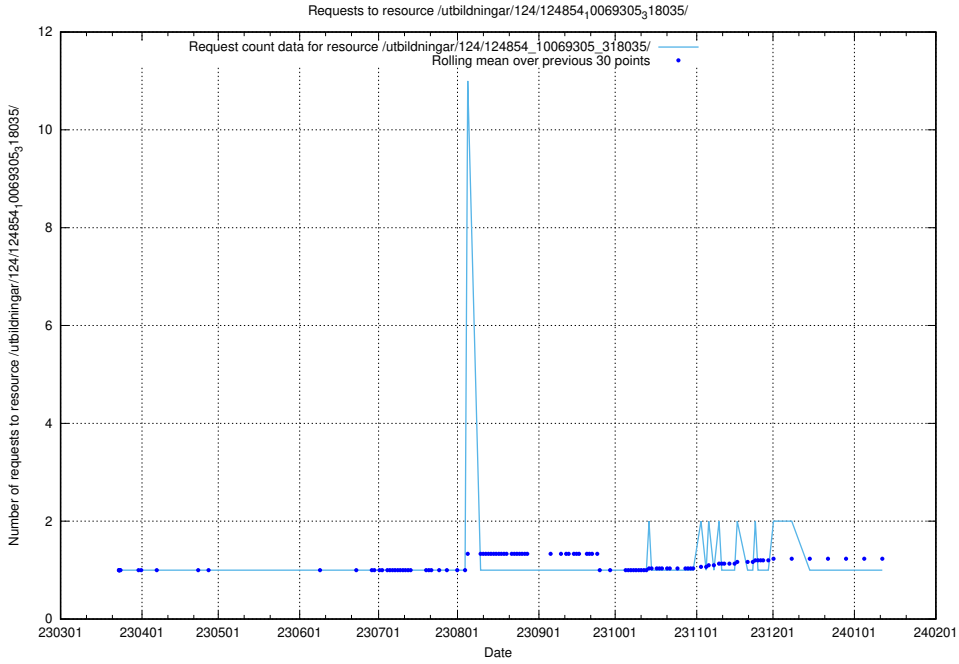

5.1503 Usage of /utbildningar/124/124854_10069305_318035/

Here, we count the number of requests to resource /utbildningar/124/124854_10069305_318035/.