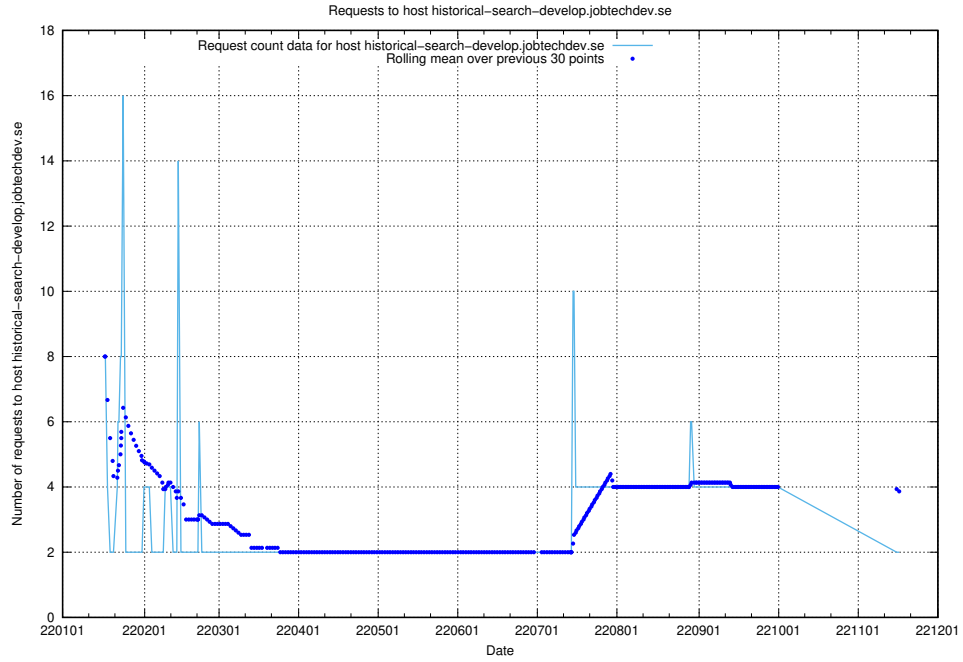

7.278 Usage of historical-search-develop.jobtechdev.se

Here, we count the number of requests to host historical-search-develop.jobtechdev.se.