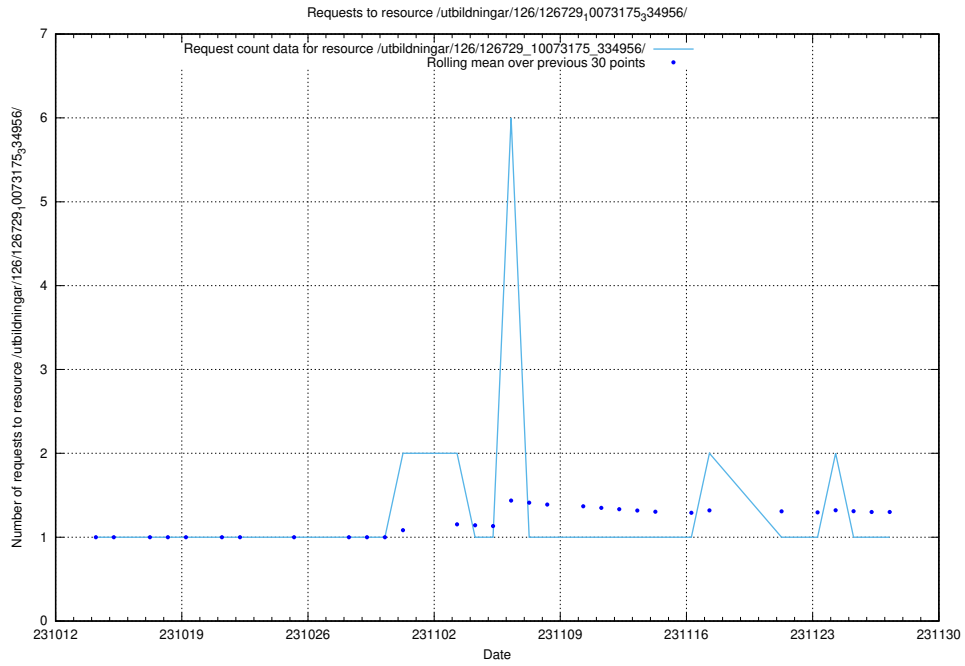

5.5258 Usage of /utbildningar/126/126729_10073175_334956/

Here, we count the number of requests to resource /utbildningar/126/126729_10073175_334956/.