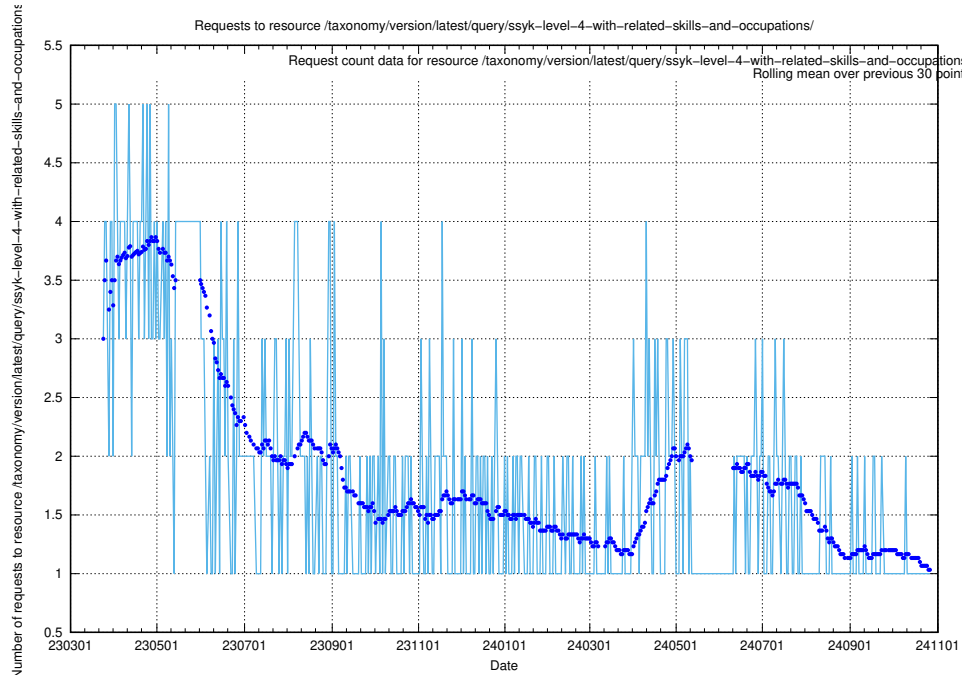

Here, we count the number of requests to resource /taxonomy/version/latest/query/ssyk-level-4-with-related-skills-and-occupations/.

5.7023 Usage of /taxonomy/version/latest/query/ssyk-level-4-with-related-isco-level-4-groups/