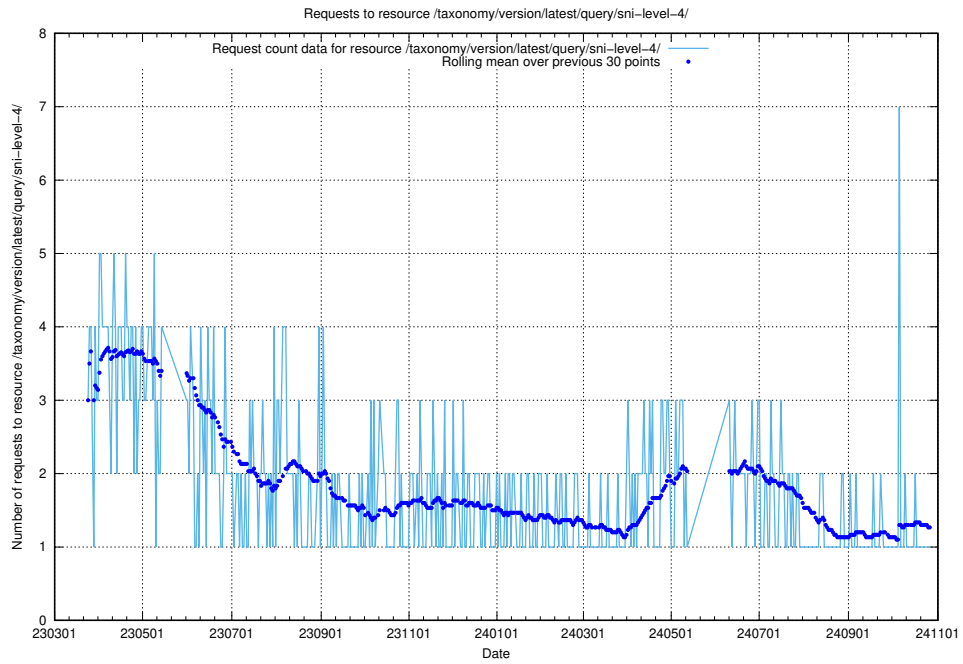

5.7032 Usage of /taxonomy/version/latest/query/sni-level-4/

Here, we count the number of requests to resource /taxonomy/version/latest/query/sni-level-4/.