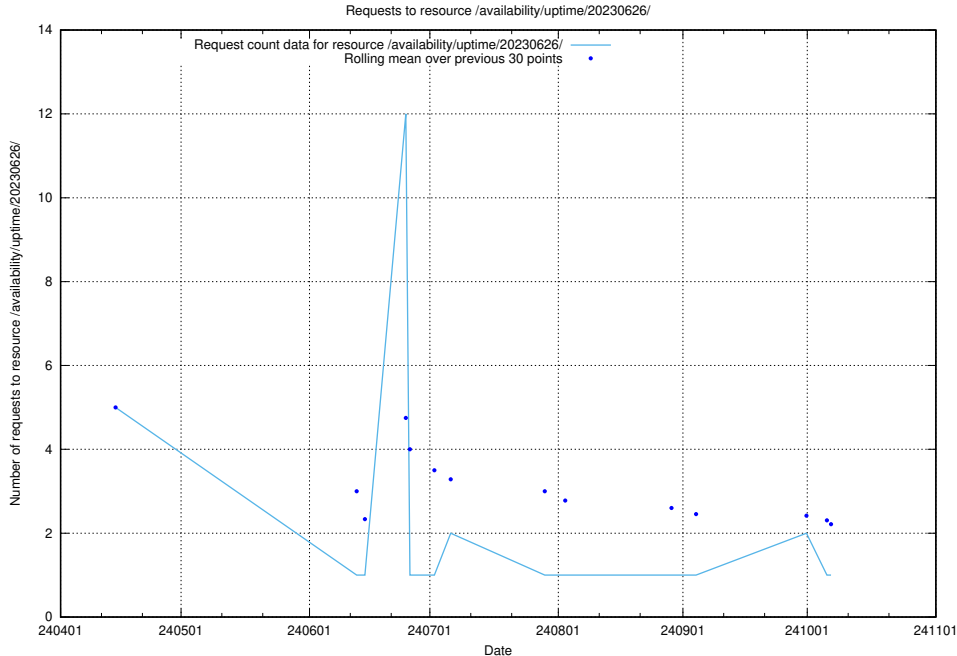

5.2407 Usage of /availability/uptime/20230626/

Here, we count the number of requests to resource /availability/uptime/20230626/.