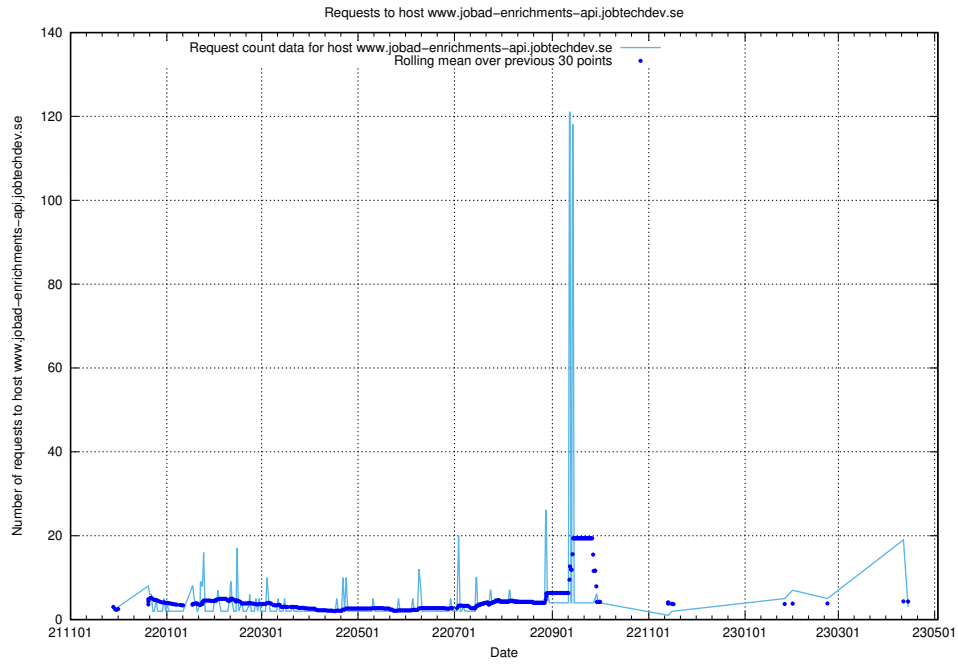

7.215 Usage of www.jobad-enrichments-api.jobtechdev.se

Here, we count the number of requests to host www.jobad-enrichments-api.jobtechdev.se.