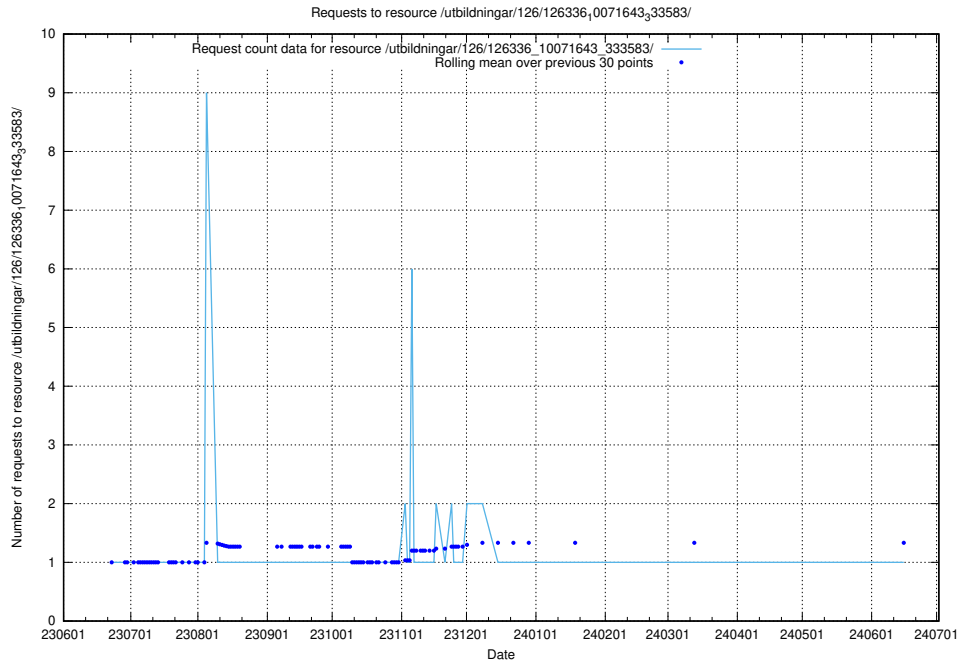

5.6578 Usage of /utbildningar/126/126336_10071643_333583/

Here, we count the number of requests to resource /utbildningar/126/126336_10071643_333583/.