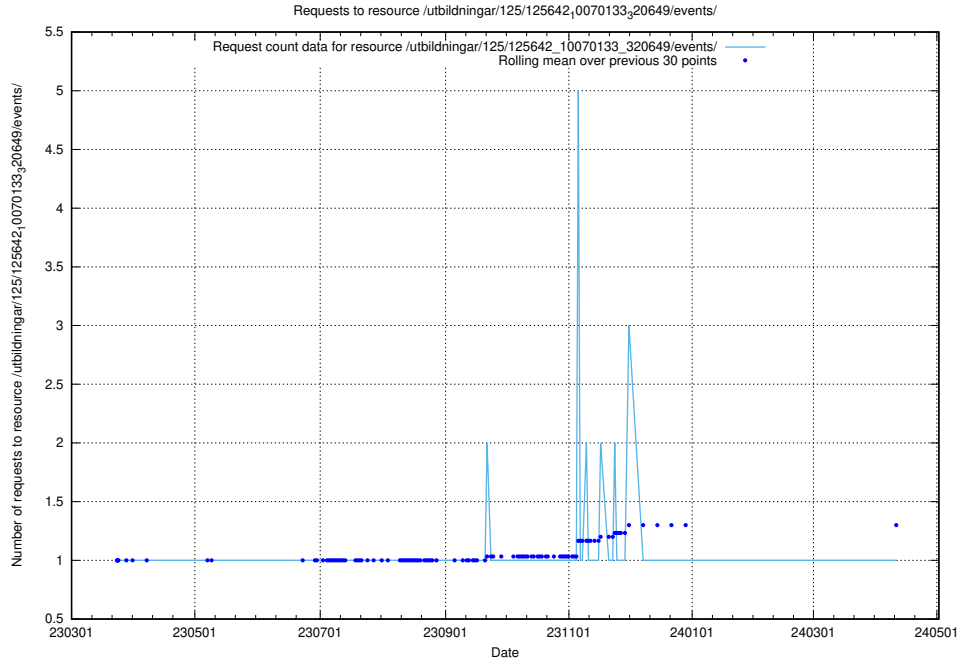

5.1086 Usage of /utbildningar/125/125642_10070133_320649/events/

Here, we count the number of requests to resource /utbildningar/125/125642_10070133_320649/events/