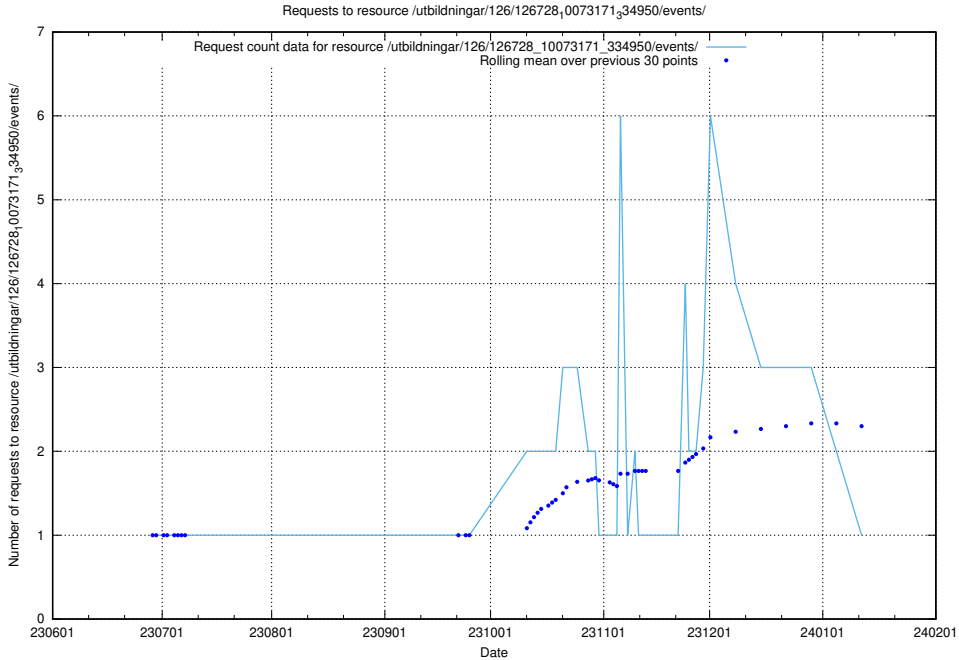

5.6373 Usage of /utbildningar/126/126728_10073171_334950/

Here, we count the number of requests to resource /utbildningar/126/126728_10073171_334950/.

5.6374 Usage of /utbildningar/126/126728_10073151_334946/events/