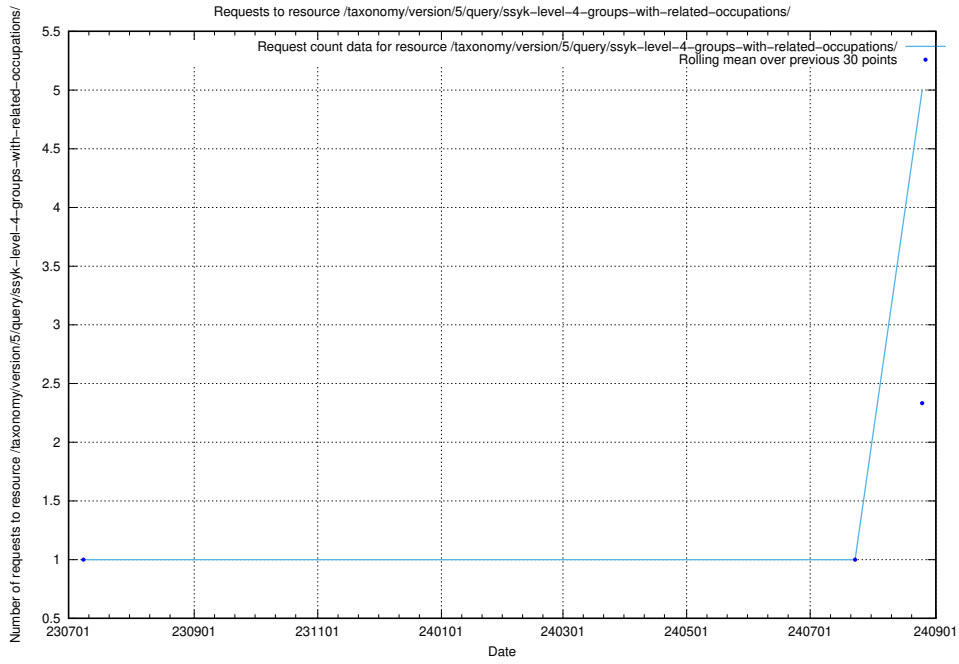

5.227 Usage of /taxonomy/version/5/query/ssyk-level-4-groups-with-related-occupations/

Here, we count the number of requests to resource /taxonomy/version/5/query/ssyk-level-4-groups-with-related-occupations/.