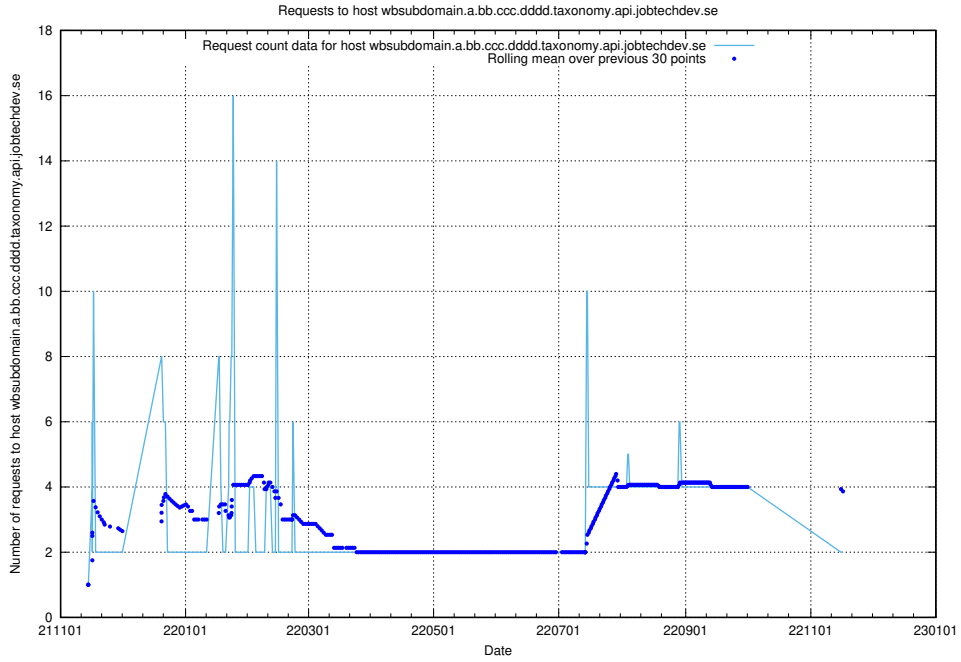

7.555 Usage of wbsubdomain.a.bb.ccc.dddd.taxonomy.api.jobtechdev.se

Here, we count the number of requests to host wbsubdomain.a.bb.ccc.dddd.taxonomy.api.jobtechdev.se.