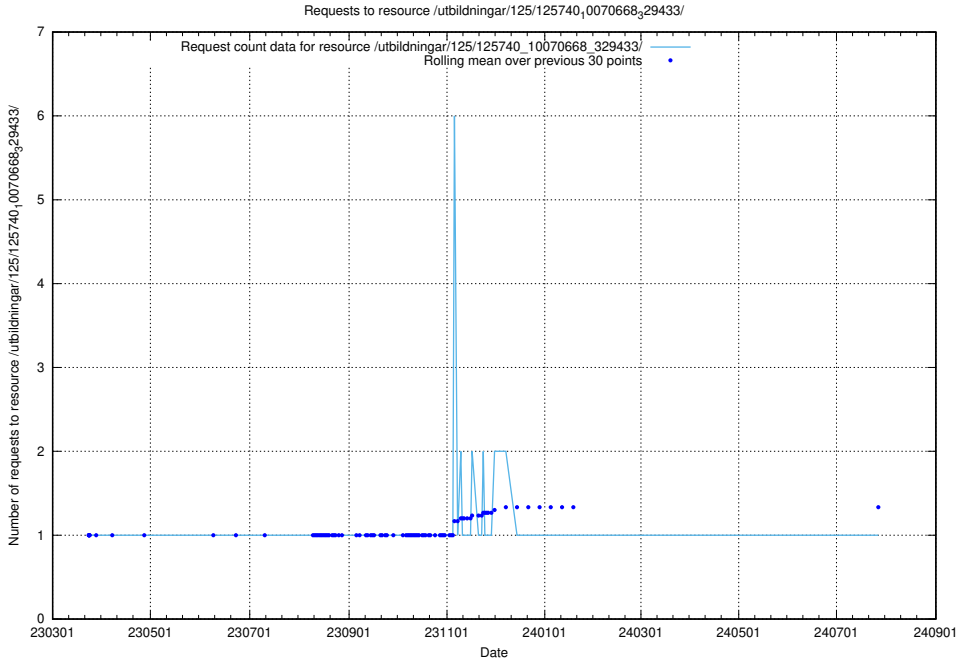

5.1037 Usage of /utbildningar/125/125740_10070668_329433/

Here, we count the number of requests to resource /utbildningar/125/125740_10070668_329433/.