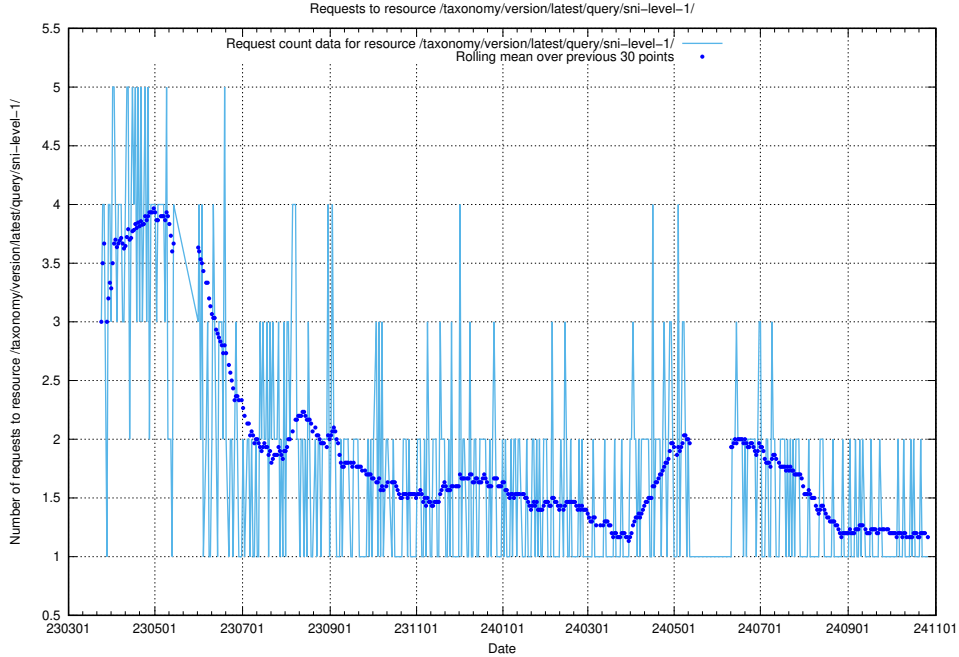

5.7035 Usage of /taxonomy/version/latest/query/sni-level-1/

Here, we count the number of requests to resource /taxonomy/version/latest/query/sni-level-1/.