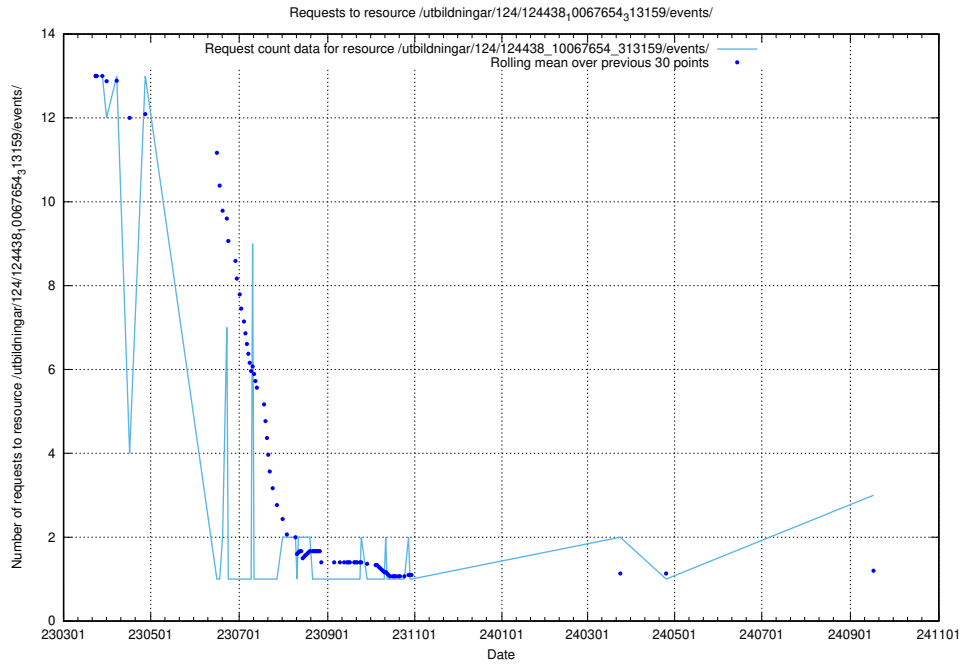

5.502 Usage of /utbildningar/124/124438_10067654_313159/events/

Here, we count the number of requests to resource /utbildningar/124/124438_10067654_313159/events/