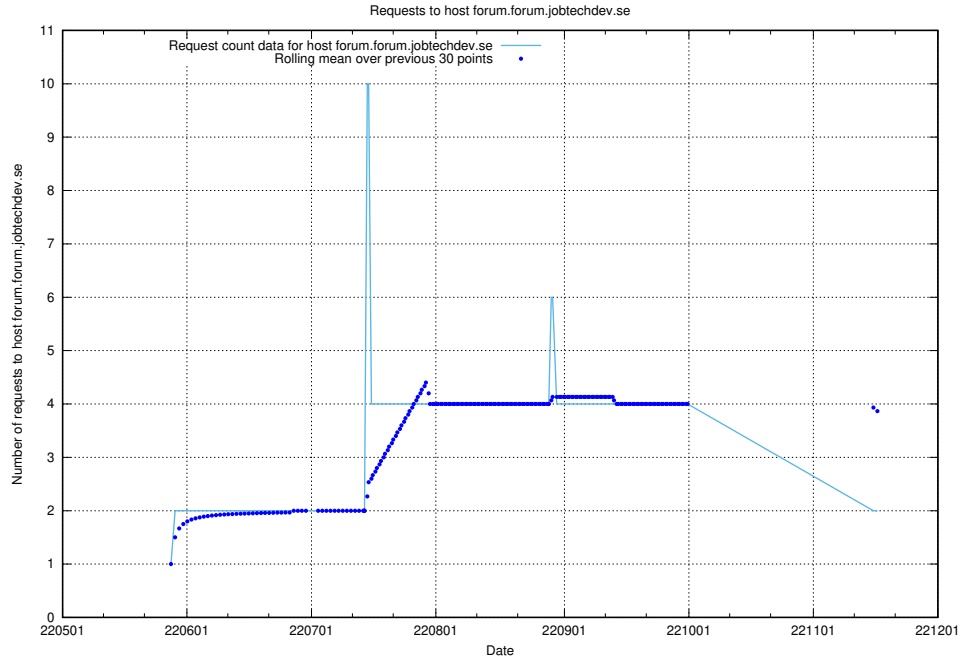

7.424 Usage of forum.forum.jobtechdev.se

Here, we count the number of requests to host forum.forum.jobtechdev.se.