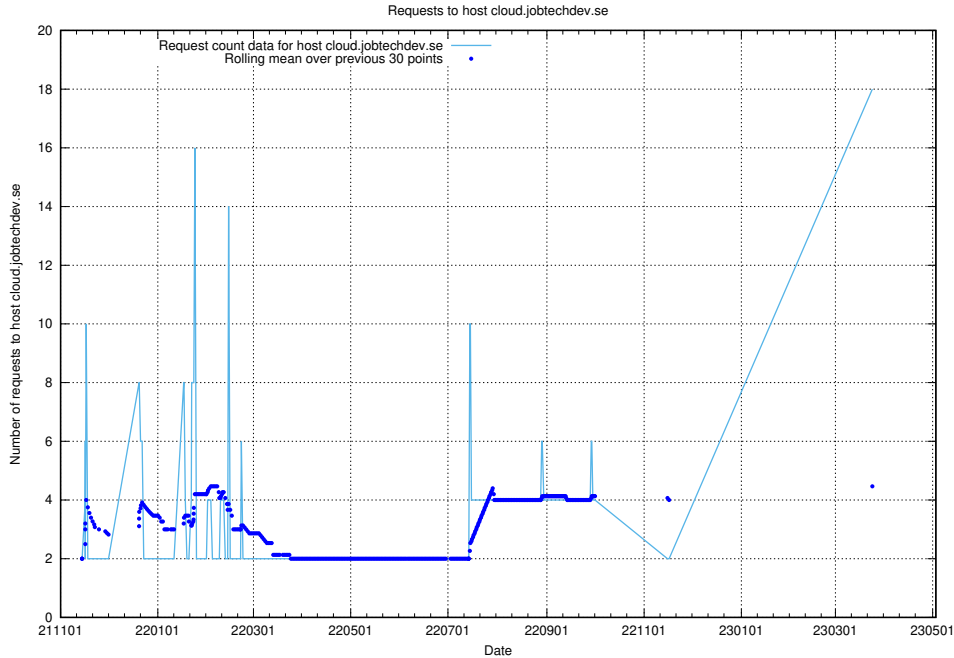

Here, we count the number of requests to host cloud.jobtechdev.se.

7.36 Usage of taxonomy-prod-read.api.jobtechdev.se

Here, we count the number of requests to host taxonomy-prod-read.api.jobtechdev.se.

7.37 Usage of hakjo.jobtechdev.se