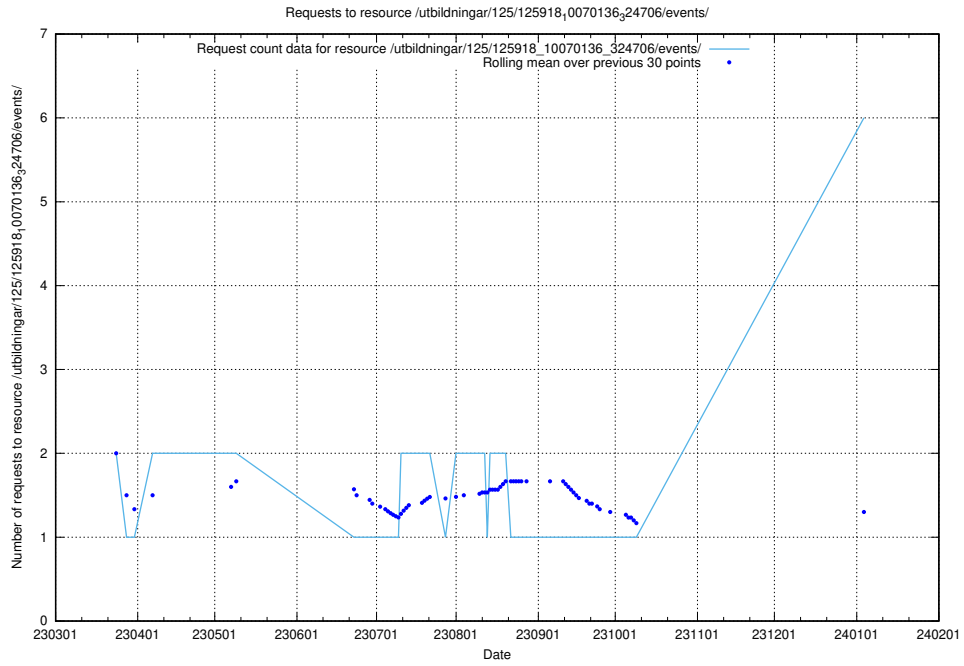

5.169 Usage of /utbildningar/437/

Here, we count the number of requests to resource /utbildningar/437/.

5.170 Usage of /utbildningar/125/125918_10070136_324706/events/

Here, we count the number of requests to resource /utbildningar/125/125918_10070136_324706/events/