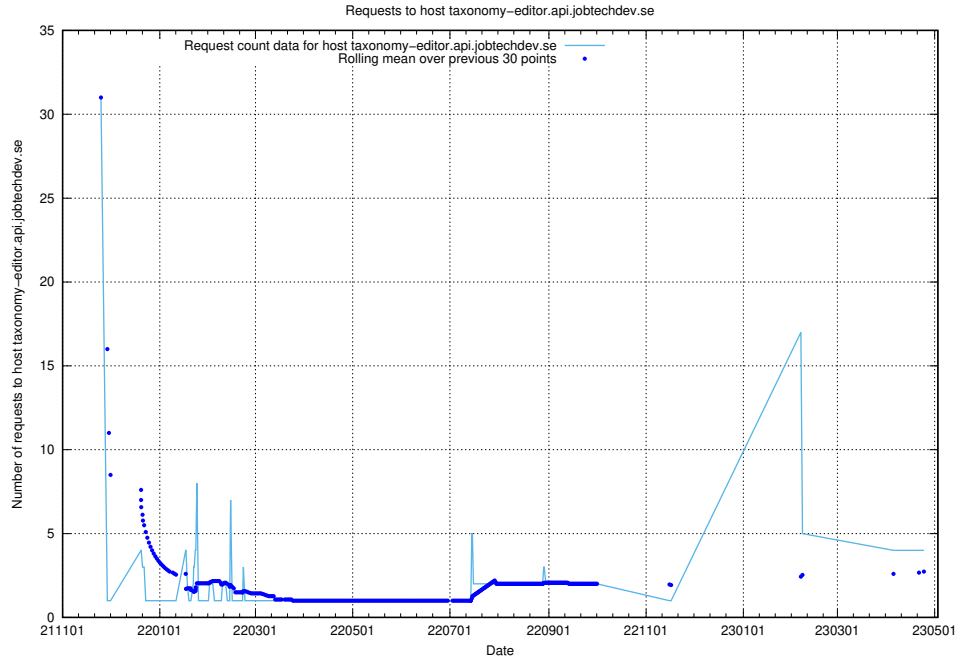

7.141 Usage of taxonomy-editor.api.jobtechdev.se

Here, we count the number of requests to host taxonomy-editor.api.jobtechdev.se.