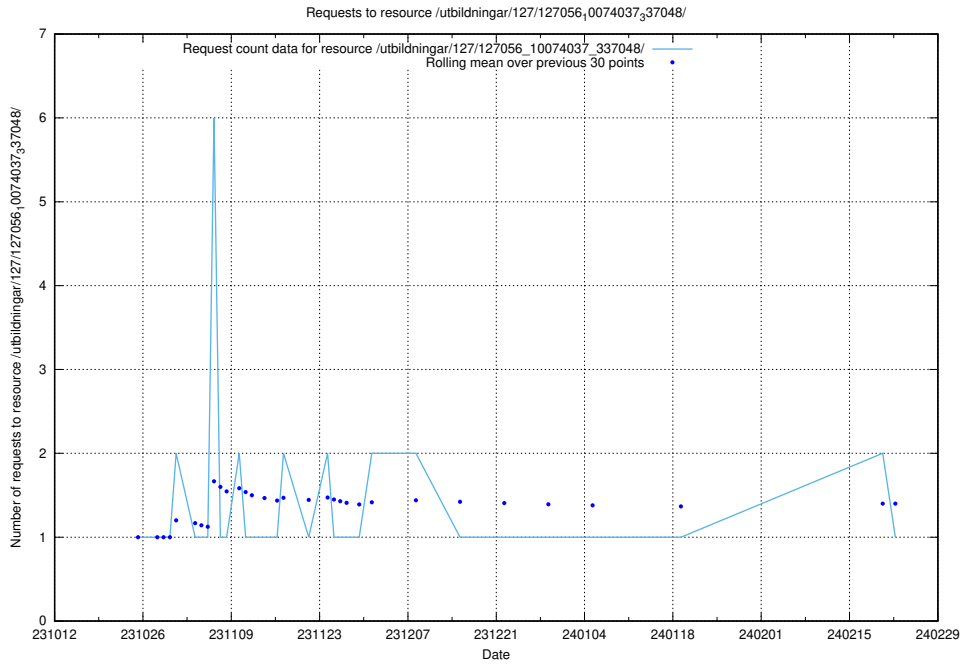

Here, we count the number of requests to resource /utbildningar/127/127057_10074024_337004/.

5.5136 Usage of /utbildningar/127/127056_10074037_337048/

Here, we count the number of requests to resource /utbildningar/127/127056_10074037_337048/.