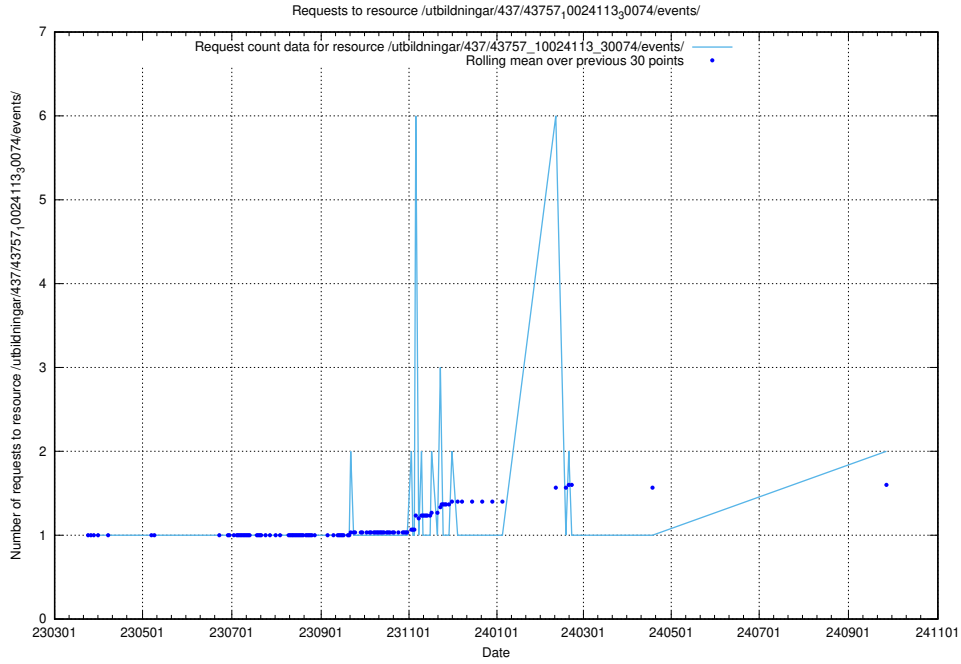

5.969 Usage of /utbildningar/437/43757_10024113_30074/events/

Here, we count the number of requests to resource /utbildningar/437/43757_10024113_30074/events/.