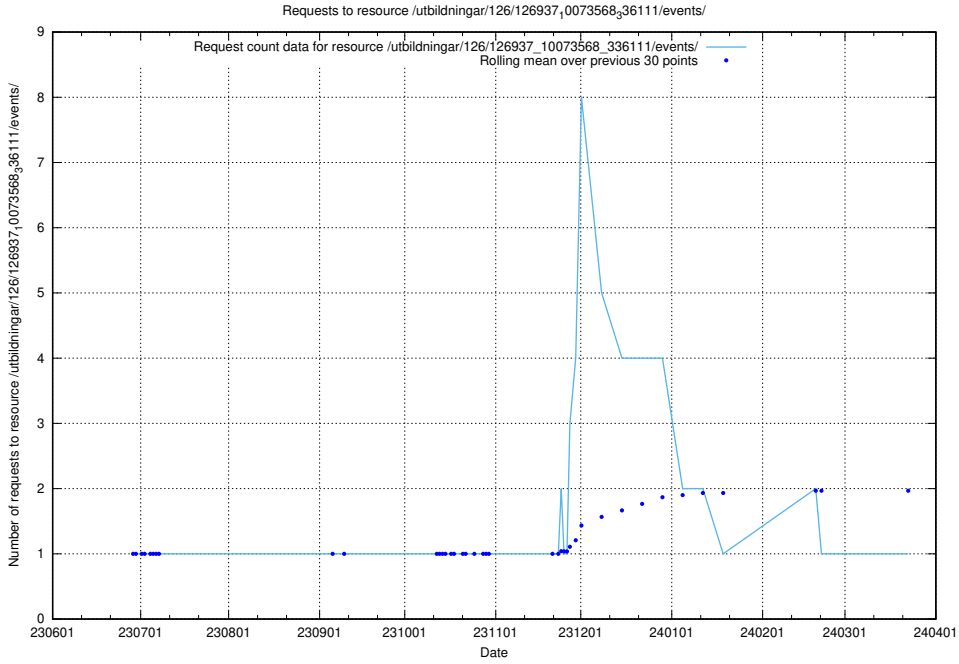

Here, we count the number of requests to resource /utbildningar/106/106995_10040732_55261/.

5.6363 Usage of /utbildningar/126/126937_10073568_336111/events/

Here, we count the number of requests to resource /utbildningar/126/126937_10073568_336111/events/