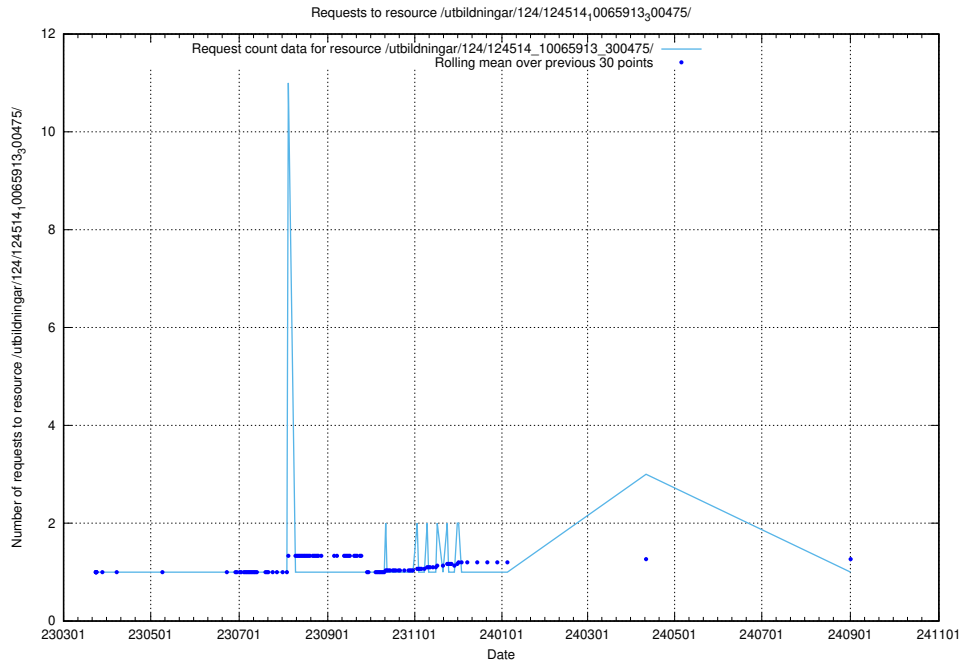

5.2847 Usage of /utbildningar/124/124514_10065913_300475/

Here, we count the number of requests to resource /utbildningar/124/124514_10065913_300475/.