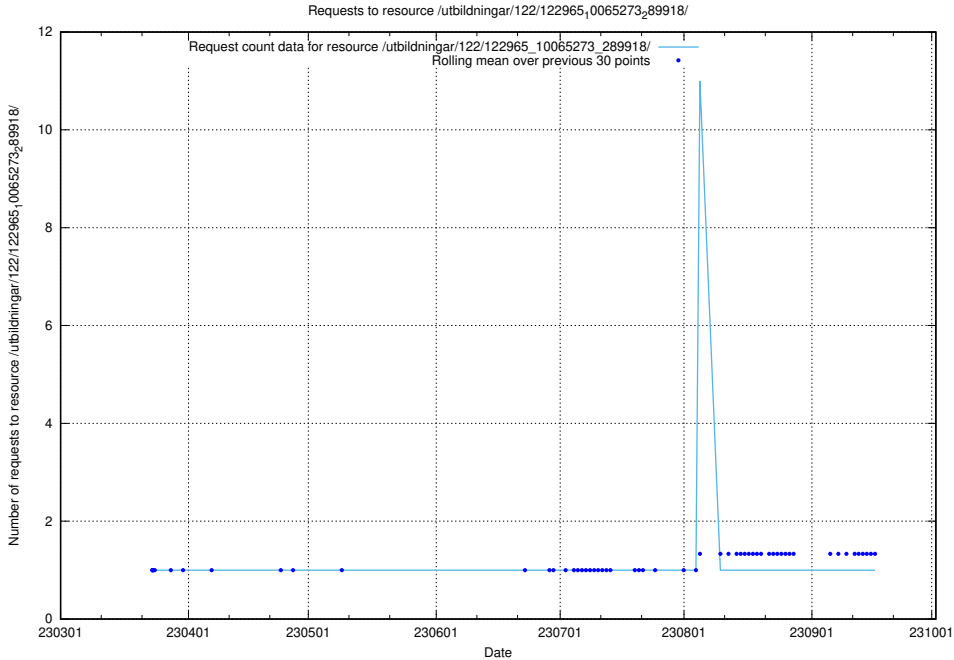

5.6073 Usage of /utbildningar/122/122965_10065273_289918/

Here, we count the number of requests to resource /utbildningar/122/122965_10065273_289918/.