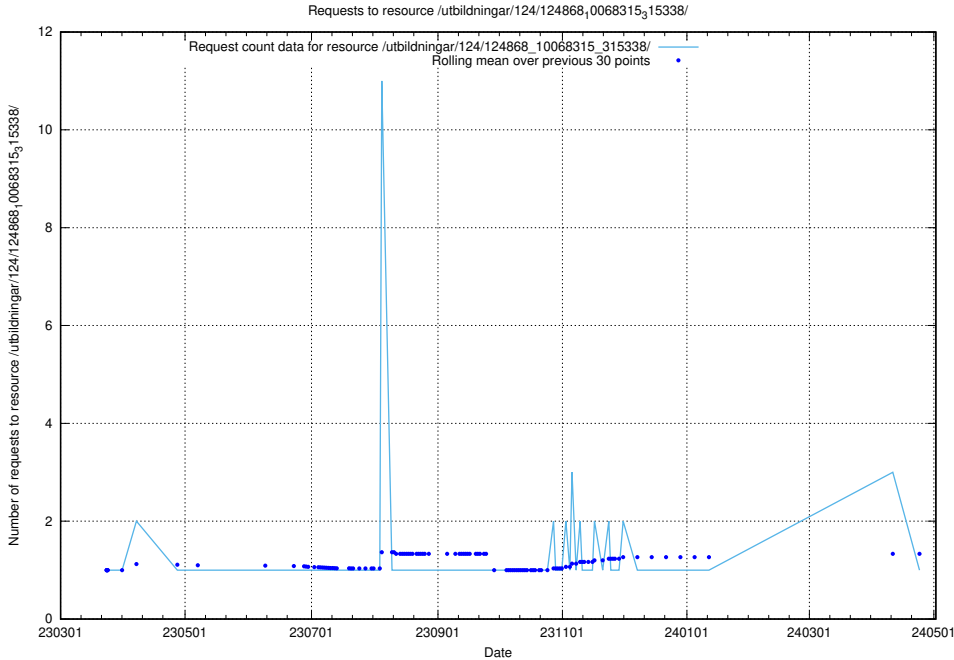

5.1206 Usage of /utbildningar/124/124868_10068315_315338/

Here, we count the number of requests to resource /utbildningar/124/124868_10068315_315338/.