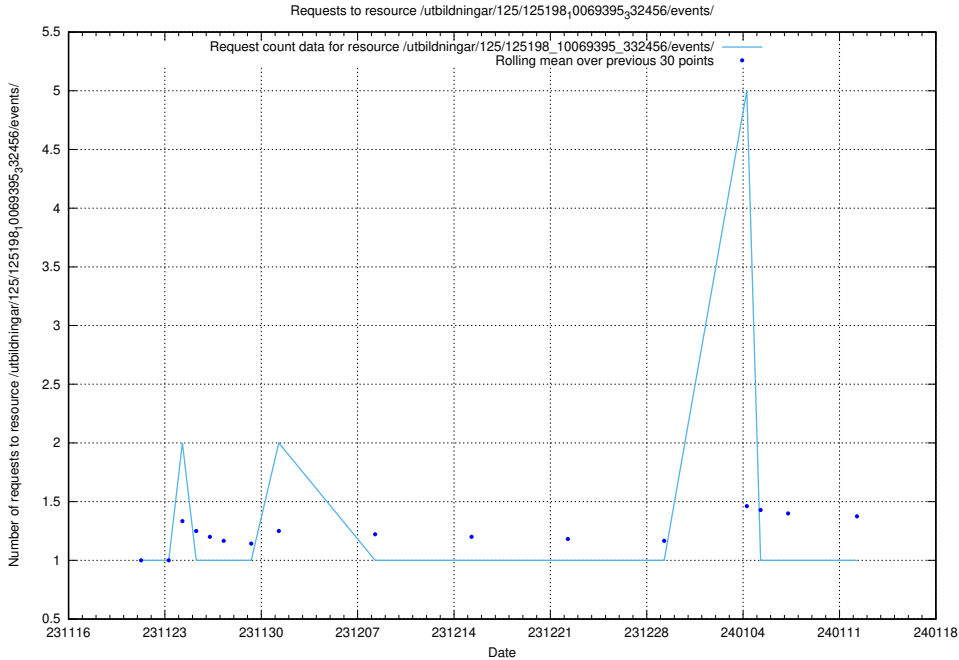

5.4979 Usage of /utbildningar/125/125198_10069395_332456/events/

Here, we count the number of requests to resource /utbildningar/125/125198_10069395_332456/events/