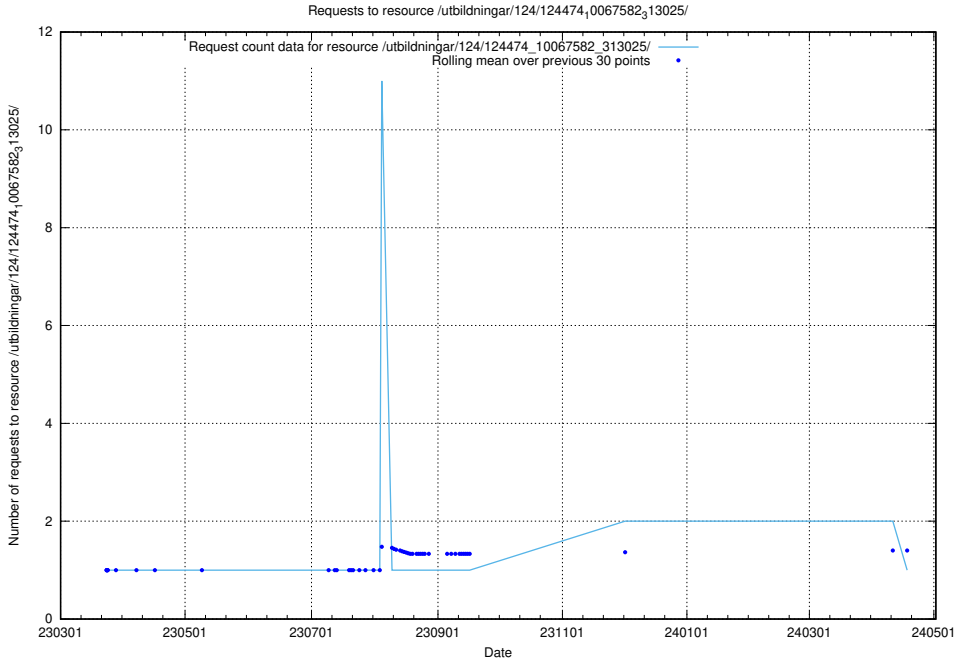

5.3829 Usage of /utbildningar/124/124474_10067582_313025/

Here, we count the number of requests to resource /utbildningar/124/124474_10067582_313025/.