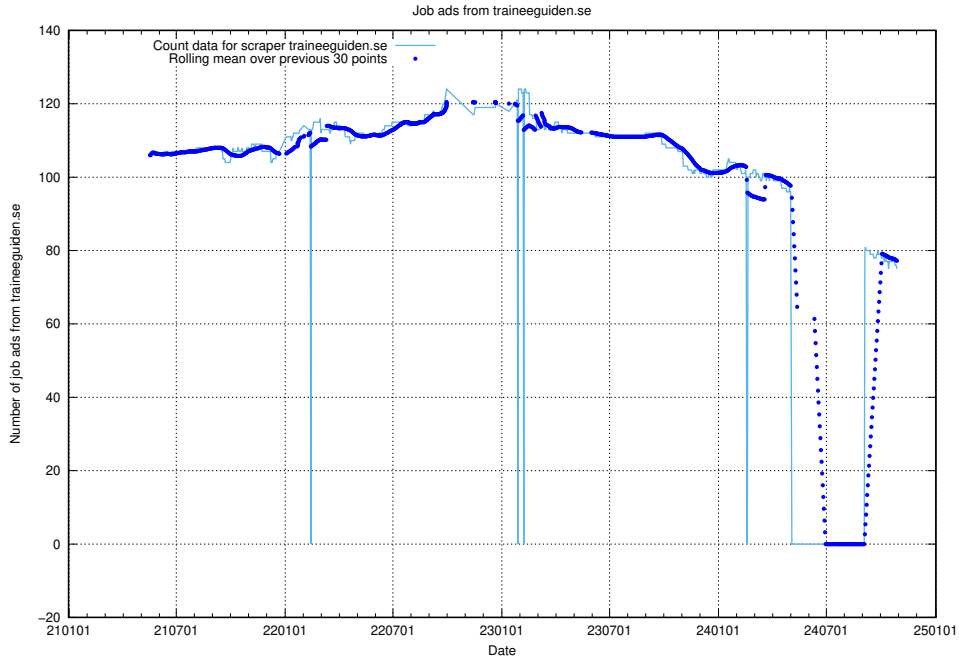

13.15 Number of ads by scraper traineeguiden.se

Here, we count the number of job ads scraped from traineeguiden.se.