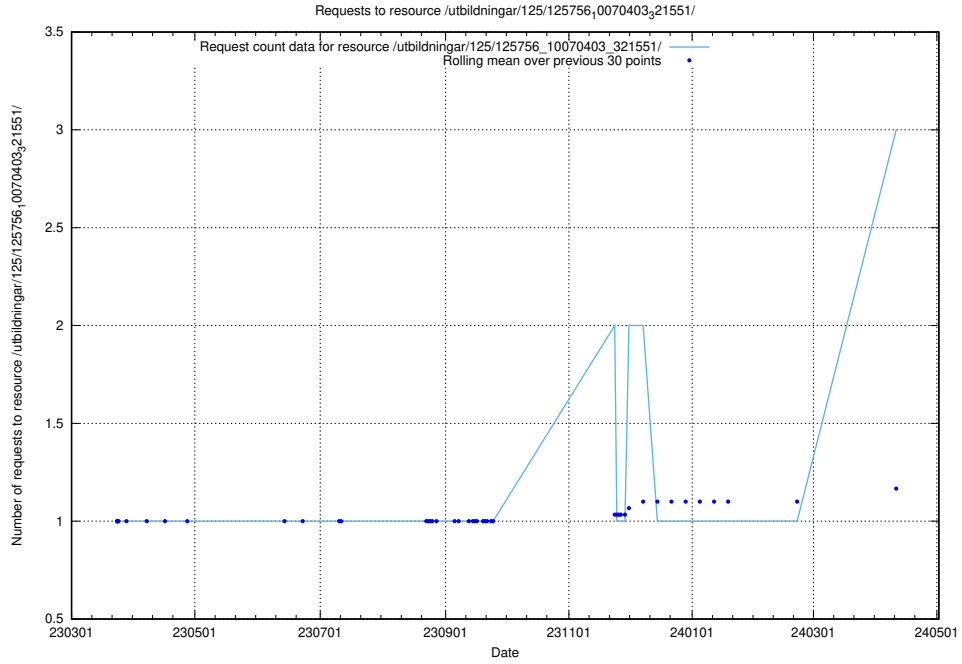

5.509 Usage of /utbildningar/125/125756_10070403_321551/

Here, we count the number of requests to resource /utbildningar/125/125756_10070403_321551/.