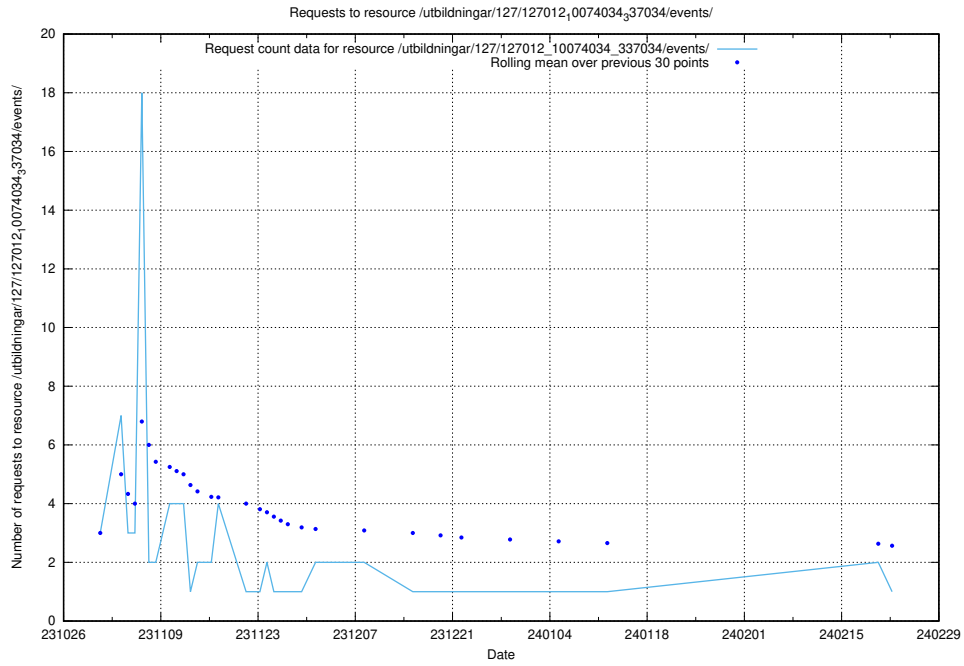

5.5089 Usage of /utbildningar/127/127012_10074034_337034/events/

Here, we count the number of requests to resource /utbildningar/127/127012_10074034_337034/events/