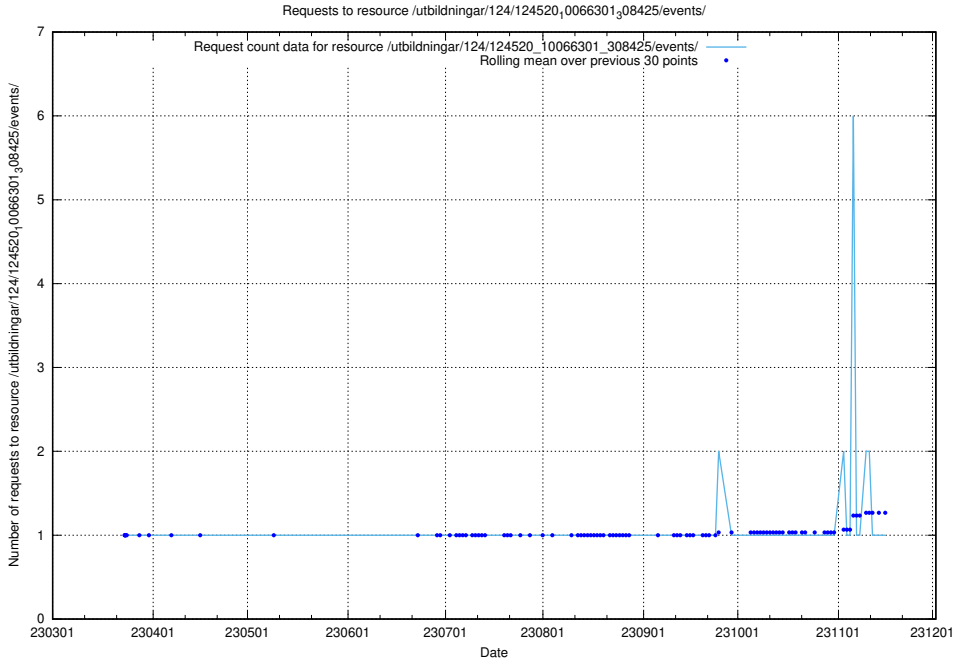

5.1897 Usage of /utbildningar/124/124520_10066301_308425/events/

Here, we count the number of requests to resource /utbildningar/124/124520_10066301_308425/events/