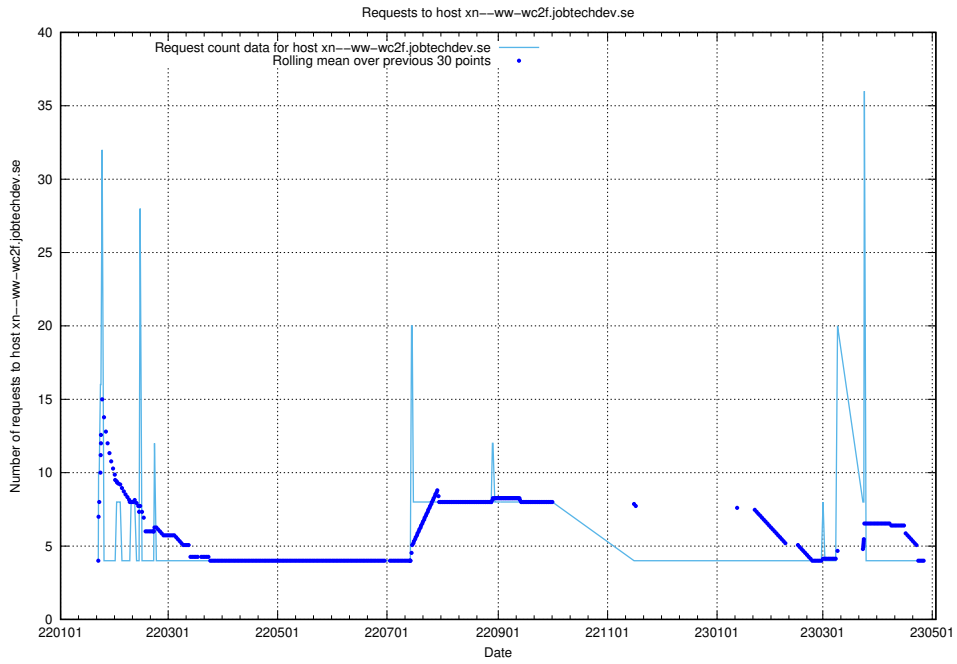

7.104 Usage of xn-ww-wc2f.jobtechdev.se

Here, we count the number of requests to host xn-ww-wc2f.jobtechdev.se.