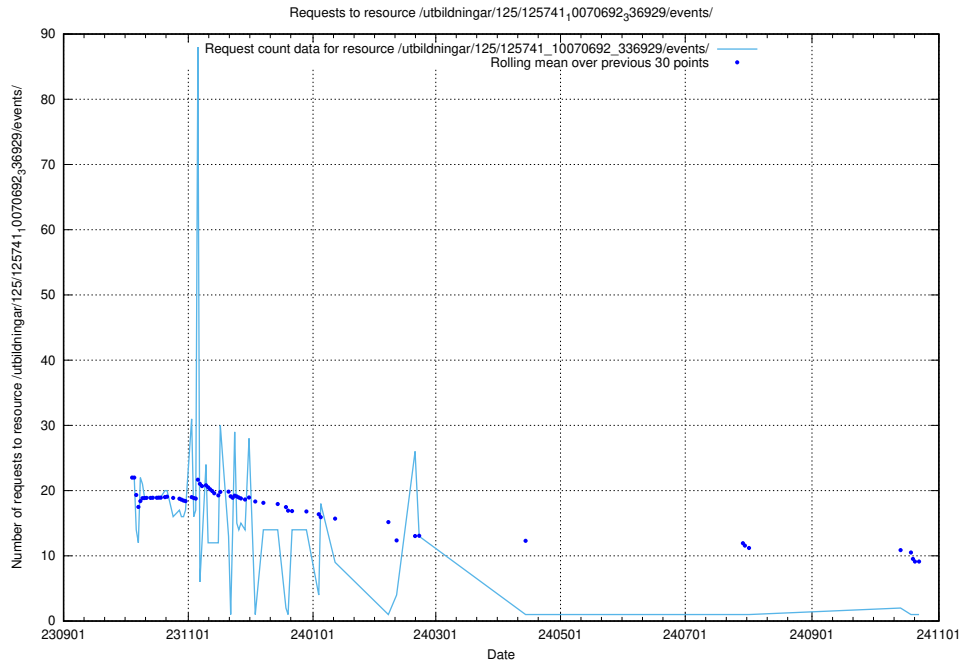

5.5328 Usage of /utbildningar/125/125741_10070692_336929/events/

Here, we count the number of requests to resource /utbildningar/125/125741_10070692_336929/events/