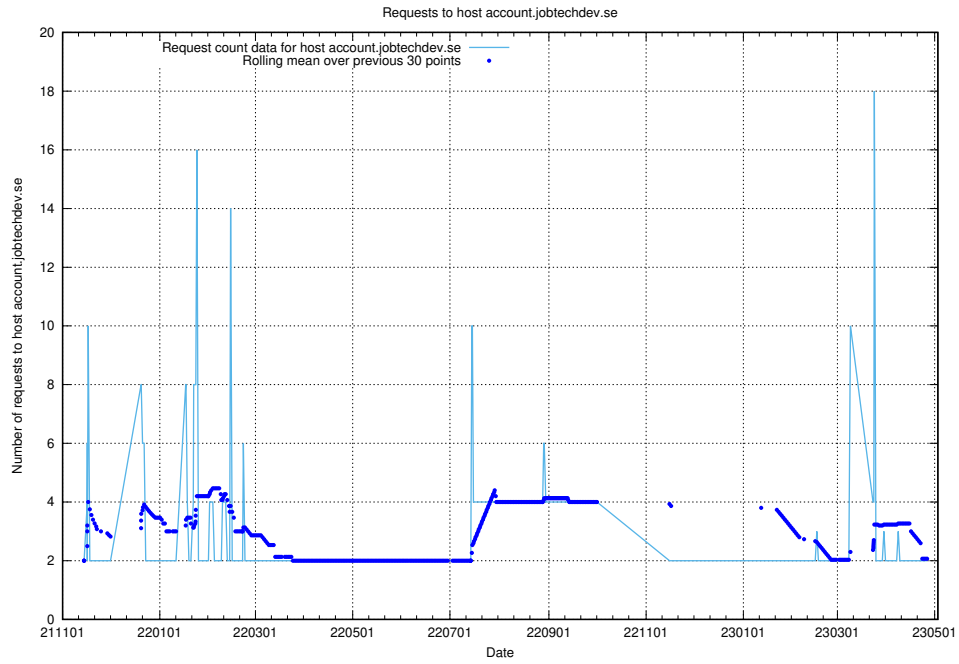

7.302 Usage of account.jobtechdev.se

Here, we count the number of requests to host account.jobtechdev.se.