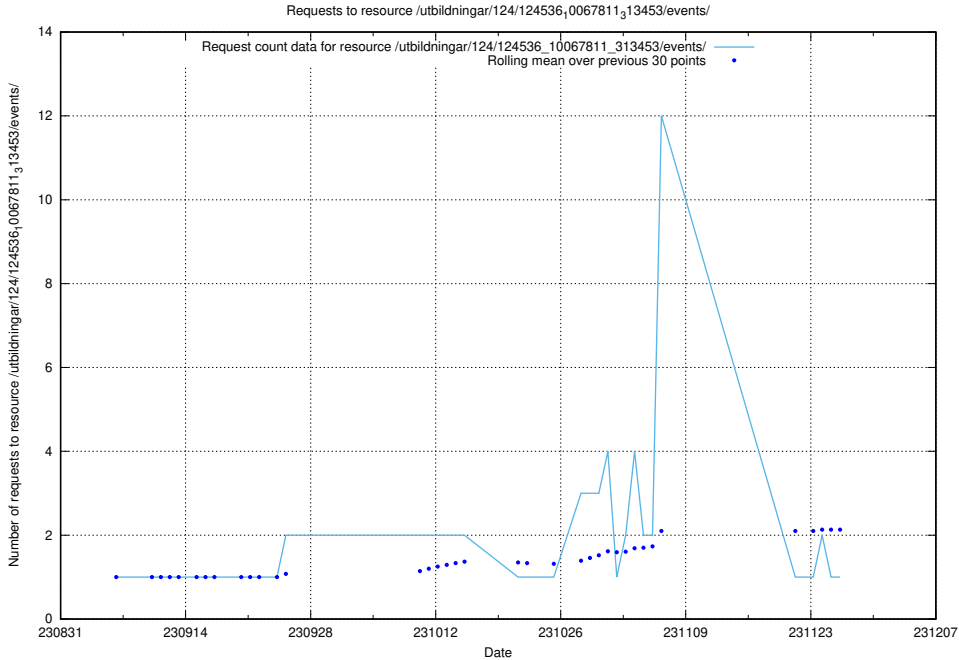

5.5611 Usage of /utbildningar/124/124536_10067811_313453/events/

Here, we count the number of requests to resource /utbildningar/124/124536_10067811_313453/events/