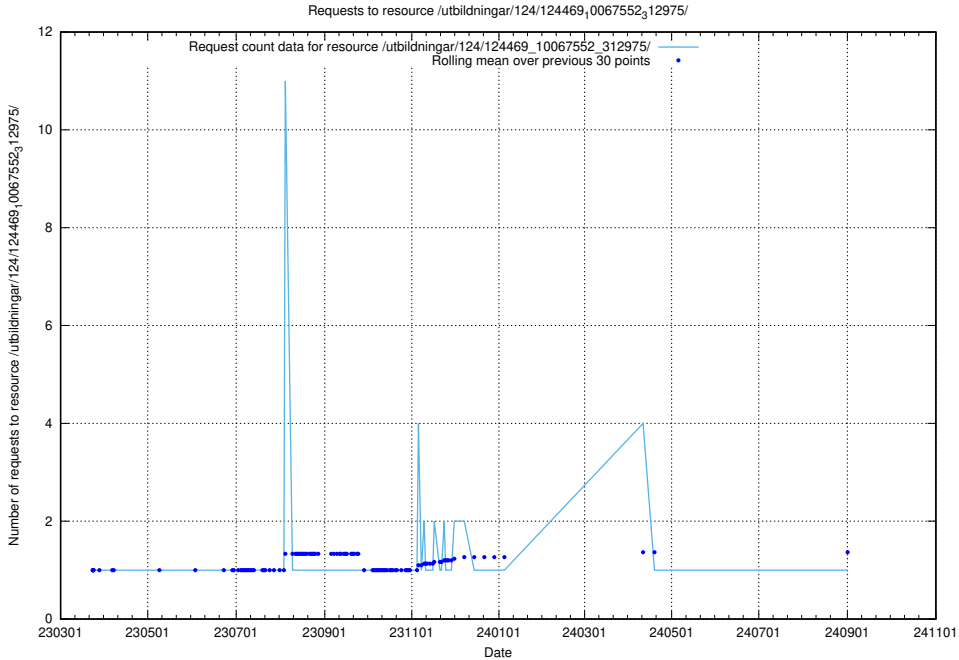

5.4271 Usage of /utbildningar/124/124469_10067552_312975/

Here, we count the number of requests to resource /utbildningar/124/124469_10067552_312975/.