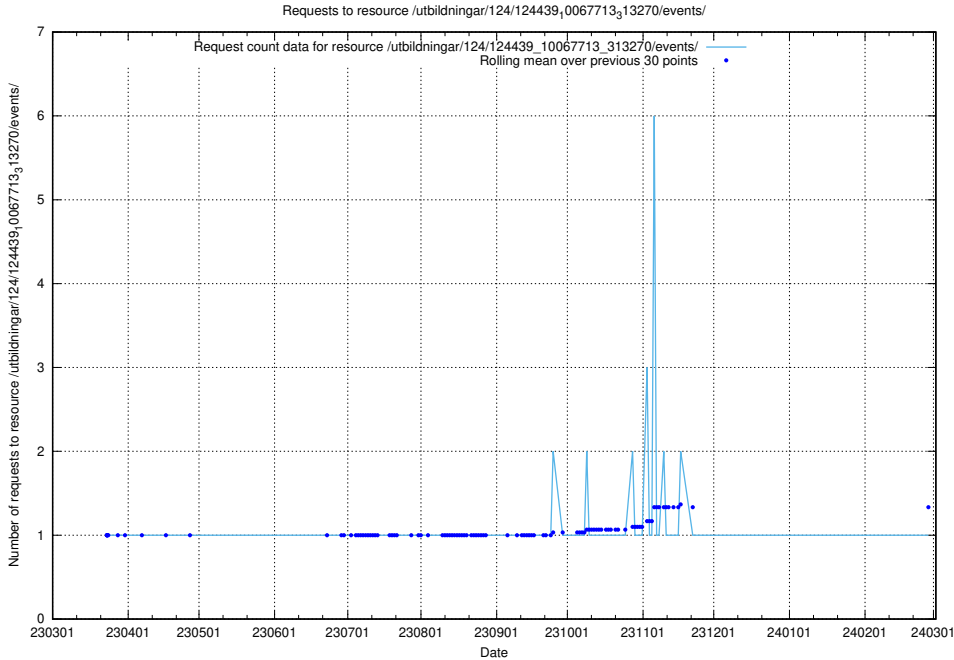

5.4500 Usage of /utbildningar/124/124439_10067713_313270/events/

Here, we count the number of requests to resource /utbildningar/124/124439_10067713_313270/events/