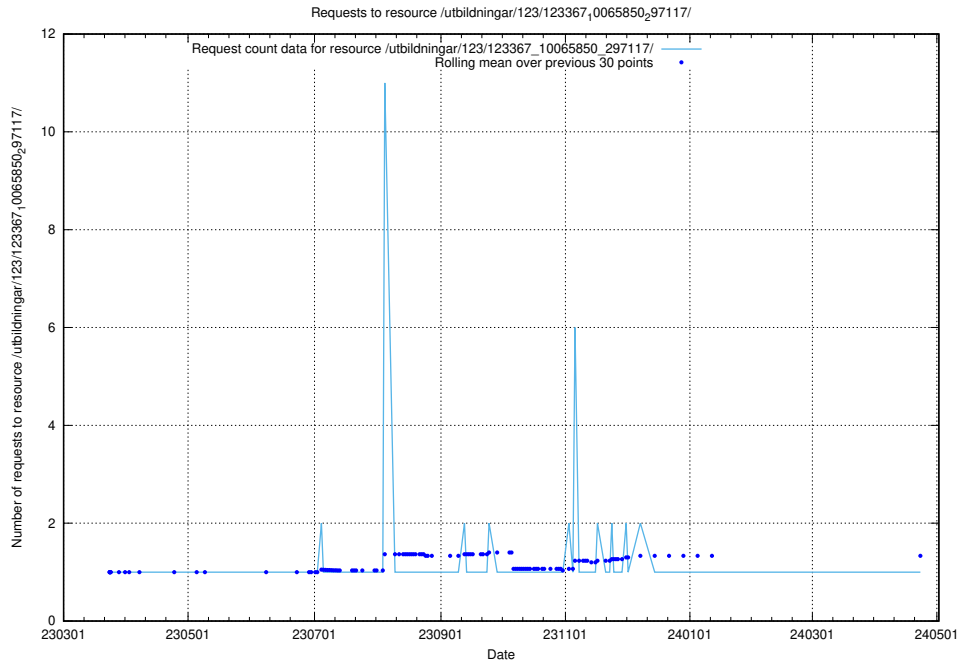

5.5782 Usage of /utbildningar/123/123367_10065850_297117/

Here, we count the number of requests to resource /utbildningar/123/123367_10065850_297117/.