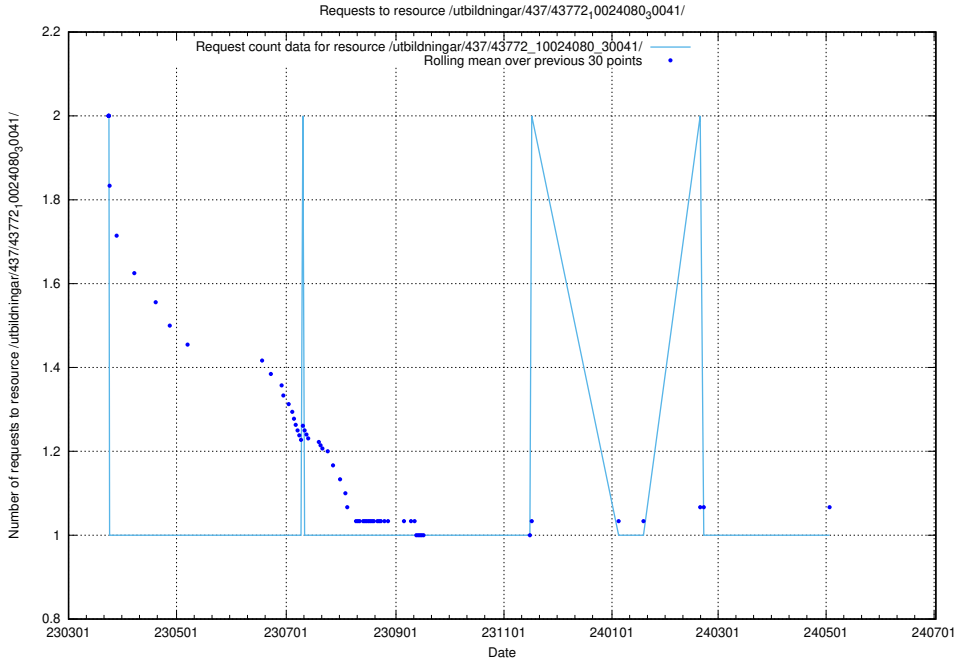

5.7236 Usage of /utbildningar/437/43772_10024080_30041/

Here, we count the number of requests to resource /utbildningar/437/43772_10024080_30041/.