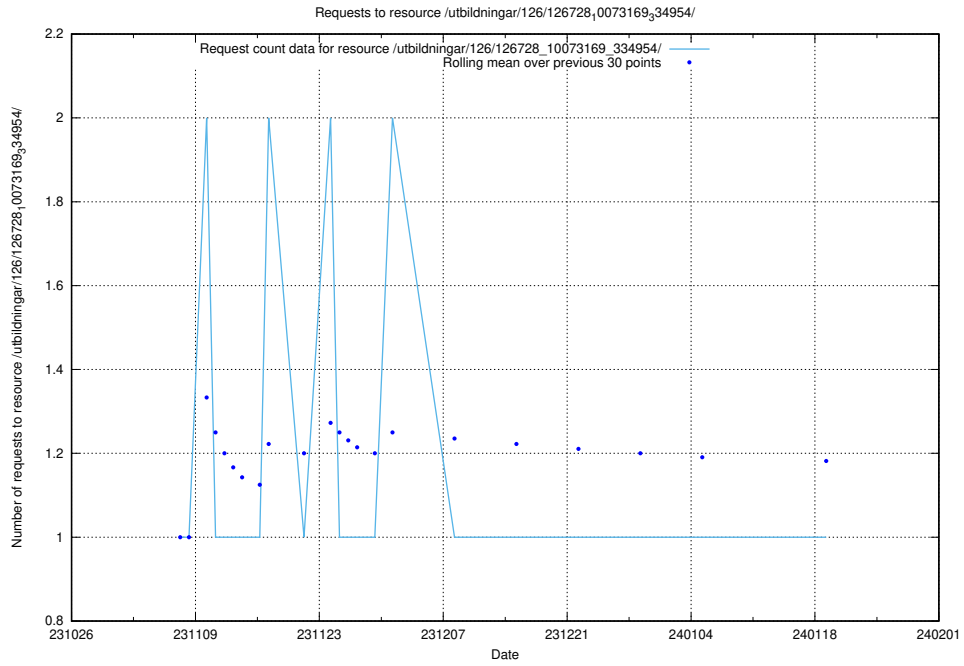

5.5048 Usage of /utbildningar/126/126728_10073169_334954/

Here, we count the number of requests to resource /utbildningar/126/126728_10073169_334954/.