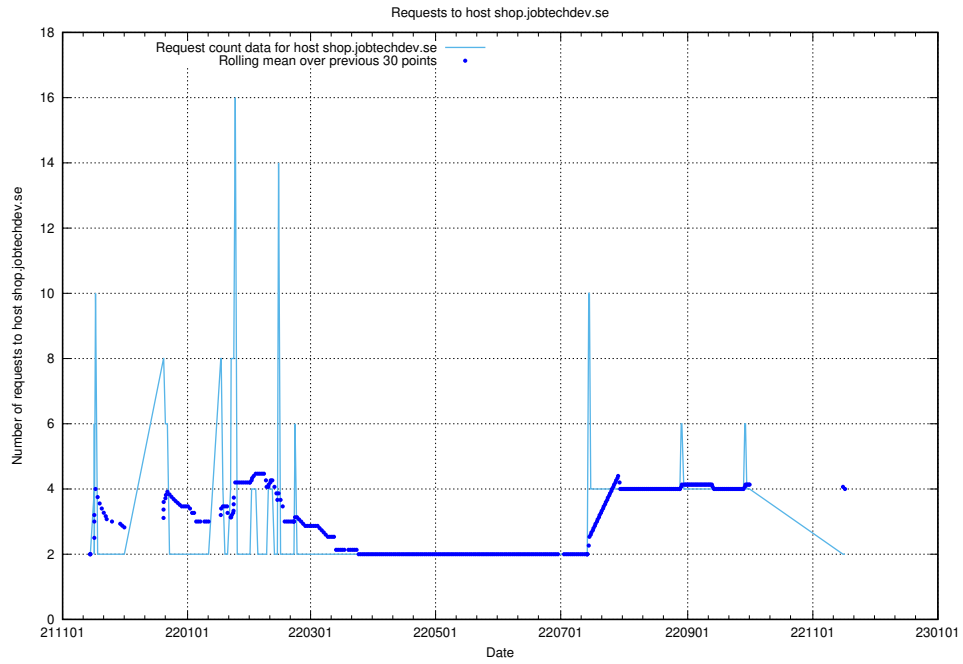

7.571 Usage of shop.jobtechdev.se

Here, we count the number of requests to host shop.jobtechdev.se.