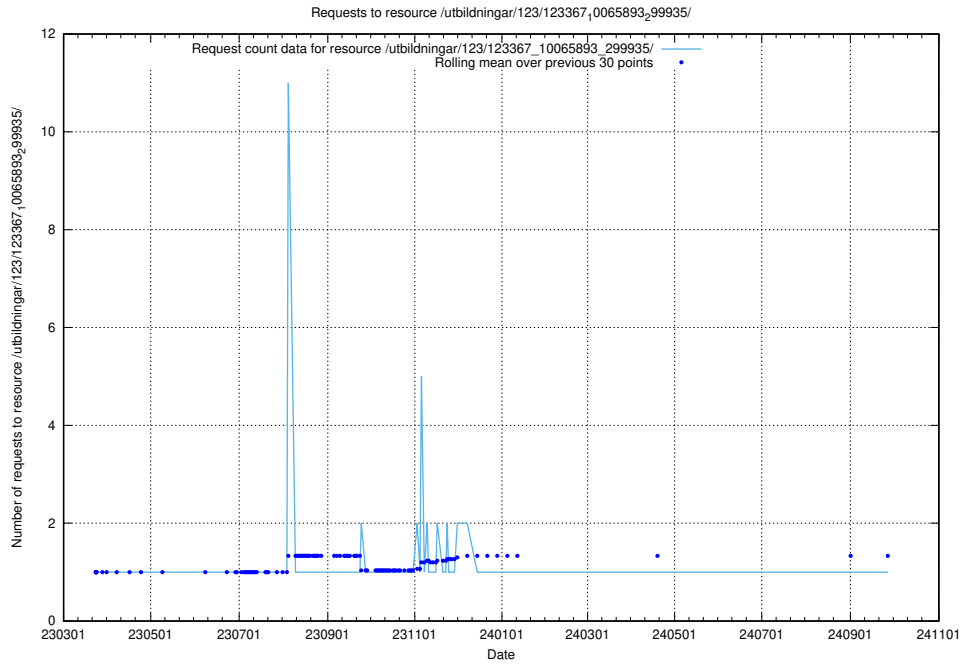

5.5673 Usage of /utbildningar/123/123367_10065893_299935/

Here, we count the number of requests to resource /utbildningar/123/123367_10065893_299935/.