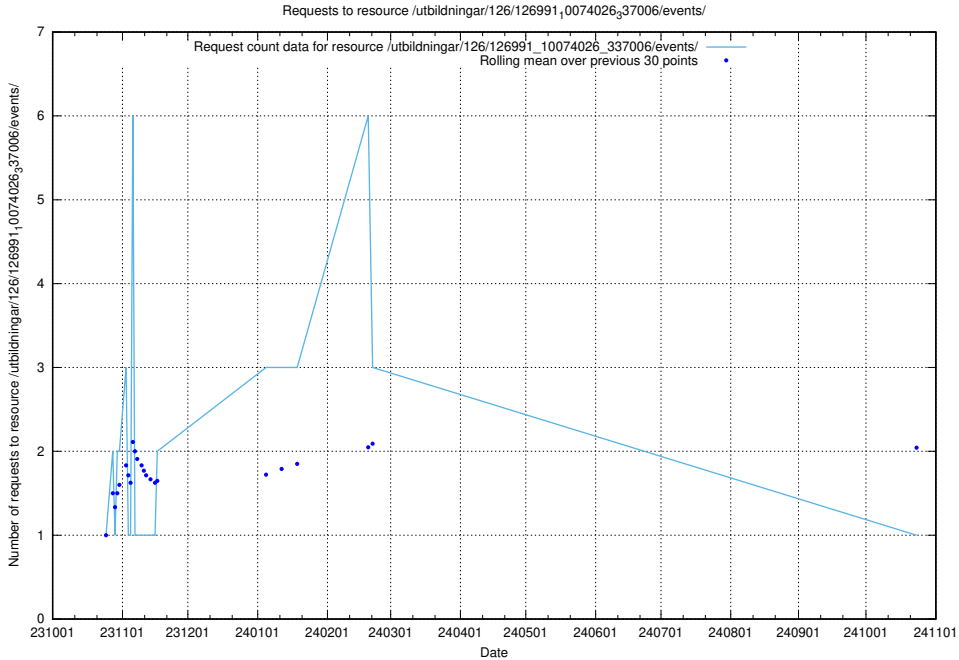

Here, we count the number of requests to resource /utbildningar/126/126991_10074026_337006/events/

5.5142 Usage of /utbildningar/126/126991_10074026_337006/

Here, we count the number of requests to resource /utbildningar/126/126991_10074026_337006/.