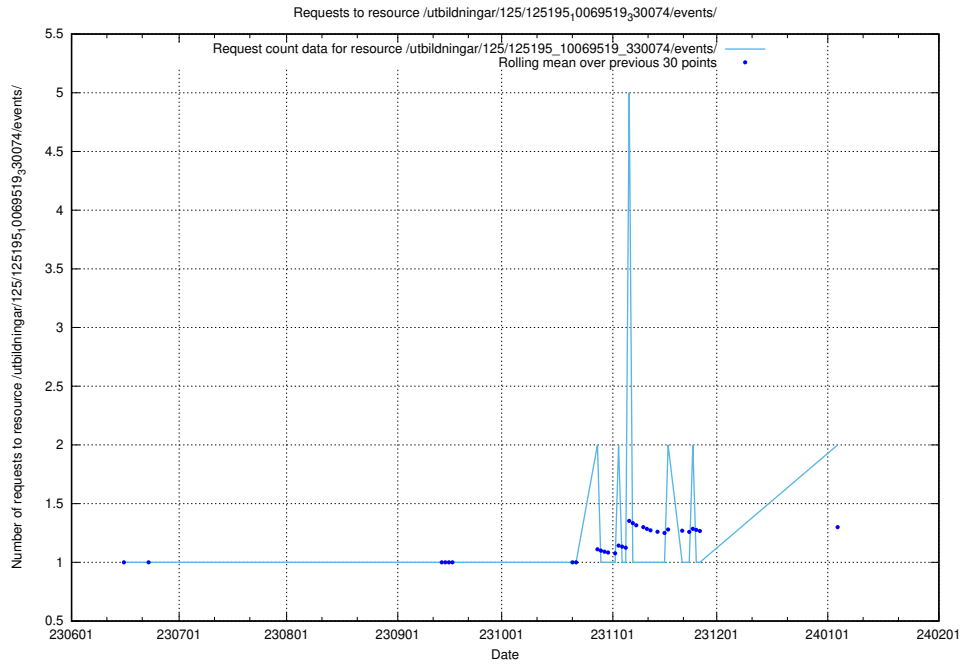

5.940 Usage of /utbildningar/125/125195_10069519_330074/events/

Here, we count the number of requests to resource /utbildningar/125/125195_10069519_330074/events/