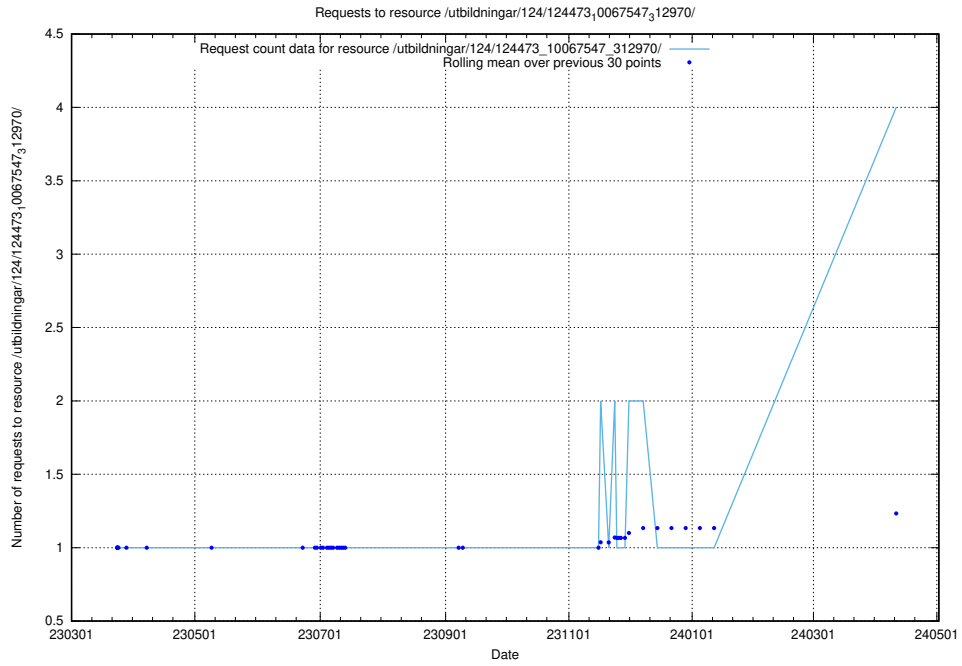

5.301 Usage of /utbildningar/124/124473_10067547_312970/

Here, we count the number of requests to resource /utbildningar/124/124473_10067547_312970/.