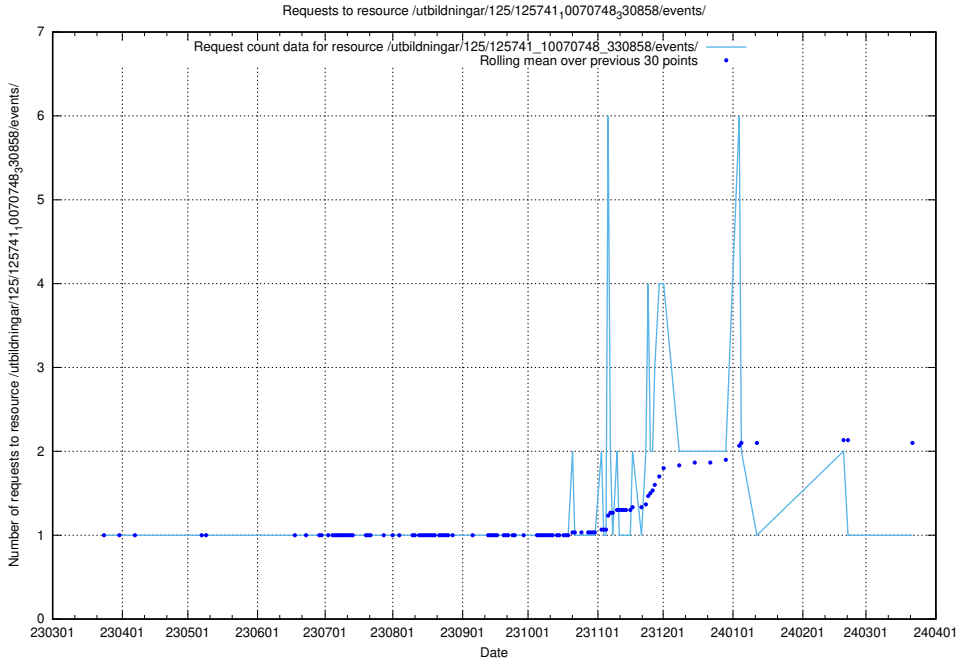

5.7190 Usage of /utbildningar/125/125741_10070748_330858/events/

Here, we count the number of requests to resource /utbildningar/125/125741_10070748_330858/events/