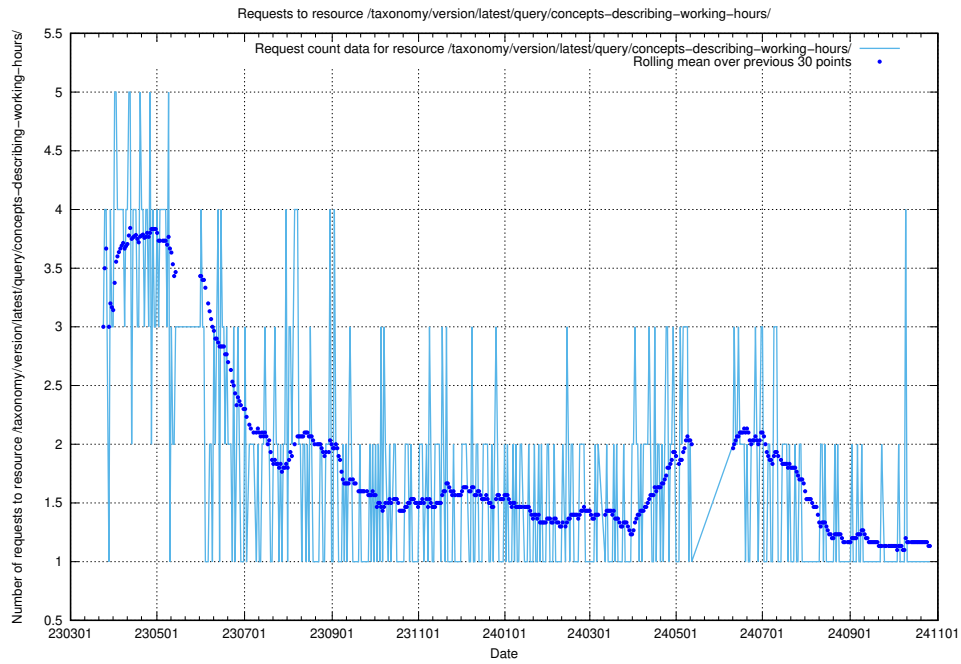

5.7057 Usage of /taxonomy/version/latest/query/concepts-describing-working-hours/

Here, we count the number of requests to resource /taxonomy/version/latest/query/concepts-describing-working-hours/.