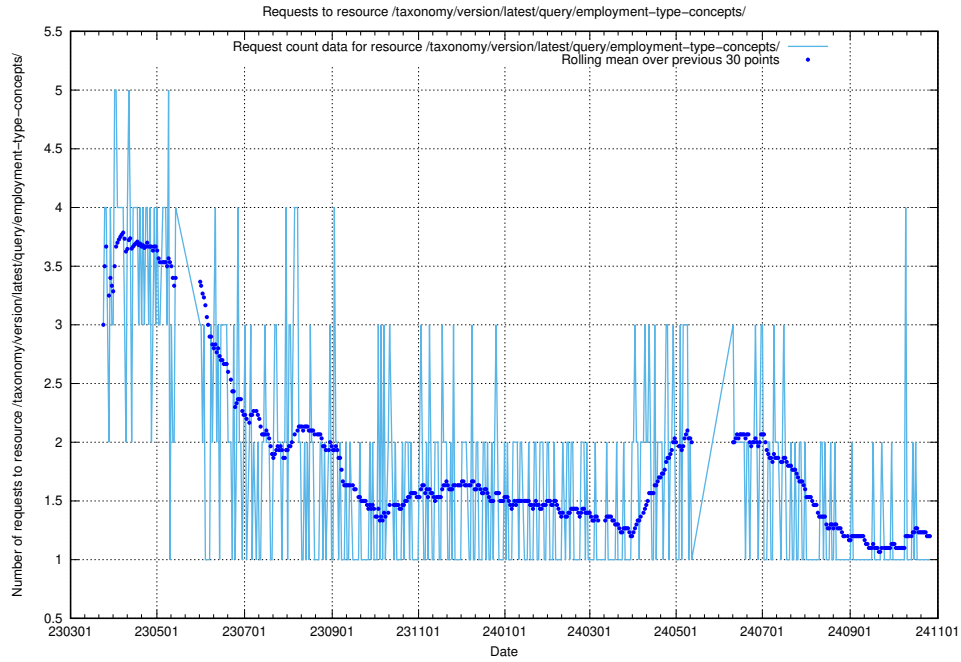

5.7053 Usage of /taxonomy/version/latest/query/employment-type-concepts/

Here, we count the number of requests to resource /taxonomy/version/latest/query/employment-type-concepts/.