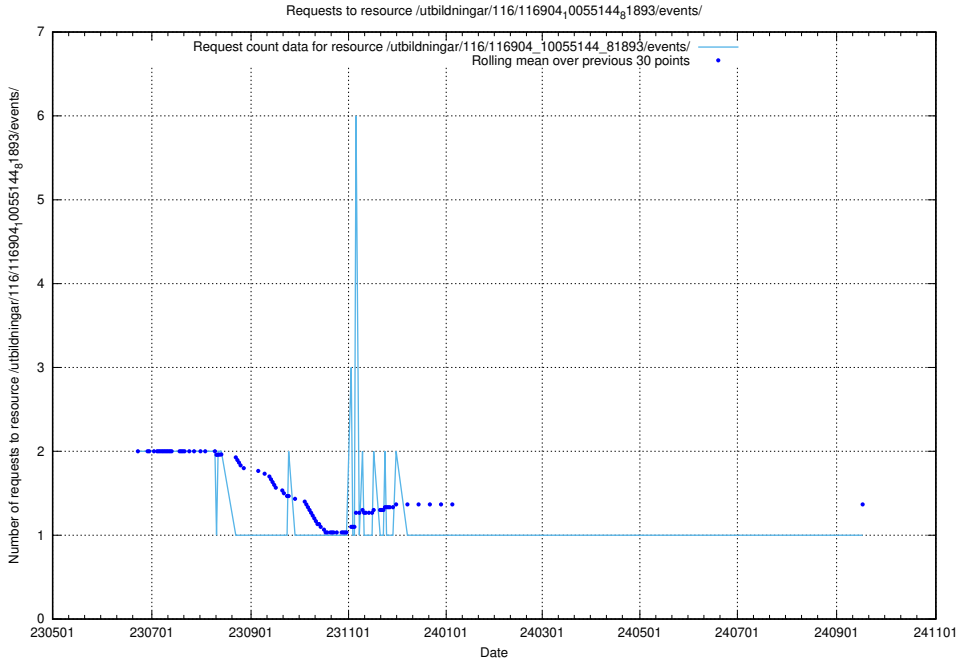

5.6502 Usage of /utbildningar/116/116904_10055144_81893/events/

Here, we count the number of requests to resource /utbildningar/116/116904_10055144_81893/events/.