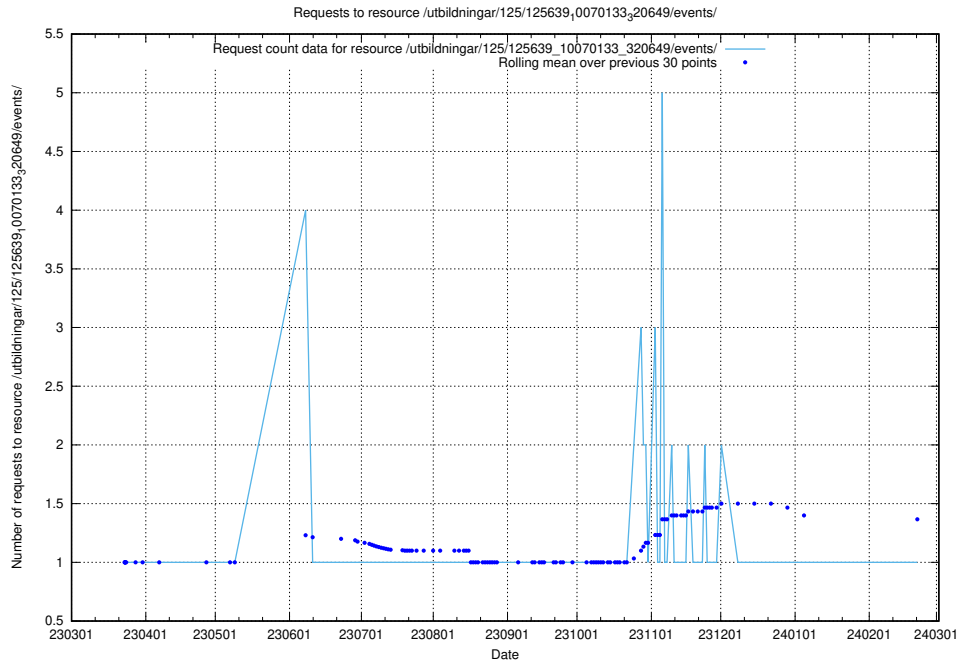

5.1093 Usage of /utbildningar/125/125639_10070133_320649/events/

Here, we count the number of requests to resource /utbildningar/125/125639_10070133_320649/events/