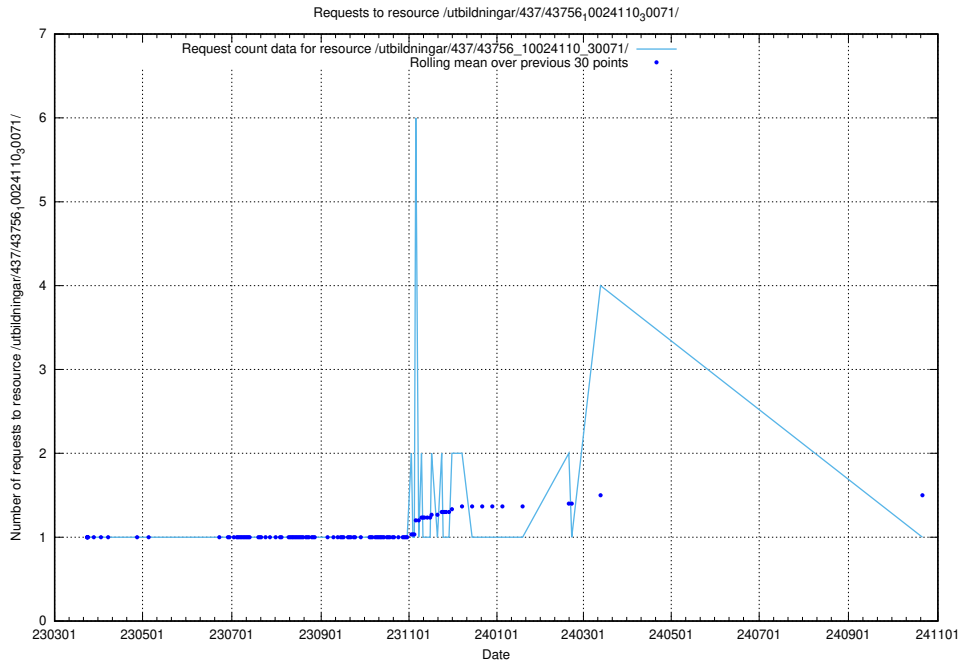

5.7348 Usage of /utbildningar/437/43756_10024110_30071/

Here, we count the number of requests to resource /utbildningar/437/43756_10024110_30071/.