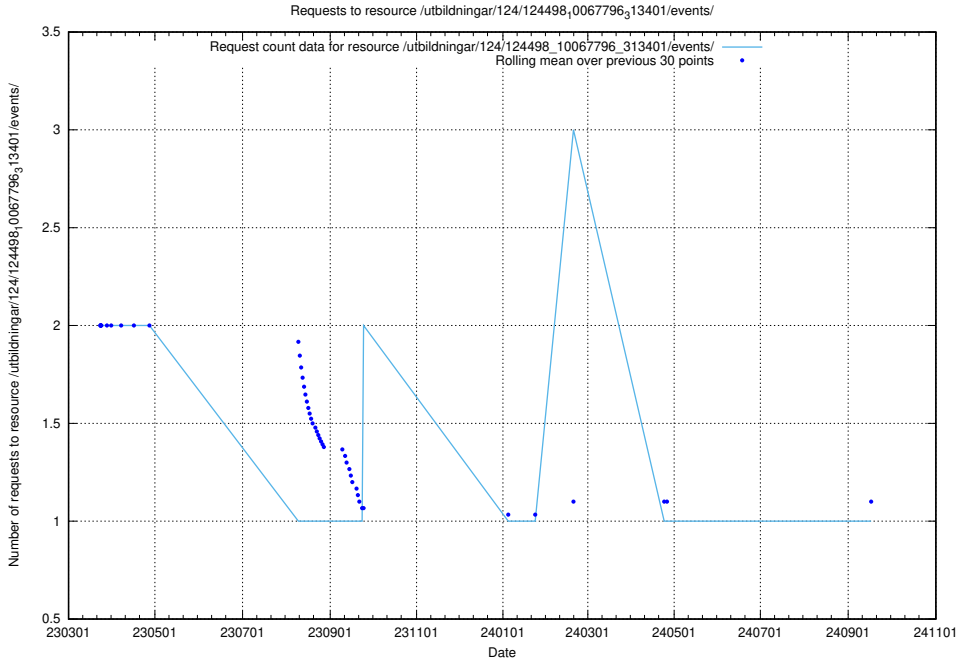

5.7271 Usage of /utbildningar/124/124498_10067796_313401/events/

Here, we count the number of requests to resource /utbildningar/124/124498_10067796_313401/events/