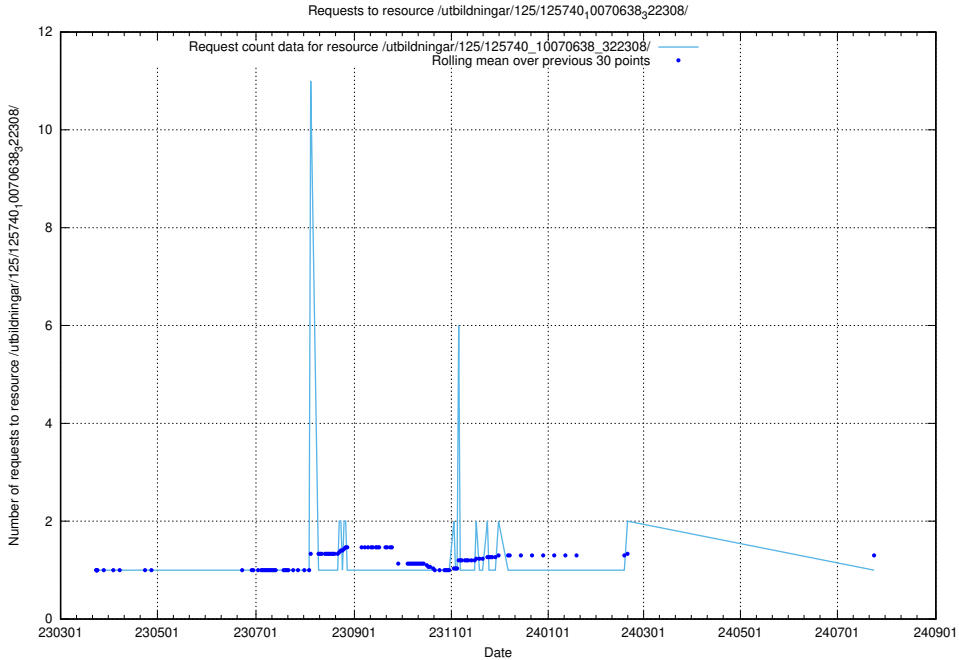

5.1043 Usage of /utbildningar/125/125740_10070638_322308/

Here, we count the number of requests to resource /utbildningar/125/125740_10070638_322308/.