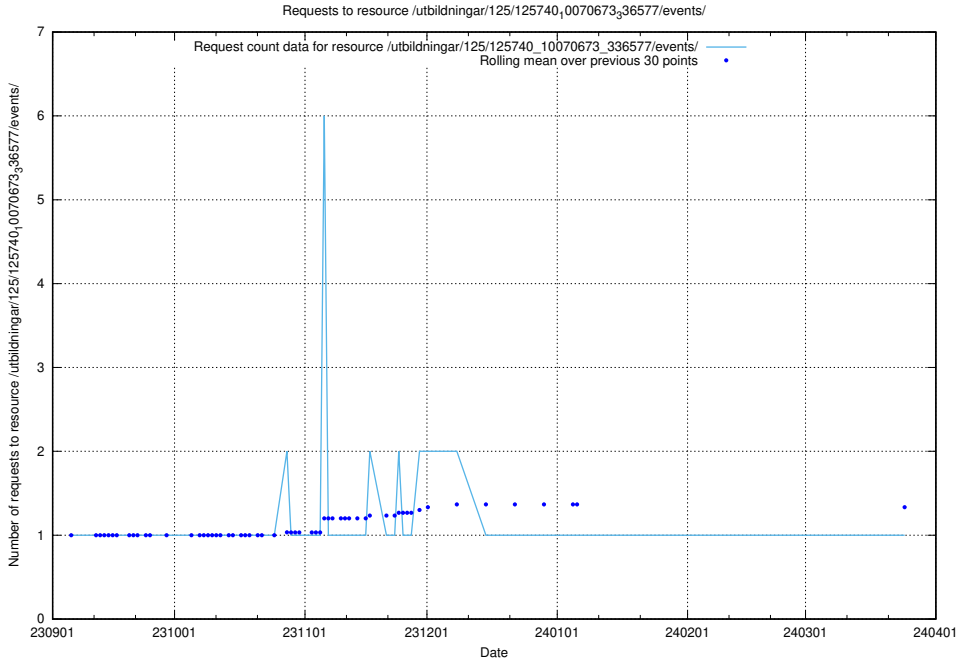

5.5598 Usage of /utbildningar/125/125740_10070673_336577/events/

Here, we count the number of requests to resource /utbildningar/125/125740_10070673_336577/events/