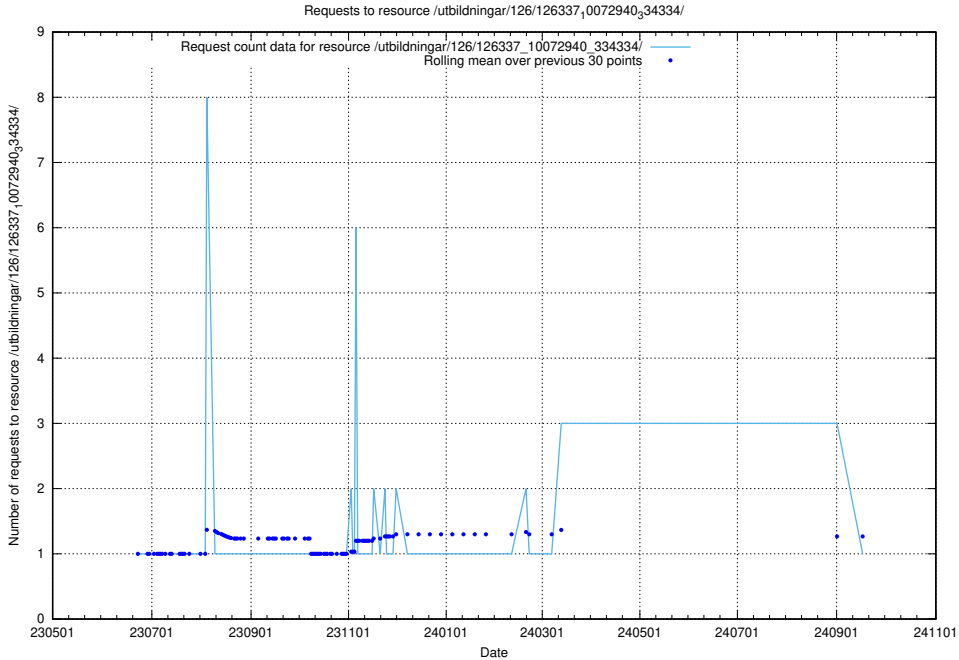

5.6573 Usage of /utbildningar/126/126337_10072940_334334/

Here, we count the number of requests to resource /utbildningar/126/126337_10072940_334334/.