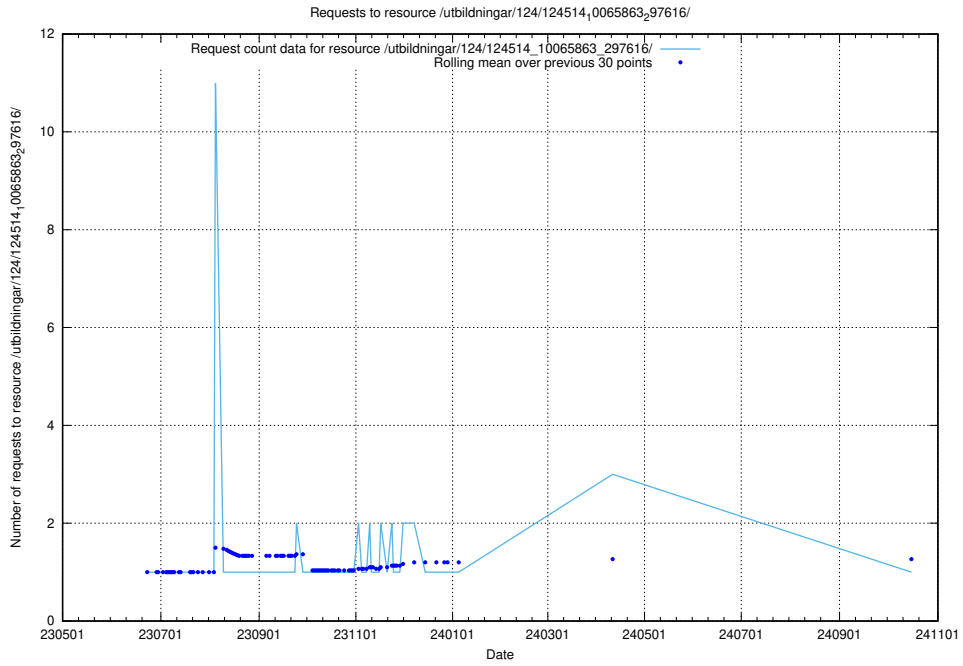

5.6691 Usage of /utbildningar/124/124514_10065863_297616/

Here, we count the number of requests to resource /utbildningar/124/124514_10065863_297616/.