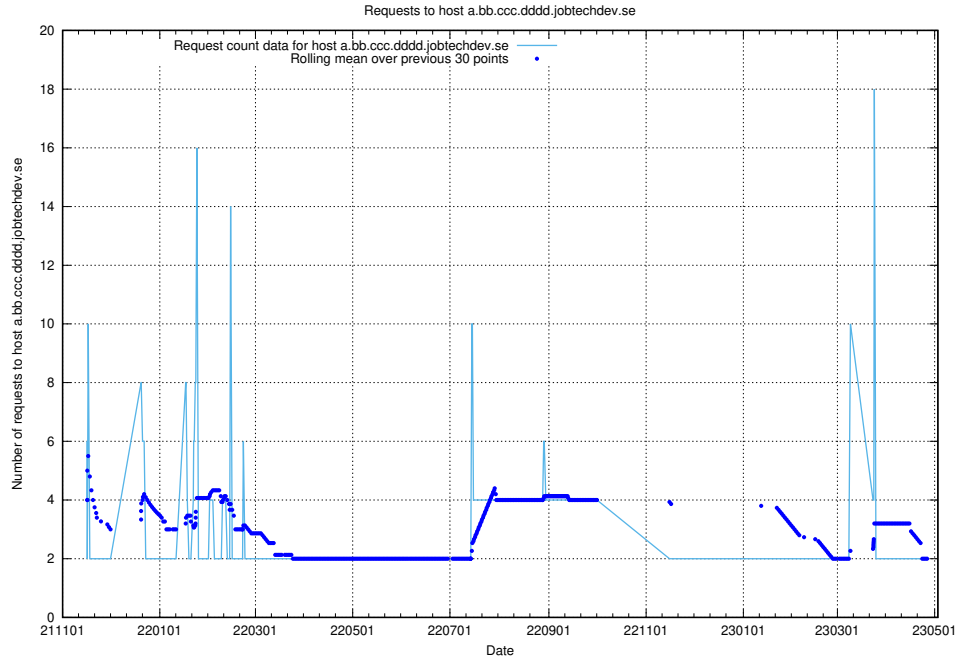

7.535 Usage of a.bb.ccc.dddd.jobtechdev.se

Here, we count the number of requests to host a.bb.ccc.dddd.jobtechdev.se.