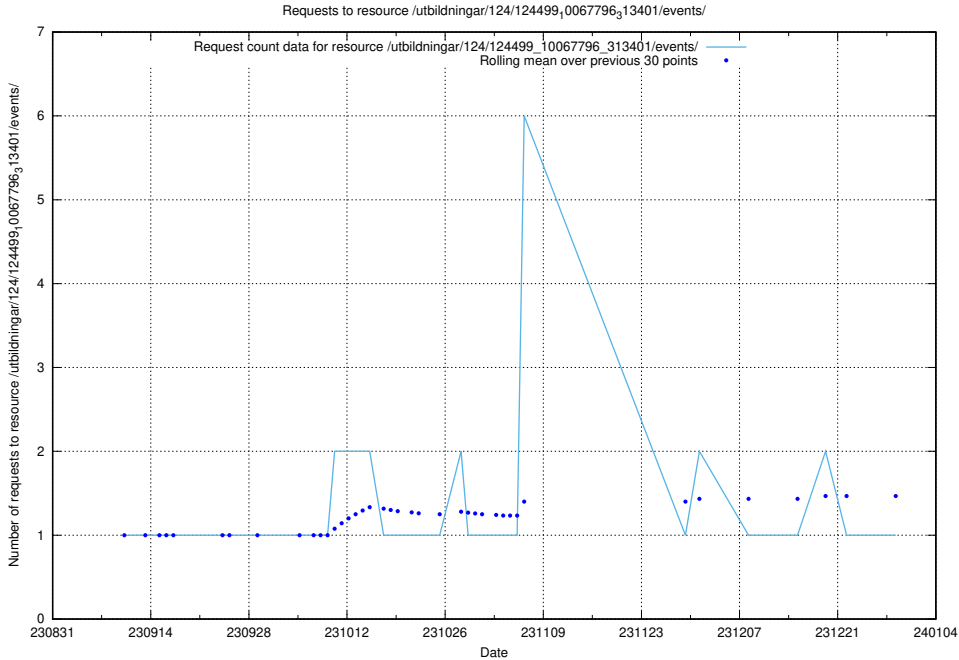

5.5542 Usage of /utbildningar/124/124499_10067796_313401/events/

Here, we count the number of requests to resource /utbildningar/124/124499_10067796_313401/events/