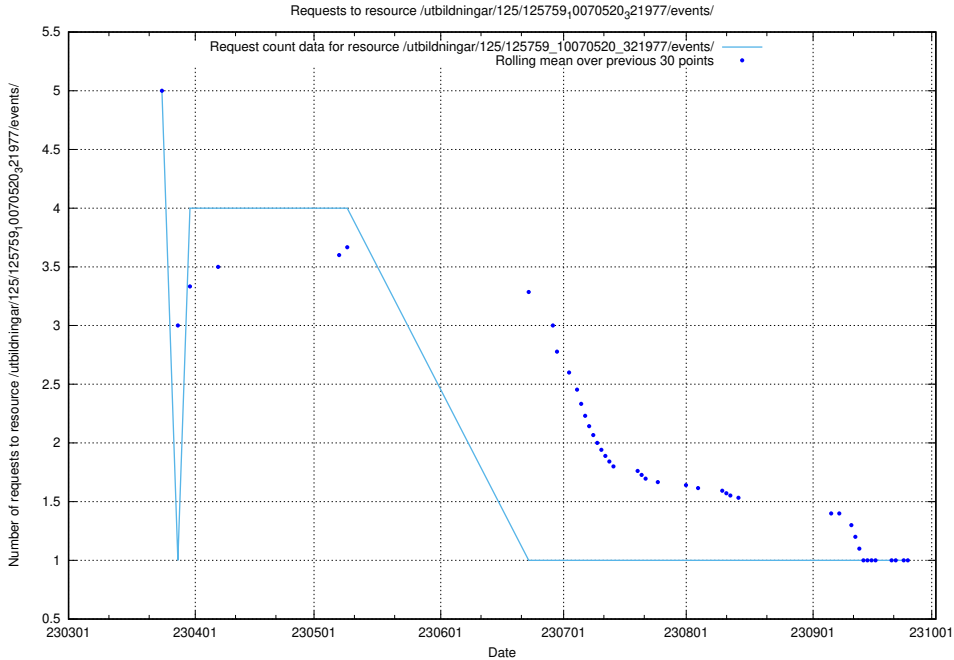

5.7004 Usage of /utbildningar/125/125759_10070520_321977/events/

Here, we count the number of requests to resource /utbildningar/125/125759_10070520_321977/events/