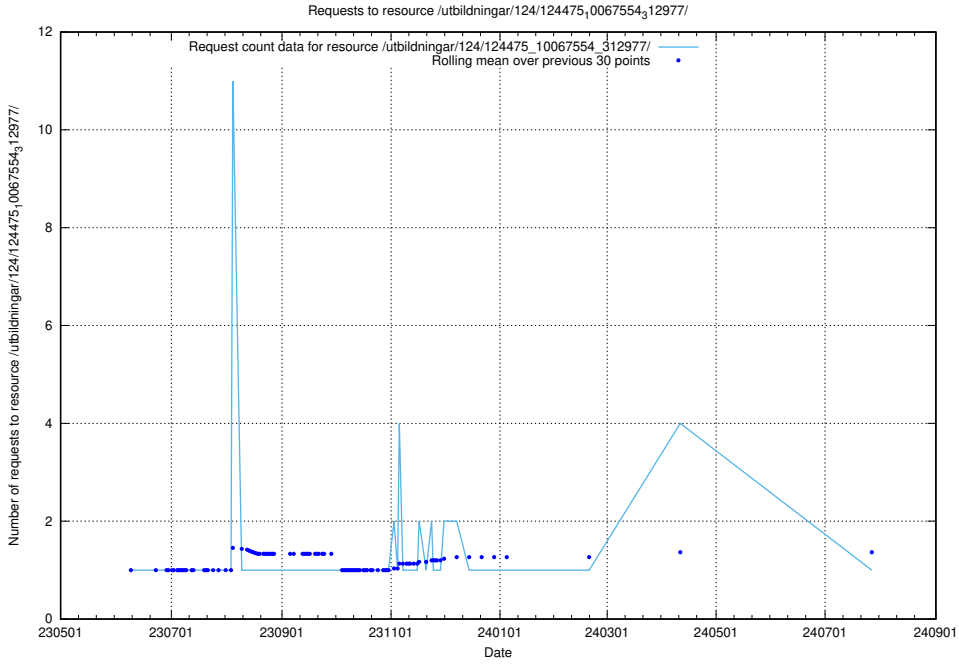

5.6823 Usage of /utbildningar/124/124473_10067812_313454/

Here, we count the number of requests to resource /utbildningar/124/124473_10067812_313454/.

5.6824 Usage of /utbildningar/124/124473_10067709_313266/events/