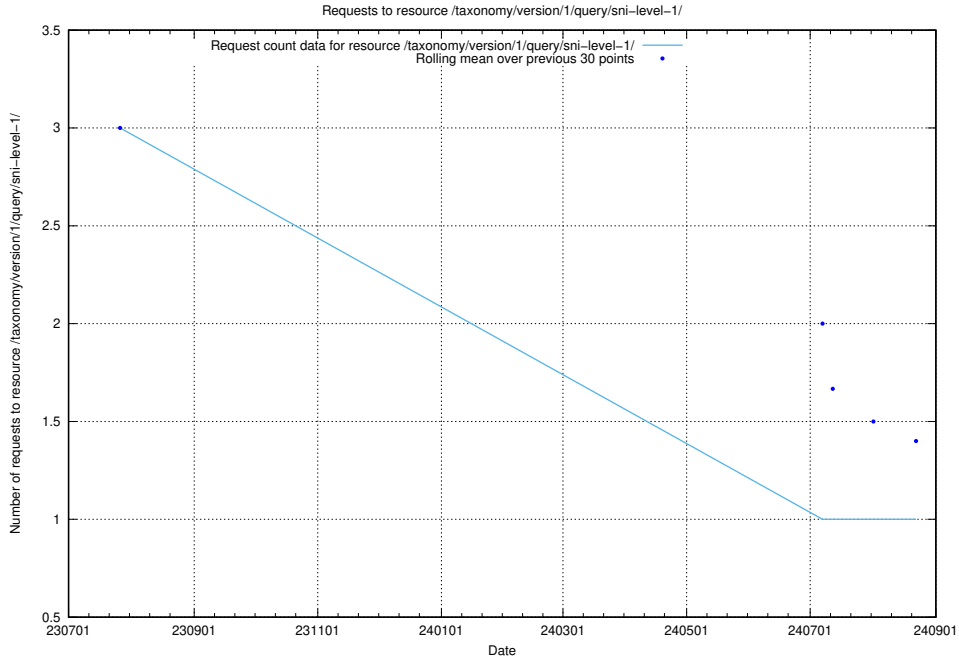

5.5851 Usage of /taxonomy/version/1/query/sni-level-1/

Here, we count the number of requests to resource /taxonomy/version/1/query/sni-level-1/.