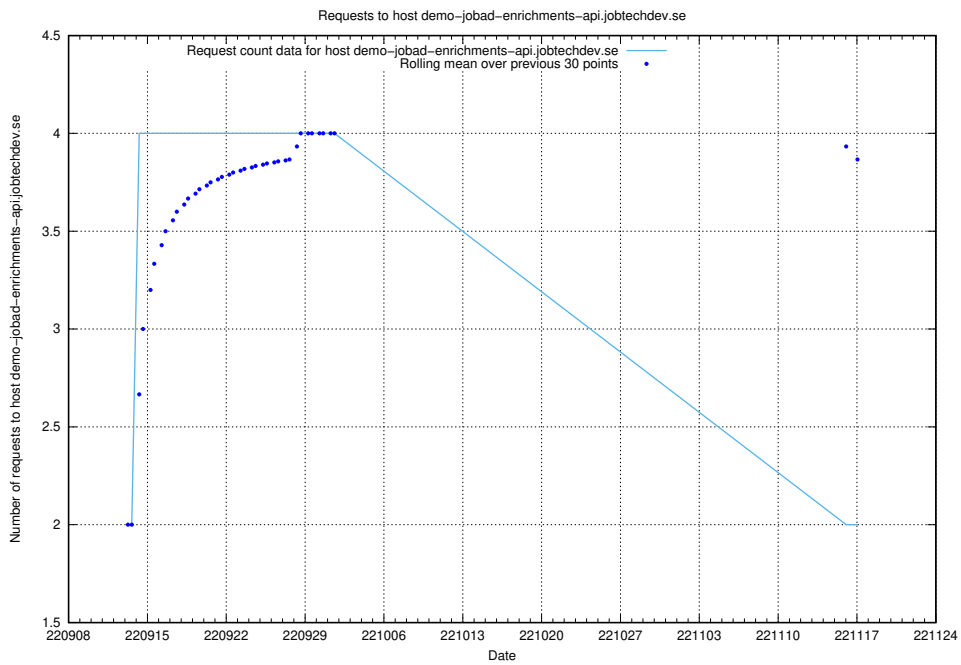

7.329 Usage of demo-jobad-enrichments-api.jobtechdev.se

Here, we count the number of requests to host demo-jobad-enrichments-api.jobtechdev.se.

7.330 Usage of www.elk.jobtechdev.se

Here, we count the number of requests to host www.elk.jobtechdev.se.