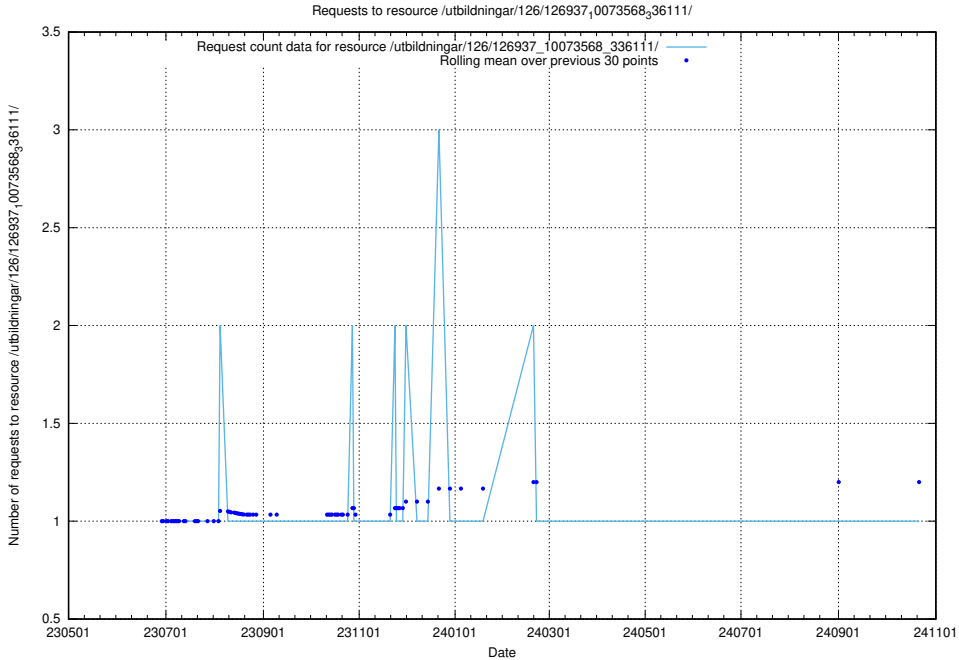

5.6364 Usage of /utbildningar/126/126937_10073568_336111/

Here, we count the number of requests to resource /utbildningar/126/126937_10073568_336111/.