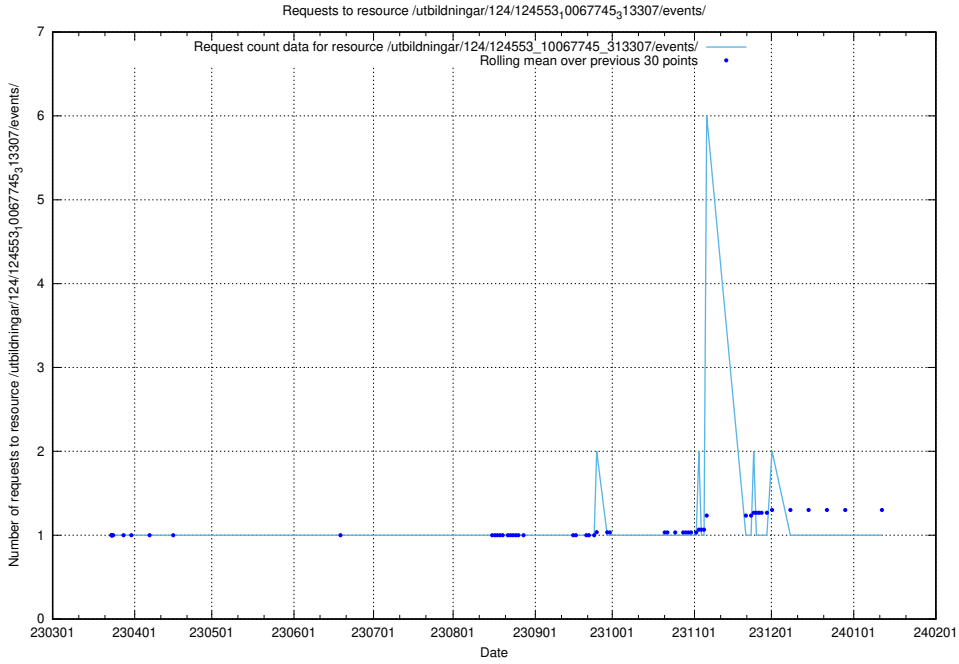

5.1562 Usage of /utbildningar/124/124553_10067745_313307/events/

Here, we count the number of requests to resource /utbildningar/124/124553_10067745_313307/events/