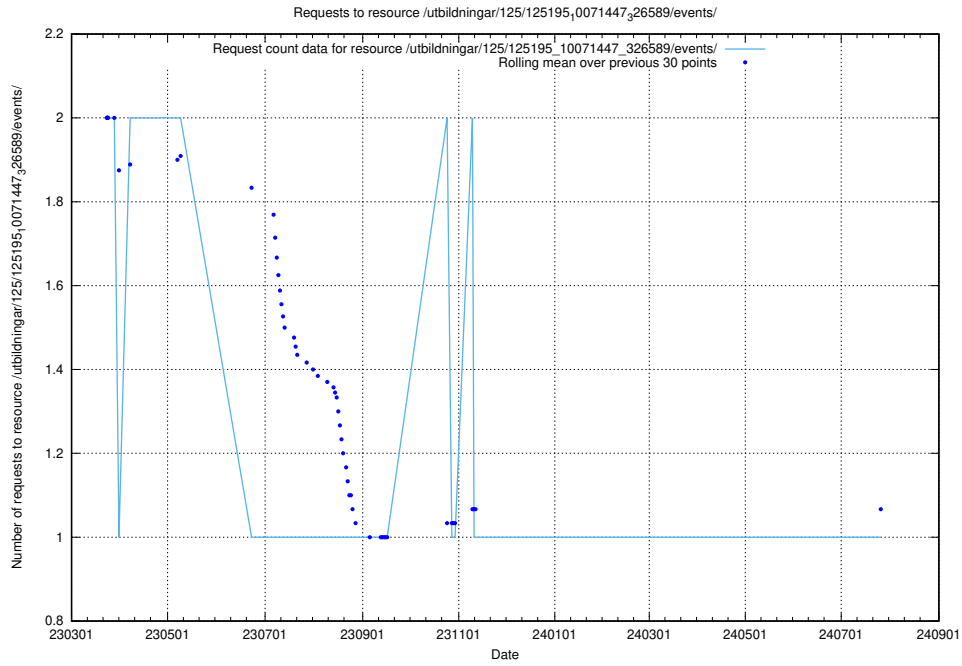

5.7258 Usage of /utbildningar/125/125195_10071447_326589/events/

Here, we count the number of requests to resource /utbildningar/125/125195_10071447_326589/events/