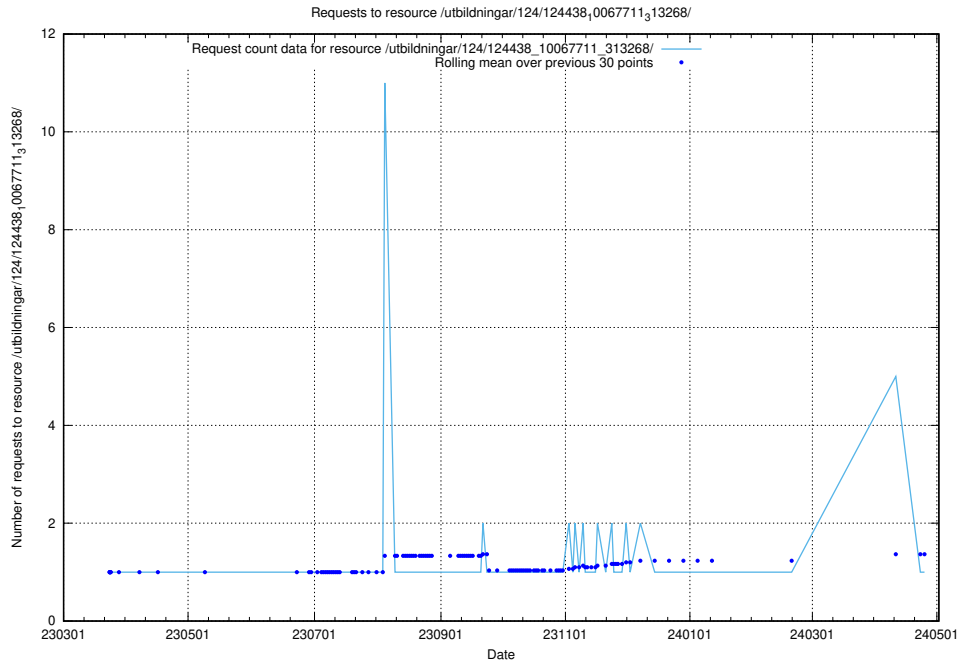

5.4620 Usage of /utbildningar/124/124438_10067711_313268/

Here, we count the number of requests to resource /utbildningar/124/124438_10067711_313268/.