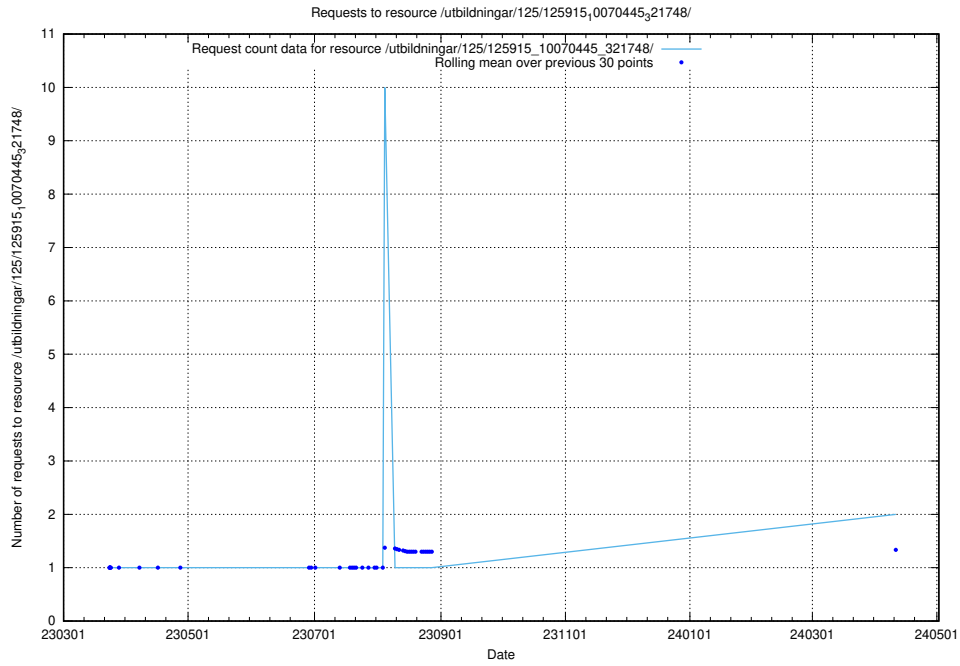

5.988 Usage of /utbildningar/125/125915_10070445_321748/

Here, we count the number of requests to resource /utbildningar/125/125915_10070445_321748/.