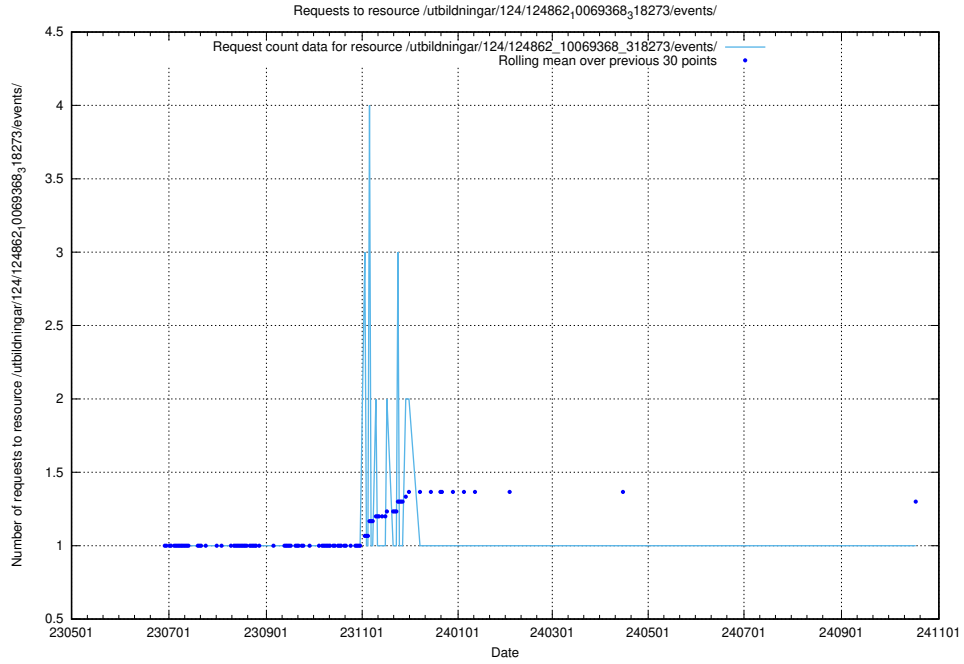

5.6404 Usage of /utbildningar/124/124862_10069368_318273/events/

Here, we count the number of requests to resource /utbildningar/124/124862_10069368_318273/events/