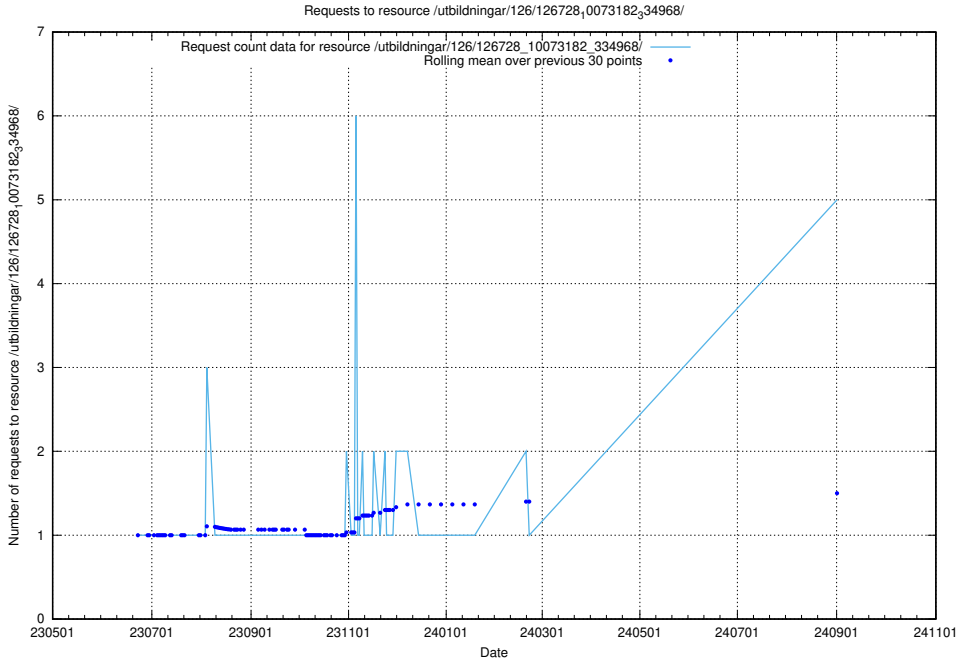

5.230 Usage of /utbildningar/126/126728_10073182_334968/

Here, we count the number of requests to resource /utbildningar/126/126728_10073182_334968/.