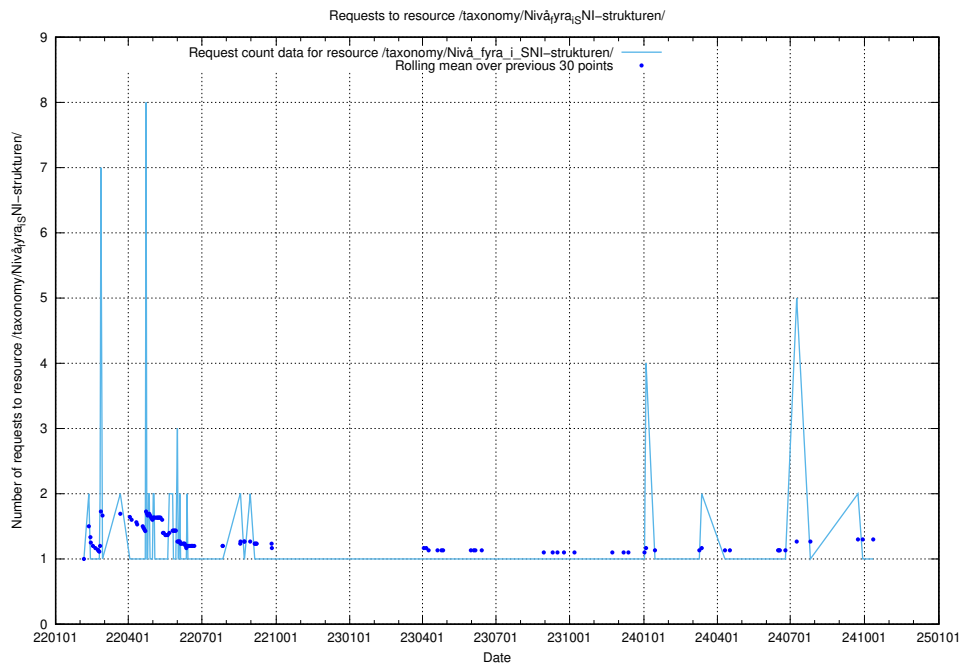

5.3370 Usage of /taxonomy/Nivå_fyra_i_SNI-strukturen/

Here, we count the number of requests to resource /taxonomy/Nivå_fyra_i_SNI-strukturen/.