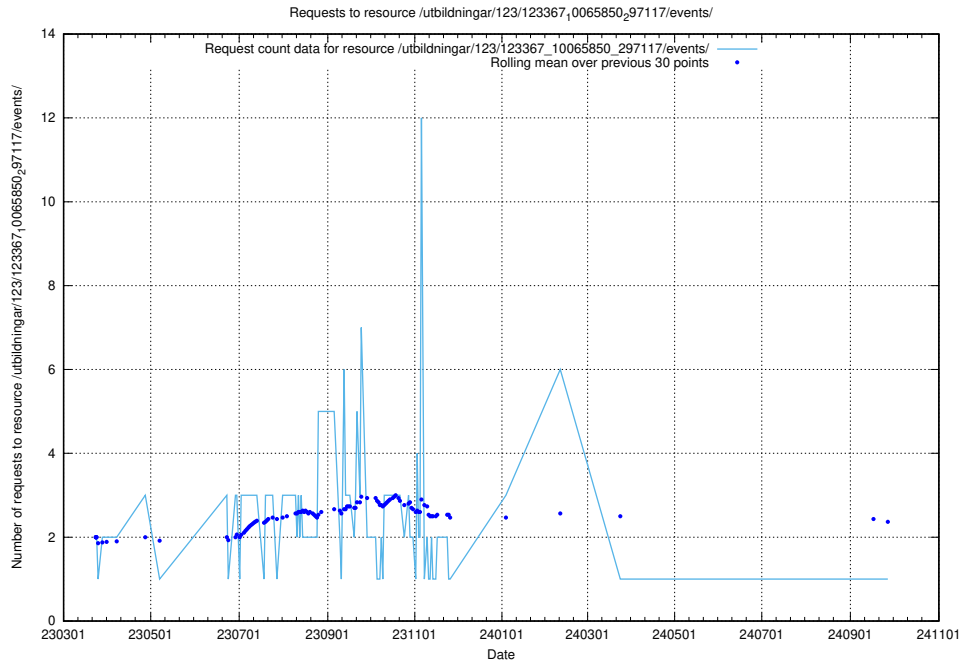

5.7284 Usage of /utbildningar/123/123367_10065850_297117/events/

Here, we count the number of requests to resource /utbildningar/123/123367_10065850_297117/events/