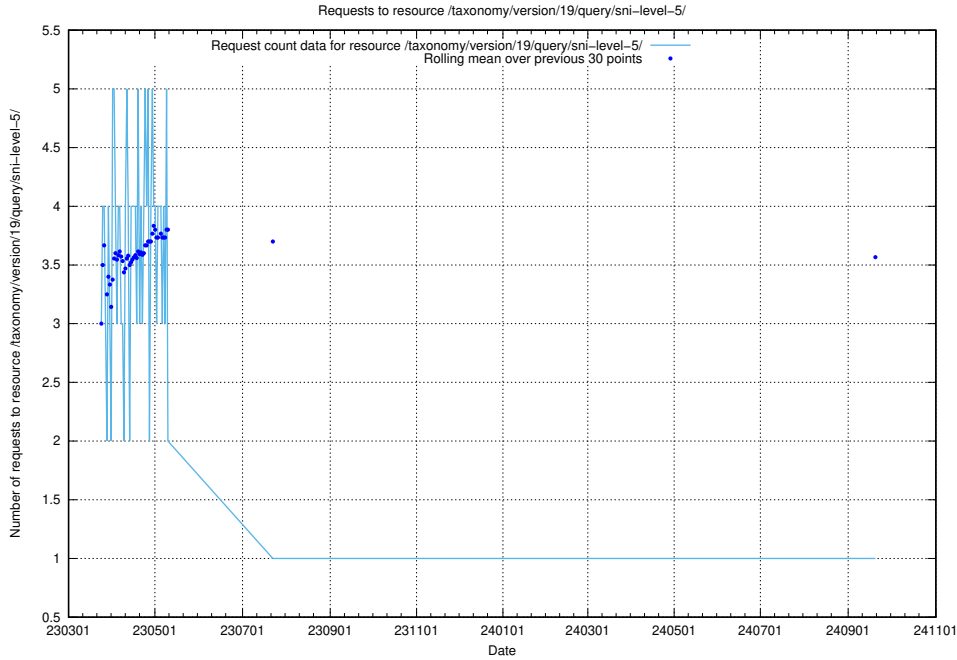

5.7085 Usage of /taxonomy/version/19/query/sni-level-5/

Here, we count the number of requests to resource /taxonomy/version/19/query/sni-level-5/.