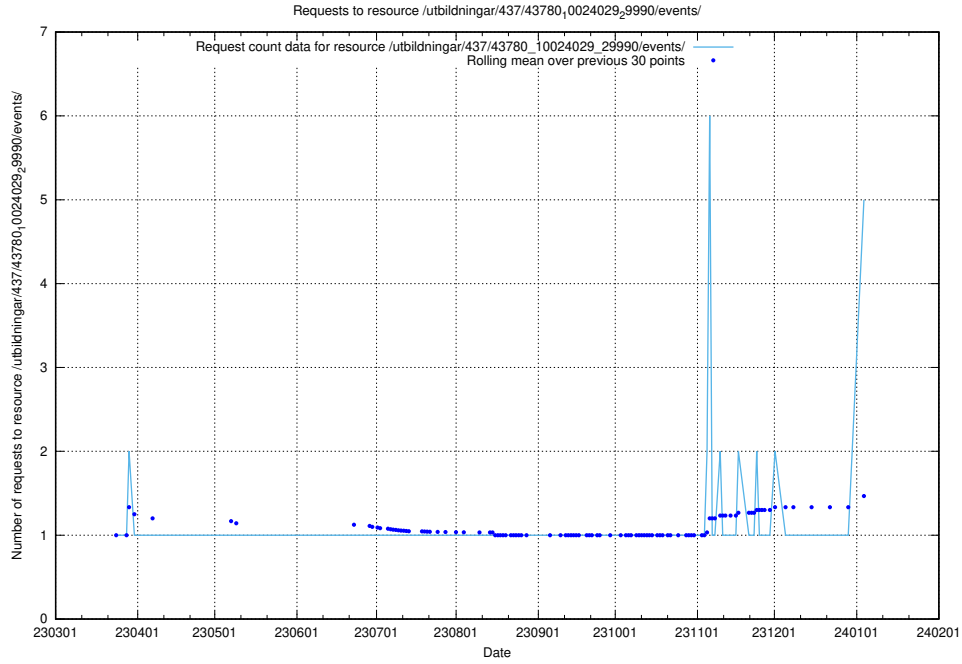

5.245 Usage of /utbildningar/437/43780_10024029_29990/events/

Here, we count the number of requests to resource /utbildningar/437/43780_10024029_29990/events/.