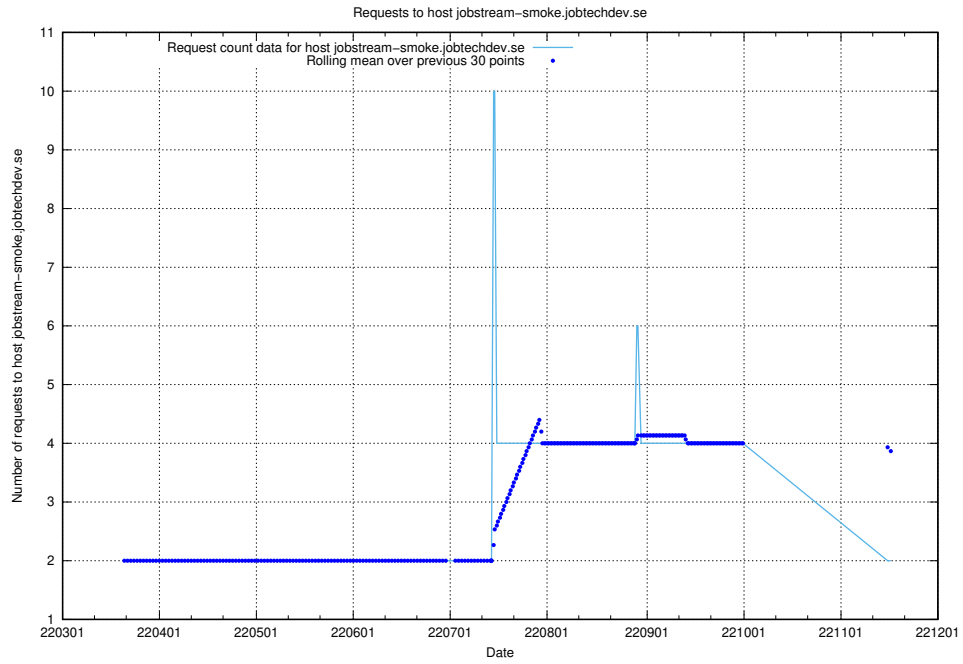

7.498 Usage of `jave.jobtechdev.se`

Here, we count the number of requests to host `jave.jobtechdev.se`.

7.499 Usage of `jobstream-smoke.jobtechdev.se`

Here, we count the number of requests to host `jobstream-smoke.jobtechdev.se`.