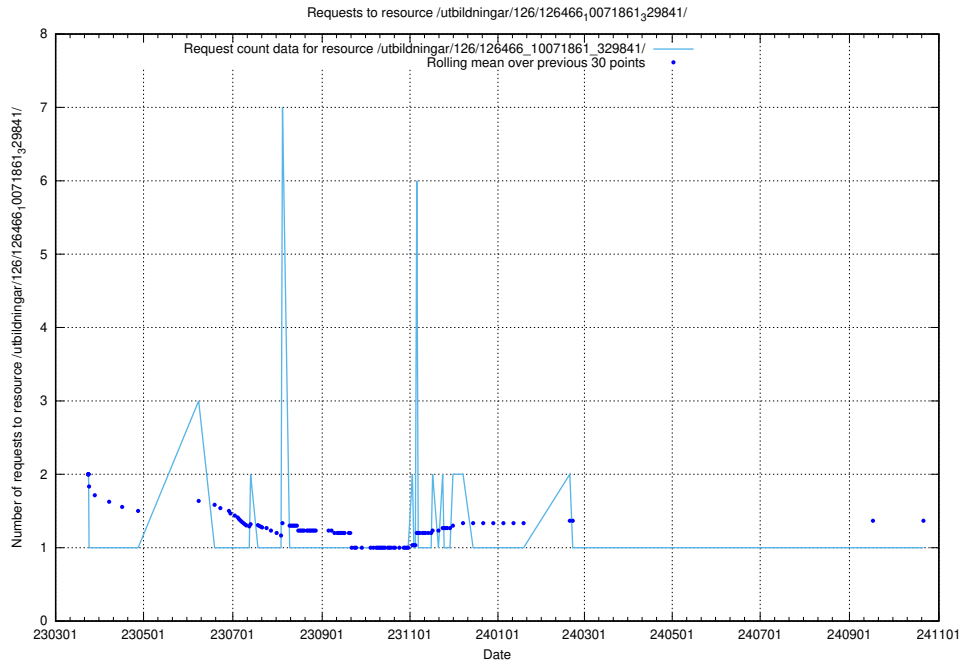

5.7239 Usage of /utbildningar/126/126466_10071861_329841/

Here, we count the number of requests to resource /utbildningar/126/126466_10071861_329841/.