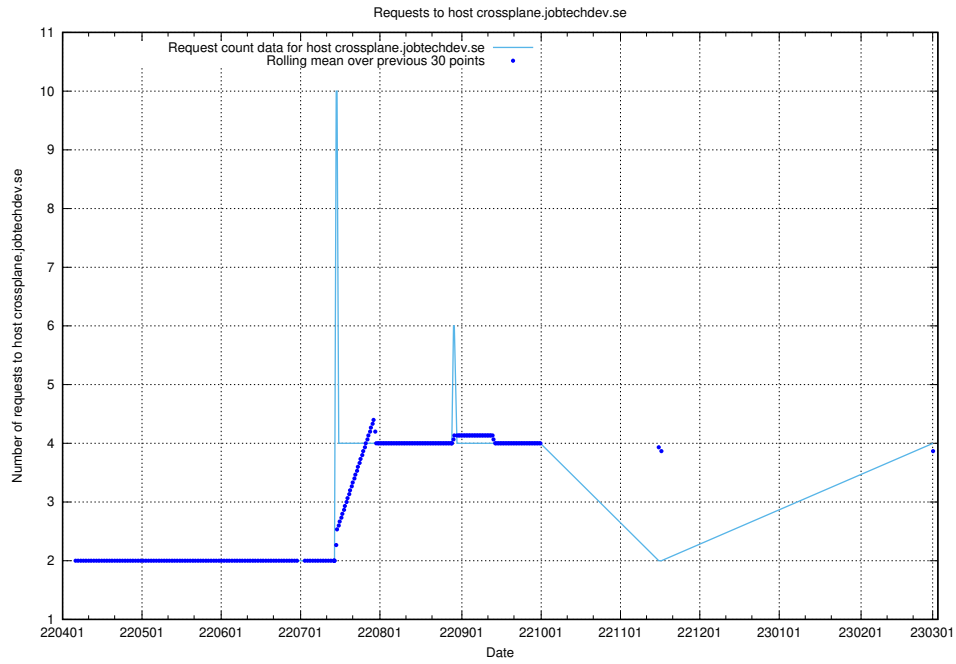

Here, we count the number of requests to host dev-jobad-enrichments-api.jobtechdev.se.

7.155 Usage of crossplane.jobtechdev.se

Here, we count the number of requests to host crossplane.jobtechdev.se.

7.156 Usage of taxonomi.api.jobtechdev.se