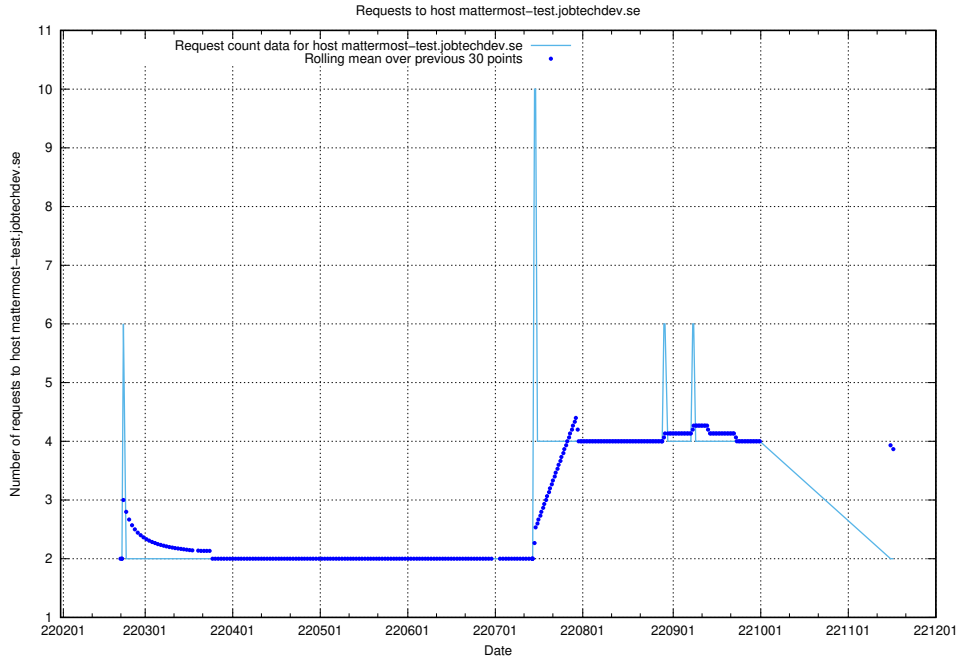

7.530 Usage of mattermost-test.jobtechdev.se

Here, we count the number of requests to host mattermost-test.jobtechdev.se.