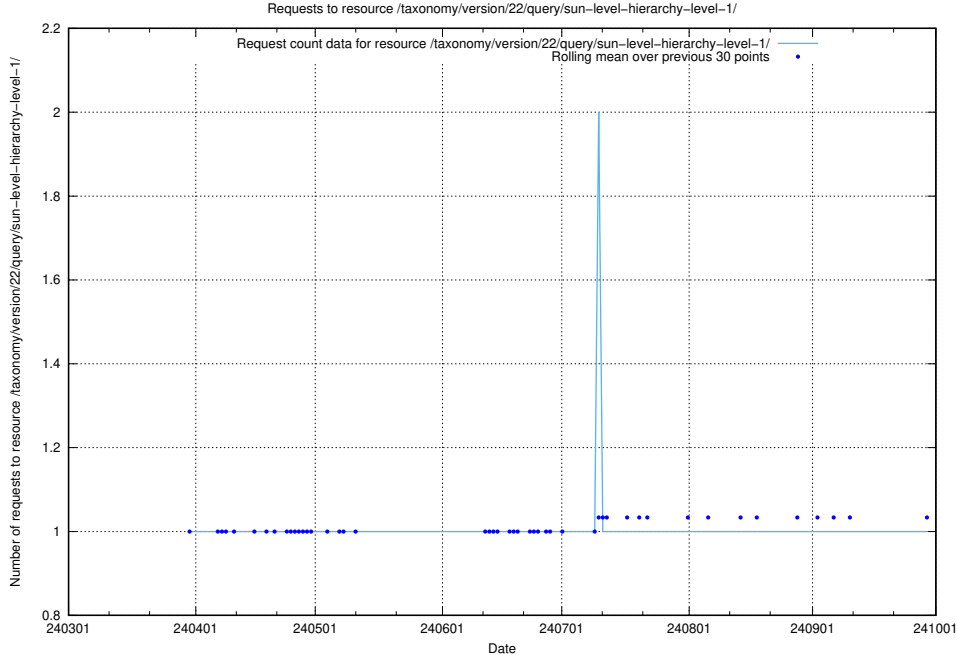

5.2506 Usage of /taxonomy/version/22/query/sun-level-hierarchy-level-1/

Here, we count the number of requests to resource /taxonomy/version/22/query/sun-level-hierarchy-level-1/.