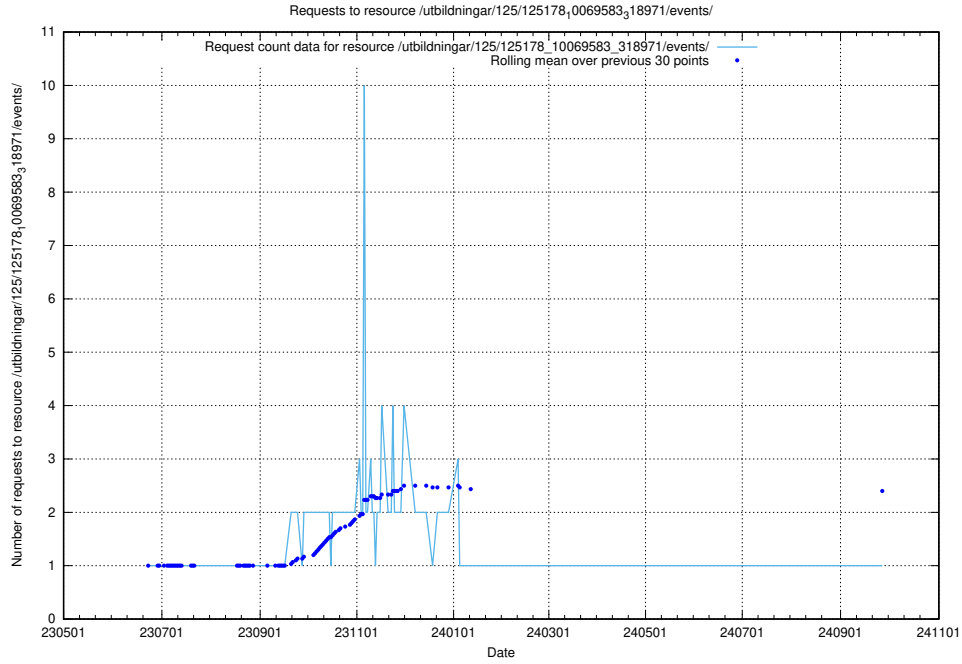

5.6640 Usage of /utbildningar/125/125178_10069583_318971/events/

Here, we count the number of requests to resource /utbildningar/125/125178_10069583_318971/events/