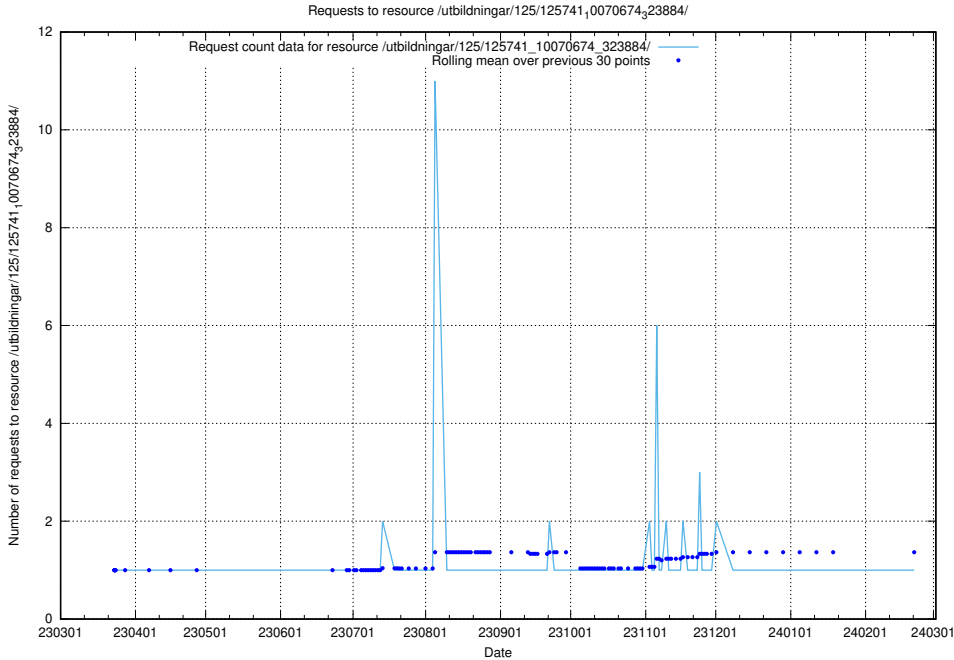

5.7460 Usage of /utbildningar/125/125741_10070674_323884/

Here, we count the number of requests to resource /utbildningar/125/125741_10070674_323884/.