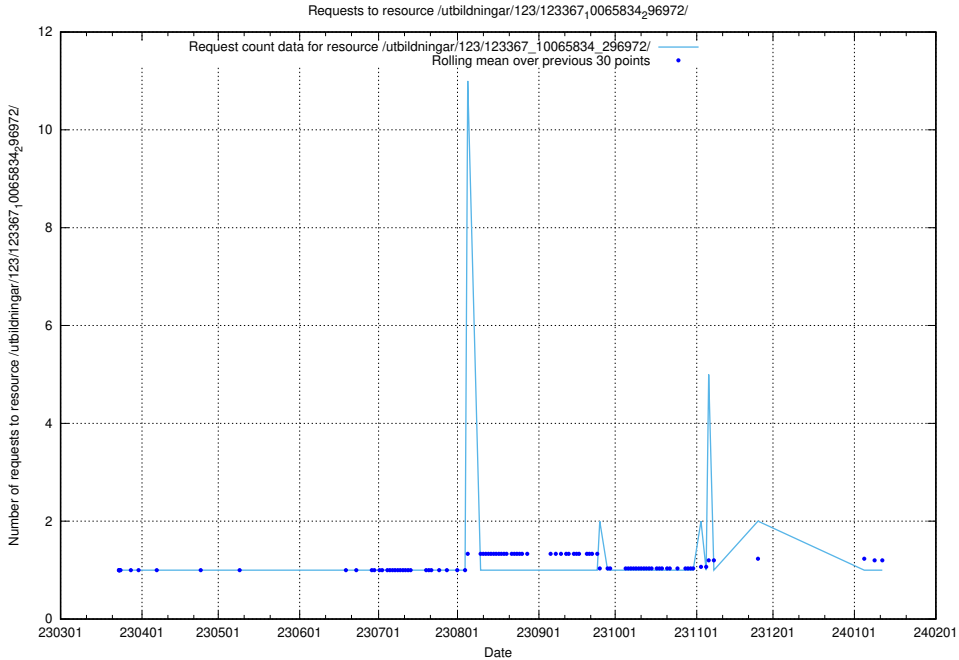

5.5800 Usage of /utbildningar/123/123367_10065834_296972/

Here, we count the number of requests to resource /utbildningar/123/123367_10065834_296972/.