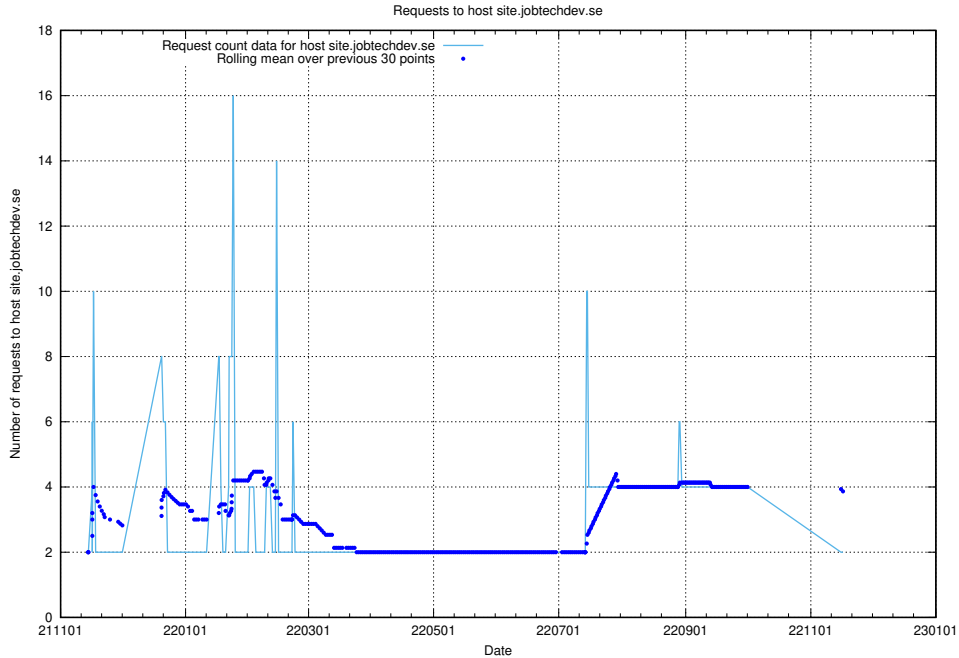

7.569 Usage of `www.apps.standby.services.jtech.se`

Here, we count the number of requests to host `www.apps.standby.services.jtech.se`.

7.570 Usage of site.jobtechdev.se

Here, we count the number of requests to host site.jobtechdev.se.