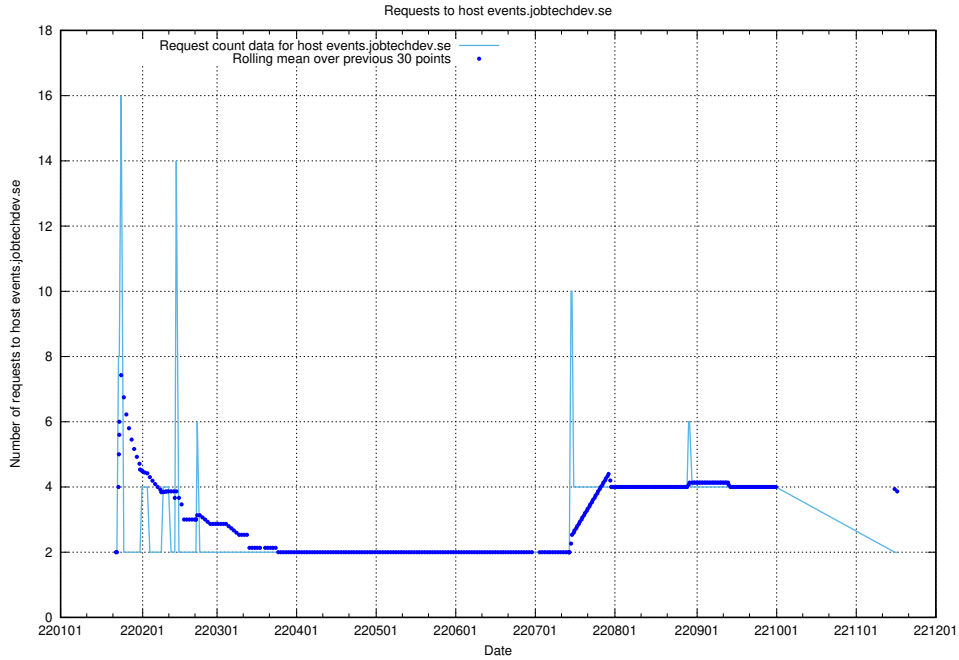

7.607 Usage of food.jobtechdev.se

Here, we count the number of requests to host food.jobtechdev.se.

7.608 Usage of events.jobtechdev.se

Here, we count the number of requests to host events.jobtechdev.se.