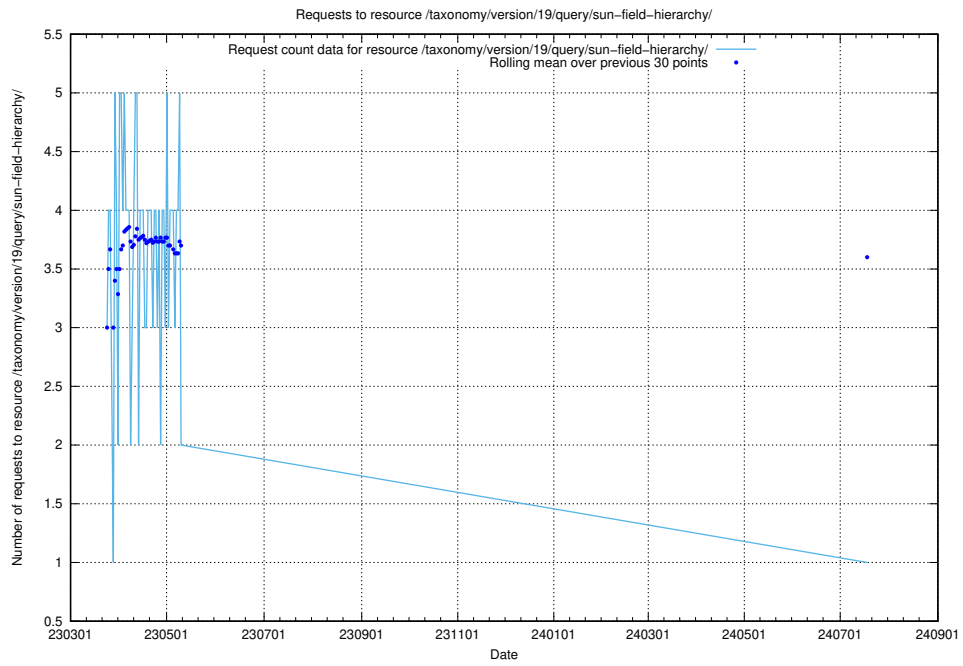

5.7070 Usage of /taxonomy/version/19/query/sun-field-hierarchy/

Here, we count the number of requests to resource /taxonomy/version/19/query/sun-field-hierarchy/.