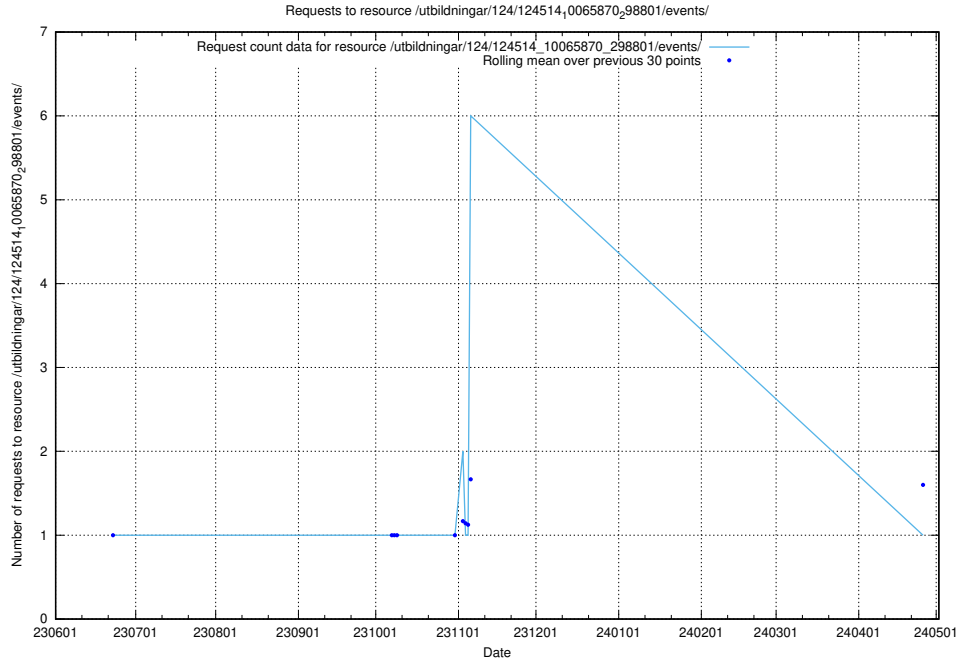

5.6690 Usage of /utbildningar/124/124514_10065870_298801/events/

Here, we count the number of requests to resource /utbildningar/124/124514_10065870_298801/events/