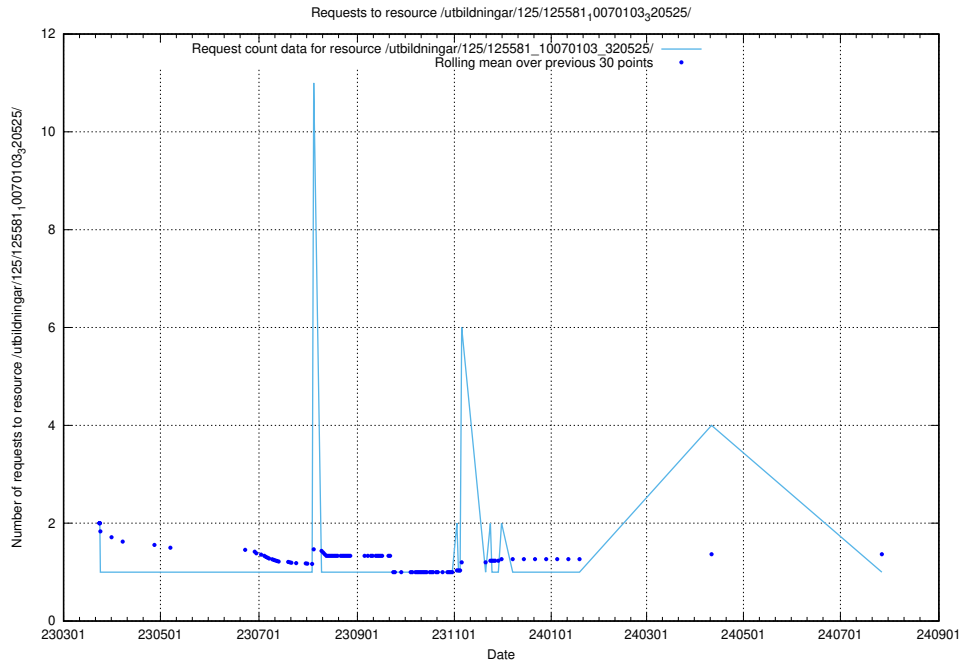

5.7254 Usage of /utbildningar/125/125581_10070103_320525/

Here, we count the number of requests to resource /utbildningar/125/125581_10070103_320525/.