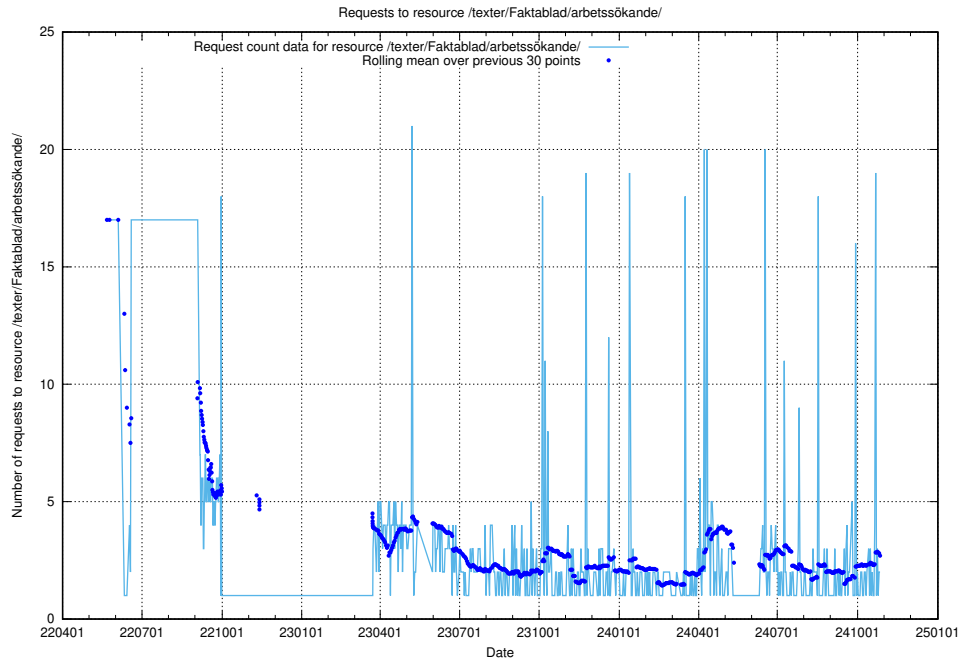

5.523 Usage of /texter/Faktablad/arbetsökande/

Here, we count the number of requests to resource /texter/Faktablad/arbetsökande/.