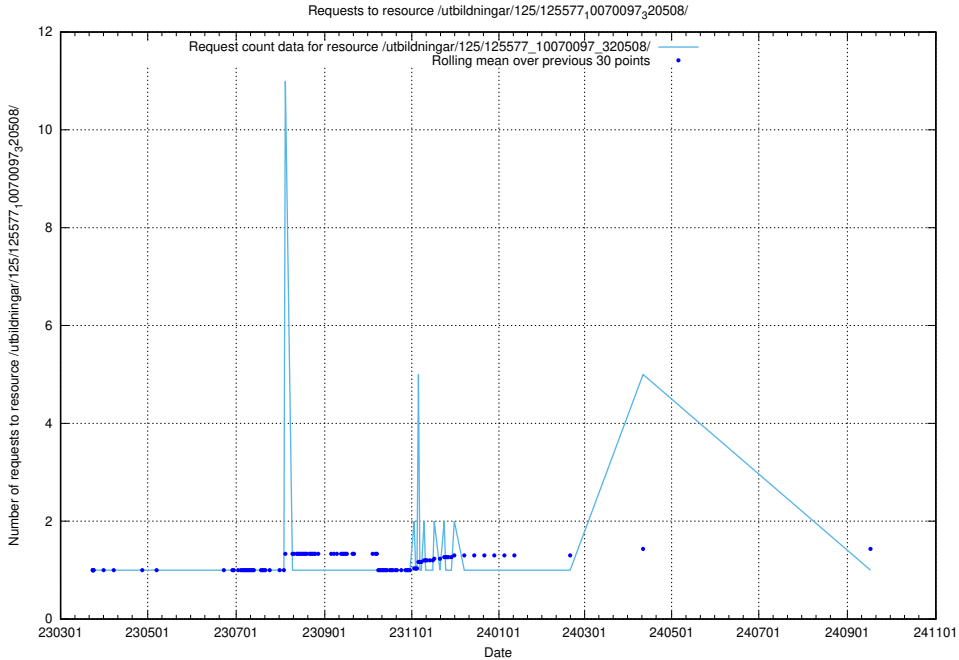

5.1143 Usage of /utbildningar/125/125577_10070097_320508/

Here, we count the number of requests to resource /utbildningar/125/125577_10070097_320508/.