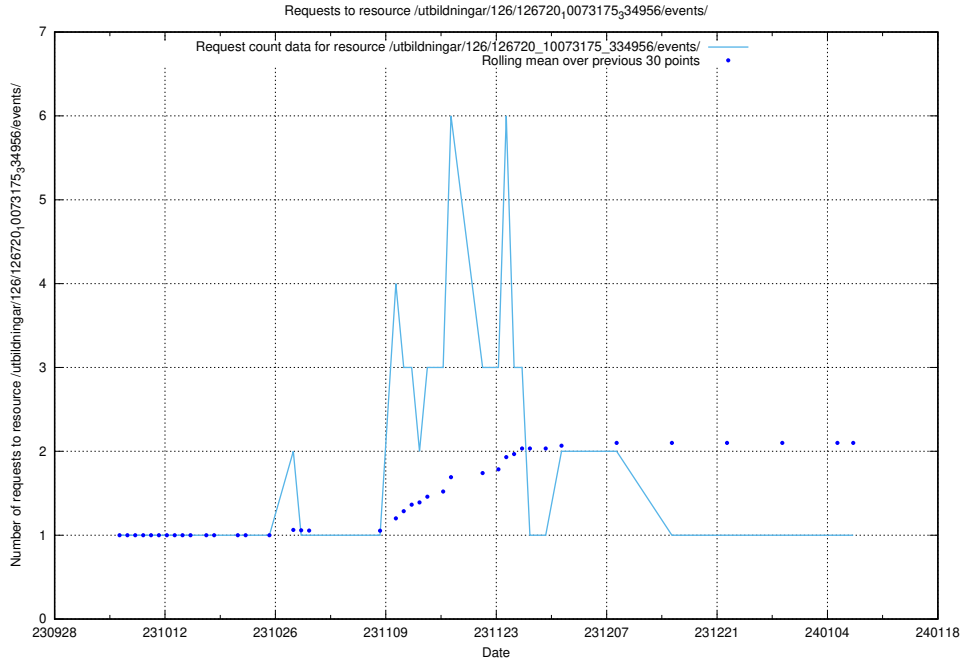

5.5323 Usage of /utbildningar/126/126720_10073175_334956/events/

Here, we count the number of requests to resource /utbildningar/126/126720_10073175_334956/events/