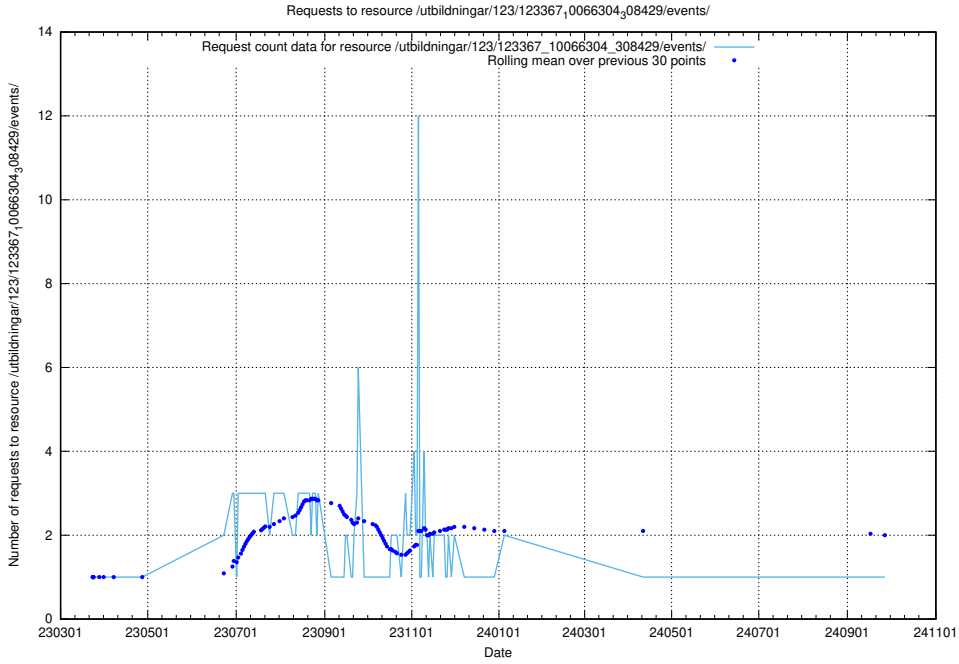

5.5455 Usage of /utbildningar/123/123367_10066304_308429/events/

Here, we count the number of requests to resource /utbildningar/123/123367_10066304_308429/events/