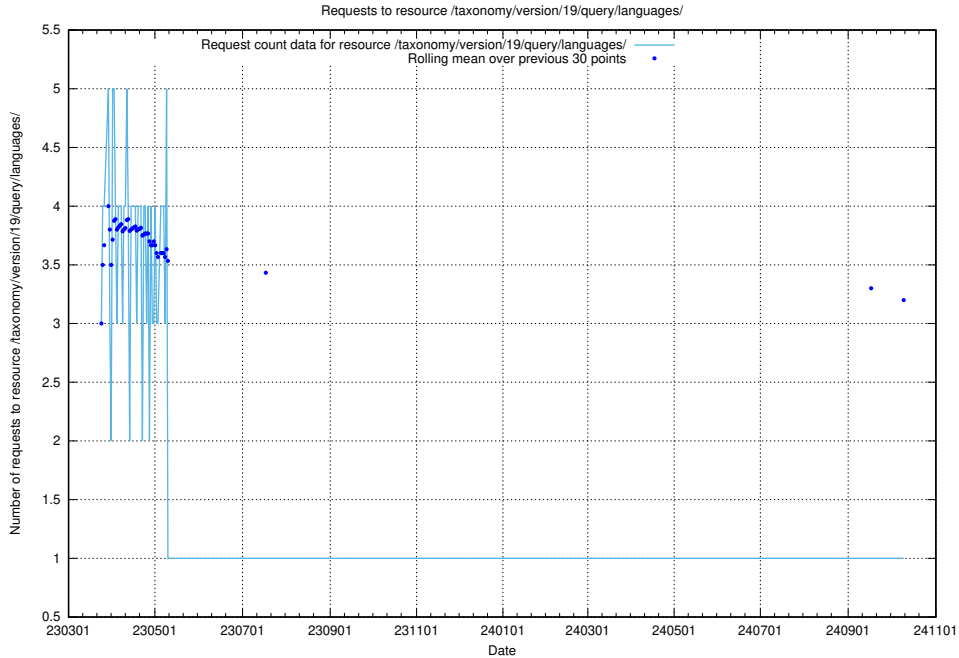

5.7100 Usage of /taxonomy/version/19/query/languages/

Here, we count the number of requests to resource /taxonomy/version/19/query/languages/.