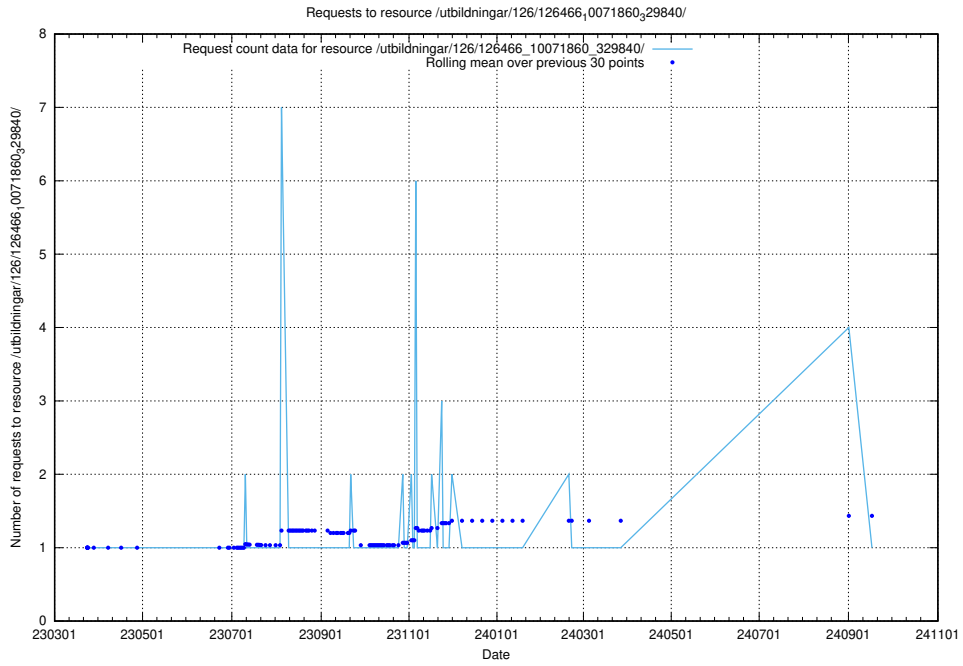

5.7390 Usage of /utbildningar/126/126466_10071860_329840/

Here, we count the number of requests to resource /utbildningar/126/126466_10071860_329840/.