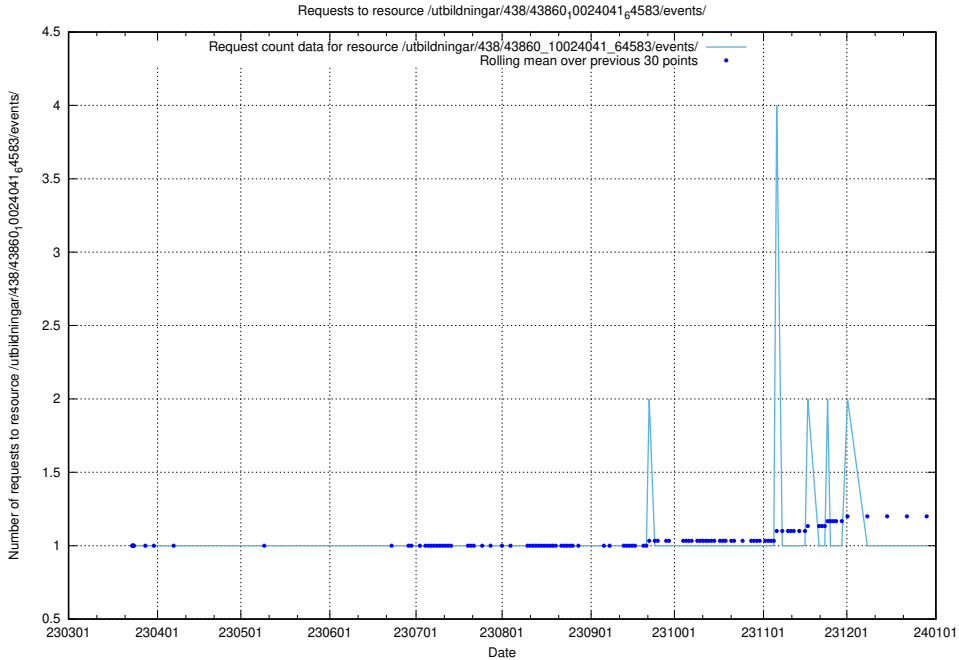

5.7296 Usage of /utbildningar/438/43860_10024041_64583/events/

Here, we count the number of requests to resource /utbildningar/438/43860_10024041_64583/events/.