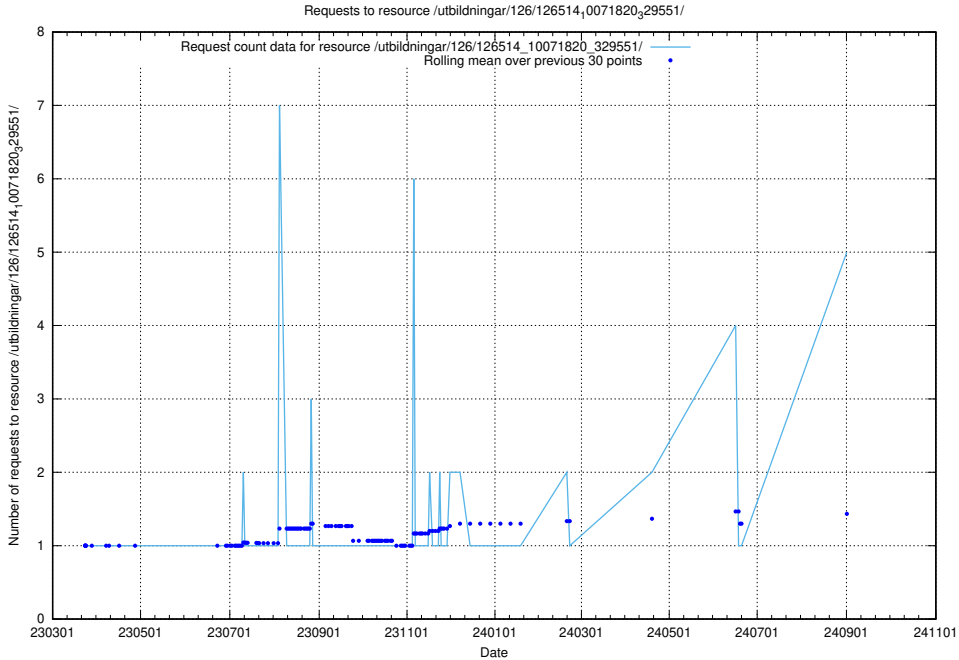

5.248 Usage of /utbildningar/126/126514_10071820_329551/

Here, we count the number of requests to resource /utbildningar/126/126514_10071820_329551/.