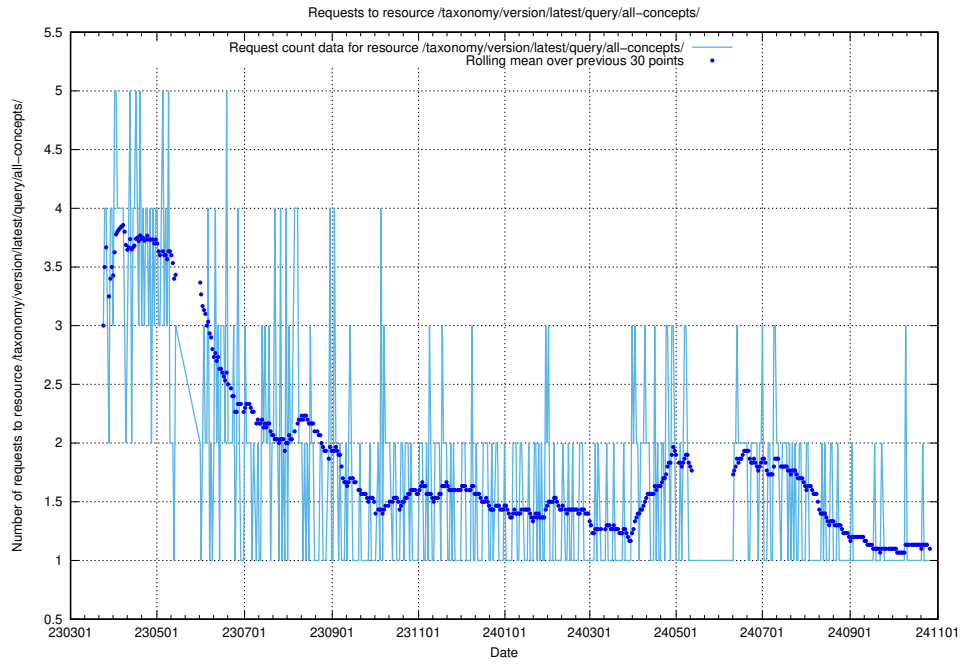

Here, we count the number of requests to resource /taxonomy/version/latest/query/concept-types/.

5.7061 Usage of /taxonomy/version/latest/query/all-concepts/

Here, we count the number of requests to resource /taxonomy/version/latest/query/all-concepts/.