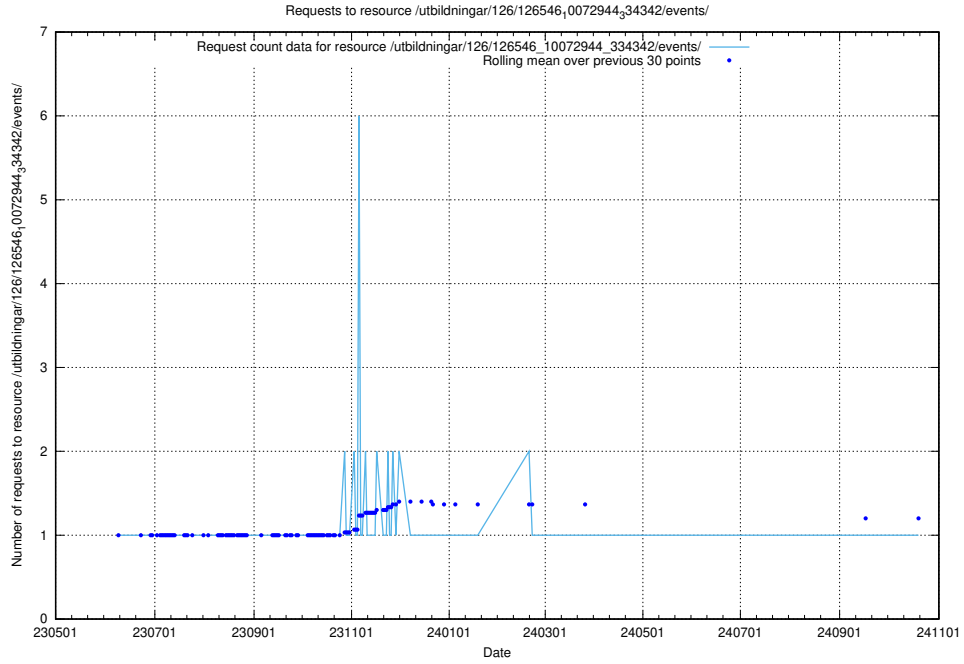

5.6814 Usage of /utbildningar/126/126546_10072944_334342/events/

Here, we count the number of requests to resource /utbildningar/126/126546_10072944_334342/events/