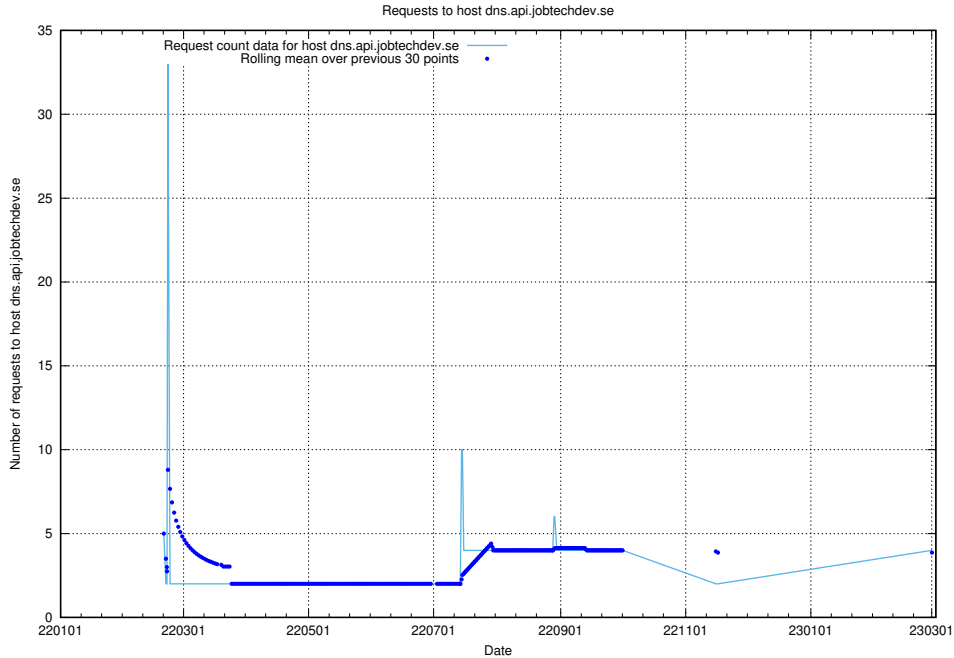

7.161 Usage of dns.api.jobtechdev.se

Here, we count the number of requests to host dns.api.jobtechdev.se.