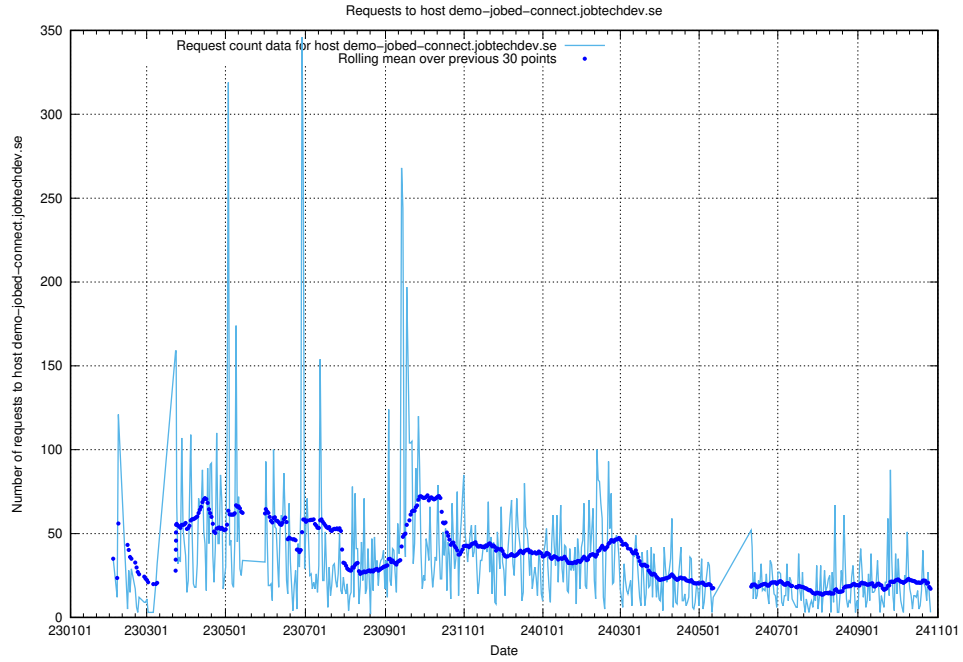

Here, we count the number of requests to host `taxonomi.varnishssl.jobtechdev.se`.

7.183 Usage of demo-jobed-connect.jobtechdev.se

Here, we count the number of requests to host demo-jobed-connect.jobtechdev.se.