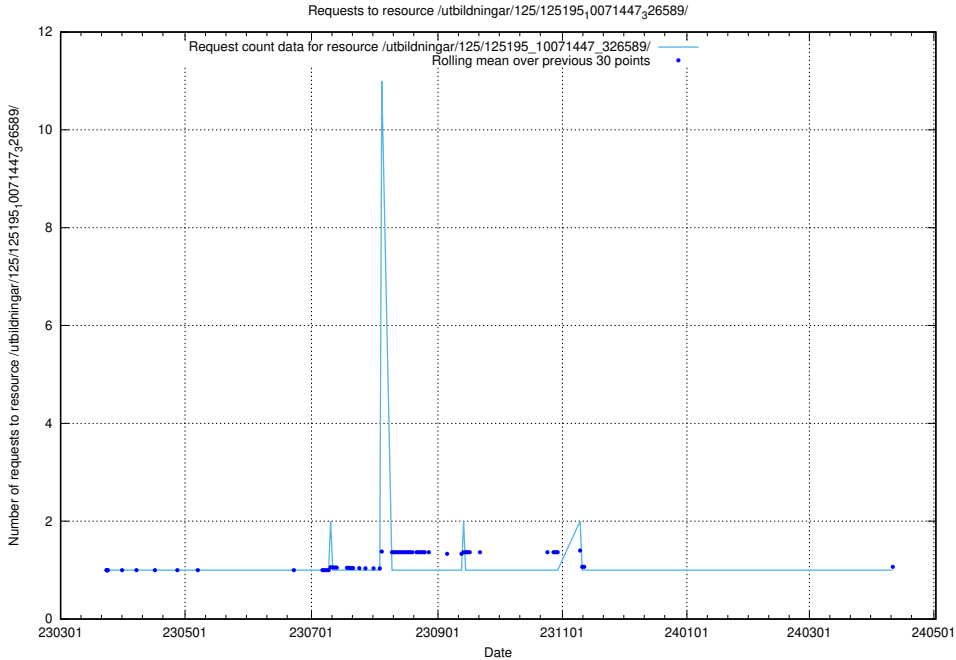

5.1165 Usage of /utbildningar/125/125195_10071447_326589/

Here, we count the number of requests to resource /utbildningar/125/125195_10071447_326589/.