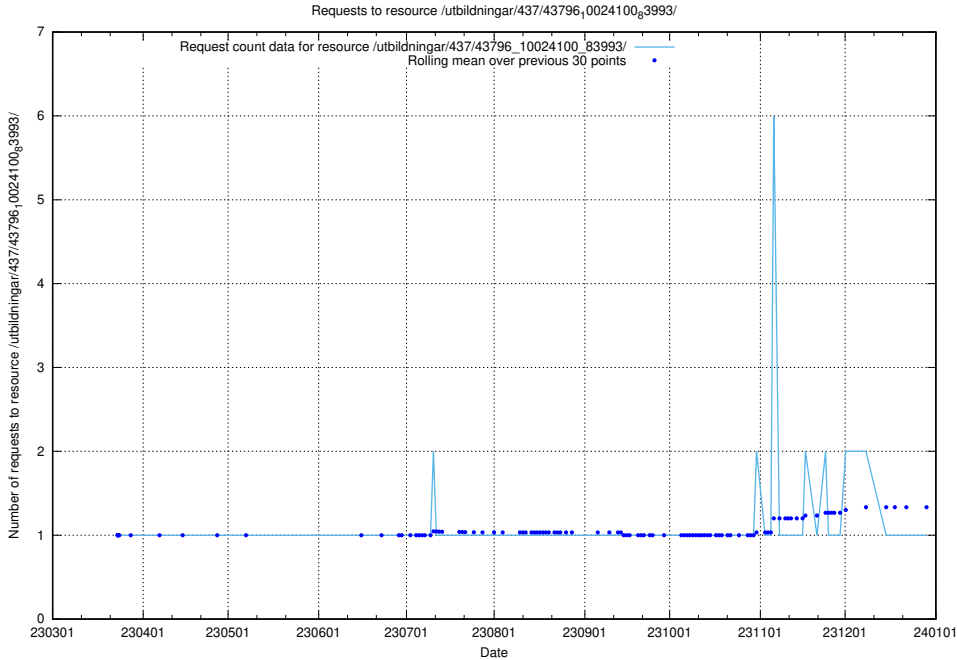

5.7326 Usage of /utbildningar/437/43796_10024100_83993/

Here, we count the number of requests to resource /utbildningar/437/43796_10024100_83993/.