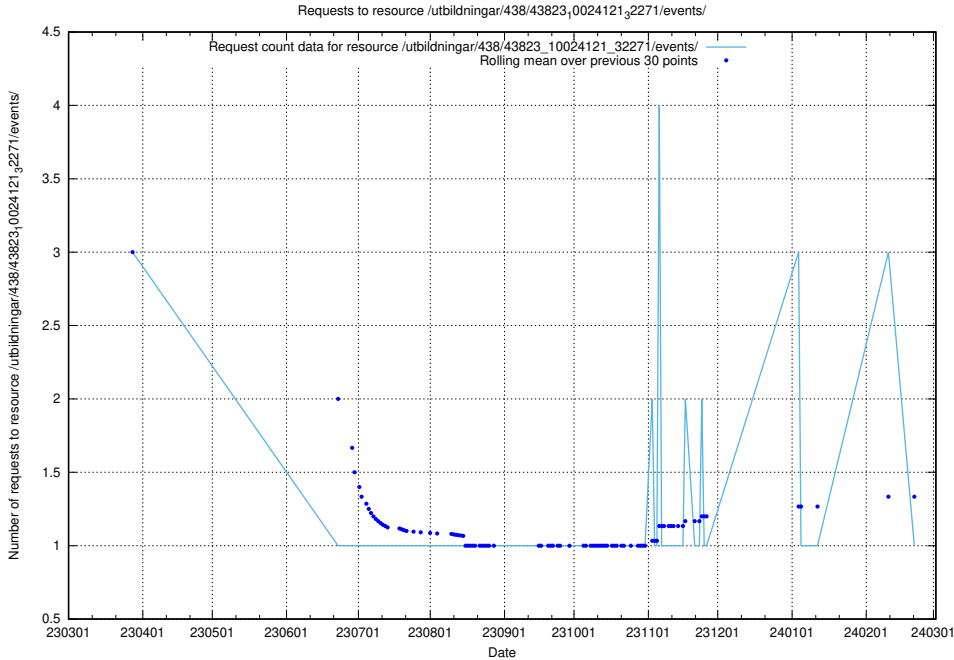

5.6992 Usage of /utbildningar/438/43823_10024121_32271/events/

Here, we count the number of requests to resource /utbildningar/438/43823_10024121_32271/events/.