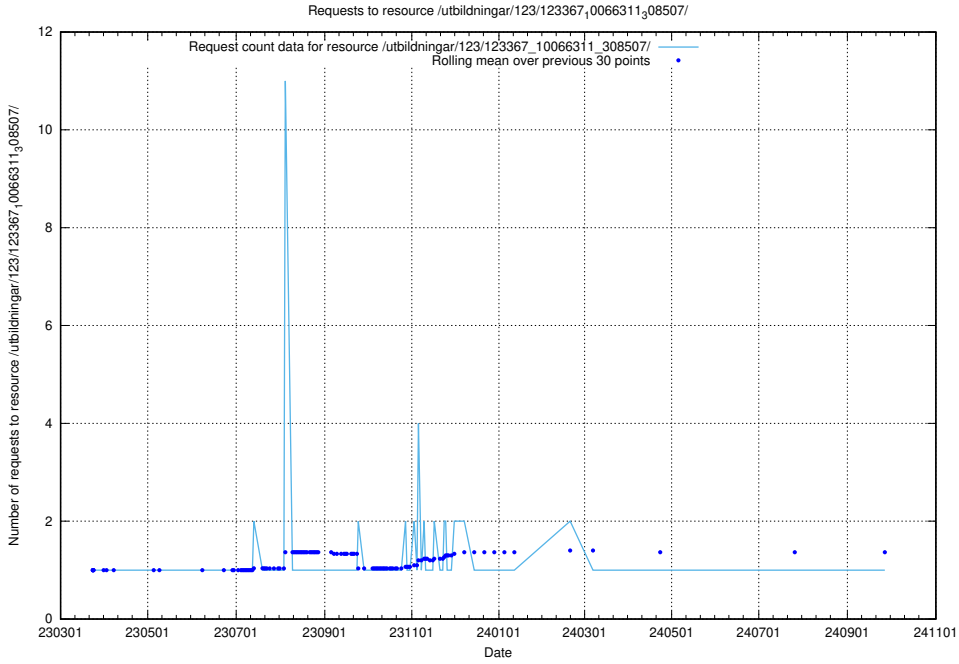

5.5446 Usage of /utbildningar/123/123367_10066311_308507/

Here, we count the number of requests to resource /utbildningar/123/123367_10066311_308507/.