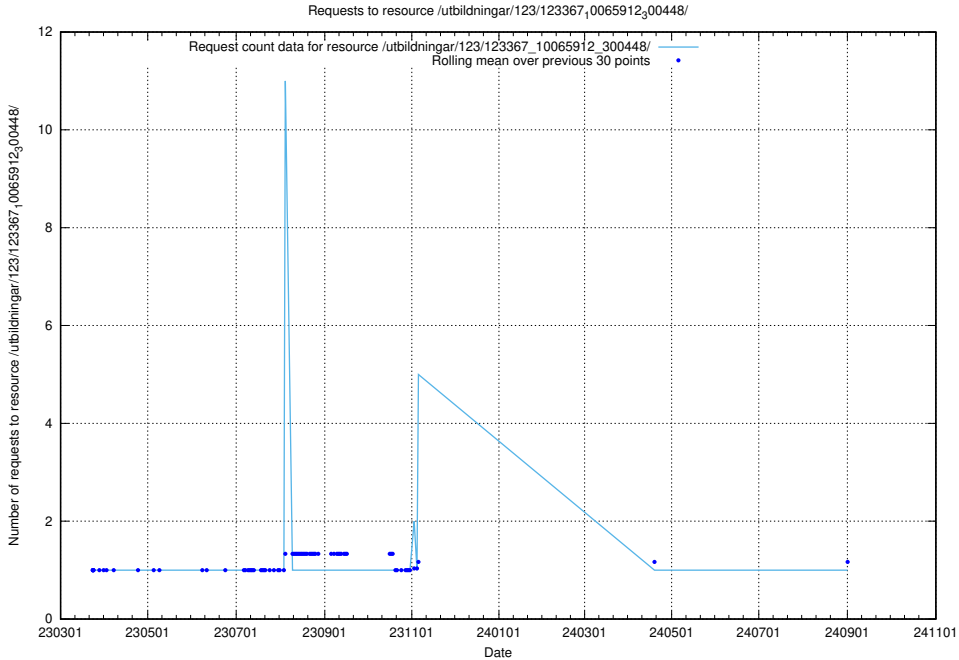

Here, we count the number of requests to resource /utbildningar/123/123367_10065912_300448/.

5.5631 Usage of /utbildningar/125/125915_10070460_321835/events/

Here, we count the number of requests to resource /utbildningar/125/125915_10070460_321835/events/