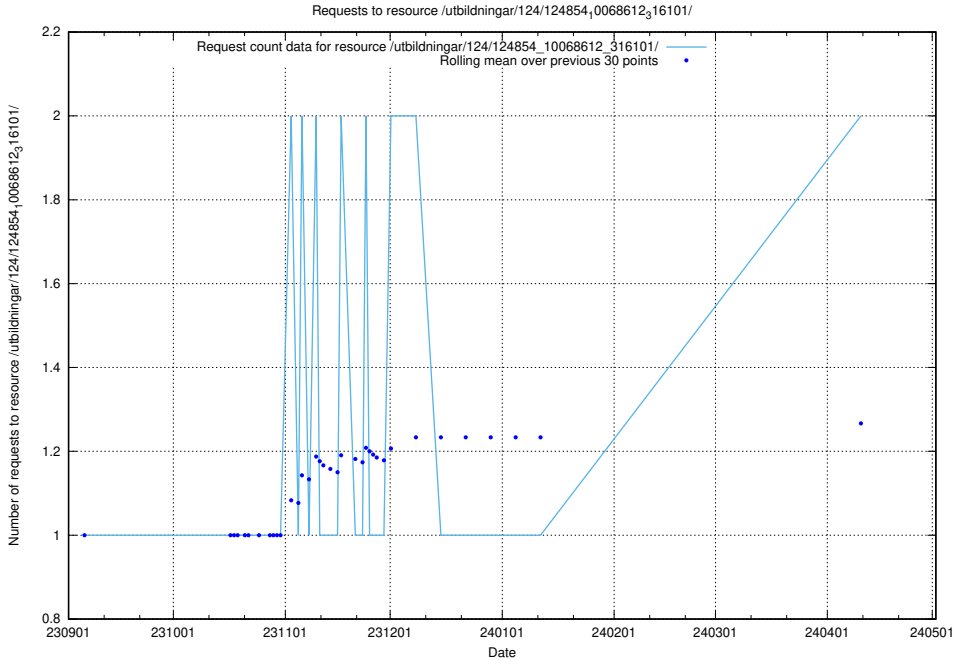

5.819 Usage of /utbildningar/124/124854_10068612_316101/

Here, we count the number of requests to resource /utbildningar/124/124854_10068612_316101/.