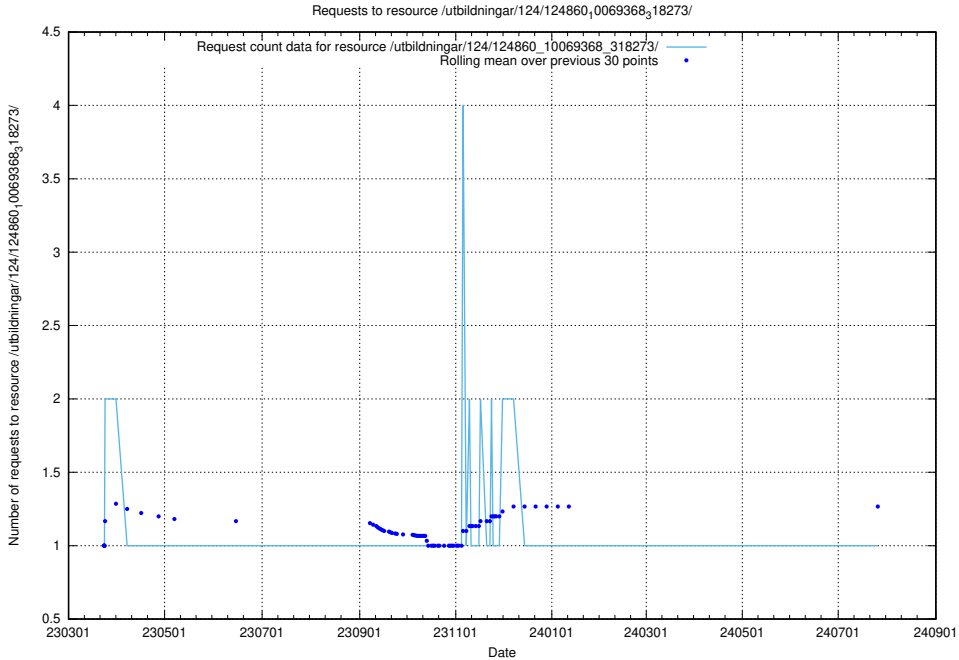

5.1220 Usage of /utbildningar/124/124860_10069368_318273/

Here, we count the number of requests to resource /utbildningar/124/124860_10069368_318273/.