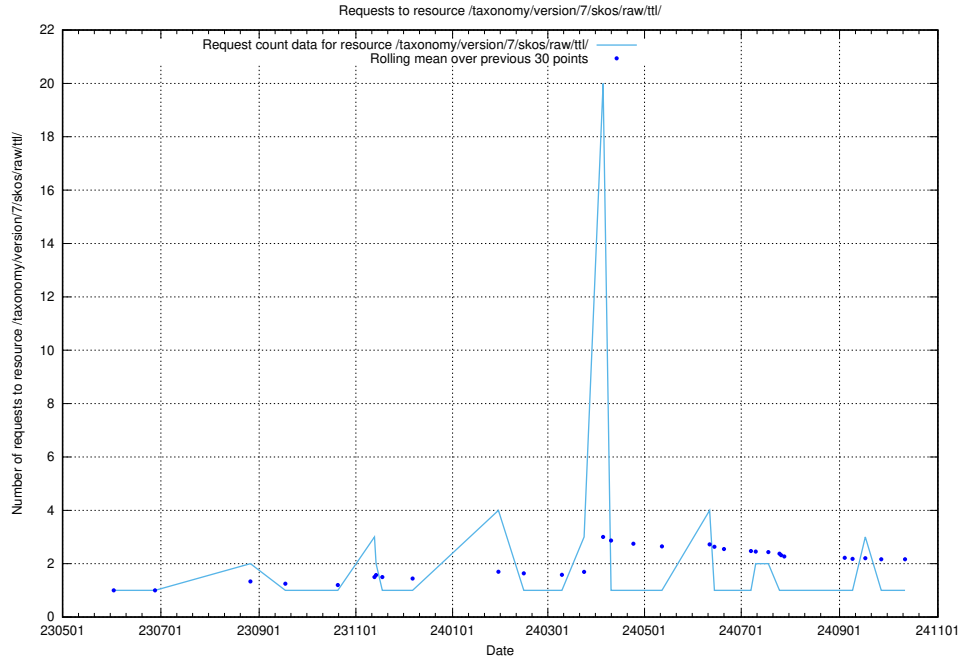

5.6846 Usage of /taxonomy/version/7/skos/raw/ttl/

Here, we count the number of requests to resource /taxonomy/version/7/skos/raw/ttl/.