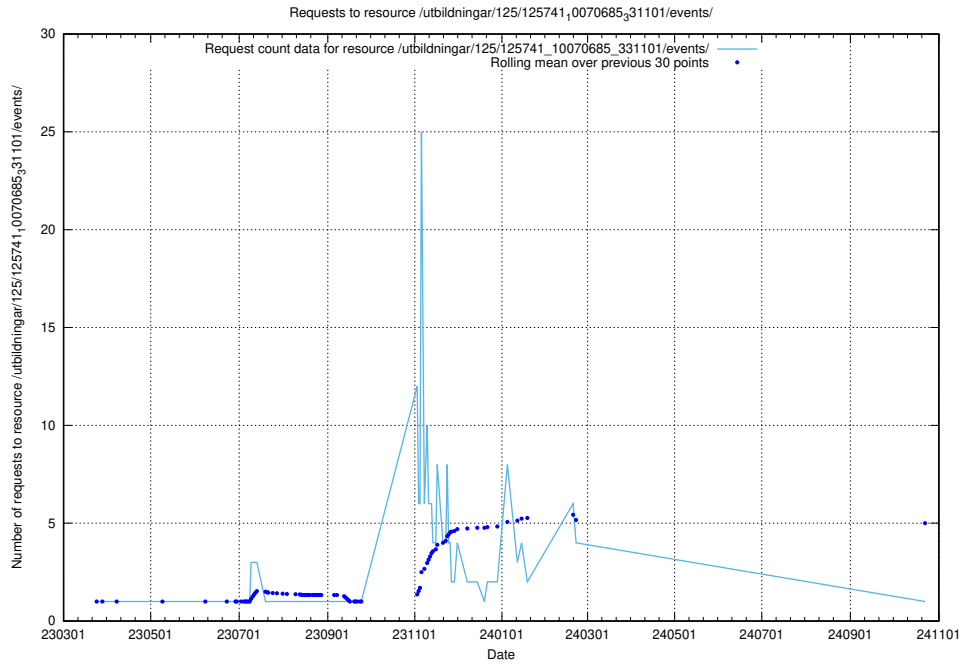

5.7194 Usage of /utbildningar/125/125741_10070685_331101/events/

Here, we count the number of requests to resource /utbildningar/125/125741_10070685_331101/events/