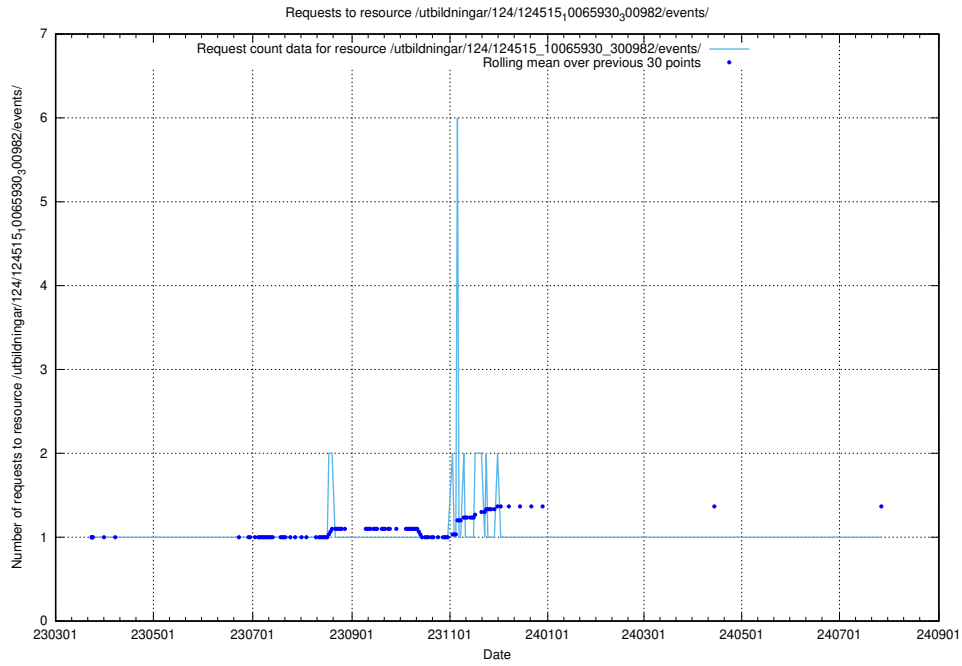

5.2507 Usage of /utbildningar/124/124515_10065930_300982/events/

Here, we count the number of requests to resource /utbildningar/124/124515_10065930_300982/events/