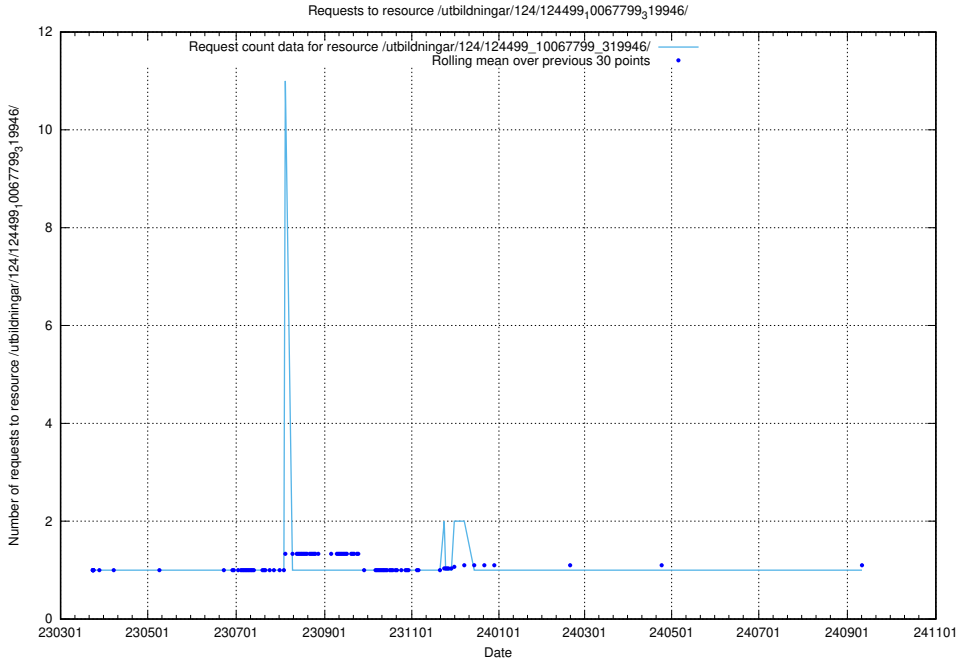

5.3402 Usage of /utbildningar/124/124499_10067799_319946/

Here, we count the number of requests to resource /utbildningar/124/124499_10067799_319946/.