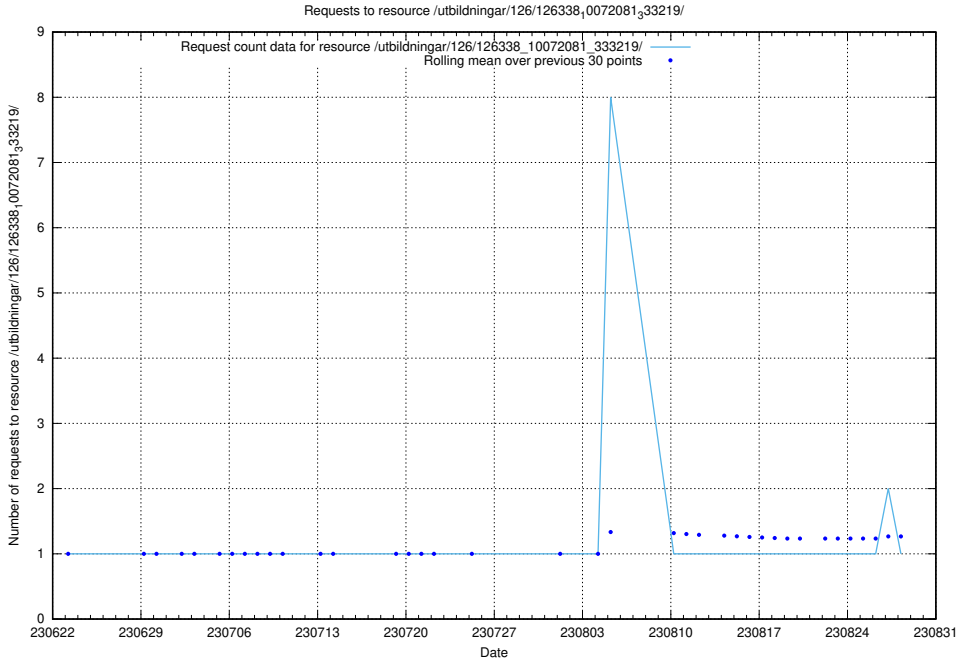

5.6572 Usage of /utbildningar/126/126338_10072081_333219/

Here, we count the number of requests to resource /utbildningar/126/126338_10072081_333219/.