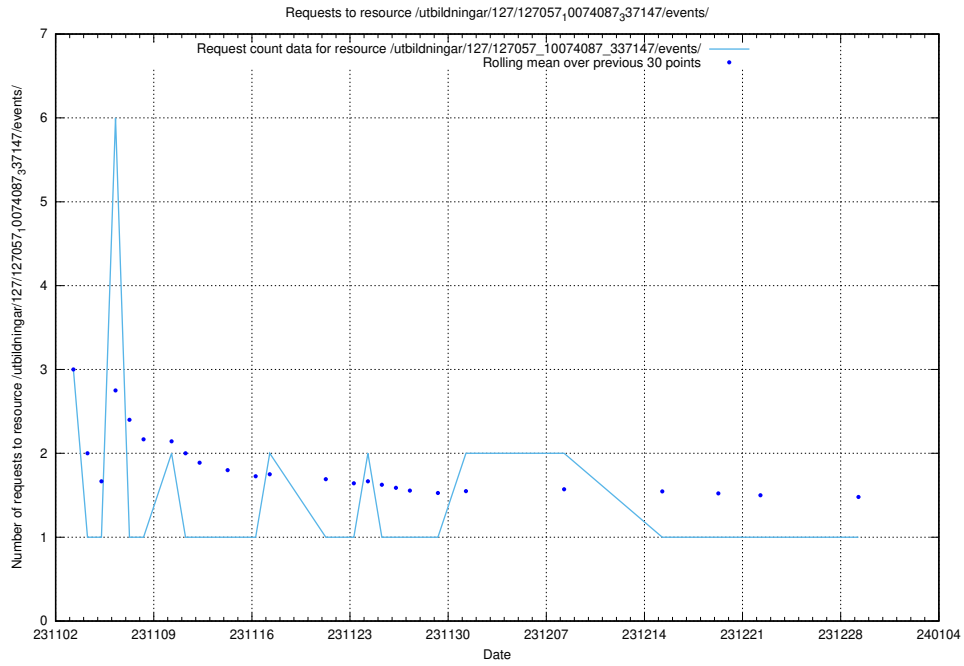

Here, we count the number of requests to resource /utbildningar/127/127111_10074050_337080/events/

5.5066 Usage of /utbildningar/127/127057_10074087_337147/events/

Here, we count the number of requests to resource /utbildningar/127/127057_10074087_337147/events/