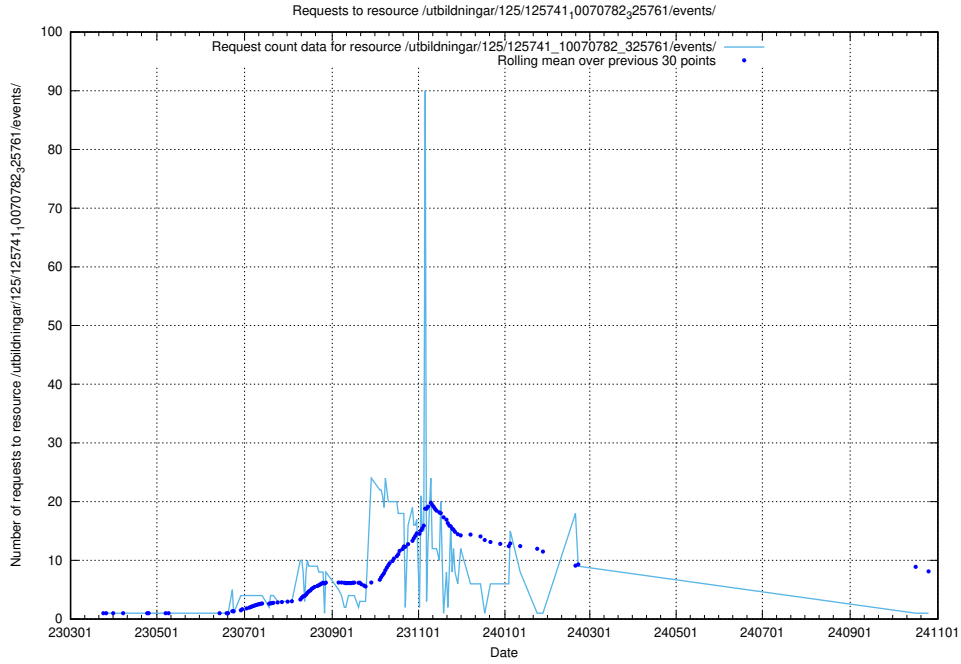

5.7186 Usage of /utbildningar/125/125741_10070782_325761/events/

Here, we count the number of requests to resource /utbildningar/125/125741_10070782_325761/events/