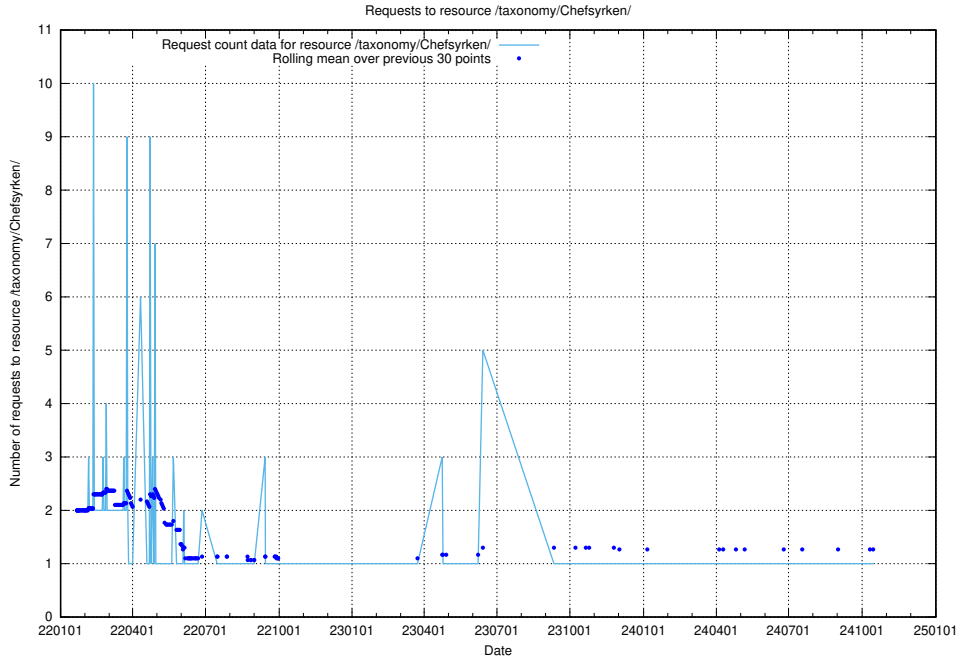

5.1682 Usage of /taxonomy/Chefsyrken/

Here, we count the number of requests to resource /taxonomy/Chefsyrken/.