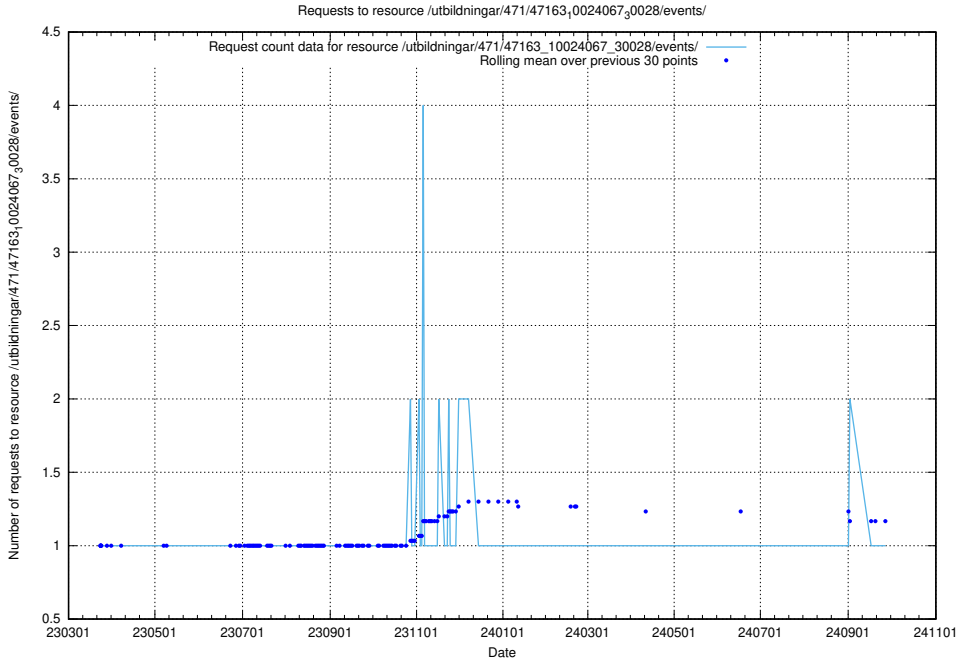

5.7286 Usage of /utbildningar/471/47163_10024067_30028/events/

Here, we count the number of requests to resource /utbildningar/471/47163_10024067_30028/events/.