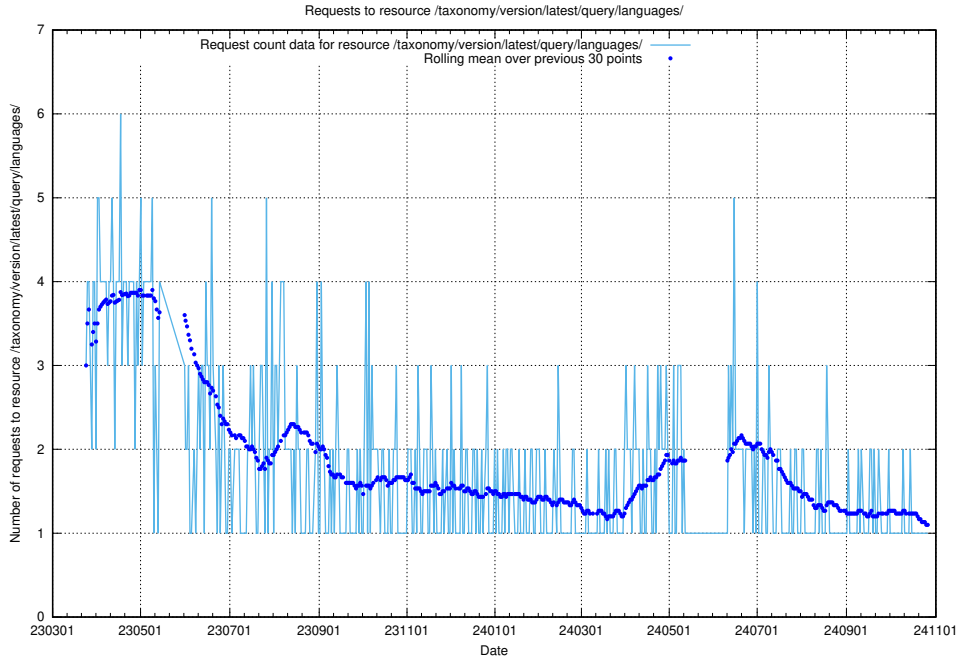

5.7046 Usage of /taxonomy/version/latest/query/languages/

Here, we count the number of requests to resource /taxonomy/version/latest/query/languages/.