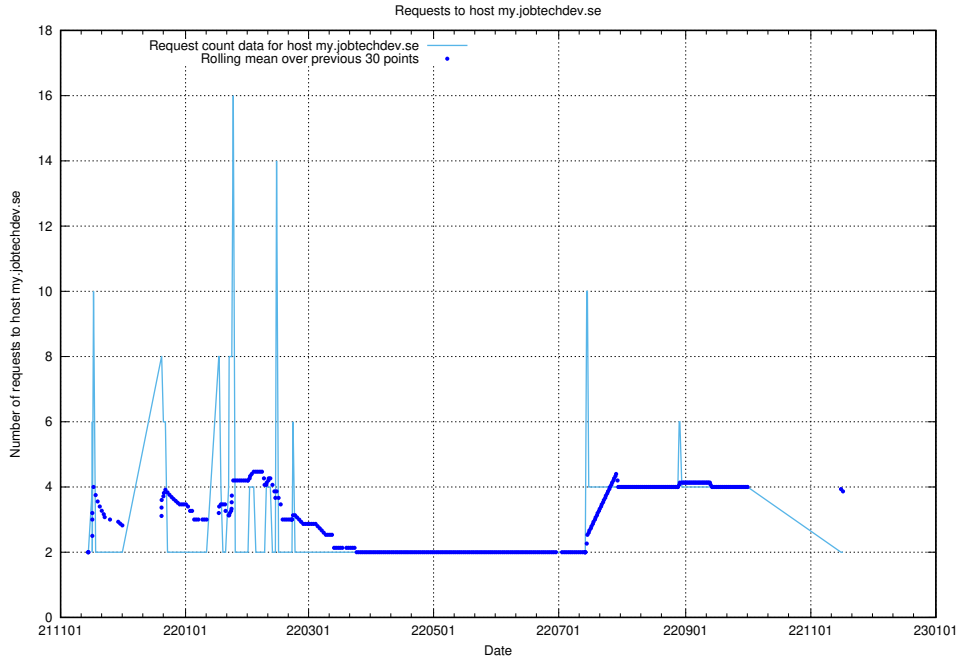

7.573 Usage of my.jobtechdev.se

Here, we count the number of requests to host my.jobtechdev.se.