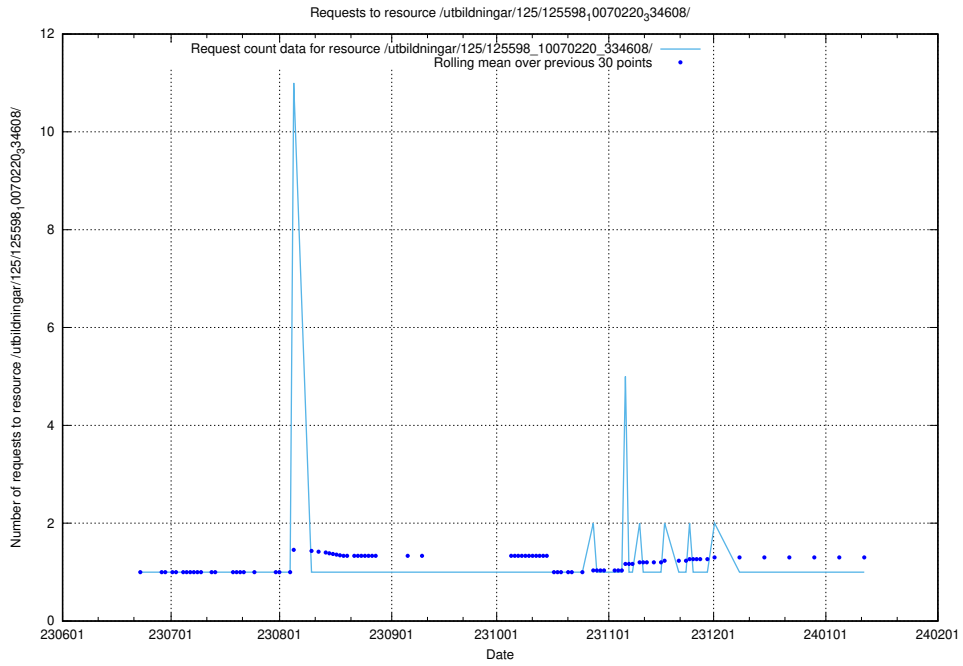

5.6630 Usage of /utbildningar/125/125598_10070220_334608/

Here, we count the number of requests to resource /utbildningar/125/125598_10070220_334608/.