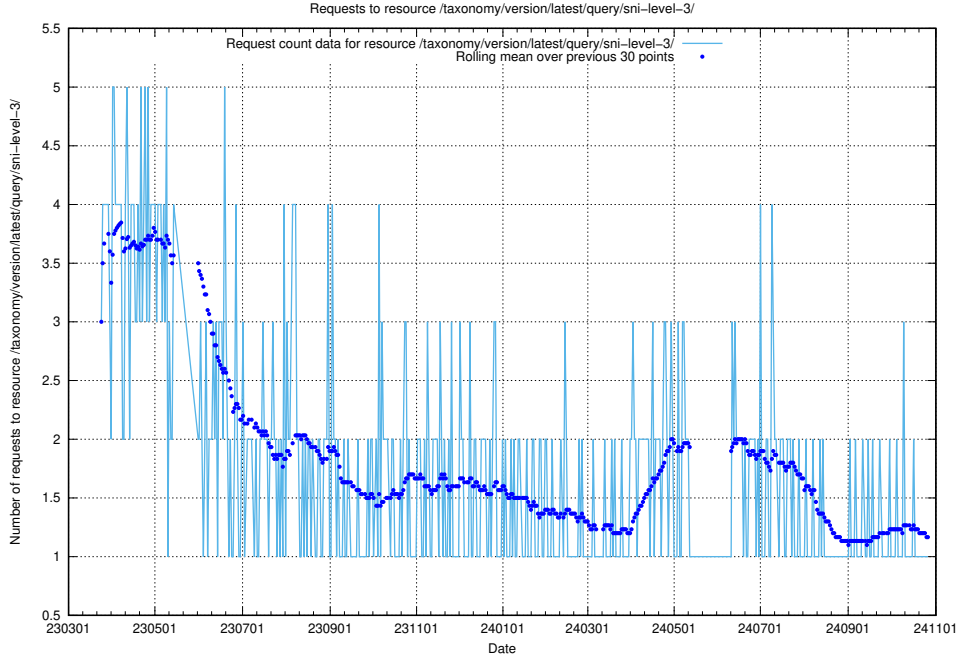

5.7033 Usage of /taxonomy/version/latest/query/sni-level-3/

Here, we count the number of requests to resource /taxonomy/version/latest/query/sni-level-3/.