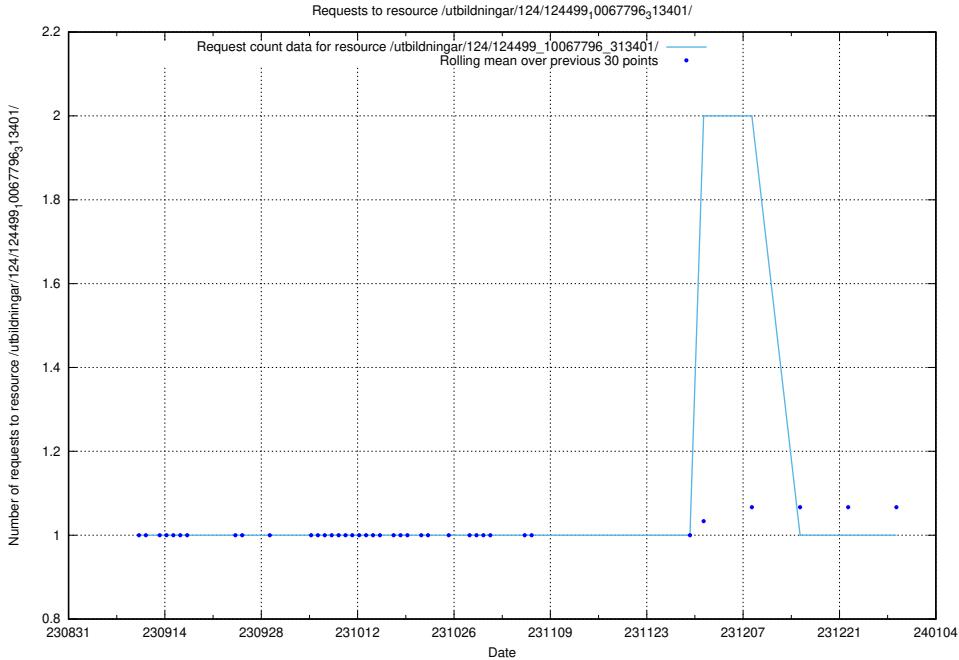

5.5543 Usage of /utbildningar/124/124499_10067796_313401/

Here, we count the number of requests to resource /utbildningar/124/124499_10067796_313401/.