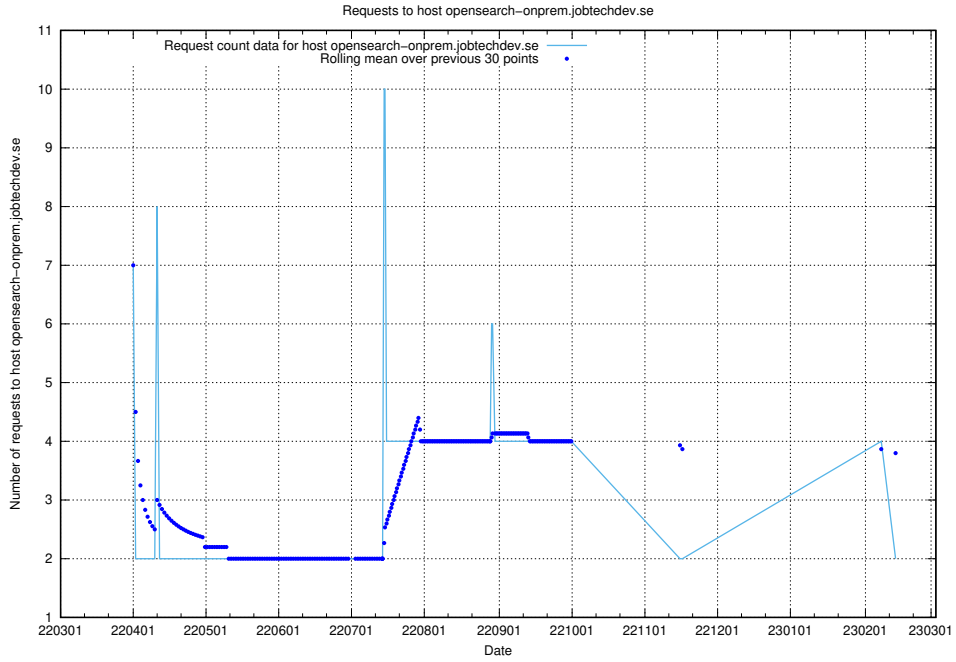

7.484 Usage of opensearch-onprem.jobtechdev.se

Here, we count the number of requests to host opensearch-onprem.jobtechdev.se.

7.485 Usage of gitlab.forum.jobtechdev.se

Here, we count the number of requests to host gitlab.forum.jobtechdev.se.