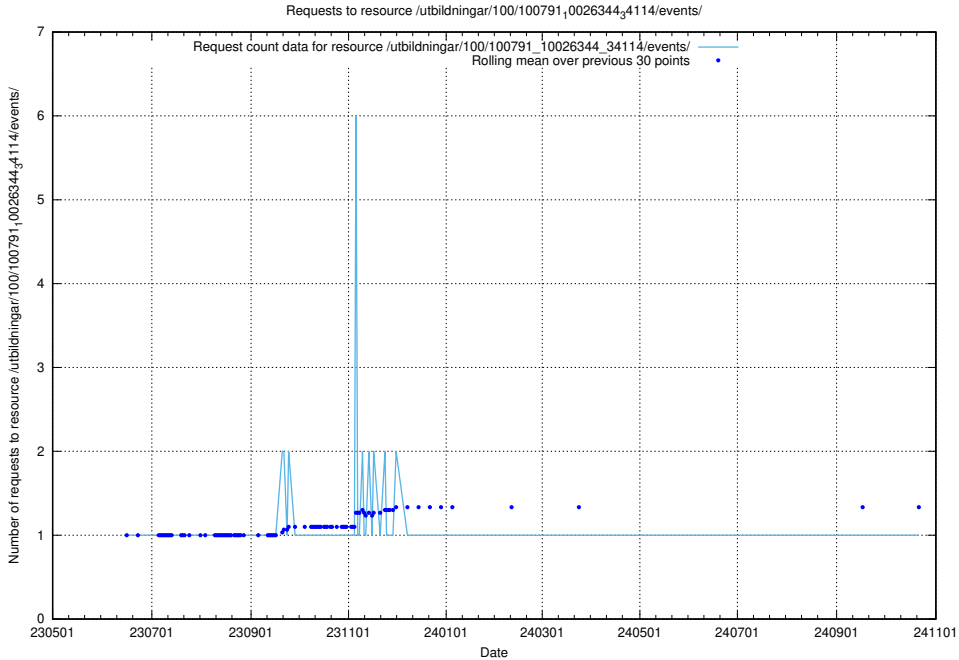

5.6809 Usage of /utbildningar/100/100791_10026344_34114/events/

Here, we count the number of requests to resource /utbildningar/100/100791_10026344_34114/events/.