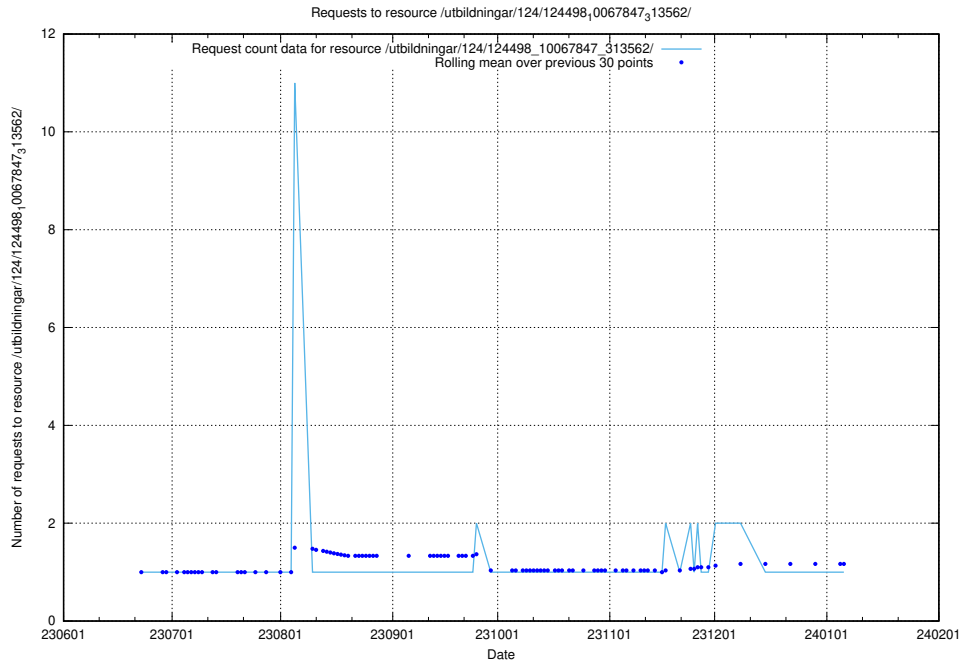

5.6705 Usage of /utbildningar/124/124498_10067847_313562/

Here, we count the number of requests to resource /utbildningar/124/124498_10067847_313562/.