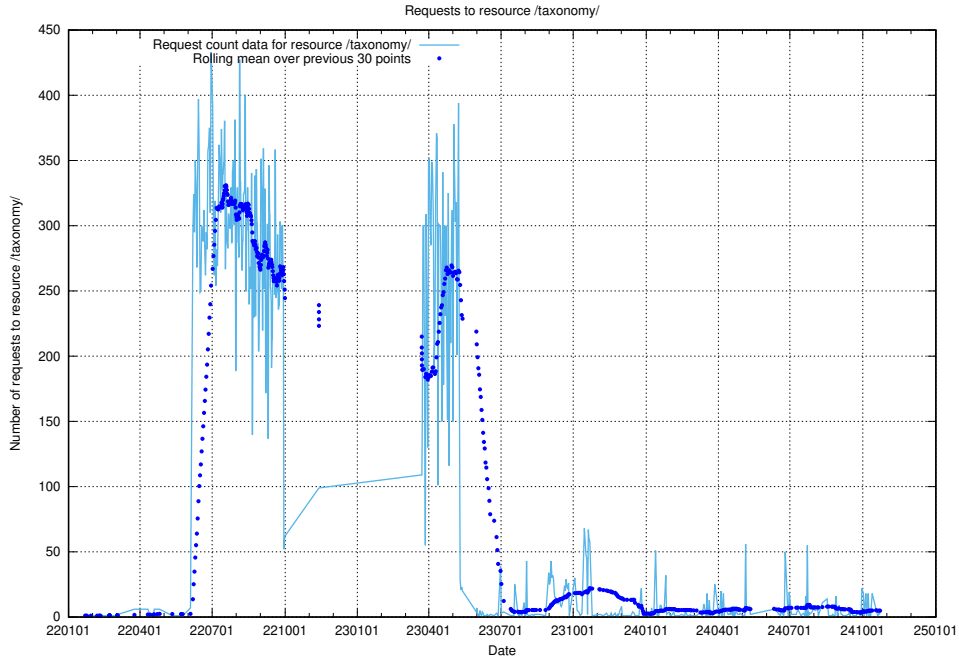

5.870 Usage of /taxonomy/

Here, we count the number of requests to resource /taxonomy/.