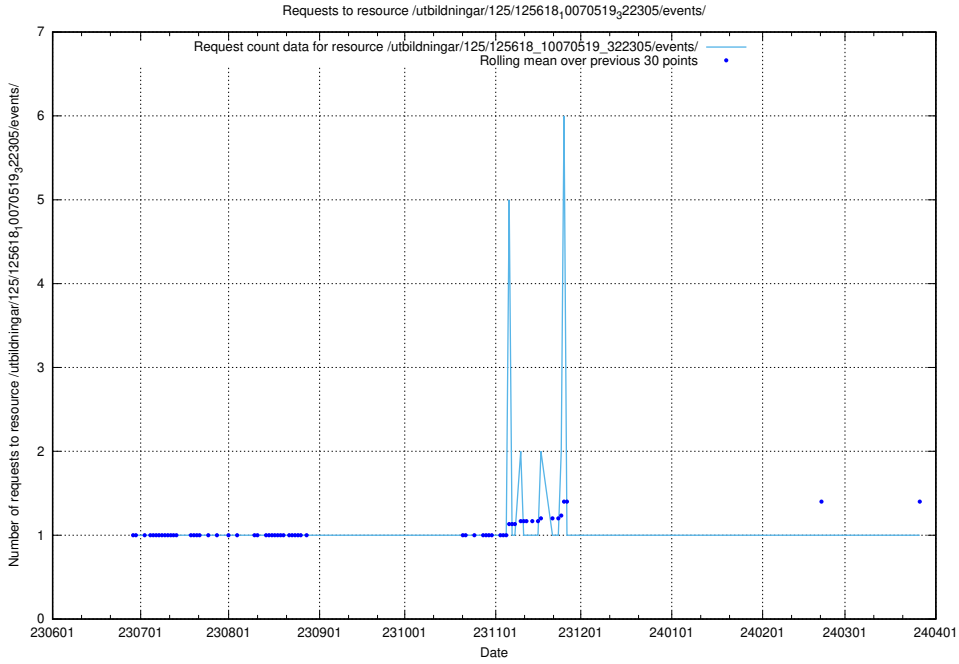

5.6396 Usage of /utbildningar/125/125618_10070519_322305/events/

Here, we count the number of requests to resource /utbildningar/125/125618_10070519_322305/events/