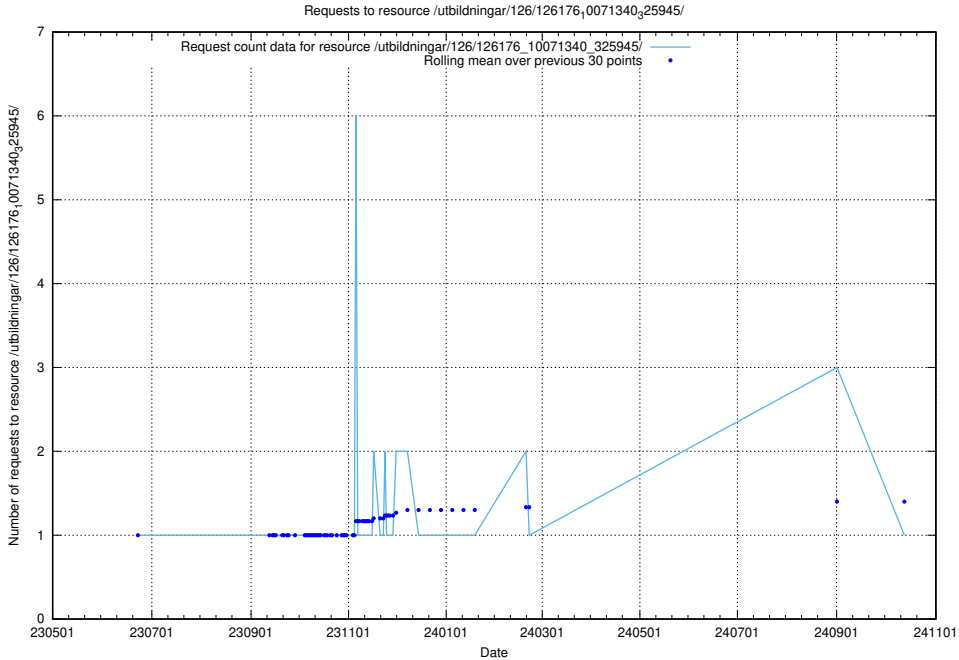

5.6586 Usage of /utbildningar/126/126176_10071340_325945/

Here, we count the number of requests to resource /utbildningar/126/126176_10071340_325945/.