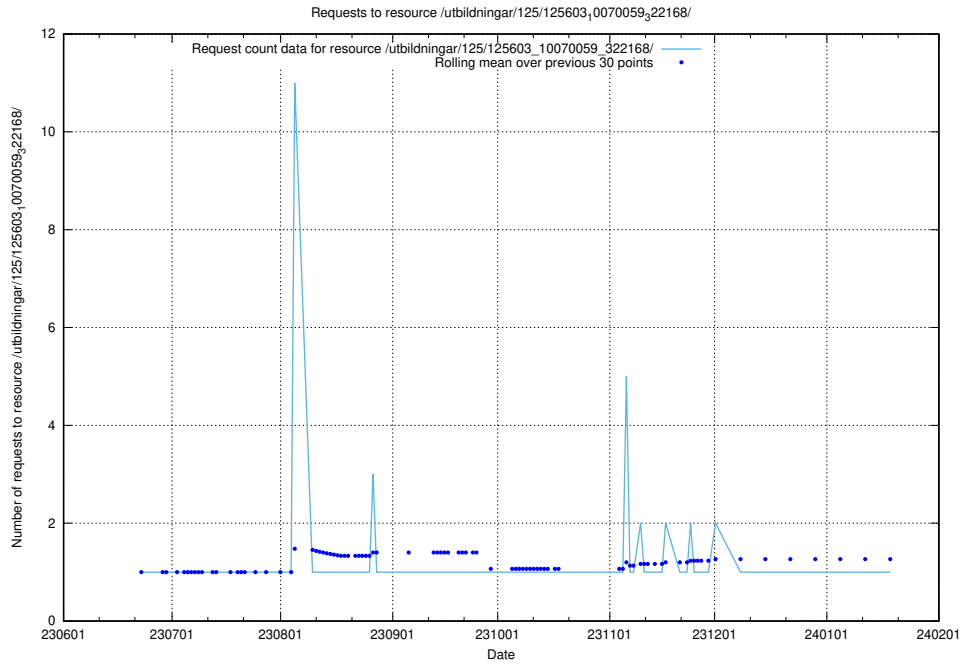

5.6629 Usage of /utbildningar/125/125603_10070059_322168/

Here, we count the number of requests to resource /utbildningar/125/125603_10070059_322168/.