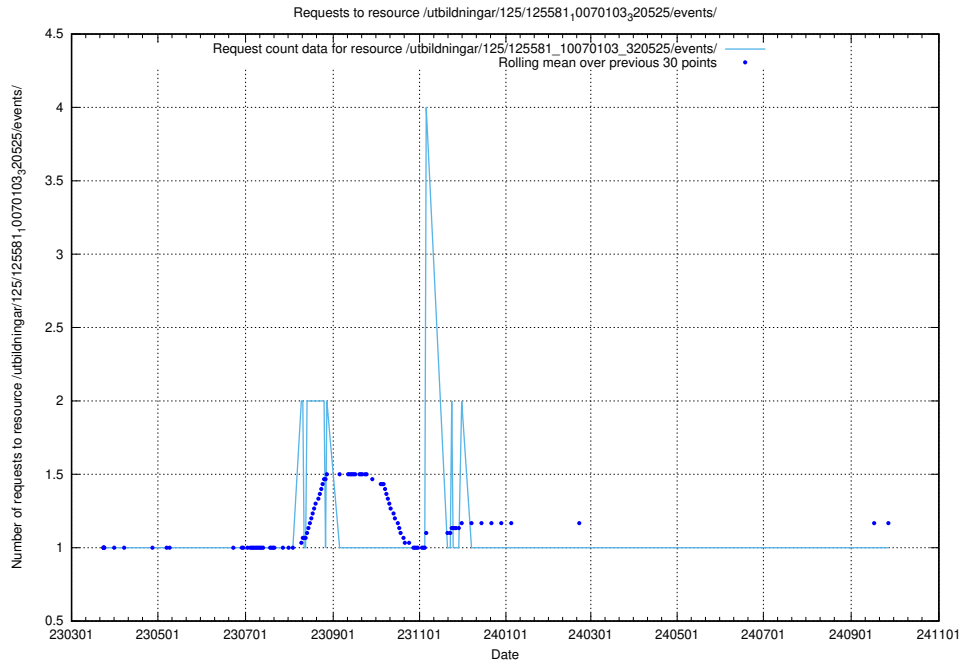

5.1135 Usage of /utbildningar/125/125581_10070103_320525/events/

Here, we count the number of requests to resource /utbildningar/125/125581_10070103_320525/events/