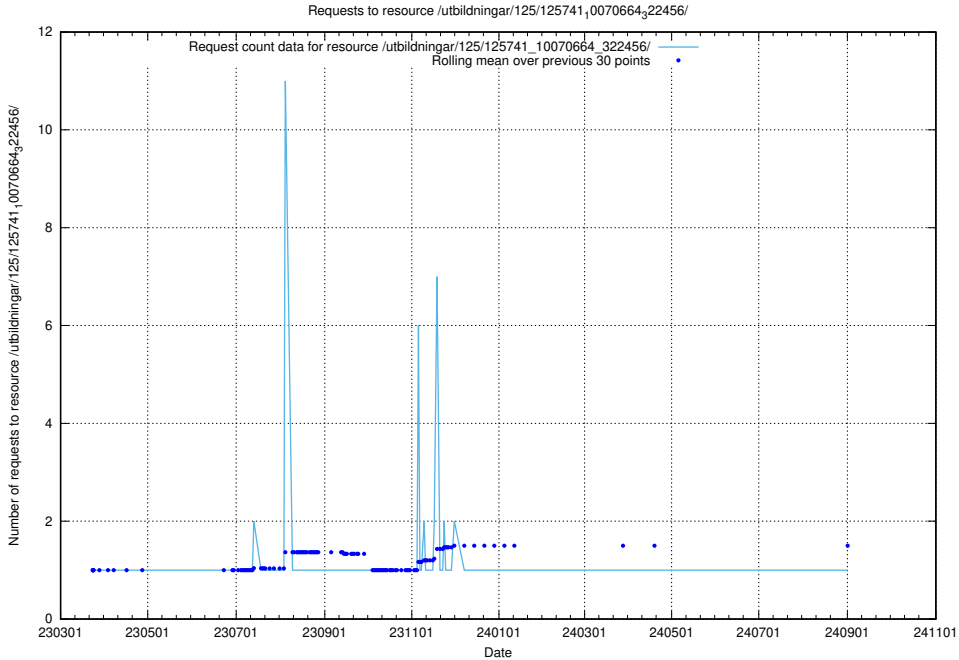

5.7471 Usage of /utbildningar/125/125741_10070664_322456/

Here, we count the number of requests to resource /utbildningar/125/125741_10070664_322456/.