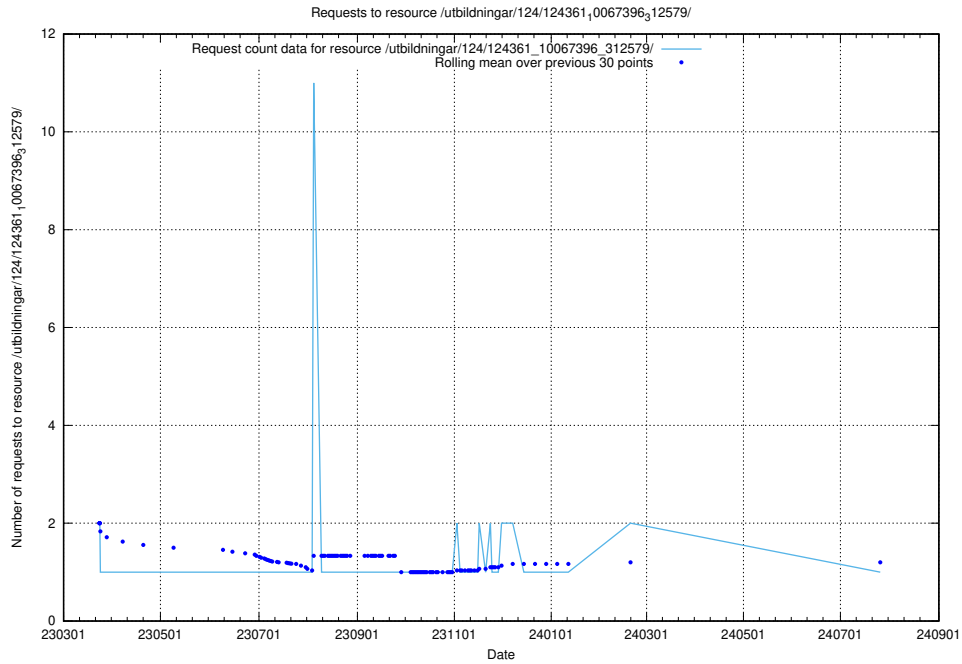

5.7277 Usage of /utbildningar/124/124361_10067396_312579/

Here, we count the number of requests to resource /utbildningar/124/124361_10067396_312579/.