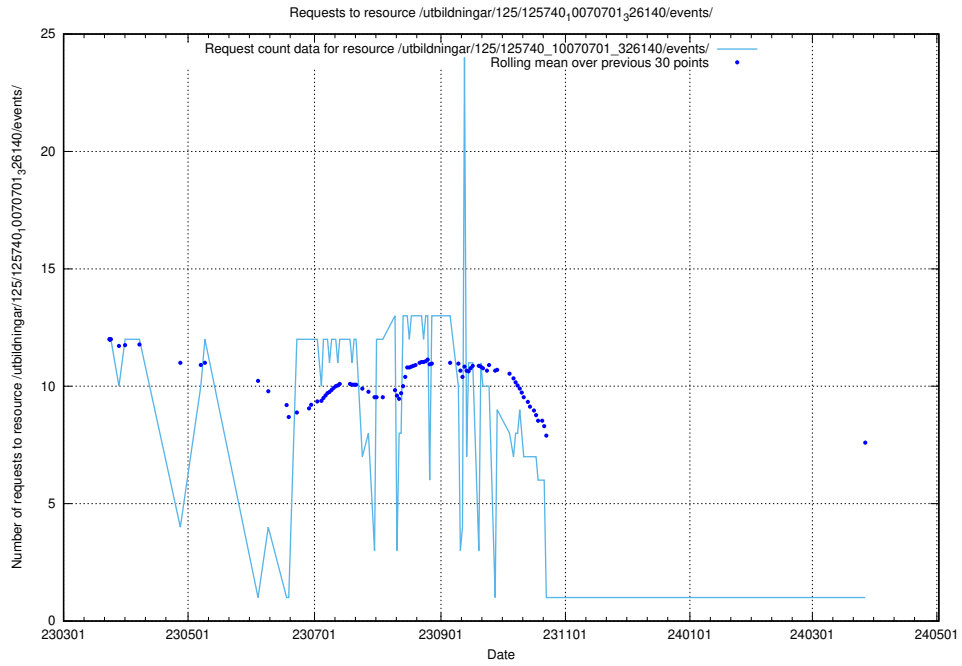

5.7213 Usage of /utbildningar/125/125740_10070701_326140/events/

Here, we count the number of requests to resource /utbildningar/125/125740_10070701_326140/events/