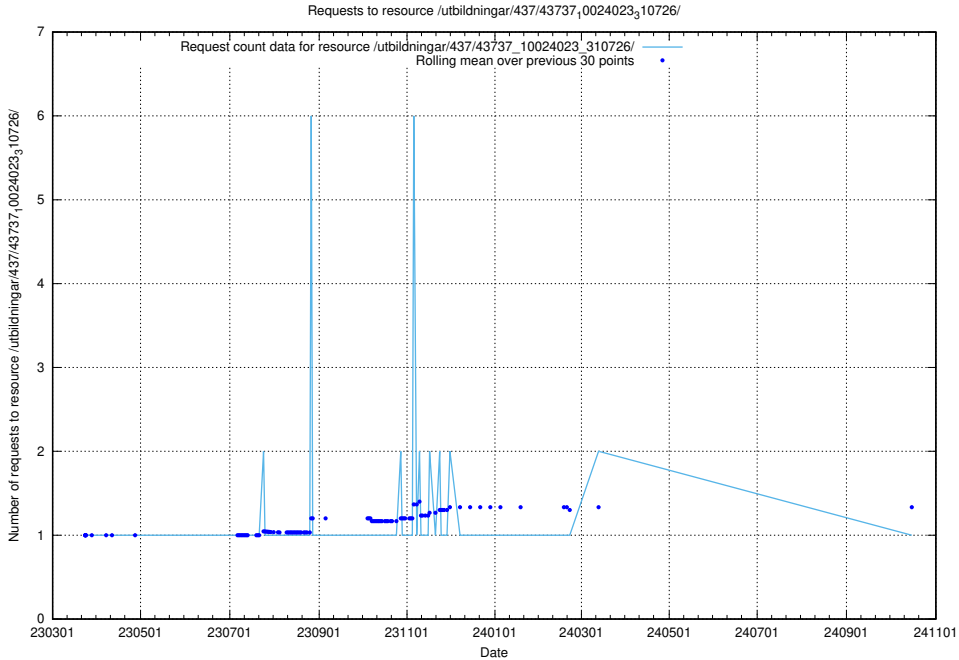

5.7372 Usage of /utbildningar/437/43737_10024023_310726/

Here, we count the number of requests to resource /utbildningar/437/43737_10024023_310726/.