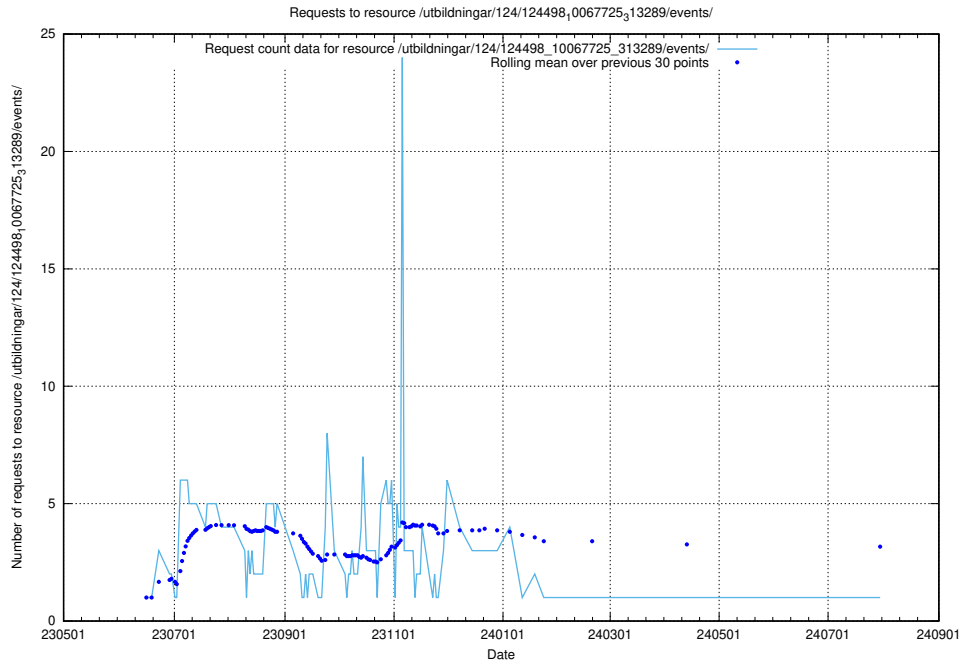

5.6805 Usage of /utbildningar/123/123839_10066432_308907/

Here, we count the number of requests to resource /utbildningar/123/123839_10066432_308907/.

5.6806 Usage of /utbildningar/124/124469_10067547_312970/events/