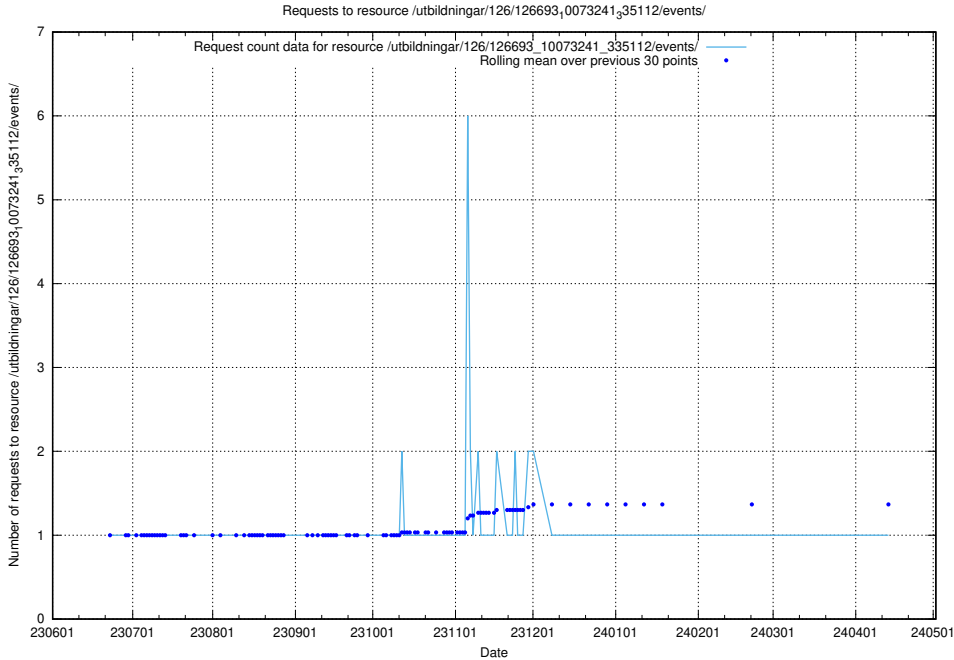

5.6558 Usage of /utbildningar/126/126693_10073241_335112/events/

Here, we count the number of requests to resource /utbildningar/126/126693_10073241_335112/events/