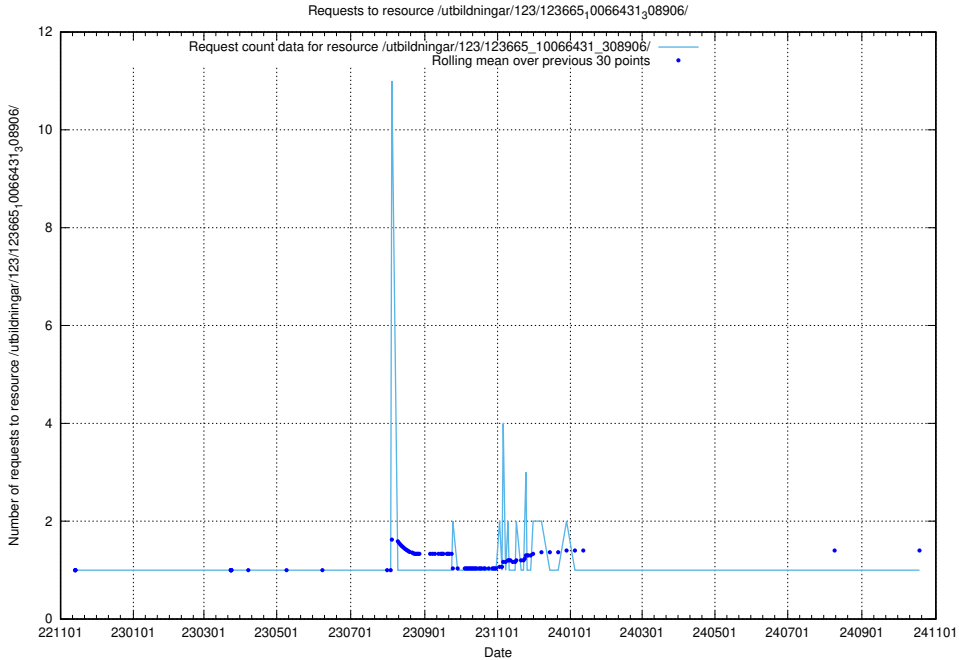

5.6851 Usage of /utbildningar/123/123665_10066431_308906/

Here, we count the number of requests to resource /utbildningar/123/123665_10066431_308906/.