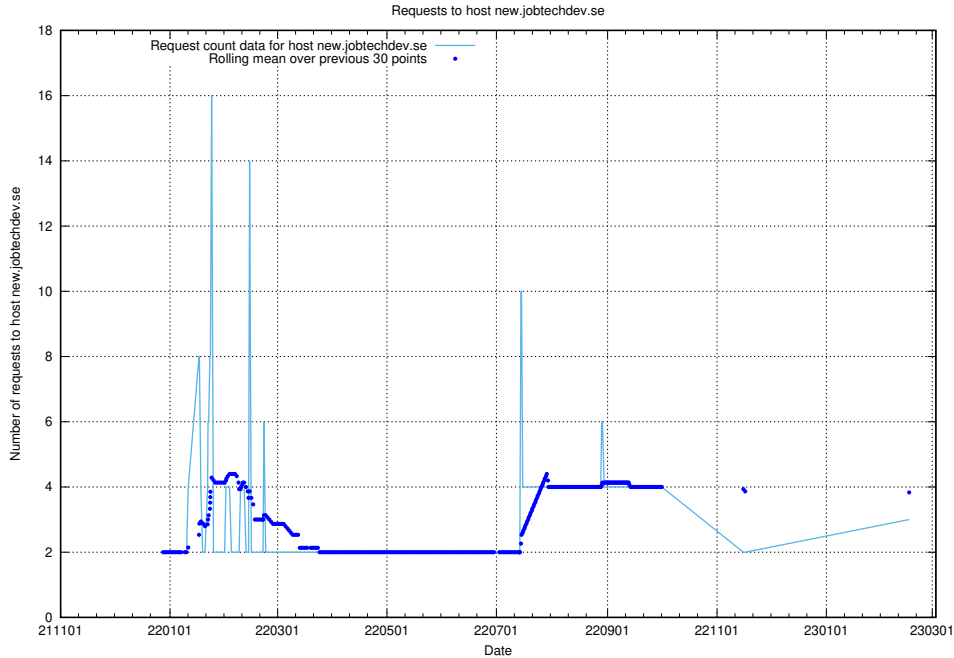

Here, we count the number of requests to host portal.jobtechdev.se.

7.198 Usage of panel.jobtechdev.se

Here, we count the number of requests to host panel.jobtechdev.se.

7.199 Usage of new.jobtechdev.se

Here, we count the number of requests to host new.jobtechdev.se.