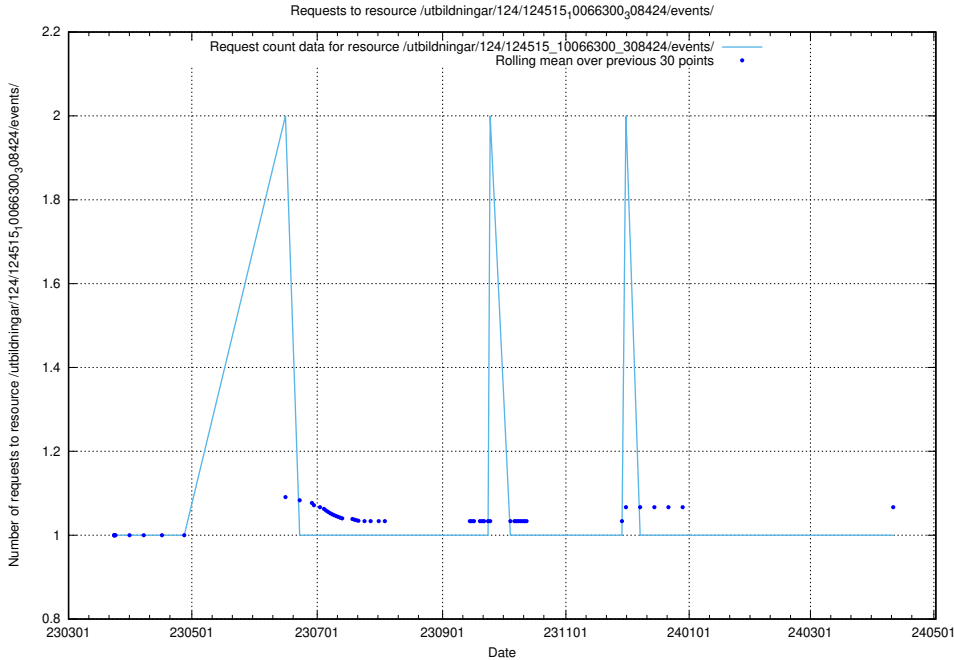

Here, we count the number of requests to resource /availability/kpi/20240409/.

5.2446 Usage of /utbildningar/124/124515_10066300_308424/events/

Here, we count the number of requests to resource /utbildningar/124/124515_10066300_308424/events/