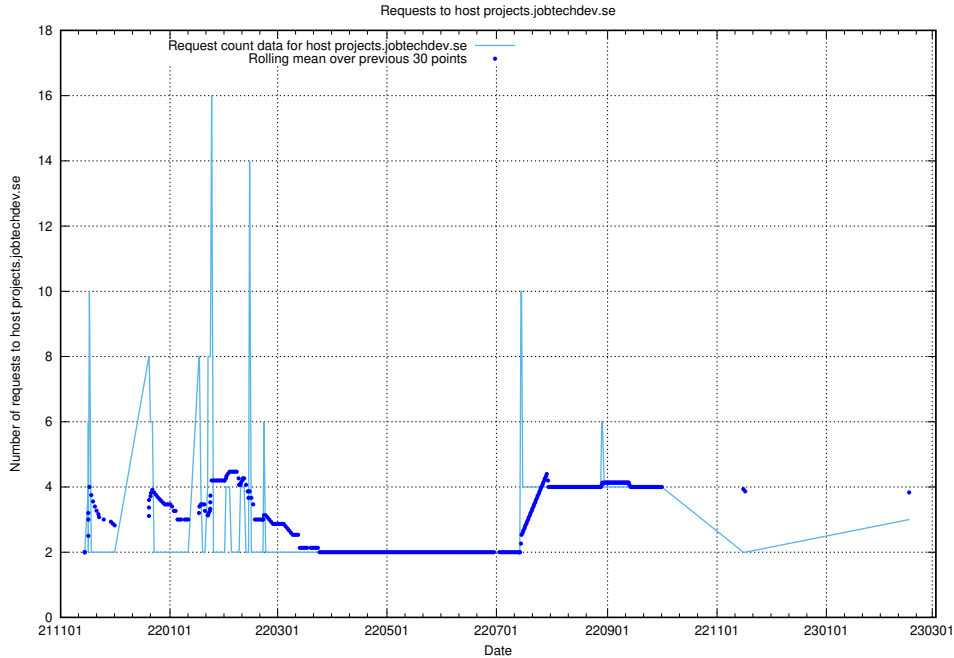

7.243 Usage of projects.jobtechdev.se

Here, we count the number of requests to host projects.jobtechdev.se.