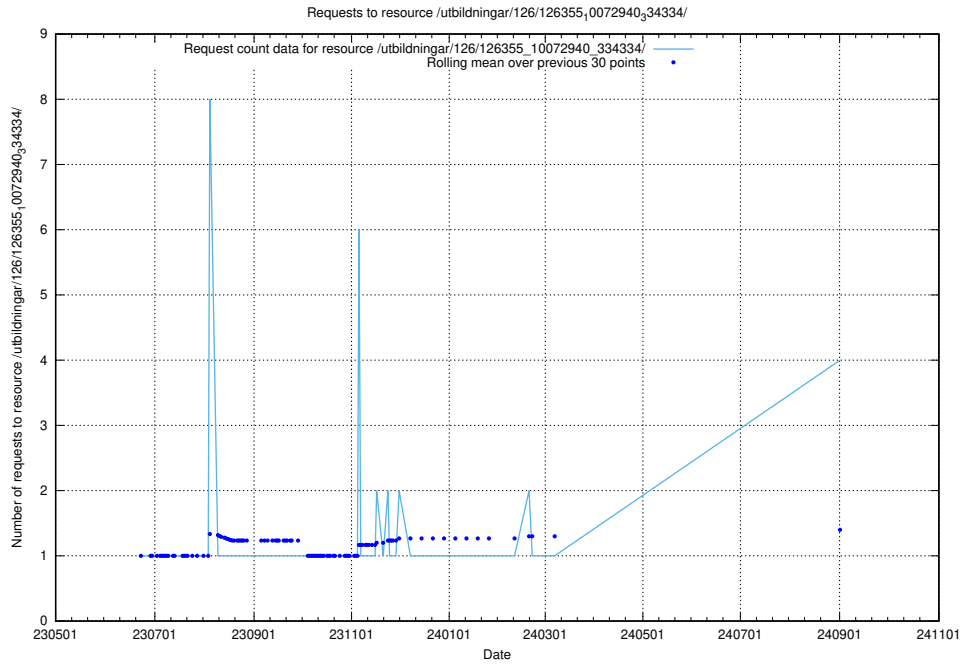

5.343 Usage of /utbildningar/126/126355_10072940_334334/

Here, we count the number of requests to resource /utbildningar/126/126355_10072940_334334/.