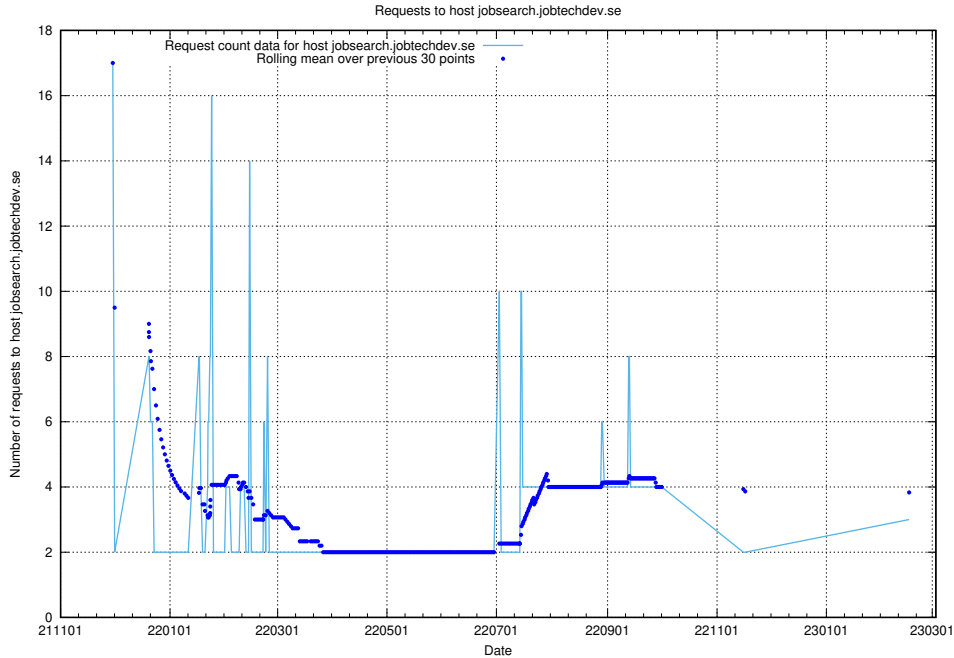

7.213 Usage of jobsearch.jobtechdev.se

Here, we count the number of requests to host jobsearch.jobtechdev.se.