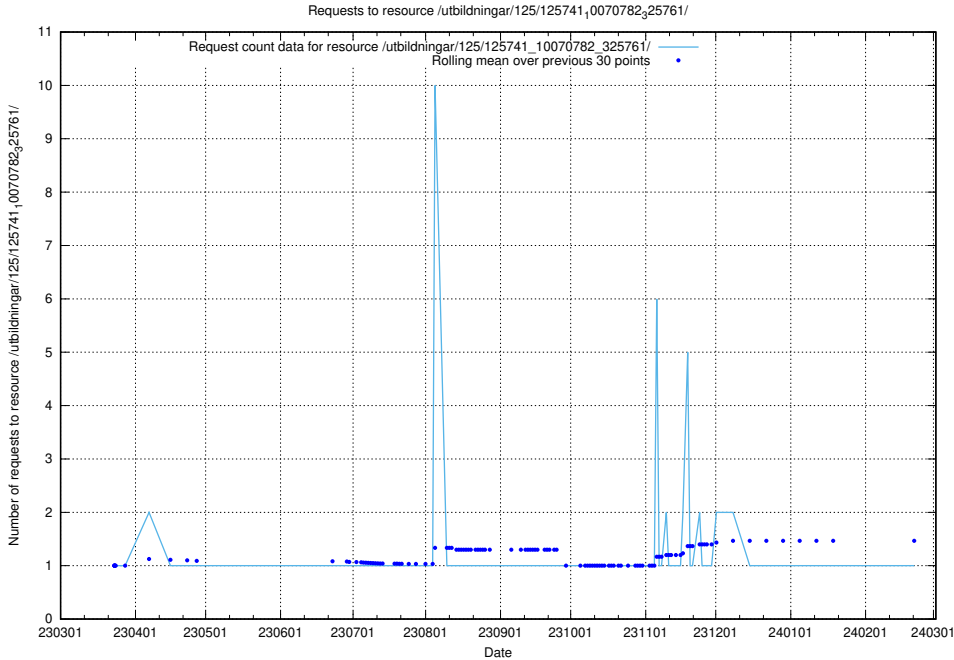

5.7439 Usage of /utbildningar/125/125741_10070782_325761/

Here, we count the number of requests to resource /utbildningar/125/125741_10070782_325761/.