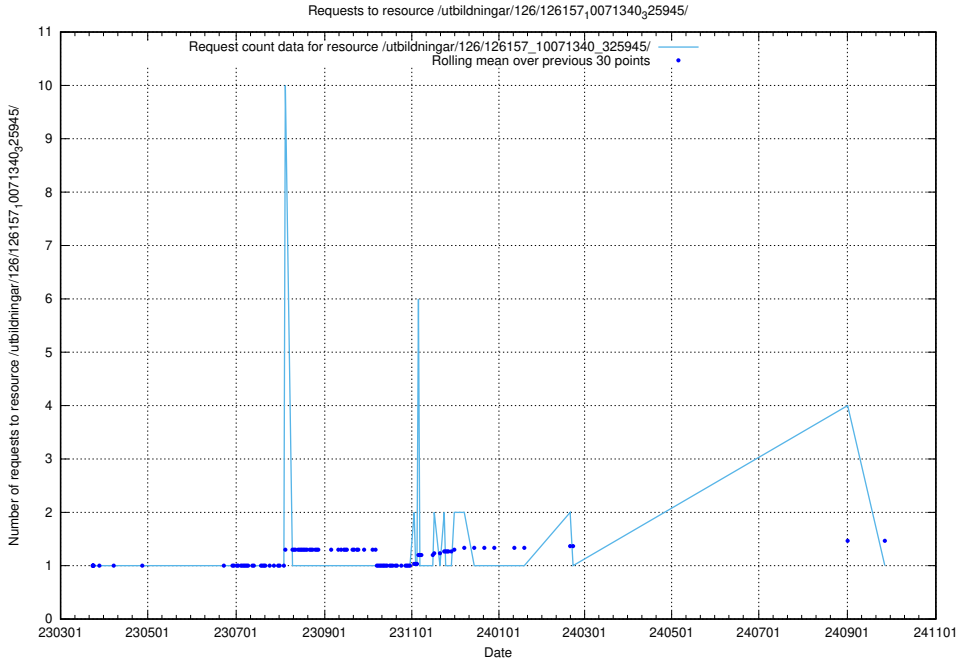

5.7404 Usage of /utbildningar/126/126157_10071340_325945/

Here, we count the number of requests to resource /utbildningar/126/126157_10071340_325945/.