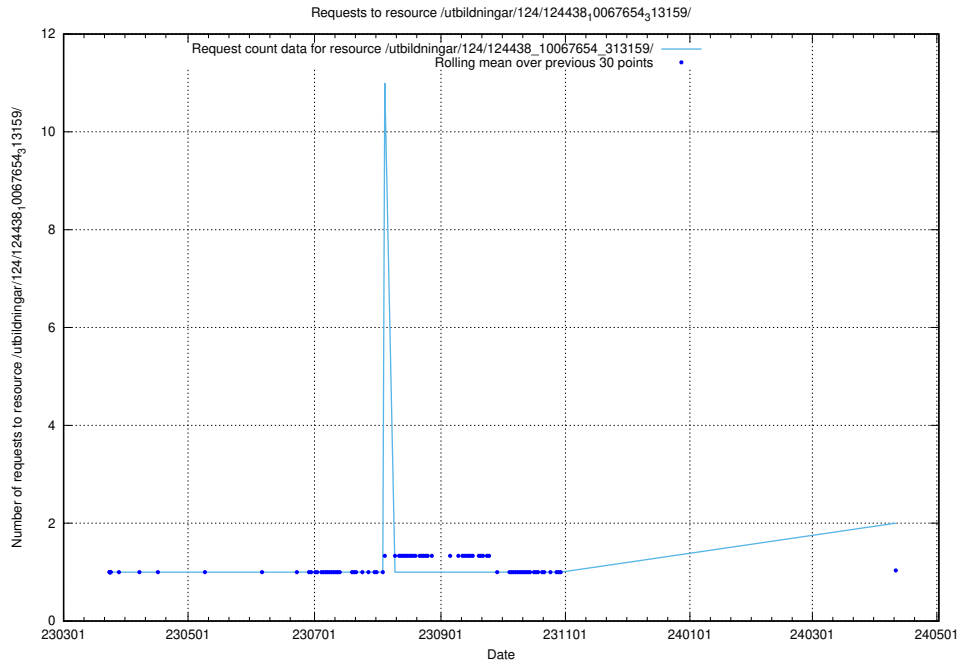

5.740 Usage of /utbildningar/124/124438_10067654_313159/

Here, we count the number of requests to resource /utbildningar/124/124438_10067654_313159/.