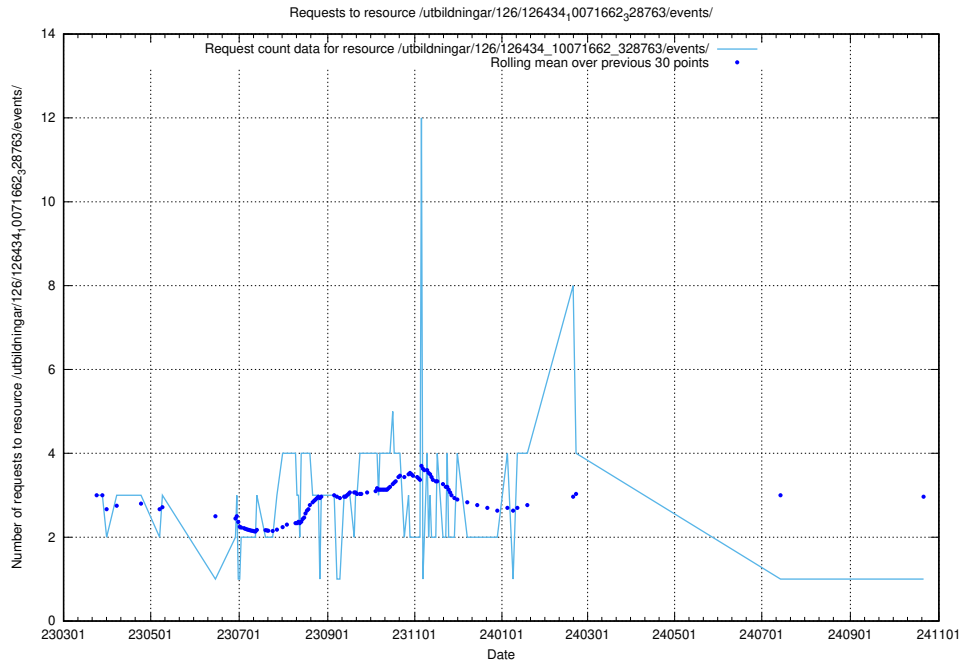

5.7006 Usage of /utbildningar/126/126434_10071662_328763/events/

Here, we count the number of requests to resource /utbildningar/126/126434_10071662_328763/events/