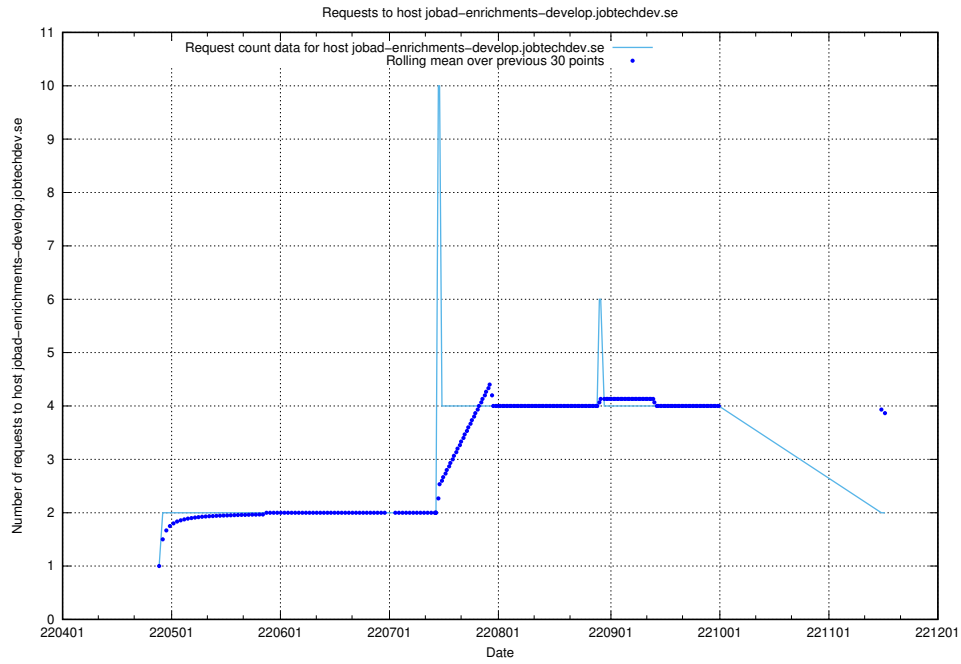

7.449 Usage of `jobad-enrichments-develop.jobtechdev.se`

Here, we count the number of requests to host `jobad-enrichments-develop.jobtechdev.se`.