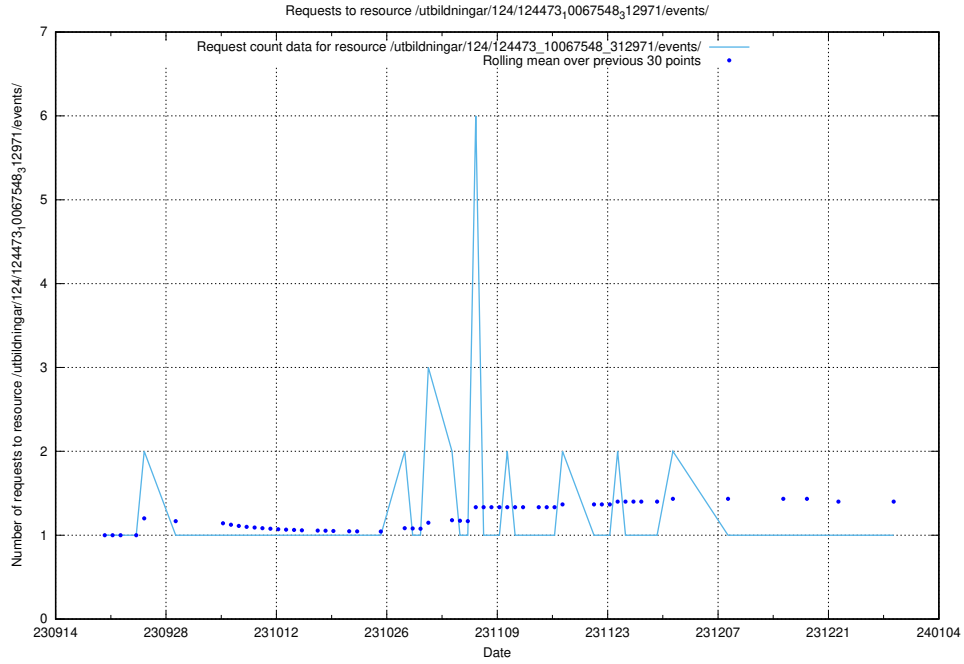

5.5463 Usage of /utbildningar/124/124473_10067548_312971/events/

Here, we count the number of requests to resource /utbildningar/124/124473_10067548_312971/events/

5.5464 Usage of /utbildningar/123/123367_10066304_308429/