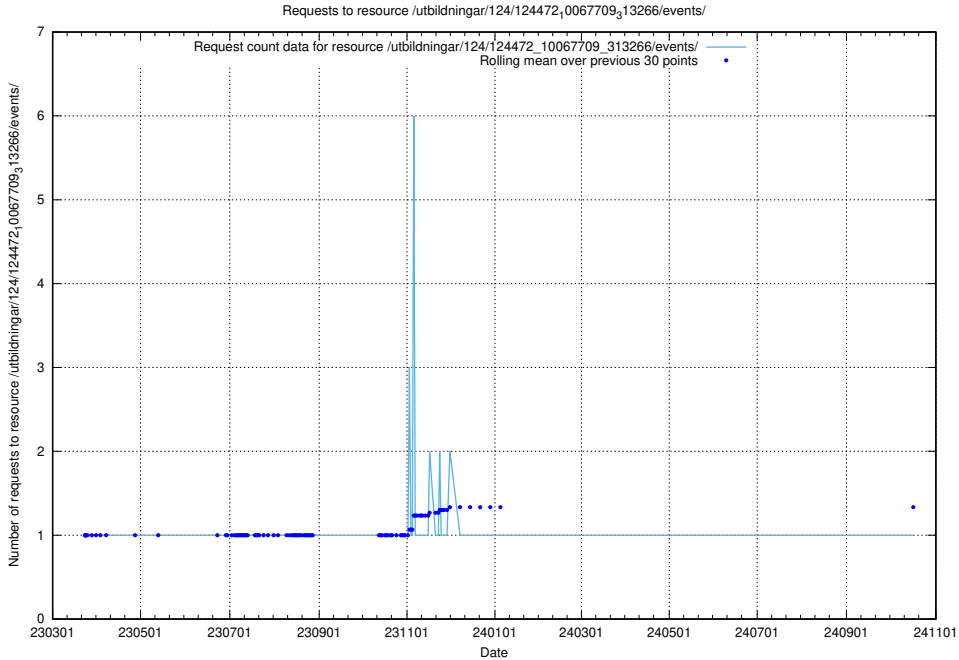

5.3978 Usage of /utbildningar/124/124472_10067709_313266/events/

Here, we count the number of requests to resource /utbildningar/124/124472_10067709_313266/events/