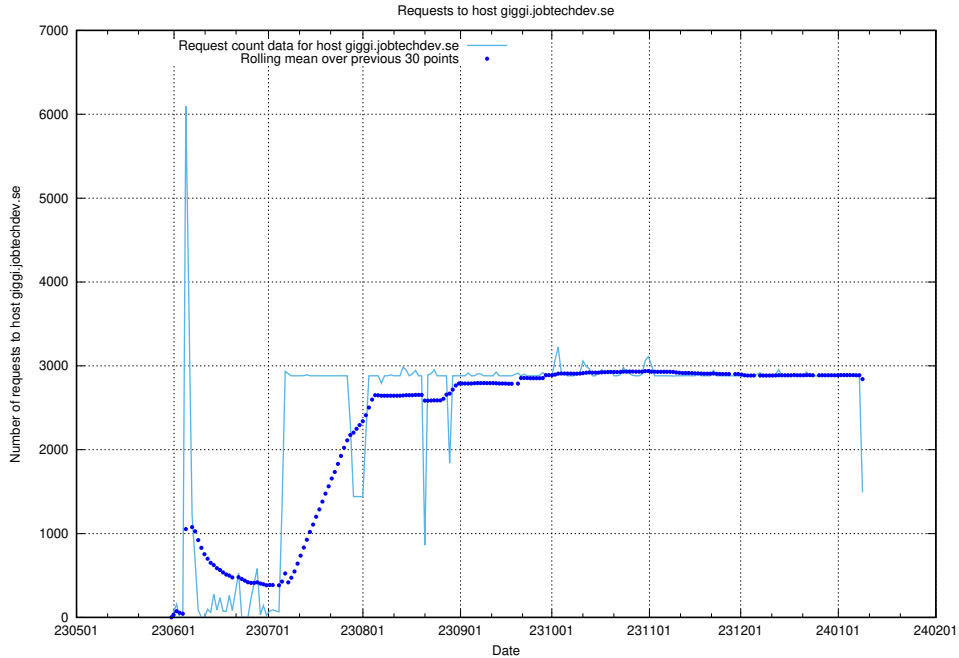

7.17 Usage of giggi.jobtechdev.se

Here, we count the number of requests to host giggi.jobtechdev.se.

7.18 Usage of canary-openshift-ingress-canary.prod.services.jtech.se

Here, we count the number of requests to host canary-openshift-ingress-canary.prod.services.jtech.se.