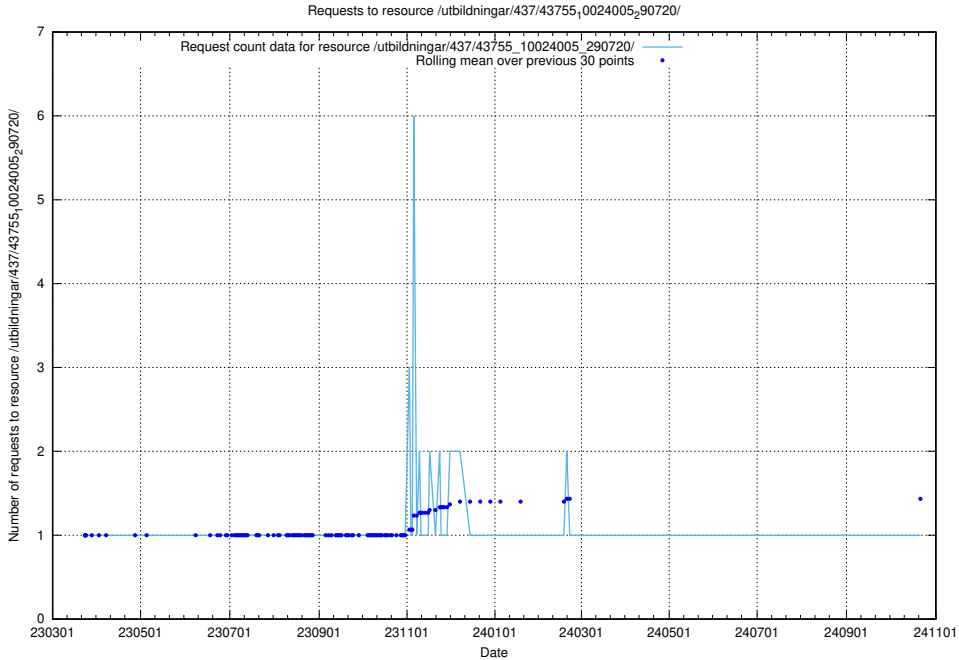

5.7349 Usage of /utbildningar/437/43755_10024005_290720/

Here, we count the number of requests to resource /utbildningar/437/43755_10024005_290720/.