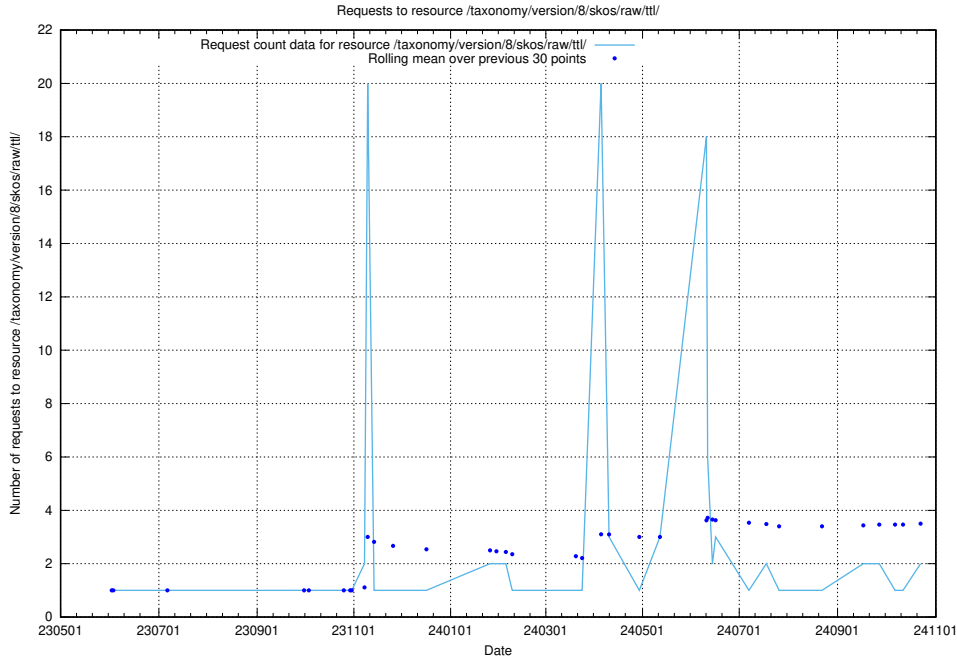

5.950 Usage of /taxonomy/version/8/skos/raw/ttl/

Here, we count the number of requests to resource /taxonomy/version/8/skos/raw/ttl/.