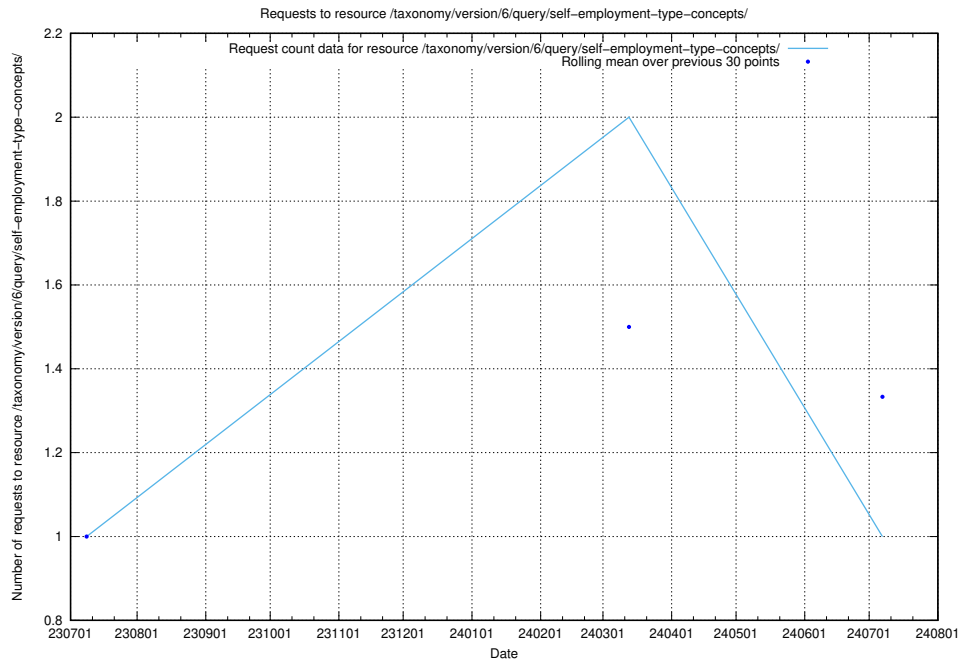

5.6166 Usage of /taxonomy/version/6/query/self-employment-type-concepts/

Here, we count the number of requests to resource /taxonomy/version/6/query/self-employment-type-concepts/.