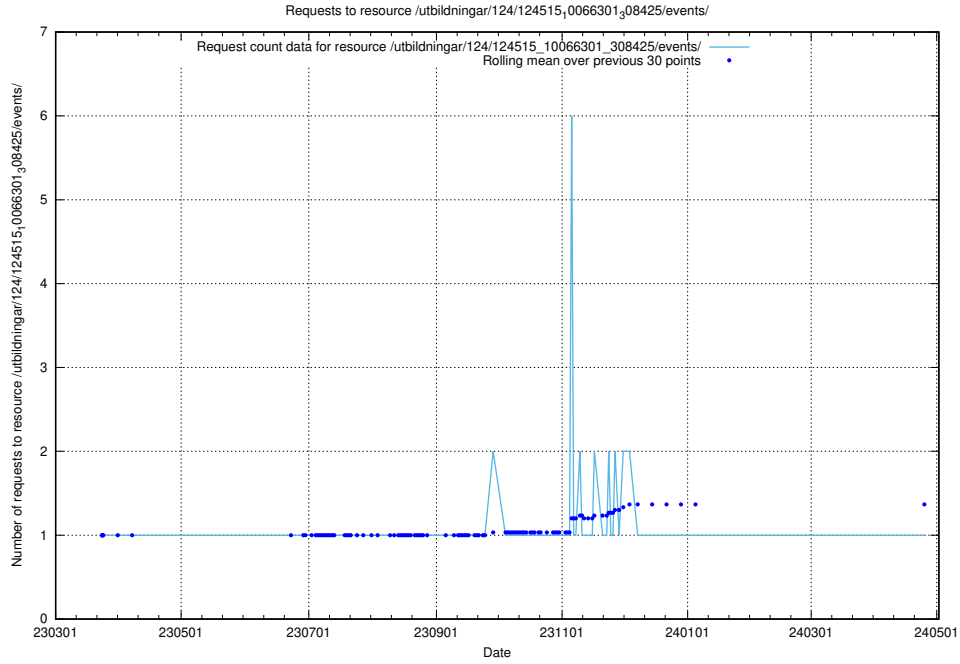

5.2424 Usage of /utbildningar/124/124515_10066301_308425/events/

Here, we count the number of requests to resource /utbildningar/124/124515_10066301_308425/events/