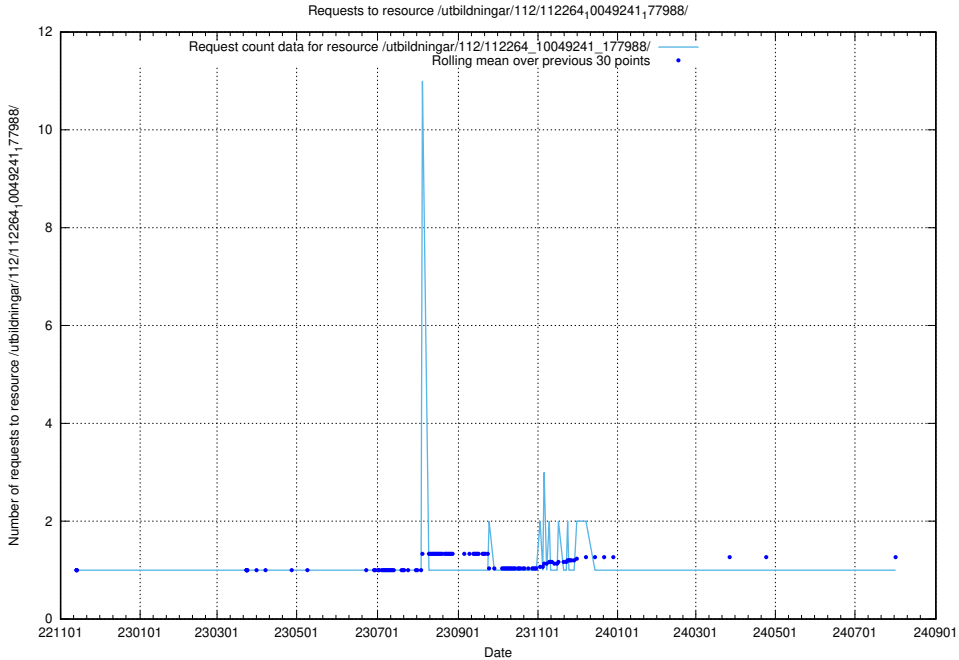

5.7153 Usage of /utbildningar/112/112264_10049241_177988/

Here, we count the number of requests to resource /utbildningar/112/112264_10049241_177988/.