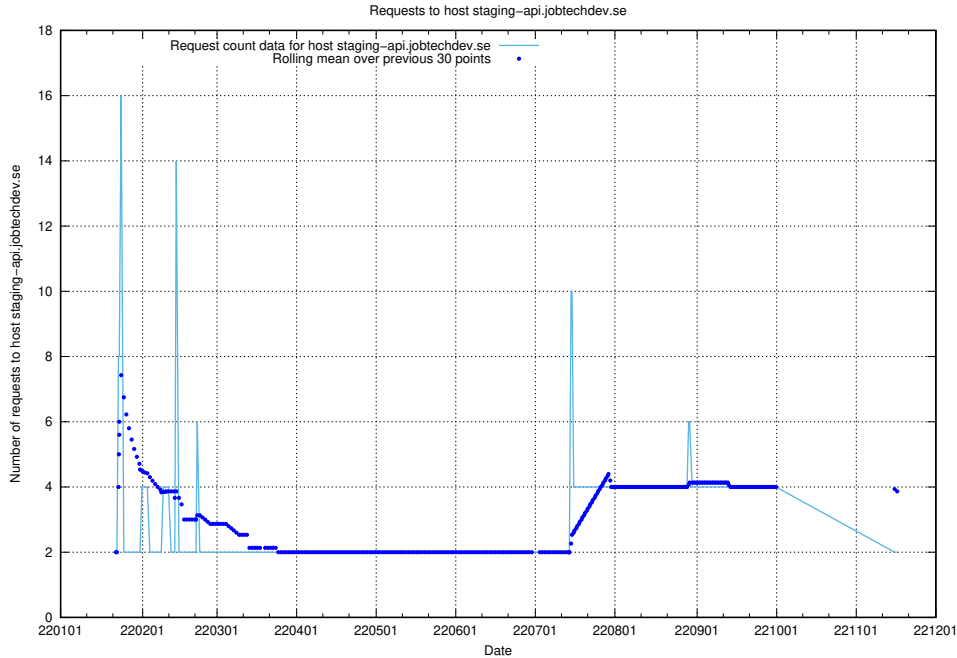

7.592 Usage of staging-api.jobtechdev.se

Here, we count the number of requests to host staging-api.jobtechdev.se.