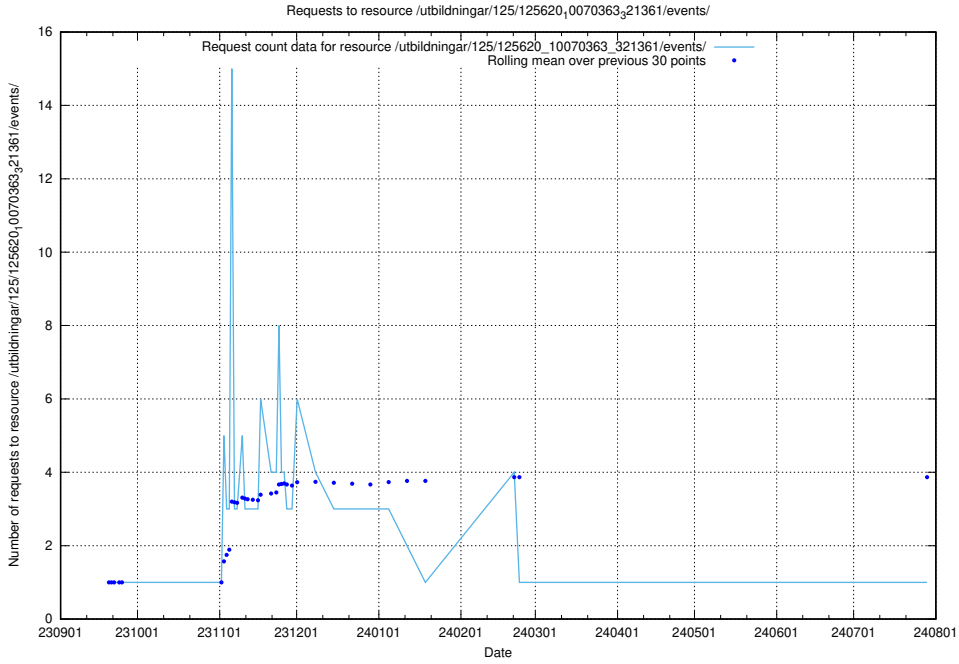

5.5460 Usage of /utbildningar/125/125620_10070363_321361/events/

Here, we count the number of requests to resource /utbildningar/125/125620_10070363_321361/events/