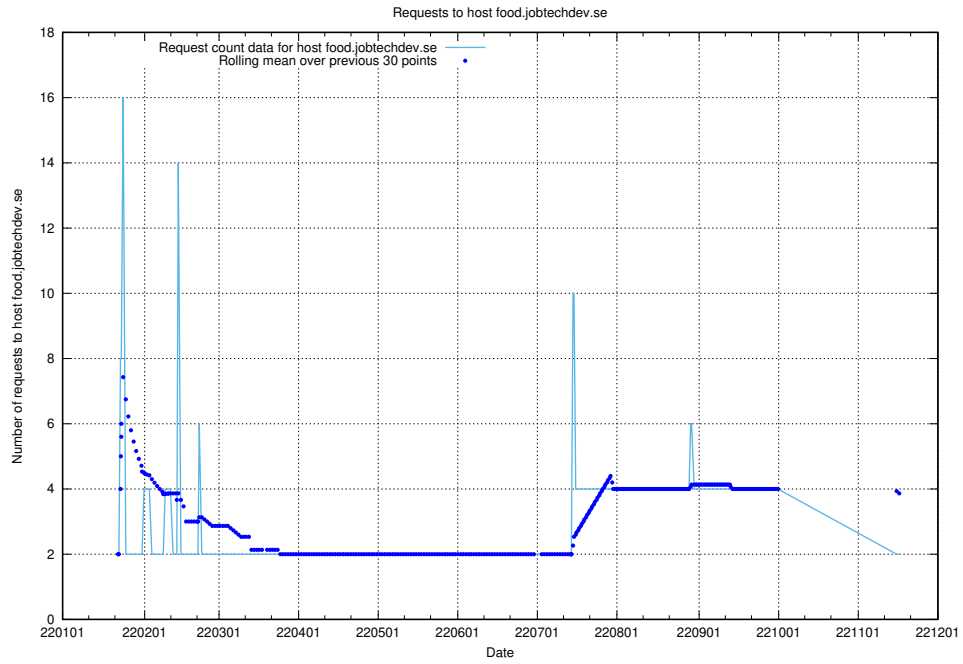

7.607 Usage of food.jobtechdev.se

Here, we count the number of requests to host food.jobtechdev.se.

7.608 Usage of events.jobtechdev.se

Here, we count the number of requests to host events.jobtechdev.se.