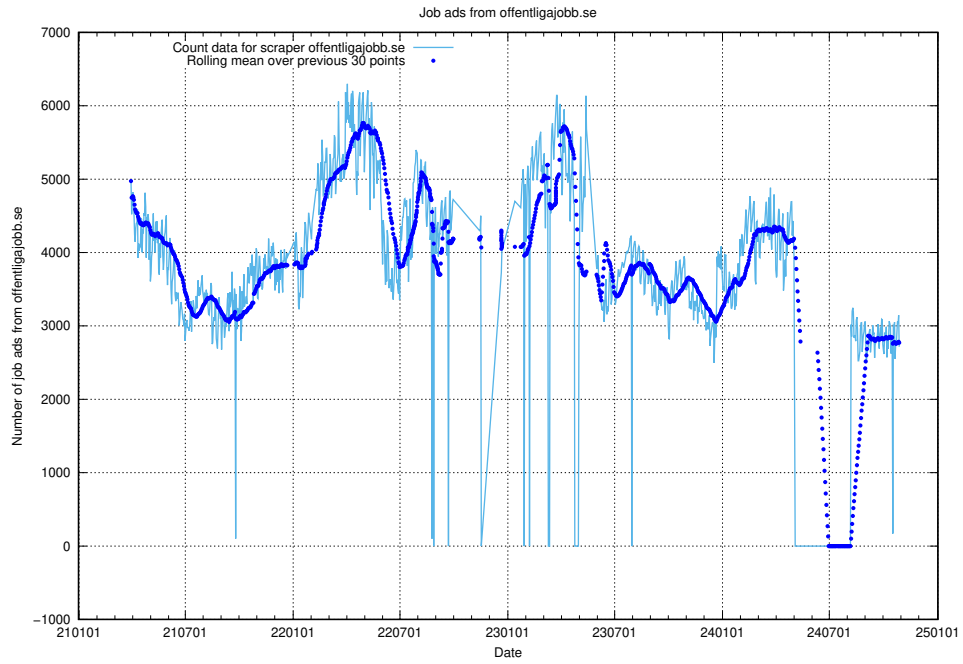

13.3 Number of ads by scraper offentligajobb.se

Here, we count the number of job ads scraped from offentligajobb.se.