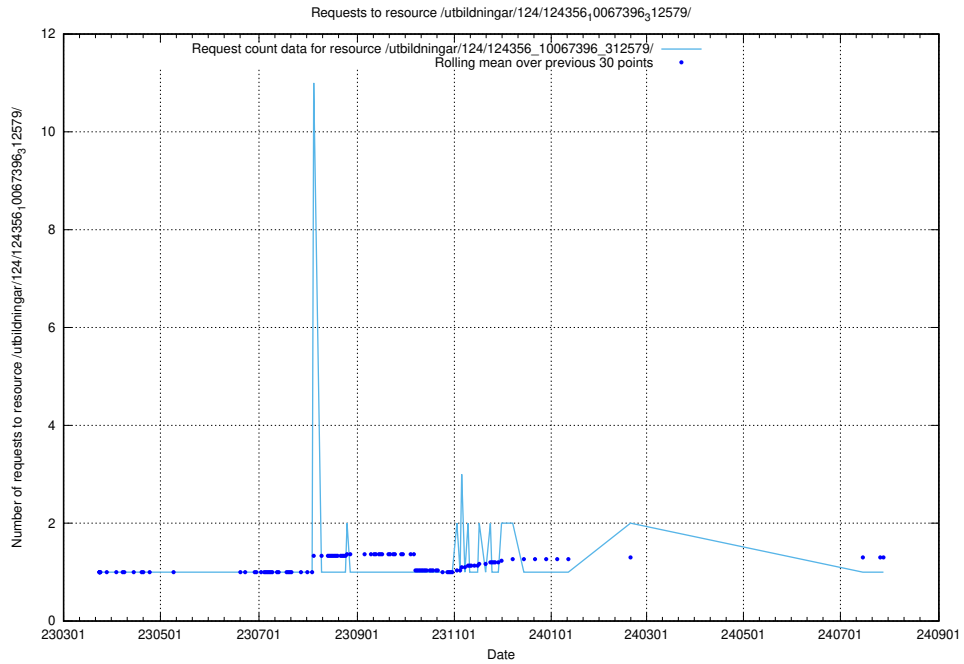

5.4791 Usage of /utbildningar/124/124356_10067396_312579/

Here, we count the number of requests to resource /utbildningar/124/124356_10067396_312579/.