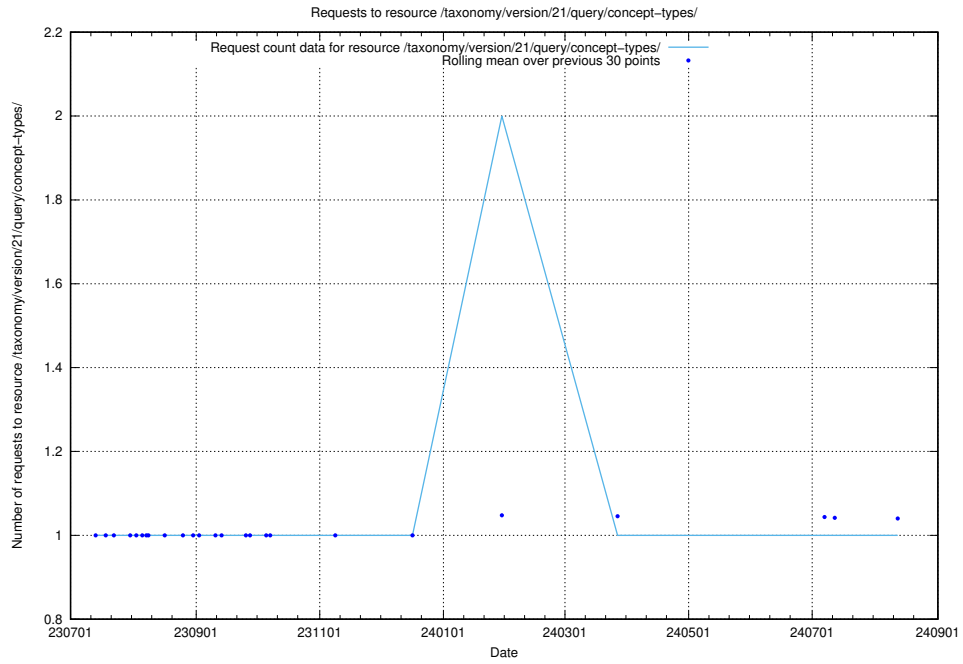

5.6039 Usage of /taxonomy/version/21/query/all-concepts/

Here, we count the number of requests to resource /taxonomy/version/21/query/all-concepts/.

5.6040 Usage of /utbildningar/122/122965_10065491_287624/