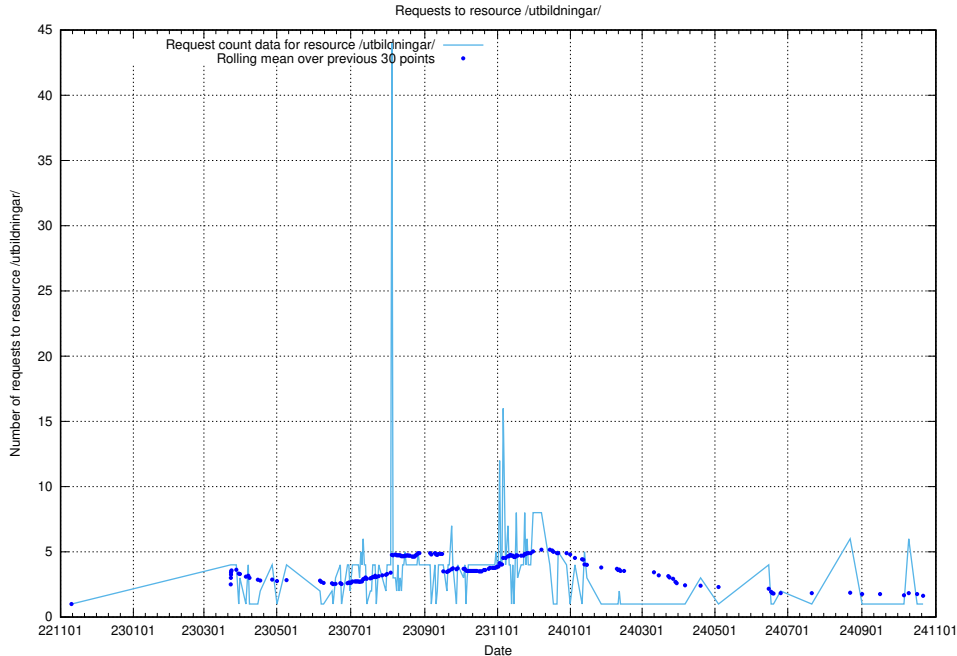

5.7264 Usage of /utbildningar/

Here, we count the number of requests to resource /utbildningar/.