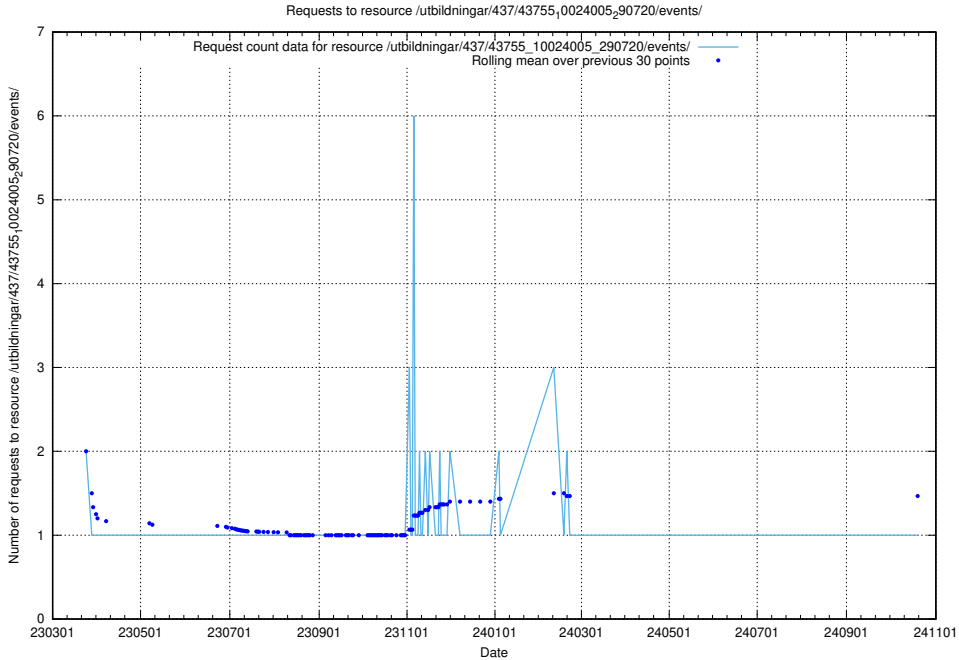

5.7115 Usage of /utbildningar/437/43755_10024005_290720/events/

Here, we count the number of requests to resource /utbildningar/437/43755_10024005_290720/events/.