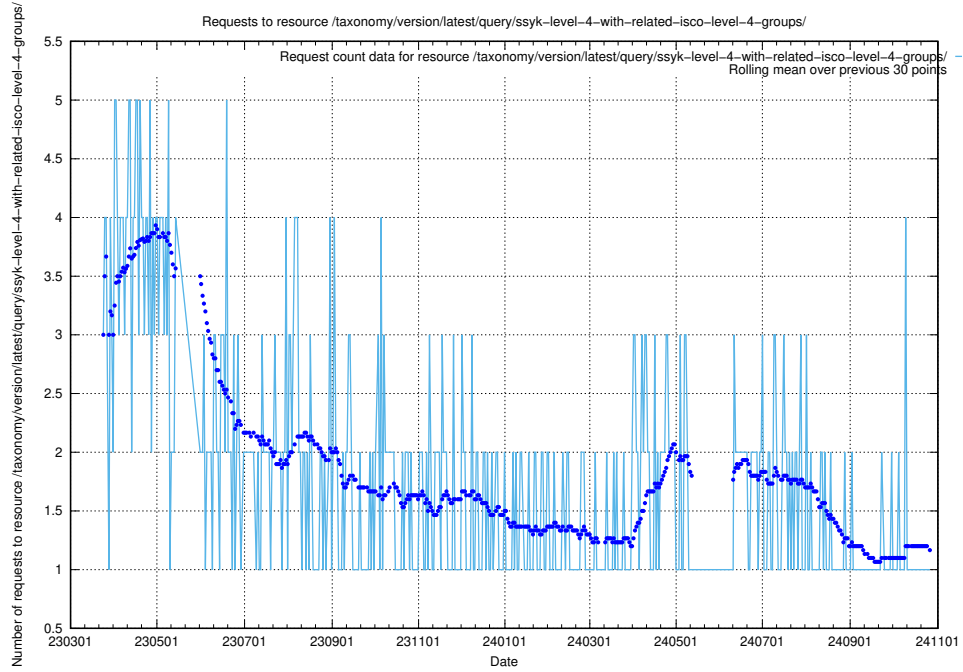

5.7023 Usage of /taxonomy/version/latest/query/ssyk-level-4-with-related-isco-level-4-groups/

Here, we count the number of requests to resource /taxonomy/version/latest/query/ssyk-level-4-with-related-isco-level-4-groups/.