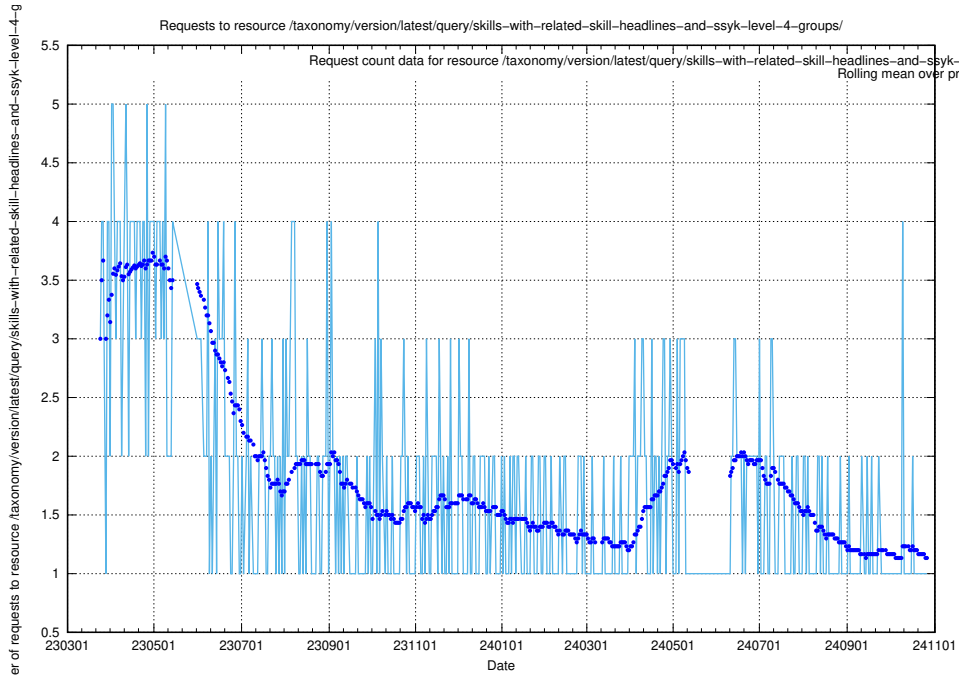

5.7038 Usage of /taxonomy/version/latest/query/skills-with-related-skill-headlines-and-ssyk-level-4-groups/

Here, we count the number of requests to resource /taxonomy/version/latest/query/skills-with-related-skill-headlines-and-ssyk-level-4-groups/.