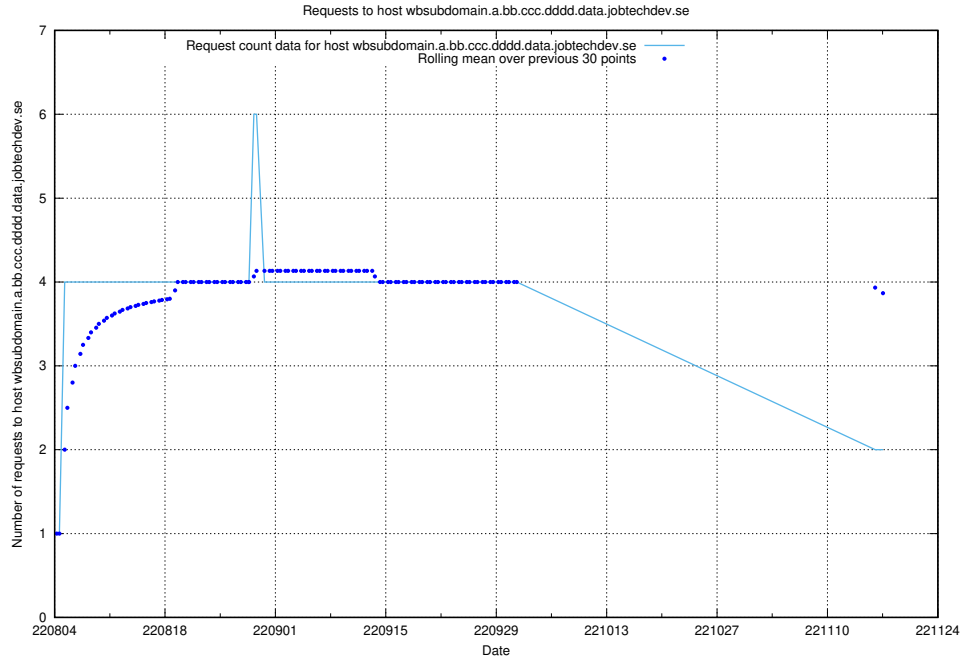

7.355 Usage of wbsubdomain.a.bb.ccc.dddd.data.jobtechdev.se

Here, we count the number of requests to host wbsubdomain.a.bb.ccc.dddd.data.jobtechdev.se.