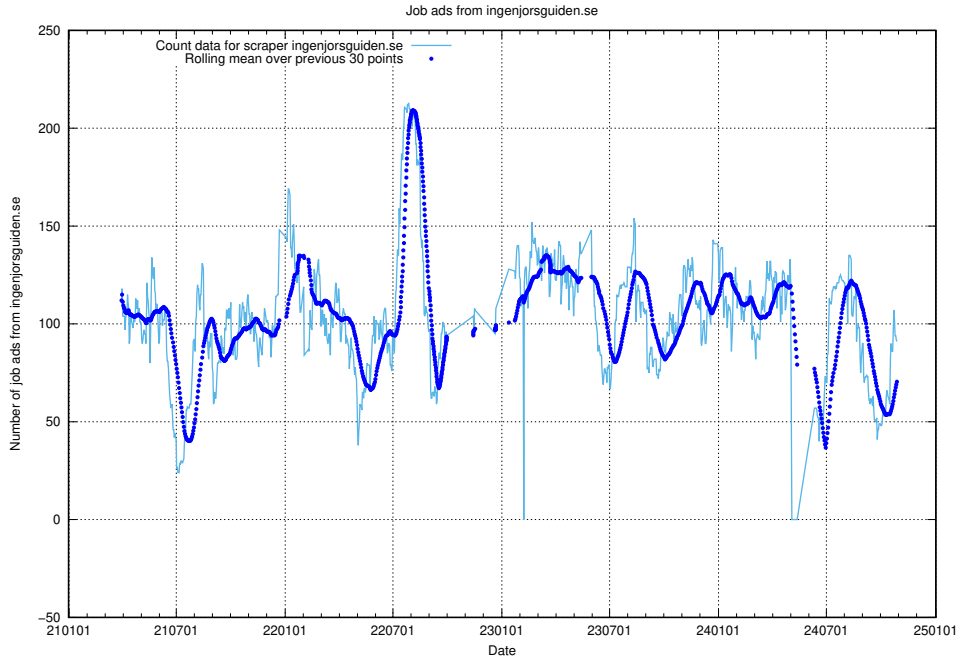

13.14 Number of ads by scraper ingenjorsguiden.se

Here, we count the number of job ads scraped from ingenjorsguiden.se.