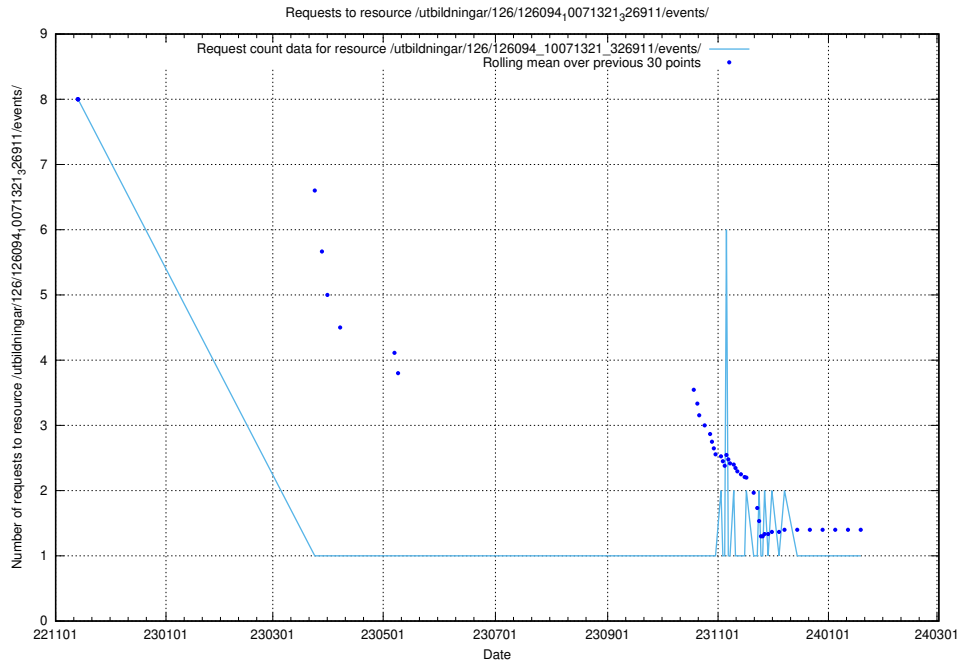

5.6683 Usage of /utbildningar/124/124516_10065914_300491/

Here, we count the number of requests to resource /utbildningar/124/124516_10065914_300491/.

5.6684 Usage of /utbildningar/124/124515_10066311_308507/events/