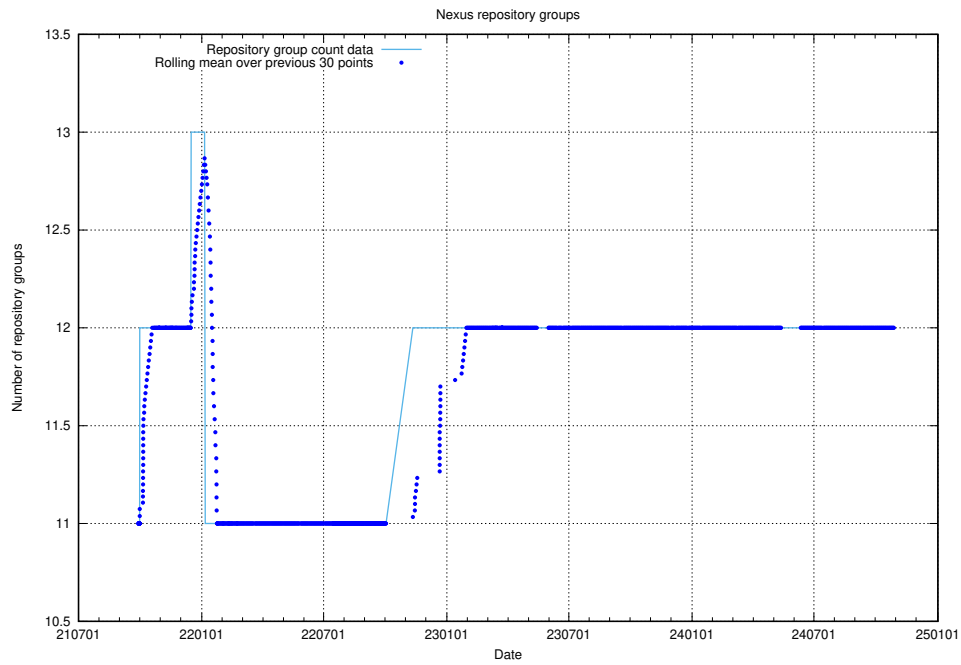

9 Nexus

This section contains statistics from the [image and package repositories](https://nexus.jobtechdev.se)⁹ of JobTech.

9.1 Number of repository groups in Nexus

A graph showing the number of repository groups.

⁹<https://nexus.jobtechdev.se>