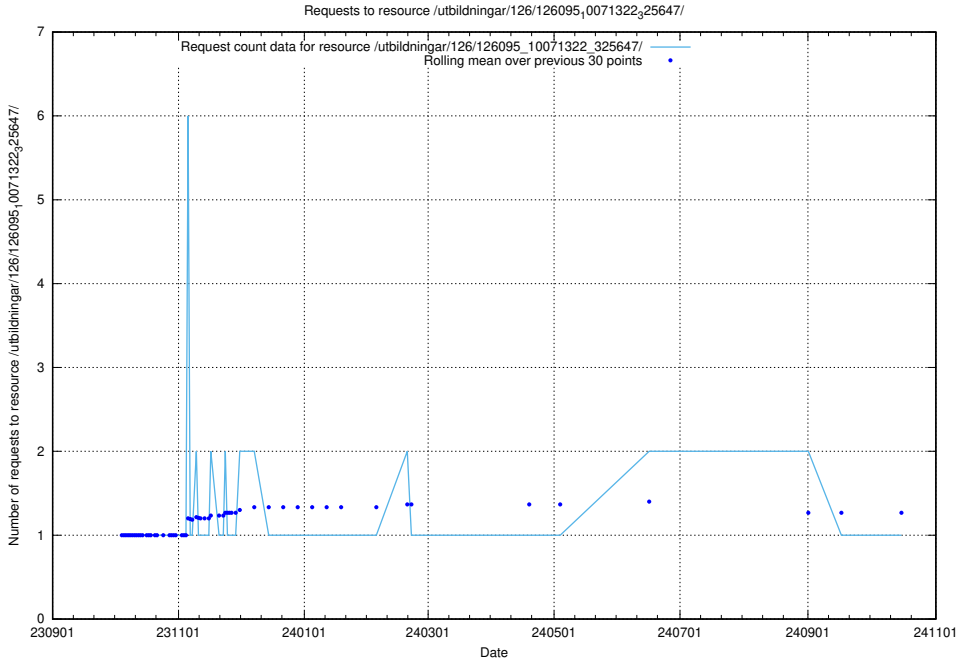

5.5334 Usage of /utbildningar/126/126095_10071322_325647/

Here, we count the number of requests to resource /utbildningar/126/126095_10071322_325647/.