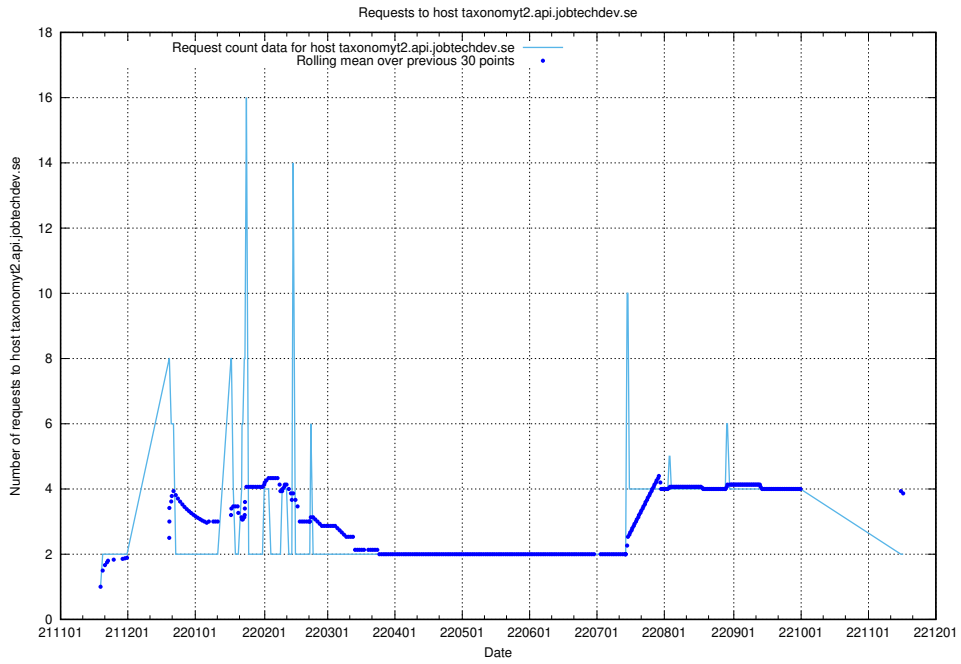

7.469 Usage of taxonomyt2.api.jobtechdev.se

Here, we count the number of requests to host taxonomyt2.api.jobtechdev.se.

7.470 Usage of widget.jobtechdev.se

Here, we count the number of requests to host widget.jobtechdev.se.