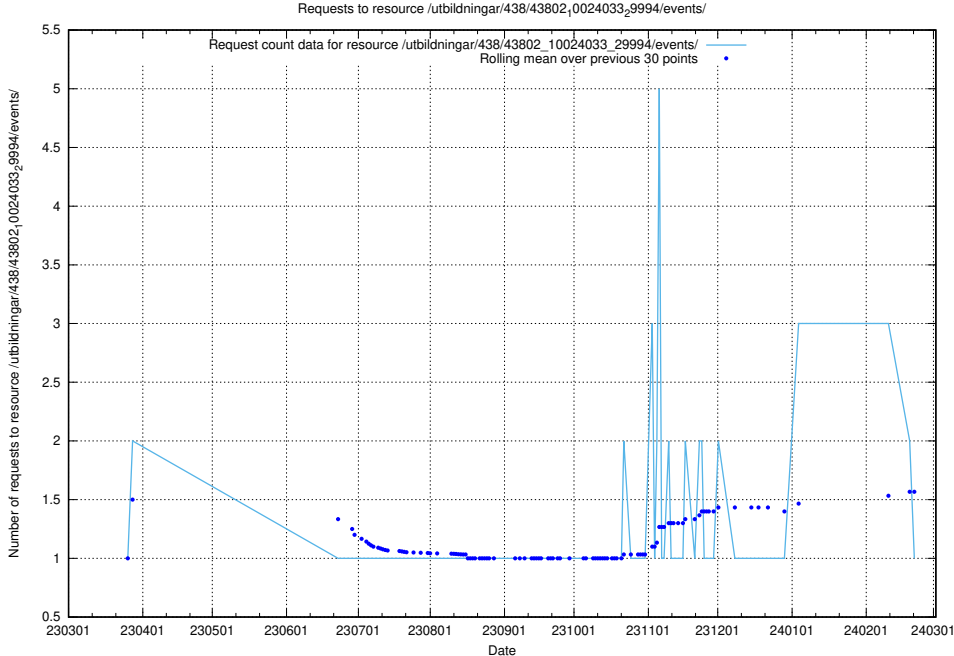

5.6996 Usage of /utbildningar/438/43802_10024033_29994/events/

Here, we count the number of requests to resource /utbildningar/438/43802_10024033_29994/events/.