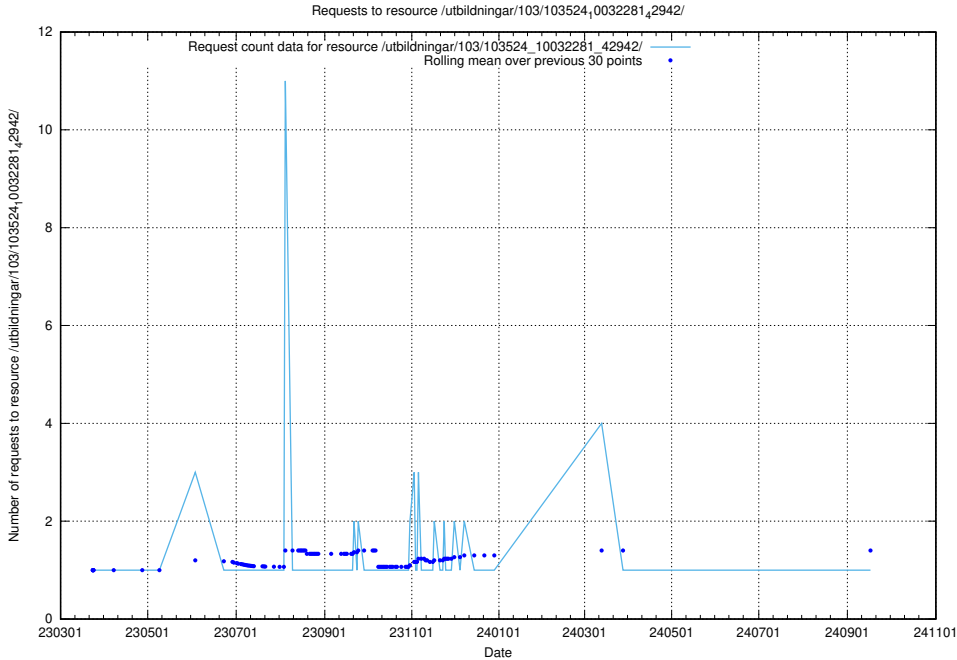

5.6382 Usage of /utbildningar/103/103524_10032281_42942/

Here, we count the number of requests to resource /utbildningar/103/103524_10032281_42942/.