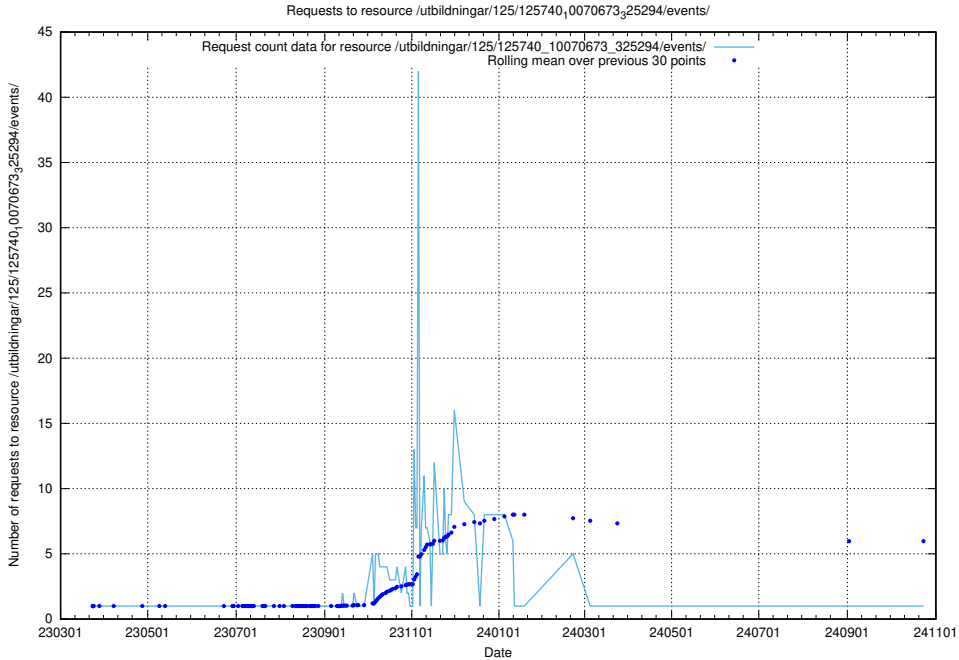

5.1032 Usage of /utbildningar/125/125740_10070673_325294/events/

Here, we count the number of requests to resource /utbildningar/125/125740_10070673_325294/events/