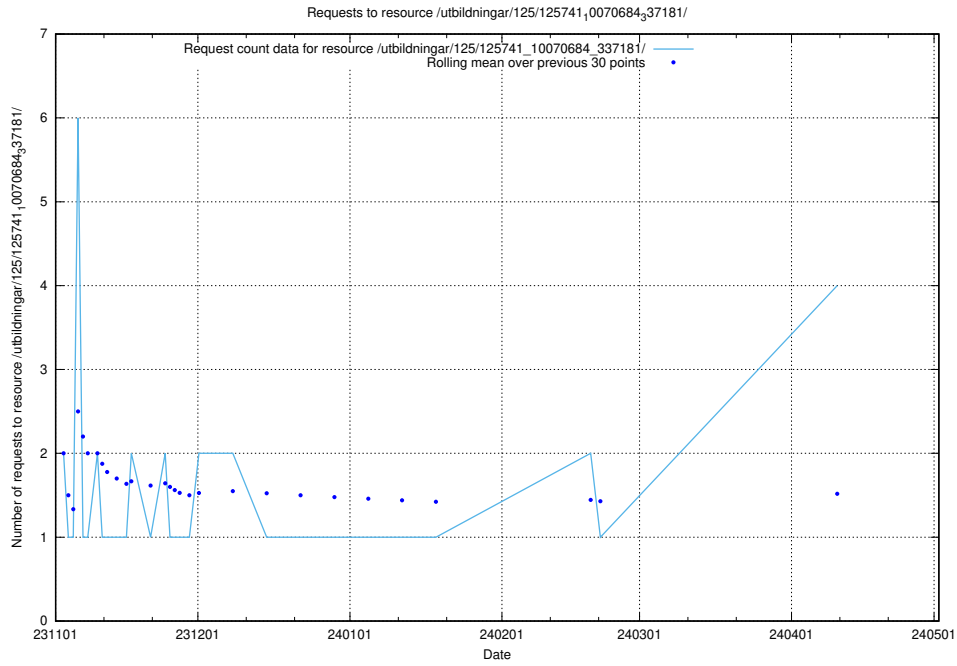

5.313 Usage of /utbildningar/125/125741_10070684_337181/

Here, we count the number of requests to resource /utbildningar/125/125741_10070684_337181/.