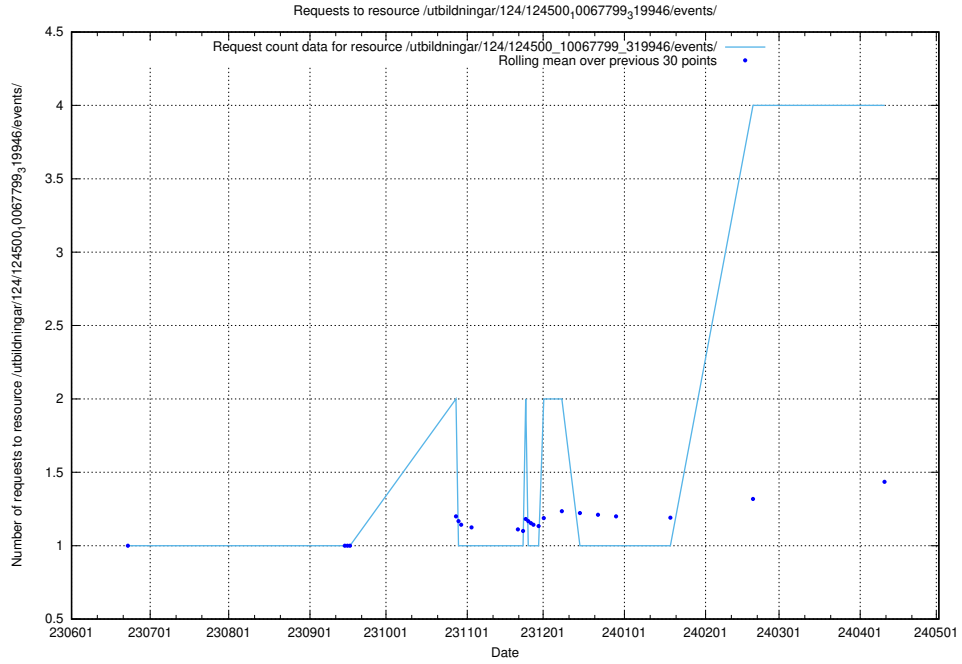

5.345 Usage of /utbildningar/124/124500_10067799_319946/events/

Here, we count the number of requests to resource /utbildningar/124/124500_10067799_319946/events/