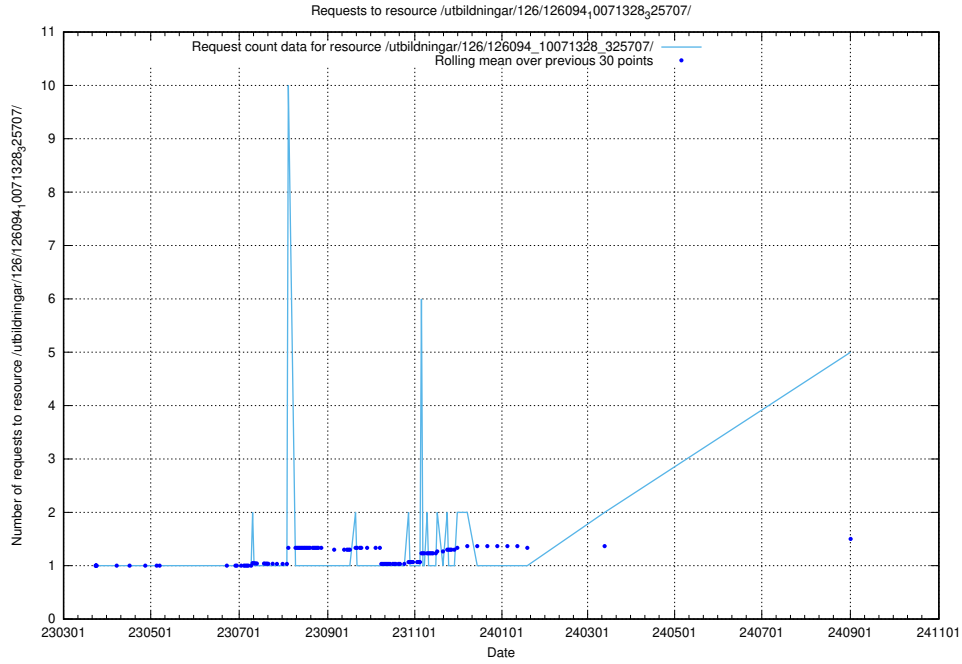

5.249 Usage of /utbildningar/126/126094_10071328_325707/

Here, we count the number of requests to resource /utbildningar/126/126094_10071328_325707/.