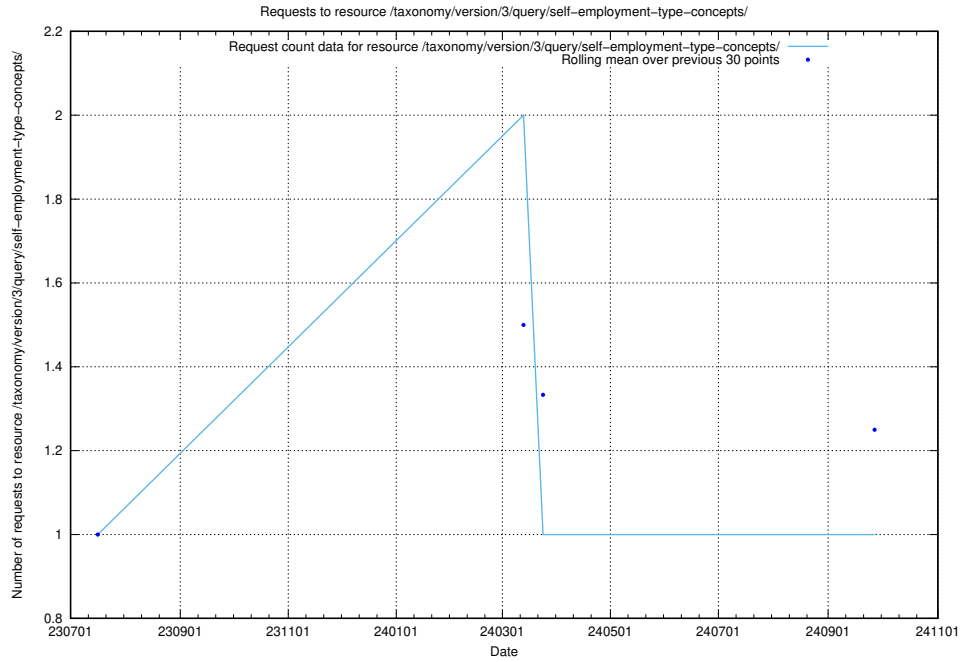

5.5990 Usage of /taxonomy/version/21/query/concepts-and-common-relations/

Here, we count the number of requests to resource /taxonomy/version/21/query/concepts-and-common-relations/.

5.5991 Usage of /utbildningar/122/122967_10065274_281273/