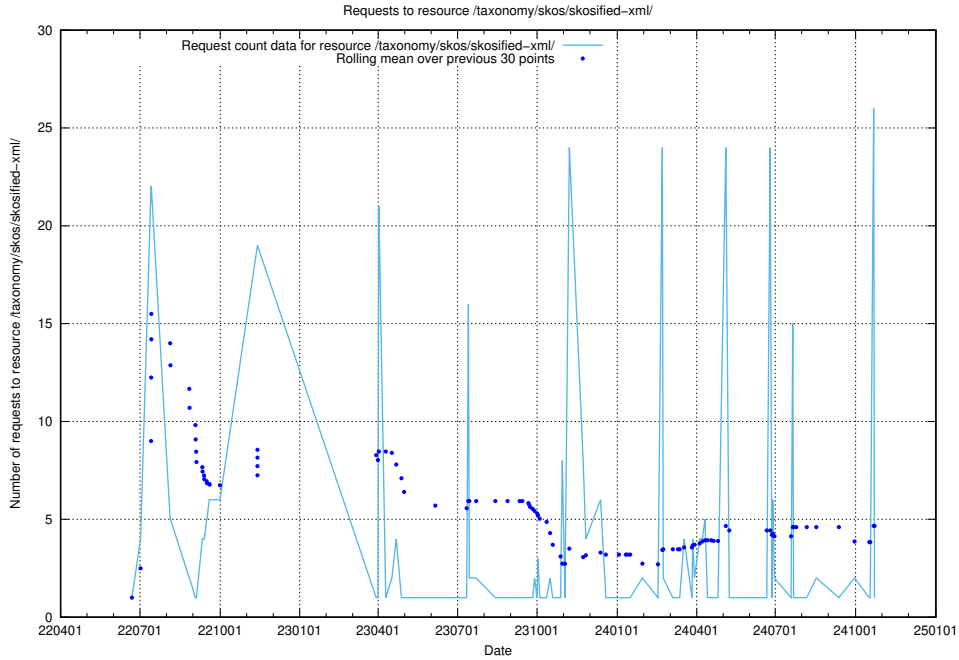

Here, we count the number of requests to resource /utbildningar/125/125696_10070500_321926/events/

5.1067 Usage of /taxonomy/skos/skosified-xml/

Here, we count the number of requests to resource /taxonomy/skos/skosified-xml/.