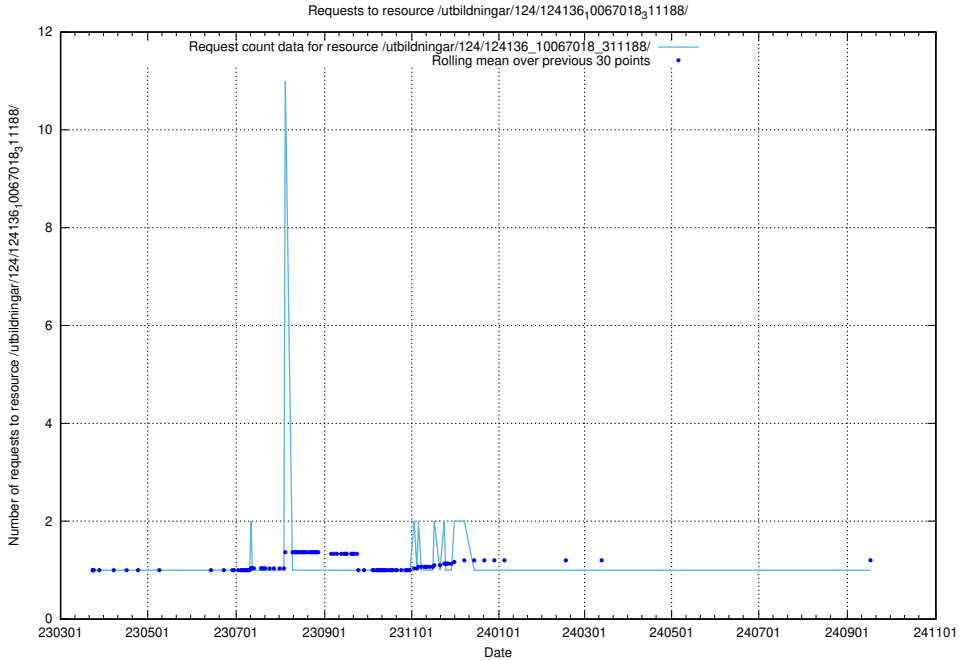

5.4988 Usage of /utbildningar/124/124136_10067018_311188/

Here, we count the number of requests to resource /utbildningar/124/124136_10067018_311188/.