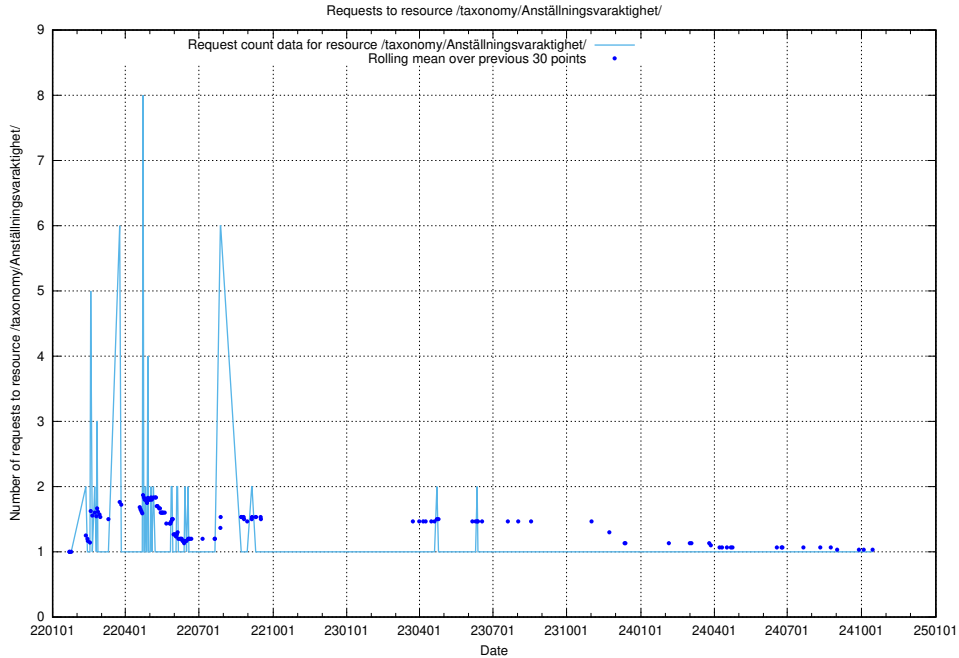

5.6644 Usage of /taxonomy/Anställningsvaraktighet/

Here, we count the number of requests to resource /taxonomy/Anställningsvaraktighet/.