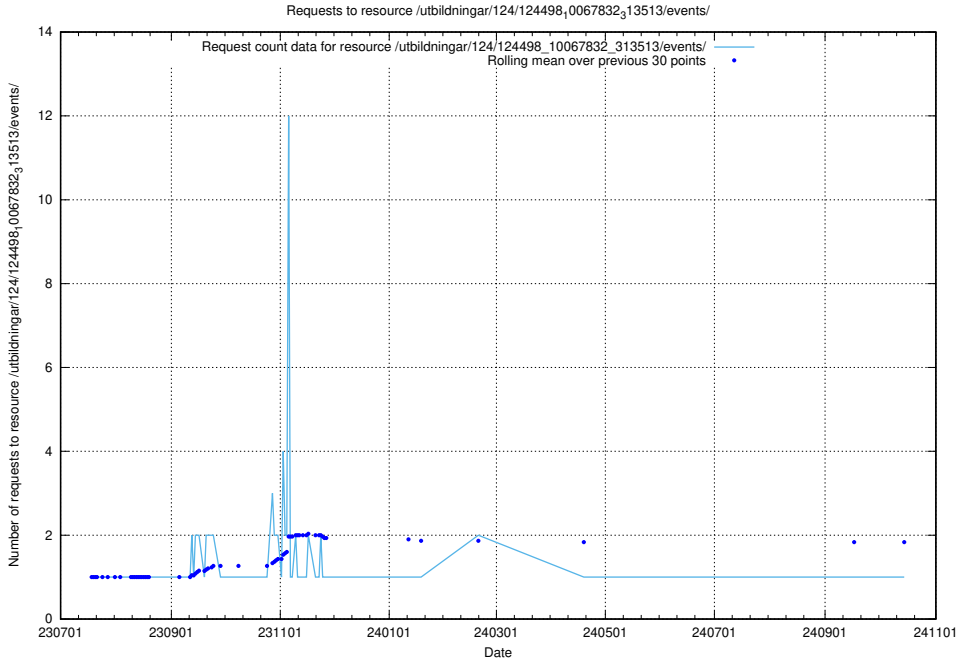

5.5958 Usage of /utbildningar/124/124498_10067832_313513/events/

Here, we count the number of requests to resource /utbildningar/124/124498_10067832_313513/events/