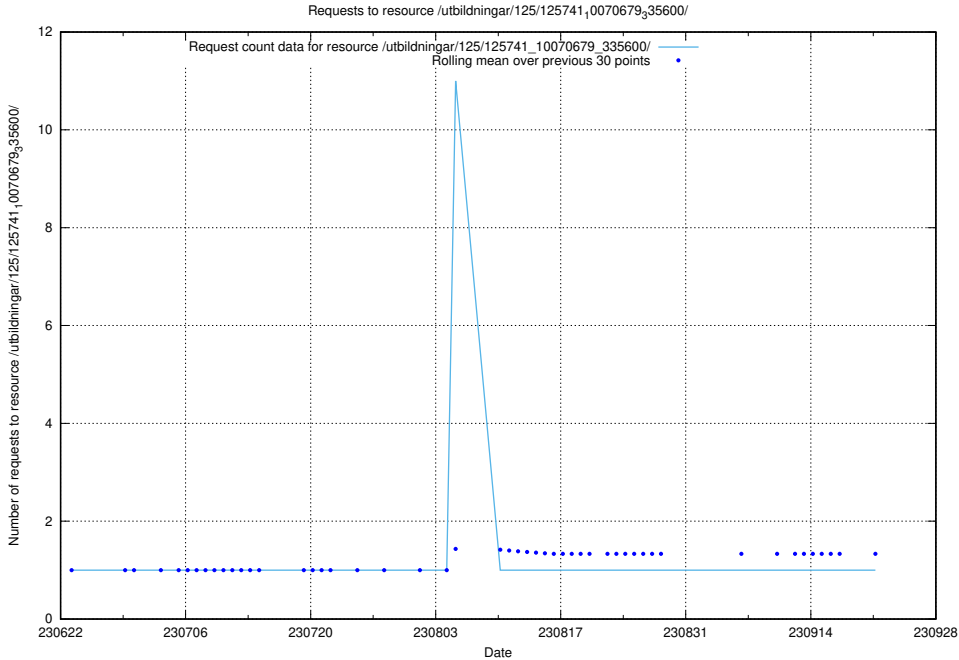

5.6603 Usage of /utbildningar/125/125741_10070679_335600/

Here, we count the number of requests to resource /utbildningar/125/125741_10070679_335600/.