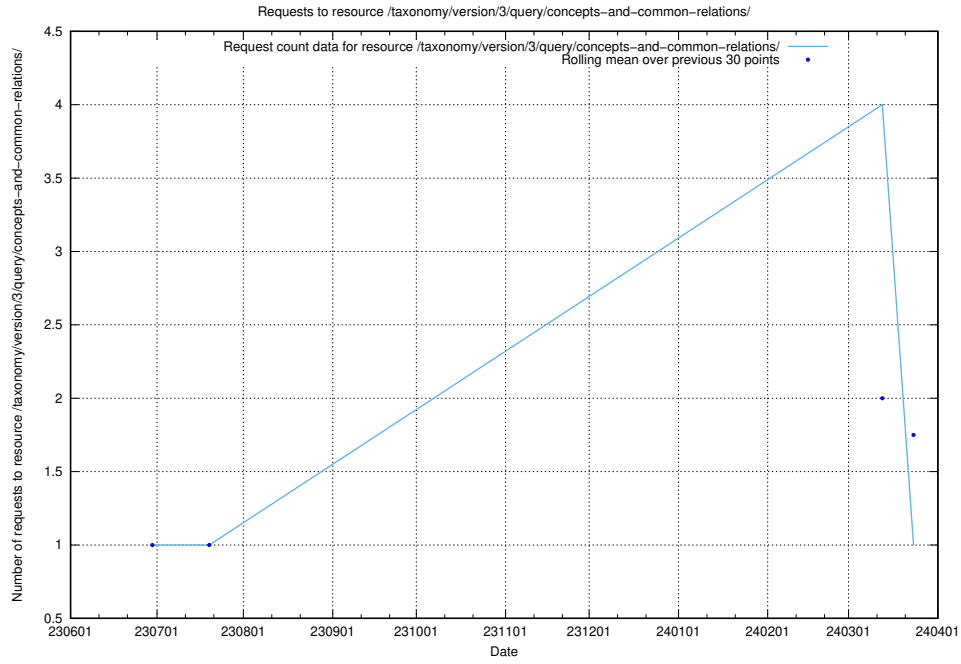

5.6333 Usage of /taxonomy/version/3/query/concepts-and-common-relations/

Here, we count the number of requests to resource /taxonomy/version/3/query/concepts-and-common-relations/.