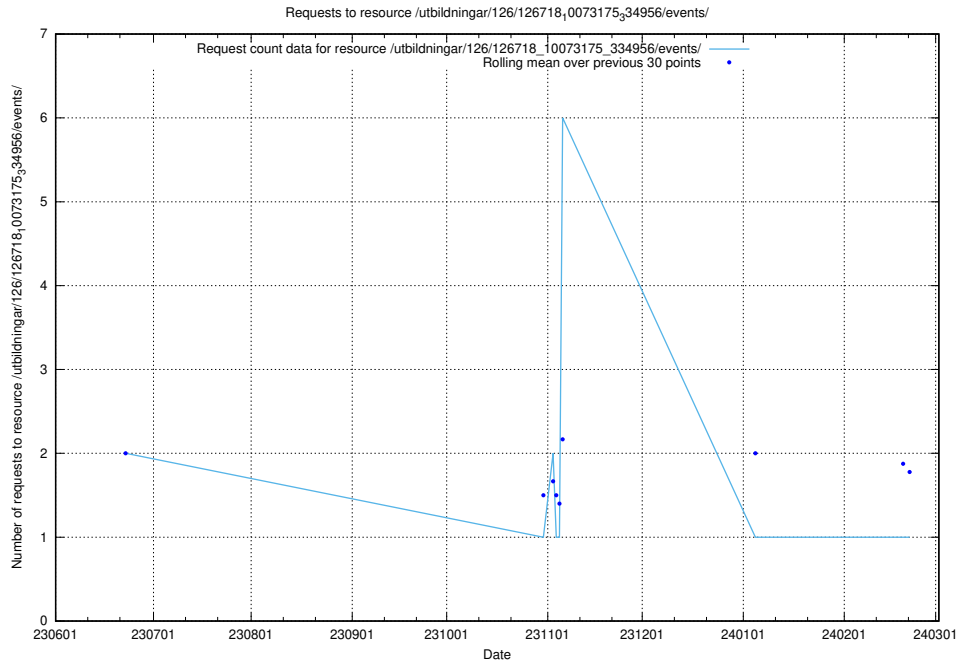

5.6494 Usage of /utbildningar/126/126718_10073175_334956/events/

Here, we count the number of requests to resource /utbildningar/126/126718_10073175_334956/events/