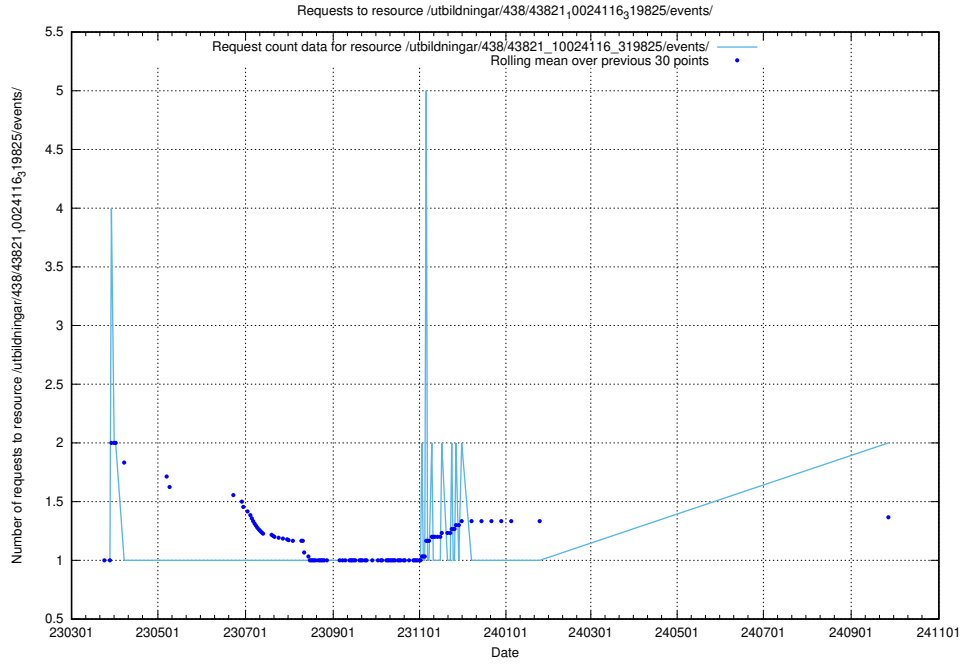

5.967 Usage of /utbildningar/438/43821_10024116_319825/events/

Here, we count the number of requests to resource /utbildningar/438/43821_10024116_319825/events/.