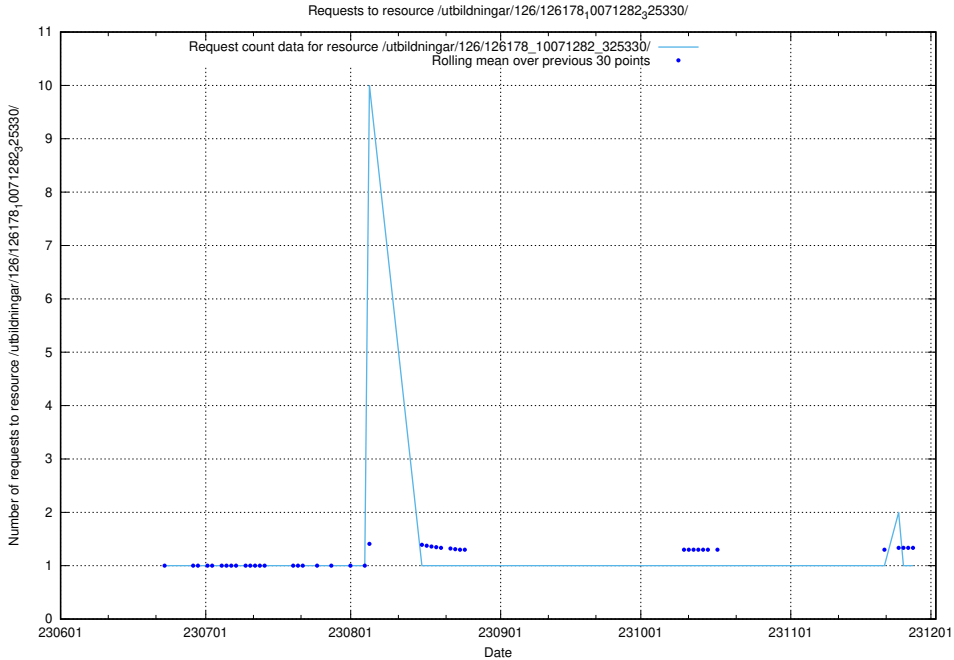

5.6585 Usage of /utbildningar/126/126178_10071282_325330/

Here, we count the number of requests to resource /utbildningar/126/126178_10071282_325330/.