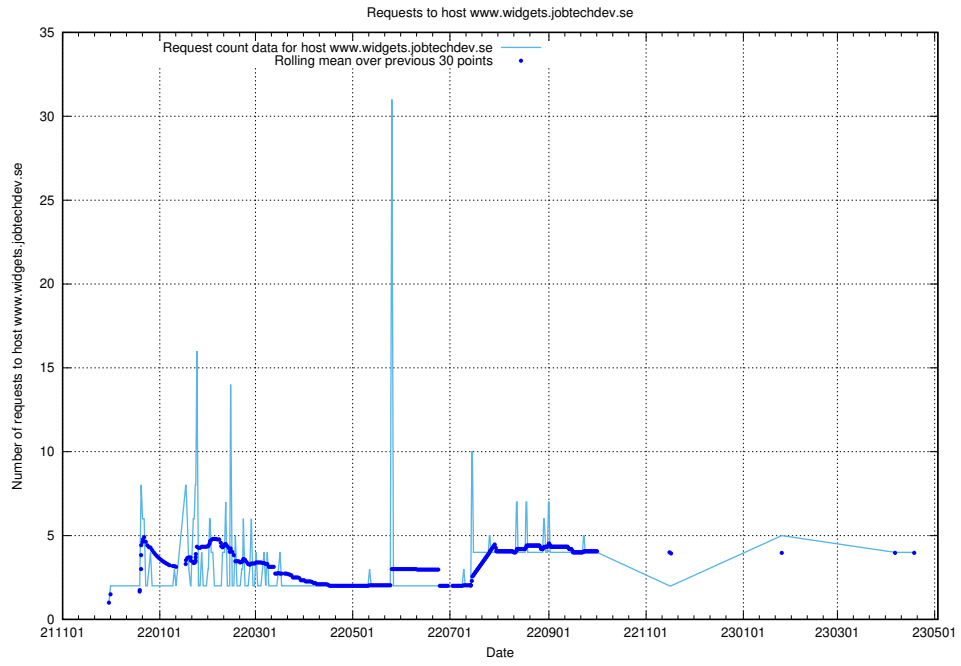

7.138 Usage of owa.api.jobtechdev.se

Here, we count the number of requests to host owa.api.jobtechdev.se.

7.139 Usage of www.widgets.jobtechdev.se

Here, we count the number of requests to host www.widgets.jobtechdev.se.