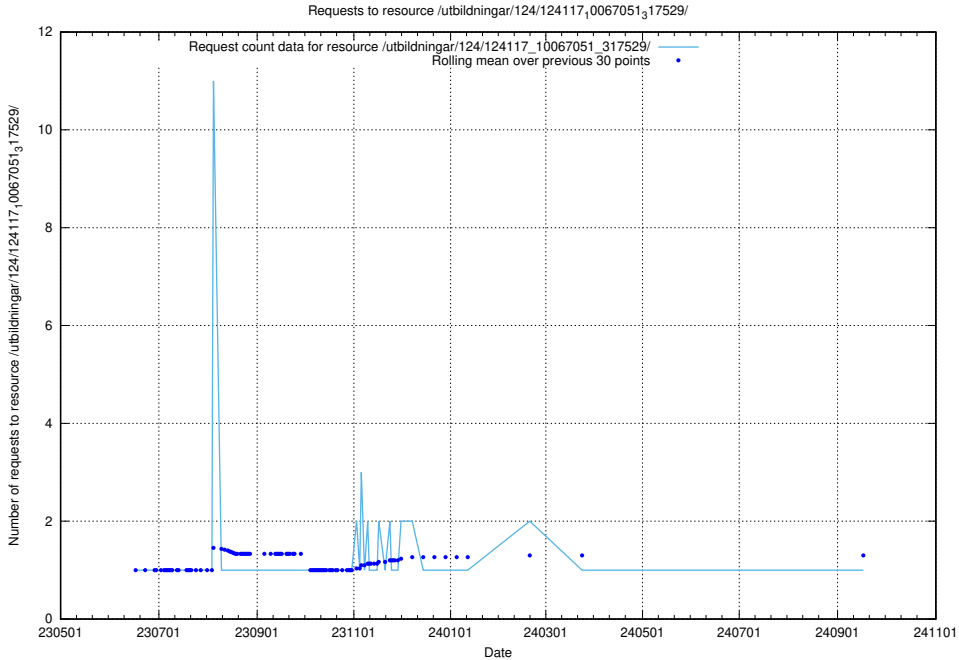

5.6794 Usage of /utbildningar/124/124117_10067051_317529/

Here, we count the number of requests to resource /utbildningar/124/124117_10067051_317529/.