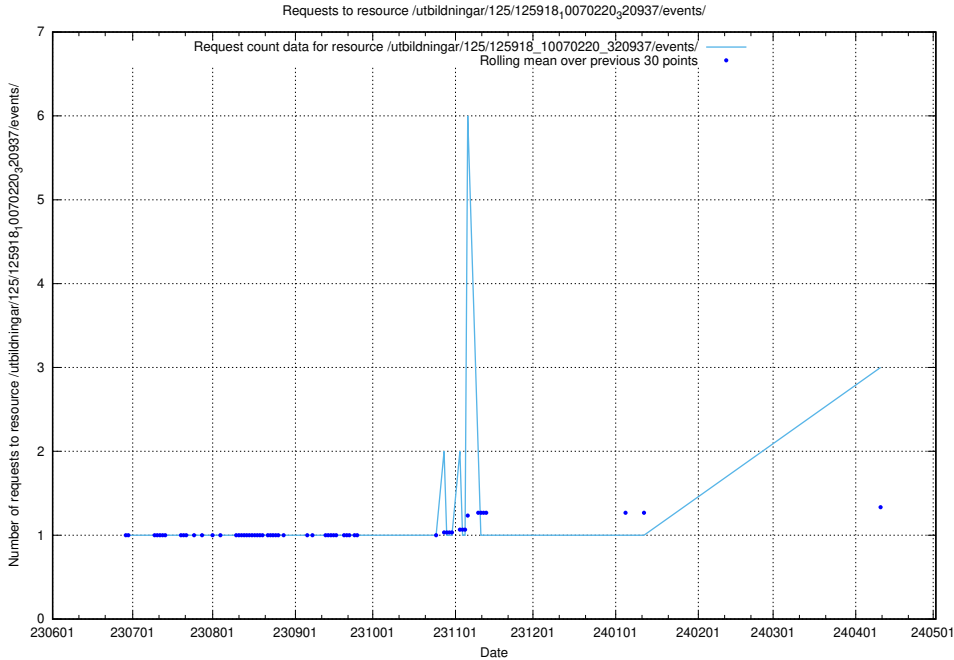

5.461 Usage of /utbildningar/125/125918_10070220_320937/events/

Here, we count the number of requests to resource /utbildningar/125/125918_10070220_320937/events/