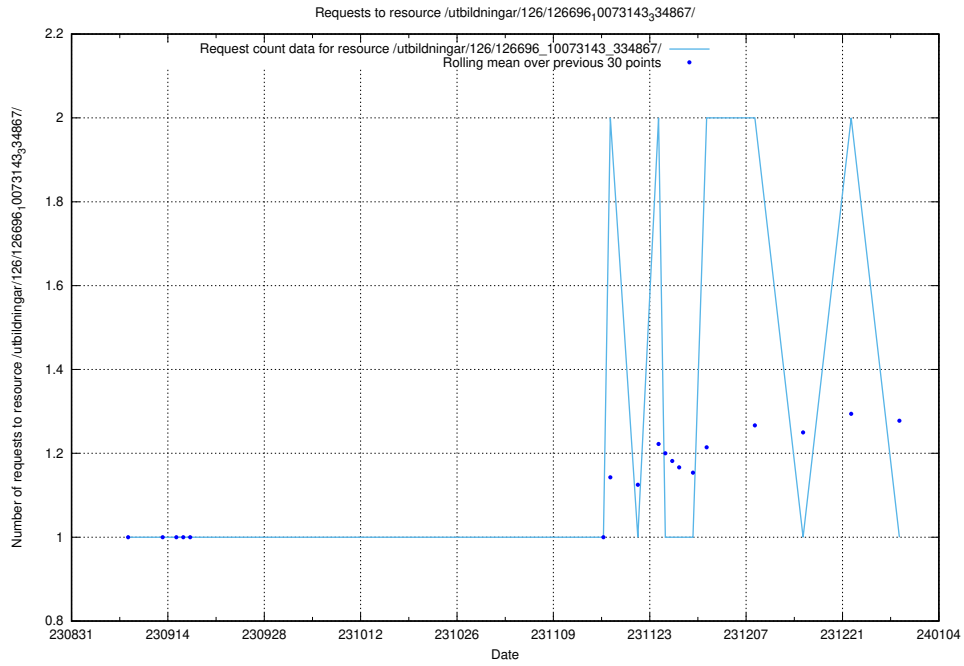

5.5559 Usage of /utbildningar/126/126696_10073143_334867/

Here, we count the number of requests to resource /utbildningar/126/126696_10073143_334867/.