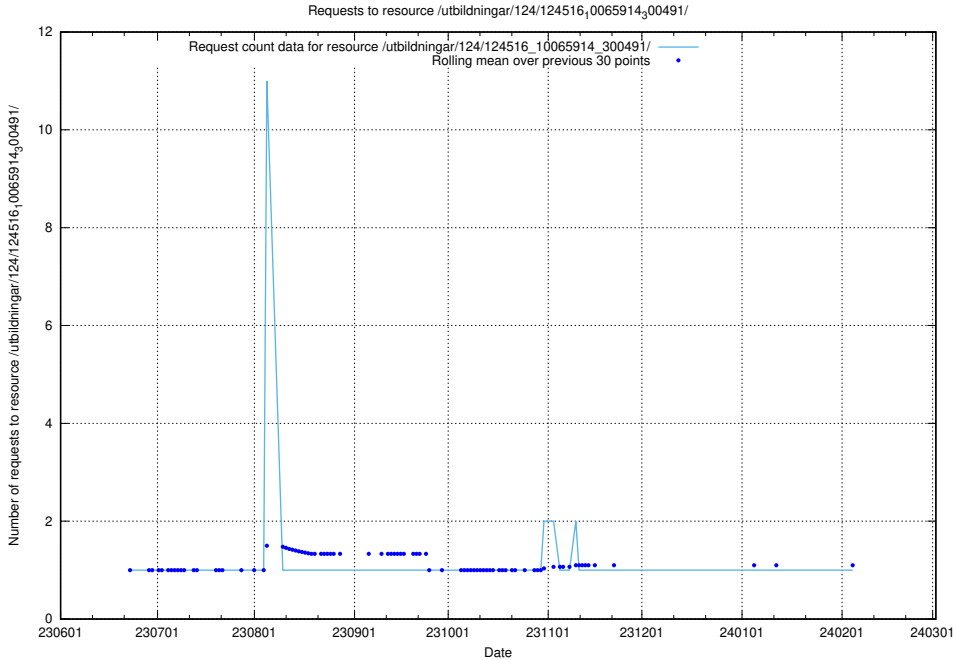

5.6683 Usage of /utbildningar/124/124516_10065914_300491/

Here, we count the number of requests to resource /utbildningar/124/124516_10065914_300491/.