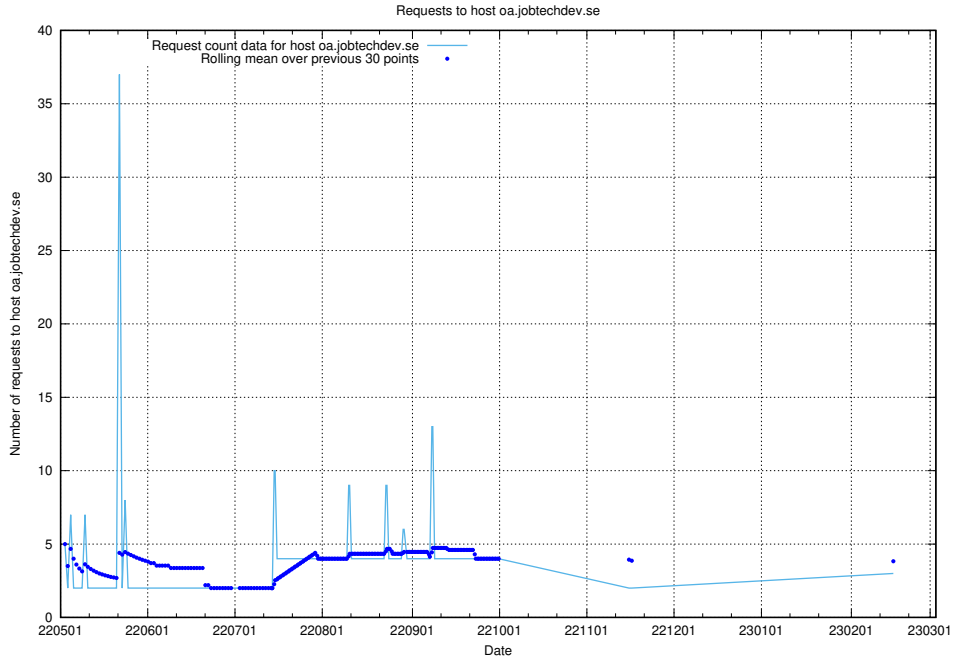

7.224 Usage of oa.jobtechdev.se

Here, we count the number of requests to host oa.jobtechdev.se.