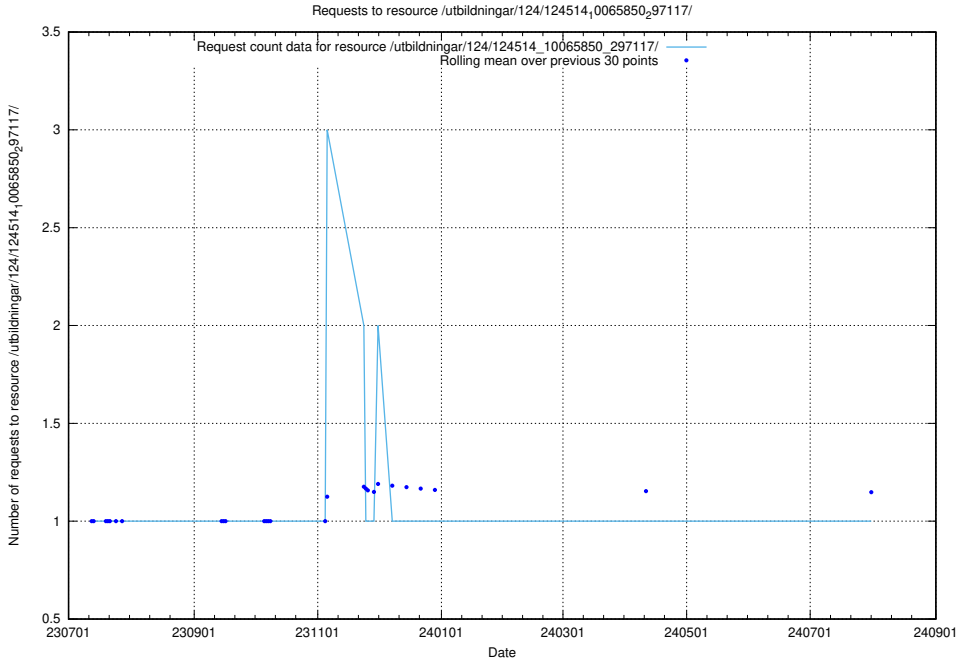

5.6049 Usage of /utbildningar/124/124514_10065850_297117/

Here, we count the number of requests to resource /utbildningar/124/124514_10065850_297117/.