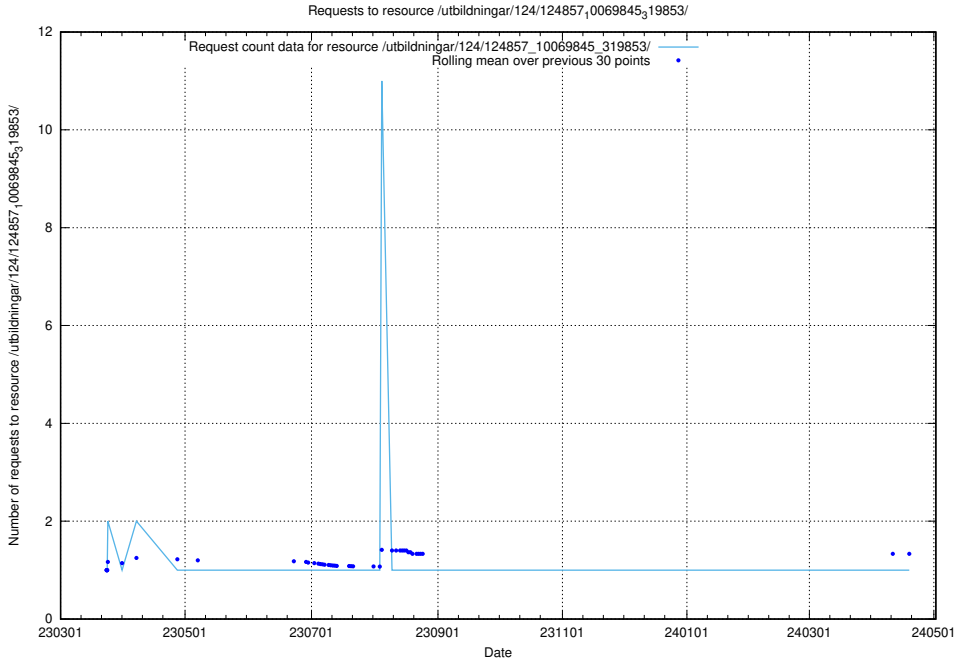

5.1242 Usage of /utbildningar/124/124857_10069845_319853/

Here, we count the number of requests to resource /utbildningar/124/124857_10069845_319853/.