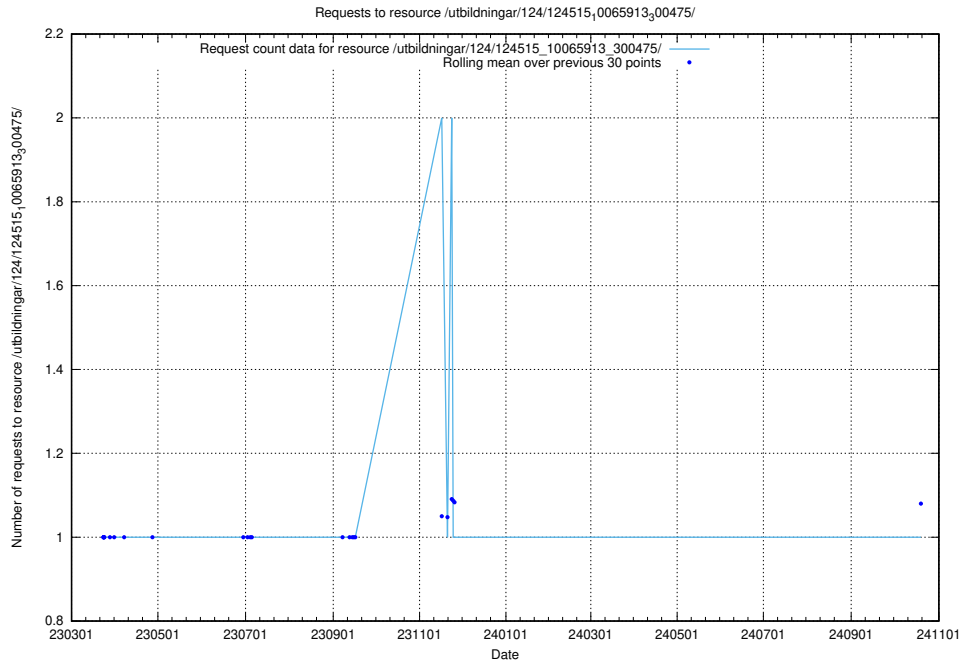

5.2540 Usage of /utbildningar/124/124515_10065913_300475/

Here, we count the number of requests to resource /utbildningar/124/124515_10065913_300475/.