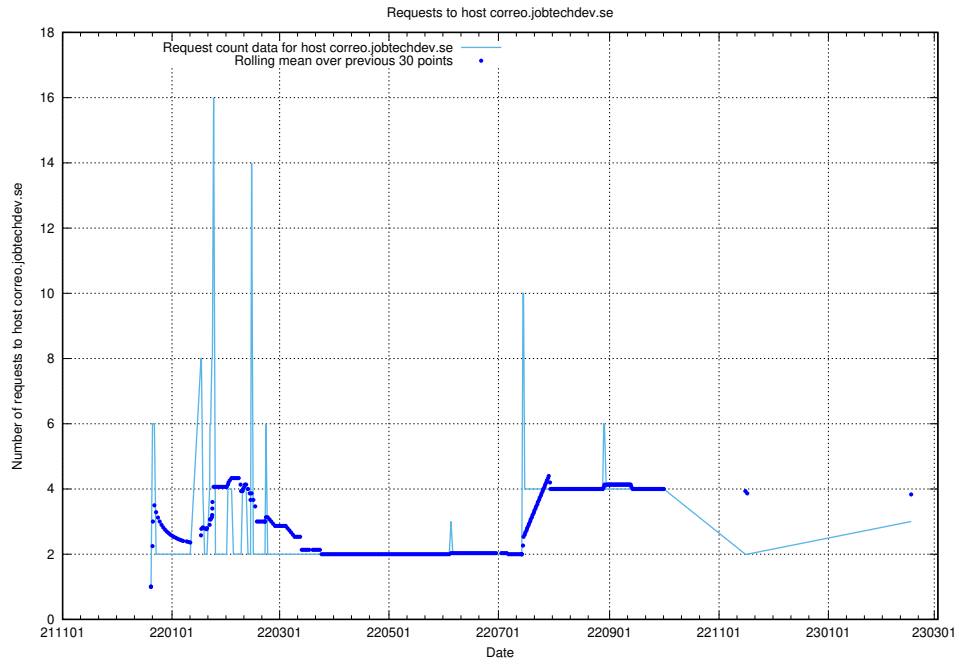

7.208 Usage of email.jobtechdev.se

Here, we count the number of requests to host email.jobtechdev.se.

7.209 Usage of correo.jobtechdev.se

Here, we count the number of requests to host correo.jobtechdev.se.