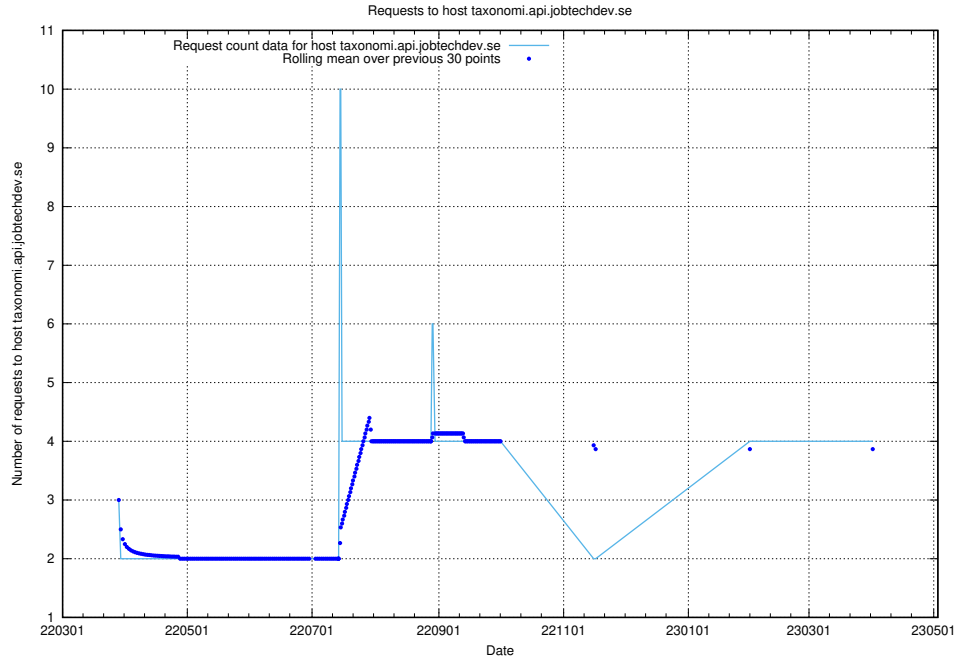

7.156 Usage of taxonomi.api.jobtechdev.se

Here, we count the number of requests to host taxonomi.api.jobtechdev.se.