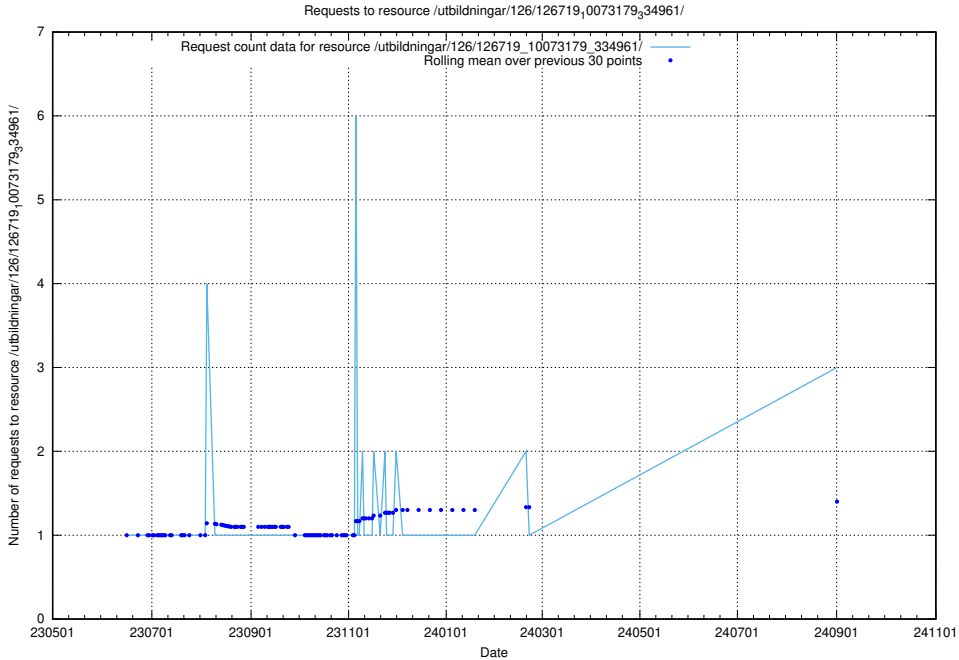

5.482 Usage of /utbildningar/126/126719_10073179_334961/

Here, we count the number of requests to resource /utbildningar/126/126719_10073179_334961/.