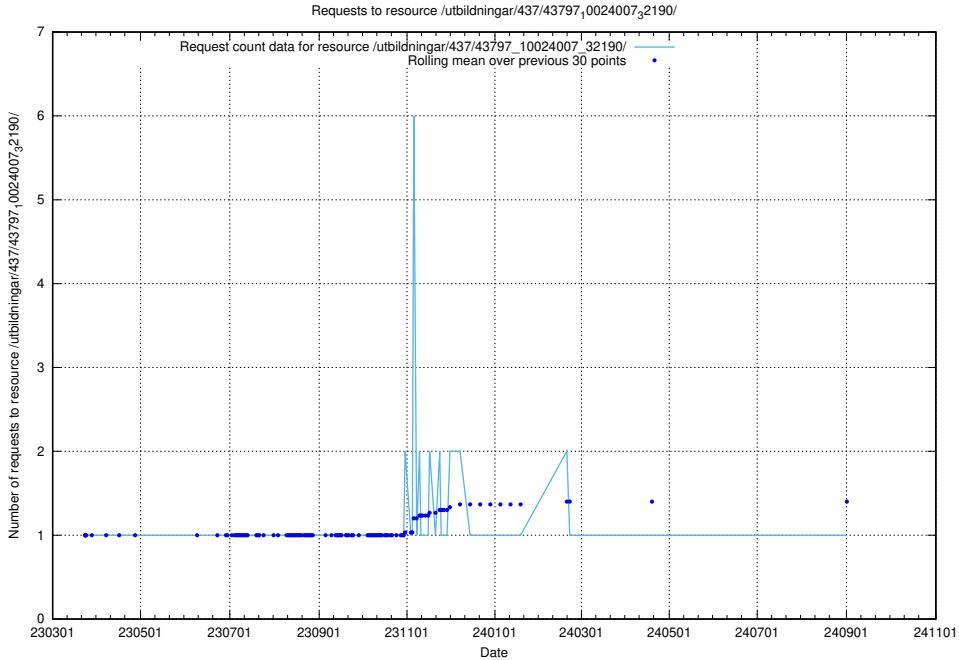

5.7325 Usage of /utbildningar/437/43797_10024007_32190/

Here, we count the number of requests to resource /utbildningar/437/43797_10024007_32190/.