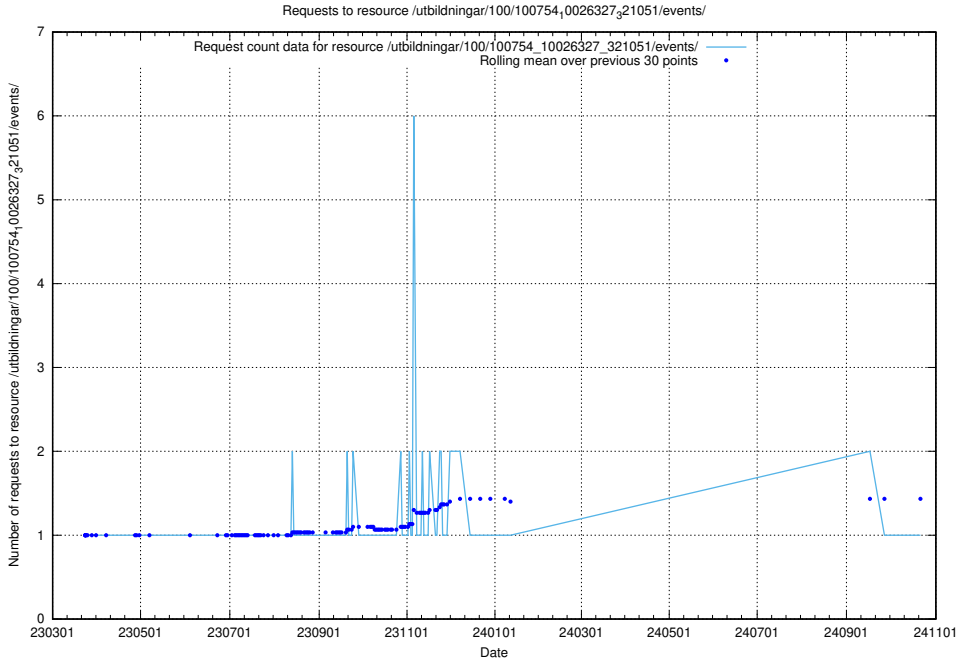

5.6520 Usage of /utbildningar/100/100754_10026327_321051/events/

Here, we count the number of requests to resource /utbildningar/100/100754_10026327_321051/events/