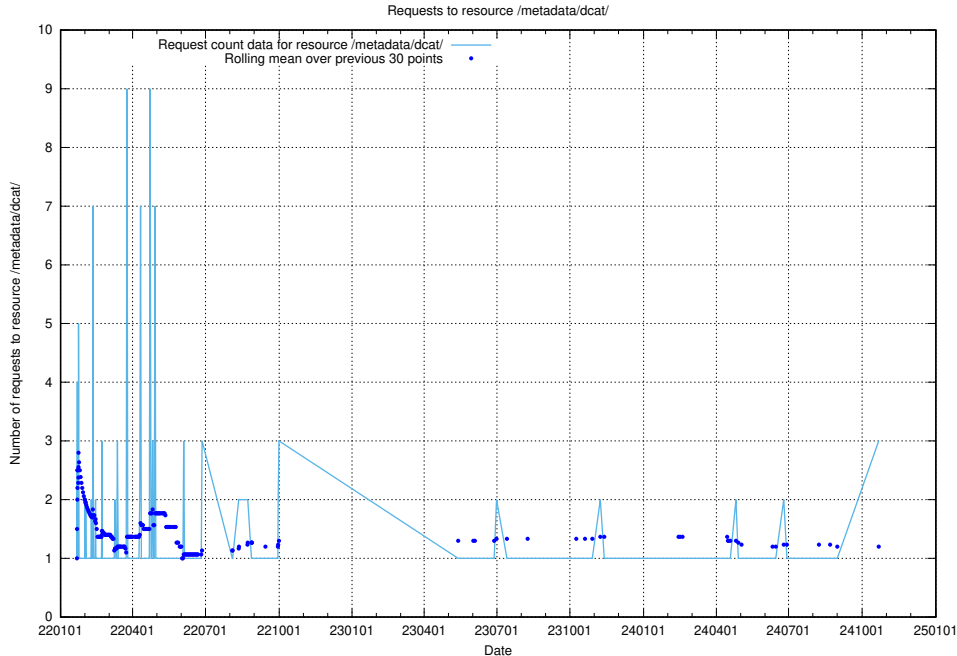

5.512 Usage of /metadata/dcat/

Here, we count the number of requests to resource /metadata/dcat/.