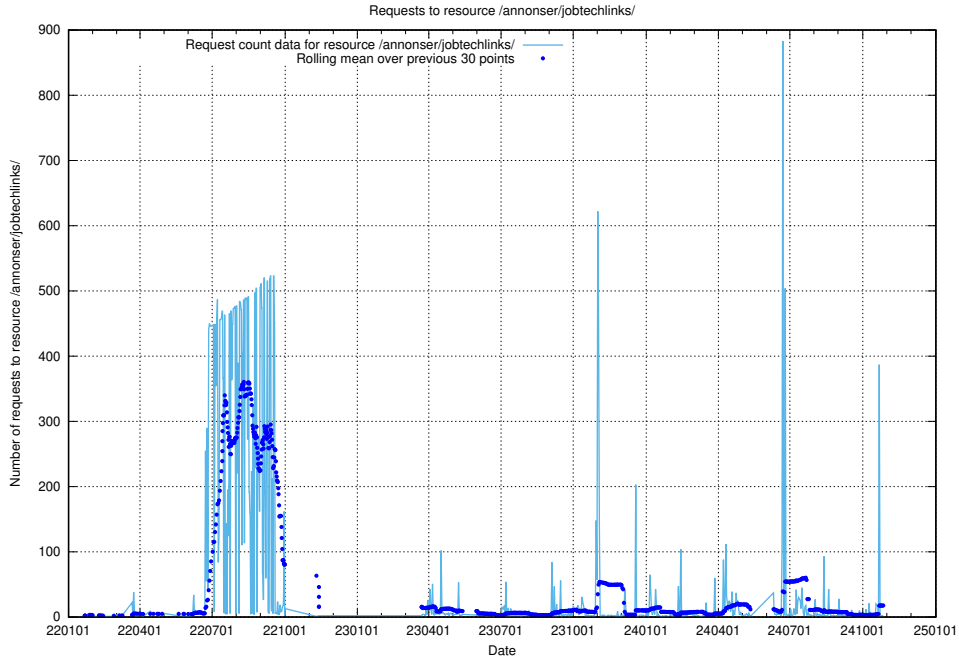

5.685 Usage of /annonser/jobtechlinks/

Here, we count the number of requests to resource /annonser/jobtechlinks/.