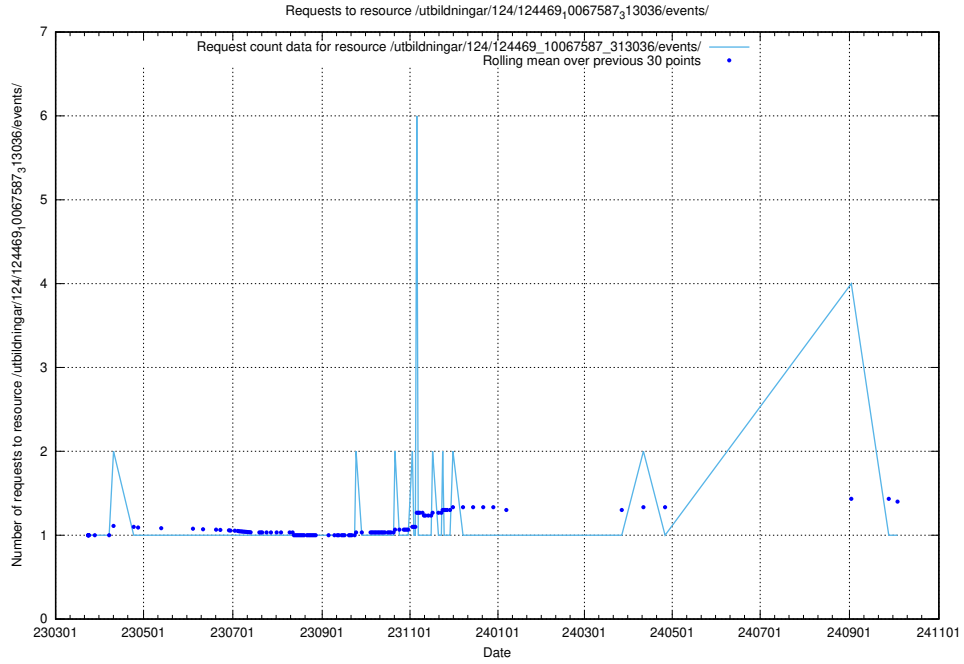

Here, we count the number of requests to resource /utbildningar/utb_emil/125/125757_10070418_321602/

5.4197 Usage of /utbildningar/124/124469_10067587_313036/events/

Here, we count the number of requests to resource /utbildningar/124/124469_10067587_313036/events/