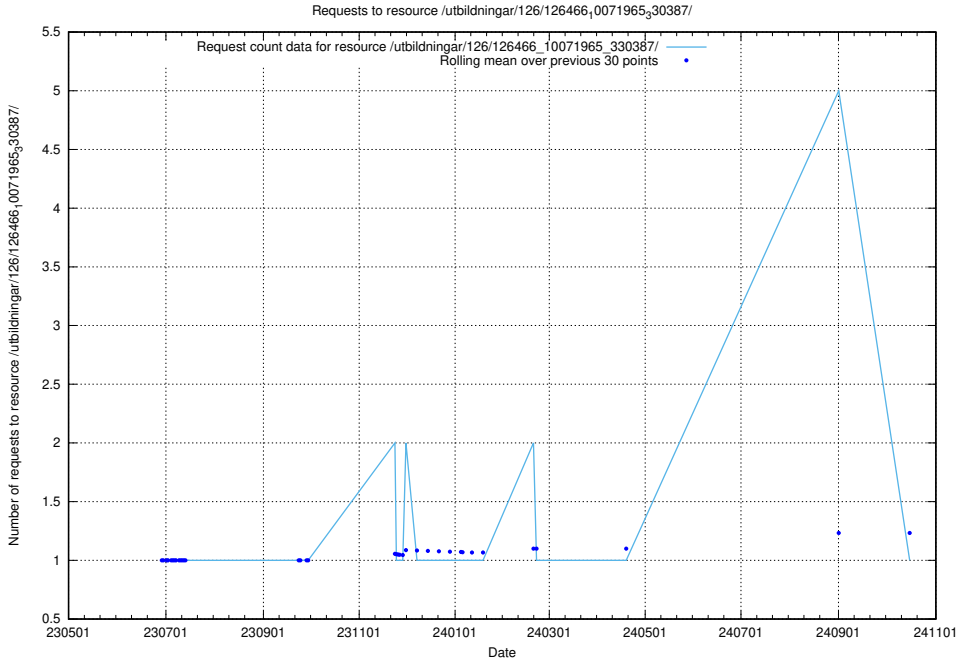

5.6379 Usage of /utbildningar/126/126466_10071965_330387/

Here, we count the number of requests to resource /utbildningar/126/126466_10071965_330387/.