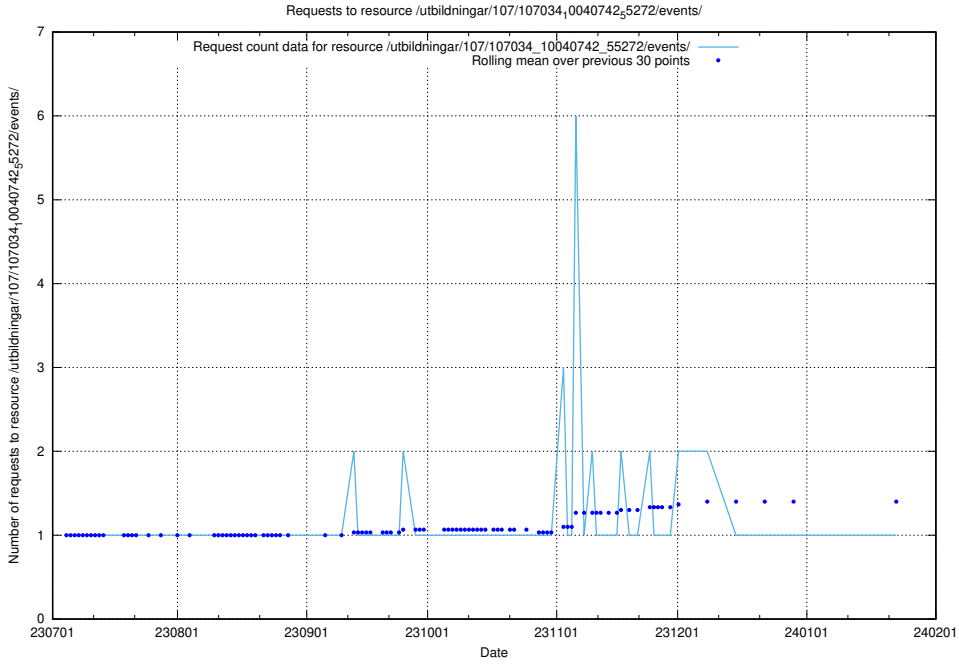

5.6284 Usage of /utbildningar/107/107034_10040742_55272/events/

Here, we count the number of requests to resource /utbildningar/107/107034_10040742_55272/events/.