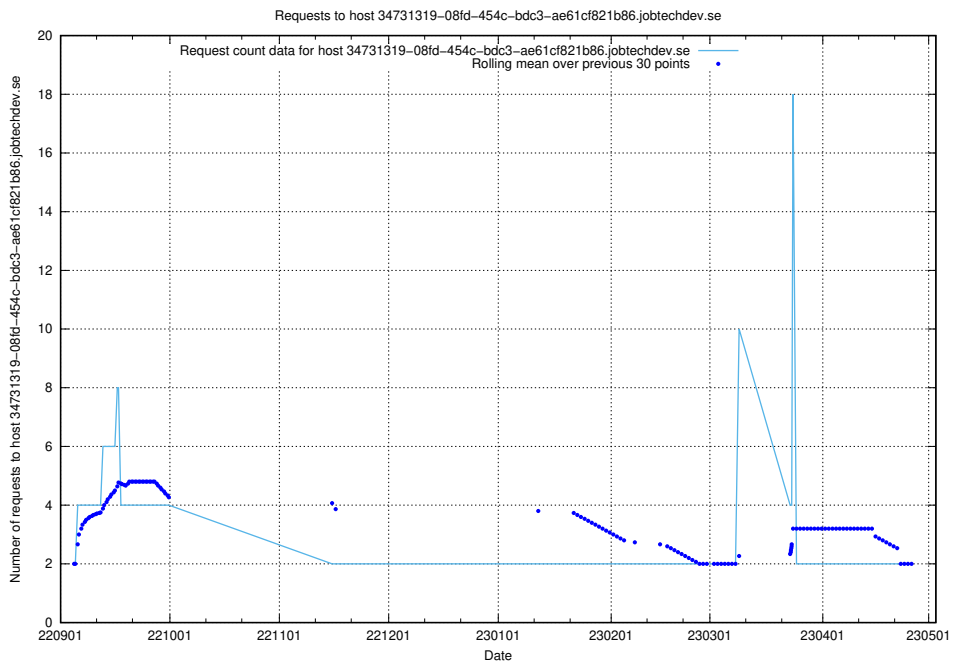

7.334 Usage of 34731319-08fd-454c-bdc3-ae61cf821b86.jobtechdev.se

Here, we count the number of requests to host 34731319-08fd-454c-bdc3-ae61cf821b86.jobtechdev.se.