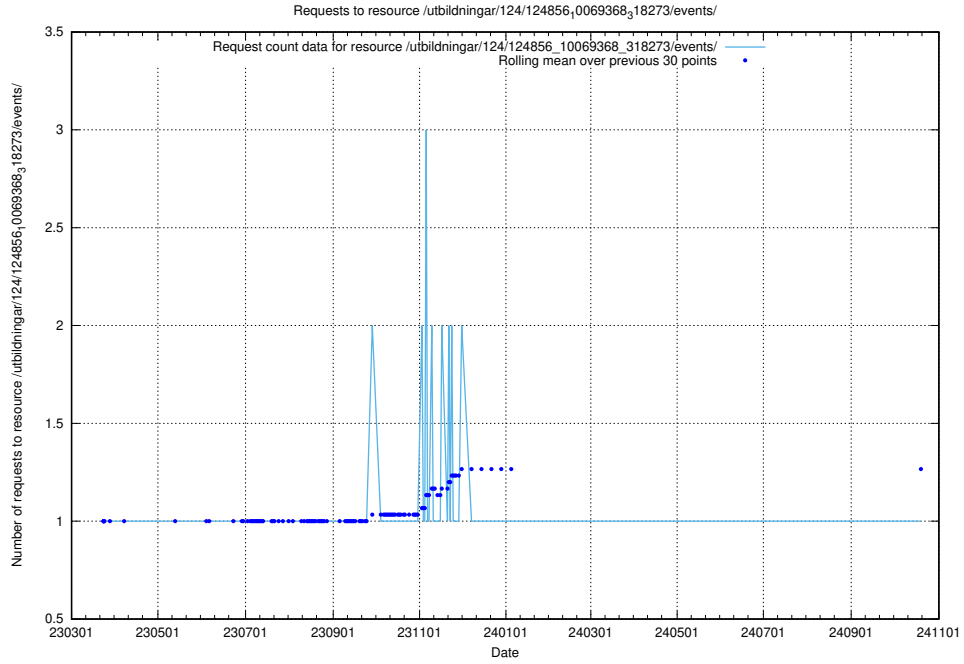

Here, we count the number of requests to resource /utbildningar/utb_emil/127/127059_10074047_337076/

5.1271 Usage of /utbildningar/124/124856_10069368_318273/events/

Here, we count the number of requests to resource /utbildningar/124/124856_10069368_318273/events/