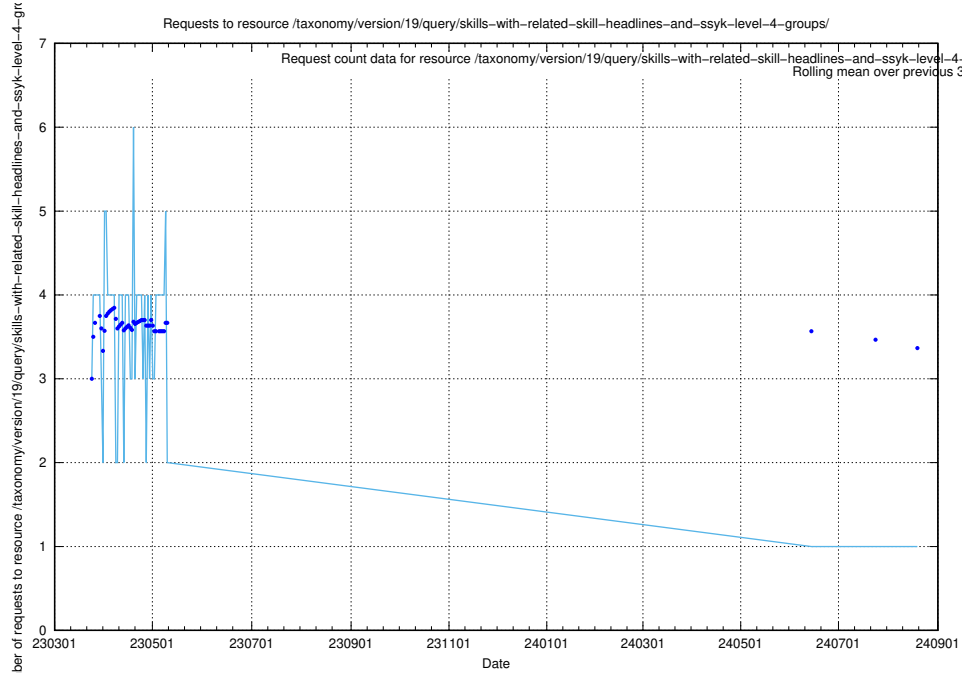

5.7091 Usage of /taxonomy/version/19/query/skills-with-related-skill-headlines-and-ssyk-level-4-groups/

Here, we count the number of requests to resource /taxonomy/version/19/query/skills-with-related-skill-headlines-and-ssyk-level-4-groups/.