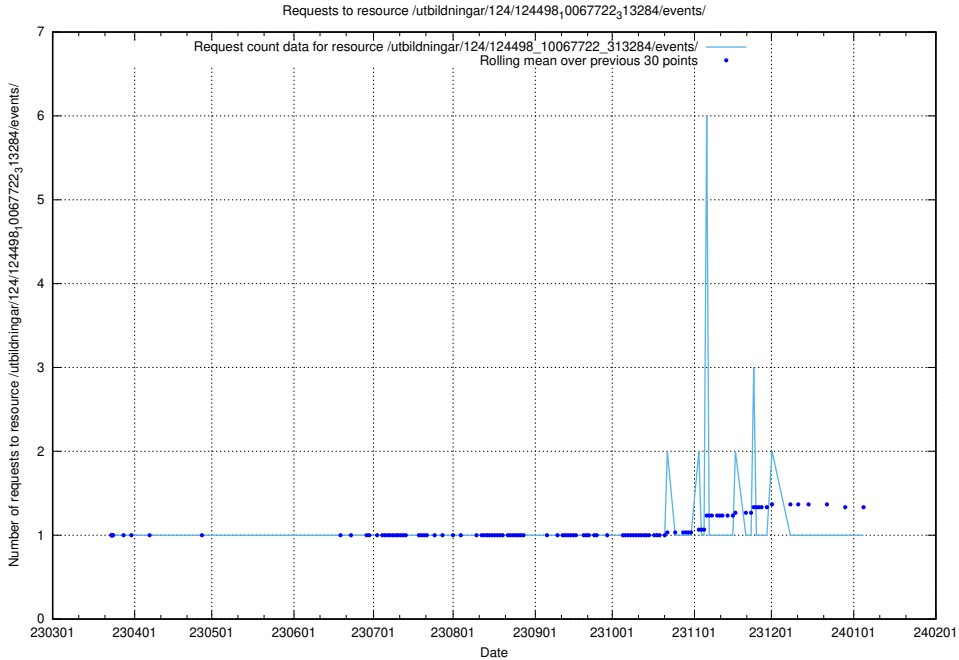

5.3634 Usage of /utbildningar/124/124498_10067722_313284/events/

Here, we count the number of requests to resource /utbildningar/124/124498_10067722_313284/events/