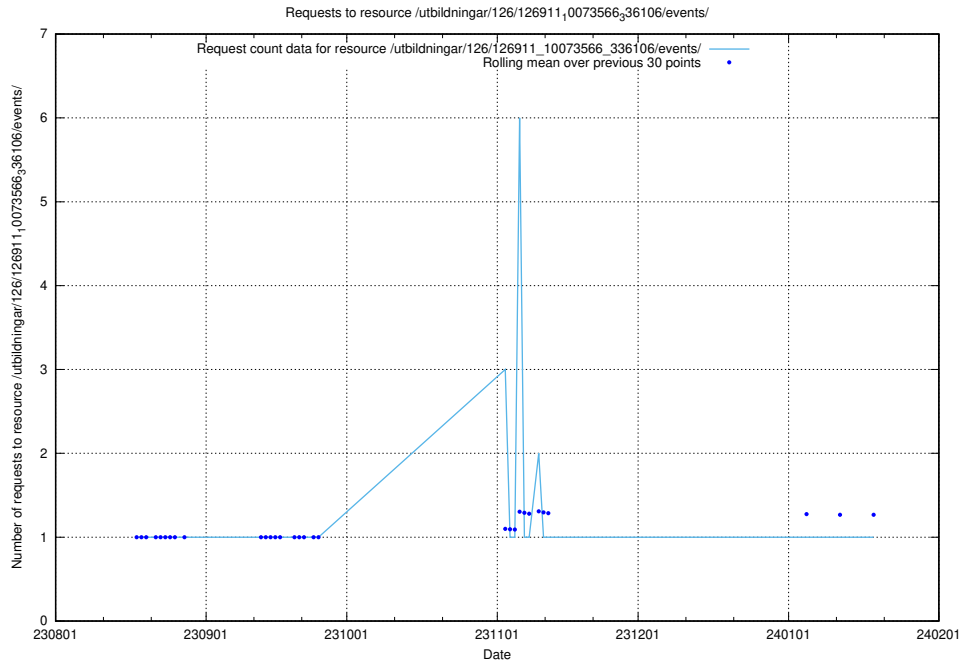

5.5695 Usage of /utbildningar/126/126911_10073566_336106/events/

Here, we count the number of requests to resource /utbildningar/126/126911_10073566_336106/events/