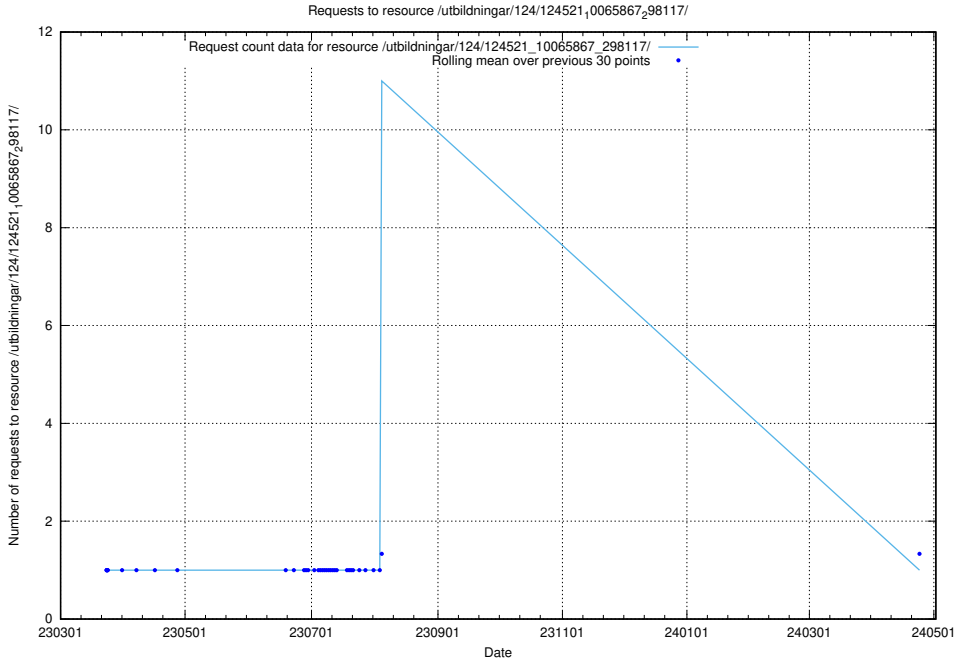

5.1766 Usage of /utbildningar/124/124521_10065867_298117/

Here, we count the number of requests to resource /utbildningar/124/124521_10065867_298117/.