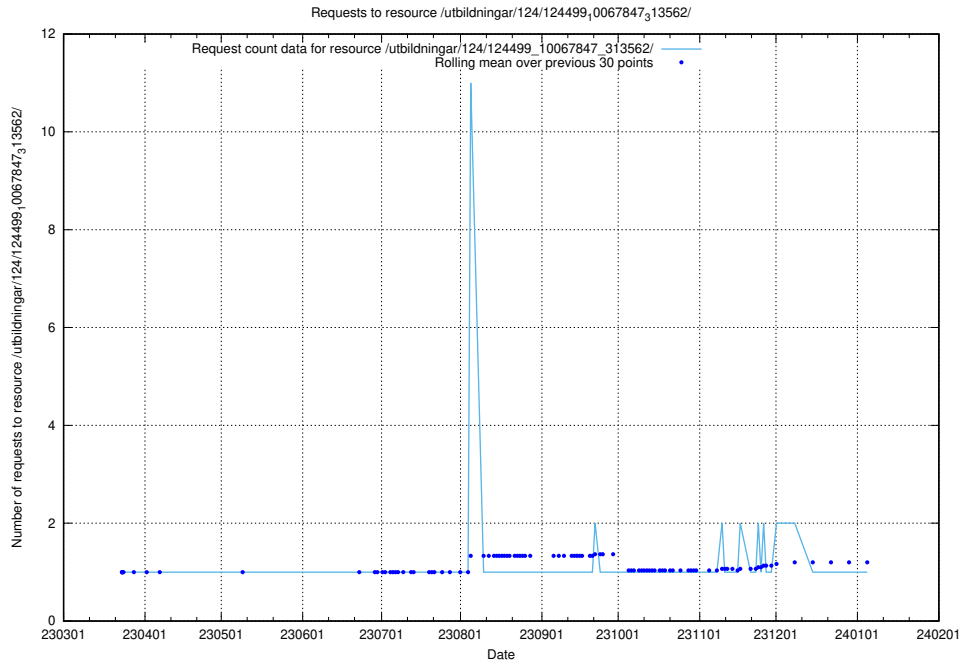

5.3326 Usage of /utbildningar/124/124499_10067847_313562/

Here, we count the number of requests to resource /utbildningar/124/124499_10067847_313562/.