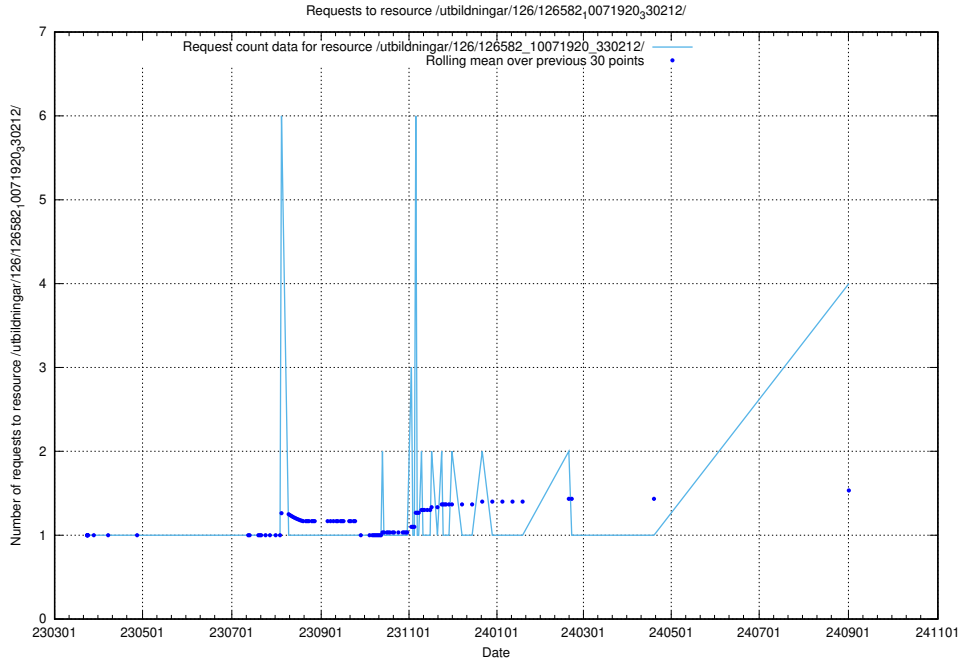

5.350 Usage of /utbildningar/126/126582_10071920_330212/

Here, we count the number of requests to resource /utbildningar/126/126582_10071920_330212/.