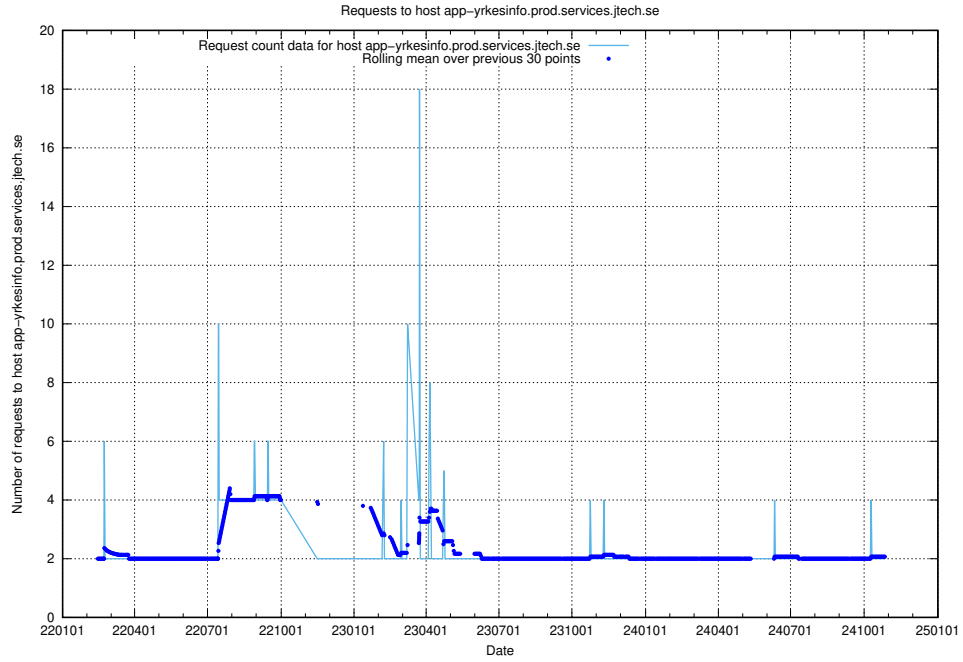

7.549 Usage of nisse.jobtechdev.se

Here, we count the number of requests to host nisse.jobtechdev.se.

7.550 Usage of app-yrkesinfo.prod.services.jtech.se

Here, we count the number of requests to host app-yrkesinfo.prod.services.jtech.se.