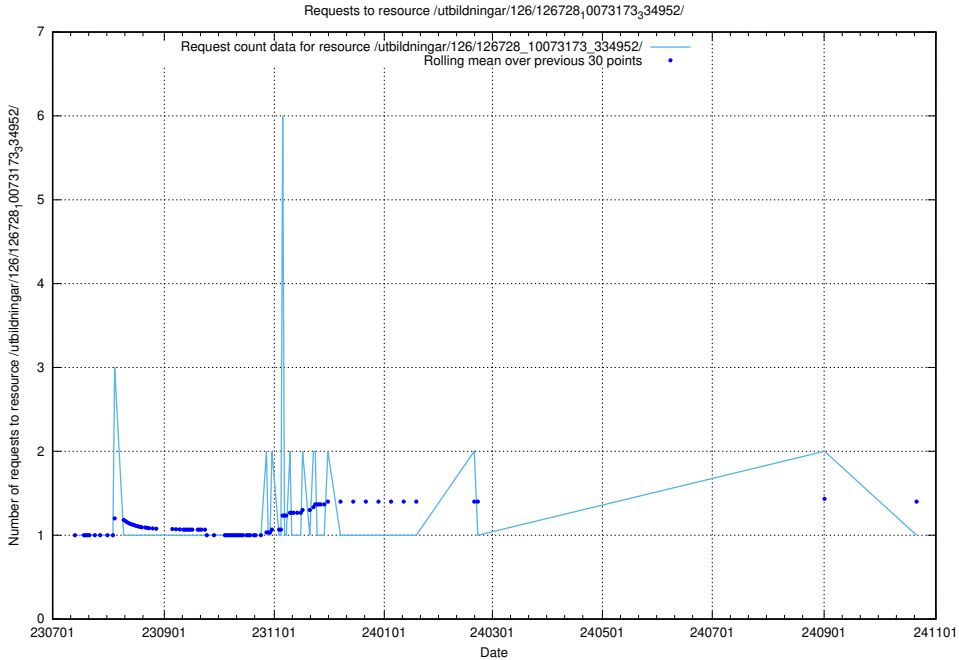

Here, we count the number of requests to resource /utbildningar/126/126728_10073173_334952/.

5.6008 Usage of /utbildningar/126/126723_10073171_334950/events/

Here, we count the number of requests to resource /utbildningar/126/126723_10073171_334950/events/