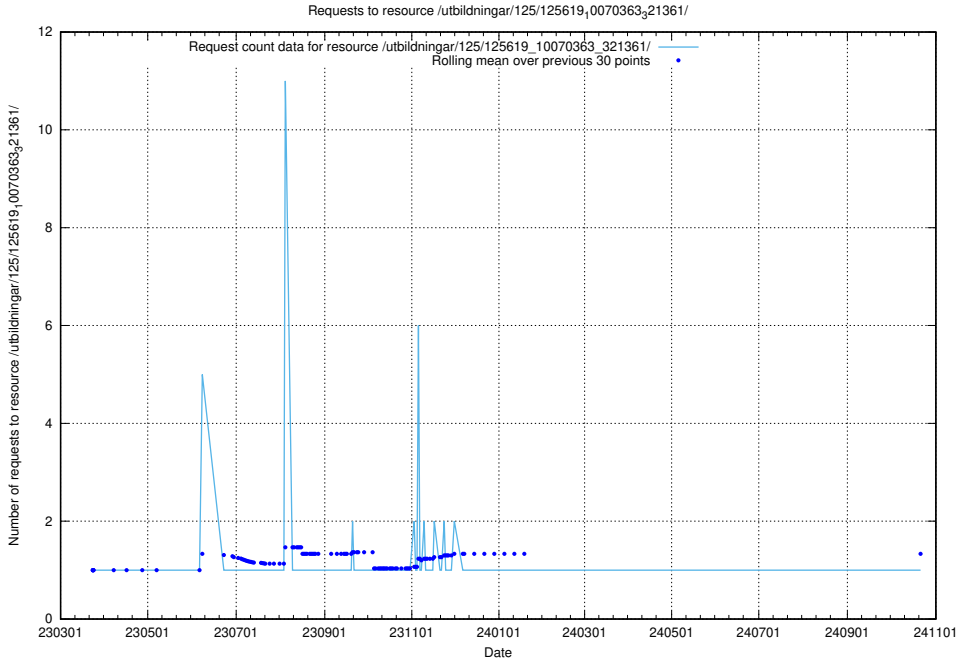

Here, we count the number of requests to resource /utbildningar/125/125619_10070363_321361/events/

5.1105 Usage of /utbildningar/125/125619_10070363_321361/

Here, we count the number of requests to resource /utbildningar/125/125619_10070363_321361/.