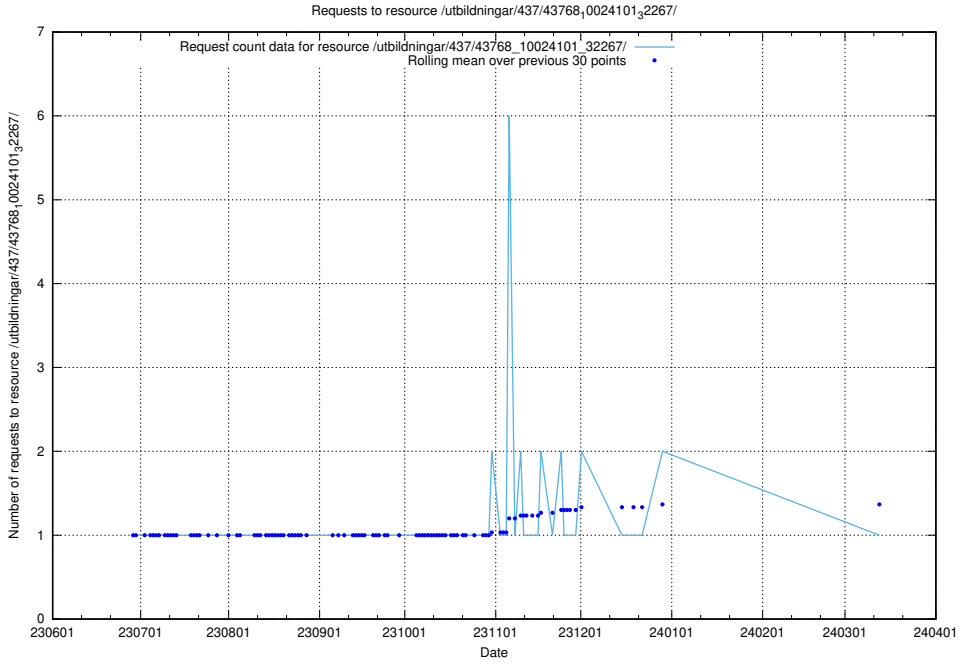

5.6357 Usage of /utbildningar/437/43768_10024101_32267/

Here, we count the number of requests to resource /utbildningar/437/43768_10024101_32267/.