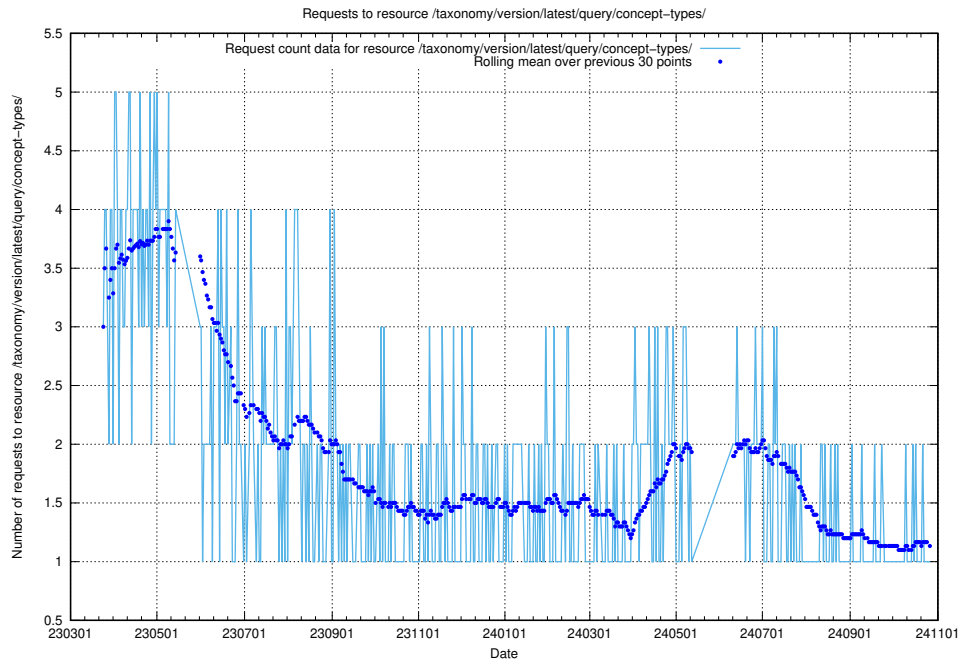

Here, we count the number of requests to resource /taxonomy/version/latest/query/concept-types/.

5.7061 Usage of /taxonomy/version/latest/query/all-concepts/

Here, we count the number of requests to resource /taxonomy/version/latest/query/all-concepts/.