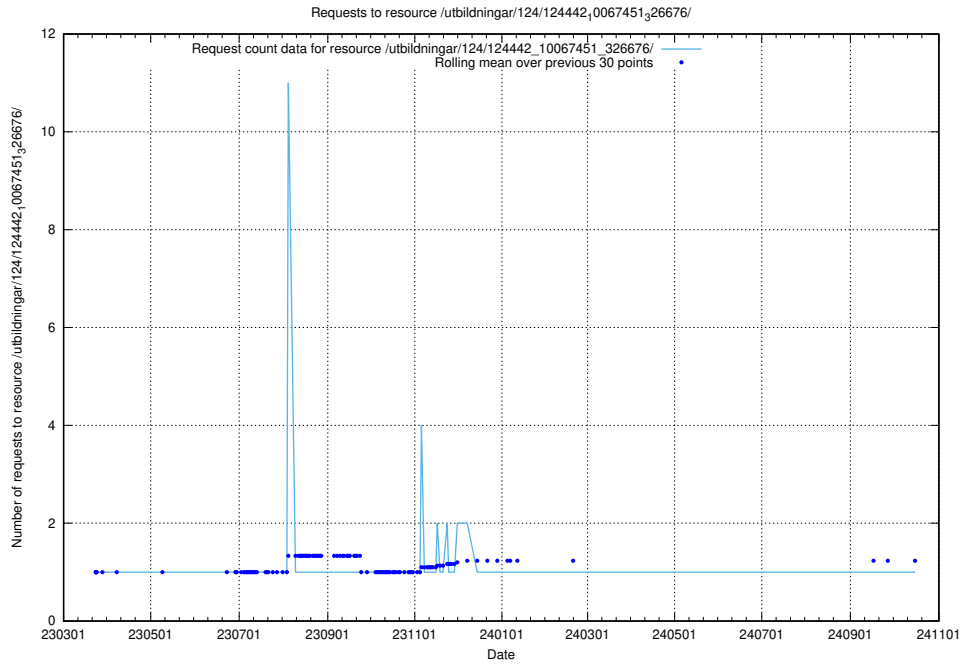

5.4441 Usage of /utbildningar/124/124442_10067451_326676/

Here, we count the number of requests to resource /utbildningar/124/124442_10067451_326676/.