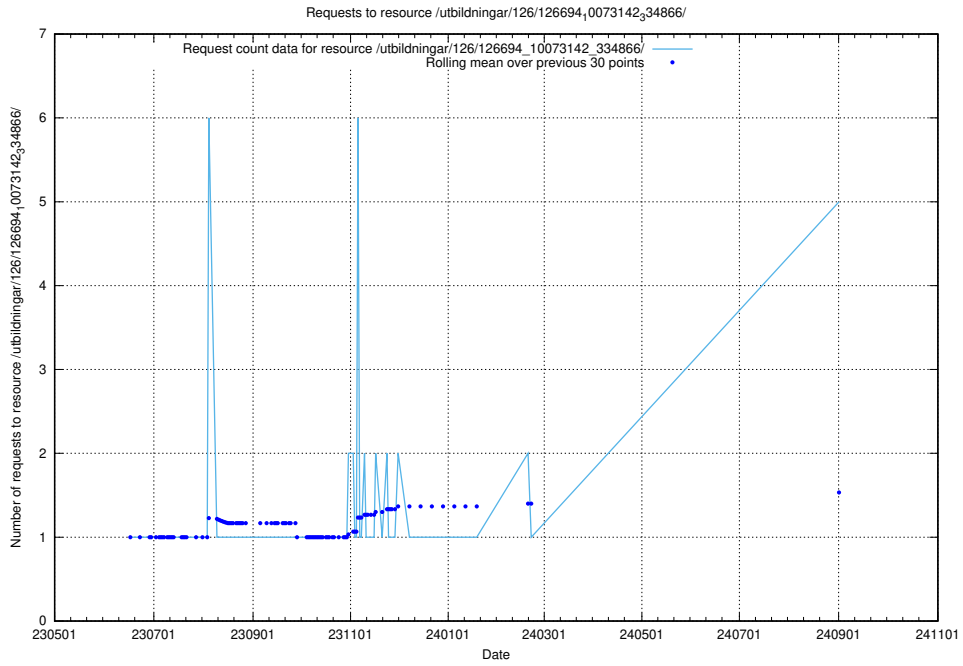

5.241 Usage of /utbildningar/126/126694_10073142_334866/

Here, we count the number of requests to resource /utbildningar/126/126694_10073142_334866/.