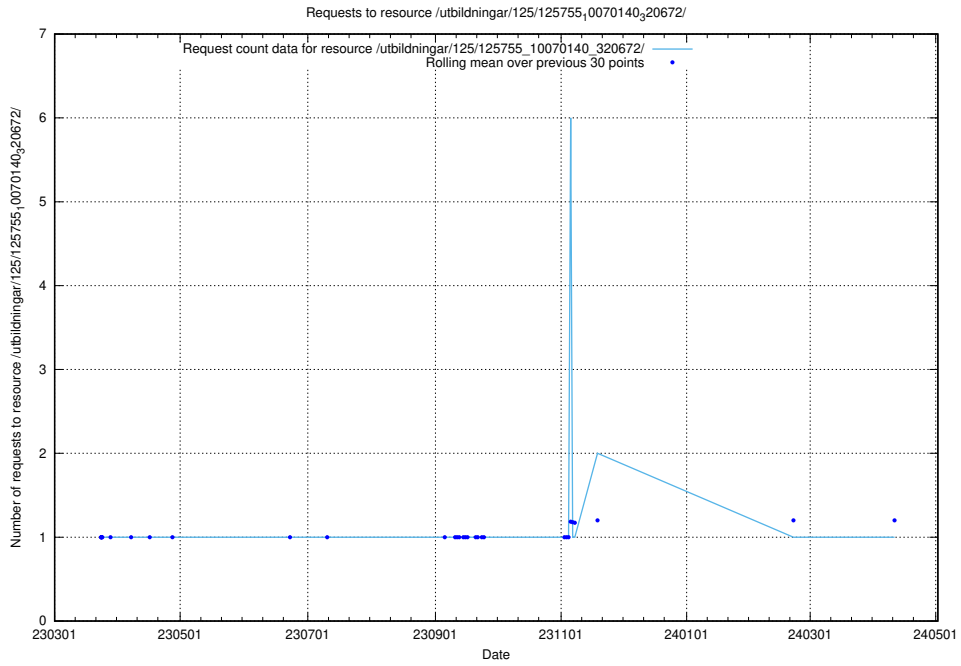

5.7435 Usage of /utbildningar/125/125755_10070140_320672/

Here, we count the number of requests to resource /utbildningar/125/125755_10070140_320672/.