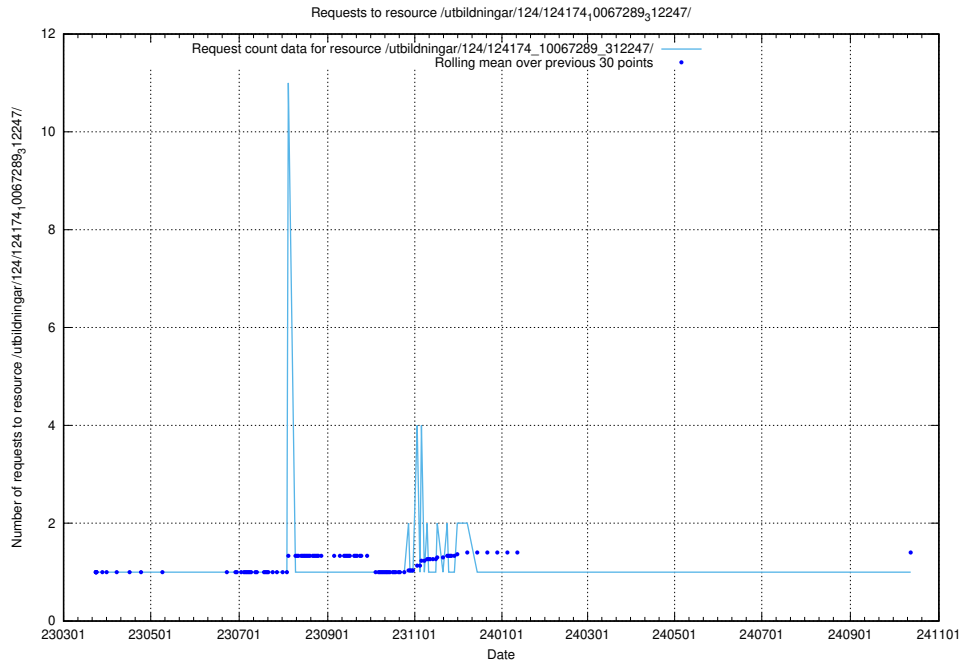

5.4978 Usage of /utbildningar/124/124174_10067289_312247/

Here, we count the number of requests to resource /utbildningar/124/124174_10067289_312247/.