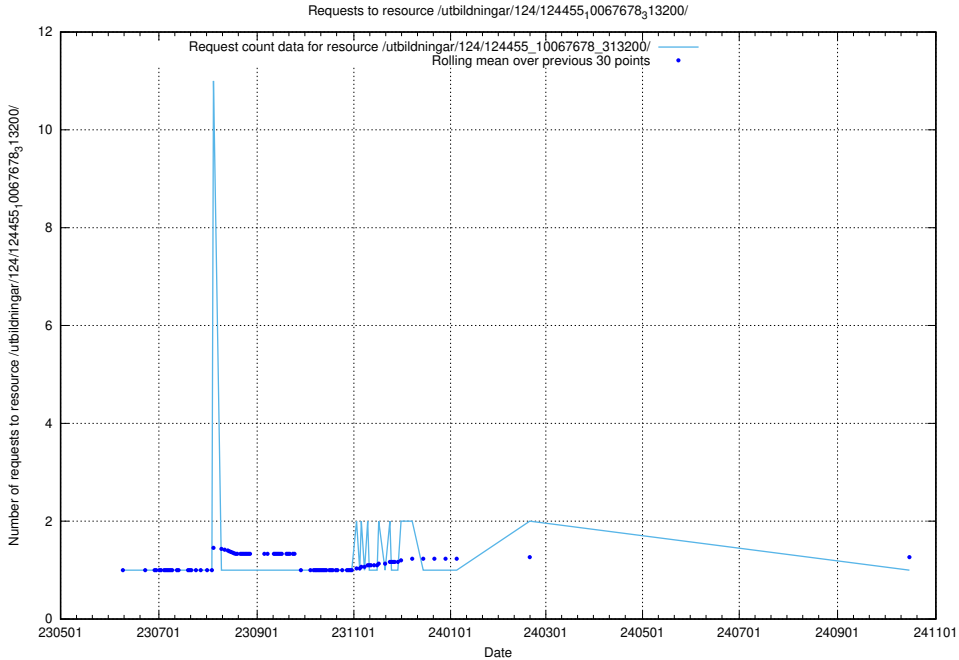

5.6826 Usage of /utbildningar/124/124455_10067678_313200/

Here, we count the number of requests to resource /utbildningar/124/124455_10067678_313200/.