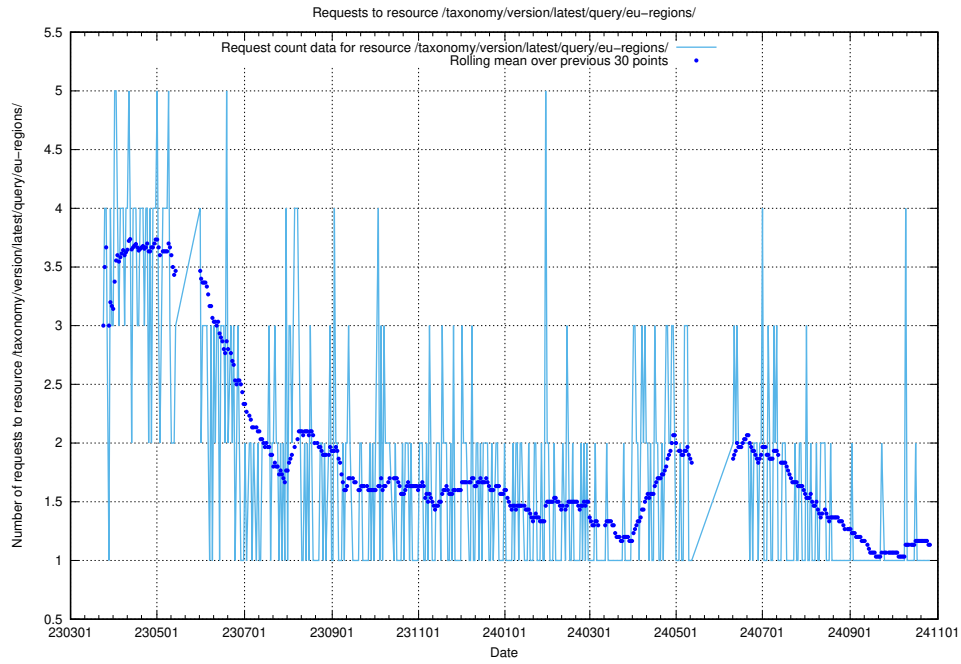

5.7050 Usage of /taxonomy/version/latest/query/eu-regions/

Here, we count the number of requests to resource /taxonomy/version/latest/query/eu-regions/.