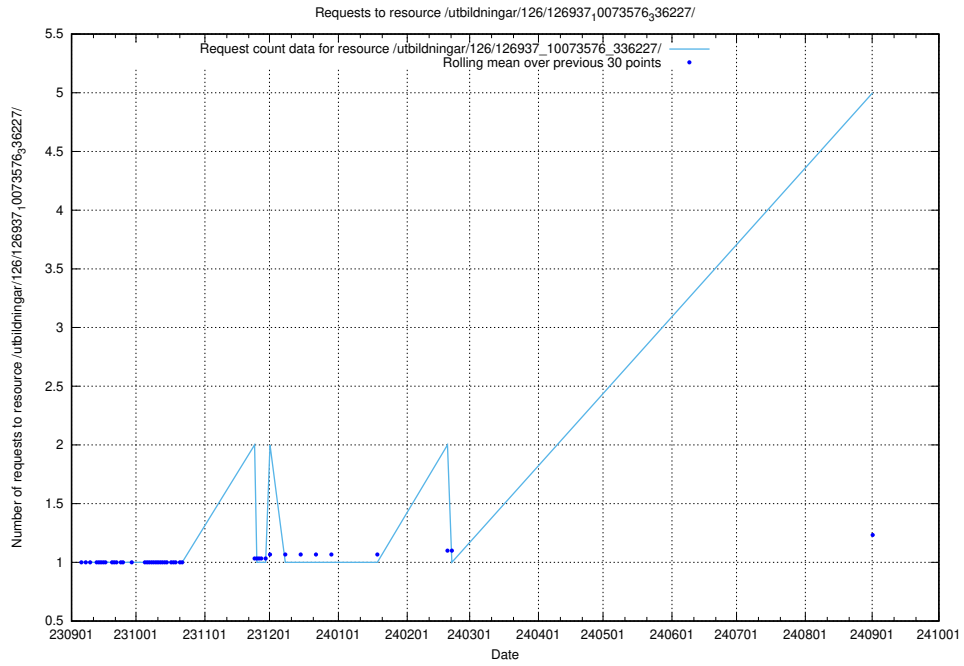

5.223 Usage of /utbildningar/126/126937_10073576_336227/

Here, we count the number of requests to resource /utbildningar/126/126937_10073576_336227/.