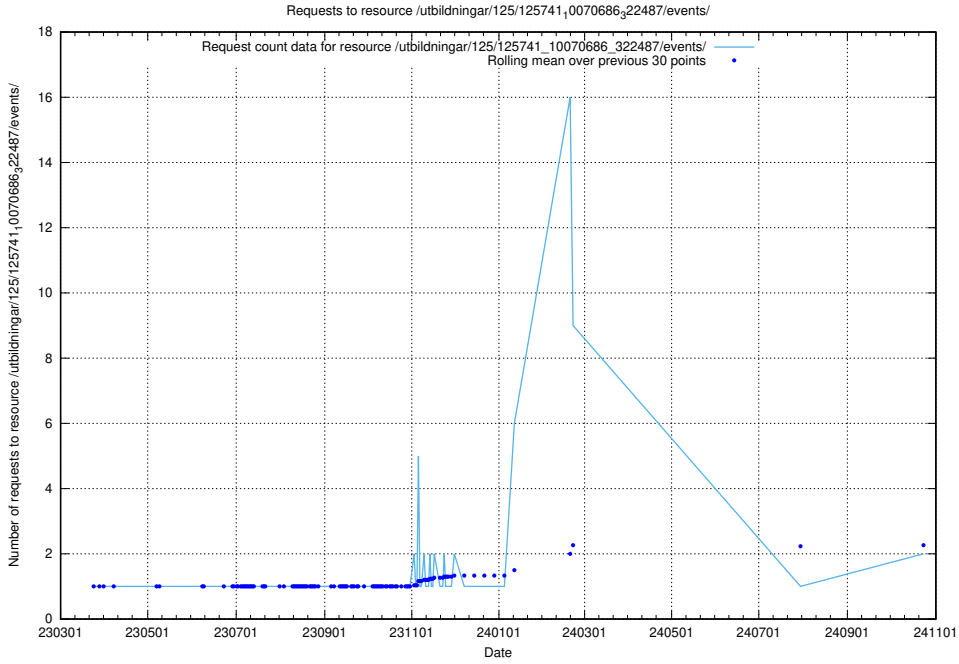

5.970 Usage of /utbildningar/125/125741_10070686_322487/events/

Here, we count the number of requests to resource /utbildningar/125/125741_10070686_322487/events/