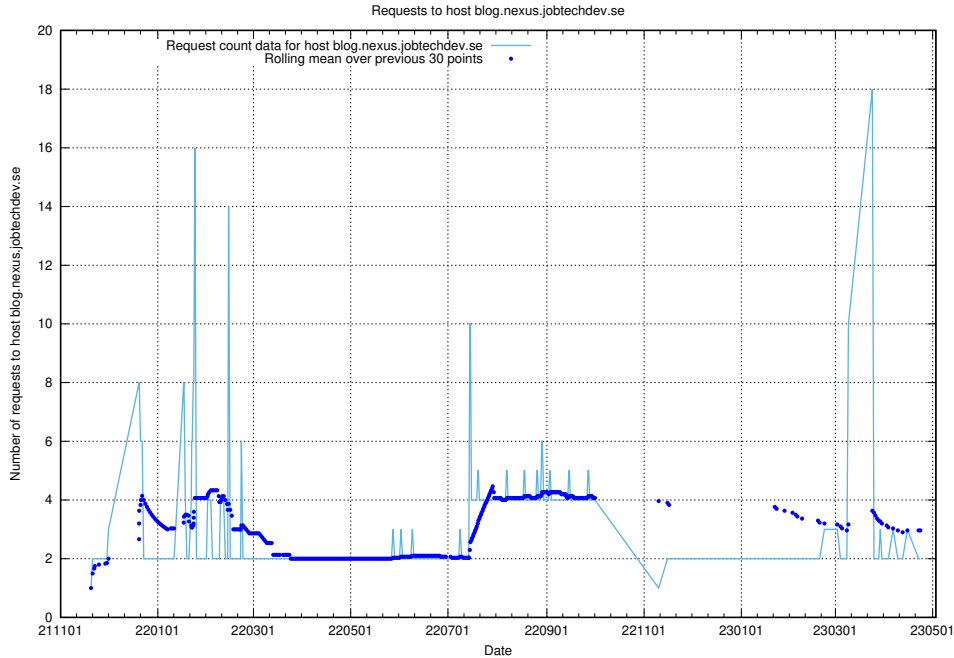

7.459 Usage of `blog.nexus.jobtechdev.se`

Here, we count the number of requests to host `blog.nexus.jobtechdev.se`.