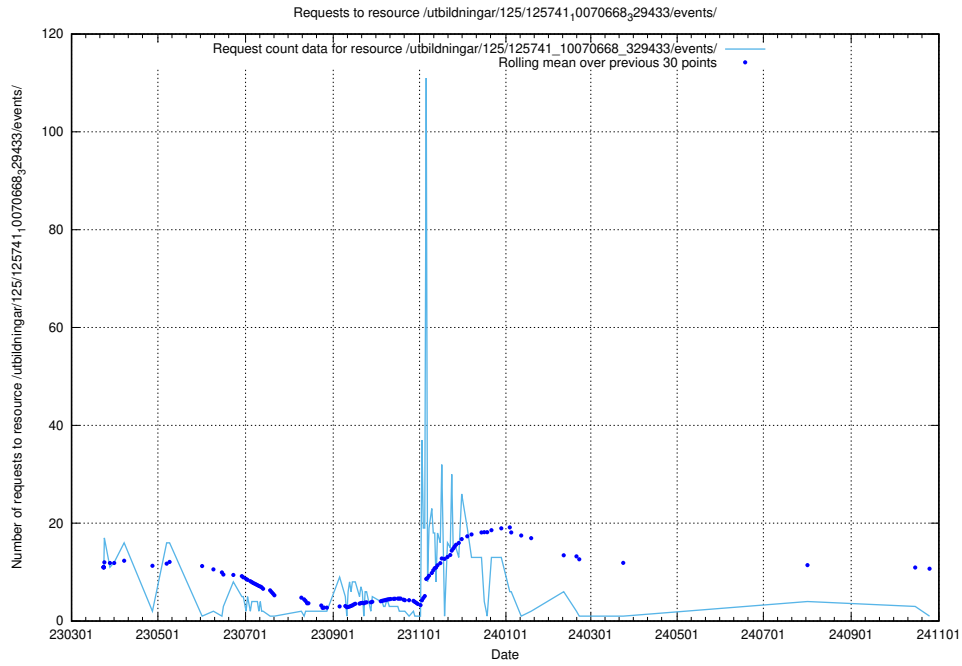

5.7214 Usage of /utbildningar/125/125741_10070668_329433/events/

Here, we count the number of requests to resource /utbildningar/125/125741_10070668_329433/events/