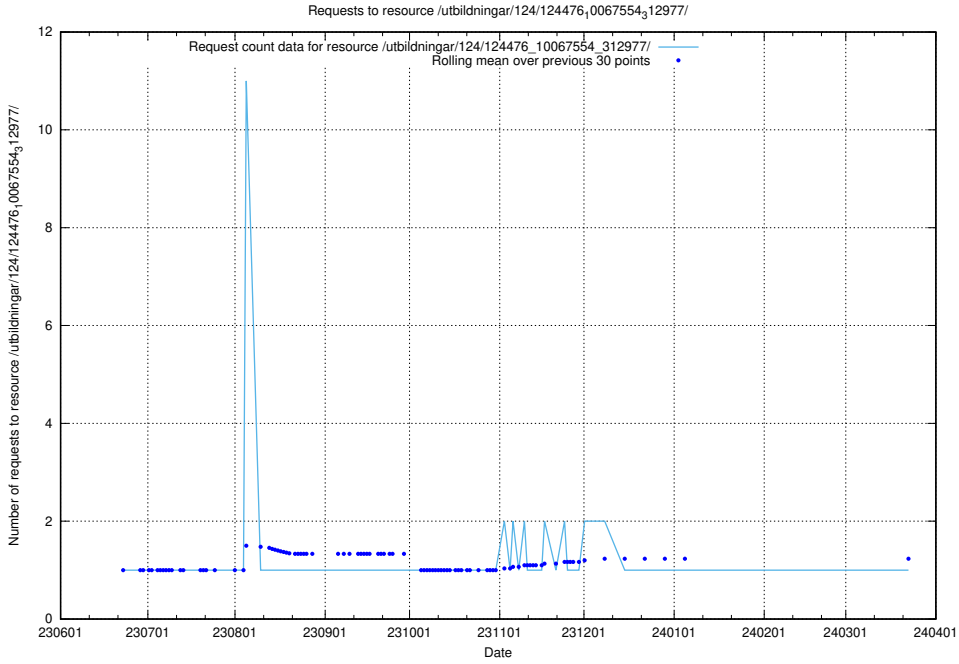

5.6719 Usage of /utbildningar/124/124476_10067554_312977/

Here, we count the number of requests to resource /utbildningar/124/124476_10067554_312977/.