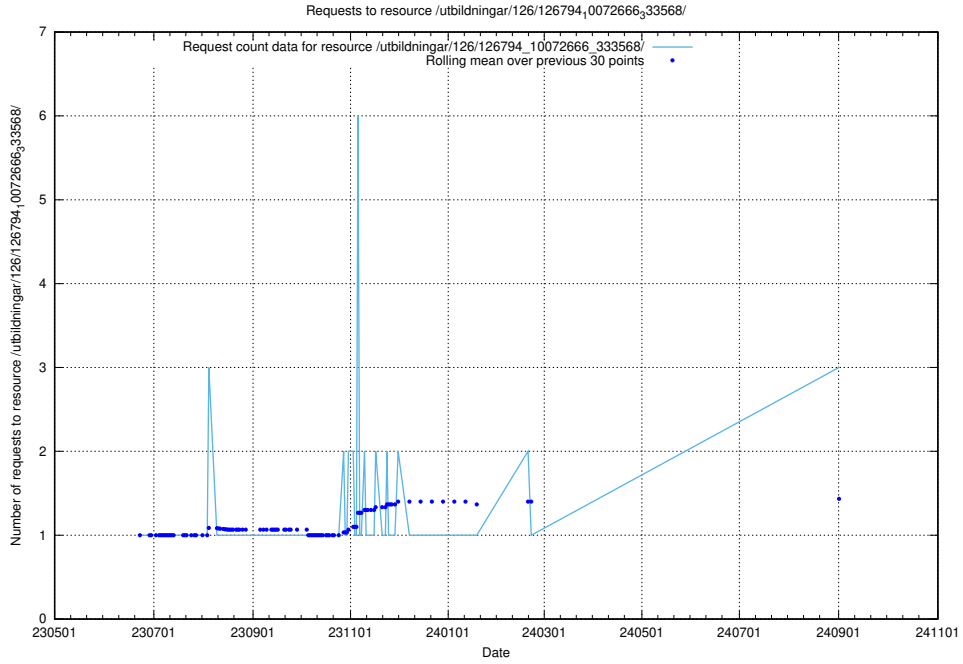

5.465 Usage of /utbildningar/126/126794_10072666_333568/

Here, we count the number of requests to resource /utbildningar/126/126794_10072666_333568/.