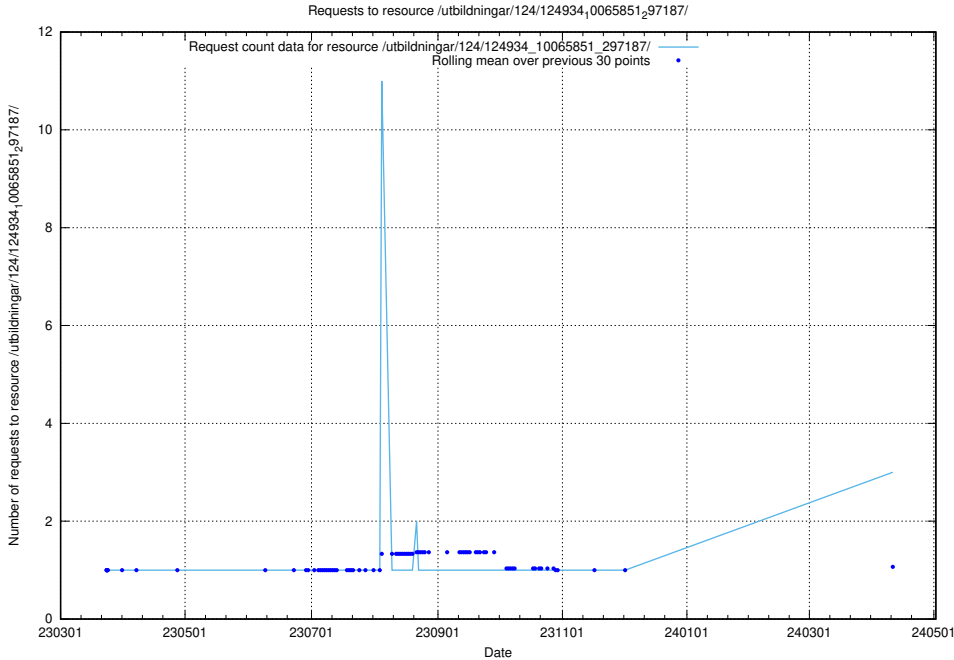

5.358 Usage of /utbildningar/124/124934_10065851_297187/

Here, we count the number of requests to resource /utbildningar/124/124934_10065851_297187/.

5.359 Usage of /availability/kpi/20241021/

Here, we count the number of requests to resource /availability/kpi/20241021/.