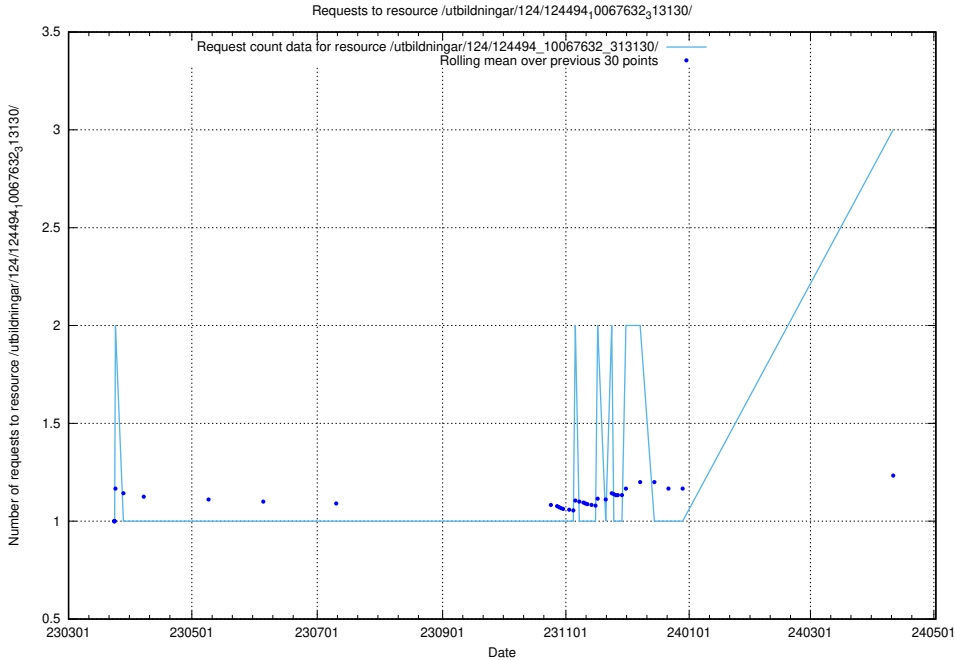

5.410 Usage of /utbildningar/124/124494_10067632_313130/

Here, we count the number of requests to resource /utbildningar/124/124494_10067632_313130/.