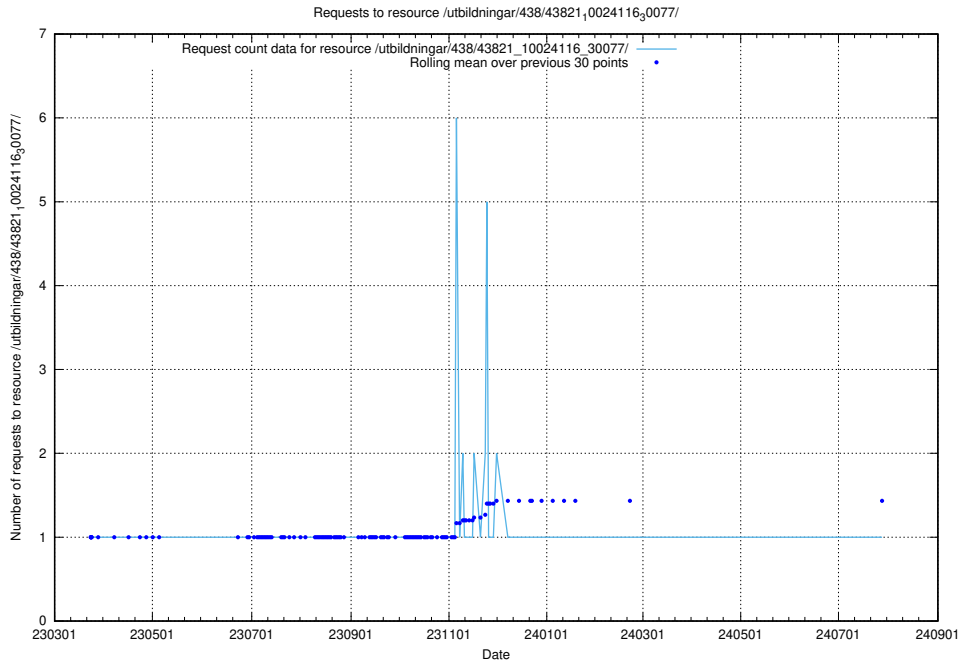

5.7313 Usage of /utbildningar/438/43821_10024116_30077/

Here, we count the number of requests to resource /utbildningar/438/43821_10024116_30077/.