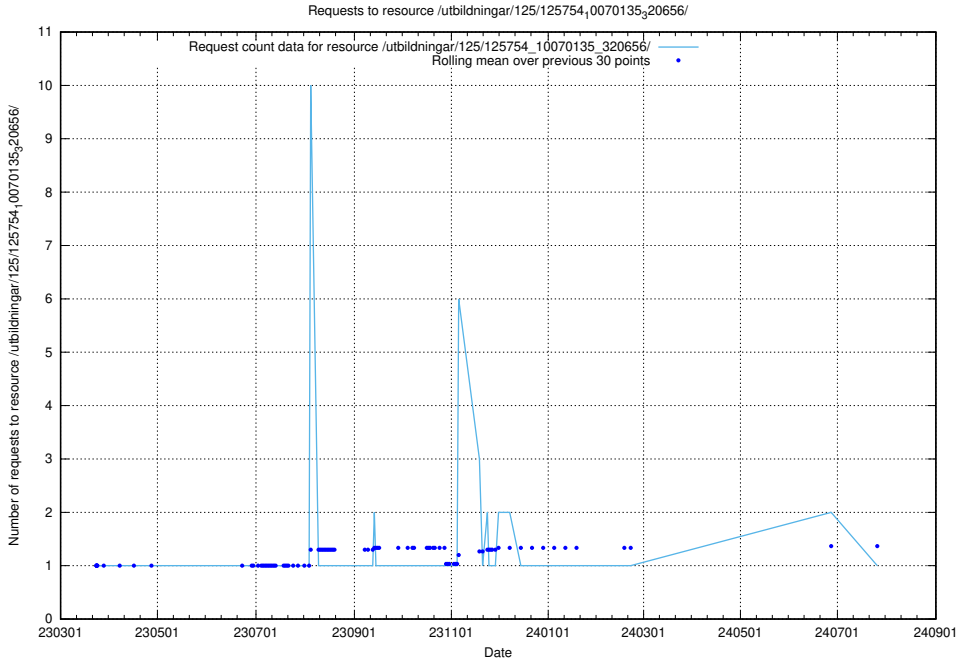

5.7438 Usage of /utbildningar/125/125754_10070135_320656/

Here, we count the number of requests to resource /utbildningar/125/125754_10070135_320656/.