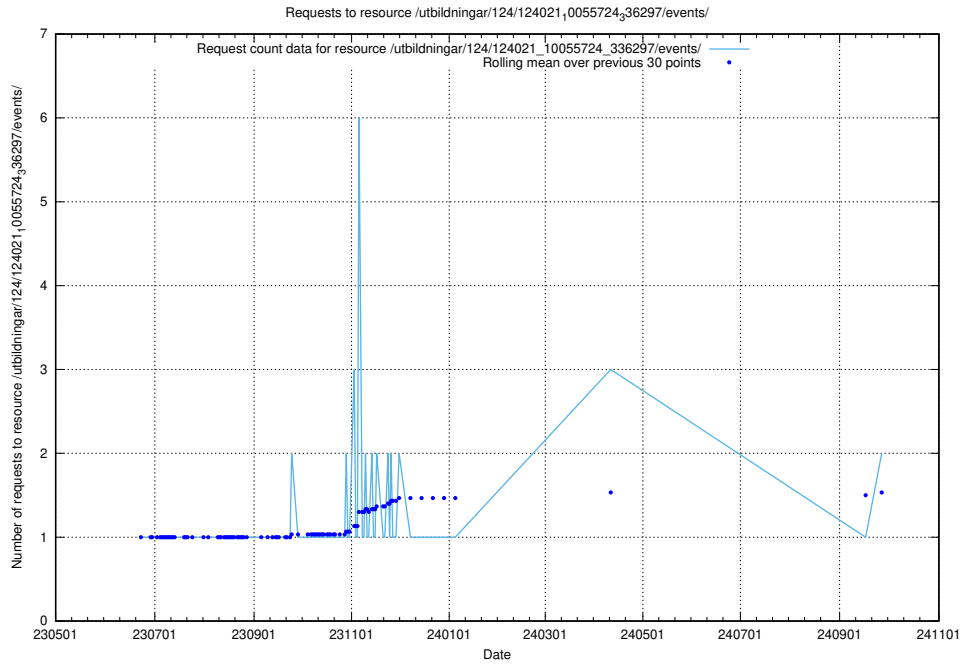

5.926 Usage of /utbildningar/124/124021_10055724_336297/events/

Here, we count the number of requests to resource /utbildningar/124/124021_10055724_336297/events/