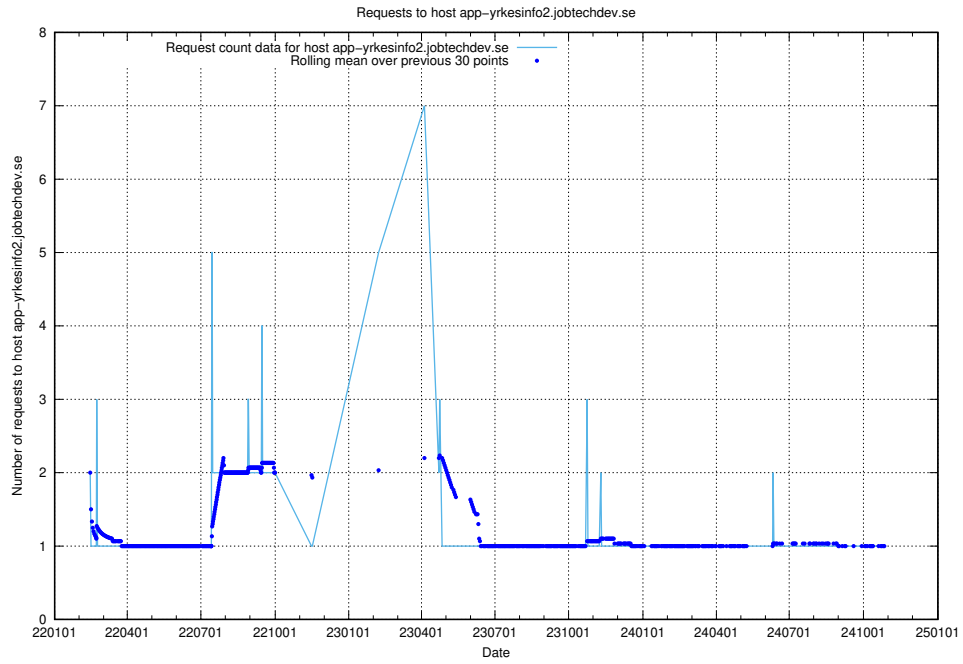

7.661 Usage of app-yrkesinfo2.jobtechdev.se

Here, we count the number of requests to host app-yrkesinfo2.jobtechdev.se.