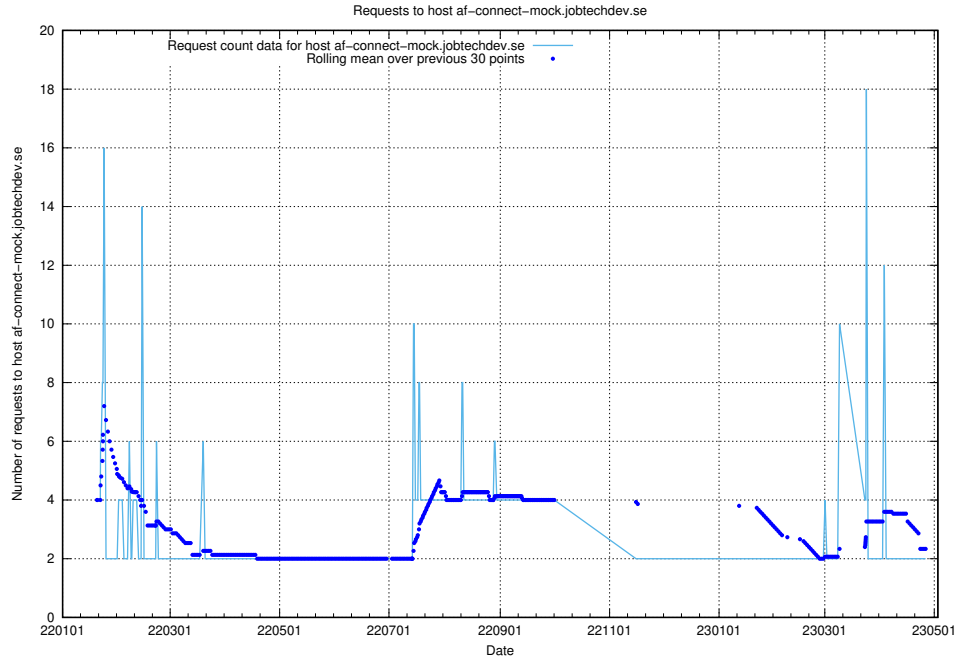

7.273 Usage of af-connect-mock.jobtechdev.se

Here, we count the number of requests to host af-connect-mock.jobtechdev.se.