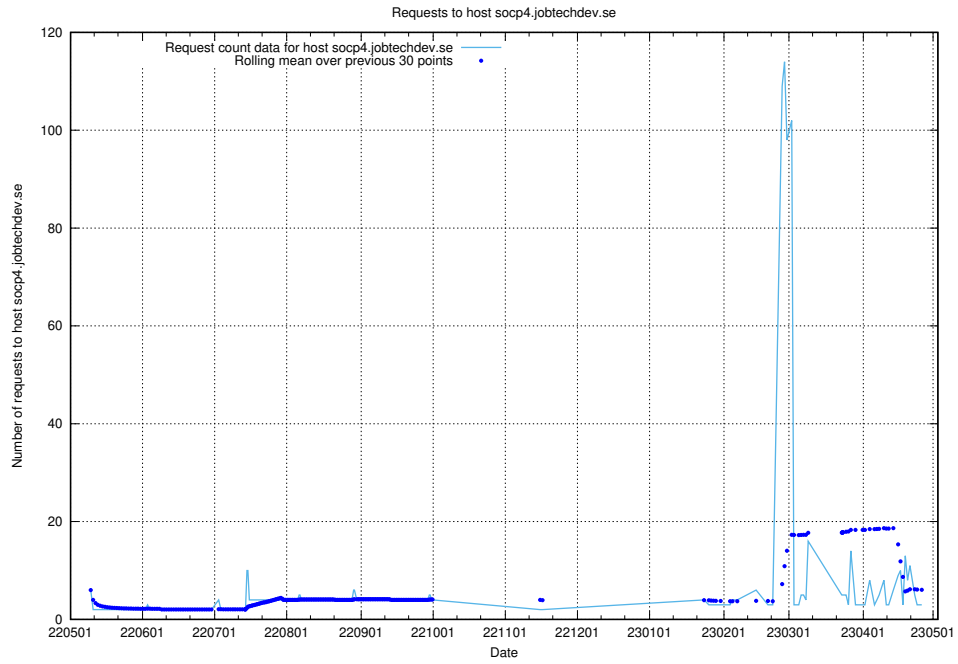

7.223 Usage of socp4.jobtechdev.se

Here, we count the number of requests to host socp4.jobtechdev.se.