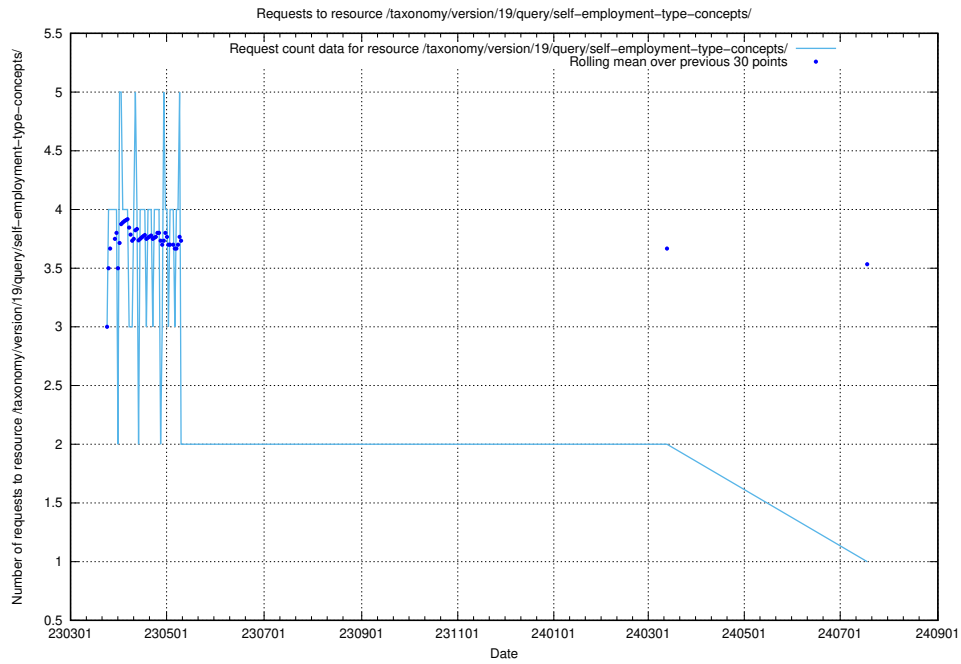

5.7092 Usage of /taxonomy/version/19/query/self-employment-type-concepts/

Here, we count the number of requests to resource /taxonomy/version/19/query/self-employment-type-concepts/.