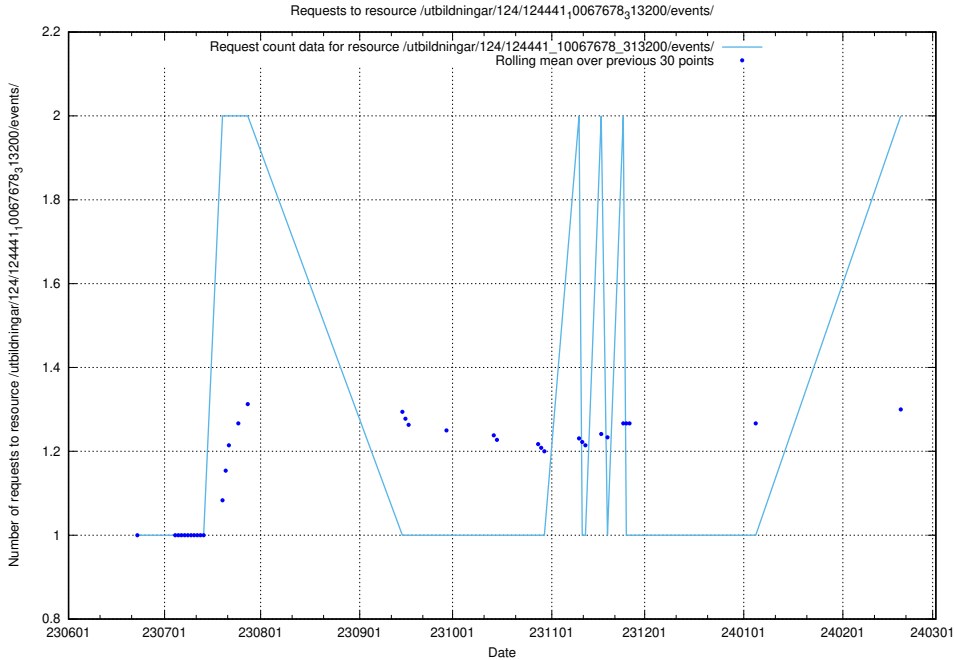

5.923 Usage of /utbildningar/124/124441_10067678_313200/events/

Here, we count the number of requests to resource /utbildningar/124/124441_10067678_313200/events/