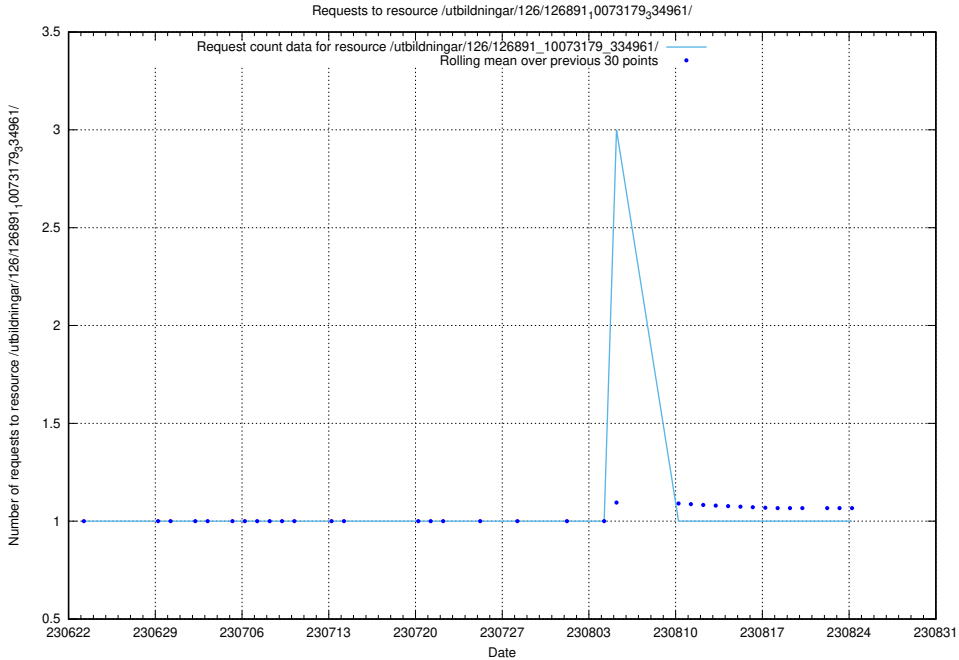

5.6513 Usage of /utbildningar/126/126891_10073179_334961/

Here, we count the number of requests to resource /utbildningar/126/126891_10073179_334961/.