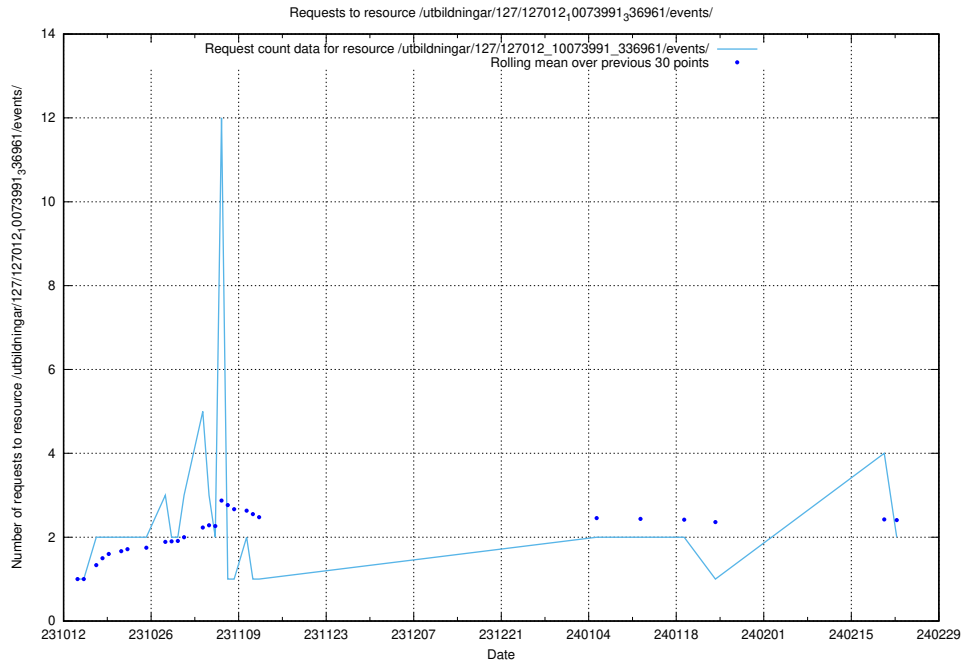

5.784 Usage of /utbildningar/127/127012_10073991_336961/events/

Here, we count the number of requests to resource /utbildningar/127/127012_10073991_336961/events/