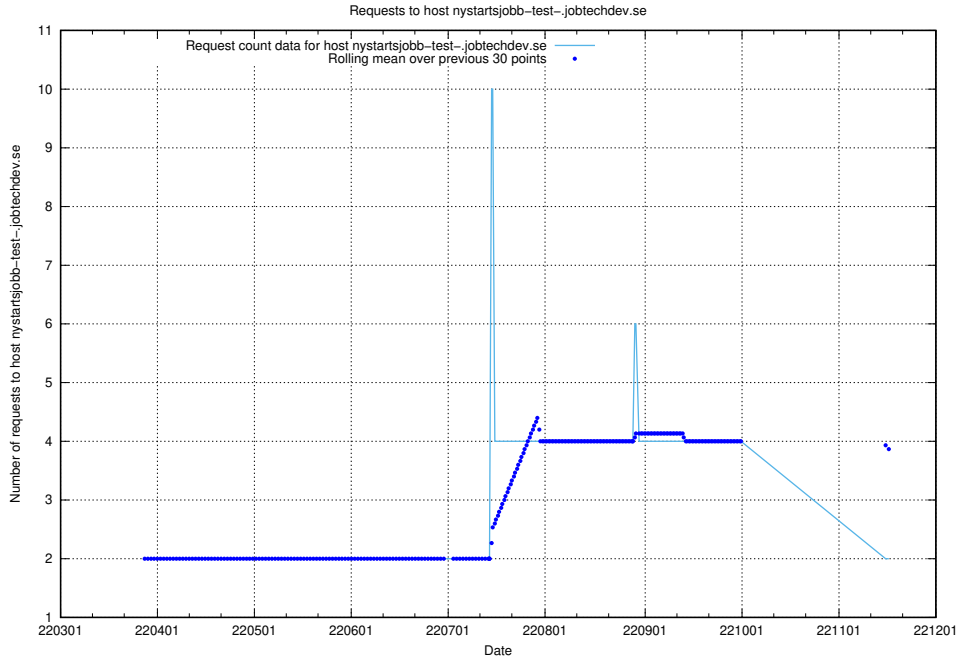

7.494 Usage of nystartsjobbtest.jobtechdev.se

Here, we count the number of requests to host nystartsjobbtest.jobtechdev.se.

7.495 Usage of nystartsjobb-test-.jobtechdev.se

Here, we count the number of requests to host nystartsjobb-test-.jobtechdev.se.