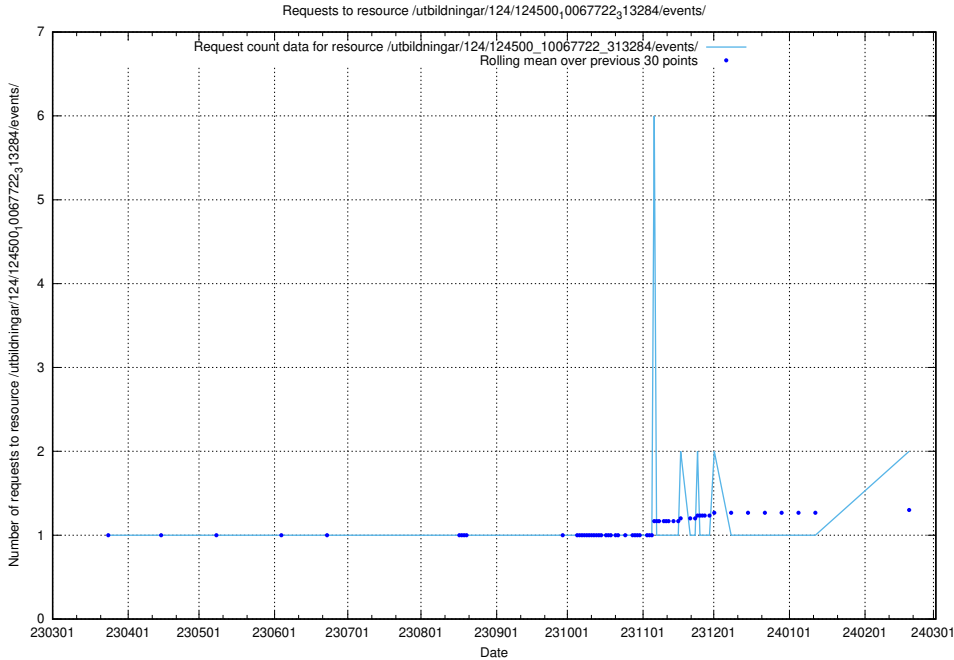

5.972 Usage of /utbildningar/124/124500_10067722_313284/events/

Here, we count the number of requests to resource /utbildningar/124/124500_10067722_313284/events/