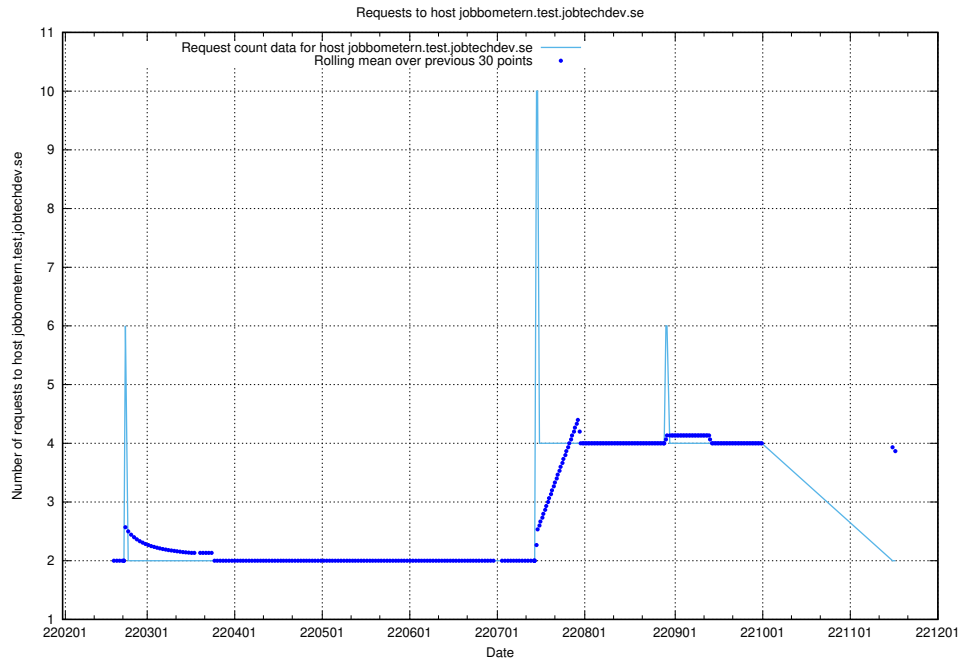

7.541 Usage of `jobbometern.test.jobtechdev.se`

Here, we count the number of requests to host `jobbometern.test.jobtechdev.se`.