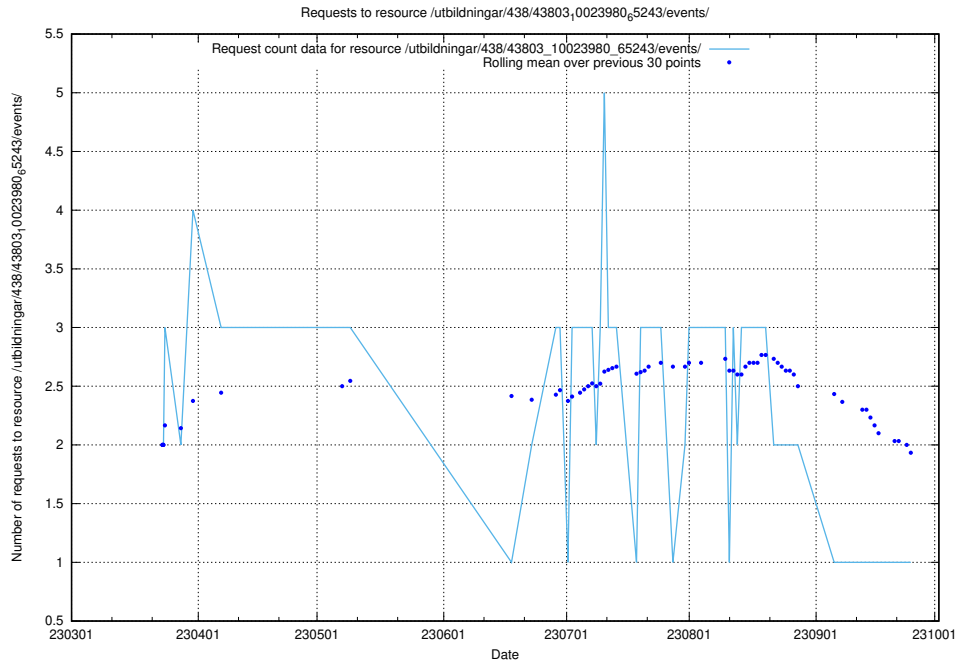

5.7235 Usage of /utbildningar/438/43803_10023980_65243/events/

Here, we count the number of requests to resource /utbildningar/438/43803_10023980_65243/events/.