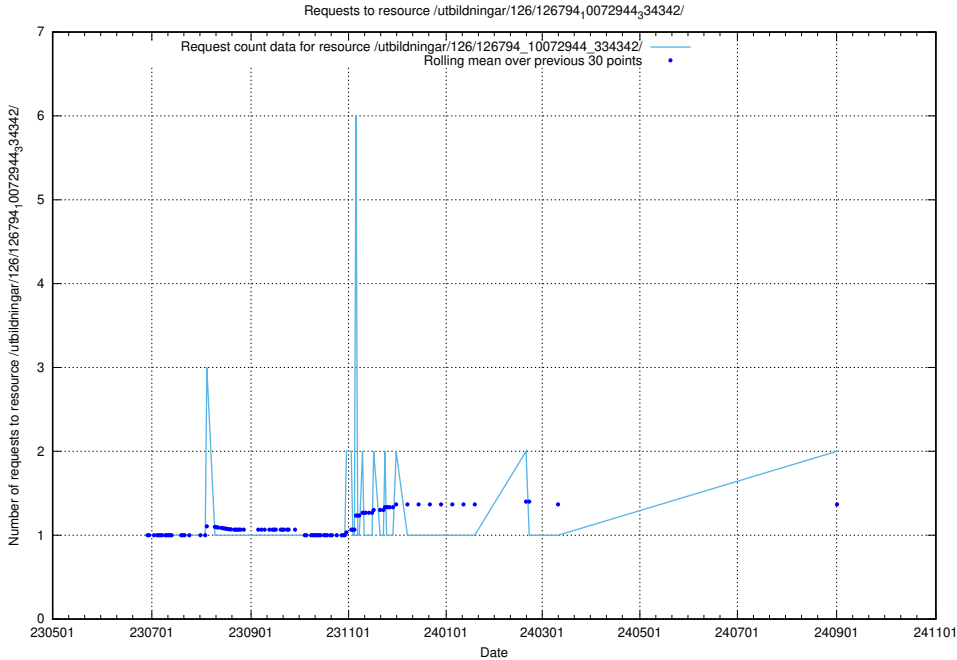

5.882 Usage of /utbildningar/126/126794_10072944_334342/

Here, we count the number of requests to resource /utbildningar/126/126794_10072944_334342/.