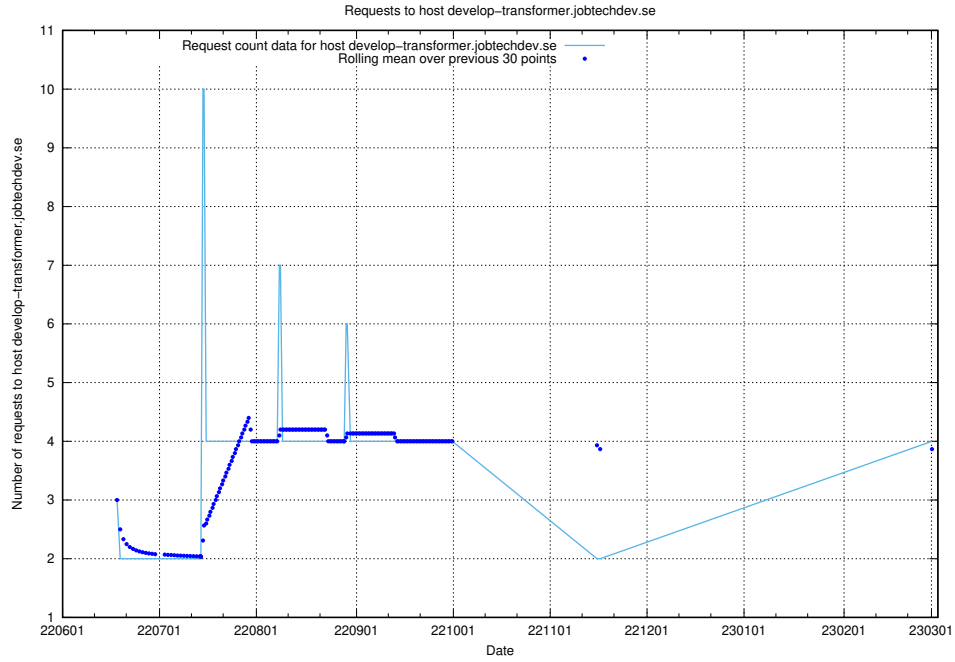

7.146 Usage of develop-transformer.jobtechdev.se

Here, we count the number of requests to host develop-transformer.jobtechdev.se.