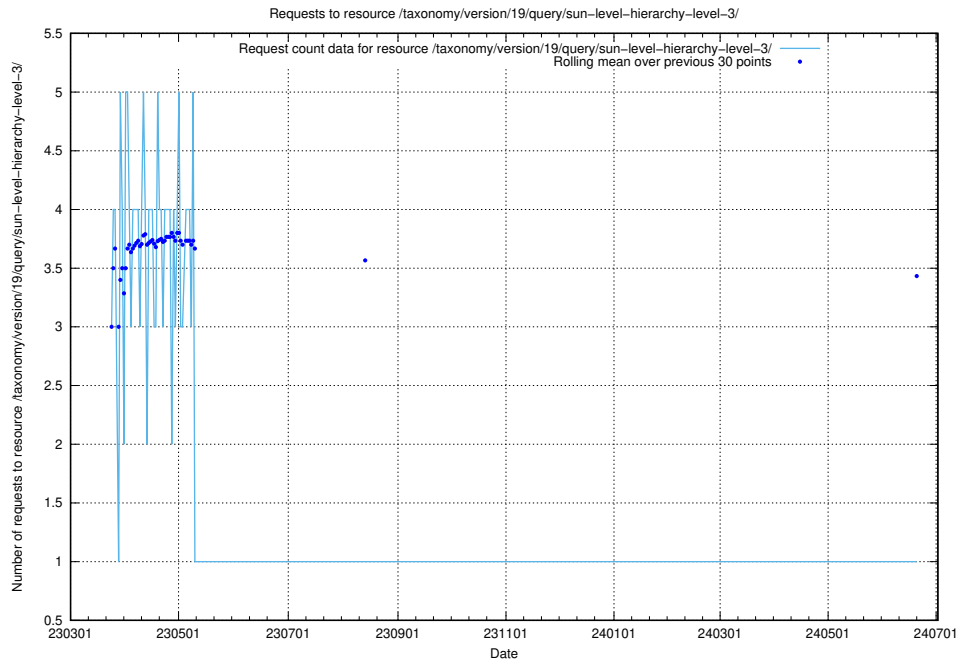

5.7067 Usage of /taxonomy/version/19/query/sun-level-hierarchy-level-3/

Here, we count the number of requests to resource /taxonomy/version/19/query/sun-level-hierarchy-level-3/.