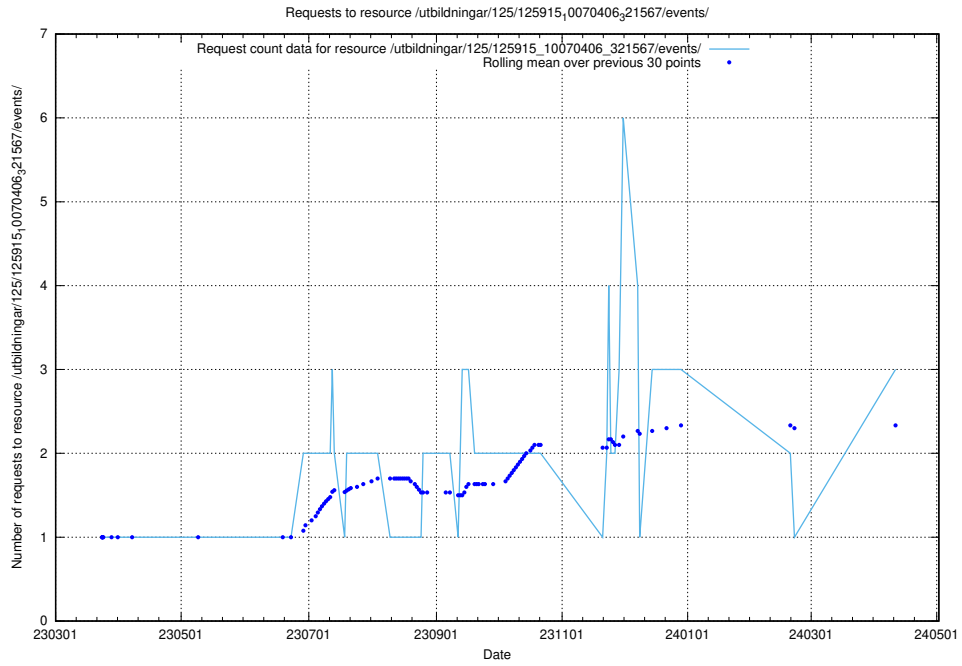

5.507 Usage of /utbildningar/125/125915_10070406_321567/events/

Here, we count the number of requests to resource /utbildningar/125/125915_10070406_321567/events/