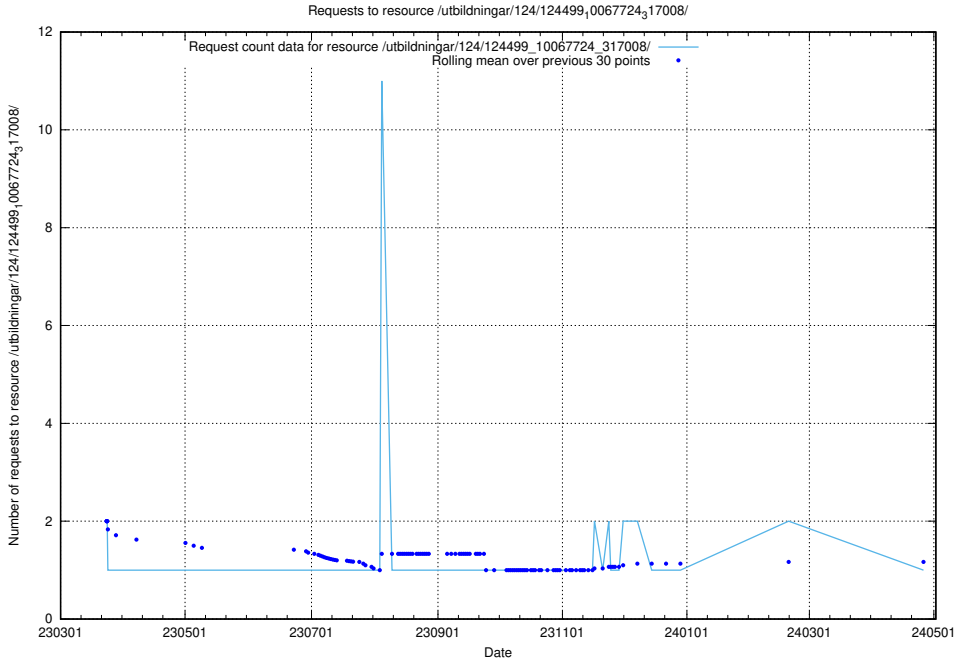

5.7270 Usage of /utbildningar/124/124499_10067724_317008/

Here, we count the number of requests to resource /utbildningar/124/124499_10067724_317008/.