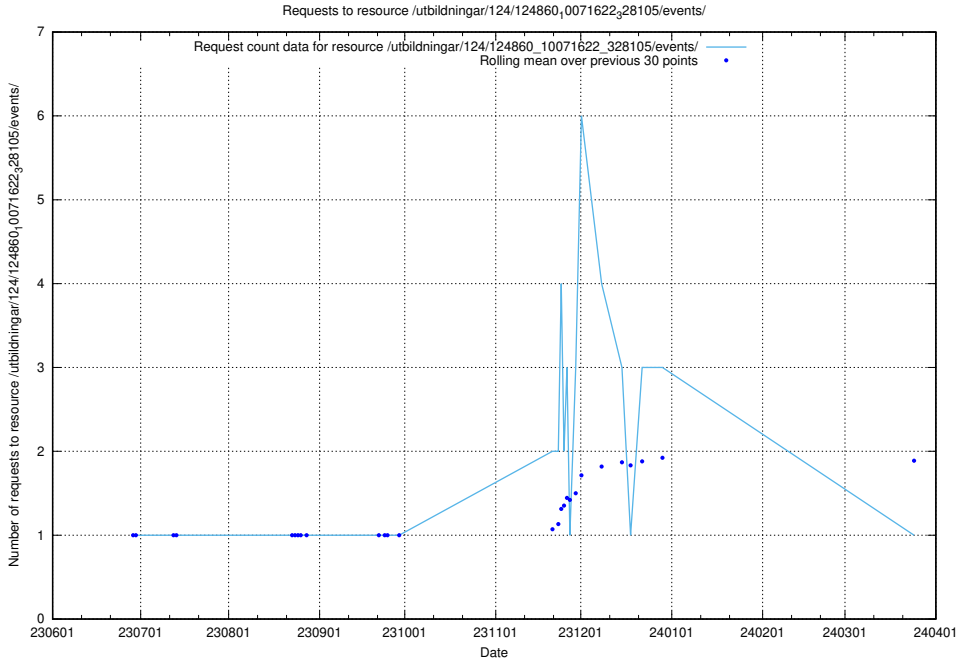

5.6410 Usage of /utbildningar/124/124860_10071622_328105/events/

Here, we count the number of requests to resource /utbildningar/124/124860_10071622_328105/events/