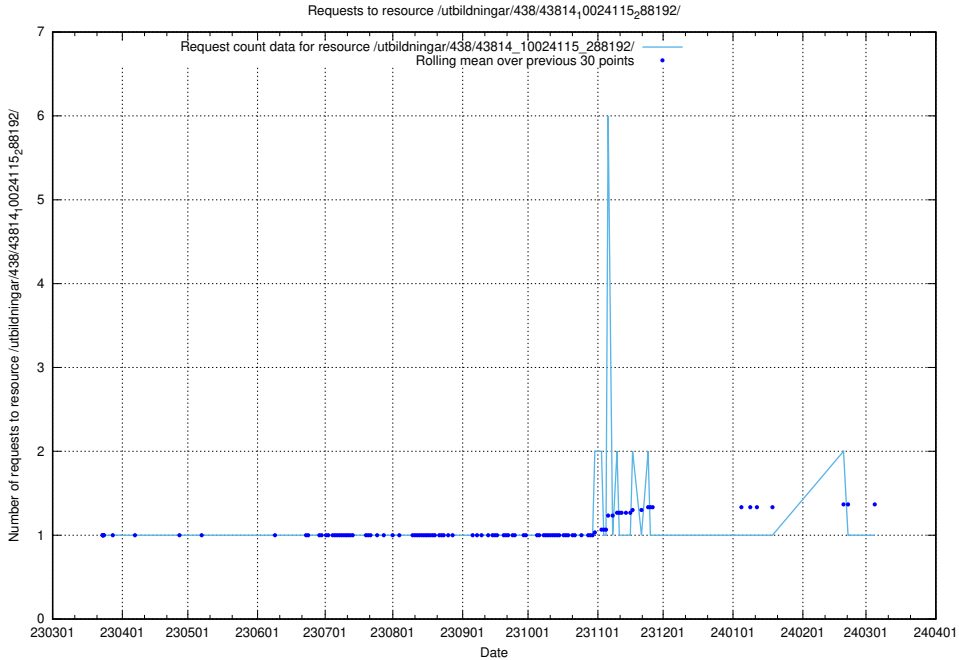

5.7319 Usage of /utbildningar/438/43814_10024115_288192/

Here, we count the number of requests to resource /utbildningar/438/43814_10024115_288192/.