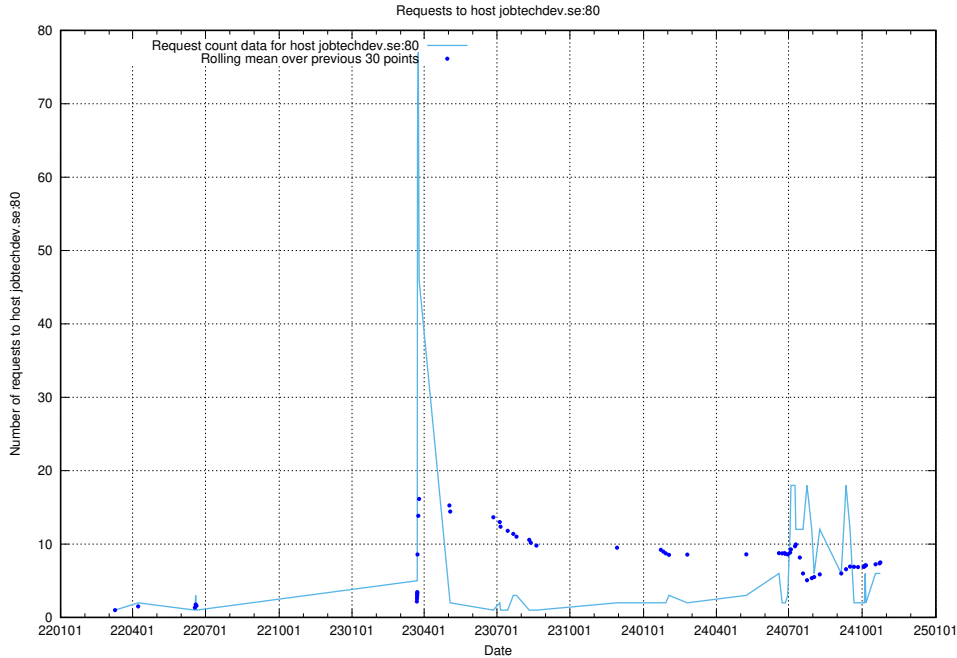

7.85 Usage of jobtechdev.se:80

Here, we count the number of requests to host jobtechdev.se:80.