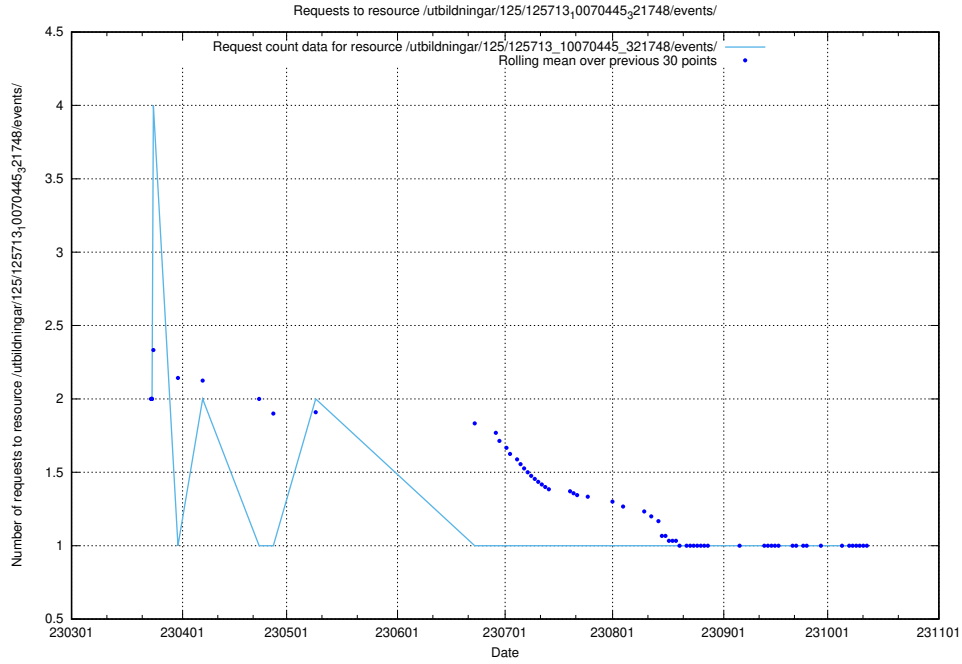

5.7252 Usage of /utbildningar/125/125713_10070445_321748/events/

Here, we count the number of requests to resource /utbildningar/125/125713_10070445_321748/events/