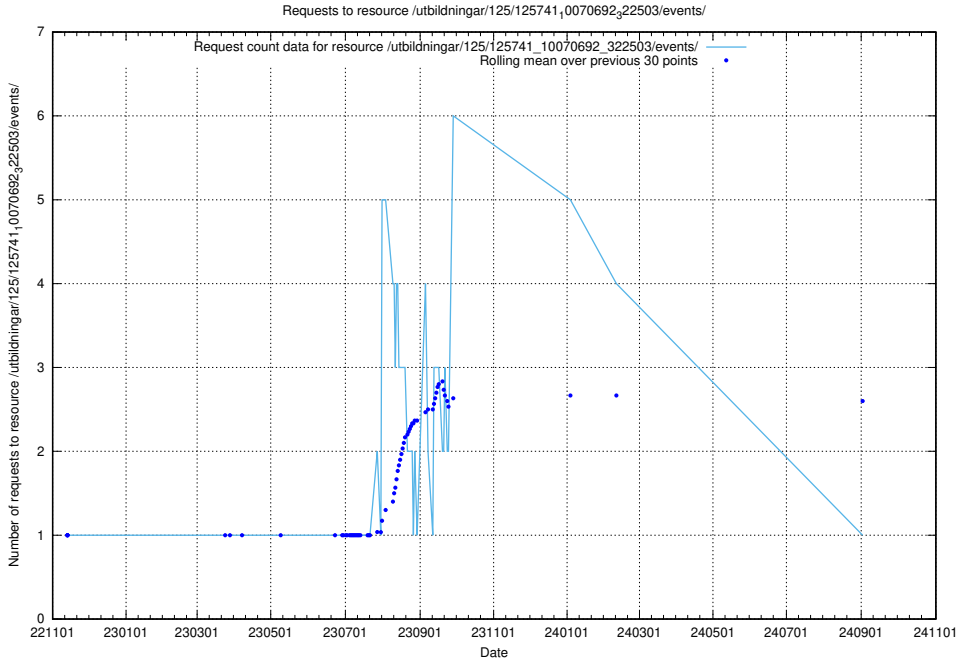

5.6789 Usage of /utbildningar/125/125741_10070692_322503/events/

Here, we count the number of requests to resource /utbildningar/125/125741_10070692_322503/events/