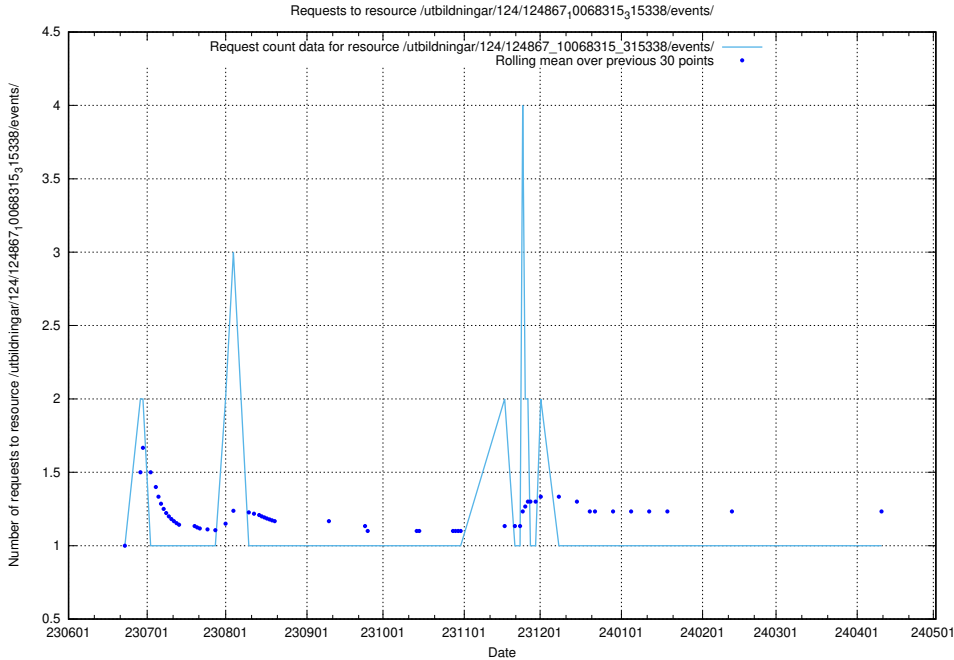

5.6649 Usage of /utbildningar/124/124867_10068315_315338/events/

Here, we count the number of requests to resource /utbildningar/124/124867_10068315_315338/events/