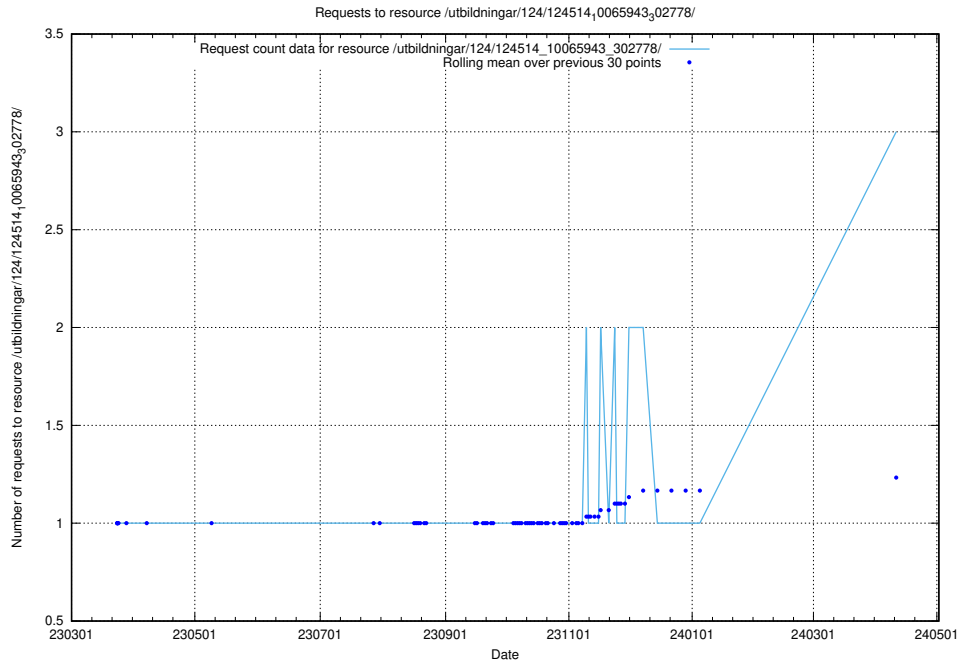

5.397 Usage of /utbildningar/124/124514_10065943_302778/

Here, we count the number of requests to resource /utbildningar/124/124514_10065943_302778/.