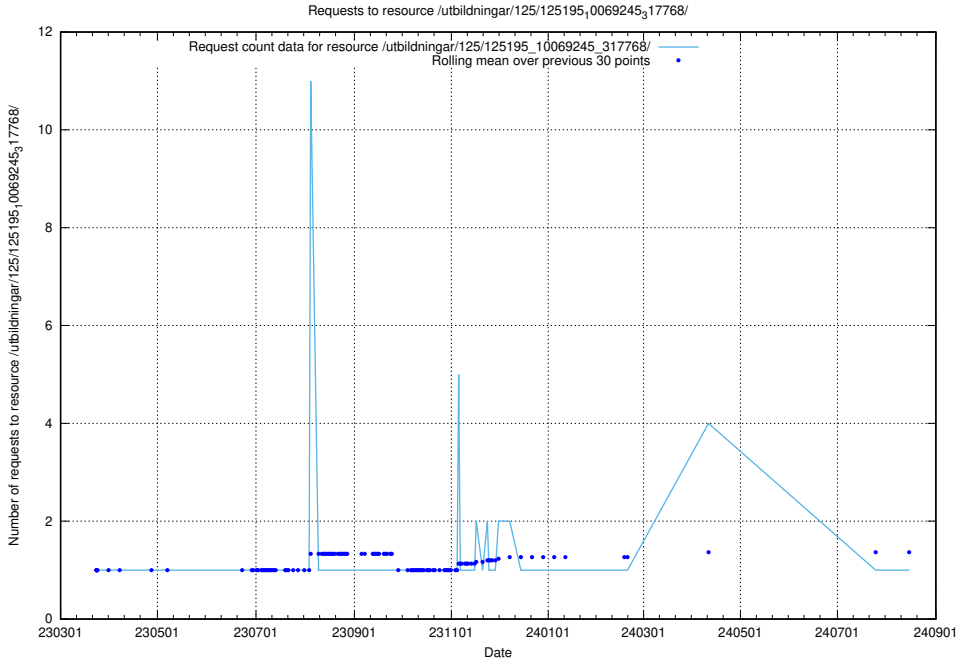

5.1176 Usage of /utbildningar/125/125195_10069245_317768/

Here, we count the number of requests to resource /utbildningar/125/125195_10069245_317768/.