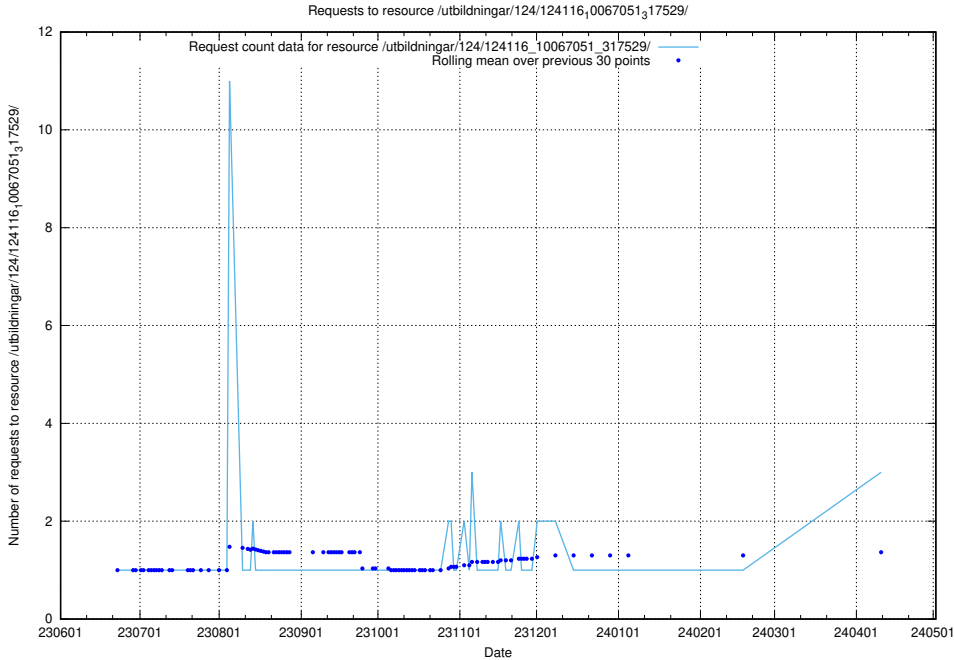

Here, we count the number of requests to resource /utbildningar/124/124474_10067554_312977/.

5.481 Usage of /utbildningar/124/124116_10067051_317529/

Here, we count the number of requests to resource /utbildningar/124/124116_10067051_317529/.