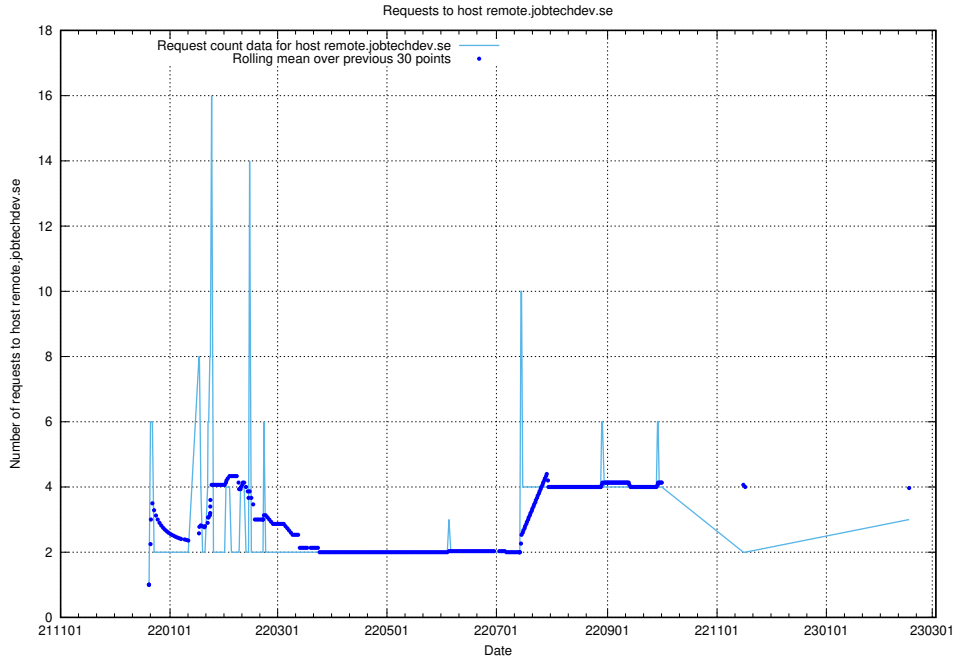

7.201 Usage of remote.jobtechdev.se

Here, we count the number of requests to host remote.jobtechdev.se.