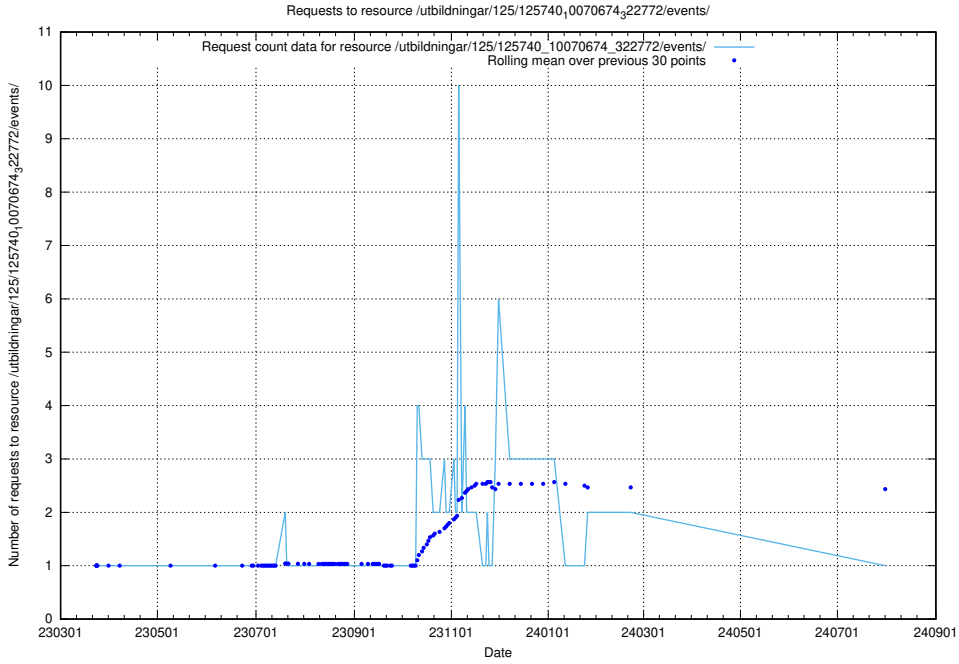

5.1029 Usage of /utbildningar/125/125740_10070674_322772/events/

Here, we count the number of requests to resource /utbildningar/125/125740_10070674_322772/events/