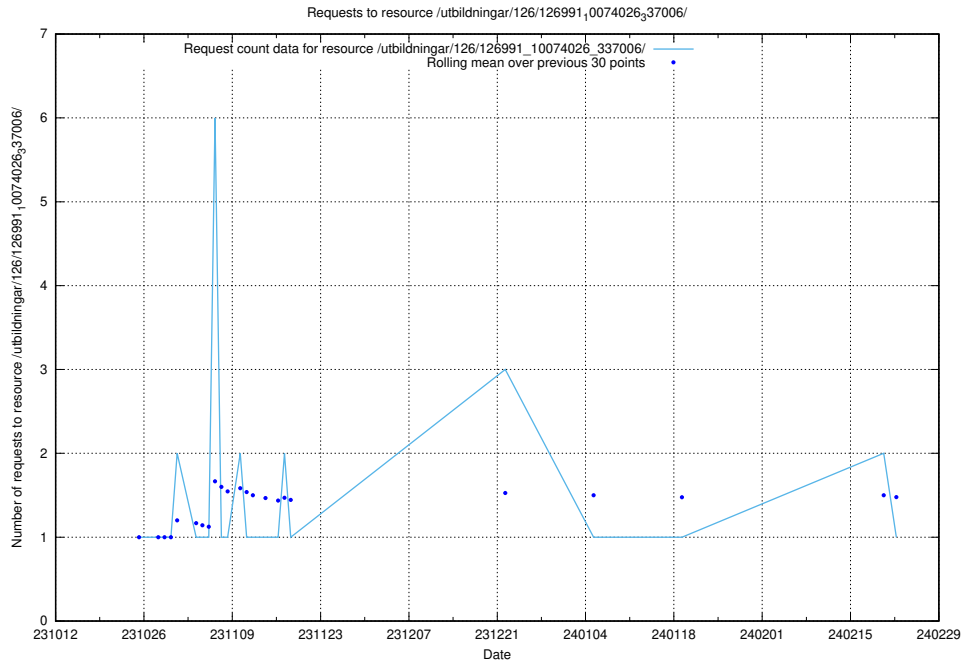

Here, we count the number of requests to resource /utbildningar/126/126991_10074026_337006/events/

5.5142 Usage of /utbildningar/126/126991_10074026_337006/

Here, we count the number of requests to resource /utbildningar/126/126991_10074026_337006/.