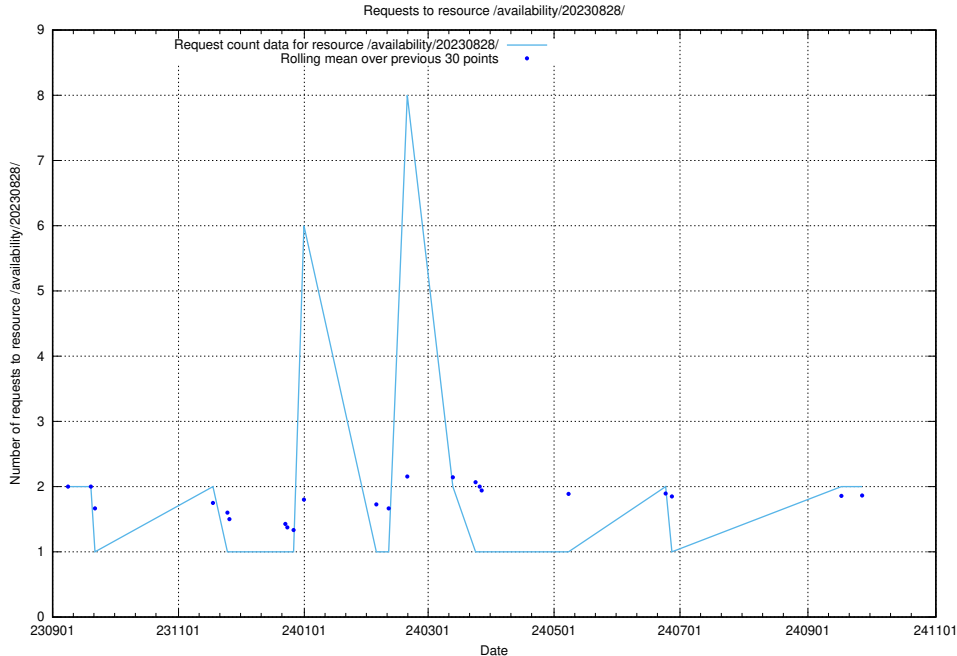

5.815 Usage of /availability/20230828/

Here, we count the number of requests to resource /availability/20230828/.