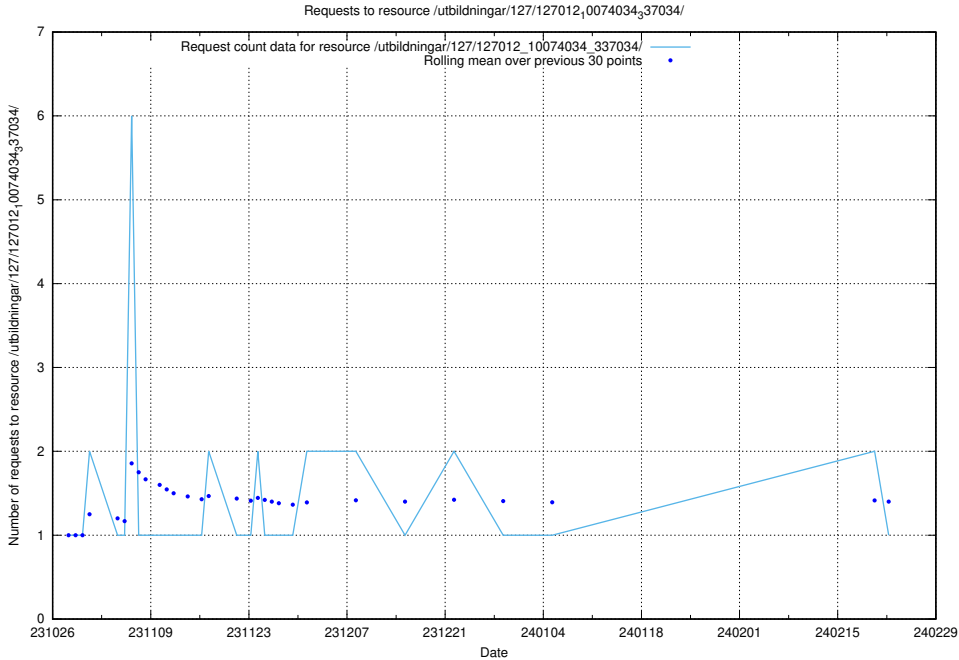

5.5114 Usage of /utbildningar/127/127012_10074034_337034/

Here, we count the number of requests to resource /utbildningar/127/127012_10074034_337034/.