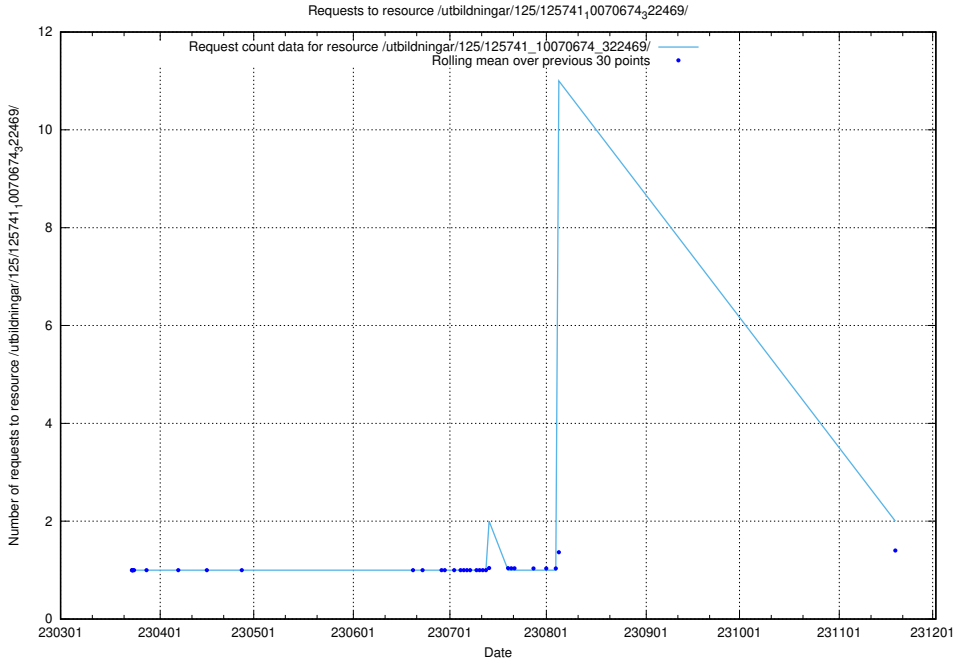

5.995 Usage of /utbildningar/125/125741_10070674_322469/

Here, we count the number of requests to resource /utbildningar/125/125741_10070674_322469/.