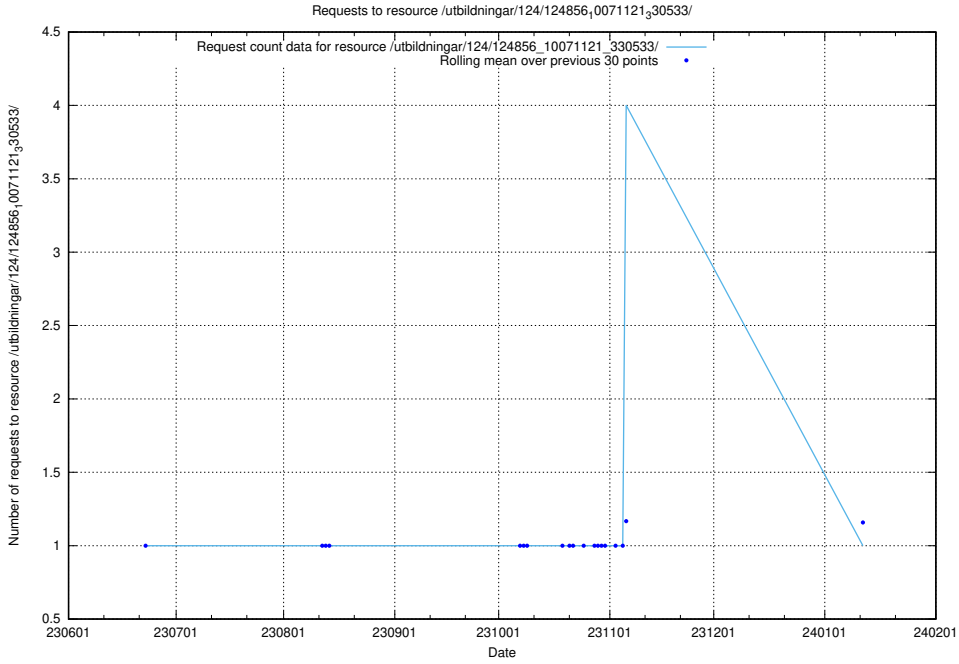

5.6654 Usage of /utbildningar/124/124856_10071121_330533/

Here, we count the number of requests to resource /utbildningar/124/124856_10071121_330533/.