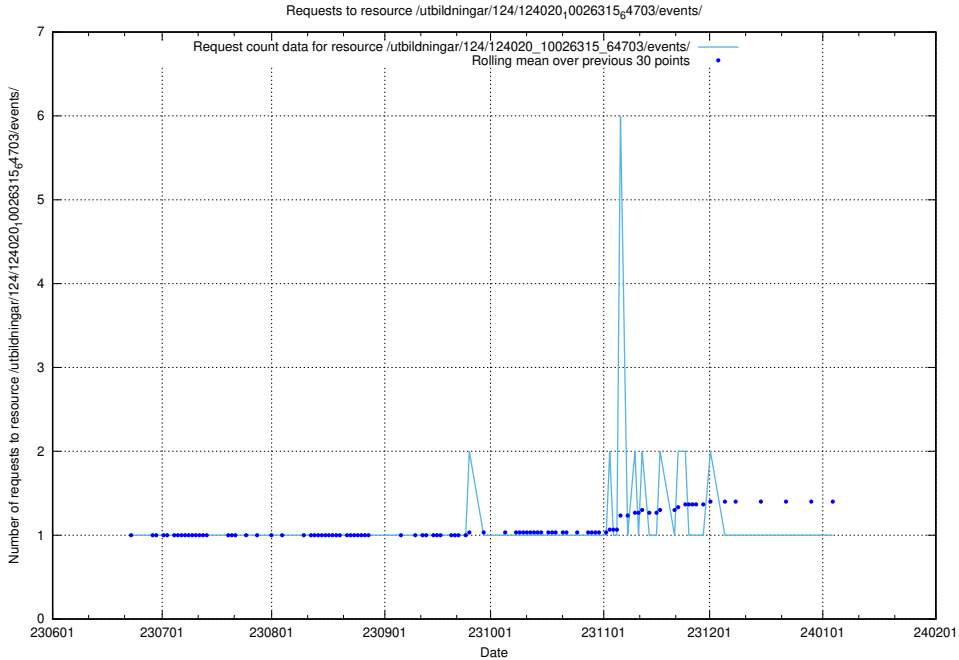

5.6749 Usage of /utbildningar/124/124020_10026315_64703/events/

Here, we count the number of requests to resource /utbildningar/124/124020_10026315_64703/events/.

5.6750 Usage of /utbildningar/124/124020_10026315_64703/