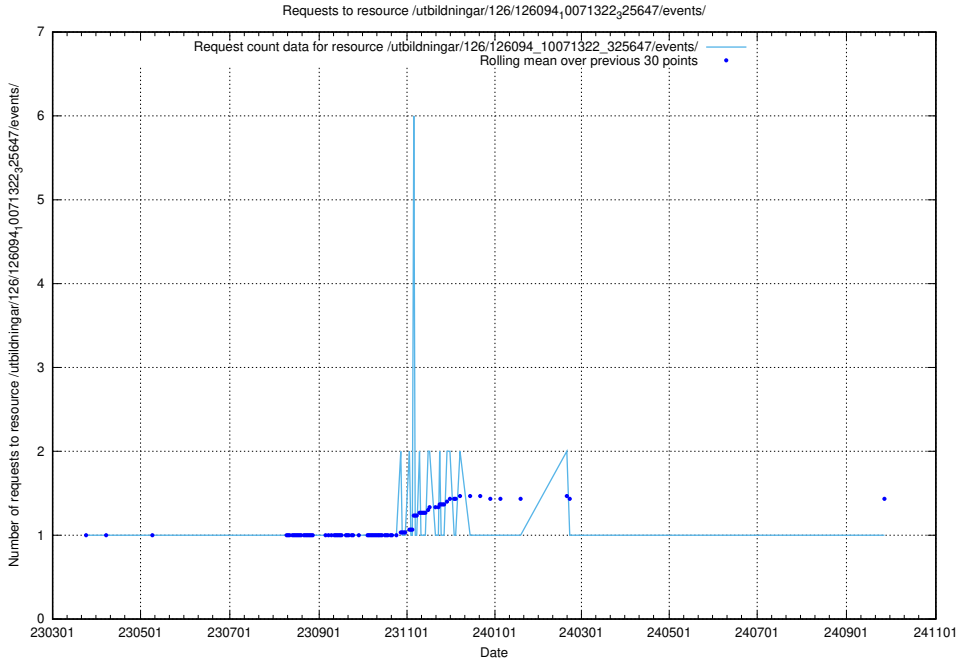

5.7169 Usage of /utbildningar/126/126094_10071322_325647/events/

Here, we count the number of requests to resource /utbildningar/126/126094_10071322_325647/events/