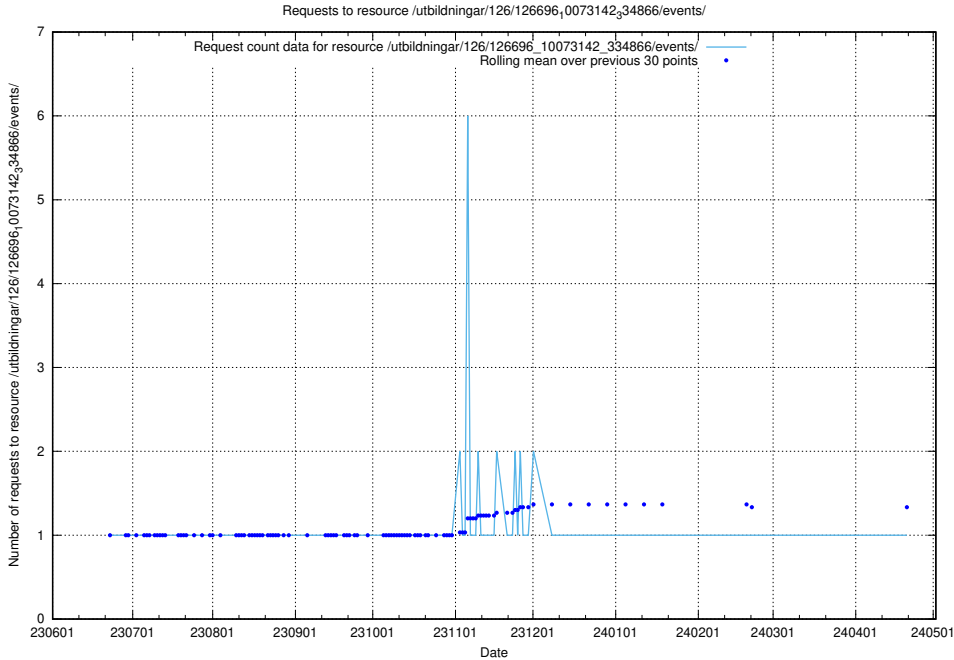

5.6542 Usage of /utbildningar/126/126696_10073142_334866/events/

Here, we count the number of requests to resource /utbildningar/126/126696_10073142_334866/events/