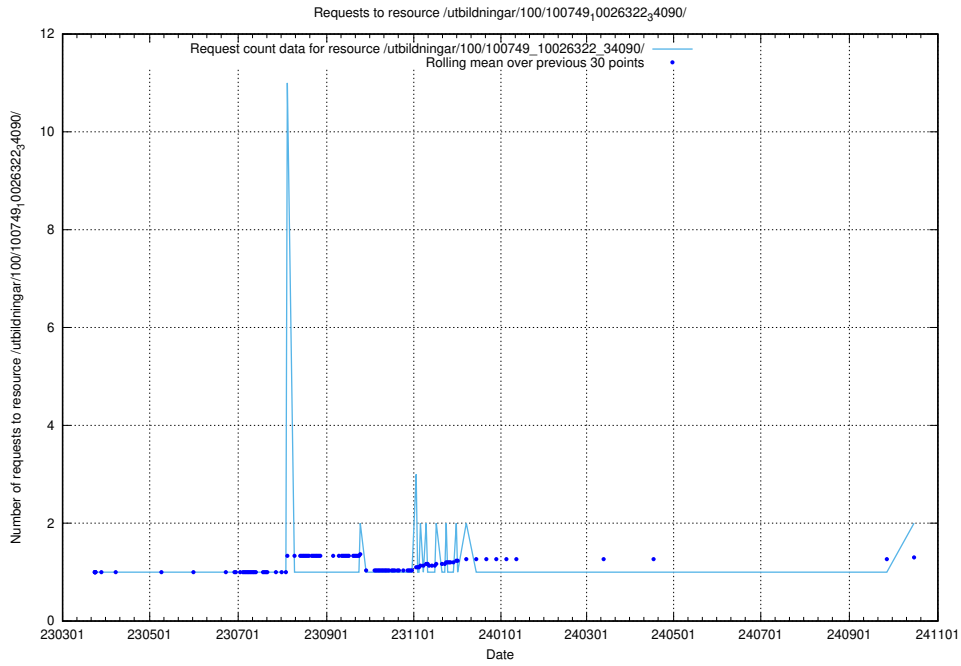

5.904 Usage of /utbildningar/100/100749_10026322_34090/

Here, we count the number of requests to resource /utbildningar/100/100749_10026322_34090/.