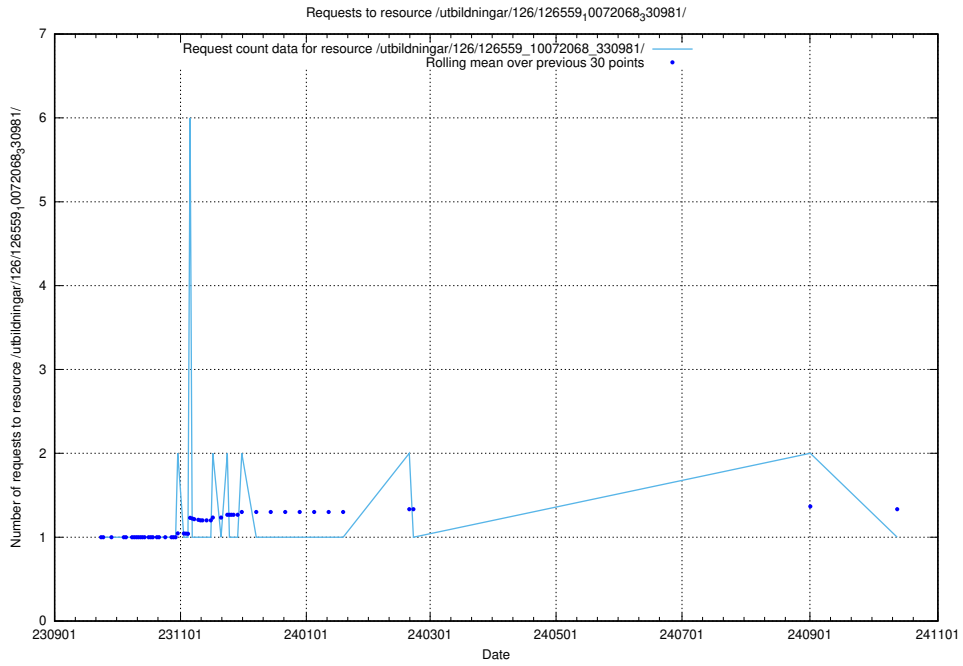

5.5408 Usage of /utbildningar/126/126559_10072068_330981/

Here, we count the number of requests to resource /utbildningar/126/126559_10072068_330981/.