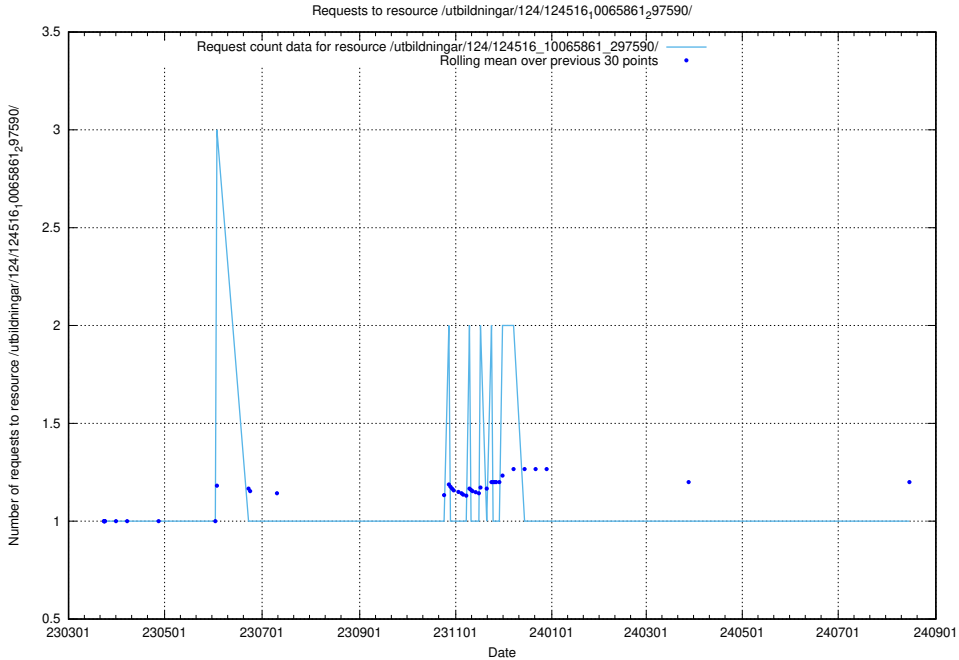

5.2413 Usage of /availability/kpi/20240416/

Here, we count the number of requests to resource /availability/kpi/20240416/.

5.2414 Usage of /utbildningar/124/124516_10065861_297590/

Here, we count the number of requests to resource /utbildningar/124/124516_10065861_297590/.