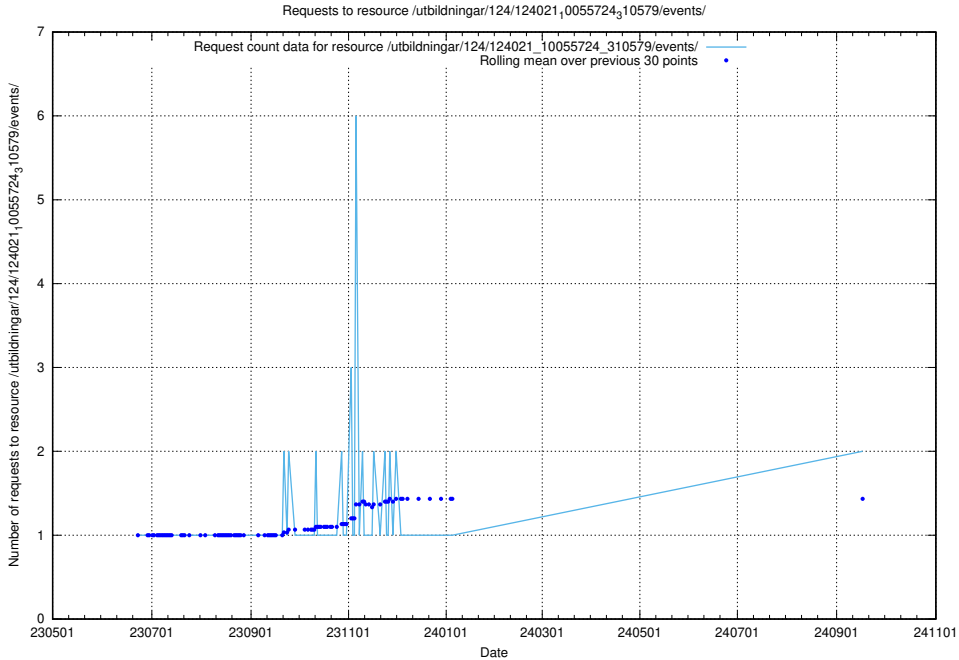

5.928 Usage of /utbildningar/124/124021_10055724_310579/events/

Here, we count the number of requests to resource /utbildningar/124/124021_10055724_310579/events/