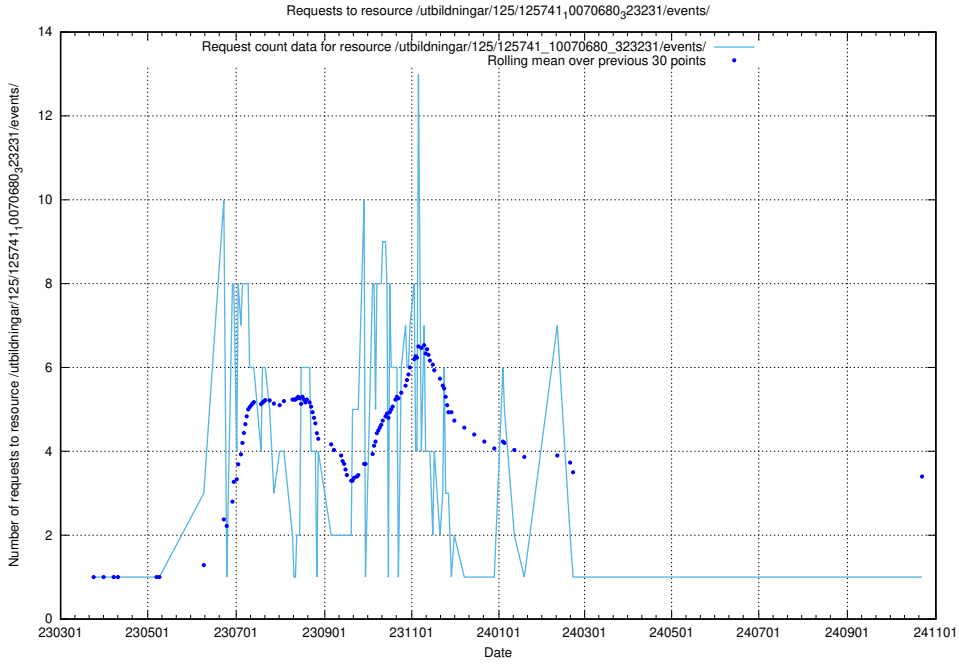

5.7195 Usage of /utbildningar/125/125741_10070680_323231/events/

Here, we count the number of requests to resource /utbildningar/125/125741_10070680_323231/events/