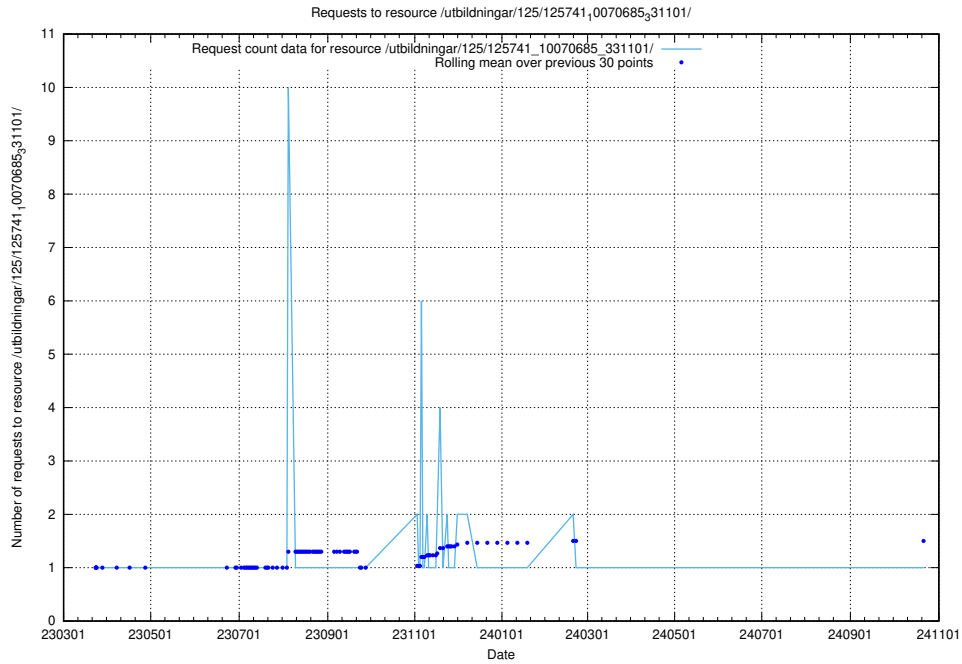

5.7452 Usage of /utbildningar/125/125741_10070685_331101/

Here, we count the number of requests to resource /utbildningar/125/125741_10070685_331101/.