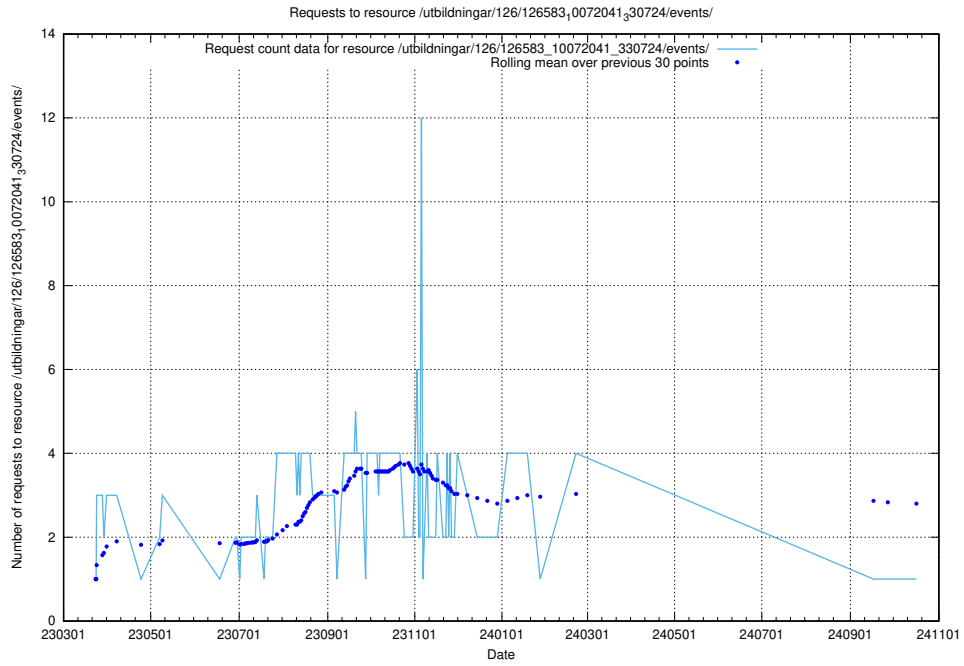

5.7374 Usage of /utbildningar/126/126583_10072041_330724/events/

Here, we count the number of requests to resource /utbildningar/126/126583_10072041_330724/events/