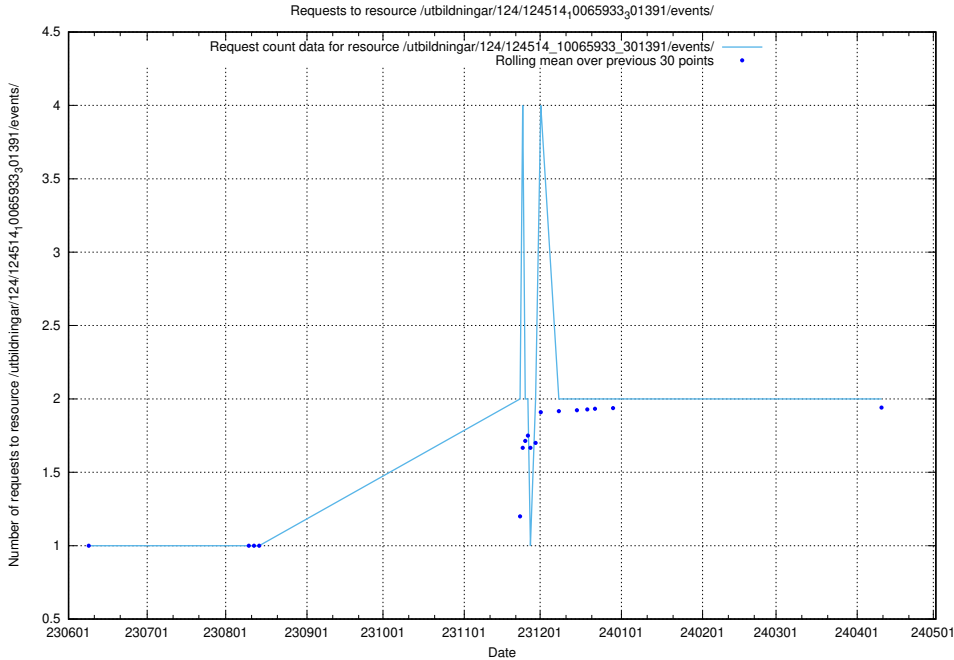

5.945 Usage of /utbildningar/124/124514_10065933_301391/events/

Here, we count the number of requests to resource /utbildningar/124/124514_10065933_301391/events/

5.946 Usage of /taxonomy/version/17/query/skills/