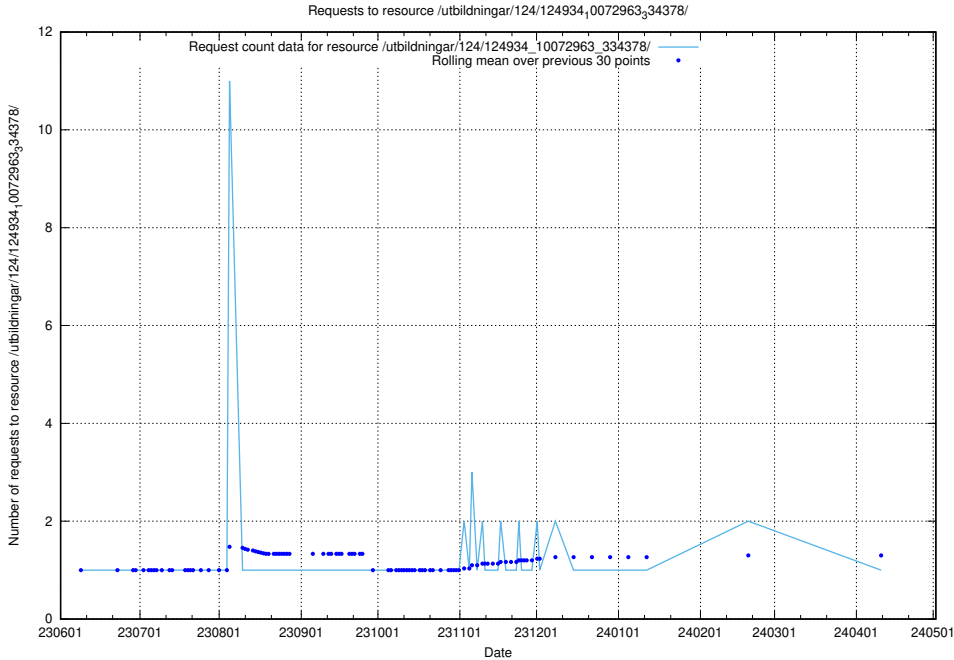

5.6816 Usage of /utbildningar/124/124934_10072963_334378/

Here, we count the number of requests to resource /utbildningar/124/124934_10072963_334378/.