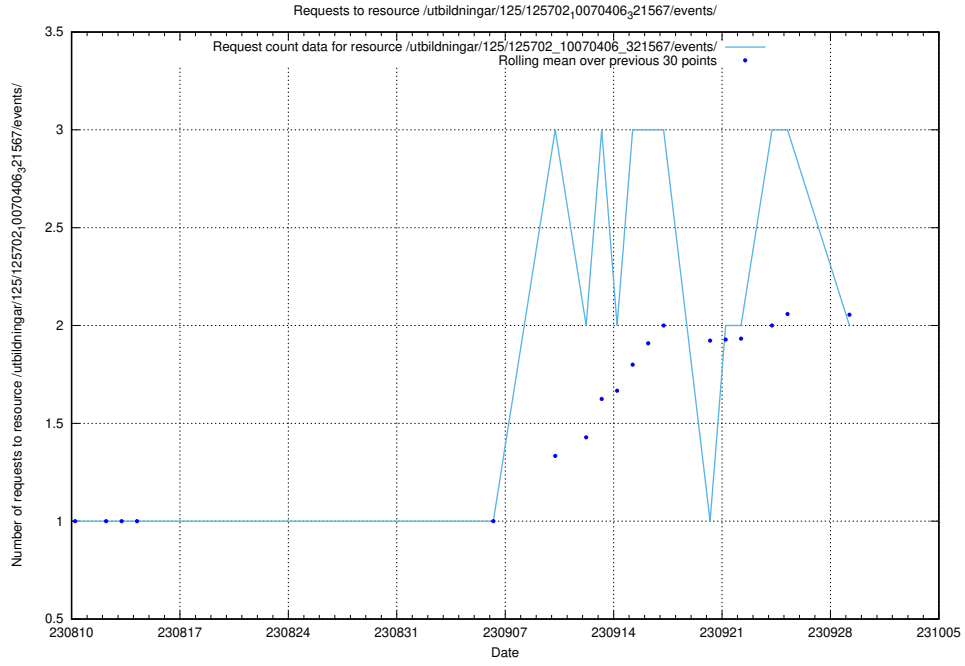

5.833 Usage of /utbildningar/125/125702_10070406_321567/events/

Here, we count the number of requests to resource /utbildningar/125/125702_10070406_321567/events/