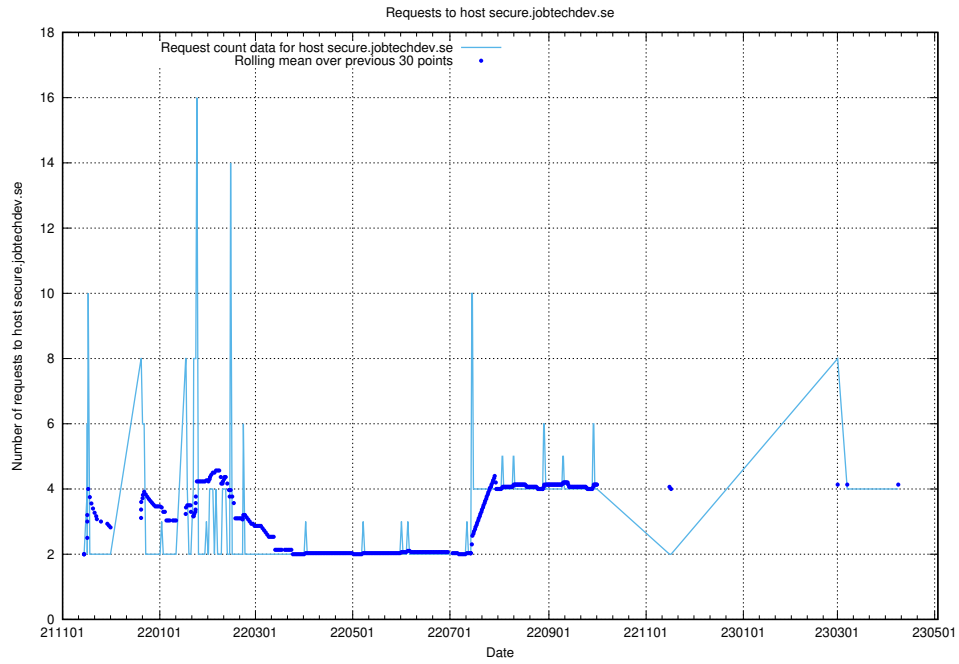

Here, we count the number of requests to host `jobsearch-api-onprem-prod.jobtechdev.se`.

7.165 Usage of secure.jobtechdev.se

Here, we count the number of requests to host secure.jobtechdev.se.

7.166 Usage of dex-test.jobtechdev.se