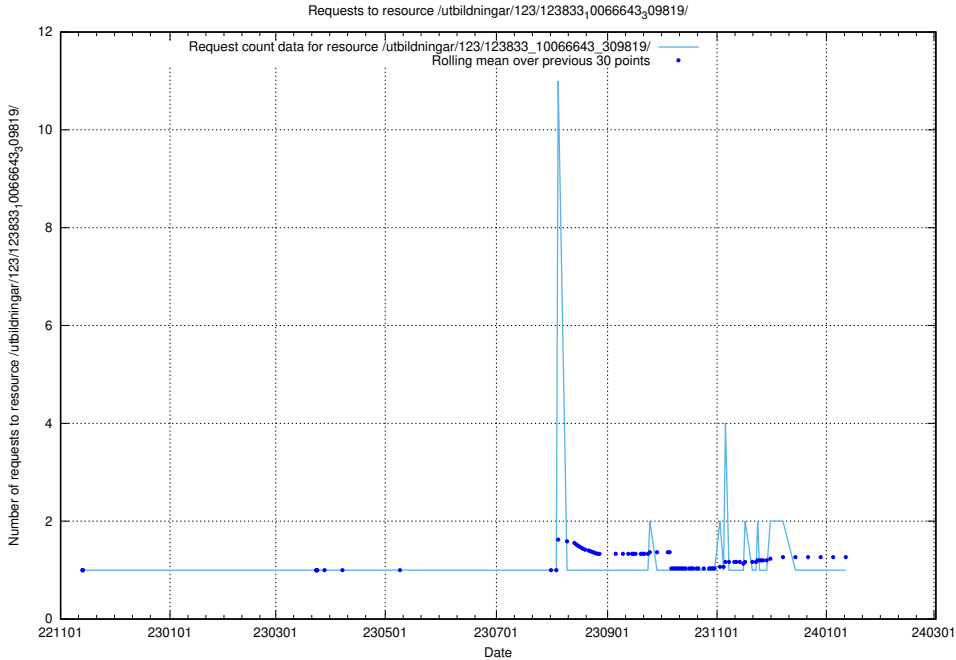

5.6838 Usage of /utbildningar/123/123833_10066643_309819/

Here, we count the number of requests to resource /utbildningar/123/123833_10066643_309819/.