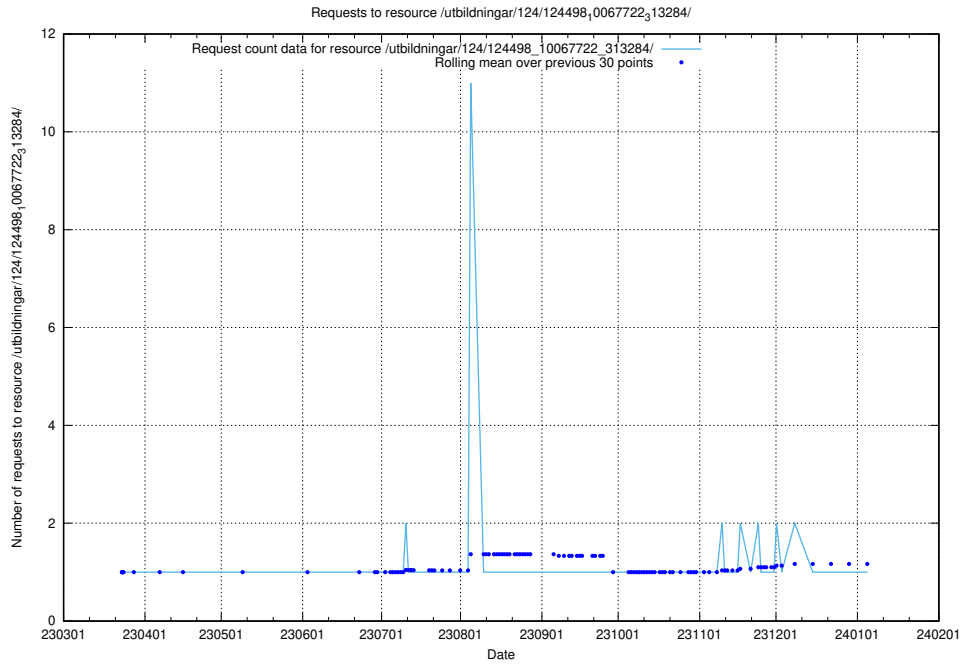

5.3644 Usage of /utbildningar/124/124498_10067722_313284/

Here, we count the number of requests to resource /utbildningar/124/124498_10067722_313284/.