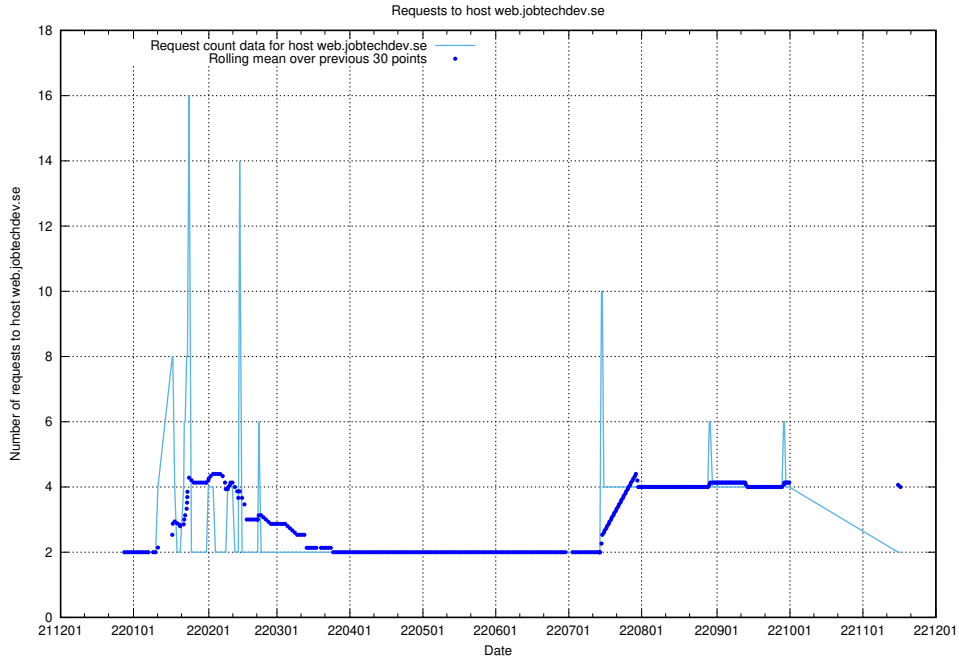

7.358 Usage of web.jobtechdev.se

Here, we count the number of requests to host web.jobtechdev.se.