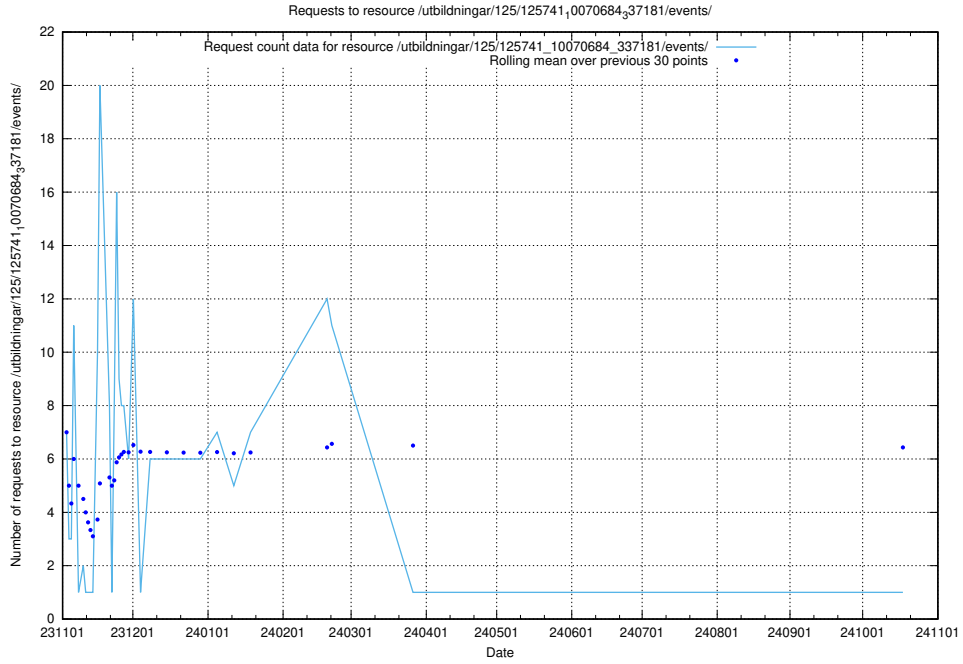

Here, we count the number of requests to resource /utbildningar/126/126718_10073163_336348/.

5.5063 Usage of /utbildningar/125/125741_10070684_337181/events/

Here, we count the number of requests to resource /utbildningar/125/125741_10070684_337181/events/