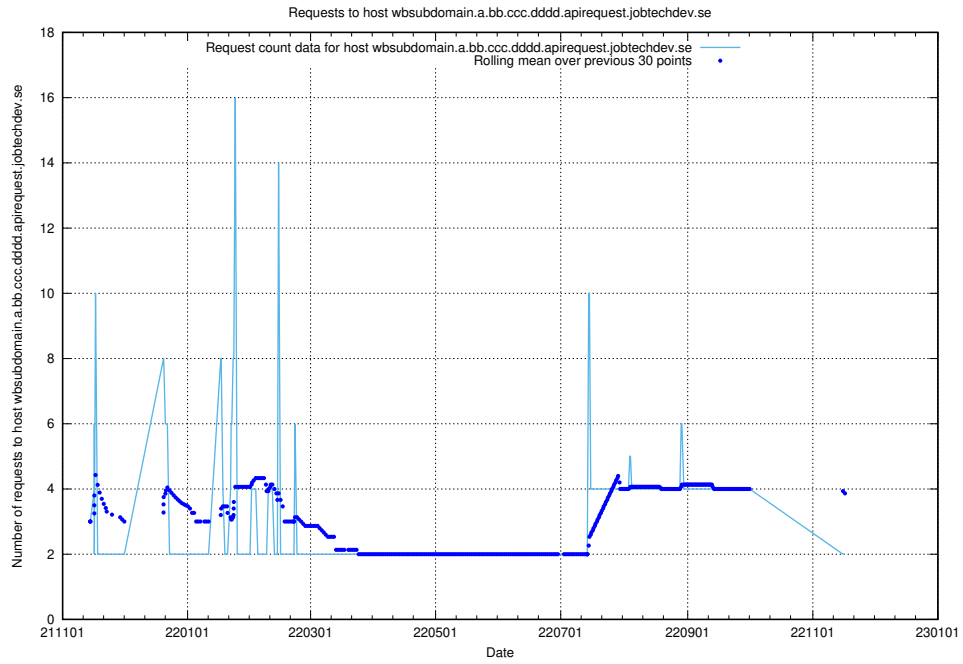

7.559 Usage of wbsubdomain.a.bb.ccc.dddd.apirequest.jobtechdev.se

Here, we count the number of requests to host wbsubdomain.a.bb.ccc.dddd.apirequest.jobtechdev.se.