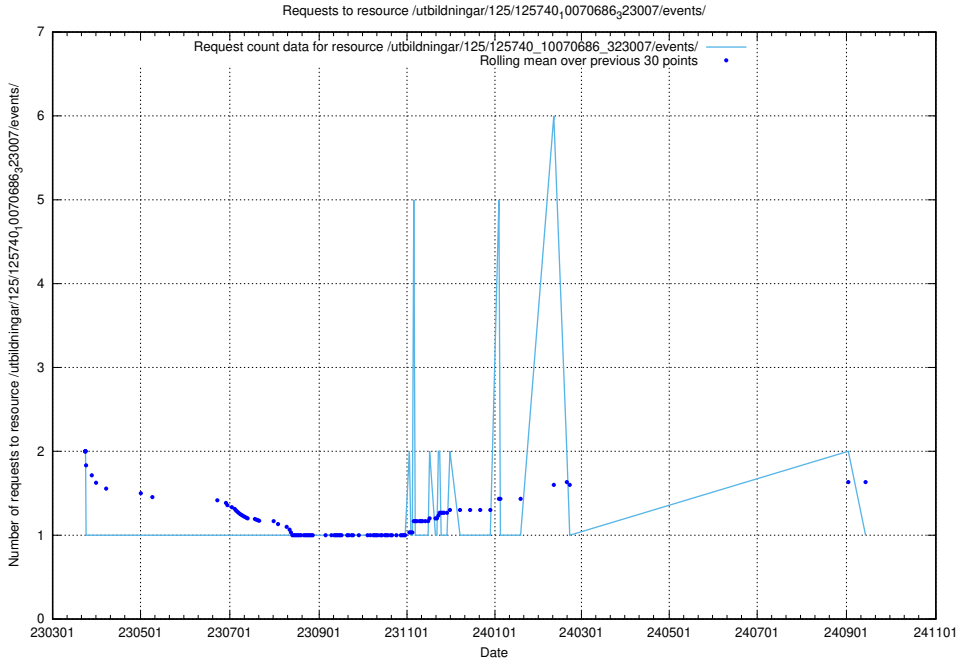

5.7248 Usage of /utbildningar/125/125740_10070686_323007/events/

Here, we count the number of requests to resource /utbildningar/125/125740_10070686_323007/events/