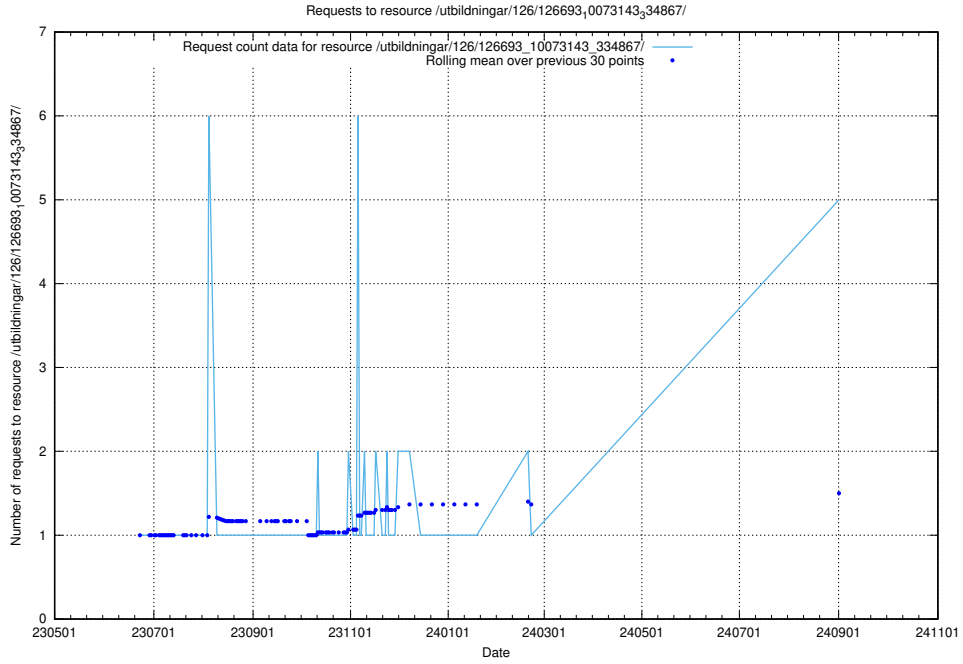

5.233 Usage of /utbildningar/126/126693_10073143_334867/

Here, we count the number of requests to resource /utbildningar/126/126693_10073143_334867/.