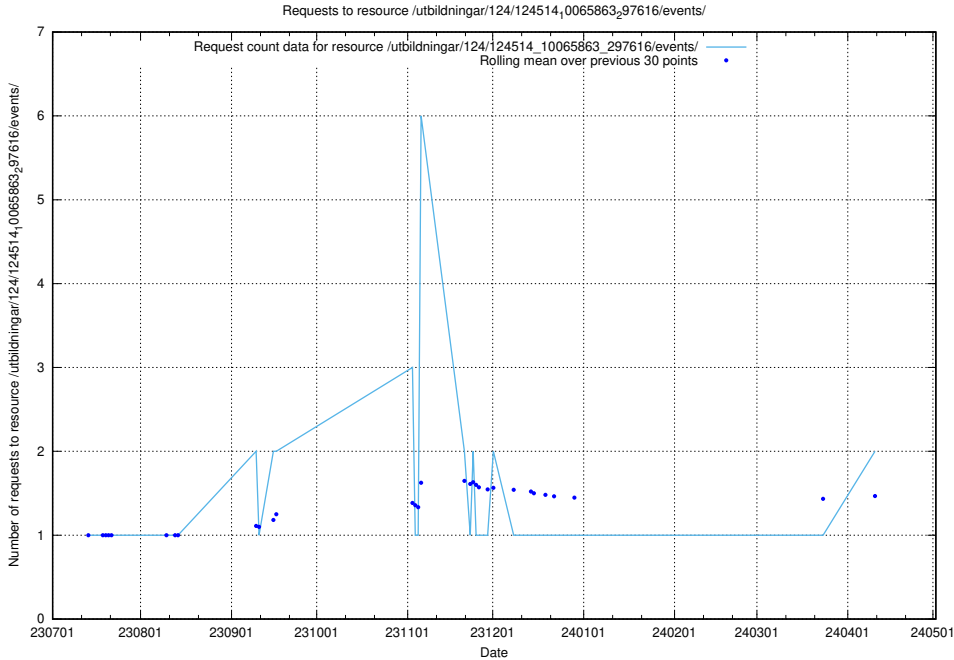

5.861 Usage of /utbildningar/124/124514_10065863_297616/events/

Here, we count the number of requests to resource /utbildningar/124/124514_10065863_297616/events/