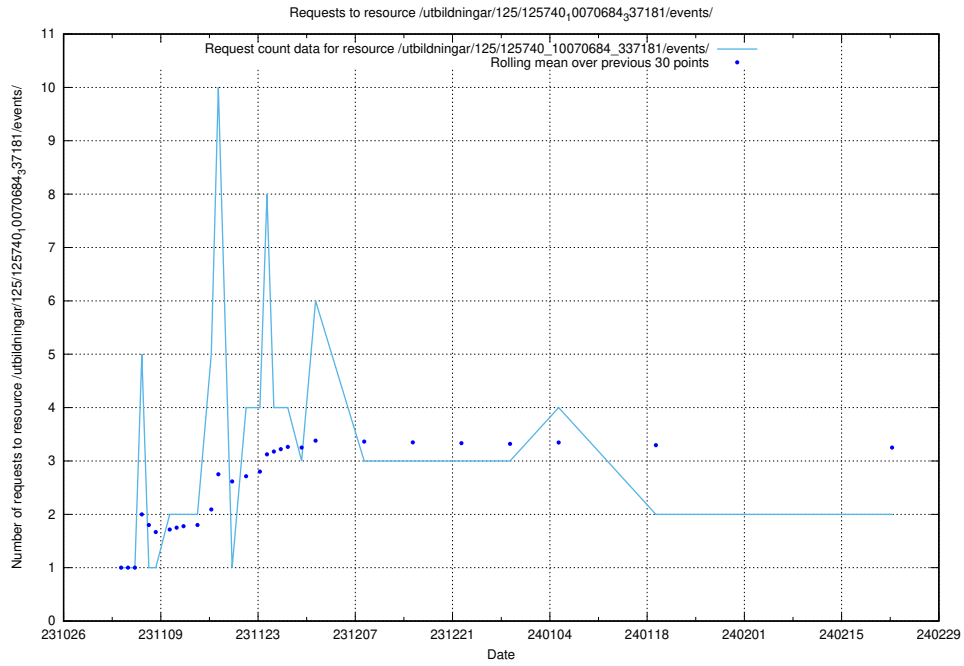

5.769 Usage of /utbildningar/125/125740_10070684_337181/events/

Here, we count the number of requests to resource /utbildningar/125/125740_10070684_337181/events/