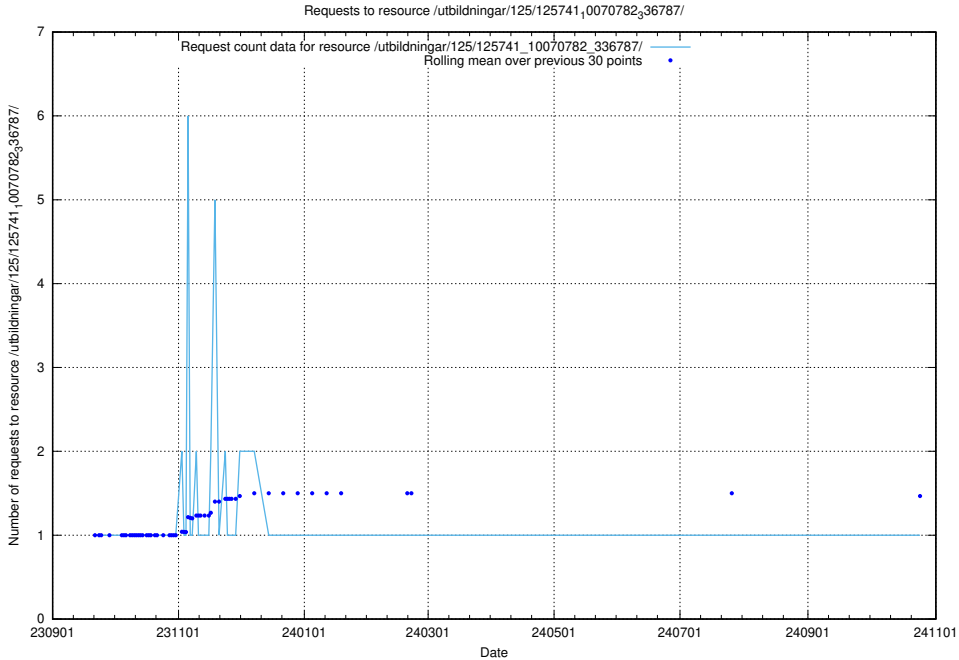

5.5434 Usage of /utbildningar/125/125741_10070782_336787/

Here, we count the number of requests to resource /utbildningar/125/125741_10070782_336787/.