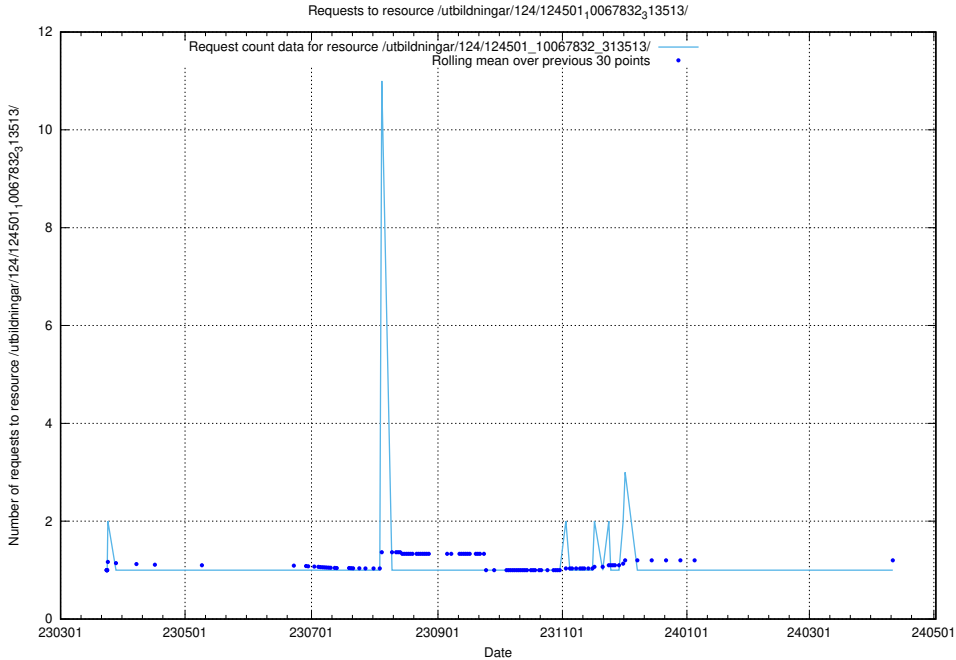

Here, we count the number of requests to resource /utbildningar/utb_emil/125/125796_10070642_322362/events/

5.3164 Usage of /utbildningar/124/124501_10067832_313513/

Here, we count the number of requests to resource /utbildningar/124/124501_10067832_313513/.