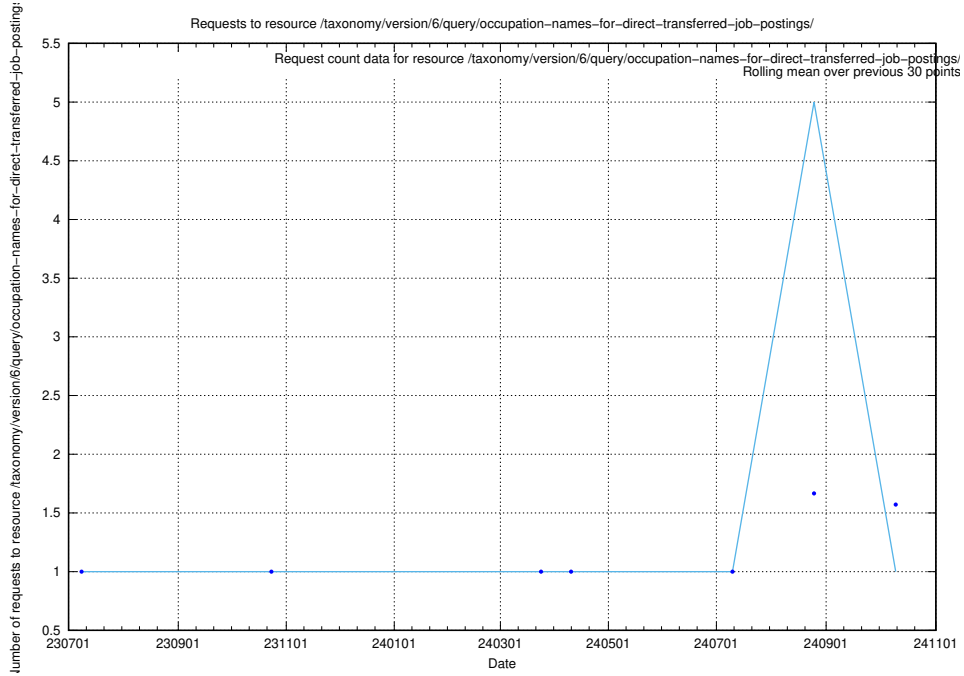

5.6169 Usage of /taxonomy/version/6/query/occupation-names-for-direct-transferred-job-postings/

Here, we count the number of requests to resource /taxonomy/version/6/query/occupation-names-for-direct-transferred-job-postings/.