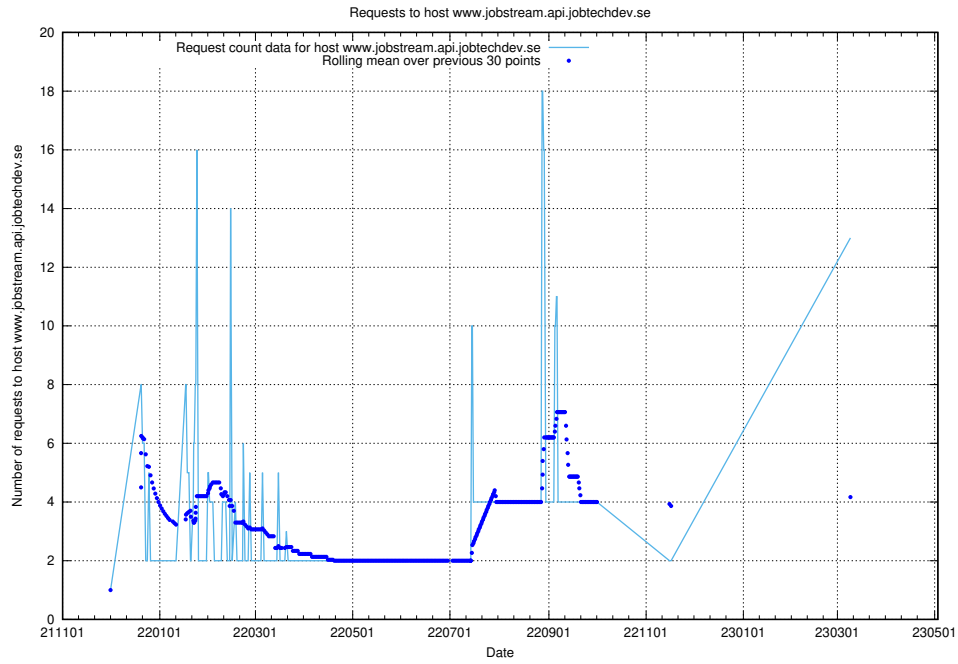

7.46 Usage of `www.jobstream.api.jobtechdev.se`

Here, we count the number of requests to host `www.jobstream.api.jobtechdev.se`.