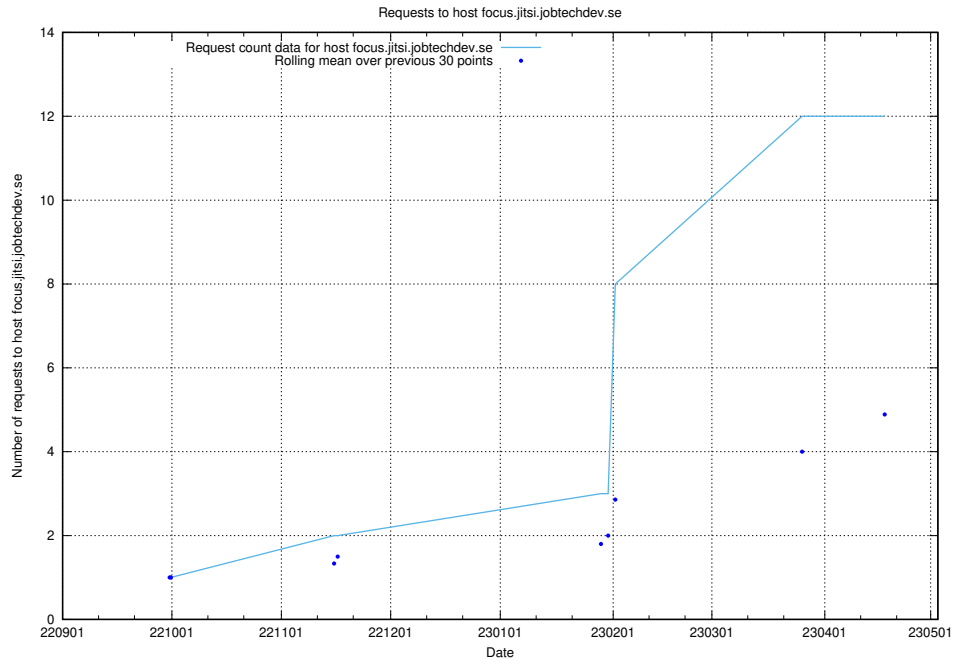

7.55 Usage of focus.jitsi.jobtechdev.se

Here, we count the number of requests to host focus.jitsi.jobtechdev.se.