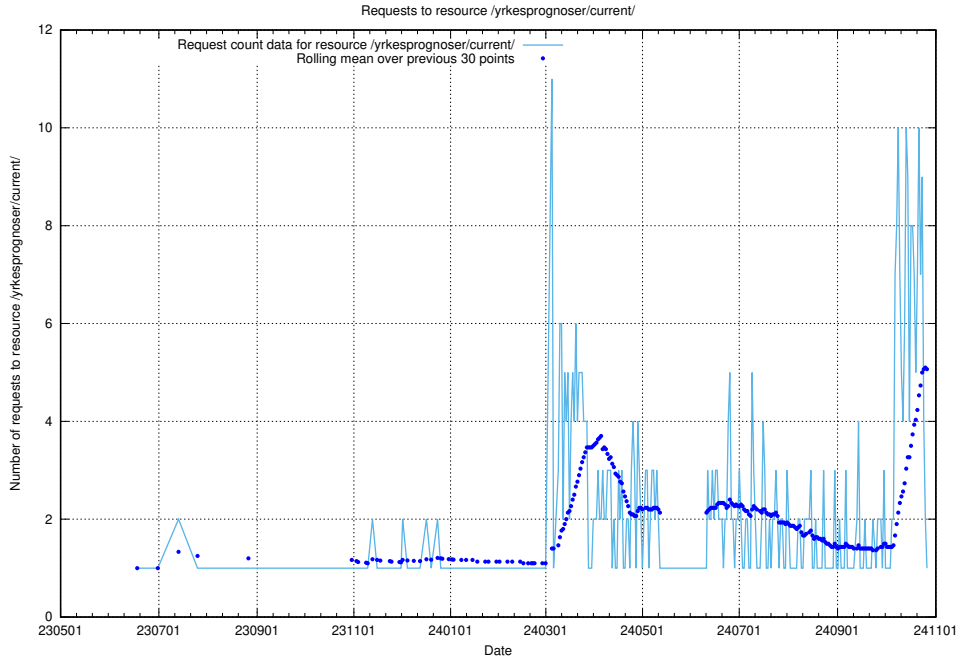

5.6777 Usage of /yrkesprognoser/current/

Here, we count the number of requests to resource /yrkesprognoser/current/.