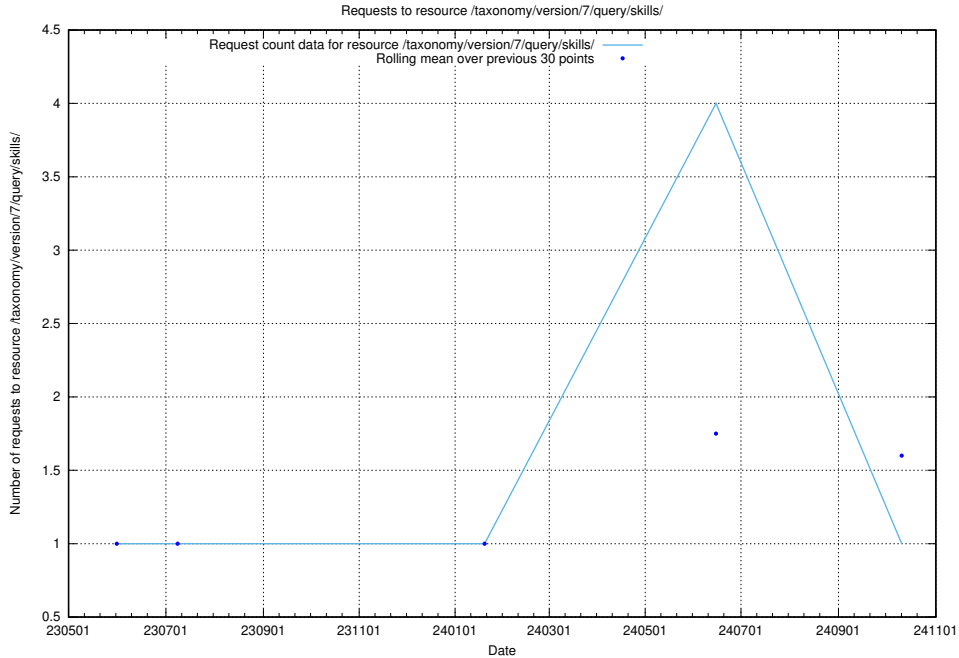

5.6854 Usage of /taxonomy/version/6/query/concepts-describing-occupation-experience-in-years/

Here, we count the number of requests to resource /taxonomy/version/6/query/concepts-describing-occupation-experience-in-years/.