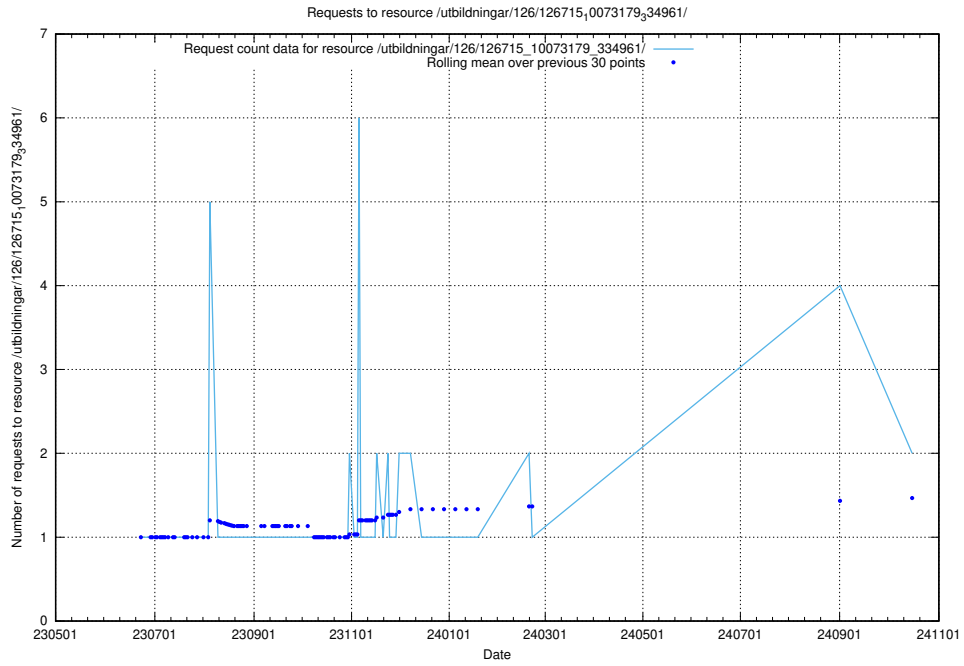

5.903 Usage of /utbildningar/126/126715_10073179_334961/

Here, we count the number of requests to resource /utbildningar/126/126715_10073179_334961/.