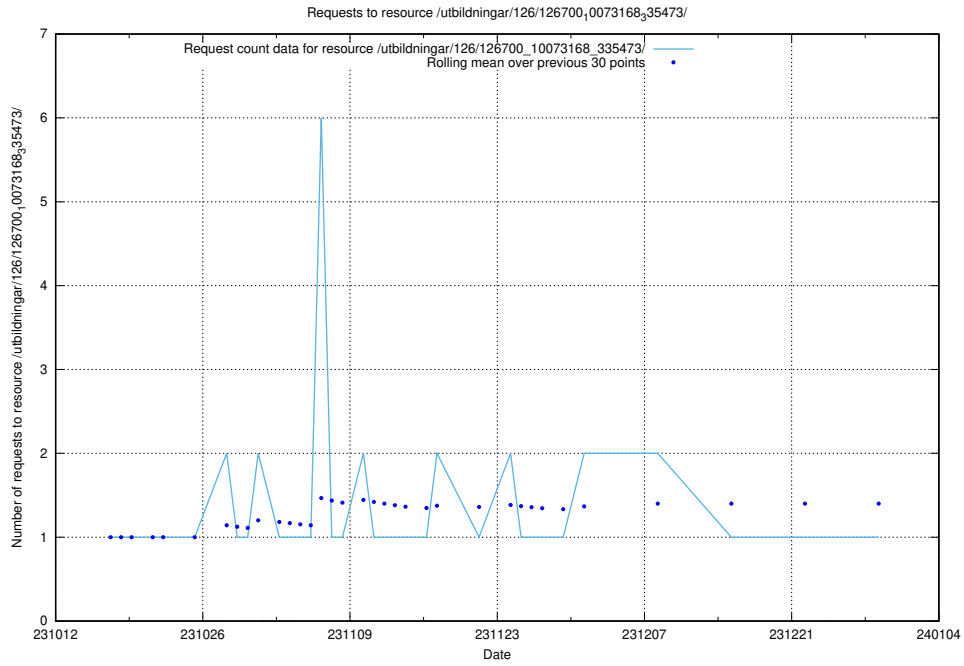

5.5224 Usage of /taxonomy/version/6/query/

Here, we count the number of requests to resource /taxonomy/version/6/query/.

5.5225 Usage of /utbildningar/126/126700_10073168_335473/

Here, we count the number of requests to resource /utbildningar/126/126700_10073168_335473/.