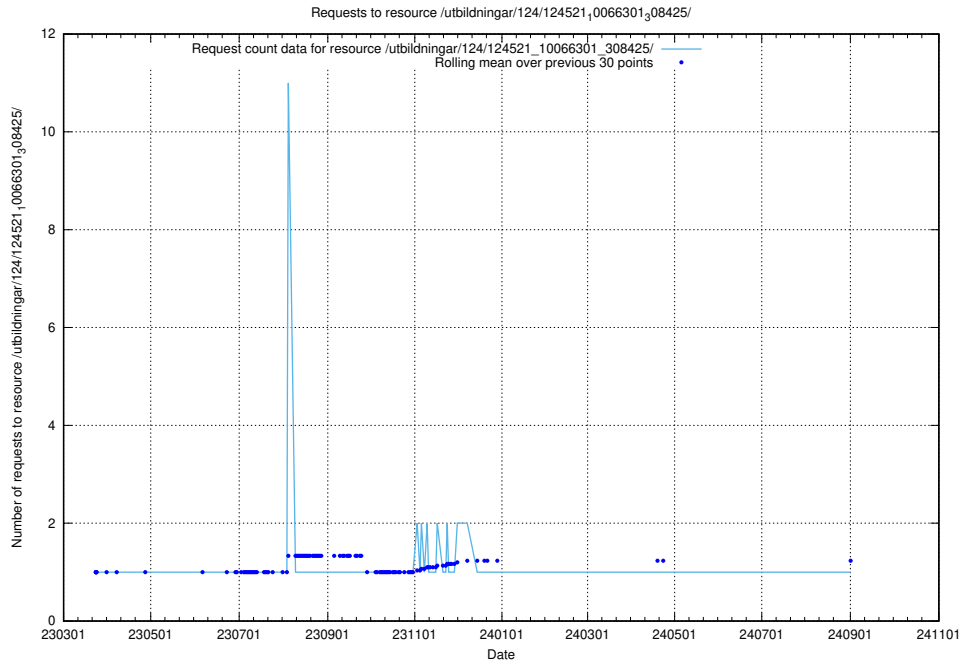

5.1698 Usage of /utbildningar/124/124521_10066301_308425/

Here, we count the number of requests to resource /utbildningar/124/124521_10066301_308425/.