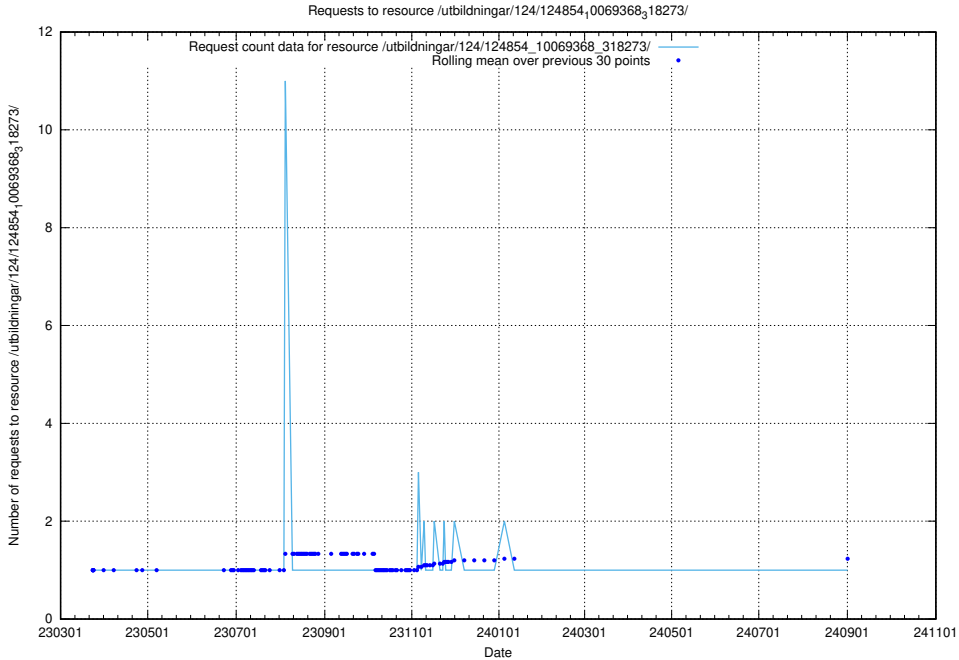

5.1496 Usage of /utbildningar/124/124854_10069368_318273/

Here, we count the number of requests to resource /utbildningar/124/124854_10069368_318273/.