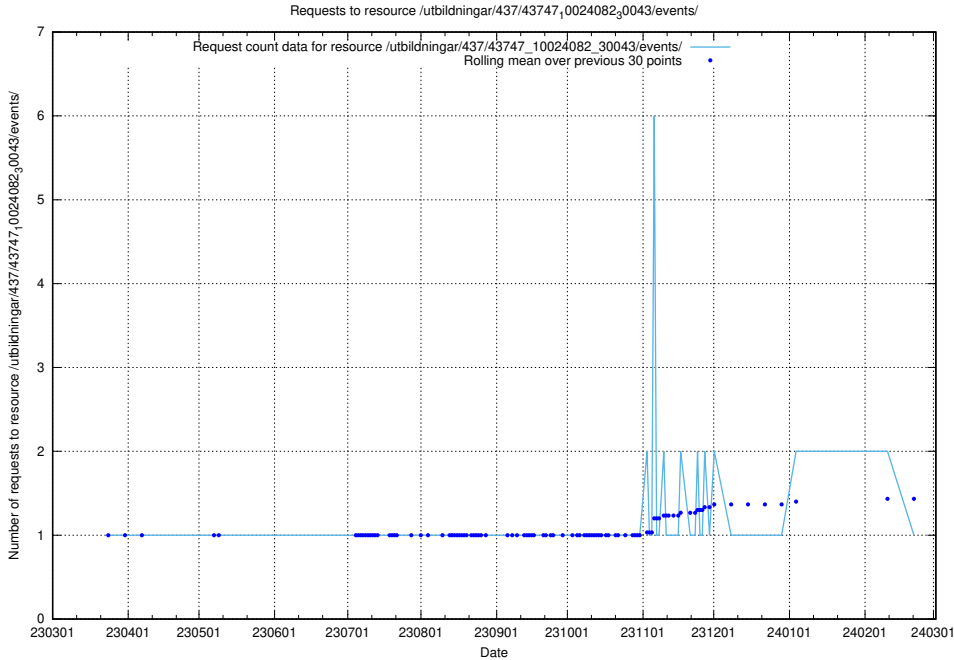

5.7159 Usage of /utbildningar/437/43747_10024082_30043/events/

Here, we count the number of requests to resource /utbildningar/437/43747_10024082_30043/events/.