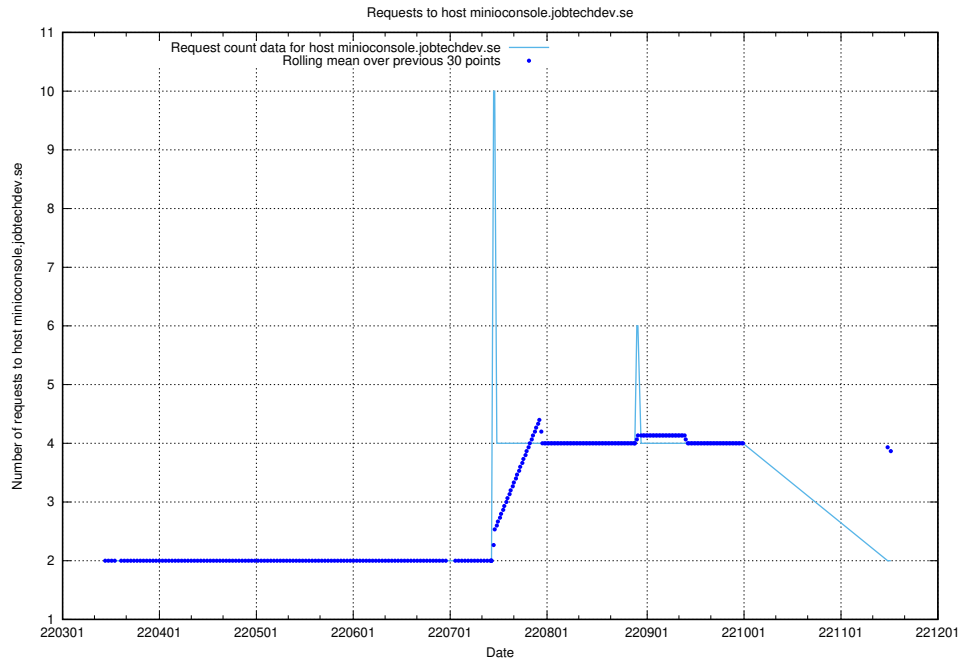

7.503 Usage of minioconsole.jobtechdev.se

Here, we count the number of requests to host minioconsole.jobtechdev.se.

7.504 Usage of minio-console.jobtechdev.se

Here, we count the number of requests to host minio-console.jobtechdev.se.