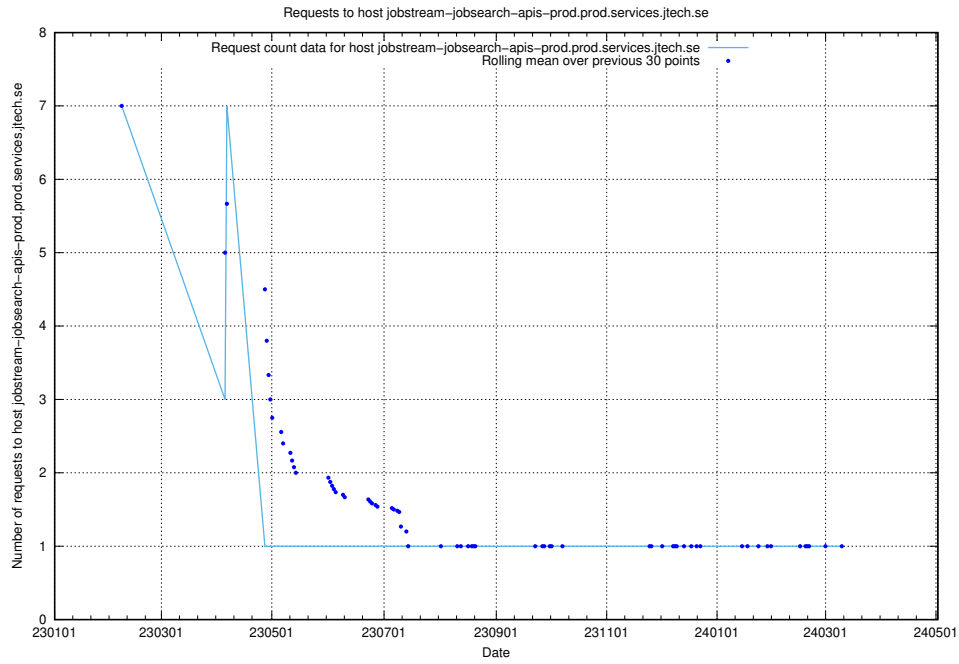

7.620 Usage of jobstream-jobsearch-apis-prod.prod.services.jtech.se

Here, we count the number of requests to host jobstream-jobsearch-apis-prod.prod.services.jtech.se.