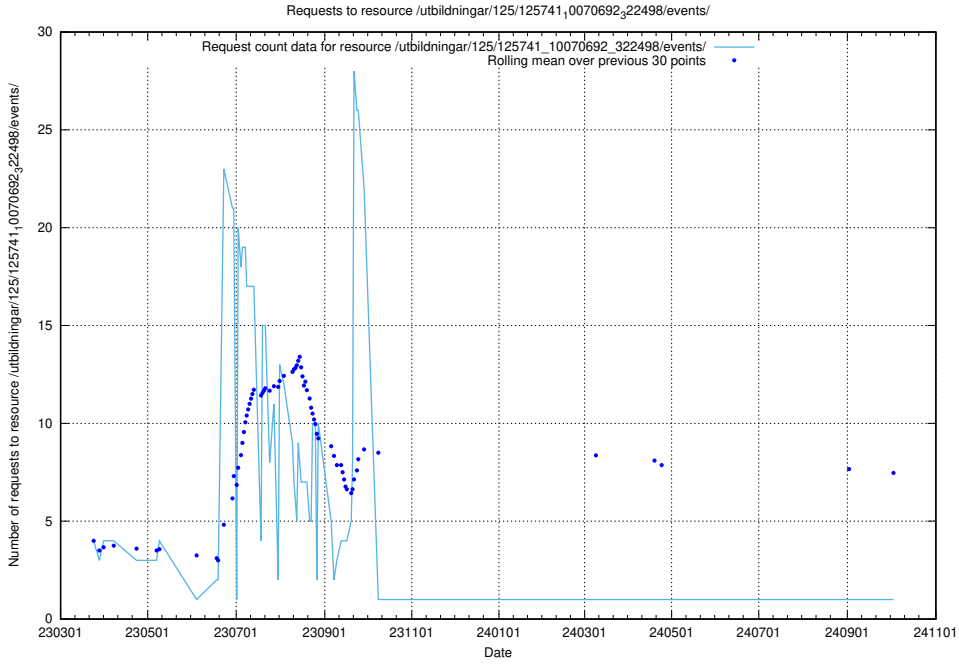

5.7005 Usage of /utbildningar/125/125741_10070692_322498/events/

Here, we count the number of requests to resource /utbildningar/125/125741_10070692_322498/events/