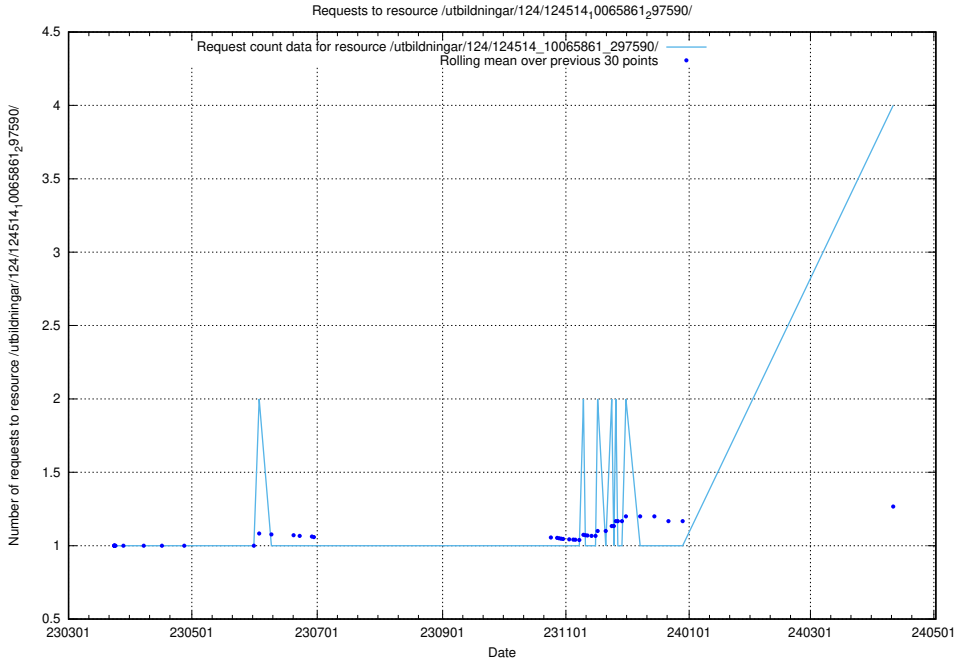

5.286 Usage of /utbildningar/124/124514_10065861_297590/

Here, we count the number of requests to resource /utbildningar/124/124514_10065861_297590/.