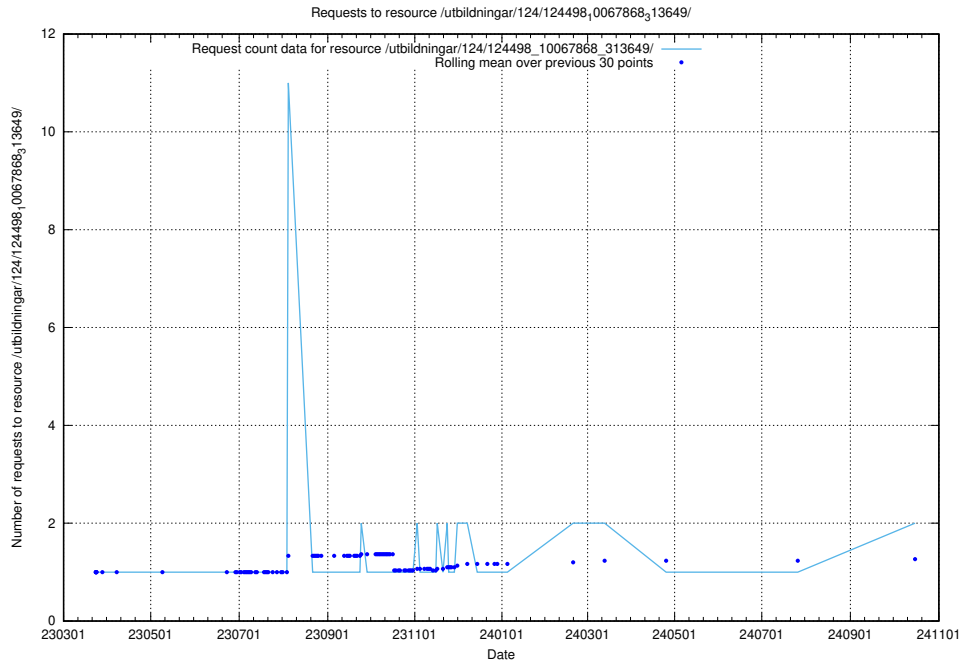

5.674 Usage of /utbildningar/124/124498_10067868_313649/

Here, we count the number of requests to resource /utbildningar/124/124498_10067868_313649/.