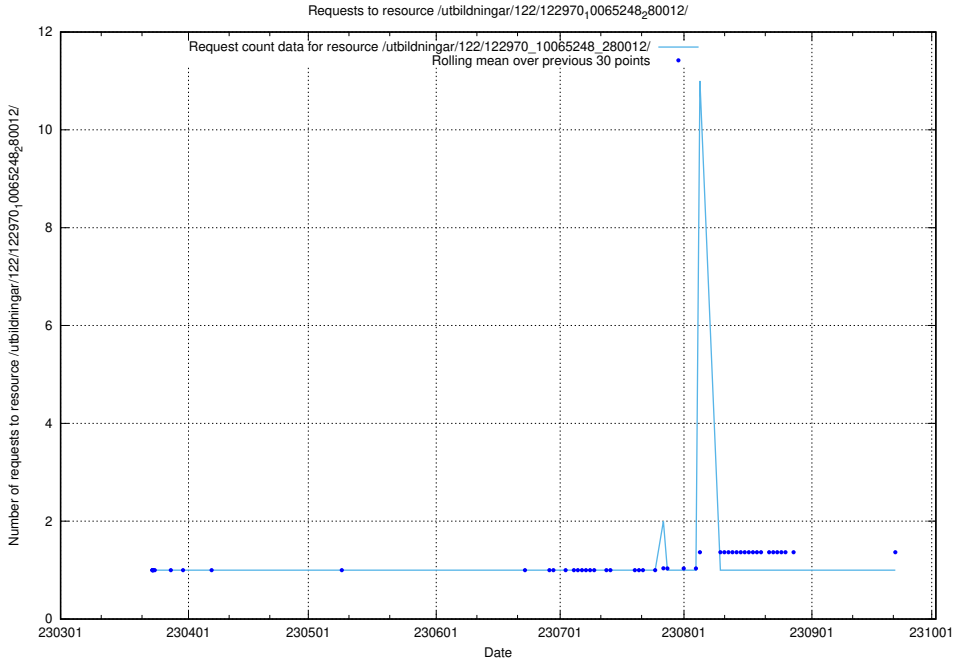

5.5912 Usage of /utbildningar/122/122970_10065248_280012/

Here, we count the number of requests to resource /utbildningar/122/122970_10065248_280012/.