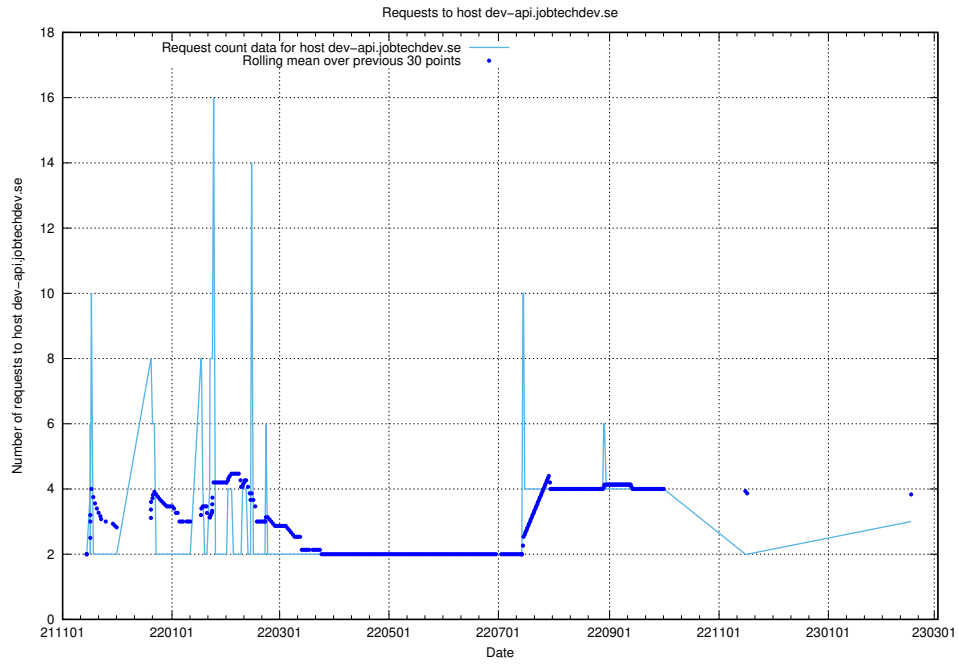

Here, we count the number of requests to host dev-api.jobtechdev.se.

7.173 Usage of taxonomy-t1.api.jobtechdev.se

Here, we count the number of requests to host taxonomy-t1.api.jobtechdev.se.

7.174 Usage of dashboard.jobtechdev.se