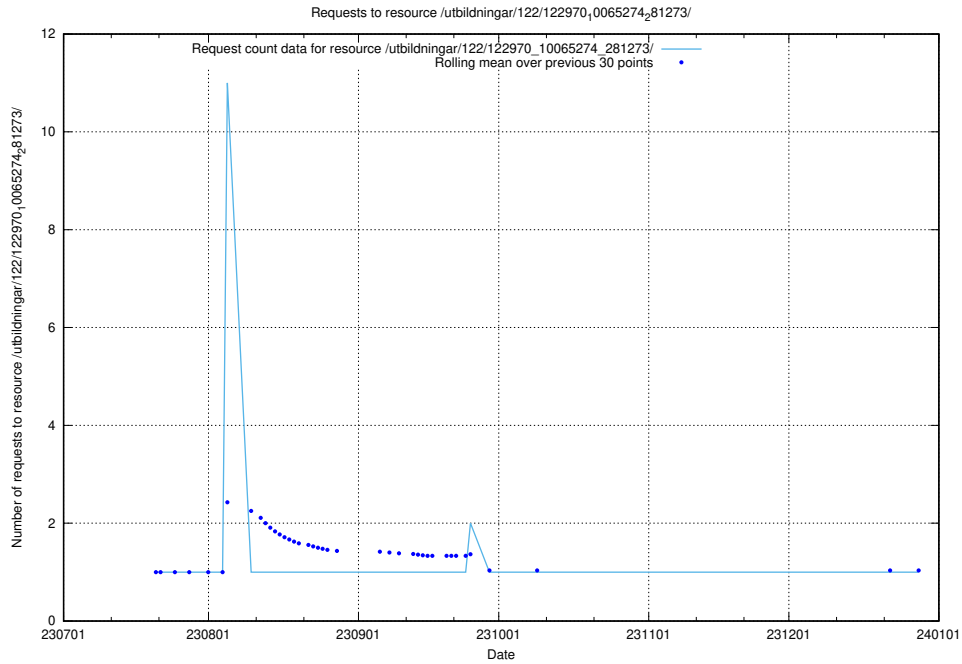

5.5919 Usage of /utbildningar/122/122970_10065274_281273/

Here, we count the number of requests to resource /utbildningar/122/122970_10065274_281273/.