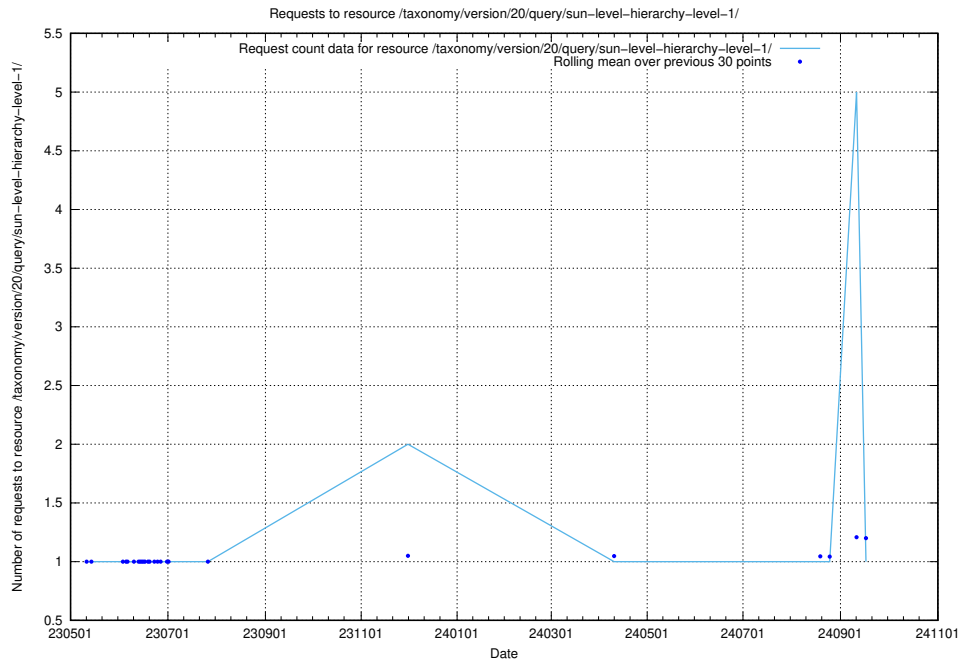

5.6877 Usage of /taxonomy/version/20/query/sun-level-hierarchy-level-1/

Here, we count the number of requests to resource /taxonomy/version/20/query/sun-level-hierarchy-level-1/.