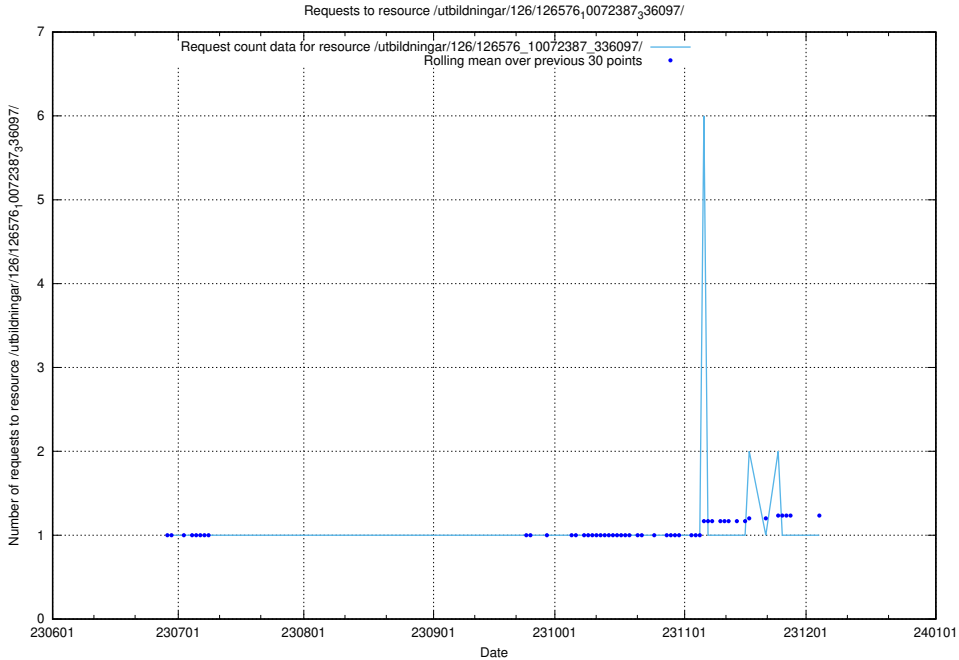

5.6377 Usage of /utbildningar/126/126576_10072387_336097/

Here, we count the number of requests to resource /utbildningar/126/126576_10072387_336097/.