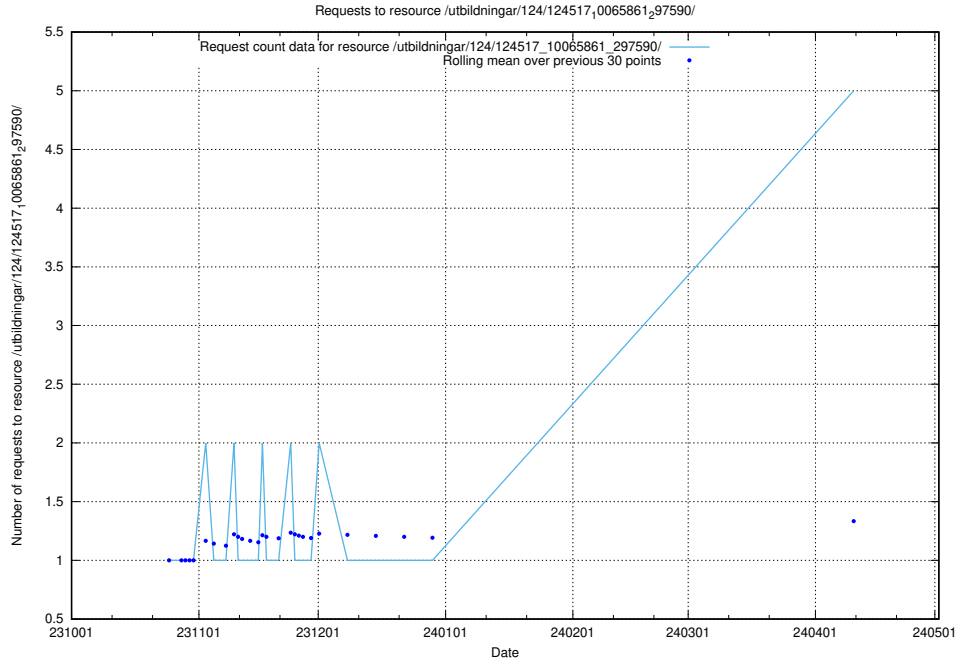

5.220 Usage of /utbildningar/124/124517_10065861_297590/

Here, we count the number of requests to resource /utbildningar/124/124517_10065861_297590/.