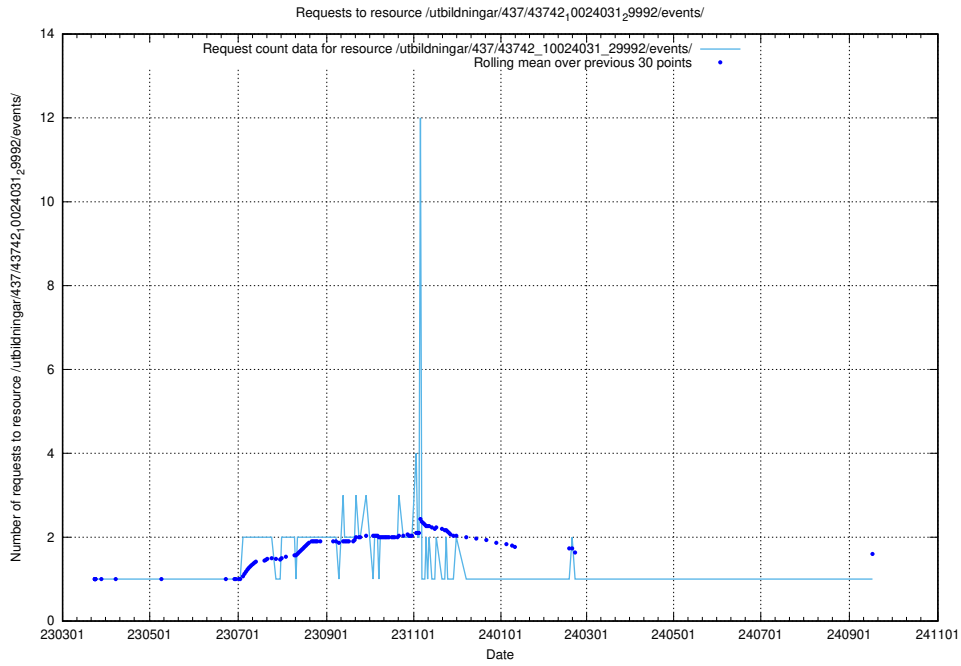

5.7363 Usage of /utbildningar/437/43742_10024031_29992/events/

Here, we count the number of requests to resource /utbildningar/437/43742_10024031_29992/events/.