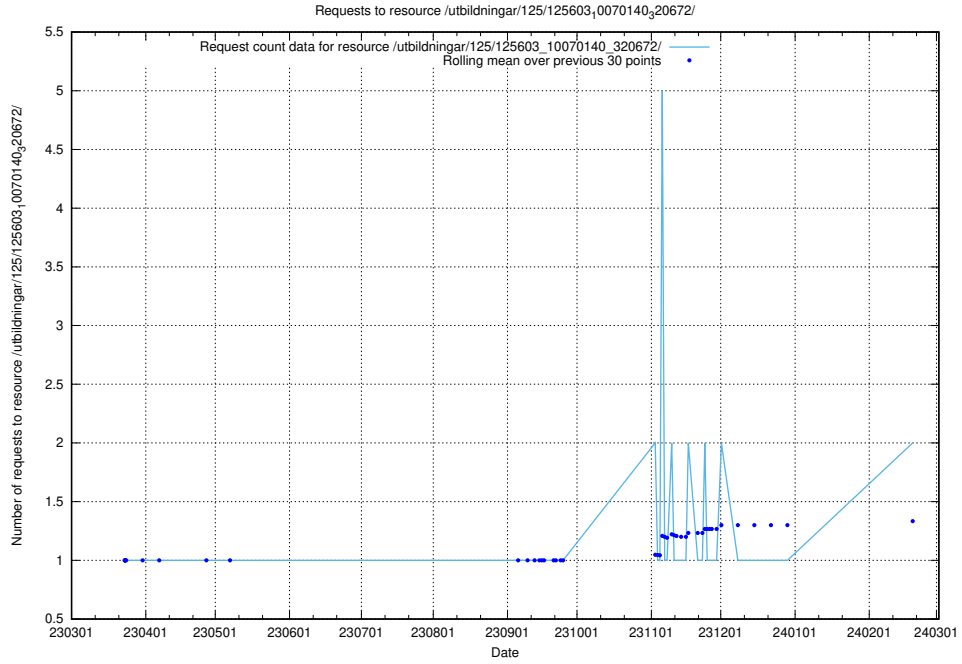

5.525 Usage of /utbildningar/125/125603_10070140_320672/

Here, we count the number of requests to resource /utbildningar/125/125603_10070140_320672/.