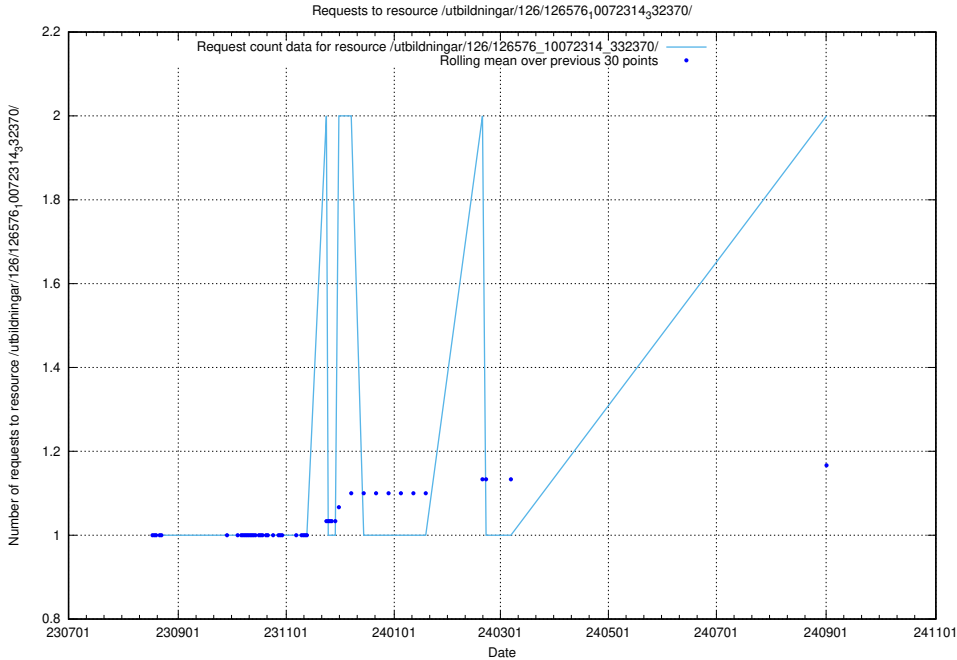

5.822 Usage of /utbildningar/126/126576_10072314_332370/

Here, we count the number of requests to resource /utbildningar/126/126576_10072314_332370/.