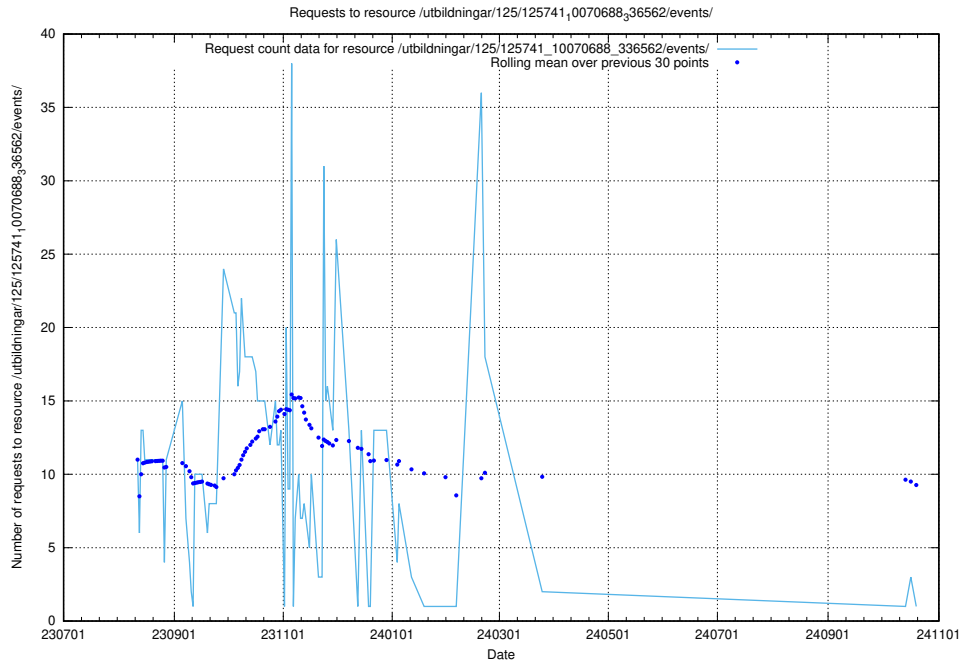

5.5731 Usage of /utbildningar/125/125741_10070688_336562/events/

Here, we count the number of requests to resource /utbildningar/125/125741_10070688_336562/events/