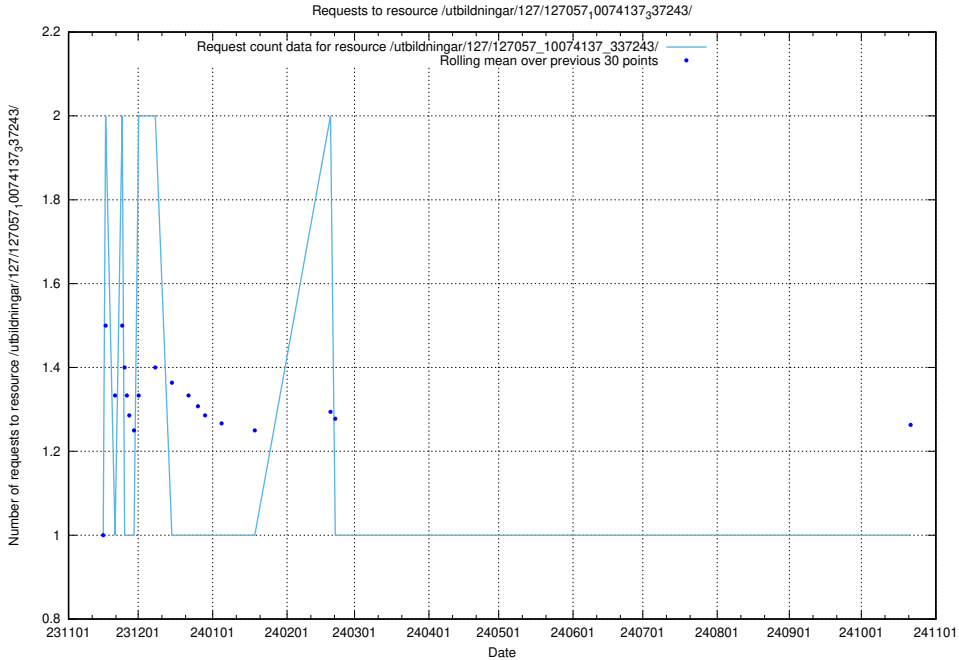

5.5006 Usage of /utbildningar/127/127057_10074137_337243/

Here, we count the number of requests to resource /utbildningar/127/127057_10074137_337243/.