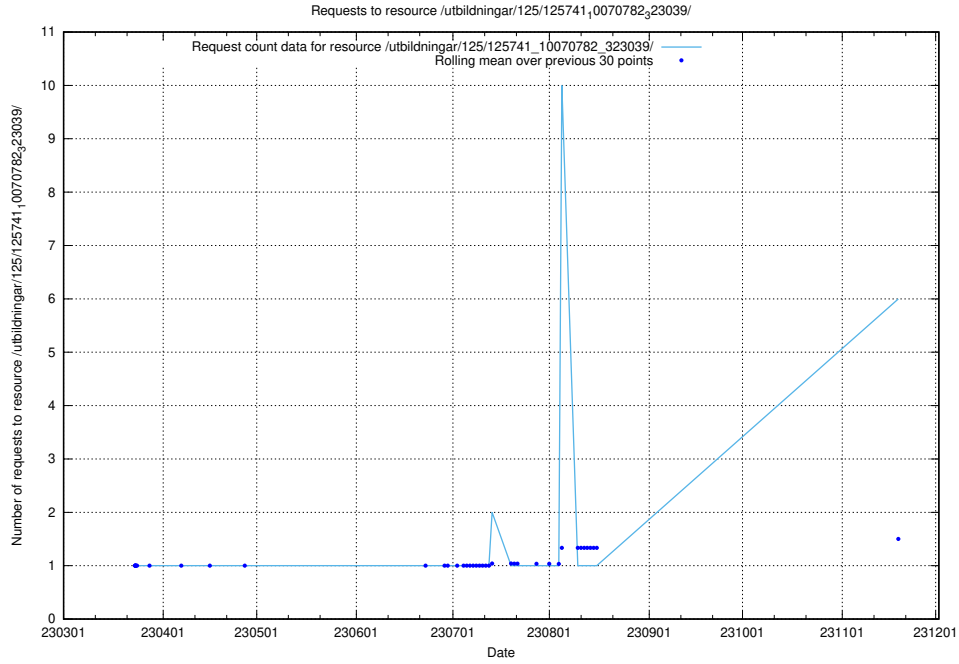

5.173 Usage of /utbildningar/125/125741_10070782_323039/

Here, we count the number of requests to resource /utbildningar/125/125741_10070782_323039/.