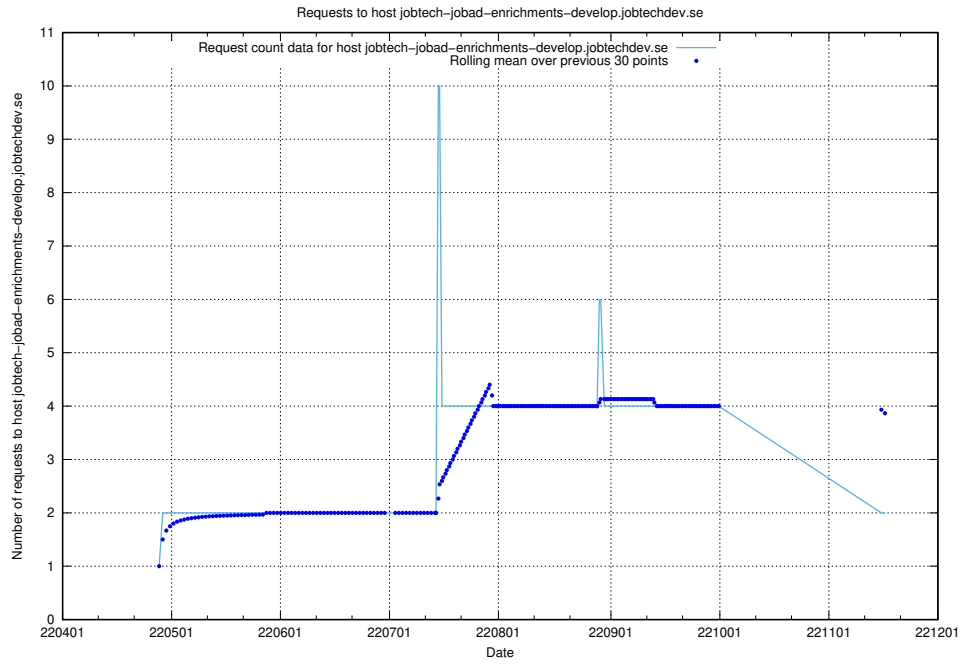

7.446 Usage of jobtech-jobad-enrichments-develop.jobtechdev.se

Here, we count the number of requests to host jobtech-jobad-enrichments-develop.jobtechdev.se.