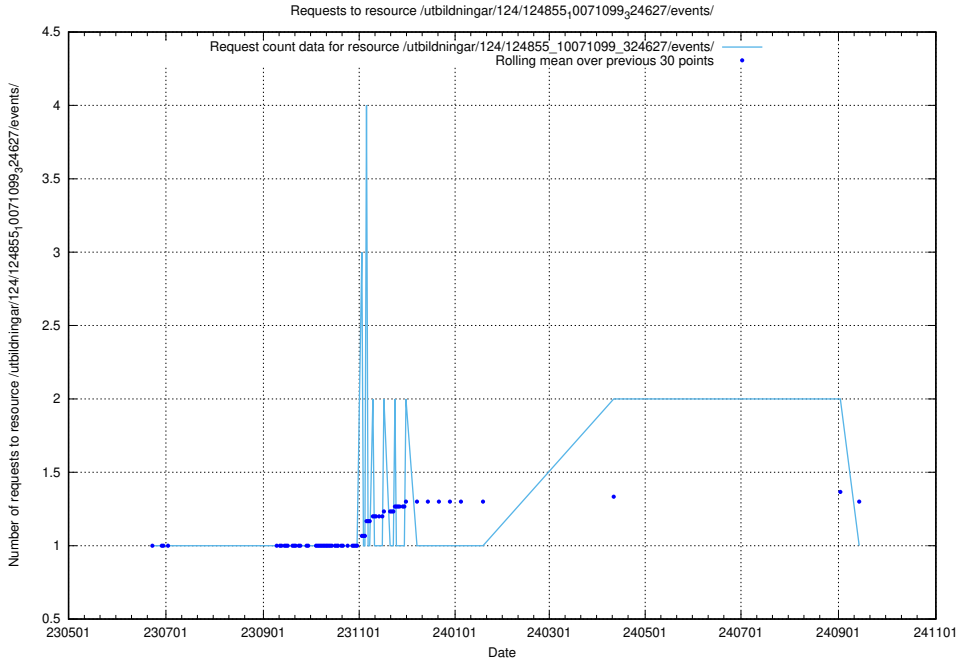

5.6658 Usage of /utbildningar/124/124855_10071099_324627/events/

Here, we count the number of requests to resource /utbildningar/124/124855_10071099_324627/events/