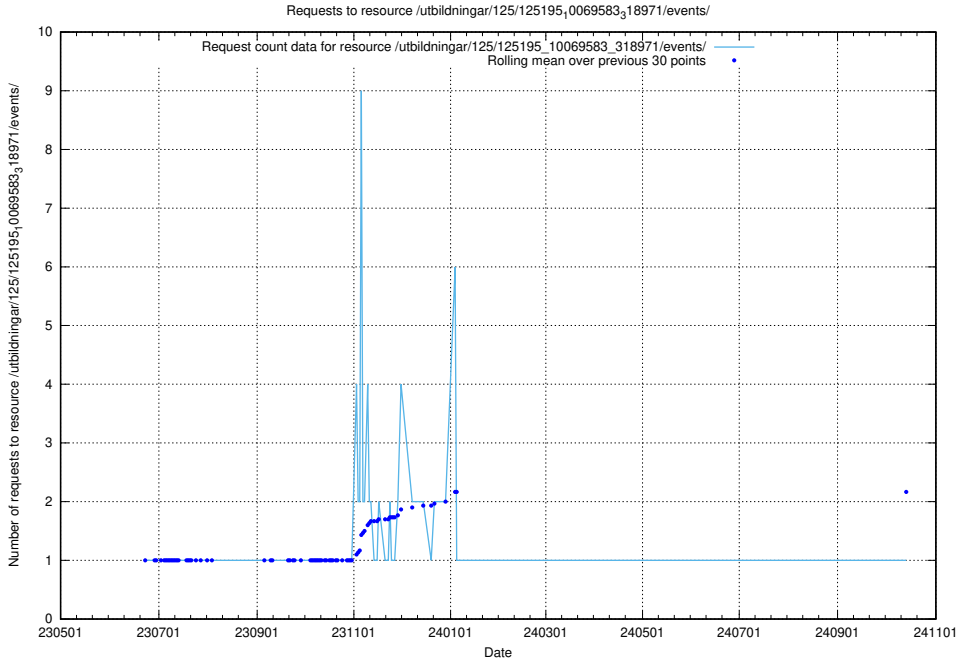

5.6639 Usage of /utbildningar/125/125195_10069583_318971/events/

Here, we count the number of requests to resource /utbildningar/125/125195_10069583_318971/events/