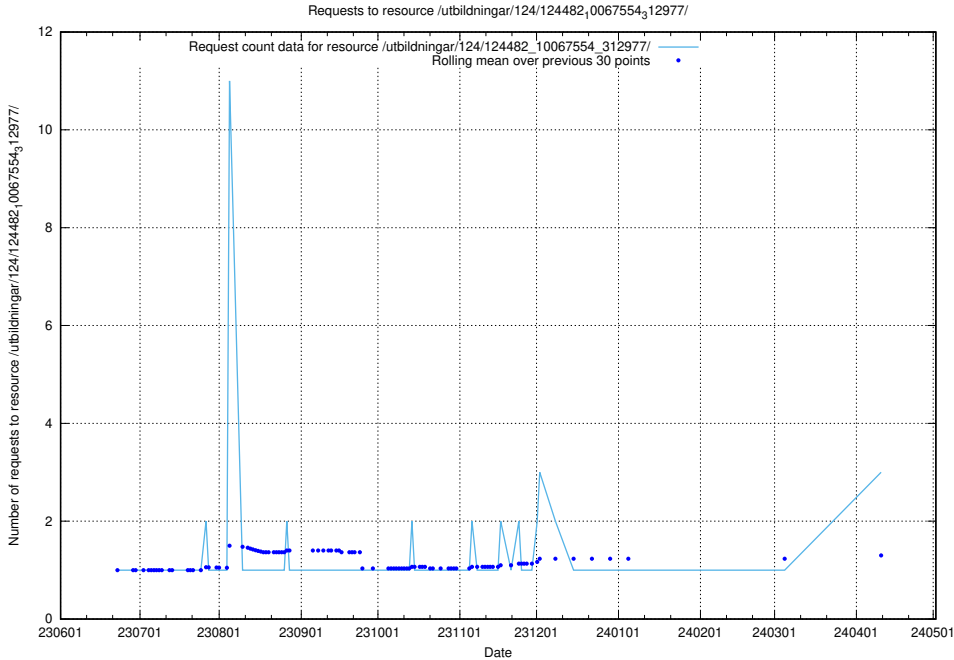

5.478 Usage of /utbildningar/124/124482_10067554_312977/

Here, we count the number of requests to resource /utbildningar/124/124482_10067554_312977/.