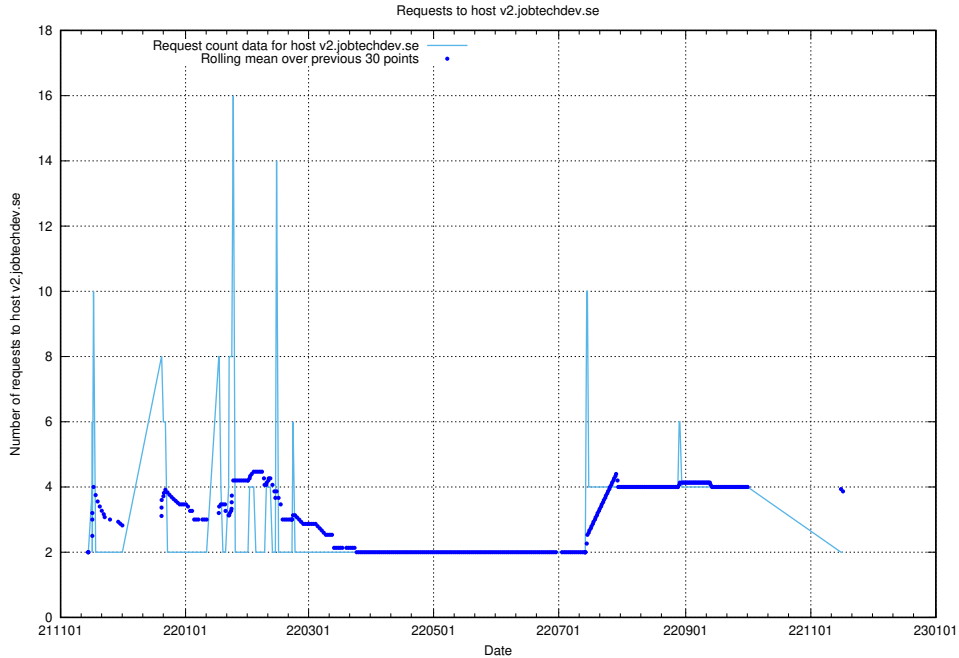

7.560 Usage of v2.jobtechdev.se

Here, we count the number of requests to host v2.jobtechdev.se.