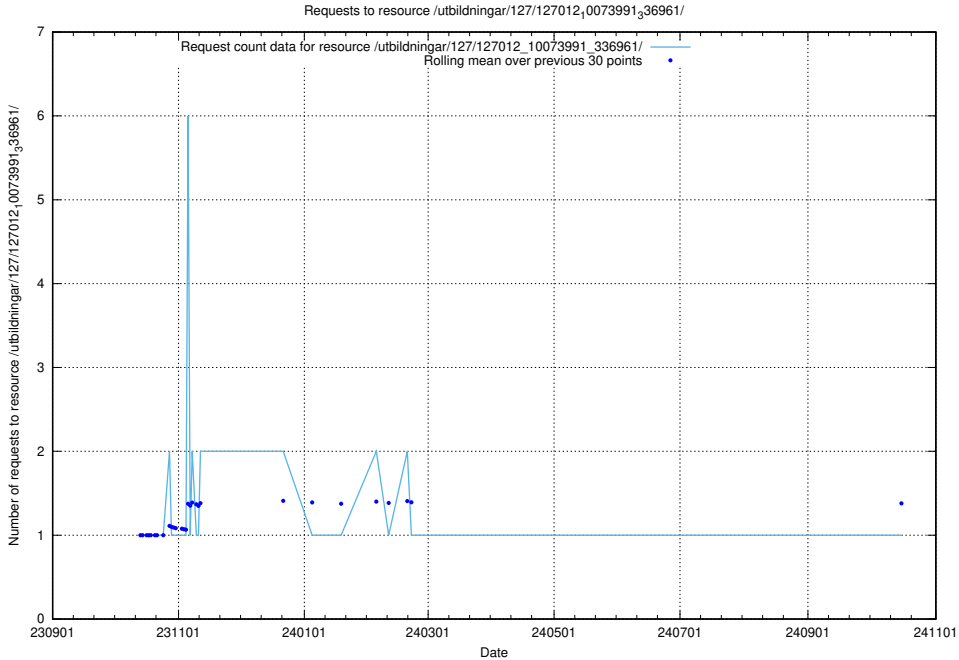

5.5255 Usage of /utbildningar/127/127012_10073991_336961/

Here, we count the number of requests to resource /utbildningar/127/127012_10073991_336961/.