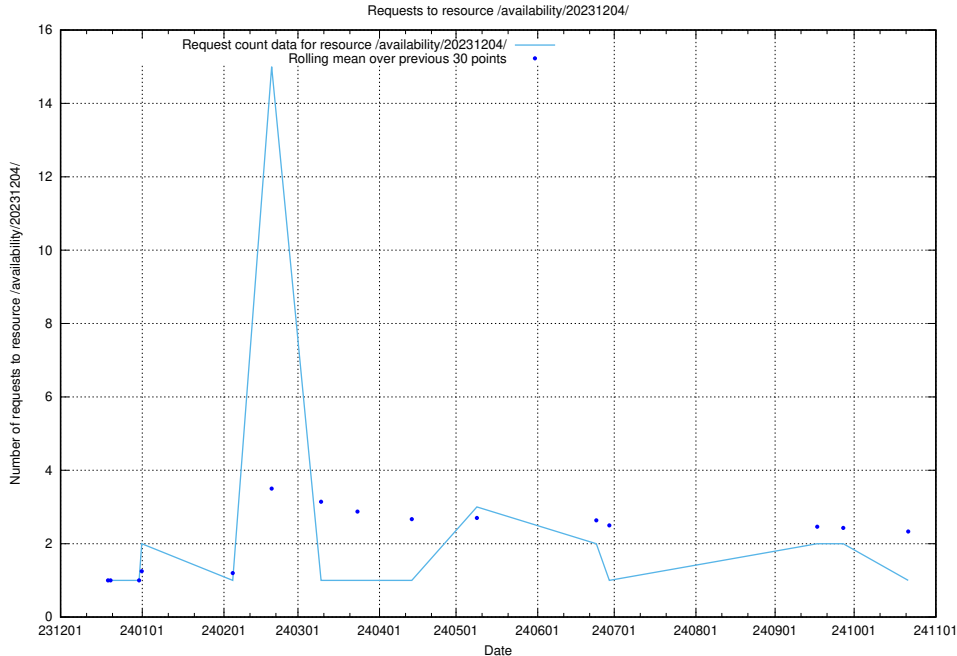

5.4827 Usage of /availability/20231204/

Here, we count the number of requests to resource /availability/20231204/.