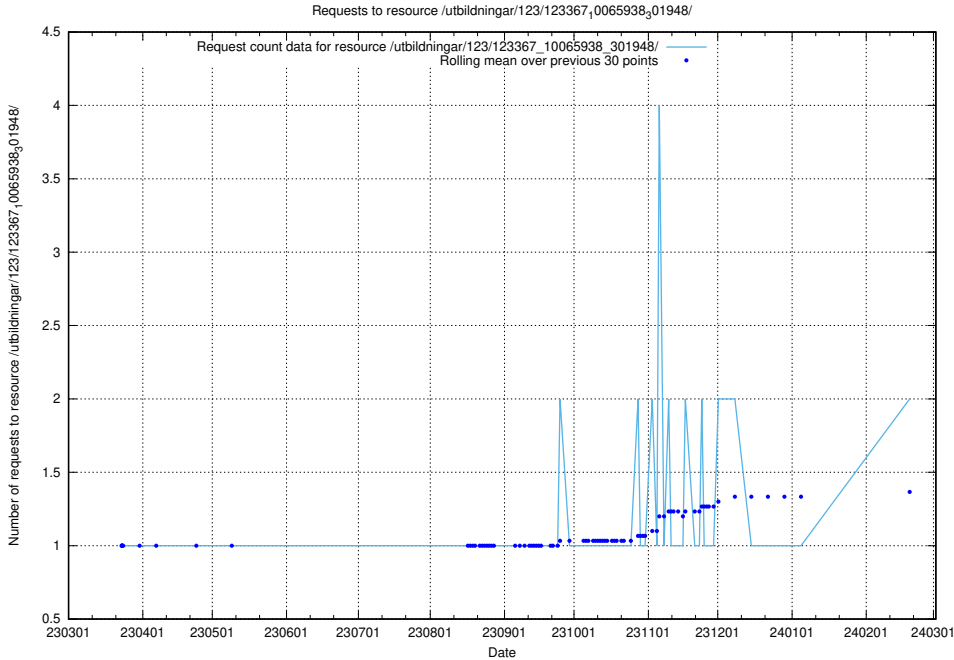

5.813 Usage of /utbildningar/123/123367_10065938_301948/

Here, we count the number of requests to resource /utbildningar/123/123367_10065938_301948/.