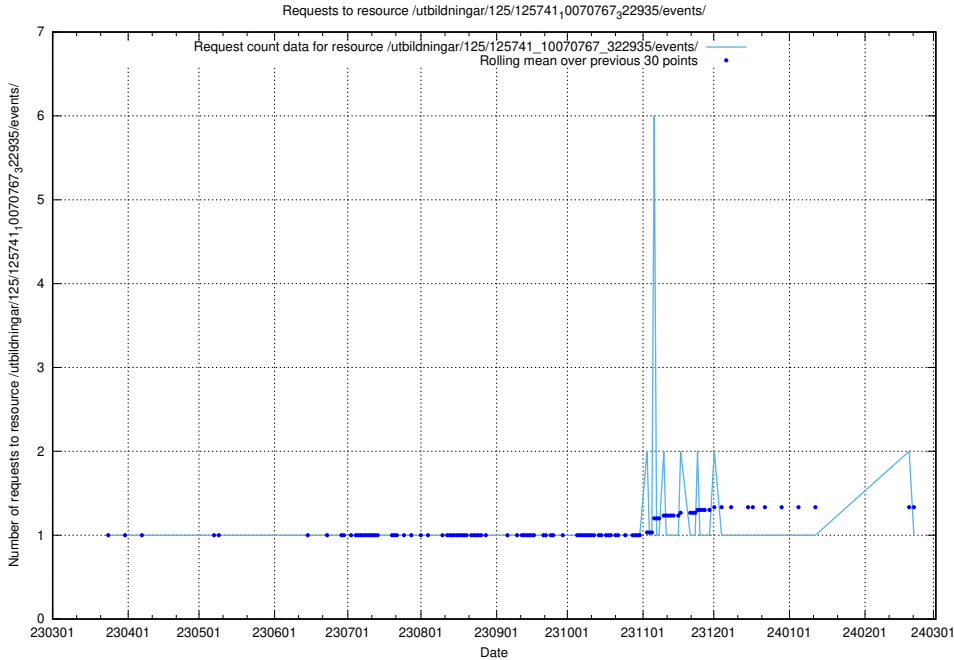

5.7188 Usage of /utbildningar/125/125741_10070767_322935/events/

Here, we count the number of requests to resource /utbildningar/125/125741_10070767_322935/events/