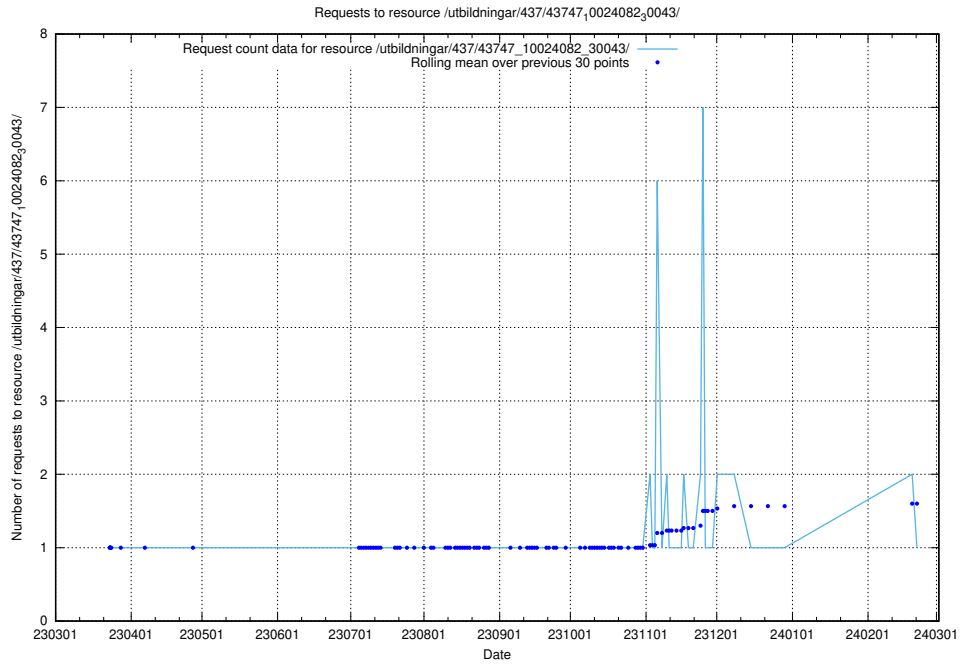

5.7358 Usage of /utbildningar/437/43747_10024082_30043/

Here, we count the number of requests to resource /utbildningar/437/43747_10024082_30043/.