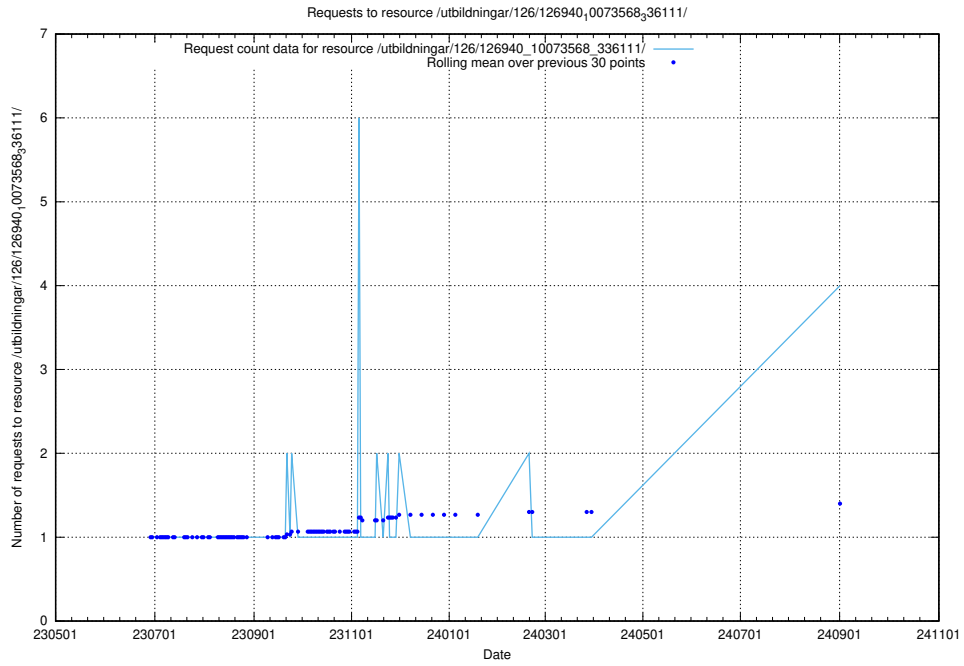

5.340 Usage of /utbildningar/126/126940_10073568_336111/

Here, we count the number of requests to resource /utbildningar/126/126940_10073568_336111/.