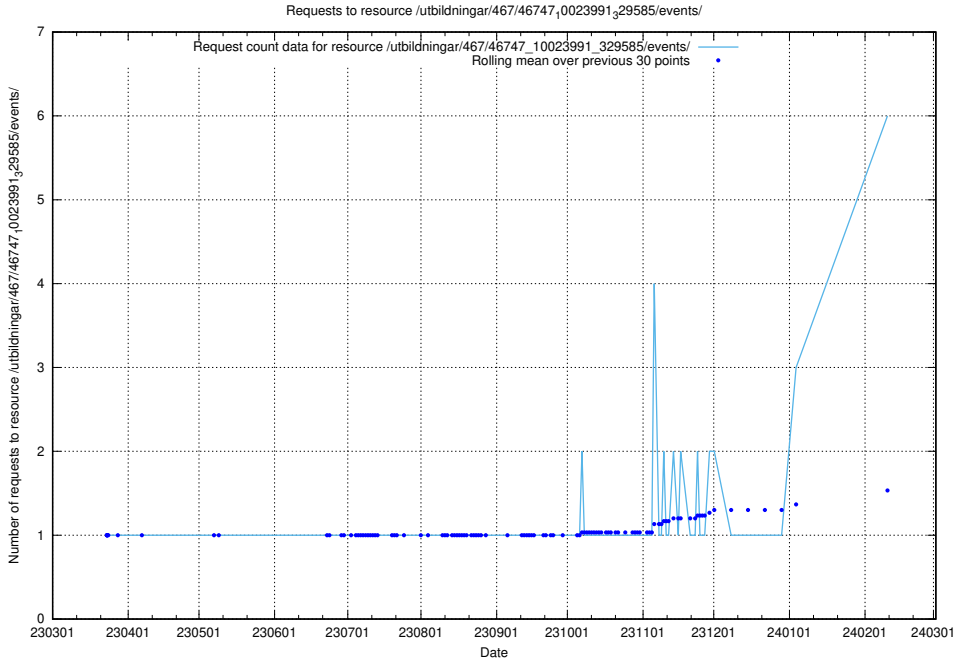

5.171 Usage of /utbildningar/467/46747_10023991_329585/events/

Here, we count the number of requests to resource /utbildningar/467/46747_10023991_329585/events/.