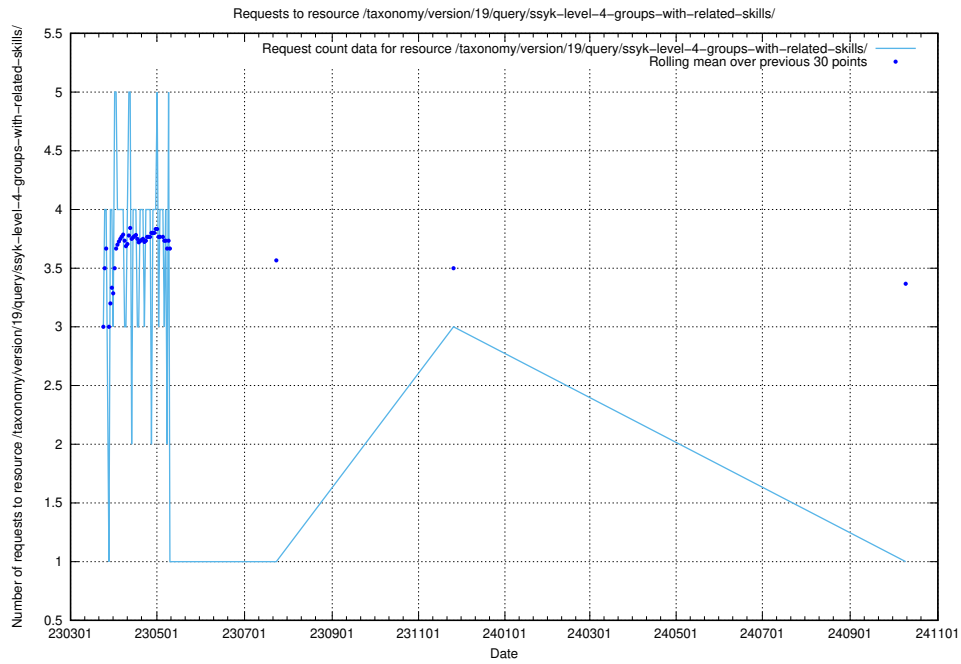

5.7079 Usage of /taxonomy/version/19/query/ssyk-level-4-groups-with-related-skills/

Here, we count the number of requests to resource /taxonomy/version/19/query/ssyk-level-4-groups-with-related-skills/.