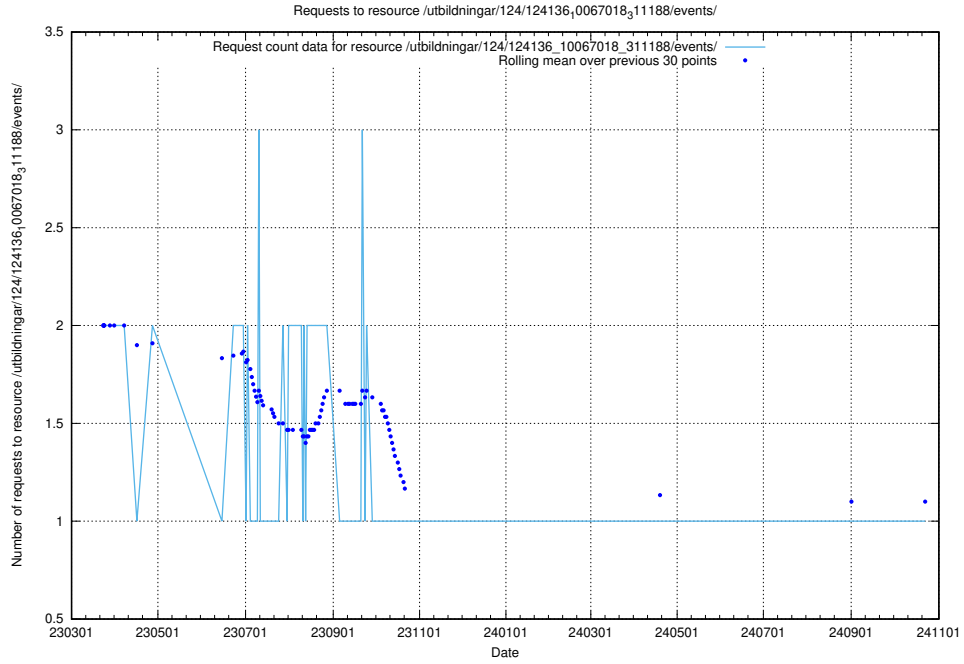

5.7278 Usage of /utbildningar/124/124136_10067018_311188/events/

Here, we count the number of requests to resource /utbildningar/124/124136_10067018_311188/events/