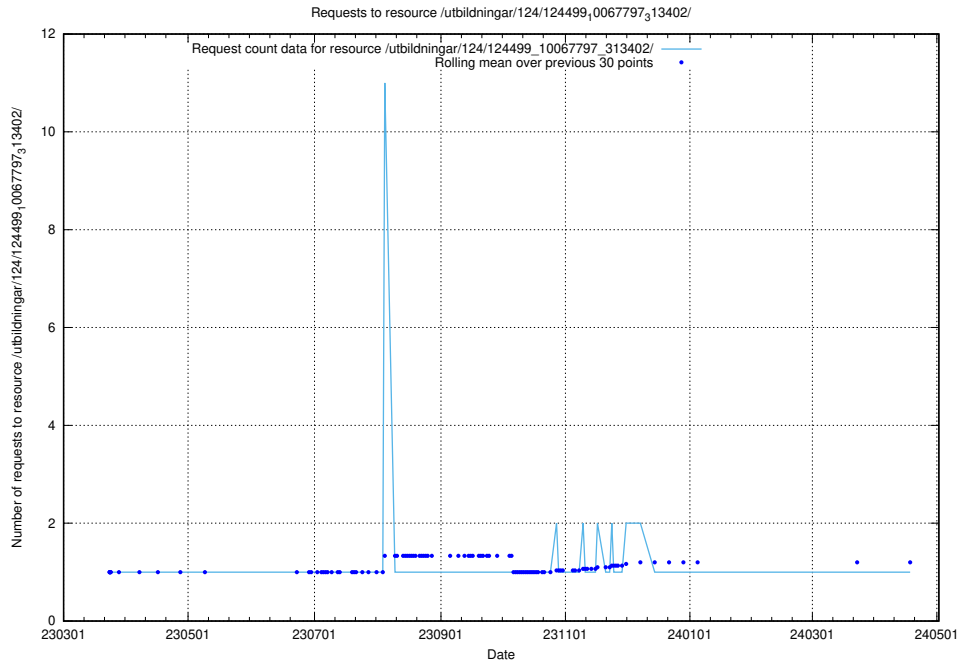

Here, we count the number of requests to resource /utbildningar/utb_emil/124/124469_10067554_312977/

5.3413 Usage of /utbildningar/124/124499_10067797_313402/

Here, we count the number of requests to resource /utbildningar/124/124499_10067797_313402/.