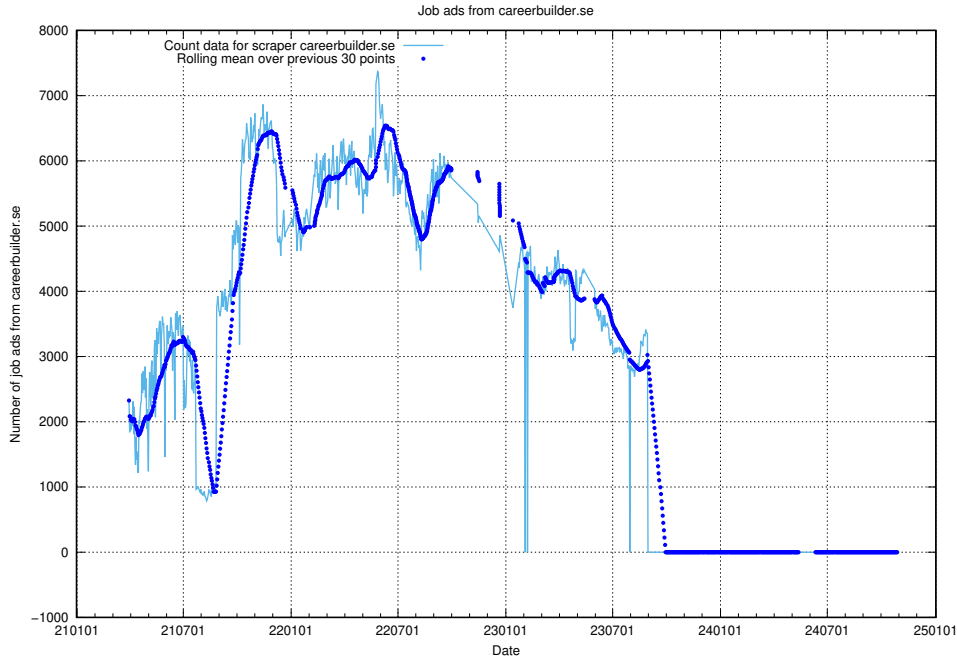

13.20 Number of ads by scraper careerbuilder.se

Here, we count the number of job ads scraped from careerbuilder.se.