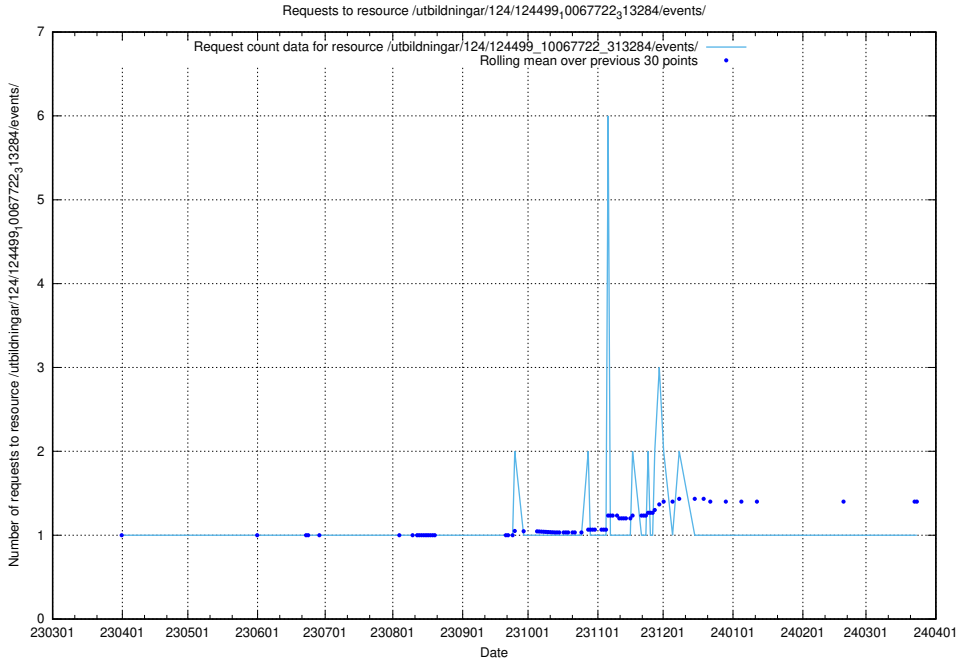

Here, we count the number of requests to resource /utbildningar/124/124516_10065866_297866/.

5.6981 Usage of /utbildningar/124/124499_10067722_313284/events/

Here, we count the number of requests to resource /utbildningar/124/124499_10067722_313284/events/