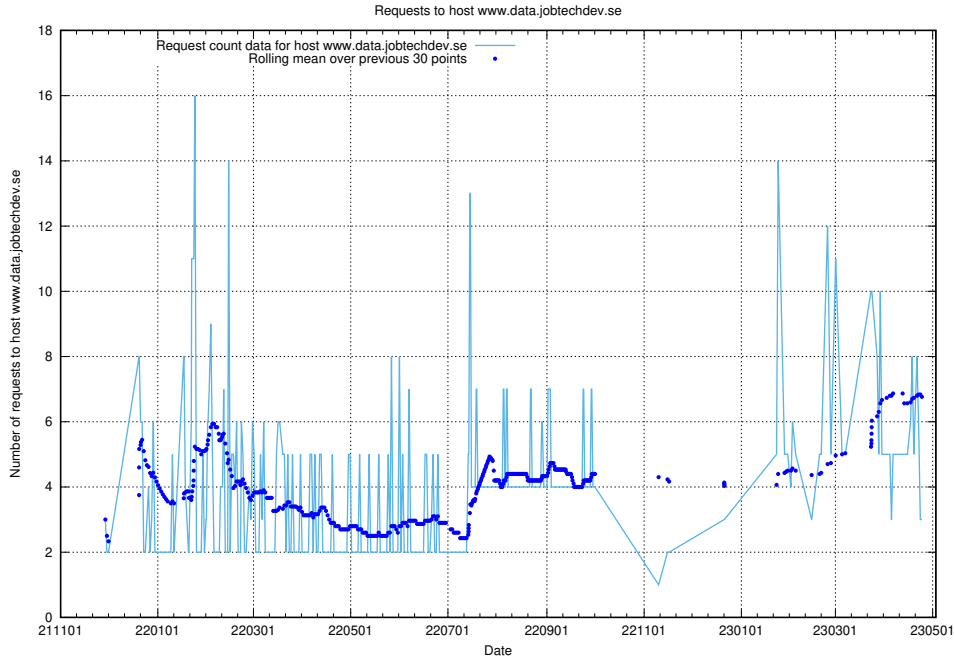

7.214 Usage of www.data.jobtechdev.se

Here, we count the number of requests to host www.data.jobtechdev.se.