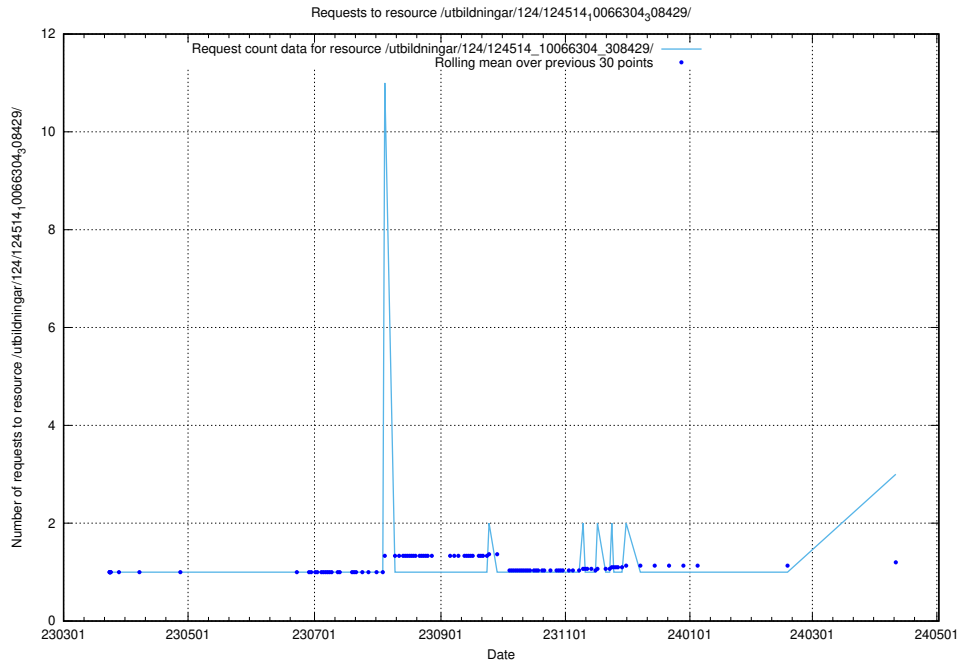

5.396 Usage of /utbildningar/124/124514_10066304_308429/

Here, we count the number of requests to resource /utbildningar/124/124514_10066304_308429/.