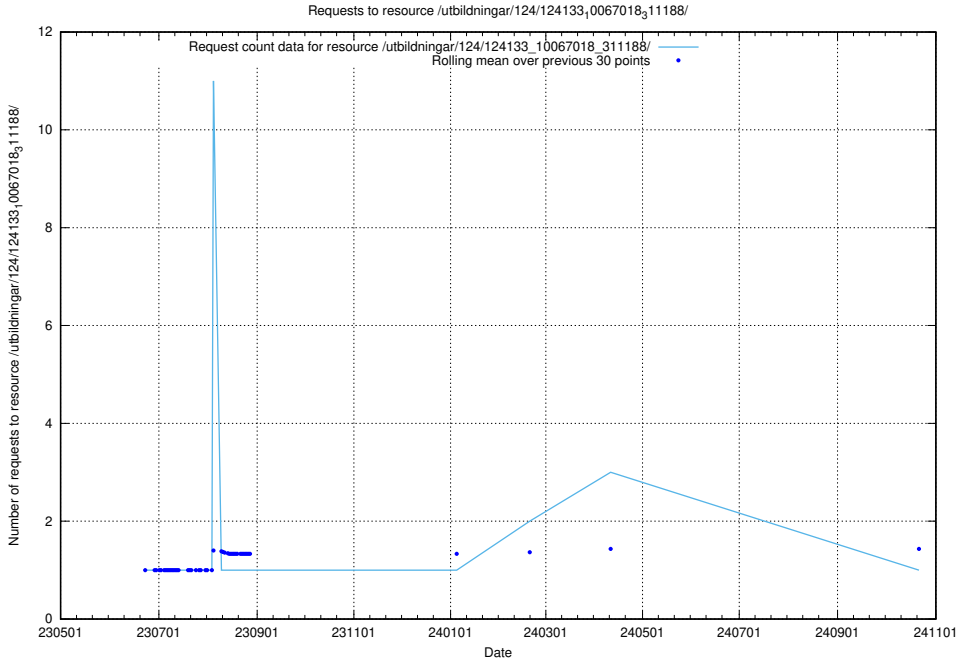

5.6738 Usage of /utbildningar/124/124133_10067018_311188/

Here, we count the number of requests to resource /utbildningar/124/124133_10067018_311188/.