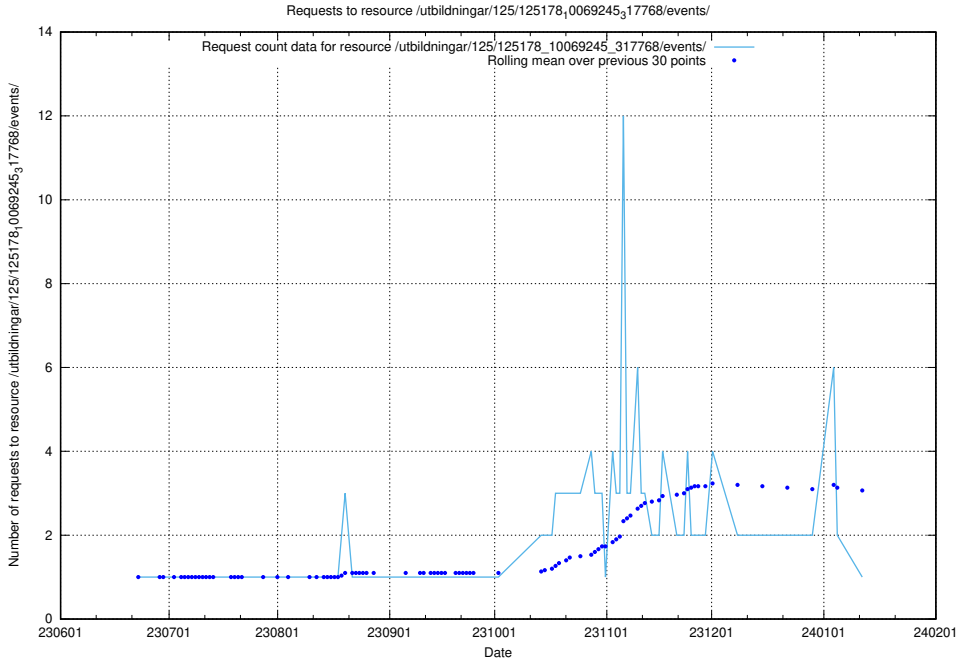

5.6645 Usage of /utbildningar/125/125178_10069245_317768/events/

Here, we count the number of requests to resource /utbildningar/125/125178_10069245_317768/events/