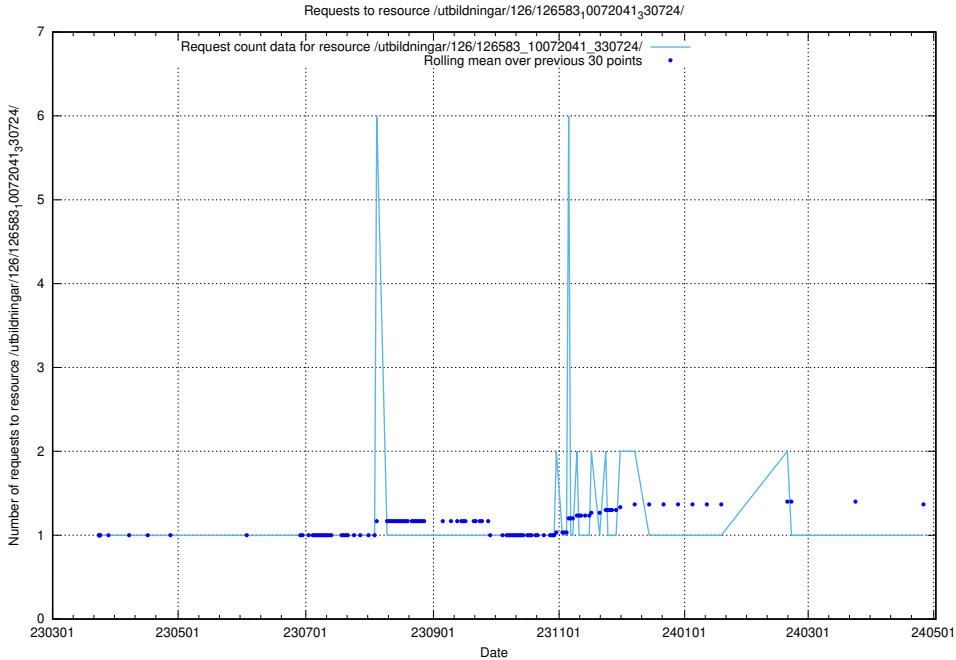

5.7375 Usage of /utbildningar/126/126583_10072041_330724/

Here, we count the number of requests to resource /utbildningar/126/126583_10072041_330724/.