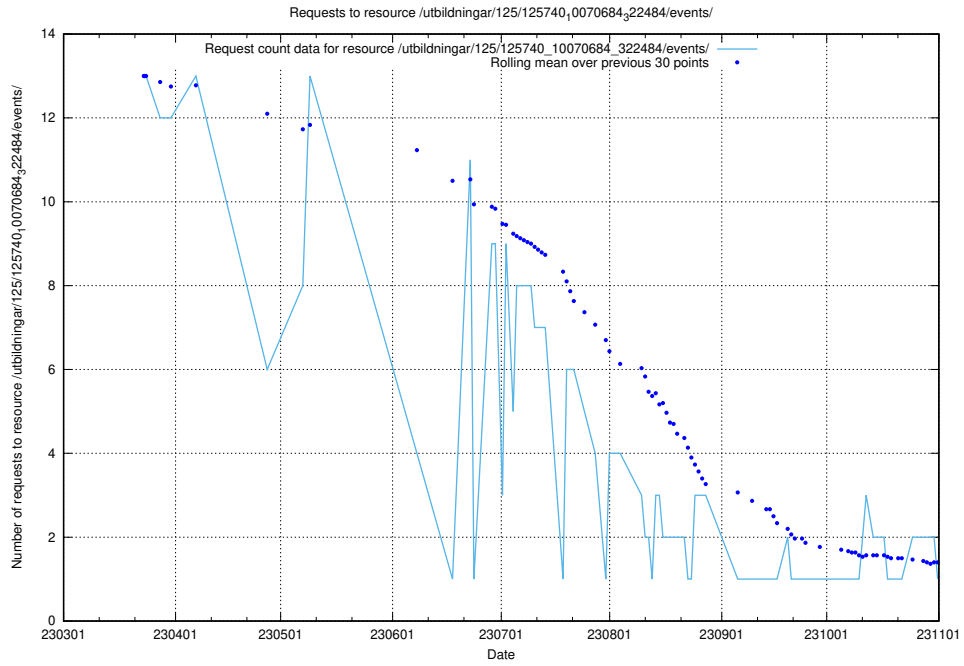

5.7211 Usage of /utbildningar/125/125740_10070684_322484/events/

Here, we count the number of requests to resource /utbildningar/125/125740_10070684_322484/events/