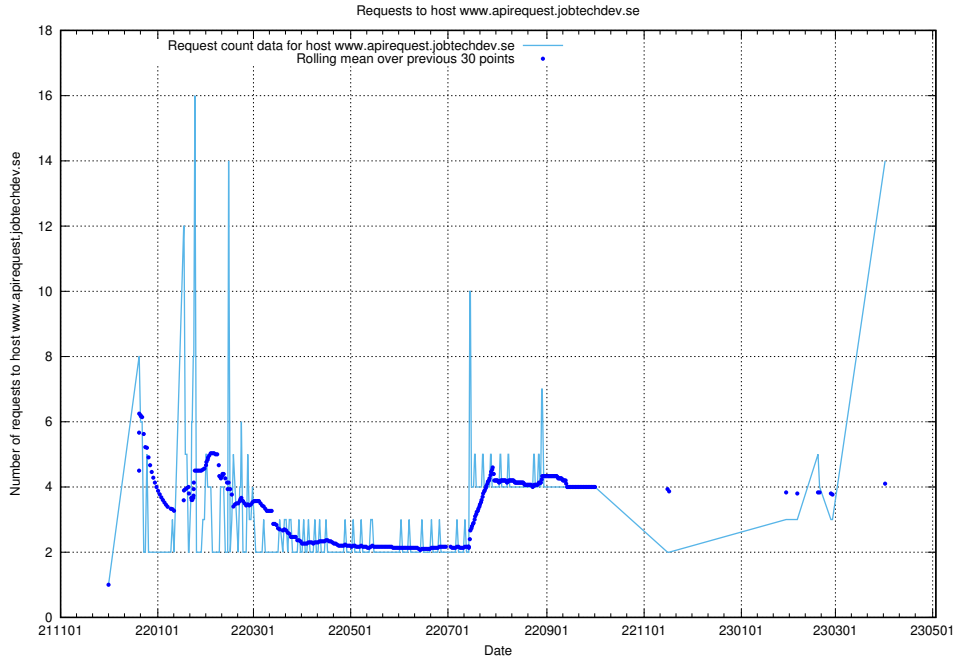

7.43 Usage of www.apirequest.jobtechdev.se

Here, we count the number of requests to host www.apirequest.jobtechdev.se.