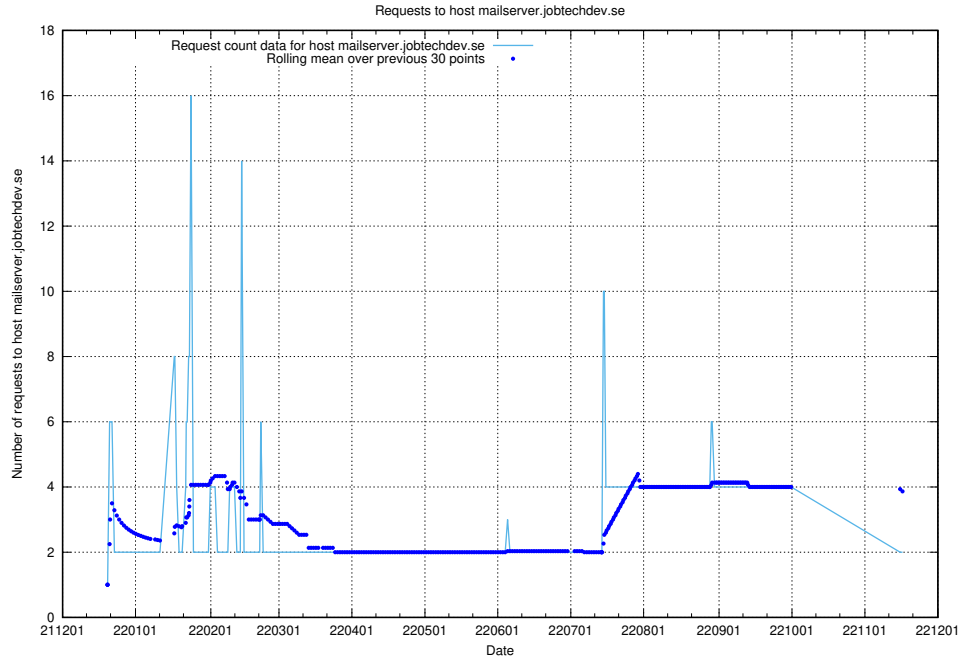

7.377 Usage of mailserver.jobtechdev.se

Here, we count the number of requests to host mailserver.jobtechdev.se.