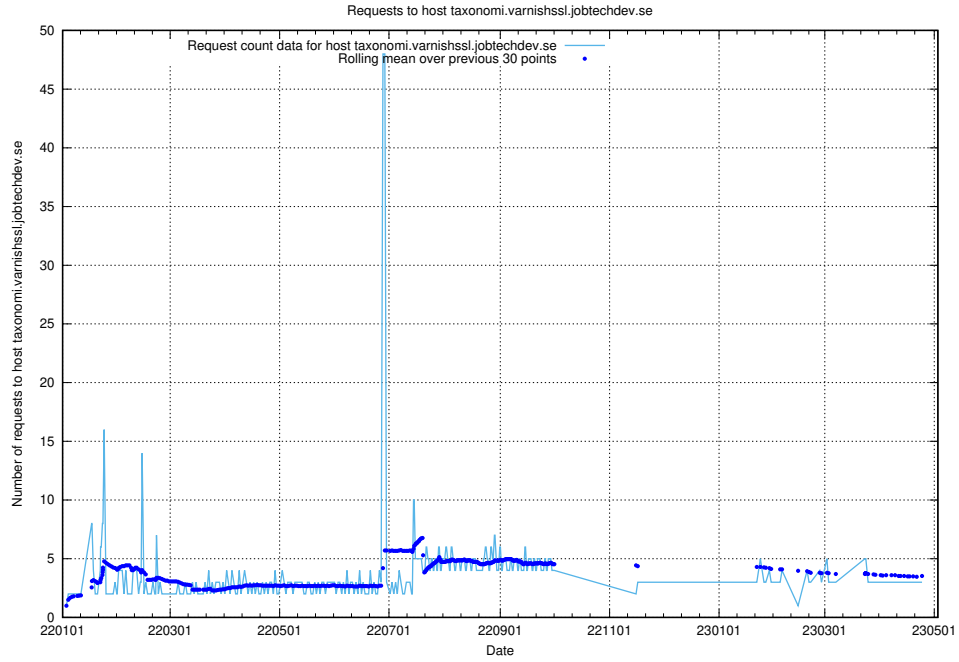

Here, we count the number of requests to host `taxonomi.varnishssl.jobtechdev.se`.

7.183 Usage of demo-jobed-connect.jobtechdev.se

Here, we count the number of requests to host demo-jobed-connect.jobtechdev.se.