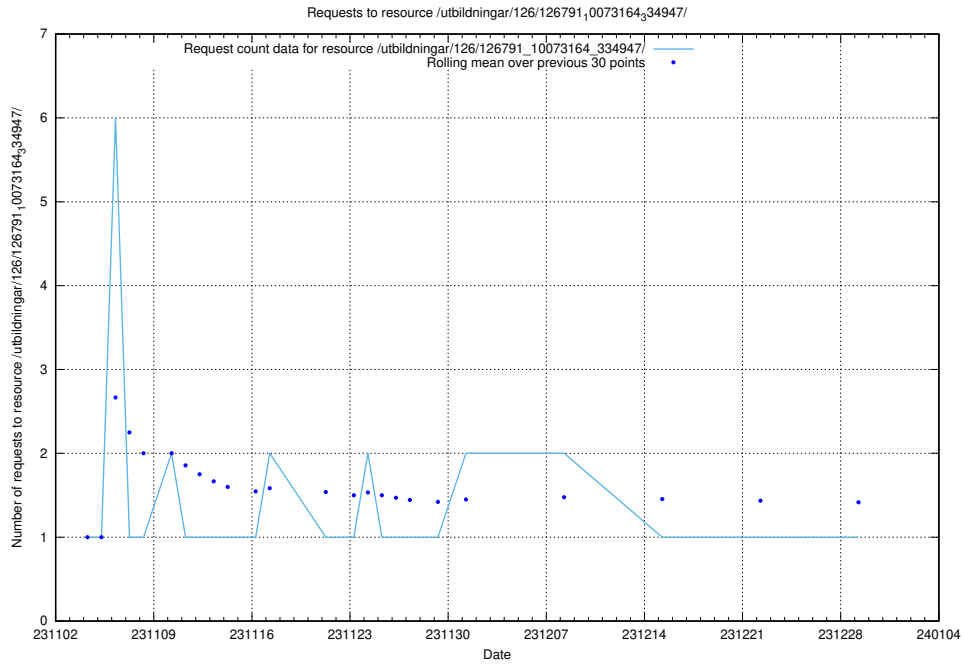

5.5060 Usage of /utbildningar/126/126791_10073164_334947/

Here, we count the number of requests to resource /utbildningar/126/126791_10073164_334947/.