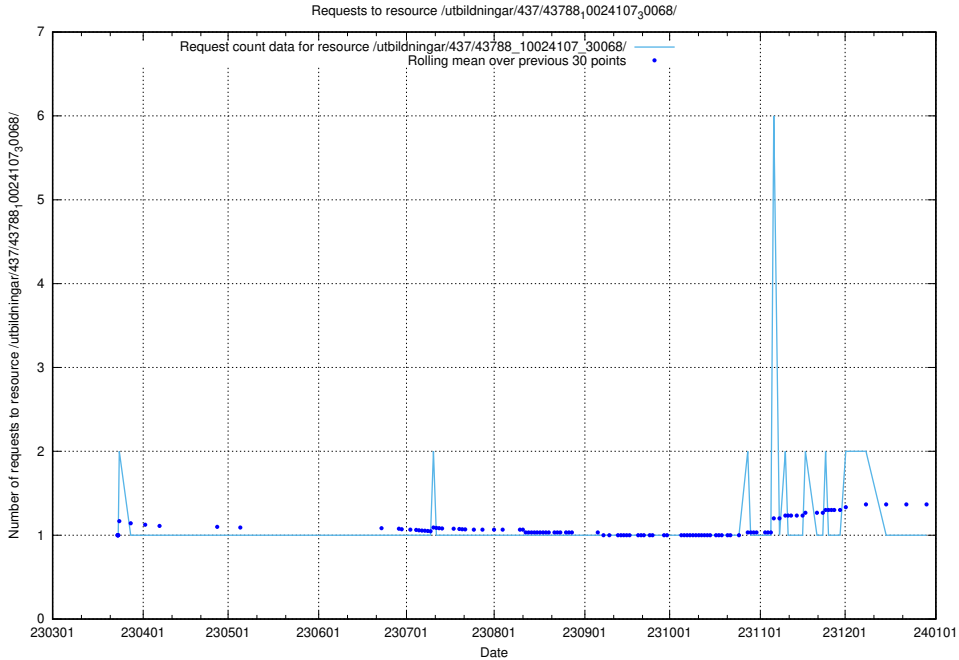

5.7335 Usage of /utbildningar/437/43788_10024107_30068/

Here, we count the number of requests to resource /utbildningar/437/43788_10024107_30068/.