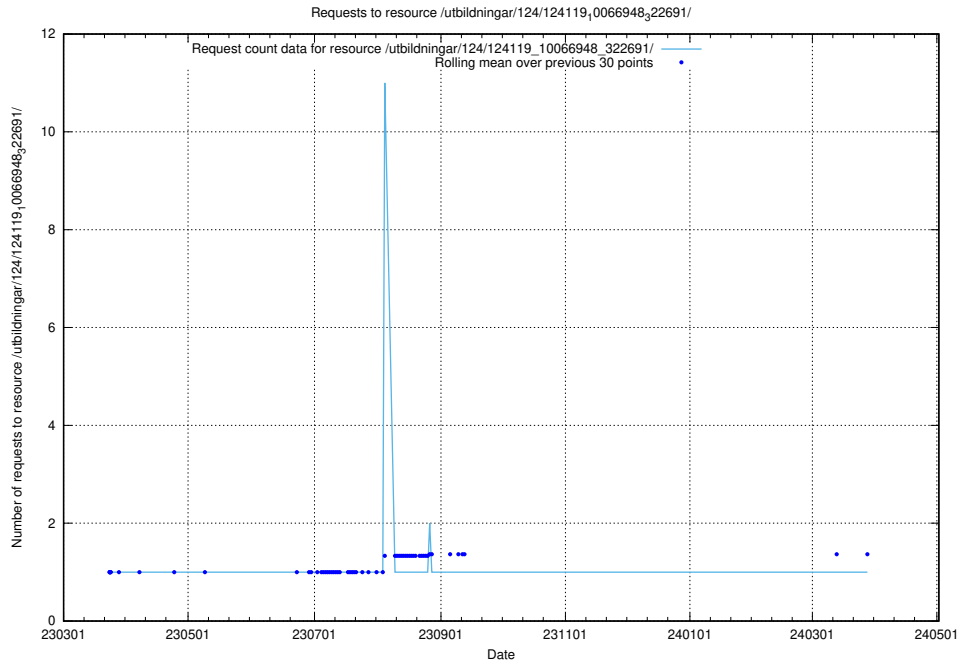

5.5047 Usage of /utbildningar/124/124119_10066948_322691/

Here, we count the number of requests to resource /utbildningar/124/124119_10066948_322691/.