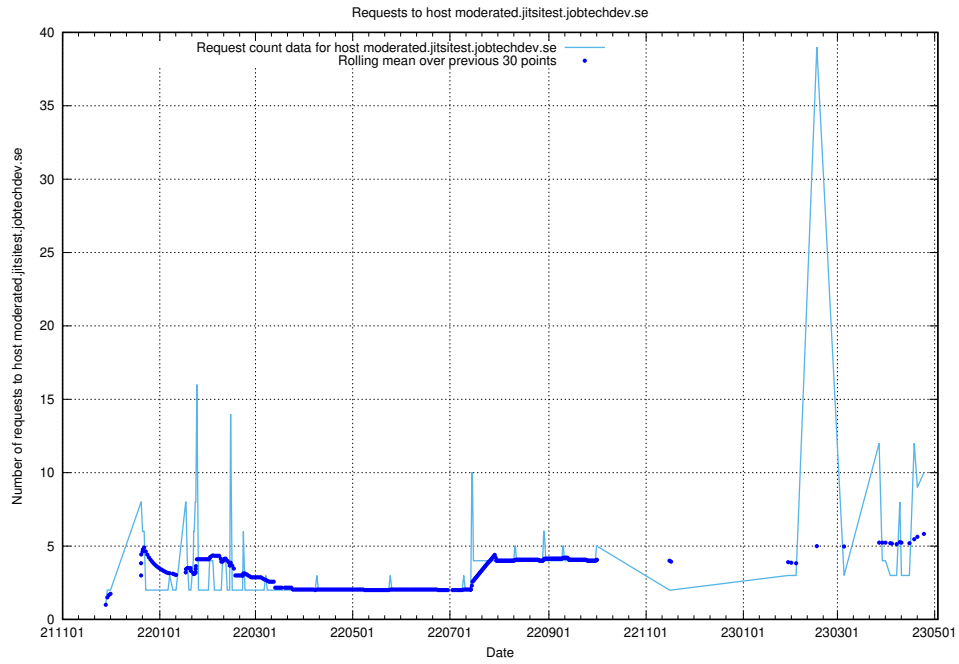

7.62 Usage of staping.jobtechdev.se

Here, we count the number of requests to host staping.jobtechdev.se.

7.63 Usage of moderated.jitsitest.jobtechdev.se

Here, we count the number of requests to host moderated.jitsitest.jobtechdev.se.