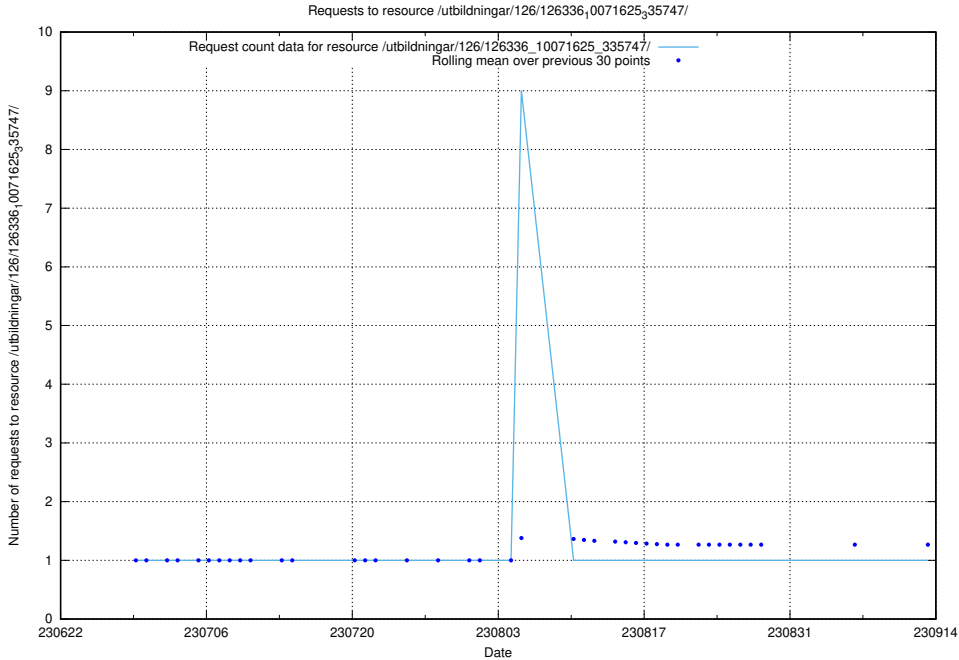

5.6380 Usage of /utbildningar/126/126336_10071625_335747/

Here, we count the number of requests to resource /utbildningar/126/126336_10071625_335747/.

5.6381 Usage of /utbildningar/126/126237_10071455_326669/events/