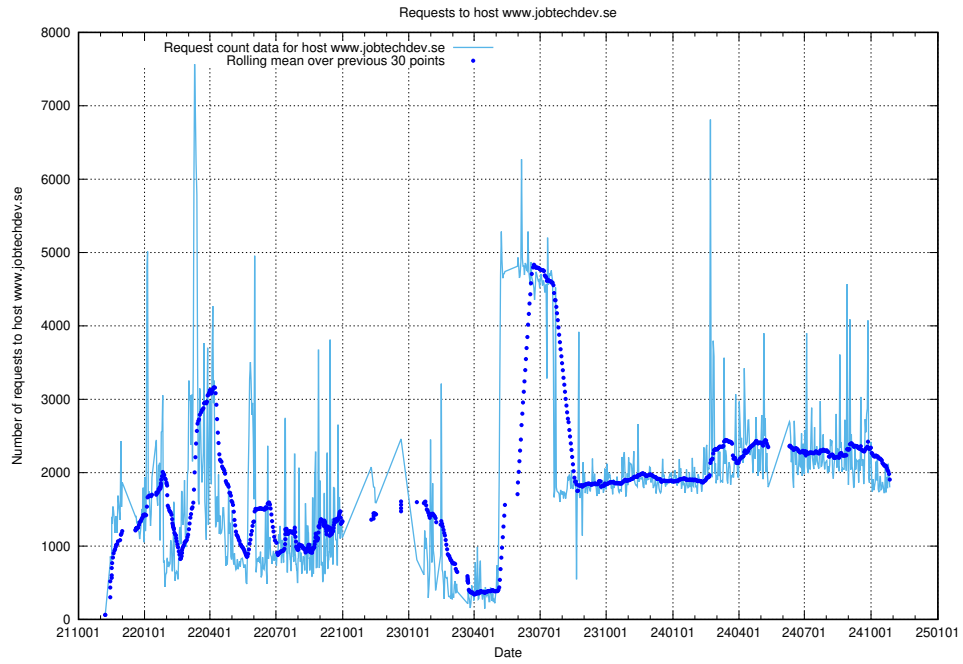

7.17 Usage of giggi.jobtechdev.se

Here, we count the number of requests to host giggi.jobtechdev.se.

7.18 Usage of canary-openshift-ingress-canary.prod.services.jtech.se

Here, we count the number of requests to host canary-openshift-ingress-canary.prod.services.jtech.se.