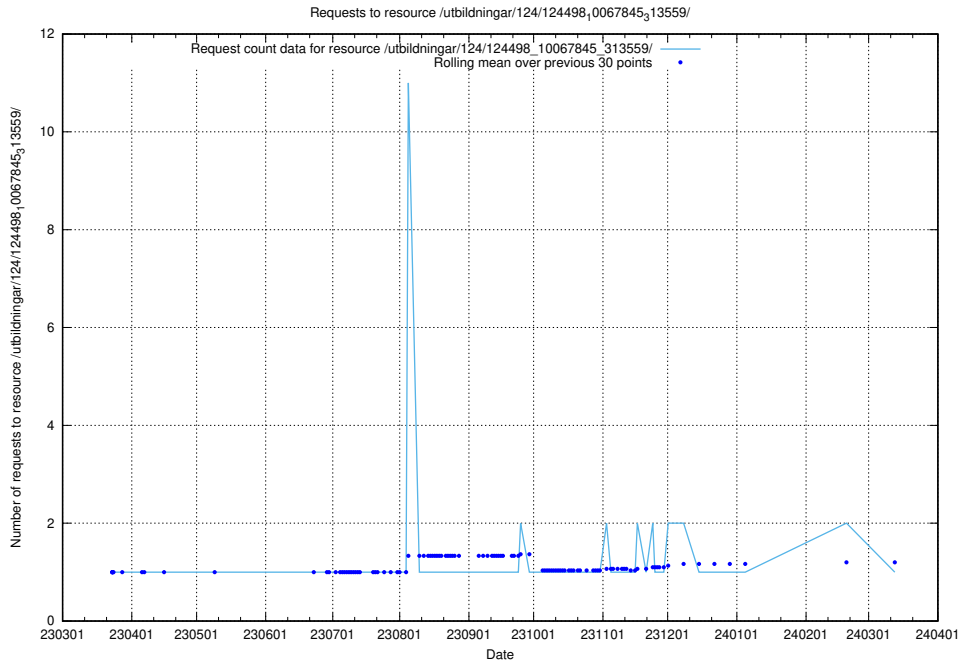

5.3612 Usage of /utbildningar/124/124498_10067845_313559/

Here, we count the number of requests to resource /utbildningar/124/124498_10067845_313559/.