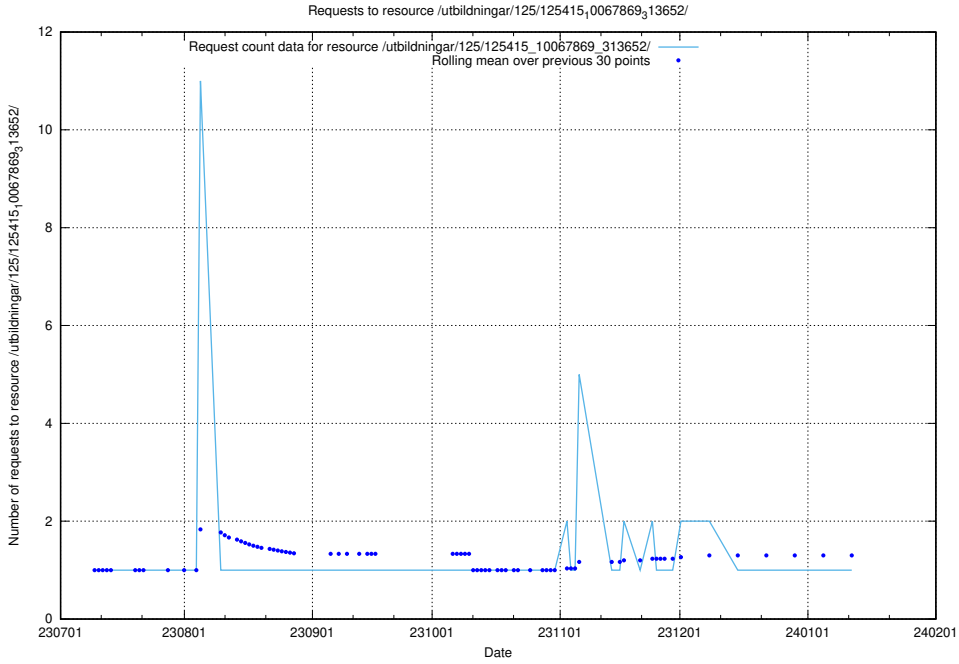

5.6060 Usage of /utbildningar/125/125415_10067869_313652/

Here, we count the number of requests to resource /utbildningar/125/125415_10067869_313652/.