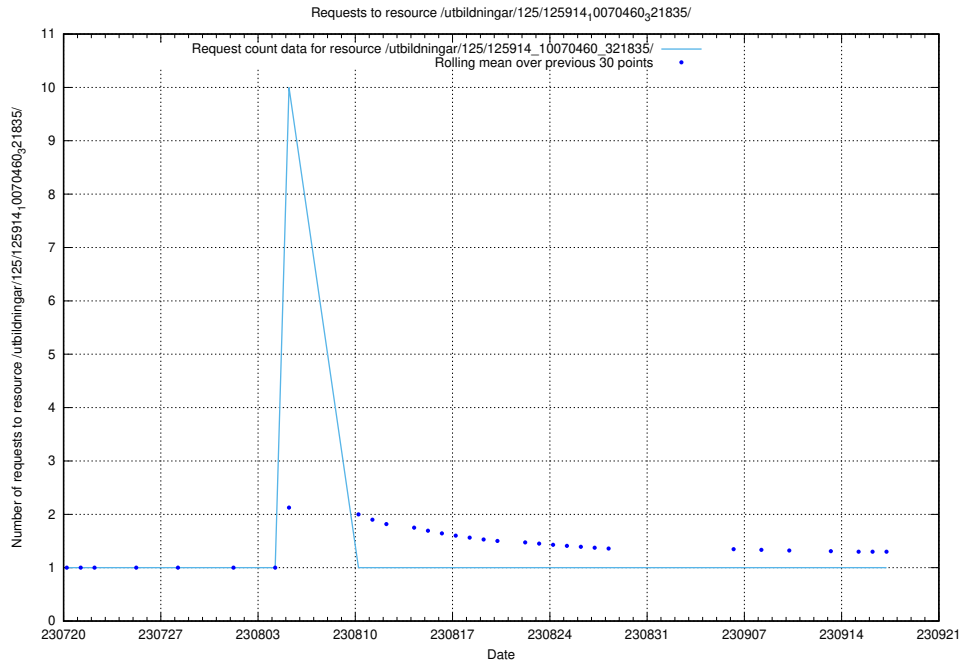

5.5928 Usage of /utbildningar/125/125914_10070460_321835/

Here, we count the number of requests to resource /utbildningar/125/125914_10070460_321835/.