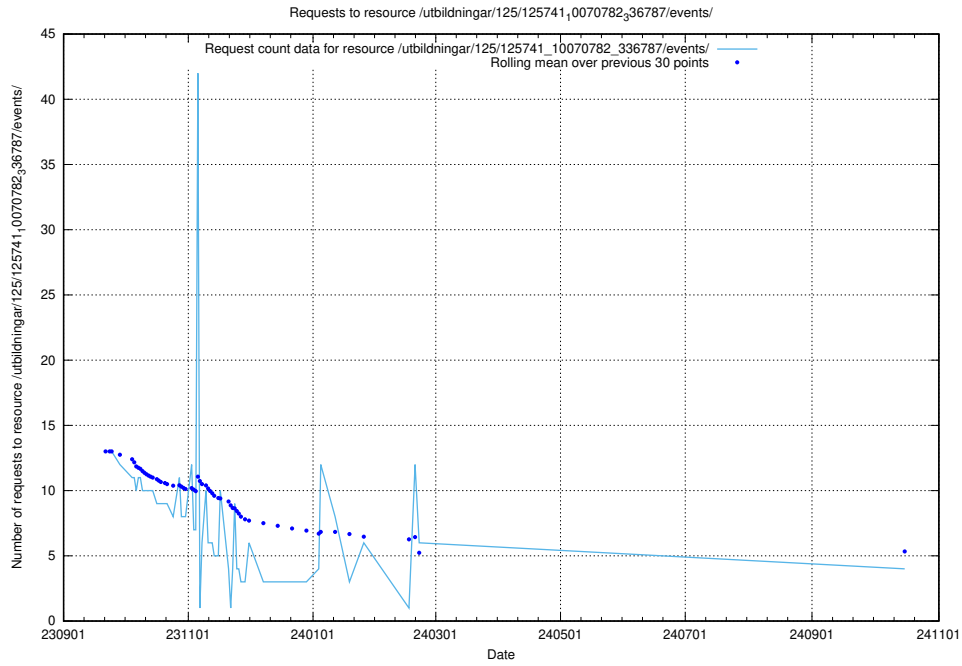

5.325 Usage of /utbildningar/125/125741_10070782_336787/events/

Here, we count the number of requests to resource /utbildningar/125/125741_10070782_336787/events/