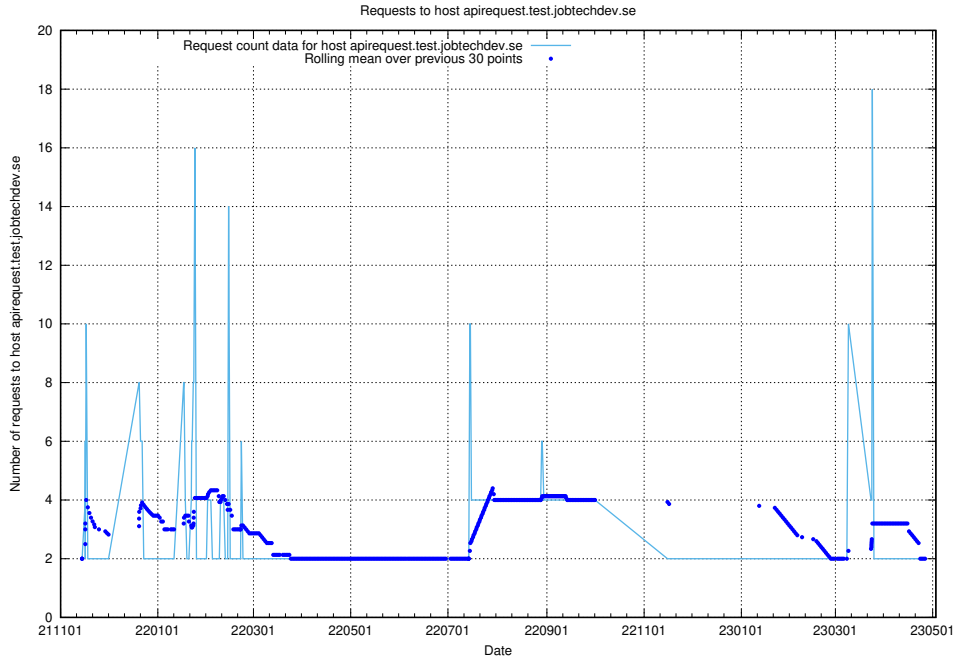

7.292 Usage of `apirequest.test.jobtechdev.se`

Here, we count the number of requests to host `apirequest.test.jobtechdev.se`.