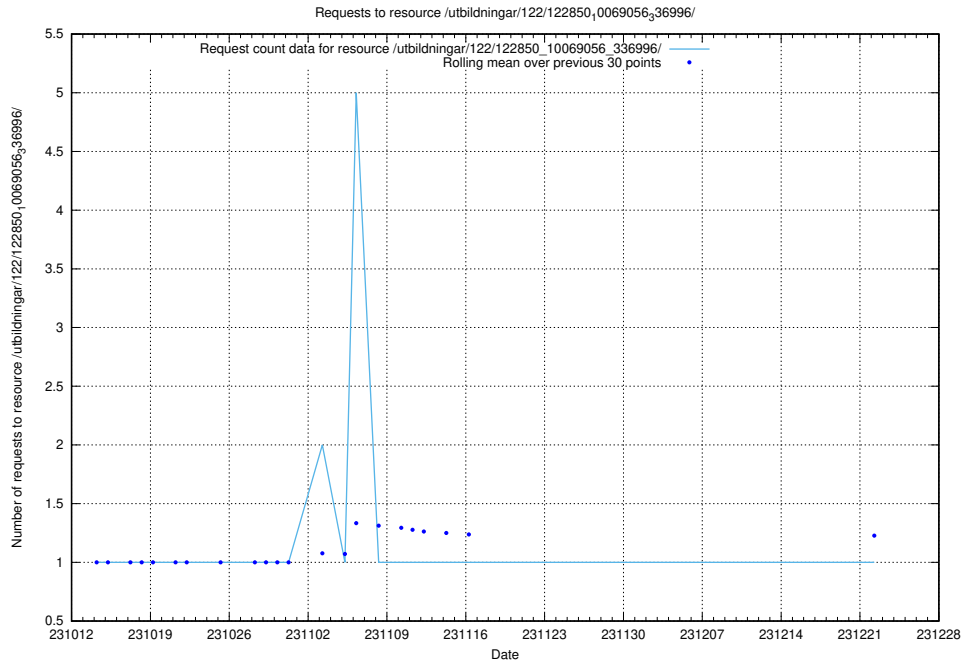

5.5271 Usage of /utbildningar/122/122850_10069056_336996/

Here, we count the number of requests to resource /utbildningar/122/122850_10069056_336996/.