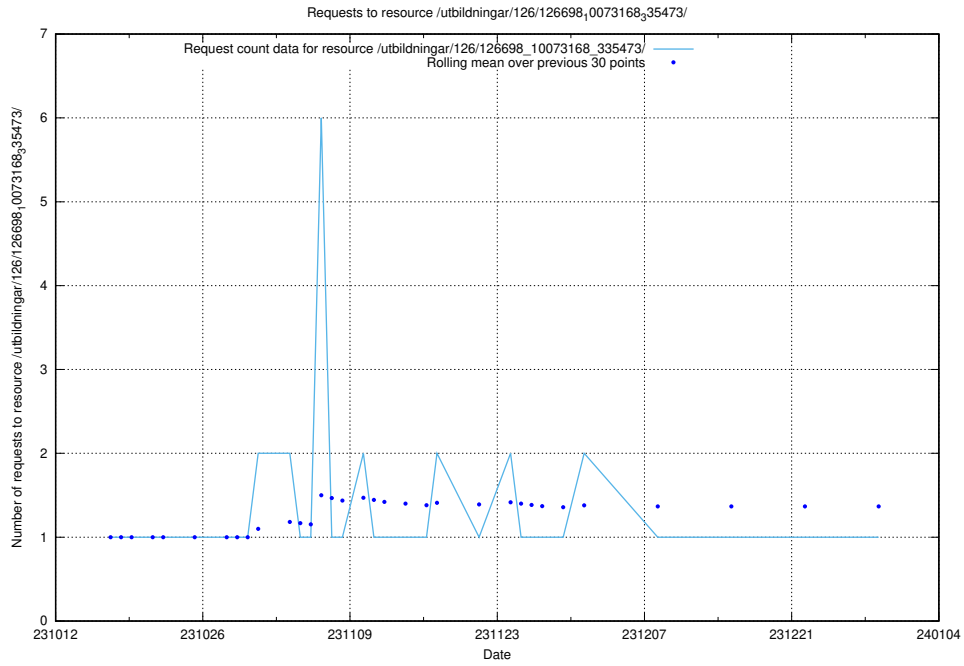

5.5227 Usage of /utbildningar/126/126698_10073168_335473/

Here, we count the number of requests to resource /utbildningar/126/126698_10073168_335473/.