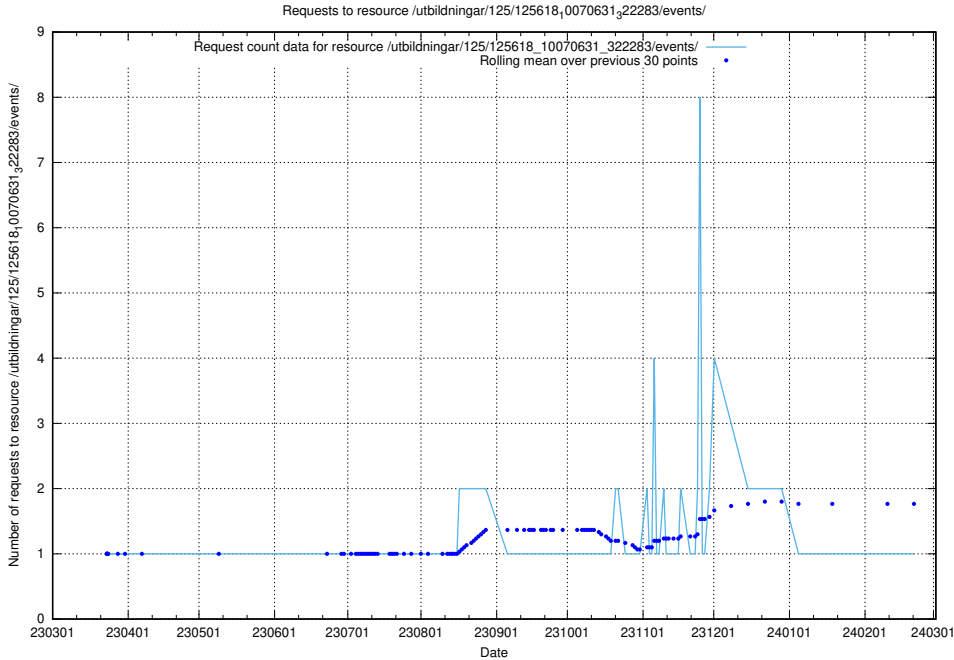

5.1108 Usage of /utbildningar/125/125618_10070631_322283/events/

Here, we count the number of requests to resource /utbildningar/125/125618_10070631_322283/events/