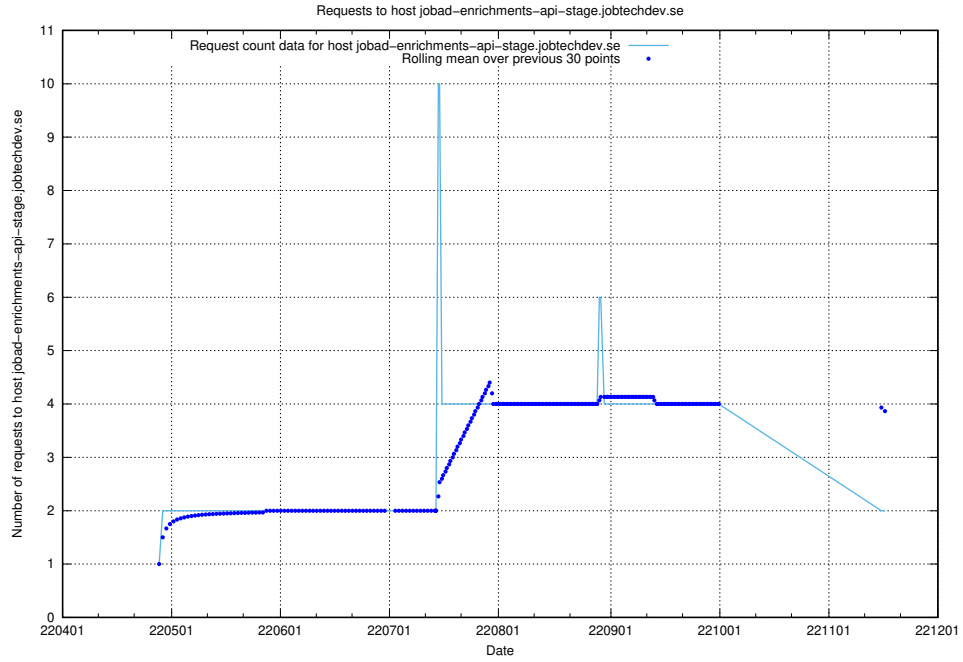

7.451 Usage of `jobad-enrichments-api-stage.jobtechdev.se`

Here, we count the number of requests to host `jobad-enrichments-api-stage.jobtechdev.se`.