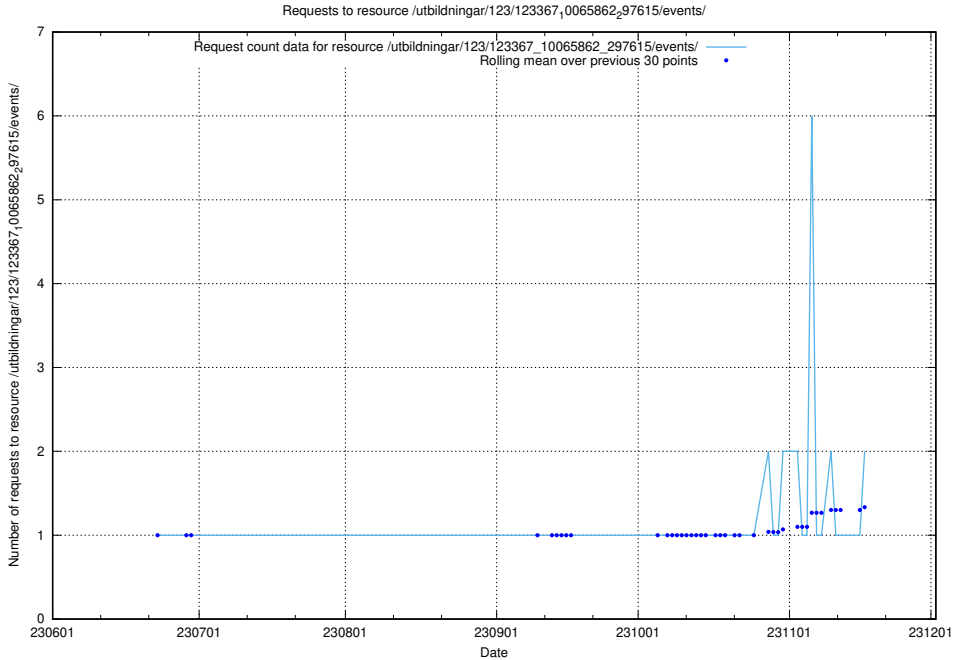

5.930 Usage of /utbildningar/123/123367_10065862_297615/events/

Here, we count the number of requests to resource /utbildningar/123/123367_10065862_297615/events/