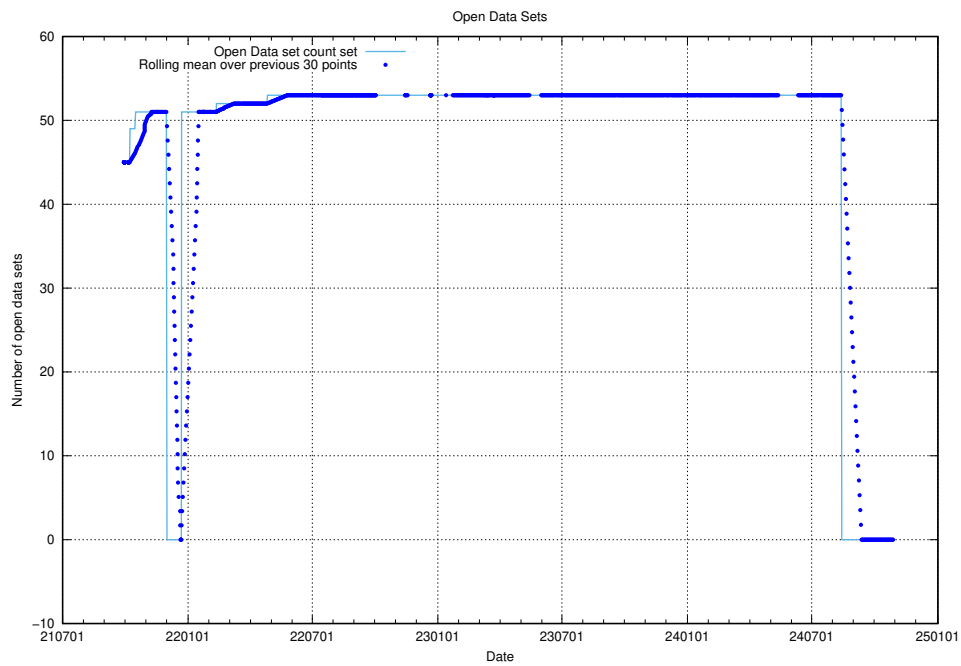

12 Open Data

This section contains statistics about JobTech's published open data in DIGG's [Sweden's data portal](https://www.dataportal.se)¹².

12.1 Number of open data sets

The tables shows the number of open data sets published by JobTech on DIGG's data portal.

¹²<https://www.dataportal.se>