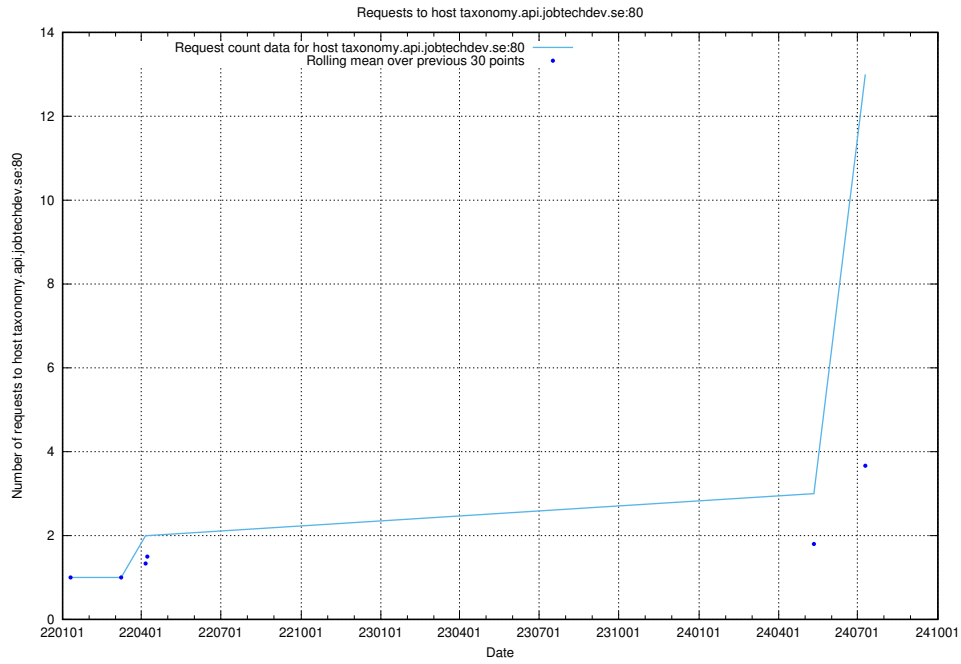

7.45 Usage of taxonomy.api.jobtechdev.se:80

Here, we count the number of requests to host taxonomy.api.jobtechdev.se:80.