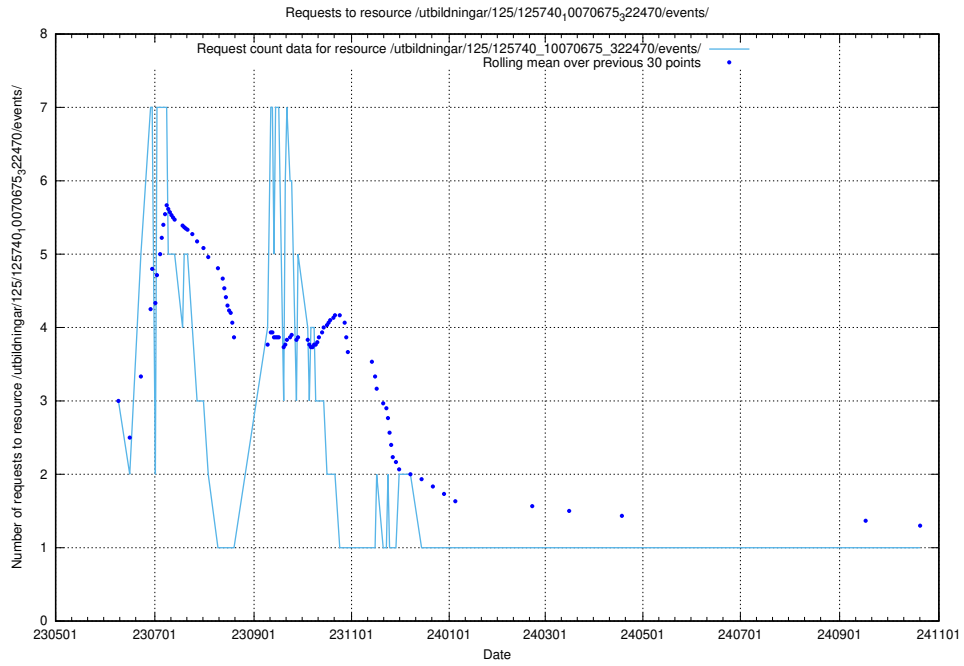

5.6811 Usage of /utbildningar/125/125740_10070675_322470/events/

Here, we count the number of requests to resource /utbildningar/125/125740_10070675_322470/events/