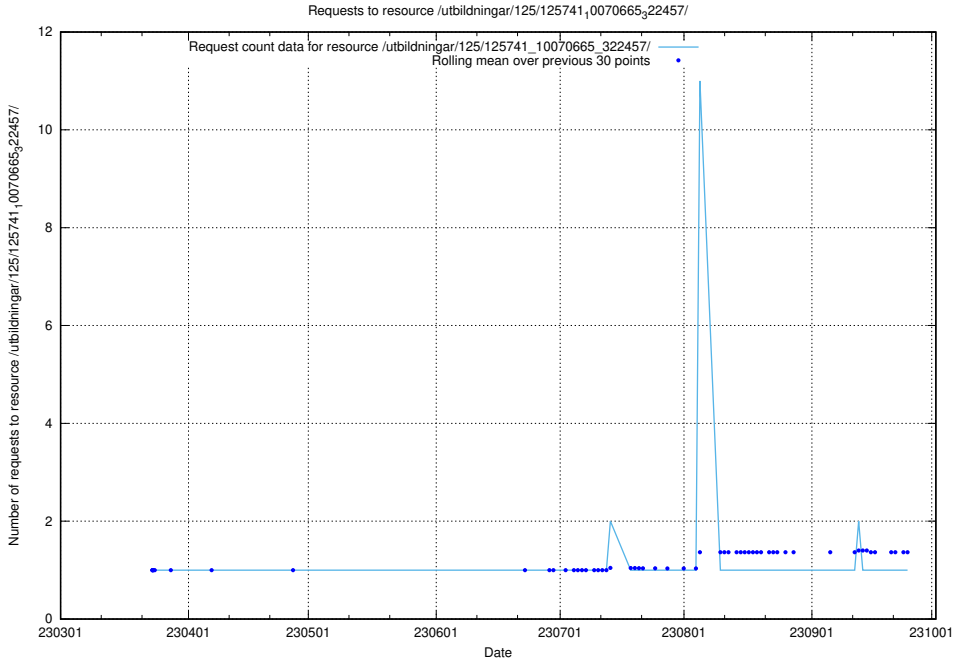

5.7470 Usage of /utbildningar/125/125741_10070665_322457/

Here, we count the number of requests to resource /utbildningar/125/125741_10070665_322457/.