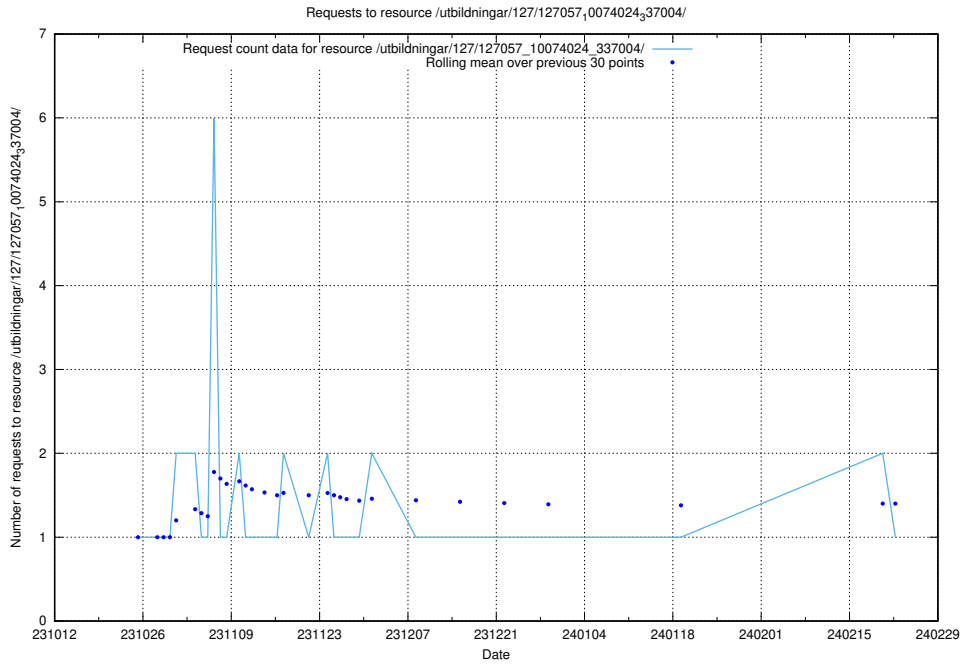

5.5135 Usage of /utbildningar/127/127057_10074024_337004/

Here, we count the number of requests to resource /utbildningar/127/127057_10074024_337004/.