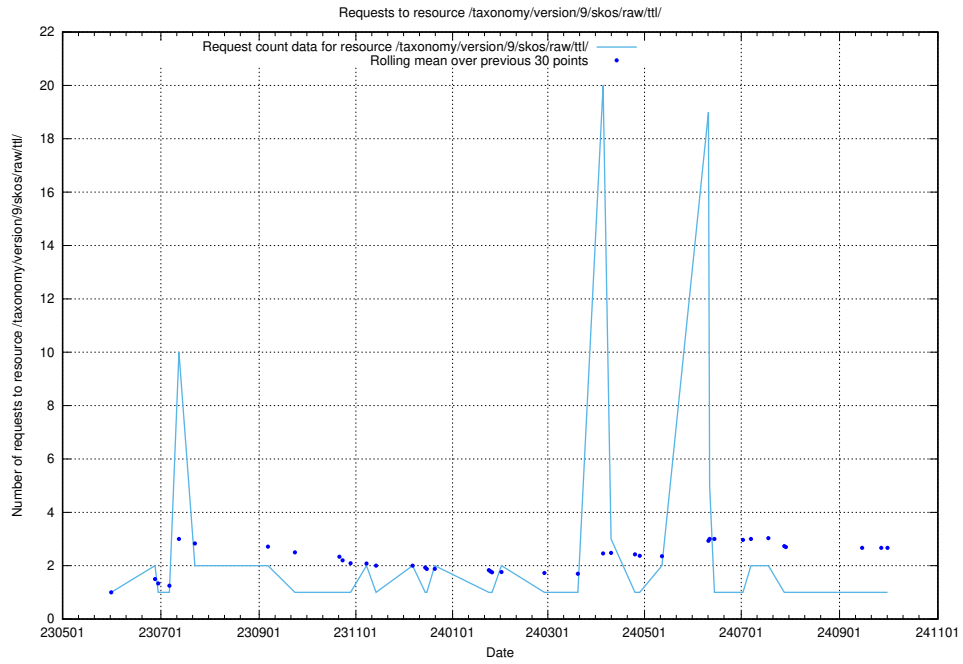

5.6852 Usage of /taxonomy/version/9/skos/raw/ttl/

Here, we count the number of requests to resource /taxonomy/version/9/skos/raw/ttl/.