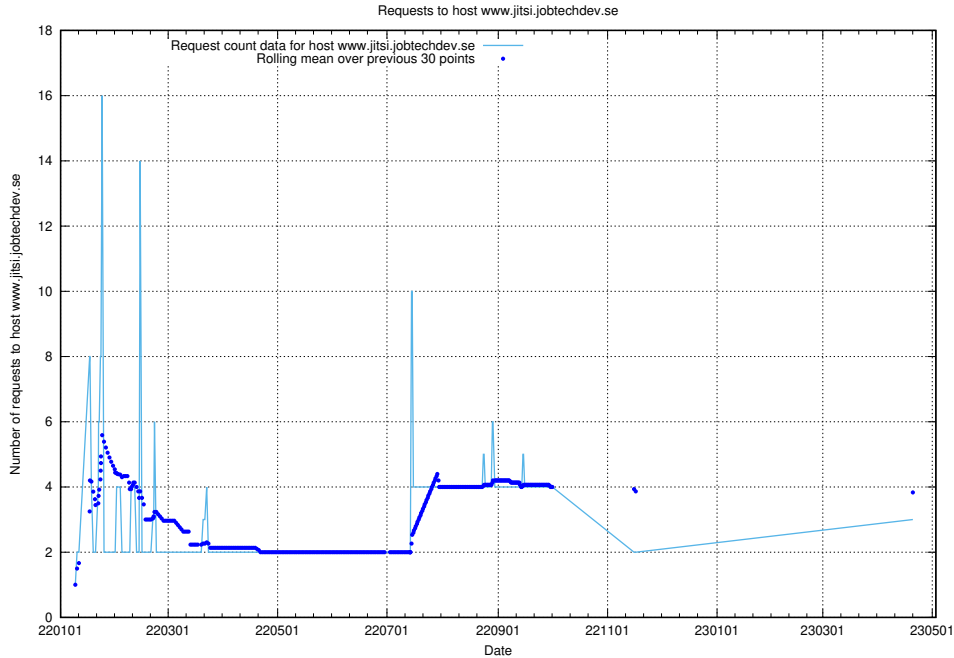

7.181 Usage of www.jitsi.jobtechdev.se

Here, we count the number of requests to host www.jitsi.jobtechdev.se.