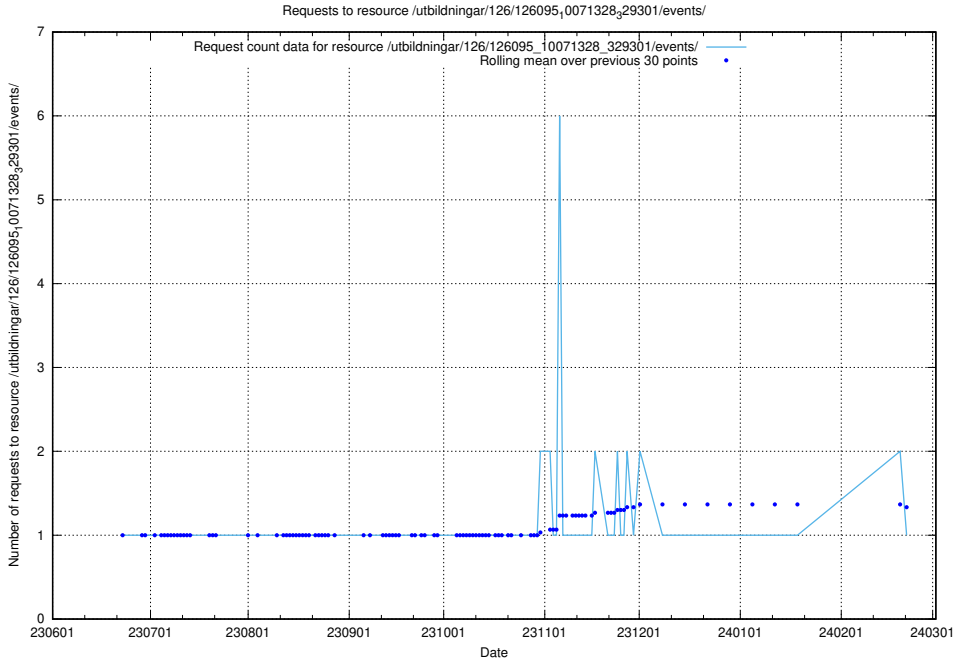

5.6587 Usage of /utbildningar/126/126095_10071328_329301/events/

Here, we count the number of requests to resource /utbildningar/126/126095_10071328_329301/events/