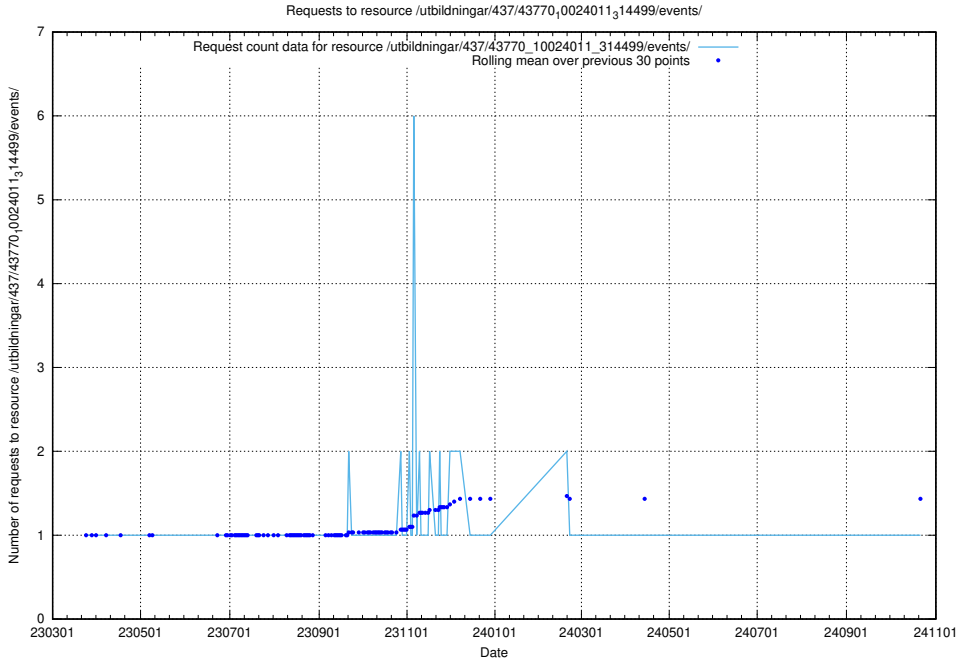

5.7149 Usage of /utbildningar/437/43770_10024011_314499/events/

Here, we count the number of requests to resource /utbildningar/437/43770_10024011_314499/events/.