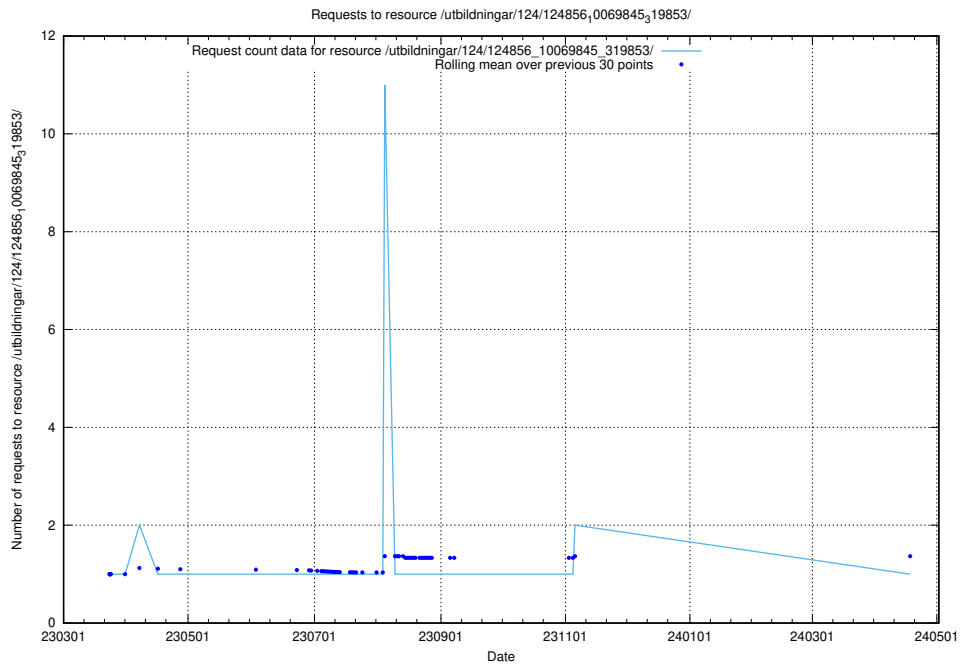

5.1260 Usage of /utbildningar/124/124856_10069845_319853/

Here, we count the number of requests to resource /utbildningar/124/124856_10069845_319853/.