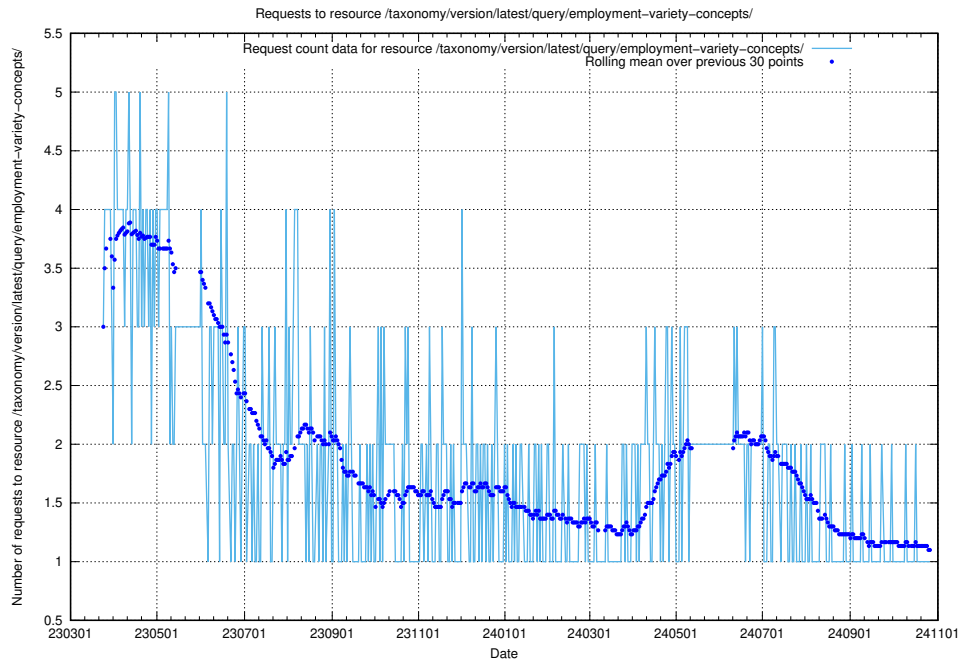

5.7051 Usage of /taxonomy/version/latest/query/employment-variety-concepts/

Here, we count the number of requests to resource /taxonomy/version/latest/query/employment-variety-concepts/.