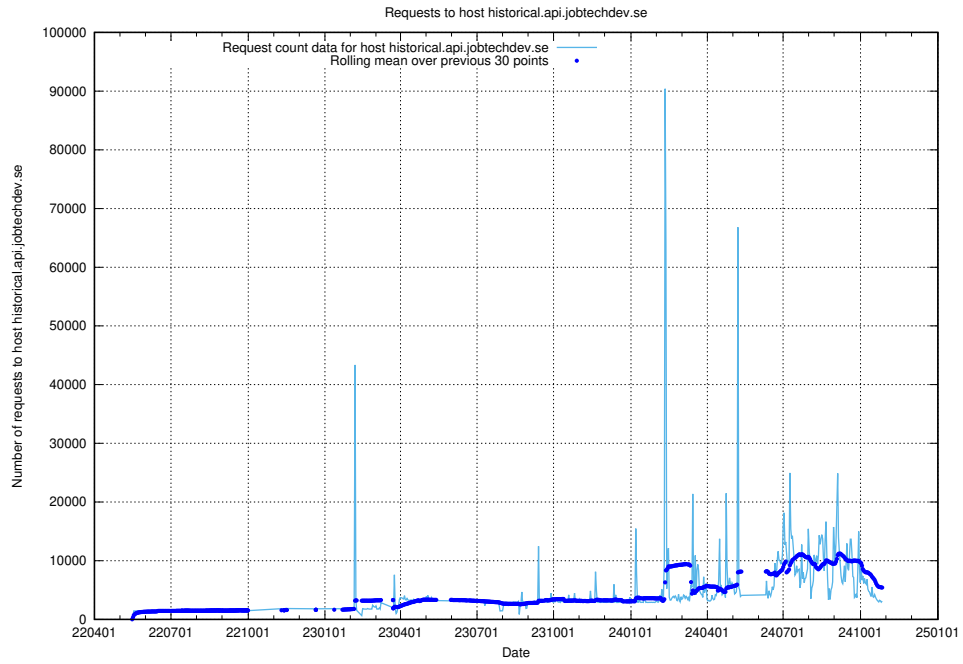

7.13 Usage of historical.api.jobtechdev.se

Here, we count the number of requests to host historical.api.jobtechdev.se.