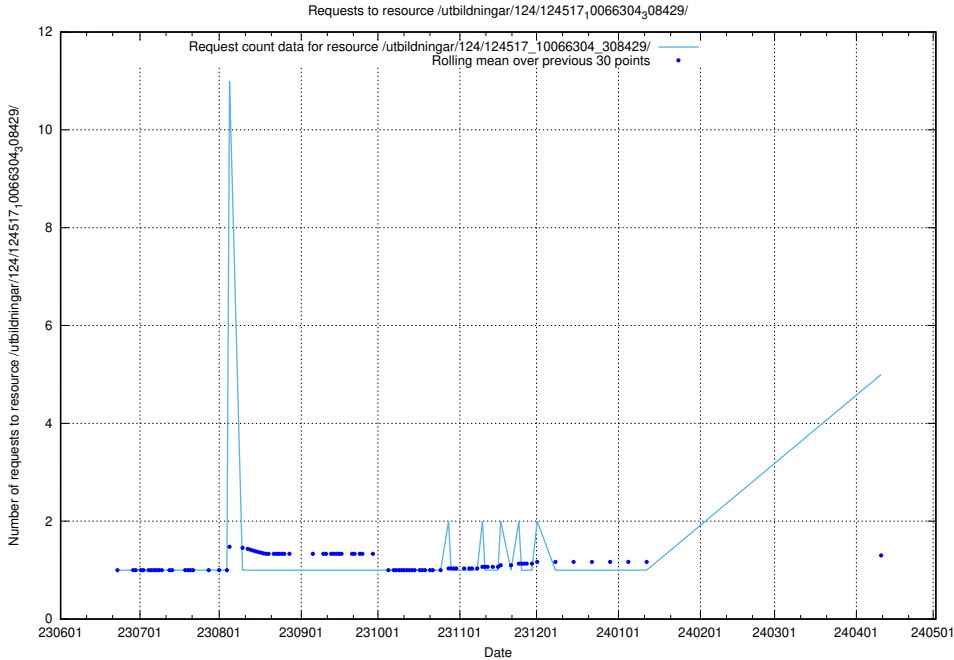

5.238 Usage of /utbildningar/124/124517_10066304_308429/

Here, we count the number of requests to resource /utbildningar/124/124517_10066304_308429/.