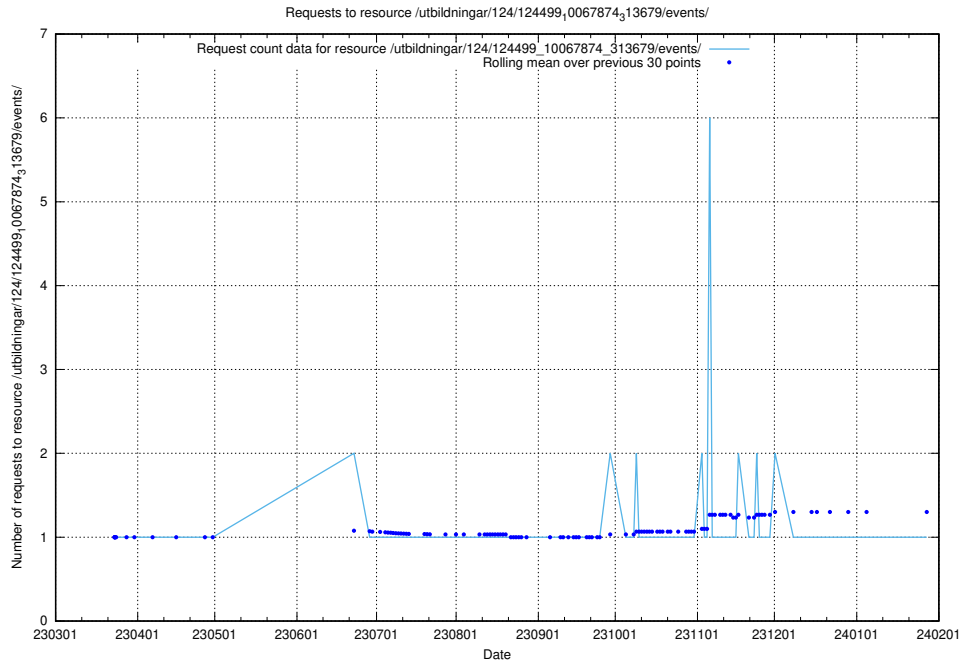

5.3275 Usage of /utbildningar/124/124499_10067874_313679/events/

Here, we count the number of requests to resource /utbildningar/124/124499_10067874_313679/events/