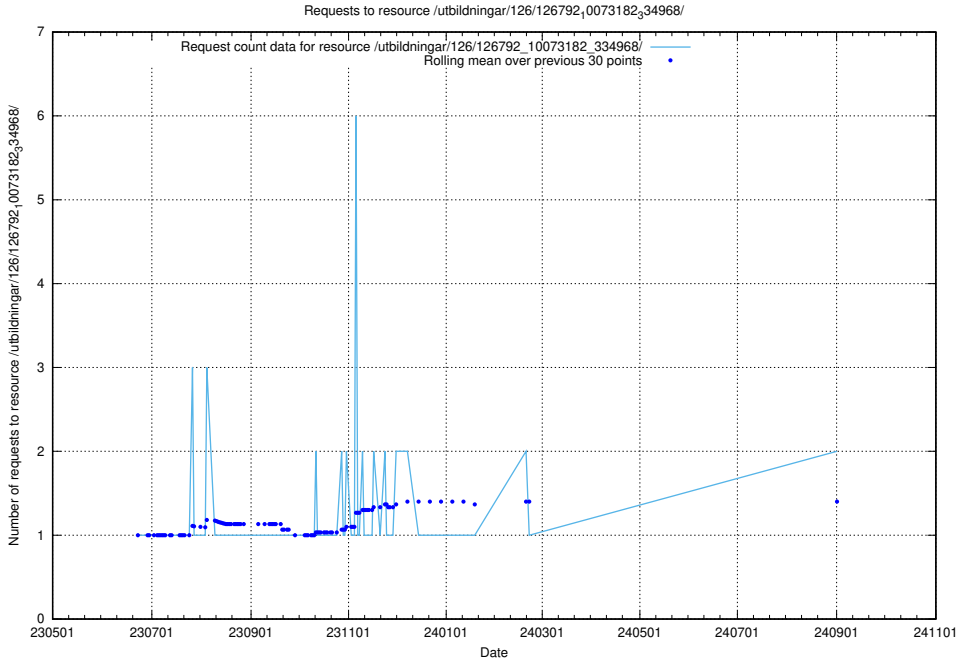

5.900 Usage of /utbildningar/126/126792_10073182_334968/

Here, we count the number of requests to resource /utbildningar/126/126792_10073182_334968/.