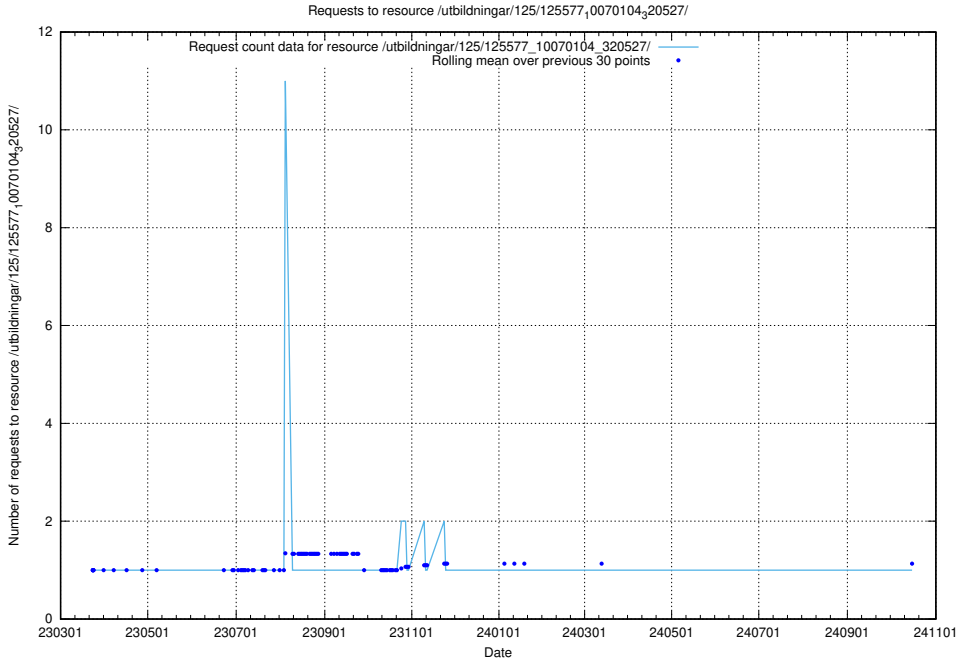

Here, we count the number of requests to resource /utbildningar/125/125577_10070104_320527/events/

5.1140 Usage of /utbildningar/125/125577_10070104_320527/

Here, we count the number of requests to resource /utbildningar/125/125577_10070104_320527/.