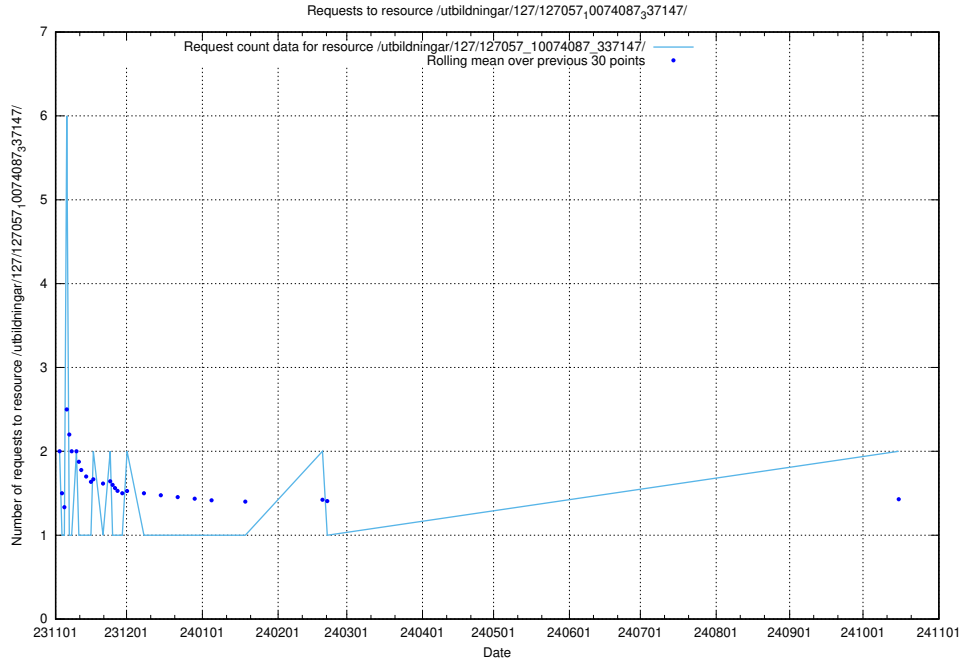

Here, we count the number of requests to resource /utbildningar/127/127112_10074050_337080/events/

5.767 Usage of /utbildningar/127/127057_10074087_337147/

Here, we count the number of requests to resource /utbildningar/127/127057_10074087_337147/.