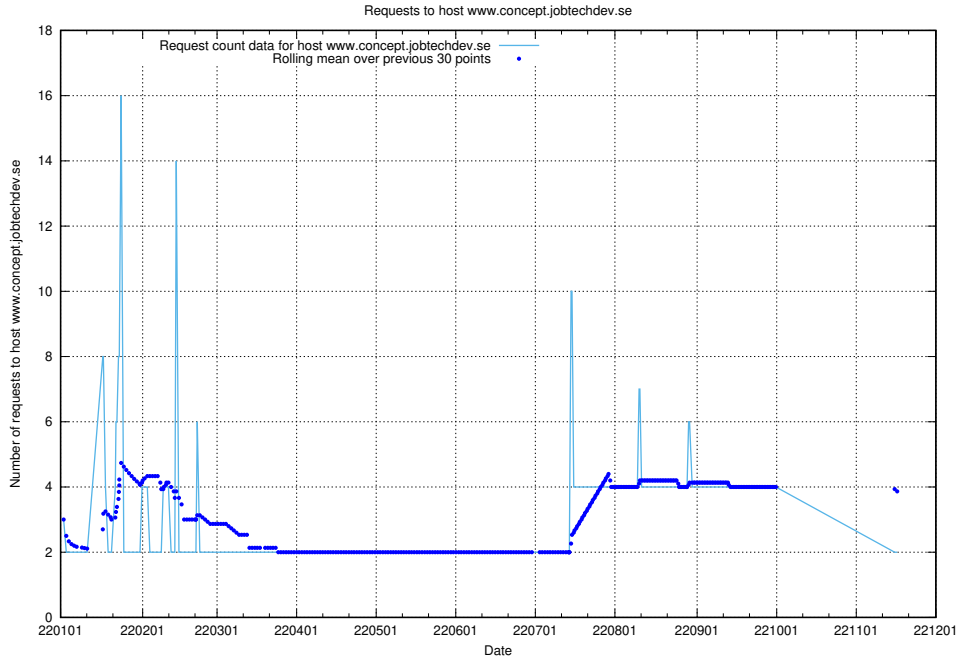

7.312 Usage of `www.concept.jobtechdev.se`

Here, we count the number of requests to host `www.concept.jobtechdev.se`.