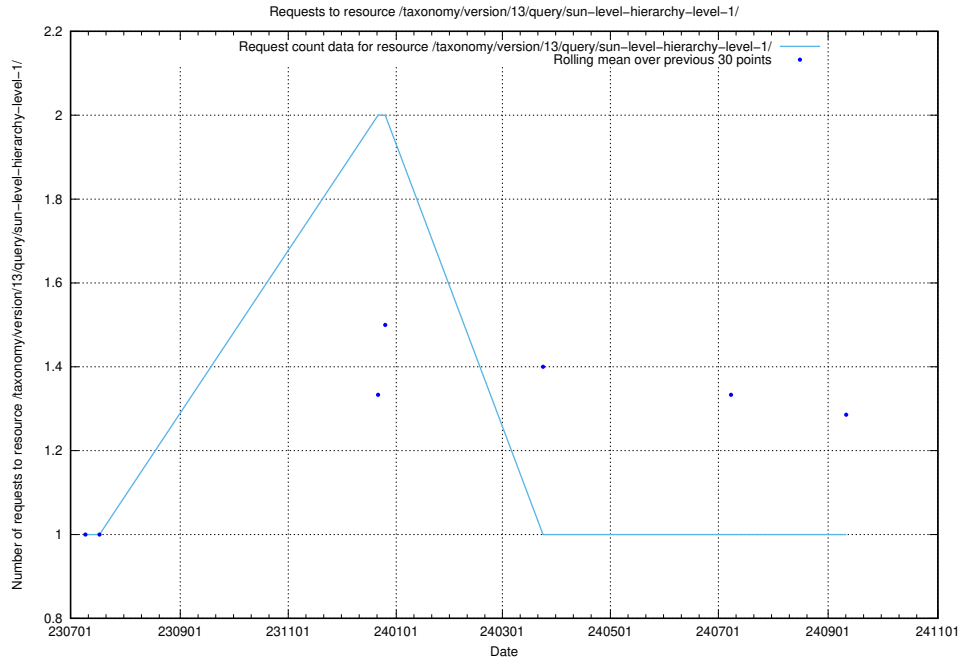

5.6091 Usage of /taxonomy/version/13/query/sun-level-hierarchy-level-1/

Here, we count the number of requests to resource /taxonomy/version/13/query/sun-level-hierarchy-level-1/.