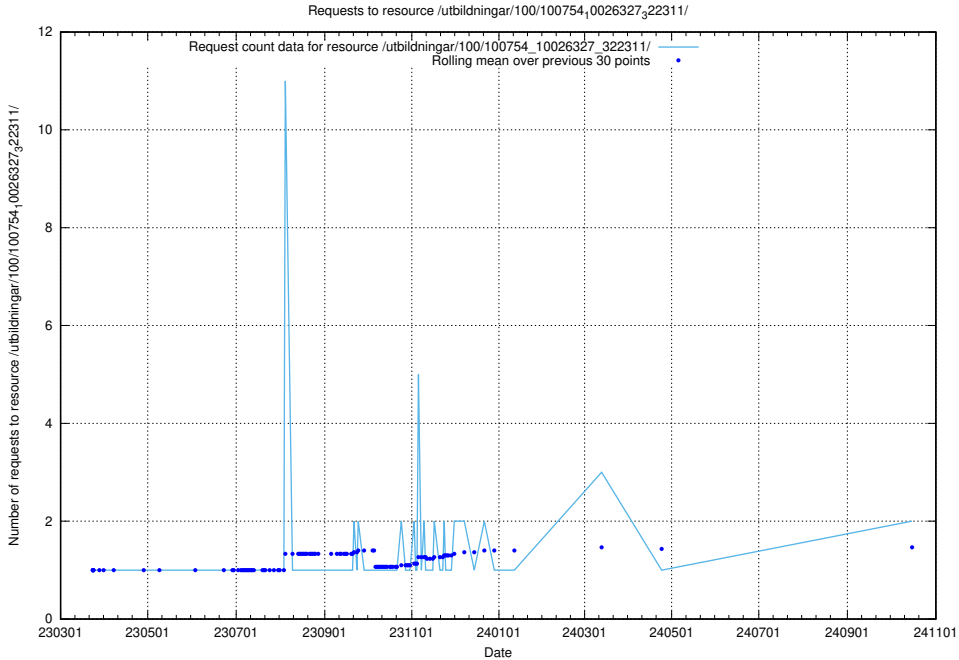

5.898 Usage of /utbildningar/100/100754_10026327_322311/

Here, we count the number of requests to resource /utbildningar/100/100754_10026327_322311/.