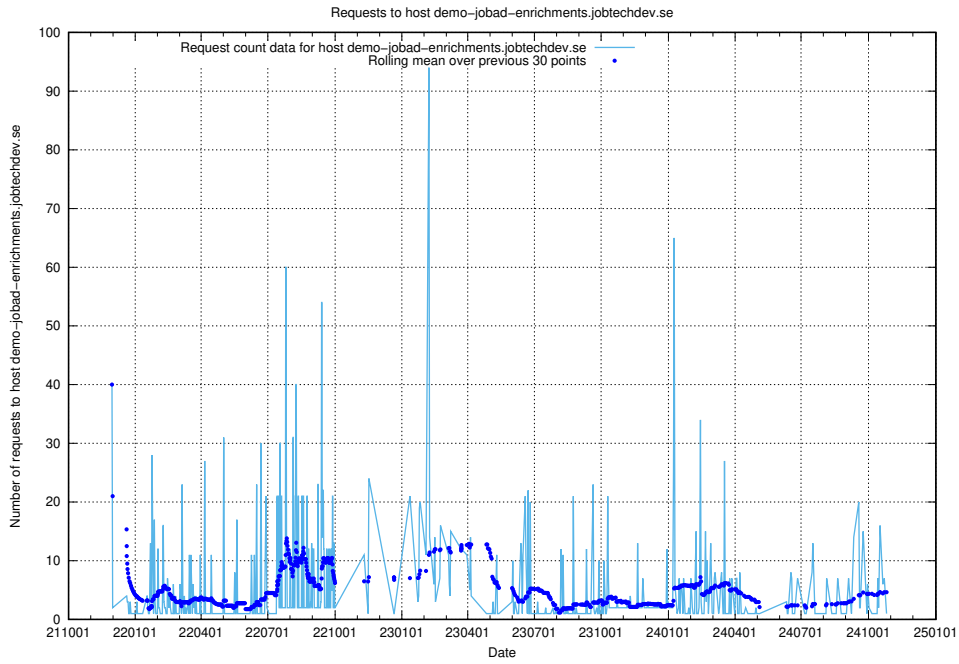

7.628 Usage of demo-jobad-enrichments.jobtechdev.se

Here, we count the number of requests to host demo-jobad-enrichments.jobtechdev.se.

7.629 Usage of q.jobtechdev.se

Here, we count the number of requests to host q.jobtechdev.se.