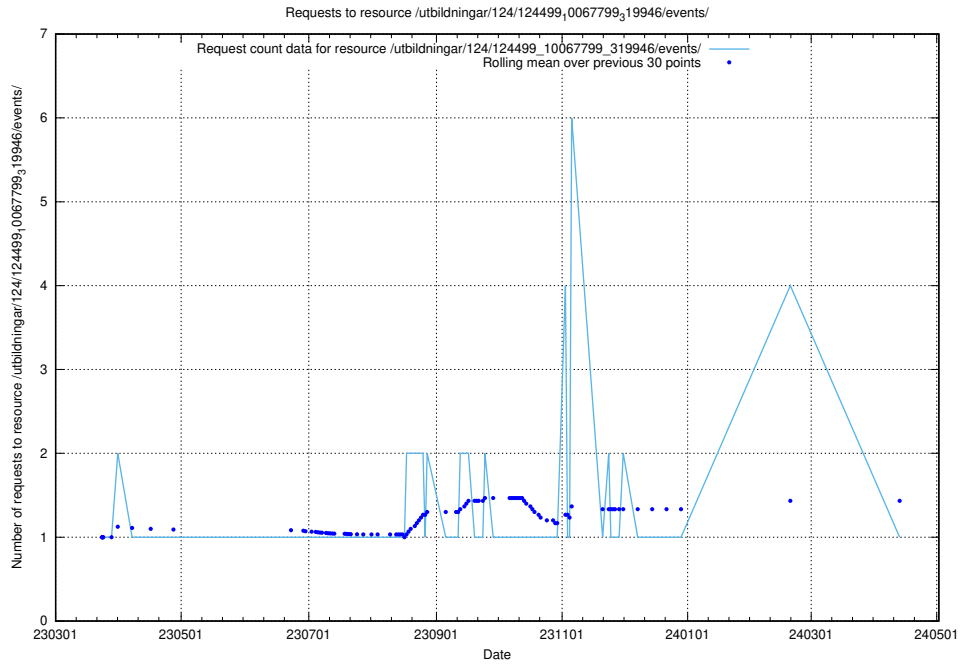

5.3391 Usage of /utbildningar/124/124499_10067799_319946/events/

Here, we count the number of requests to resource /utbildningar/124/124499_10067799_319946/events/

5.3392 Usage of /utbildningar/utb_emil/124/124475_10067547_312970/