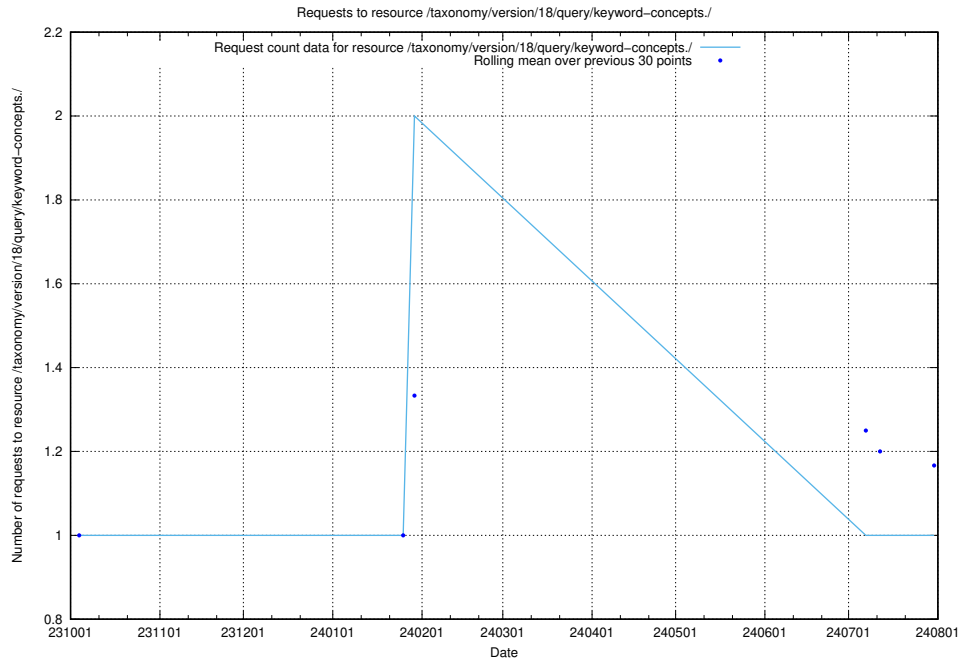

5.5357 Usage of /taxonomy/version/18/query/keyword-concepts./

Here, we count the number of requests to resource /taxonomy/version/18/query/keyword-concepts./.