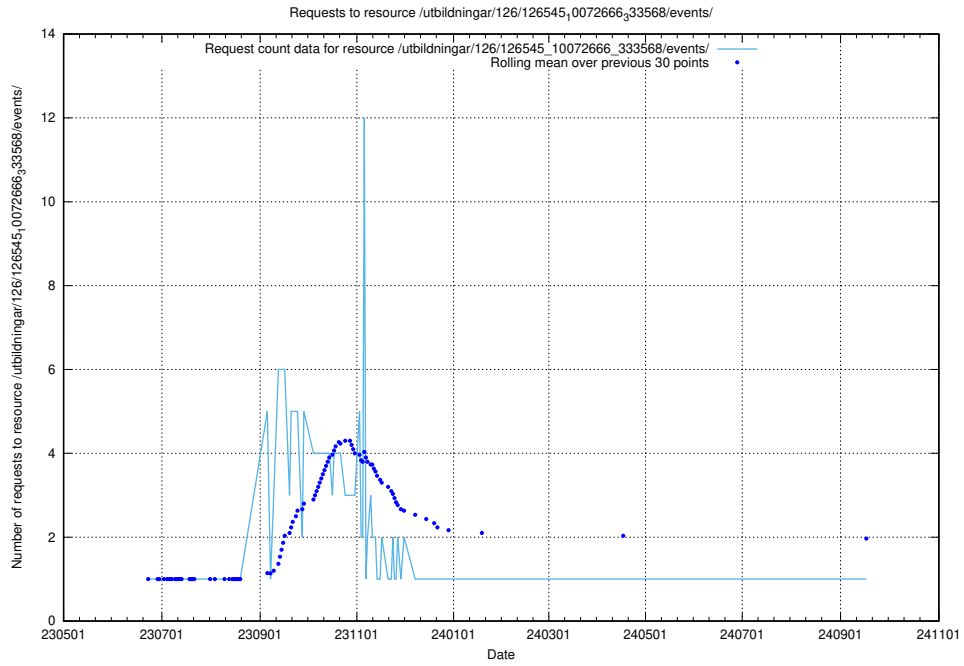

5.6562 Usage of /utbildningar/126/126545_10072666_333568/events/

Here, we count the number of requests to resource /utbildningar/126/126545_10072666_333568/events/