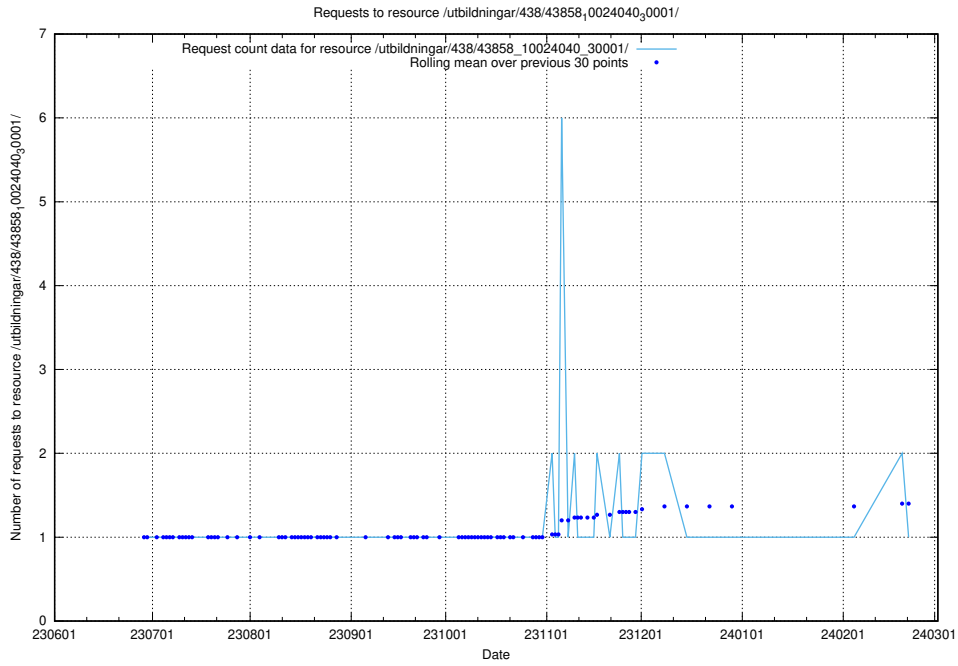

5.6348 Usage of /utbildningar/438/43858_10024040_30001/

Here, we count the number of requests to resource /utbildningar/438/43858_10024040_30001/.