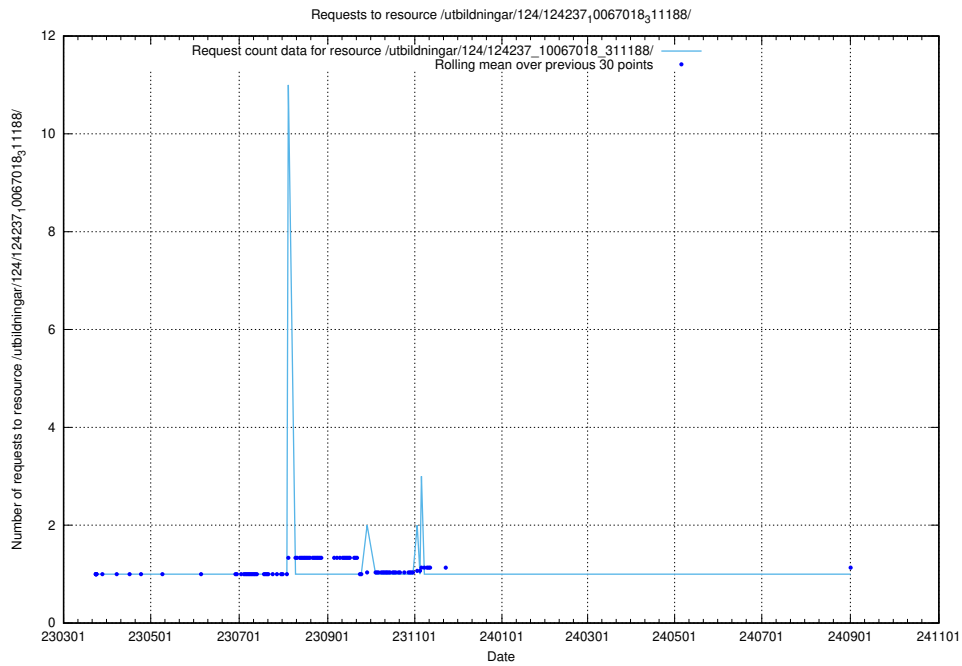

5.4938 Usage of /utbildningar/124/124237_10067018_311188/

Here, we count the number of requests to resource /utbildningar/124/124237_10067018_311188/.