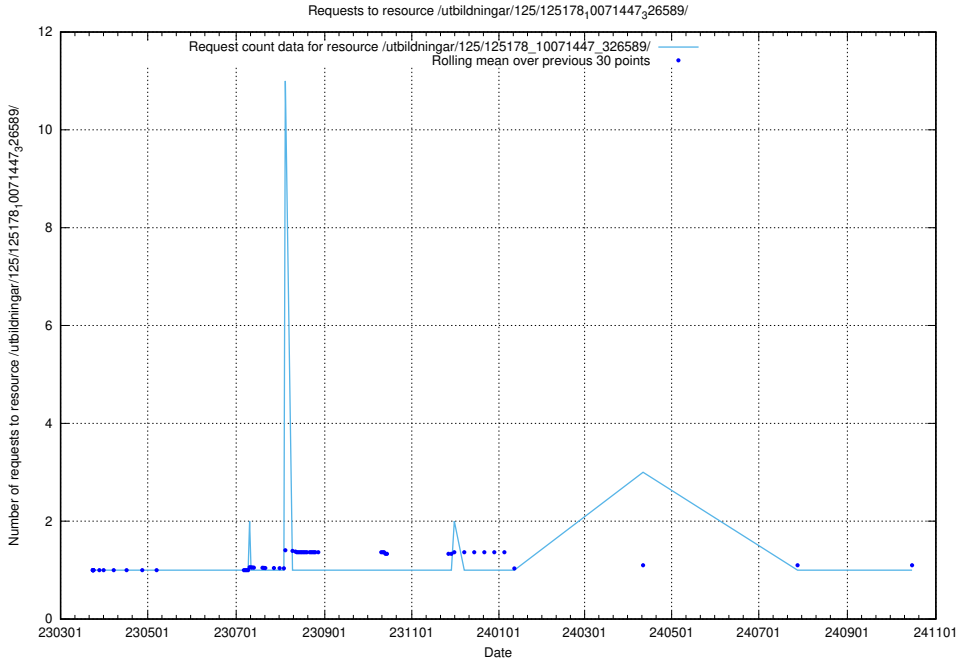

5.1178 Usage of /utbildningar/125/125178_10071447_326589/

Here, we count the number of requests to resource /utbildningar/125/125178_10071447_326589/.