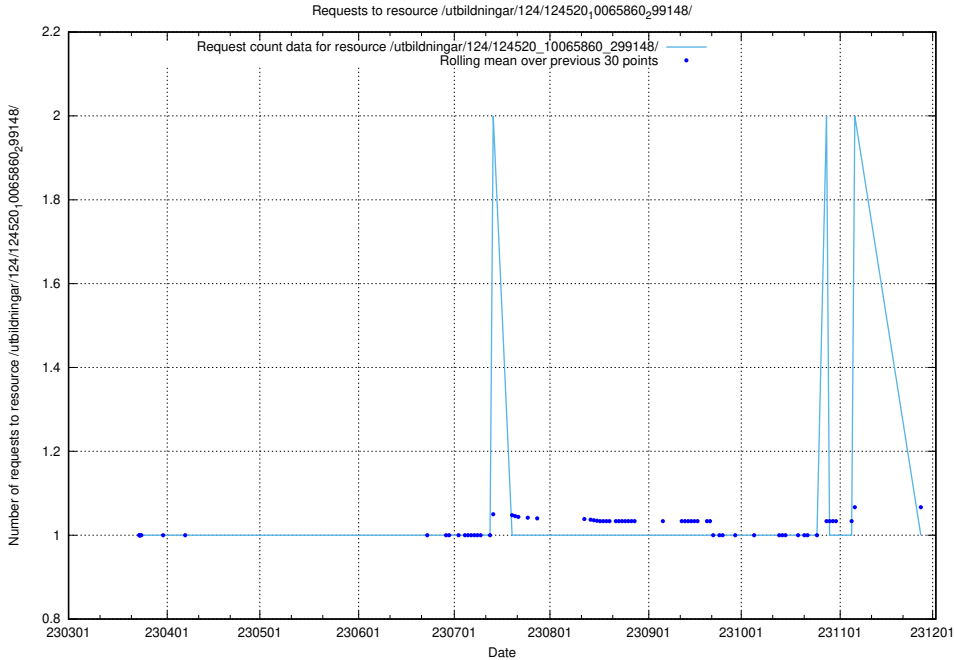

5.2096 Usage of /utbildningar/124/124520_10065860_299148/

Here, we count the number of requests to resource /utbildningar/124/124520_10065860_299148/.