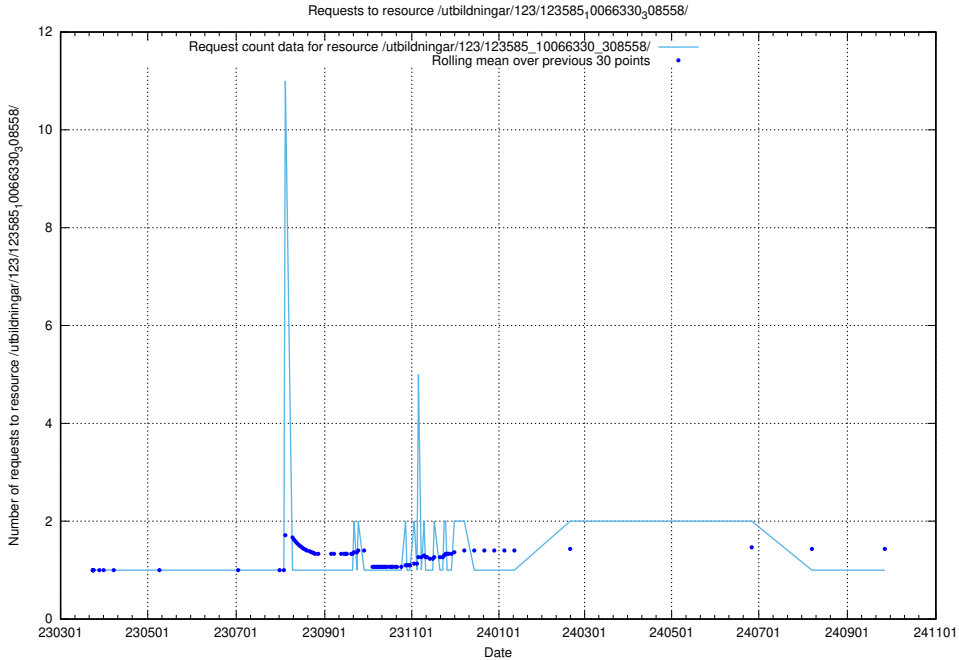

5.5399 Usage of /utbildningar/123/123585_10066330_308558/

Here, we count the number of requests to resource /utbildningar/123/123585_10066330_308558/.