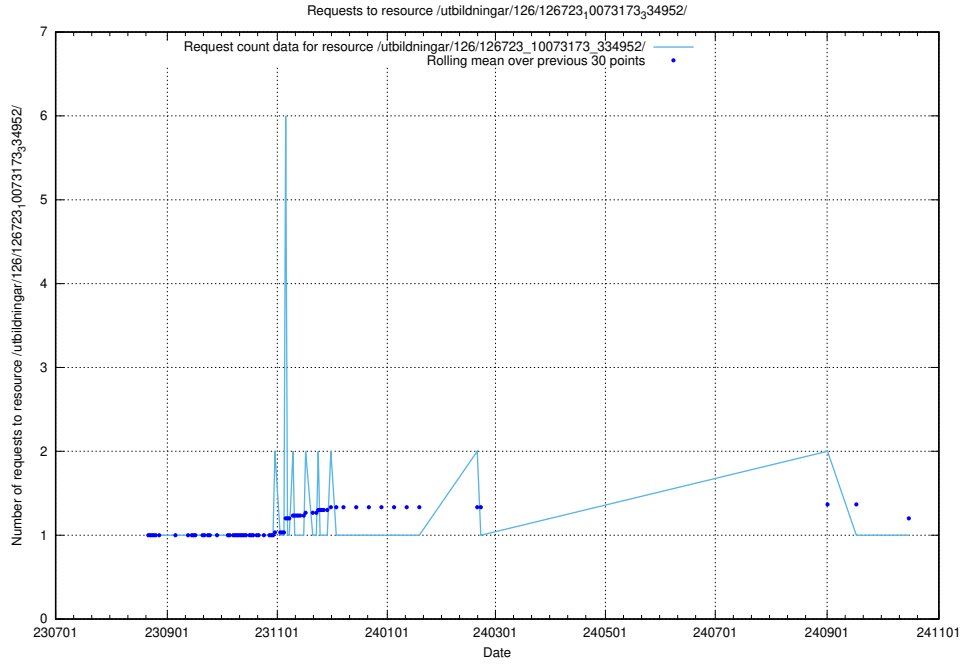

5.5668 Usage of /utbildningar/126/126723_10073173_334952/

Here, we count the number of requests to resource /utbildningar/126/126723_10073173_334952/.