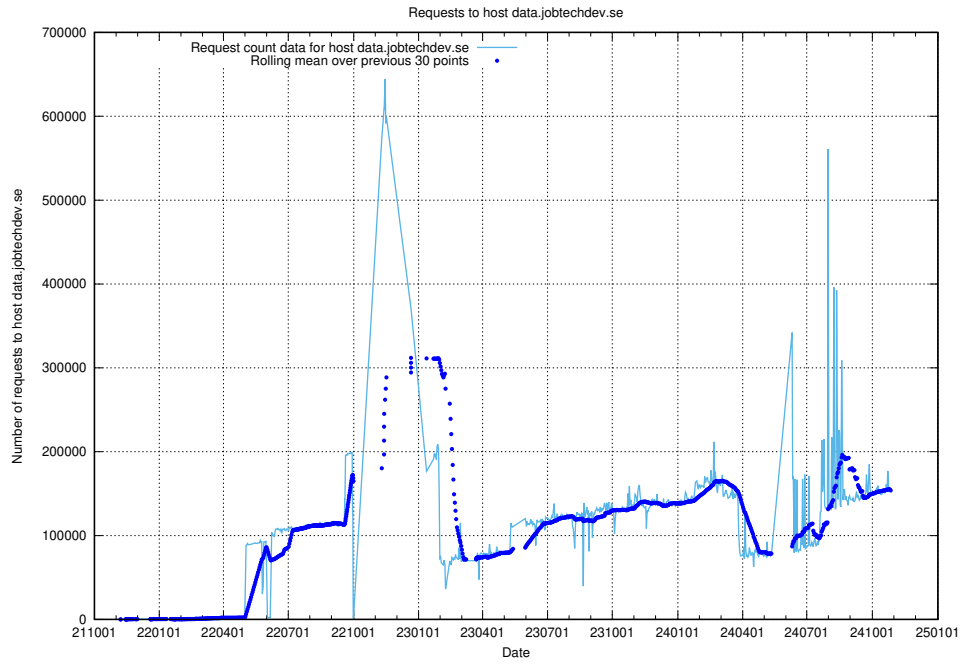

7.3 Usage of data.jobtechdev.se

Here, we count the number of requests to host data.jobtechdev.se.