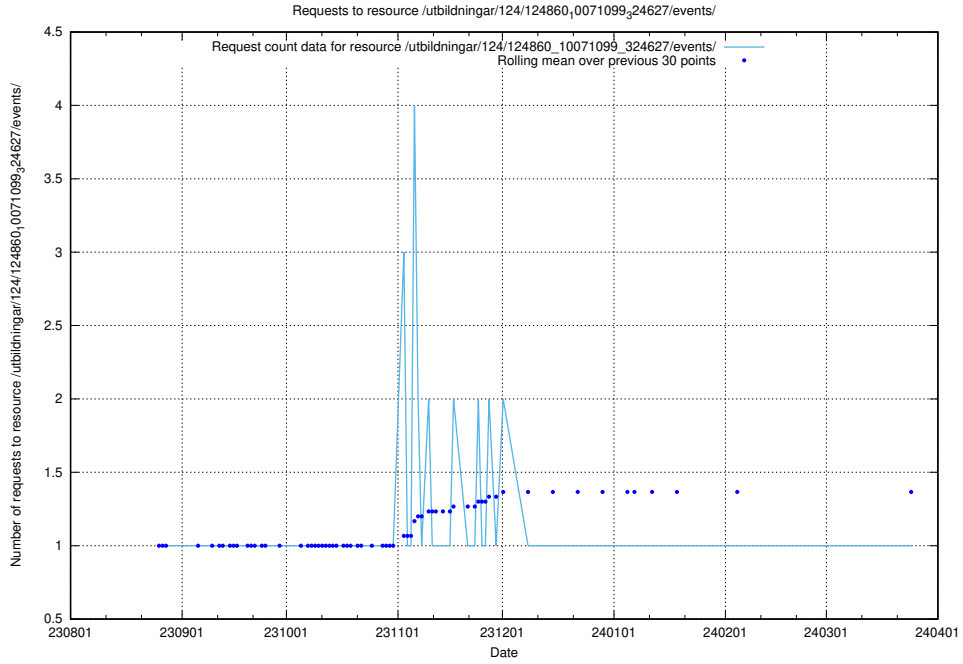

5.5636 Usage of /utbildningar/124/124860_10071099_324627/events/

Here, we count the number of requests to resource /utbildningar/124/124860_10071099_324627/events/