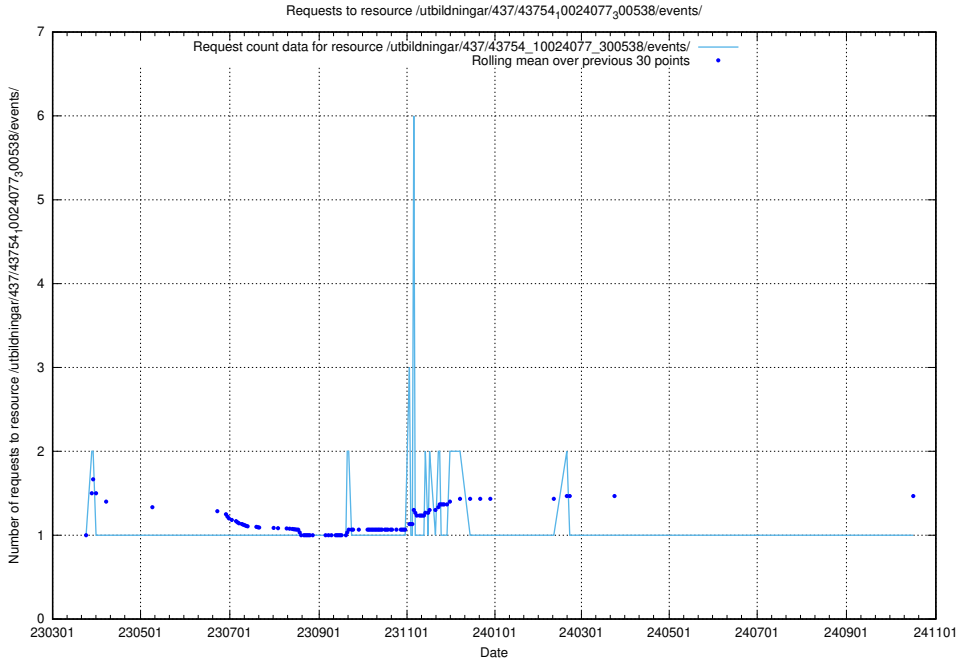

5.7154 Usage of /utbildningar/437/43754_10024077_300538/events/

Here, we count the number of requests to resource /utbildningar/437/43754_10024077_300538/events/.