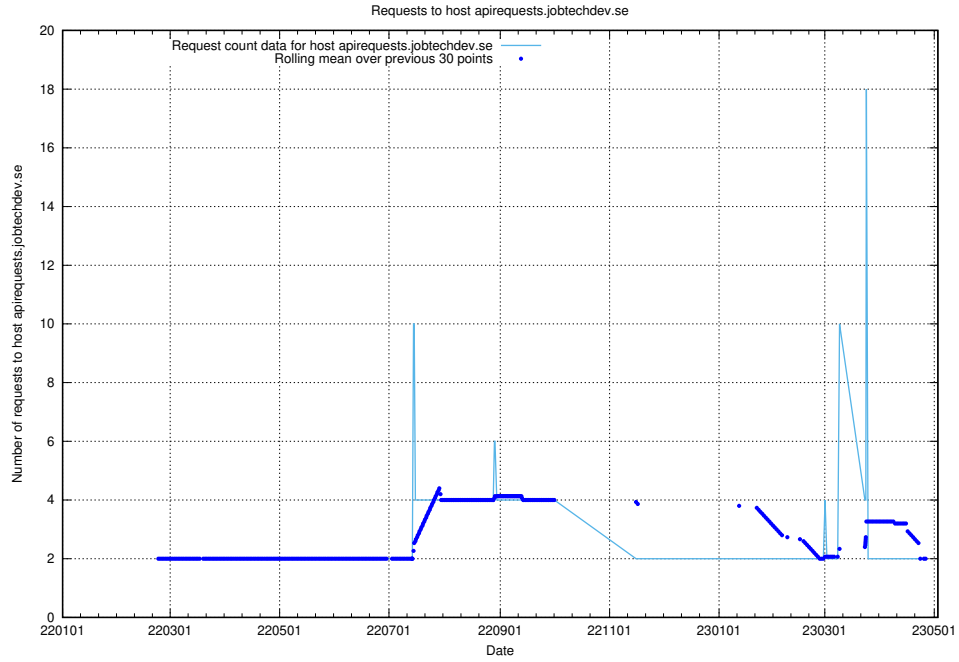

7.520 Usage of apirequests.jobtechdev.se

Here, we count the number of requests to host apirequests.jobtechdev.se.