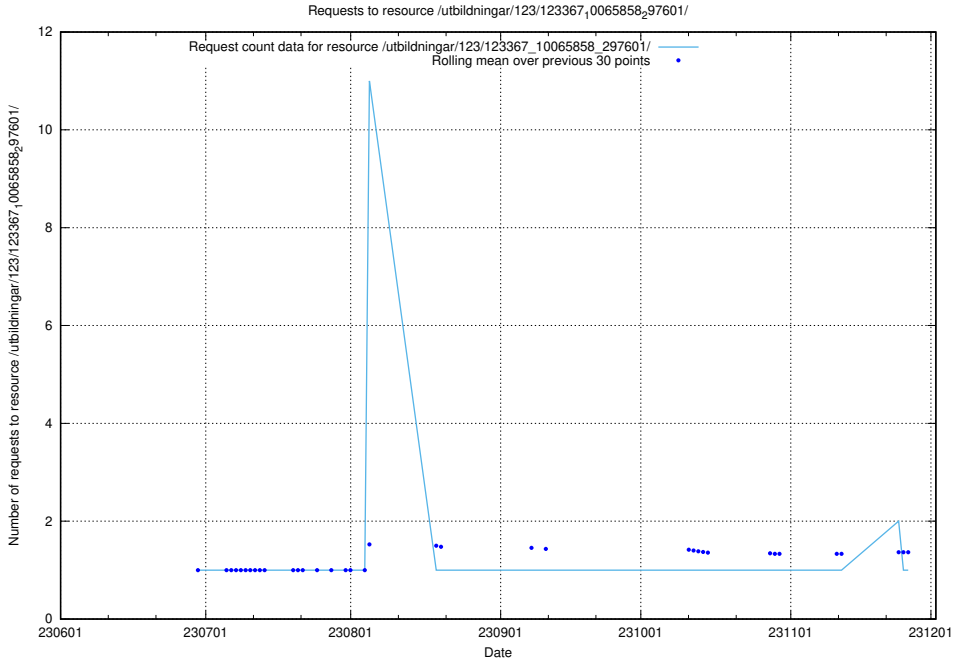

5.6326 Usage of /utbildningar/123/123367_10065858_297601/

Here, we count the number of requests to resource /utbildningar/123/123367_10065858_297601/.