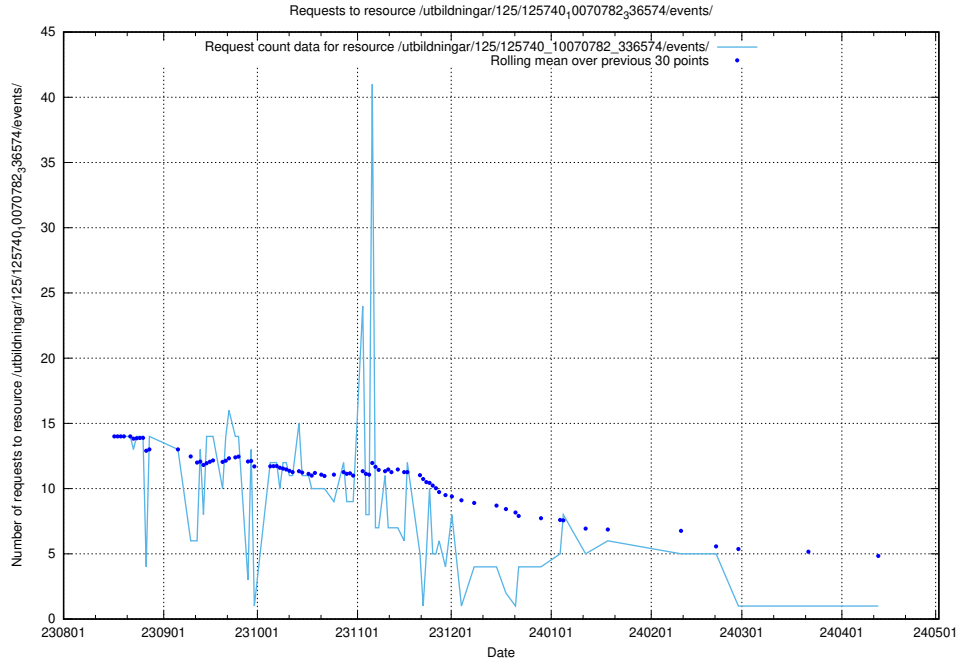

5.5704 Usage of /utbildningar/125/125740_10070782_336574/events/

Here, we count the number of requests to resource /utbildningar/125/125740_10070782_336574/events/