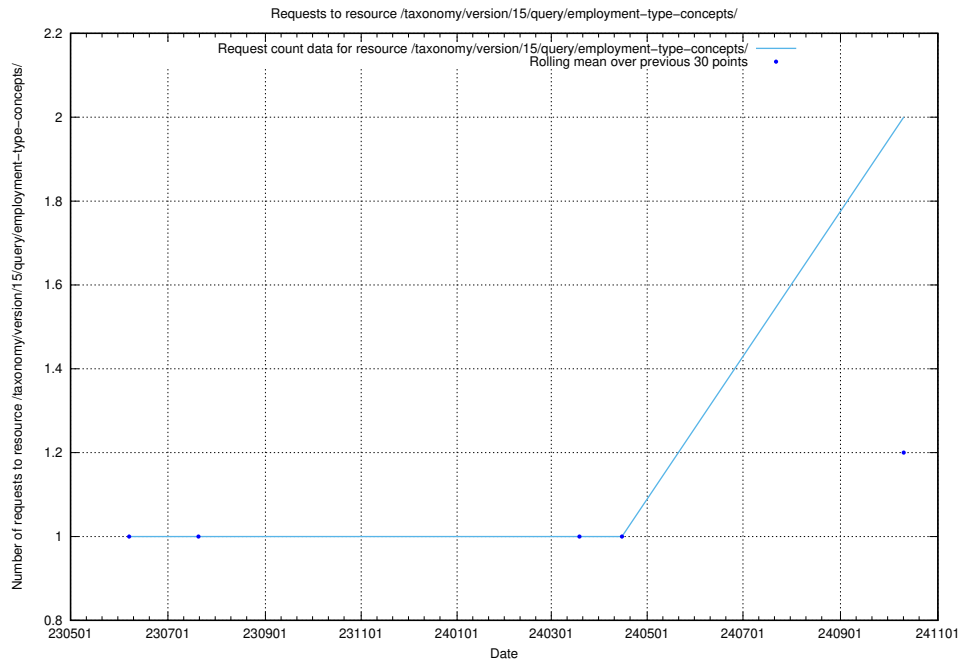

5.947 Usage of /taxonomy/version/15/query/employment-type-concepts/

Here, we count the number of requests to resource /taxonomy/version/15/query/employment-type-concepts/.