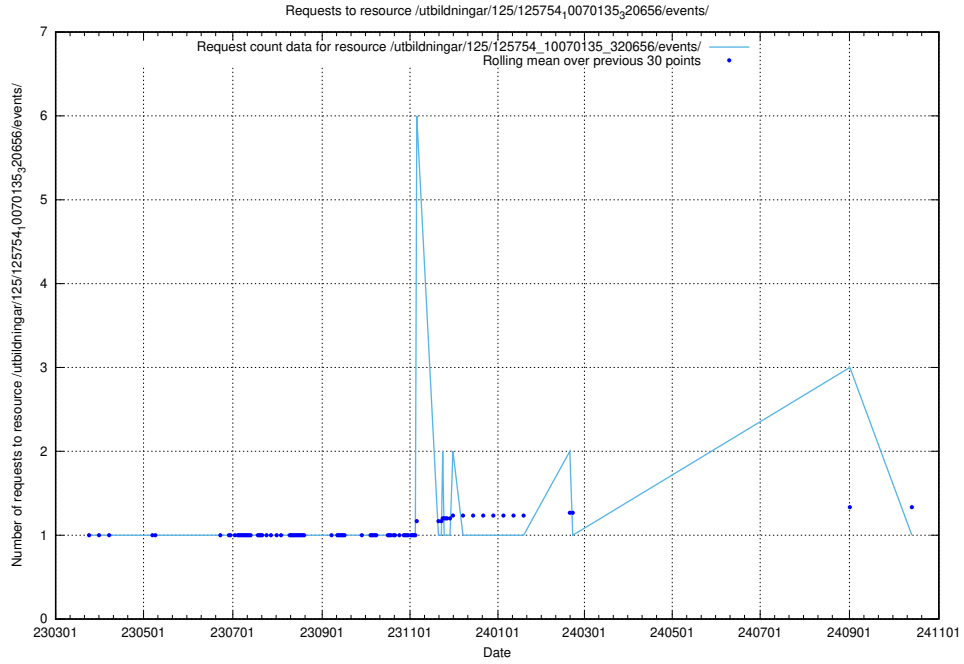

5.7185 Usage of /utbildningar/125/125754_10070135_320656/events/

Here, we count the number of requests to resource /utbildningar/125/125754_10070135_320656/events/