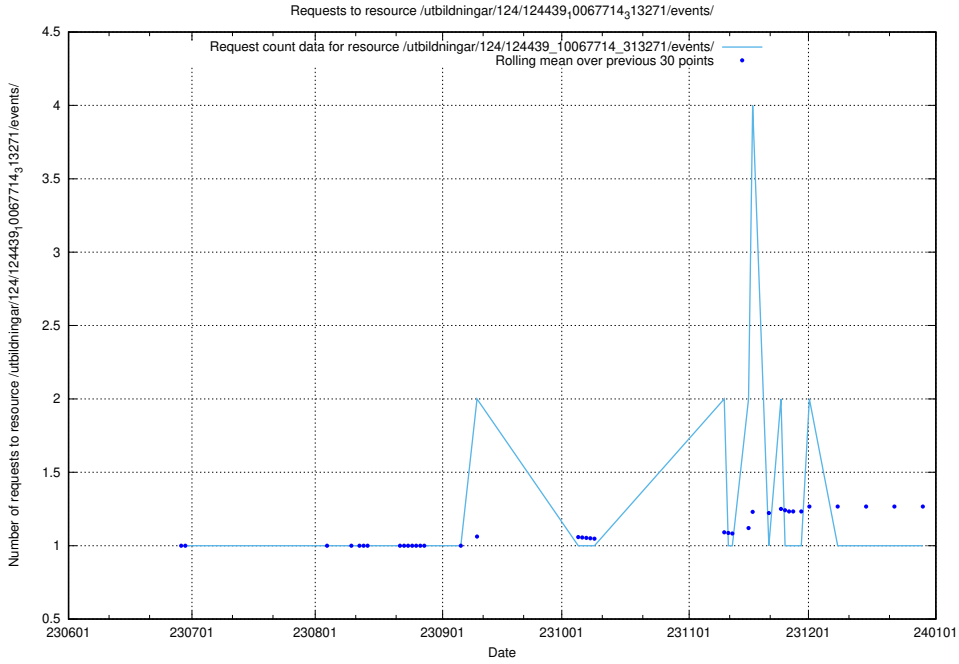

5.6452 Usage of /utbildningar/124/124439_10067714_313271/events/

Here, we count the number of requests to resource /utbildningar/124/124439_10067714_313271/events/