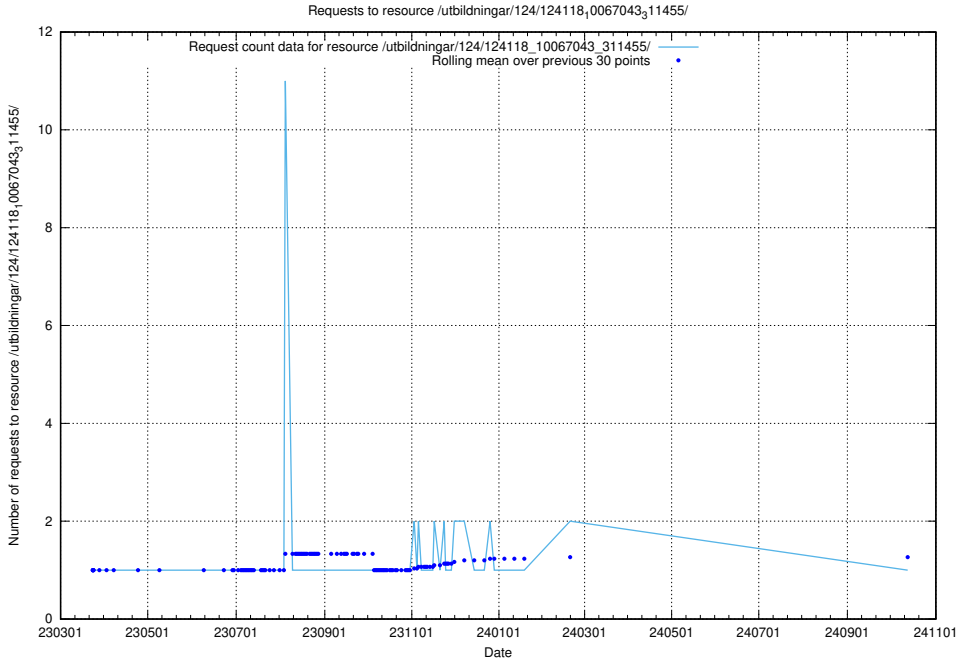

5.5106 Usage of /utbildningar/124/124118_10067043_311455/

Here, we count the number of requests to resource /utbildningar/124/124118_10067043_311455/.