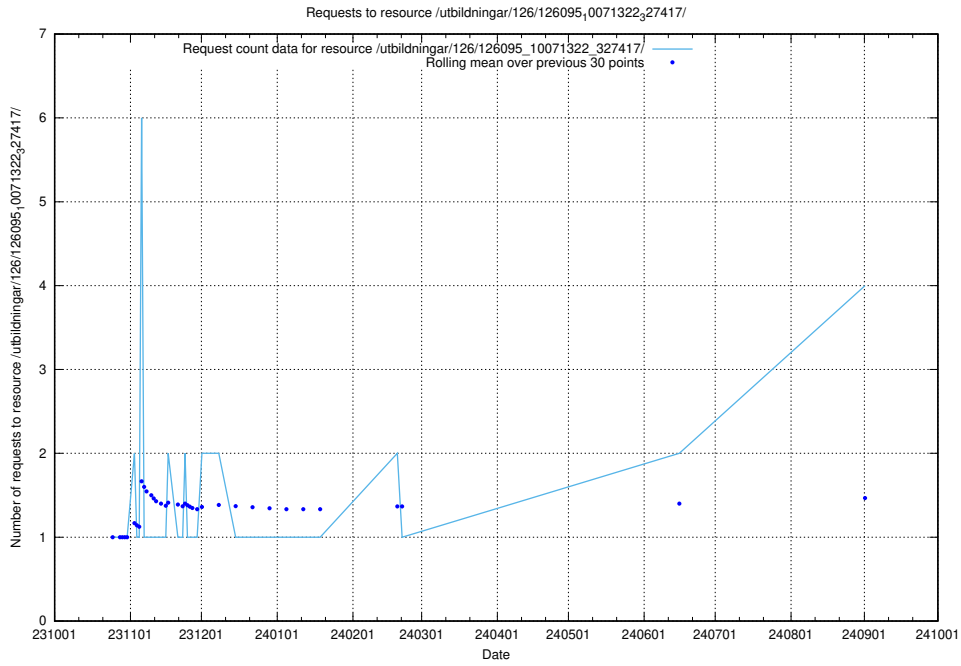

5.314 Usage of /utbildningar/126/126095_10071322_327417/

Here, we count the number of requests to resource /utbildningar/126/126095_10071322_327417/.