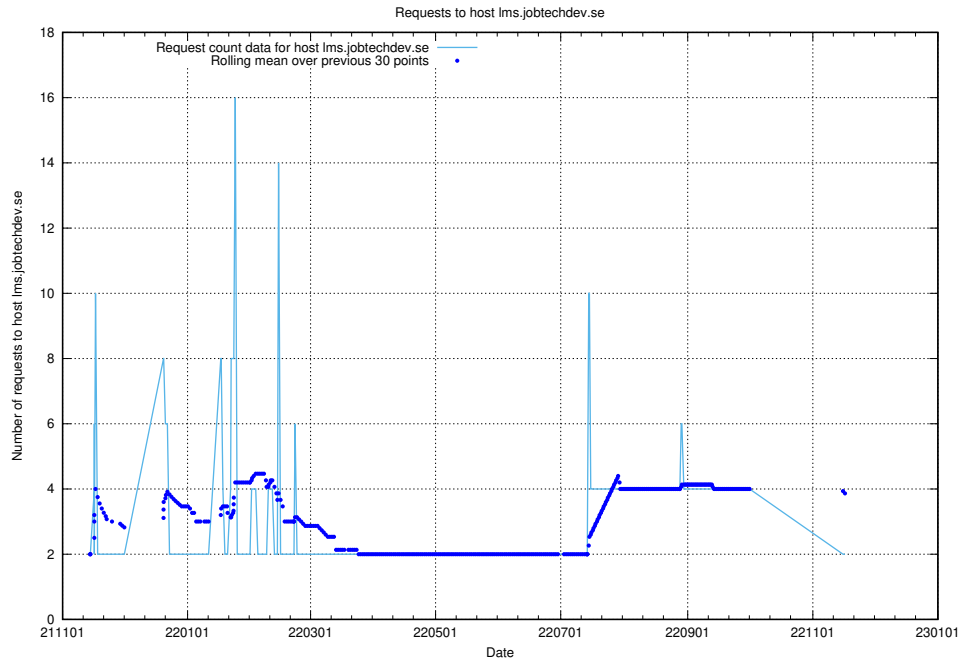

7.583 Usage of lms.jobtechdev.se

Here, we count the number of requests to host lms.jobtechdev.se.