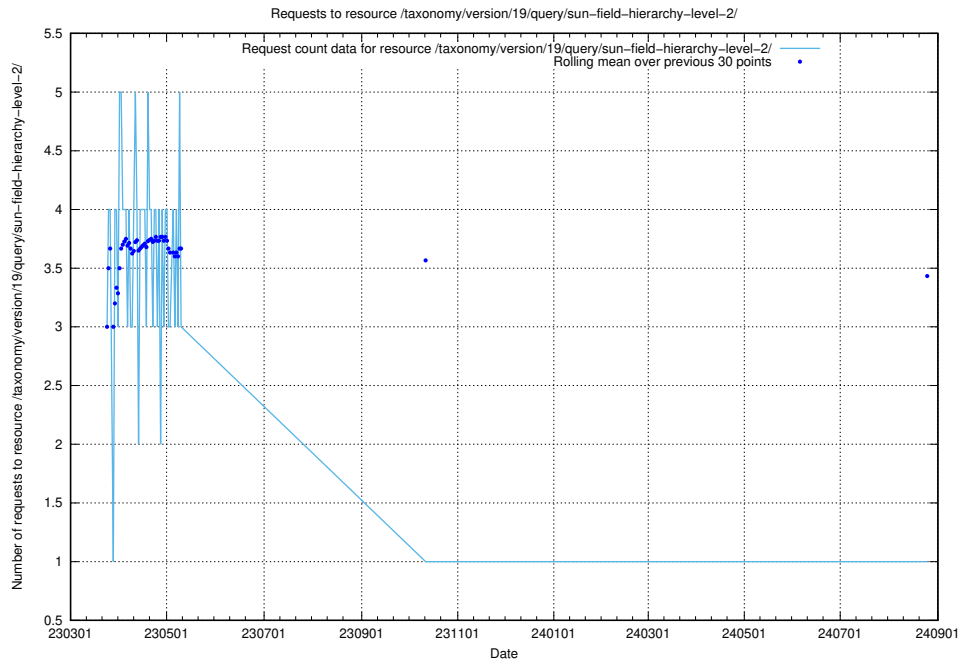

5.7073 Usage of /taxonomy/version/19/query/sun-field-hierarchy-level-2/

Here, we count the number of requests to resource /taxonomy/version/19/query/sun-field-hierarchy-level-2/.