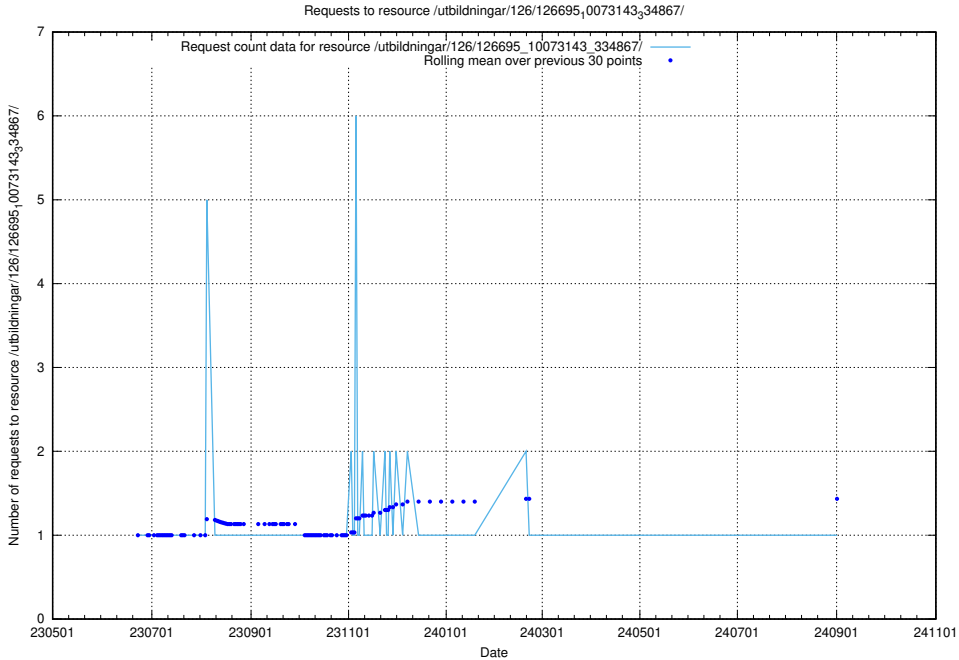

5.6547 Usage of /utbildningar/126/126695_10073143_334867/

Here, we count the number of requests to resource /utbildningar/126/126695_10073143_334867/.