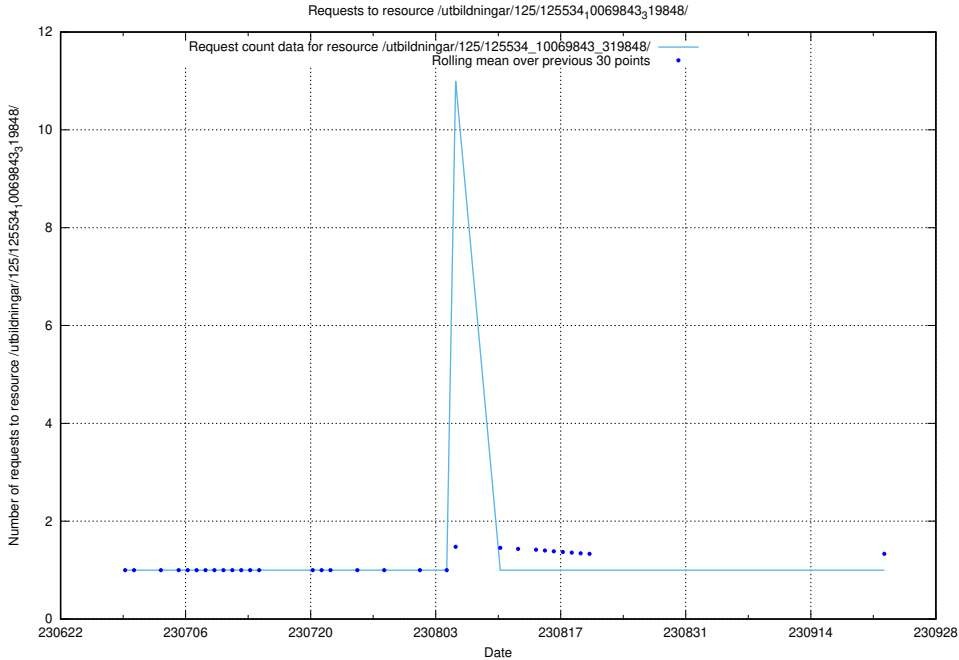

5.6401 Usage of /utbildningar/125/125534_10069843_319848/

Here, we count the number of requests to resource /utbildningar/125/125534_10069843_319848/.