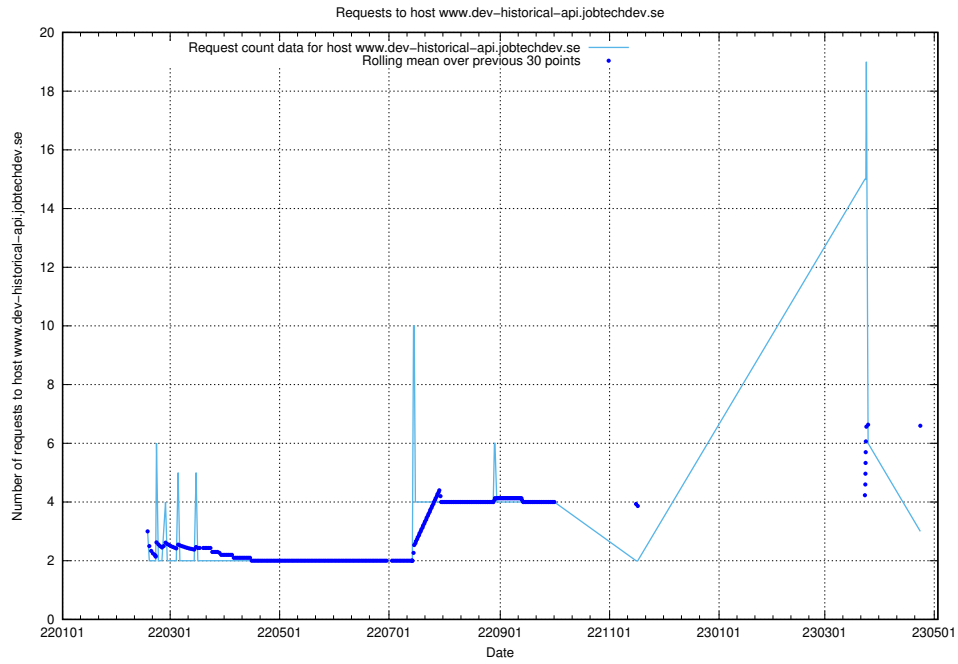

7.236 Usage of rabbitmq.jobtechdev.se

Here, we count the number of requests to host rabbitmq.jobtechdev.se.

7.237 Usage of kam-openshift-gitops.prod.services.jtech.se

Here, we count the number of requests to host kam-openshift-gitops.prod.services.jtech.se.