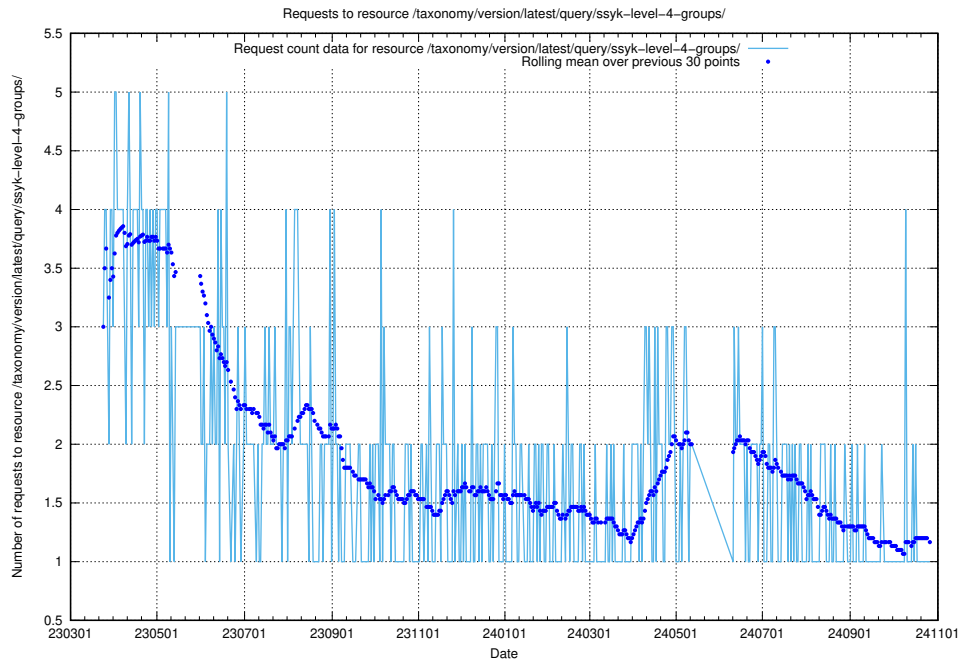

5.7024 Usage of /taxonomy/version/latest/query/ssyk-level-4-groups/

Here, we count the number of requests to resource /taxonomy/version/latest/query/ssyk-level-4-groups/.