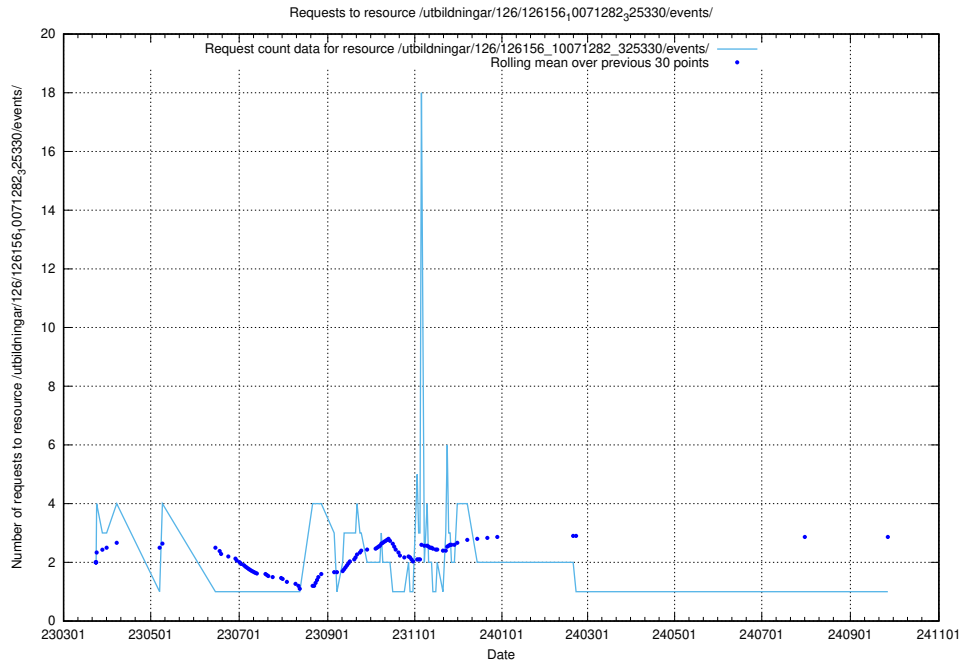

5.7241 Usage of /utbildningar/126/126156_10071282_325330/events/

Here, we count the number of requests to resource /utbildningar/126/126156_10071282_325330/events/