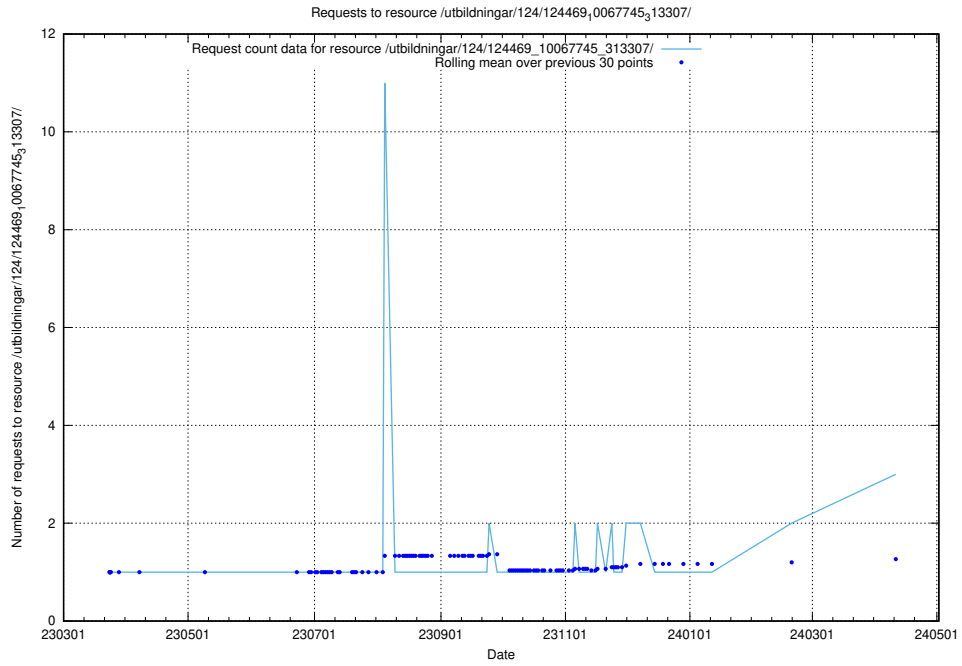

5.412 Usage of /utbildningar/124/124469_10067745_313307/

Here, we count the number of requests to resource /utbildningar/124/124469_10067745_313307/.