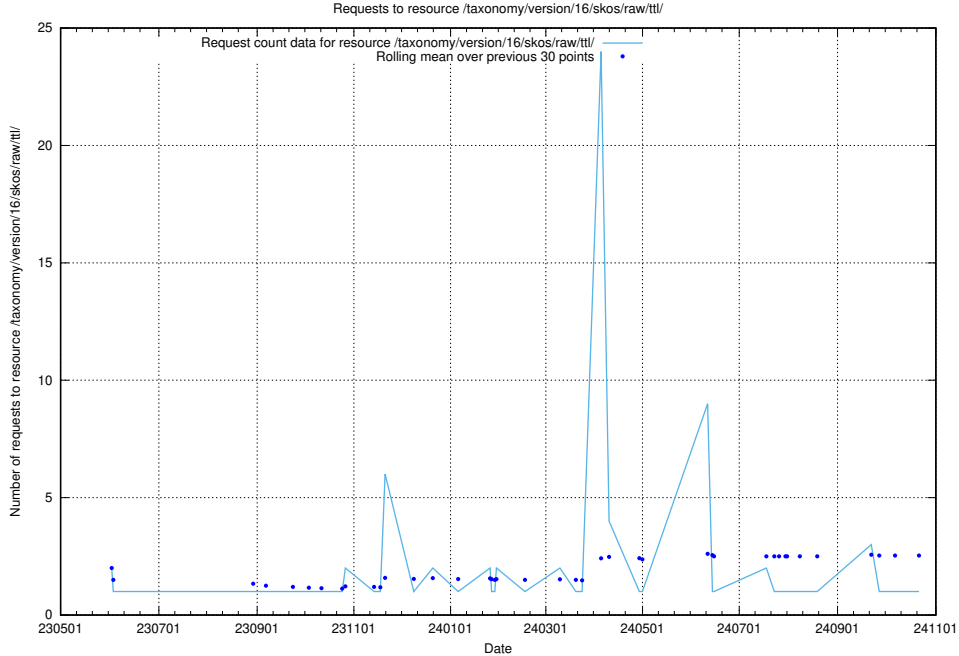

5.6843 Usage of /taxonomy/version/16/skos/raw/ttl/

Here, we count the number of requests to resource /taxonomy/version/16/skos/raw/ttl/.