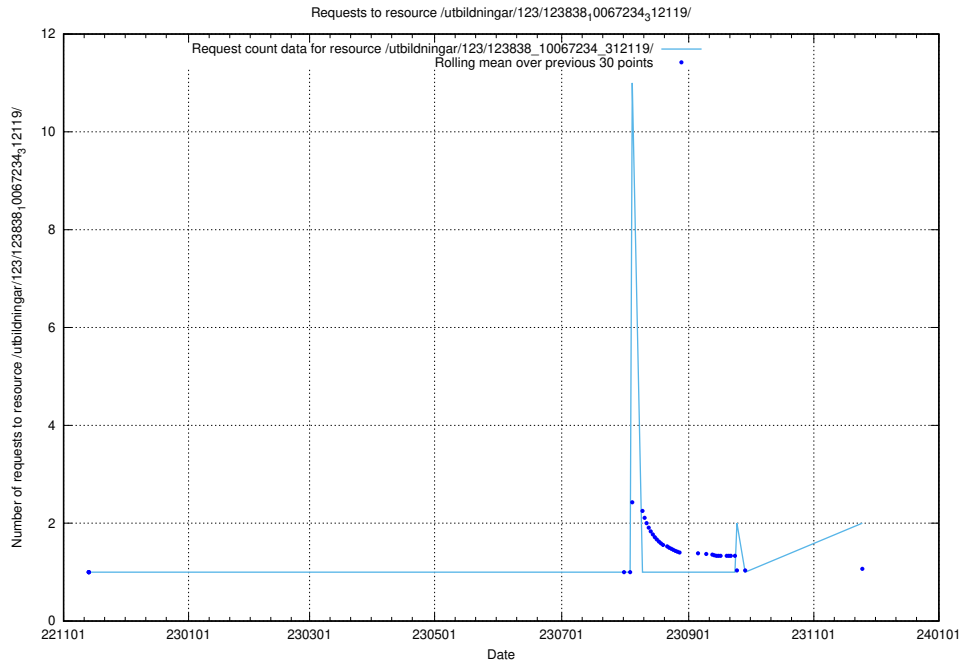

5.943 Usage of /utbildningar/123/123838_10067234_312119/

Here, we count the number of requests to resource /utbildningar/123/123838_10067234_312119/.