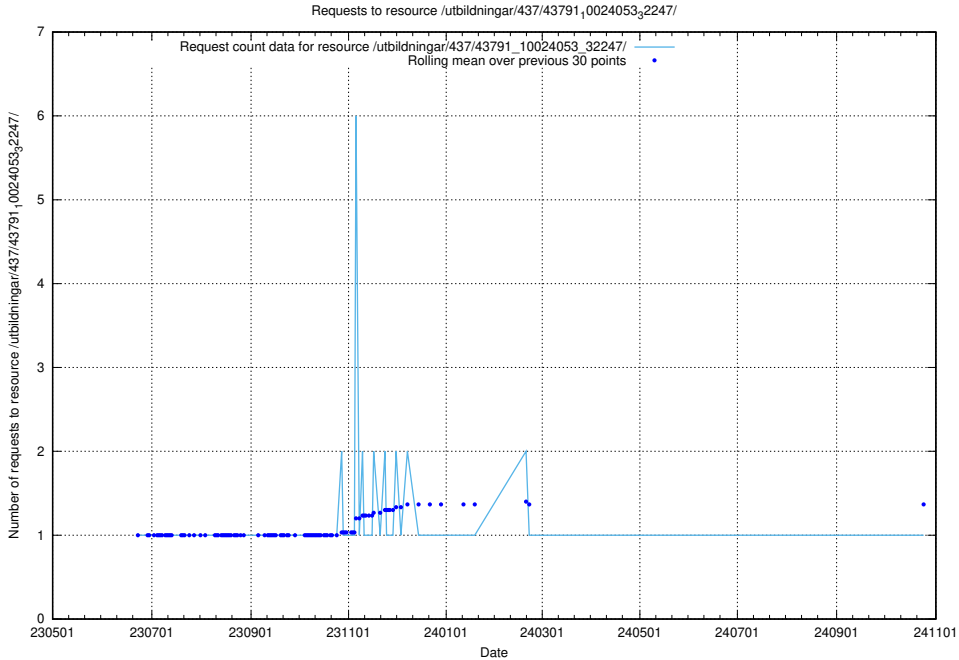

5.6506 Usage of /utbildningar/437/43791_10024053_32247/

Here, we count the number of requests to resource /utbildningar/437/43791_10024053_32247/.

5.6507 Usage of /utbildningar/437/43773_10023987_29948/events/