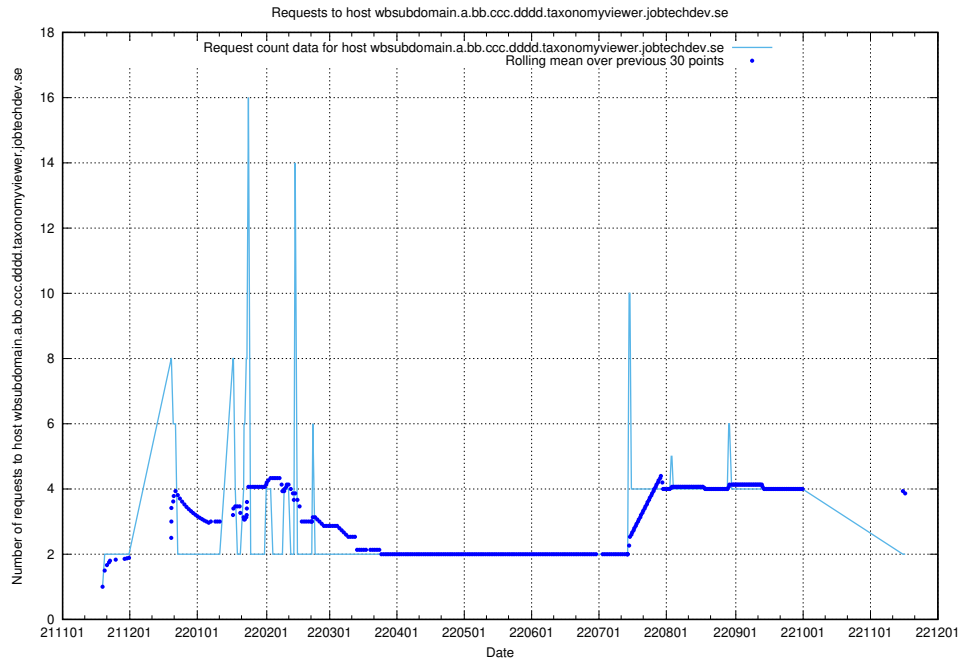

7.462 Usage of wbsubdomain.a.bb.ccc.dddd.taxonomyviewer.jobtechdev.se

Here, we count the number of requests to host wbsubdomain.a.bb.ccc.dddd.taxonomyviewer.jobtechdev.se