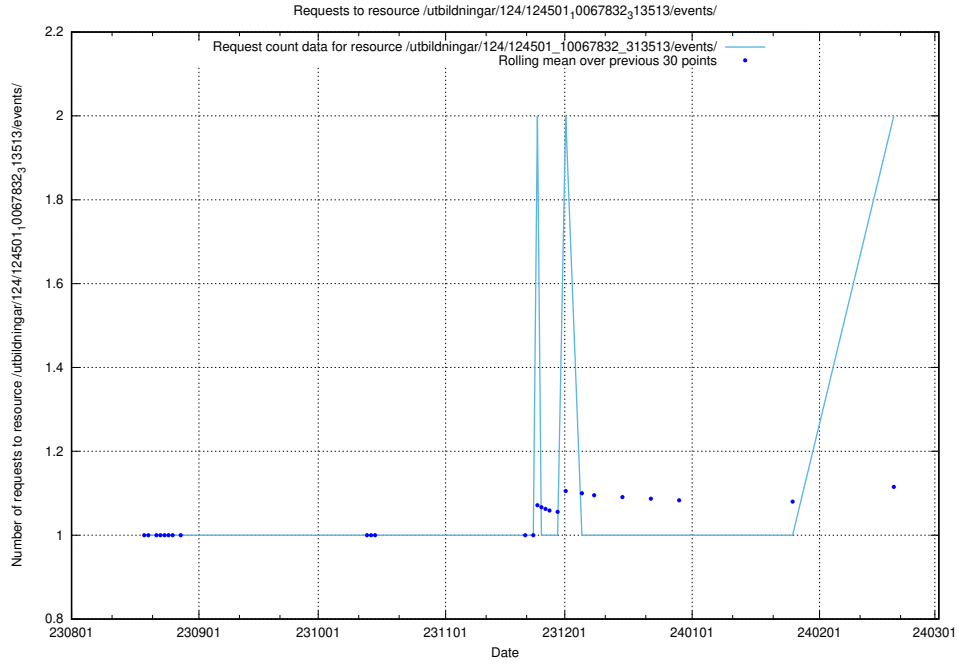

5.821 Usage of /utbildningar/124/124501_10067832_313513/events/

Here, we count the number of requests to resource /utbildningar/124/124501_10067832_313513/events/