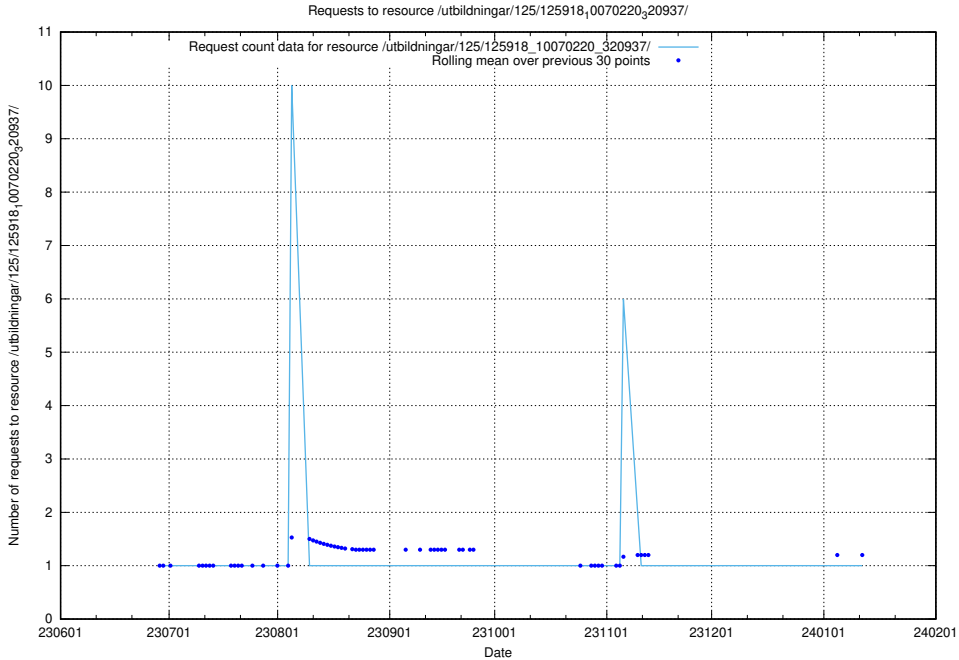

5.6387 Usage of /utbildningar/125/125918_10070220_320937/

Here, we count the number of requests to resource /utbildningar/125/125918_10070220_320937/.