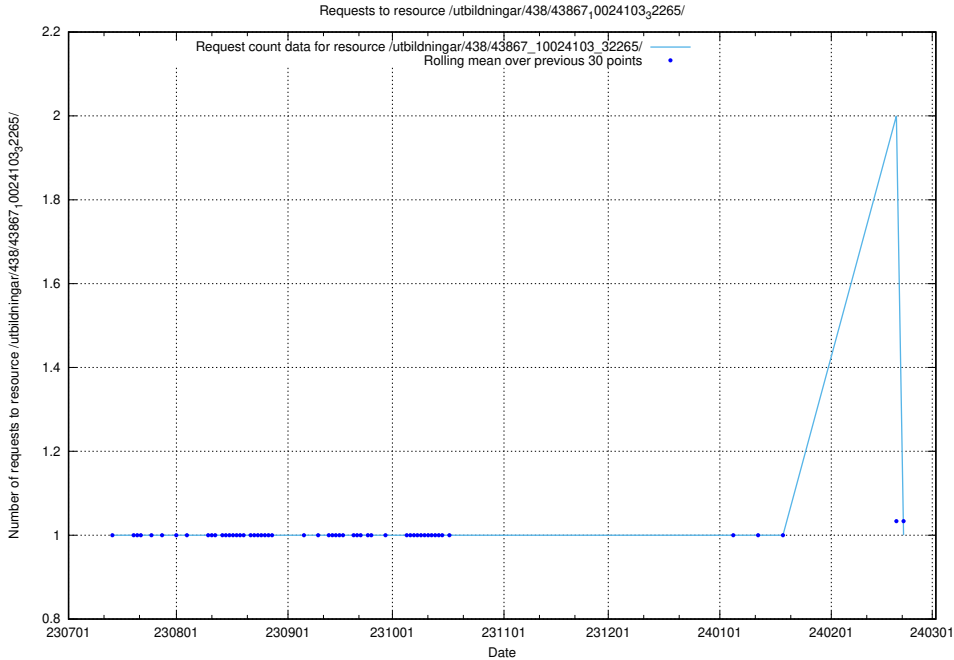

5.6005 Usage of /utbildningar/438/43867_10024103_32265/

Here, we count the number of requests to resource /utbildningar/438/43867_10024103_32265/.