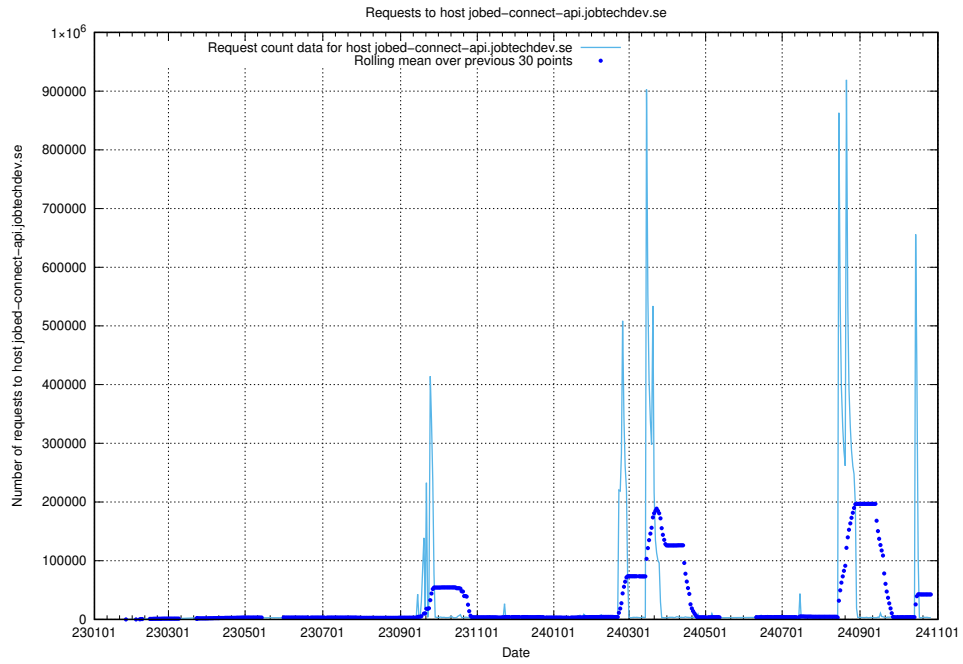

7.14 Usage of `jobed-connect-api.jobtechdev.se`

Here, we count the number of requests to host `jobed-connect-api.jobtechdev.se`.