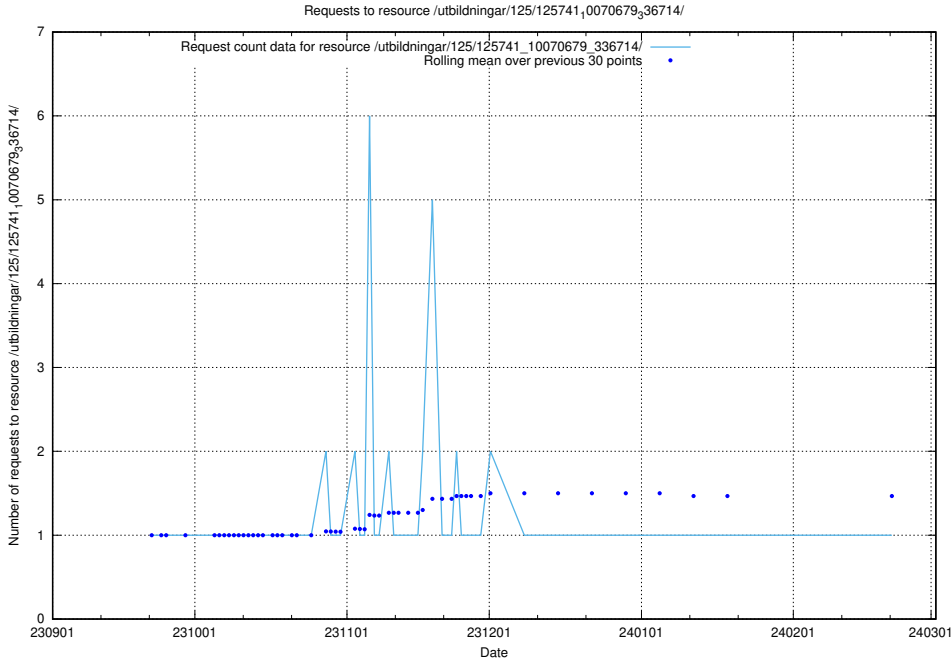

5.5435 Usage of /utbildningar/125/125741_10070679_336714/

Here, we count the number of requests to resource /utbildningar/125/125741_10070679_336714/.