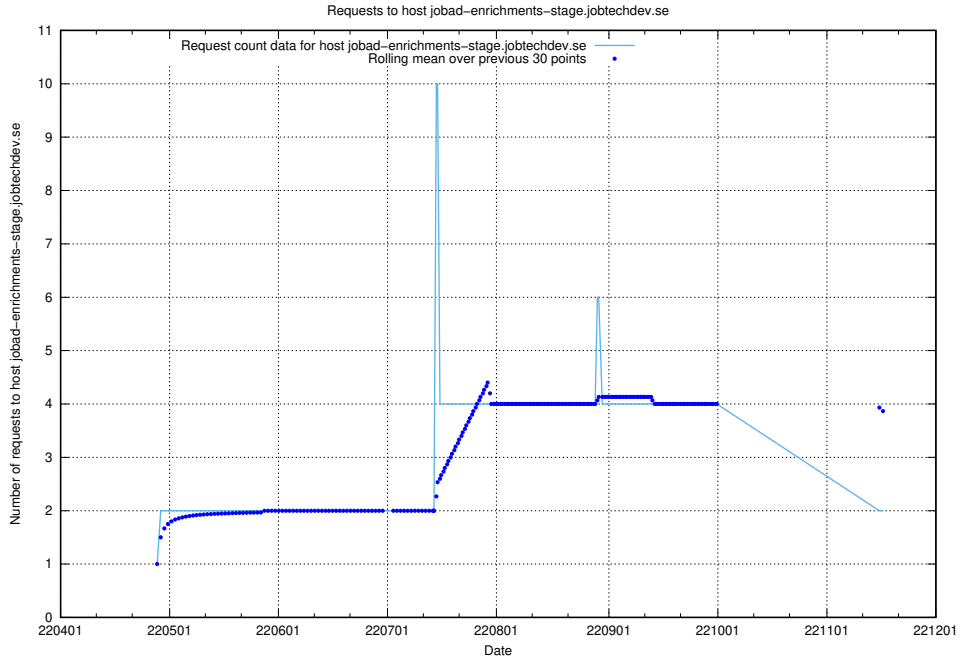

7.448 Usage of `jobad-enrichments-stage.jobtechdev.se`

Here, we count the number of requests to host `jobad-enrichments-stage.jobtechdev.se`.