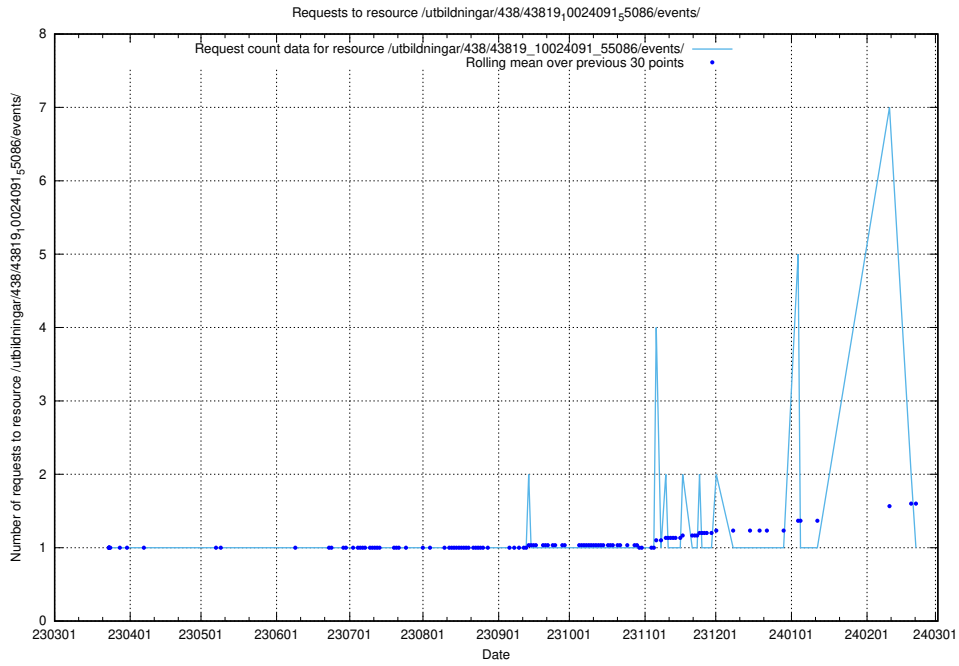

5.7314 Usage of /utbildningar/438/43819_10024091_55086/events/

Here, we count the number of requests to resource /utbildningar/438/43819_10024091_55086/events/.