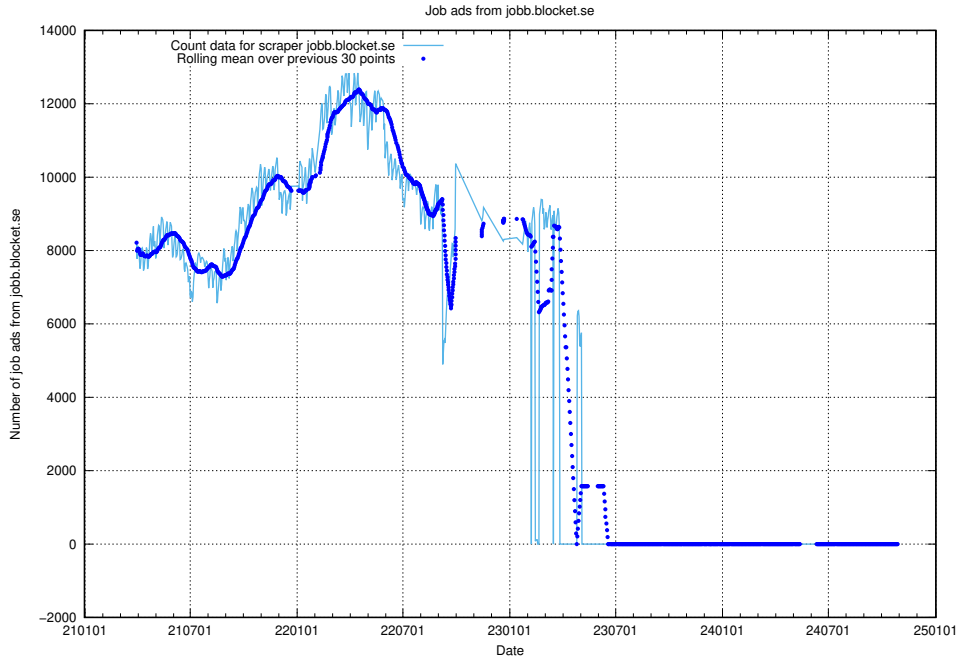

13.23 Number of ads by scraper jobb.blocket.se

Here, we count the number of job ads scraped from jobb.blocket.se.