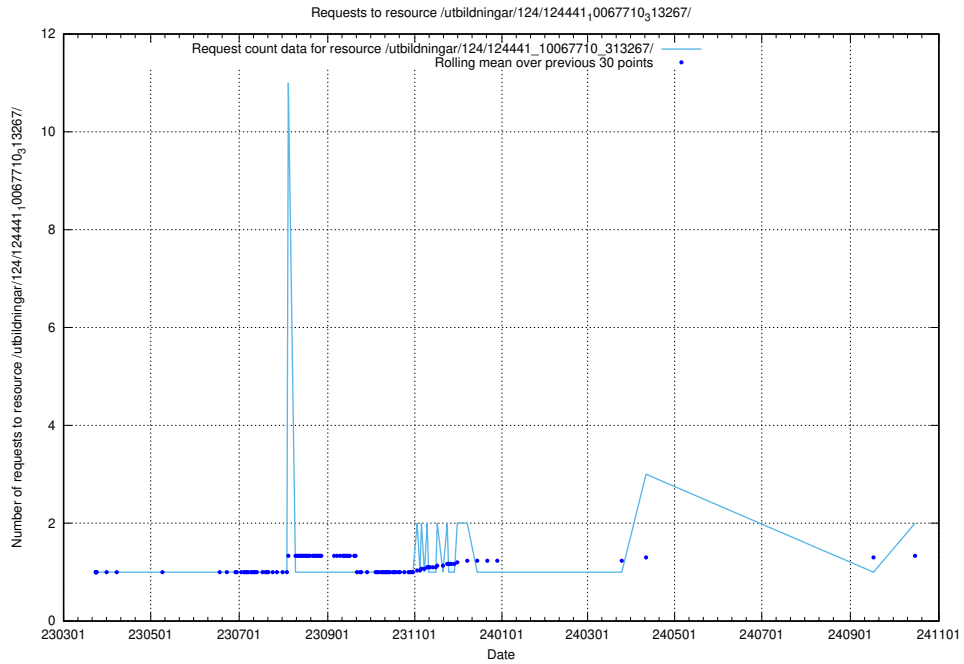

5.726 Usage of /utbildningar/124/124441_10067710_313267/

Here, we count the number of requests to resource /utbildningar/124/124441_10067710_313267/.