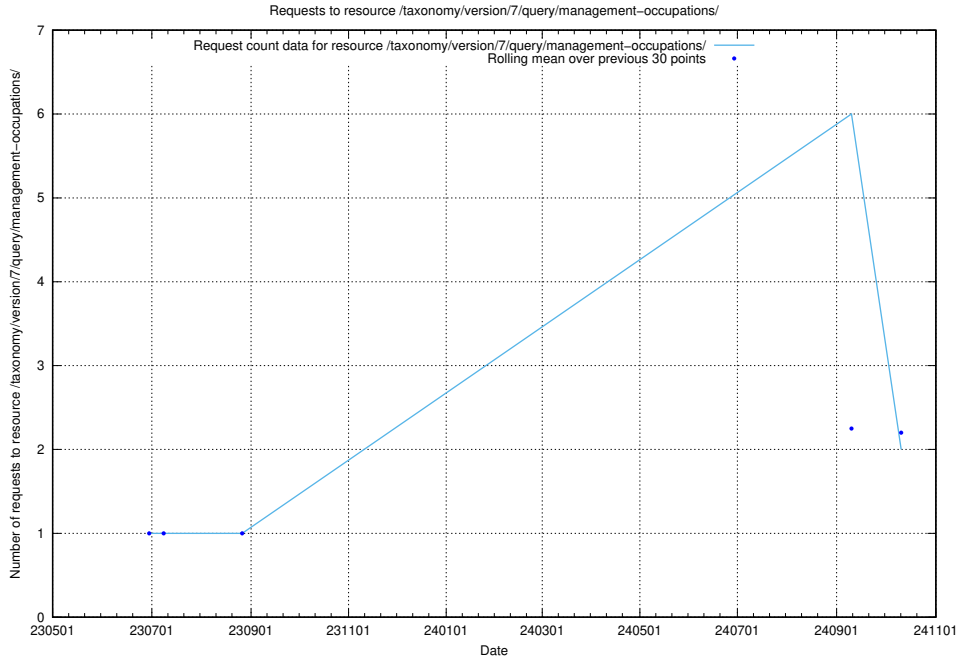

5.879 Usage of /taxonomy/version/7/query/management-occupations/

Here, we count the number of requests to resource /taxonomy/version/7/query/management-occupations/.