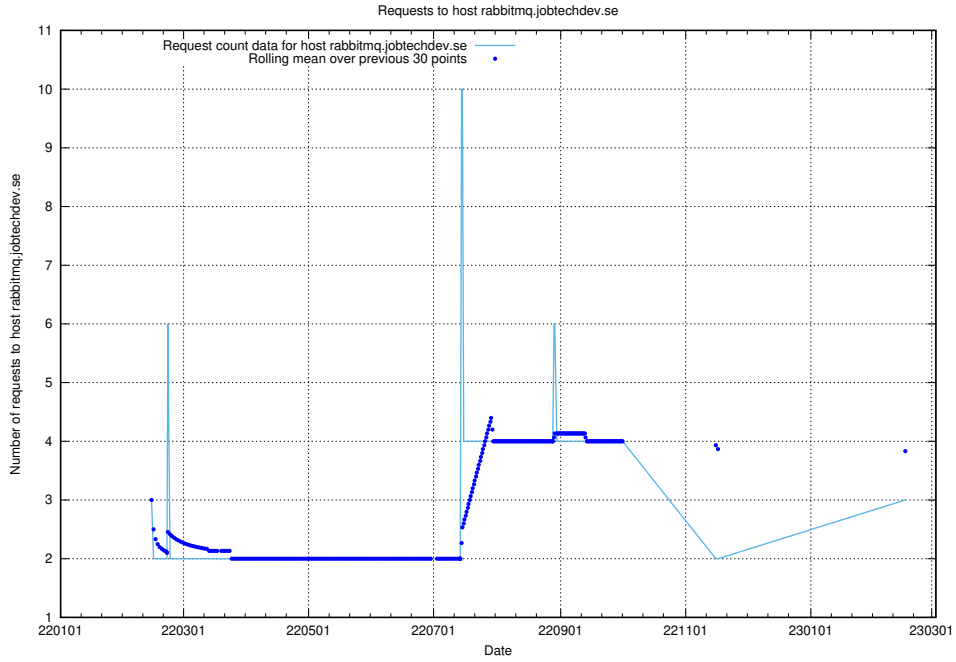

7.236 Usage of rabbitmq.jobtechdev.se

Here, we count the number of requests to host rabbitmq.jobtechdev.se.

7.237 Usage of kam-openshift-gitops.prod.services.jtech.se

Here, we count the number of requests to host kam-openshift-gitops.prod.services.jtech.se.