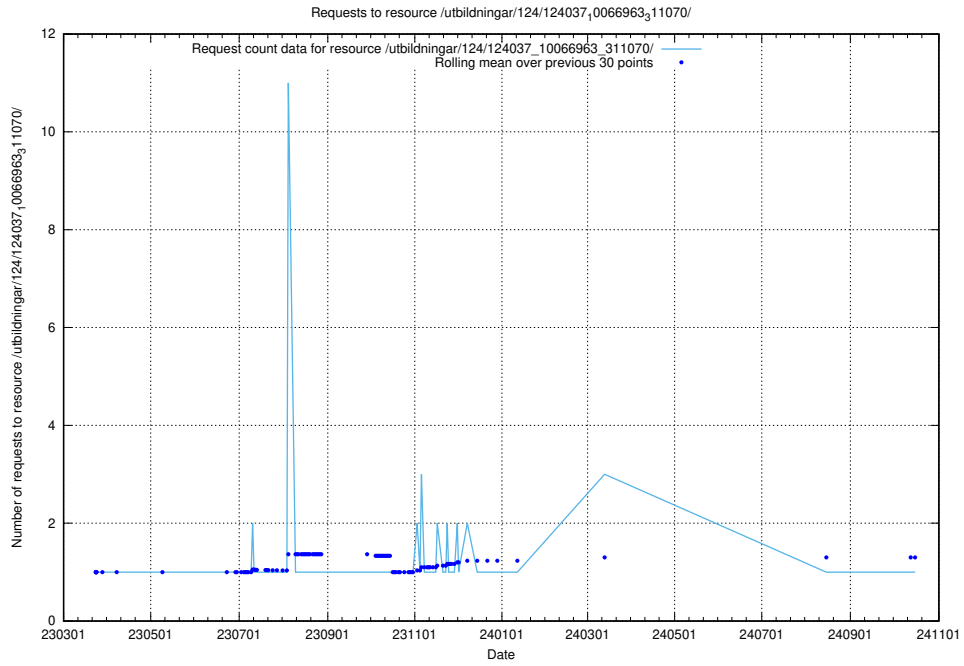

5.5309 Usage of /utbildningar/124/124037_10066963_311070/

Here, we count the number of requests to resource /utbildningar/124/124037_10066963_311070/.