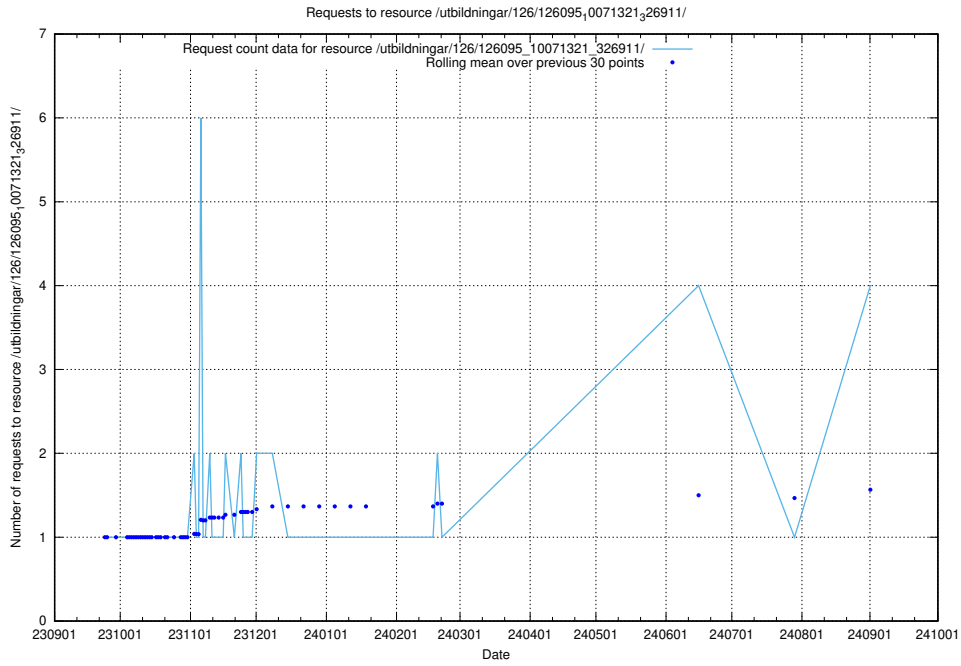

Here, we count the number of requests to resource /utbildningar/126/126575_10072314_332370/.

5.324 Usage of /utbildningar/126/126095_10071321_326911/

Here, we count the number of requests to resource /utbildningar/126/126095_10071321_326911/.