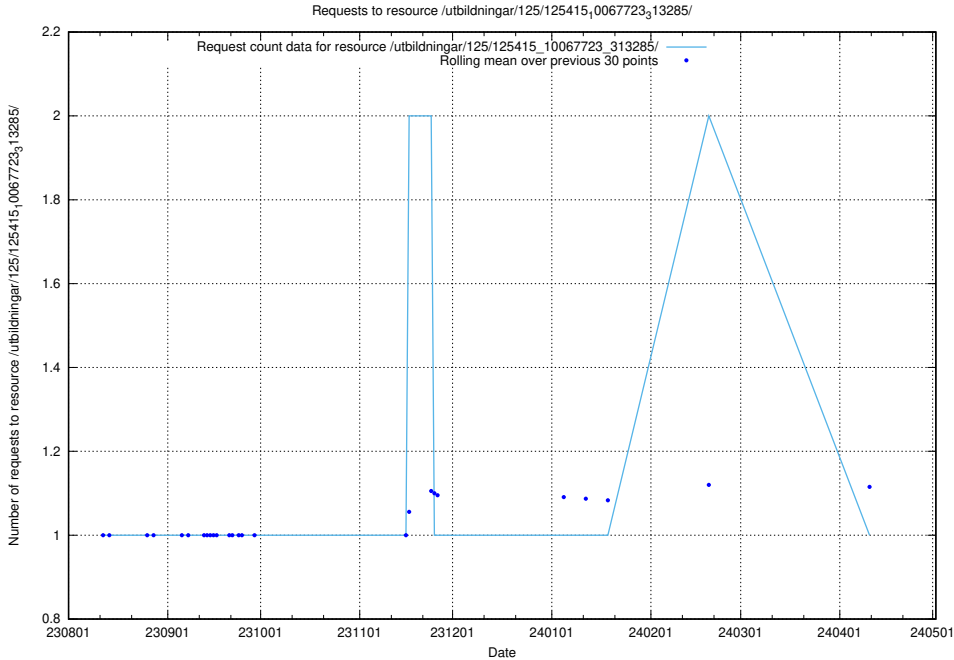

5.5741 Usage of /utbildningar/125/125415_10067723_313285/

Here, we count the number of requests to resource /utbildningar/125/125415_10067723_313285/.