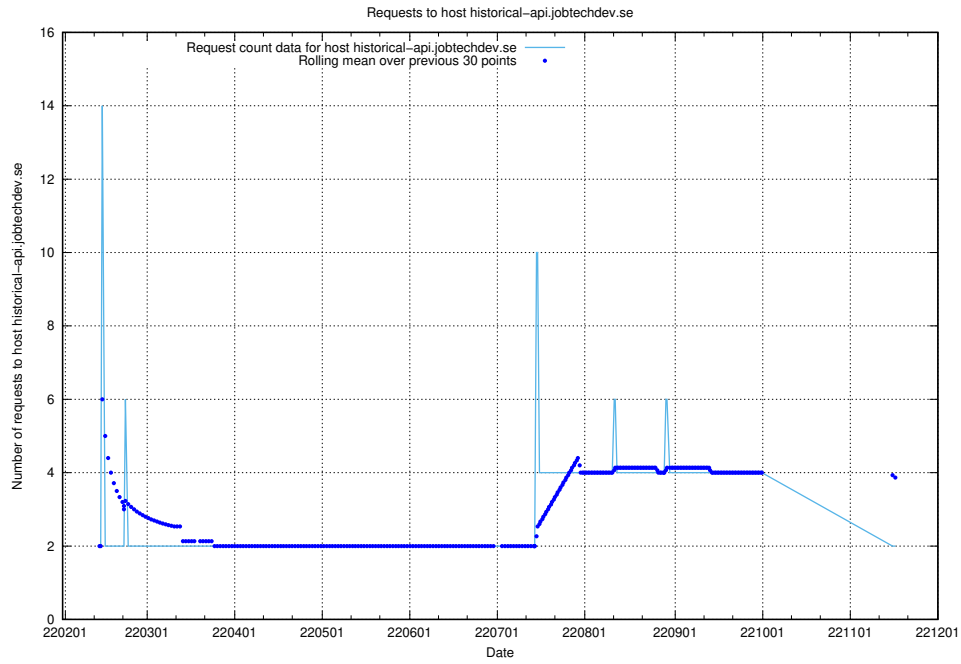

7.552 Usage of historical-api.jobtechdev.se

Here, we count the number of requests to host historical-api.jobtechdev.se.