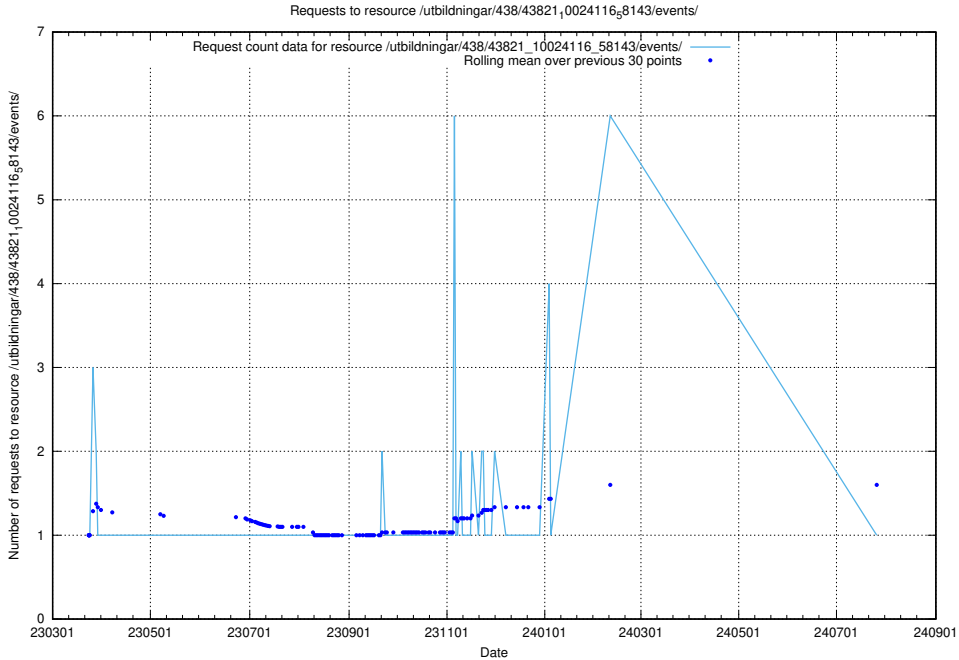

Here, we count the number of requests to resource /utbildningar/438/43830_10023988_29949/.

5.7309 Usage of /utbildningar/438/43821_10024116_58143/events/

Here, we count the number of requests to resource /utbildningar/438/43821_10024116_58143/events/.