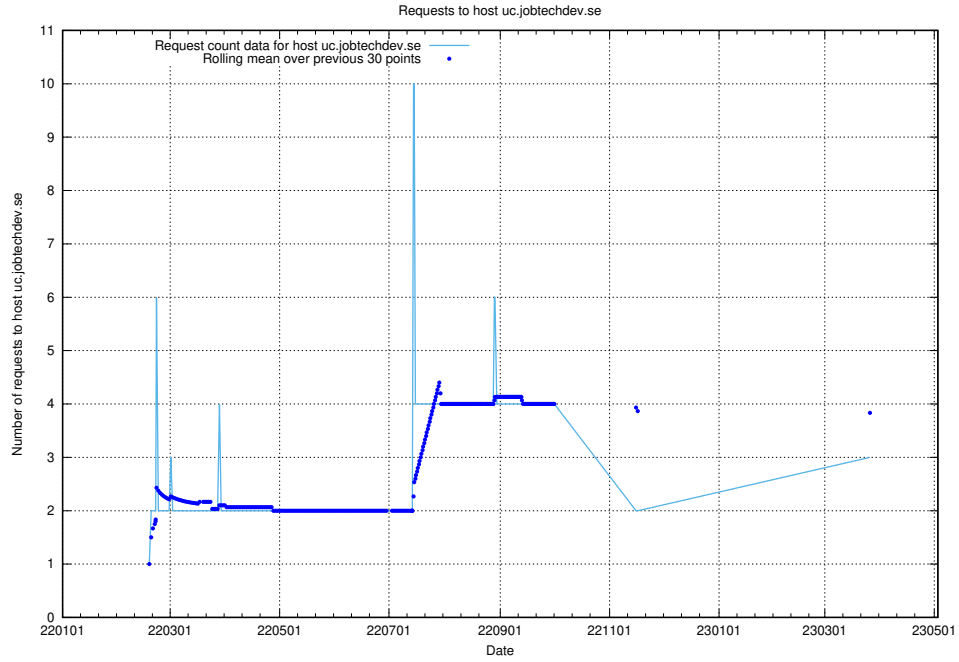

7.233 Usage of uc.jobtechdev.se

Here, we count the number of requests to host uc.jobtechdev.se.