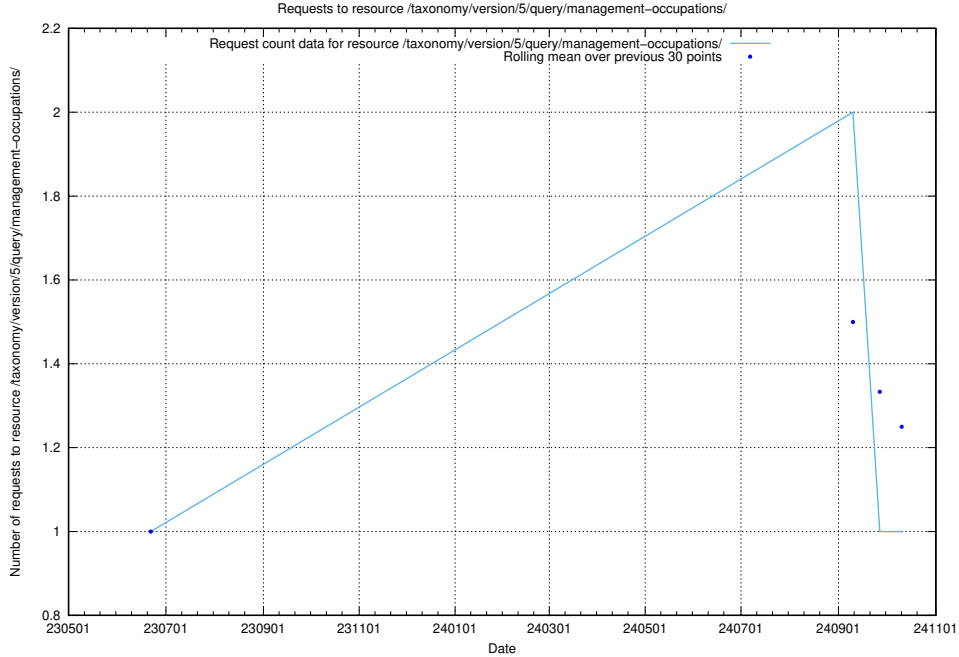

5.6768 Usage of /taxonomy/version/5/query/management-occupations/

Here, we count the number of requests to resource /taxonomy/version/5/query/management-occupations/.