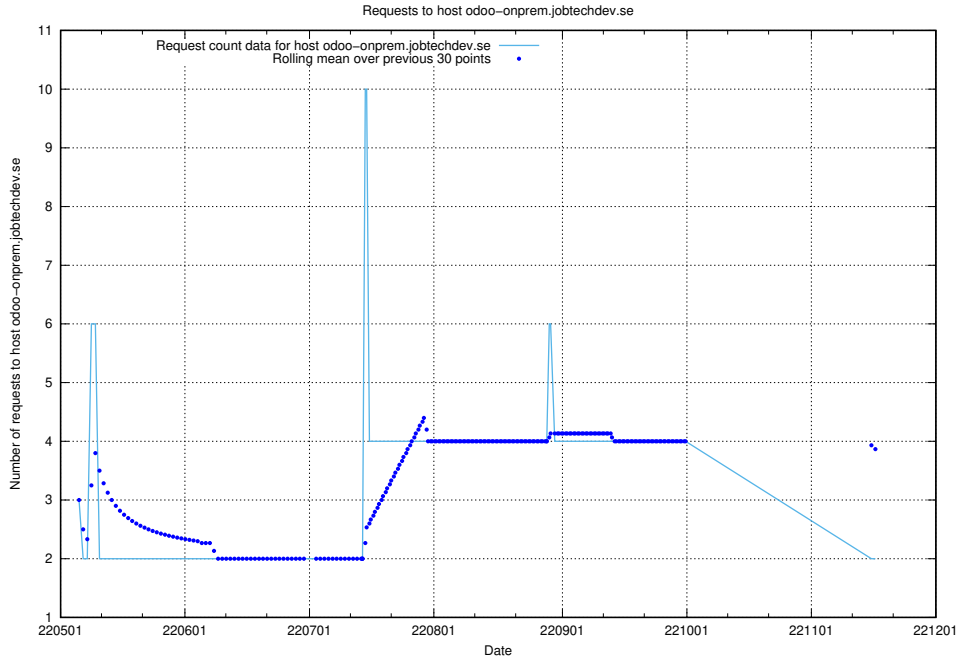

7.436 Usage of odoo-onprem.jobtechdev.se

Here, we count the number of requests to host odoo-onprem.jobtechdev.se.