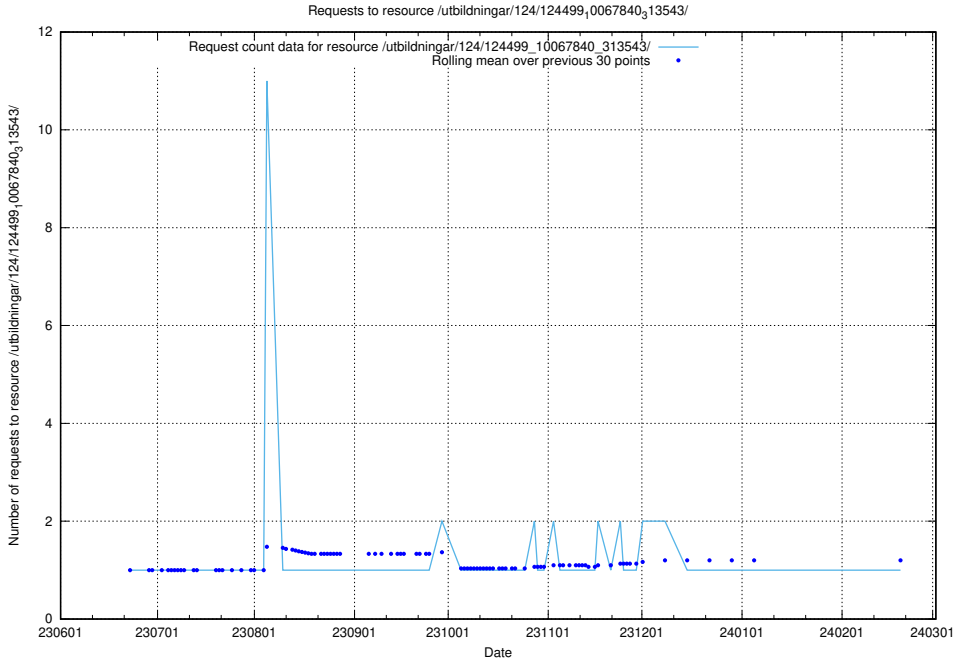

5.6697 Usage of /utbildningar/124/124499_10067840_313543/

Here, we count the number of requests to resource /utbildningar/124/124499_10067840_313543/.