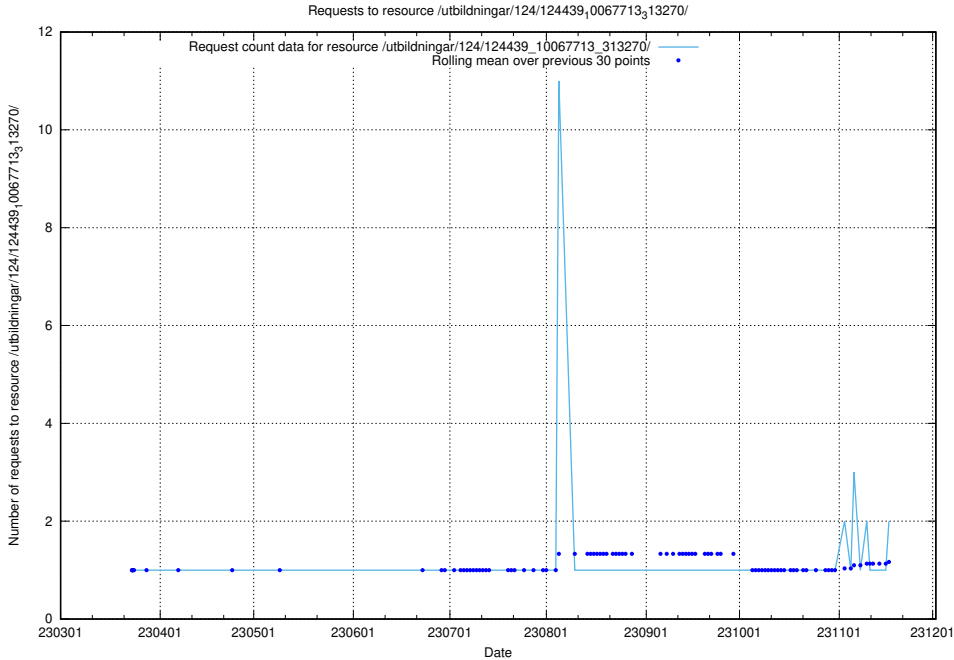

5.729 Usage of /utbildningar/124/124439_10067713_313270/

Here, we count the number of requests to resource /utbildningar/124/124439_10067713_313270/.