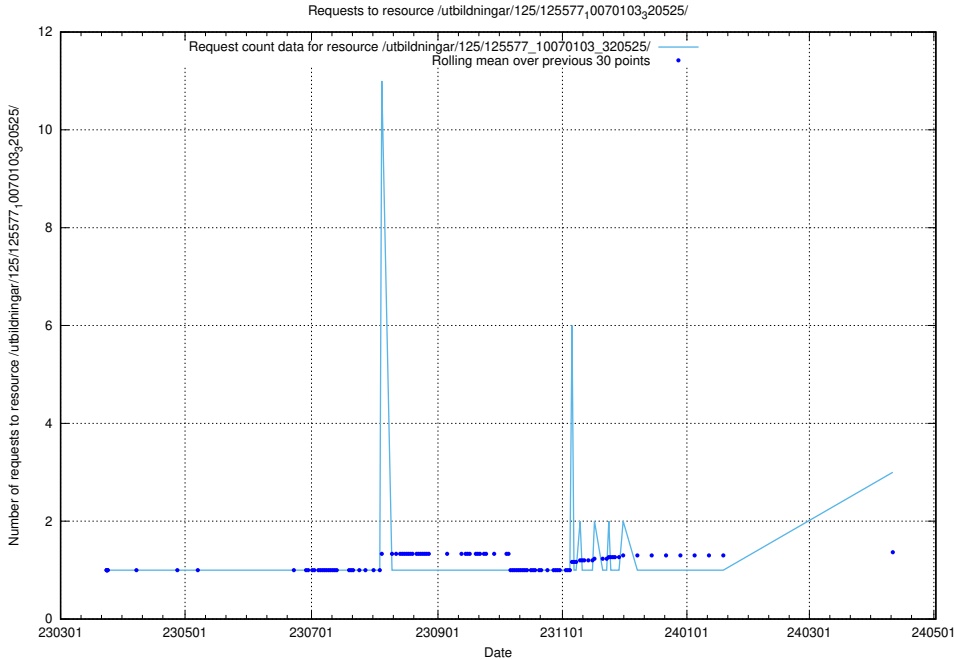

5.355 Usage of /utbildningar/125/125577_10070103_320525/

Here, we count the number of requests to resource /utbildningar/125/125577_10070103_320525/.