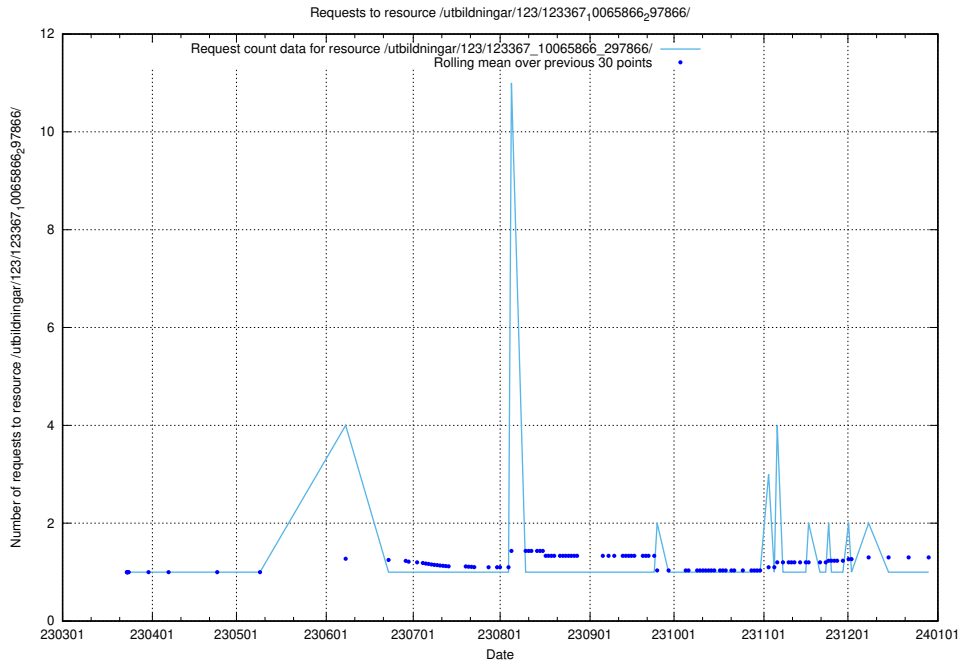

5.5703 Usage of /utbildningar/123/123367_10065866_297866/

Here, we count the number of requests to resource /utbildningar/123/123367_10065866_297866/.