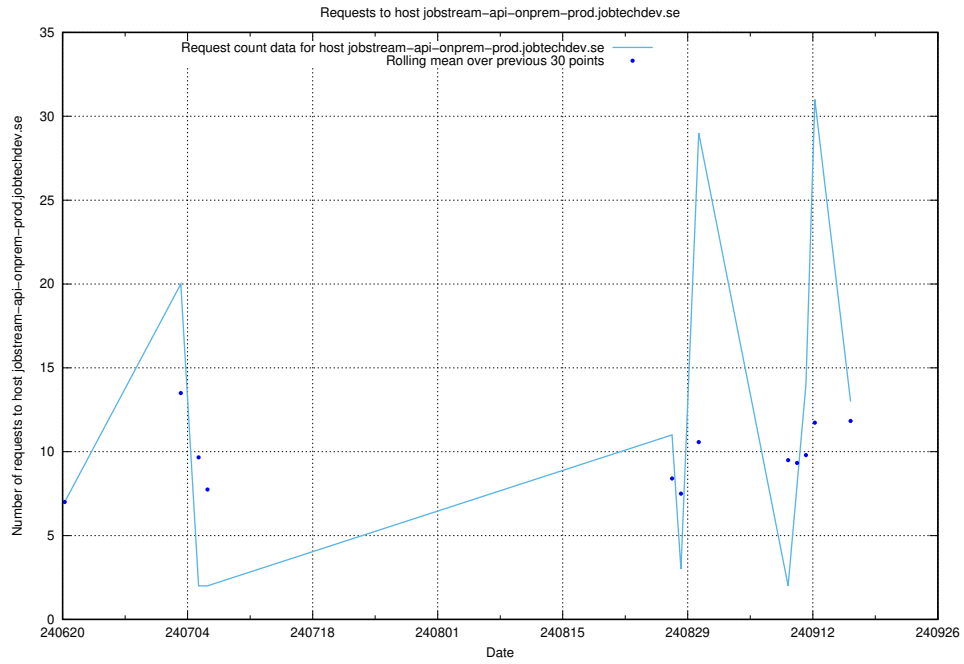

7.47 Usage of jobstream-api-onprem-prod.jobtechdev.se

Here, we count the number of requests to host jobstream-api-onprem-prod.jobtechdev.se.