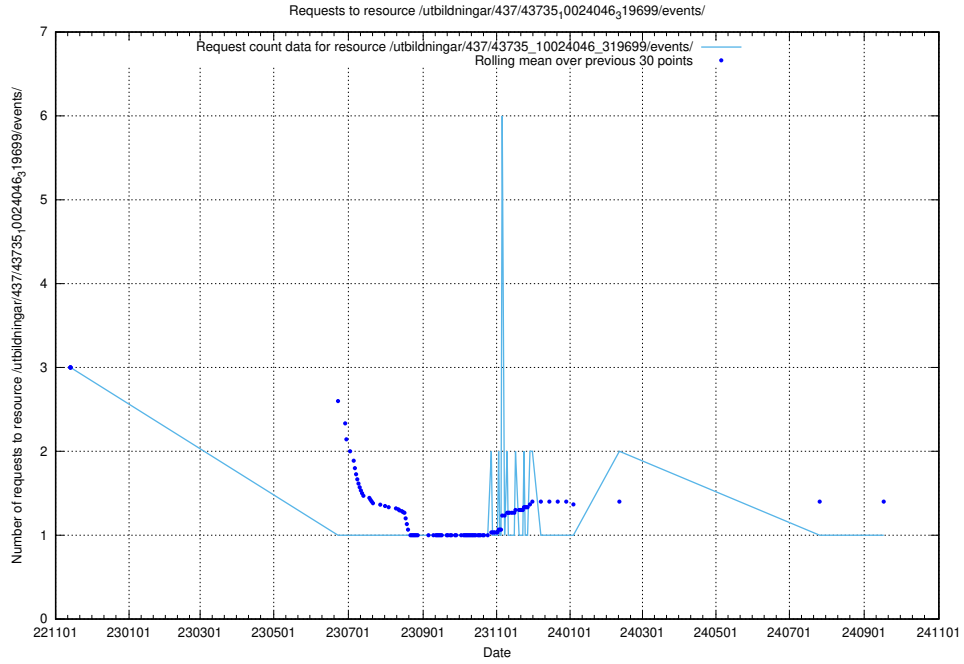

5.6731 Usage of /utbildningar/437/43735_10024046_319699/events/

Here, we count the number of requests to resource /utbildningar/437/43735_10024046_319699/events/.