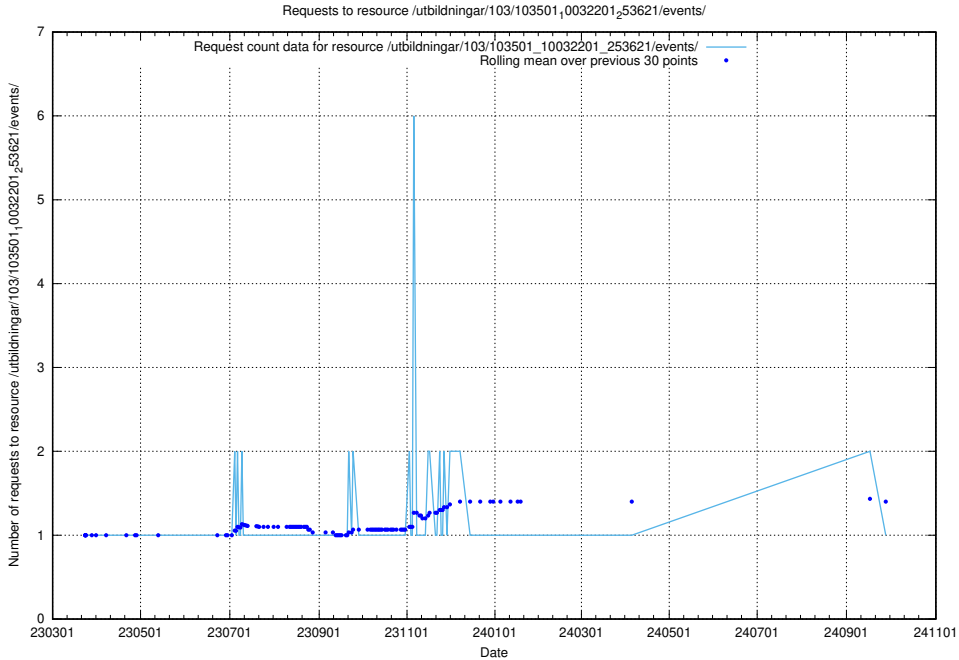

5.6408 Usage of /utbildningar/103/103501_10032201_253621/events/

Here, we count the number of requests to resource /utbildningar/103/103501_10032201_253621/events/