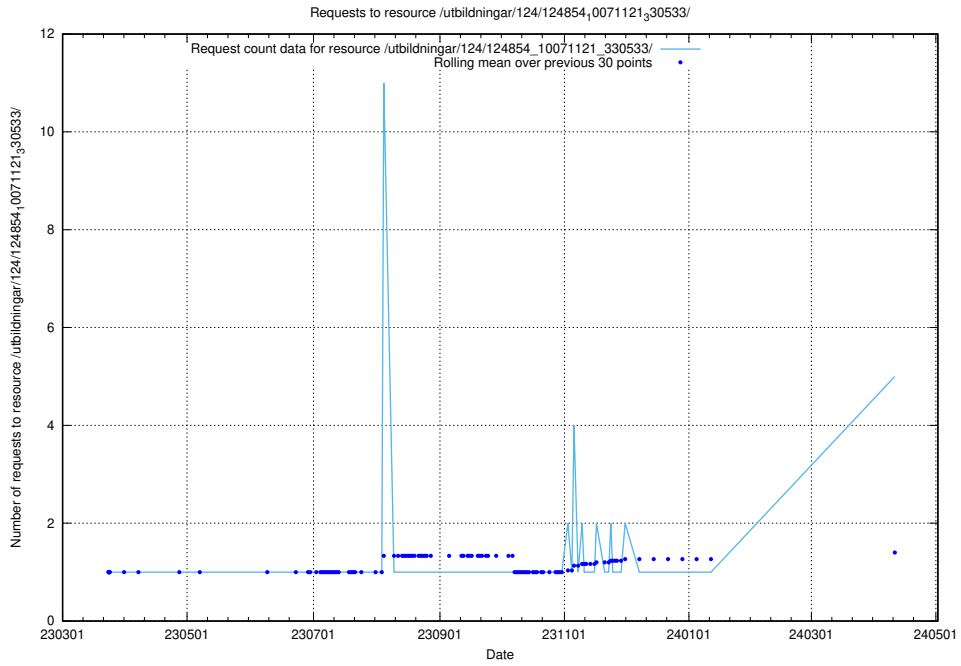

5.184 Usage of /utbildningar/124/124854_10071121_330533/

Here, we count the number of requests to resource /utbildningar/124/124854_10071121_330533/.