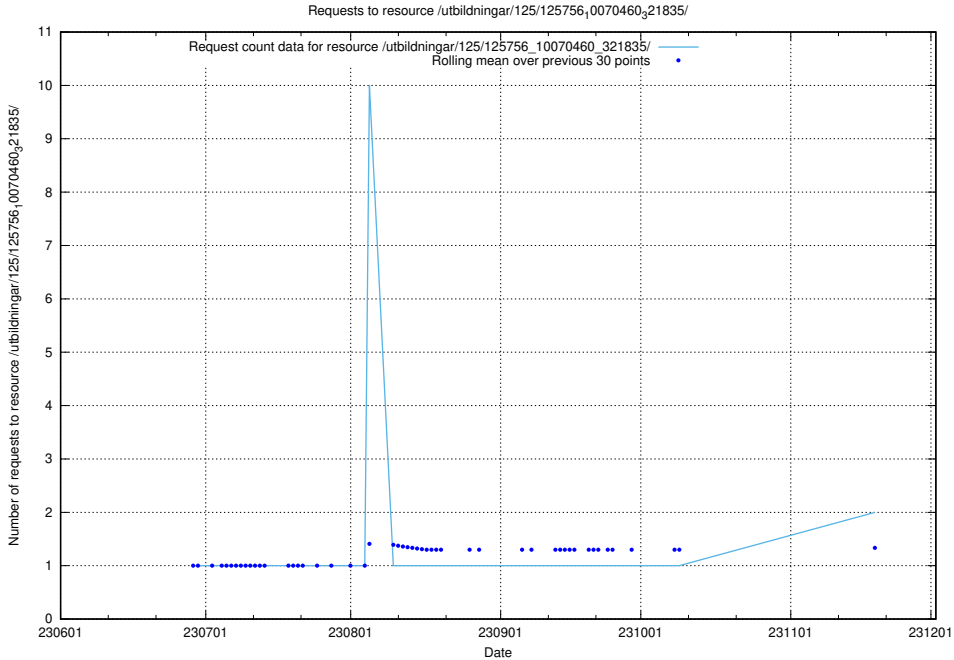

5.886 Usage of /utbildningar/125/125756_10070460_321835/

Here, we count the number of requests to resource /utbildningar/125/125756_10070460_321835/.