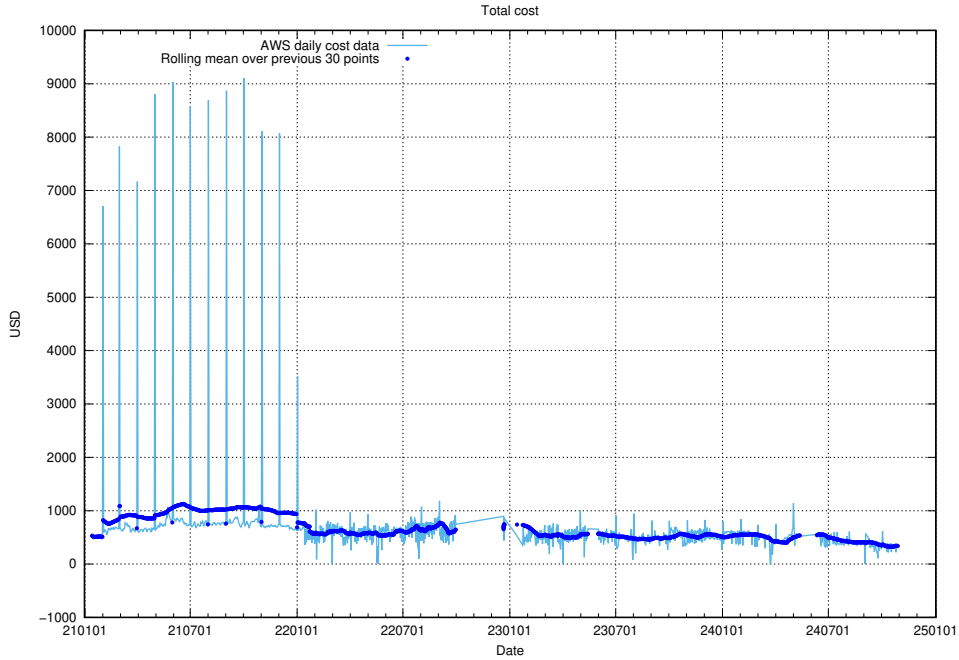

2.1 Total daily cost of AWS

This graph tracks the total daily cost of AWS.