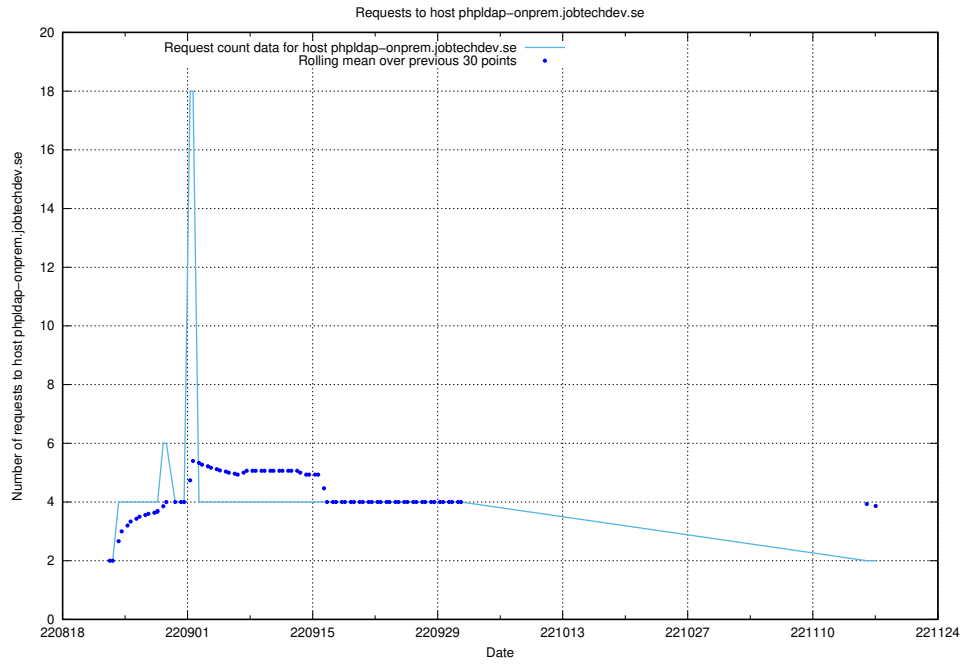

7.343 Usage of phpldap-onprem.jobtechdev.se

Here, we count the number of requests to host phpldap-onprem.jobtechdev.se.