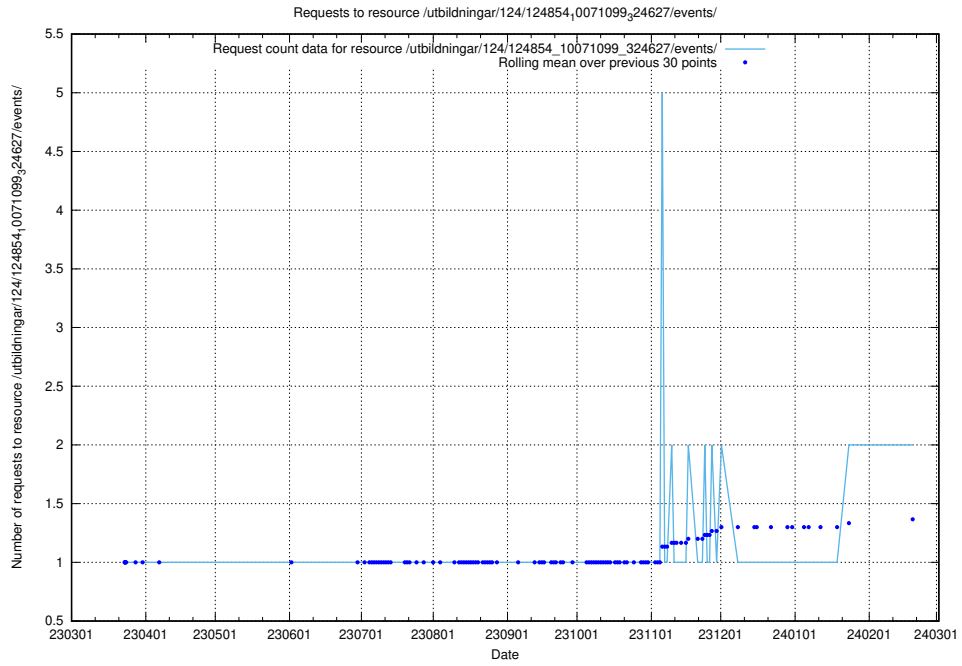

5.555 Usage of /utbildningar/124/124854_10071099_324627/events/

Here, we count the number of requests to resource /utbildningar/124/124854_10071099_324627/events/