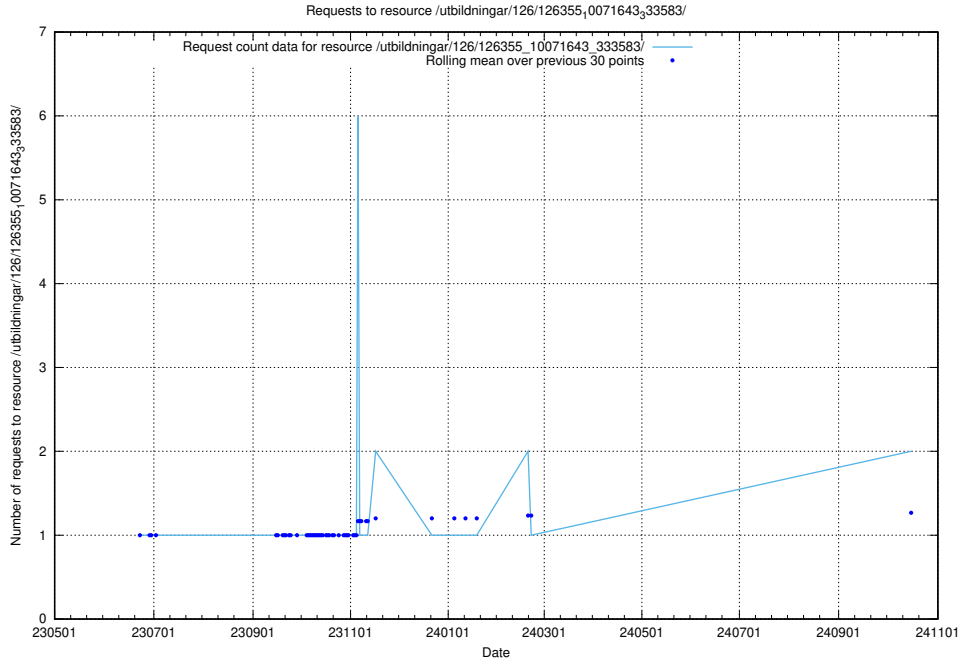

5.907 Usage of /utbildningar/126/126355_10071643_333583/

Here, we count the number of requests to resource /utbildningar/126/126355_10071643_333583/.