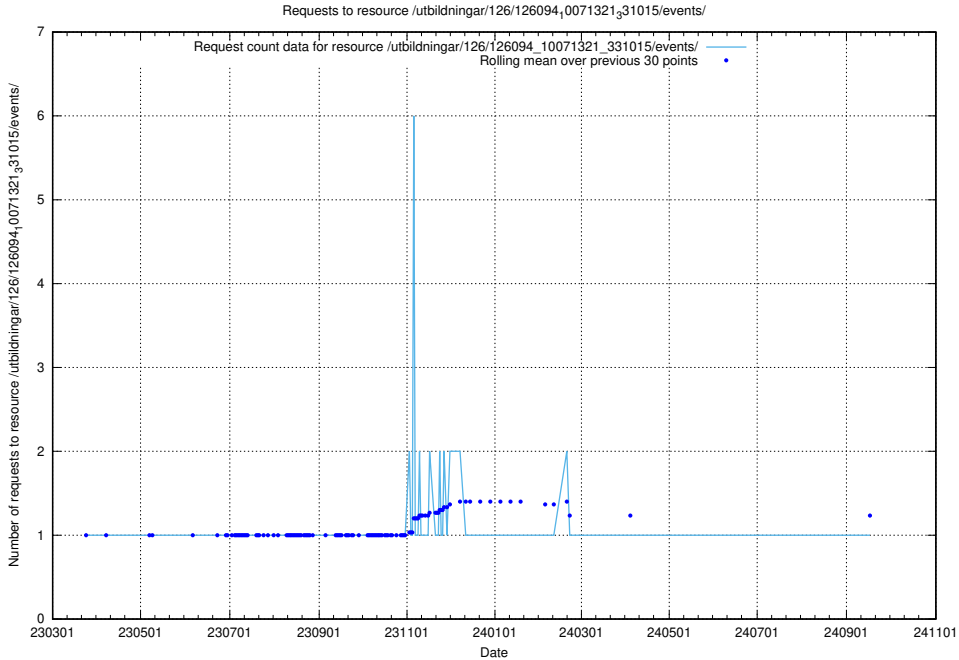

5.7170 Usage of /utbildningar/126/126094_10071321_331015/events/

Here, we count the number of requests to resource /utbildningar/126/126094_10071321_331015/events/