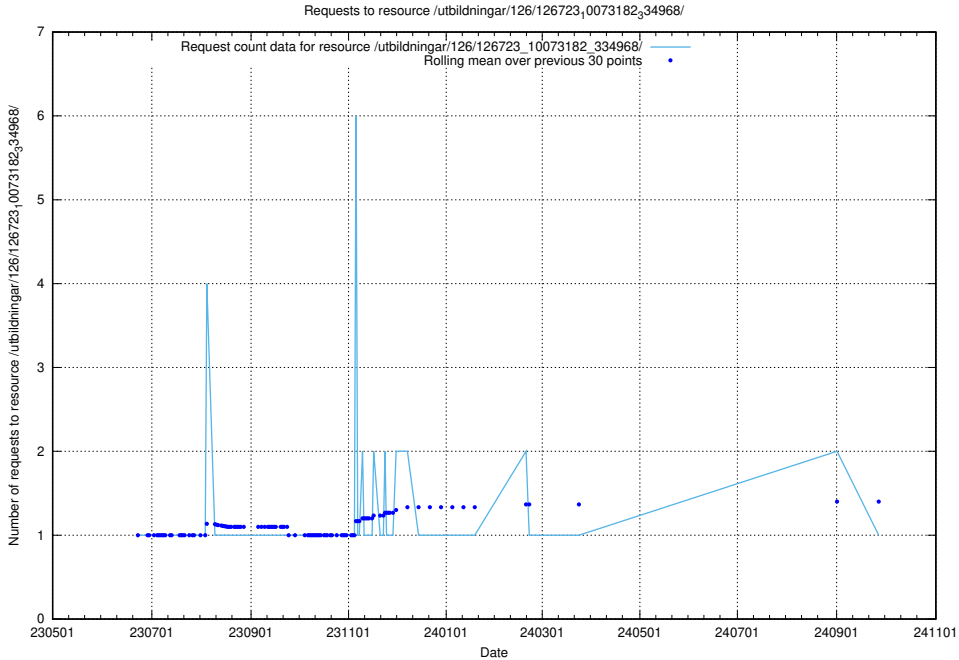

5.6525 Usage of /utbildningar/126/126723_10073182_334968/

Here, we count the number of requests to resource /utbildningar/126/126723_10073182_334968/.