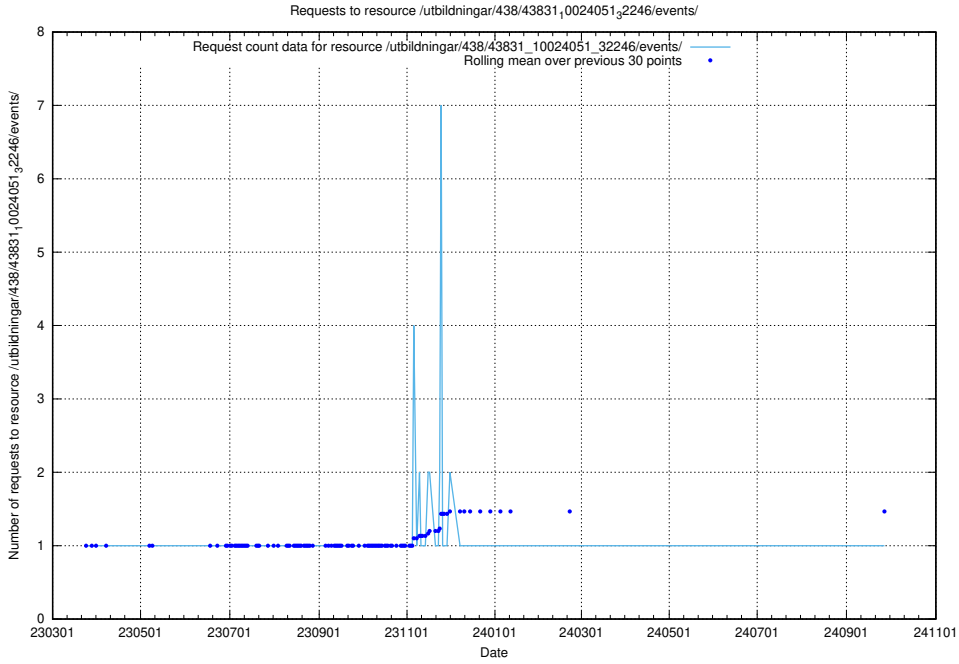

5.7130 Usage of /utbildningar/438/43831_10024051_32246/events/

Here, we count the number of requests to resource /utbildningar/438/43831_10024051_32246/events/.