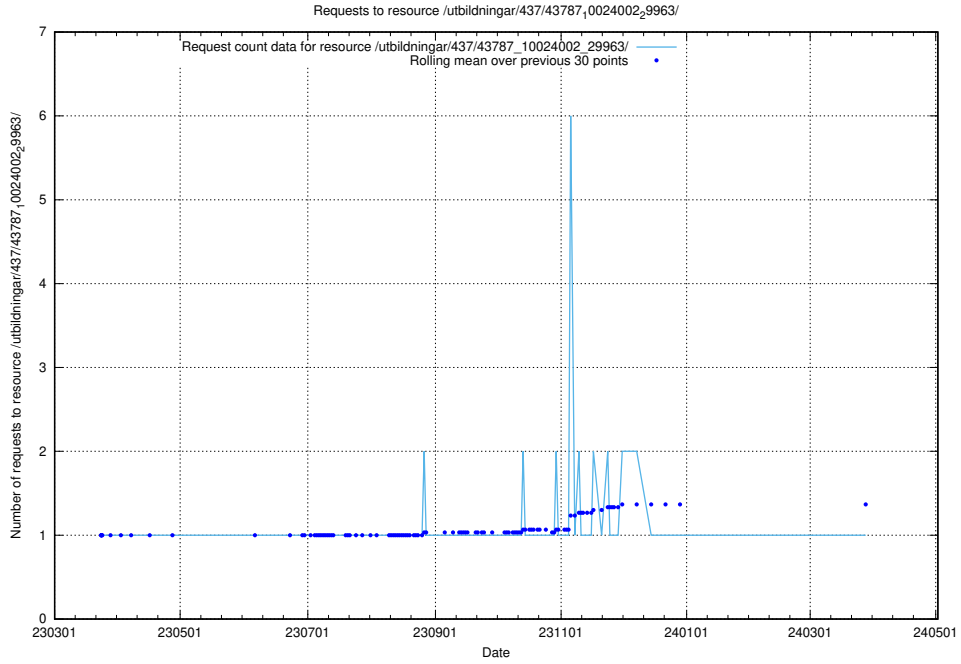

5.7336 Usage of /utbildningar/437/43787_10024002_29963/

Here, we count the number of requests to resource /utbildningar/437/43787_10024002_29963/.