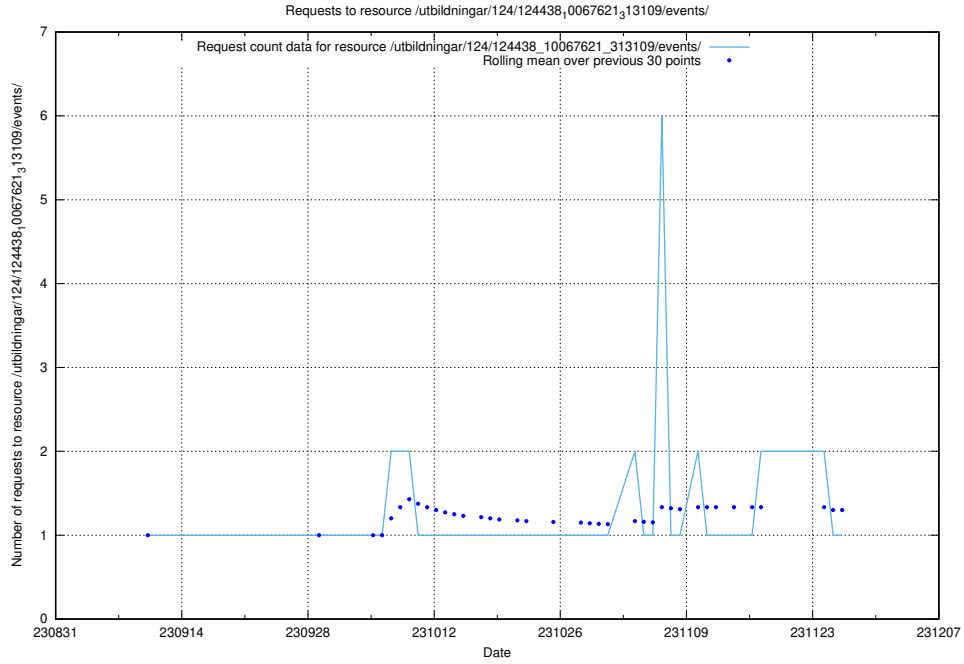

5.5550 Usage of /utbildningar/124/124438_10067621_313109/events/

Here, we count the number of requests to resource /utbildningar/124/124438_10067621_313109/events/