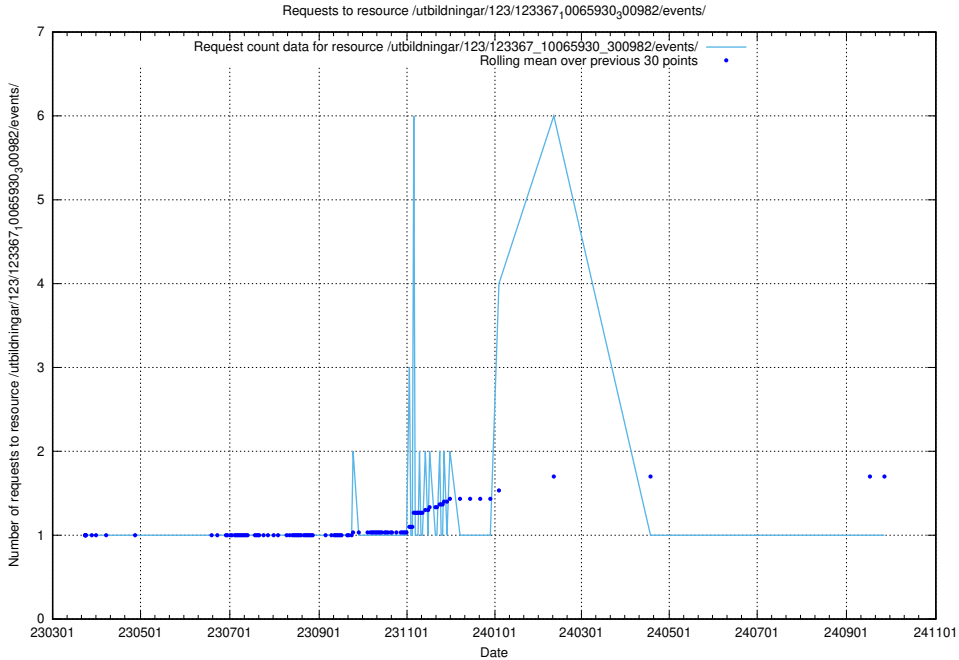

5.5549 Usage of /utbildningar/123/123367_10065930_300982/events/

Here, we count the number of requests to resource /utbildningar/123/123367_10065930_300982/events/