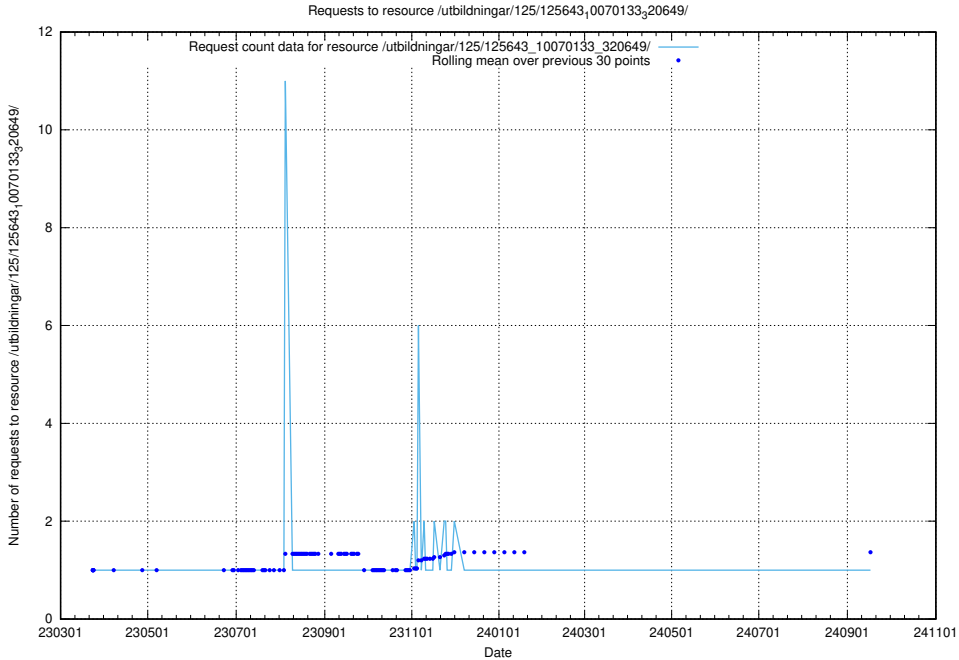

5.1085 Usage of /utbildningar/125/125643_10070133_320649/

Here, we count the number of requests to resource /utbildningar/125/125643_10070133_320649/.