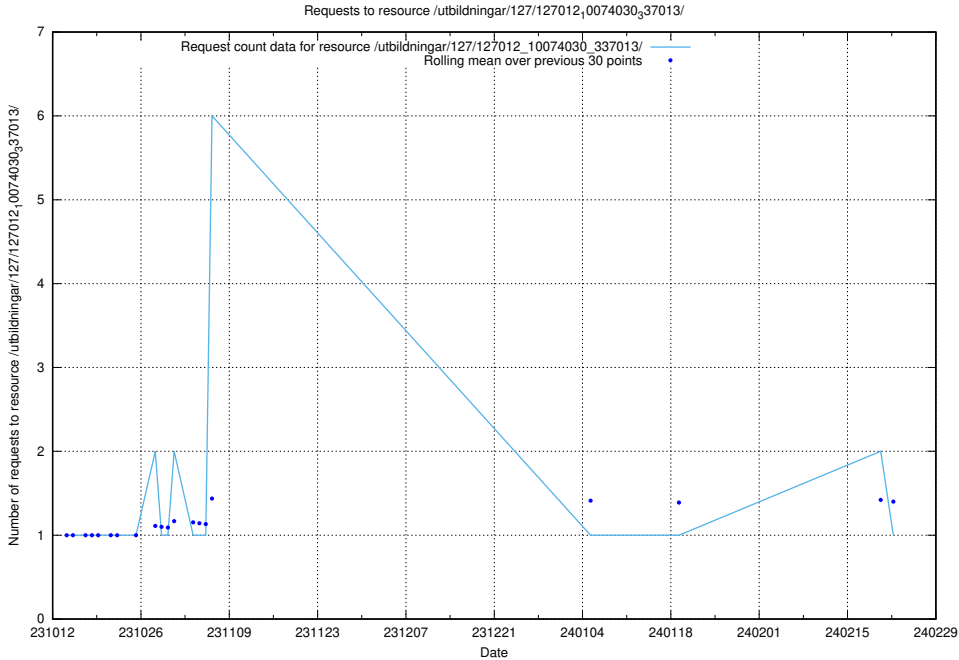

5.5254 Usage of /utbildningar/127/127012_10074030_337013/

Here, we count the number of requests to resource /utbildningar/127/127012_10074030_337013/.