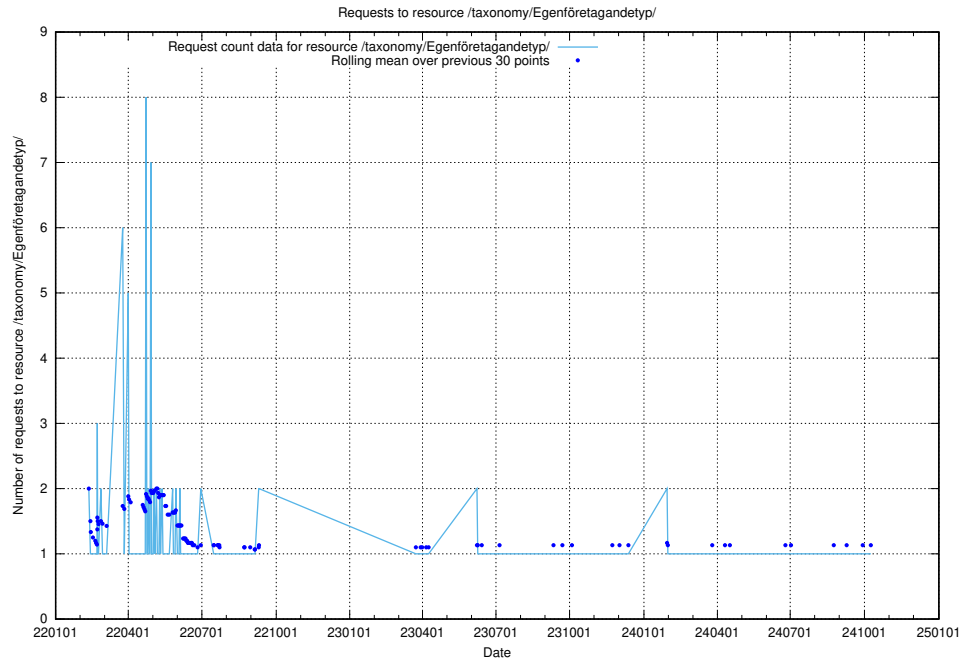

5.2760 Usage of /taxonomy/Egenföretagandetyt/

Here, we count the number of requests to resource /taxonomy/Egenföretagandetyt/.