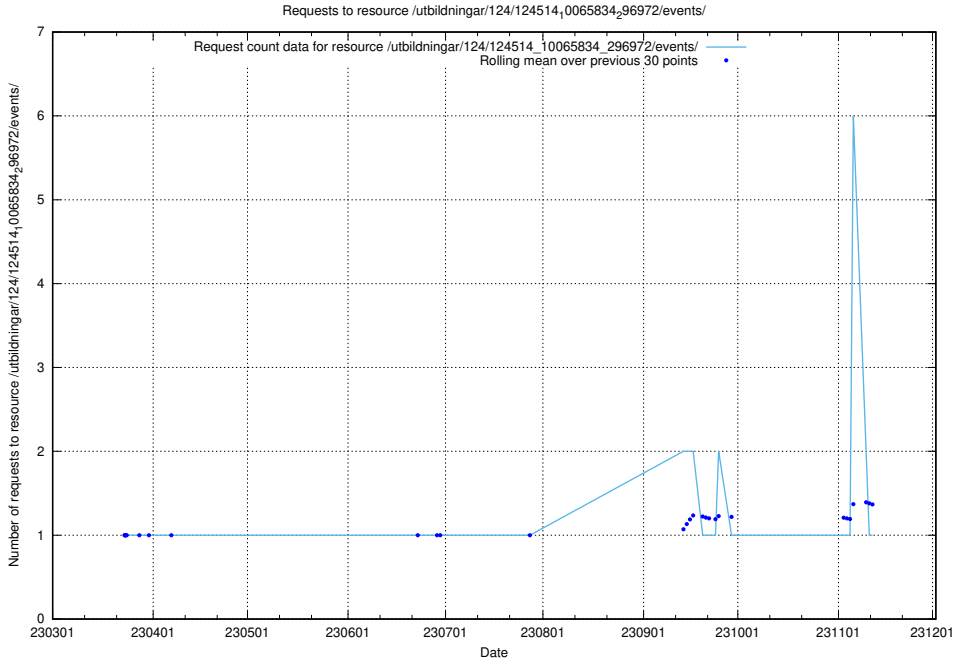

5.3030 Usage of /utbildningar/124/124514_10065834_296972/events/

Here, we count the number of requests to resource /utbildningar/124/124514_10065834_296972/events/