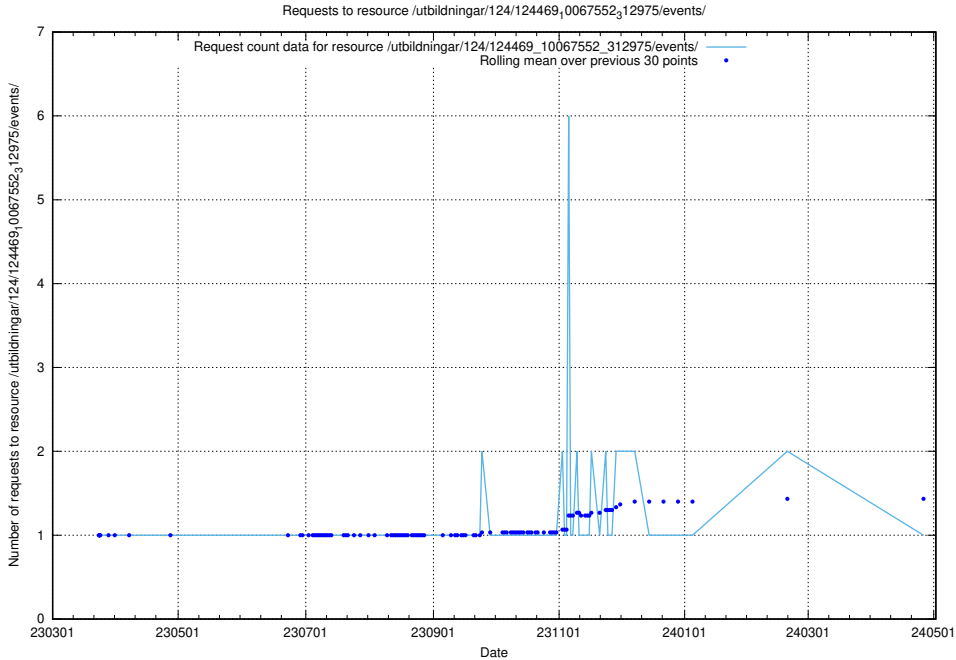

5.4261 Usage of /utbildningar/124/124469_10067552_312975/events/

Here, we count the number of requests to resource /utbildningar/124/124469_10067552_312975/events/