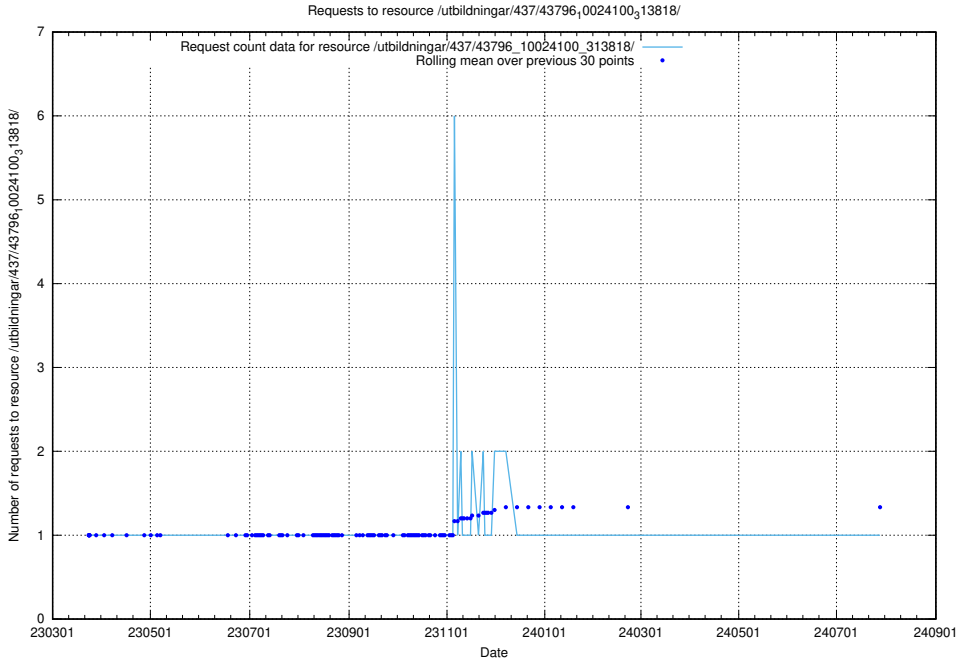

5.7331 Usage of /utbildningar/437/43796_10024100_313818/

Here, we count the number of requests to resource /utbildningar/437/43796_10024100_313818/.