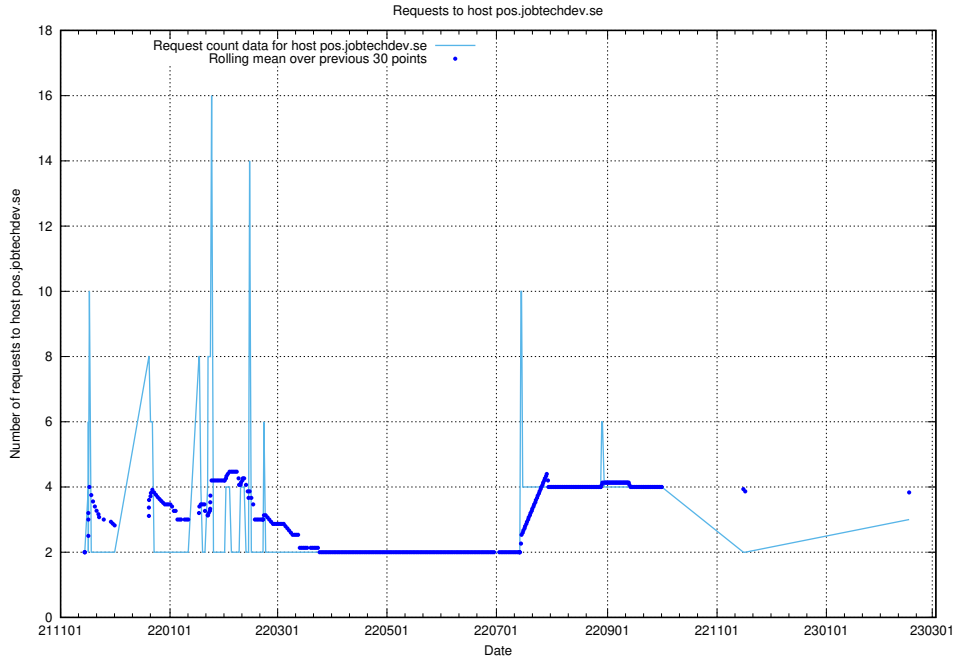

7.244 Usage of pos.jobtechdev.se

Here, we count the number of requests to host pos.jobtechdev.se.