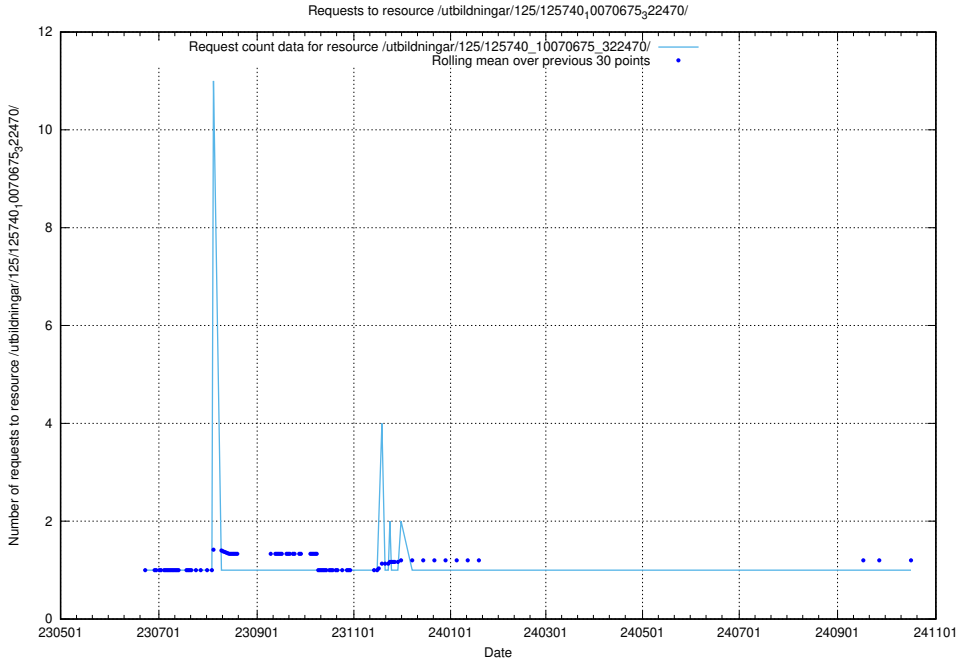

5.6607 Usage of /utbildningar/125/125740_10070675_322470/

Here, we count the number of requests to resource /utbildningar/125/125740_10070675_322470/.