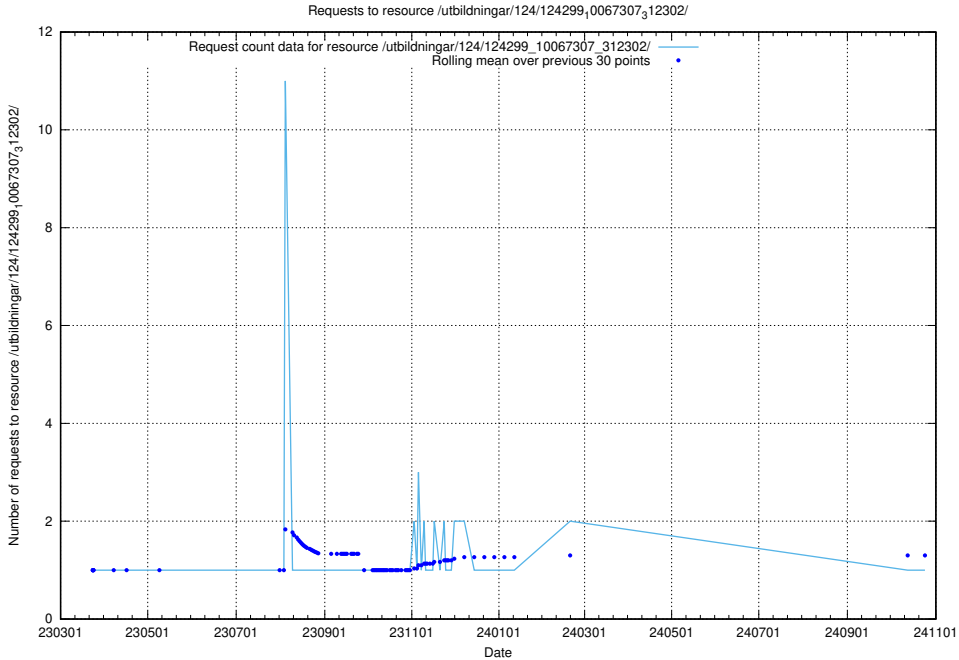

Here, we count the number of requests to resource /utbildningar/125/125415_10067719_313281/events/

5.4876 Usage of /utbildningar/124/124299_10067307_312302/

Here, we count the number of requests to resource /utbildningar/124/124299_10067307_312302/.