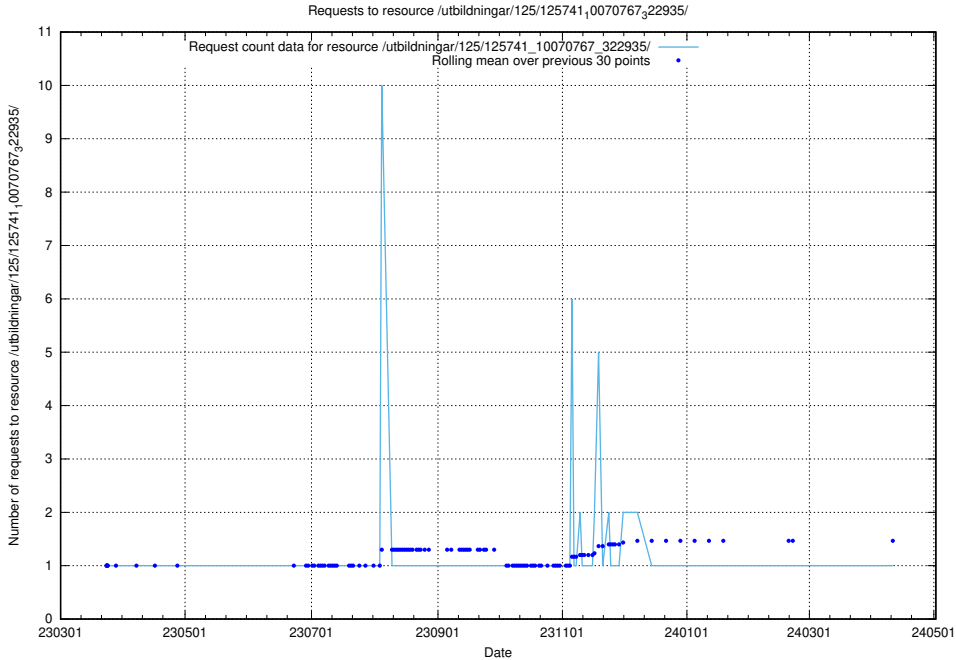

5.7442 Usage of /utbildningar/125/125741_10070767_322935/

Here, we count the number of requests to resource /utbildningar/125/125741_10070767_322935/.