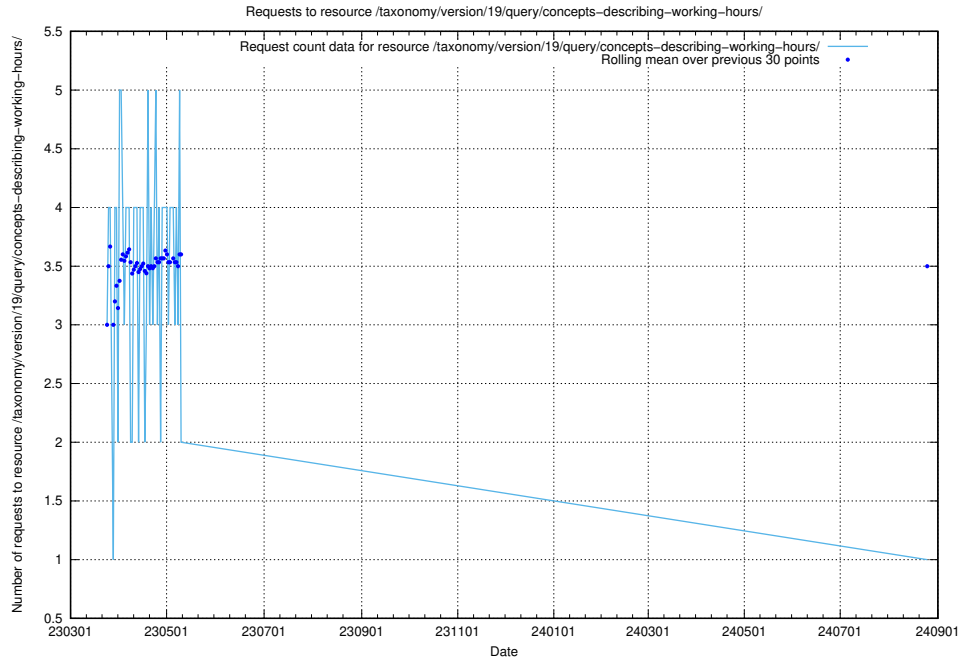

5.7110 Usage of /taxonomy/version/19/query/concepts-describing-working-hours/

Here, we count the number of requests to resource /taxonomy/version/19/query/concepts-describing-working-hours/.