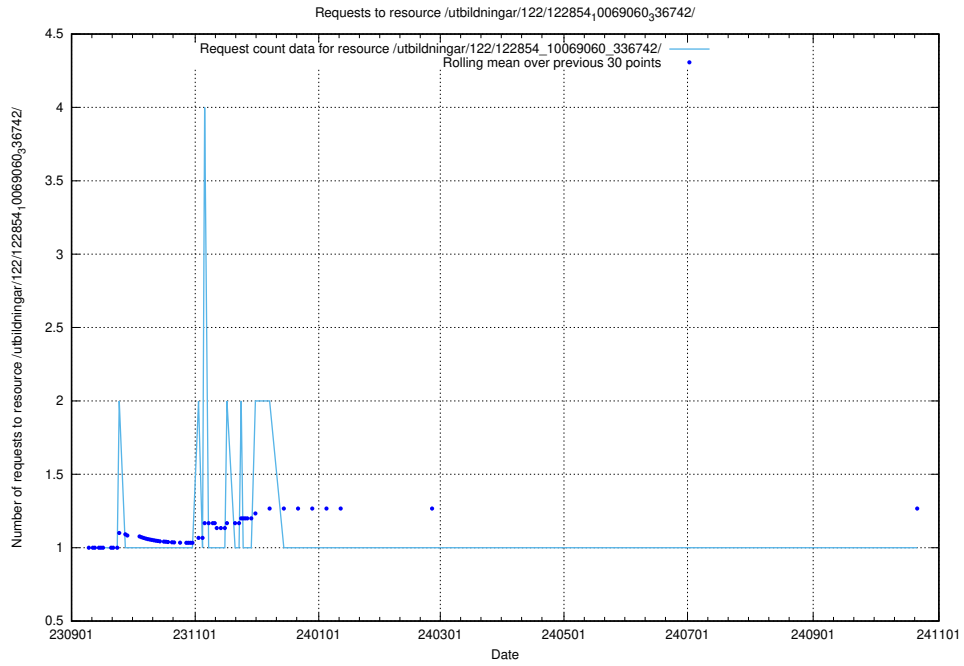

5.5557 Usage of /utbildningar/122/122854_10069060_336742/

Here, we count the number of requests to resource /utbildningar/122/122854_10069060_336742/.