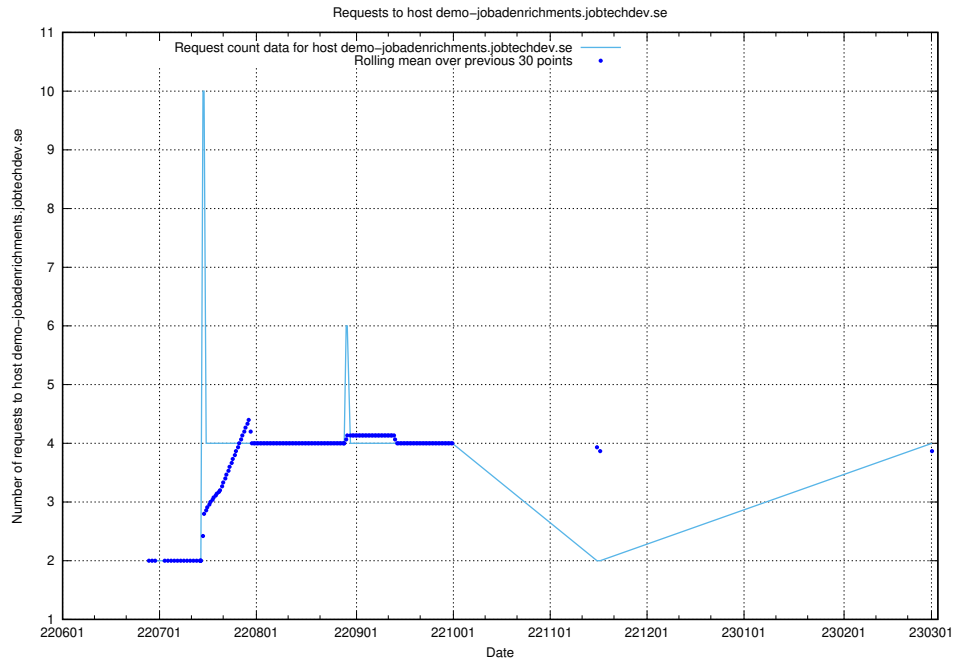

7.145 Usage of demo-jobadenrichments.jobtechdev.se

Here, we count the number of requests to host demo-jobadenrichments.jobtechdev.se.