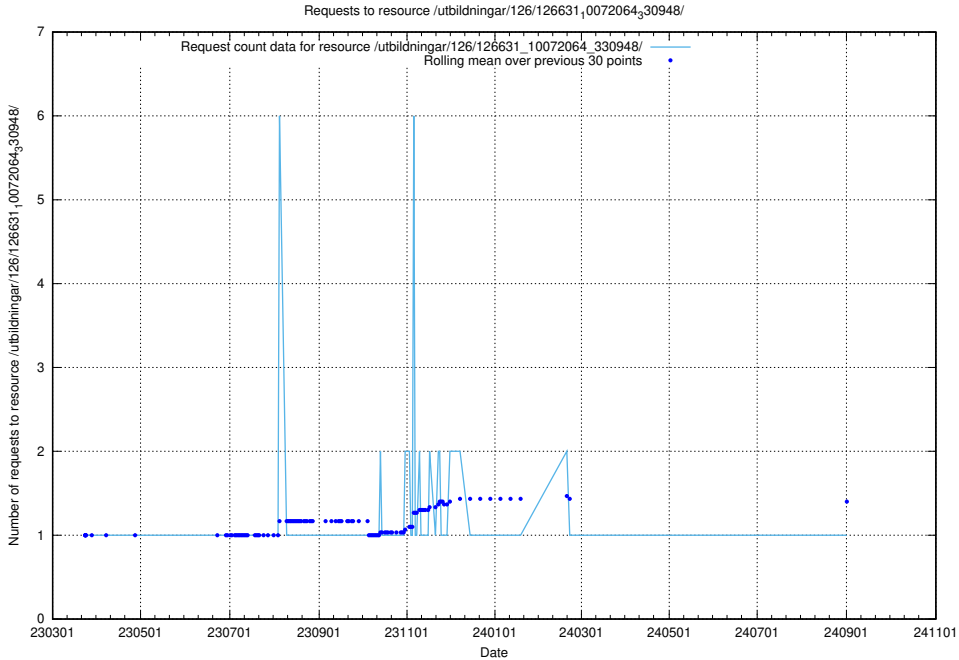

5.7373 Usage of /utbildningar/126/126631_10072064_330948/

Here, we count the number of requests to resource /utbildningar/126/126631_10072064_330948/.