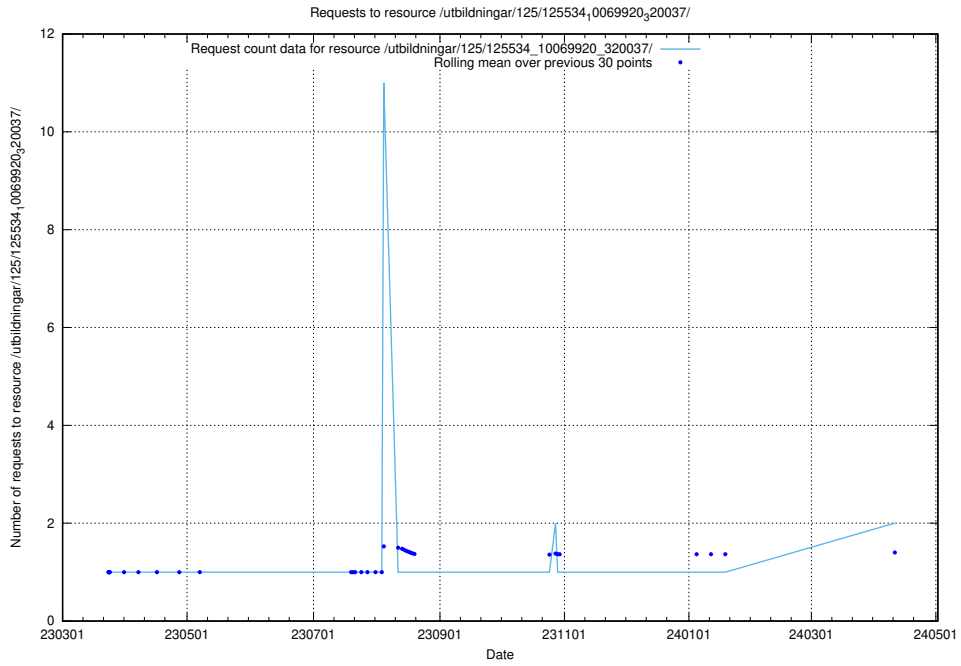

5.529 Usage of /utbildningar/125/125534_10069920_320037/

Here, we count the number of requests to resource /utbildningar/125/125534_10069920_320037/.