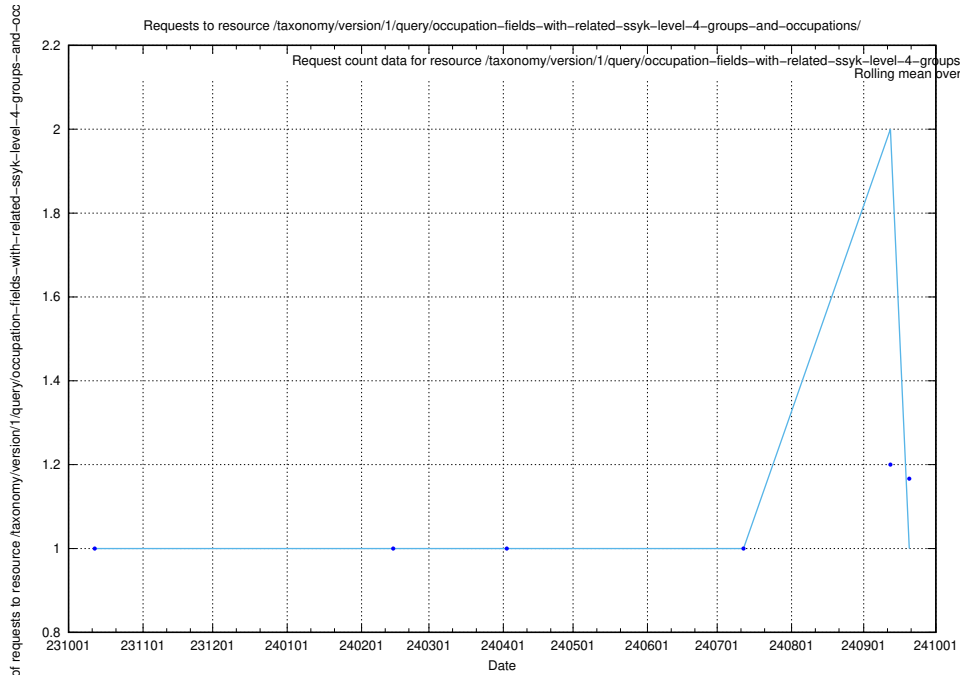

5.5293 Usage of /utbildningar/126/126954_10073893_336741/events/

Here, we count the number of requests to resource /utbildningar/126/126954_10073893_336741/events/

5.5294 Usage of /utbildningar/126/126954_10073893_336741/