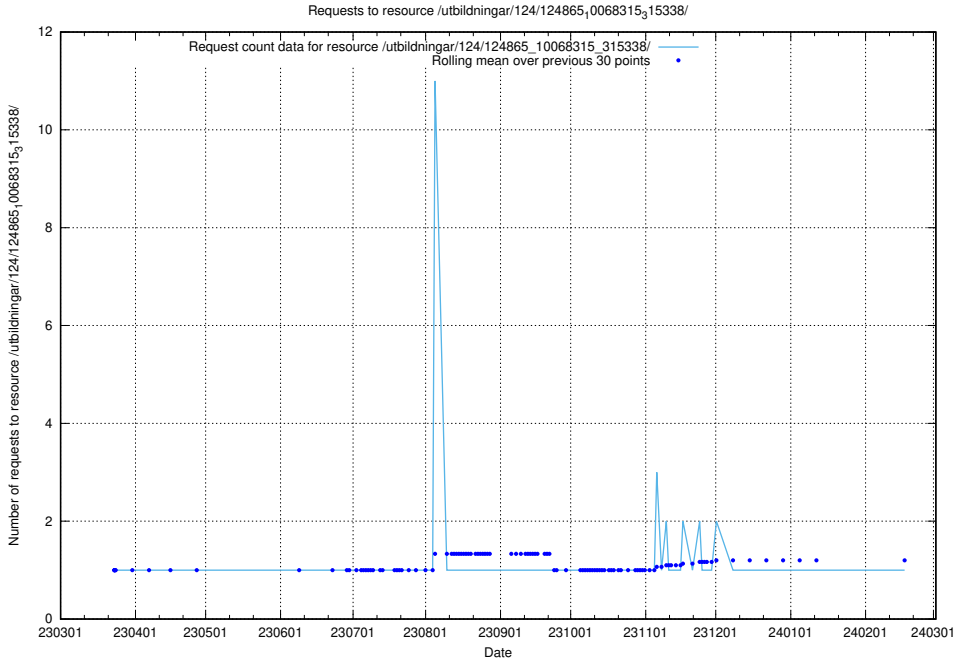

5.1207 Usage of /utbildningar/124/124865_10068315_315338/

Here, we count the number of requests to resource /utbildningar/124/124865_10068315_315338/.