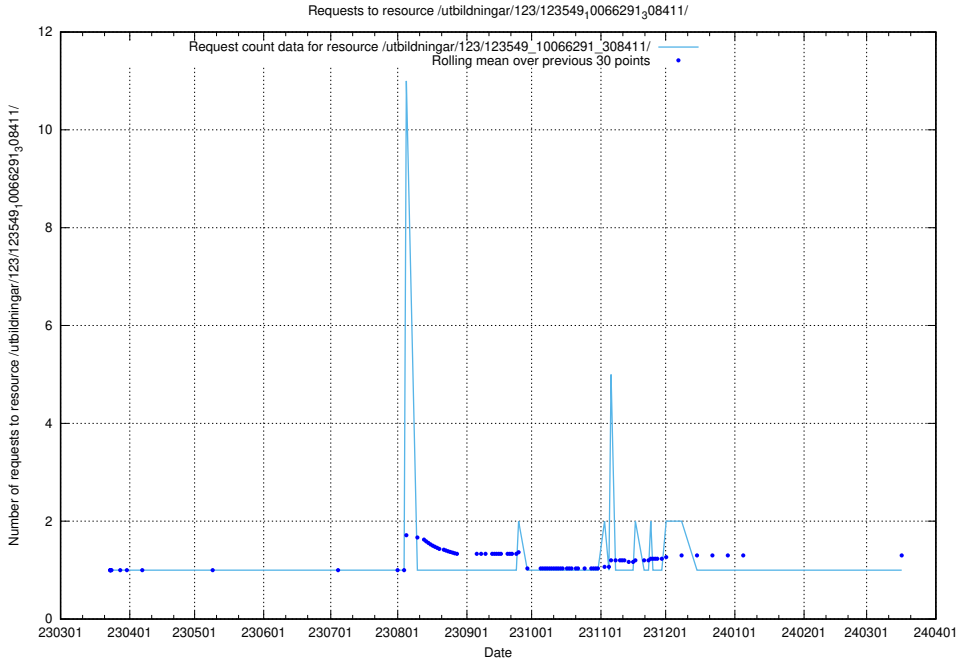

5.5439 Usage of /utbildningar/123/123549_10066291_308411/

Here, we count the number of requests to resource /utbildningar/123/123549_10066291_308411/.