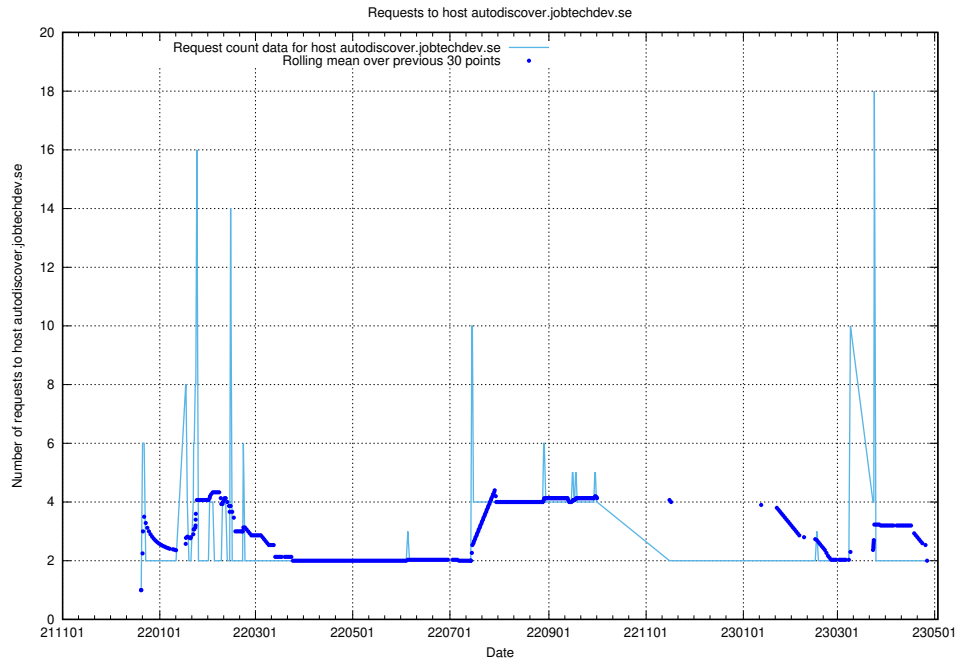

7.383 Usage of autodiscover.jobtechdev.se

Here, we count the number of requests to host autodiscover.jobtechdev.se.