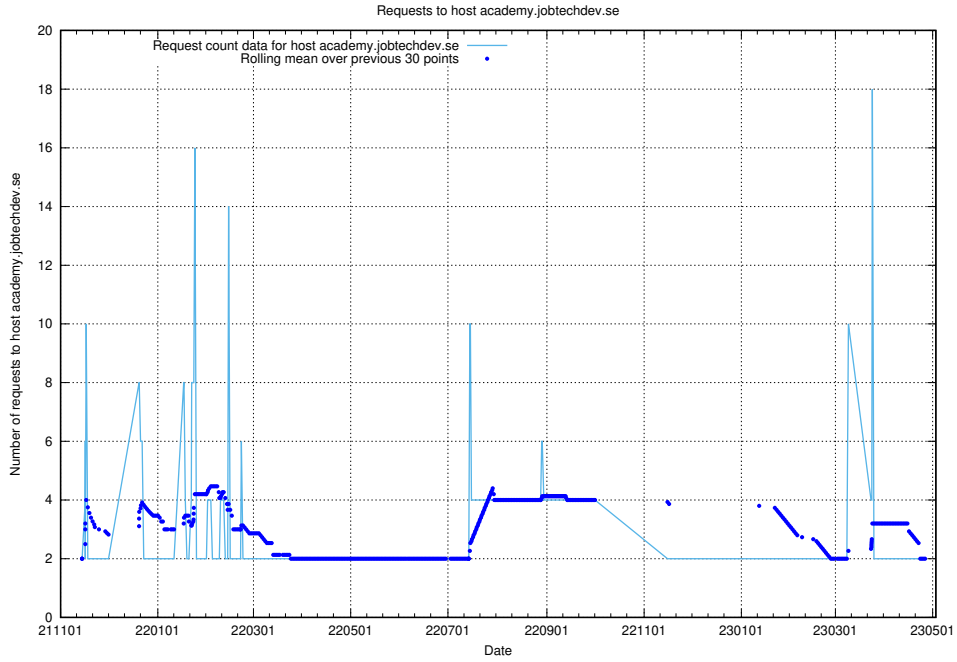

Here, we count the number of requests to host idp-test.jobtechdev.se.

7.310 Usage of academy.jobtechdev.se

Here, we count the number of requests to host academy.jobtechdev.se.

7.311 Usage of git.links.jobtechdev.se