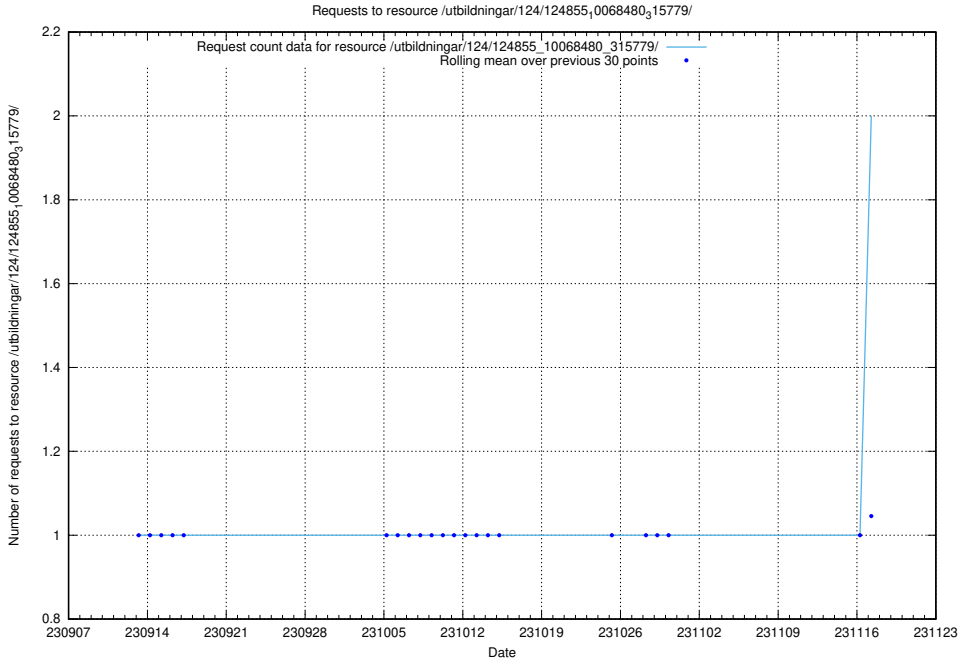

5.812 Usage of /utbildningar/124/124855_10068480_315779/

Here, we count the number of requests to resource /utbildningar/124/124855_10068480_315779/.