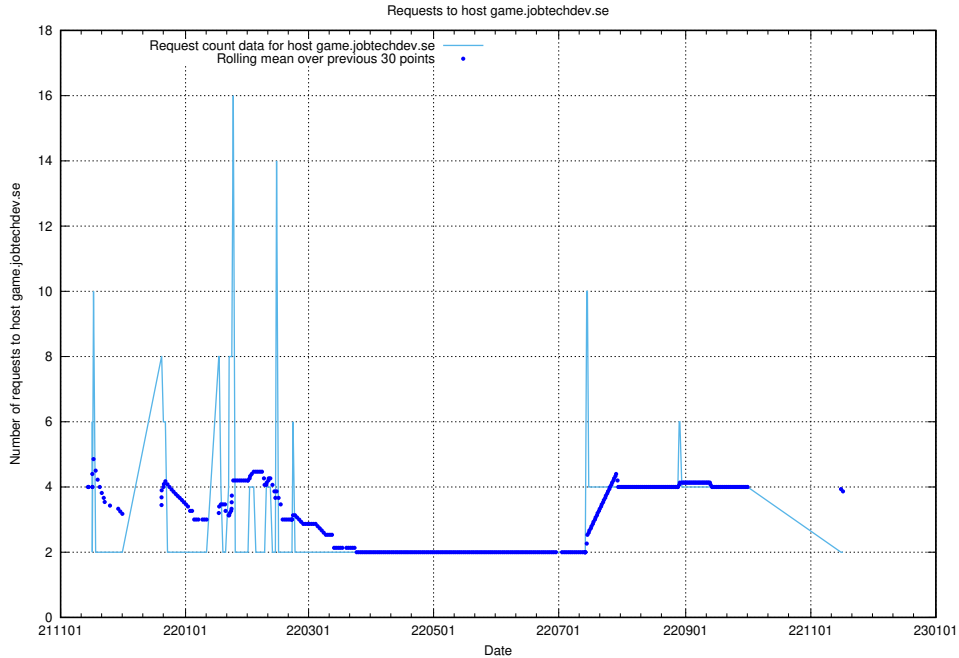

7.270 Usage of game.jobtechdev.se

Here, we count the number of requests to host game.jobtechdev.se.

7.271 Usage of erp.jobtechdev.se

Here, we count the number of requests to host erp.jobtechdev.se.

7.272 Usage of backup.jobtechdev.se