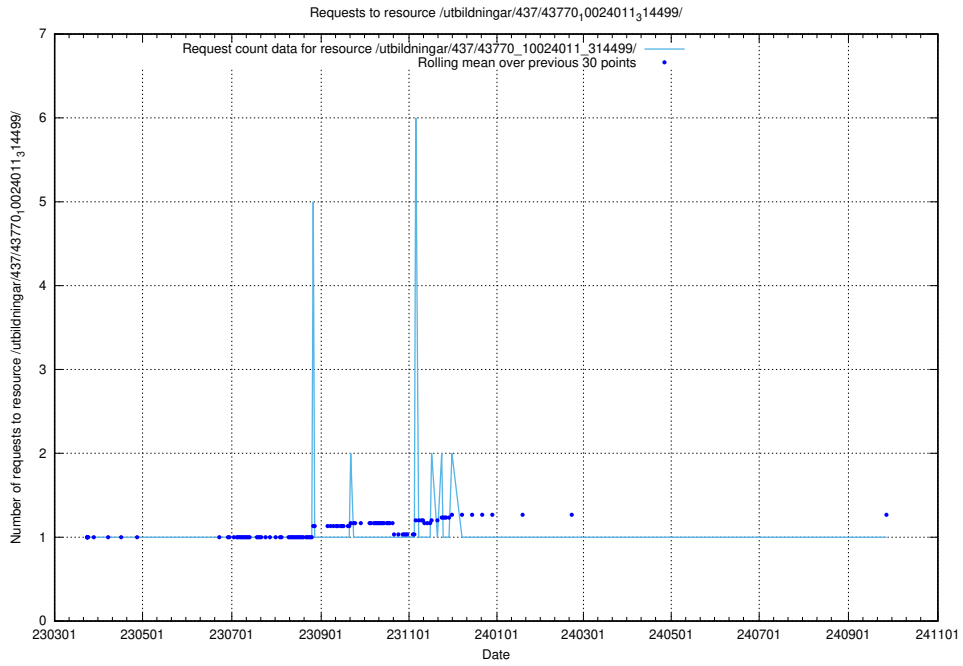

5.7342 Usage of /utbildningar/437/43770_10024011_314499/

Here, we count the number of requests to resource /utbildningar/437/43770_10024011_314499/.