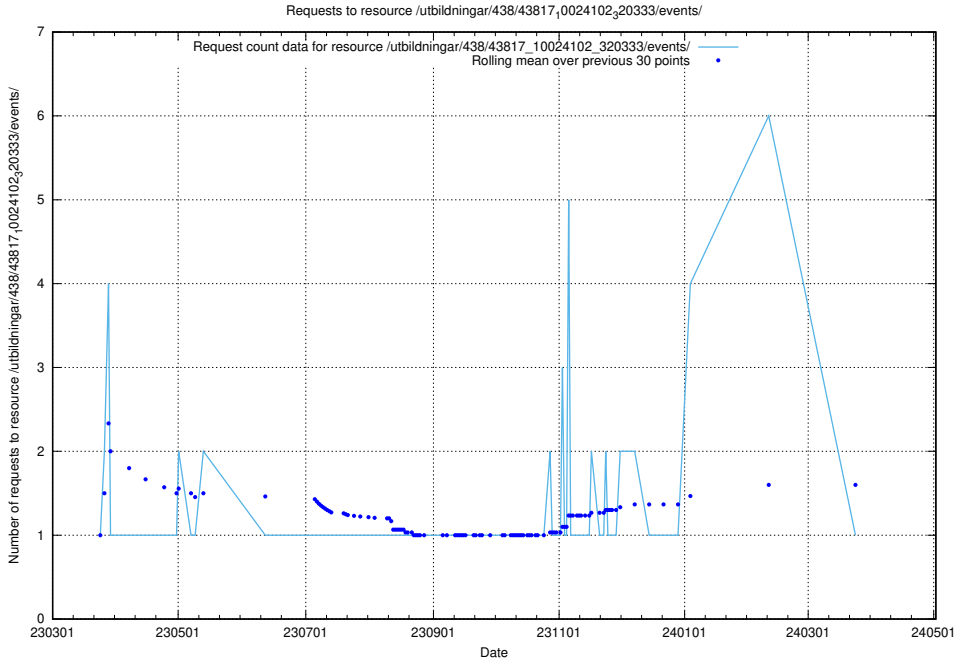

5.7131 Usage of /utbildningar/438/43817_10024102_320333/events/

Here, we count the number of requests to resource /utbildningar/438/43817_10024102_320333/events/.