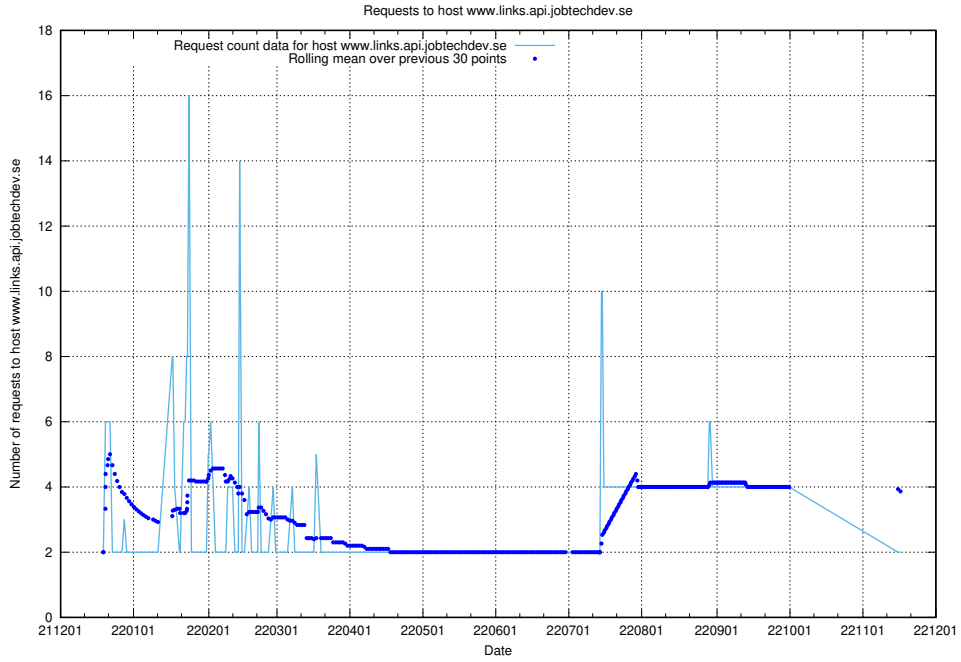

7.384 Usage of `www.links.api.jobtechdev.se`

Here, we count the number of requests to host `www.links.api.jobtechdev.se`.