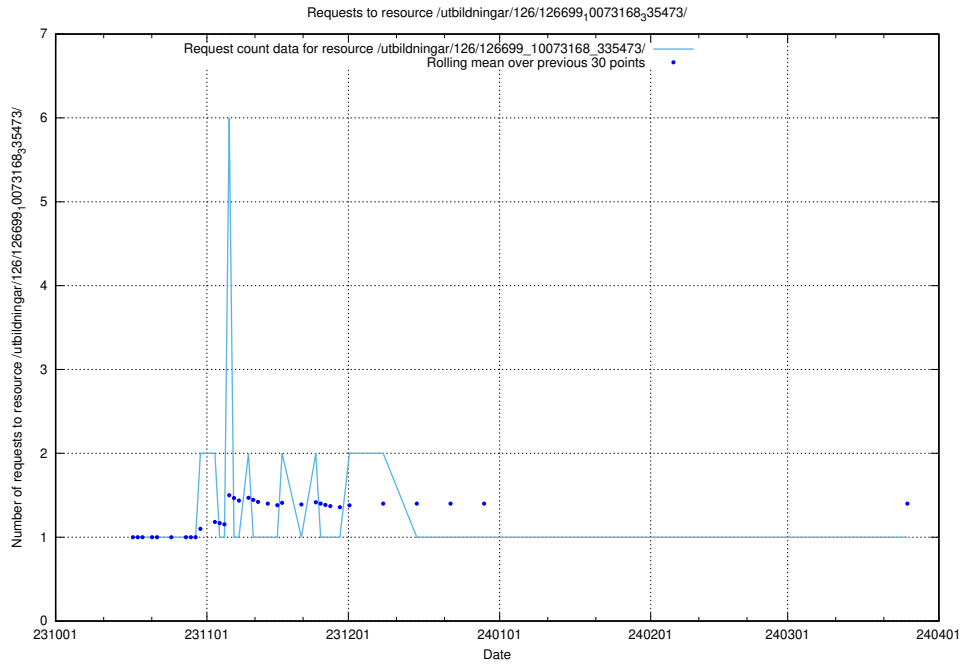

5.5226 Usage of /utbildningar/126/126699_10073168_335473/

Here, we count the number of requests to resource /utbildningar/126/126699_10073168_335473/.