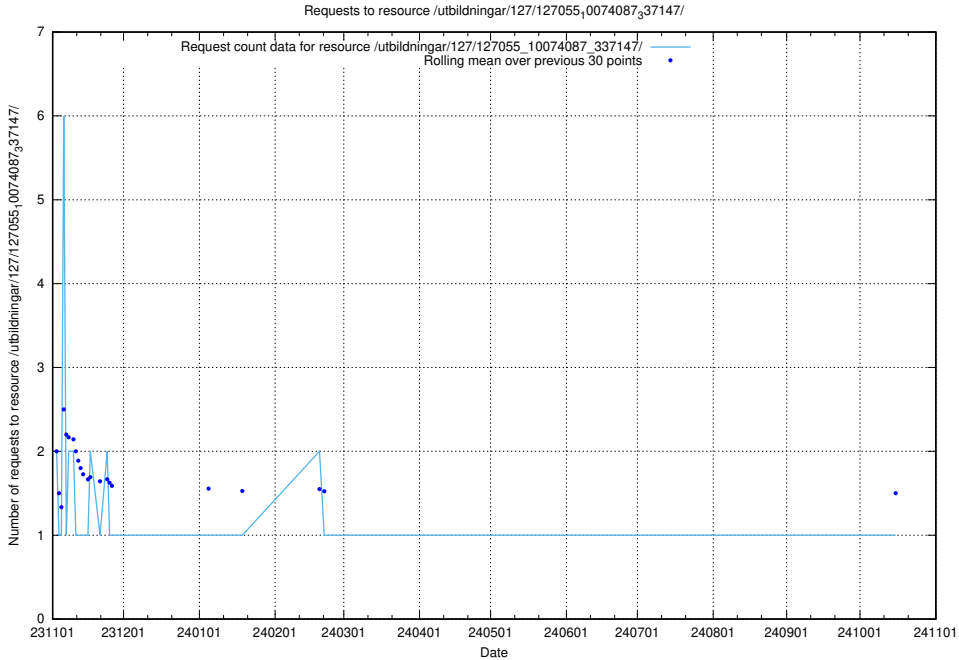

5.5071 Usage of /utbildningar/127/127055_10074087_337147/

Here, we count the number of requests to resource /utbildningar/127/127055_10074087_337147/.