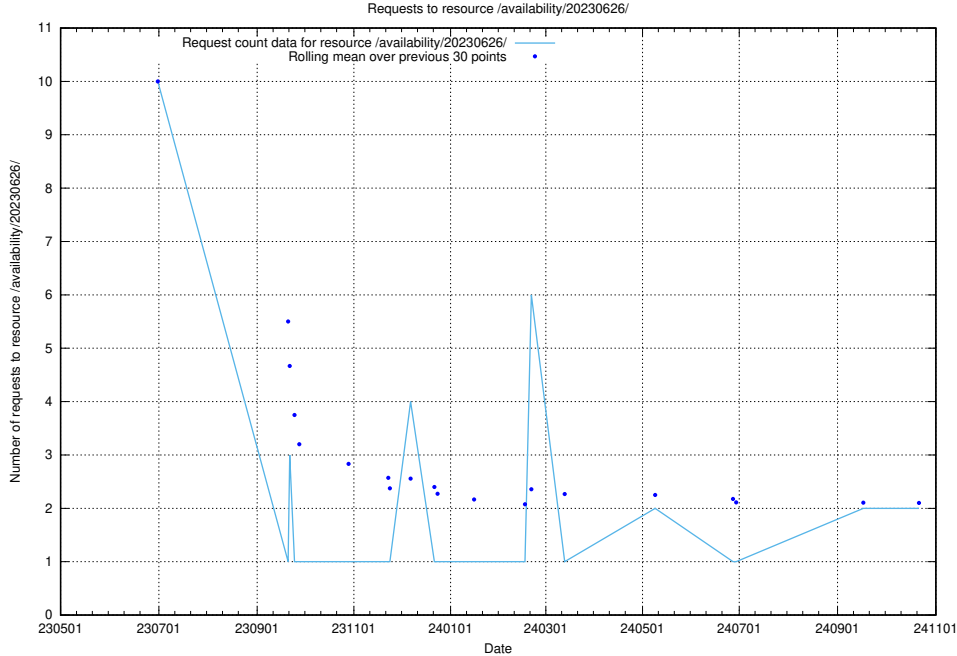

5.877 Usage of /availability/20230626/

Here, we count the number of requests to resource /availability/20230626/.