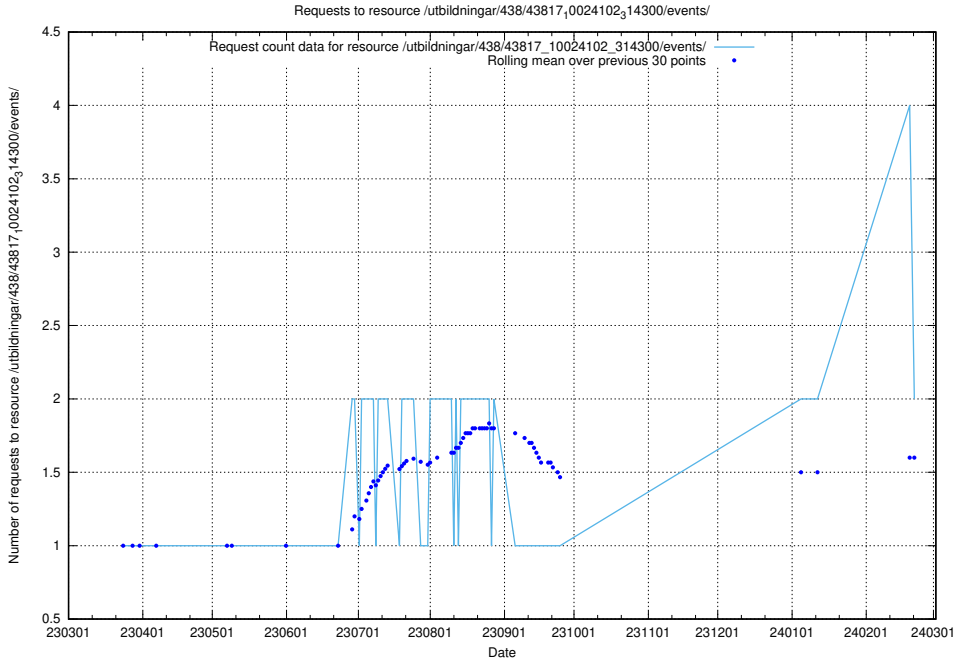

5.968 Usage of /utbildningar/438/43817_10024102_314300/events/

Here, we count the number of requests to resource /utbildningar/438/43817_10024102_314300/events/.