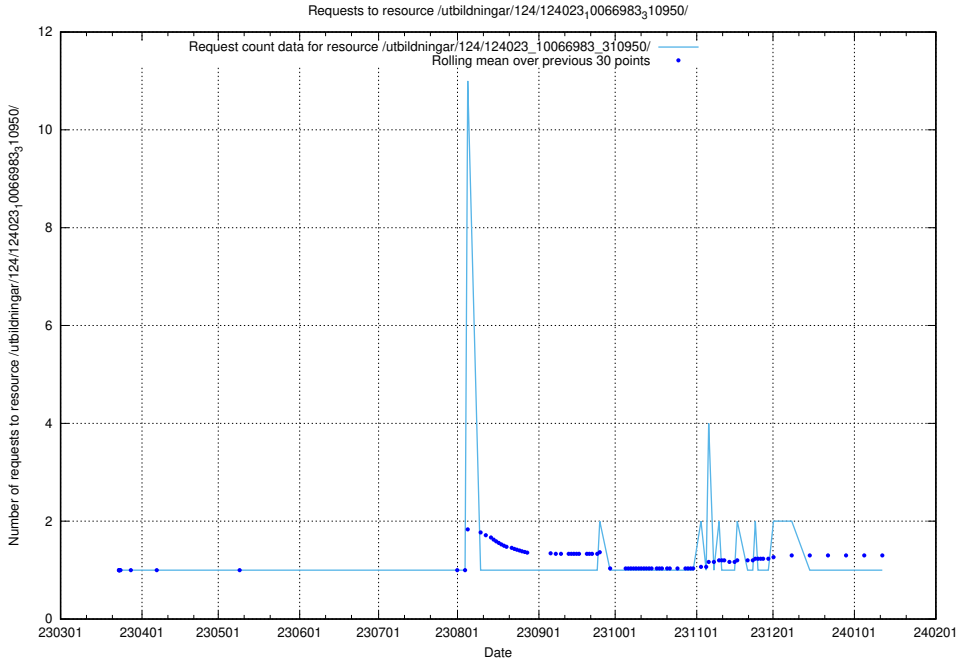

5.5391 Usage of /utbildningar/124/124023_10066983_310950/

Here, we count the number of requests to resource /utbildningar/124/124023_10066983_310950/.