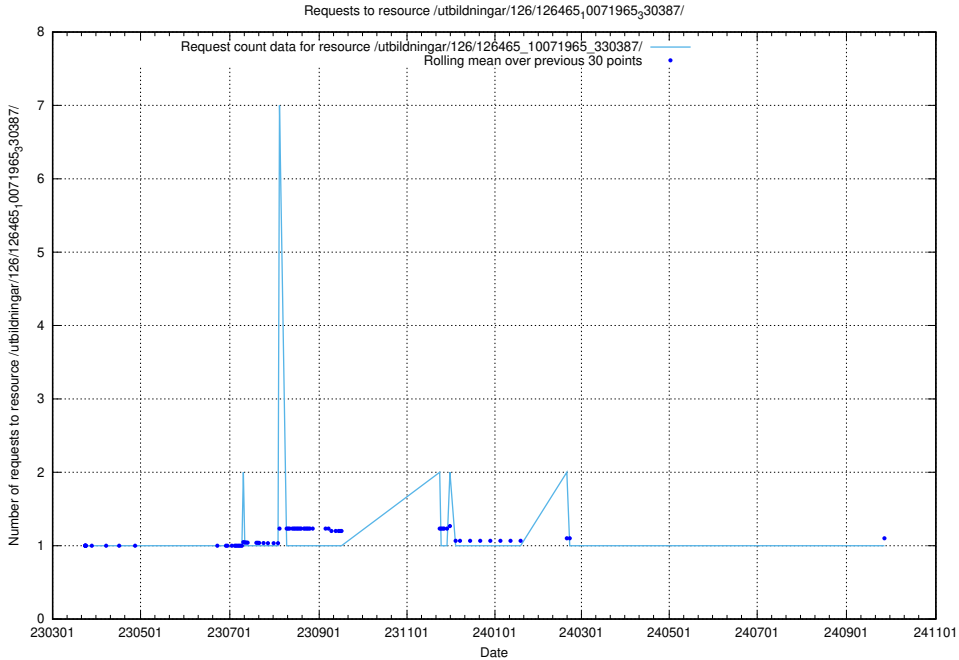

5.7394 Usage of /utbildningar/126/126465_10071965_330387/

Here, we count the number of requests to resource /utbildningar/126/126465_10071965_330387/.