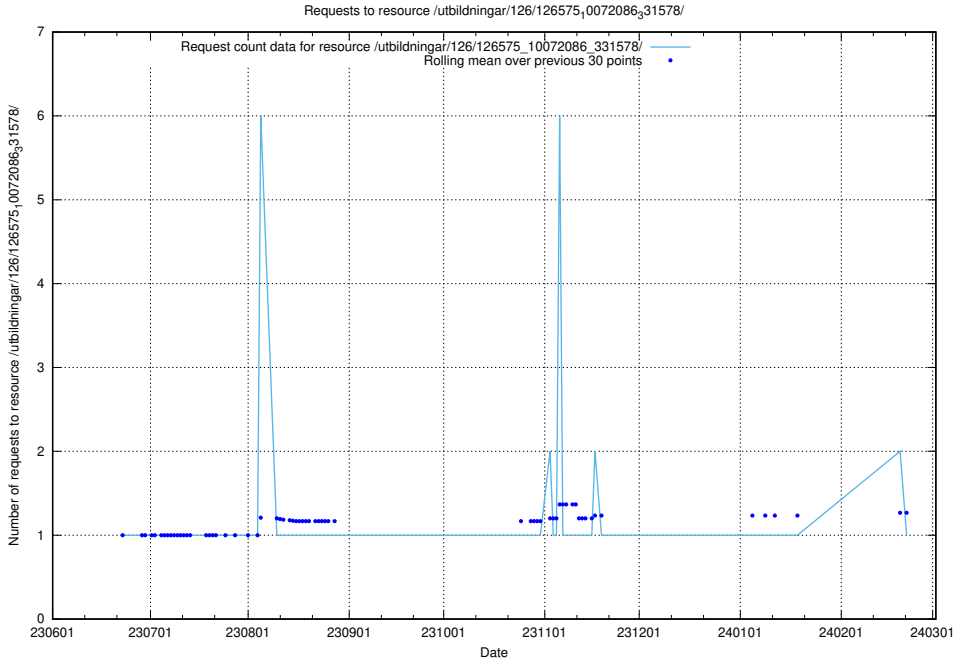

5.6561 Usage of /utbildningar/126/126575_10072086_331578/

Here, we count the number of requests to resource /utbildningar/126/126575_10072086_331578/.