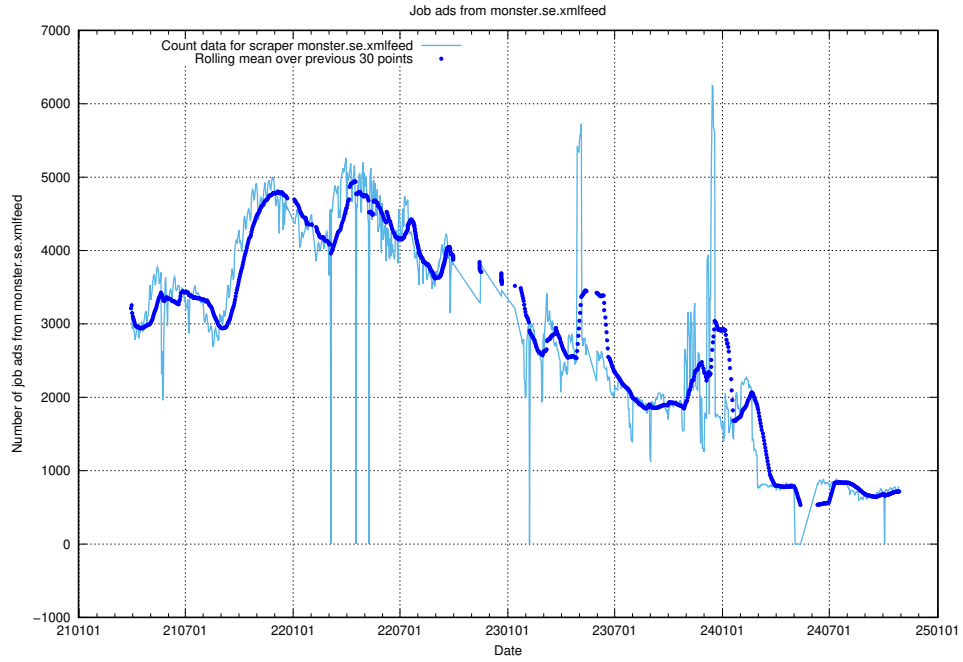

13.6 Number of ads by scraper monster.se.xmlfeed

Here, we count the number of job ads scraped from monster.se.xmlfeed.