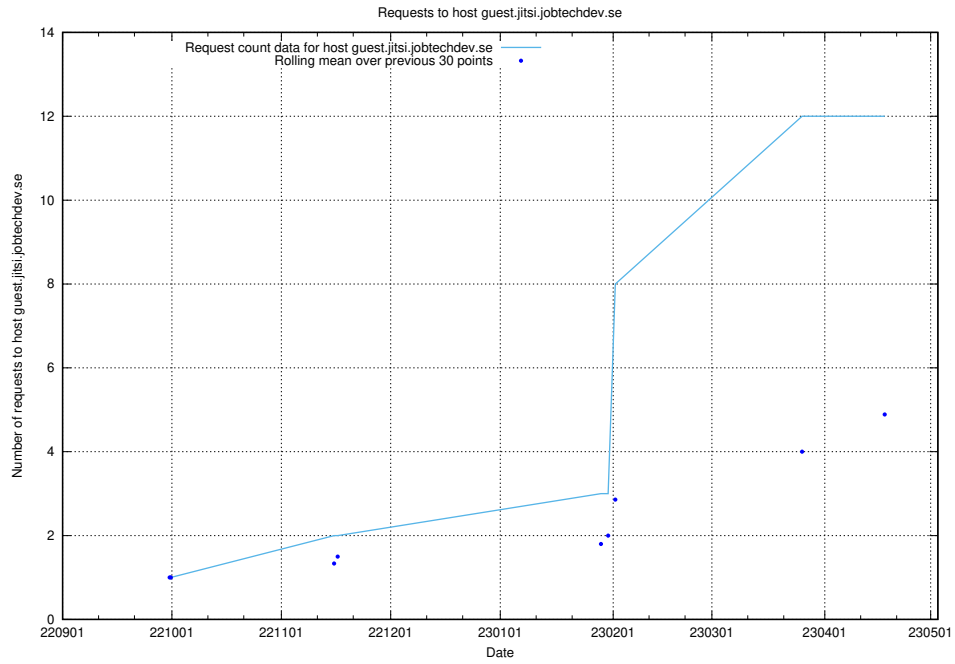

7.53 Usage of guest.jitsi.jobtechdev.se

Here, we count the number of requests to host guest.jitsi.jobtechdev.se.