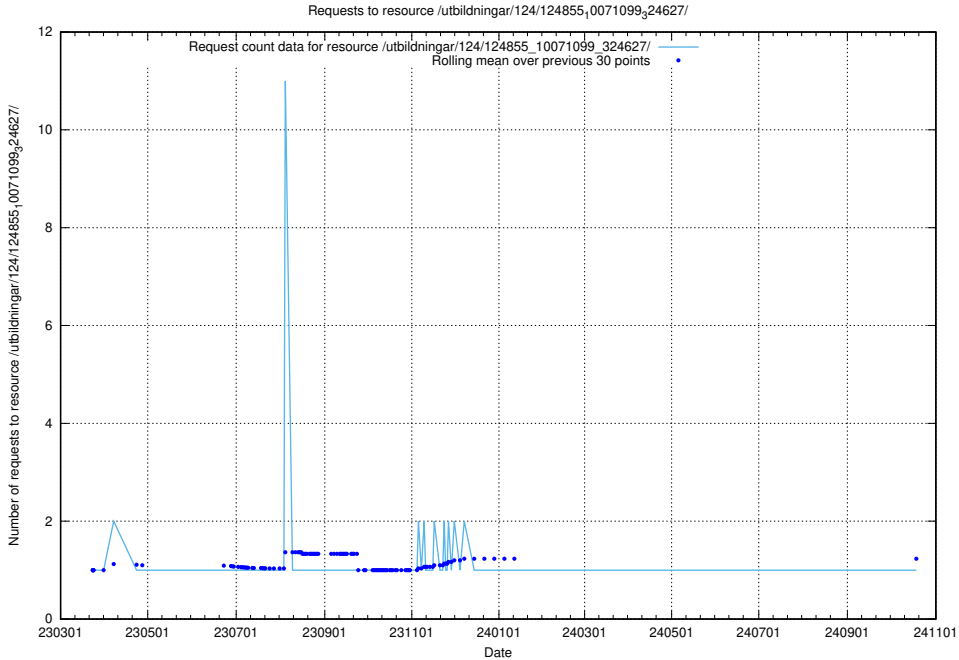

5.1322 Usage of /utbildningar/124/124855_10071099_324627/

Here, we count the number of requests to resource /utbildningar/124/124855_10071099_324627/.