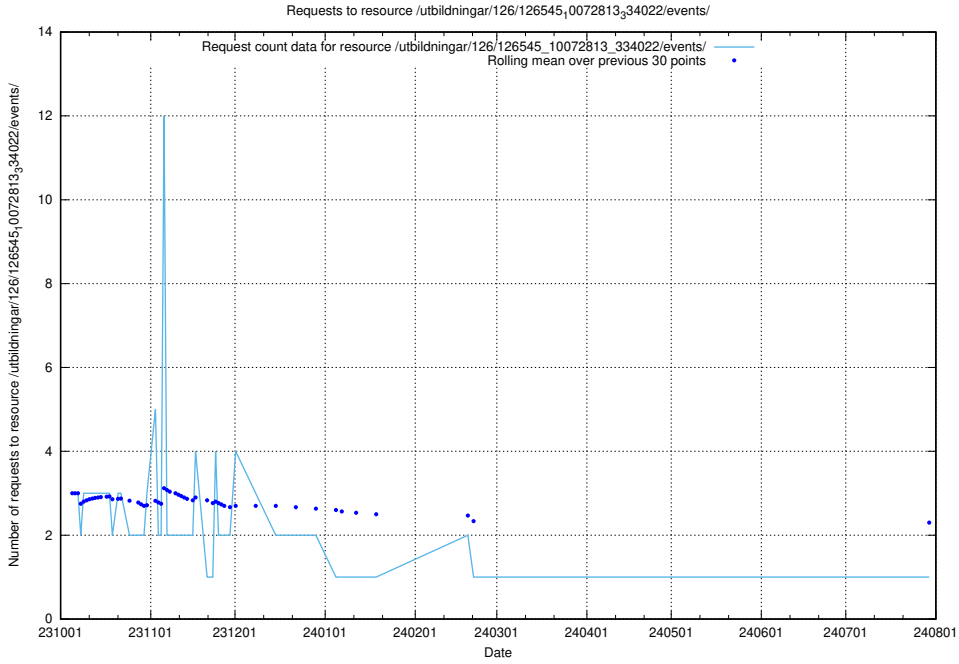

5.5329 Usage of /utbildningar/126/126545_10072813_334022/events/

Here, we count the number of requests to resource /utbildningar/126/126545_10072813_334022/events/