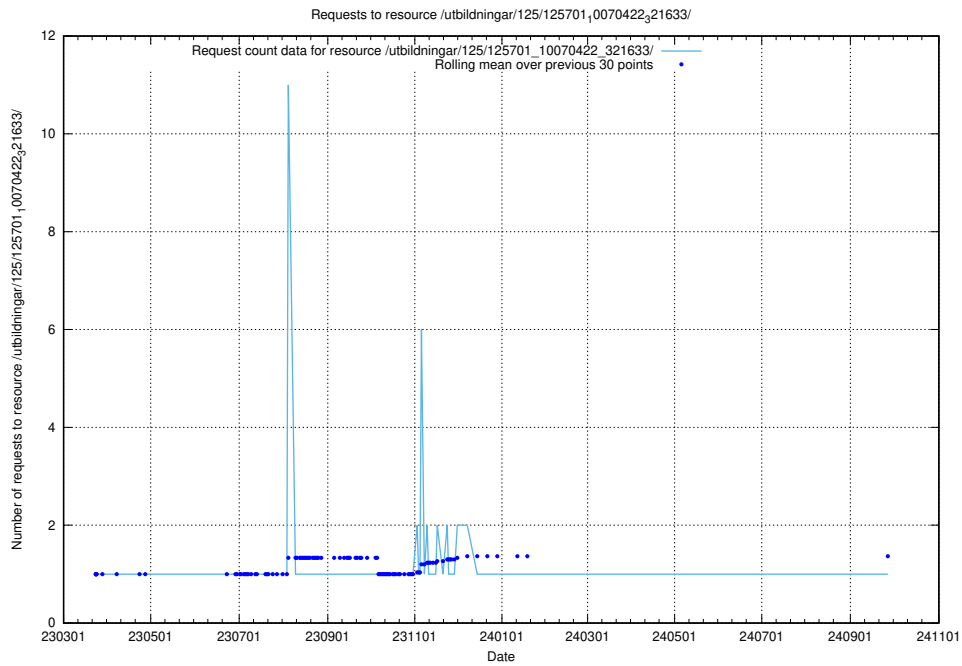

5.1060 Usage of /utbildningar/125/125701_10070422_321633/

Here, we count the number of requests to resource /utbildningar/125/125701_10070422_321633/.