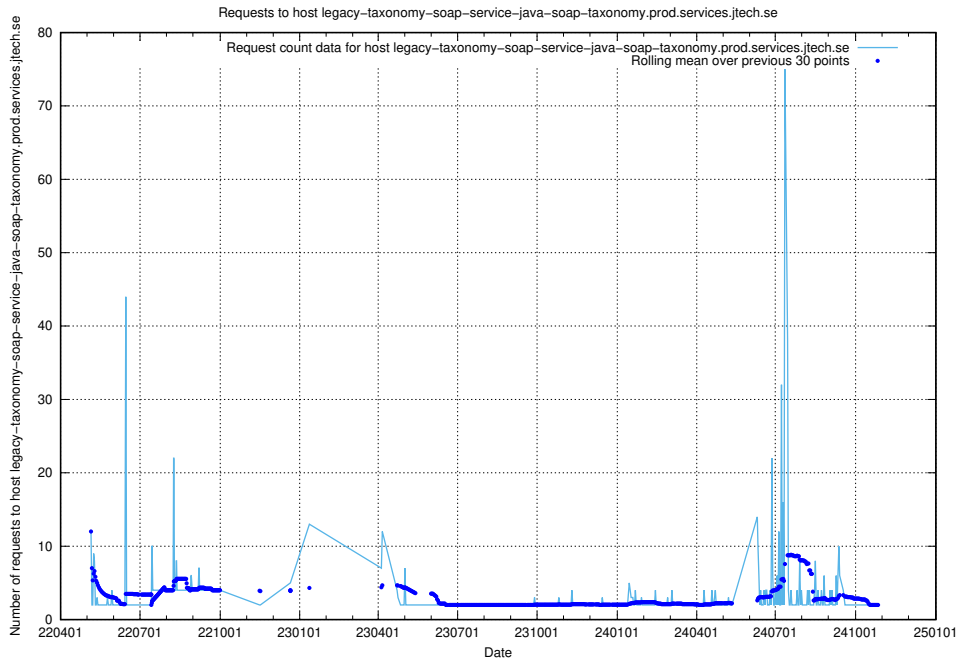

7.438 Usage of openshift-gitops-server-openshift-gitops.prod.services.jtech.se

Here, we count the number of requests to host openshift-gitops-server-openshift-gitops.prod.services.jtech.se.

7.439 Usage of `oauth-openshift.prod.services.jtech.se`