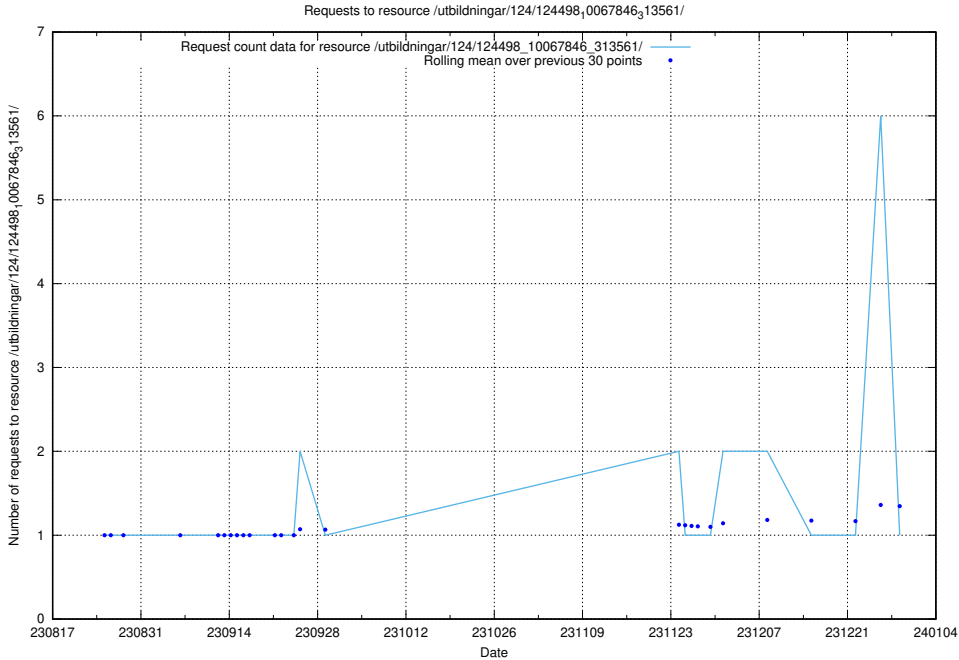

5.5648 Usage of /utbildningar/124/124498_10067846_313561/

Here, we count the number of requests to resource /utbildningar/124/124498_10067846_313561/.