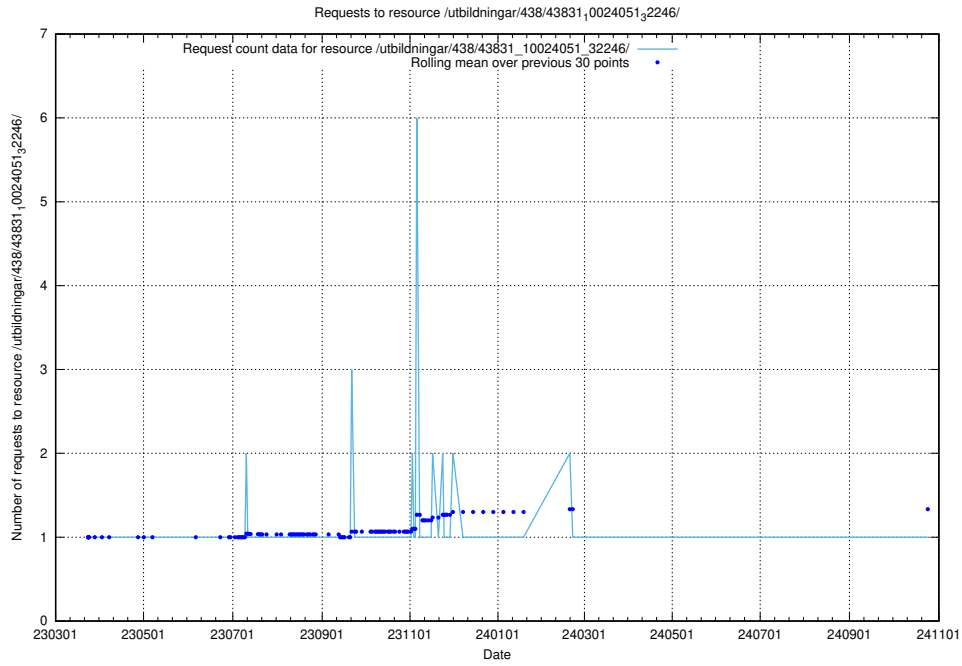

Here, we count the number of requests to resource /utbildningar/438/43836_10024038_29999/.

5.7306 Usage of /utbildningar/438/43831_10024051_32246/

Here, we count the number of requests to resource /utbildningar/438/43831_10024051_32246/.