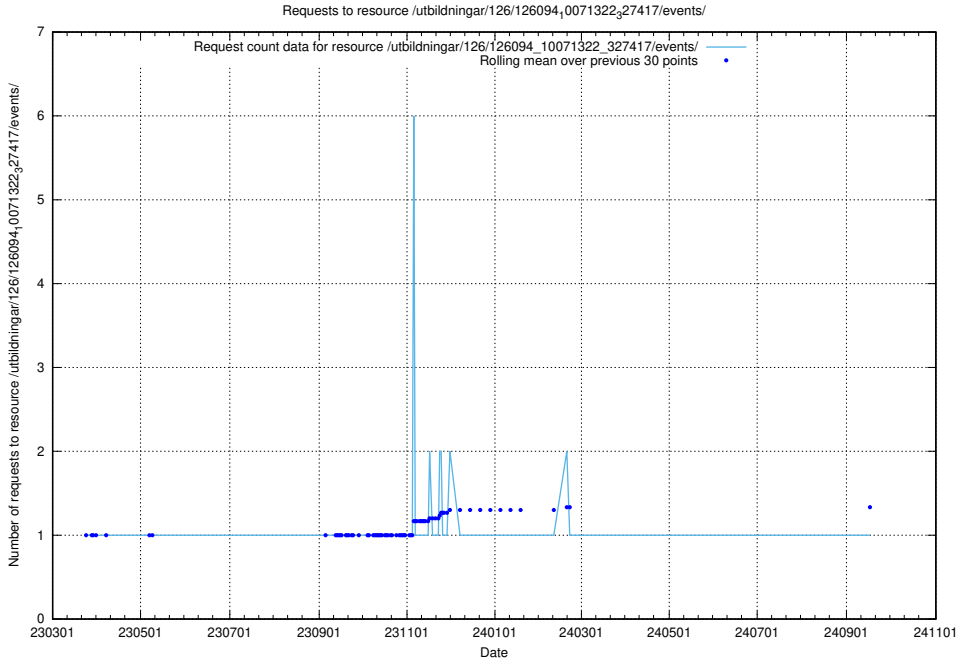

5.7168 Usage of /utbildningar/126/126094_10071322_327417/events/

Here, we count the number of requests to resource /utbildningar/126/126094_10071322_327417/events/