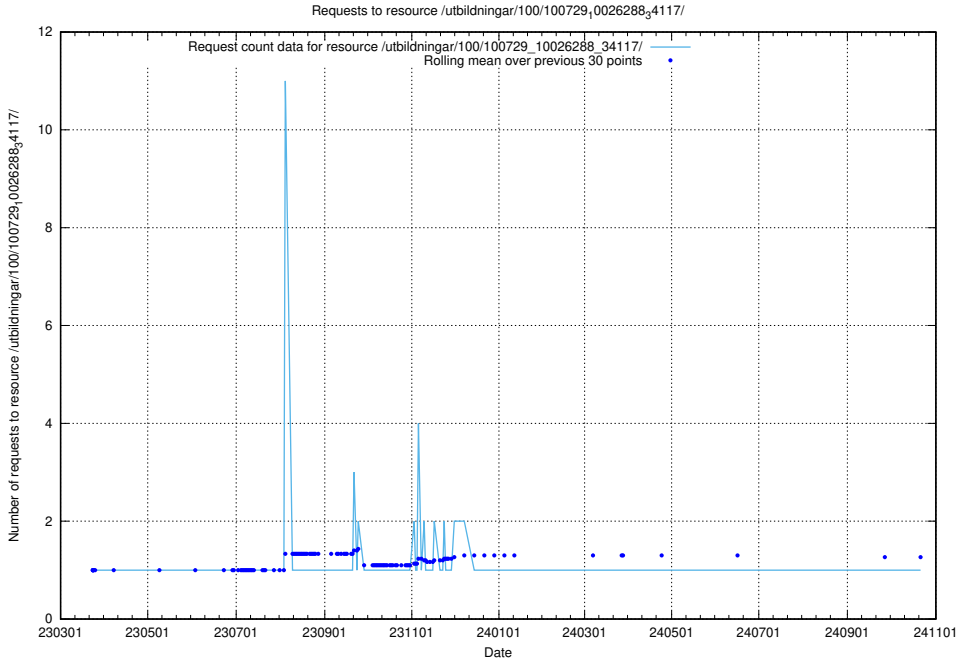

5.6592 Usage of /utbildningar/100/100729_10026288_34117/

Here, we count the number of requests to resource /utbildningar/100/100729_10026288_34117/.