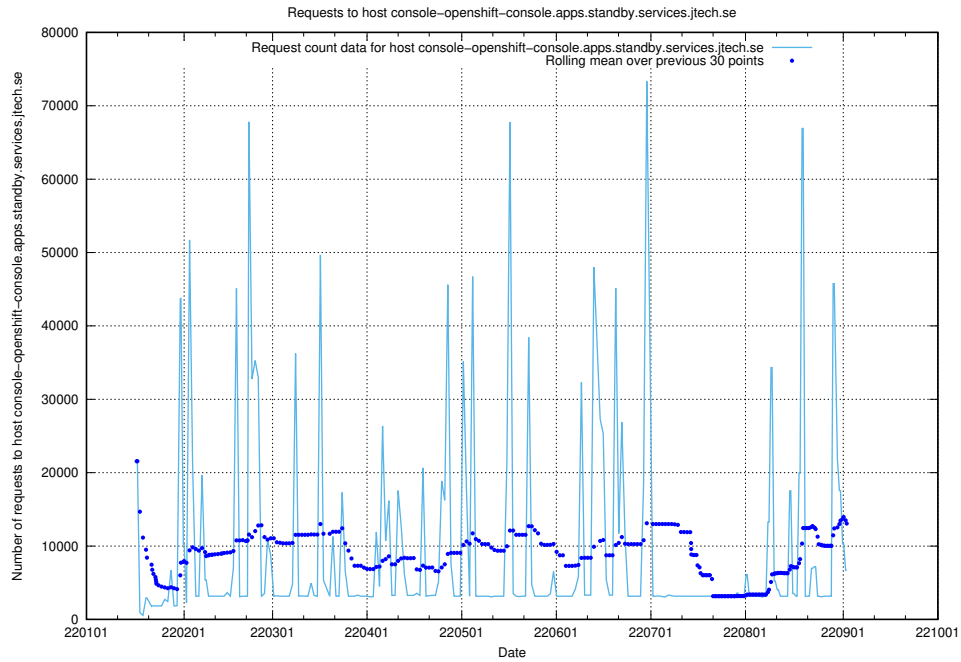

7.10 Usage of console-openshift-console.apps.standby.services.jtech.se

Here, we count the number of requests to host console-openshift-console.apps.standby.services.jtech.se.

7.11 Usage of taxonomy-soap-prod.jobtechdev.se