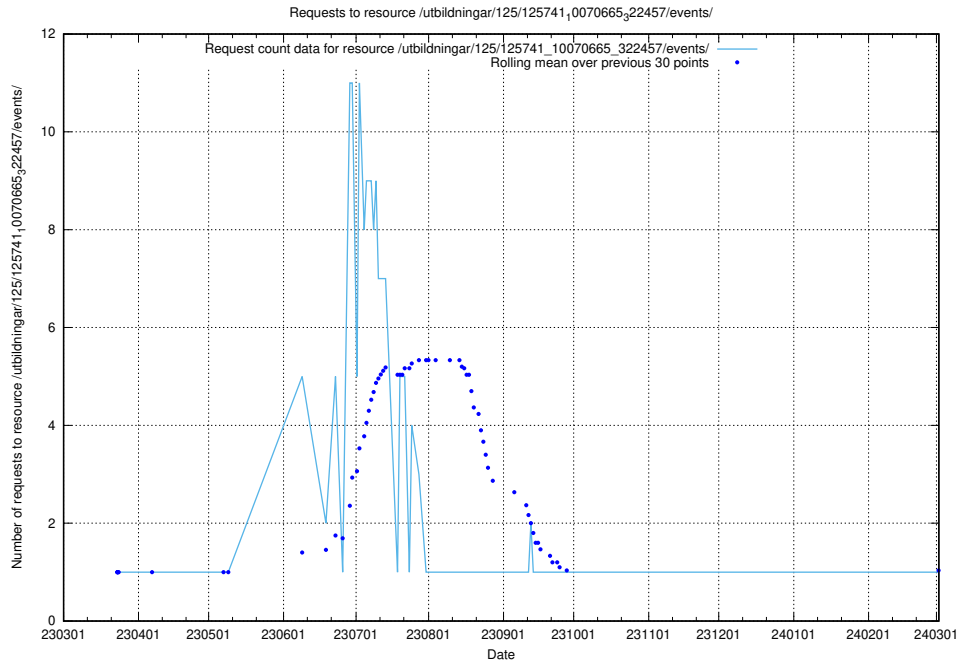

5.7469 Usage of /utbildningar/125/125741_10070665_322457/events/

Here, we count the number of requests to resource /utbildningar/125/125741_10070665_322457/events/