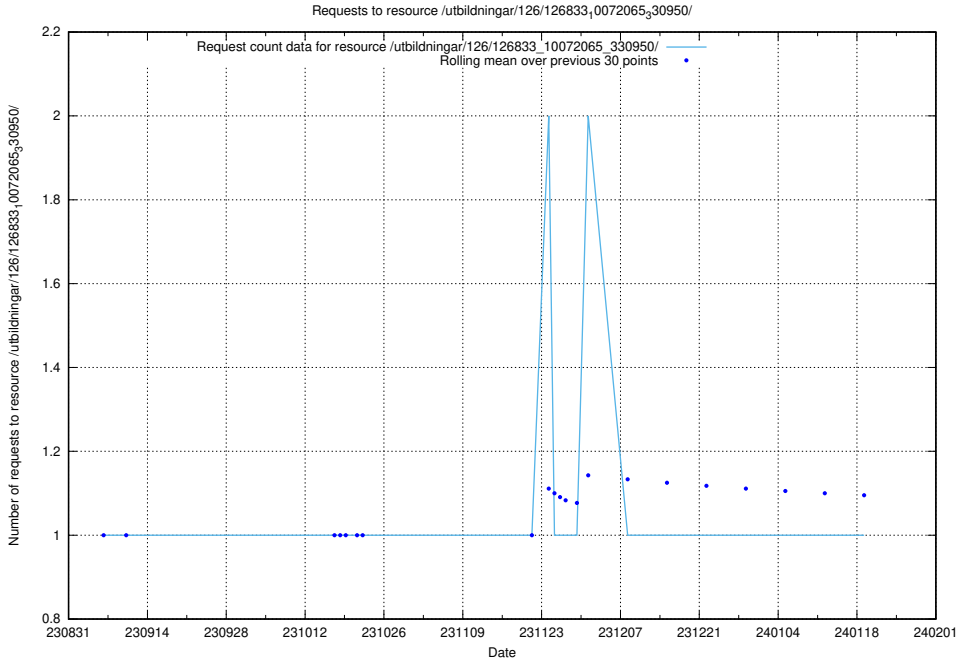

5.5589 Usage of /utbildningar/126/126833_10072065_330950/

Here, we count the number of requests to resource /utbildningar/126/126833_10072065_330950/.