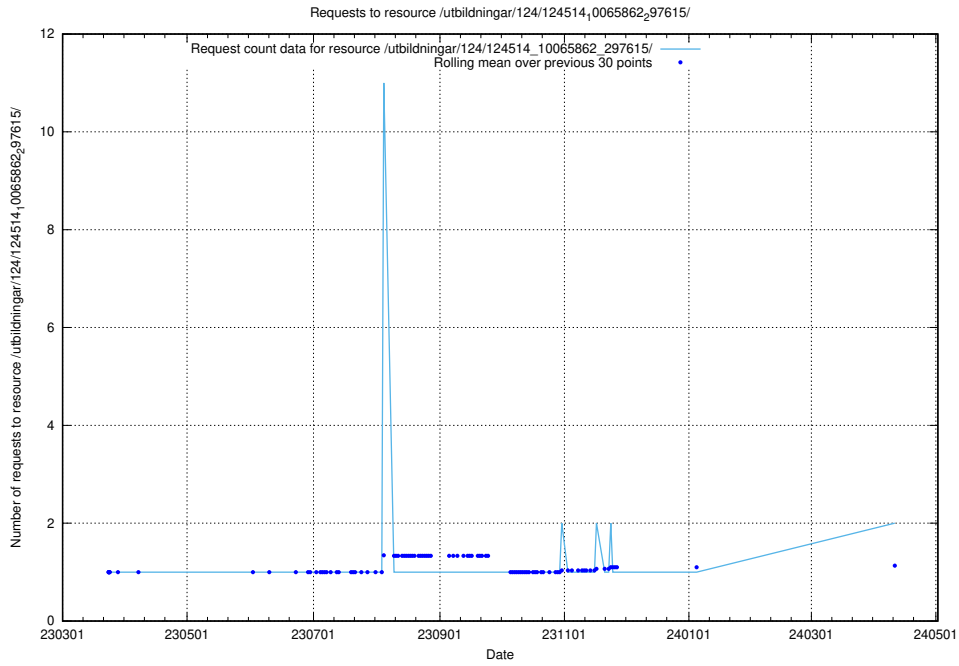

5.634 Usage of /utbildningar/124/124514_10065862_297615/

Here, we count the number of requests to resource /utbildningar/124/124514_10065862_297615/.