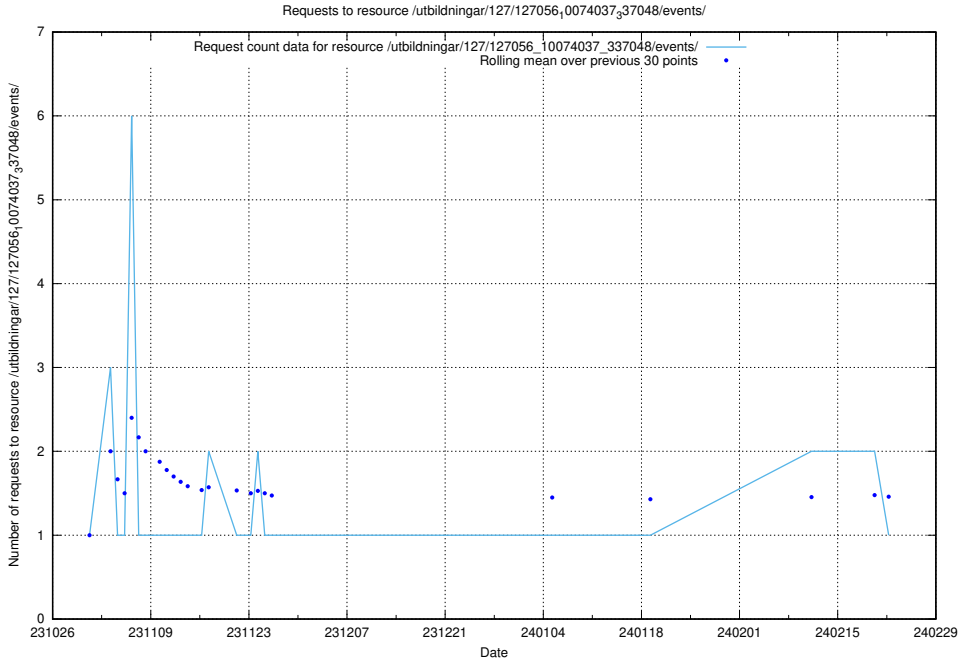

5.5092 Usage of /utbildningar/127/127056_10074037_337048/events/

Here, we count the number of requests to resource /utbildningar/127/127056_10074037_337048/events/