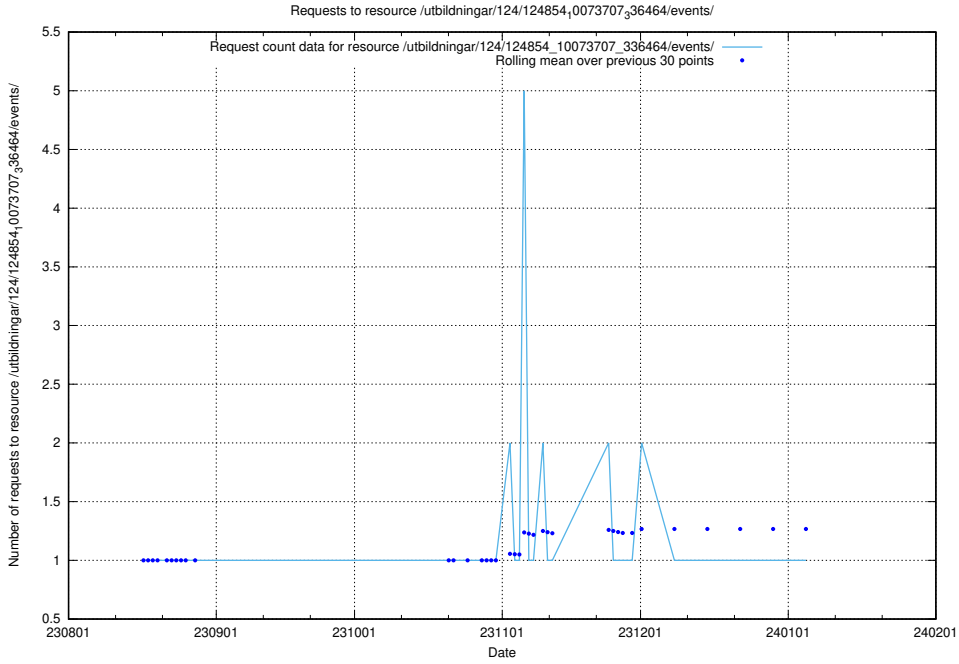

Here, we count the number of requests to resource /utbildningar/124/124854_10073707_336464/events/

5.5713 Usage of /utbildningar/123/123367_10065863_297616/

Here, we count the number of requests to resource /utbildningar/123/123367_10065863_297616/.