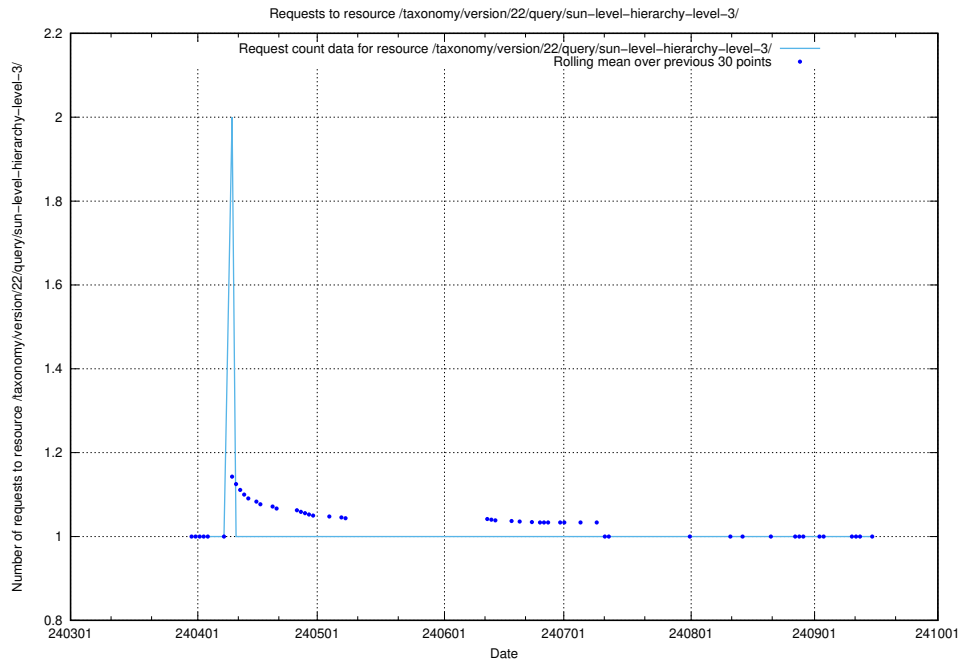

5.2504 Usage of /taxonomy/version/22/query/sun-level-hierarchy-level-3/

Here, we count the number of requests to resource /taxonomy/version/22/query/sun-level-hierarchy-level-3/.