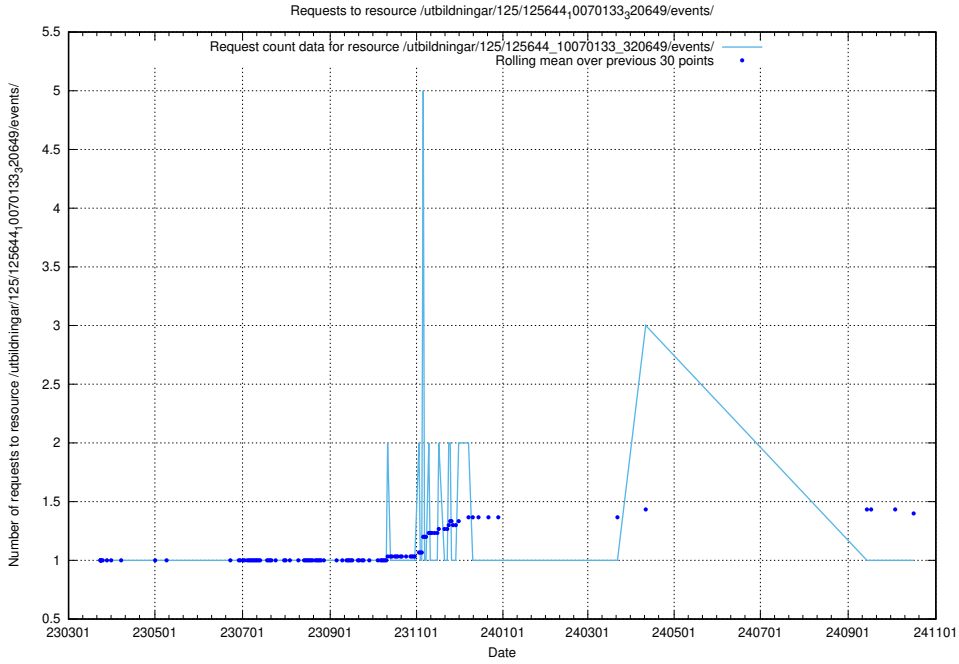

5.1082 Usage of /utbildningar/125/125644_10070133_320649/events/

Here, we count the number of requests to resource /utbildningar/125/125644_10070133_320649/events/