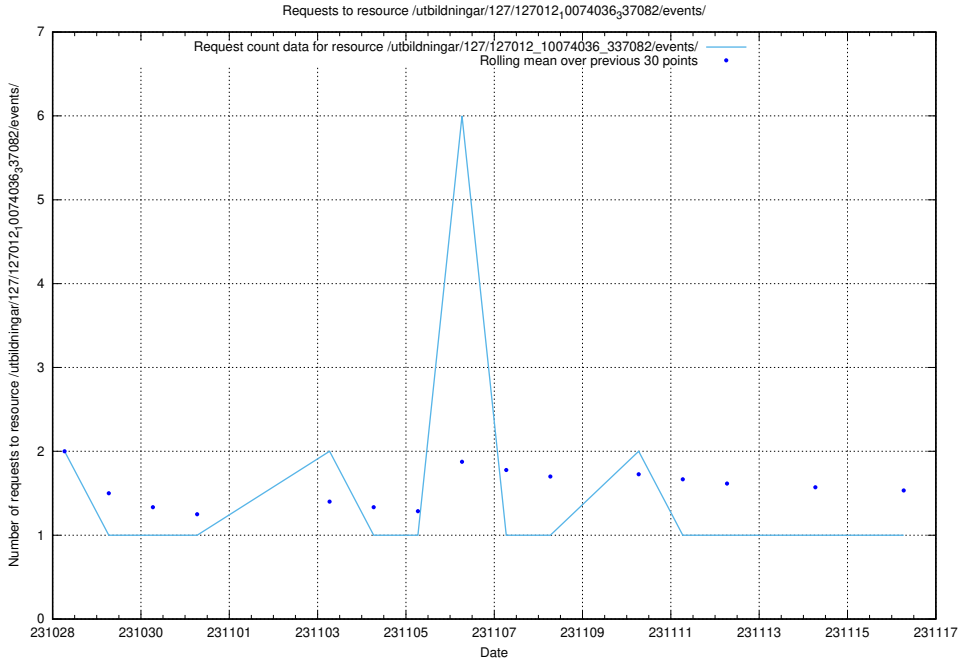

Here, we count the number of requests to resource /utbildningar/127/127012_10074036_337082/events/

5.5110 Usage of /utbildningar/126/126795_10073175_334956/events/

Here, we count the number of requests to resource /utbildningar/126/126795_10073175_334956/events/