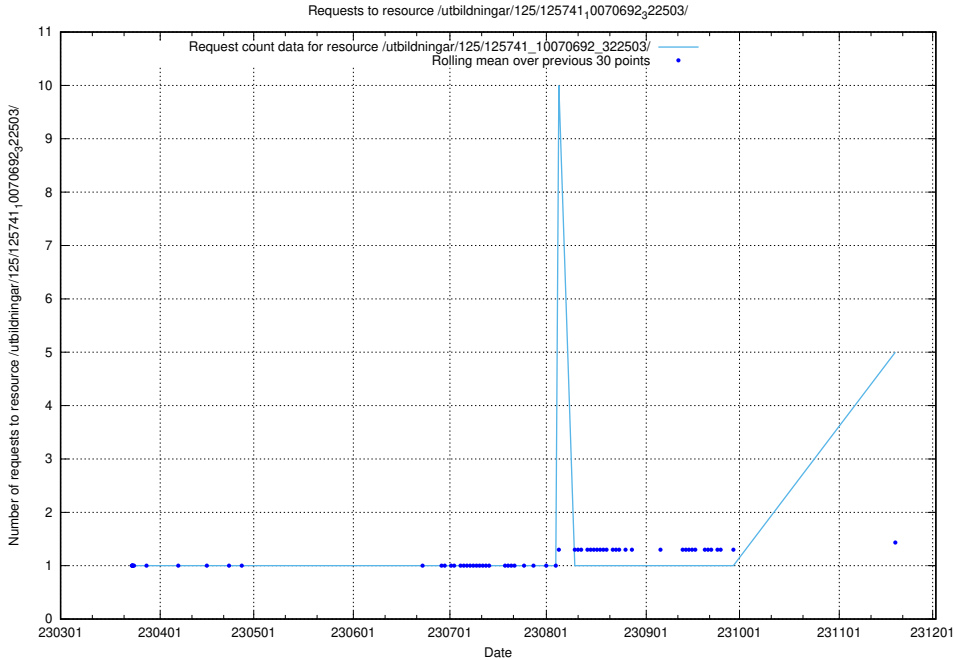

5.250 Usage of /utbildningar/125/125741_10070692_322503/

Here, we count the number of requests to resource /utbildningar/125/125741_10070692_322503/.