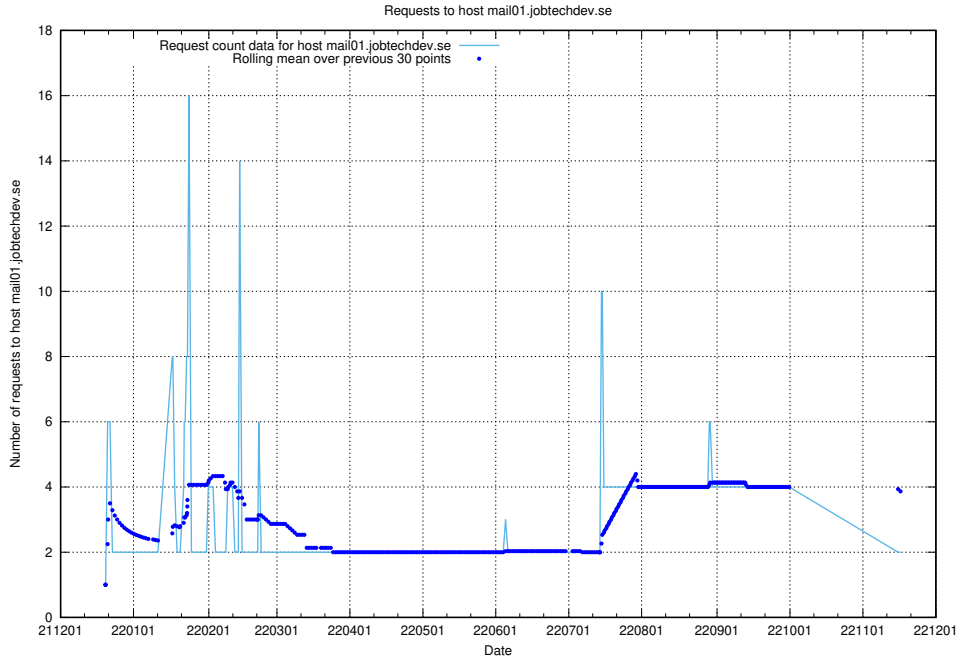

7.381 Usage of mail01.jobtechdev.se

Here, we count the number of requests to host mail01.jobtechdev.se.

7.382 Usage of exchange.jobtechdev.se

Here, we count the number of requests to host exchange.jobtechdev.se.