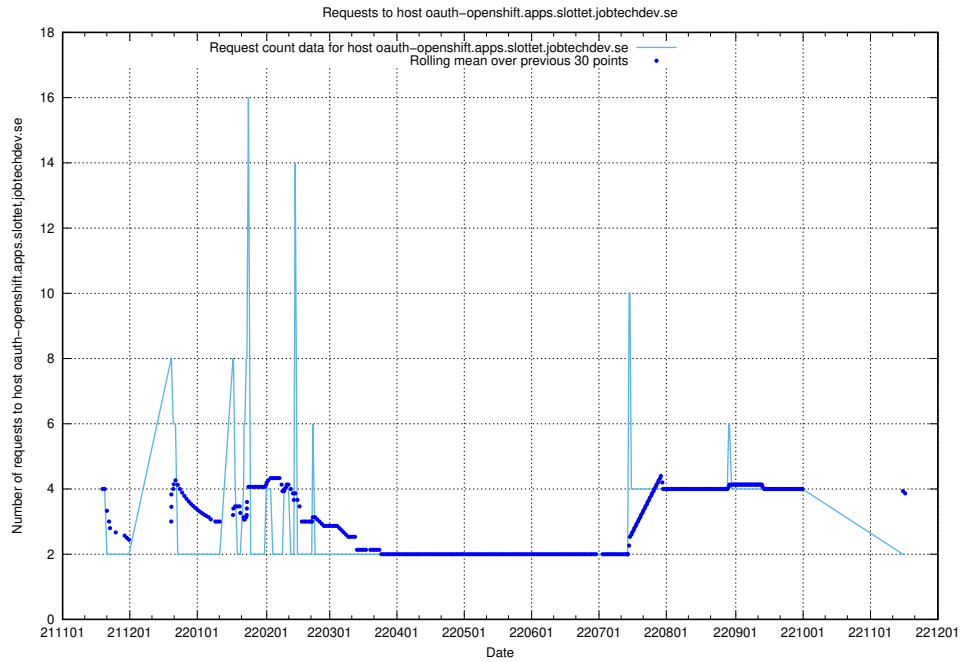

7.474 Usage of `oauth-openshift.apps.slottet.jobtechdev.se`

Here, we count the number of requests to host `oauth-openshift.apps.slottet.jobtechdev.se`.