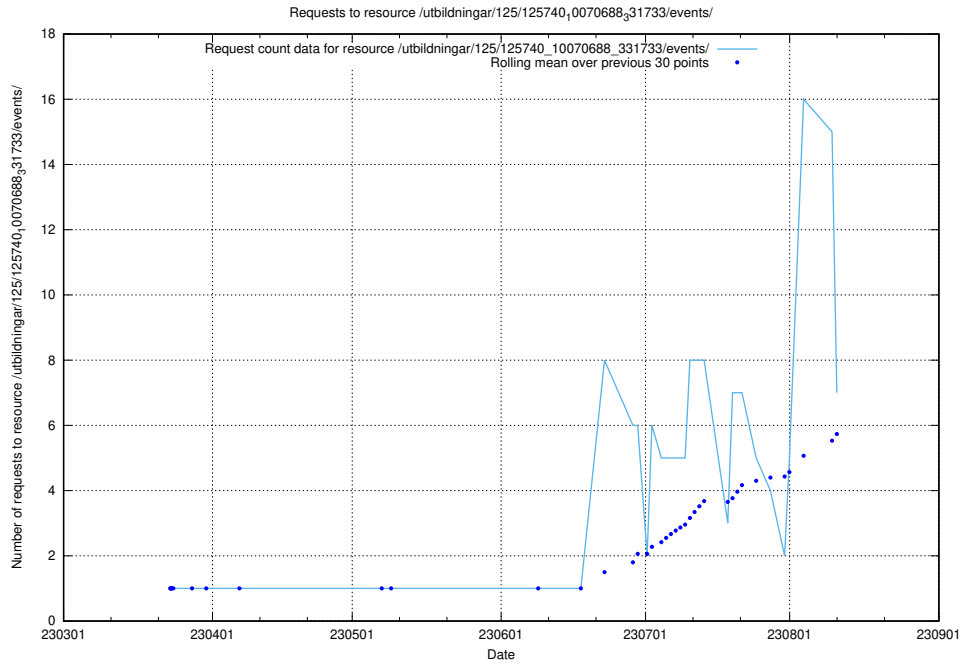

5.38 Usage of /utbildningar/125/125740_10070688_331733/events/

Here, we count the number of requests to resource /utbildningar/125/125740_10070688_331733/events/