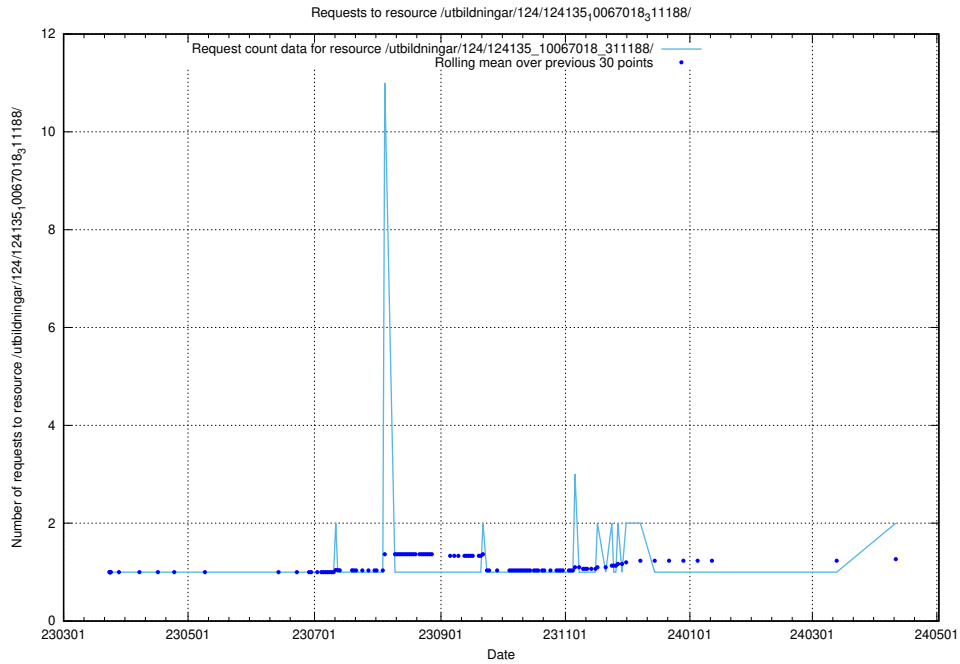

5.758 Usage of /utbildningar/124/124135_10067018_311188/

Here, we count the number of requests to resource /utbildningar/124/124135_10067018_311188/.