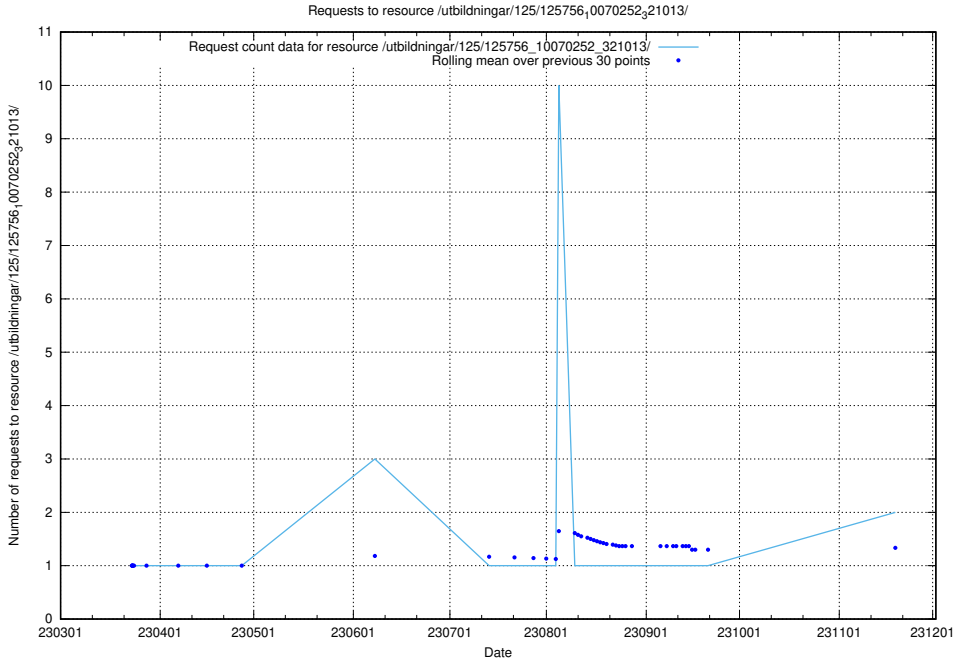

5.991 Usage of /utbildningar/125/125756_10070252_321013/

Here, we count the number of requests to resource /utbildningar/125/125756_10070252_321013/.