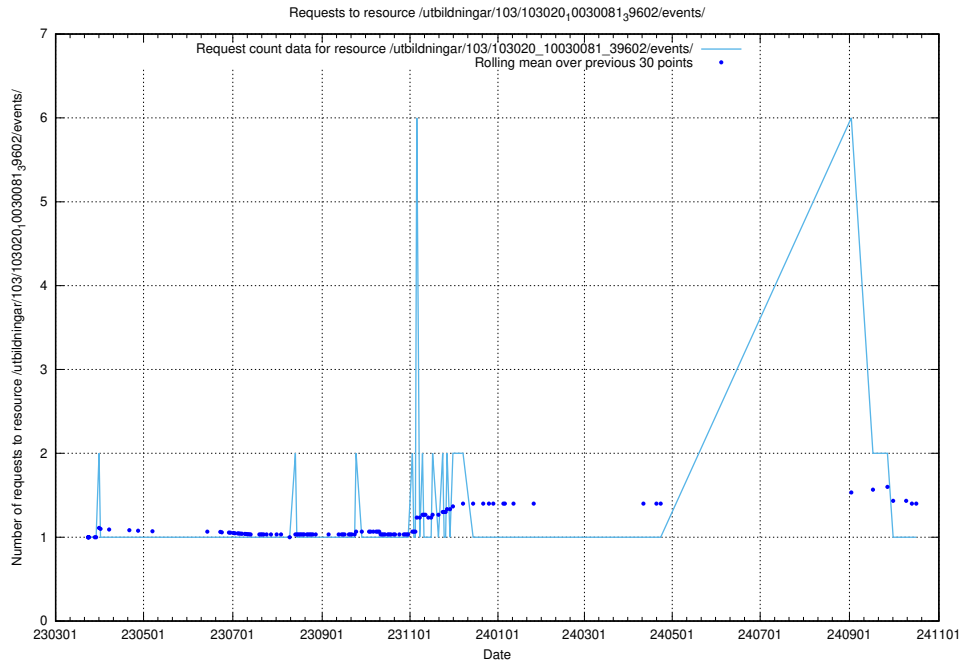

5.6430 Usage of /utbildningar/103/103020_10030081_39602/events/

Here, we count the number of requests to resource /utbildningar/103/103020_10030081_39602/events/.