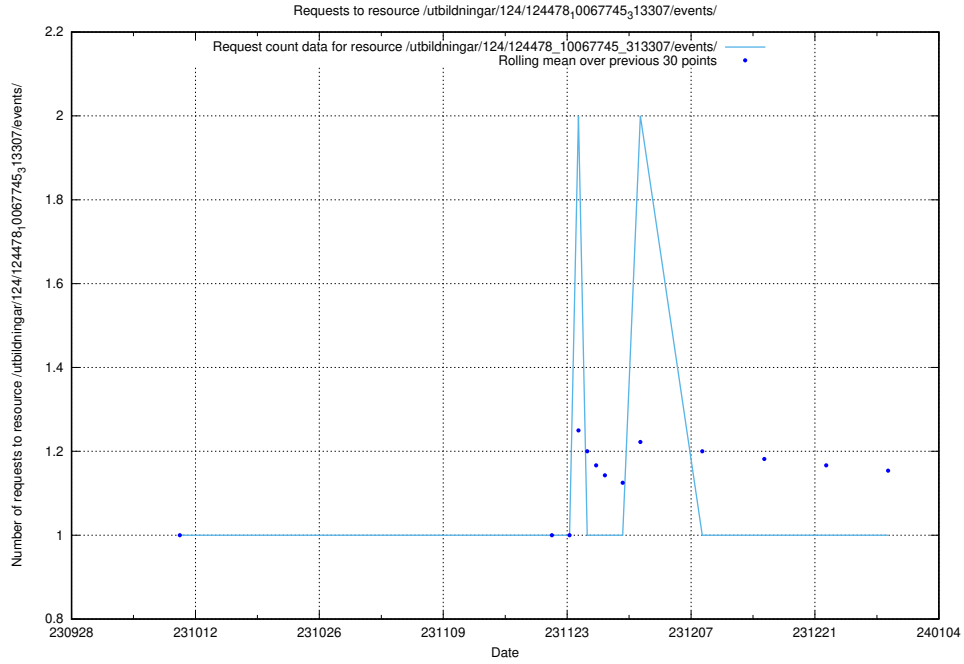

5.5307 Usage of /utbildningar/124/124478_10067745_313307/events/

Here, we count the number of requests to resource /utbildningar/124/124478_10067745_313307/events/