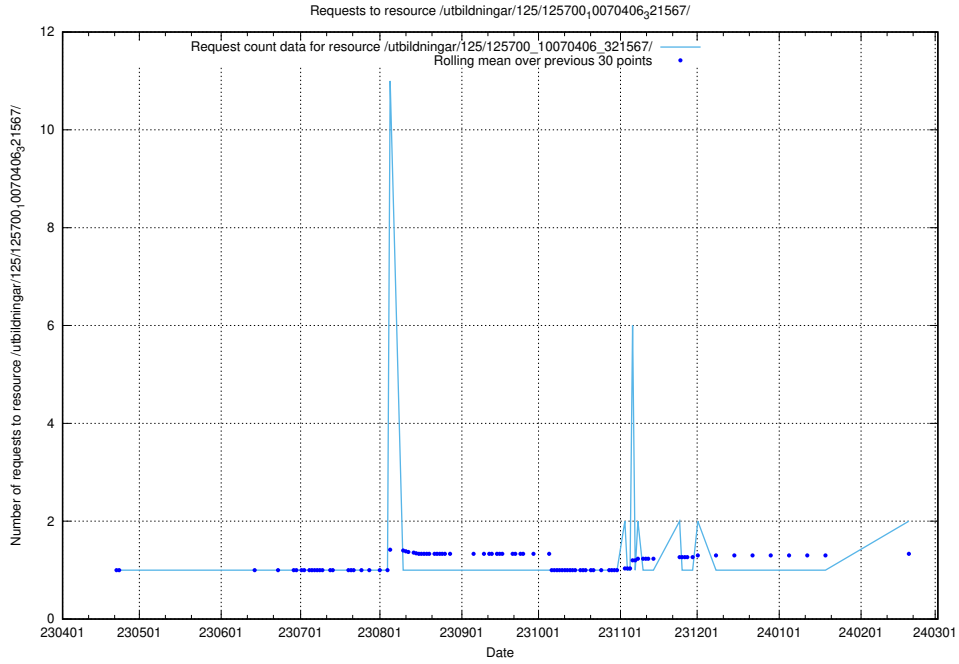

5.959 Usage of /utbildningar/125/125700_10070406_321567/

Here, we count the number of requests to resource /utbildningar/125/125700_10070406_321567/.