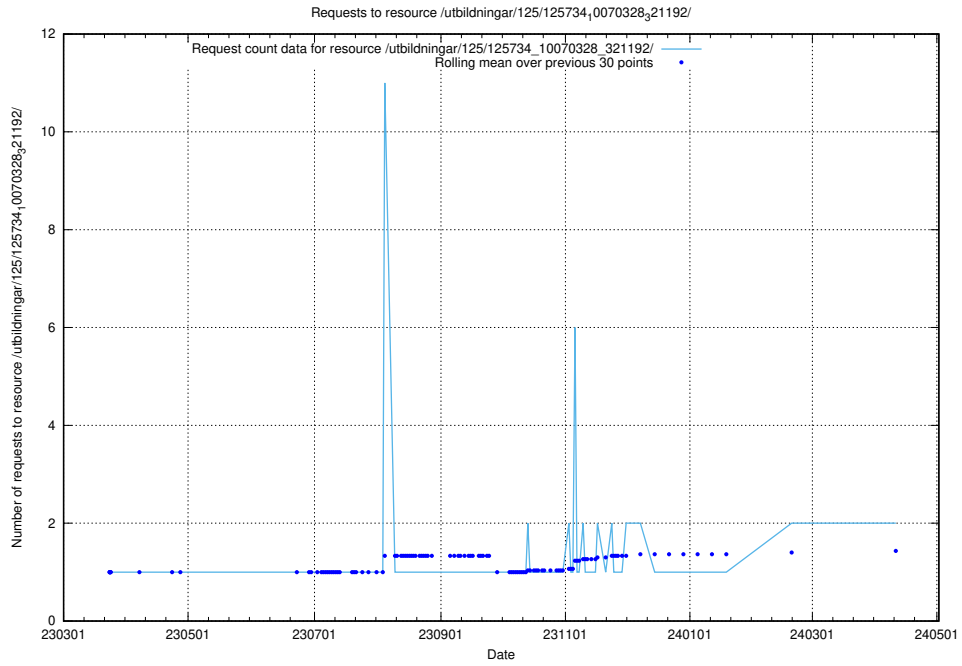

5.519 Usage of /utbildningar/125/125734_10070328_321192/

Here, we count the number of requests to resource /utbildningar/125/125734_10070328_321192/.