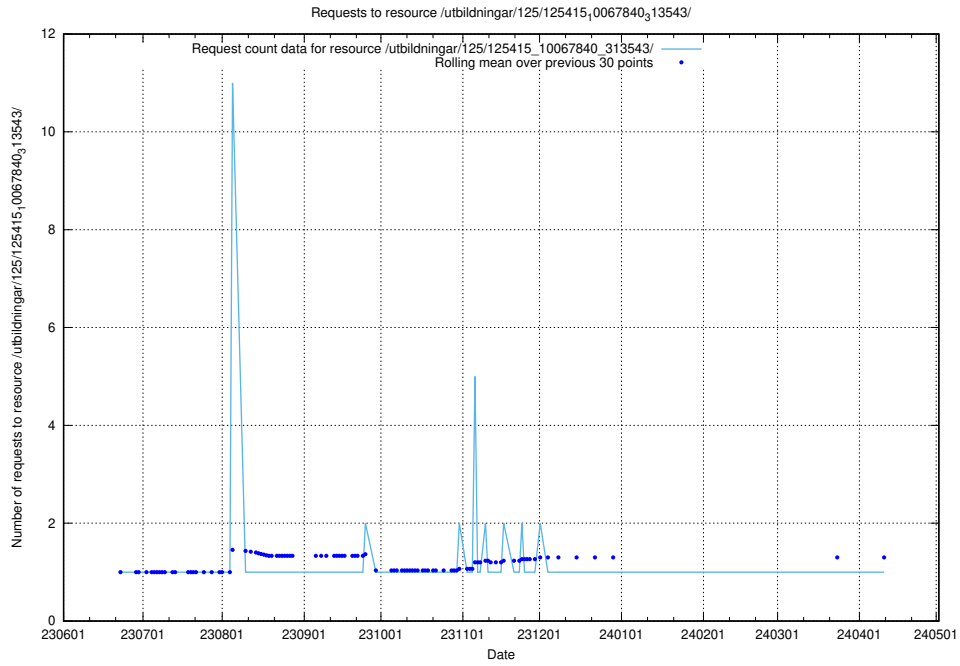

5.6632 Usage of /utbildningar/125/125415_10067840_313543/

Here, we count the number of requests to resource /utbildningar/125/125415_10067840_313543/.