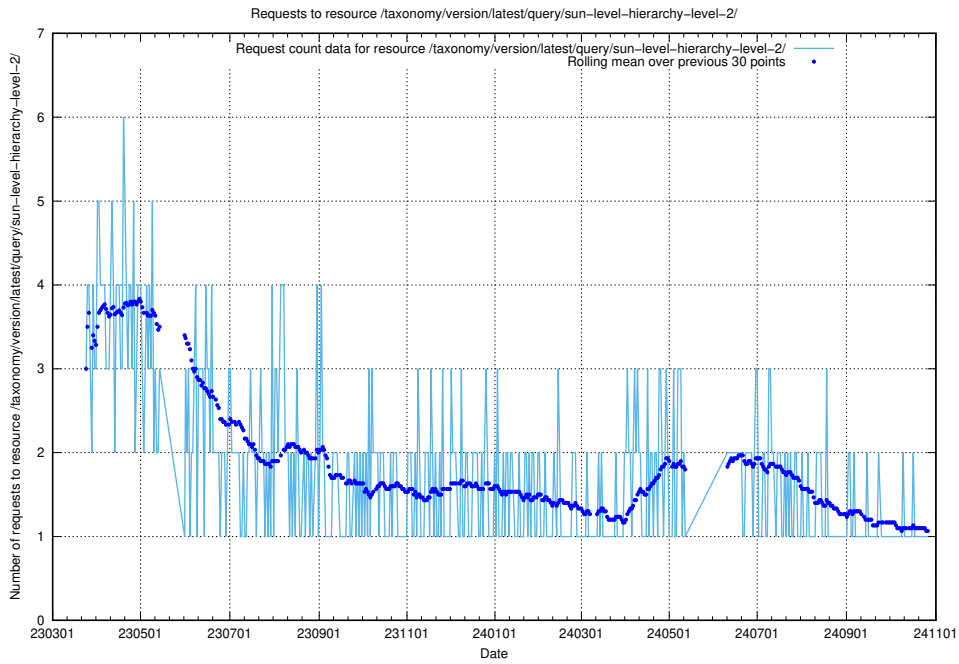

5.7013 Usage of /taxonomy/version/latest/query/sun-level-hierarchy-level-2/

Here, we count the number of requests to resource /taxonomy/version/latest/query/sun-level-hierarchy-level-2/.