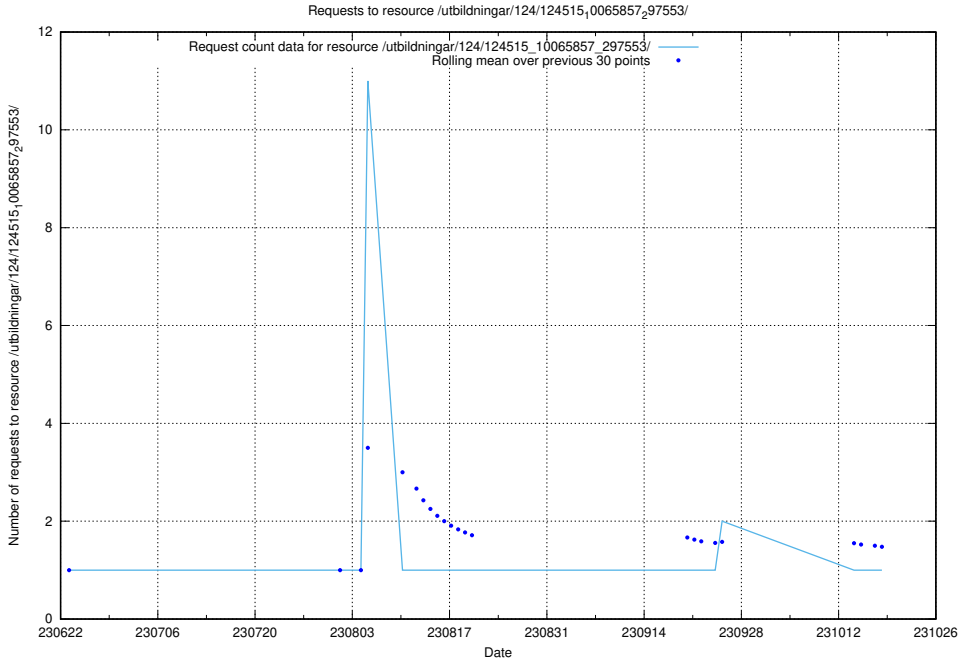

5.6685 Usage of /utbildningar/124/124515_10065857_297553/

Here, we count the number of requests to resource /utbildningar/124/124515_10065857_297553/.