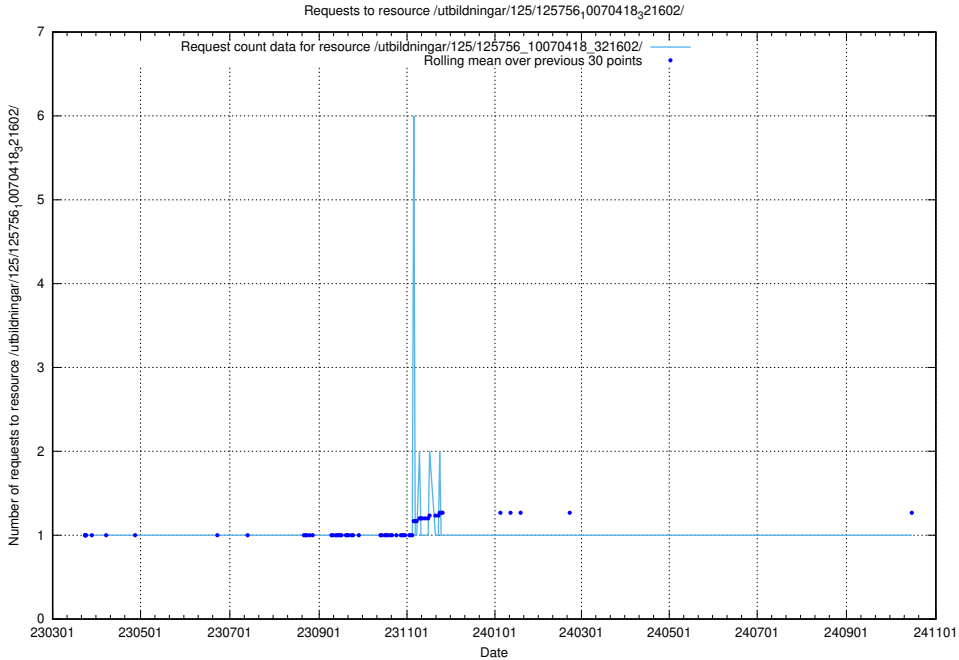

5.7430 Usage of /utbildningar/125/125756_10070418_321602/

Here, we count the number of requests to resource /utbildningar/125/125756_10070418_321602/.