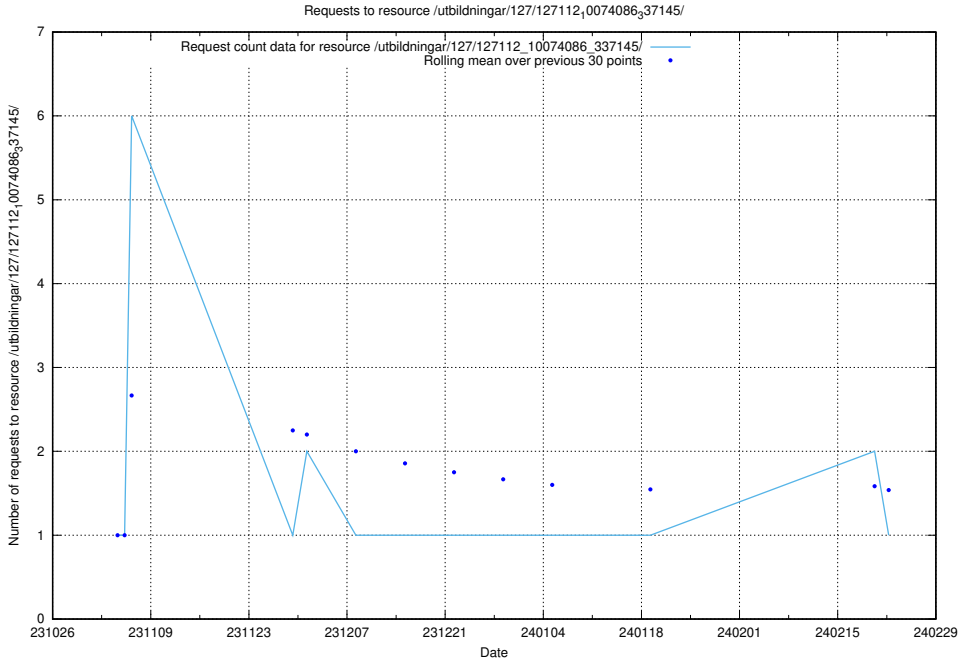

Here, we count the number of requests to resource /utbildningar/127/127112_10074105_337160/.

5.5056 Usage of /utbildningar/127/127112_10074086_337145/

Here, we count the number of requests to resource /utbildningar/127/127112_10074086_337145/.