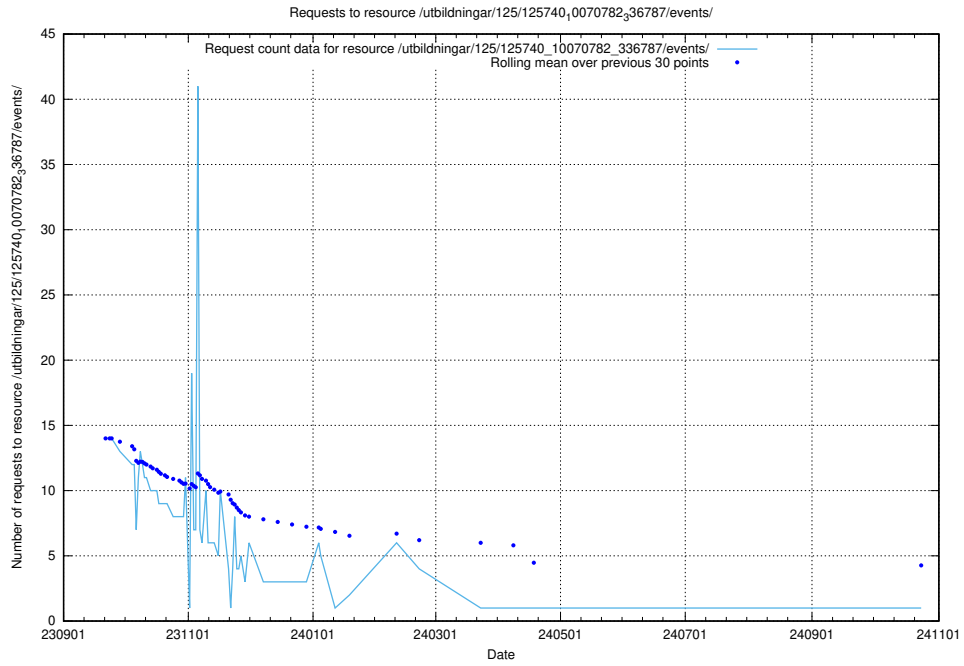

Here, we count the number of requests to resource /utbildningar/125/125741_10070679_336714/events/

5.5424 Usage of /utbildningar/125/125740_10070782_336787/events/

Here, we count the number of requests to resource /utbildningar/125/125740_10070782_336787/events/