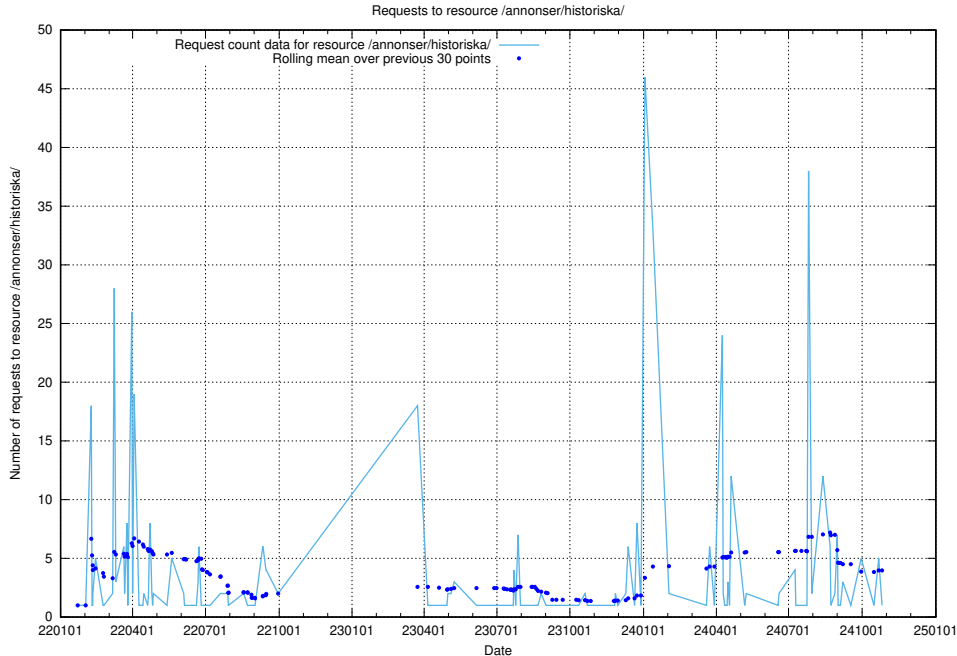

5.6085 Usage of /annonser/historiska/

Here, we count the number of requests to resource /annonser/historiska/.