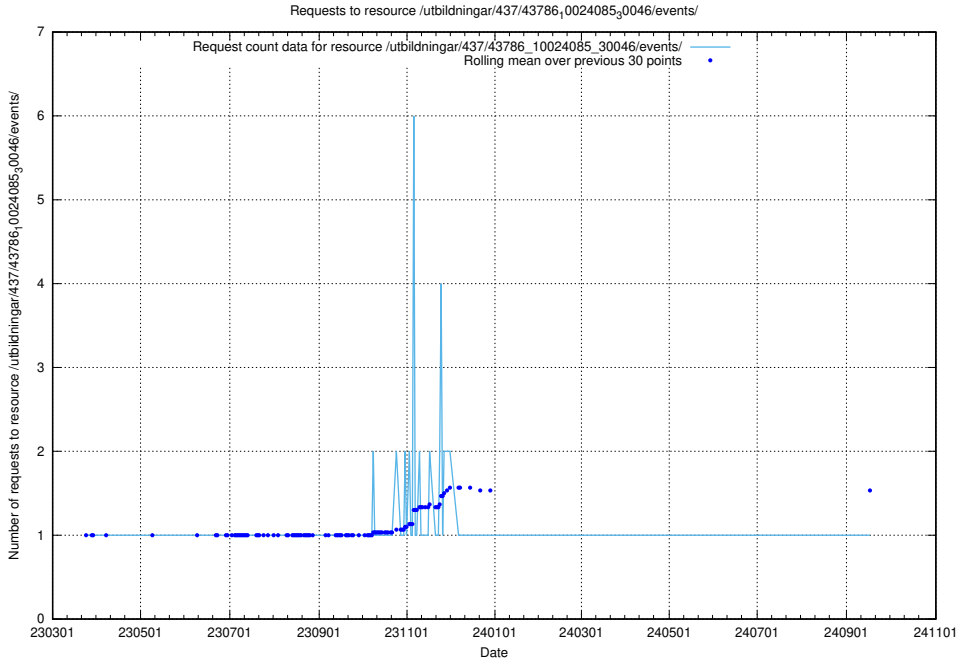

5.7146 Usage of /utbildningar/437/43786_10024085_30046/events/

Here, we count the number of requests to resource /utbildningar/437/43786_10024085_30046/events/.