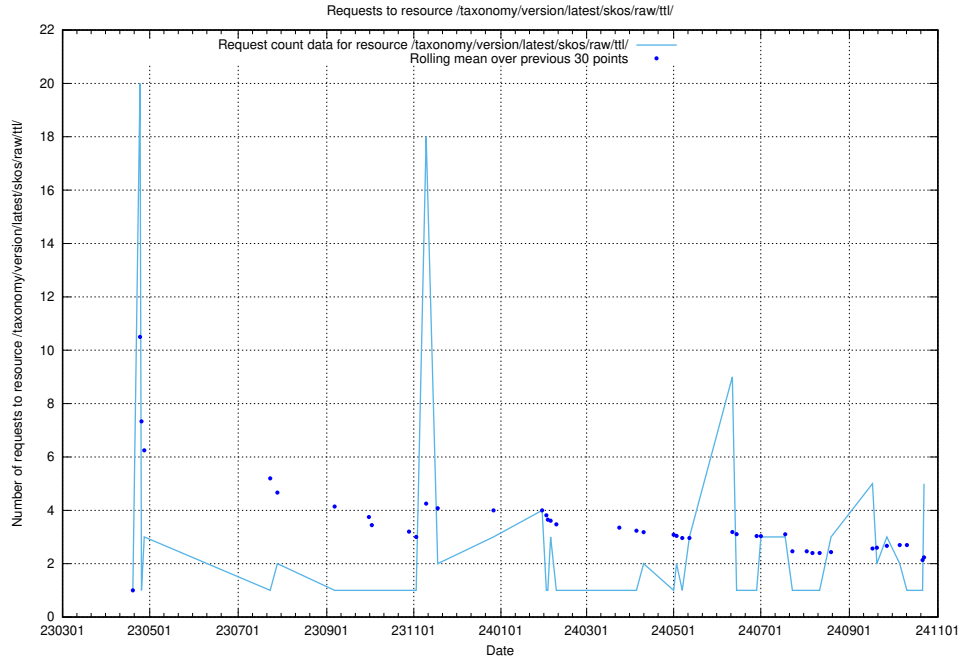

5.243 Usage of `/taxonomy/version/latest/skos/raw/ttl/`

Here, we count the number of requests to resource `/taxonomy/version/latest/skos/raw/ttl/`.