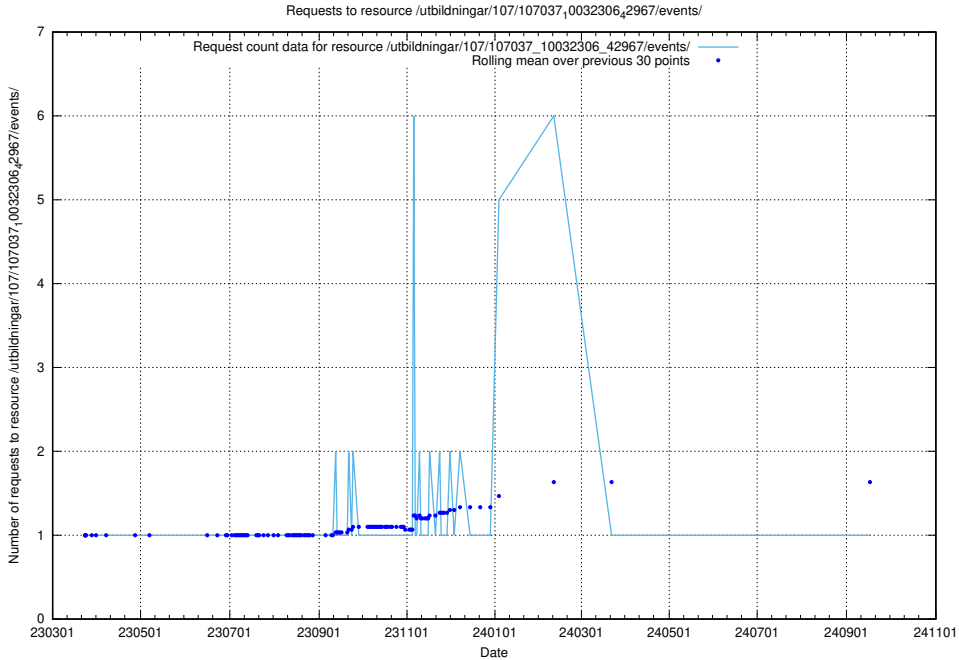

5.6295 Usage of /utbildningar/107/107037_10032306_42967/events/

Here, we count the number of requests to resource /utbildningar/107/107037_10032306_42967/events/.