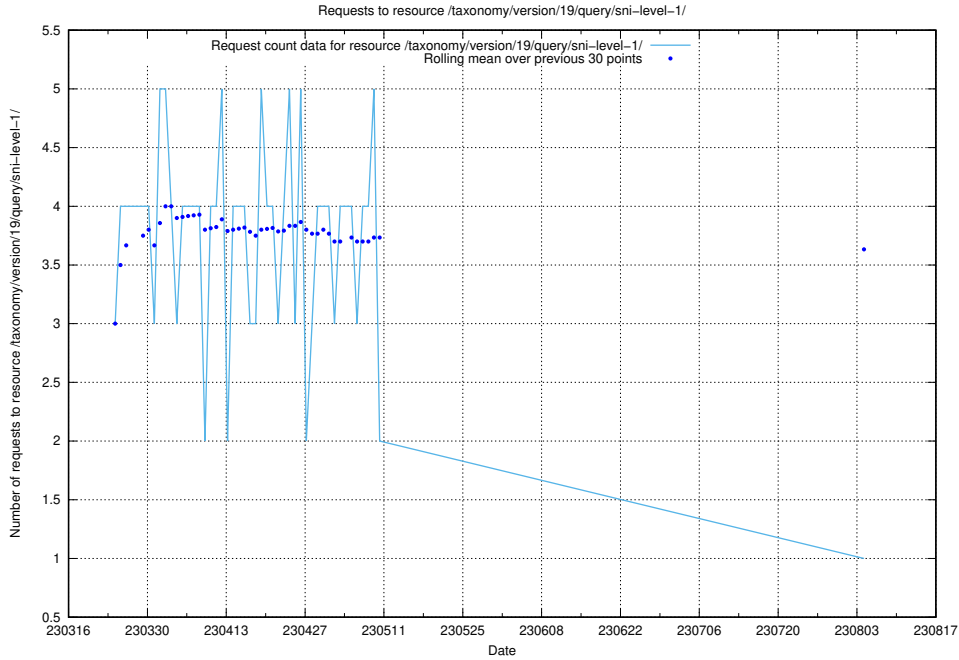

5.7088 Usage of /taxonomy/version/19/query/sni-level-1/

Here, we count the number of requests to resource /taxonomy/version/19/query/sni-level-1/.