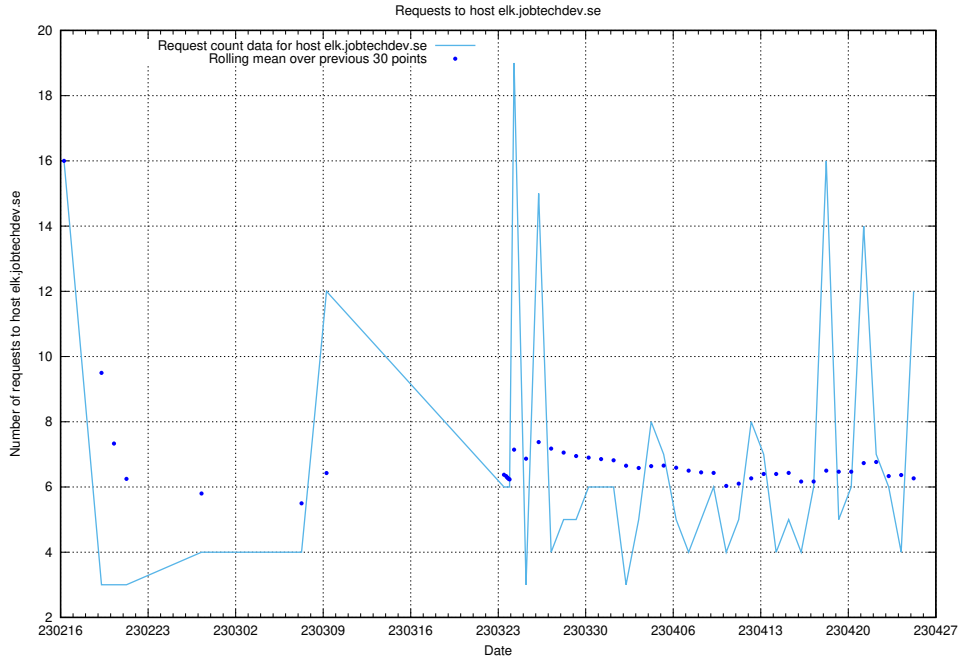

7.49 Usage of elk.jobtechdev.se

Here, we count the number of requests to host elk.jobtechdev.se.