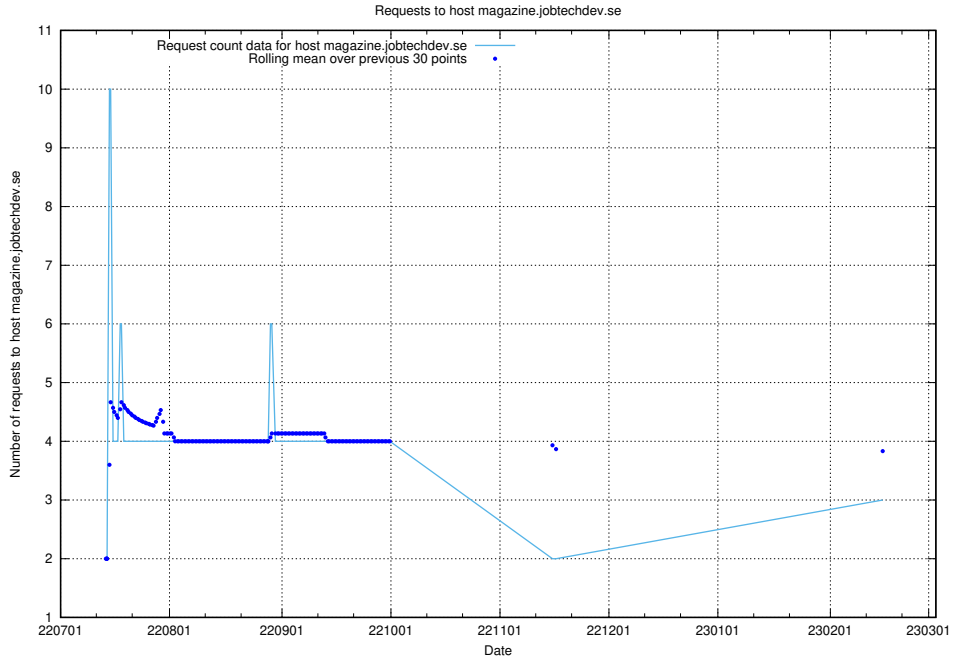

7.216 Usage of magazine.jobtechdev.se

Here, we count the number of requests to host magazine.jobtechdev.se.