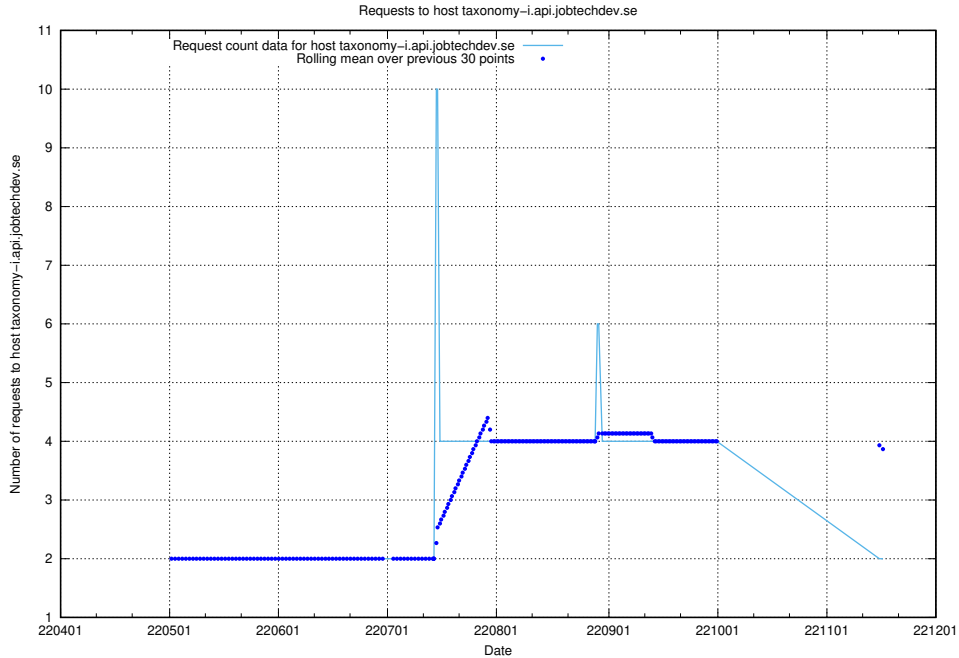

7.440 Usage of taxonomy-i.api.jobtechdev.se

Here, we count the number of requests to host taxonomy-i.api.jobtechdev.se.