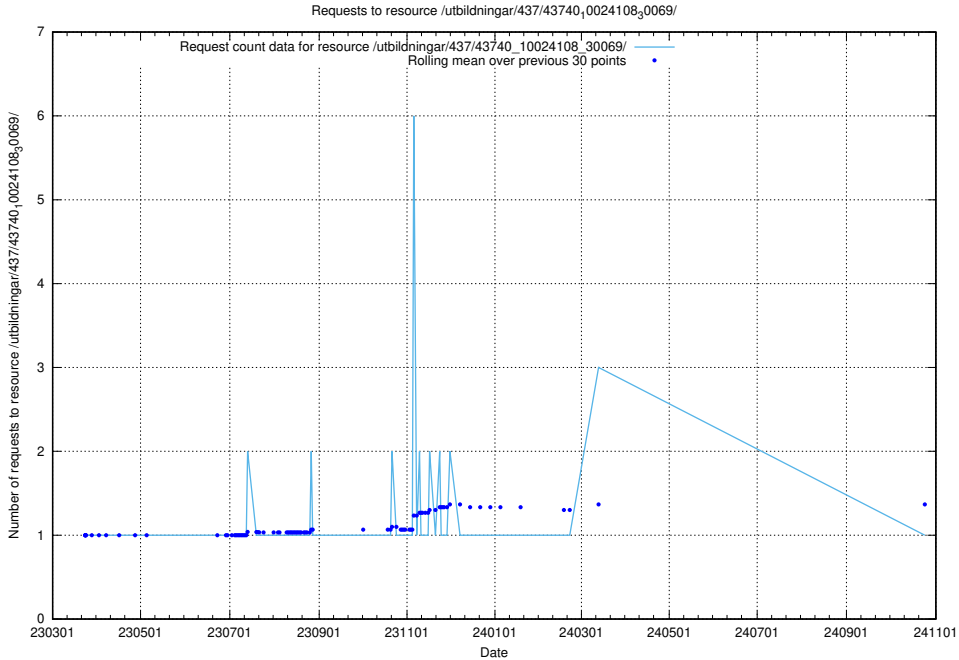

5.7368 Usage of /utbildningar/437/43740_10024108_30069/

Here, we count the number of requests to resource /utbildningar/437/43740_10024108_30069/.