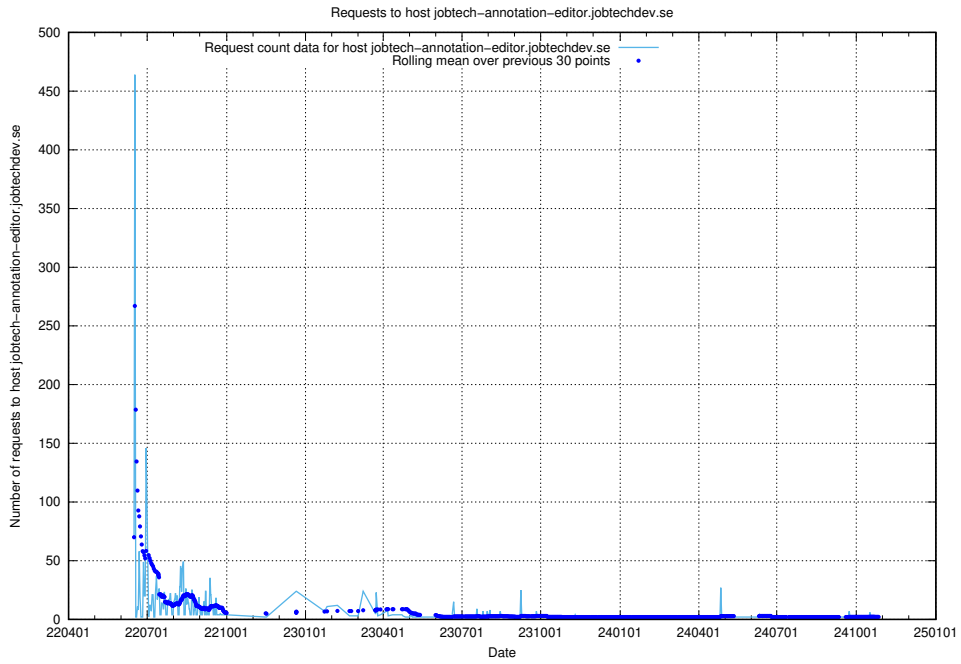

7.408 Usage of `jobtech-annotation-editor.jobtechdev.se`

Here, we count the number of requests to host `jobtech-annotation-editor.jobtechdev.se`.