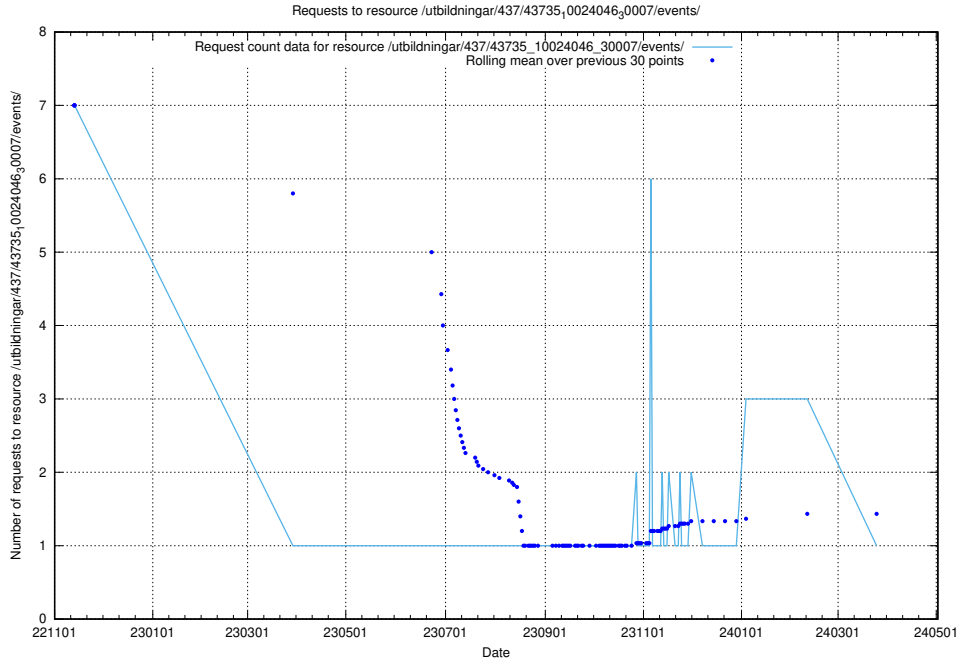

5.6715 Usage of /utbildningar/437/43735_10024046_30007/events/

Here, we count the number of requests to resource /utbildningar/437/43735_10024046_30007/events/.