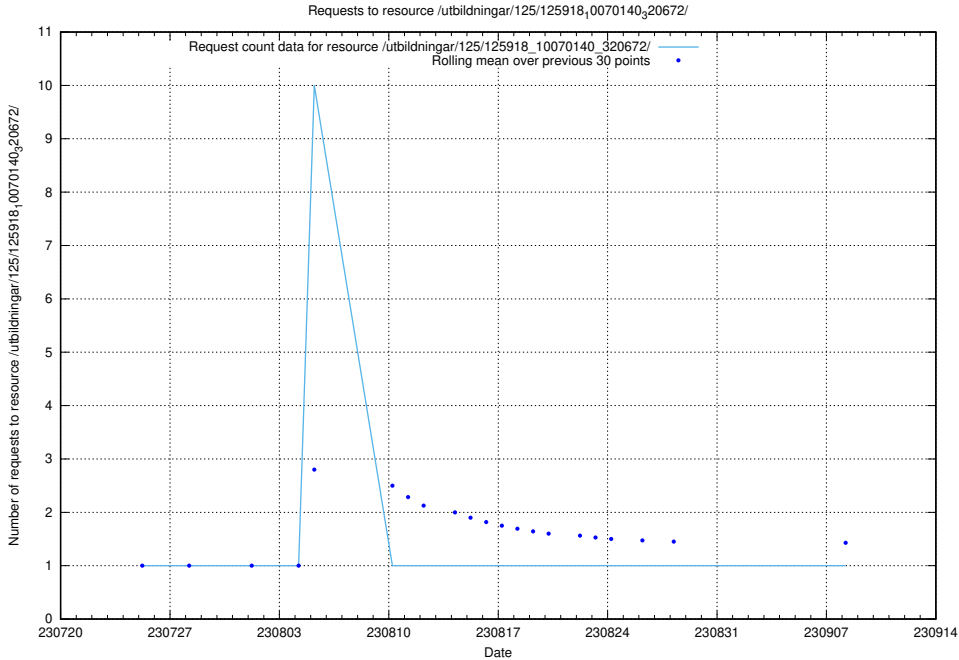

5.5884 Usage of /utbildningar/125/125918_10070140_320672/

Here, we count the number of requests to resource /utbildningar/125/125918_10070140_320672/.