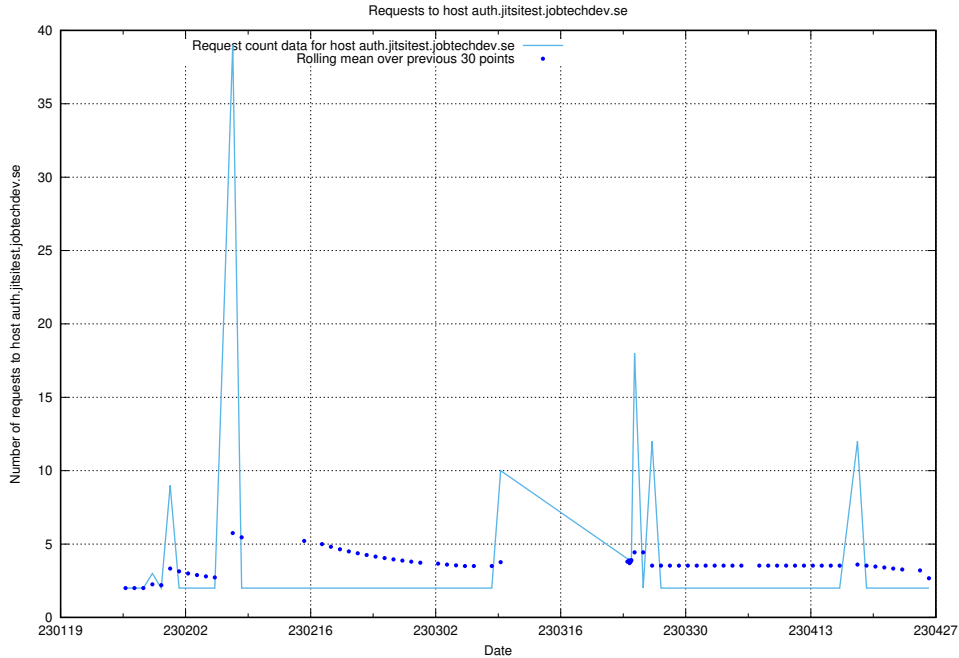

7.299 Usage of auth.jitsitest.jobtechdev.se

Here, we count the number of requests to host auth.jitsitest.jobtechdev.se.