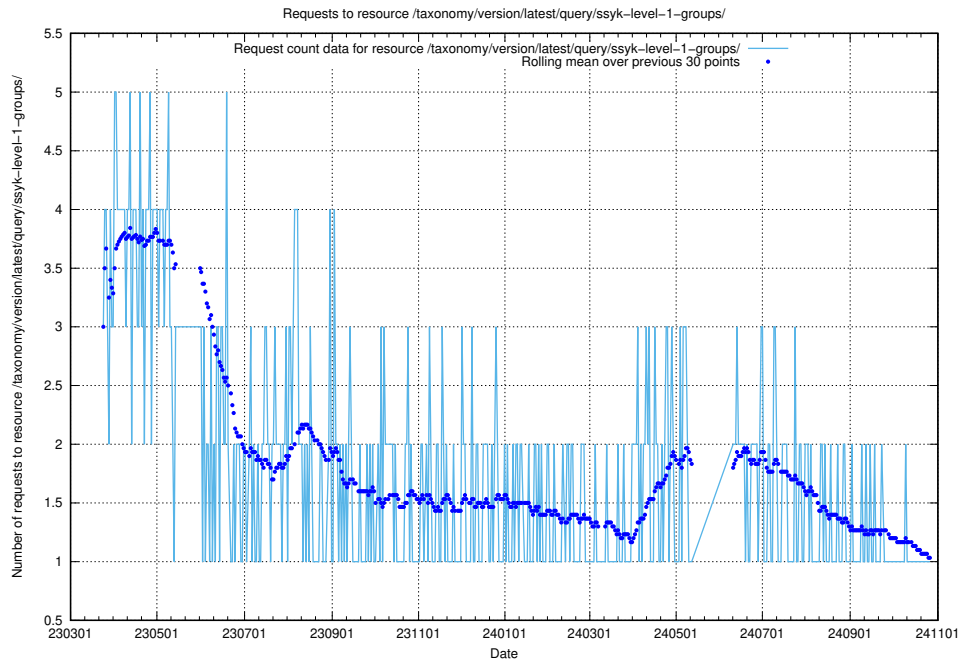

5.7029 Usage of /taxonomy/version/latest/query/ssyk-level-1-groups/

Here, we count the number of requests to resource /taxonomy/version/latest/query/ssyk-level-1-groups/.