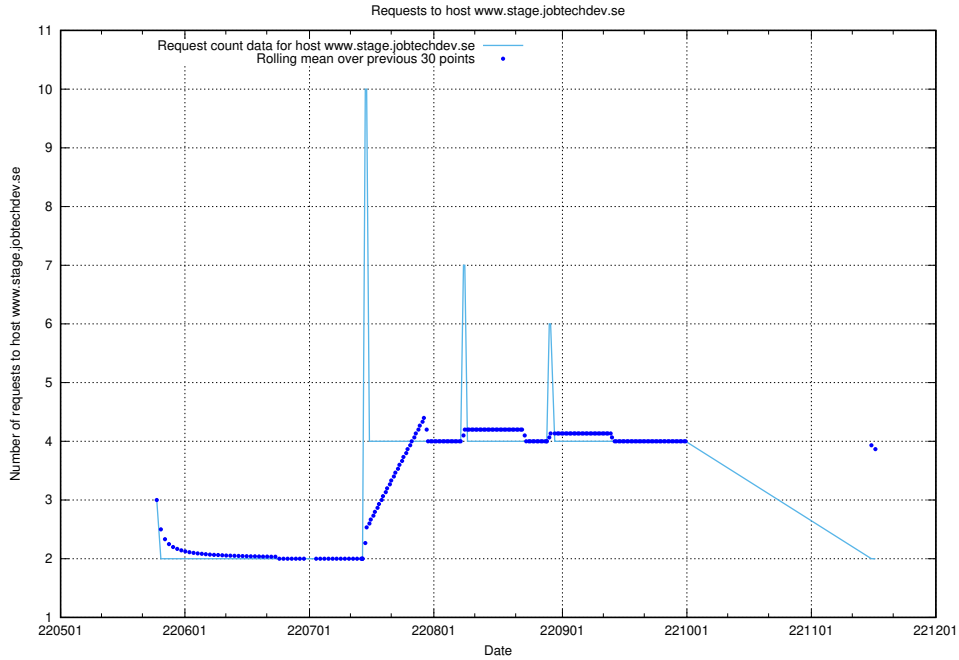

7.425 Usage of www.stage.jobtechdev.se

Here, we count the number of requests to host www.stage.jobtechdev.se.