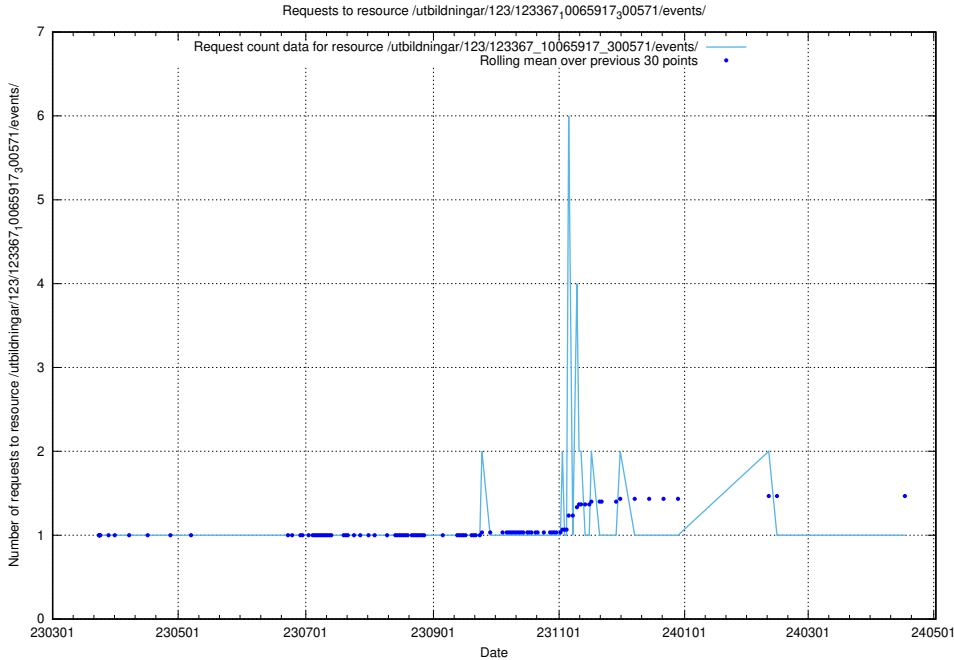

5.5569 Usage of /utbildningar/123/123367_10065917_300571/events/

Here, we count the number of requests to resource /utbildningar/123/123367_10065917_300571/events/

5.5570 Usage of /taxonomy/version/18/query/sun-field-hierarchy/