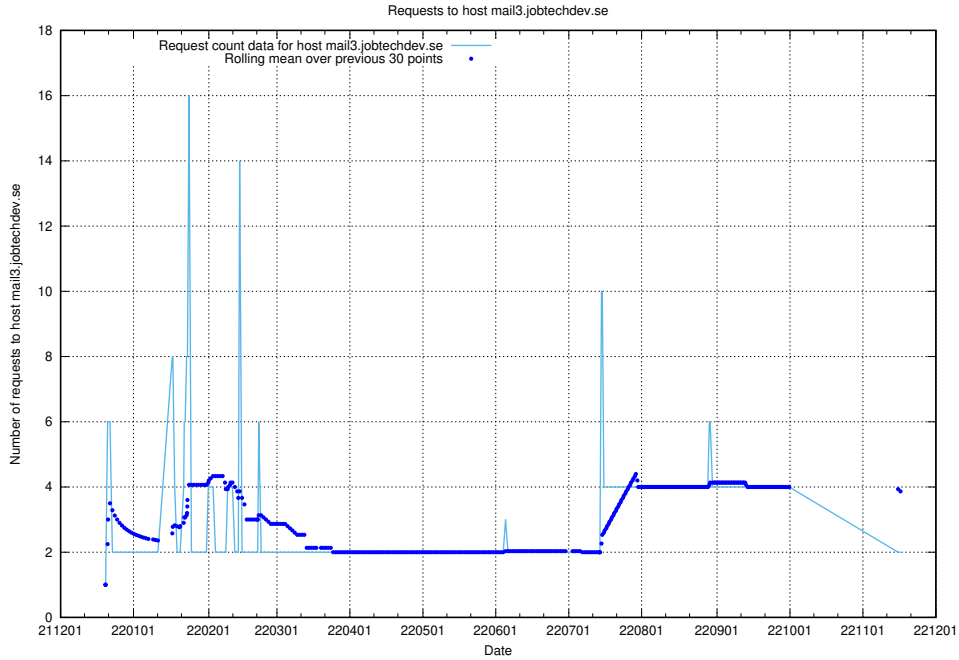

7.378 Usage of mail3.jobtechdev.se

Here, we count the number of requests to host mail3.jobtechdev.se.