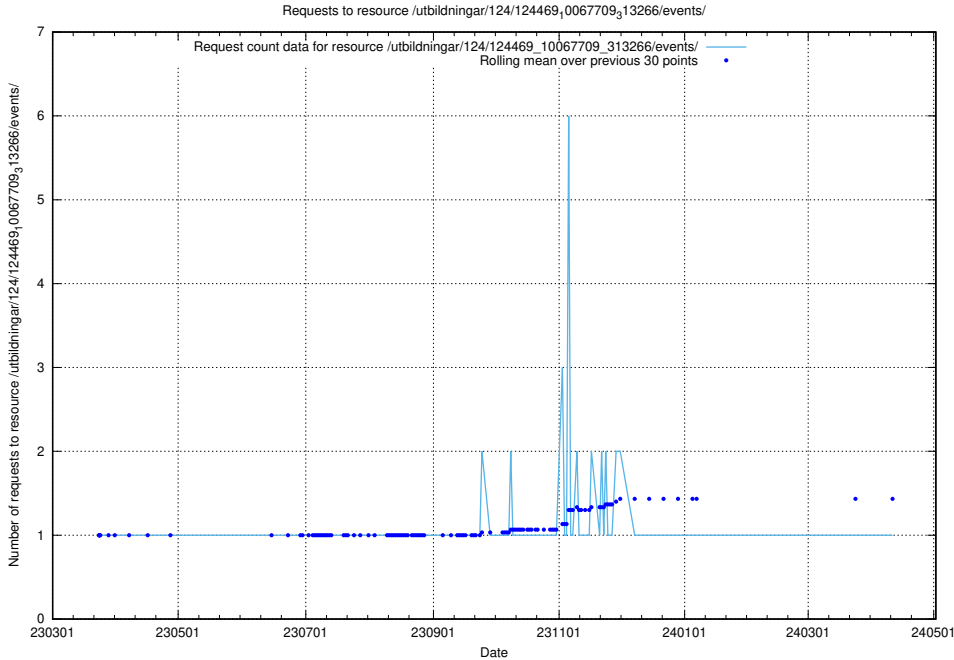

5.4176 Usage of /utbildningar/124/124469_10067709_313266/events/

Here, we count the number of requests to resource /utbildningar/124/124469_10067709_313266/events/