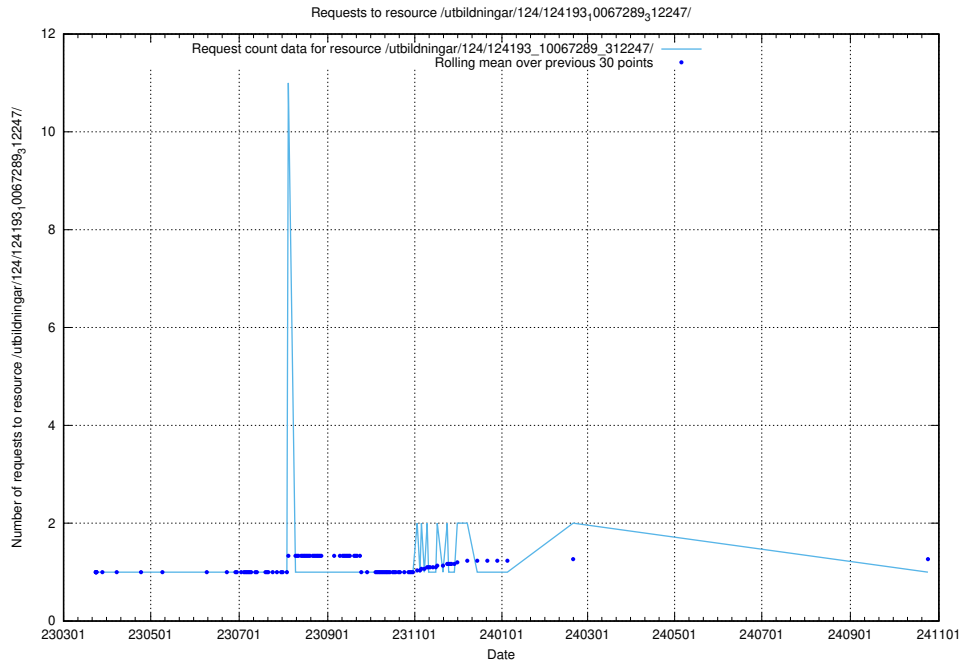

5.4947 Usage of /utbildningar/124/124193_10067289_312247/

Here, we count the number of requests to resource /utbildningar/124/124193_10067289_312247/.