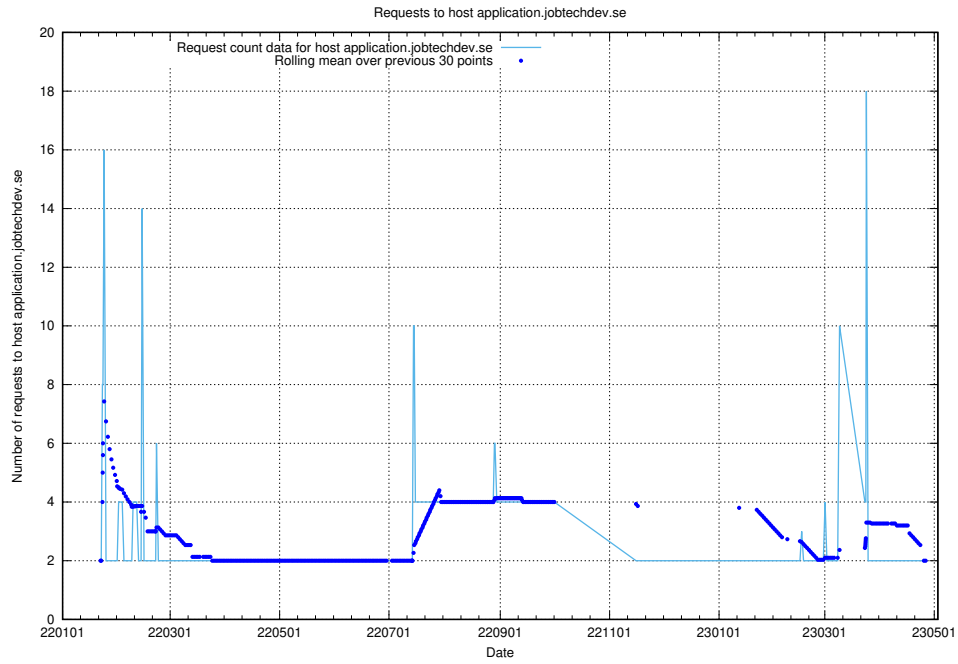

7.266 Usage of application.jobtechdev.se

Here, we count the number of requests to host application.jobtechdev.se.

7.267 Usage of adm.jobtechdev.se

Here, we count the number of requests to host adm.jobtechdev.se.