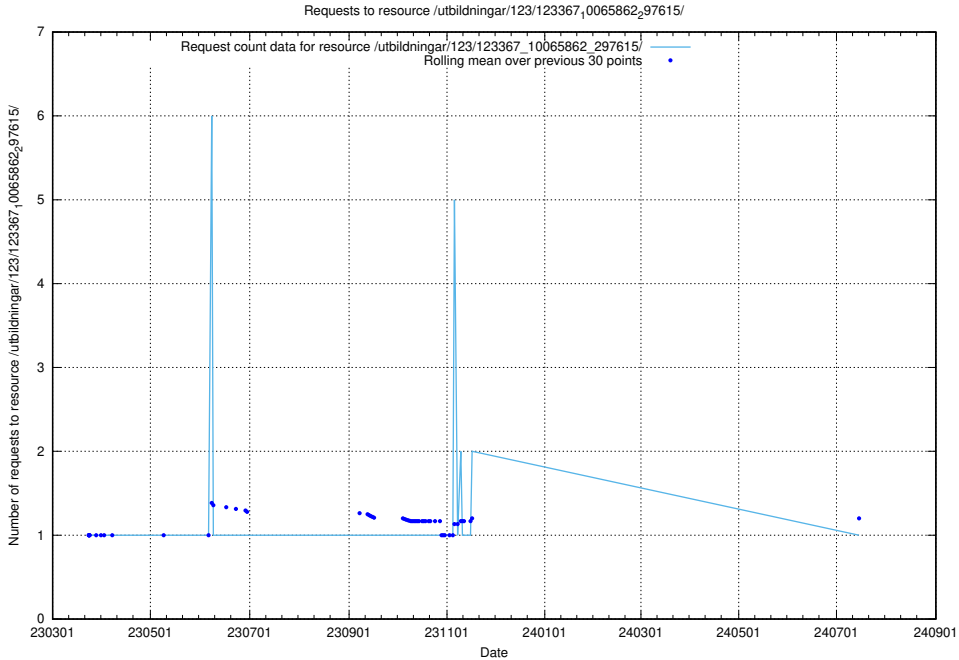

5.5723 Usage of /utbildningar/123/123367_10065862_297615/

Here, we count the number of requests to resource /utbildningar/123/123367_10065862_297615/.