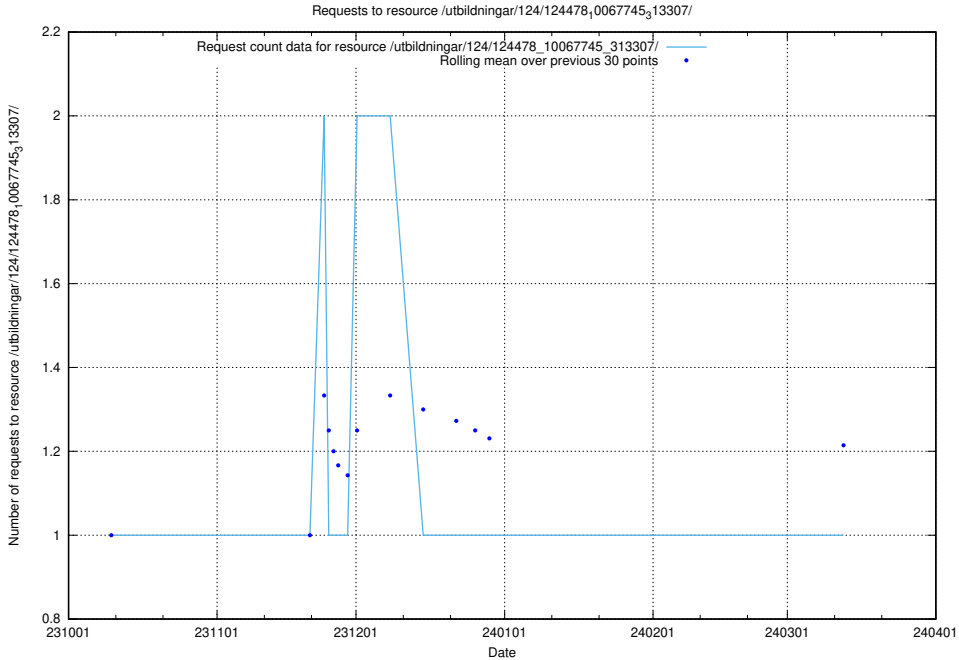

5.5308 Usage of /utbildningar/124/124478_10067745_313307/

Here, we count the number of requests to resource /utbildningar/124/124478_10067745_313307/.