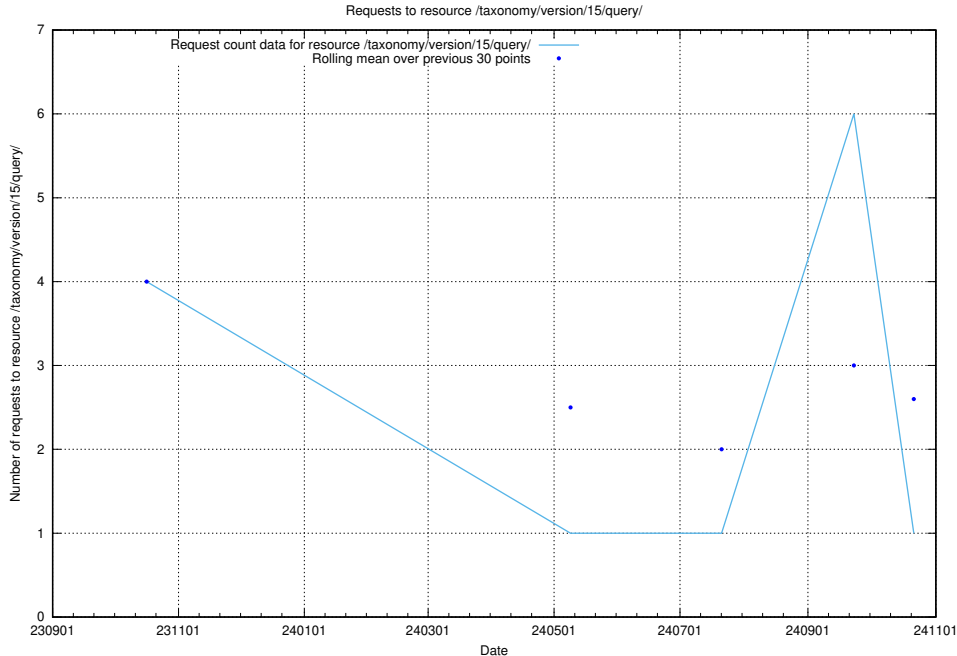

5.5218 Usage of /taxonomy/version/15/query/

Here, we count the number of requests to resource /taxonomy/version/15/query/.