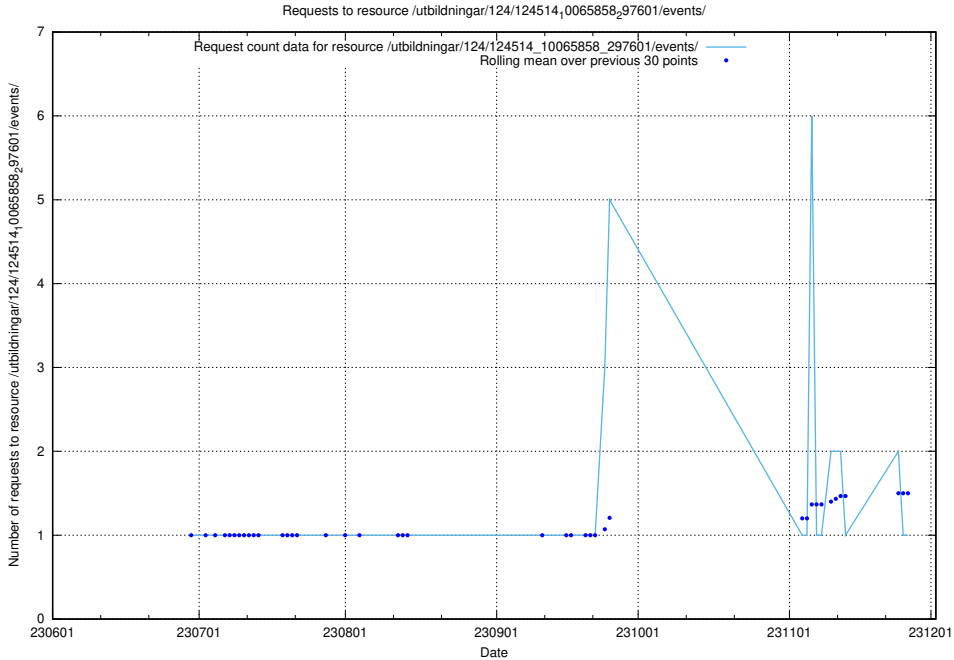

5.6320 Usage of /utbildningar/124/124514_10065858_297601/events/

Here, we count the number of requests to resource /utbildningar/124/124514_10065858_297601/events/

5.6321 Usage of /utbildningar/124/124514_10065858_297601/