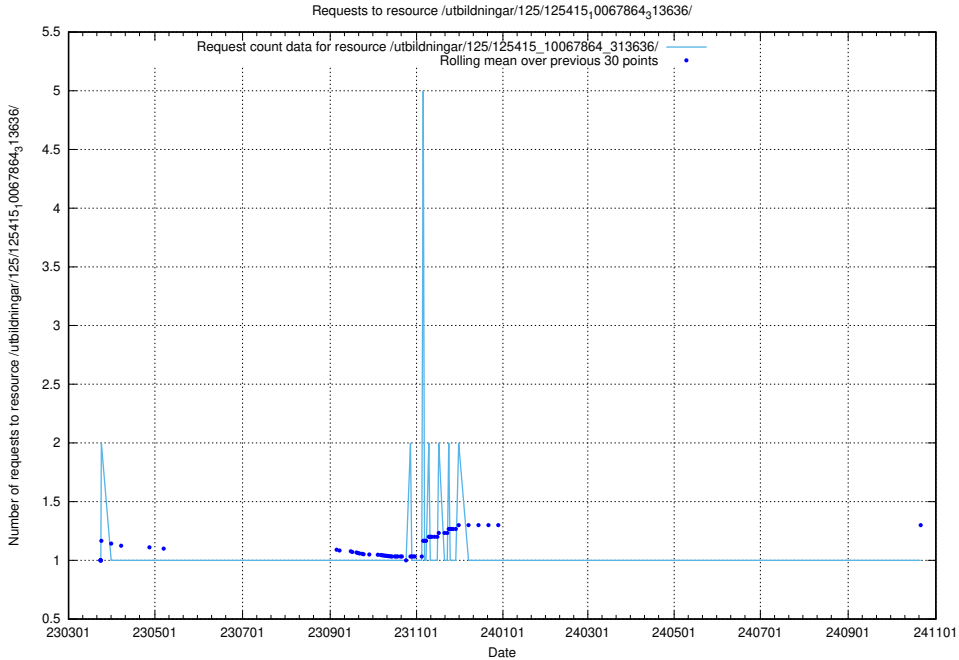

5.1148 Usage of /utbildningar/125/125415_10067864_313636/

Here, we count the number of requests to resource /utbildningar/125/125415_10067864_313636/.