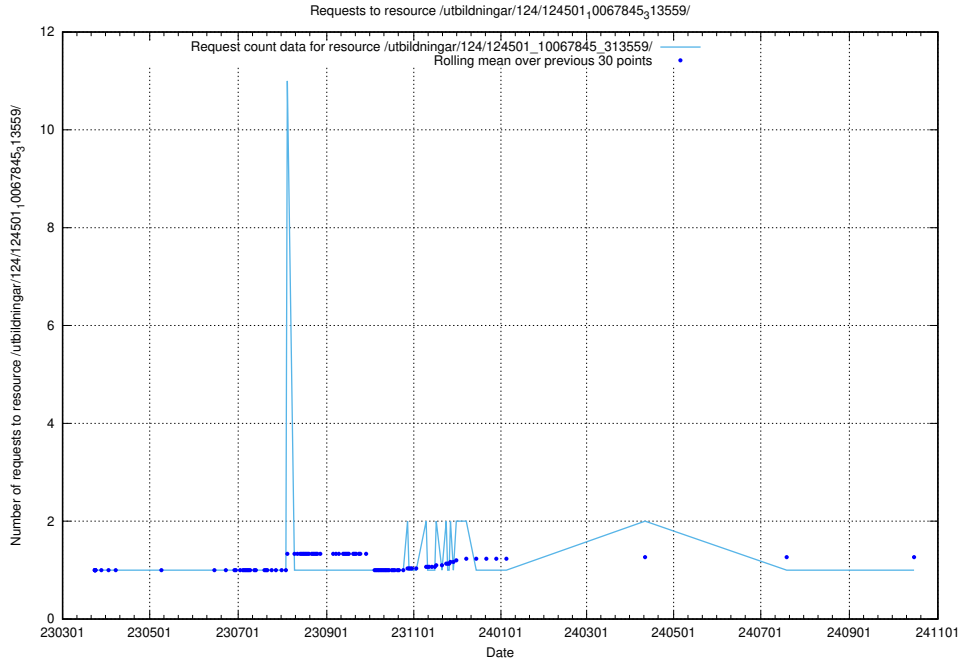

5.3153 Usage of /utbildningar/124/124501_10067845_313559/

Here, we count the number of requests to resource /utbildningar/124/124501_10067845_313559/.