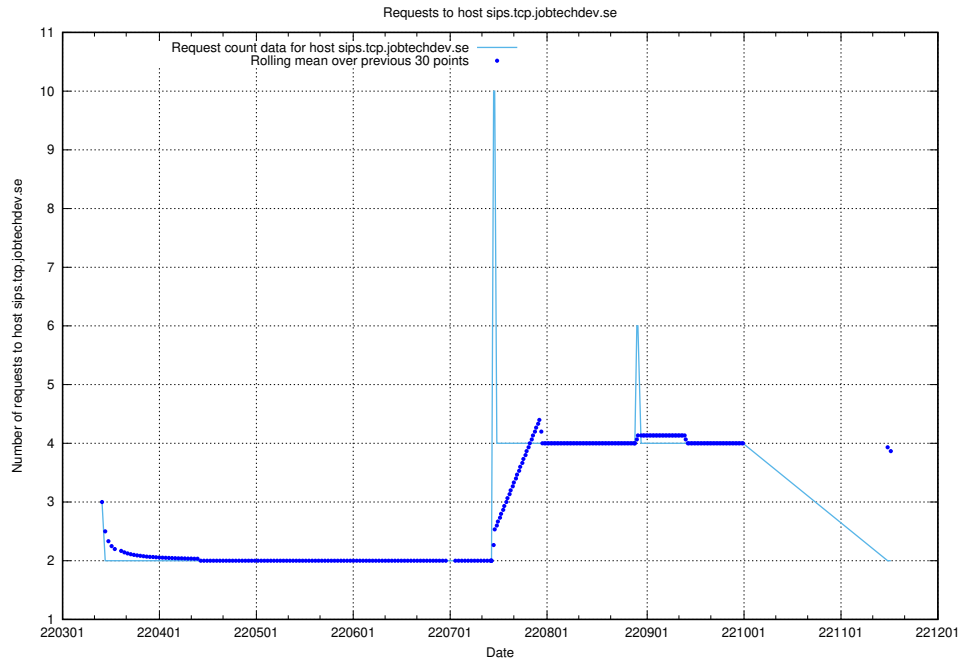

7.506 Usage of sips.tcp.jobtechdev.se

Here, we count the number of requests to host sips.tcp.jobtechdev.se.