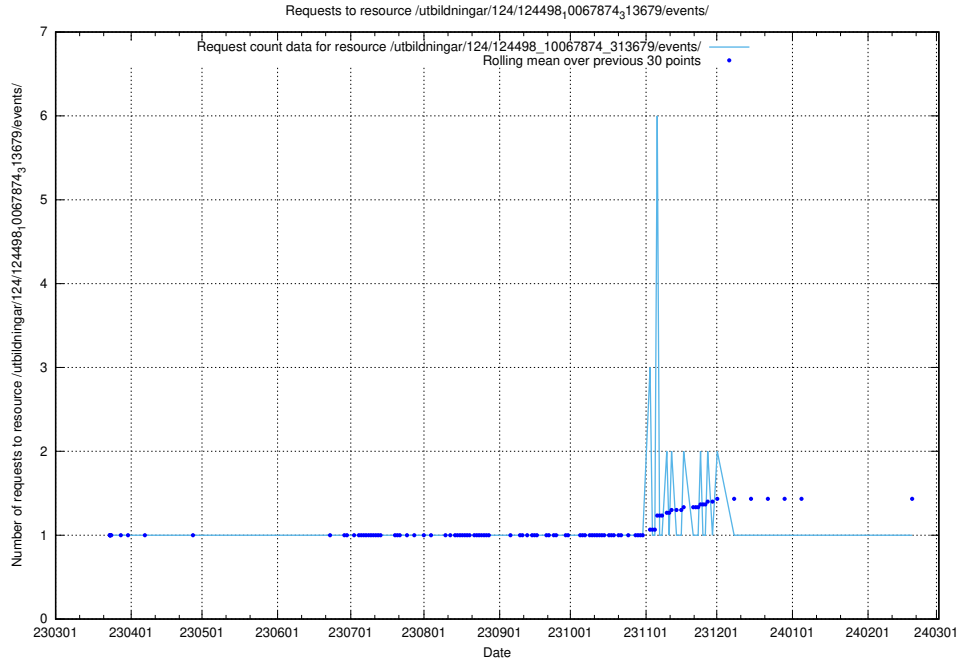

5.3558 Usage of /utbildningar/124/124498_10067874_313679/events/

Here, we count the number of requests to resource /utbildningar/124/124498_10067874_313679/events/