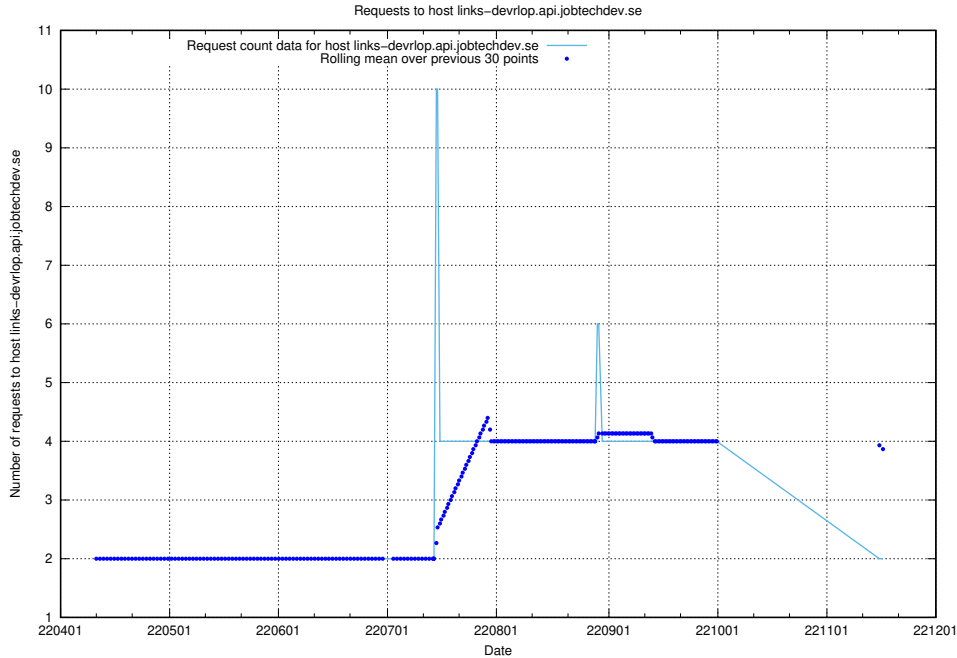

7.473 Usage of links-devrlop.api.jobtechdev.se

Here, we count the number of requests to host links-devrlop.api.jobtechdev.se.