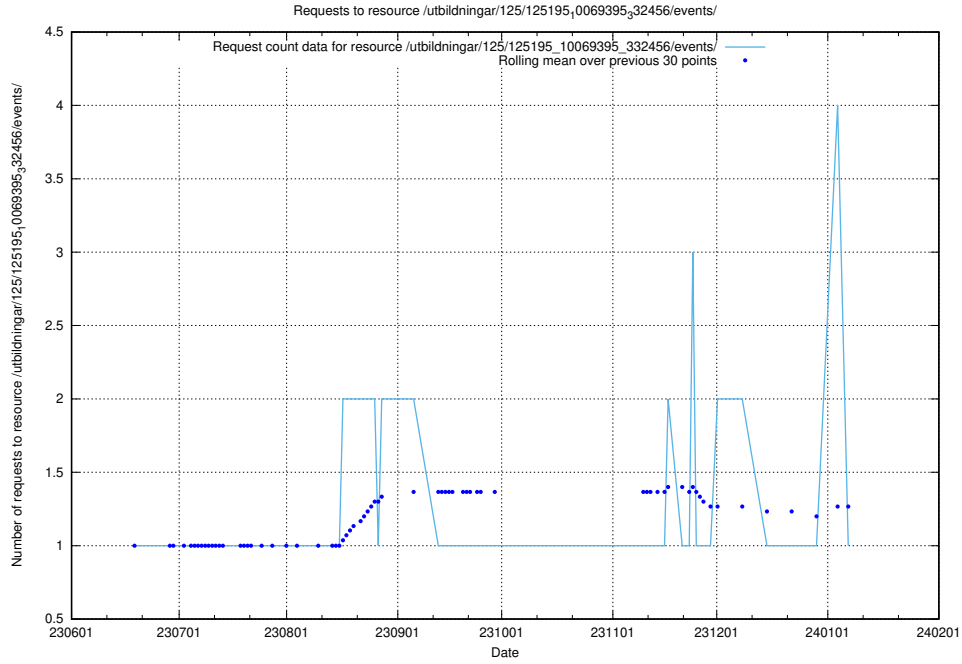

5.6775 Usage of /utbildningar/125/125195_10069395_332456/events/

Here, we count the number of requests to resource /utbildningar/125/125195_10069395_332456/events/