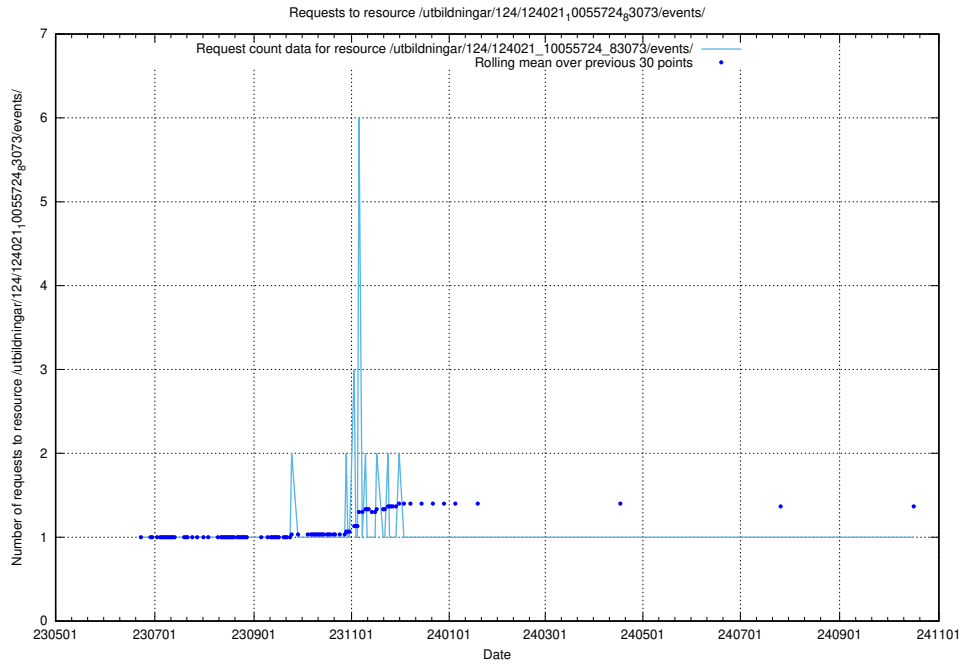

5.6744 Usage of /utbildningar/124/124021_10055724_83073/events/

Here, we count the number of requests to resource /utbildningar/124/124021_10055724_83073/events/.