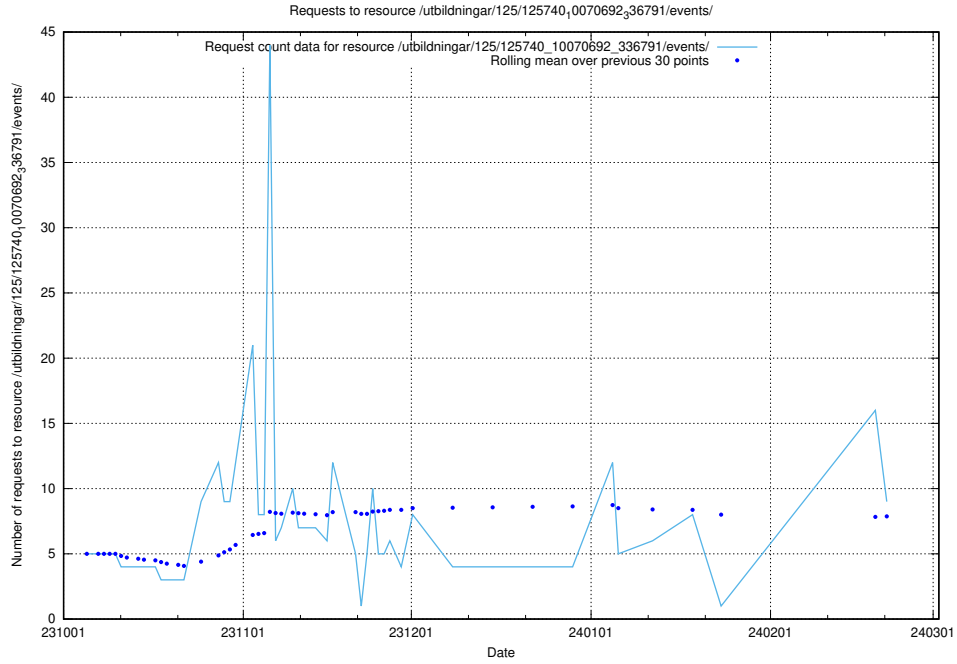

Here, we count the number of requests to resource /utbildningar/125/125740_10070692_336791/events/

5.32 Usage of /data.jobtechdev.se/

Here, we count the number of requests to resource /data.jobtechdev.se/.