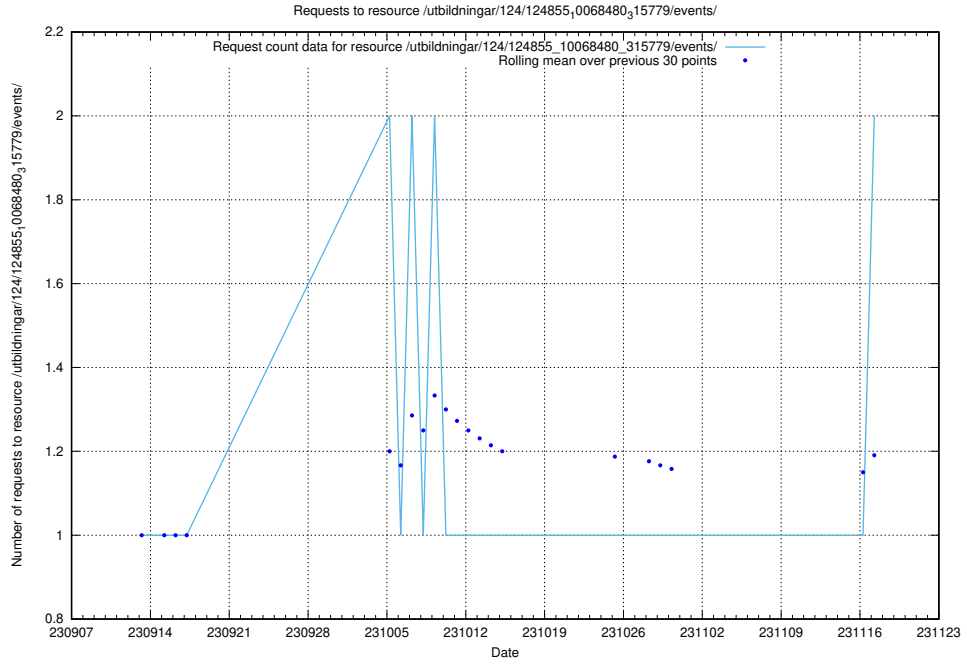

5.811 Usage of /utbildningar/124/124855_10068480_315779/events/

Here, we count the number of requests to resource /utbildningar/124/124855_10068480_315779/events/