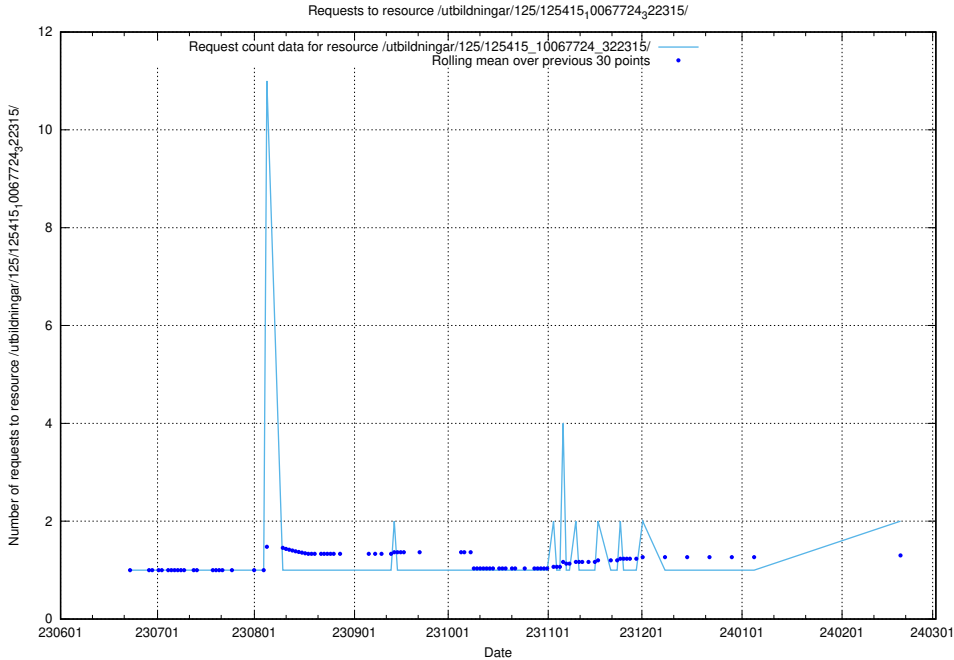

5.912 Usage of /utbildningar/125/125415_10067724_322315/

Here, we count the number of requests to resource /utbildningar/125/125415_10067724_322315/.