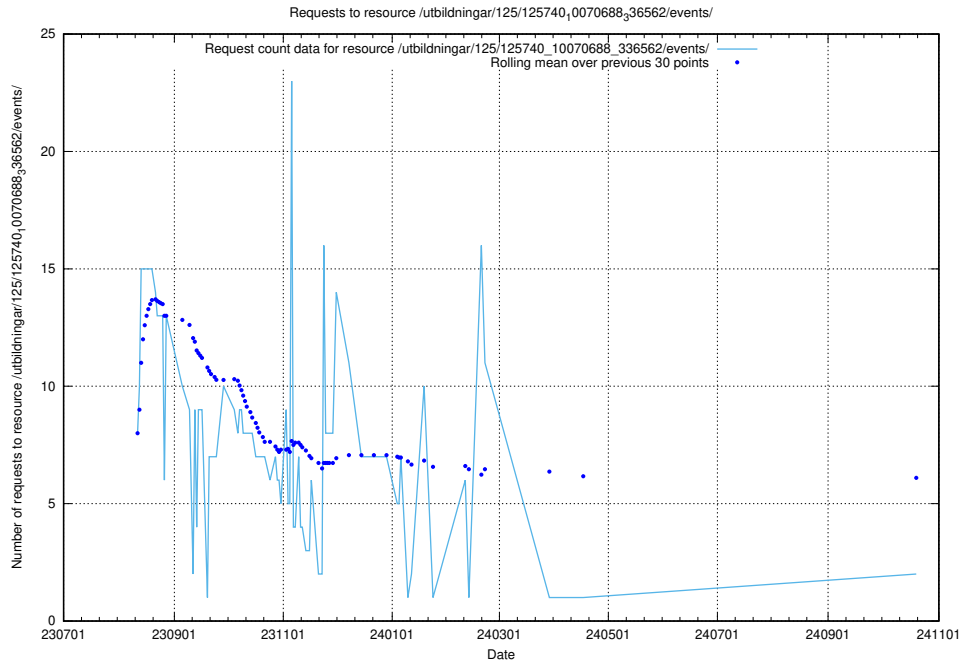

5.825 Usage of /utbildningar/125/125740_10070688_336562/events/

Here, we count the number of requests to resource /utbildningar/125/125740_10070688_336562/events/