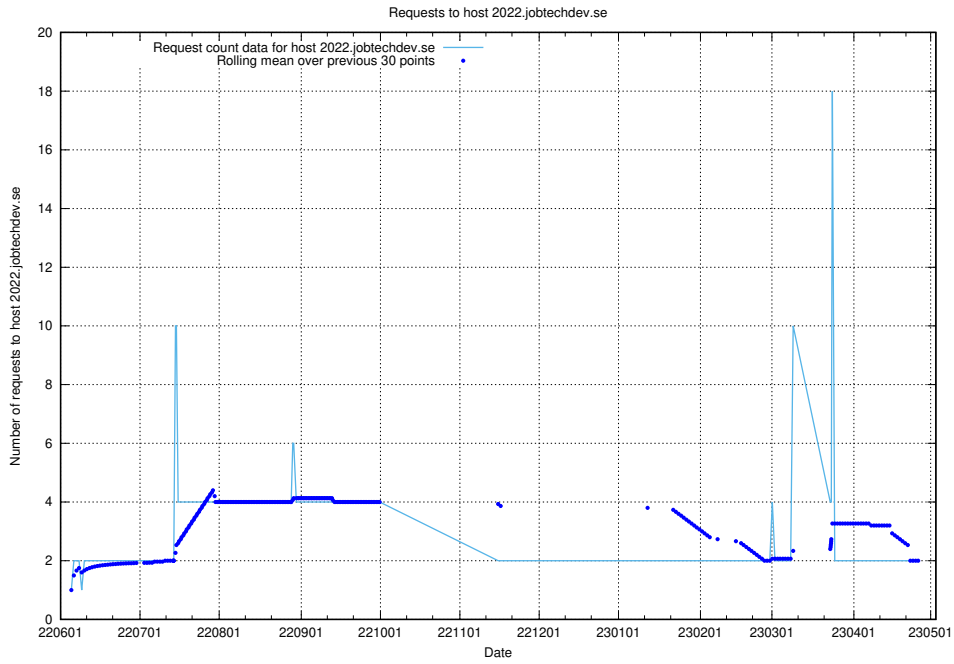

7.418 Usage of 2022.jobtechdev.se

Here, we count the number of requests to host 2022.jobtechdev.se.