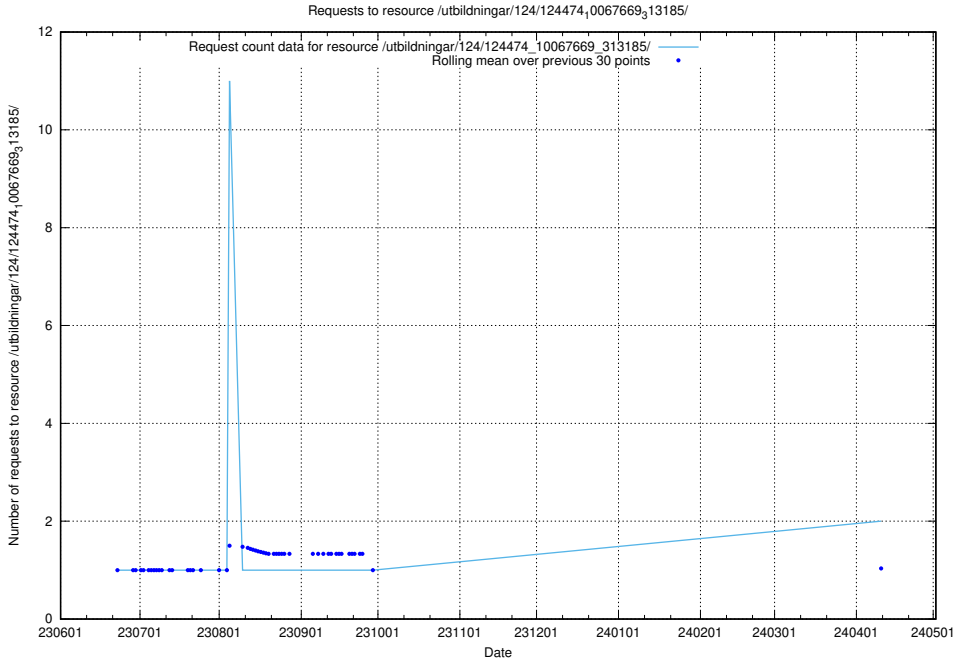

5.919 Usage of /utbildningar/124/124474_10067669_313185/

Here, we count the number of requests to resource /utbildningar/124/124474_10067669_313185/.