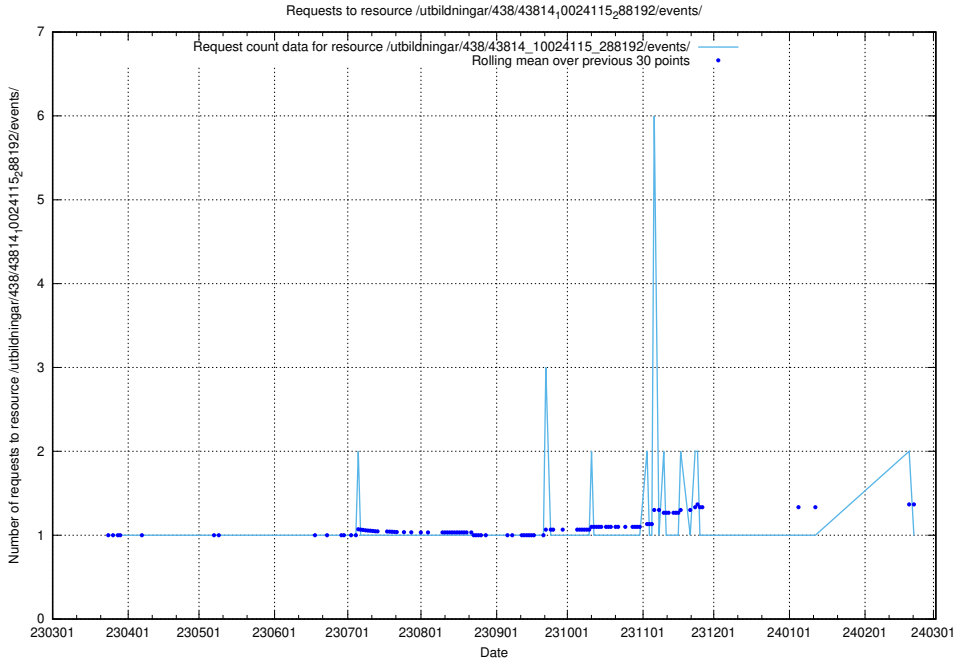

5.7133 Usage of /utbildningar/438/43814_10024115_288192/events/

Here, we count the number of requests to resource /utbildningar/438/43814_10024115_288192/events/.