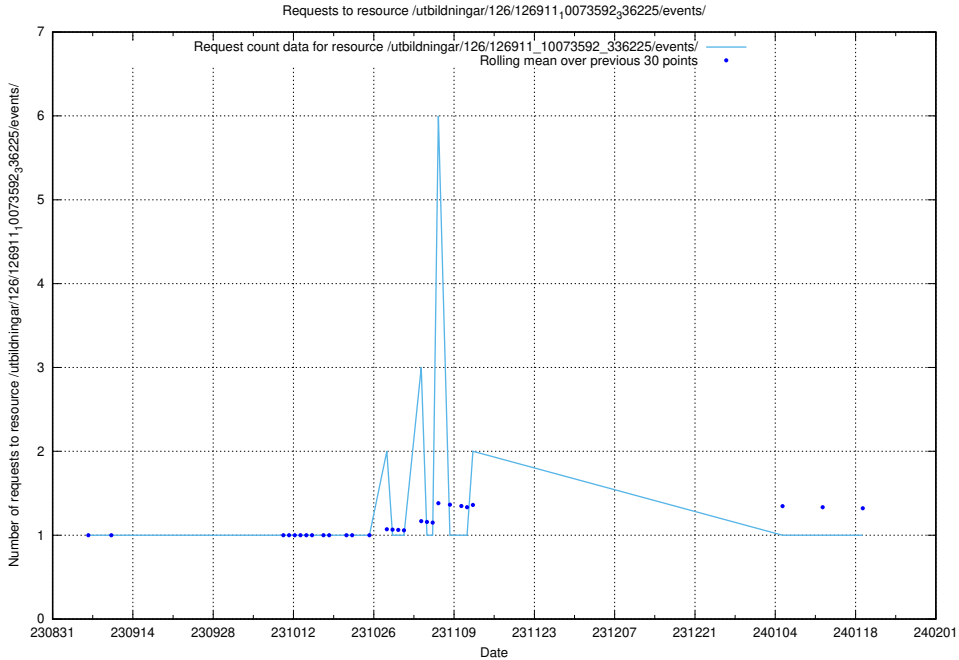

5.5585 Usage of /utbildningar/126/126911_10073592_336225/events/

Here, we count the number of requests to resource /utbildningar/126/126911_10073592_336225/events/