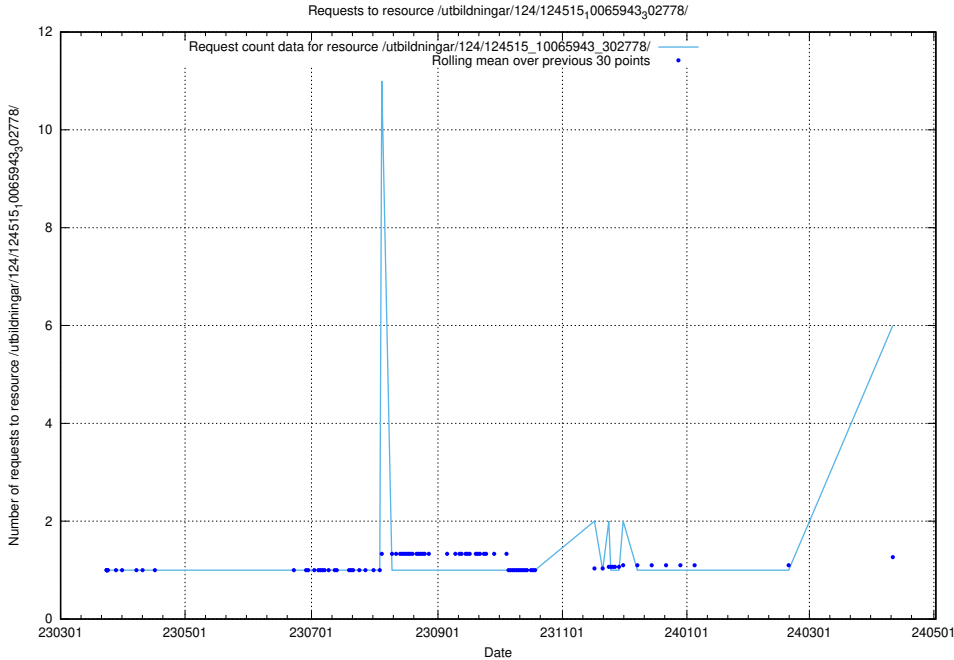

5.76 Usage of /utbildningar/124/124515_10065943_302778/

Here, we count the number of requests to resource /utbildningar/124/124515_10065943_302778/.