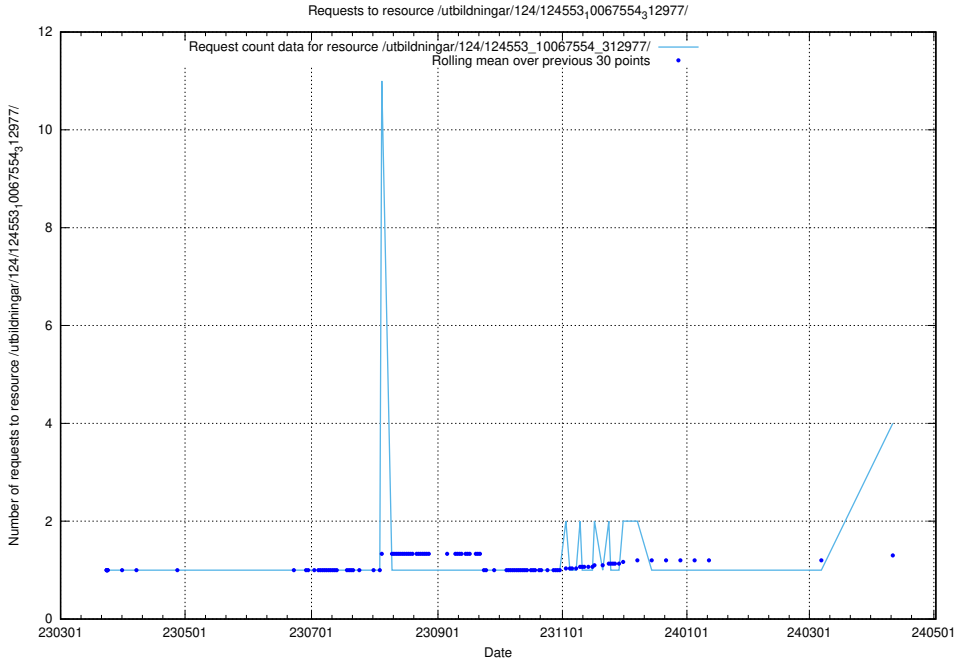

5.272 Usage of /utbildningar/124/124553_10067554_312977/

Here, we count the number of requests to resource /utbildningar/124/124553_10067554_312977/.