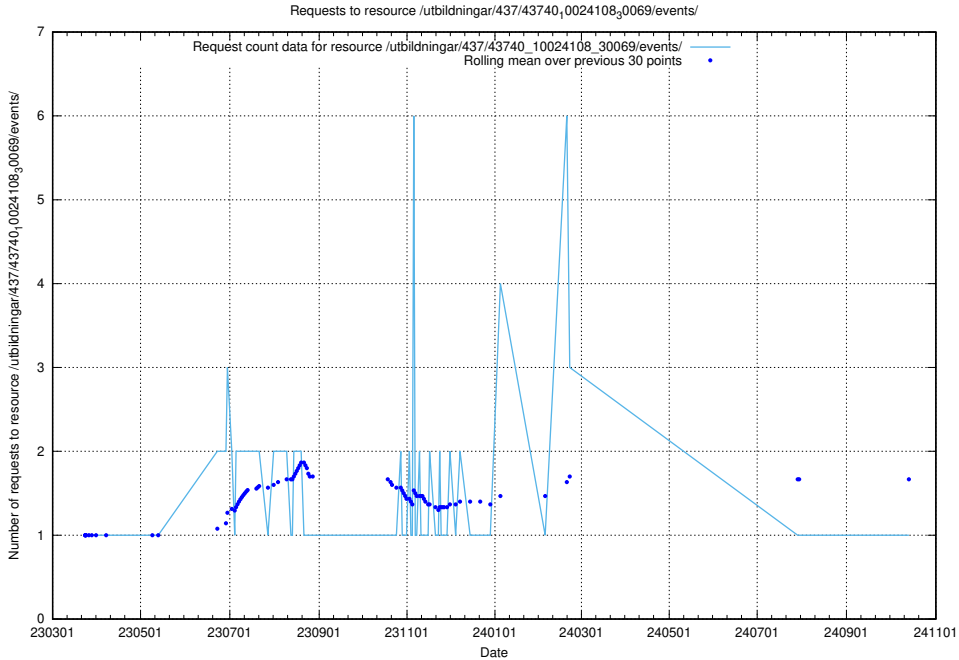

5.7366 Usage of /utbildningar/437/43740_10024108_30069/events/

Here, we count the number of requests to resource /utbildningar/437/43740_10024108_30069/events/.