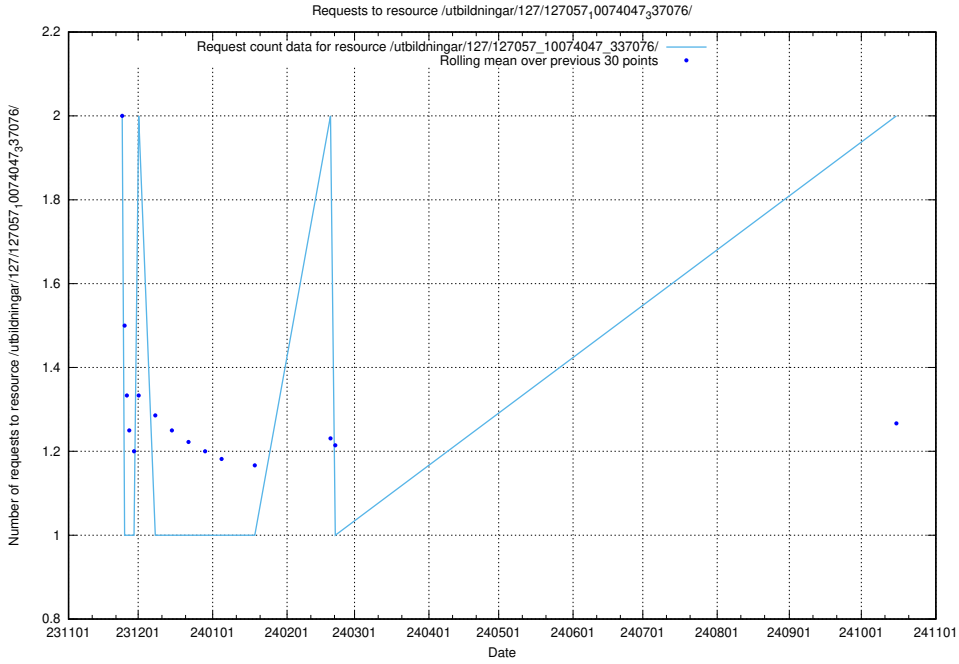

5.754 Usage of /utbildningar/127/127057_10074047_337076/

Here, we count the number of requests to resource /utbildningar/127/127057_10074047_337076/.