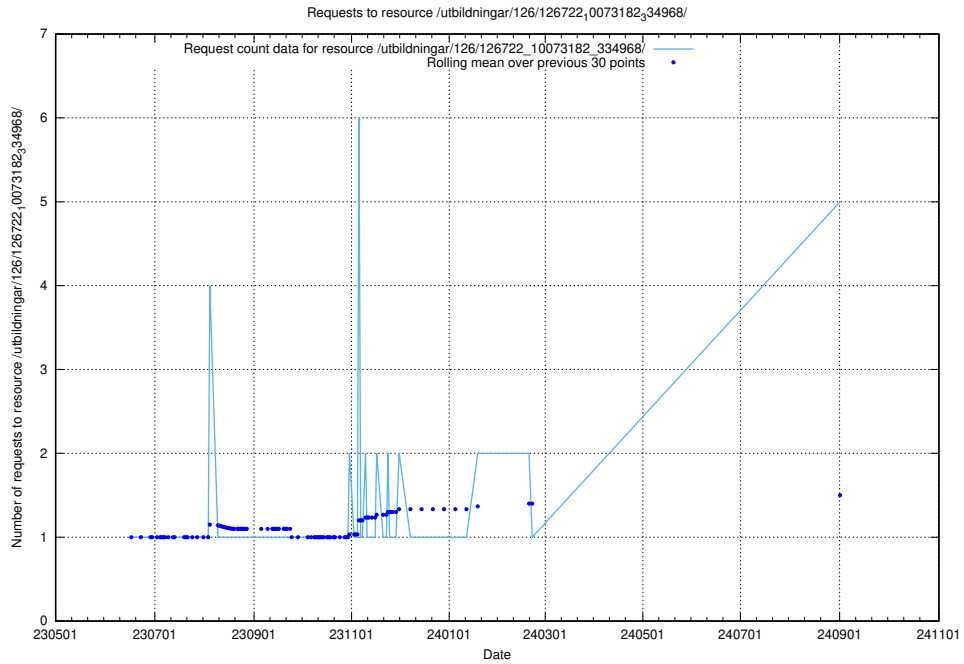

5.240 Usage of /utbildningar/126/126722_10073182_334968/

Here, we count the number of requests to resource /utbildningar/126/126722_10073182_334968/.