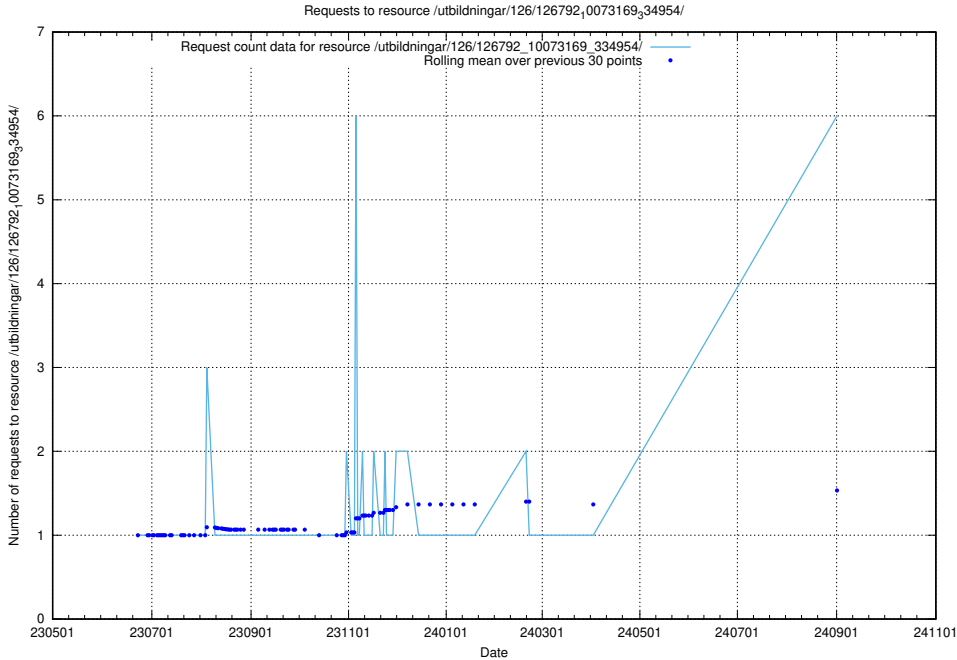

5.156 Usage of /utbildningar/126/126792_10073169_334954/

Here, we count the number of requests to resource /utbildningar/126/126792_10073169_334954/.