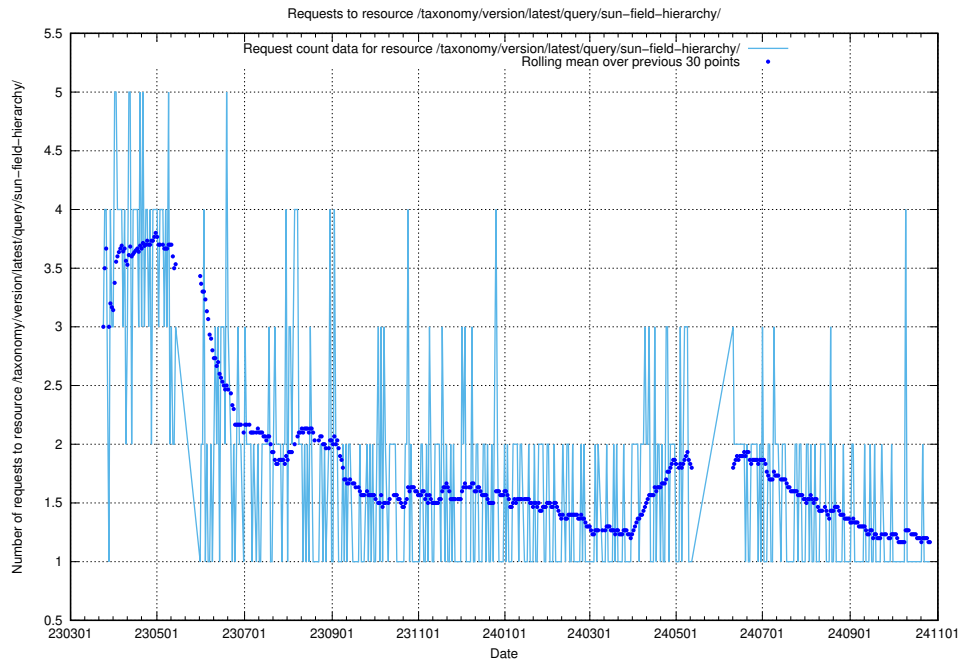

5.7015 Usage of /taxonomy/version/latest/query/sun-field-hierarchy/

Here, we count the number of requests to resource /taxonomy/version/latest/query/sun-field-hierarchy/.