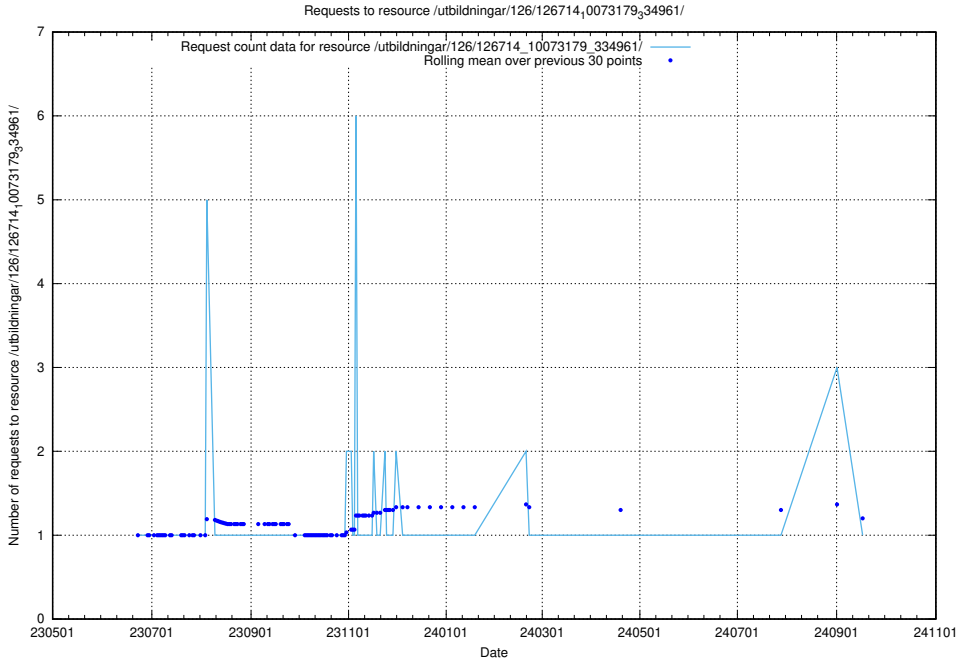

5.6538 Usage of /utbildningar/126/126714_10073179_334961/

Here, we count the number of requests to resource /utbildningar/126/126714_10073179_334961/.