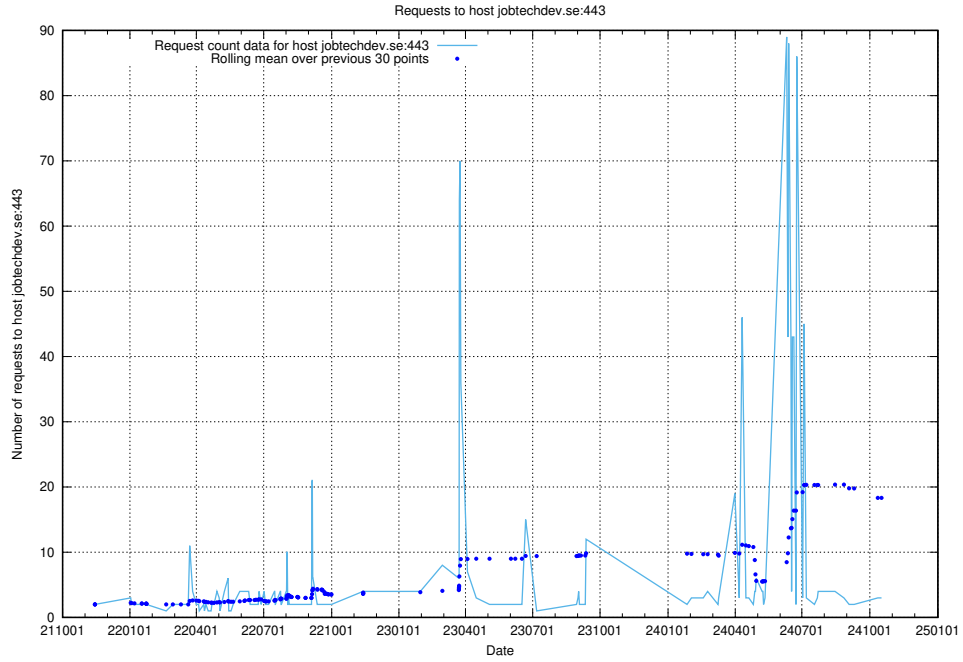

7.253 Usage of jobtechdev.se:443

Here, we count the number of requests to host jobtechdev.se:443.