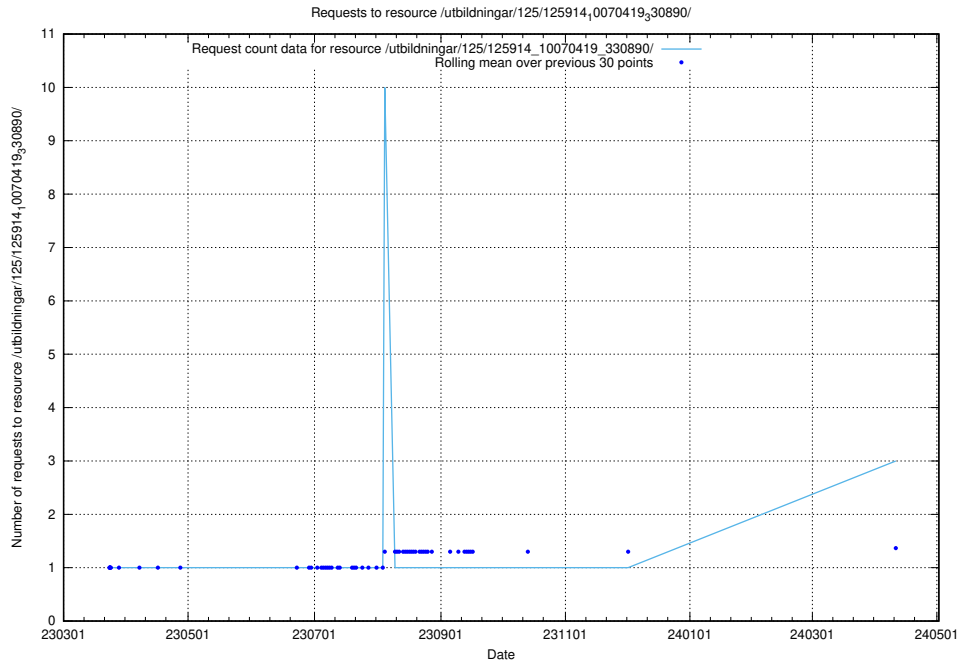

5.508 Usage of /utbildningar/125/125914_10070419_330890/

Here, we count the number of requests to resource /utbildningar/125/125914_10070419_330890/.