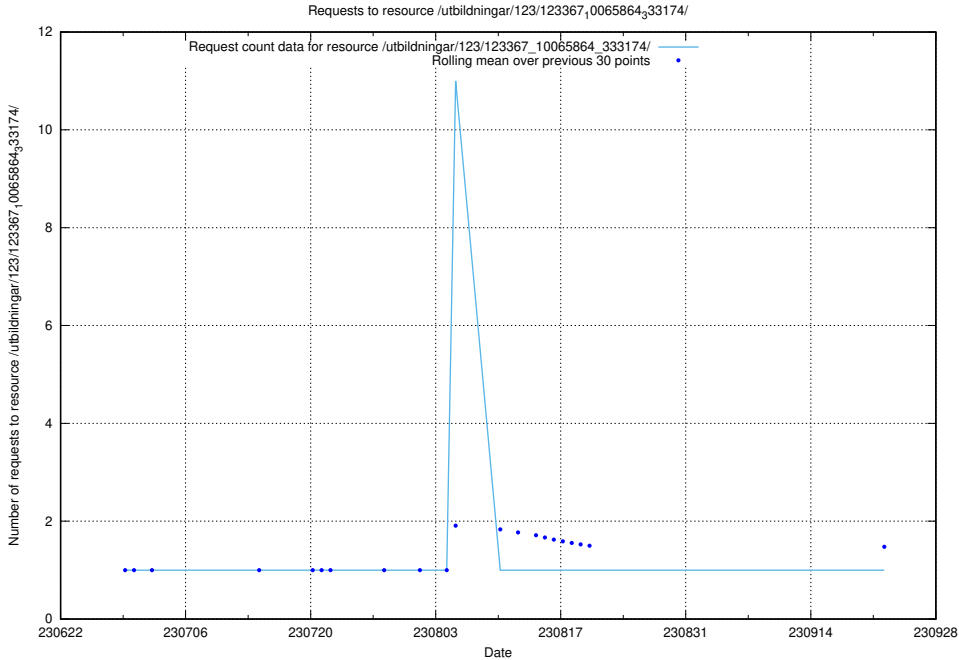

5.6462 Usage of /utbildningar/123/123367_10065864_333174/

Here, we count the number of requests to resource /utbildningar/123/123367_10065864_333174/.