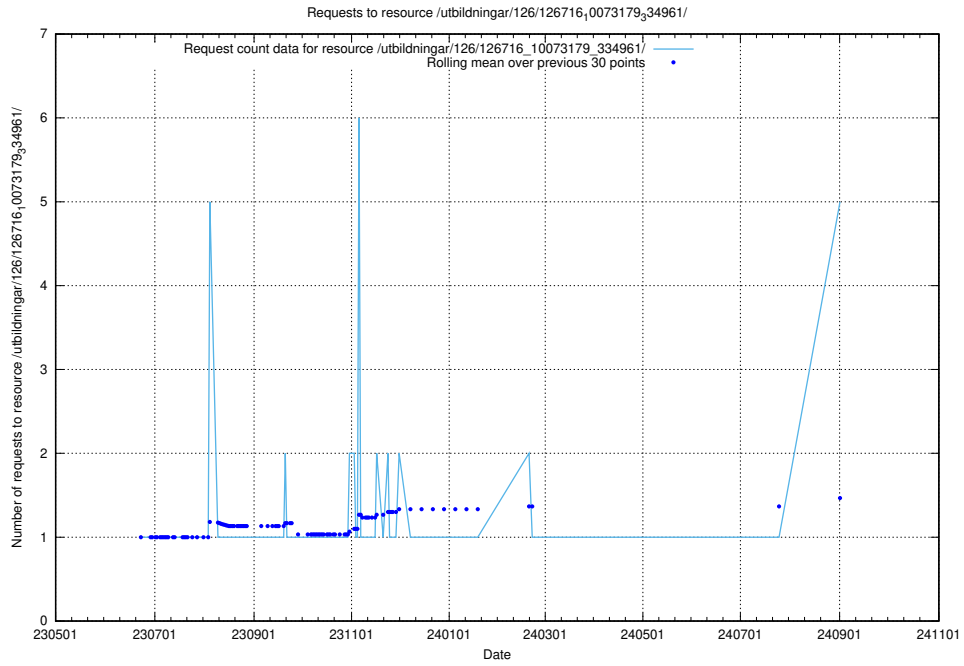

5.232 Usage of /utbildningar/126/126716_10073179_334961/

Here, we count the number of requests to resource /utbildningar/126/126716_10073179_334961/.