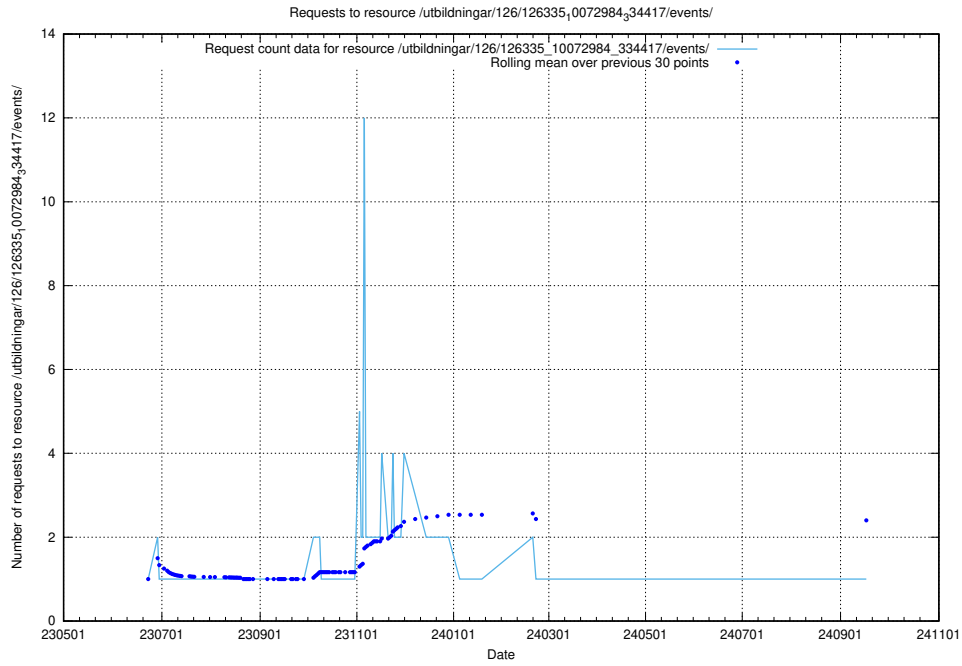

5.6579 Usage of /utbildningar/126/126335_10072984_334417/events/

Here, we count the number of requests to resource /utbildningar/126/126335_10072984_334417/events/