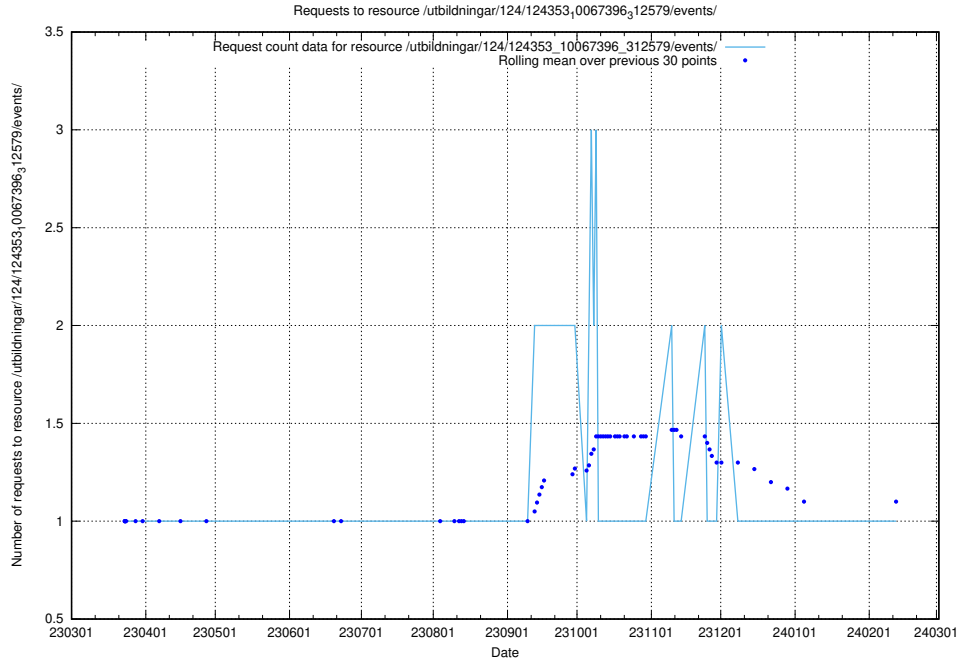

5.4848 Usage of /utbildningar/124/124353_10067396_312579/events/

Here, we count the number of requests to resource /utbildningar/124/124353_10067396_312579/events/