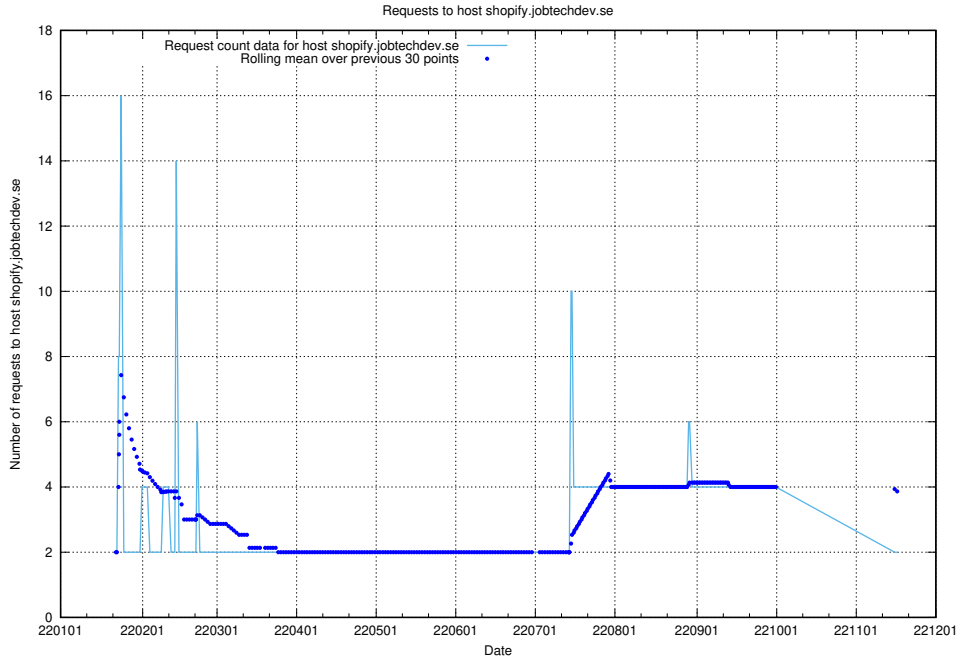

Here, we count the number of requests to host shopify.jobtechdev.se.

7.596 Usage of jijitsi.jobtechdev.se

Here, we count the number of requests to host jijitsi.jobtechdev.se.

7.597 Usage of service.jobtechdev.se