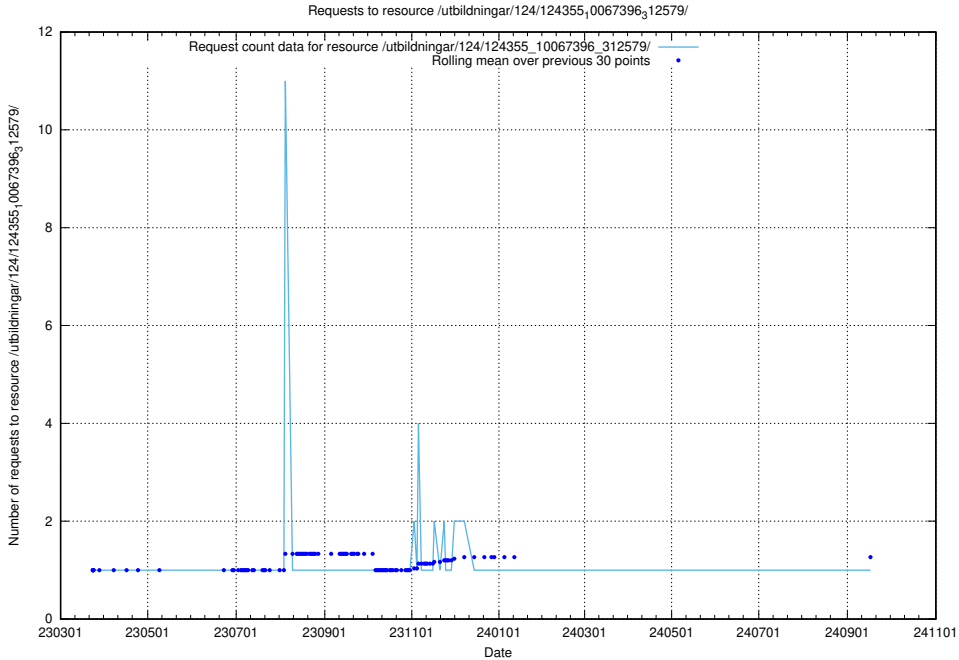

5.4810 Usage of /utbildningar/124/124355_10067396_312579/

Here, we count the number of requests to resource /utbildningar/124/124355_10067396_312579/.