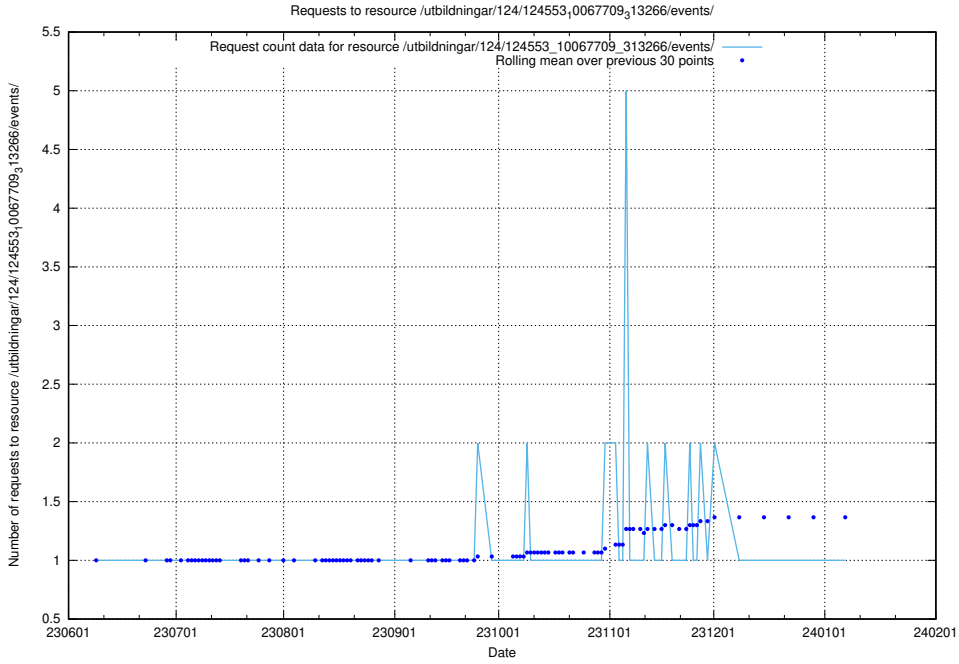

5.6817 Usage of /utbildningar/124/124553_10067709_313266/events/

Here, we count the number of requests to resource /utbildningar/124/124553_10067709_313266/events/