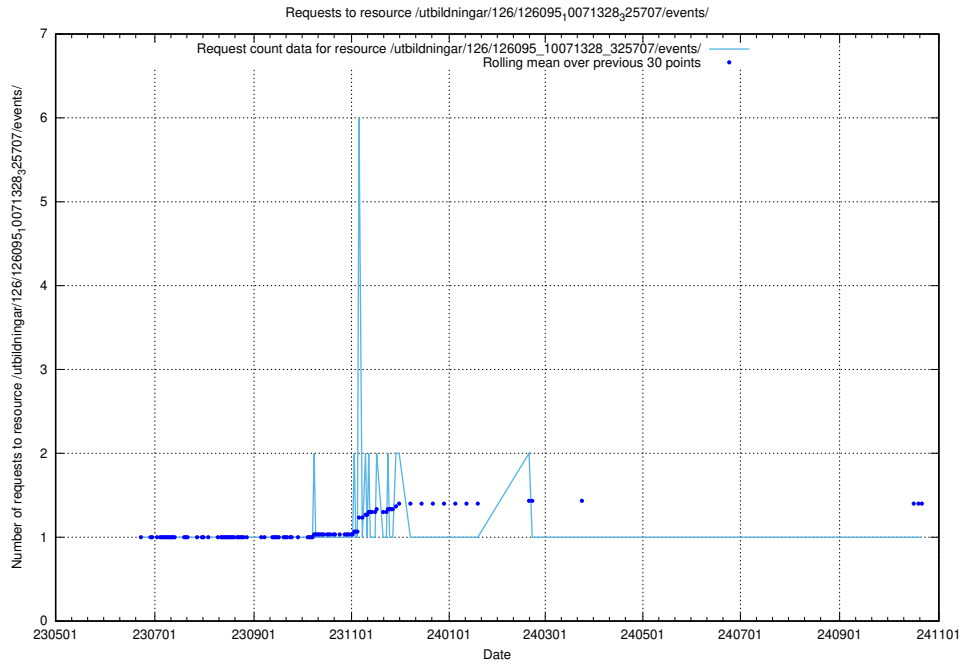

5.6588 Usage of /utbildningar/126/126095_10071328_325707/events/

Here, we count the number of requests to resource /utbildningar/126/126095_10071328_325707/events/