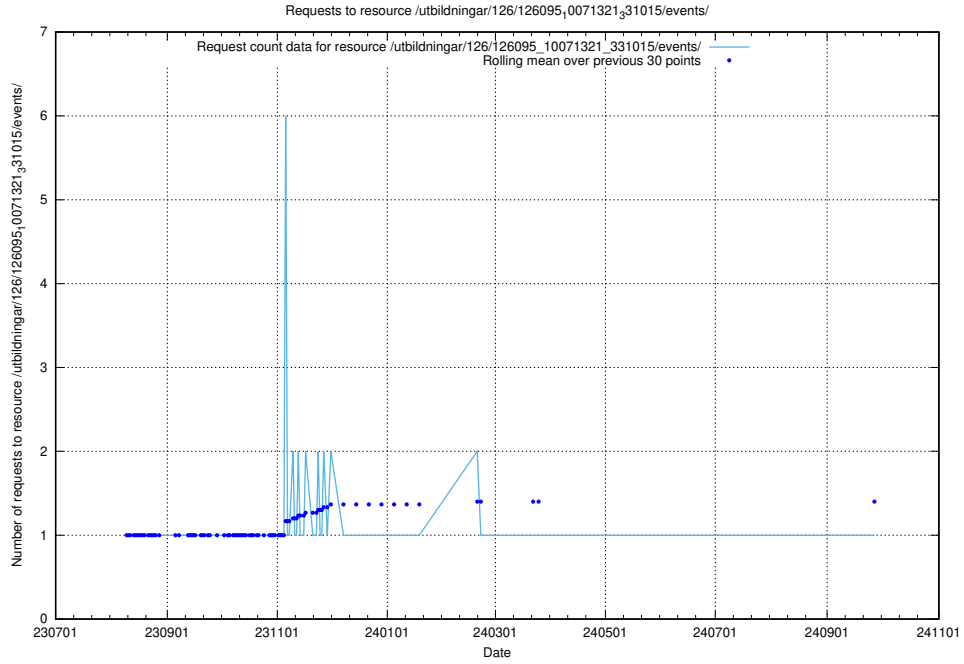

5.5758 Usage of /utbildningar/126/126095_10071321_331015/events/

Here, we count the number of requests to resource /utbildningar/126/126095_10071321_331015/events/