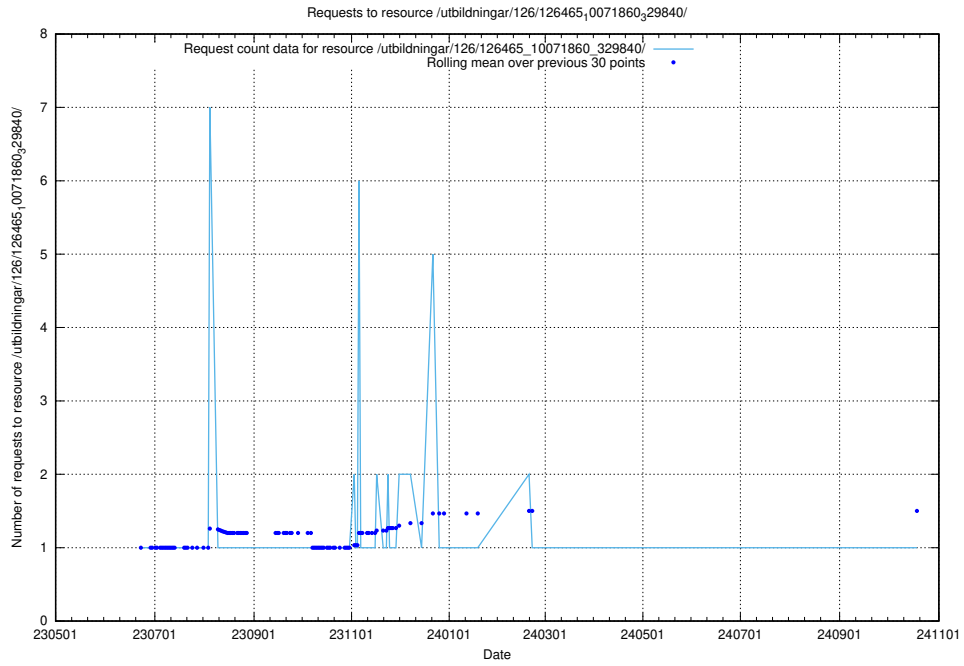

5.6567 Usage of /utbildningar/126/126465_10071860_329840/

Here, we count the number of requests to resource /utbildningar/126/126465_10071860_329840/.