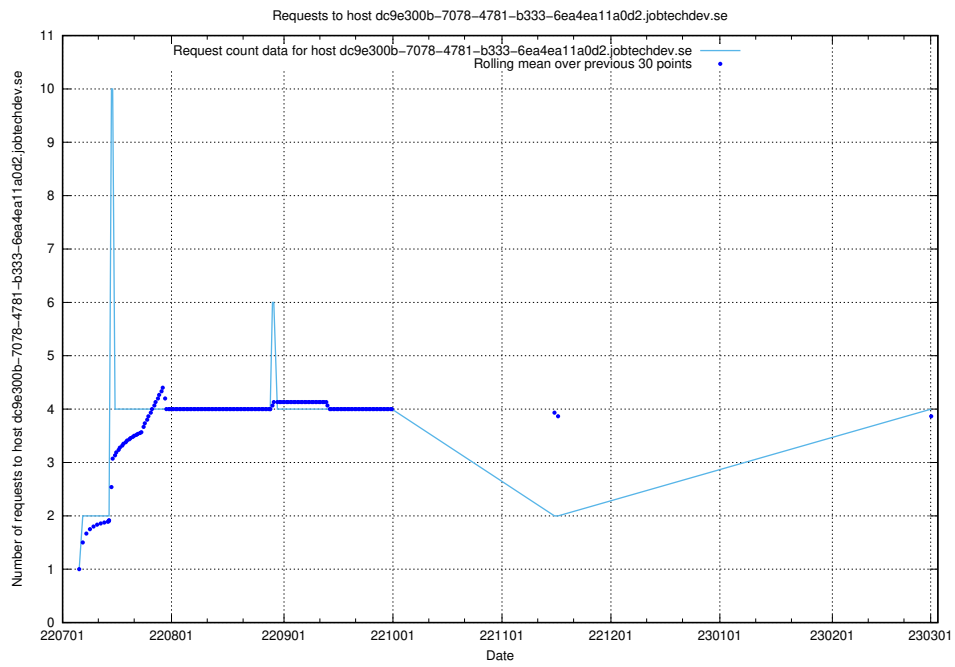

7.142 Usage of dc9e300b-7078-4781-b333-6ea4ea11a0d2.jobtechdev.se

Here, we count the number of requests to host dc9e300b-7078-4781-b333-6ea4ea11a0d2.jobtechdev.se.