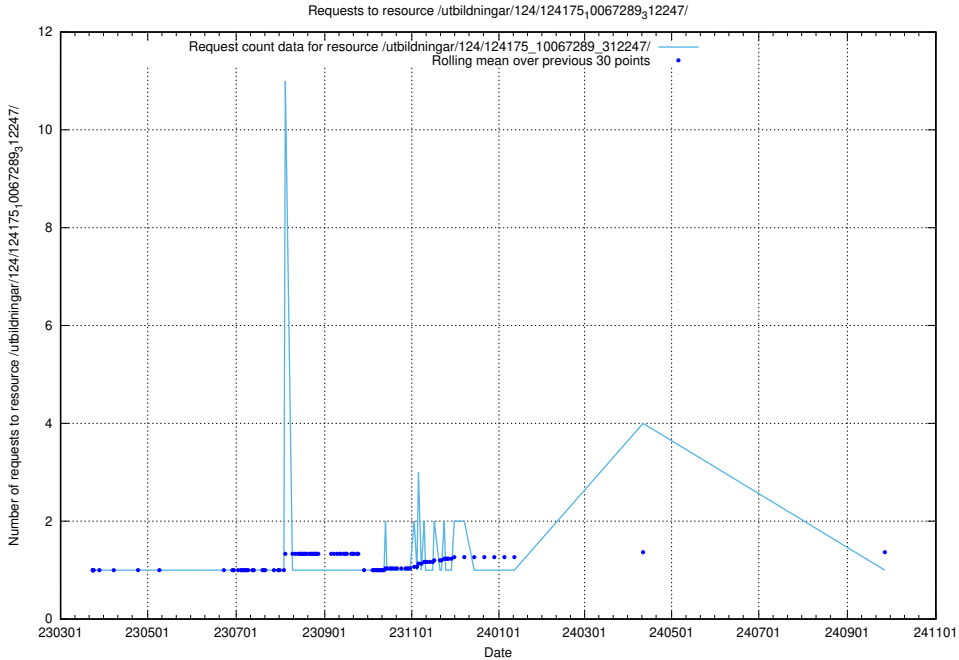

5.4968 Usage of /utbildningar/124/124175_10067289_312247/

Here, we count the number of requests to resource /utbildningar/124/124175_10067289_312247/.