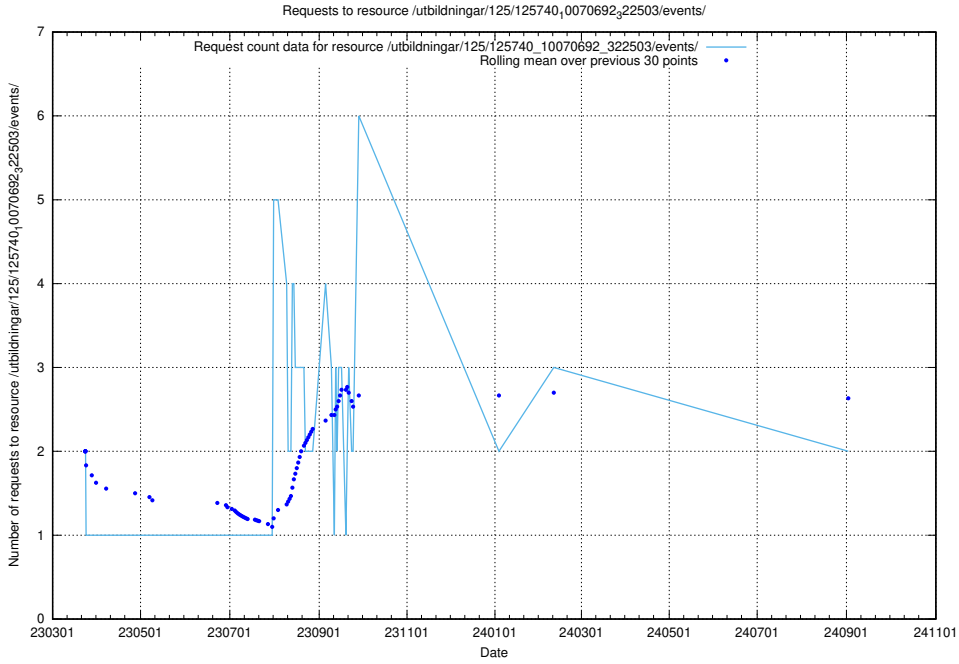

5.975 Usage of /utbildningar/125/125740_10070692_322503/events/

Here, we count the number of requests to resource /utbildningar/125/125740_10070692_322503/events/