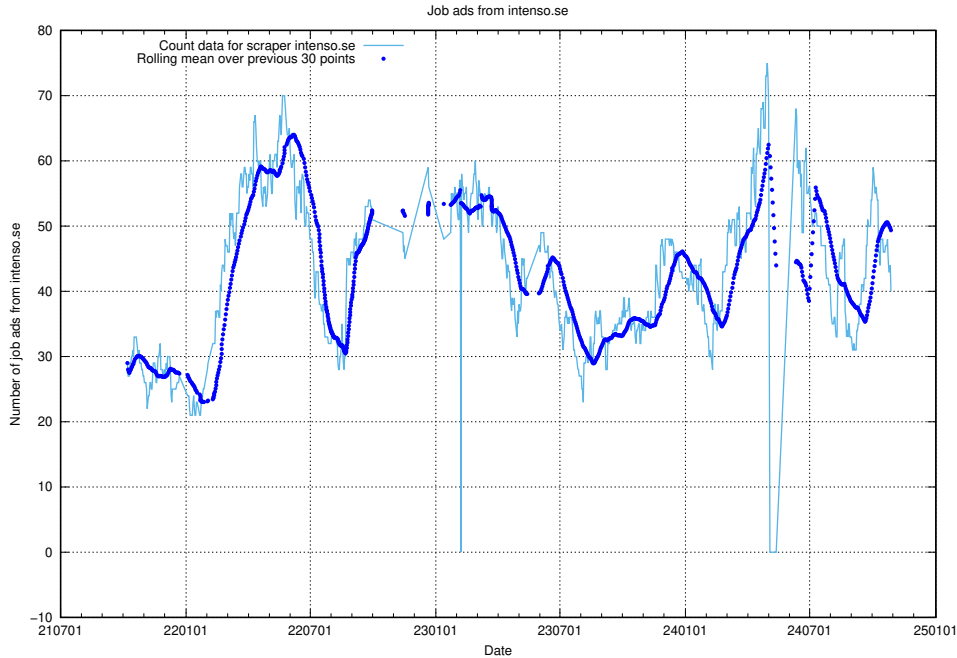

13.17 Number of ads by scraper intenso.se

Here, we count the number of job ads scraped from intenso.se.