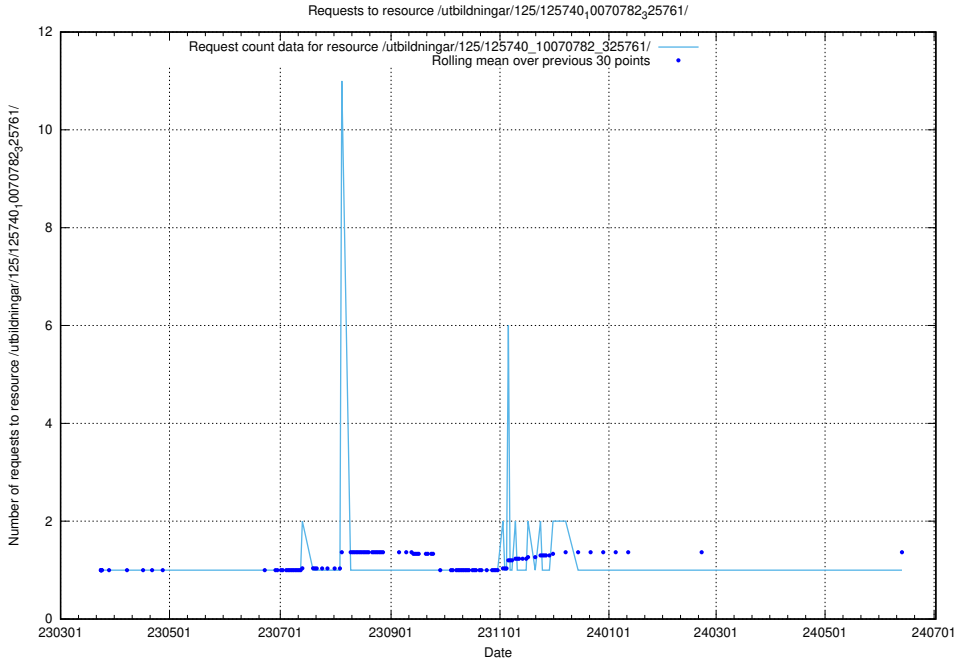

5.999 Usage of /utbildningar/125/125740_10070782_325761/

Here, we count the number of requests to resource /utbildningar/125/125740_10070782_325761/.