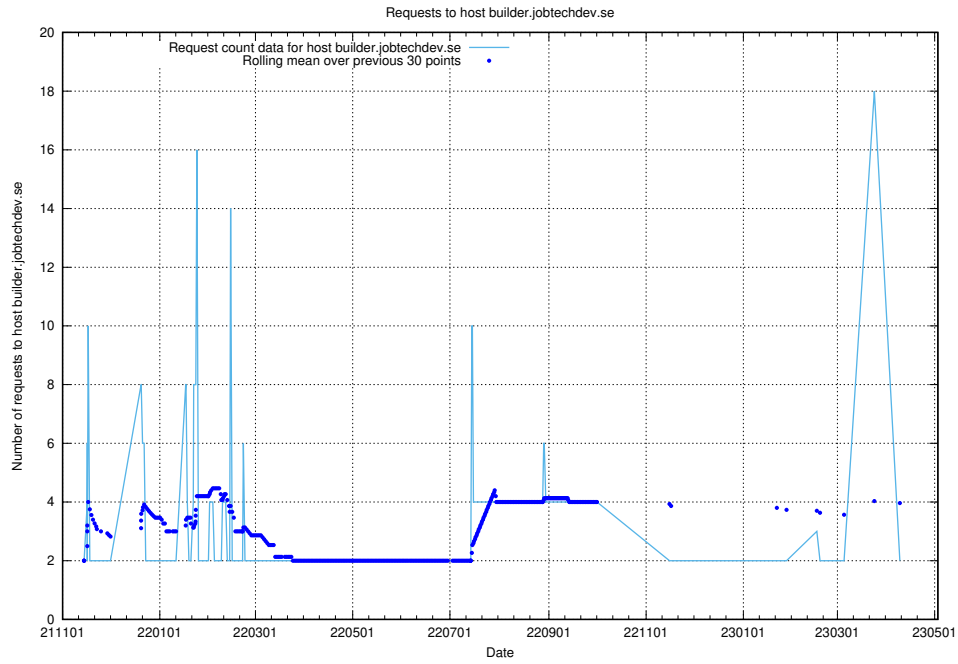

7.284 Usage of builder.jobtechdev.se

Here, we count the number of requests to host builder.jobtechdev.se.