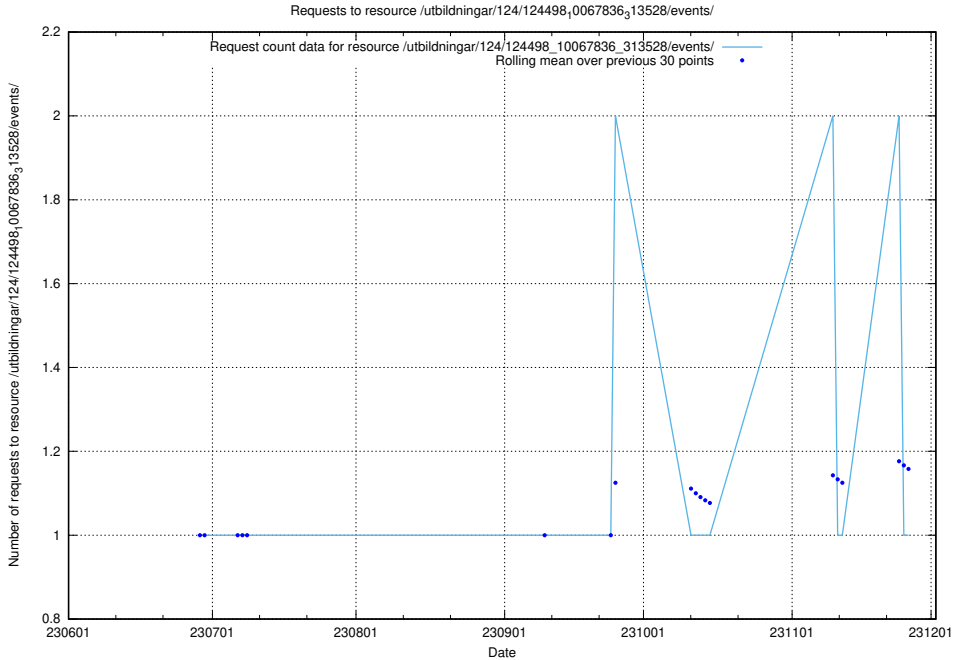

5.6438 Usage of /utbildningar/124/124498_10067836_313528/events/

Here, we count the number of requests to resource /utbildningar/124/124498_10067836_313528/events/