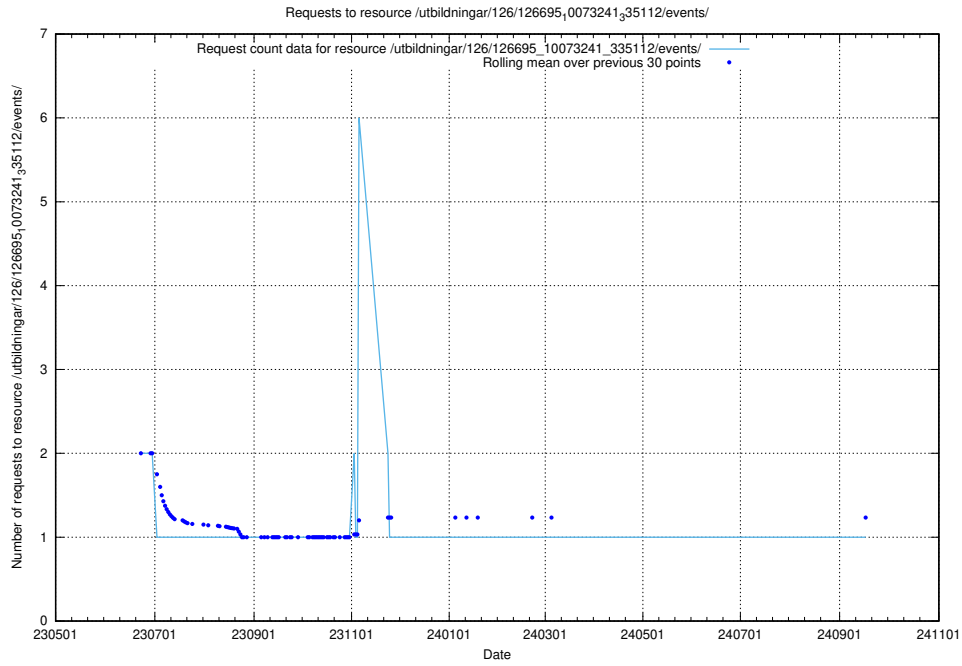

5.6495 Usage of /utbildningar/126/126695_10073241_335112/events/

Here, we count the number of requests to resource /utbildningar/126/126695_10073241_335112/events/