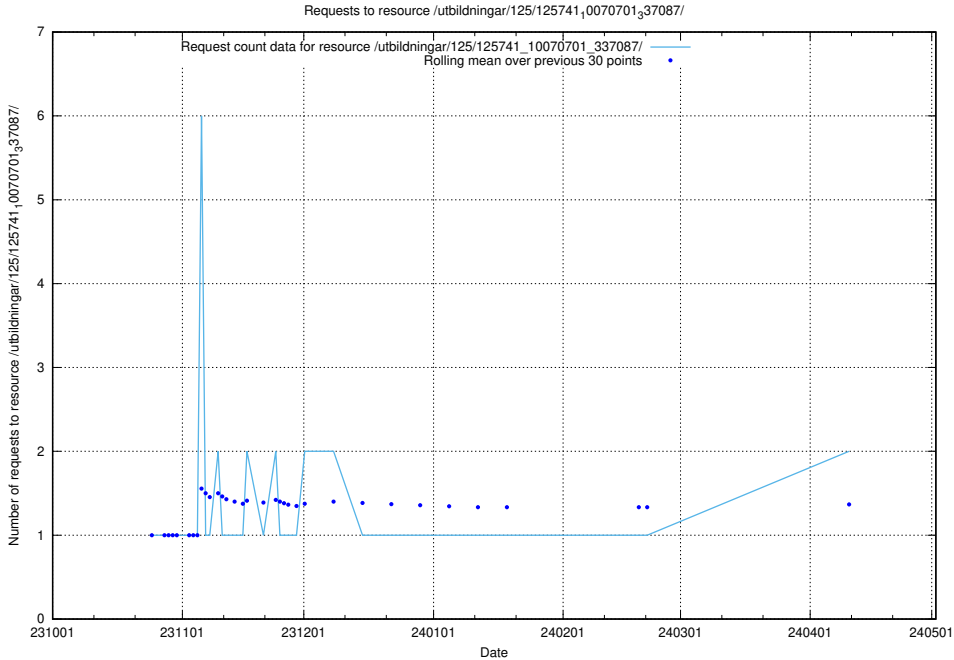

5.774 Usage of /utbildningar/125/125741_10070701_337087/

Here, we count the number of requests to resource /utbildningar/125/125741_10070701_337087/.