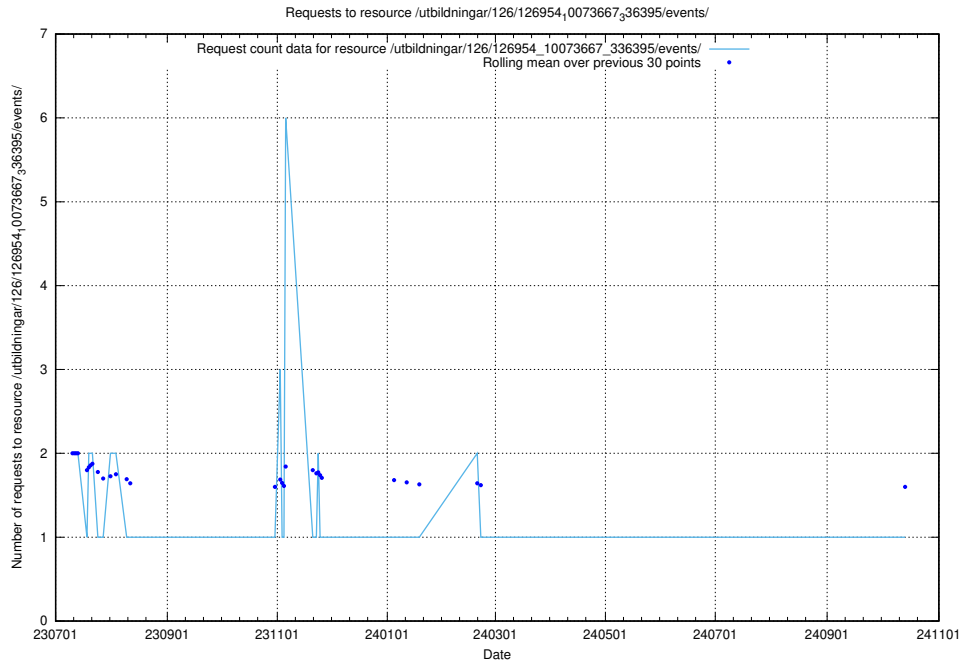

5.6051 Usage of /utbildningar/126/126954_10073667_336395/events/

Here, we count the number of requests to resource /utbildningar/126/126954_10073667_336395/events/