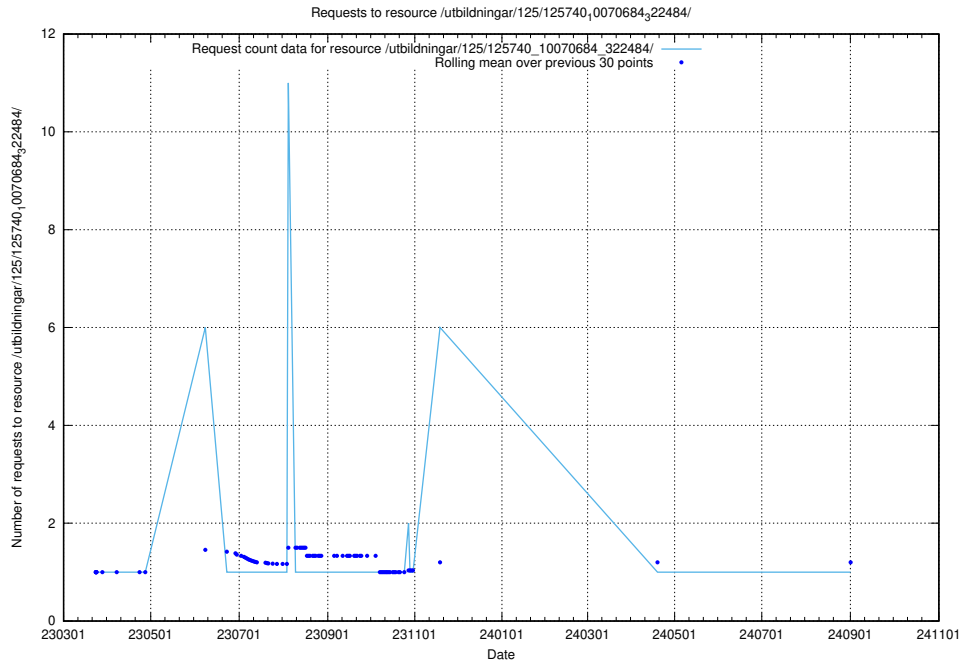

5.1019 Usage of /utbildningar/125/125740_10070684_322484/

Here, we count the number of requests to resource /utbildningar/125/125740_10070684_322484/.