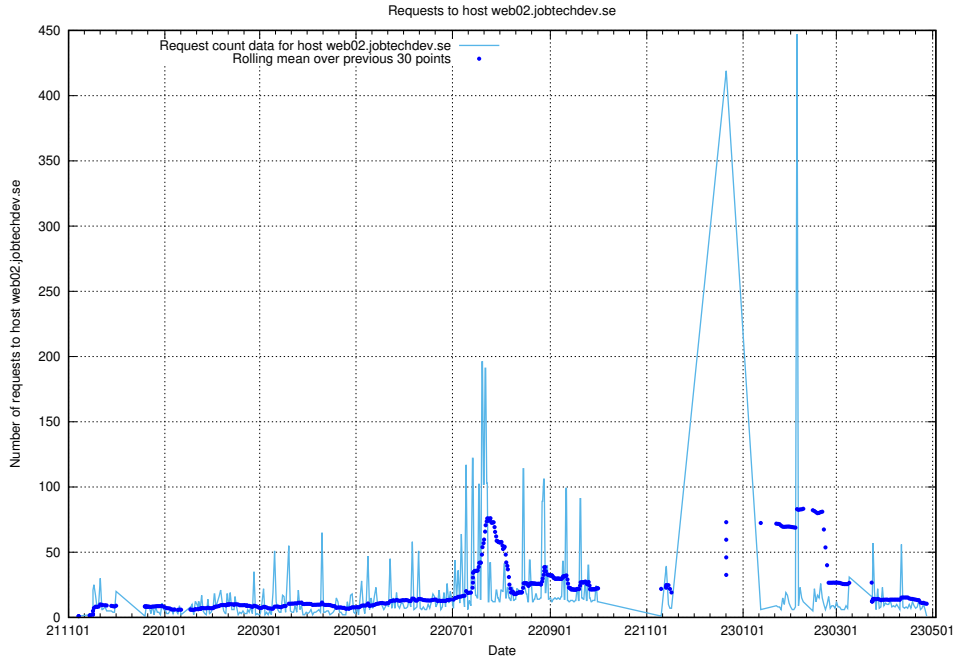

7.628 Usage of demo-jobad-enrichments.jobtechdev.se

Here, we count the number of requests to host demo-jobad-enrichments.jobtechdev.se.

7.629 Usage of q.jobtechdev.se

Here, we count the number of requests to host q.jobtechdev.se.