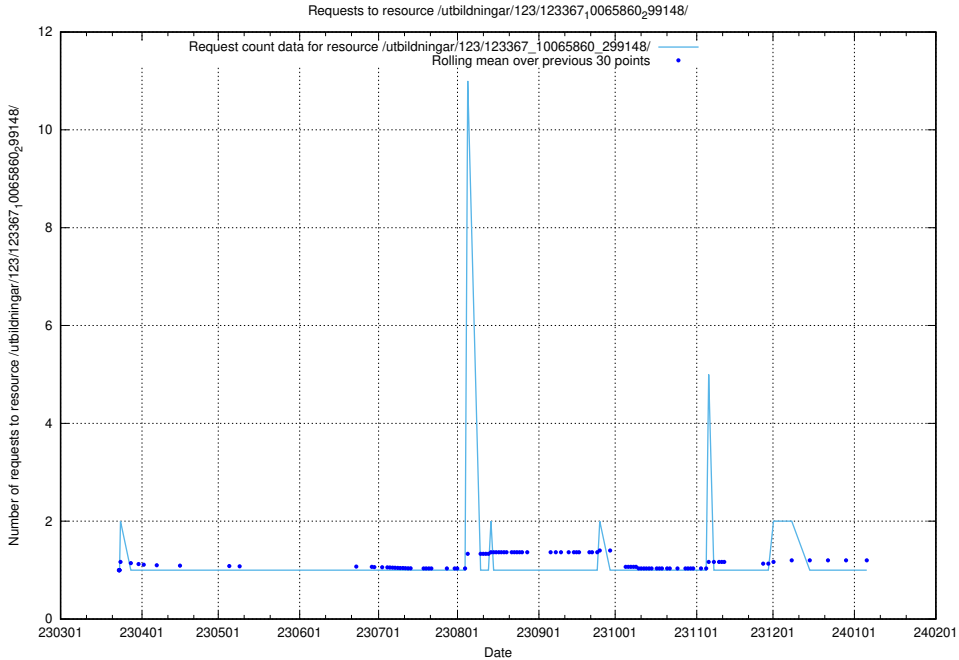

5.5757 Usage of /utbildningar/123/123367_10065860_299148/

Here, we count the number of requests to resource /utbildningar/123/123367_10065860_299148/.

5.5758 Usage of /utbildningar/126/126095_10071321_331015/events/