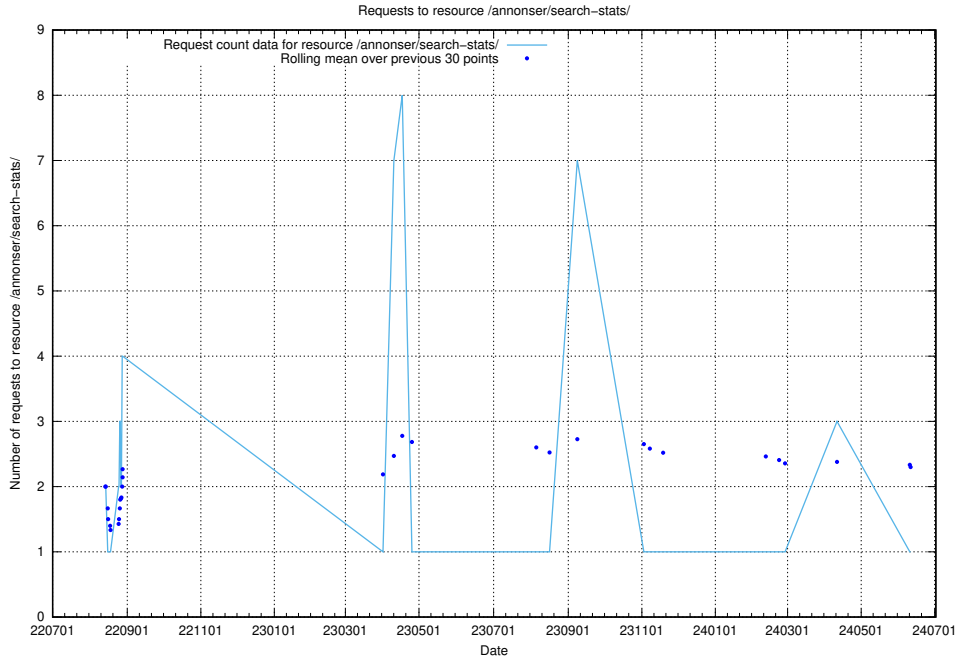

5.7445 Usage of /annonser/search-stats/

Here, we count the number of requests to resource /annonser/search-stats/.