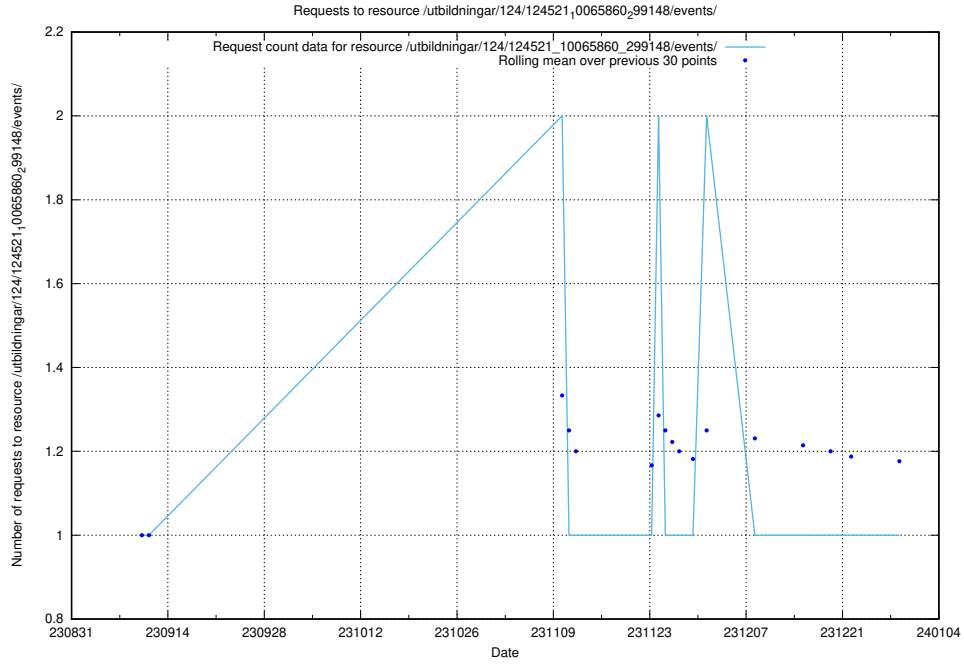

5.5540 Usage of /utbildningar/124/124521_10065860_299148/events/

Here, we count the number of requests to resource /utbildningar/124/124521_10065860_299148/events/