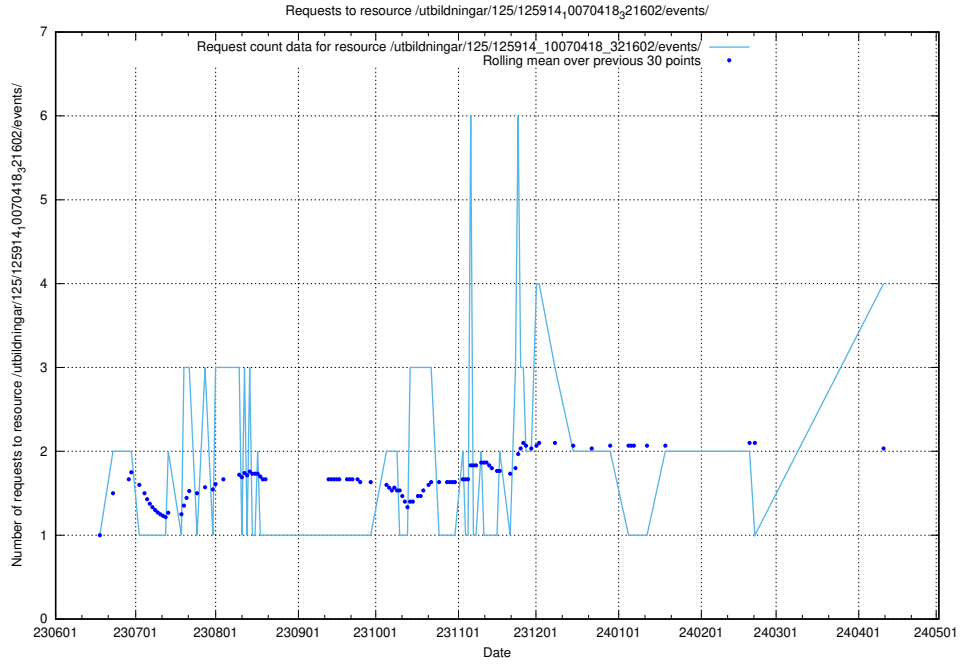

5.346 Usage of /utbildningar/125/125914_10070418_321602/events/

Here, we count the number of requests to resource /utbildningar/125/125914_10070418_321602/events/