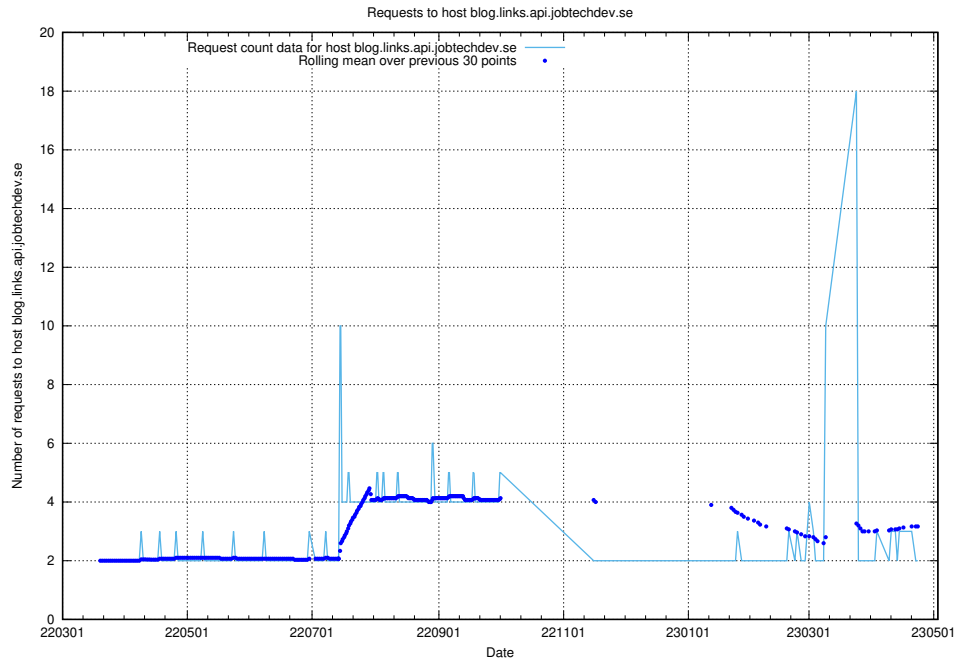

7.501 Usage of `blog.links.api.jobtechdev.se`

Here, we count the number of requests to host `blog.links.api.jobtechdev.se`.