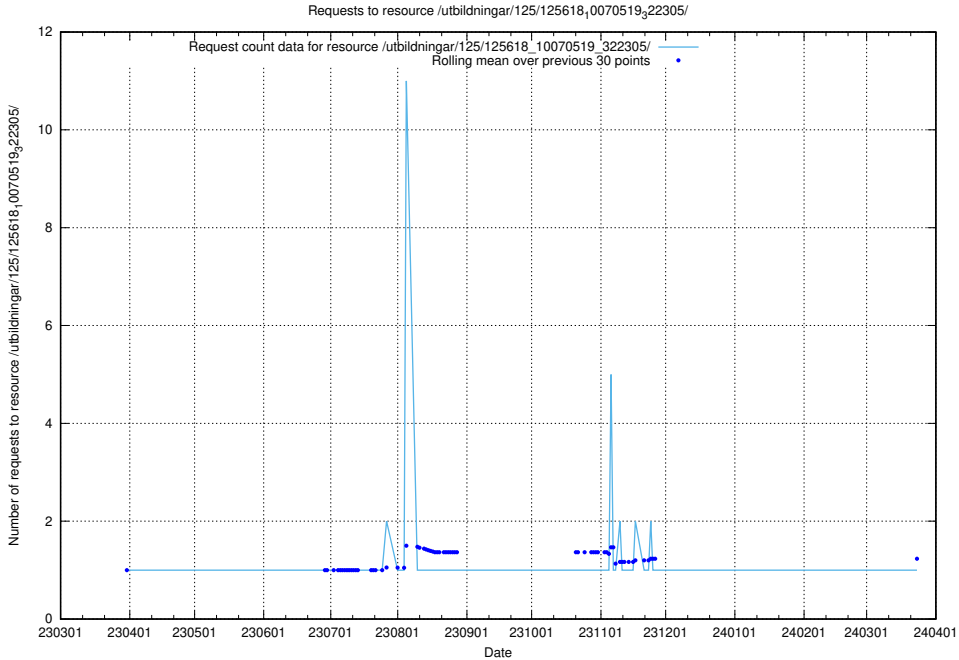

5.6983 Usage of /utbildningar/125/125618_10070519_322305/

Here, we count the number of requests to resource /utbildningar/125/125618_10070519_322305/.