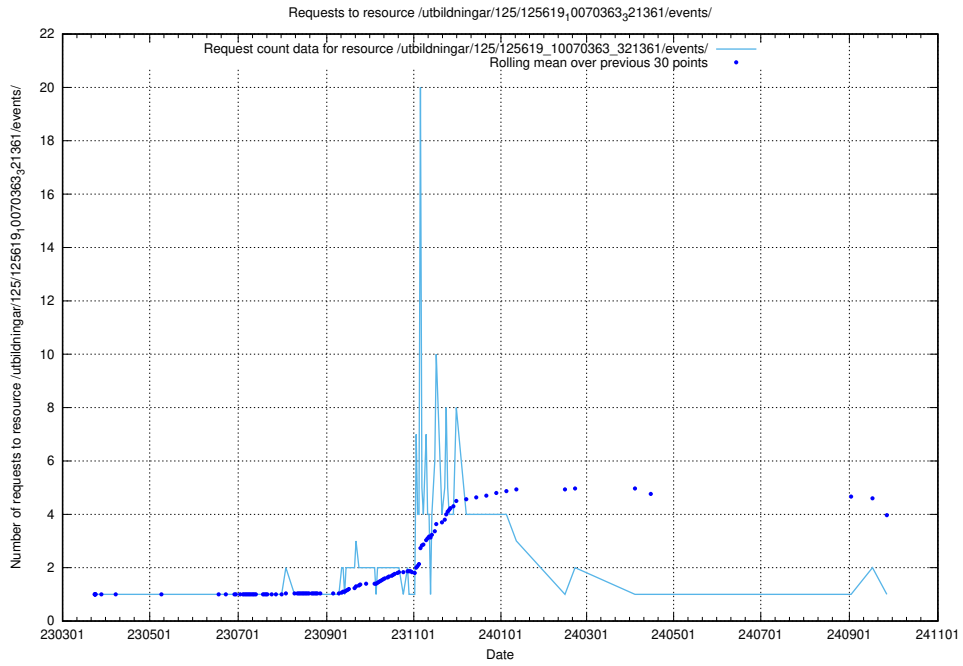

Here, we count the number of requests to resource /utbildningar/125/125619_10070363_321361/events/

5.1105 Usage of /utbildningar/125/125619_10070363_321361/

Here, we count the number of requests to resource /utbildningar/125/125619_10070363_321361/.