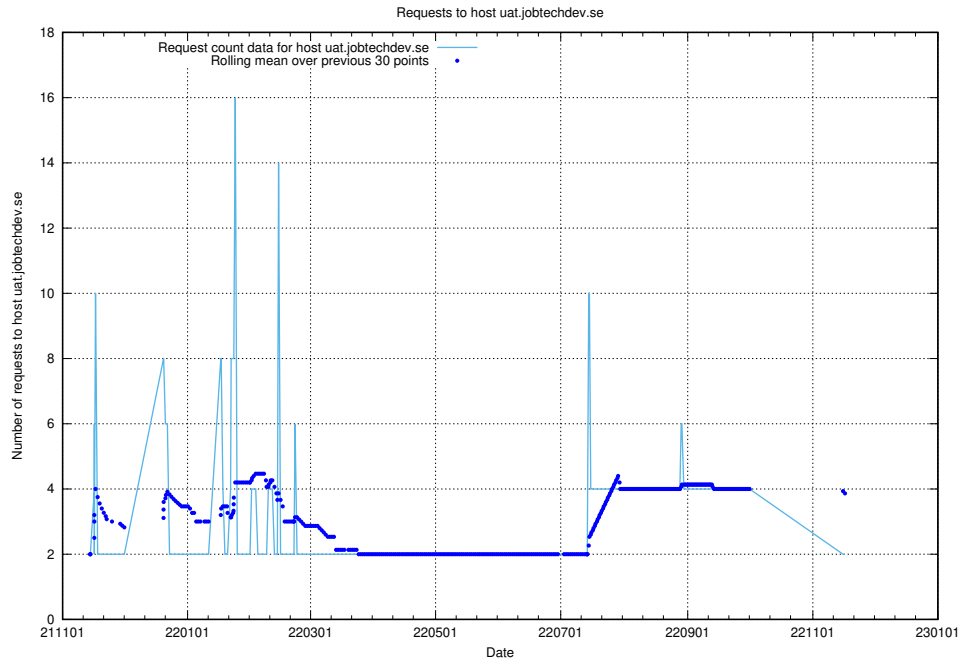

7.562 Usage of uat.jobtechdev.se

Here, we count the number of requests to host uat.jobtechdev.se.