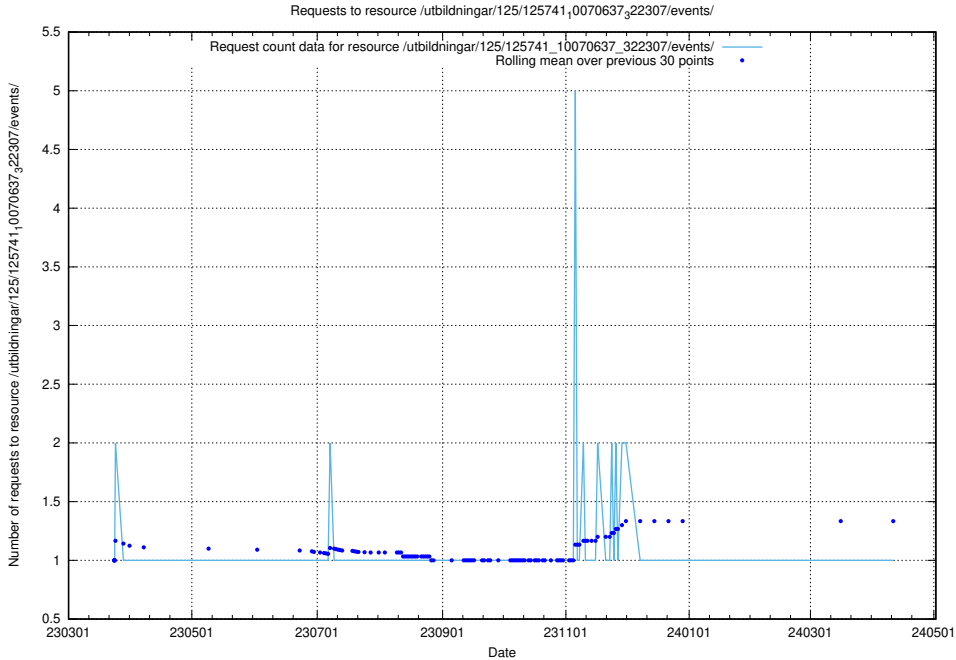

5.997 Usage of /utbildningar/125/125741_10070637_322307/events/

Here, we count the number of requests to resource /utbildningar/125/125741_10070637_322307/events/