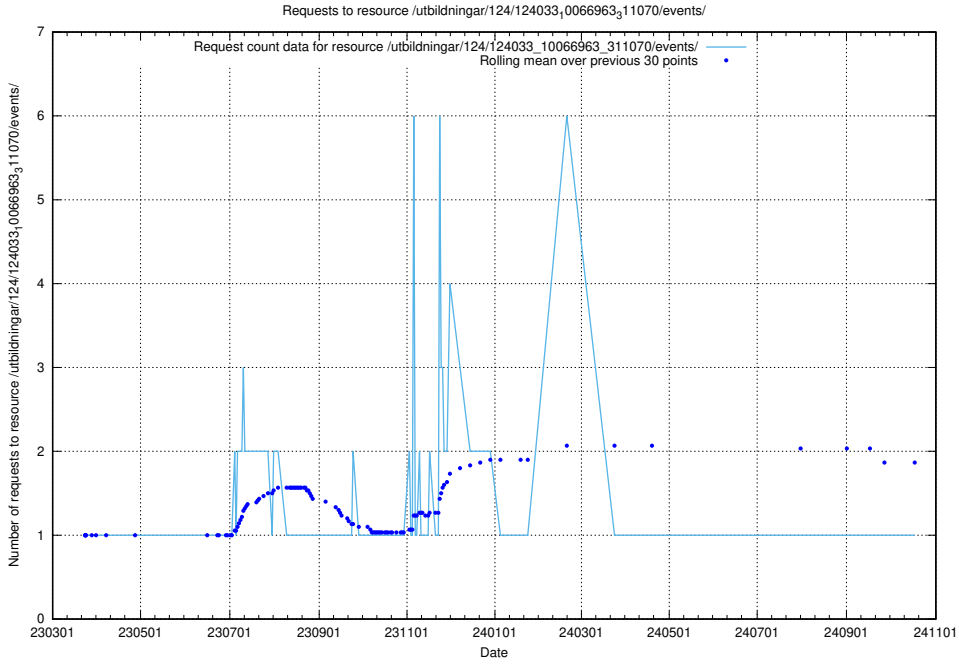

5.5373 Usage of /utbildningar/124/124033_10066963_311070/events/

Here, we count the number of requests to resource /utbildningar/124/124033_10066963_311070/events/