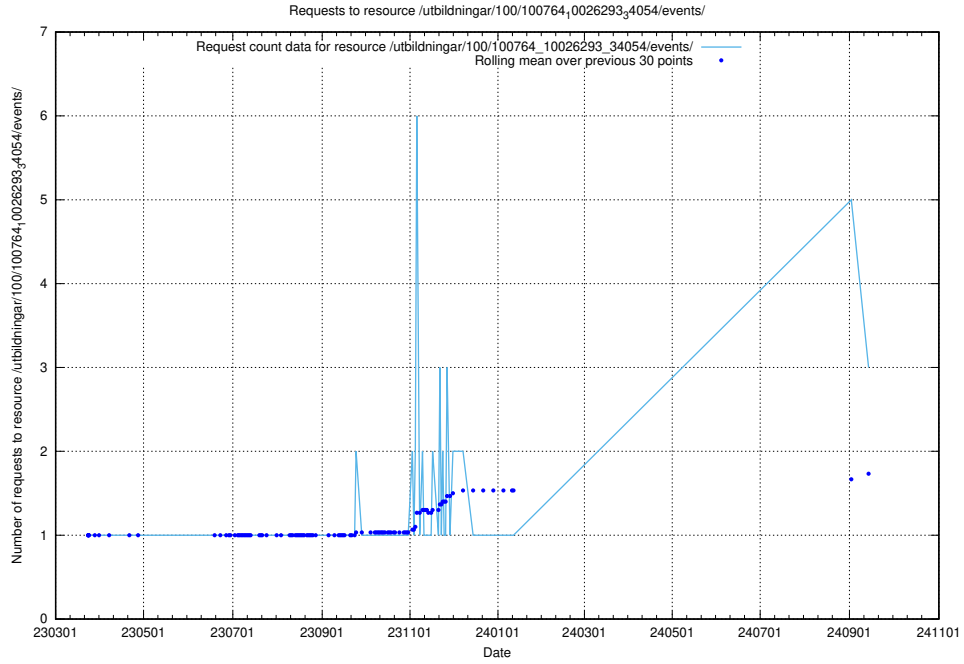

Here, we count the number of requests to resource /utbildningar/125/125700_10070443_321899/.

5.463 Usage of /utbildningar/100/100764_10026293_34054/events/

Here, we count the number of requests to resource /utbildningar/100/100764_10026293_34054/events/.