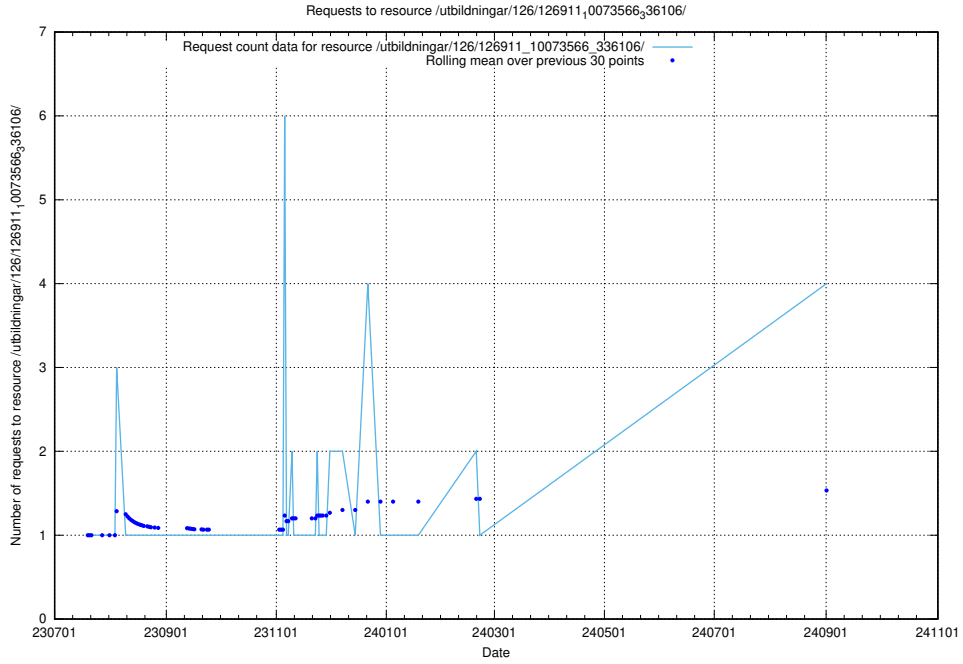

5.336 Usage of /utbildningar/126/126911_10073566_336106/

Here, we count the number of requests to resource /utbildningar/126/126911_10073566_336106/.