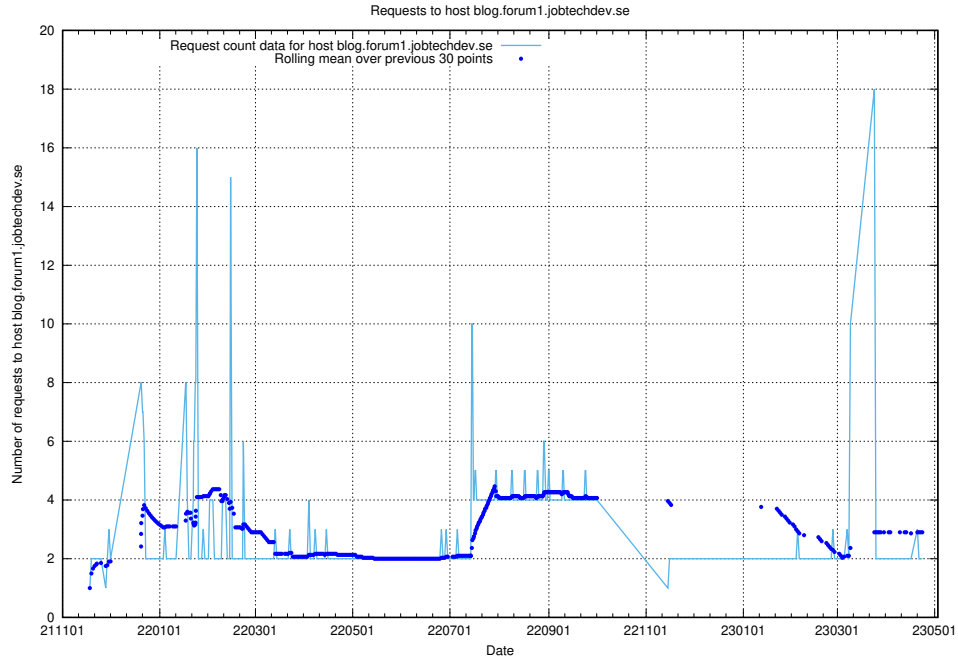

7.490 Usage of `blog.forum1.jobtechdev.se`

Here, we count the number of requests to host `blog.forum1.jobtechdev.se`.