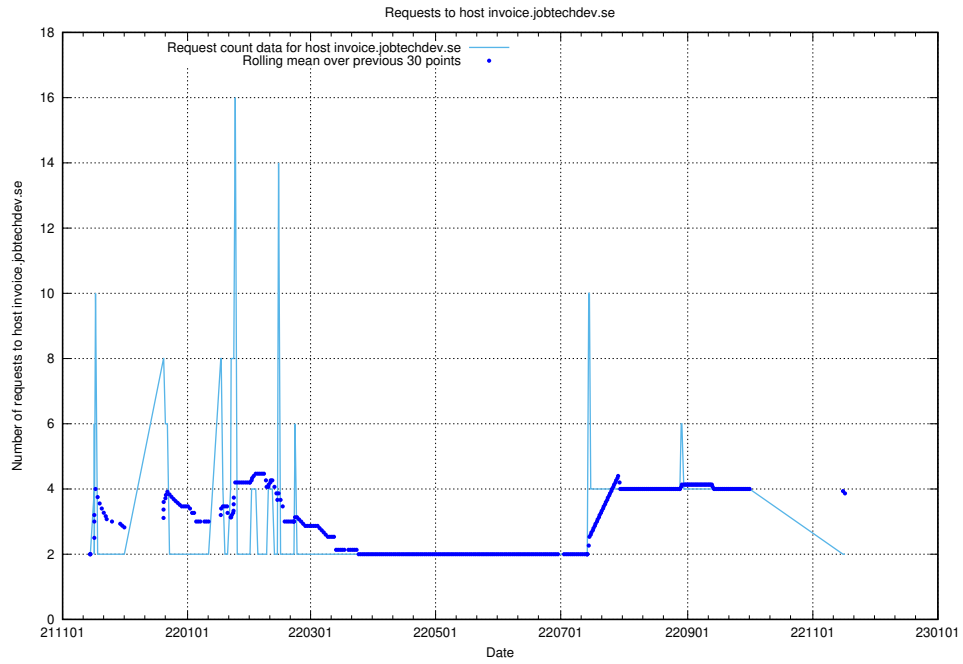

7.603 Usage of invoice.jobtechdev.se

Here, we count the number of requests to host invoice.jobtechdev.se.