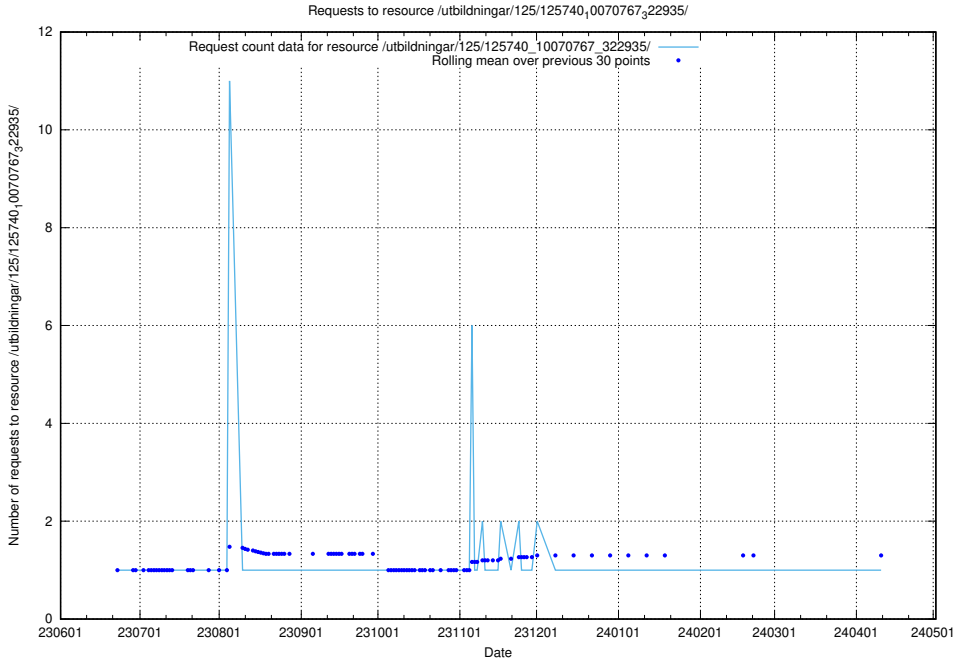

5.6606 Usage of /utbildningar/125/125740_10070767_322935/

Here, we count the number of requests to resource /utbildningar/125/125740_10070767_322935/.