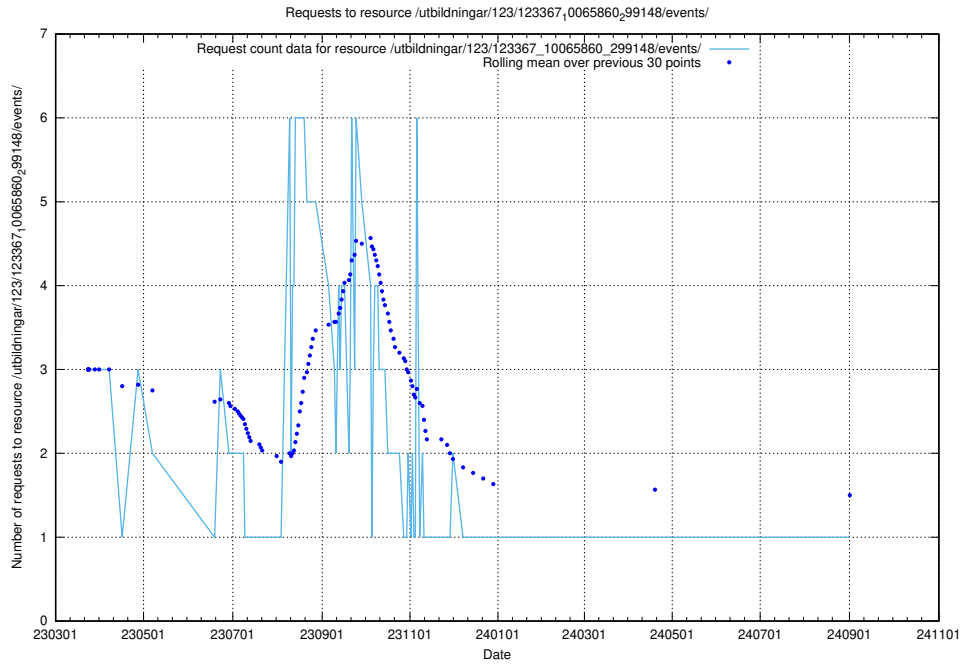

5.7233 Usage of /utbildningar/123/123367_10065860_299148/events/

Here, we count the number of requests to resource /utbildningar/123/123367_10065860_299148/events/