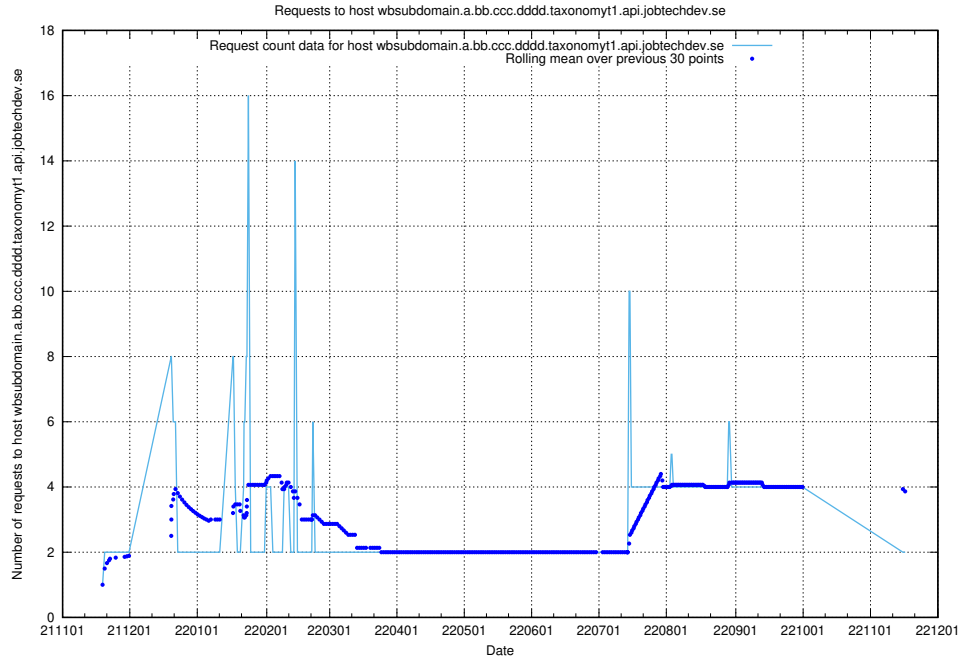

7.465 Usage of wbsubdomain.a.bb.ccc.dddd.taxonomyt1.api.jobtechdev.se

Here, we count the number of requests to host wbsubdomain.a.bb.ccc.dddd.taxonomyt1.api.jobtechdev.se