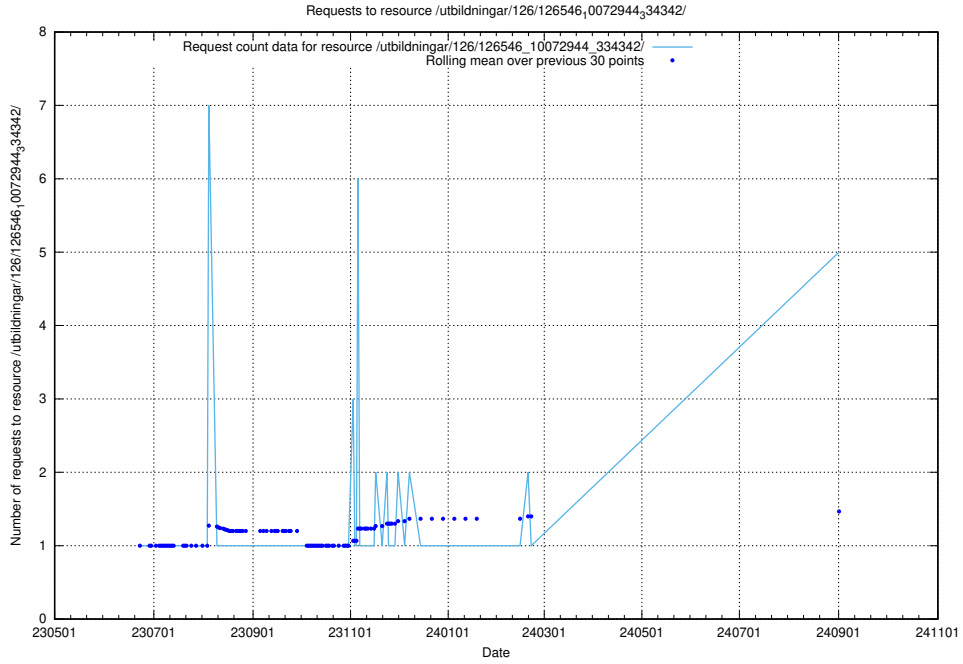

5.234 Usage of /utbildningar/126/126546_10072944_334342/

Here, we count the number of requests to resource /utbildningar/126/126546_10072944_334342/.