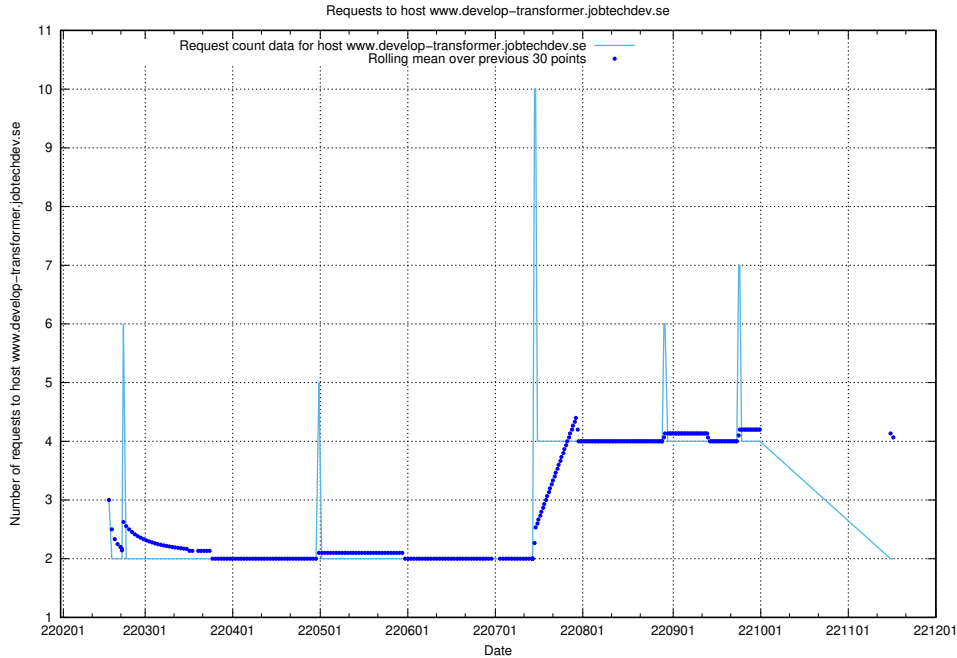

7.545 Usage of cr2q334g064ask5t63f0.jobtechdev.se

Here, we count the number of requests to host cr2q334g064ask5t63f0.jobtechdev.se.

7.546 Usage of www.develop-transformer.jobtechdev.se

Here, we count the number of requests to host www.develop-transformer.jobtechdev.se.