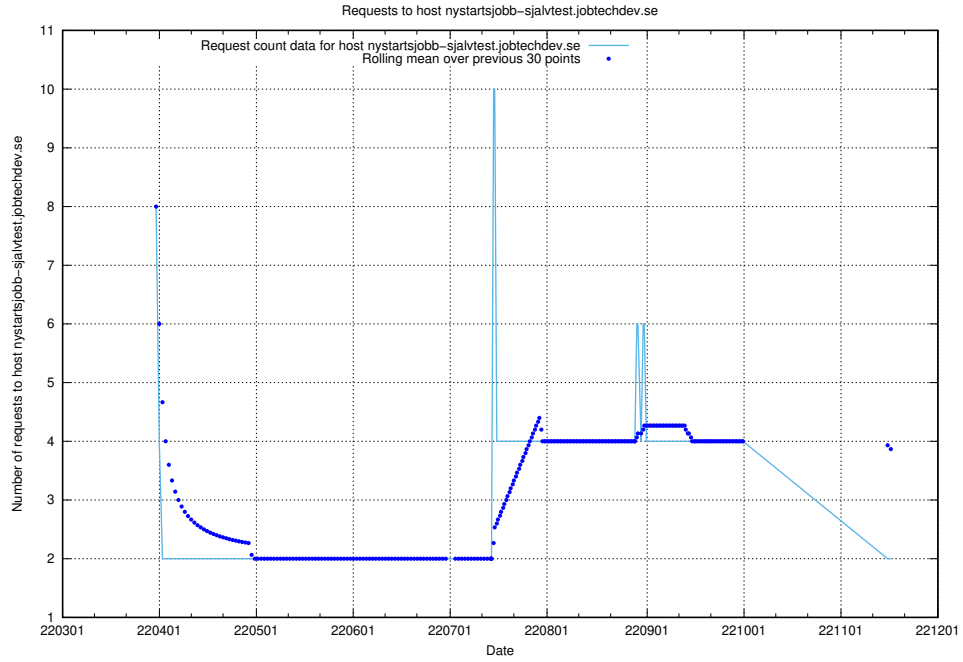

7.487 Usage of nystartsjobb-sjalvtest.jobtechdev.se

Here, we count the number of requests to host nystartsjobb-sjalvtest.jobtechdev.se.