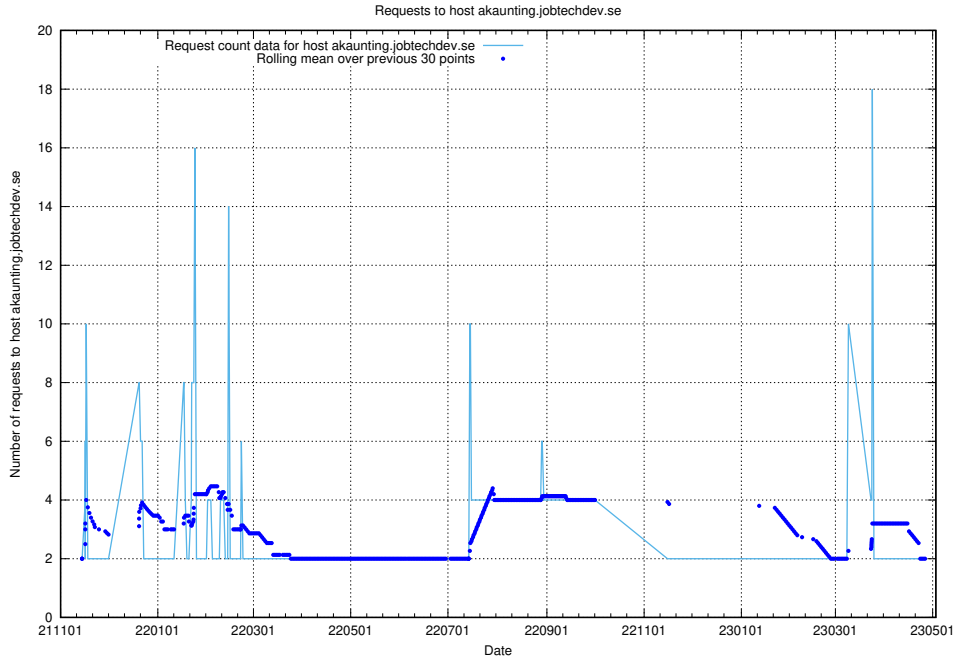

7.296 Usage of akaunting.jobtechdev.se

Here, we count the number of requests to host akaunting.jobtechdev.se.

7.297 Usage of prod-historical-search.jobtechdev.se

Here, we count the number of requests to host prod-historical-search.jobtechdev.se.