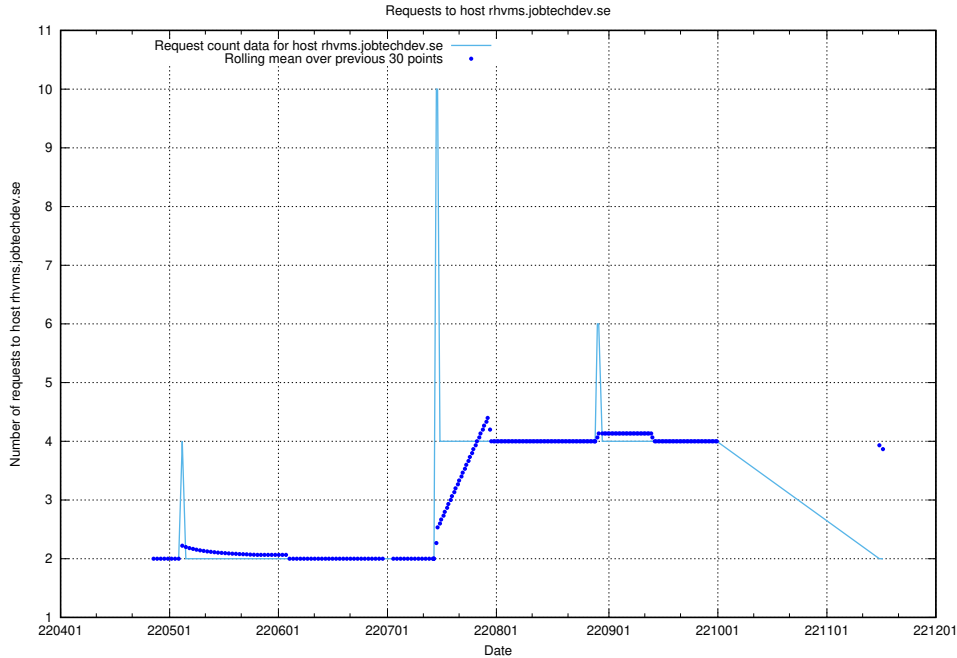

7.453 Usage of rhvms.jobtechdev.se

Here, we count the number of requests to host rhvms.jobtechdev.se.

7.454 Usage of arbetsformedlingen.se.apps.standby.services.jtech.se

Here, we count the number of requests to host arbetsformedlingen.se.apps.standby.services.jtech.se.