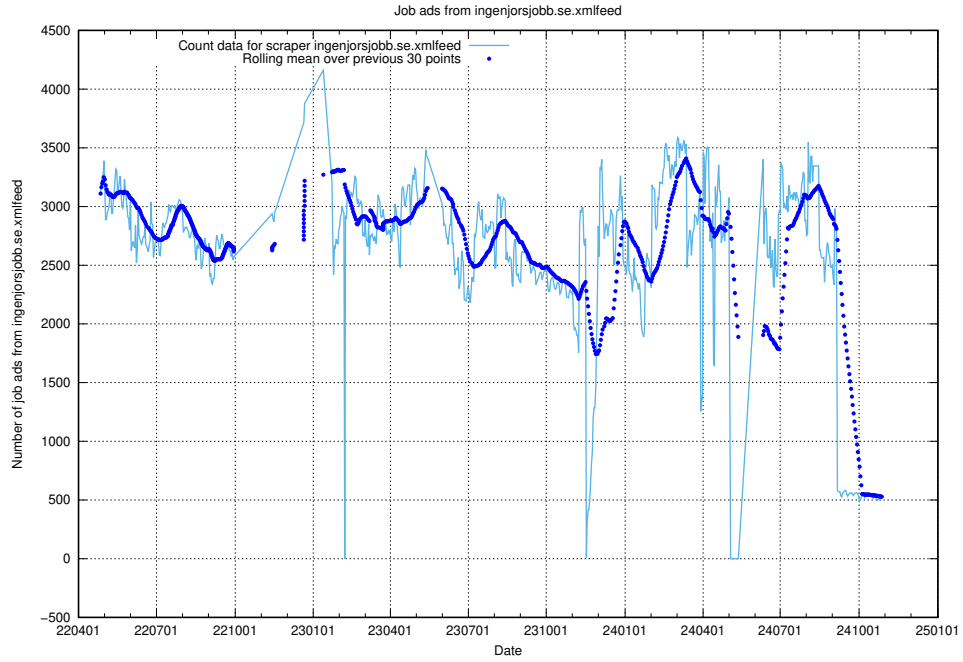

13.8 Number of ads by scraper ingenjorsjobb.se.xmlfeed

Here, we count the number of job ads scraped from ingenjorsjobb.se.xmlfeed.