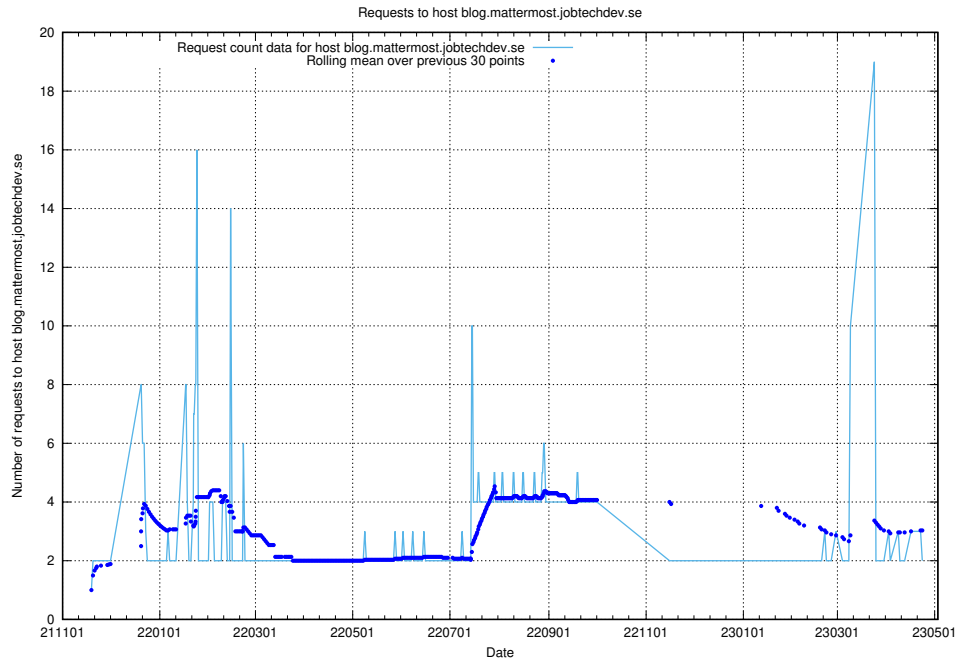

7.479 Usage of `blog.mattermost.jobtechdev.se`

Here, we count the number of requests to host `blog.mattermost.jobtechdev.se`.