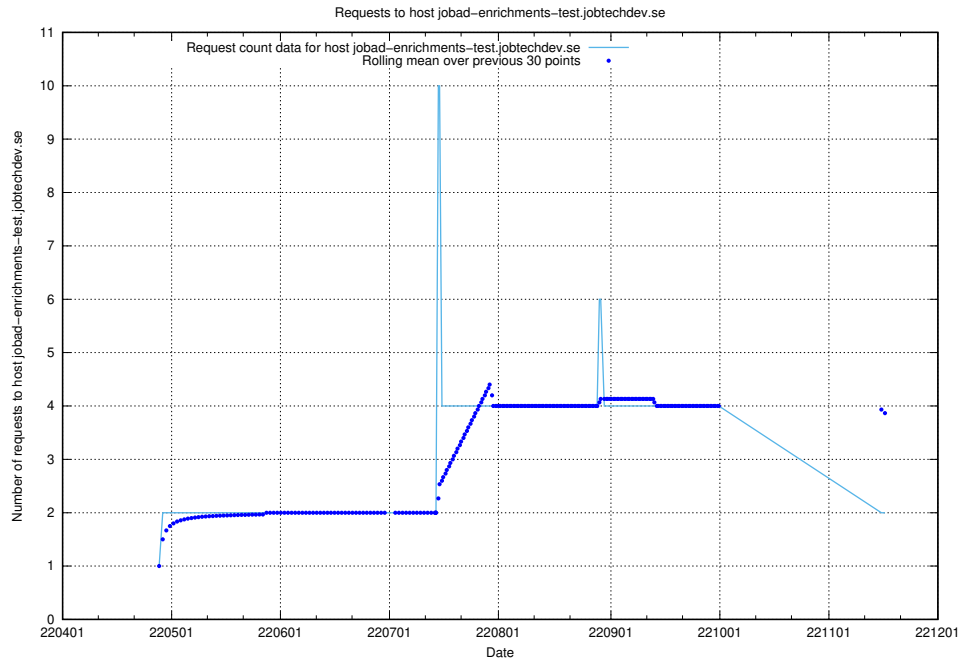

7.447 Usage of `jobad-enrichments-test.jobtechdev.se`

Here, we count the number of requests to host `jobad-enrichments-test.jobtechdev.se`.