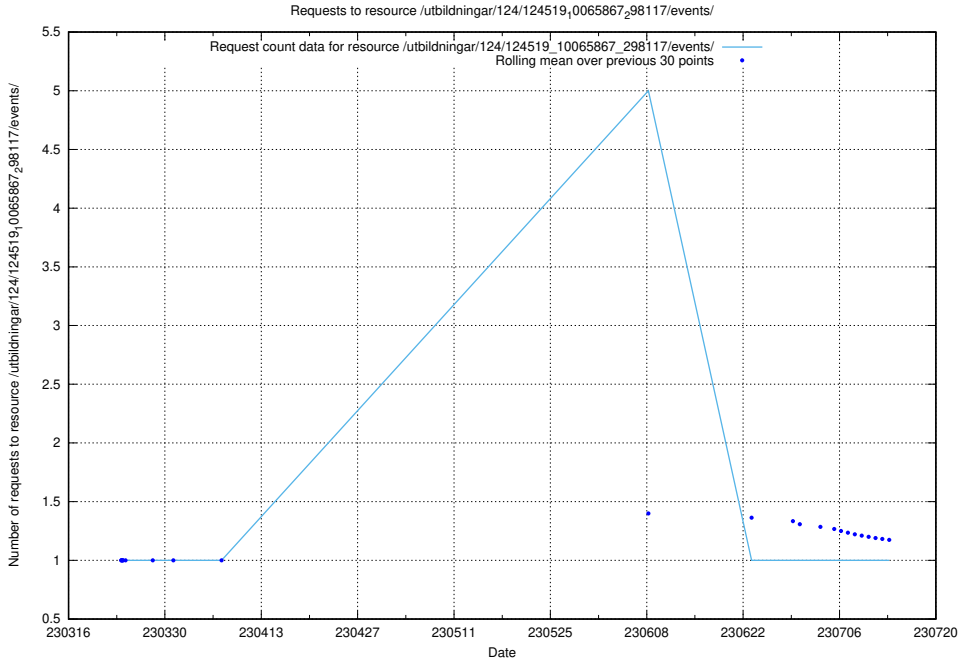

Here, we count the number of requests to resource /utbildningar/124/124519_10065867_298117/events/

5.2207 Usage of /utbildningar/124/124515_10065933_301391/events/

Here, we count the number of requests to resource /utbildningar/124/124515_10065933_301391/events/