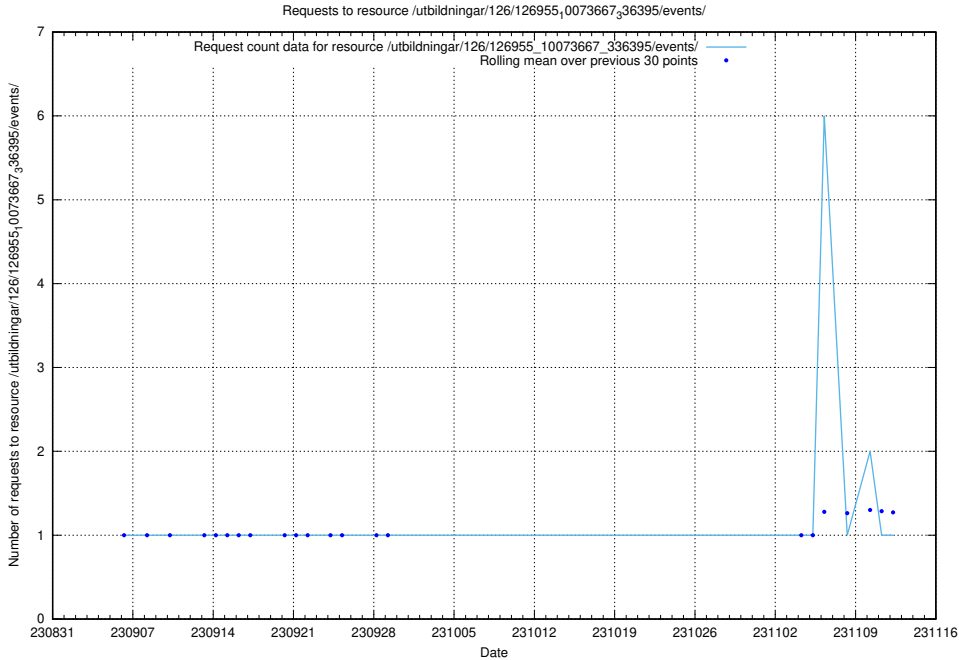

Here, we count the number of requests to resource /utbildningar/437/43758_10024008_29969/.

5.5581 Usage of /utbildningar/126/126955_10073667_336395/events/

Here, we count the number of requests to resource /utbildningar/126/126955_10073667_336395/events/