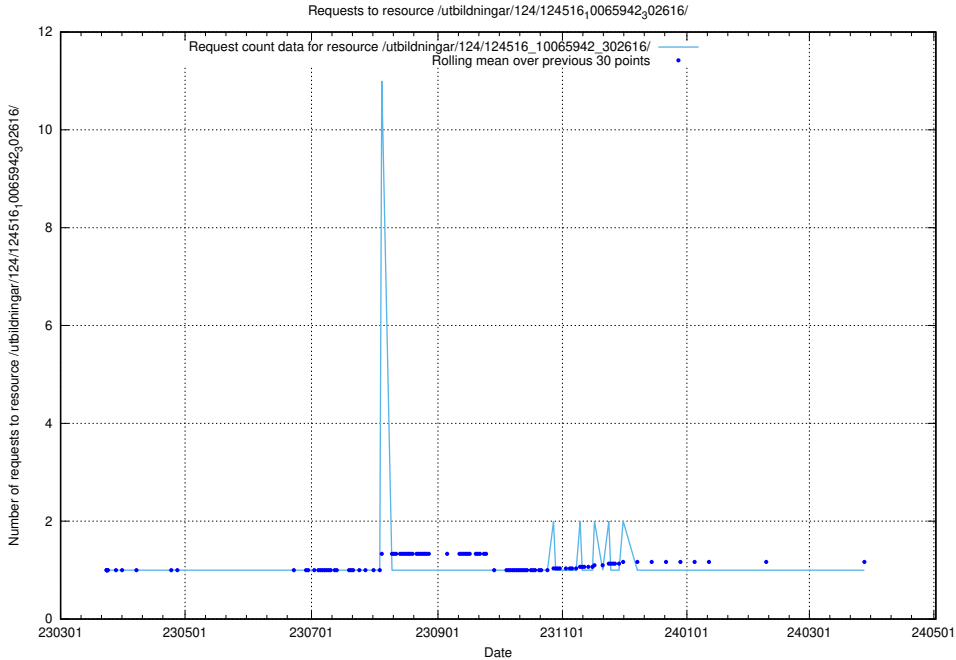

5.2387 Usage of /utbildningar/124/124516_10065942_302616/

Here, we count the number of requests to resource /utbildningar/124/124516_10065942_302616/.