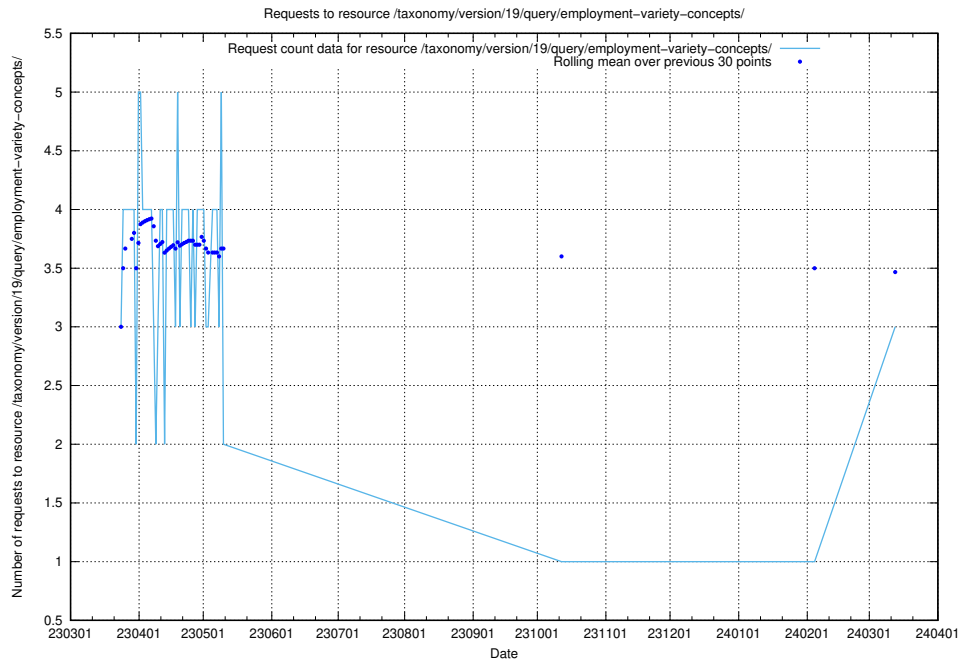

5.498 Usage of /taxonomy/version/19/query/employment-variety-concepts/

Here, we count the number of requests to resource /taxonomy/version/19/query/employment-variety-concepts/.

5.499 Usage of /utbildningar/437/43757_10024113_309027/events/