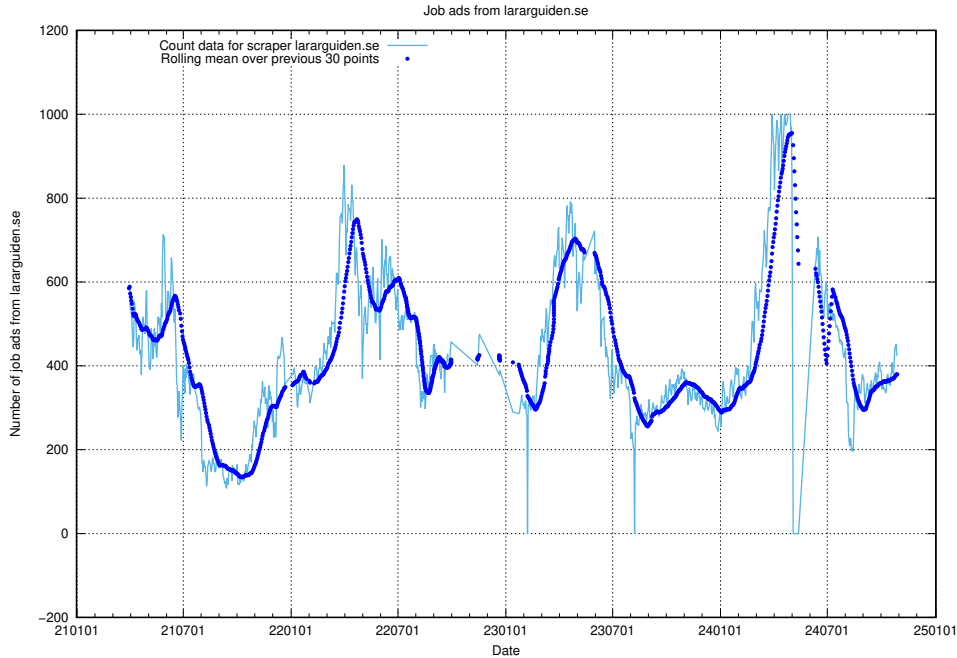

13.10 Number of ads by scraper lararguiden.se

Here, we count the number of job ads scraped from lararguiden.se.