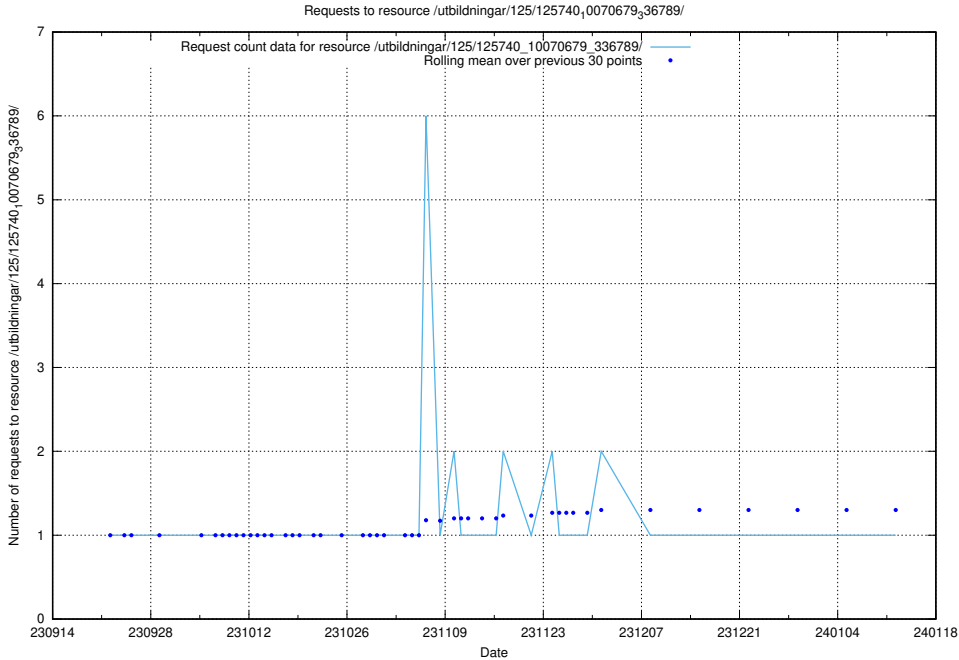

5.5437 Usage of /utbildningar/125/125740_10070679_336789/

Here, we count the number of requests to resource /utbildningar/125/125740_10070679_336789/.