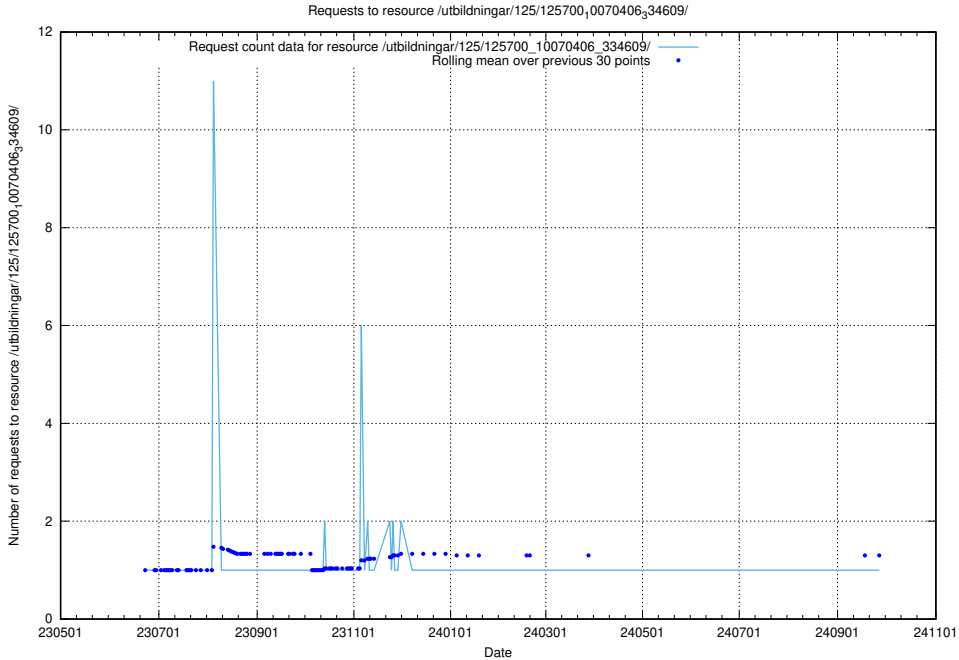

5.6618 Usage of /utbildningar/125/125700_10070406_334609/

Here, we count the number of requests to resource /utbildningar/125/125700_10070406_334609/.