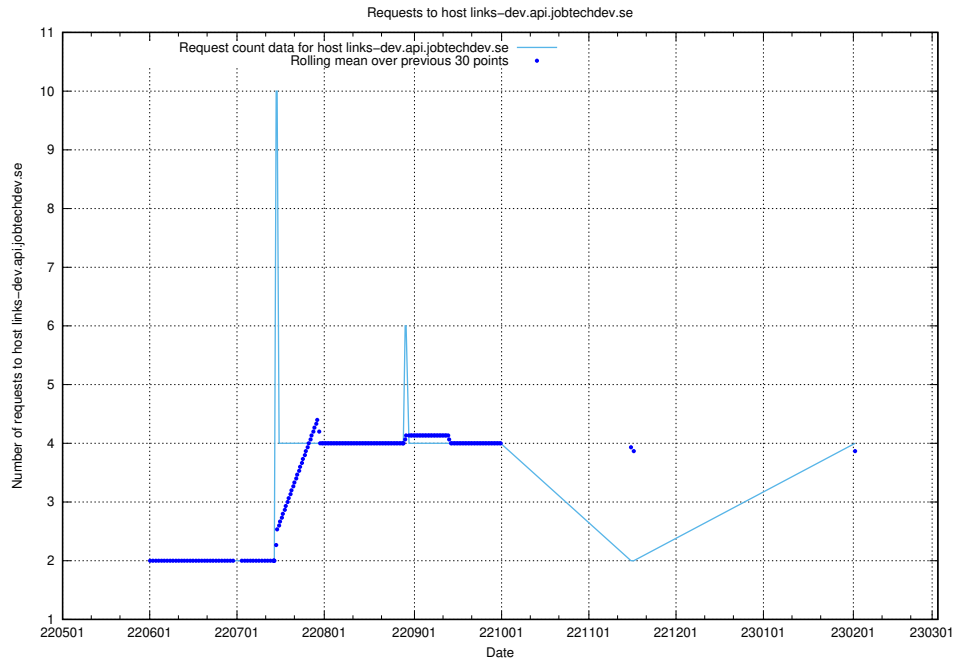

7.151 Usage of links-dev.api.jobtechdev.se

Here, we count the number of requests to host links-dev.api.jobtechdev.se.