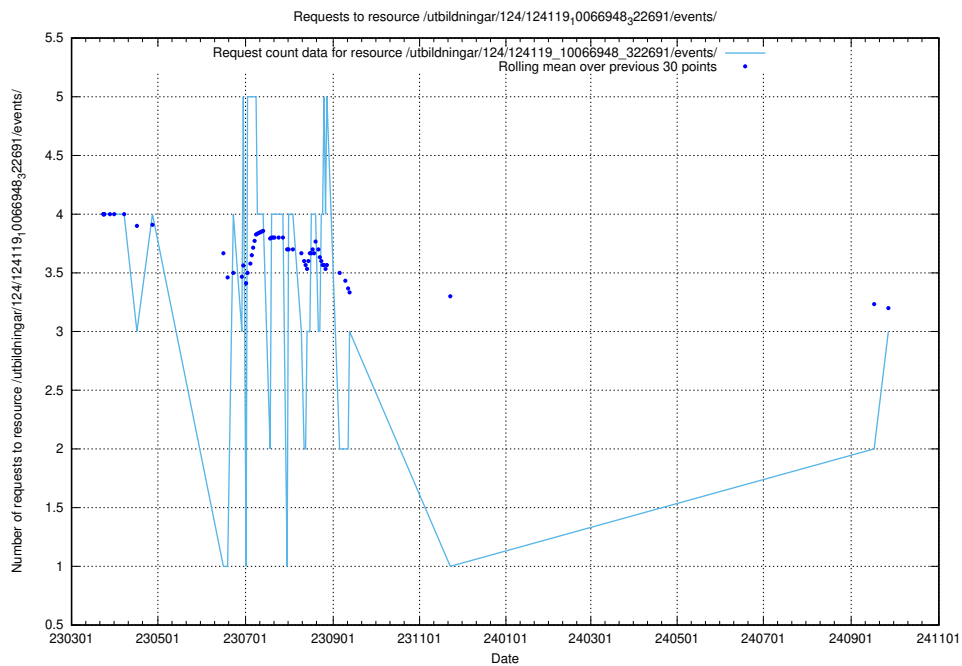

5.503 Usage of /utbildningar/124/124119_10066948_322691/events/

Here, we count the number of requests to resource /utbildningar/124/124119_10066948_322691/events/