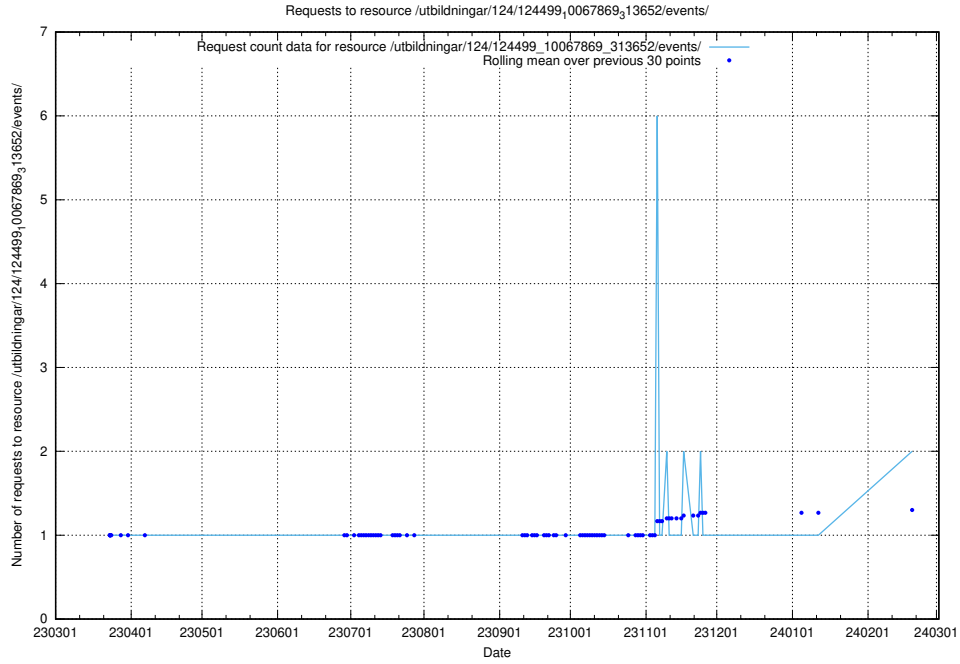

5.653 Usage of /utbildningar/124/124499_10067869_313652/events/

Here, we count the number of requests to resource /utbildningar/124/124499_10067869_313652/events/