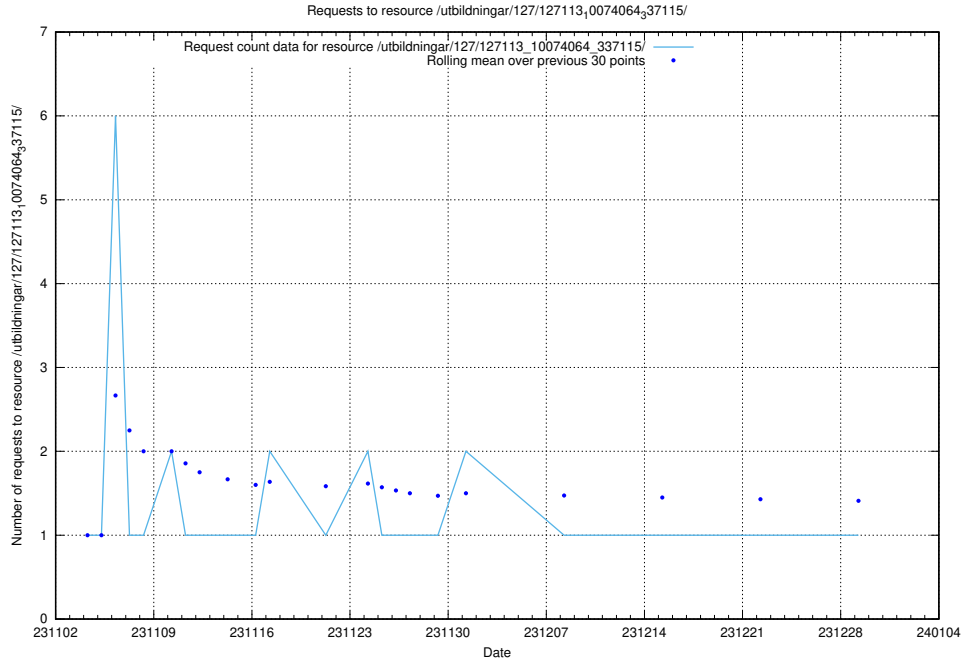

5.5053 Usage of /utbildningar/127/127113_10074064_337115/

Here, we count the number of requests to resource /utbildningar/127/127113_10074064_337115/.