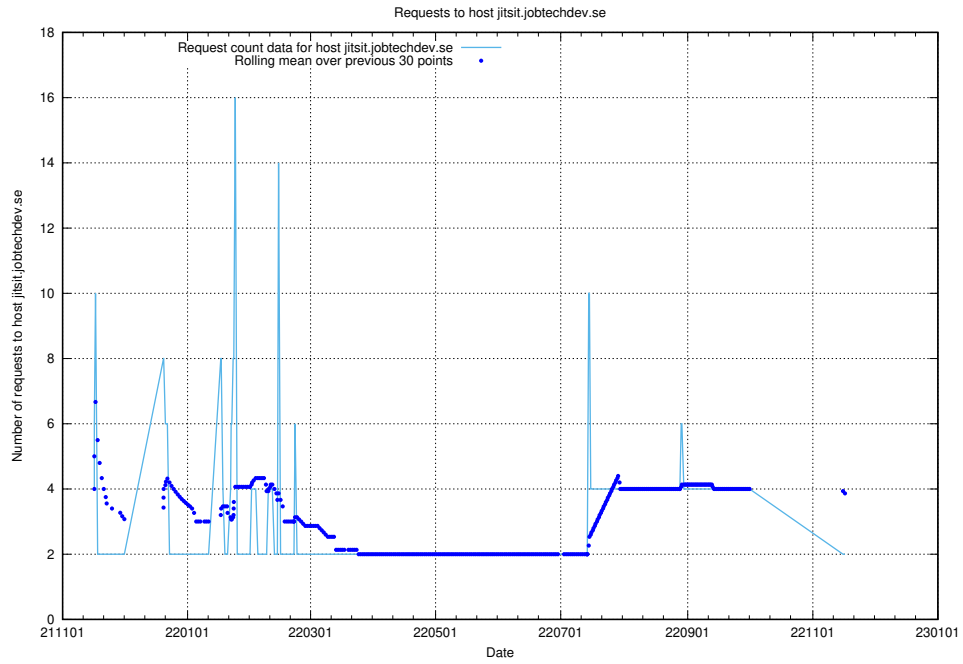

7.505 Usage of jitsit.jobtechdev.se

Here, we count the number of requests to host jitsit.jobtechdev.se.