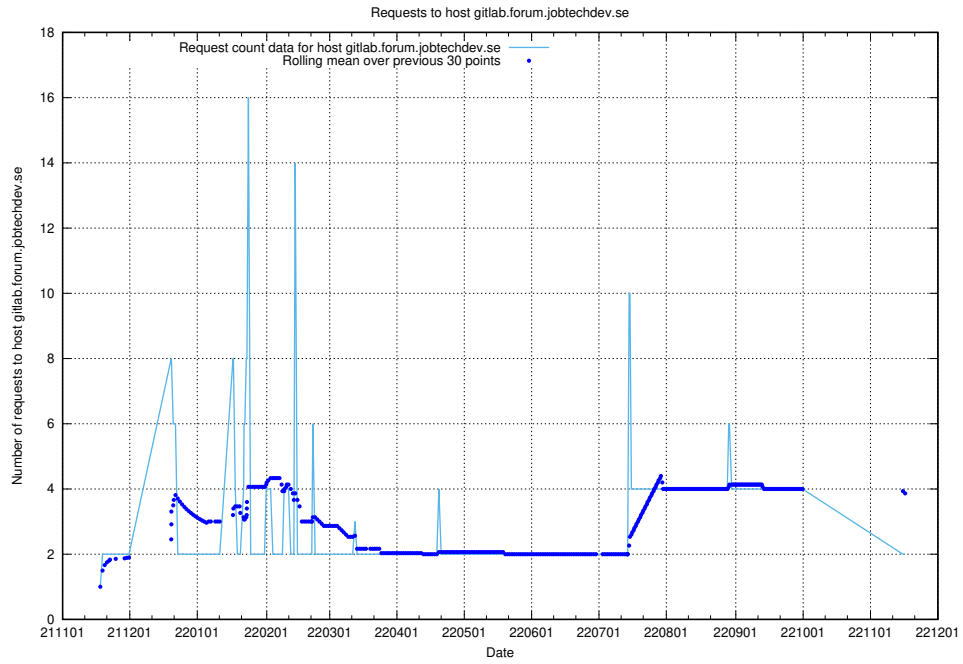

7.484 Usage of opensearch-onprem.jobtechdev.se

Here, we count the number of requests to host opensearch-onprem.jobtechdev.se.

7.485 Usage of gitlab.forum.jobtechdev.se

Here, we count the number of requests to host gitlab.forum.jobtechdev.se.