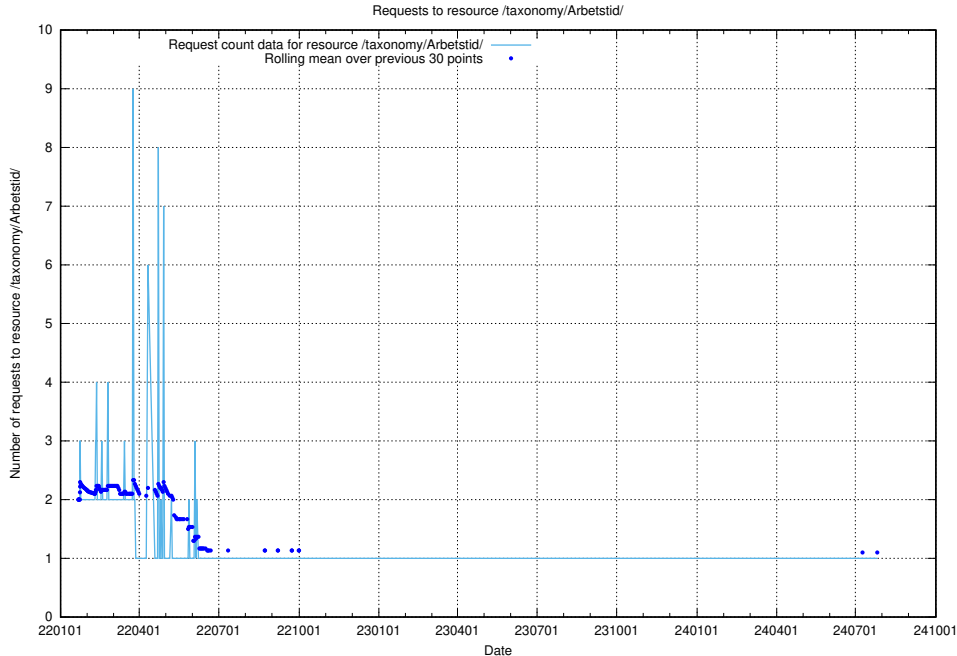

5.2656 Usage of /taxonomy/Arbetstid/

Here, we count the number of requests to resource /taxonomy/Arbetstid/.