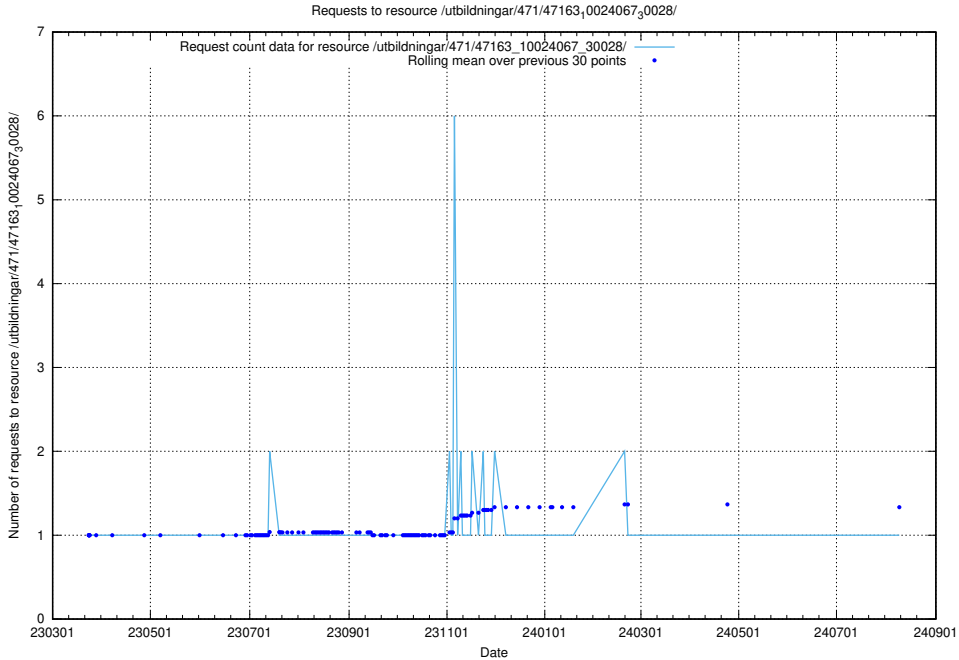

5.7287 Usage of /utbildningar/471/47163_10024067_30028/

Here, we count the number of requests to resource /utbildningar/471/47163_10024067_30028/.