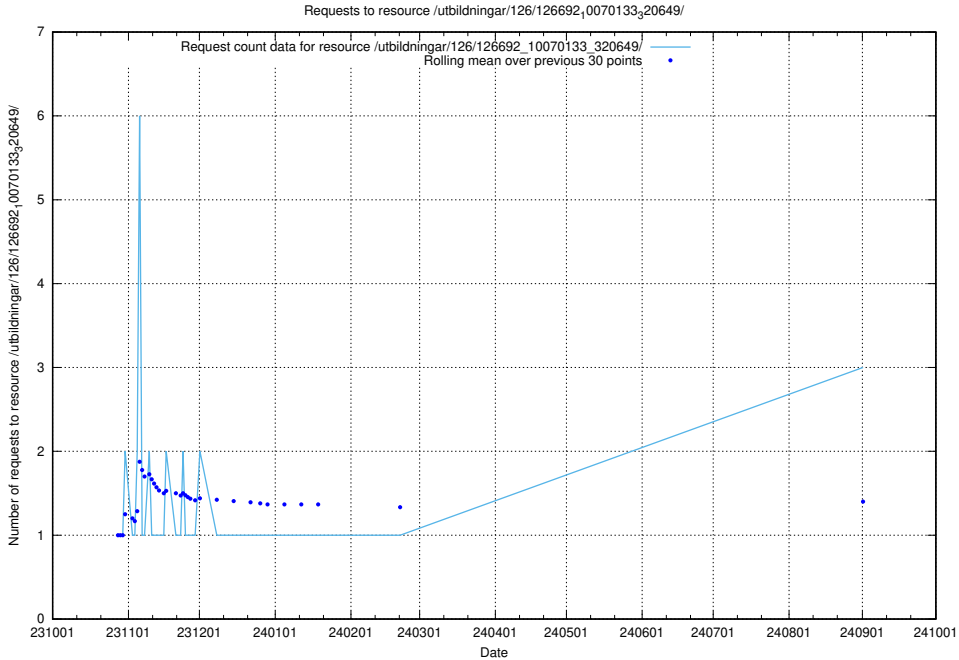

5.431 Usage of /utbildningar/126/126692_10070133_320649/

Here, we count the number of requests to resource /utbildningar/126/126692_10070133_320649/.