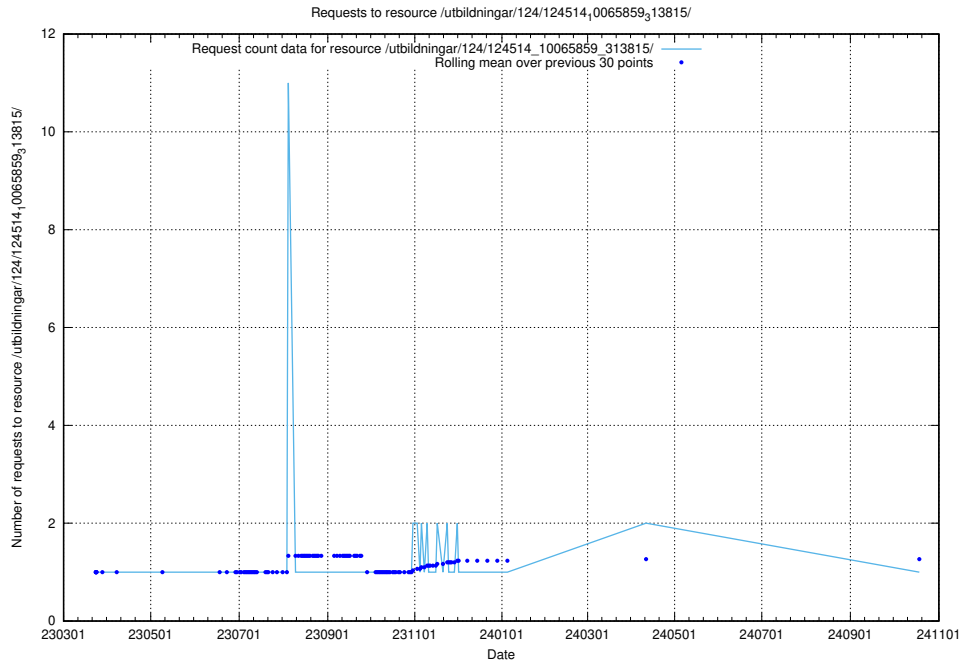

5.2999 Usage of /utbildningar/124/124514_10065859_313815/

Here, we count the number of requests to resource /utbildningar/124/124514_10065859_313815/.