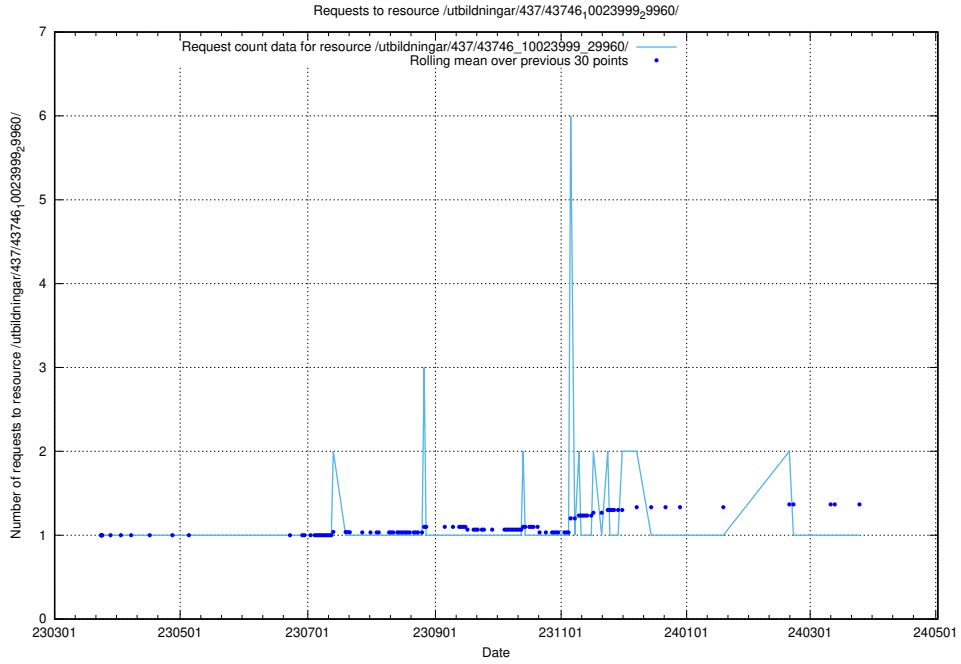

5.7359 Usage of /utbildningar/437/43746_10023999_29960/

Here, we count the number of requests to resource /utbildningar/437/43746_10023999_29960/.