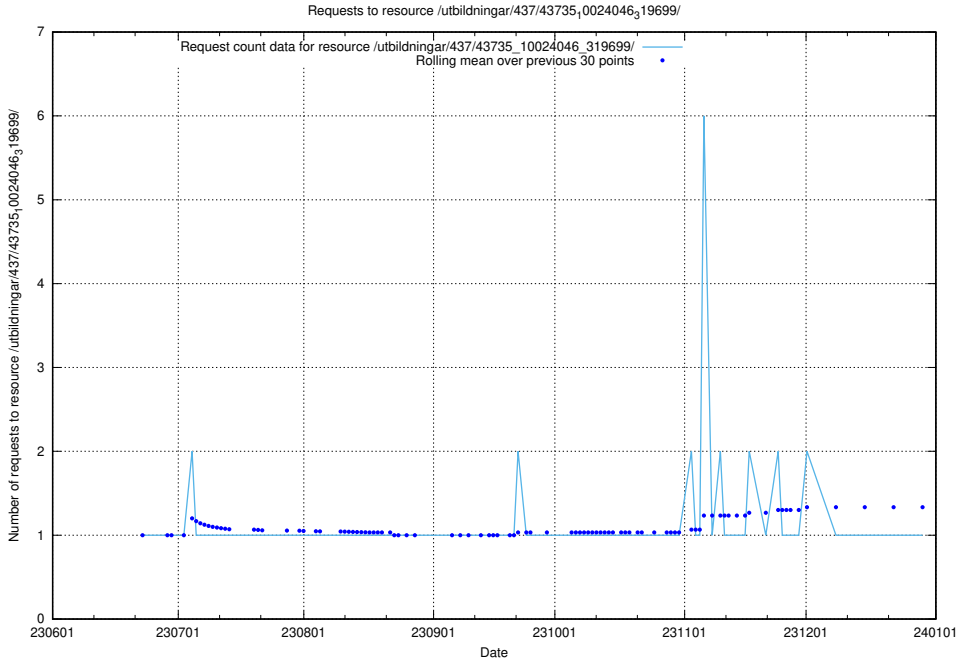

5.6509 Usage of /utbildningar/437/43735_10024046_319699/

Here, we count the number of requests to resource /utbildningar/437/43735_10024046_319699/.