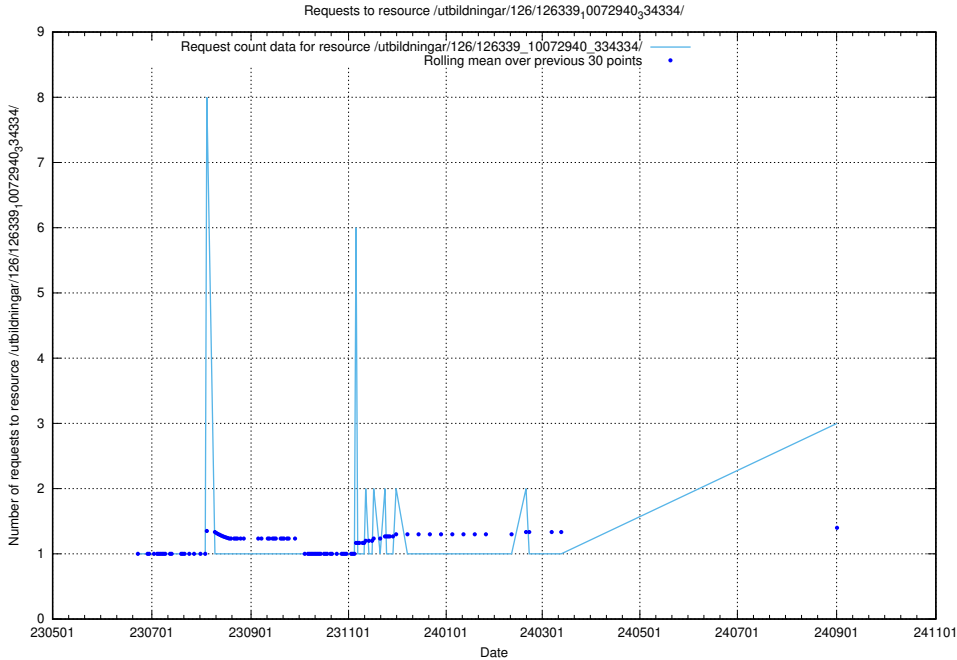

Here, we count the number of requests to resource /utbildningar/126/126694_10073143_334867/.

5.469 Usage of /utbildningar/126/126339_10072940_334334/

Here, we count the number of requests to resource /utbildningar/126/126339_10072940_334334/.