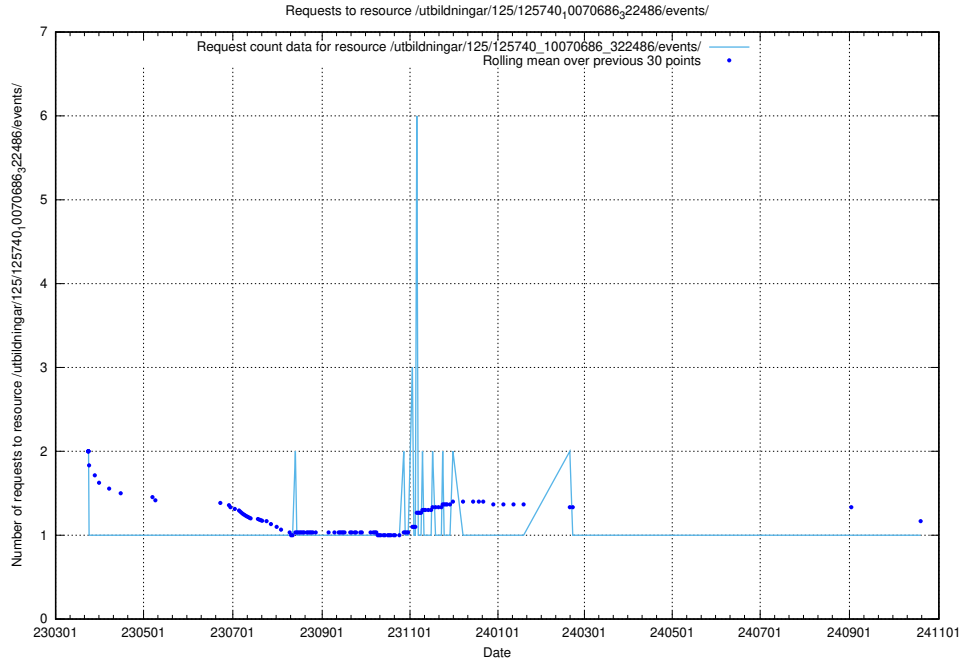

5.7249 Usage of /utbildningar/125/125740_10070686_322486/events/

Here, we count the number of requests to resource /utbildningar/125/125740_10070686_322486/events/