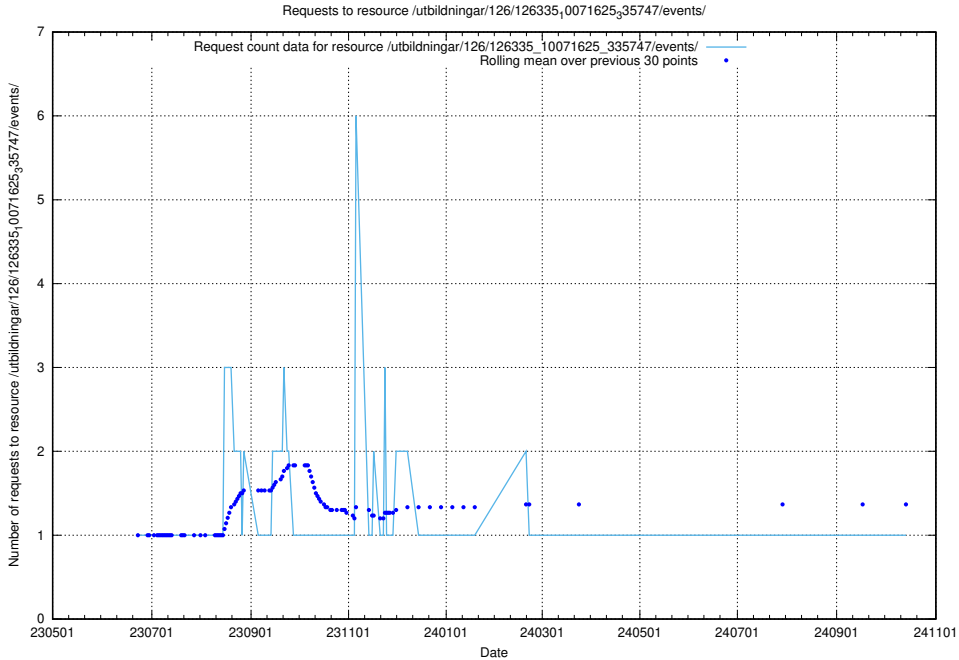

5.6581 Usage of /utbildningar/126/126335_10071625_335747/events/

Here, we count the number of requests to resource /utbildningar/126/126335_10071625_335747/events/