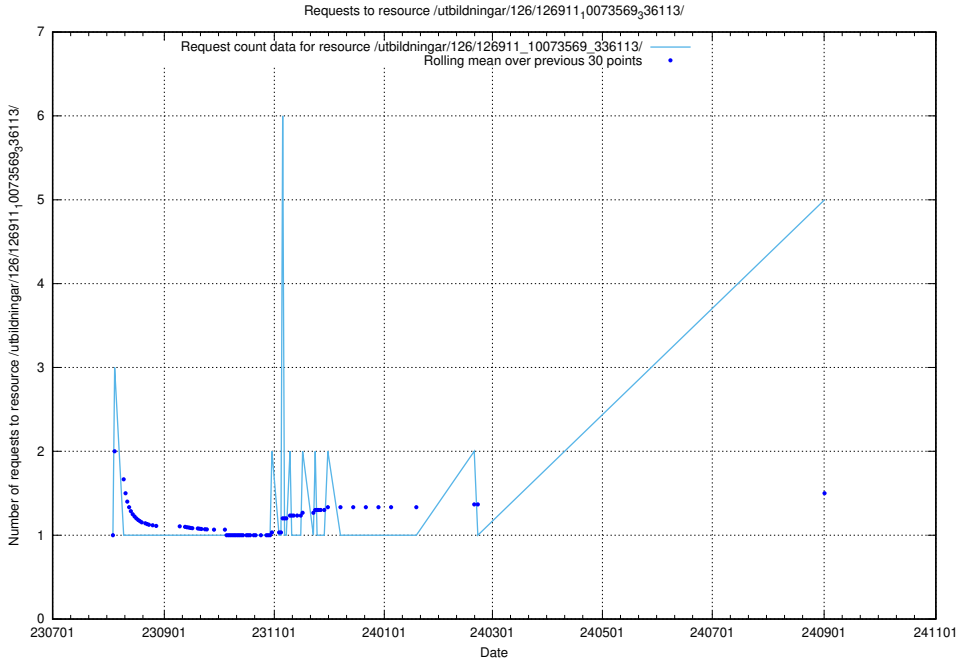

5.225 Usage of /utbildningar/126/126911_10073569_336113/

Here, we count the number of requests to resource /utbildningar/126/126911_10073569_336113/.