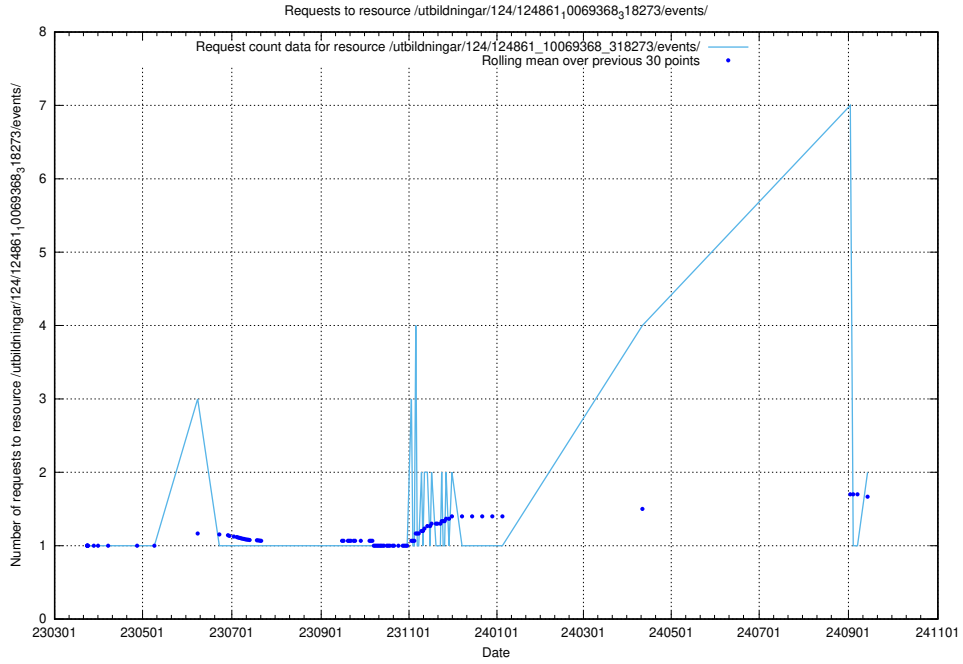

5.537 Usage of /utbildningar/124/124861_10069368_318273/events/

Here, we count the number of requests to resource /utbildningar/124/124861_10069368_318273/events/