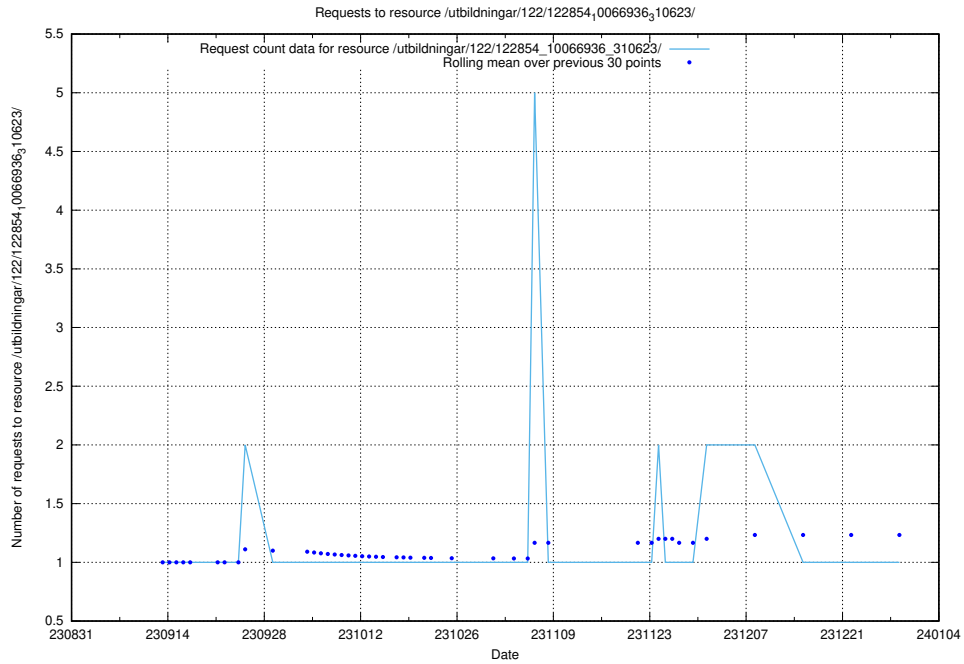

5.5522 Usage of /utbildningar/122/122854_10066936_310623/

Here, we count the number of requests to resource /utbildningar/122/122854_10066936_310623/.