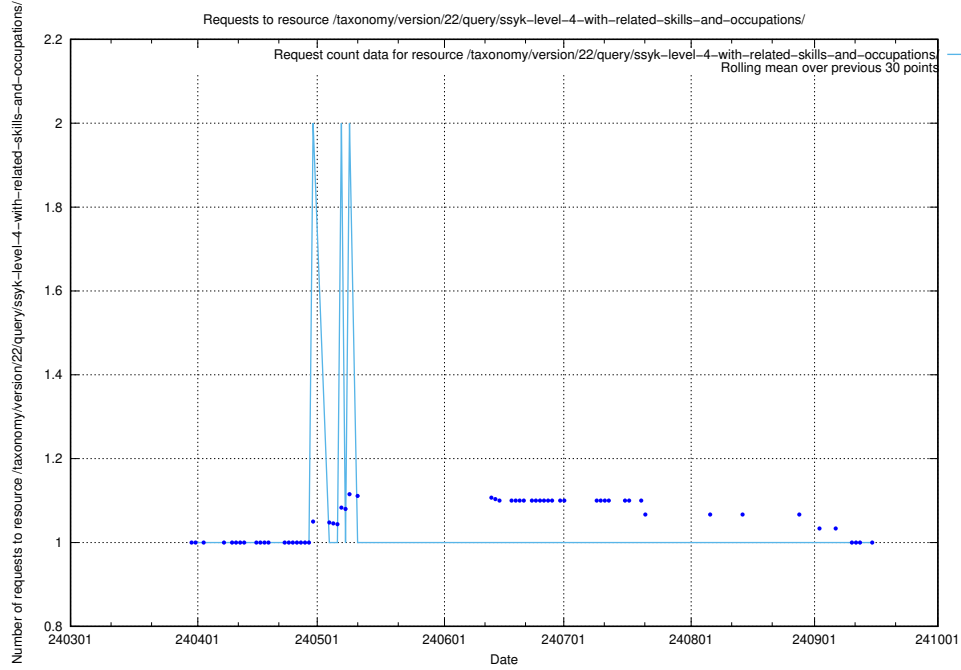

Here, we count the number of requests to resource /taxonomy/version/22/query/ssyk-level-4-with-related-skills-and-occupations/.

5.2514 Usage of /taxonomy/version/22/query/ssyk-level-4-with-related-isco-level-4-groups/