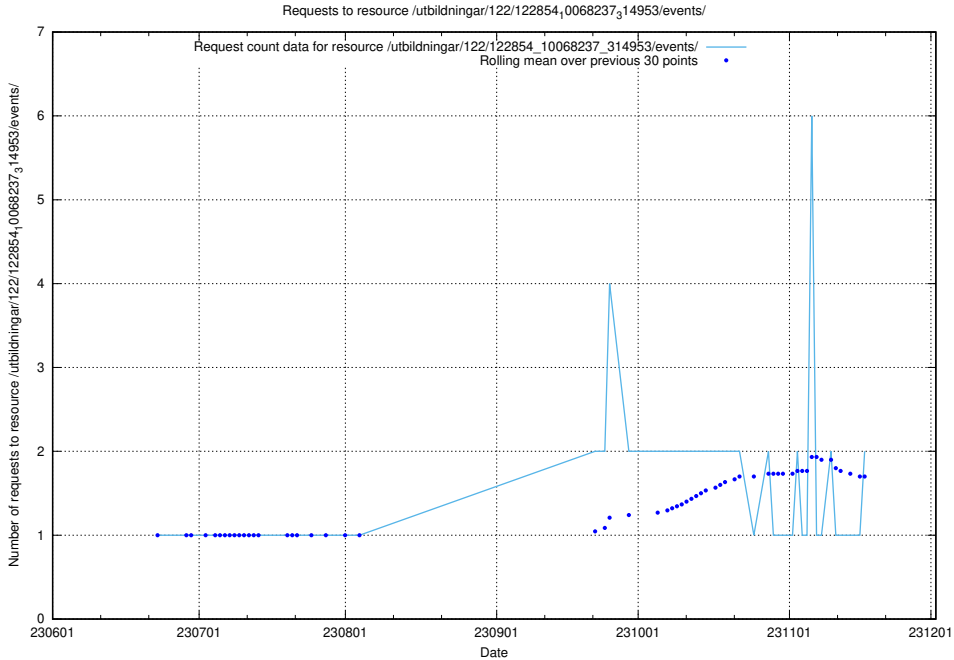

5.932 Usage of /utbildningar/122/122854_10068237_314953/events/

Here, we count the number of requests to resource /utbildningar/122/122854_10068237_314953/events/