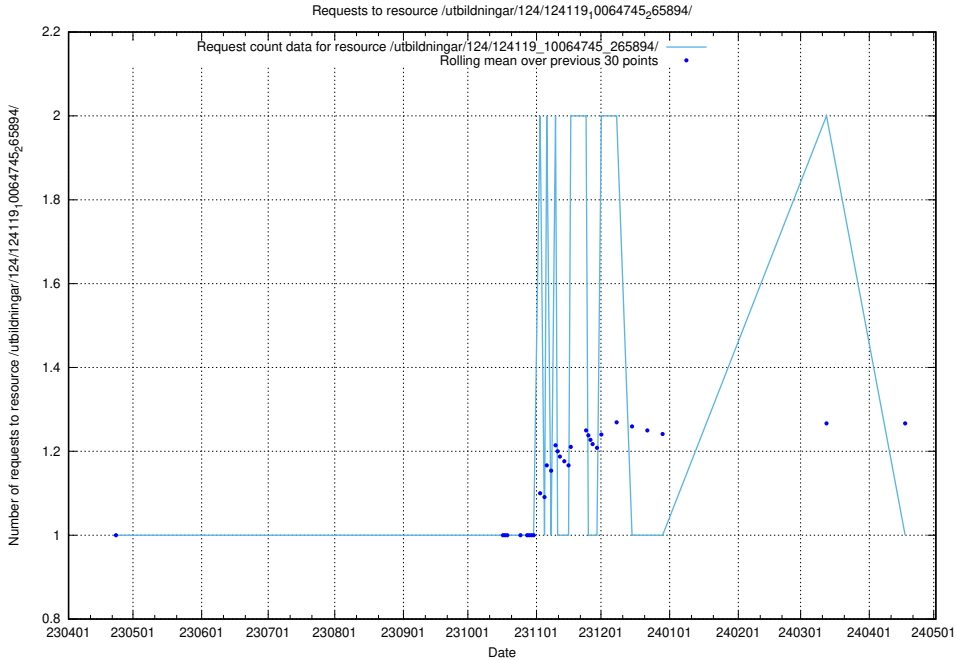

5.6962 Usage of /utbildningar/124/124119_10064745_265894/

Here, we count the number of requests to resource /utbildningar/124/124119_10064745_265894/.