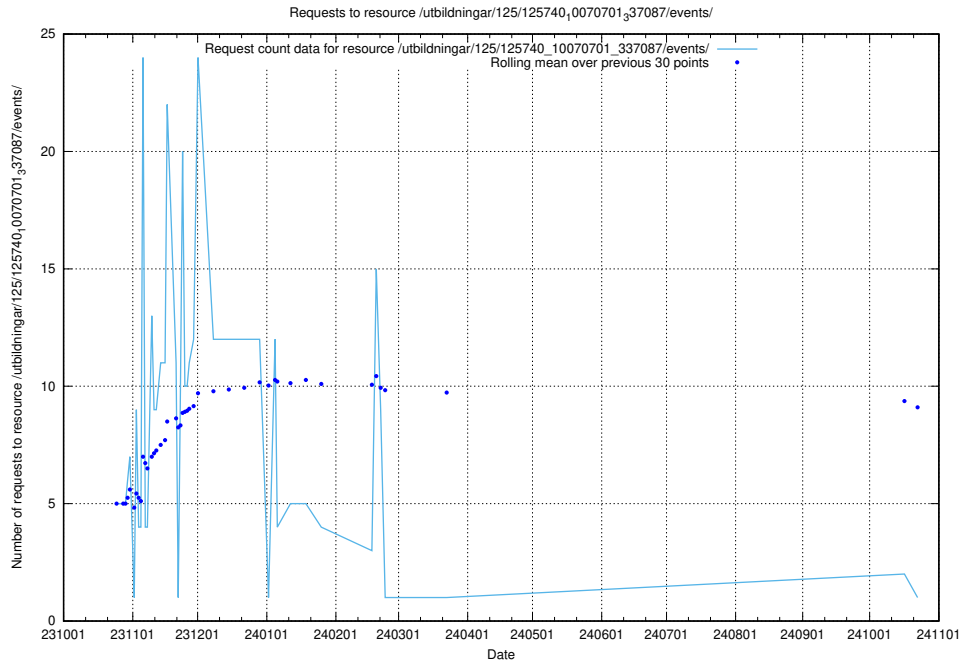

5.5128 Usage of /utbildningar/125/125740_10070701_337087/events/

Here, we count the number of requests to resource /utbildningar/125/125740_10070701_337087/events/