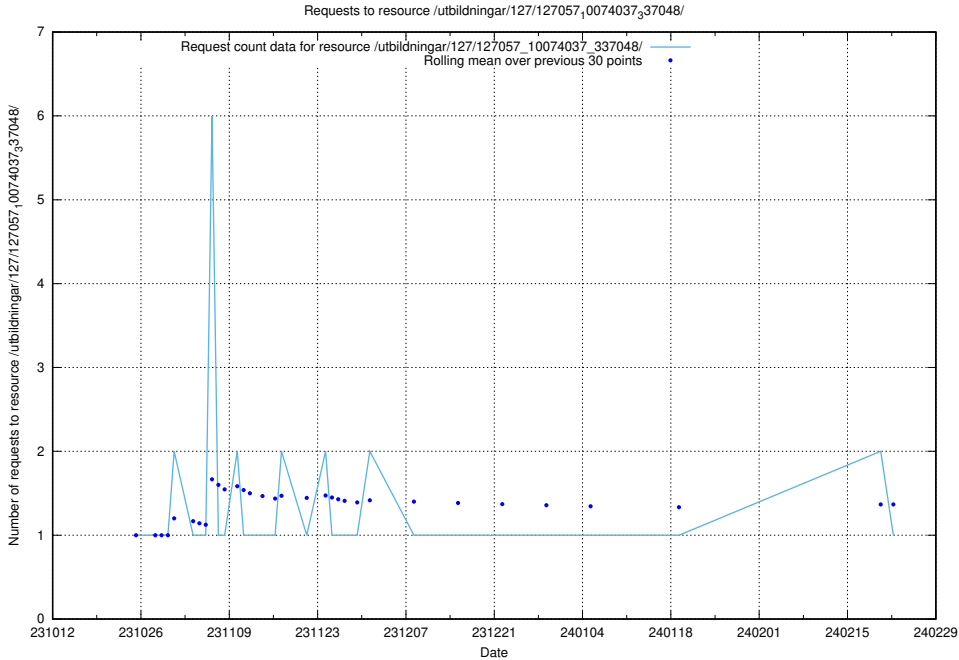

5.5134 Usage of /utbildningar/127/127057_10074037_337048/

Here, we count the number of requests to resource /utbildningar/127/127057_10074037_337048/.