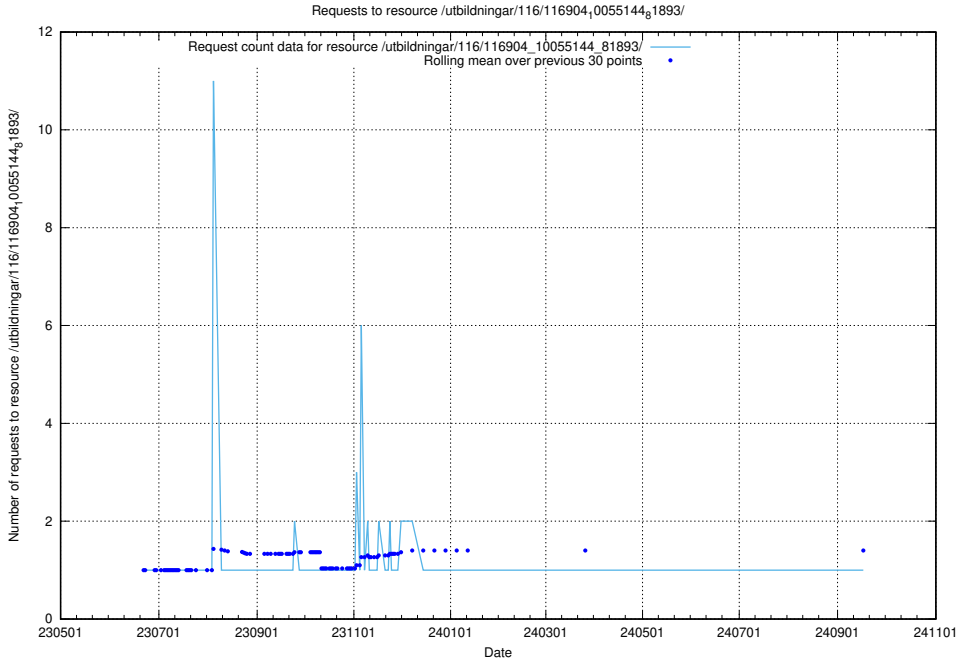

5.6767 Usage of /utbildningar/116/116904_10055144_81893/

Here, we count the number of requests to resource /utbildningar/116/116904_10055144_81893/.