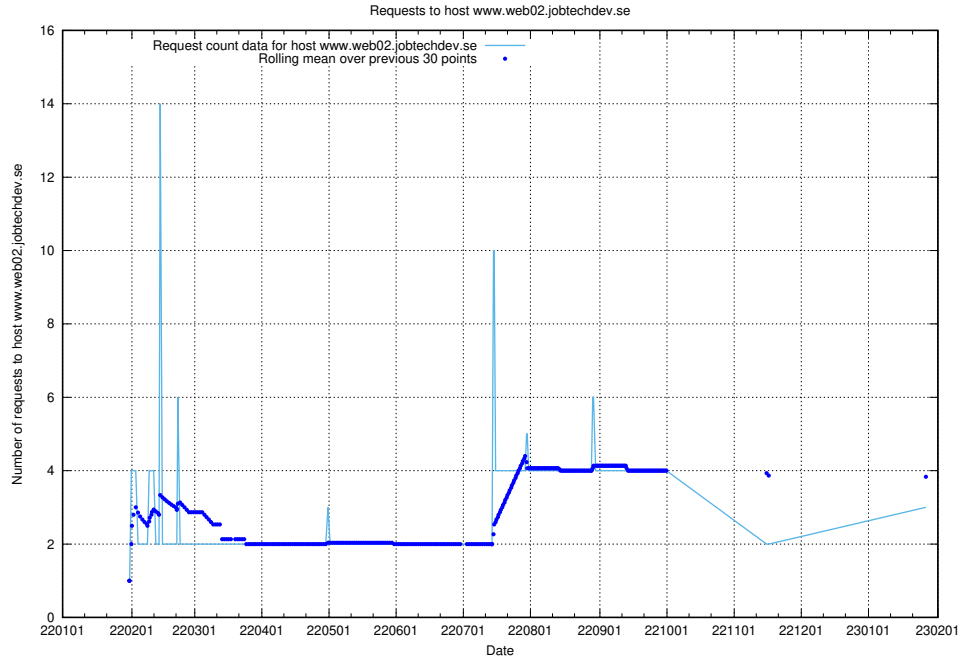

7.245 Usage of www.web02.jobtechdev.se

Here, we count the number of requests to host www.web02.jobtechdev.se.