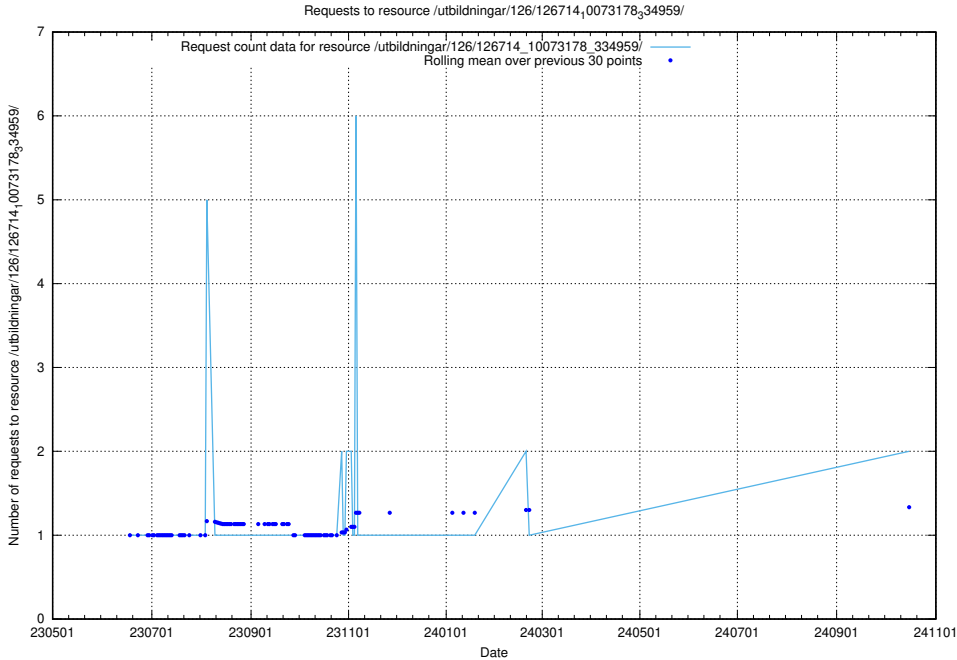

5.937 Usage of /utbildningar/126/126714_10073178_334959/

Here, we count the number of requests to resource /utbildningar/126/126714_10073178_334959/.