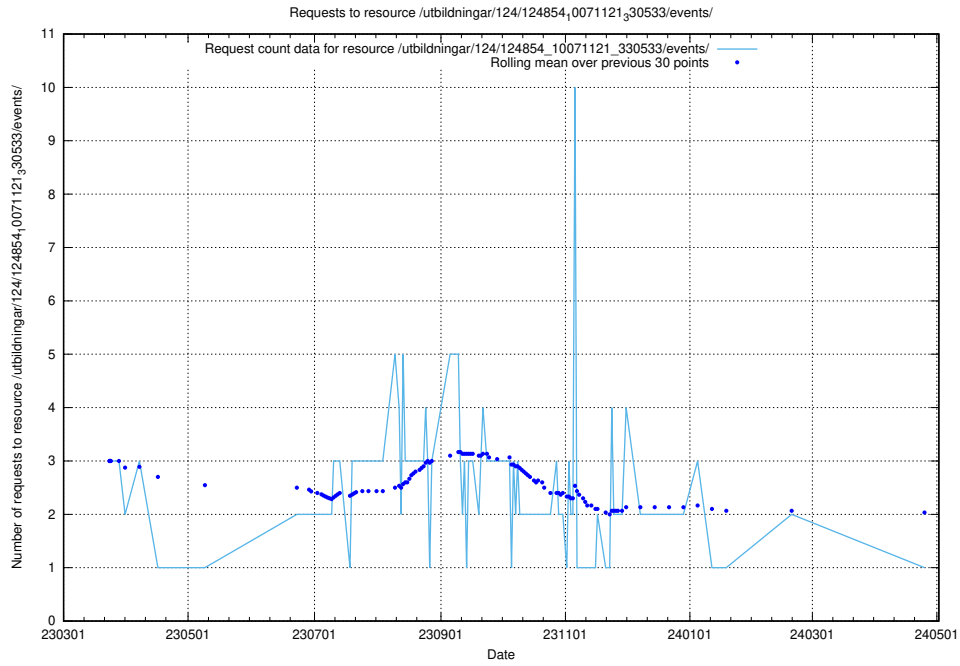

5.7227 Usage of /utbildningar/124/124854_10071121_330533/events/

Here, we count the number of requests to resource /utbildningar/124/124854_10071121_330533/events/