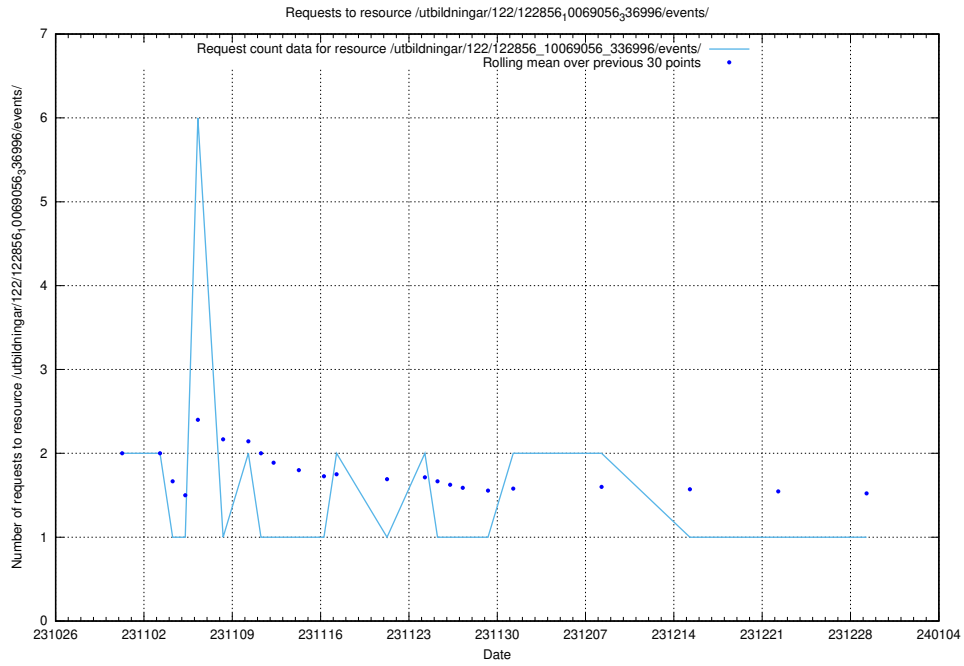

Here, we count the number of requests to resource /utbildningar/127/127012_10074034_337034/events/

5.5090 Usage of /utbildningar/122/122856_10069056_336996/events/

Here, we count the number of requests to resource /utbildningar/122/122856_10069056_336996/events/