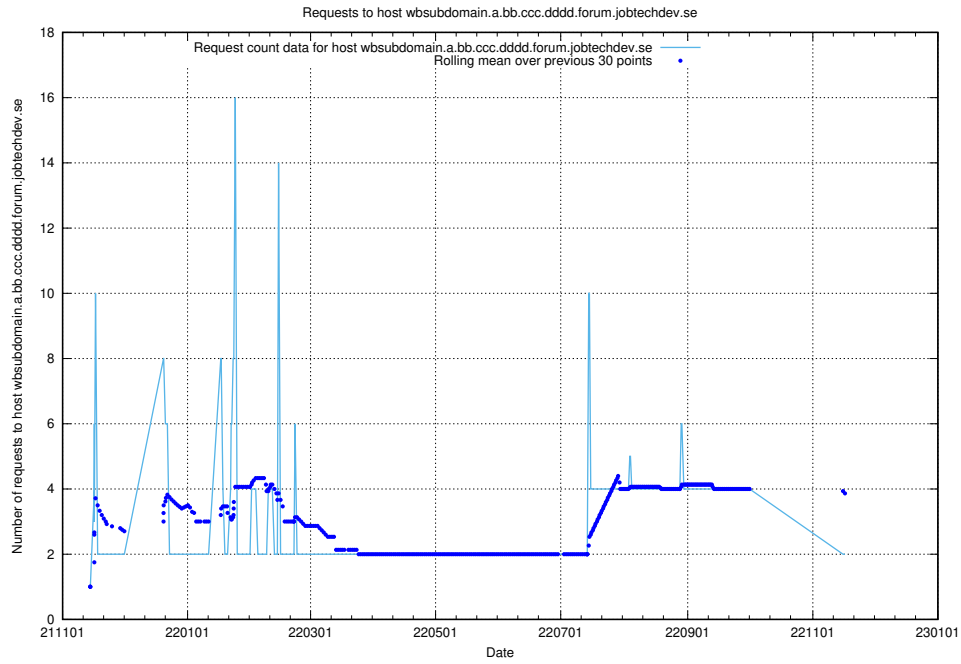

7.557 Usage of wbsubdomain.a.bb.ccc.dddd.forum.jobtechdev.se

Here, we count the number of requests to host wbsubdomain.a.bb.ccc.dddd.forum.jobtechdev.se.