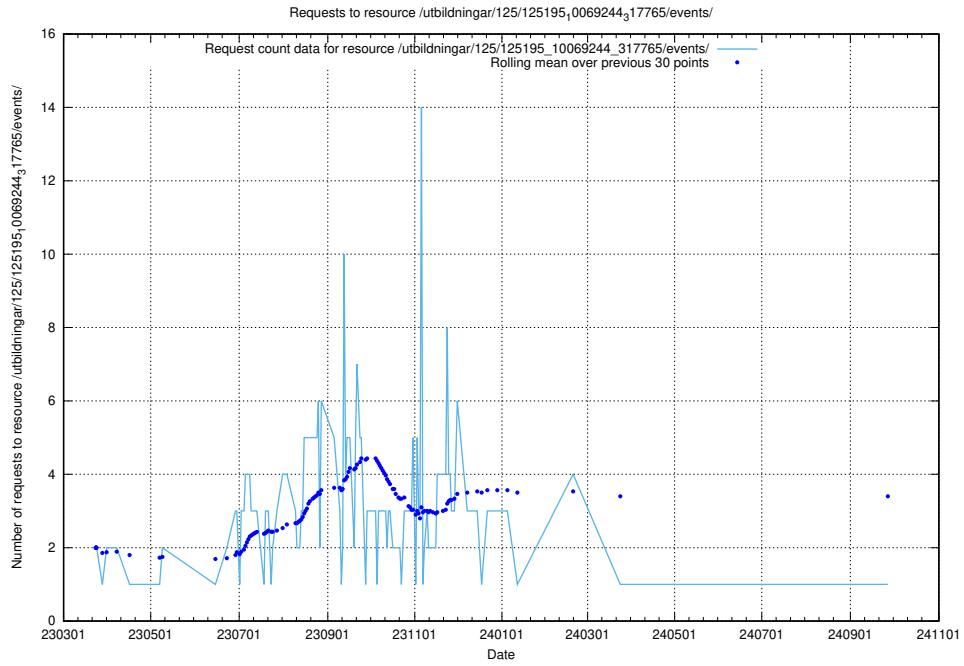

5.7260 Usage of /utbildningar/125/125195_10069244_317765/events/

Here, we count the number of requests to resource /utbildningar/125/125195_10069244_317765/events/