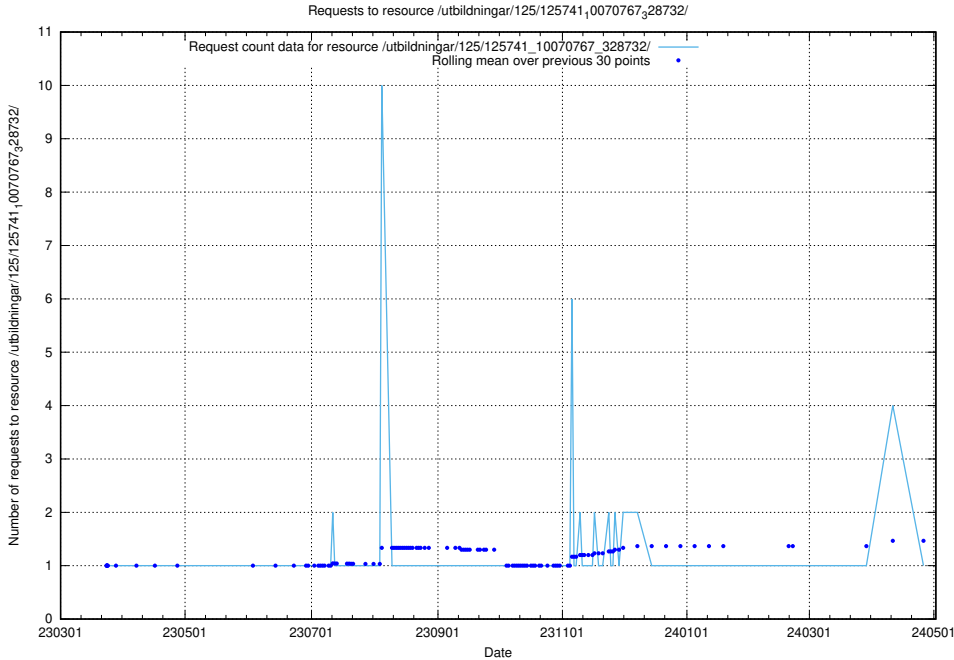

5.7441 Usage of /utbildningar/125/125741_10070767_328732/

Here, we count the number of requests to resource /utbildningar/125/125741_10070767_328732/.