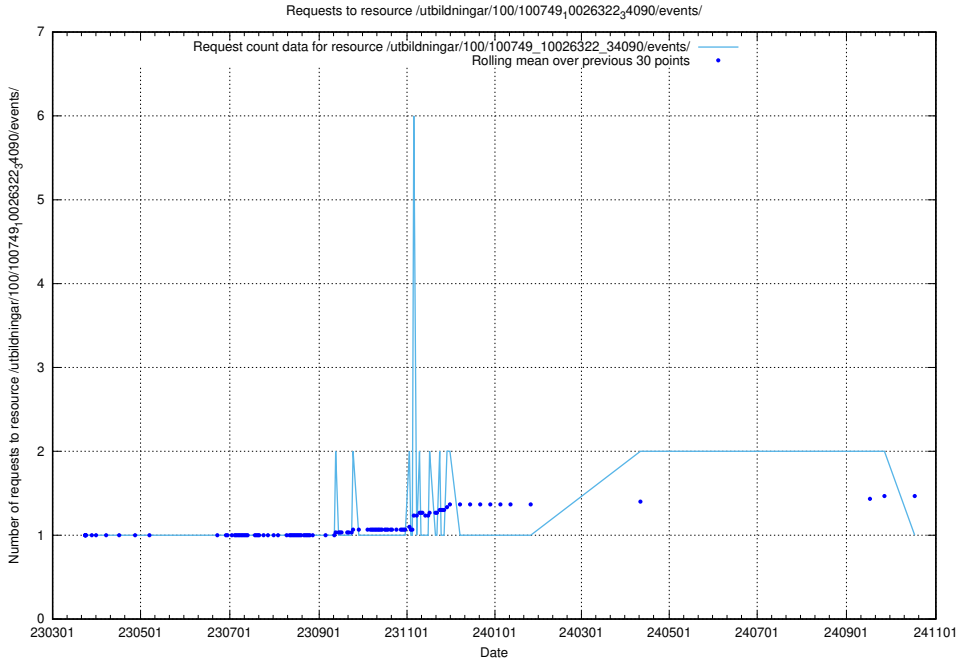

5.6537 Usage of /utbildningar/100/100749_10026322_34090/events/

Here, we count the number of requests to resource /utbildningar/100/100749_10026322_34090/events/.