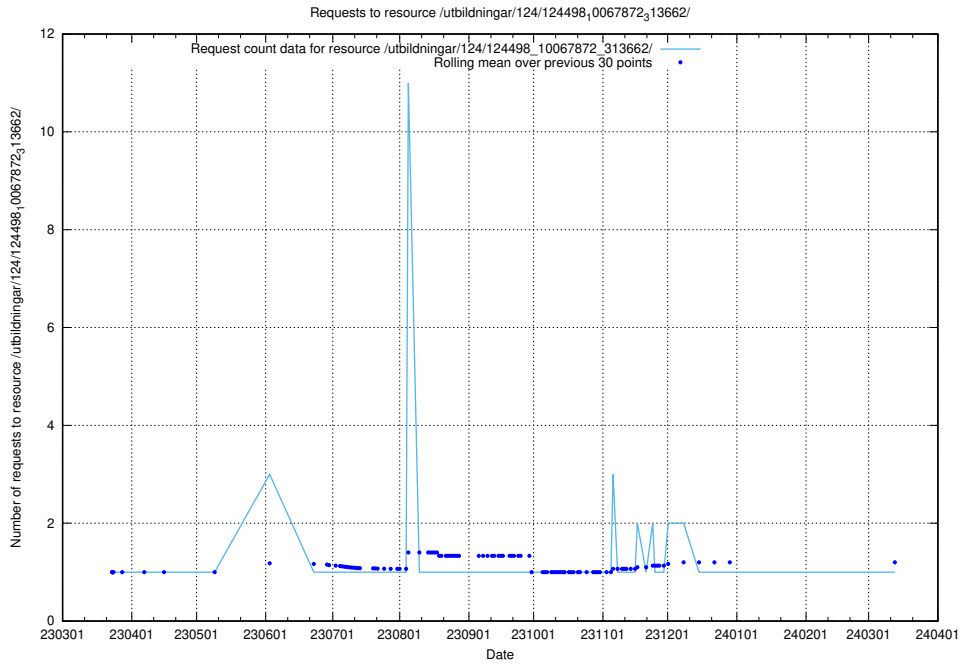

5.3579 Usage of /utbildningar/124/124498_10067872_313662/

Here, we count the number of requests to resource /utbildningar/124/124498_10067872_313662/.