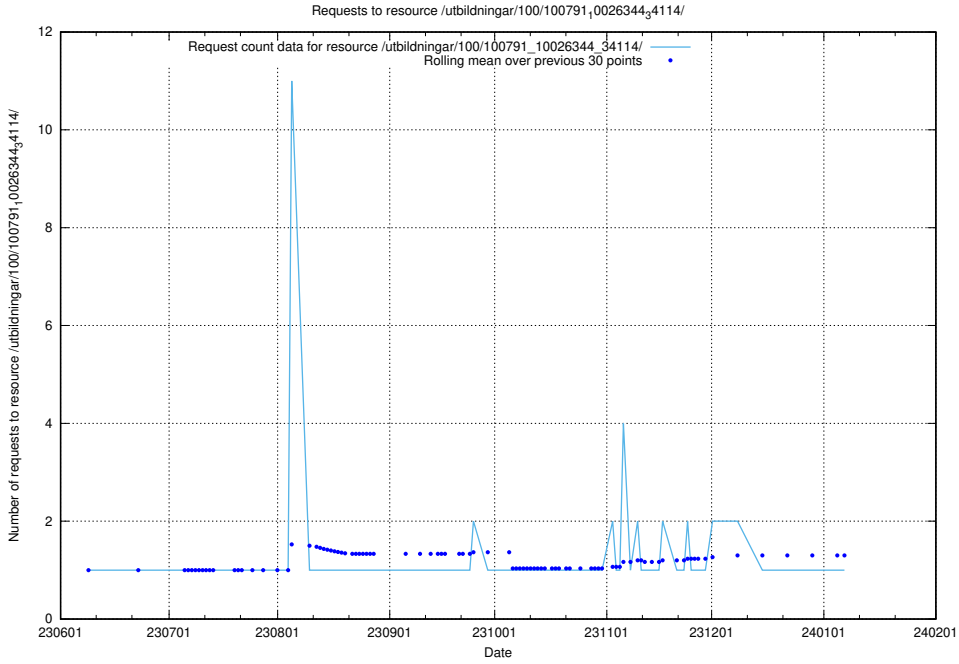

5.6830 Usage of /utbildningar/100/100791_10026344_34114/

Here, we count the number of requests to resource /utbildningar/100/100791_10026344_34114/.