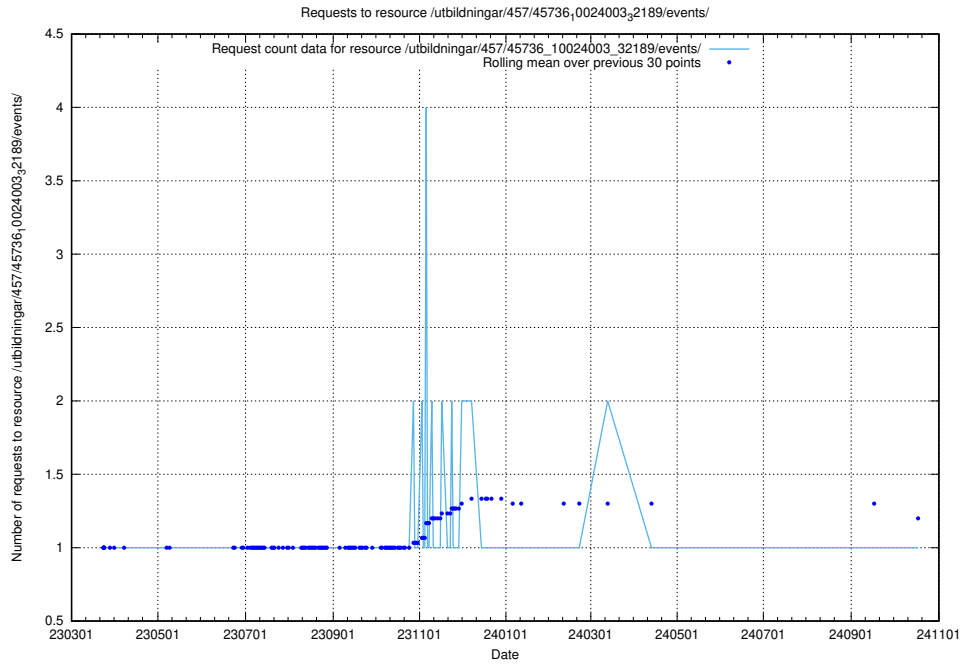

5.7291 Usage of /utbildningar/457/45736_10024003_32189/events/

Here, we count the number of requests to resource /utbildningar/457/45736_10024003_32189/events/.

5.7293 Usage of /utbildningar/457/45736_10024003_32189/