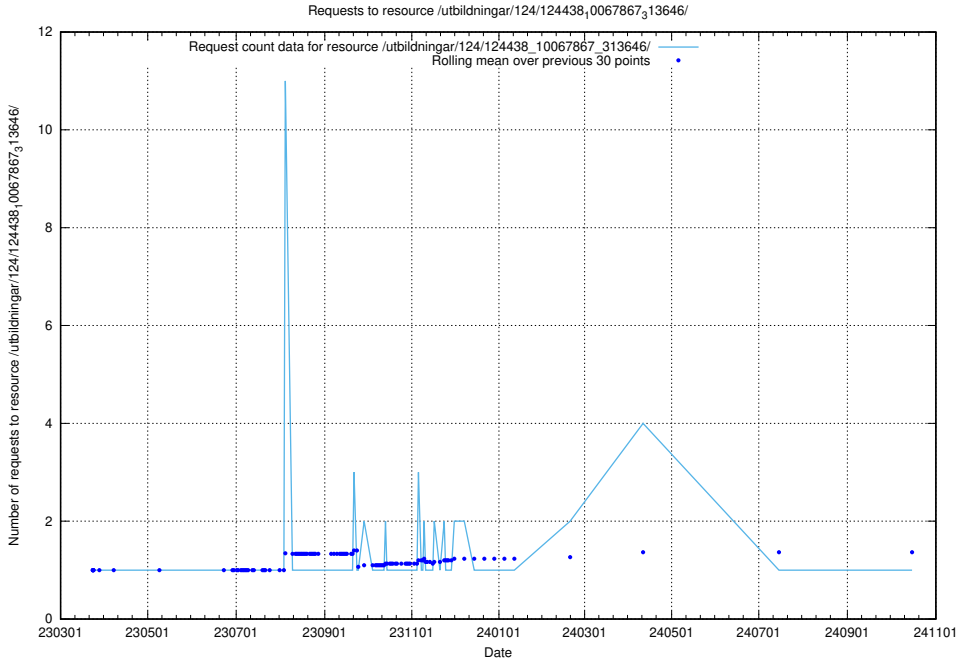

5.4588 Usage of /utbildningar/124/124438_10067867_313646/

Here, we count the number of requests to resource /utbildningar/124/124438_10067867_313646/.