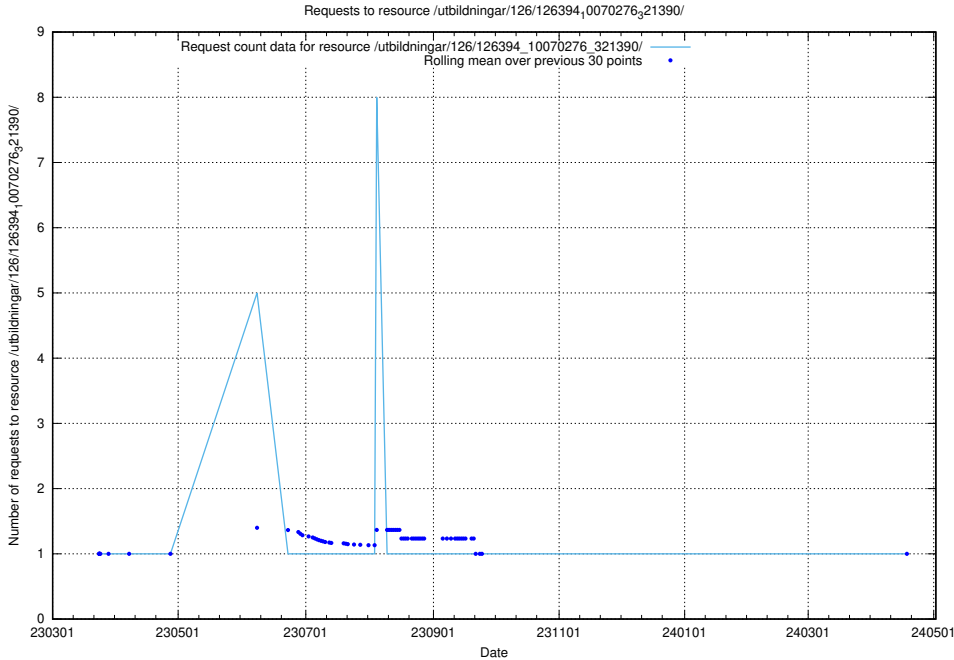

5.7398 Usage of /utbildningar/126/126394_10070276_321390/

Here, we count the number of requests to resource /utbildningar/126/126394_10070276_321390/.