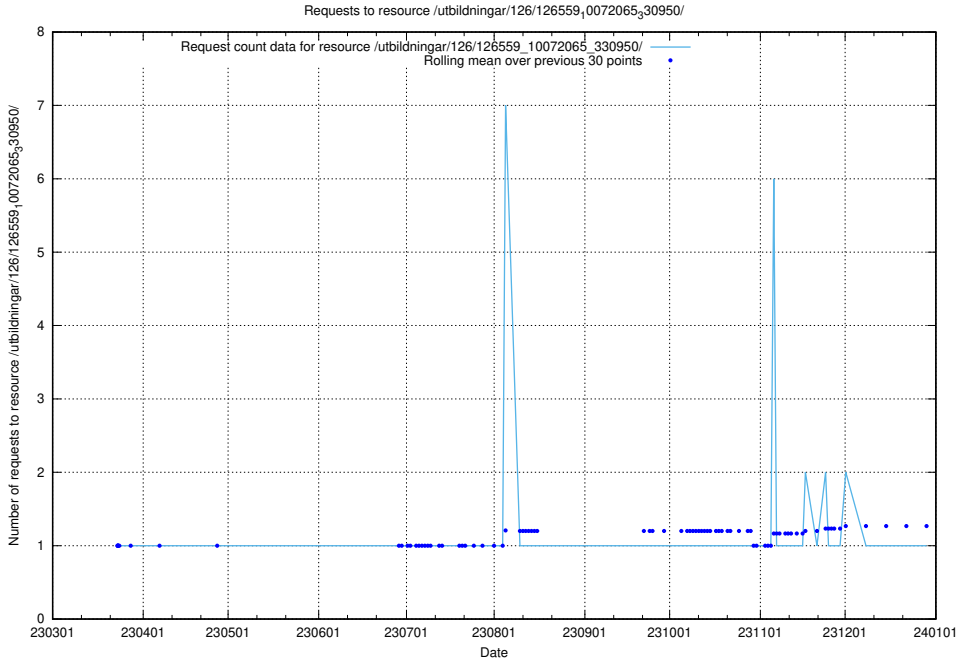

5.7379 Usage of /utbildningar/126/126559_10072065_330950/

Here, we count the number of requests to resource /utbildningar/126/126559_10072065_330950/.