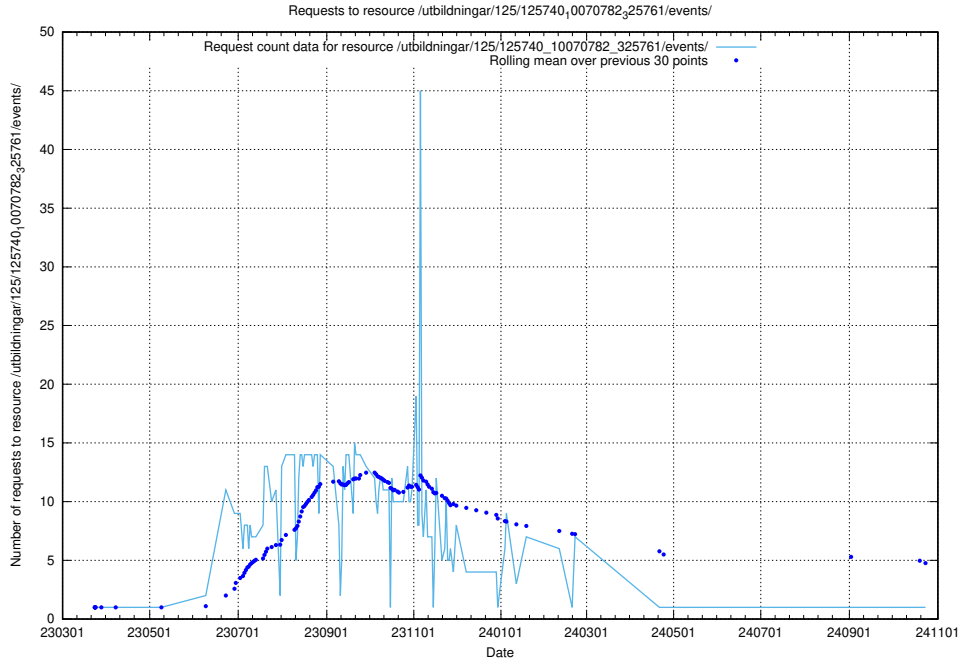

5.998 Usage of /utbildningar/125/125740_10070782_325761/events/

Here, we count the number of requests to resource /utbildningar/125/125740_10070782_325761/events/