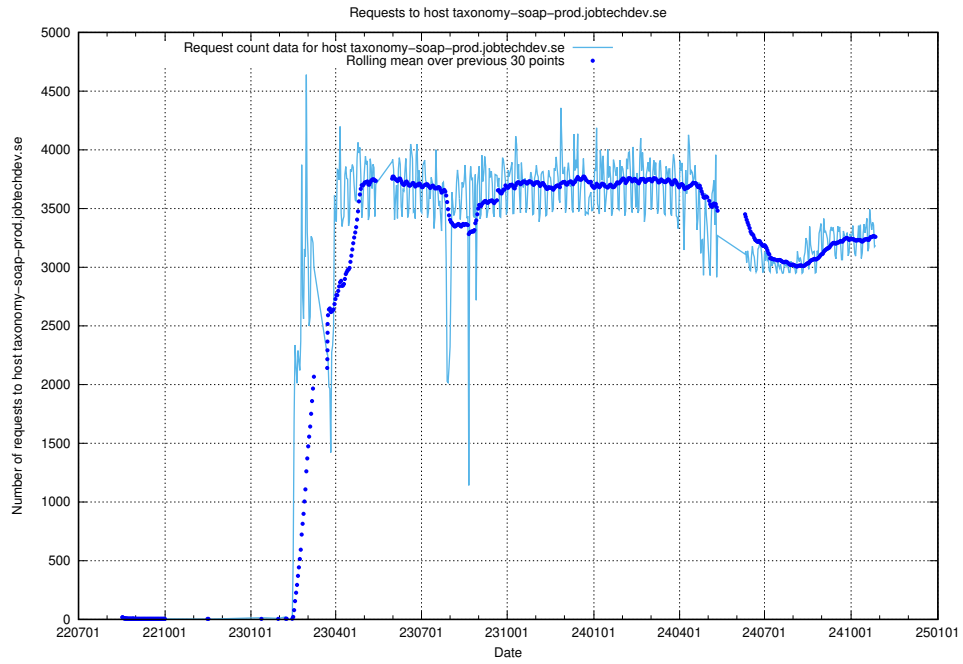

7.11 Usage of taxonomy-soap-prod.jobtechdev.se

Here, we count the number of requests to host taxonomy-soap-prod.jobtechdev.se.