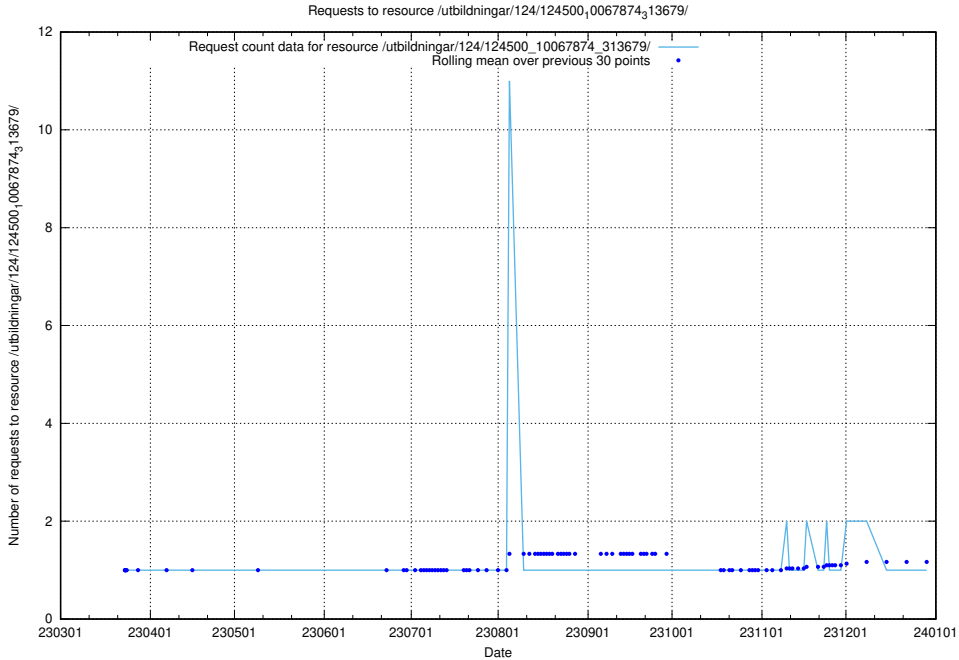

5.3224 Usage of /utbildningar/124/124500_10067874_313679/

Here, we count the number of requests to resource /utbildningar/124/124500_10067874_313679/.