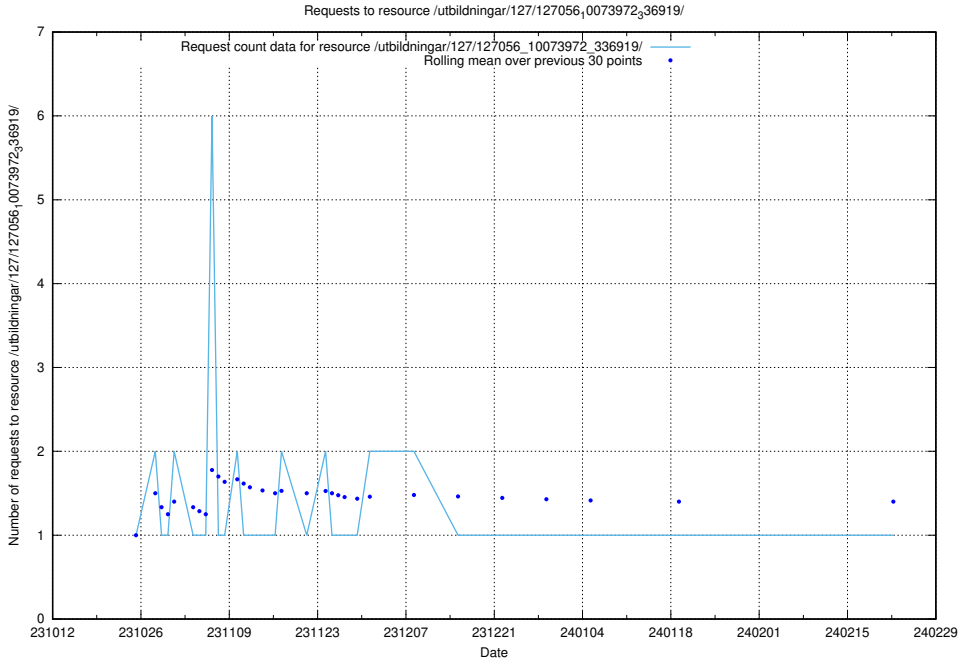

5.5138 Usage of /utbildningar/127/127056_10073972_336919/

Here, we count the number of requests to resource /utbildningar/127/127056_10073972_336919/.