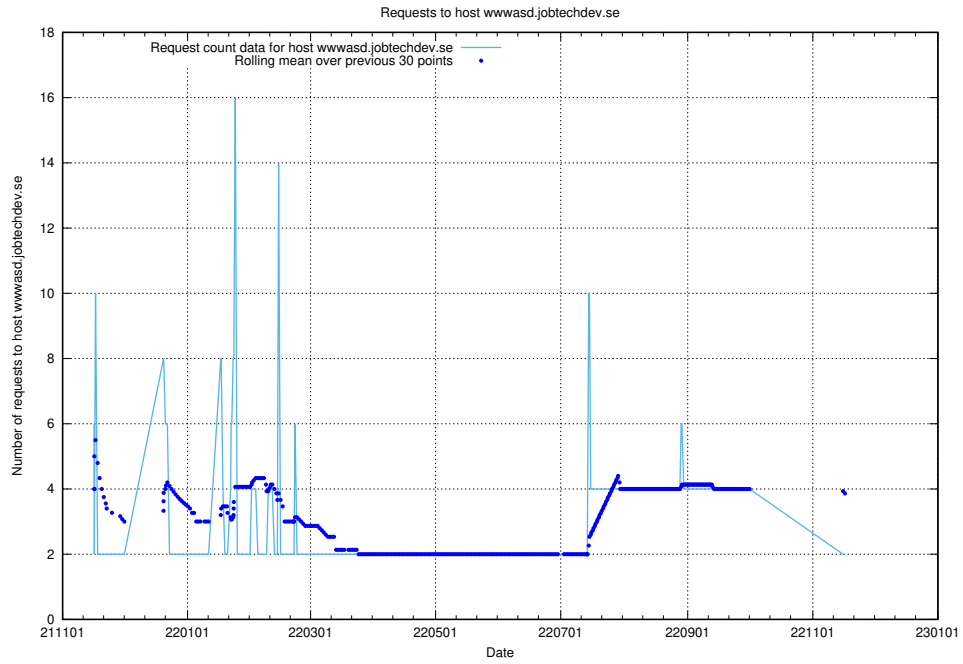

7.543 Usage of wwwasd.jobtechdev.se

Here, we count the number of requests to host wwwasd.jobtechdev.se.