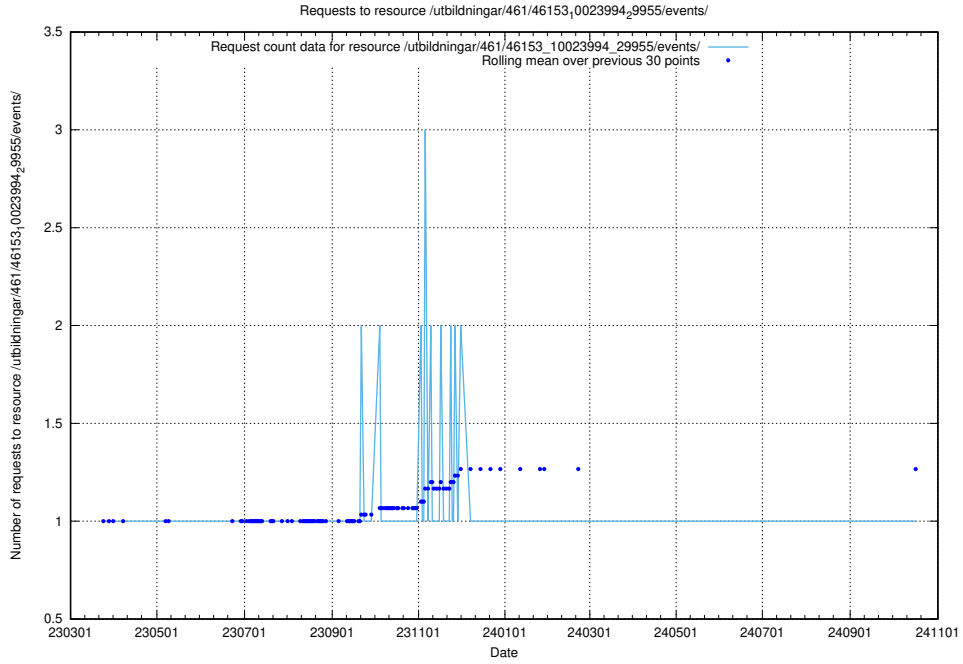

5.7121 Usage of /utbildningar/461/46153_10023994_29955/events/

Here, we count the number of requests to resource /utbildningar/461/46153_10023994_29955/events/.