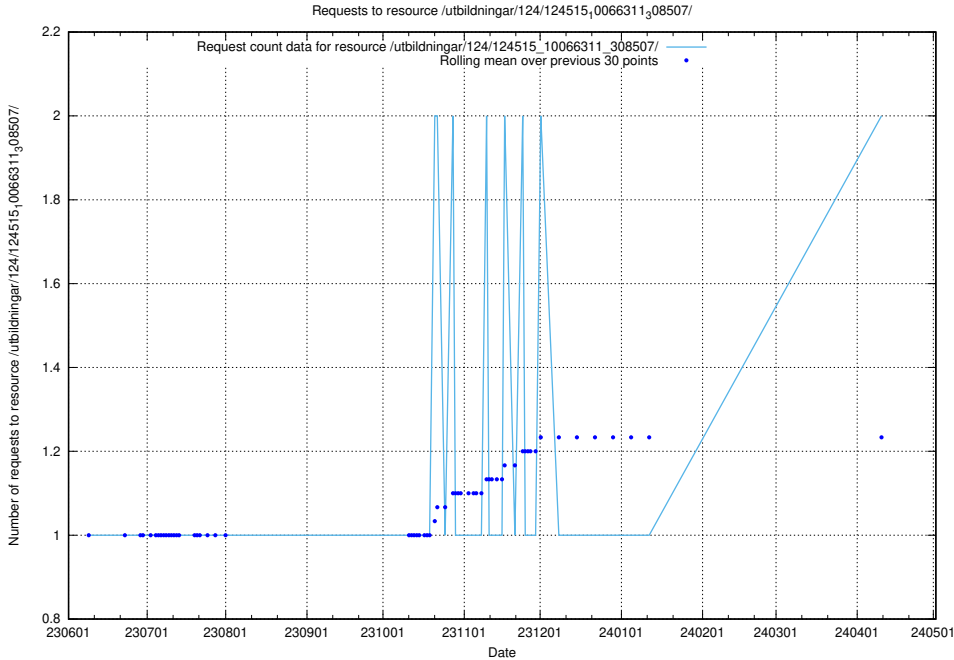

5.944 Usage of /utbildningar/124/124515_10066311_308507/

Here, we count the number of requests to resource /utbildningar/124/124515_10066311_308507/.