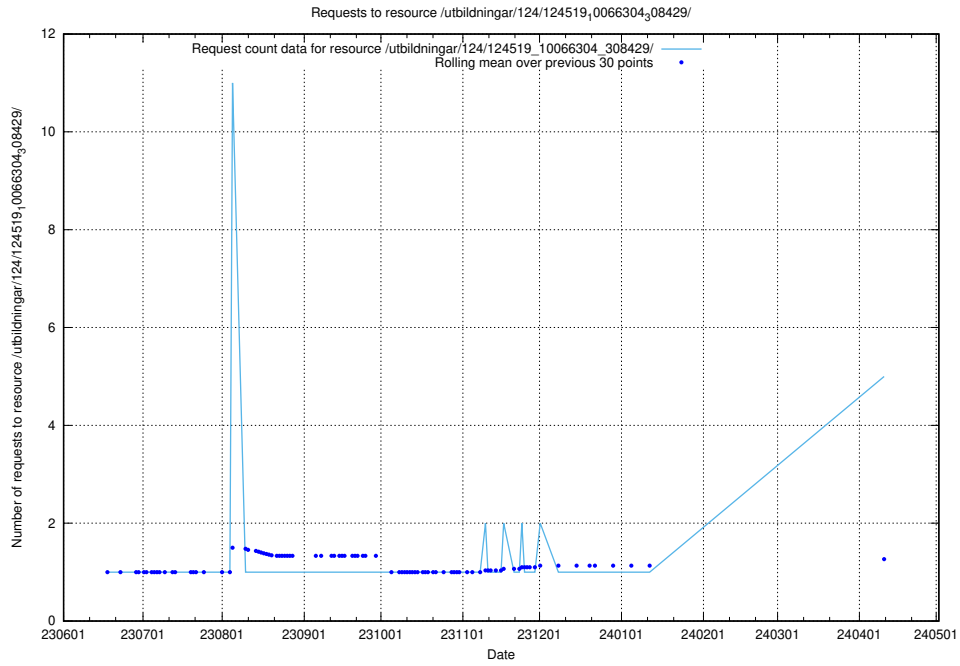

5.239 Usage of /utbildningar/124/124519_10066304_308429/

Here, we count the number of requests to resource /utbildningar/124/124519_10066304_308429/.