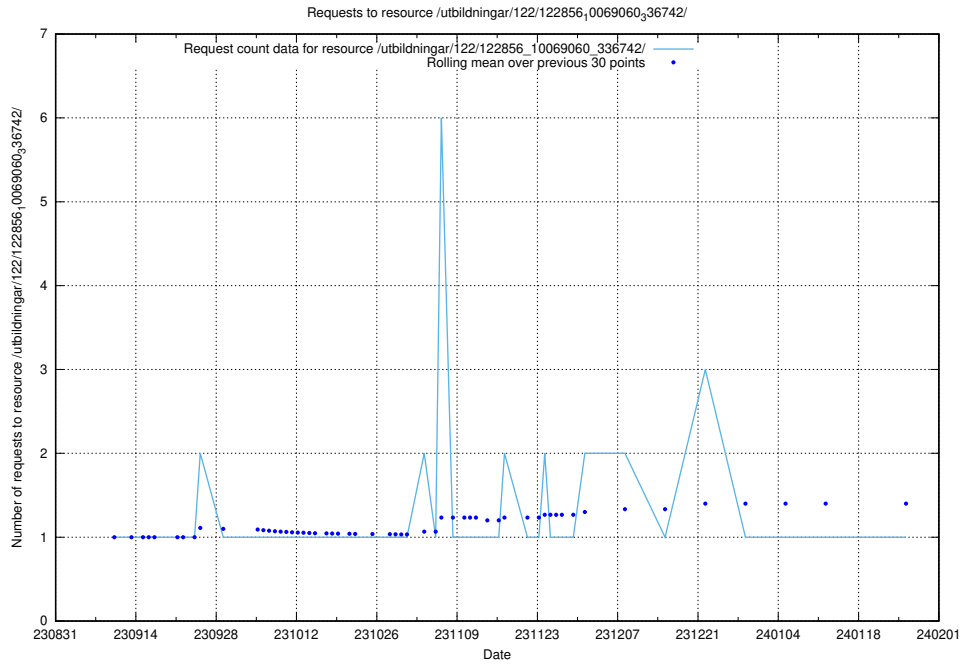

5.5556 Usage of /utbildningar/122/122856_10069060_336742/

Here, we count the number of requests to resource /utbildningar/122/122856_10069060_336742/.