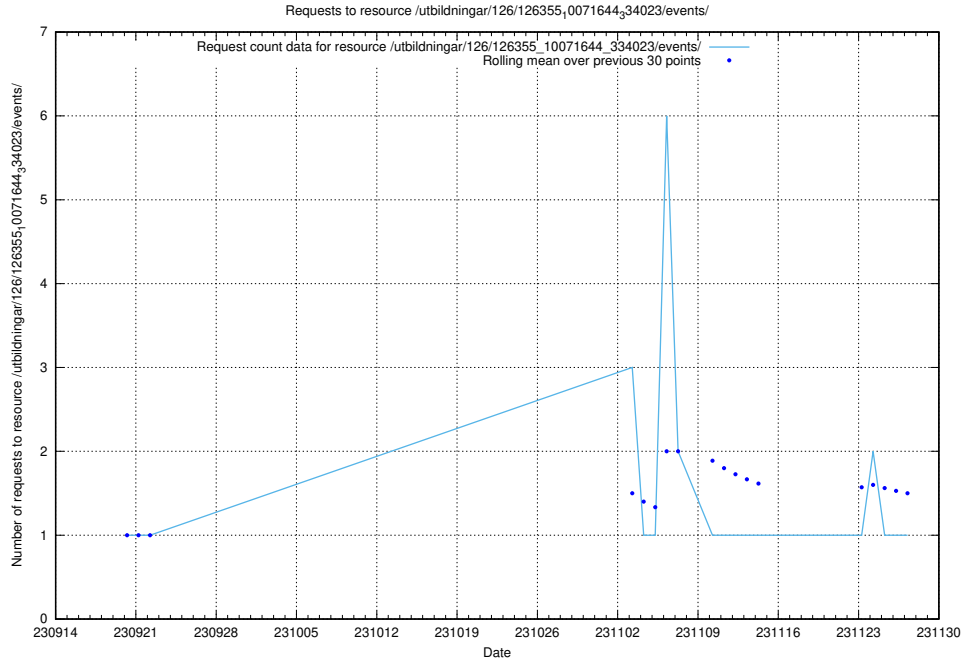

5.5457 Usage of /utbildningar/126/126355_10071644_334023/events/

Here, we count the number of requests to resource /utbildningar/126/126355_10071644_334023/events/