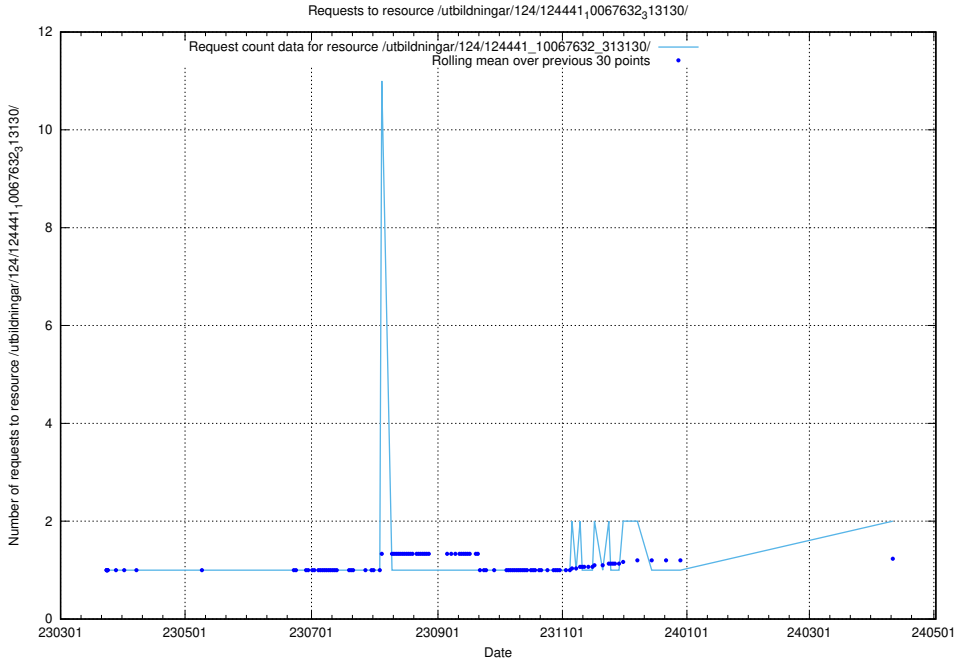

5.728 Usage of /utbildningar/124/124441_10067632_313130/

Here, we count the number of requests to resource /utbildningar/124/124441_10067632_313130/.