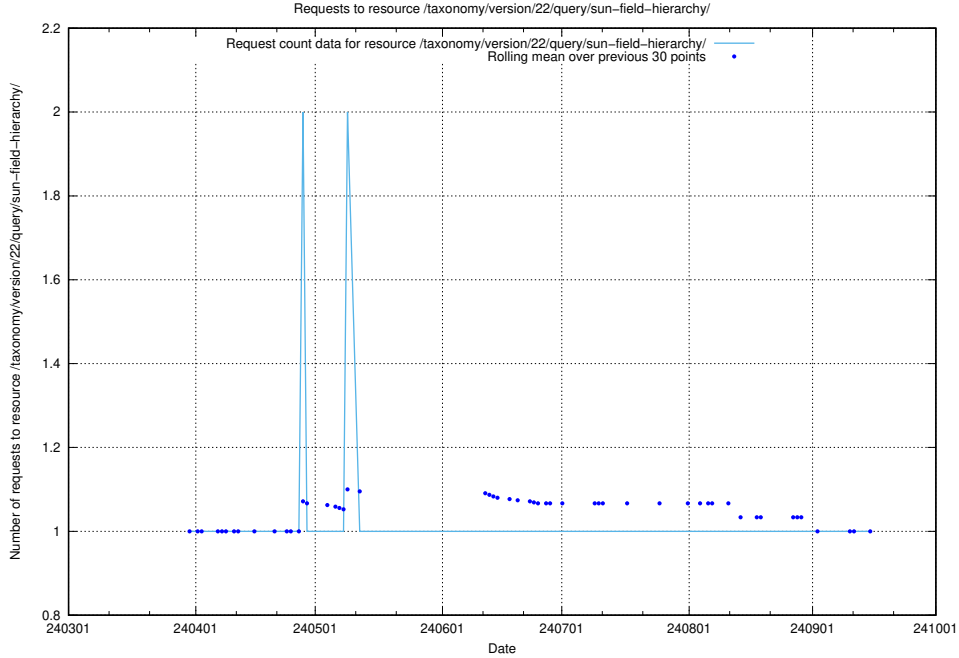

5.2508 Usage of /taxonomy/version/22/query/sun-field-hierarchy/

Here, we count the number of requests to resource /taxonomy/version/22/query/sun-field-hierarchy/.