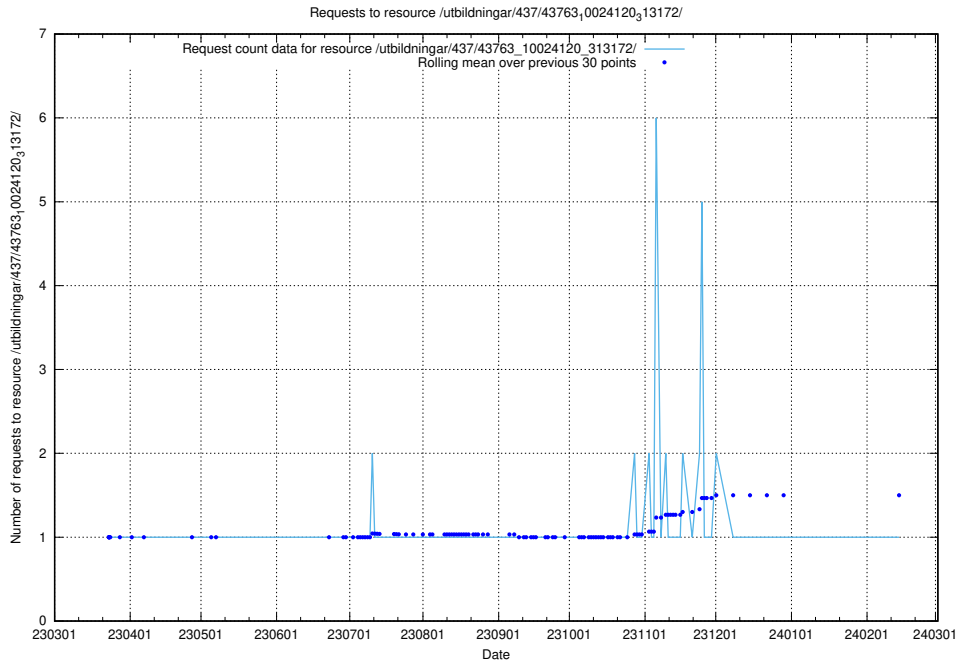

5.7343 Usage of /utbildningar/437/43763_10024120_313172/

Here, we count the number of requests to resource /utbildningar/437/43763_10024120_313172/.