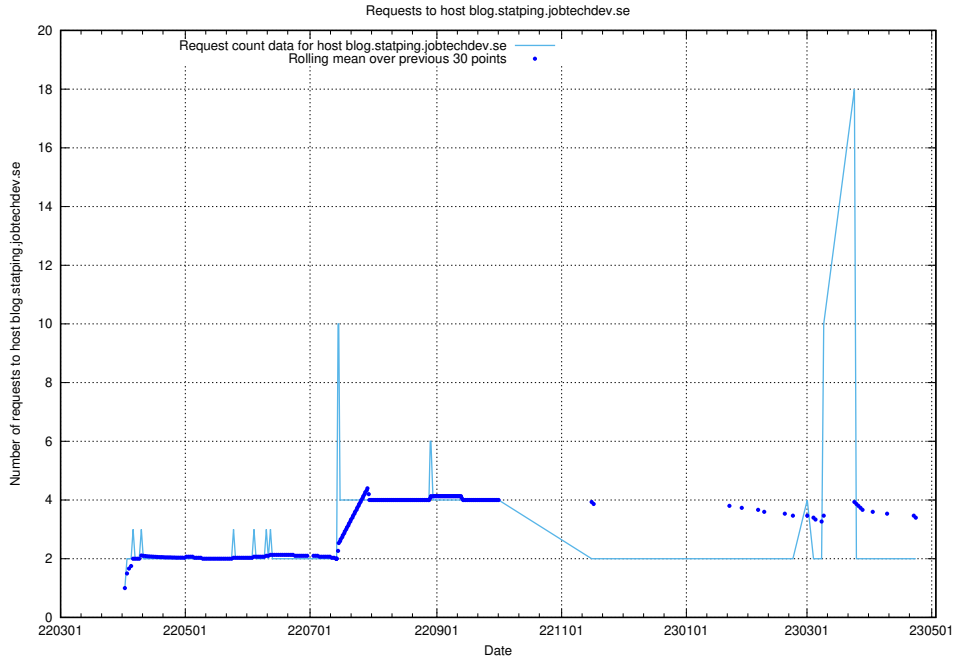

7.482 Usage of blog.statping.jobtechdev.se

Here, we count the number of requests to host blog.statping.jobtechdev.se.