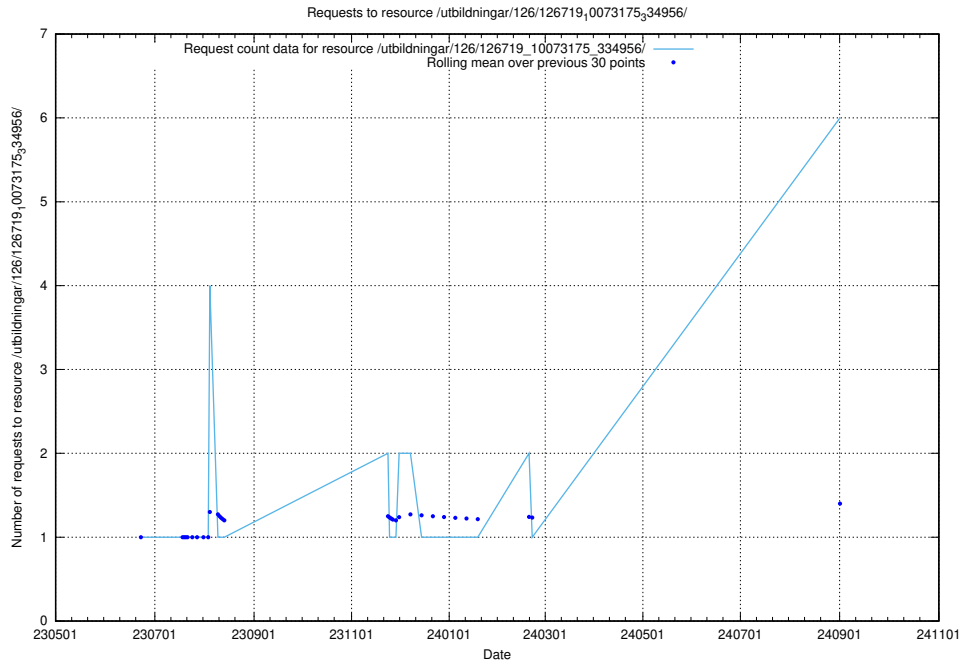

5.157 Usage of /utbildningar/126/126719_10073175_334956/

Here, we count the number of requests to resource /utbildningar/126/126719_10073175_334956/.