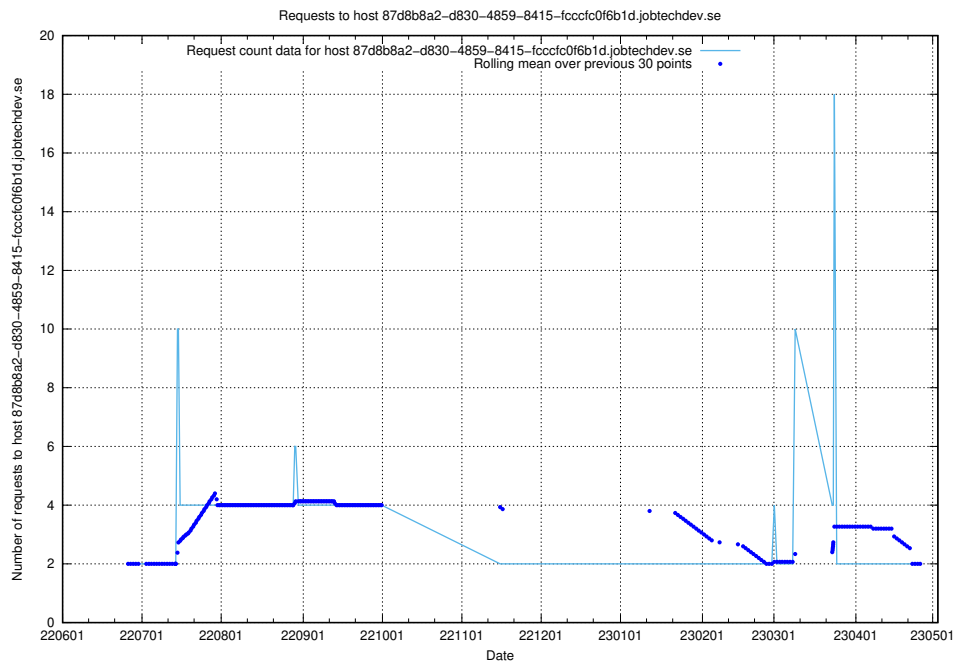

7.402 Usage of 87d8b8a2-d830-4859-8415-fccfc0f6b1d.jobtechdev.se

Here, we count the number of requests to host 87d8b8a2-d830-4859-8415-fccfc0f6b1d.jobtechdev.se.