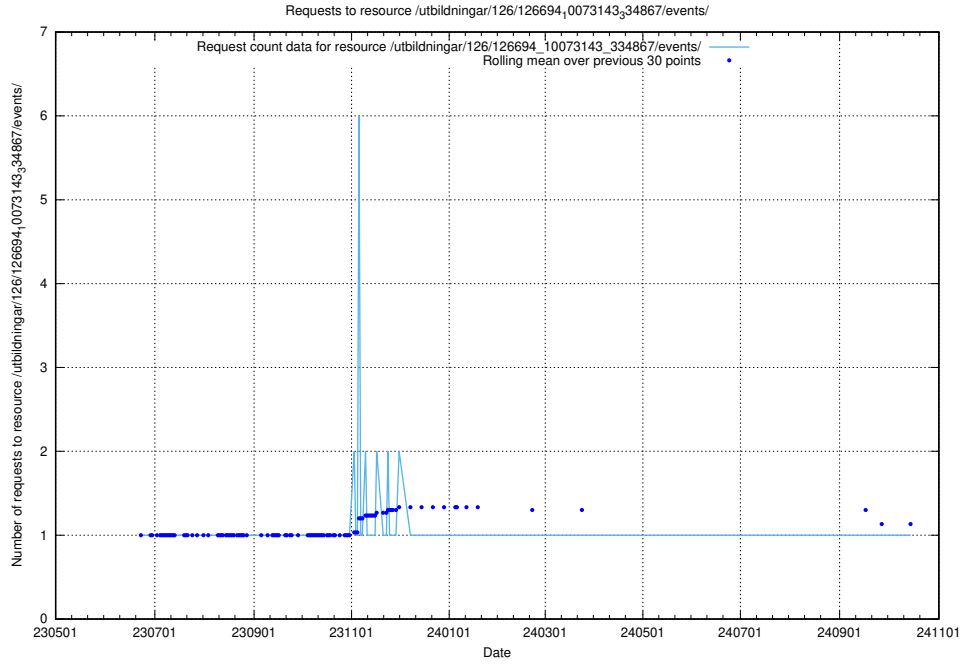

5.6552 Usage of /utbildningar/126/126694_10073143_334867/events/

Here, we count the number of requests to resource /utbildningar/126/126694_10073143_334867/events/