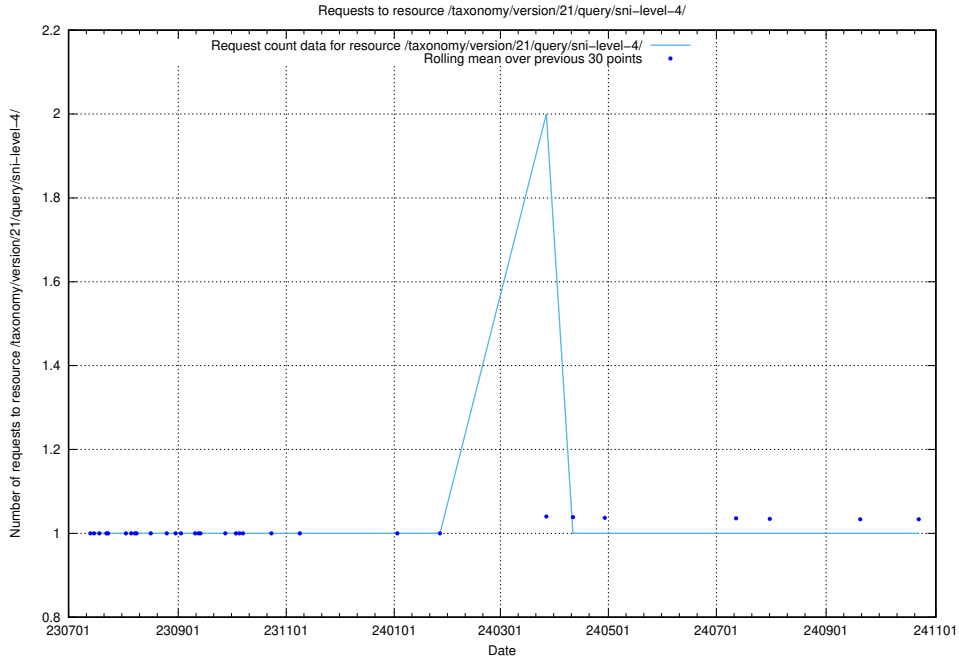

5.6027 Usage of /taxonomy/version/21/query/sni-level-4/

Here, we count the number of requests to resource /taxonomy/version/21/query/sni-level-4/.