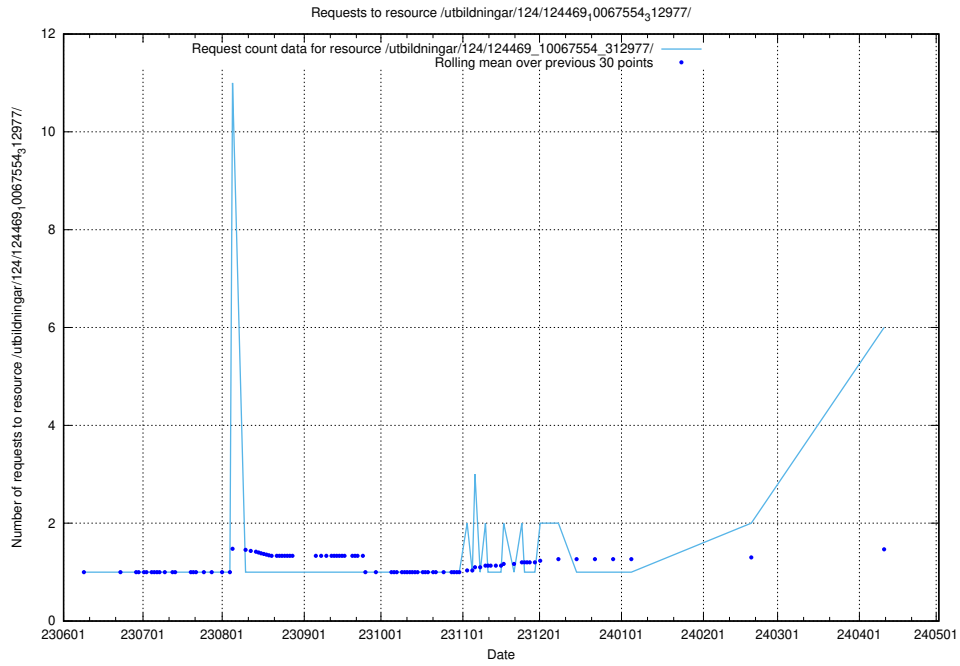

5.163 Usage of /utbildningar/124/124469_10067554_312977/

Here, we count the number of requests to resource /utbildningar/124/124469_10067554_312977/.