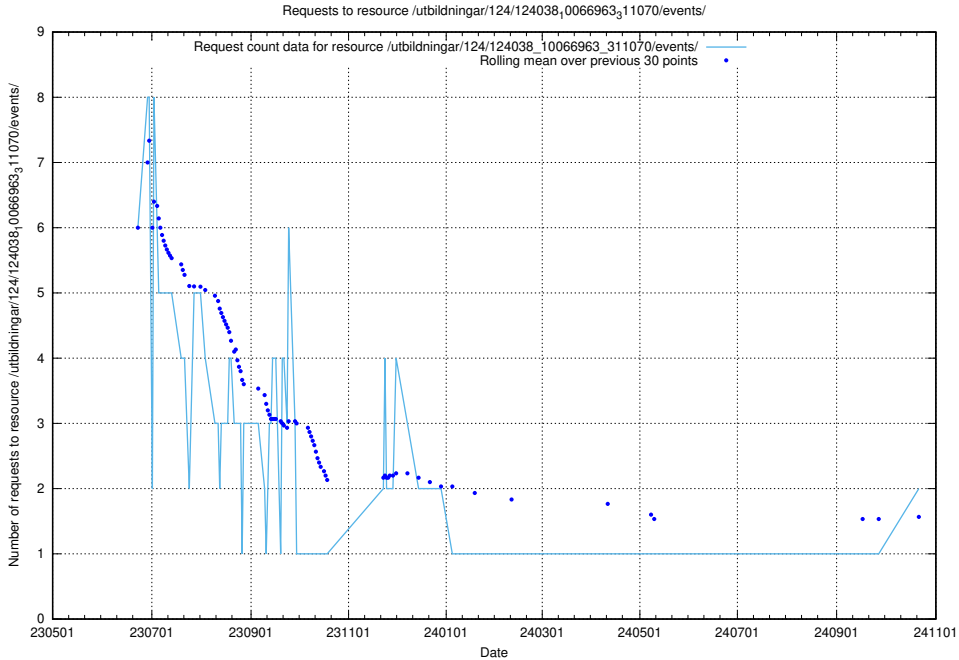

5.895 Usage of /utbildningar/124/124038_10066963_311070/events/

Here, we count the number of requests to resource /utbildningar/124/124038_10066963_311070/events/