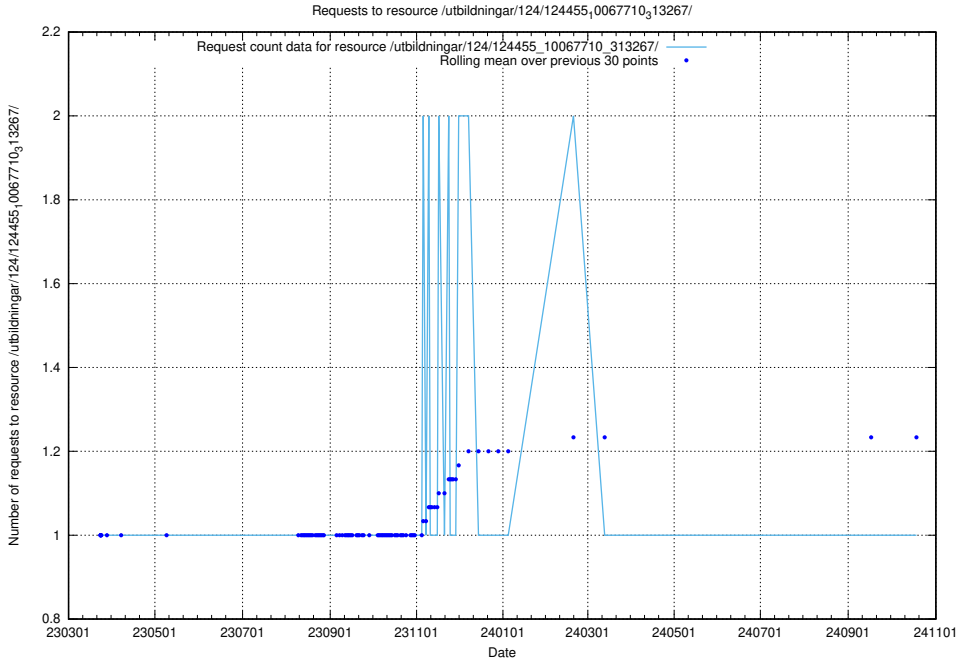

5.4384 Usage of /utbildningar/124/124455_10067710_313267/

Here, we count the number of requests to resource /utbildningar/124/124455_10067710_313267/.