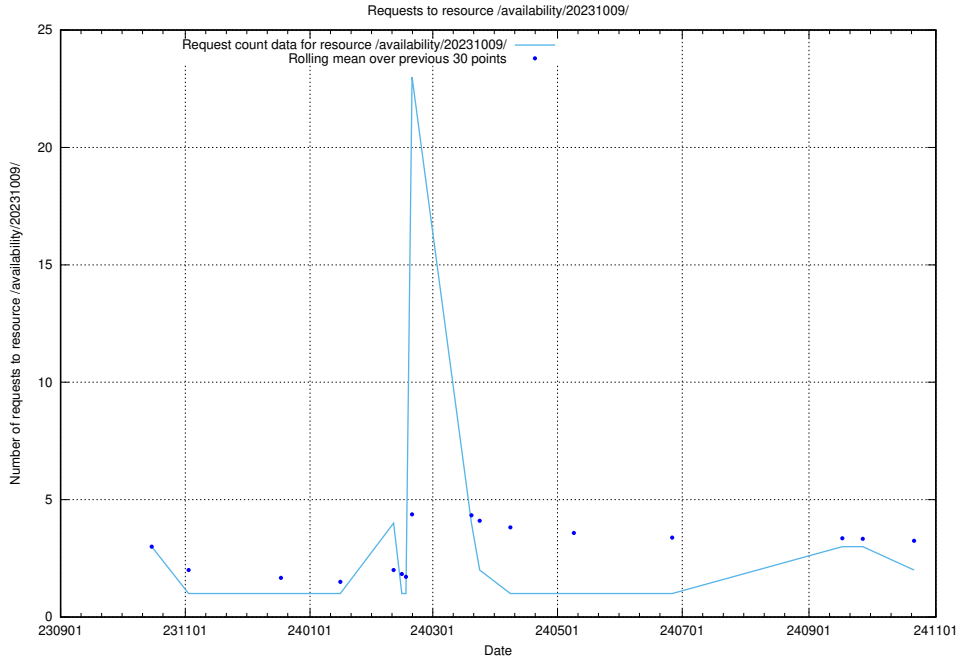

5.782 Usage of /availability/20231009/

Here, we count the number of requests to resource /availability/20231009/.