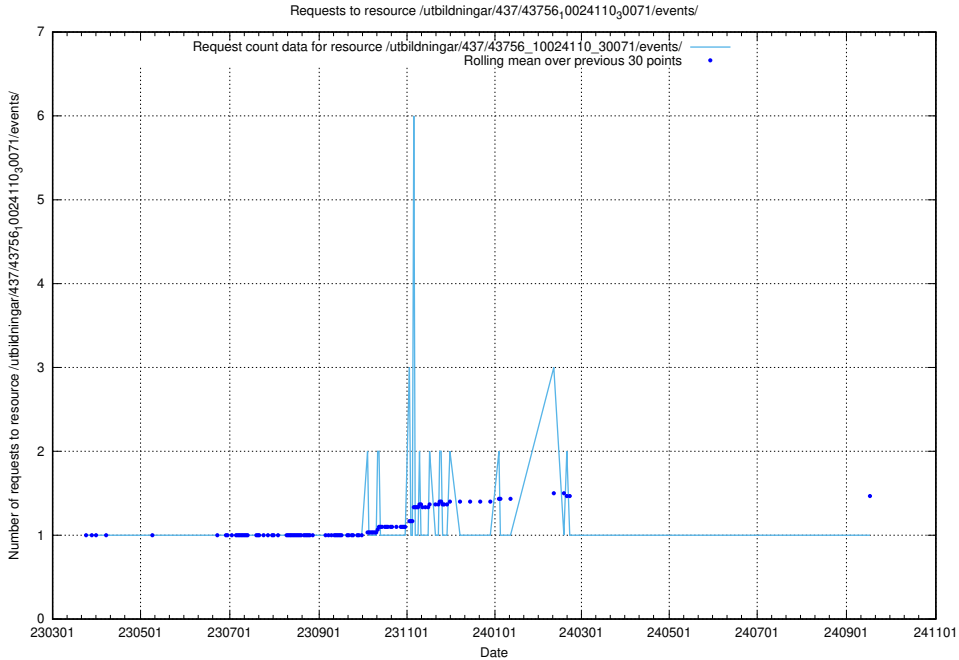

5.7152 Usage of /utbildningar/437/43756_10024110_30071/events/

Here, we count the number of requests to resource /utbildningar/437/43756_10024110_30071/events/.