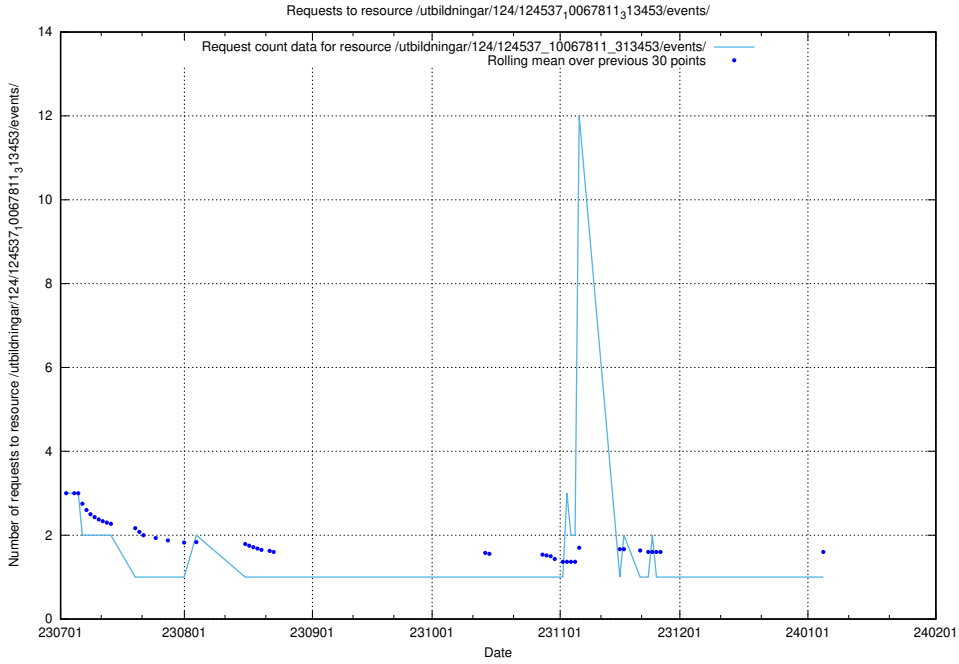

5.6287 Usage of /utbildningar/124/124537_10067811_313453/events/

Here, we count the number of requests to resource /utbildningar/124/124537_10067811_313453/events/