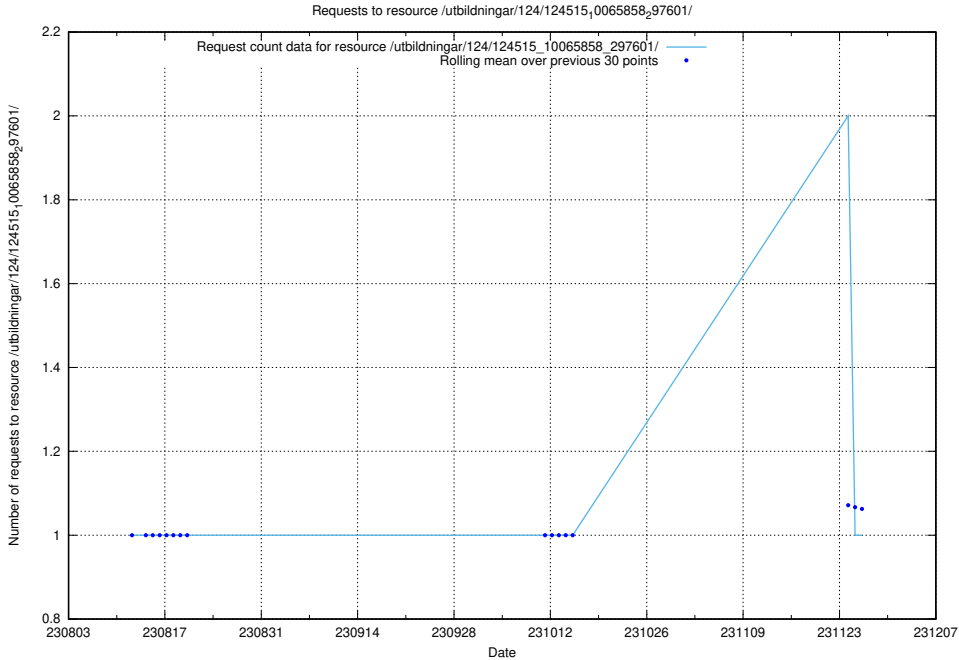

5.5743 Usage of /utbildningar/124/124515_10065858_297601/

Here, we count the number of requests to resource /utbildningar/124/124515_10065858_297601/.