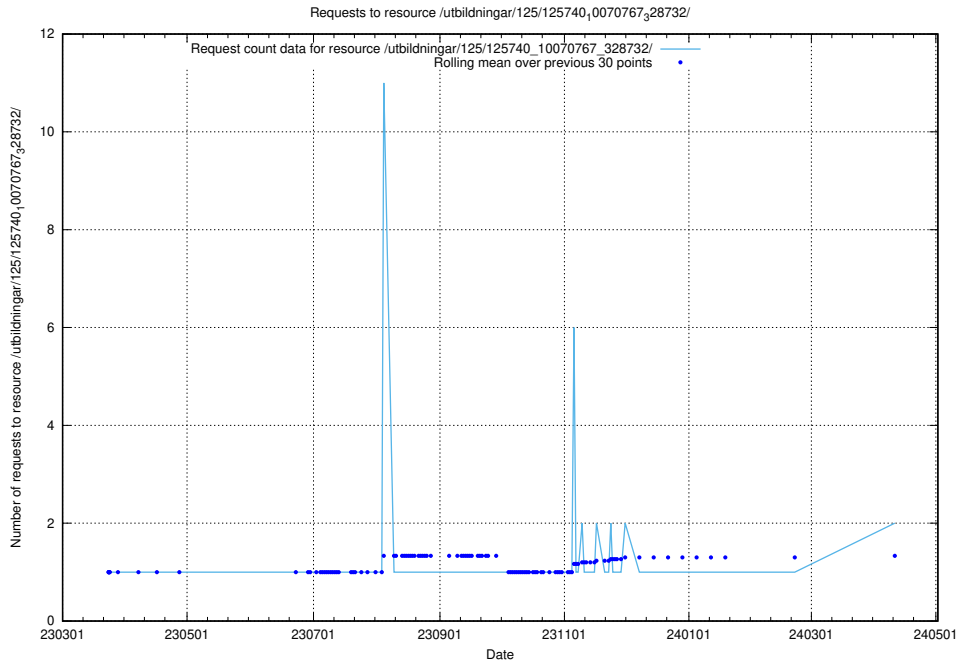

5.514 Usage of /utbildningar/125/125740_10070767_328732/

Here, we count the number of requests to resource /utbildningar/125/125740_10070767_328732/.