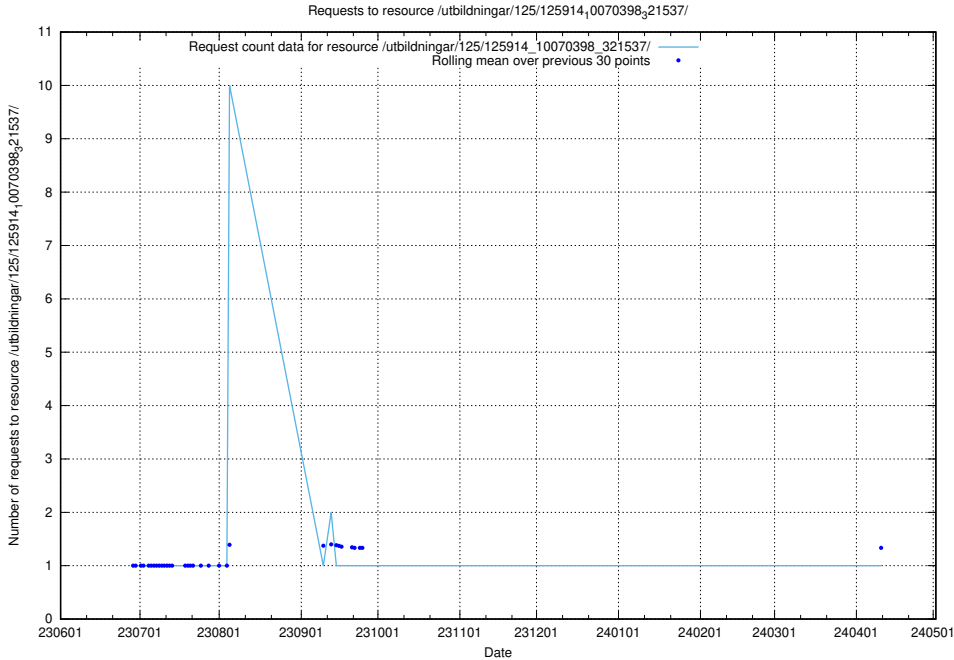

5.6392 Usage of /utbildningar/125/125914_10070398_321537/

Here, we count the number of requests to resource /utbildningar/125/125914_10070398_321537/.