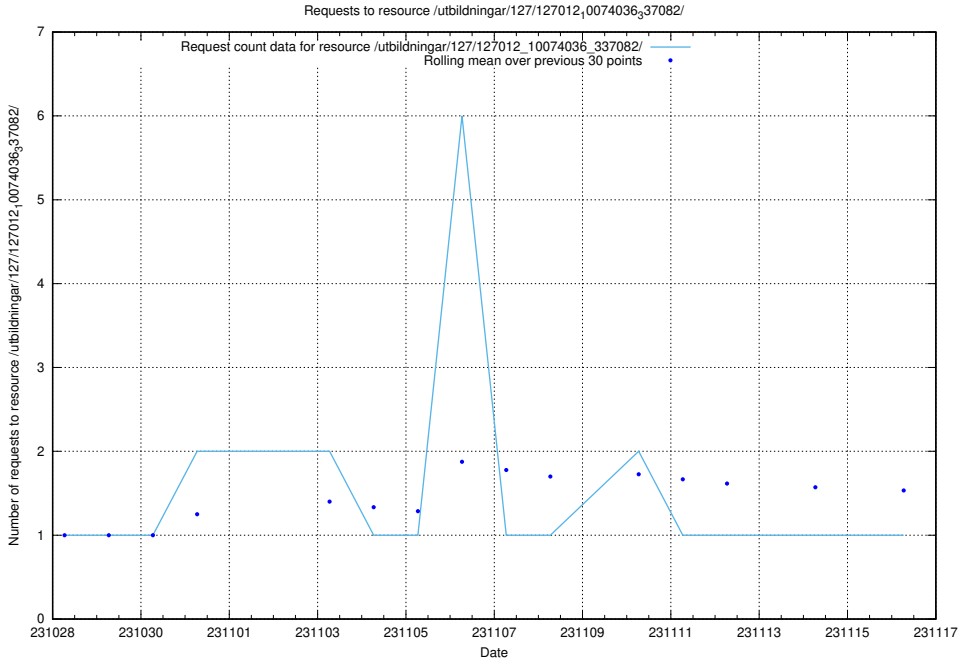

5.5113 Usage of /utbildningar/127/127012_10074036_337082/

Here, we count the number of requests to resource /utbildningar/127/127012_10074036_337082/.