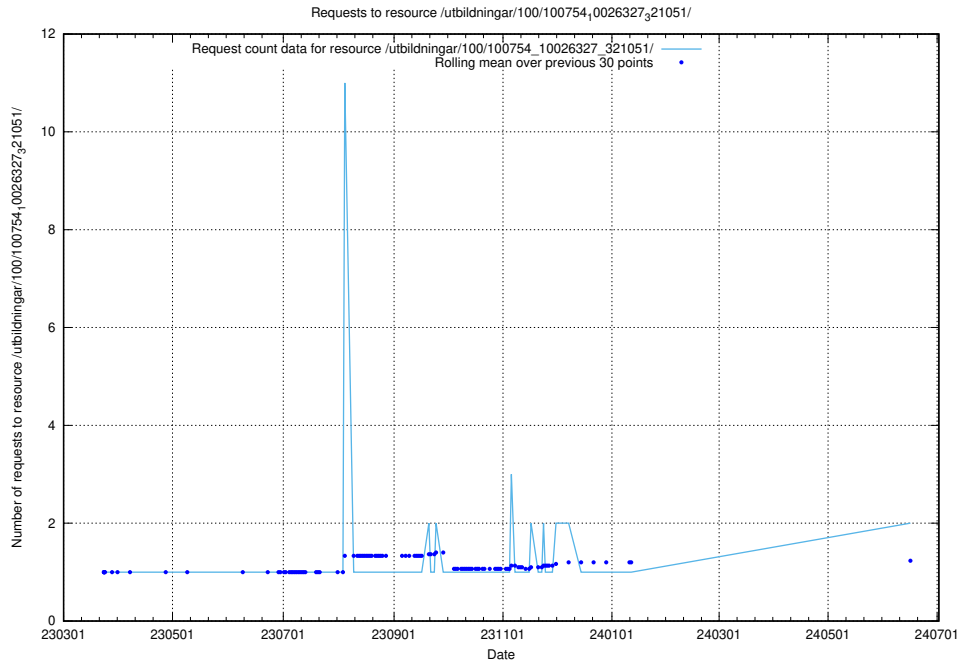

5.902 Usage of /utbildningar/100/100754_10026327_321051/

Here, we count the number of requests to resource /utbildningar/100/100754_10026327_321051/.