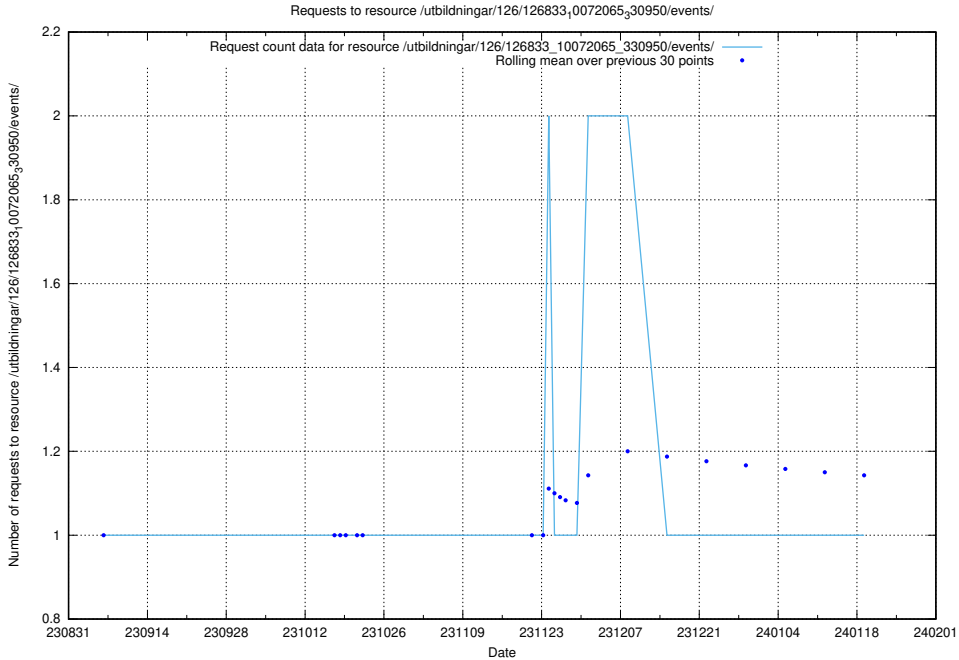

5.5588 Usage of /utbildningar/126/126833_10072065_330950/events/

Here, we count the number of requests to resource /utbildningar/126/126833_10072065_330950/events/