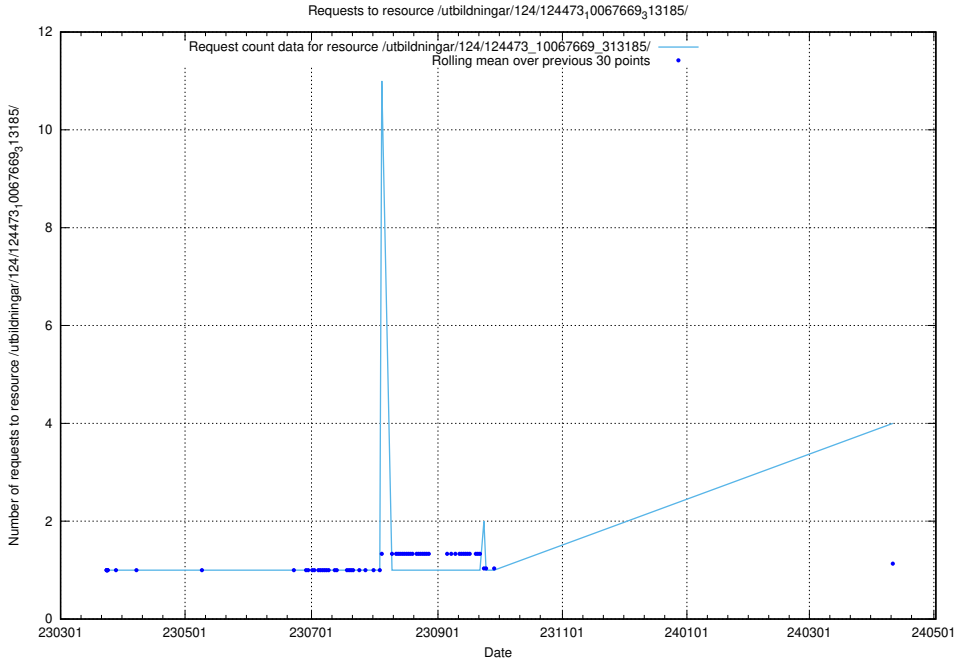

5.300 Usage of /utbildningar/124/124473_10067669_313185/

Here, we count the number of requests to resource /utbildningar/124/124473_10067669_313185/.