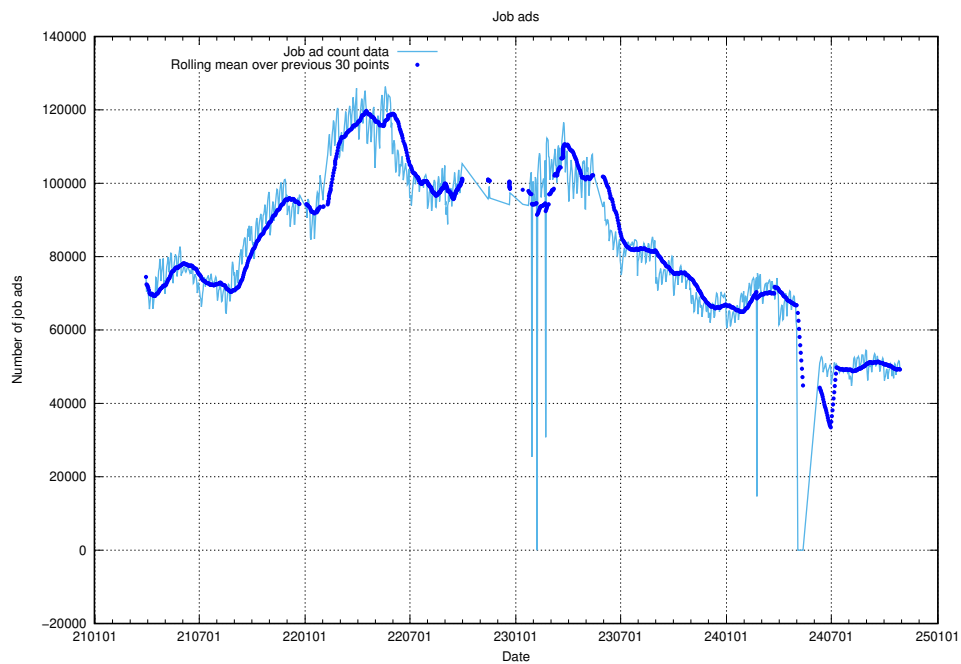

13 JobTechLinks Pipeline

This section contains a summary of last night's job ad processing in the [JobTech Links pipeline](#)¹³.

For a detailed statistical summary, please see [14.1](#).

13.1 Number of job ads

Here, we count the number of job ads processed by the pipeline each night.

¹³<https://gitlab.com/arbetsformedlingen/joblinks/wiki/-/wikis/home>