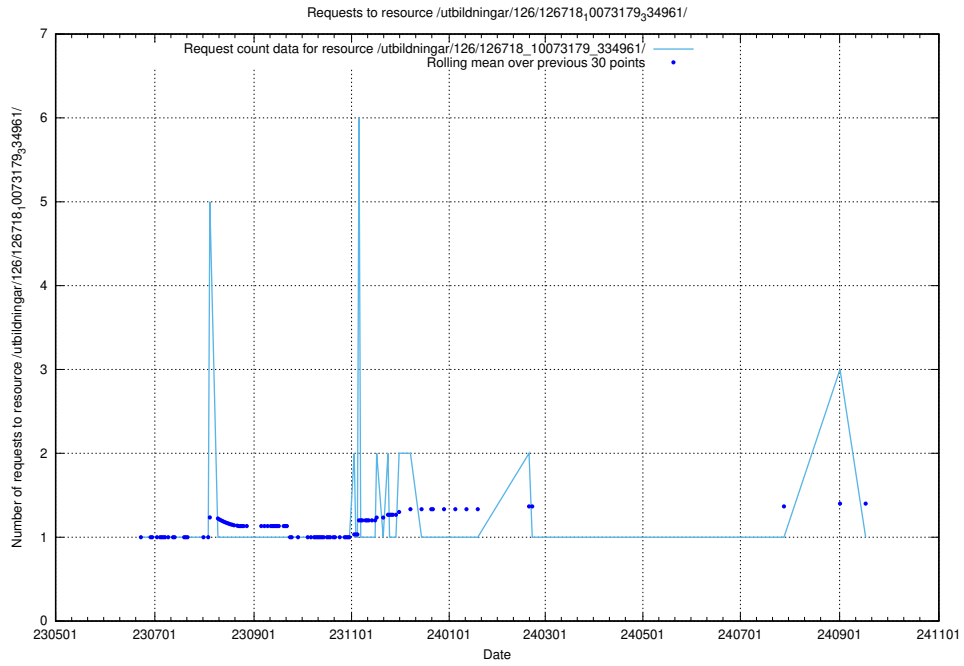

5.6535 Usage of /utbildningar/126/126718_10073179_334961/

Here, we count the number of requests to resource /utbildningar/126/126718_10073179_334961/.