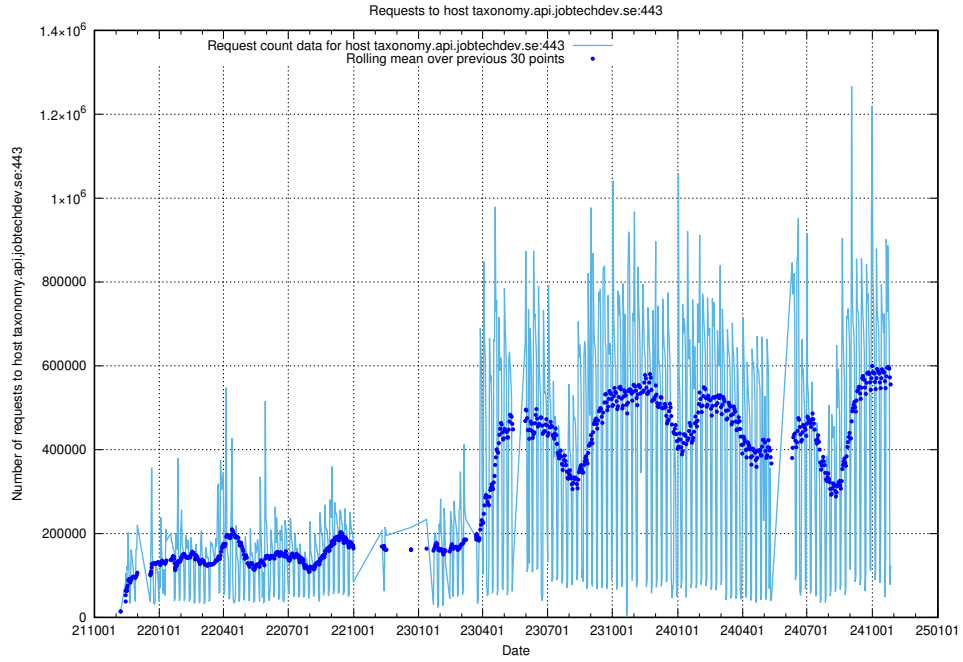

7.4 Usage of taxonomy.api.jobtechdev.se:443

Here, we count the number of requests to host taxonomy.api.jobtechdev.se:443.