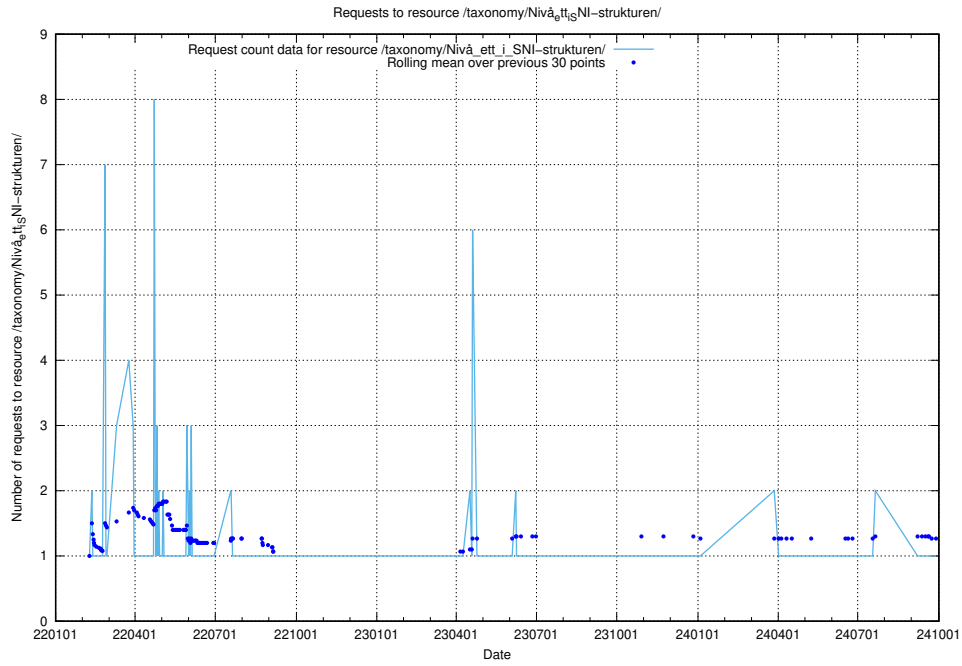

5.3165 Usage of /taxonomy/Nivå_ett_i_SNI-strukturen/

Here, we count the number of requests to resource /taxonomy/Nivå_ett_i_SNI-strukturen/.