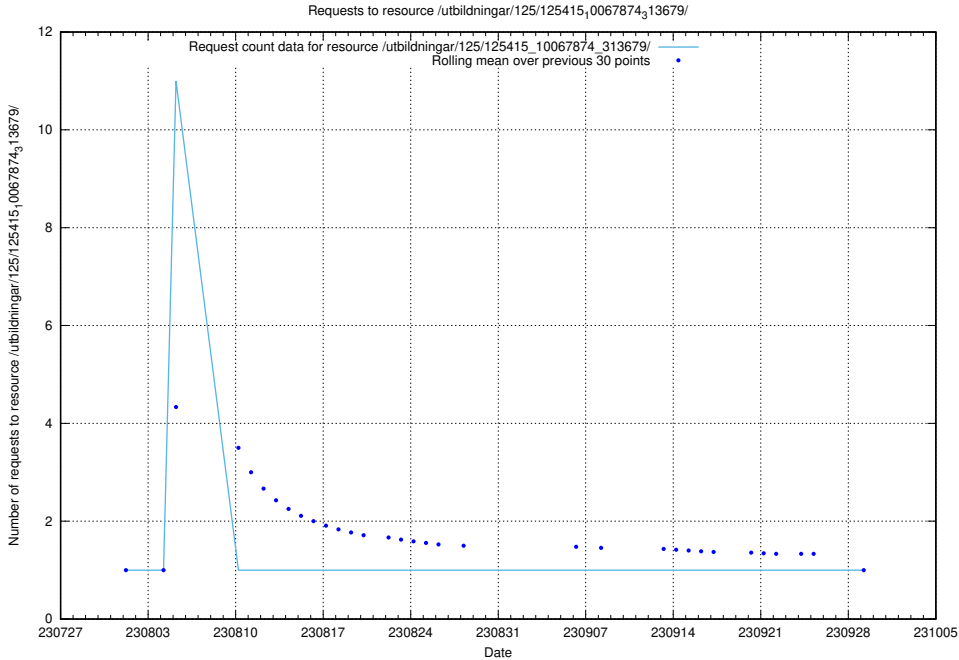

5.5824 Usage of /utbildningar/125/125415_10067874_313679/

Here, we count the number of requests to resource /utbildningar/125/125415_10067874_313679/.