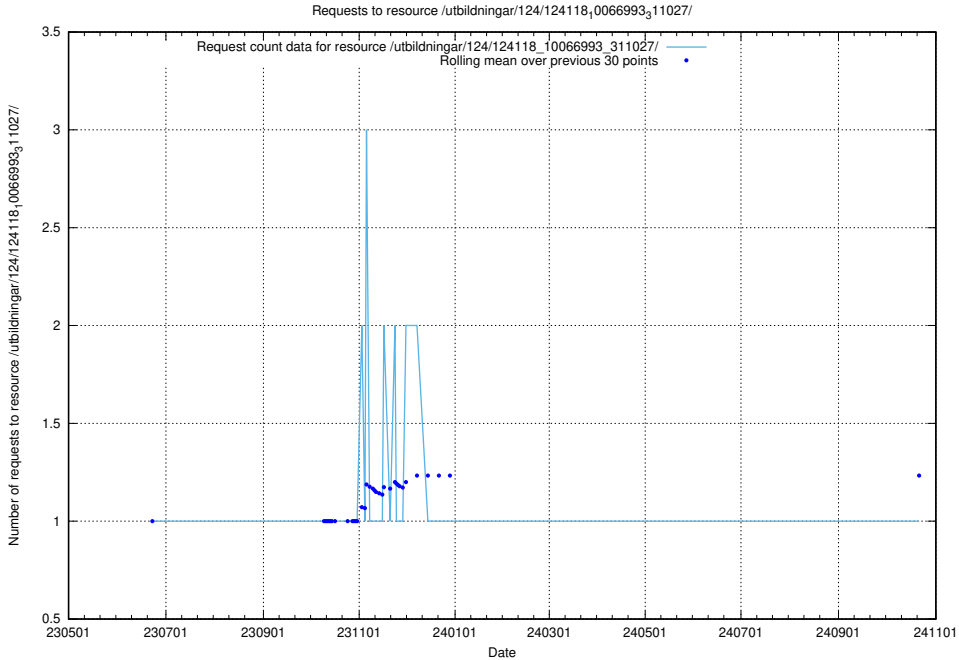

5.6742 Usage of /utbildningar/124/124118_10066993_311027/

Here, we count the number of requests to resource /utbildningar/124/124118_10066993_311027/.