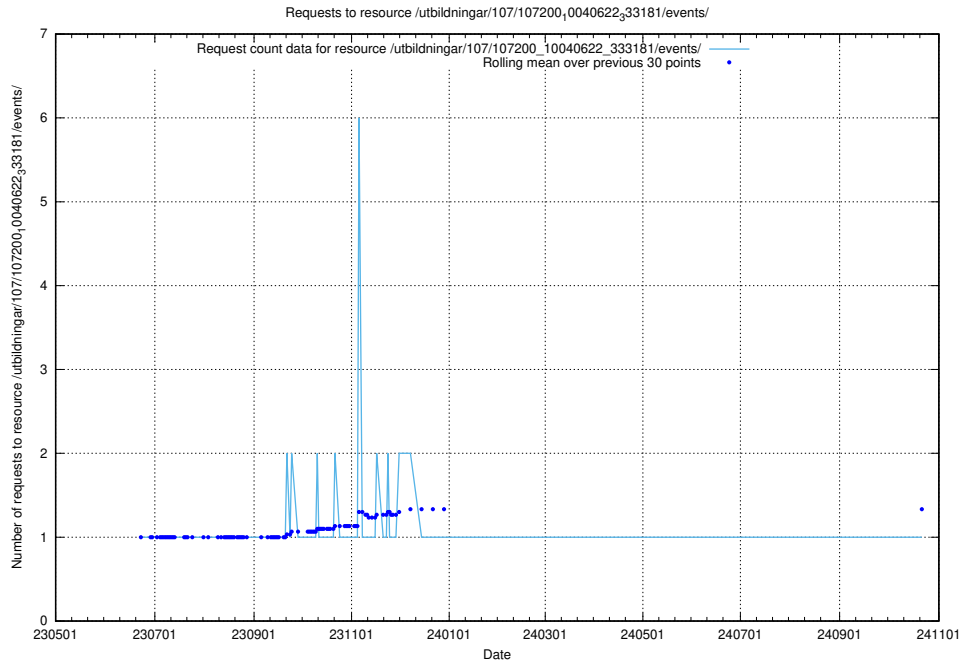

5.6762 Usage of /utbildningar/107/107200_10040622_333181/events/

Here, we count the number of requests to resource /utbildningar/107/107200_10040622_333181/events/