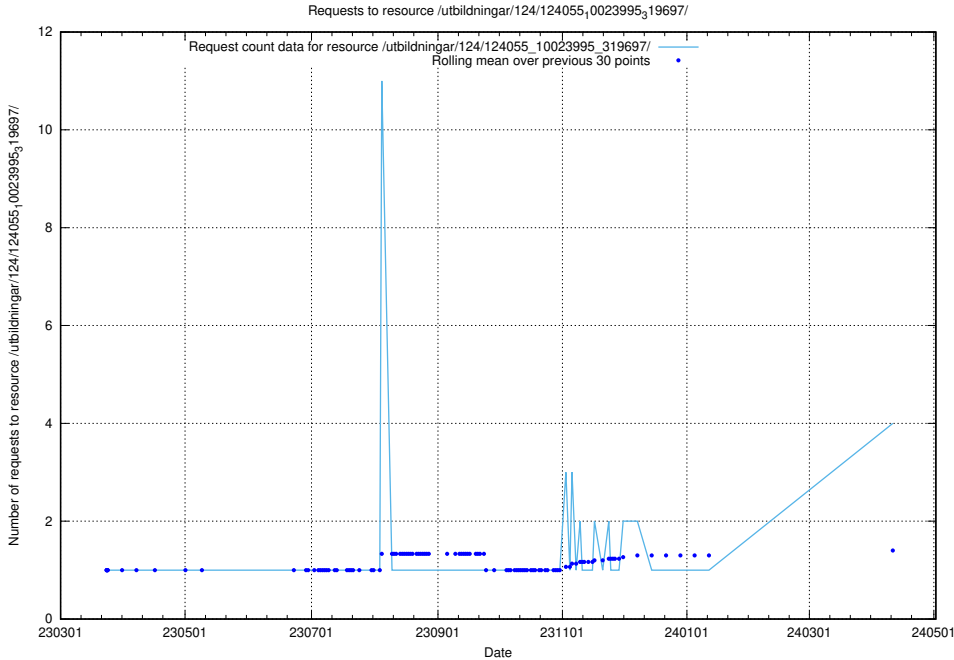

5.318 Usage of /utbildningar/124/124055_10023995_319697/

Here, we count the number of requests to resource /utbildningar/124/124055_10023995_319697/.