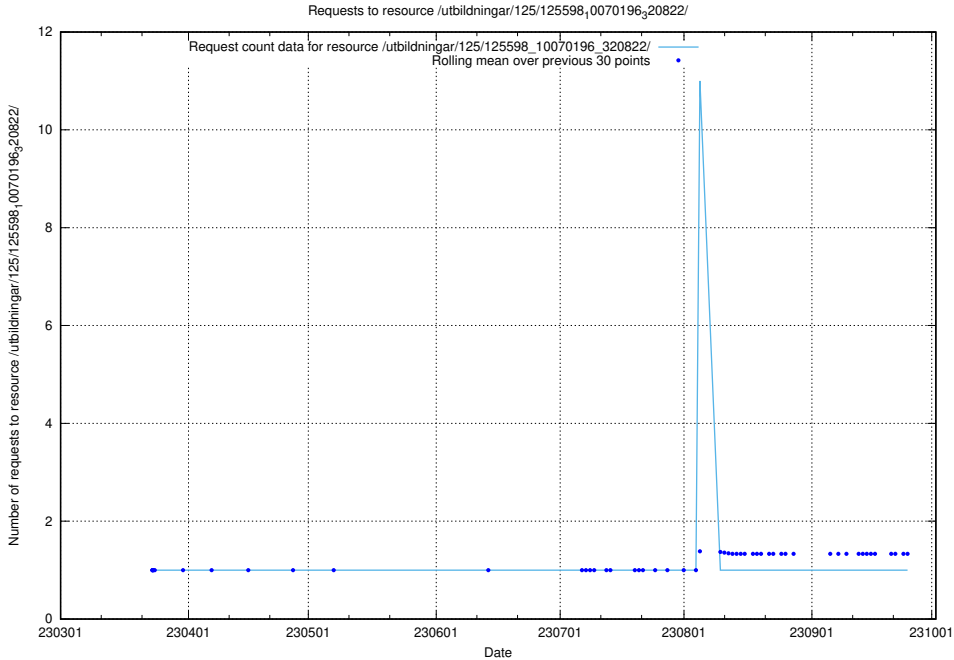

5.1131 Usage of /utbildningar/125/125598_10070196_320822/

Here, we count the number of requests to resource /utbildningar/125/125598_10070196_320822/.