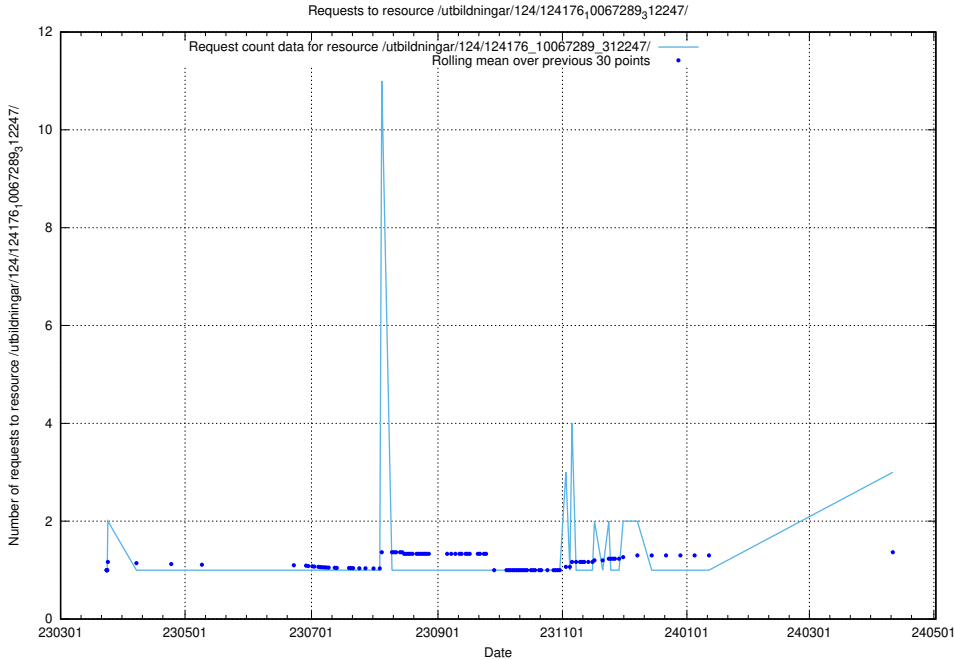

5.422 Usage of /utbildningar/124/124176_10067289_312247/

Here, we count the number of requests to resource /utbildningar/124/124176_10067289_312247/.