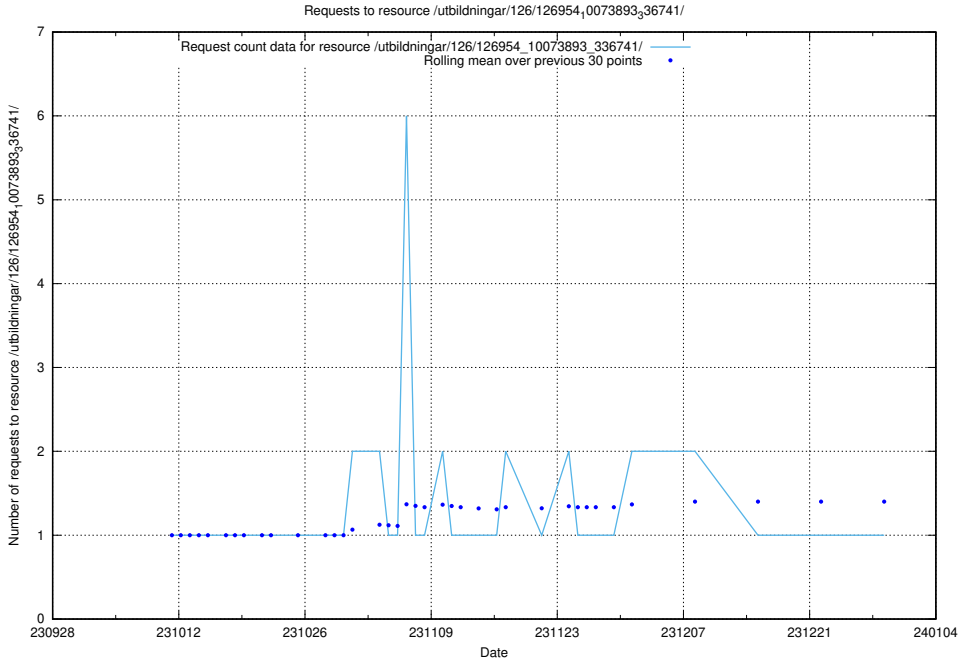

Here, we count the number of requests to resource /utbildningar/126/126954_10073893_336741/.

5.5295 Usage of /utbildningar/126/126751_10072075_331197/events/

Here, we count the number of requests to resource /utbildningar/126/126751_10072075_331197/events/