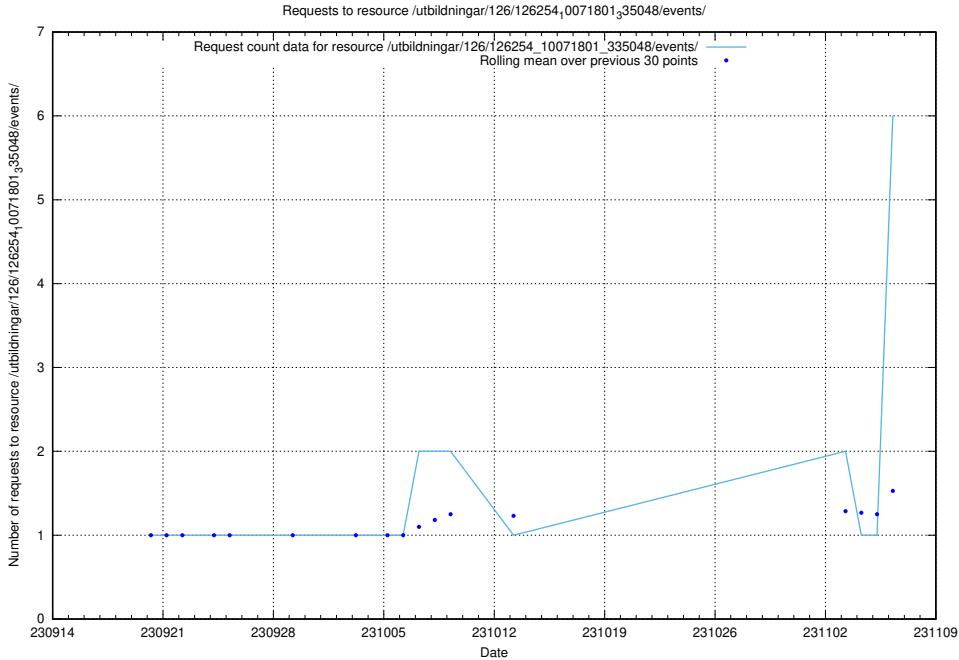

5.129 Usage of /utbildningar/126/126254_10071801_335048/events/

Here, we count the number of requests to resource /utbildningar/126/126254_10071801_335048/events/