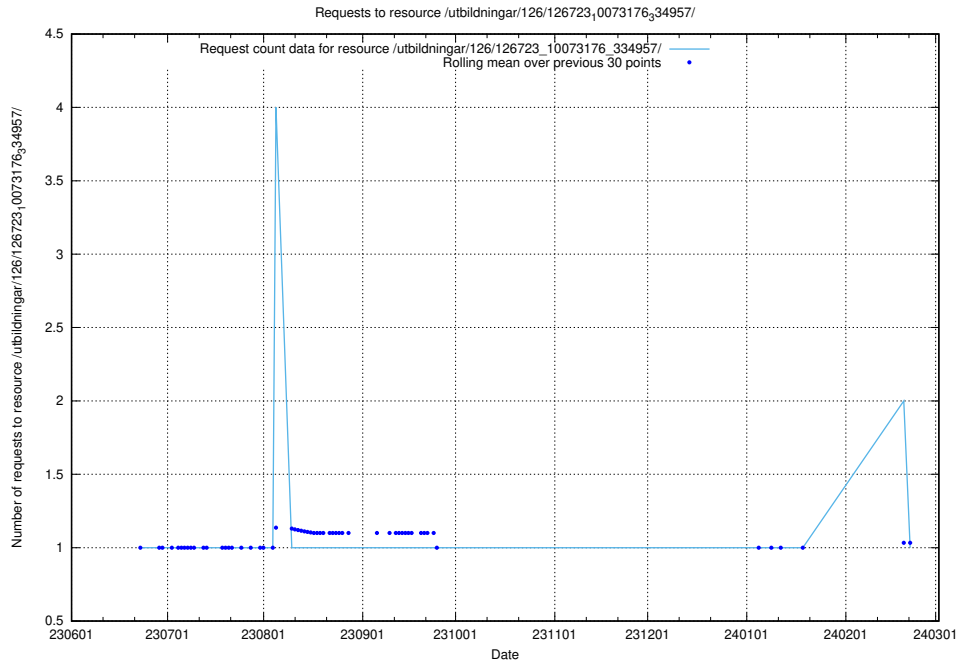

Here, we count the number of requests to resource /utbildningar/126/126723_10073182_334968/.

5.6526 Usage of /utbildningar/126/126723_10073176_334957/

Here, we count the number of requests to resource /utbildningar/126/126723_10073176_334957/.