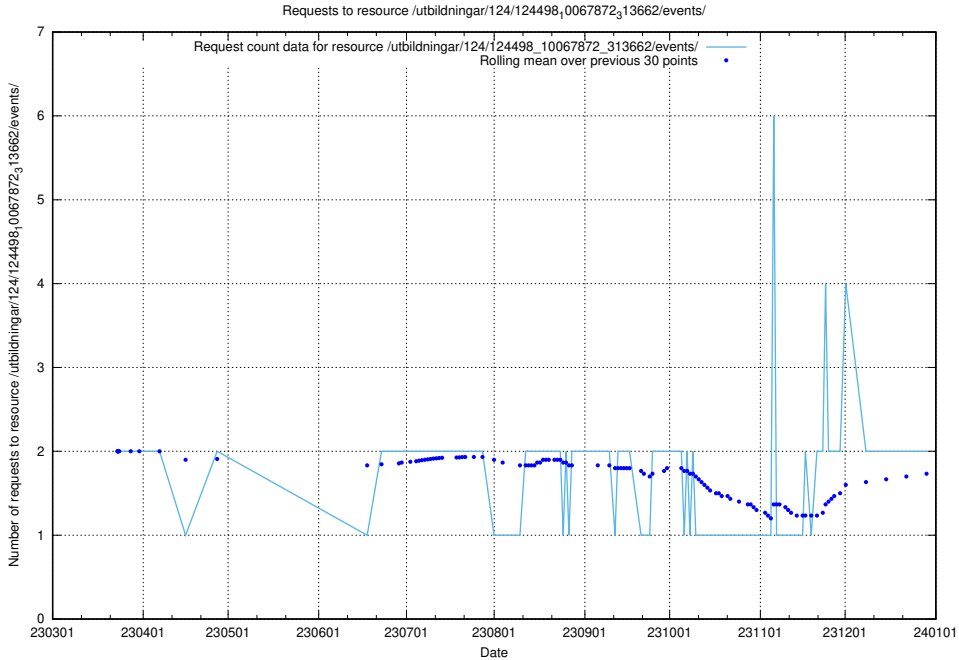

5.983 Usage of /utbildningar/124/124498_10067872_313662/events/

Here, we count the number of requests to resource /utbildningar/124/124498_10067872_313662/events/