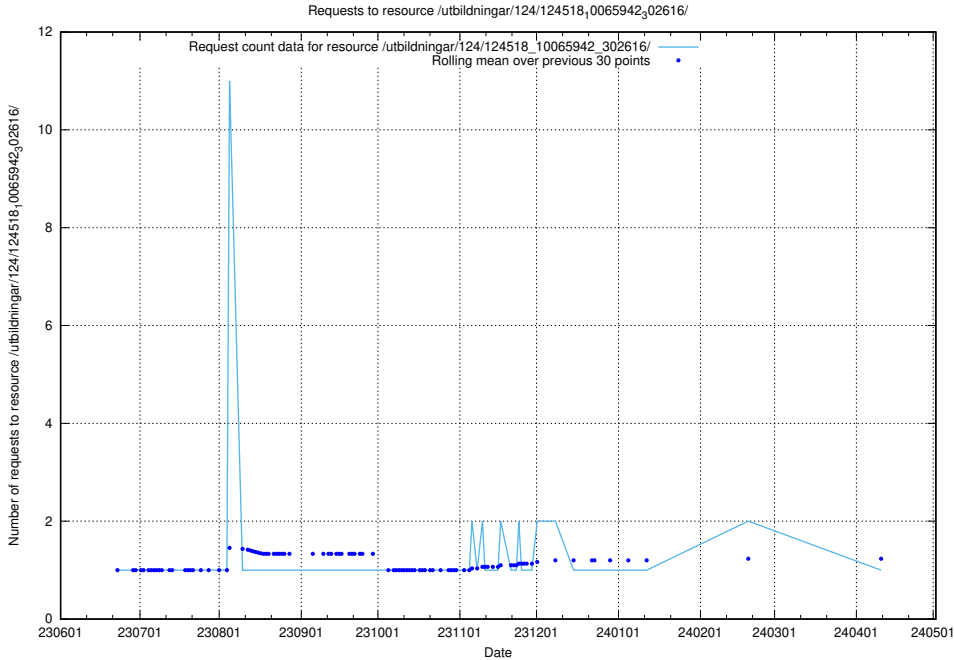

5.6680 Usage of /utbildningar/124/124518_10065942_302616/

Here, we count the number of requests to resource /utbildningar/124/124518_10065942_302616/.