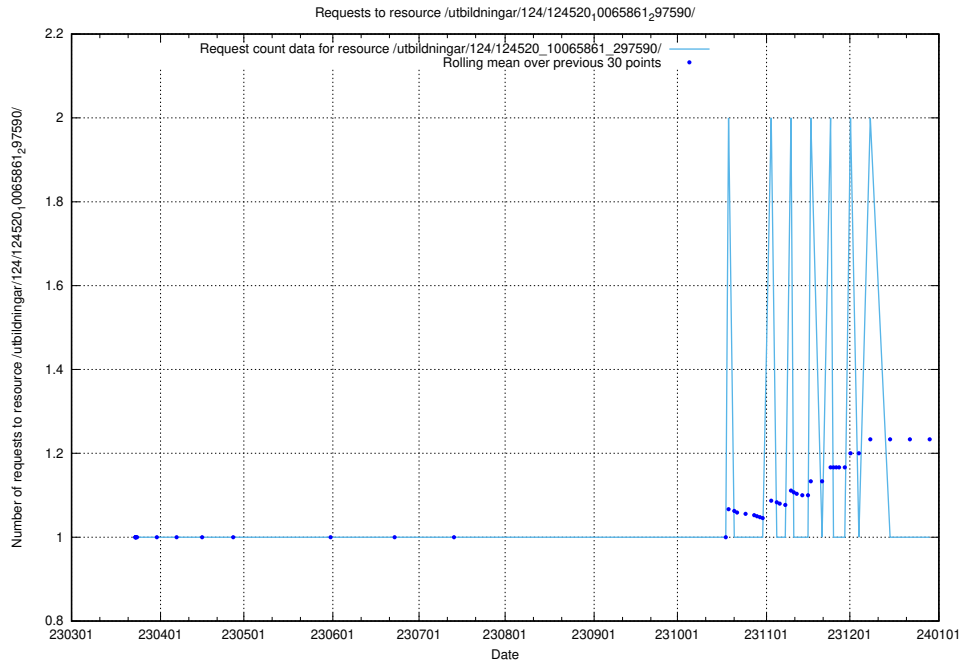

5.2075 Usage of /utbildningar/124/124520_10065861_297590/

Here, we count the number of requests to resource /utbildningar/124/124520_10065861_297590/.