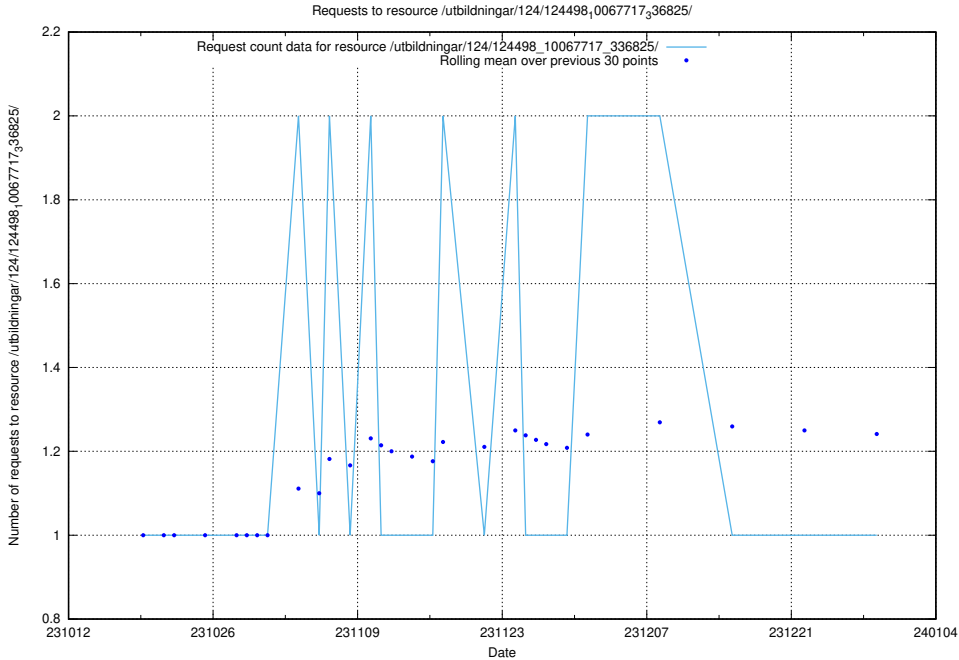

5.5194 Usage of /utbildningar/124/124498_10067717_336825/

Here, we count the number of requests to resource /utbildningar/124/124498_10067717_336825/.