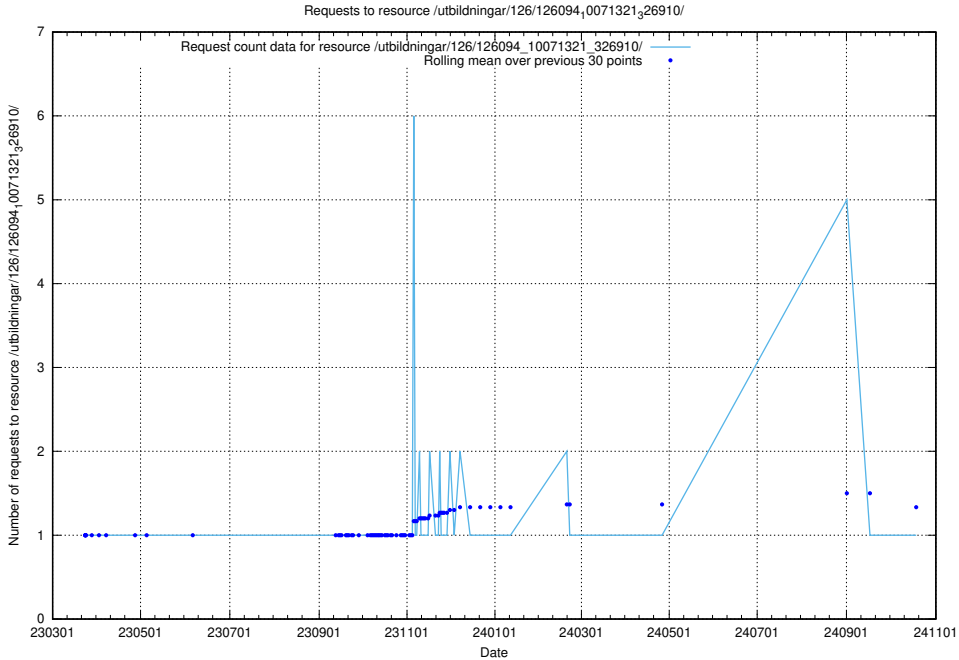

5.7413 Usage of /utbildningar/126/126094_10071321_326910/

Here, we count the number of requests to resource /utbildningar/126/126094_10071321_326910/.