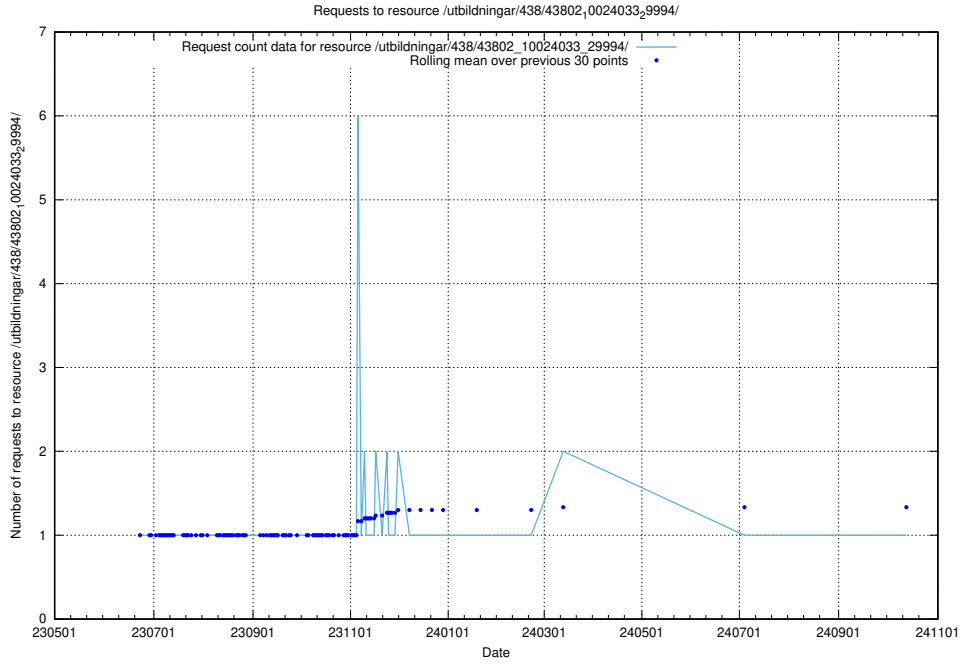

5.6506 Usage of /utbildningar/437/43791_10024053_32247/

Here, we count the number of requests to resource /utbildningar/437/43791_10024053_32247/.

5.6507 Usage of /utbildningar/437/43773_10023987_29948/events/