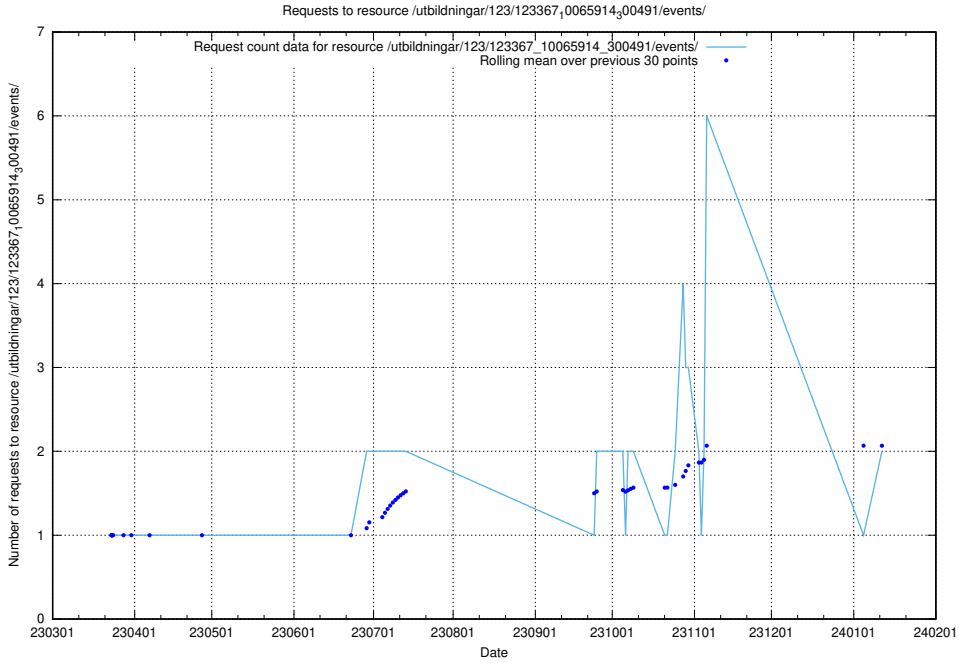

5.818 Usage of /utbildningar/123/123367_10065914_300491/events/

Here, we count the number of requests to resource /utbildningar/123/123367_10065914_300491/events/