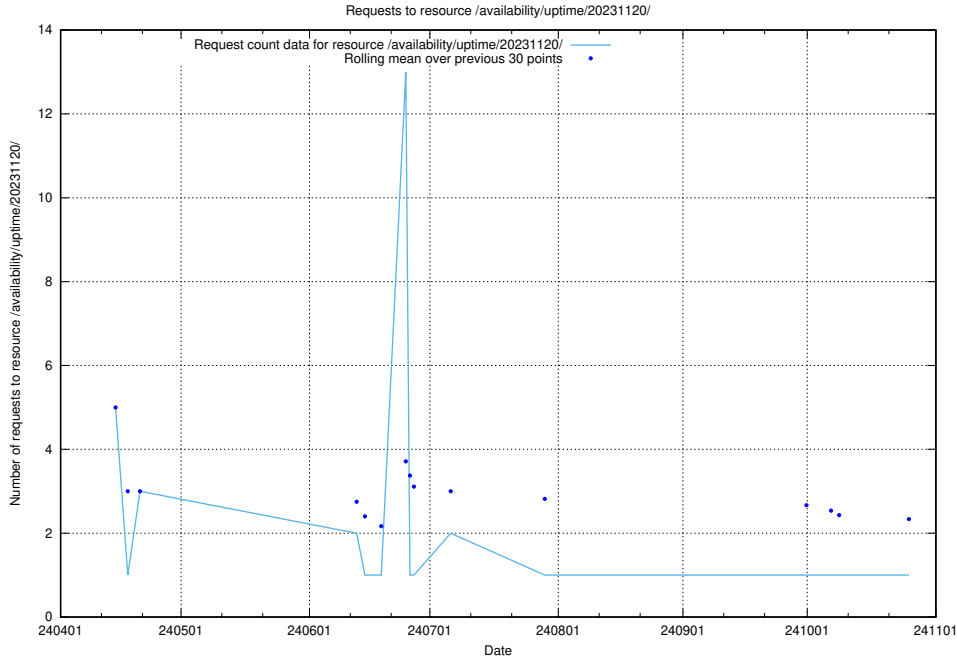

5.2406 Usage of /availability/uptime/20231120/

Here, we count the number of requests to resource /availability/uptime/20231120/.