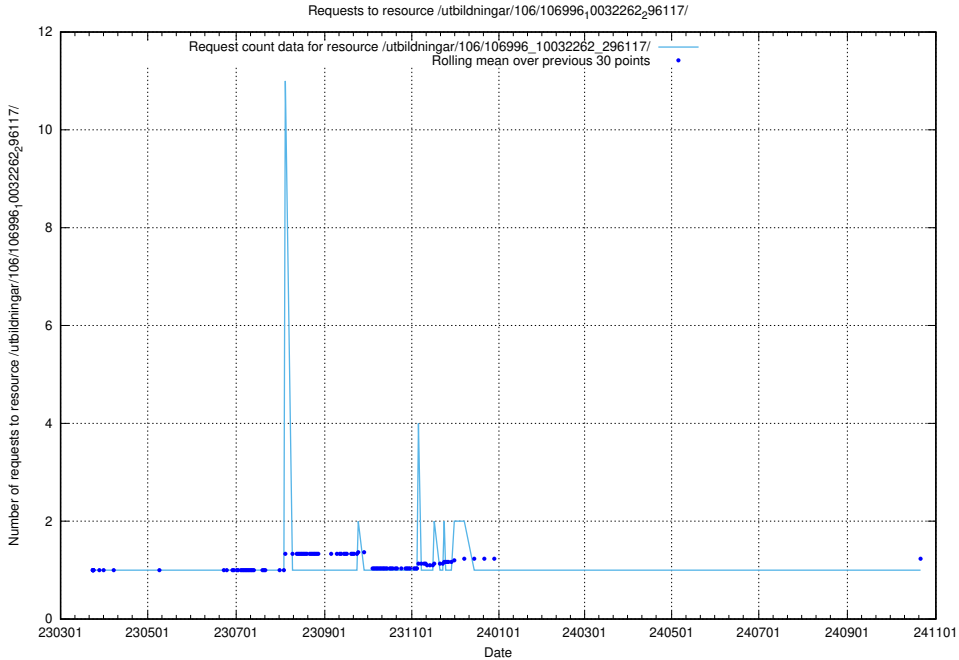

5.6342 Usage of /utbildningar/106/106996_10032262_296117/

Here, we count the number of requests to resource /utbildningar/106/106996_10032262_296117/.