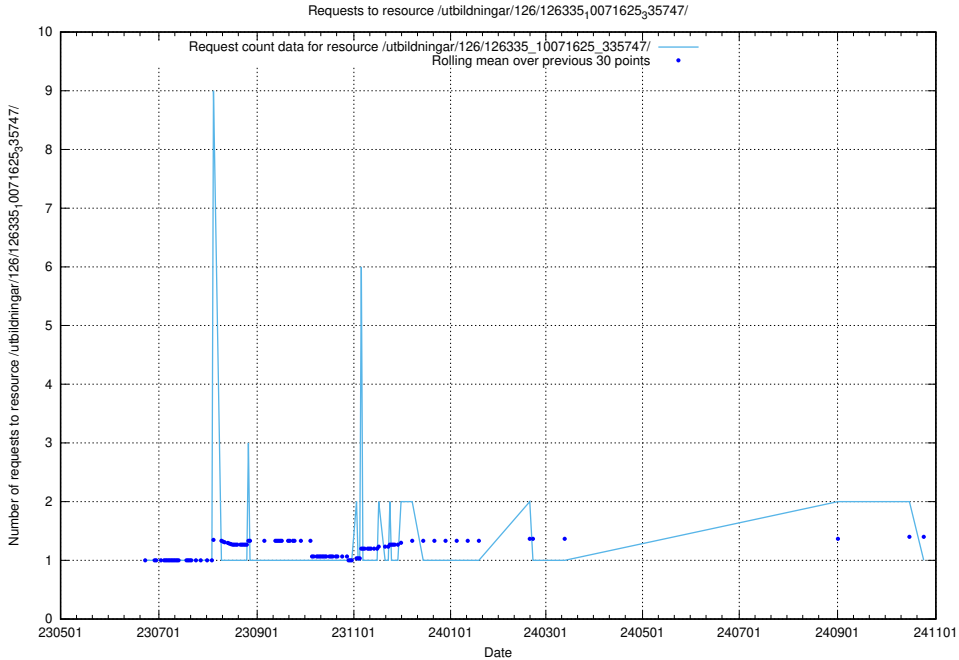

5.6582 Usage of /utbildningar/126/126335_10071625_335747/

Here, we count the number of requests to resource /utbildningar/126/126335_10071625_335747/.