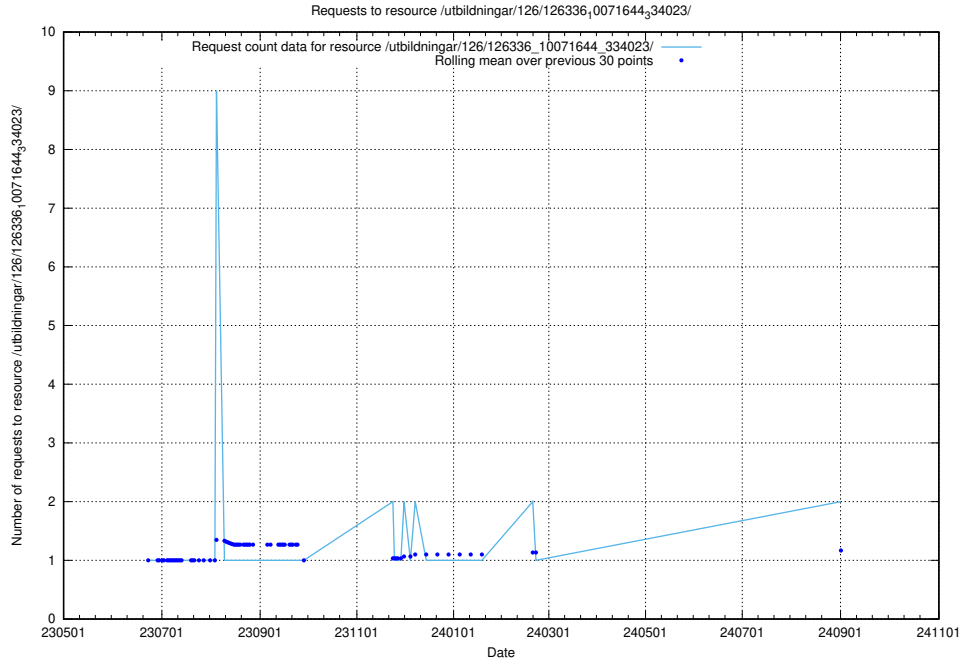

5.909 Usage of /utbildningar/126/126336_10071644_334023/

Here, we count the number of requests to resource /utbildningar/126/126336_10071644_334023/.