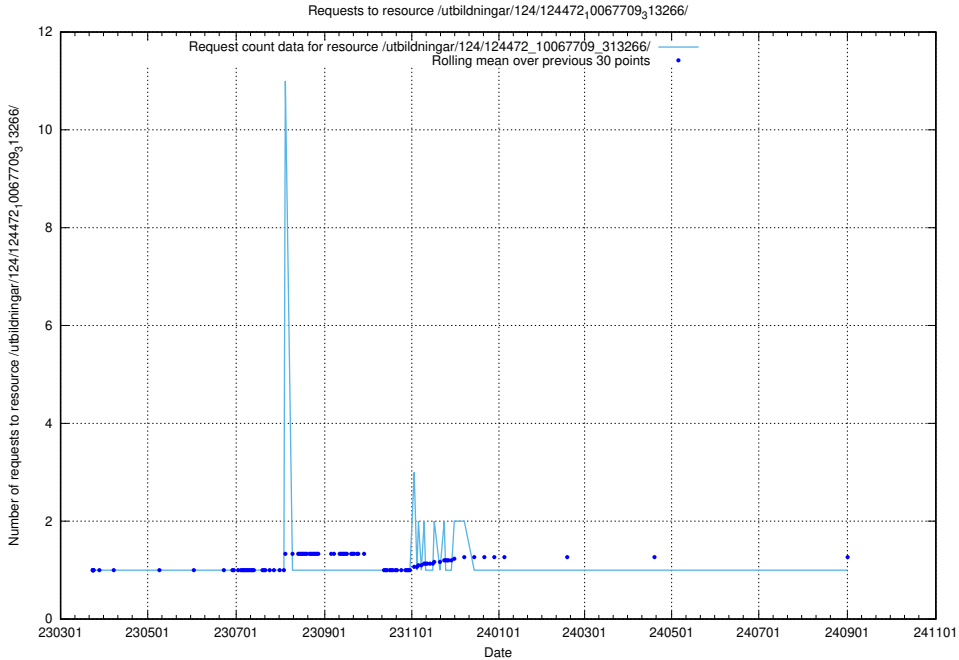

5.3987 Usage of /utbildningar/124/124472_10067709_313266/

Here, we count the number of requests to resource /utbildningar/124/124472_10067709_313266/.