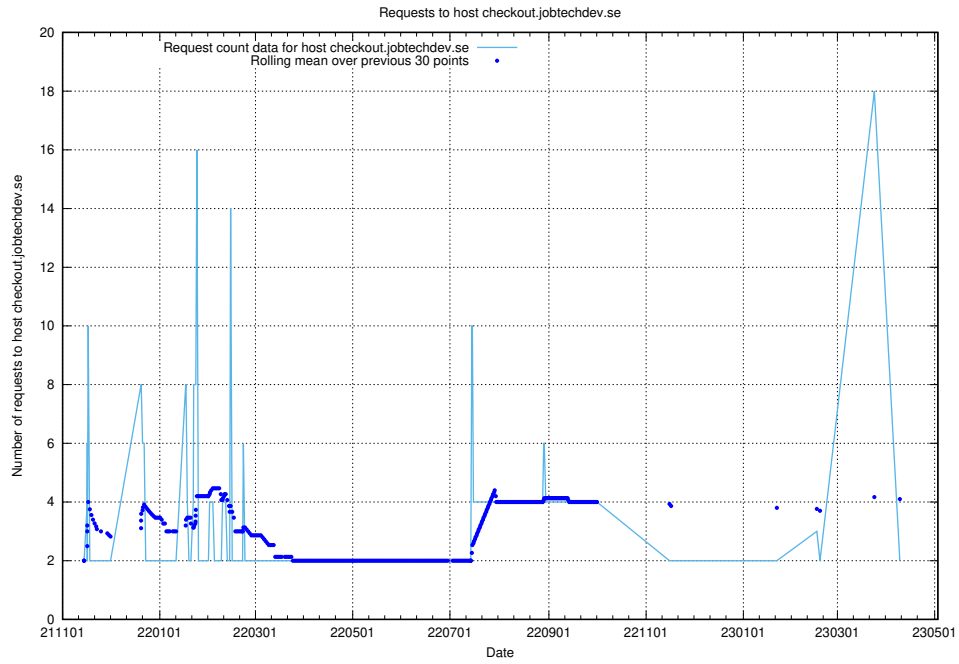

7.280 Usage of checkout.jobtechdev.se

Here, we count the number of requests to host checkout.jobtechdev.se.