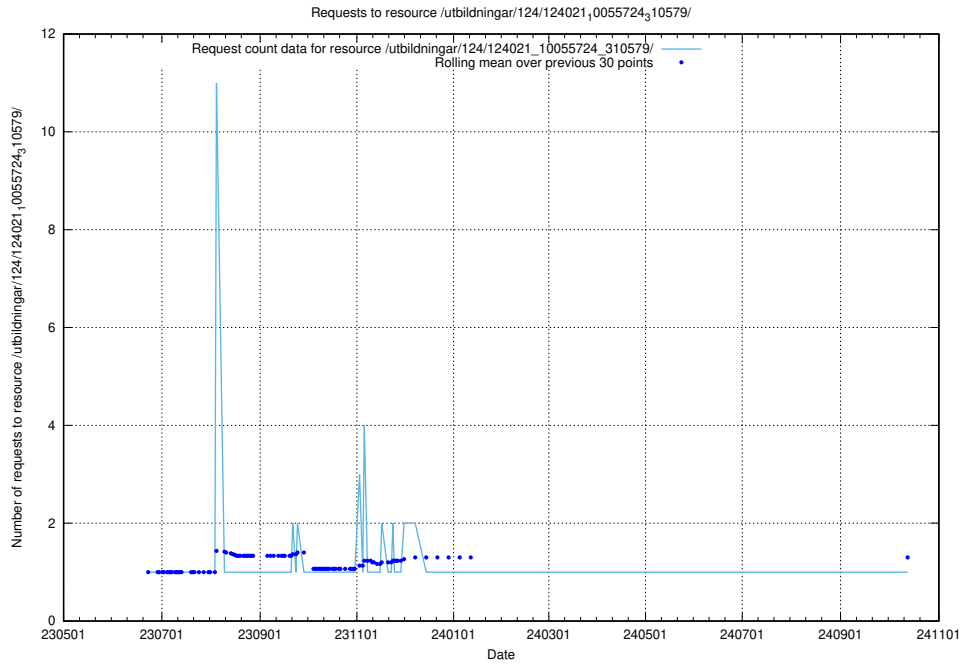

5.6747 Usage of /utbildningar/124/124021_10055724_310579/

Here, we count the number of requests to resource /utbildningar/124/124021_10055724_310579/.