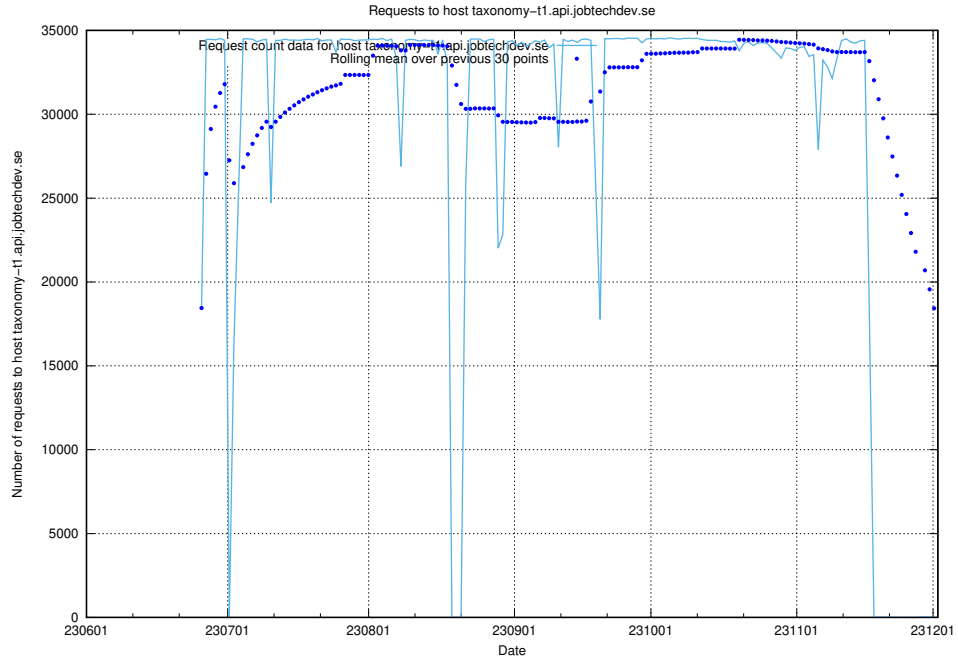

Here, we count the number of requests to host dev-api.jobtechdev.se.

7.173 Usage of taxonomy-t1.api.jobtechdev.se

Here, we count the number of requests to host taxonomy-t1.api.jobtechdev.se.

7.174 Usage of dashboard.jobtechdev.se