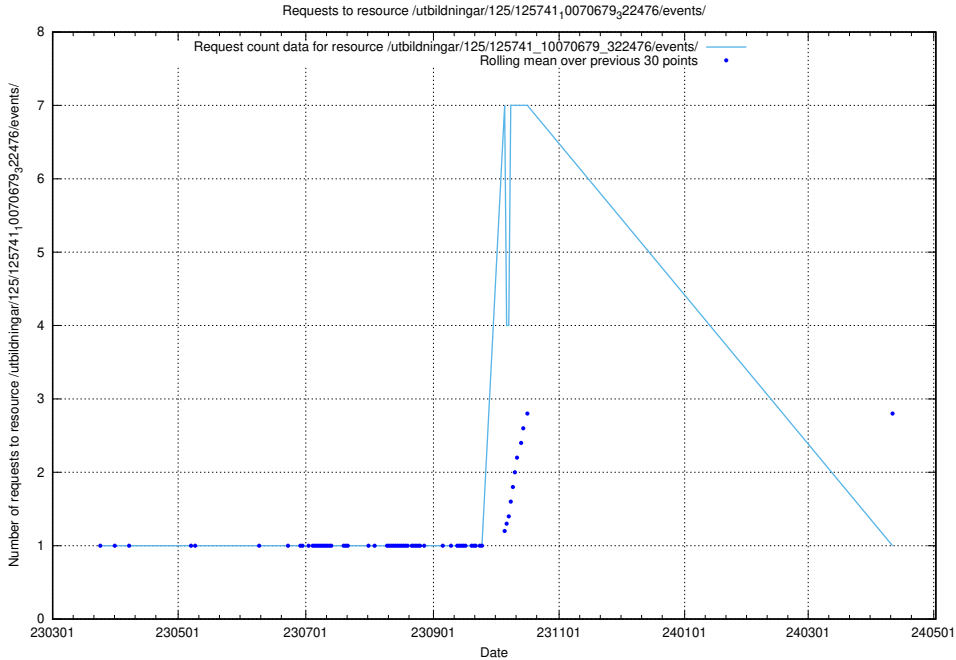

5.7197 Usage of /utbildningar/125/125741_10070679_322476/events/

Here, we count the number of requests to resource /utbildningar/125/125741_10070679_322476/events/