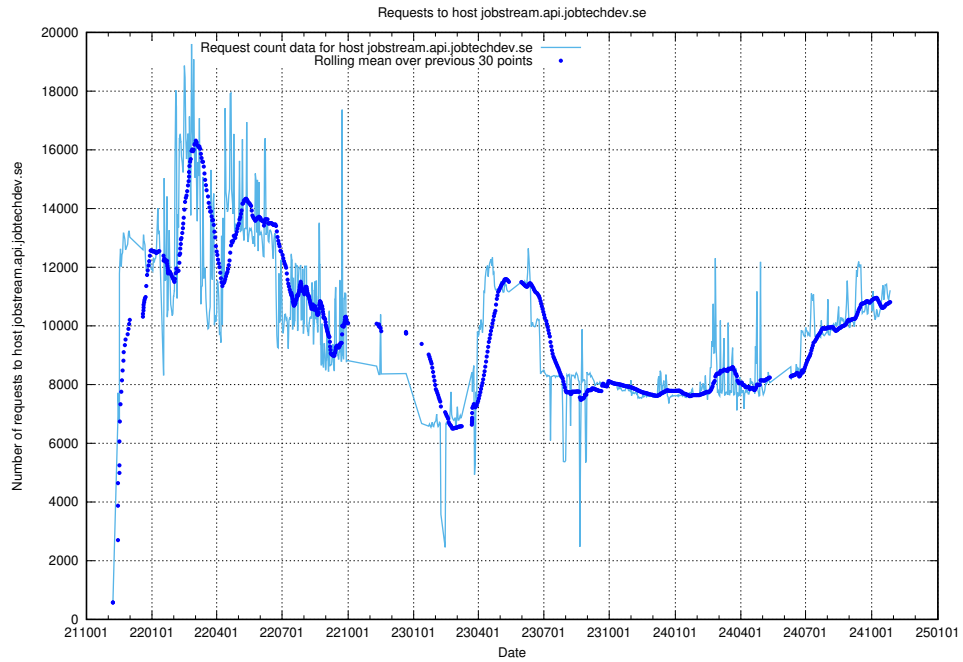

7.8 Usage of jobstream.api.jobtechdev.se

Here, we count the number of requests to host jobstream.api.jobtechdev.se.