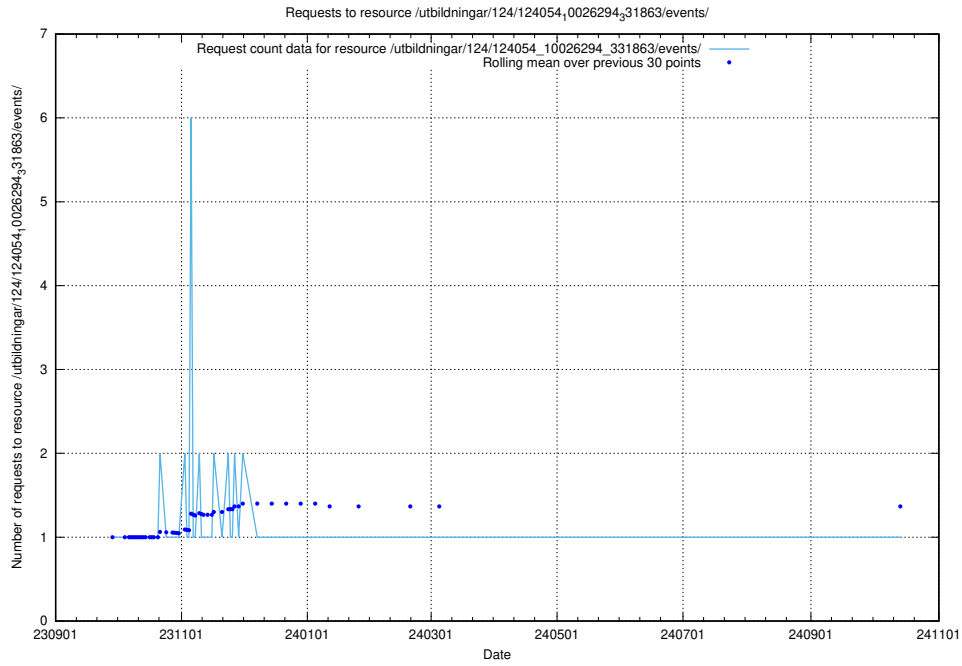

5.5398 Usage of /utbildningar/124/124054_10026294_331863/events/

Here, we count the number of requests to resource /utbildningar/124/124054_10026294_331863/events/