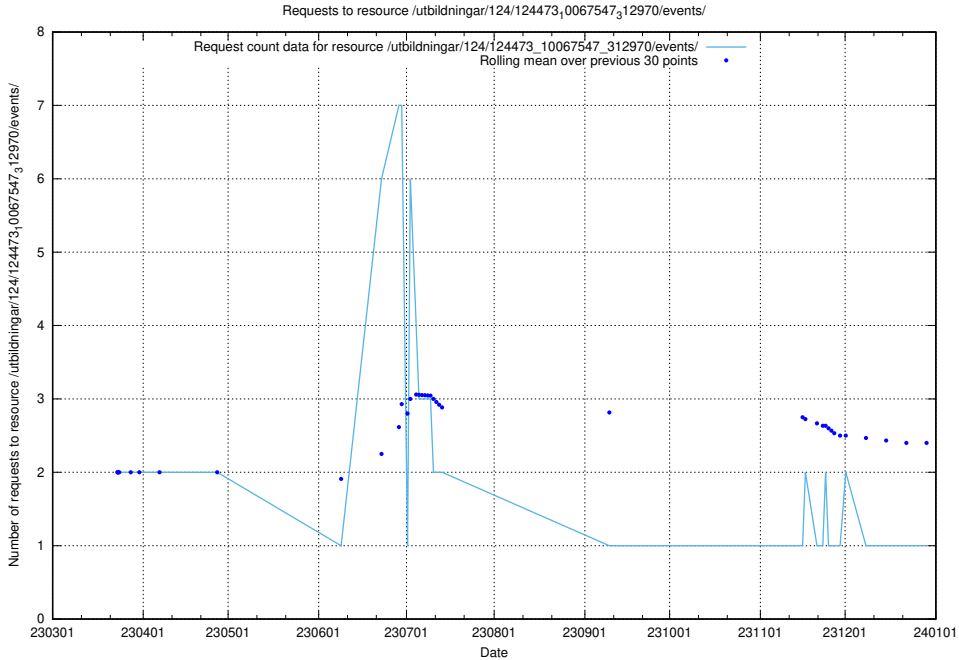

5.7272 Usage of /utbildningar/124/124473_10067547_312970/events/

Here, we count the number of requests to resource /utbildningar/124/124473_10067547_312970/events/