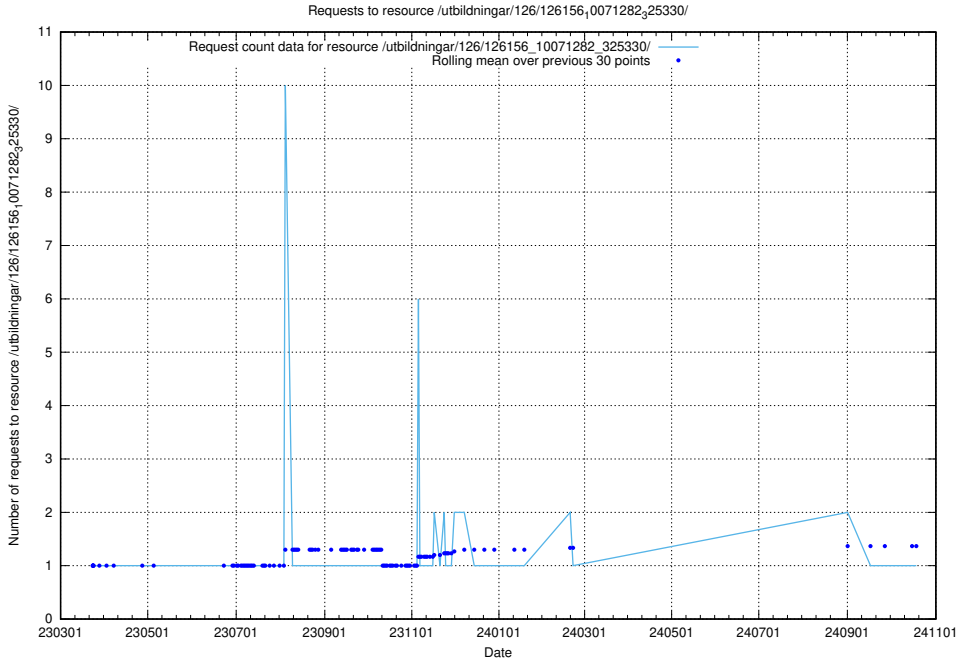

5.7405 Usage of /utbildningar/126/126156_10071282_325330/

Here, we count the number of requests to resource /utbildningar/126/126156_10071282_325330/.