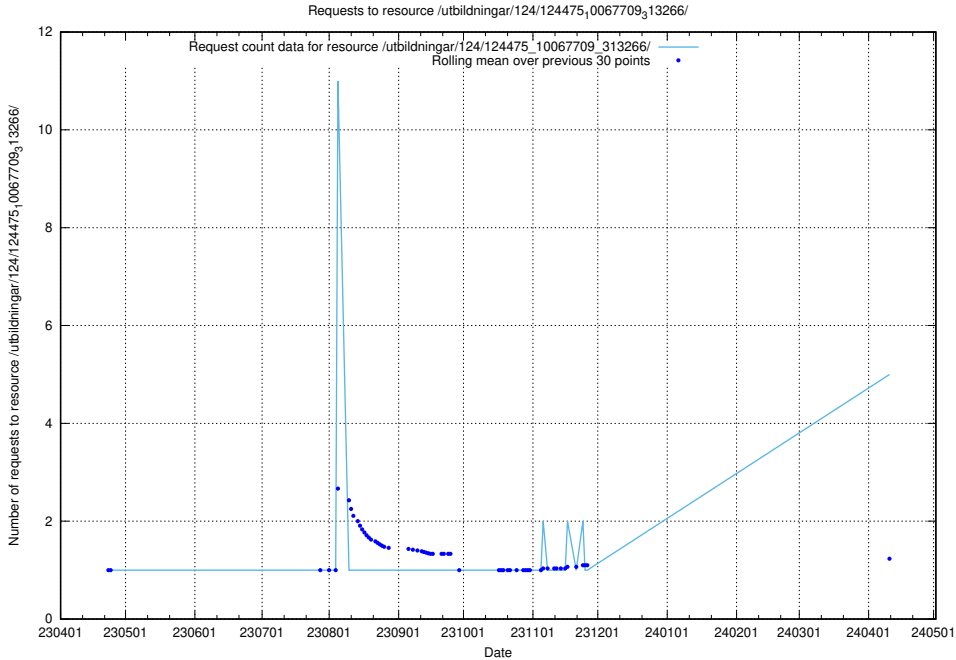

5.242 Usage of /utbildningar/124/124475_10067709_313266/

Here, we count the number of requests to resource /utbildningar/124/124475_10067709_313266/.