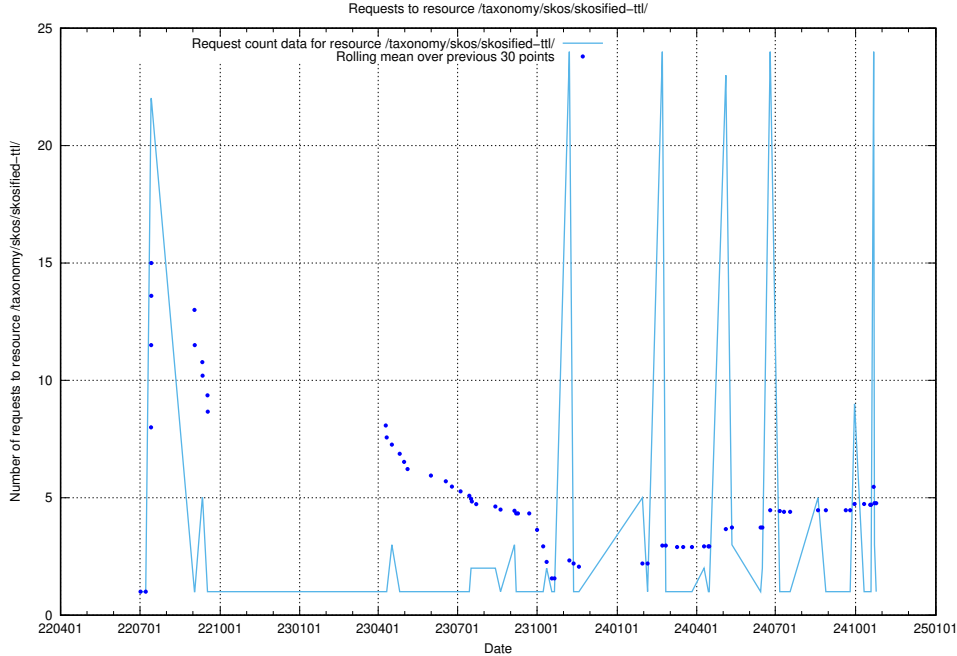

5.1028 Usage of /taxonomy/skos/skosified-ttl/

Here, we count the number of requests to resource /taxonomy/skos/skosified-ttl/.