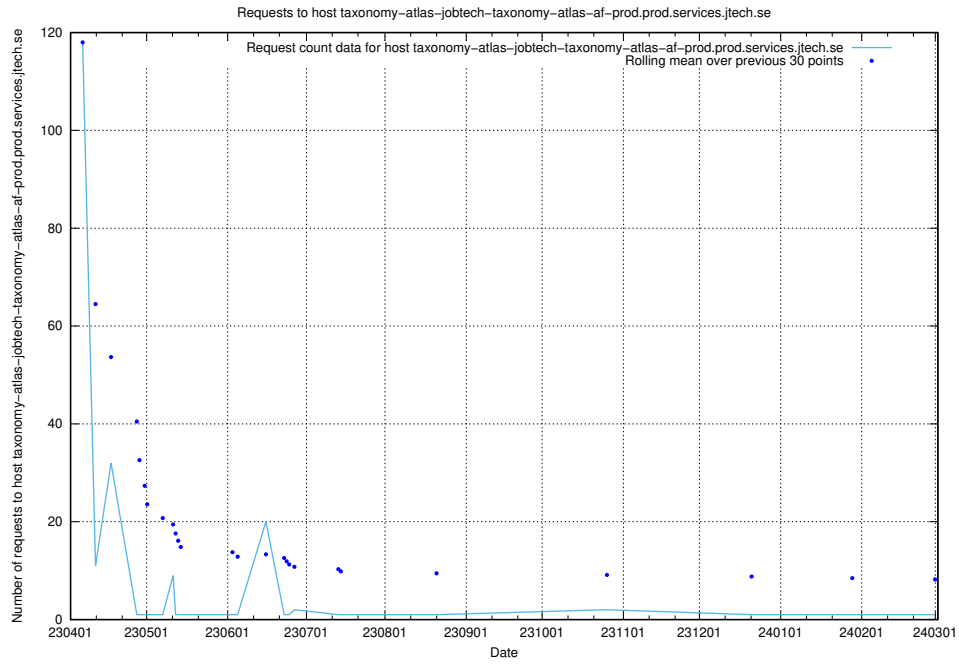

7.616 Usage of taxonomy-atlas-jobtech-taxonomy-atlas-af-prod.prod.services.jtech

Here, we count the number of requests to host taxonomy-atlas-jobtech-taxonomy-atlas-af-prod.prod.services.jtech.se.