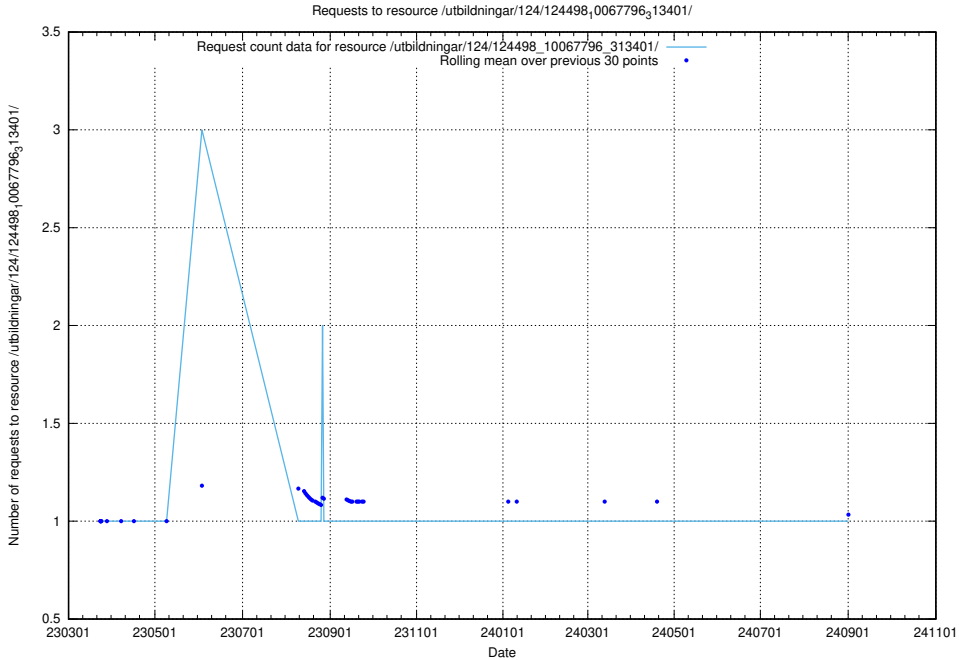

5.3625 Usage of /utbildningar/124/124498_10067796_313401/

Here, we count the number of requests to resource /utbildningar/124/124498_10067796_313401/.