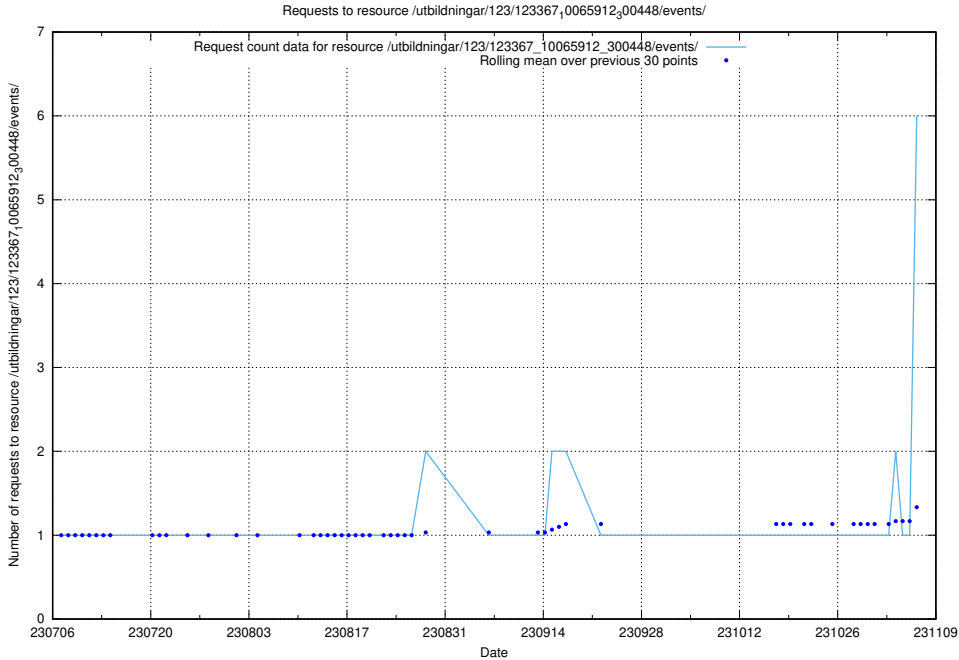

5.154 Usage of /utbildningar/123/123367_10065912_300448/events/

Here, we count the number of requests to resource /utbildningar/123/123367_10065912_300448/events/

5.155 Usage of /utbildningar/124/124444_10067451_326676/events/