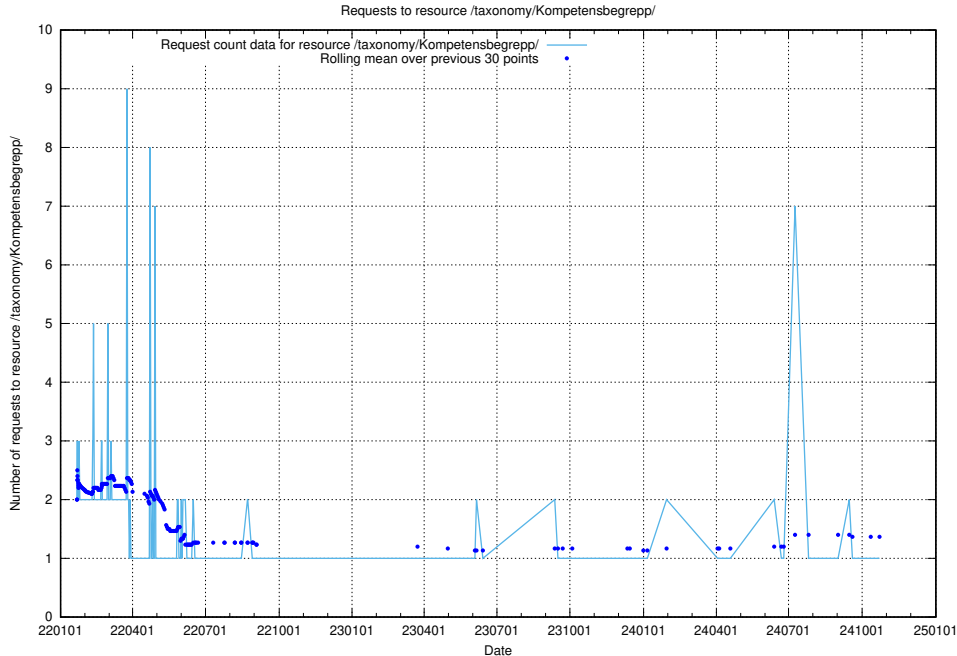

5.7385 Usage of /utbildningar/126/126466_10071966_330388/

Here, we count the number of requests to resource /utbildningar/126/126466_10071966_330388/.

5.7387 Usage of /taxonomy/Kompetensbegrupp/

Here, we count the number of requests to resource /taxonomy/Kompetensbegrupp/.