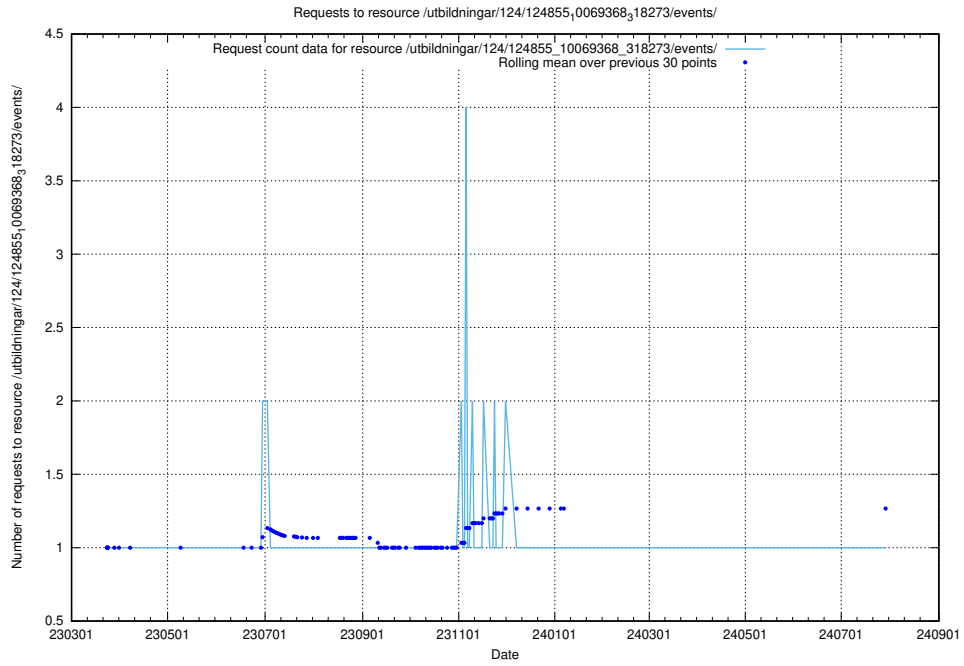

5.1350 Usage of /utbildningar/124/124855_10069368_318273/events/

Here, we count the number of requests to resource /utbildningar/124/124855_10069368_318273/events/