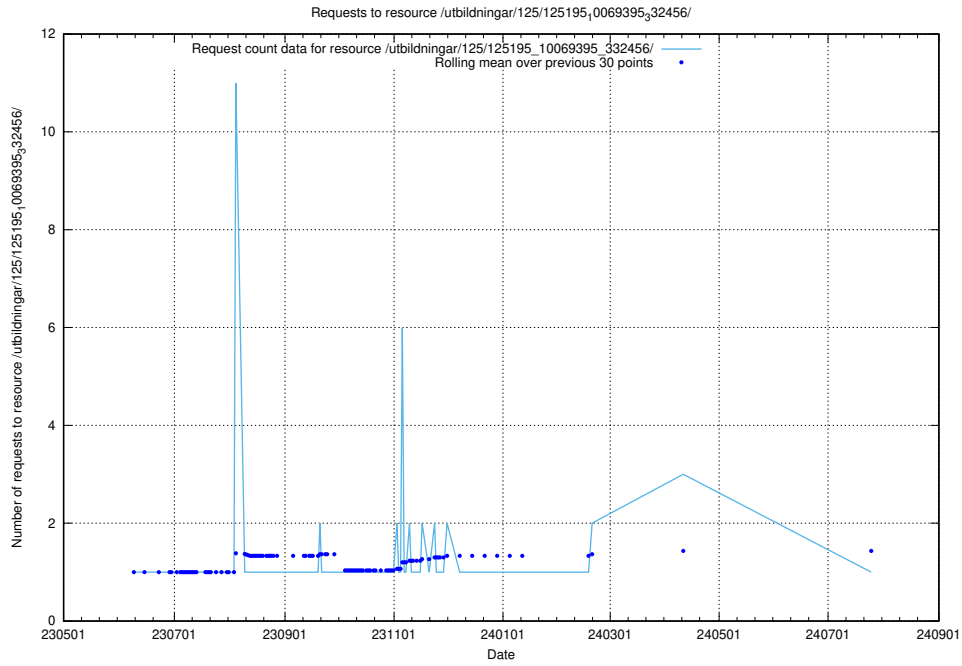

5.6815 Usage of /utbildningar/125/125195_10069395_332456/

Here, we count the number of requests to resource /utbildningar/125/125195_10069395_332456/.