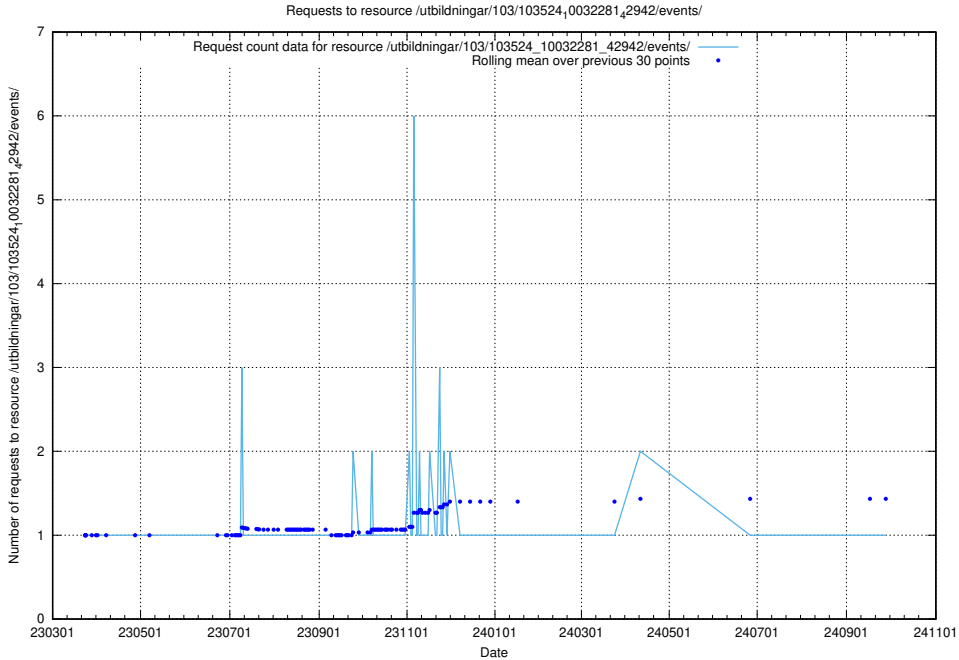

5.6370 Usage of /utbildningar/103/103524_10032281_42942/events/

Here, we count the number of requests to resource /utbildningar/103/103524_10032281_42942/events/.