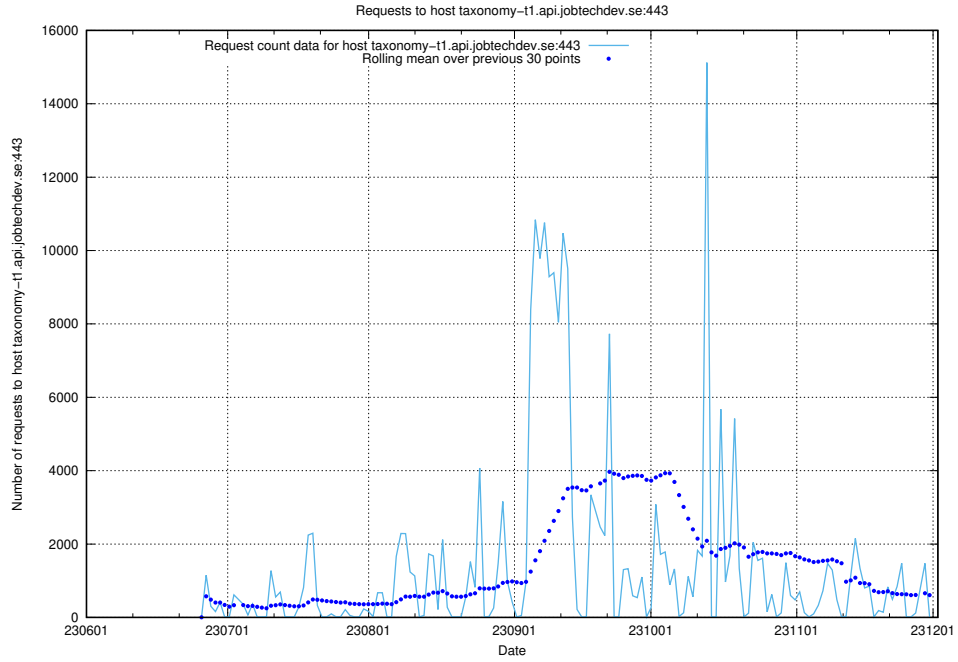

7.61 Usage of taxonomy-t1.api.jobtechdev.se:443

Here, we count the number of requests to host taxonomy-t1.api.jobtechdev.se:443.