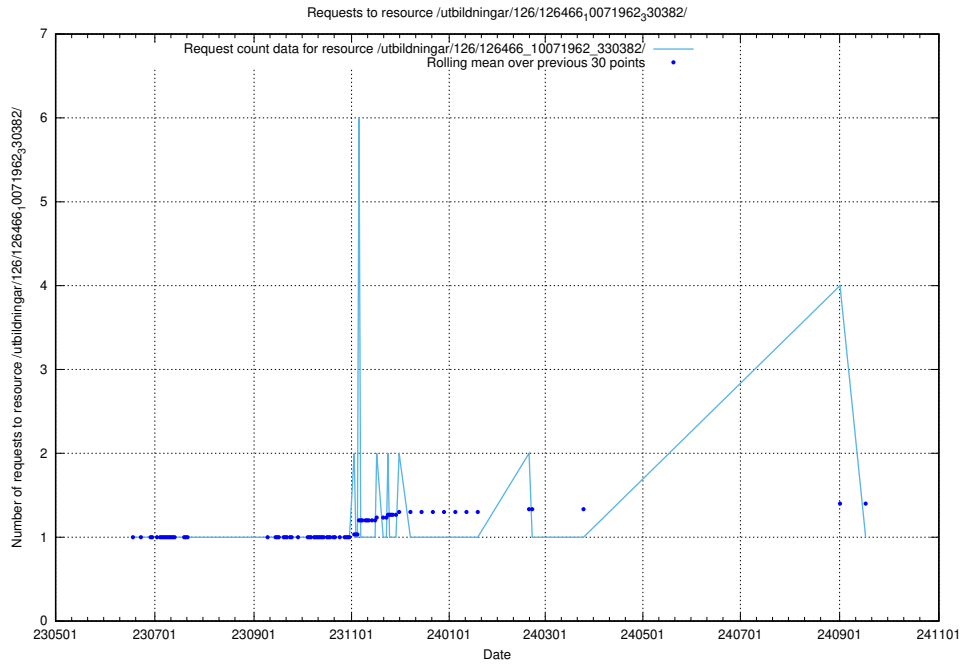

5.6782 Usage of /utbildningar/126/126466_10071962_330382/

Here, we count the number of requests to resource /utbildningar/126/126466_10071962_330382/.