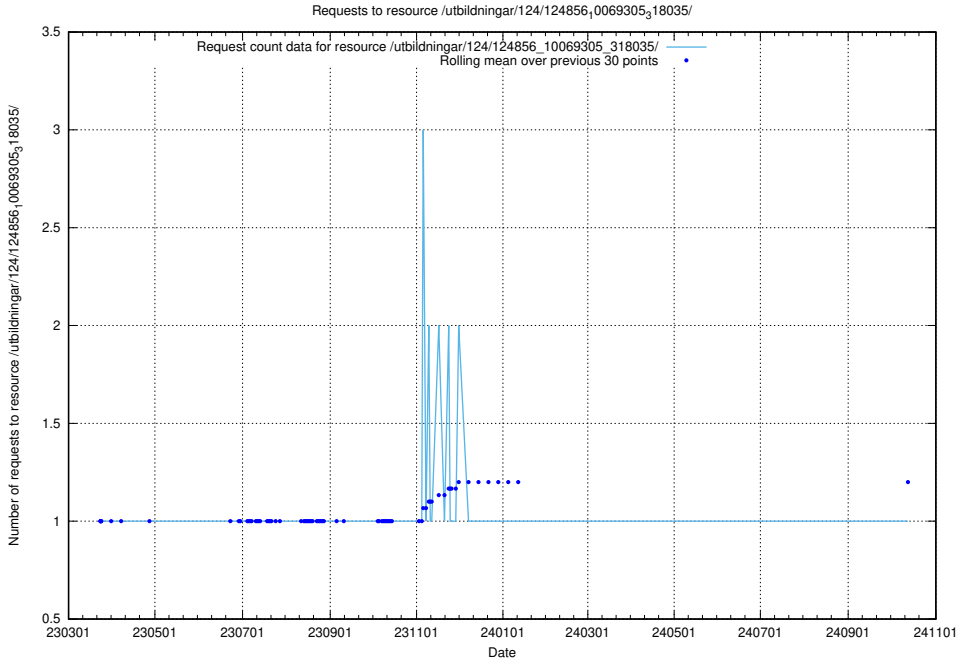

5.1289 Usage of /utbildningar/124/124856_10069305_318035/

Here, we count the number of requests to resource /utbildningar/124/124856_10069305_318035/.