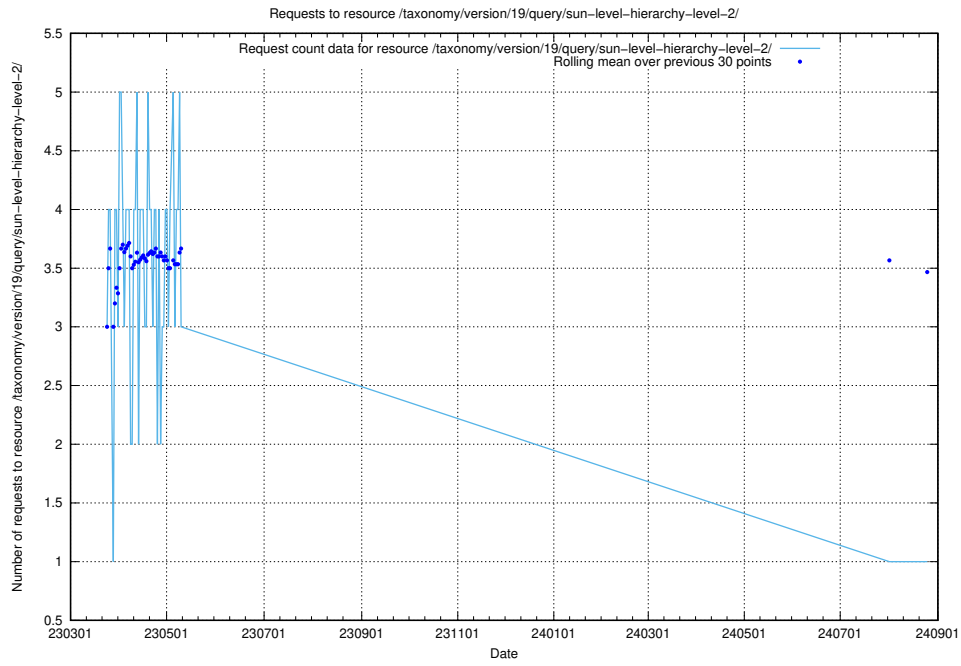

5.7068 Usage of /taxonomy/version/19/query/sun-level-hierarchy-level-2/

Here, we count the number of requests to resource /taxonomy/version/19/query/sun-level-hierarchy-level-2/.