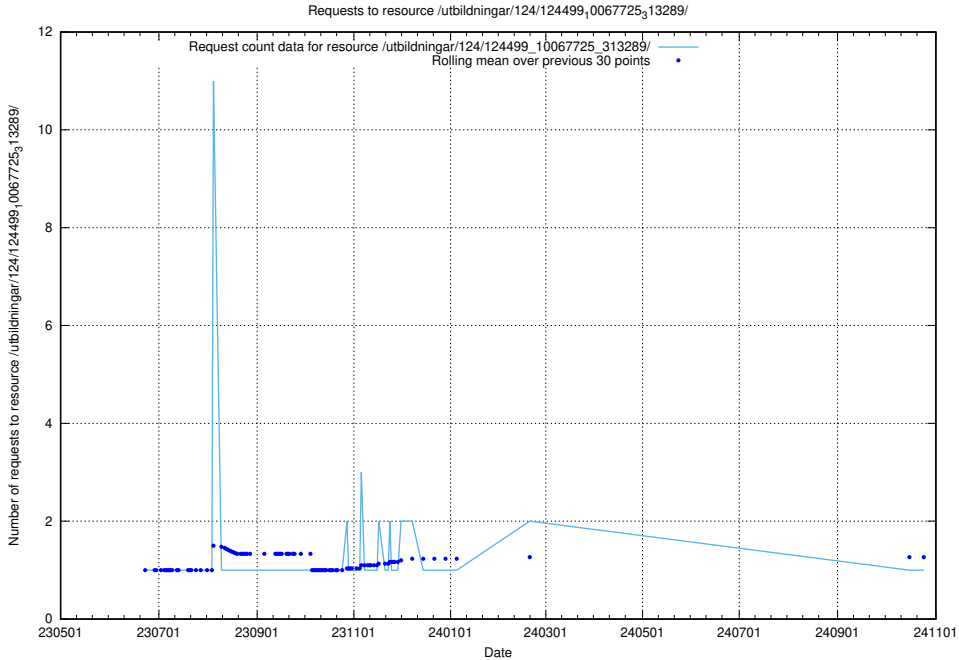

5.6700 Usage of /utbildningar/124/124499_10067725_313289/

Here, we count the number of requests to resource /utbildningar/124/124499_10067725_313289/.