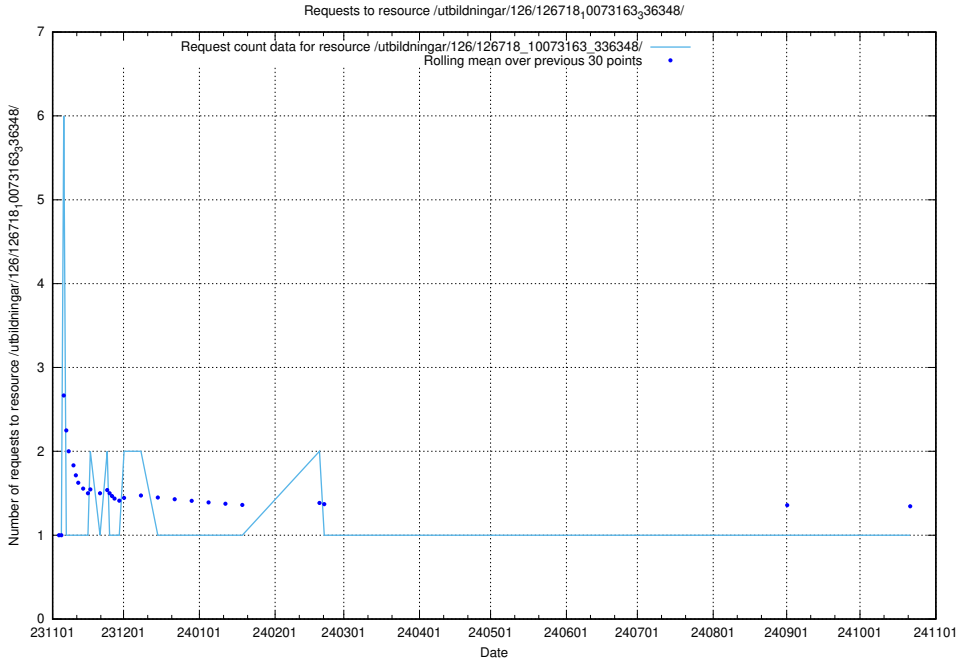

5.5061 Usage of /utbildningar/126/126718_10073163_336348/

Here, we count the number of requests to resource /utbildningar/126/126718_10073163_336348/.