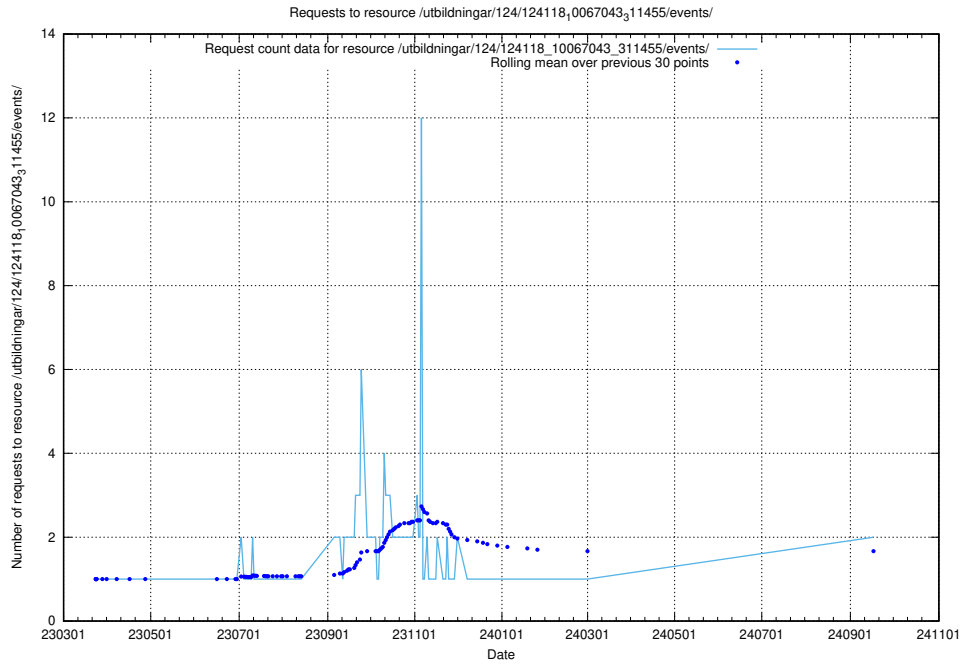

5.770 Usage of /utbildningar/124/124118_10067043_311455/events/

Here, we count the number of requests to resource /utbildningar/124/124118_10067043_311455/events/