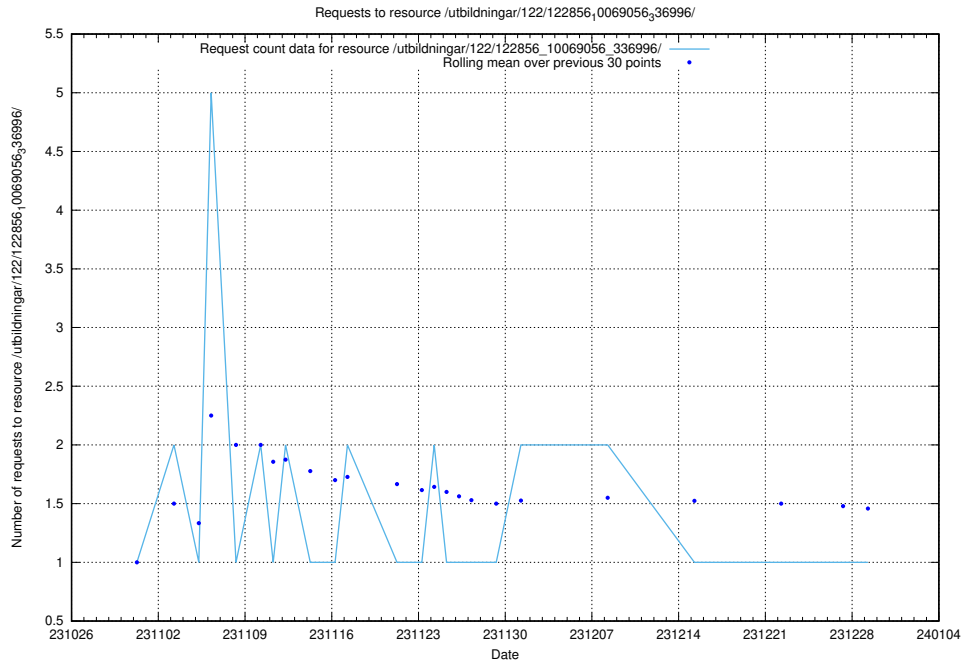

5.5094 Usage of /utbildningar/122/122856_10069056_336996/

Here, we count the number of requests to resource /utbildningar/122/122856_10069056_336996/.