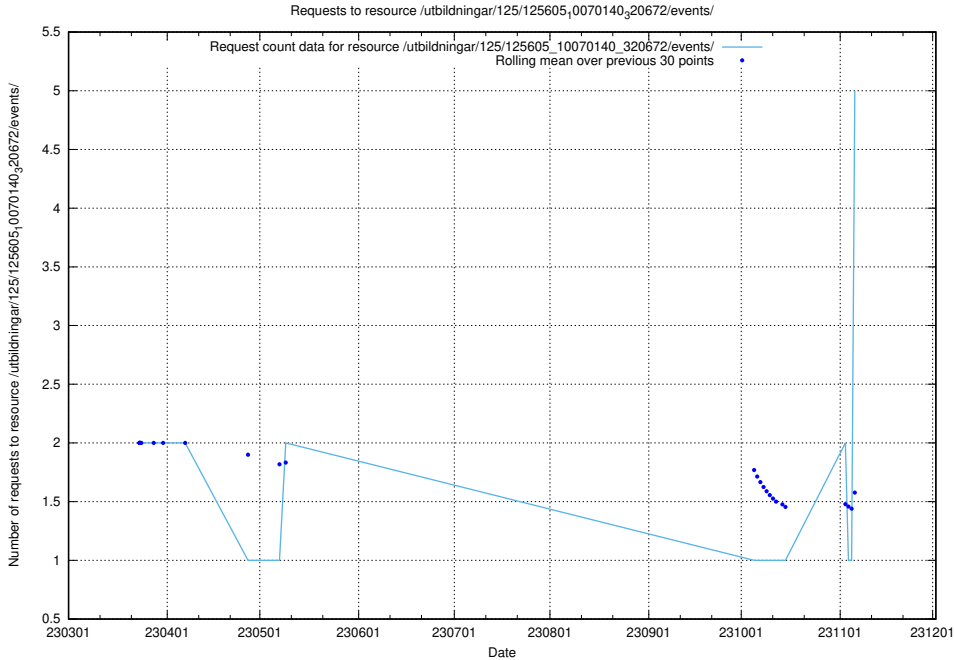

5.246 Usage of /utbildningar/125/125605_10070140_320672/events/

Here, we count the number of requests to resource /utbildningar/125/125605_10070140_320672/events/

5.247 Usage of //

Here, we count the number of requests to resource //.