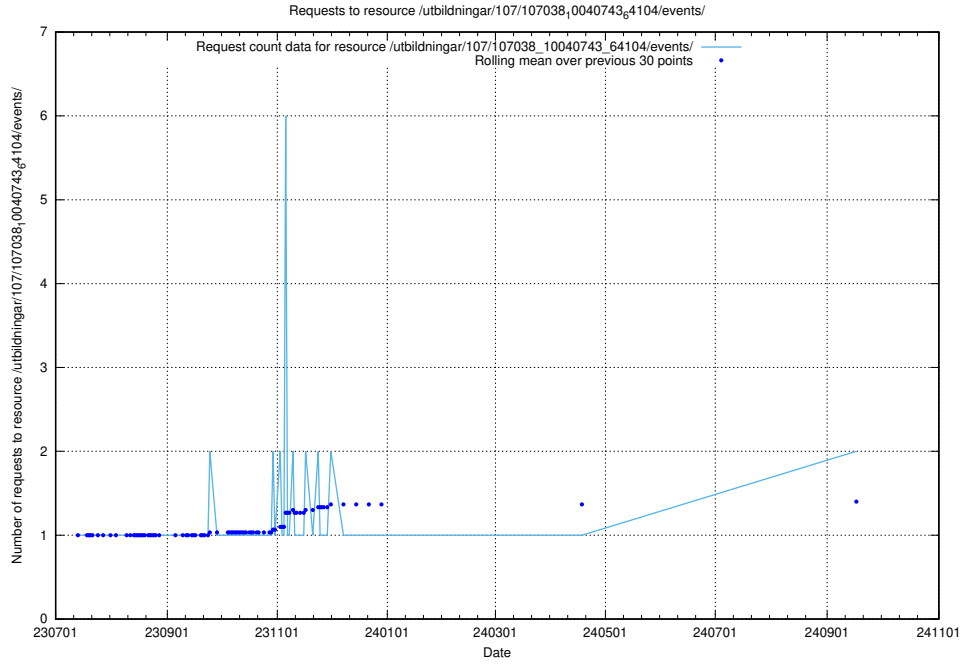

5.862 Usage of /utbildningar/107/107038_10040743_64104/events/

Here, we count the number of requests to resource /utbildningar/107/107038_10040743_64104/events/.