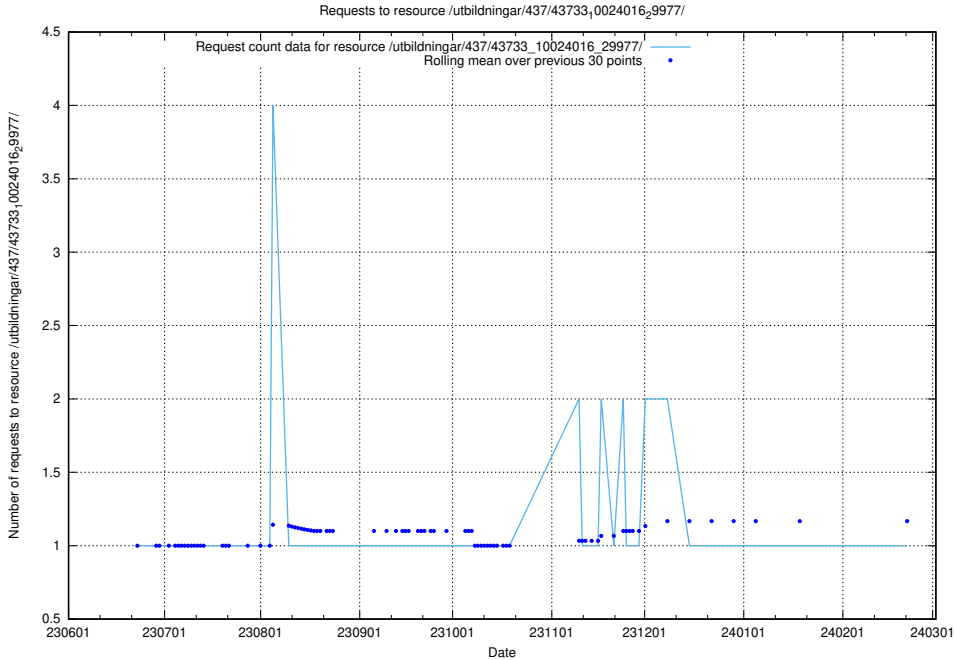

Here, we count the number of requests to resource /utbildningar/437/43733_10024016_29977/events/.

5.6511 Usage of /utbildningar/437/43733_10024016_29977/

Here, we count the number of requests to resource /utbildningar/437/43733_10024016_29977/.