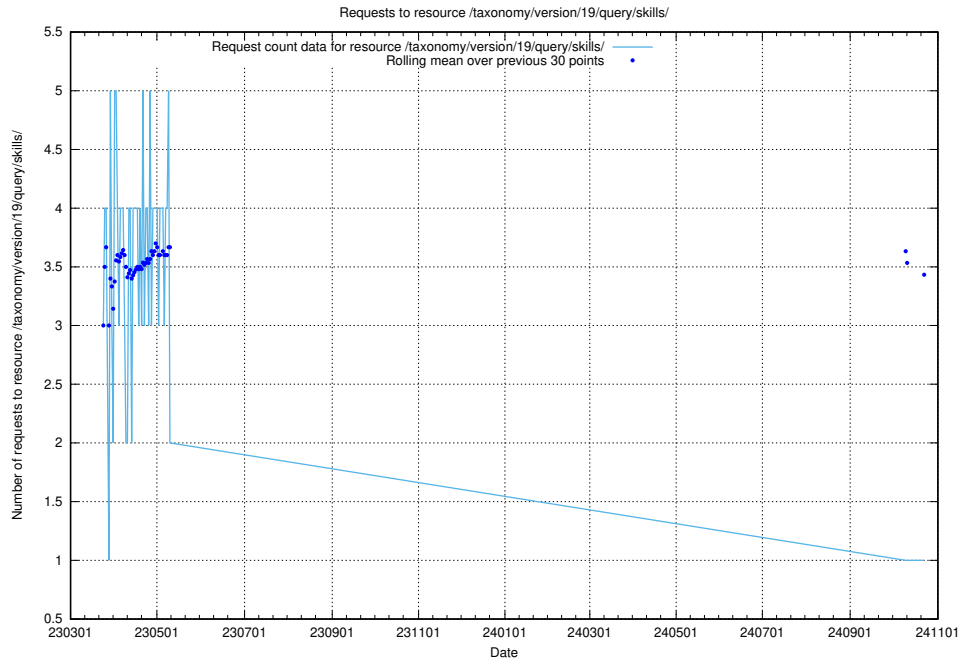

5.7090 Usage of /taxonomy/version/19/query/skills/

Here, we count the number of requests to resource /taxonomy/version/19/query/skills/.