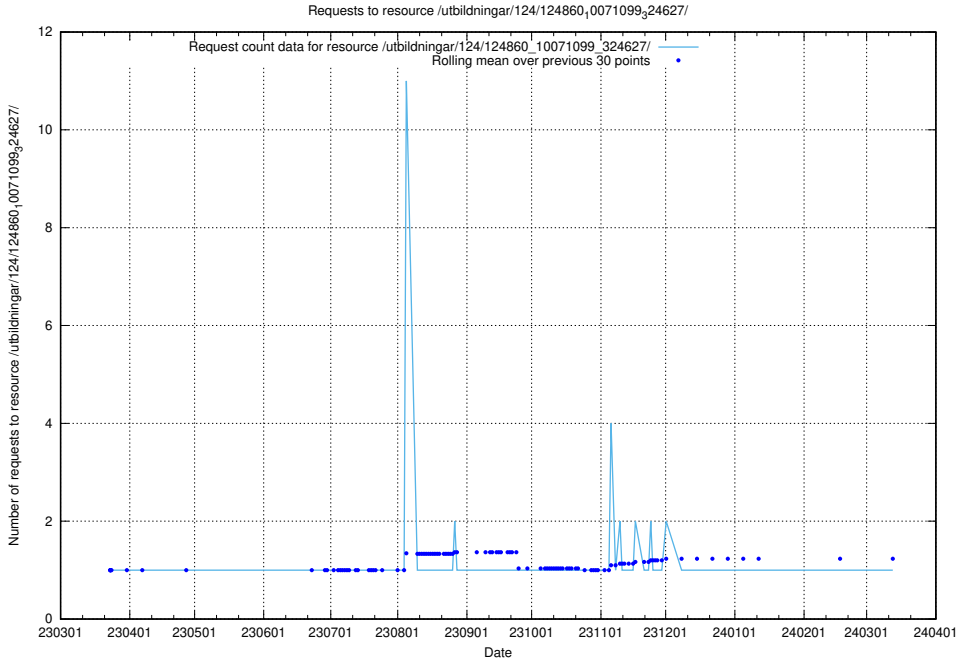

5.1216 Usage of /utbildningar/124/124860_10071099_324627/

Here, we count the number of requests to resource /utbildningar/124/124860_10071099_324627/.

5.1217 Usage of /utbildningar/124/124860_10069845_319853/events/