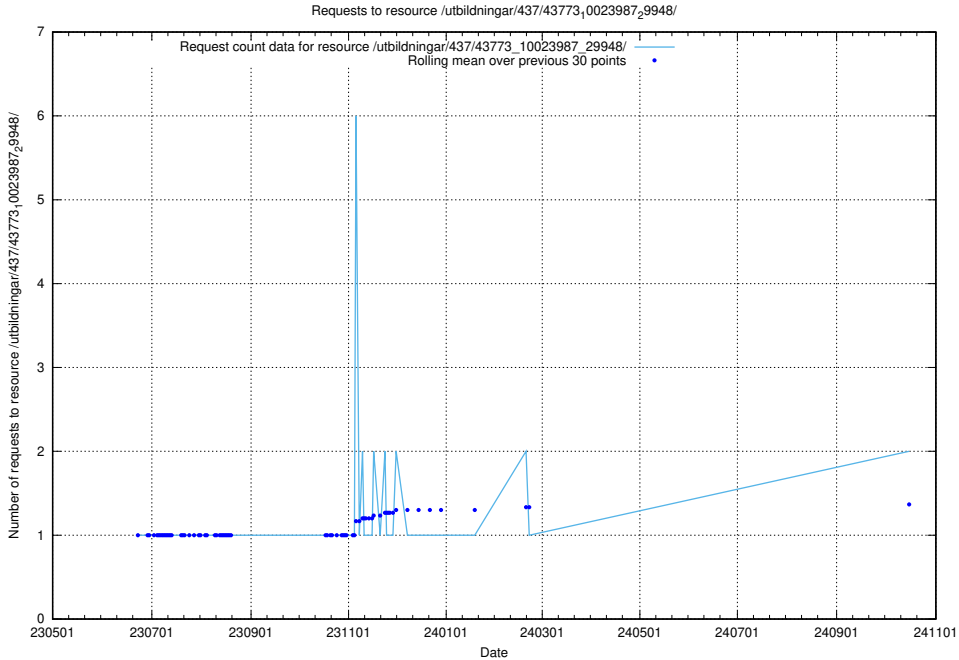

5.897 Usage of /utbildningar/437/43773_10023987_29948/

Here, we count the number of requests to resource /utbildningar/437/43773_10023987_29948/.