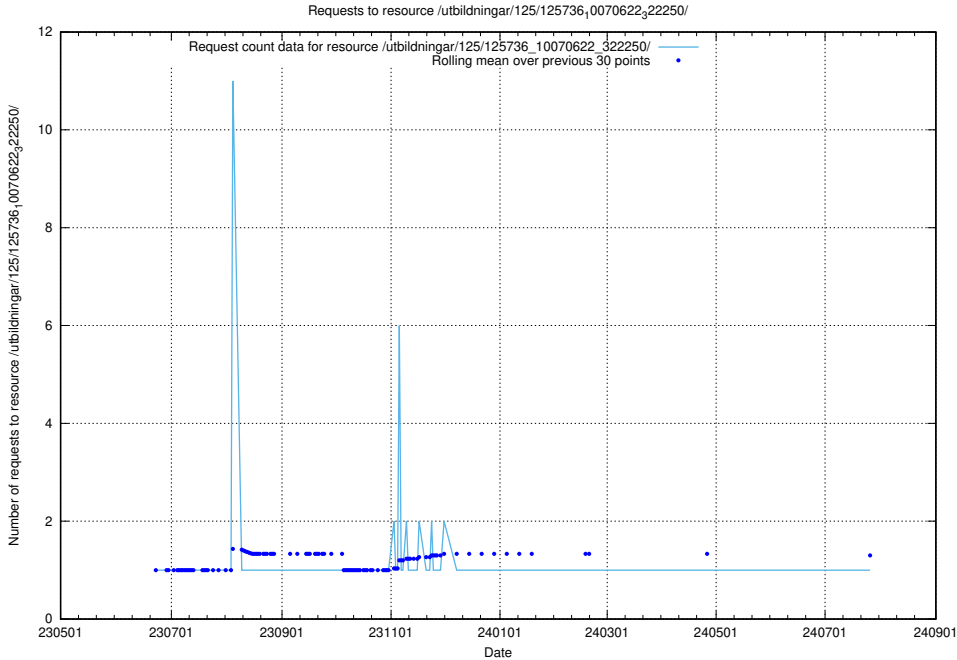

5.6608 Usage of /utbildningar/125/125736_10070622_322250/

Here, we count the number of requests to resource /utbildningar/125/125736_10070622_322250/.