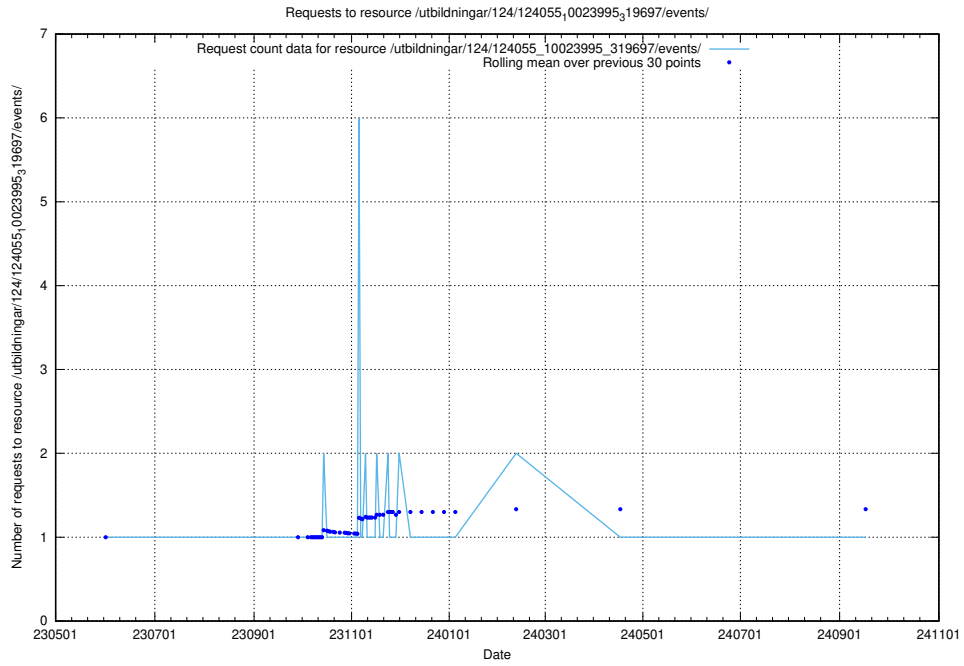

5.6849 Usage of /utbildningar/124/124055_10023995_319697/events/

Here, we count the number of requests to resource /utbildningar/124/124055_10023995_319697/events/