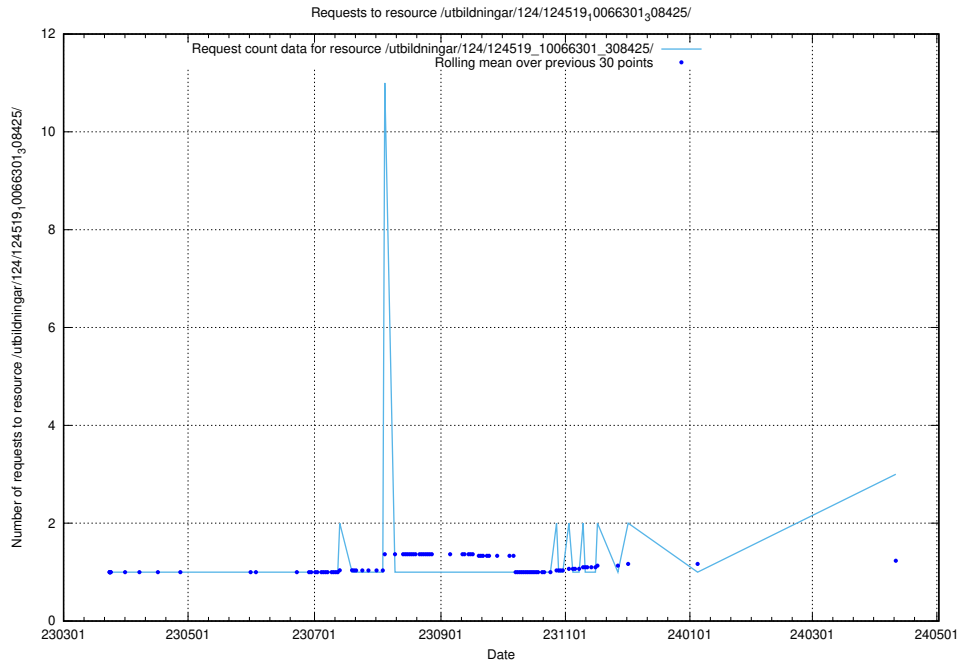

5.383 Usage of /utbildningar/124/124519_10066301_308425/

Here, we count the number of requests to resource /utbildningar/124/124519_10066301_308425/.