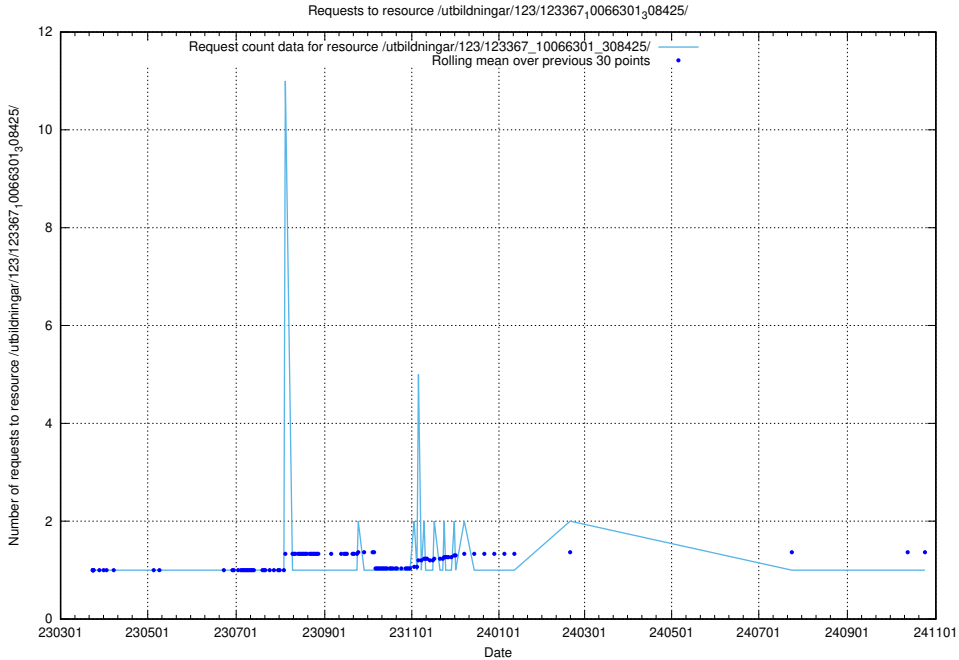

Here, we count the number of requests to resource /utbildningar/125/125598_10070276_321390/events/

5.5483 Usage of /utbildningar/123/123367_10066301_308425/

Here, we count the number of requests to resource /utbildningar/123/123367_10066301_308425/.