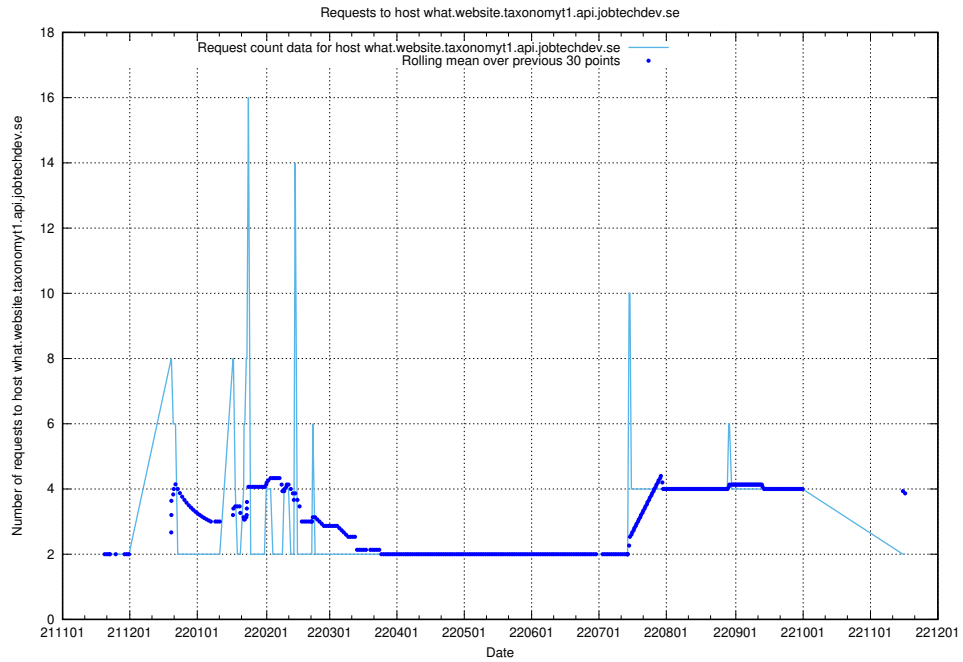

7.458 Usage of what.website.taxonomyt1.api.jobtechdev.se

Here, we count the number of requests to host what.website.taxonomyt1.api.jobtechdev.se.