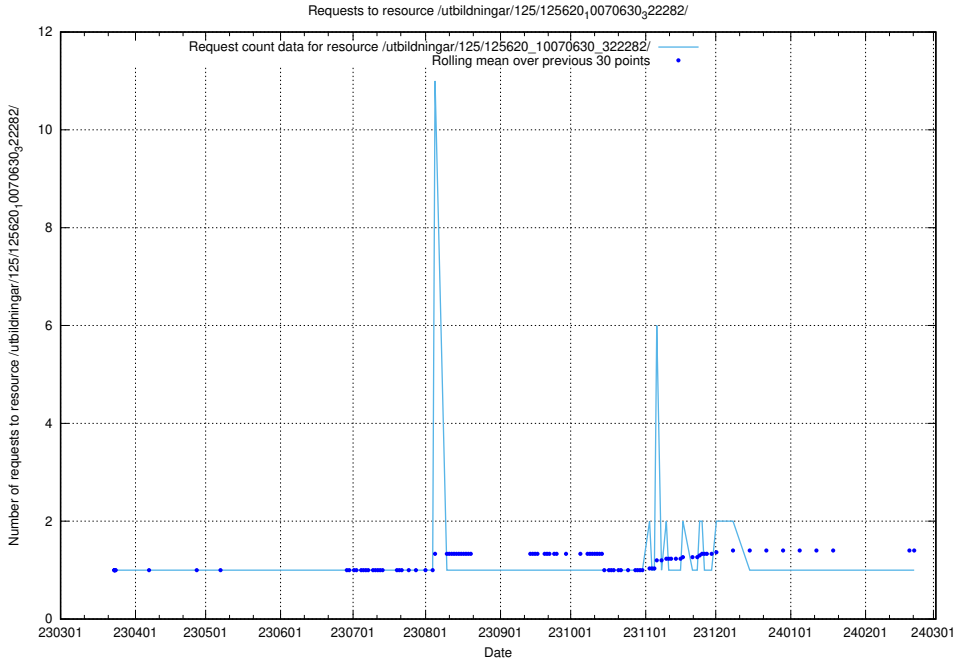

5.1098 Usage of /utbildningar/125/125620_10070630_322282/

Here, we count the number of requests to resource /utbildningar/125/125620_10070630_322282/.