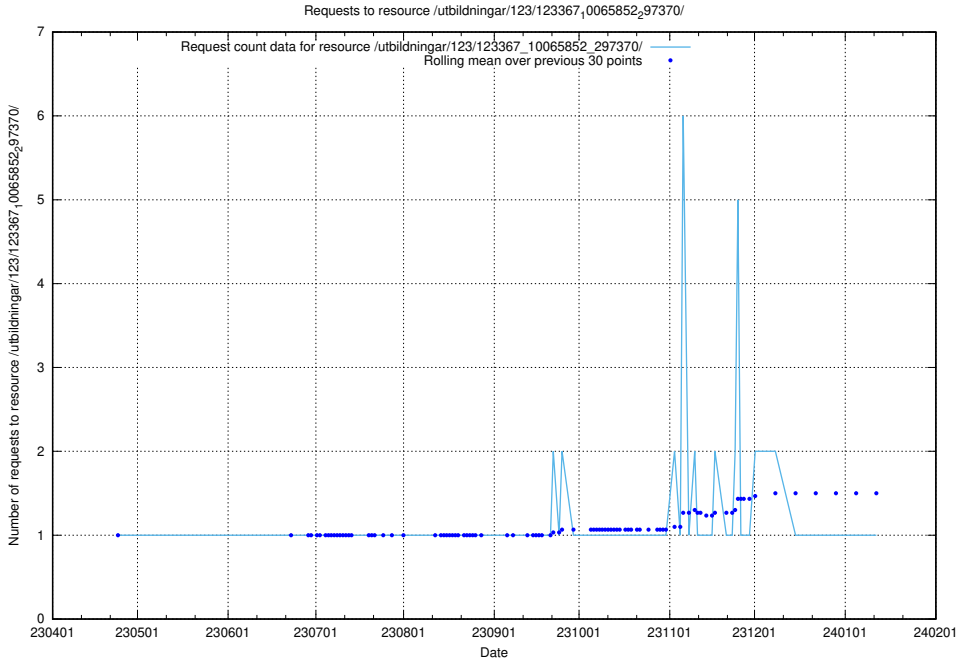

5.6933 Usage of /utbildningar/123/123367_10065852_297370/

Here, we count the number of requests to resource /utbildningar/123/123367_10065852_297370/.