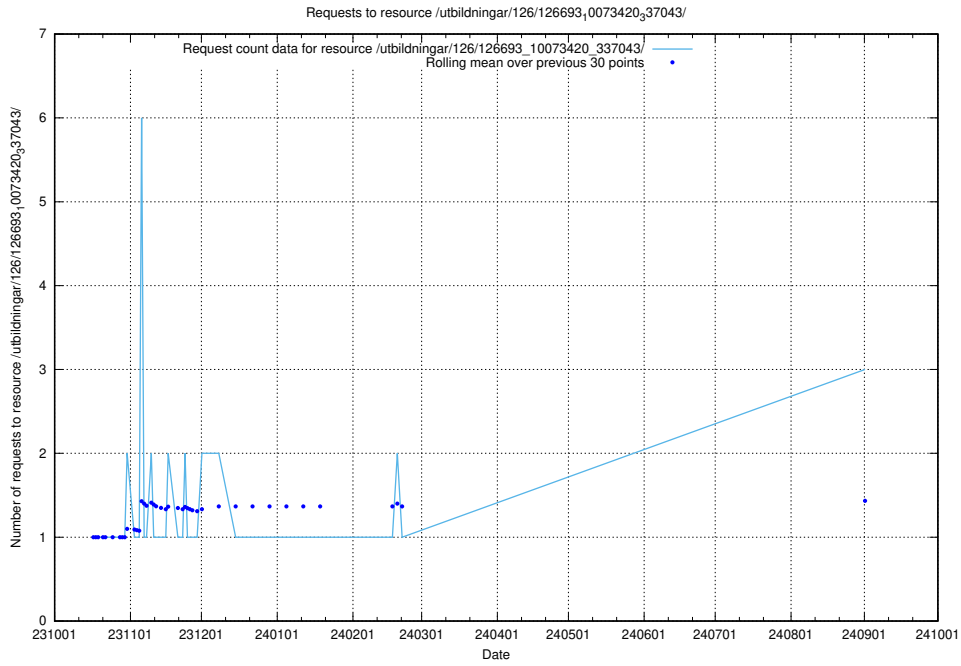

5.436 Usage of /utbildningar/126/126693_10073420_337043/

Here, we count the number of requests to resource /utbildningar/126/126693_10073420_337043/.