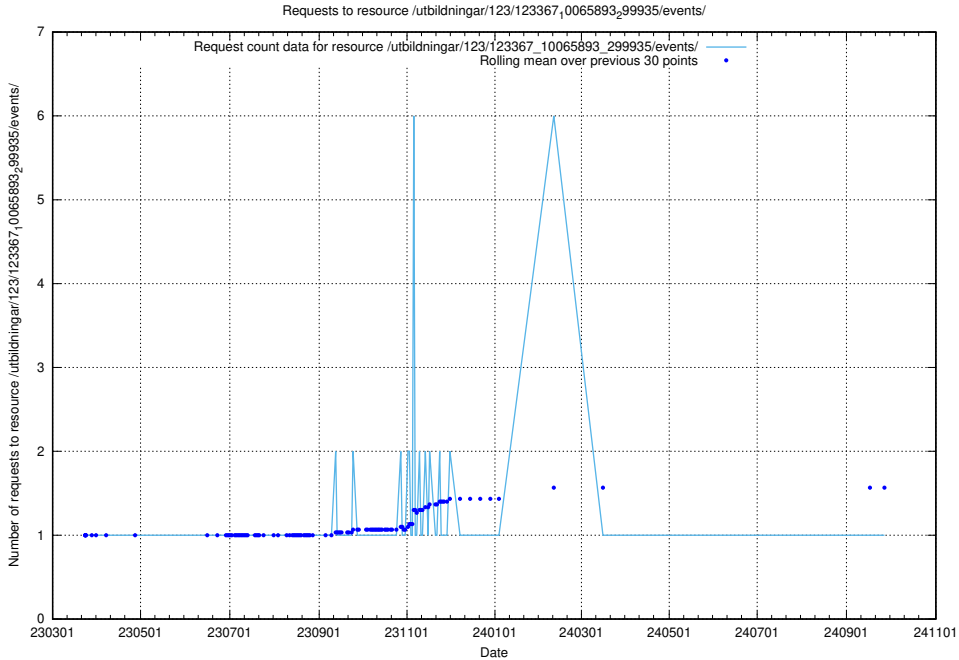

5.5663 Usage of /utbildningar/123/123367_10065893_299935/events/

Here, we count the number of requests to resource /utbildningar/123/123367_10065893_299935/events/