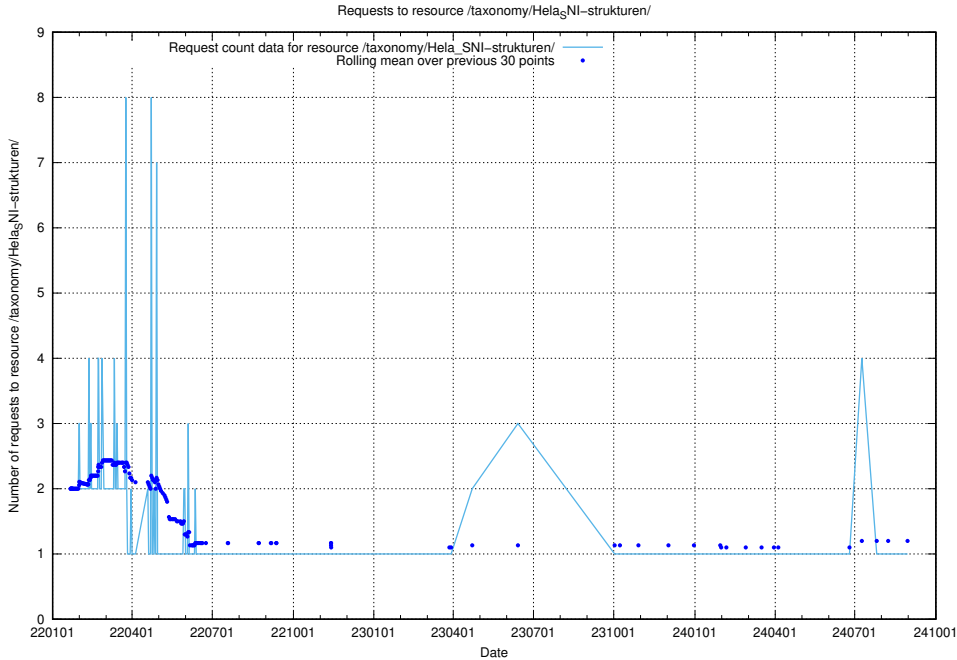

5.1088 Usage of /taxonomy/Hela_SNI-strukturen/

Here, we count the number of requests to resource /taxonomy/Hela_SNI-strukturen/.