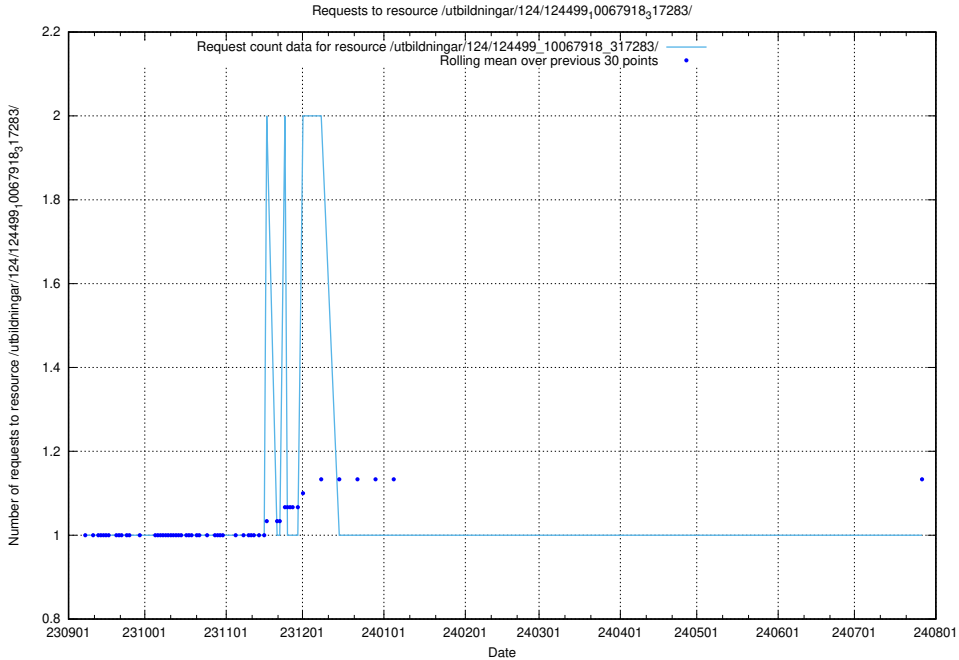

5.5565 Usage of /utbildningar/124/124499_10067918_317283/

Here, we count the number of requests to resource /utbildningar/124/124499_10067918_317283/.