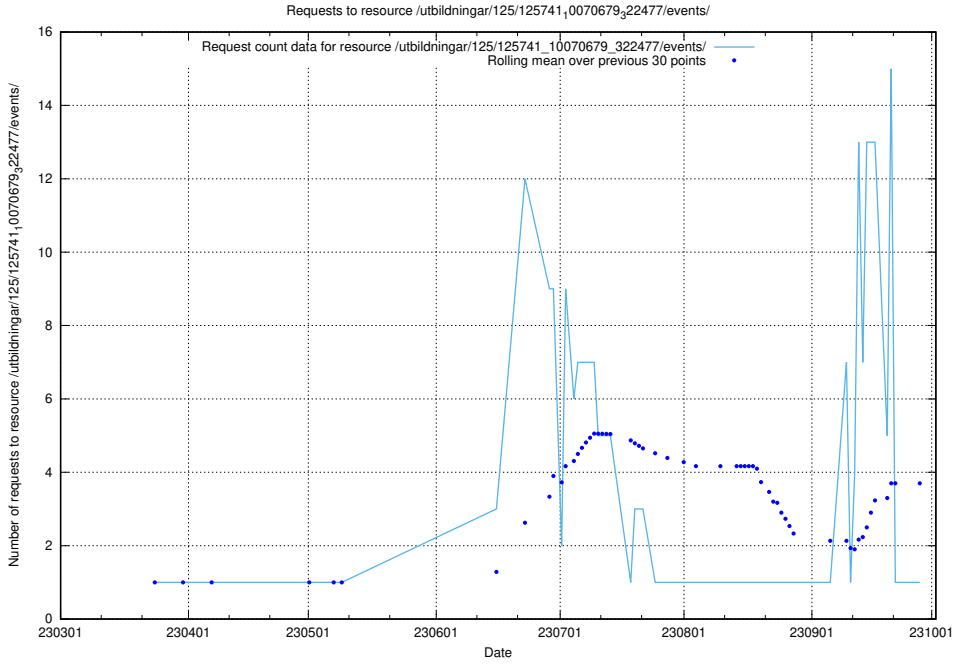

5.7196 Usage of /utbildningar/125/125741_10070679_322477/events/

Here, we count the number of requests to resource /utbildningar/125/125741_10070679_322477/events/