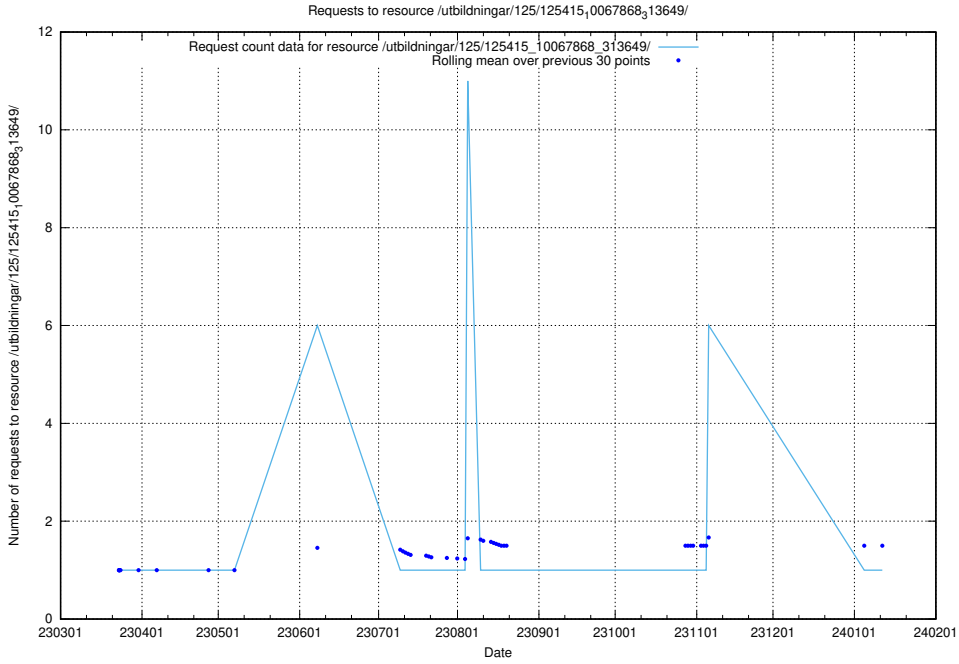

5.1147 Usage of /utbildningar/125/125415_10067868_313649/

Here, we count the number of requests to resource /utbildningar/125/125415_10067868_313649/.