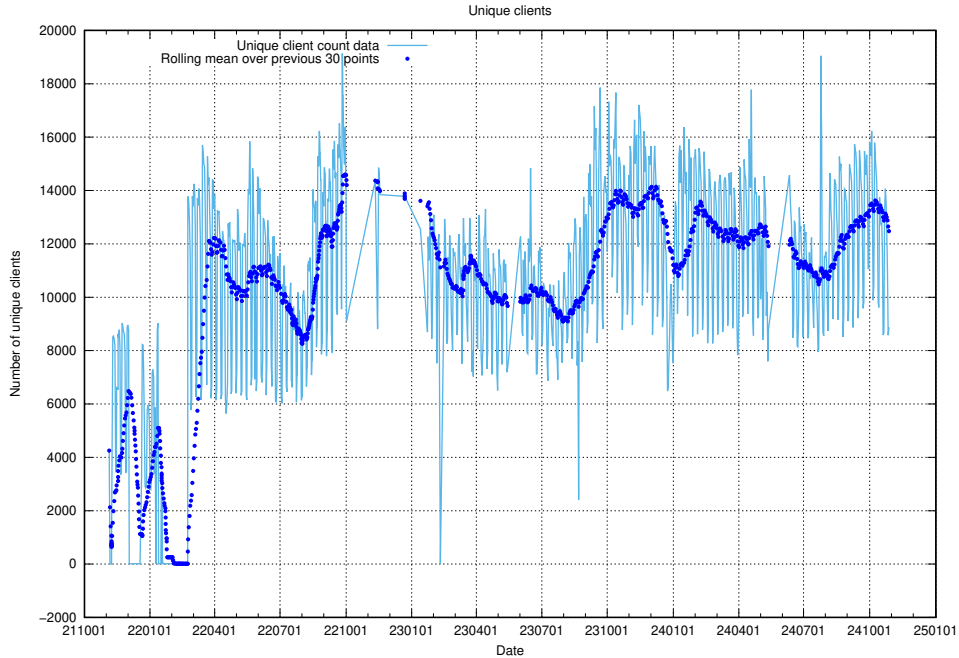

8.2 Number of unique clients

Here we extract the number of unique clients that have used our APIs.