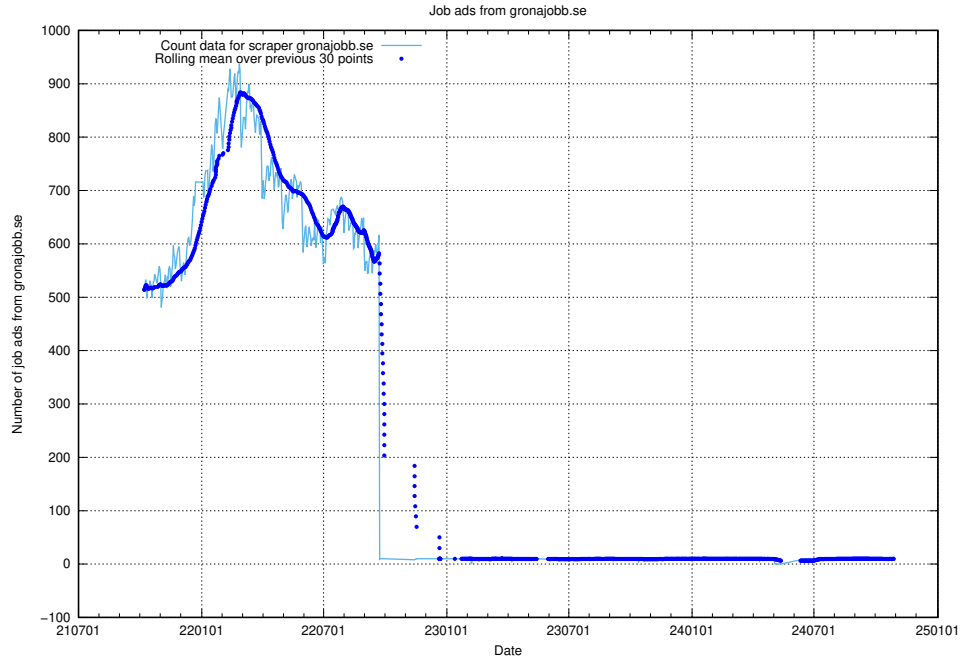

13.18 Number of ads by scraper gronajobb.se

Here, we count the number of job ads scraped from gronajobb.se.