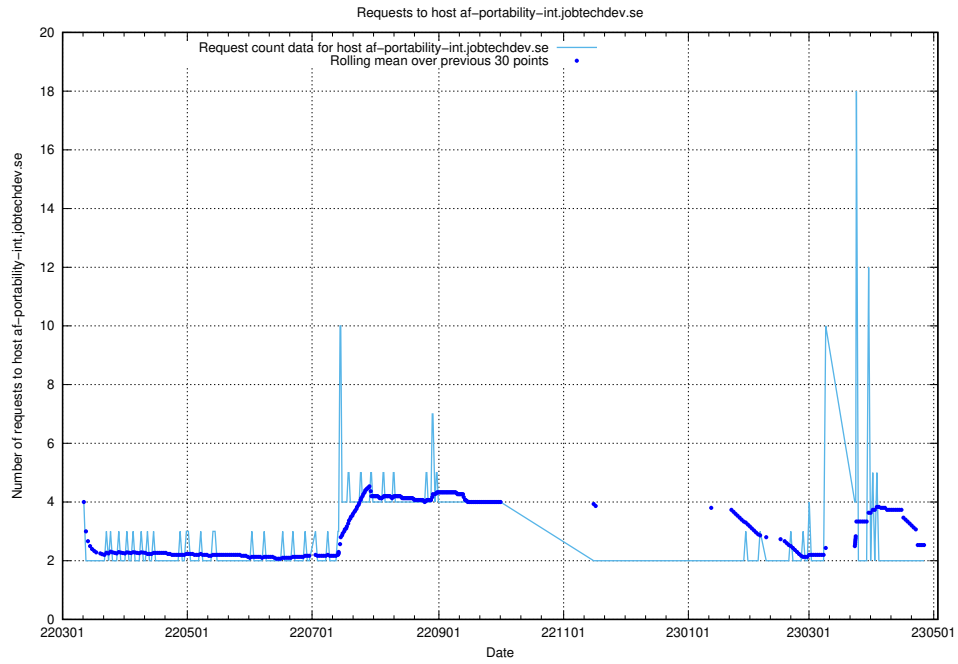

7.508 Usage of af-portability-int.jobtechdev.se

Here, we count the number of requests to host af-portability-int.jobtechdev.se.