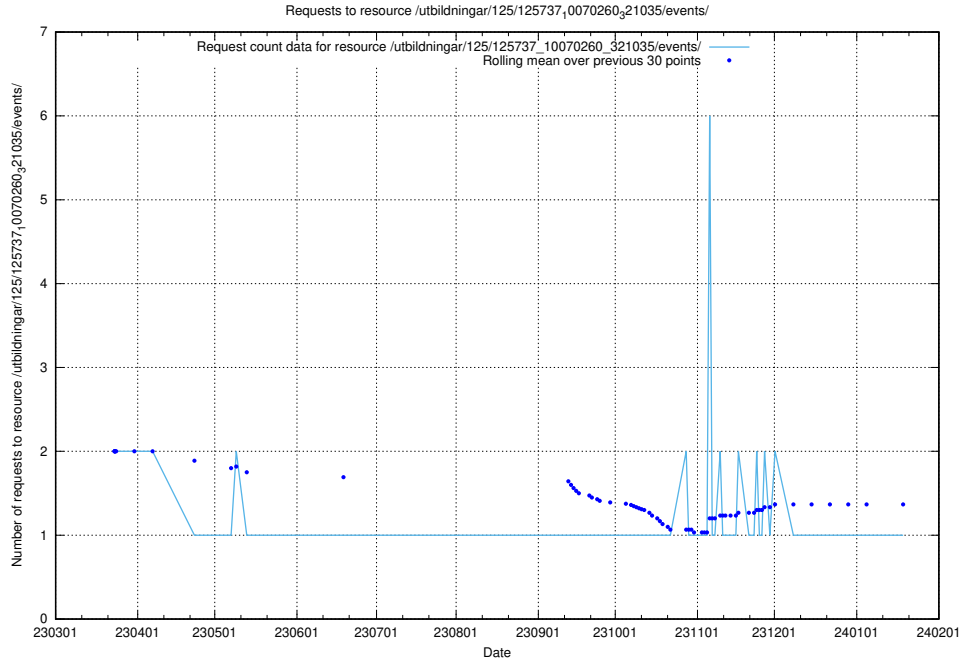

5.7251 Usage of /utbildningar/125/125737_10070260_321035/events/

Here, we count the number of requests to resource /utbildningar/125/125737_10070260_321035/events/