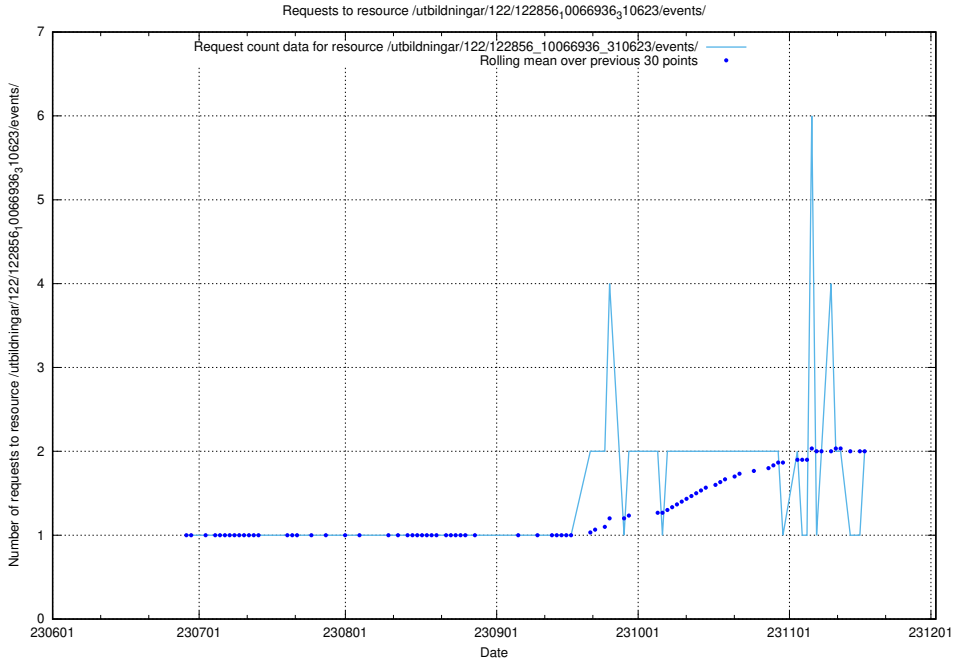

5.894 Usage of /utbildningar/122/122856_10066936_310623/events/

Here, we count the number of requests to resource /utbildningar/122/122856_10066936_310623/events/