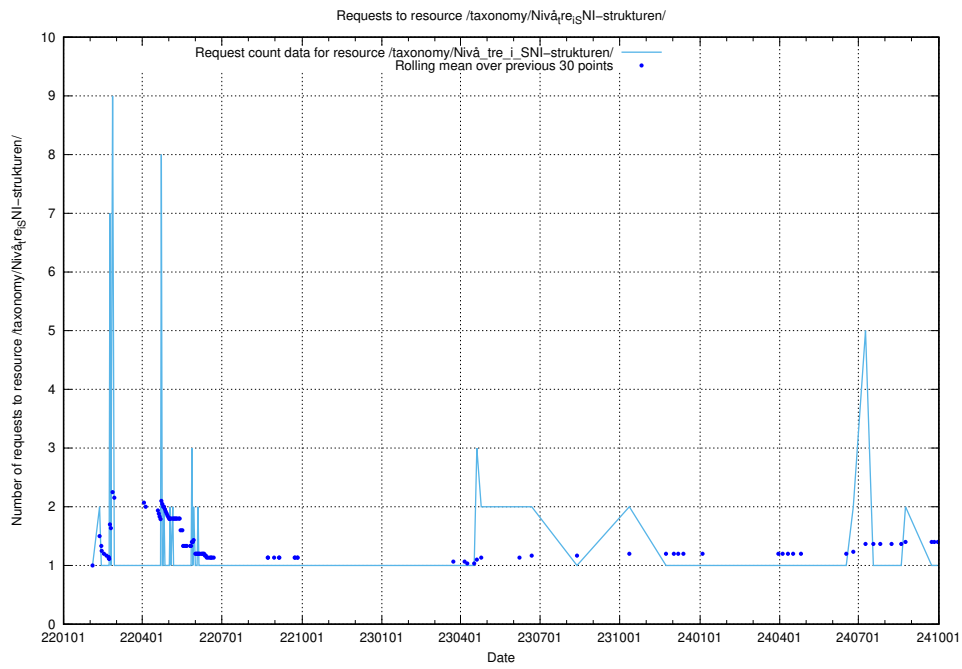

5.3962 Usage of /taxonomy/Nivå_tre_i_SNI-strukturen/

Here, we count the number of requests to resource /taxonomy/Nivå_tre_i_SNI-strukturen/.