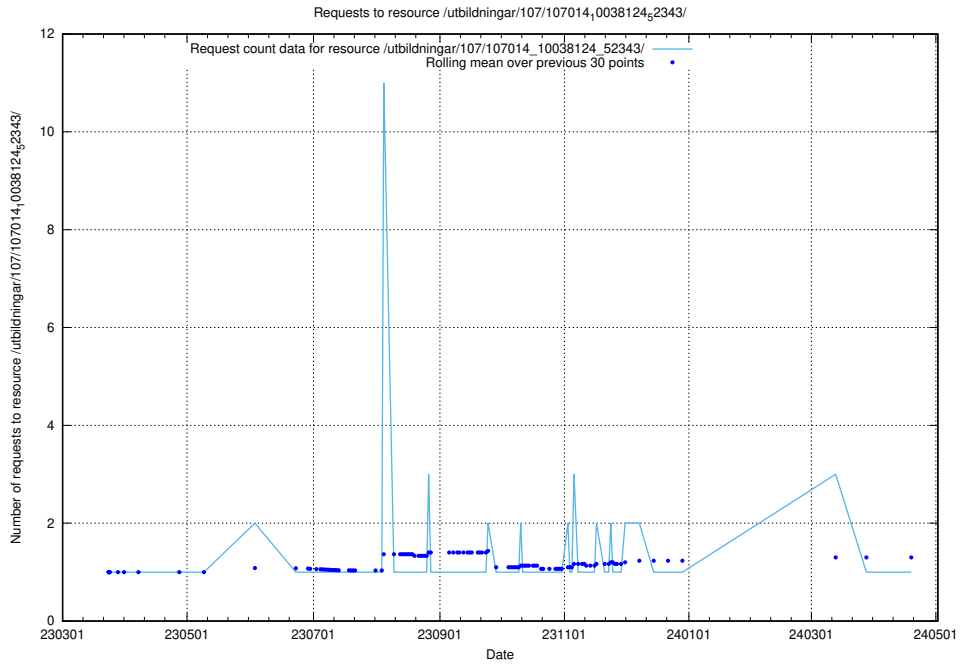

5.6323 Usage of /utbildningar/107/107014_10038124_52343/

Here, we count the number of requests to resource /utbildningar/107/107014_10038124_52343/.