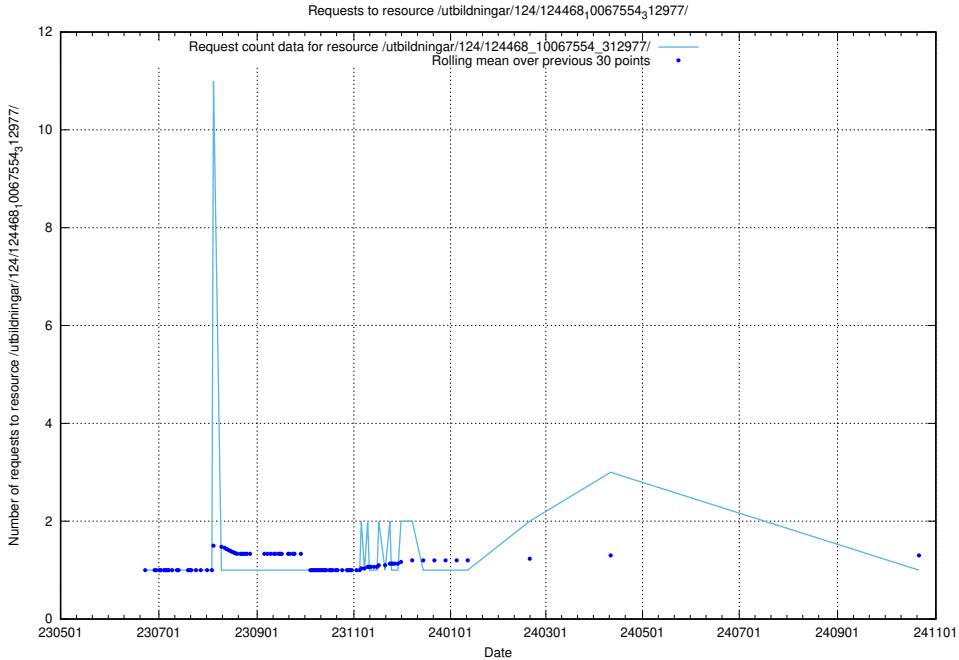

5.6730 Usage of /utbildningar/124/124468_10067554_312977/

Here, we count the number of requests to resource /utbildningar/124/124468_10067554_312977/.