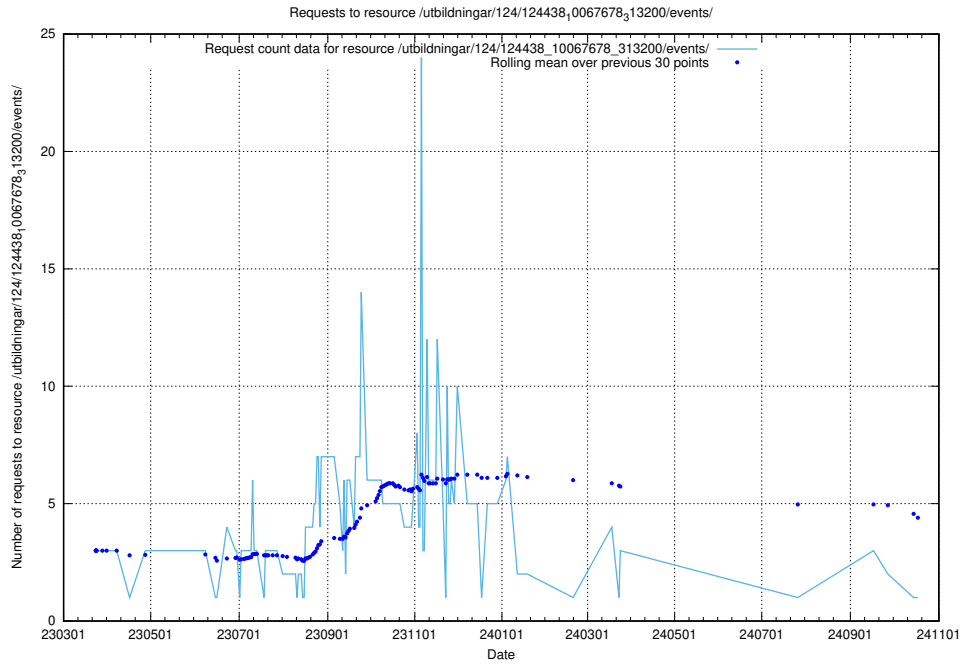

5.7231 Usage of /utbildningar/124/124438_10067678_313200/events/

Here, we count the number of requests to resource /utbildningar/124/124438_10067678_313200/events/