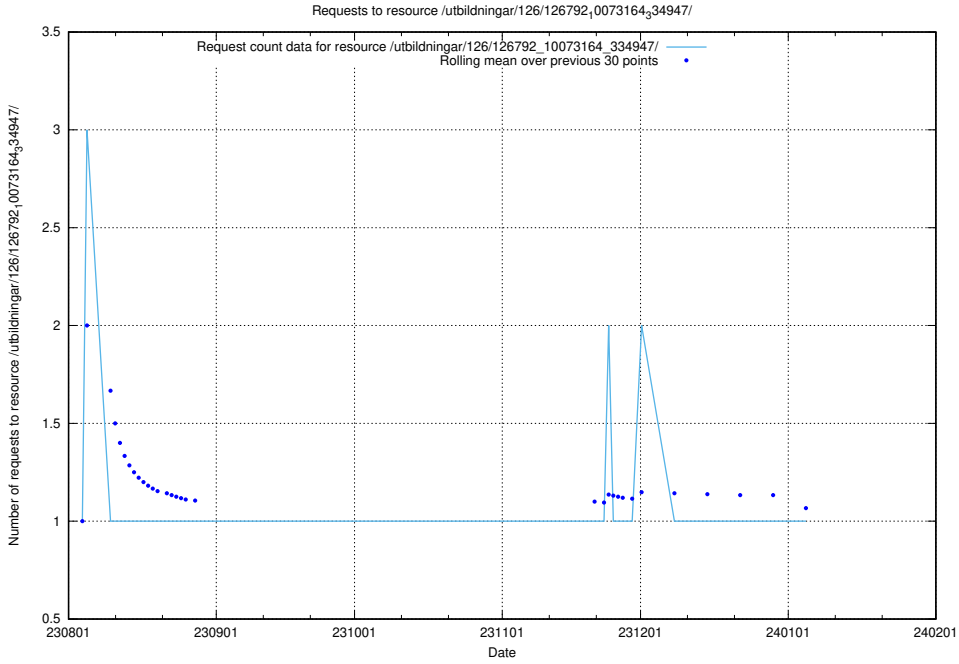

Here, we count the number of requests to resource /utbildningar/126/126792_10073164_334947/events/

5.5798 Usage of /utbildningar/126/126792_10073164_334947/

Here, we count the number of requests to resource /utbildningar/126/126792_10073164_334947/.