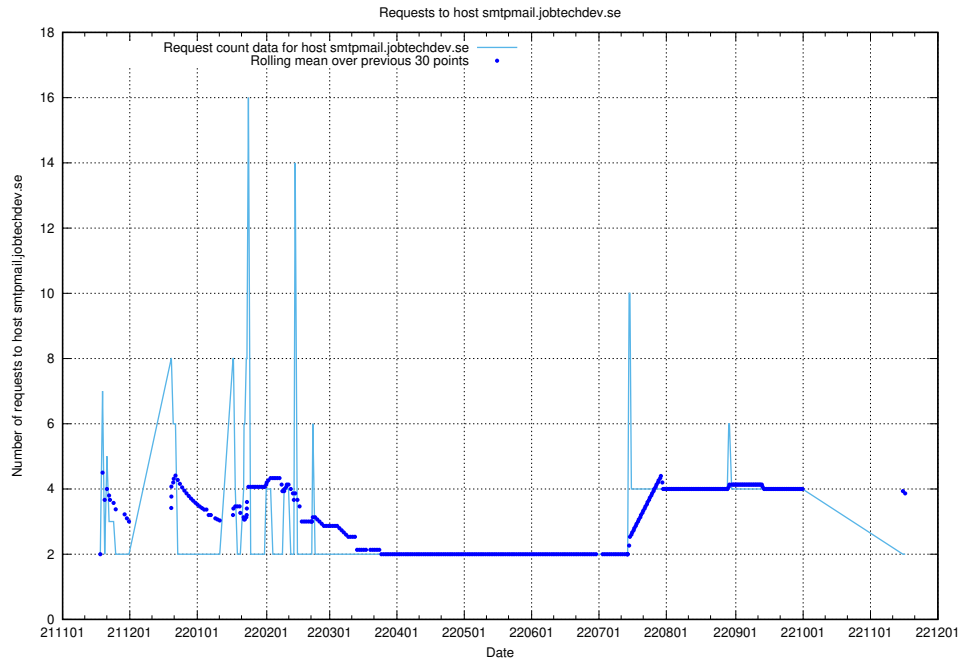

7.481 Usage of smtpmail.jobtechdev.se

Here, we count the number of requests to host smtpmail.jobtechdev.se.