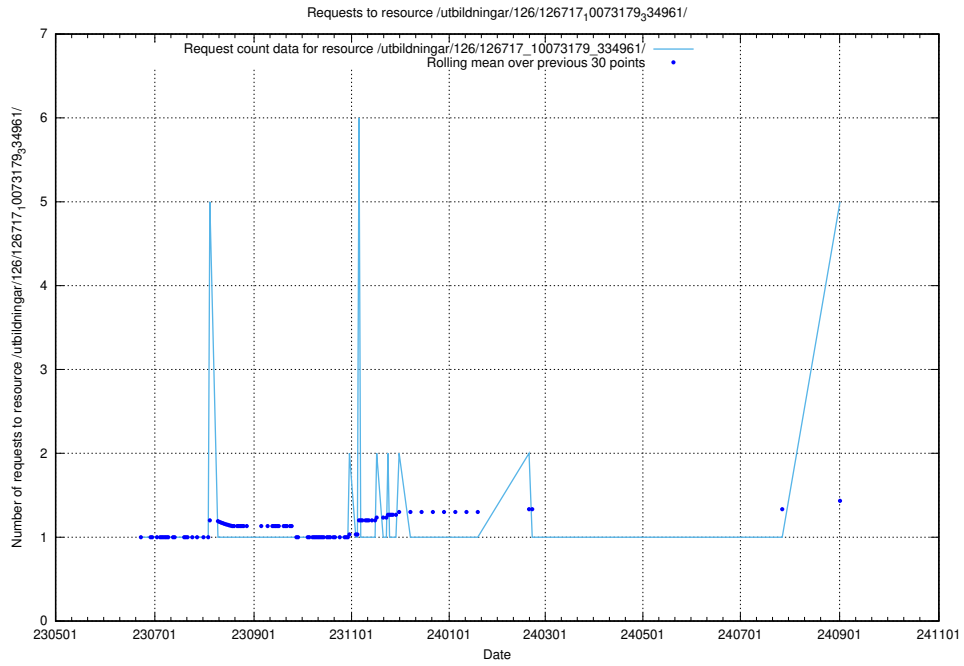

Here, we count the number of requests to resource /utbildningar/126/126728_10073182_334968/.

5.231 Usage of /utbildningar/126/126717_10073179_334961/

Here, we count the number of requests to resource /utbildningar/126/126717_10073179_334961/.