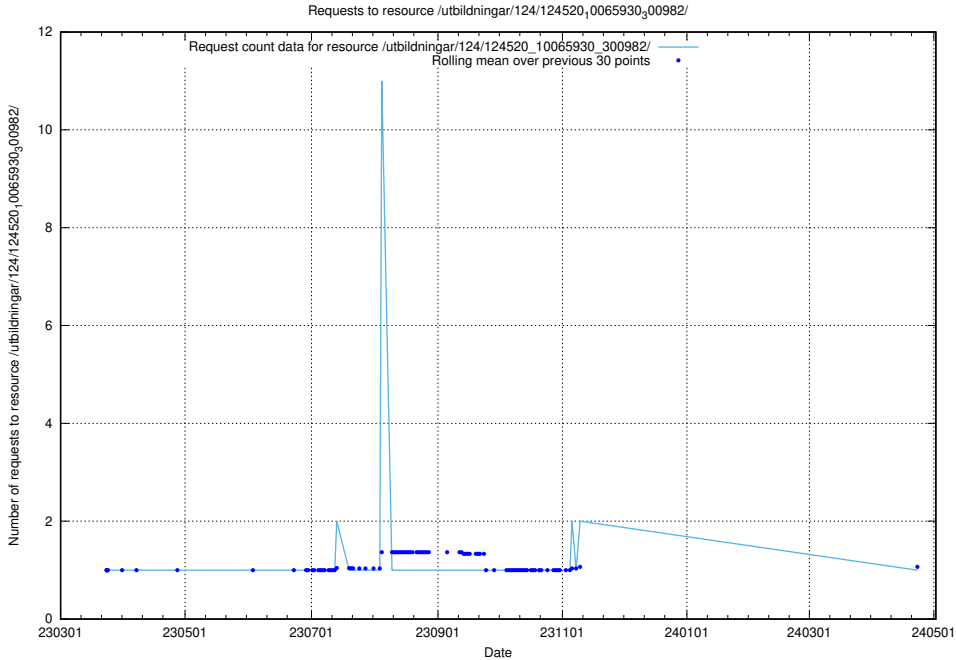

5.1938 Usage of /utbildningar/124/124520_10065930_300982/

Here, we count the number of requests to resource /utbildningar/124/124520_10065930_300982/.