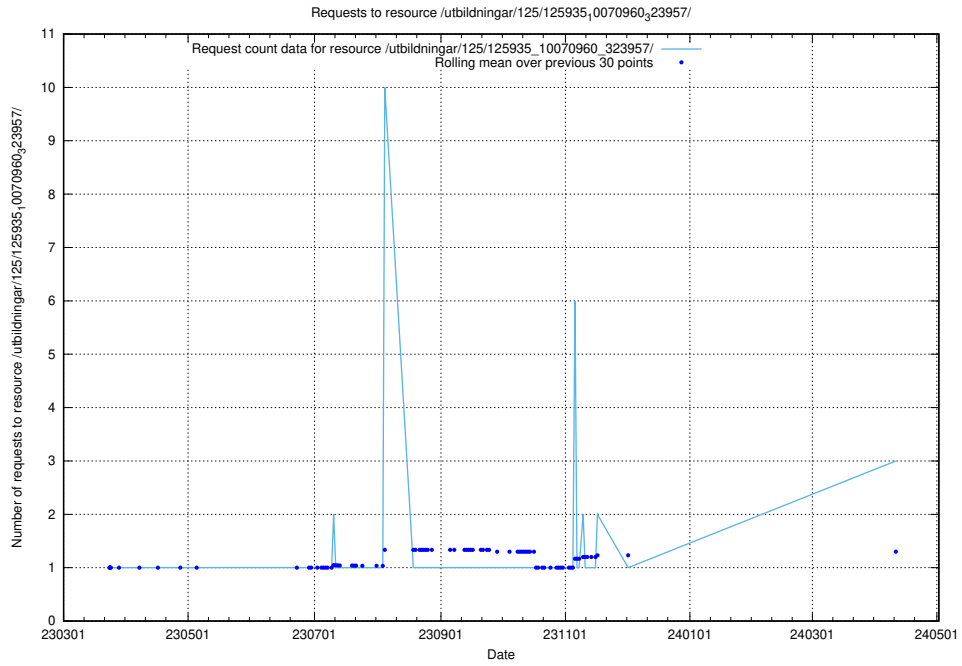

5.506 Usage of /utbildningar/125/125935_10070960_323957/

Here, we count the number of requests to resource /utbildningar/125/125935_10070960_323957/.