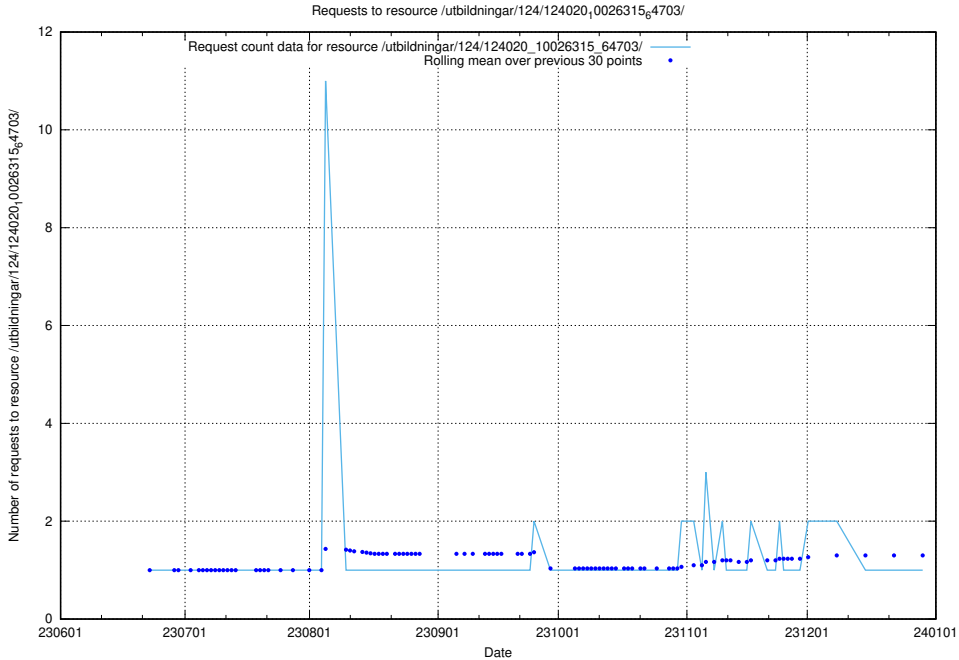

5.6750 Usage of /utbildningar/124/124020_10026315_64703/

Here, we count the number of requests to resource /utbildningar/124/124020_10026315_64703/.