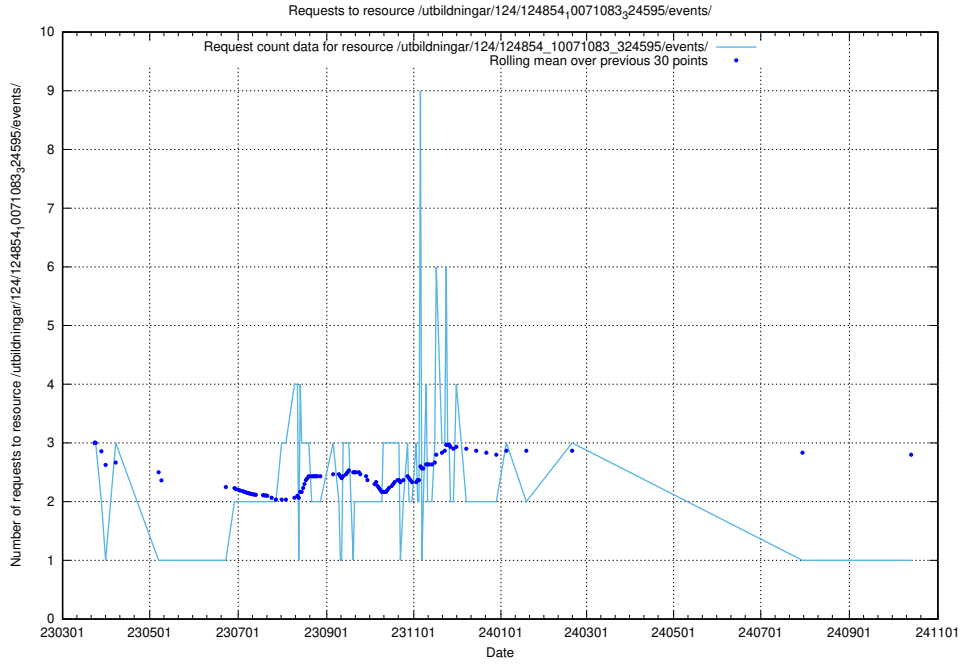

5.7228 Usage of /utbildningar/124/124854_10071083_324595/events/

Here, we count the number of requests to resource /utbildningar/124/124854_10071083_324595/events/