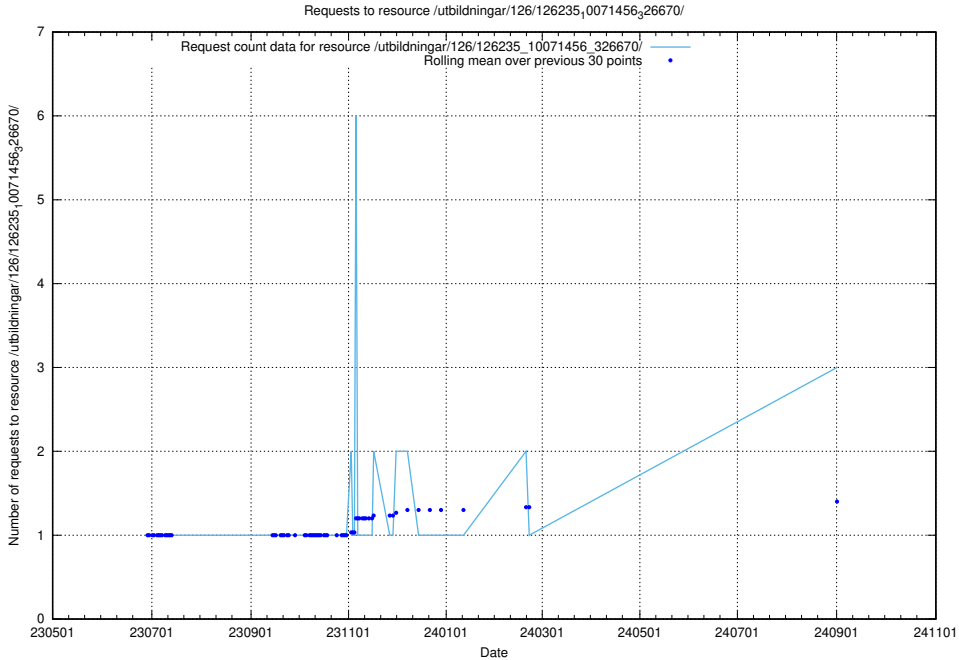

5.460 Usage of /utbildningar/126/126235_10071456_326670/

Here, we count the number of requests to resource /utbildningar/126/126235_10071456_326670/.