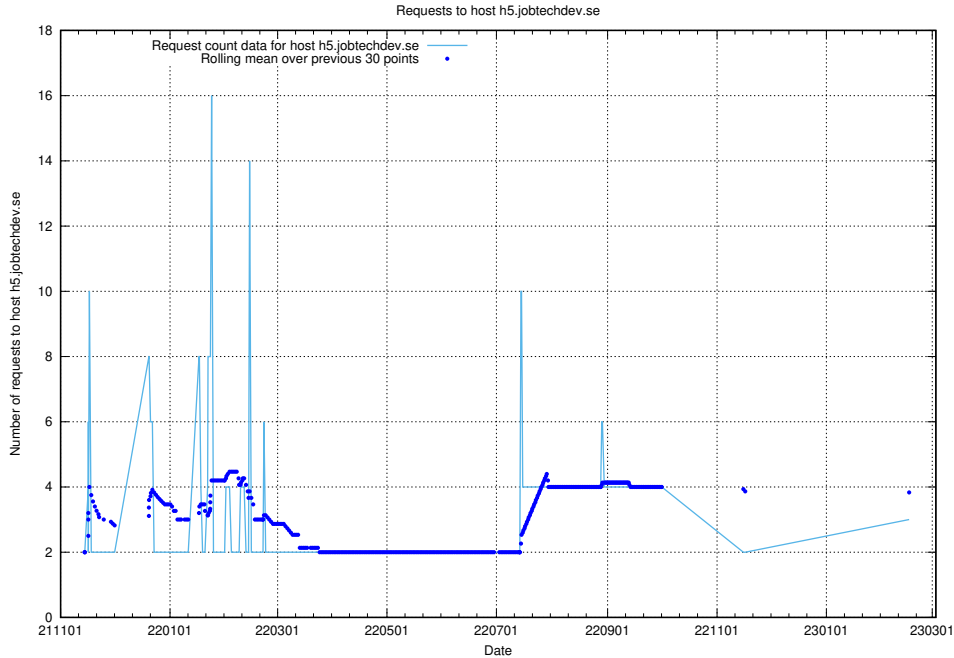

7.169 Usage of h5.jobtechdev.se

Here, we count the number of requests to host h5.jobtechdev.se.