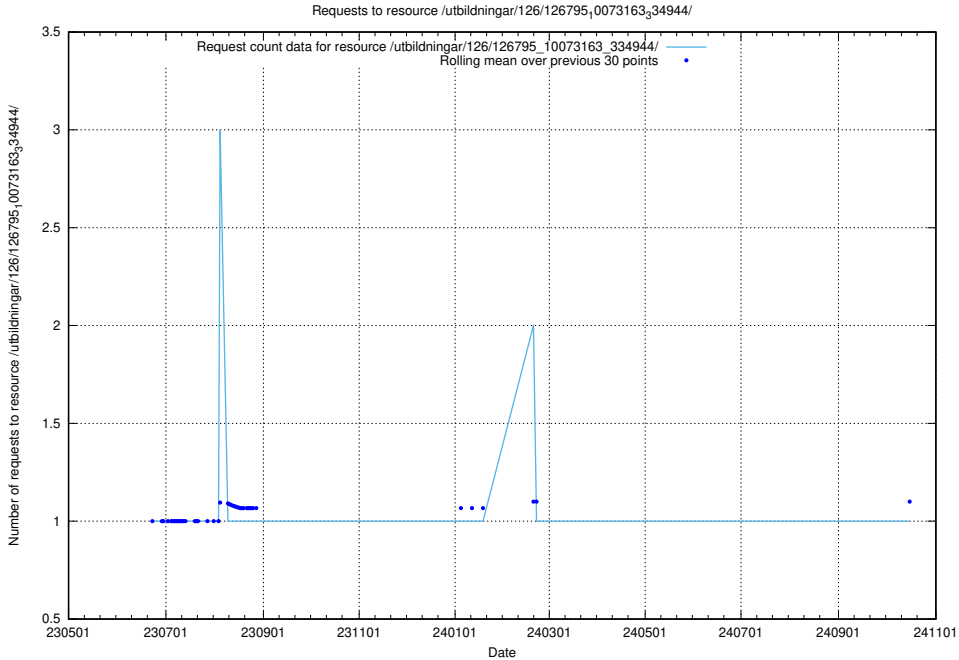

Here, we count the number of requests to resource /utbildningar/126/126795_10073163_334944/events/

5.6517 Usage of /utbildningar/126/126795_10073163_334944/

Here, we count the number of requests to resource /utbildningar/126/126795_10073163_334944/.