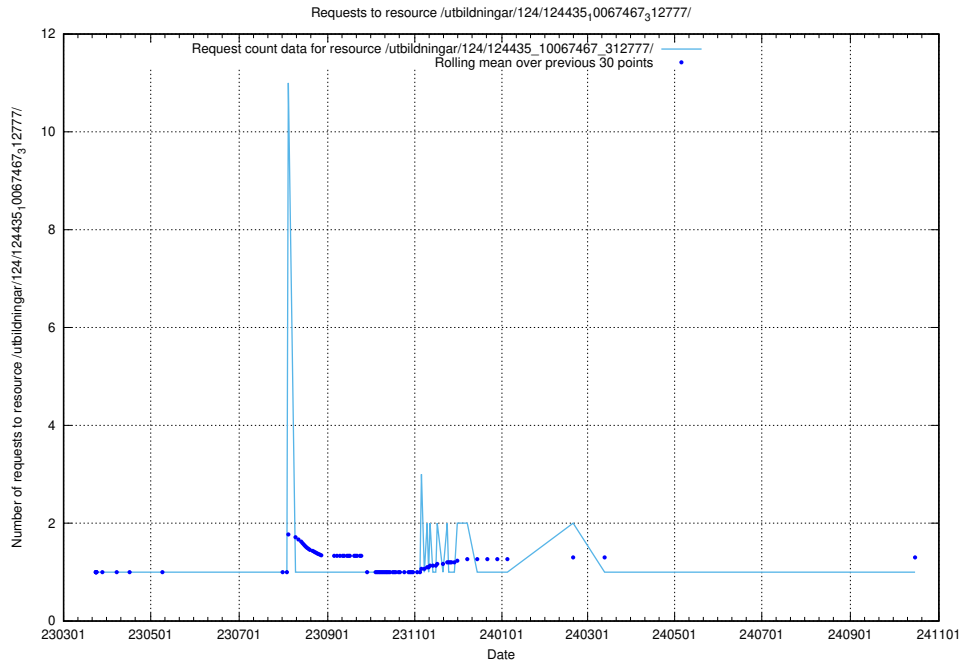

5.4670 Usage of /utbildningar/124/124435_10067467_312777/

Here, we count the number of requests to resource /utbildningar/124/124435_10067467_312777/.