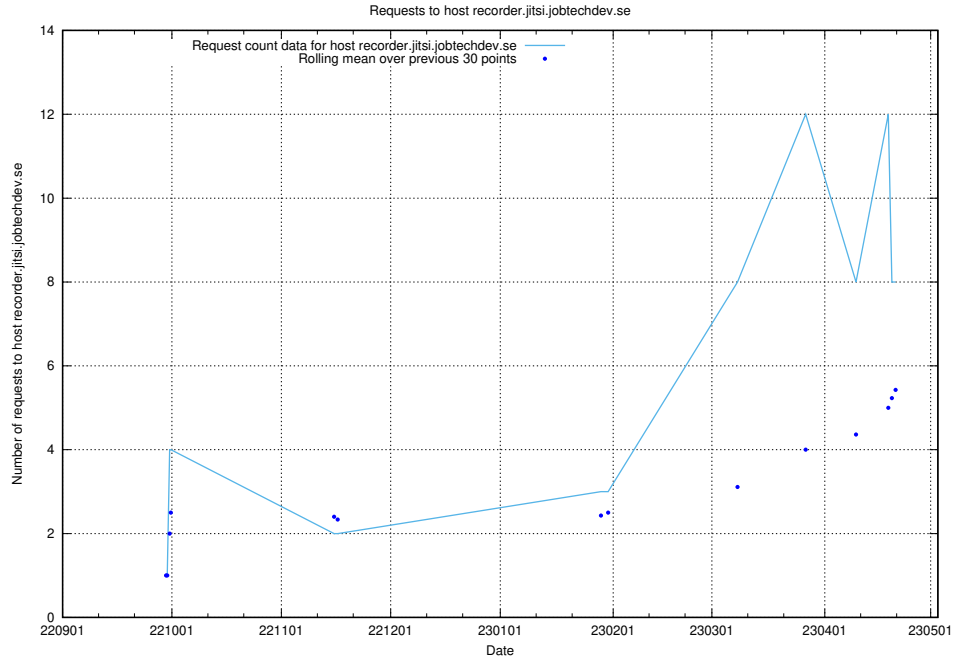

7.70 Usage of recorder.jitsi.jobtechdev.se

Here, we count the number of requests to host recorder.jitsi.jobtechdev.se.