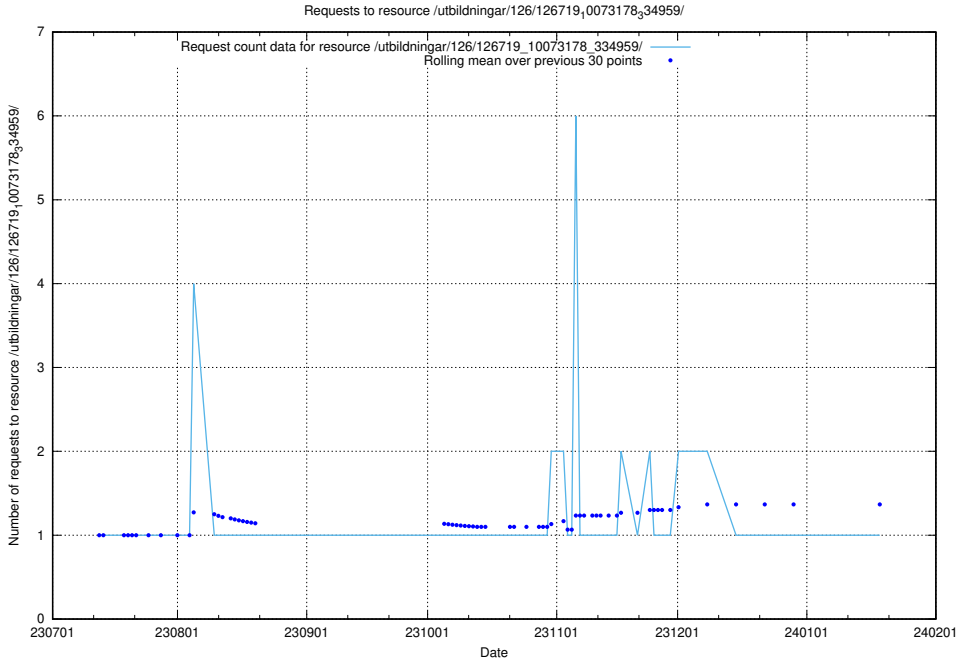

5.6045 Usage of /utbildningar/126/126719_10073178_334959/

Here, we count the number of requests to resource /utbildningar/126/126719_10073178_334959/.