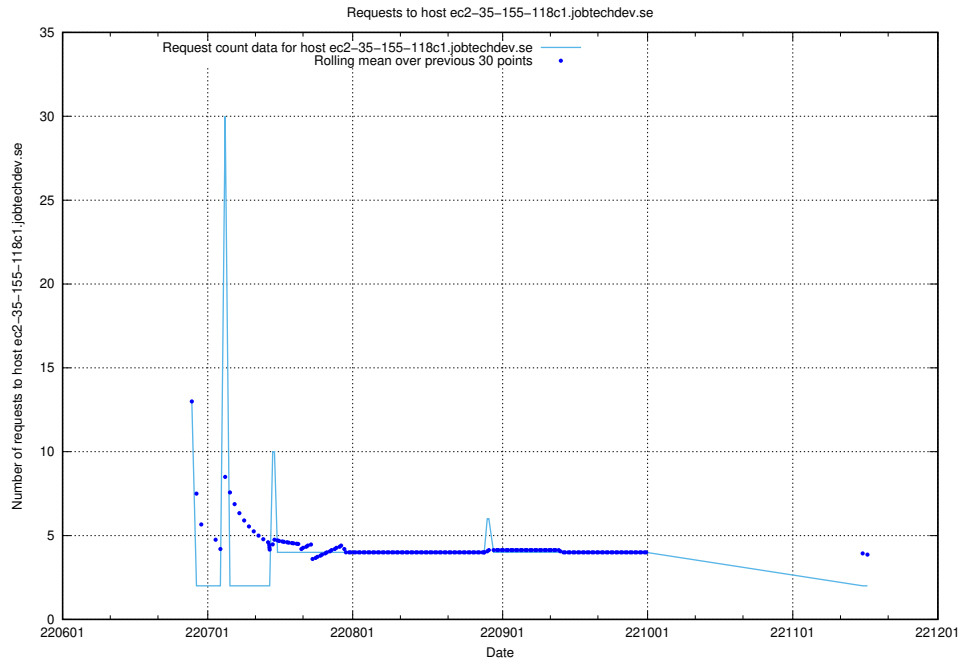

7.400 Usage of ec2-35-155-118c1.jobtechdev.se

Here, we count the number of requests to host ec2-35-155-118c1.jobtechdev.se.