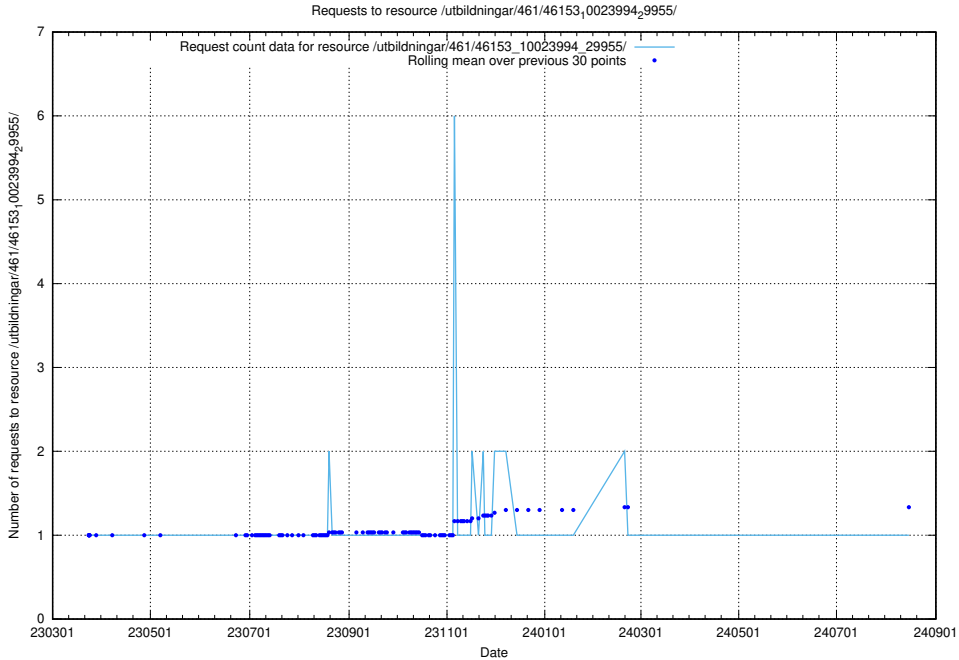

5.7289 Usage of /utbildningar/461/46153_10023994_29955/

Here, we count the number of requests to resource /utbildningar/461/46153_10023994_29955/.