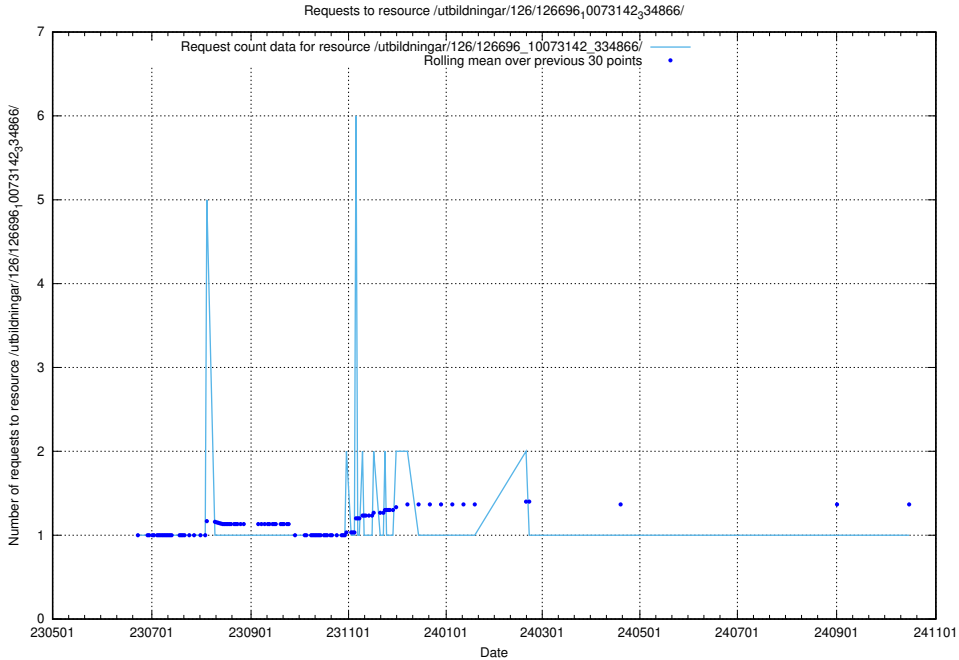

5.6543 Usage of /utbildningar/126/126696_10073142_334866/

Here, we count the number of requests to resource /utbildningar/126/126696_10073142_334866/.