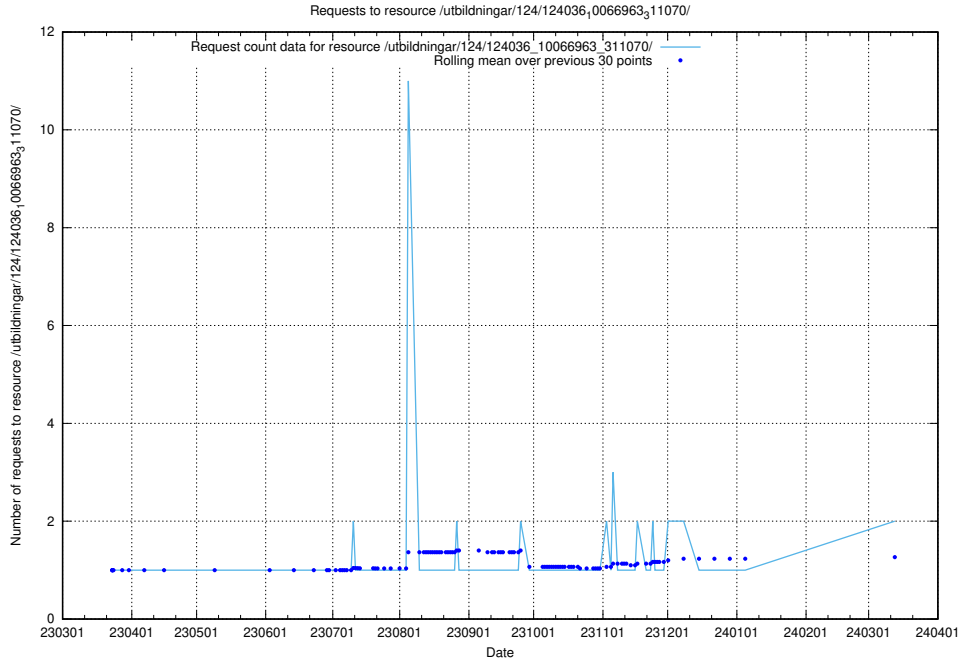

5.789 Usage of /utbildningar/124/124036_10066963_311070/

Here, we count the number of requests to resource /utbildningar/124/124036_10066963_311070/.