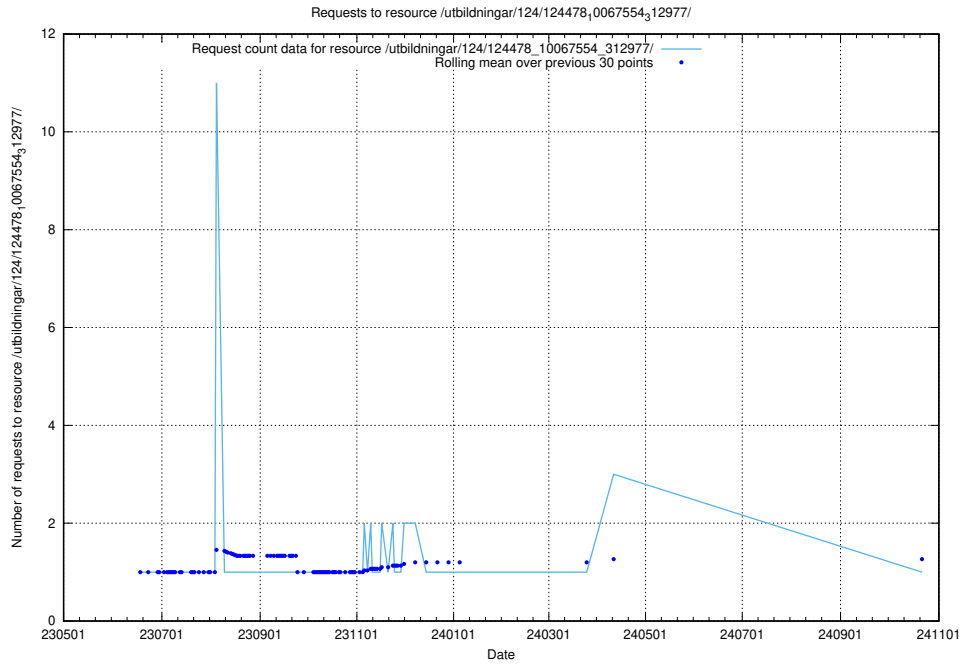

5.6786 Usage of /utbildningar/124/124478_10067554_312977/

Here, we count the number of requests to resource /utbildningar/124/124478_10067554_312977/.