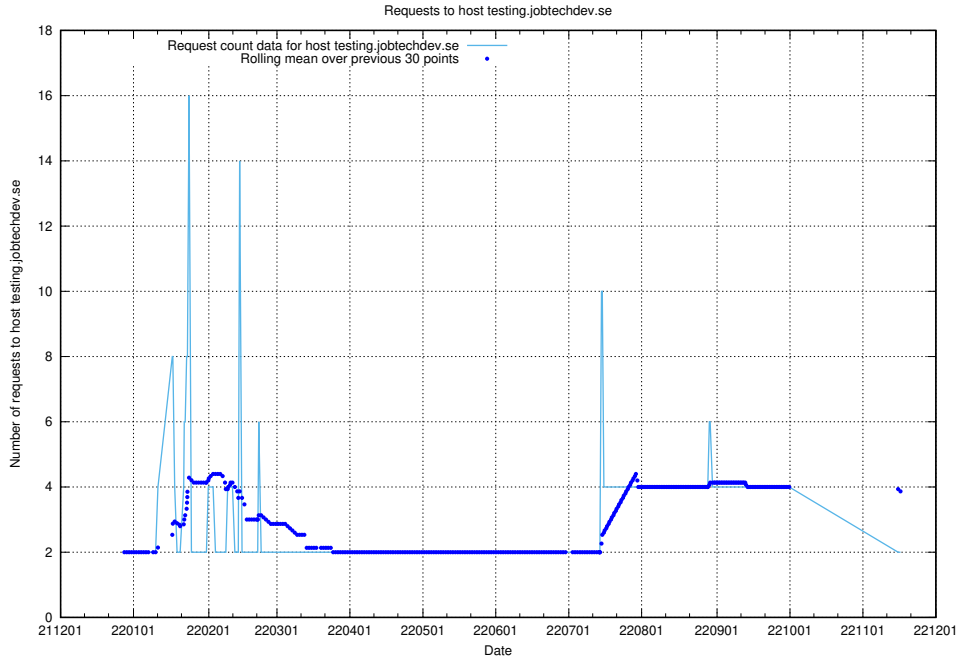

Here, we count the number of requests to host testing.jobtechdev.se.

7.360 Usage of support.jobtechdev.se

Here, we count the number of requests to host support.jobtechdev.se.

7.361 Usage of staging.jobtechdev.se