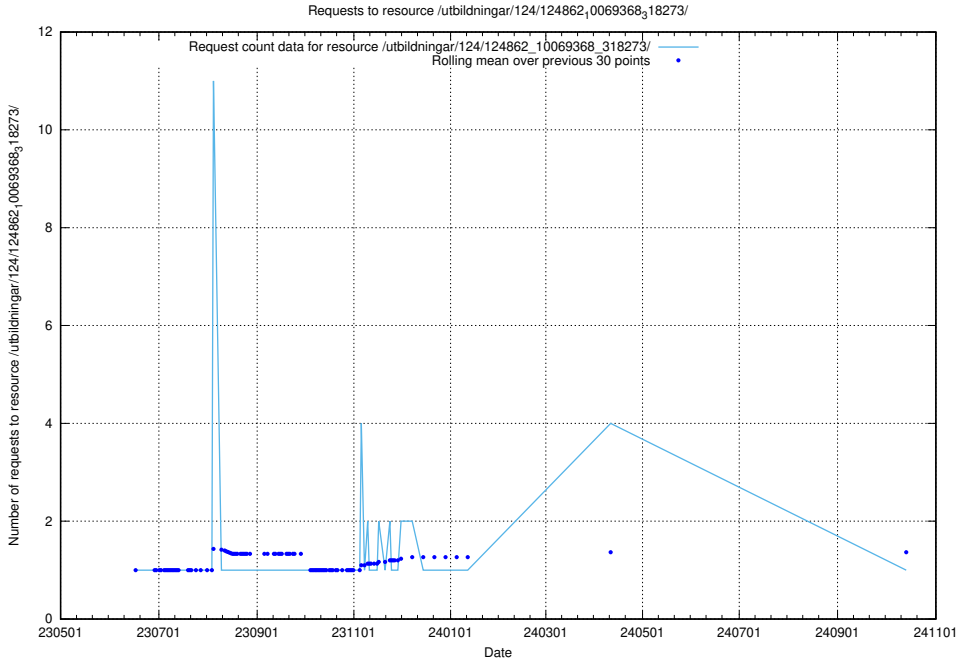

Here, we count the number of requests to resource /utbildningar/125/125605_10070132_320643/events/

5.6793 Usage of /utbildningar/124/124862_10069368_318273/

Here, we count the number of requests to resource /utbildningar/124/124862_10069368_318273/.