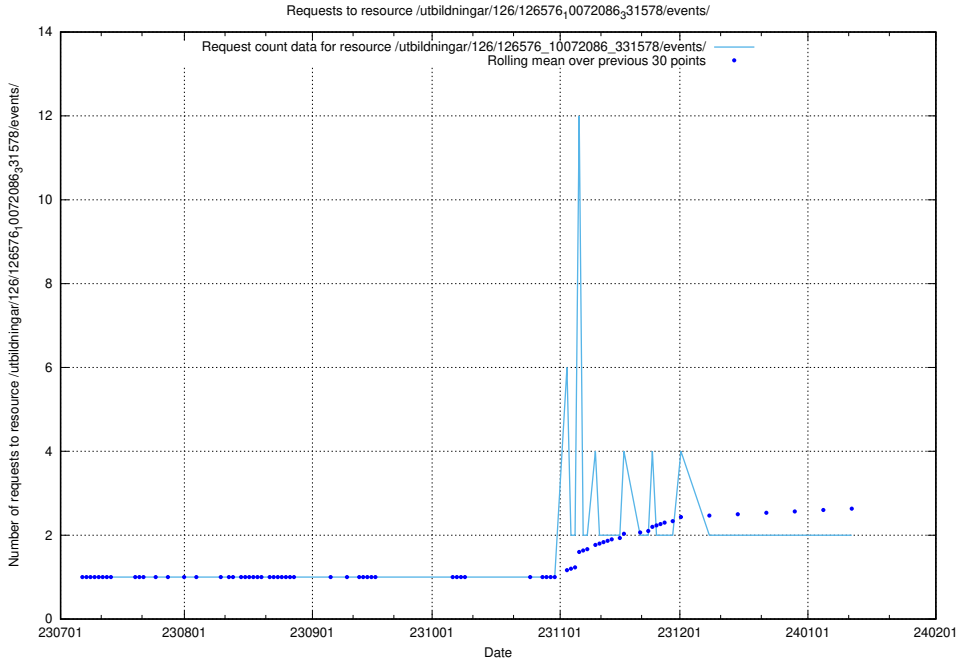

5.871 Usage of /utbildningar/126/126576_10072086_331578/events/

Here, we count the number of requests to resource /utbildningar/126/126576_10072086_331578/events/