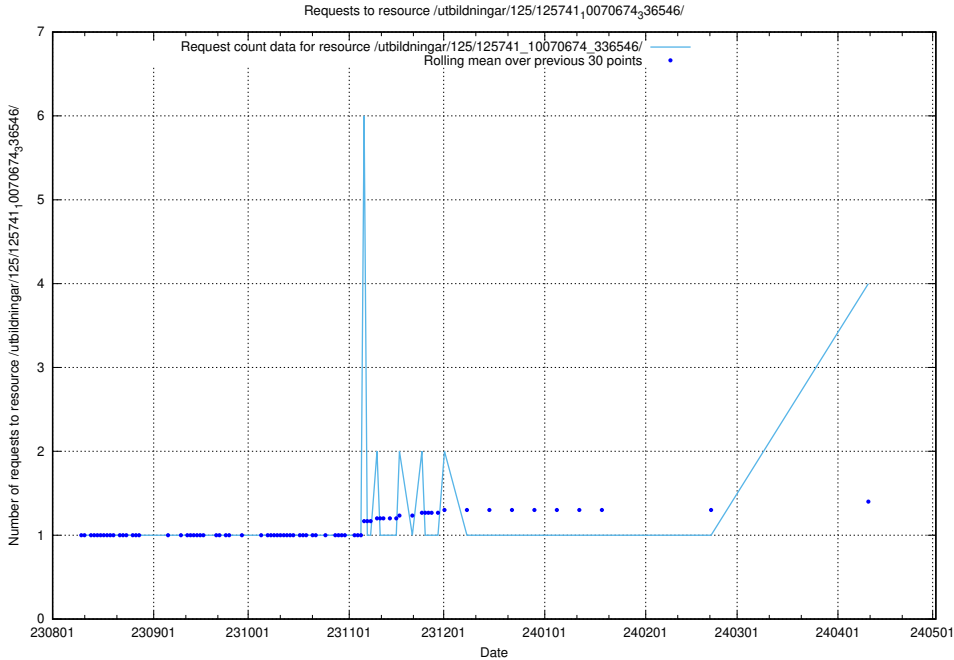

5.332 Usage of /utbildningar/123/123367_10065857_297553/events/

Here, we count the number of requests to resource /utbildningar/123/123367_10065857_297553/events/

5.333 Usage of /utbildningar/125/125582_10070075_320440/