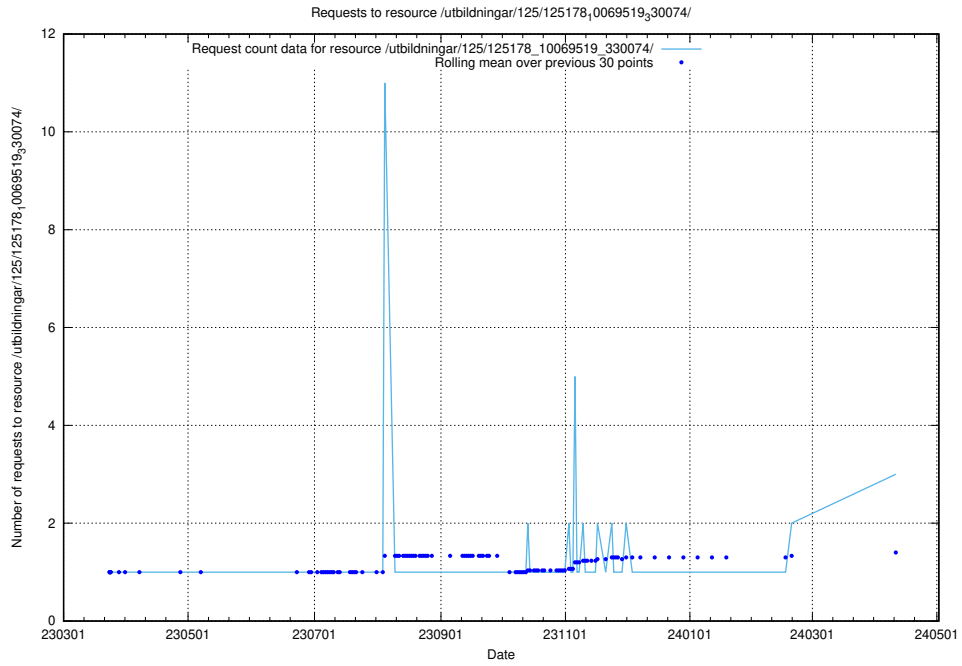

5.356 Usage of /utbildningar/125/125178_10069519_330074/

Here, we count the number of requests to resource /utbildningar/125/125178_10069519_330074/.