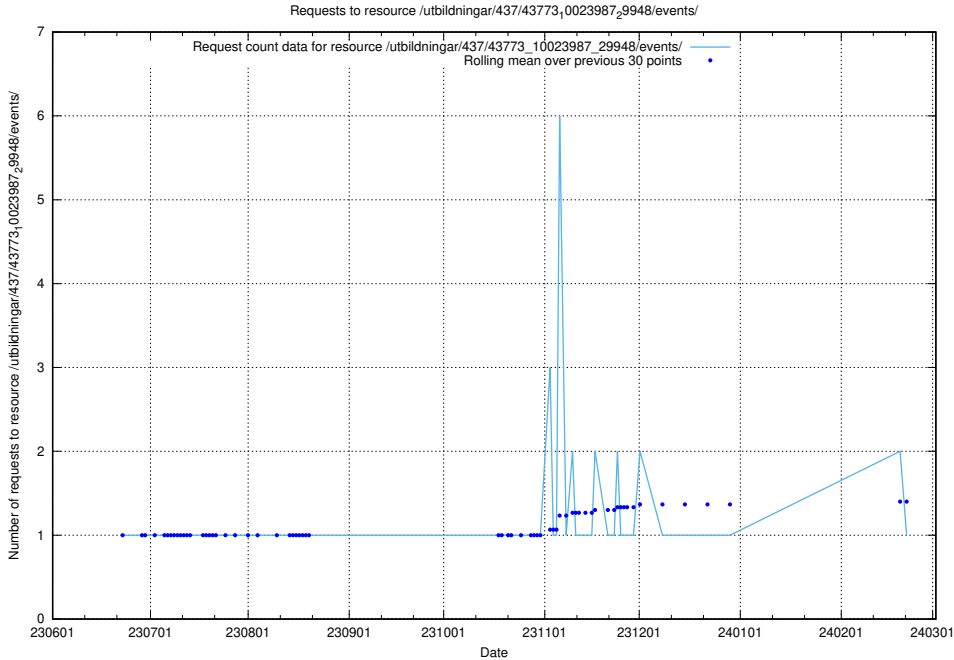

5.6507 Usage of /utbildningar/437/43773_10023987_29948/events/

Here, we count the number of requests to resource /utbildningar/437/43773_10023987_29948/events/.