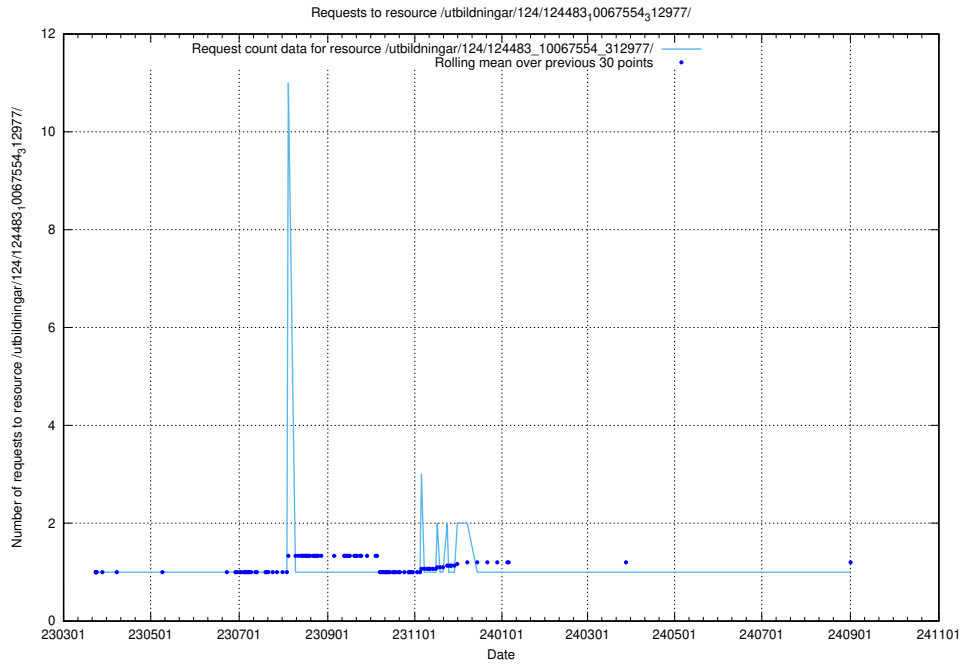

5.3736 Usage of /utbildningar/124/124483_10067554_312977/

Here, we count the number of requests to resource /utbildningar/124/124483_10067554_312977/.