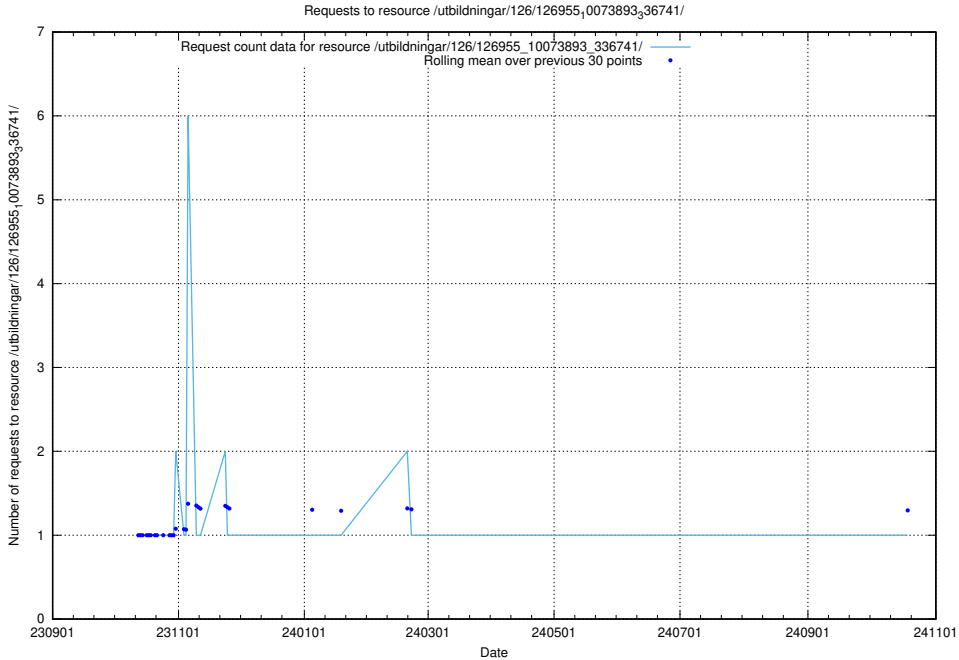

5.5277 Usage of /utbildningar/126/126955_10073893_336741/

Here, we count the number of requests to resource /utbildningar/126/126955_10073893_336741/.