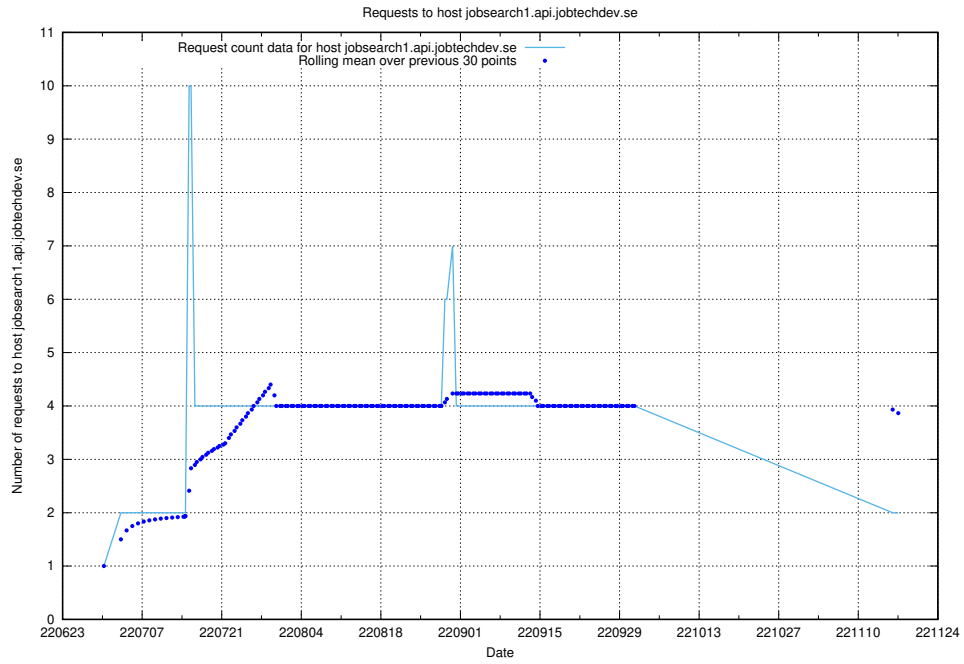

7.399 Usage of jobsearch1.api.jobtechdev.se

Here, we count the number of requests to host jobsearch1.api.jobtechdev.se.