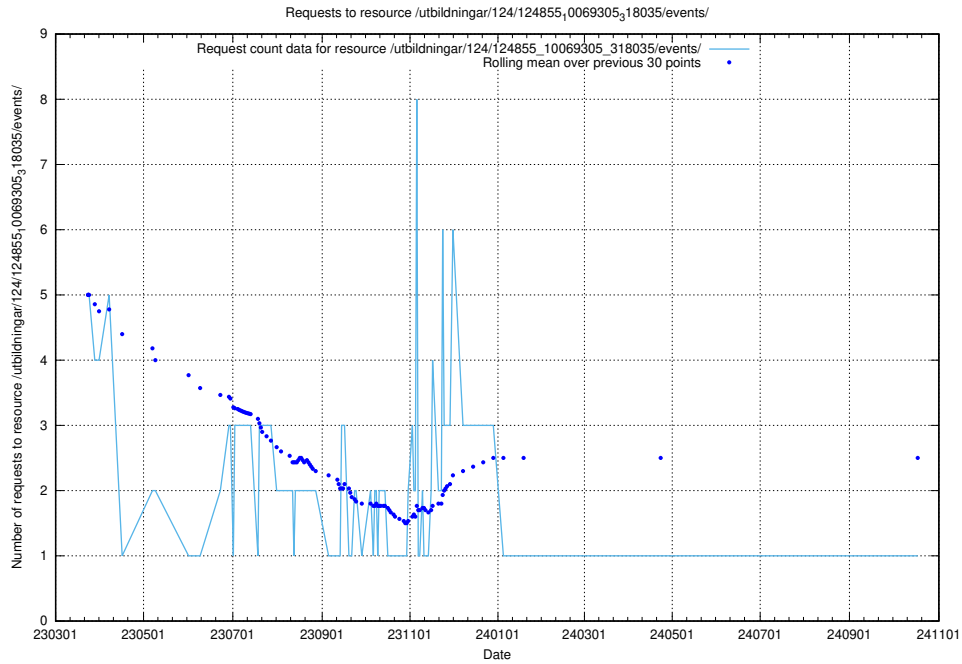

5.7218 Usage of /utbildningar/124/124855_10069305_318035/events/

Here, we count the number of requests to resource /utbildningar/124/124855_10069305_318035/events/