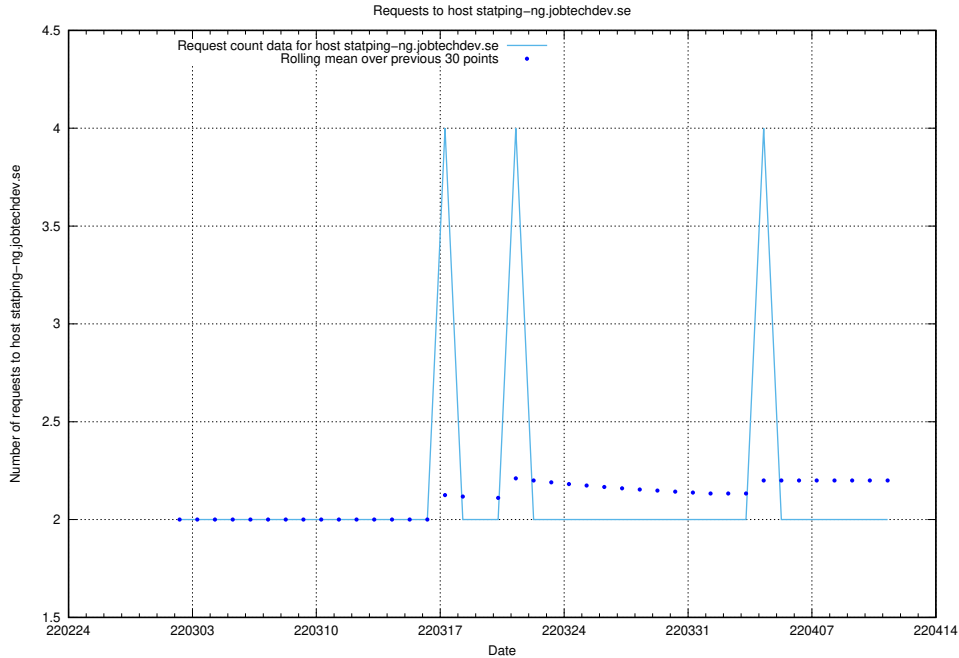

7.512 Usage of statping-ng.jobtechdev.se

Here, we count the number of requests to host statping-ng.jobtechdev.se.