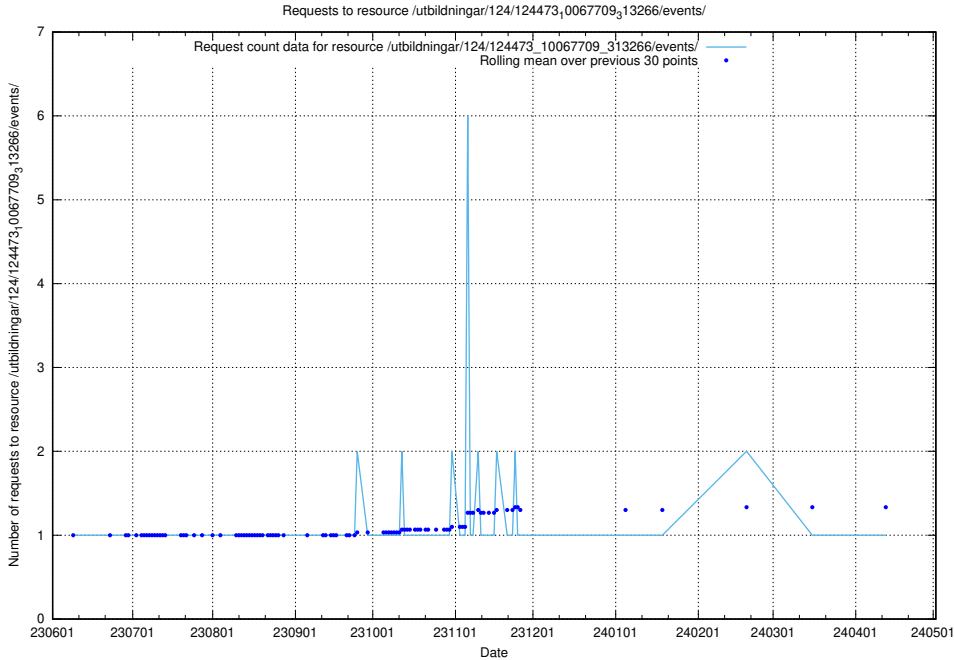

5.6824 Usage of /utbildningar/124/124473_10067709_313266/events/

Here, we count the number of requests to resource /utbildningar/124/124473_10067709_313266/events/