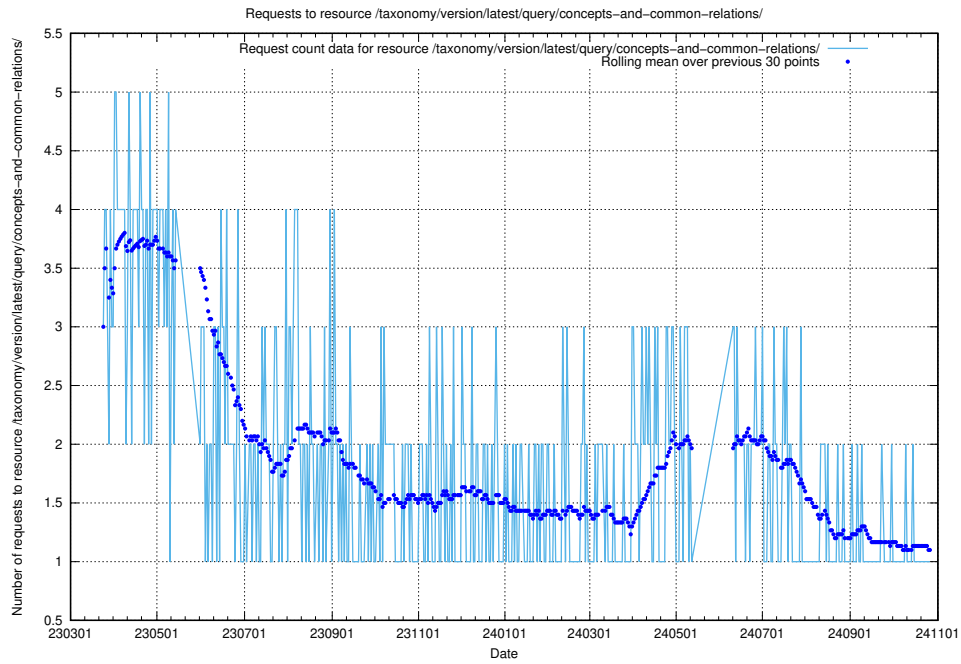

5.7059 Usage of /taxonomy/version/latest/query/concepts-and-common-relations/

Here, we count the number of requests to resource /taxonomy/version/latest/query/concepts-and-common-relations/.