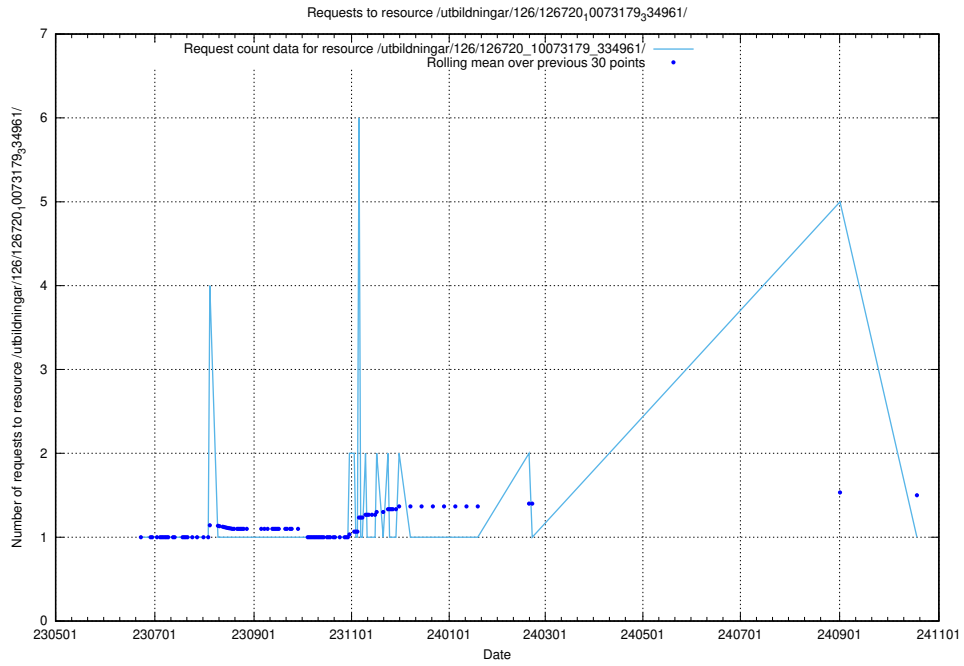

5.6529 Usage of /utbildningar/126/126720_10073179_334961/

Here, we count the number of requests to resource /utbildningar/126/126720_10073179_334961/.