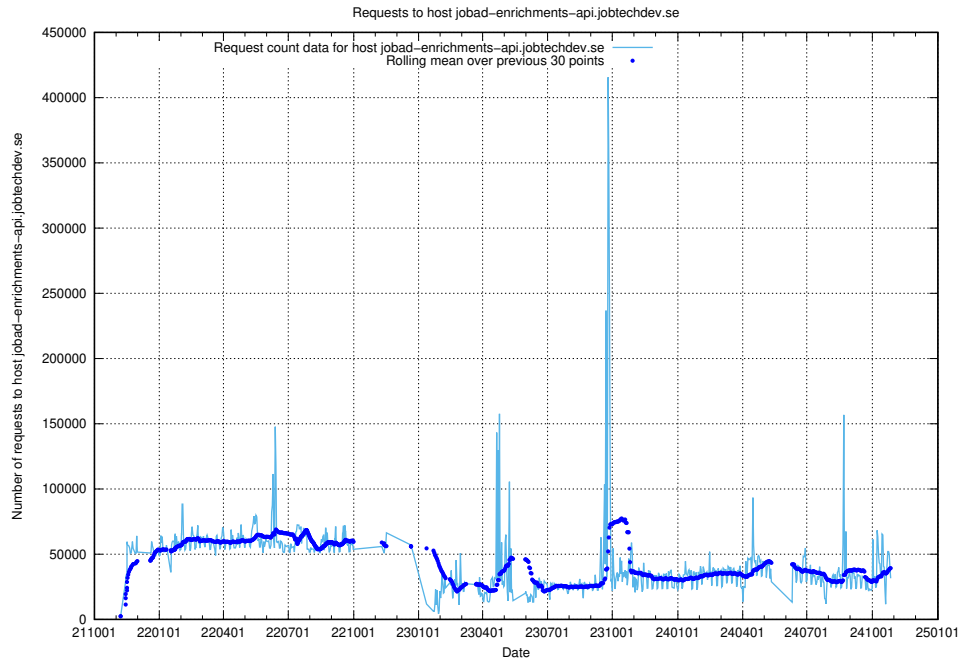

7.5 Usage of jobad-enrichments-api.jobtechdev.se

Here, we count the number of requests to host jobad-enrichments-api.jobtechdev.se.