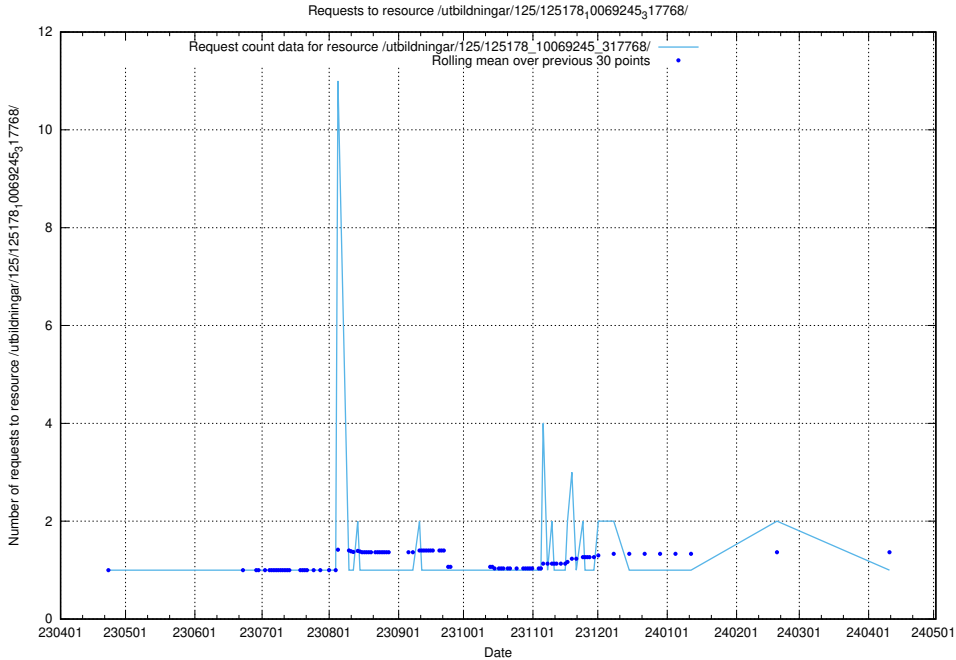

5.6960 Usage of /utbildningar/125/125178_10069245_317768/

Here, we count the number of requests to resource /utbildningar/125/125178_10069245_317768/.