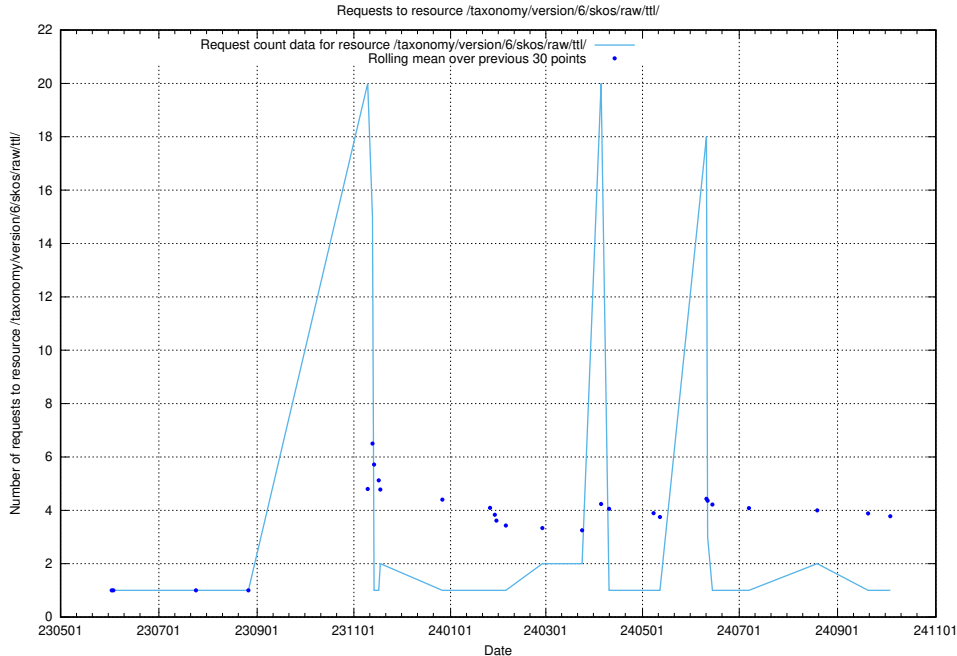

5.6847 Usage of /taxonomy/version/6/skos/raw/ttl/

Here, we count the number of requests to resource /taxonomy/version/6/skos/raw/ttl/.