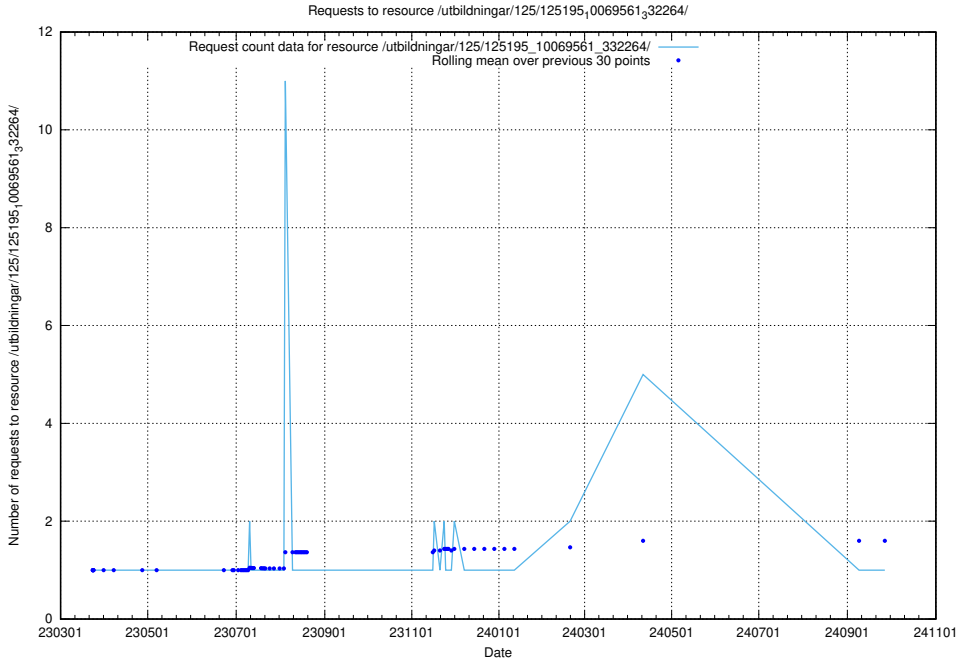

Here, we count the number of requests to resource /utbildningar/125/125195_10069561_332264/events/

5.1167 Usage of /utbildningar/125/125195_10069561_332264/

Here, we count the number of requests to resource /utbildningar/125/125195_10069561_332264/.