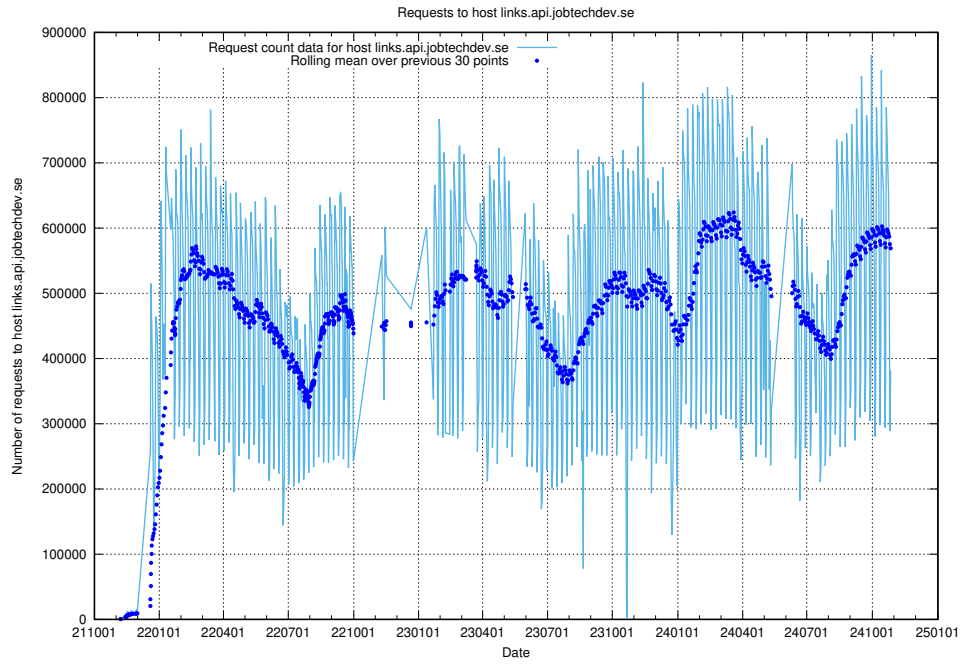

7.2 Usage of links.api.jobtechdev.se

Here, we count the number of requests to host links.api.jobtechdev.se.