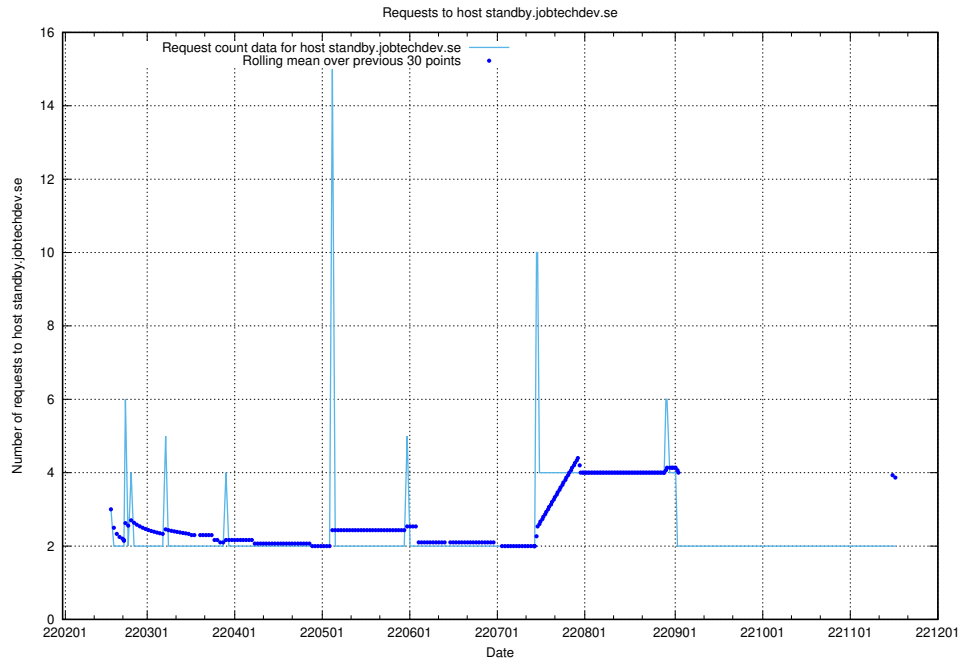

7.547 Usage of standby.jobtechdev.se

Here, we count the number of requests to host standby.jobtechdev.se.