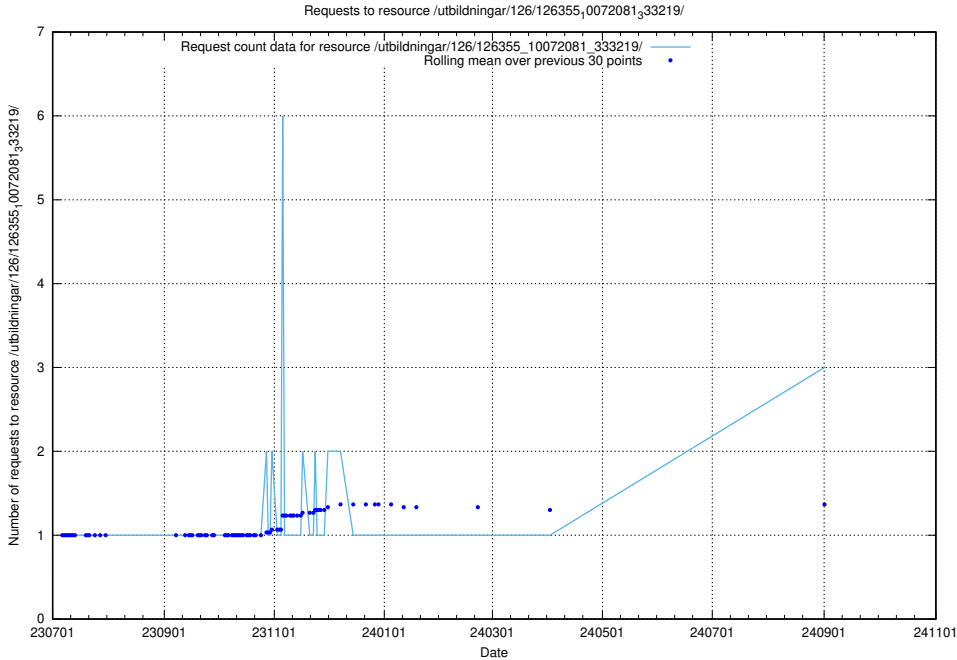

5.456 Usage of /taxonomy/version/5/query/skills/

Here, we count the number of requests to resource /taxonomy/version/5/query/skills/.

5.457 Usage of /utbildningar/126/126355_10072081_333219/

Here, we count the number of requests to resource /utbildningar/126/126355_10072081_333219/.