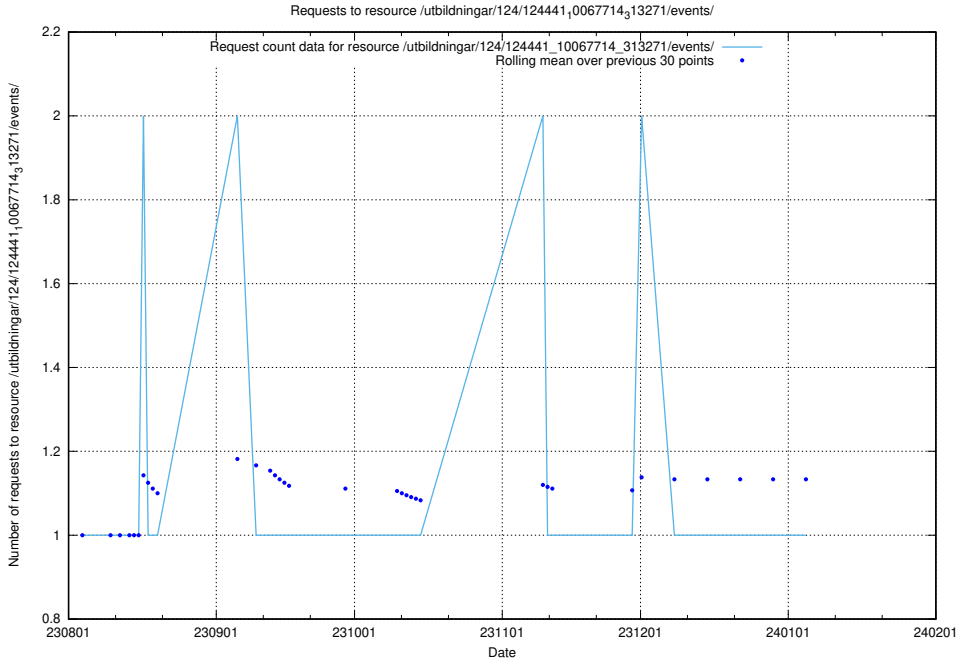

5.5813 Usage of /utbildningar/124/124441_10067714_313271/events/

Here, we count the number of requests to resource /utbildningar/124/124441_10067714_313271/events/