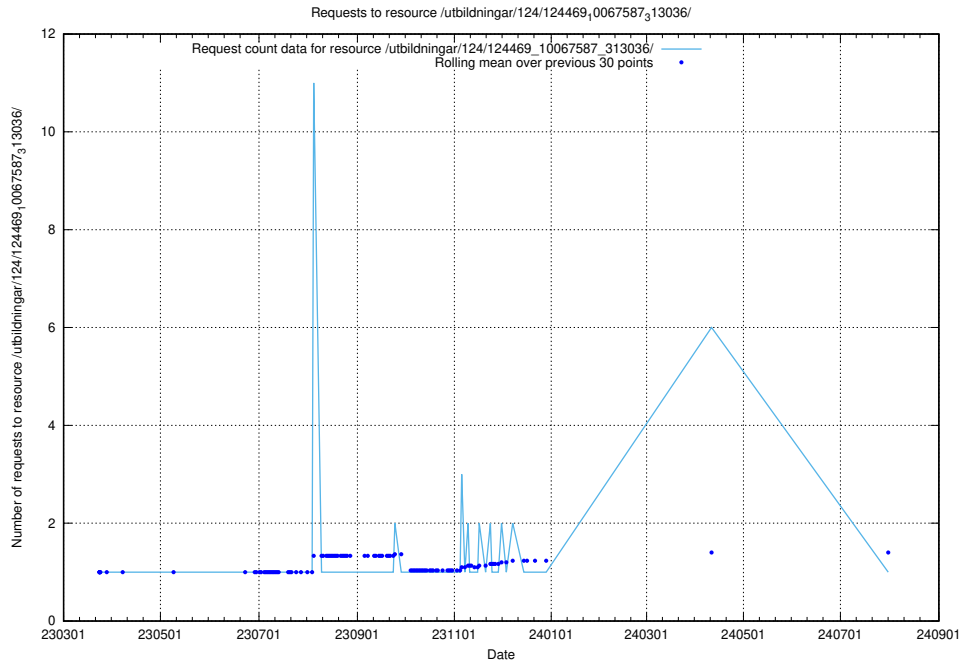

5.4208 Usage of /utbildningar/124/124469_10067587_313036/

Here, we count the number of requests to resource /utbildningar/124/124469_10067587_313036/.