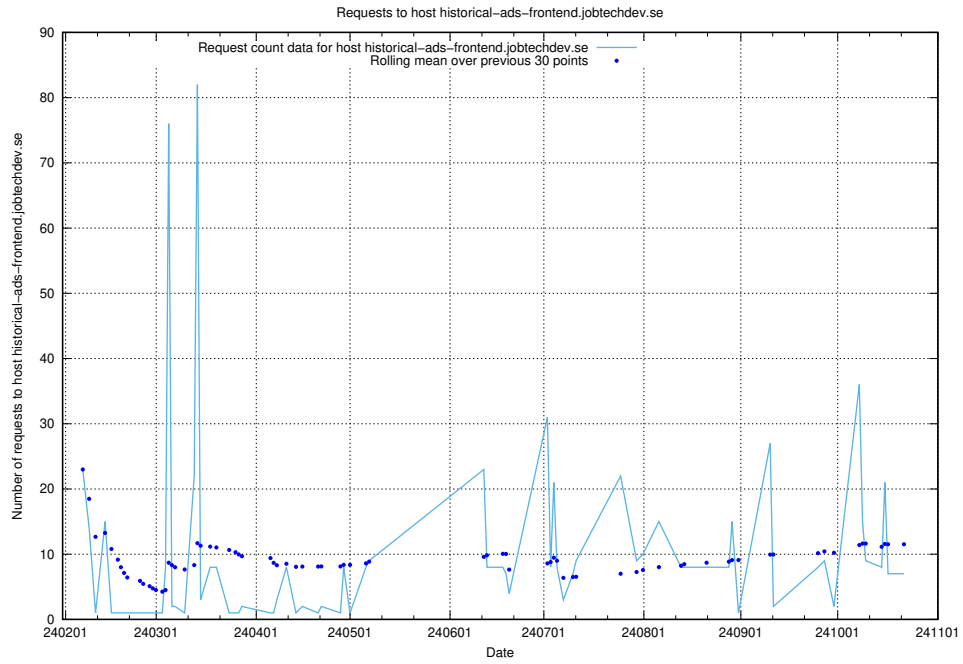

7.78 Usage of historical-ads-frontend.jobtechdev.se

Here, we count the number of requests to host historical-ads-frontend.jobtechdev.se.