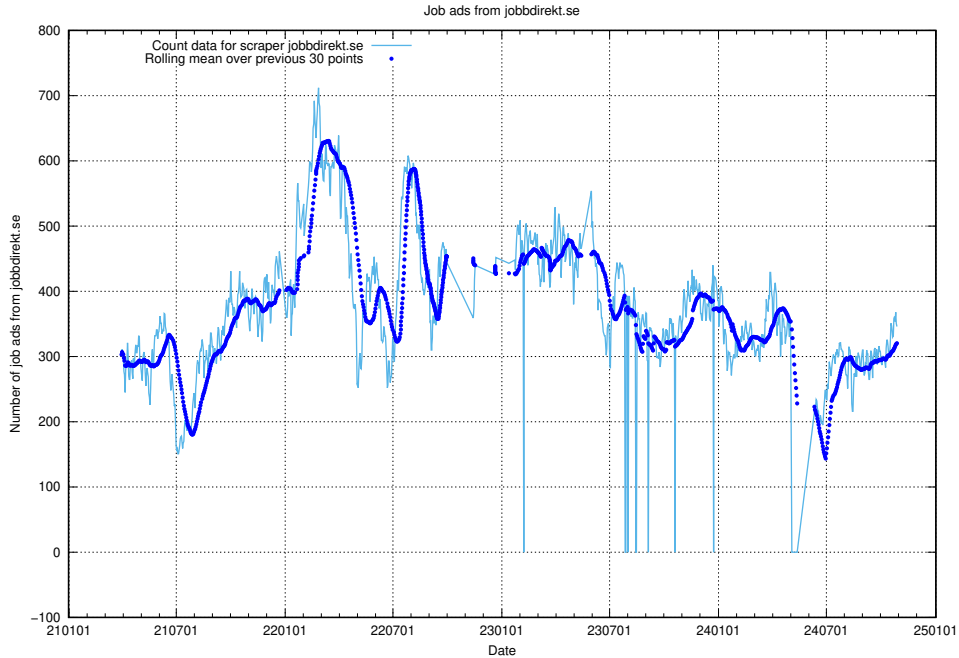

13.11 Number of ads by scraper jobbdirekt.se

Here, we count the number of job ads scraped from jobbdirekt.se.