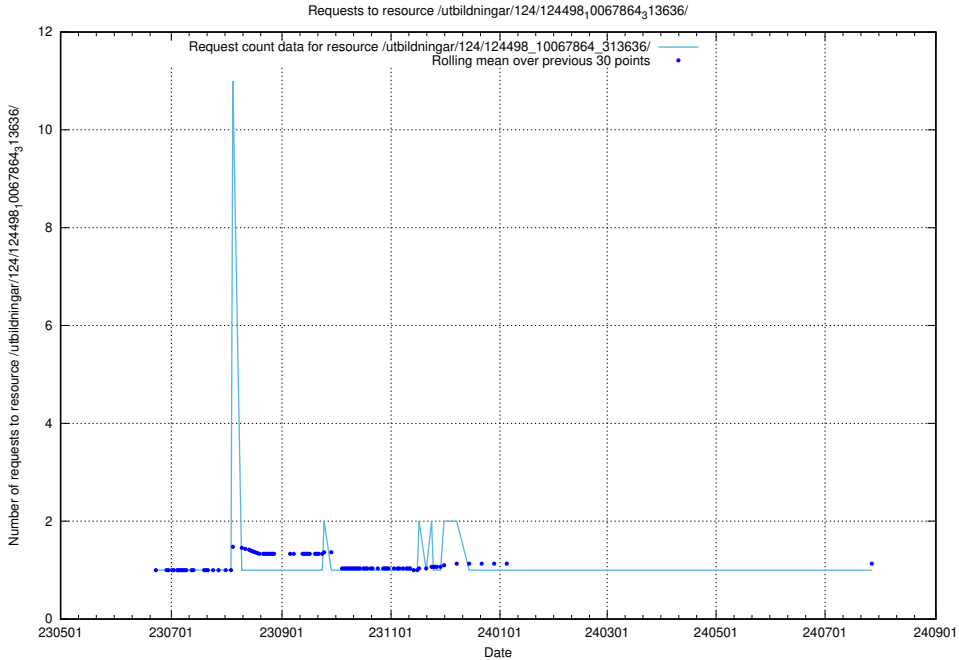

5.6704 Usage of /utbildningar/124/124498_10067864_313636/

Here, we count the number of requests to resource /utbildningar/124/124498_10067864_313636/.