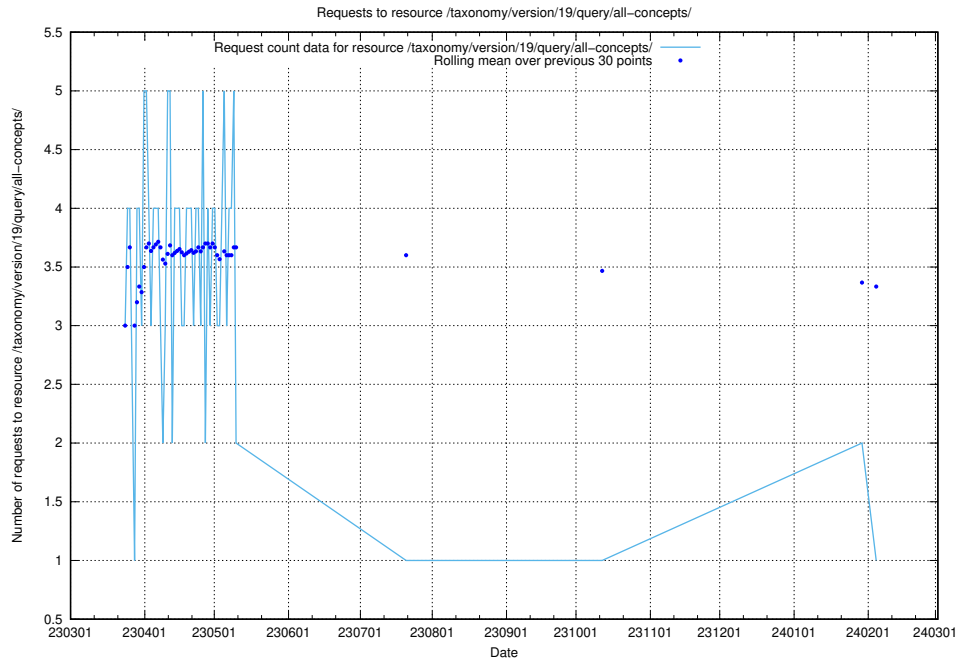

5.7114 Usage of /taxonomy/version/19/query/all-concepts/

Here, we count the number of requests to resource /taxonomy/version/19/query/all-concepts/.

5.7115 Usage of /utbildningar/437/43755_10024005_290720/events/