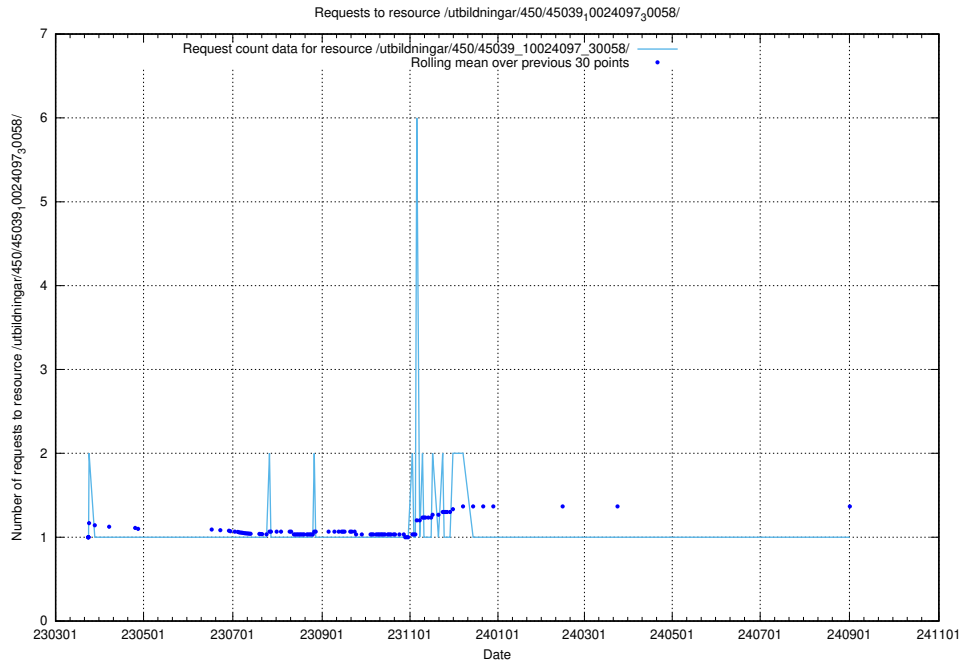

5.7294 Usage of /utbildningar/450/45039_10024097_30058/

Here, we count the number of requests to resource /utbildningar/450/45039_10024097_30058/.