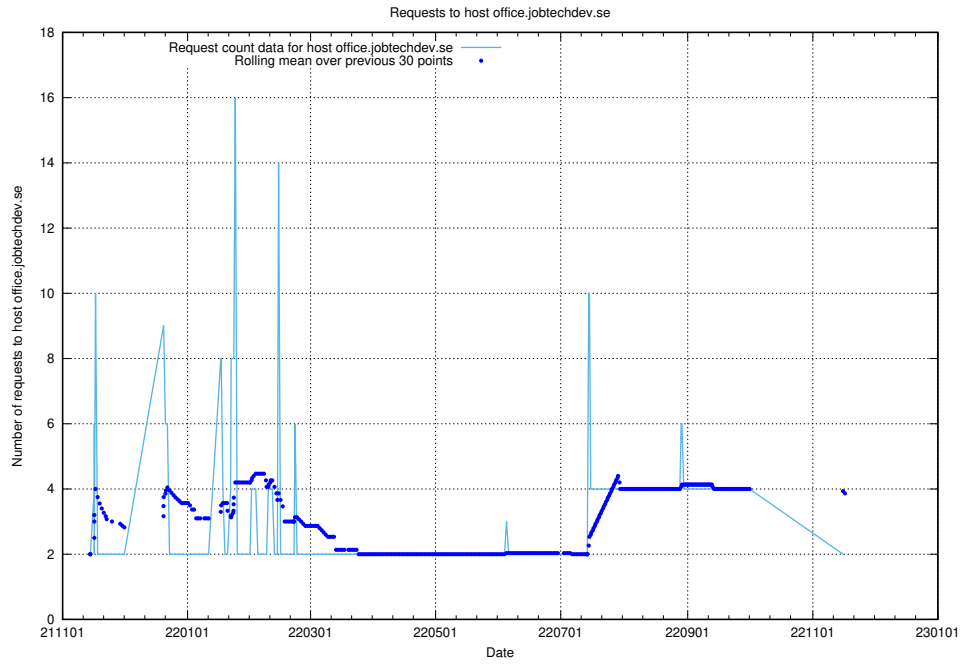

7.571 Usage of shop.jobtechdev.se

Here, we count the number of requests to host shop.jobtechdev.se.

7.572 Usage of office.jobtechdev.se

Here, we count the number of requests to host office.jobtechdev.se.