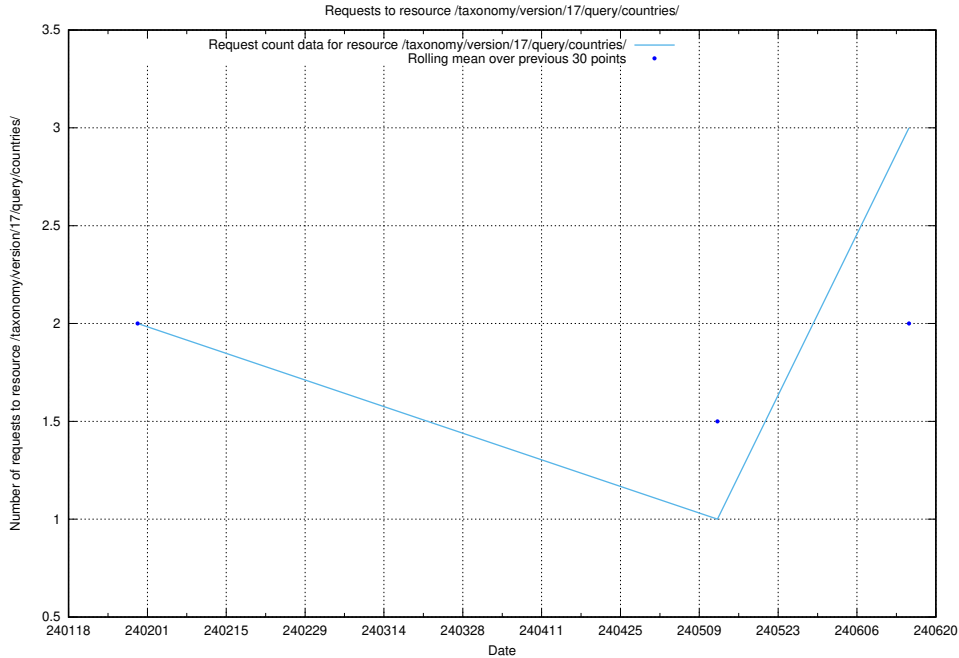

5.405 Usage of /taxonomy/version/17/query/countries/

Here, we count the number of requests to resource /taxonomy/version/17/query/countries/.