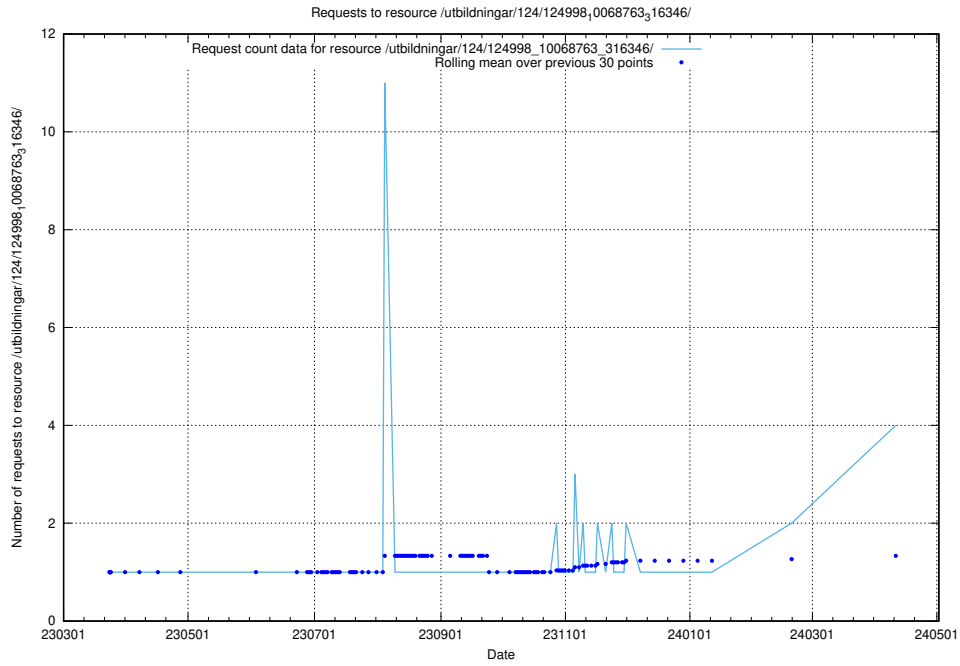

5.260 Usage of /utbildningar/124/124998_10068763_316346/

Here, we count the number of requests to resource /utbildningar/124/124998_10068763_316346/.