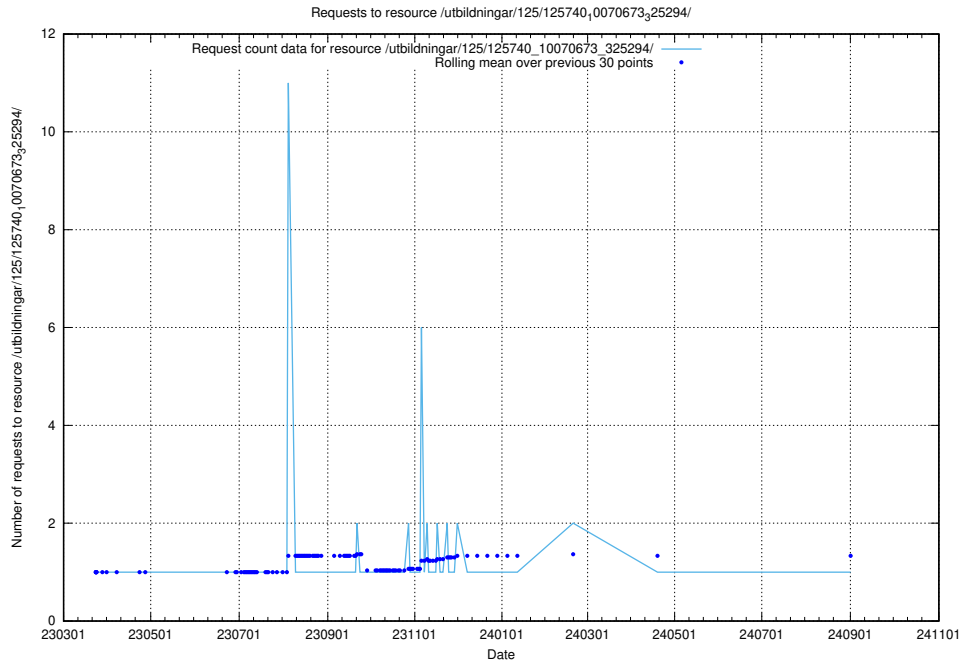

5.1033 Usage of /utbildningar/125/125740_10070673_325294/

Here, we count the number of requests to resource /utbildningar/125/125740_10070673_325294/.