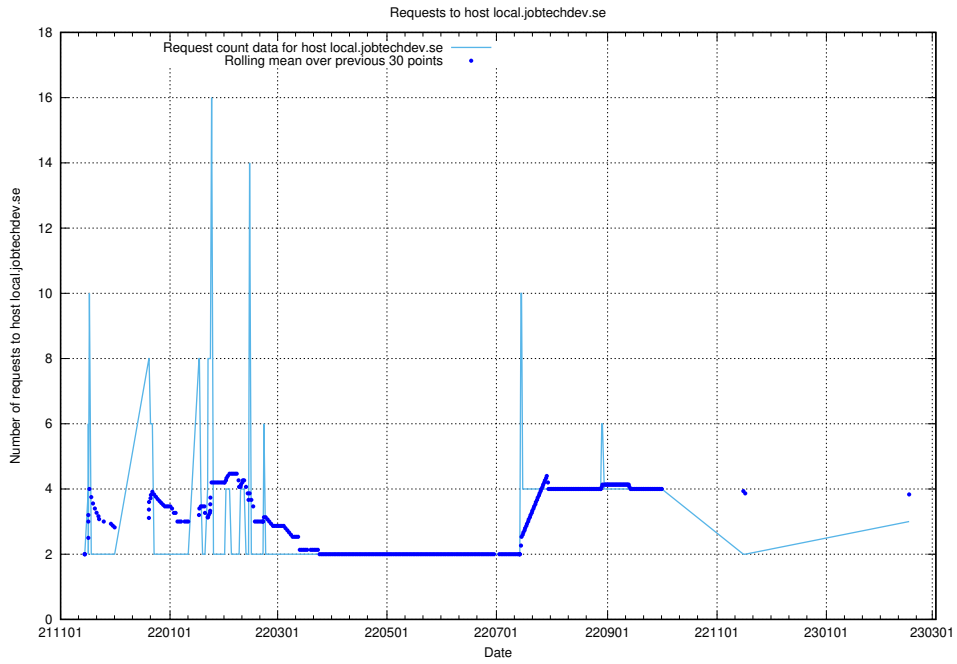

7.252 Usage of local.jobtechdev.se

Here, we count the number of requests to host local.jobtechdev.se.