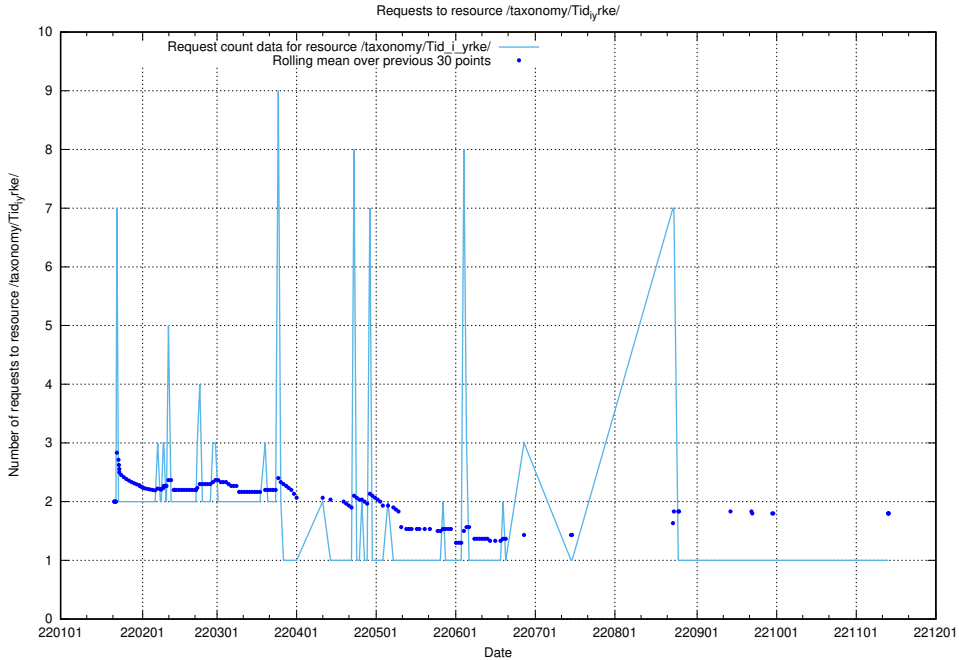

5.7283 Usage of /taxonomy/Tid_i_yrke/

Here, we count the number of requests to resource /taxonomy/Tid_i_yrke/.