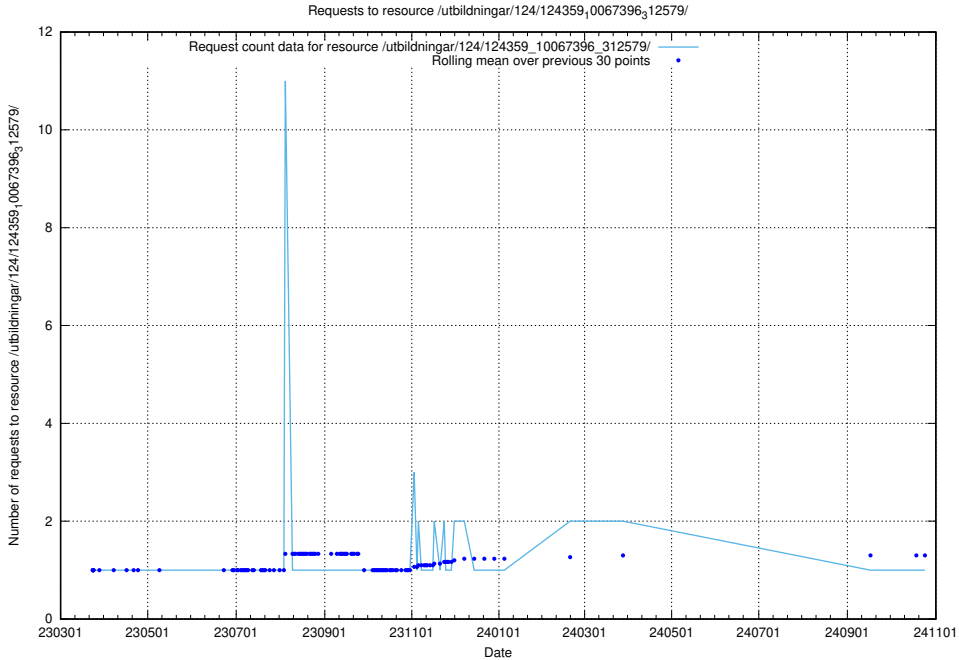

5.4733 Usage of /utbildningar/124/124359_10067396_312579/

Here, we count the number of requests to resource /utbildningar/124/124359_10067396_312579/.

5.4734 Usage of /taxonomy/version/4/query/skills/

Here, we count the number of requests to resource /taxonomy/version/4/query/skills/.