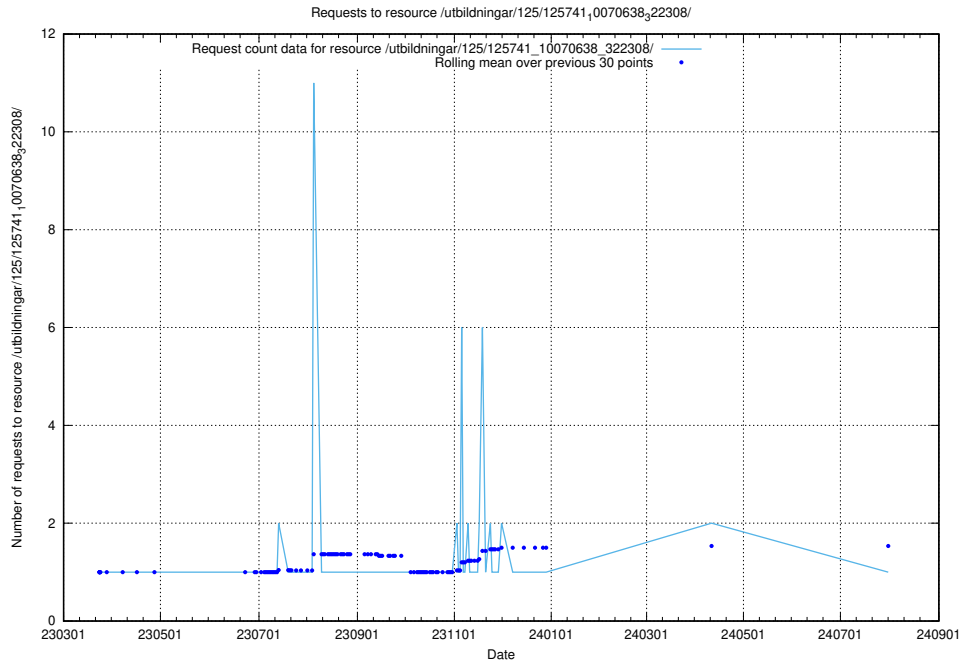

5.996 Usage of /utbildningar/125/125741_10070638_322308/

Here, we count the number of requests to resource /utbildningar/125/125741_10070638_322308/.