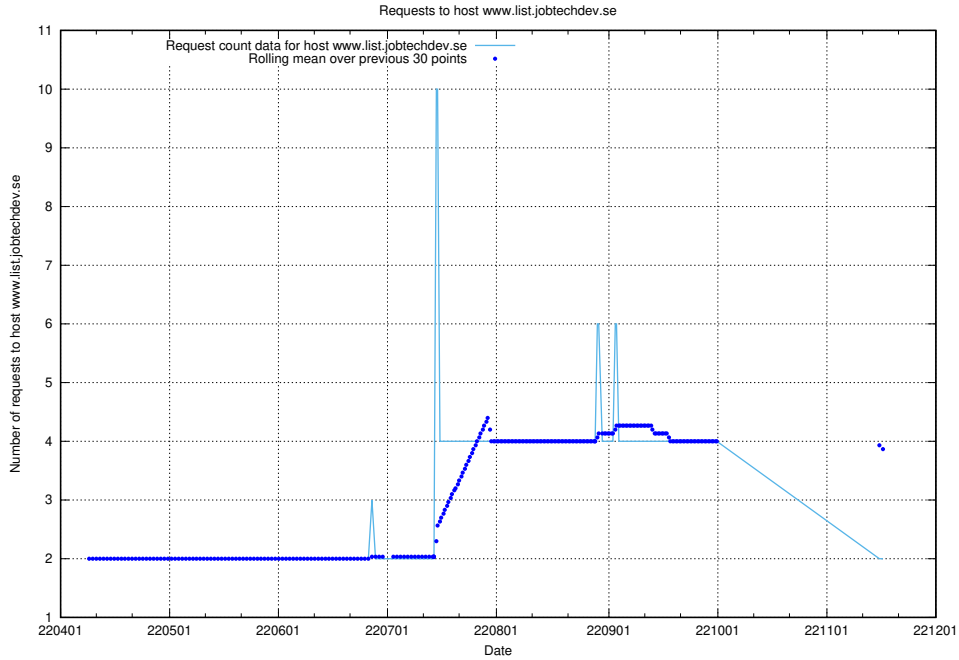

7.475 Usage of www.list.jobtechdev.se

Here, we count the number of requests to host www.list.jobtechdev.se.