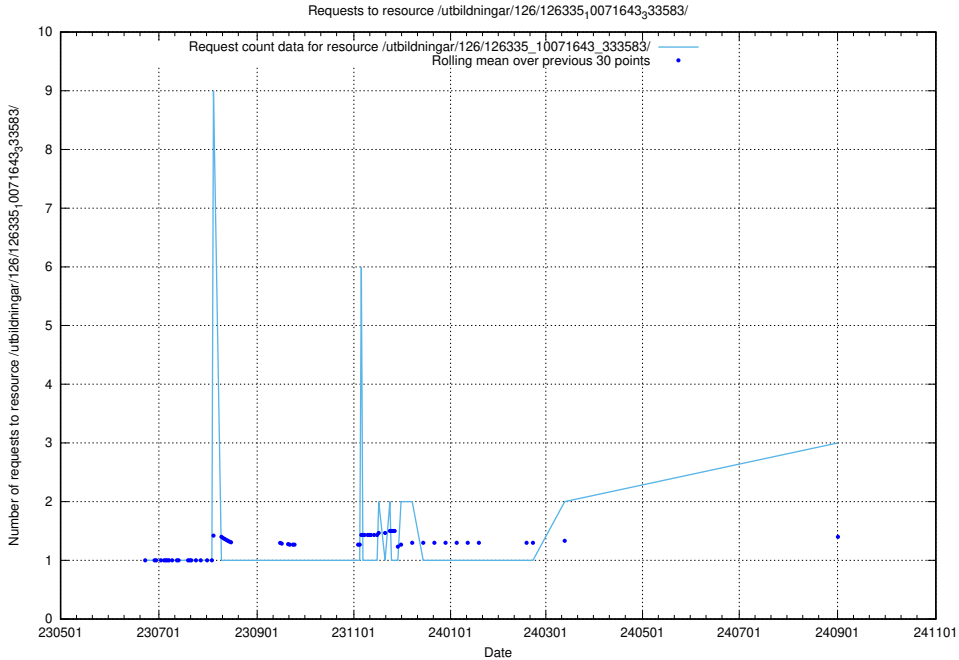

5.472 Usage of /utbildningar/126/126335_10071643_333583/

Here, we count the number of requests to resource /utbildningar/126/126335_10071643_333583/.