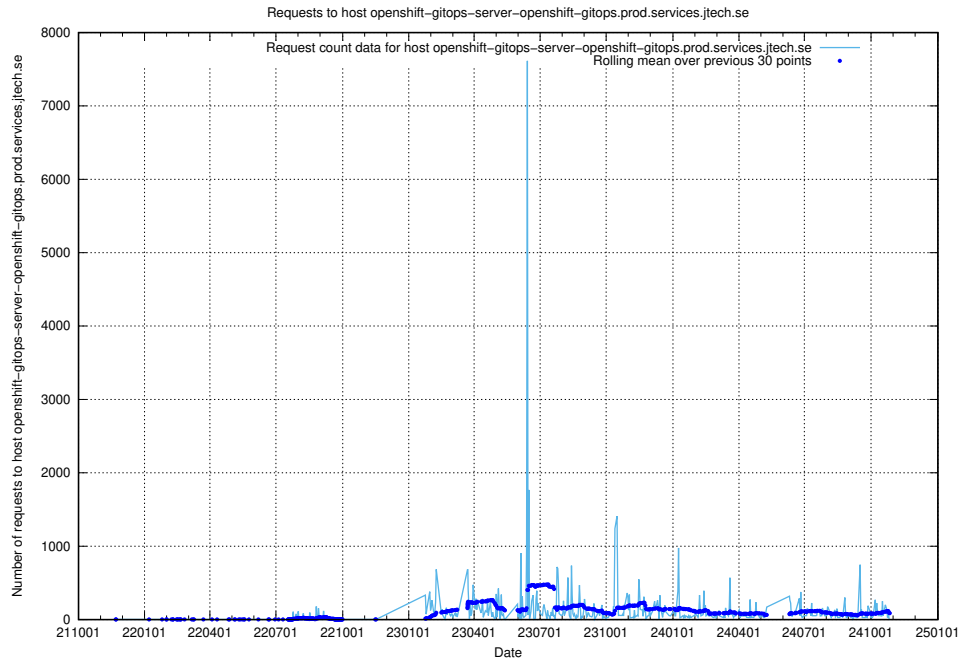

7.438 Usage of openshift-gitops-server-openshift-gitops.prod.services.jtech.se

Here, we count the number of requests to host openshift-gitops-server-openshift-gitops.prod.services.jtech.se.

7.439 Usage of `oauth-openshift.prod.services.jtech.se`