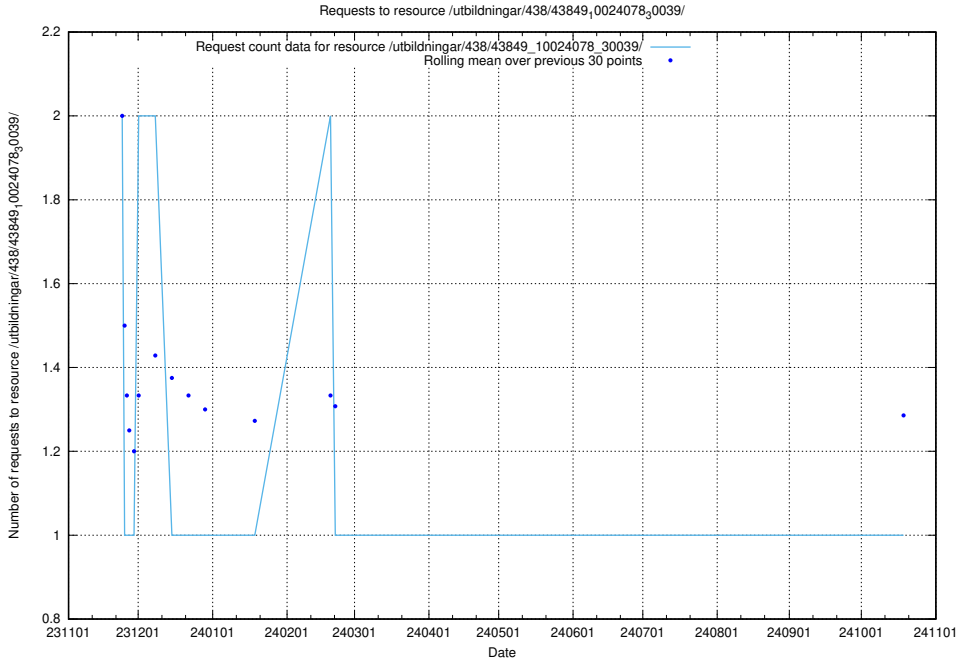

5.4933 Usage of /utbildningar/127/127054_10073972_336919/

Here, we count the number of requests to resource /utbildningar/127/127054_10073972_336919/.

5.4934 Usage of /utbildningar/126/126937_10073592_336225/events/