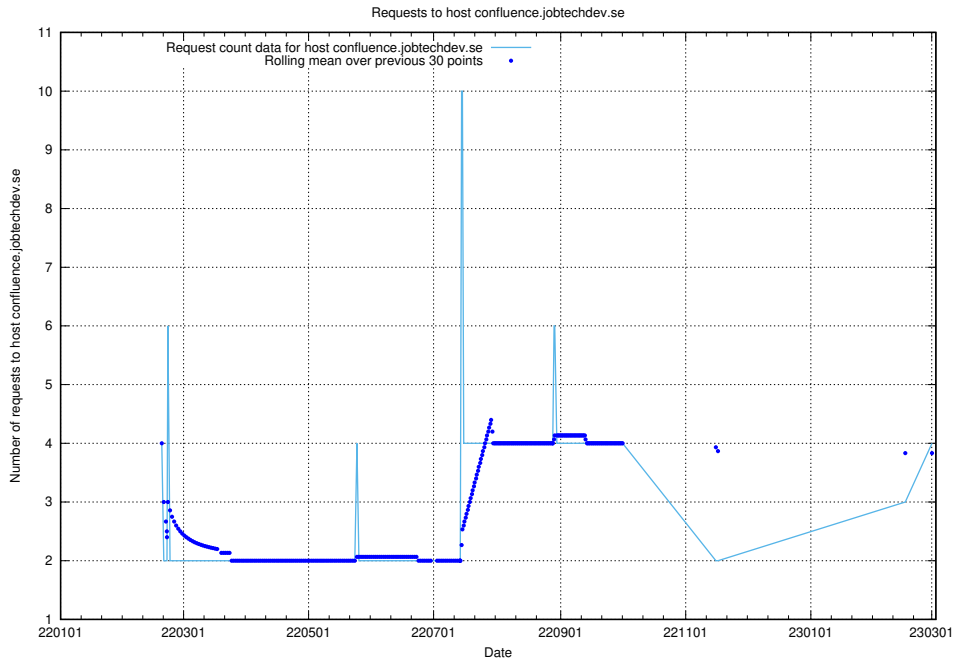

7.162 Usage of confluence.jobtechdev.se

Here, we count the number of requests to host confluence.jobtechdev.se.