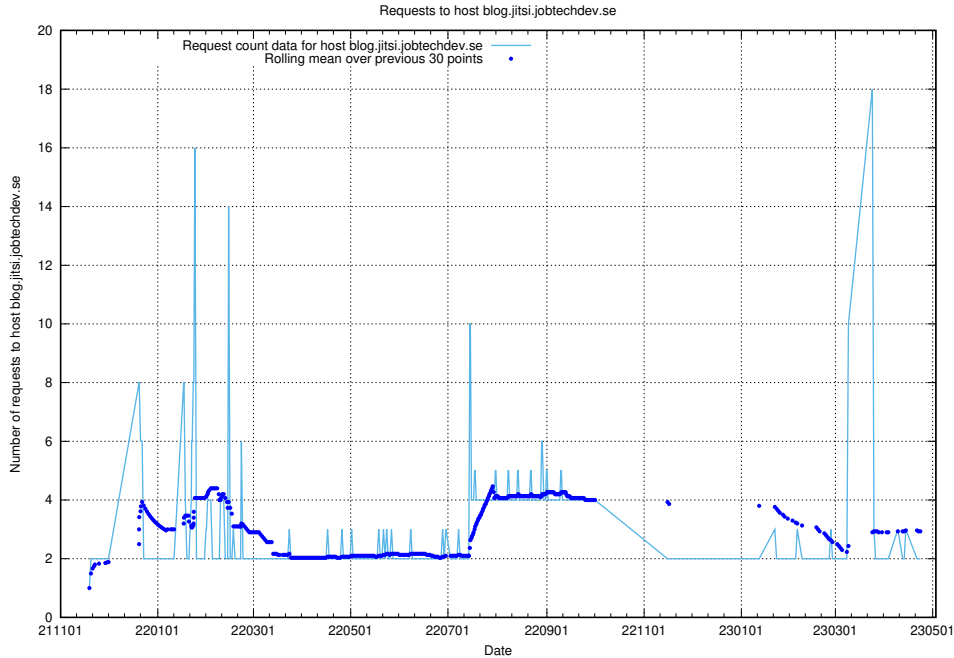

7.480 Usage of blog.jitsi.jobtechdev.se

Here, we count the number of requests to host blog.jitsi.jobtechdev.se.