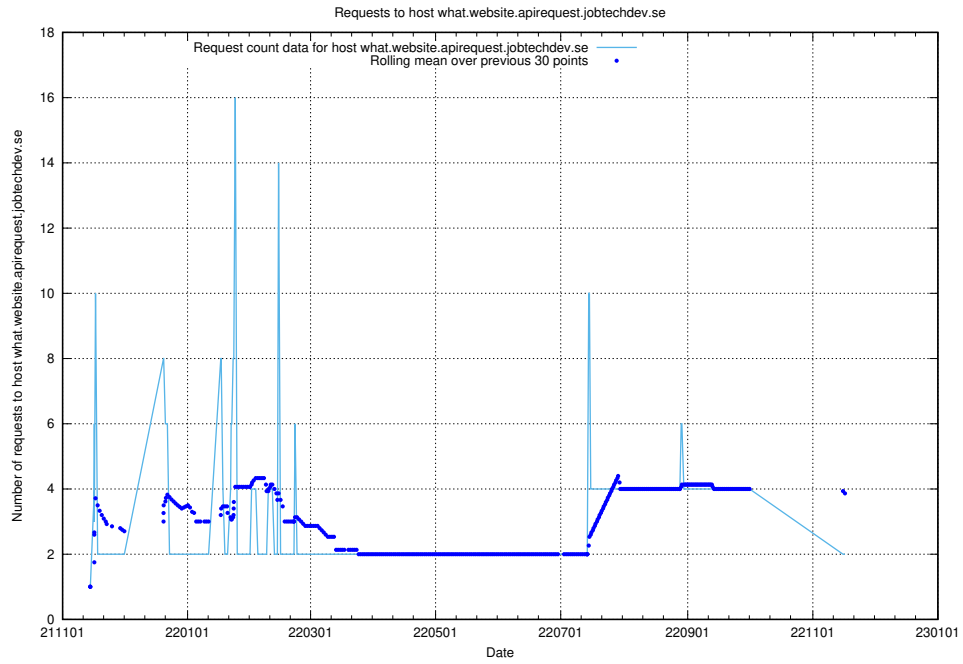

7.554 Usage of what.website.apirequest.jobtechdev.se

Here, we count the number of requests to host what.website.apirequest.jobtechdev.se.