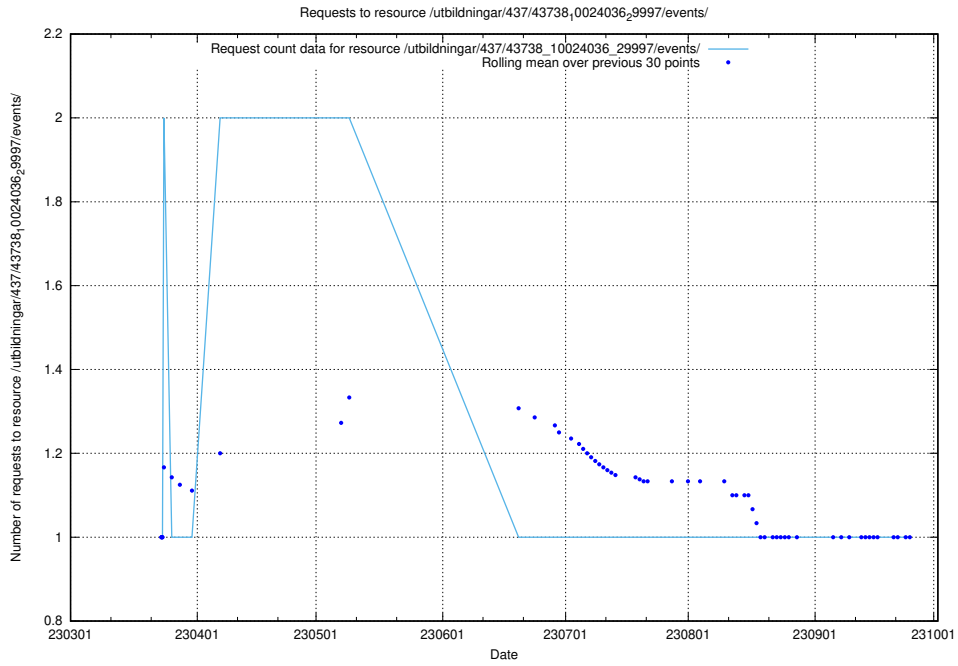

5.7369 Usage of /utbildningar/437/43738_10024036_29997/events/

Here, we count the number of requests to resource /utbildningar/437/43738_10024036_29997/events/.