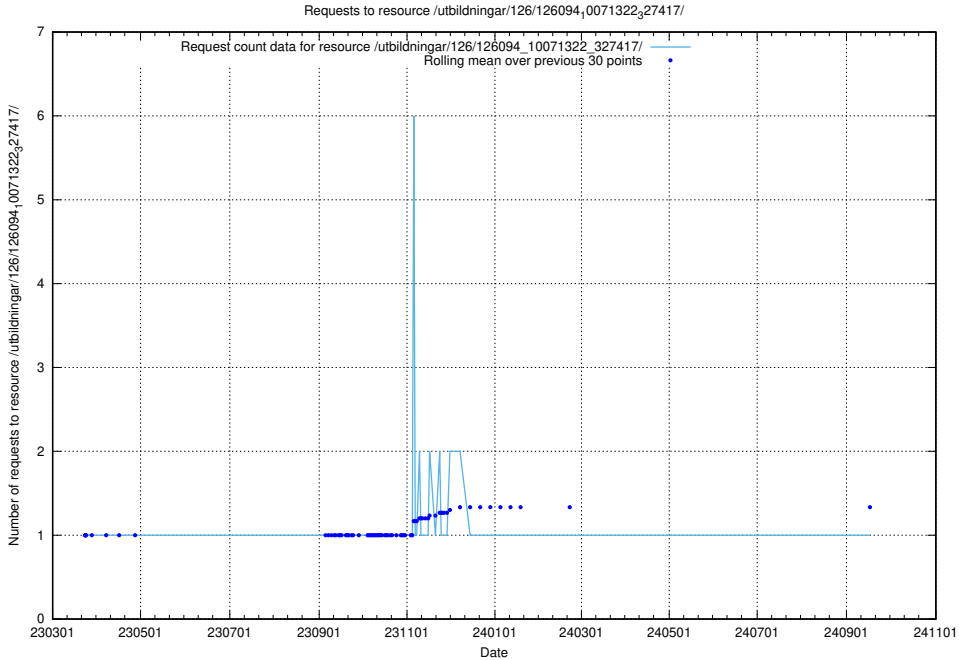

5.7409 Usage of /utbildningar/126/126094_10071322_327417/

Here, we count the number of requests to resource /utbildningar/126/126094_10071322_327417/.