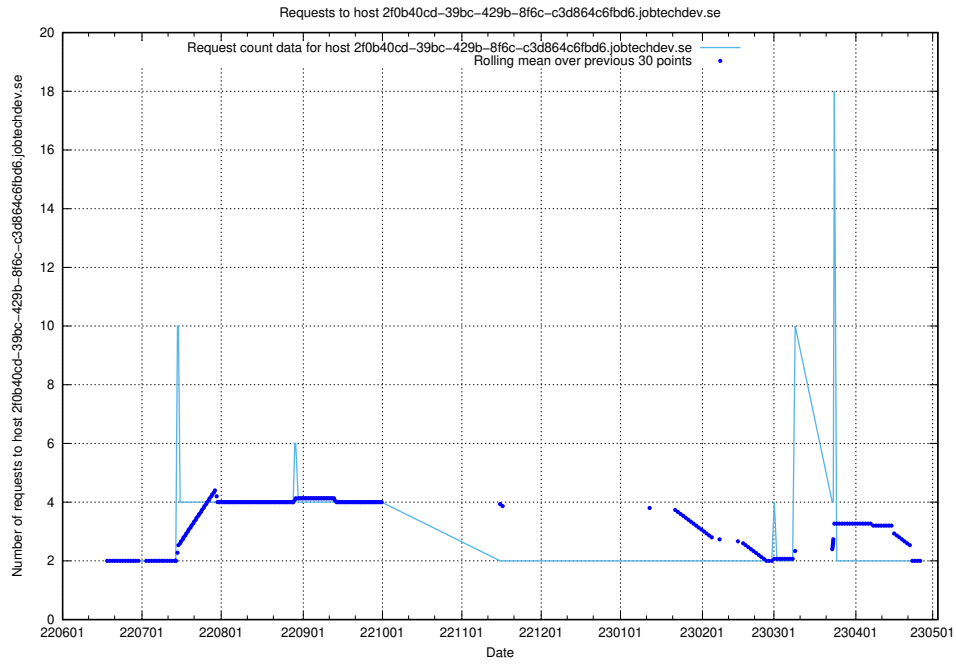

Here, we count the number of requests to host 2f0b40cd-39bc-429b-8f6c-c3d864c6fbd6.jobtechdev.se.

7.406 Usage of openserch-test.jobtechdev.se

Here, we count the number of requests to host openserch-test.jobtechdev.se.