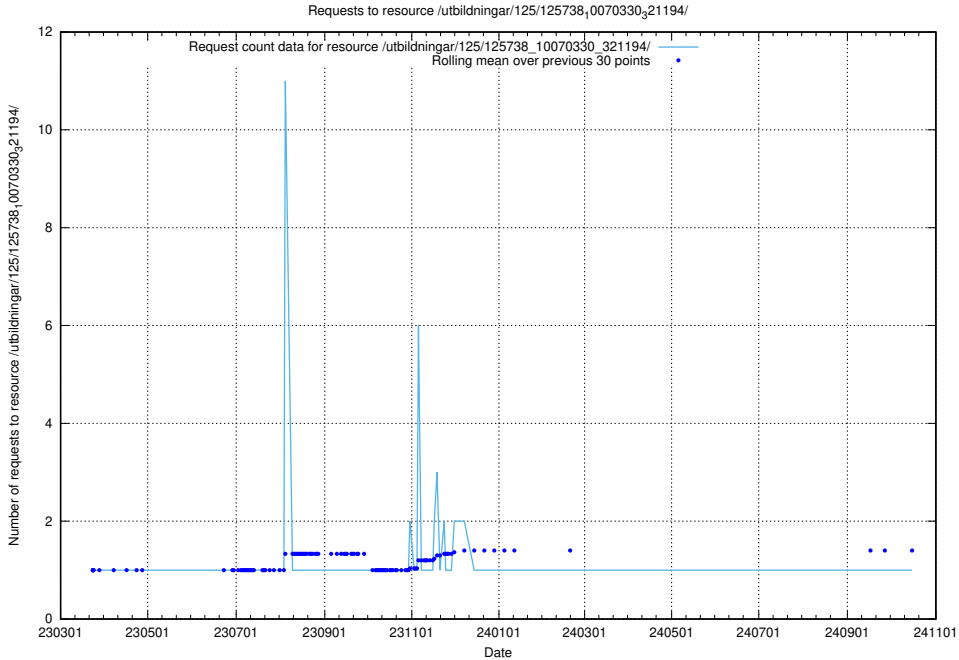

5.1047 Usage of /utbildningar/125/125738_10070330_321194/

Here, we count the number of requests to resource /utbildningar/125/125738_10070330_321194/.