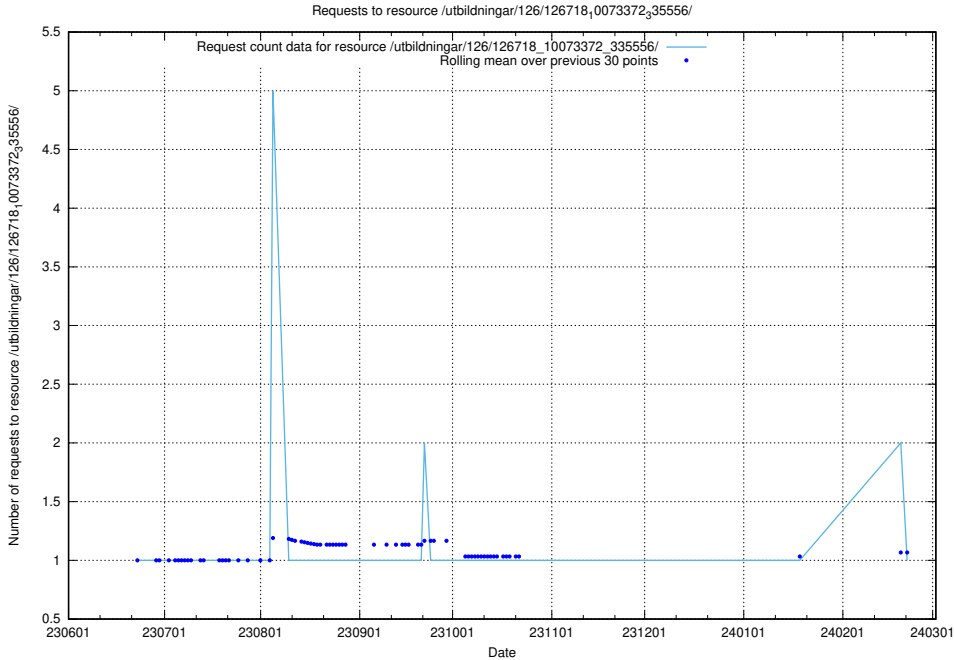

5.6534 Usage of /utbildningar/126/126718_10073372_335556/

Here, we count the number of requests to resource /utbildningar/126/126718_10073372_335556/.