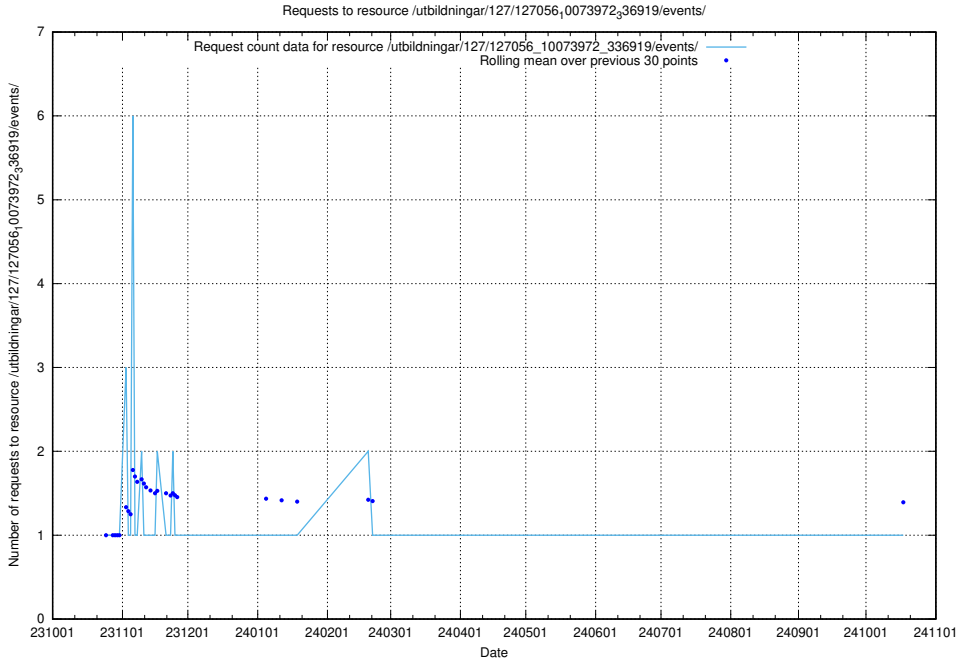

5.5137 Usage of /utbildningar/127/127056_10073972_336919/events/

Here, we count the number of requests to resource /utbildningar/127/127056_10073972_336919/events/