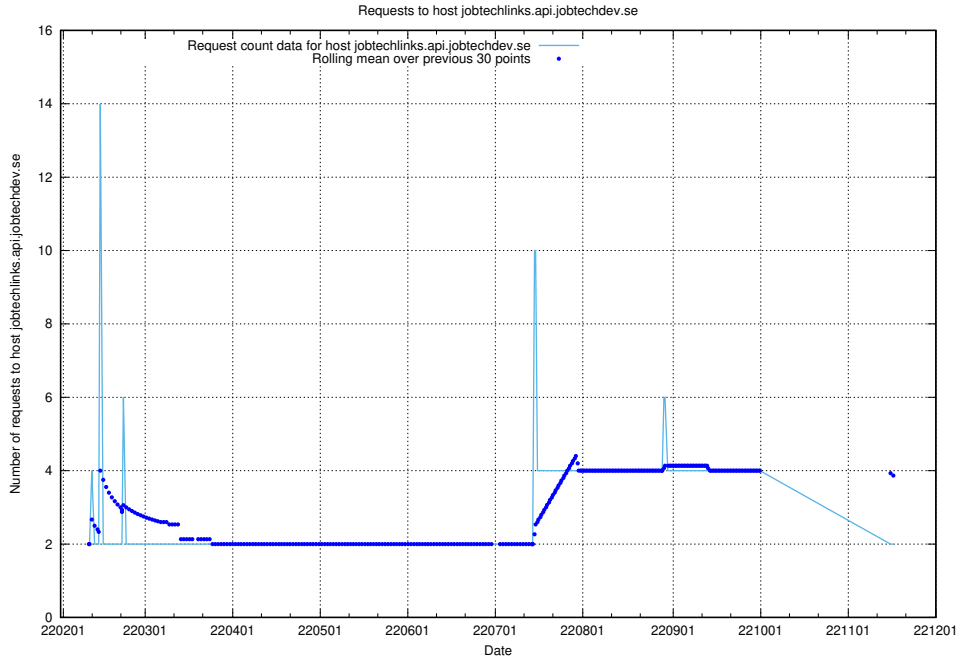

7.565 Usage of jobtechlinks.api.jobtechdev.se

Here, we count the number of requests to host jobtechlinks.api.jobtechdev.se.