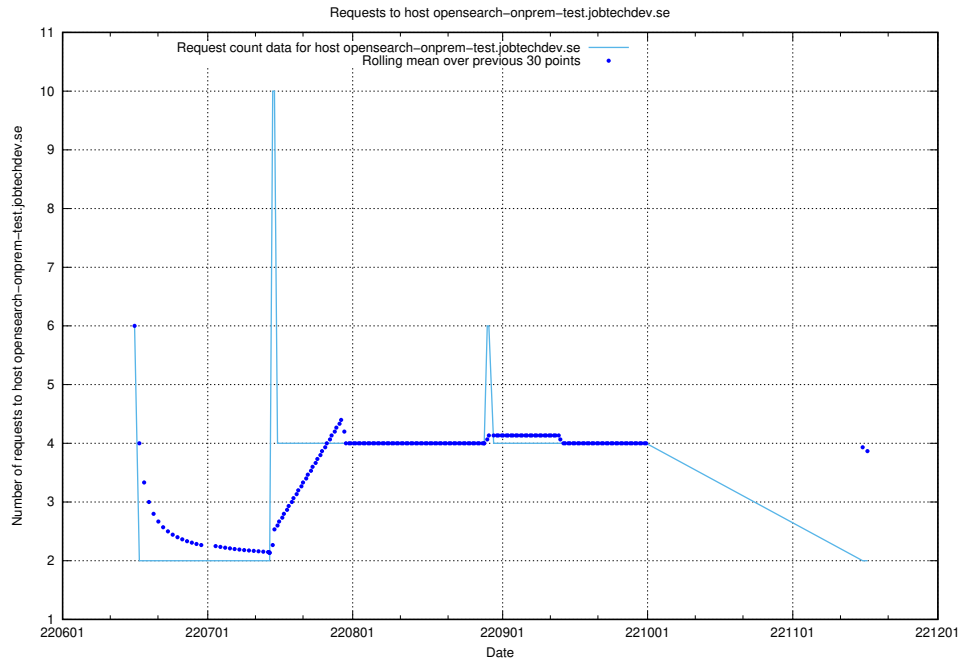

7.407 Usage of opensearch-onprem-test.jobtechdev.se

Here, we count the number of requests to host opensearch-onprem-test.jobtechdev.se.