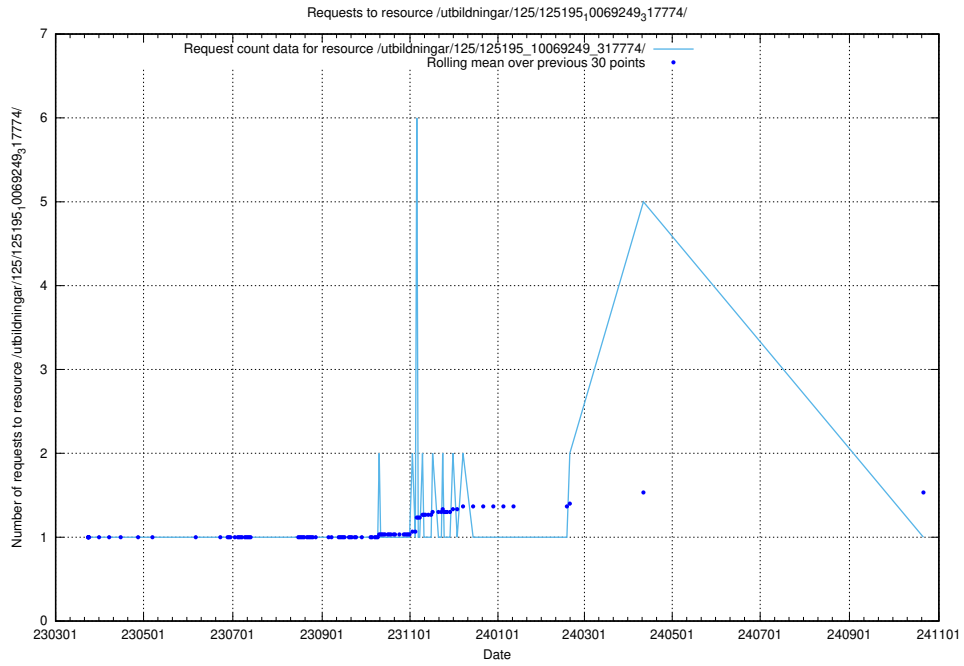

5.1175 Usage of /utbildningar/125/125195_10069249_317774/

Here, we count the number of requests to resource /utbildningar/125/125195_10069249_317774/.