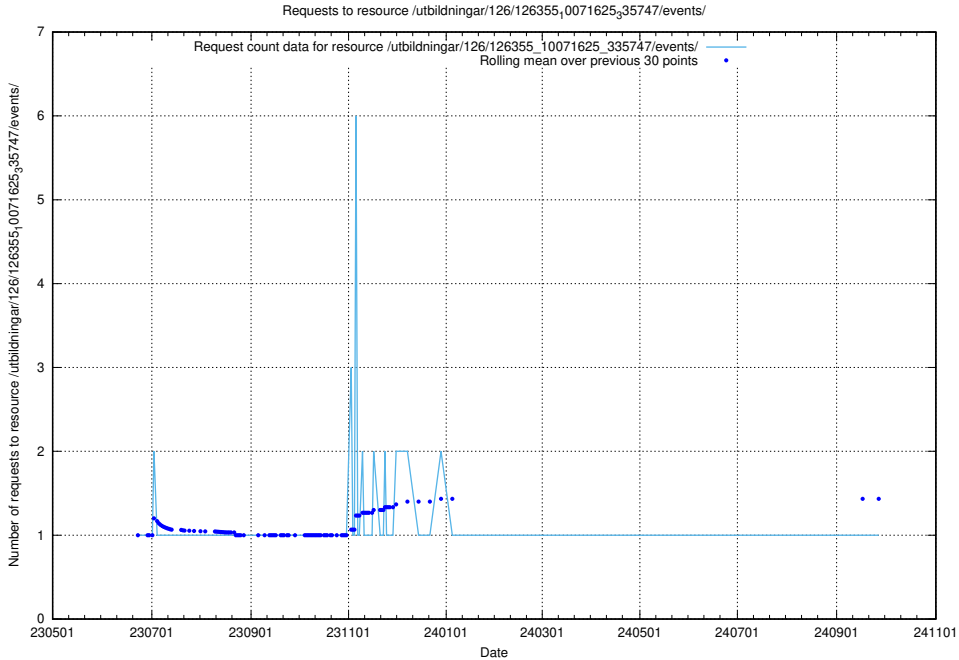

5.6568 Usage of /utbildningar/126/126355_10071625_335747/events/

Here, we count the number of requests to resource /utbildningar/126/126355_10071625_335747/events/