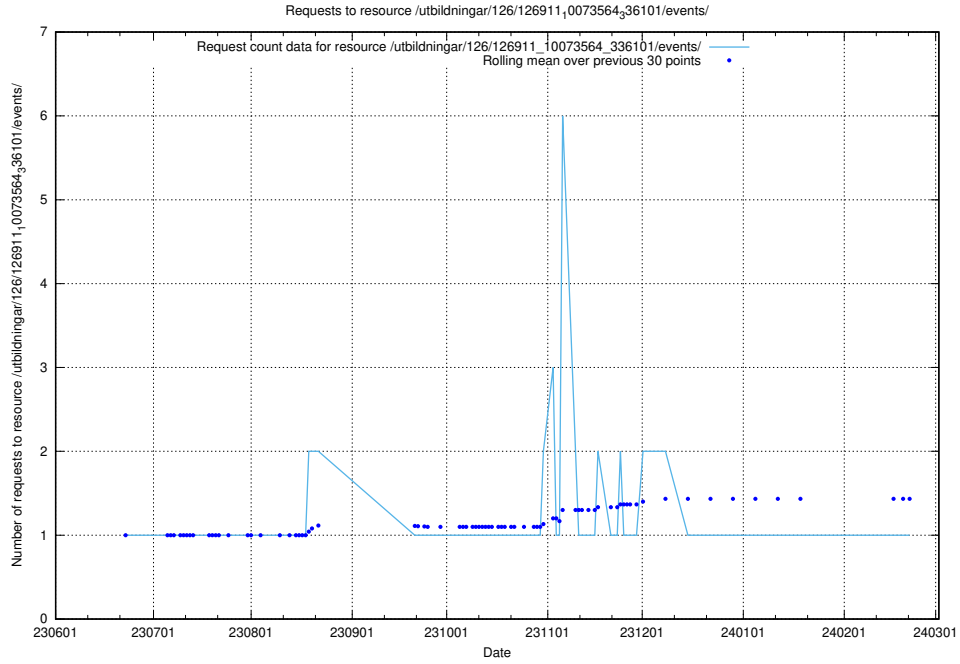

5.6512 Usage of /utbildningar/126/126911_10073564_336101/events/

Here, we count the number of requests to resource /utbildningar/126/126911_10073564_336101/events/