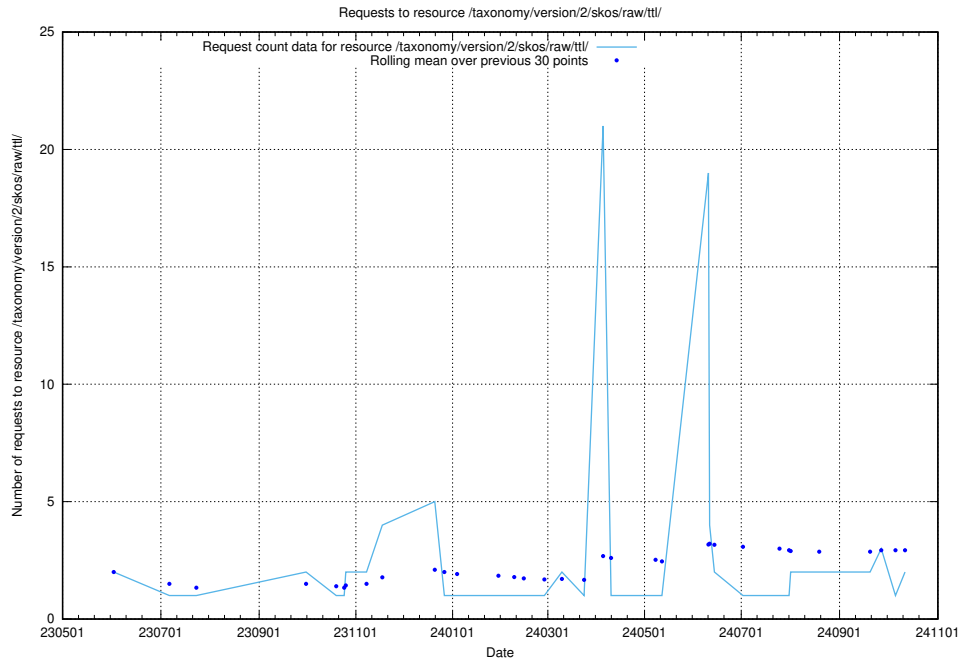

5.949 Usage of /taxonomy/version/2/skos/raw/ttl/

Here, we count the number of requests to resource /taxonomy/version/2/skos/raw/ttl/.