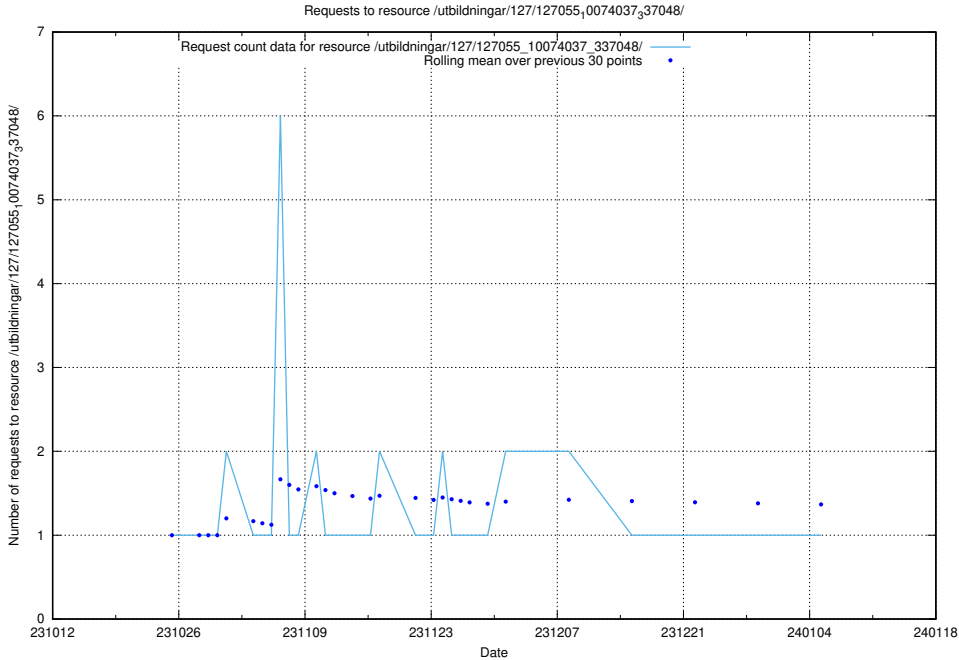

5.5139 Usage of /utbildningar/127/127055_10074037_337048/

Here, we count the number of requests to resource /utbildningar/127/127055_10074037_337048/.