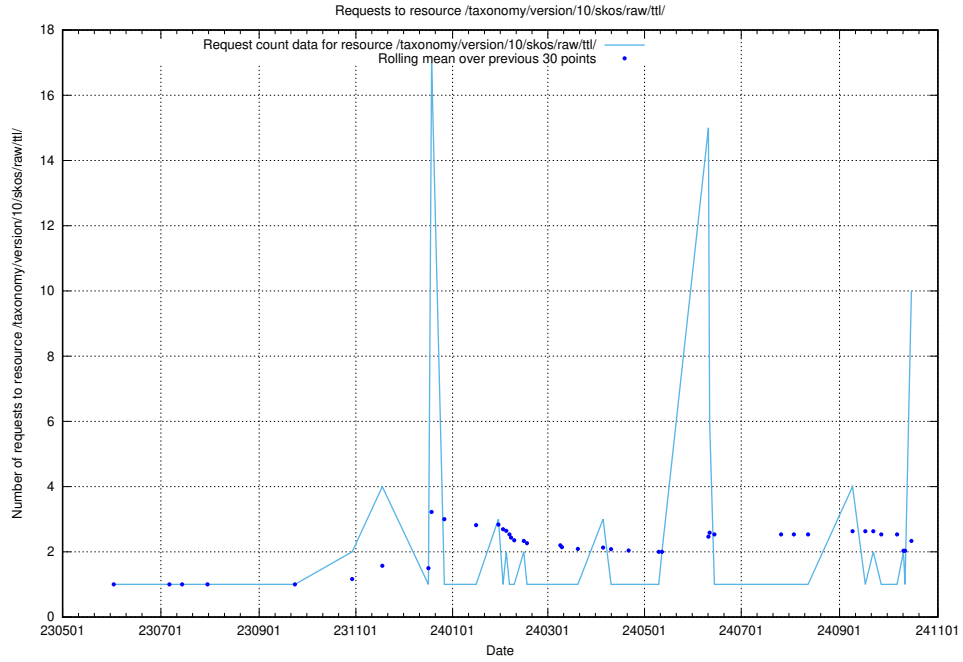

5.29 Usage of /taxonomy/version/10/skos/raw/ttl/

Here, we count the number of requests to resource /taxonomy/version/10/skos/raw/ttl/.