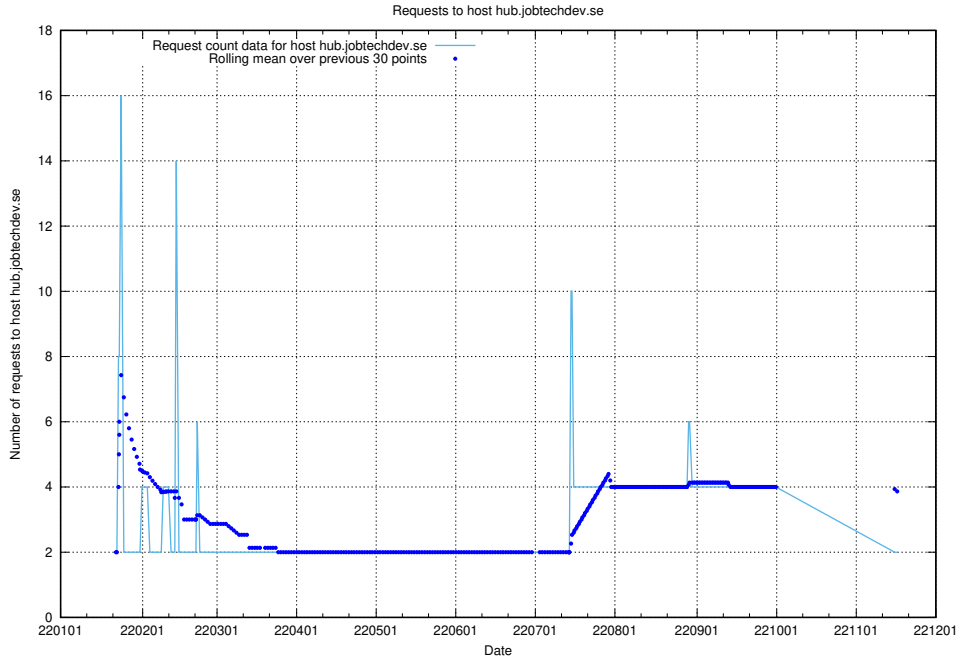

7.607 Usage of food.jobtechdev.se

Here, we count the number of requests to host food.jobtechdev.se.

7.608 Usage of events.jobtechdev.se

Here, we count the number of requests to host events.jobtechdev.se.