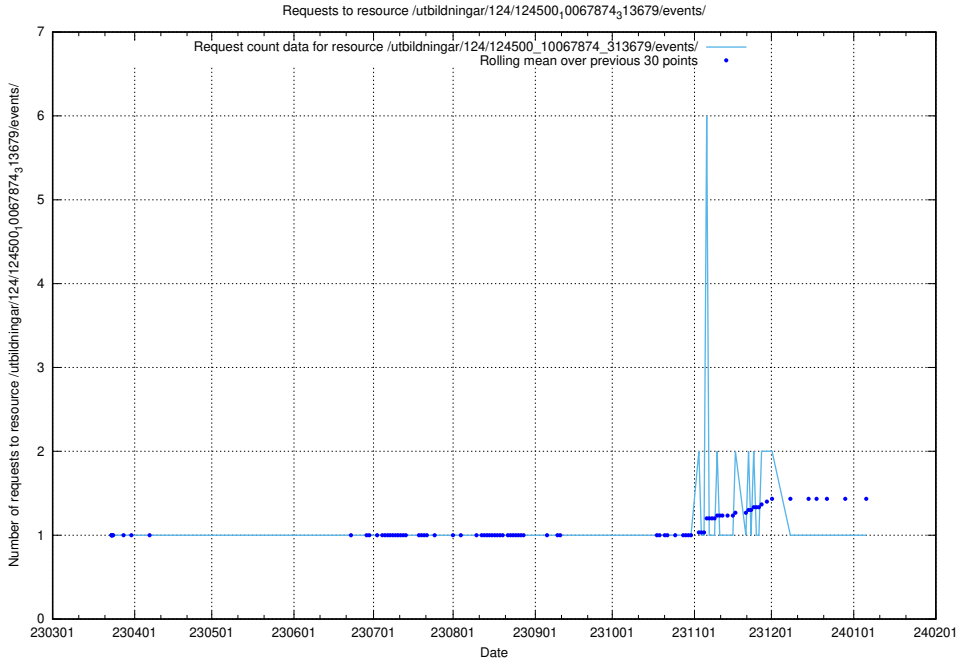

5.3213 Usage of /utbildningar/124/124500_10067874_313679/events/

Here, we count the number of requests to resource /utbildningar/124/124500_10067874_313679/events/

5.3214 Usage of /taxonomy/version/10/query/employment-length-concepts/