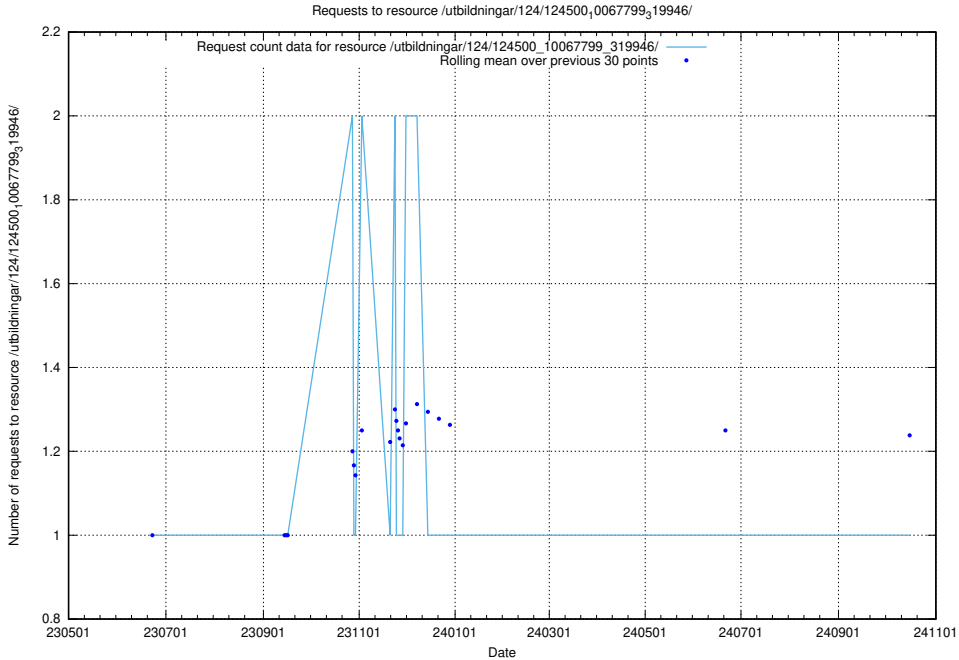

5.6694 Usage of /utbildningar/124/124500_10067799_319946/

Here, we count the number of requests to resource /utbildningar/124/124500_10067799_319946/.