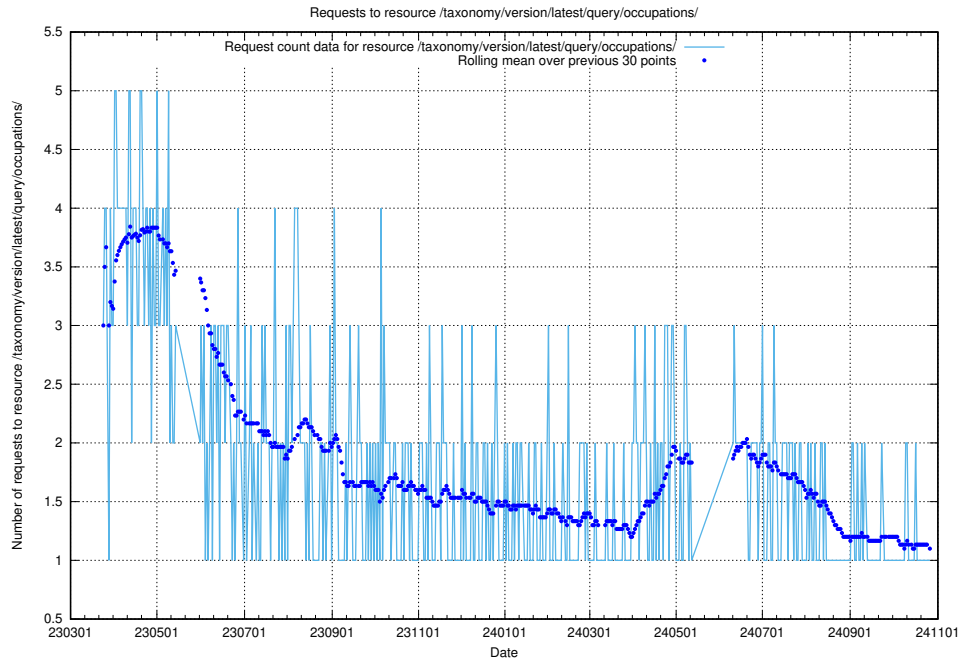

5.7040 Usage of /taxonomy/version/latest/query/occupations/

Here, we count the number of requests to resource /taxonomy/version/latest/query/occupations/.