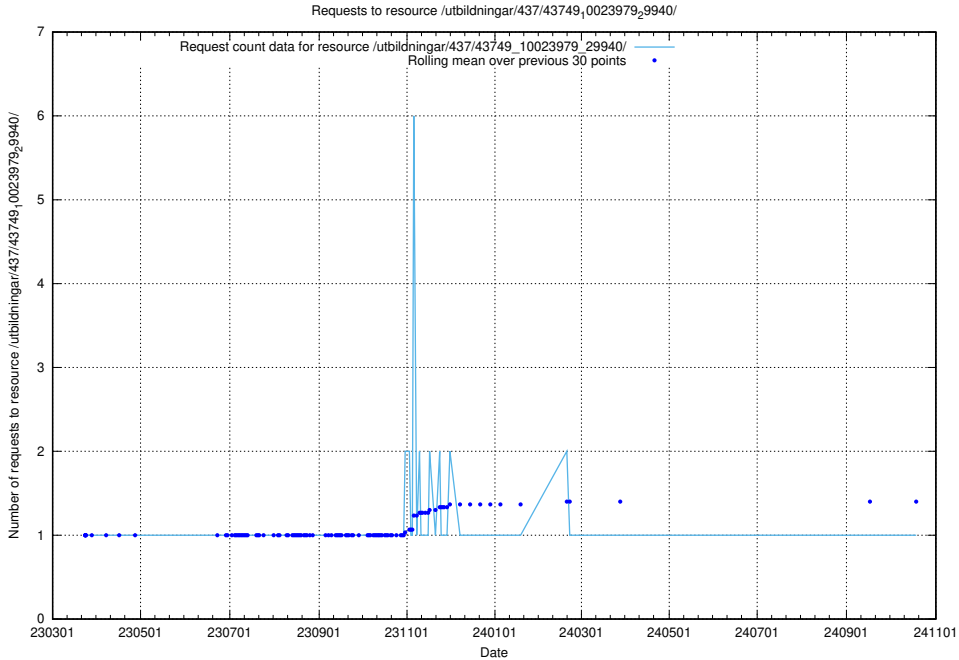

5.7357 Usage of /utbildningar/437/43749_10023979_29940/

Here, we count the number of requests to resource /utbildningar/437/43749_10023979_29940/.