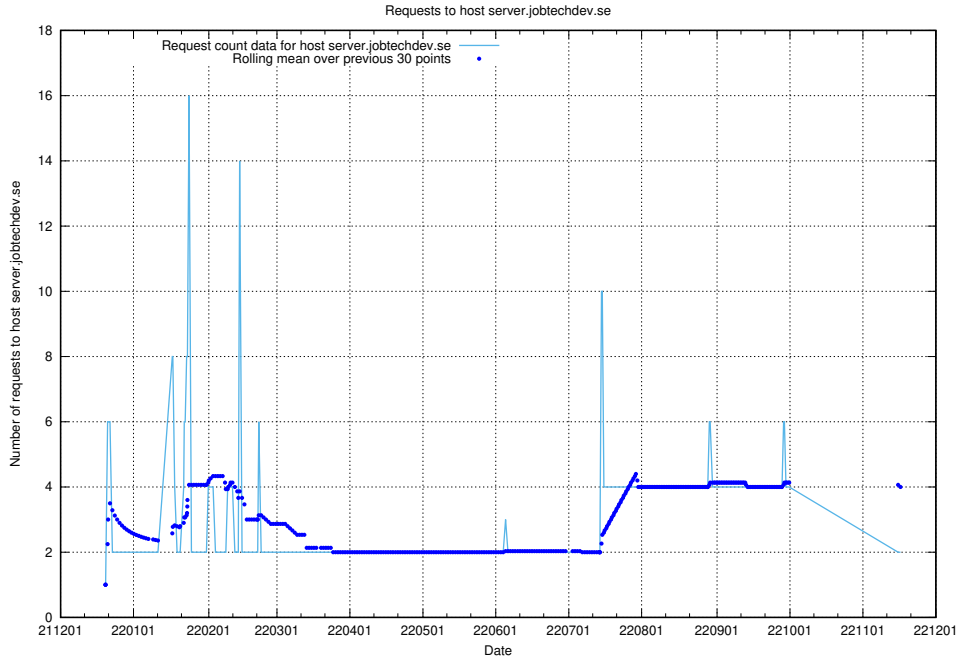

7.374 Usage of server.jobtechdev.se

Here, we count the number of requests to host server.jobtechdev.se.