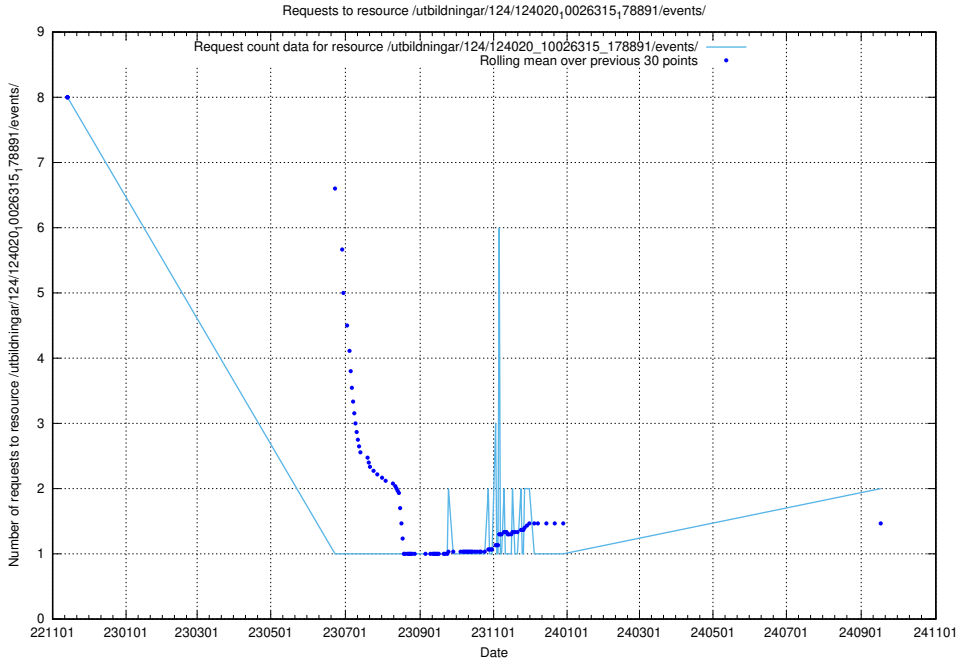

5.914 Usage of /utbildningar/124/124020_10026315_178891/events/

Here, we count the number of requests to resource /utbildningar/124/124020_10026315_178891/events/