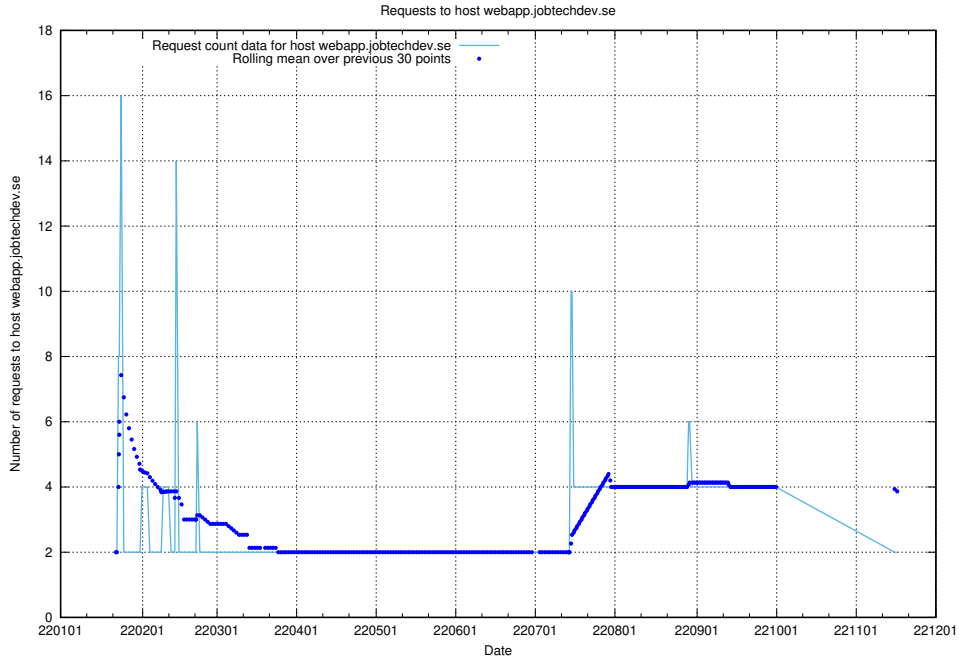

7.587 Usage of webapp.jobtechdev.se

Here, we count the number of requests to host webapp.jobtechdev.se.