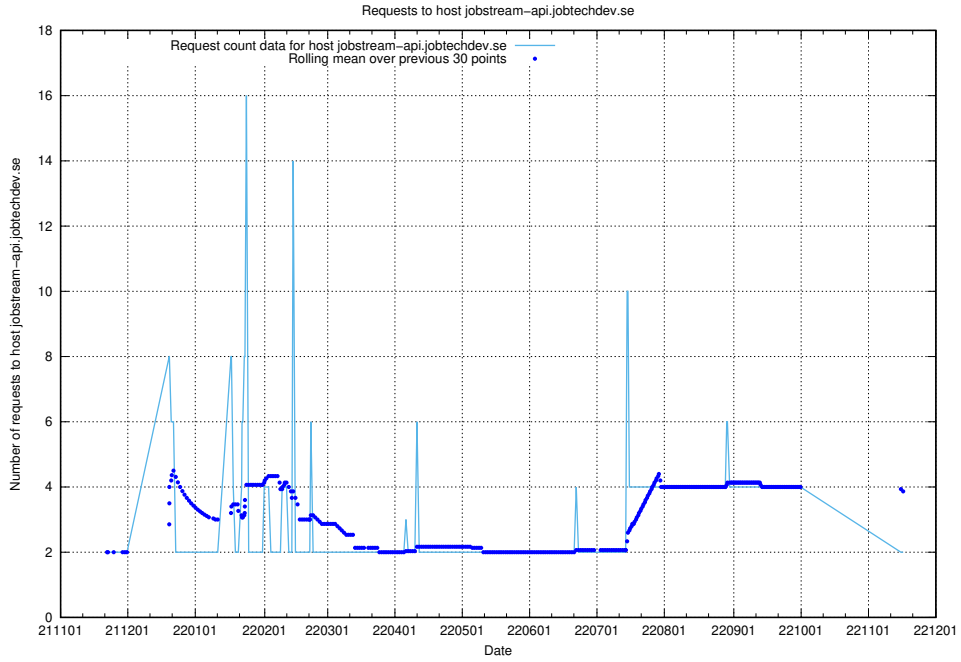

7.442 Usage of jobstream-api.jobtechdev.se

Here, we count the number of requests to host jobstream-api.jobtechdev.se.