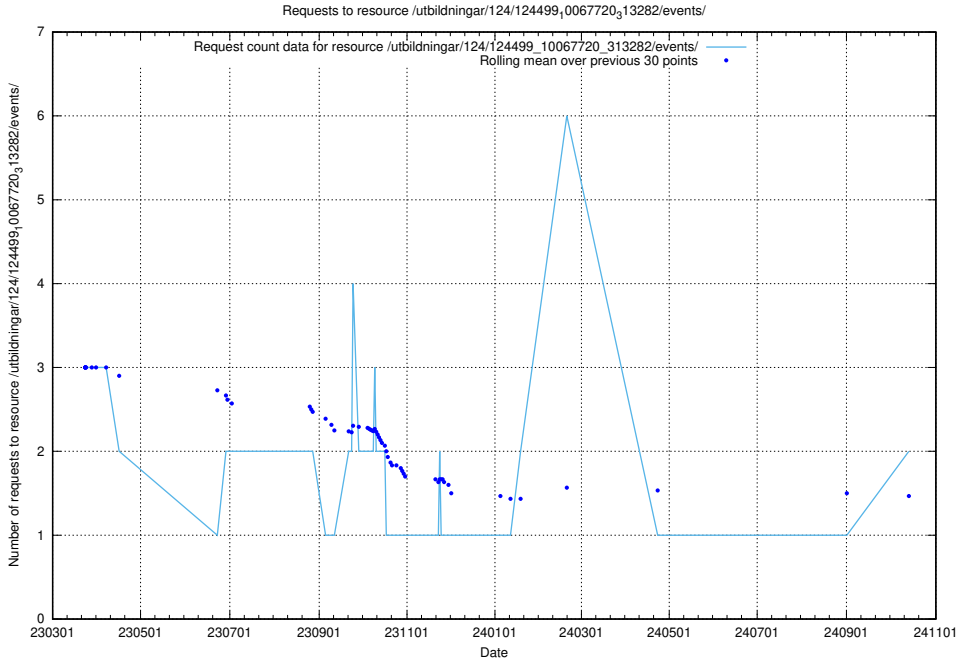

5.974 Usage of /utbildningar/124/124499_10067720_313282/events/

Here, we count the number of requests to resource /utbildningar/124/124499_10067720_313282/events/