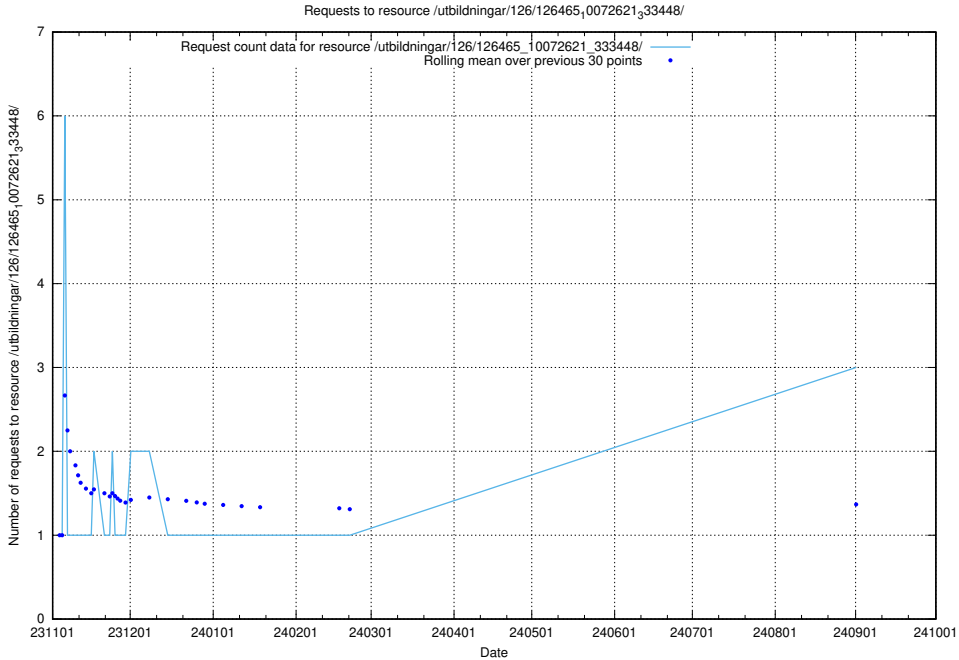

5.427 Usage of /utbildningar/126/126465_10072621_333448/

Here, we count the number of requests to resource /utbildningar/126/126465_10072621_333448/.