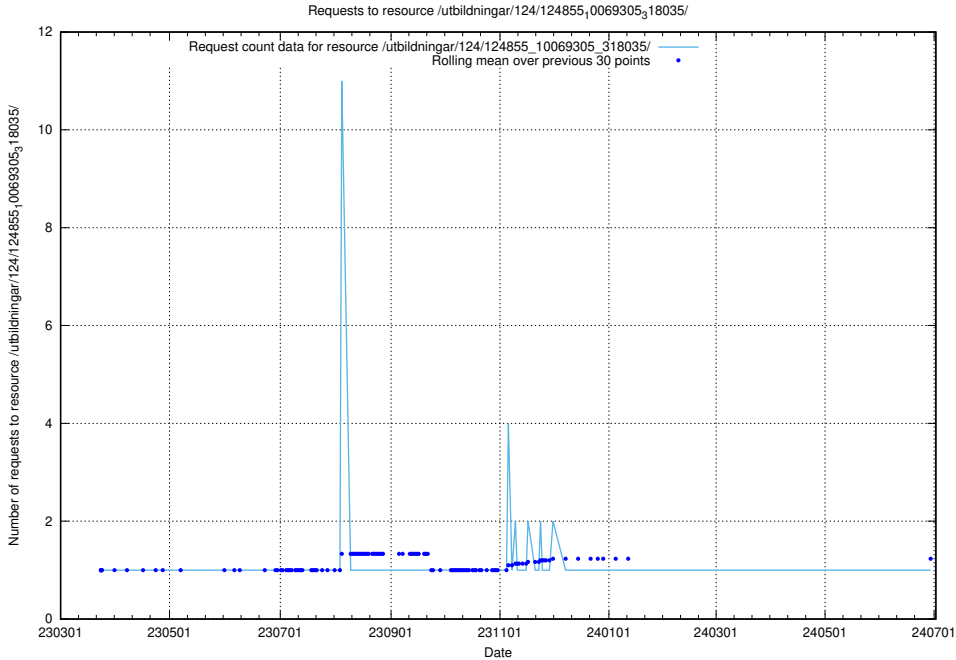

Here, we count the number of requests to resource /taxonomy/version/23/query/isco-level-4-groups/.

5.1372 Usage of /utbildningar/124/124855_10069305_318035/

Here, we count the number of requests to resource /utbildningar/124/124855_10069305_318035/.