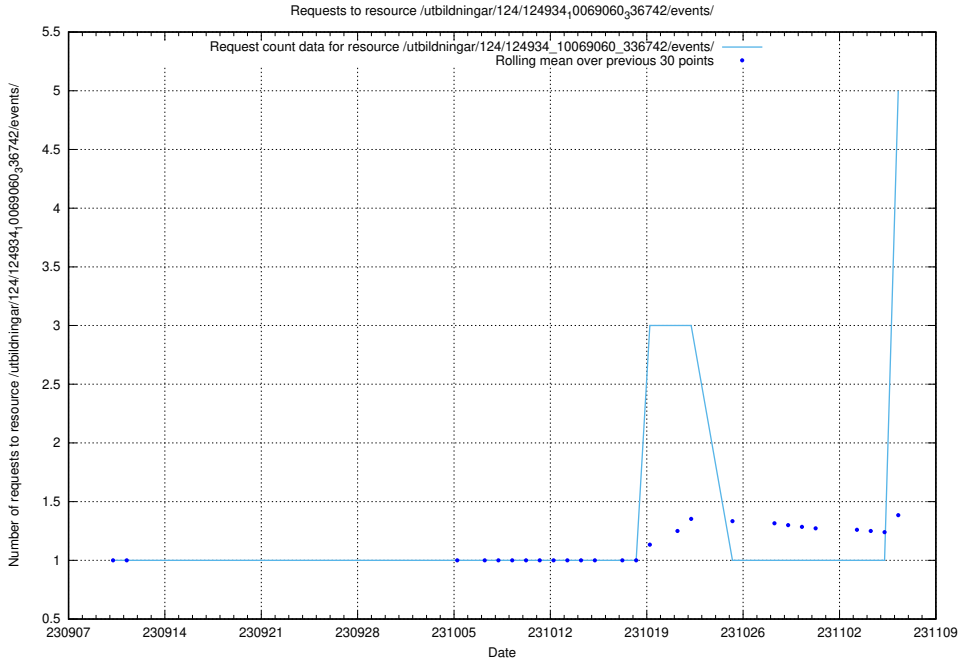

5.222 Usage of /utbildningar/124/124934_10069060_336742/events/

Here, we count the number of requests to resource /utbildningar/124/124934_10069060_336742/events/