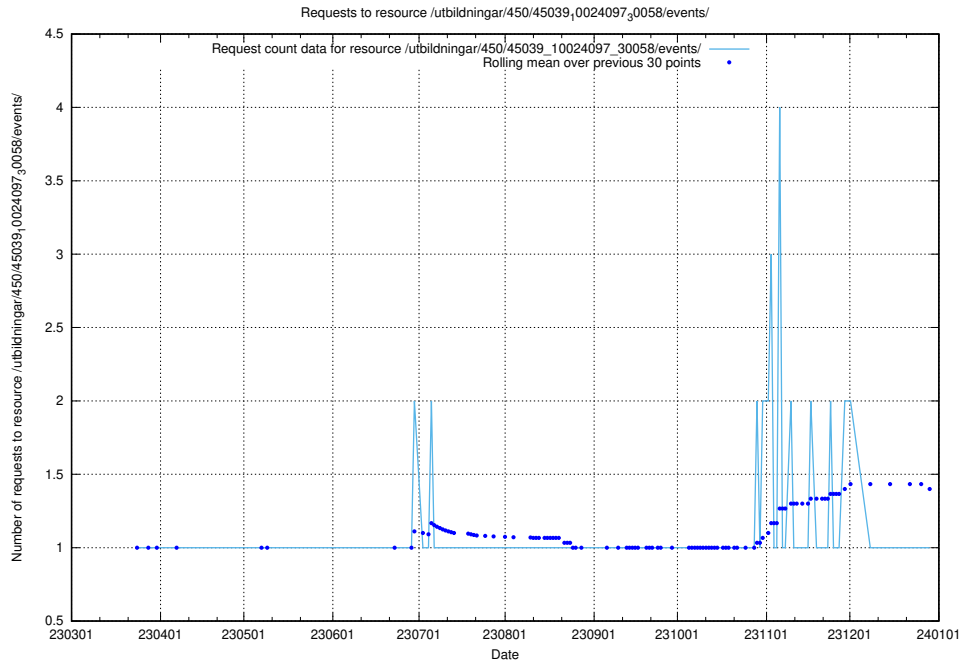

5.7124 Usage of /utbildningar/450/45039_10024097_30058/events/

Here, we count the number of requests to resource /utbildningar/450/45039_10024097_30058/events/.