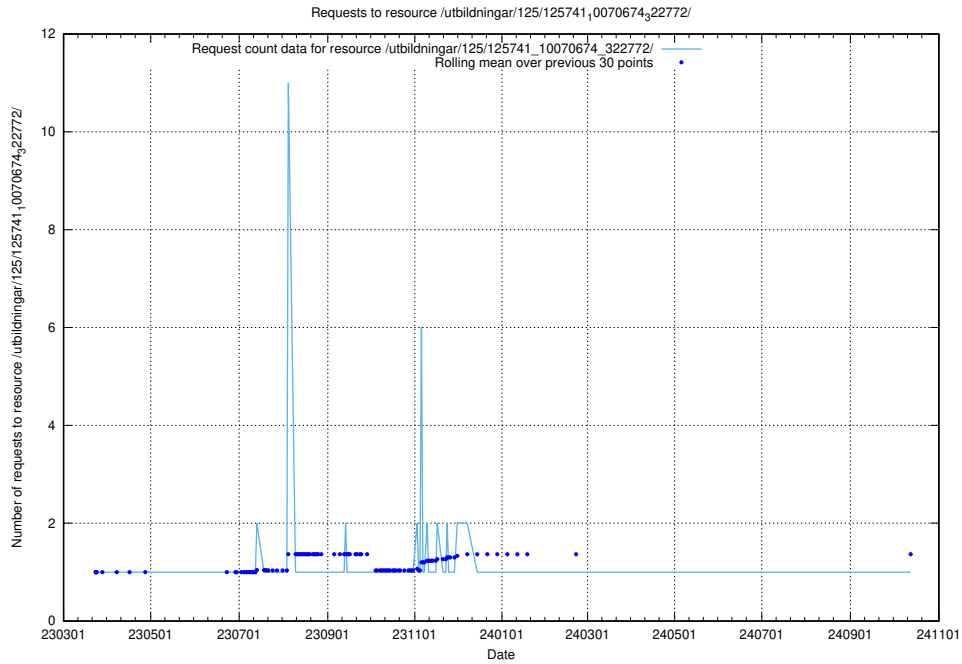

5.7462 Usage of /utbildningar/125/125741_10070674_322772/

Here, we count the number of requests to resource /utbildningar/125/125741_10070674_322772/.