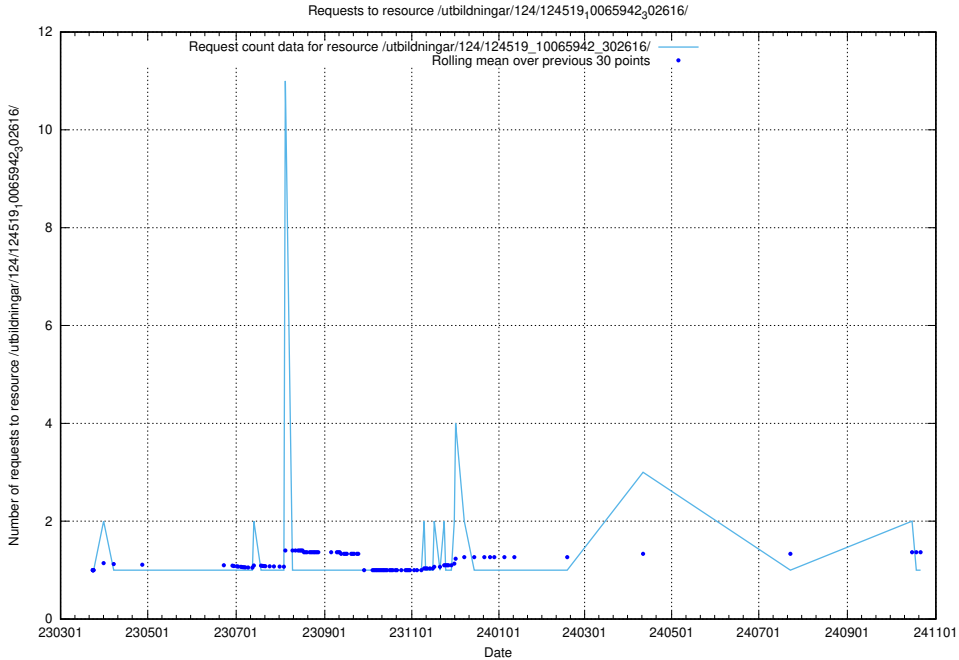

5.2161 Usage of /utbildningar/124/124519_10065942_302616/

Here, we count the number of requests to resource /utbildningar/124/124519_10065942_302616/.