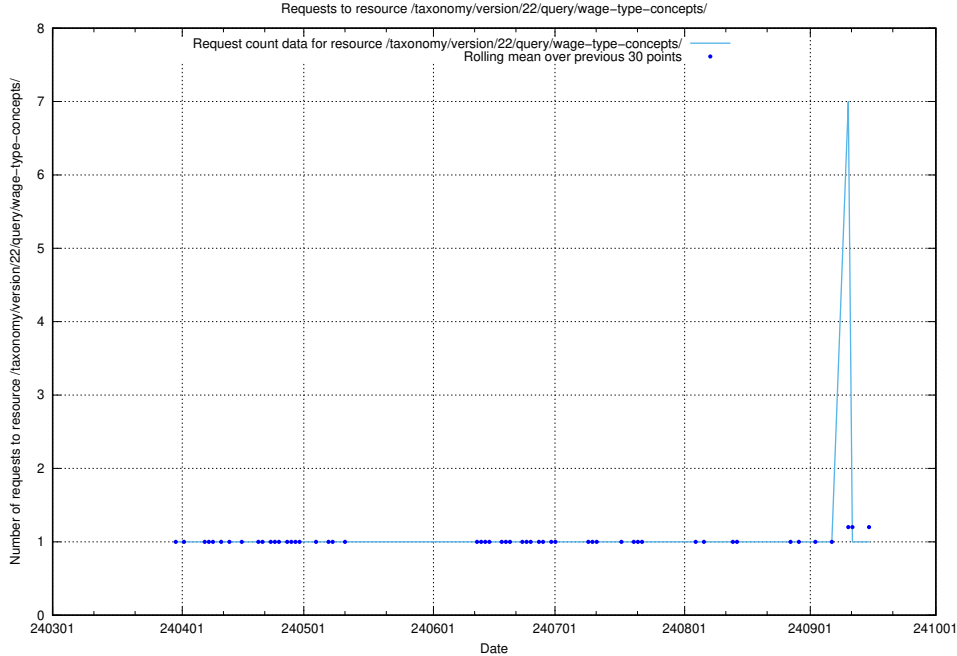

5.2500 Usage of /taxonomy/version/22/query/wage-type-concepts/

Here, we count the number of requests to resource /taxonomy/version/22/query/wage-type-concepts/.