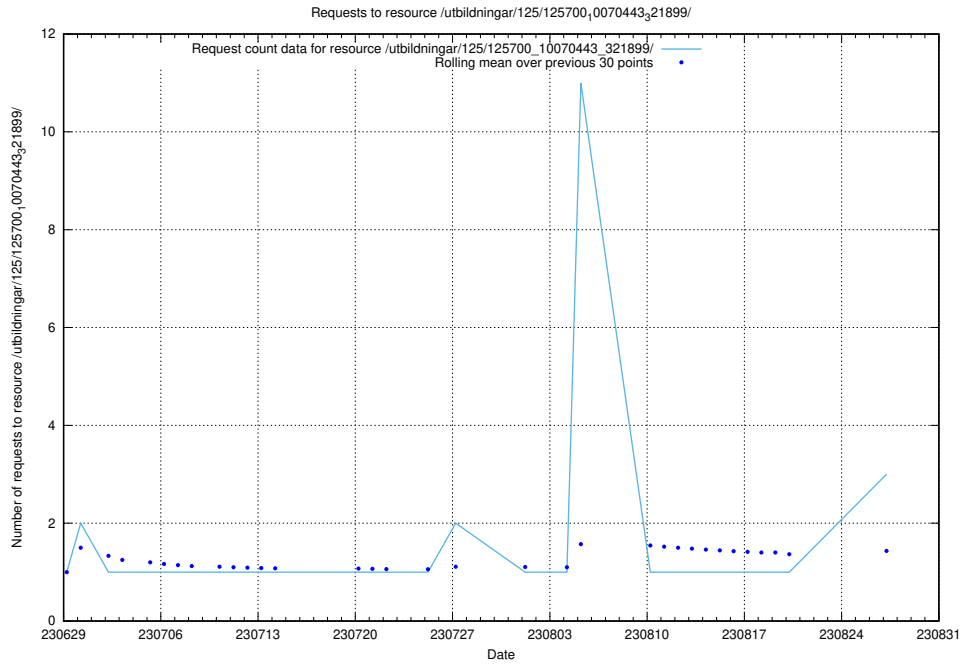

5.462 Usage of /utbildningar/125/125700_10070443_321899/

Here, we count the number of requests to resource /utbildningar/125/125700_10070443_321899/.