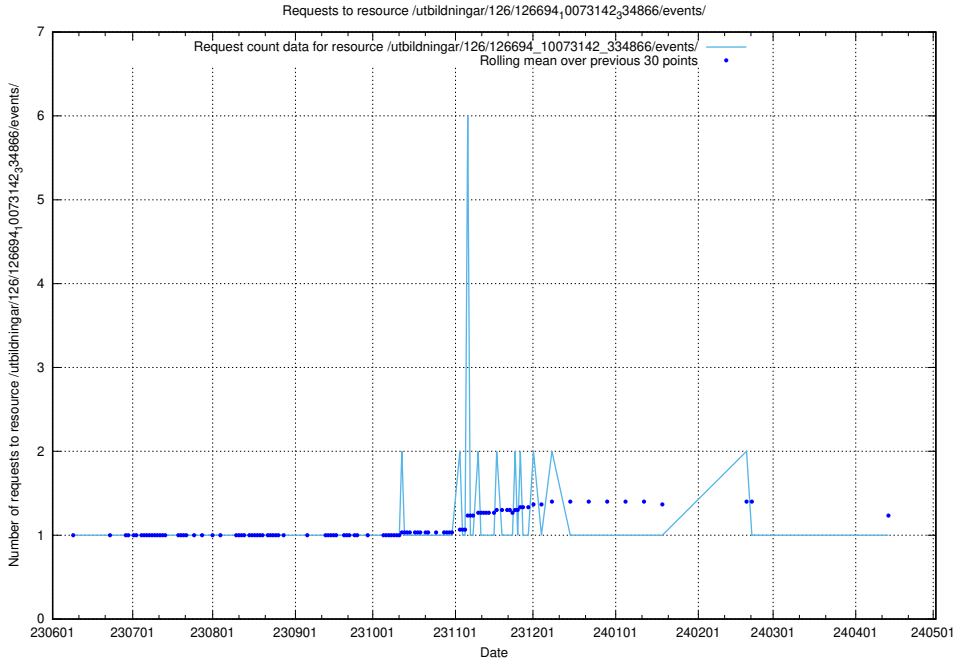

5.6812 Usage of /utbildningar/126/126694_10073142_334866/events/

Here, we count the number of requests to resource /utbildningar/126/126694_10073142_334866/events/