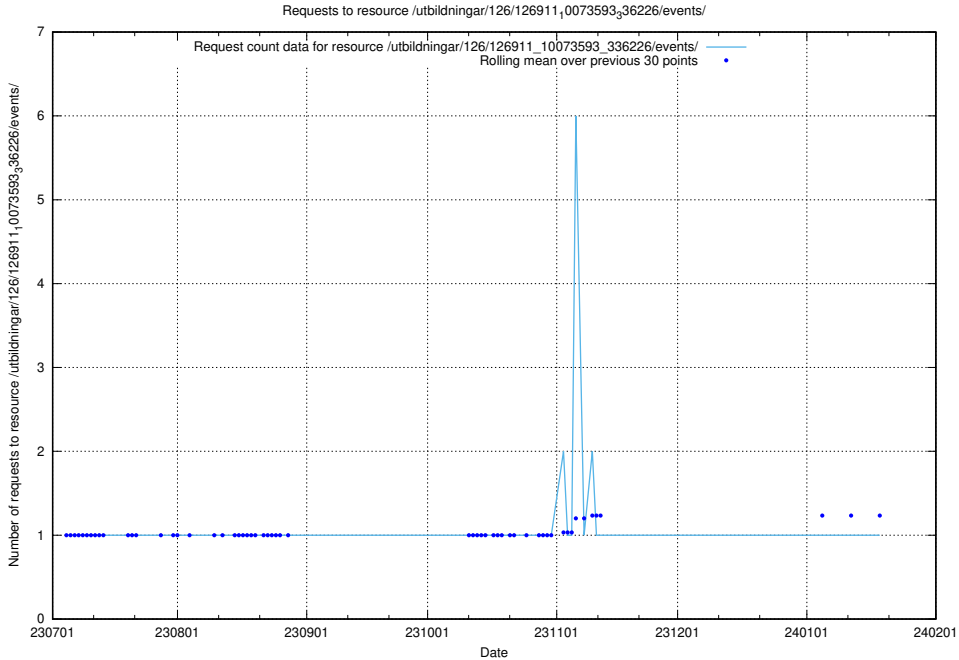

5.6269 Usage of /utbildningar/126/126911_10073593_336226/events/

Here, we count the number of requests to resource /utbildningar/126/126911_10073593_336226/events/

5.6270 Usage of /utbildningar/126/126911_10073593_336226/