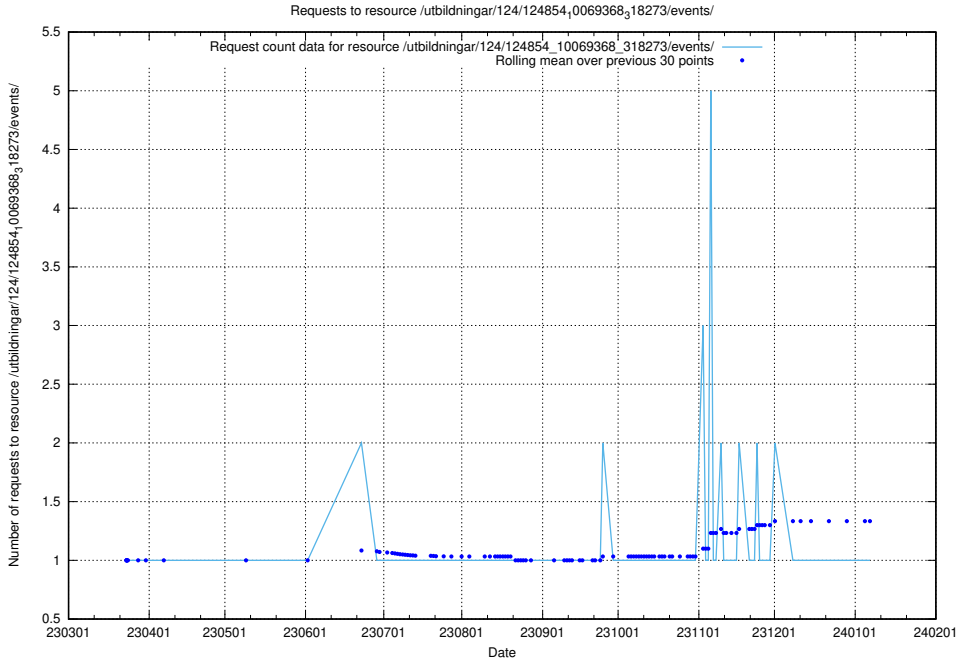

5.1485 Usage of /utbildningar/124/124854_10069368_318273/events/

Here, we count the number of requests to resource /utbildningar/124/124854_10069368_318273/events/