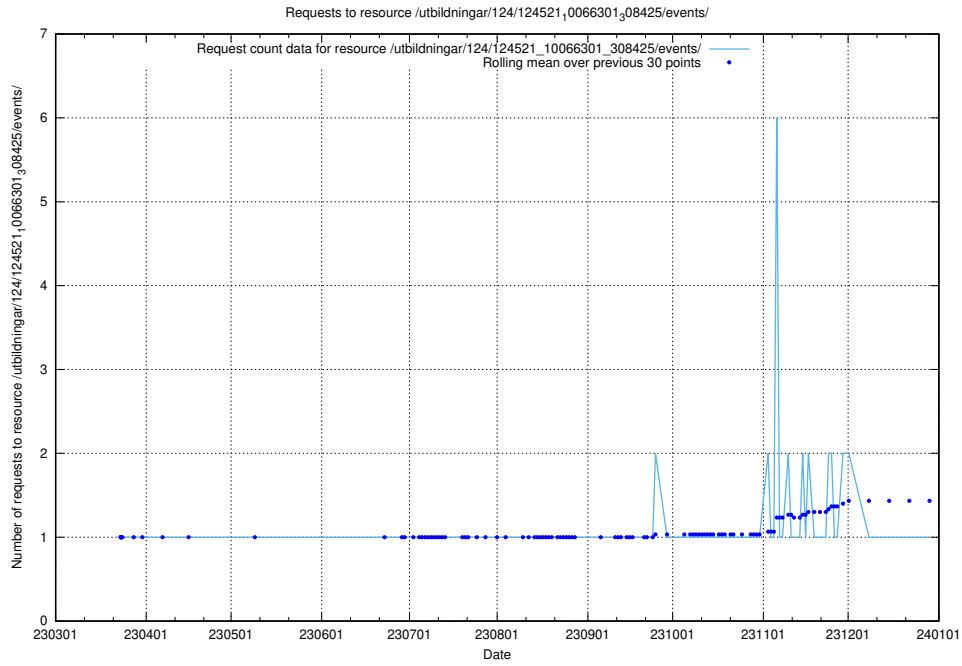

5.1691 Usage of /utbildningar/124/124521_10066301_308425/events/

Here, we count the number of requests to resource /utbildningar/124/124521_10066301_308425/events/