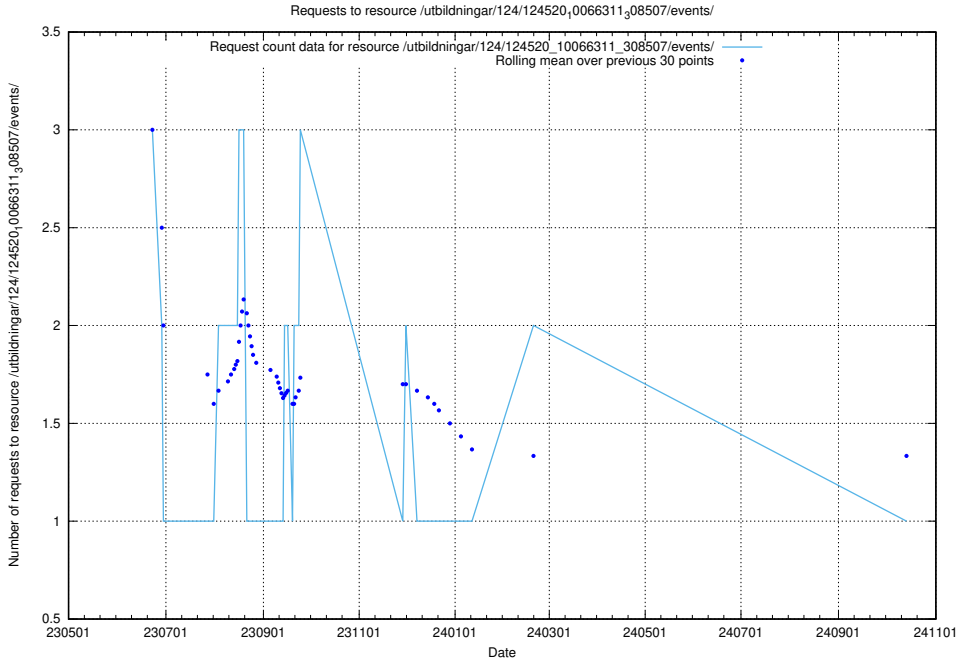

5.6492 Usage of /utbildningar/124/124520_10066311_308507/events/

Here, we count the number of requests to resource /utbildningar/124/124520_10066311_308507/events/