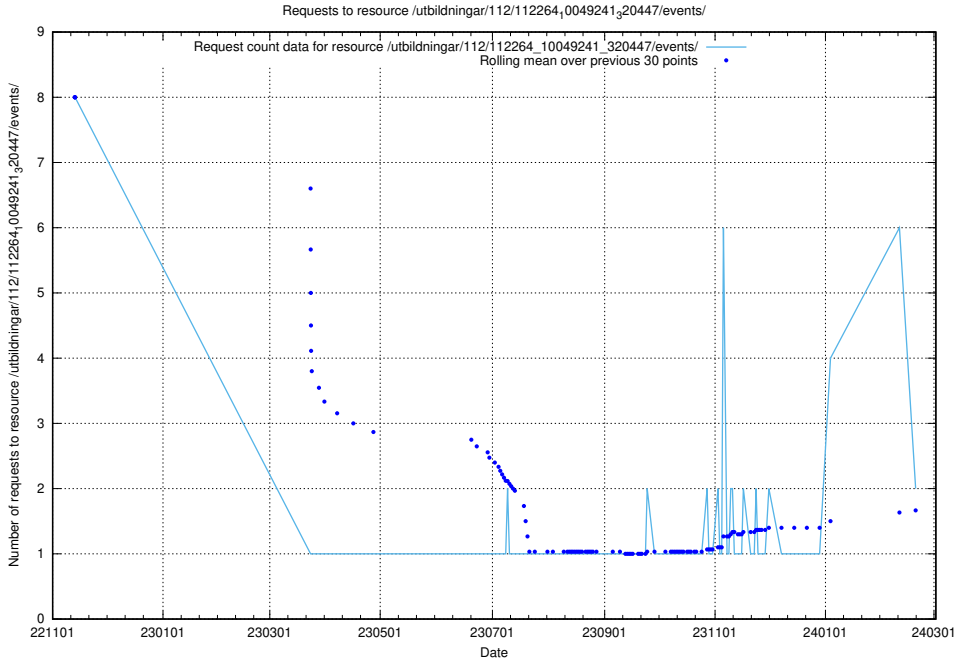

5.918 Usage of /utbildningar/112/112264_10049241_320447/events/

Here, we count the number of requests to resource /utbildningar/112/112264_10049241_320447/events/