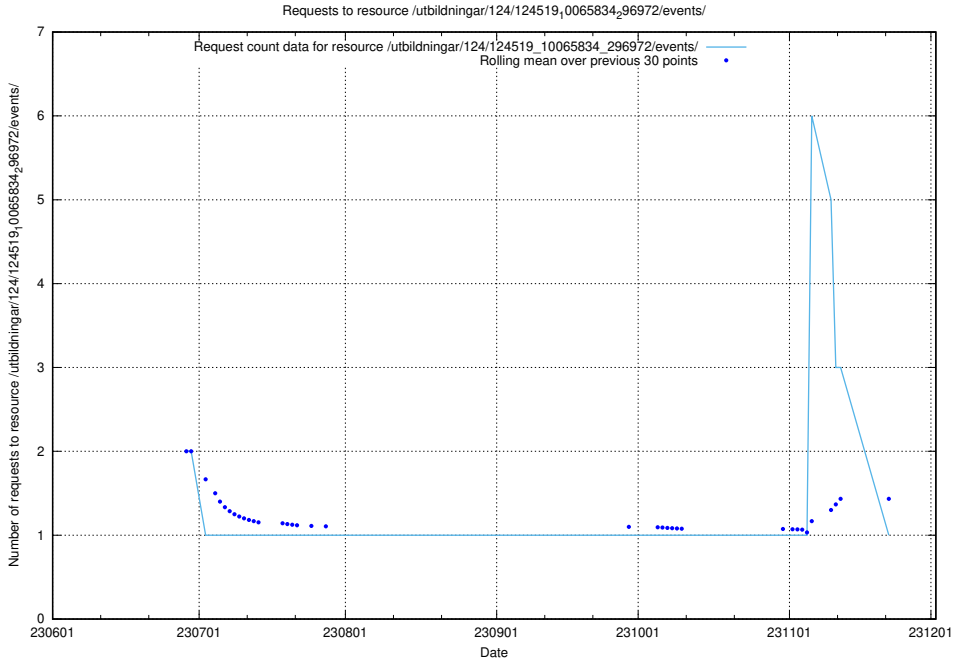

5.6345 Usage of /utbildningar/124/124519_10065834_296972/events/

Here, we count the number of requests to resource /utbildningar/124/124519_10065834_296972/events/