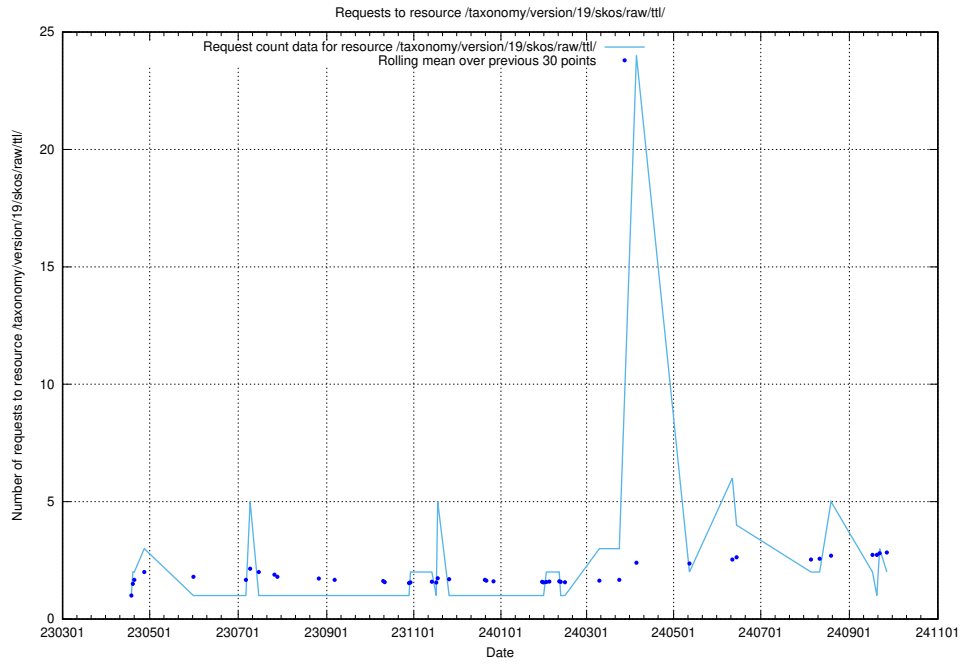

5.961 Usage of /utbildningar/126/

Here, we count the number of requests to resource /utbildningar/126/.

5.962 Usage of /utbildningar/438/

Here, we count the number of requests to resource /utbildningar/438/.