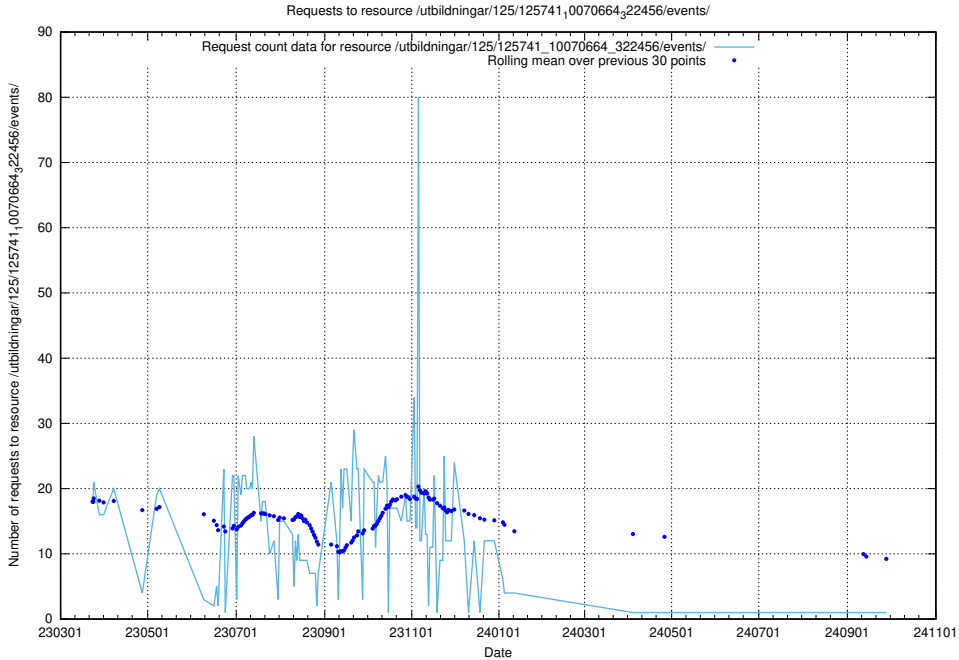

5.7209 Usage of /utbildningar/125/125741_10070664_322456/events/

Here, we count the number of requests to resource /utbildningar/125/125741_10070664_322456/events/