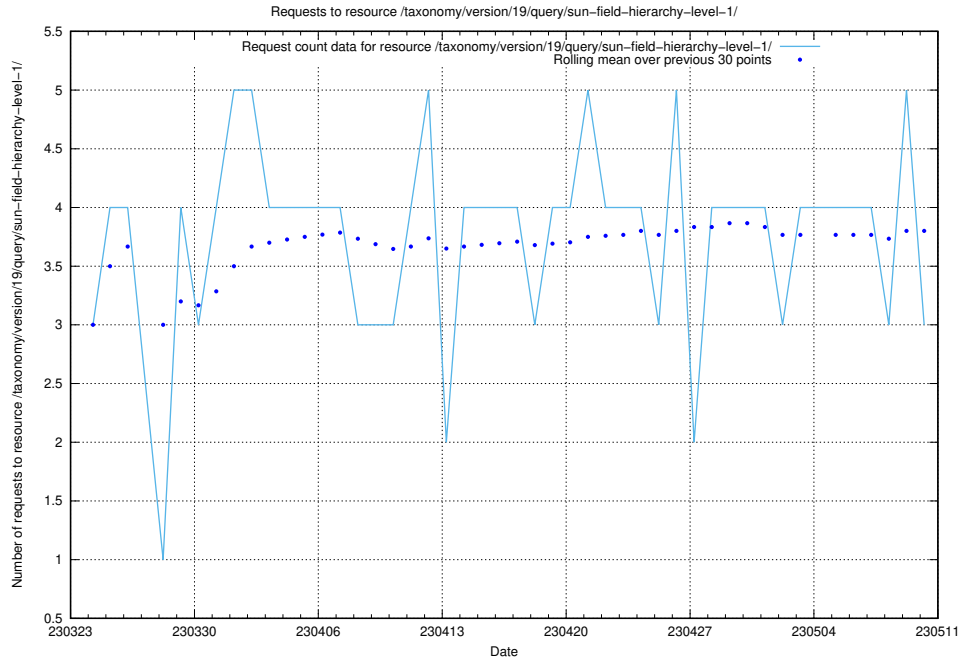

5.497 Usage of /taxonomy/version/19/query/sun-field-hierarchy-level-1/

Here, we count the number of requests to resource /taxonomy/version/19/query/sun-field-hierarchy-level-1/.