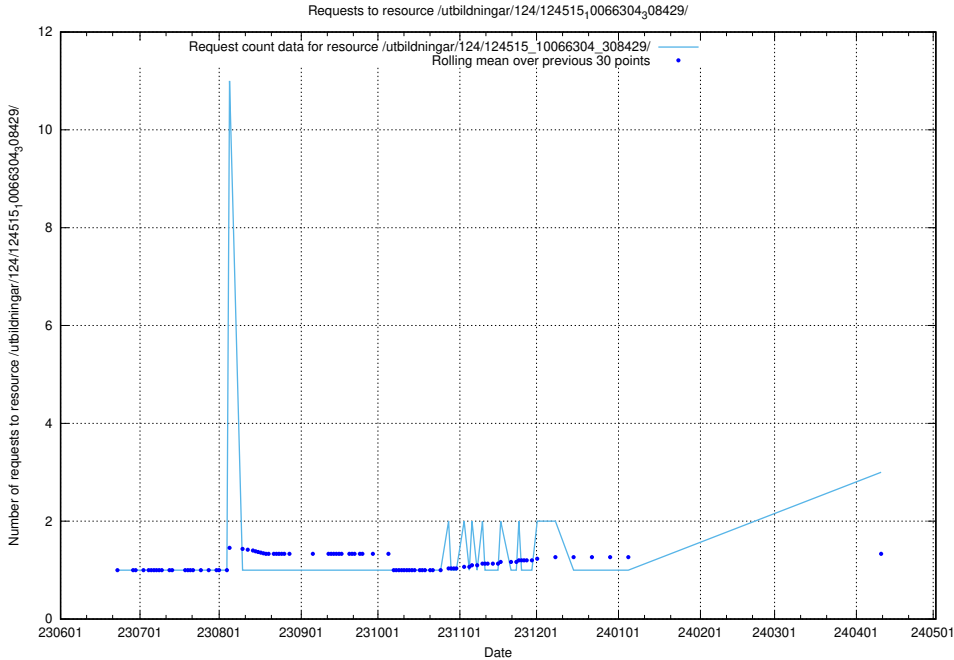

5.475 Usage of /utbildningar/124/124515_10066304_308429/

Here, we count the number of requests to resource /utbildningar/124/124515_10066304_308429/.