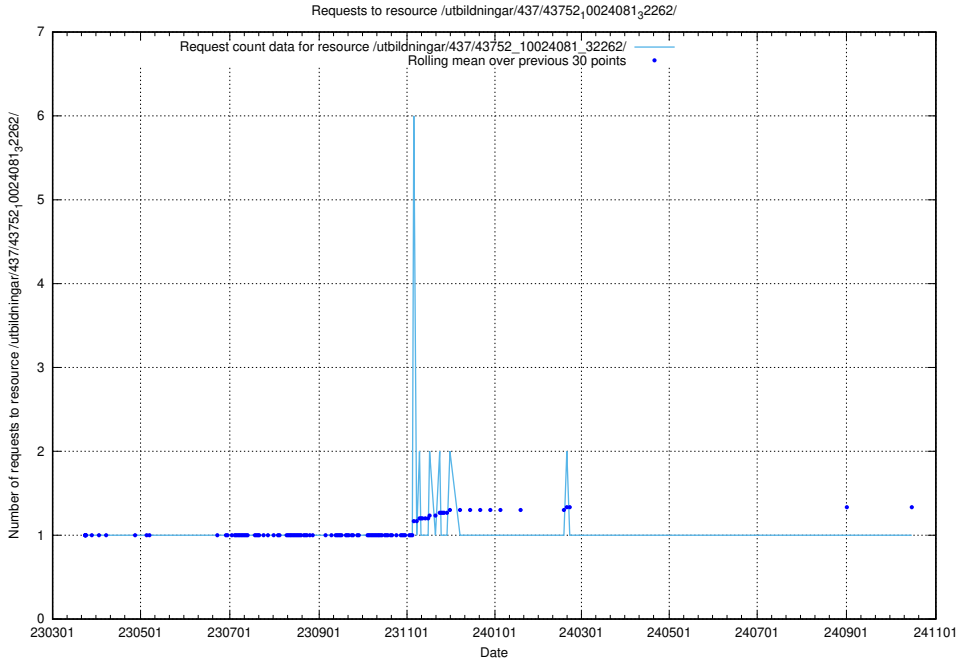

5.7352 Usage of /utbildningar/437/43752_10024081_32262/

Here, we count the number of requests to resource /utbildningar/437/43752_10024081_32262/.