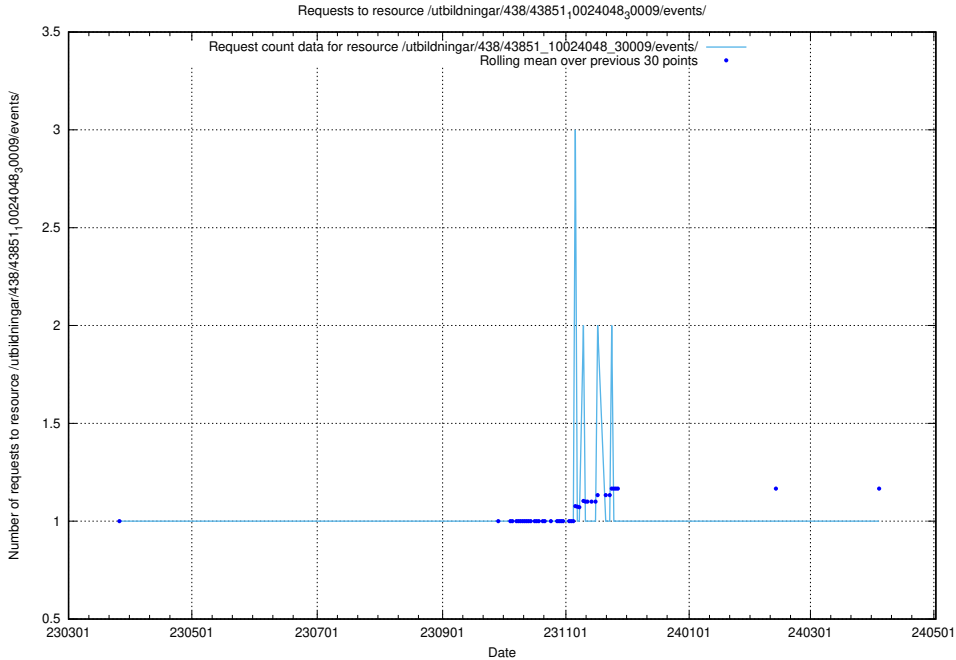

5.6994 Usage of /utbildningar/438/43851_10024048_30009/events/

Here, we count the number of requests to resource /utbildningar/438/43851_10024048_30009/events/.