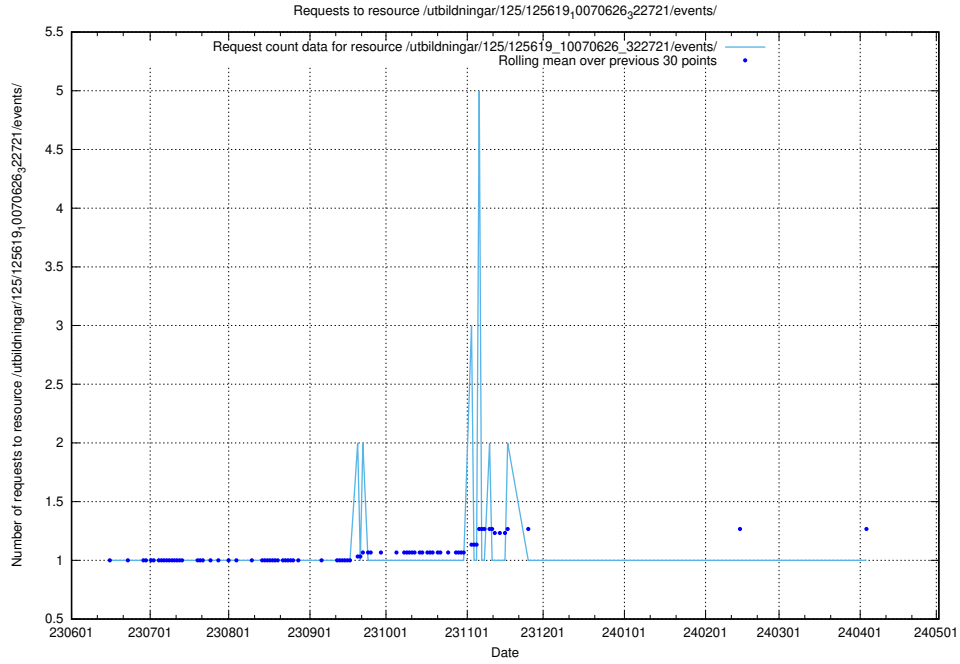

5.6799 Usage of /utbildningar/125/125619_10070626_322721/events/

Here, we count the number of requests to resource /utbildningar/125/125619_10070626_322721/events/