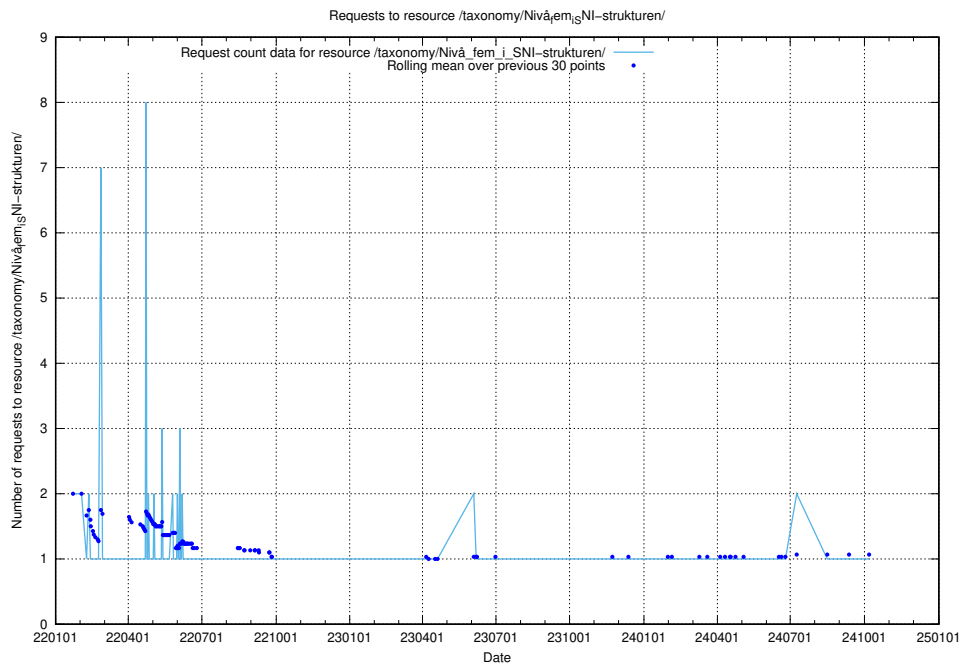

5.5420 Usage of /taxonomy/Nivå_fem_i_SNI-strukturen/

Here, we count the number of requests to resource /taxonomy/Nivå_fem_i_SNI-strukturen/.