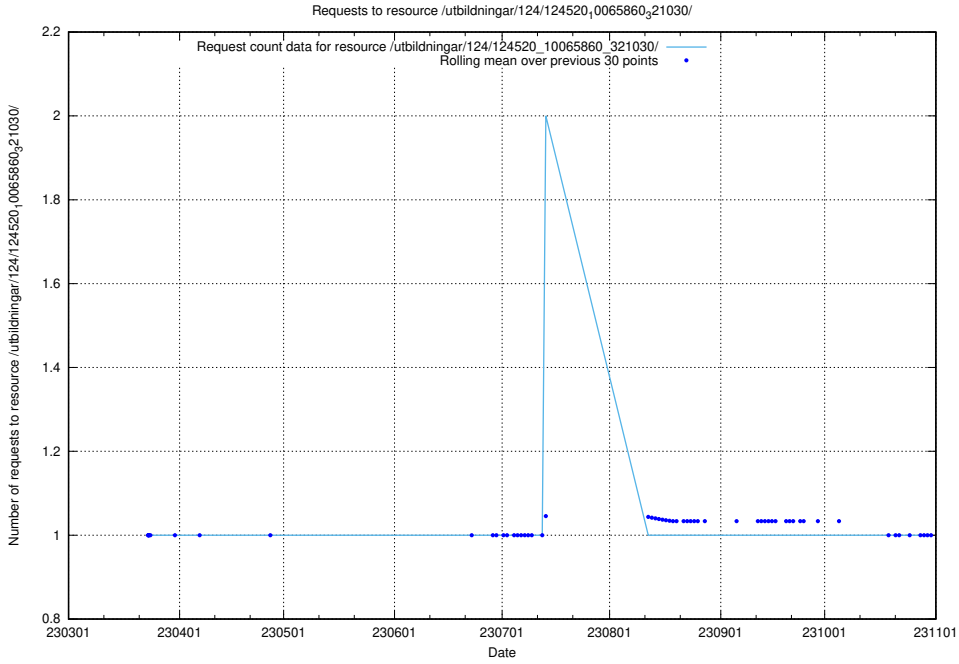

Here, we count the number of requests to resource /utbildningar/utb_emil/125/125603_10070499_337216/events/

5.2086 Usage of /utbildningar/124/124520_10065860_321030/

Here, we count the number of requests to resource /utbildningar/124/124520_10065860_321030/.