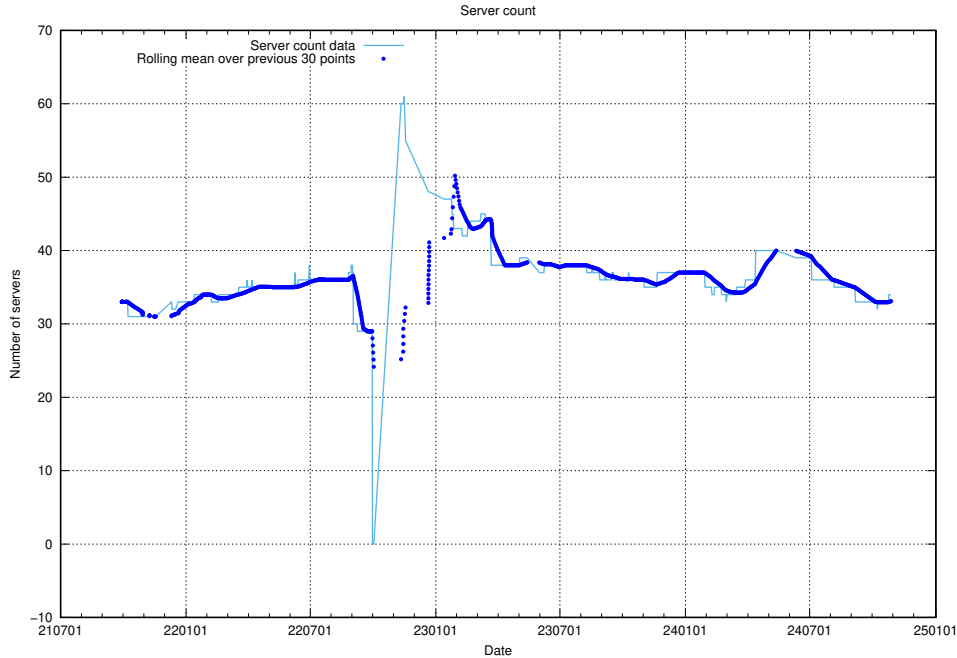

2.2 Number of servers in the JobTech production region

A graph of the servers in AWS region eu-north-1.