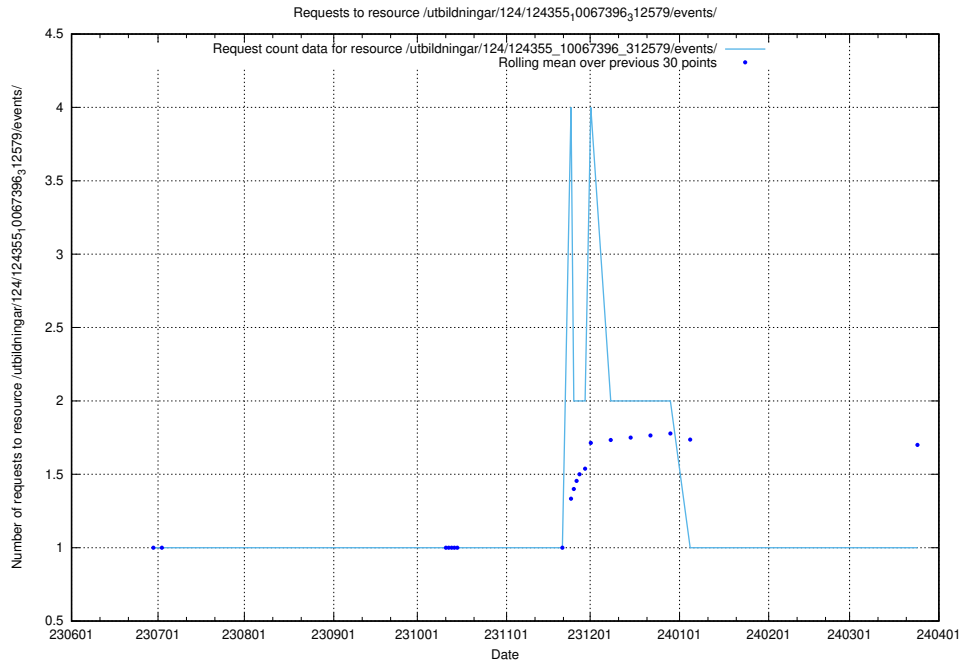

5.6325 Usage of /utbildningar/124/124355_10067396_312579/events/

Here, we count the number of requests to resource /utbildningar/124/124355_10067396_312579/events/