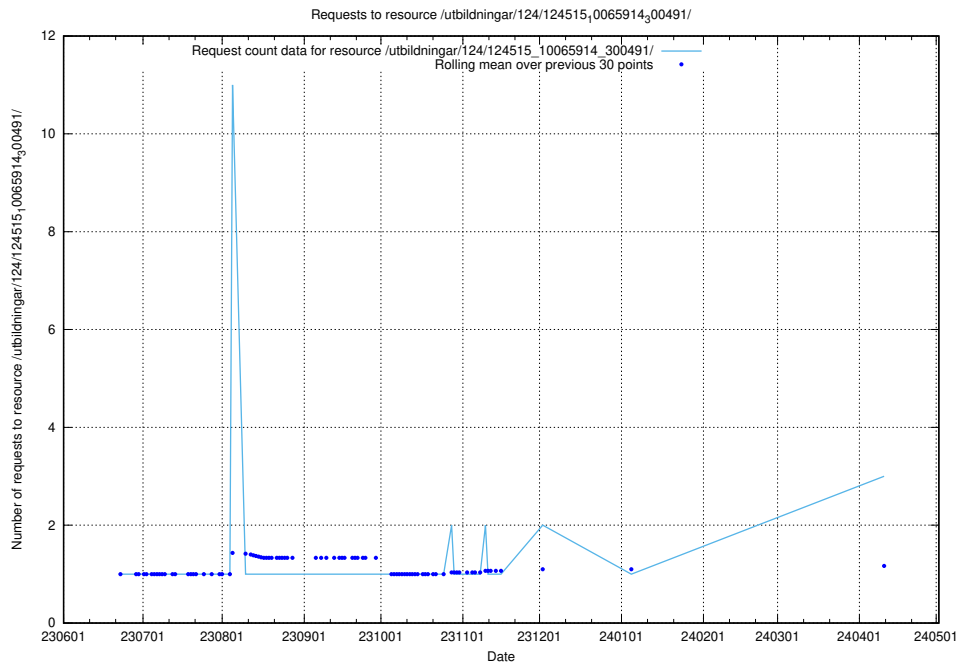

5.476 Usage of /utbildningar/124/124515_10065914_300491/

Here, we count the number of requests to resource /utbildningar/124/124515_10065914_300491/.