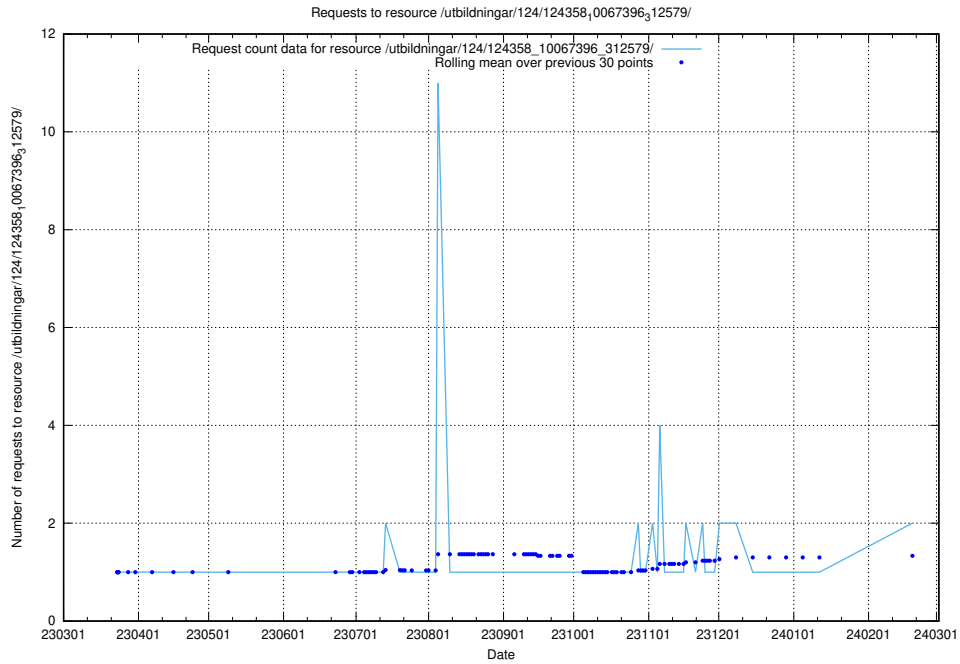

5.748 Usage of /utbildningar/124/124358_10067396_312579/

Here, we count the number of requests to resource /utbildningar/124/124358_10067396_312579/.