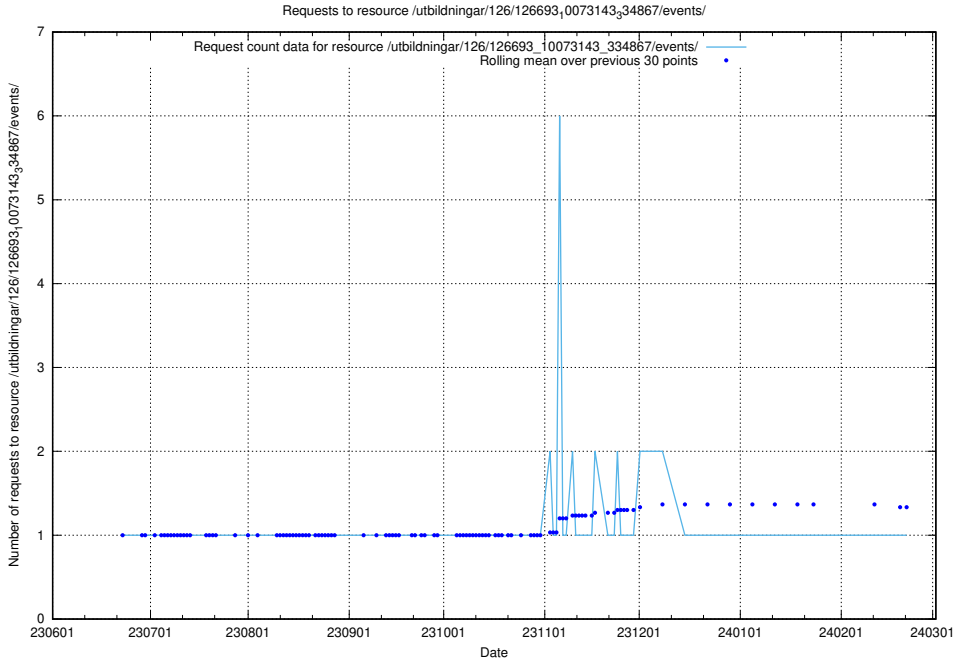

5.6559 Usage of /utbildningar/126/126693_10073143_334867/events/

Here, we count the number of requests to resource /utbildningar/126/126693_10073143_334867/events/