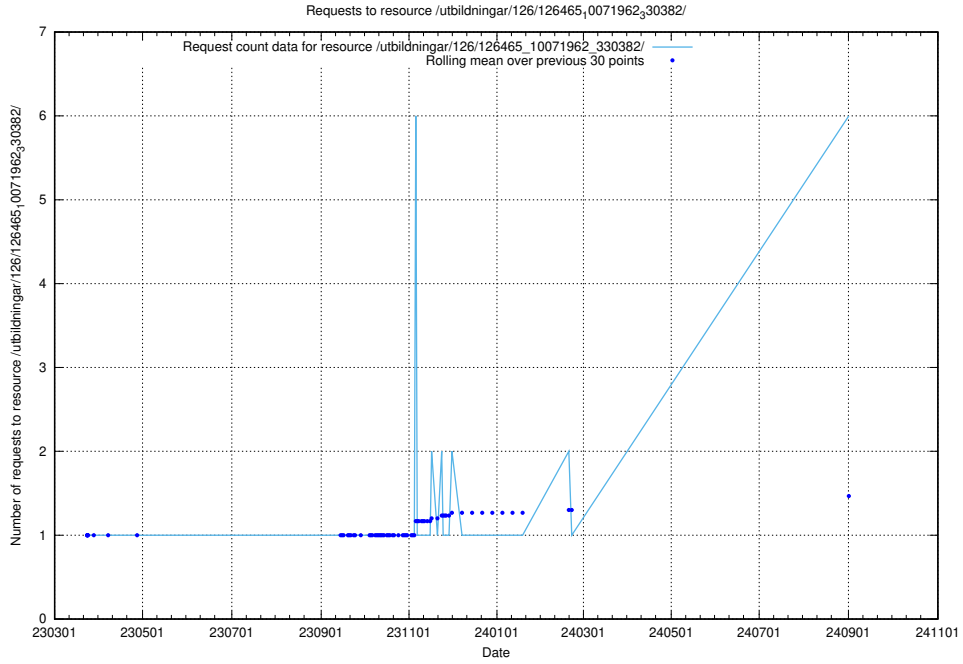

5.172 Usage of /utbildningar/126/126465_10071962_330382/

Here, we count the number of requests to resource /utbildningar/126/126465_10071962_330382/.