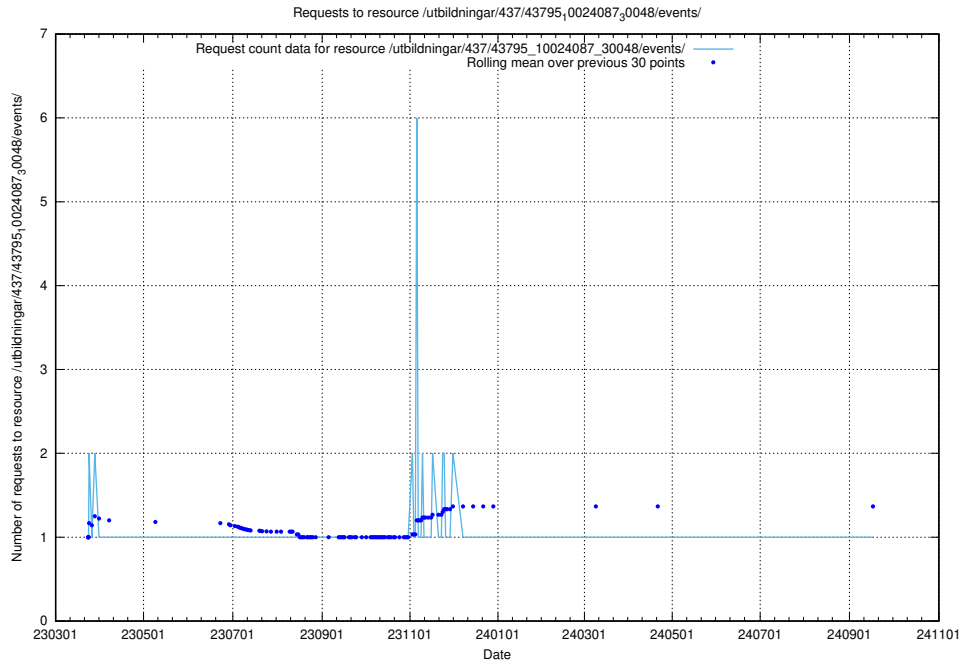

5.7332 Usage of /utbildningar/437/43795_10024087_30048/events/

Here, we count the number of requests to resource /utbildningar/437/43795_10024087_30048/events/.

5.7333 Usage of /utbildningar/437/43795_10024087_30048/