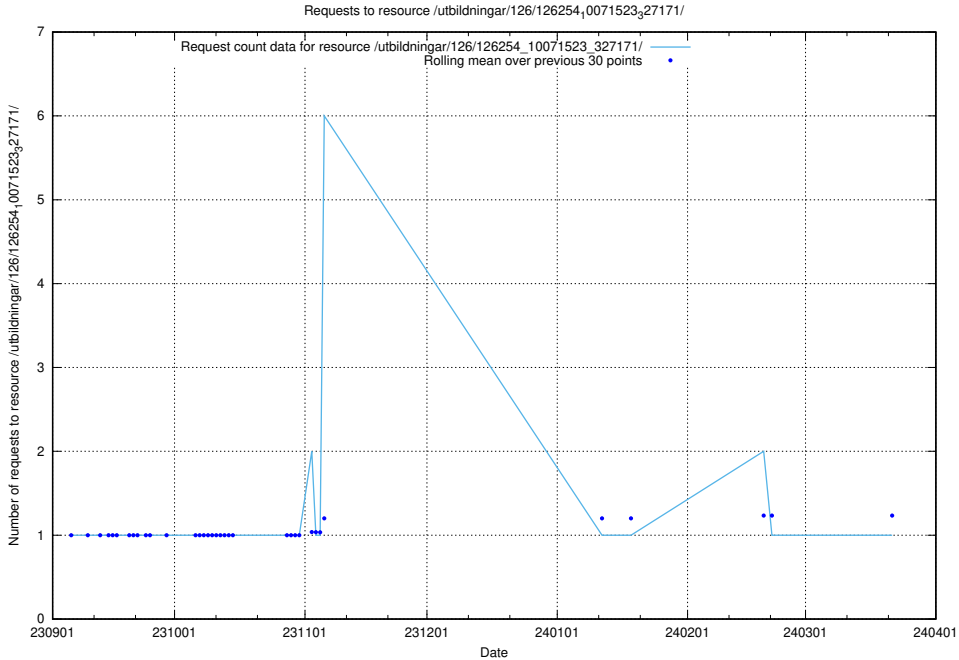

5.5593 Usage of /utbildningar/126/126254_10071523_327171/

Here, we count the number of requests to resource /utbildningar/126/126254_10071523_327171/.