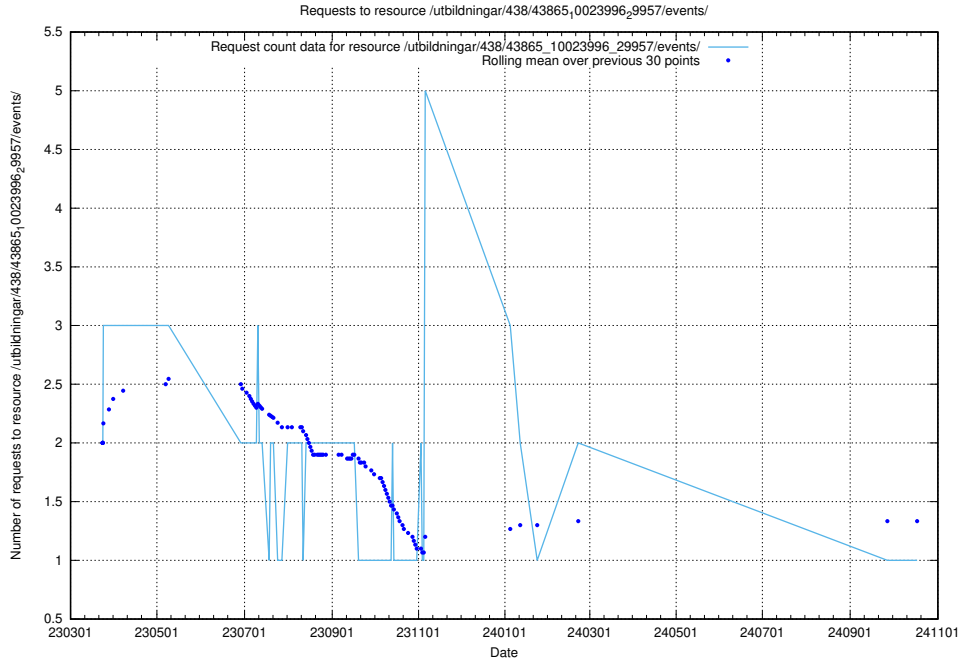

5.7234 Usage of /utbildningar/438/43865_10023996_29957/events/

Here, we count the number of requests to resource /utbildningar/438/43865_10023996_29957/events/.