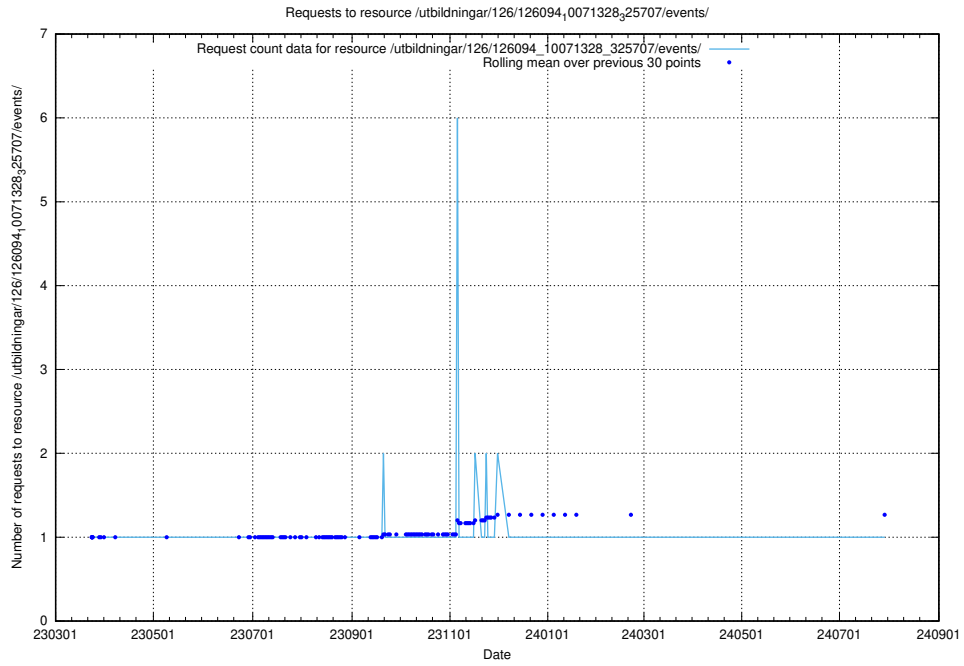

5.7408 Usage of /utbildningar/126/126094_10071328_325707/events/

Here, we count the number of requests to resource /utbildningar/126/126094_10071328_325707/events/