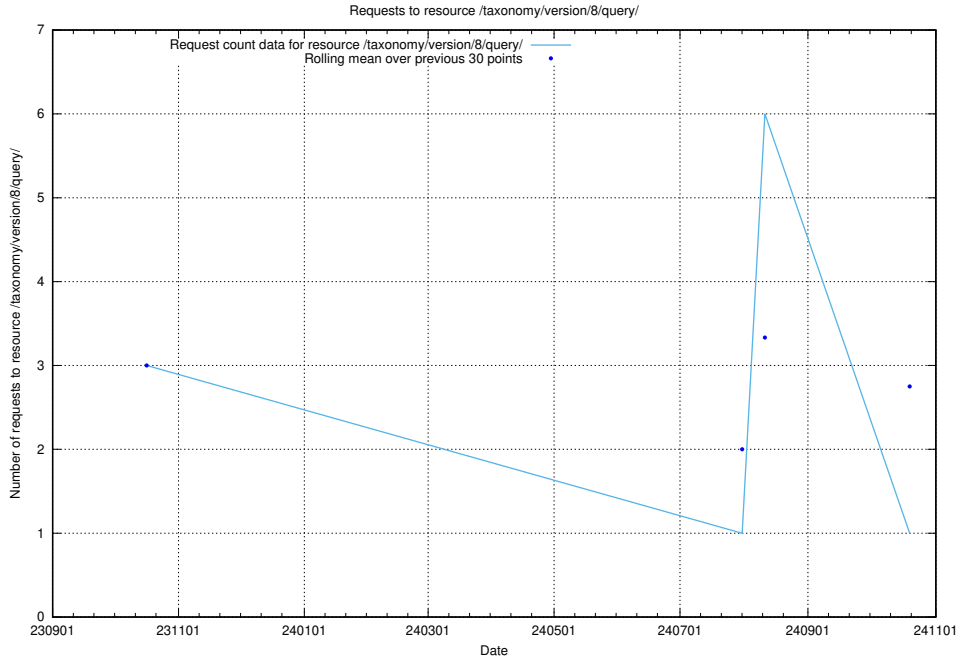

5.5222 Usage of /taxonomy/version/8/query/

Here, we count the number of requests to resource /taxonomy/version/8/query/.