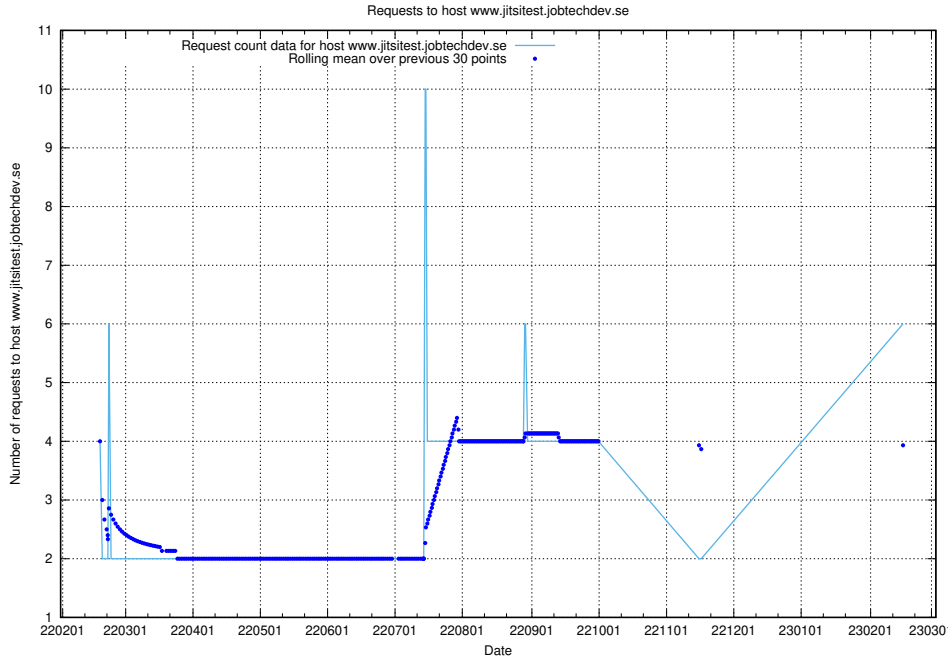

Here, we count the number of requests to host openshift-gitops-server-openshift-gitops.prod.services.jtech.se:443.

7.87 Usage of www.jitsitest.jobtechdev.se

Here, we count the number of requests to host www.jitsitest.jobtechdev.se.