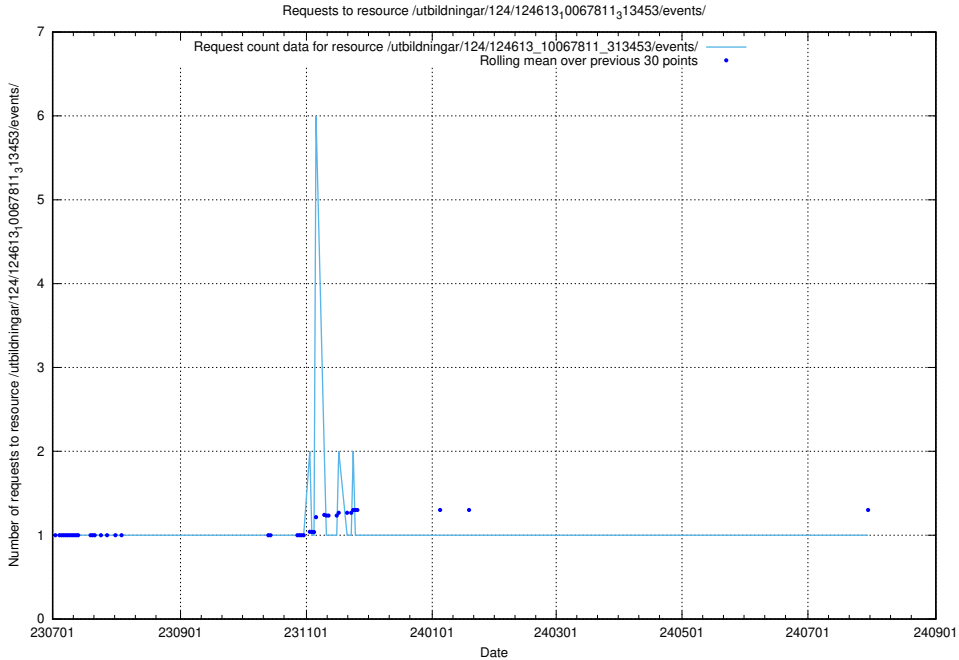

5.6296 Usage of /utbildningar/124/124613_10067811_313453/events/

Here, we count the number of requests to resource /utbildningar/124/124613_10067811_313453/events/