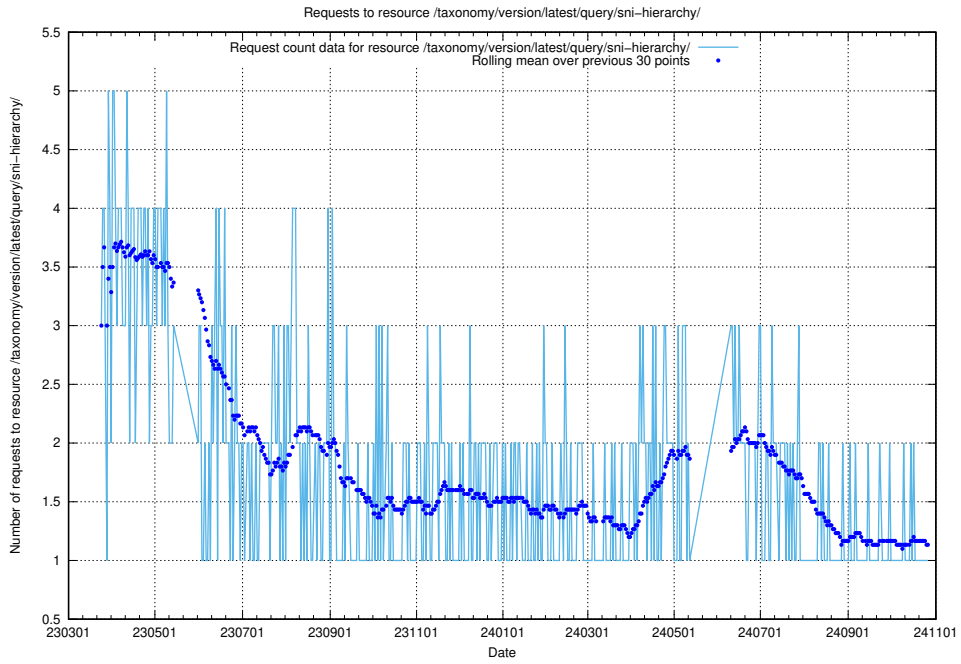

5.7037 Usage of /taxonomy/version/latest/query/skills/

Here, we count the number of requests to resource /taxonomy/version/latest/query/skills/.

5.7038 Usage of /taxonomy/version/latest/query/skills-with-related-skill-headlines-and-ssyk-level-4-groups/