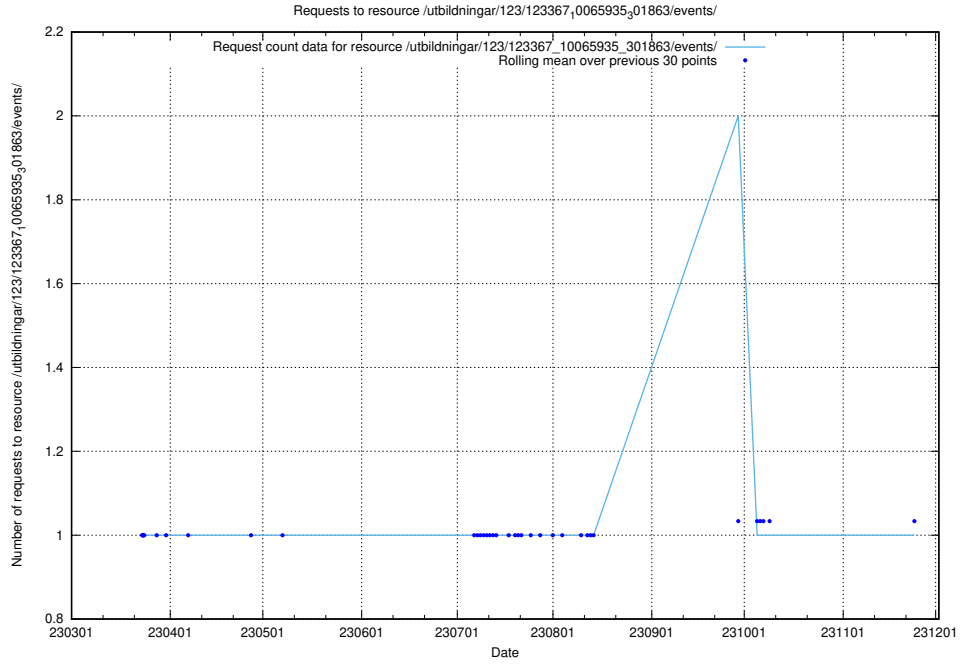

5.5530 Usage of /utbildningar/123/123367_10065935_301863/events/

Here, we count the number of requests to resource /utbildningar/123/123367_10065935_301863/events/