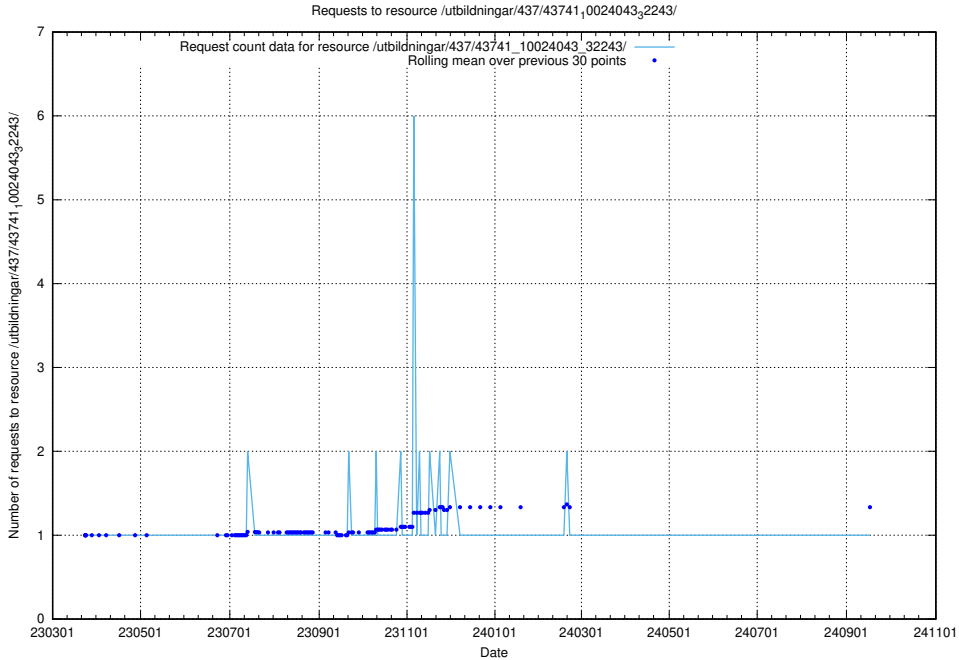

5.7365 Usage of /utbildningar/437/43741_10024043_32243/

Here, we count the number of requests to resource /utbildningar/437/43741_10024043_32243/.