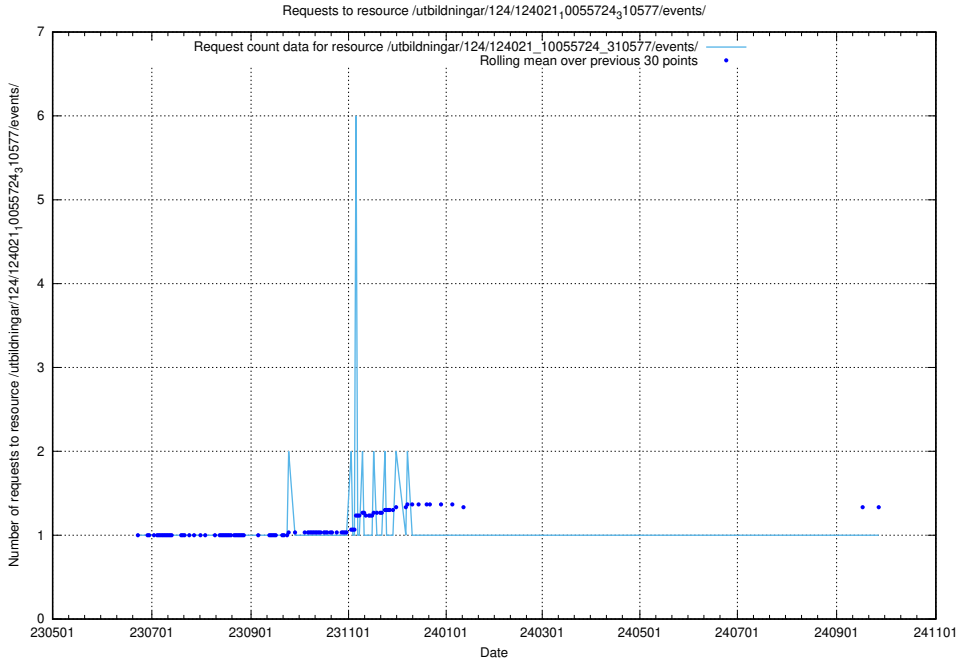

5.6748 Usage of /utbildningar/124/124021_10055724_310577/events/

Here, we count the number of requests to resource /utbildningar/124/124021_10055724_310577/events/