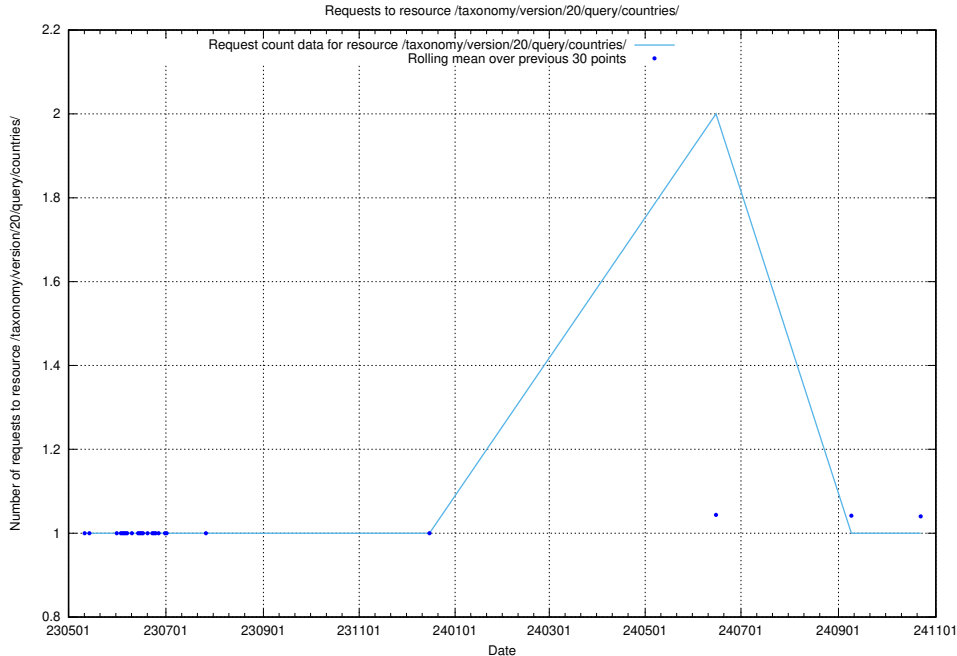

5.6909 Usage of /taxonomy/version/20/query/countries/

Here, we count the number of requests to resource /taxonomy/version/20/query/countries/.