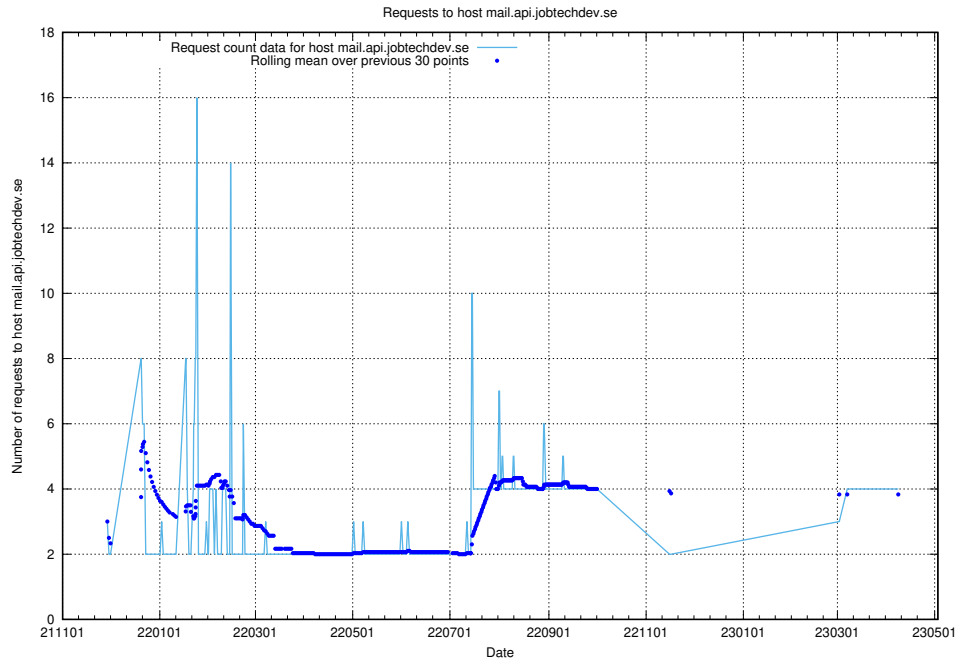

7.140 Usage of mail.api.jobtechdev.se

Here, we count the number of requests to host mail.api.jobtechdev.se.