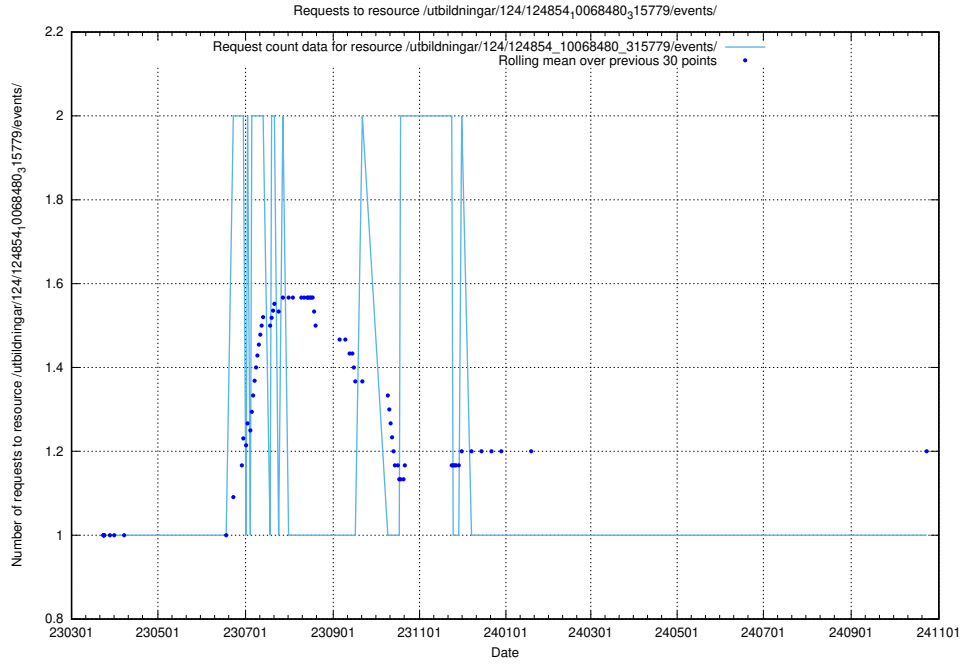

Here, we count the number of requests to resource /utbildningar/124/124854_10068480_315779/events/

5.1531 Usage of /laravel/

Here, we count the number of requests to resource /laravel/.

5.1532 Usage of /crm/