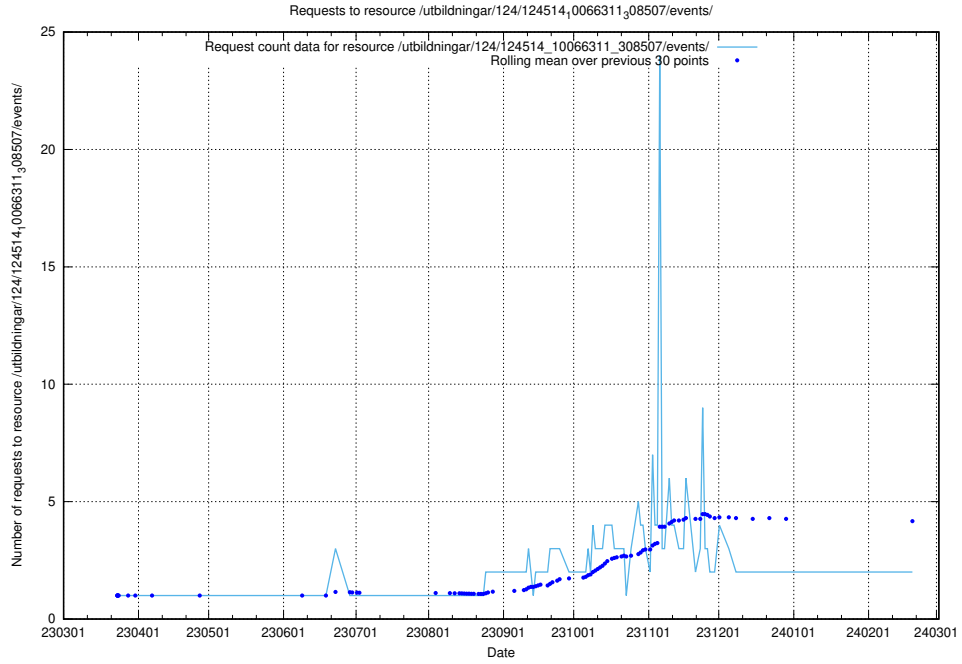

Here, we count the number of requests to resource /utbildningar/utb_emil/125/125198_10069245_317768/

5.625 Usage of /utbildningar/124/124514_10066311_308507/events/

Here, we count the number of requests to resource /utbildningar/124/124514_10066311_308507/events/