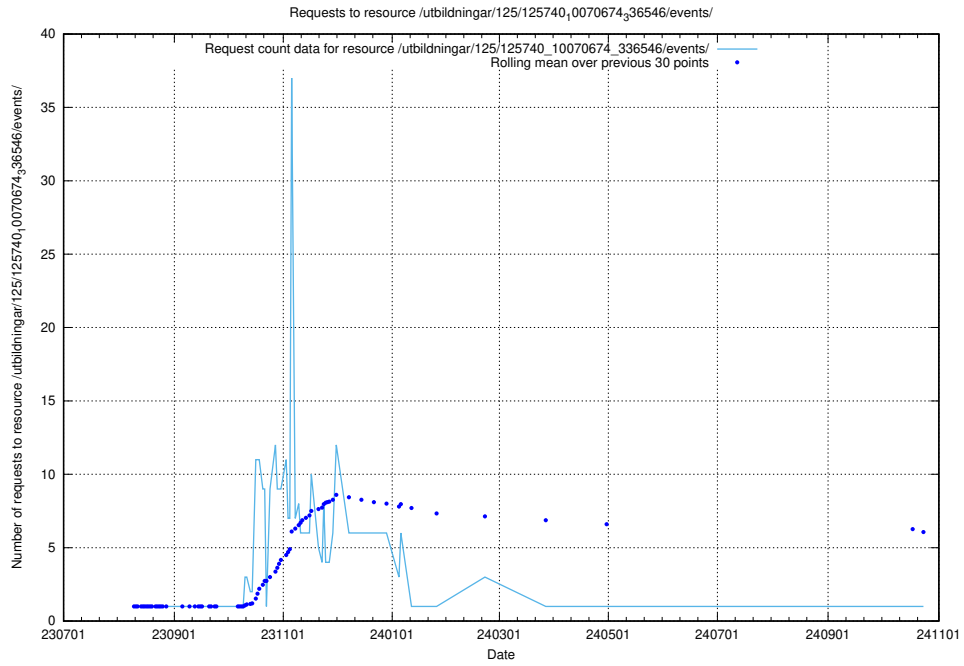

5.5761 Usage of /utbildningar/125/125740_10070674_336546/events/

Here, we count the number of requests to resource /utbildningar/125/125740_10070674_336546/events/