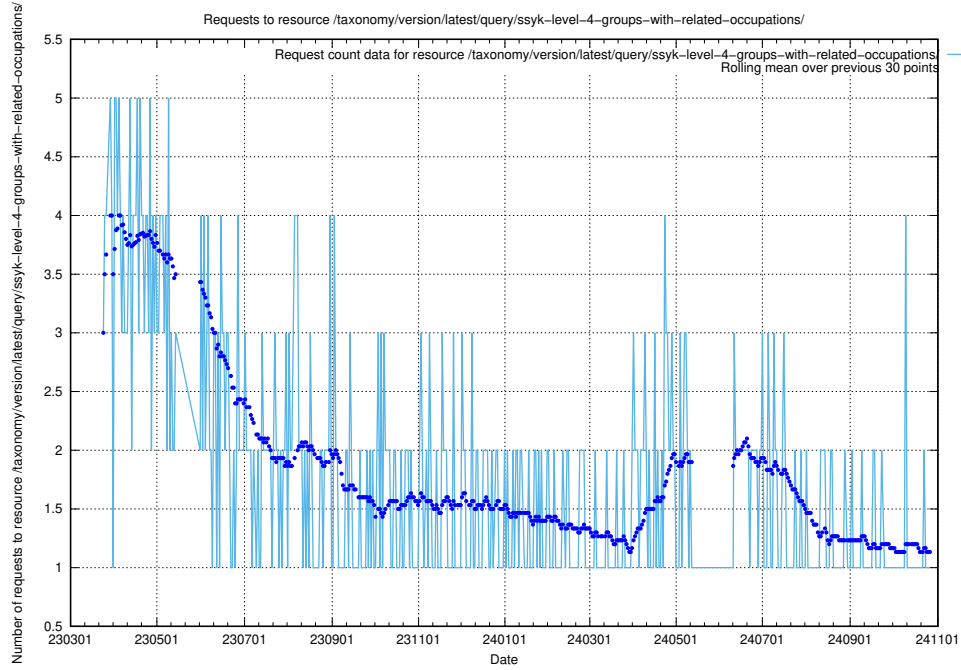

5.7026 Usage of /taxonomy/version/latest/query/ssyk-level-4-groups-with-related-occupations/

Here, we count the number of requests to resource /taxonomy/version/latest/query/ssyk-level-4-groups-with-related-occupations/.