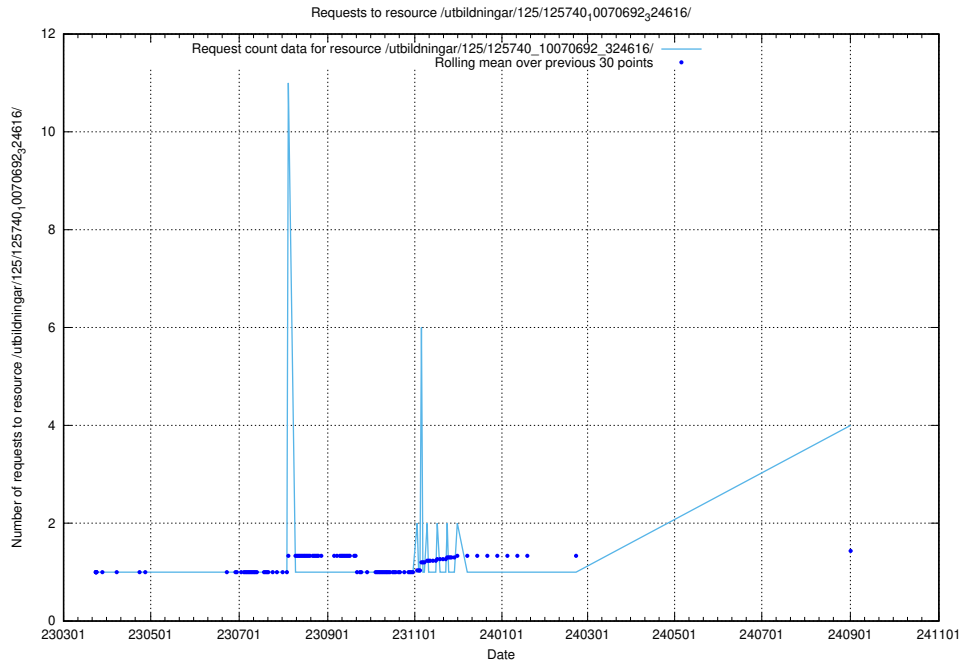

5.251 Usage of /utbildningar/125/125740_10070692_324616/

Here, we count the number of requests to resource /utbildningar/125/125740_10070692_324616/.