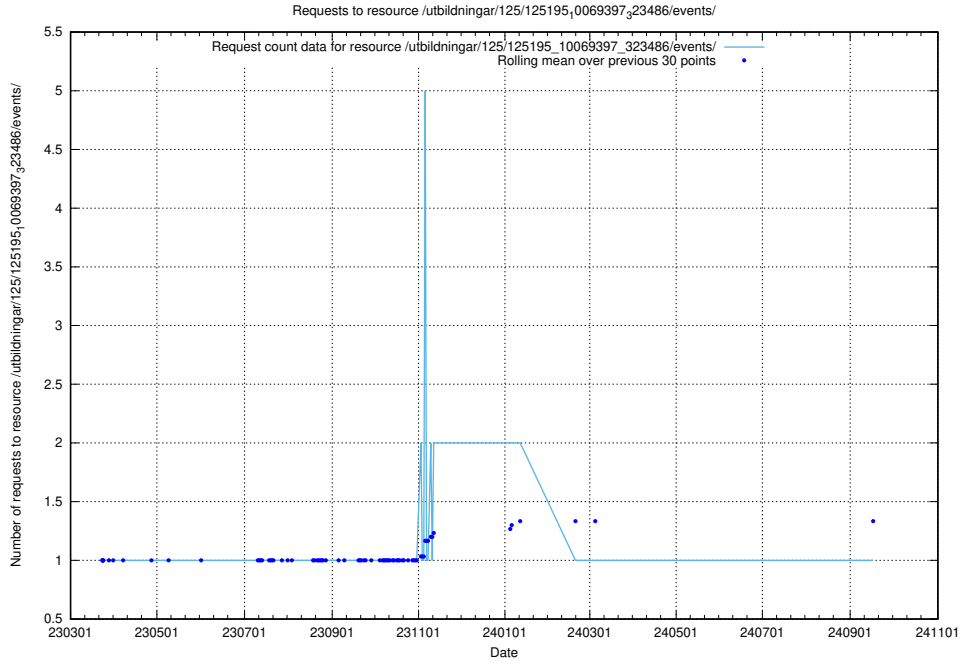

Here, we count the number of requests to resource /utbildningar/125/125195_10069397_323486/events/

5.1172 Usage of /utbildningar/125/125195_10069397_323486/

Here, we count the number of requests to resource /utbildningar/125/125195_10069397_323486/.