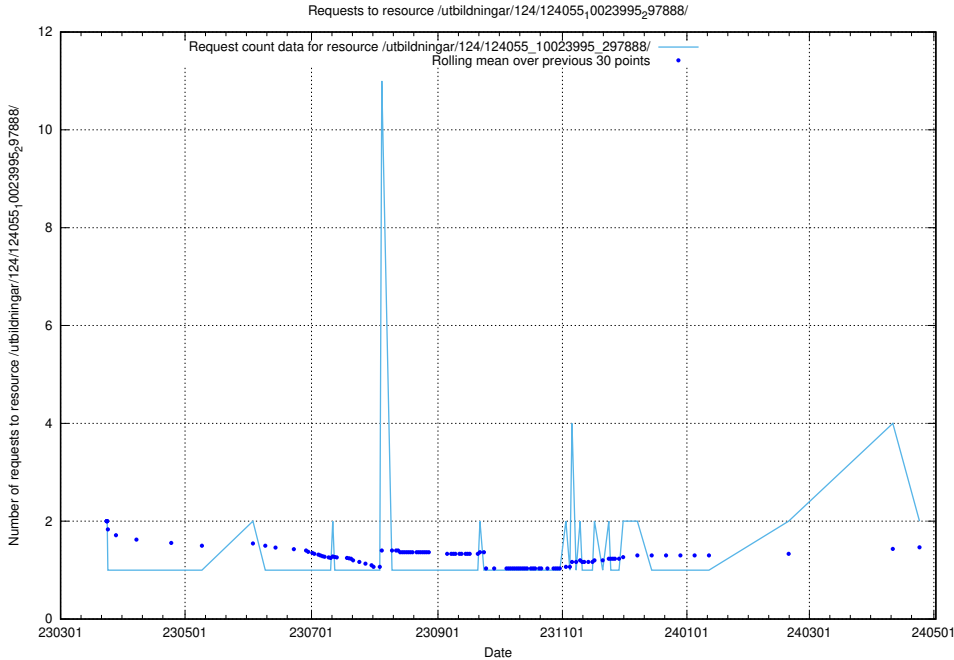

5.984 Usage of /utbildningar/124/124055_10023995_297888/

Here, we count the number of requests to resource /utbildningar/124/124055_10023995_297888/.