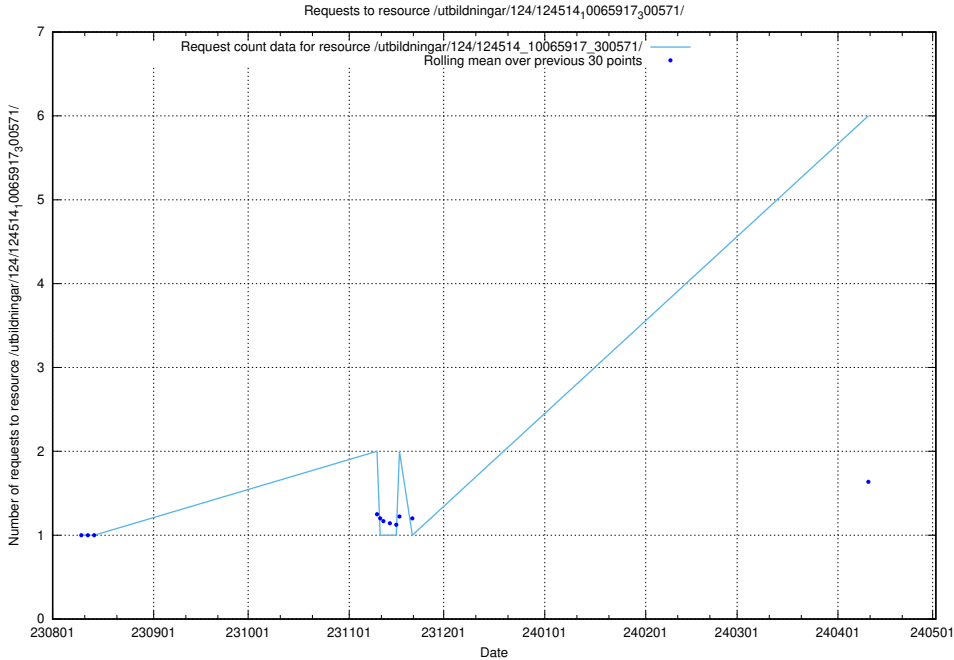

5.132 Usage of /utbildningar/124/124514_10065917_300571/

Here, we count the number of requests to resource /utbildningar/124/124514_10065917_300571/.