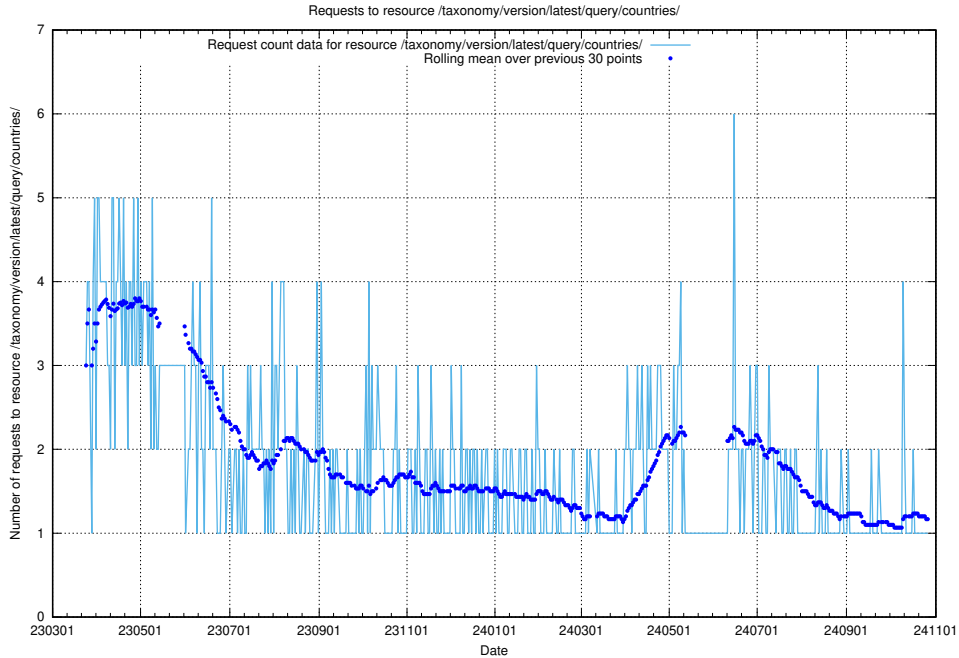

5.7056 Usage of /taxonomy/version/latest/query/countries/

Here, we count the number of requests to resource /taxonomy/version/latest/query/countries/.