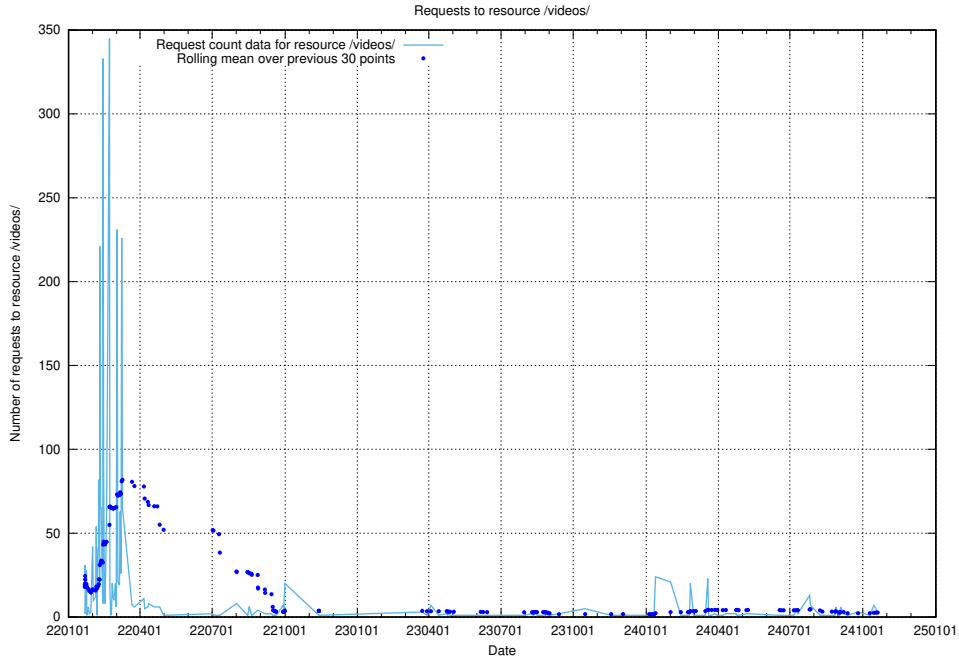

5.956 Usage of /videos/

Here, we count the number of requests to resource /videos/.