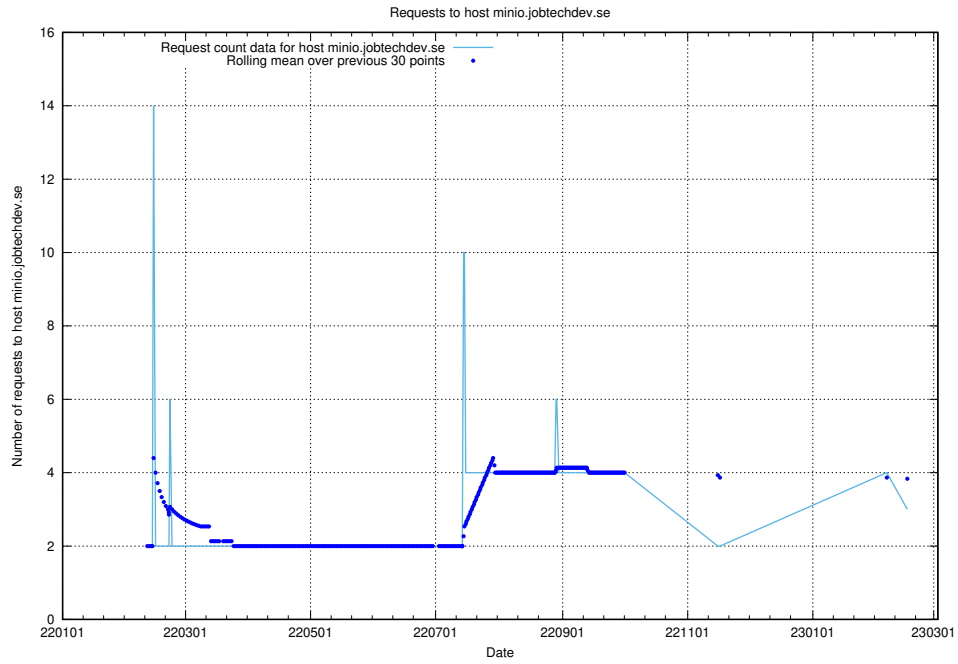

7.239 Usage of minio.jobtechdev.se

Here, we count the number of requests to host minio.jobtechdev.se.