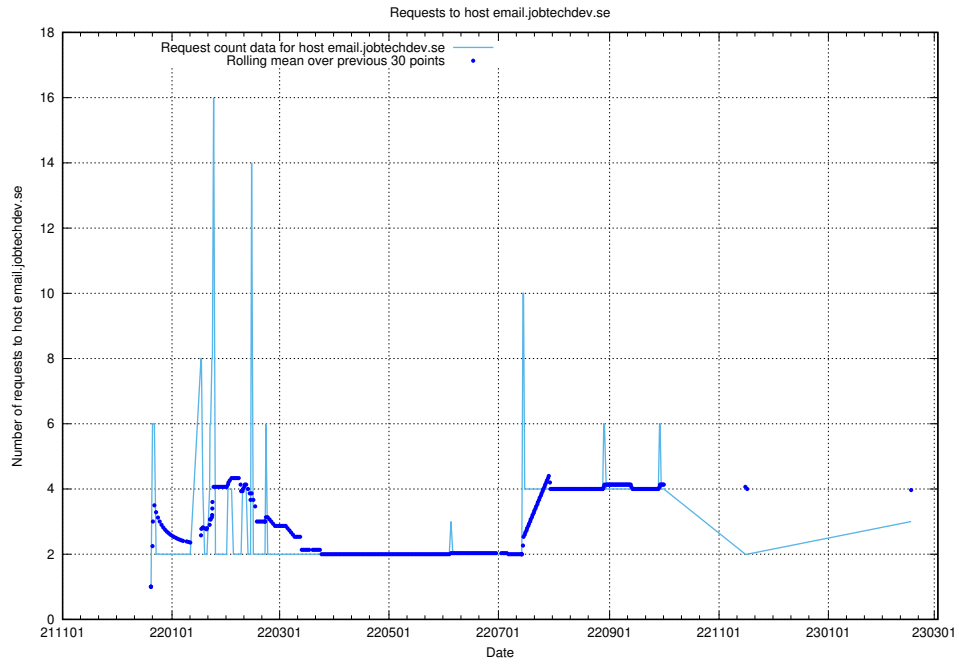

7.208 Usage of email.jobtechdev.se

Here, we count the number of requests to host email.jobtechdev.se.

7.209 Usage of correo.jobtechdev.se

Here, we count the number of requests to host correo.jobtechdev.se.