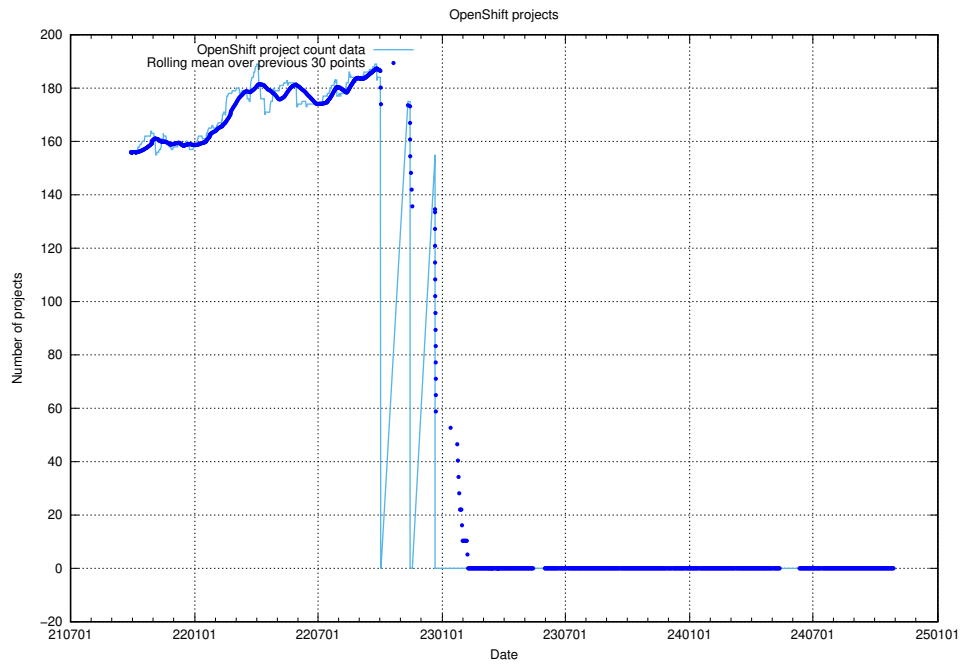

10.1 Number of projects in OpenShift

A graph of the number of projects in JobTech's production cluster of OpenShift.

¹⁰<https://console-openshift-console.prod.services.jtech.se>

11 Customer Relation Management