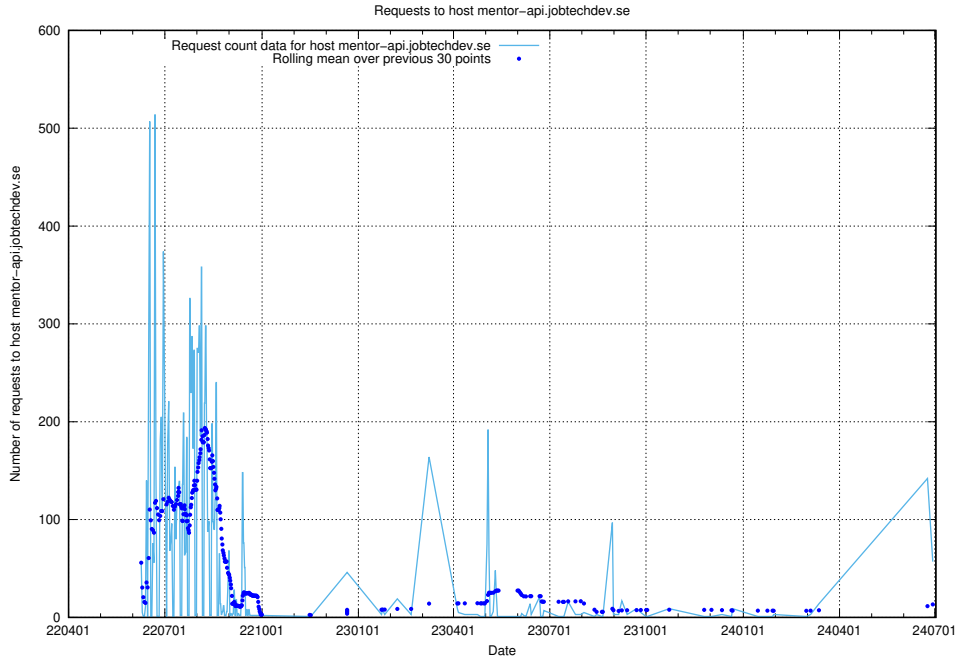

7.26 Usage of mentor-api.jobtechdev.se

Here, we count the number of requests to host mentor-api.jobtechdev.se.