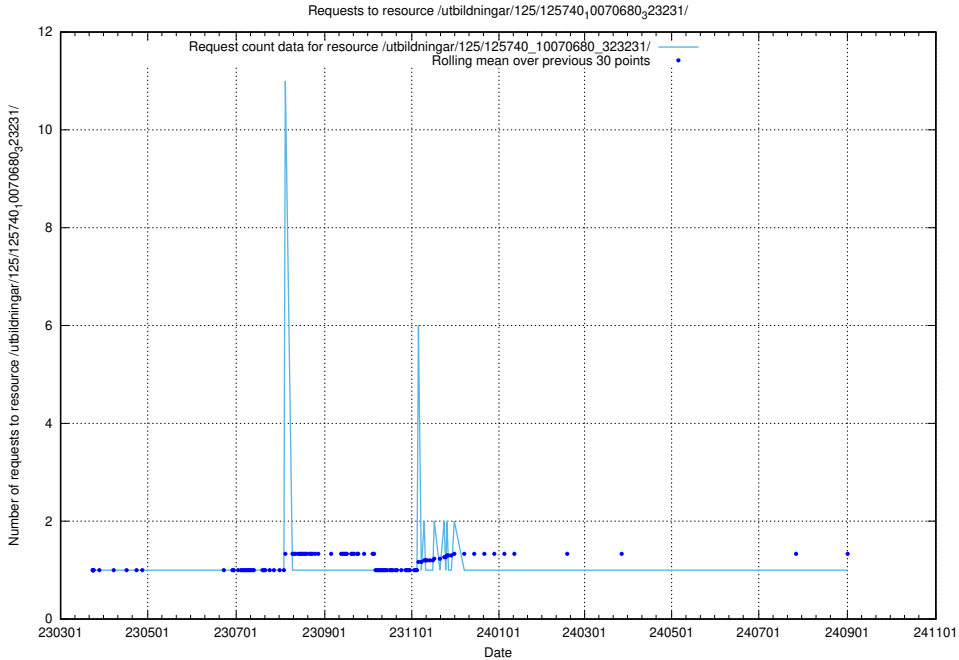

Here, we count the number of requests to resource /utbildningar/125/125740_10070680_323231/events/

5.1021 Usage of /utbildningar/125/125740_10070680_323231/

Here, we count the number of requests to resource /utbildningar/125/125740_10070680_323231/.