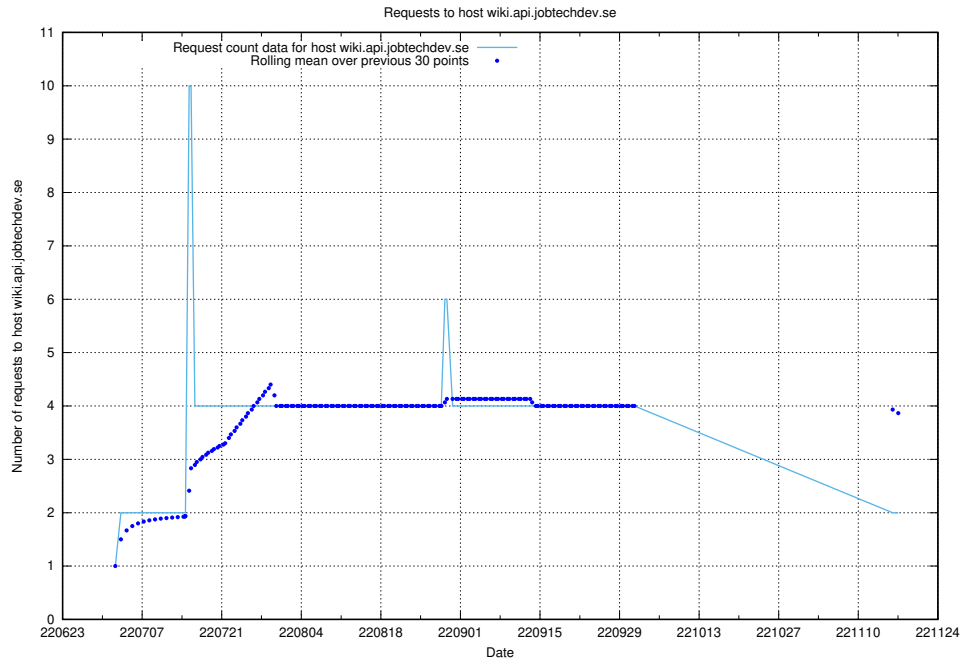

7.396 Usage of wiki.apirequest.jobtechdev.se

Here, we count the number of requests to host wiki.apirequest.jobtechdev.se.

7.397 Usage of wiki.api.jobtechdev.se

Here, we count the number of requests to host wiki.api.jobtechdev.se.