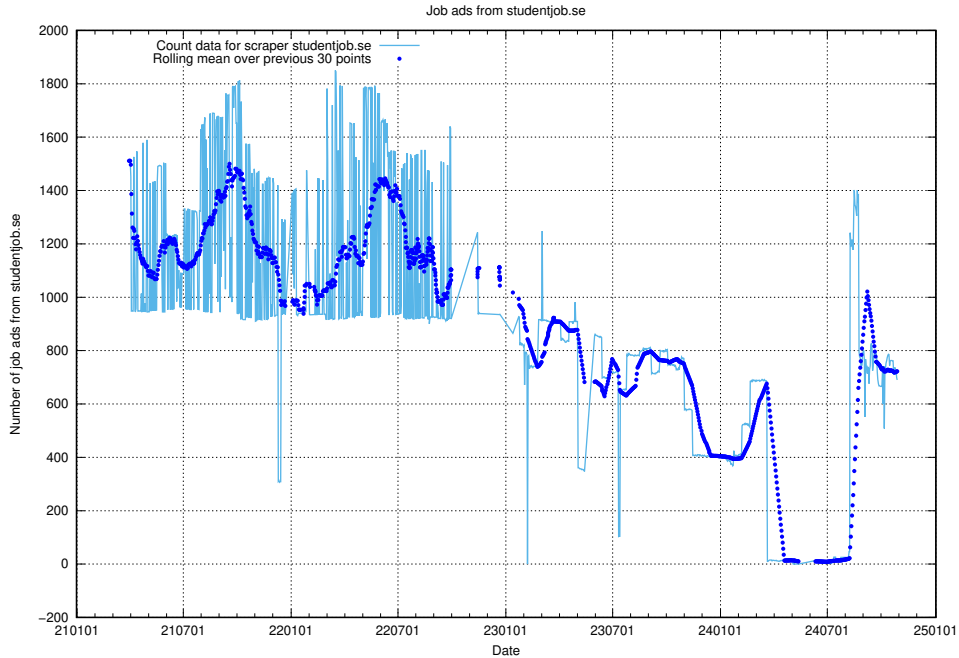

13.7 Number of ads by scraper studentjob.se

Here, we count the number of job ads scraped from studentjob.se.