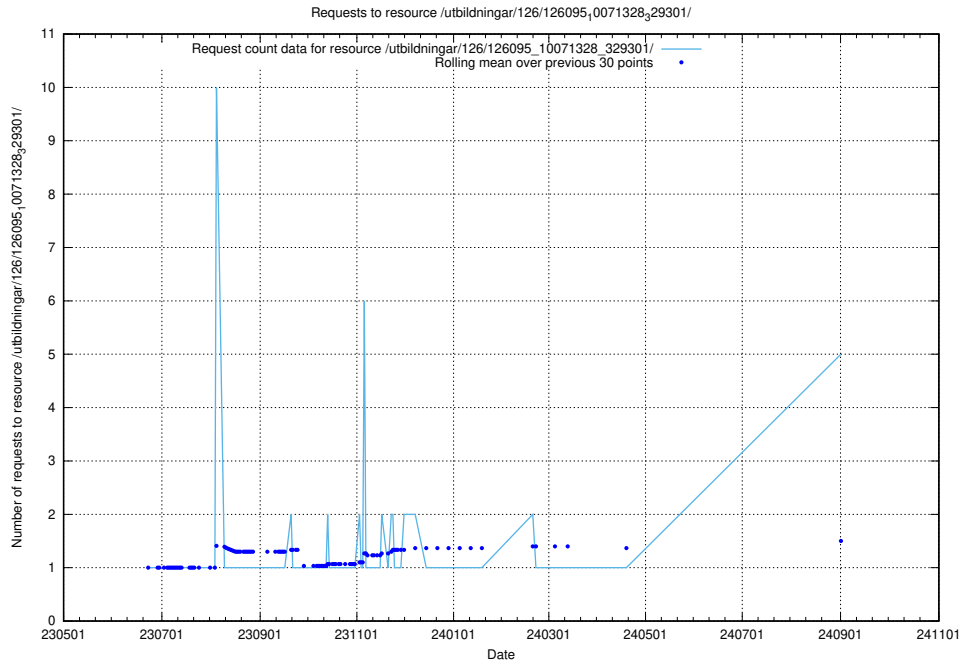

Here, we count the number of requests to resource /utbildningar/126/126338_10072940_334334/.

5.237 Usage of /utbildningar/126/126095_10071328_329301/

Here, we count the number of requests to resource /utbildningar/126/126095_10071328_329301/.