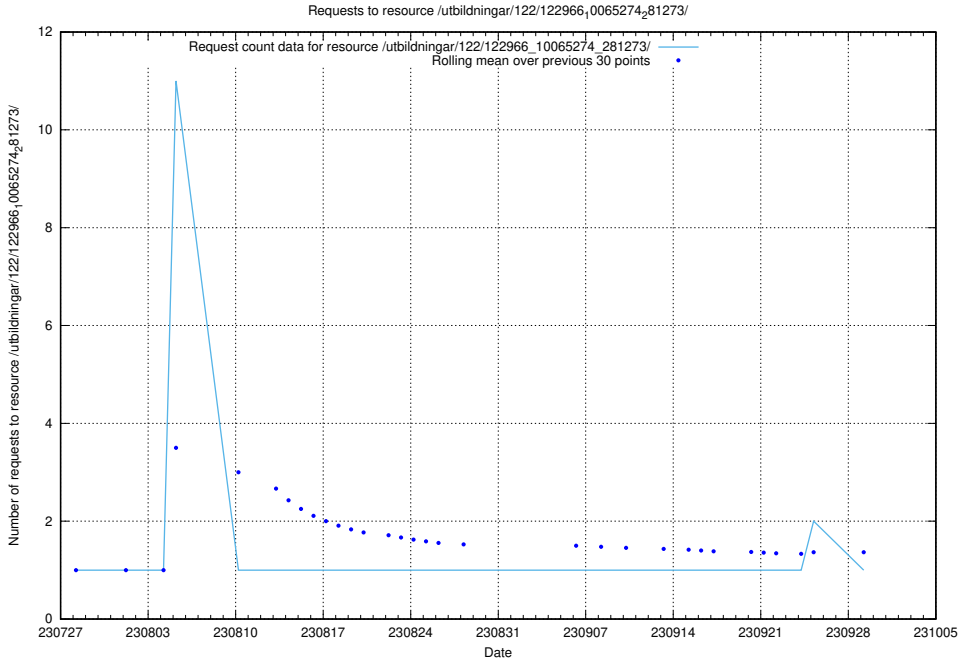

5.5841 Usage of /utbildningar/122/122966_10065274_281273/

Here, we count the number of requests to resource /utbildningar/122/122966_10065274_281273/.