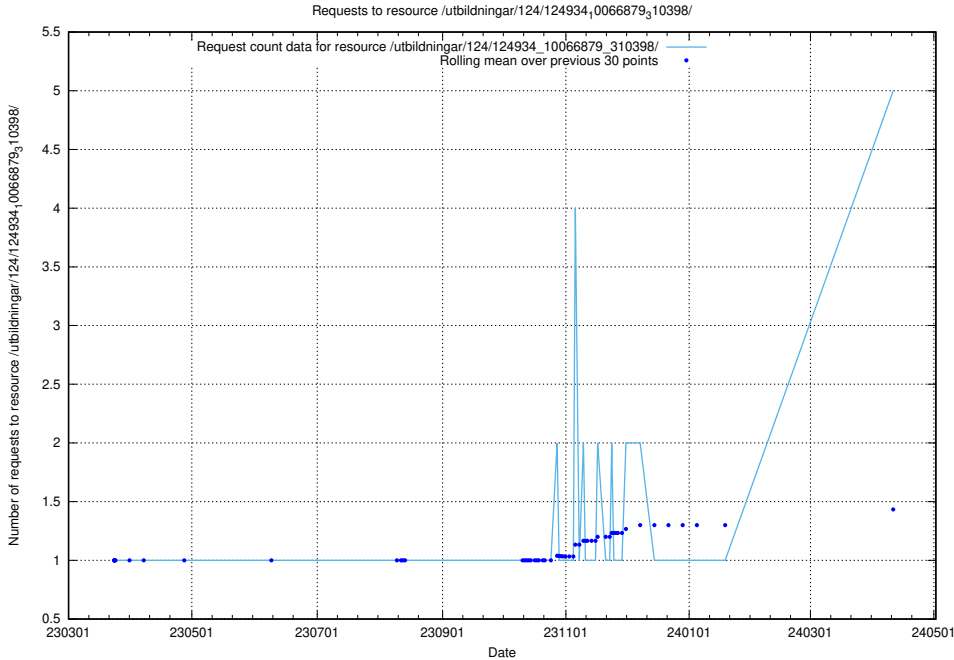

5.177 Usage of /utbildningar/124/124934_10066879_310398/

Here, we count the number of requests to resource /utbildningar/124/124934_10066879_310398/.