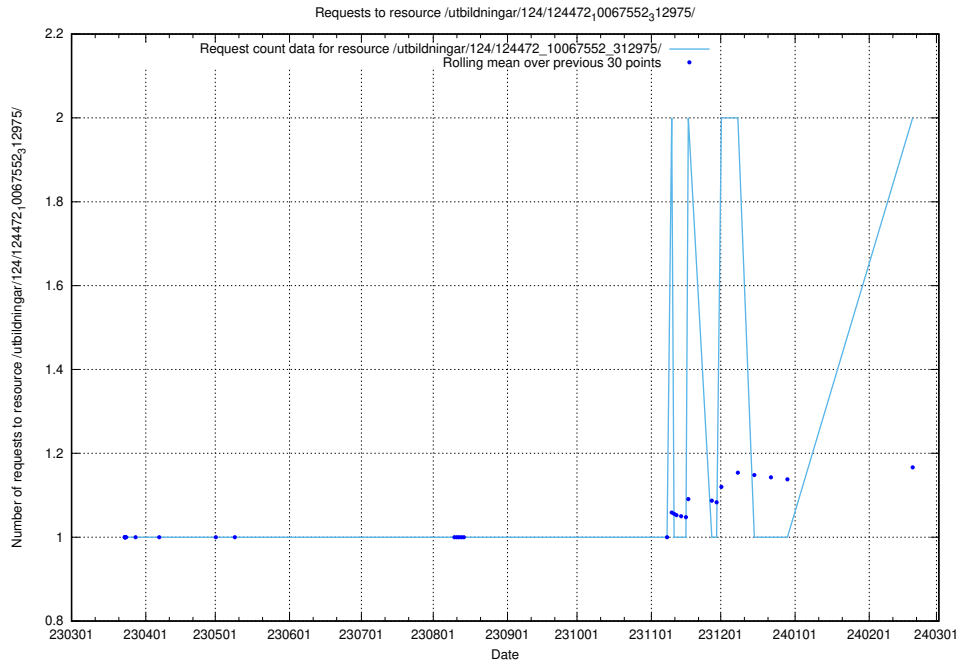

5.706 Usage of /utbildningar/124/124472_10067552_312975/

Here, we count the number of requests to resource /utbildningar/124/124472_10067552_312975/.