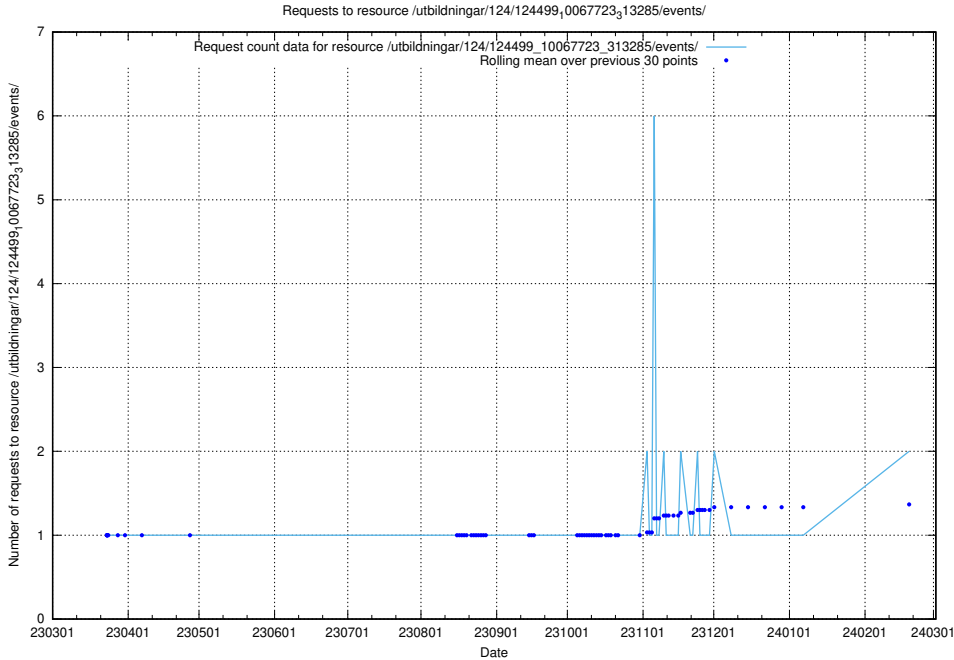

5.659 Usage of /utbildningar/124/124499_10067723_313285/events/

Here, we count the number of requests to resource /utbildningar/124/124499_10067723_313285/events/