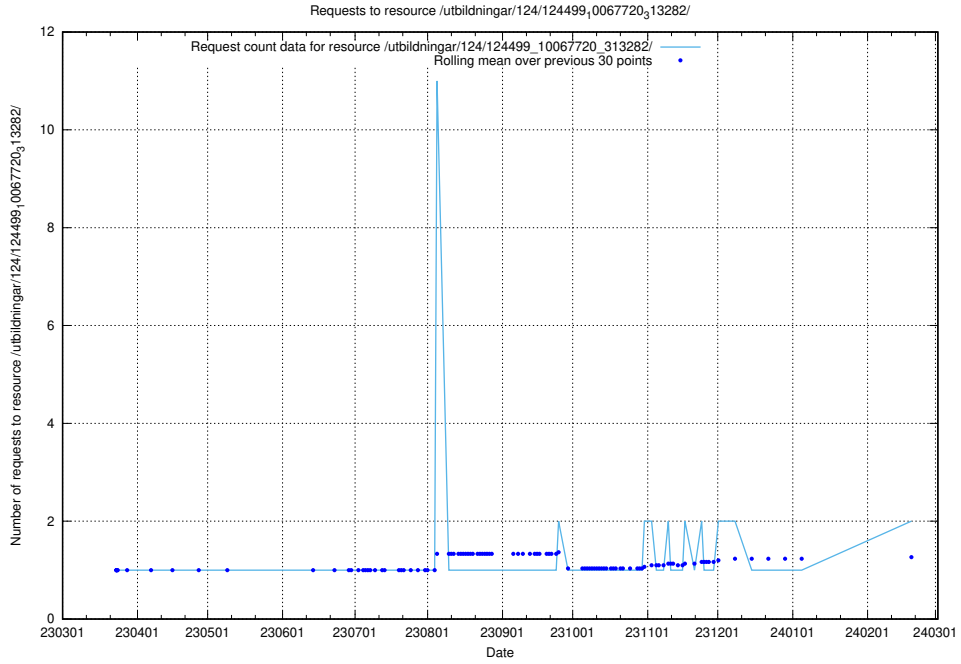

5.660 Usage of /utbildningar/124/124499_10067720_313282/

Here, we count the number of requests to resource /utbildningar/124/124499_10067720_313282/.