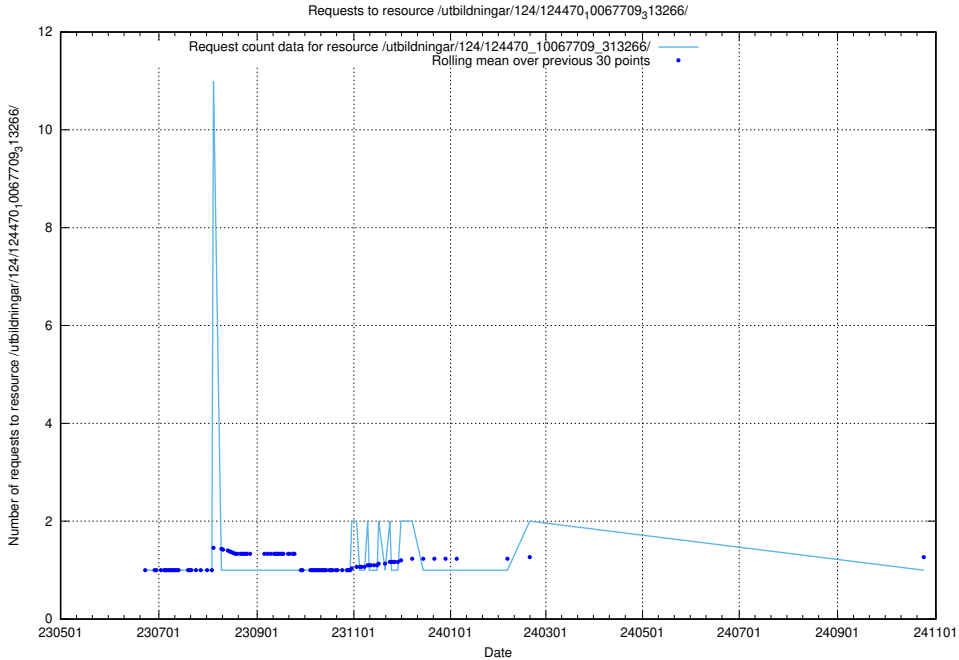

5.6725 Usage of /utbildningar/124/124470_10067709_313266/

Here, we count the number of requests to resource /utbildningar/124/124470_10067709_313266/.