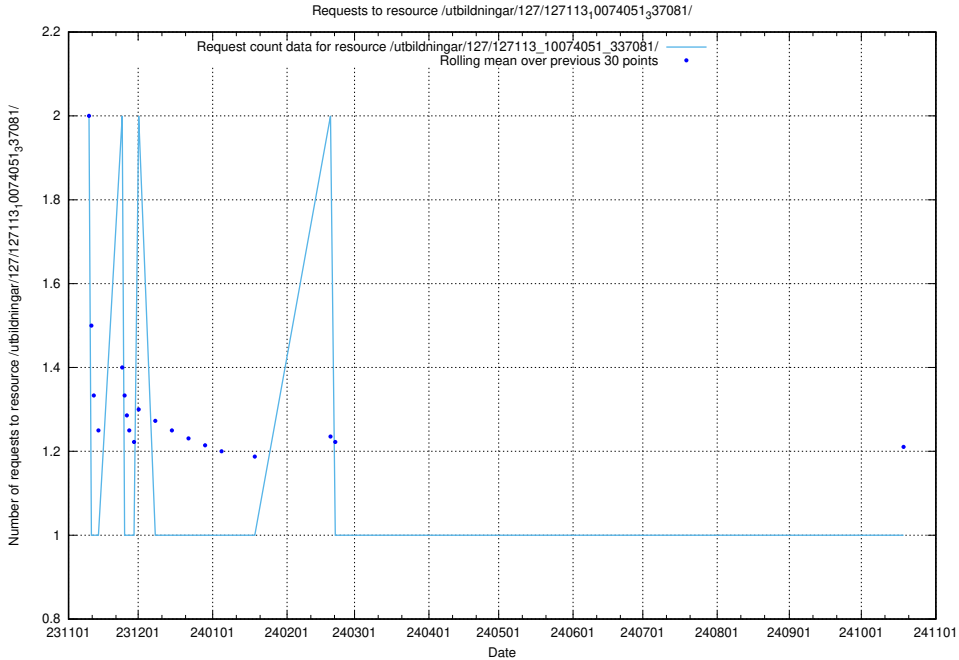

5.5026 Usage of /utbildningar/127/127113_10074051_337081/

Here, we count the number of requests to resource /utbildningar/127/127113_10074051_337081/.