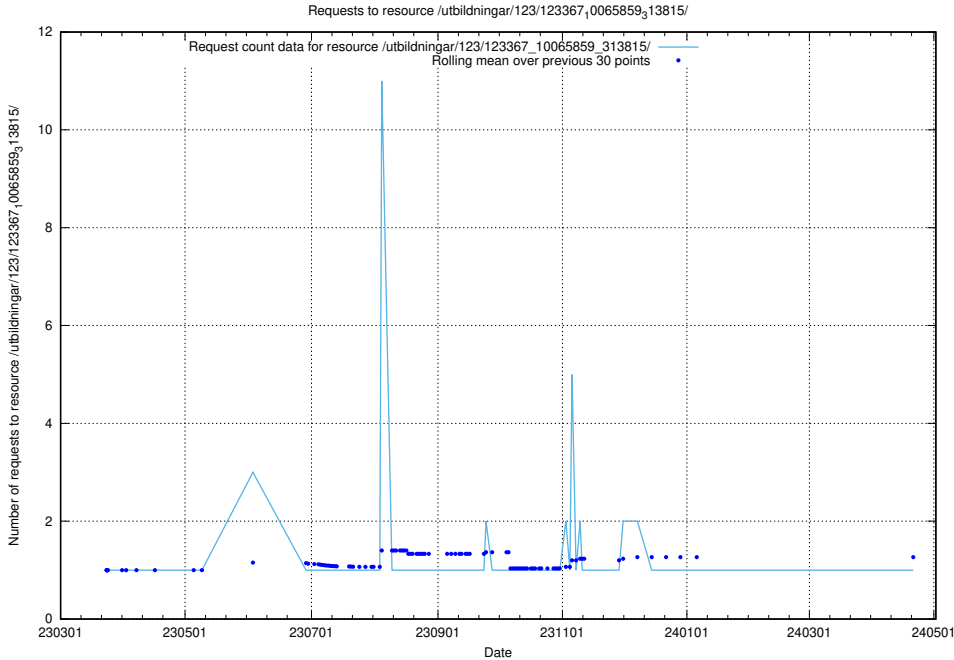

5.5773 Usage of /utbildningar/123/123367_10065859_313815/

Here, we count the number of requests to resource /utbildningar/123/123367_10065859_313815/.