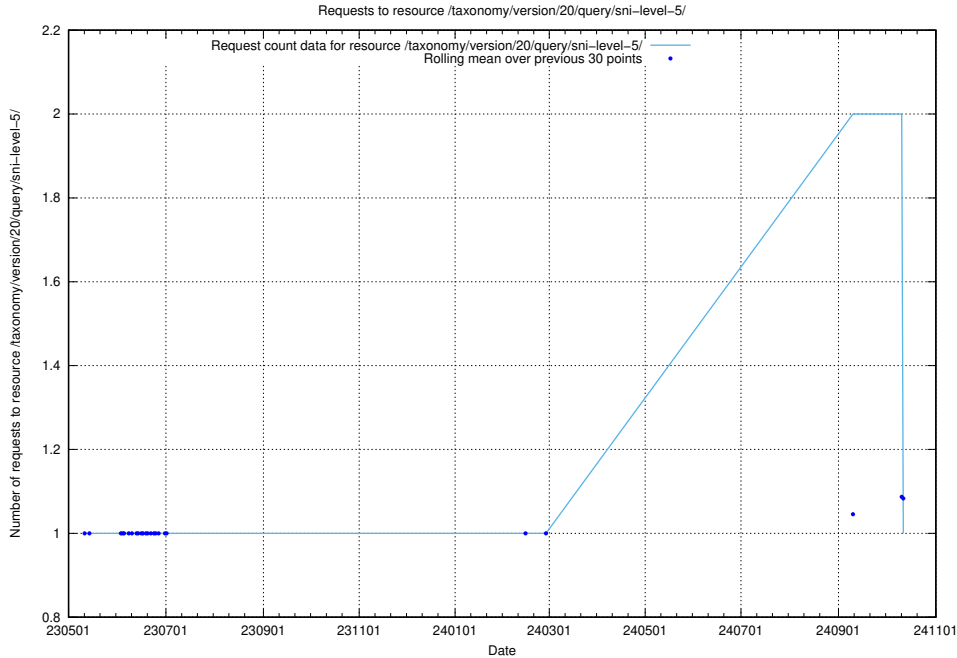

5.6893 Usage of /taxonomy/version/20/query/sni-level-5/

Here, we count the number of requests to resource /taxonomy/version/20/query/sni-level-5/.