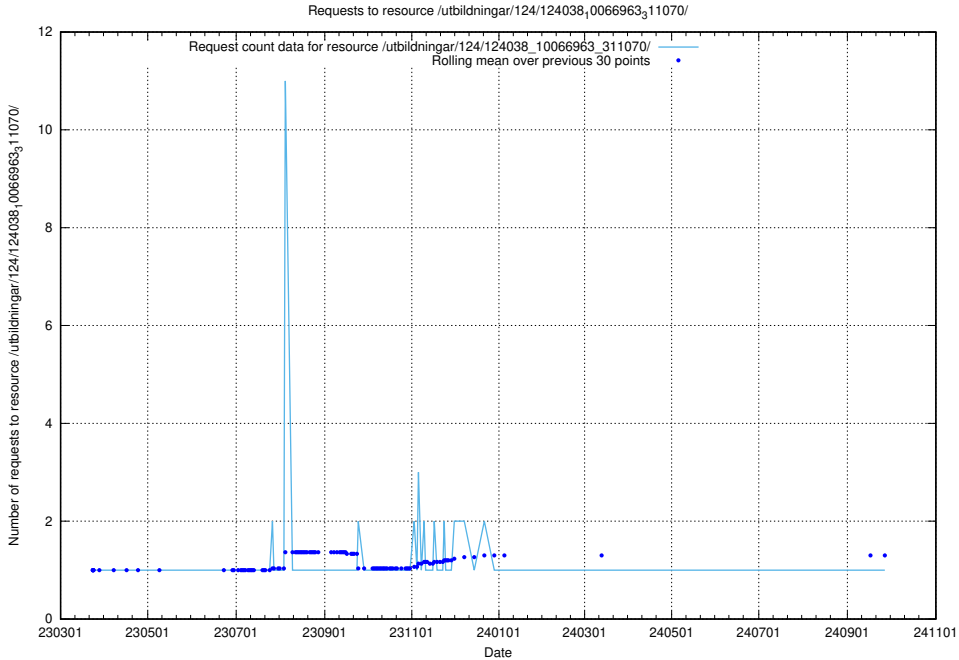

5.5289 Usage of /utbildningar/124/124038_10066963_311070/

Here, we count the number of requests to resource /utbildningar/124/124038_10066963_311070/.