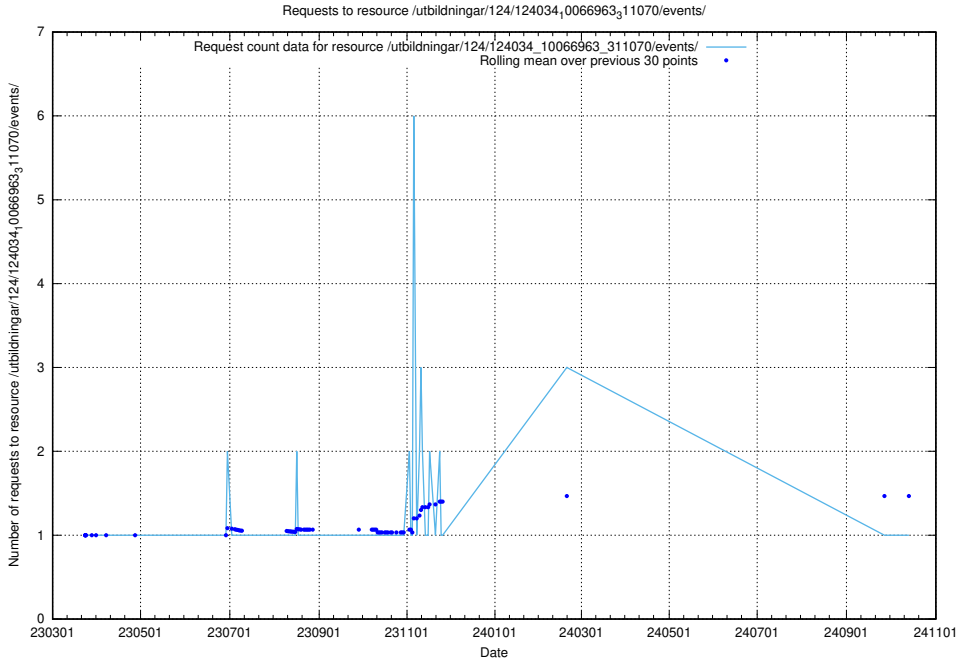

5.5335 Usage of /utbildningar/124/124034_10066963_311070/events/

Here, we count the number of requests to resource /utbildningar/124/124034_10066963_311070/events/