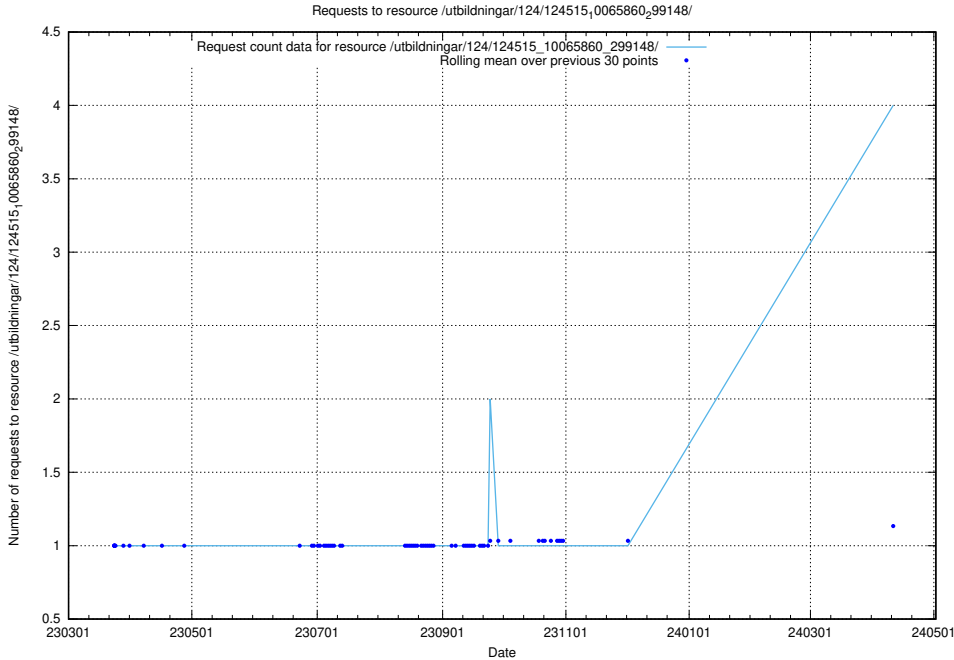

Here, we count the number of requests to resource /utbildningar/124/124515_10065860_299148/.

5.283 Usage of /utbildningar/utb_emil/127/127552_10074550_337971/events/

Here, we count the number of requests to resource /utbildningar/utb_emil/127/127552_10074550_3379