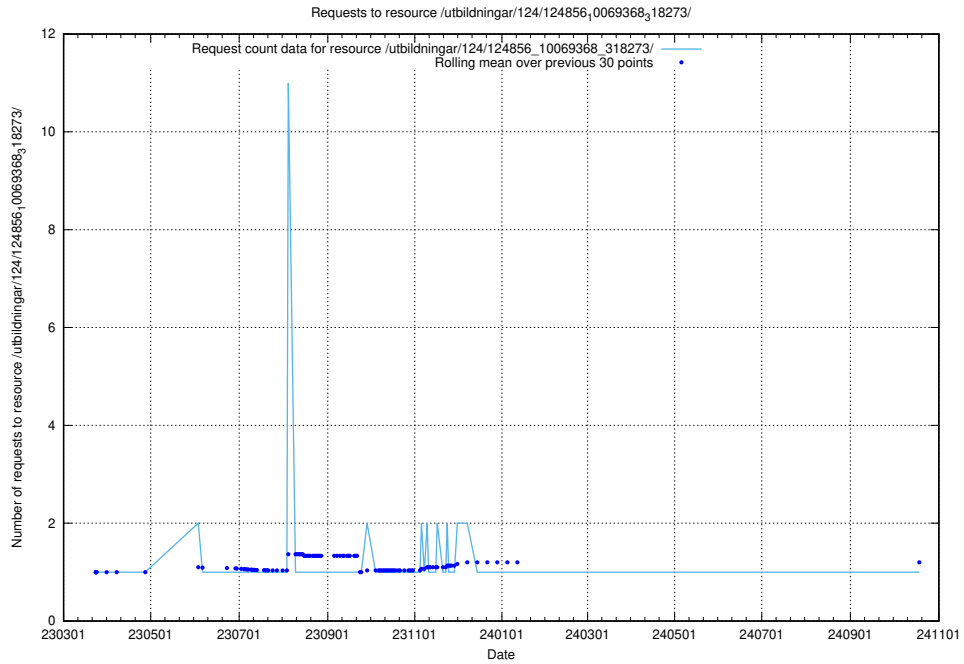

5.1281 Usage of /utbildningar/124/124856_10069368_318273/

Here, we count the number of requests to resource /utbildningar/124/124856_10069368_318273/.