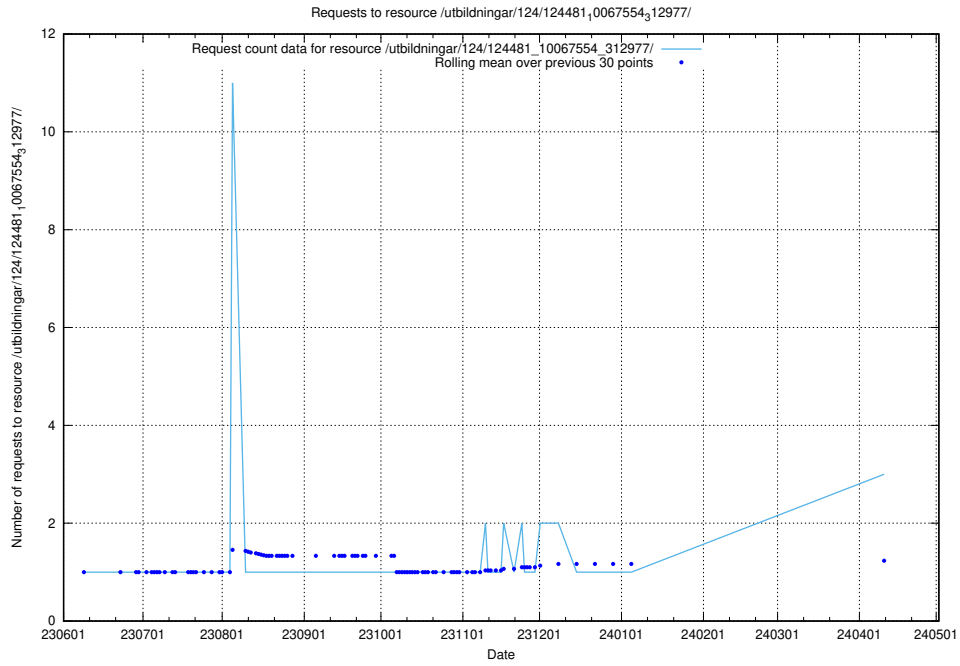

5.485 Usage of /utbildningar/124/124481_10067554_312977/

Here, we count the number of requests to resource /utbildningar/124/124481_10067554_312977/.