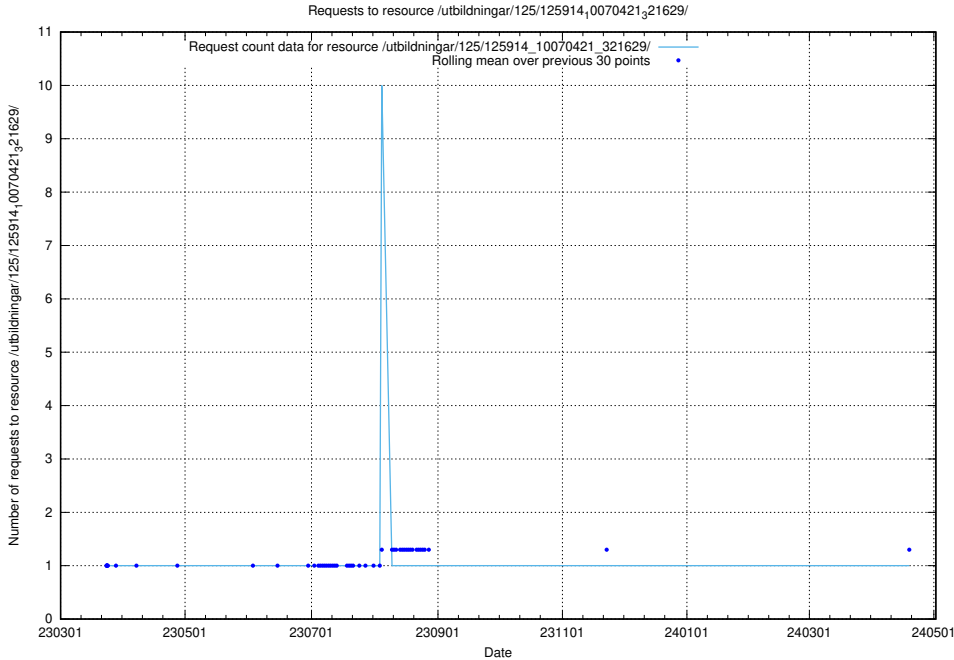

5.7423 Usage of /utbildningar/125/125914_10070421_321629/

Here, we count the number of requests to resource /utbildningar/125/125914_10070421_321629/.