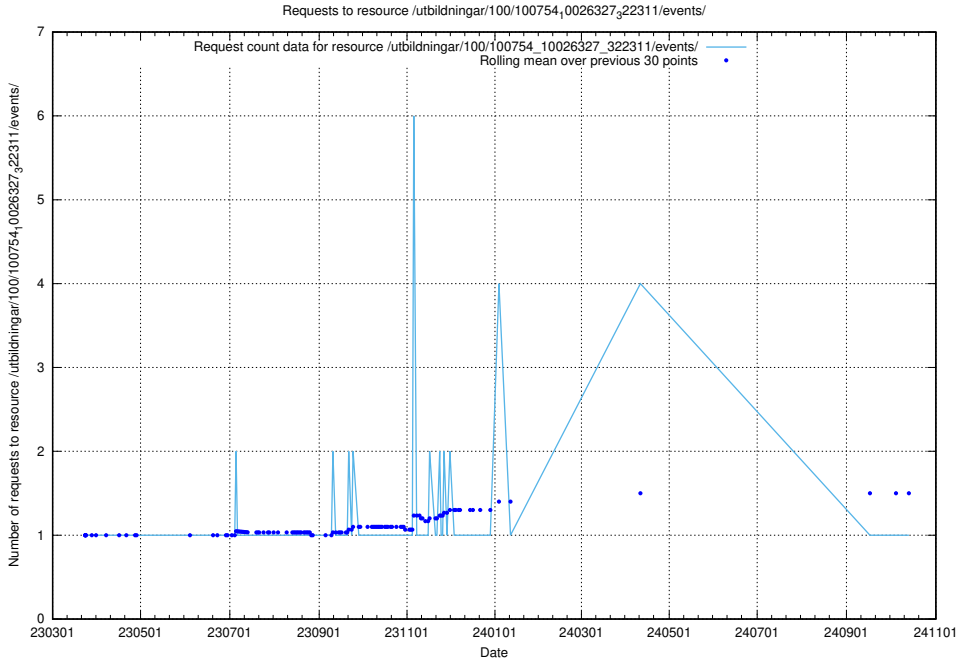

5.6508 Usage of /utbildningar/100/100754_10026327_322311/events/

Here, we count the number of requests to resource /utbildningar/100/100754_10026327_322311/events/