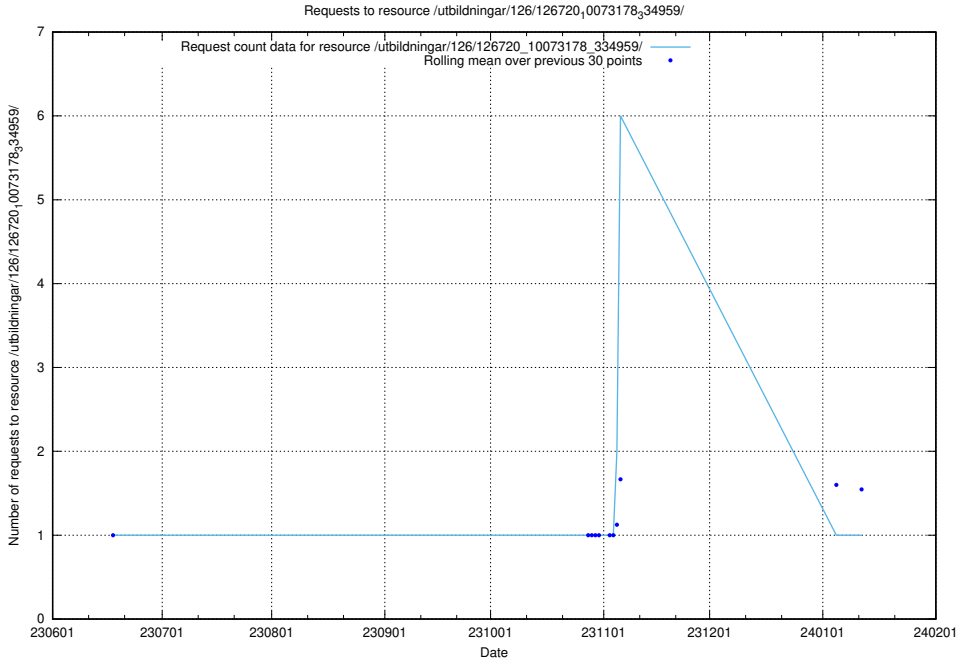

5.6779 Usage of /utbildningar/126/126720_10073178_334959/

Here, we count the number of requests to resource /utbildningar/126/126720_10073178_334959/.