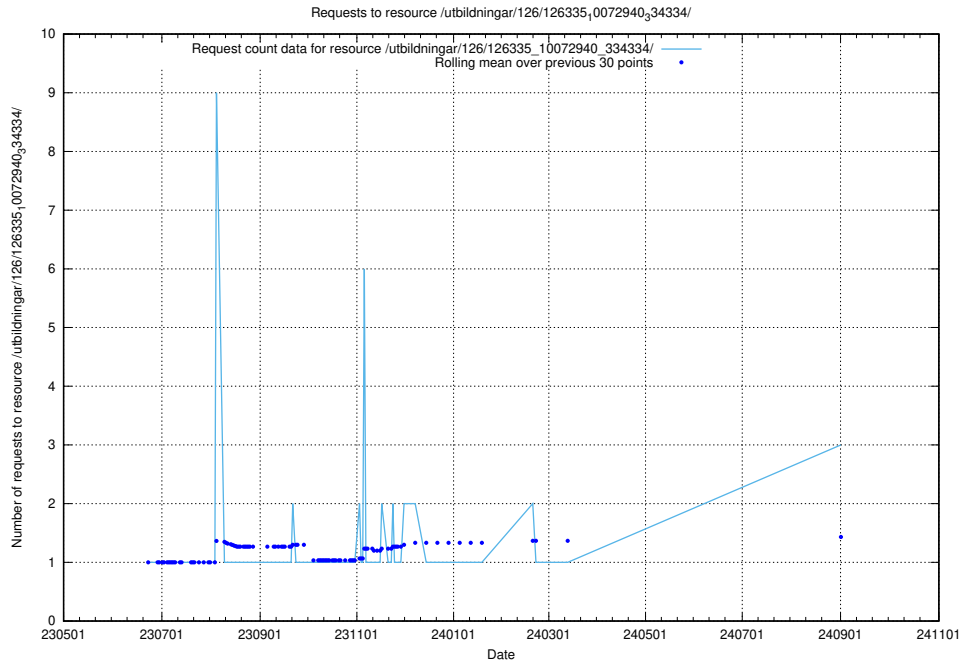

5.471 Usage of /utbildningar/126/126335_10072940_334334/

Here, we count the number of requests to resource /utbildningar/126/126335_10072940_334334/.