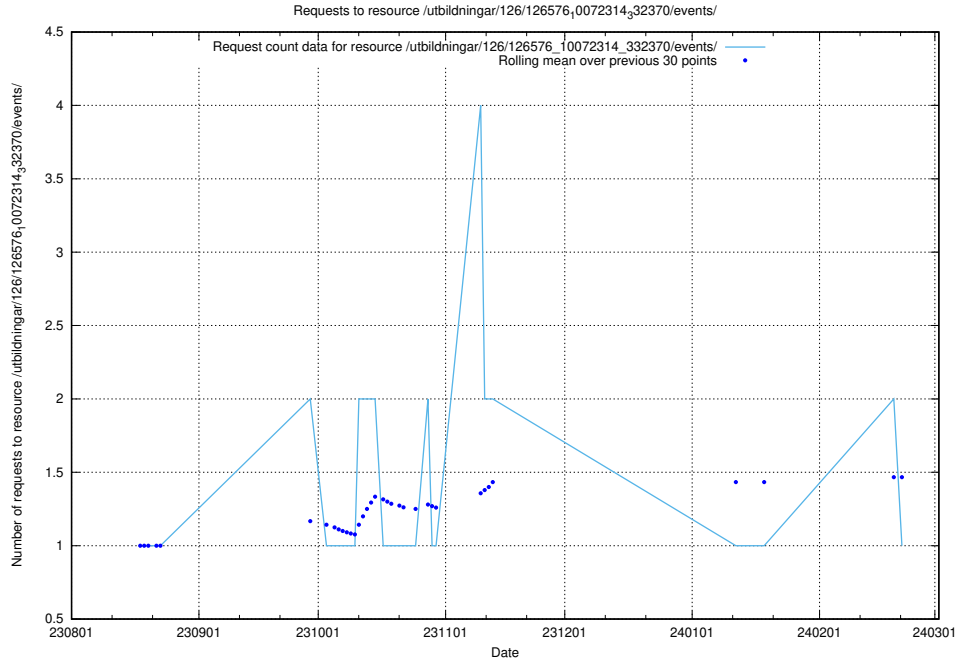

5.5696 Usage of /utbildningar/126/126576_10072314_332370/events/

Here, we count the number of requests to resource /utbildningar/126/126576_10072314_332370/events/