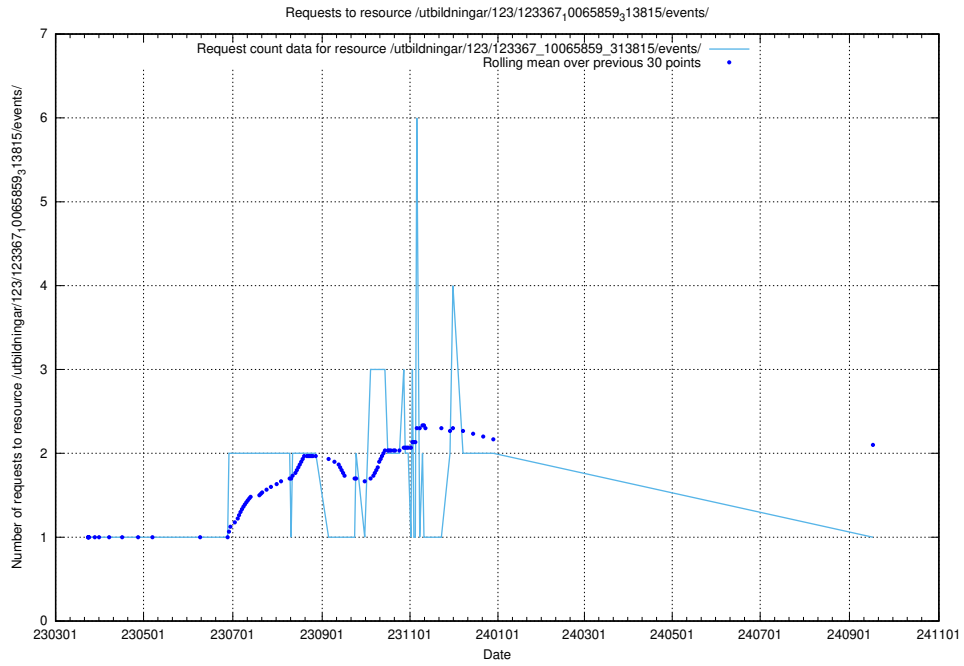

5.5765 Usage of /utbildningar/123/123367_10065859_313815/events/

Here, we count the number of requests to resource /utbildningar/123/123367_10065859_313815/events/