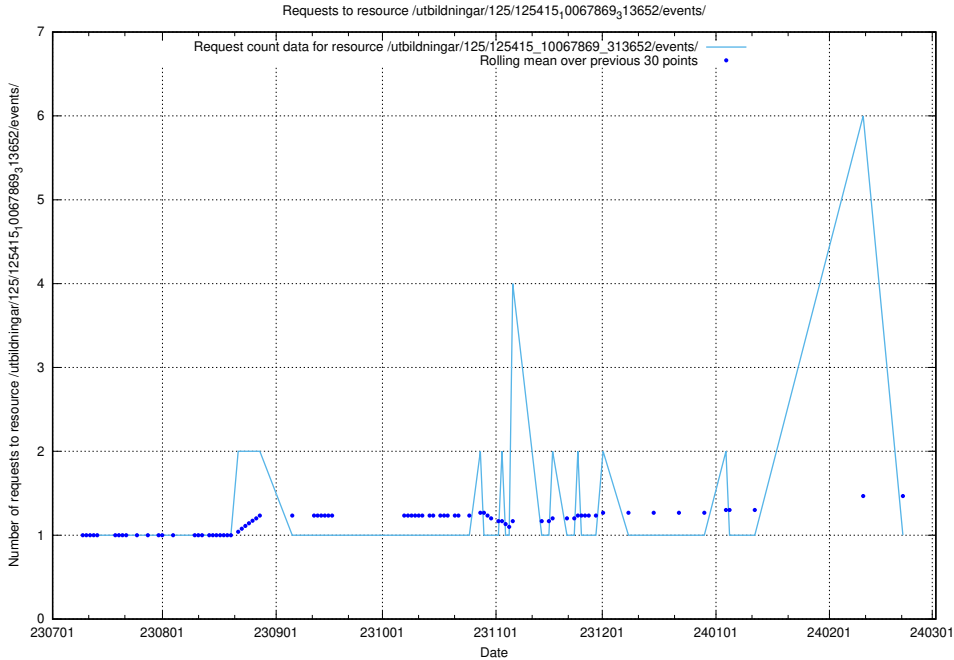

5.6058 Usage of /utbildningar/125/125415_10067869_313652/events/

Here, we count the number of requests to resource /utbildningar/125/125415_10067869_313652/events/