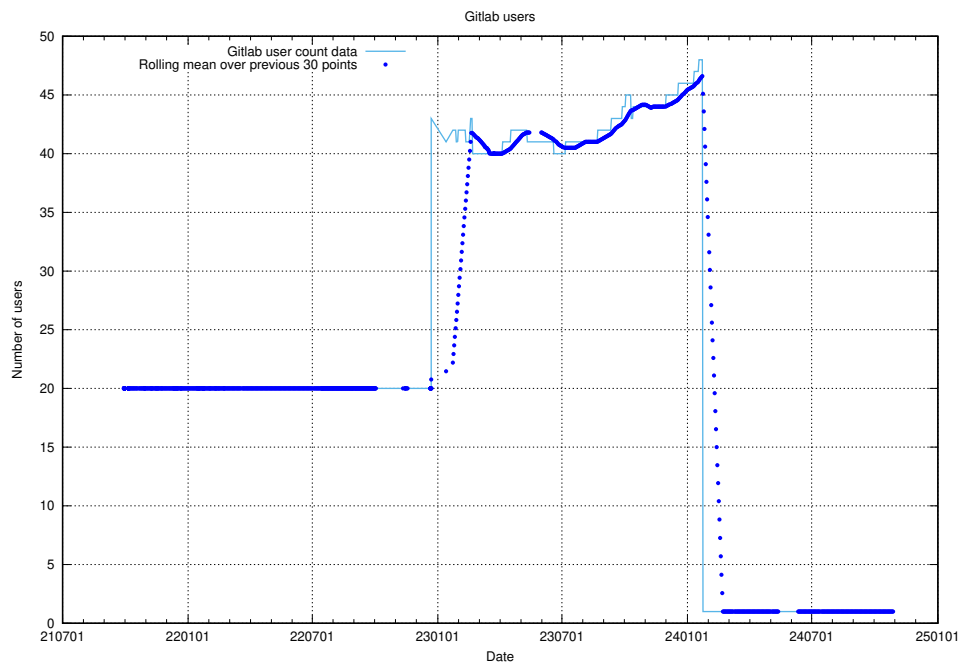

6 Gitlab

This section summarises the state of [JobTech's code repositories](https://gitlab.com/arbetsformedlingen)⁷.

6.1 User count

A graph of users in JobTech's official code repository.

⁷<https://gitlab.com/arbetsformedlingen>