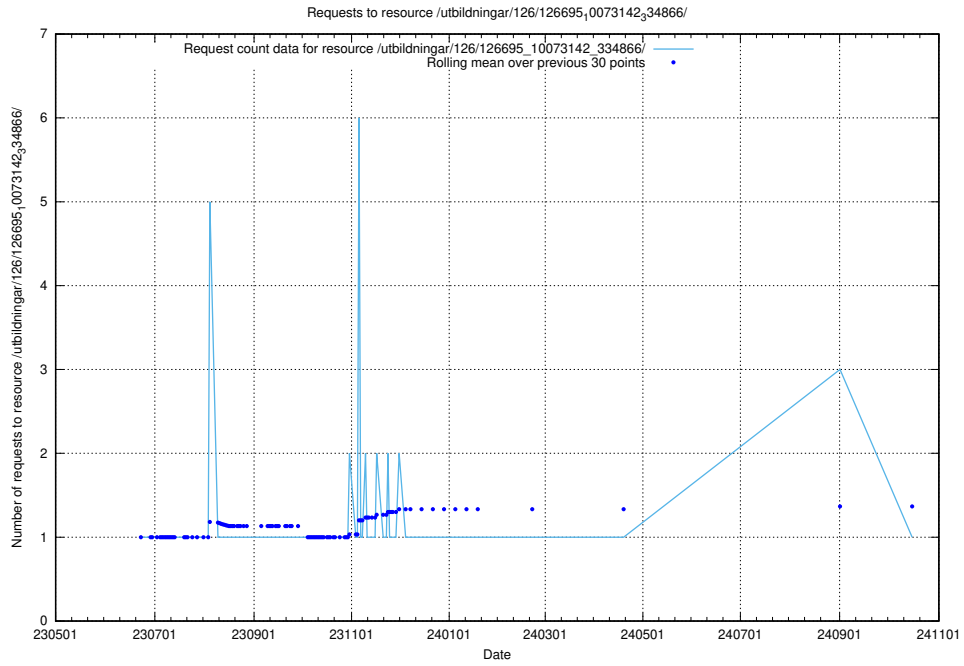

5.6549 Usage of /utbildningar/126/126695_10073142_334866/

Here, we count the number of requests to resource /utbildningar/126/126695_10073142_334866/.