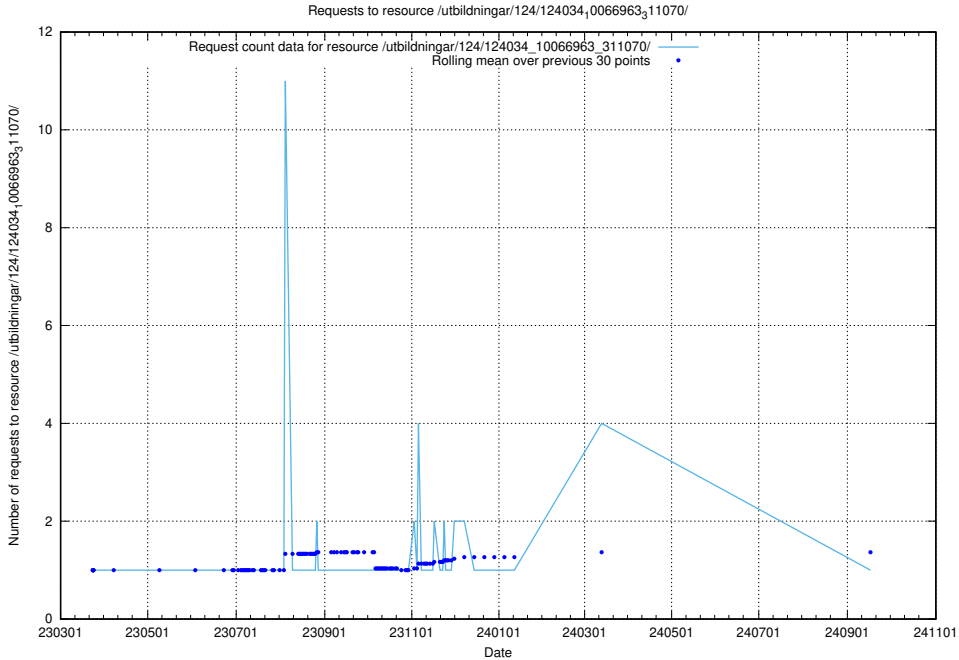

5.5345 Usage of /utbildningar/124/124034_10066963_311070/

Here, we count the number of requests to resource /utbildningar/124/124034_10066963_311070/.