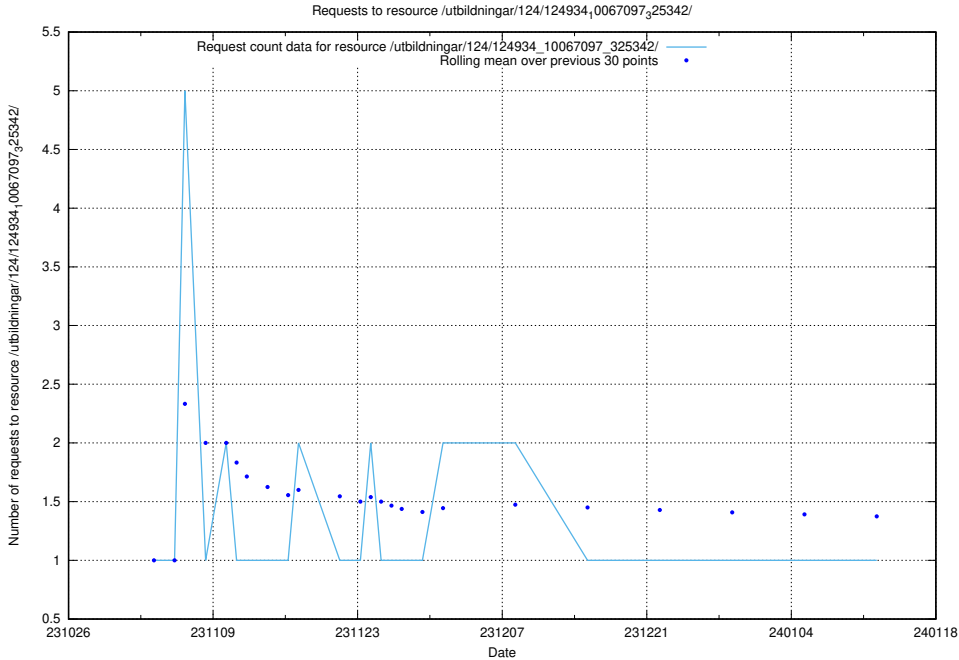

5.5083 Usage of /utbildningar/124/124934_10067097_325342/

Here, we count the number of requests to resource /utbildningar/124/124934_10067097_325342/.