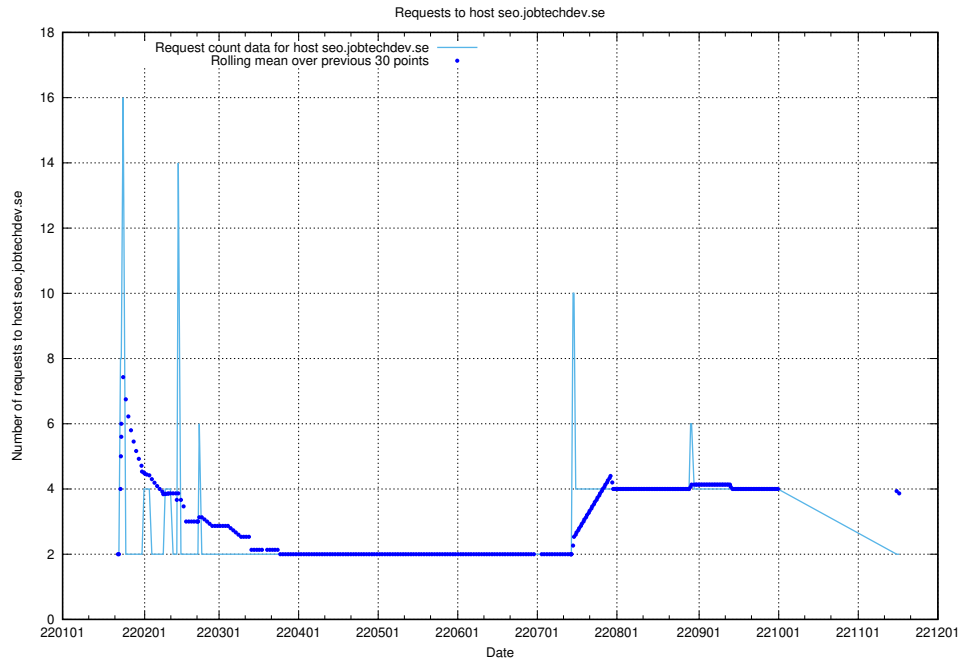

7.598 Usage of seo.jobtechdev.se

Here, we count the number of requests to host seo.jobtechdev.se.