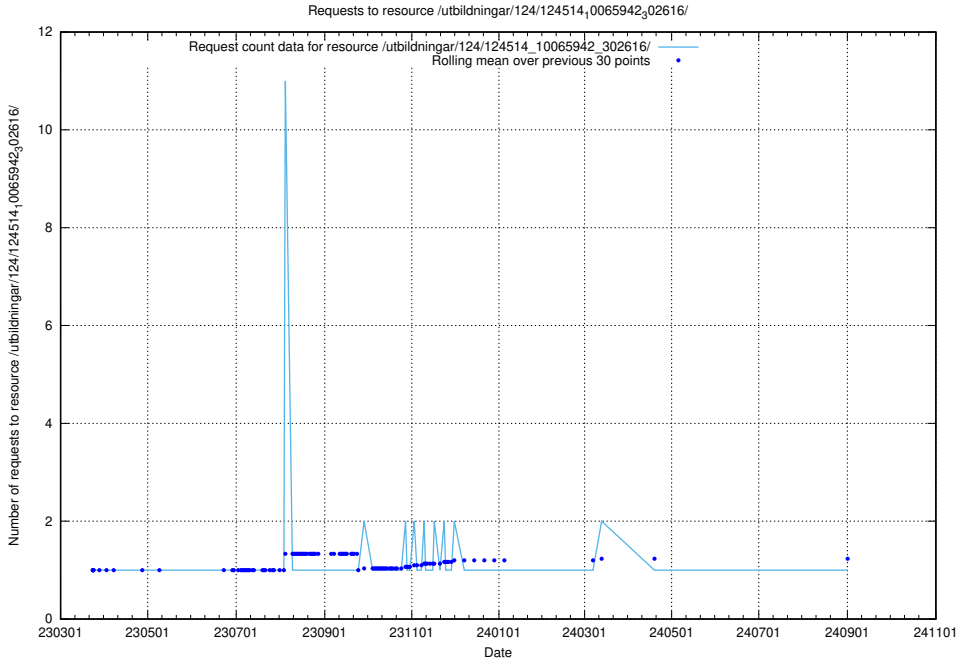

5.2799 Usage of /utbildningar/124/124514_10065942_302616/

Here, we count the number of requests to resource /utbildningar/124/124514_10065942_302616/.