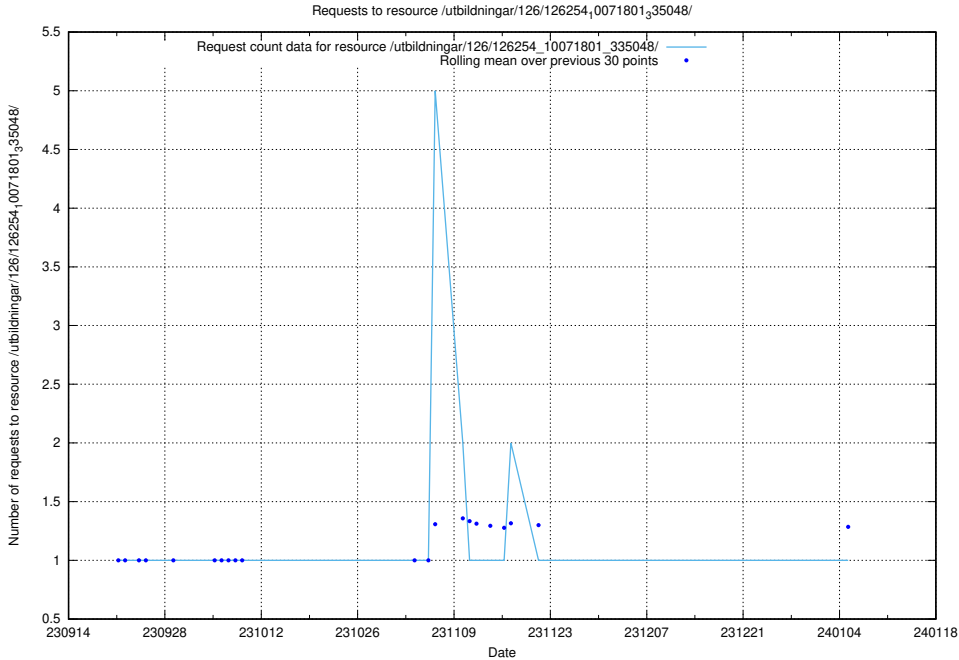

5.5451 Usage of /utbildningar/126/126254_10071801_335048/

Here, we count the number of requests to resource /utbildningar/126/126254_10071801_335048/.