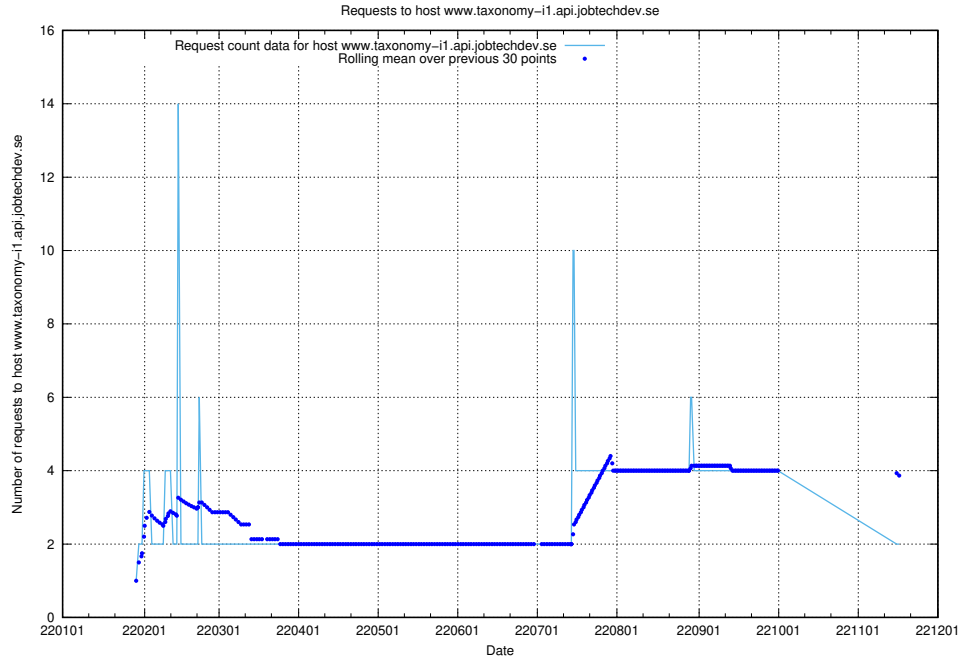

7.576 Usage of `www.taxonomy-i1.api.jobtechdev.se`

Here, we count the number of requests to host `www.taxonomy-i1.api.jobtechdev.se`.