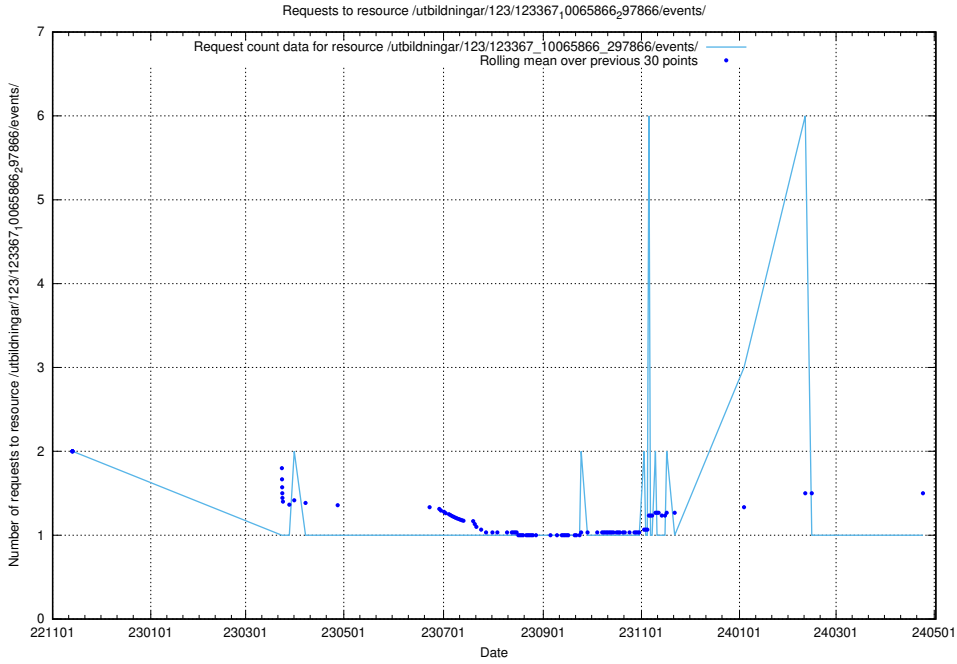

5.6753 Usage of /utbildningar/123/123367_10065866_297866/events/

Here, we count the number of requests to resource /utbildningar/123/123367_10065866_297866/events/