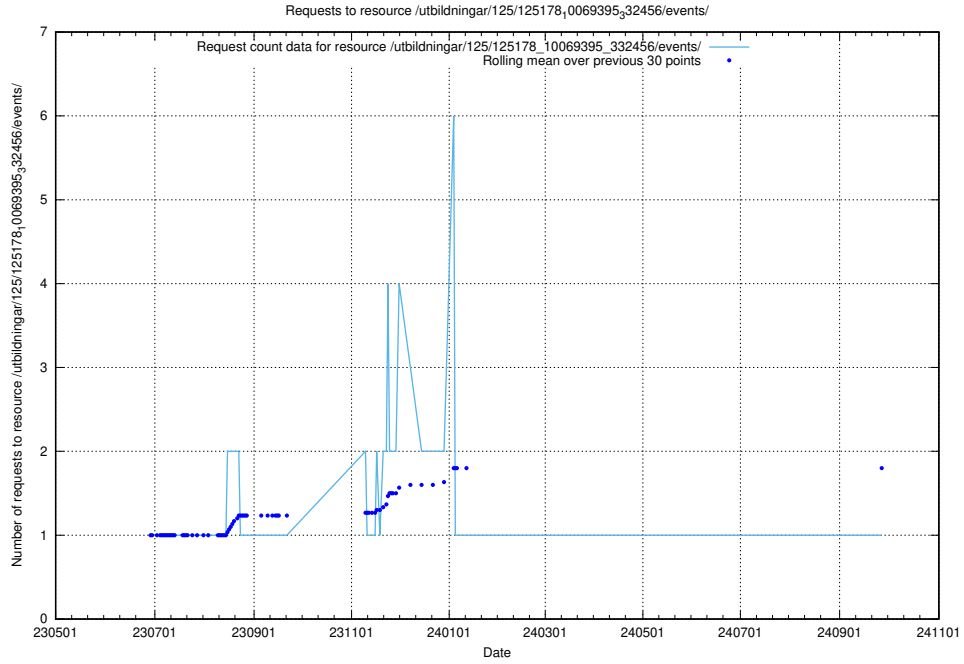

5.6402 Usage of /utbildningar/125/125178_10069395_332456/events/

Here, we count the number of requests to resource /utbildningar/125/125178_10069395_332456/events/