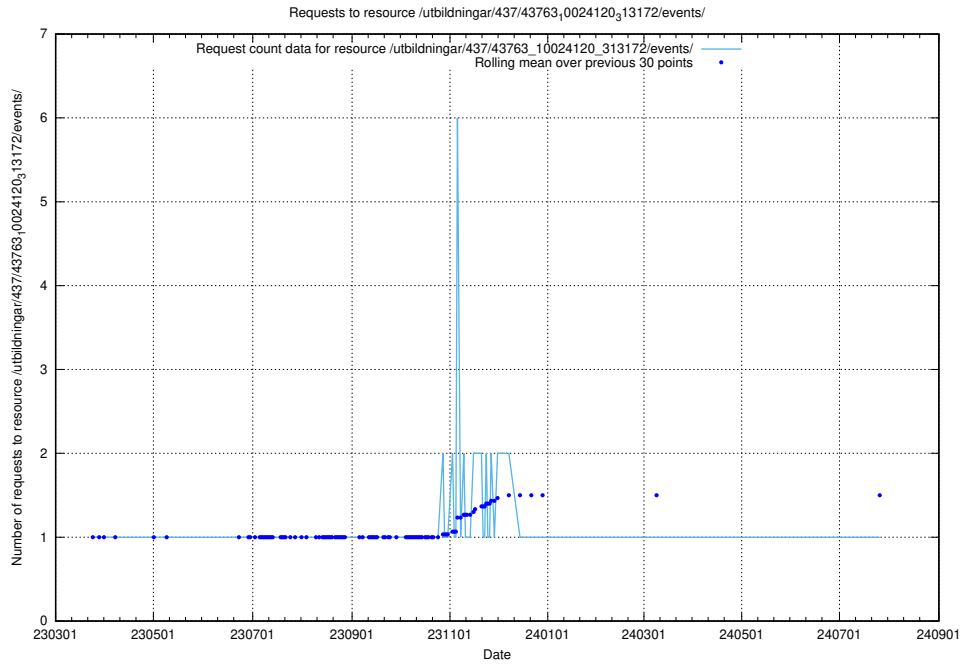

5.7150 Usage of /utbildningar/437/43763_10024120_313172/events/

Here, we count the number of requests to resource /utbildningar/437/43763_10024120_313172/events/.