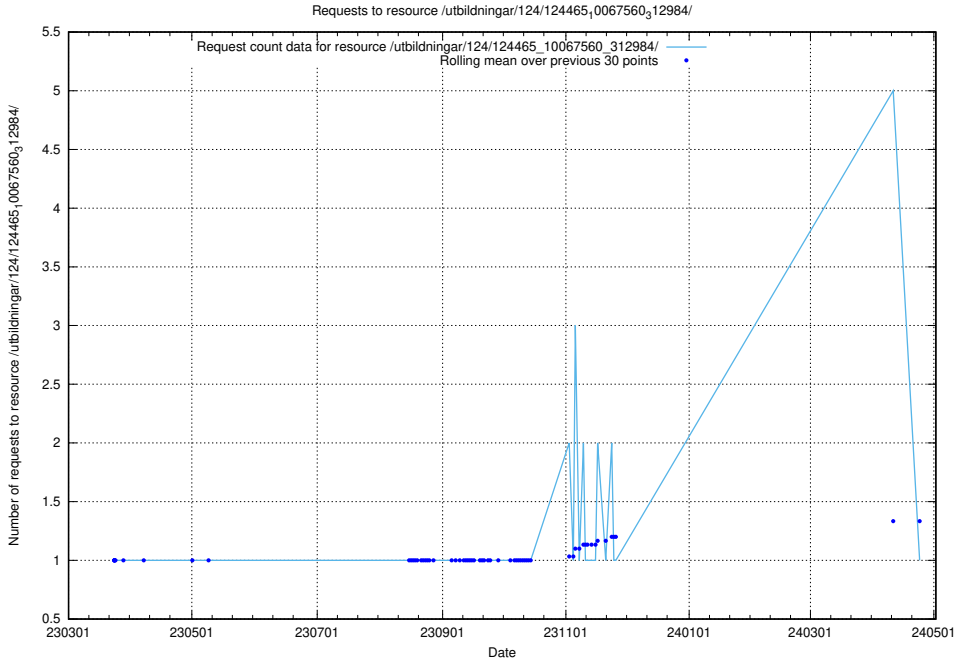

5.4354 Usage of /utbildningar/124/124465_10067560_312984/

Here, we count the number of requests to resource /utbildningar/124/124465_10067560_312984/.