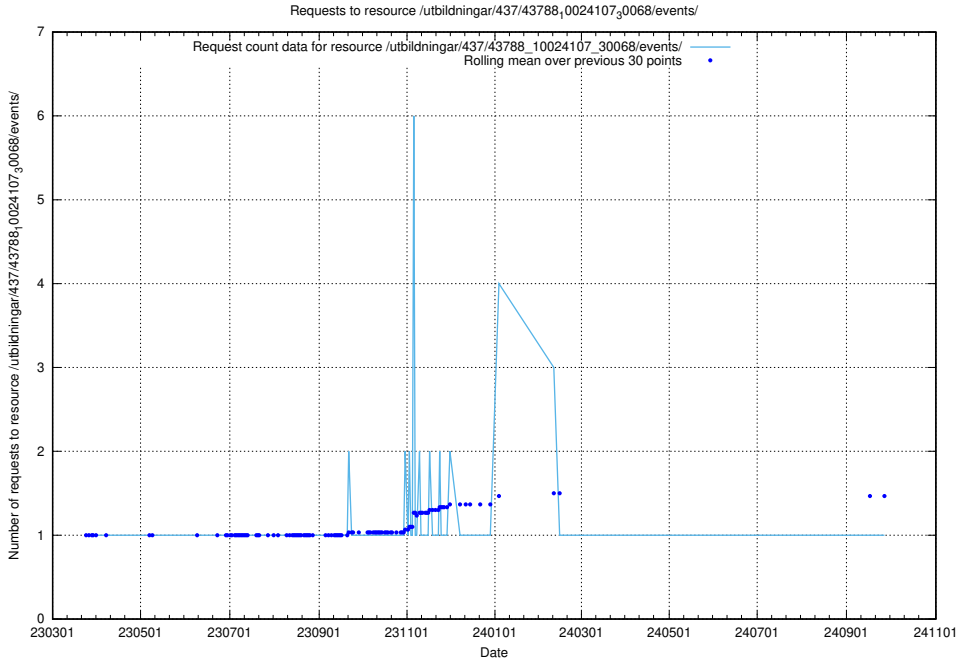

5.7143 Usage of /utbildningar/437/43788_10024107_30068/events/

Here, we count the number of requests to resource /utbildningar/437/43788_10024107_30068/events/.