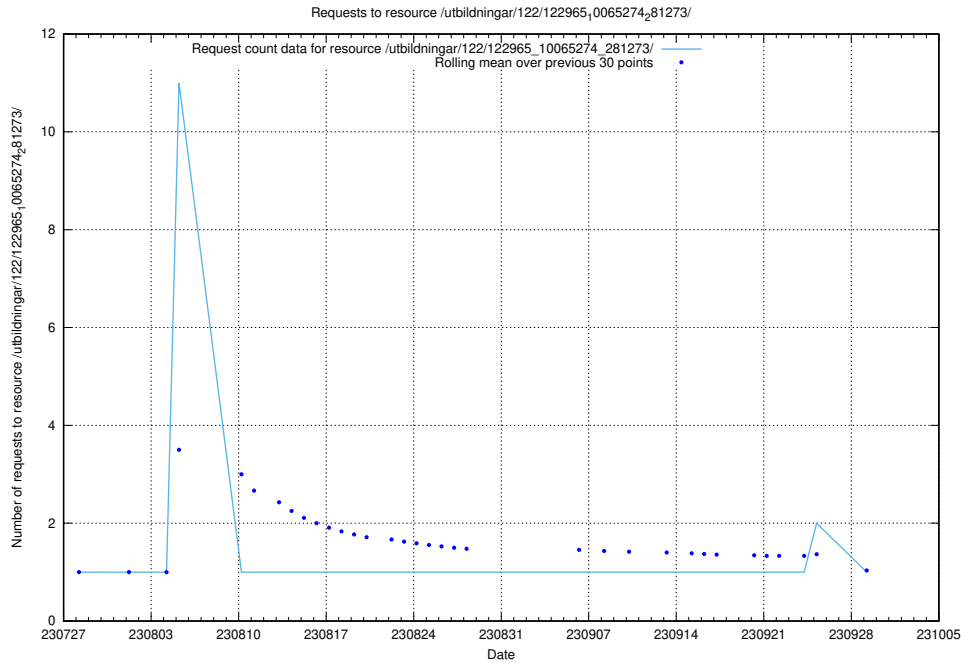

5.5842 Usage of /utbildningar/122/122965_10065274_281273/

Here, we count the number of requests to resource /utbildningar/122/122965_10065274_281273/.