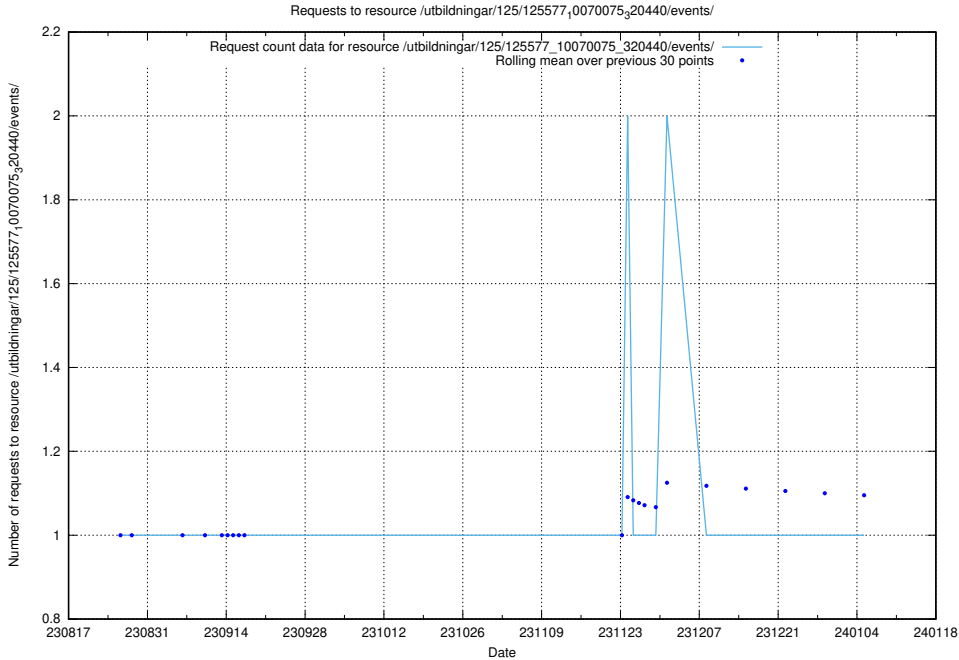

5.5635 Usage of /utbildningar/125/125577_10070075_320440/events/

Here, we count the number of requests to resource /utbildningar/125/125577_10070075_320440/events/