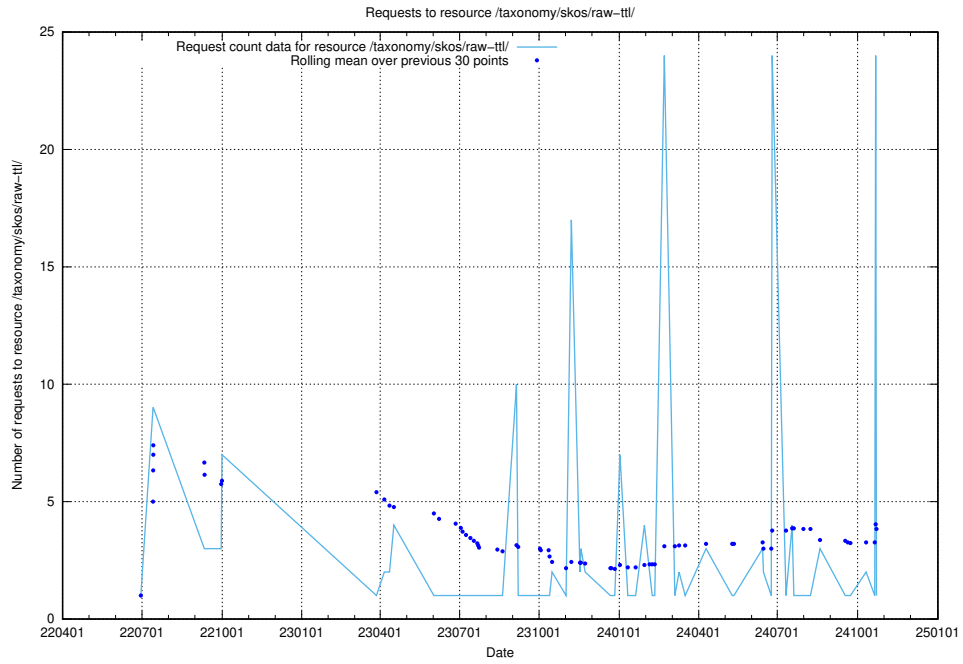

5.1038 Usage of /taxonomy/skos/raw-ttl/

Here, we count the number of requests to resource /taxonomy/skos/raw-ttl/.