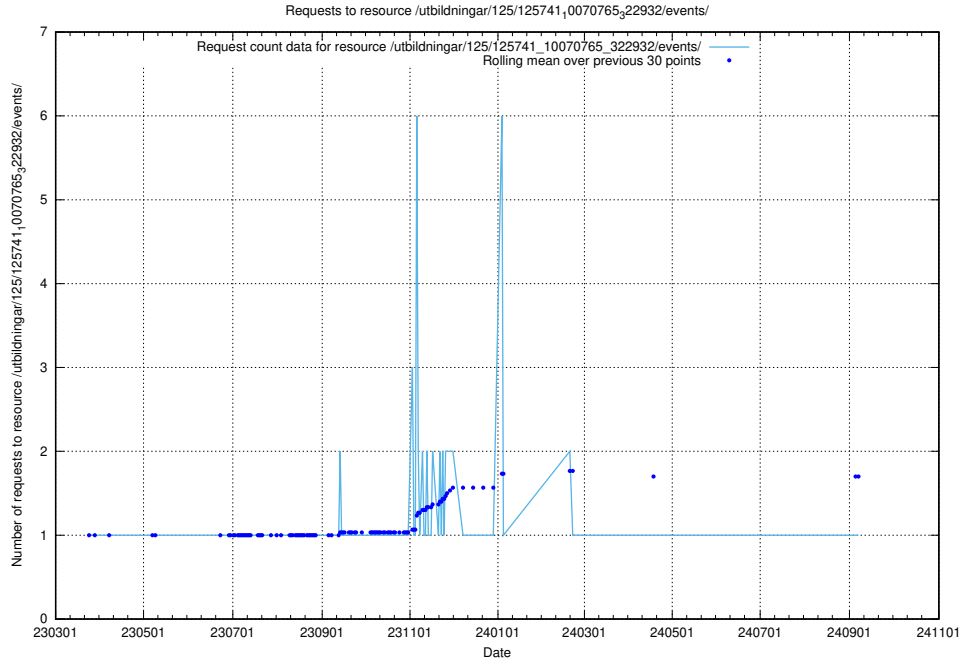

5.7189 Usage of /utbildningar/125/125741_10070765_322932/events/

Here, we count the number of requests to resource /utbildningar/125/125741_10070765_322932/events/