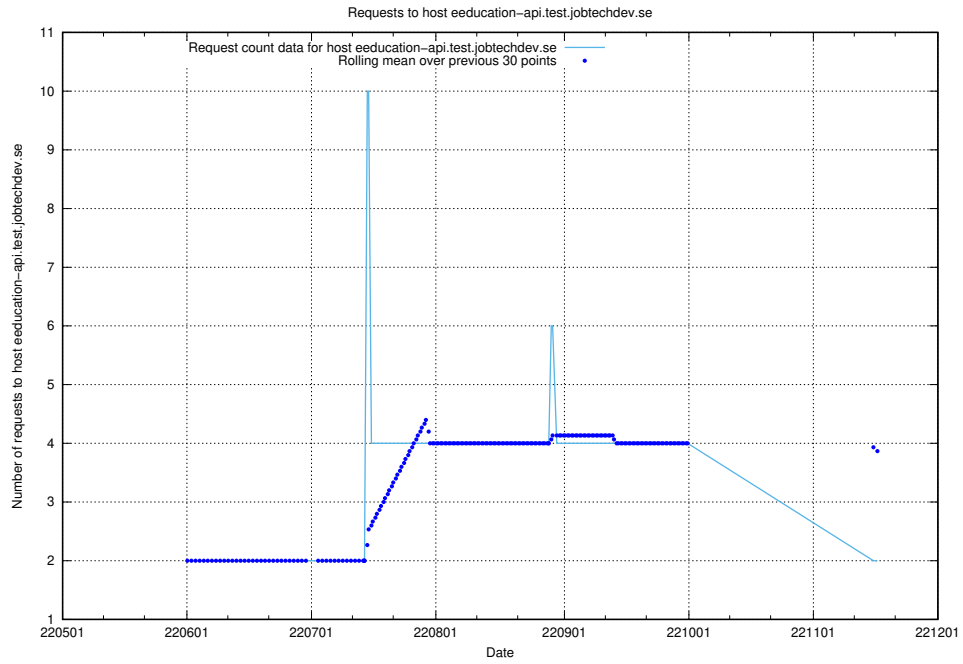

7.421 Usage of eeducation-api.test.jobtechdev.se

Here, we count the number of requests to host eeducation-api.test.jobtechdev.se.