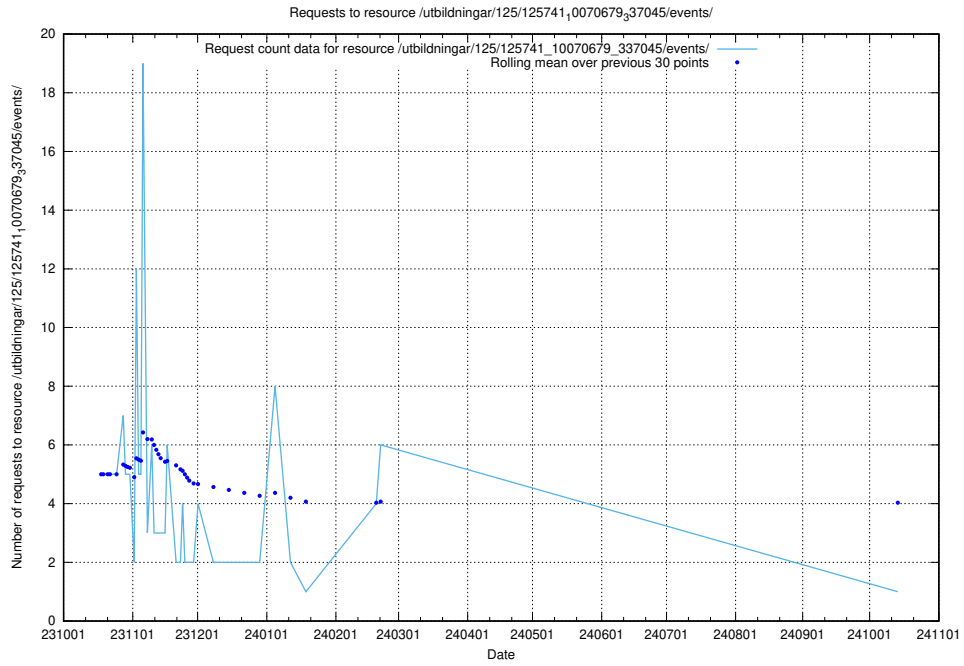

5.5206 Usage of /utbildningar/125/125741_10070679_337045/events/

Here, we count the number of requests to resource /utbildningar/125/125741_10070679_337045/events/