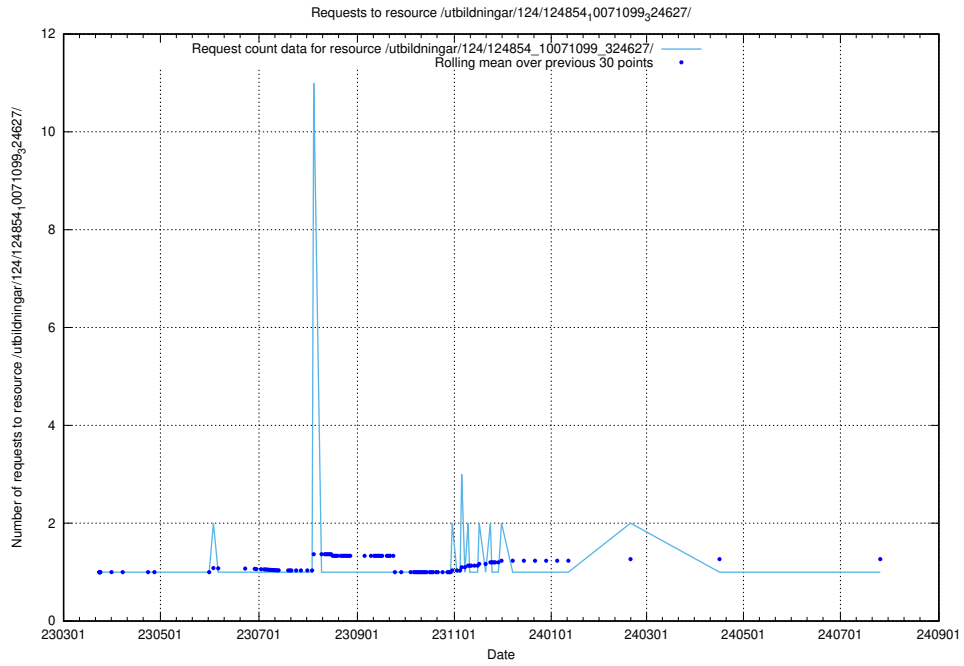

5.1442 Usage of /utbildningar/124/124854_10071099_324627/

Here, we count the number of requests to resource /utbildningar/124/124854_10071099_324627/.