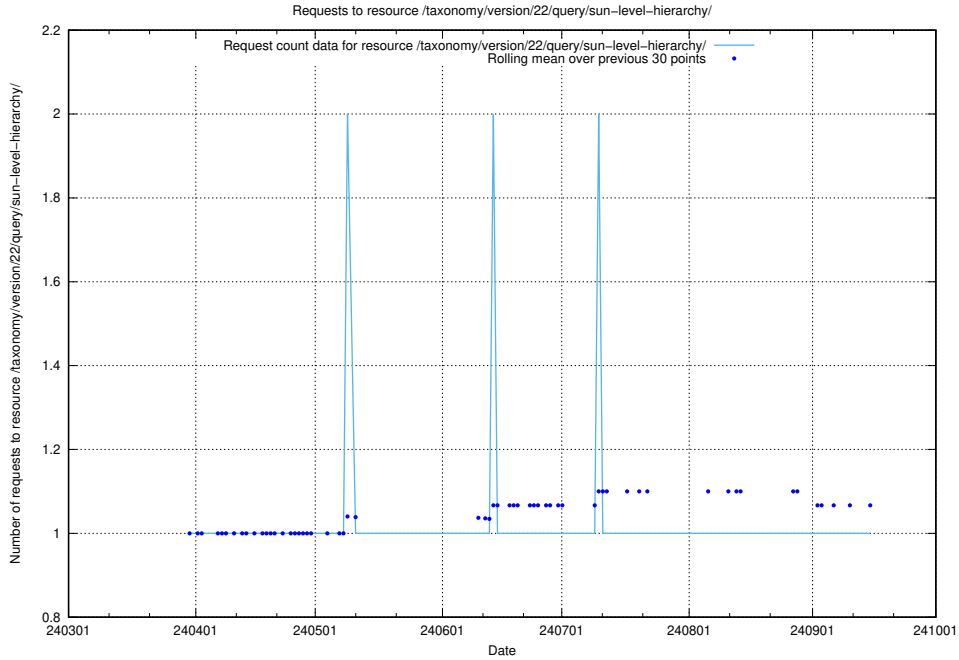

5.2503 Usage of /taxonomy/version/22/query/sun-level-hierarchy/

Here, we count the number of requests to resource /taxonomy/version/22/query/sun-level-hierarchy/.