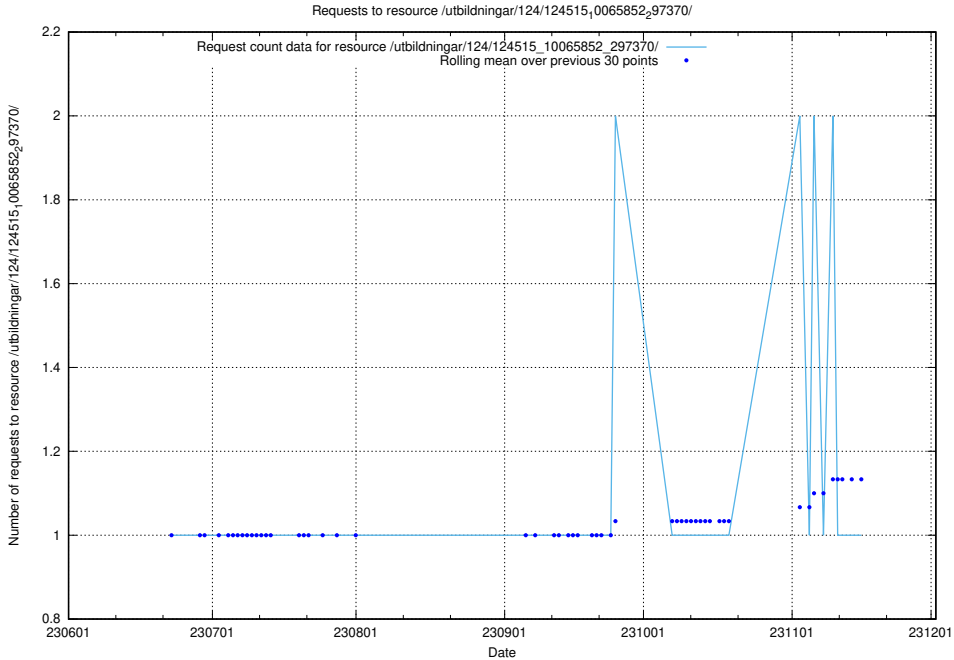

5.6686 Usage of /utbildningar/124/124515_10065852_297370/

Here, we count the number of requests to resource /utbildningar/124/124515_10065852_297370/.