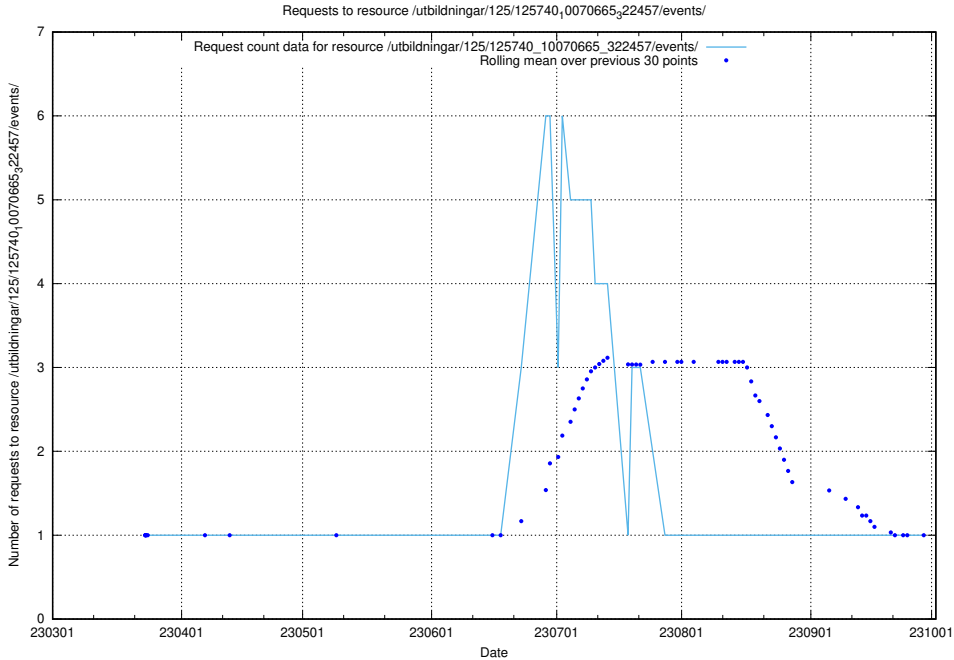

5.1039 Usage of /utbildningar/125/125740_10070665_322457/events/

Here, we count the number of requests to resource /utbildningar/125/125740_10070665_322457/events/

5.1040 Usage of /utbildningar/125/125740_10070665_322457/