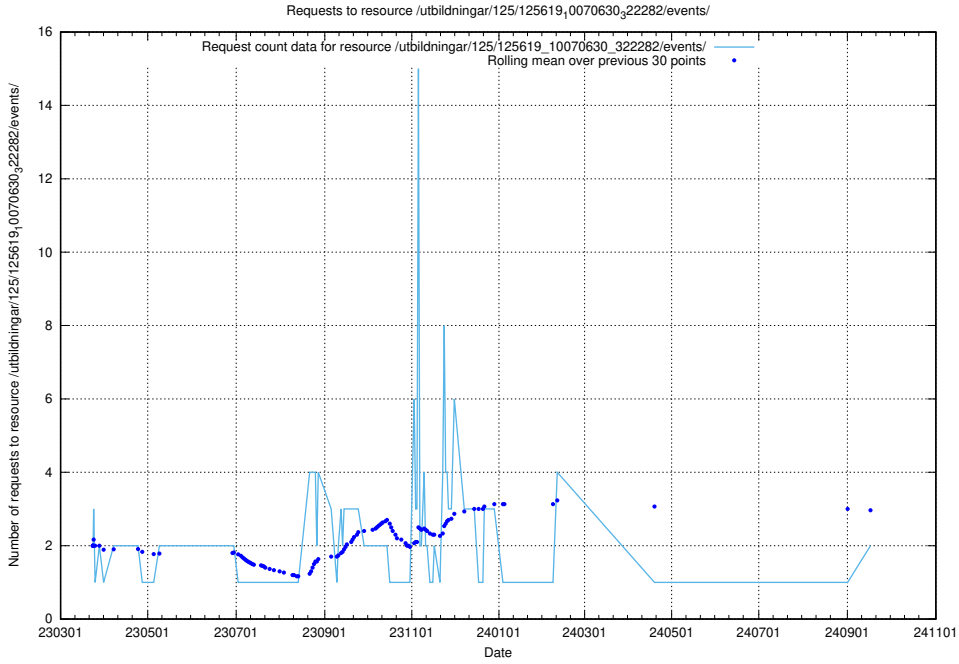

5.978 Usage of /utbildningar/125/125619_10070630_322282/events/

Here, we count the number of requests to resource /utbildningar/125/125619_10070630_322282/events/