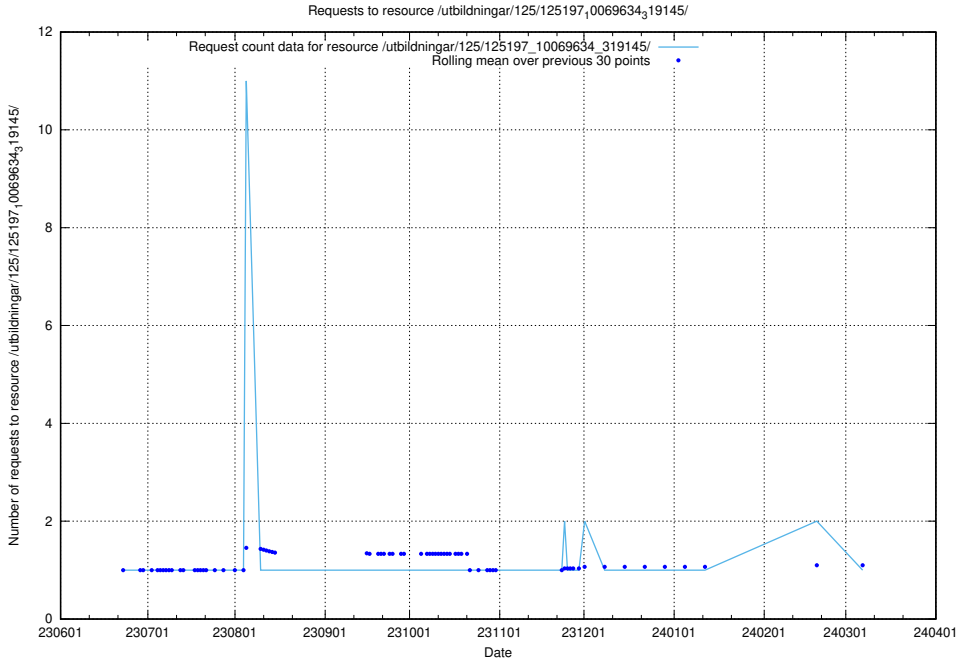

5.6638 Usage of /utbildningar/125/125195_10069634_319145/

Here, we count the number of requests to resource /utbildningar/125/125195_10069634_319145/.

5.6639 Usage of /utbildningar/125/125195_10069583_318971/events/