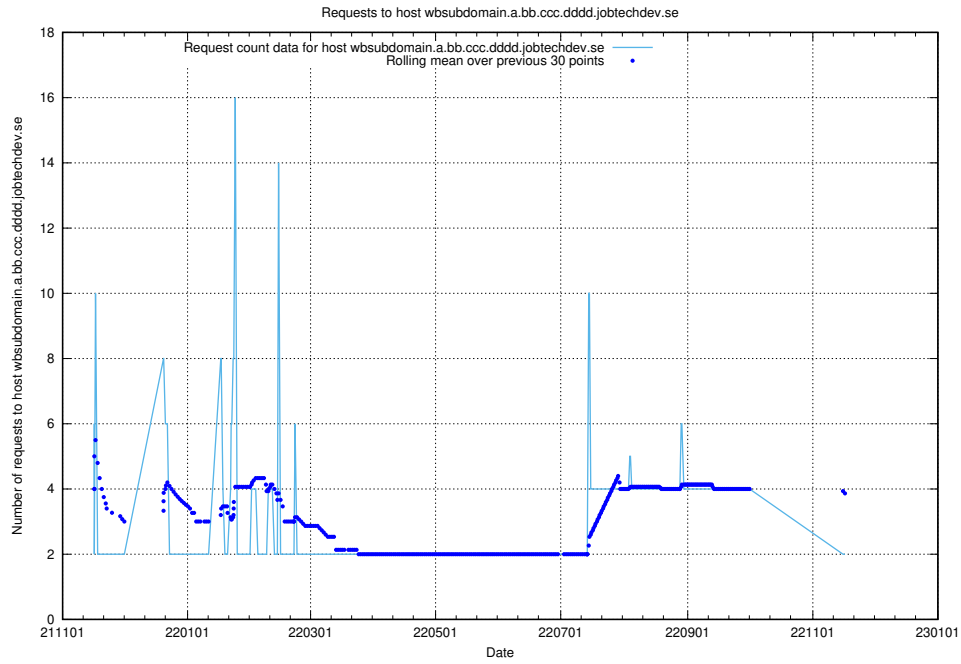

7.528 Usage of wbsubdomain.a.bb.ccc.dddd.jobtechdev.se

Here, we count the number of requests to host wbsubdomain.a.bb.ccc.dddd.jobtechdev.se.