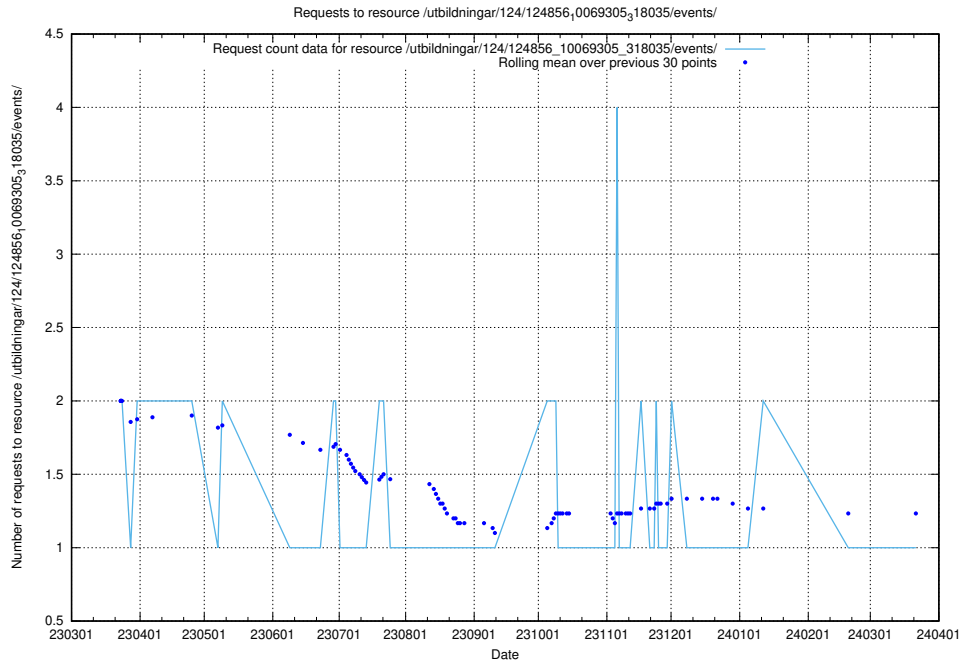

5.7261 Usage of /utbildningar/124/124856_10069305_318035/events/

Here, we count the number of requests to resource /utbildningar/124/124856_10069305_318035/events/