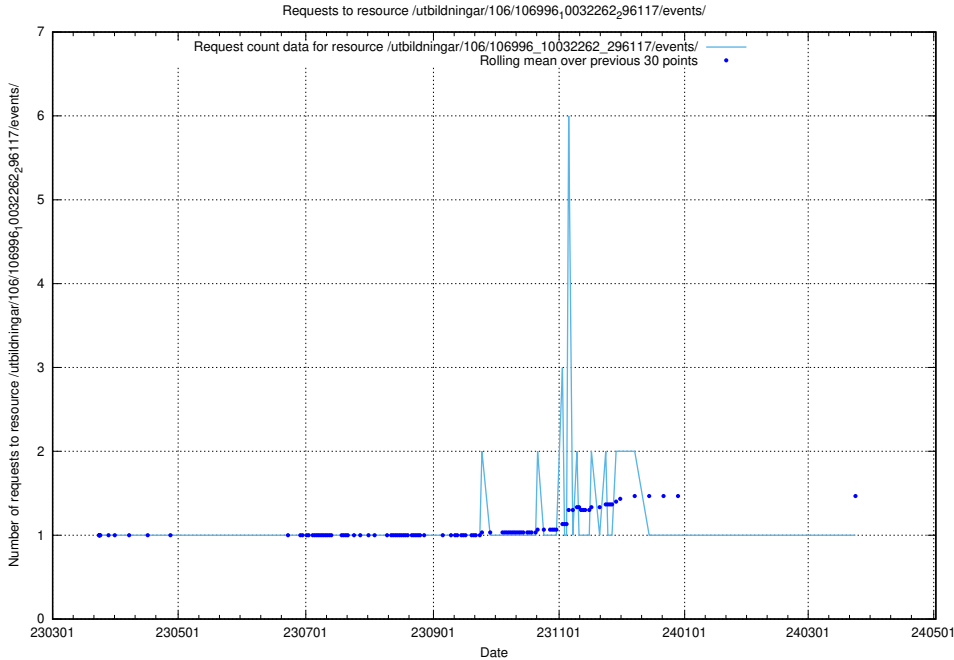

5.6332 Usage of /utbildningar/106/106996_10032262_296117/events/

Here, we count the number of requests to resource /utbildningar/106/106996_10032262_296117/events/

5.6333 Usage of /taxonomy/version/3/query/concepts-and-common-relations/