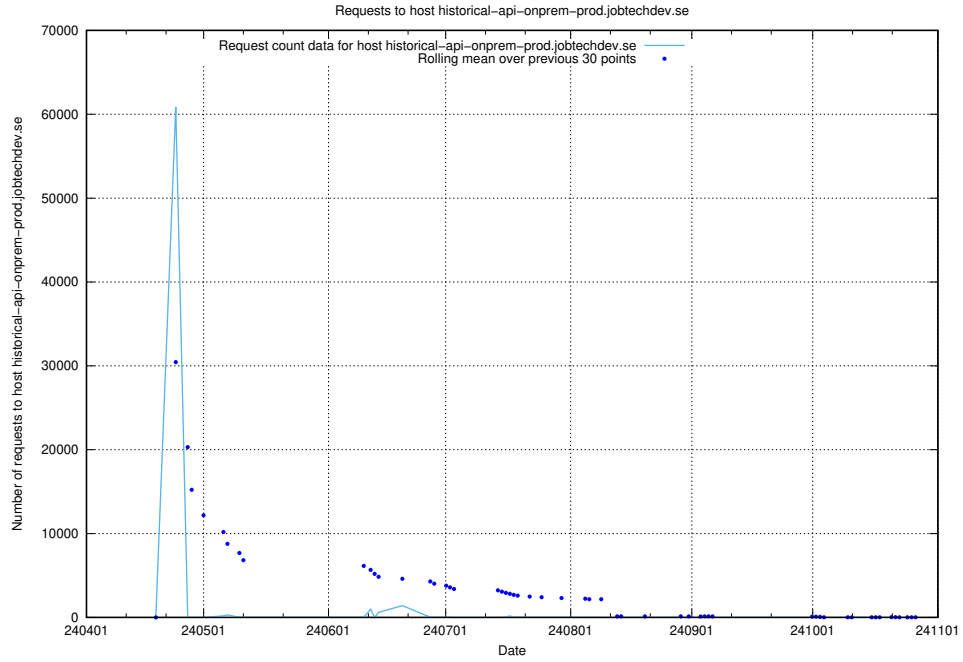

7.240 Usage of historical-api-onprem-prod.jobtechdev.se

Here, we count the number of requests to host historical-api-onprem-prod.jobtechdev.se.