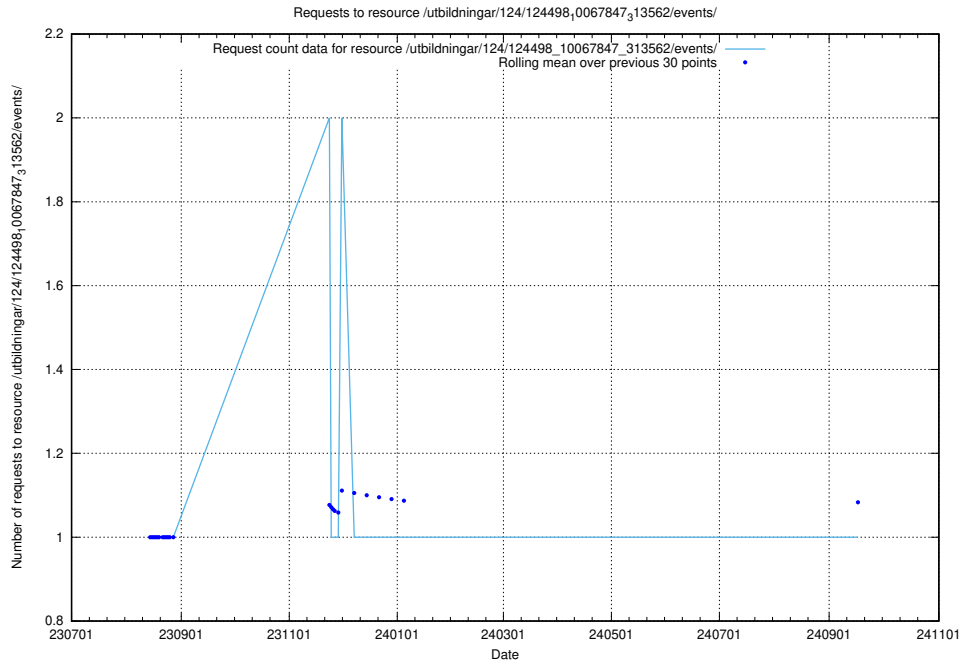

5.5726 Usage of /utbildningar/124/124498_10067847_313562/events/

Here, we count the number of requests to resource /utbildningar/124/124498_10067847_313562/events/