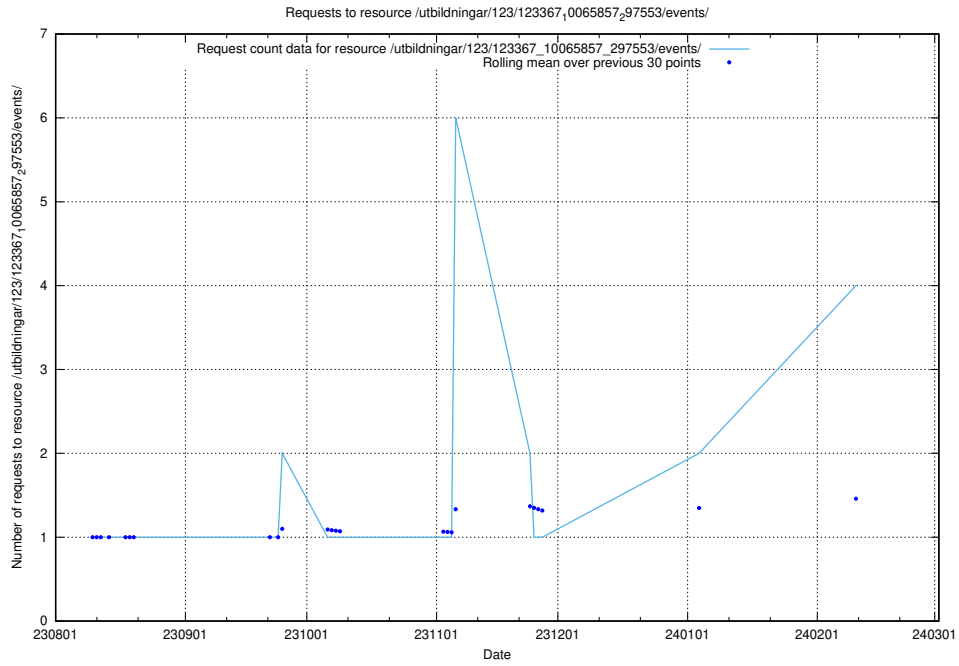

5.332 Usage of /utbildningar/123/123367_10065857_297553/events/

Here, we count the number of requests to resource /utbildningar/123/123367_10065857_297553/events/