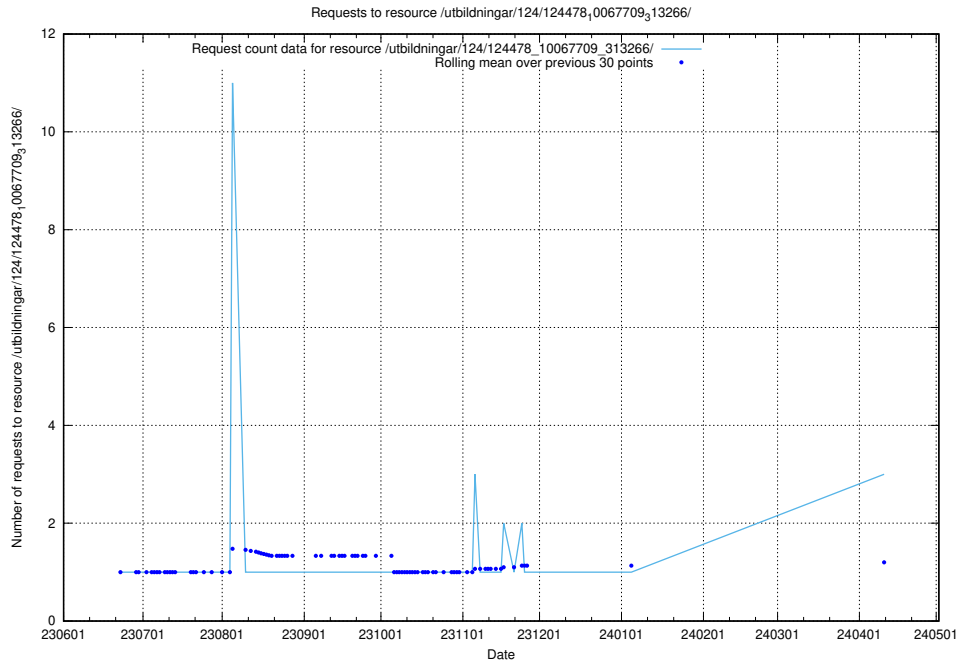

5.479 Usage of /utbildningar/124/124478_10067709_313266/

Here, we count the number of requests to resource /utbildningar/124/124478_10067709_313266/.