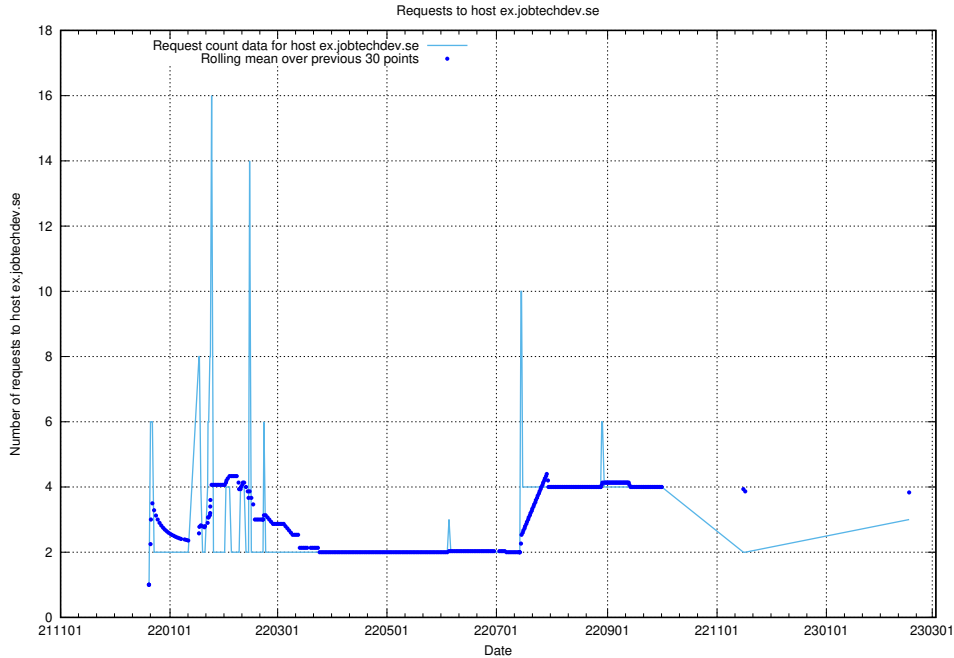

7.208 Usage of email.jobtechdev.se

Here, we count the number of requests to host email.jobtechdev.se.

7.209 Usage of correo.jobtechdev.se

Here, we count the number of requests to host correo.jobtechdev.se.