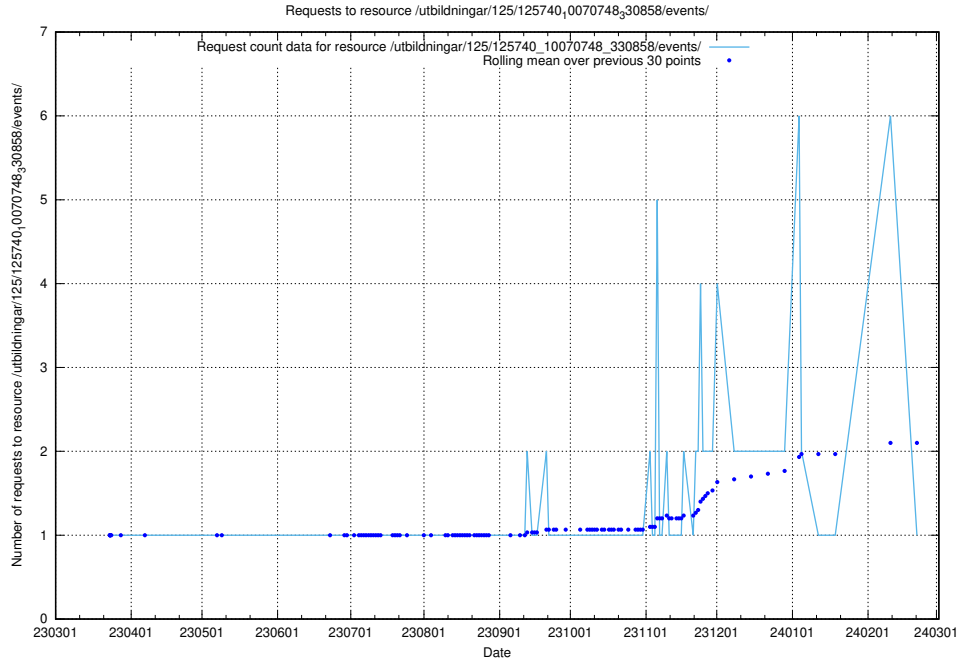

5.1004 Usage of /utbildningar/125/125740_10070748_330858/events/

Here, we count the number of requests to resource /utbildningar/125/125740_10070748_330858/events/