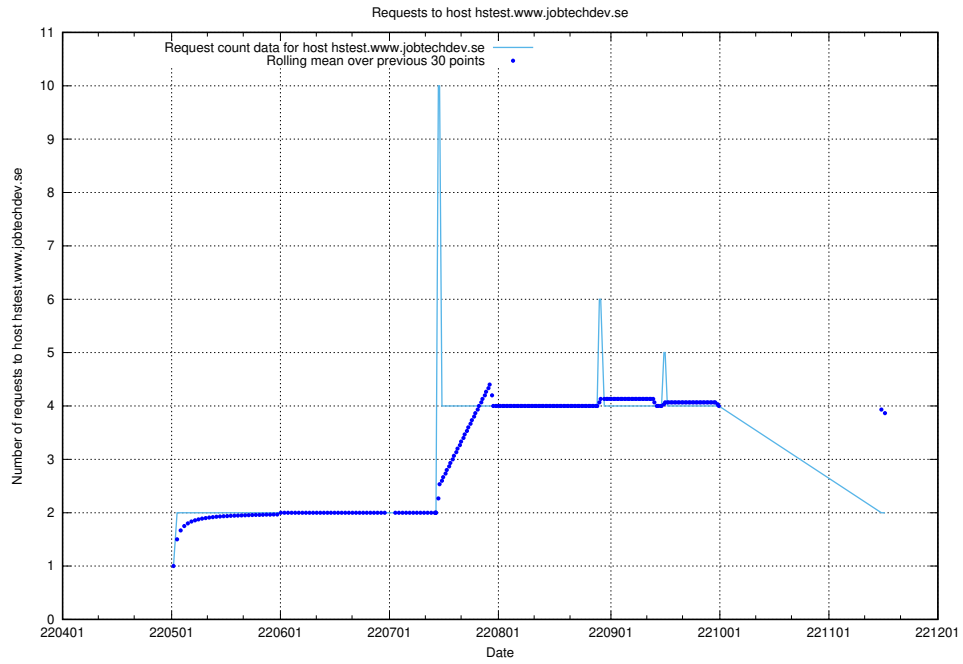

7.441 Usage of hstest.www.jobtechdev.se

Here, we count the number of requests to host hstest.www.jobtechdev.se.