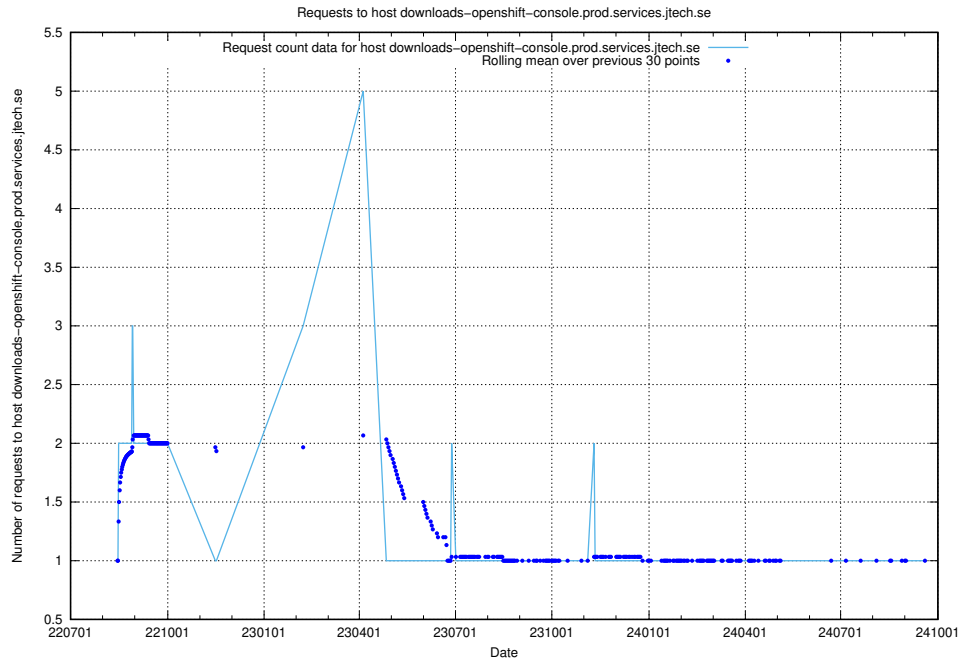

7.624 Usage of downloads-openshift-console.prod.services.jtech.se

Here, we count the number of requests to host downloads-openshift-console.prod.services.jtech.se.