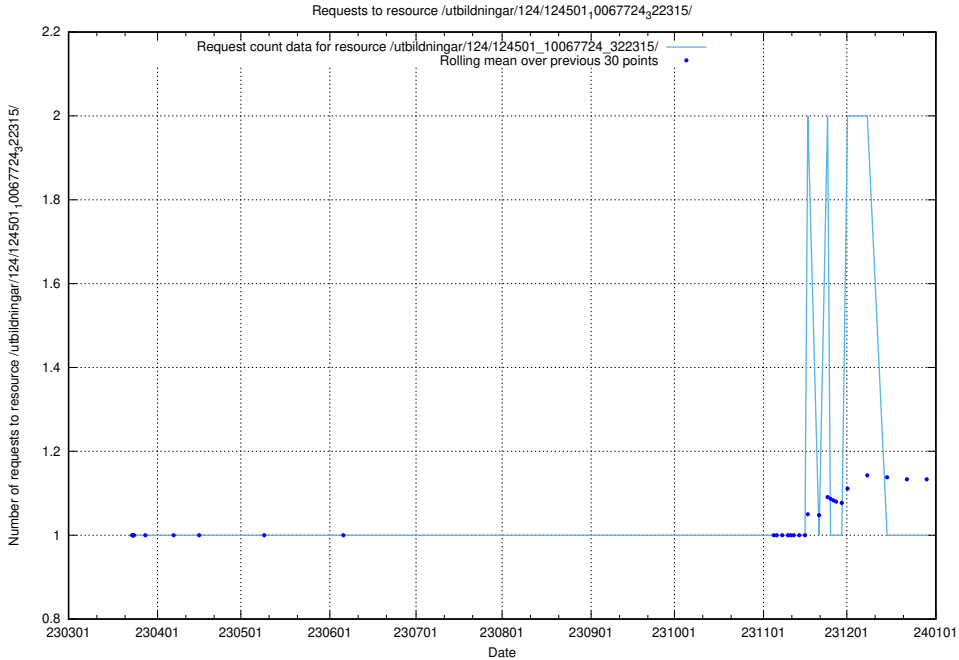

5.3194 Usage of /utbildningar/124/124501_10067724_322315/

Here, we count the number of requests to resource /utbildningar/124/124501_10067724_322315/.