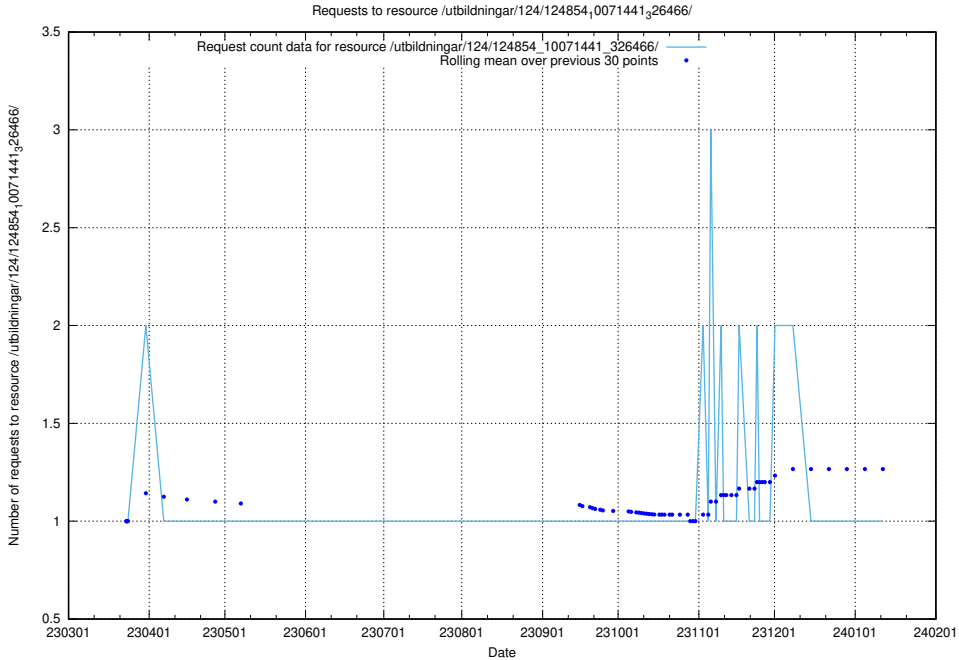

5.1413 Usage of /utbildningar/124/124854_10071441_326466/

Here, we count the number of requests to resource /utbildningar/124/124854_10071441_326466/.