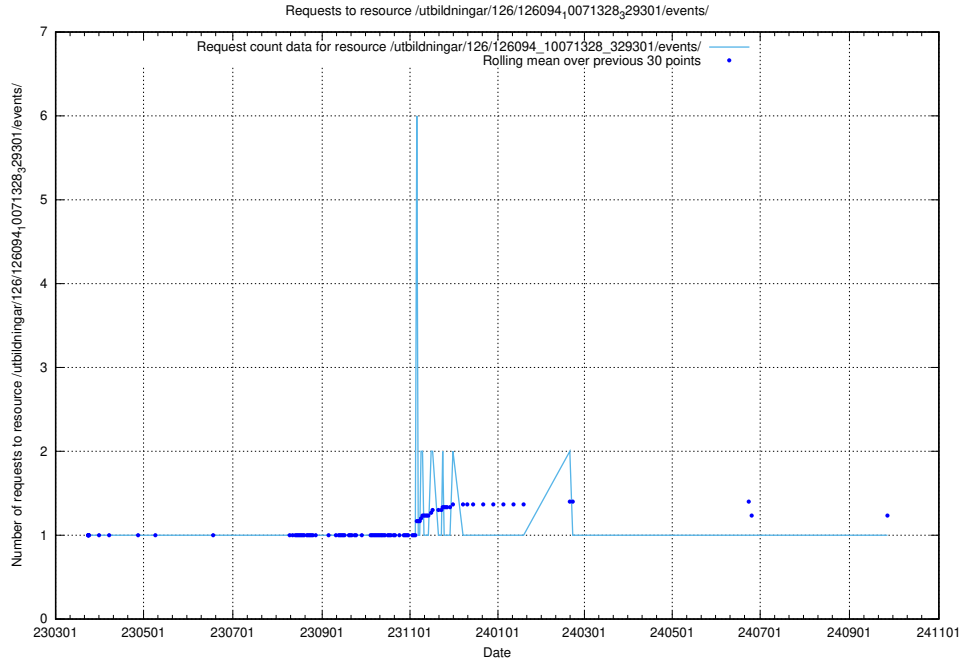

Here, we count the number of requests to resource /utbildningar/126/126156_10071282_325330/.

5.7406 Usage of /utbildningar/126/126094_10071328_329301/events/

Here, we count the number of requests to resource /utbildningar/126/126094_10071328_329301/events/