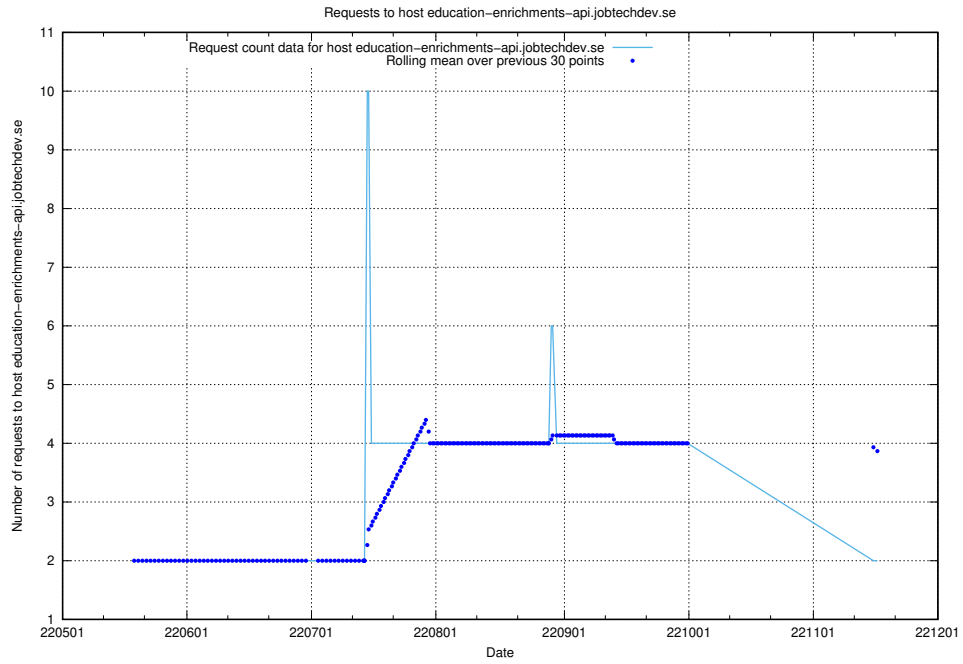

7.429 Usage of education-enrichments-api.jobtechdev.se

Here, we count the number of requests to host education-enrichments-api.jobtechdev.se.