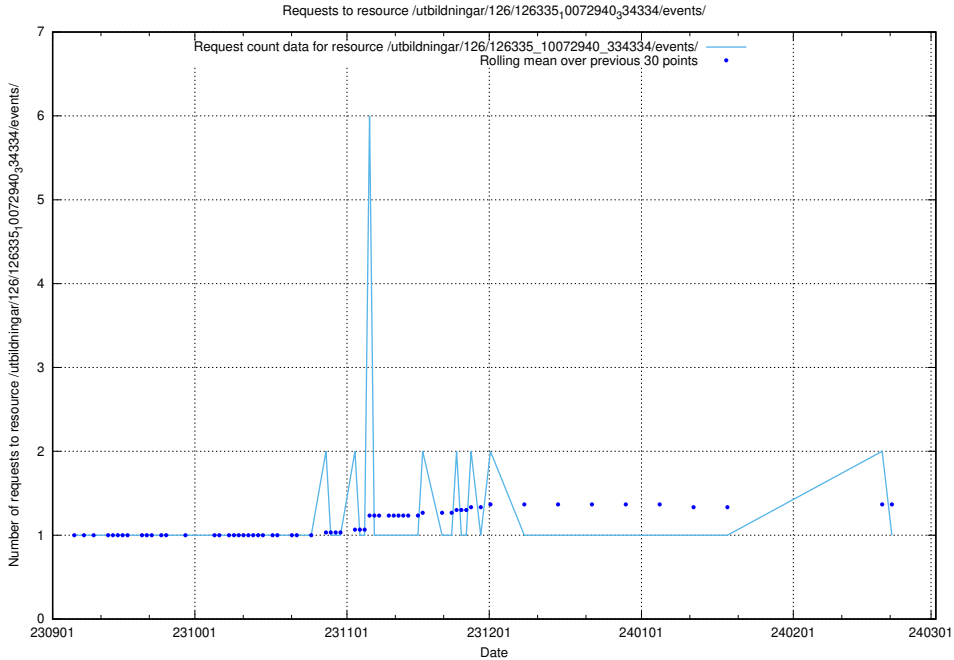

5.5591 Usage of /utbildningar/126/126335_10072940_334334/events/

Here, we count the number of requests to resource /utbildningar/126/126335_10072940_334334/events/

5.5592 Usage of /utbildningar/126/126254_10071523_327171/events/