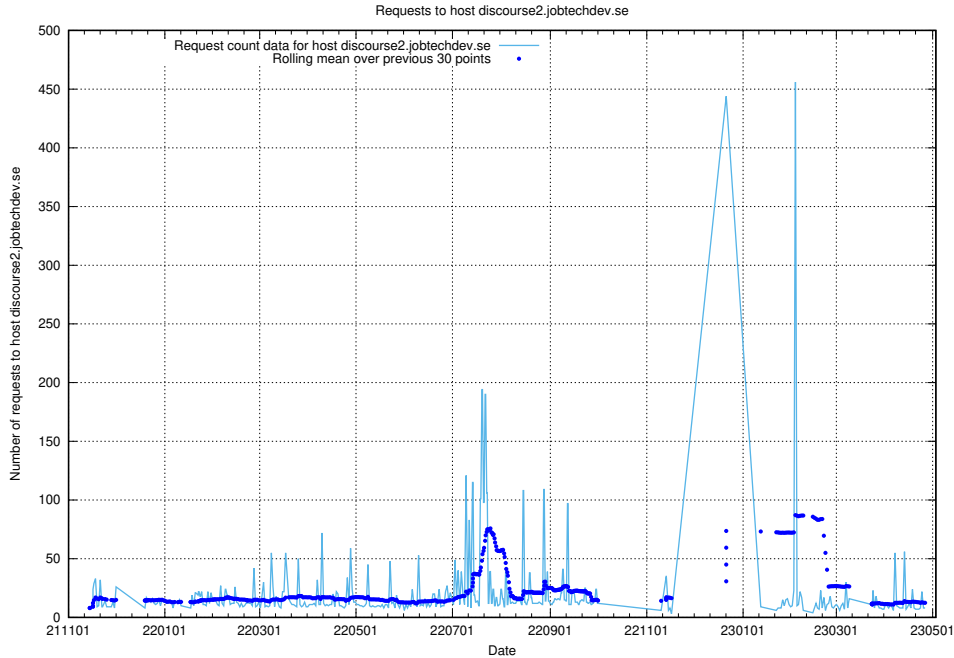

7.67 Usage of discourse2.jobtechdev.se

Here, we count the number of requests to host discourse2.jobtechdev.se.