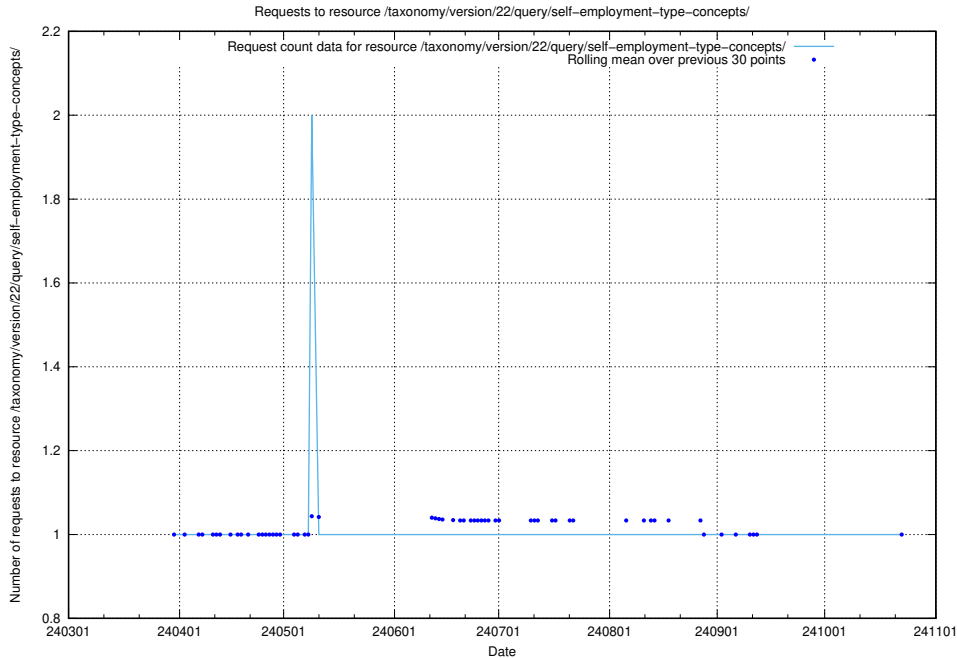

5.2527 Usage of /taxonomy/version/22/query/self-employment-type-concepts/

Here, we count the number of requests to resource /taxonomy/version/22/query/self-employment-type-concepts/.