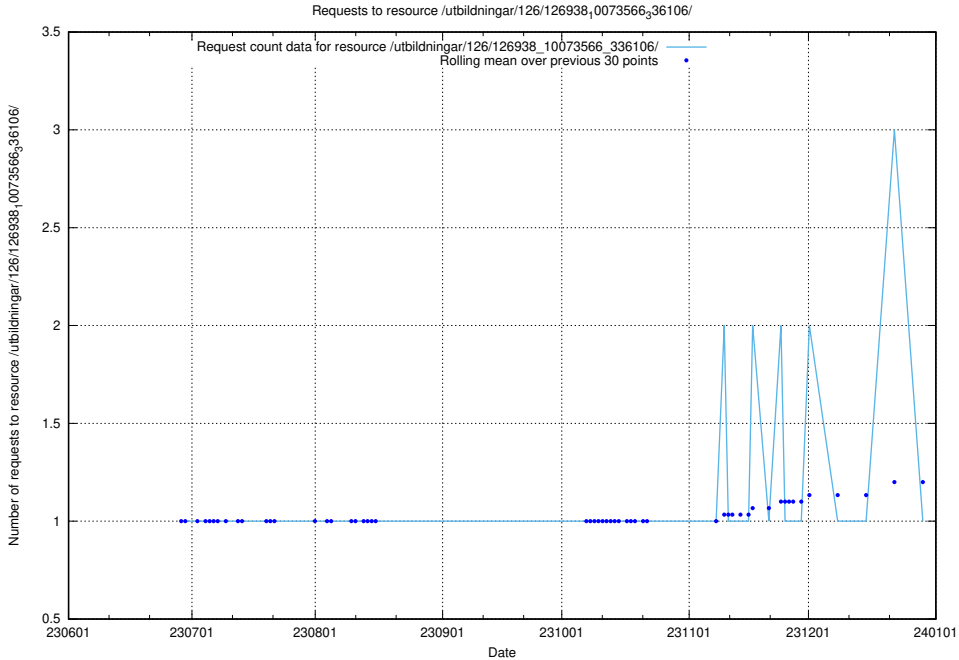

5.6361 Usage of /utbildningar/126/126938_10073566_336106/

Here, we count the number of requests to resource /utbildningar/126/126938_10073566_336106/.