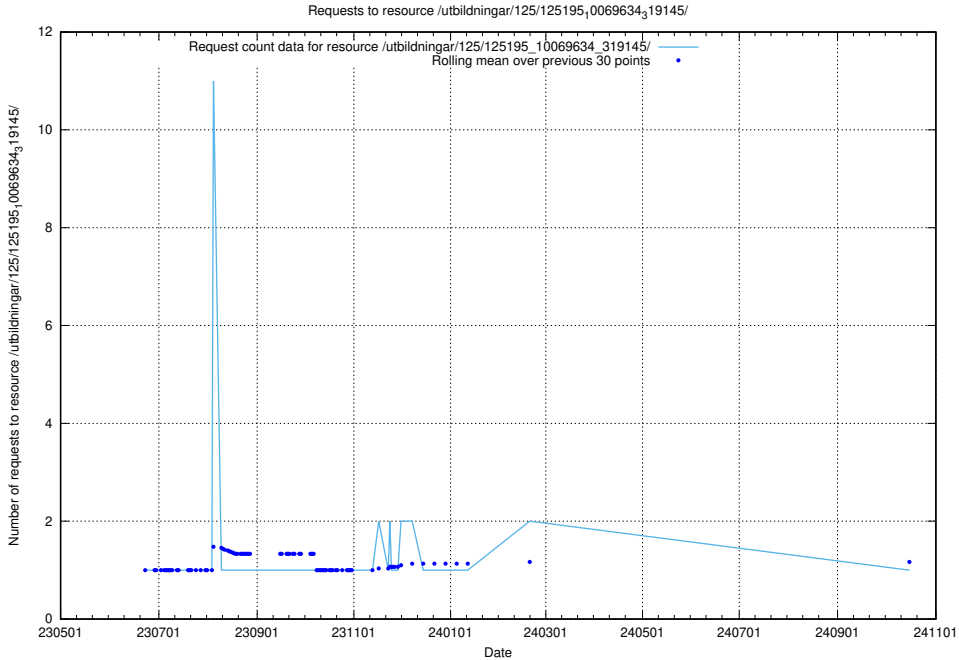

5.6638 Usage of /utbildningar/125/125195_10069634_319145/

Here, we count the number of requests to resource /utbildningar/125/125195_10069634_319145/.

5.6639 Usage of /utbildningar/125/125195_10069583_318971/events/