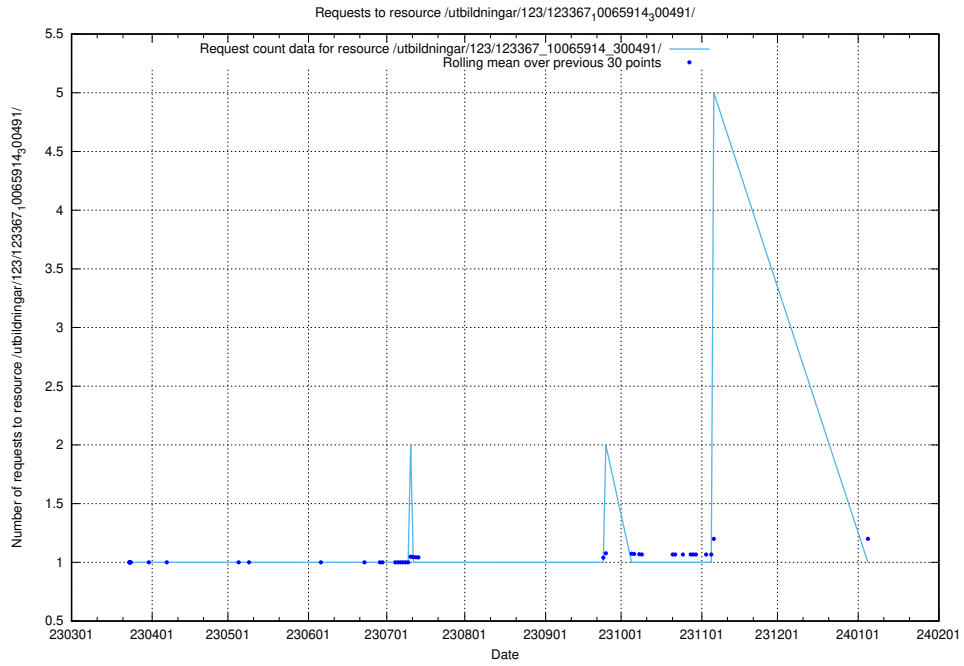

5.5599 Usage of /utbildningar/123/123367_10065914_300491/

Here, we count the number of requests to resource /utbildningar/123/123367_10065914_300491/.