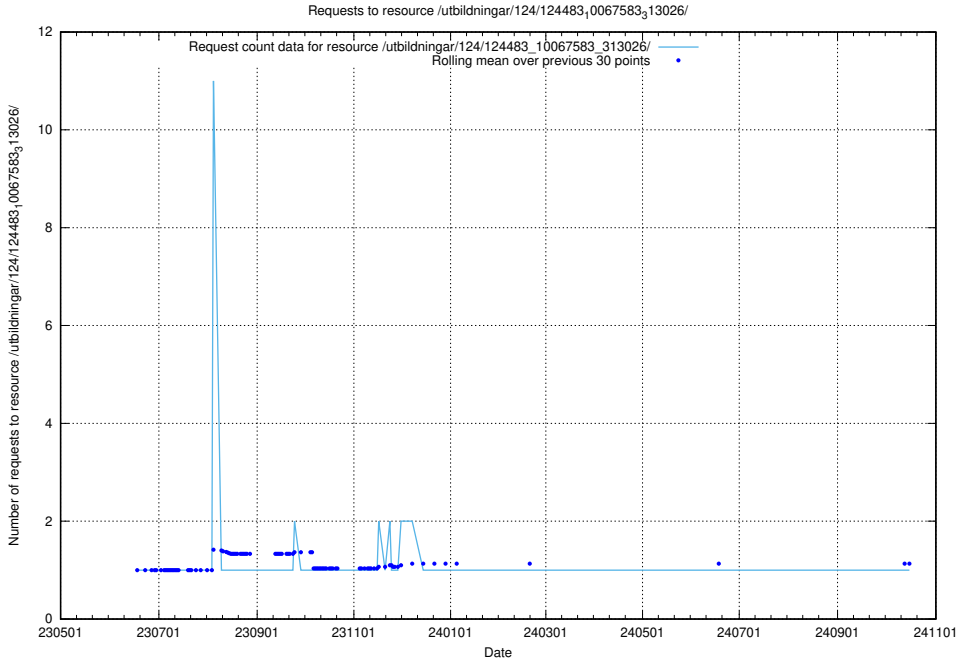

5.6785 Usage of /utbildningar/124/124483_10067583_313026/

Here, we count the number of requests to resource /utbildningar/124/124483_10067583_313026/.