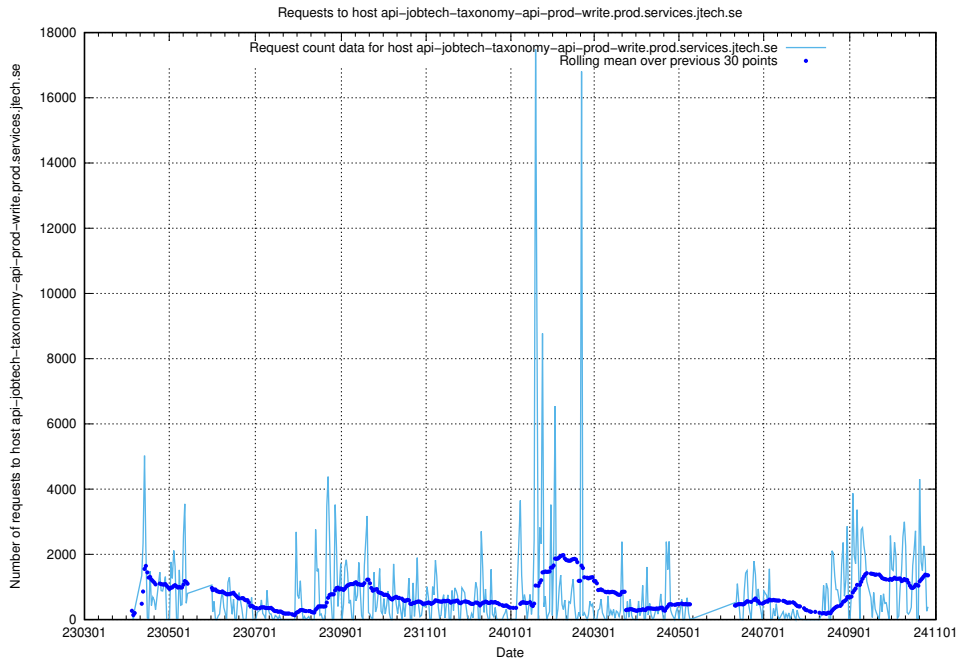

7.22 Usage of api-jobtech-taxonomy-api-prod-write.prod.services.jtech.se

Here, we count the number of requests to host api-jobtech-taxonomy-api-prod-write.prod.services.jtech.se.