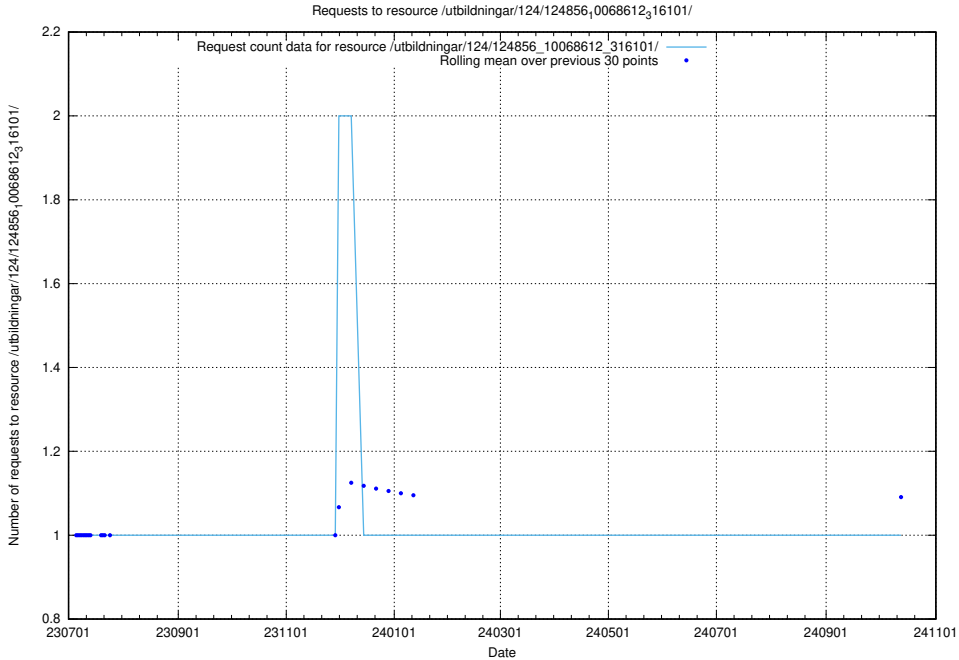

5.6255 Usage of /utbildningar/124/124515_10065914_300491/events/

Here, we count the number of requests to resource /utbildningar/124/124515_10065914_300491/events/

5.6256 Usage of /utbildningar/124/124483_10067536_312951/events/