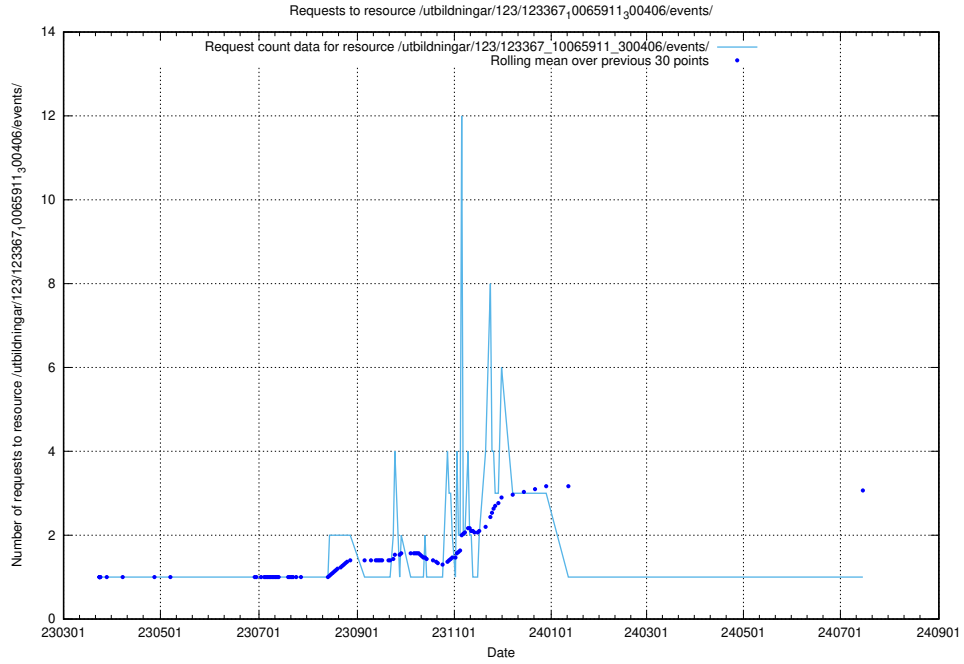

5.5641 Usage of /utbildningar/123/123367_10065911_300406/events/

Here, we count the number of requests to resource /utbildningar/123/123367_10065911_300406/events/

5.5642 Usage of /utbildningar/124/124500_10067840_313543/events/