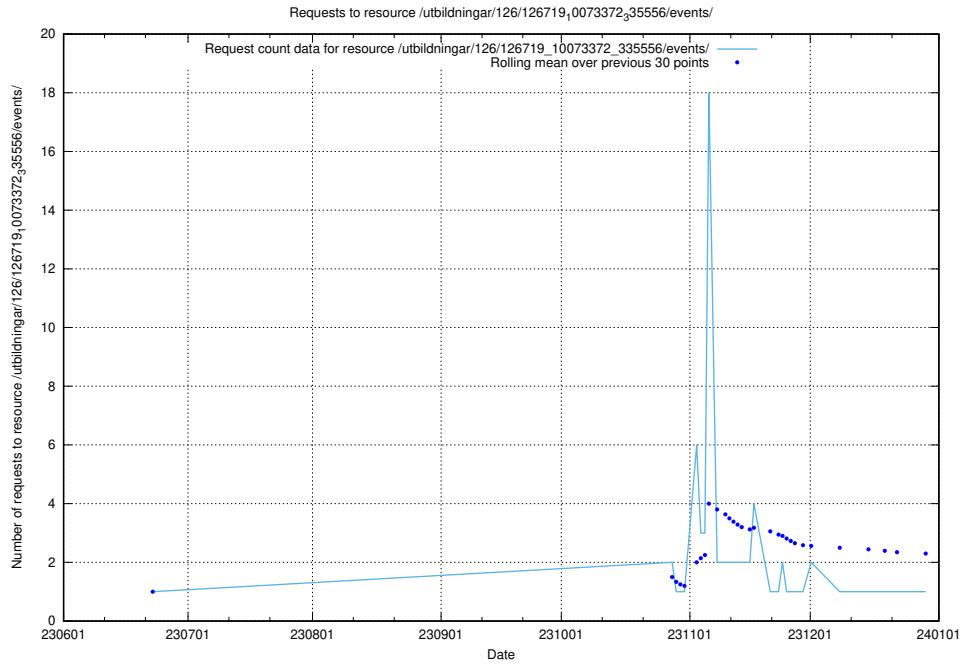

5.6530 Usage of /utbildningar/126/126719_10073372_335556/events/

Here, we count the number of requests to resource /utbildningar/126/126719_10073372_335556/events/