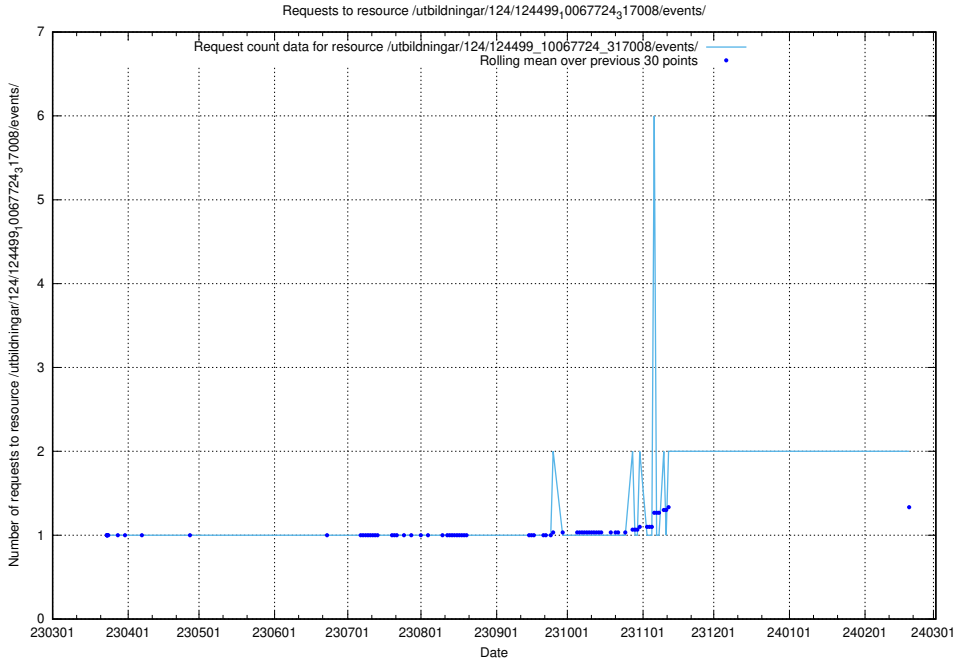

5.658 Usage of /utbildningar/124/124499_10067724_317008/events/

Here, we count the number of requests to resource /utbildningar/124/124499_10067724_317008/events/