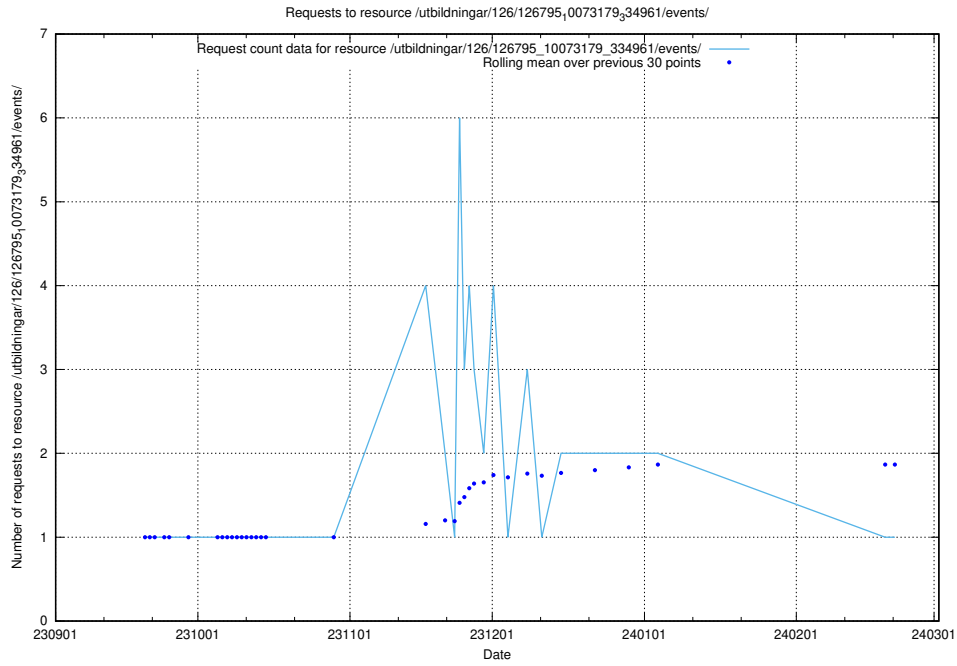

5.5454 Usage of /utbildningar/126/126795_10073179_334961/events/

Here, we count the number of requests to resource /utbildningar/126/126795_10073179_334961/events/

5.5455 Usage of /utbildningar/123/123367_10066304_308429/events/