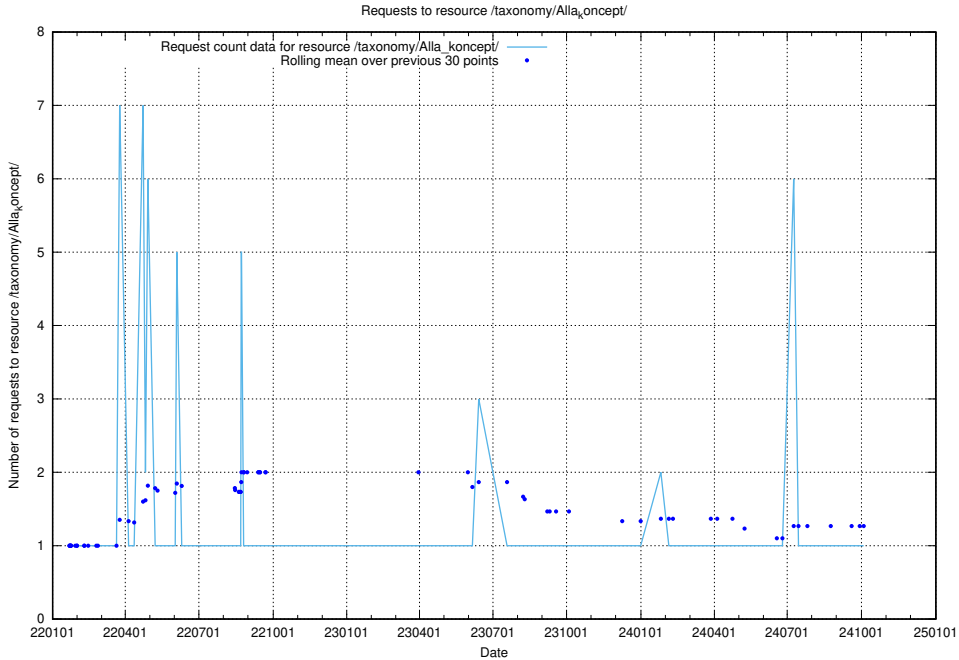

5.6732 Usage of /taxonomy/Alla_koncept/

Here, we count the number of requests to resource /taxonomy/Alla_koncept/.