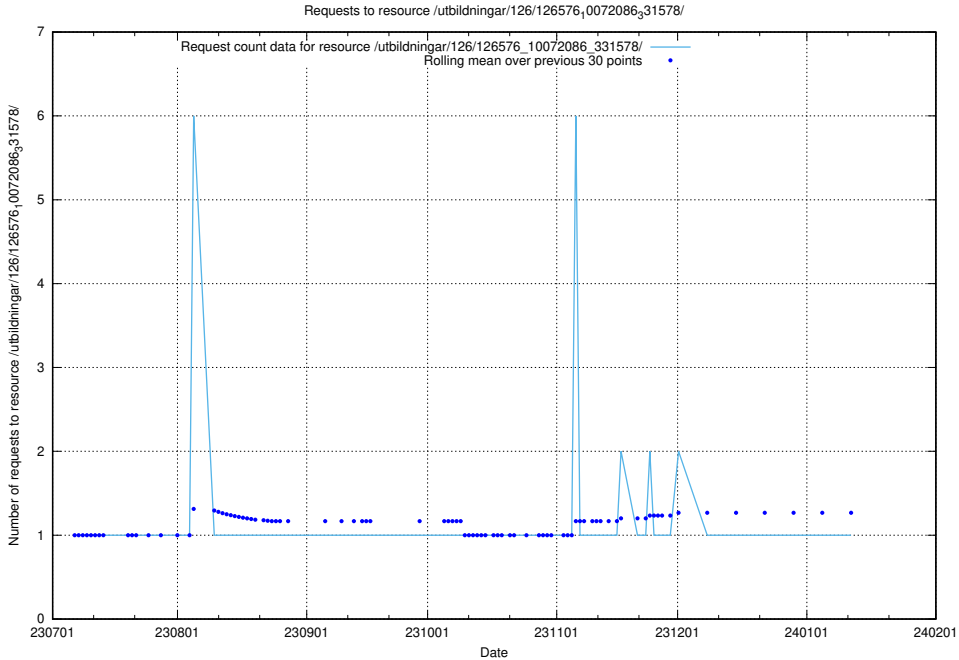

Here, we count the number of requests to resource /utbildningar/125/125600_10070136_324706/events/

5.6223 Usage of /utbildningar/126/126576_10072086_331578/

Here, we count the number of requests to resource /utbildningar/126/126576_10072086_331578/.