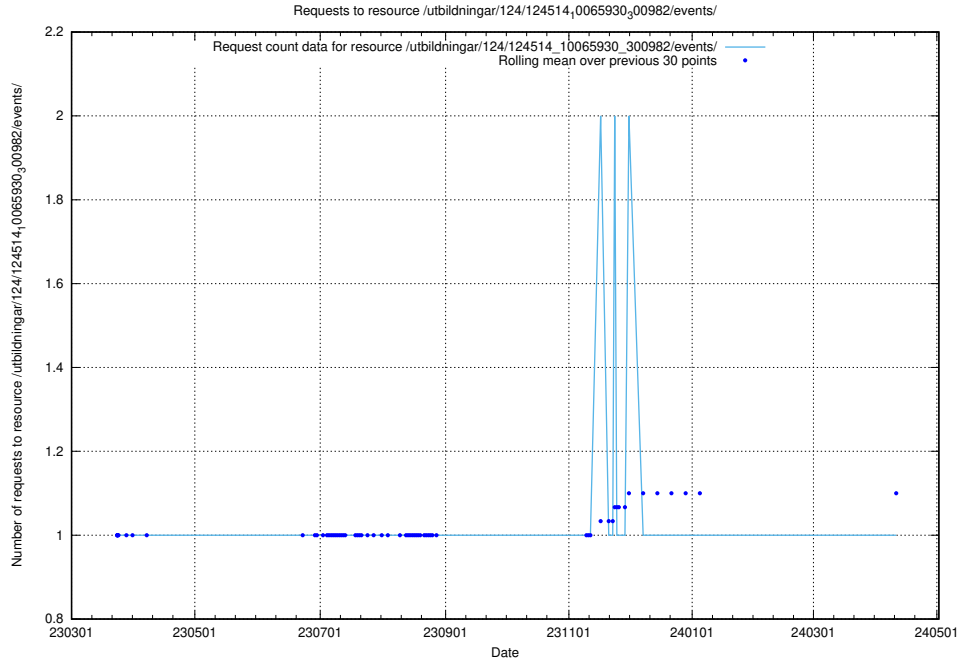

5.2827 Usage of /utbildningar/124/124514_10065930_300982/events/

Here, we count the number of requests to resource /utbildningar/124/124514_10065930_300982/events/