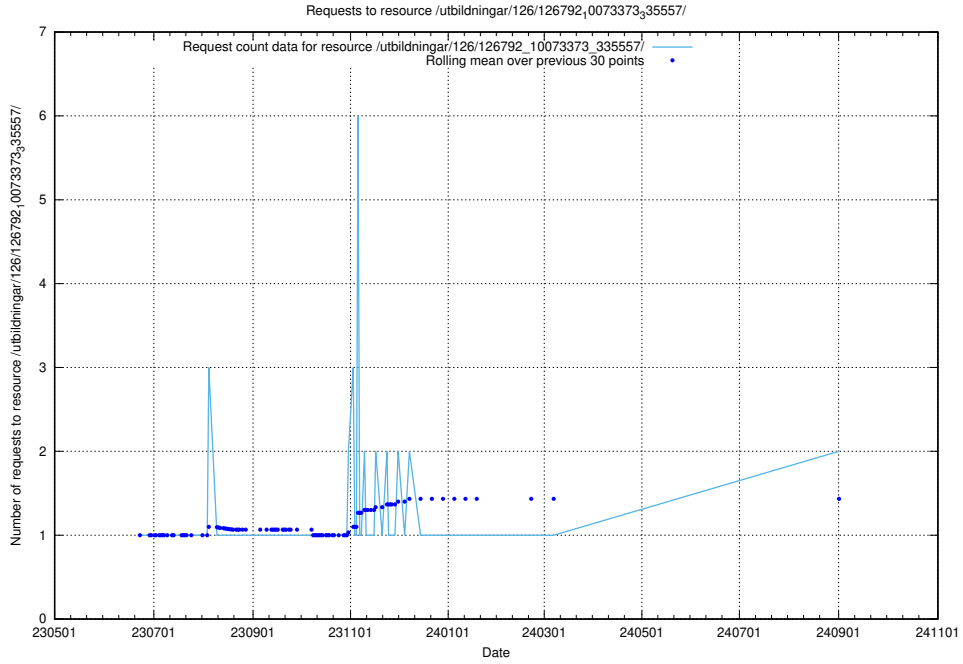

5.899 Usage of /utbildningar/126/126792_10073373_335557/

Here, we count the number of requests to resource /utbildningar/126/126792_10073373_335557/.