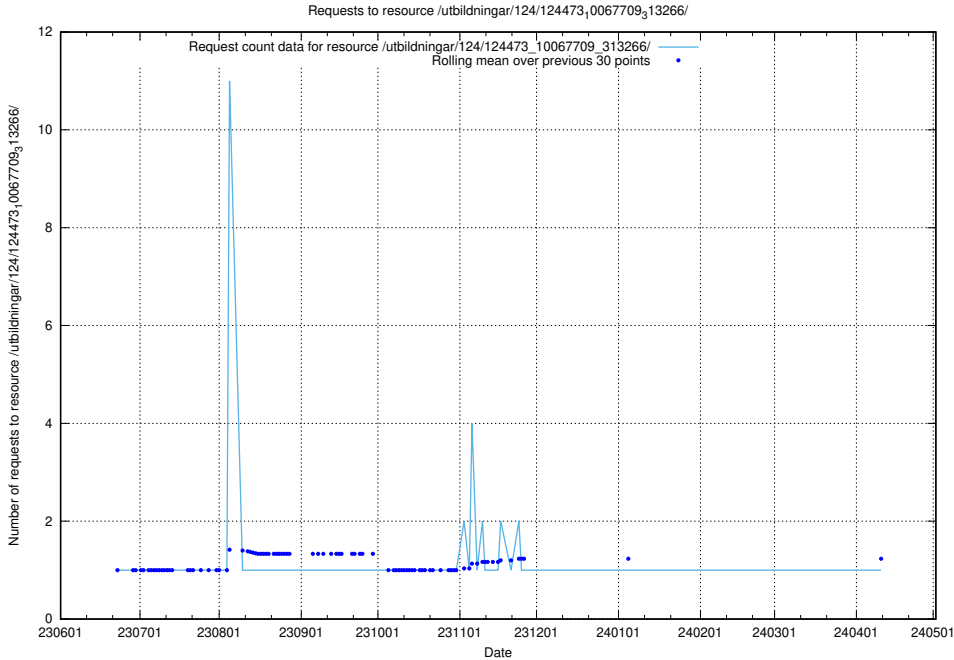

5.6721 Usage of /utbildningar/124/124473_10067709_313266/

Here, we count the number of requests to resource /utbildningar/124/124473_10067709_313266/.