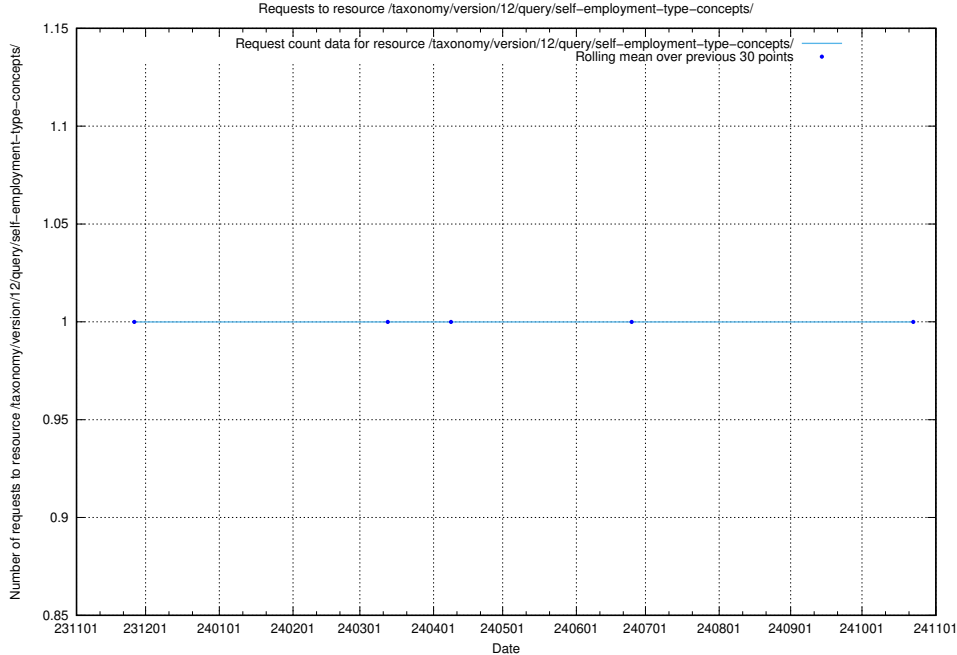

5.4920 Usage of /taxonomy/version/12/query/self-employment-type-concepts/

Here, we count the number of requests to resource /taxonomy/version/12/query/self-employment-type-concepts/.