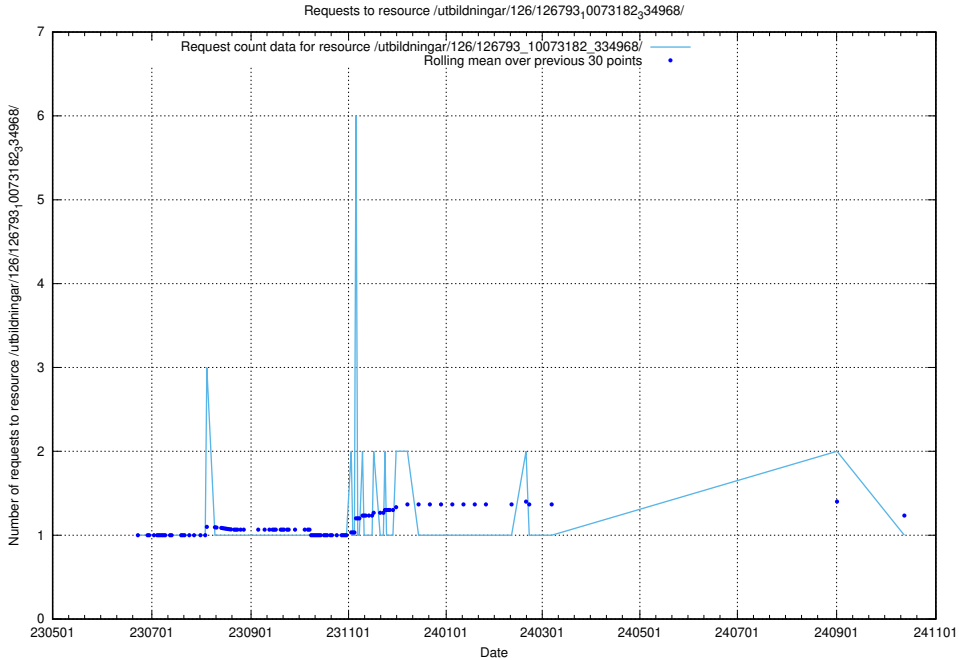

5.6519 Usage of /utbildningar/126/126793_10073182_334968/

Here, we count the number of requests to resource /utbildningar/126/126793_10073182_334968/.