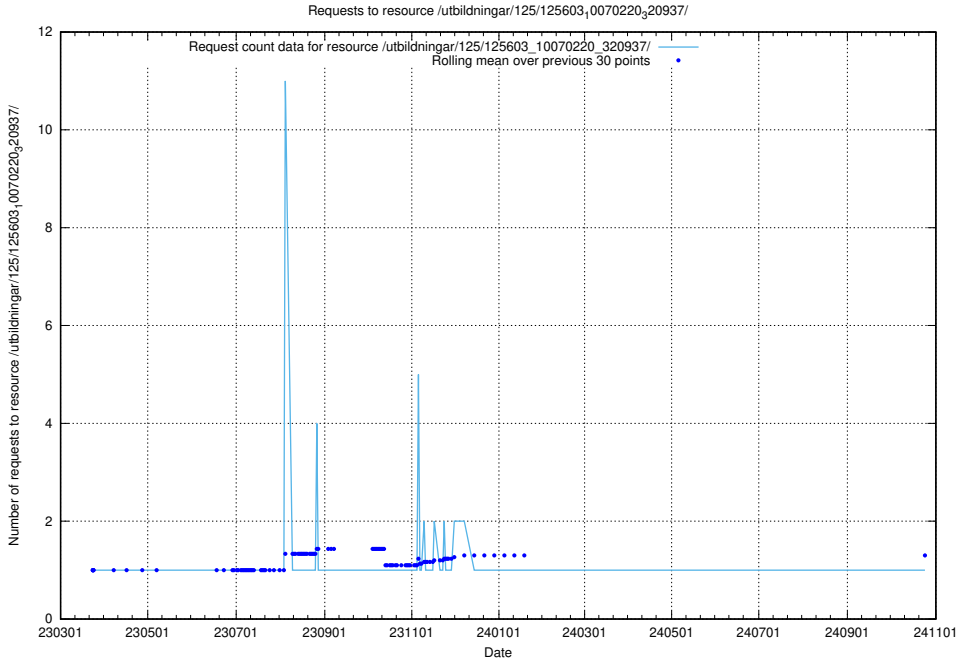

Here, we count the number of requests to resource /utbildningar/125/125603_10070243_320988/.

5.1121 Usage of /utbildningar/125/125603_10070220_320937/

Here, we count the number of requests to resource /utbildningar/125/125603_10070220_320937/.