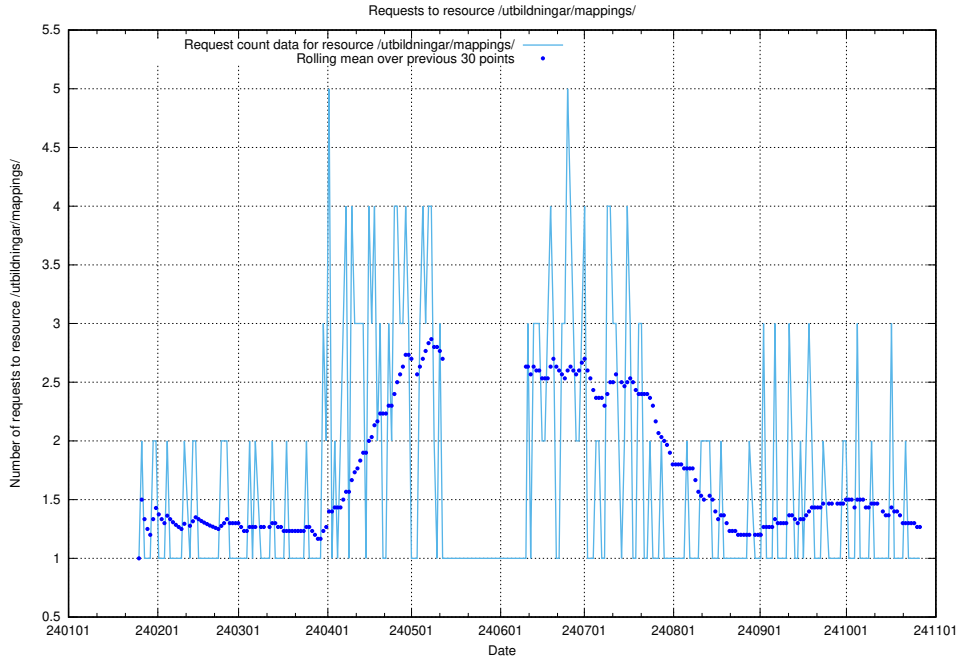

5.4648 Usage of /utbildningar/mappings/

Here, we count the number of requests to resource /utbildningar/mappings/.