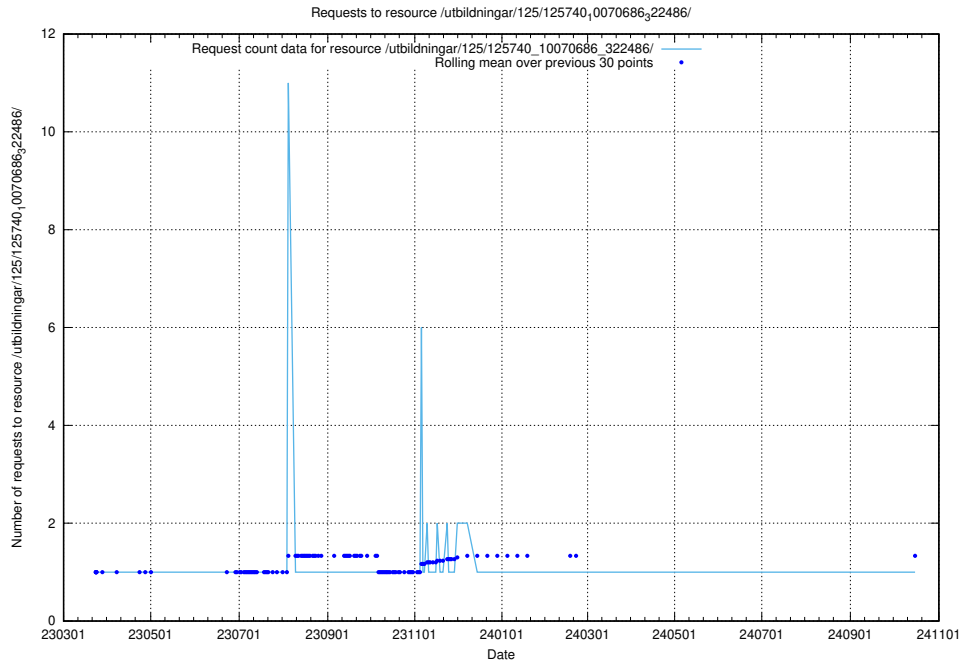

5.1016 Usage of /utbildningar/125/125740_10070686_322486/

Here, we count the number of requests to resource /utbildningar/125/125740_10070686_322486/.