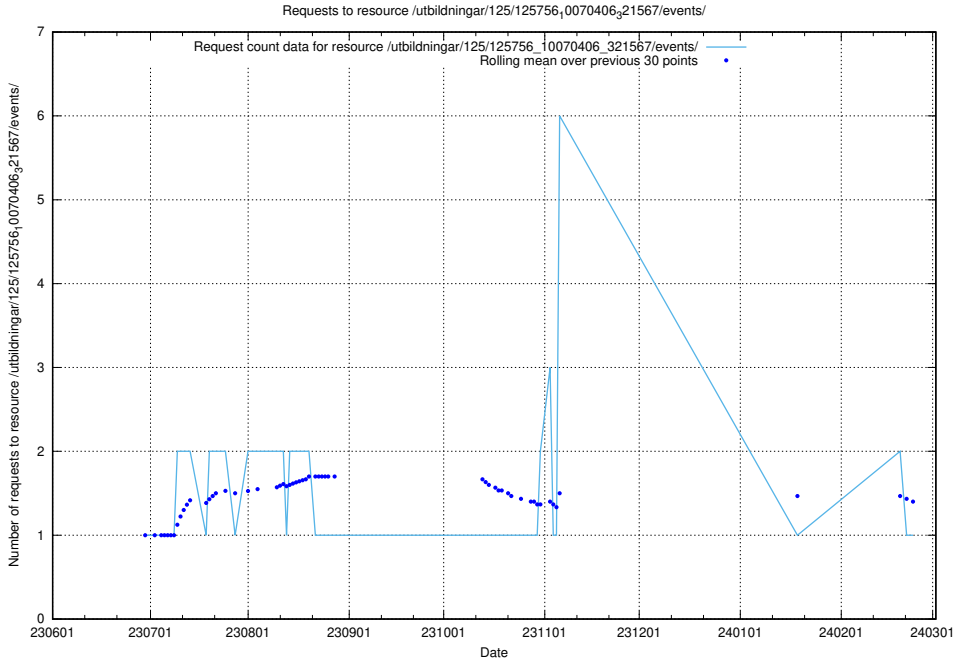

5.6308 Usage of /utbildningar/125/125756_10070406_321567/events/

Here, we count the number of requests to resource /utbildningar/125/125756_10070406_321567/events/