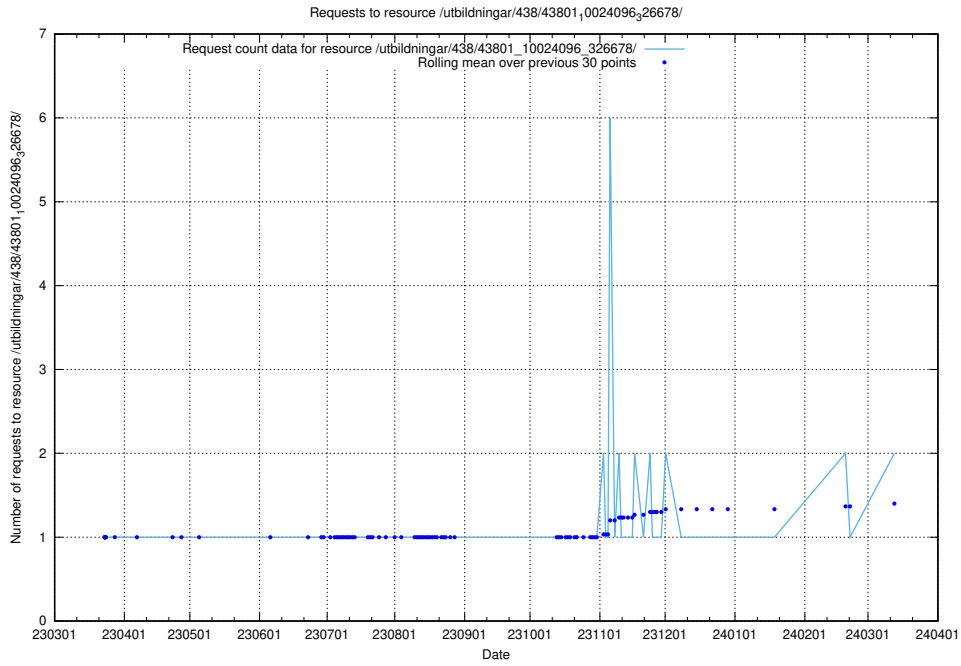

5.986 Usage of /utbildningar/438/43801_10024096_326678/

Here, we count the number of requests to resource /utbildningar/438/43801_10024096_326678/.