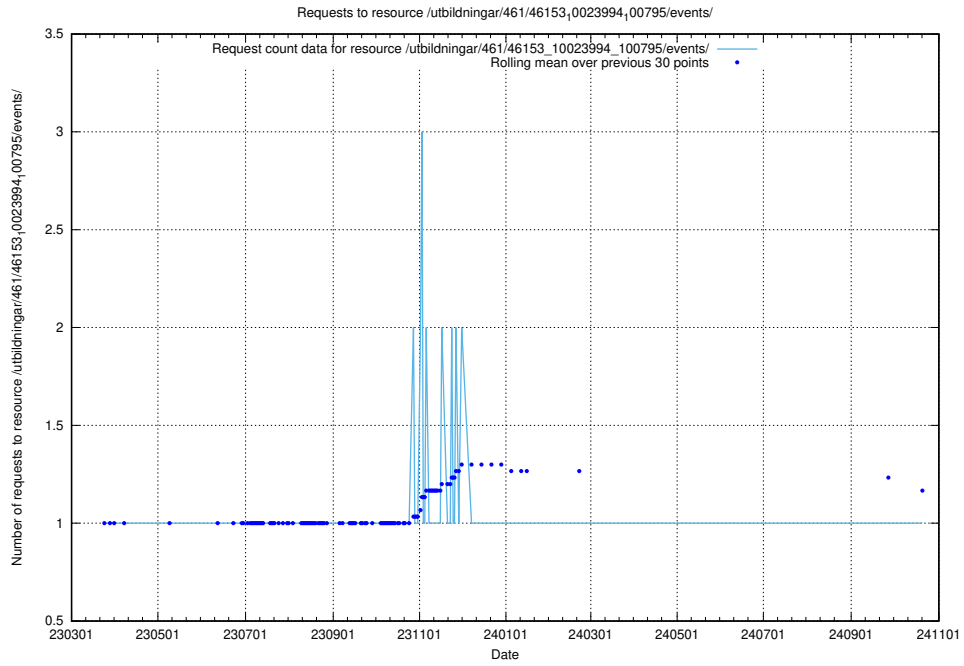

5.7122 Usage of /utbildningar/461/46153_10023994_100795/events/

Here, we count the number of requests to resource /utbildningar/461/46153_10023994_100795/events/.