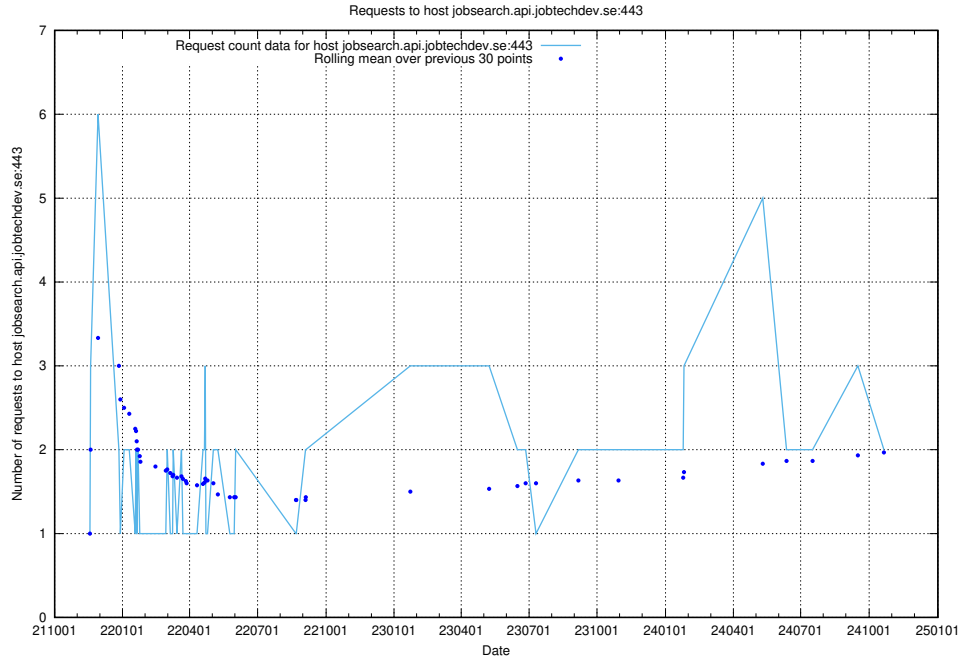

7.484 Usage of opensearch-onprem.jobtechdev.se

Here, we count the number of requests to host opensearch-onprem.jobtechdev.se.

7.485 Usage of gitlab.forum.jobtechdev.se

Here, we count the number of requests to host gitlab.forum.jobtechdev.se.