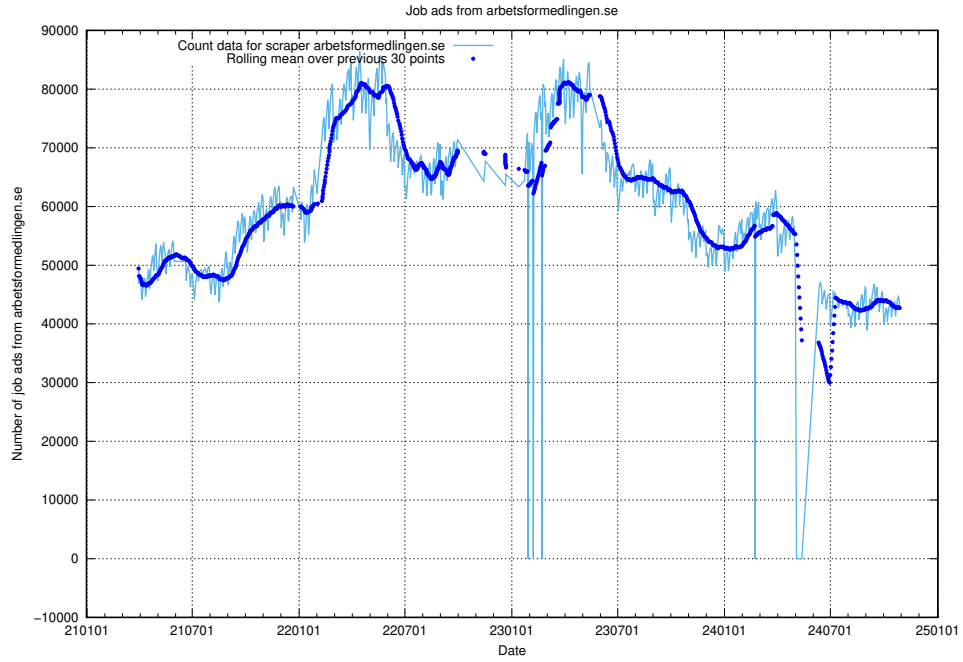

13.2 Number of ads by scraper arbetsformedlingen.se

Here, we count the number of job ads scraped from arbetsformedlingen.se.