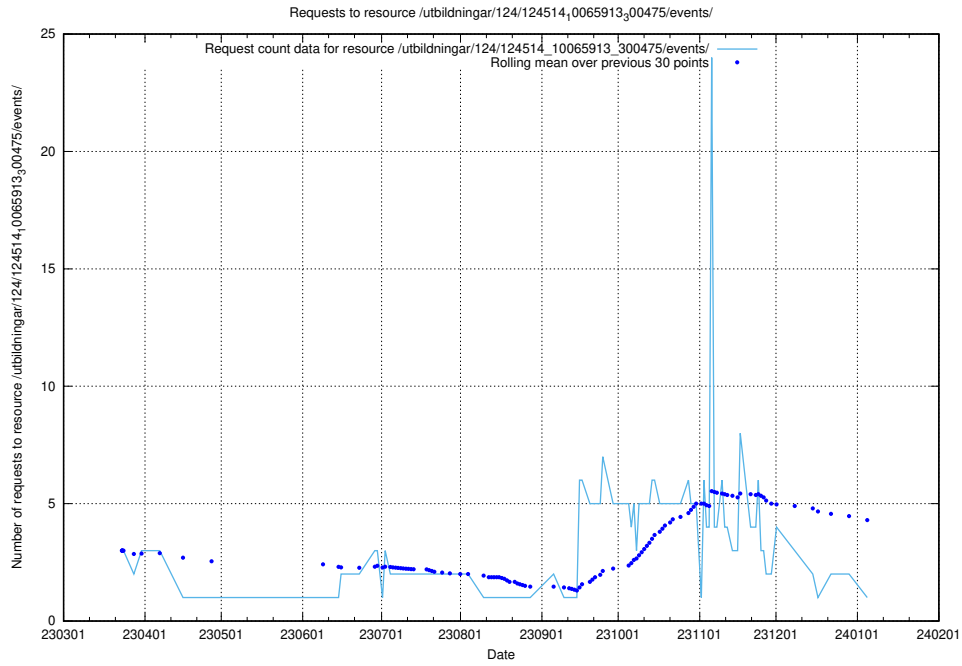

5.7229 Usage of /utbildningar/124/124514_10065913_300475/events/

Here, we count the number of requests to resource /utbildningar/124/124514_10065913_300475/events/