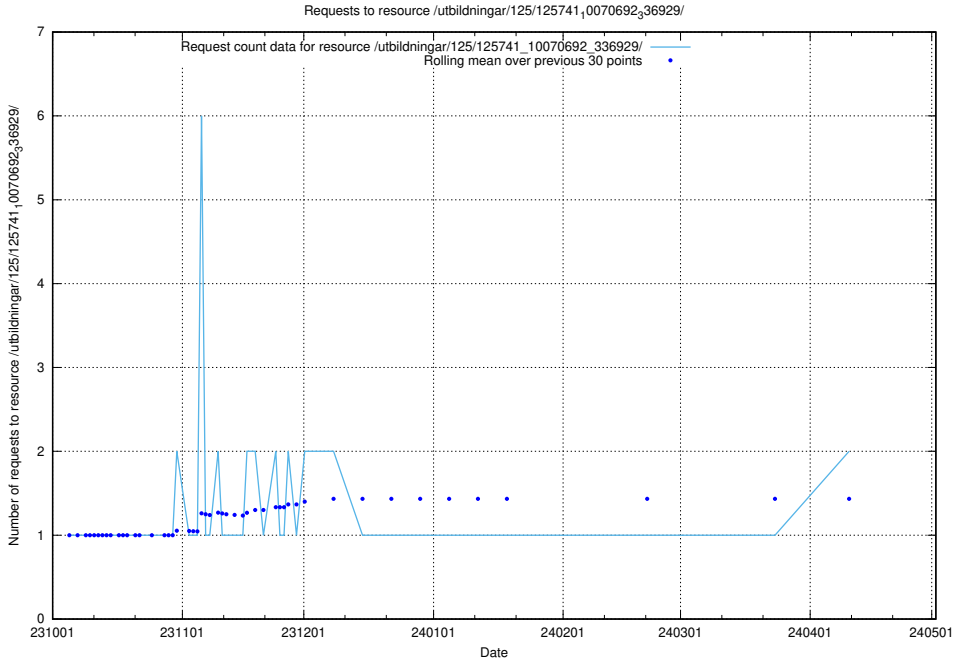

5.790 Usage of /utbildningar/125/125741_10070692_336929/

Here, we count the number of requests to resource /utbildningar/125/125741_10070692_336929/.