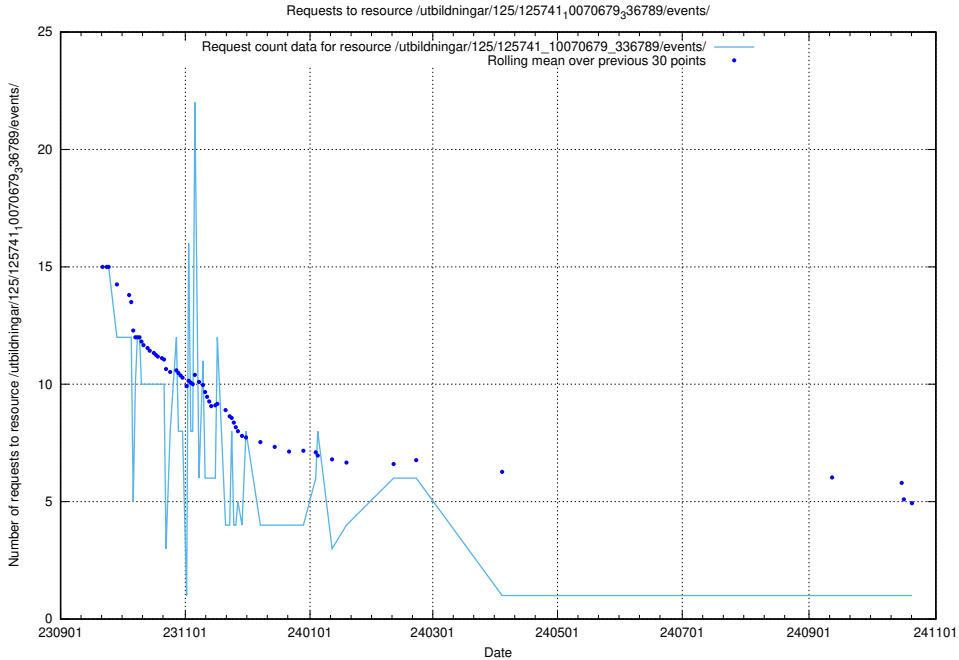

5.5422 Usage of /utbildningar/125/125741_10070679_336789/events/

Here, we count the number of requests to resource /utbildningar/125/125741_10070679_336789/events/