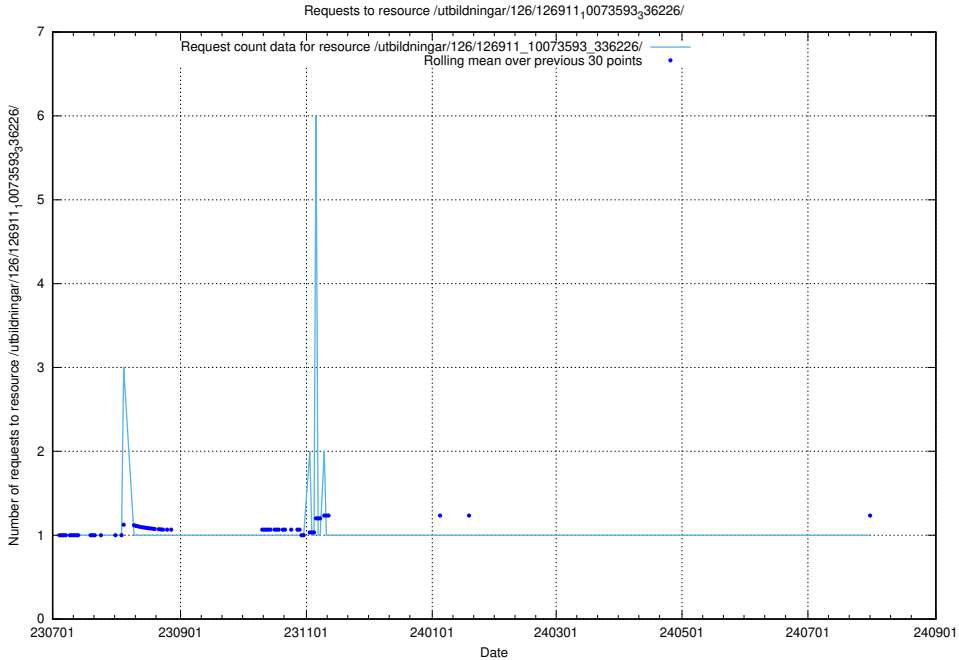

5.6270 Usage of /utbildningar/126/126911_10073593_336226/

Here, we count the number of requests to resource /utbildningar/126/126911_10073593_336226/.