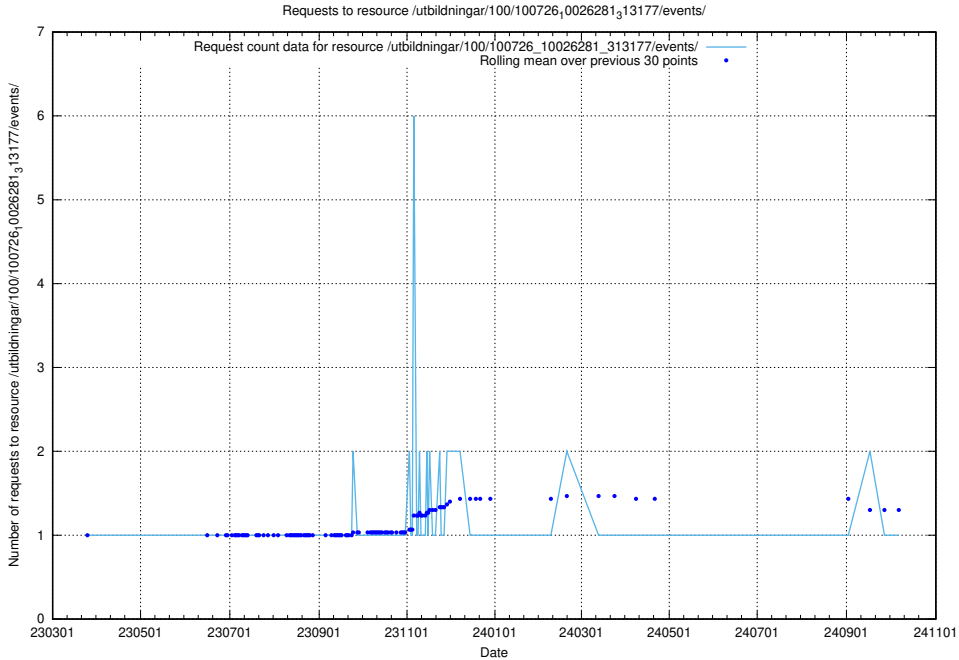

5.7001 Usage of /utbildningar/100/100726_10026281_313177/events/

Here, we count the number of requests to resource /utbildningar/100/100726_10026281_313177/events/