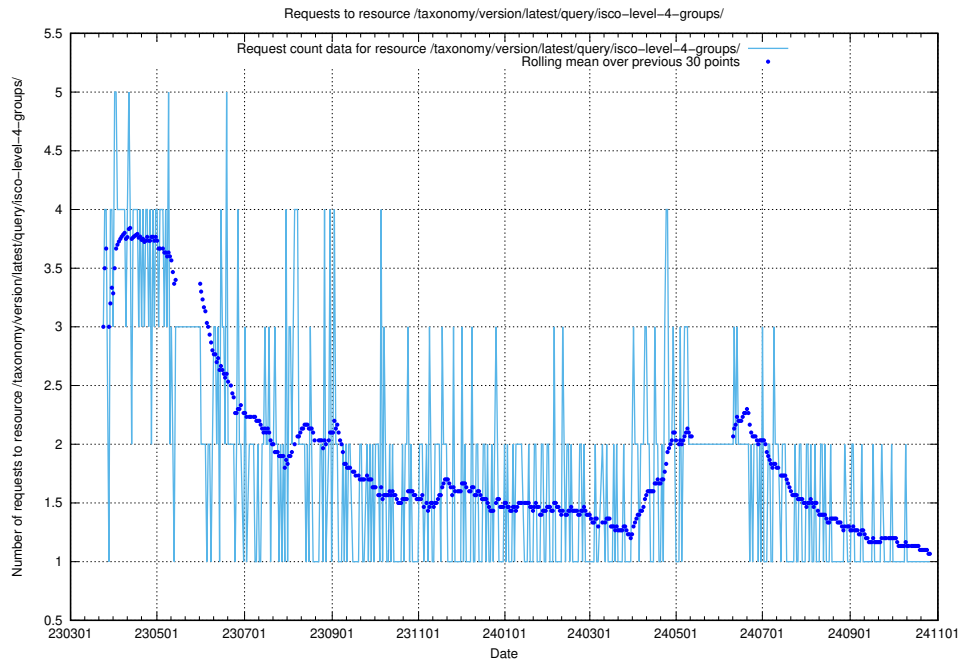

5.7049 Usage of /taxonomy/version/latest/query/isco-level-4-groups/

Here, we count the number of requests to resource /taxonomy/version/latest/query/isco-level-4-groups/.