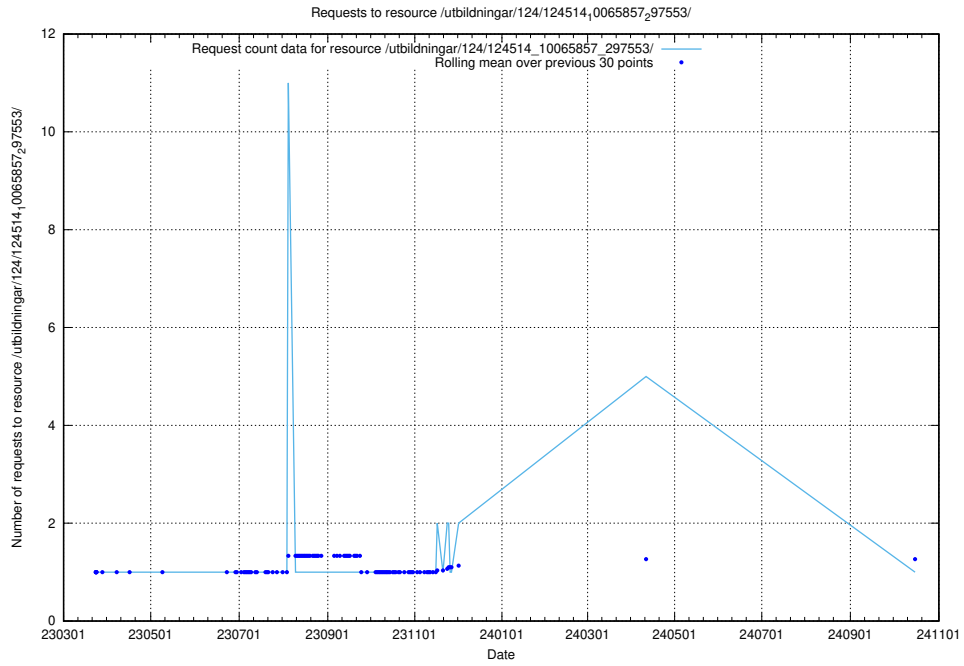

5.3010 Usage of /utbildningar/124/124514_10065857_297553/

Here, we count the number of requests to resource /utbildningar/124/124514_10065857_297553/.