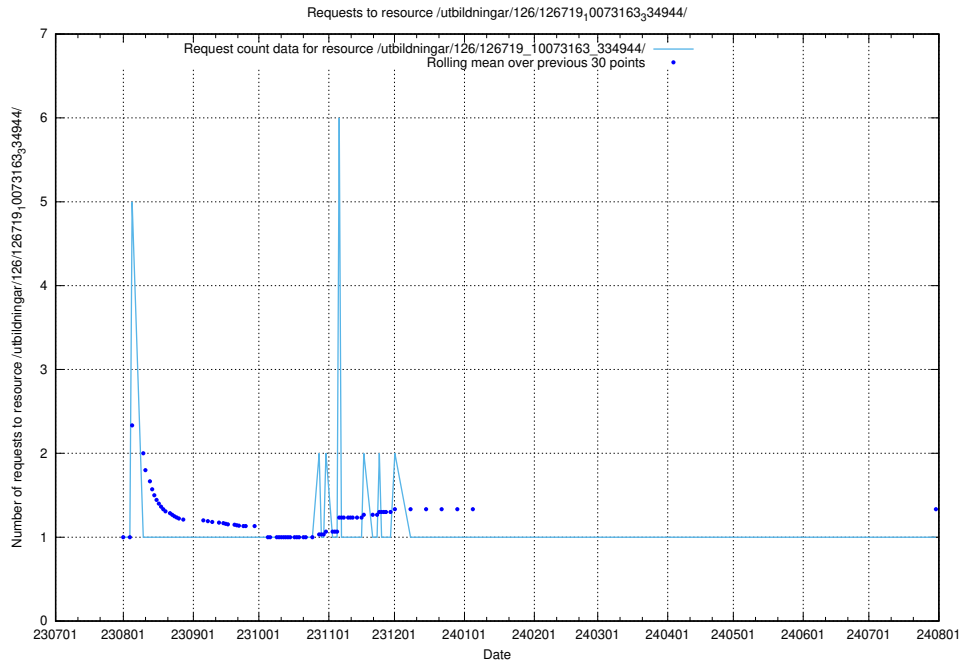

5.5820 Usage of /utbildningar/126/126719_10073163_334944/

Here, we count the number of requests to resource /utbildningar/126/126719_10073163_334944/.