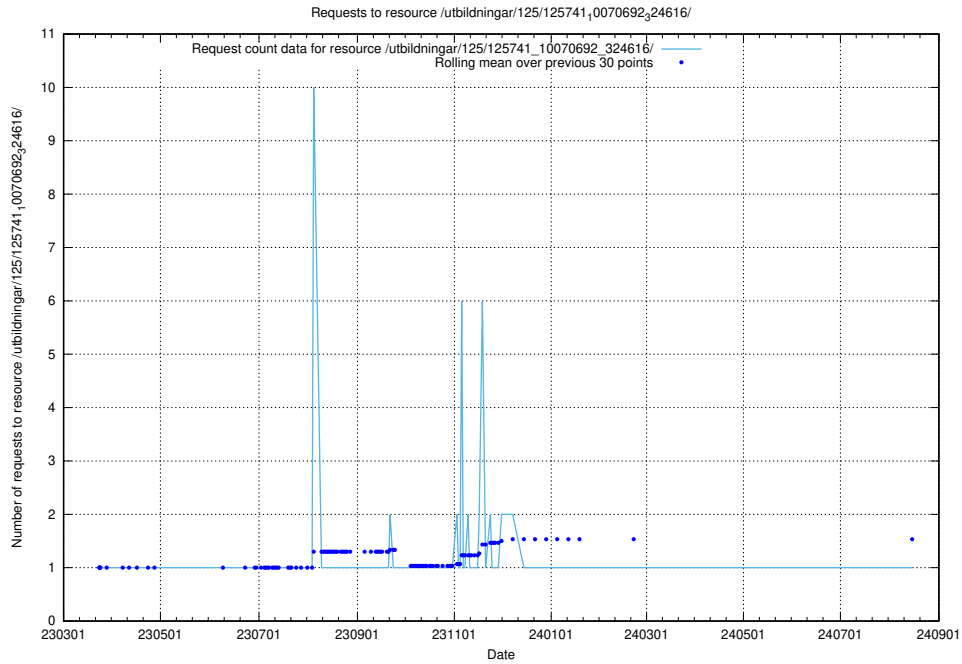

5.7444 Usage of /utbildningar/125/125741_10070692_324616/

Here, we count the number of requests to resource /utbildningar/125/125741_10070692_324616/.