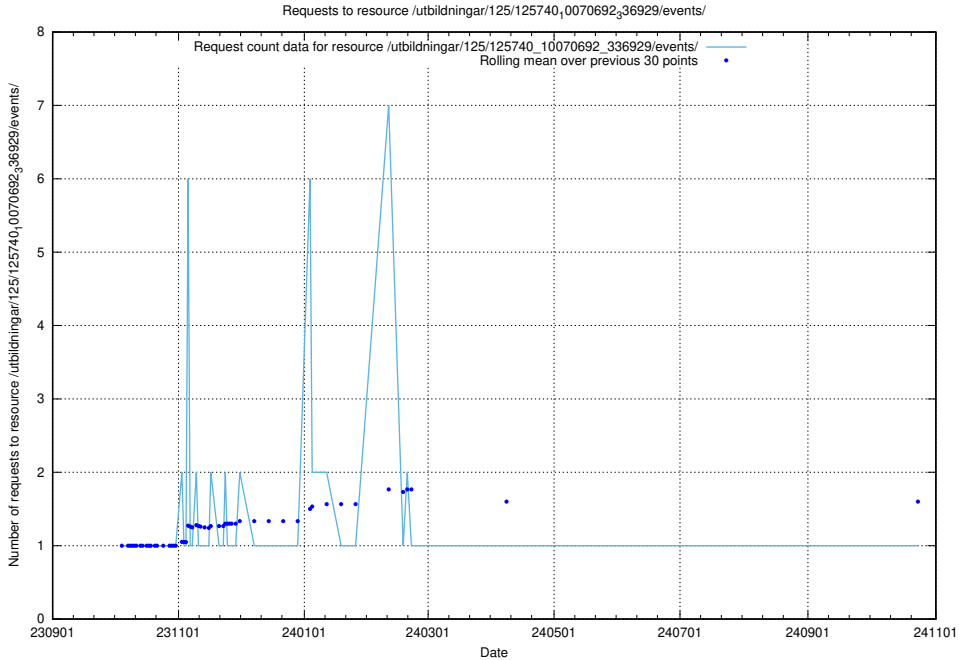

5.5337 Usage of /utbildningar/125/125740_10070692_336929/events/

Here, we count the number of requests to resource /utbildningar/125/125740_10070692_336929/events/