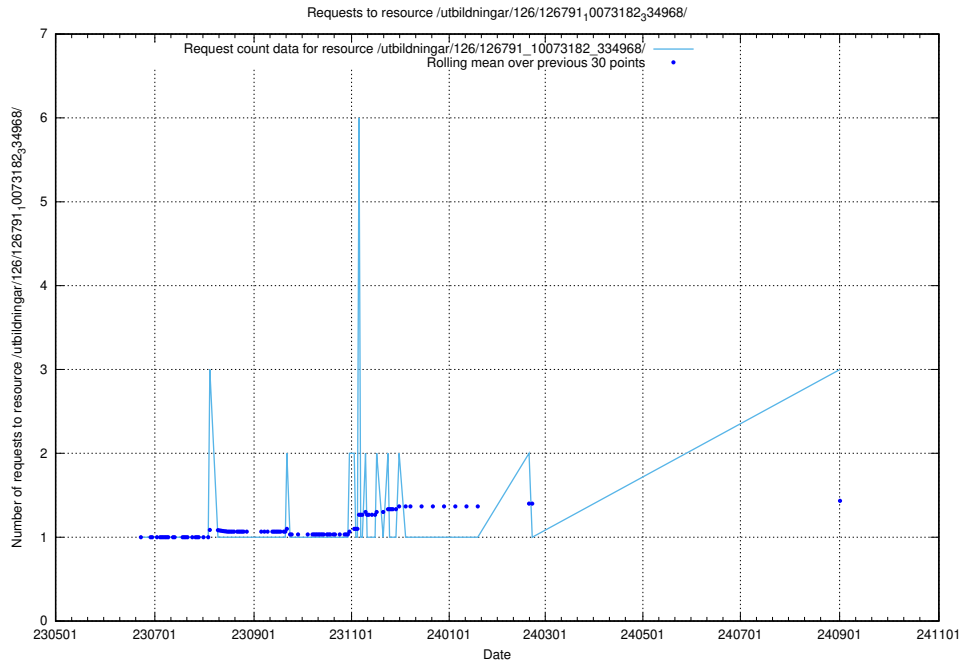

5.466 Usage of /utbildningar/126/126791_10073182_334968/

Here, we count the number of requests to resource /utbildningar/126/126791_10073182_334968/.