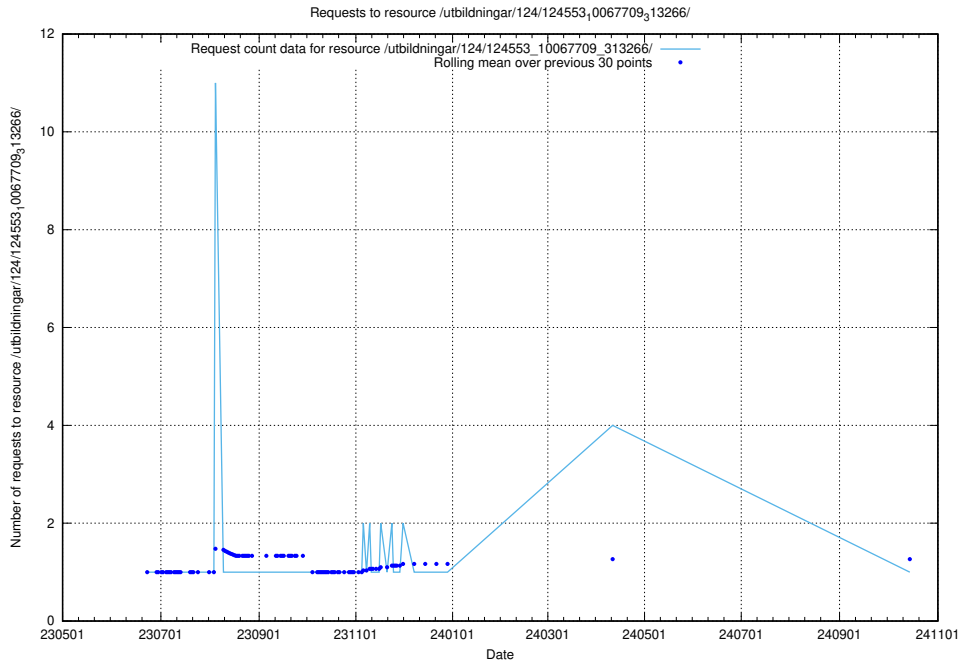

5.6661 Usage of /utbildningar/124/124553_10067709_313266/

Here, we count the number of requests to resource /utbildningar/124/124553_10067709_313266/.