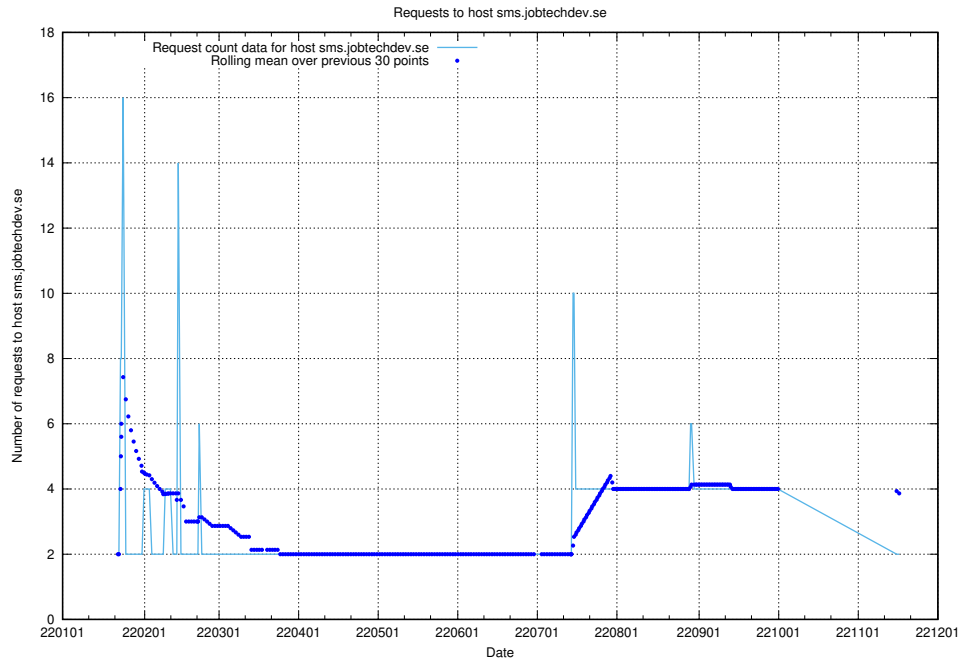

7.593 Usage of sms.jobtechdev.se

Here, we count the number of requests to host sms.jobtechdev.se.