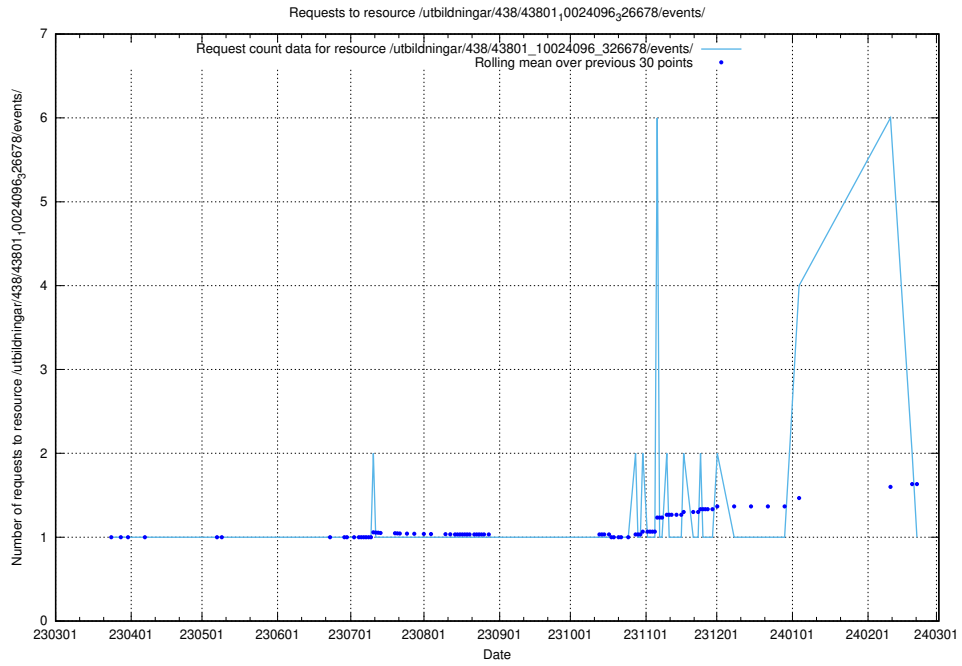

Here, we count the number of requests to resource /utbildningar/438/43808_10024076_30037/events/.

5.7137 Usage of /utbildningar/438/43801_10024096_326678/events/

Here, we count the number of requests to resource /utbildningar/438/43801_10024096_326678/events/.