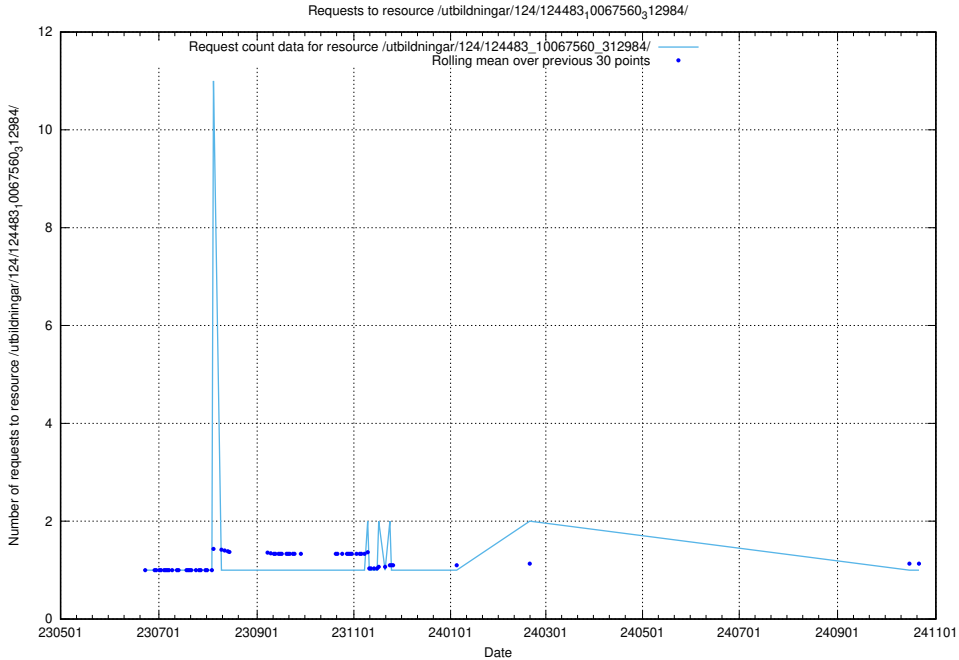

5.6710 Usage of /utbildningar/124/124483_10067560_312984/

Here, we count the number of requests to resource /utbildningar/124/124483_10067560_312984/.