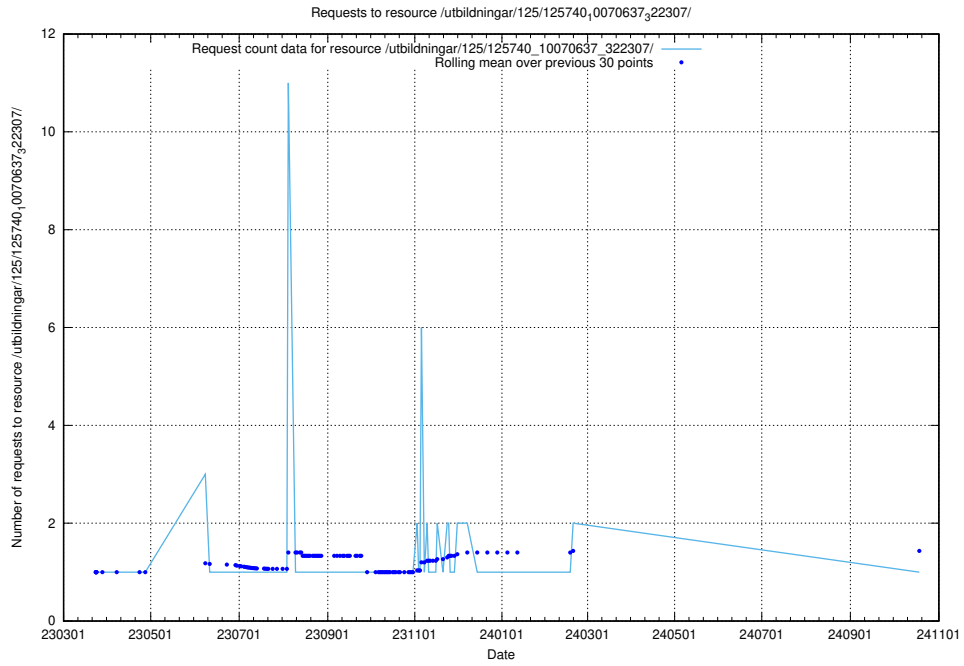

5.1045 Usage of /utbildningar/125/125740_10070637_322307/

Here, we count the number of requests to resource /utbildningar/125/125740_10070637_322307/.