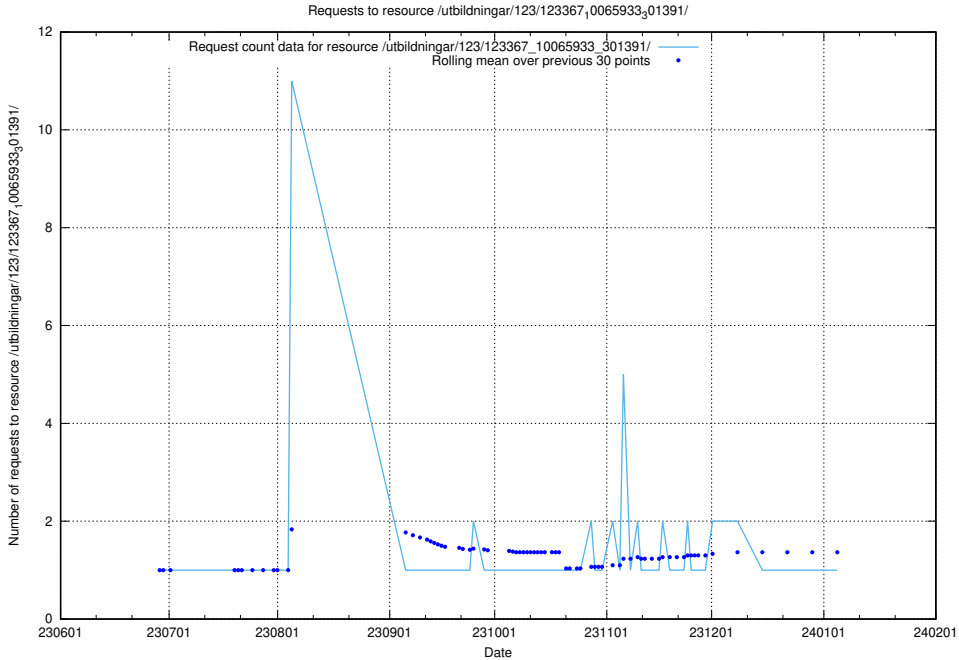

5.6461 Usage of /utbildningar/123/123367_10065933_301391/

Here, we count the number of requests to resource /utbildningar/123/123367_10065933_301391/.