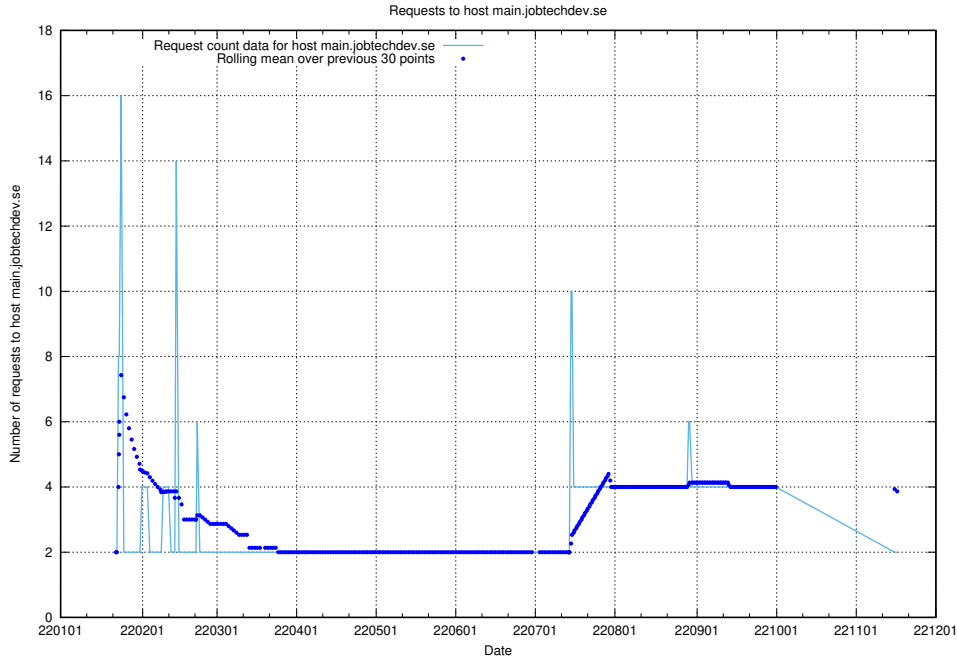

7.605 Usage of main.jobtechdev.se

Here, we count the number of requests to host main.jobtechdev.se.