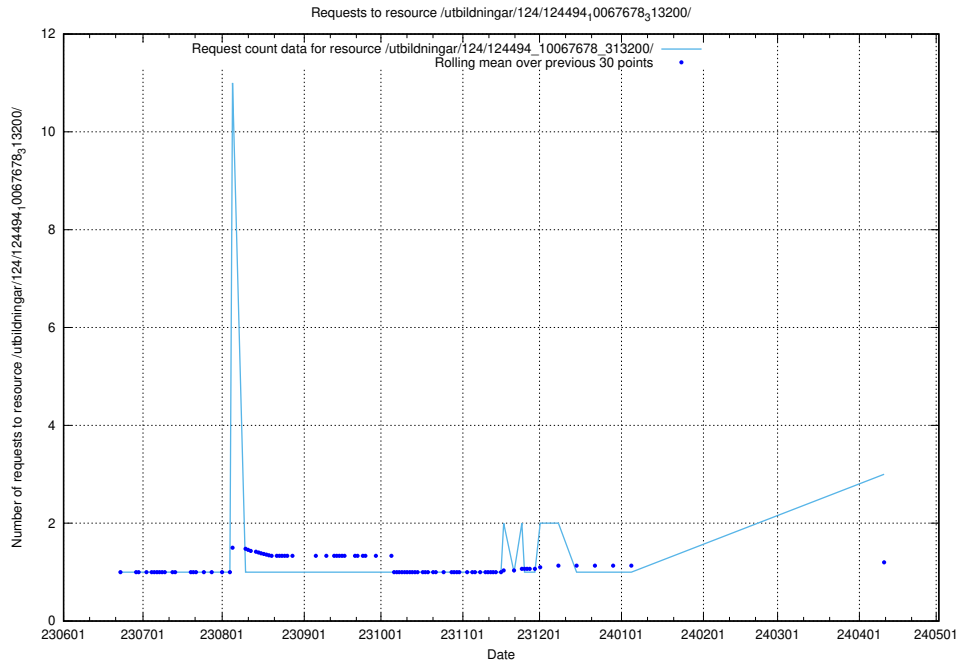

5.477 Usage of /utbildningar/124/124494_10067678_313200/

Here, we count the number of requests to resource /utbildningar/124/124494_10067678_313200/.