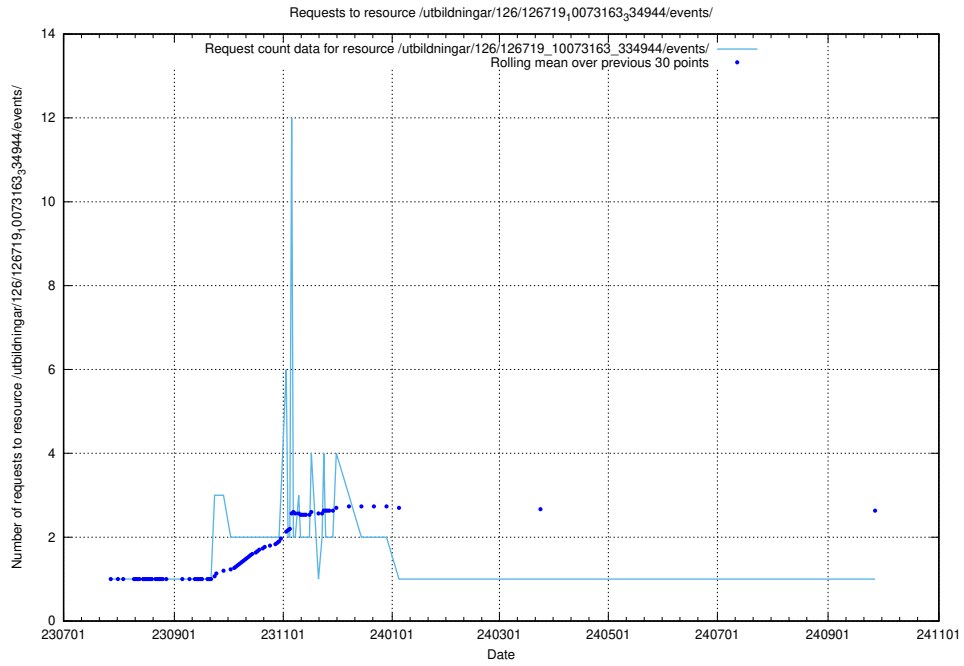

5.5831 Usage of /utbildningar/126/126719_10073163_334944/events/

Here, we count the number of requests to resource /utbildningar/126/126719_10073163_334944/events/