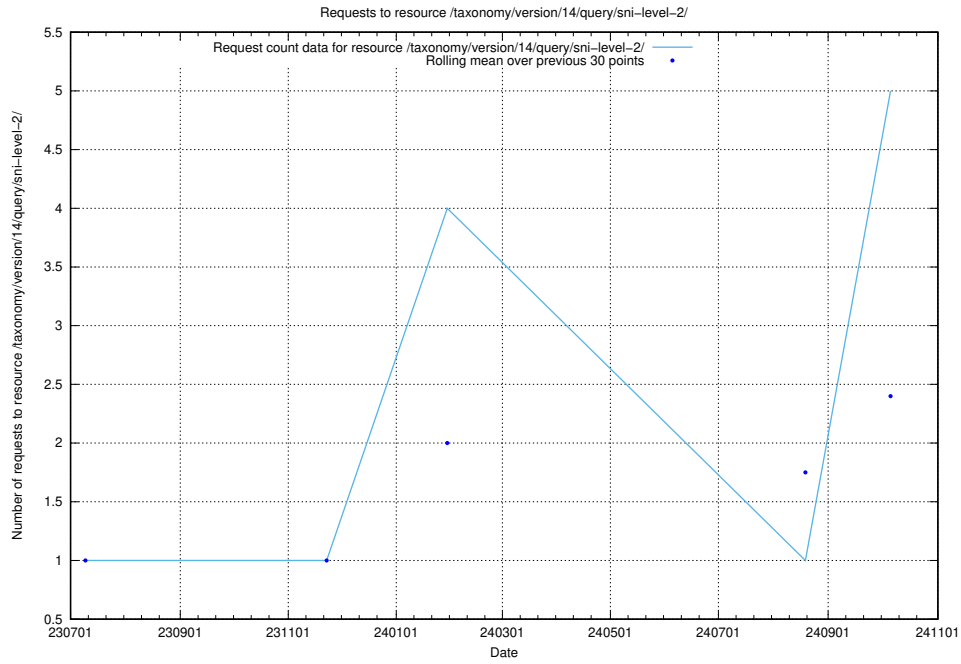

5.226 Usage of /taxonomy/version/14/query/sni-level-2/

Here, we count the number of requests to resource /taxonomy/version/14/query/sni-level-2/.