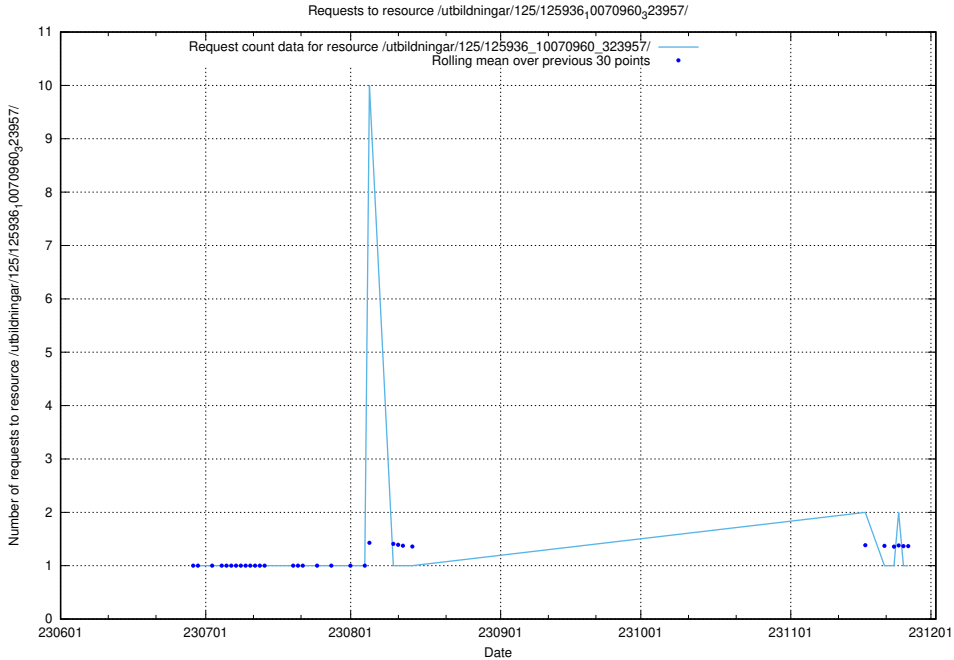

5.6386 Usage of /utbildningar/125/125936_10070960_323957/

Here, we count the number of requests to resource /utbildningar/125/125936_10070960_323957/.