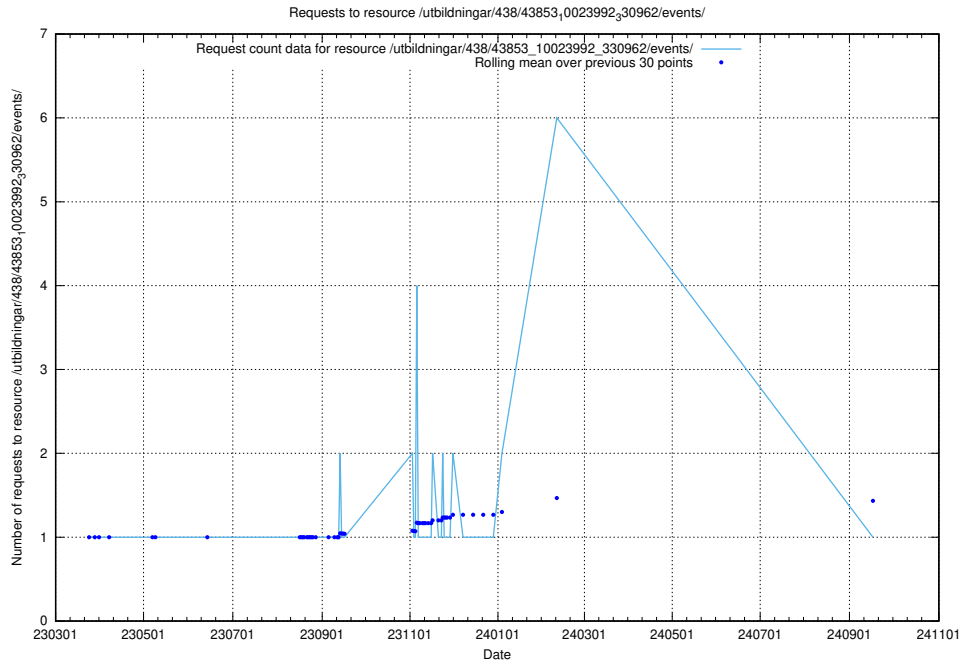

5.7125 Usage of /utbildningar/438/43853_10023992_330962/events/

Here, we count the number of requests to resource /utbildningar/438/43853_10023992_330962/events/.