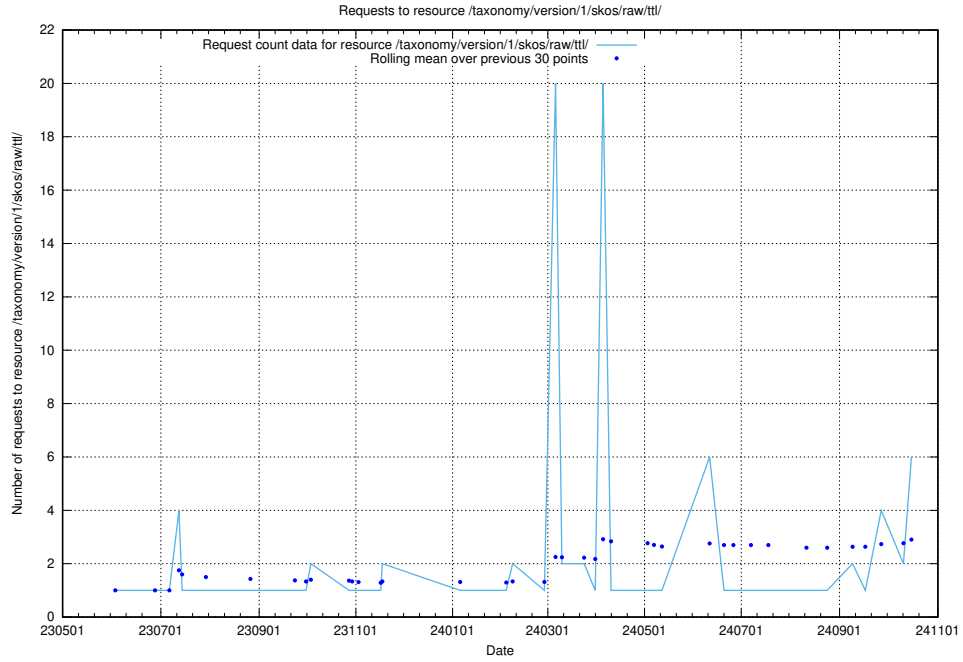

5.164 Usage of /taxonomy/version/1/skos/raw/ttl/

Here, we count the number of requests to resource /taxonomy/version/1/skos/raw/ttl/.