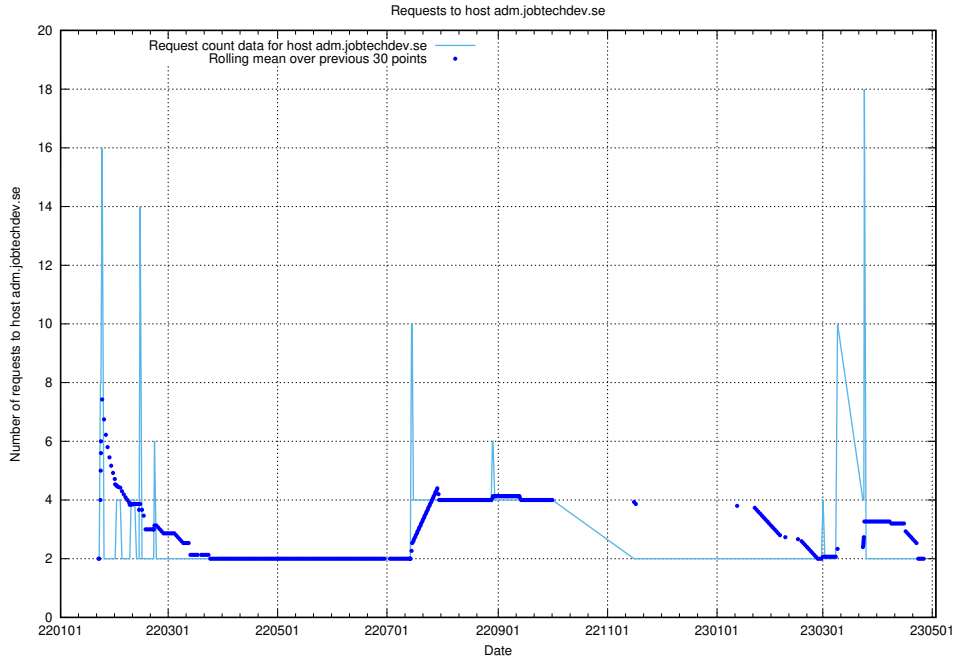

7.266 Usage of application.jobtechdev.se

Here, we count the number of requests to host application.jobtechdev.se.

7.267 Usage of adm.jobtechdev.se

Here, we count the number of requests to host adm.jobtechdev.se.