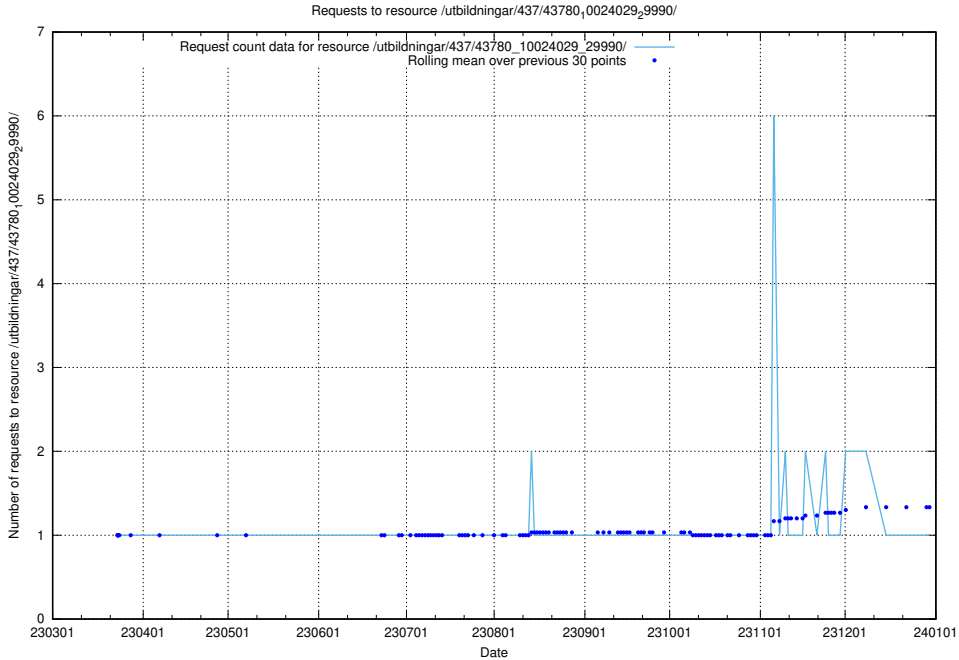

5.7341 Usage of /utbildningar/437/43780_10024029_29990/

Here, we count the number of requests to resource /utbildningar/437/43780_10024029_29990/.