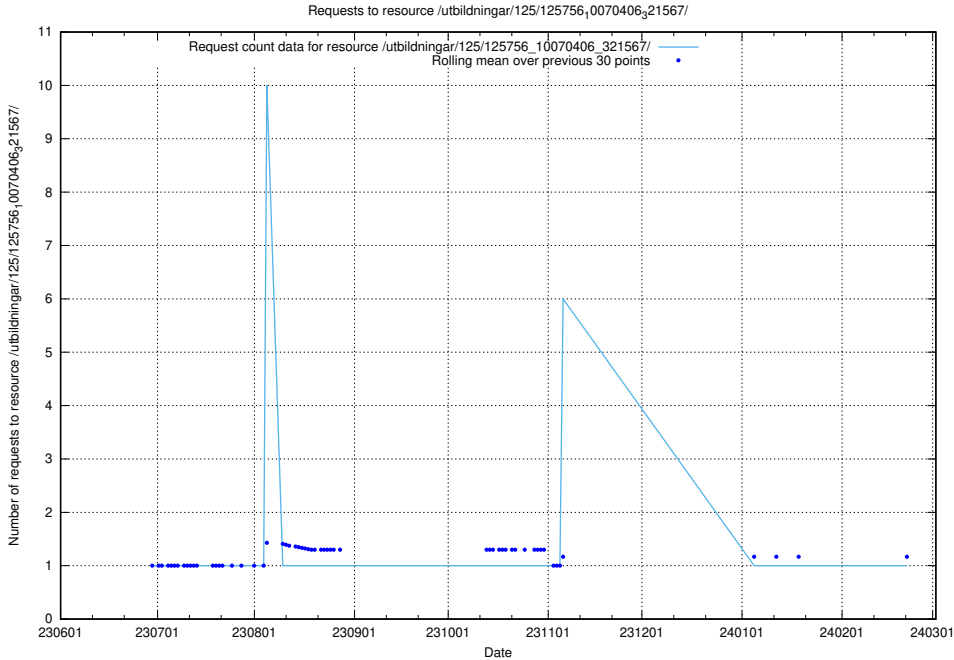

5.6309 Usage of /utbildningar/125/125756_10070406_321567/

Here, we count the number of requests to resource /utbildningar/125/125756_10070406_321567/.