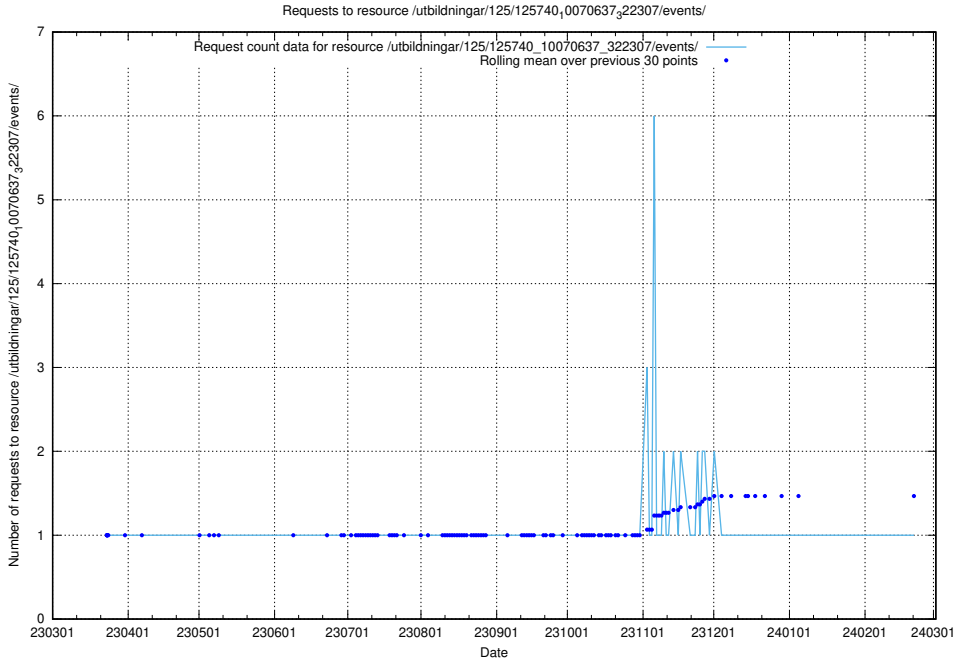

5.1044 Usage of /utbildningar/125/125740_10070637_322307/events/

Here, we count the number of requests to resource /utbildningar/125/125740_10070637_322307/events/