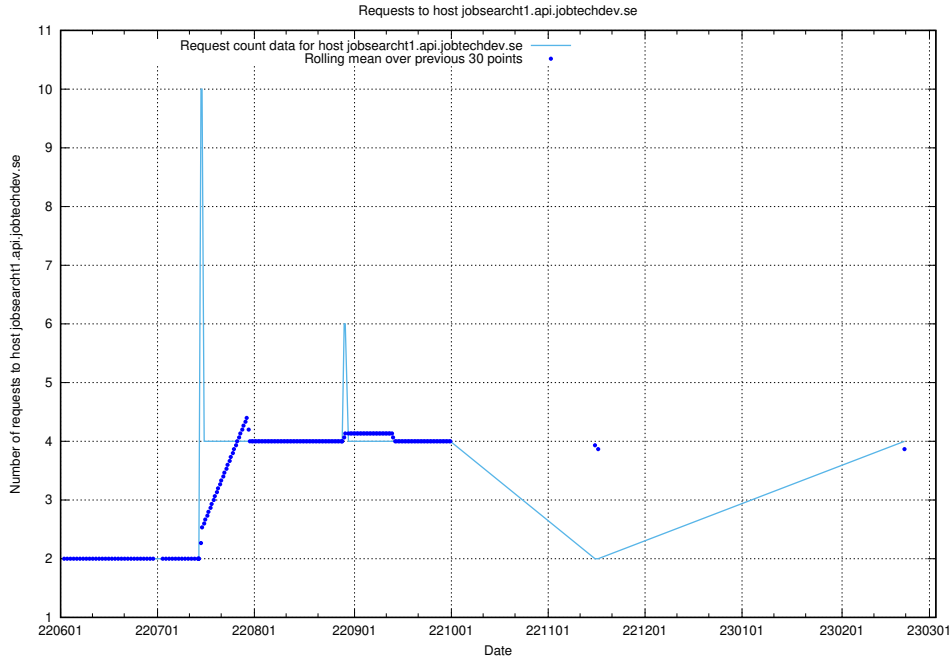

7.150 Usage of jobsearcht1.api.jobtechdev.se

Here, we count the number of requests to host jobsearcht1.api.jobtechdev.se.