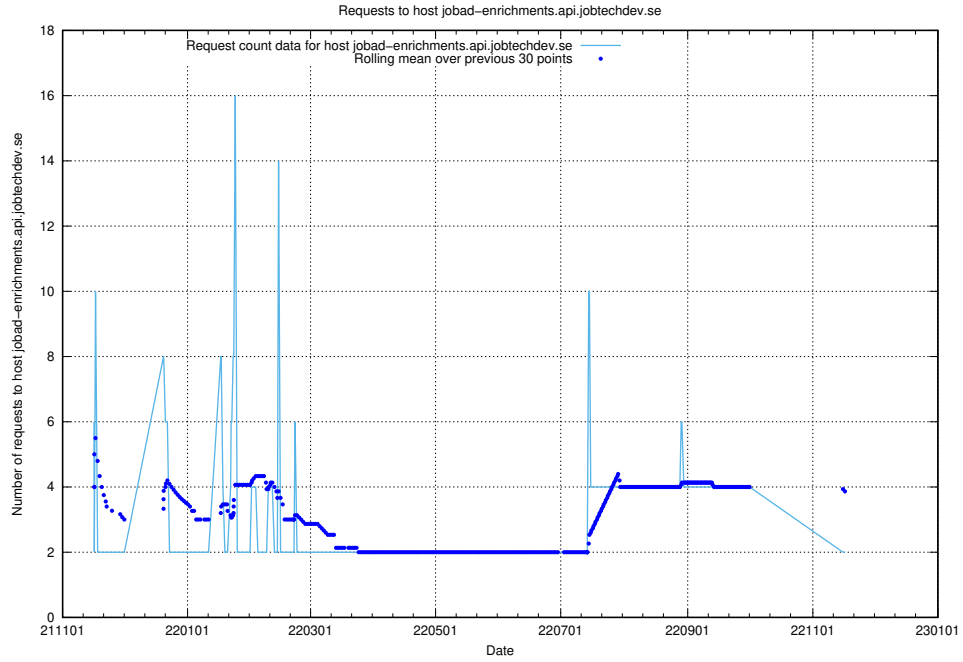

7.551 Usage of `jobad-enrichments.api.jobtechdev.se`

Here, we count the number of requests to host `jobad-enrichments.api.jobtechdev.se`.