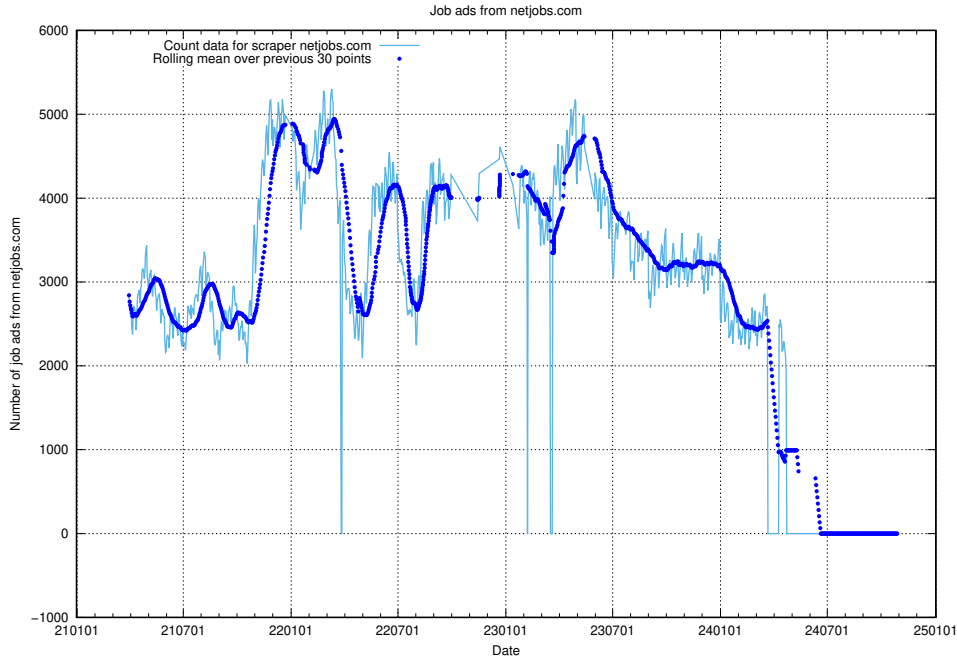

13.19 Number of ads by scraper netjobs.com

Here, we count the number of job ads scraped from netjobs.com.