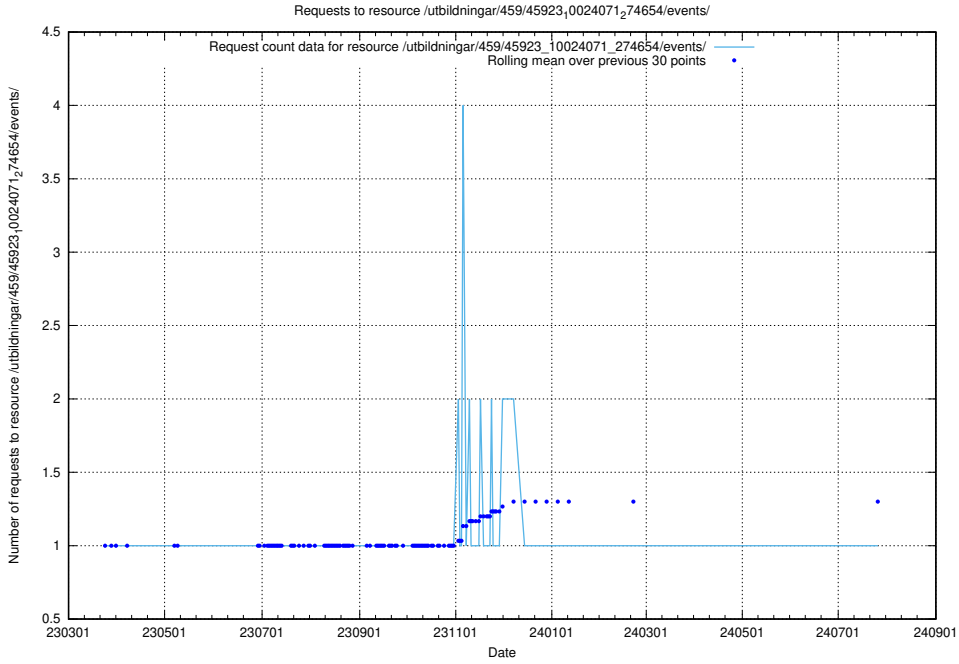

5.7123 Usage of /utbildningar/459/45923_10024071_274654/events/

Here, we count the number of requests to resource /utbildningar/459/45923_10024071_274654/events/.