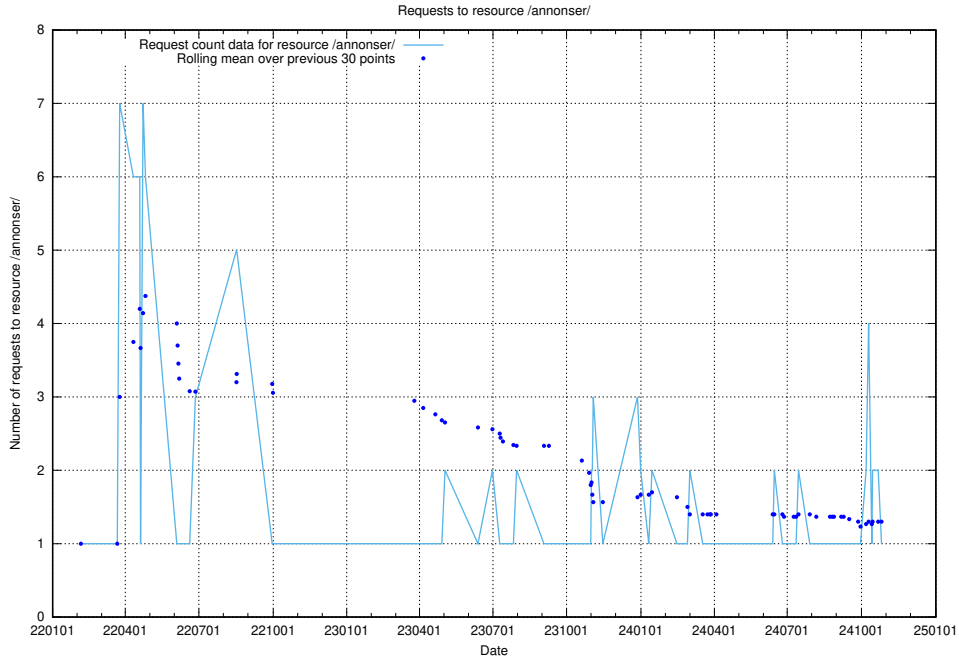

5.3475 Usage of /annonser/

Here, we count the number of requests to resource /annonser/.