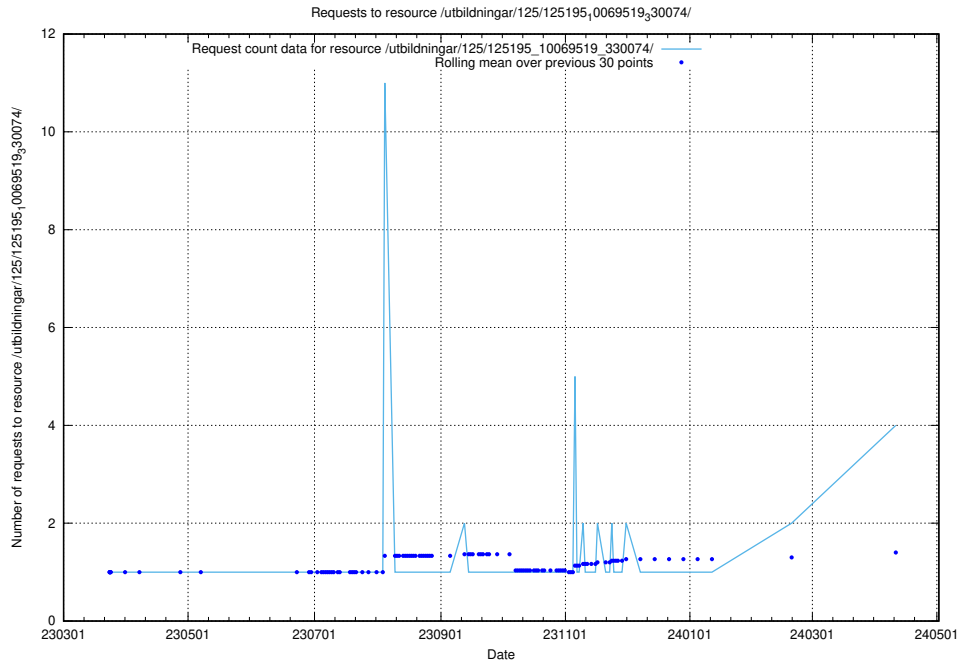

5.258 Usage of /utbildningar/125/125195_10069519_330074/

Here, we count the number of requests to resource /utbildningar/125/125195_10069519_330074/.