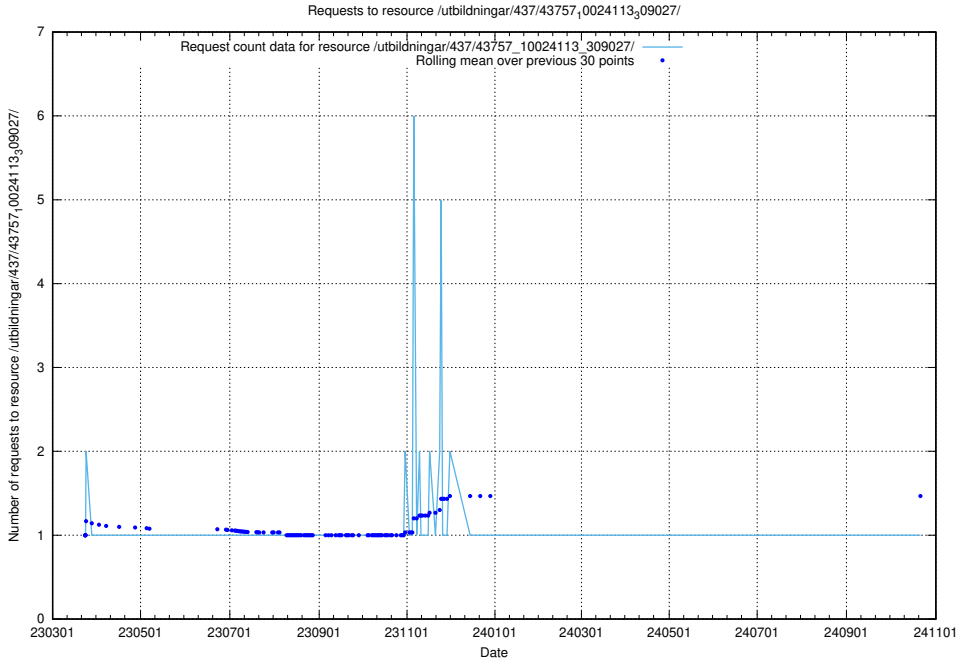

5.7346 Usage of /utbildningar/437/43757_10024113_309027/

Here, we count the number of requests to resource /utbildningar/437/43757_10024113_309027/.