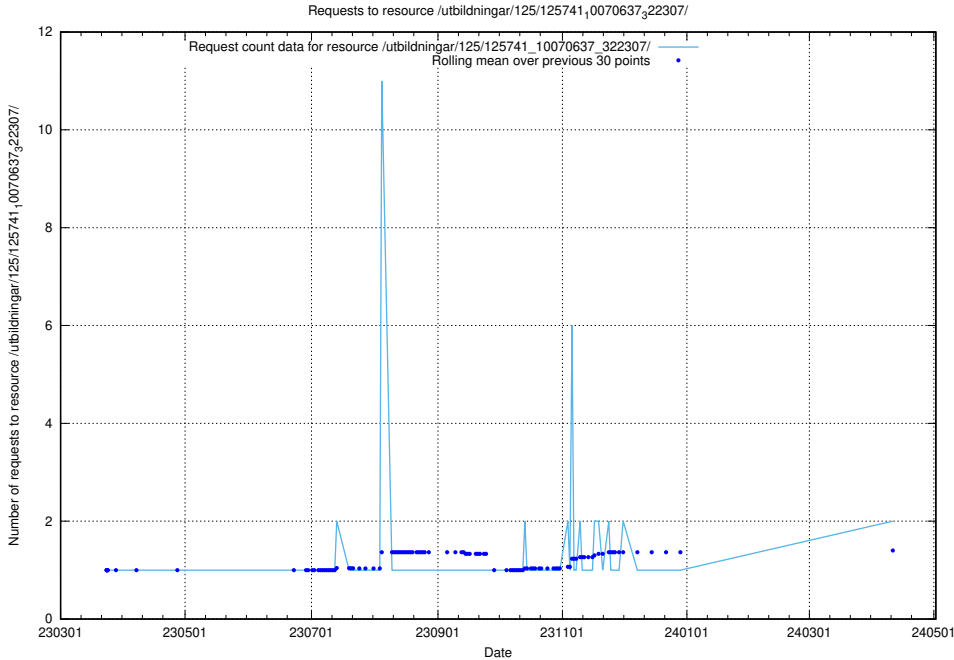

5.513 Usage of /utbildningar/125/125741_10070637_322307/

Here, we count the number of requests to resource /utbildningar/125/125741_10070637_322307/.