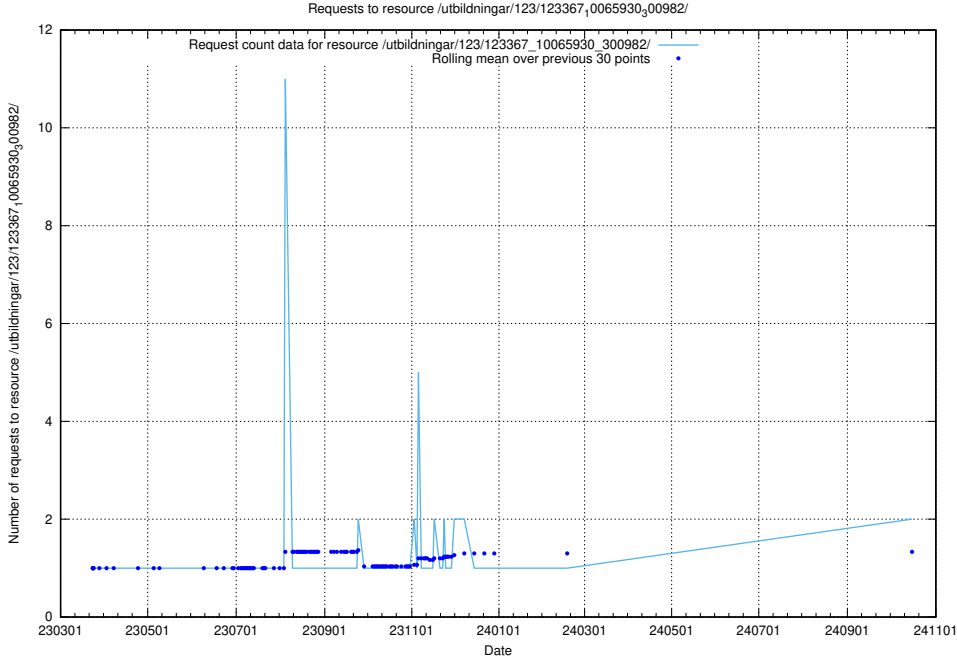

5.816 Usage of /utbildningar/123/123367_10065930_300982/

Here, we count the number of requests to resource /utbildningar/123/123367_10065930_300982/.