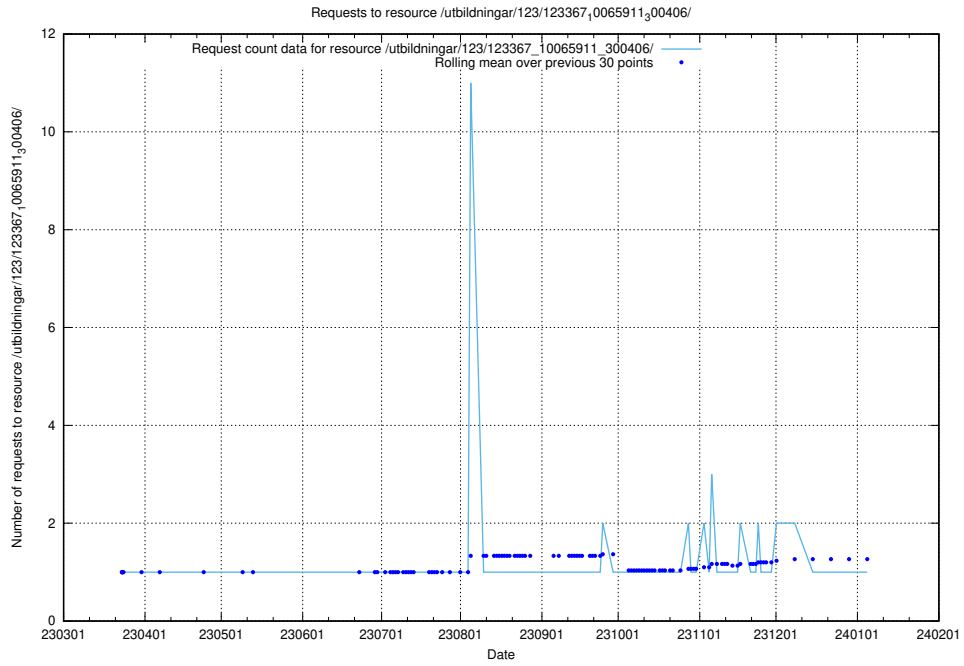

5.5652 Usage of /utbildningar/123/123367_10065911_300406/

Here, we count the number of requests to resource /utbildningar/123/123367_10065911_300406/.