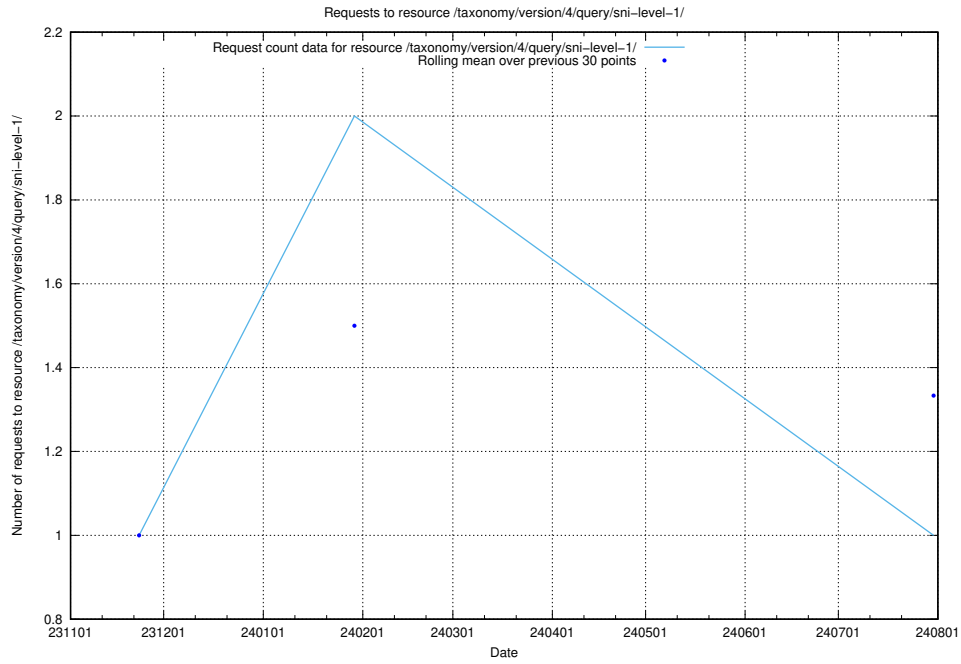

5.4959 Usage of /taxonomy/version/4/query/sni-level-1/

Here, we count the number of requests to resource /taxonomy/version/4/query/sni-level-1/.