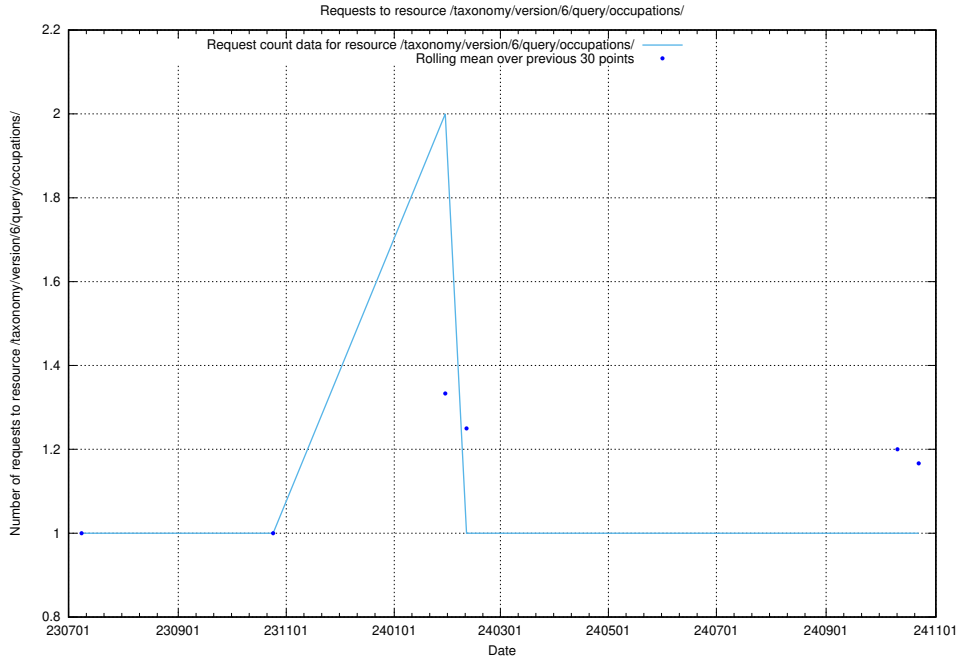

5.6167 Usage of /taxonomy/version/6/query/occupations/

Here, we count the number of requests to resource /taxonomy/version/6/query/occupations/.