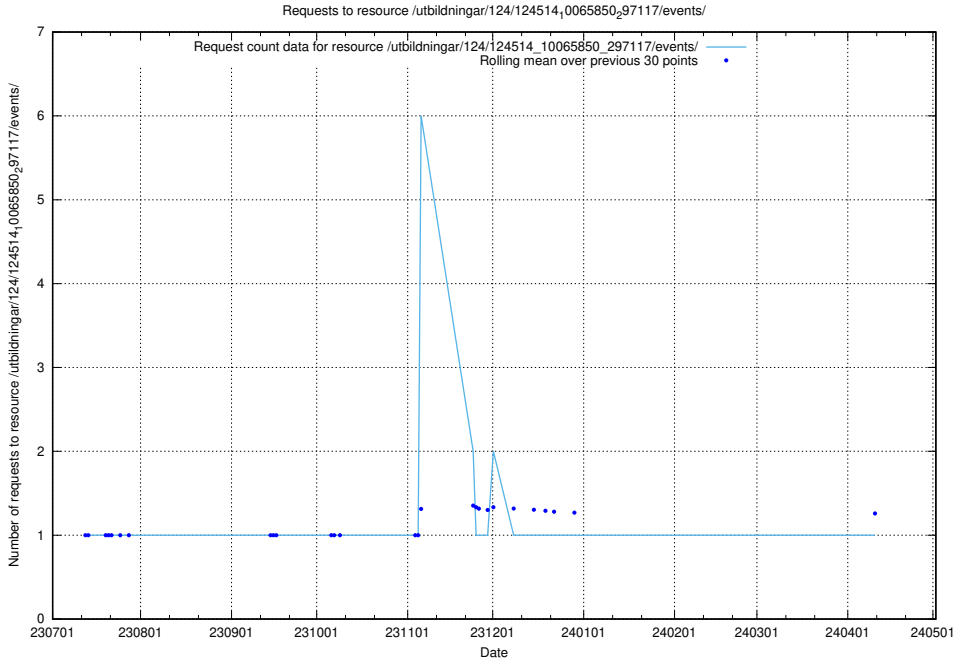

5.6048 Usage of /utbildningar/124/124514_10065850_297117/events/

Here, we count the number of requests to resource /utbildningar/124/124514_10065850_297117/events/