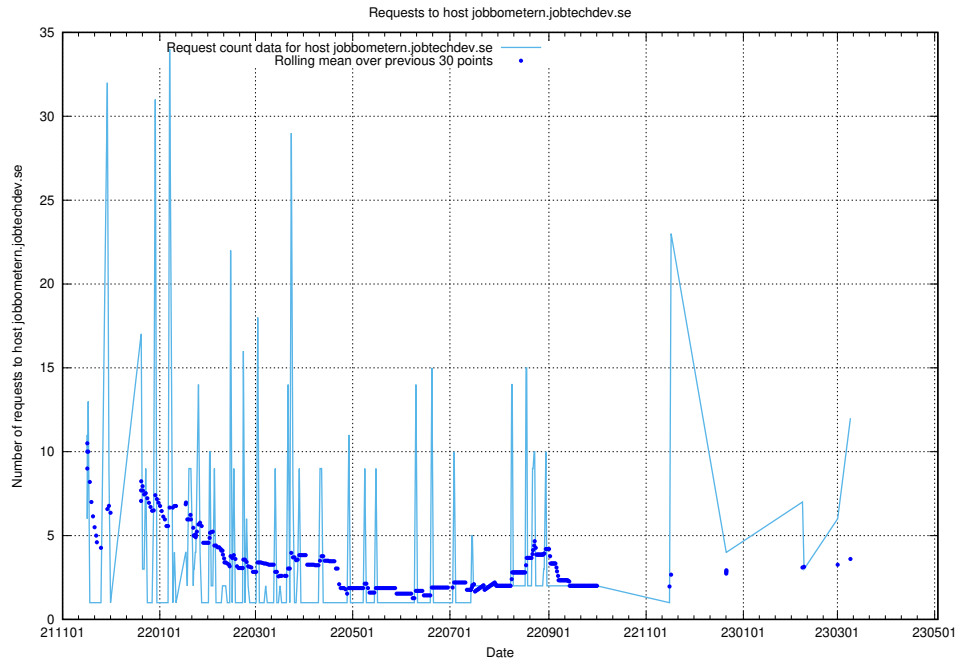

7.59 Usage of `jobbometern.jobtechdev.se`

Here, we count the number of requests to host `jobbometern.jobtechdev.se`.