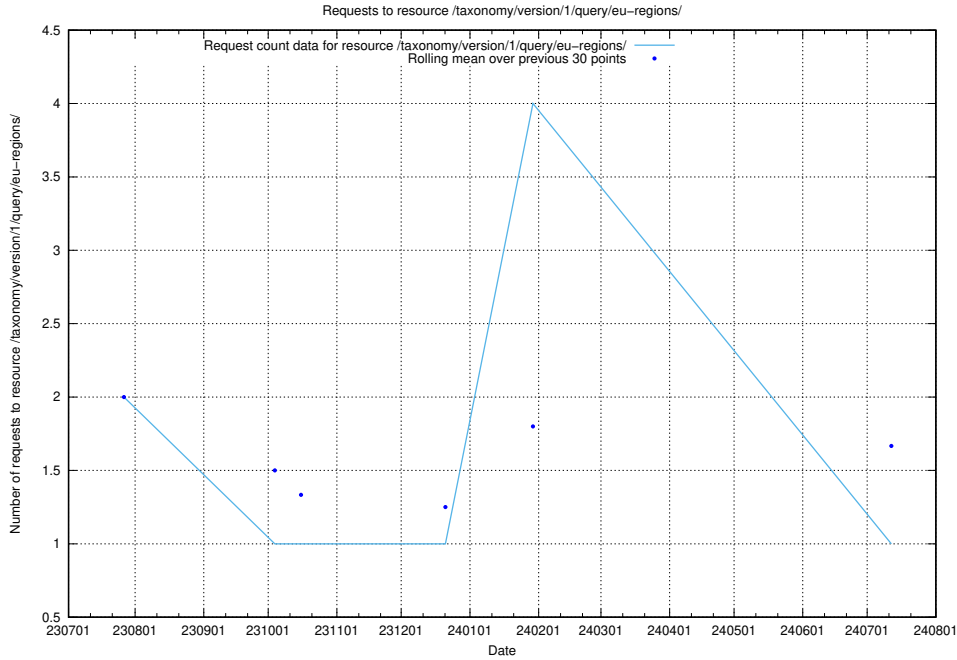

5.5862 Usage of /taxonomy/version/1/query/eu-regions/

Here, we count the number of requests to resource /taxonomy/version/1/query/eu-regions/.

5.5864 Usage of /taxonomy/version/1/query/employment-variety-concepts/