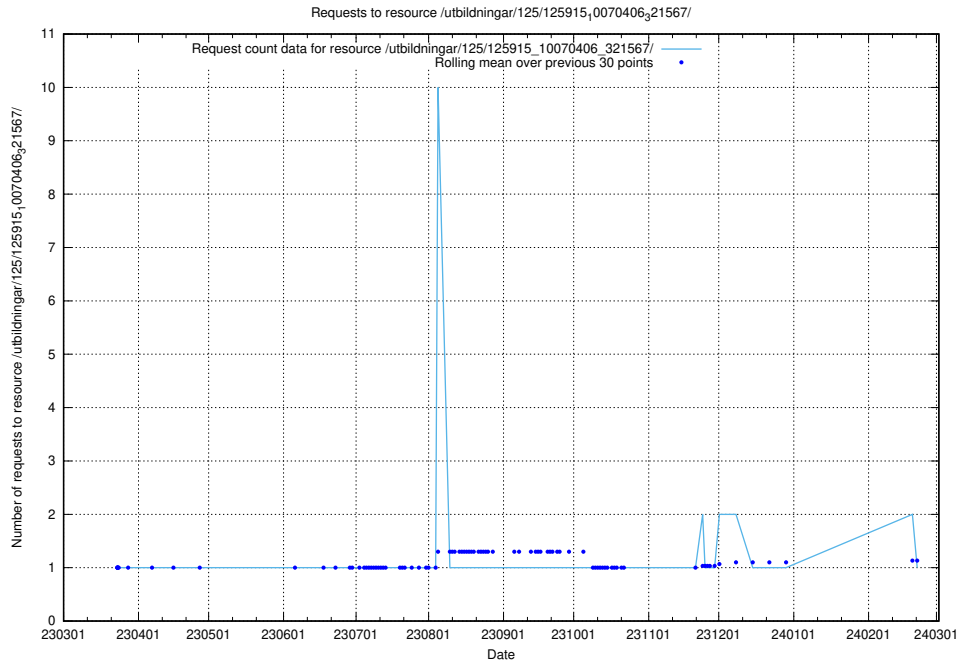

5.7420 Usage of /utbildningar/125/125915_10070406_321567/

Here, we count the number of requests to resource /utbildningar/125/125915_10070406_321567/.