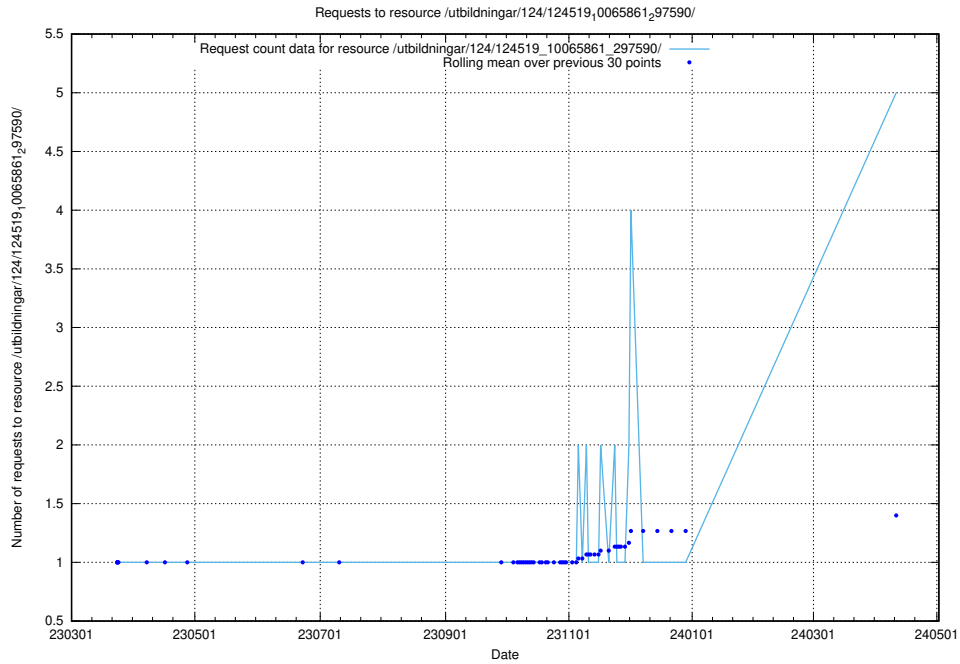

5.200 Usage of /availability/kpi/5/1/2024/

Here, we count the number of requests to resource /availability/kpi/5/1/2024/.

5.201 Usage of /utbildningar/124/124519_10065861_297590/

Here, we count the number of requests to resource /utbildningar/124/124519_10065861_297590/.