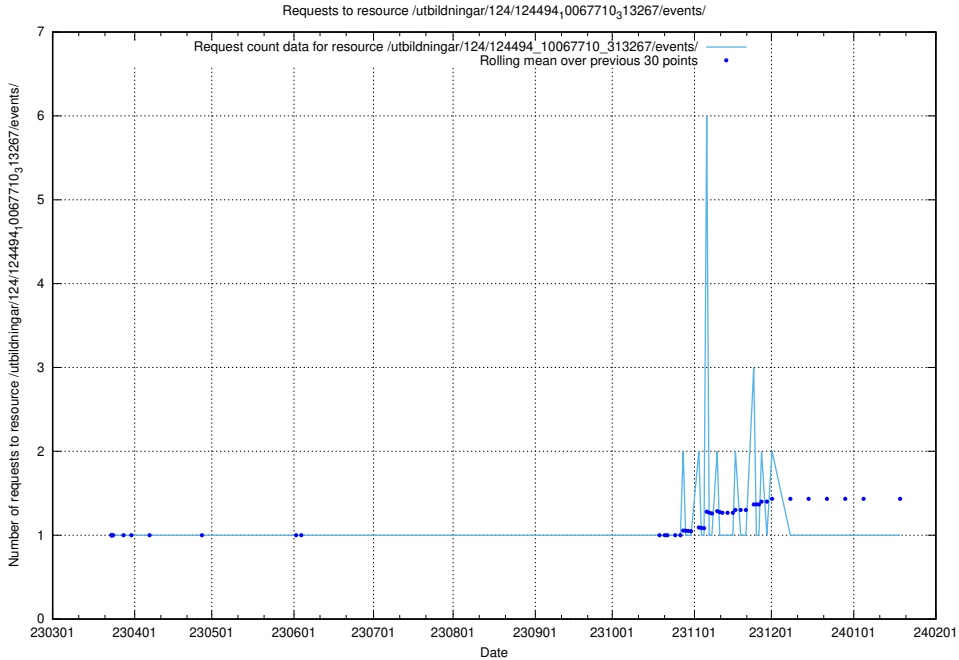

5.3675 Usage of /utbildningar/124/124494_10067710_313267/events/

Here, we count the number of requests to resource /utbildningar/124/124494_10067710_313267/events/