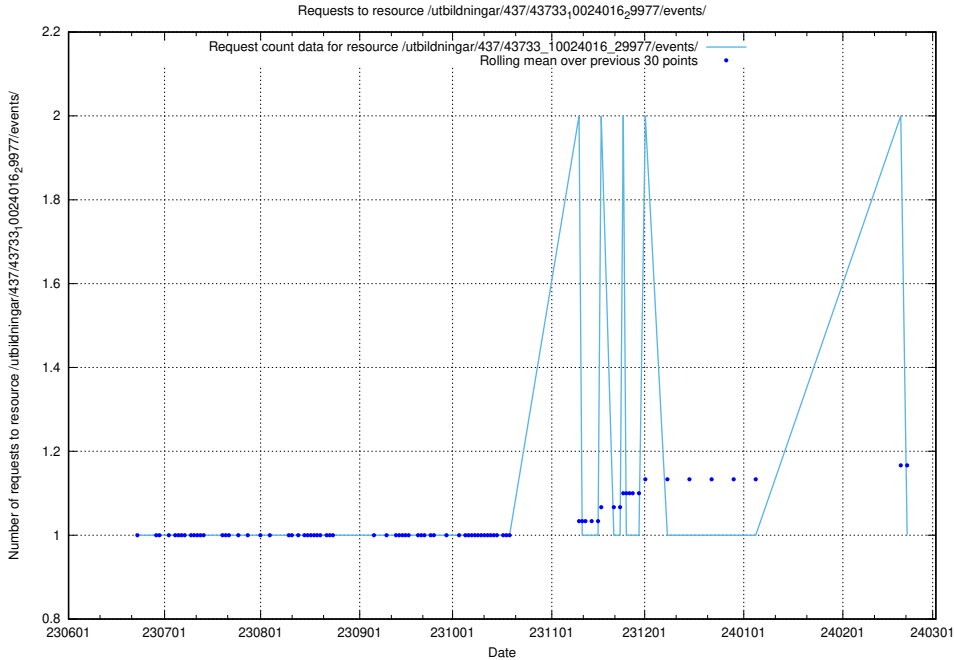

5.6510 Usage of /utbildningar/437/43733_10024016_29977/events/

Here, we count the number of requests to resource /utbildningar/437/43733_10024016_29977/events/.