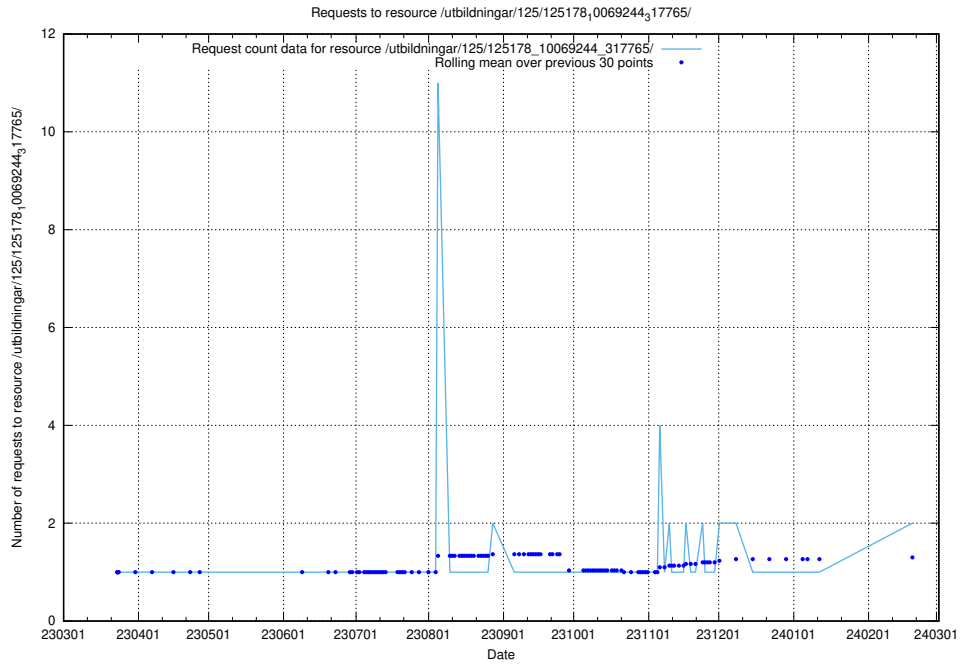

5.534 Usage of /utbildningar/125/125178_10069244_317765/

Here, we count the number of requests to resource /utbildningar/125/125178_10069244_317765/.