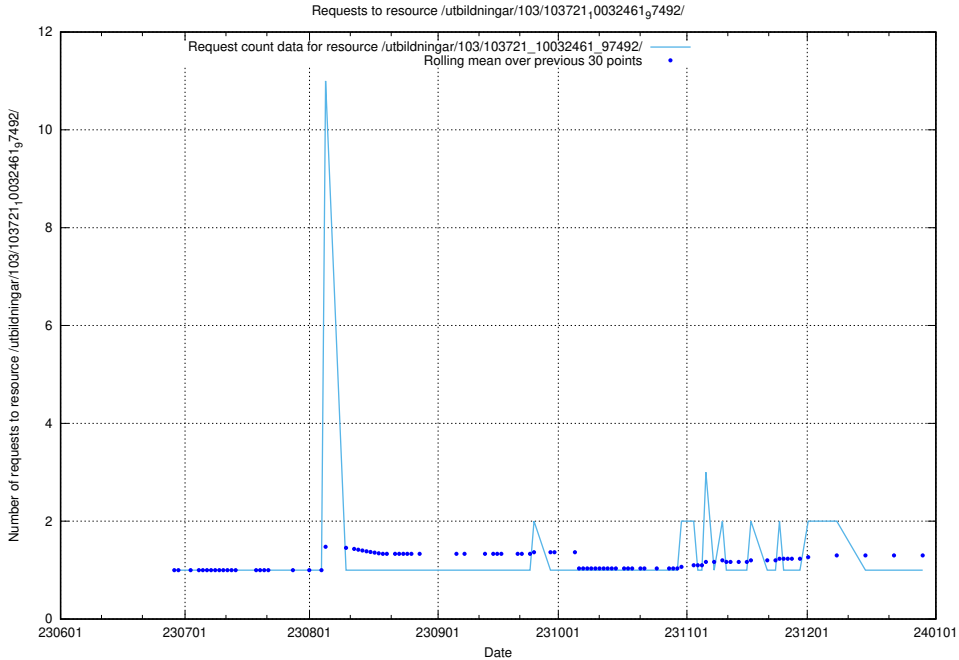

5.6465 Usage of /utbildningar/103/103721_10032461_97492/

Here, we count the number of requests to resource /utbildningar/103/103721_10032461_97492/.