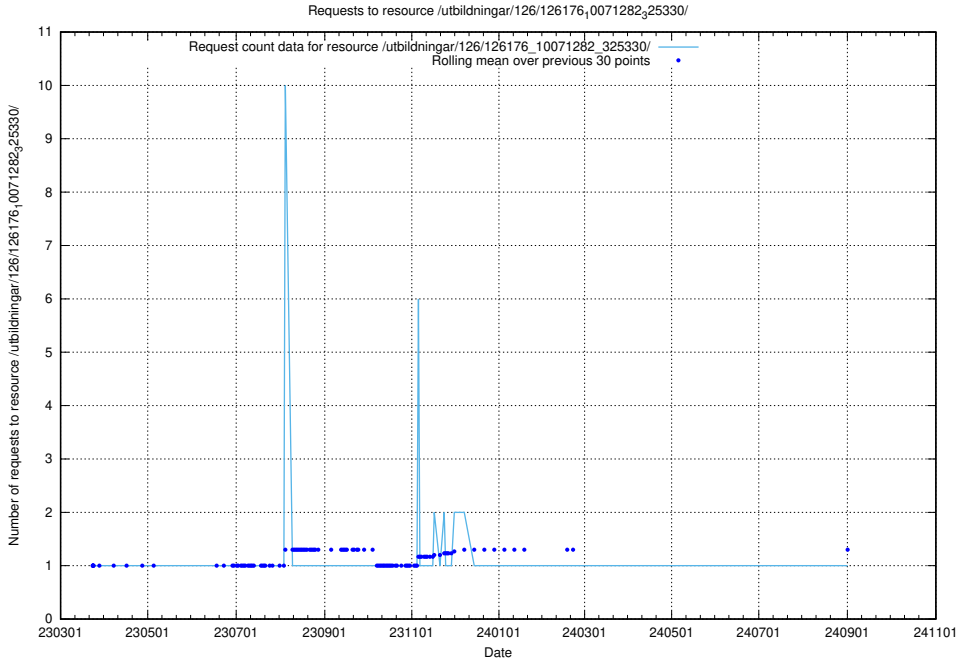

5.7403 Usage of /utbildningar/126/126176_10071282_325330/

Here, we count the number of requests to resource /utbildningar/126/126176_10071282_325330/.