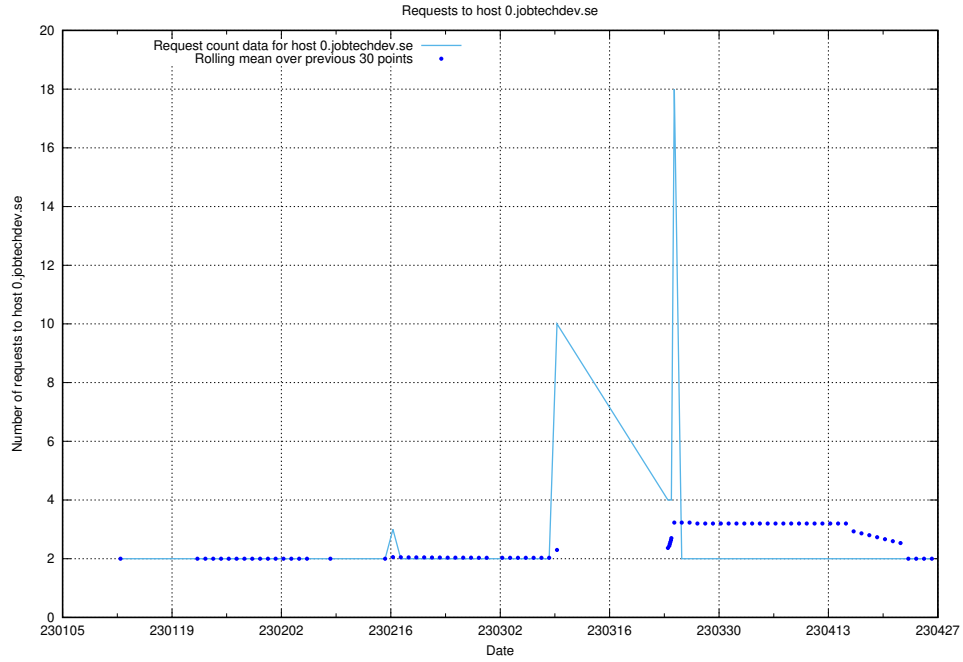

7.306 Usage of 0.jobtechdev.se

Here, we count the number of requests to host 0.jobtechdev.se.