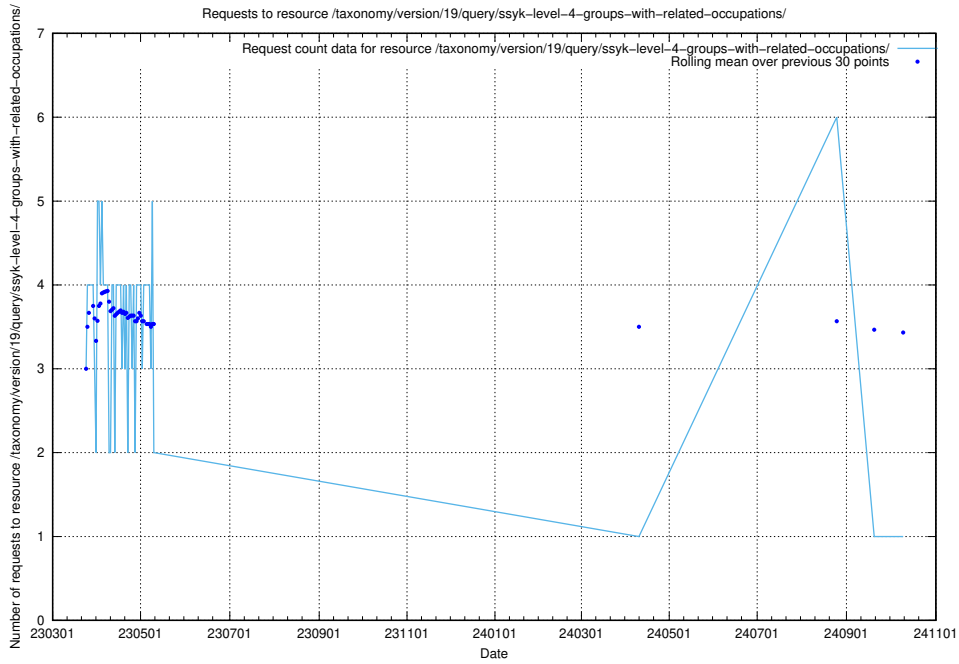

5.7080 Usage of /taxonomy/version/19/query/ssyk-level-4-groups-with-related-occupations/

Here, we count the number of requests to resource /taxonomy/version/19/query/ssyk-level-4-groups-with-related-occupations/.