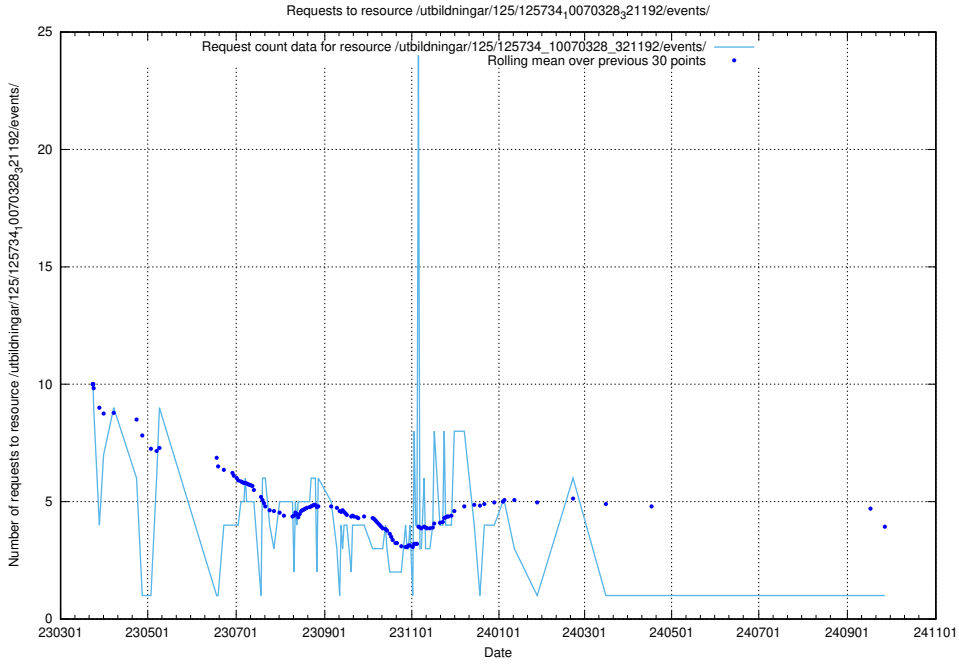

5.7215 Usage of /utbildningar/125/125734_10070328_321192/events/

Here, we count the number of requests to resource /utbildningar/125/125734_10070328_321192/events/