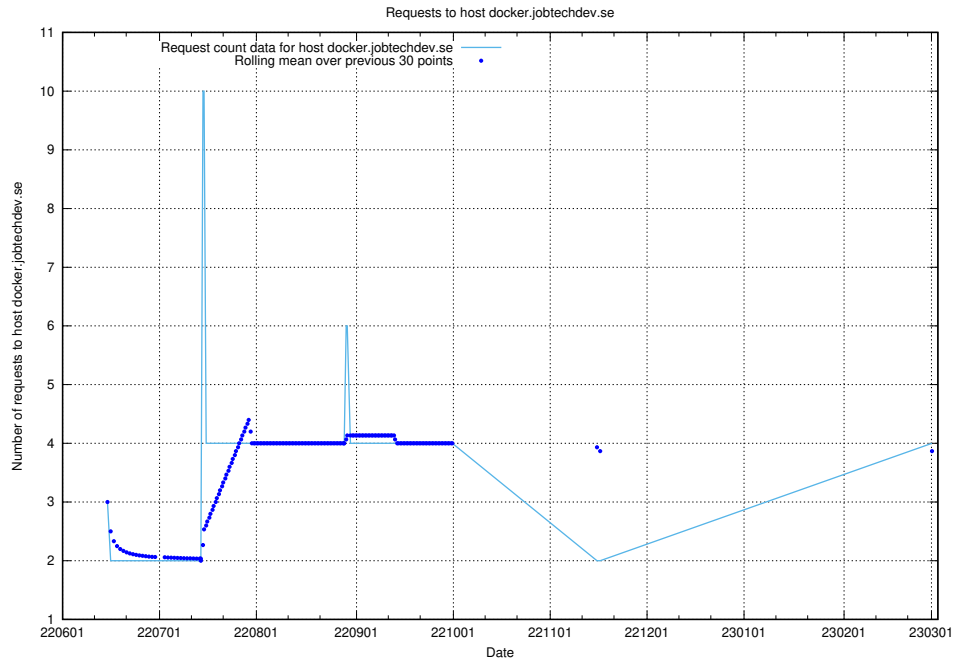

7.147 Usage of docker.jobtechdev.se

Here, we count the number of requests to host docker.jobtechdev.se.