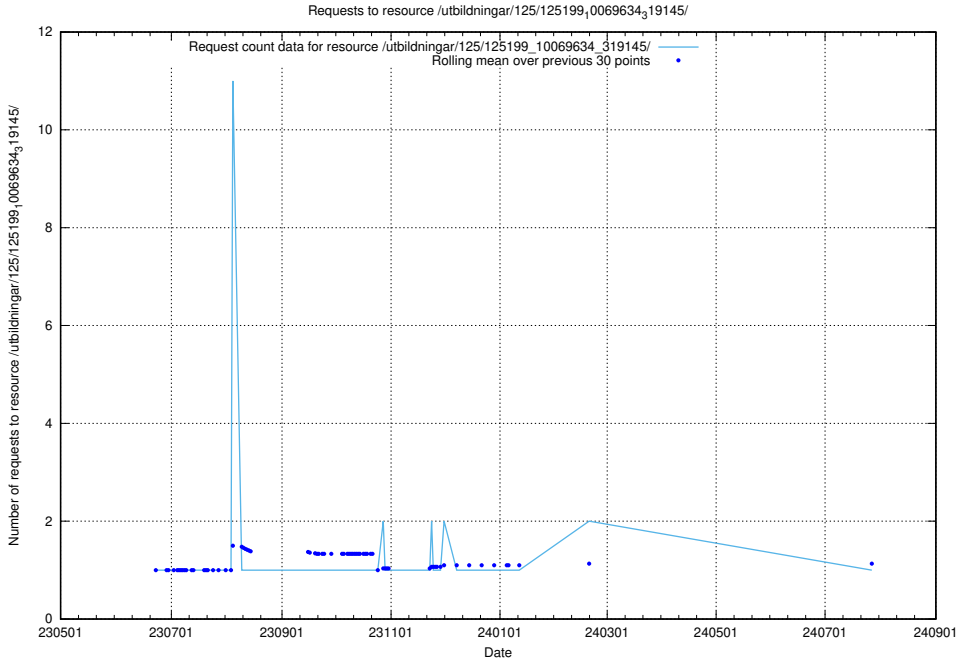

5.6635 Usage of /utbildningar/125/125199_10069634_319145/

Here, we count the number of requests to resource /utbildningar/125/125199_10069634_319145/.