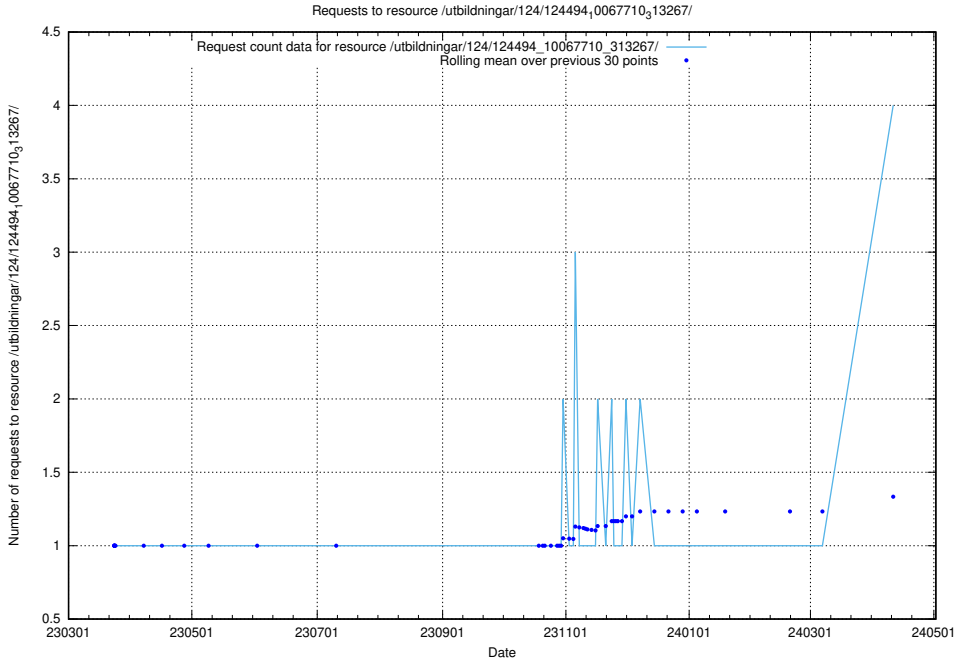

5.299 Usage of /utbildningar/124/124494_10067710_313267/

Here, we count the number of requests to resource /utbildningar/124/124494_10067710_313267/.