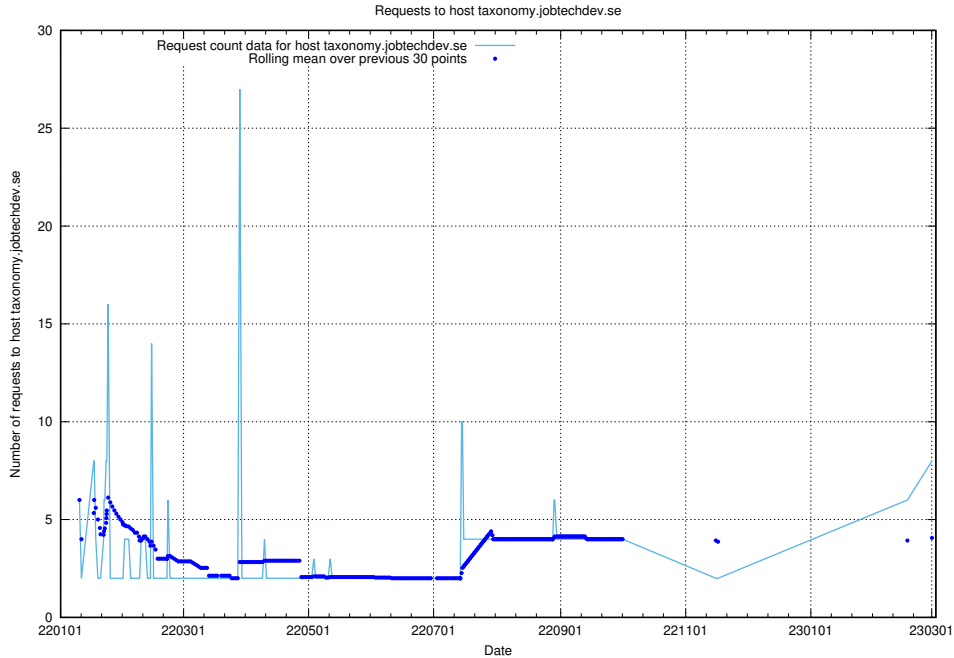

7.68 Usage of taxonomy.jobtechdev.se

Here, we count the number of requests to host taxonomy.jobtechdev.se.

7.69 Usage of inspelning.jobtechdev.se

Here, we count the number of requests to host inspelning.jobtechdev.se.