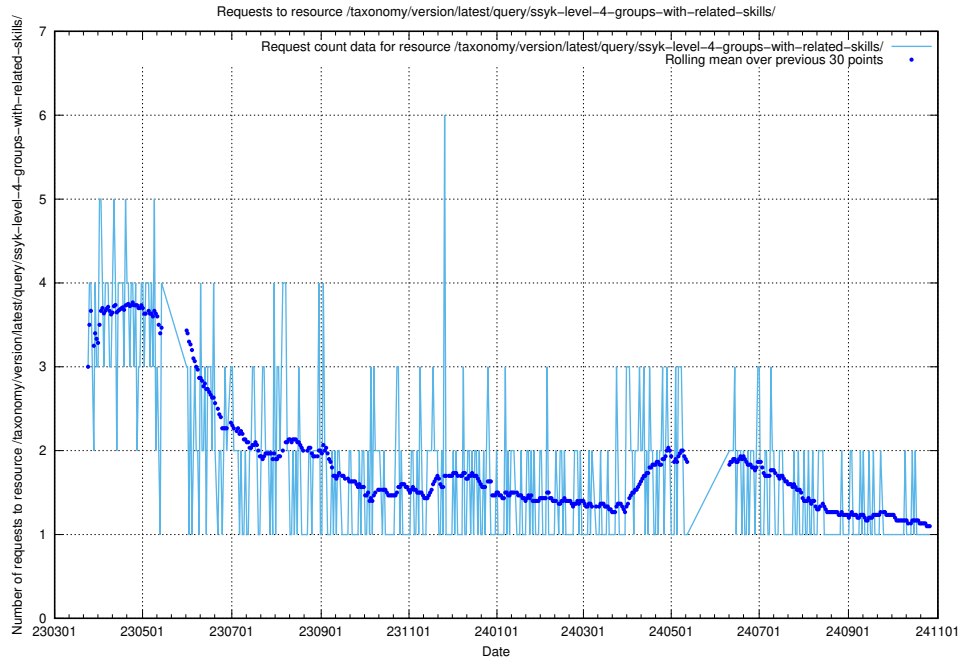

5.7025 Usage of /taxonomy/version/latest/query/ssyk-level-4-groups-with-related-skills/

Here, we count the number of requests to resource /taxonomy/version/latest/query/ssyk-level-4-groups-with-related-skills/.