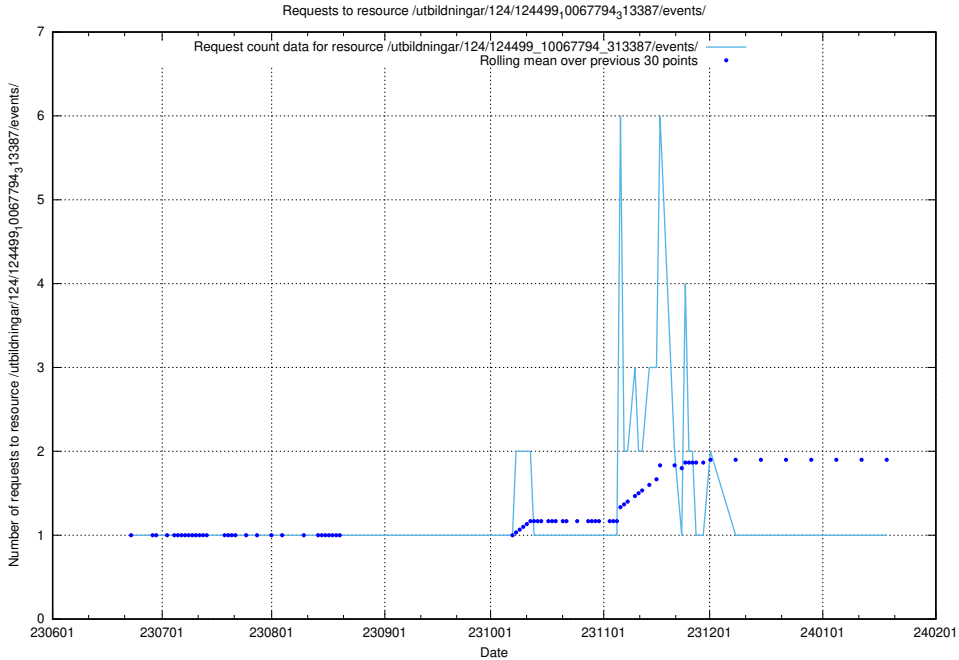

5.6698 Usage of /utbildningar/124/124499_10067794_313387/events/

Here, we count the number of requests to resource /utbildningar/124/124499_10067794_313387/events/