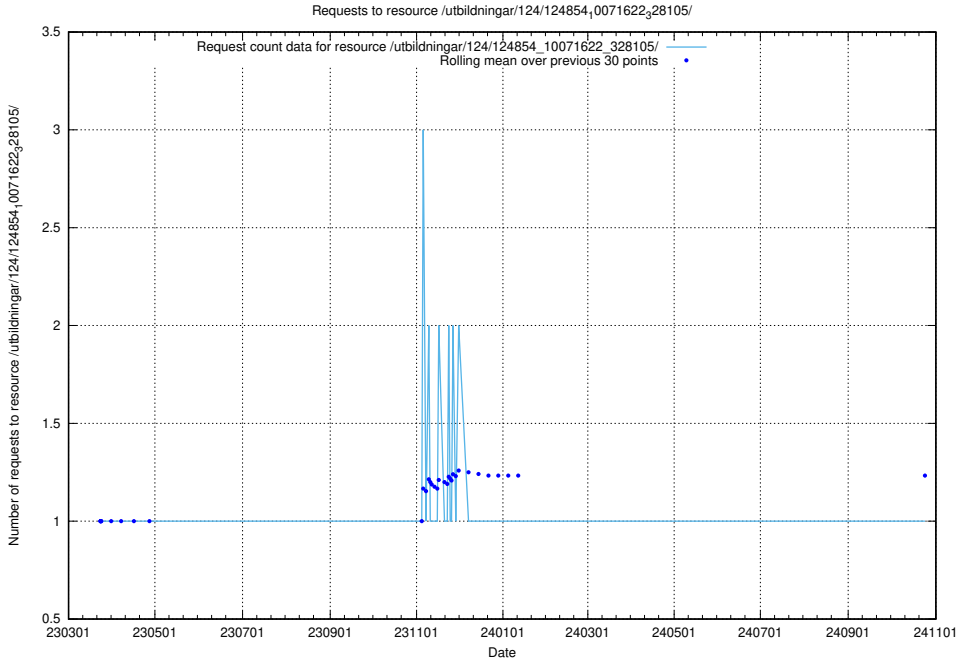

5.1403 Usage of /utbildningar/124/124854_10071622_328105/

Here, we count the number of requests to resource /utbildningar/124/124854_10071622_328105/.