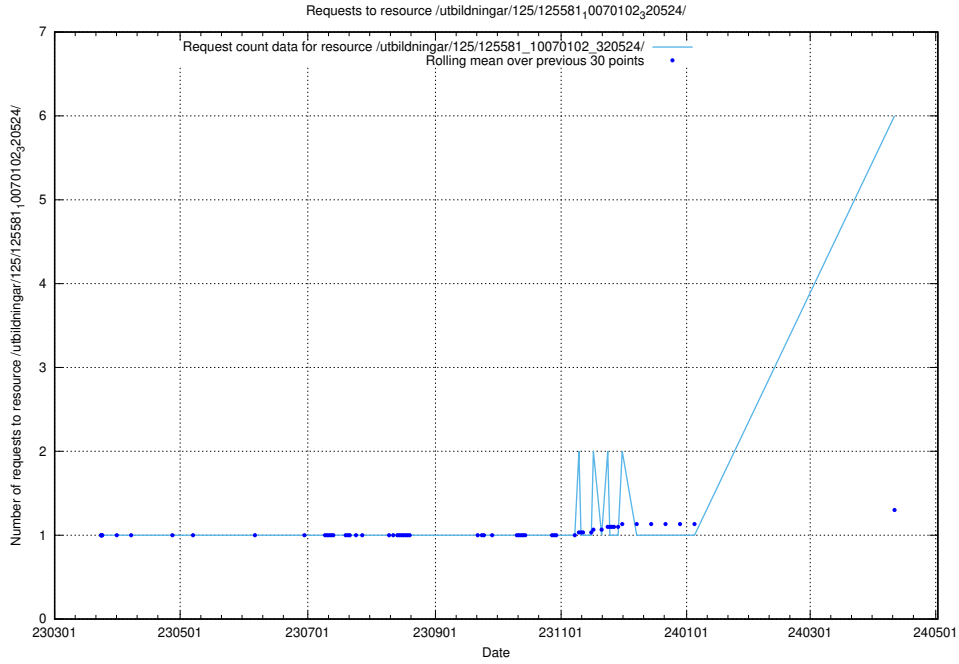

5.46 Usage of /utbildningar/125/125581_10070102_320524/

Here, we count the number of requests to resource /utbildningar/125/125581_10070102_320524/.