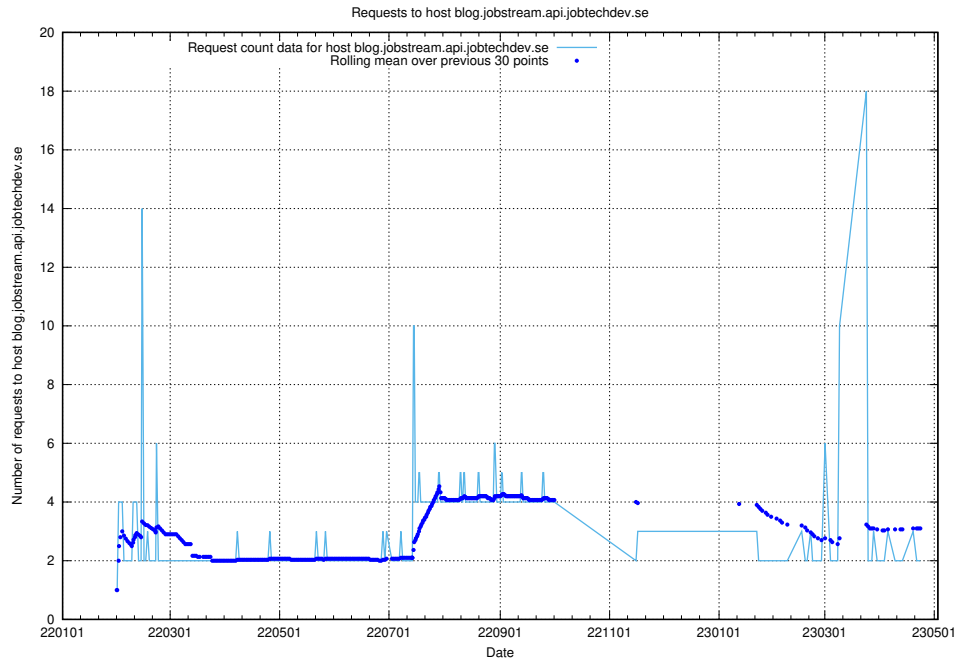

7.574 Usage of `blog.jobstream.api.jobtechdev.se`

Here, we count the number of requests to host `blog.jobstream.api.jobtechdev.se`.