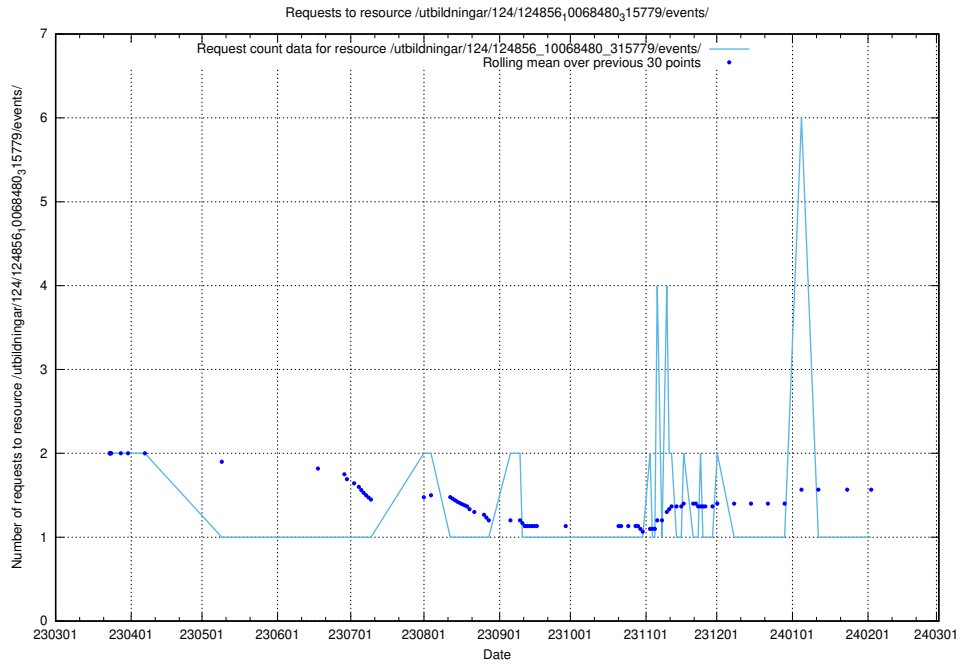

Here, we count the number of requests to resource /utbildningar/124/124856_10069305_318035/events/

5.7262 Usage of /utbildningar/124/124856_10068480_315779/events/

Here, we count the number of requests to resource /utbildningar/124/124856_10068480_315779/events/