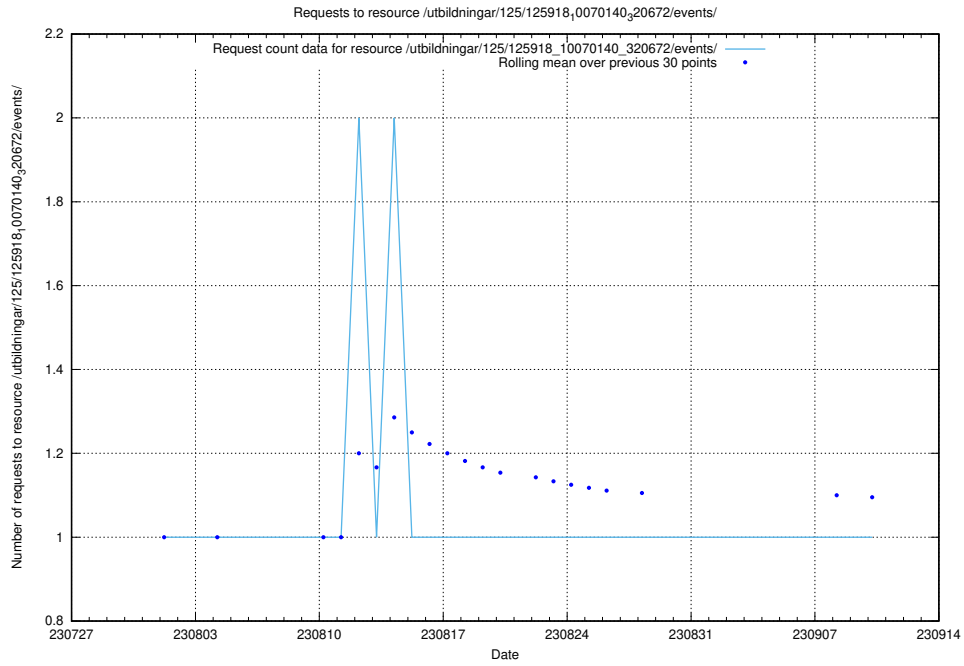

5.5821 Usage of /utbildningar/125/125918_10070140_320672/events/

Here, we count the number of requests to resource /utbildningar/125/125918_10070140_320672/events/