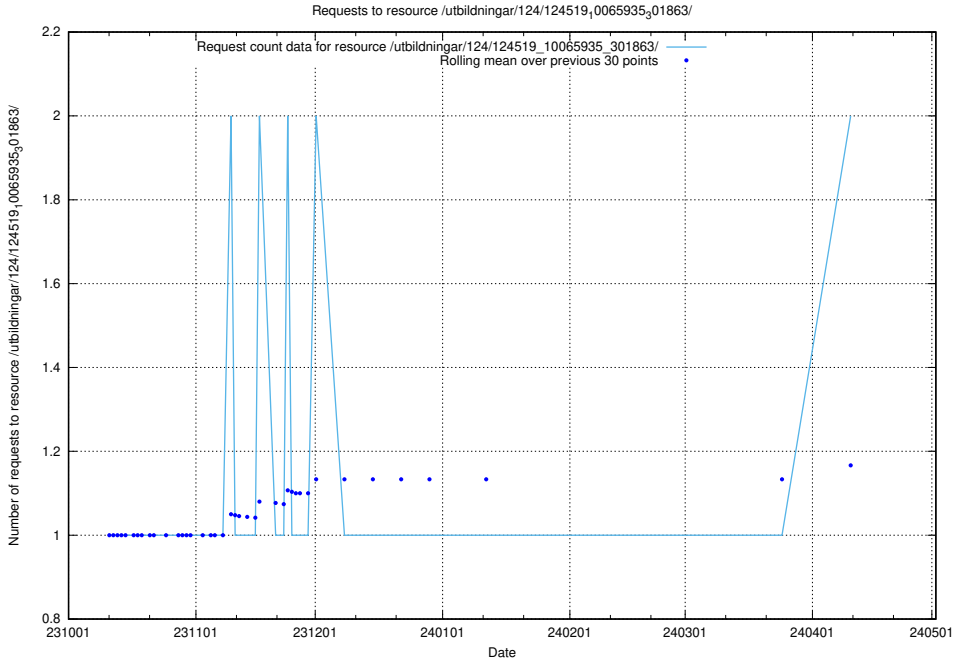

5.787 Usage of /utbildningar/124/124519_10065935_301863/

Here, we count the number of requests to resource /utbildningar/124/124519_10065935_301863/.