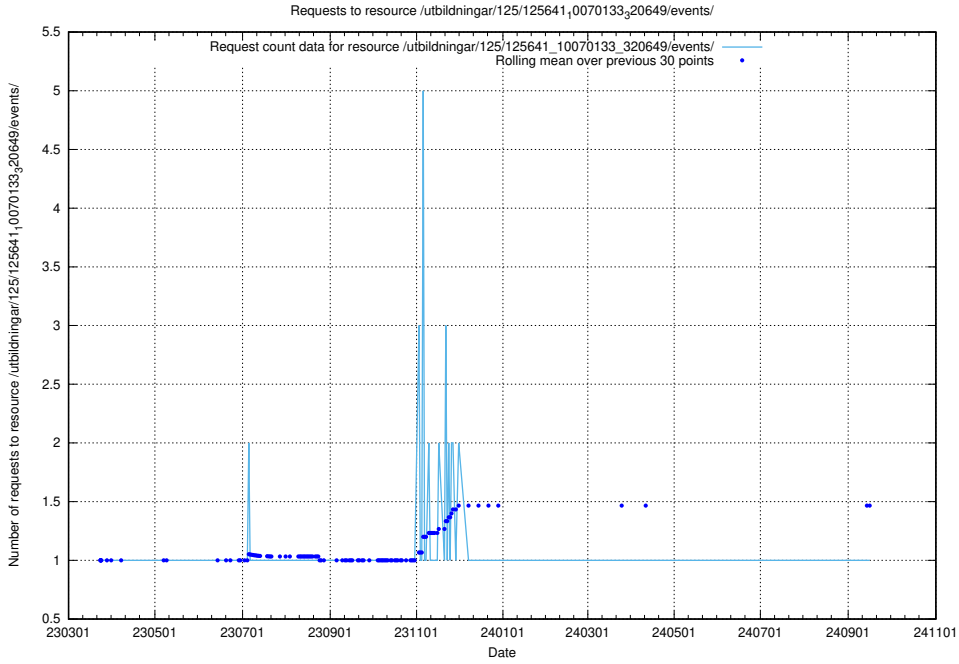

5.1089 Usage of /utbildningar/125/125641_10070133_320649/events/

Here, we count the number of requests to resource /utbildningar/125/125641_10070133_320649/events/