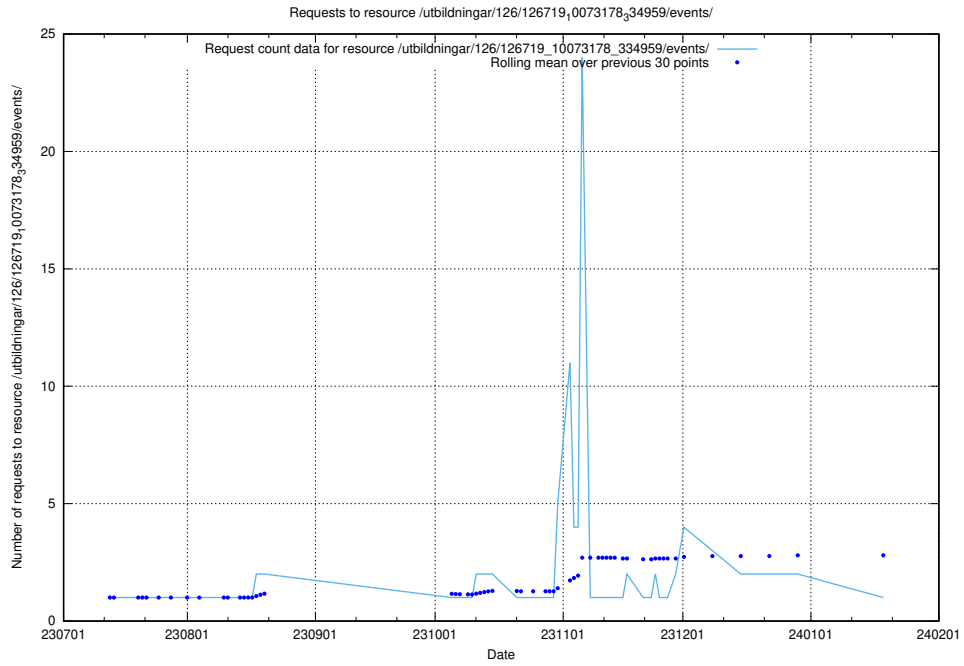

5.6044 Usage of /utbildningar/126/126719_10073178_334959/events/

Here, we count the number of requests to resource /utbildningar/126/126719_10073178_334959/events/