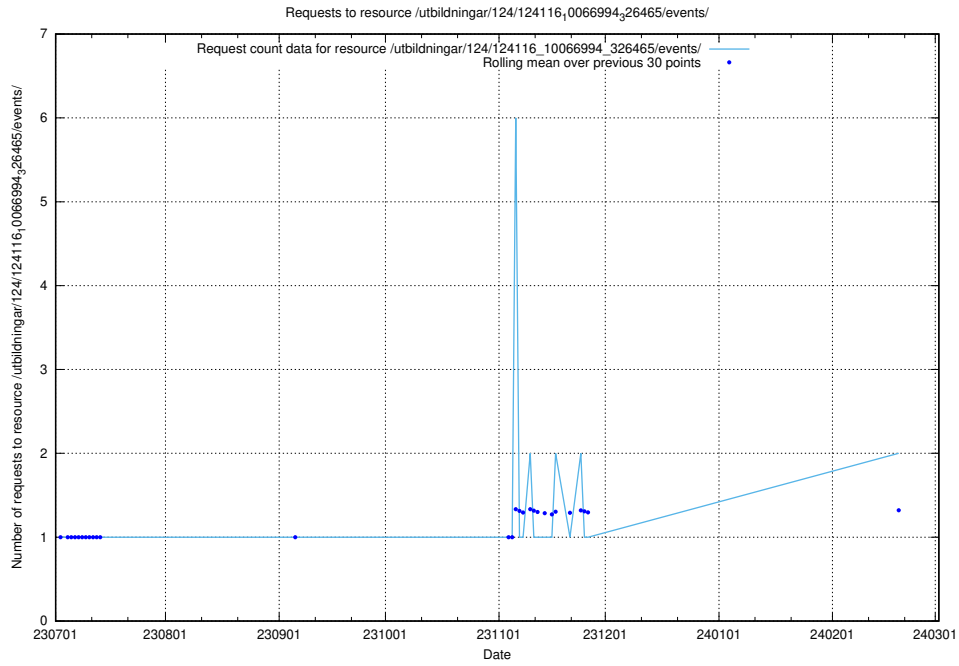

5.876 Usage of /utbildningar/124/124116_10066994_326465/events/

Here, we count the number of requests to resource /utbildningar/124/124116_10066994_326465/events/