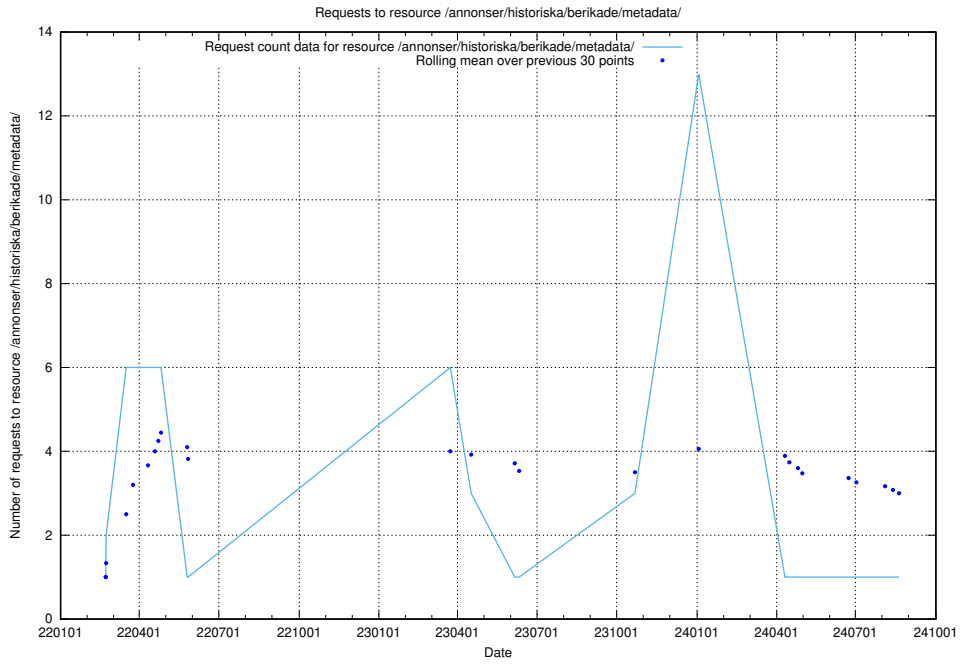

5.1863 Usage of /annonser/historiska/berikade/metadata/

Here, we count the number of requests to resource /annonser/historiska/berikade/metadata/.