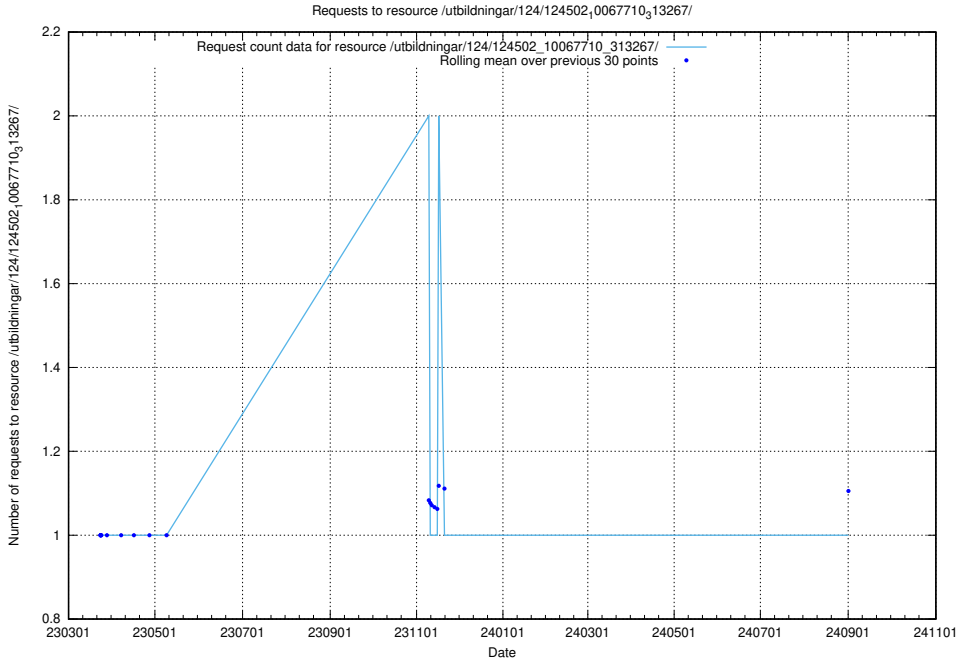

5.3103 Usage of /utbildningar/124/124502_10067710_313267/

Here, we count the number of requests to resource /utbildningar/124/124502_10067710_313267/.