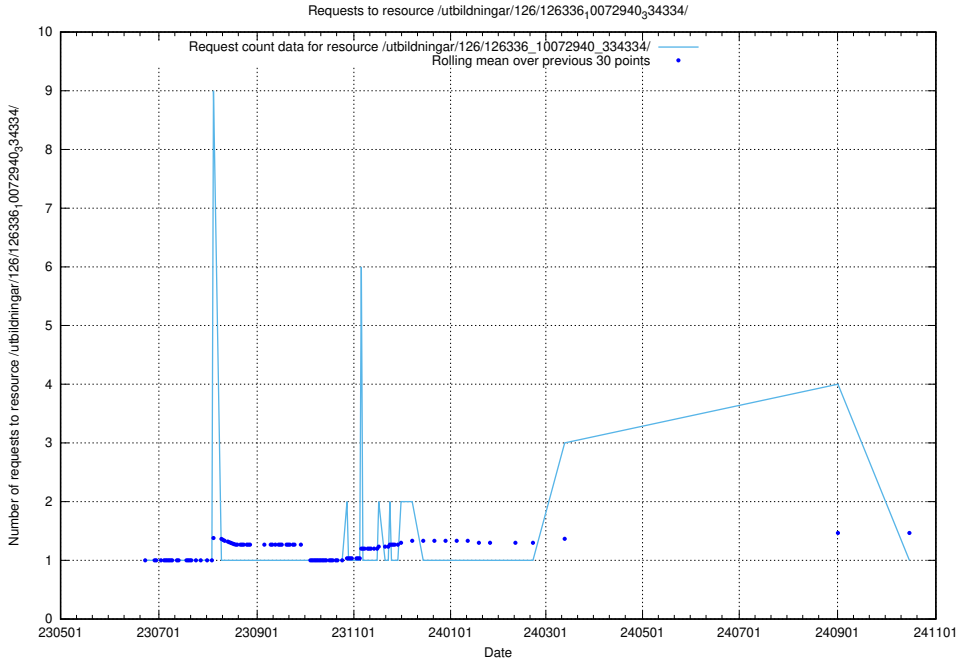

5.6576 Usage of /utbildningar/126/126336_10072940_334334/

Here, we count the number of requests to resource /utbildningar/126/126336_10072940_334334/.