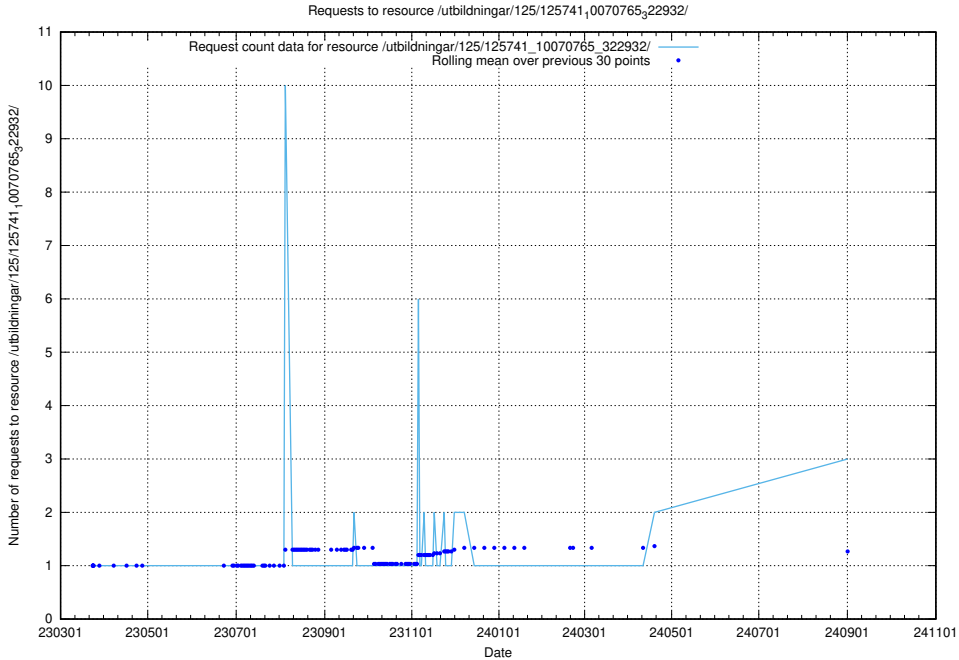

5.510 Usage of /utbildningar/125/125741_10070765_322932/

Here, we count the number of requests to resource /utbildningar/125/125741_10070765_322932/.