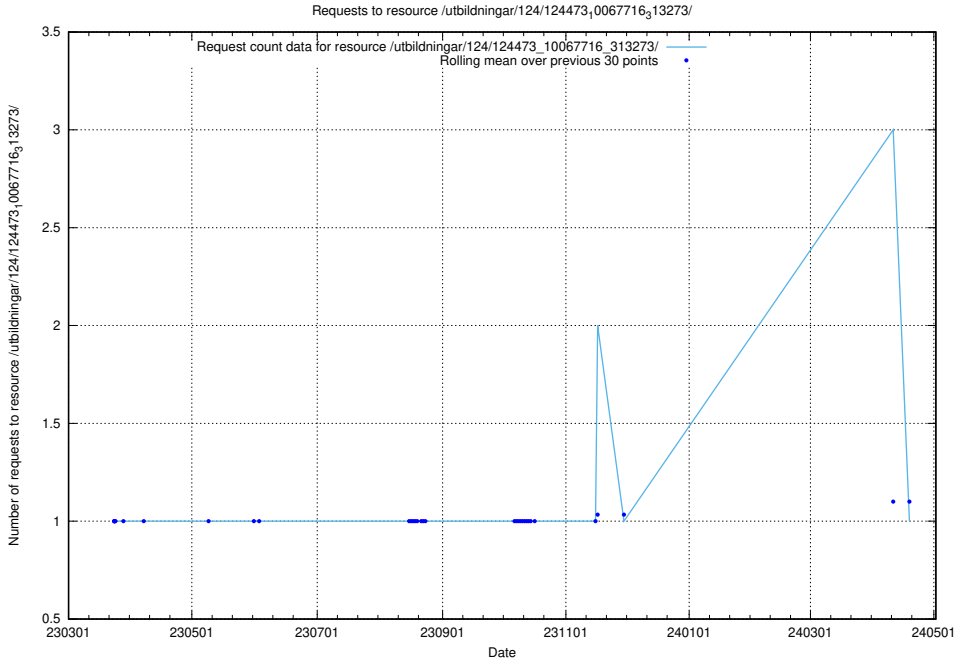

5.3861 Usage of /utbildningar/124/124473_10067716_313273/

Here, we count the number of requests to resource /utbildningar/124/124473_10067716_313273/.