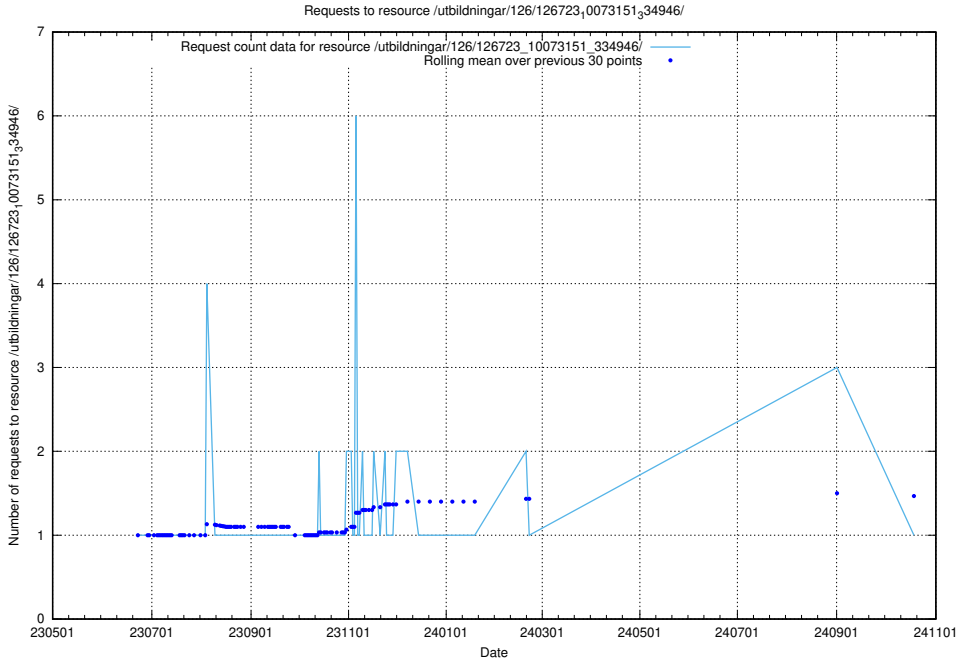

5.6527 Usage of /utbildningar/126/126723_10073151_334946/

Here, we count the number of requests to resource /utbildningar/126/126723_10073151_334946/.