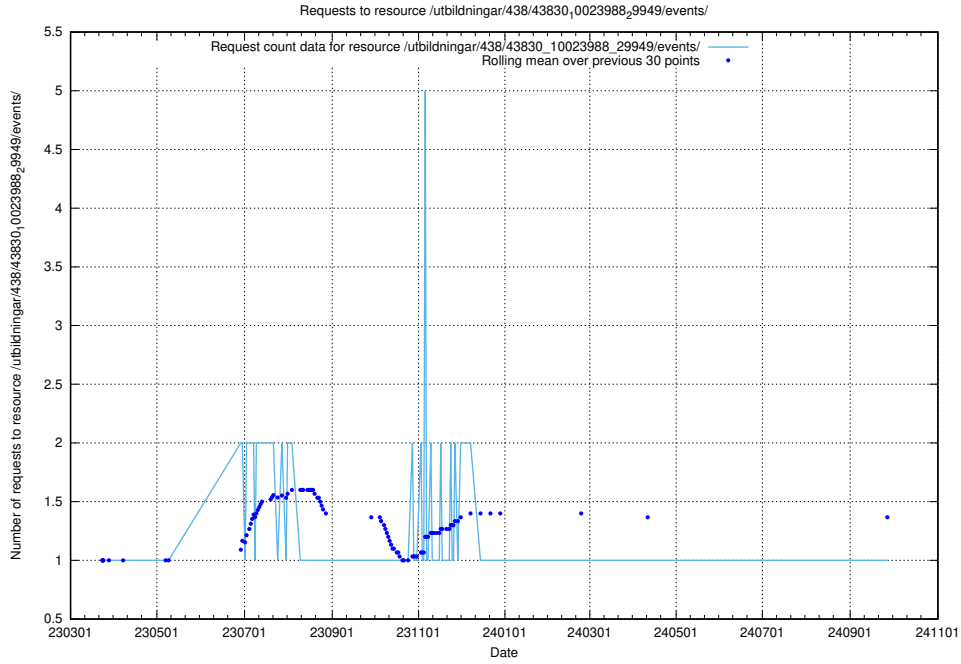

5.7307 Usage of /utbildningar/438/43830_10023988_29949/events/

Here, we count the number of requests to resource /utbildningar/438/43830_10023988_29949/events/.