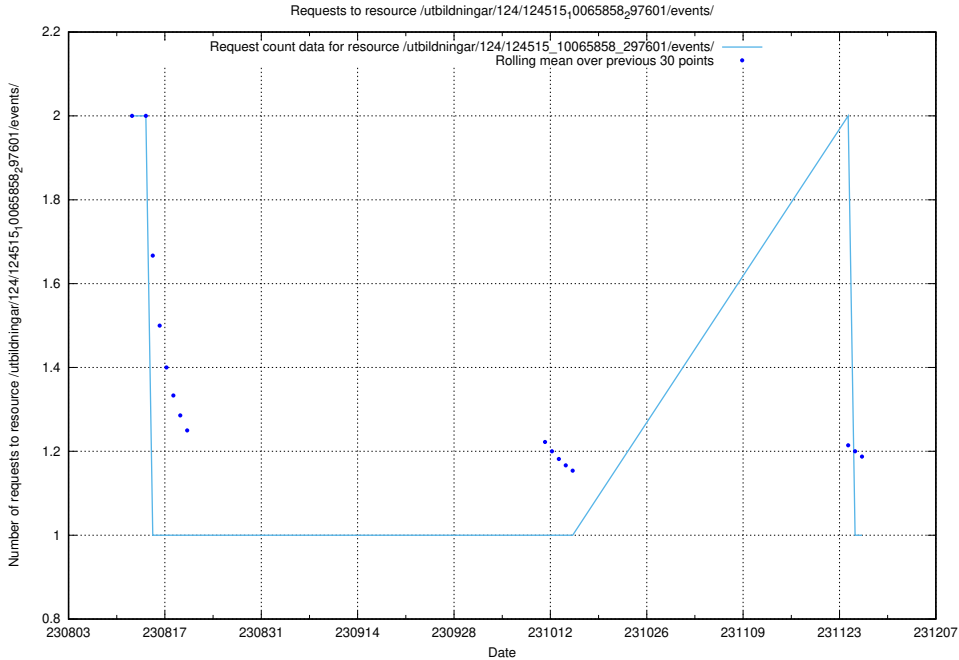

5.5734 Usage of /utbildningar/124/124515_10065858_297601/events/

Here, we count the number of requests to resource /utbildningar/124/124515_10065858_297601/events/