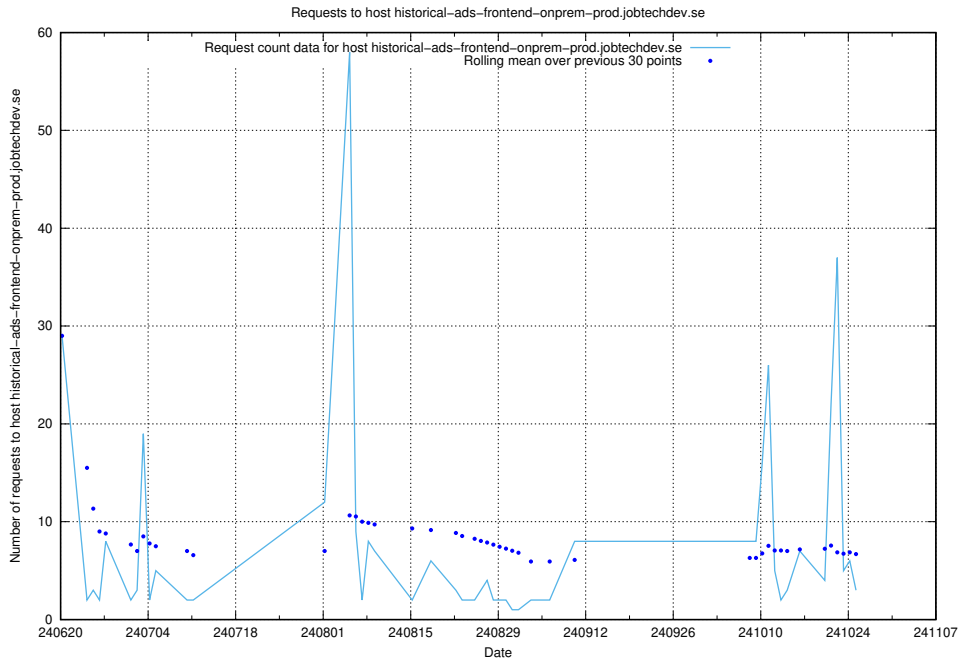

7.238 Usage of historical-ads-frontend-onprem-prod.jobtechdev.se

Here, we count the number of requests to host historical-ads-frontend-onprem-prod.jobtechdev.se.