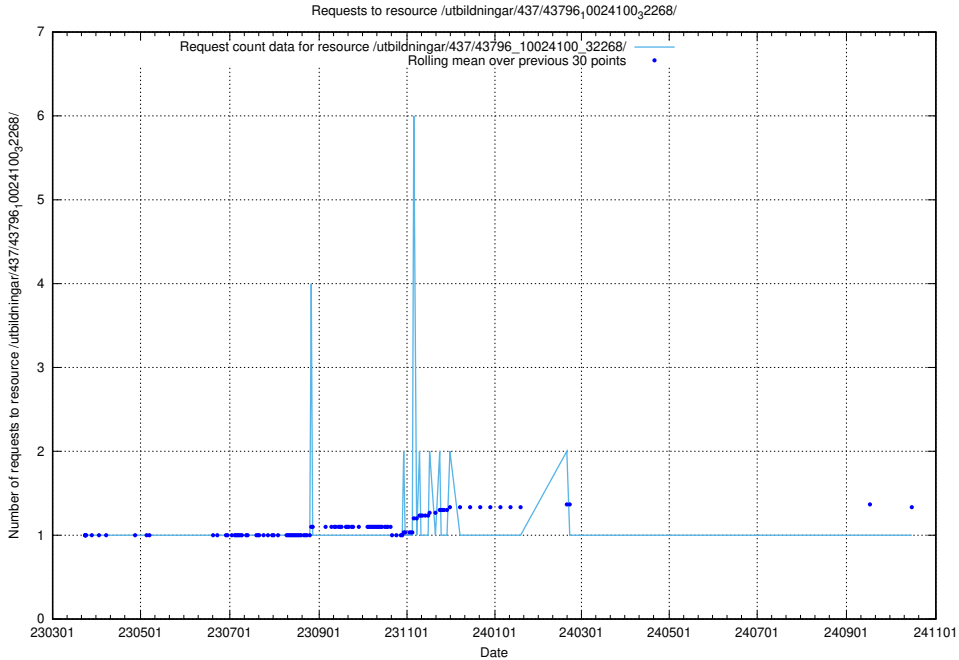

5.7327 Usage of /utbildningar/437/43796_10024100_32268/

Here, we count the number of requests to resource /utbildningar/437/43796_10024100_32268/.