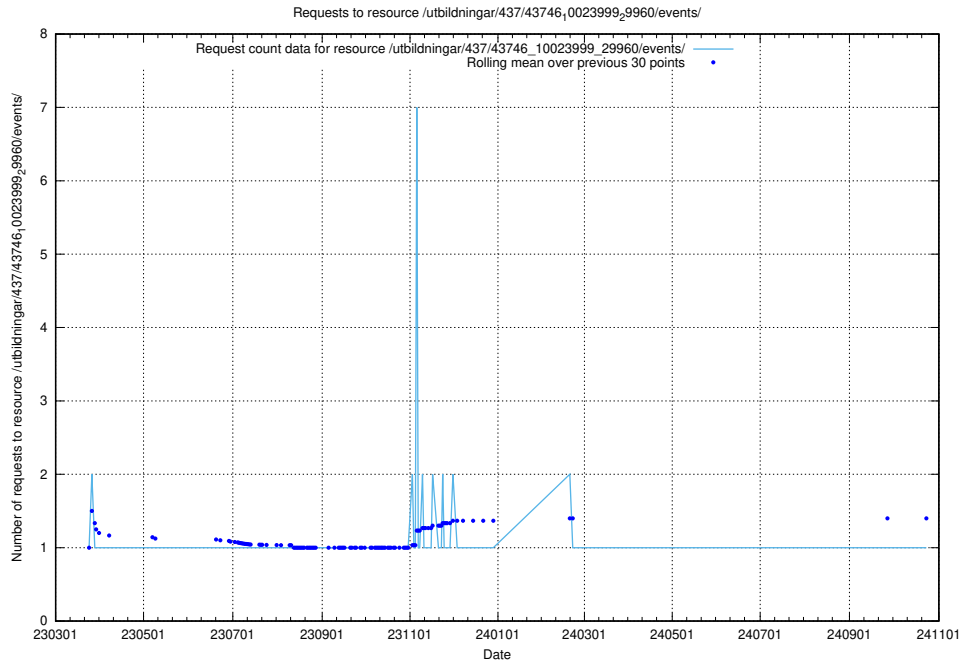

5.7160 Usage of /utbildningar/437/43746_10023999_29960/events/

Here, we count the number of requests to resource /utbildningar/437/43746_10023999_29960/events/.