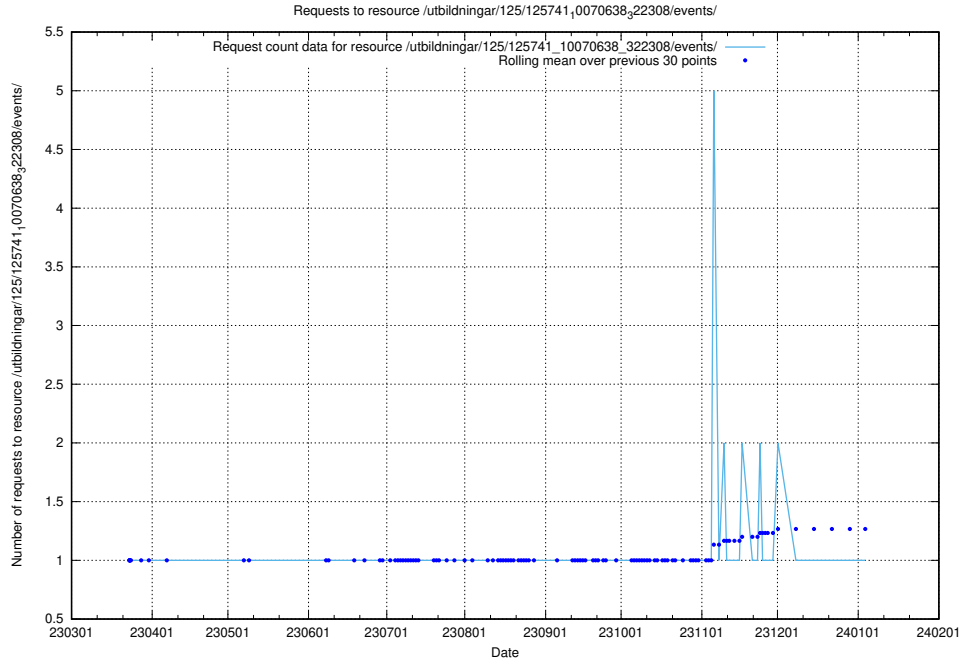

5.7472 Usage of /utbildningar/125/125741_10070638_322308/events/

Here, we count the number of requests to resource /utbildningar/125/125741_10070638_322308/events/