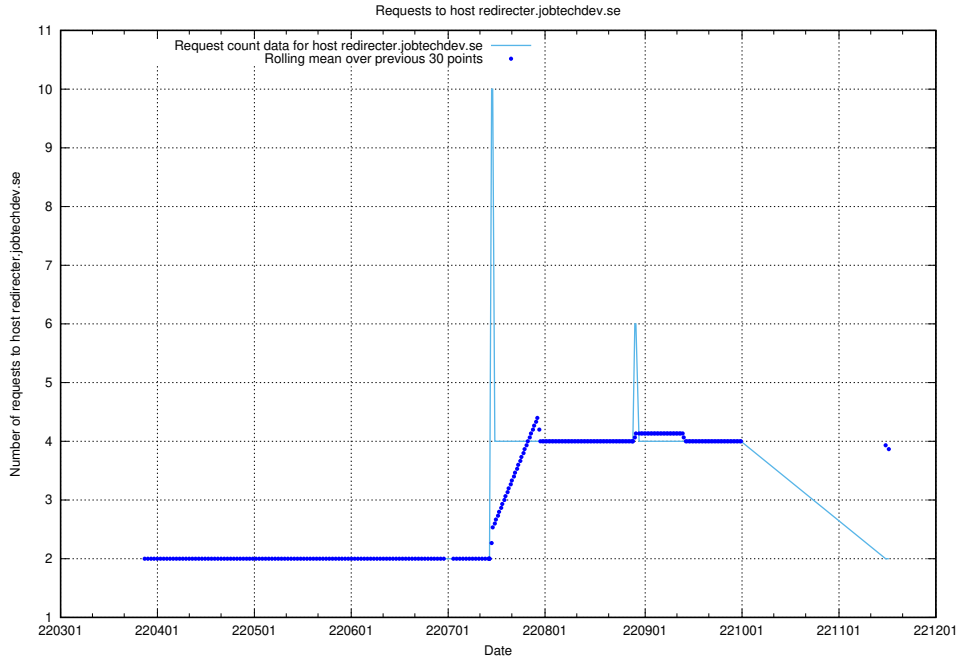

7.493 Usage of redirecter.jobtechdev.se

Here, we count the number of requests to host redirecter.jobtechdev.se.