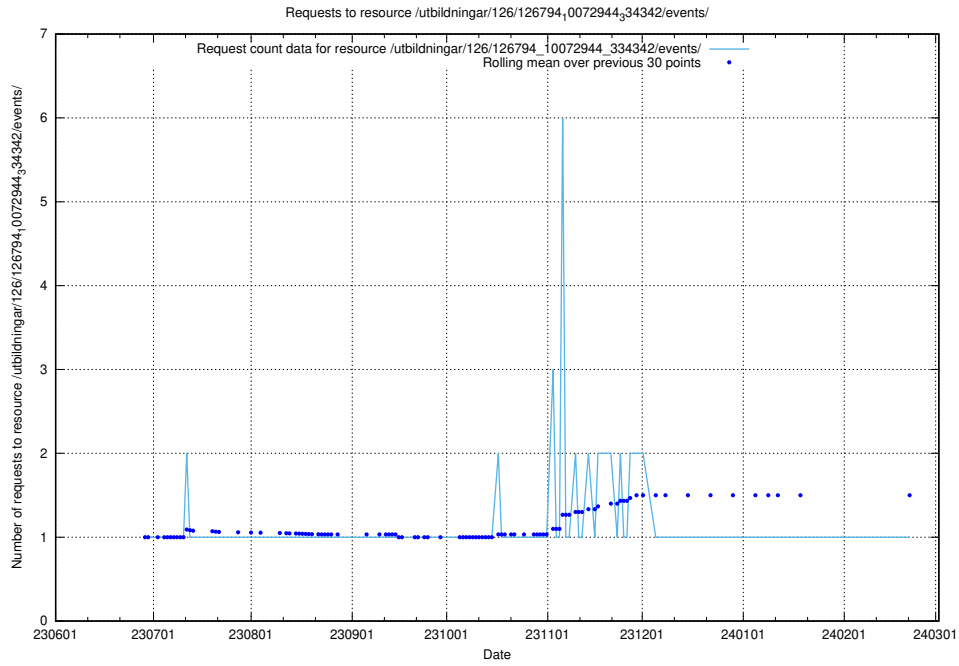

5.6367 Usage of /utbildningar/126/126794_10072944_334342/events/

Here, we count the number of requests to resource /utbildningar/126/126794_10072944_334342/events/