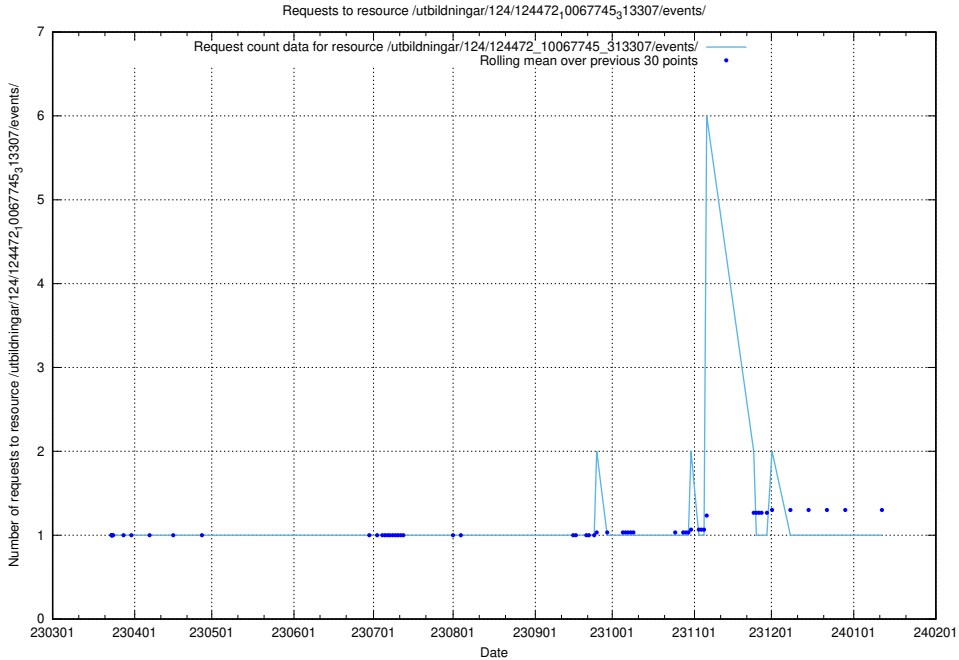

5.3942 Usage of /utbildningar/124/124472_10067745_313307/events/

Here, we count the number of requests to resource /utbildningar/124/124472_10067745_313307/events/