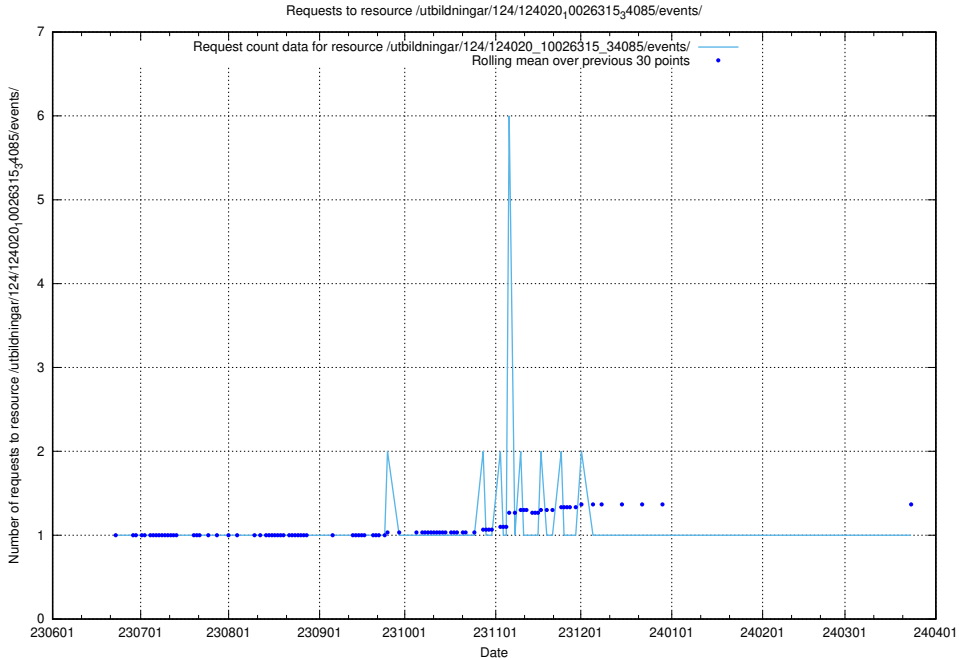

5.6751 Usage of /utbildningar/124/124020_10026315_34085/events/

Here, we count the number of requests to resource /utbildningar/124/124020_10026315_34085/events/.