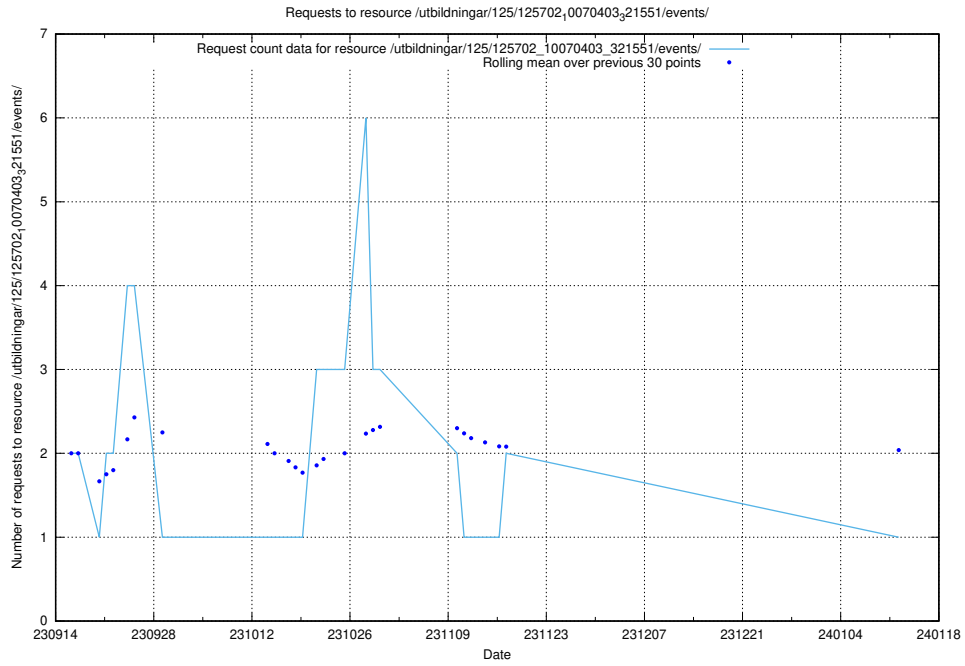

5.5466 Usage of /utbildningar/125/125702_10070403_321551/events/

Here, we count the number of requests to resource /utbildningar/125/125702_10070403_321551/events/