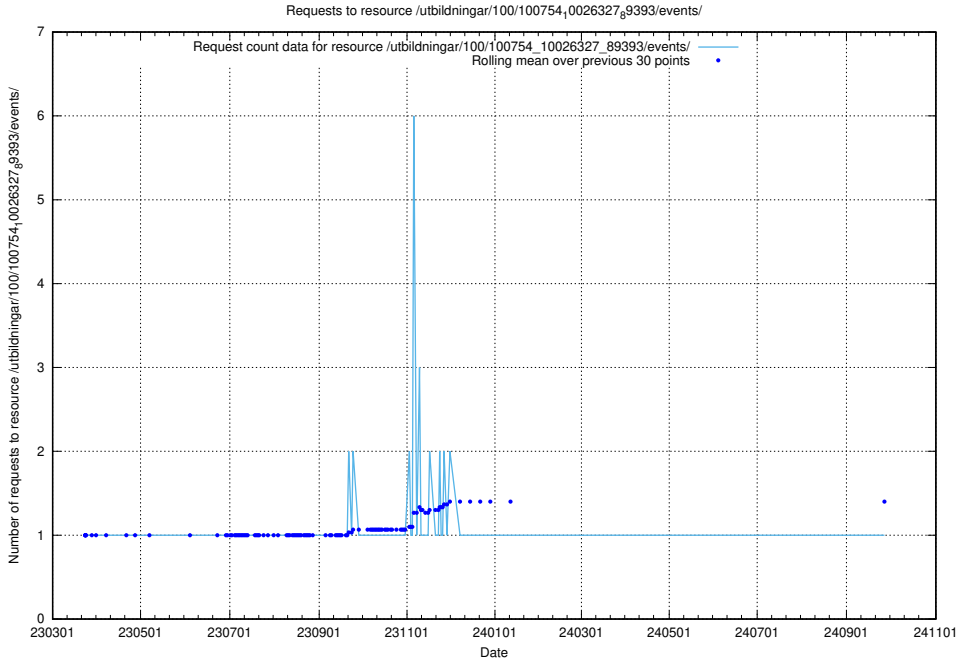

5.6488 Usage of /utbildningar/100/100754_10026327_89393/events/

Here, we count the number of requests to resource /utbildningar/100/100754_10026327_89393/events/.