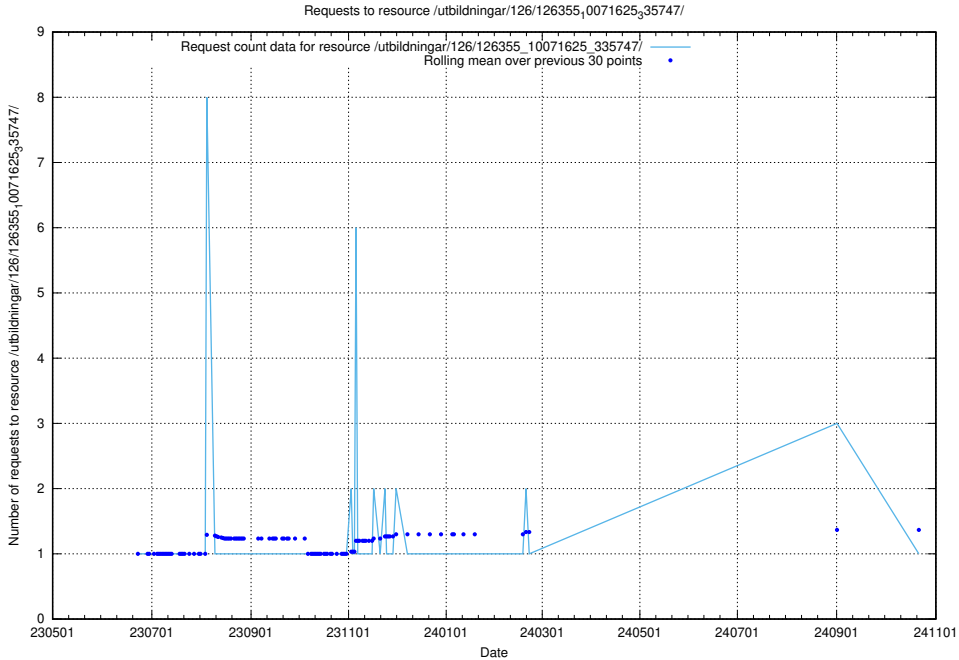

5.6569 Usage of /utbildningar/126/126355_10071625_335747/

Here, we count the number of requests to resource /utbildningar/126/126355_10071625_335747/.