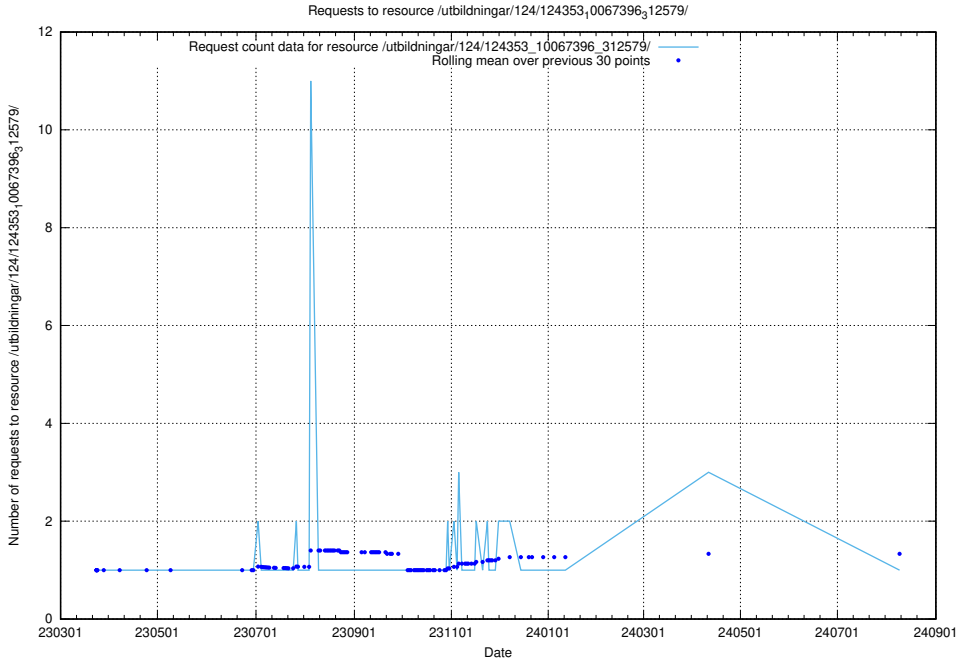

5.4855 Usage of /utbildningar/124/124353_10067396_312579/

Here, we count the number of requests to resource /utbildningar/124/124353_10067396_312579/.