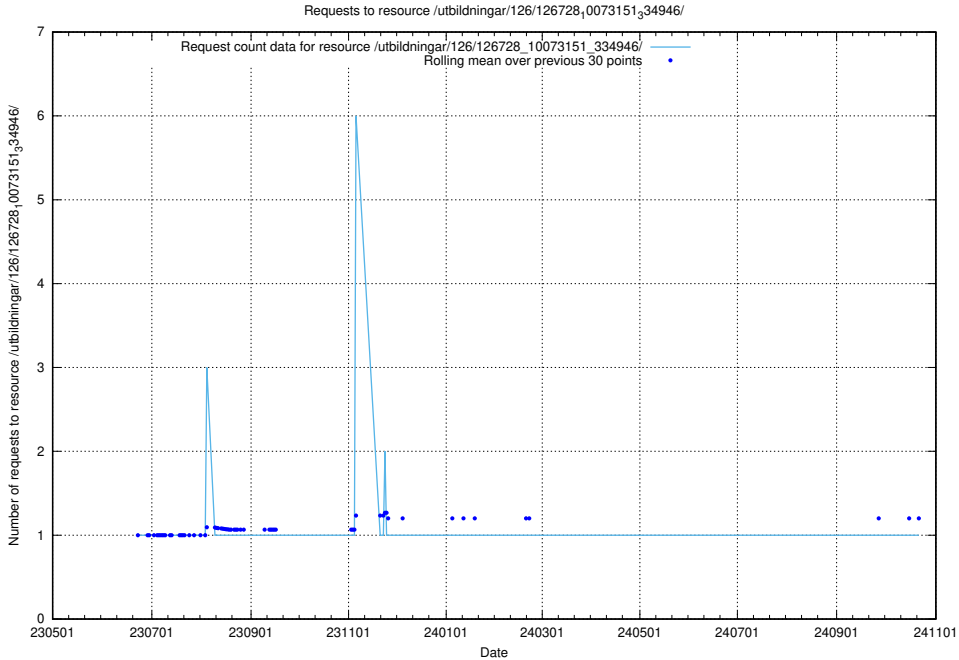

Here, we count the number of requests to resource /utbildningar/126/126728_10073373_335557/.

5.6523 Usage of /utbildningar/126/126728_10073151_334946/

Here, we count the number of requests to resource /utbildningar/126/126728_10073151_334946/.