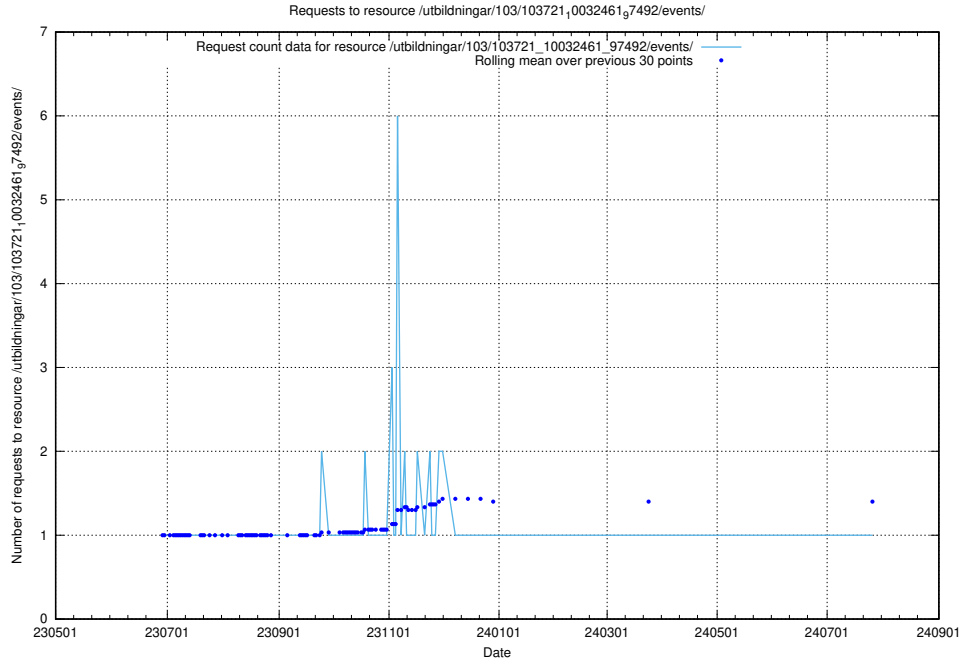

5.6464 Usage of /utbildningar/103/103721_10032461_97492/events/

Here, we count the number of requests to resource /utbildningar/103/103721_10032461_97492/events/.