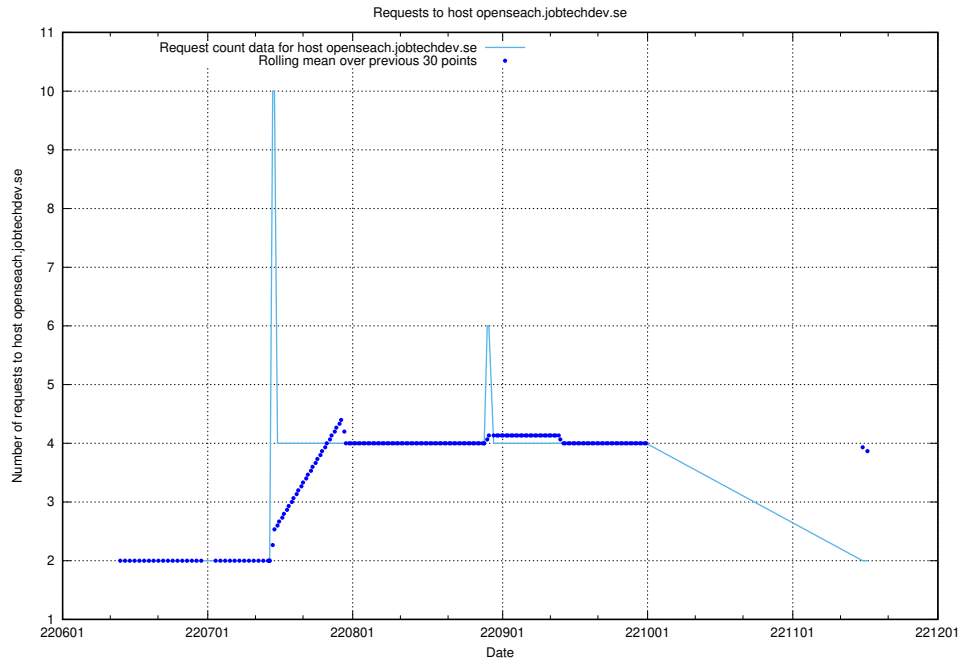

7.410 Usage of `openseach.jobtechdev.se`

Here, we count the number of requests to host `openseach.jobtechdev.se`.