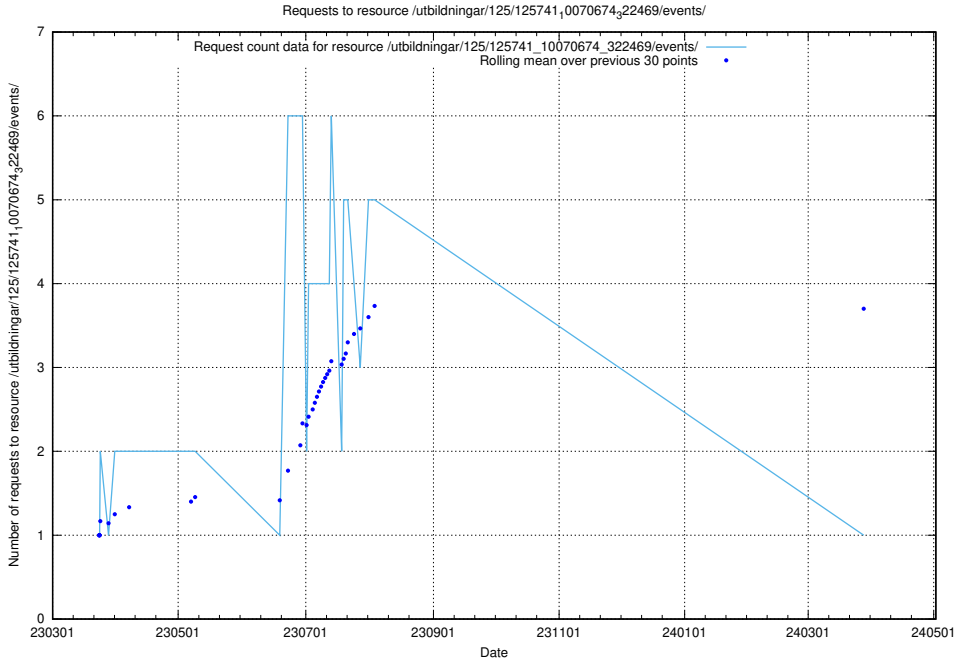

5.7463 Usage of /utbildningar/125/125741_10070674_322469/events/

Here, we count the number of requests to resource /utbildningar/125/125741_10070674_322469/events/