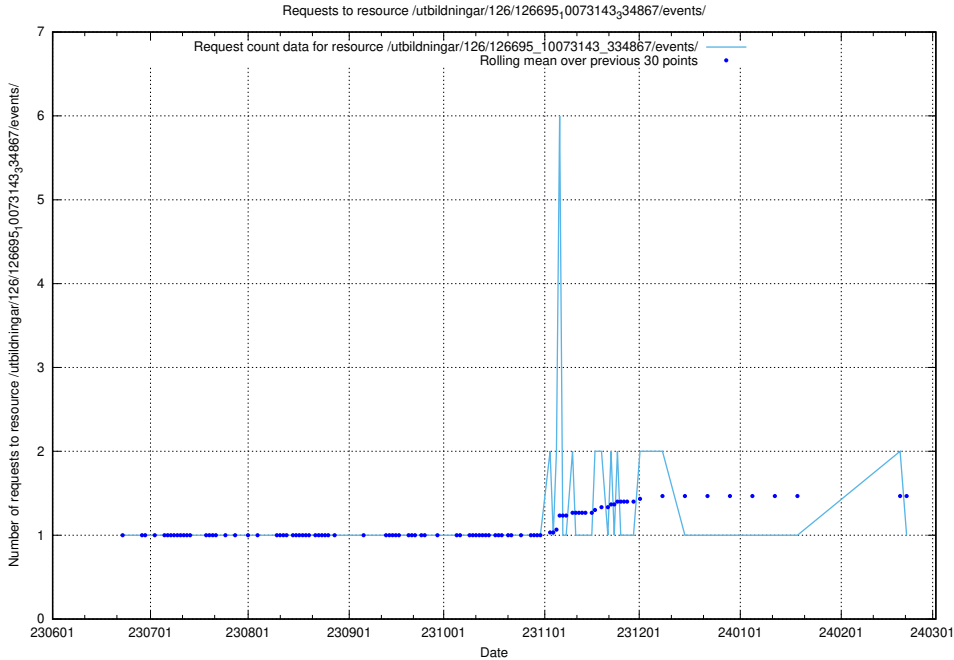

5.6546 Usage of /utbildningar/126/126695_10073143_334867/events/

Here, we count the number of requests to resource /utbildningar/126/126695_10073143_334867/events/