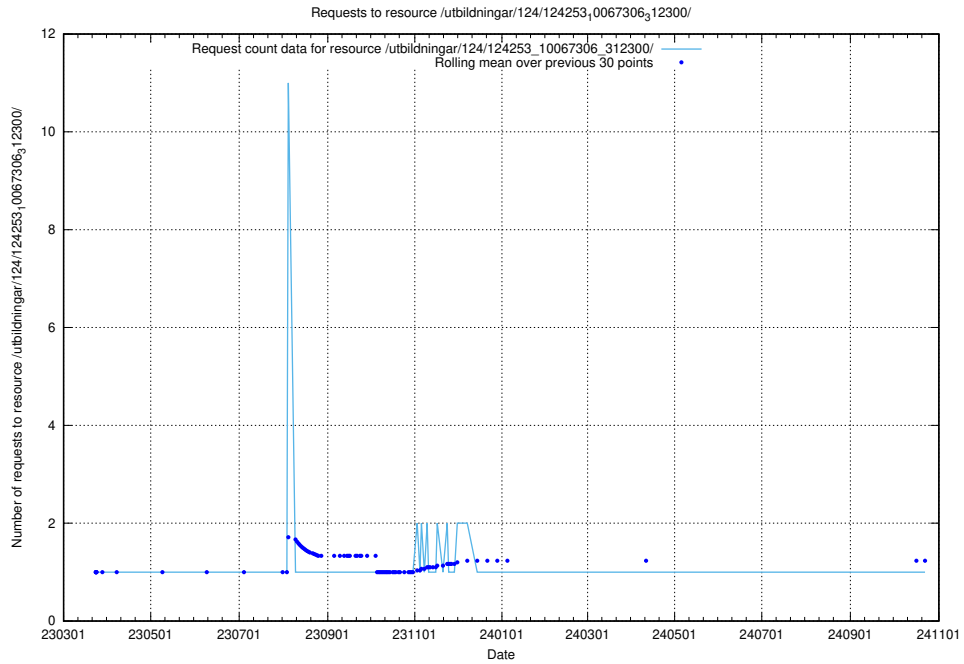

5.4918 Usage of /utbildningar/124/124253_10067306_312300/

Here, we count the number of requests to resource /utbildningar/124/124253_10067306_312300/.