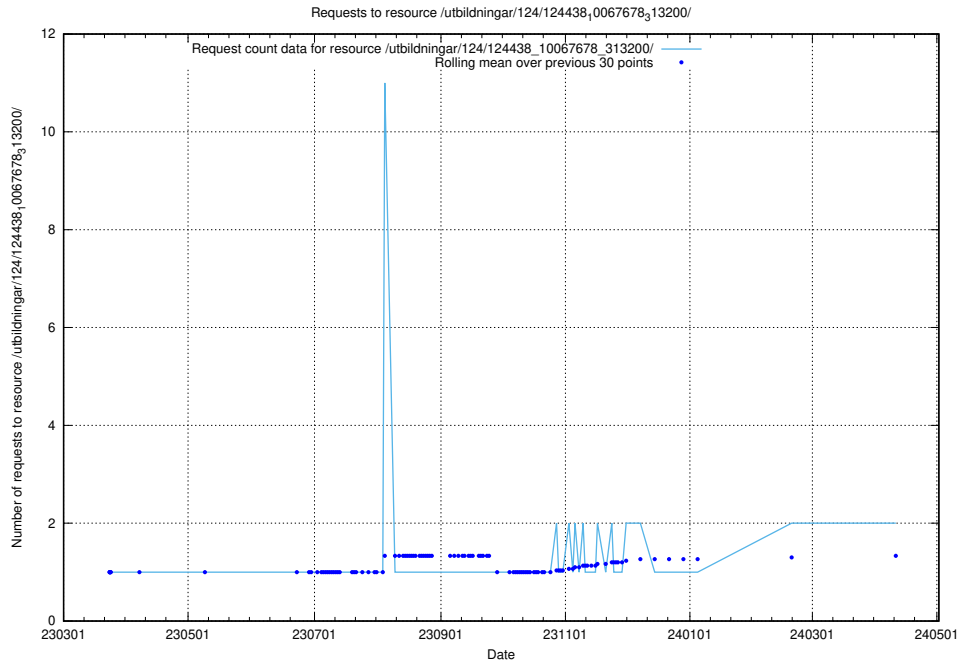

5.739 Usage of /utbildningar/124/124438_10067678_313200/

Here, we count the number of requests to resource /utbildningar/124/124438_10067678_313200/.