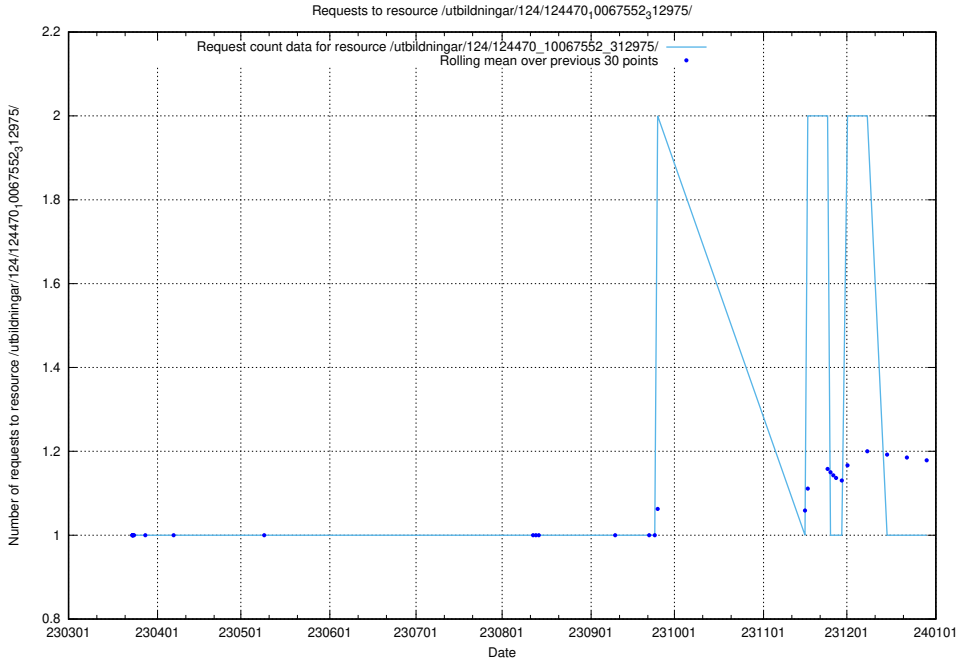

5.4125 Usage of /utbildningar/124/124470_10067552_312975/

Here, we count the number of requests to resource /utbildningar/124/124470_10067552_312975/.