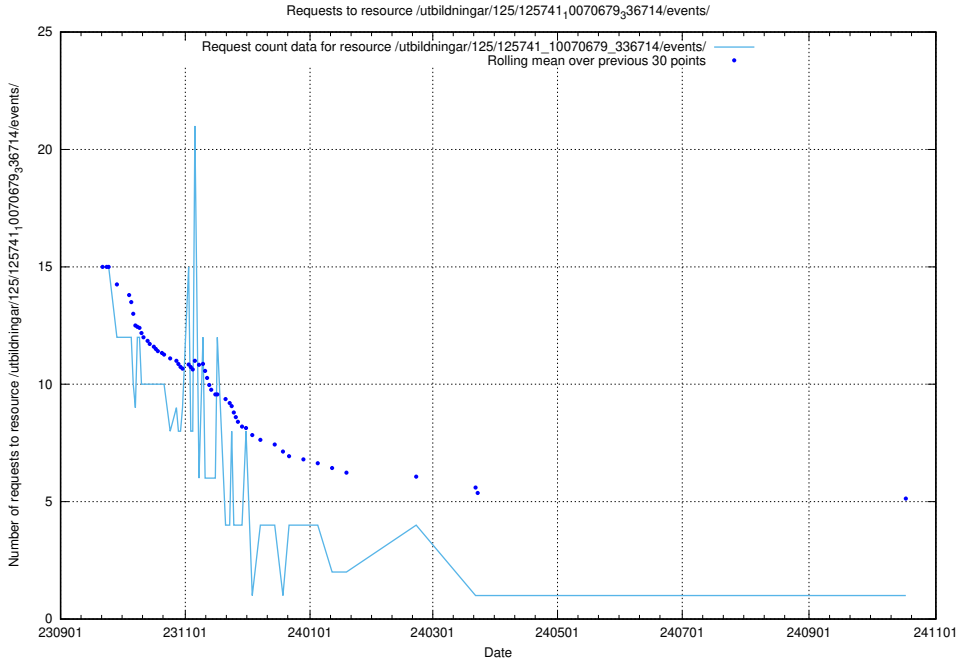

5.5423 Usage of /utbildningar/125/125741_10070679_336714/events/

Here, we count the number of requests to resource /utbildningar/125/125741_10070679_336714/events/