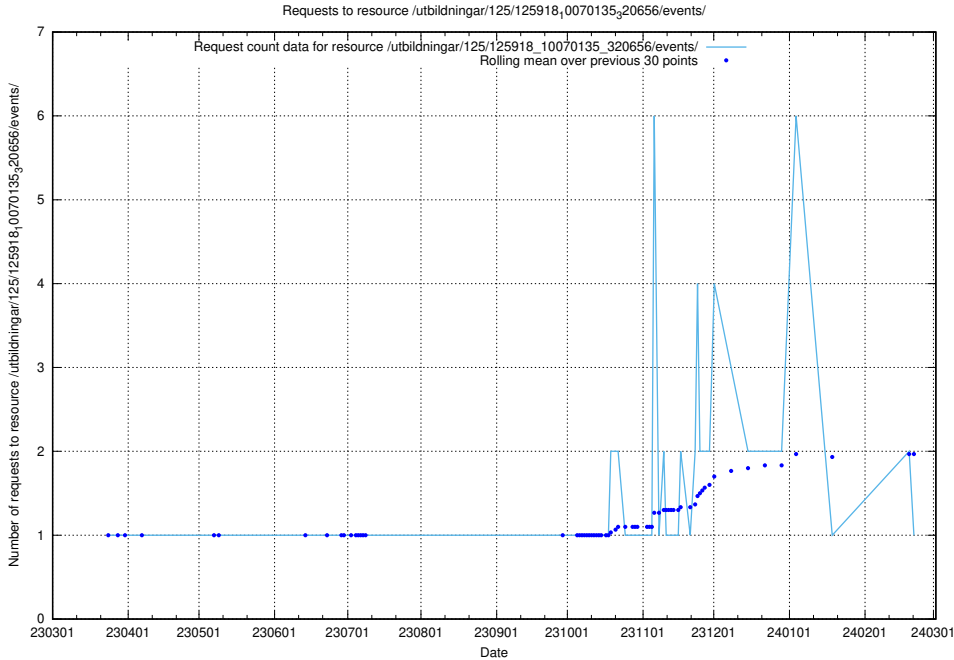

5.7172 Usage of /utbildningar/125/125918_10070135_320656/events/

Here, we count the number of requests to resource /utbildningar/125/125918_10070135_320656/events/