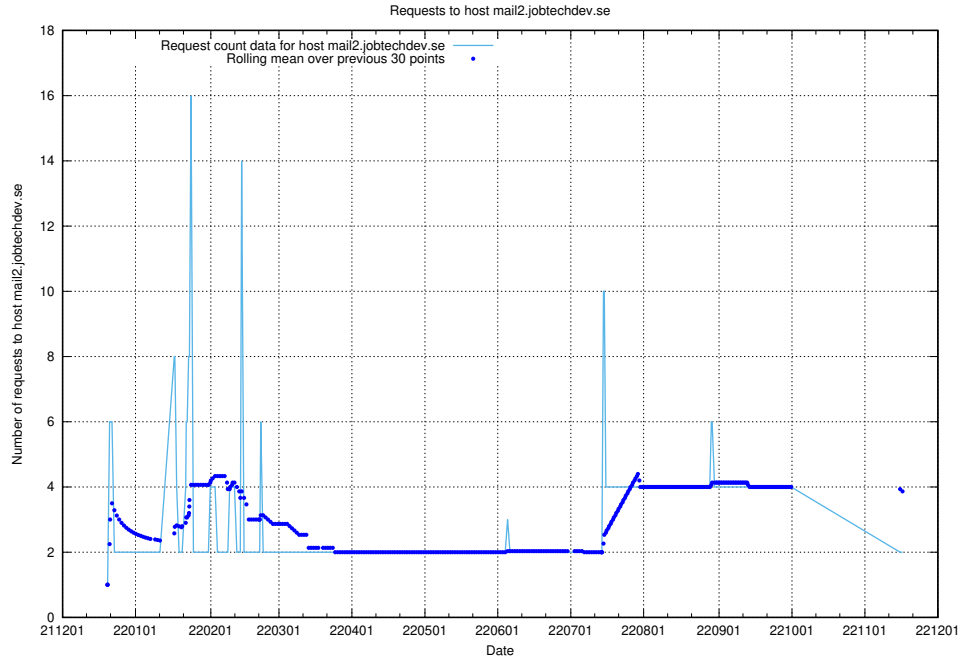

7.379 Usage of mail2.jobtechdev.se

Here, we count the number of requests to host mail2.jobtechdev.se.