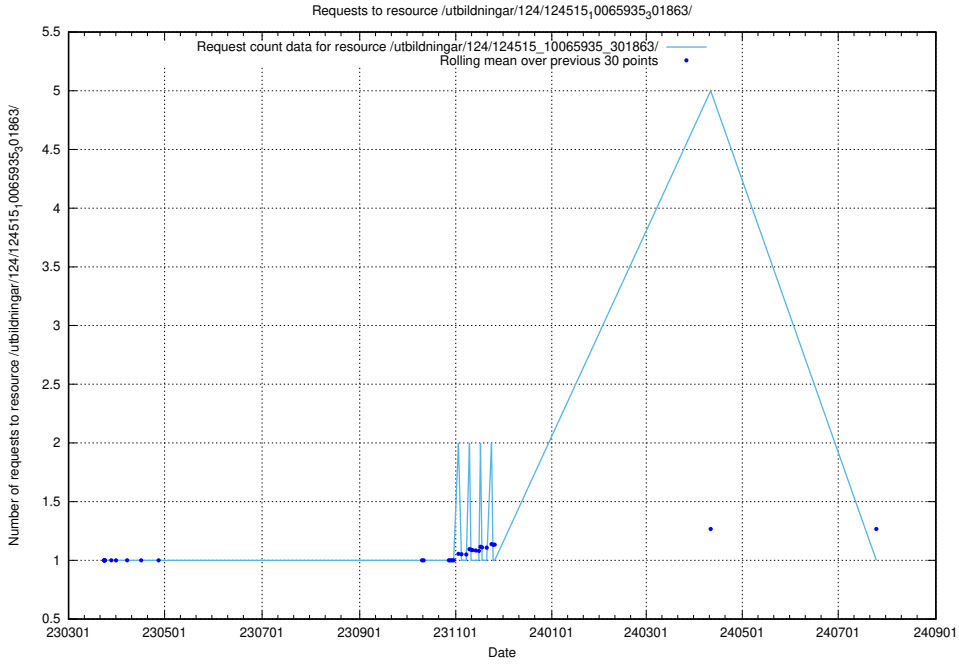

5.2497 Usage of /utbildningar/124/124515_10065935_301863/

Here, we count the number of requests to resource /utbildningar/124/124515_10065935_301863/.