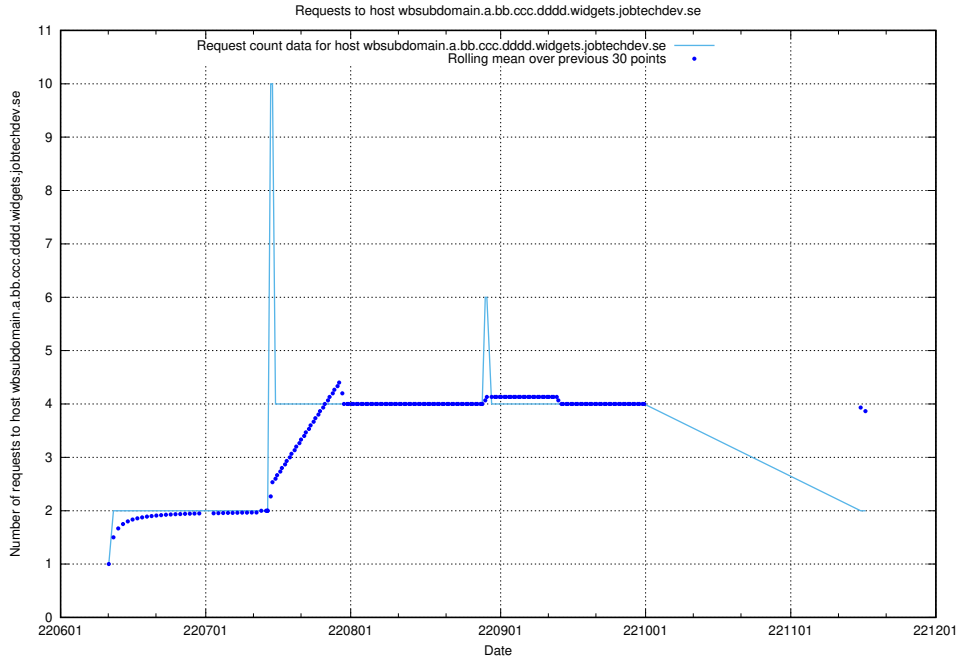

7.413 Usage of wbsubdomain.a.bb.ccc.dddd.widgets.jobtechdev.se

Here, we count the number of requests to host wbsubdomain.a.bb.ccc.dddd.widgets.jobtechdev.se.