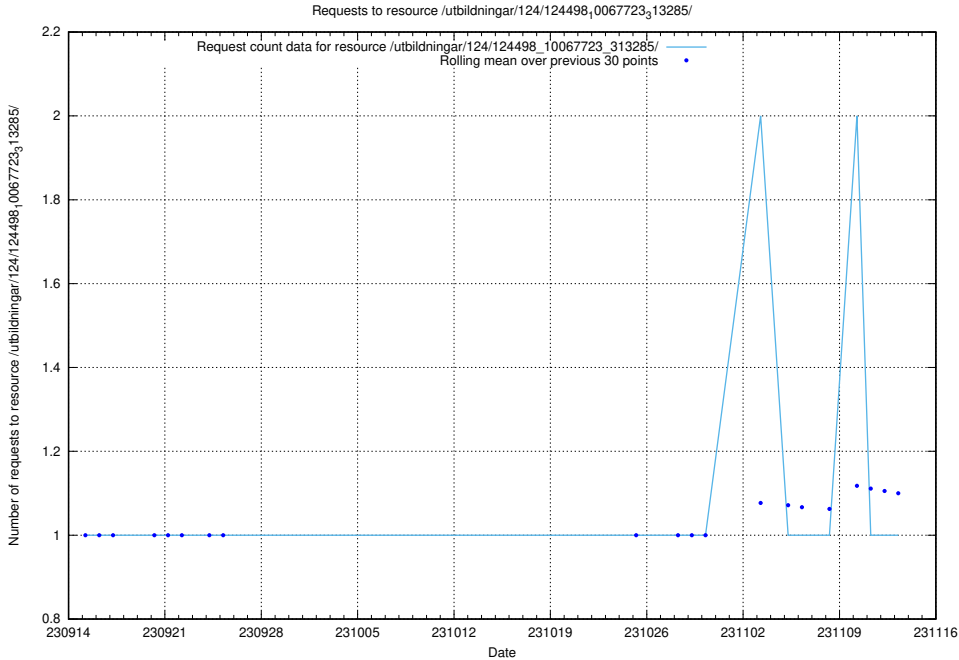

5.5508 Usage of /utbildningar/124/124498_10067723_313285/

Here, we count the number of requests to resource /utbildningar/124/124498_10067723_313285/.