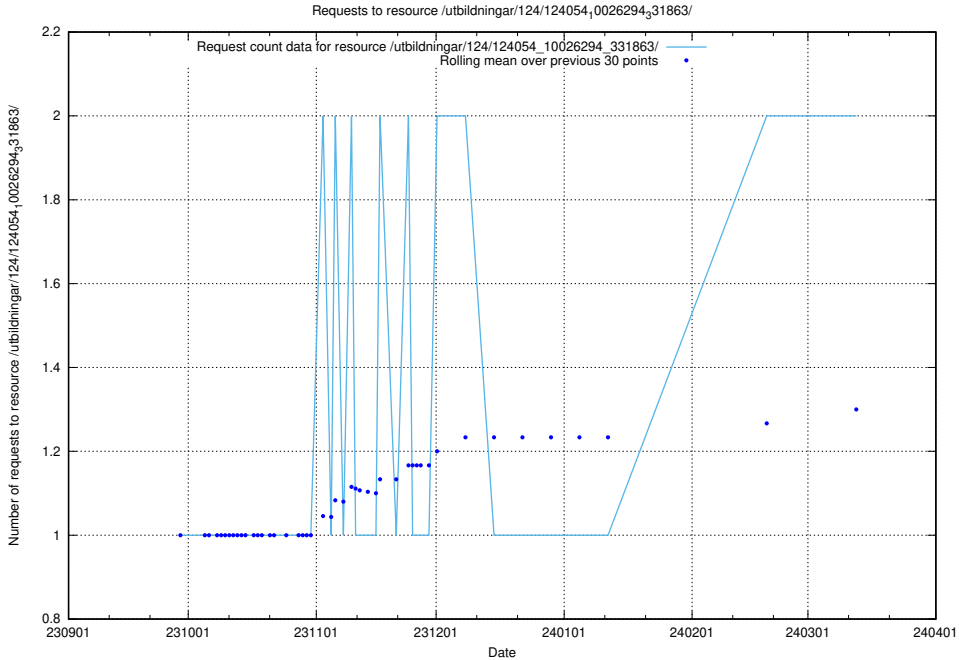

5.798 Usage of /utbildningar/124/124054_10026294_331863/

Here, we count the number of requests to resource /utbildningar/124/124054_10026294_331863/.