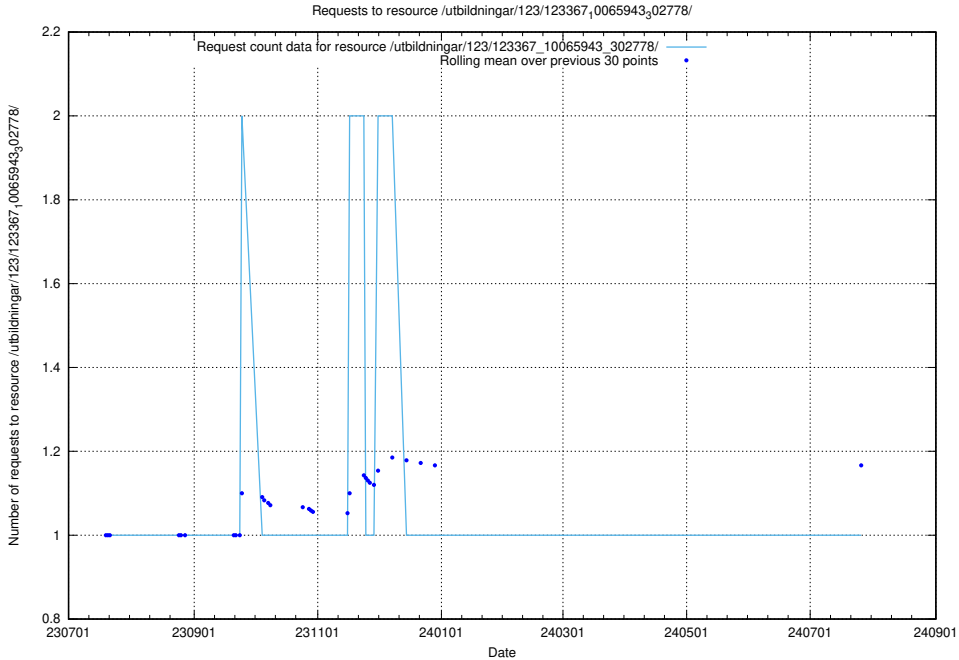

Here, we count the number of requests to resource /utbildningar/124/124175_10067289_312247/events/

5.5940 Usage of /utbildningar/123/123367_10065943_302778/

Here, we count the number of requests to resource /utbildningar/123/123367_10065943_302778/.