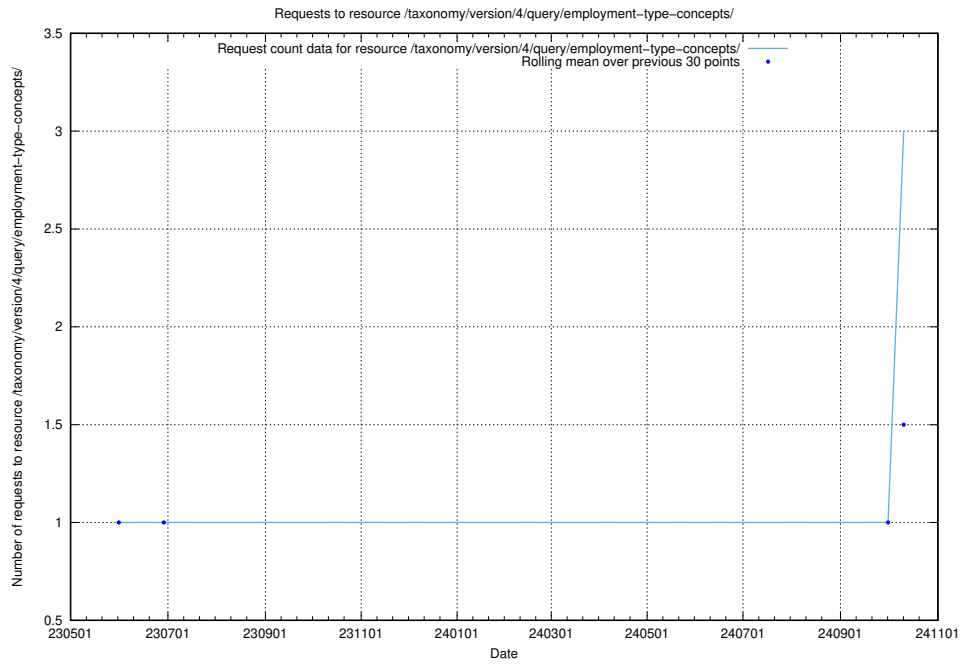

5.487 Usage of /taxonomy/version/4/query/employment-type-concepts/

Here, we count the number of requests to resource /taxonomy/version/4/query/employment-type-concepts/.