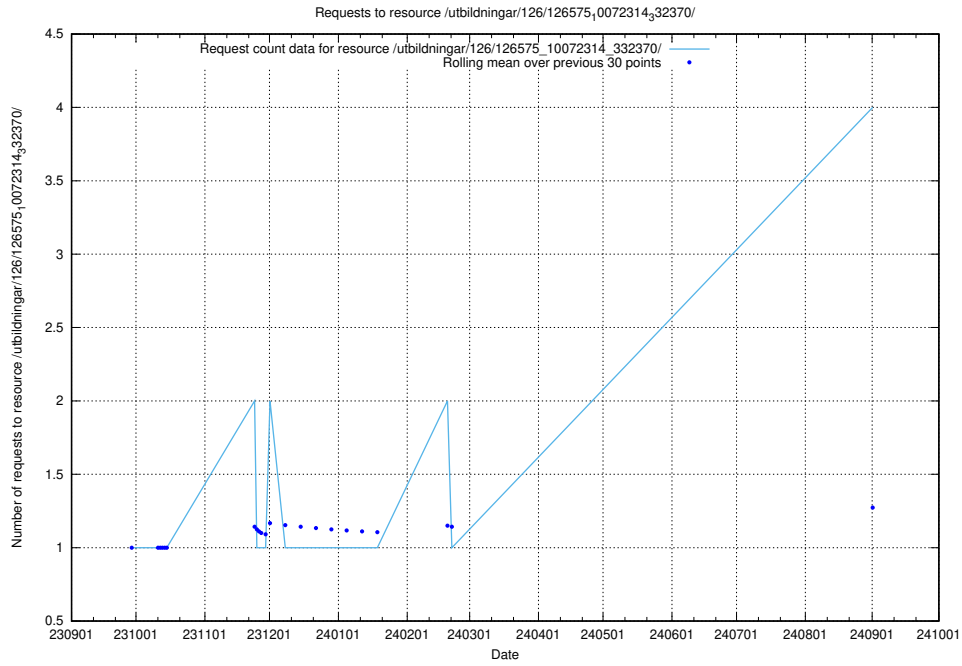

5.323 Usage of /utbildningar/126/126575_10072314_332370/

Here, we count the number of requests to resource /utbildningar/126/126575_10072314_332370/.