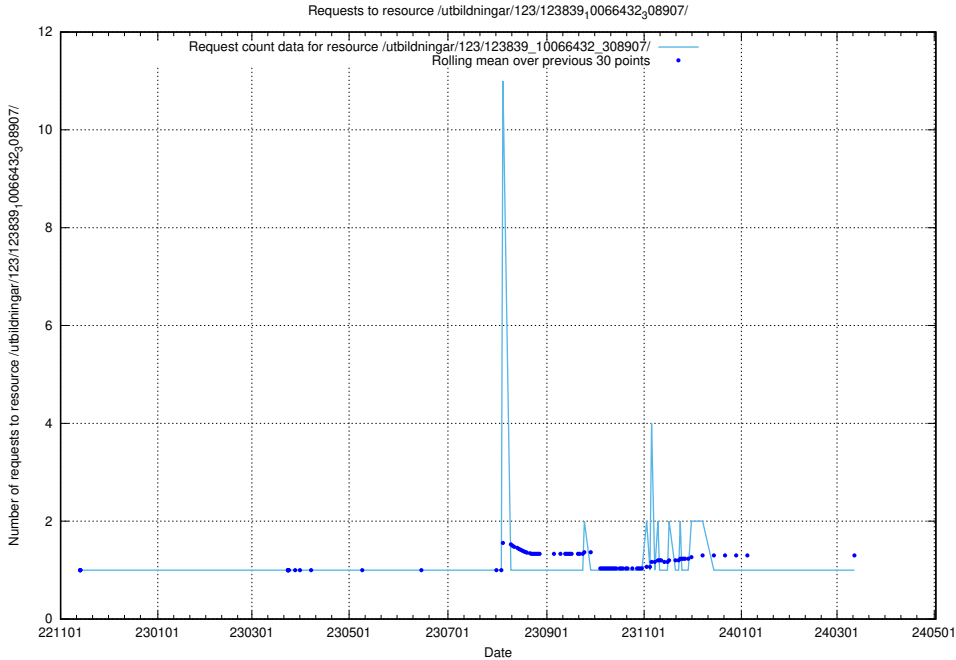

5.6805 Usage of /utbildningar/123/123839_10066432_308907/

Here, we count the number of requests to resource /utbildningar/123/123839_10066432_308907/.

5.6806 Usage of /utbildningar/124/124469_10067547_312970/events/