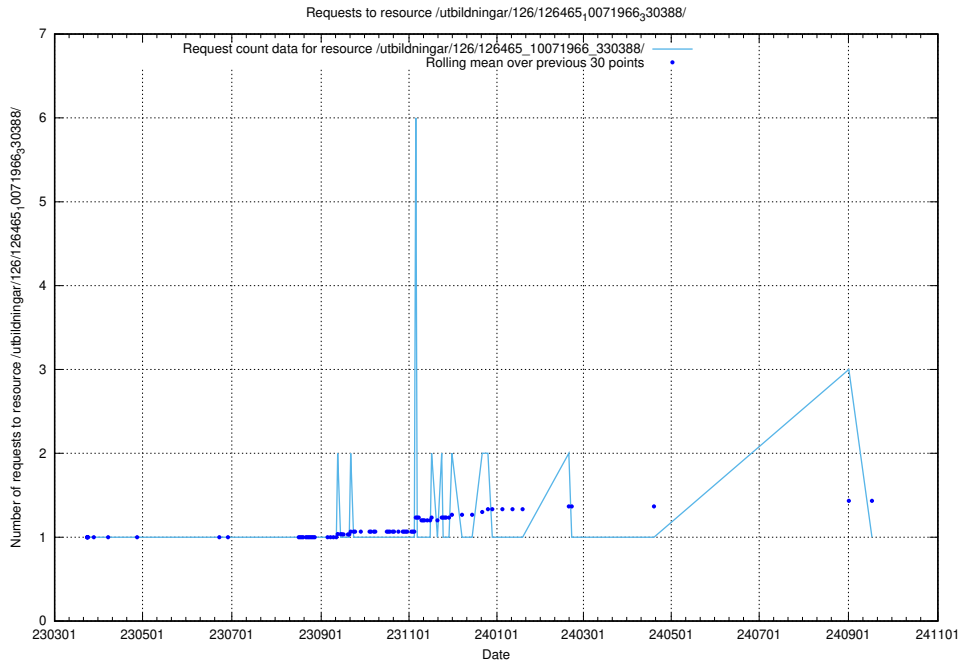

5.7392 Usage of /utbildningar/126/126465_10071966_330388/

Here, we count the number of requests to resource /utbildningar/126/126465_10071966_330388/.