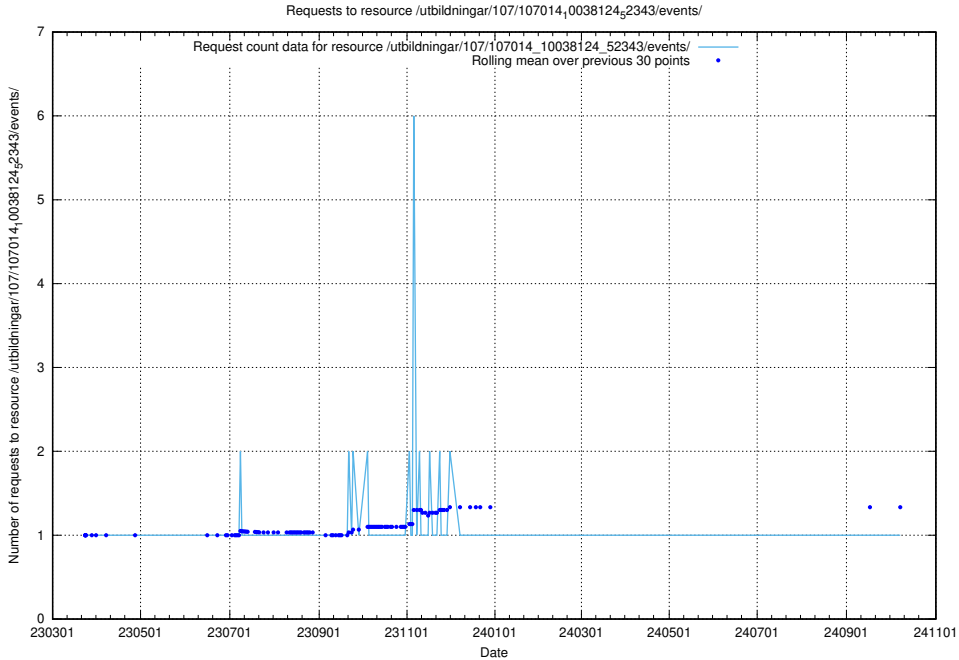

5.6312 Usage of /utbildningar/107/107014_10038124_52343/events/

Here, we count the number of requests to resource /utbildningar/107/107014_10038124_52343/events/.