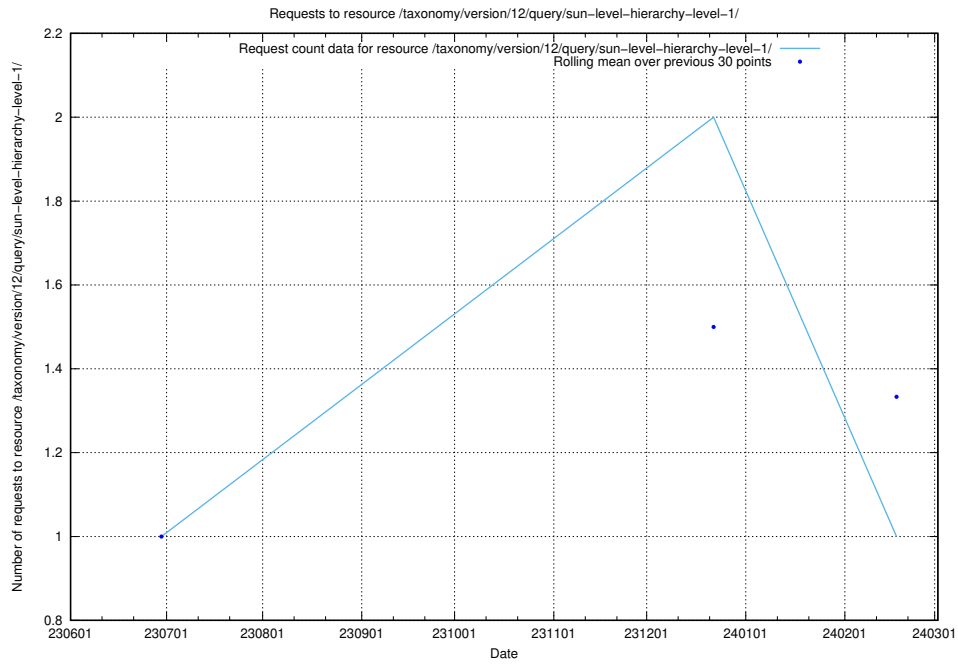

5.6338 Usage of /taxonomy/version/12/query/sun-level-hierarchy-level-1/

Here, we count the number of requests to resource /taxonomy/version/12/query/sun-level-hierarchy-level-1/.