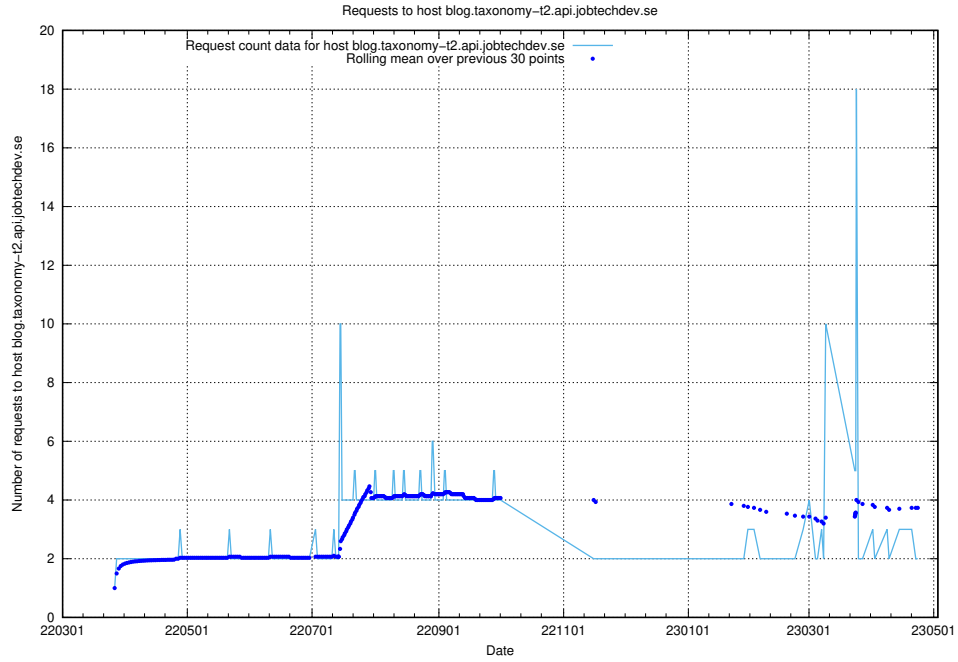

7.497 Usage of `blog.taxonomy-t2.api.jobtechdev.se`

Here, we count the number of requests to host `blog.taxonomy-t2.api.jobtechdev.se`.