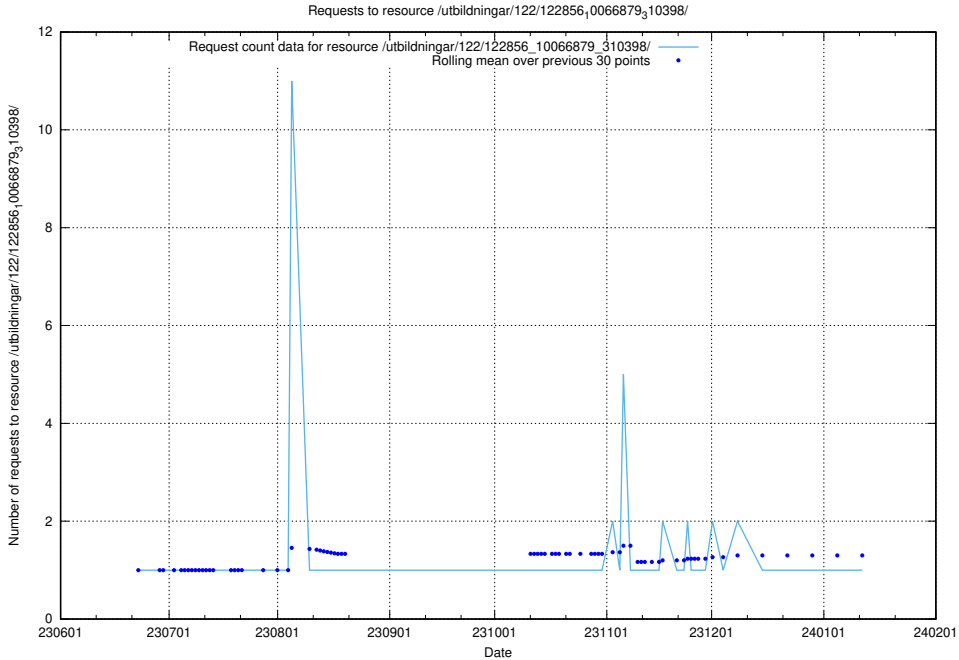

5.6755 Usage of /utbildningar/122/122856_10066879_310398/

Here, we count the number of requests to resource /utbildningar/122/122856_10066879_310398/.