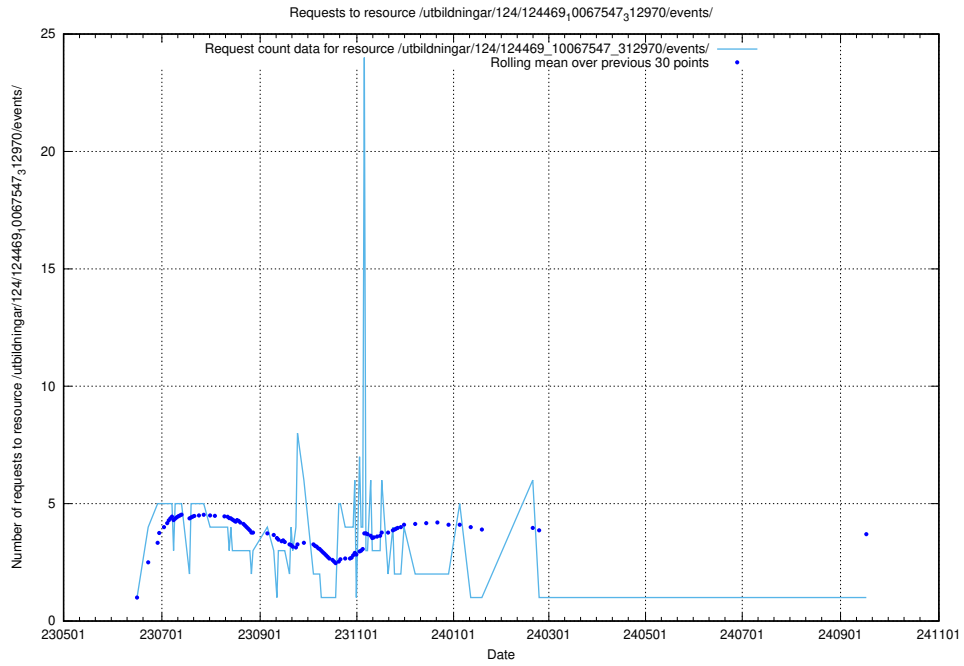

5.6806 Usage of /utbildningar/124/124469_10067547_312970/events/

Here, we count the number of requests to resource /utbildningar/124/124469_10067547_312970/events/