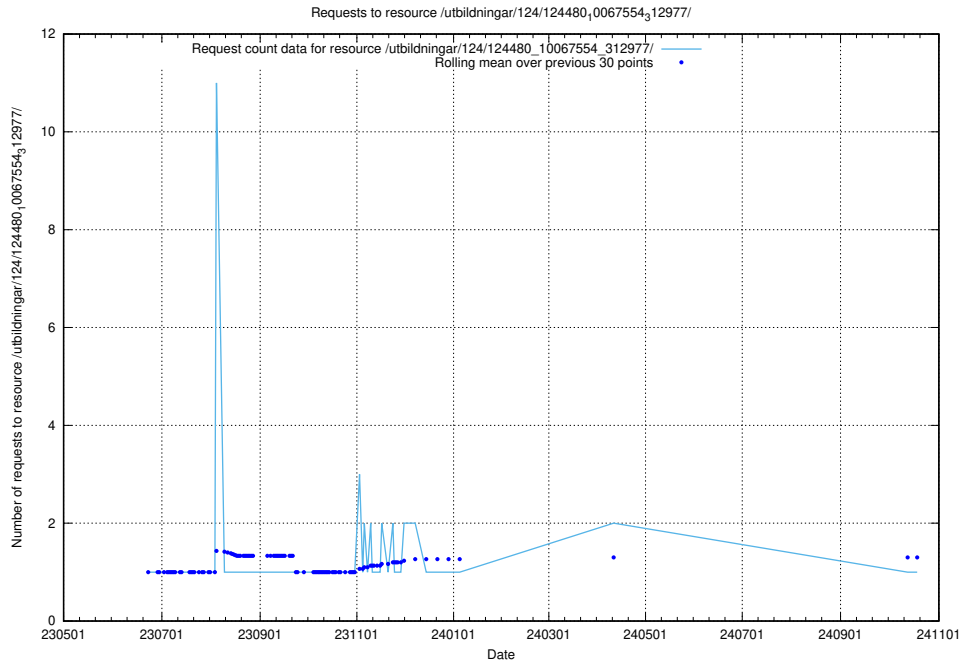

5.6712 Usage of /utbildningar/124/124480_10067554_312977/

Here, we count the number of requests to resource /utbildningar/124/124480_10067554_312977/.