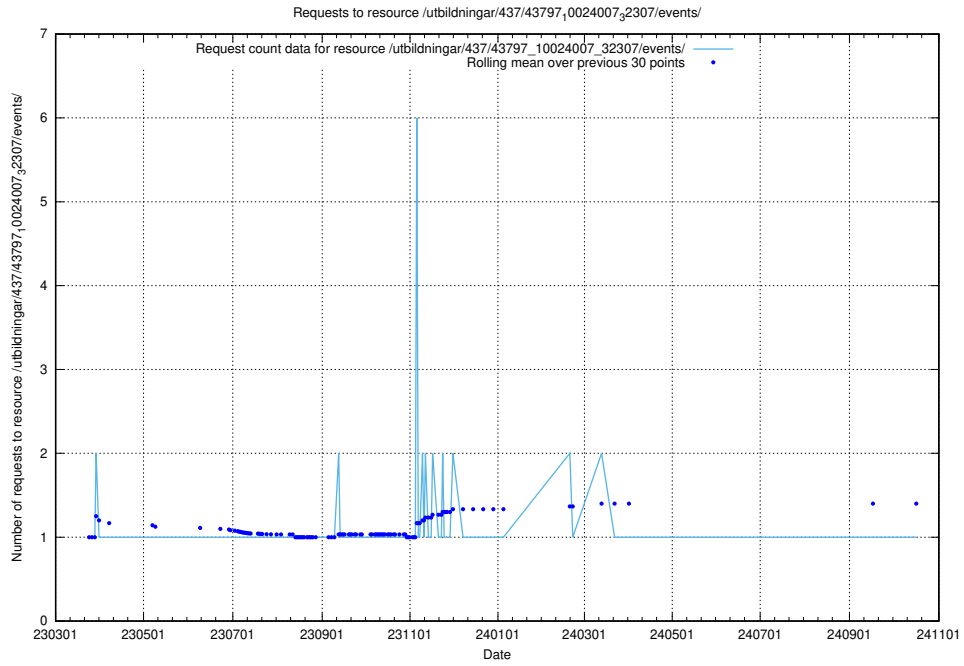

5.7139 Usage of /utbildningar/437/43797_10024007_32307/events/

Here, we count the number of requests to resource /utbildningar/437/43797_10024007_32307/events/.