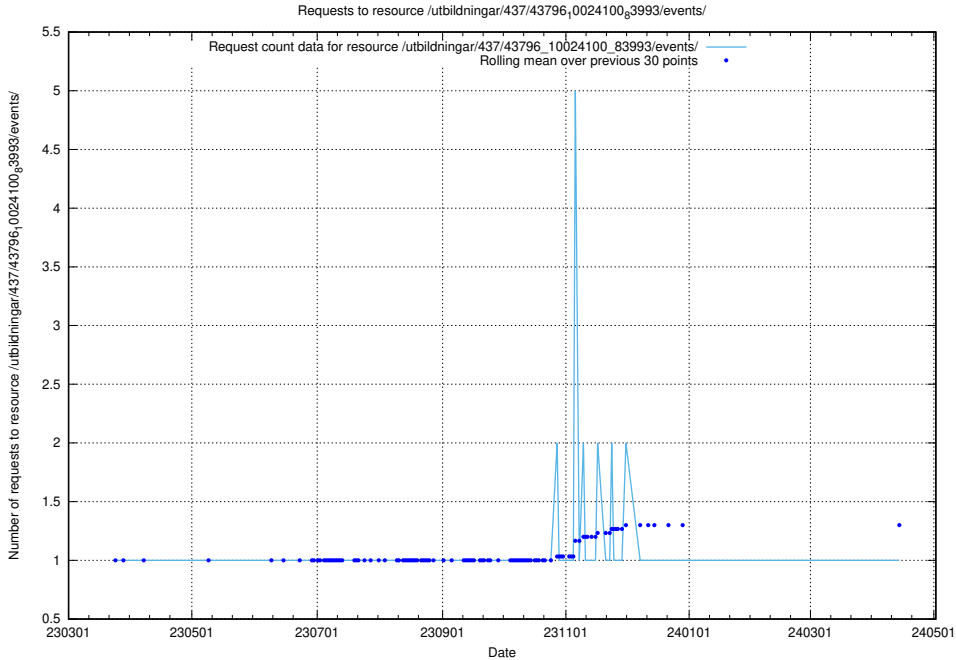

5.7141 Usage of /utbildningar/437/43796_10024100_83993/events/

Here, we count the number of requests to resource /utbildningar/437/43796_10024100_83993/events/.