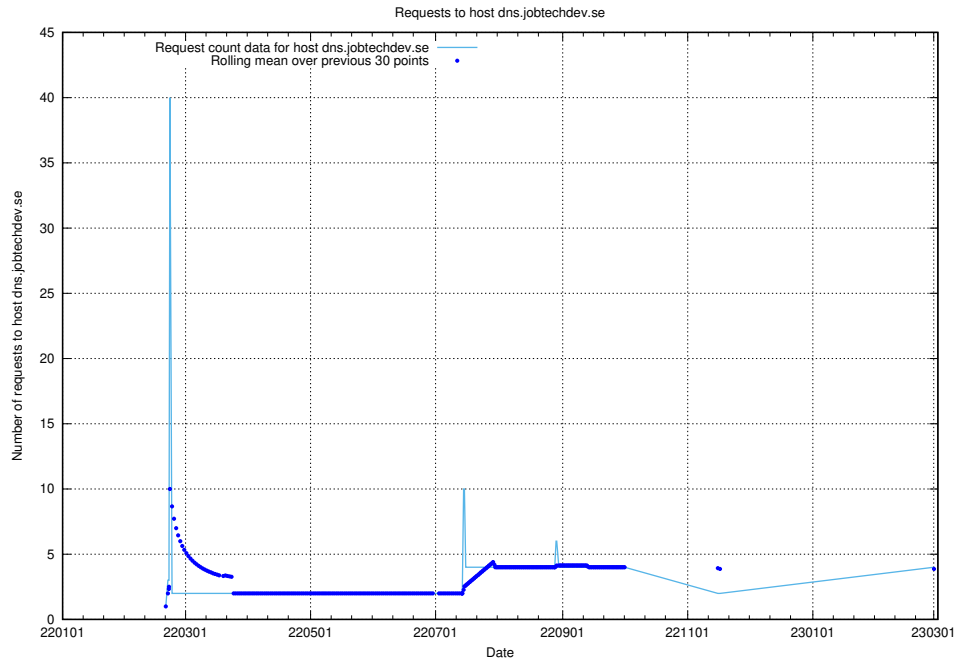

7.160 Usage of dns.jobtechdev.se

Here, we count the number of requests to host dns.jobtechdev.se.