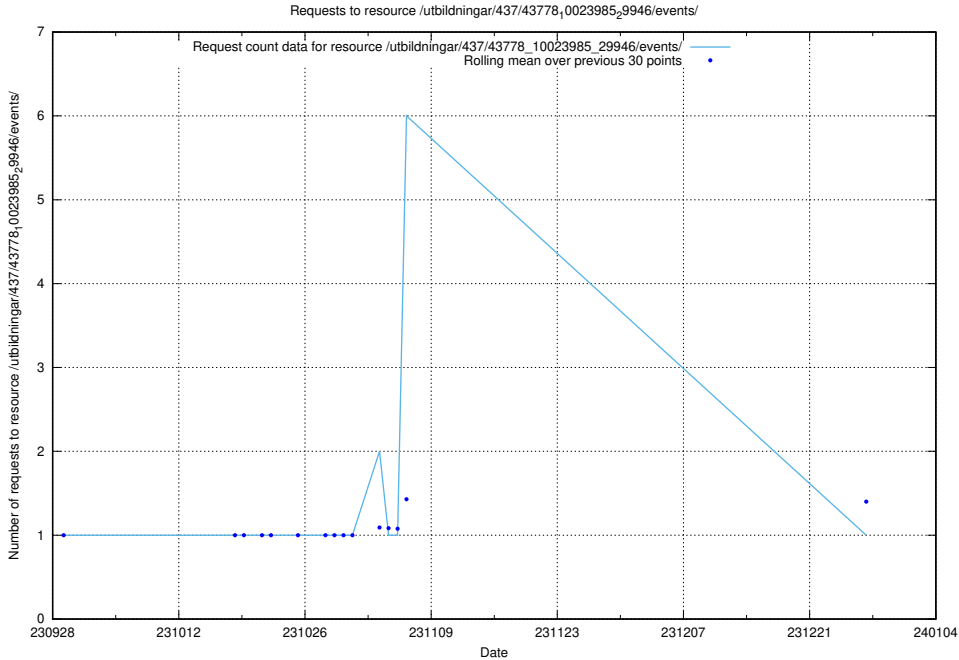

5.5374 Usage of /utbildningar/437/43778_10023985_29946/events/

Here, we count the number of requests to resource /utbildningar/437/43778_10023985_29946/events/.