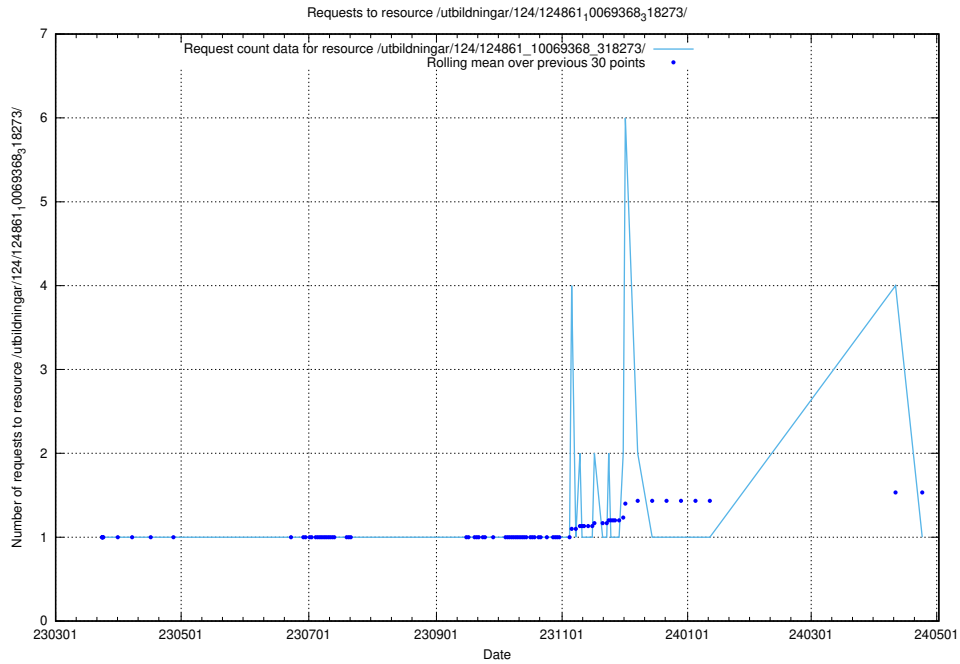

5.1212 Usage of /utbildningar/124/124861_10069368_318273/

Here, we count the number of requests to resource /utbildningar/124/124861_10069368_318273/.