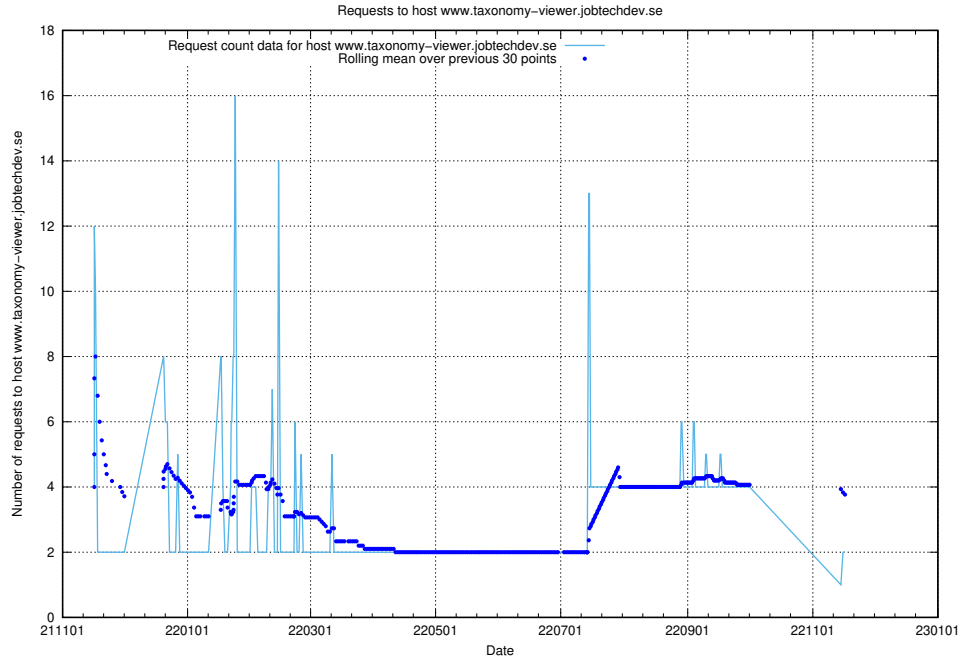

7.509 Usage of `www.taxonomy-viewer.jobtechdev.se`

Here, we count the number of requests to host `www.taxonomy-viewer.jobtechdev.se`.