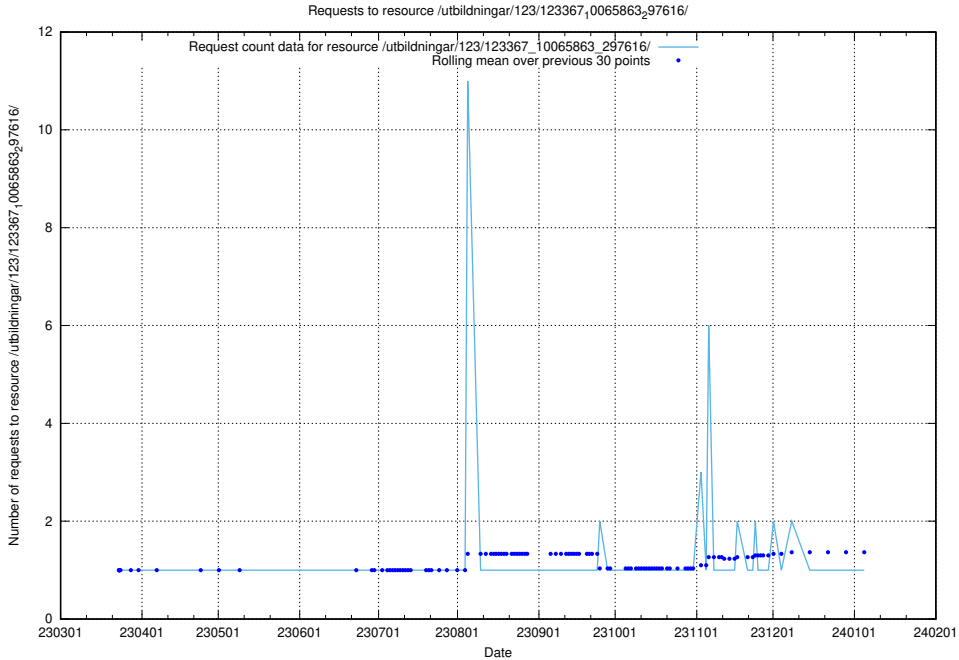

Here, we count the number of requests to resource /utbildningar/124/124854_10073707_336464/events/

5.5713 Usage of /utbildningar/123/123367_10065863_297616/

Here, we count the number of requests to resource /utbildningar/123/123367_10065863_297616/.