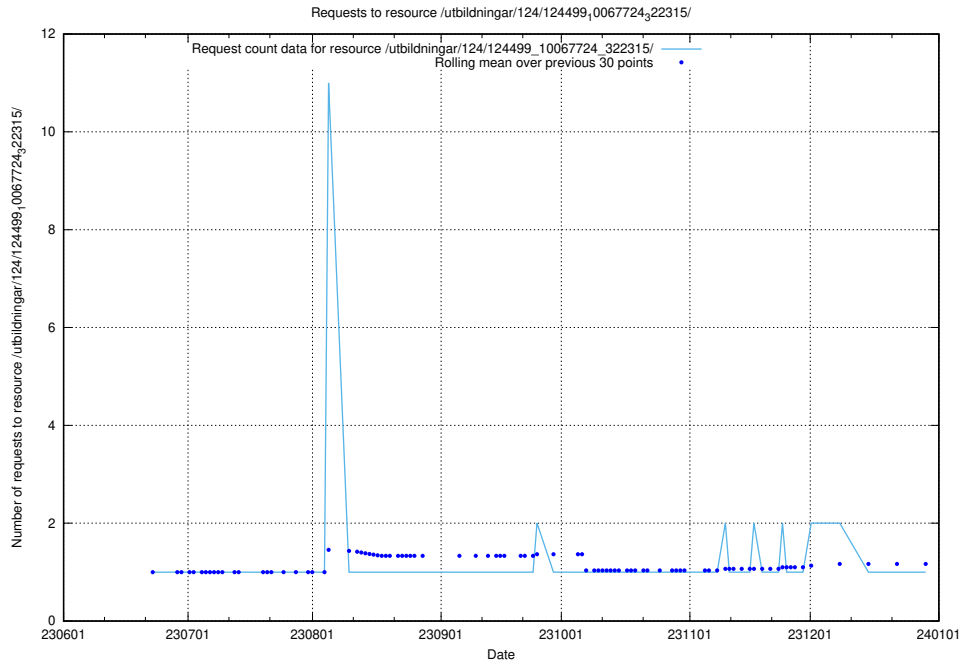

5.6701 Usage of /utbildningar/124/124499_10067724_322315/

Here, we count the number of requests to resource /utbildningar/124/124499_10067724_322315/.