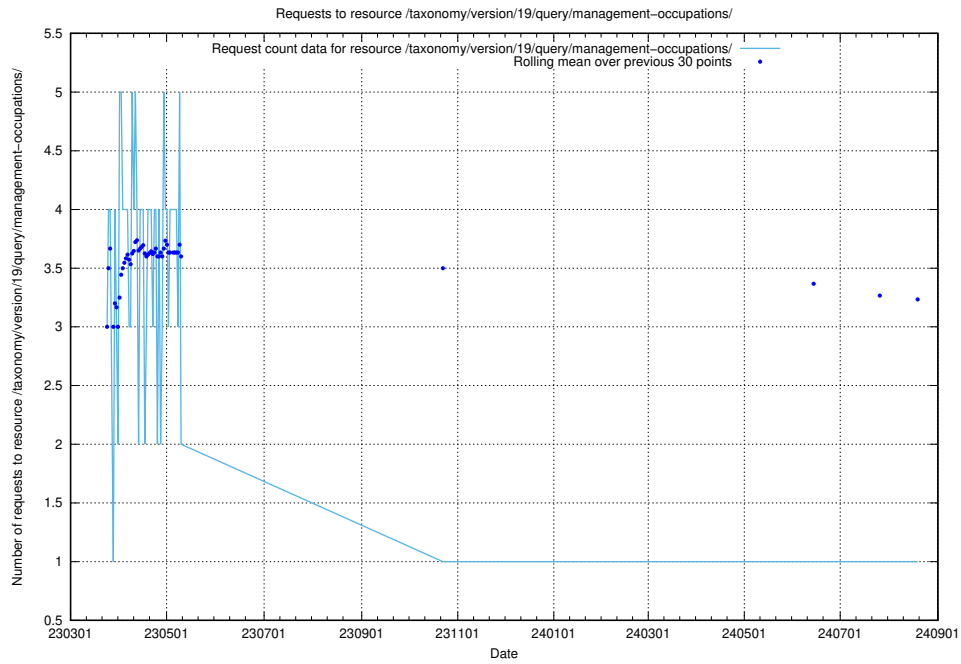

5.7099 Usage of /taxonomy/version/19/query/management-occupations/

Here, we count the number of requests to resource /taxonomy/version/19/query/management-occupations/.