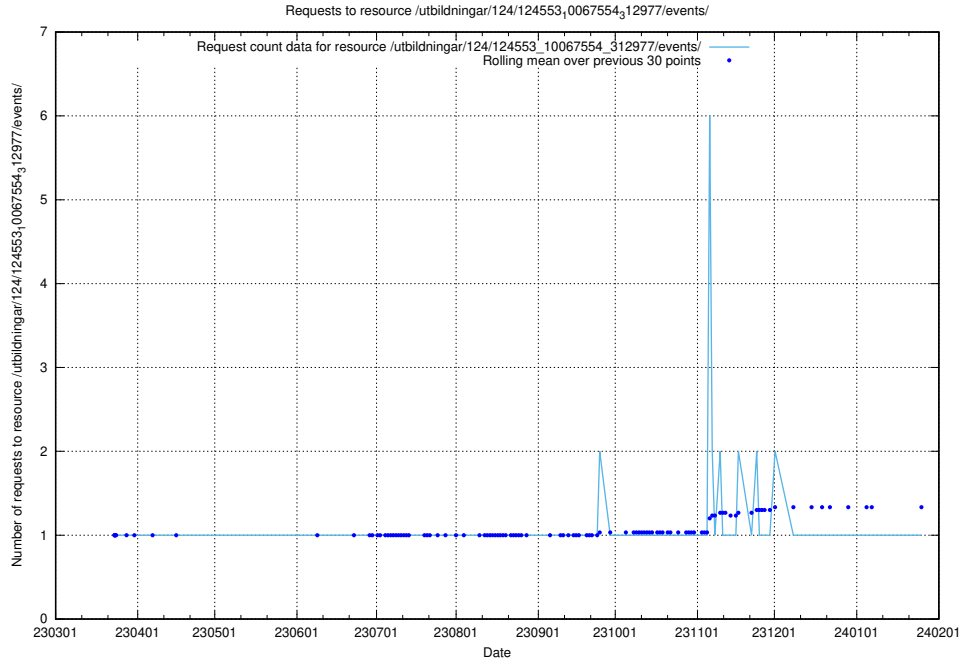

5.1581 Usage of /utbildningar/124/124553_10067554_312977/events/

Here, we count the number of requests to resource /utbildningar/124/124553_10067554_312977/events/