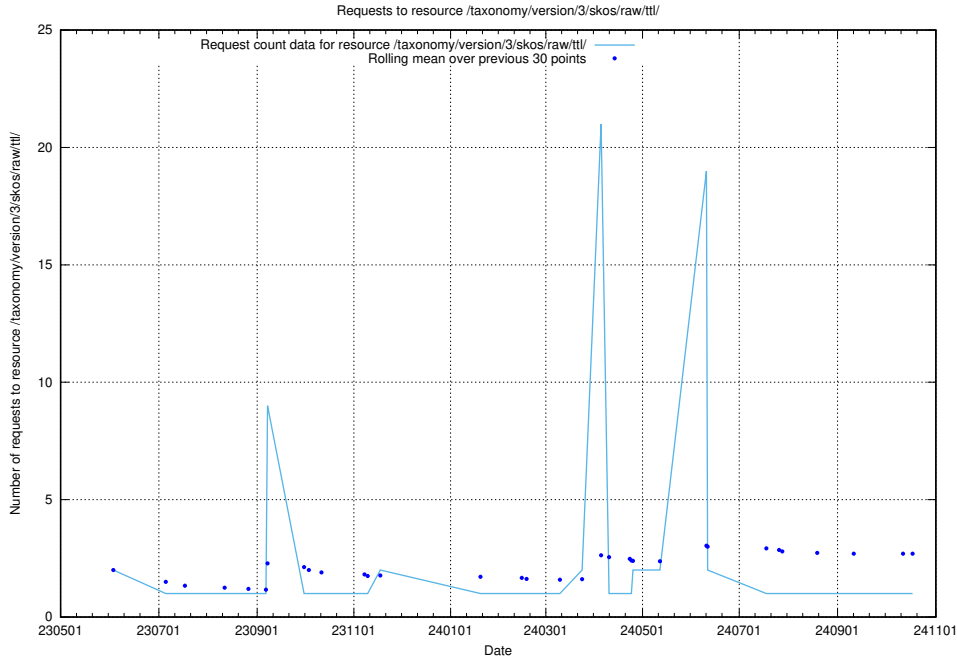

5.6842 Usage of /taxonomy/version/3/skos/raw/ttl/

Here, we count the number of requests to resource /taxonomy/version/3/skos/raw/ttl/.