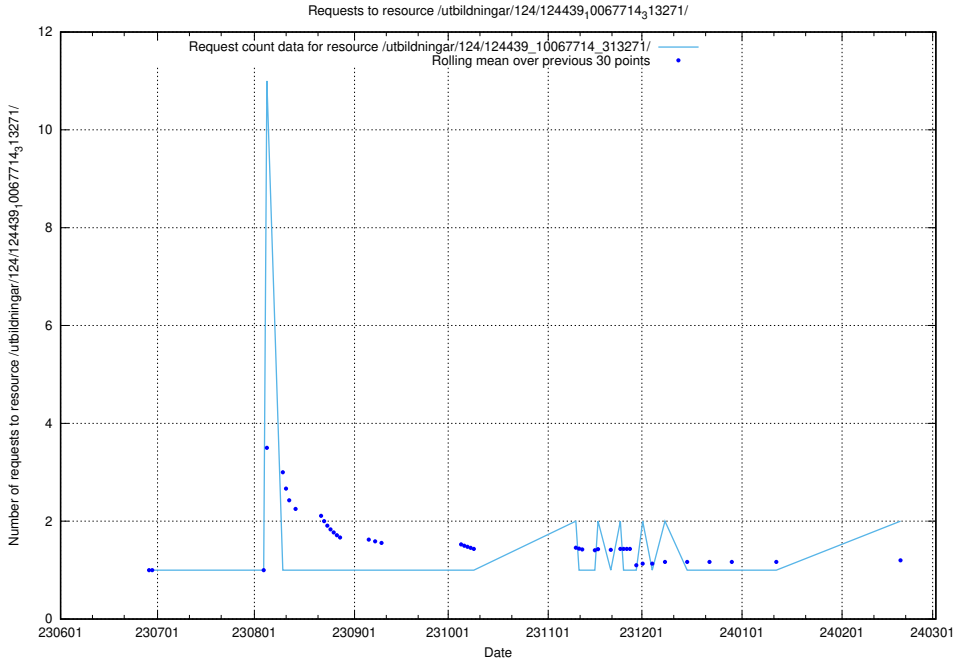

5.892 Usage of /utbildningar/124/124439_10067714_313271/

Here, we count the number of requests to resource /utbildningar/124/124439_10067714_313271/.