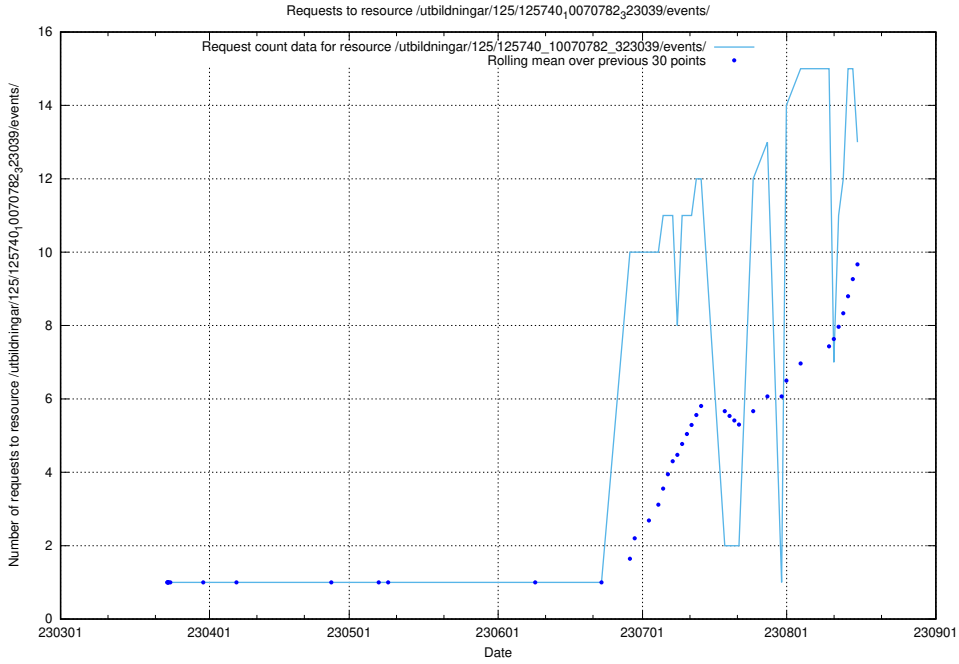

5.17 Usage of /availability/kpi/20240713/

Here, we count the number of requests to resource /availability/kpi/20240713/.

5.18 Usage of /utbildningar/125/125740_10070782_323039/events/

Here, we count the number of requests to resource /utbildningar/125/125740_10070782_323039/events/