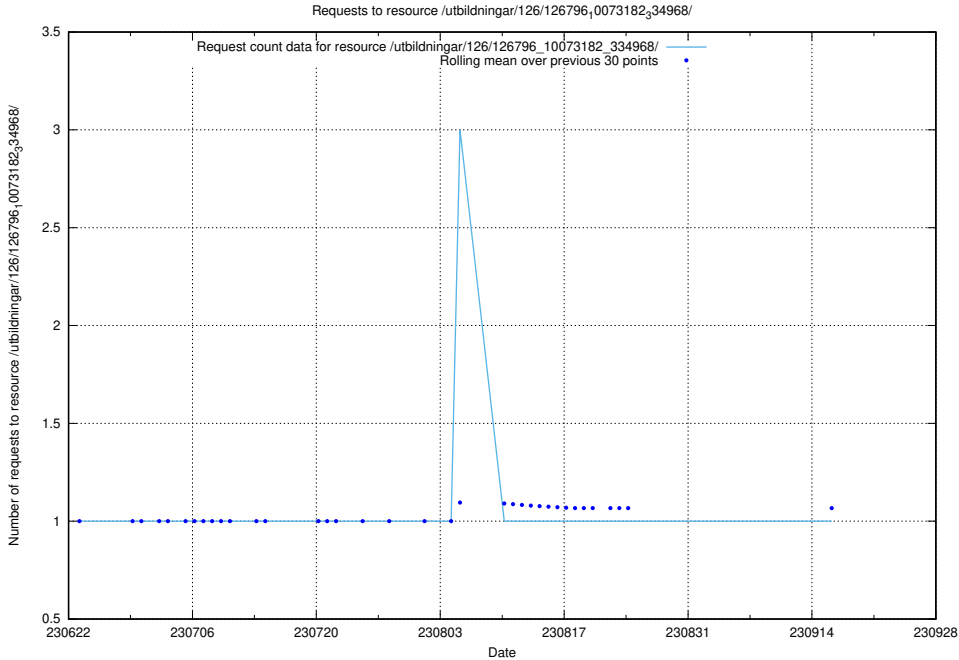

5.6514 Usage of /utbildningar/126/126796_10073182_334968/

Here, we count the number of requests to resource /utbildningar/126/126796_10073182_334968/.