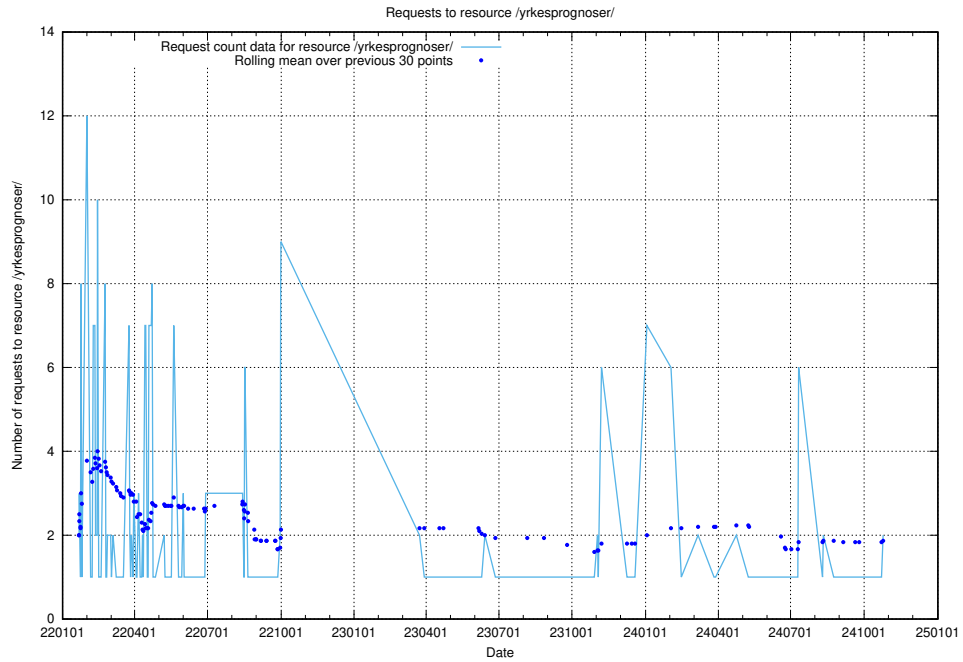

5.971 Usage of /yrkesprognoser/

Here, we count the number of requests to resource /yrkesprognoser/.