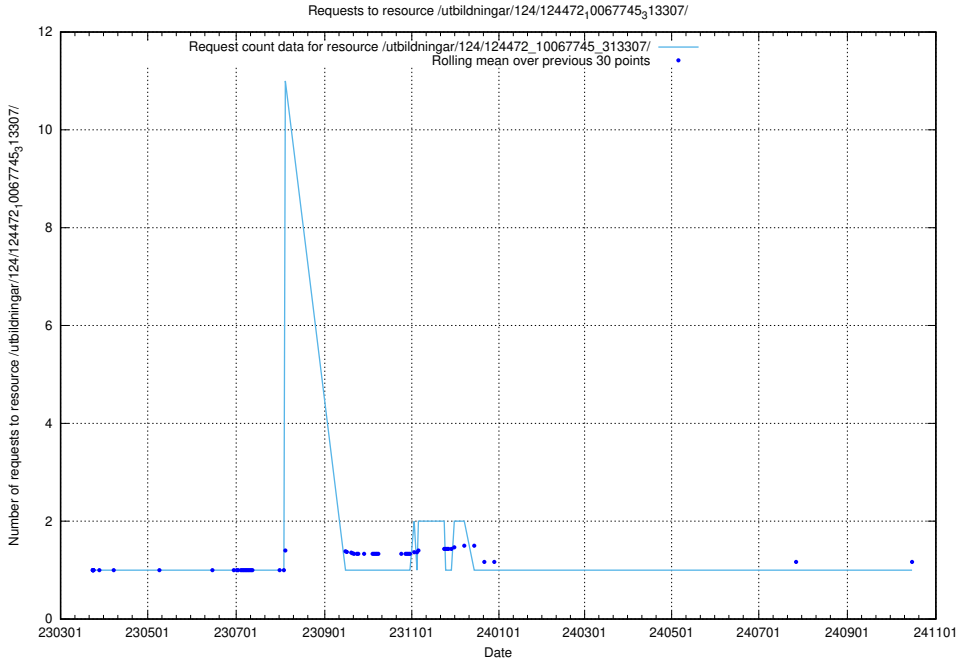

5.3952 Usage of /utbildningar/124/124472_10067745_313307/

Here, we count the number of requests to resource /utbildningar/124/124472_10067745_313307/.