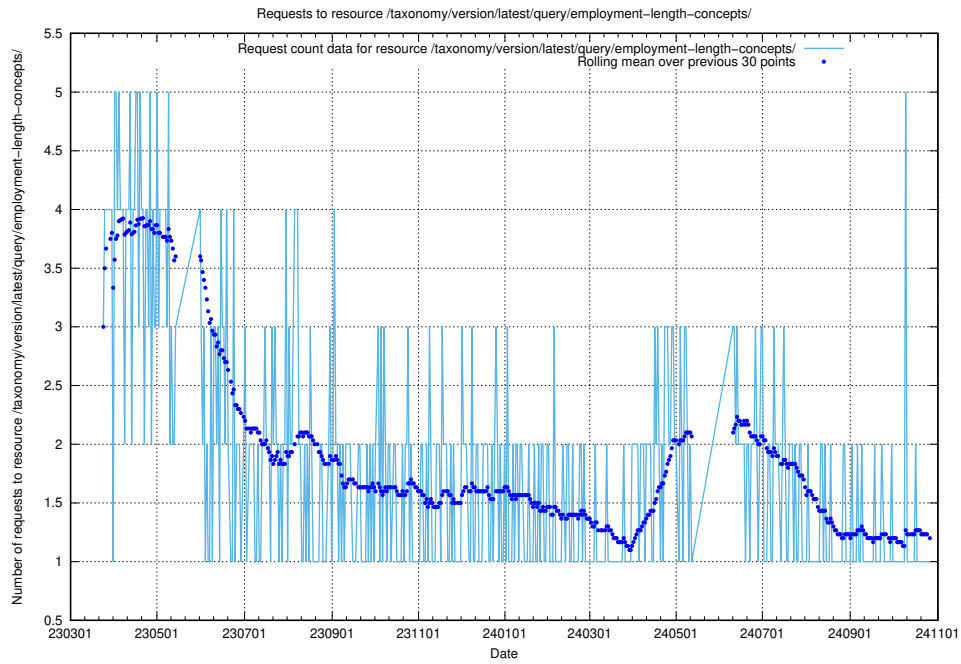

5.7054 Usage of /taxonomy/version/latest/query/employment-length-concepts/

Here, we count the number of requests to resource /taxonomy/version/latest/query/employment-length-concepts/.