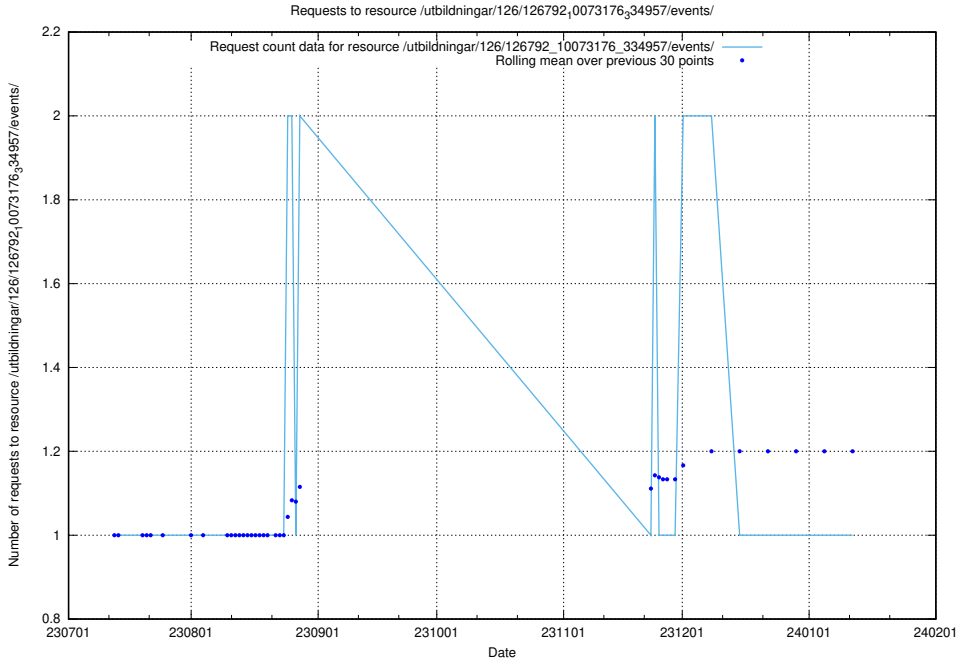

5.6042 Usage of /utbildningar/126/126792_10073176_334957/events/

Here, we count the number of requests to resource /utbildningar/126/126792_10073176_334957/events/