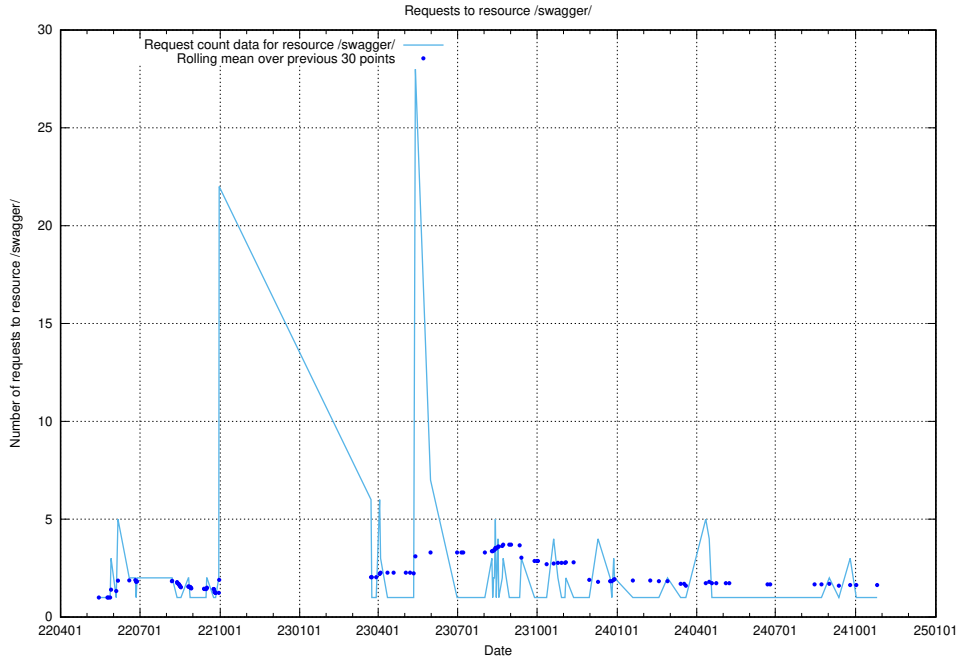

5.1110 Usage of /swagger/

Here, we count the number of requests to resource /swagger/.