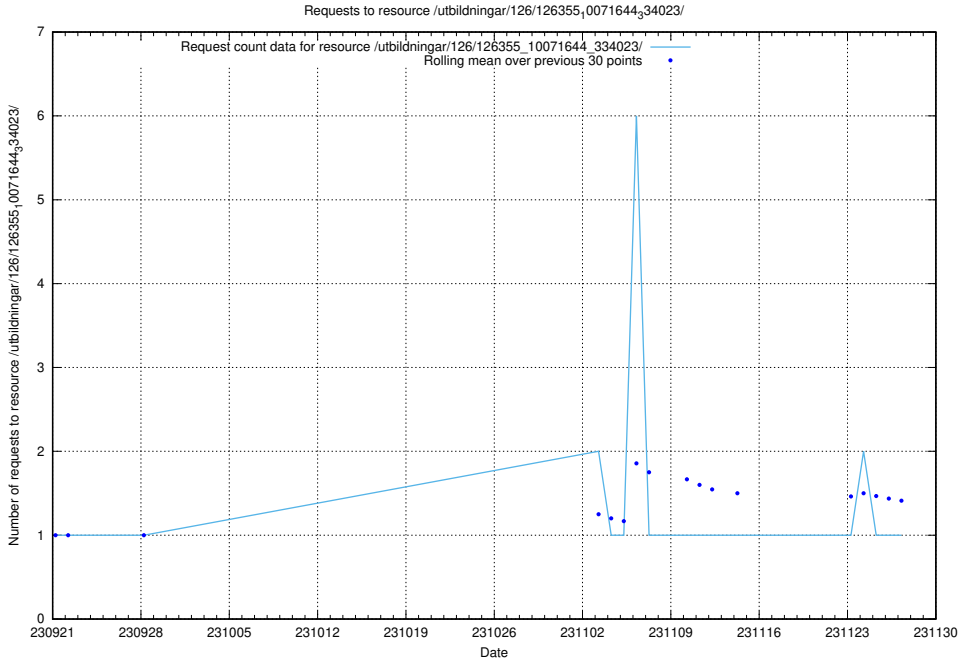

5.5450 Usage of /utbildningar/126/126355_10071644_334023/

Here, we count the number of requests to resource /utbildningar/126/126355_10071644_334023/.