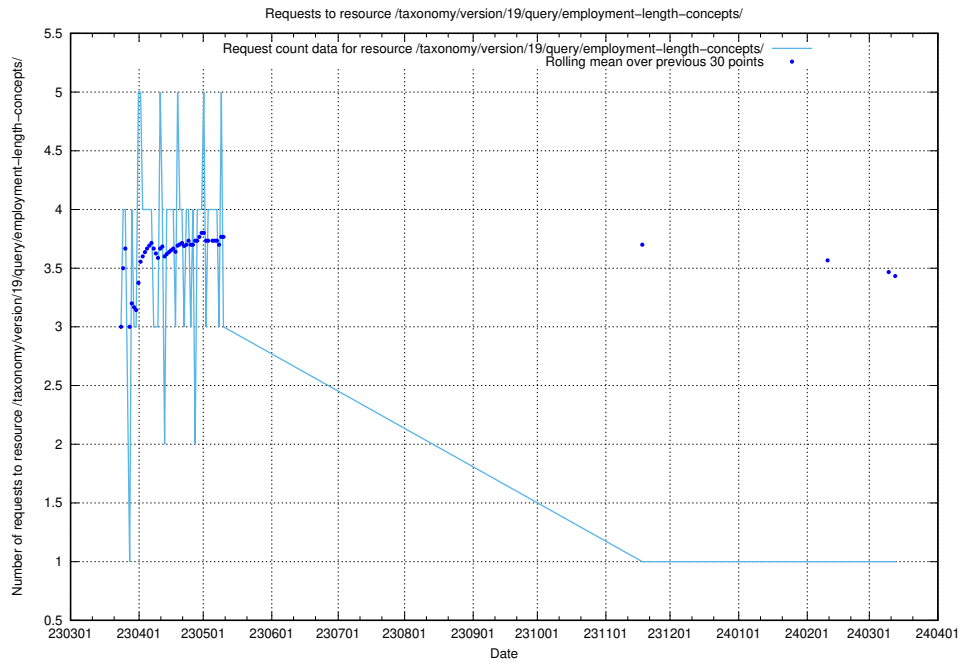

5.7107 Usage of /taxonomy/version/19/query/employment-length-concepts/

Here, we count the number of requests to resource /taxonomy/version/19/query/employment-length-concepts/.