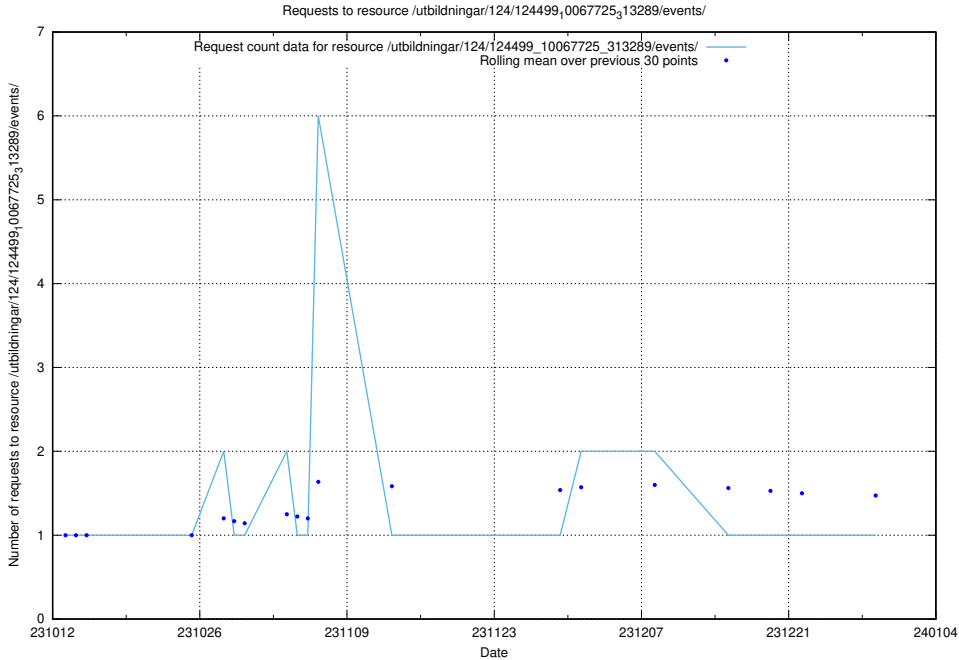

5.5284 Usage of /utbildningar/124/124499_10067725_313289/events/

Here, we count the number of requests to resource /utbildningar/124/124499_10067725_313289/events/