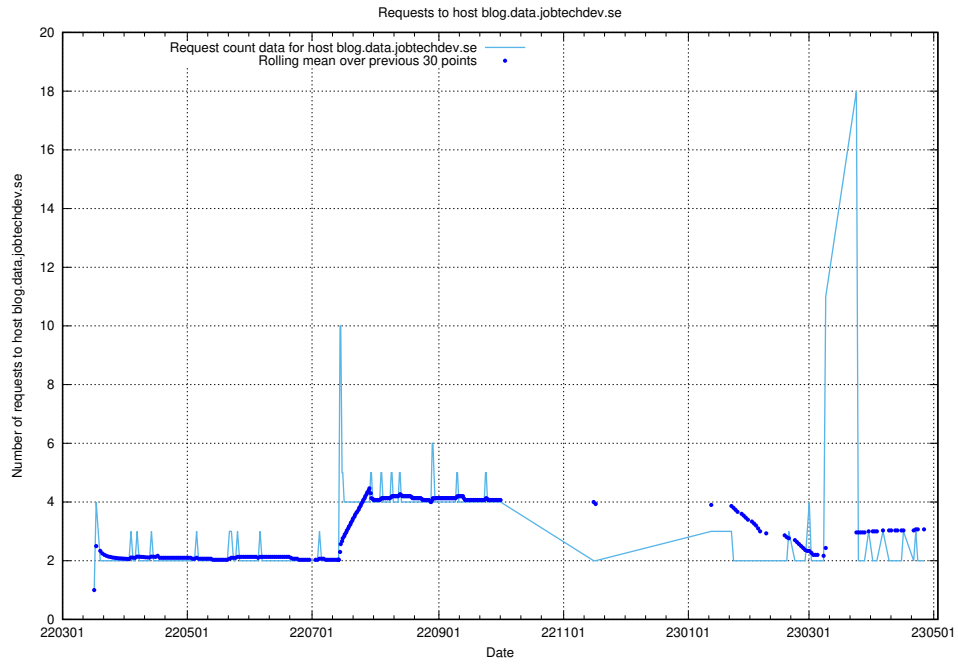

7.502 Usage of `blog.data.jobtechdev.se`

Here, we count the number of requests to host `blog.data.jobtechdev.se`.