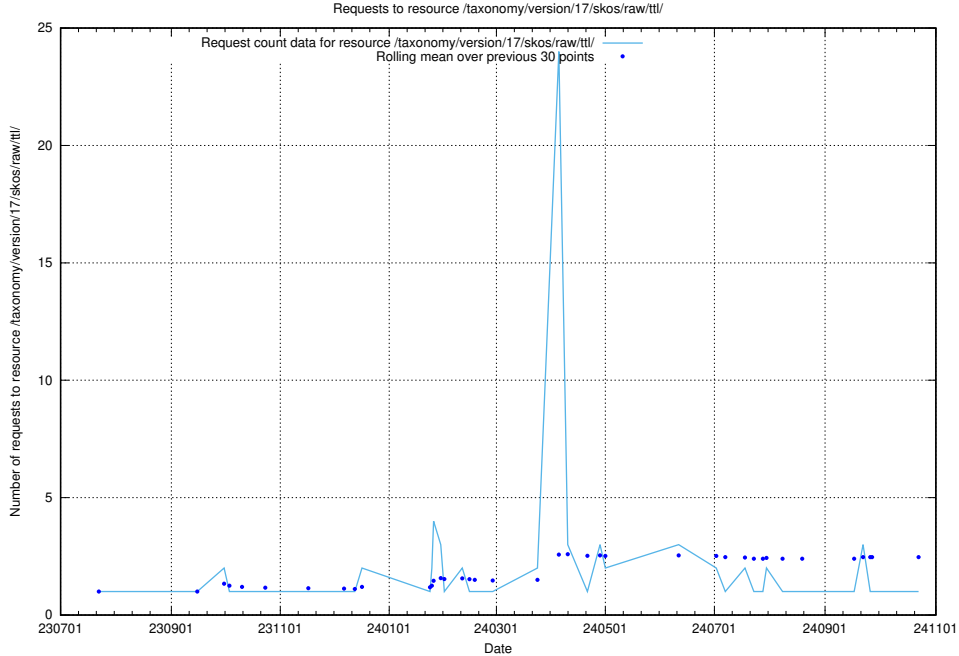

5.5905 Usage of /taxonomy/version/17/skos/raw/ttl/

Here, we count the number of requests to resource /taxonomy/version/17/skos/raw/ttl/.