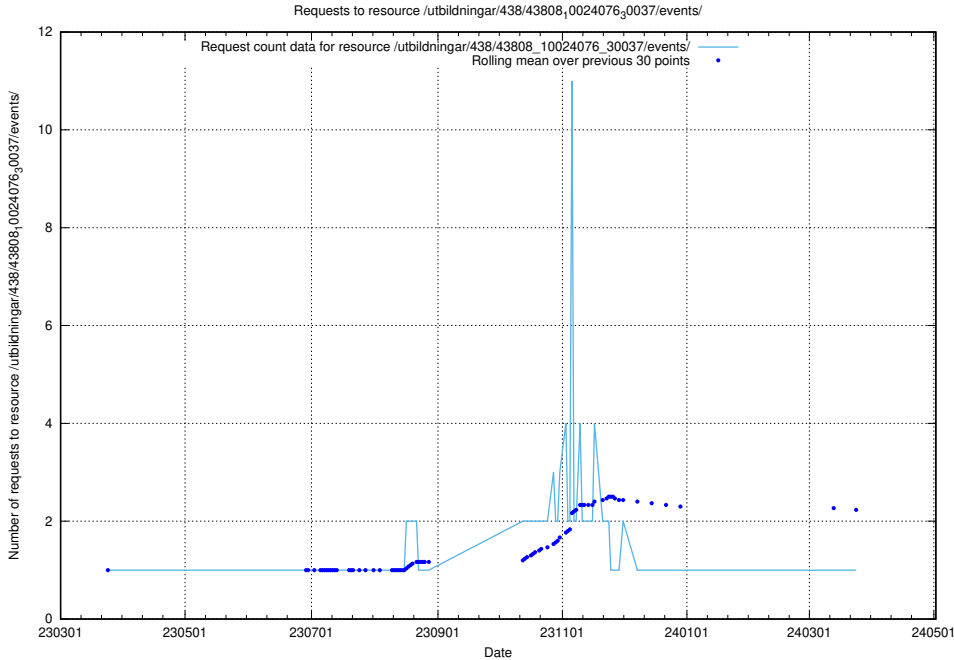

5.7136 Usage of /utbildningar/438/43808_10024076_30037/events/

Here, we count the number of requests to resource /utbildningar/438/43808_10024076_30037/events/.