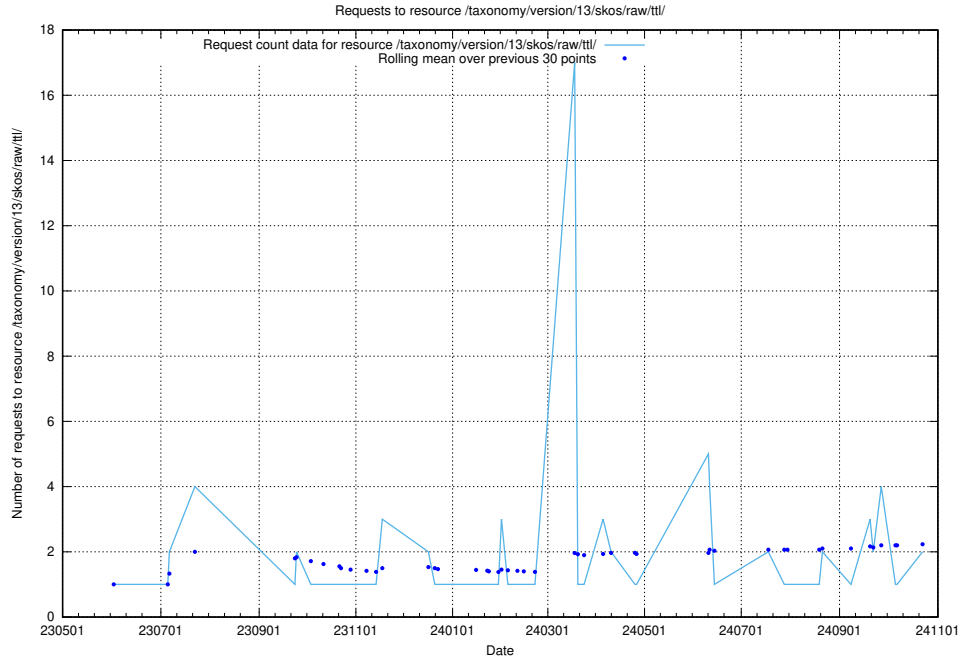

5.953 Usage of /taxonomy/version/13/skos/raw/ttl/

Here, we count the number of requests to resource /taxonomy/version/13/skos/raw/ttl/.