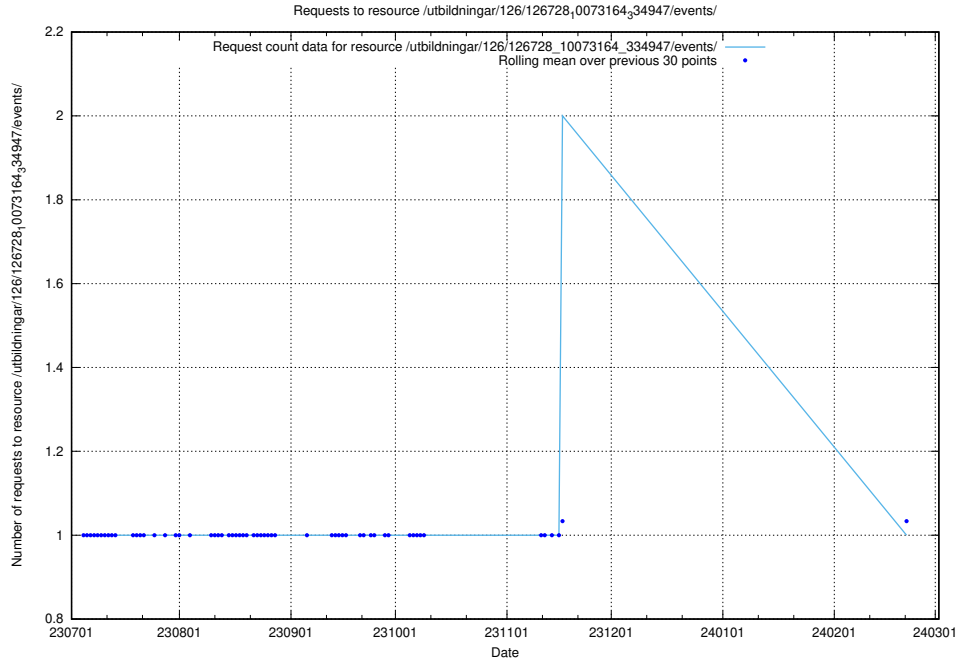

5.6271 Usage of /utbildningar/126/126728_10073164_334947/events/

Here, we count the number of requests to resource /utbildningar/126/126728_10073164_334947/events/