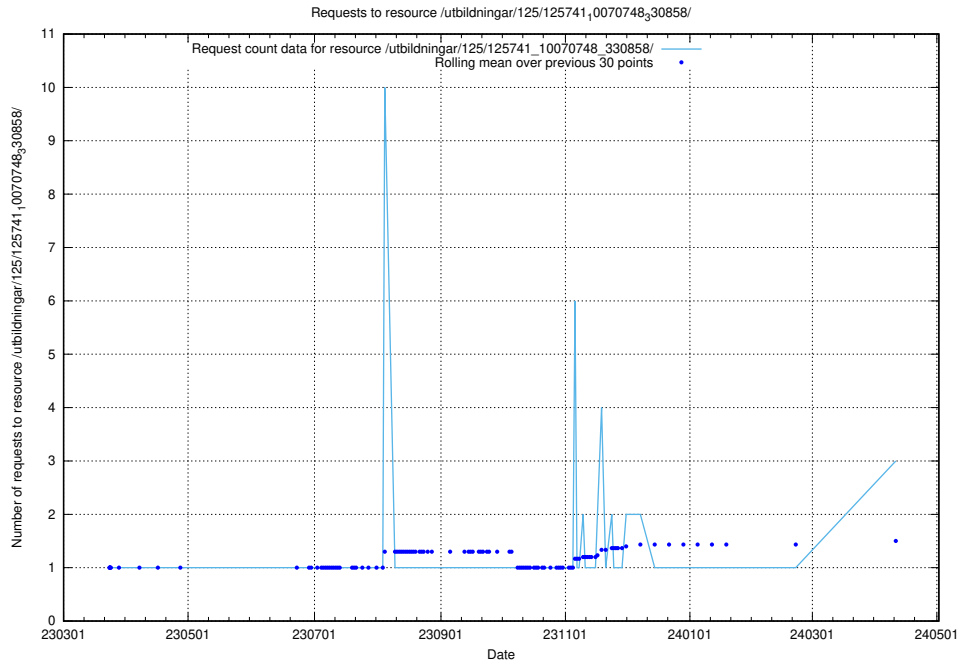

5.511 Usage of /utbildningar/125/125741_10070748_330858/

Here, we count the number of requests to resource /utbildningar/125/125741_10070748_330858/.