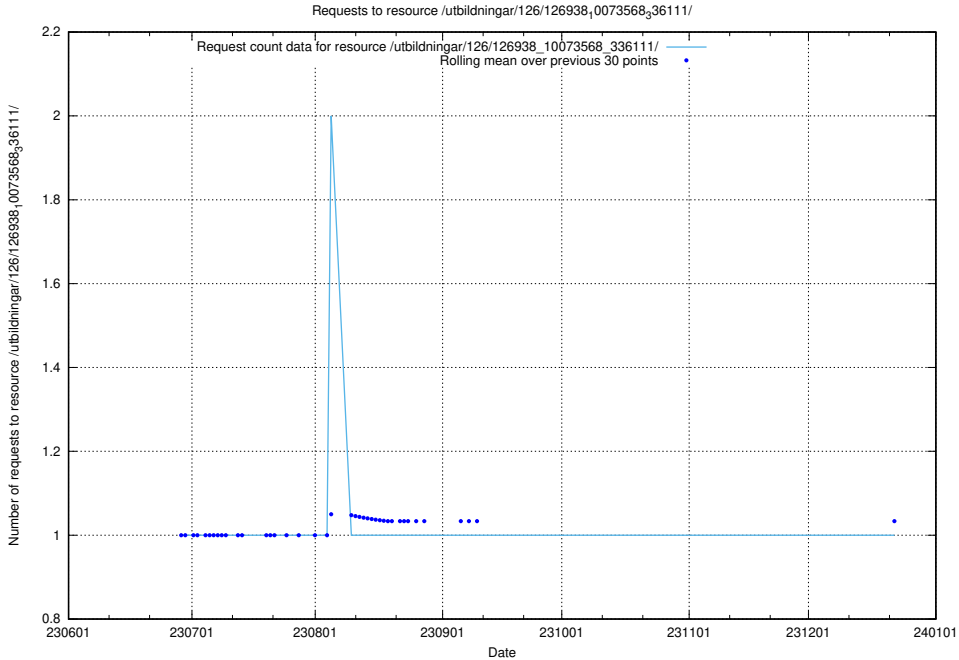

5.6360 Usage of /utbildningar/126/126938_10073568_336111/

Here, we count the number of requests to resource /utbildningar/126/126938_10073568_336111/.