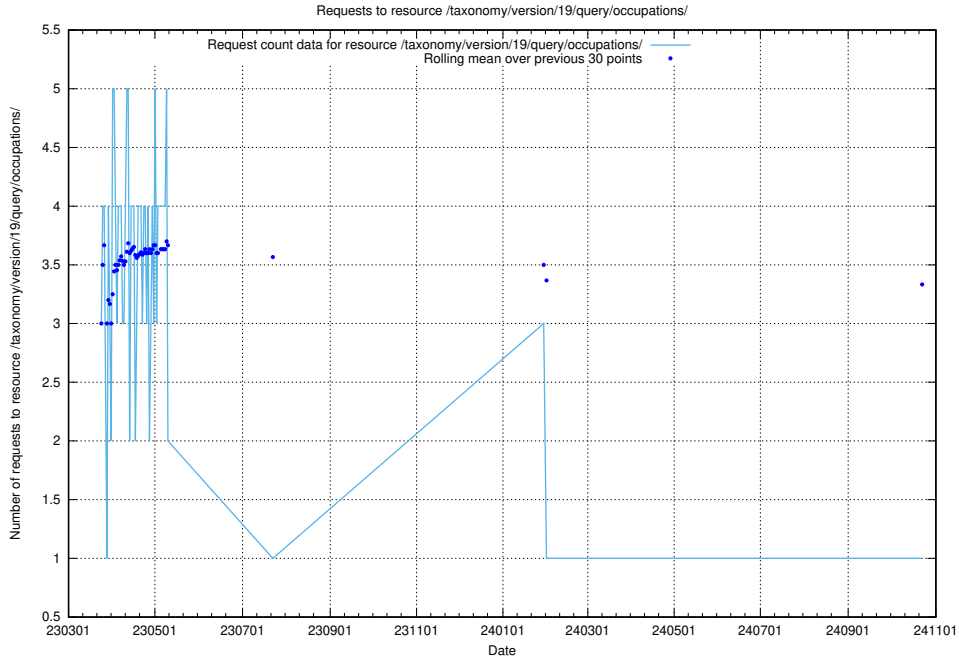

Here, we count the number of requests to resource /taxonomy/version/19/query/occupations/.

5.7094 Usage of /utbildningar/122/122290_10064538_314862/

Here, we count the number of requests to resource /utbildningar/122/122290_10064538_314862/.