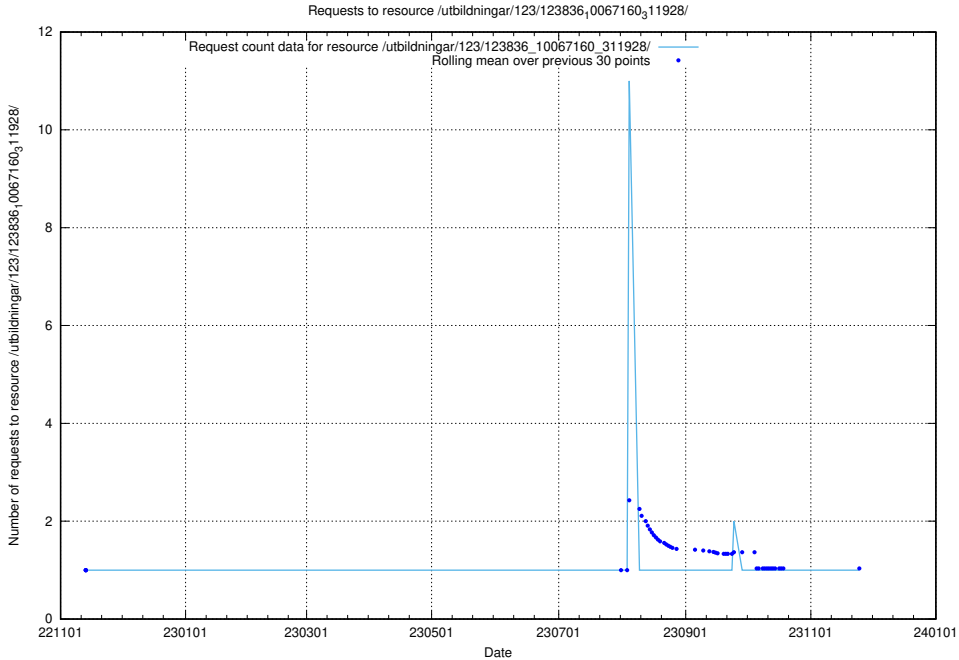

5.6821 Usage of /utbildningar/123/123836_10067160_311928/

Here, we count the number of requests to resource /utbildningar/123/123836_10067160_311928/.