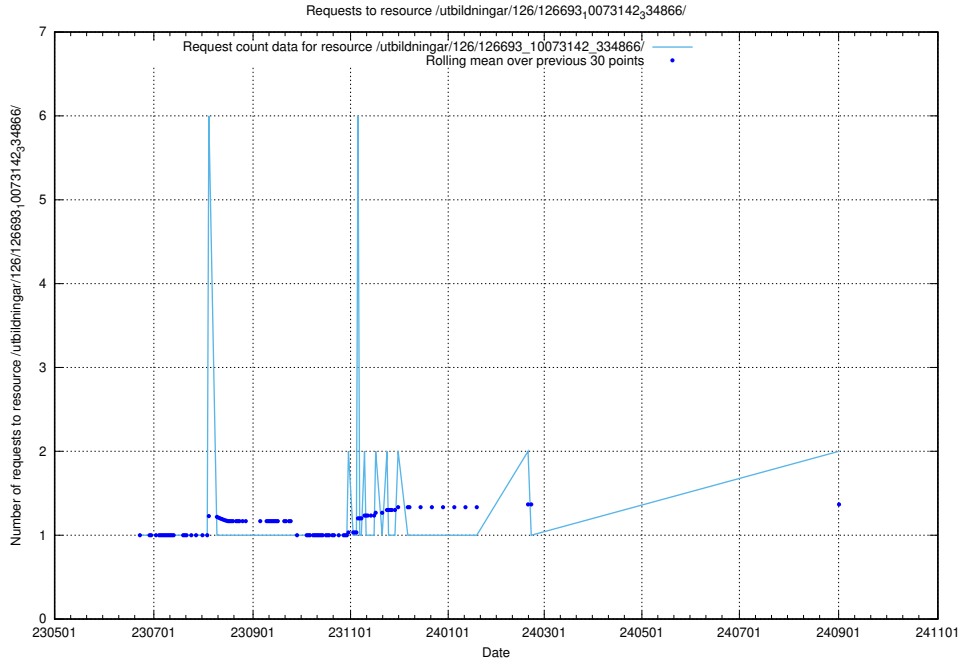

5.905 Usage of /utbildningar/126/126693_10073142_334866/

Here, we count the number of requests to resource /utbildningar/126/126693_10073142_334866/.