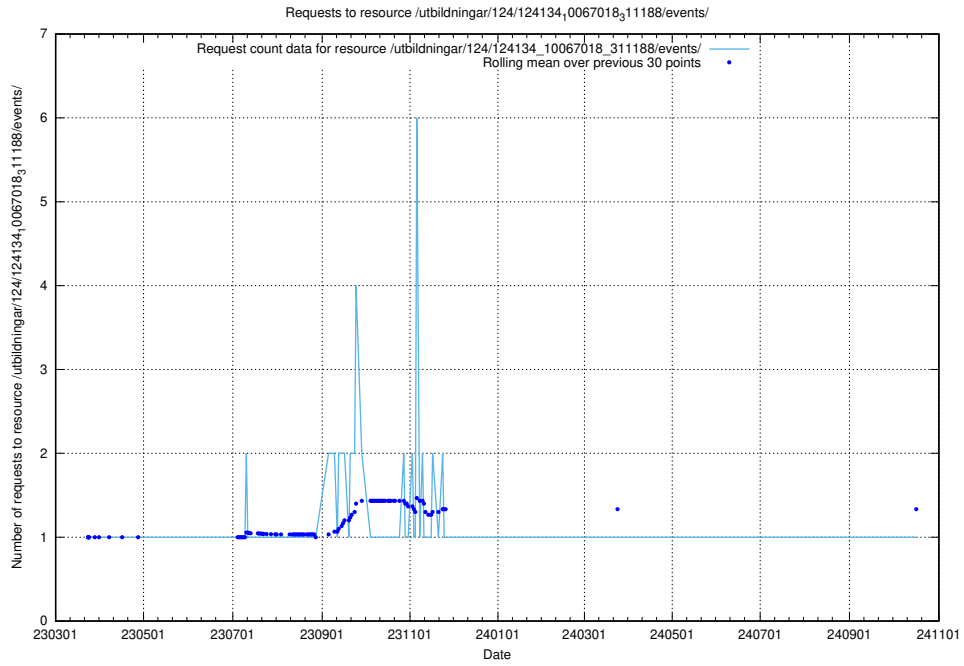

5.5008 Usage of /utbildningar/124/124134_10067018_311188/events/

Here, we count the number of requests to resource /utbildningar/124/124134_10067018_311188/events/