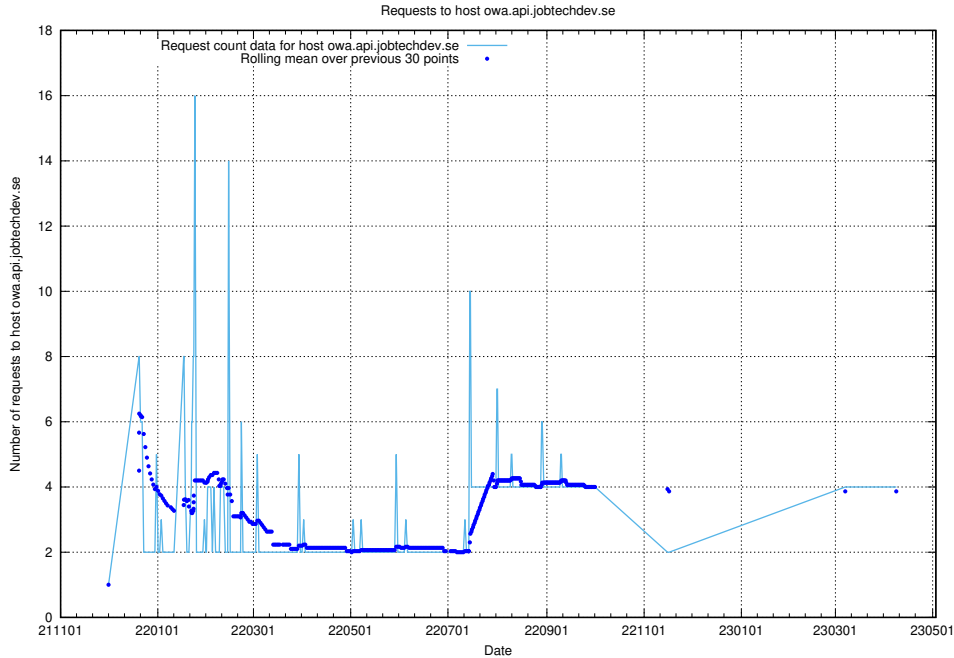

7.138 Usage of owa.api.jobtechdev.se

Here, we count the number of requests to host owa.api.jobtechdev.se.

7.139 Usage of www.widgets.jobtechdev.se

Here, we count the number of requests to host www.widgets.jobtechdev.se.