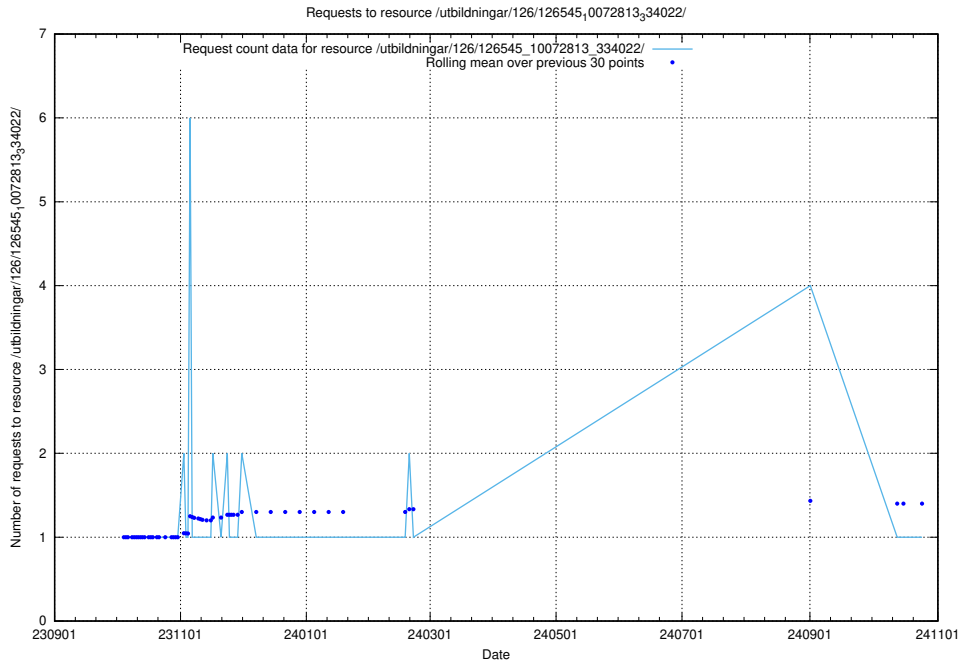

5.5333 Usage of /utbildningar/126/126545_10072813_334022/

Here, we count the number of requests to resource /utbildningar/126/126545_10072813_334022/.