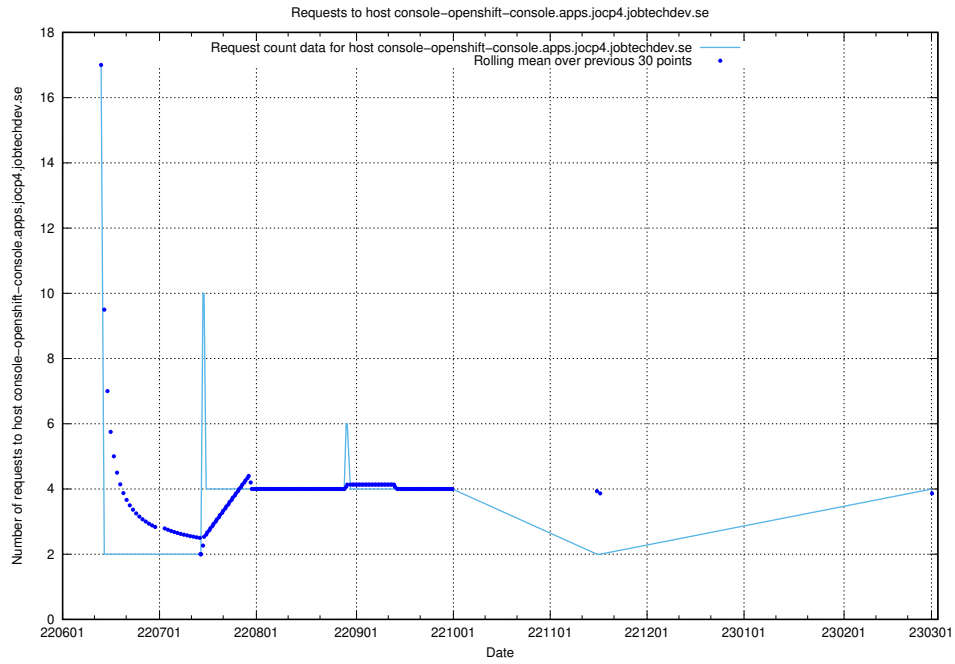

7.148 Usage of console-openshift-console.apps.jocp4.jobtechdev.se

Here, we count the number of requests to host console-openshift-console.apps.jocp4.jobtechdev.se.