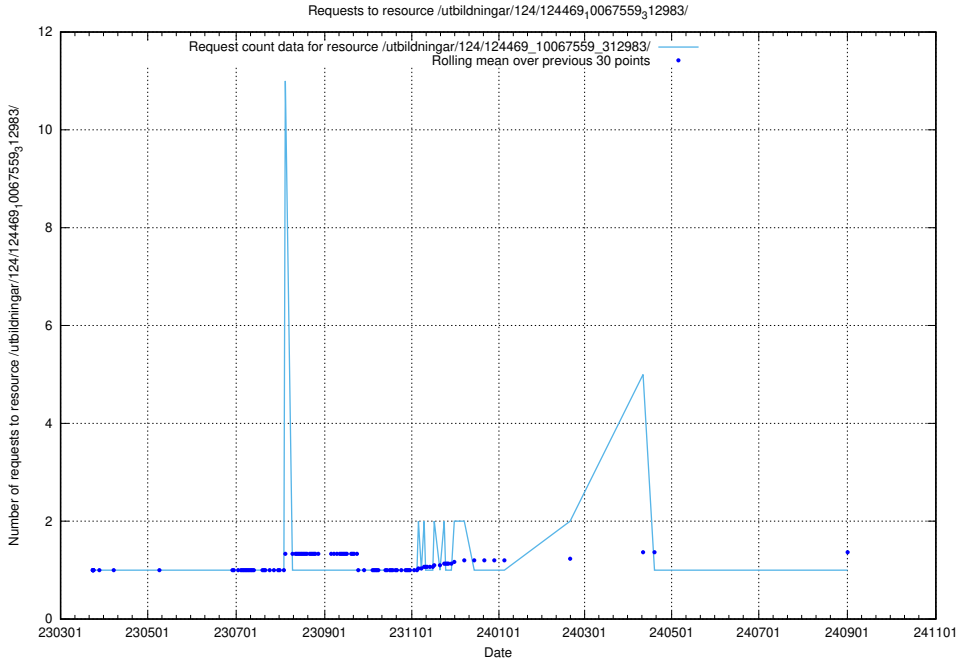

5.4250 Usage of /utbildningar/124/124469_10067559_312983/

Here, we count the number of requests to resource /utbildningar/124/124469_10067559_312983/.