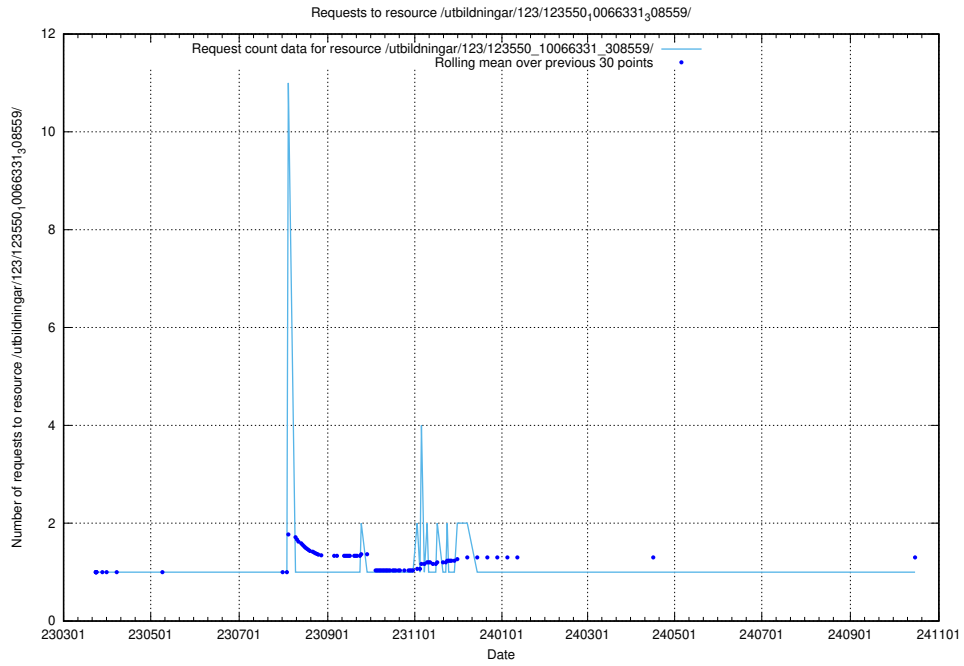

5.5429 Usage of /utbildningar/123/123550_10066331_308559/

Here, we count the number of requests to resource /utbildningar/123/123550_10066331_308559/.