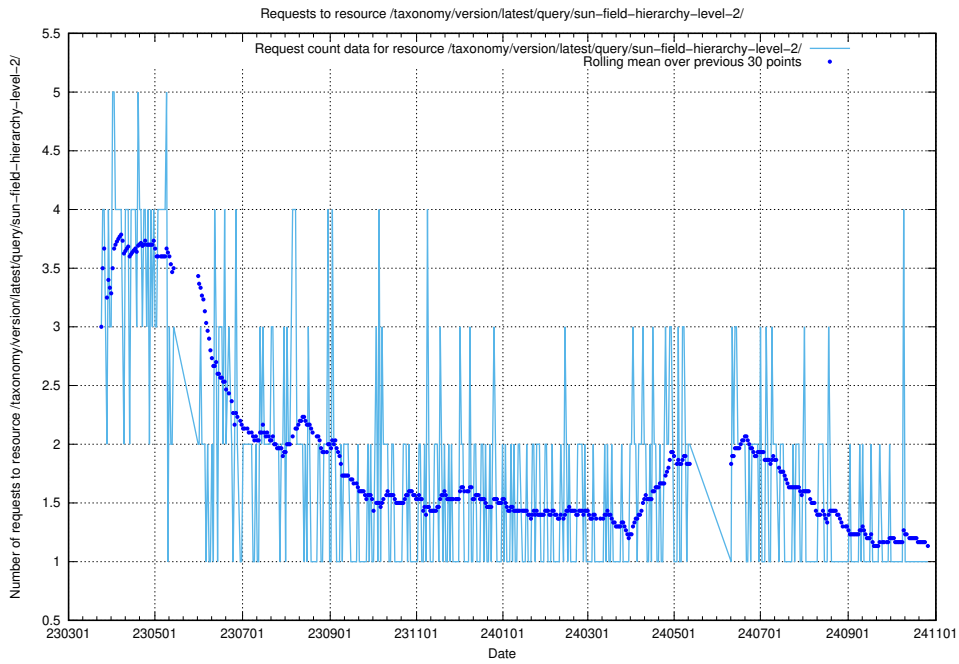

5.7018 Usage of /taxonomy/version/latest/query/sun-field-hierarchy-level-2/

Here, we count the number of requests to resource /taxonomy/version/latest/query/sun-field-hierarchy-level-2/.