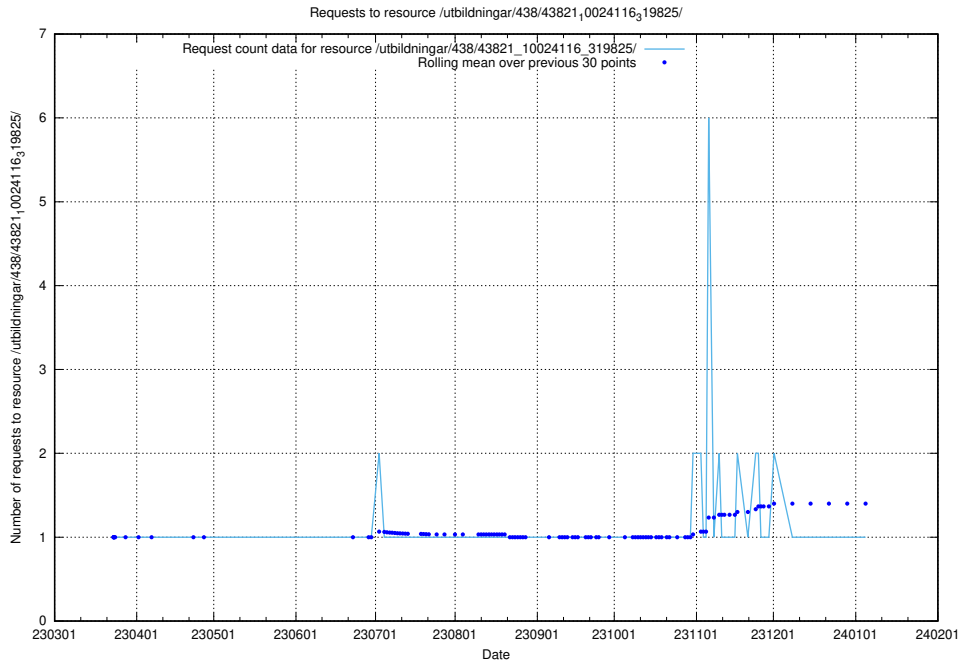

5.7311 Usage of /utbildningar/438/43821_10024116_319825/

Here, we count the number of requests to resource /utbildningar/438/43821_10024116_319825/.