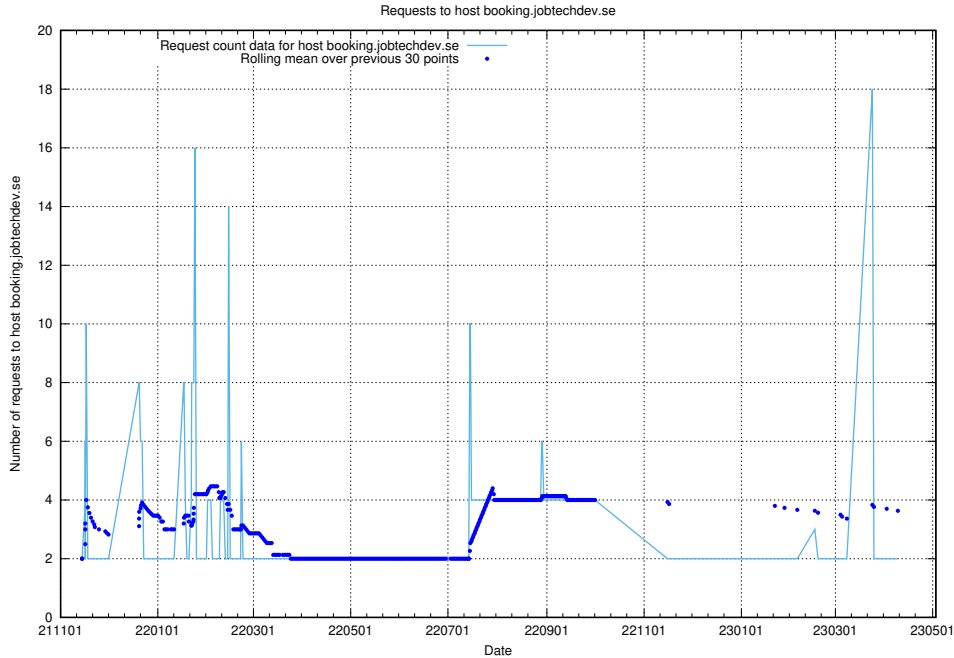

7.286 Usage of booking.jobtechdev.se

Here, we count the number of requests to host booking.jobtechdev.se.