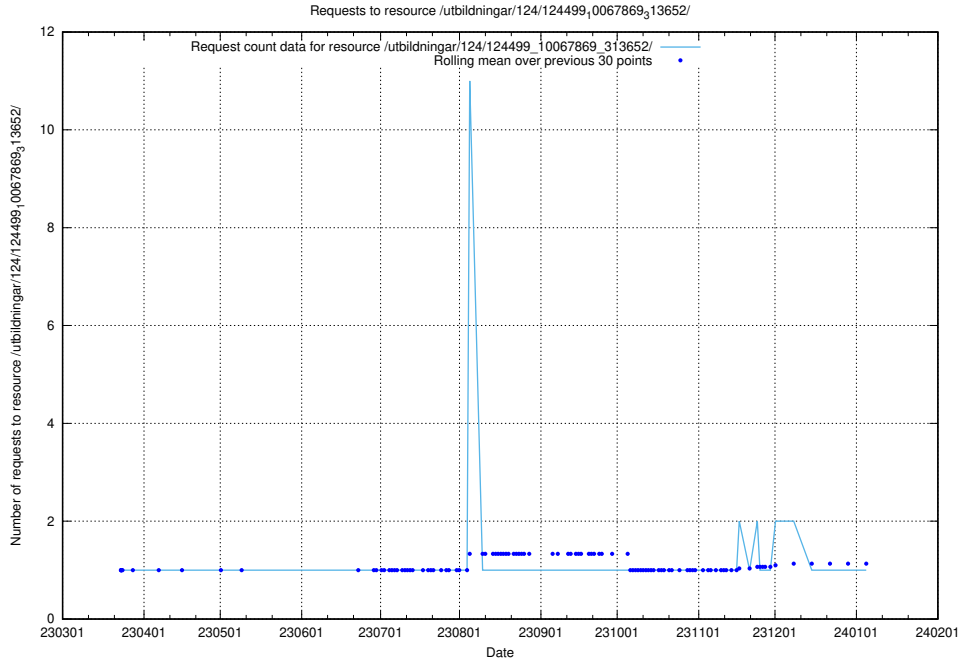

5.3316 Usage of /utbildningar/124/124499_10067869_313652/

Here, we count the number of requests to resource /utbildningar/124/124499_10067869_313652/.