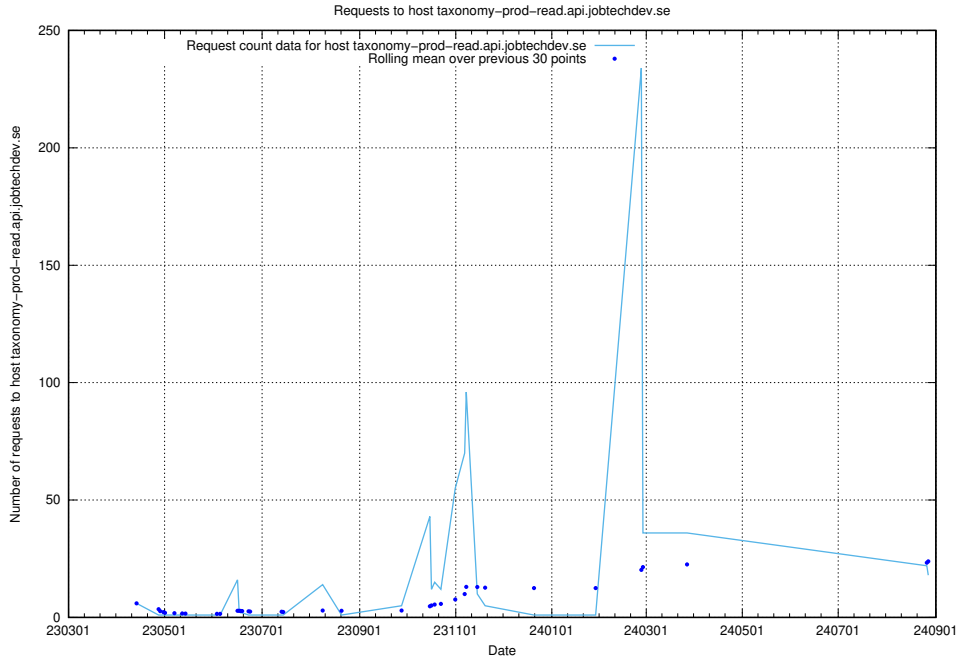

Here, we count the number of requests to host cloud.jobtechdev.se.

7.36 Usage of taxonomy-prod-read.api.jobtechdev.se

Here, we count the number of requests to host taxonomy-prod-read.api.jobtechdev.se.

7.37 Usage of hakjo.jobtechdev.se