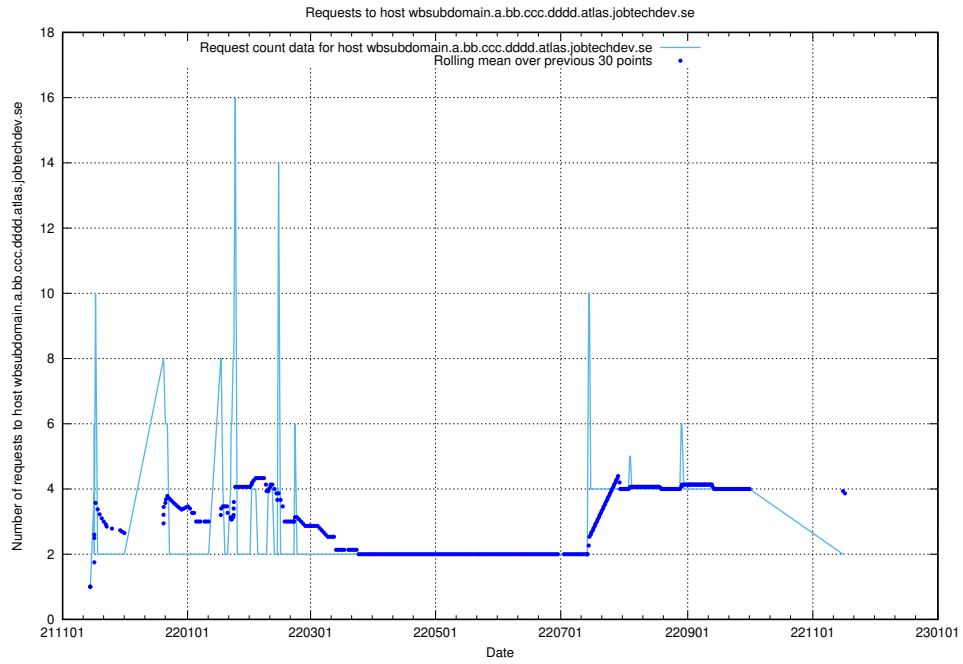

7.558 Usage of wbsubdomain.a.bb.ccc.dddd.atlas.jobtechdev.se

Here, we count the number of requests to host wbsubdomain.a.bb.ccc.dddd.atlas.jobtechdev.se.