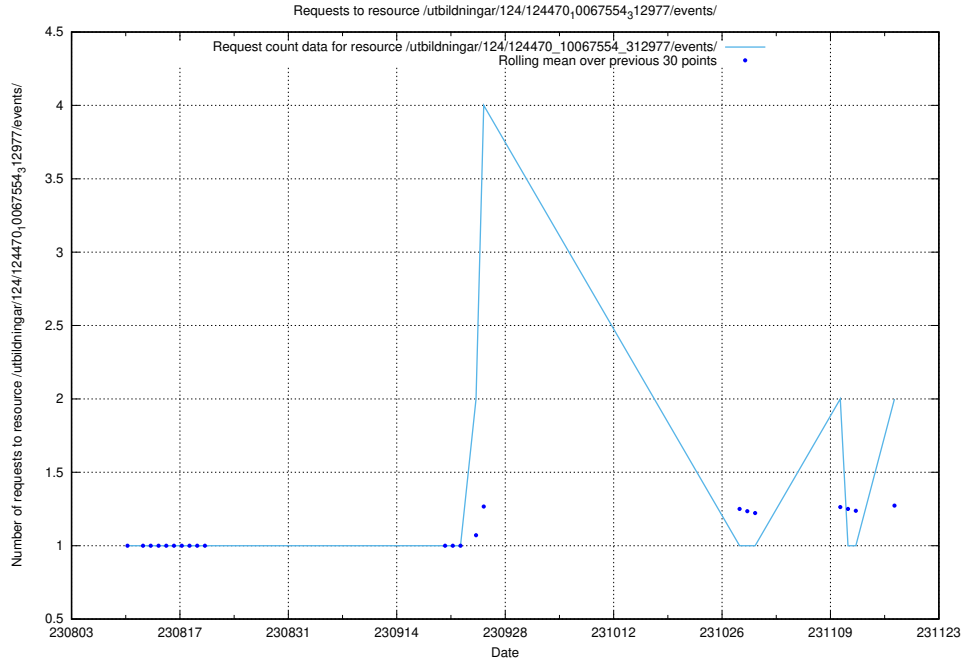

5.835 Usage of /utbildningar/124/124470_10067554_312977/events/

Here, we count the number of requests to resource /utbildningar/124/124470_10067554_312977/events/