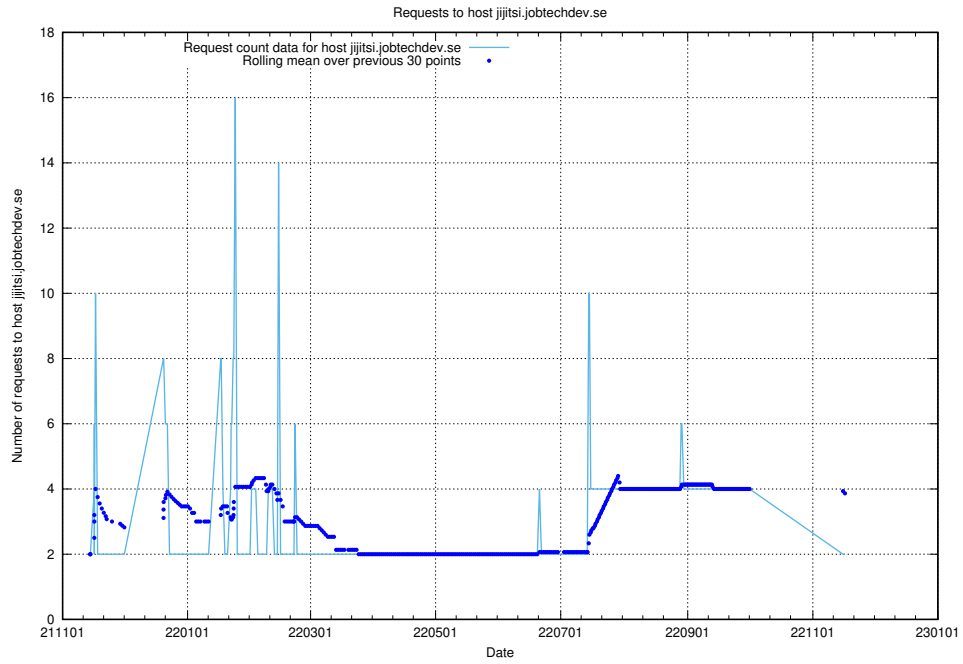

Here, we count the number of requests to host shopify.jobtechdev.se.

7.596 Usage of jijitsi.jobtechdev.se

Here, we count the number of requests to host jijitsi.jobtechdev.se.

7.597 Usage of service.jobtechdev.se