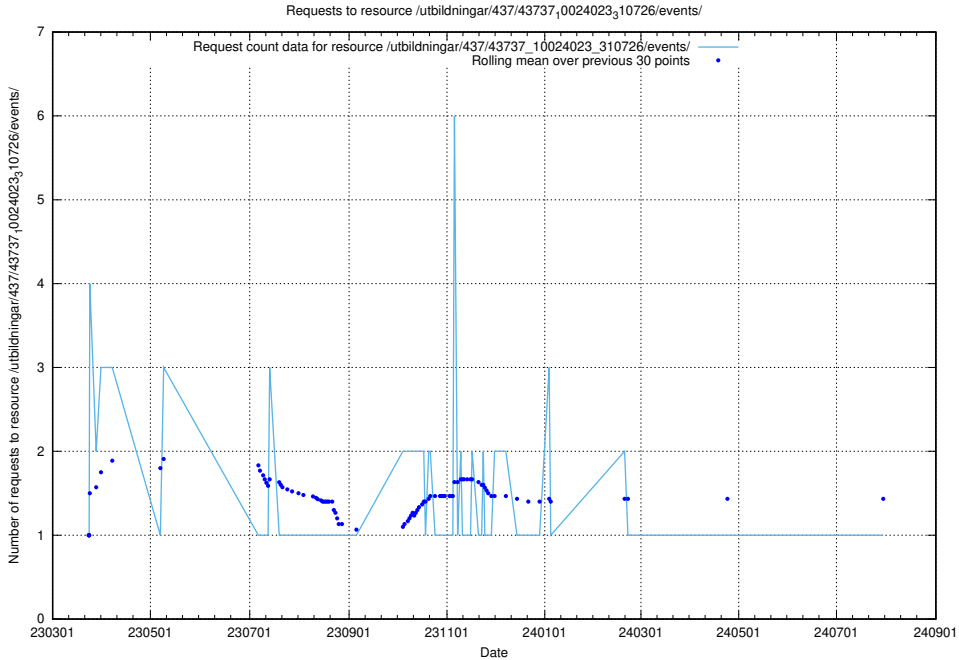

5.7371 Usage of /utbildningar/437/43737_10024023_310726/events/

Here, we count the number of requests to resource /utbildningar/437/43737_10024023_310726/events/.