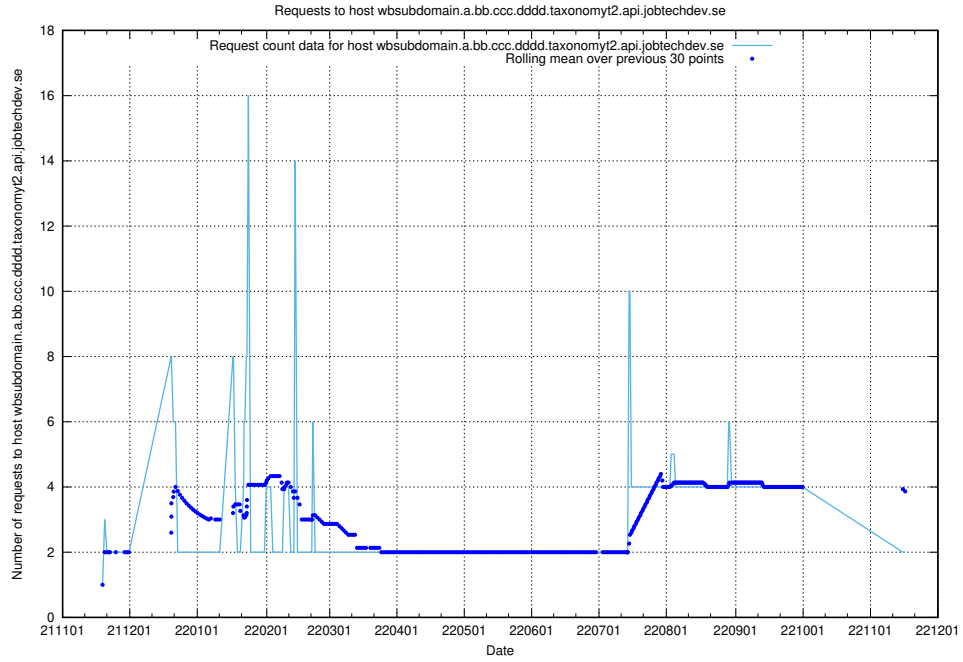

7.464 Usage of wbsubdomain.a.bb.ccc.dddd.taxonomyt2.api.jobtechdev.se

Here, we count the number of requests to host wbsubdomain.a.bb.ccc.dddd.taxonomyt2.api.jobtechdev.se