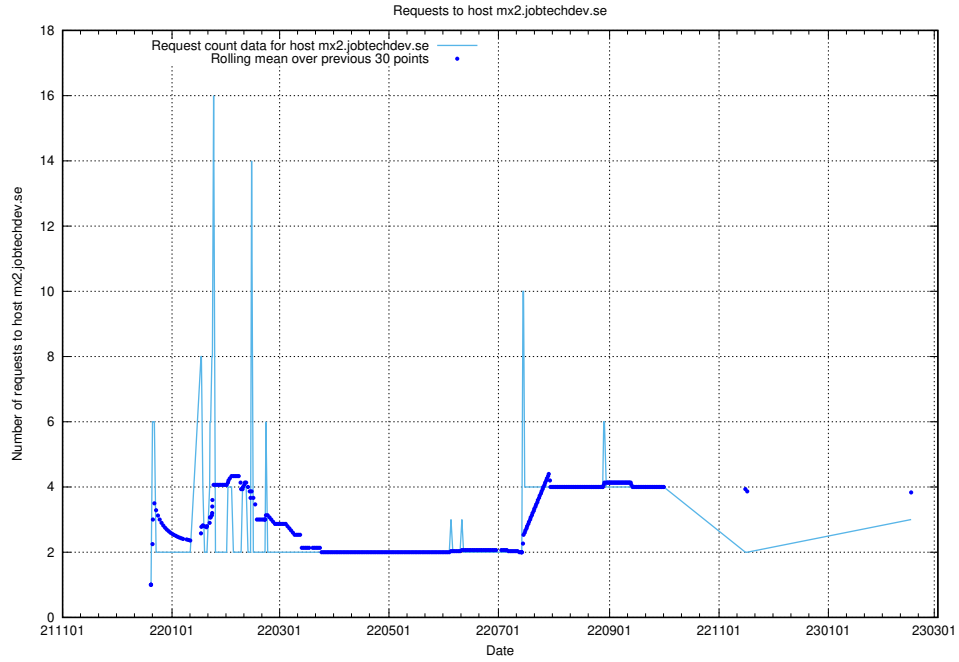

7.203 Usage of mx2.jobtechdev.se

Here, we count the number of requests to host mx2.jobtechdev.se.