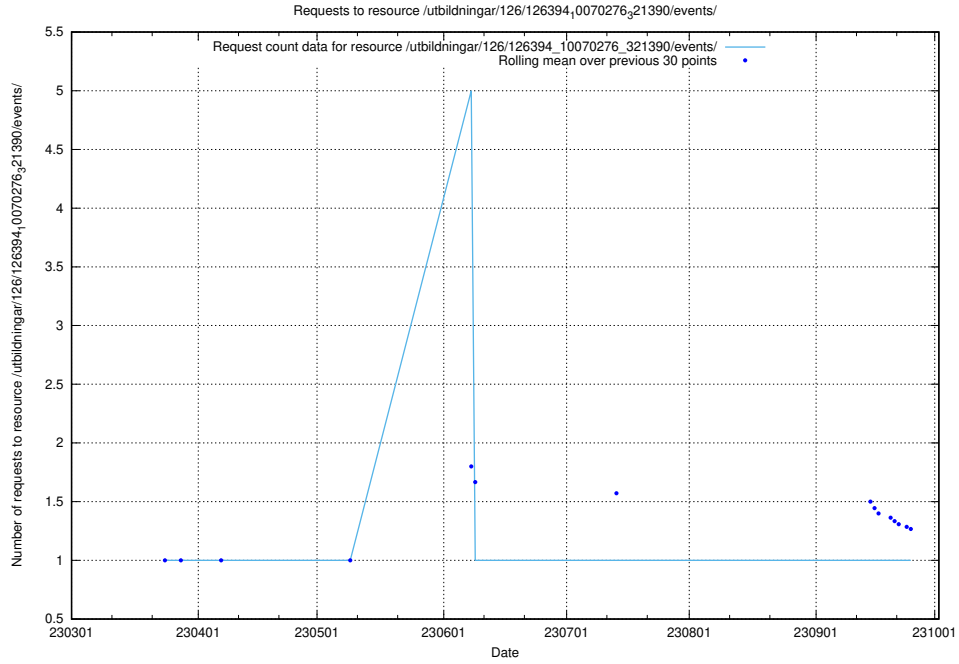

5.7166 Usage of /utbildningar/126/126394_10070276_321390/events/

Here, we count the number of requests to resource /utbildningar/126/126394_10070276_321390/events/