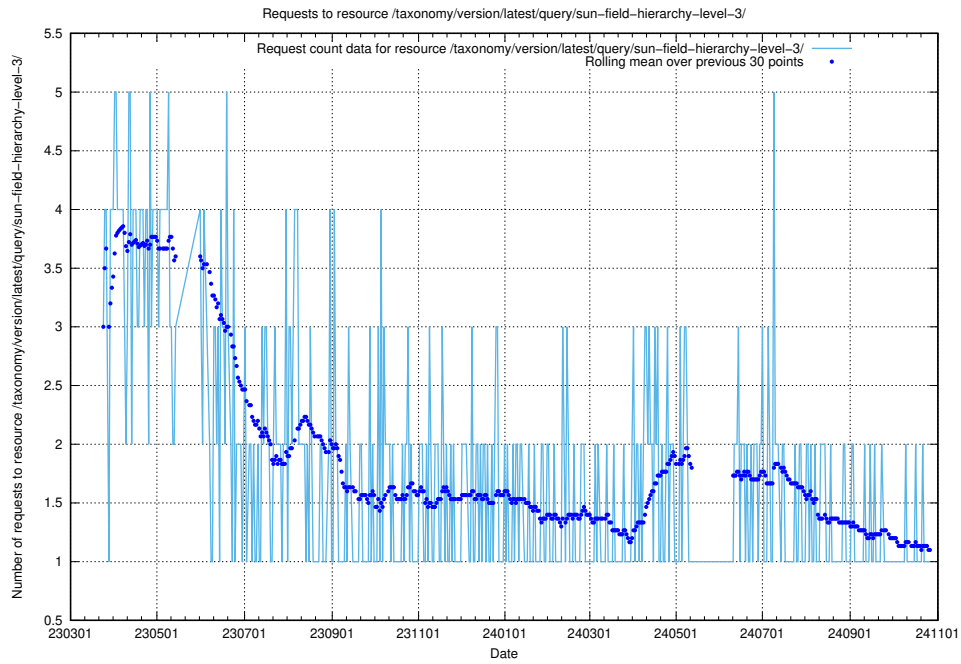

5.7017 Usage of /taxonomy/version/latest/query/sun-field-hierarchy-level-3/

Here, we count the number of requests to resource /taxonomy/version/latest/query/sun-field-hierarchy-level-3/.