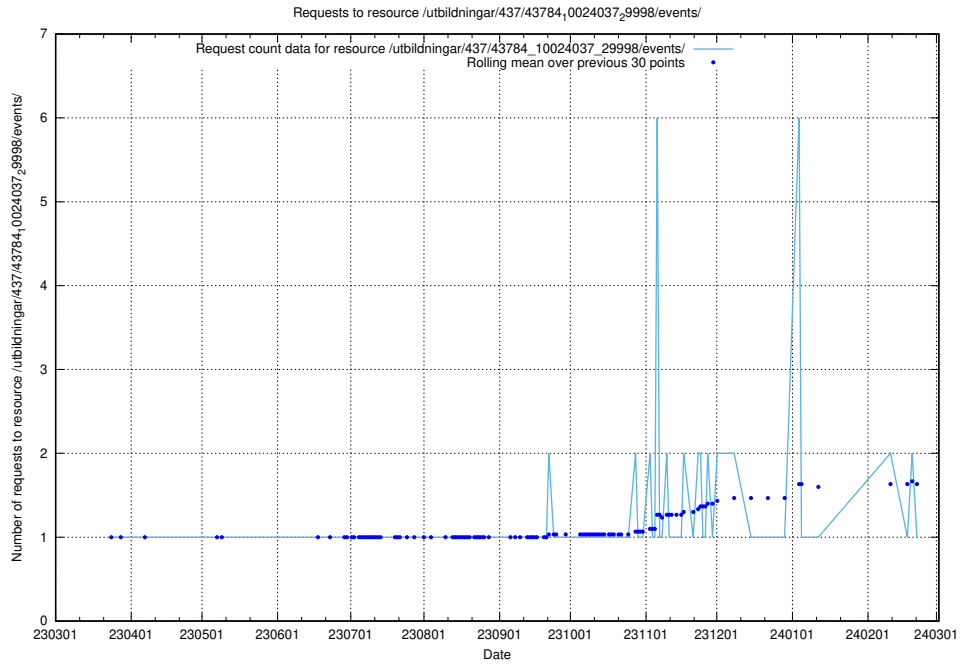

5.7147 Usage of /utbildningar/437/43784_10024037_29998/events/

Here, we count the number of requests to resource /utbildningar/437/43784_10024037_29998/events/.