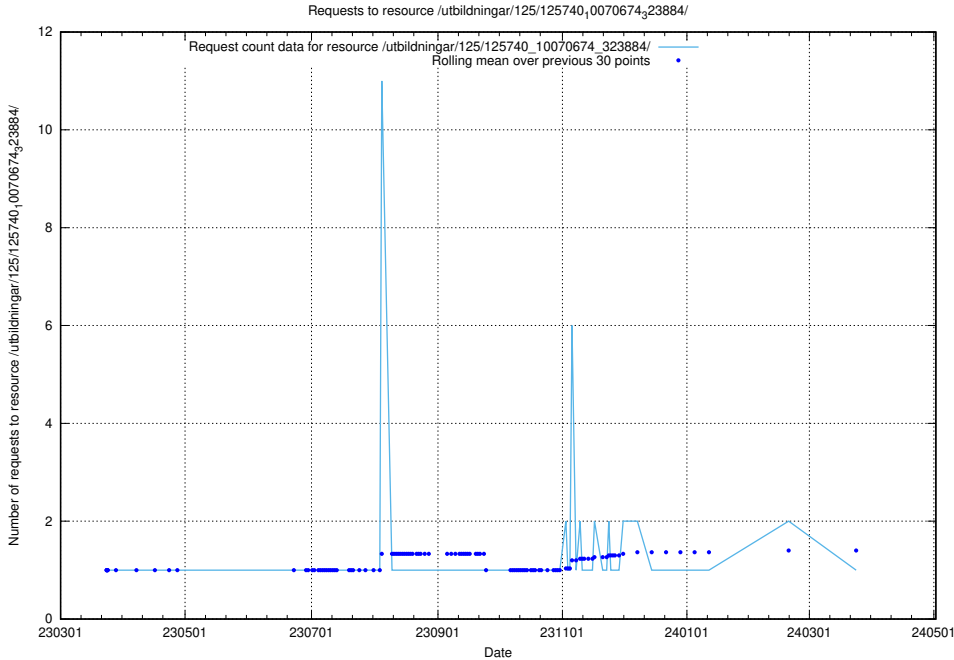

5.1027 Usage of /utbildningar/125/125740_10070674_323884/

Here, we count the number of requests to resource /utbildningar/125/125740_10070674_323884/.