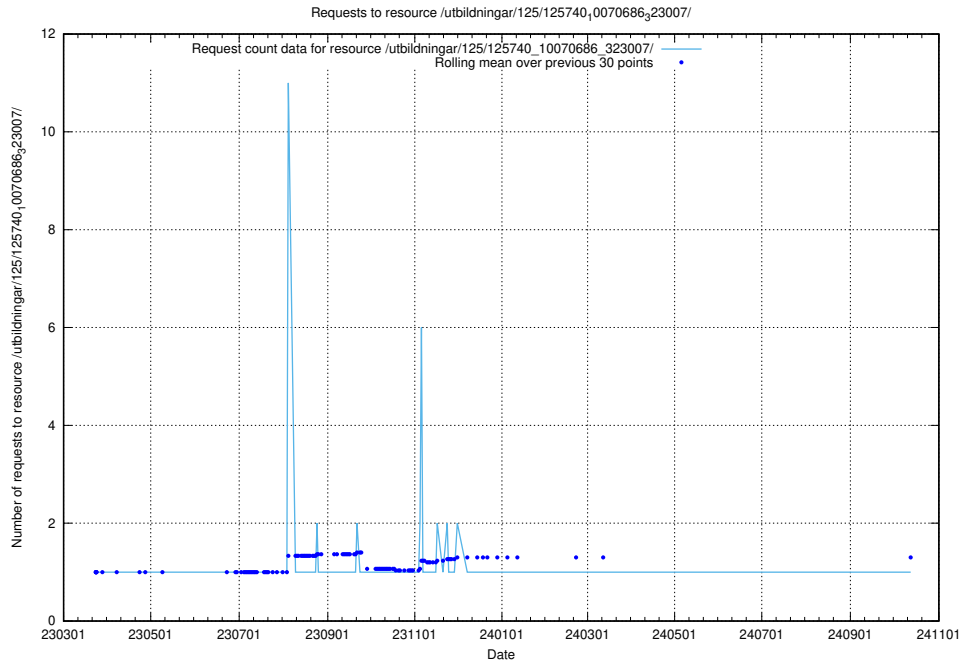

5.1013 Usage of /utbildningar/125/125740_10070686_323007/

Here, we count the number of requests to resource /utbildningar/125/125740_10070686_323007/.