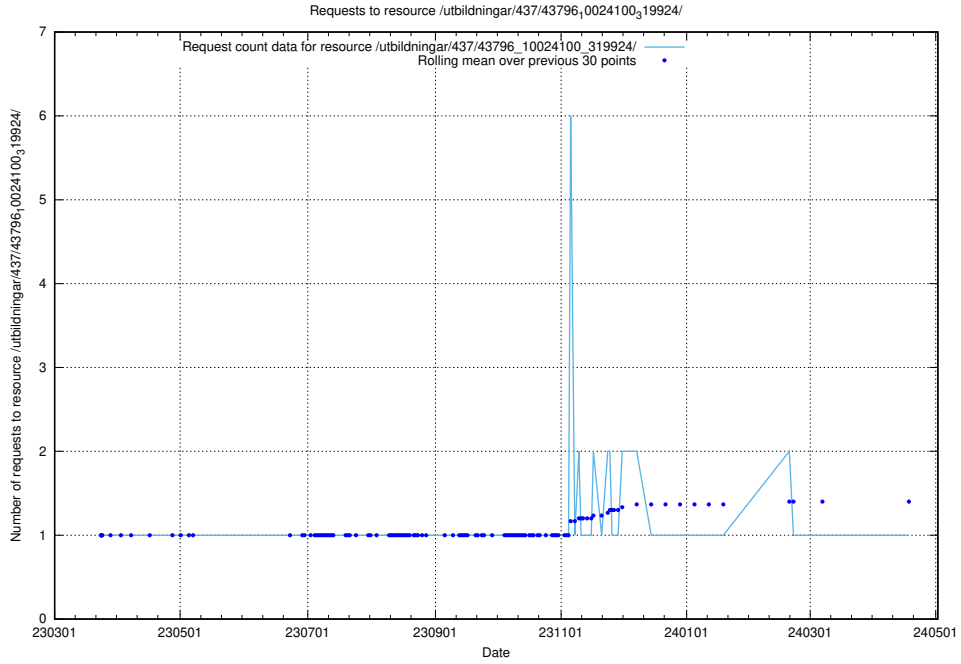

5.7330 Usage of /utbildningar/437/43796_10024100_319924/

Here, we count the number of requests to resource /utbildningar/437/43796_10024100_319924/.