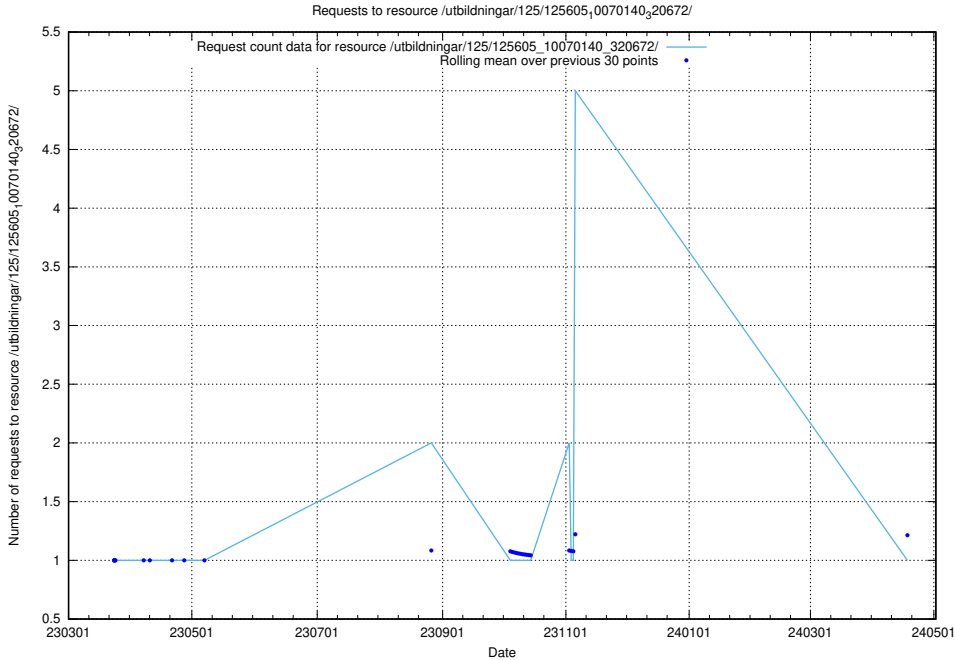

5.1116 Usage of /utbildningar/125/125605_10070140_320672/

Here, we count the number of requests to resource /utbildningar/125/125605_10070140_320672/.