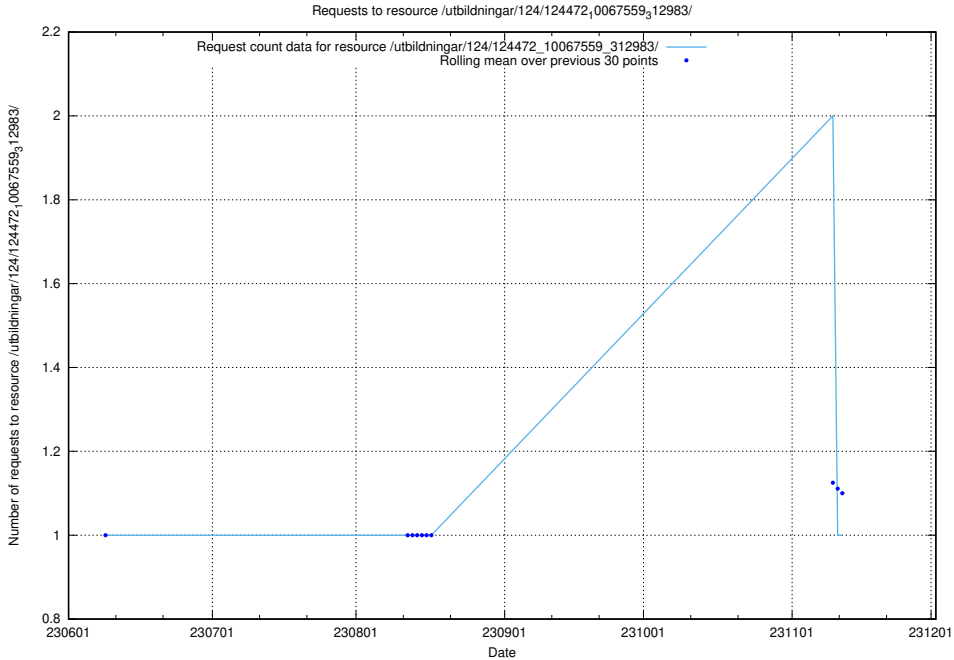

5.6825 Usage of /utbildningar/124/124472_10067559_312983/

Here, we count the number of requests to resource /utbildningar/124/124472_10067559_312983/.