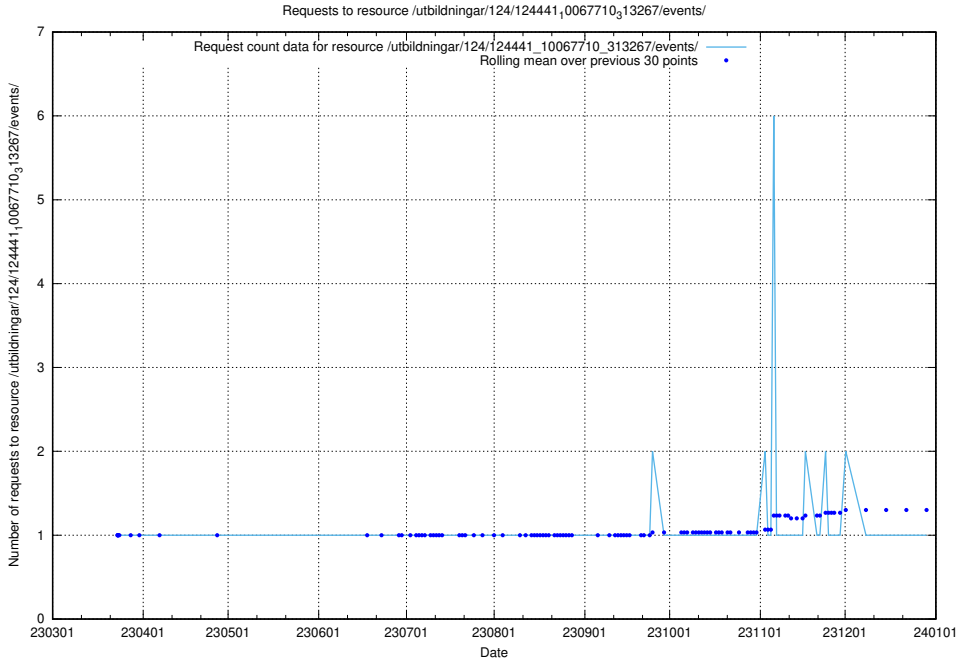

5.4451 Usage of /utbildningar/124/124441_10067710_313267/events/

Here, we count the number of requests to resource /utbildningar/124/124441_10067710_313267/events/