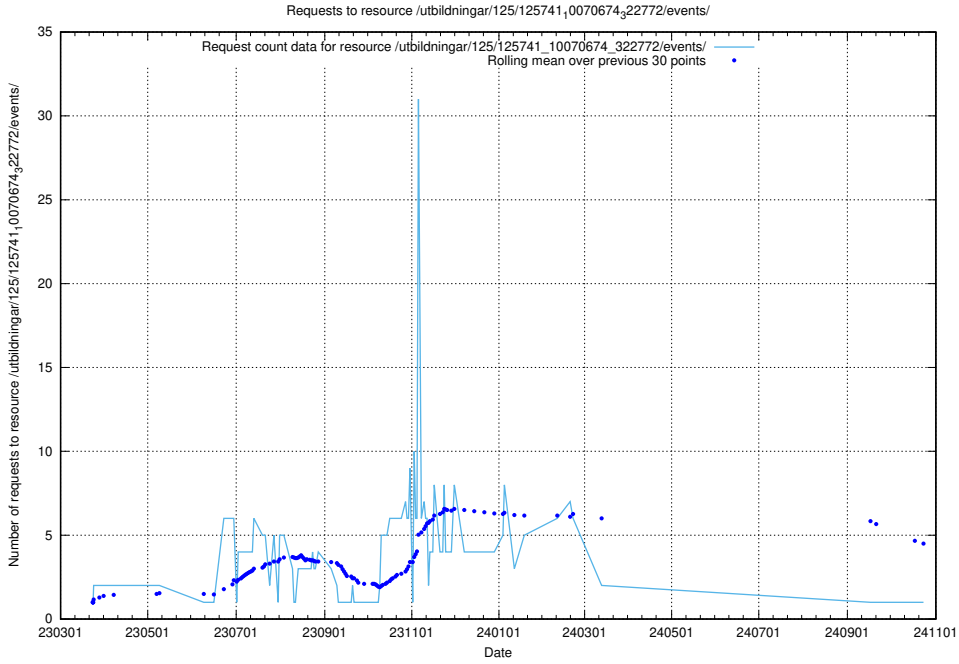

Here, we count the number of requests to resource /utbildningar/125/125741_10070674_323884/.

5.7461 Usage of /utbildningar/125/125741_10070674_322772/events/

Here, we count the number of requests to resource /utbildningar/125/125741_10070674_322772/events/