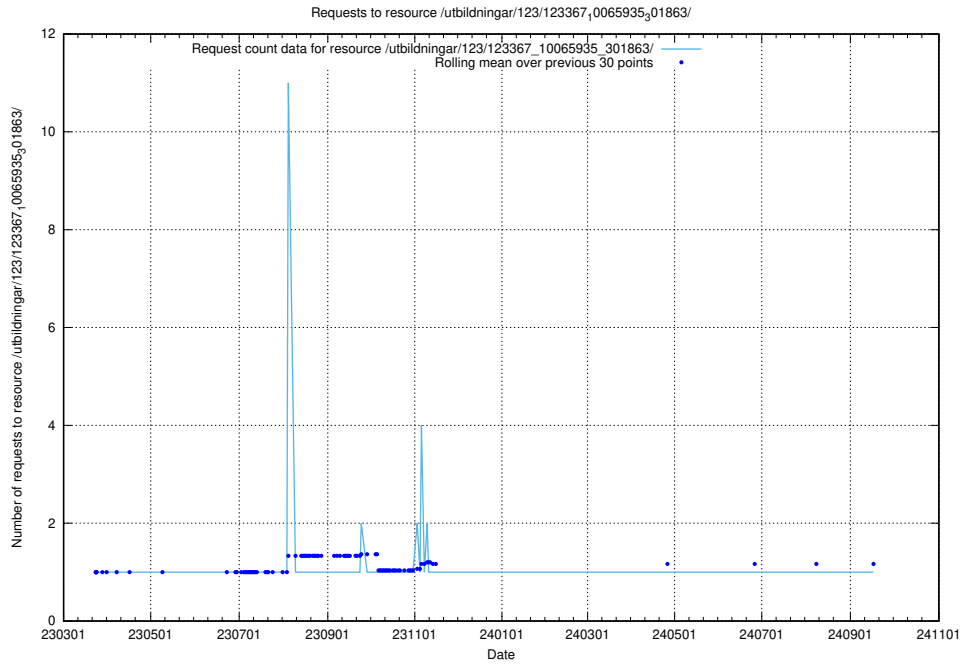

Here, we count the number of requests to resource /utbildningar/124/124855_10073707_336464/events/

5.5538 Usage of /utbildningar/123/123367_10065935_301863/

Here, we count the number of requests to resource /utbildningar/123/123367_10065935_301863/.