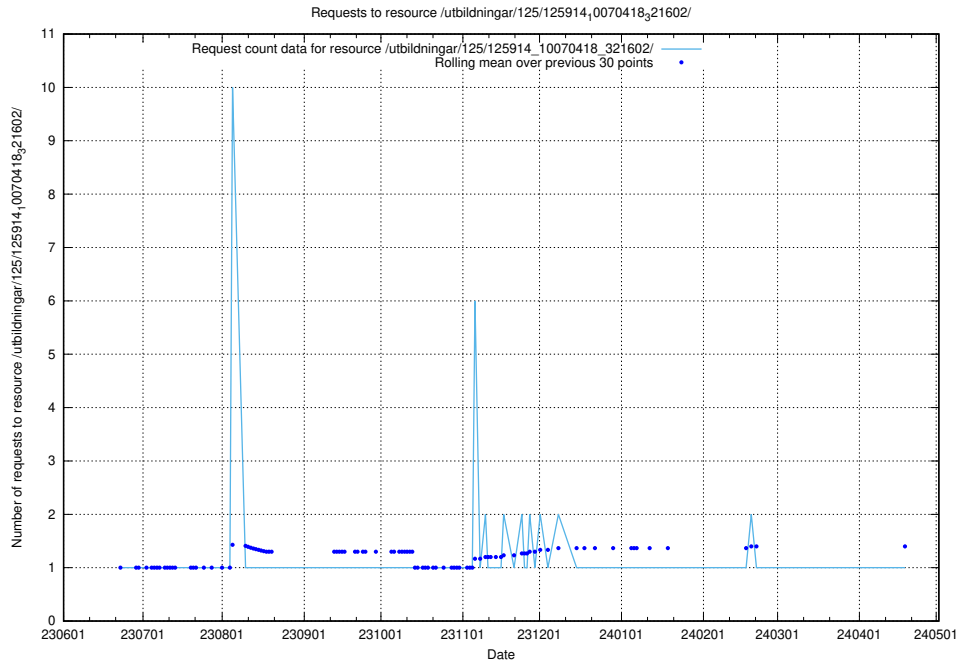

5.6596 Usage of /utbildningar/125/125914_10070418_321602/

Here, we count the number of requests to resource /utbildningar/125/125914_10070418_321602/.