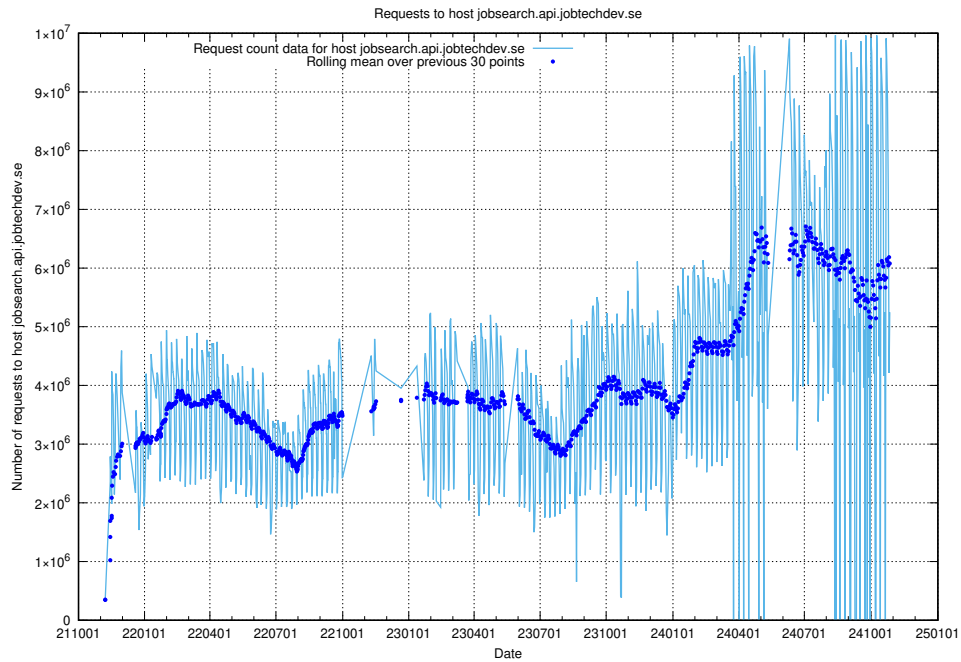

7 Log Stack

This section contains request statistics from [JobTech's log stack](#)⁸.

7.1 Usage of jobsearch.api.jobtechdev.se

Here, we count the number of requests to host jobsearch.api.jobtechdev.se.

---

⁸<https://elk.jobtechdev.se>