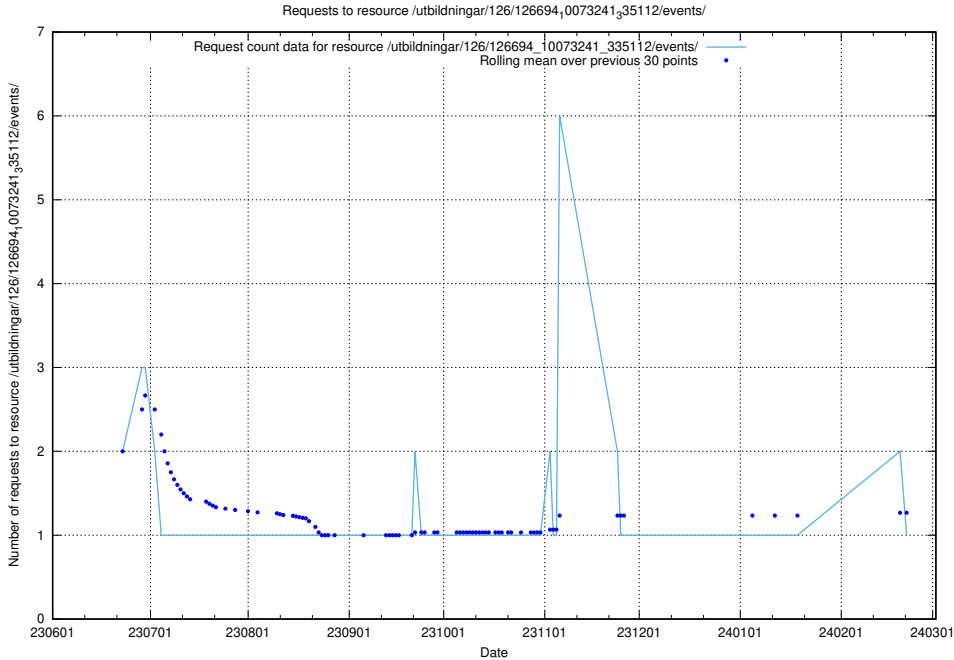

5.6496 Usage of /utbildningar/126/126694_10073241_335112/events/

Here, we count the number of requests to resource /utbildningar/126/126694_10073241_335112/events/