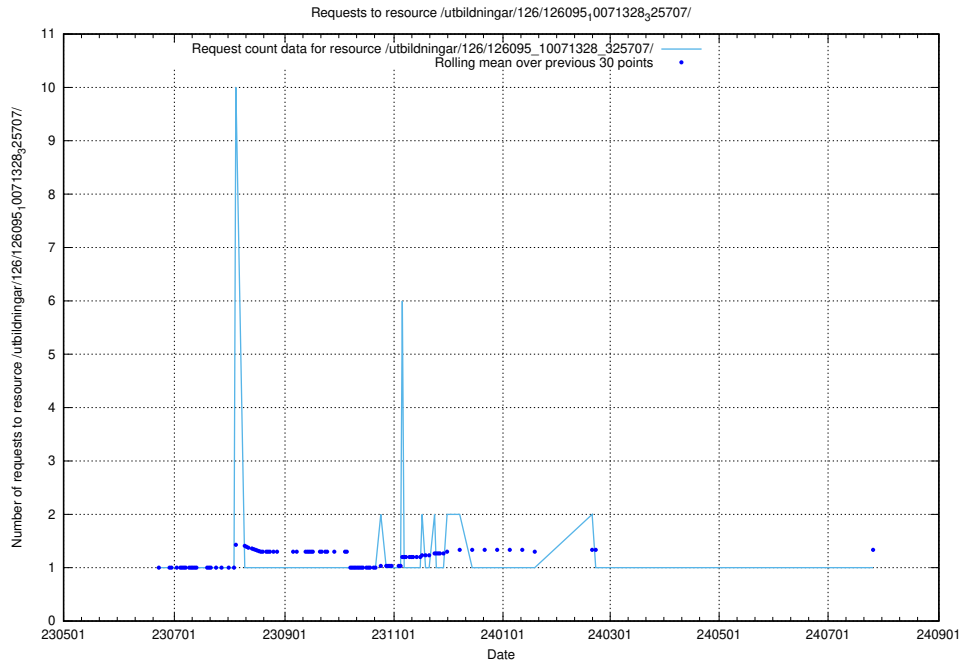

Here, we count the number of requests to resource /utbildningar/126/126095_10071328_325707/events/

5.6589 Usage of /utbildningar/126/126095_10071328_325707/

Here, we count the number of requests to resource /utbildningar/126/126095_10071328_325707/.