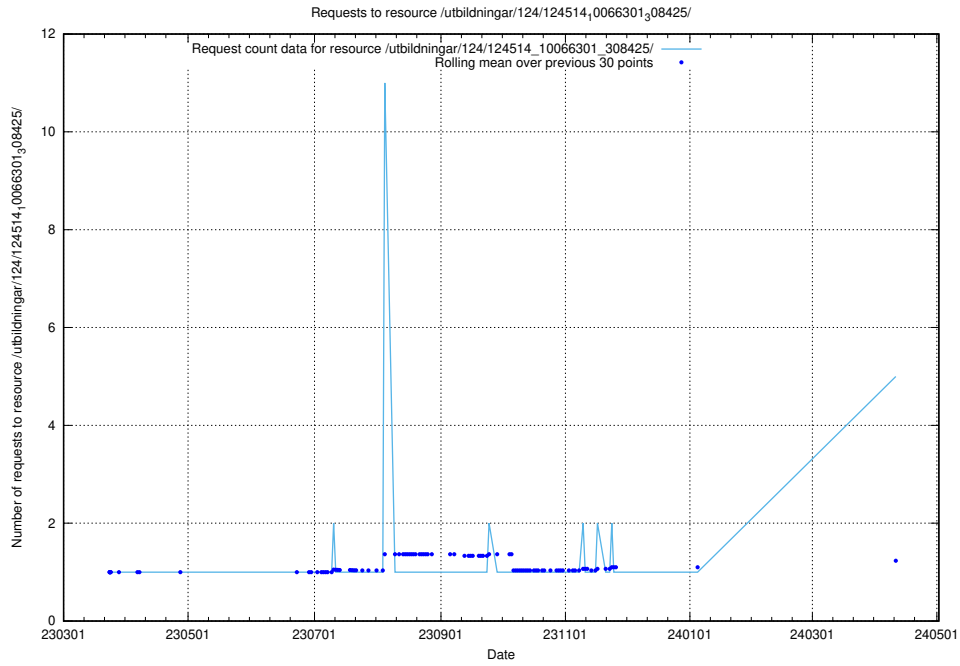

5.204 Usage of /utbildningar/124/124514_10066301_308425/

Here, we count the number of requests to resource /utbildningar/124/124514_10066301_308425/.