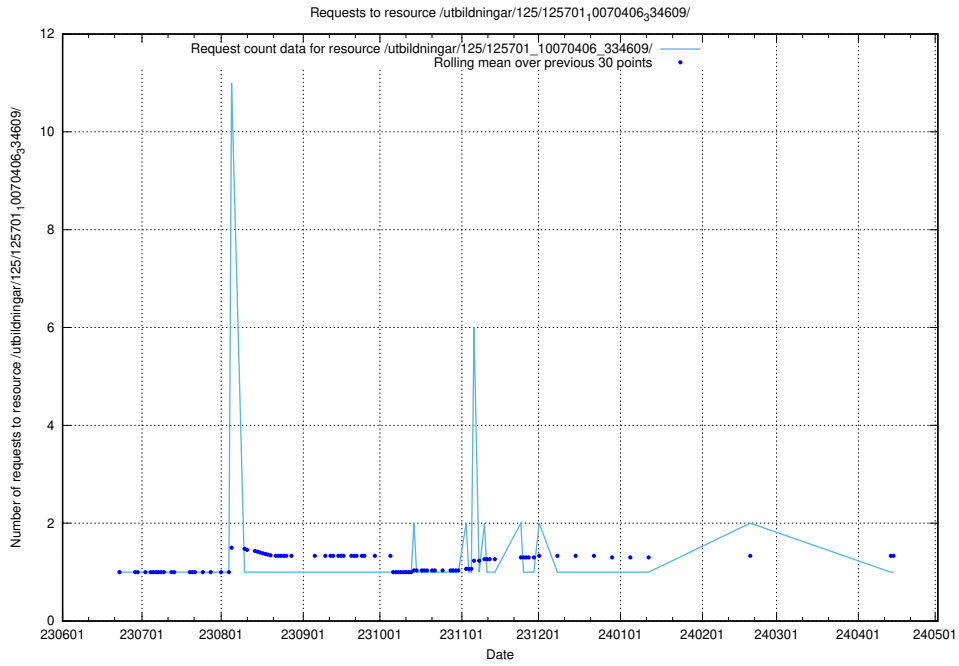

5.6613 Usage of /utbildningar/125/125701_10070406_334609/

Here, we count the number of requests to resource /utbildningar/125/125701_10070406_334609/.