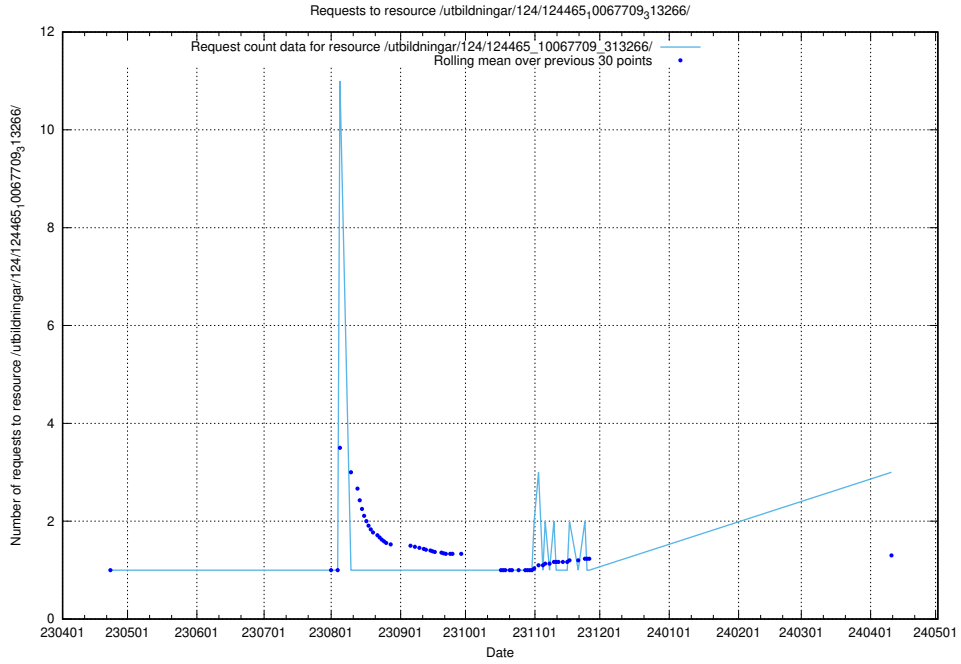

Here, we count the number of requests to resource /utbildningar/124/124465_10067709_313266/.

5.494 Usage of /utbildningar/124/124856_10071083_324595/

Here, we count the number of requests to resource /utbildningar/124/124856_10071083_324595/.