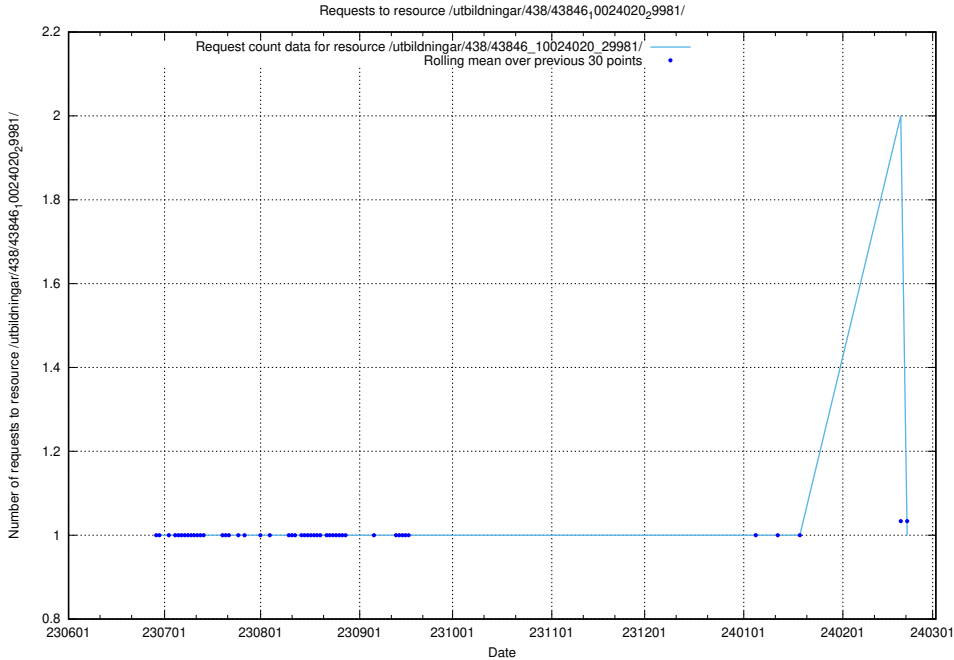

5.6350 Usage of /utbildningar/438/43846_10024020_29981/

Here, we count the number of requests to resource /utbildningar/438/43846_10024020_29981/.