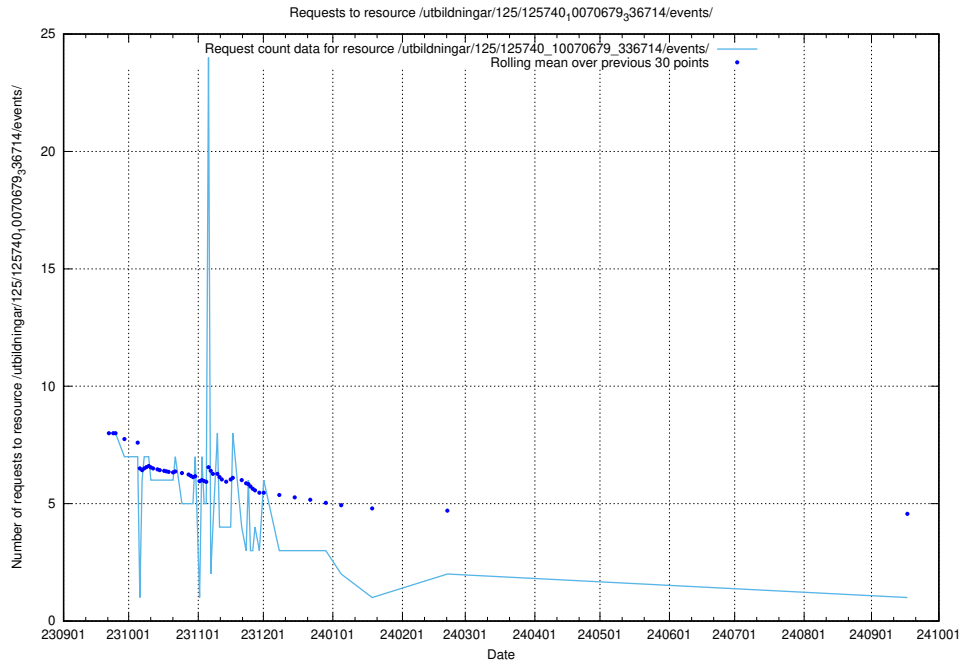

5.5426 Usage of /utbildningar/125/125740_10070679_336714/events/

Here, we count the number of requests to resource /utbildningar/125/125740_10070679_336714/events/