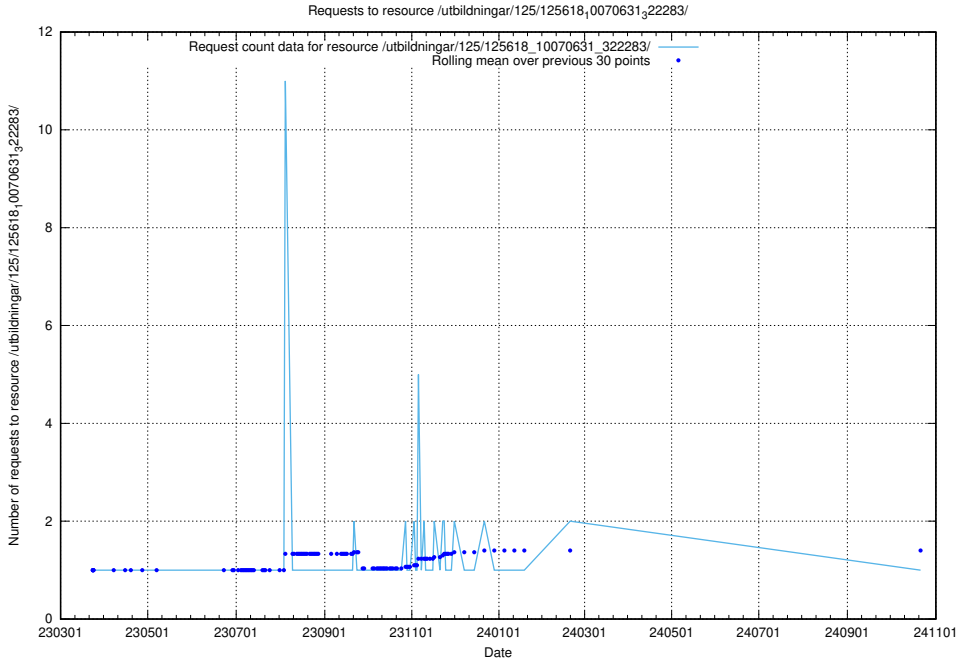

5.1109 Usage of /utbildningar/125/125618_10070631_322283/

Here, we count the number of requests to resource /utbildningar/125/125618_10070631_322283/.