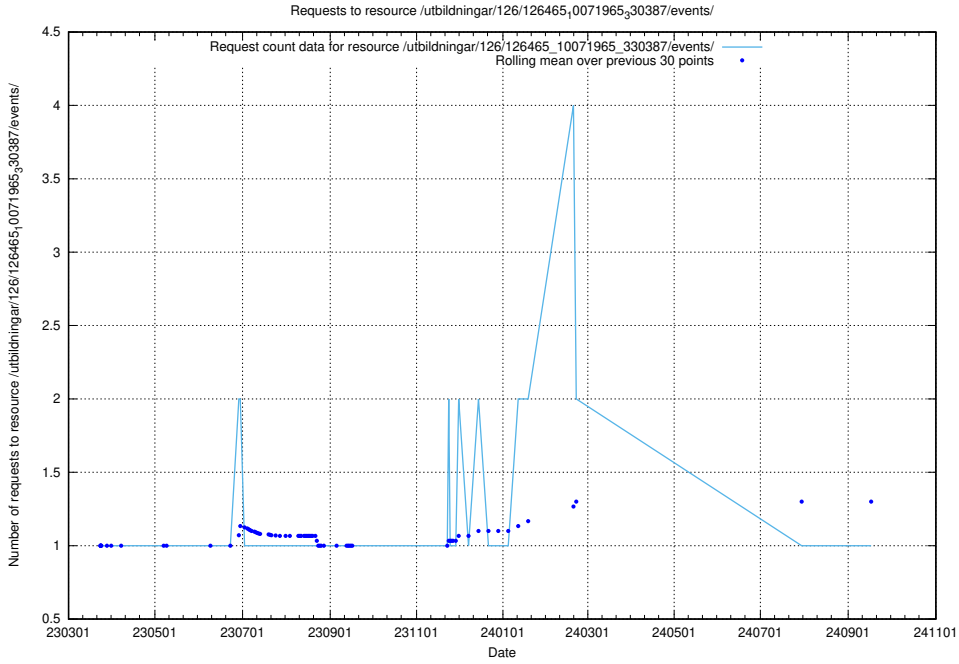

5.7393 Usage of /utbildningar/126/126465_10071965_330387/events/

Here, we count the number of requests to resource /utbildningar/126/126465_10071965_330387/events/