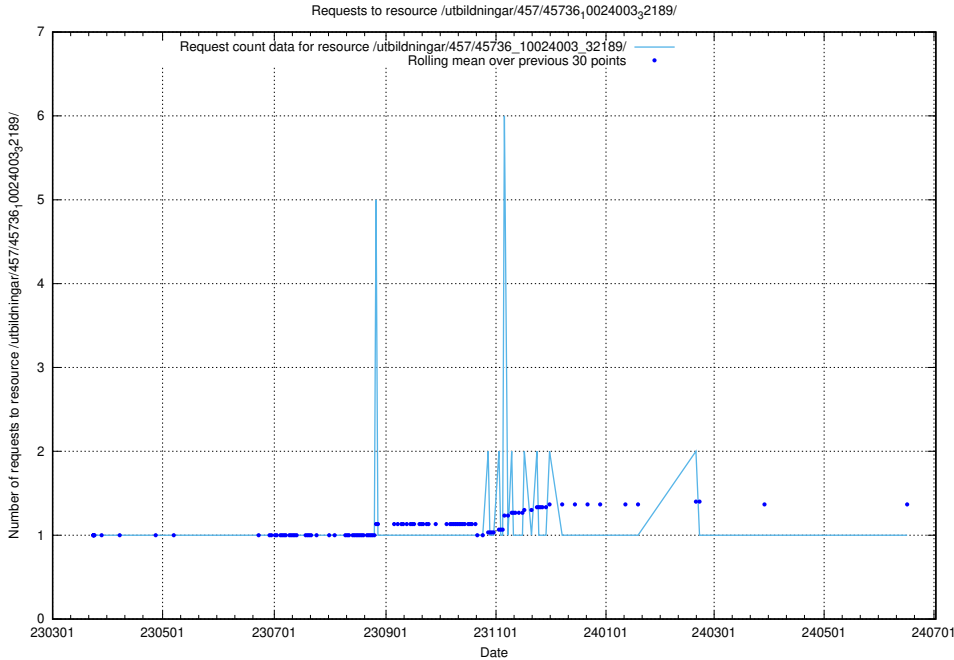

5.7293 Usage of /utbildningar/457/45736_10024003_32189/

Here, we count the number of requests to resource /utbildningar/457/45736_10024003_32189/.