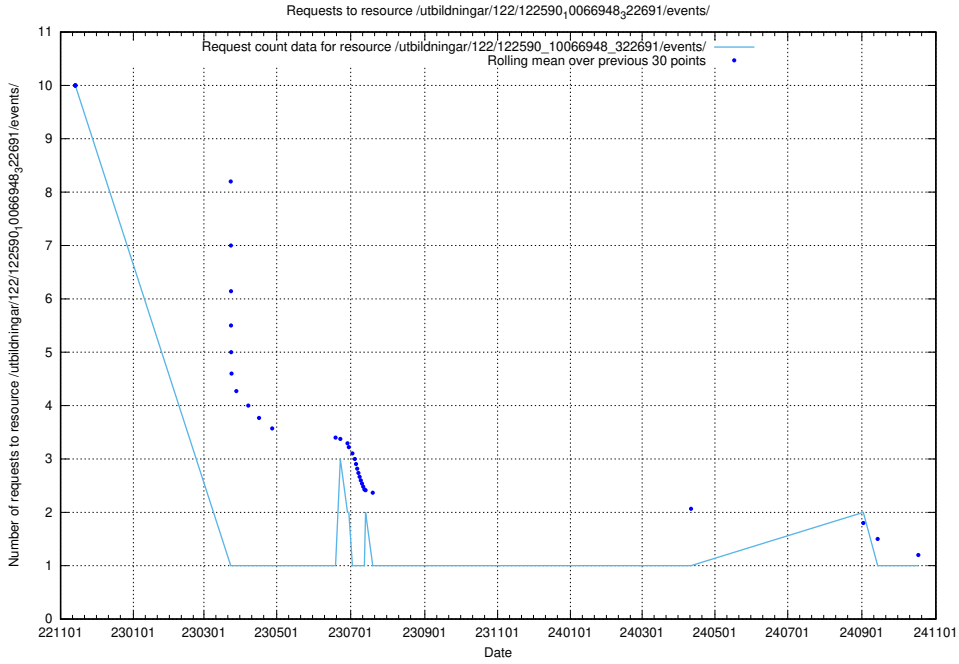

5.6663 Usage of /utbildningar/122/122590_10066948_322691/events/

Here, we count the number of requests to resource /utbildningar/122/122590_10066948_322691/events/