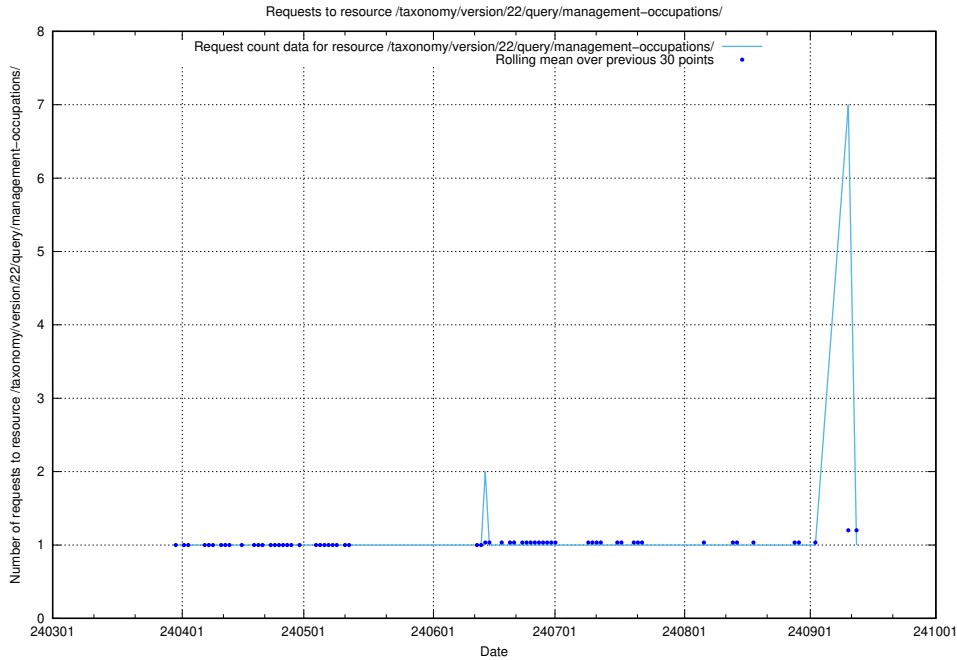

5.2533 Usage of /taxonomy/version/22/query/management-occupations/

Here, we count the number of requests to resource /taxonomy/version/22/query/management-occupations/.