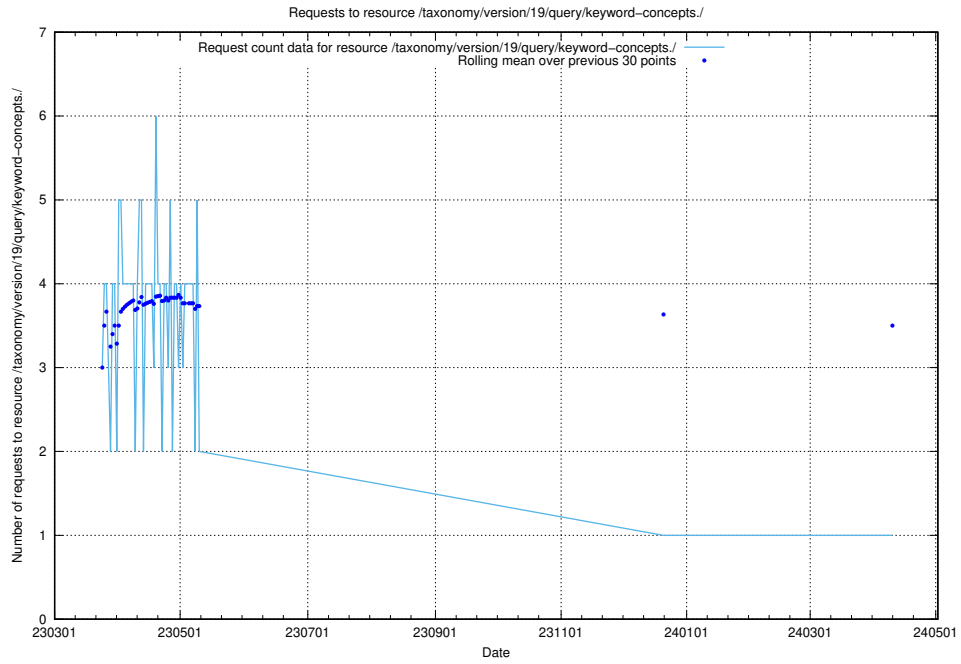

5.7101 Usage of /taxonomy/version/19/query/keyword-concepts./

Here, we count the number of requests to resource /taxonomy/version/19/query/keyword-concepts./.