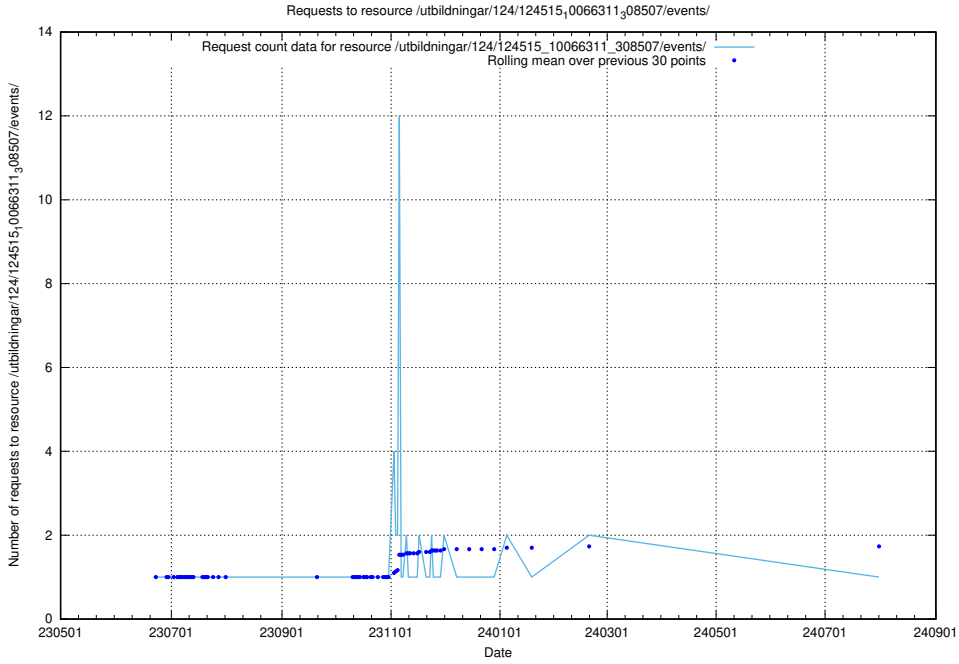

5.6684 Usage of /utbildningar/124/124515_10066311_308507/events/

Here, we count the number of requests to resource /utbildningar/124/124515_10066311_308507/events/