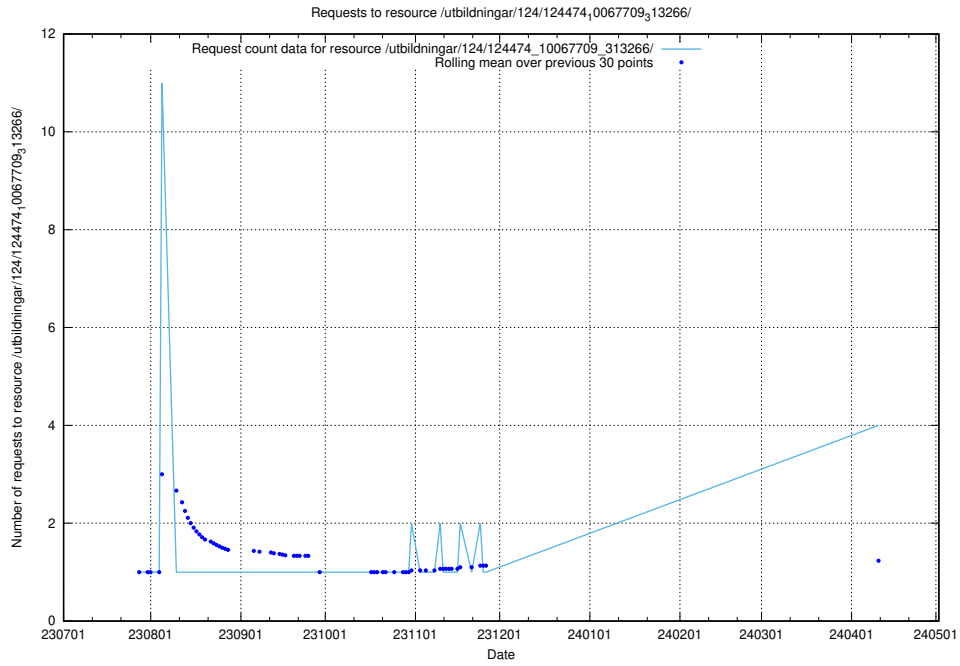

5.334 Usage of /utbildningar/124/124474_10067709_313266/

Here, we count the number of requests to resource /utbildningar/124/124474_10067709_313266/.