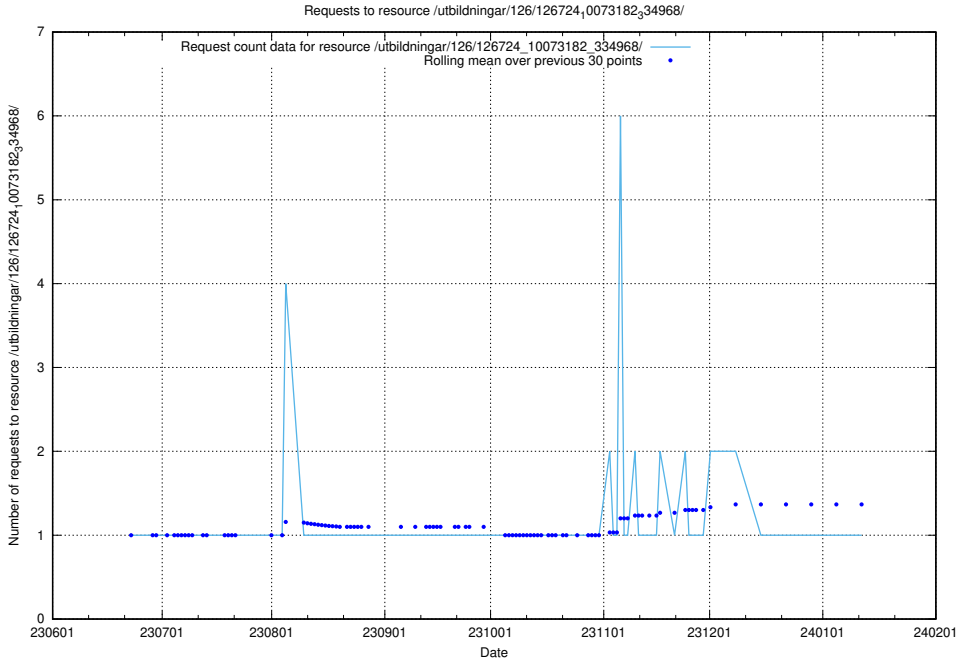

5.6524 Usage of /utbildningar/126/126724_10073182_334968/

Here, we count the number of requests to resource /utbildningar/126/126724_10073182_334968/.