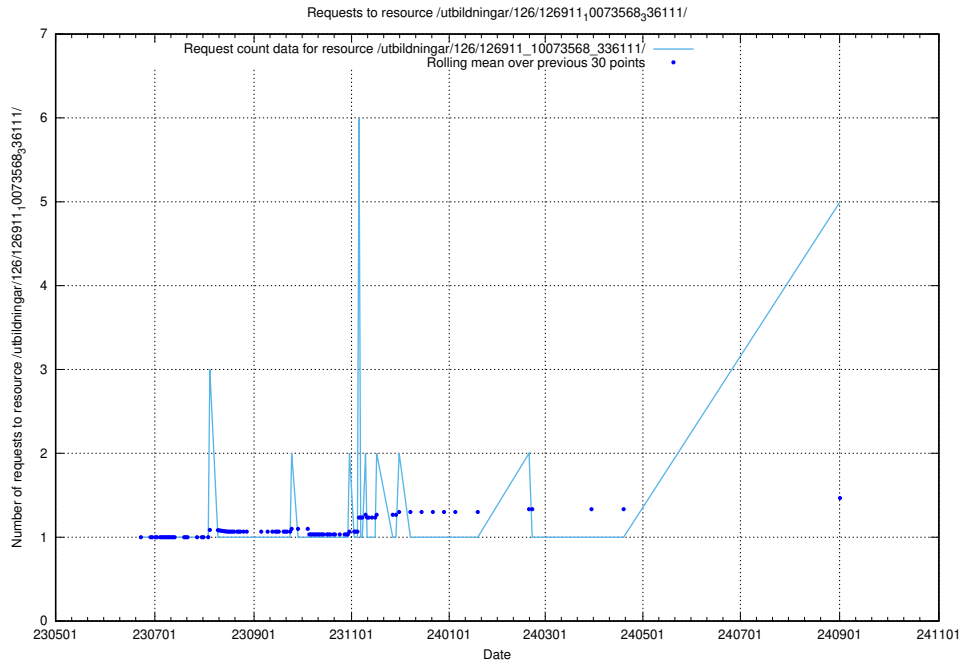

5.228 Usage of /utbildningar/126/126911_10073568_336111/

Here, we count the number of requests to resource /utbildningar/126/126911_10073568_336111/.