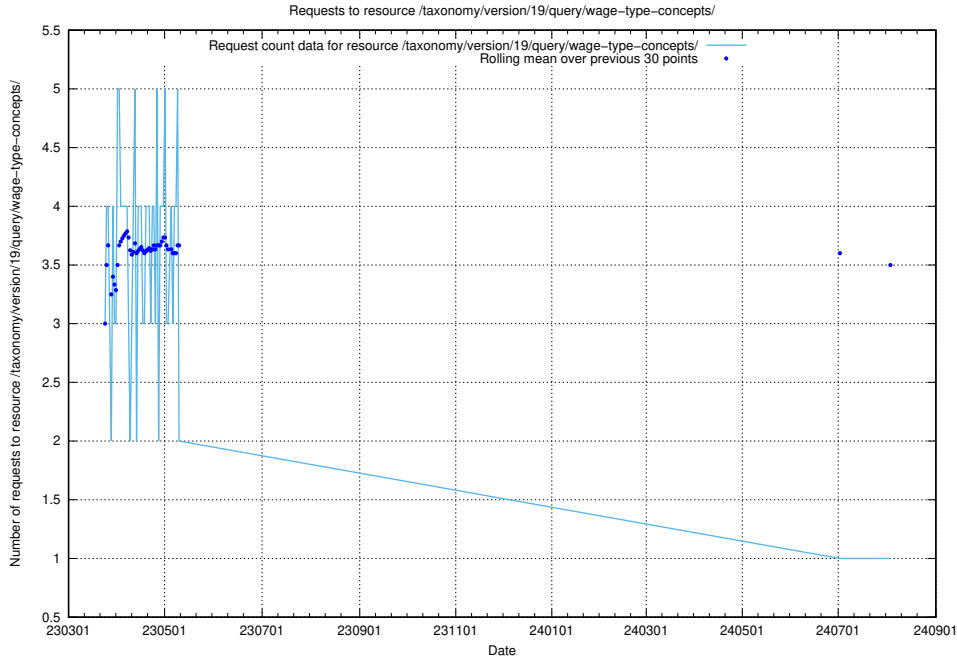

5.7062 Usage of /taxonomy/version/19/query/wage-type-concepts/

Here, we count the number of requests to resource /taxonomy/version/19/query/wage-type-concepts/.