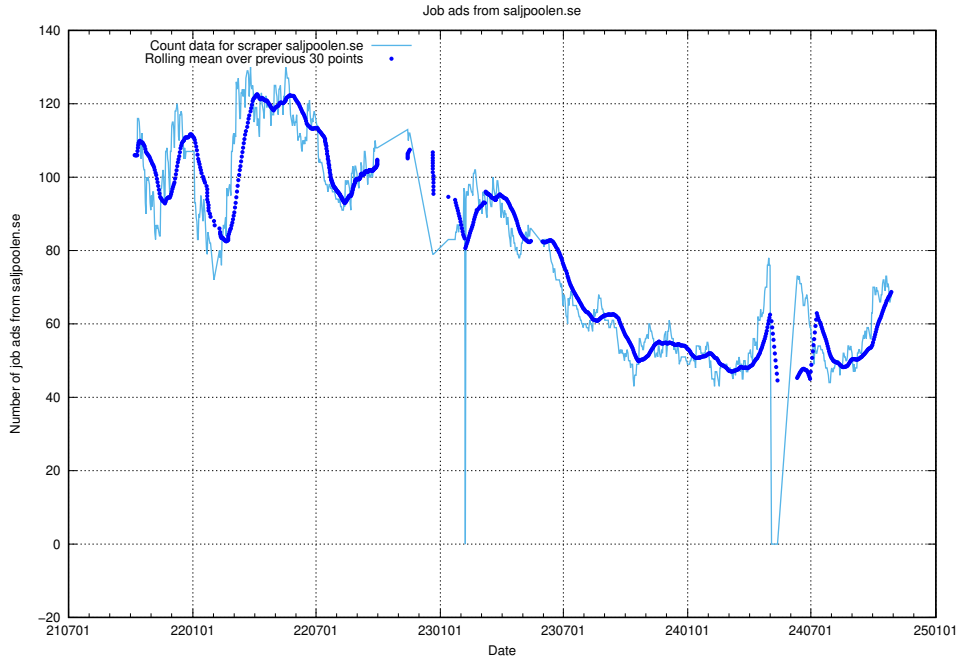

13.16 Number of ads by scraper saljpoolen.se

Here, we count the number of job ads scraped from saljpoolen.se.