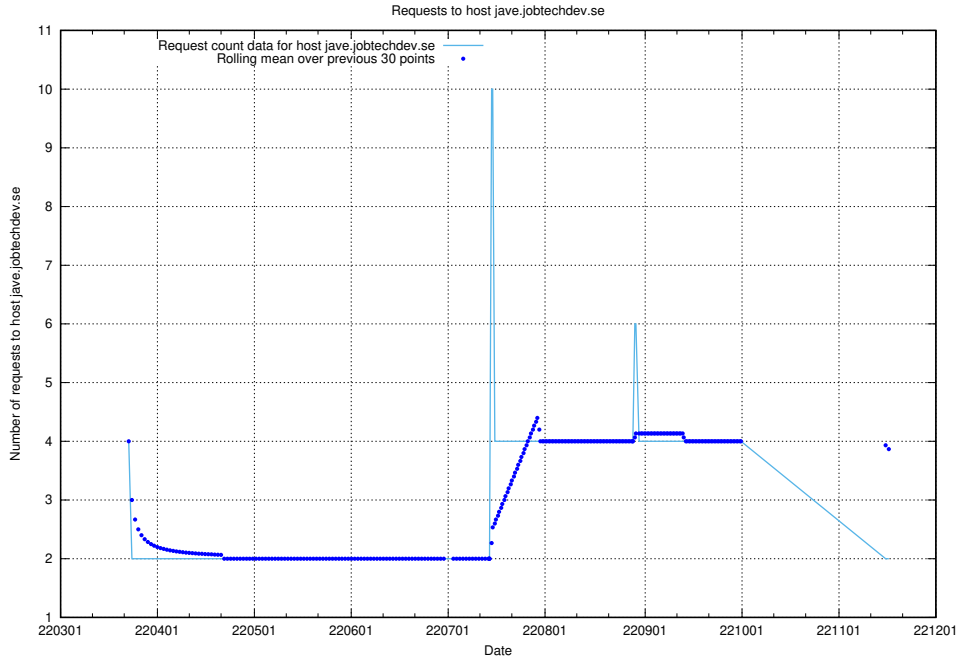

7.498 Usage of `jave.jobtechdev.se`

Here, we count the number of requests to host `jave.jobtechdev.se`.

7.499 Usage of `jobstream-smoke.jobtechdev.se`

Here, we count the number of requests to host `jobstream-smoke.jobtechdev.se`.