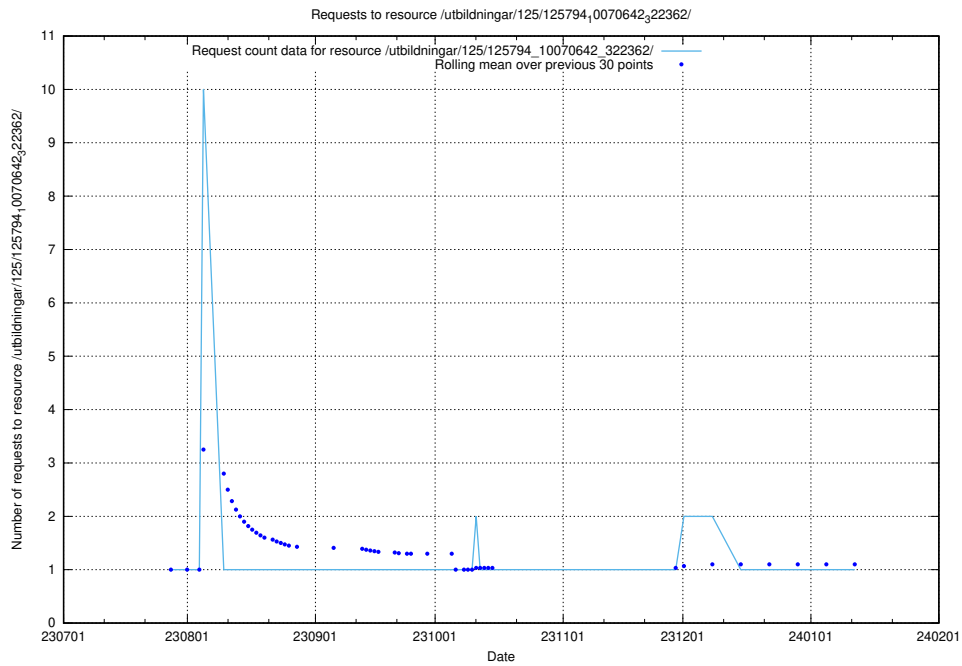

5.5832 Usage of /utbildningar/125/125794_10070642_322362/

Here, we count the number of requests to resource /utbildningar/125/125794_10070642_322362/.