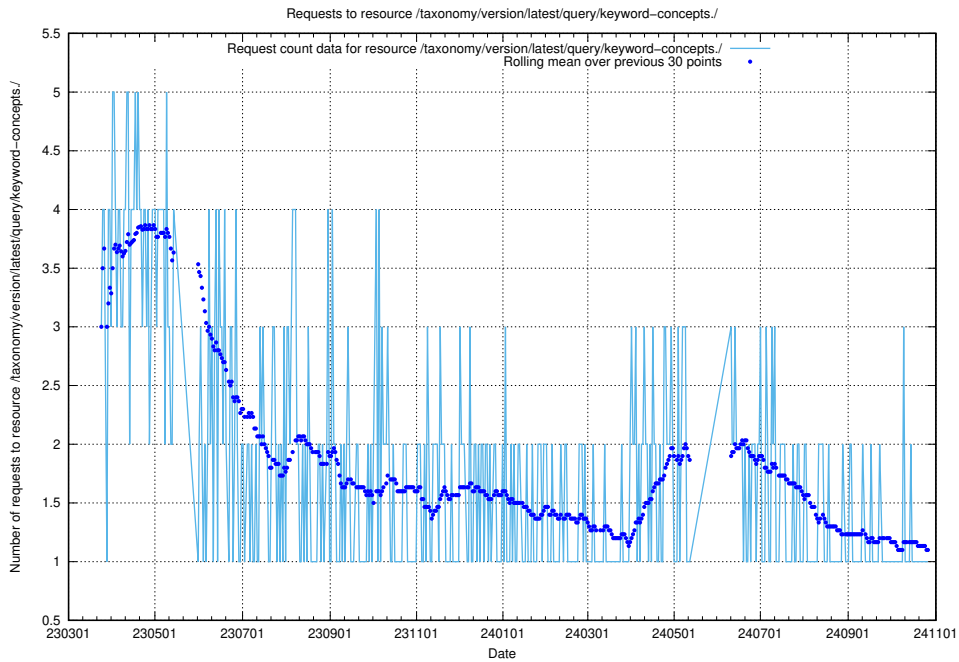

5.7048 Usage of /taxonomy/version/latest/query/keyword-concepts-with-relations/

Here, we count the number of requests to resource /taxonomy/version/latest/query/keyword-concepts-with-relations/.

5.7049 Usage of /taxonomy/version/latest/query/isco-level-4-groups/