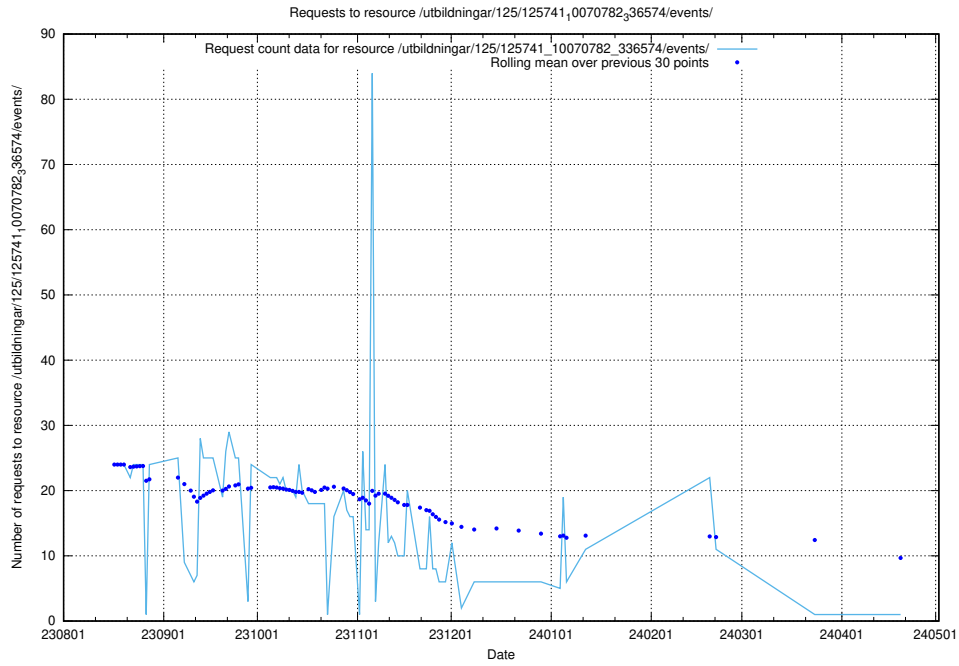

5.5702 Usage of /utbildningar/125/125741_10070782_336574/events/

Here, we count the number of requests to resource /utbildningar/125/125741_10070782_336574/events/