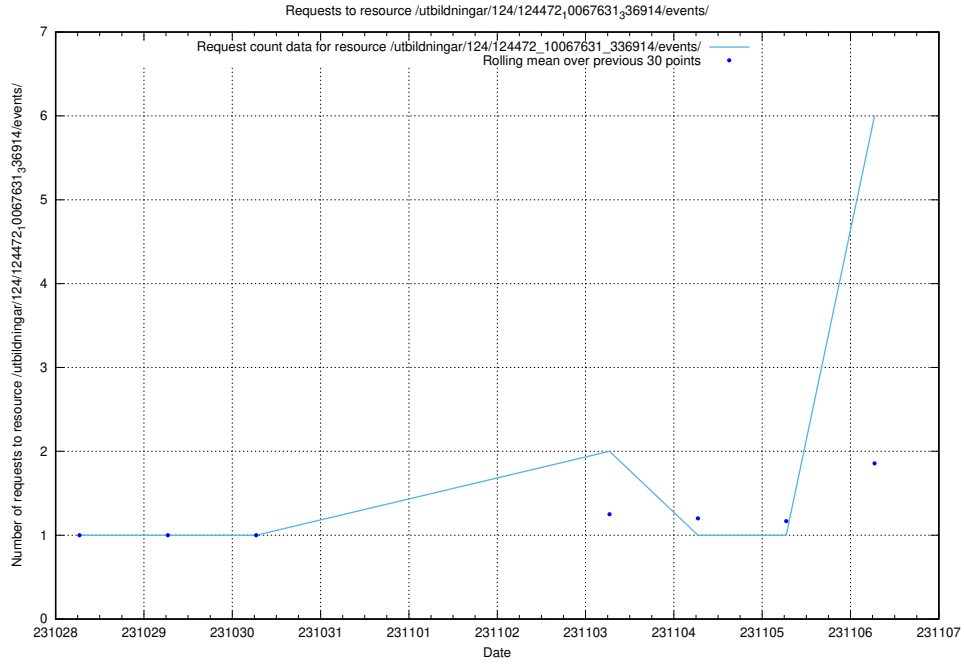

5.120 Usage of /utbildningar/124/124472_10067631_336914/events/

Here, we count the number of requests to resource /utbildningar/124/124472_10067631_336914/events/