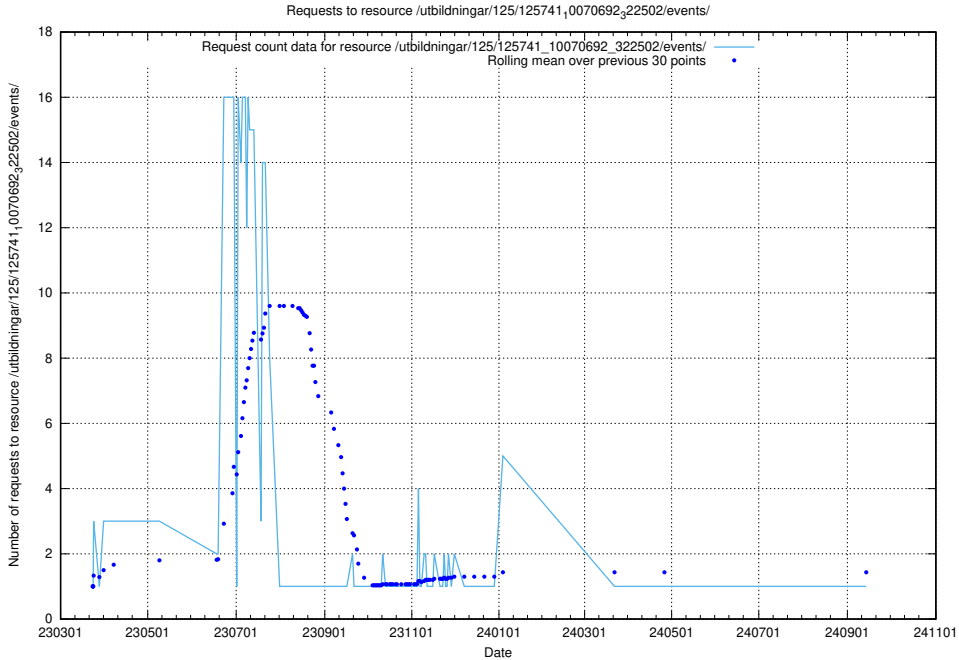

5.7446 Usage of /utbildningar/125/125741_10070692_322502/events/

Here, we count the number of requests to resource /utbildningar/125/125741_10070692_322502/events/