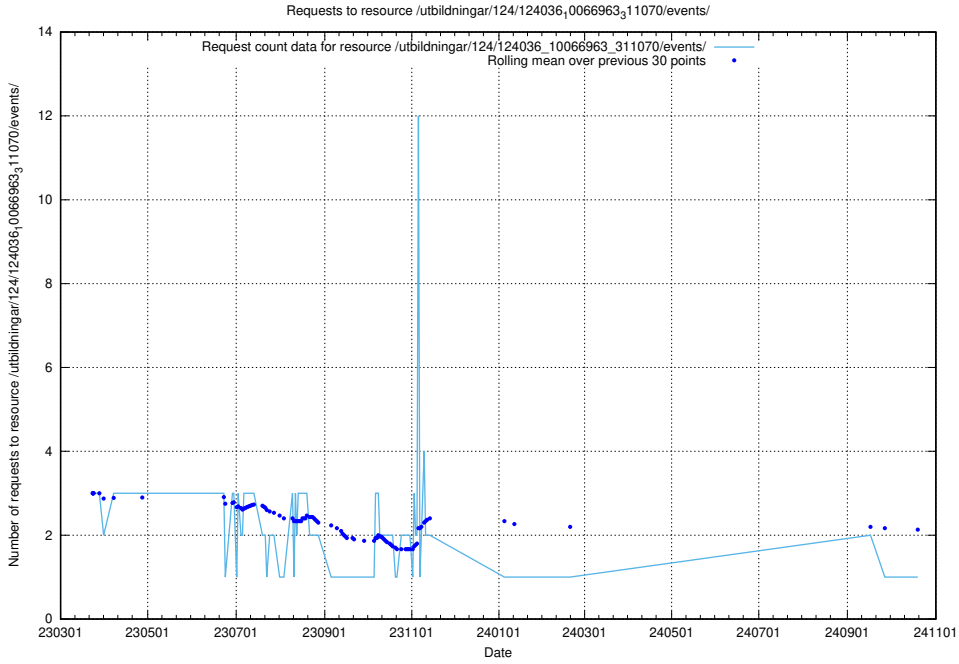

5.7232 Usage of /utbildningar/124/124036_10066963_311070/events/

Here, we count the number of requests to resource /utbildningar/124/124036_10066963_311070/events/

5.7233 Usage of /utbildningar/123/123367_10065860_299148/events/