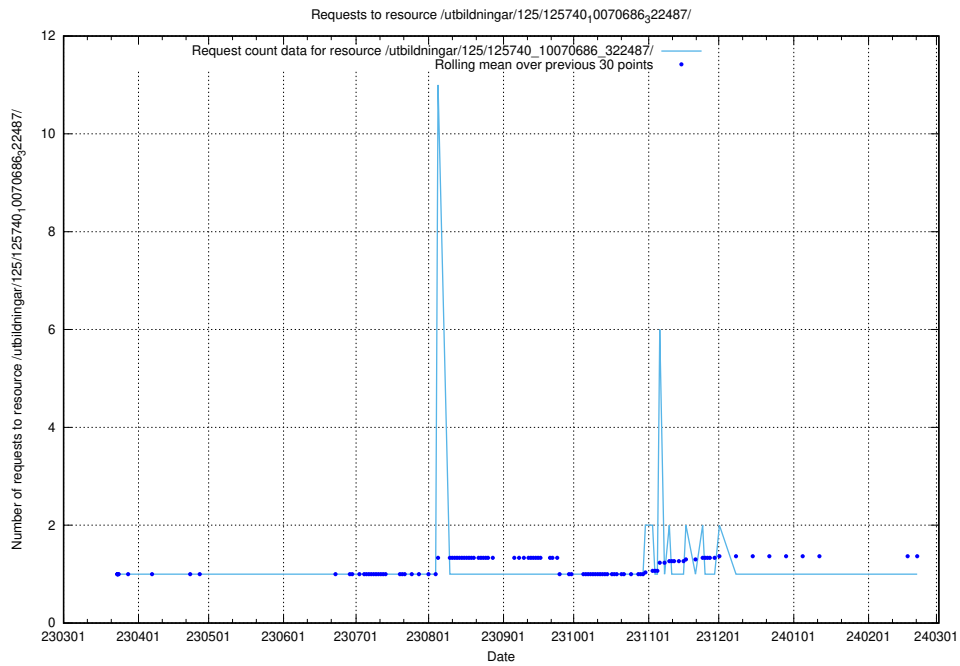

5.1015 Usage of /utbildningar/125/125740_10070686_322487/

Here, we count the number of requests to resource /utbildningar/125/125740_10070686_322487/.