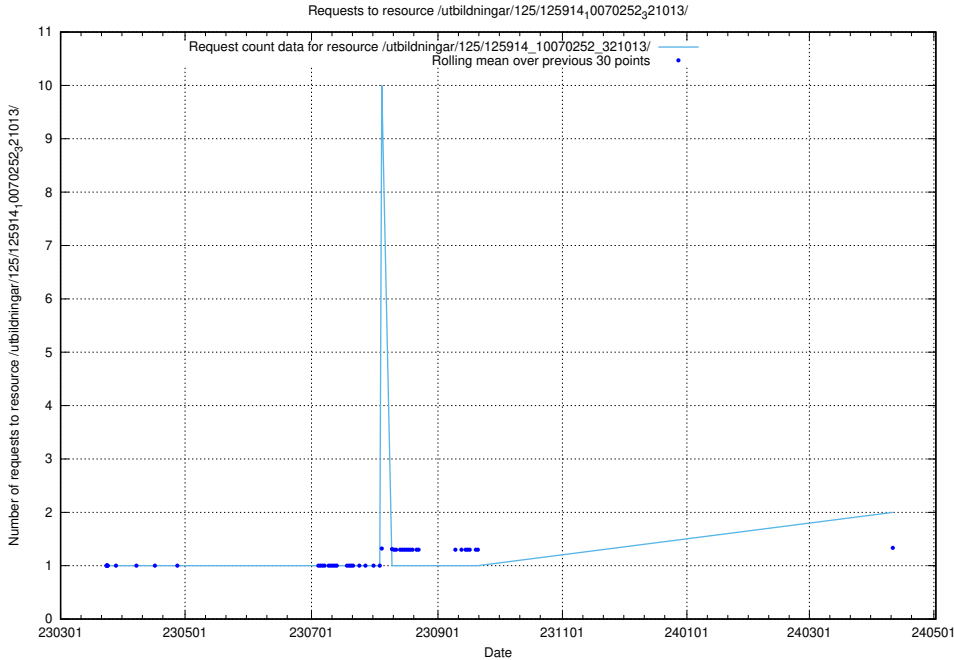

5.990 Usage of /utbildningar/125/125914_10070252_321013/

Here, we count the number of requests to resource /utbildningar/125/125914_10070252_321013/.