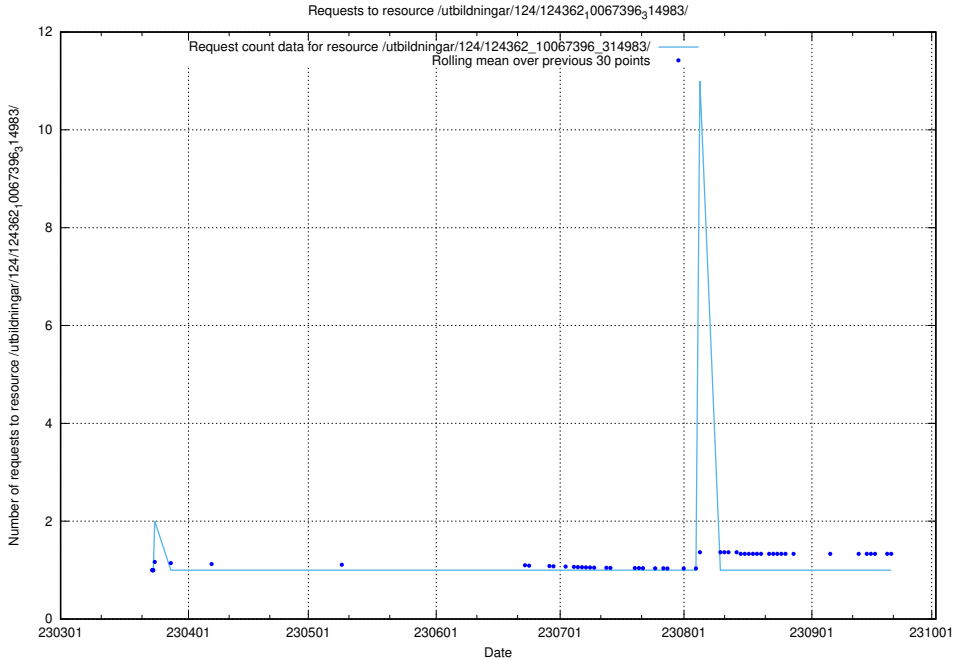

5.4692 Usage of /utbildningar/124/124362_10067396_314983/

Here, we count the number of requests to resource /utbildningar/124/124362_10067396_314983/.