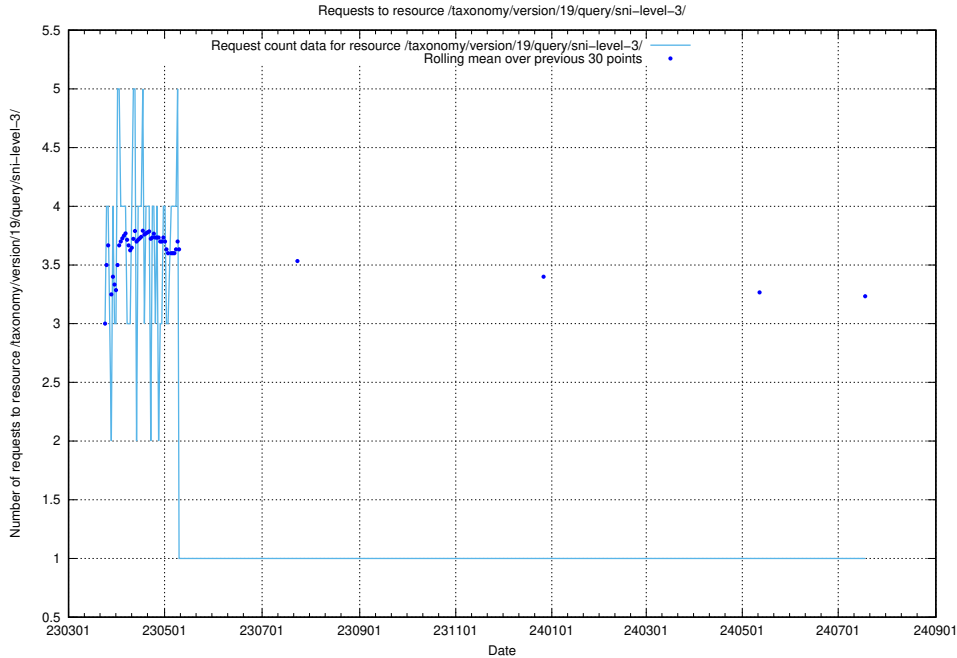

5.7087 Usage of /taxonomy/version/19/query/sni-level-3/

Here, we count the number of requests to resource /taxonomy/version/19/query/sni-level-3/.