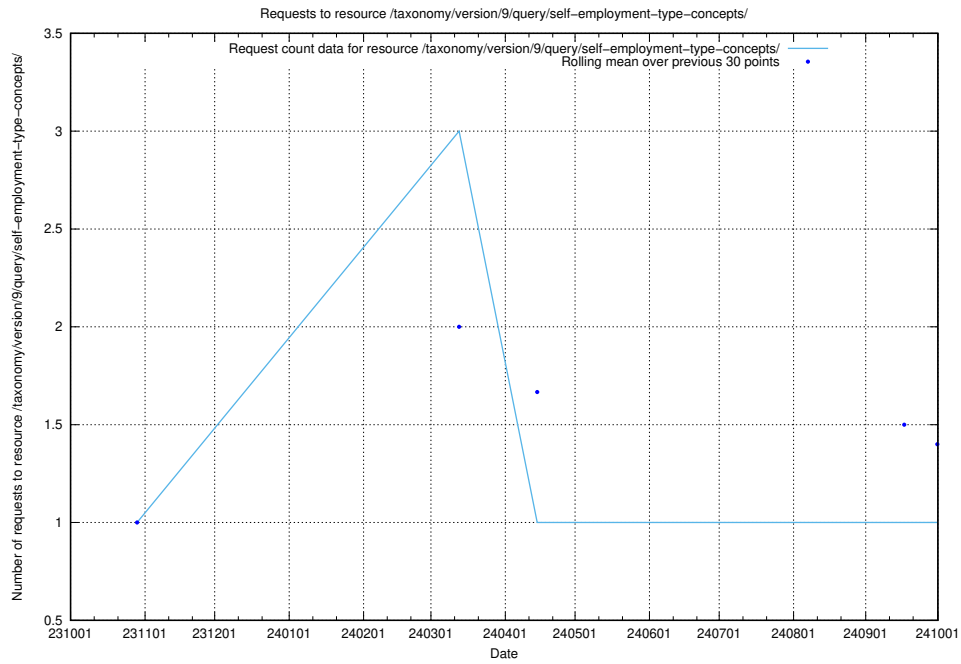

5.5097 Usage of /taxonomy/version/9/query/self-employment-type-concepts/

Here, we count the number of requests to resource /taxonomy/version/9/query/self-employment-type-concepts/.