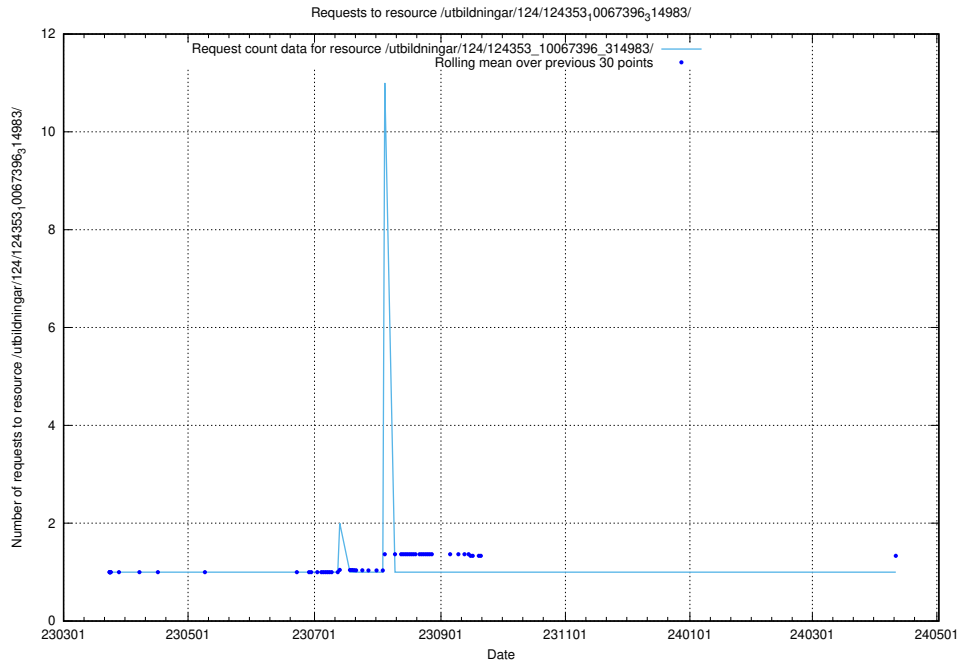

5.4839 Usage of /utbildningar/124/124353_10067396_314983/

Here, we count the number of requests to resource /utbildningar/124/124353_10067396_314983/.

5.4840 Usage of /taxonomy/version/4/query/all-concepts/