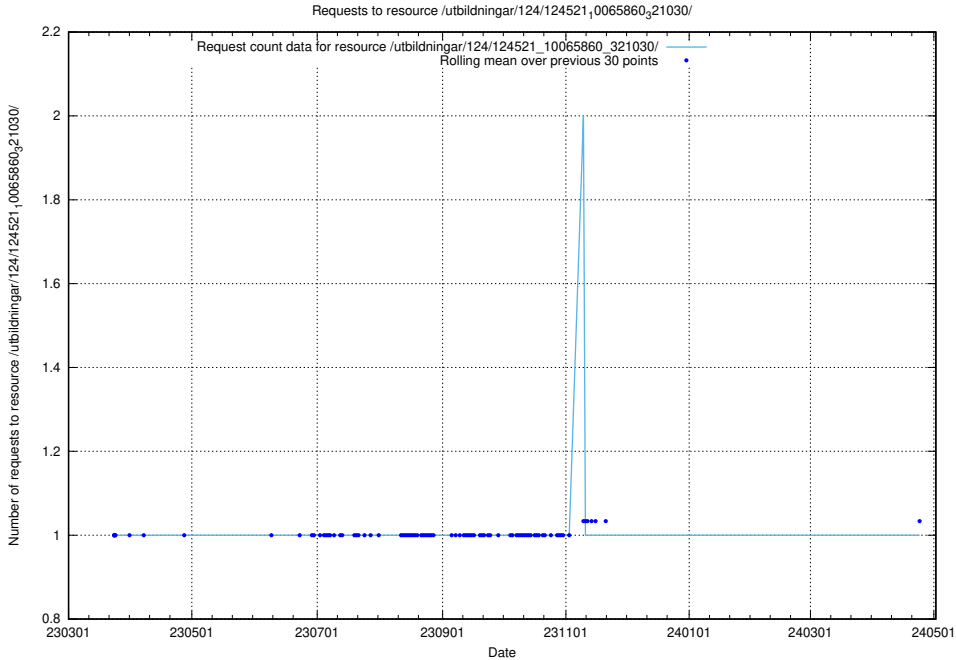

5.1840 Usage of /utbildningar/124/124521_10065860_321030/

Here, we count the number of requests to resource /utbildningar/124/124521_10065860_321030/.