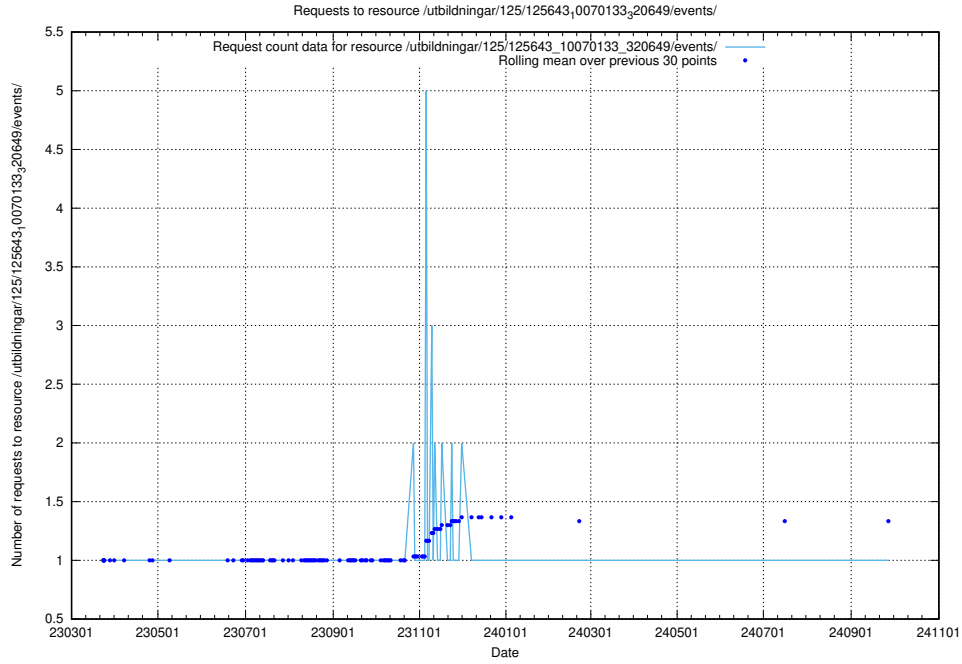

5.1084 Usage of /utbildningar/125/125643_10070133_320649/events/

Here, we count the number of requests to resource /utbildningar/125/125643_10070133_320649/events/