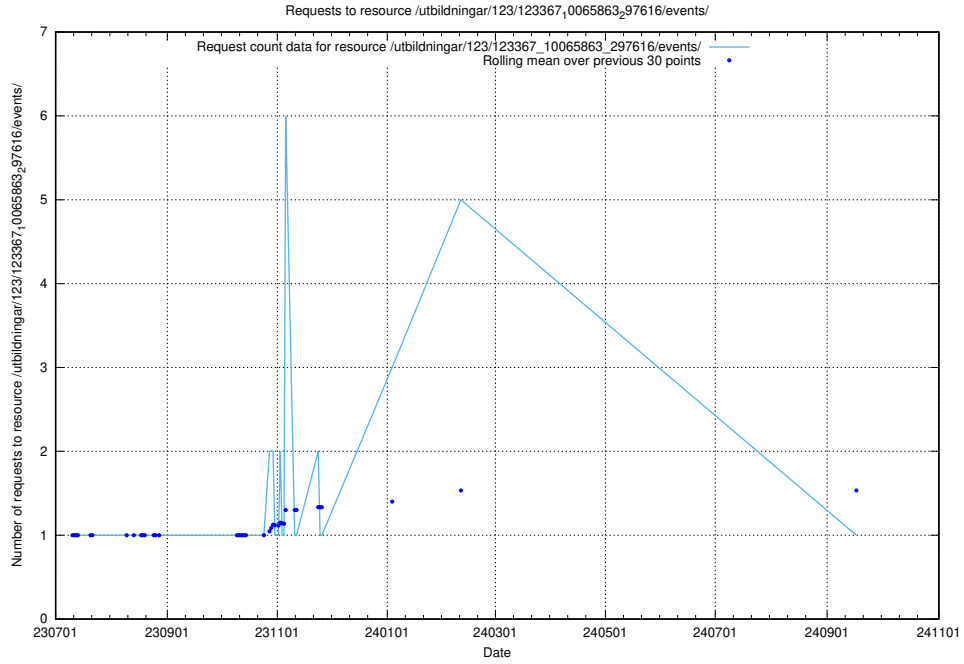

5.6057 Usage of /utbildningar/123/123367_10065863_297616/events/

Here, we count the number of requests to resource /utbildningar/123/123367_10065863_297616/events/