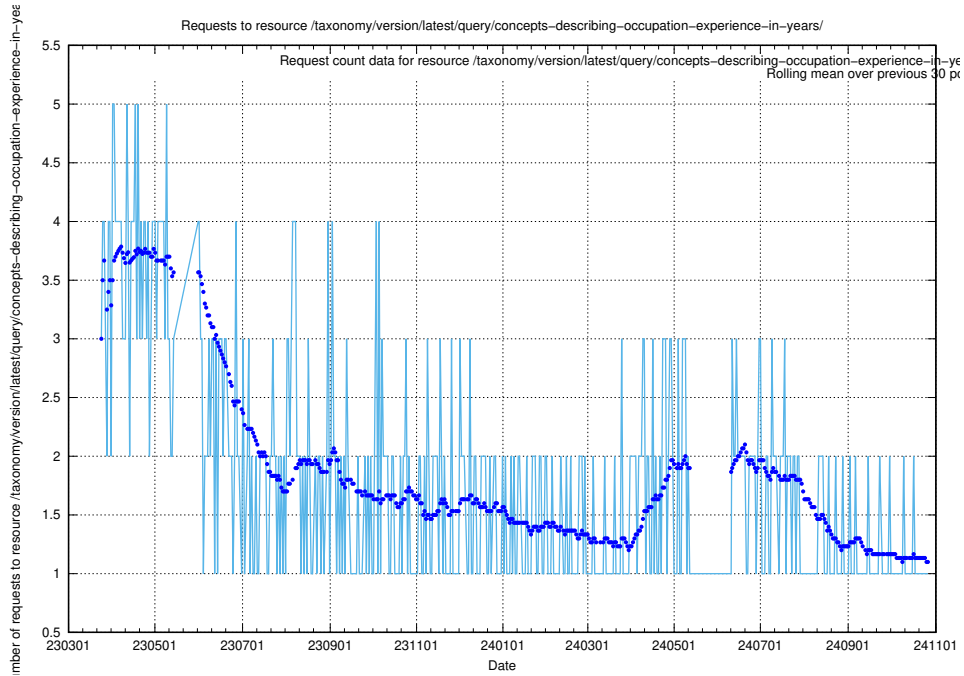

5.7058 Usage of /taxonomy/version/latest/query/concepts-describing-occupation-experience-in-years/

Here, we count the number of requests to resource /taxonomy/version/latest/query/concepts-describing-occupation-experience-in-years/.