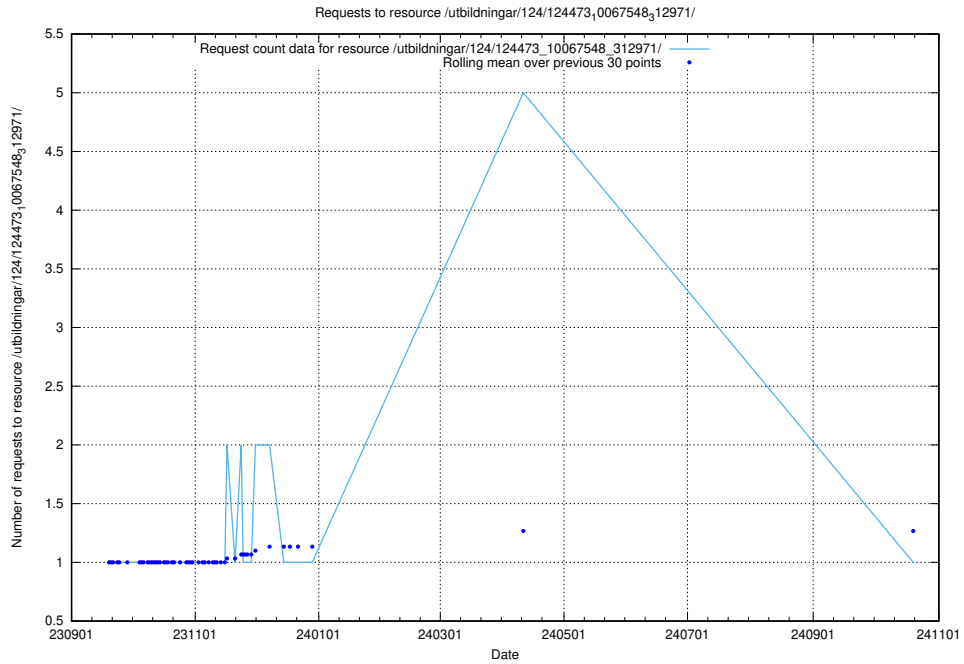

5.5465 Usage of /utbildningar/124/124473_10067548_312971/

Here, we count the number of requests to resource /utbildningar/124/124473_10067548_312971/.