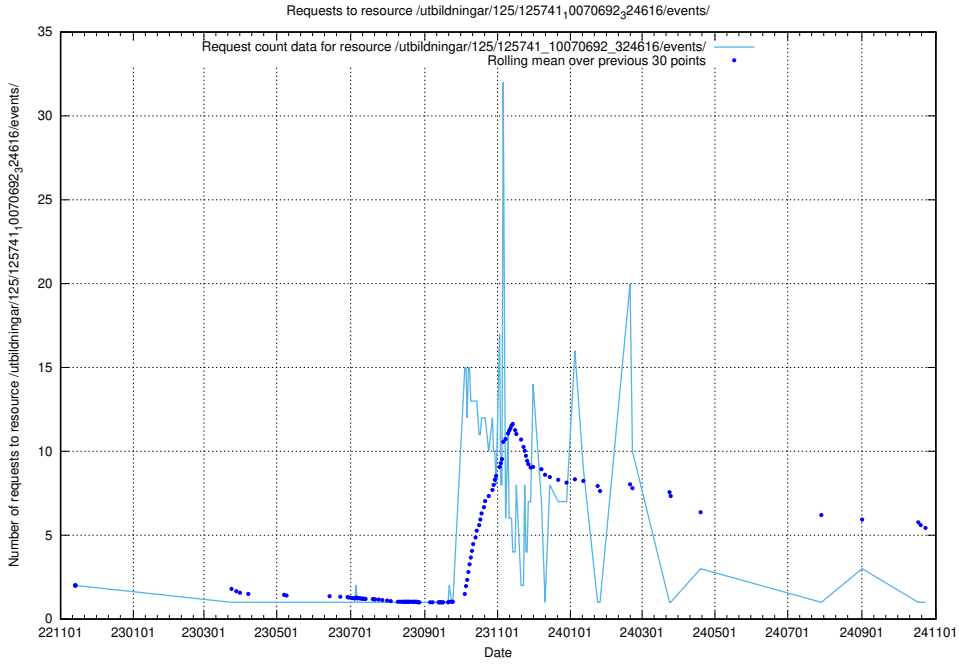

5.6739 Usage of /utbildningar/125/125741_10070692_324616/events/

Here, we count the number of requests to resource /utbildningar/125/125741_10070692_324616/events/