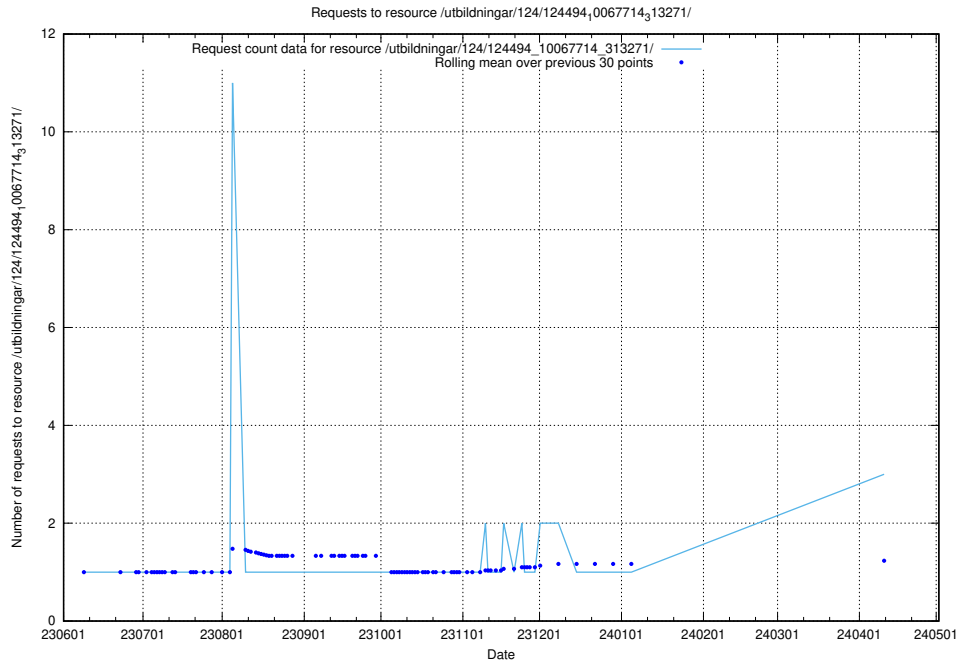

5.484 Usage of /utbildningar/124/124494_10067714_313271/

Here, we count the number of requests to resource /utbildningar/124/124494_10067714_313271/.