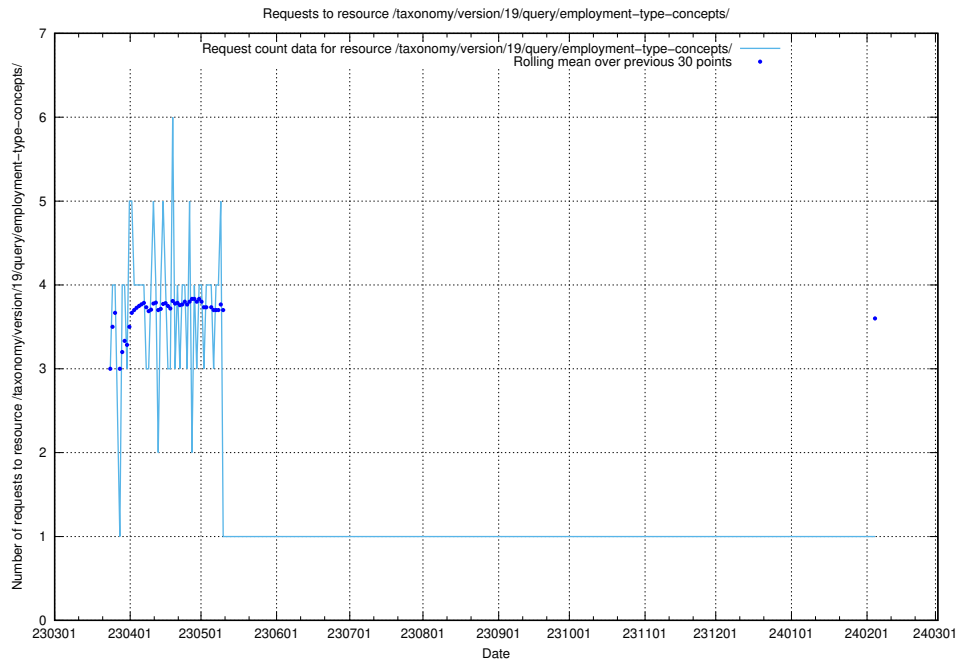

5.7106 Usage of /taxonomy/version/19/query/employment-type-concepts/

Here, we count the number of requests to resource /taxonomy/version/19/query/employment-type-concepts/.