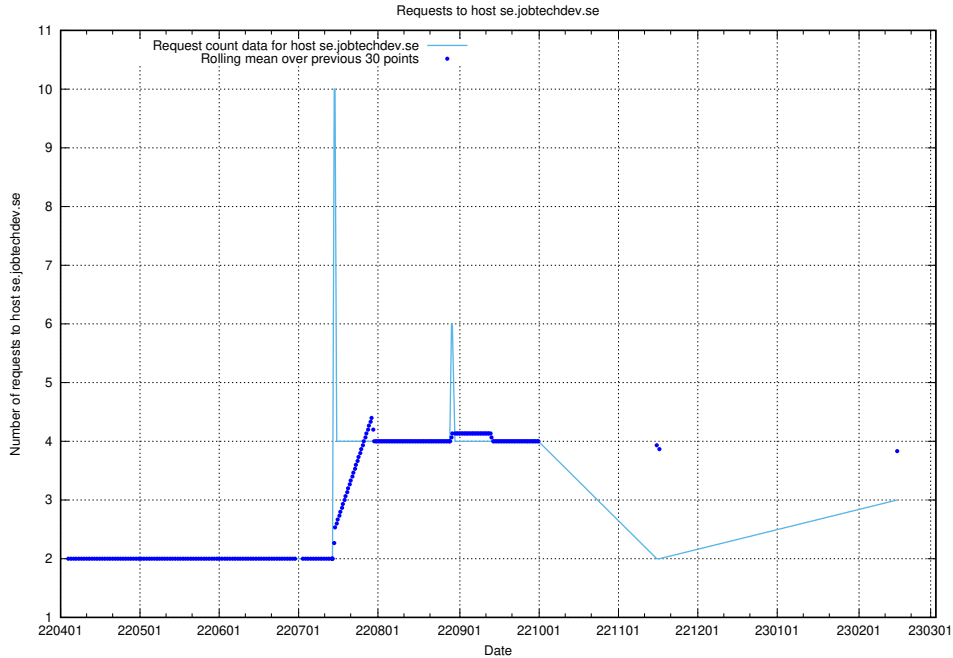

7.226 Usage of se.jobtechdev.se

Here, we count the number of requests to host se.jobtechdev.se.