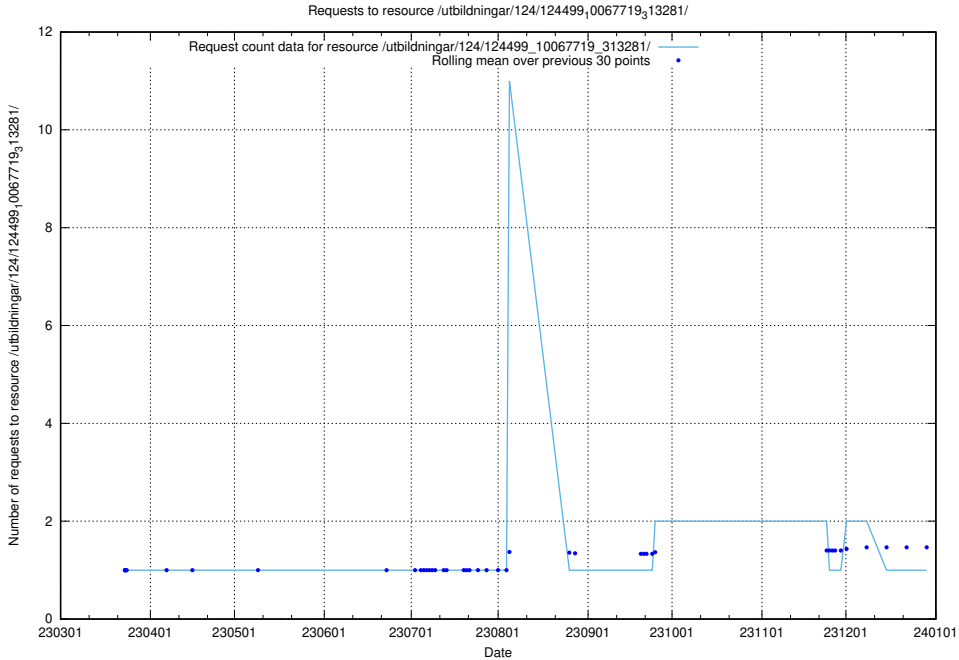

Here, we count the number of requests to resource /utbildningar/utb_emil/124/124055_10023995_331862/

5.3474 Usage of /utbildningar/124/124499_10067719_313281/

Here, we count the number of requests to resource /utbildningar/124/124499_10067719_313281/.