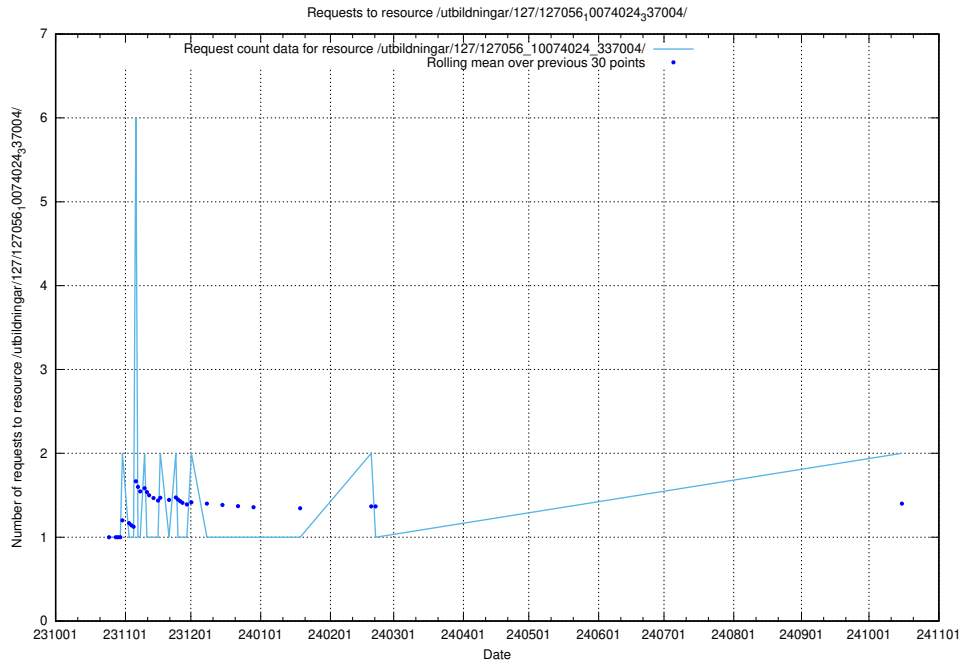

5.773 Usage of /utbildningar/127/127056_10074024_337004/

Here, we count the number of requests to resource /utbildningar/127/127056_10074024_337004/.