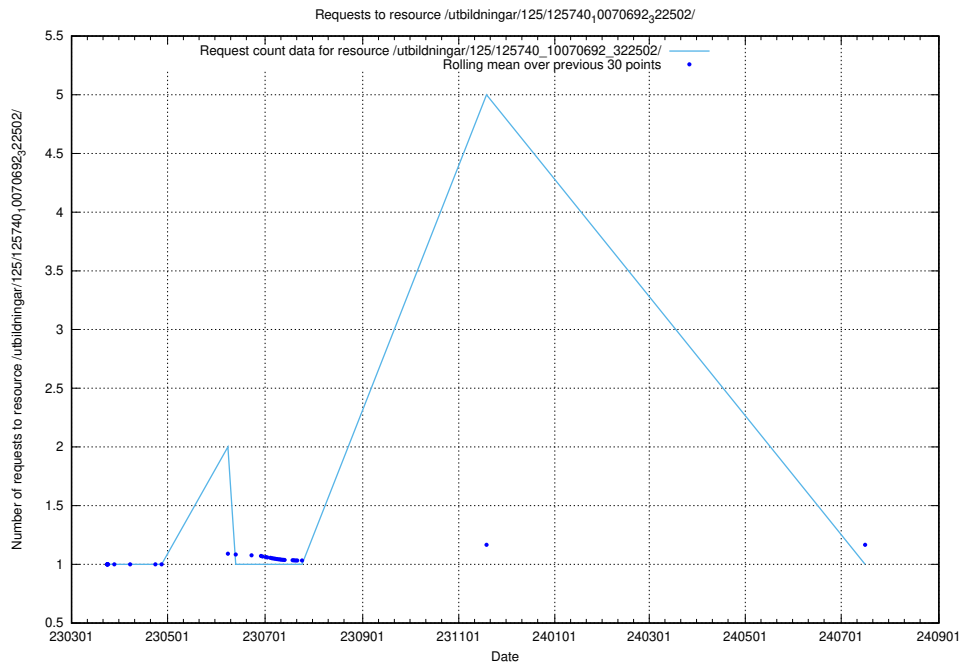

5.1009 Usage of /utbildningar/125/125740_10070692_322502/

Here, we count the number of requests to resource /utbildningar/125/125740_10070692_322502/.