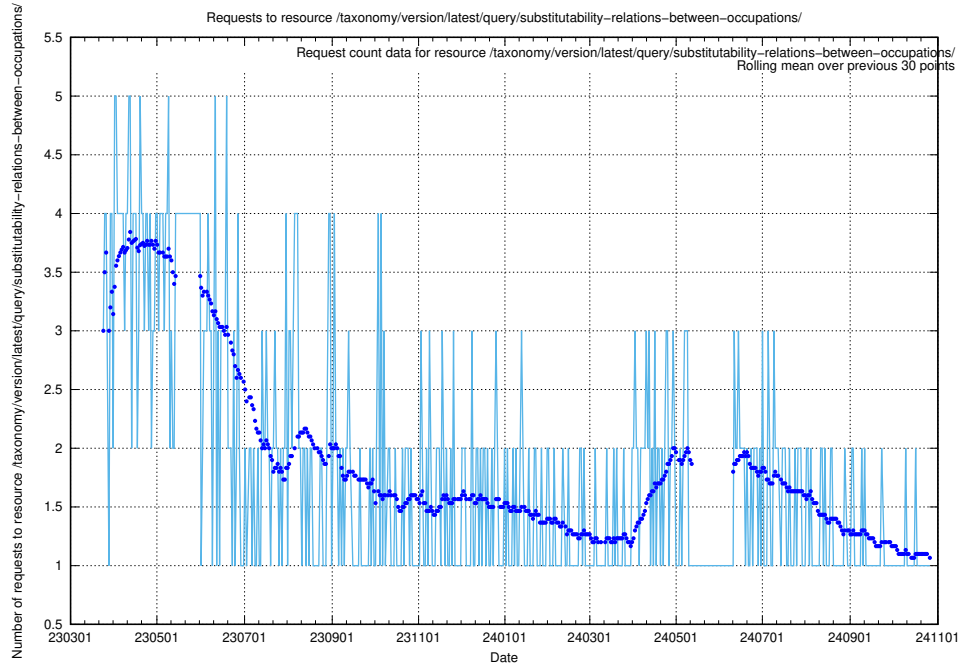

5.7021 Usage of /taxonomy/version/latest/query/substitutability-relations-between-occupations/

Here, we count the number of requests to resource /taxonomy/version/latest/query/substitutability-relations-between-occupations/.