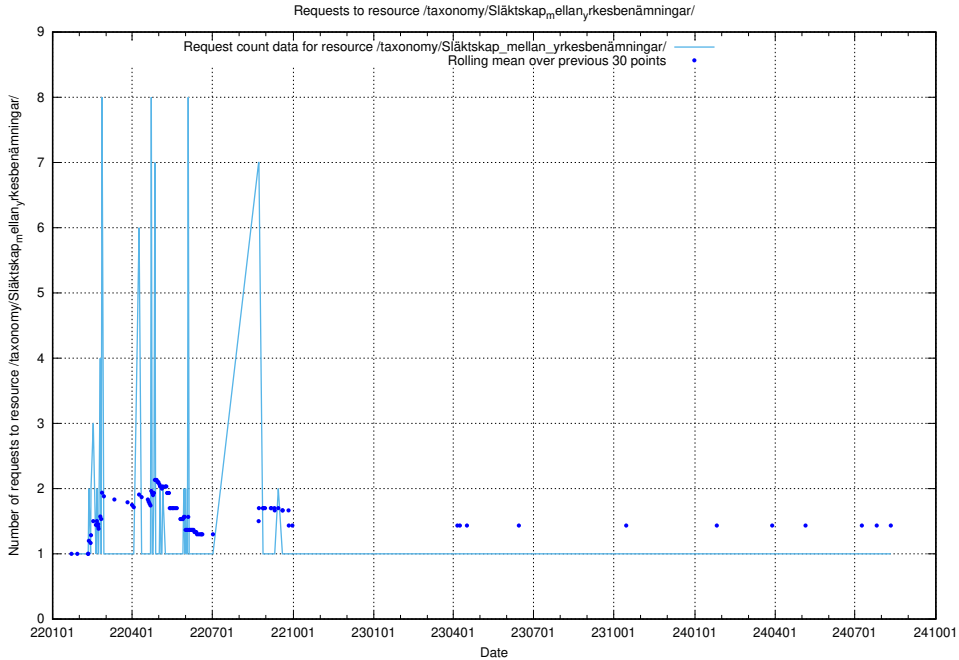

5.5714 Usage of /taxonomy/Släktskap_mellan_yrkesbenämningar/

Here, we count the number of requests to resource /taxonomy/Släktskap_mellan_yrkesbenämningar/.