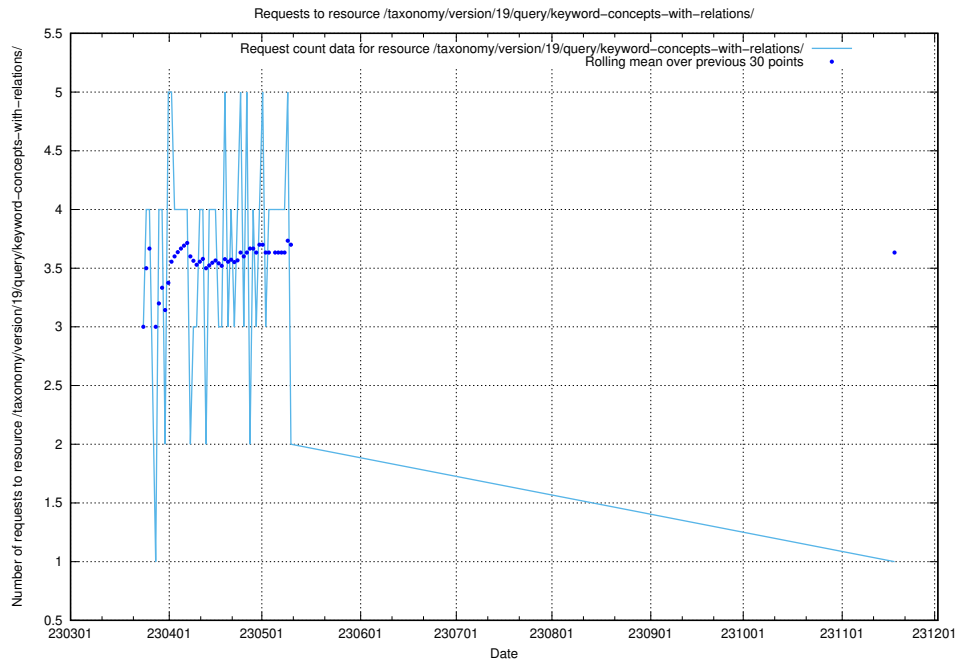

Here, we count the number of requests to resource /taxonomy/version/19/query/keyword-concepts-with-relations/.

5.7103 Usage of /taxonomy/version/19/query/isco-level-4-groups/

Here, we count the number of requests to resource /taxonomy/version/19/query/isco-level-4-groups/.