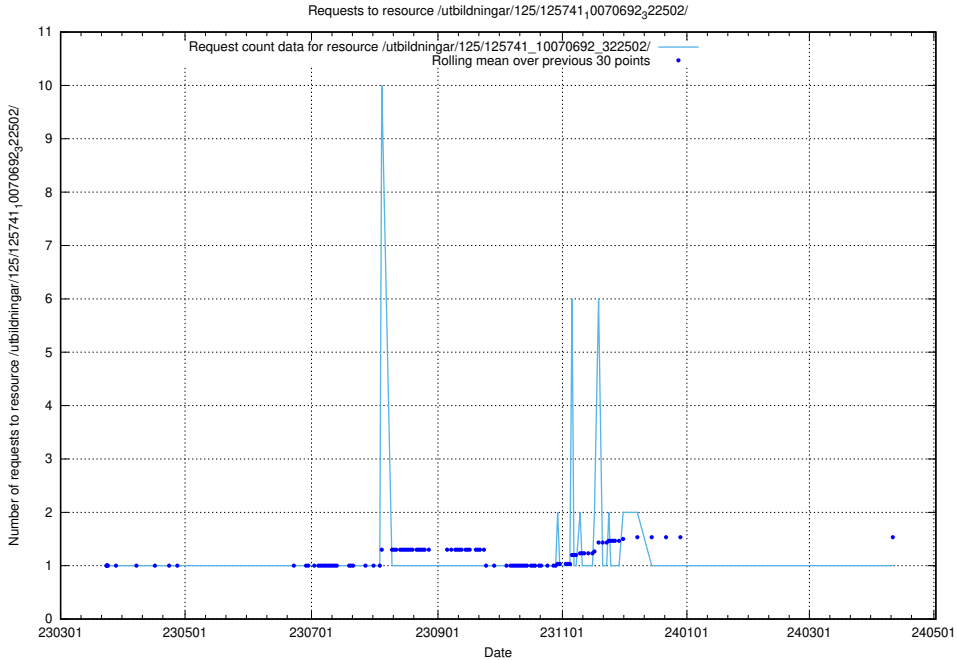

5.7447 Usage of /utbildningar/125/125741_10070692_322502/

Here, we count the number of requests to resource /utbildningar/125/125741_10070692_322502/.