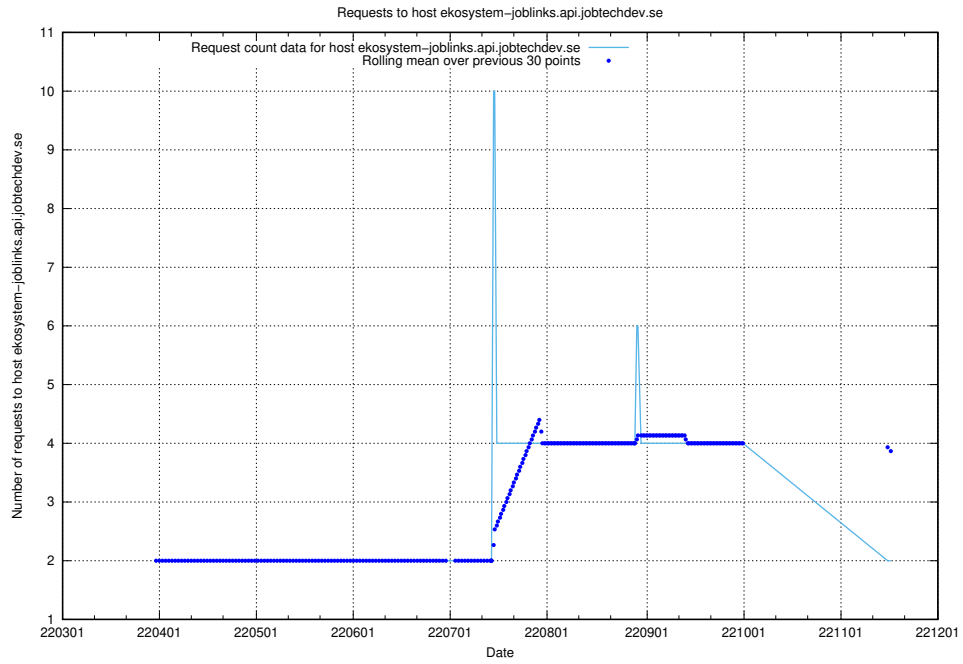

7.489 Usage of ekosystem-joblins.api.jobtechdev.se

Here, we count the number of requests to host ekosystem-joblins.api.jobtechdev.se.