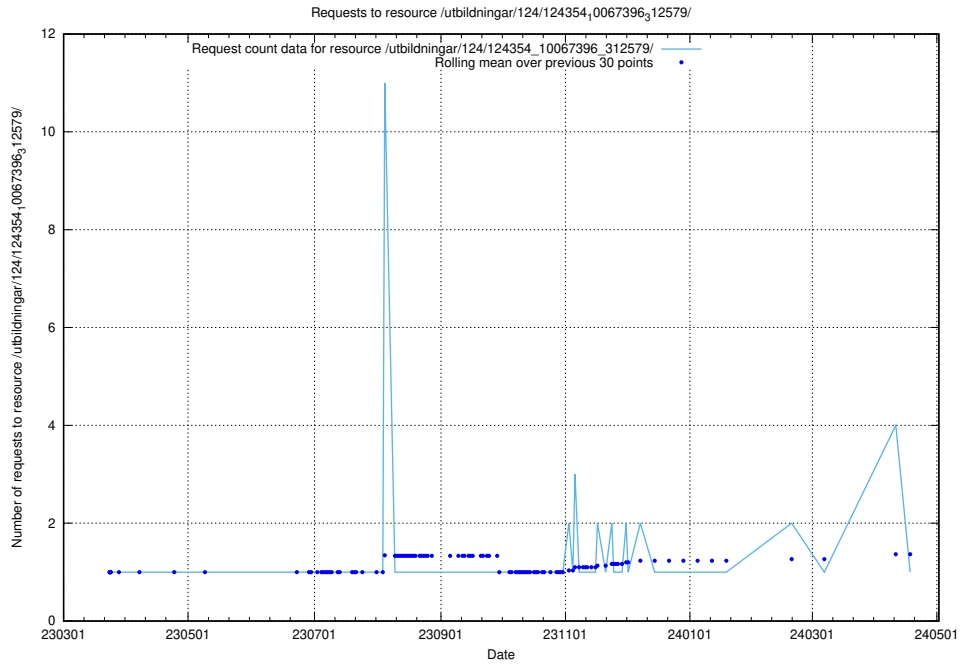

5.4828 Usage of /utbildningar/124/124354_10067396_312579/

Here, we count the number of requests to resource /utbildningar/124/124354_10067396_312579/.