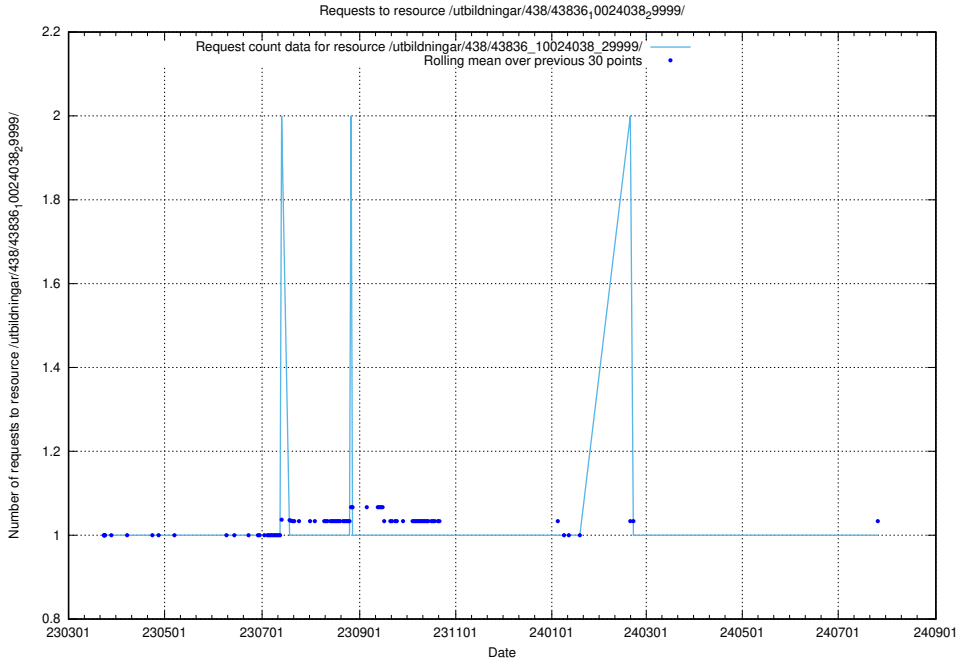

Here, we count the number of requests to resource /utbildningar/438/43836_10024038_29999/.

5.7306 Usage of /utbildningar/438/43831_10024051_32246/

Here, we count the number of requests to resource /utbildningar/438/43831_10024051_32246/.