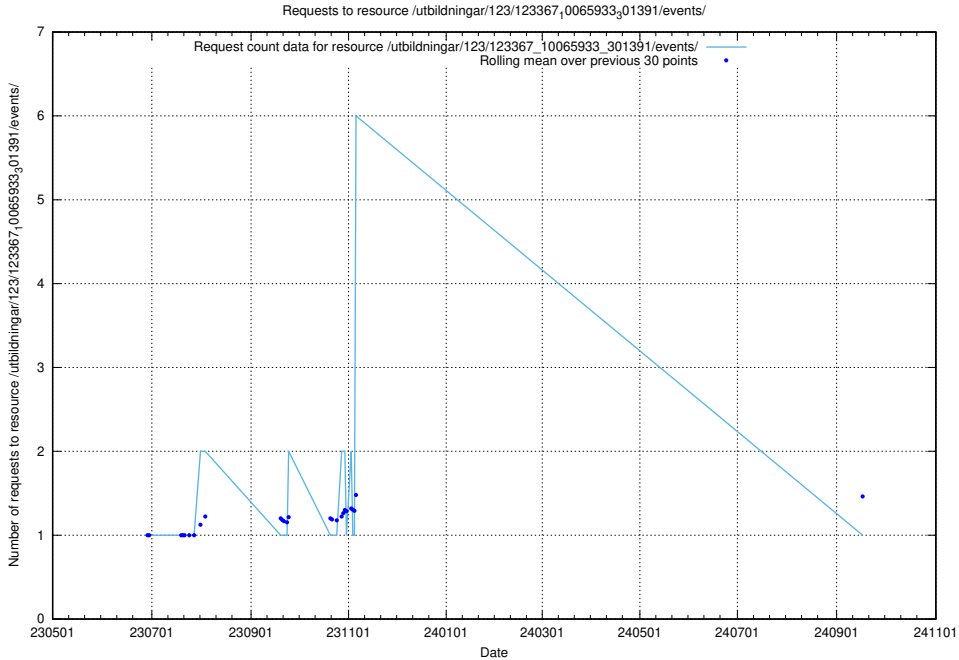

5.6460 Usage of /utbildningar/123/123367_10065933_301391/events/

Here, we count the number of requests to resource /utbildningar/123/123367_10065933_301391/events/