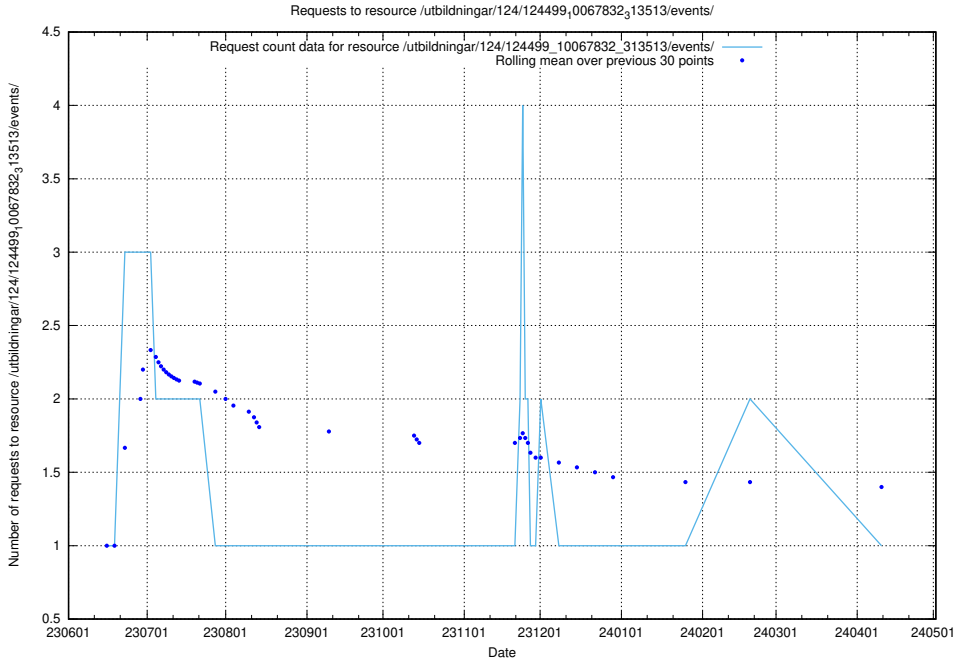

5.6803 Usage of /utbildningar/124/124499_10067832_313513/events/

Here, we count the number of requests to resource /utbildningar/124/124499_10067832_313513/events/