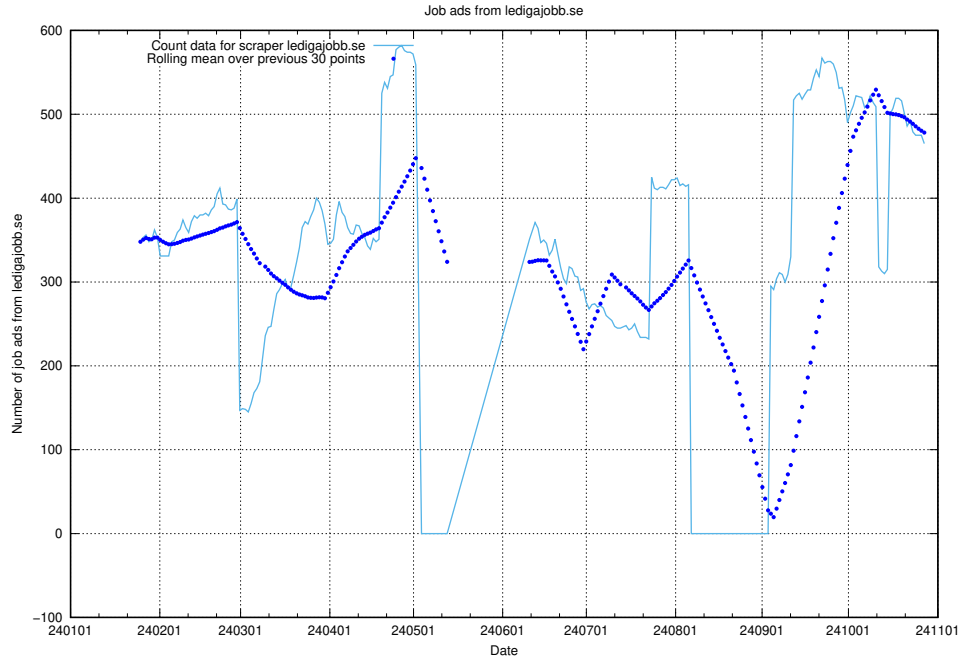

13.9 Number of ads by scraper ledigajobb.se

Here, we count the number of job ads scraped from ledigajobb.se.