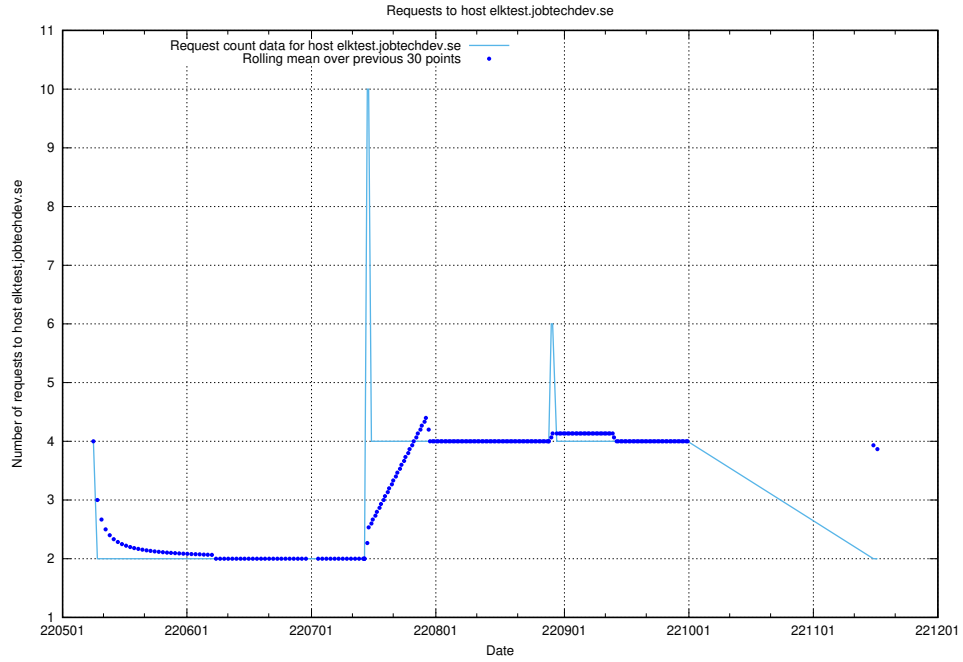

7.433 Usage of elktest.jobtechdev.se

Here, we count the number of requests to host elktest.jobtechdev.se.