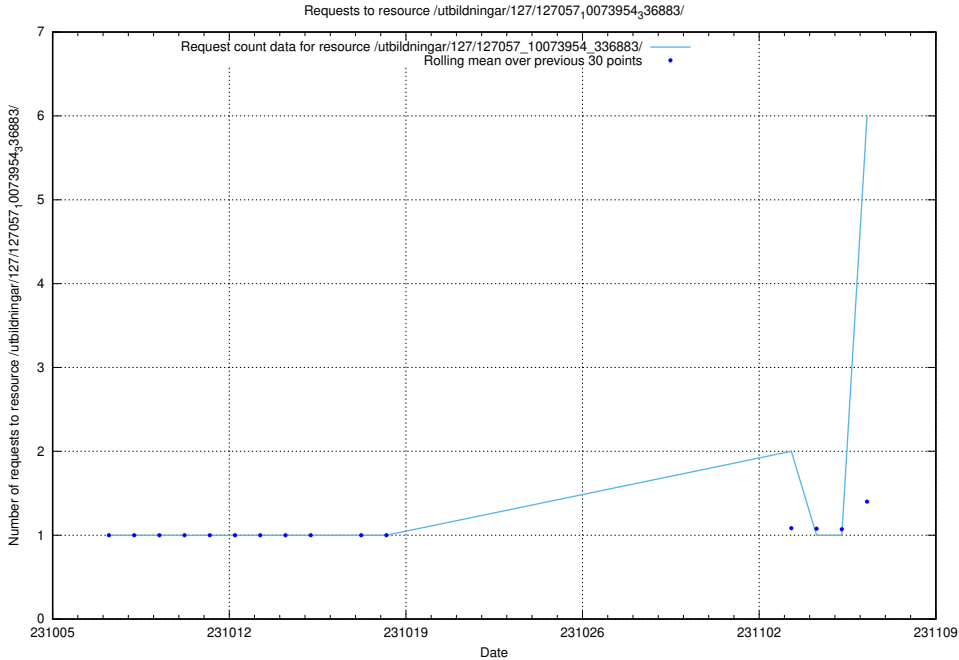

5.125 Usage of /utbildningar/127/127057_10073954_336883/

Here, we count the number of requests to resource /utbildningar/127/127057_10073954_336883/.