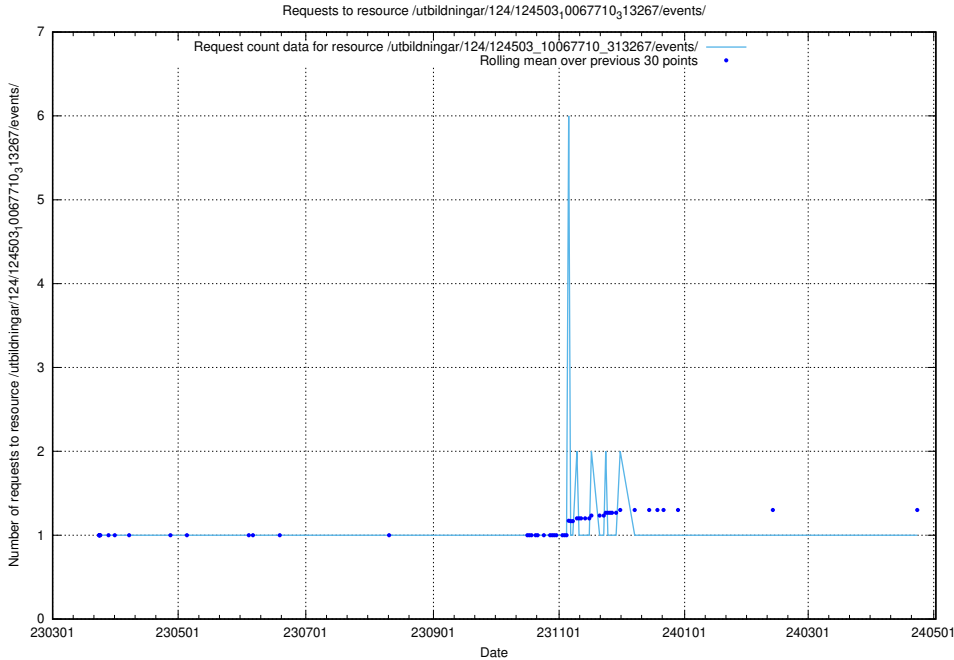

Here, we count the number of requests to resource /utbildningar/utb_emil/126/126696_10073420_337043/

5.3062 Usage of /utbildningar/124/124503_10067710_313267/events/

Here, we count the number of requests to resource /utbildningar/124/124503_10067710_313267/events/