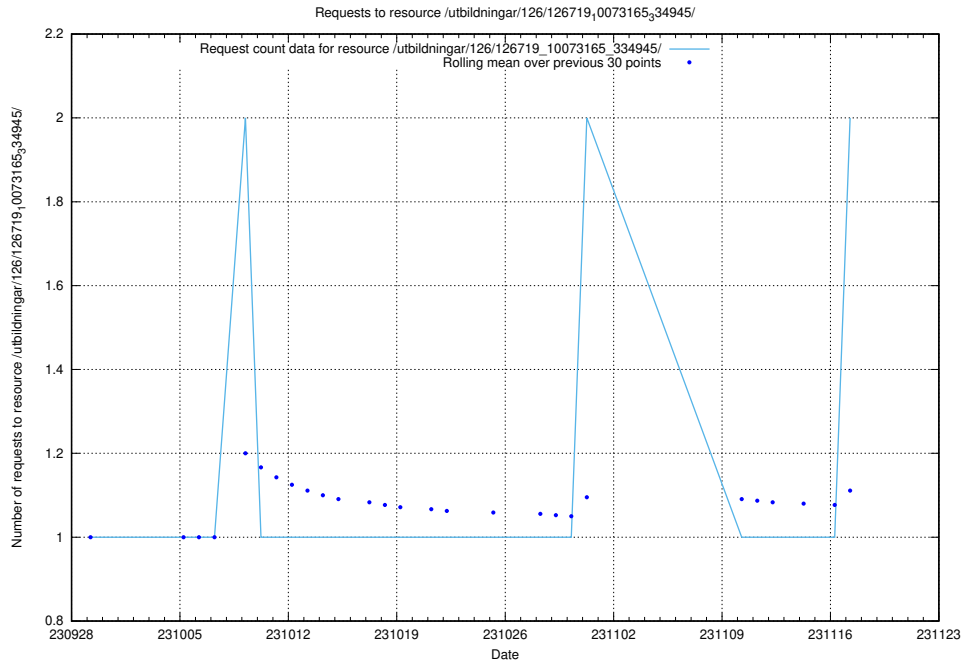

5.796 Usage of /utbildningar/126/126719_10073165_334945/

Here, we count the number of requests to resource /utbildningar/126/126719_10073165_334945/.