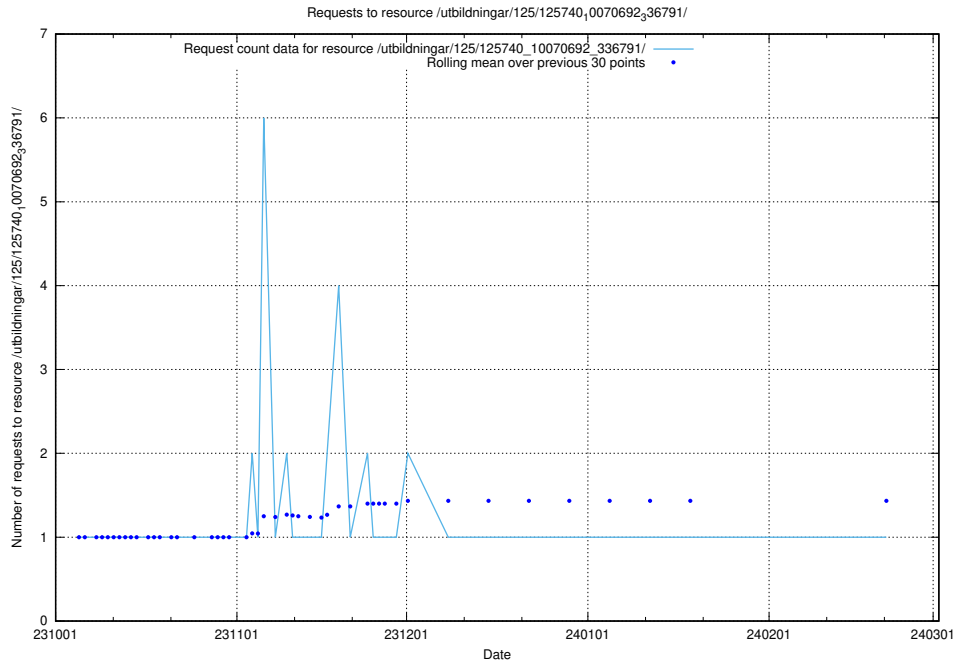

5.5339 Usage of /utbildningar/125/125740_10070692_336791/

Here, we count the number of requests to resource /utbildningar/125/125740_10070692_336791/.