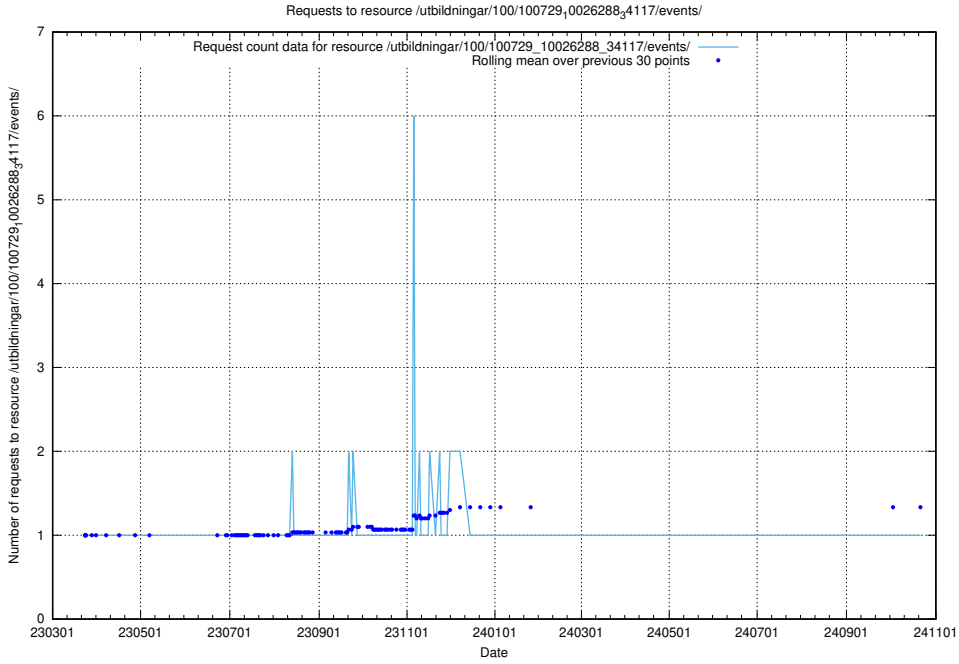

5.6583 Usage of /utbildningar/100/100729_10026288_34117/events/

Here, we count the number of requests to resource /utbildningar/100/100729_10026288_34117/events/.