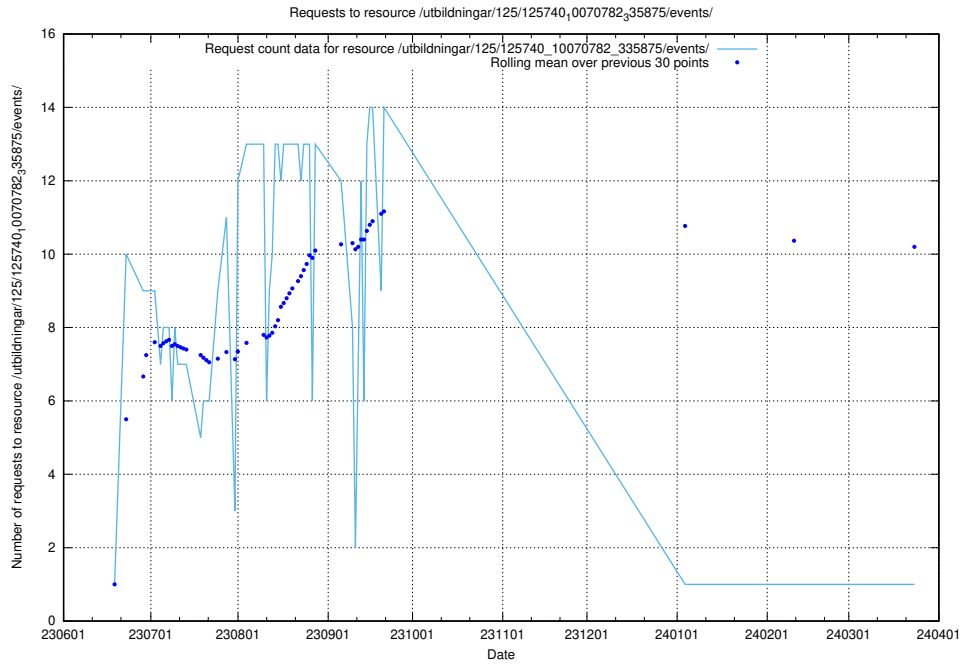

5.6774 Usage of /utbildningar/125/125740_10070782_335875/events/

Here, we count the number of requests to resource /utbildningar/125/125740_10070782_335875/events/