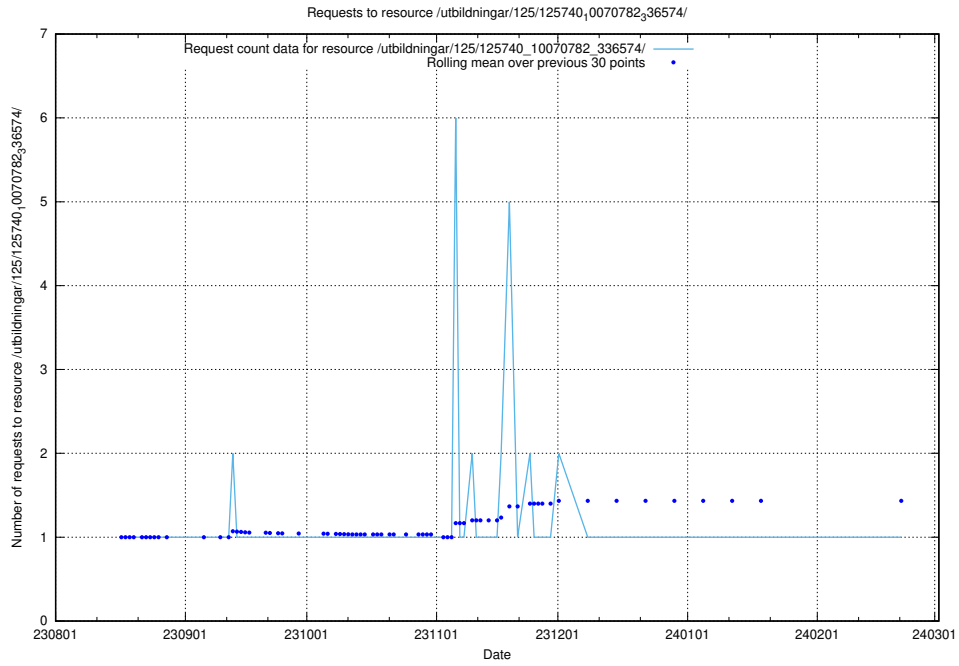

5.5711 Usage of /utbildningar/125/125740_10070782_336574/

Here, we count the number of requests to resource /utbildningar/125/125740_10070782_336574/.