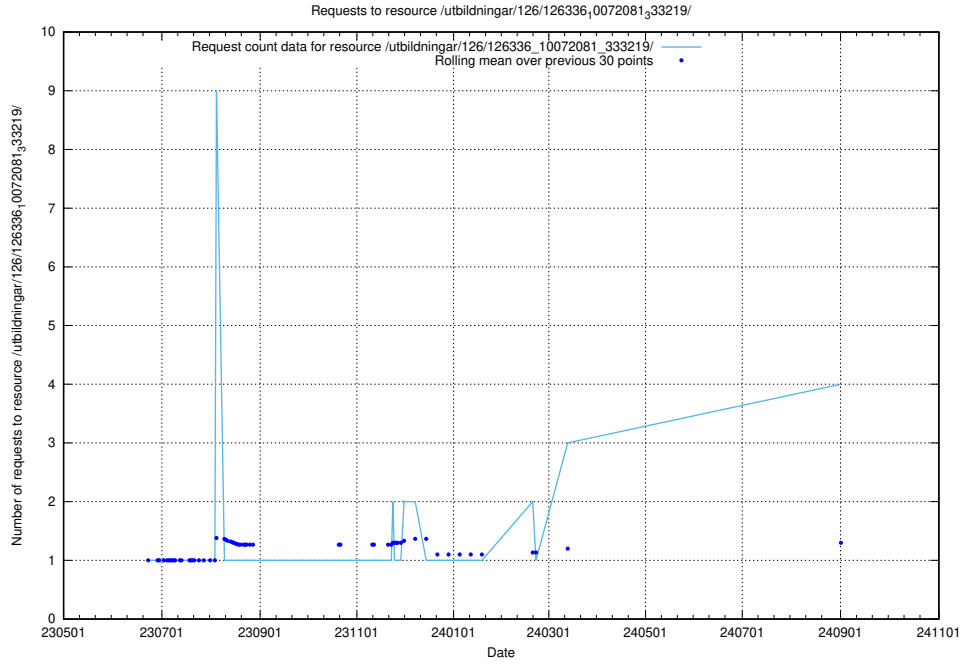

5.344 Usage of /utbildningar/126/126336_10072081_333219/

Here, we count the number of requests to resource /utbildningar/126/126336_10072081_333219/.