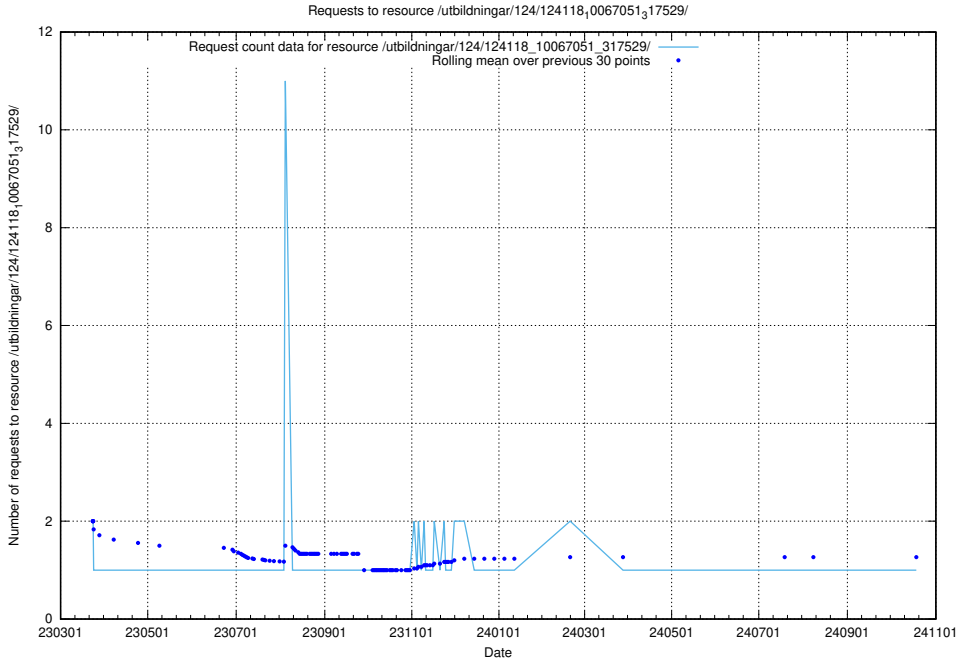

5.7280 Usage of /utbildningar/124/124118_10067051_317529/

Here, we count the number of requests to resource /utbildningar/124/124118_10067051_317529/.