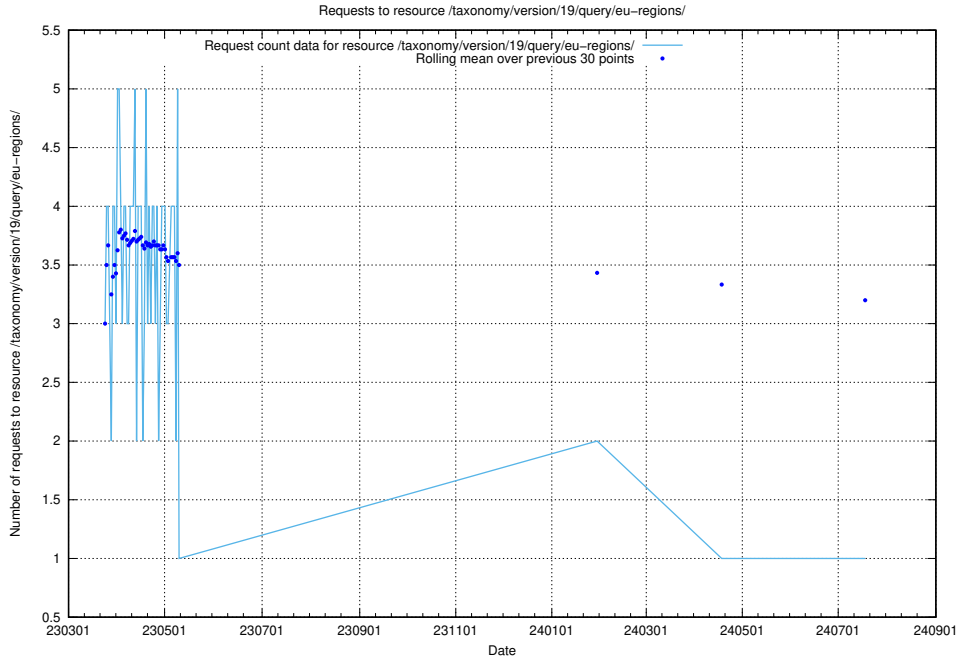

5.7104 Usage of /taxonomy/version/19/query/eu-regions/

Here, we count the number of requests to resource /taxonomy/version/19/query/eu-regions/.