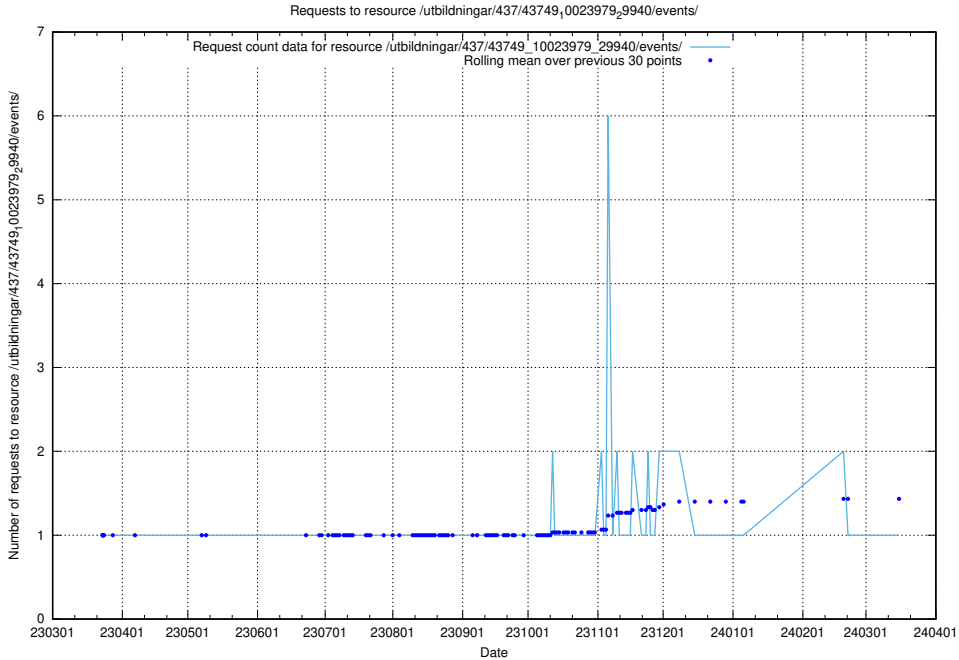

Here, we count the number of requests to resource /utbildningar/437/43750_10024057_30018/.

5.7355 Usage of /utbildningar/437/43749_10023979_29940/events/

Here, we count the number of requests to resource /utbildningar/437/43749_10023979_29940/events/.