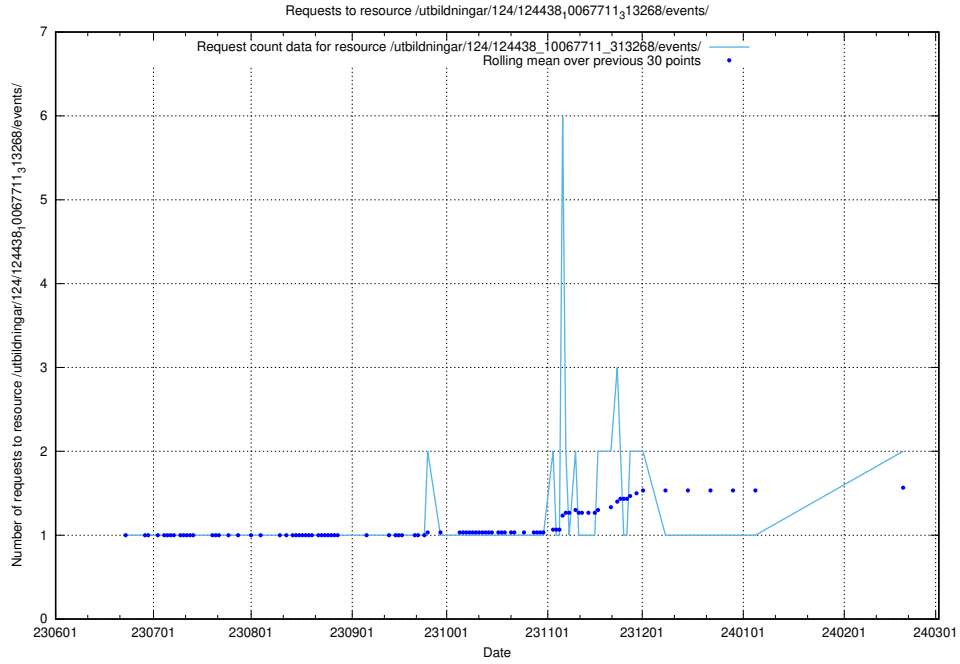

5.925 Usage of /utbildningar/124/124438_10067711_313268/events/

Here, we count the number of requests to resource /utbildningar/124/124438_10067711_313268/events/