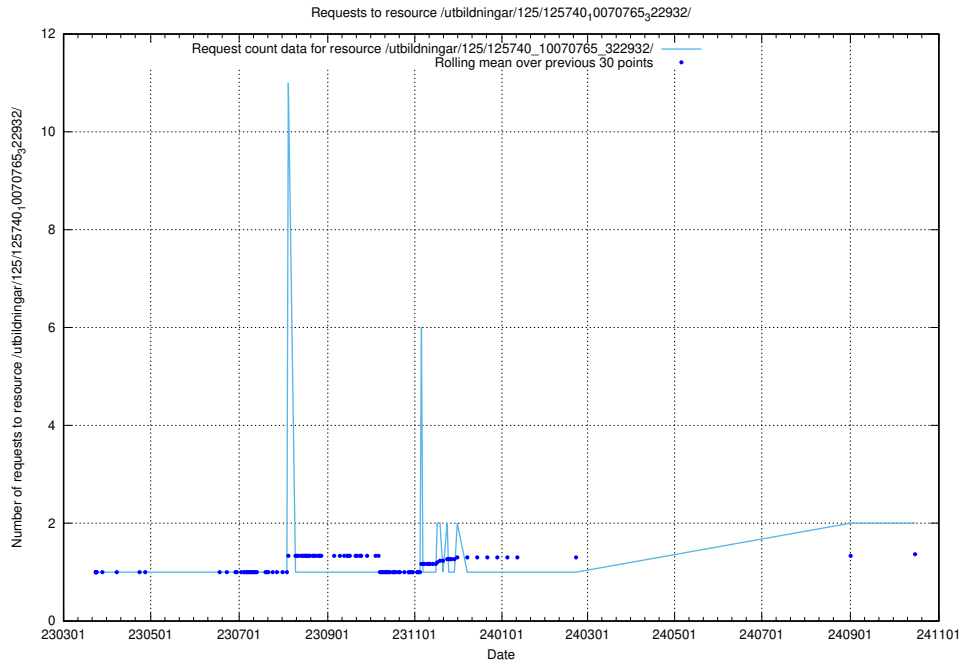

5.515 Usage of /utbildningar/125/125740_10070765_322932/

Here, we count the number of requests to resource /utbildningar/125/125740_10070765_322932/.