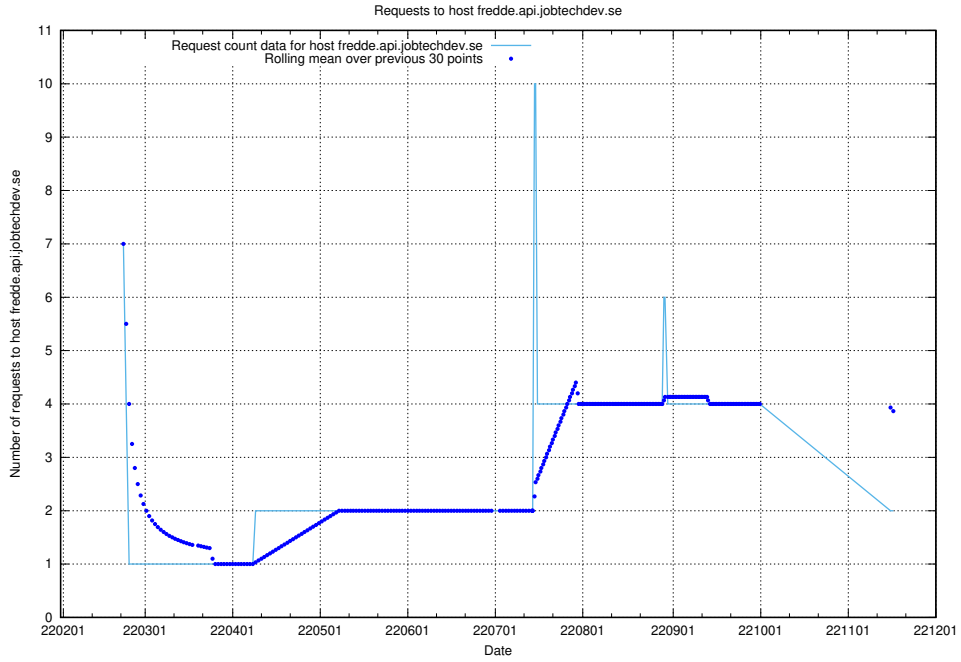

7.523 Usage of fredde.jobtechdev.se

Here, we count the number of requests to host fredde.jobtechdev.se.

7.524 Usage of fredde.api.jobtechdev.se

Here, we count the number of requests to host fredde.api.jobtechdev.se.