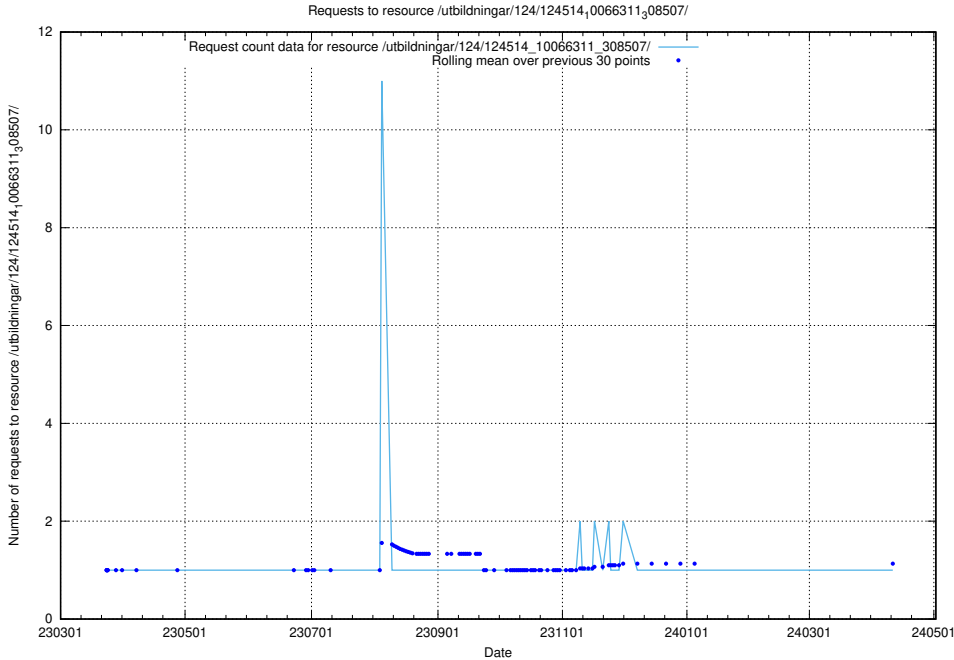

5.2729 Usage of /utbildningar/124/124514_10066311_308507/

Here, we count the number of requests to resource /utbildningar/124/124514_10066311_308507/.