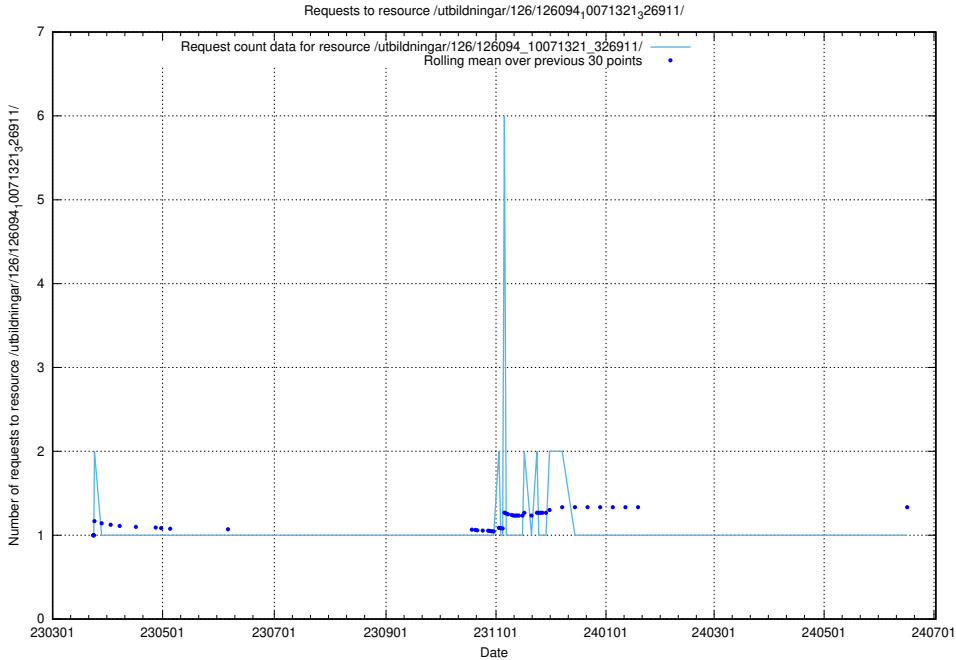

5.7412 Usage of /utbildningar/126/126094_10071321_326911/

Here, we count the number of requests to resource /utbildningar/126/126094_10071321_326911/.