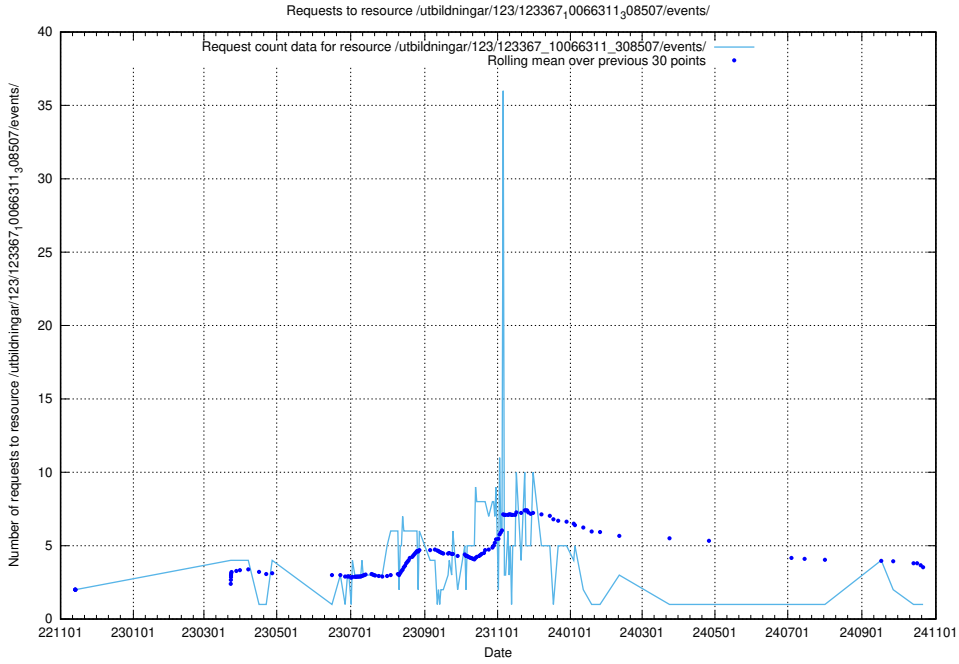

5.6746 Usage of /utbildningar/123/123367_10066311_308507/events/

Here, we count the number of requests to resource /utbildningar/123/123367_10066311_308507/events/

5.6747 Usage of /utbildningar/124/124021_10055724_310579/