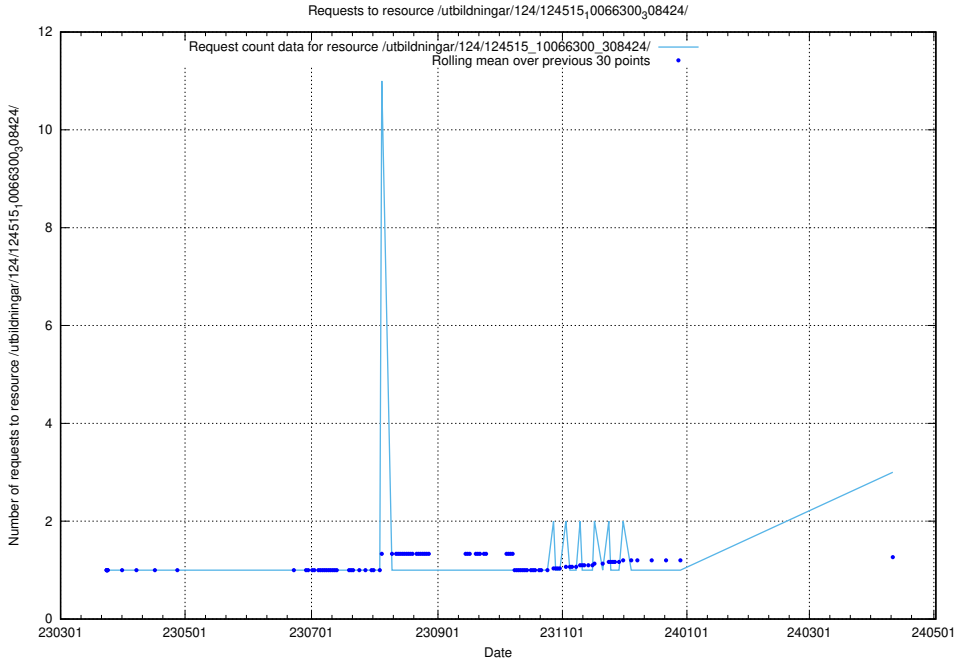

5.392 Usage of /utbildningar/124/124515_10066300_308424/

Here, we count the number of requests to resource /utbildningar/124/124515_10066300_308424/.

5.393 Usage of /availability/kpi/4/1/2024/

Here, we count the number of requests to resource /availability/kpi/4/1/2024/.