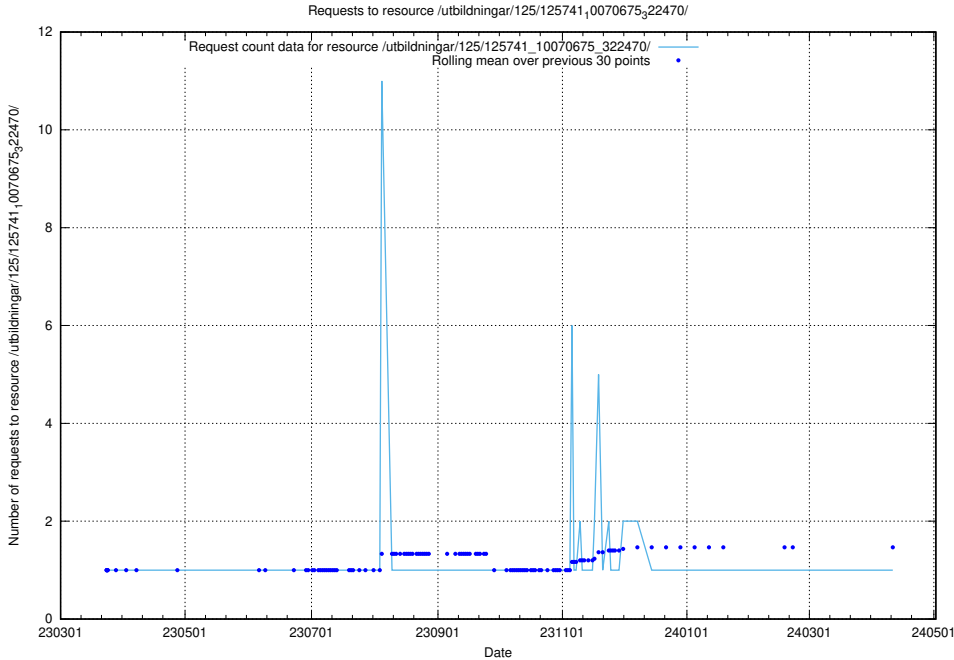

5.7459 Usage of /utbildningar/125/125741_10070675_322470/

Here, we count the number of requests to resource /utbildningar/125/125741_10070675_322470/.