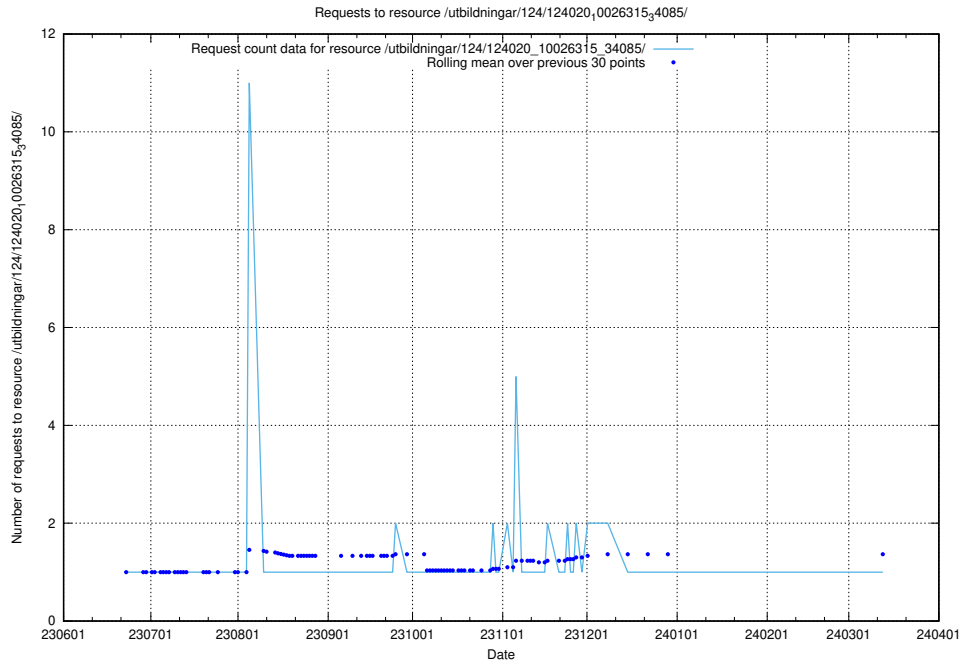

5.6752 Usage of /utbildningar/124/124020_10026315_34085/

Here, we count the number of requests to resource /utbildningar/124/124020_10026315_34085/.