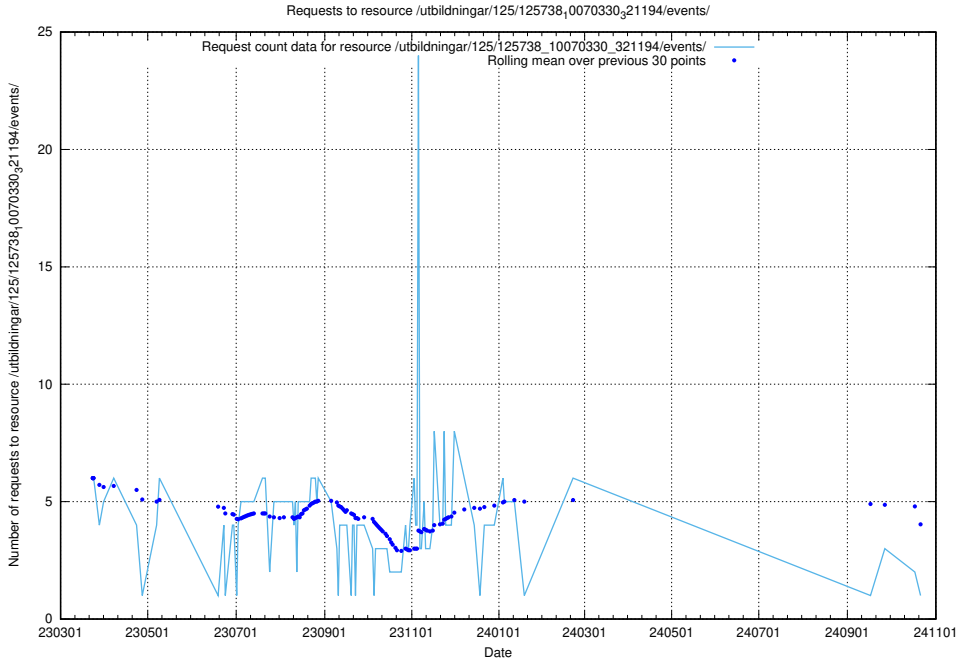

5.7216 Usage of /utbildningar/125/125738_10070330_321194/events/

Here, we count the number of requests to resource /utbildningar/125/125738_10070330_321194/events/