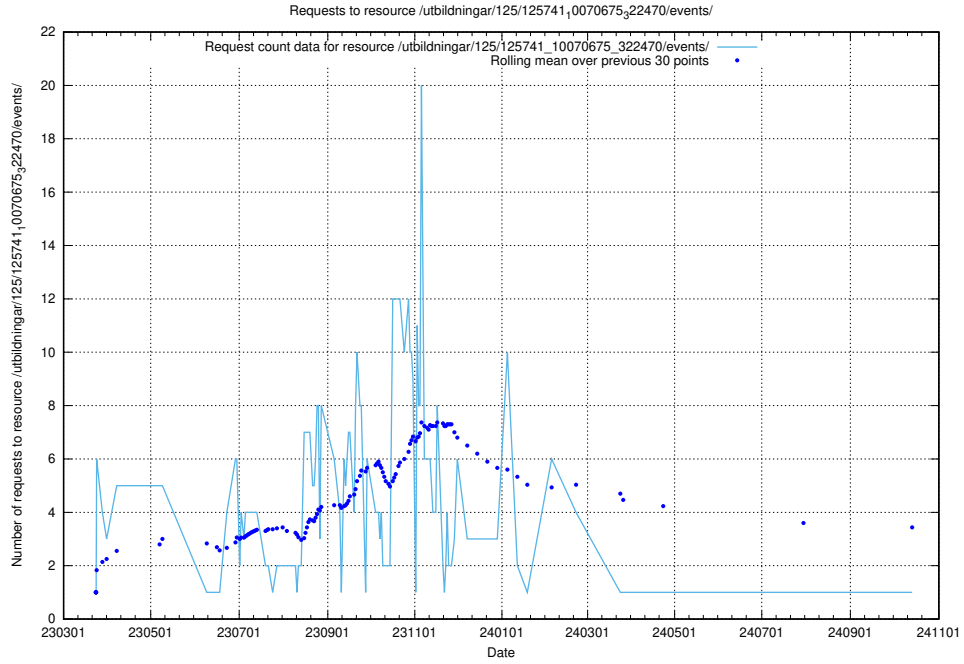

Here, we count the number of requests to resource /utbildningar/125/125741_10070679_322474/.

5.7458 Usage of /utbildningar/125/125741_10070675_322470/events/

Here, we count the number of requests to resource /utbildningar/125/125741_10070675_322470/events/