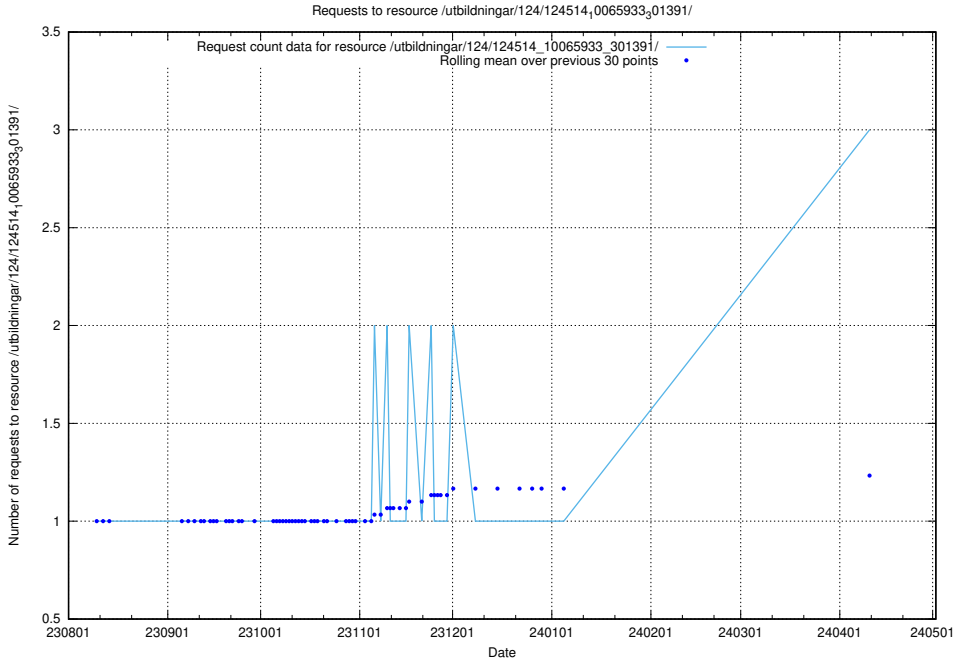

5.449 Usage of /utbildningar/124/124514_10065933_301391/

Here, we count the number of requests to resource /utbildningar/124/124514_10065933_301391/.