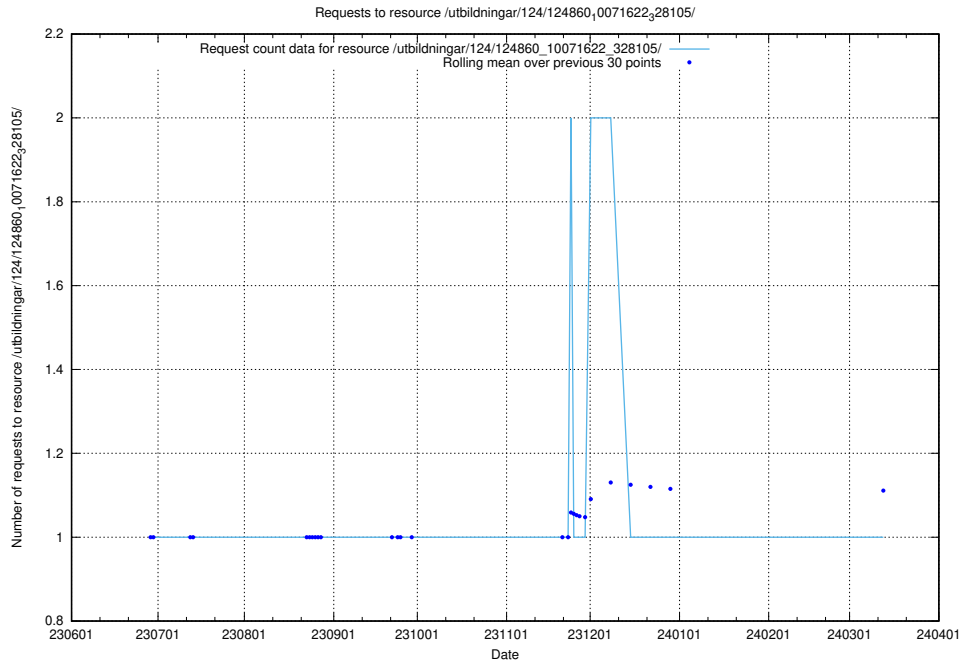

5.6411 Usage of /utbildningar/124/124860_10071622_328105/

Here, we count the number of requests to resource /utbildningar/124/124860_10071622_328105/.