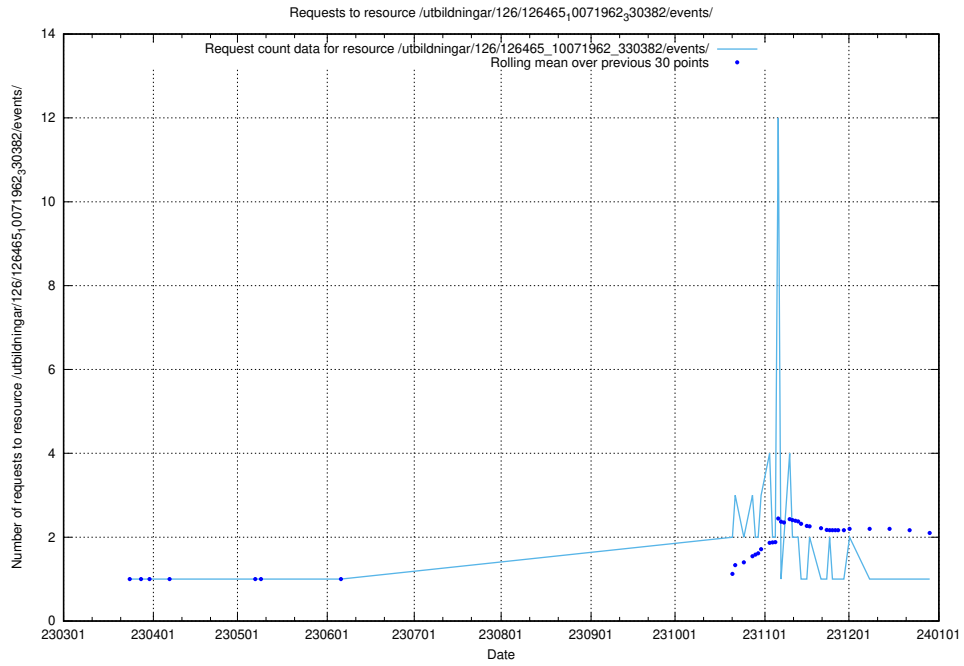

5.7165 Usage of /utbildningar/126/126465_10071962_330382/events/

Here, we count the number of requests to resource /utbildningar/126/126465_10071962_330382/events/