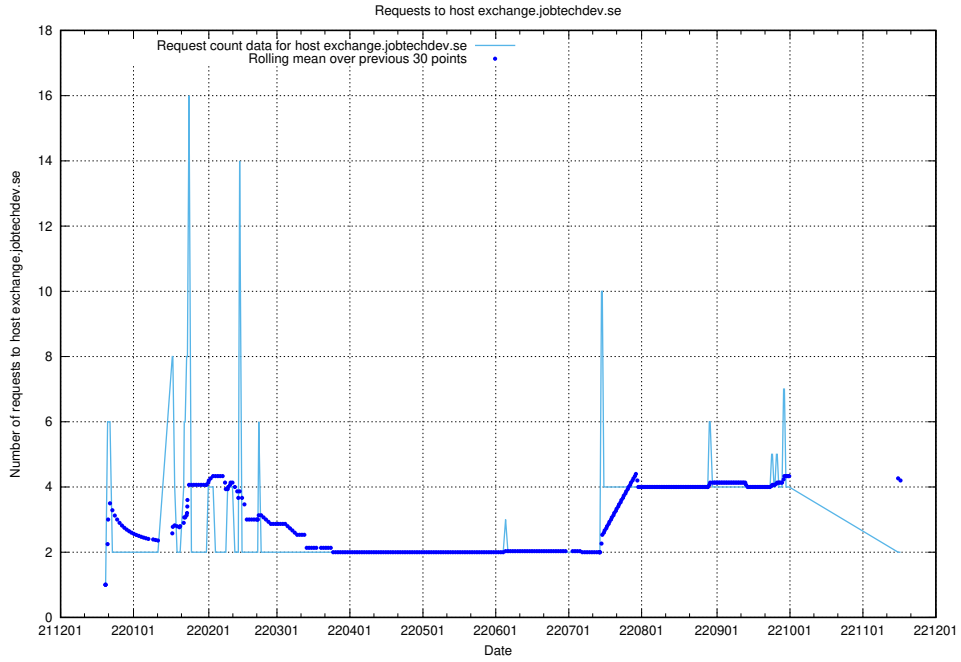

7.381 Usage of mail01.jobtechdev.se

Here, we count the number of requests to host mail01.jobtechdev.se.

7.382 Usage of exchange.jobtechdev.se

Here, we count the number of requests to host exchange.jobtechdev.se.