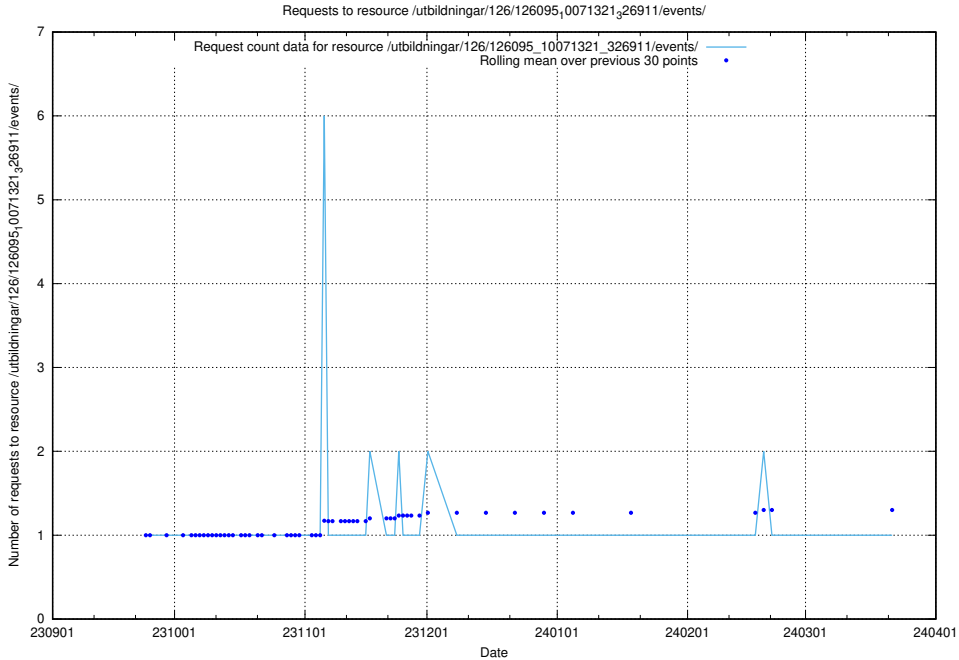

Here, we count the number of requests to resource /utbildningar/126/126535_10072068_330981/.

5.5410 Usage of /utbildningar/126/126095_10071321_326911/events/

Here, we count the number of requests to resource /utbildningar/126/126095_10071321_326911/events/