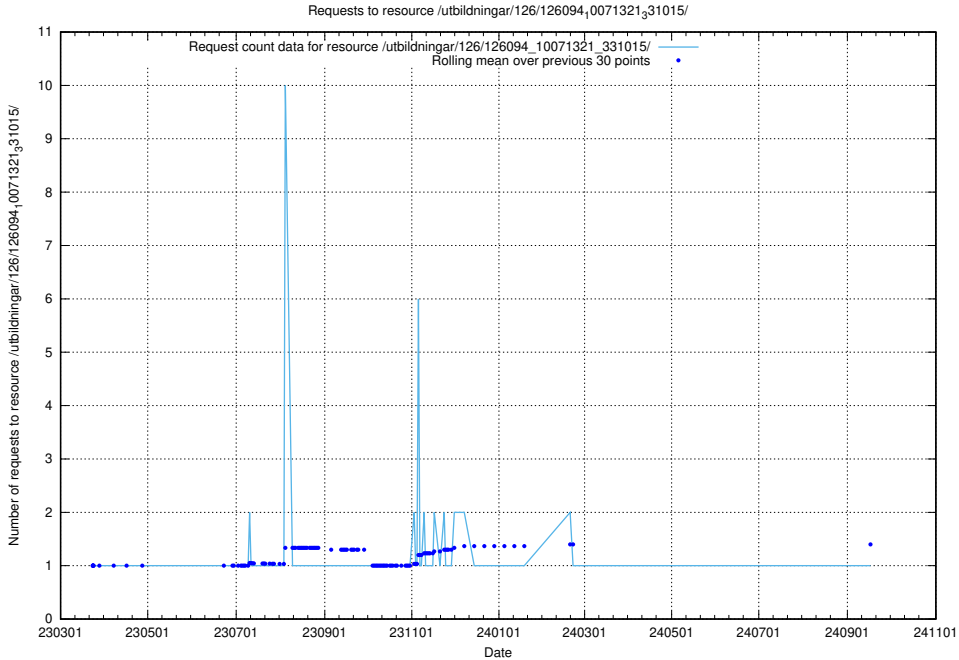

5.7411 Usage of /utbildningar/126/126094_10071321_331015/

Here, we count the number of requests to resource /utbildningar/126/126094_10071321_331015/.