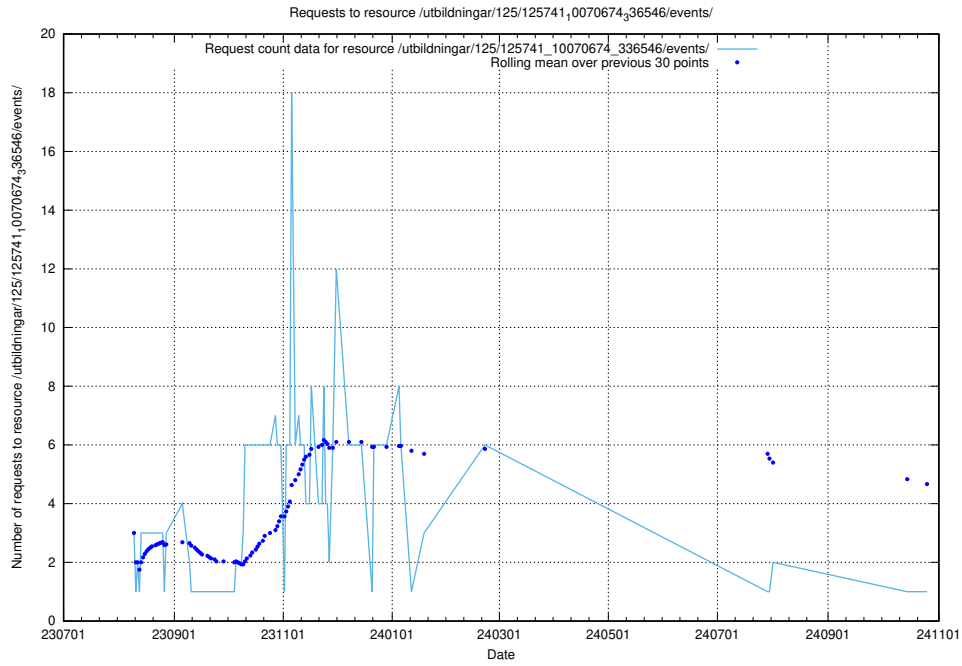

5.5746 Usage of /utbildningar/125/125741_10070674_336546/events/

Here, we count the number of requests to resource /utbildningar/125/125741_10070674_336546/events/