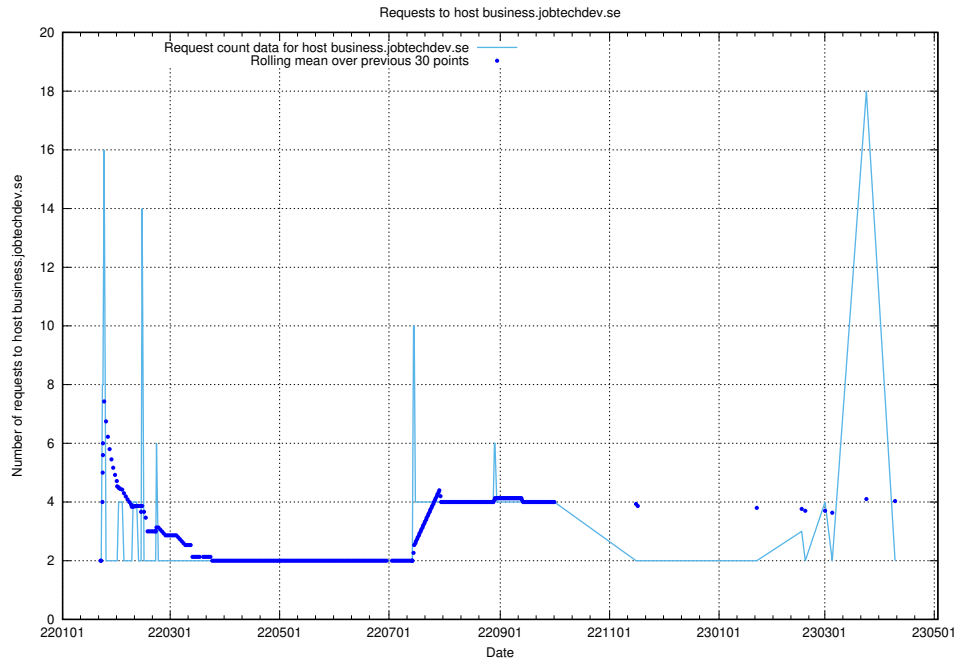

7.263 Usage of business.jobtechdev.se

Here, we count the number of requests to host business.jobtechdev.se.