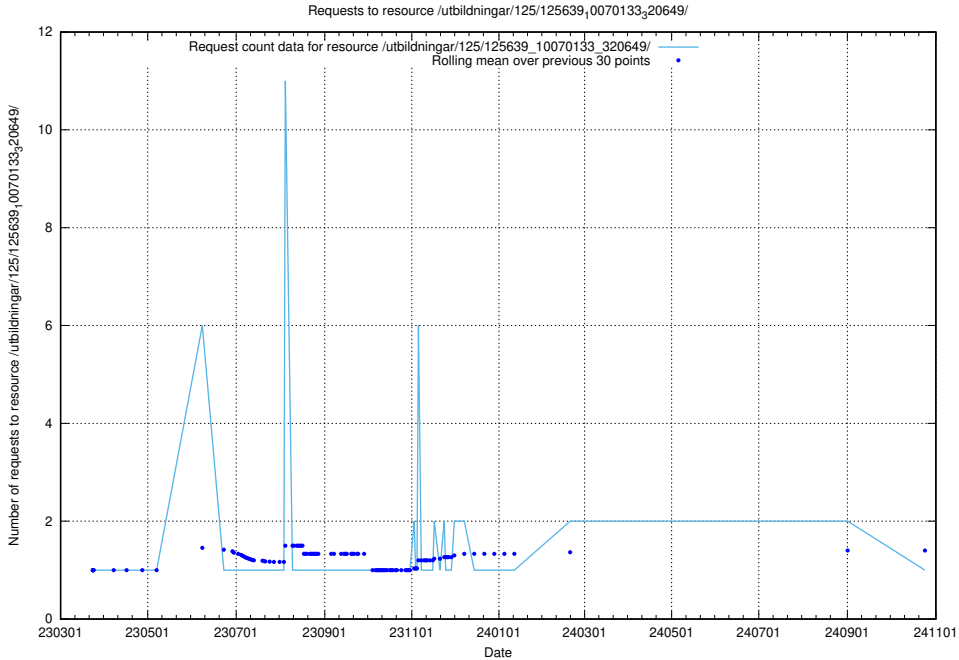

5.1094 Usage of /utbildningar/125/125639_10070133_320649/

Here, we count the number of requests to resource /utbildningar/125/125639_10070133_320649/.