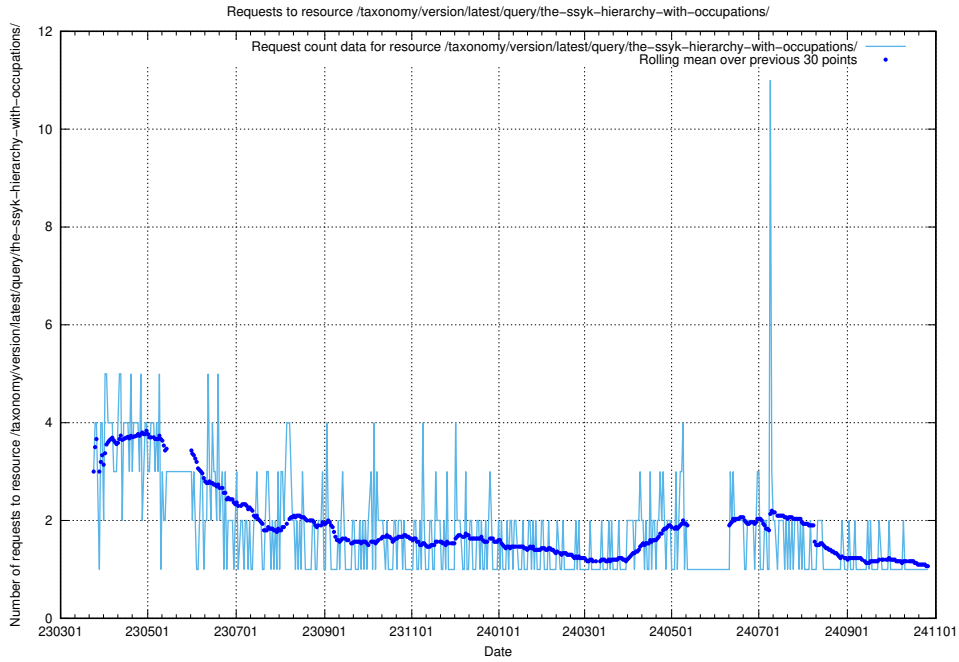

5.7009 Usage of /taxonomy/version/latest/query/the-ssyk-hierarchy-with-occupations/

Here, we count the number of requests to resource /taxonomy/version/latest/query/the-ssyk-hierarchy-with-occupations/.