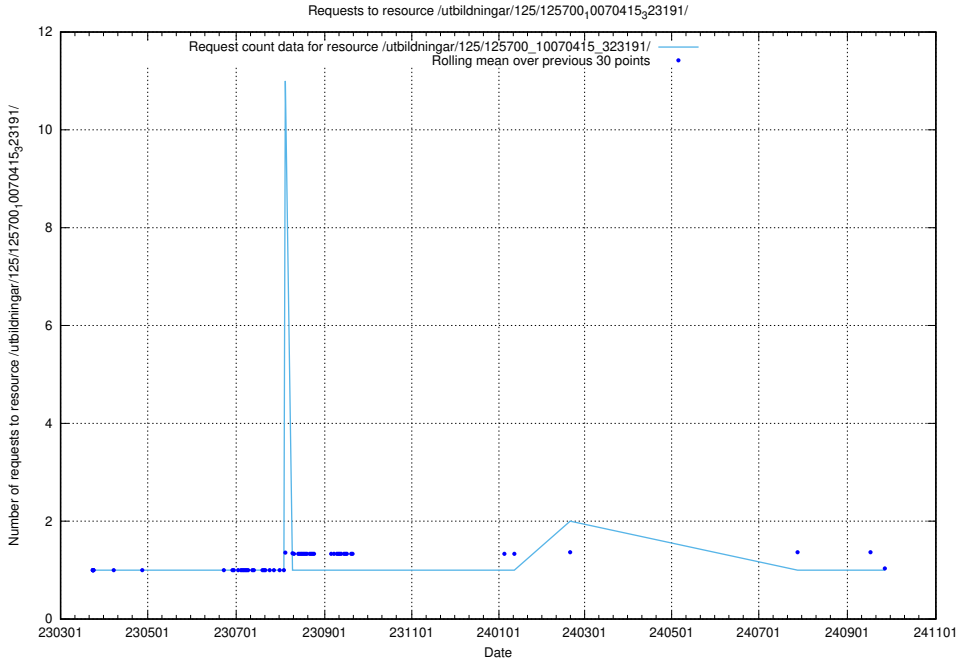

5.1064 Usage of /utbildningar/125/125700_10070415_323191/

Here, we count the number of requests to resource /utbildningar/125/125700_10070415_323191/.