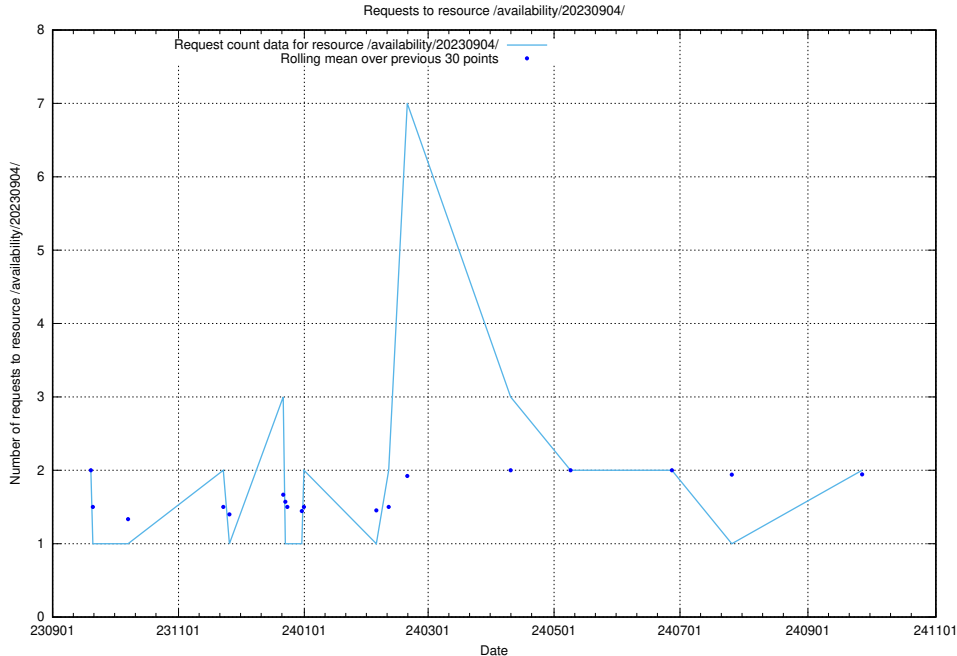

5.806 Usage of /availability/20230904/

Here, we count the number of requests to resource /availability/20230904/.