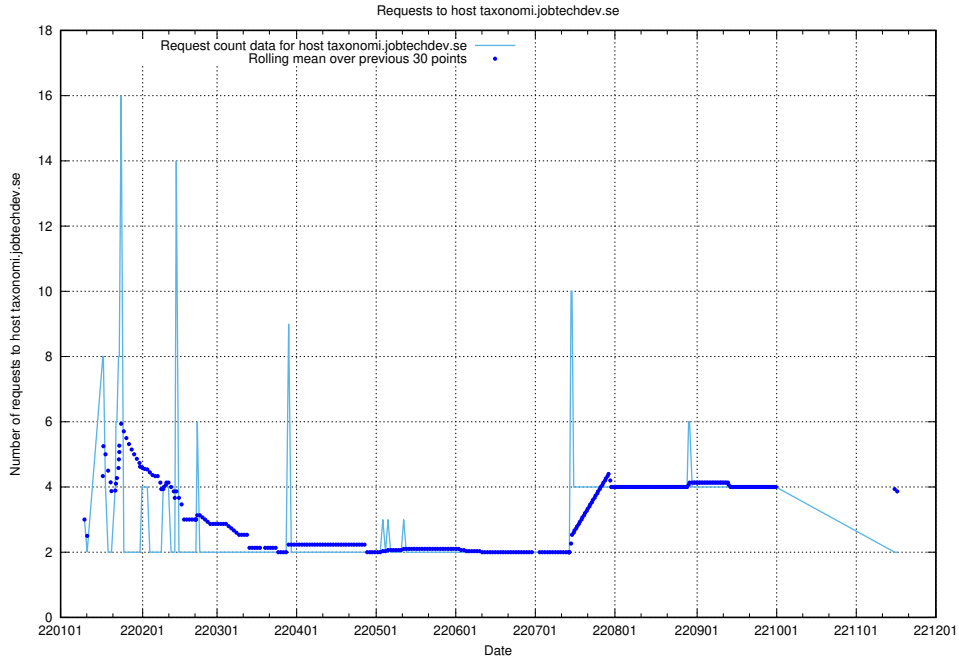

7.288 Usage of taxonomi.jobtechdev.se

Here, we count the number of requests to host taxonomi.jobtechdev.se.

7.289 Usage of jobad-enrichments-api.jobtechdev.se:80

Here, we count the number of requests to host jobad-enrichments-api.jobtechdev.se:80.