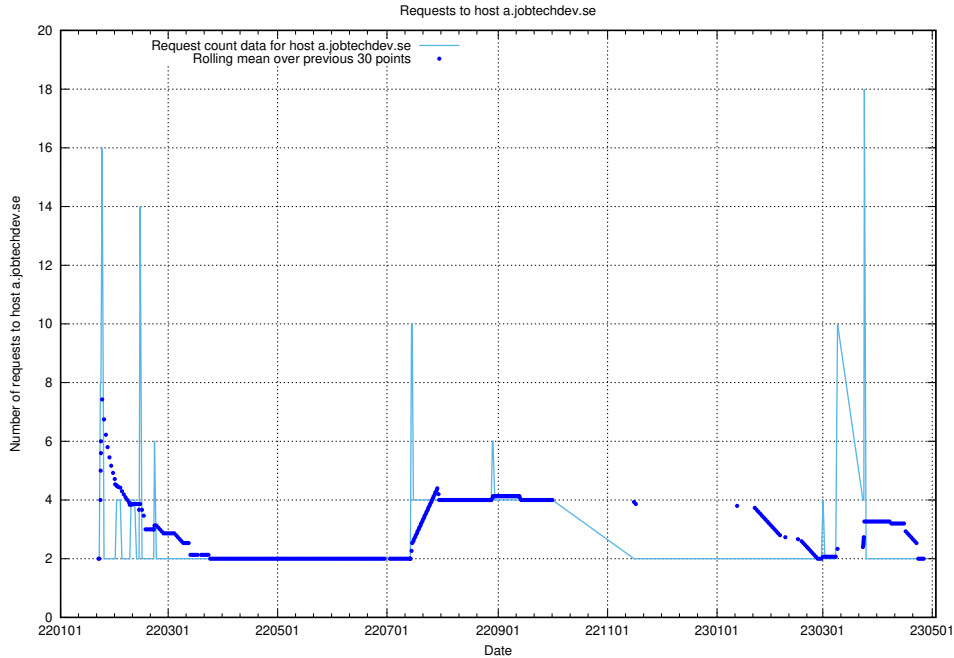

7.269 Usage of a.jobtechdev.se

Here, we count the number of requests to host a.jobtechdev.se.