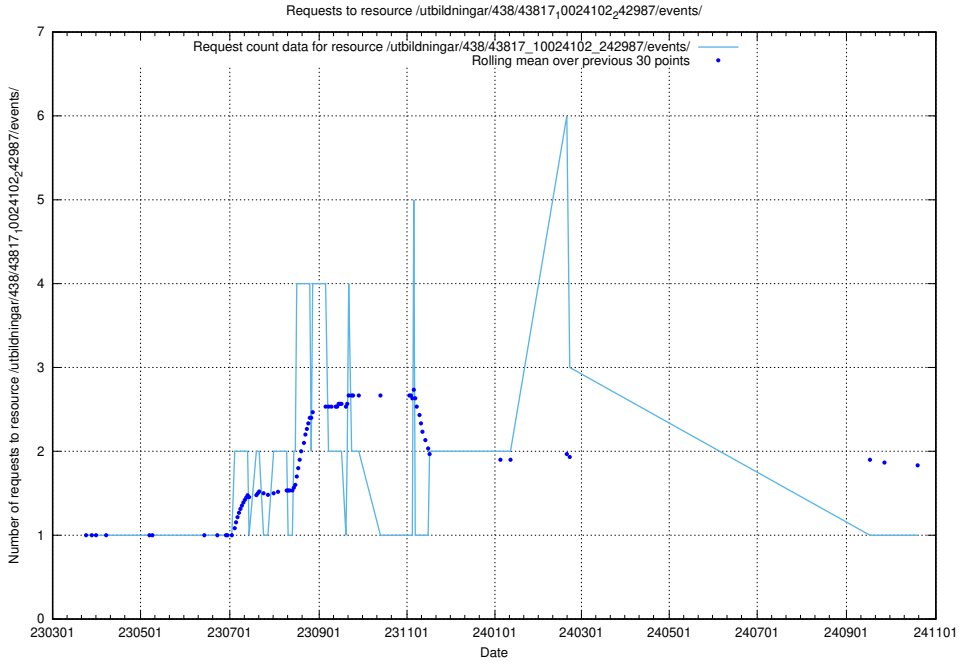

5.7132 Usage of /utbildningar/438/43817_10024102_242987/events/

Here, we count the number of requests to resource /utbildningar/438/43817_10024102_242987/events/.