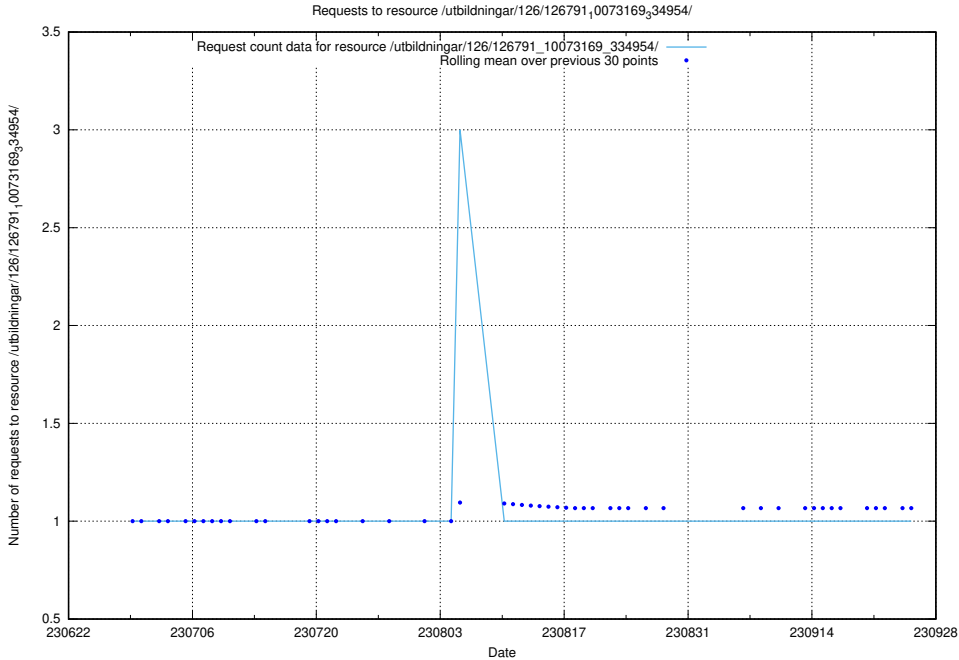

5.6369 Usage of /utbildningar/126/126791_10073169_334954/

Here, we count the number of requests to resource /utbildningar/126/126791_10073169_334954/.