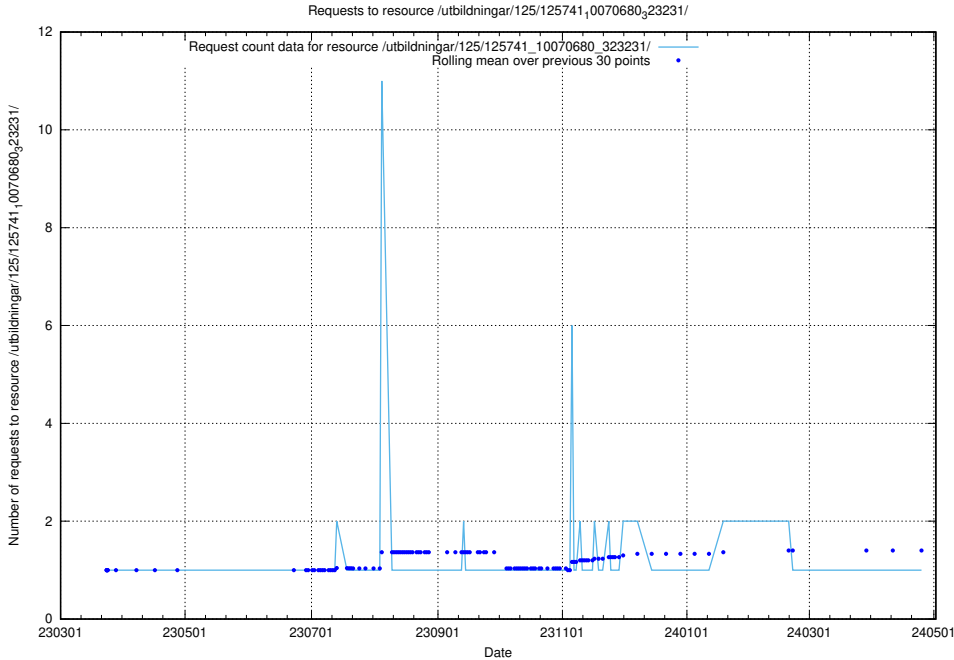

5.7453 Usage of /utbildningar/125/125741_10070680_323231/

Here, we count the number of requests to resource /utbildningar/125/125741_10070680_323231/.