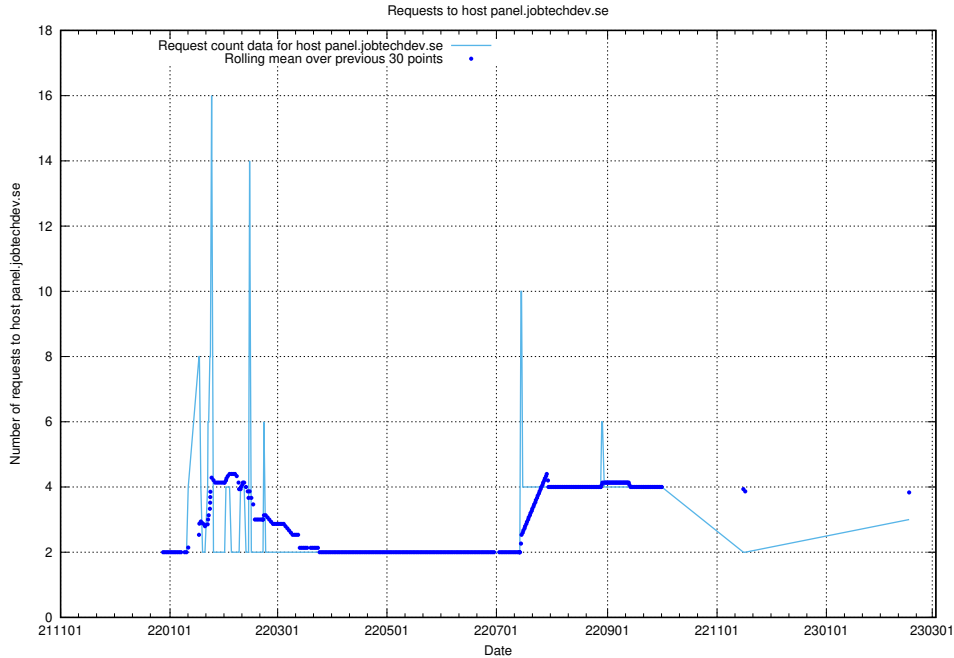

Here, we count the number of requests to host portal.jobtechdev.se.

7.198 Usage of panel.jobtechdev.se

Here, we count the number of requests to host panel.jobtechdev.se.

7.199 Usage of new.jobtechdev.se

Here, we count the number of requests to host new.jobtechdev.se.