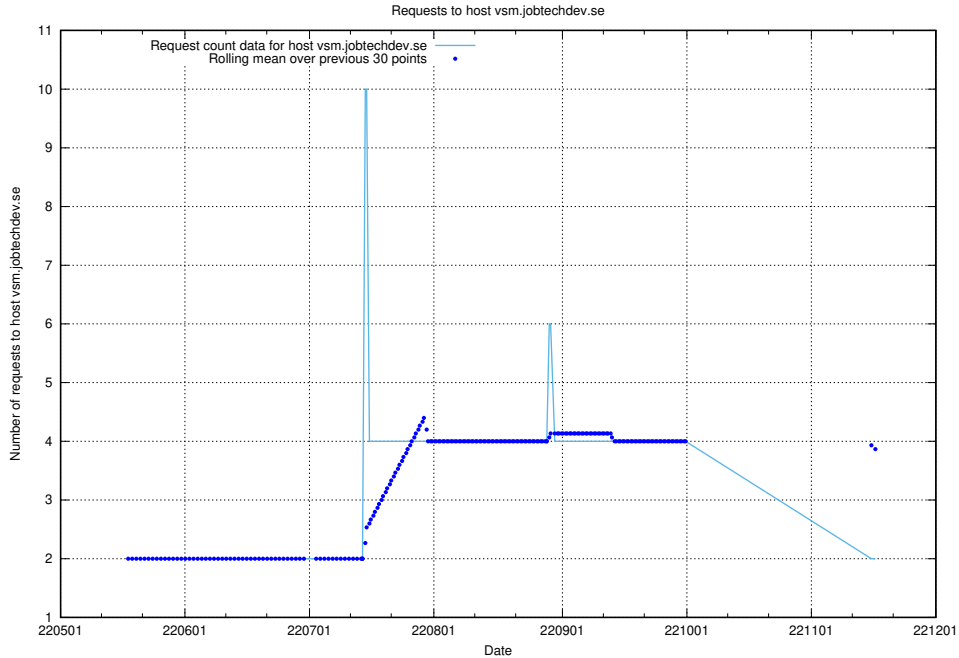

7.430 Usage of vsm.jobtechdev.se

Here, we count the number of requests to host vsm.jobtechdev.se.