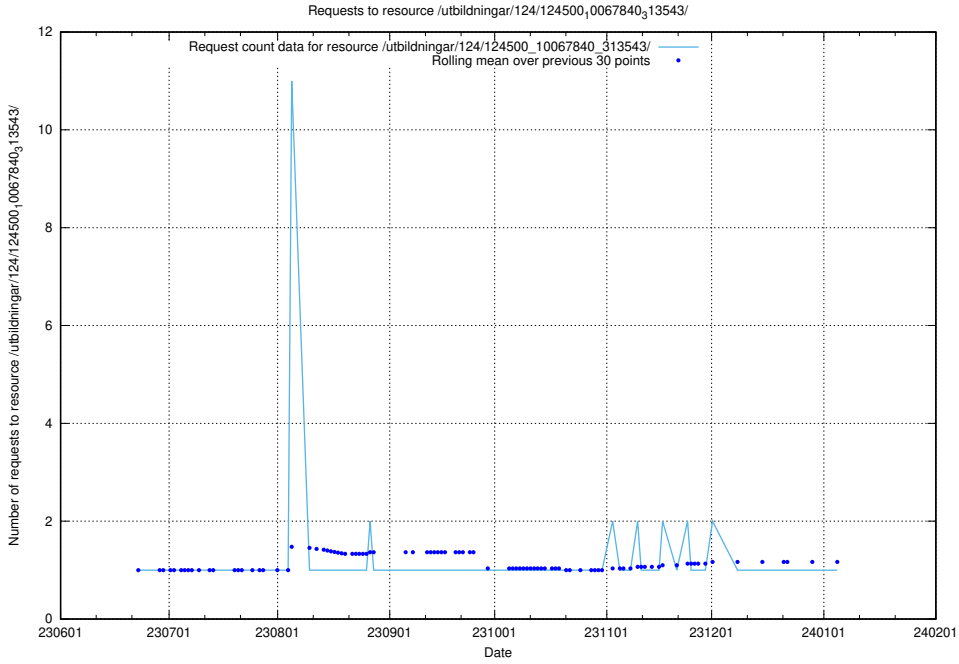

5.6693 Usage of /utbildningar/124/124500_10067840_313543/

Here, we count the number of requests to resource /utbildningar/124/124500_10067840_313543/.