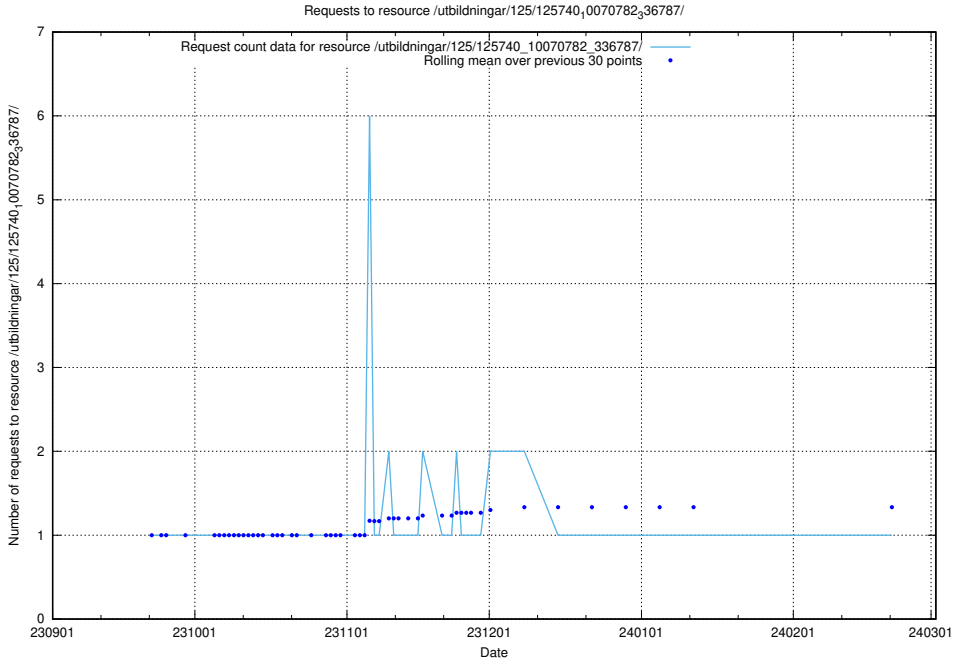

5.5436 Usage of /utbildningar/125/125740_10070782_336787/

Here, we count the number of requests to resource /utbildningar/125/125740_10070782_336787/.