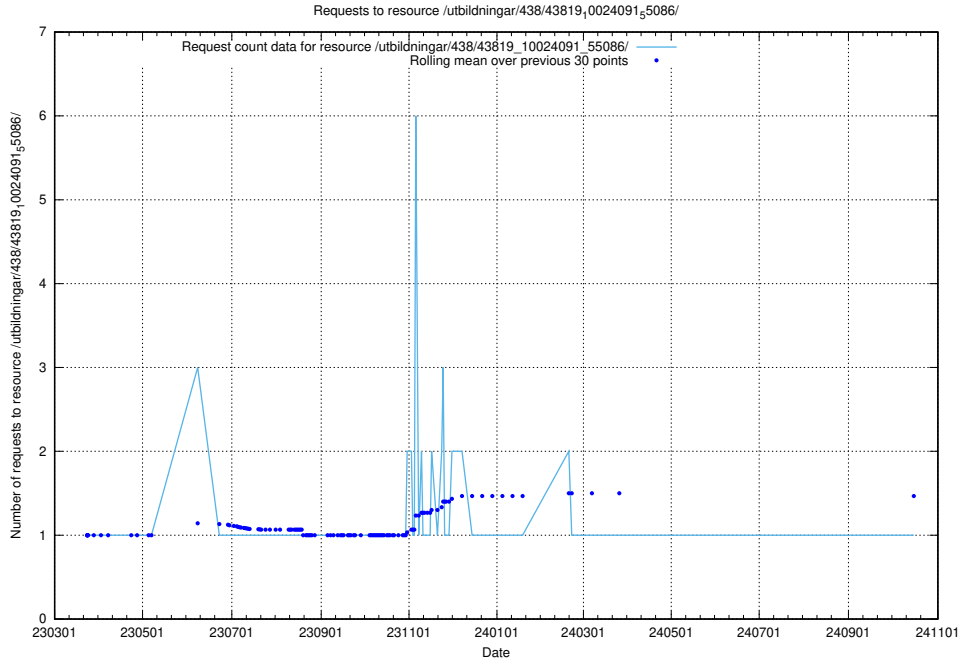

5.7315 Usage of /utbildningar/438/43819_10024091_55086/

Here, we count the number of requests to resource /utbildningar/438/43819_10024091_55086/.