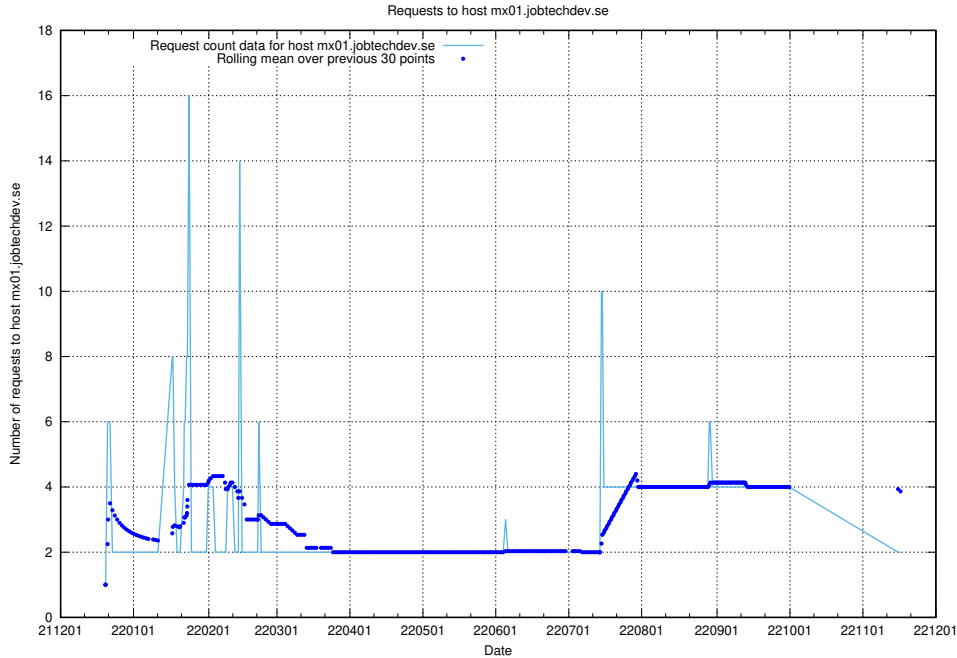

7.375 Usage of mx01.jobtechdev.se

Here, we count the number of requests to host mx01.jobtechdev.se.