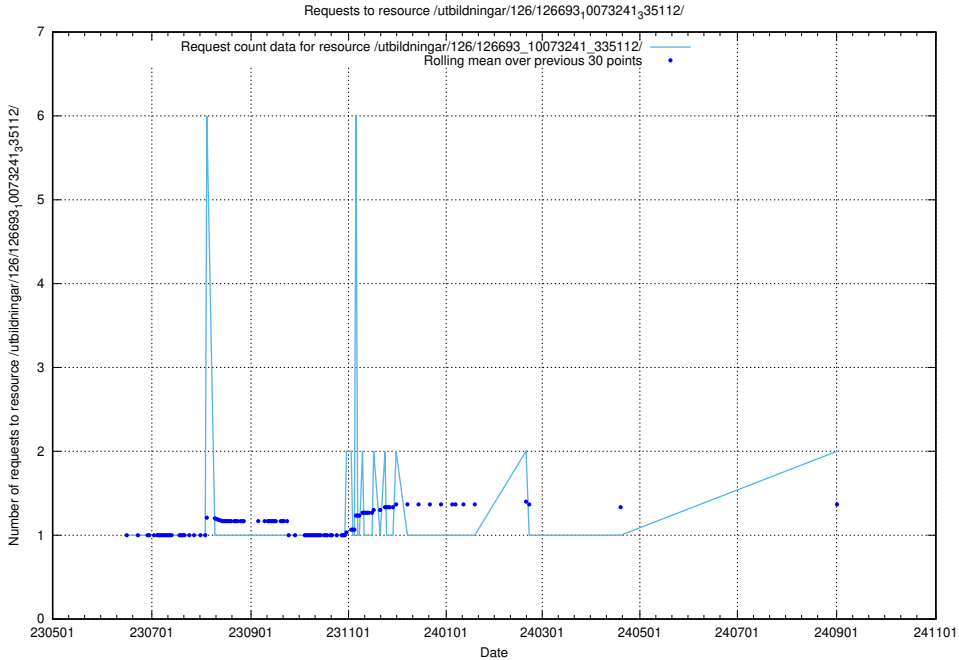

5.939 Usage of /utbildningar/126/126693_10073241_335112/

Here, we count the number of requests to resource /utbildningar/126/126693_10073241_335112/.