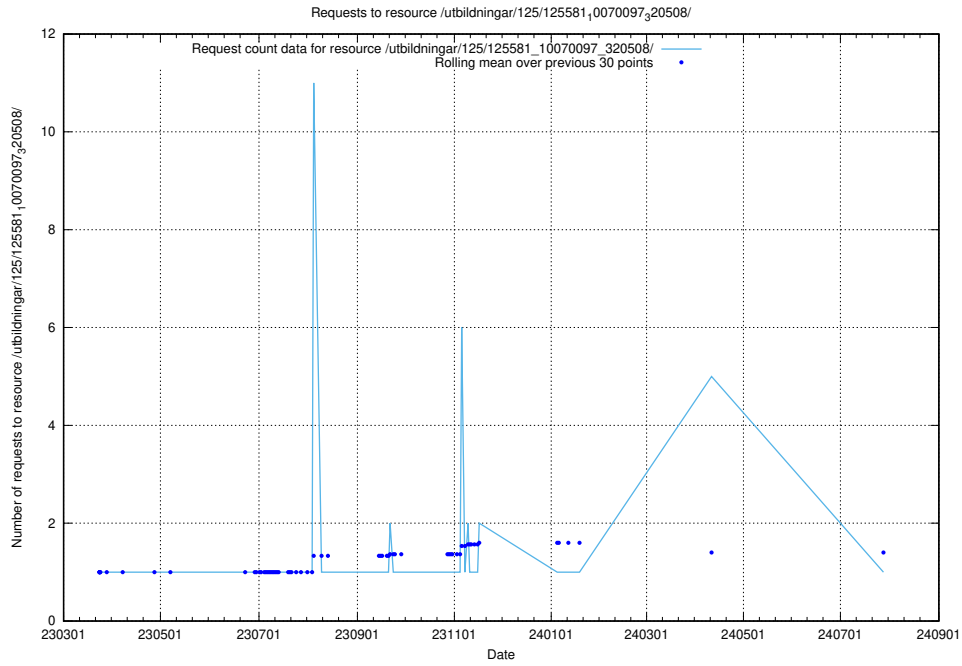

5.1138 Usage of /utbildningar/125/125581_10070097_320508/

Here, we count the number of requests to resource /utbildningar/125/125581_10070097_320508/.