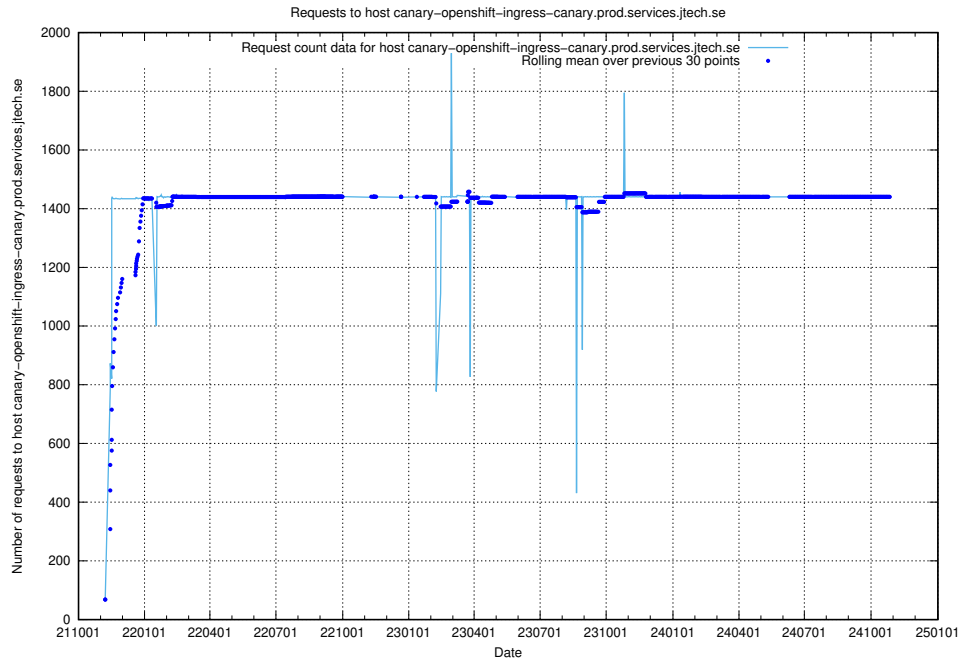

7.17 Usage of giggi.jobtechdev.se

Here, we count the number of requests to host giggi.jobtechdev.se.

7.18 Usage of canary-openshift-ingress-canary.prod.services.jtech.se

Here, we count the number of requests to host canary-openshift-ingress-canary.prod.services.jtech.se.