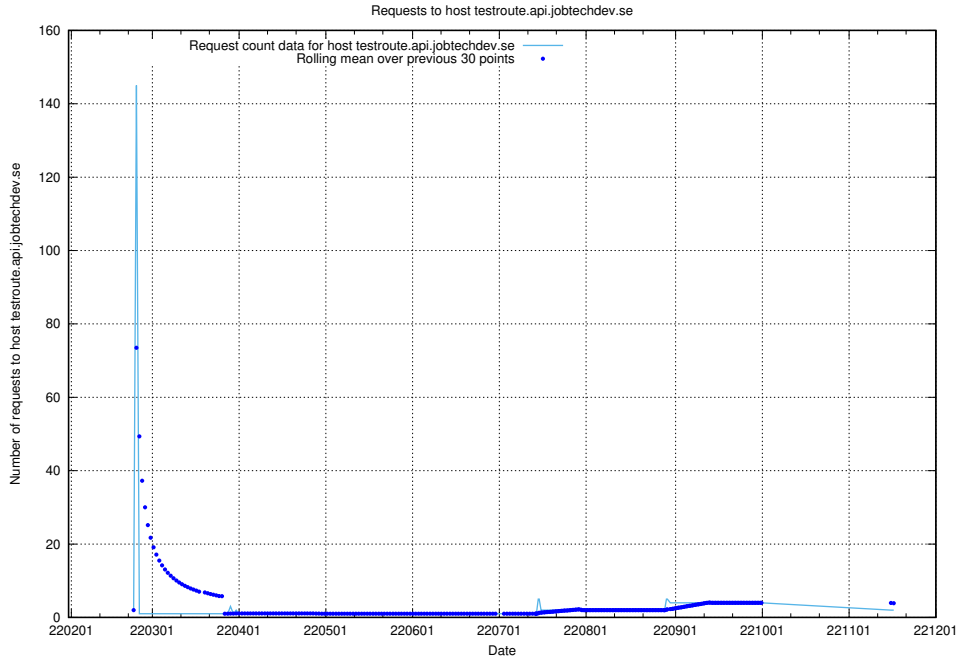

7.519 Usage of testroute.api.jobtechdev.se

Here, we count the number of requests to host testroute.api.jobtechdev.se.