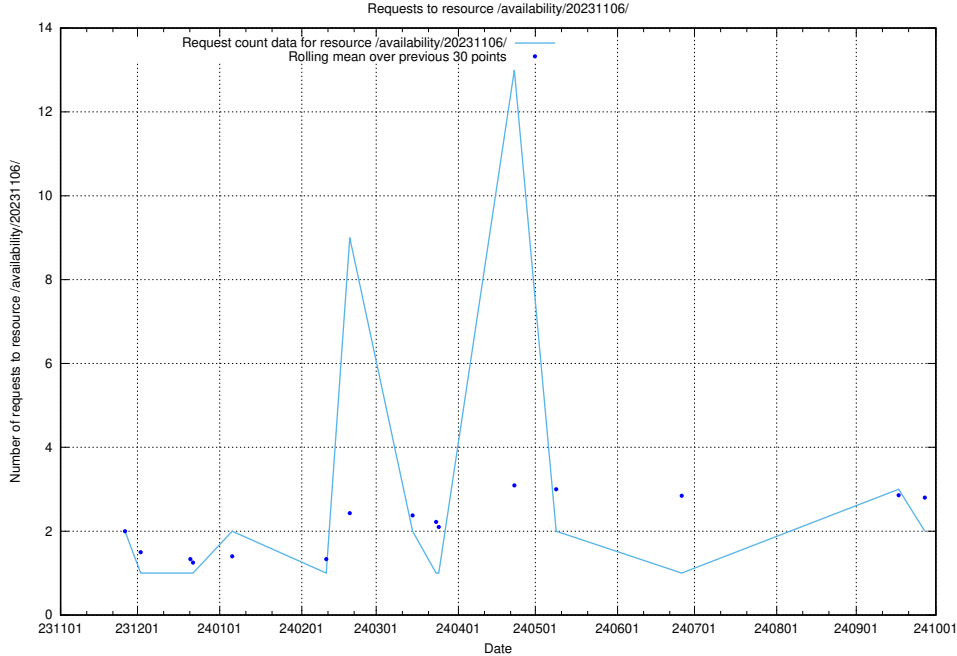

5.752 Usage of /availability/20231106/

Here, we count the number of requests to resource /availability/20231106/.