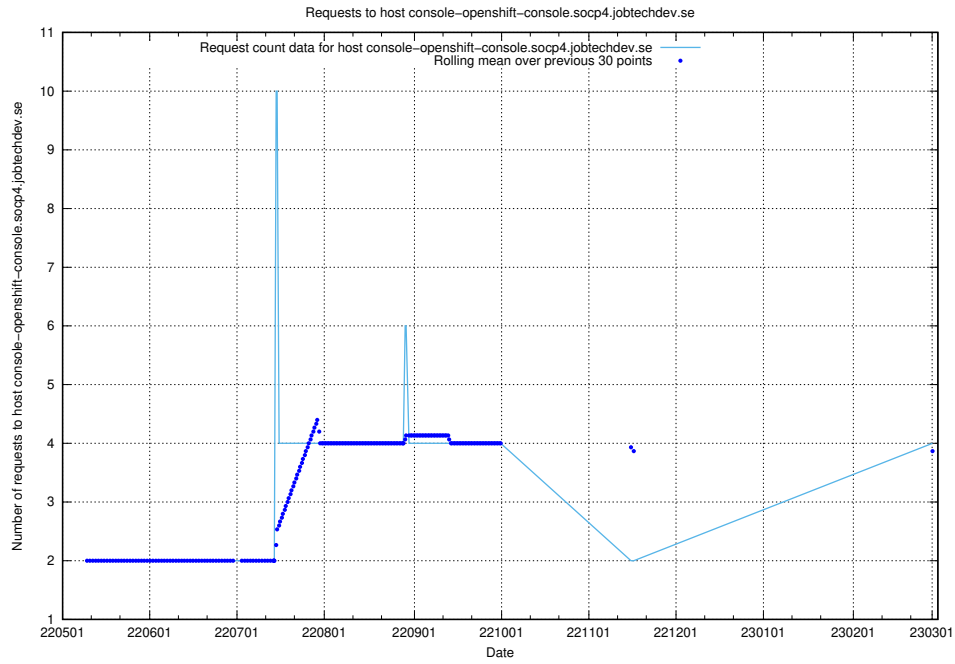

7.153 Usage of console-openshift-console.socp4.jobtechdev.se

Here, we count the number of requests to host console-openshift-console.socp4.jobtechdev.se.