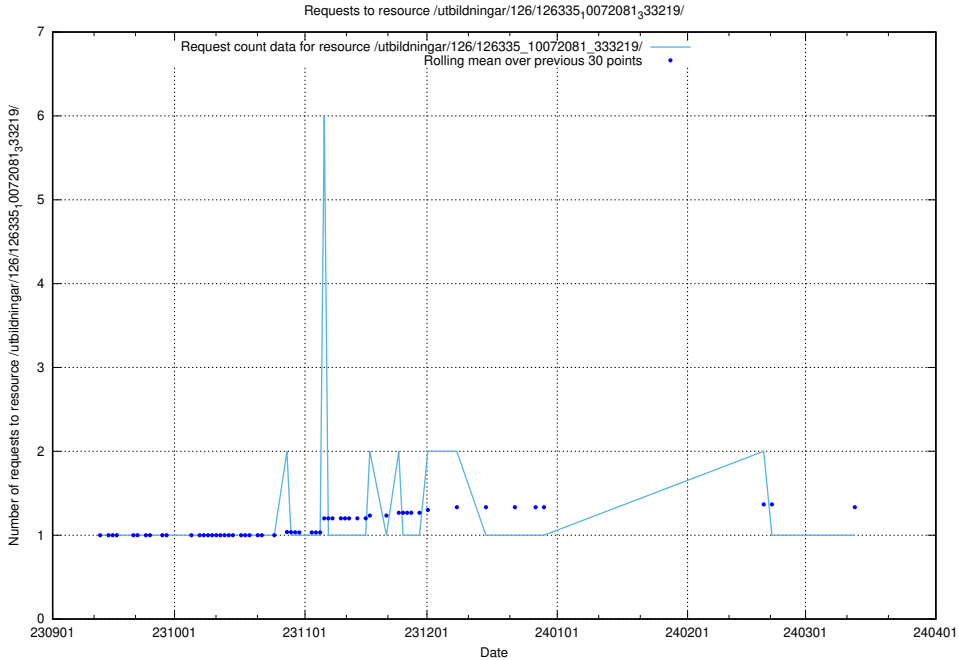

5.5517 Usage of /utbildningar/126/126335_10072081_333219/

Here, we count the number of requests to resource /utbildningar/126/126335_10072081_333219/.