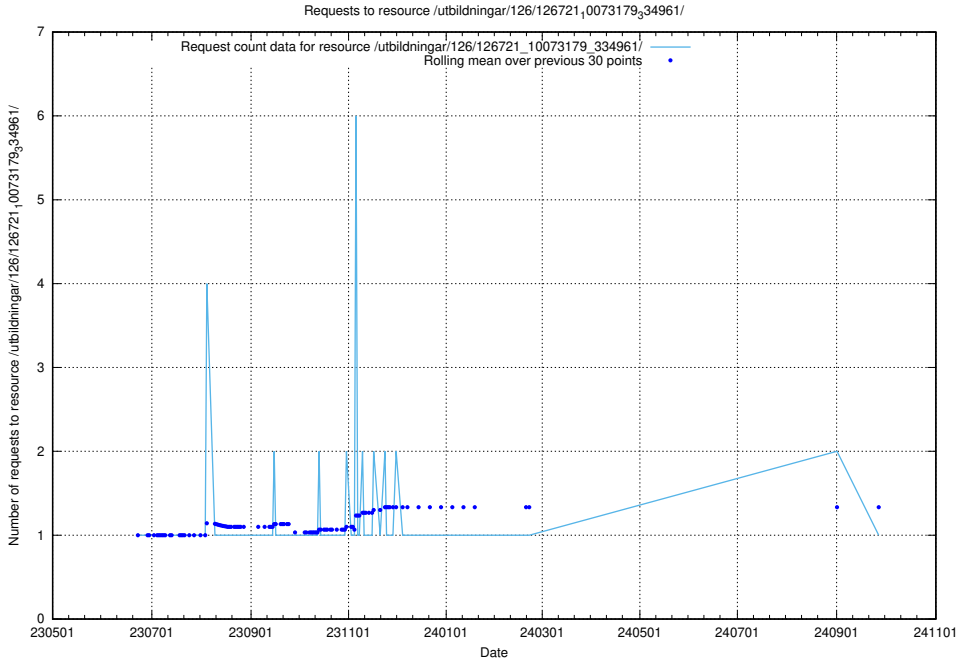

5.6528 Usage of /utbildningar/126/126721_10073179_334961/

Here, we count the number of requests to resource /utbildningar/126/126721_10073179_334961/.