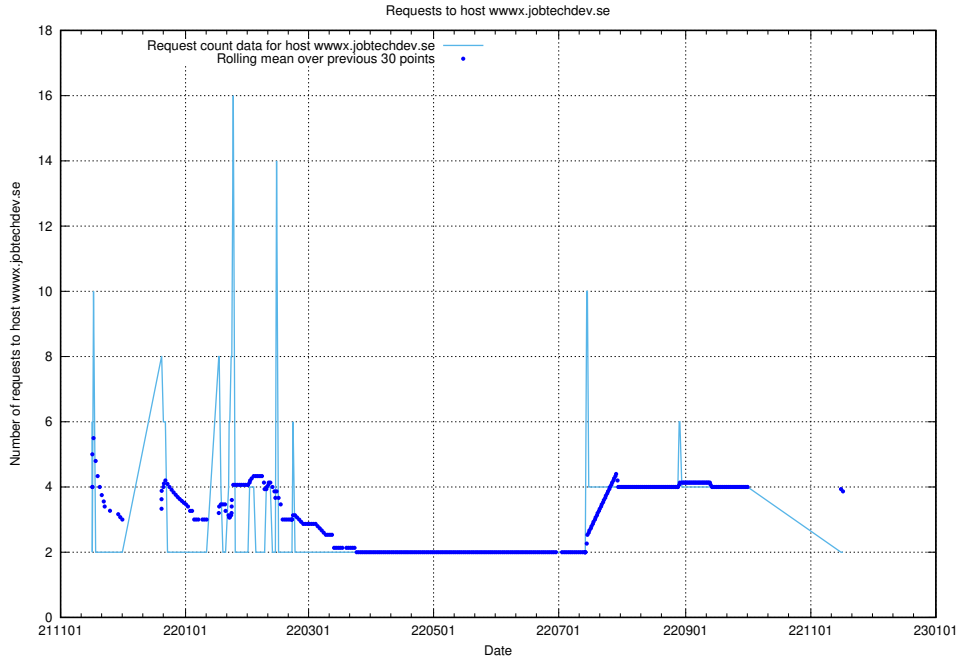

7.542 Usage of www.jobtechdev.se

Here, we count the number of requests to host www.jobtechdev.se.