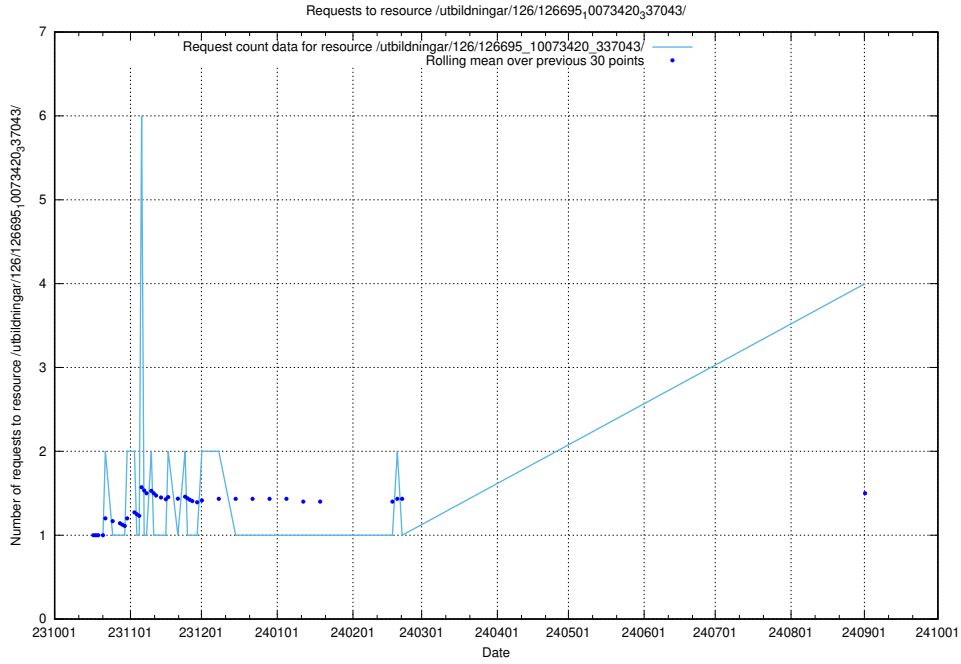

5.319 Usage of /utbildningar/126/126695_10073420_337043/

Here, we count the number of requests to resource /utbildningar/126/126695_10073420_337043/.