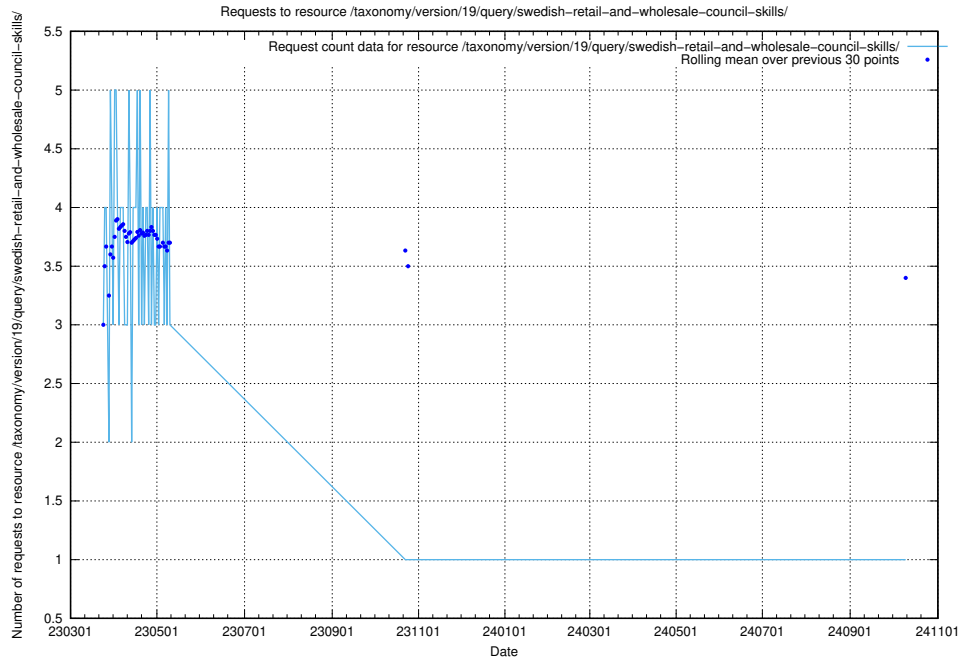

5.7065 Usage of /taxonomy/version/19/query/swedish-retail-and-wholesale-council-skills/

Here, we count the number of requests to resource /taxonomy/version/19/query/swedish-retail-and-wholesale-council-skills/.