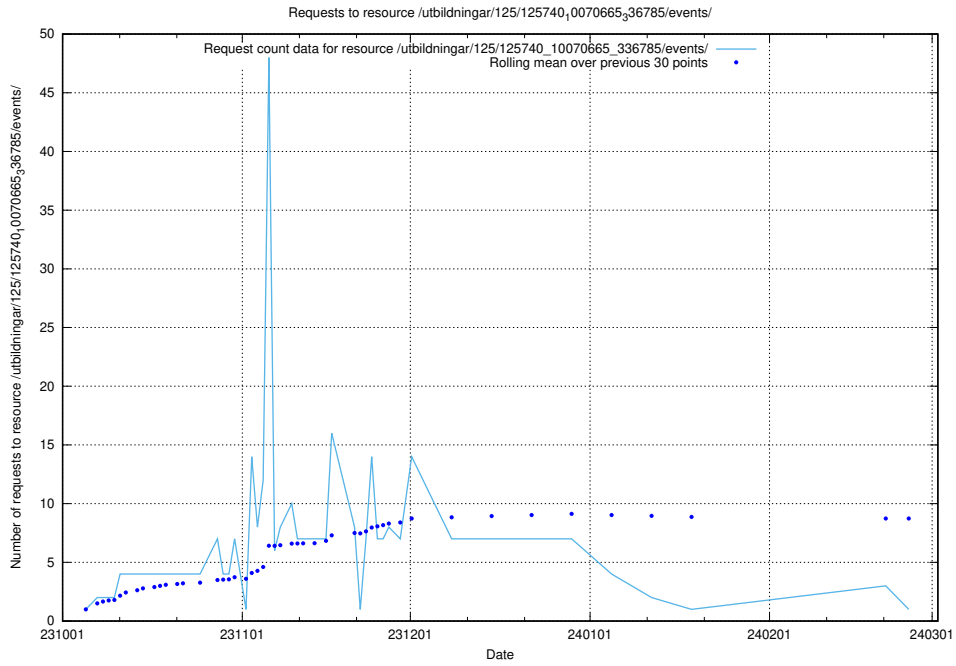

Here, we count the number of requests to resource /utbildningar/125/125740_10070692_336791/.

5.5340 Usage of /utbildningar/125/125740_10070665_336785/events/

Here, we count the number of requests to resource /utbildningar/125/125740_10070665_336785/events/