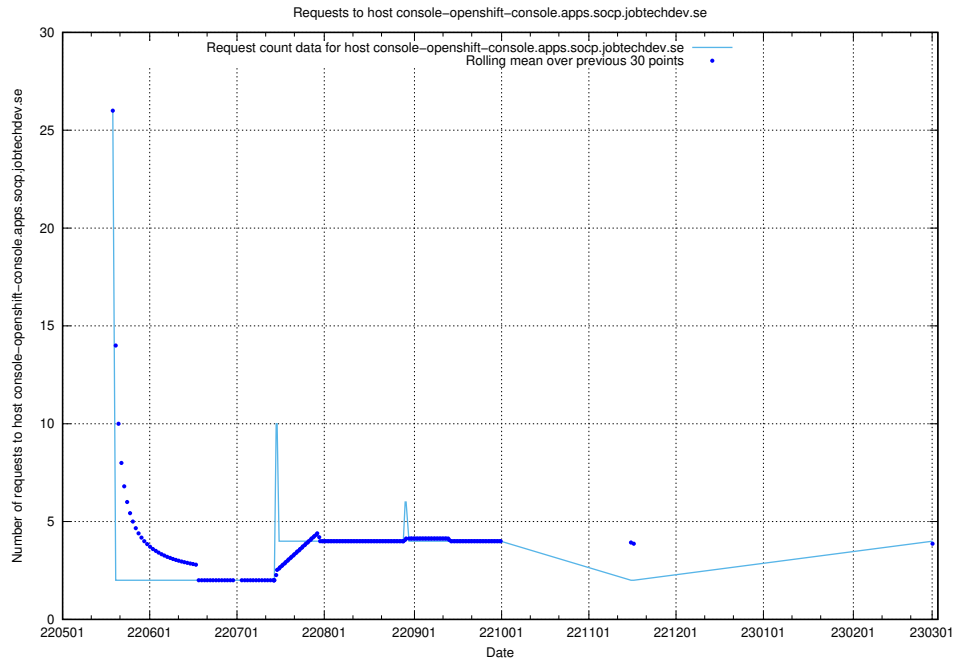

7.152 Usage of console-openshift-console.apps.socp.jobtechdev.se

Here, we count the number of requests to host console-openshift-console.apps.socp.jobtechdev.se.