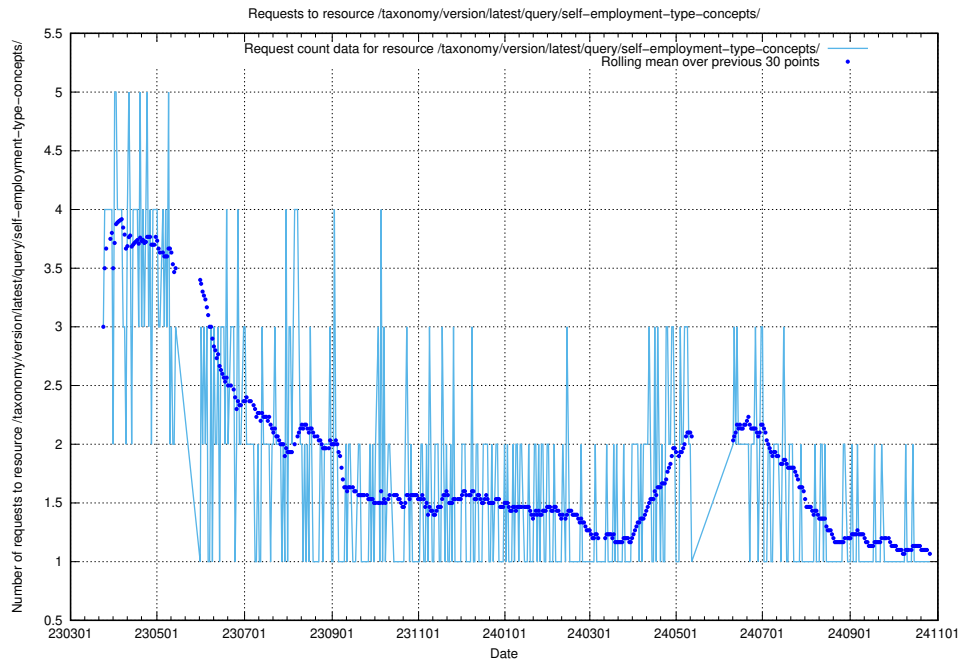

5.7039 Usage of /taxonomy/version/latest/query/self-employment-type-concepts/

Here, we count the number of requests to resource /taxonomy/version/latest/query/self-employment-type-concepts/.