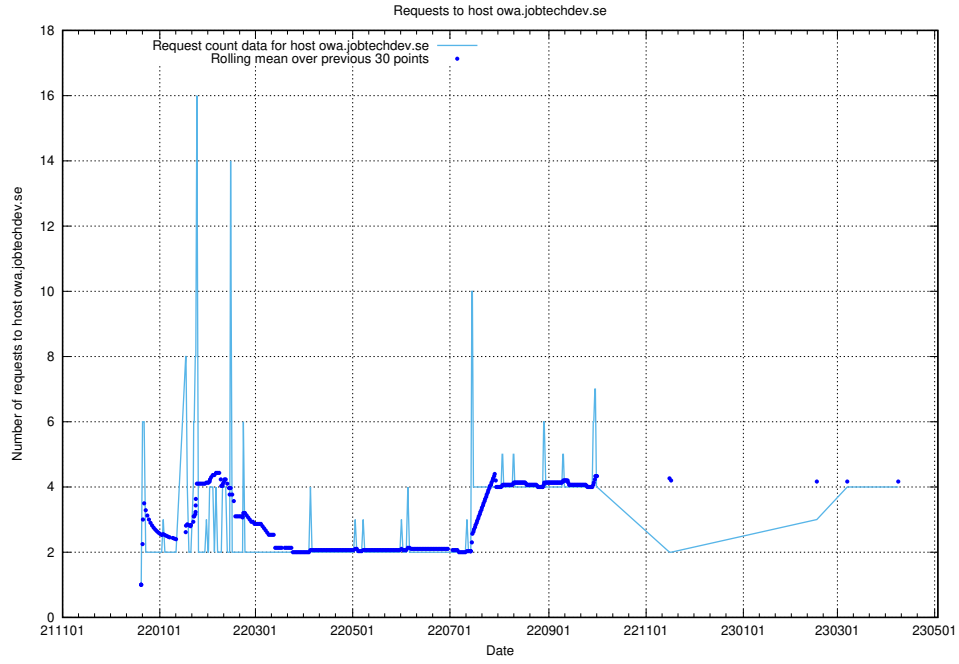

7.137 Usage of owa.jobtechdev.se

Here, we count the number of requests to host owa.jobtechdev.se.