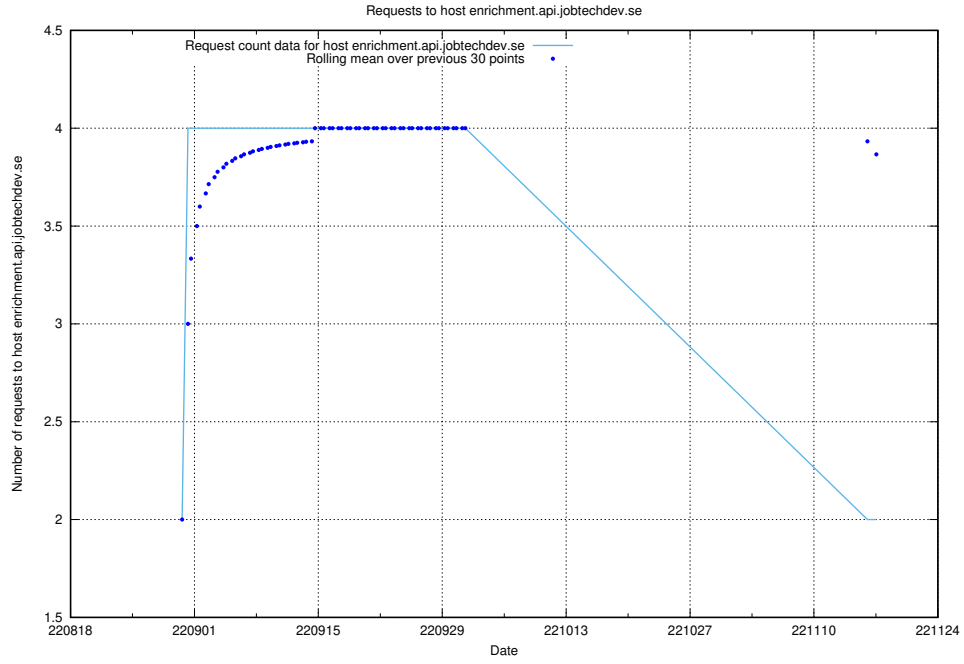

7.341 Usage of enrichment.api.jobtechdev.se

Here, we count the number of requests to host enrichment.api.jobtechdev.se.

7.342 Usage of 268e33cb-63e1-42a5-805a-204a76dc9280.jobtechdev.se

Here, we count the number of requests to host 268e33cb-63e1-42a5-805a-204a76dc9280.jobtechdev.se.