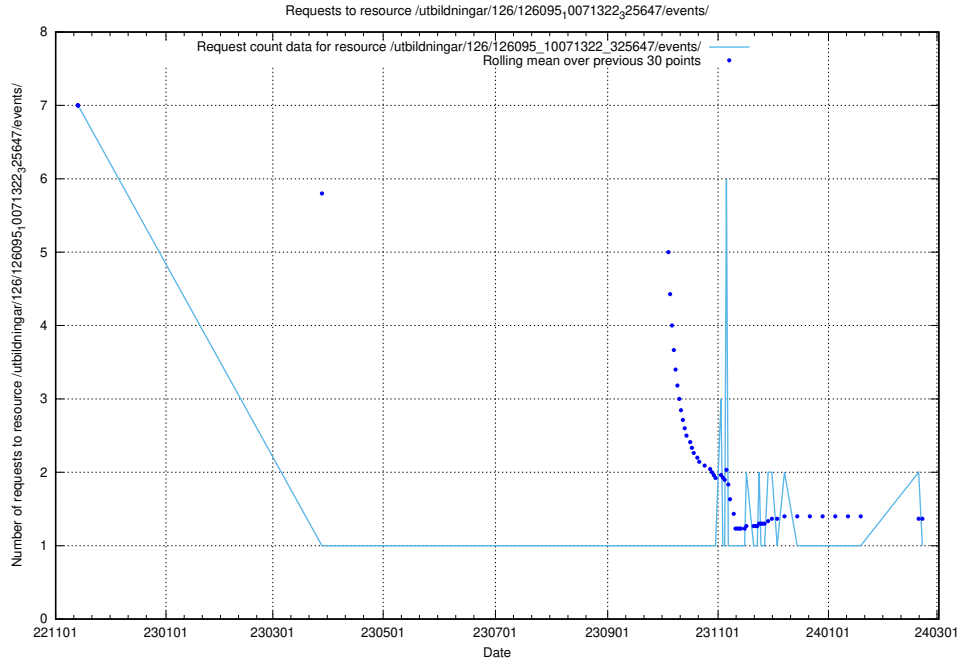

5.6722 Usage of /utbildningar/126/126095_10071322_325647/events/

Here, we count the number of requests to resource /utbildningar/126/126095_10071322_325647/events/