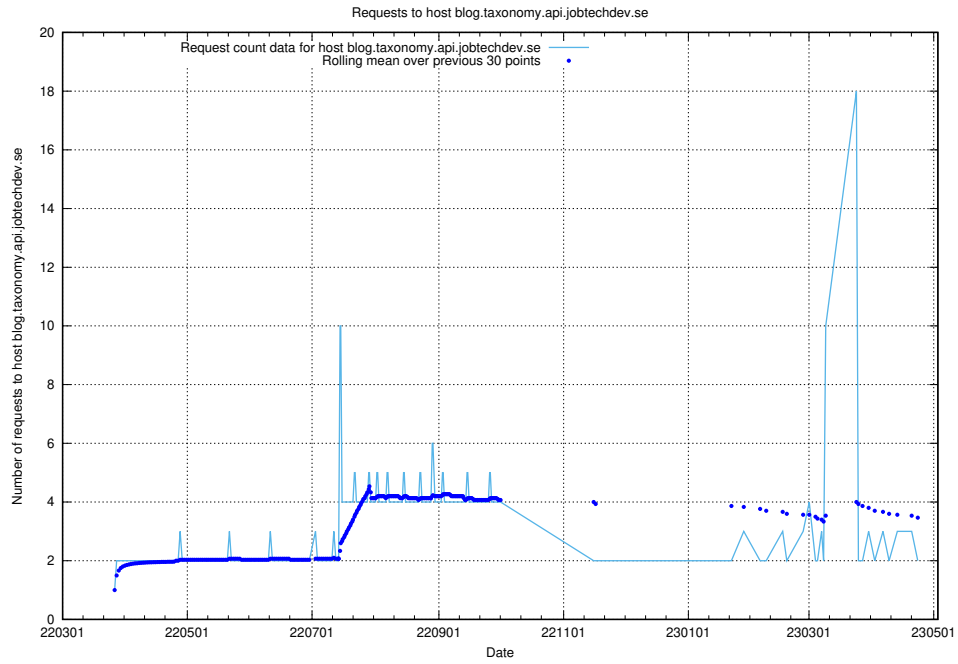

7.496 Usage of `blog.taxonomy.api.jobtechdev.se`

Here, we count the number of requests to host `blog.taxonomy.api.jobtechdev.se`.