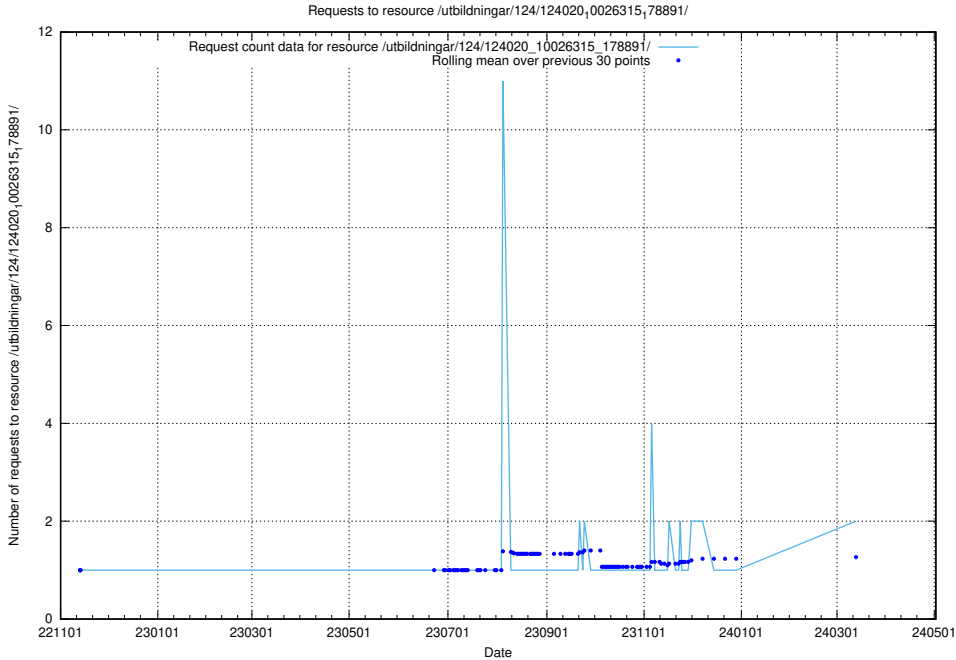

5.938 Usage of /utbildningar/124/124020_10026315_178891/

Here, we count the number of requests to resource /utbildningar/124/124020_10026315_178891/.