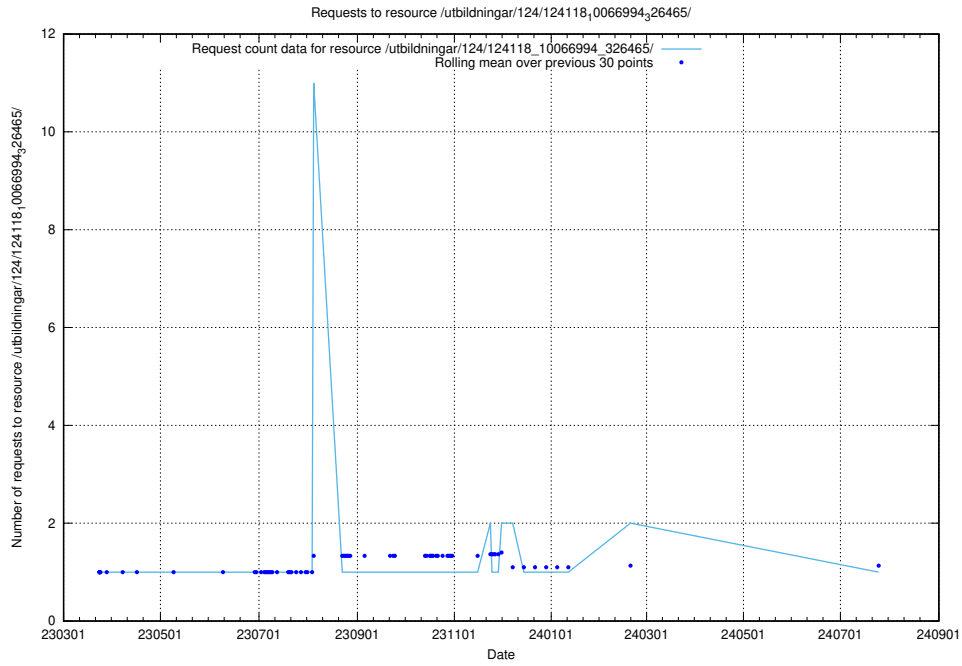

5.5143 Usage of /utbildningar/124/124118_10066994_326465/

Here, we count the number of requests to resource /utbildningar/124/124118_10066994_326465/.