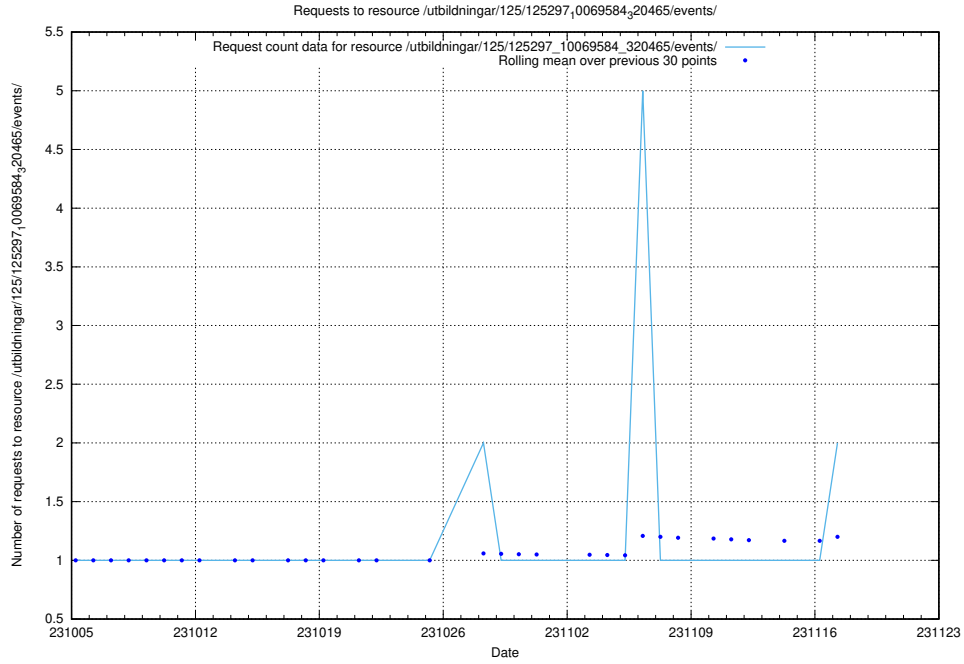

5.791 Usage of /utbildningar/125/125297_10069584_320465/events/

Here, we count the number of requests to resource /utbildningar/125/125297_10069584_320465/events/