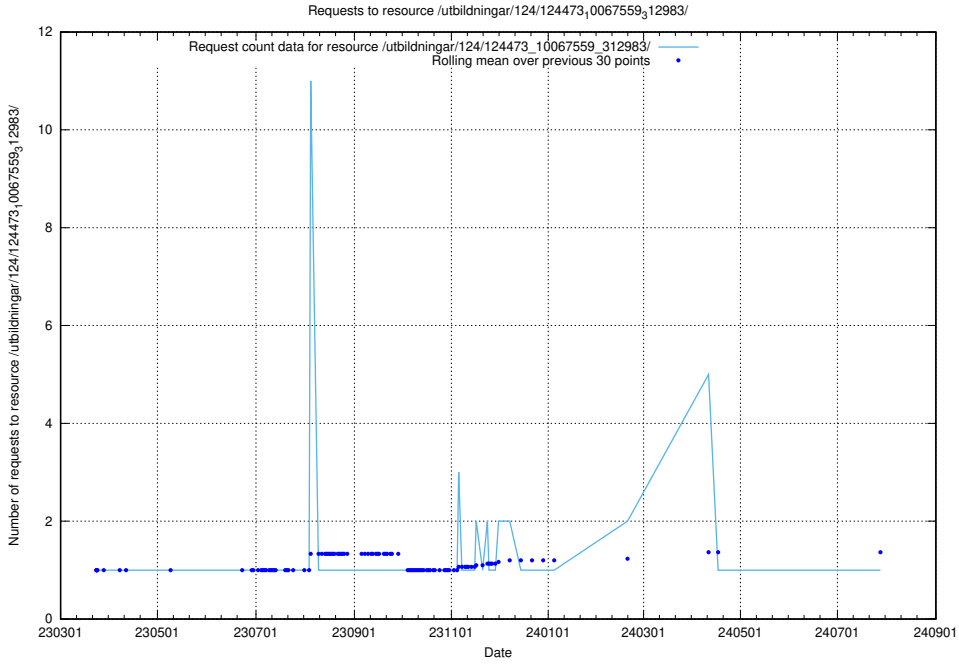

5.3881 Usage of /utbildningar/124/124473_10067559_312983/

Here, we count the number of requests to resource /utbildningar/124/124473_10067559_312983/.