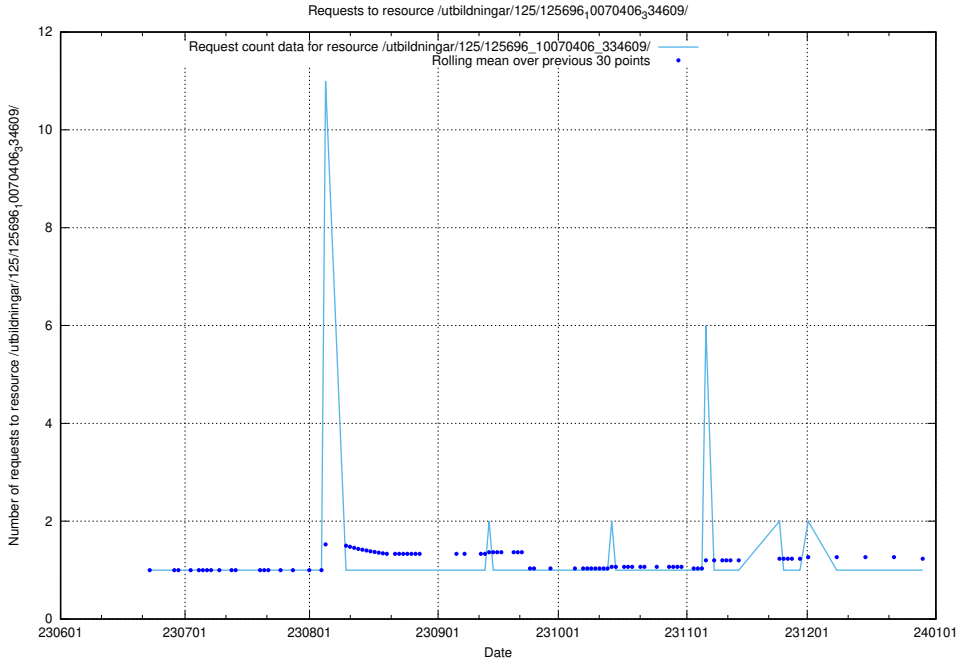

5.6623 Usage of /utbildningar/125/125696_10070406_334609/

Here, we count the number of requests to resource /utbildningar/125/125696_10070406_334609/.

5.6624 Usage of /utbildningar/125/125696_10070406_321567/