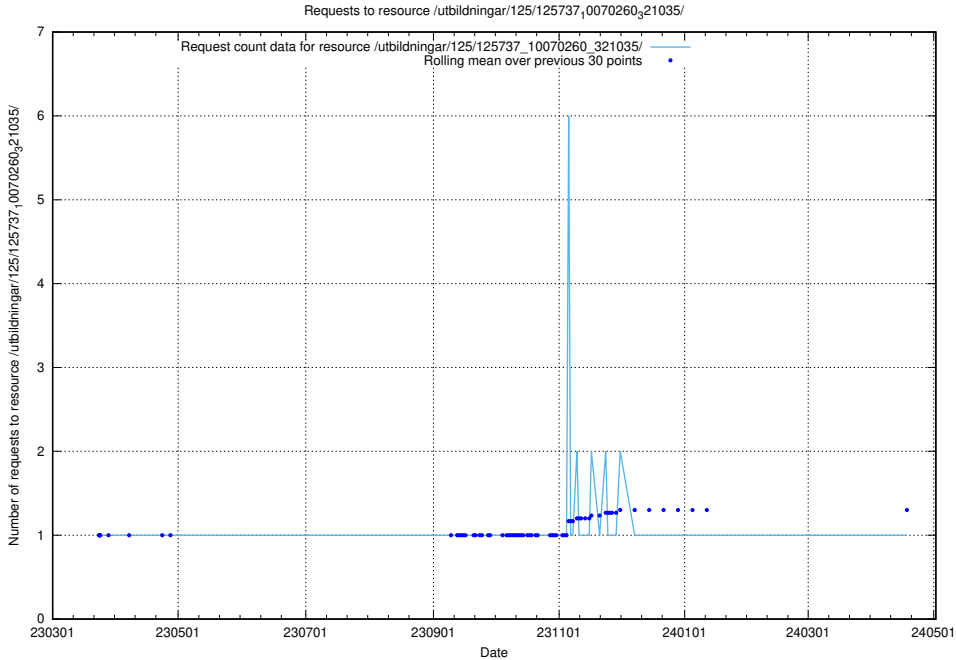

5.1048 Usage of /utbildningar/125/125737_10070260_321035/

Here, we count the number of requests to resource /utbildningar/125/125737_10070260_321035/.