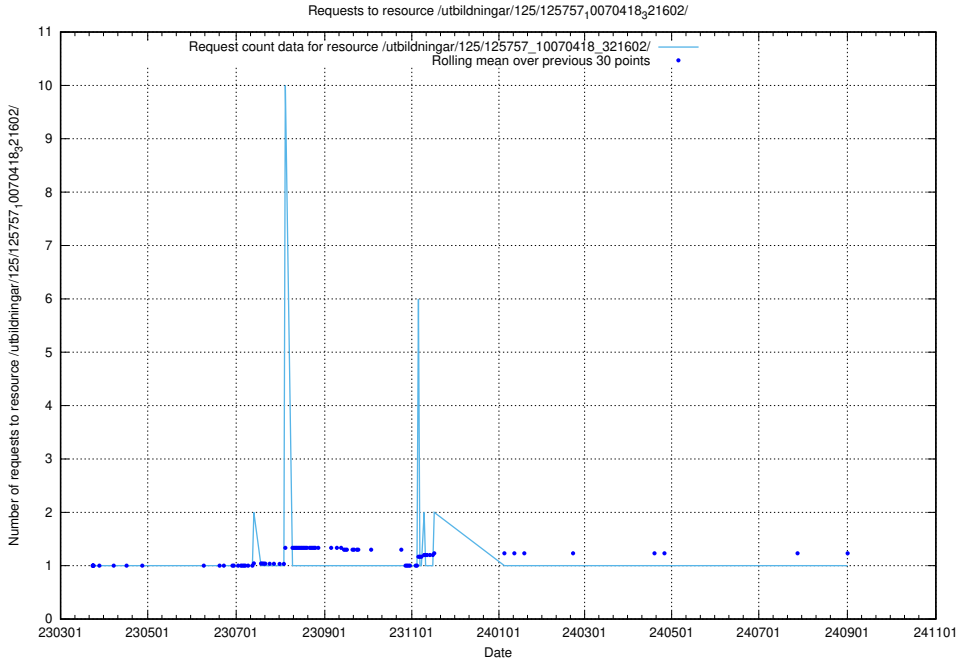

5.7427 Usage of /utbildningar/125/125757_10070418_321602/

Here, we count the number of requests to resource /utbildningar/125/125757_10070418_321602/.