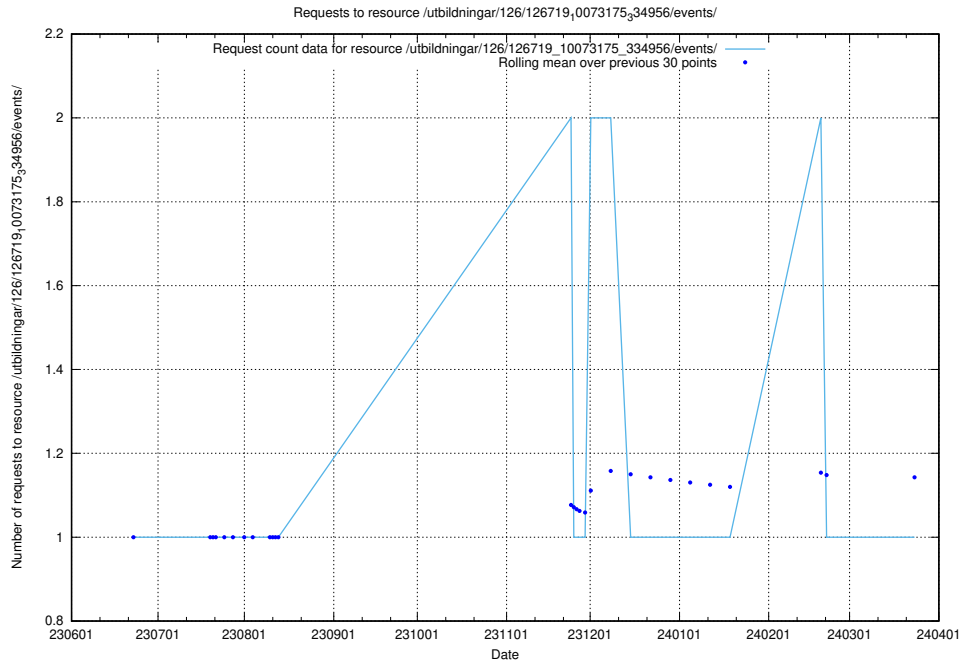

5.6533 Usage of /utbildningar/126/126719_10073175_334956/events/

Here, we count the number of requests to resource /utbildningar/126/126719_10073175_334956/events/