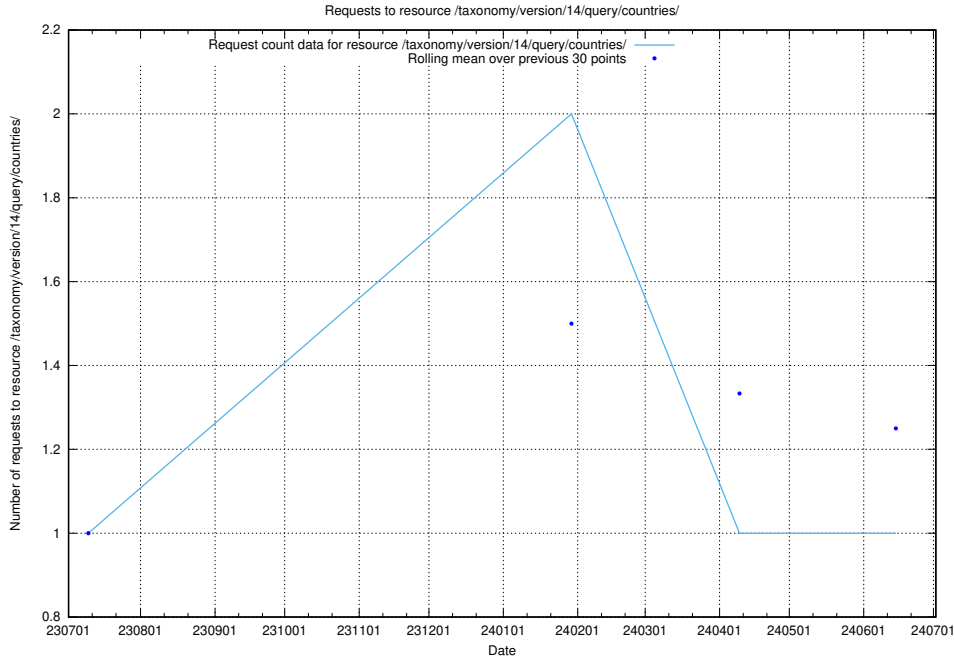

5.6078 Usage of /taxonomy/version/14/query/countries/

Here, we count the number of requests to resource /taxonomy/version/14/query/countries/.