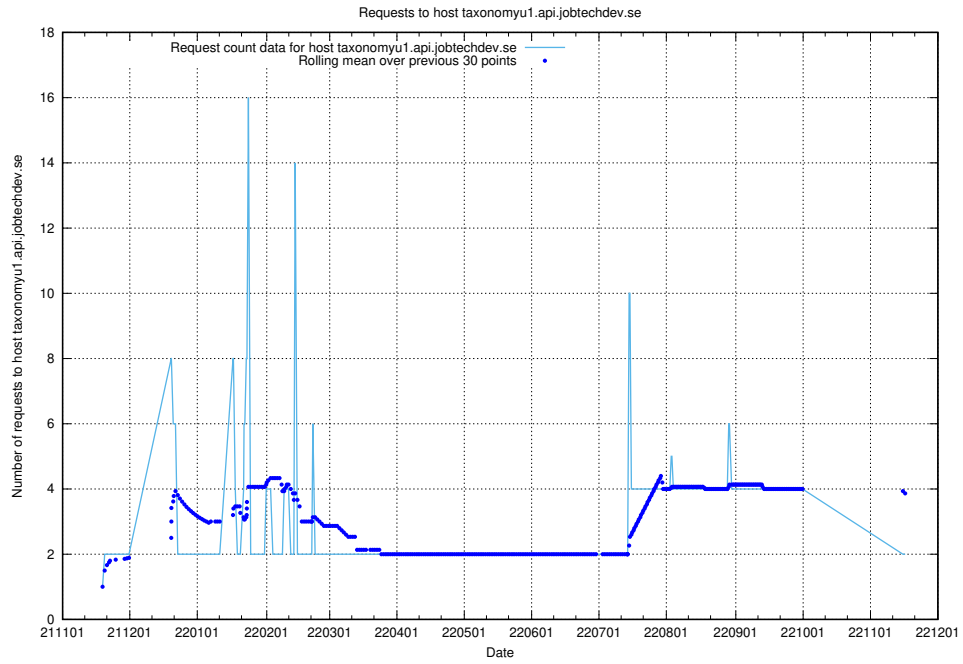

7.469 Usage of taxonomyt2.api.jobtechdev.se

Here, we count the number of requests to host taxonomyt2.api.jobtechdev.se.

7.470 Usage of widget.jobtechdev.se

Here, we count the number of requests to host widget.jobtechdev.se.