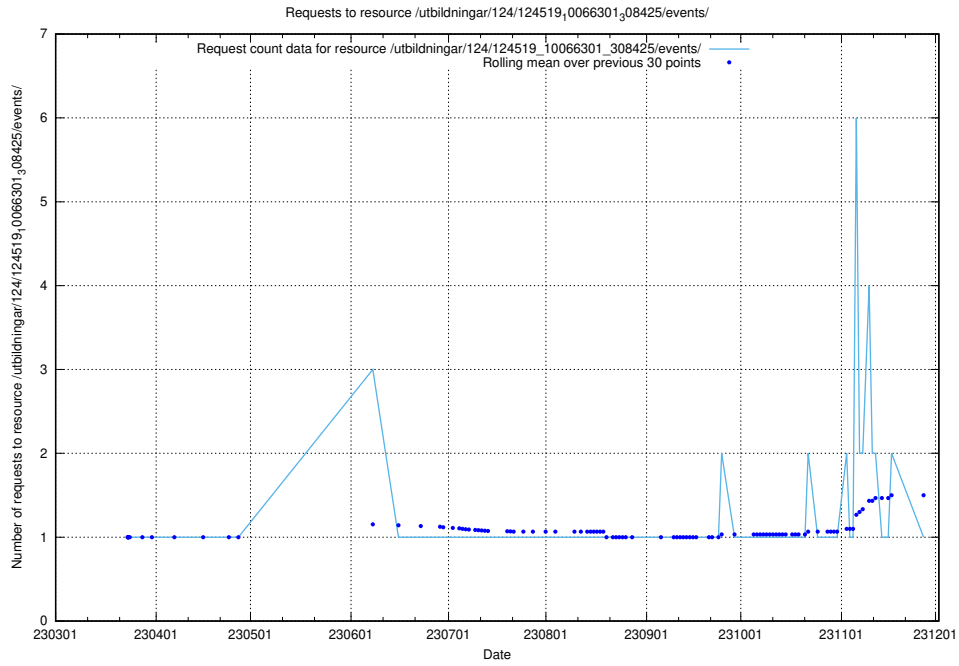

Here, we count the number of requests to resource /taxonomy/version/14/query/ssyk-level-4-with-related-isco-level-4-groups/.

5.2145 Usage of /utbildningar/124/124519_10066301_308425/events/

Here, we count the number of requests to resource /utbildningar/124/124519_10066301_308425/events/