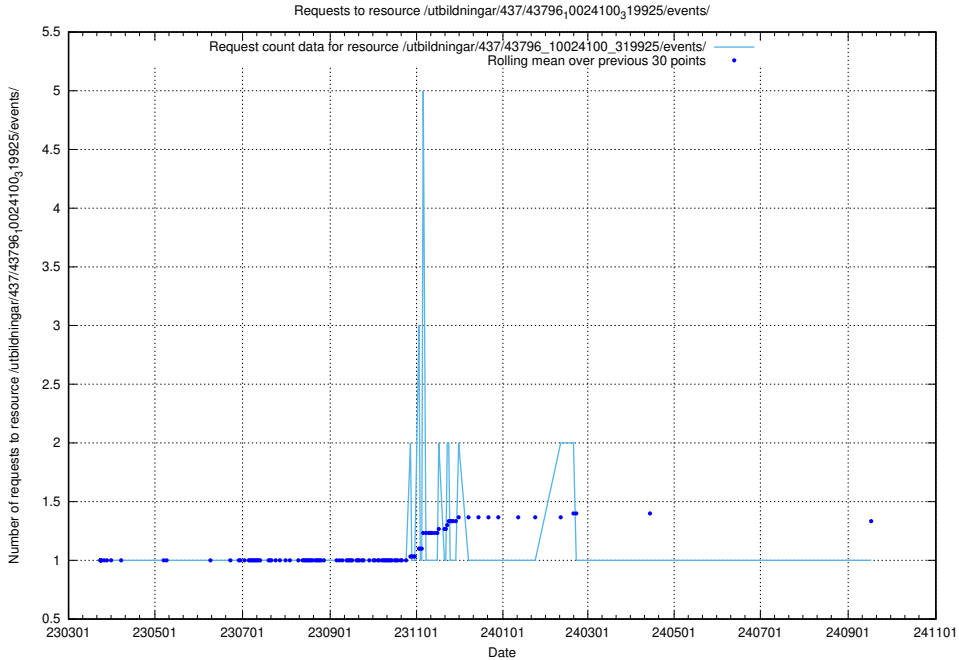

Here, we count the number of requests to resource /utbildningar/437/43796_10024100_32268/.

5.7328 Usage of /utbildningar/437/43796_10024100_319925/events/

Here, we count the number of requests to resource /utbildningar/437/43796_10024100_319925/events/.