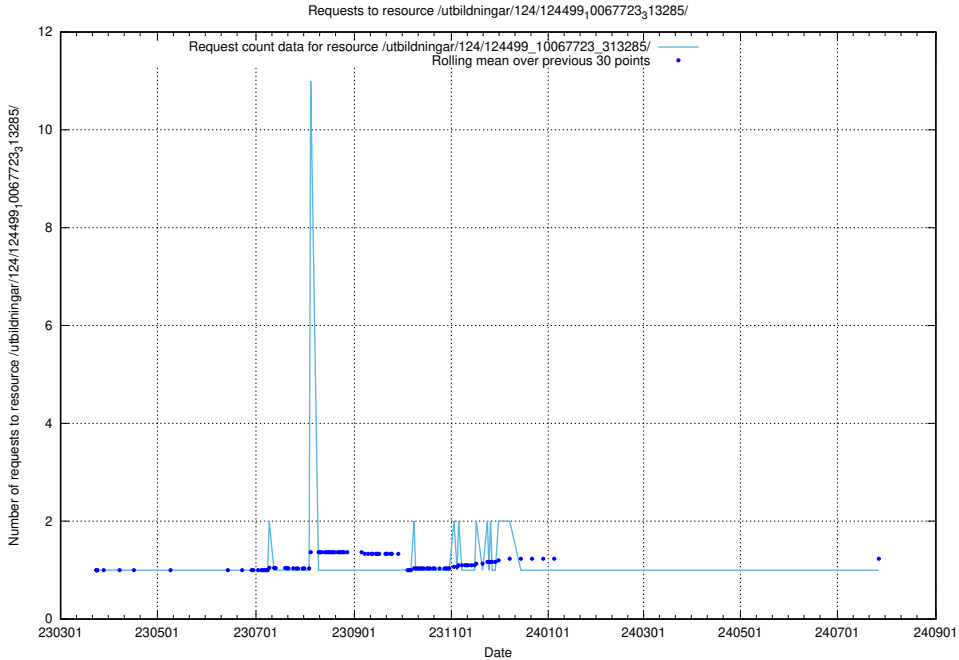

5.3453 Usage of /utbildningar/124/124499_10067723_313285/

Here, we count the number of requests to resource /utbildningar/124/124499_10067723_313285/.