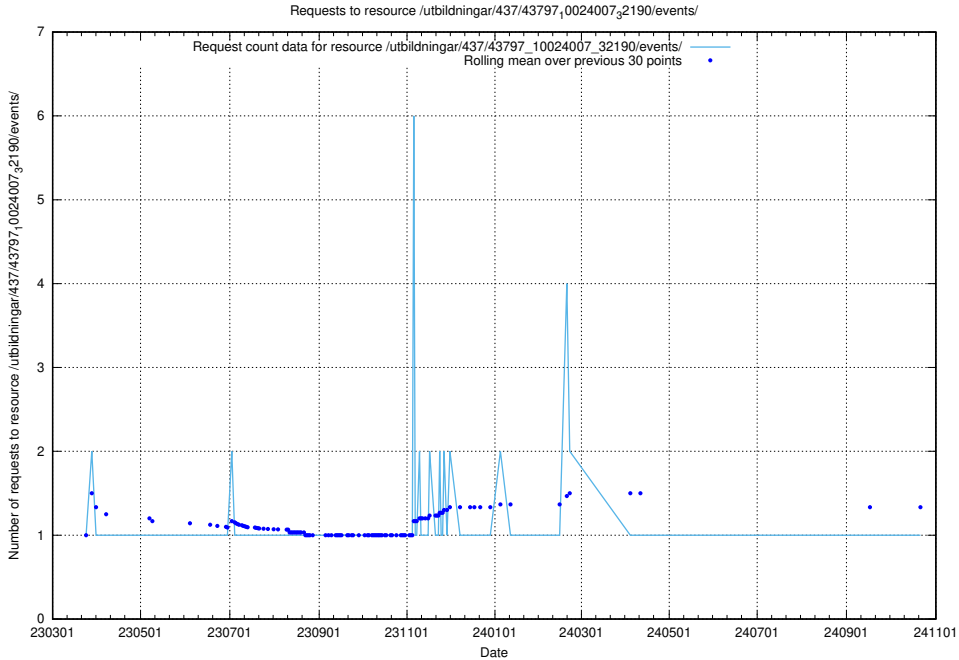

5.7140 Usage of /utbildningar/437/43797_10024007_32190/events/

Here, we count the number of requests to resource /utbildningar/437/43797_10024007_32190/events/.