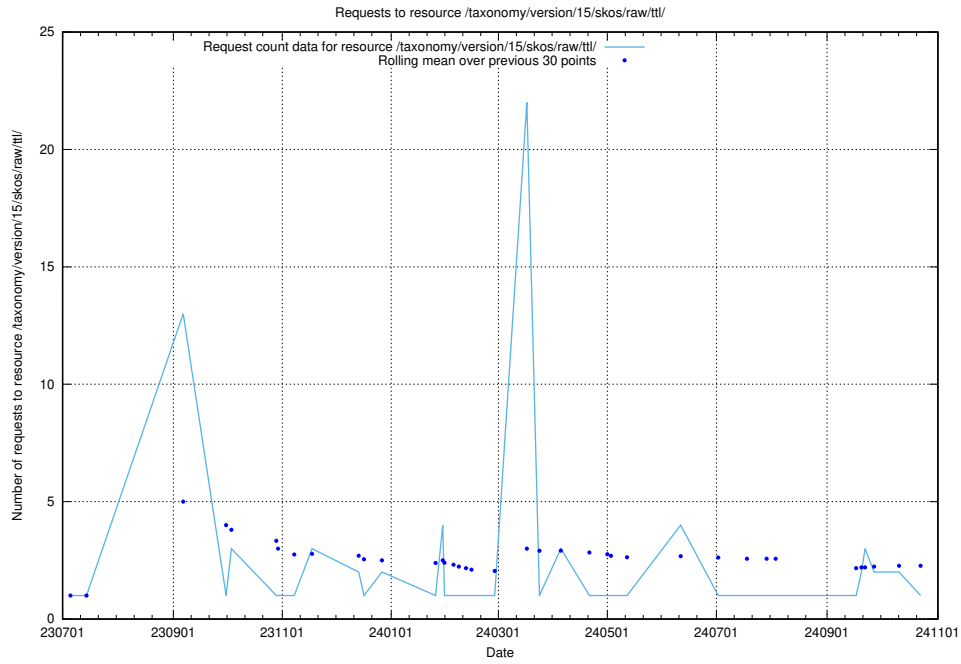

5.6268 Usage of /taxonomy/version/15/skos/raw/ttl/

Here, we count the number of requests to resource /taxonomy/version/15/skos/raw/ttl/.