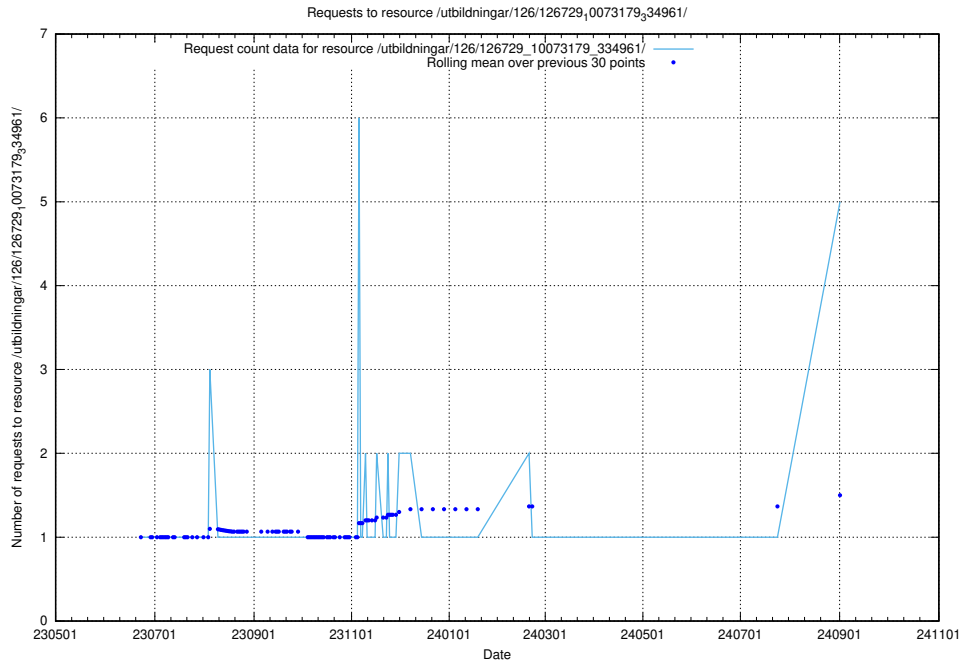

5.229 Usage of /utbildningar/126/126729_10073179_334961/

Here, we count the number of requests to resource /utbildningar/126/126729_10073179_334961/.