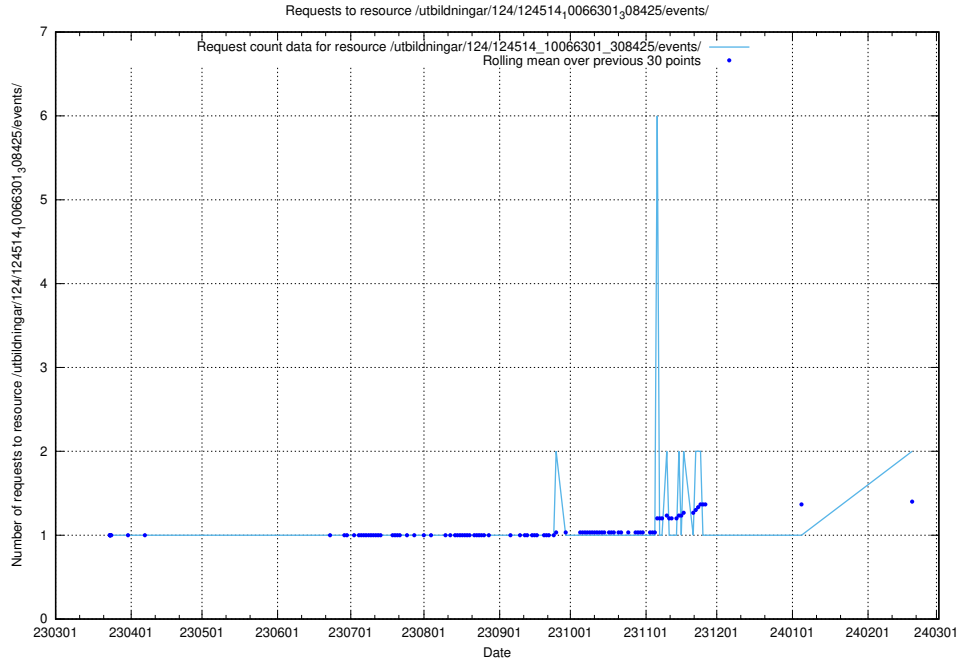

5.627 Usage of /utbildningar/124/124514_10066301_308425/events/

Here, we count the number of requests to resource /utbildningar/124/124514_10066301_308425/events/