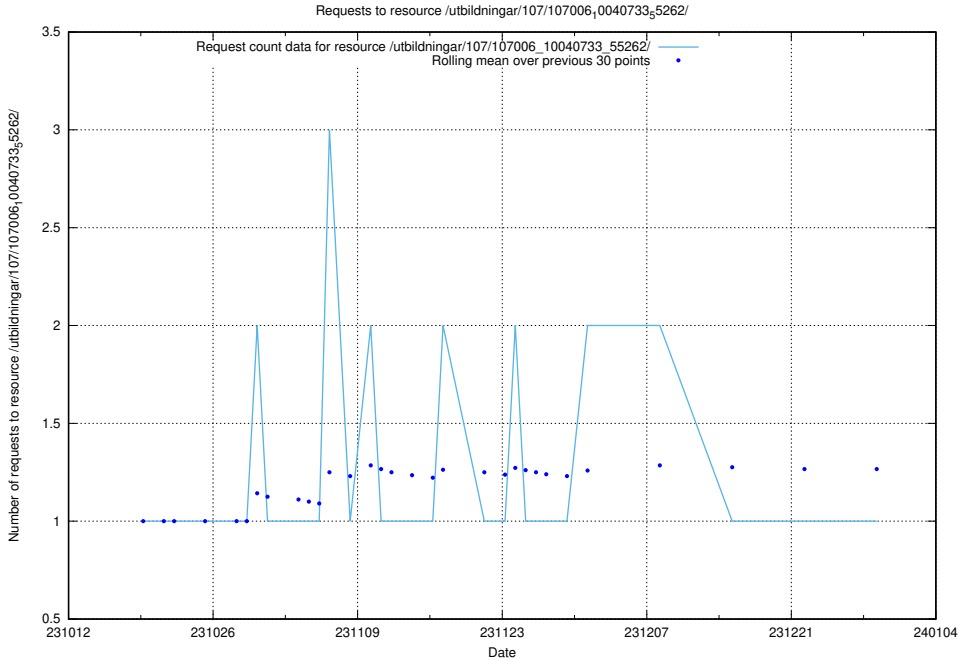

5.5196 Usage of /utbildningar/107/107006_10040733_55262/

Here, we count the number of requests to resource /utbildningar/107/107006_10040733_55262/.