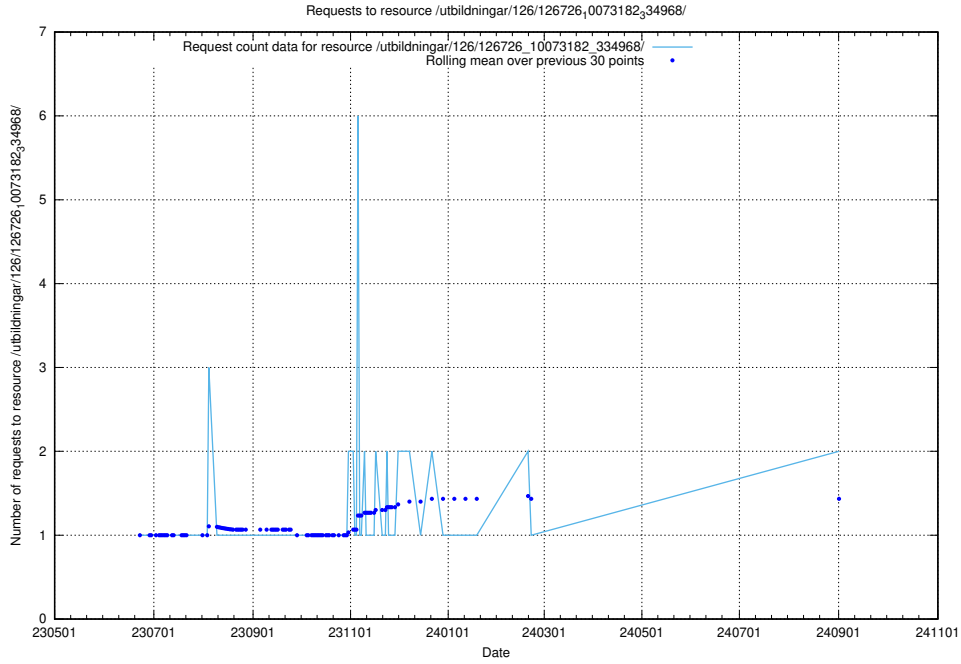

5.901 Usage of /utbildningar/126/126726_10073182_334968/

Here, we count the number of requests to resource /utbildningar/126/126726_10073182_334968/.