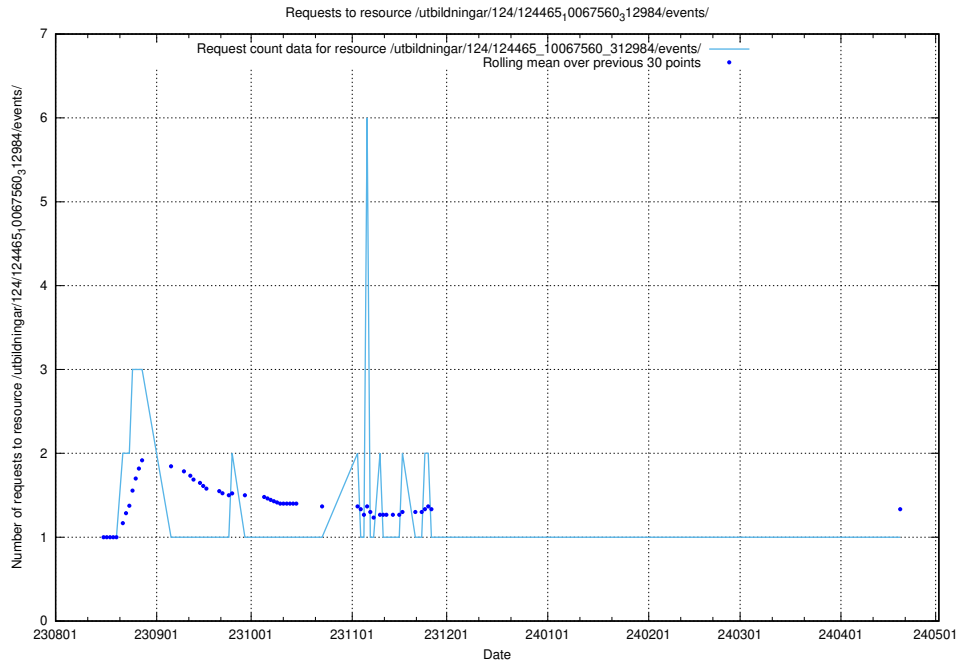

5.5724 Usage of /utbildningar/124/124465_10067560_312984/events/

Here, we count the number of requests to resource /utbildningar/124/124465_10067560_312984/events/