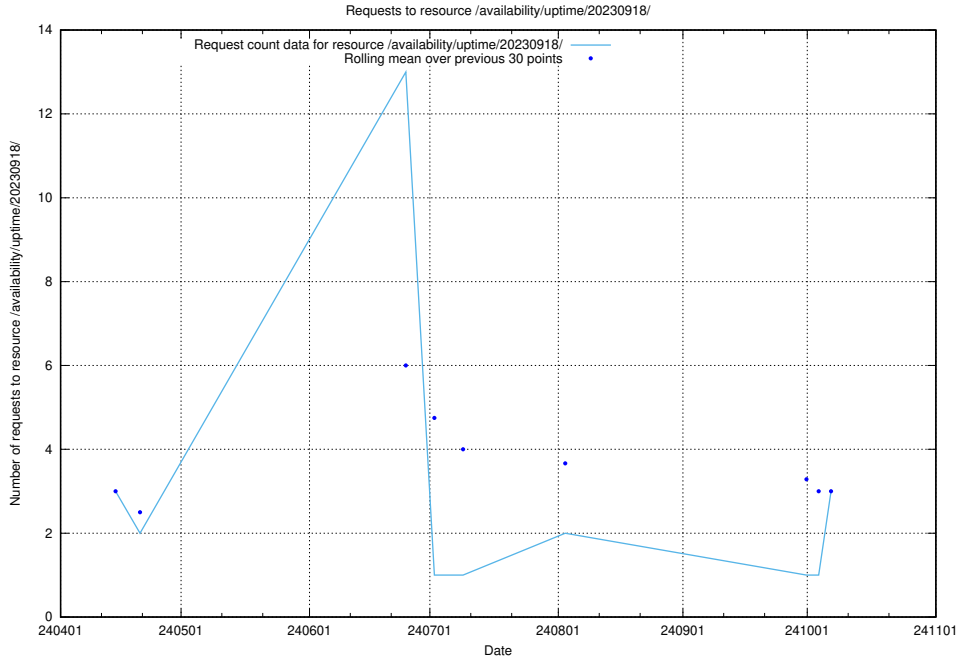

5.391 Usage of /availability/uptime/20230918/

Here, we count the number of requests to resource /availability/uptime/20230918/.