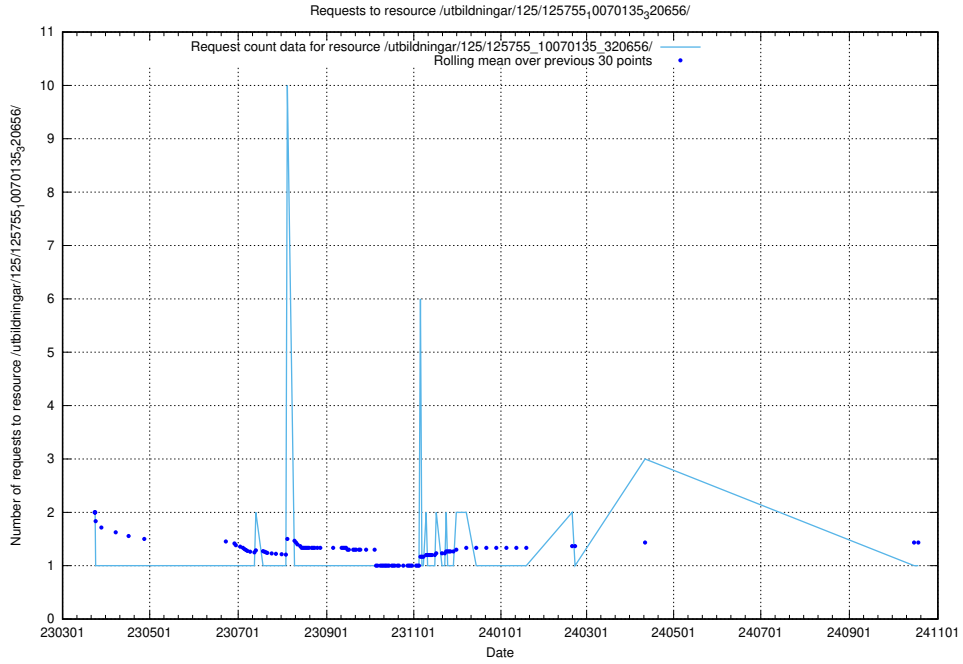

5.7243 Usage of /utbildningar/125/125755_10070135_320656/

Here, we count the number of requests to resource /utbildningar/125/125755_10070135_320656/.