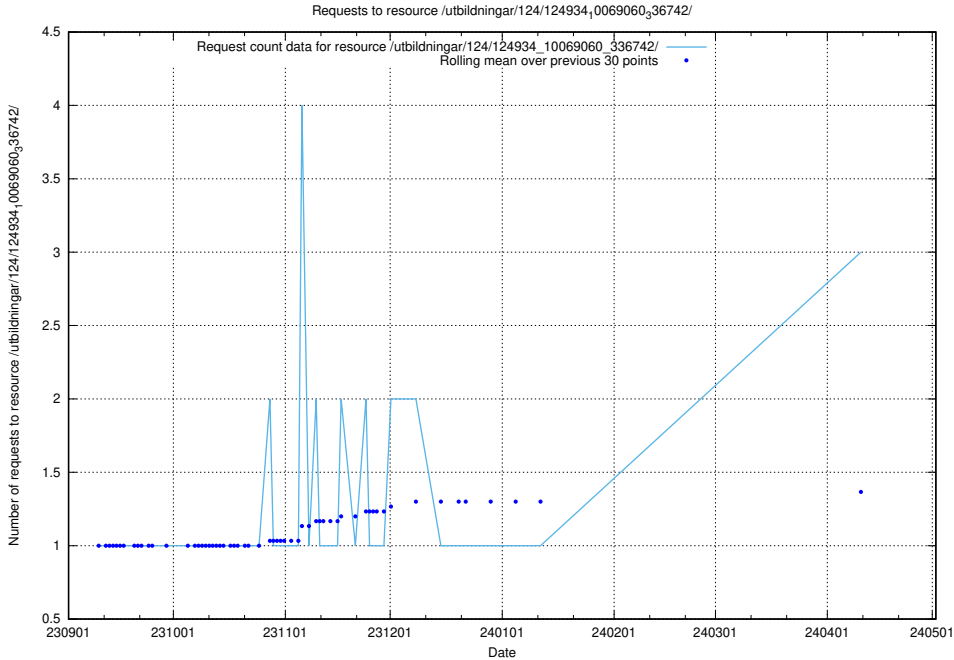

5.443 Usage of /utbildningar/124/124934_10069060_336742/

Here, we count the number of requests to resource /utbildningar/124/124934_10069060_336742/.