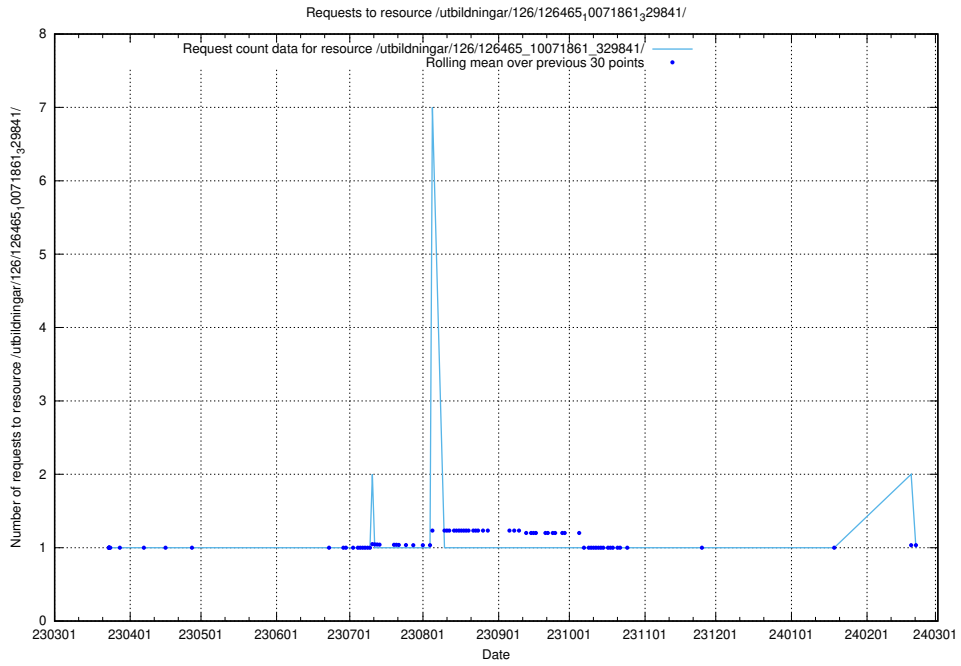

5.7396 Usage of /utbildningar/126/126465_10071861_329841/

Here, we count the number of requests to resource /utbildningar/126/126465_10071861_329841/.