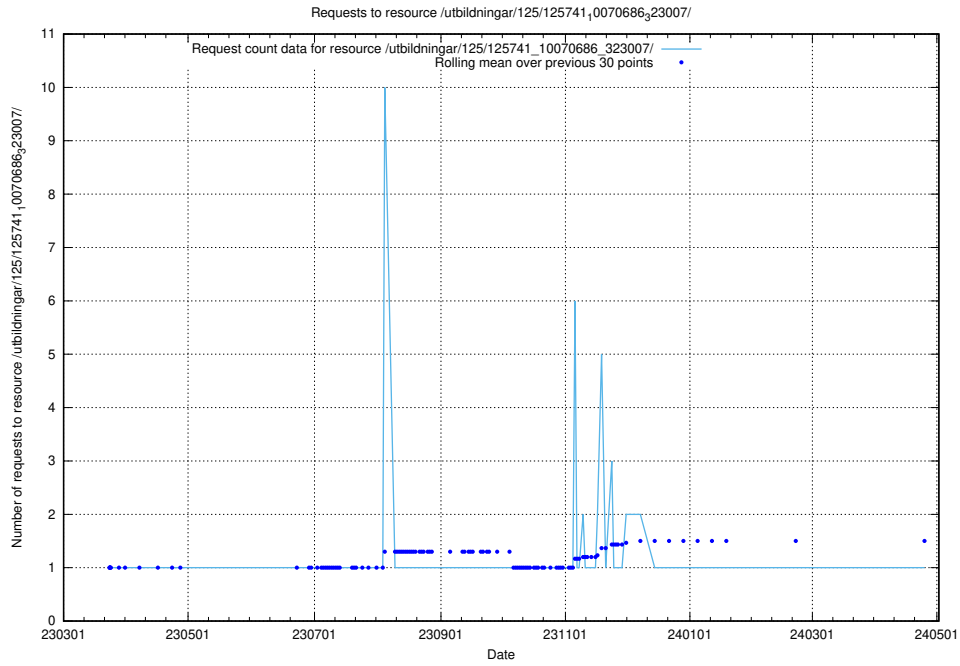

5.7450 Usage of /utbildningar/125/125741_10070686_323007/

Here, we count the number of requests to resource /utbildningar/125/125741_10070686_323007/.