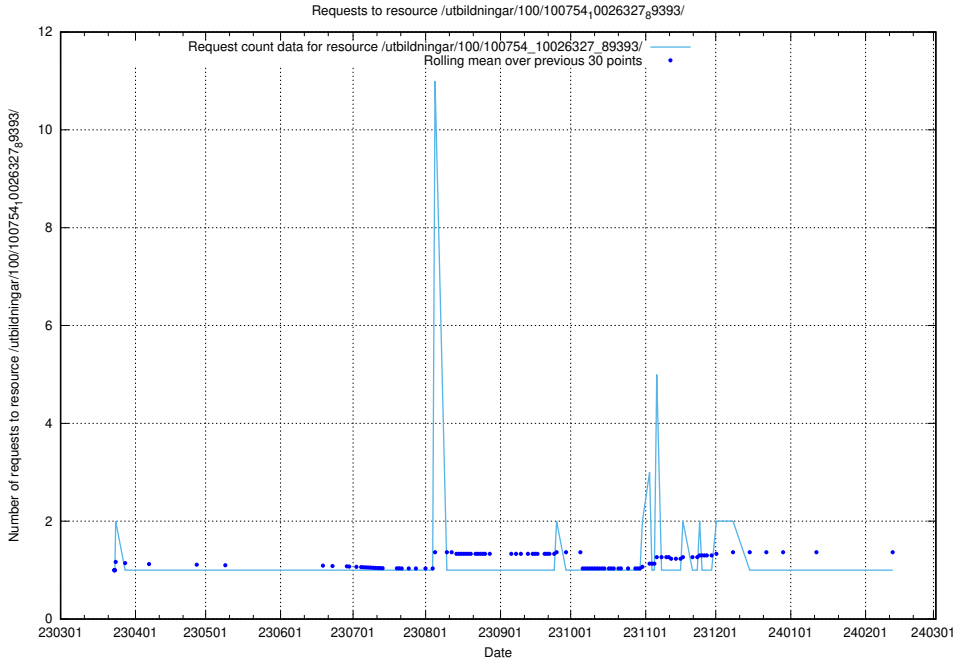

5.6498 Usage of /utbildningar/100/100754_10026327_89393/

Here, we count the number of requests to resource /utbildningar/100/100754_10026327_89393/.