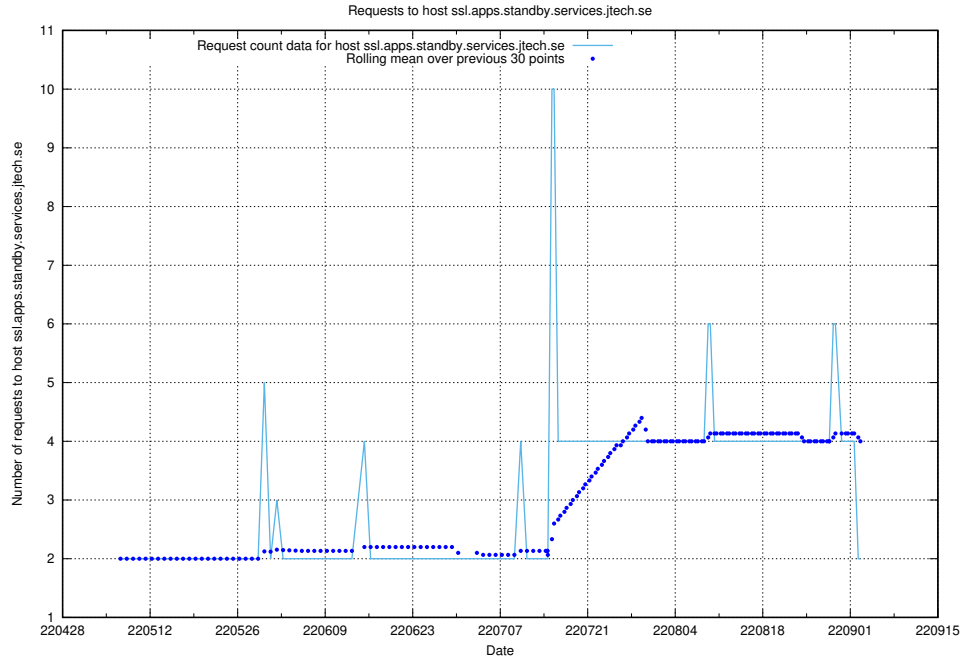

7.434 Usage of ssl.apps.standby.services.jtech.se

Here, we count the number of requests to host ssl.apps.standby.services.jtech.se.