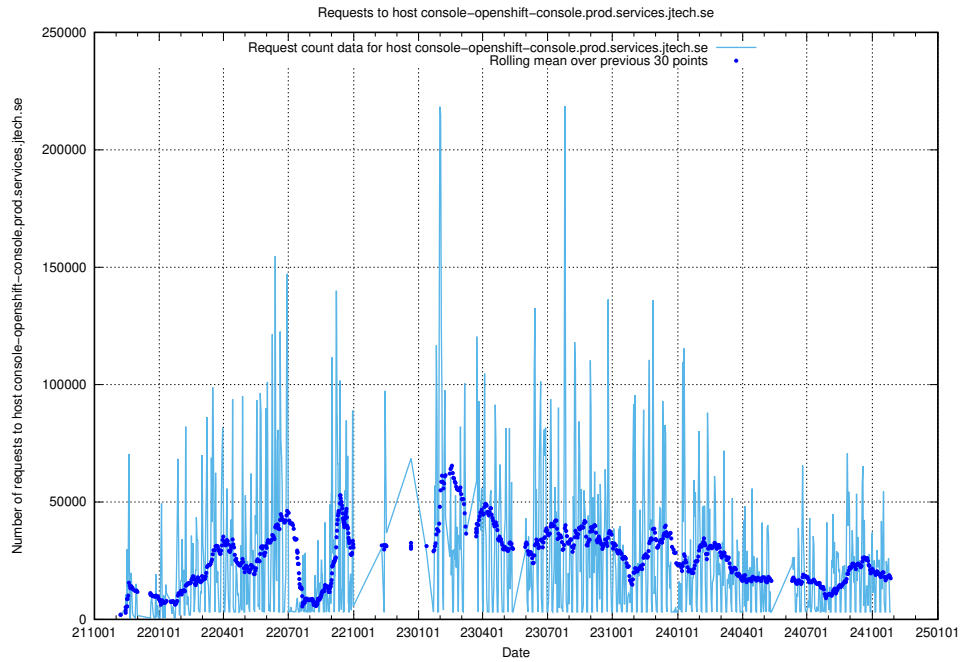

7.12 Usage of console-openshift-console.prod.services.jtech.se

Here, we count the number of requests to host console-openshift-console.prod.services.jtech.se.