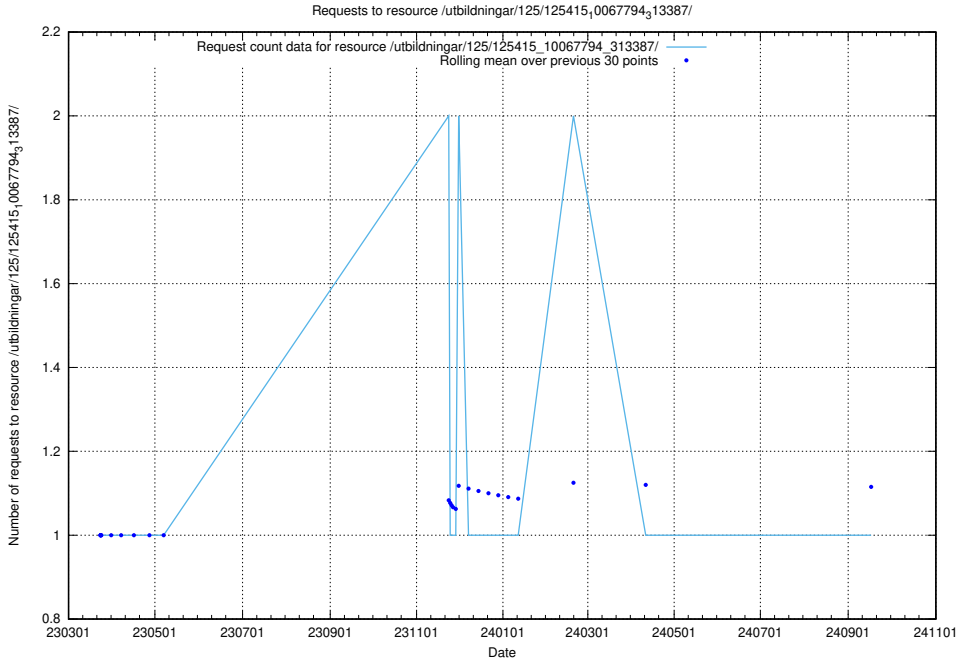

5.1150 Usage of /utbildningar/125/125415_10067794_313387/

Here, we count the number of requests to resource /utbildningar/125/125415_10067794_313387/.