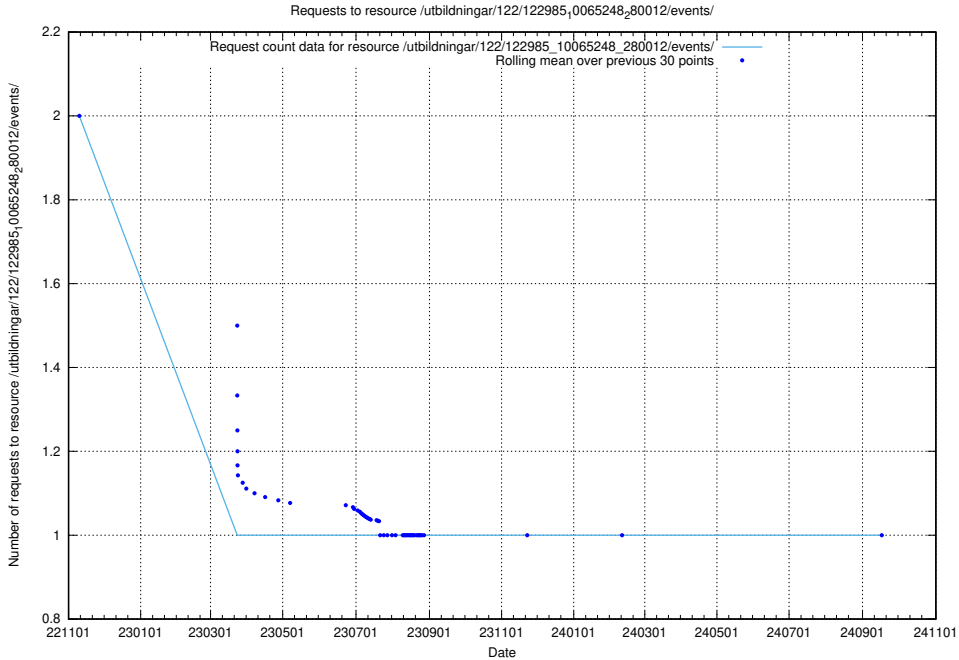

5.7240 Usage of /utbildningar/122/122985_10065248_280012/events/

Here, we count the number of requests to resource /utbildningar/122/122985_10065248_280012/events/