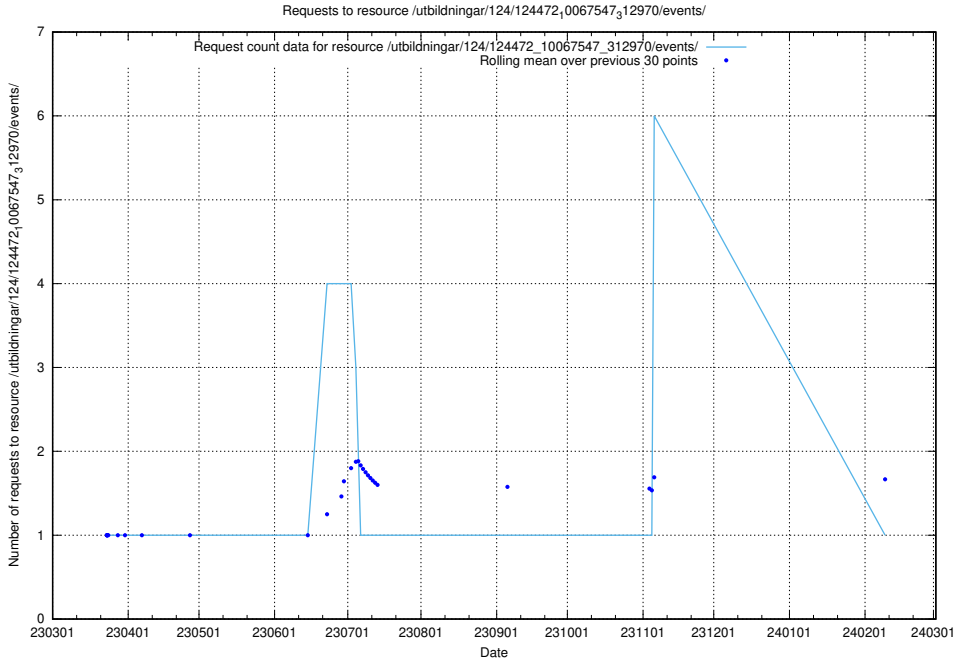

5.4060 Usage of /utbildningar/124/124472_10067547_312970/events/

Here, we count the number of requests to resource /utbildningar/124/124472_10067547_312970/events/