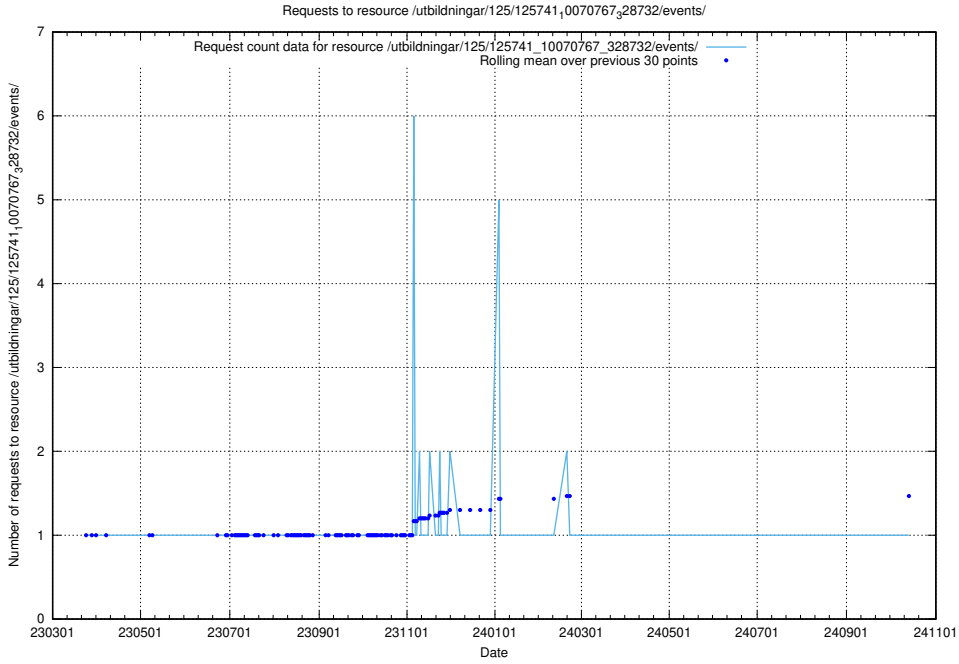

5.7187 Usage of /utbildningar/125/125741_10070767_328732/events/

Here, we count the number of requests to resource /utbildningar/125/125741_10070767_328732/events/