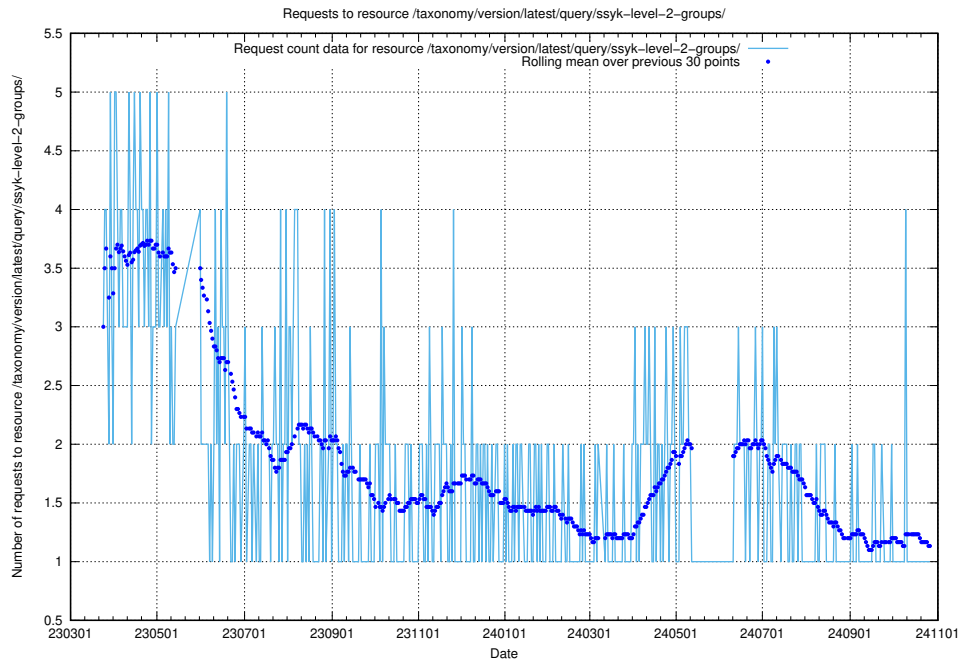

5.7028 Usage of /taxonomy/version/latest/query/ssyk-level-2-groups/

Here, we count the number of requests to resource /taxonomy/version/latest/query/ssyk-level-2-groups/.