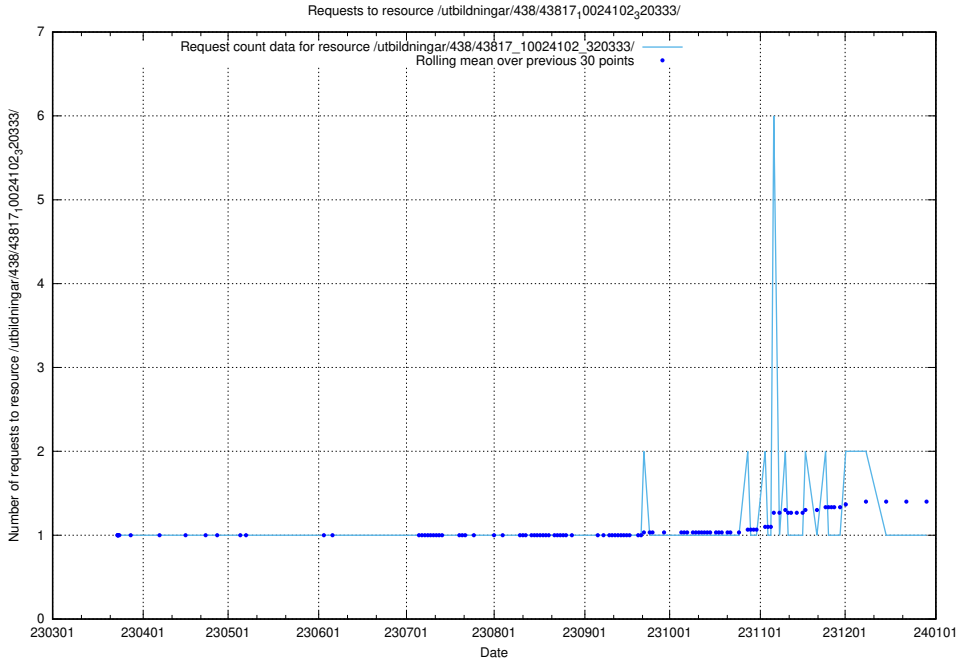

5.7316 Usage of /utbildningar/438/43817_10024102_320333/

Here, we count the number of requests to resource /utbildningar/438/43817_10024102_320333/.