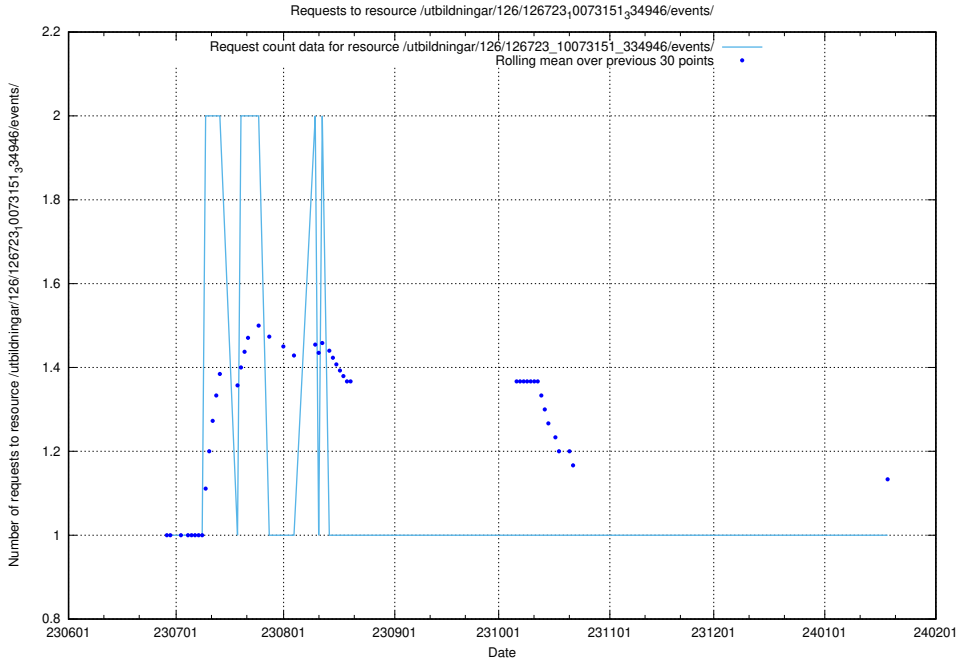

5.6375 Usage of /utbildningar/126/126723_10073151_334946/events/

Here, we count the number of requests to resource /utbildningar/126/126723_10073151_334946/events/