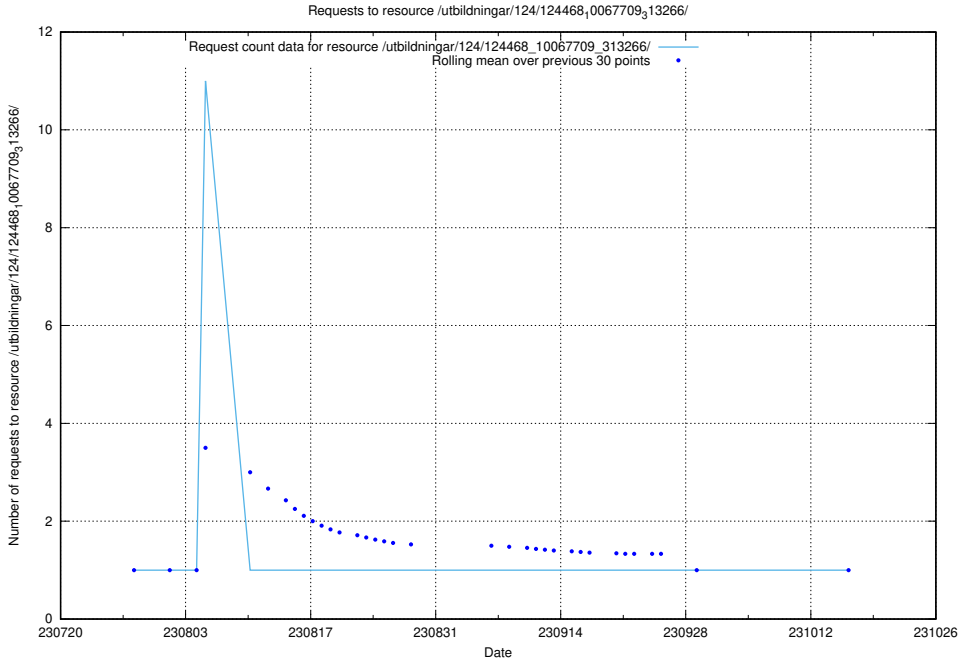

5.5839 Usage of /utbildningar/124/124468_10067709_313266/

Here, we count the number of requests to resource /utbildningar/124/124468_10067709_313266/.