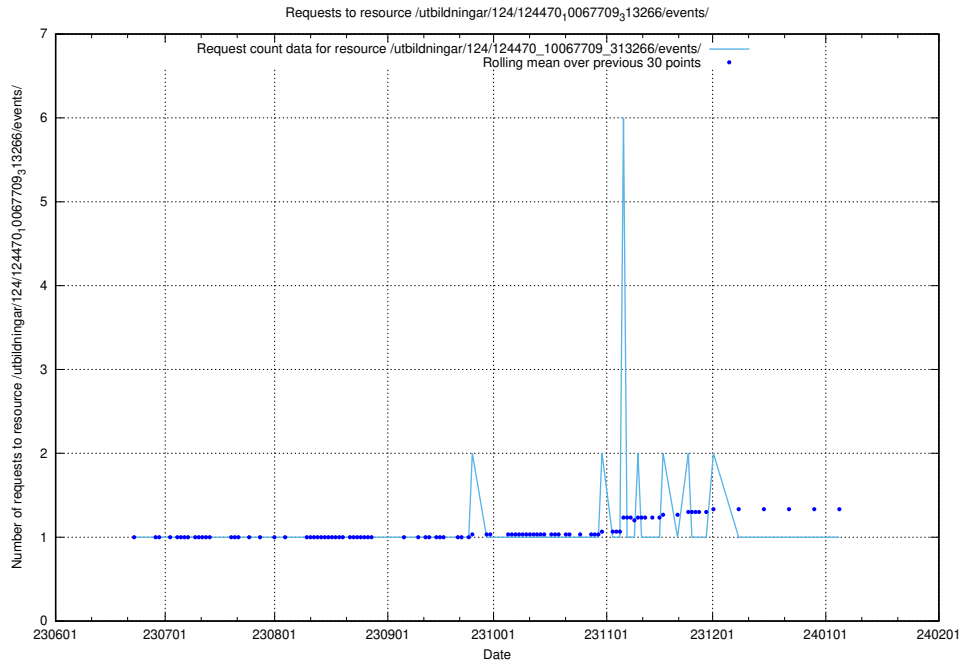

Here, we count the number of requests to resource /utbildningar/124/124472_10067554_312977/.

5.6724 Usage of /utbildningar/124/124470_10067709_313266/events/

Here, we count the number of requests to resource /utbildningar/124/124470_10067709_313266/events/