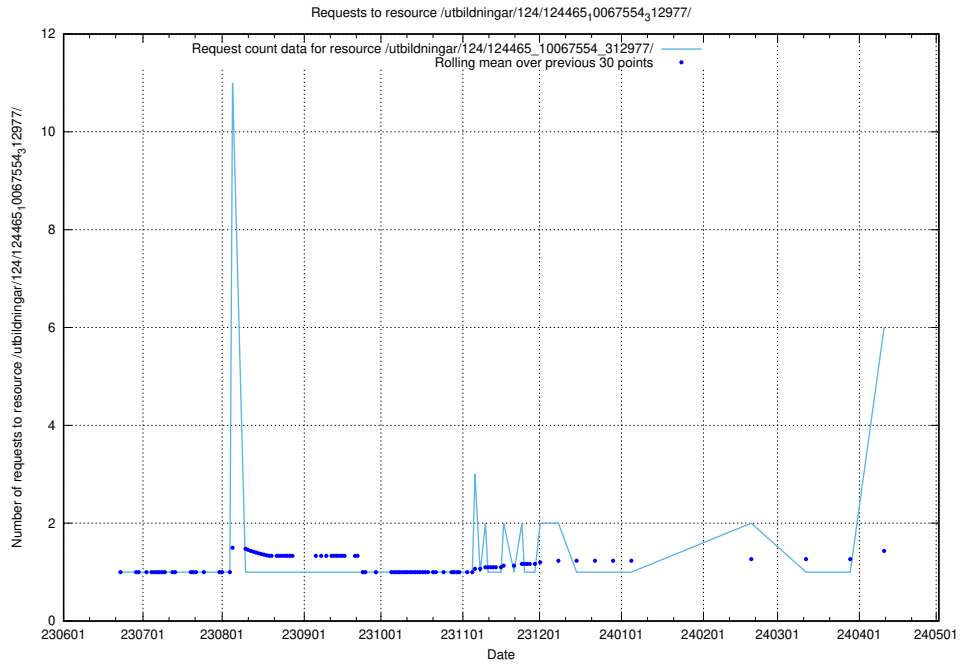

5.162 Usage of /utbildningar/124/124465_10067554_312977/

Here, we count the number of requests to resource /utbildningar/124/124465_10067554_312977/.