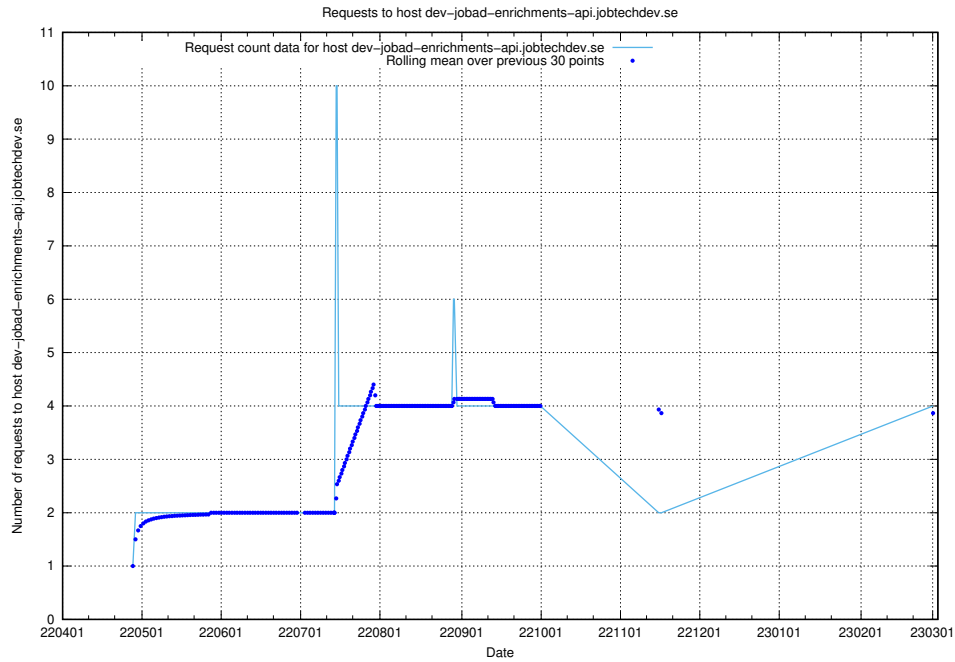

Here, we count the number of requests to host dev-jobad-enrichments-api.jobtechdev.se.

7.155 Usage of crossplane.jobtechdev.se

Here, we count the number of requests to host crossplane.jobtechdev.se.

7.156 Usage of taxonomi.api.jobtechdev.se