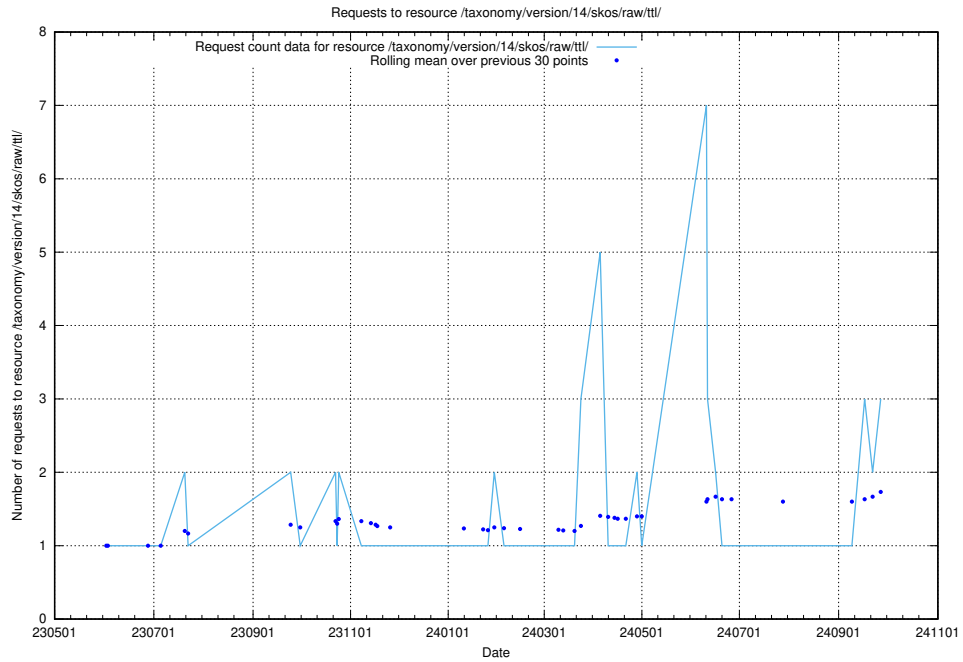

5.486 Usage of `/taxonomy/version/14/skos/raw/ttl/`

Here, we count the number of requests to resource `/taxonomy/version/14/skos/raw/ttl/`.