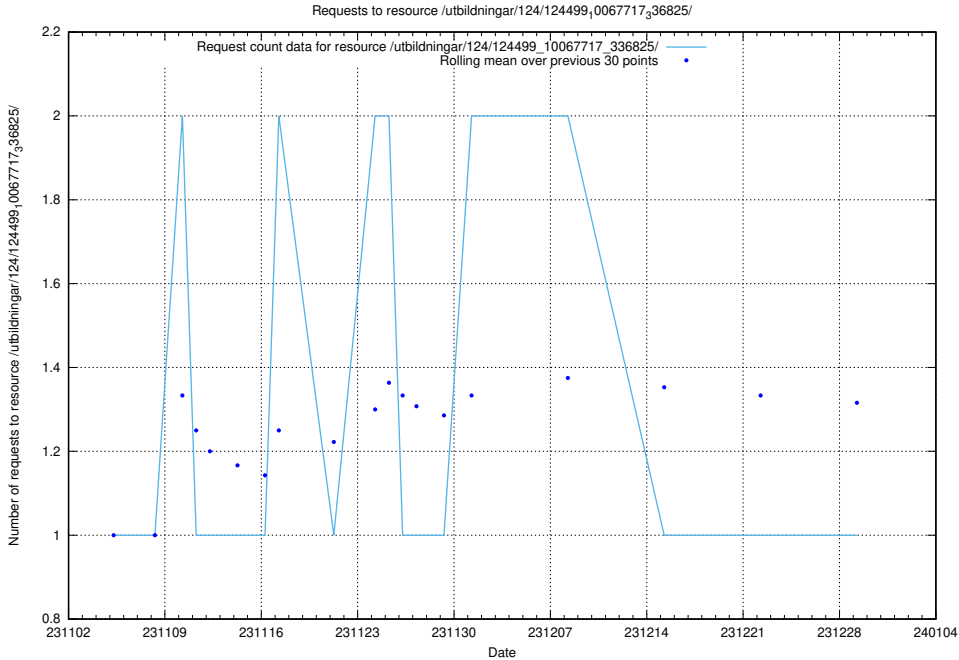

5.5049 Usage of /utbildningar/124/124499_10067717_336825/

Here, we count the number of requests to resource /utbildningar/124/124499_10067717_336825/.