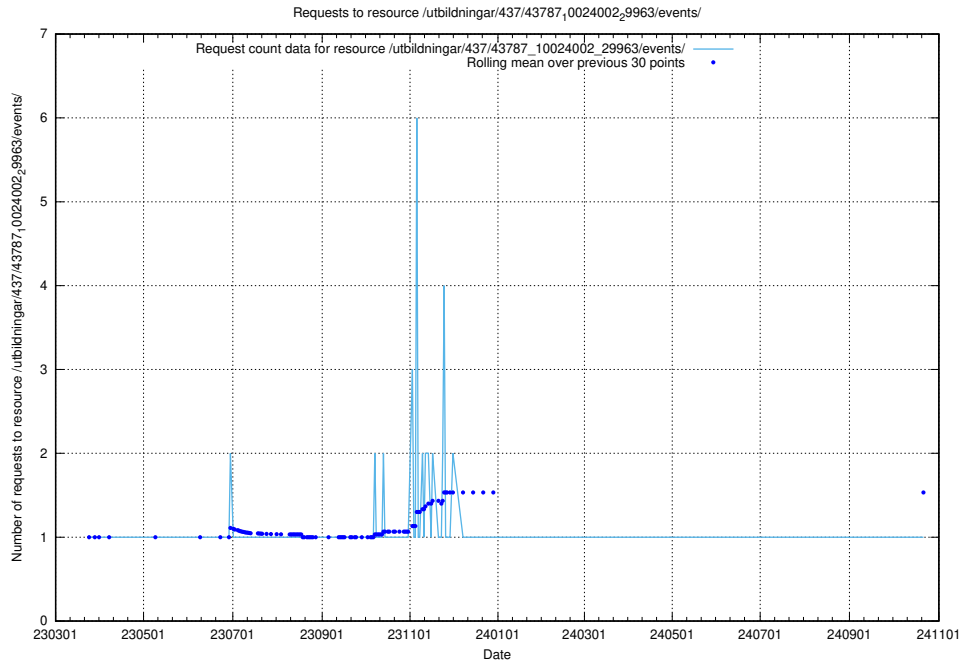

5.7144 Usage of /utbildningar/437/43787_10024002_29963/events/

Here, we count the number of requests to resource /utbildningar/437/43787_10024002_29963/events/.