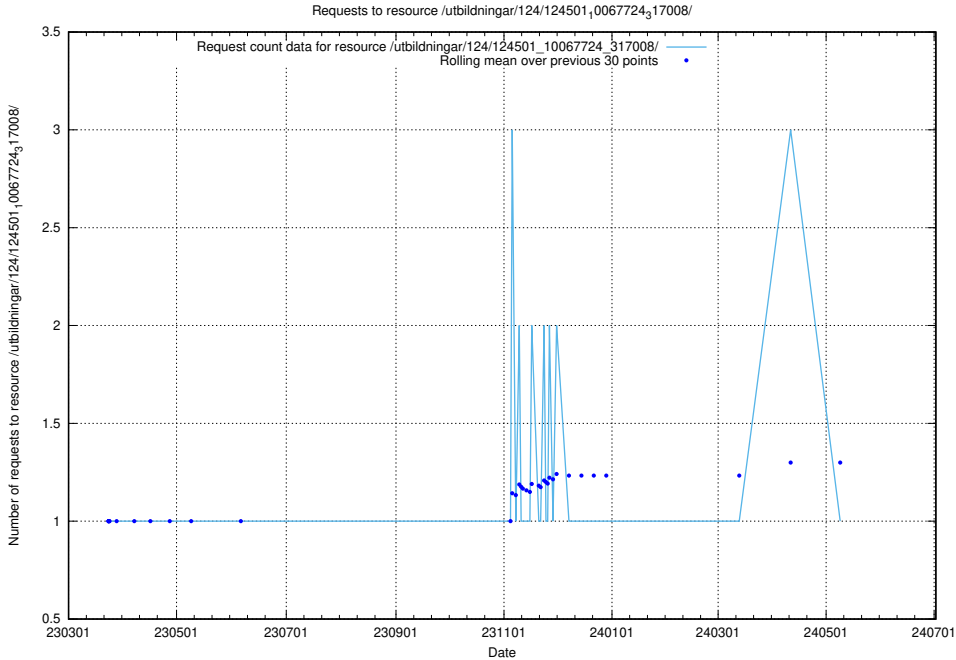

5.3203 Usage of /utbildningar/124/124501_10067724_317008/

Here, we count the number of requests to resource /utbildningar/124/124501_10067724_317008/.