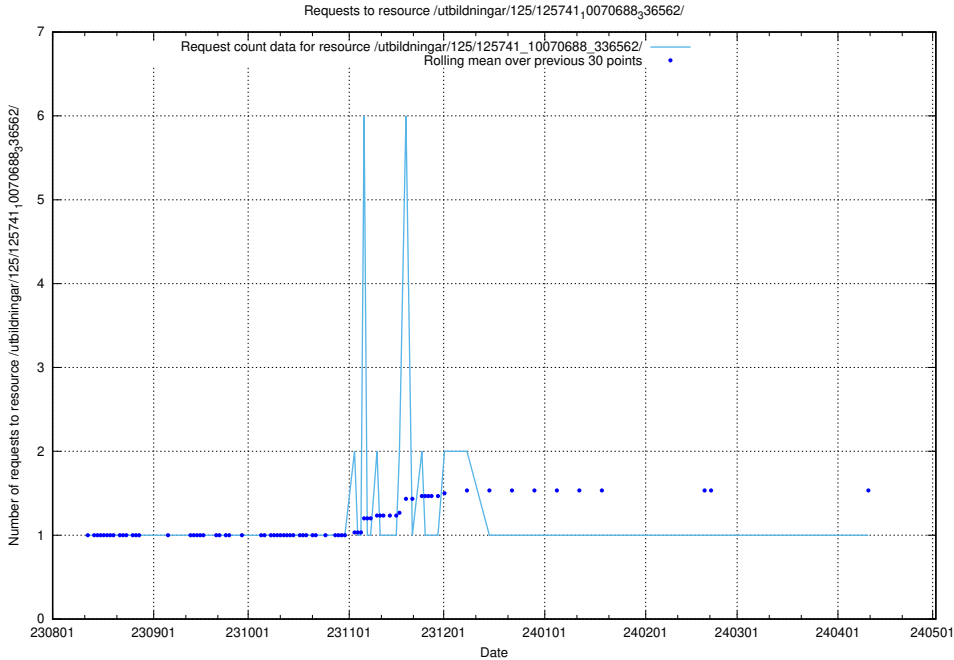

5.5736 Usage of /utbildningar/125/125741_10070688_336562/

Here, we count the number of requests to resource /utbildningar/125/125741_10070688_336562/.