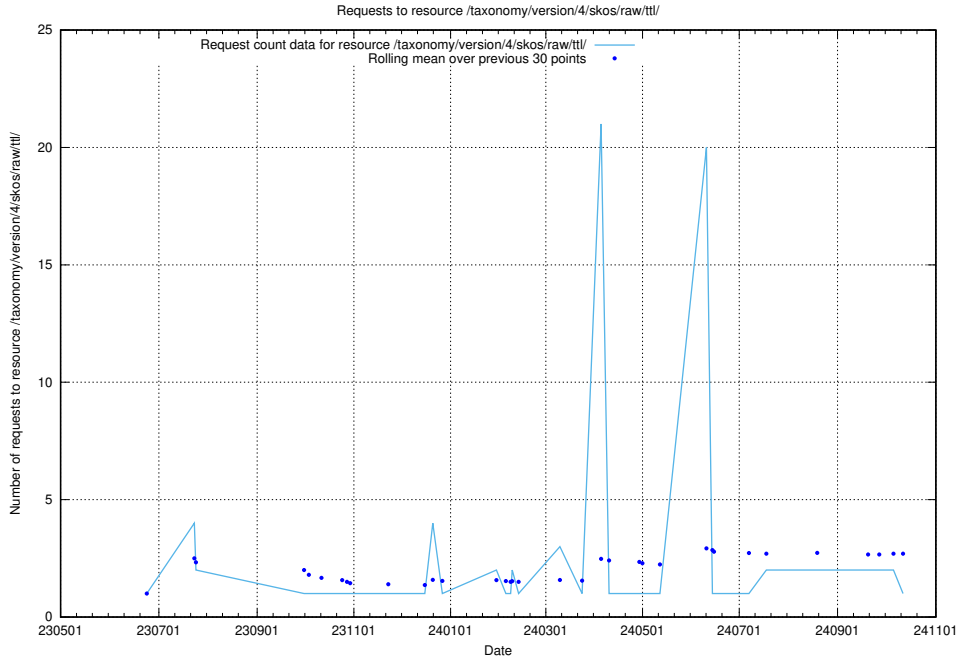

5.6489 Usage of /taxonomy/version/4/skos/raw/ttl/

Here, we count the number of requests to resource /taxonomy/version/4/skos/raw/ttl/.