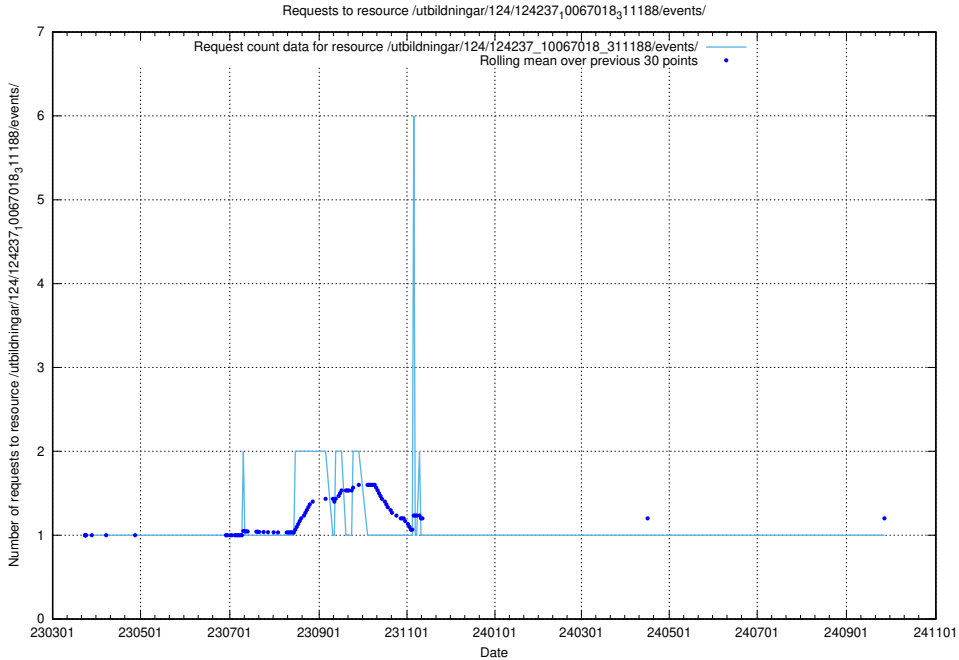

5.4929 Usage of /utbildningar/124/124237_10067018_311188/events/

Here, we count the number of requests to resource /utbildningar/124/124237_10067018_311188/events/