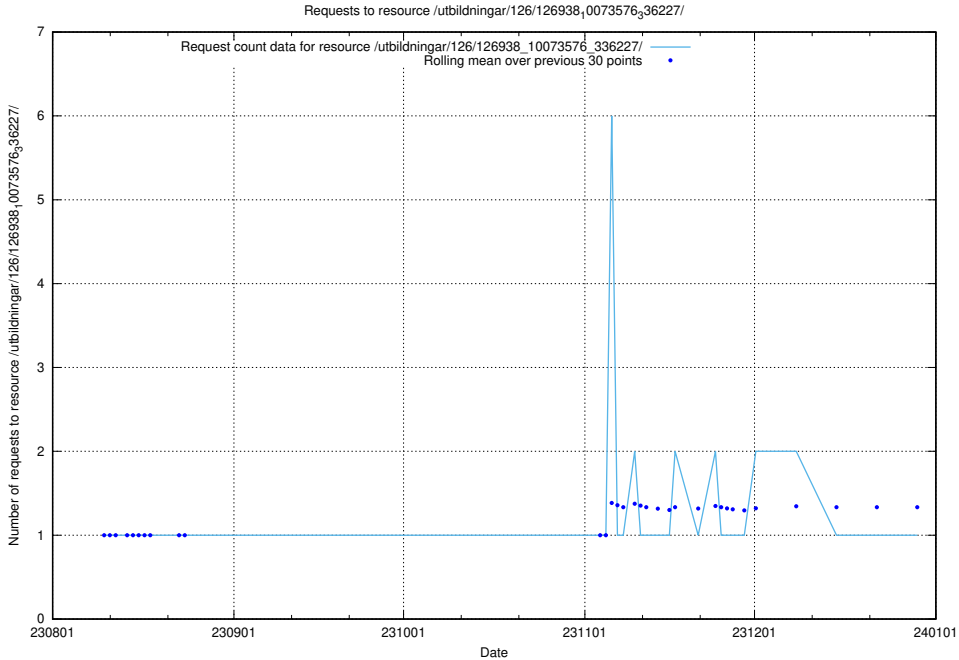

5.5748 Usage of /utbildningar/126/126938_10073576_336227/

Here, we count the number of requests to resource /utbildningar/126/126938_10073576_336227/.