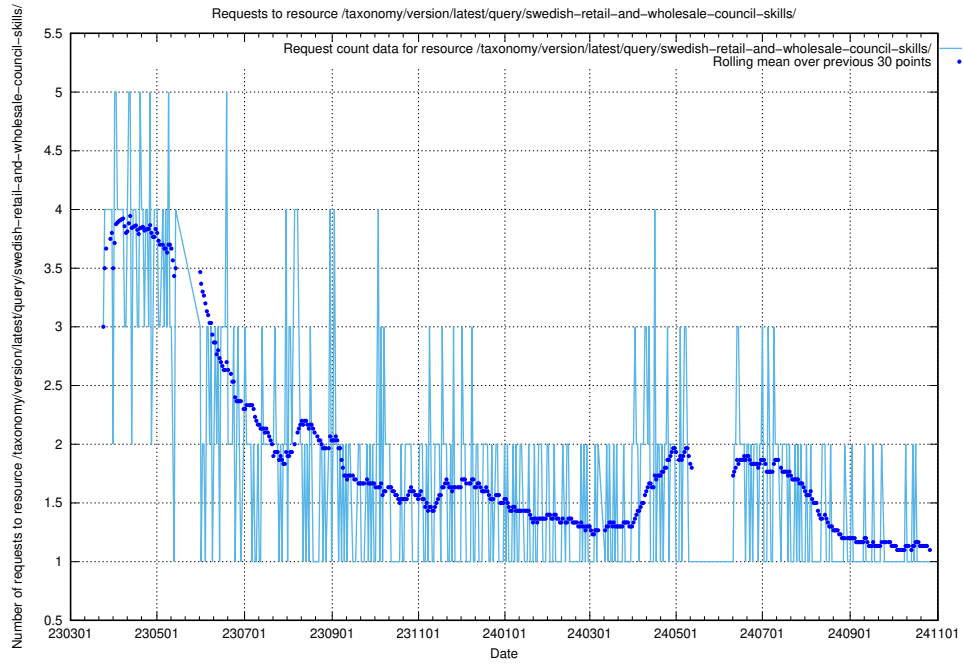

5.7010 Usage of /taxonomy/version/latest/query/swedish-retail-and-wholesale-council-skills/

Here, we count the number of requests to resource /taxonomy/version/latest/query/swedish-retail-and-wholesale-council-skills/.