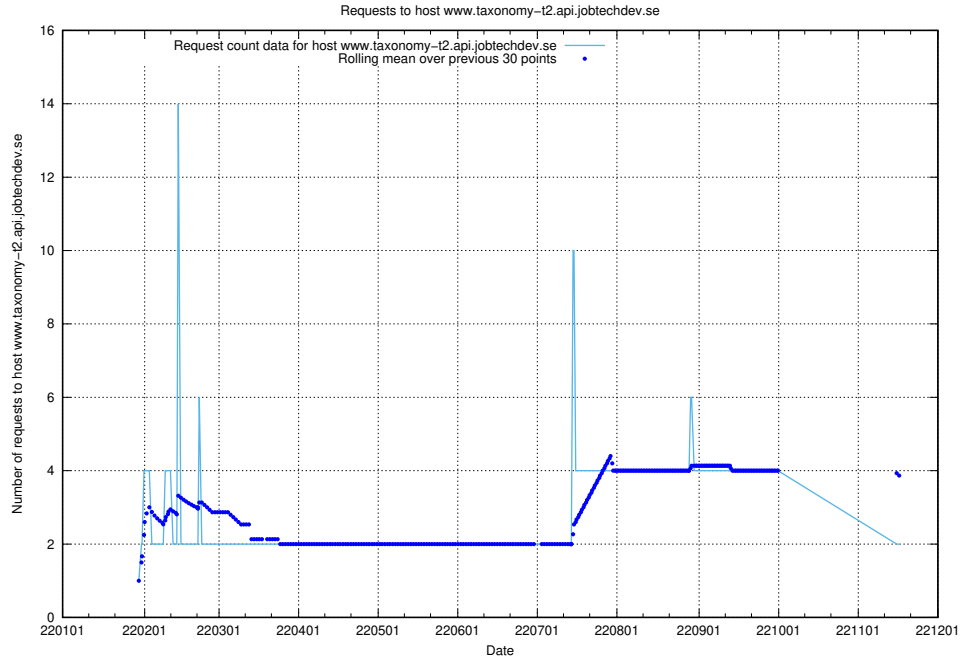

7.575 Usage of `www.taxonomy-t2.api.jobtechdev.se`

Here, we count the number of requests to host `www.taxonomy-t2.api.jobtechdev.se`.