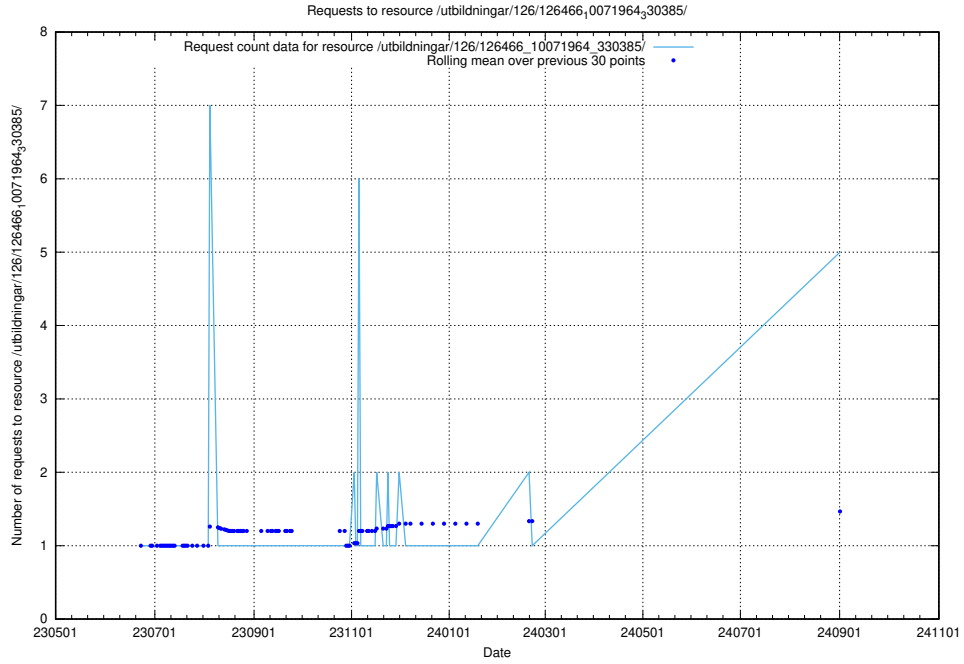

5.235 Usage of /utbildningar/126/126466_10071964_330385/

Here, we count the number of requests to resource /utbildningar/126/126466_10071964_330385/.