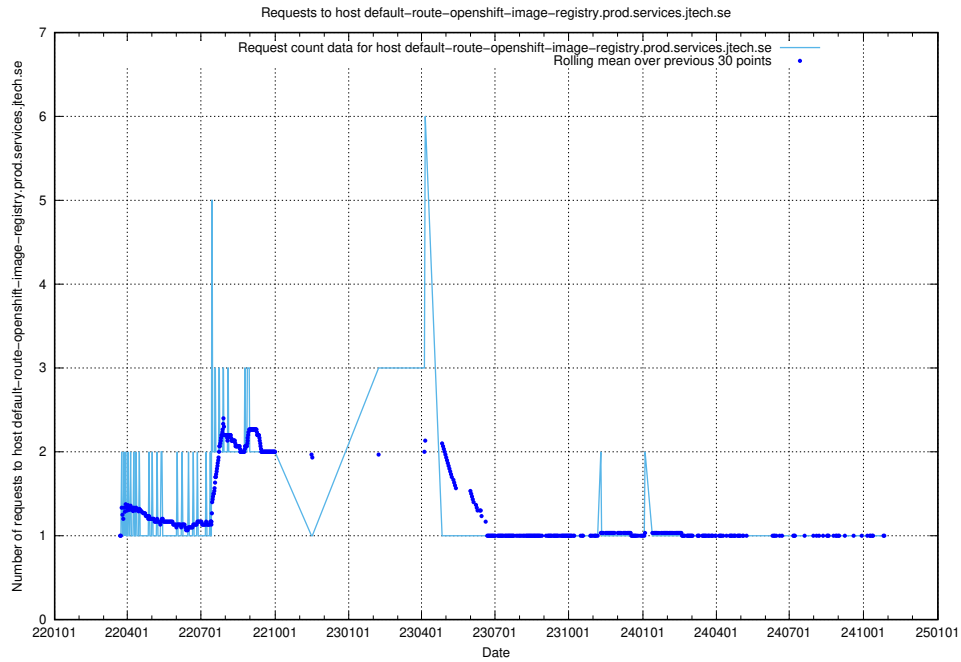

7.650 Usage of mentor-api-mentor-api-prod.prod.services.jtech.se

Here, we count the number of requests to host mentor-api-mentor-api-prod.prod.services.jtech.se.

7.651 Usage of fw1.jobtechdev.se:443

Here, we count the number of requests to host fw1.jobtechdev.se:443.