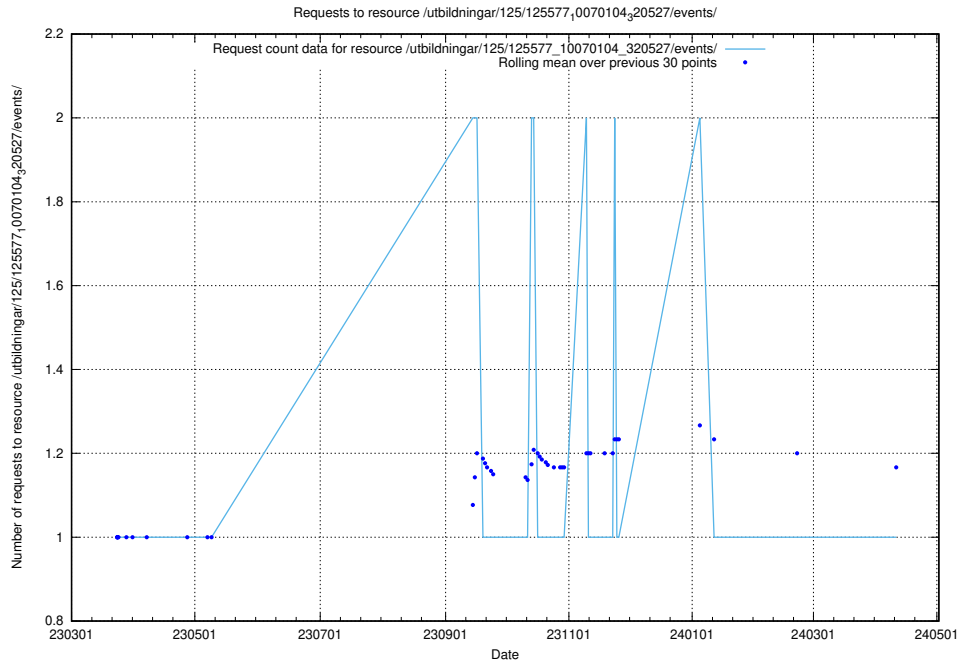

5.1139 Usage of /utbildningar/125/125577_10070104_320527/events/

Here, we count the number of requests to resource /utbildningar/125/125577_10070104_320527/events/