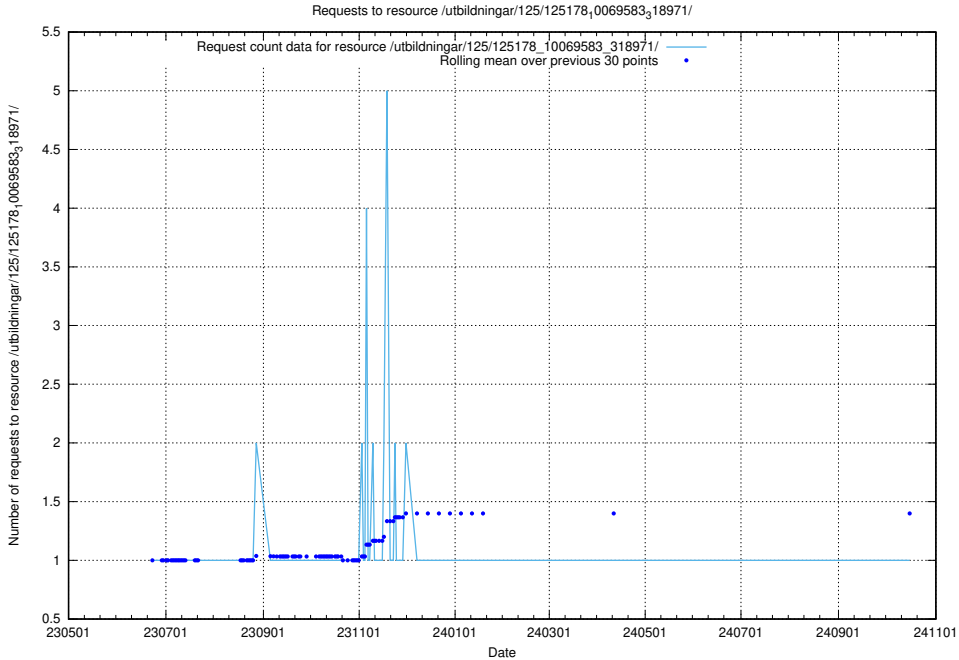

5.6641 Usage of /utbildningar/125/125178_10069583_318971/

Here, we count the number of requests to resource /utbildningar/125/125178_10069583_318971/.