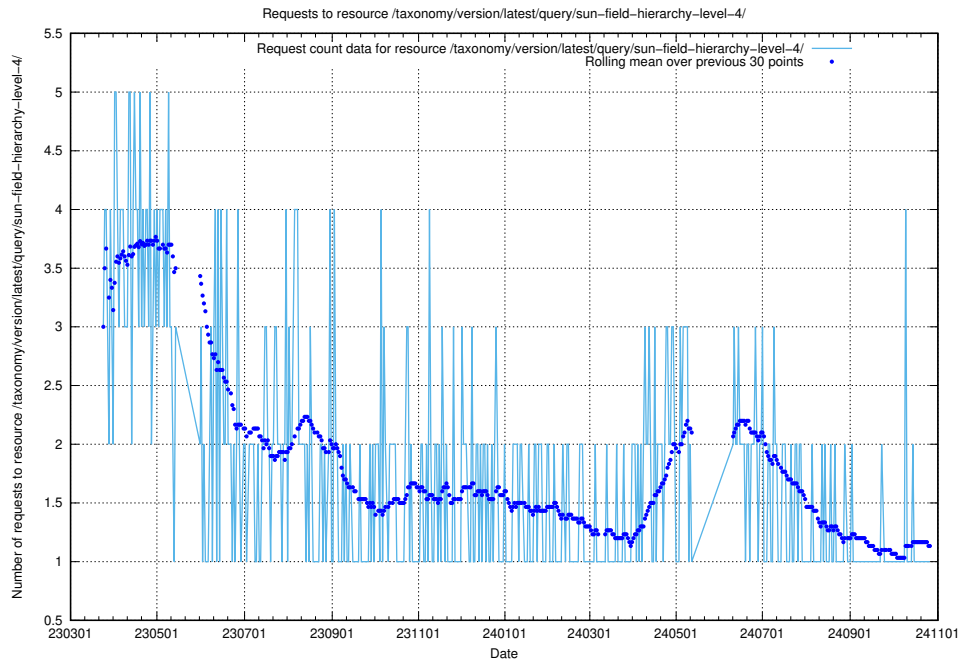

5.7016 Usage of /taxonomy/version/latest/query/sun-field-hierarchy-level-4/

Here, we count the number of requests to resource /taxonomy/version/latest/query/sun-field-hierarchy-level-4/.