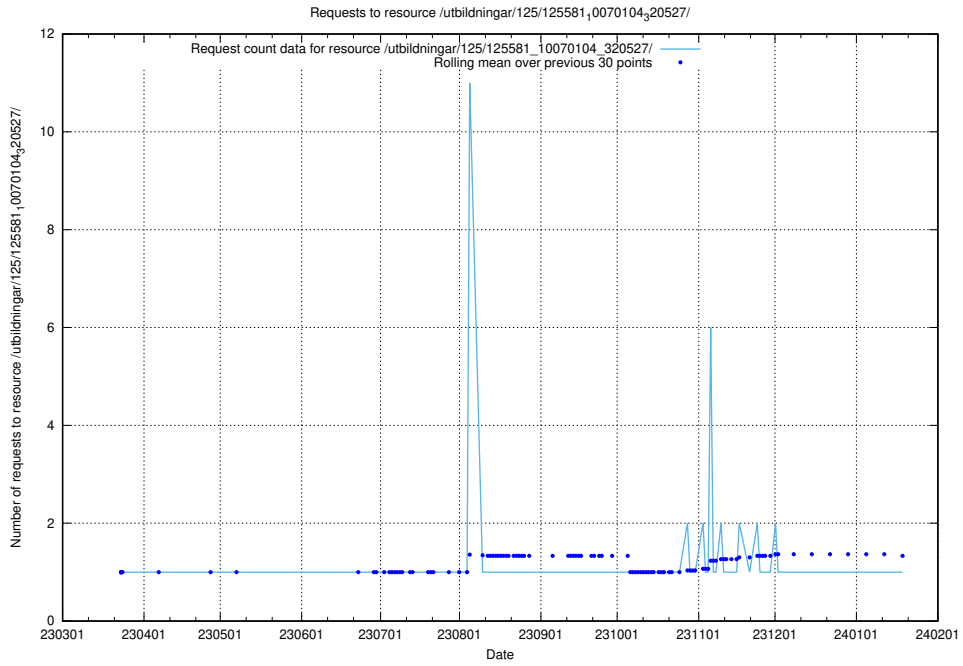

5.1134 Usage of /utbildningar/125/125581_10070104_320527/

Here, we count the number of requests to resource /utbildningar/125/125581_10070104_320527/.