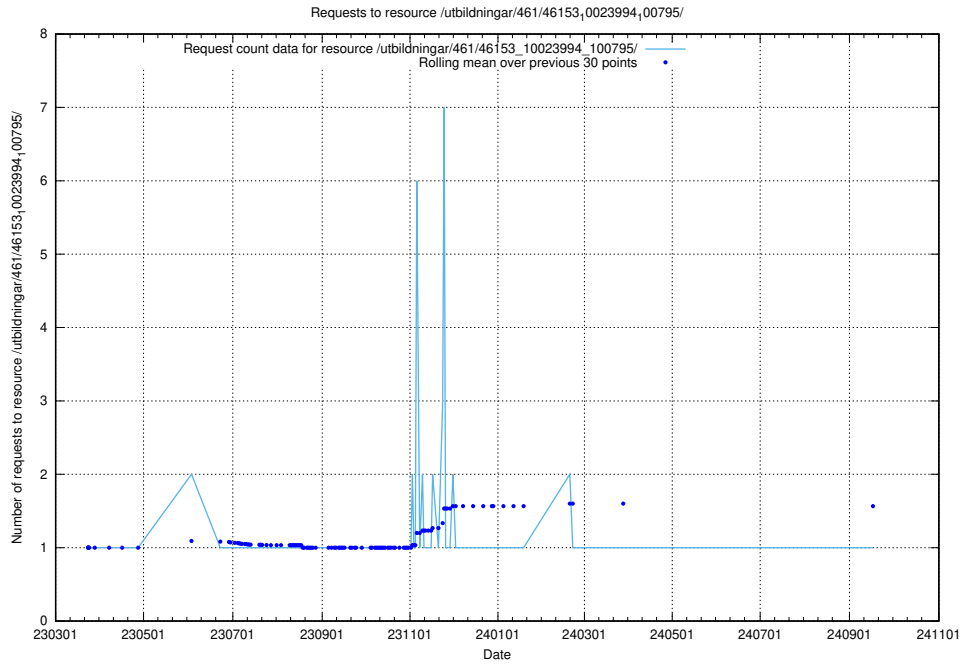

5.7290 Usage of /utbildningar/461/46153_10023994_100795/

Here, we count the number of requests to resource /utbildningar/461/46153_10023994_100795/.