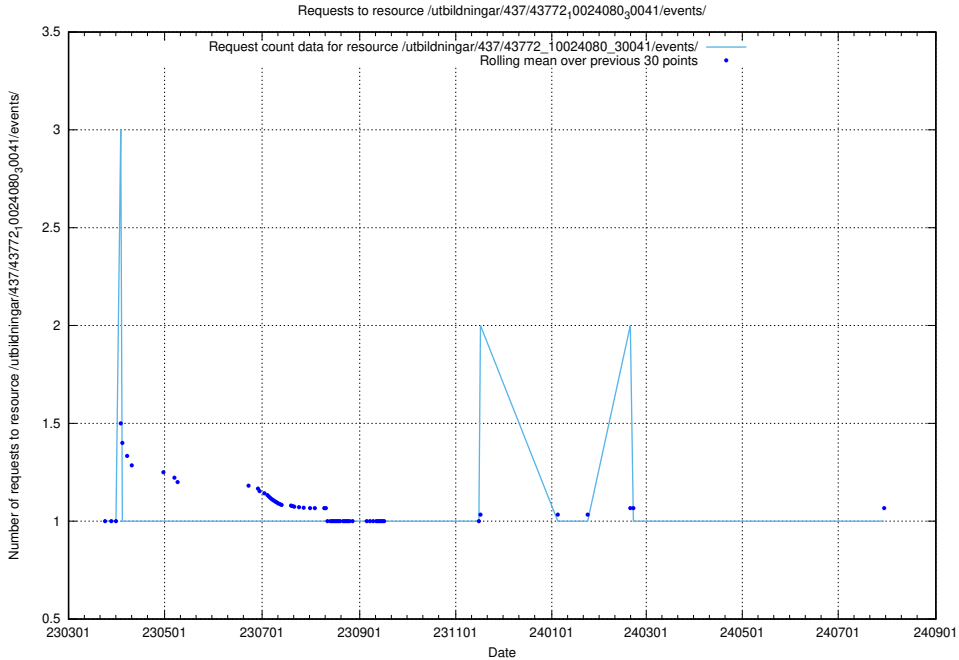

5.7148 Usage of /utbildningar/437/43772_10024080_30041/events/

Here, we count the number of requests to resource /utbildningar/437/43772_10024080_30041/events/.