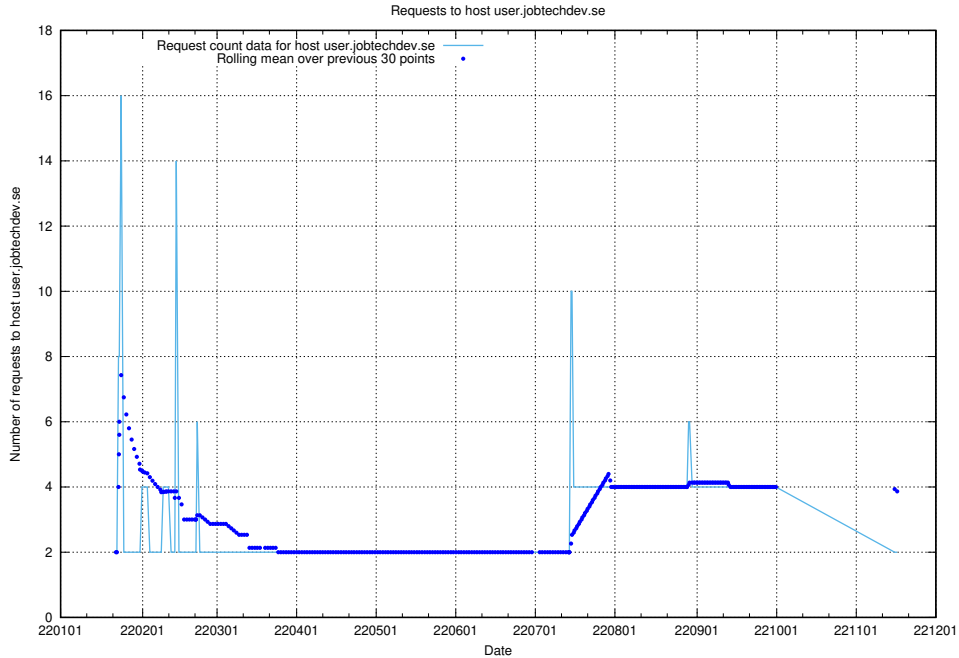

7.590 Usage of user.jobtechdev.se

Here, we count the number of requests to host user.jobtechdev.se.