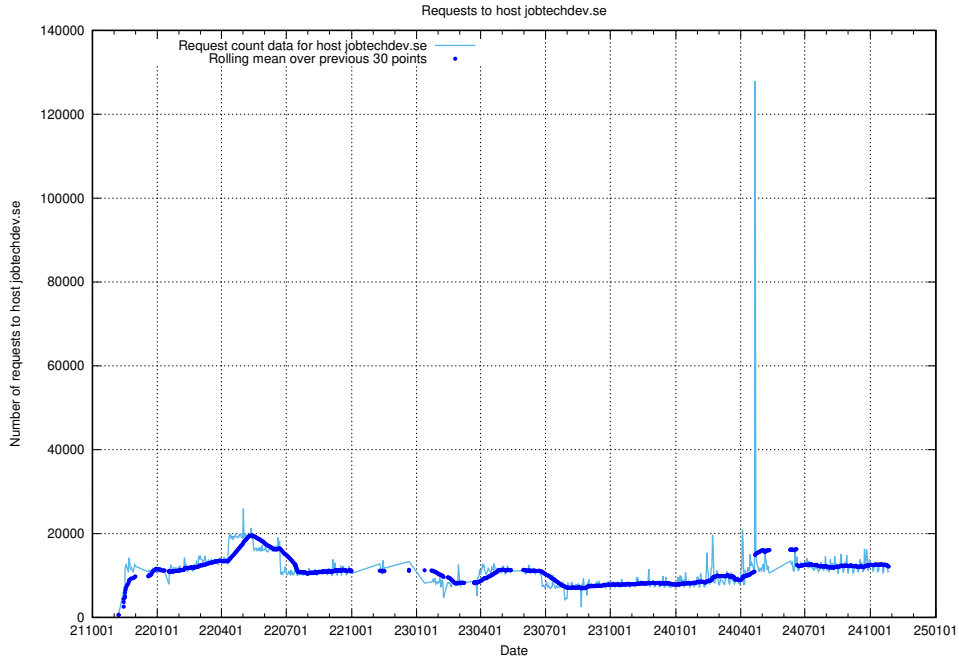

7.9 Usage of jobtechdev.se

Here, we count the number of requests to host jobtechdev.se.