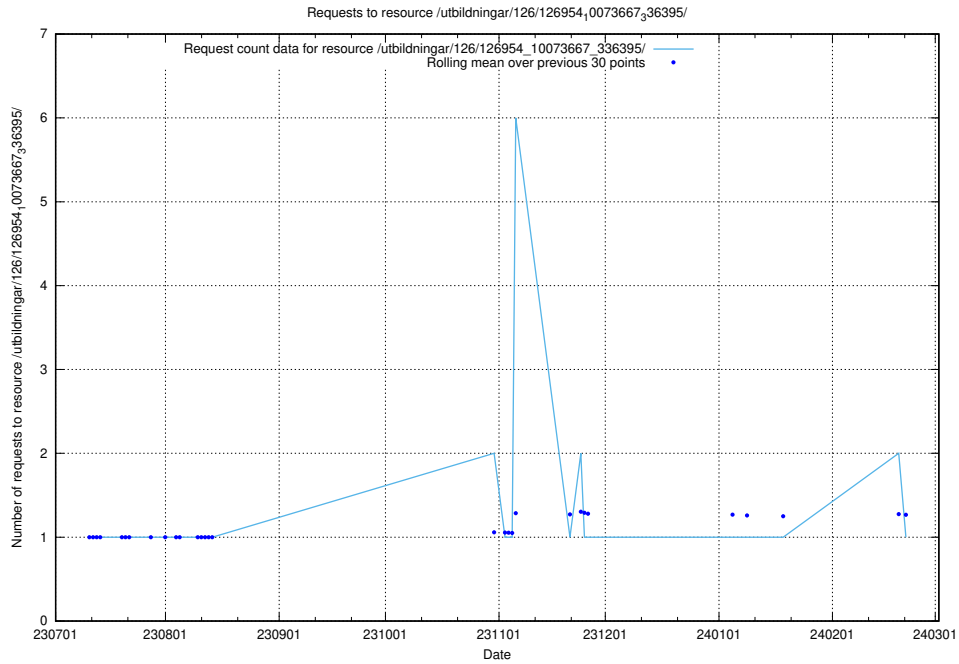

5.6052 Usage of /utbildningar/126/126954_10073667_336395/

Here, we count the number of requests to resource /utbildningar/126/126954_10073667_336395/.