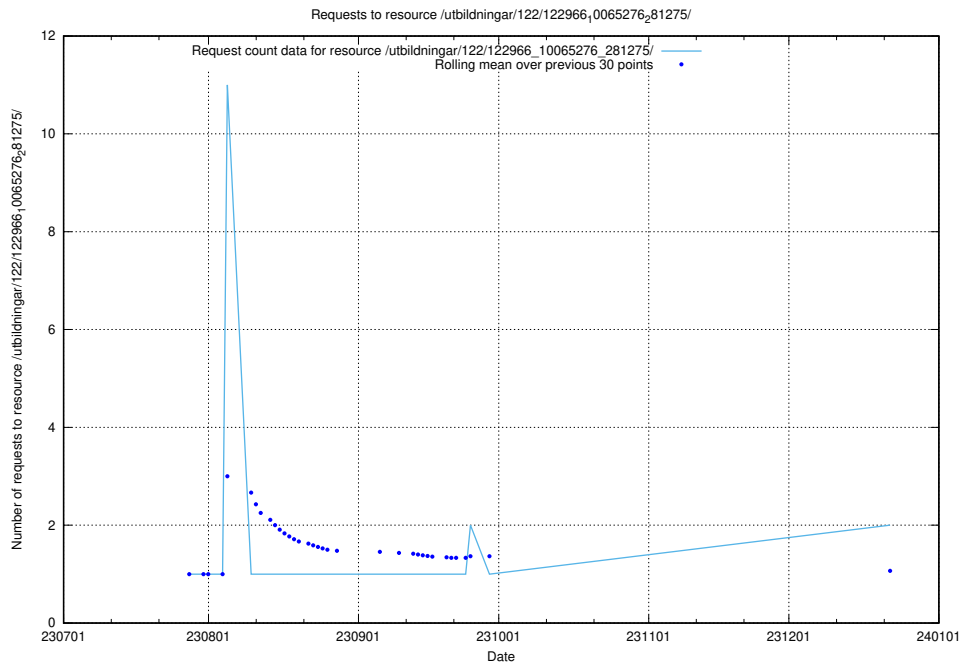

5.842 Usage of /utbildningar/122/122966_10065276_281275/

Here, we count the number of requests to resource /utbildningar/122/122966_10065276_281275/.