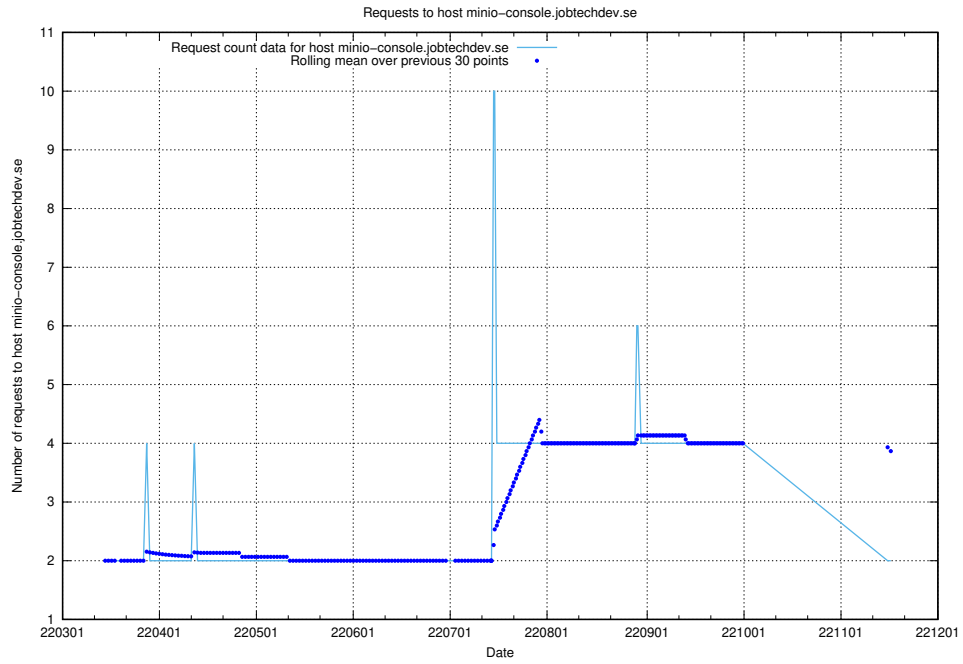

7.503 Usage of minioconsole.jobtechdev.se

Here, we count the number of requests to host minioconsole.jobtechdev.se.

7.504 Usage of minio-console.jobtechdev.se

Here, we count the number of requests to host minio-console.jobtechdev.se.