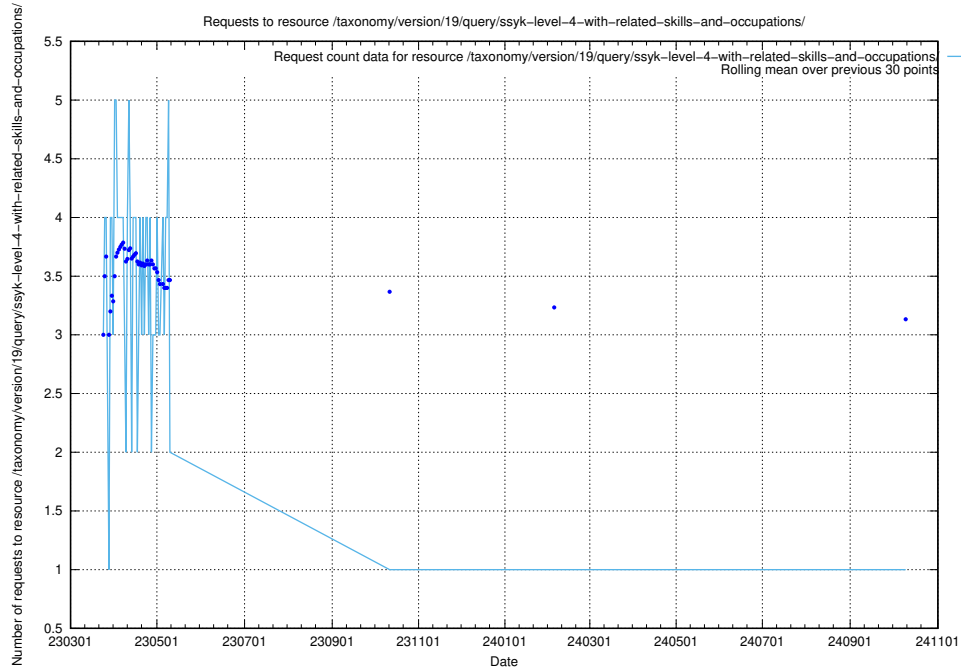

Here, we count the number of requests to resource /taxonomy/version/19/query/ssyk-level-4-with-related-skills-and-occupations/.

5.7077 Usage of /taxonomy/version/19/query/ssyk-level-4-with-related-isco-level-4-groups/