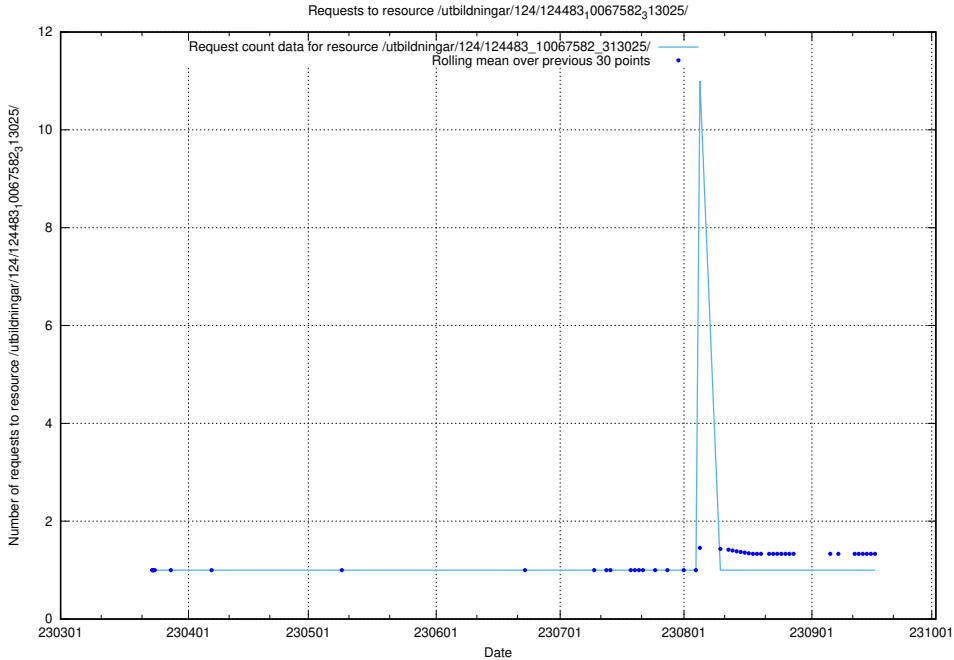

5.3725 Usage of /utbildningar/124/124483_10067582_313025/

Here, we count the number of requests to resource /utbildningar/124/124483_10067582_313025/.