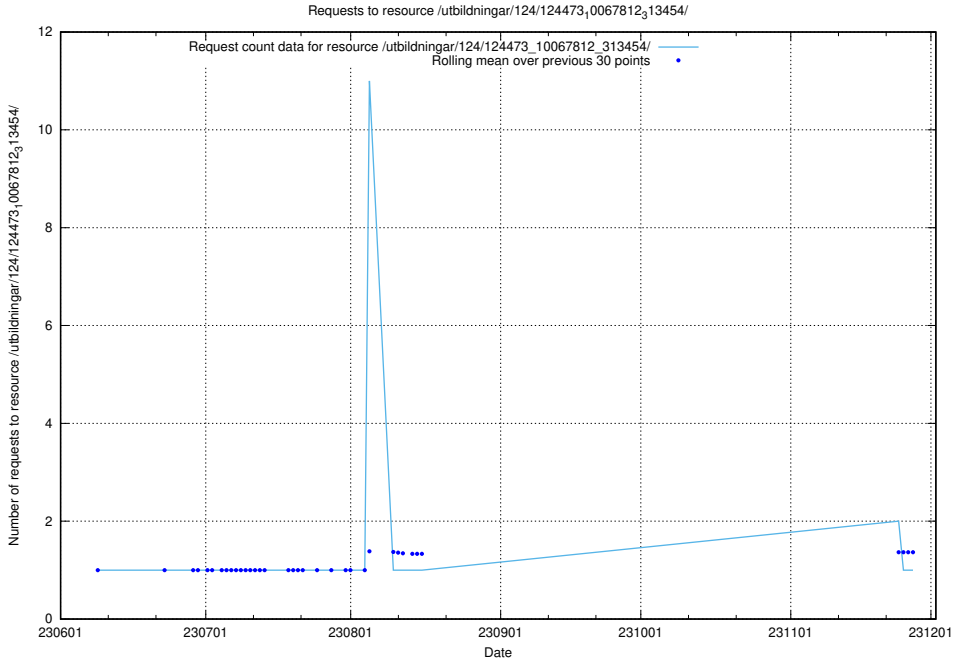

5.6823 Usage of /utbildningar/124/124473_10067812_313454/

Here, we count the number of requests to resource /utbildningar/124/124473_10067812_313454/.

5.6824 Usage of /utbildningar/124/124473_10067709_313266/events/