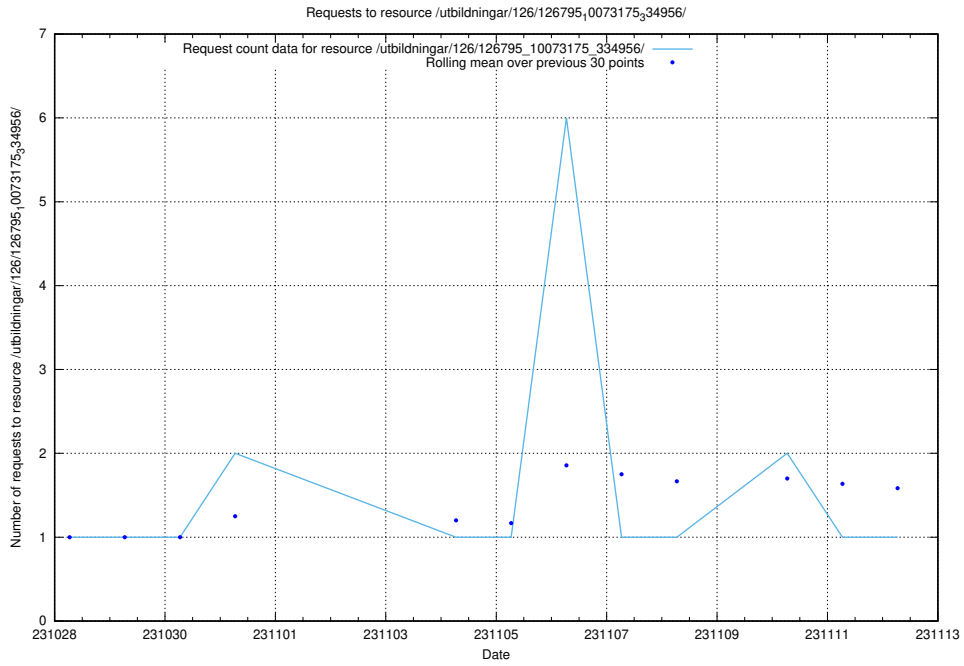

5.5115 Usage of /utbildningar/126/126795_10073175_334956/

Here, we count the number of requests to resource /utbildningar/126/126795_10073175_334956/.