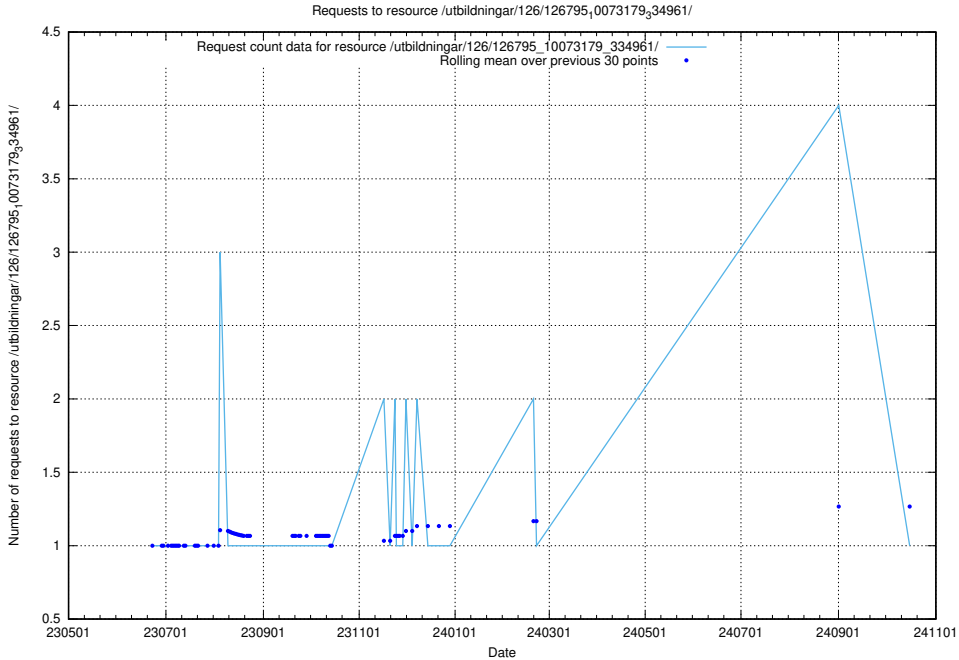

5.6515 Usage of /utbildningar/126/126795_10073179_334961/

Here, we count the number of requests to resource /utbildningar/126/126795_10073179_334961/.