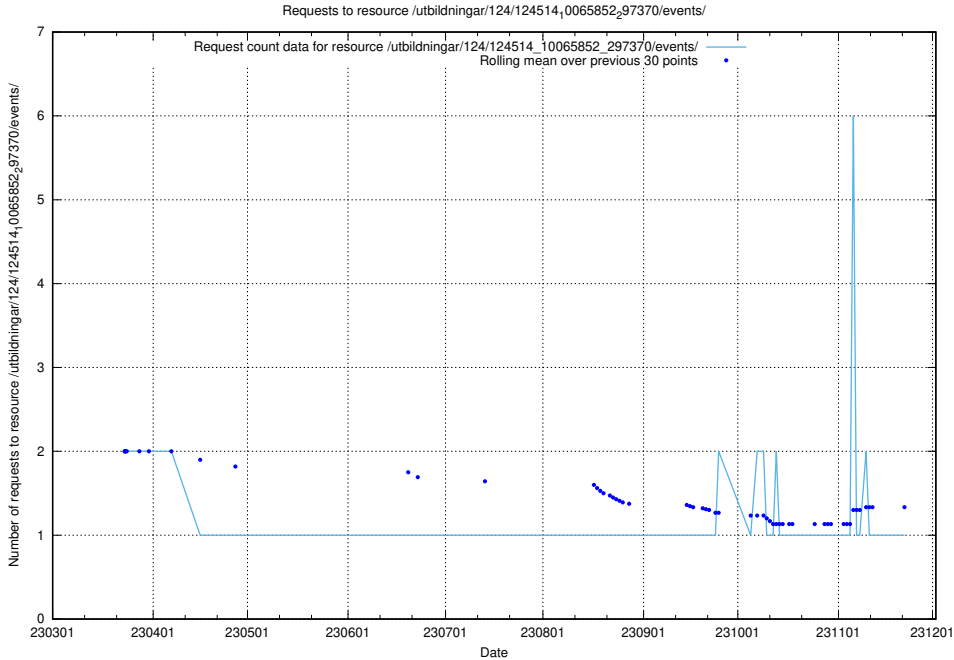

5.7268 Usage of /utbildningar/124/124514_10065852_297370/events/

Here, we count the number of requests to resource /utbildningar/124/124514_10065852_297370/events/