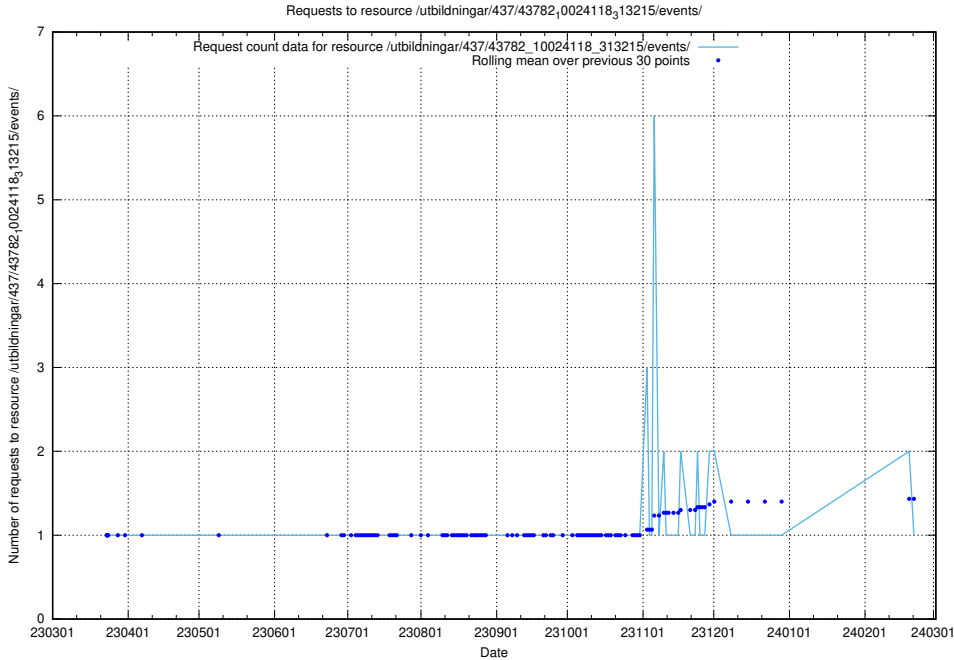

5.7339 Usage of /utbildningar/437/43782_10024118_313215/events/

Here, we count the number of requests to resource /utbildningar/437/43782_10024118_313215/events/.