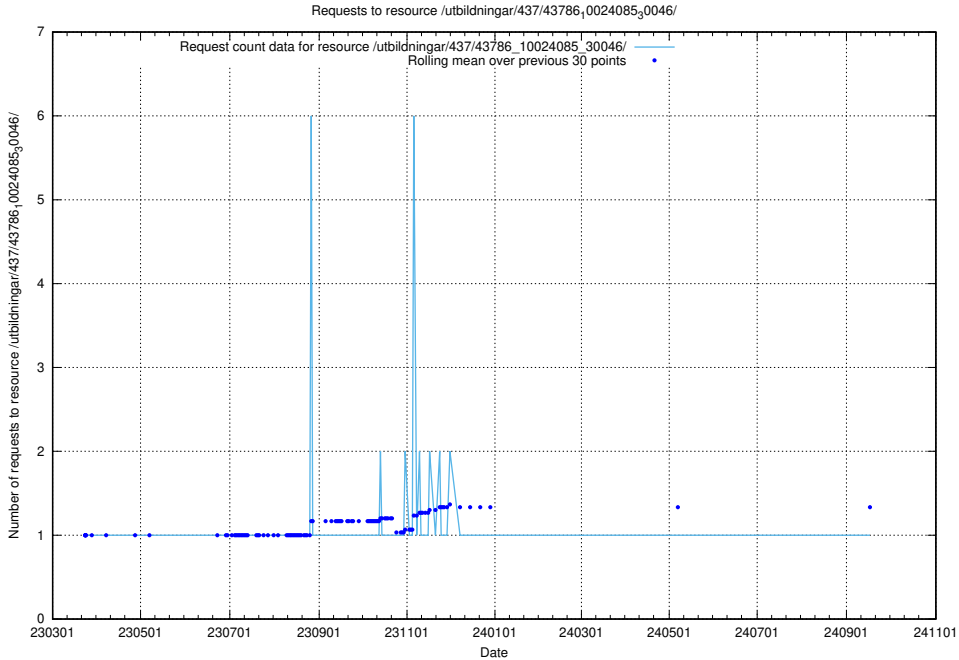

5.7337 Usage of /utbildningar/437/43786_10024085_30046/

Here, we count the number of requests to resource /utbildningar/437/43786_10024085_30046/.