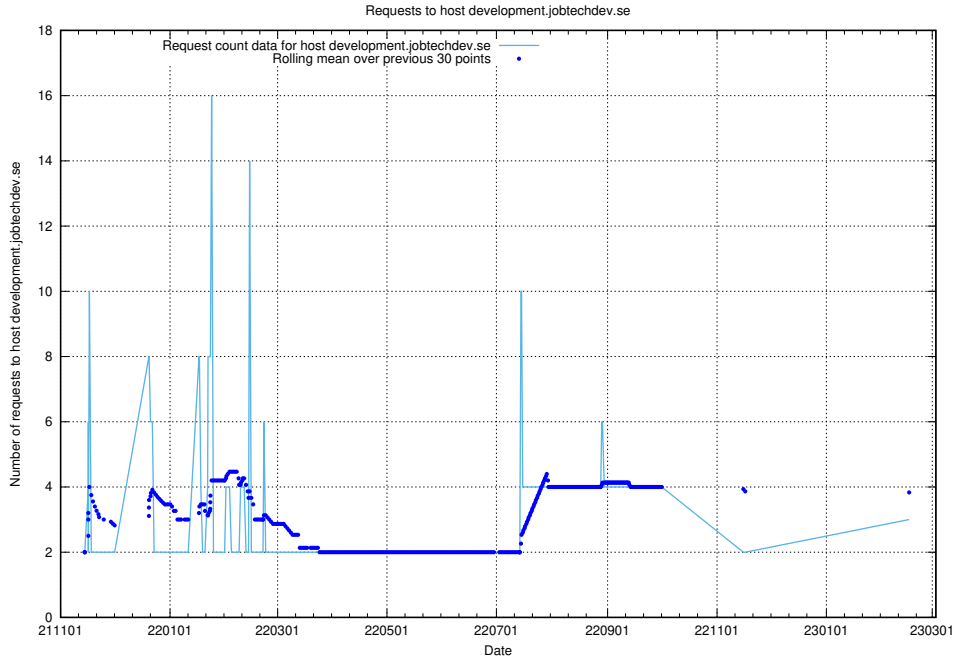

7.170 Usage of development.jobtechdev.se

Here, we count the number of requests to host development.jobtechdev.se.