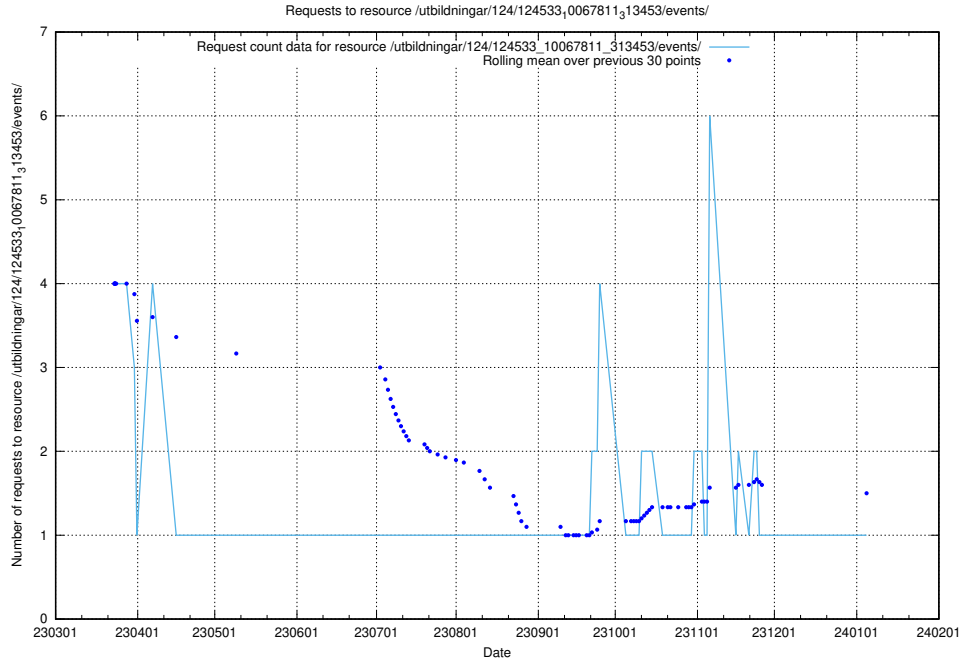

5.7221 Usage of /utbildningar/124/124533_10067811_313453/events/

Here, we count the number of requests to resource /utbildningar/124/124533_10067811_313453/events/