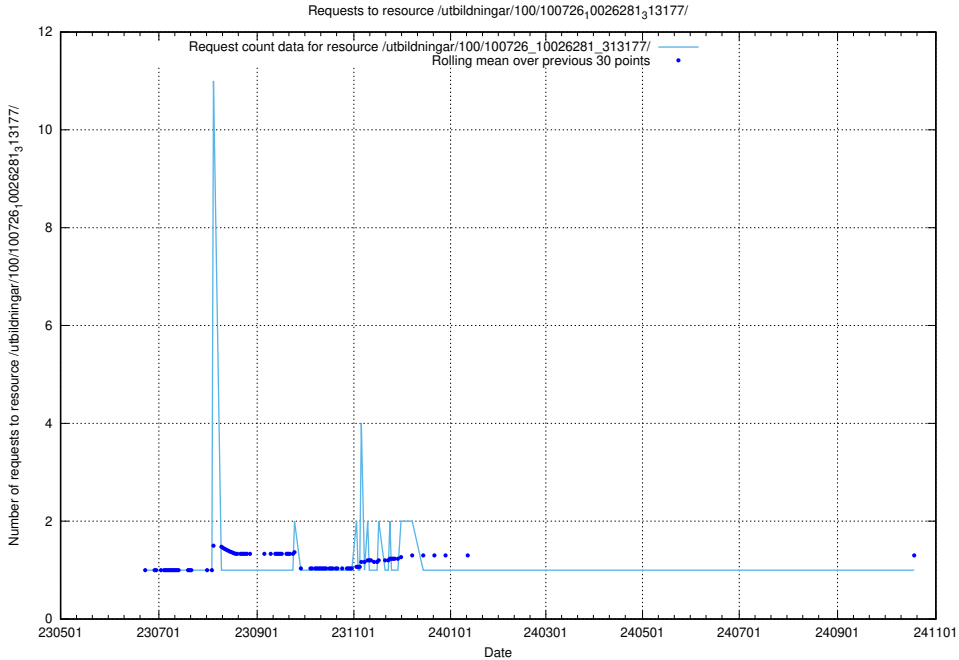

5.6765 Usage of /utbildningar/100/100726_10026281_313177/

Here, we count the number of requests to resource /utbildningar/100/100726_10026281_313177/.