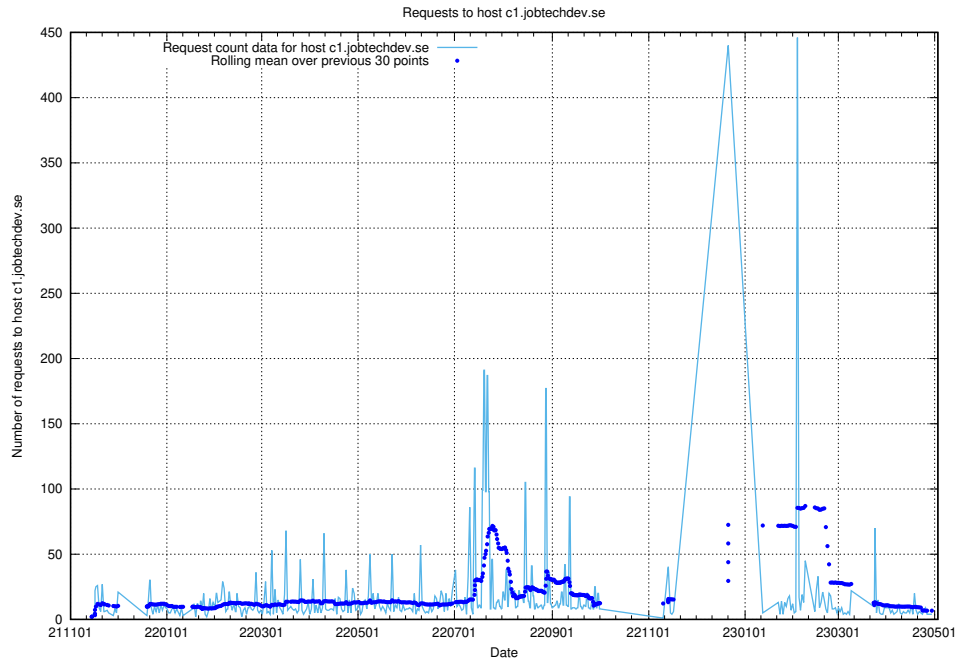

7.106 Usage of c1.jobtechdev.se

Here, we count the number of requests to host c1.jobtechdev.se.