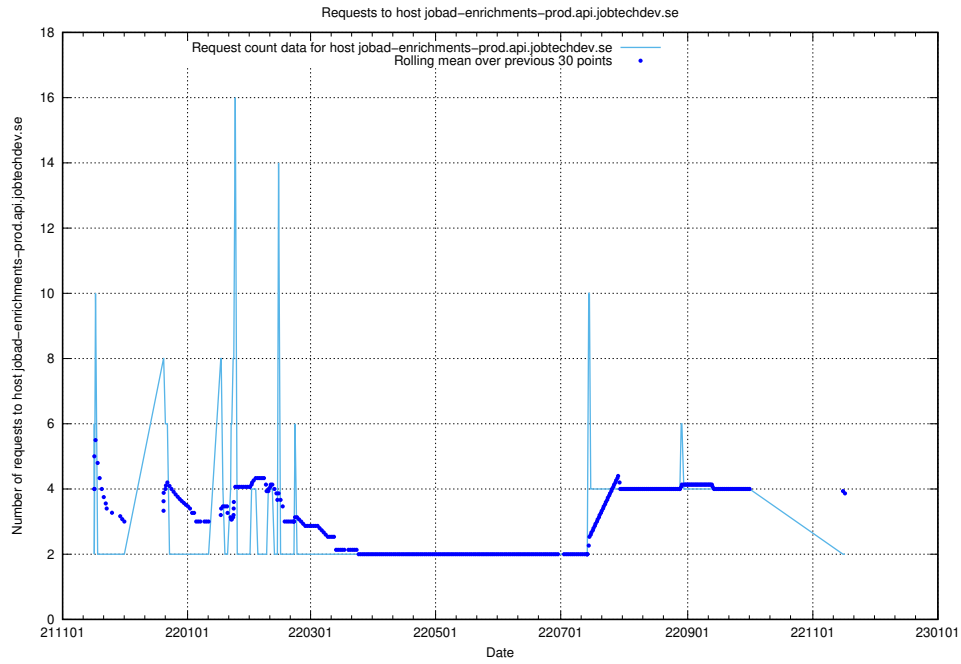

7.553 Usage of jobad-enrichments-prod.api.jobtechdev.se

Here, we count the number of requests to host jobad-enrichments-prod.api.jobtechdev.se.