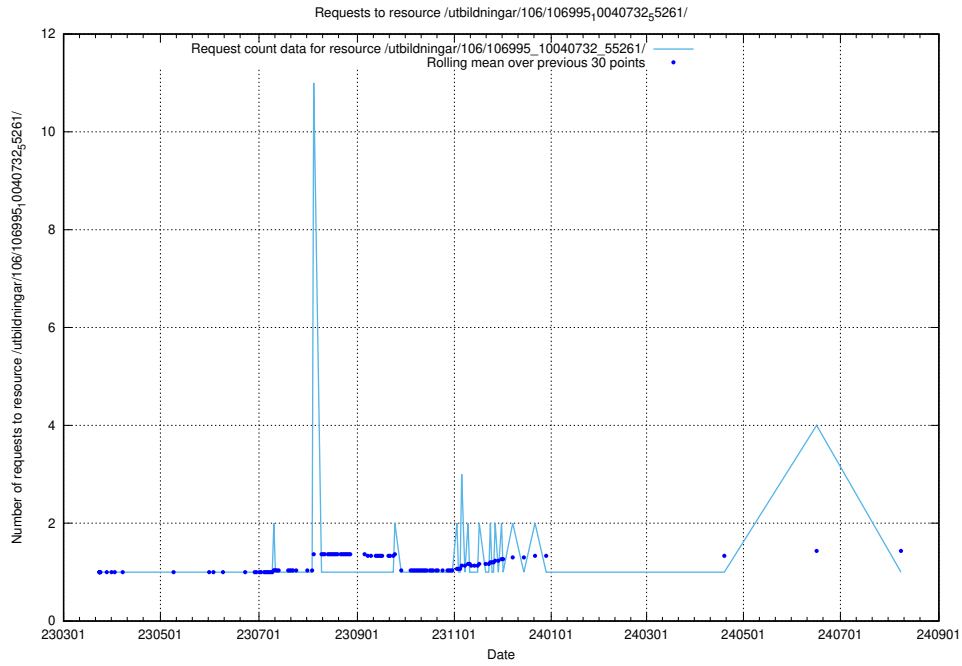

5.6362 Usage of /utbildningar/106/106995_10040732_55261/

Here, we count the number of requests to resource /utbildningar/106/106995_10040732_55261/.