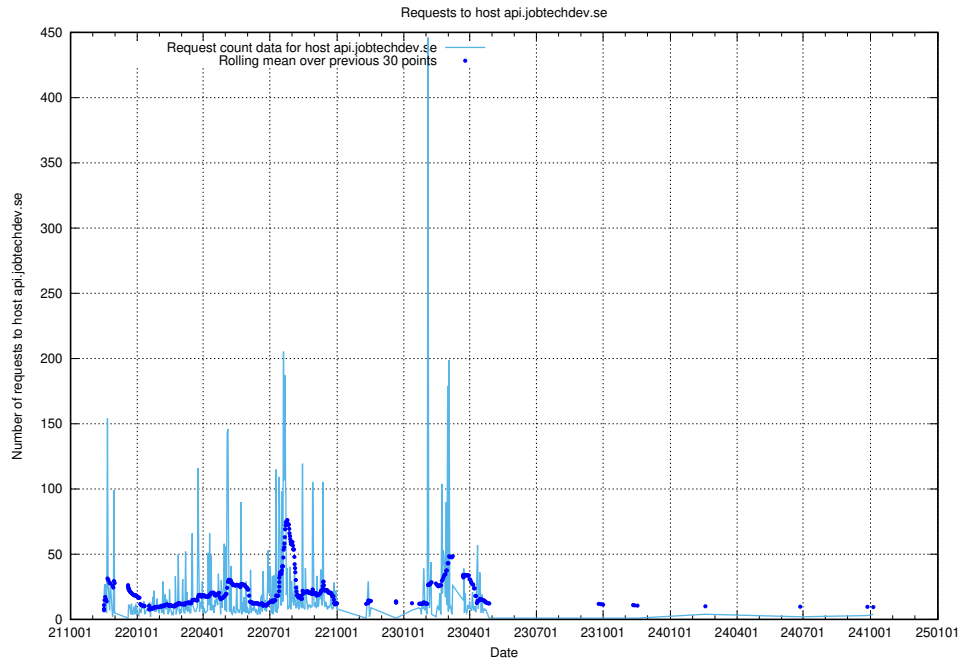

7.158 Usage of api.jobtechdev.se

Here, we count the number of requests to host api.jobtechdev.se.