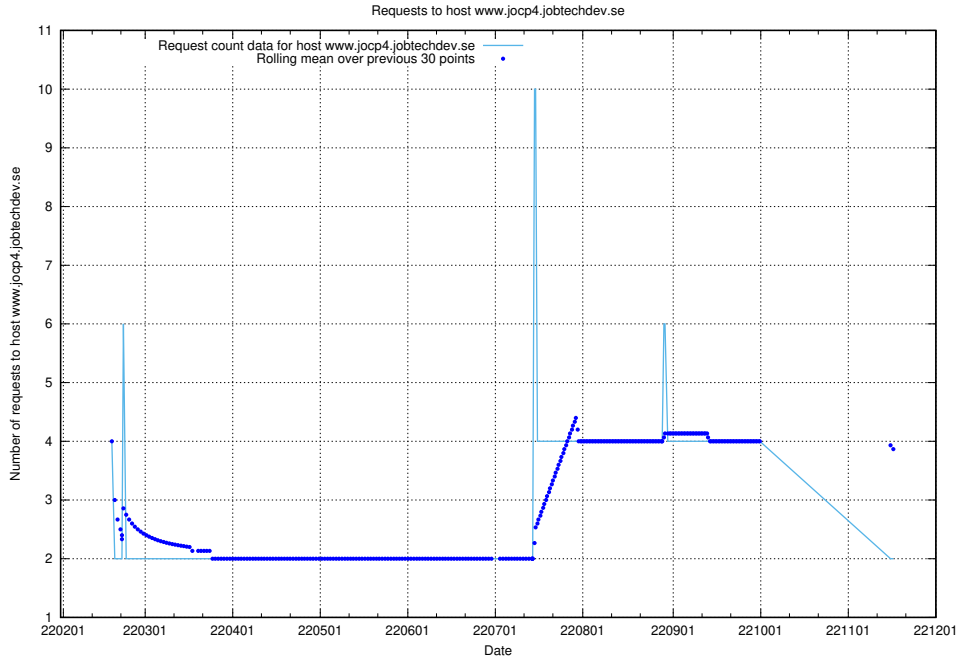

7.537 Usage of www.jocp4.jobtechdev.se

Here, we count the number of requests to host www.jocp4.jobtechdev.se.