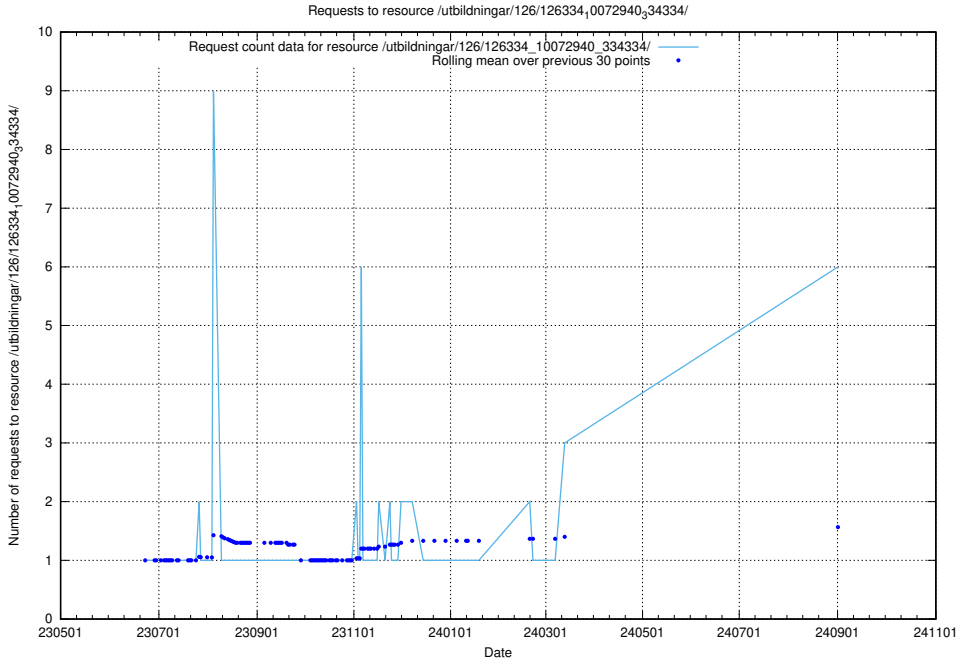

5.158 Usage of /utbildningar/126/126334_10072940_334334/

Here, we count the number of requests to resource /utbildningar/126/126334_10072940_334334/.