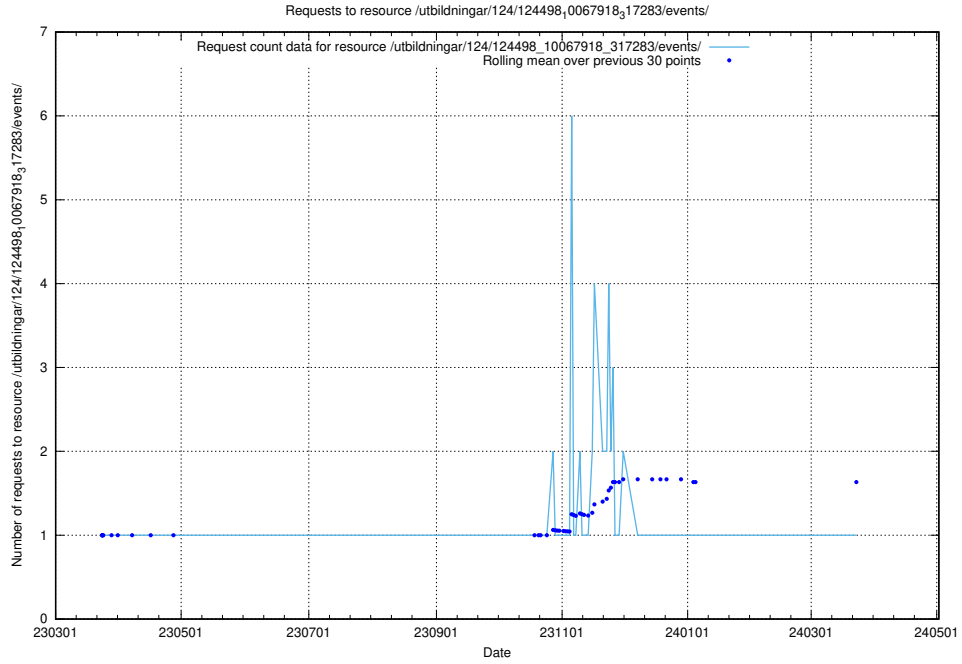

5.3523 Usage of /utbildningar/124/124498_10067918_317283/events/

Here, we count the number of requests to resource /utbildningar/124/124498_10067918_317283/events/