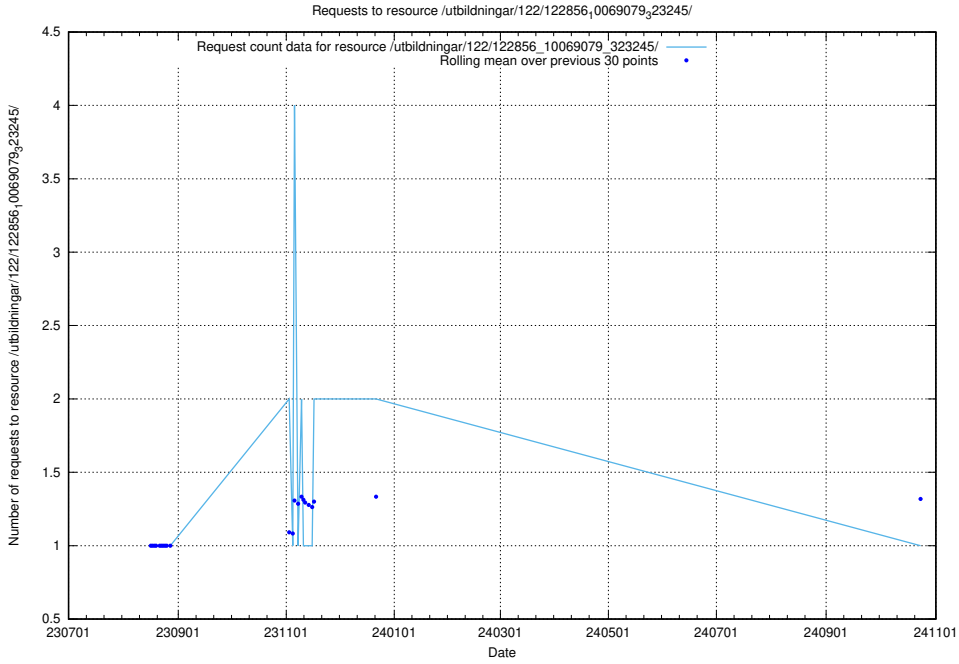

5.5719 Usage of /utbildningar/122/122856_10069079_323245/

Here, we count the number of requests to resource /utbildningar/122/122856_10069079_323245/.