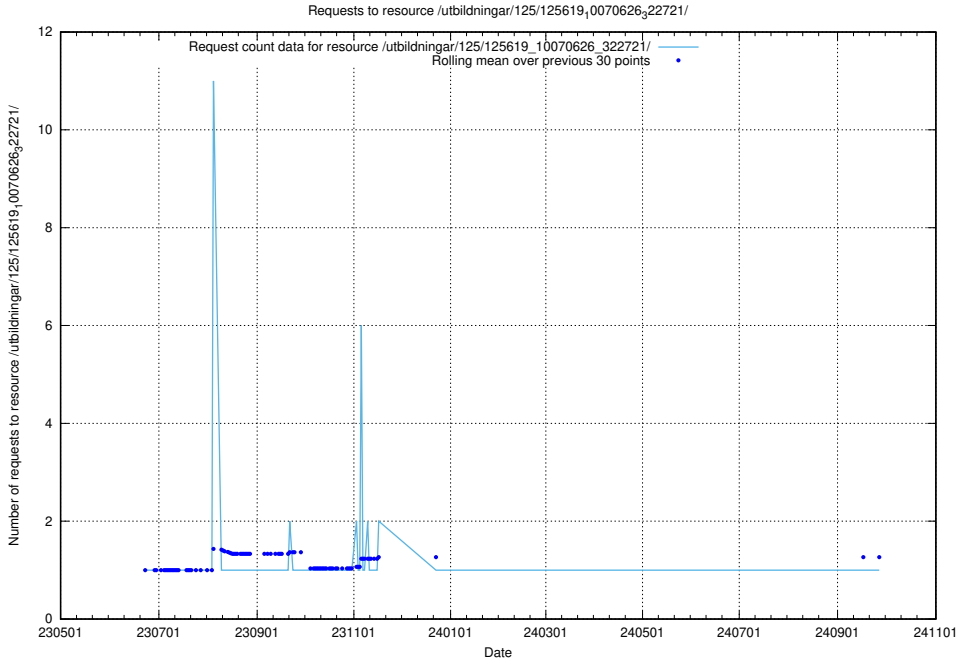

5.6627 Usage of /utbildningar/125/125619_10070626_322721/

Here, we count the number of requests to resource /utbildningar/125/125619_10070626_322721/.