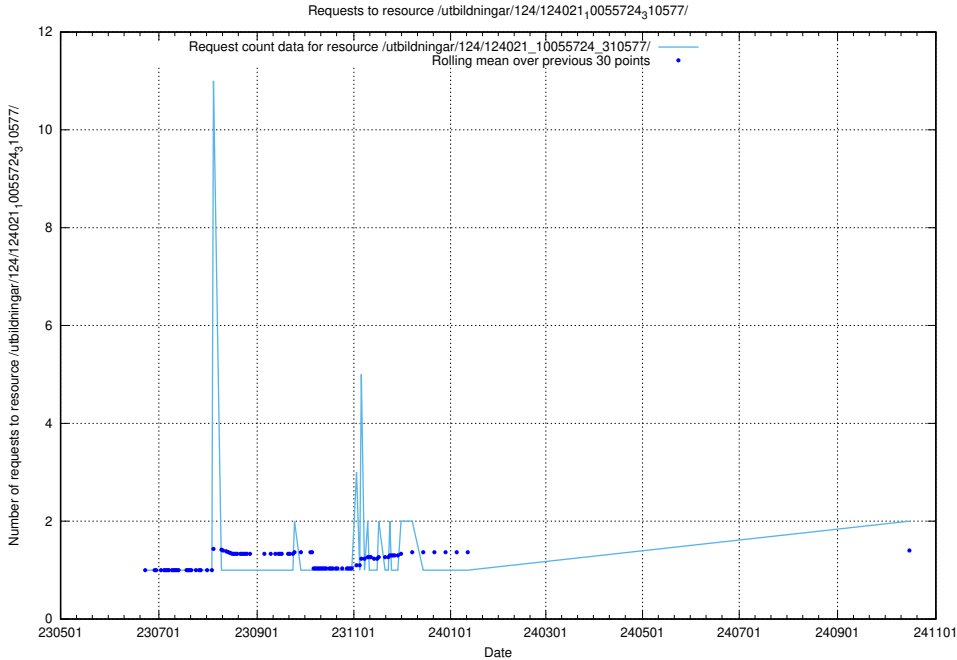

5.929 Usage of /utbildningar/124/124021_10055724_310577/

Here, we count the number of requests to resource /utbildningar/124/124021_10055724_310577/.