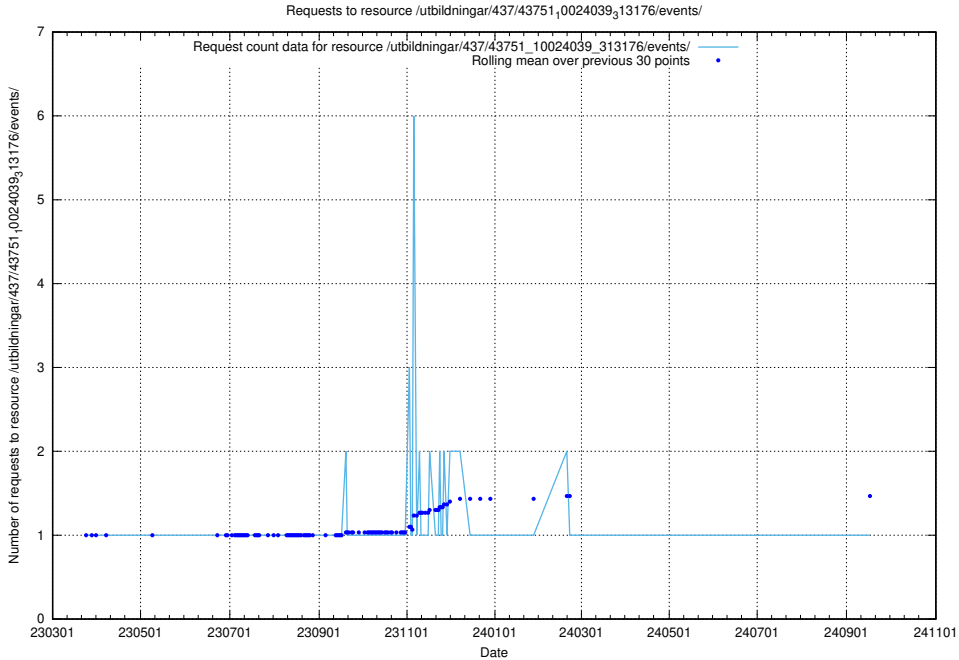

5.7157 Usage of /utbildningar/437/43751_10024039_313176/events/

Here, we count the number of requests to resource /utbildningar/437/43751_10024039_313176/events/.