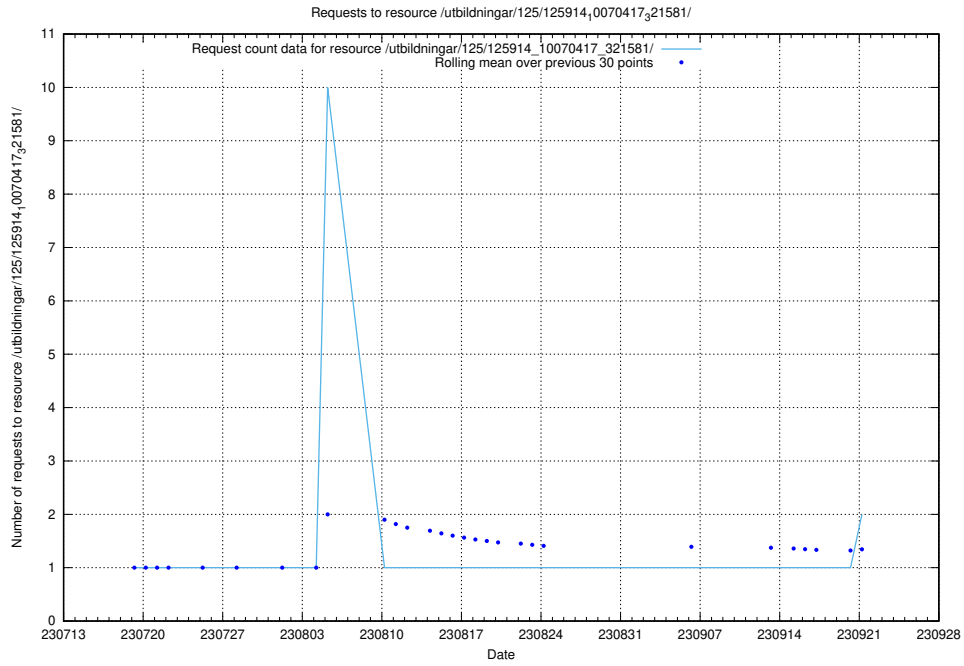

5.854 Usage of /utbildningar/125/125914_10070417_321581/

Here, we count the number of requests to resource /utbildningar/125/125914_10070417_321581/.