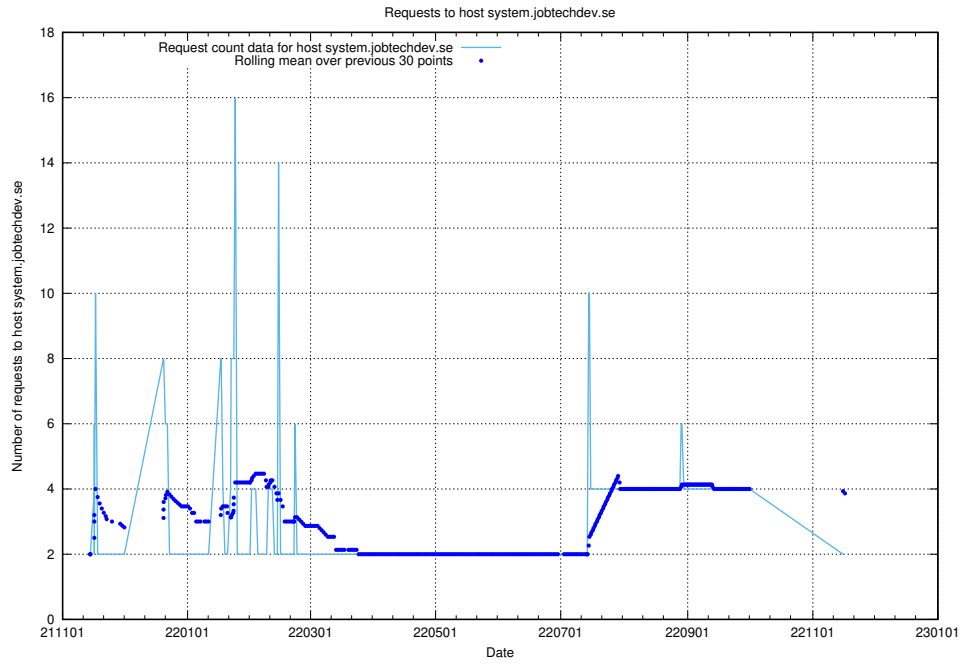

Here, we count the number of requests to host system.jobtechdev.se.

7.564 Usage of store.jobtechdev.se

Here, we count the number of requests to host store.jobtechdev.se.

7.565 Usage of jobtechlinks.api.jobtechdev.se