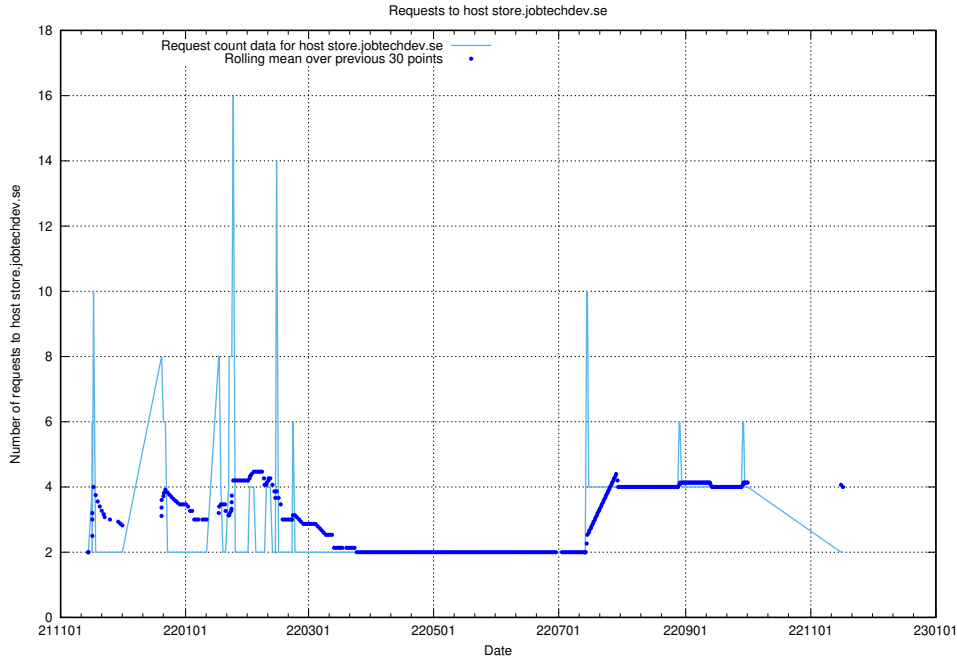

Here, we count the number of requests to host system.jobtechdev.se.

7.564 Usage of store.jobtechdev.se

Here, we count the number of requests to host store.jobtechdev.se.

7.565 Usage of jobtechlinks.api.jobtechdev.se