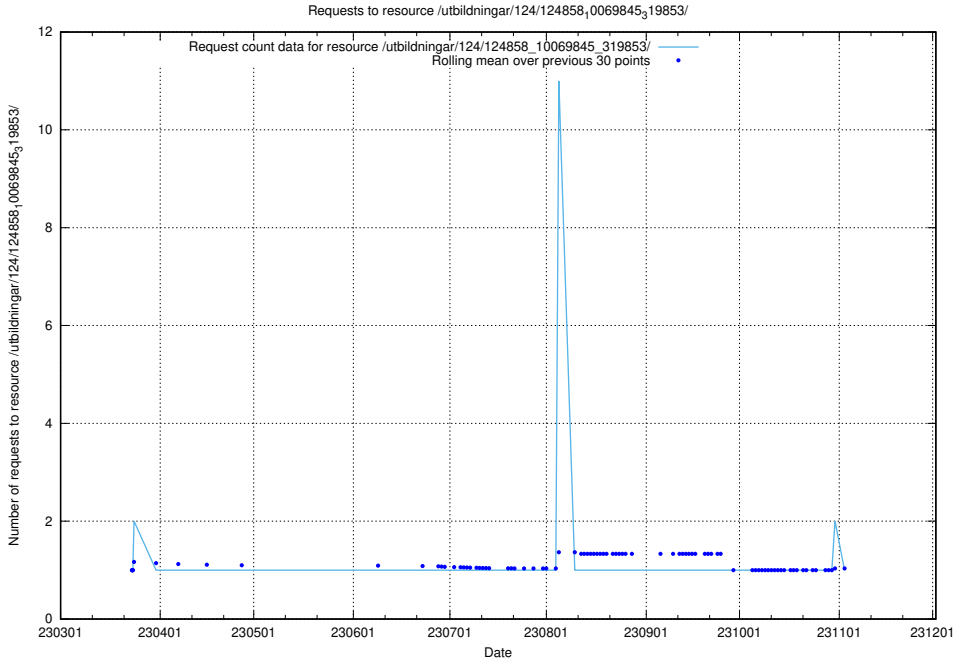

5.1227 Usage of /utbildningar/124/124858_10069845_319853/

Here, we count the number of requests to resource /utbildningar/124/124858_10069845_319853/.