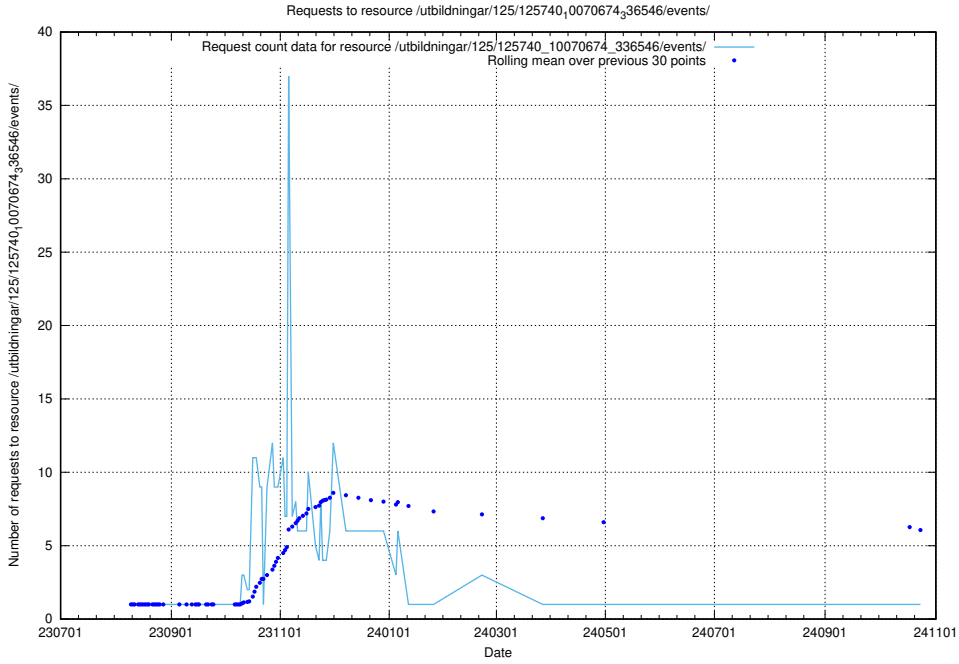

5.5756 Usage of /utbildningar/125/125740_10070674_336546/events/

Here, we count the number of requests to resource /utbildningar/125/125740_10070674_336546/events/