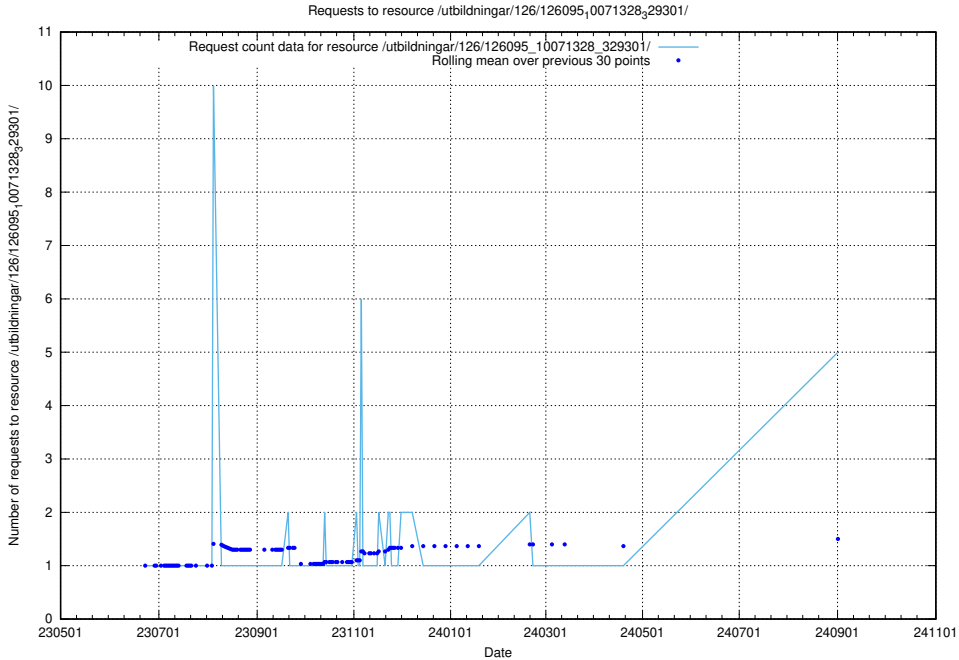

Here, we count the number of requests to resource /utbildningar/126/126338_10072940_334334/.

5.245 Usage of /utbildningar/126/126095_10071328_329301/

Here, we count the number of requests to resource /utbildningar/126/126095_10071328_329301/.