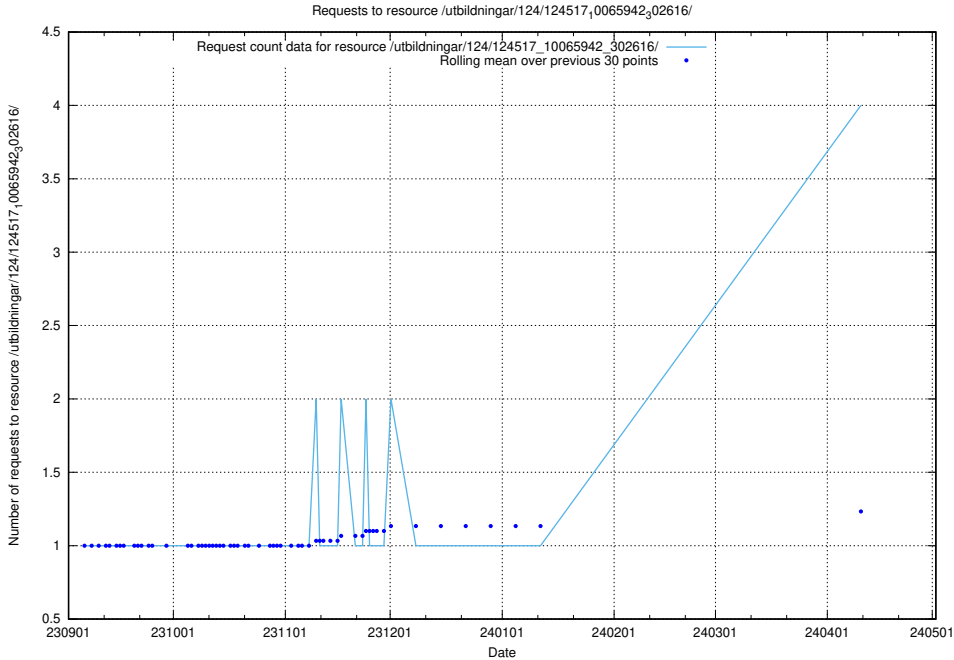

5.337 Usage of /utbildningar/124/124517_10065942_302616/

Here, we count the number of requests to resource /utbildningar/124/124517_10065942_302616/.