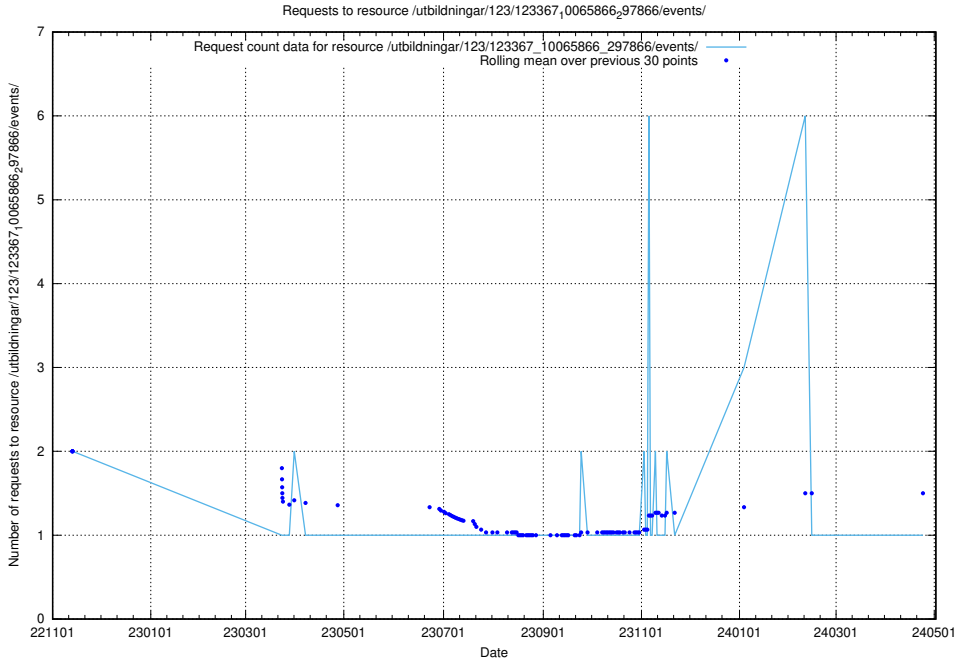

5.6743 Usage of /utbildningar/123/123367_10065866_297866/events/

Here, we count the number of requests to resource /utbildningar/123/123367_10065866_297866/events/