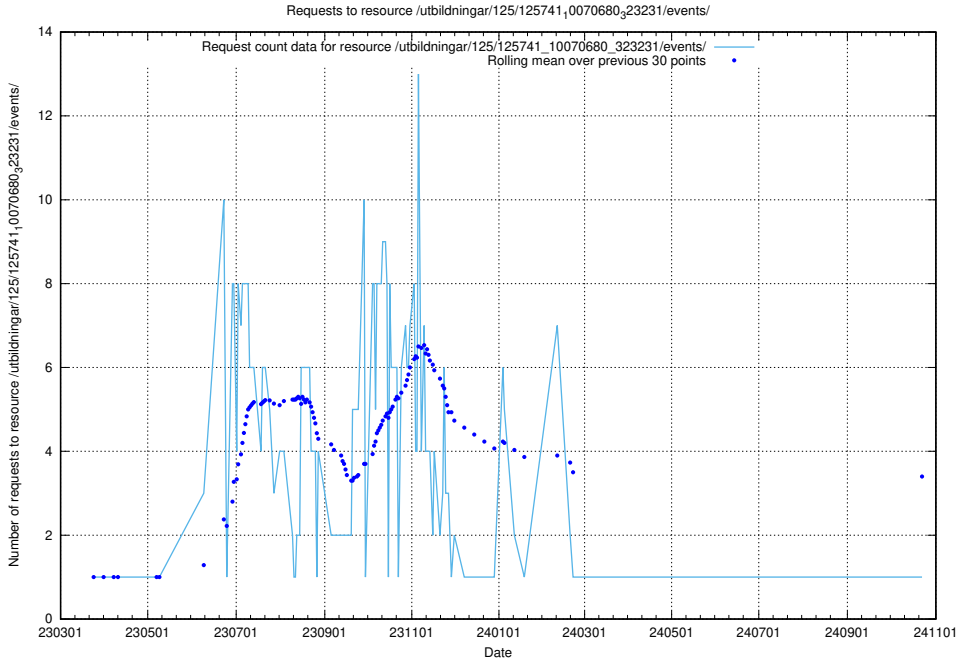

5.7185 Usage of /utbildningar/125/125741_10070680_323231/events/

Here, we count the number of requests to resource /utbildningar/125/125741_10070680_323231/events/