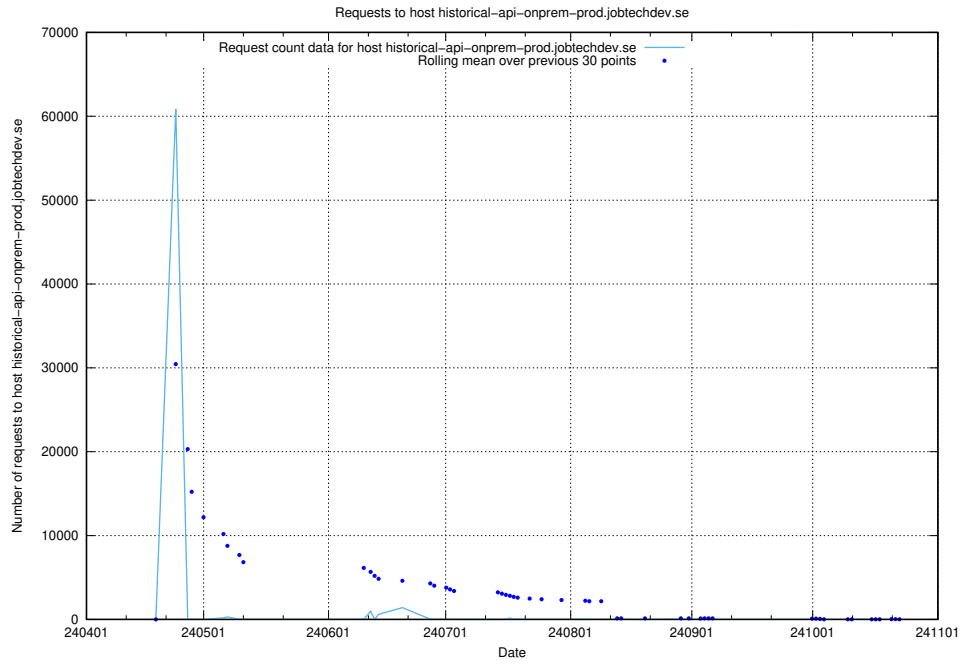

7.40 Usage of historical-api-onprem-prod.jobtechdev.se

Here, we count the number of requests to host historical-api-onprem-prod.jobtechdev.se.