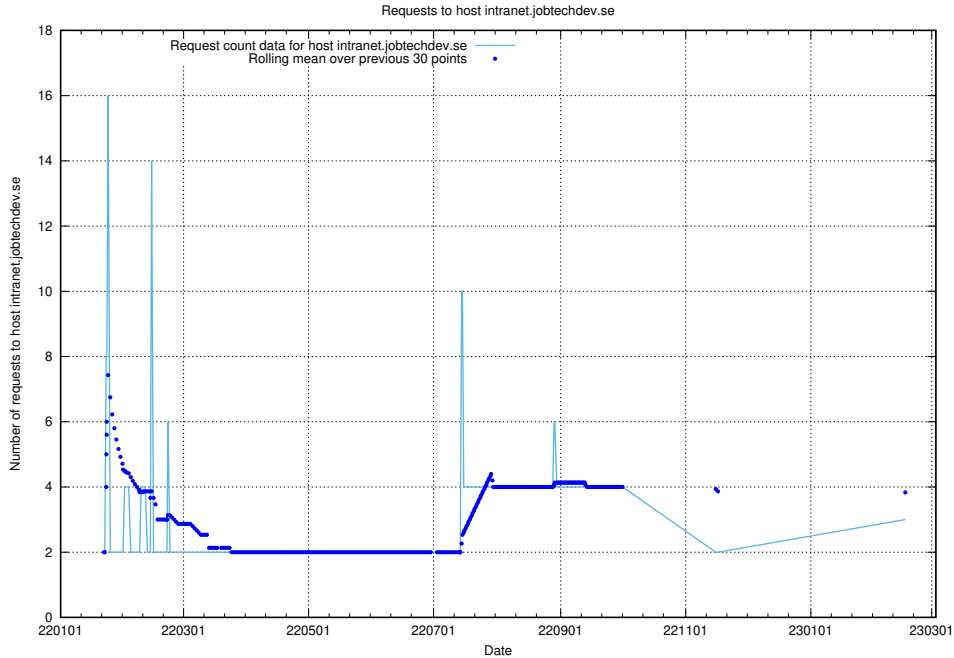

7.264 Usage of intranet.jobtechdev.se

Here, we count the number of requests to host intranet.jobtechdev.se.