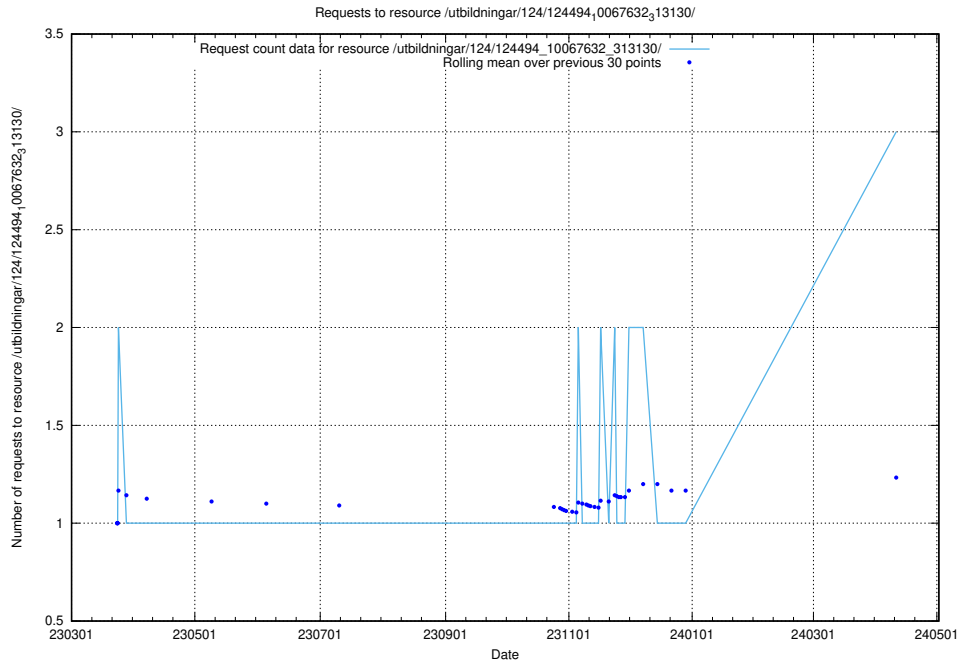

5.419 Usage of /utbildningar/124/124494_10067632_313130/

Here, we count the number of requests to resource /utbildningar/124/124494_10067632_313130/.