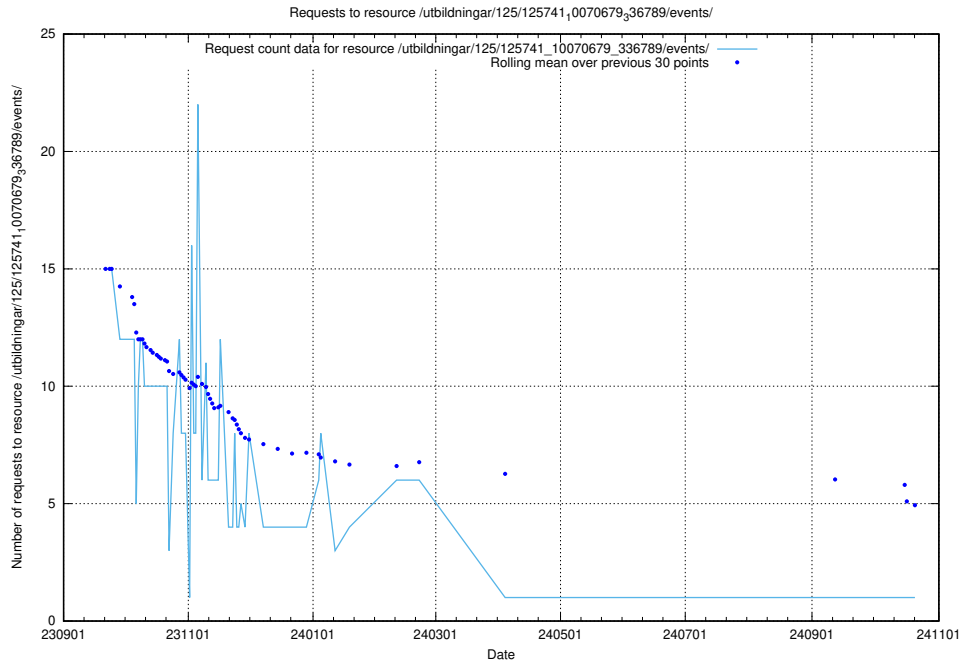

5.5417 Usage of /utbildningar/125/125741_10070679_336789/events/

Here, we count the number of requests to resource /utbildningar/125/125741_10070679_336789/events/