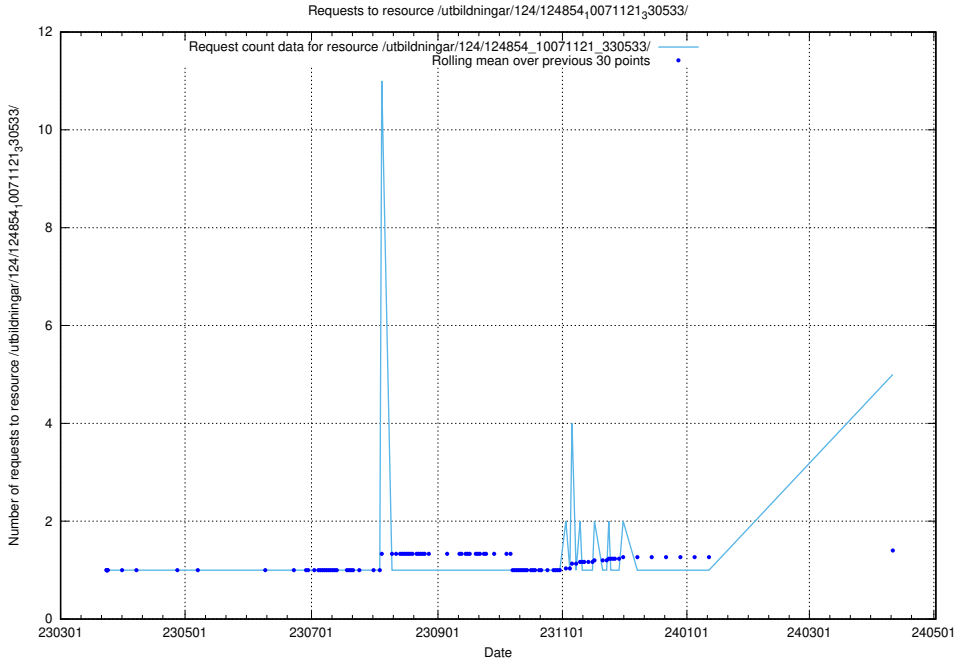

5.191 Usage of /utbildningar/124/124854_10071121_330533/

Here, we count the number of requests to resource /utbildningar/124/124854_10071121_330533/.