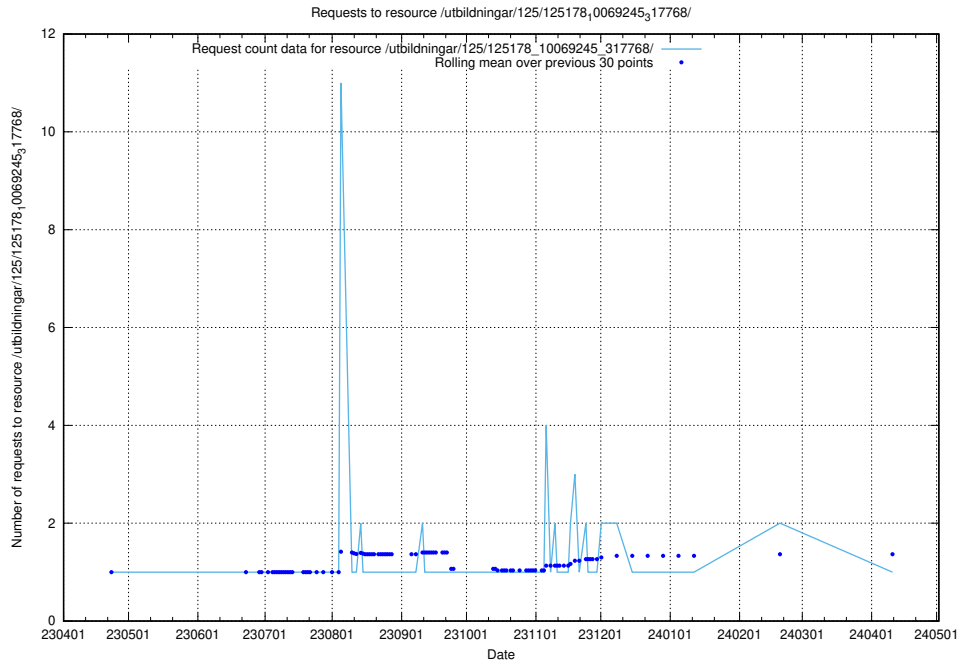

5.6949 Usage of /utbildningar/125/125178_10069245_317768/

Here, we count the number of requests to resource /utbildningar/125/125178_10069245_317768/.