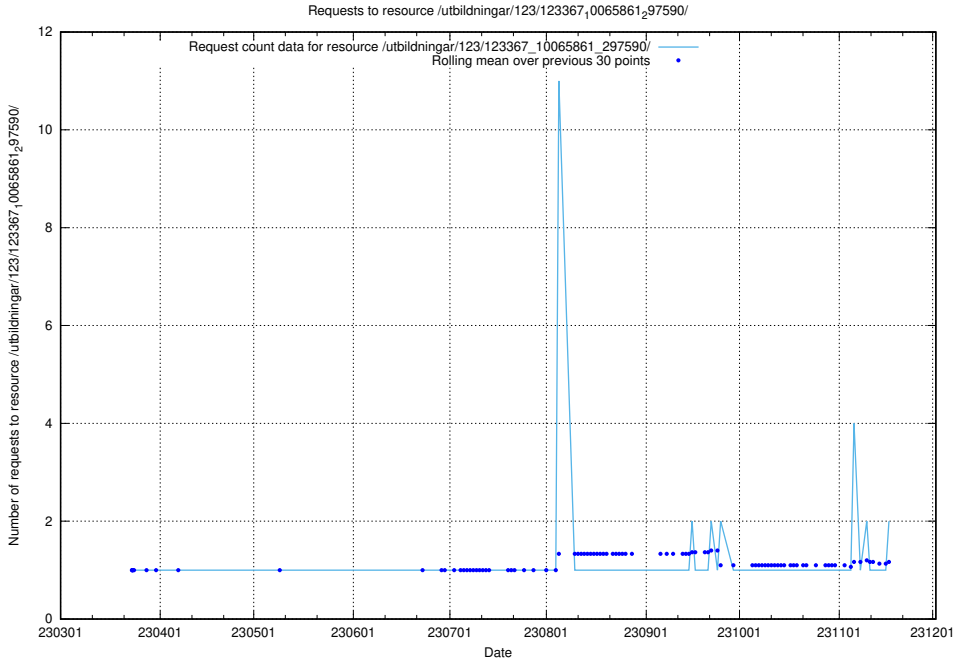

5.835 Usage of /utbildningar/123/123367_10065861_297590/

Here, we count the number of requests to resource /utbildningar/123/123367_10065861_297590/.