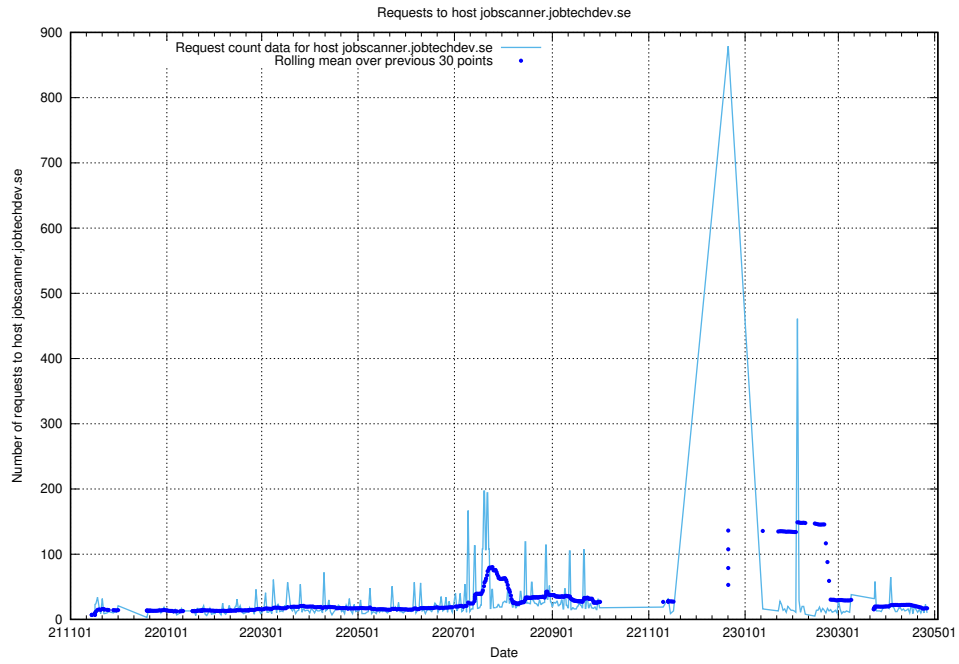

7.67 Usage of jobscanner.jobtechdev.se

Here, we count the number of requests to host jobscanner.jobtechdev.se.