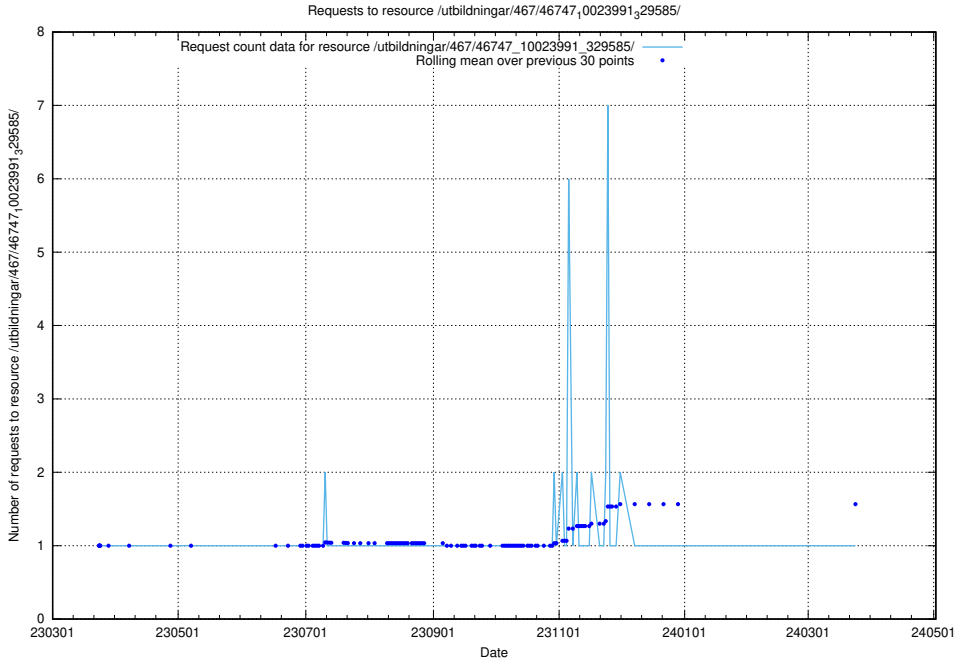

5.7277 Usage of /utbildningar/467/46747_10023991_329585/

Here, we count the number of requests to resource /utbildningar/467/46747_10023991_329585/.