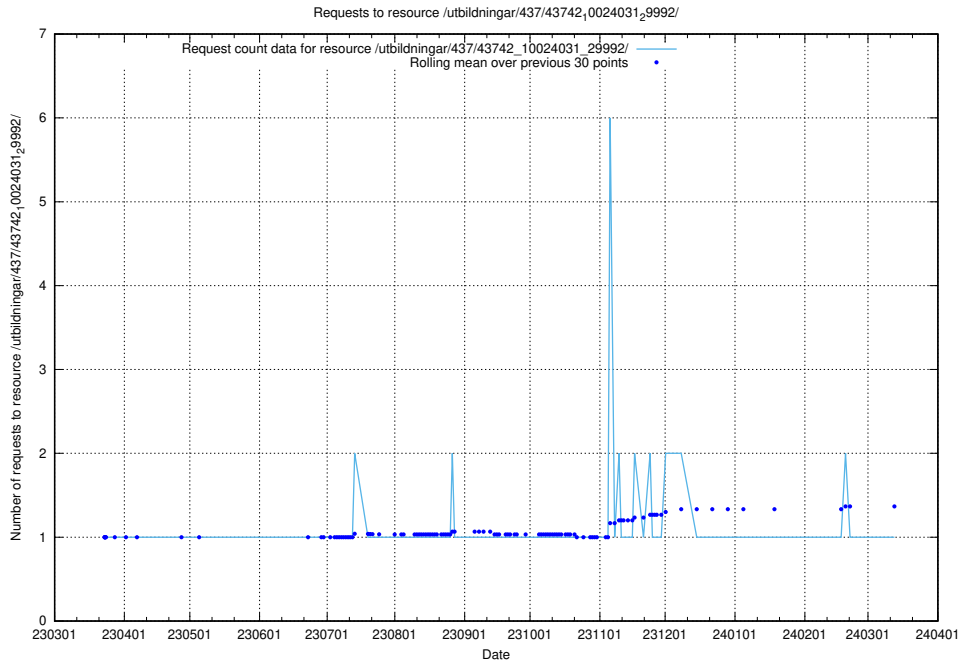

5.7353 Usage of /utbildningar/437/43742_10024031_29992/

Here, we count the number of requests to resource /utbildningar/437/43742_10024031_29992/.