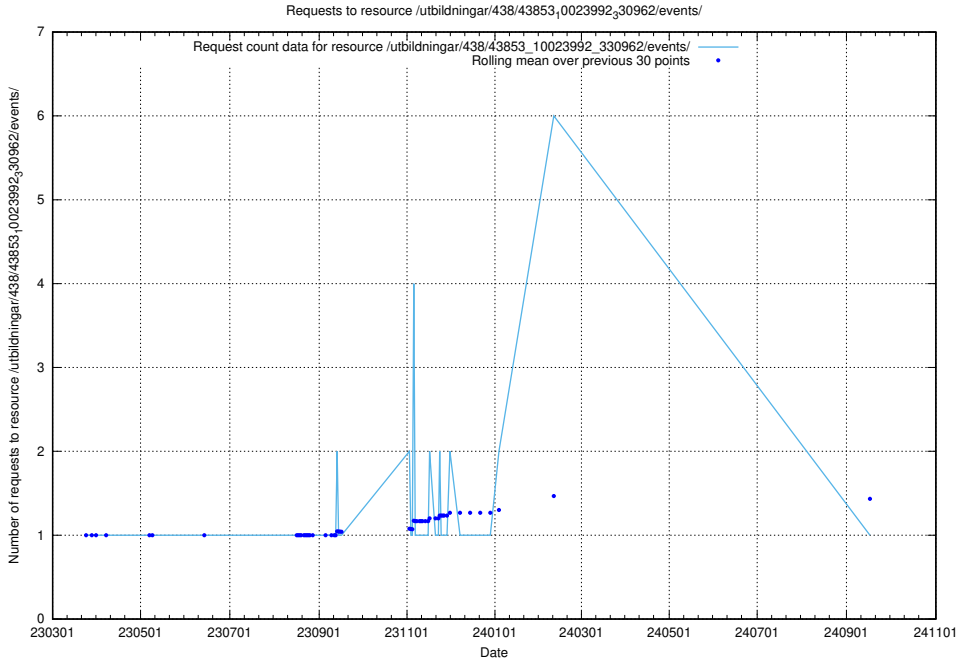

5.7115 Usage of /utbildningar/122/122269_10064237_242386/

Here, we count the number of requests to resource /utbildningar/122/122269_10064237_242386/.

5.7116 Usage of /utbildningar/438/43850_10024000_30945/events/