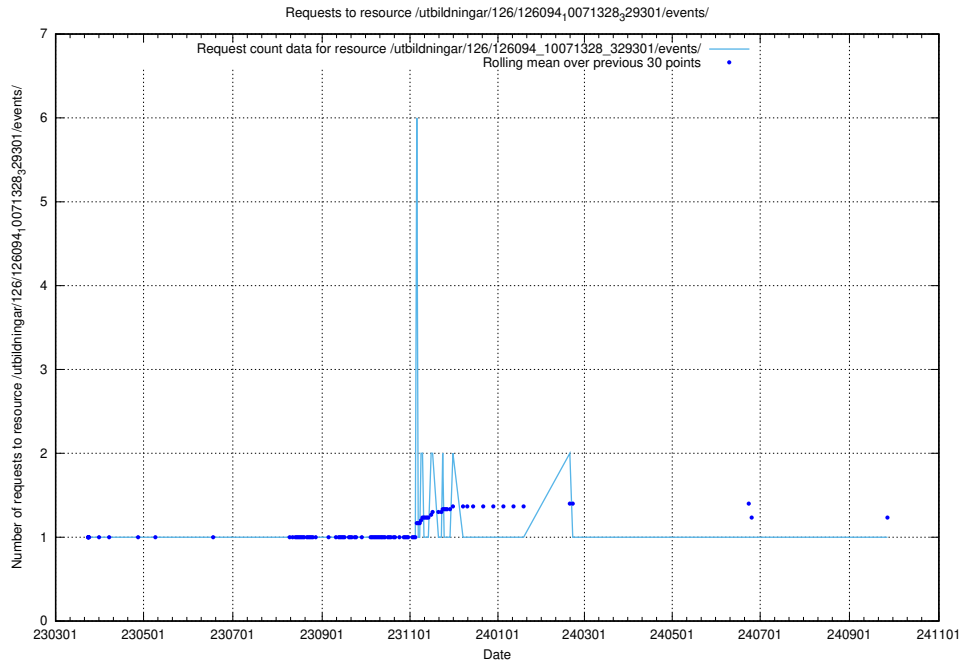

5.7395 Usage of /tst/

Here, we count the number of requests to resource /tst/.

5.7396 Usage of /utbildningar/126/126094_10071328_325707/events/

Here, we count the number of requests to resource /utbildningar/126/126094_10071328_325707/events/