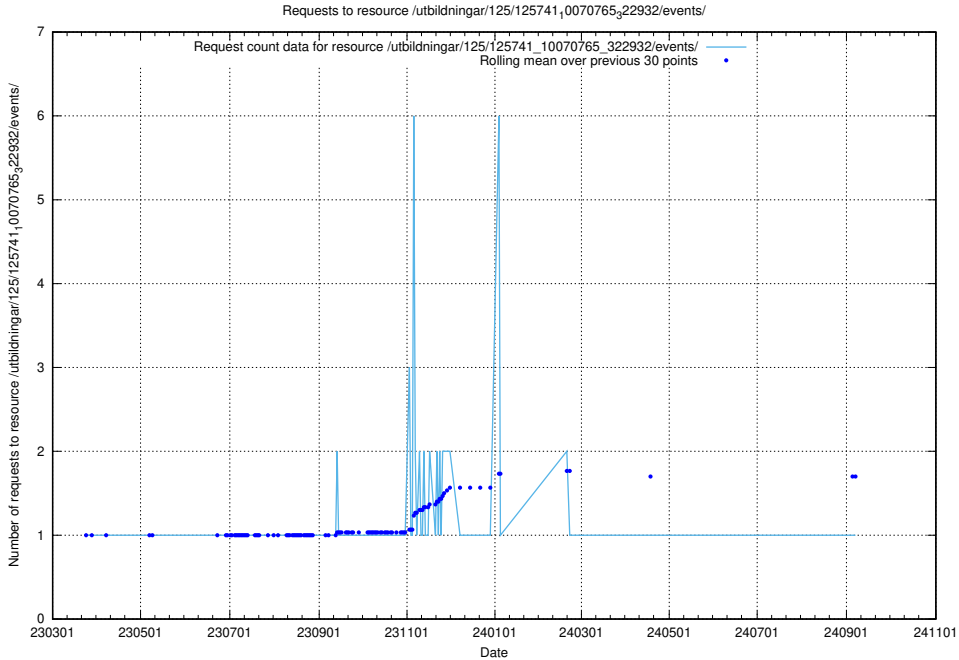

5.7178 Usage of /utbildningar/125/125741_10070765_322932/events/

Here, we count the number of requests to resource /utbildningar/125/125741_10070765_322932/events/