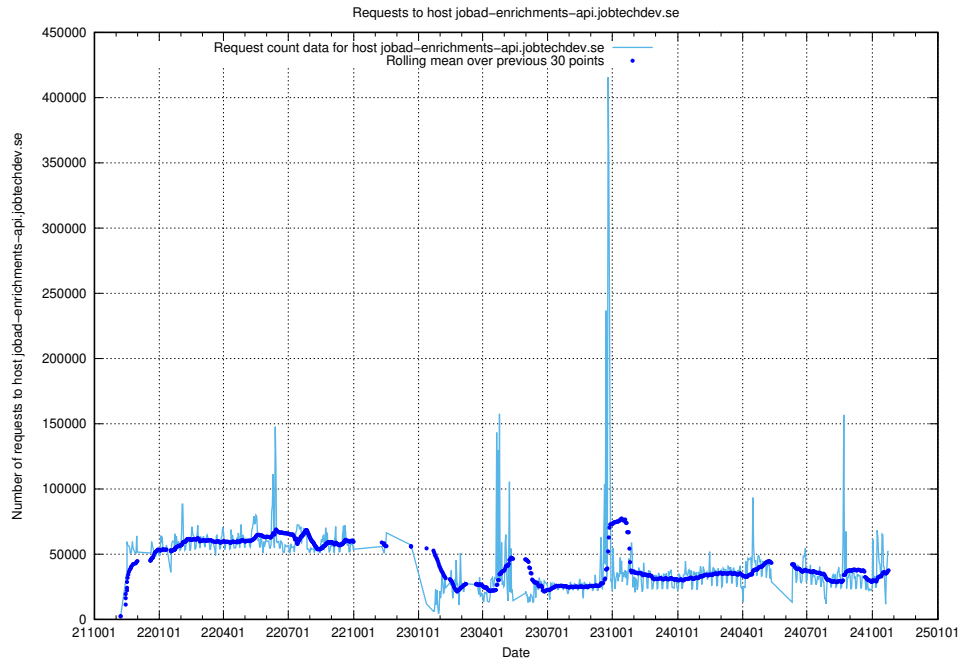

7.6 Usage of jobad-enrichments-api.jobtechdev.se

Here, we count the number of requests to host jobad-enrichments-api.jobtechdev.se.