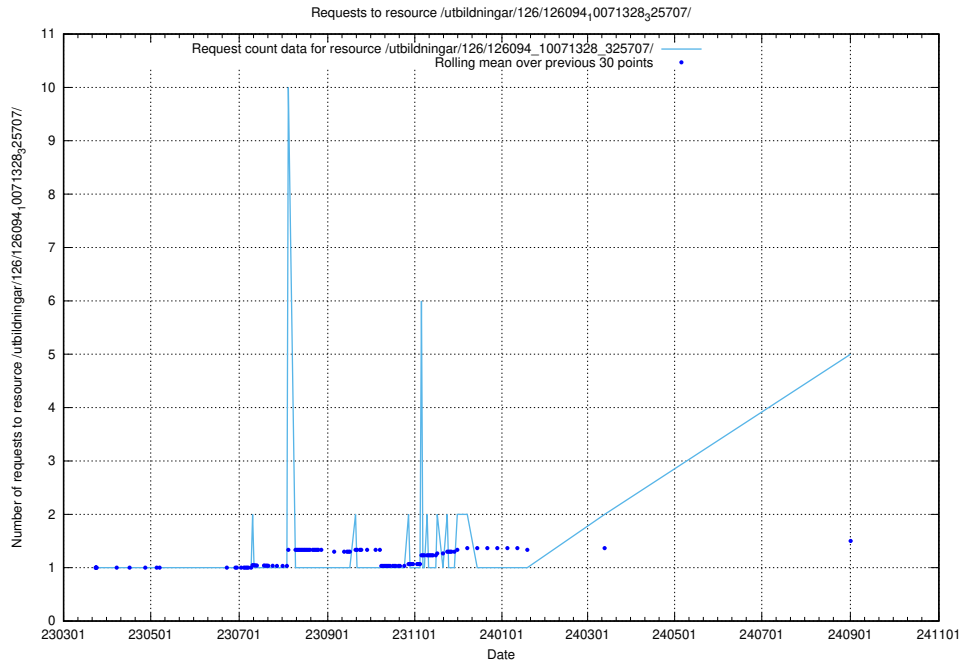

5.256 Usage of /utbildningar/126/126094_10071328_325707/

Here, we count the number of requests to resource /utbildningar/126/126094_10071328_325707/.