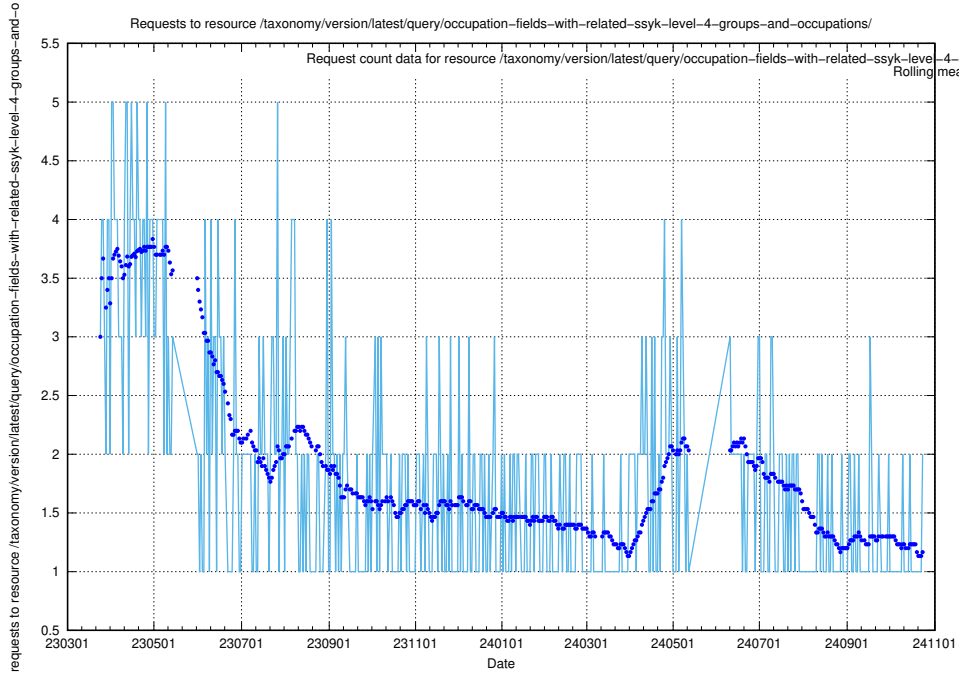

5.976 Usage of /taxonomy/version/latest/query/occupation-fields-with-related-ssyk-level-4-groups-and-occupations/

Here, we count the number of requests to resource /taxonomy/version/latest/query/occupation-fields-with-related-ssyk-level-4-groups-and-occupations/.