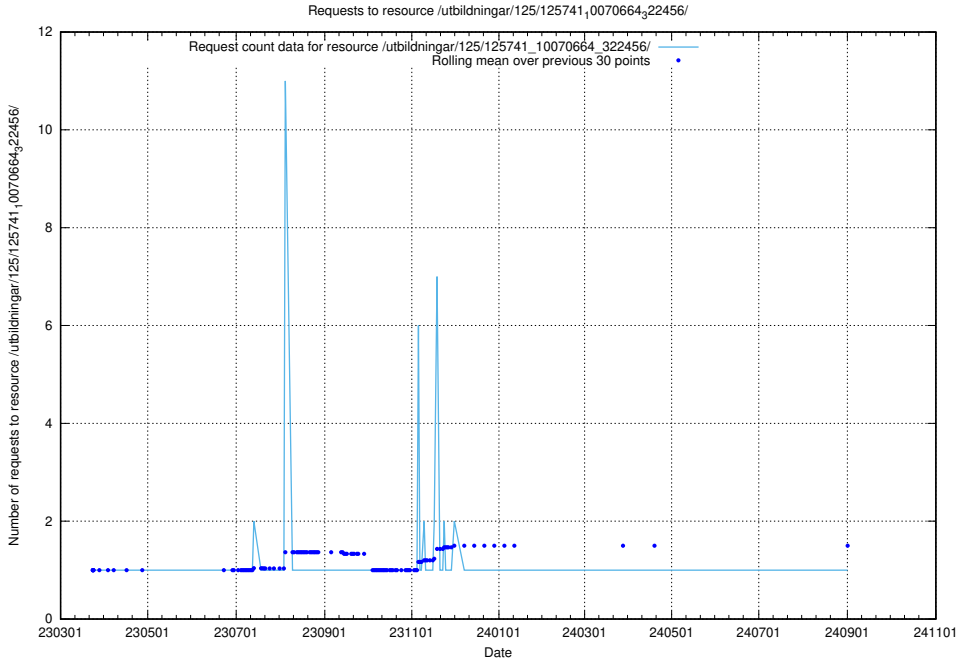

5.7459 Usage of /utbildningar/125/125741_10070664_322456/

Here, we count the number of requests to resource /utbildningar/125/125741_10070664_322456/.