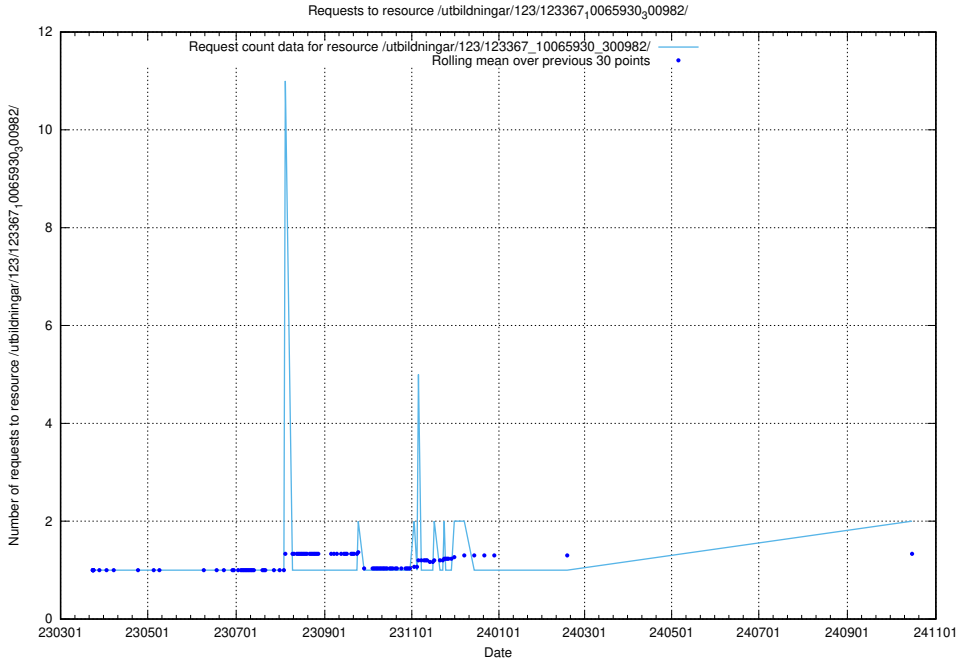

5.824 Usage of /utbildningar/123/123367_10065930_300982/

Here, we count the number of requests to resource /utbildningar/123/123367_10065930_300982/.