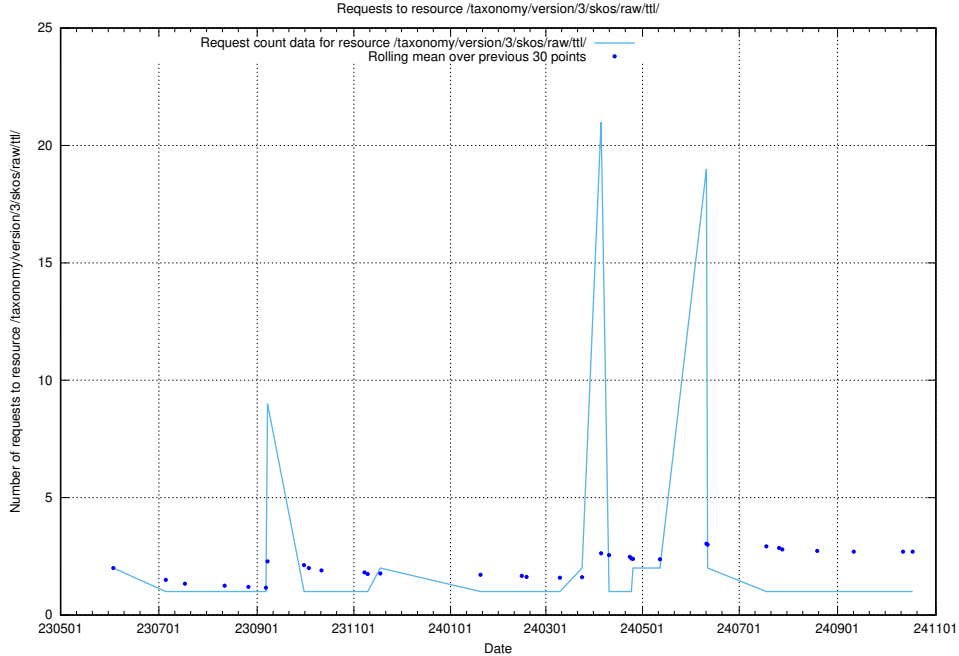

5.6831 Usage of /taxonomy/version/3/skos/raw/ttl/

Here, we count the number of requests to resource /taxonomy/version/3/skos/raw/ttl/.