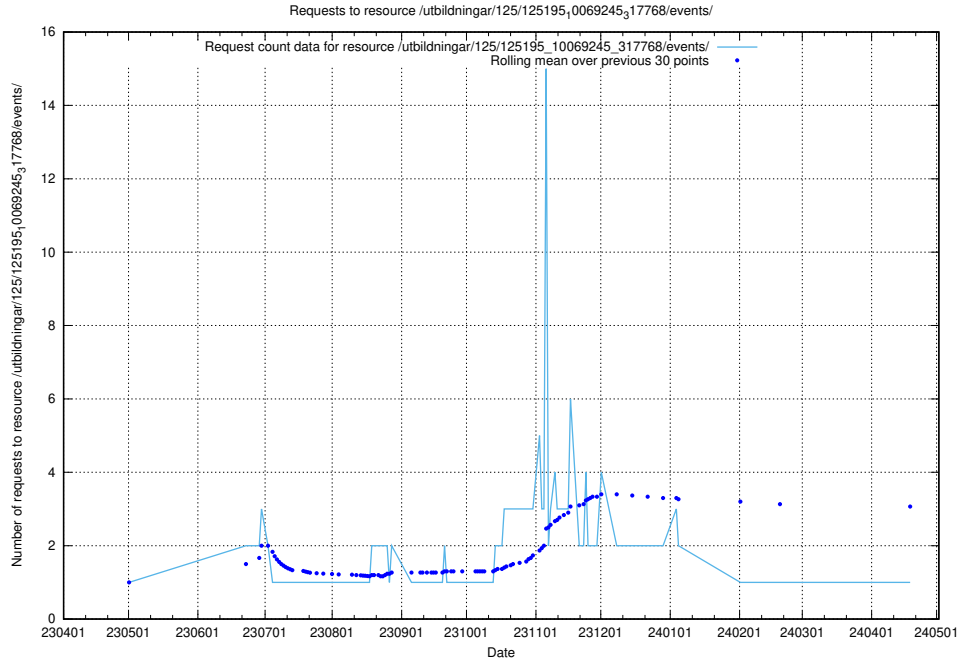

5.6909 Usage of /utbildningar/125/125195_10069245_317768/events/

Here, we count the number of requests to resource /utbildningar/125/125195_10069245_317768/events/