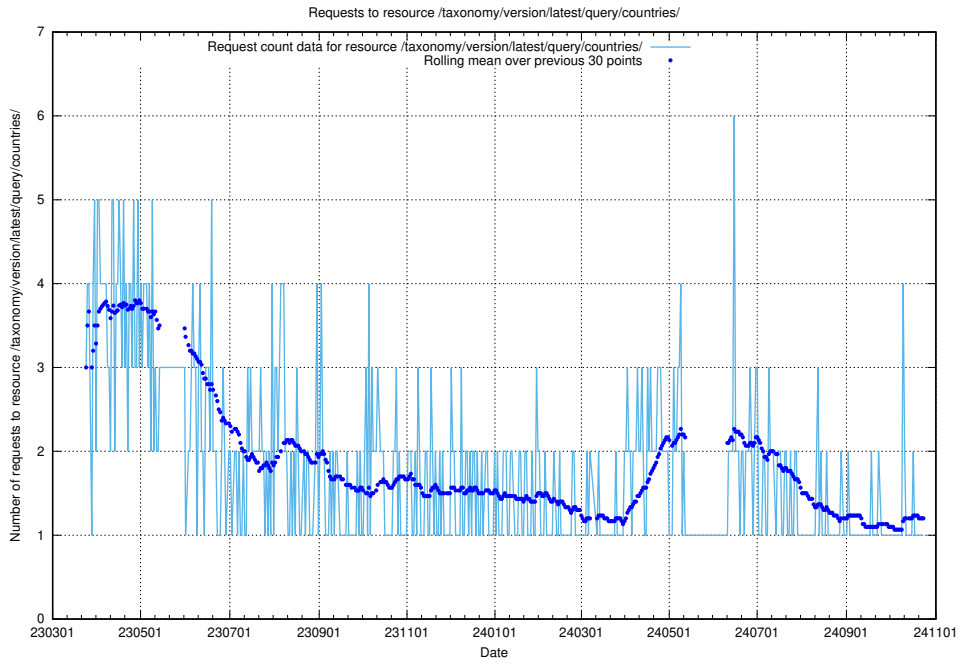

5.7045 Usage of /taxonomy/version/latest/query/countries/

Here, we count the number of requests to resource /taxonomy/version/latest/query/countries/.