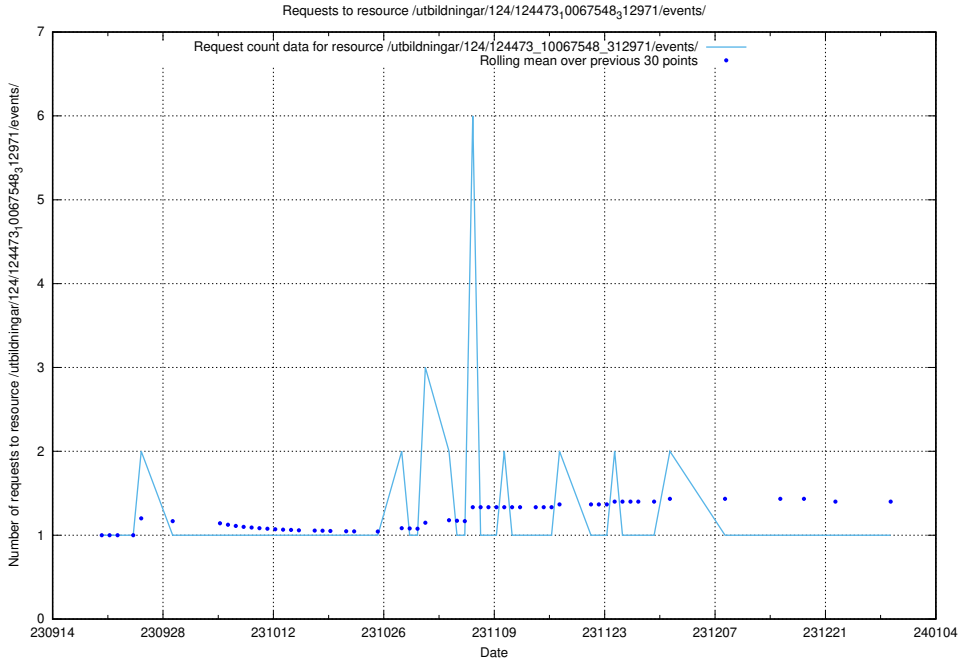

5.5458 Usage of /utbildningar/124/124473_10067548_312971/events/

Here, we count the number of requests to resource /utbildningar/124/124473_10067548_312971/events/

5.5459 Usage of /utbildningar/123/123367_10066304_308429/