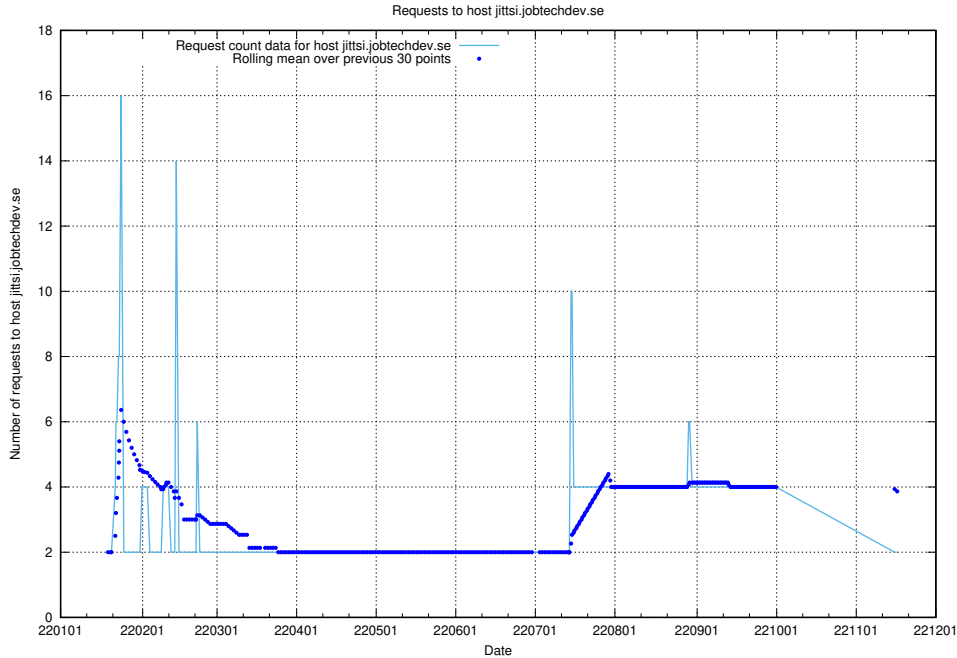

7.277 Usage of jittsi.jobtechdev.se

Here, we count the number of requests to host jittsi.jobtechdev.se.