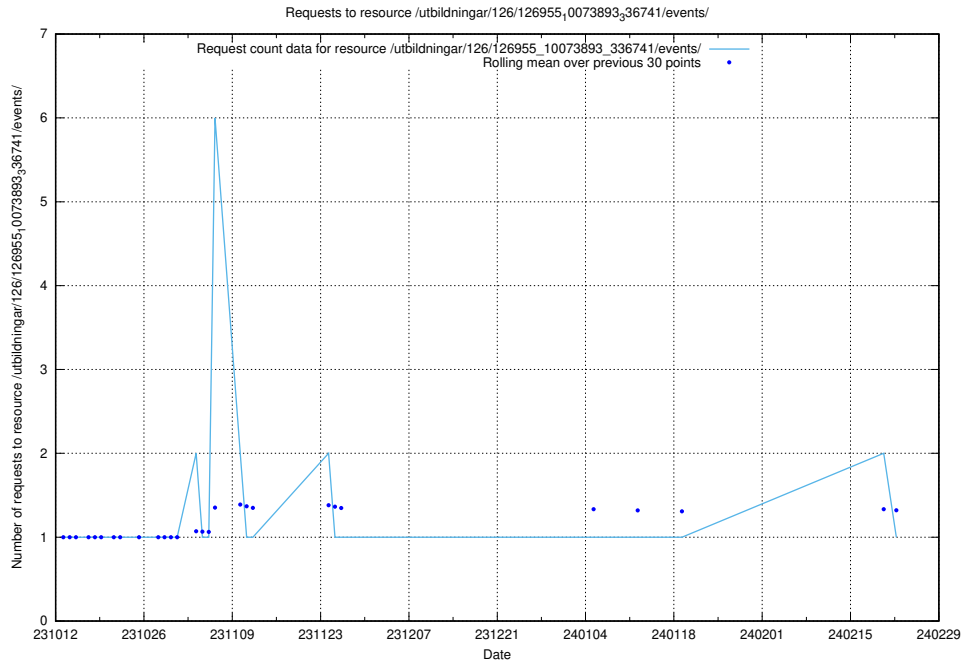

5.5271 Usage of /utbildningar/126/126955_10073893_336741/events/

Here, we count the number of requests to resource /utbildningar/126/126955_10073893_336741/events/