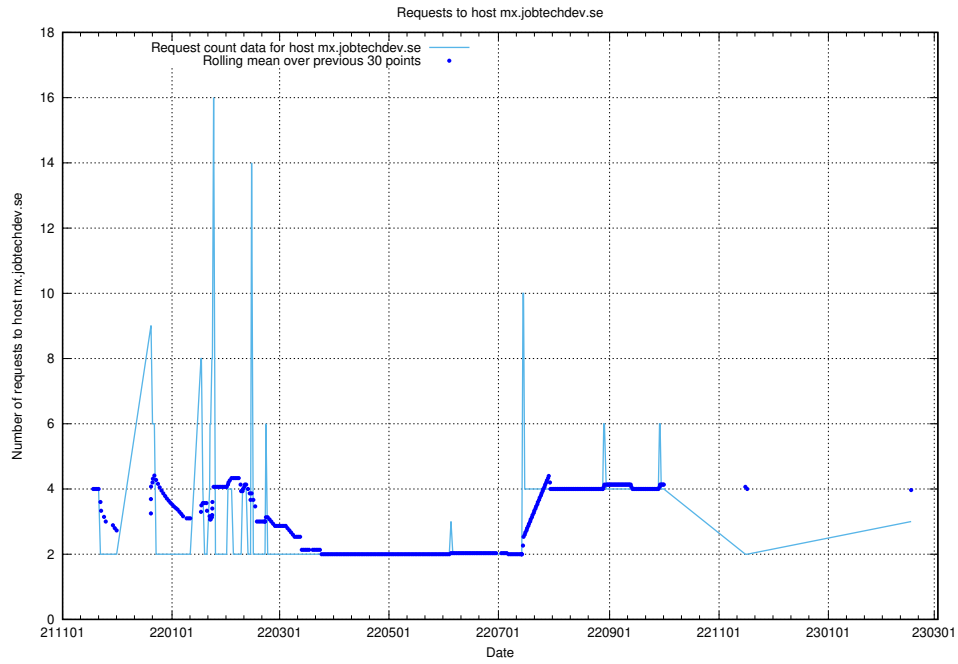

Here, we count the number of requests to host data.jobtechdev.se:80.

7.231 Usage of se.jobtechdev.se

Here, we count the number of requests to host se.jobtechdev.se.

7.232 Usage of mx.jobtechdev.se

Here, we count the number of requests to host mx.jobtechdev.se.