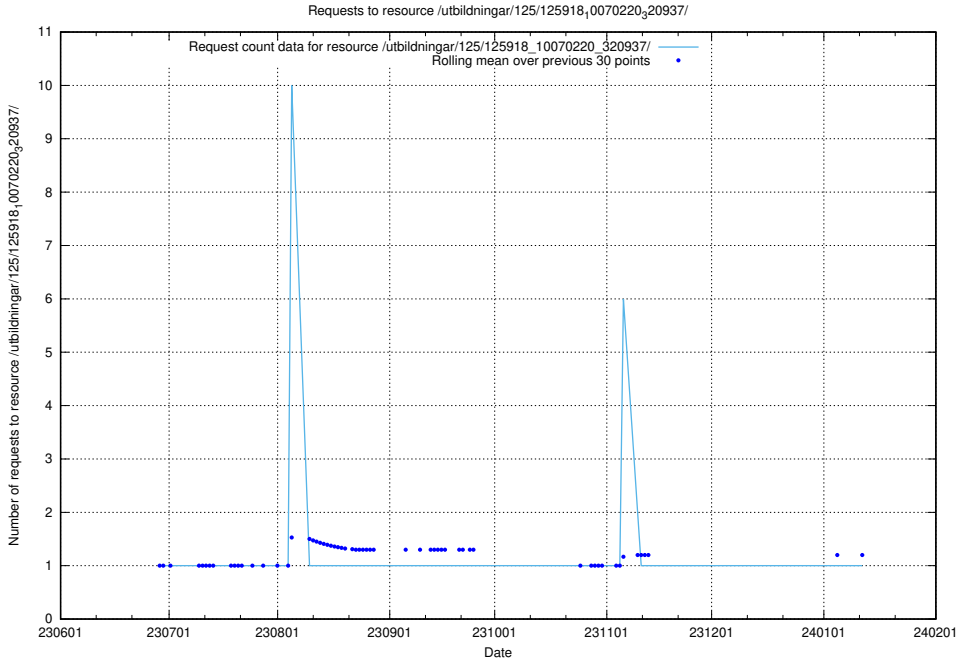

5.6381 Usage of /utbildningar/125/125918_10070220_320937/

Here, we count the number of requests to resource /utbildningar/125/125918_10070220_320937/.