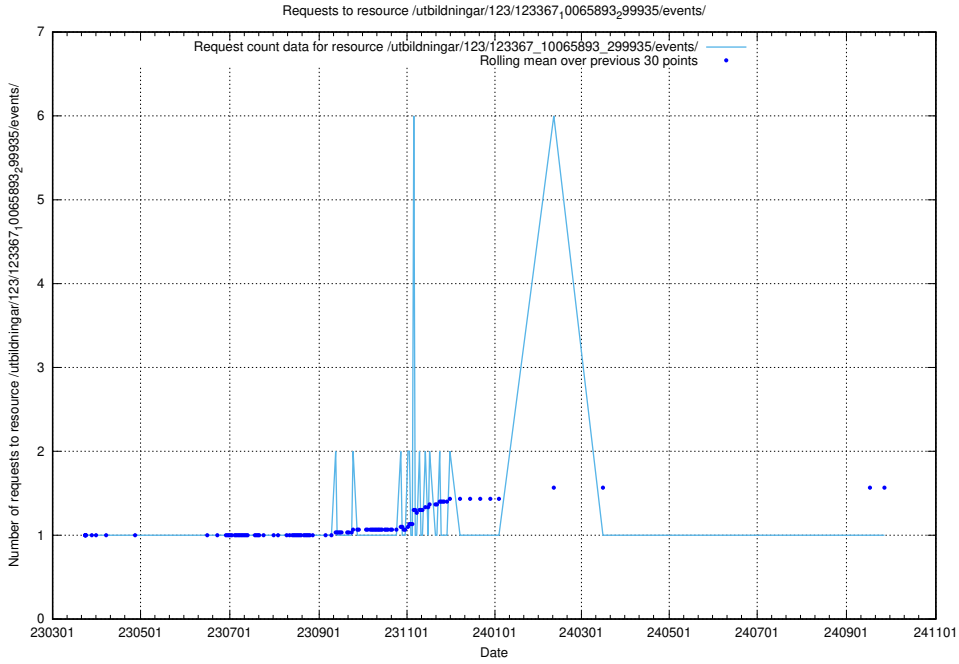

5.5658 Usage of /utbildningar/123/123367_10065893_299935/events/

Here, we count the number of requests to resource /utbildningar/123/123367_10065893_299935/events/