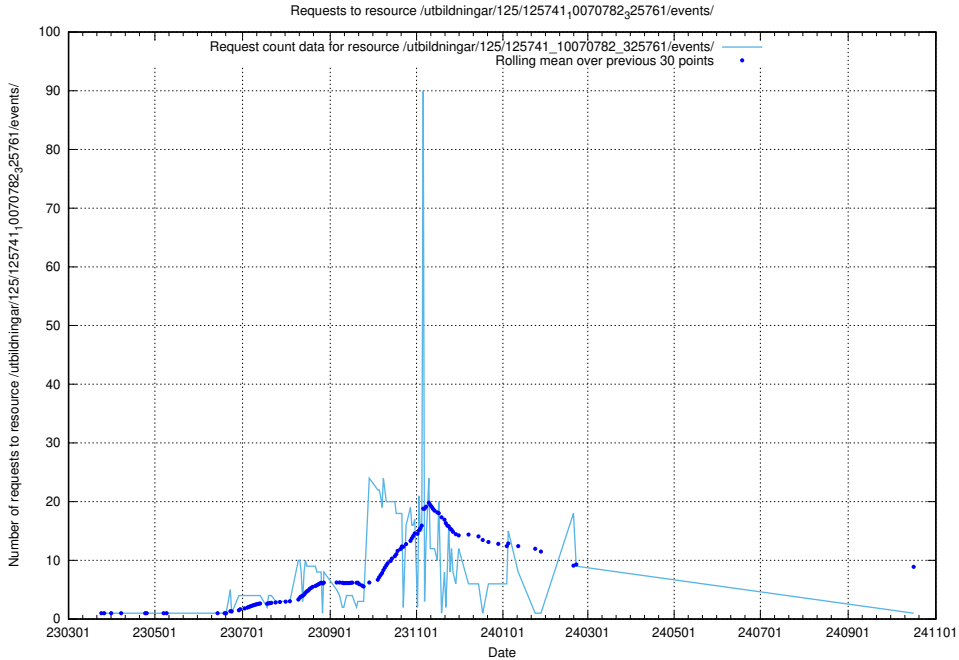

5.7175 Usage of /utbildningar/125/125741_10070782_325761/events/

Here, we count the number of requests to resource /utbildningar/125/125741_10070782_325761/events/