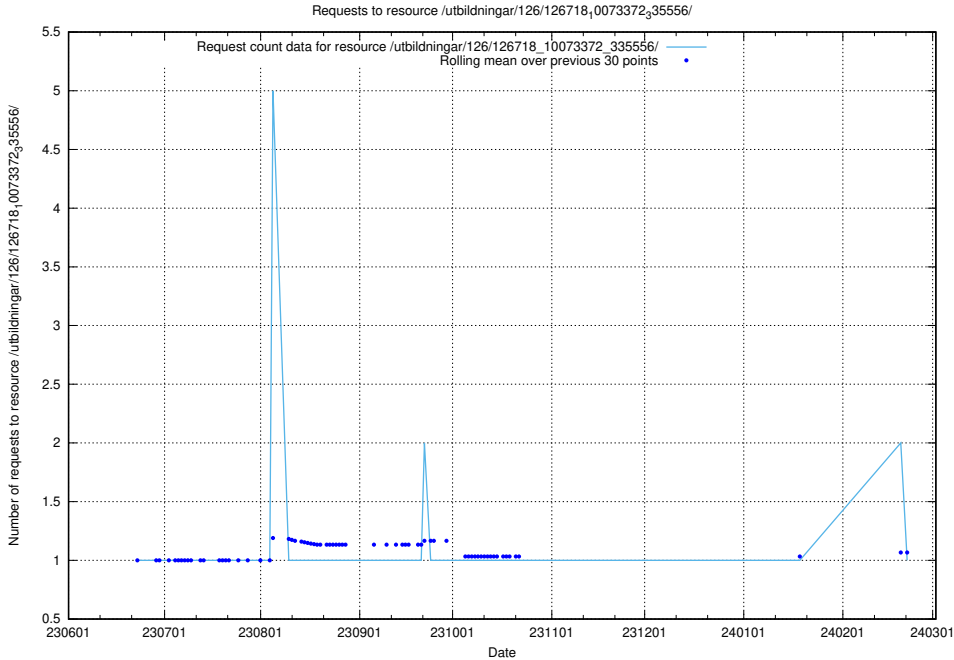

5.6528 Usage of /utbildningar/126/126718_10073372_335556/

Here, we count the number of requests to resource /utbildningar/126/126718_10073372_335556/.