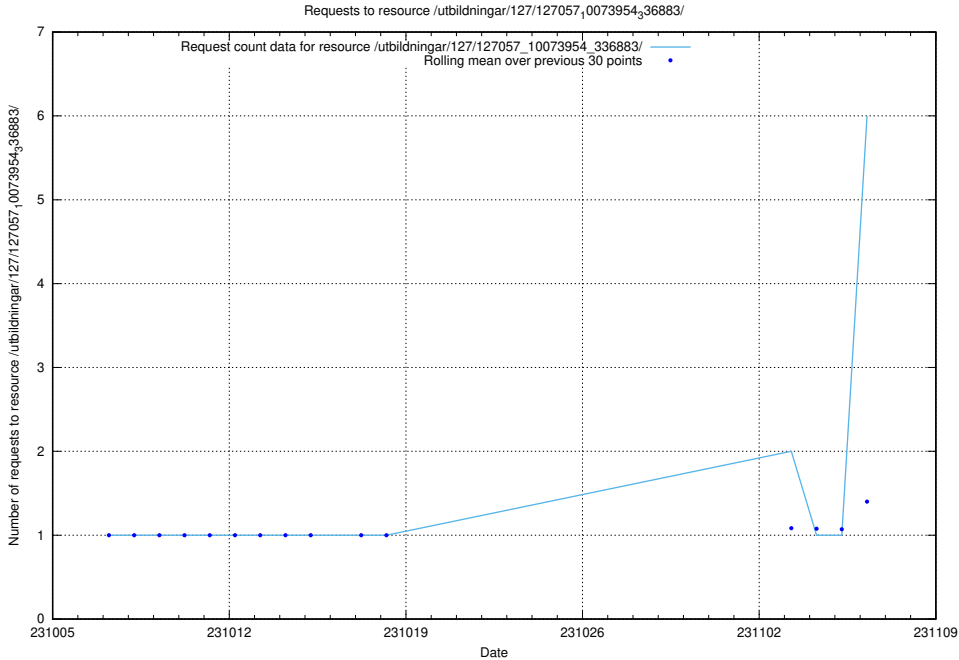

5.131 Usage of /utbildningar/127/127057_10073954_336883/

Here, we count the number of requests to resource /utbildningar/127/127057_10073954_336883/.