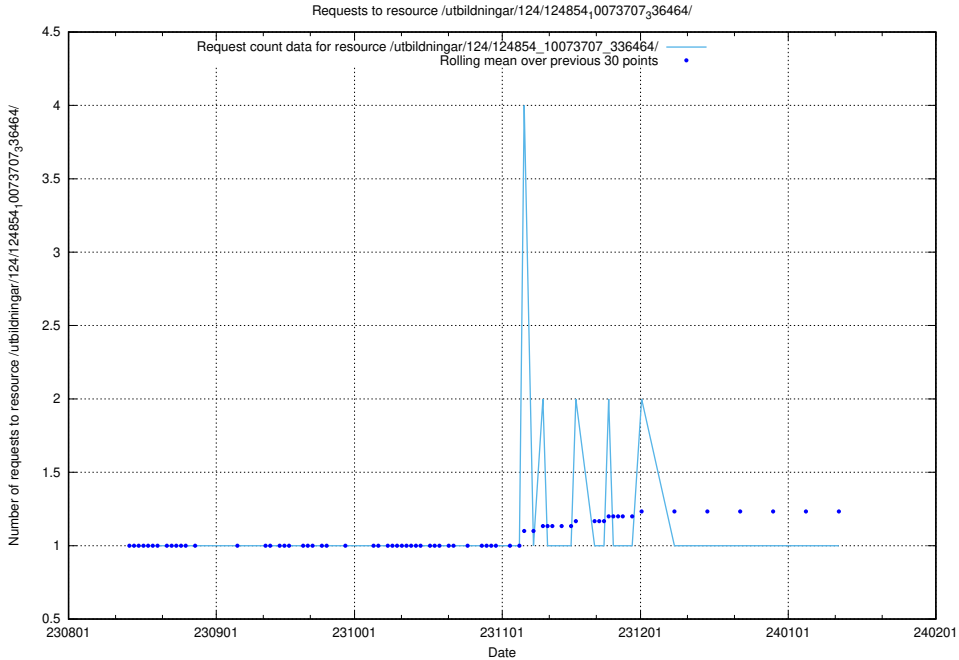

5.5723 Usage of /utbildningar/124/124854_10073707_336464/

Here, we count the number of requests to resource /utbildningar/124/124854_10073707_336464/.