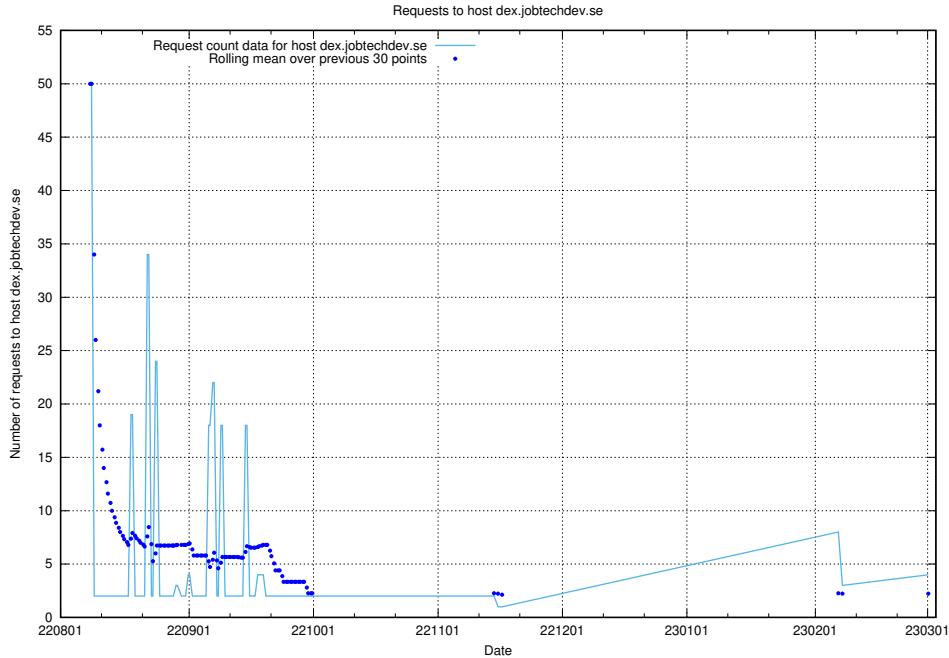

7.138 Usage of dex.jobtechdev.se

Here, we count the number of requests to host dex.jobtechdev.se.