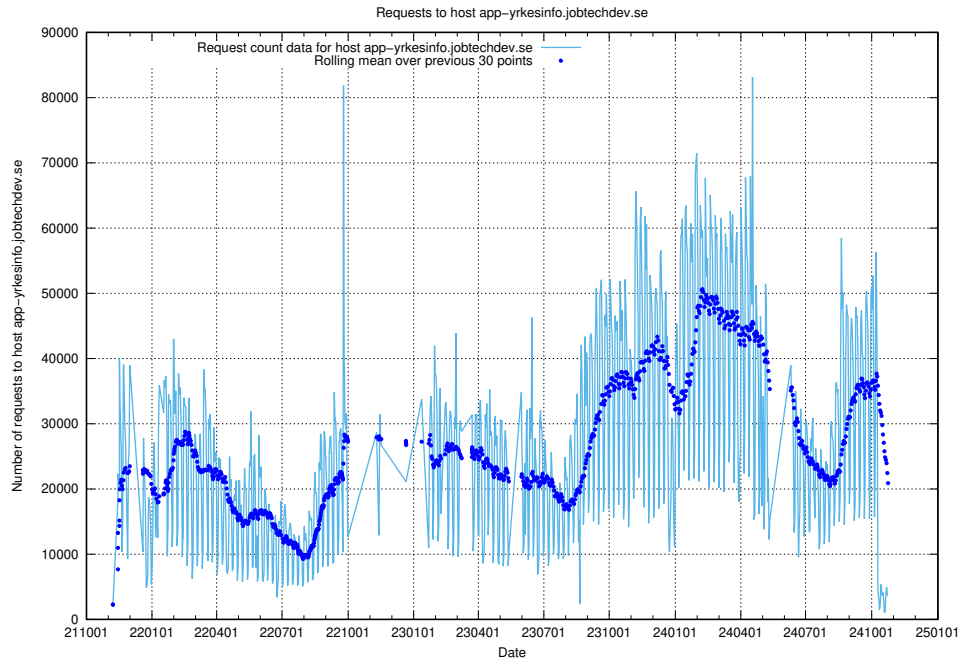

7.12 Usage of app-yrkesinfo.jobtechdev.se

Here, we count the number of requests to host app-yrkesinfo.jobtechdev.se.