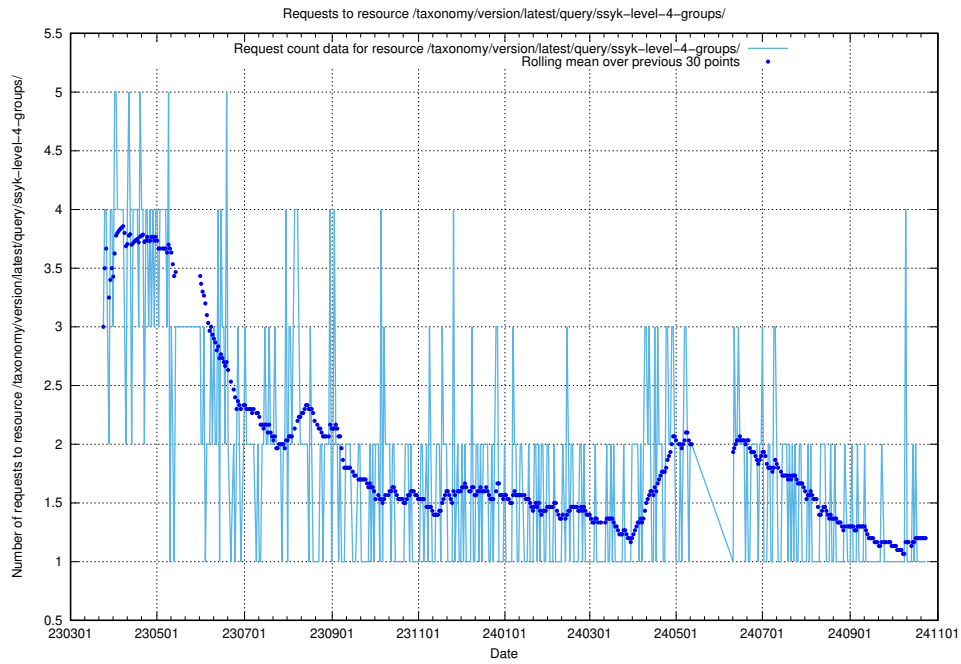

5.7014 Usage of /taxonomy/version/latest/query/ssyk-level-4-groups/

Here, we count the number of requests to resource /taxonomy/version/latest/query/ssyk-level-4-groups/.