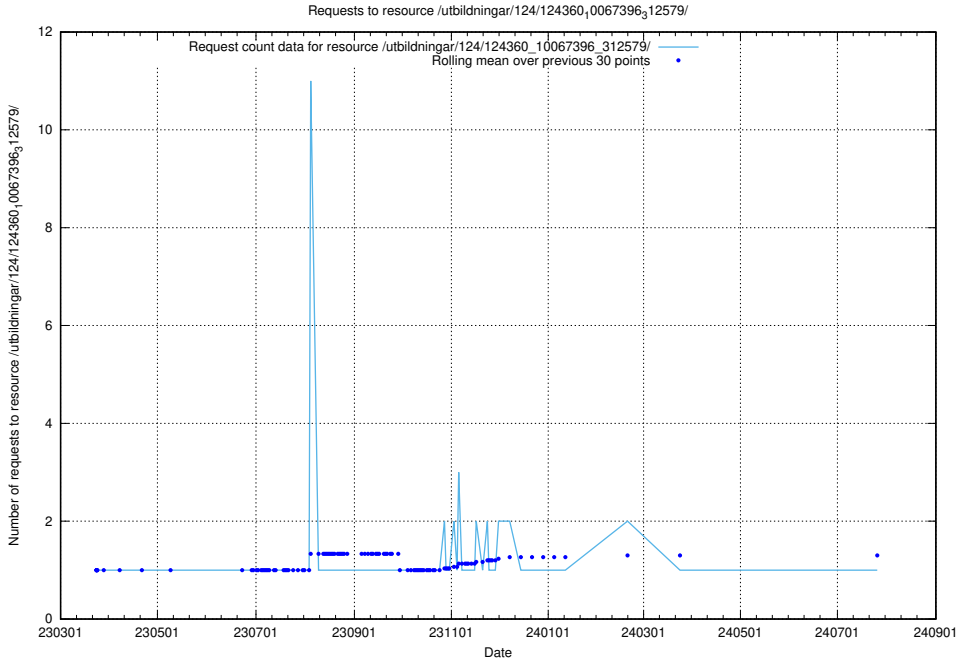

5.4709 Usage of /utbildningar/124/124360_10067396_312579/

Here, we count the number of requests to resource /utbildningar/124/124360_10067396_312579/.