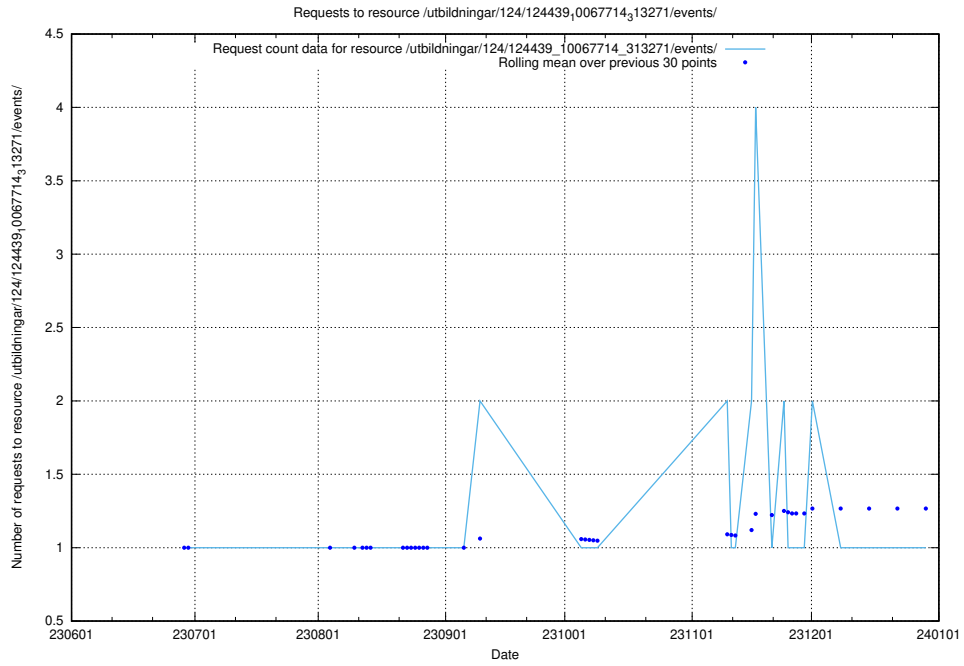

5.6446 Usage of /utbildningar/124/124439_10067714_313271/events/

Here, we count the number of requests to resource /utbildningar/124/124439_10067714_313271/events/