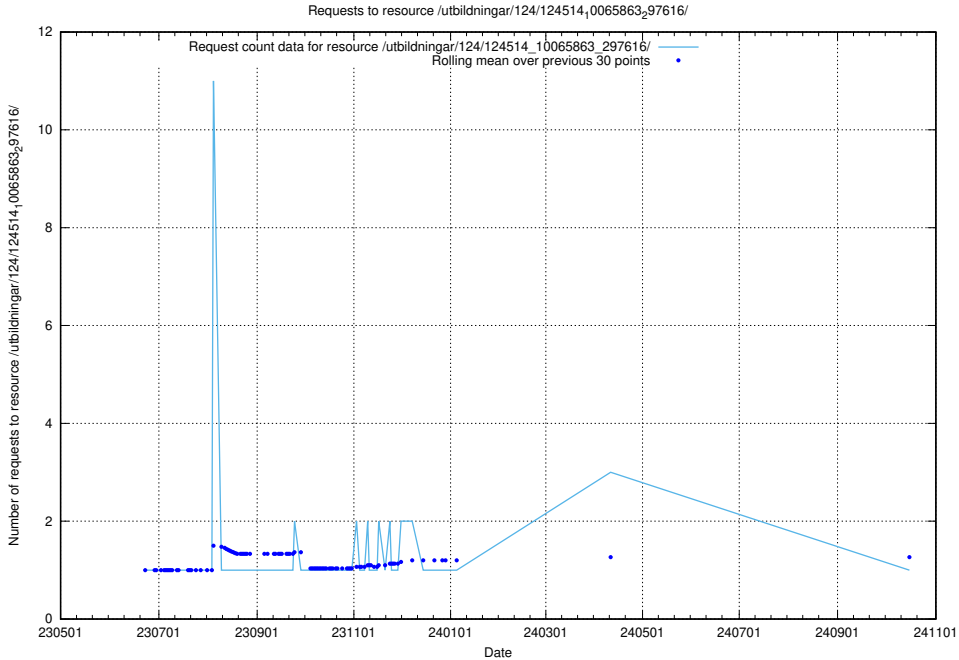

5.6683 Usage of /utbildningar/124/124514_10065863_297616/

Here, we count the number of requests to resource /utbildningar/124/124514_10065863_297616/.