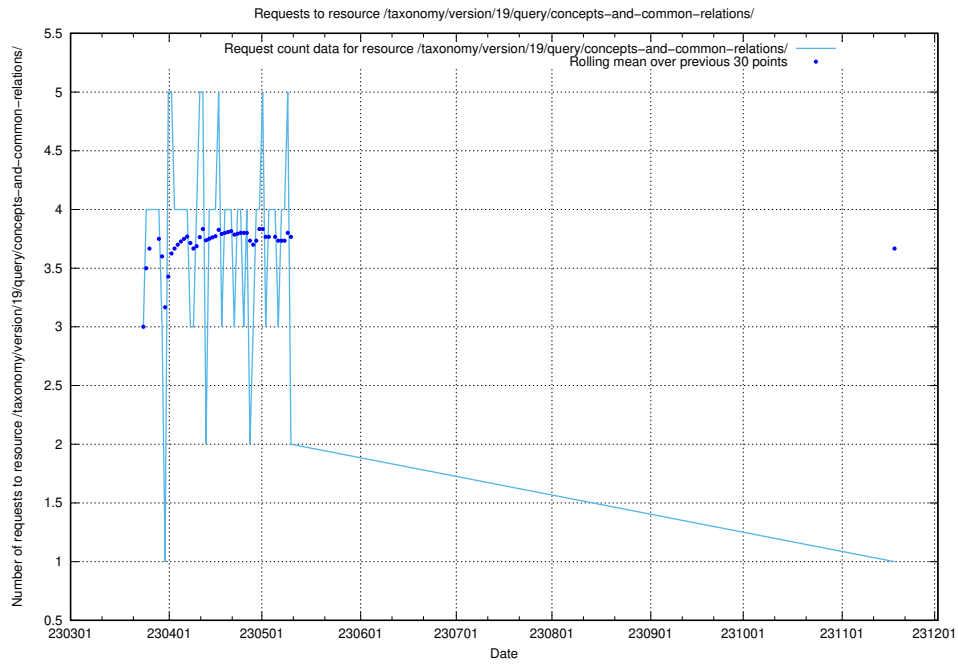

5.7101 Usage of /taxonomy/version/19/query/concepts-and-common-relations/

Here, we count the number of requests to resource /taxonomy/version/19/query/concepts-and-common-relations/.