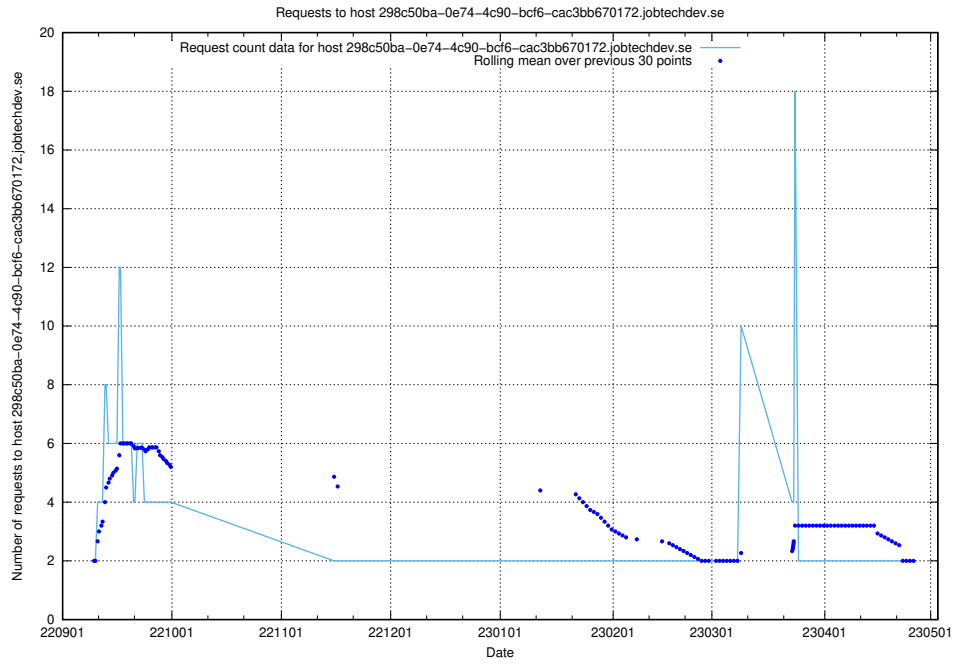

7.334 Usage of 298c50ba-0e74-4c90-bcf6-cac3bb670172.jobtechdev.se

Here, we count the number of requests to host 298c50ba-0e74-4c90-bcf6-cac3bb670172.jobtechdev.se.