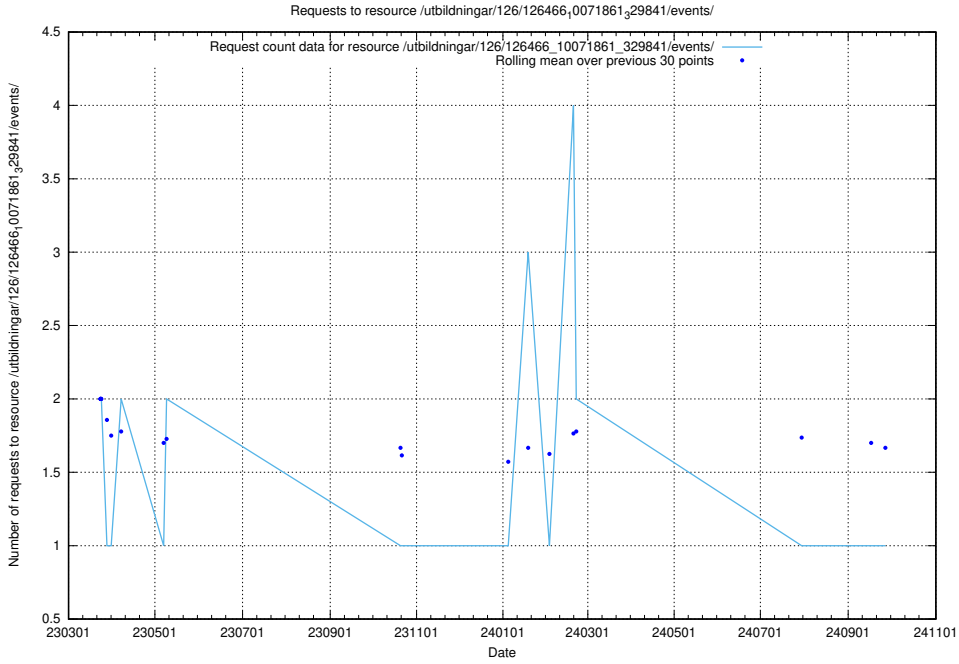

5.7227 Usage of /utbildningar/126/126466_10071861_329841/events/

Here, we count the number of requests to resource /utbildningar/126/126466_10071861_329841/events/