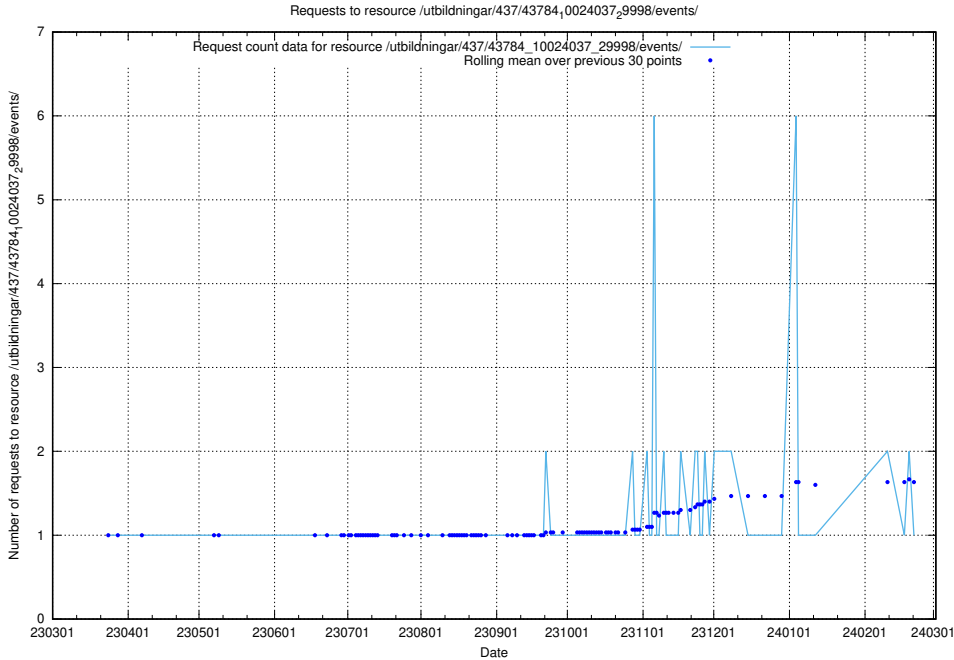

5.7136 Usage of /utbildningar/437/43784_10024037_29998/events/

Here, we count the number of requests to resource /utbildningar/437/43784_10024037_29998/events/.