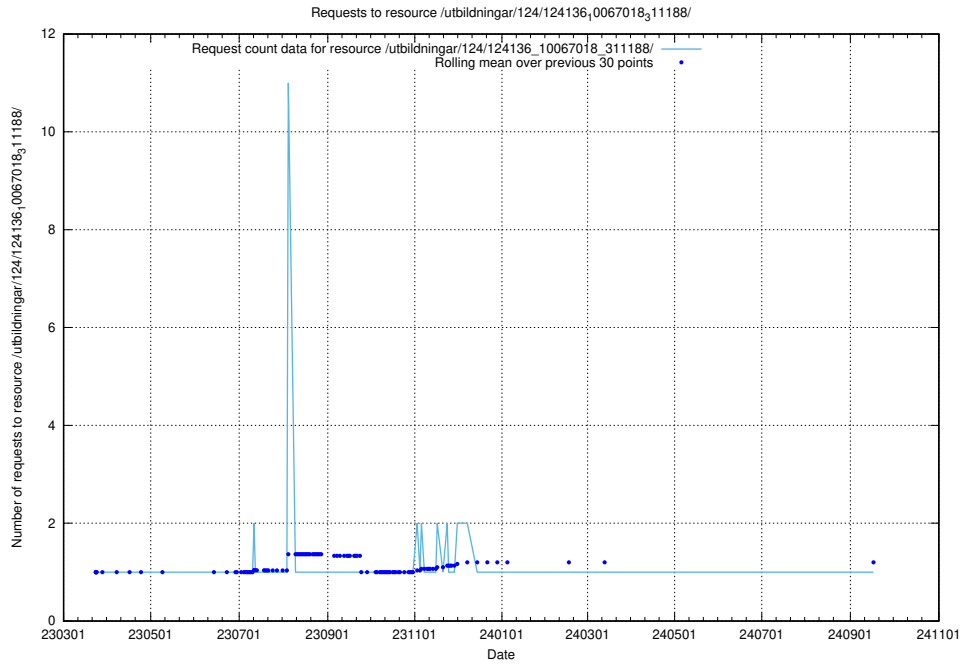

5.4983 Usage of /utbildningar/124/124136_10067018_311188/

Here, we count the number of requests to resource /utbildningar/124/124136_10067018_311188/.