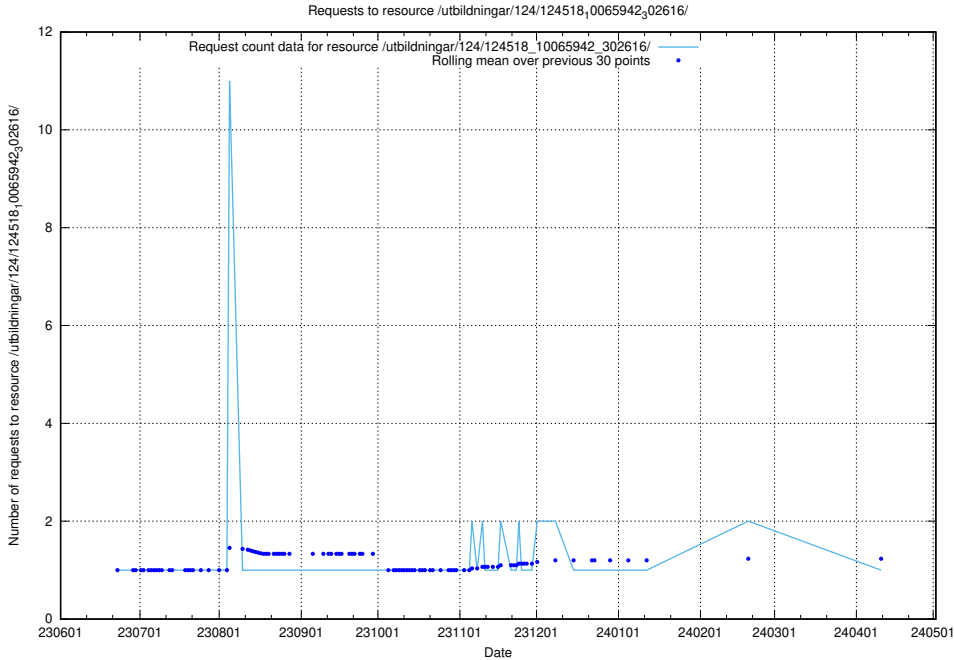

5.6672 Usage of /utbildningar/124/124518_10065942_302616/

Here, we count the number of requests to resource /utbildningar/124/124518_10065942_302616/.