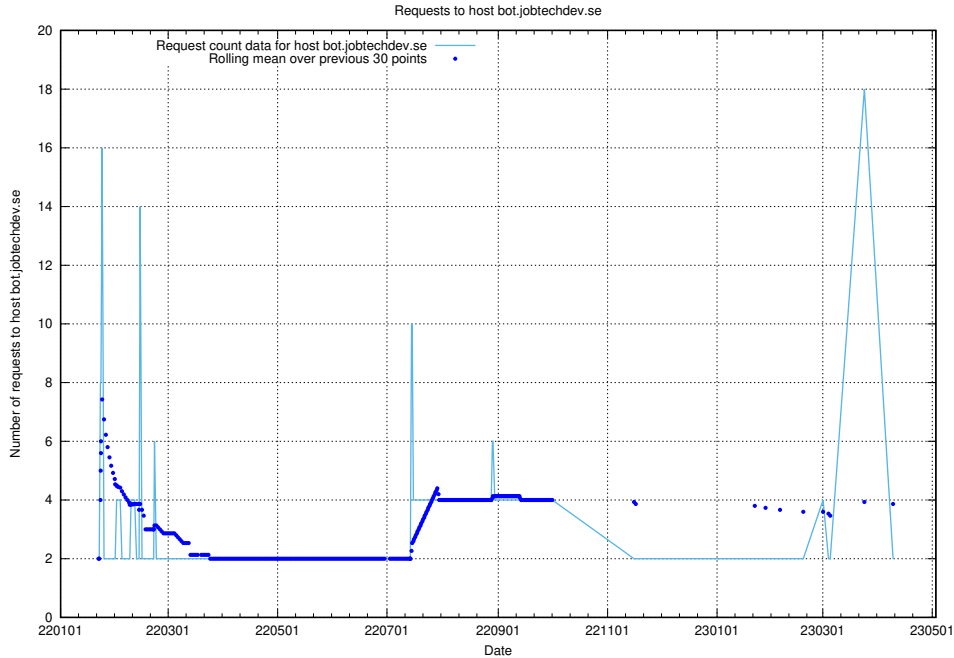

7.267 Usage of bot.jobtechdev.se

Here, we count the number of requests to host bot.jobtechdev.se.