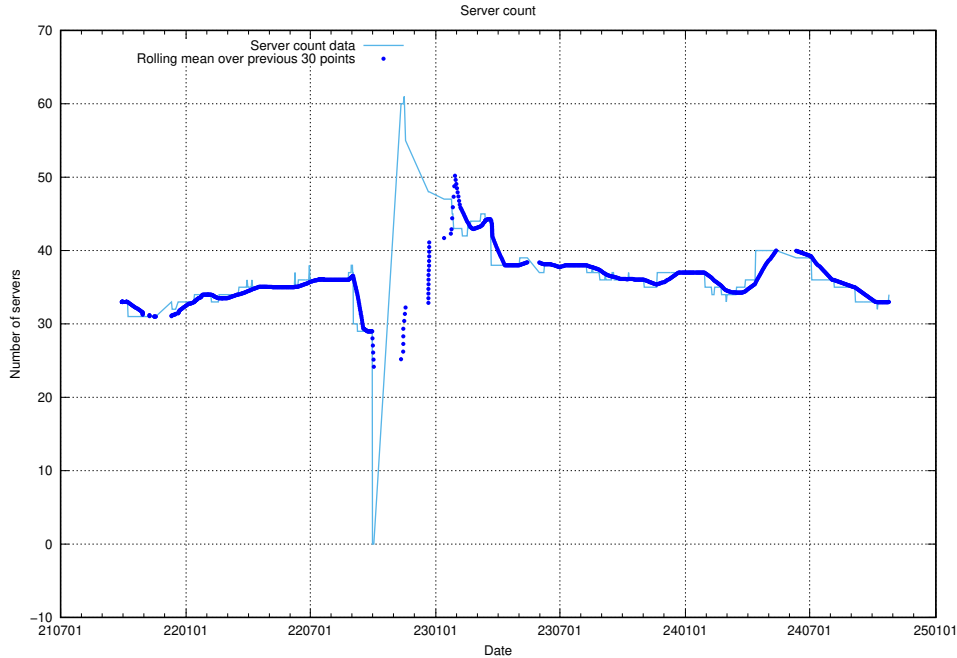

2.2 Number of servers in the JobTech production region

A graph of the servers in AWS region eu-north-1.