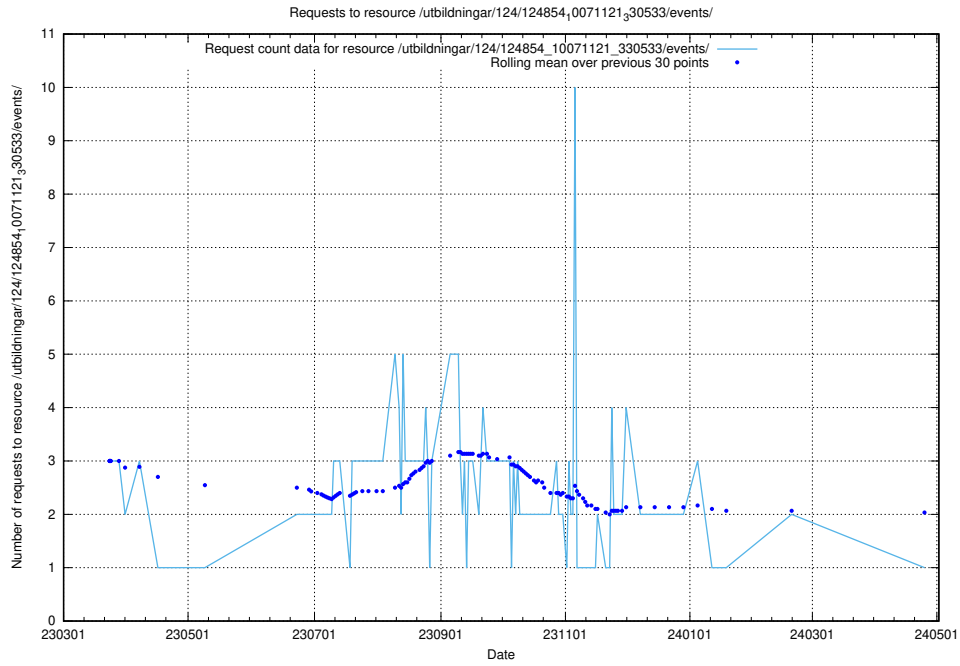

5.7216 Usage of /utbildningar/124/124854_10071121_330533/events/

Here, we count the number of requests to resource /utbildningar/124/124854_10071121_330533/events/