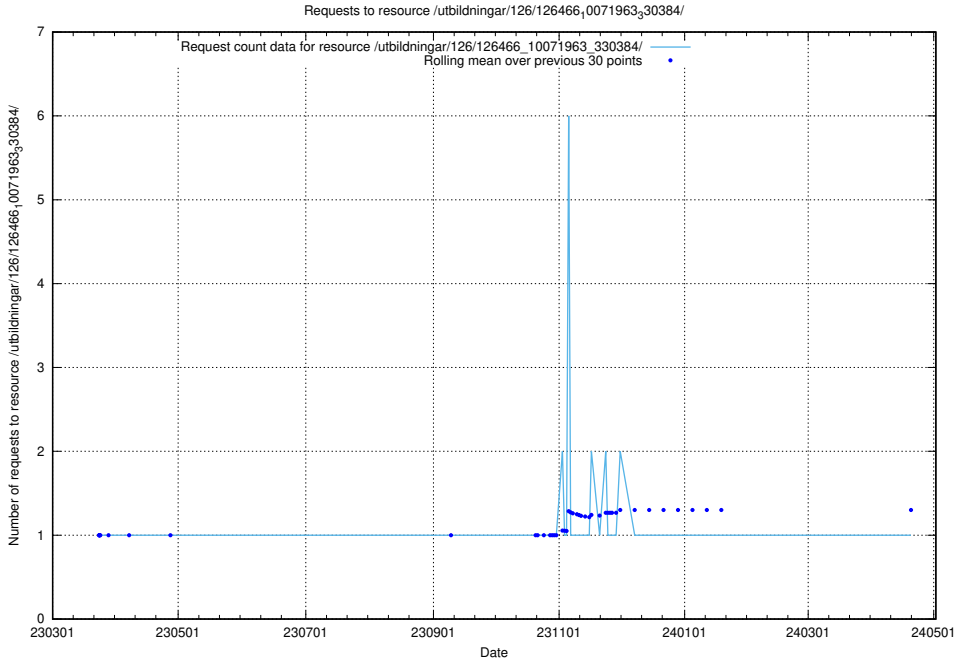

5.7375 Usage of /taxonomy/Kompetensbegrupp/

Here, we count the number of requests to resource /taxonomy/Kompetensbegrupp/.

5.7376 Usage of /utbildningar/126/126466_10071963_330384/

Here, we count the number of requests to resource /utbildningar/126/126466_10071963_330384/.