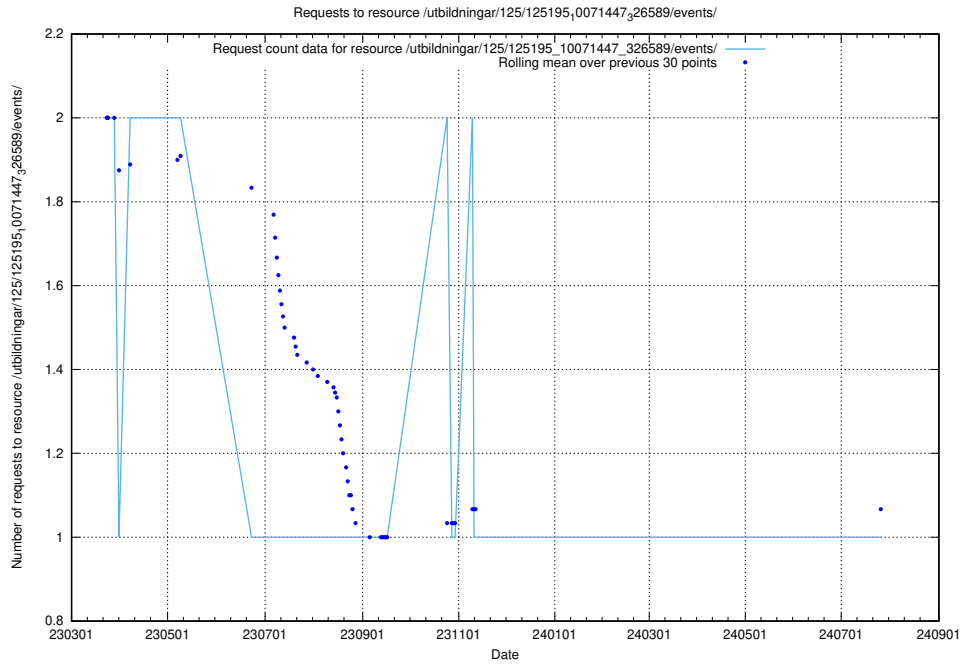

5.7247 Usage of /utbildningar/125/125195_10071447_326589/events/

Here, we count the number of requests to resource /utbildningar/125/125195_10071447_326589/events/