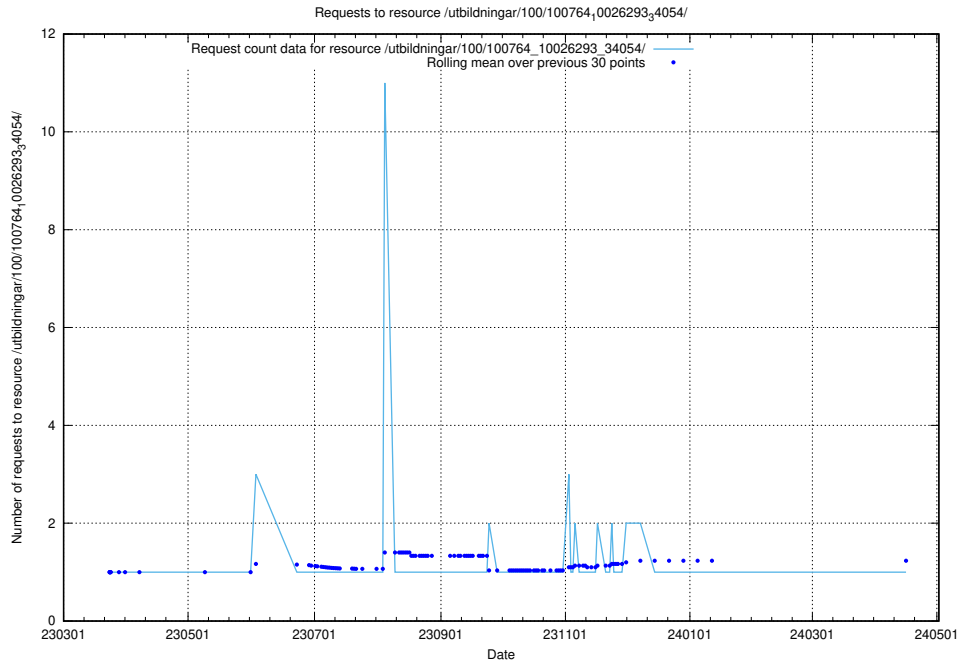

5.6471 Usage of /utbildningar/100/100764_10026293_34054/

Here, we count the number of requests to resource /utbildningar/100/100764_10026293_34054/.