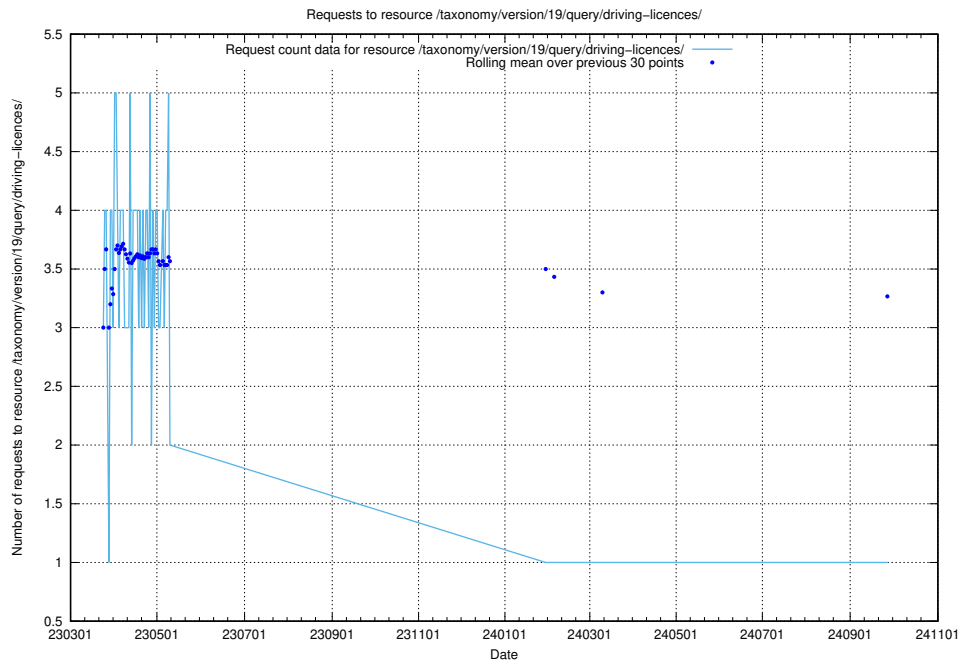

5.7097 Usage of /taxonomy/version/19/query/driving-licences/

Here, we count the number of requests to resource /taxonomy/version/19/query/driving-licences/.