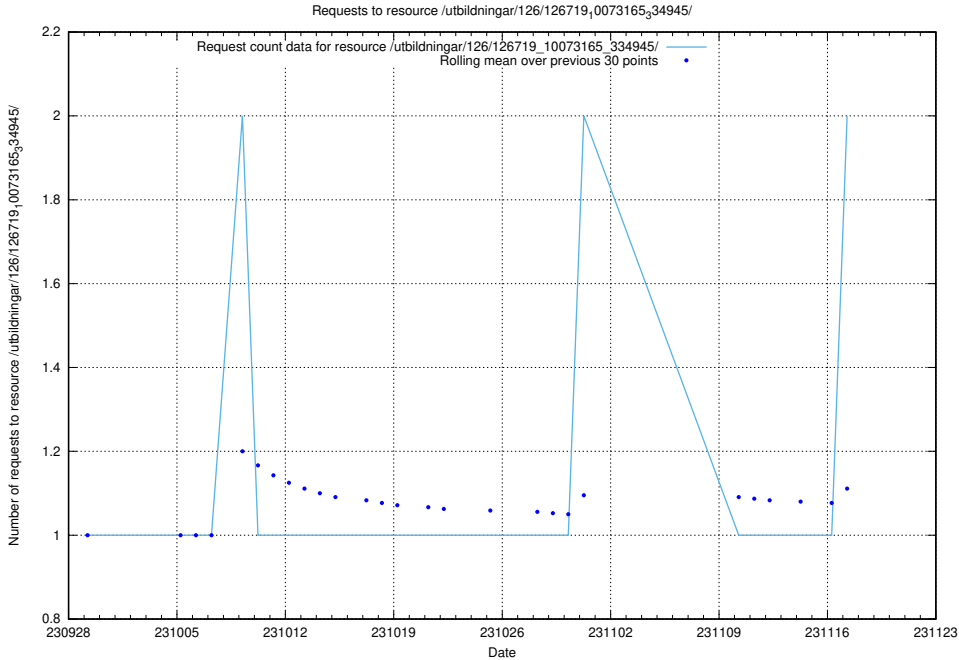

5.804 Usage of /utbildningar/126/126719_10073165_334945/

Here, we count the number of requests to resource /utbildningar/126/126719_10073165_334945/.