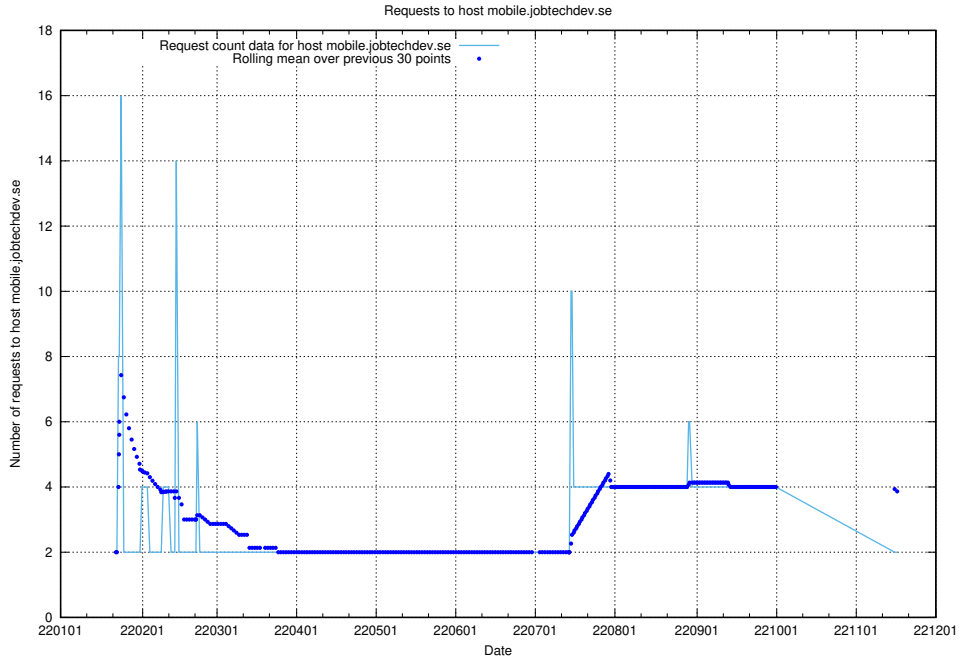

7.604 Usage of mobile.jobtechdev.se

Here, we count the number of requests to host mobile.jobtechdev.se.