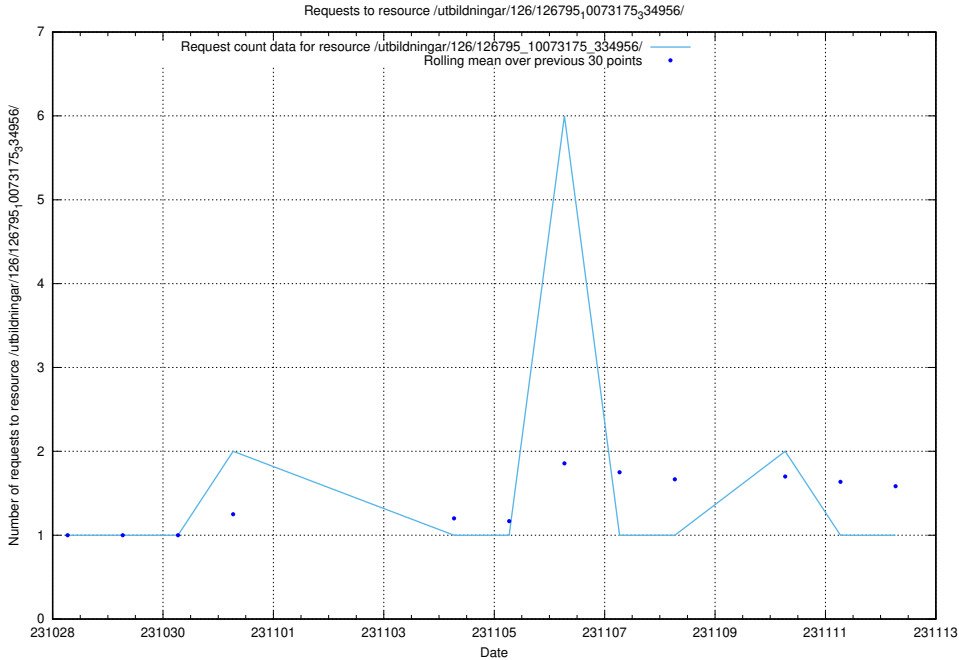

5.5110 Usage of /utbildningar/126/126795_10073175_334956/

Here, we count the number of requests to resource /utbildningar/126/126795_10073175_334956/.