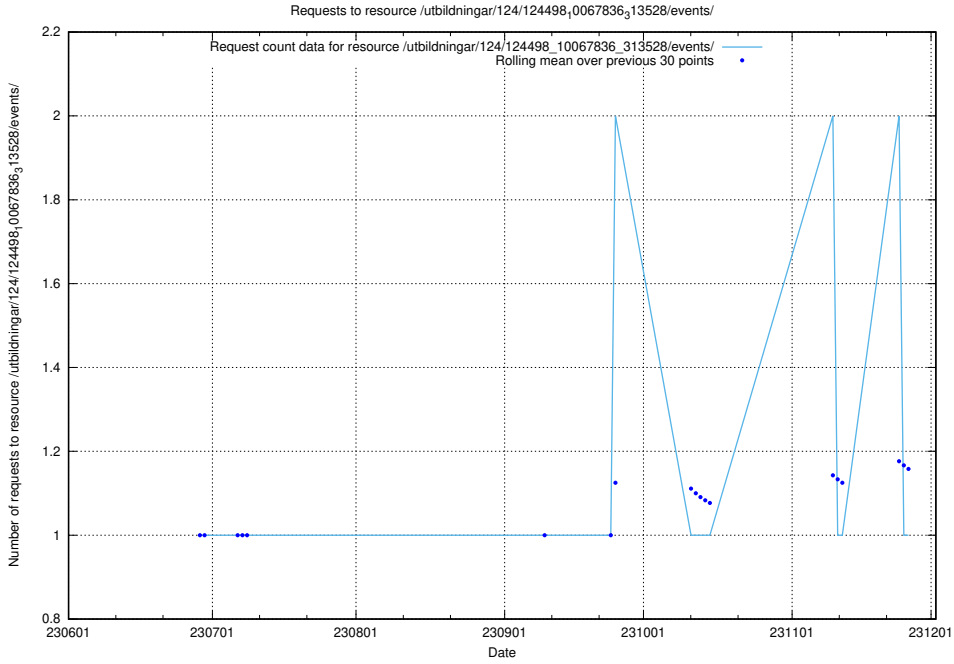

5.6432 Usage of /utbildningar/124/124498_10067836_313528/events/

Here, we count the number of requests to resource /utbildningar/124/124498_10067836_313528/events/