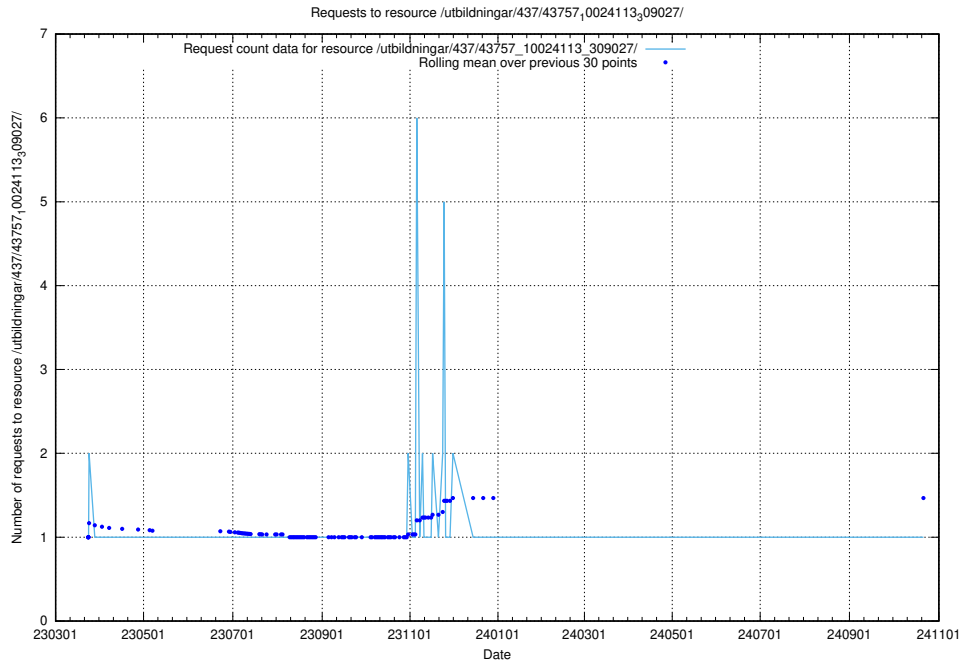

5.7335 Usage of /utbildningar/437/43757_10024113_309027/

Here, we count the number of requests to resource /utbildningar/437/43757_10024113_309027/.