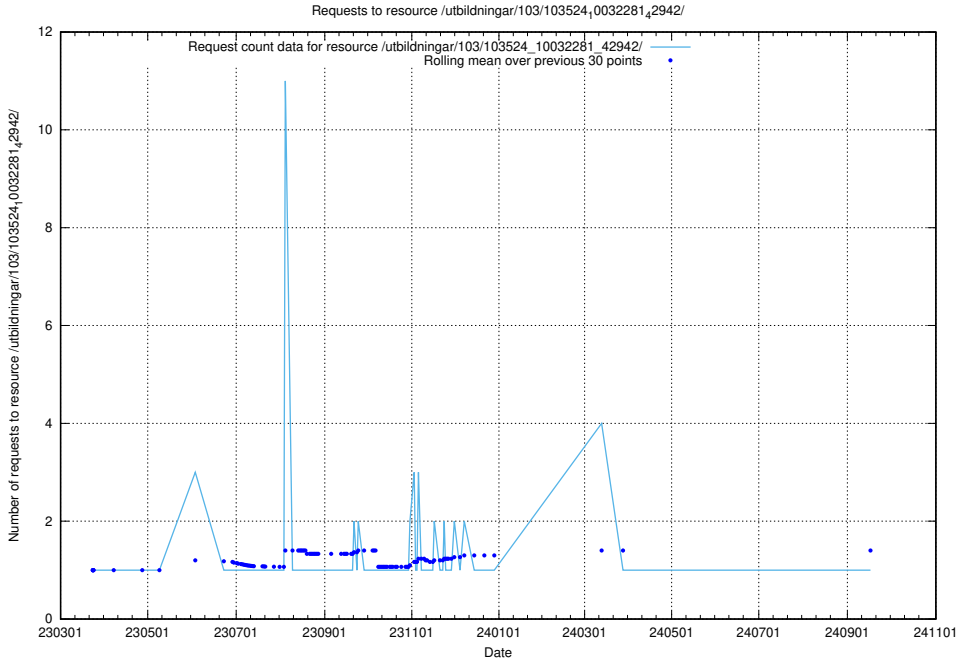

5.6376 Usage of /utbildningar/103/103524_10032281_42942/

Here, we count the number of requests to resource /utbildningar/103/103524_10032281_42942/.