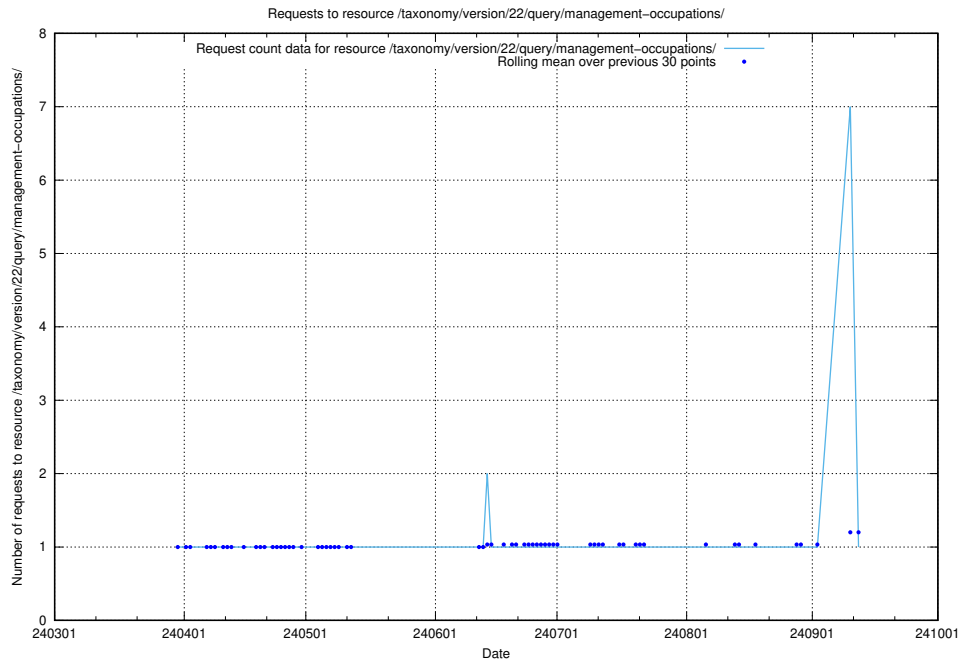

5.2533 Usage of /taxonomy/version/22/query/management-occupations/

Here, we count the number of requests to resource /taxonomy/version/22/query/management-occupations/.