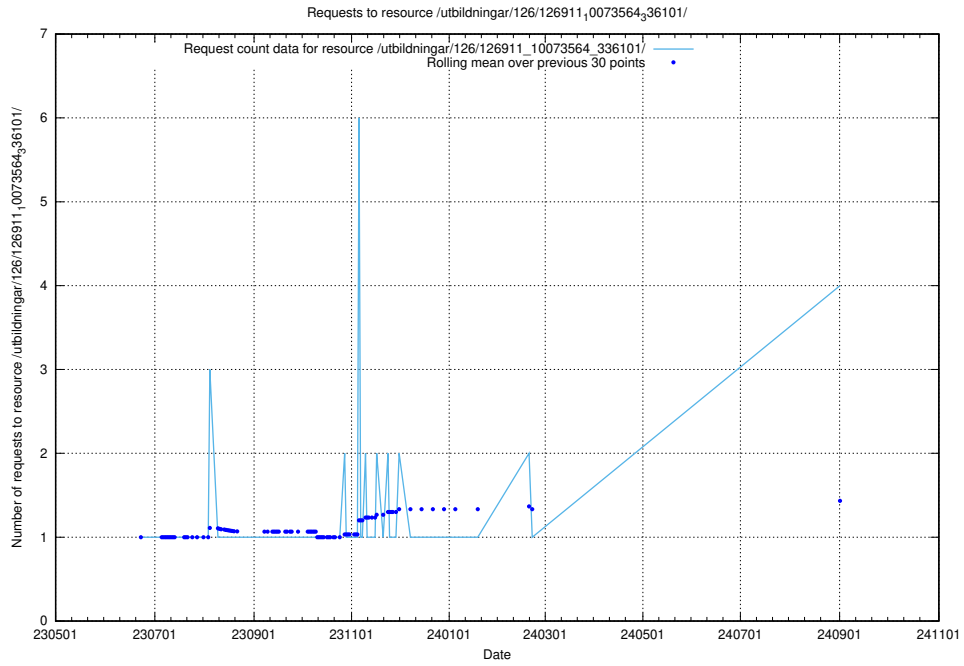

5.349 Usage of /utbildningar/126/126911_10073564_336101/

Here, we count the number of requests to resource /utbildningar/126/126911_10073564_336101/.