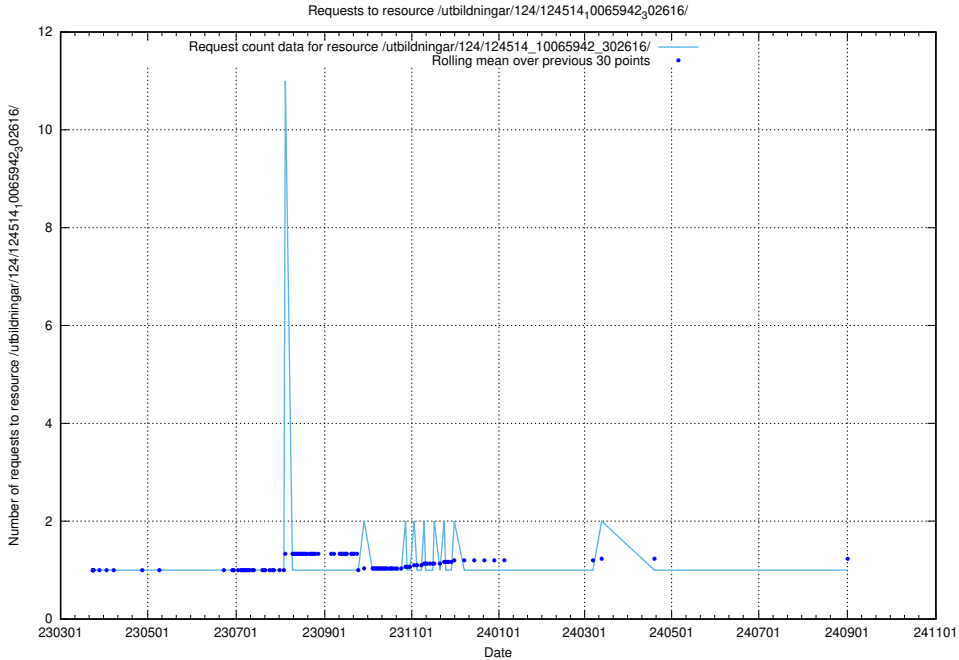

Here, we count the number of requests to resource /taxonomy/version/2/query/employment-variety-concepts/.

5.2798 Usage of /utbildningar/124/124514_10065942_302616/

Here, we count the number of requests to resource /utbildningar/124/124514_10065942_302616/.