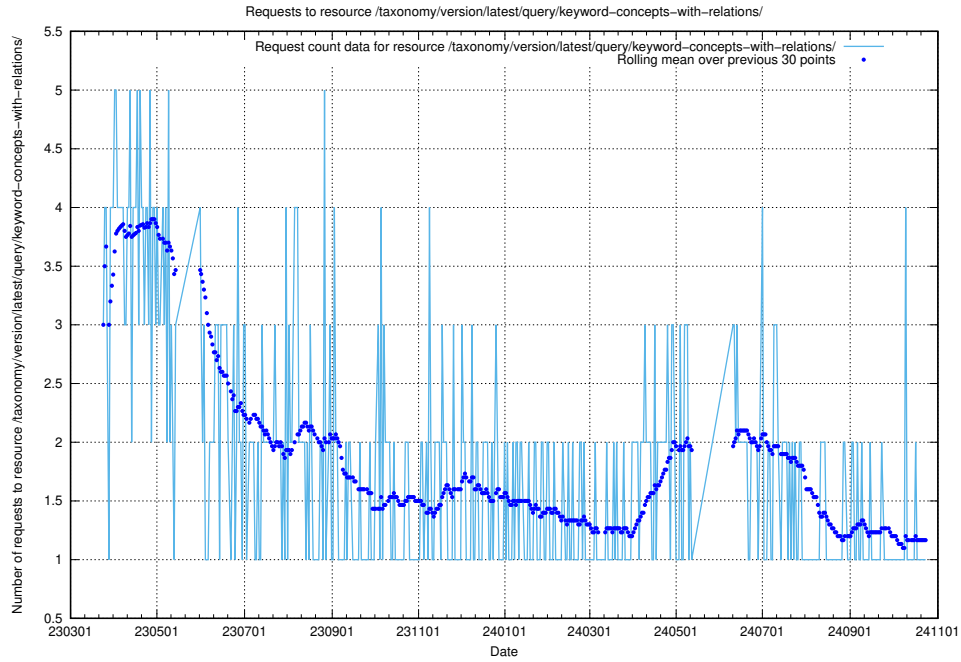

5.7037 Usage of /taxonomy/version/latest/query/keyword-concepts-with-relations/

Here, we count the number of requests to resource /taxonomy/version/latest/query/keyword-concepts-with-relations/.

5.7038 Usage of /taxonomy/version/latest/query/isco-level-4-groups/