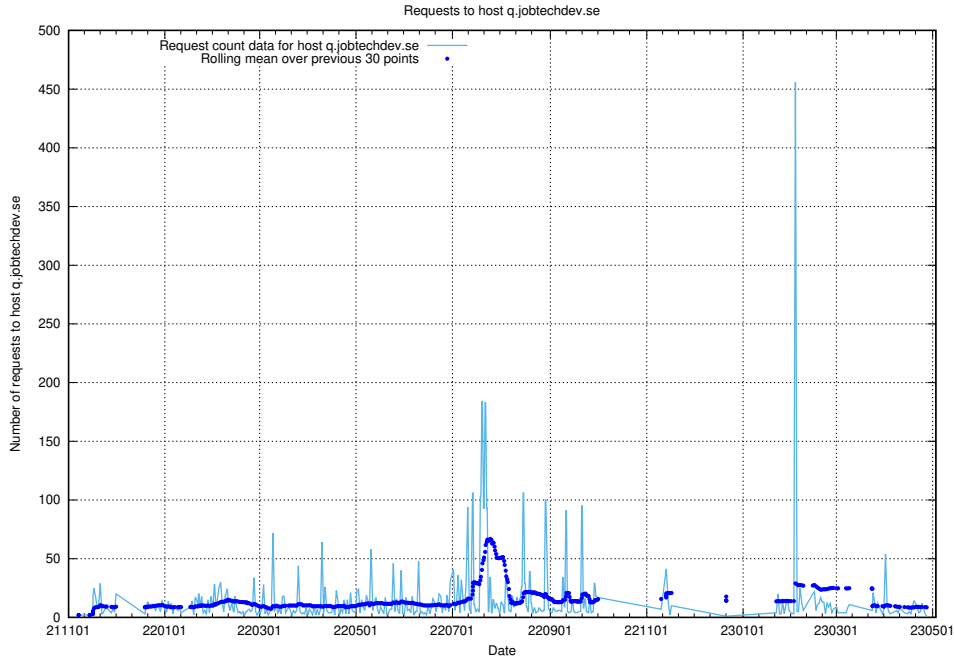

7.629 Usage of q.jobtechdev.se

Here, we count the number of requests to host q.jobtechdev.se.

7.630 Usage of mc.jobtechdev.se

Here, we count the number of requests to host mc.jobtechdev.se.

7.631 Usage of list.jobtechdev.se