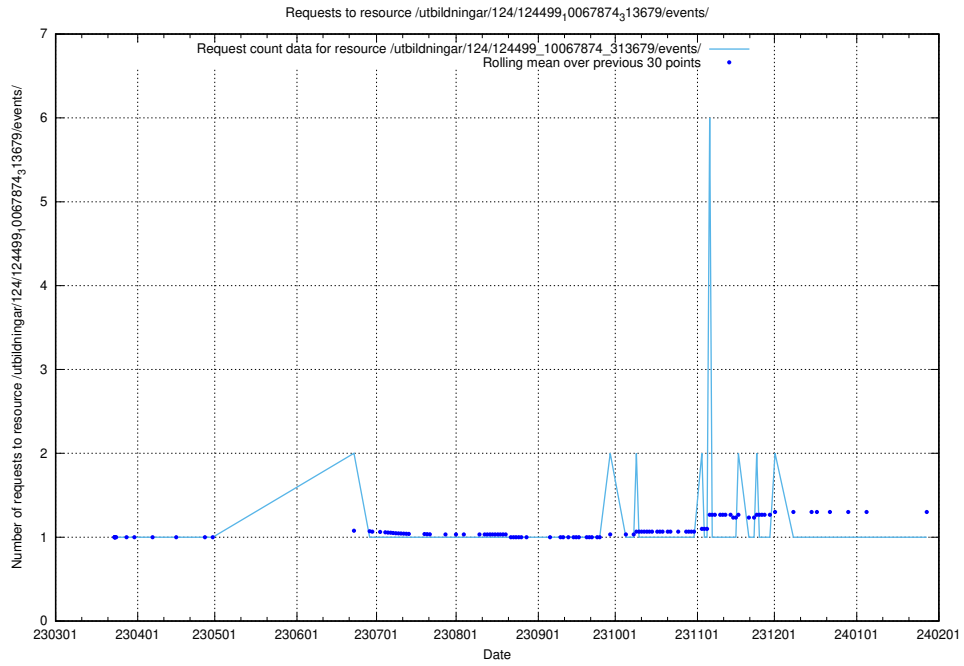

5.3273 Usage of /utbildningar/124/124499_10067874_313679/events/

Here, we count the number of requests to resource /utbildningar/124/124499_10067874_313679/events/