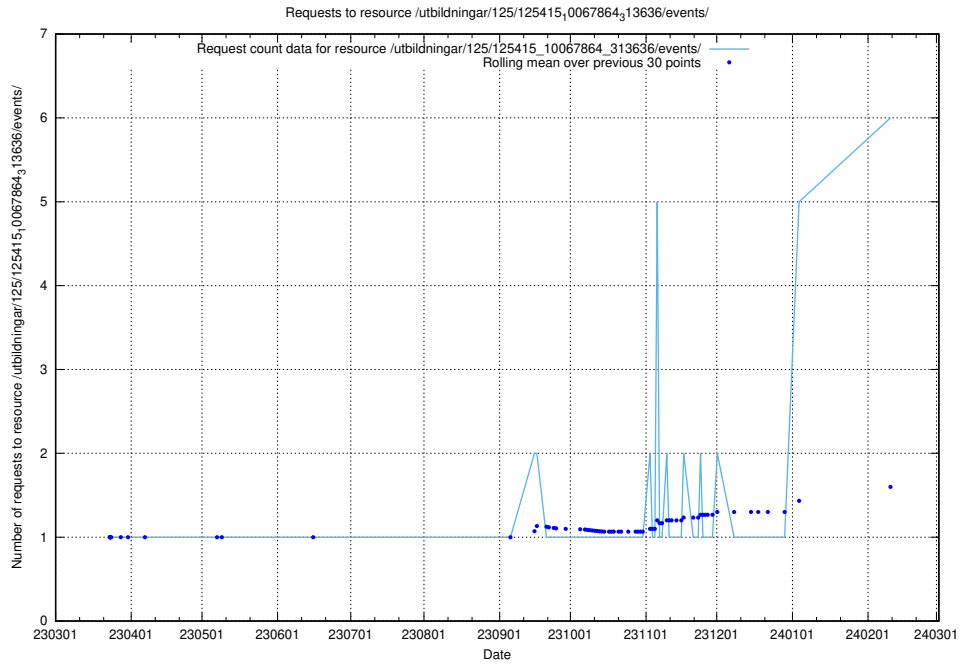

5.51 Usage of /utbildningar/125/125415_10067864_313636/events/

Here, we count the number of requests to resource /utbildningar/125/125415_10067864_313636/events/