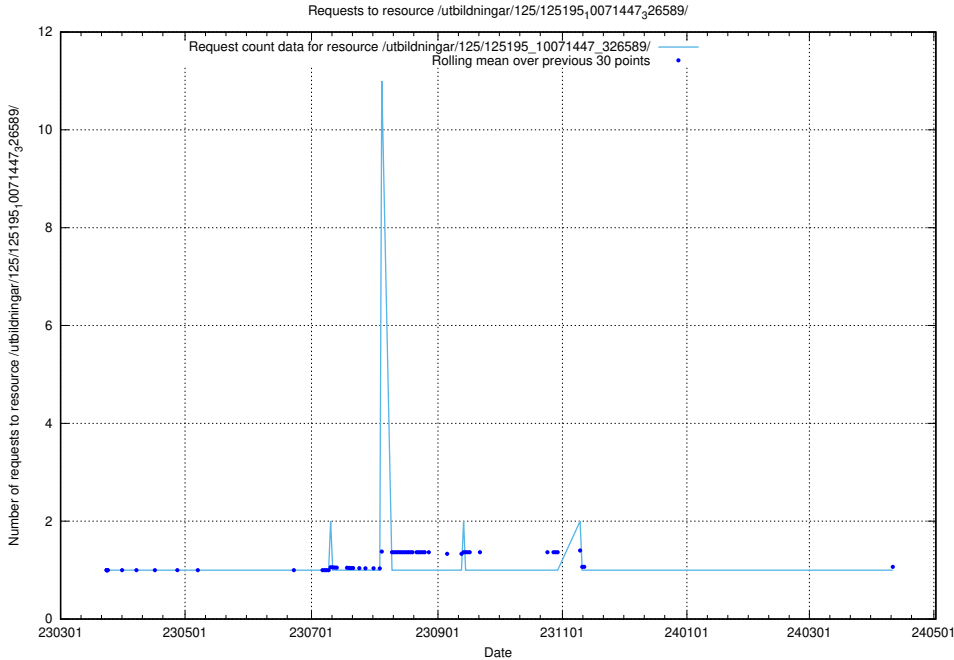

5.1174 Usage of /utbildningar/125/125195_10071447_326589/

Here, we count the number of requests to resource /utbildningar/125/125195_10071447_326589/.