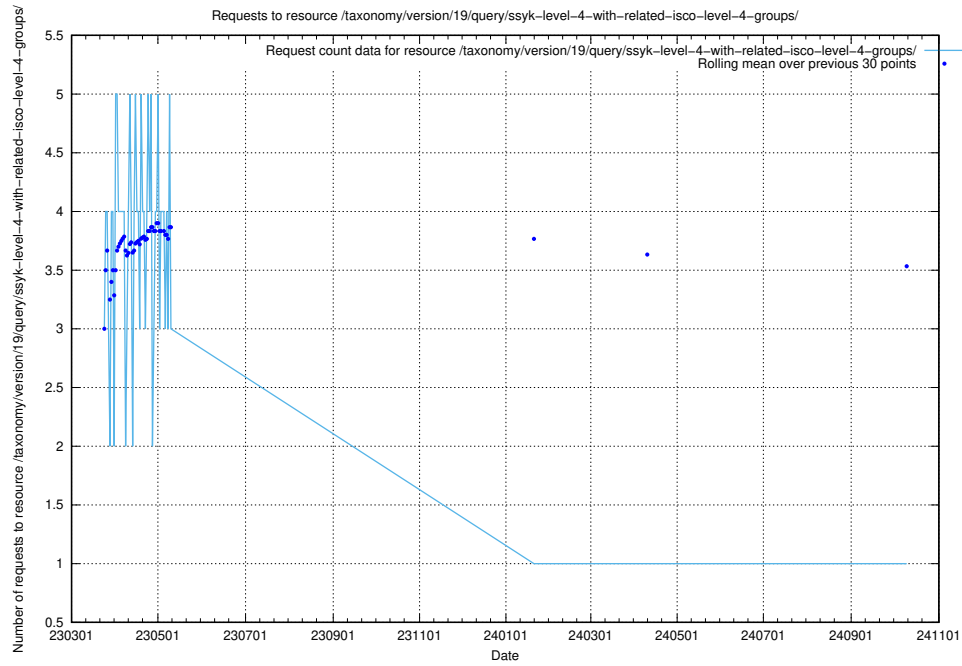

5.7066 Usage of /taxonomy/version/19/query/ssyk-level-4-with-related-isco-level-4-groups/

Here, we count the number of requests to resource /taxonomy/version/19/query/ssyk-level-4-with-related-isco-level-4-groups/.