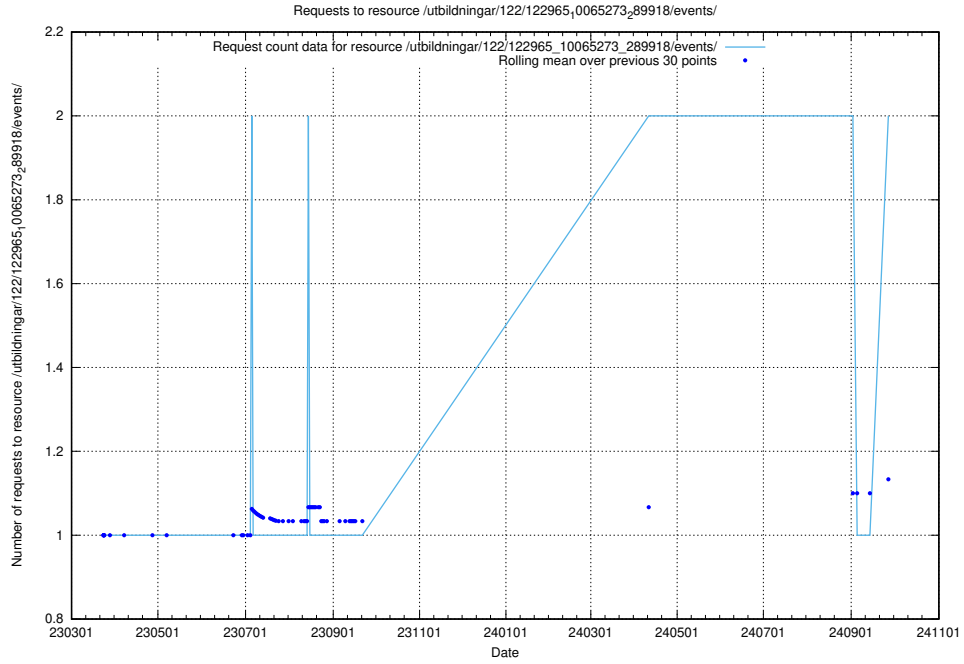

5.874 Usage of /utbildningar/122/122965_10065273_289918/events/

Here, we count the number of requests to resource /utbildningar/122/122965_10065273_289918/events/