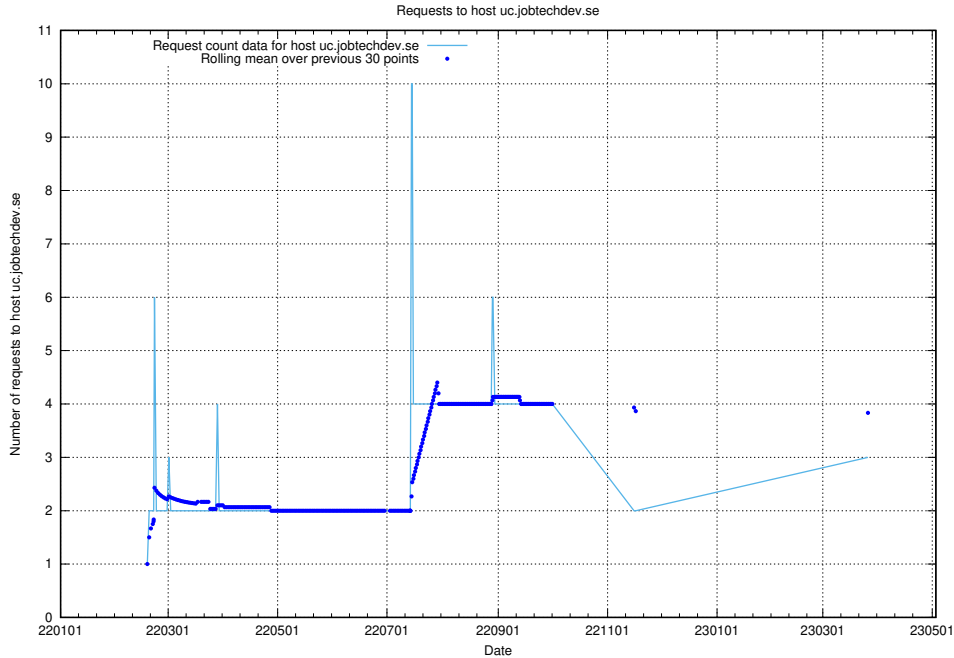

7.238 Usage of uc.jobtechdev.se

Here, we count the number of requests to host uc.jobtechdev.se.