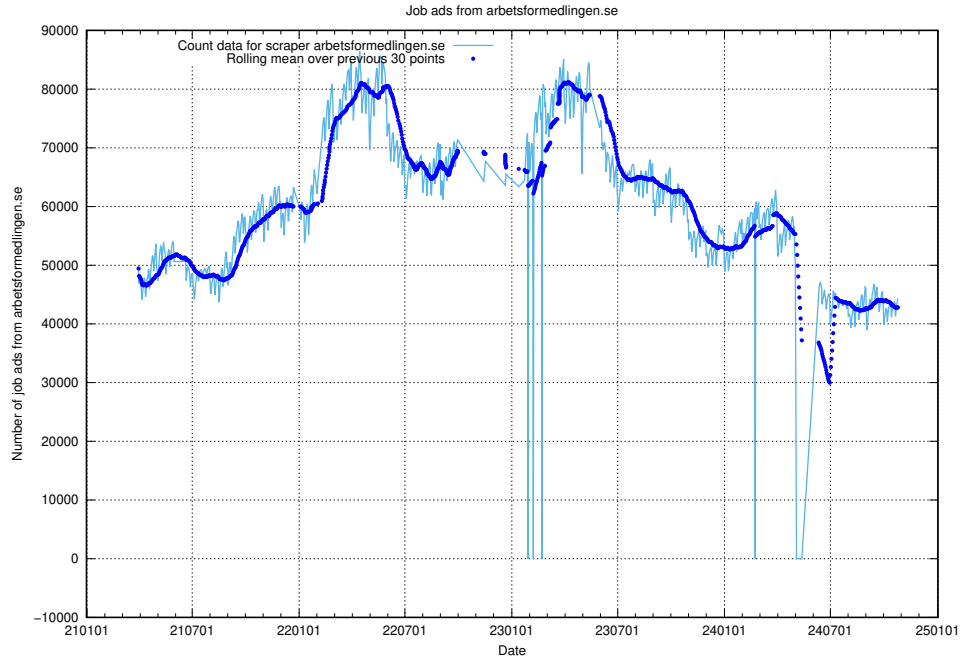

13.2 Number of ads by scraper arbetsformedlingen.se

Here, we count the number of job ads scraped from arbetsformedlingen.se.