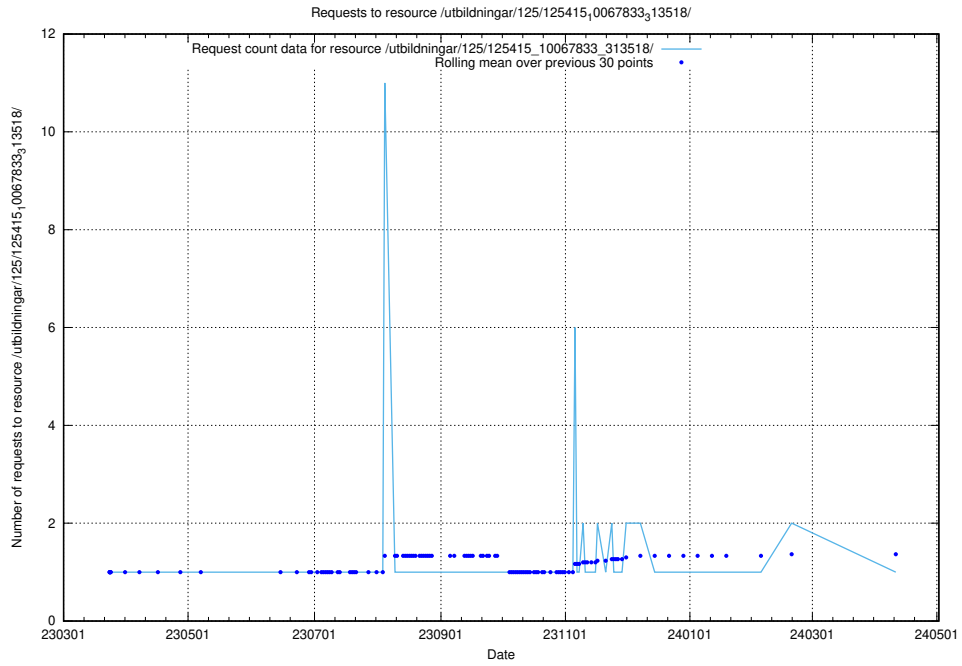

5.1158 Usage of /utbildningar/125/125415_10067833_313518/

Here, we count the number of requests to resource /utbildningar/125/125415_10067833_313518/.