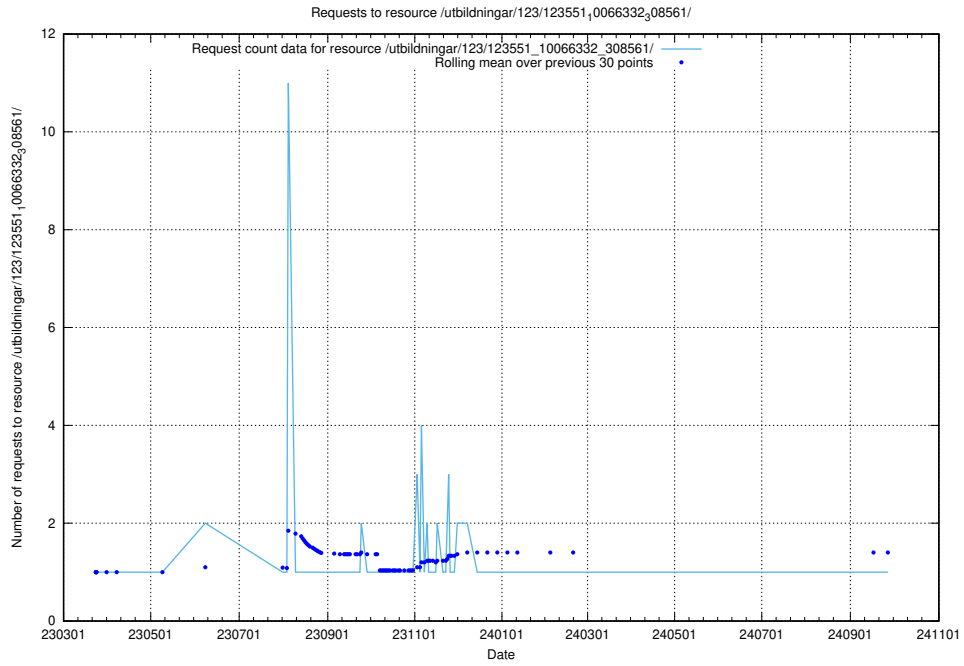

5.5414 Usage of /utbildningar/123/123551_10066332_308561/

Here, we count the number of requests to resource /utbildningar/123/123551_10066332_308561/.