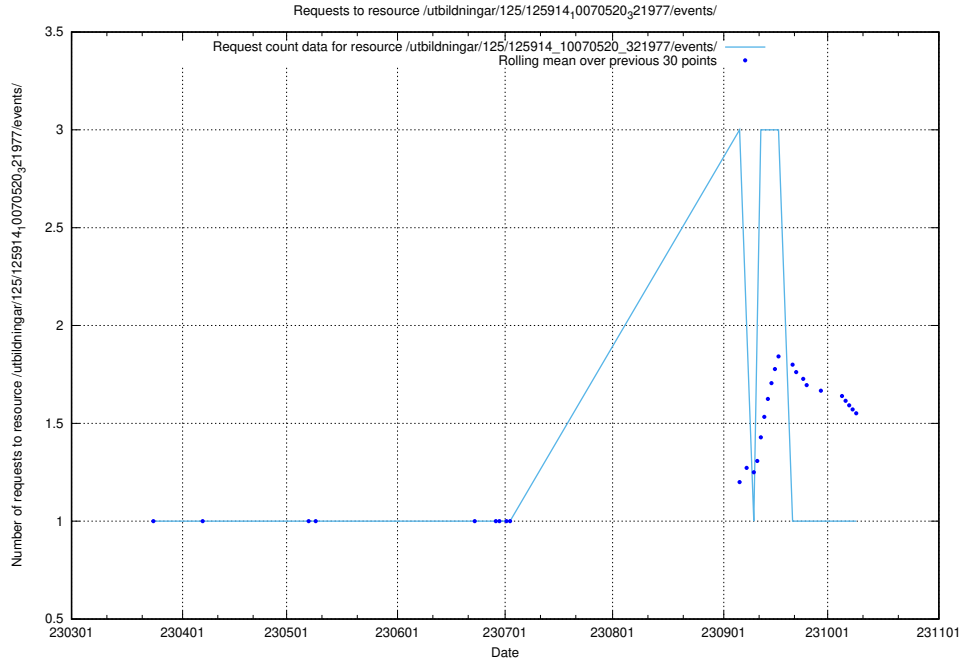

5.7166 Usage of /utbildningar/125/125914_10070520_321977/events/

Here, we count the number of requests to resource /utbildningar/125/125914_10070520_321977/events/