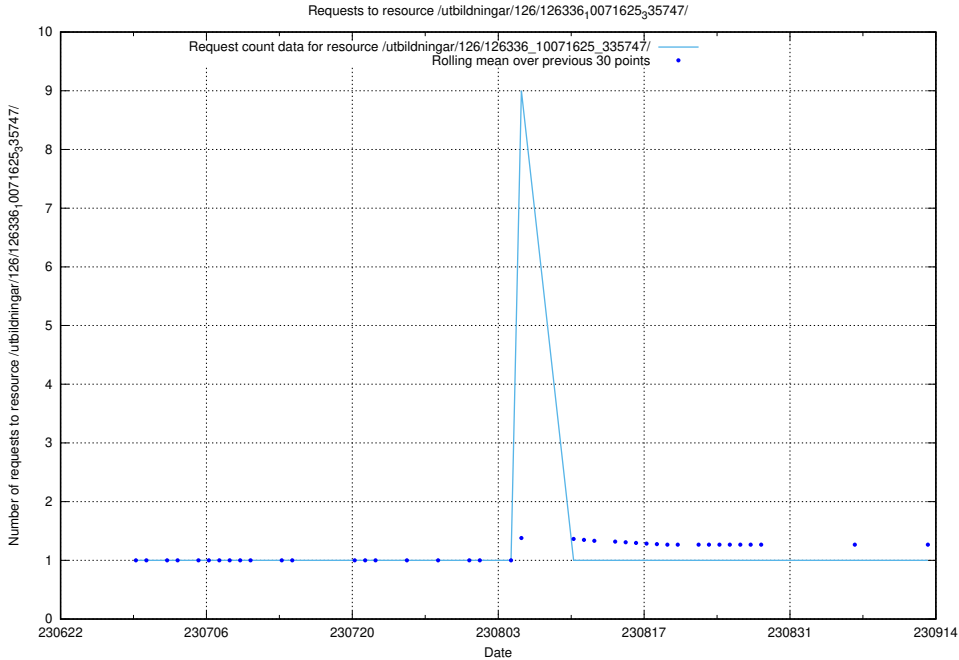

5.6374 Usage of /utbildningar/126/126336_10071625_335747/

Here, we count the number of requests to resource /utbildningar/126/126336_10071625_335747/.