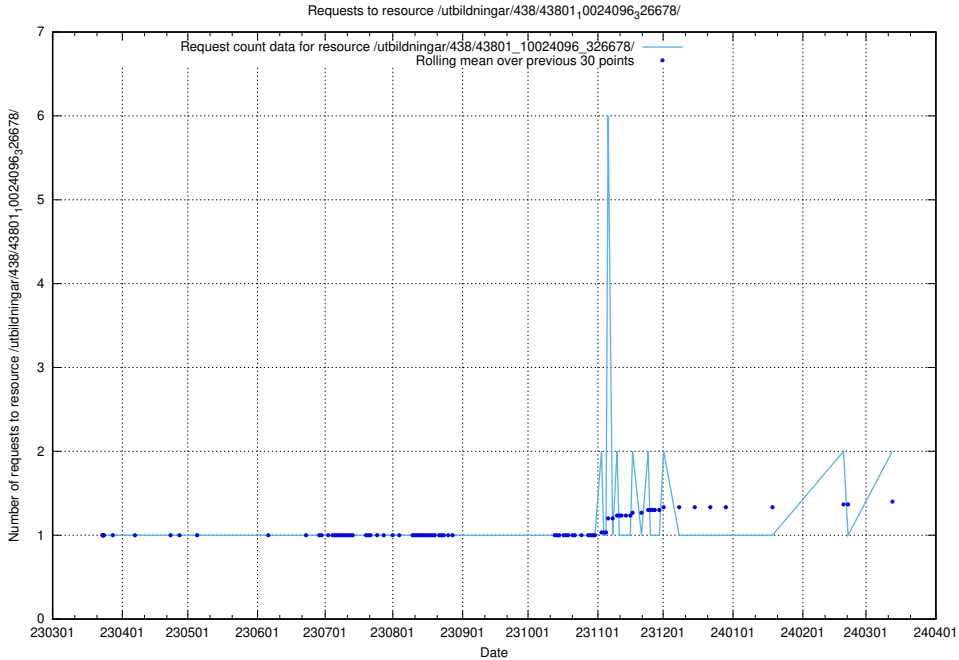

5.997 Usage of /utbildningar/438/43801_10024096_326678/

Here, we count the number of requests to resource /utbildningar/438/43801_10024096_326678/.