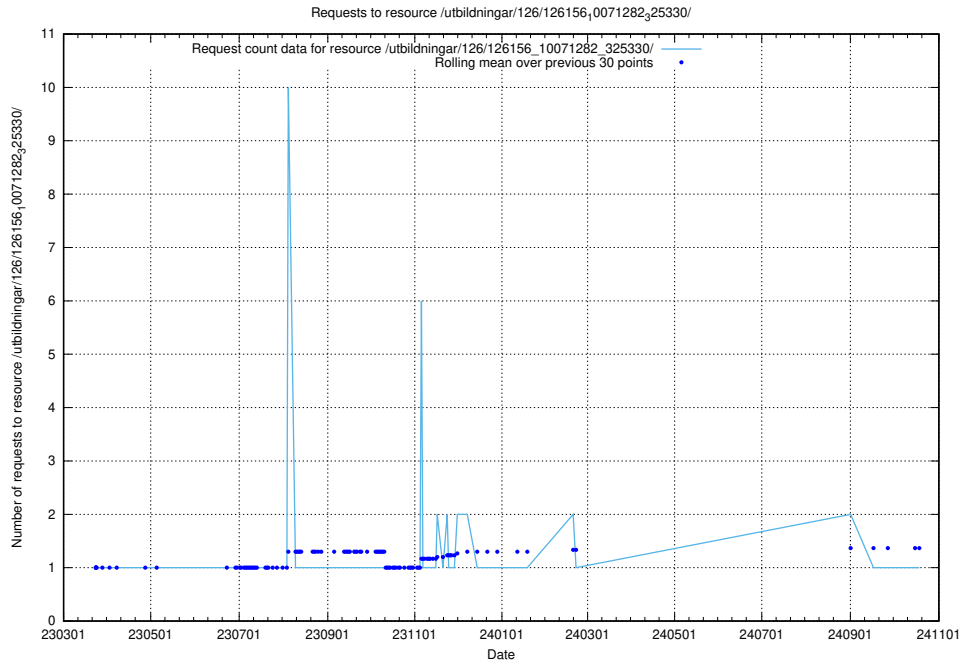

5.7393 Usage of /utbildningar/126/126156_10071282_325330/

Here, we count the number of requests to resource /utbildningar/126/126156_10071282_325330/.