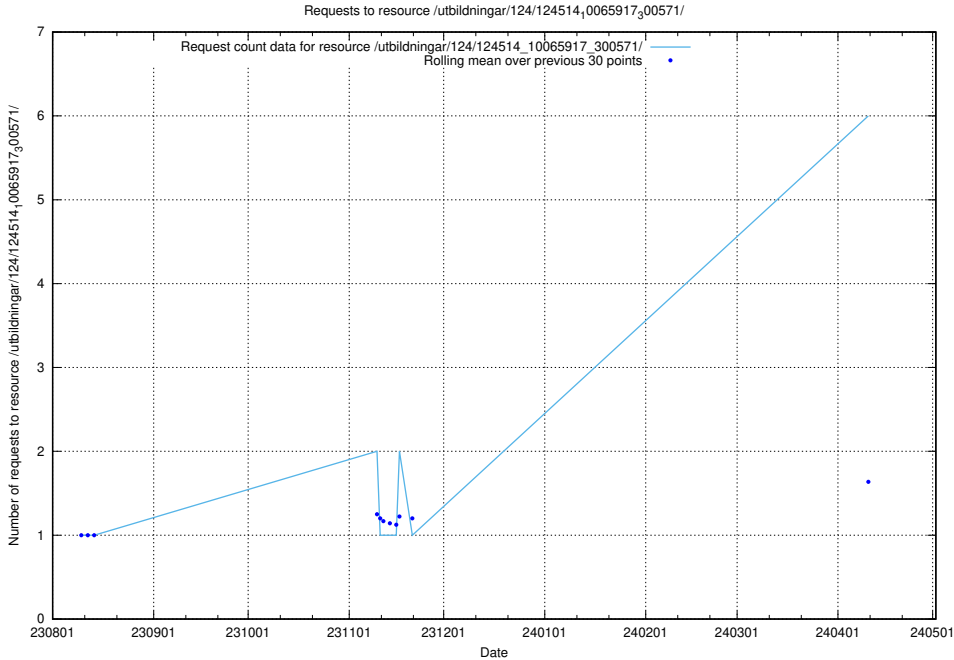

5.138 Usage of /utbildningar/124/124514_10065917_300571/

Here, we count the number of requests to resource /utbildningar/124/124514_10065917_300571/.