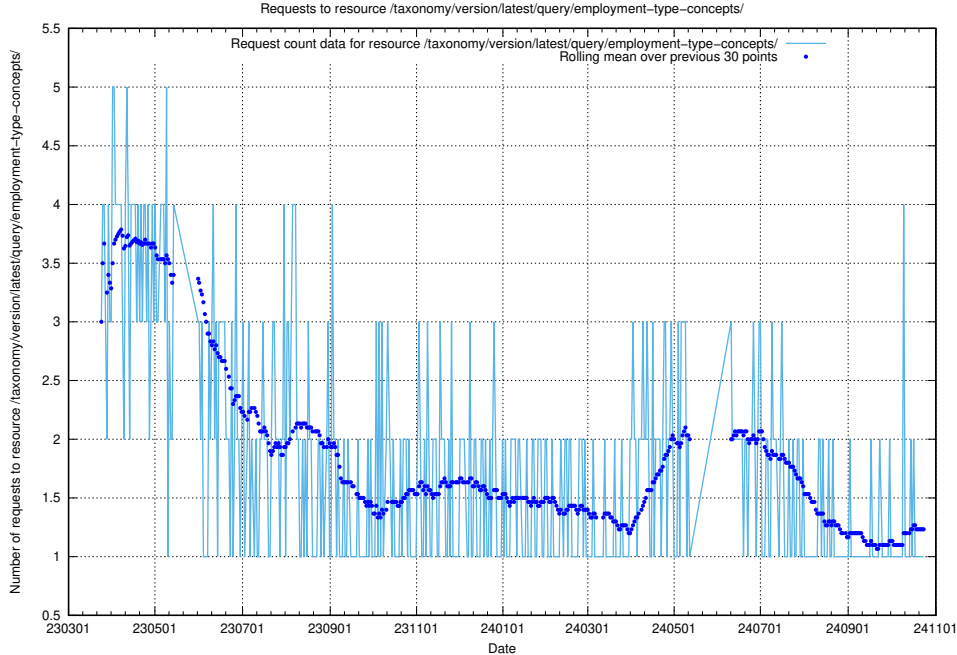

5.7042 Usage of /taxonomy/version/latest/query/employment-type-concepts/

Here, we count the number of requests to resource /taxonomy/version/latest/query/employment-type-concepts/.