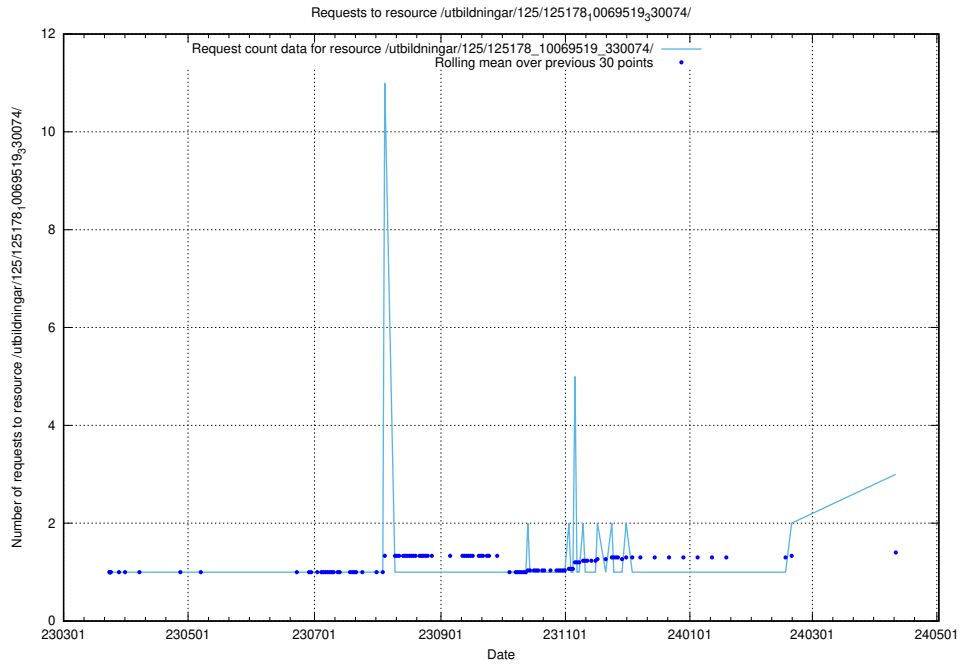

5.365 Usage of /utbildningar/125/125178_10069519_330074/

Here, we count the number of requests to resource /utbildningar/125/125178_10069519_330074/.