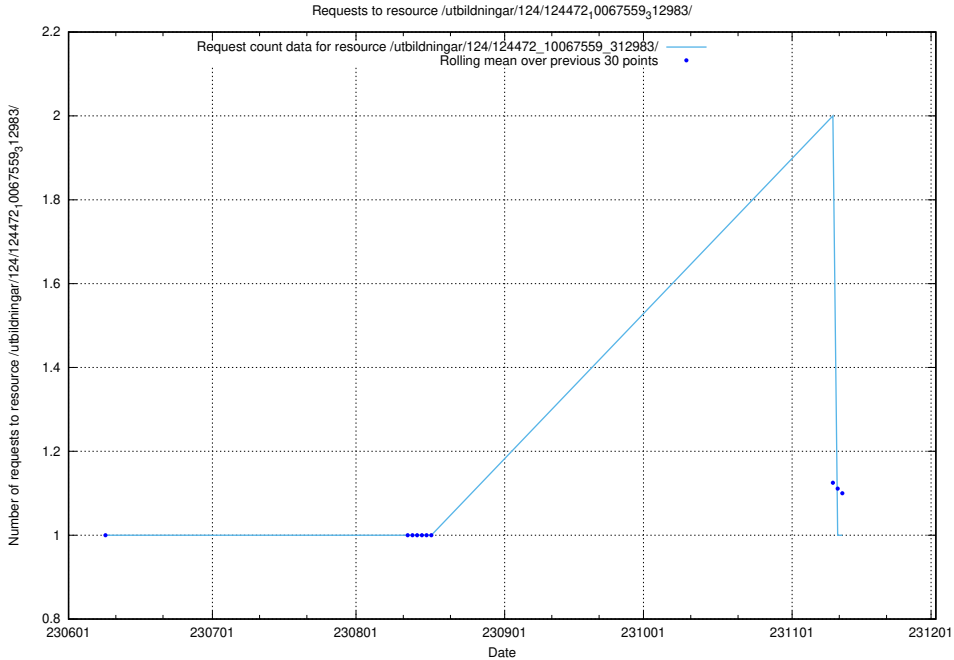

5.6814 Usage of /utbildningar/124/124472_10067559_312983/

Here, we count the number of requests to resource /utbildningar/124/124472_10067559_312983/.