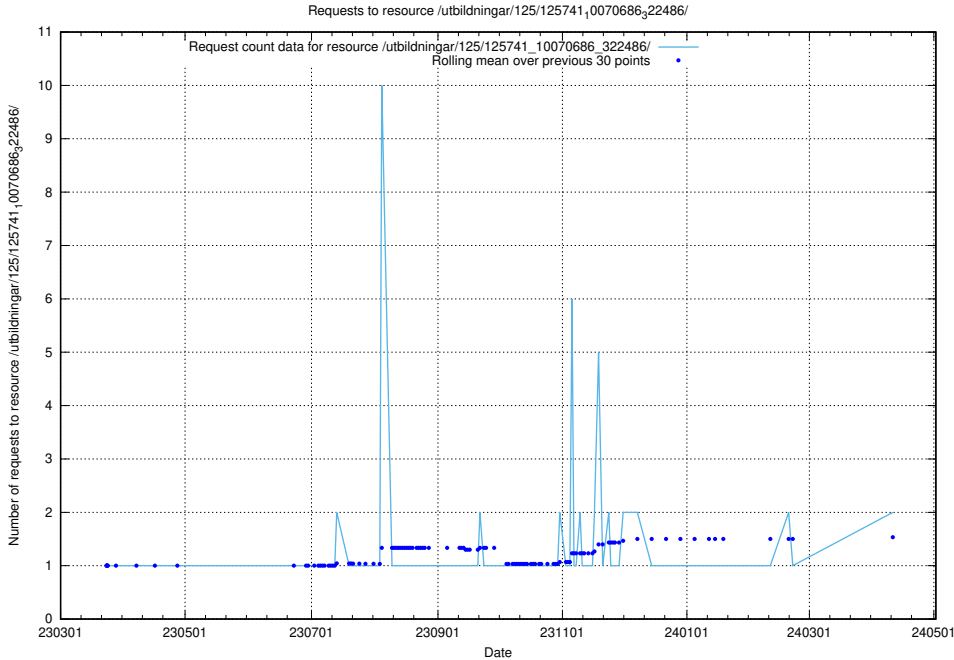

5.1004 Usage of /utbildningar/125/125741_10070686_322486/

Here, we count the number of requests to resource /utbildningar/125/125741_10070686_322486/.