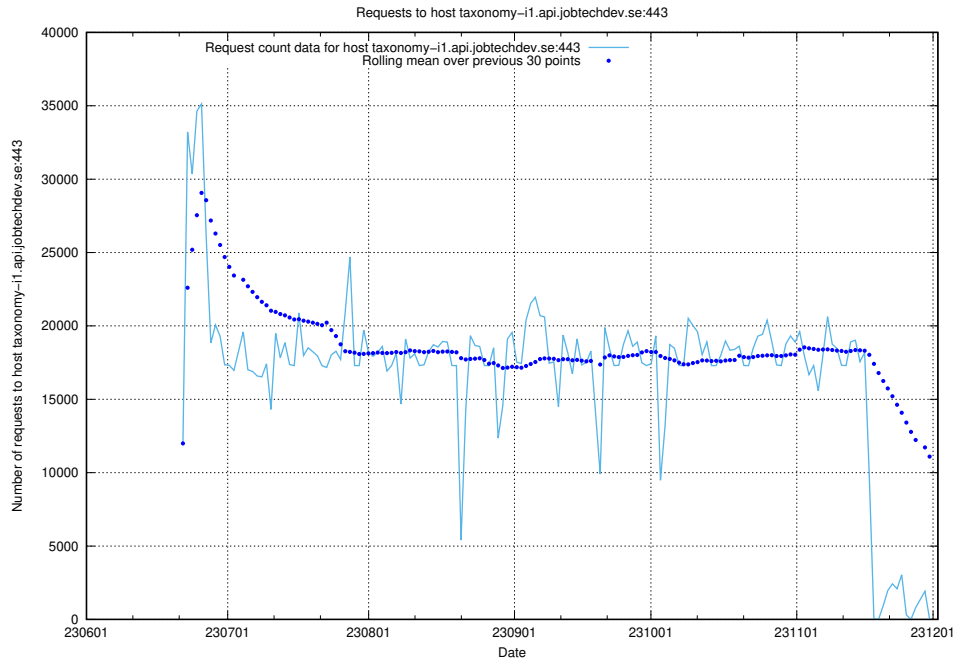

7.44 Usage of taxonomy-i1.api.jobtechdev.se:443

Here, we count the number of requests to host taxonomy-i1.api.jobtechdev.se:443.