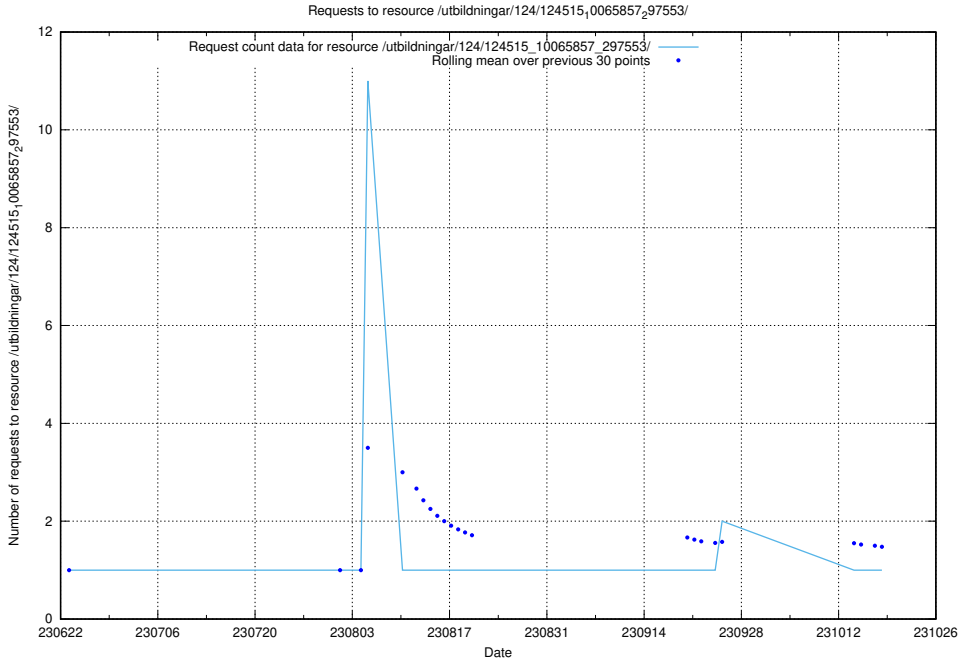

5.6677 Usage of /utbildningar/124/124515_10065857_297553/

Here, we count the number of requests to resource /utbildningar/124/124515_10065857_297553/.