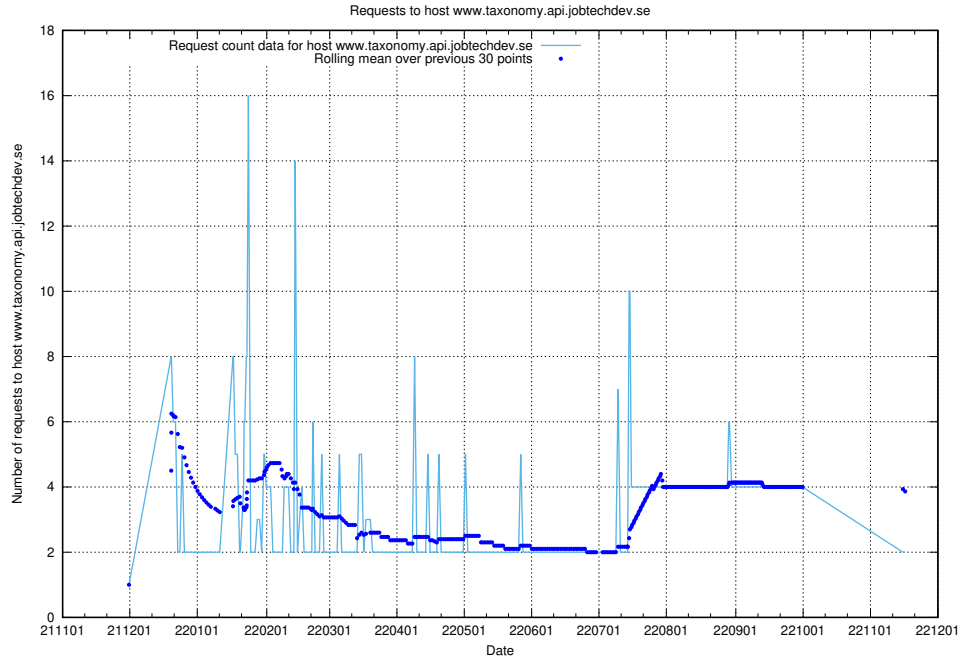

7.390 Usage of `www.taxonomy.api.jobtechdev.se`

Here, we count the number of requests to host `www.taxonomy.api.jobtechdev.se`.