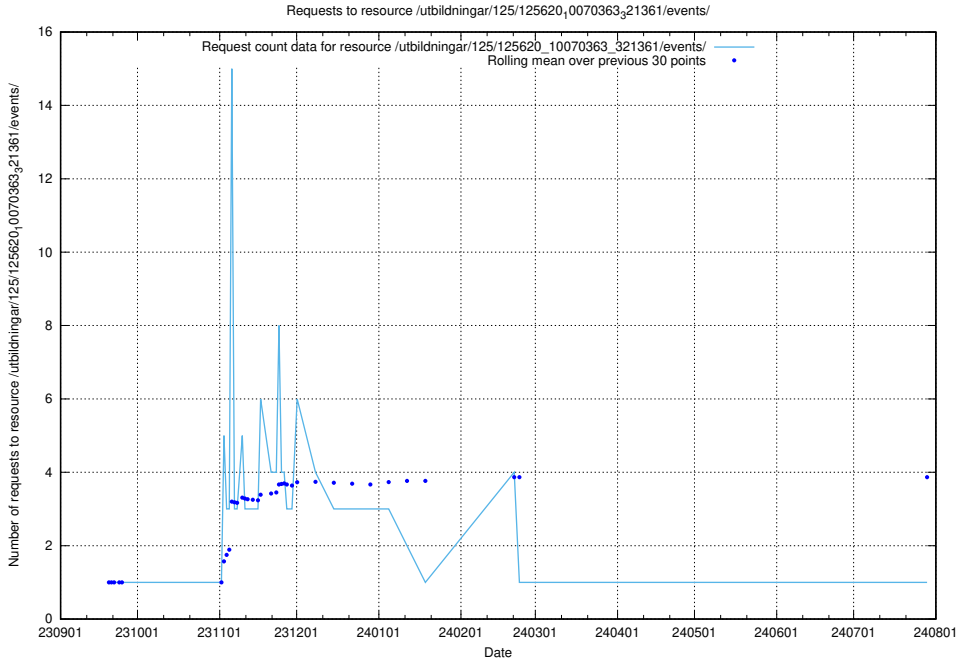

5.5455 Usage of /utbildningar/125/125620_10070363_321361/events/

Here, we count the number of requests to resource /utbildningar/125/125620_10070363_321361/events/