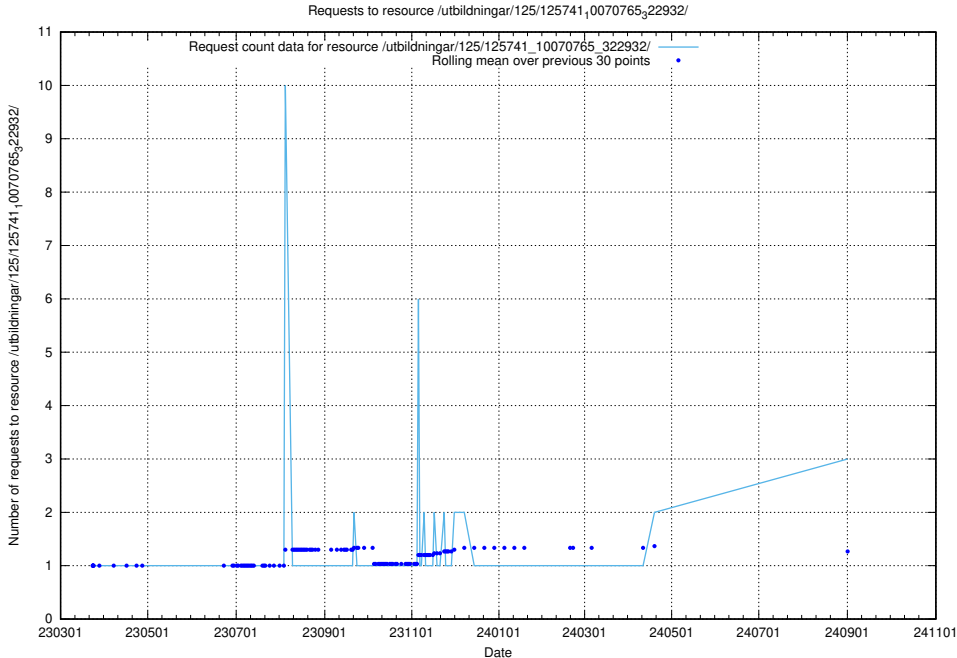

5.521 Usage of /utbildningar/125/125741_10070765_322932/

Here, we count the number of requests to resource /utbildningar/125/125741_10070765_322932/.