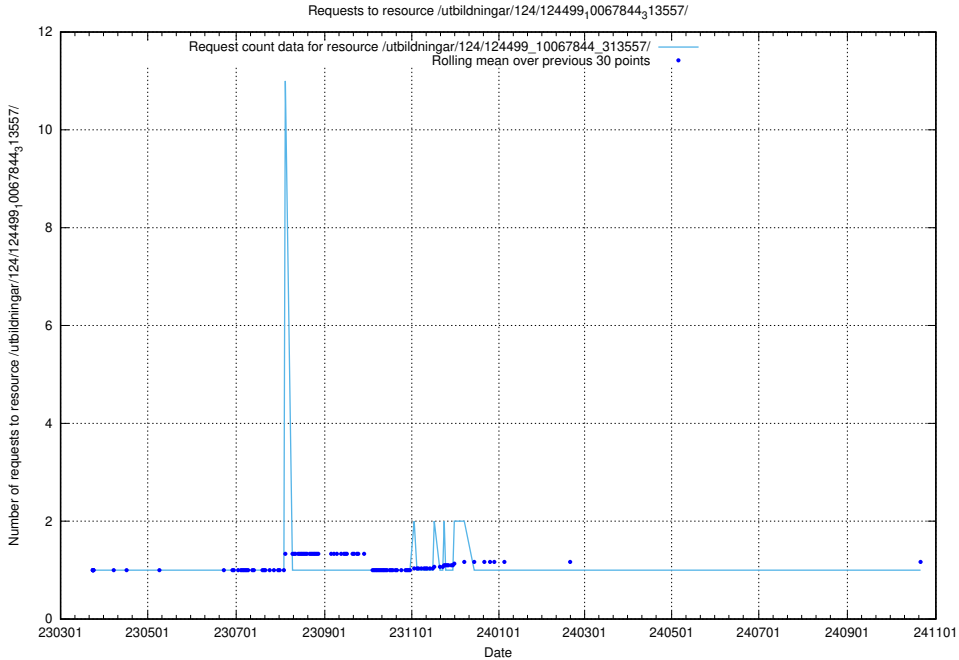

5.3356 Usage of /utbildningar/124/124499_10067844_313557/

Here, we count the number of requests to resource /utbildningar/124/124499_10067844_313557/.