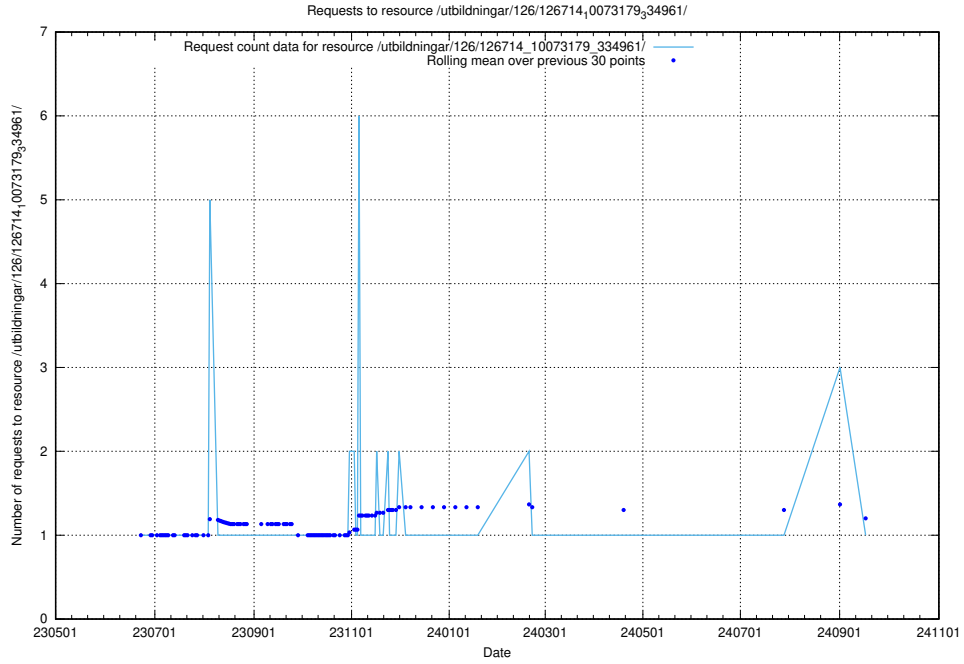

5.6532 Usage of /utbildningar/126/126714_10073179_334961/

Here, we count the number of requests to resource /utbildningar/126/126714_10073179_334961/.