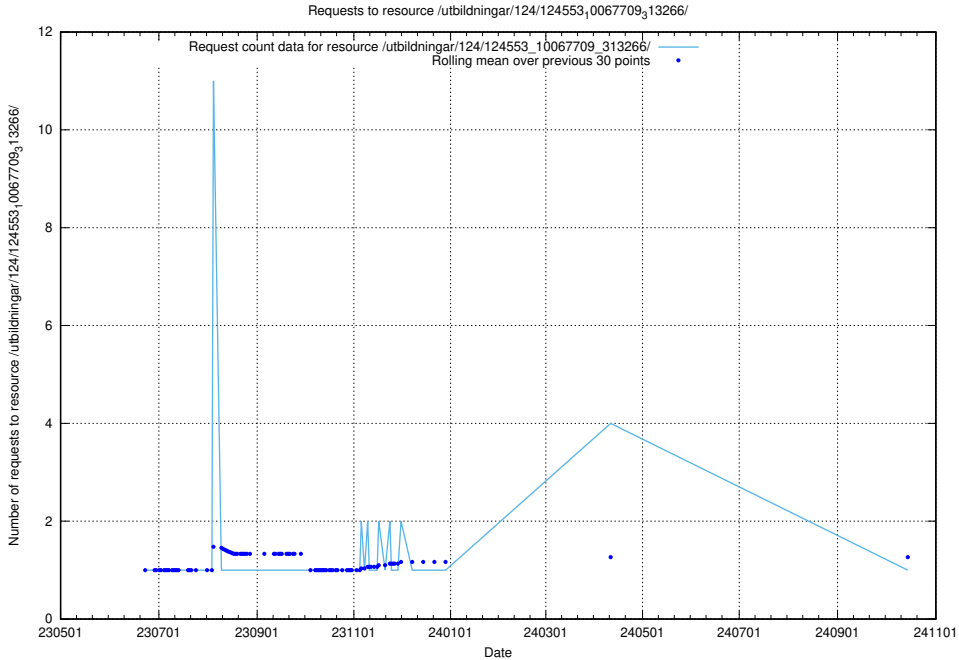

5.6653 Usage of /utbildningar/124/124553_10067709_313266/

Here, we count the number of requests to resource /utbildningar/124/124553_10067709_313266/.