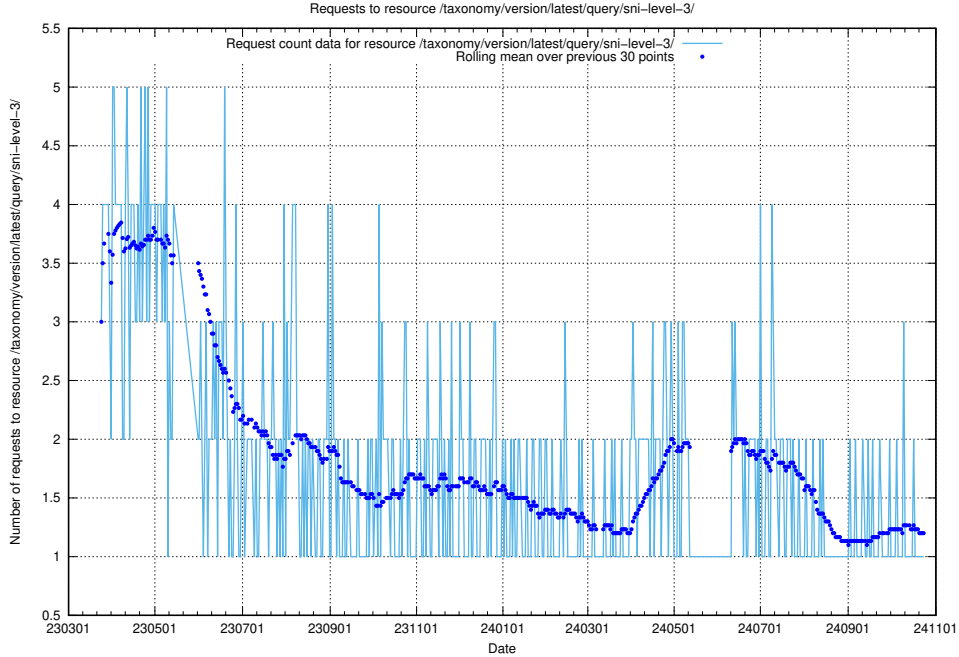

5.7023 Usage of /taxonomy/version/latest/query/sni-level-3/

Here, we count the number of requests to resource /taxonomy/version/latest/query/sni-level-3/.