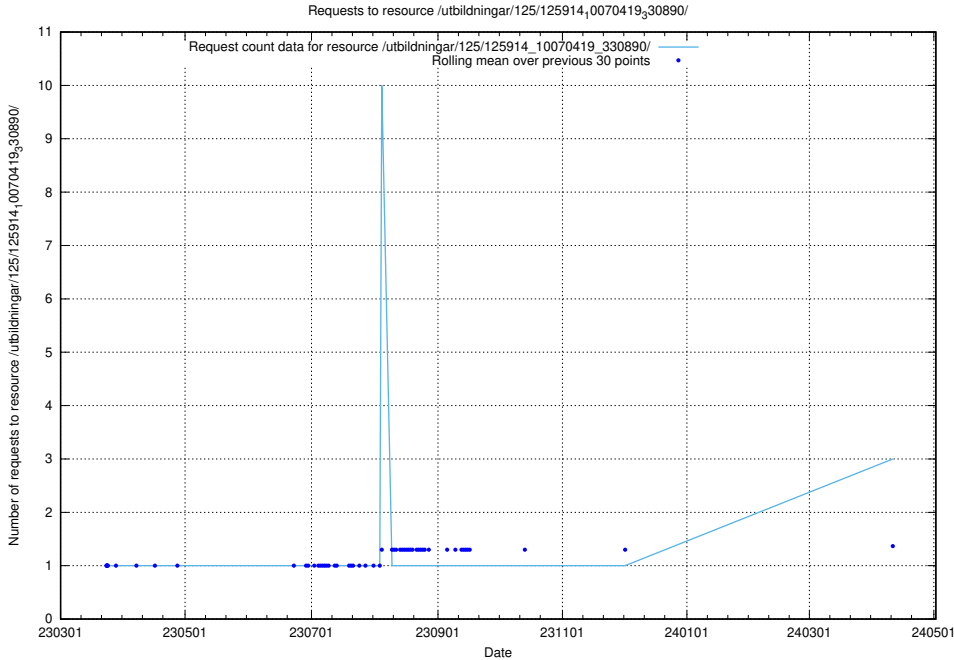

5.519 Usage of /utbildningar/125/125914_10070419_330890/

Here, we count the number of requests to resource /utbildningar/125/125914_10070419_330890/.