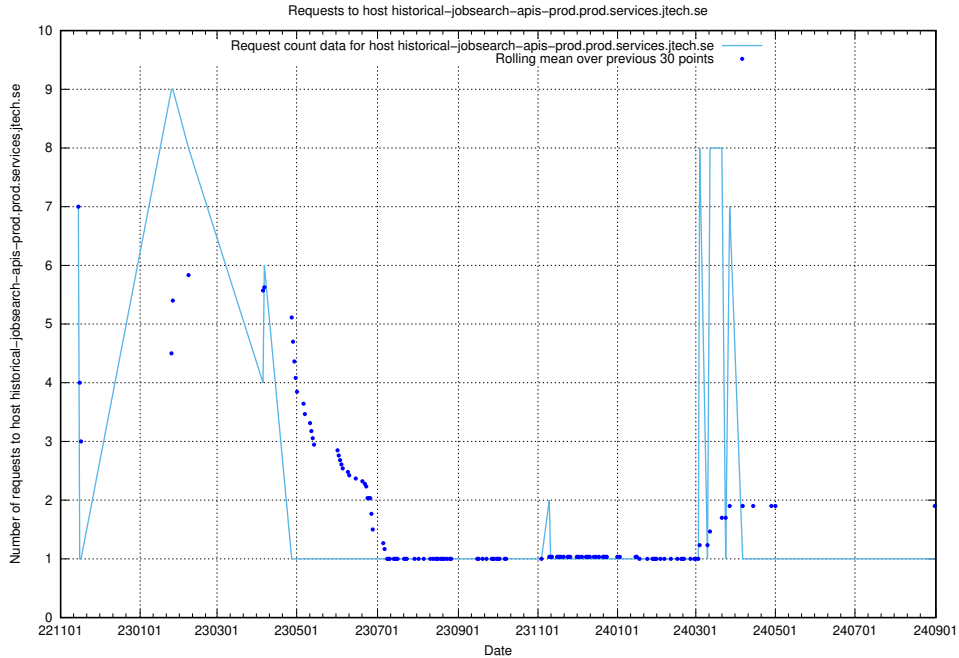

7.622 Usage of historical-jobsearch-apis-prod.prod.services.jtech.se

Here, we count the number of requests to host historical-jobsearch-apis-prod.prod.services.jtech.se.