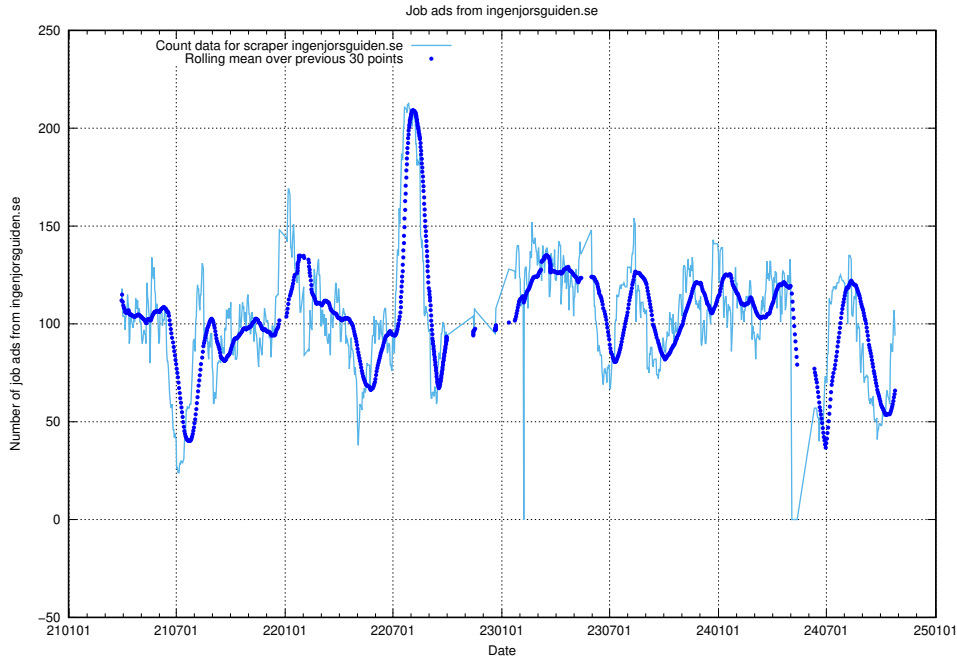

13.14 Number of ads by scraper ingenjorsguiden.se

Here, we count the number of job ads scraped from ingenjorsguiden.se.