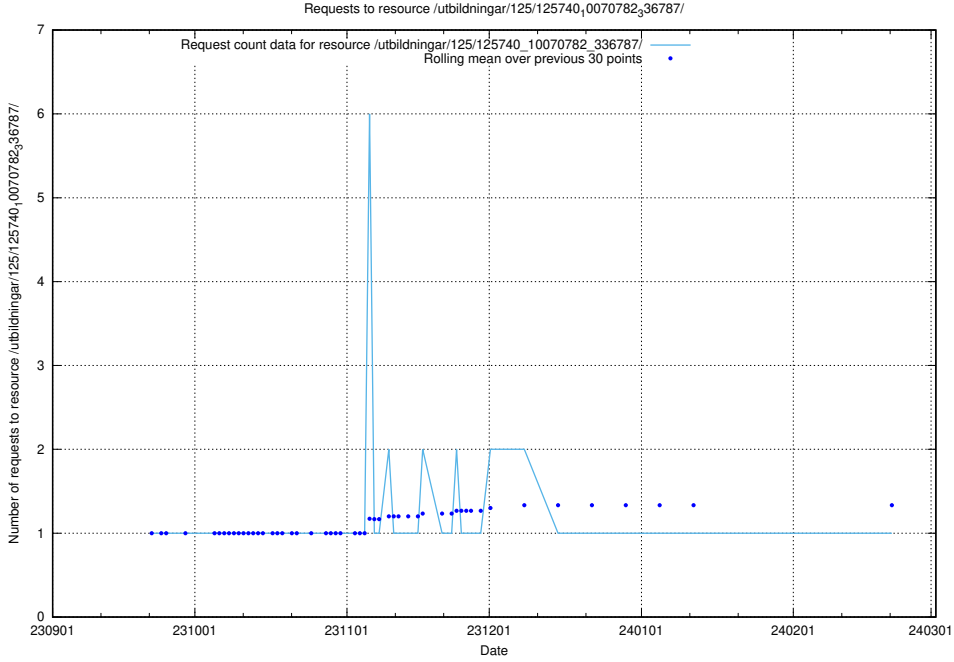

5.5431 Usage of /utbildningar/125/125740_10070782_336787/

Here, we count the number of requests to resource /utbildningar/125/125740_10070782_336787/.