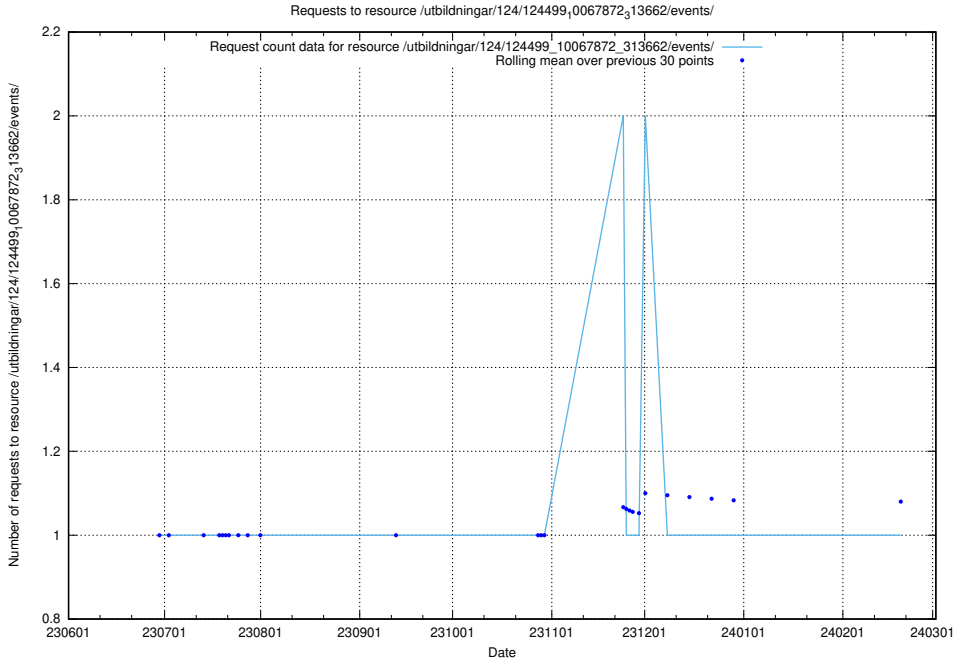

5.6316 Usage of /utbildningar/124/124499_10067872_313662/events/

Here, we count the number of requests to resource /utbildningar/124/124499_10067872_313662/events/