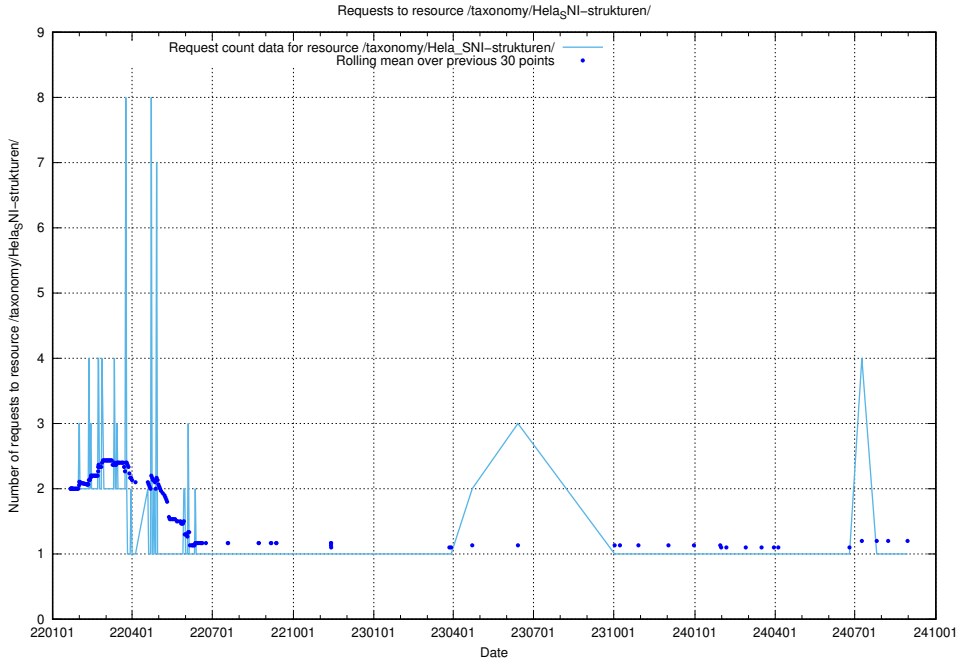

5.1098 Usage of /taxonomy/Hela_SNI-strukturen/

Here, we count the number of requests to resource /taxonomy/Hela_SNI-strukturen/.