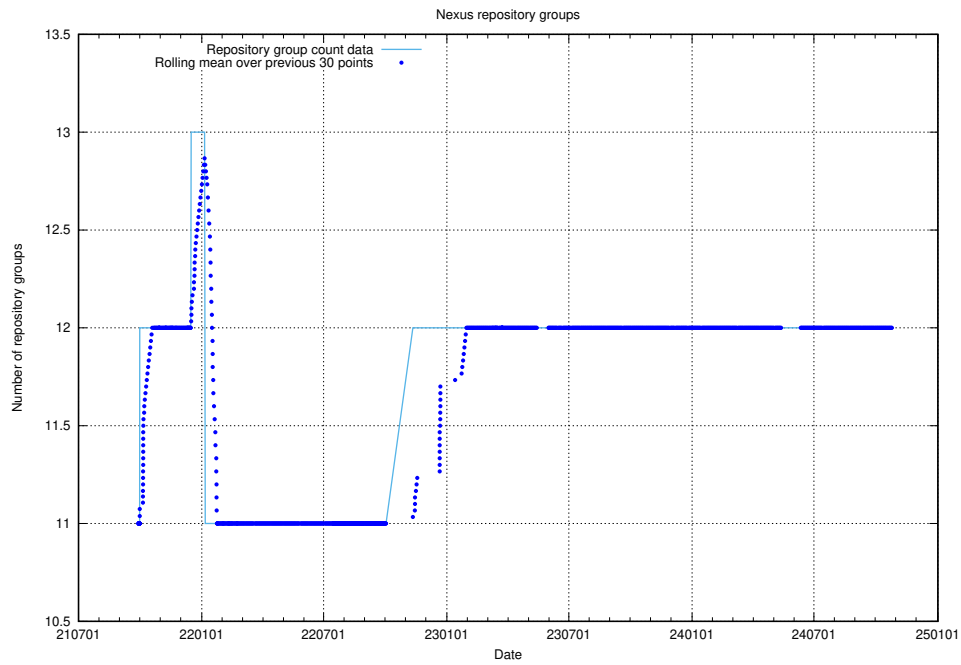

9 Nexus

This section contains statistics from the [image and package repositories](https://nexus.jobtechdev.se)⁹ of JobTech.

9.1 Number of repository groups in Nexus

A graph showing the number of repository groups.

⁹<https://nexus.jobtechdev.se>