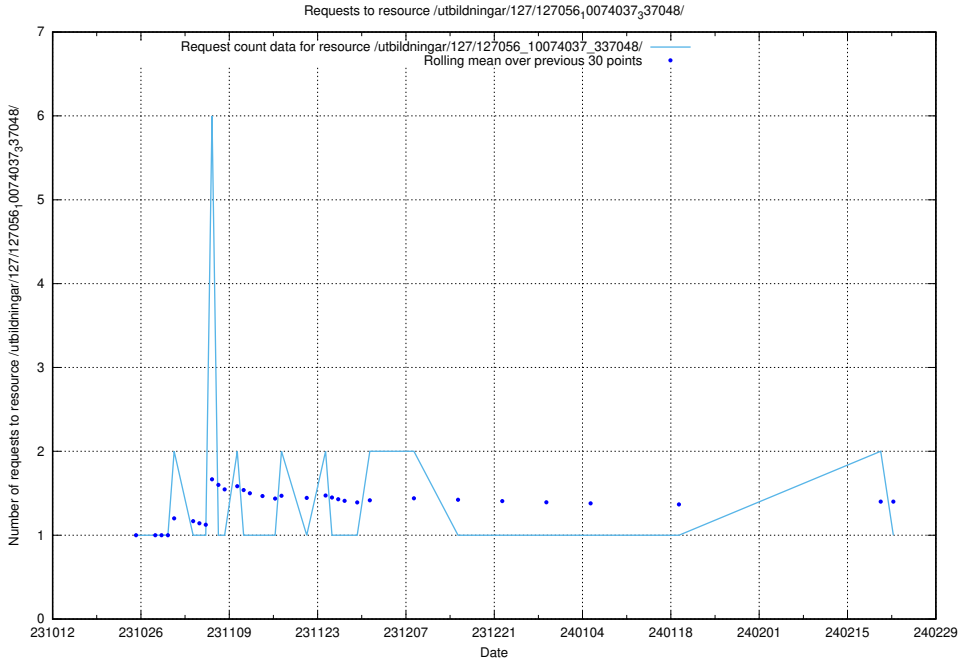

5.5131 Usage of /utbildningar/127/127056_10074037_337048/

Here, we count the number of requests to resource /utbildningar/127/127056_10074037_337048/.