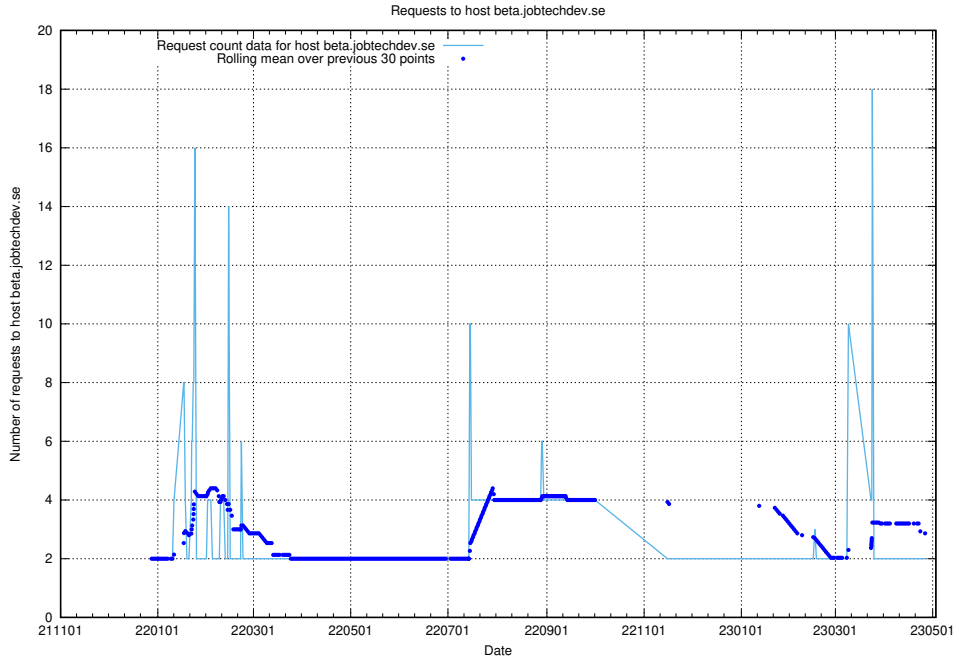

7.365 Usage of beta.jobtechdev.se

Here, we count the number of requests to host beta.jobtechdev.se.