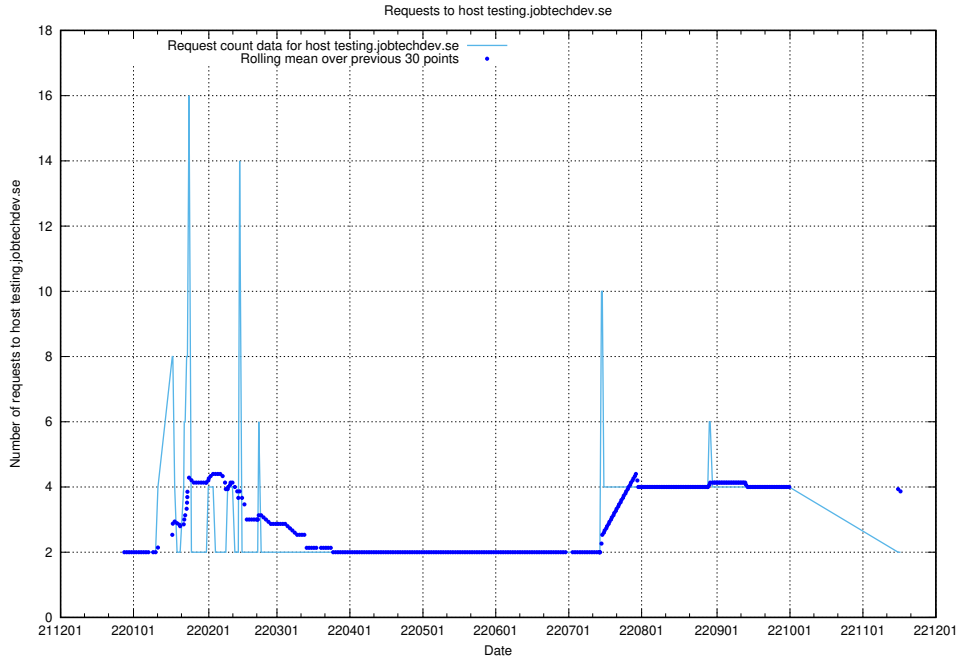

7.362 Usage of testing.jobtechdev.se

Here, we count the number of requests to host testing.jobtechdev.se.