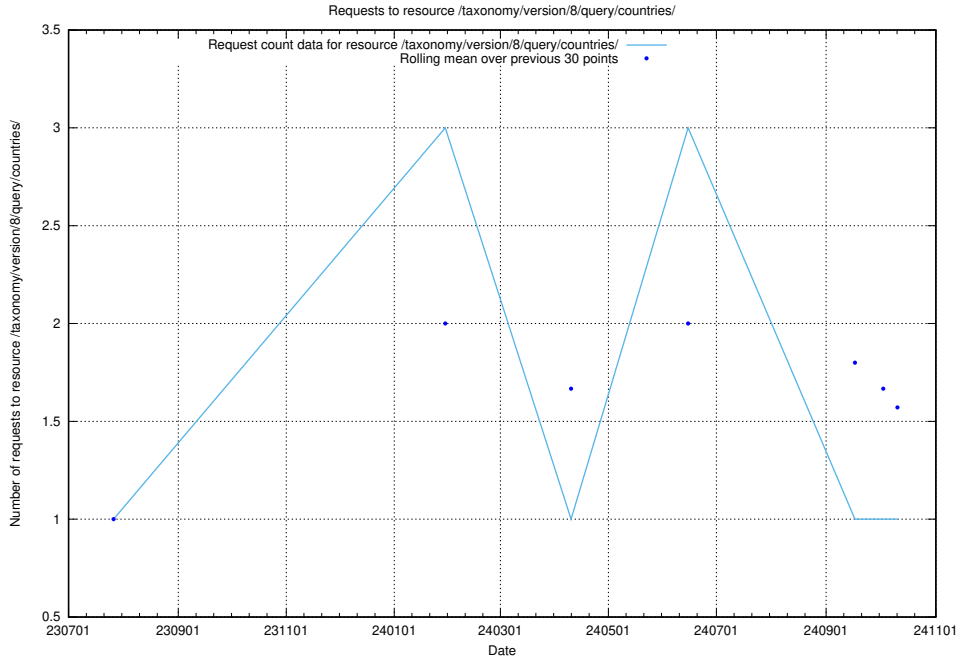

5.5860 Usage of /taxonomy/version/8/query/countries/

Here, we count the number of requests to resource /taxonomy/version/8/query/countries/.