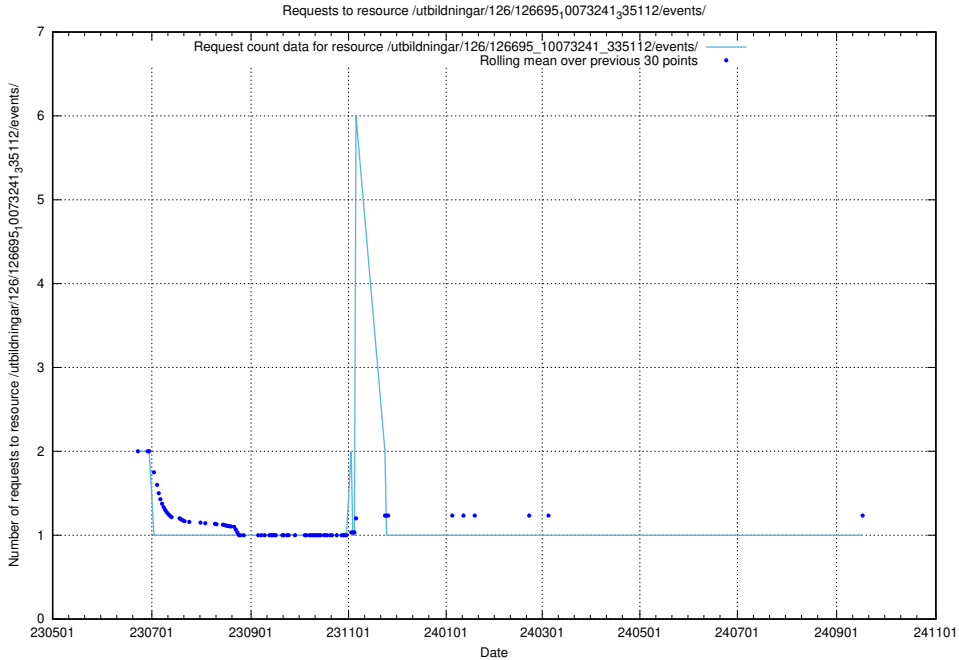

5.6489 Usage of /utbildningar/126/126695_10073241_335112/events/

Here, we count the number of requests to resource /utbildningar/126/126695_10073241_335112/events/