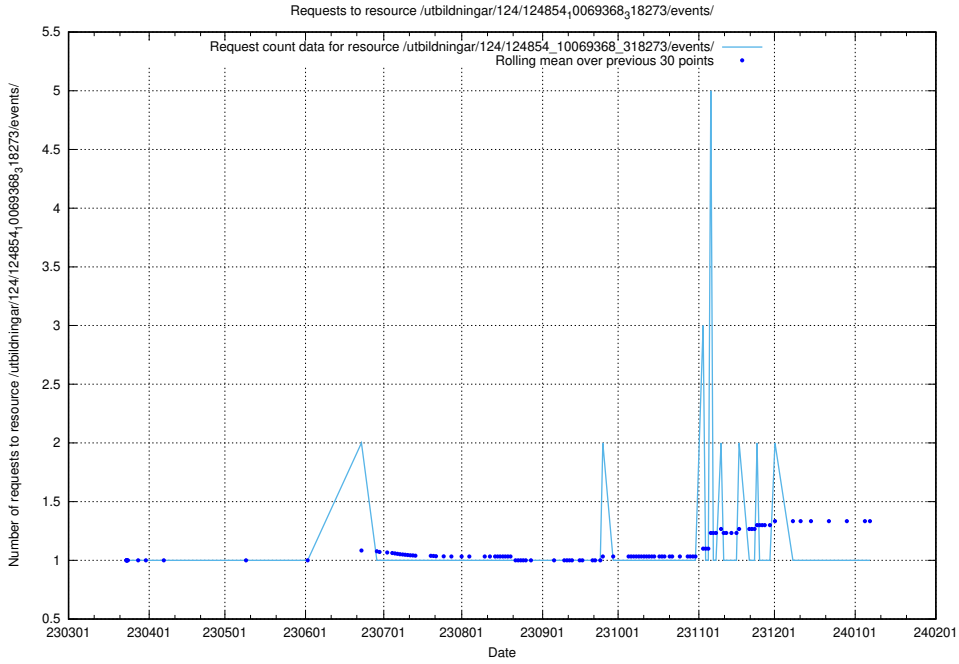

5.1486 Usage of /utbildningar/124/124854_10069368_318273/events/

Here, we count the number of requests to resource /utbildningar/124/124854_10069368_318273/events/