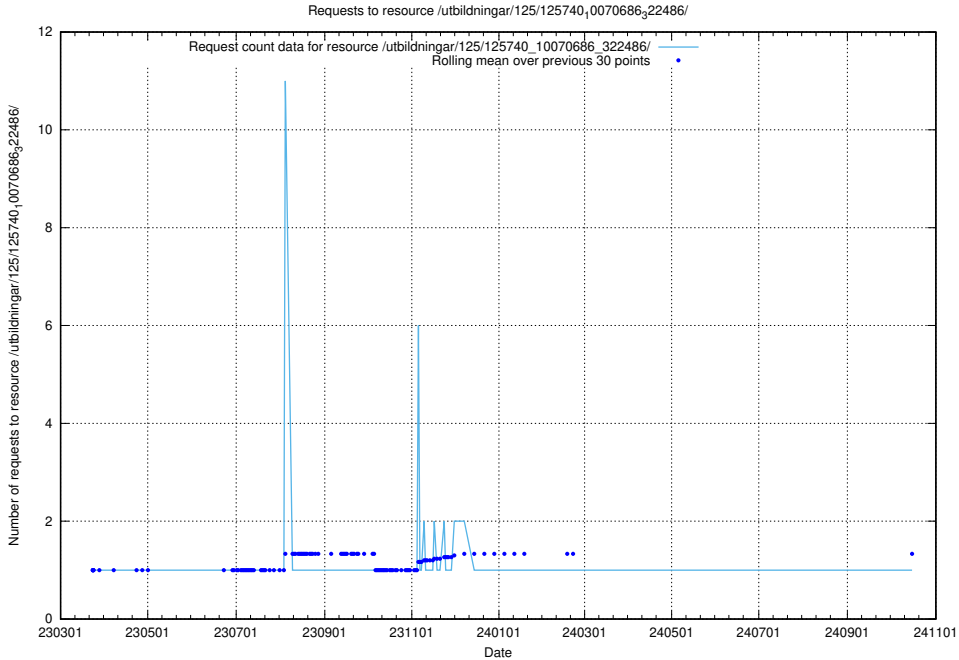

5.1027 Usage of /utbildningar/125/125740_10070686_322486/

Here, we count the number of requests to resource /utbildningar/125/125740_10070686_322486/.