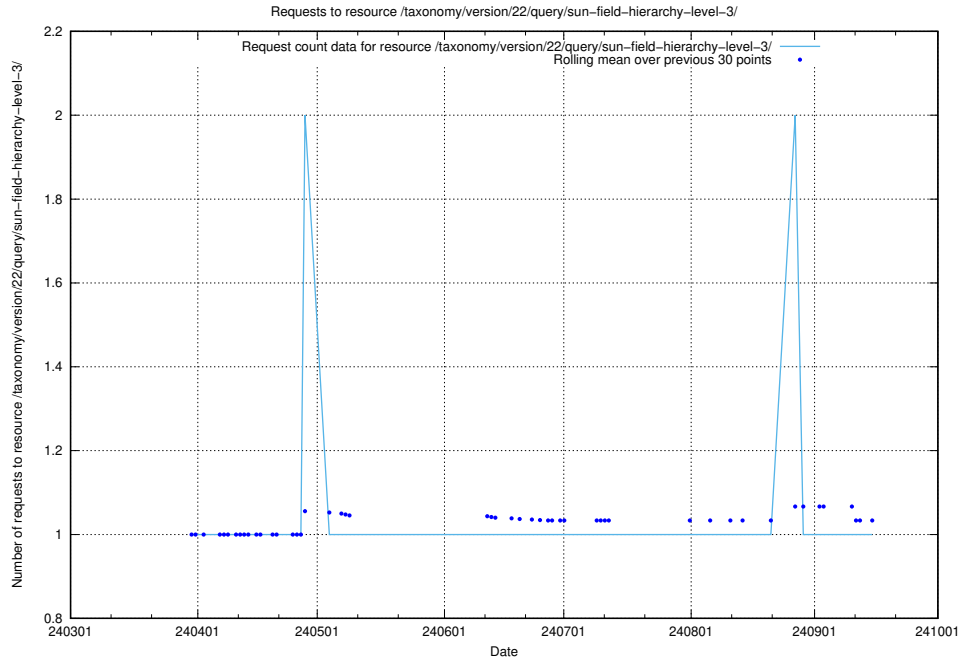

5.2509 Usage of /taxonomy/version/22/query/sun-field-hierarchy-level-3/

Here, we count the number of requests to resource /taxonomy/version/22/query/sun-field-hierarchy-level-3/.