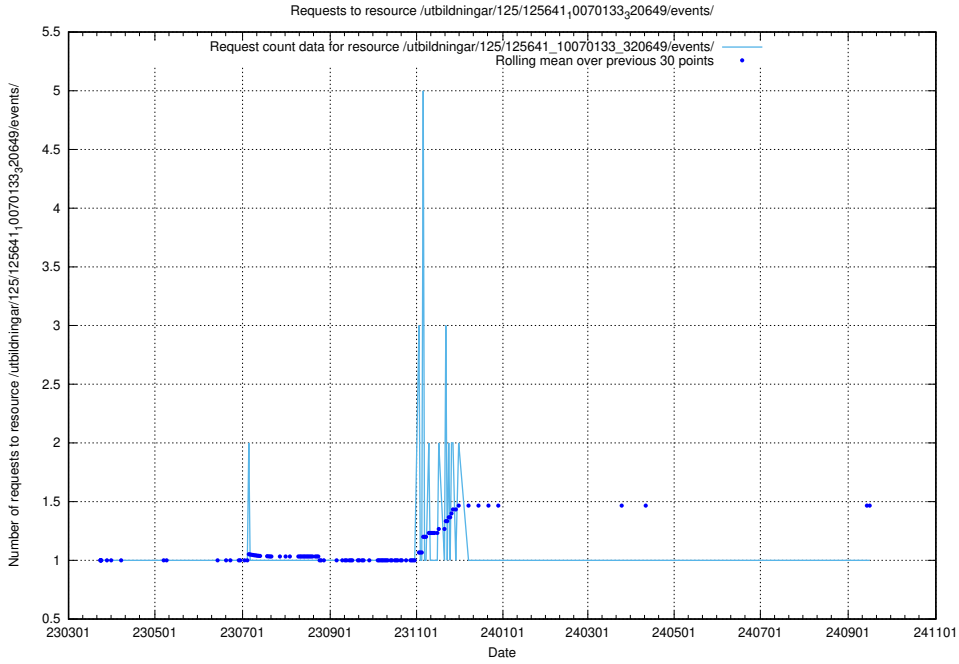

5.1099 Usage of /utbildningar/125/125641_10070133_320649/events/

Here, we count the number of requests to resource /utbildningar/125/125641_10070133_320649/events/