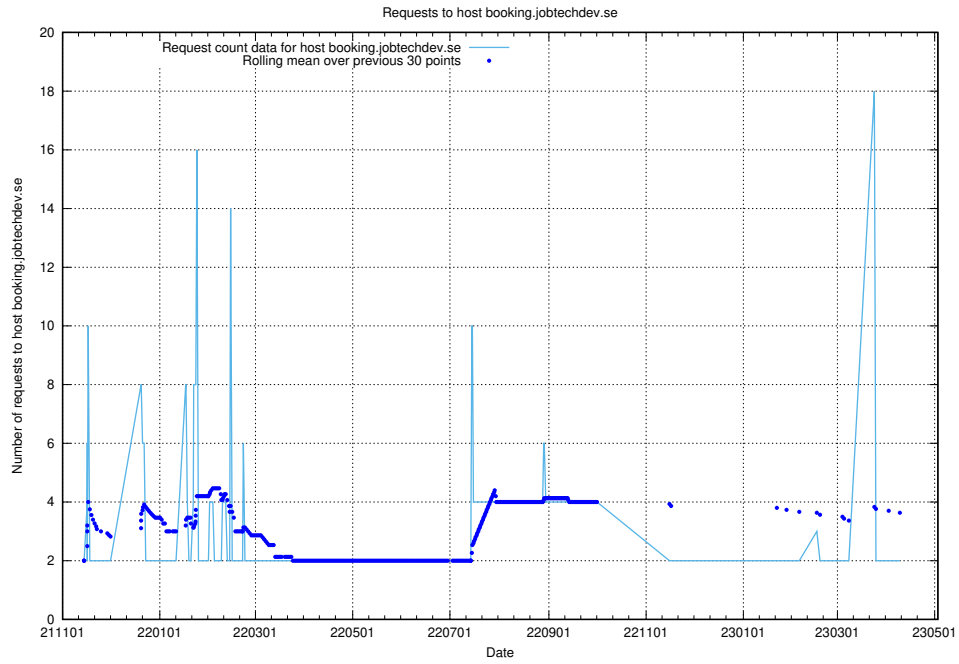

7.289 Usage of booking.jobtechdev.se

Here, we count the number of requests to host booking.jobtechdev.se.