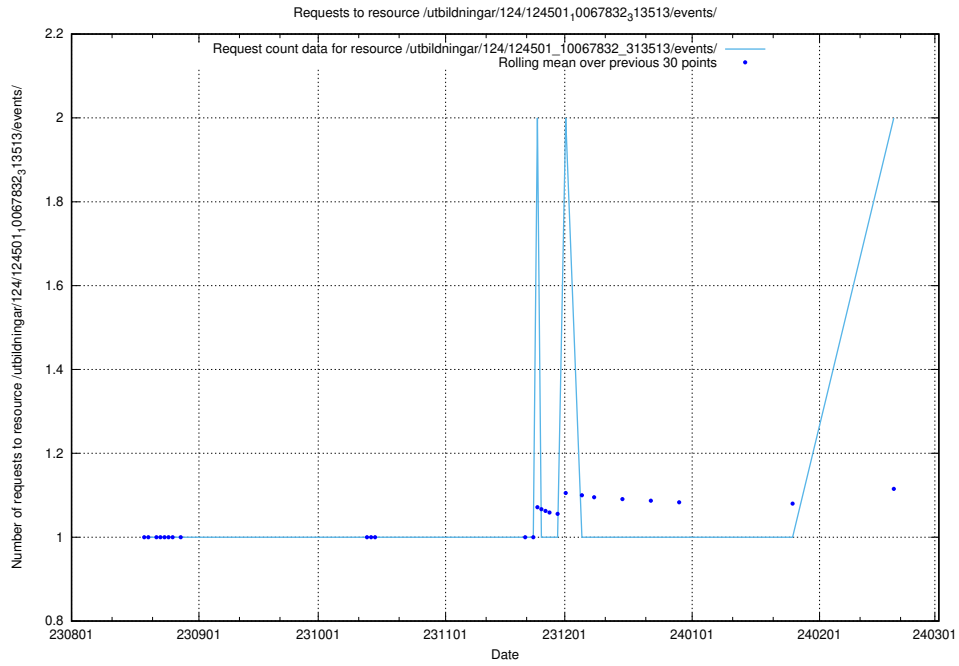

5.829 Usage of /utbildningar/124/124501_10067832_313513/events/

Here, we count the number of requests to resource /utbildningar/124/124501_10067832_313513/events/