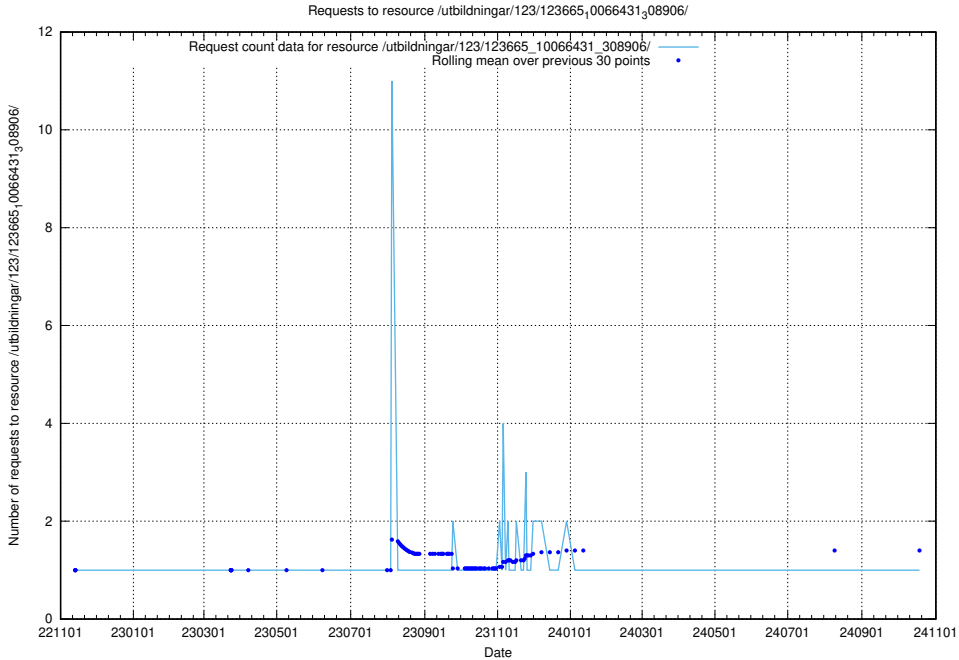

5.6840 Usage of /utbildningar/123/123665_10066431_308906/

Here, we count the number of requests to resource /utbildningar/123/123665_10066431_308906/.