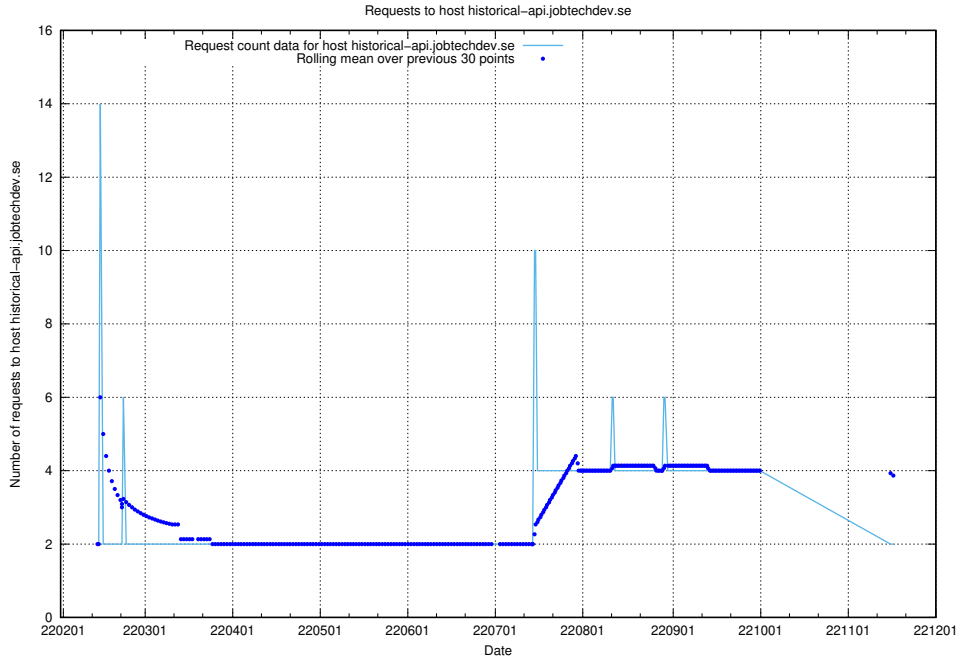

7.554 Usage of historical-api.jobtechdev.se

Here, we count the number of requests to host historical-api.jobtechdev.se.