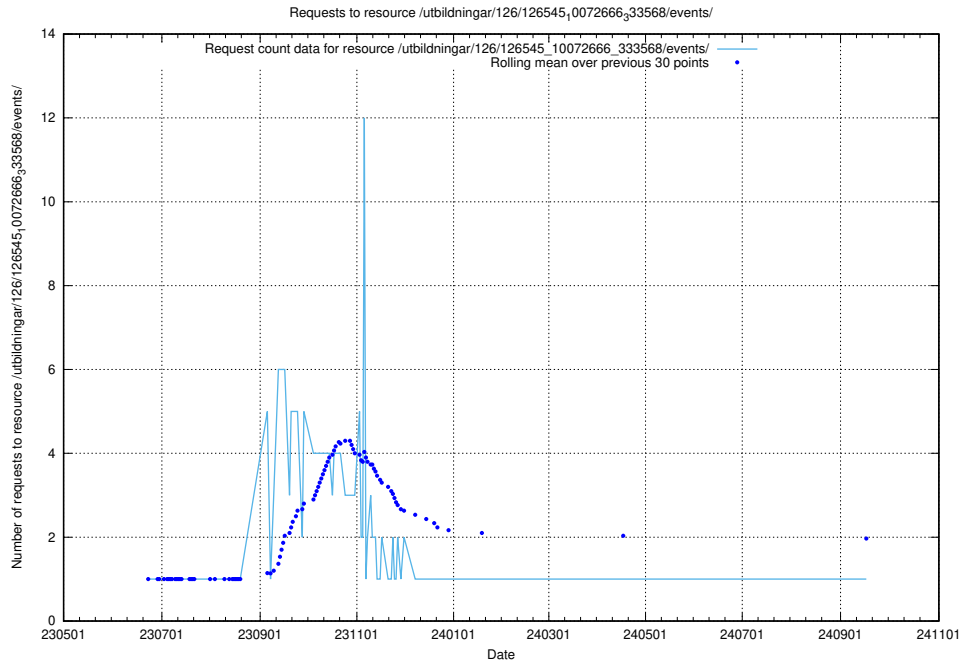

5.6556 Usage of /utbildningar/126/126545_10072666_333568/events/

Here, we count the number of requests to resource /utbildningar/126/126545_10072666_333568/events/