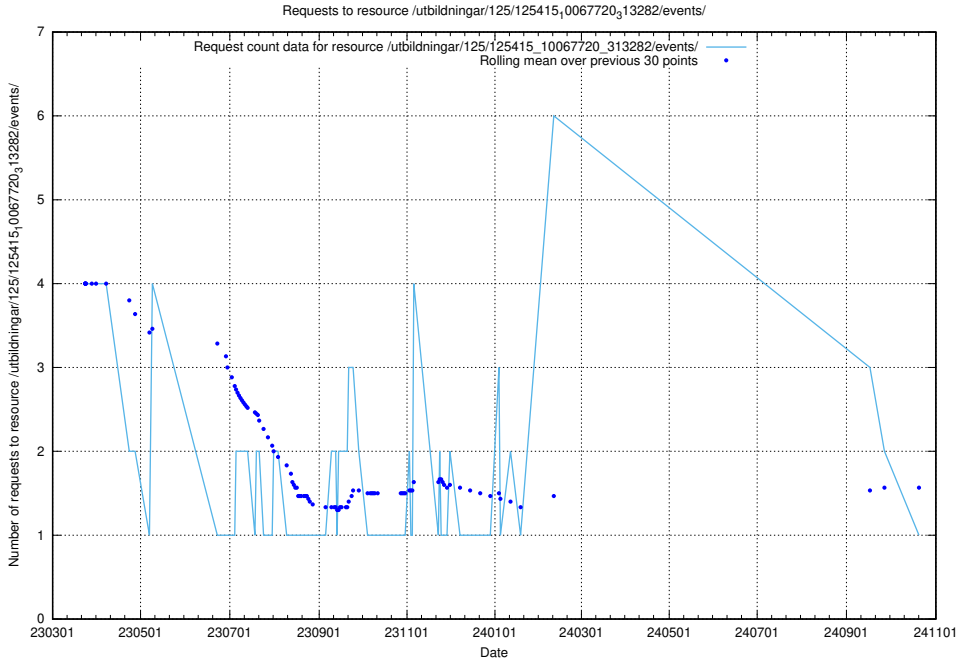

5.7208 Usage of /utbildningar/125/125415_10067720_313282/events/

Here, we count the number of requests to resource /utbildningar/125/125415_10067720_313282/events/