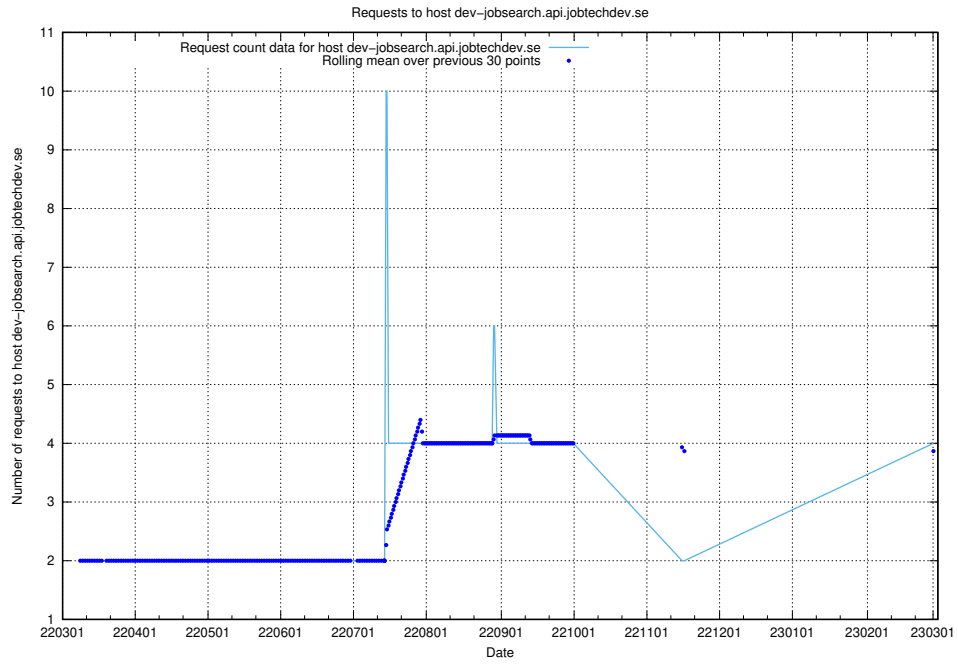

7.162 Usage of dev-jobsearch.api.jobtechdev.se

Here, we count the number of requests to host dev-jobsearch.api.jobtechdev.se.