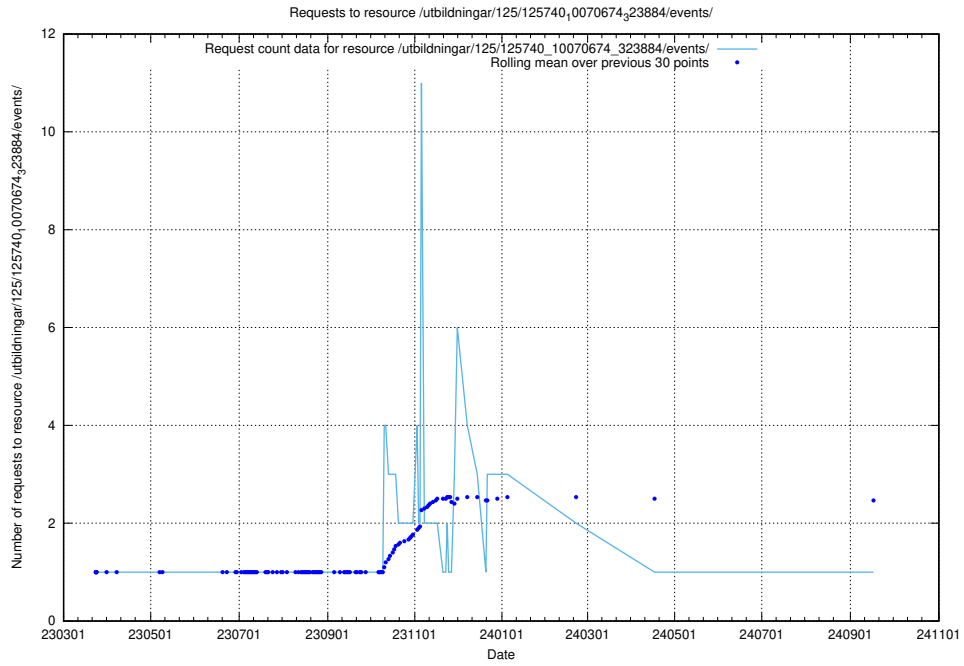

5.1037 Usage of /utbildningar/125/125740_10070674_323884/events/

Here, we count the number of requests to resource /utbildningar/125/125740_10070674_323884/events/