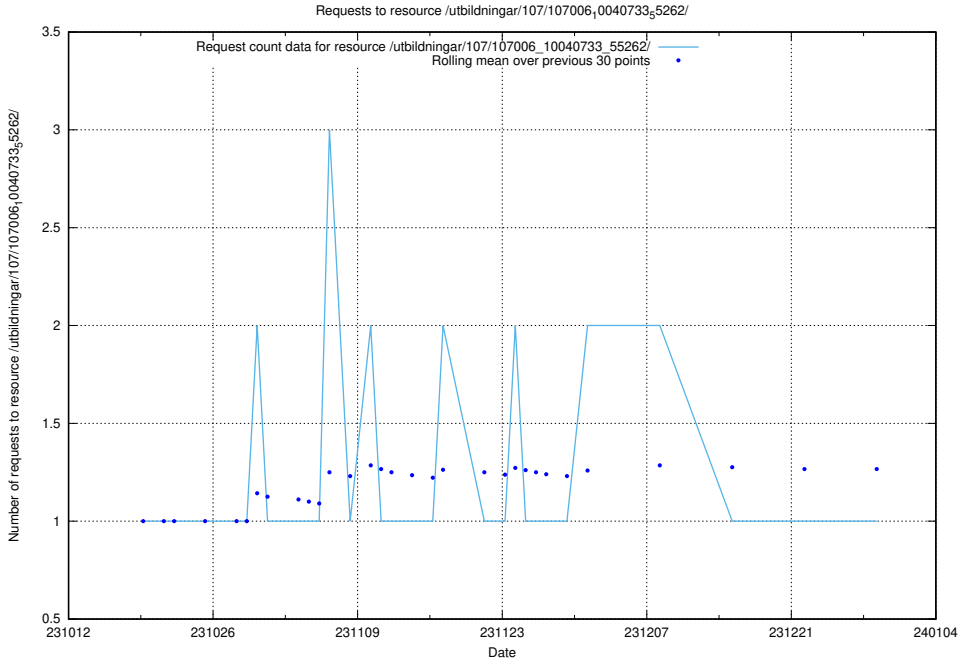

5.5191 Usage of /utbildningar/107/107006_10040733_55262/

Here, we count the number of requests to resource /utbildningar/107/107006_10040733_55262/.