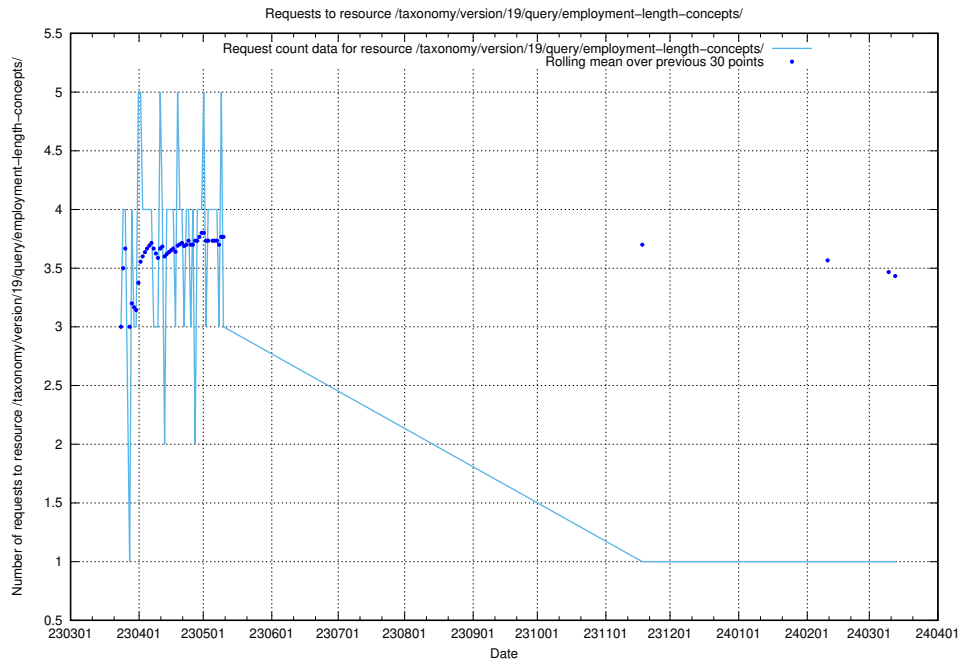

5.7096 Usage of /taxonomy/version/19/query/employment-length-concepts/

Here, we count the number of requests to resource /taxonomy/version/19/query/employment-length-concepts/.