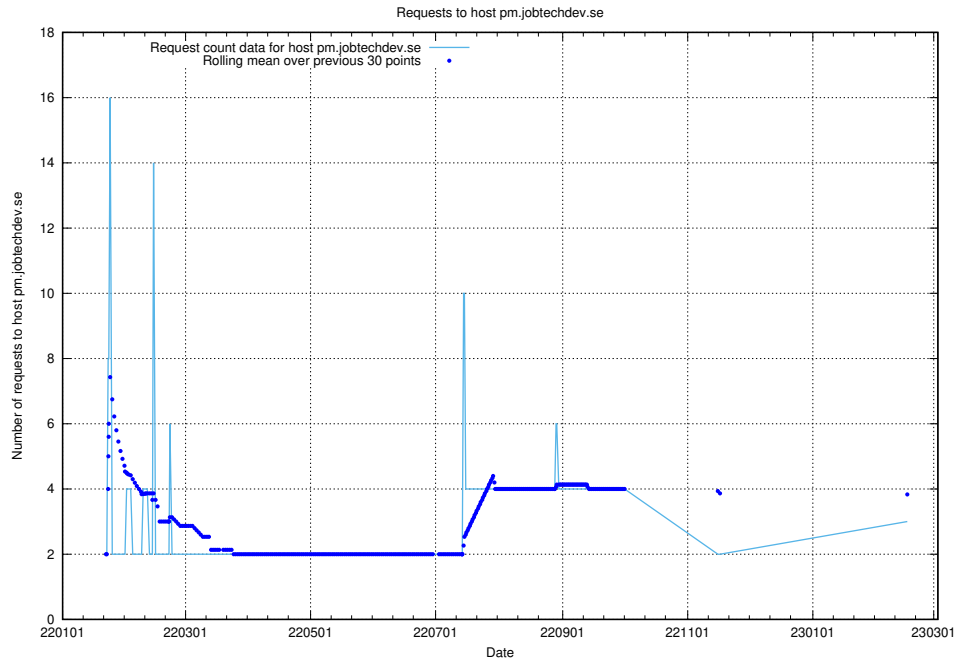

7.258 Usage of pm.jobtechdev.se

Here, we count the number of requests to host pm.jobtechdev.se.