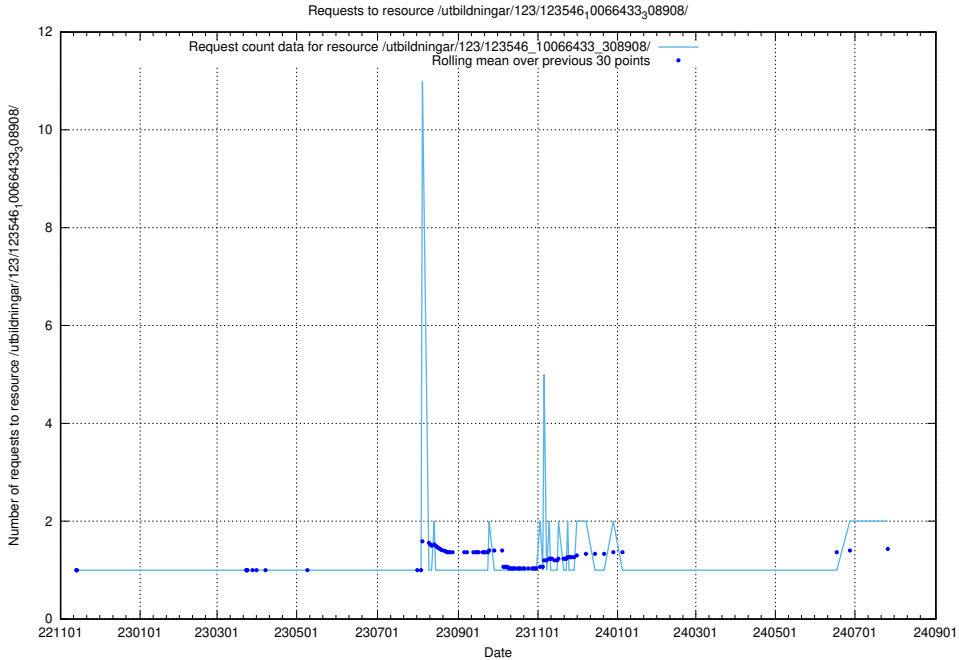

5.965 Usage of /utbildningar/123/123546_10066433_308908/

Here, we count the number of requests to resource /utbildningar/123/123546_10066433_308908/.