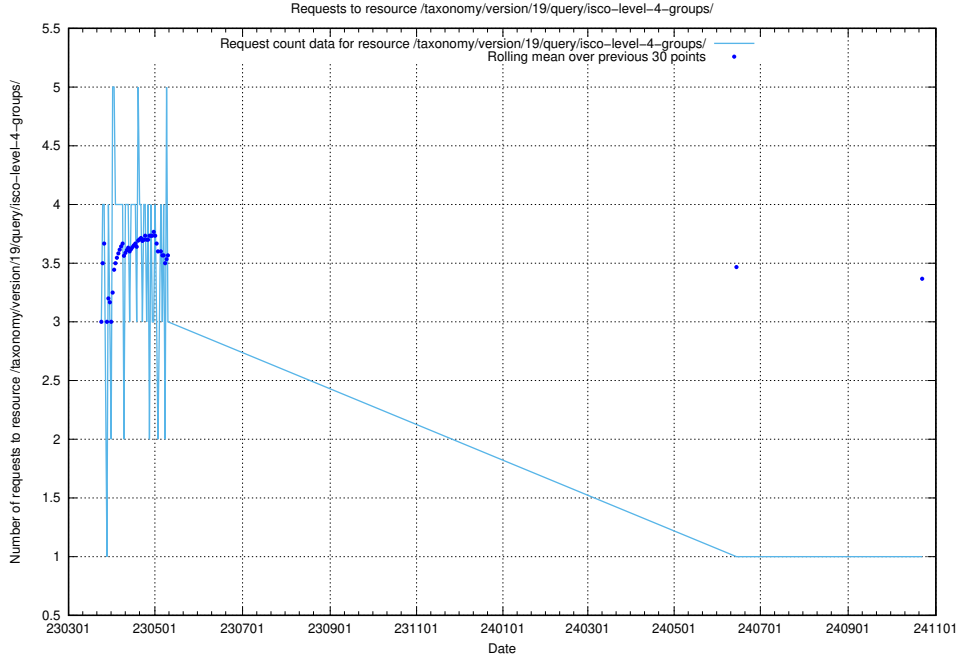

Here, we count the number of requests to resource /taxonomy/version/19/query/keyword-concepts-with-relations/.

5.7092 Usage of /taxonomy/version/19/query/isco-level-4-groups/

Here, we count the number of requests to resource /taxonomy/version/19/query/isco-level-4-groups/.