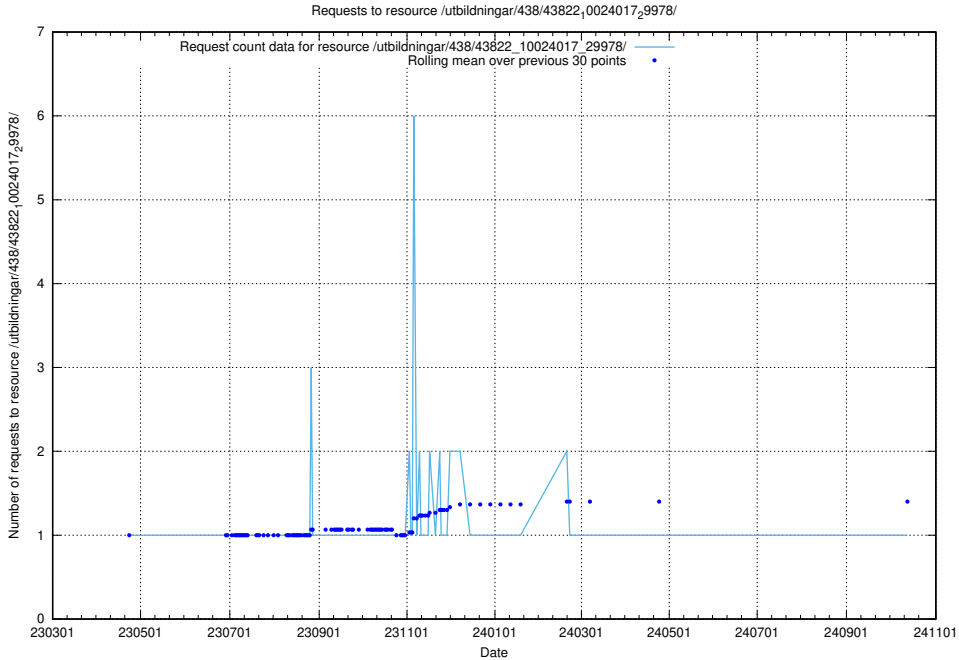

5.6938 Usage of /utbildningar/438/43822_10024017_29978/

Here, we count the number of requests to resource /utbildningar/438/43822_10024017_29978/.