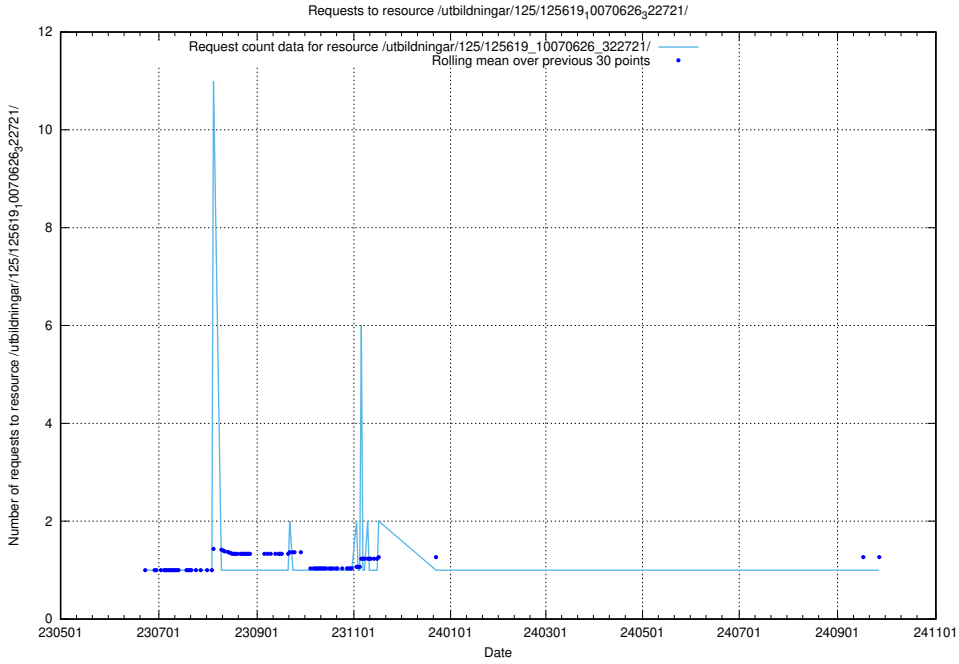

5.6619 Usage of /utbildningar/125/125619_10070626_322721/

Here, we count the number of requests to resource /utbildningar/125/125619_10070626_322721/.