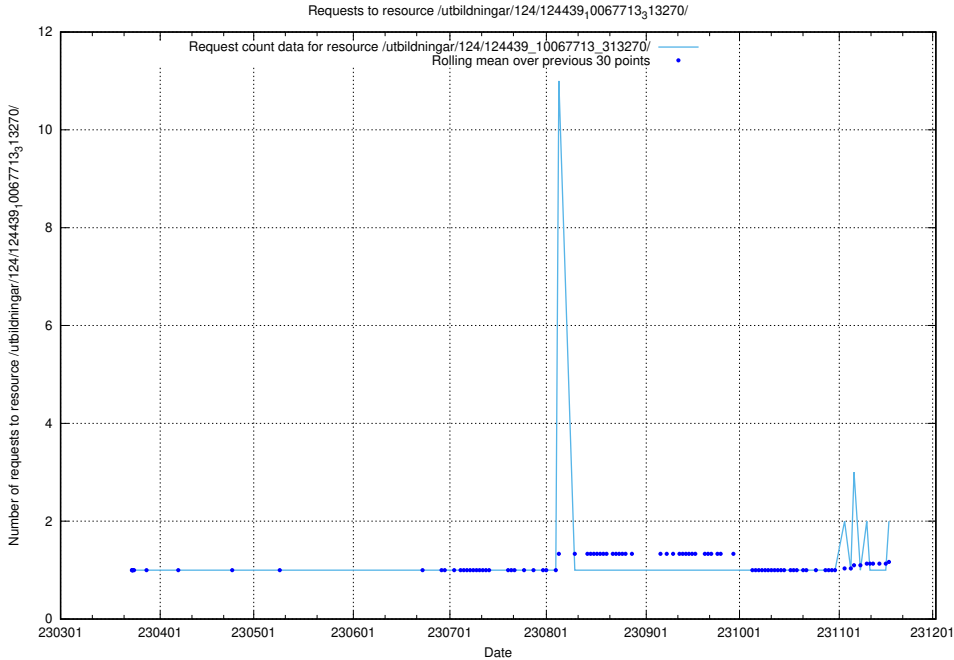

5.735 Usage of /utbildningar/124/124439_10067713_313270/

Here, we count the number of requests to resource /utbildningar/124/124439_10067713_313270/.