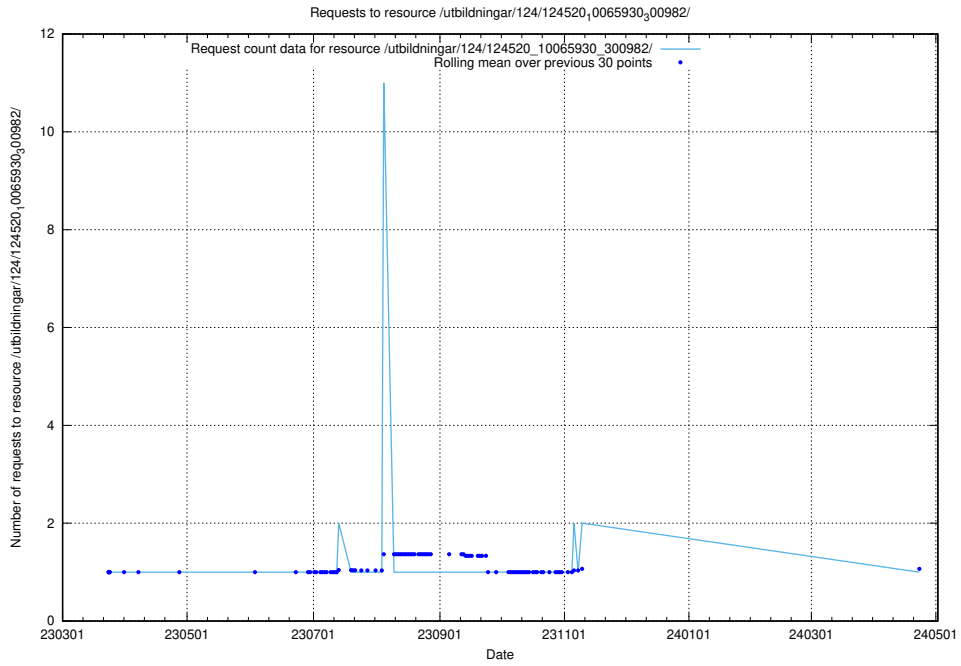

5.1937 Usage of /utbildningar/124/124520_10065930_300982/

Here, we count the number of requests to resource /utbildningar/124/124520_10065930_300982/.