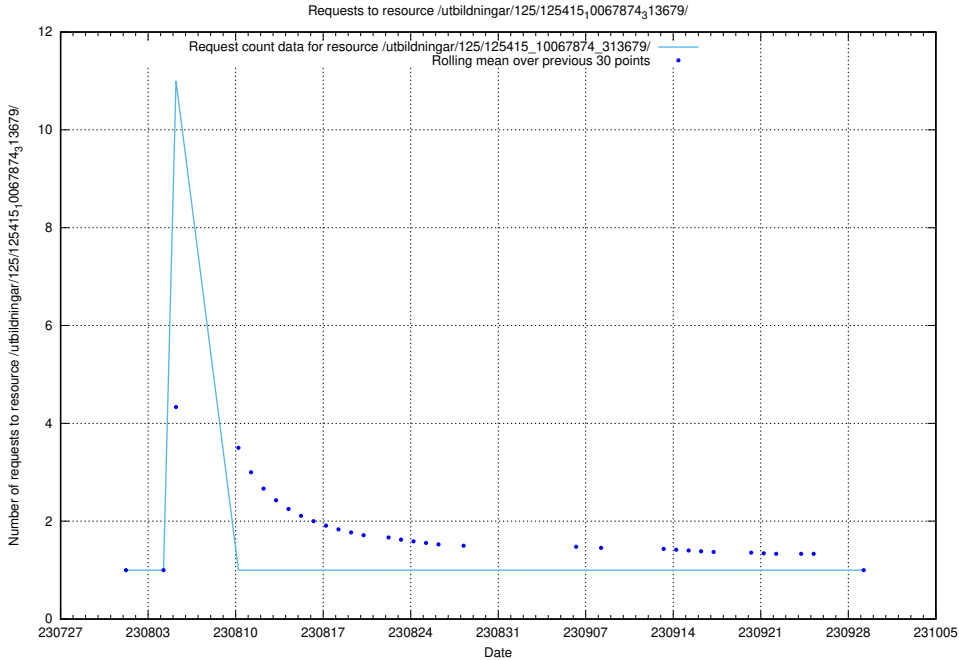

5.5819 Usage of /utbildningar/125/125415_10067874_313679/

Here, we count the number of requests to resource /utbildningar/125/125415_10067874_313679/.