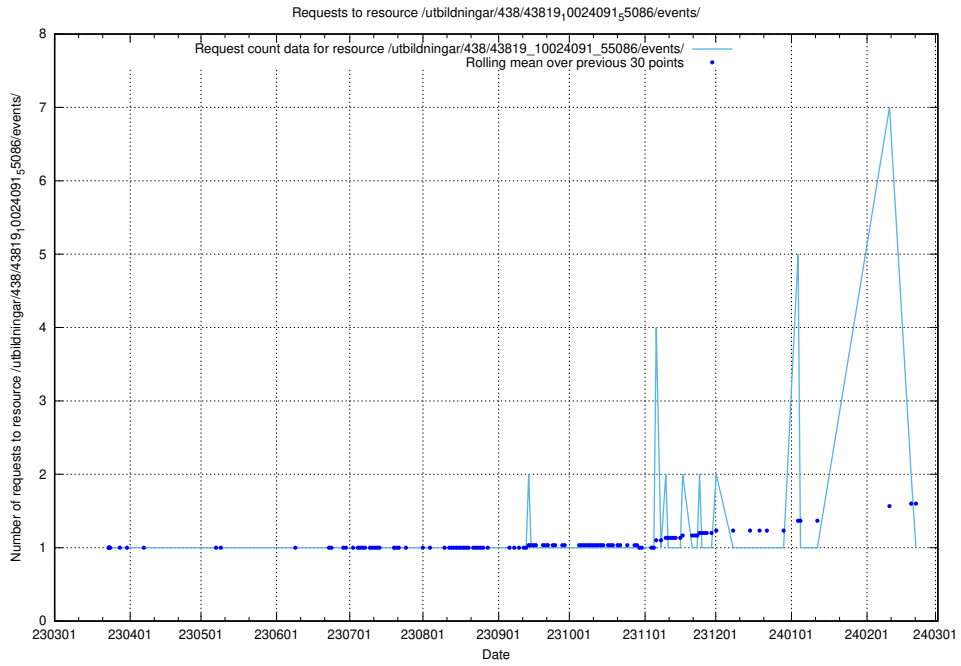

5.7303 Usage of /utbildningar/438/43819_10024091_55086/events/

Here, we count the number of requests to resource /utbildningar/438/43819_10024091_55086/events/.