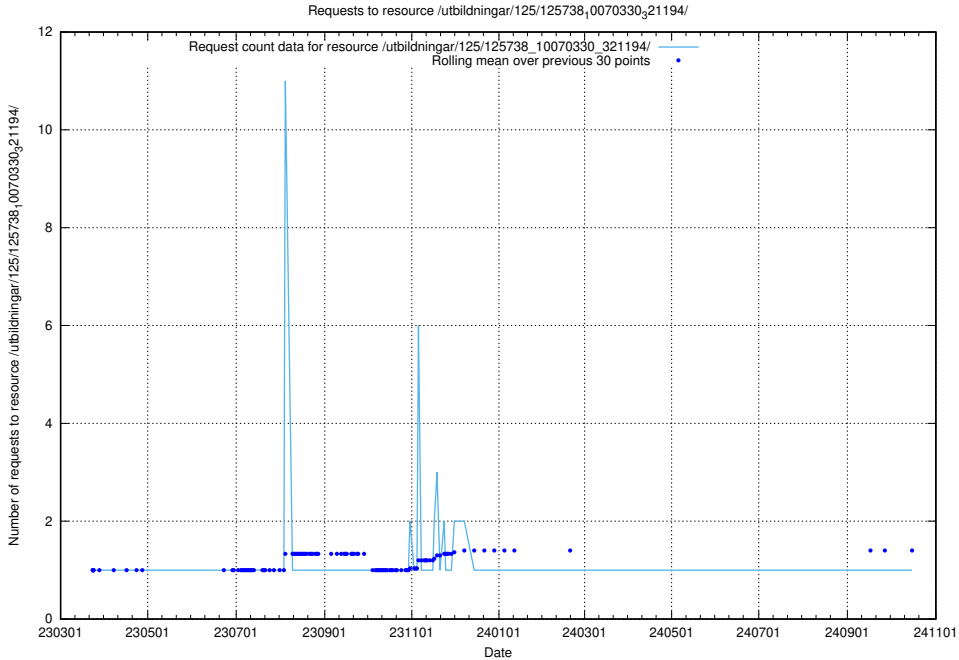

5.1057 Usage of /utbildningar/125/125738_10070330_321194/

Here, we count the number of requests to resource /utbildningar/125/125738_10070330_321194/.