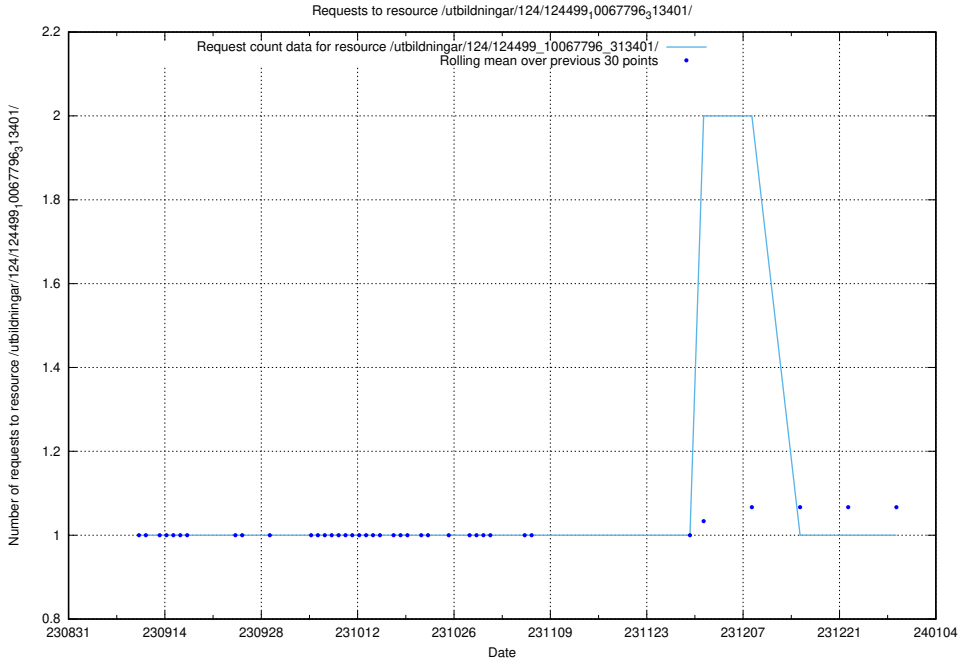

5.5538 Usage of /utbildningar/124/124499_10067796_313401/

Here, we count the number of requests to resource /utbildningar/124/124499_10067796_313401/.