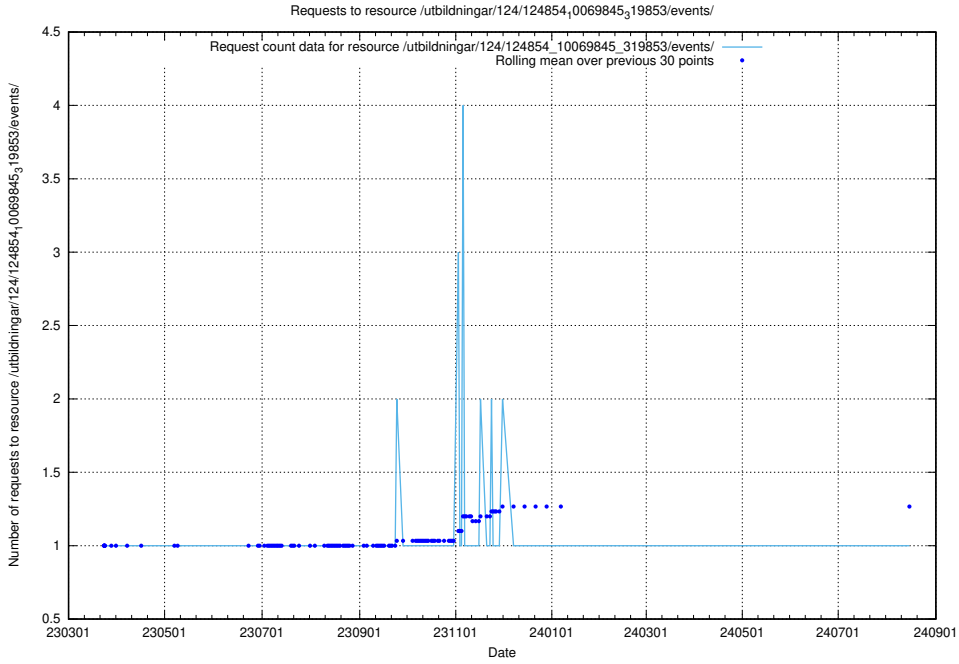

5.1464 Usage of /utbildningar/124/124854_10069845_319853/events/

Here, we count the number of requests to resource /utbildningar/124/124854_10069845_319853/events/