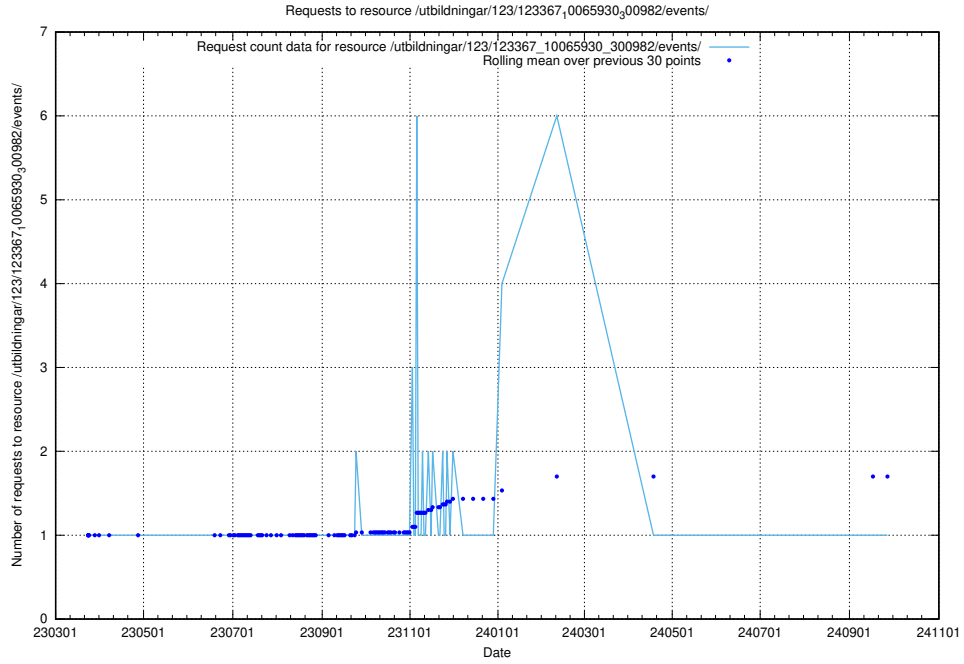

5.5544 Usage of /utbildningar/123/123367_10065930_300982/events/

Here, we count the number of requests to resource /utbildningar/123/123367_10065930_300982/events/