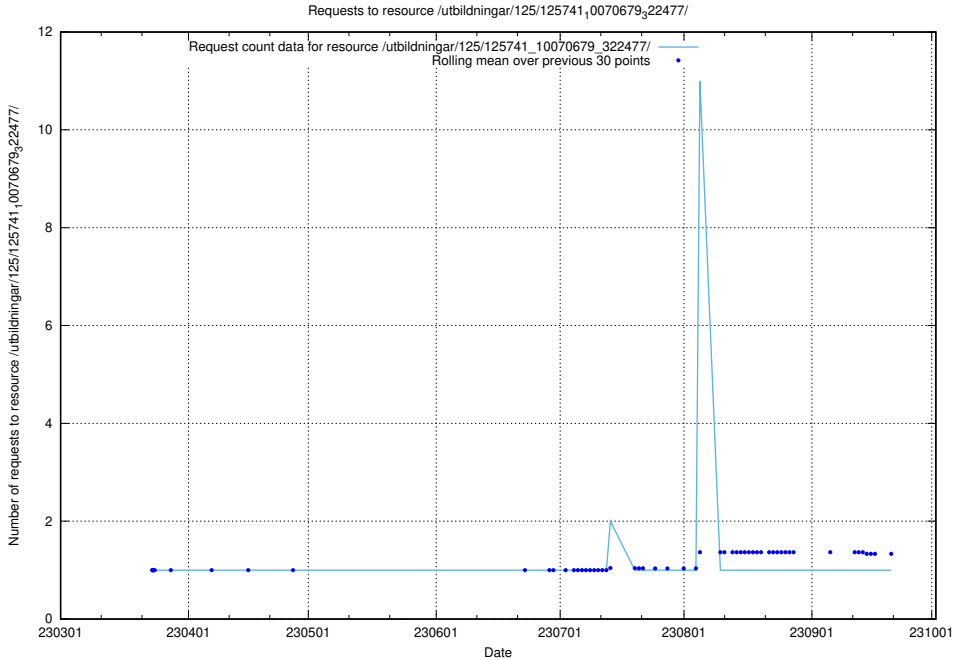

5.7443 Usage of /utbildningar/125/125741_10070679_322477/

Here, we count the number of requests to resource /utbildningar/125/125741_10070679_322477/.