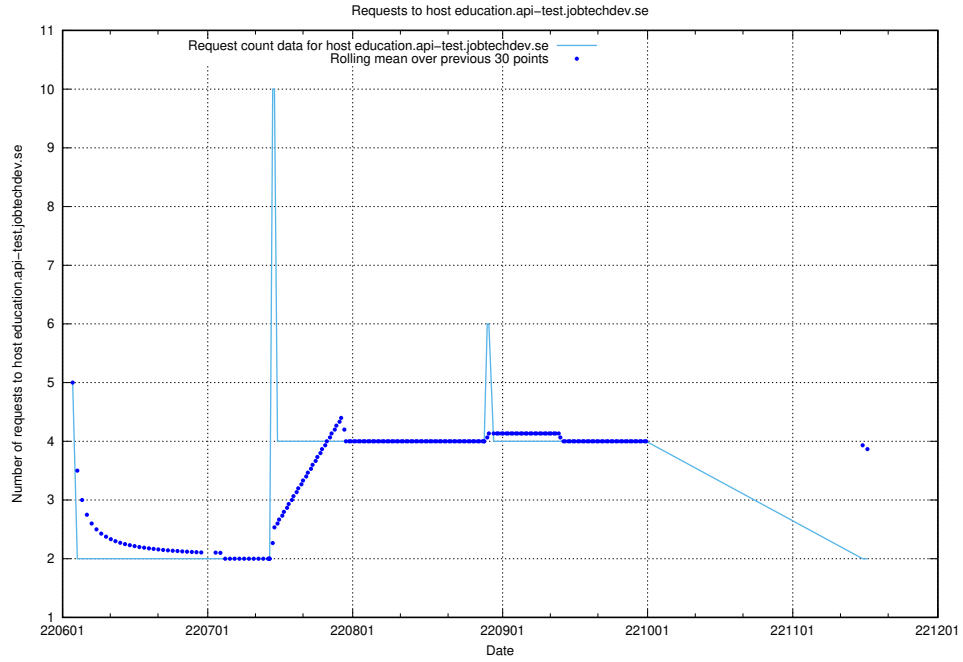

7.423 Usage of education.api-test.jobtechdev.se

Here, we count the number of requests to host education.api-test.jobtechdev.se.