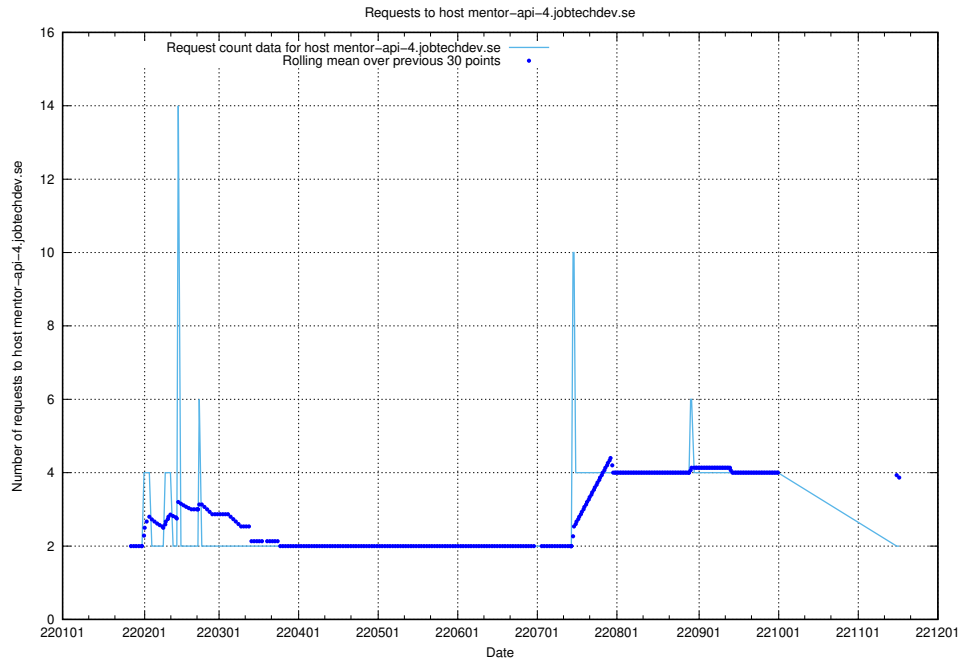

7.584 Usage of mentor-api-4.jobtechdev.se

Here, we count the number of requests to host mentor-api-4.jobtechdev.se.