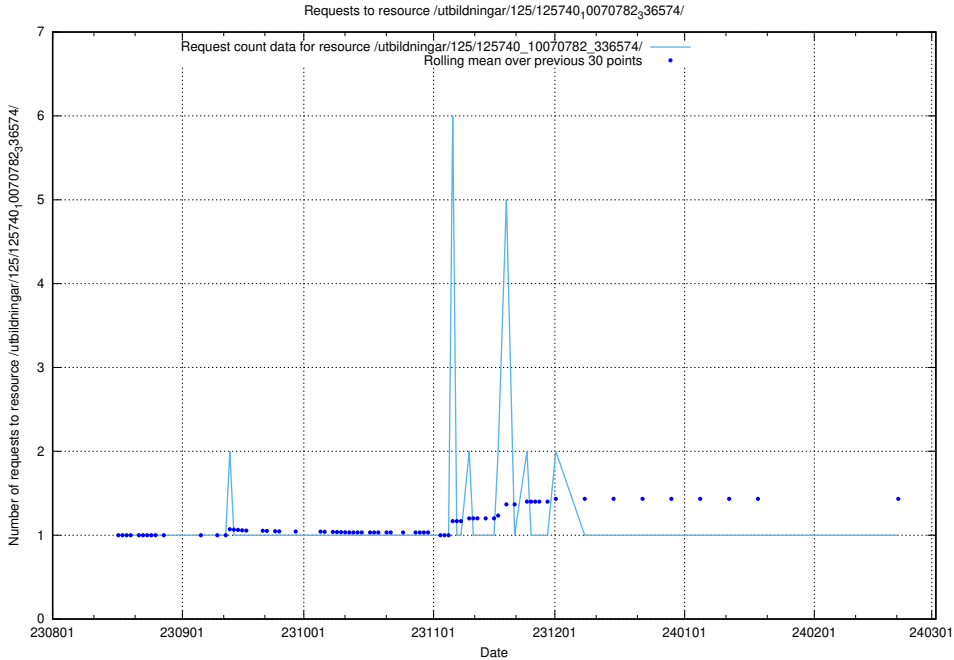

5.5706 Usage of /utbildningar/125/125740_10070782_336574/

Here, we count the number of requests to resource /utbildningar/125/125740_10070782_336574/.