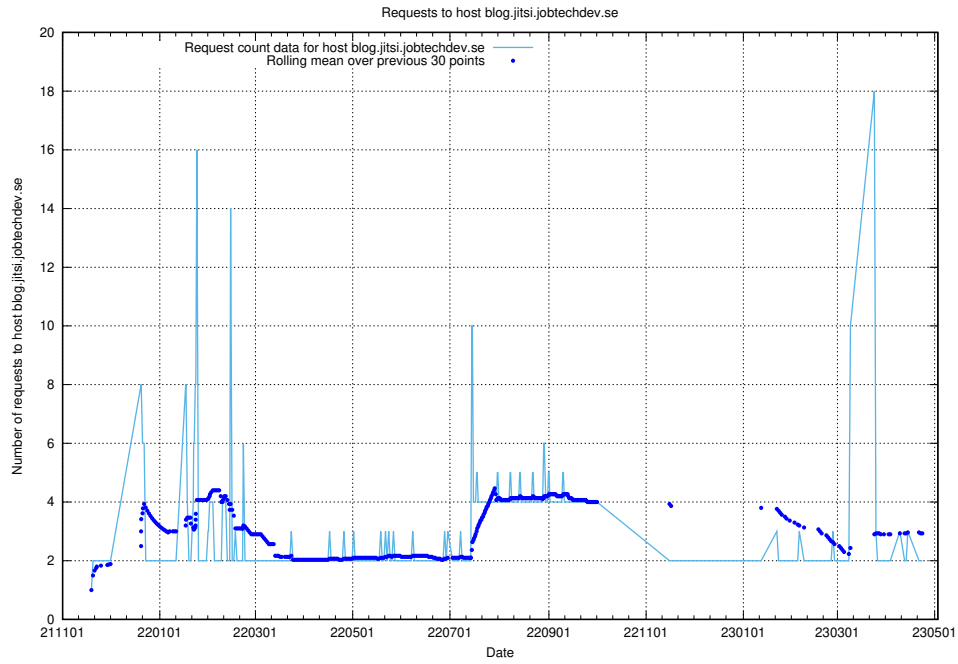

7.482 Usage of `blog.jitsi.jobtechdev.se`

Here, we count the number of requests to host `blog.jitsi.jobtechdev.se`.