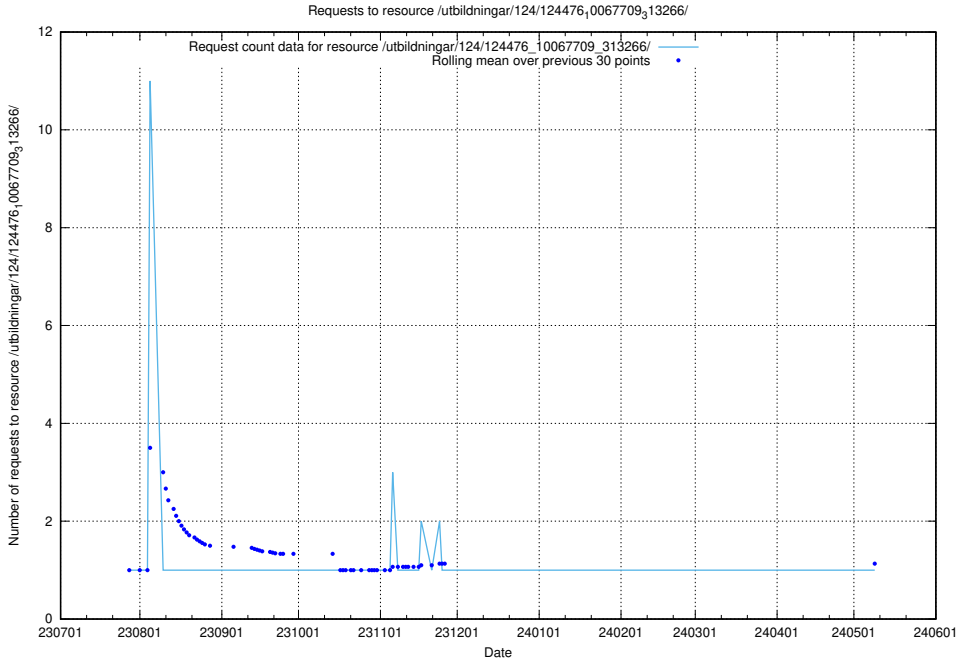

5.5833 Usage of /utbildningar/122/122985_10065275_281274/events/

Here, we count the number of requests to resource /utbildningar/122/122985_10065275_281274/events/

5.5834 Usage of /utbildningar/124/124468_10067709_313266/