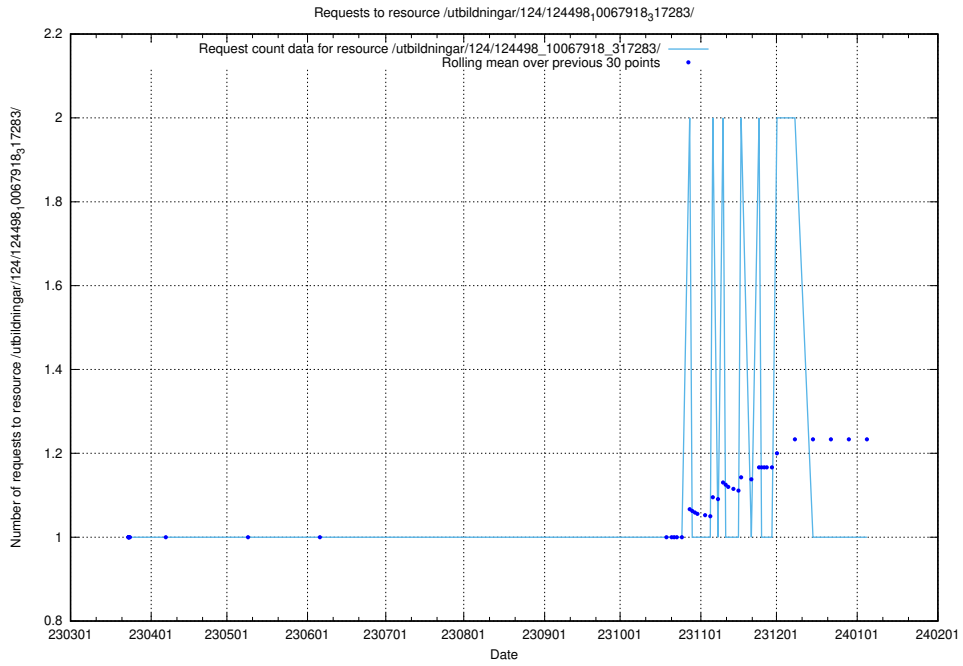

Here, we count the number of requests to resource /utbildningar/utb_emil/100/100754_10026327_321051/

5.3530 Usage of /utbildningar/124/124498_10067918_317283/

Here, we count the number of requests to resource /utbildningar/124/124498_10067918_317283/.