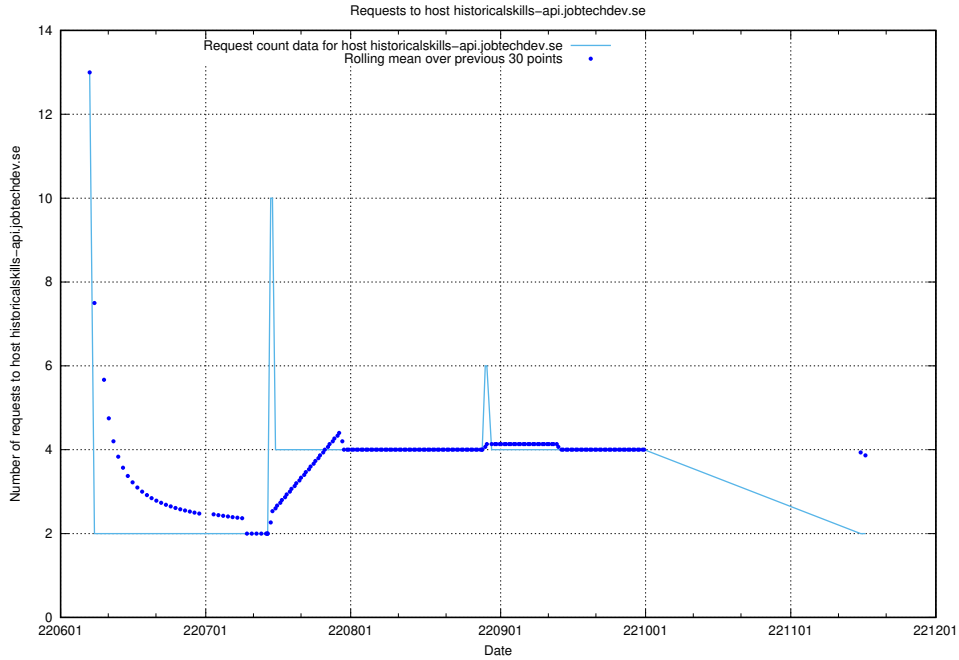

Here, we count the number of requests to host mentor-api-prod.jobtechdev.se.

7.418 Usage of historicalskills-api.jobtechdev.se

Here, we count the number of requests to host historicalskills-api.jobtechdev.se.