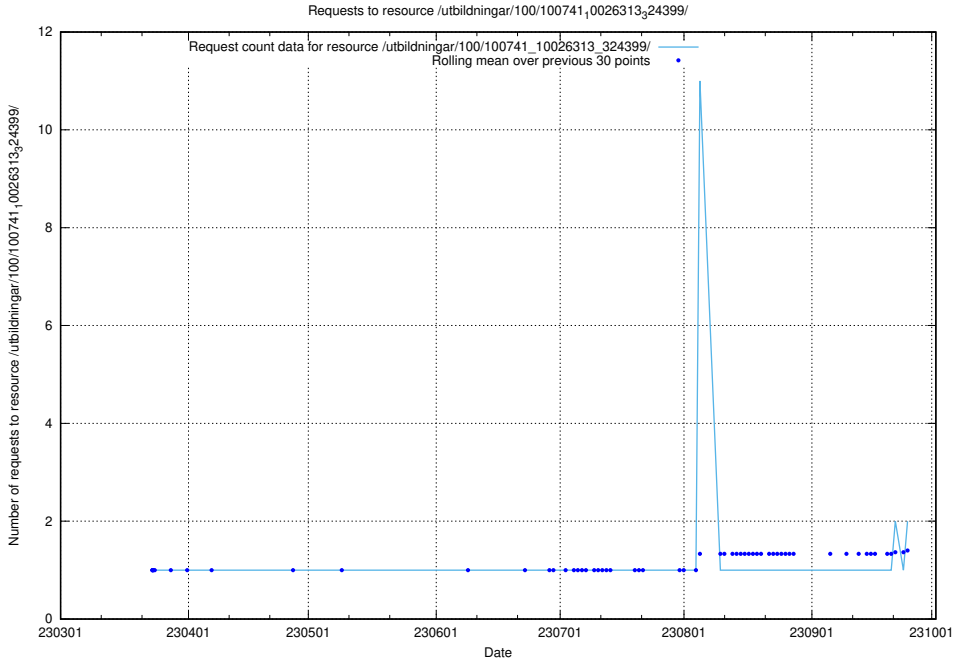

5.916 Usage of /utbildningar/100/100741_10026313_324399/

Here, we count the number of requests to resource /utbildningar/100/100741_10026313_324399/.