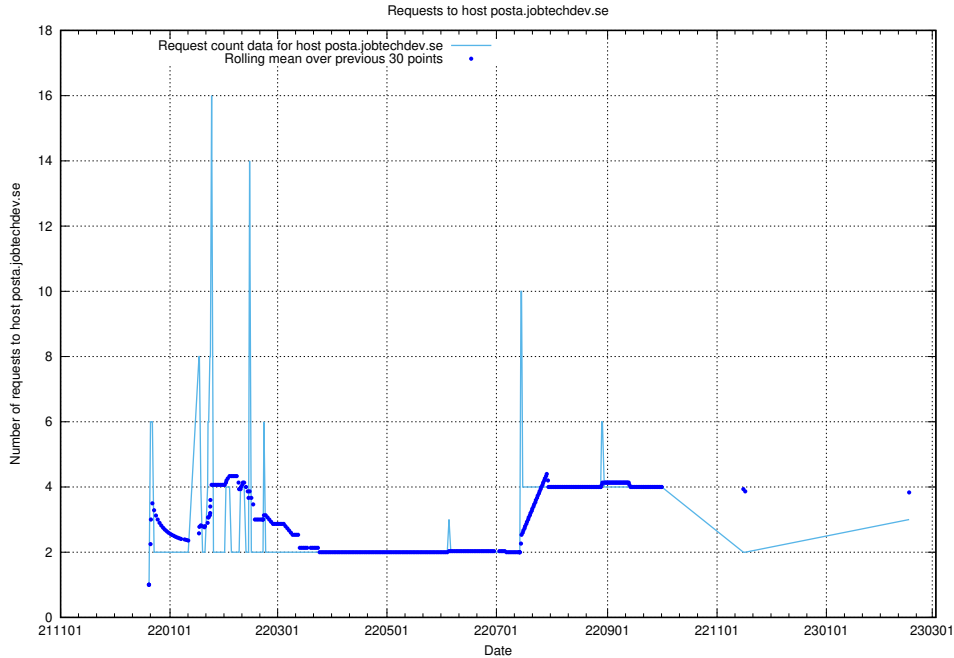

7.207 Usage of posta.jobtechdev.se

Here, we count the number of requests to host posta.jobtechdev.se.