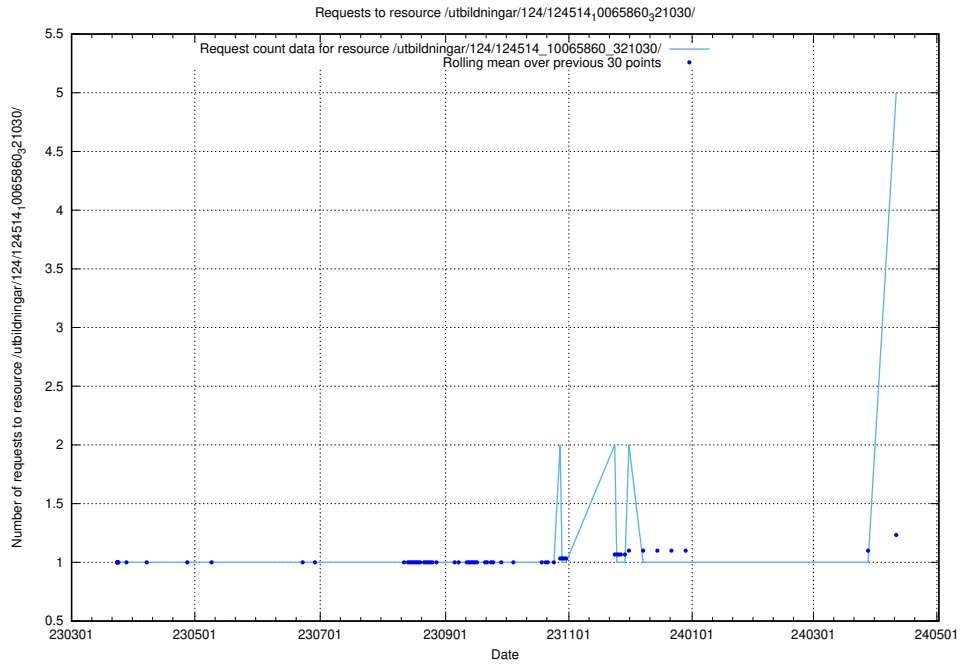

5.212 Usage of /utbildningar/124/124514_10065860_321030/

Here, we count the number of requests to resource /utbildningar/124/124514_10065860_321030/.