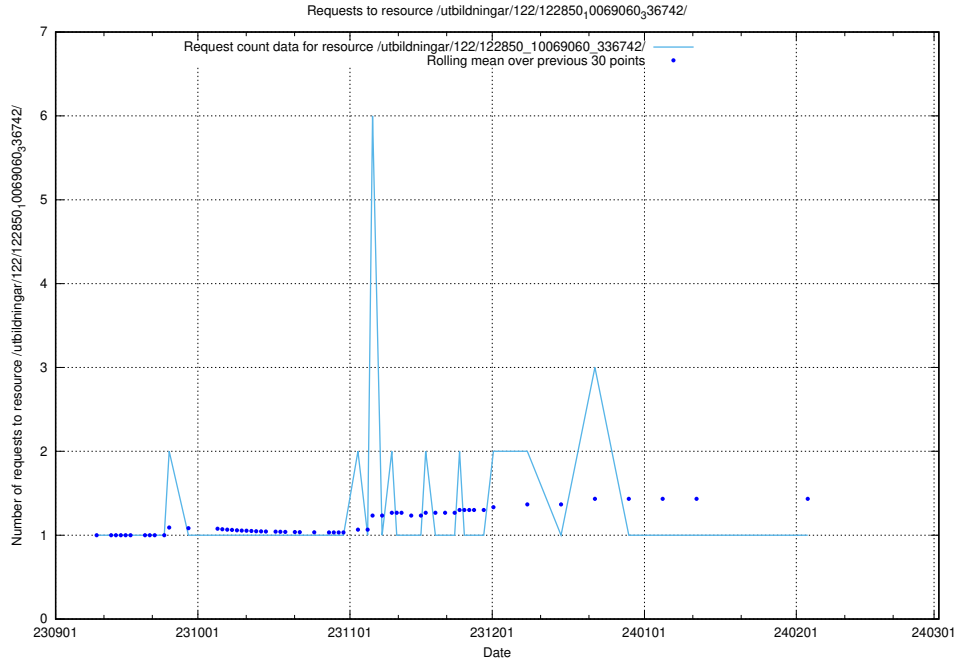

5.5553 Usage of /utbildningar/122/122850_10069060_336742/

Here, we count the number of requests to resource /utbildningar/122/122850_10069060_336742/.