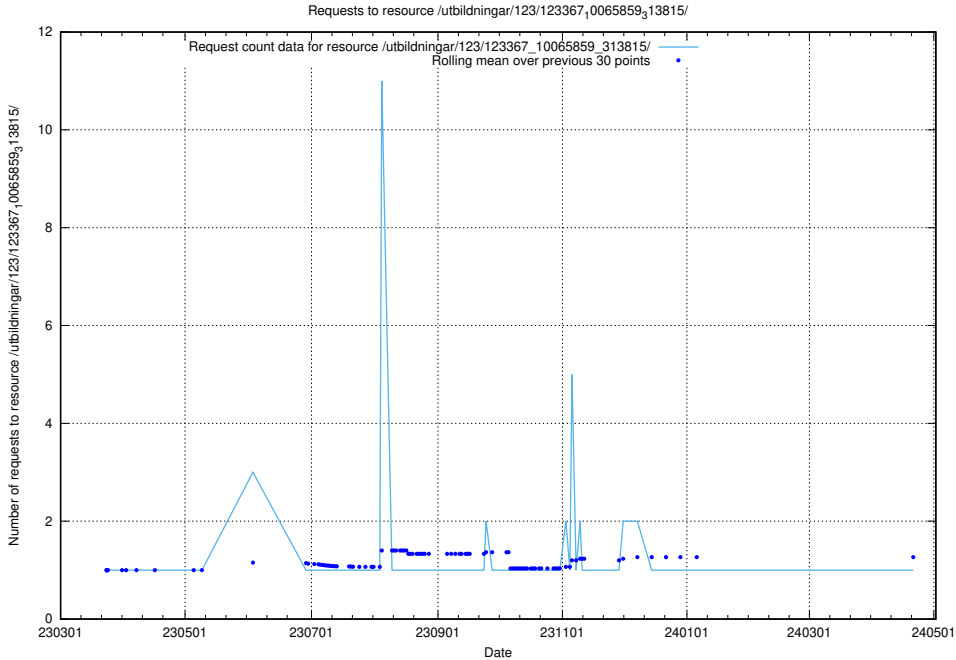

5.5768 Usage of /utbildningar/123/123367_10065859_313815/

Here, we count the number of requests to resource /utbildningar/123/123367_10065859_313815/.