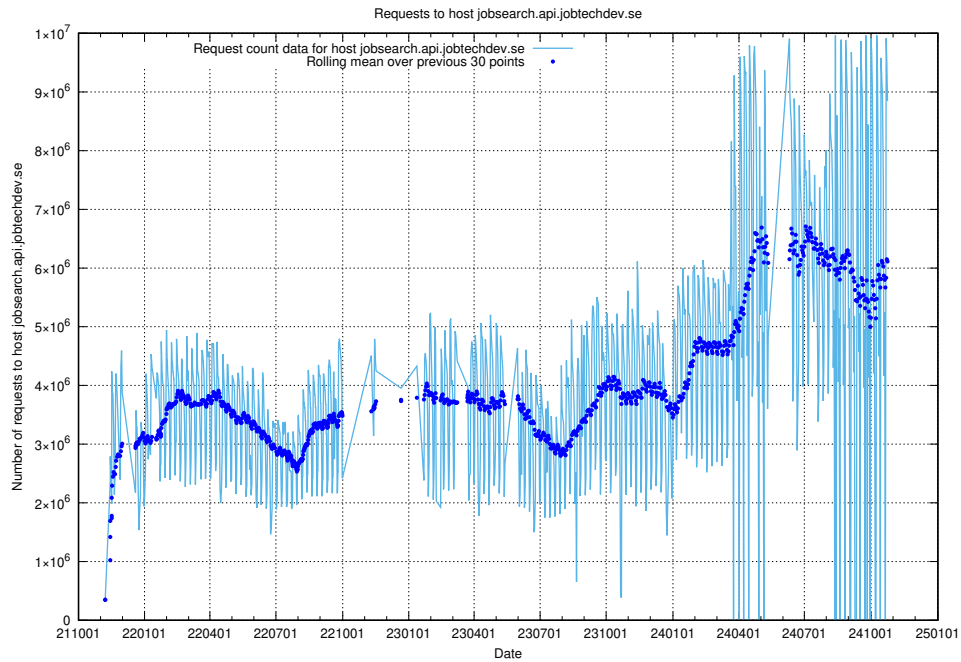

7 Log Stack

This section contains request statistics from [JobTech's log stack](#)⁸.

7.1 Usage of jobsearch.api.jobtechdev.se

Here, we count the number of requests to host jobsearch.api.jobtechdev.se.

---

⁸<https://elk.jobtechdev.se>