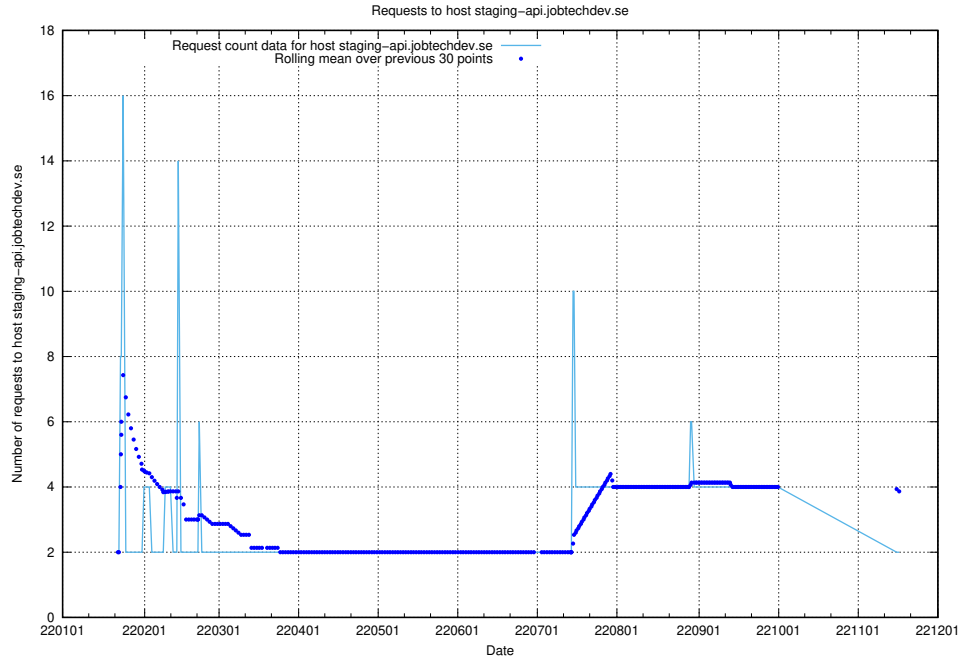

7.595 Usage of sms.jobtechdev.se

Here, we count the number of requests to host sms.jobtechdev.se.

7.596 Usage of sistema.jobtechdev.se

Here, we count the number of requests to host sistema.jobtechdev.se.