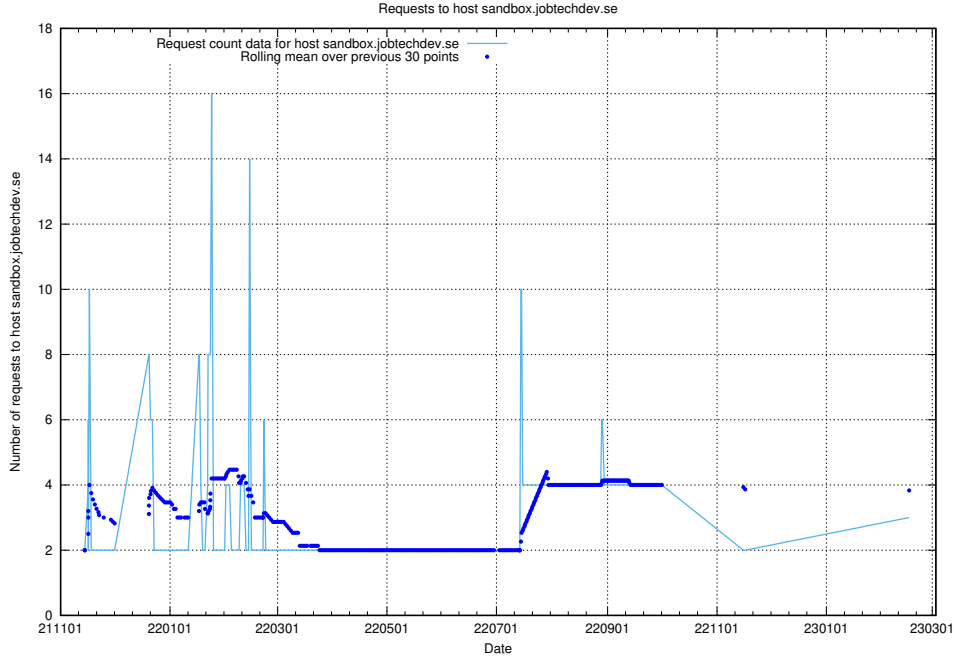

7.245 Usage of sandbox.jobtechdev.se

Here, we count the number of requests to host sandbox.jobtechdev.se.