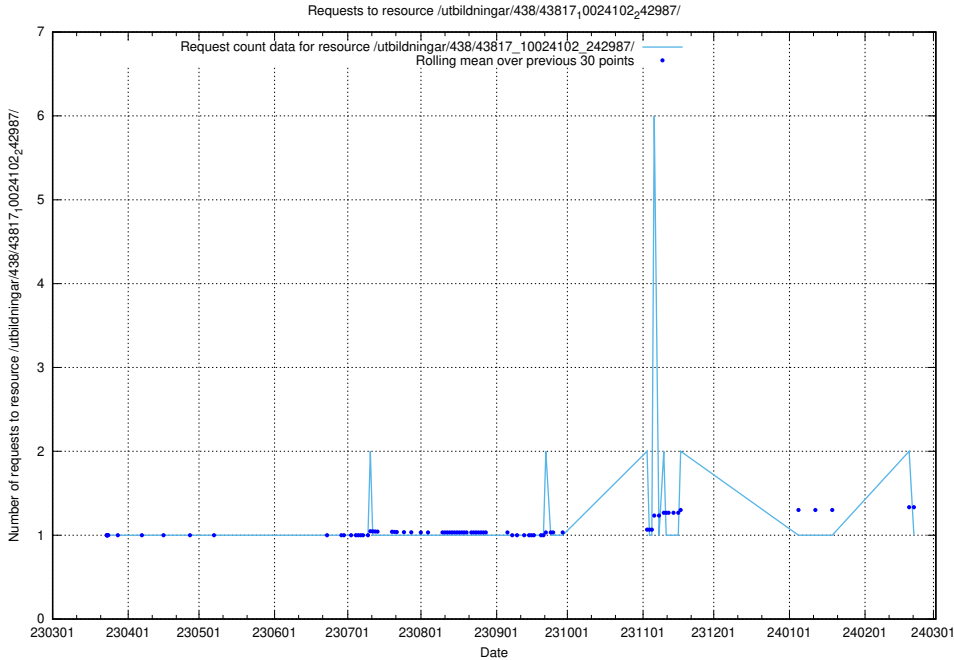

5.7307 Usage of /utbildningar/438/43817_10024102_242987/

Here, we count the number of requests to resource /utbildningar/438/43817_10024102_242987/.