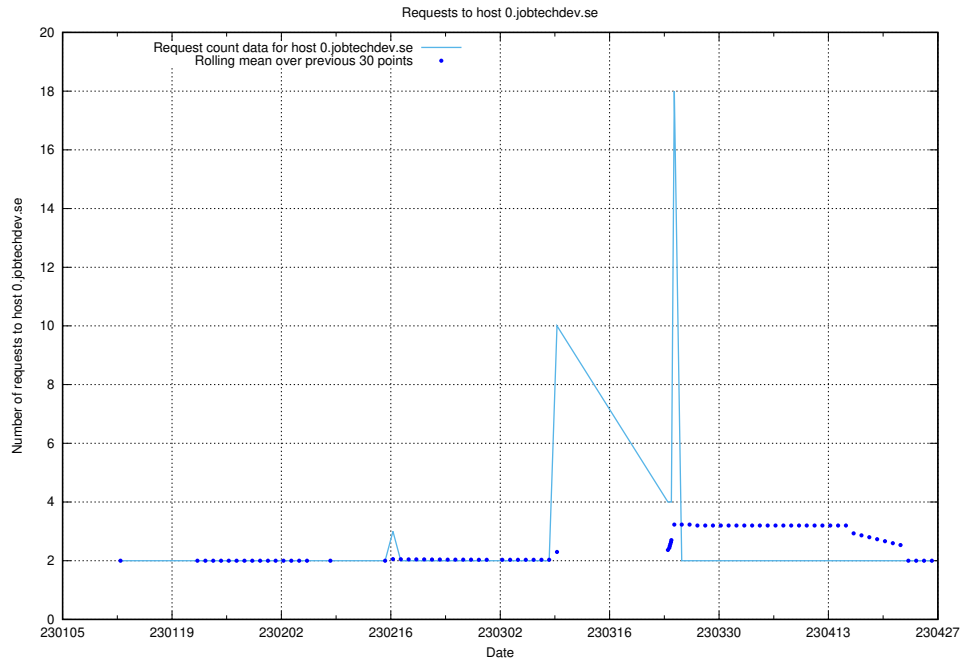

7.309 Usage of 0.jobtechdev.se

Here, we count the number of requests to host 0.jobtechdev.se.