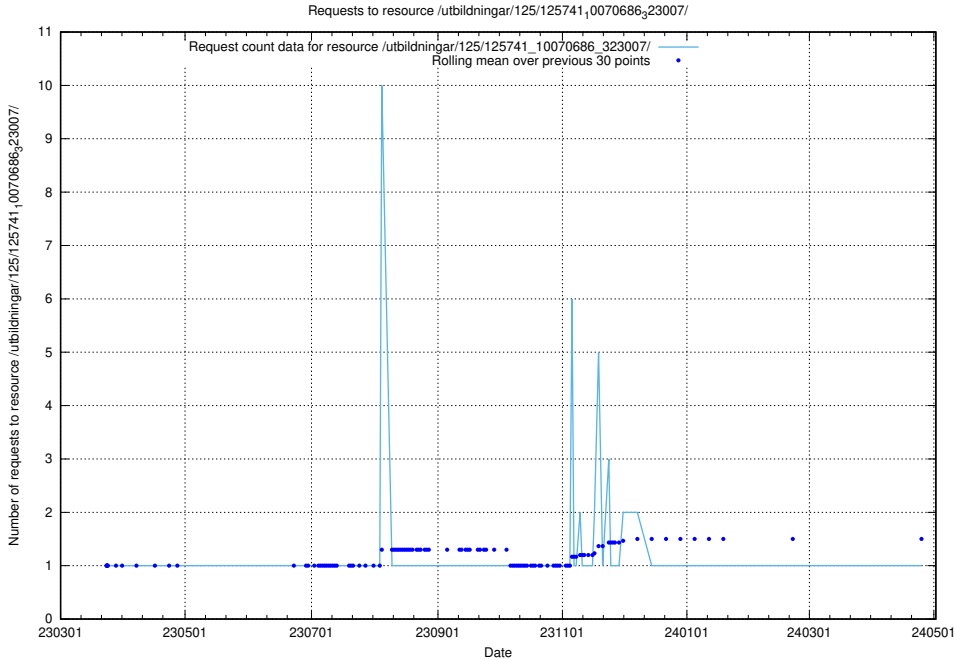

5.7438 Usage of /utbildningar/125/125741_10070686_323007/

Here, we count the number of requests to resource /utbildningar/125/125741_10070686_323007/.