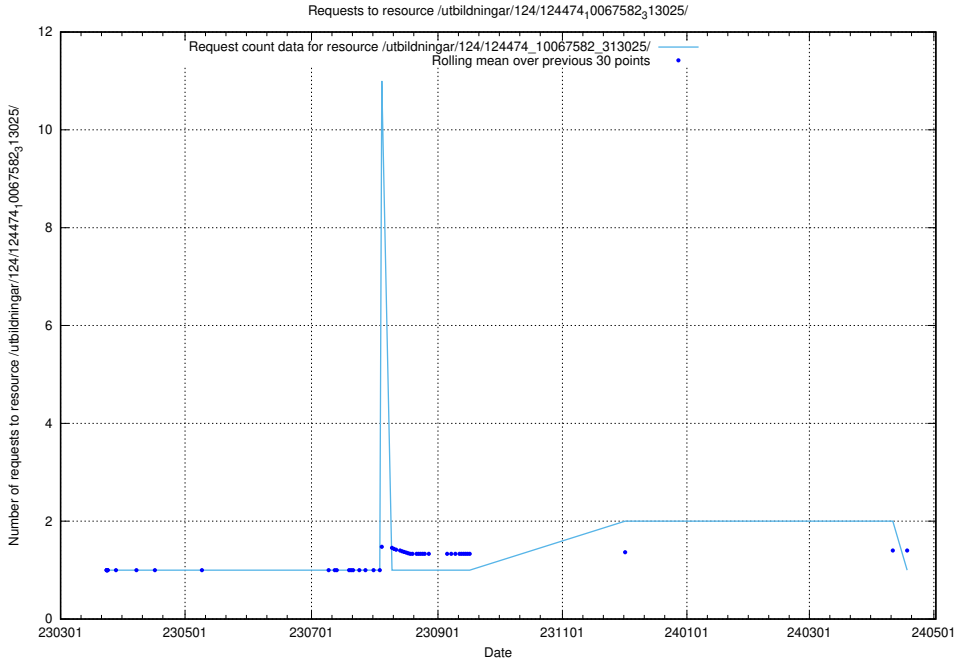

5.3826 Usage of /utbildningar/124/124474_10067582_313025/

Here, we count the number of requests to resource /utbildningar/124/124474_10067582_313025/.