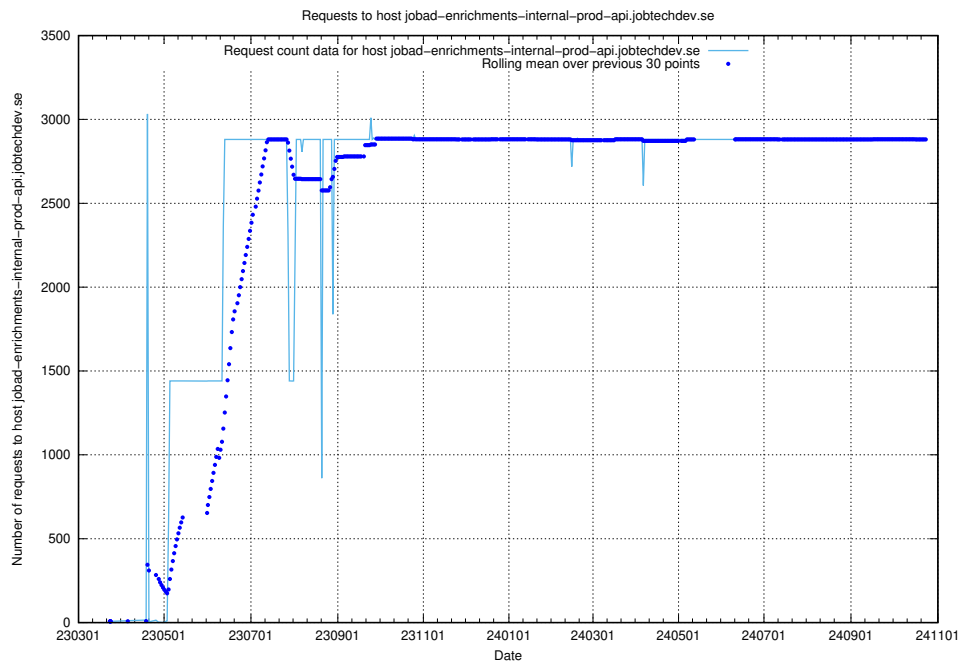

7.16 Usage of jobad-enrichments-internal-prod-api.jobtechdev.se

Here, we count the number of requests to host jobad-enrichments-internal-prod-api.jobtechdev.se.