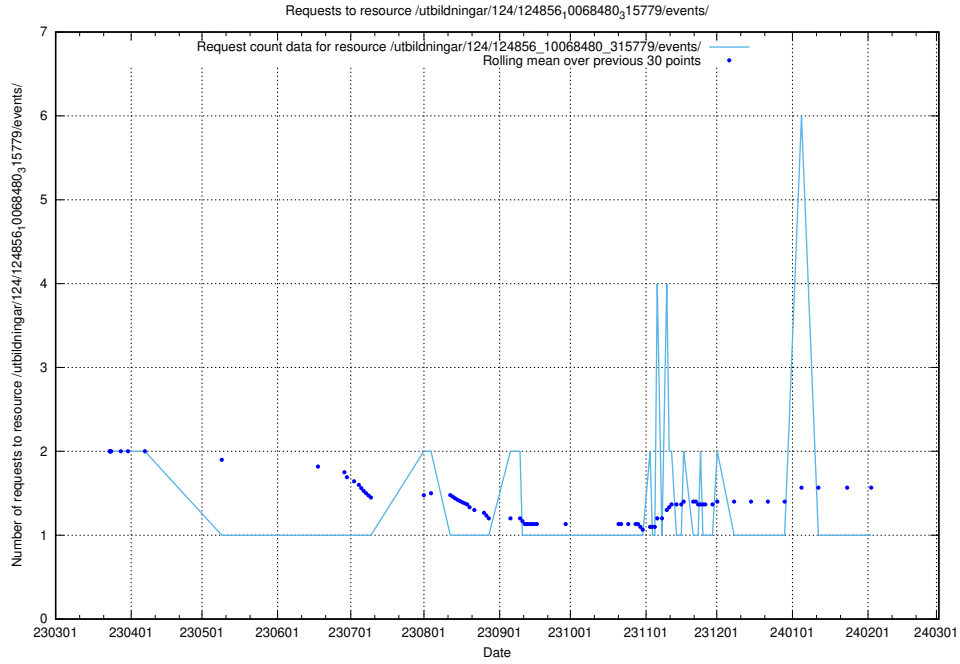

Here, we count the number of requests to resource /utbildningar/124/124856_10069305_318035/events/

5.7251 Usage of /utbildningar/124/124856_10068480_315779/events/

Here, we count the number of requests to resource /utbildningar/124/124856_10068480_315779/events/