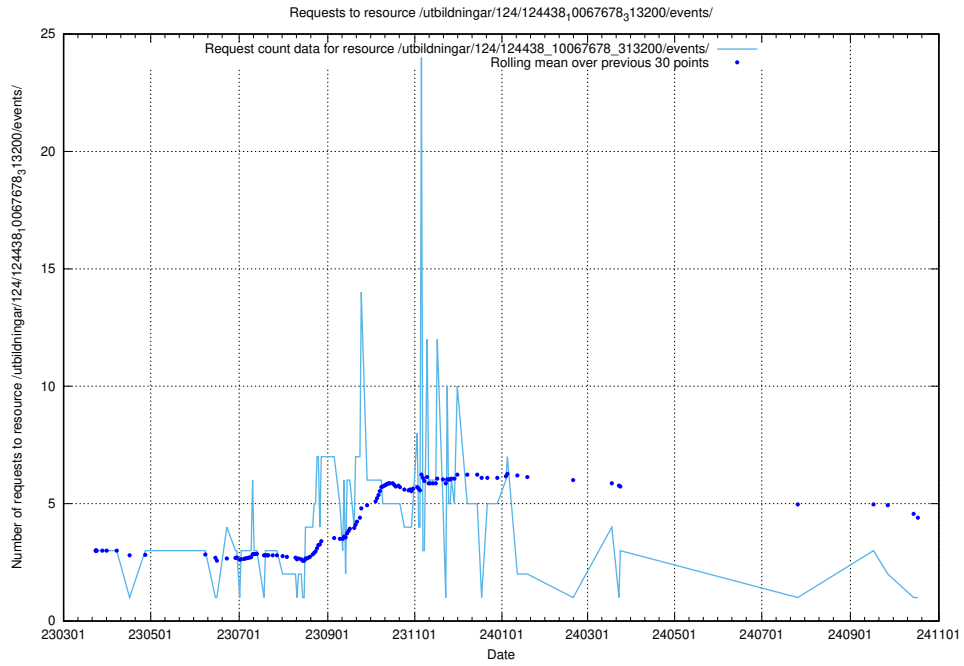

5.7220 Usage of /utbildningar/124/124438_10067678_313200/events/

Here, we count the number of requests to resource /utbildningar/124/124438_10067678_313200/events/