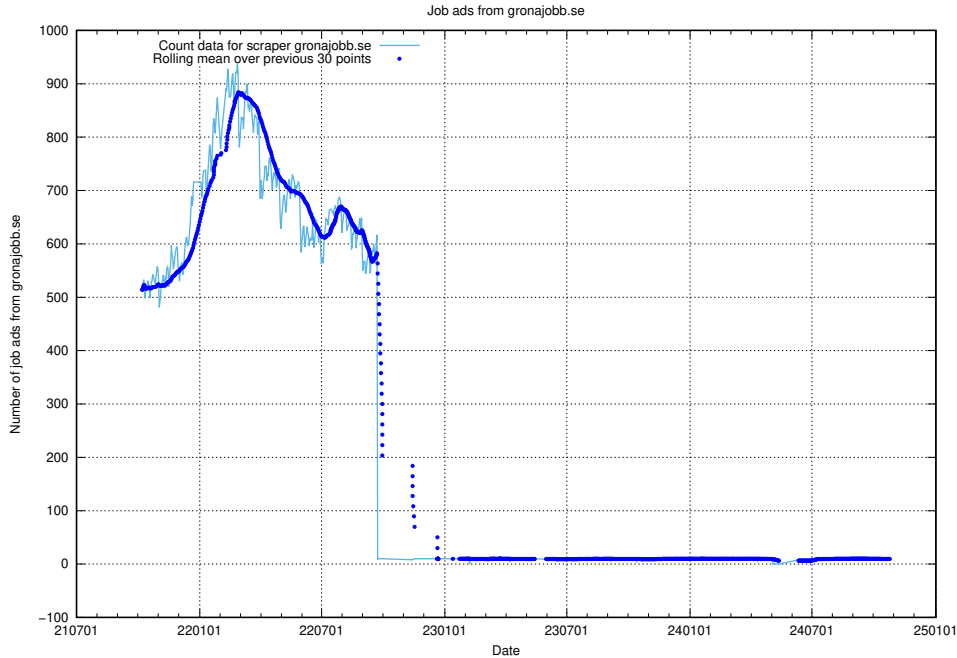

13.18 Number of ads by scraper gronajobb.se

Here, we count the number of job ads scraped from gronajobb.se.