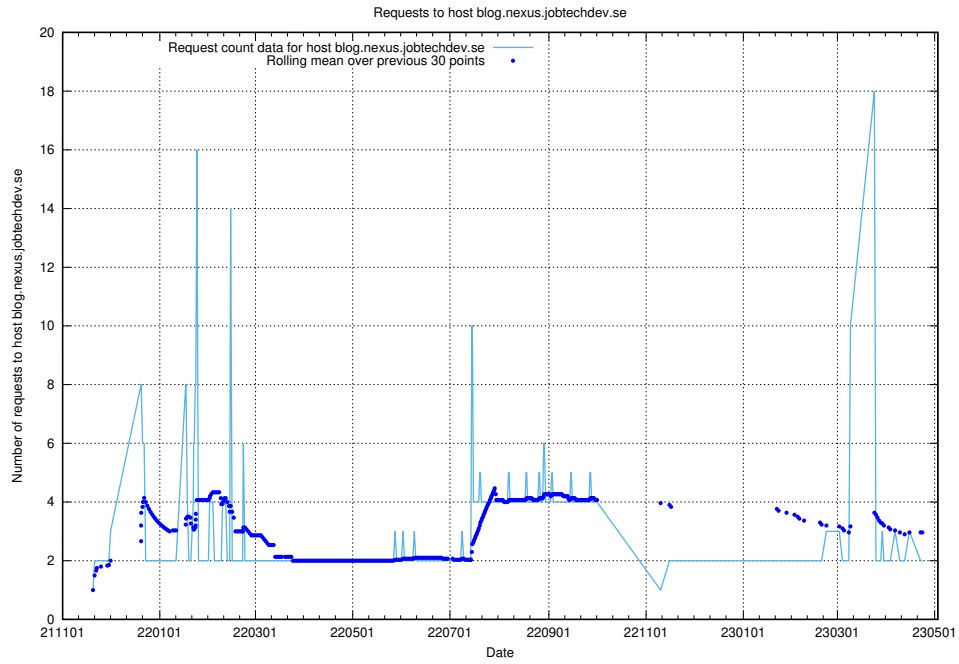

7.461 Usage of `blog.nexus.jobtechdev.se`

Here, we count the number of requests to host `blog.nexus.jobtechdev.se`.