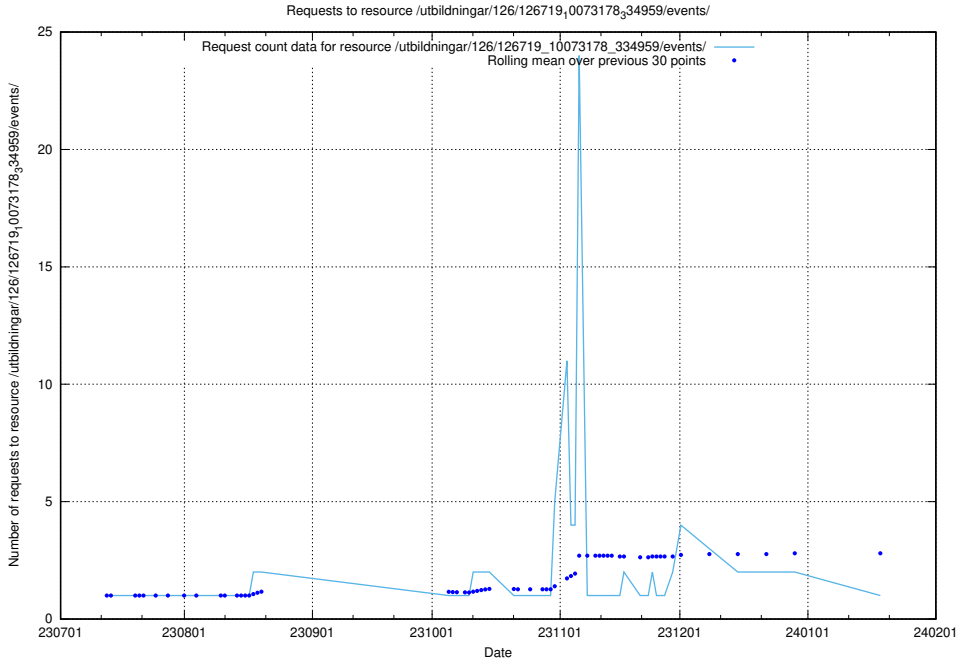

5.6039 Usage of /utbildningar/126/126719_10073178_334959/events/

Here, we count the number of requests to resource /utbildningar/126/126719_10073178_334959/events/