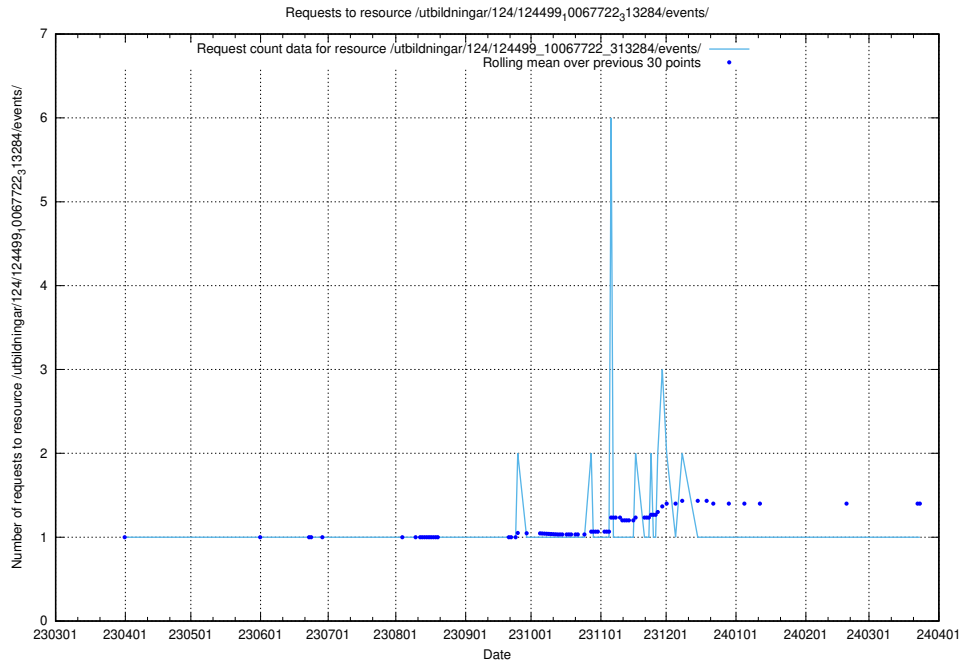

5.6970 Usage of /utbildningar/124/124499_10067722_313284/events/

Here, we count the number of requests to resource /utbildningar/124/124499_10067722_313284/events/