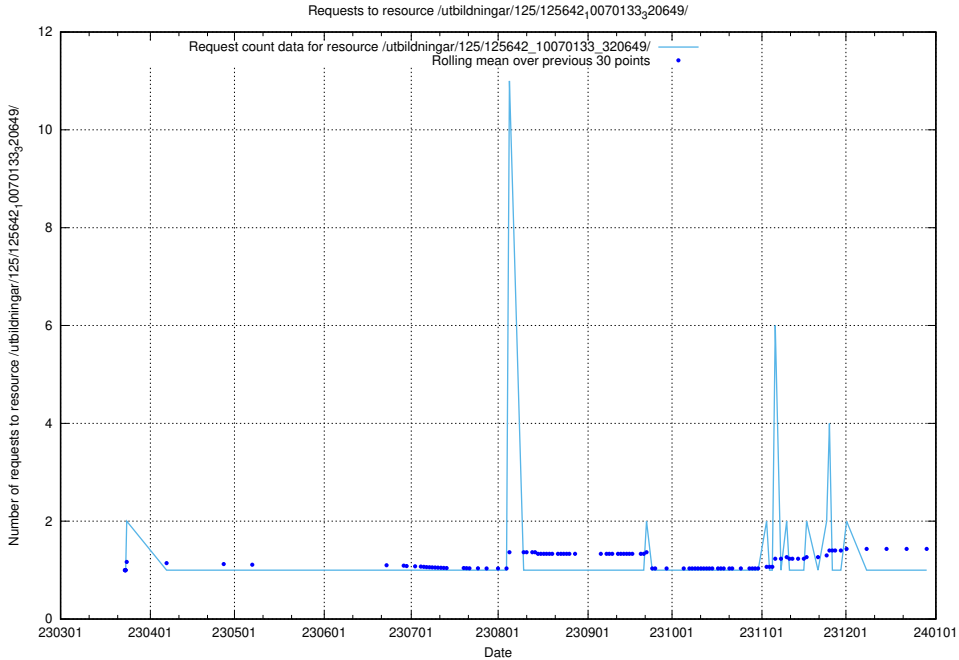

5.1097 Usage of /utbildningar/125/125642_10070133_320649/

Here, we count the number of requests to resource /utbildningar/125/125642_10070133_320649/.