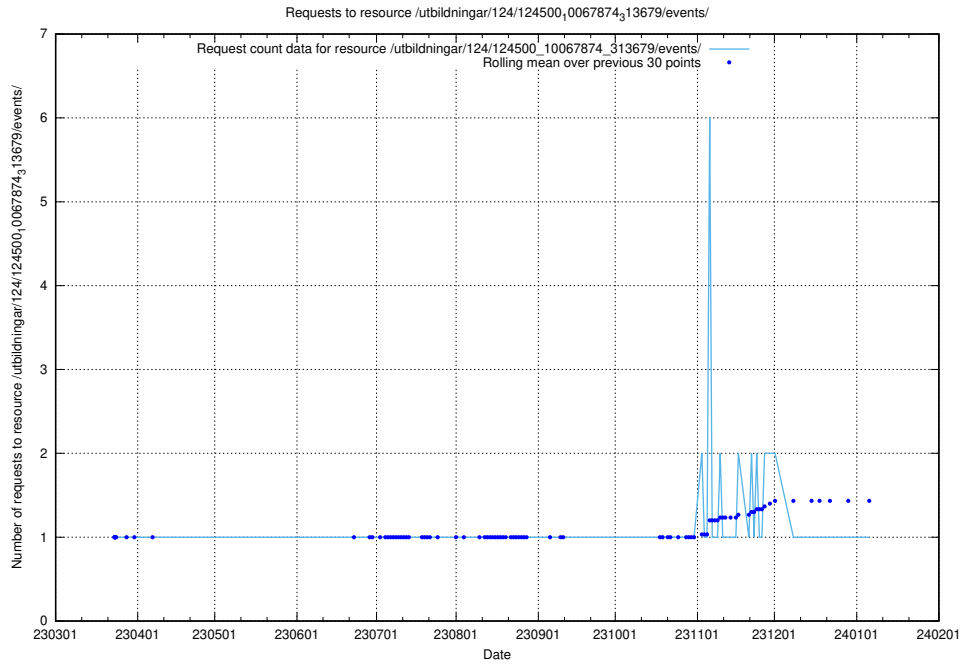

5.3212 Usage of /utbildningar/124/124500_10067874_313679/events/

Here, we count the number of requests to resource /utbildningar/124/124500_10067874_313679/events/

5.3213 Usage of /taxonomy/version/10/query/employment-length-concepts/