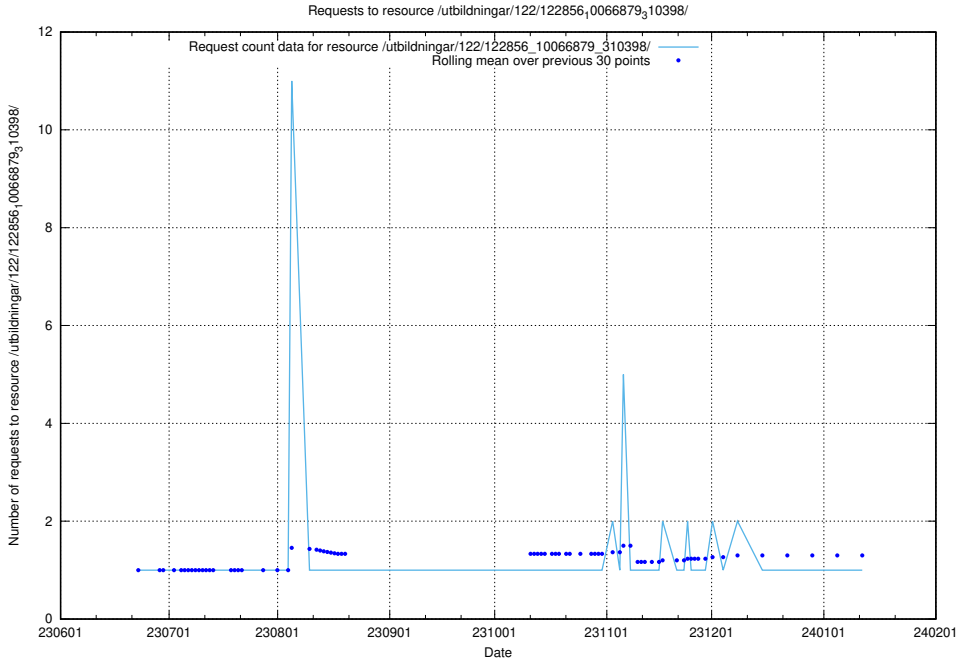

5.6745 Usage of /utbildningar/122/122856_10066879_310398/

Here, we count the number of requests to resource /utbildningar/122/122856_10066879_310398/.