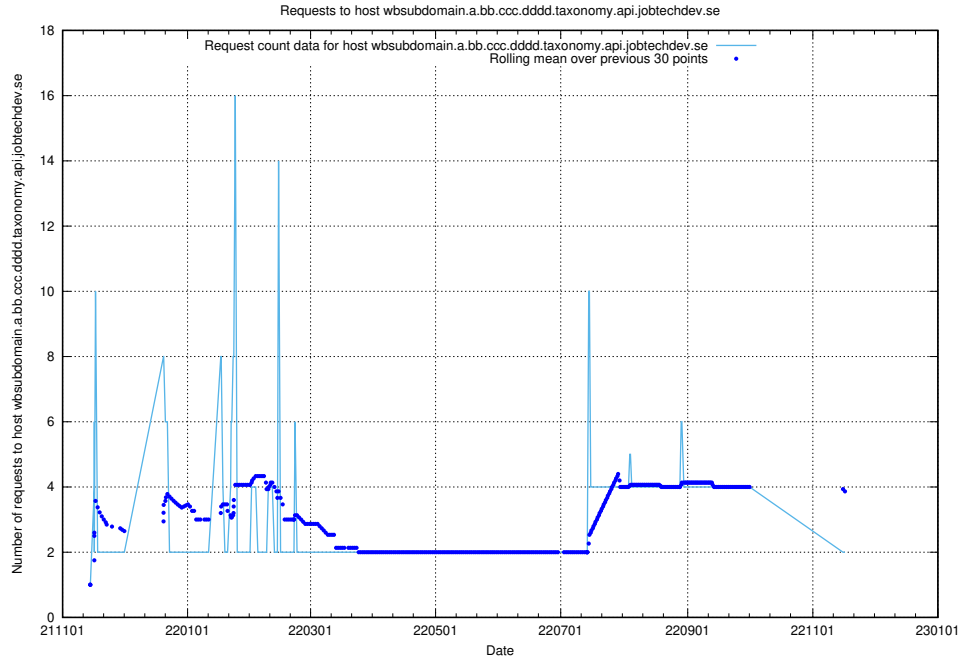

7.557 Usage of wbsubdomain.a.bb.ccc.dddd.taxonomy.api.jobtechdev.se

Here, we count the number of requests to host wbsubdomain.a.bb.ccc.dddd.taxonomy.api.jobtechdev.se.