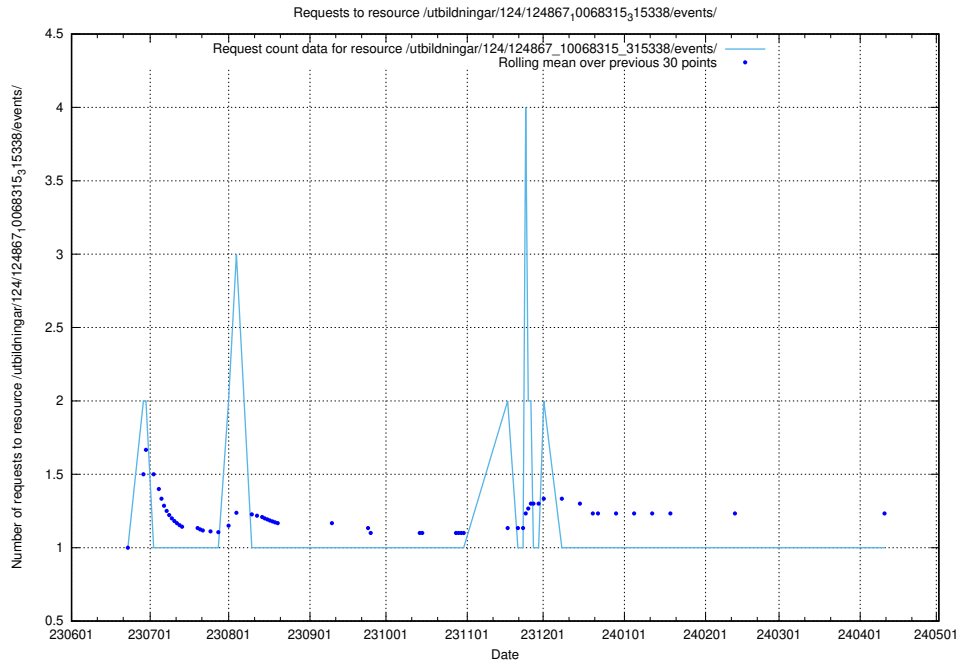

5.6641 Usage of /utbildningar/124/124867_10068315_315338/events/

Here, we count the number of requests to resource /utbildningar/124/124867_10068315_315338/events/