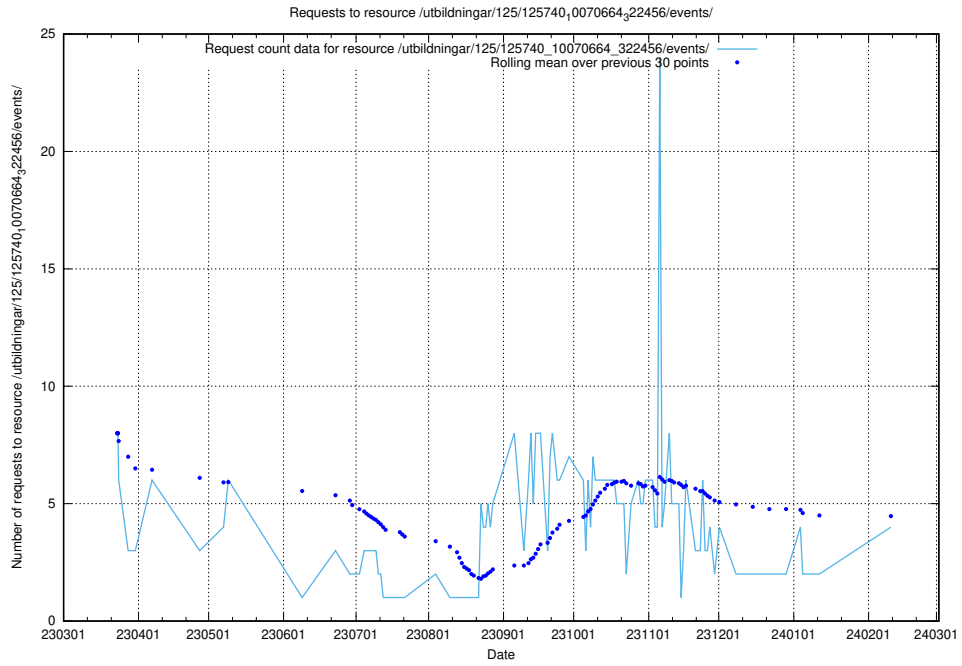

5.355 Usage of /utbildningar/125/125740_10070664_322456/events/

Here, we count the number of requests to resource /utbildningar/125/125740_10070664_322456/events/