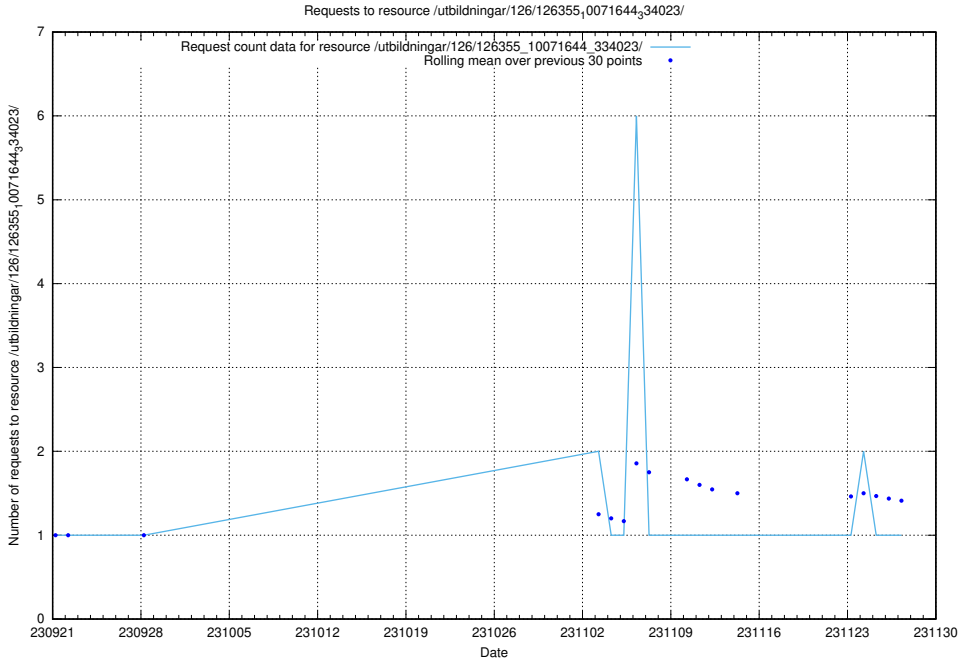

5.5445 Usage of /utbildningar/126/126355_10071644_334023/

Here, we count the number of requests to resource /utbildningar/126/126355_10071644_334023/.