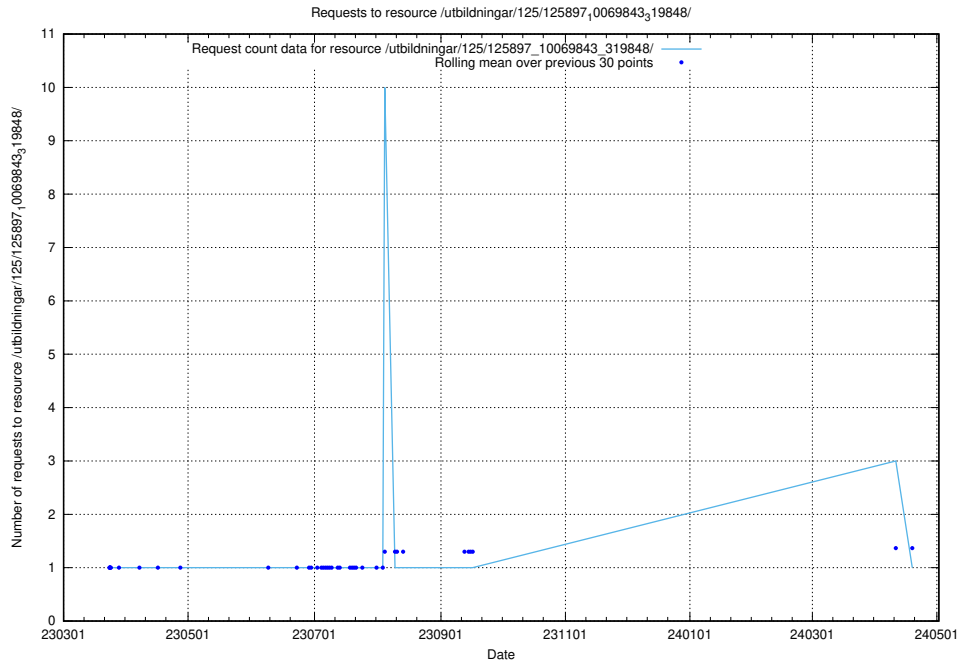

5.7413 Usage of /utbildningar/125/125897_10069843_319848/

Here, we count the number of requests to resource /utbildningar/125/125897_10069843_319848/.