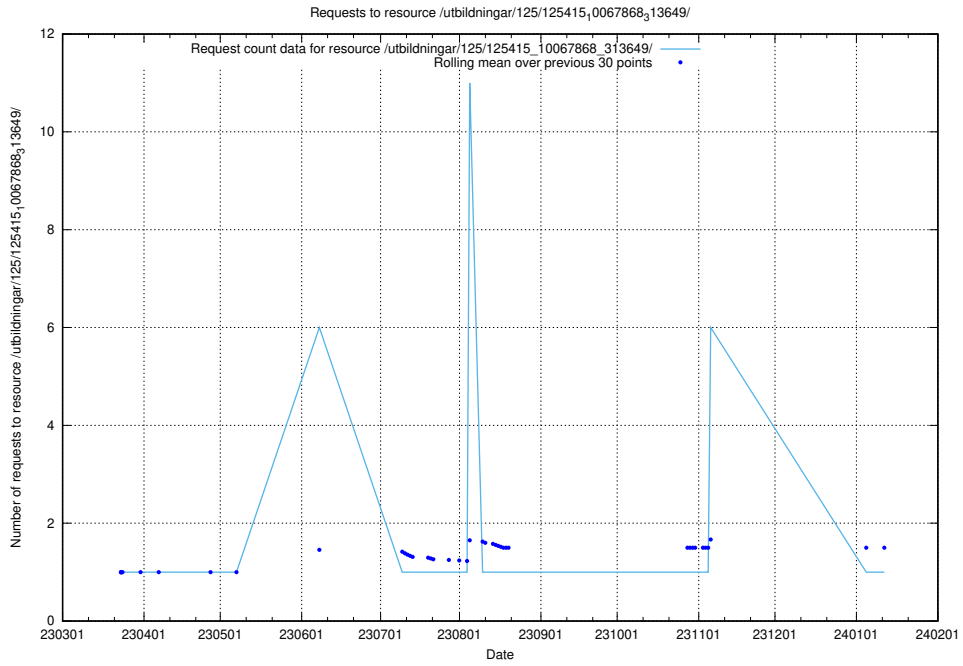

5.1156 Usage of /utbildningar/125/125415_10067868_313649/

Here, we count the number of requests to resource /utbildningar/125/125415_10067868_313649/.