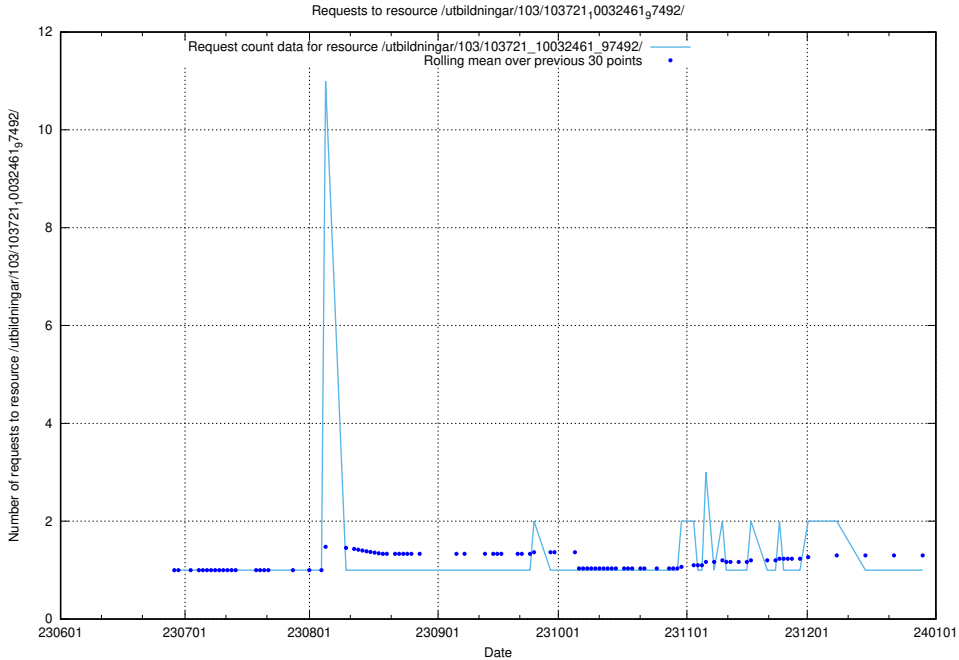

5.6459 Usage of /utbildningar/103/103721_10032461_97492/

Here, we count the number of requests to resource /utbildningar/103/103721_10032461_97492/.