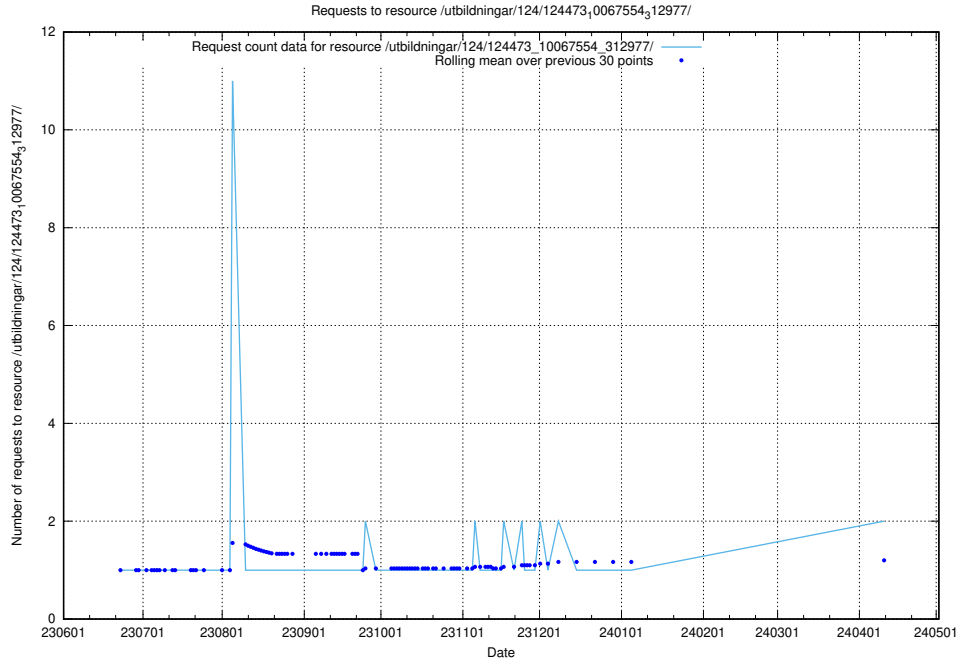

5.930 Usage of /utbildningar/124/124473_10067554_312977/

Here, we count the number of requests to resource /utbildningar/124/124473_10067554_312977/.