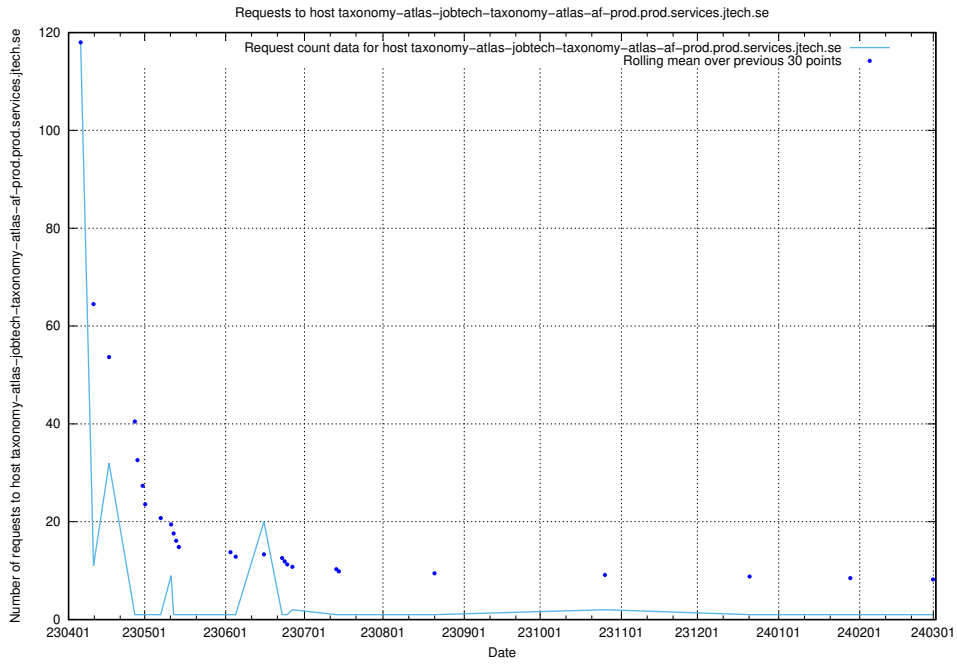

7.617 Usage of taxonomy-atlas-jobtech-taxonomy-atlas-af-prod.prod.services.jtech

Here, we count the number of requests to host taxonomy-atlas-jobtech-taxonomy-atlas-af-prod.prod.services.jtech.se.