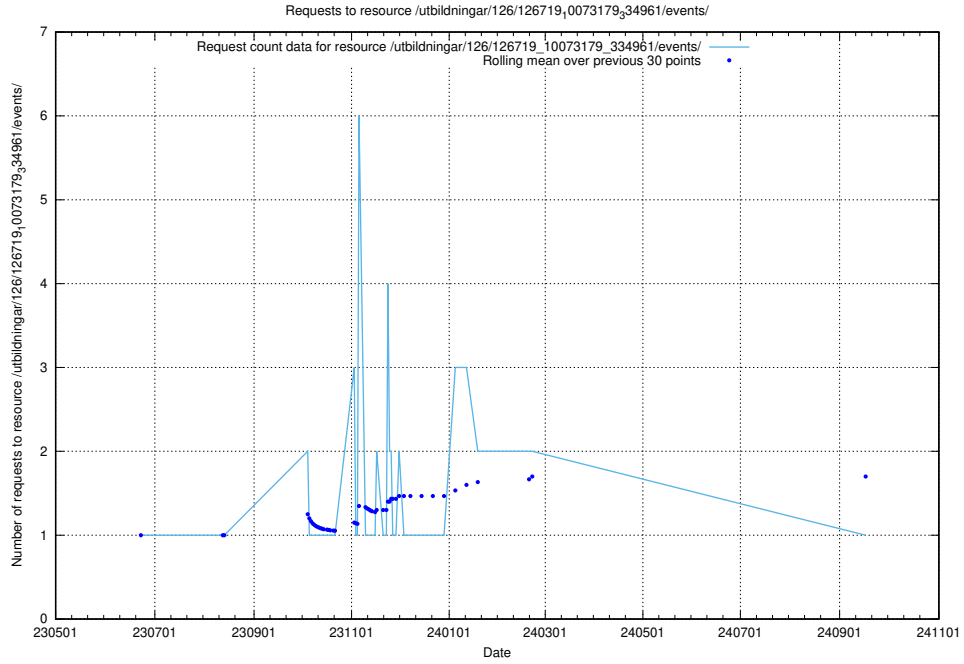

Here, we count the number of requests to resource /utbildningar/126/126719_10073372_335556/.

5.6526 Usage of /utbildningar/126/126719_10073179_334961/events/

Here, we count the number of requests to resource /utbildningar/126/126719_10073179_334961/events/