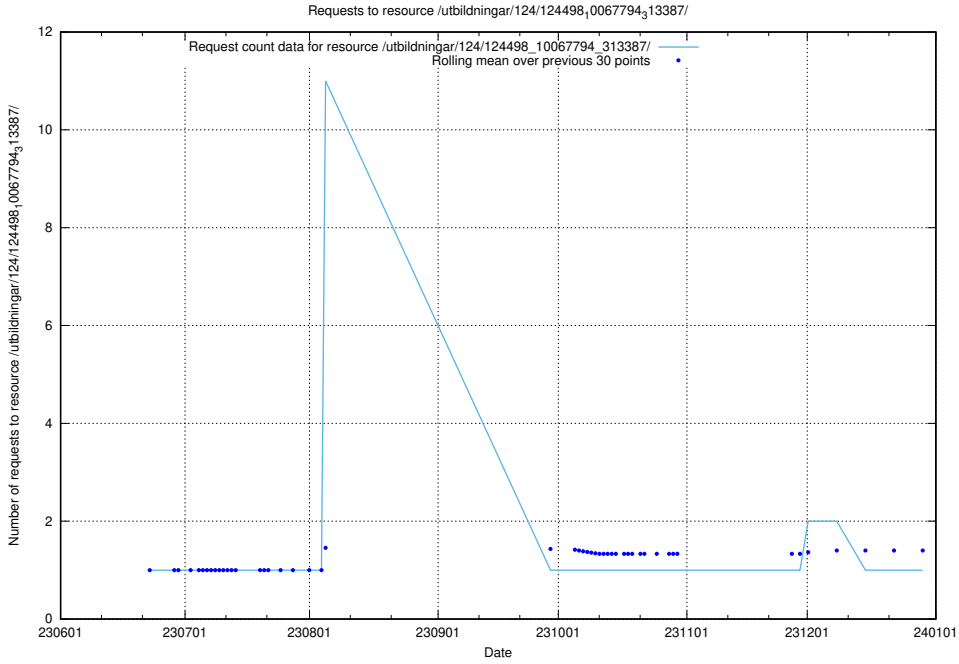

5.6700 Usage of /utbildningar/124/124498_10067794_313387/

Here, we count the number of requests to resource /utbildningar/124/124498_10067794_313387/.