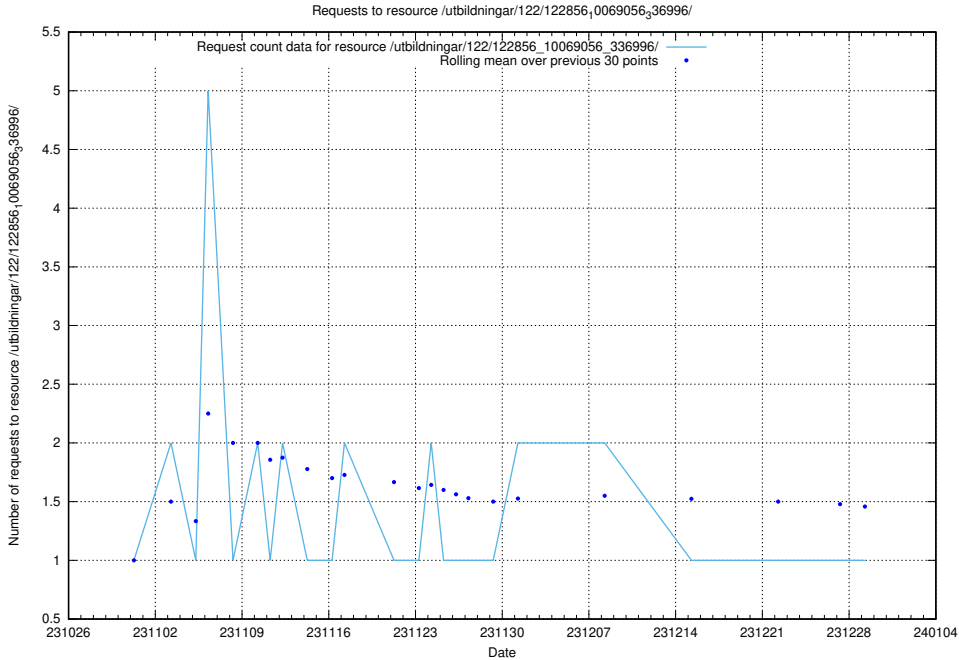

5.5089 Usage of /utbildningar/122/122856_10069056_336996/

Here, we count the number of requests to resource /utbildningar/122/122856_10069056_336996/.