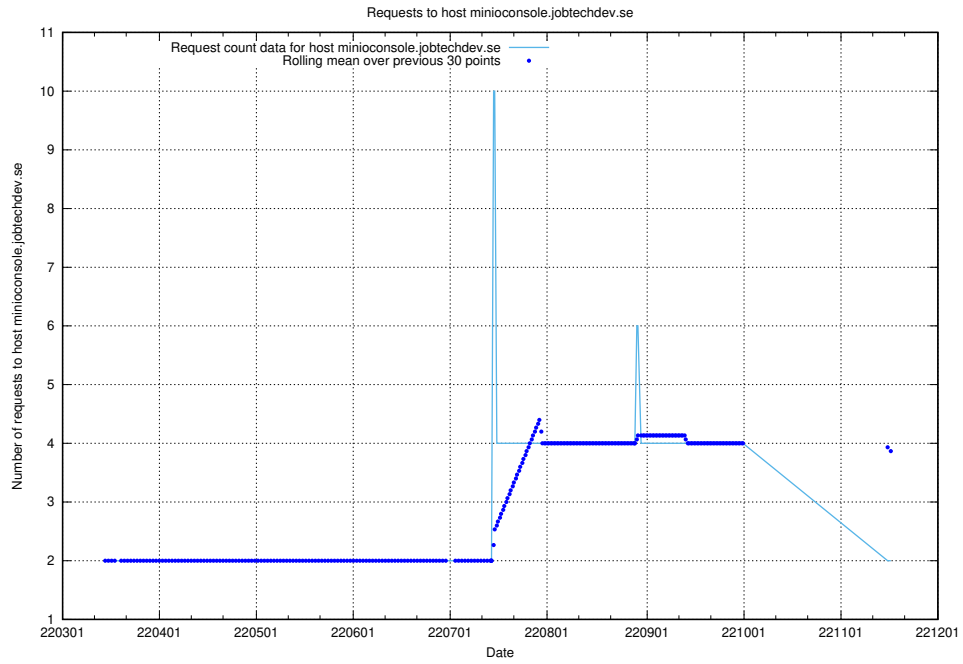

Here, we count the number of requests to host minioconsole.jobtechdev.se.

7.506 Usage of minio-console.jobtechdev.se

Here, we count the number of requests to host minio-console.jobtechdev.se.

7.507 Usage of jitsit.jobtechdev.se