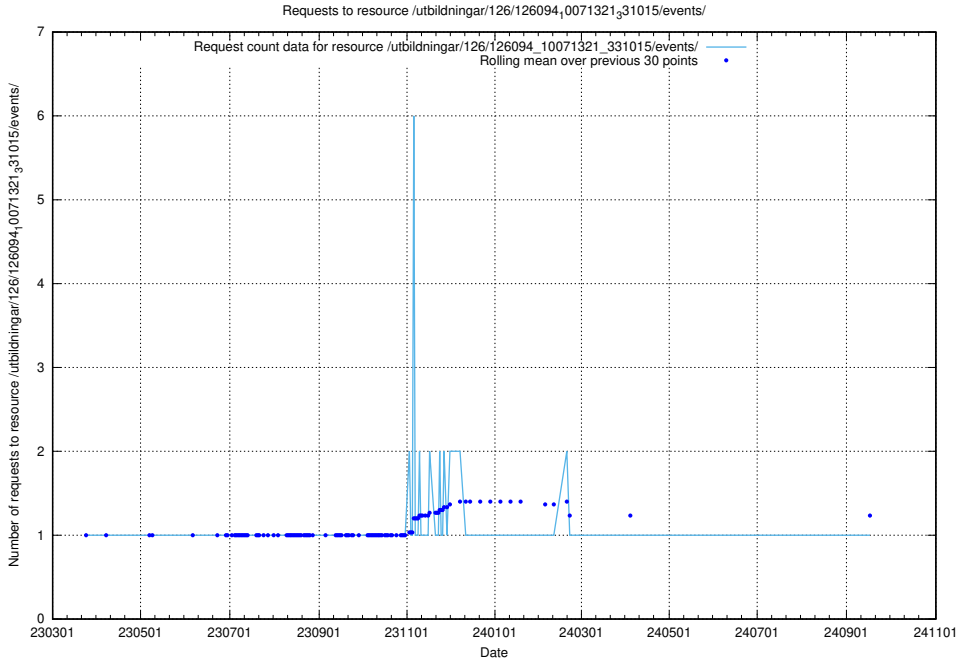

5.7159 Usage of /utbildningar/126/126094_10071321_331015/events/

Here, we count the number of requests to resource /utbildningar/126/126094_10071321_331015/events/