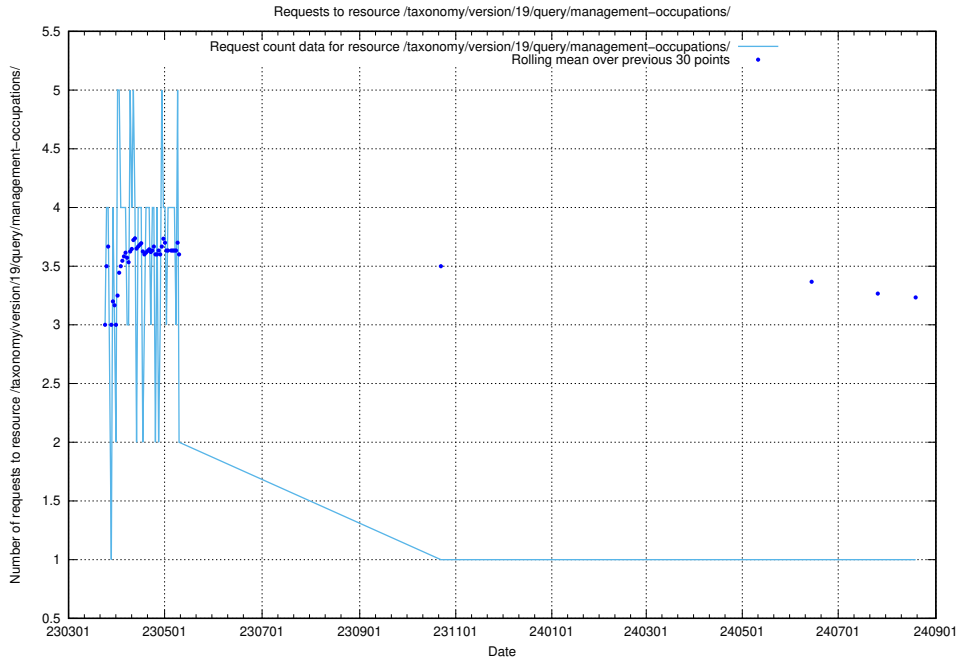

5.7088 Usage of /taxonomy/version/19/query/management-occupations/

Here, we count the number of requests to resource /taxonomy/version/19/query/management-occupations/.