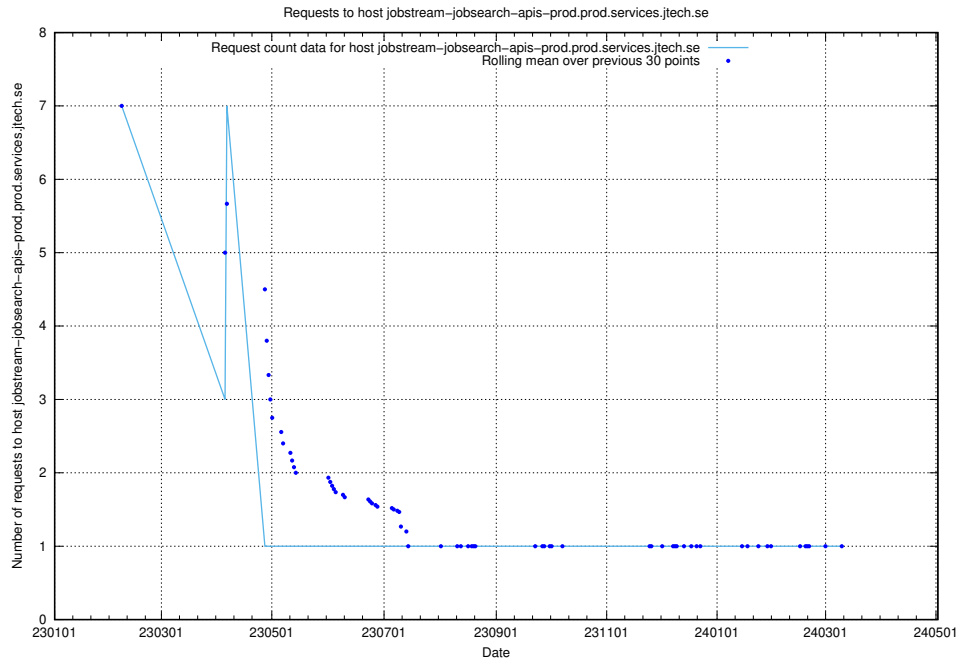

7.621 Usage of jobstream-jobsearch-apis-prod.prod.services.jtech.se

Here, we count the number of requests to host jobstream-jobsearch-apis-prod.prod.services.jtech.se.