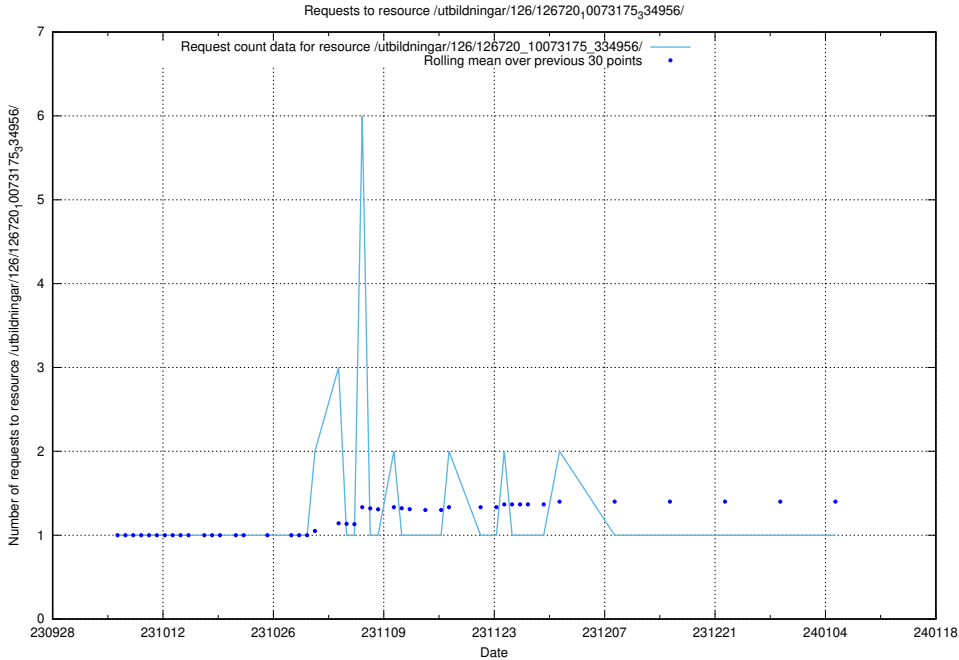

5.5319 Usage of /utbildningar/126/126720_10073175_334956/

Here, we count the number of requests to resource /utbildningar/126/126720_10073175_334956/.