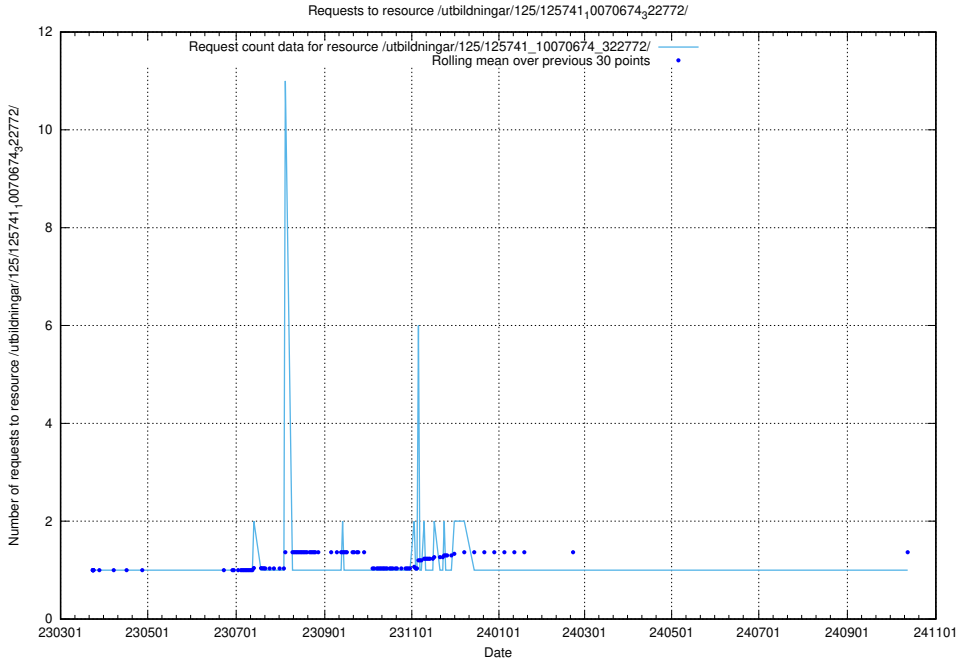

5.7450 Usage of /utbildningar/125/125741_10070674_322772/

Here, we count the number of requests to resource /utbildningar/125/125741_10070674_322772/.