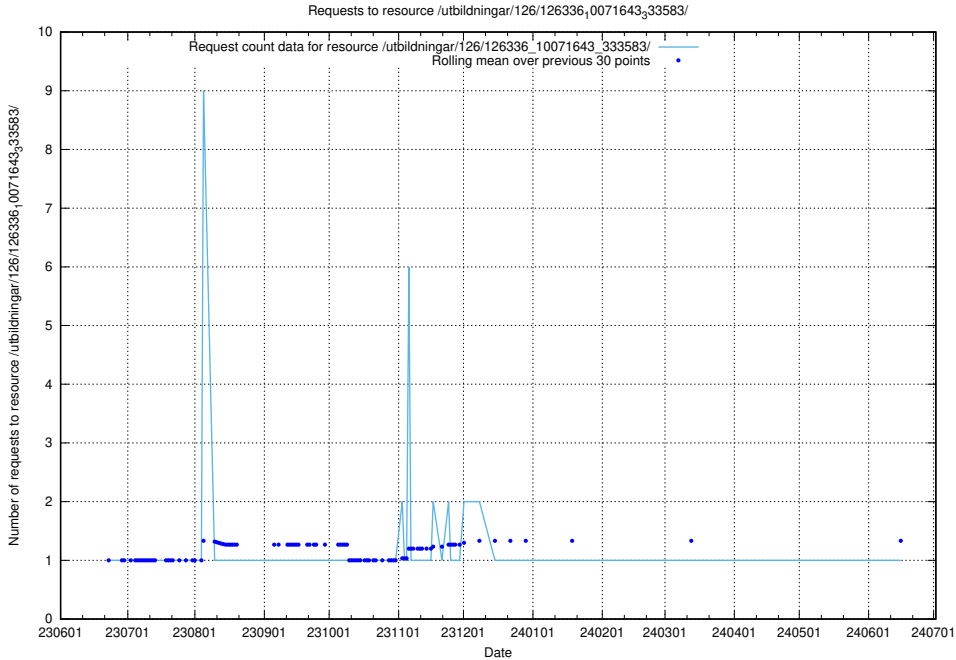

5.6572 Usage of /utbildningar/126/126336_10071643_333583/

Here, we count the number of requests to resource /utbildningar/126/126336_10071643_333583/.