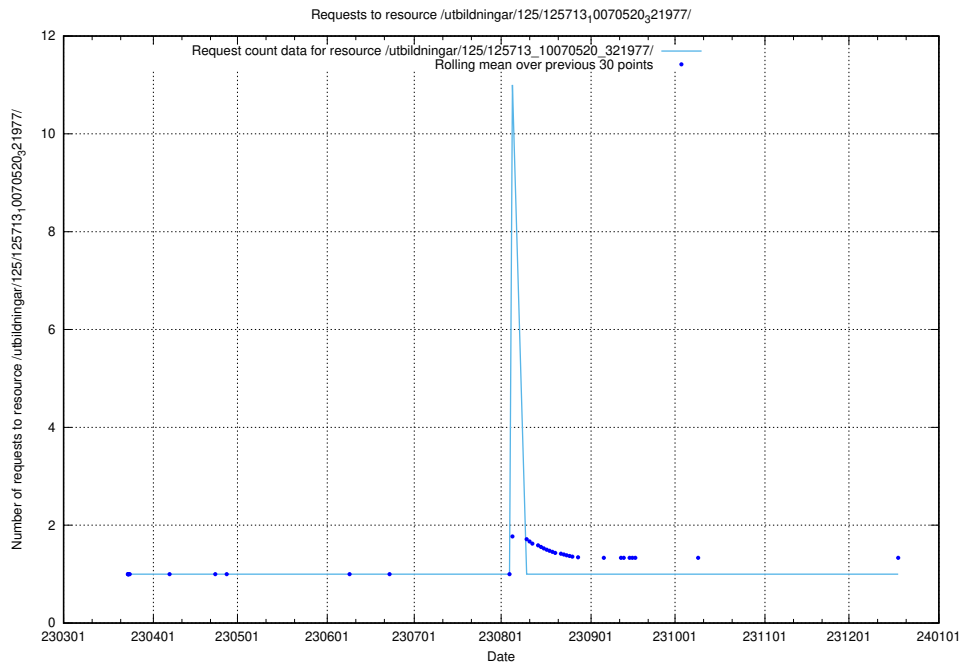

5.1060 Usage of /utbildningar/125/125713_10070520_321977/

Here, we count the number of requests to resource /utbildningar/125/125713_10070520_321977/.