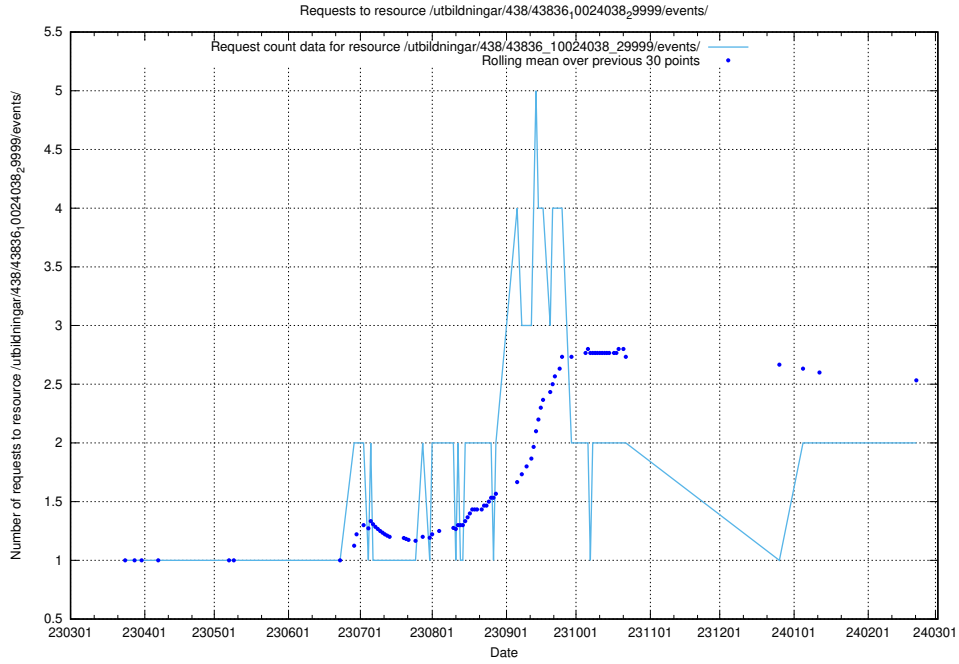

5.978 Usage of /utbildningar/438/43836_10024038_29999/events/

Here, we count the number of requests to resource /utbildningar/438/43836_10024038_29999/events/.