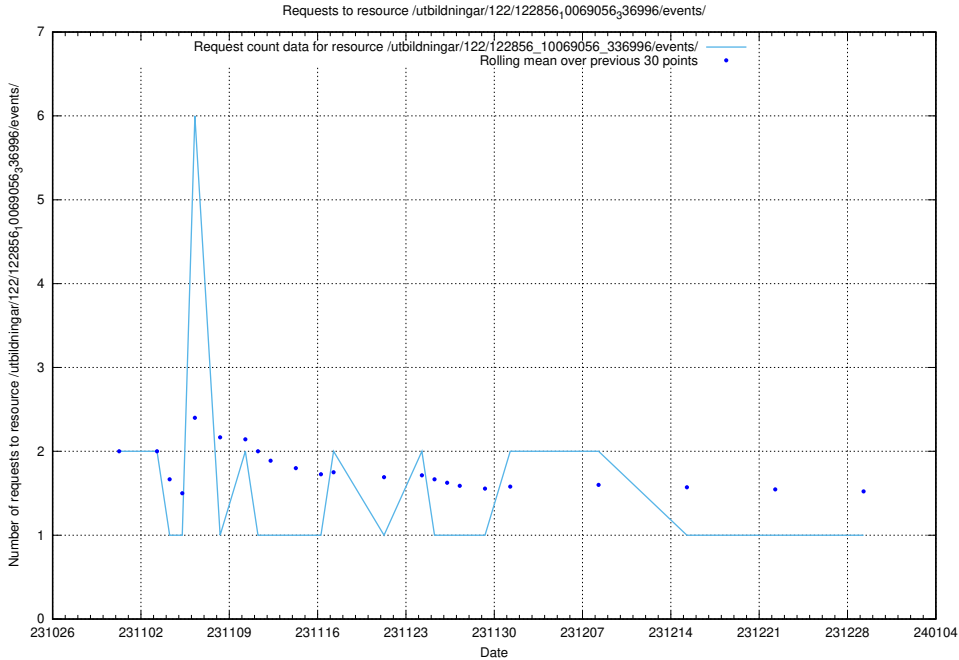

Here, we count the number of requests to resource /utbildningar/127/127012_10074034_337034/events/

5.5085 Usage of /utbildningar/122/122856_10069056_336996/events/

Here, we count the number of requests to resource /utbildningar/122/122856_10069056_336996/events/