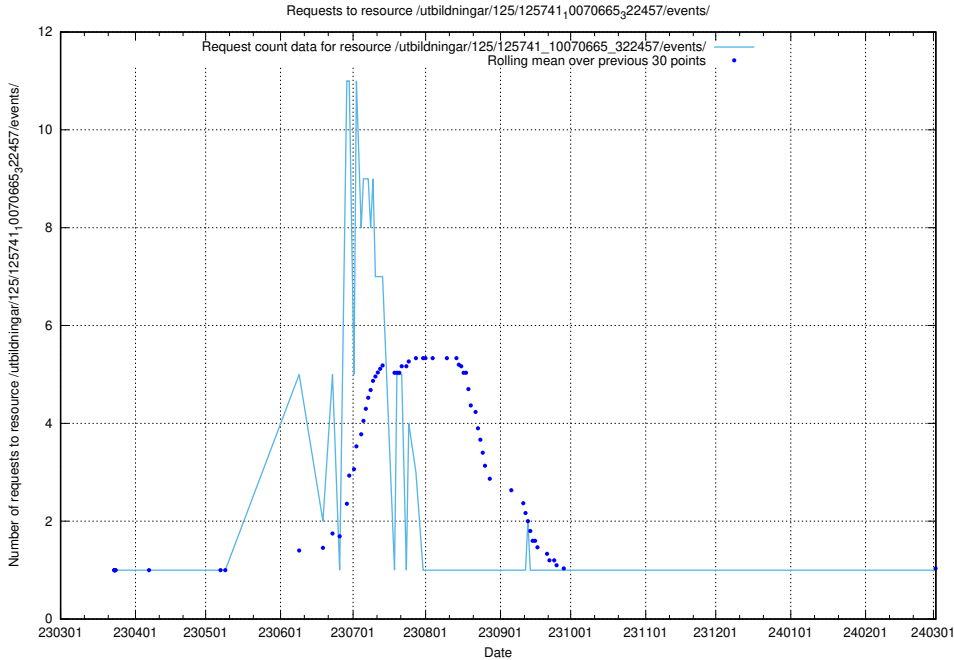

5.7457 Usage of /utbildningar/125/125741_10070665_322457/events/

Here, we count the number of requests to resource /utbildningar/125/125741_10070665_322457/events/