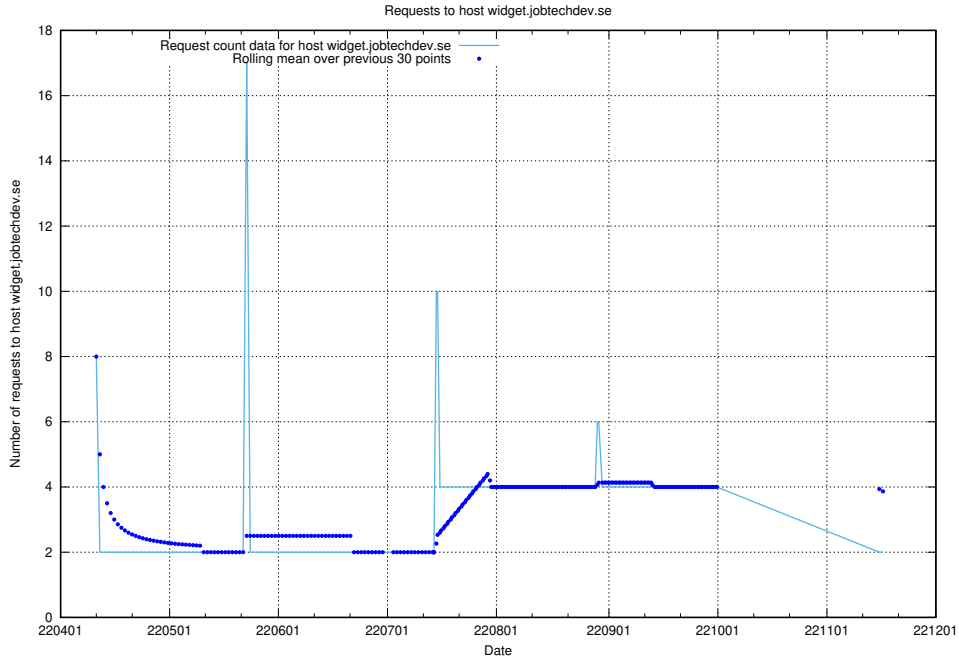

7.471 Usage of taxonomyt2.api.jobtechdev.se

Here, we count the number of requests to host taxonomyt2.api.jobtechdev.se.

7.472 Usage of widget.jobtechdev.se

Here, we count the number of requests to host widget.jobtechdev.se.