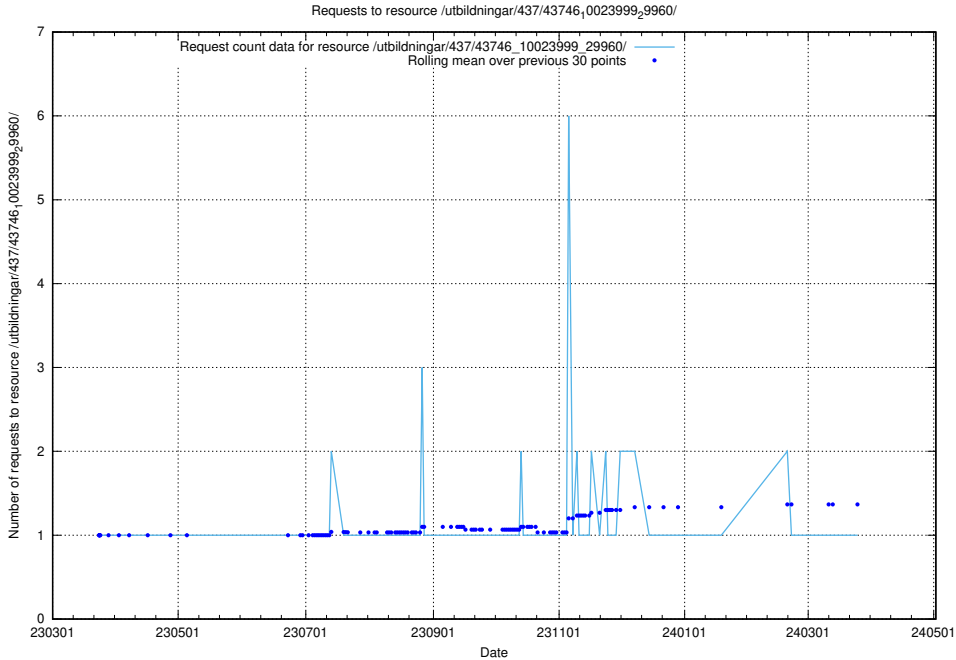

5.7348 Usage of /utbildningar/437/43746_10023999_29960/

Here, we count the number of requests to resource /utbildningar/437/43746_10023999_29960/.