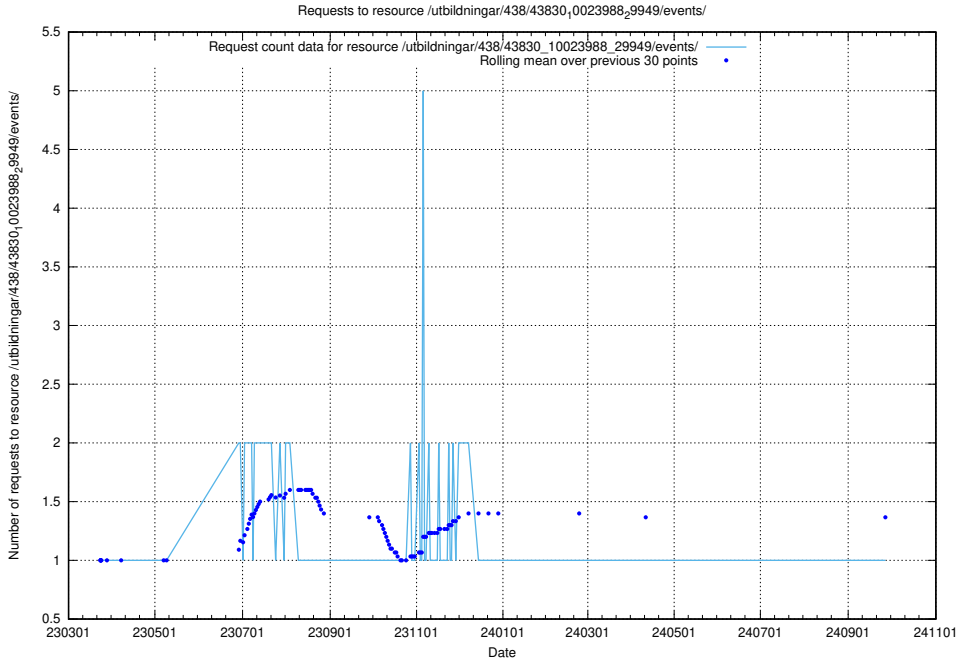

5.7296 Usage of /utbildningar/438/43830_10023988_29949/events/

Here, we count the number of requests to resource /utbildningar/438/43830_10023988_29949/events/.