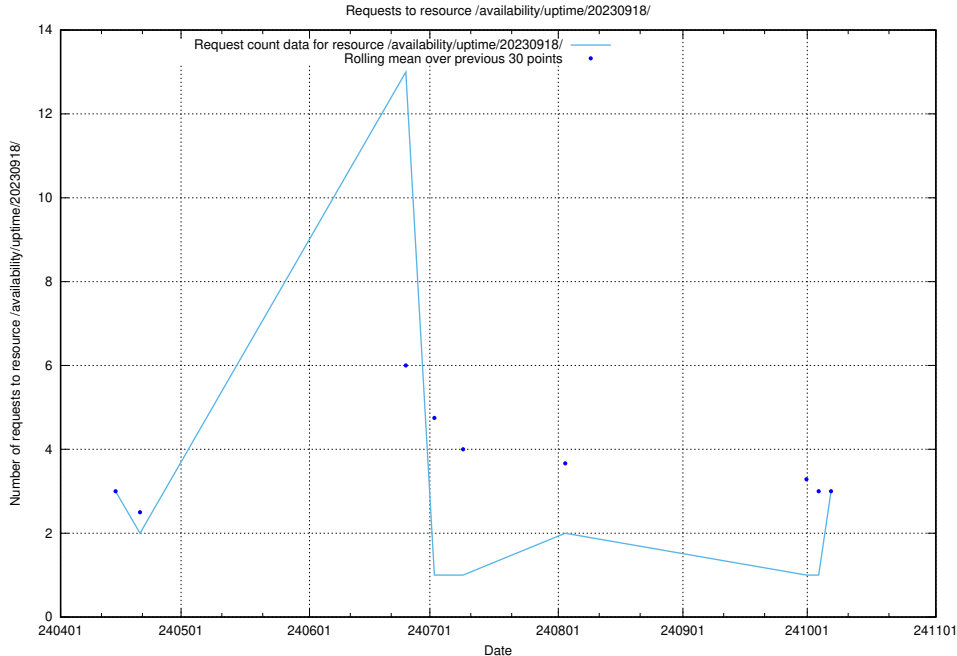

5.400 Usage of /availability/uptime/20230918/

Here, we count the number of requests to resource /availability/uptime/20230918/.