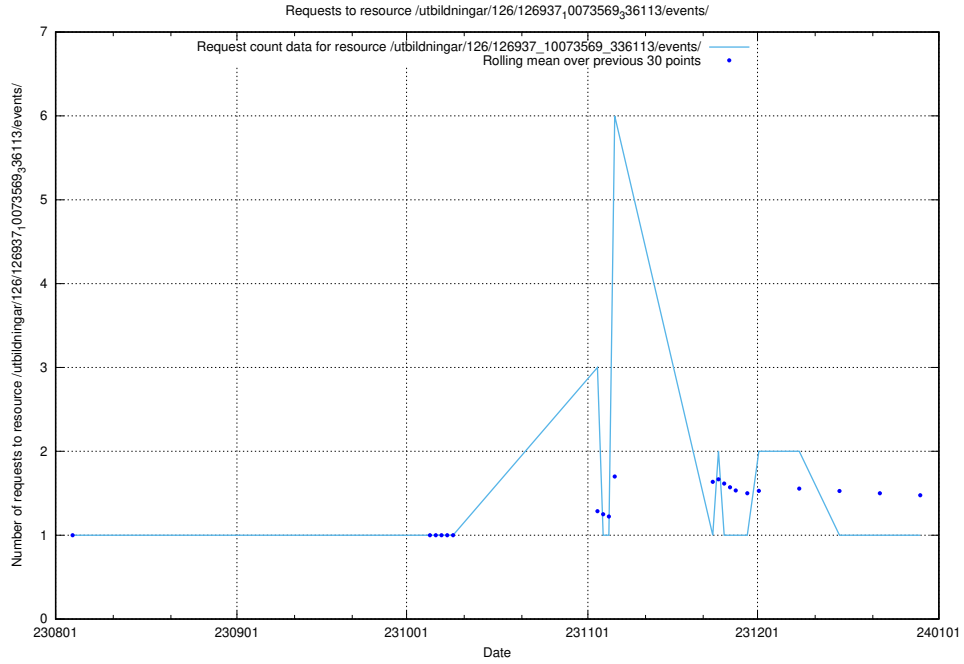

5.5790 Usage of /utbildningar/126/126937_10073569_336113/events/

Here, we count the number of requests to resource /utbildningar/126/126937_10073569_336113/events/