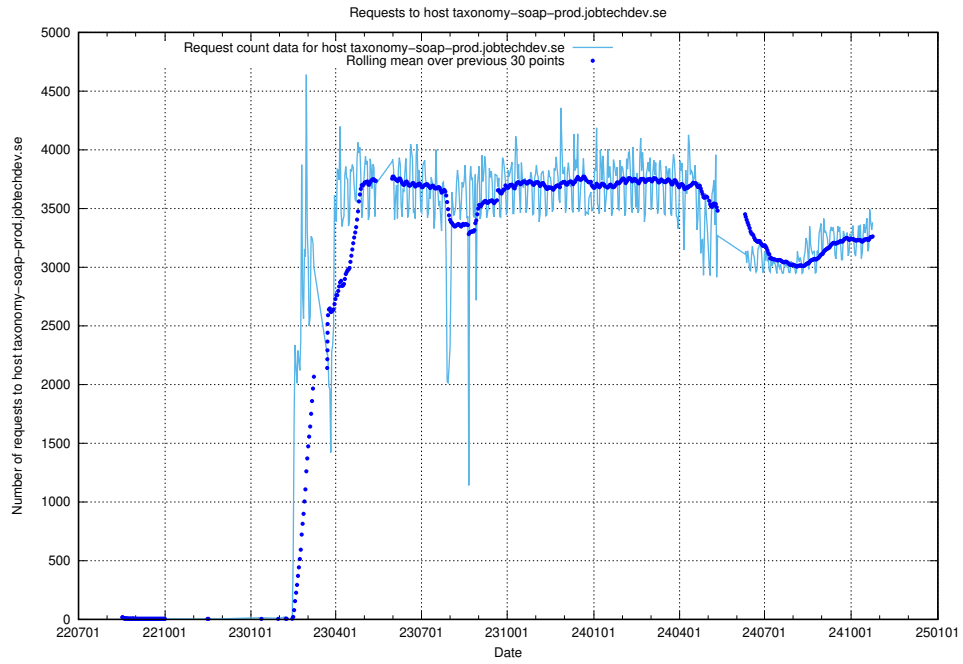

7.14 Usage of taxonomy-soap-prod.jobtechdev.se

Here, we count the number of requests to host taxonomy-soap-prod.jobtechdev.se.