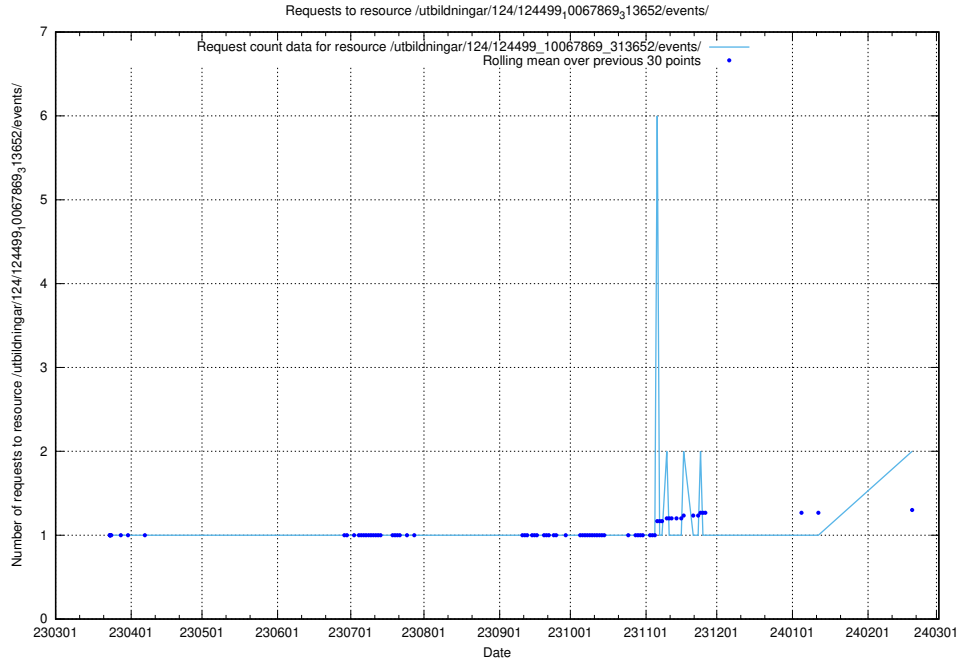

5.659 Usage of /utbildningar/124/124499_10067869_313652/events/

Here, we count the number of requests to resource /utbildningar/124/124499_10067869_313652/events/