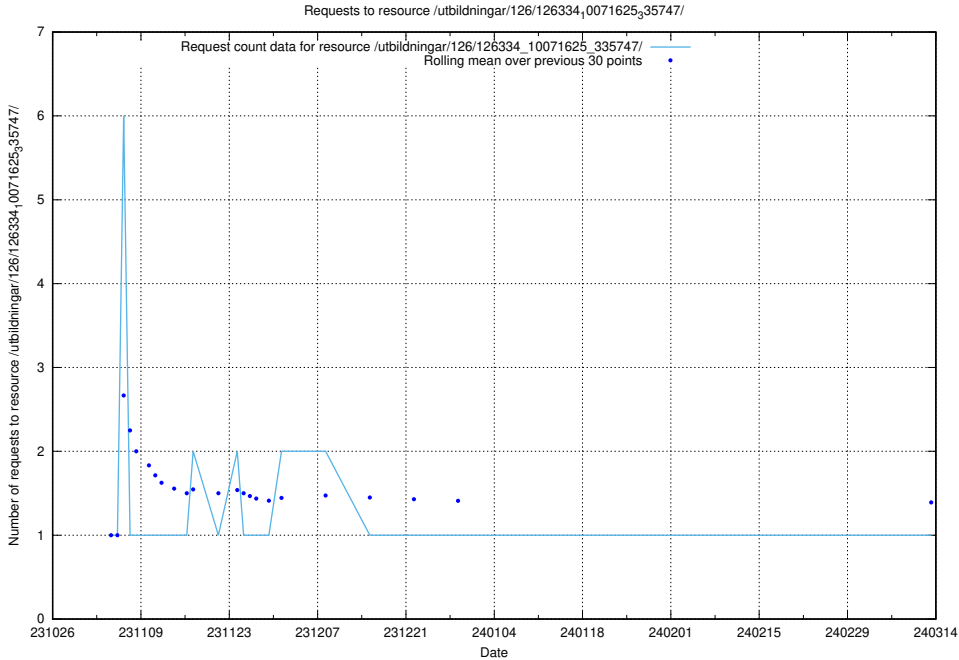

5.5057 Usage of /utbildningar/126/126334_10071625_335747/

Here, we count the number of requests to resource /utbildningar/126/126334_10071625_335747/.