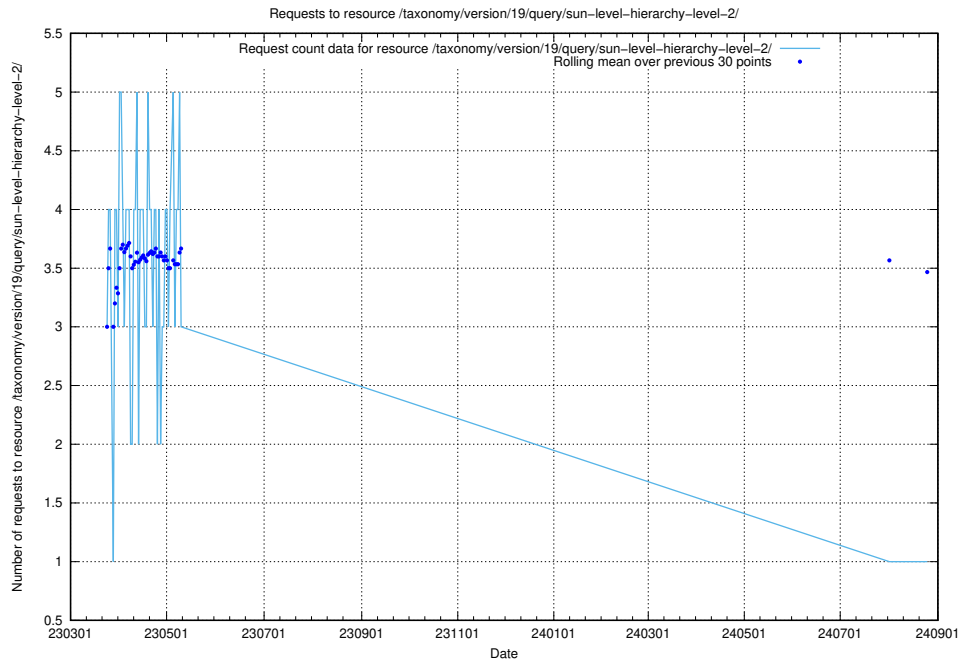

5.7057 Usage of /taxonomy/version/19/query/sun-level-hierarchy-level-2/

Here, we count the number of requests to resource /taxonomy/version/19/query/sun-level-hierarchy-level-2/.