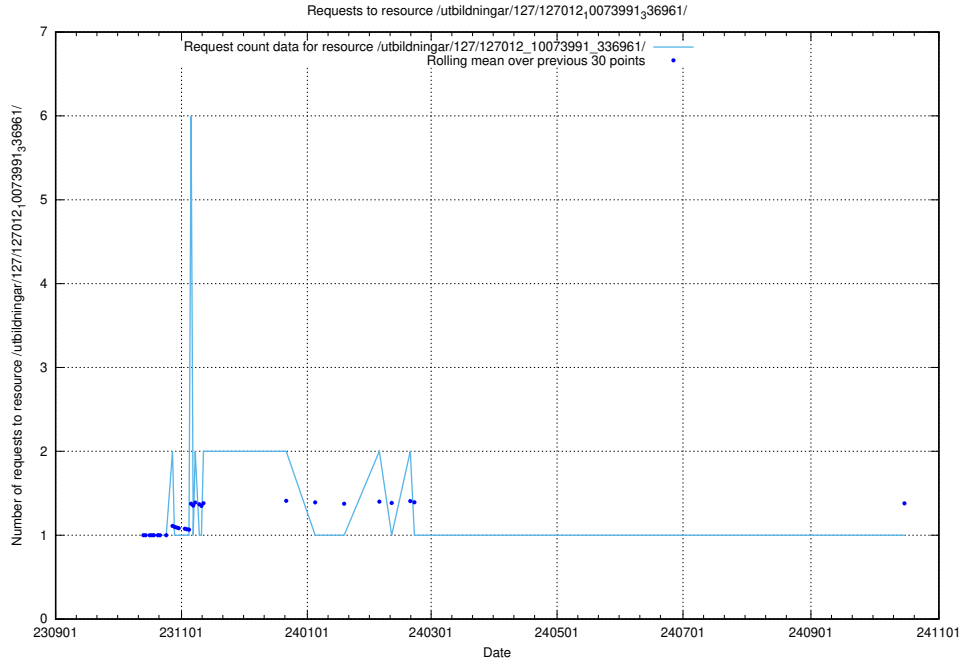

5.5250 Usage of /utbildningar/127/127012_10073991_336961/

Here, we count the number of requests to resource /utbildningar/127/127012_10073991_336961/.