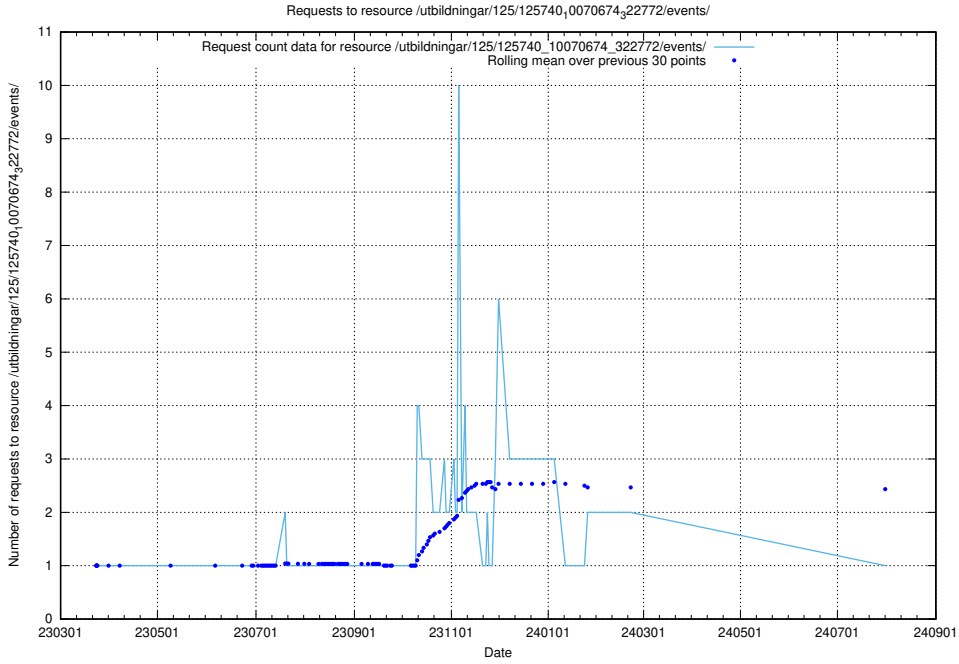

5.1039 Usage of /utbildningar/125/125740_10070674_322772/events/

Here, we count the number of requests to resource /utbildningar/125/125740_10070674_322772/events/