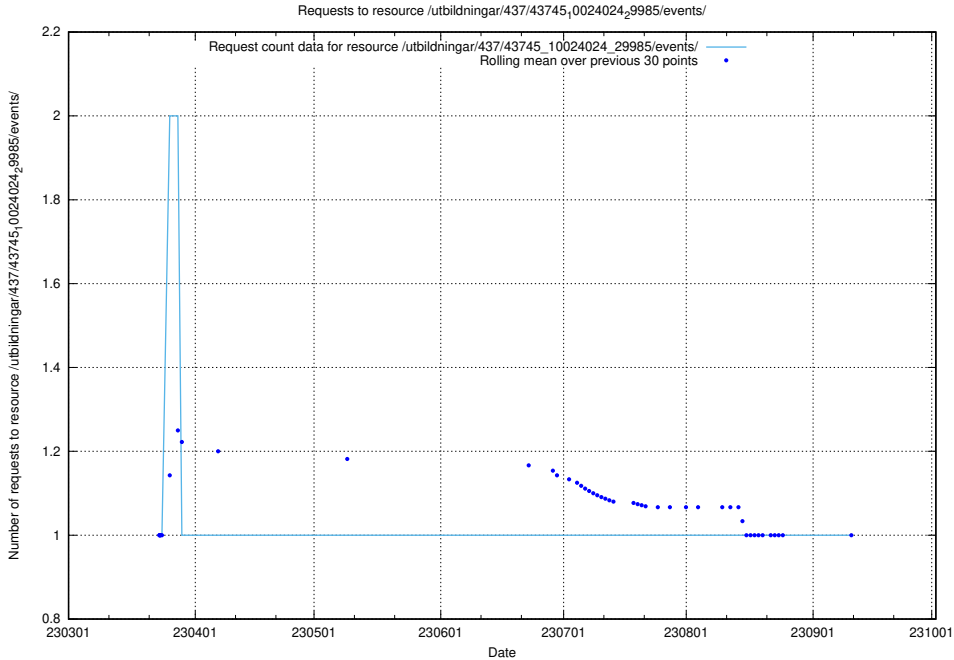

5.7350 Usage of /utbildningar/437/43745_10024024_29985/events/

Here, we count the number of requests to resource /utbildningar/437/43745_10024024_29985/events/.