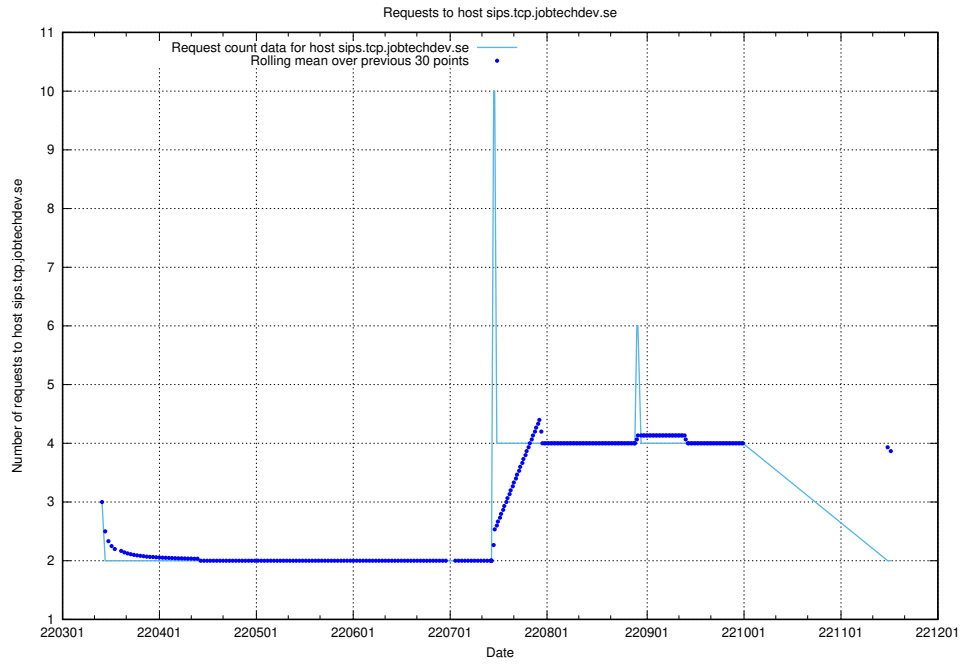

7.508 Usage of sips.tcp.jobtechdev.se

Here, we count the number of requests to host sips.tcp.jobtechdev.se.