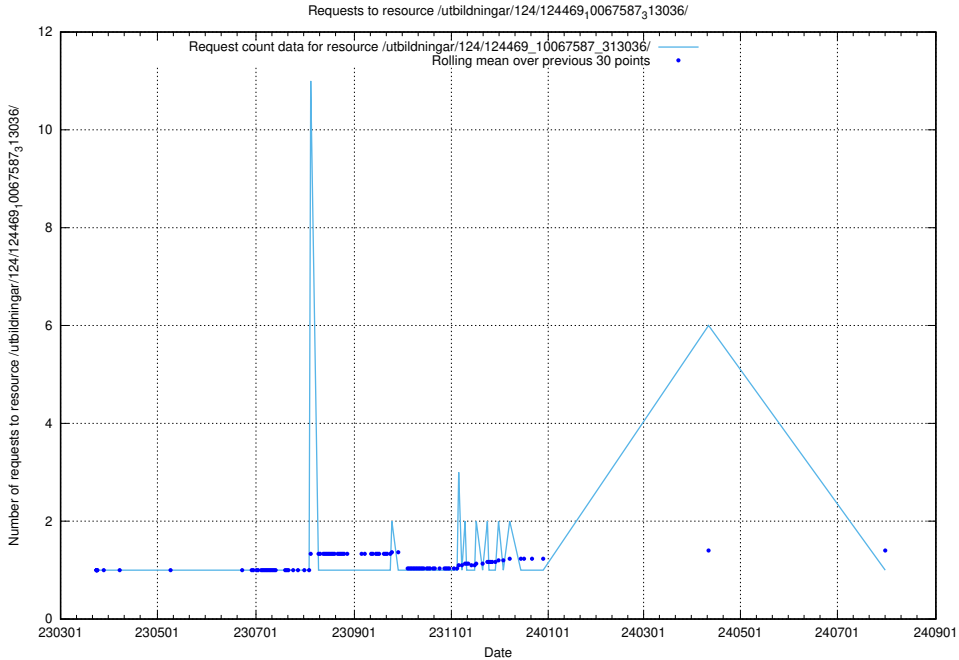

5.4206 Usage of /utbildningar/124/124469_10067587_313036/

Here, we count the number of requests to resource /utbildningar/124/124469_10067587_313036/.