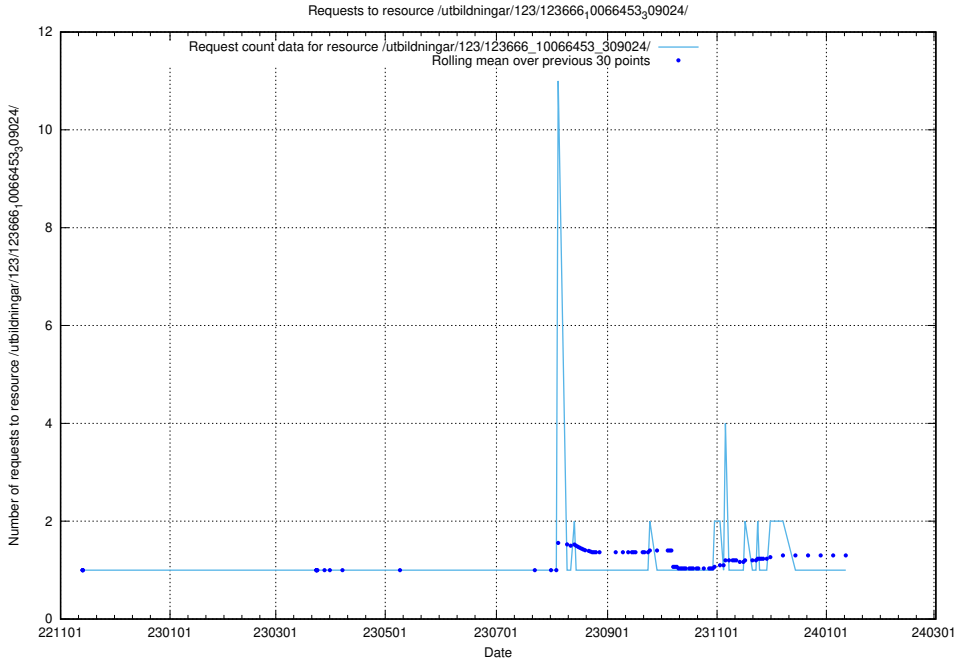

5.6834 Usage of /utbildningar/123/123666_10066453_309024/

Here, we count the number of requests to resource /utbildningar/123/123666_10066453_309024/.