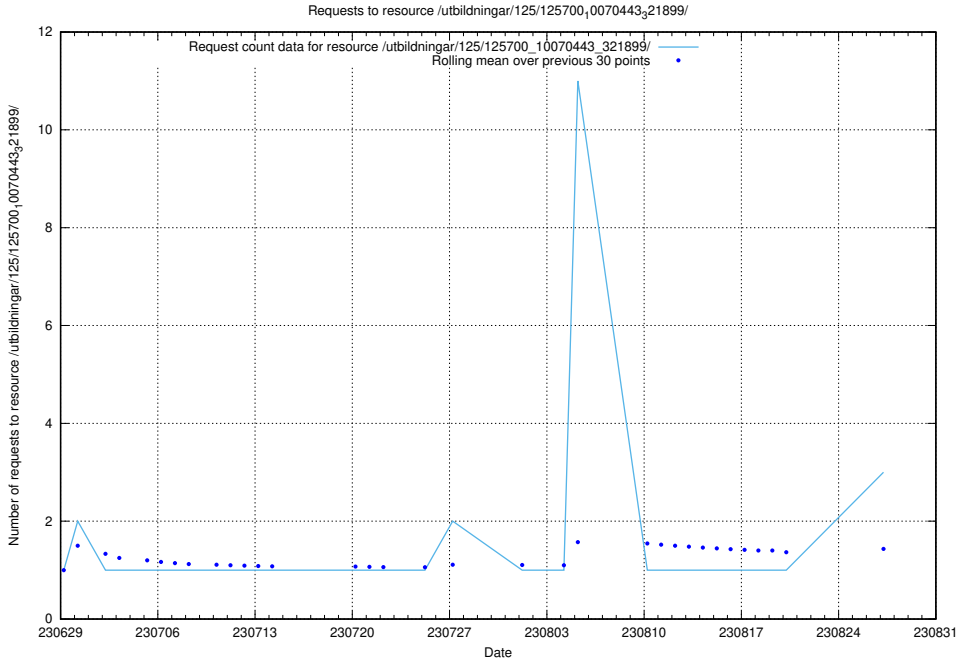

5.471 Usage of /utbildningar/125/125700_10070443_321899/

Here, we count the number of requests to resource /utbildningar/125/125700_10070443_321899/.