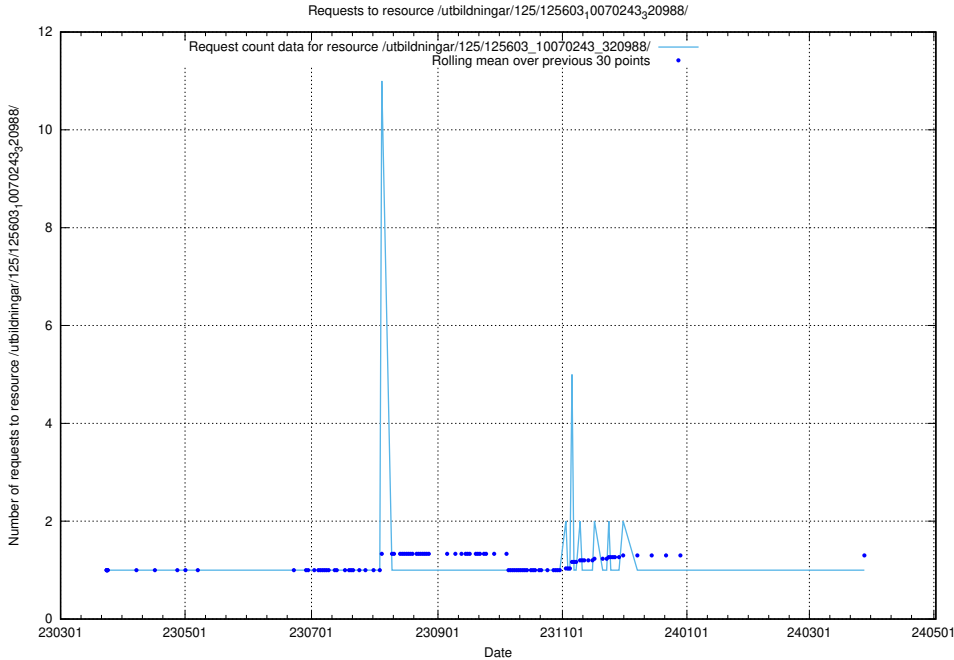

5.1129 Usage of /utbildningar/125/125603_10070243_320988/

Here, we count the number of requests to resource /utbildningar/125/125603_10070243_320988/.