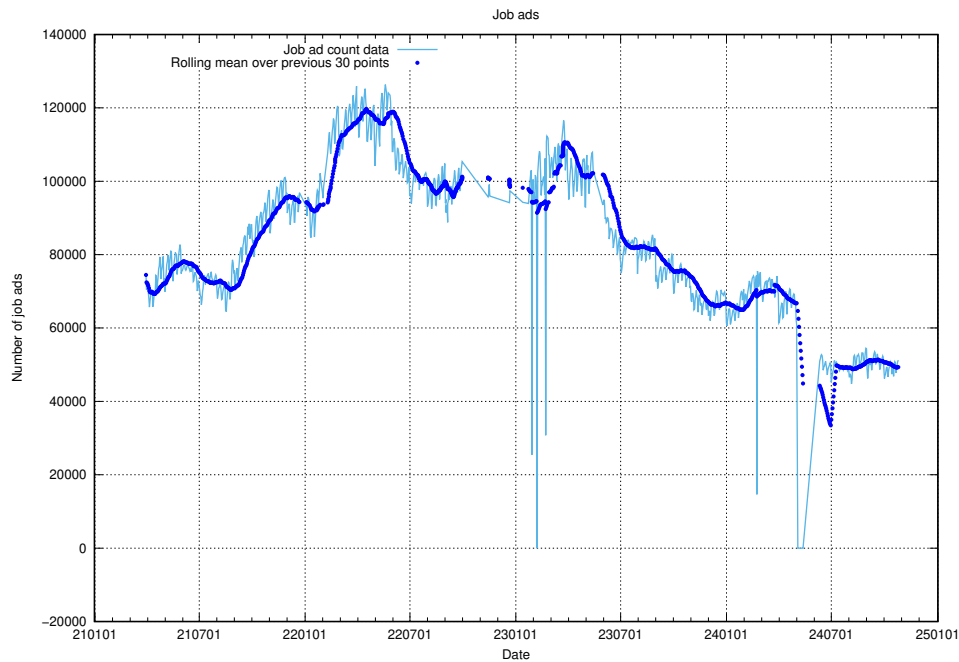

13.1 Number of job ads

Here, we count the number of job ads processed by the pipeline each night.

¹³<https://gitlab.com/arbetsformedlingen/joblinks/wiki/-/wikis/home>

13.2 Number of ads by scraper arbetsformedlingen.se