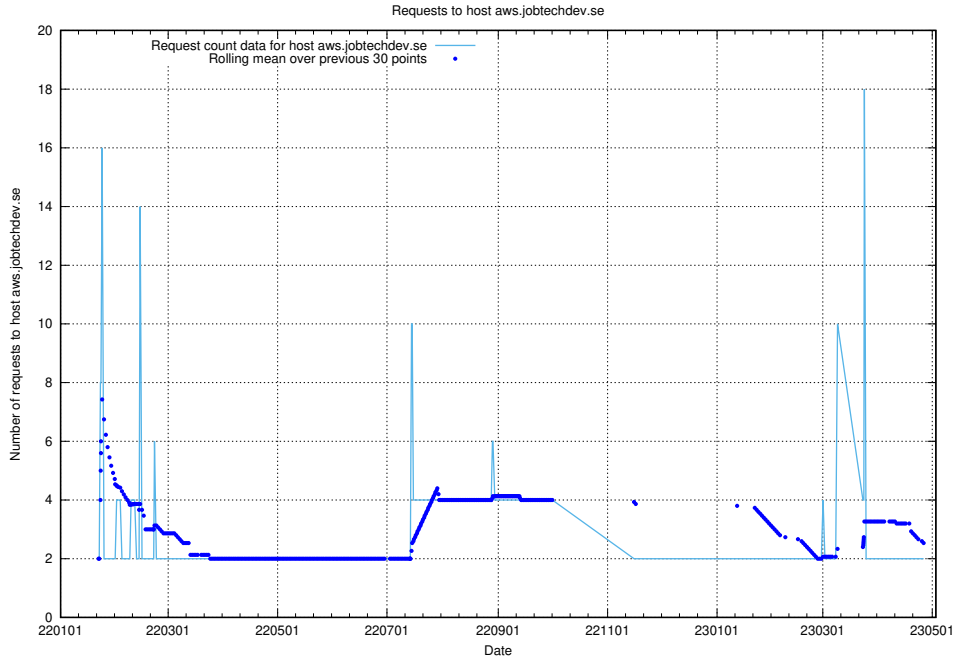

7.268 Usage of aws.jobtechdev.se

Here, we count the number of requests to host aws.jobtechdev.se.