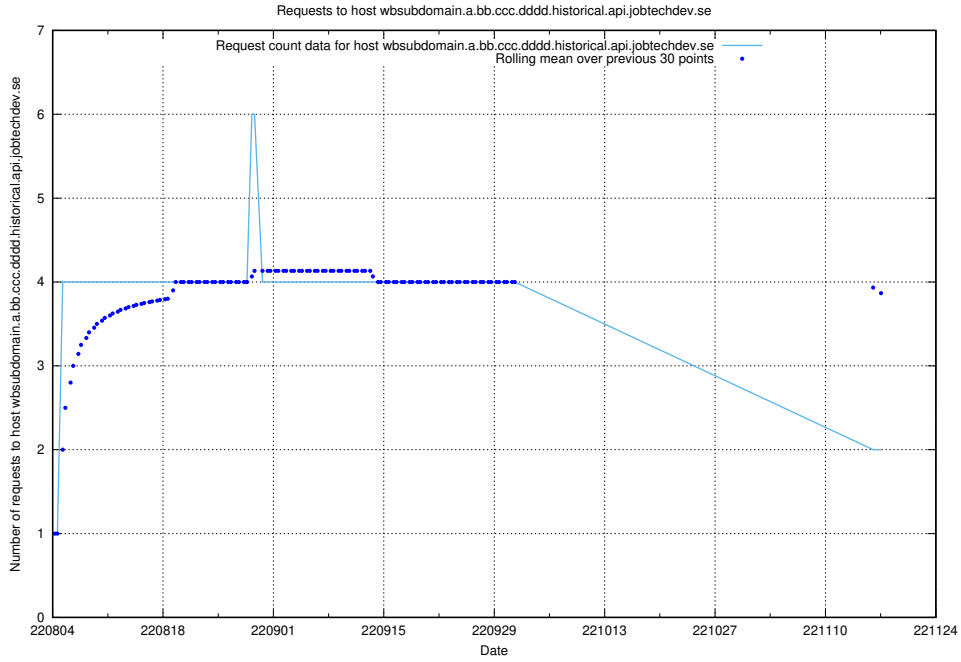

7.357 Usage of wbsubdomain.a.bb.ccc.dddd.historical.api.jobtechdev.se

Here, we count the number of requests to host wbsubdomain.a.bb.ccc.dddd.historical.api.jobtechdev.se.