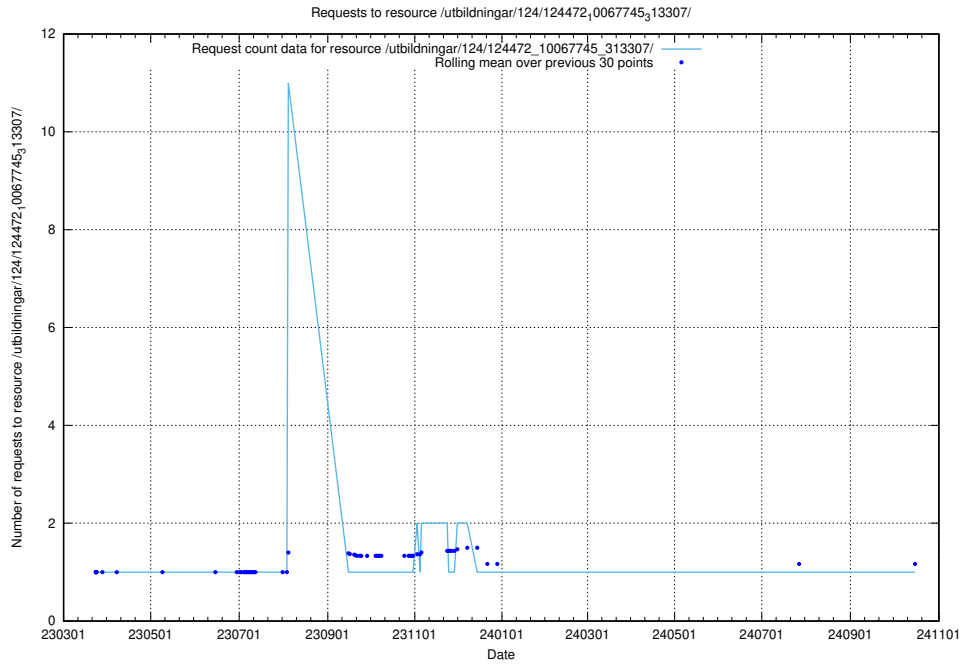

5.3949 Usage of /utbildningar/124/124472_10067745_313307/

Here, we count the number of requests to resource /utbildningar/124/124472_10067745_313307/.