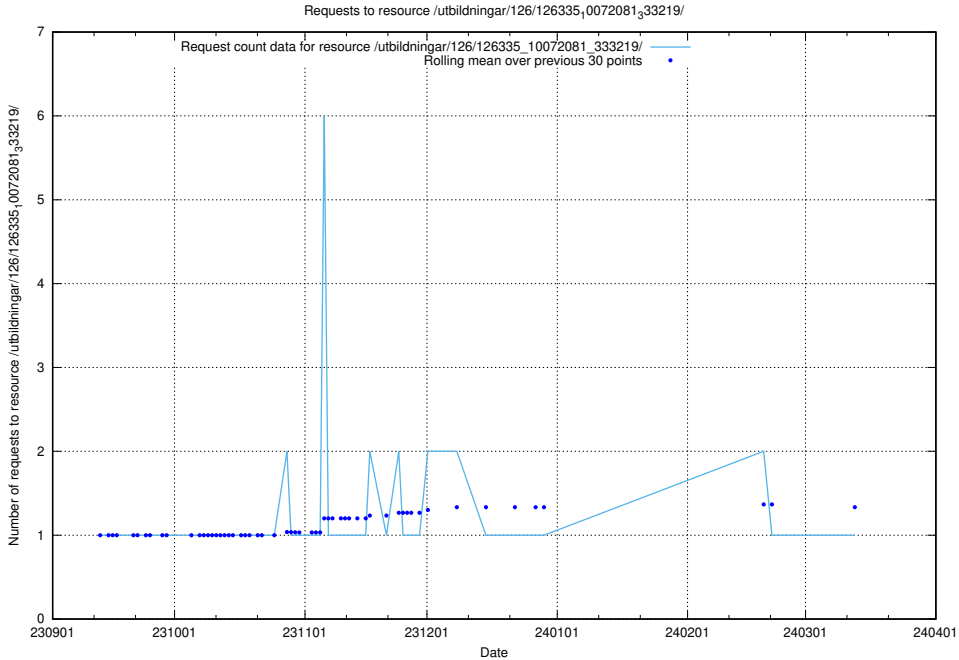

5.5512 Usage of /utbildningar/126/126335_10072081_333219/

Here, we count the number of requests to resource /utbildningar/126/126335_10072081_333219/.