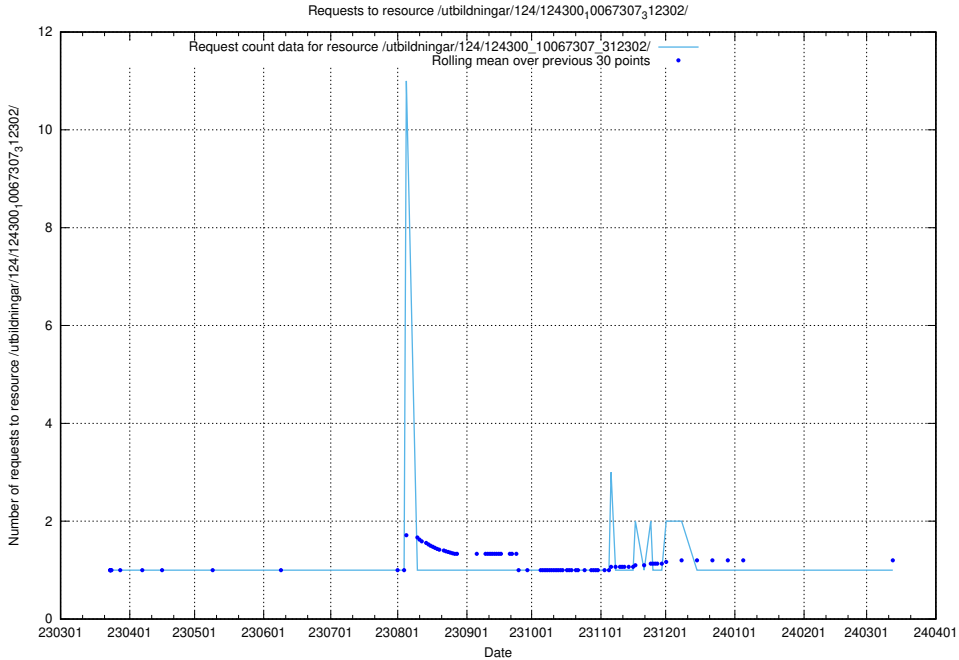

5.4862 Usage of /utbildningar/124/124300_10067307_312302/

Here, we count the number of requests to resource /utbildningar/124/124300_10067307_312302/.