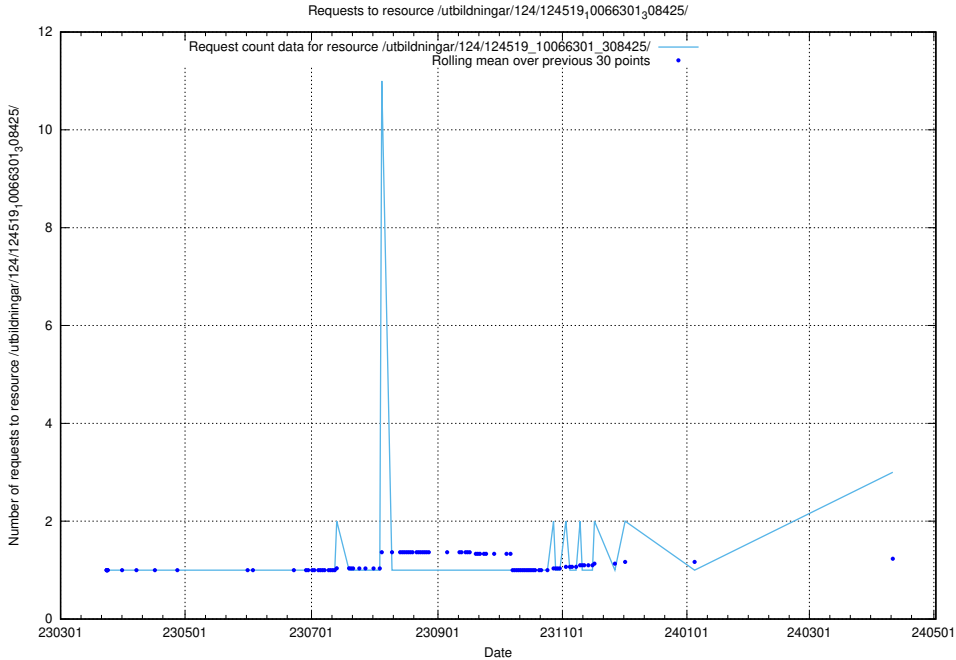

5.392 Usage of /utbildningar/124/124519_10066301_308425/

Here, we count the number of requests to resource /utbildningar/124/124519_10066301_308425/.