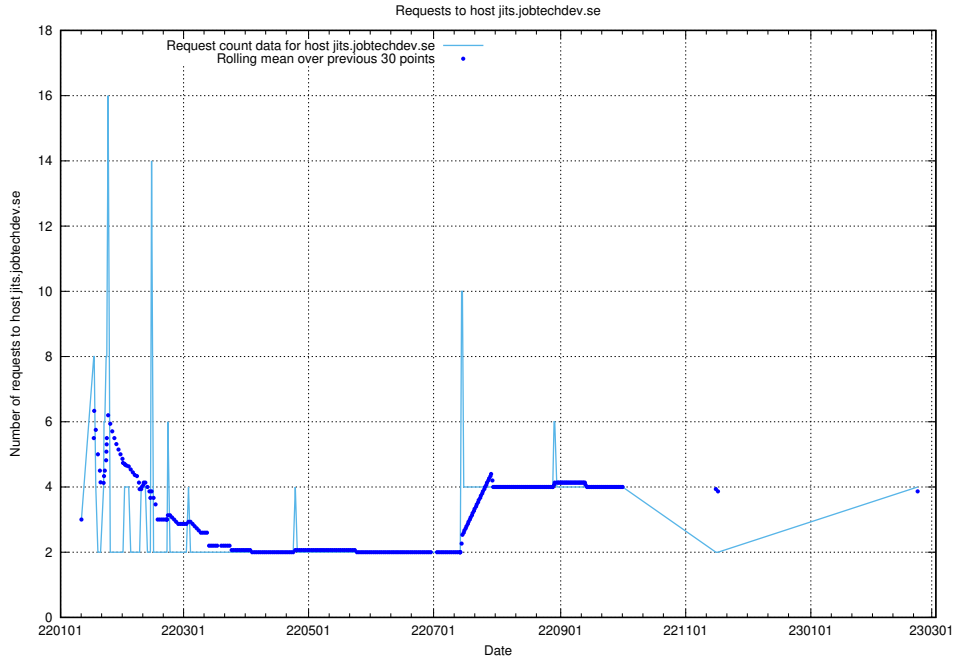

7.115 Usage of jits.jobtechdev.se

Here, we count the number of requests to host jits.jobtechdev.se.