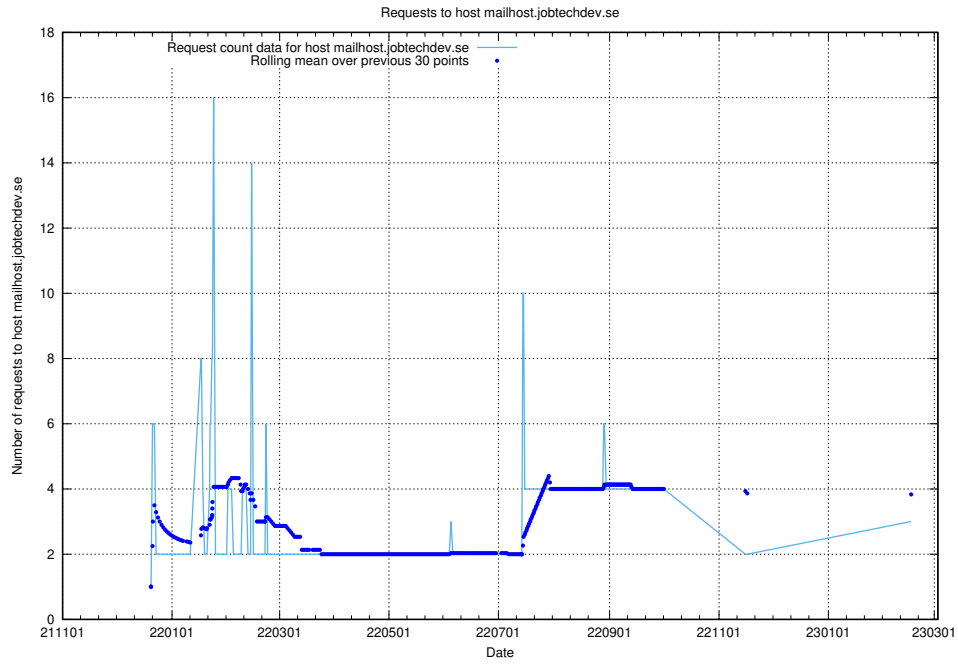

7.210 Usage of mailhost.jobtechdev.se

Here, we count the number of requests to host mailhost.jobtechdev.se.