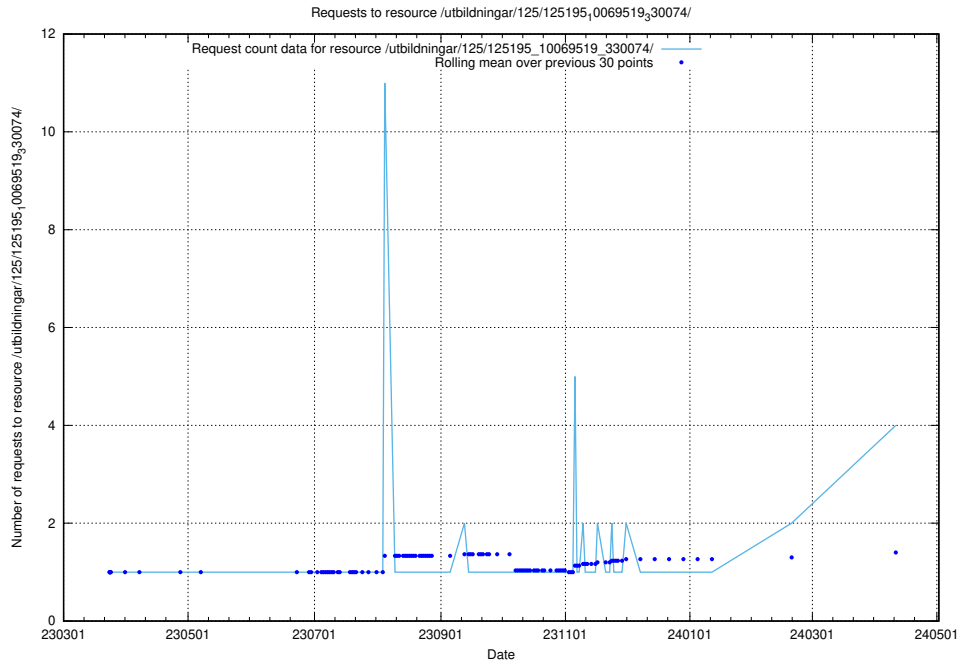

5.265 Usage of /utbildningar/125/125195_10069519_330074/

Here, we count the number of requests to resource /utbildningar/125/125195_10069519_330074/.