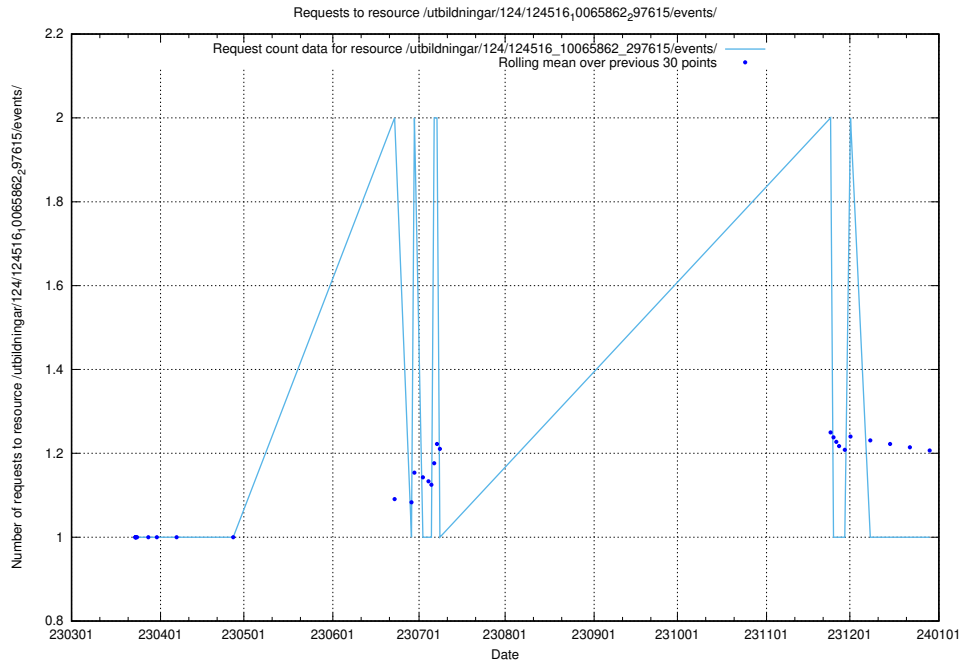

5.2397 Usage of /utbildningar/124/124516_10065862_297615/events/

Here, we count the number of requests to resource /utbildningar/124/124516_10065862_297615/events/

5.2398 Usage of /availability/uptime/20230821/