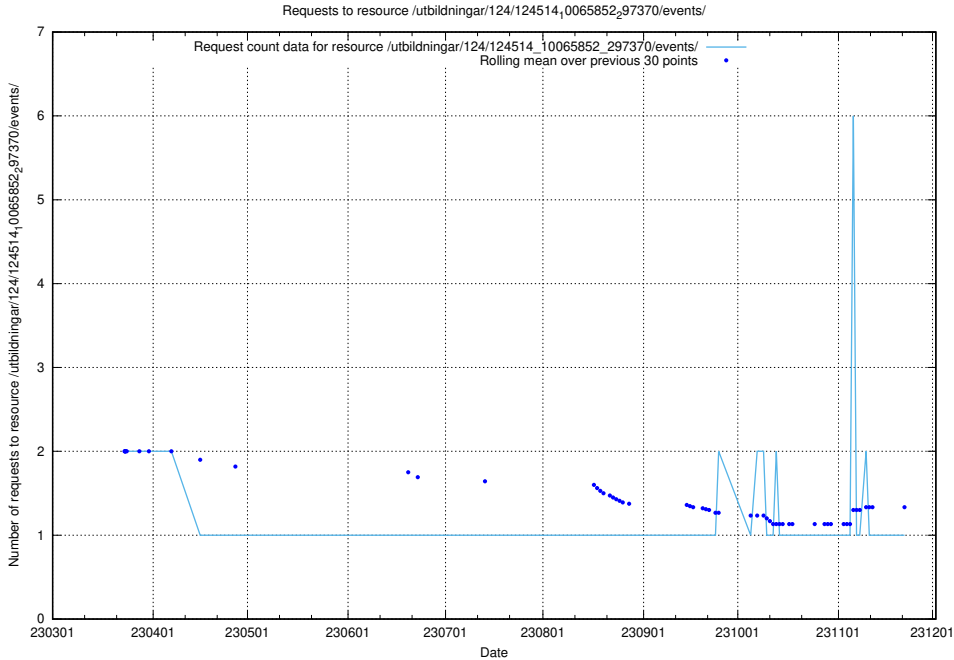

5.7257 Usage of /utbildningar/124/124514_10065852_297370/events/

Here, we count the number of requests to resource /utbildningar/124/124514_10065852_297370/events/