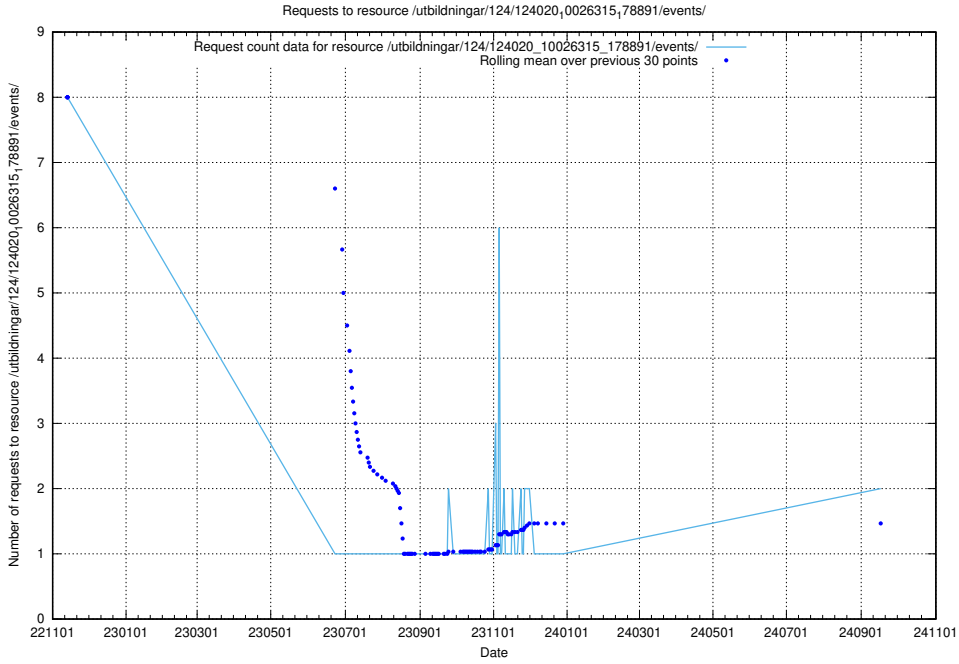

5.923 Usage of /utbildningar/124/124020_10026315_178891/events/

Here, we count the number of requests to resource /utbildningar/124/124020_10026315_178891/events/