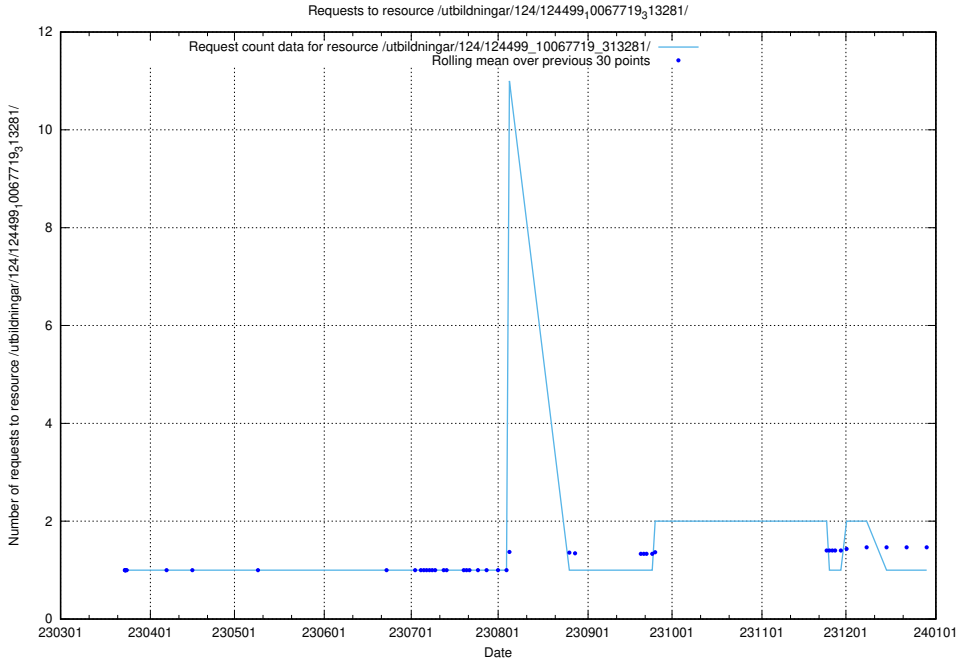

5.3472 Usage of /utbildningar/124/124499_10067719_313281/

Here, we count the number of requests to resource /utbildningar/124/124499_10067719_313281/.