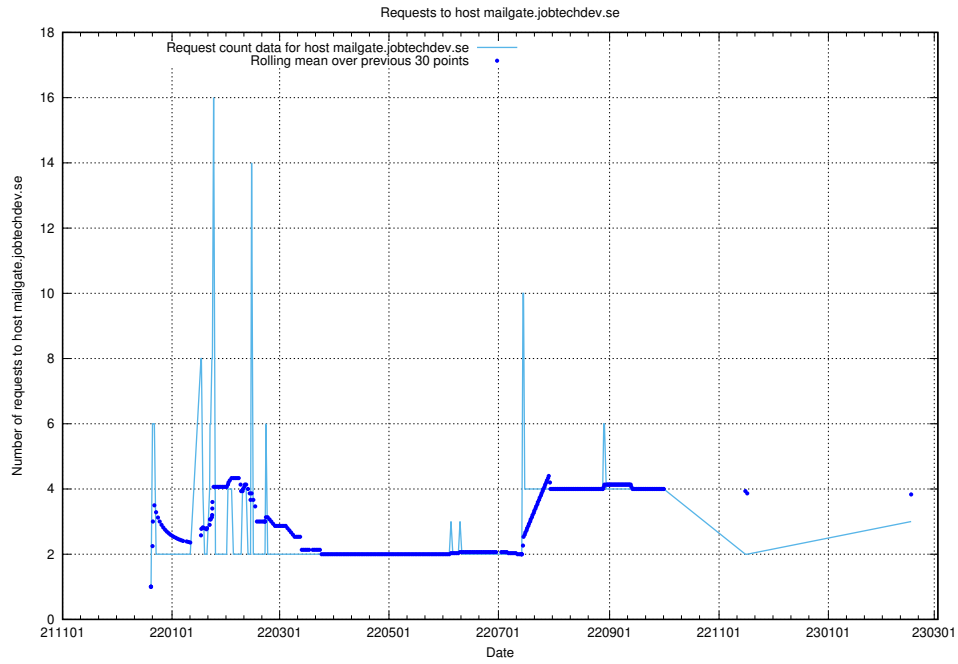

7.211 Usage of mailgate.jobtechdev.se

Here, we count the number of requests to host mailgate.jobtechdev.se.