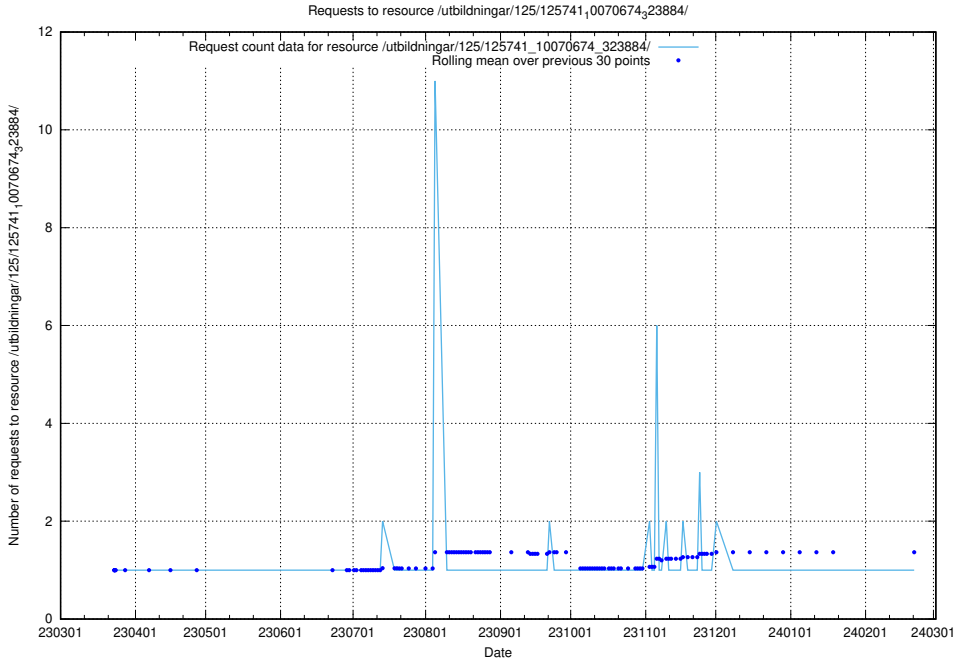

5.7448 Usage of /utbildningar/125/125741_10070674_323884/

Here, we count the number of requests to resource /utbildningar/125/125741_10070674_323884/.