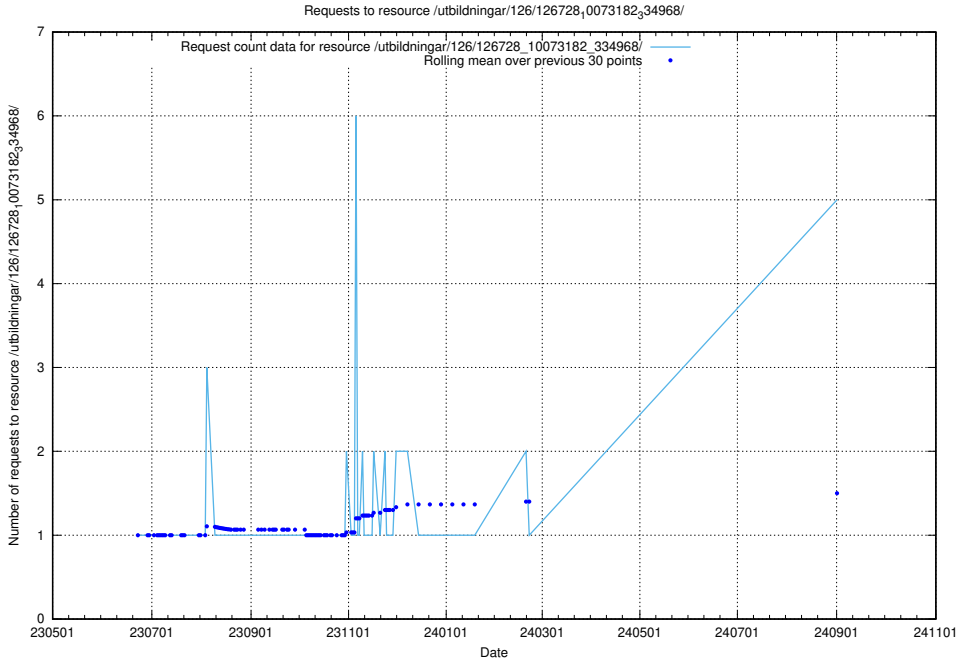

5.238 Usage of /utbildningar/126/126728_10073182_334968/

Here, we count the number of requests to resource /utbildningar/126/126728_10073182_334968/.