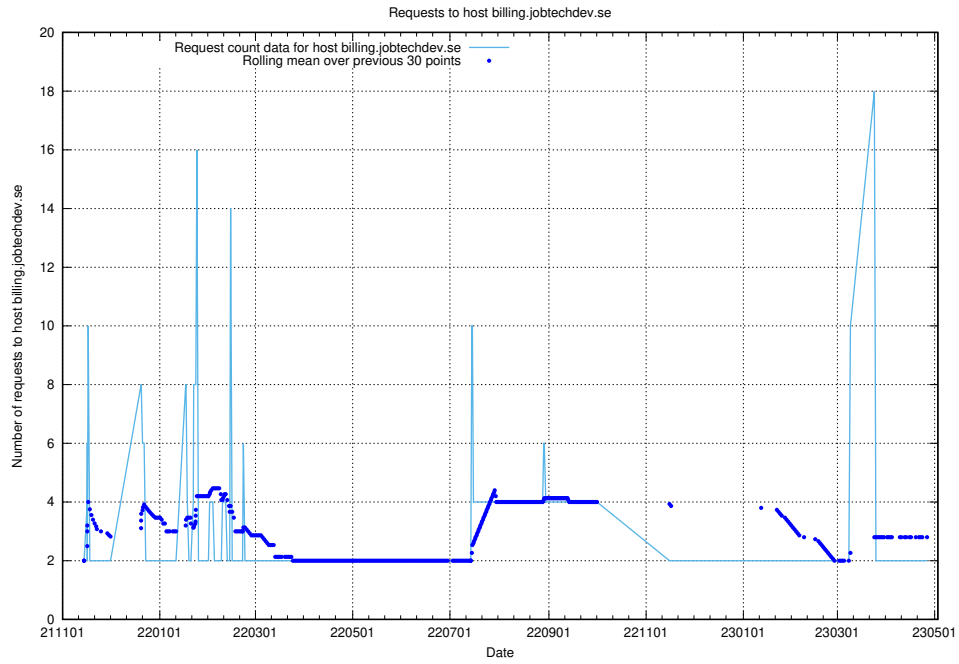

7.293 Usage of billing.jobtechdev.se

Here, we count the number of requests to host billing.jobtechdev.se.