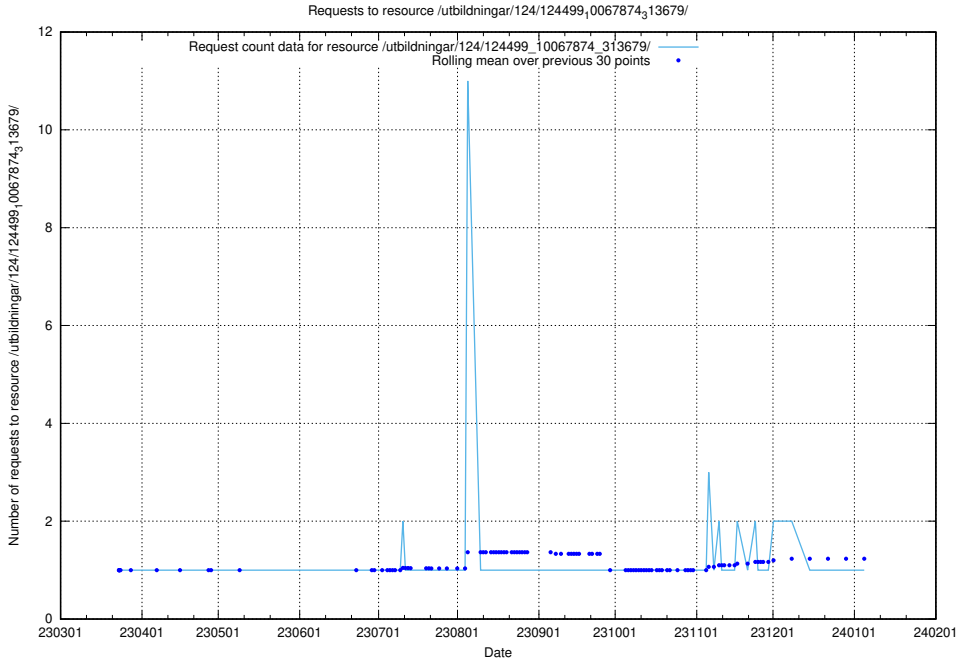

5.3284 Usage of /utbildningar/124/124499_10067874_313679/

Here, we count the number of requests to resource /utbildningar/124/124499_10067874_313679/.