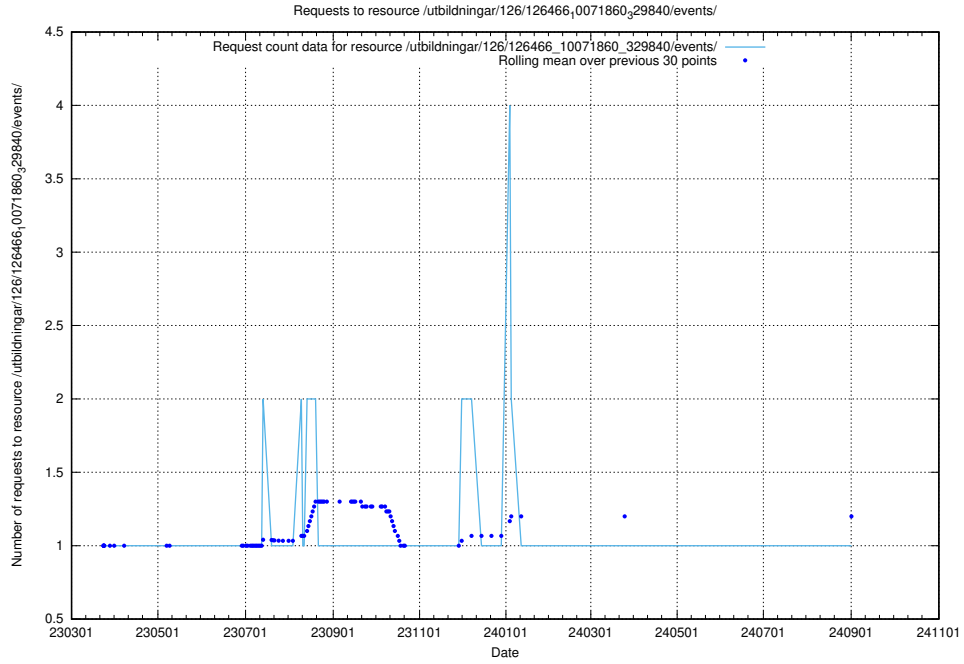

5.7377 Usage of /utbildningar/126/126466_10071860_329840/events/

Here, we count the number of requests to resource /utbildningar/126/126466_10071860_329840/events/