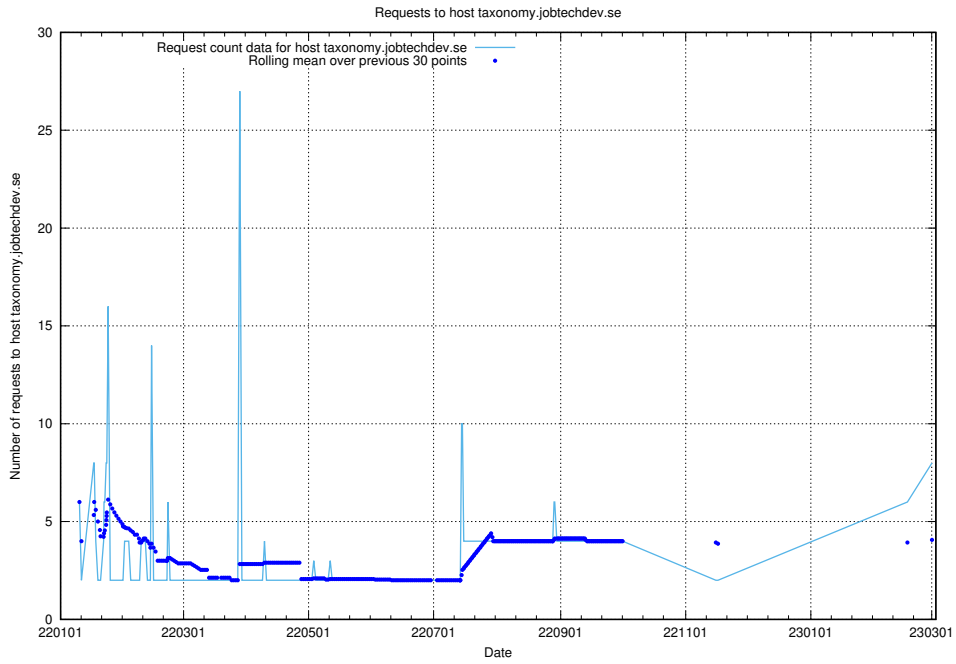

7.71 Usage of taxonomy.jobtechdev.se

Here, we count the number of requests to host taxonomy.jobtechdev.se.