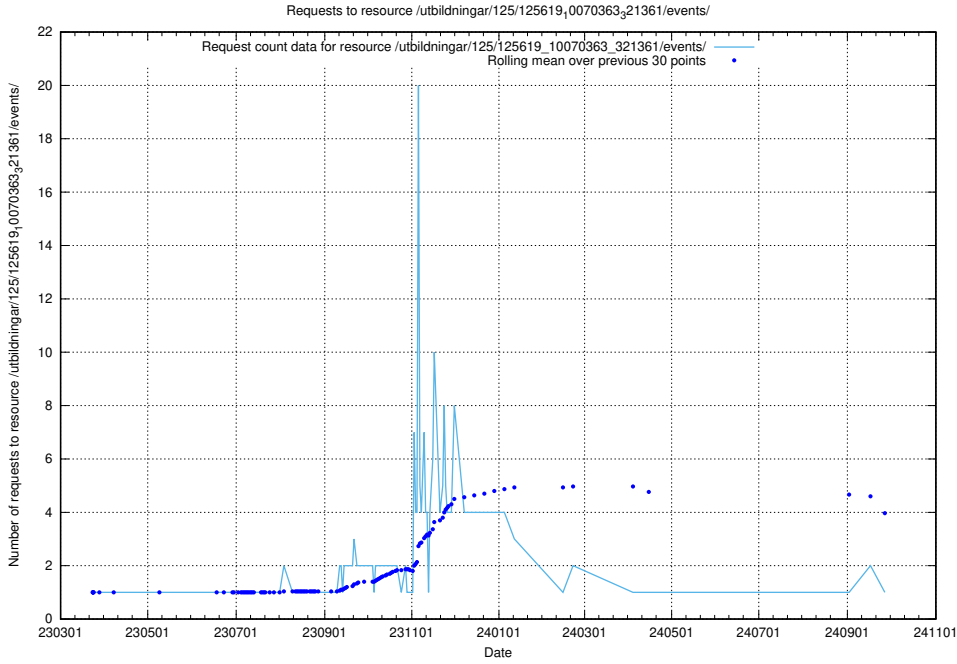

5.1113 Usage of /utbildningar/125/125619_10070363_321361/events/

Here, we count the number of requests to resource /utbildningar/125/125619_10070363_321361/events/