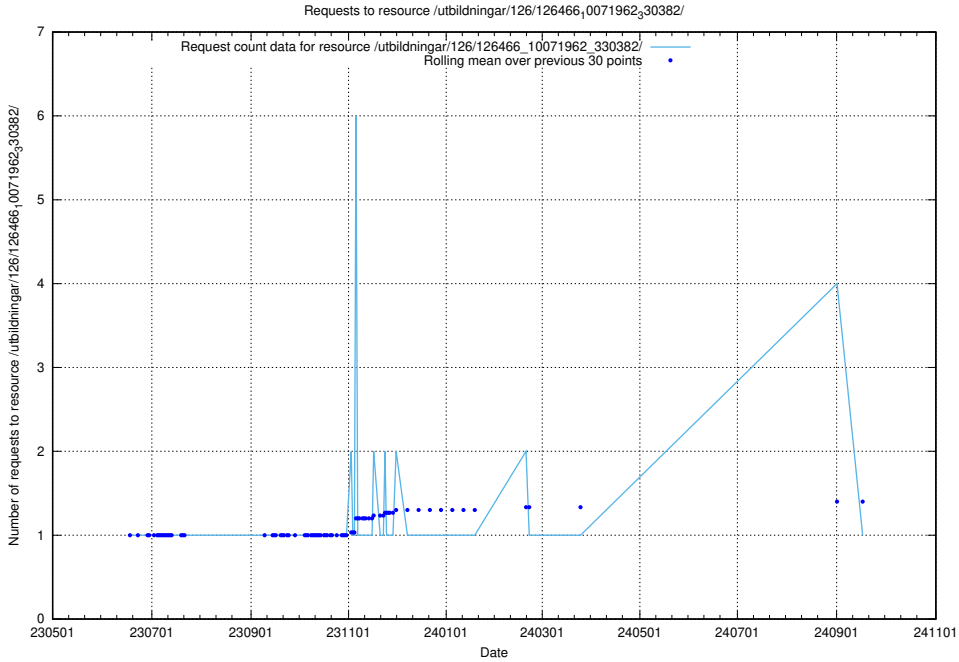

5.6771 Usage of /utbildningar/126/126466_10071962_330382/

Here, we count the number of requests to resource /utbildningar/126/126466_10071962_330382/.