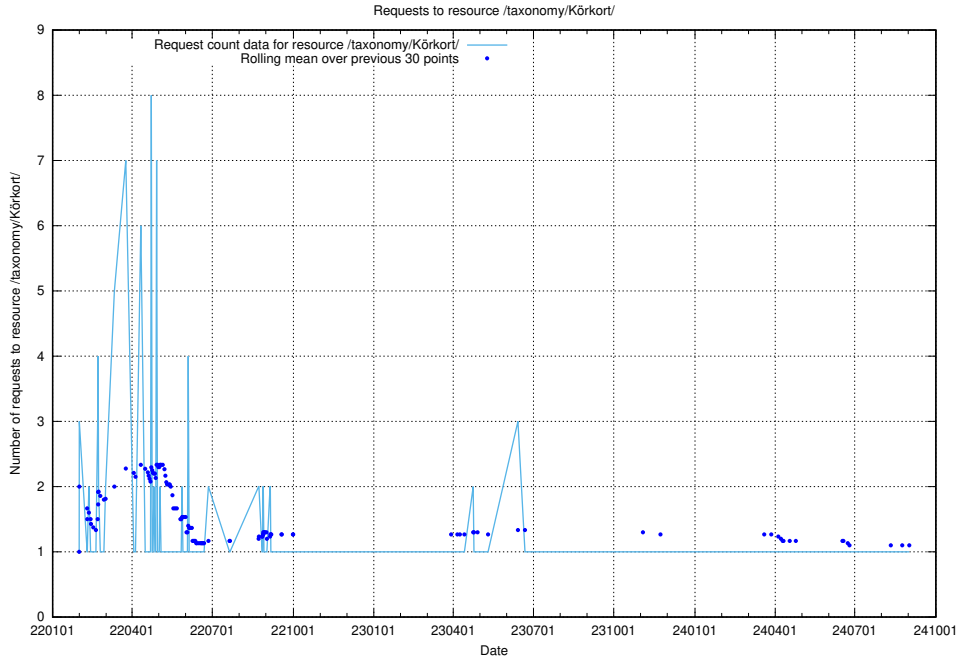

5.4371 Usage of /taxonomy/Körkort/

Here, we count the number of requests to resource /taxonomy/Körkort/.