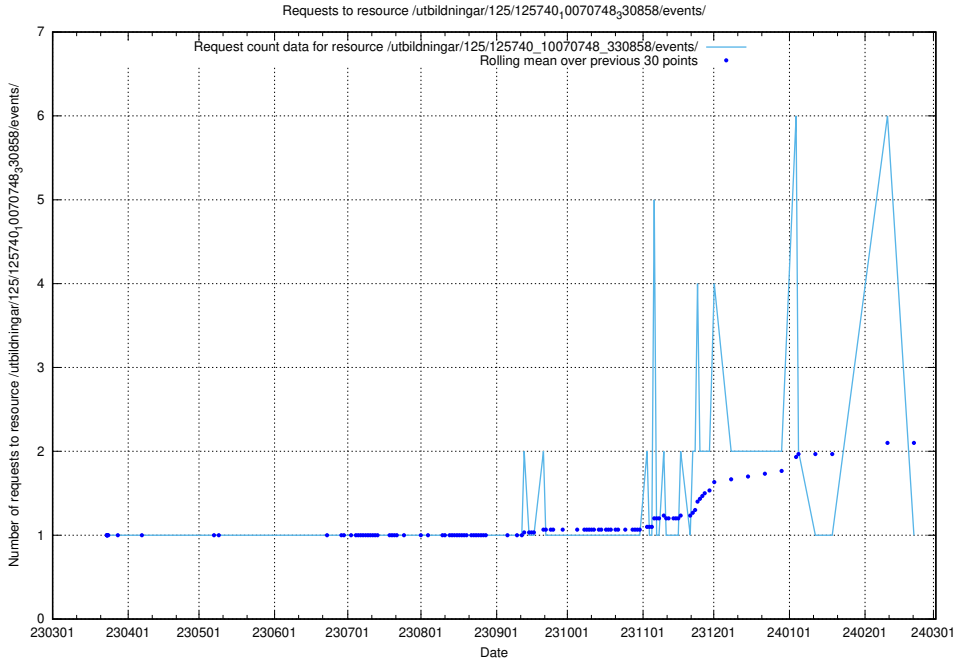

5.1015 Usage of /utbildningar/125/125740_10070748_330858/events/

Here, we count the number of requests to resource /utbildningar/125/125740_10070748_330858/events/