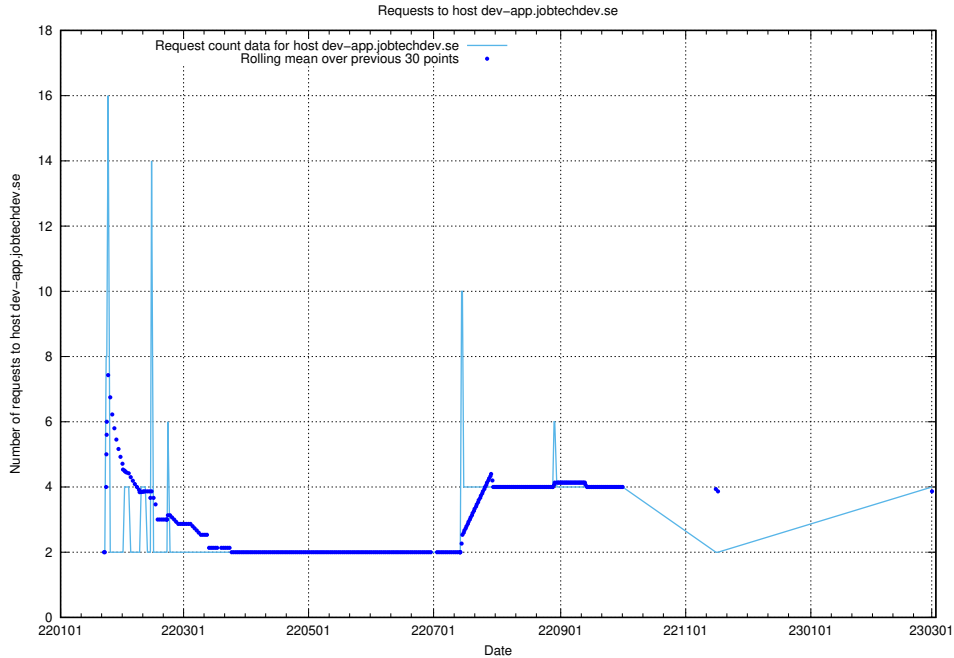

7.107 Usage of dev-app.jobtechdev.se

Here, we count the number of requests to host dev-app.jobtechdev.se.