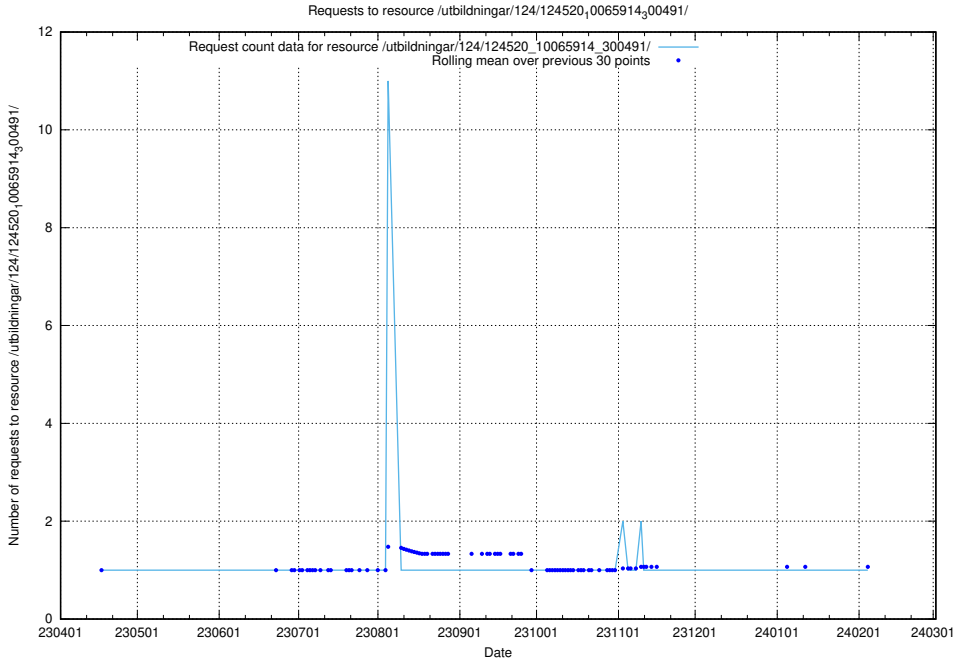

5.6962 Usage of /utbildningar/124/124520_10065914_300491/

Here, we count the number of requests to resource /utbildningar/124/124520_10065914_300491/.