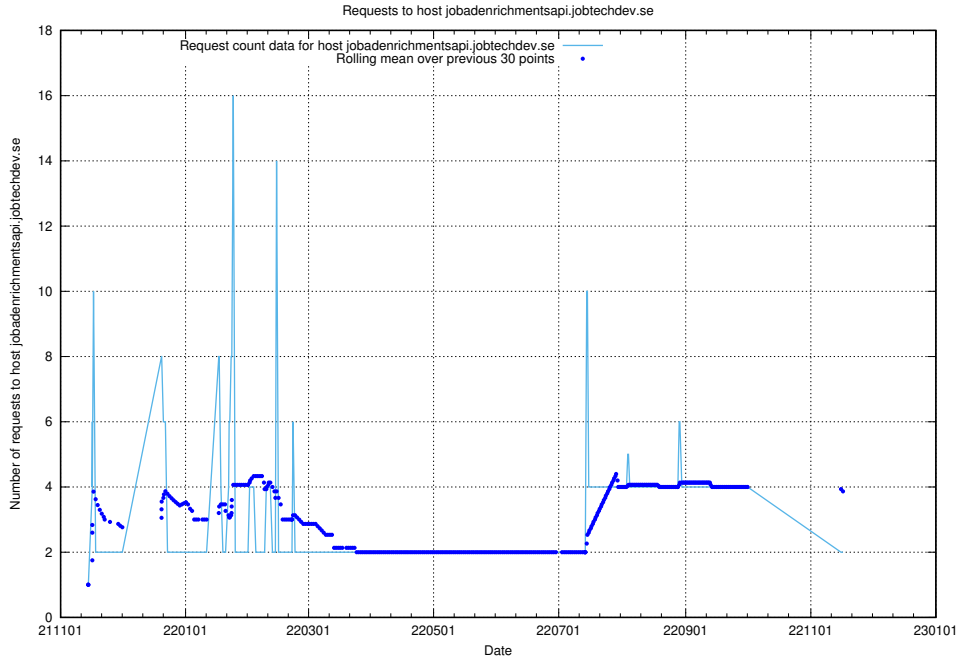

7.587 Usage of jobadenrichmentsapi.jobtechdev.se

Here, we count the number of requests to host jobadenrichmentsapi.jobtechdev.se.