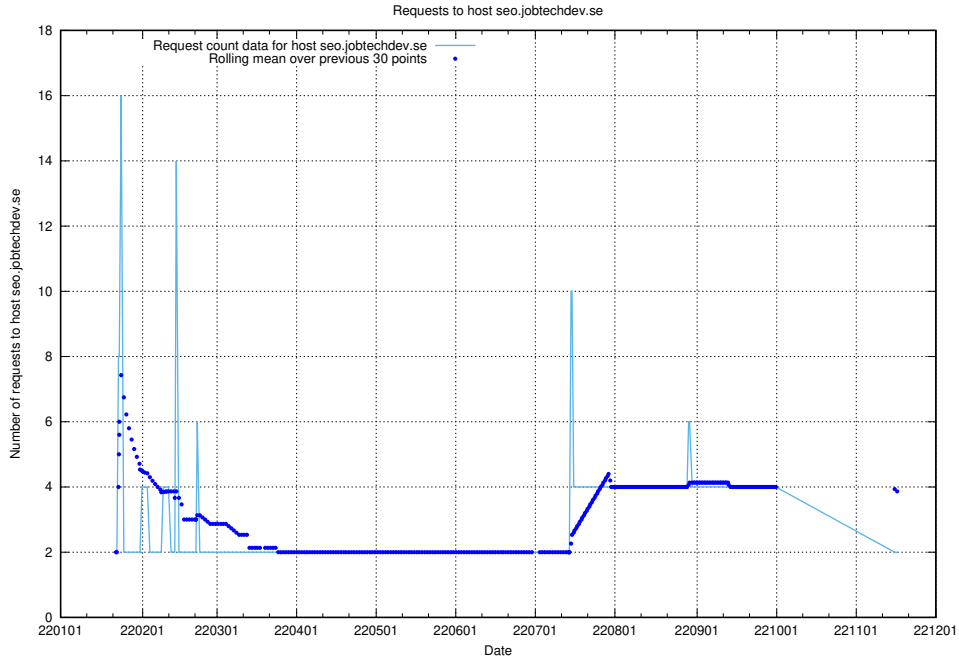

7.600 Usage of seo.jobtechdev.se

Here, we count the number of requests to host seo.jobtechdev.se.