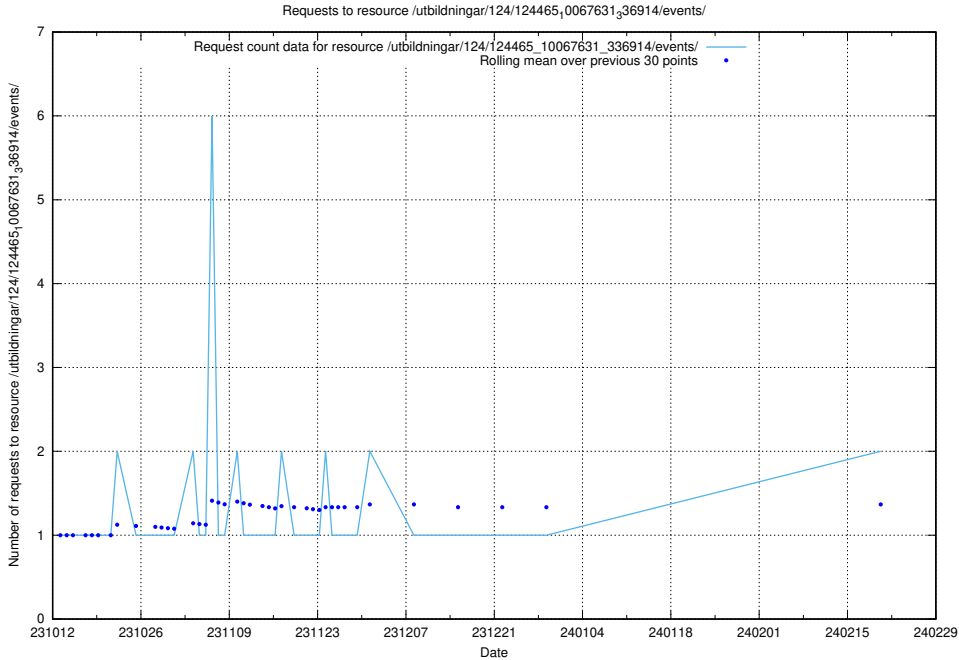

5.793 Usage of /utbildningar/124/124465_10067631_336914/events/

Here, we count the number of requests to resource /utbildningar/124/124465_10067631_336914/events/