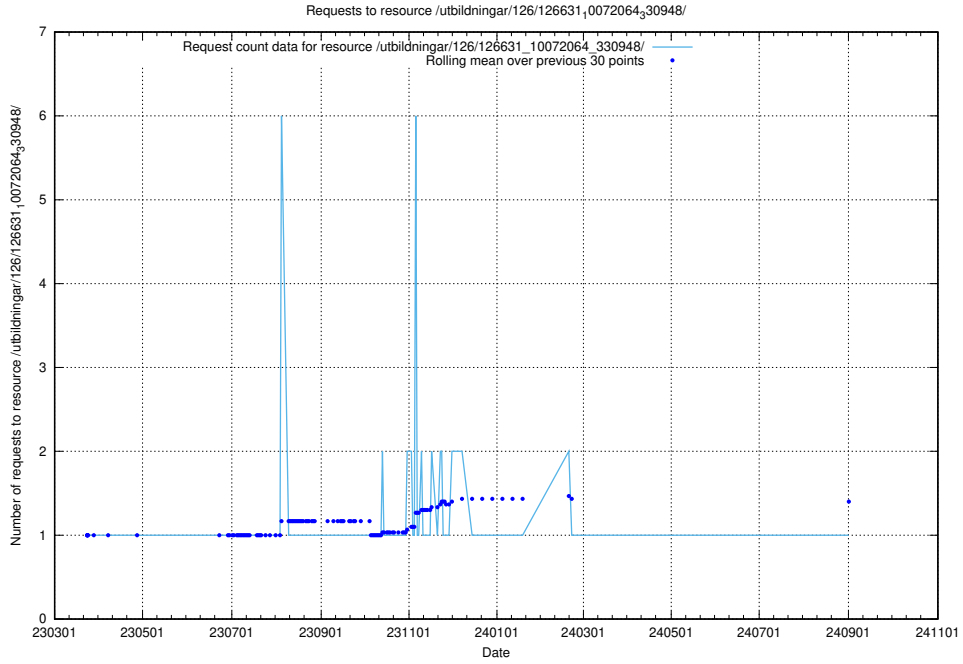

5.7361 Usage of /utbildningar/126/126631_10072064_330948/

Here, we count the number of requests to resource /utbildningar/126/126631_10072064_330948/.