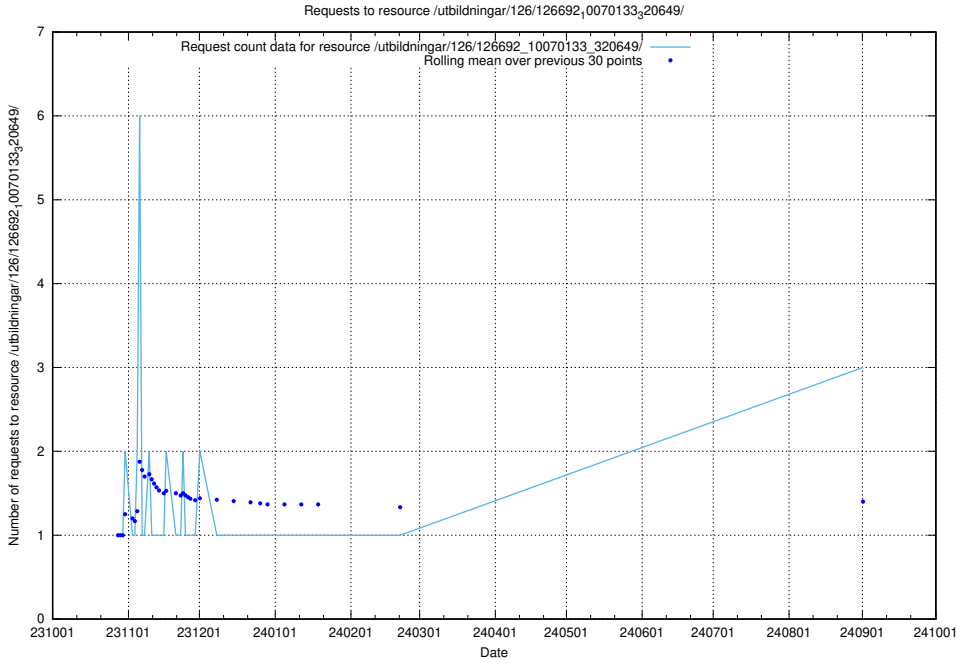

5.440 Usage of /utbildningar/126/126692_10070133_320649/

Here, we count the number of requests to resource /utbildningar/126/126692_10070133_320649/.