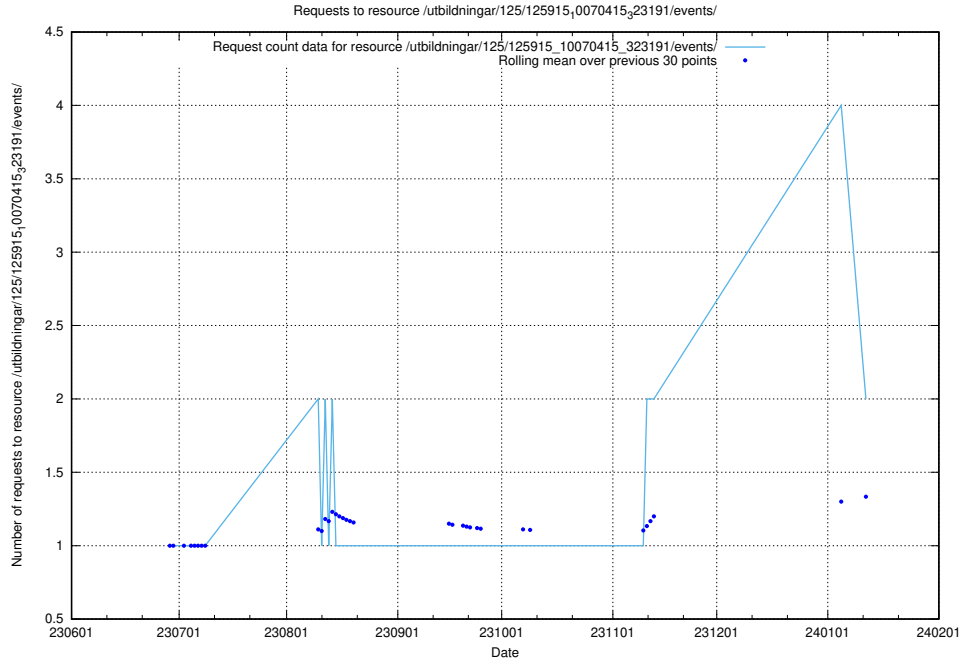

5.893 Usage of /utbildningar/125/125915_10070415_323191/events/

Here, we count the number of requests to resource /utbildningar/125/125915_10070415_323191/events/