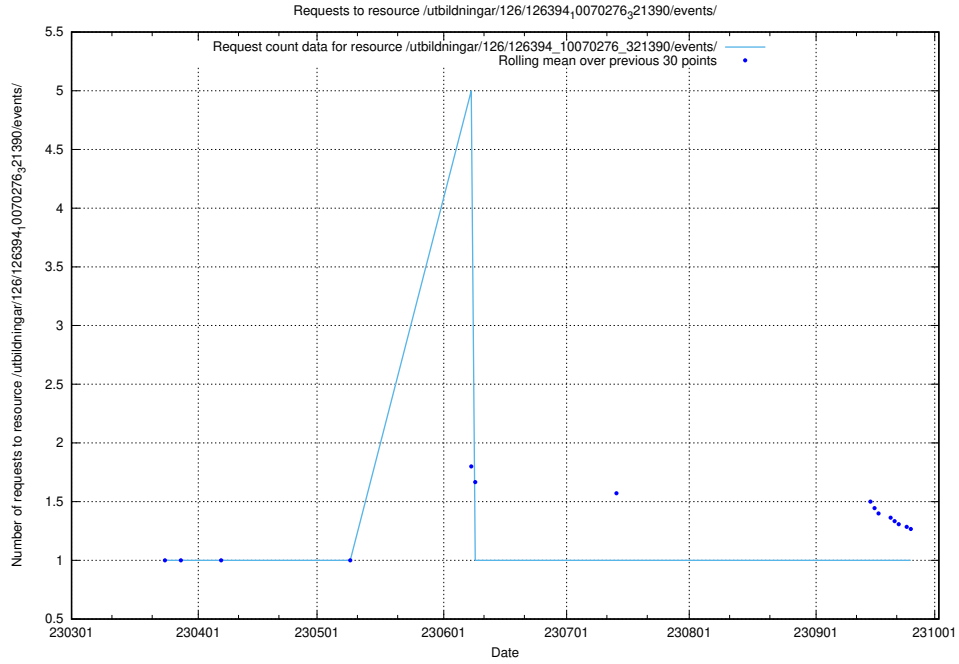

5.7155 Usage of /utbildningar/126/126394_10070276_321390/events/

Here, we count the number of requests to resource /utbildningar/126/126394_10070276_321390/events/

5.7156 Usage of /utbildningar/126/126095_10071321_326910/