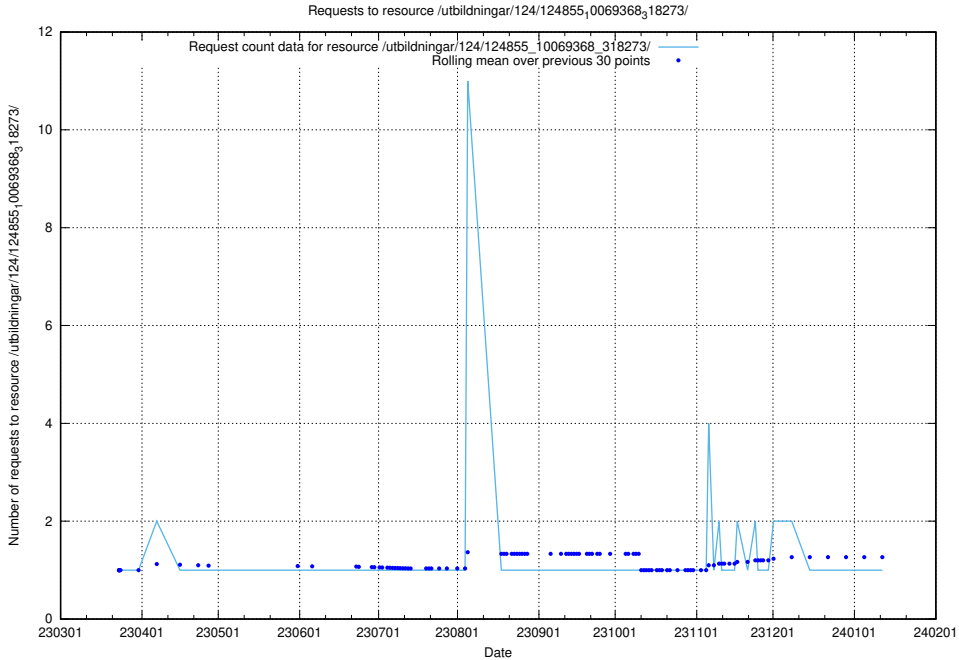

5.1361 Usage of /utbildningar/124/124855_10069368_318273/

Here, we count the number of requests to resource /utbildningar/124/124855_10069368_318273/.