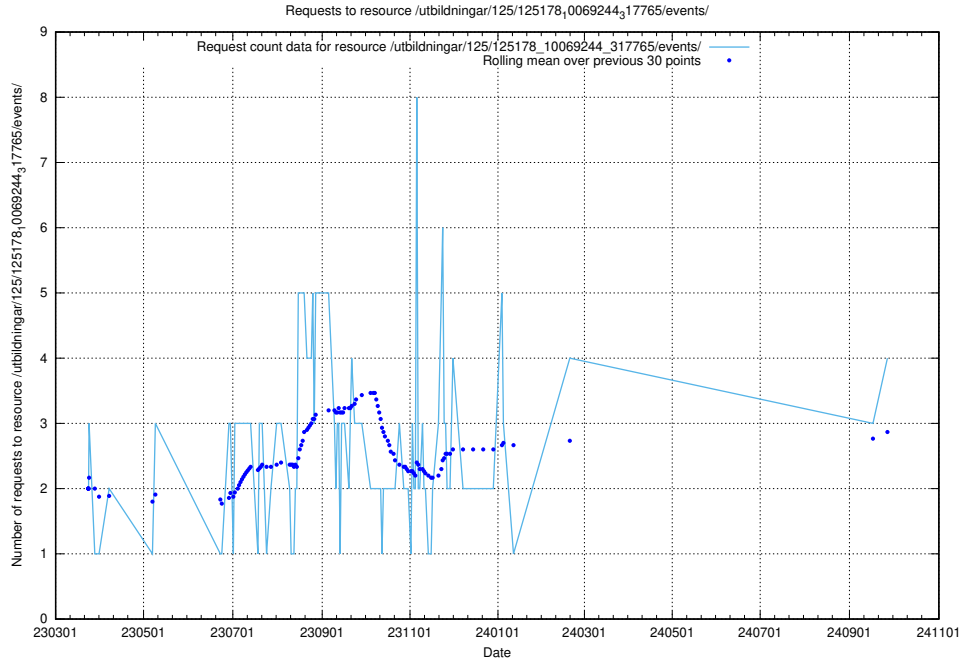

5.356 Usage of /utbildningar/125/125178_10069244_317765/events/

Here, we count the number of requests to resource /utbildningar/125/125178_10069244_317765/events/