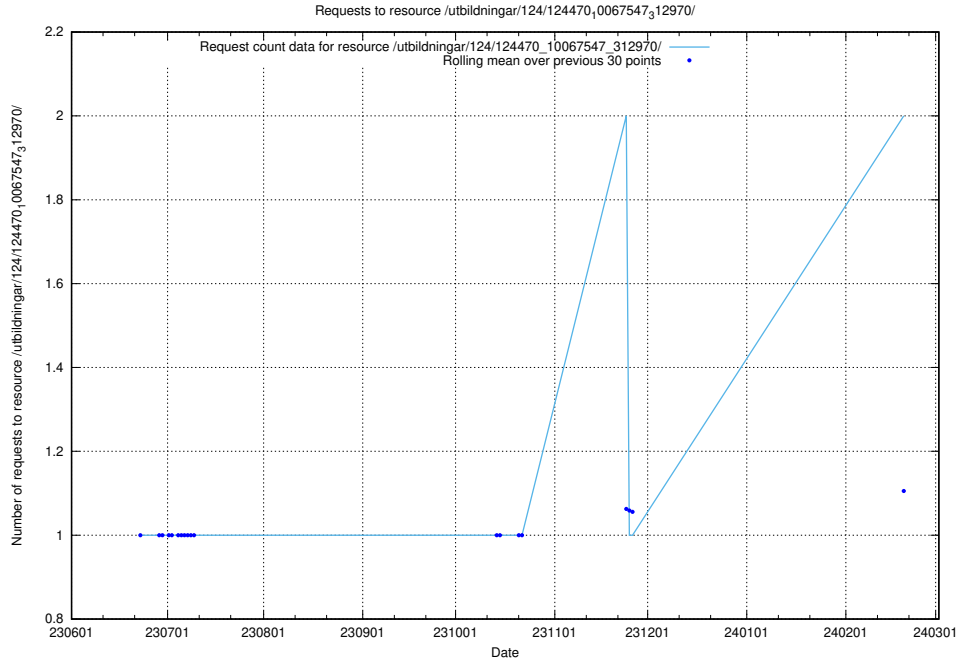

5.933 Usage of /utbildningar/124/124470_10067547_312970/

Here, we count the number of requests to resource /utbildningar/124/124470_10067547_312970/.