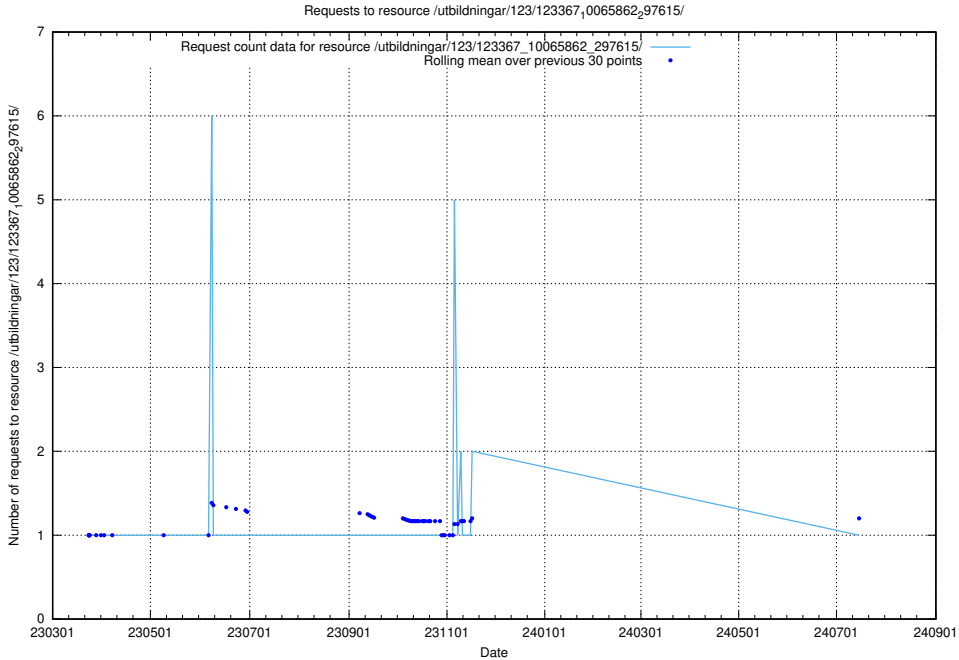

5.5718 Usage of /utbildningar/123/123367_10065862_297615/

Here, we count the number of requests to resource /utbildningar/123/123367_10065862_297615/.