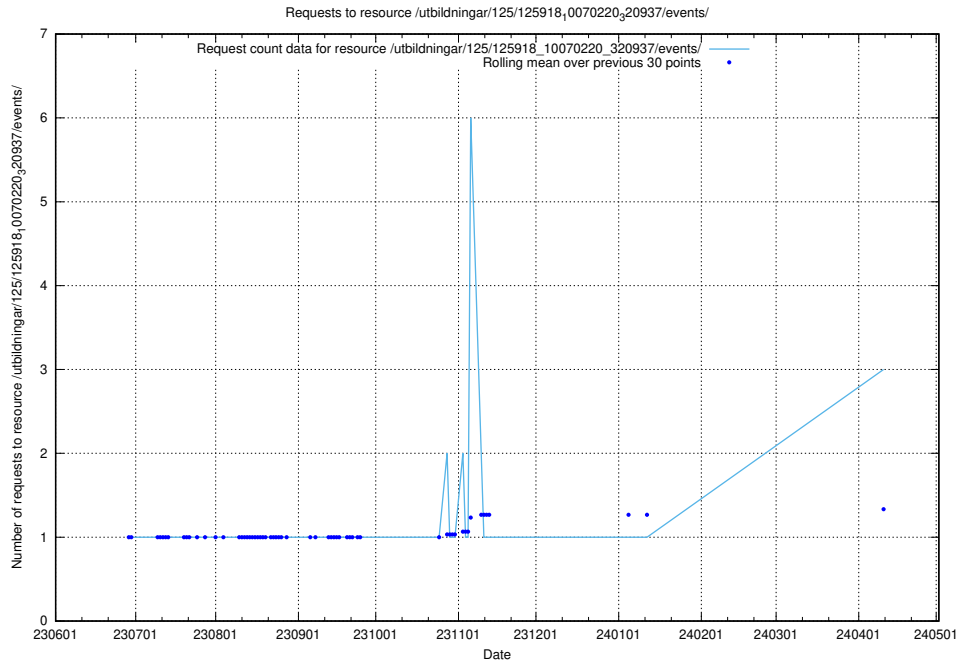

5.470 Usage of /utbildningar/125/125918_10070220_320937/events/

Here, we count the number of requests to resource /utbildningar/125/125918_10070220_320937/events/