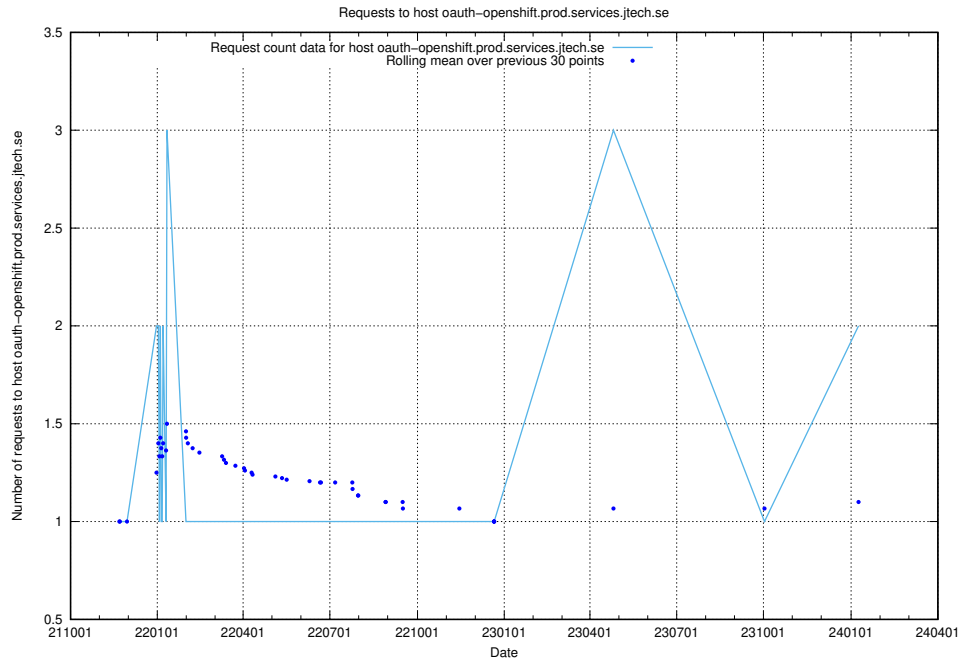

7.441 Usage of `oauth-openshift.prod.services.jtech.se`

Here, we count the number of requests to host `oauth-openshift.prod.services.jtech.se`.