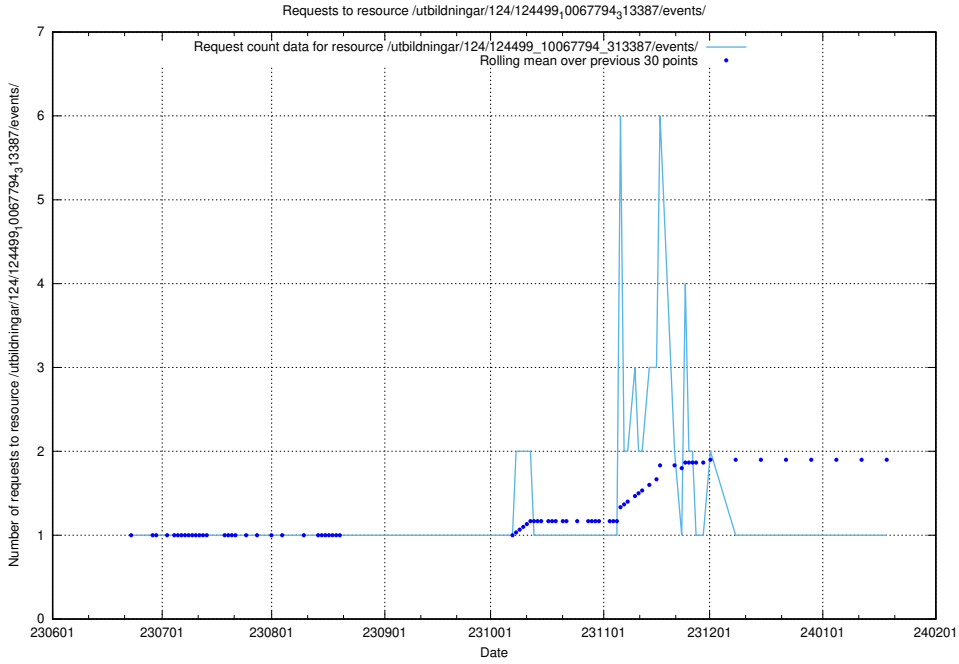

5.6690 Usage of /utbildningar/124/124499_10067794_313387/events/

Here, we count the number of requests to resource /utbildningar/124/124499_10067794_313387/events/