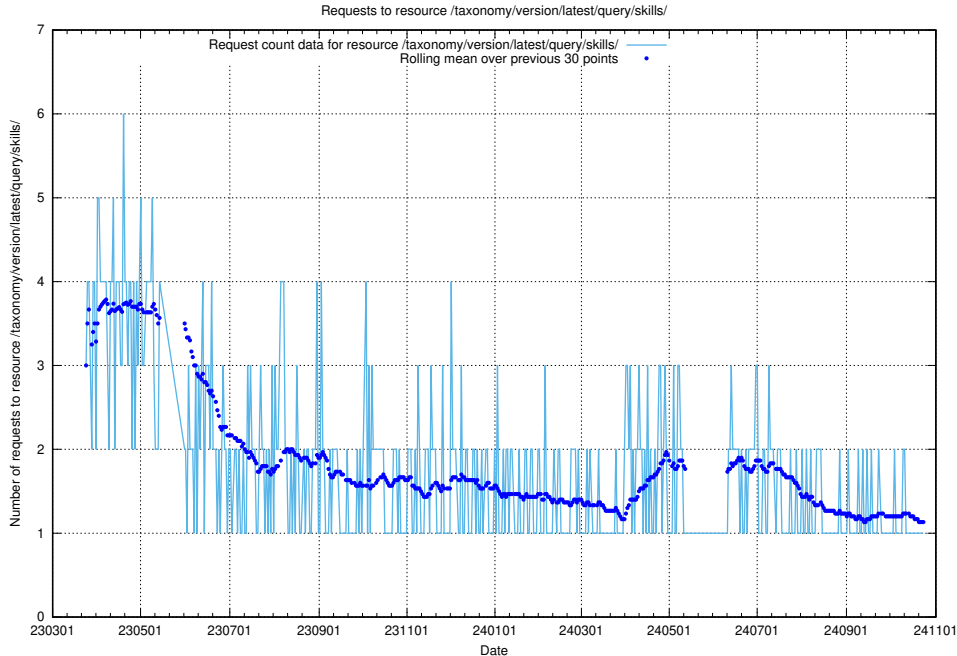

5.7027 Usage of /taxonomy/version/latest/query/skills/

Here, we count the number of requests to resource /taxonomy/version/latest/query/skills/.

5.7028 Usage of /taxonomy/version/latest/query/skills-with-related-skill-headlines-and-ssyk-level-4-groups/