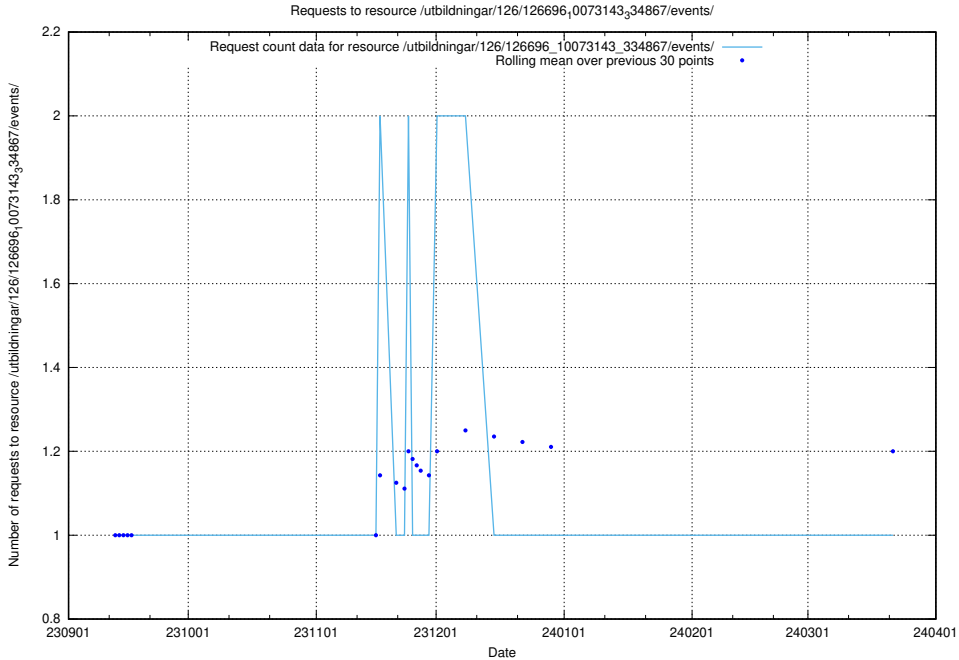

Here, we count the number of requests to resource /utbildningar/124/124519_10065852_297370/events/

5.5511 Usage of /utbildningar/126/126696_10073143_334867/events/

Here, we count the number of requests to resource /utbildningar/126/126696_10073143_334867/events/