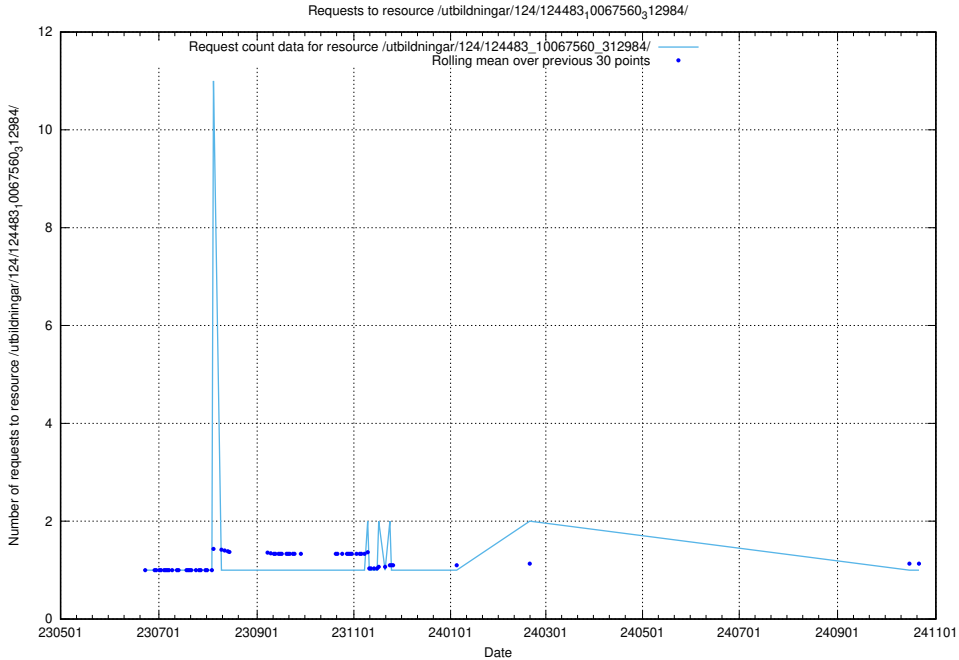

5.6702 Usage of /utbildningar/124/124483_10067560_312984/

Here, we count the number of requests to resource /utbildningar/124/124483_10067560_312984/.