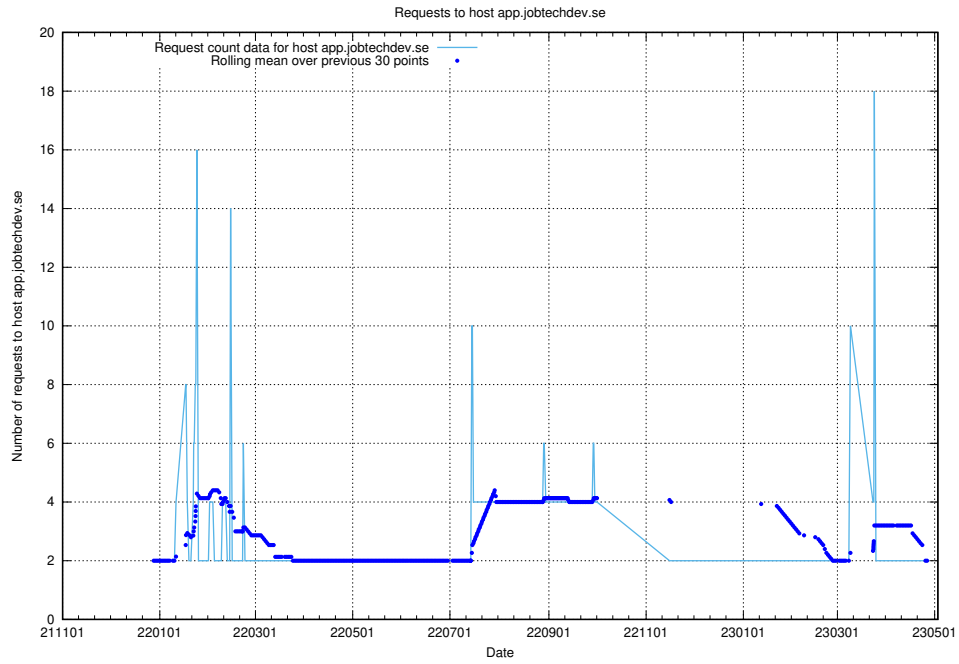

7.368 Usage of app.jobtechdev.se

Here, we count the number of requests to host app.jobtechdev.se.