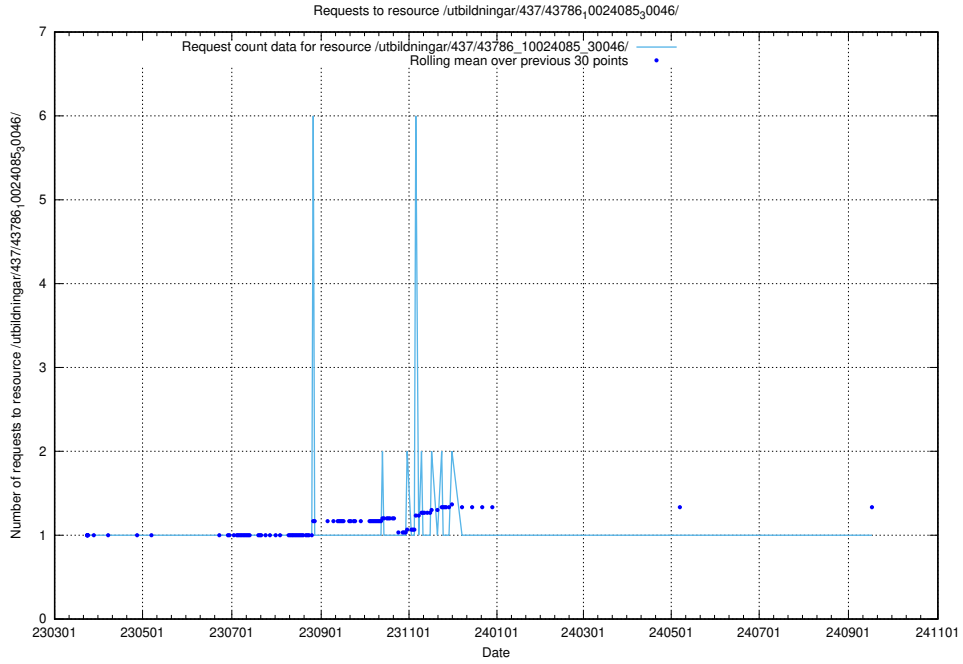

5.7326 Usage of /utbildningar/437/43786_10024085_30046/

Here, we count the number of requests to resource /utbildningar/437/43786_10024085_30046/.