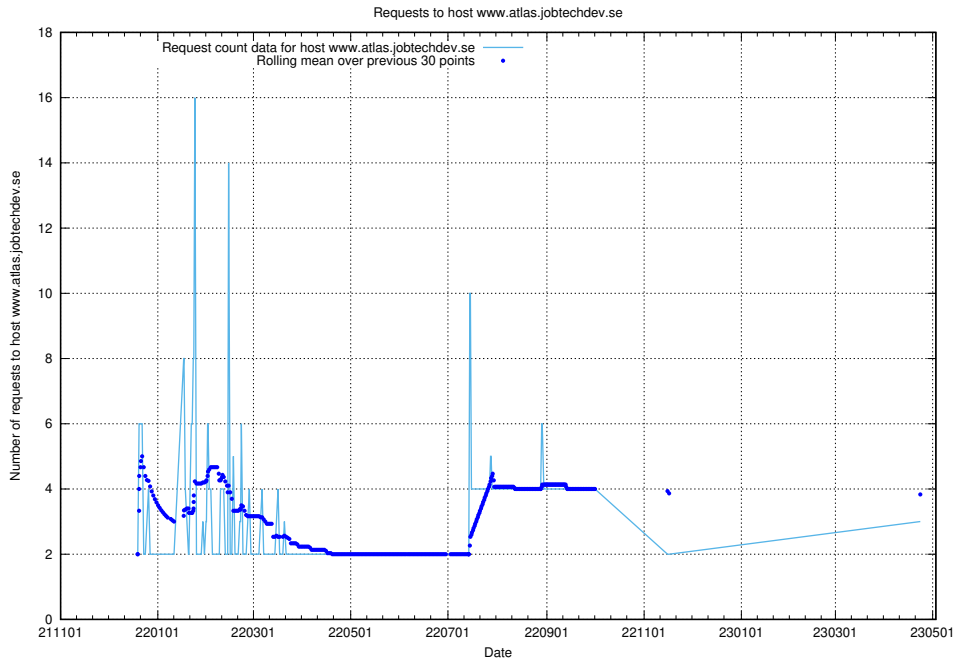

7.216 Usage of www.atlas.jobtechdev.se

Here, we count the number of requests to host www.atlas.jobtechdev.se.