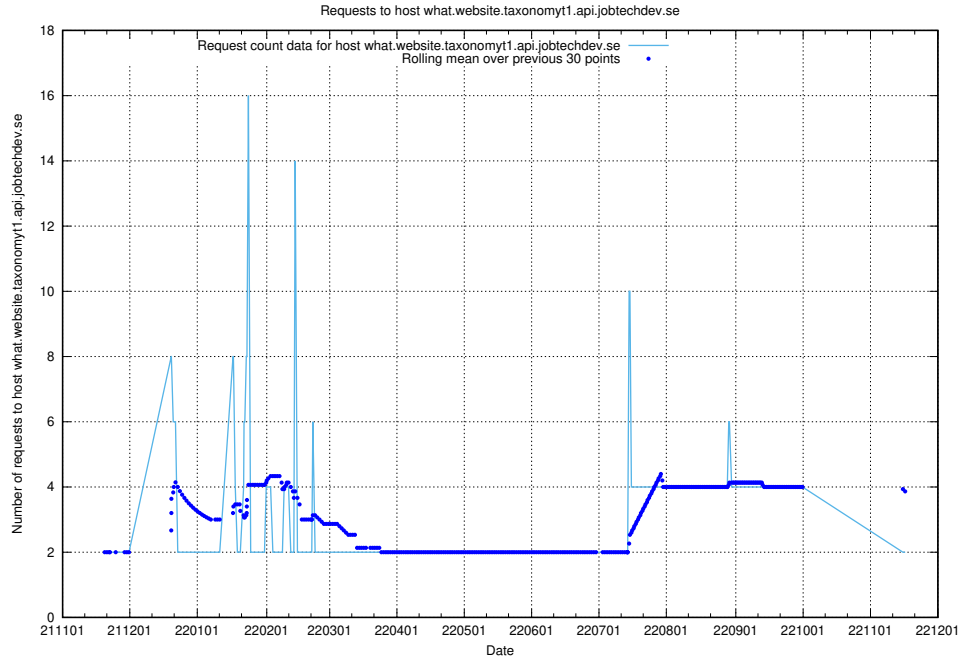

7.460 Usage of what.website.taxonomy1.api.jobtechdev.se

Here, we count the number of requests to host what.website.taxonomy1.api.jobtechdev.se.