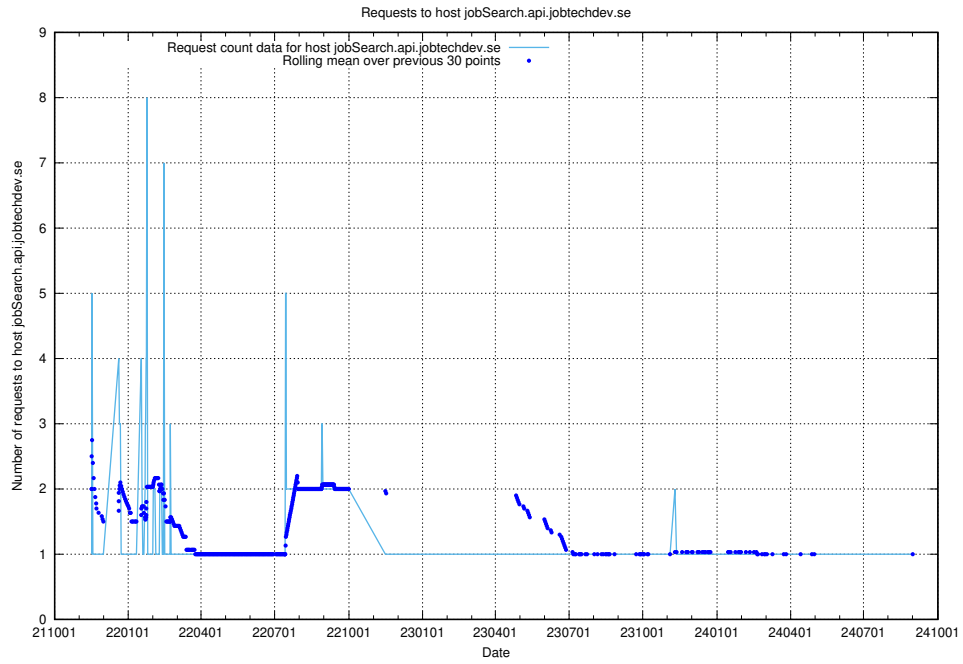

7.652 Usage of jobSearch.api.jobtechdev.se

Here, we count the number of requests to host jobSearch.api.jobtechdev.se.