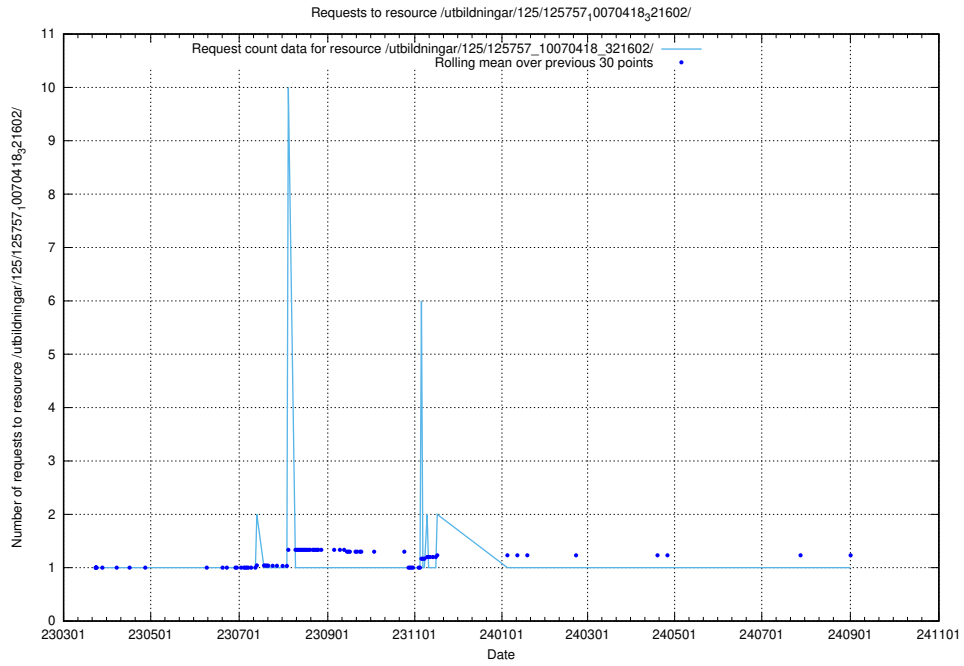

5.7415 Usage of /utbildningar/125/125757_10070418_321602/

Here, we count the number of requests to resource /utbildningar/125/125757_10070418_321602/.