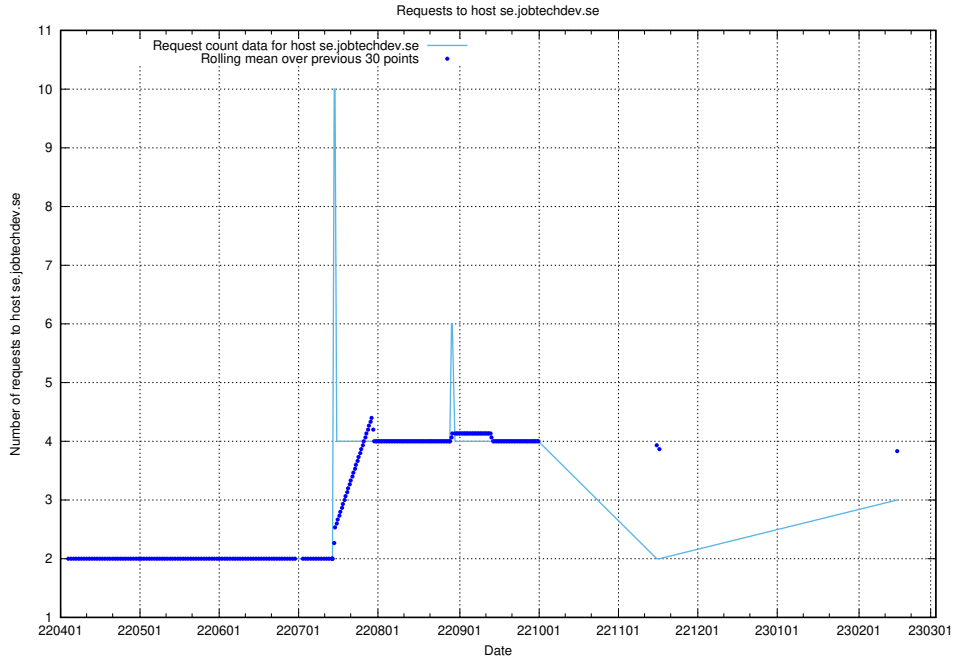

7.231 Usage of se.jobtechdev.se

Here, we count the number of requests to host se.jobtechdev.se.