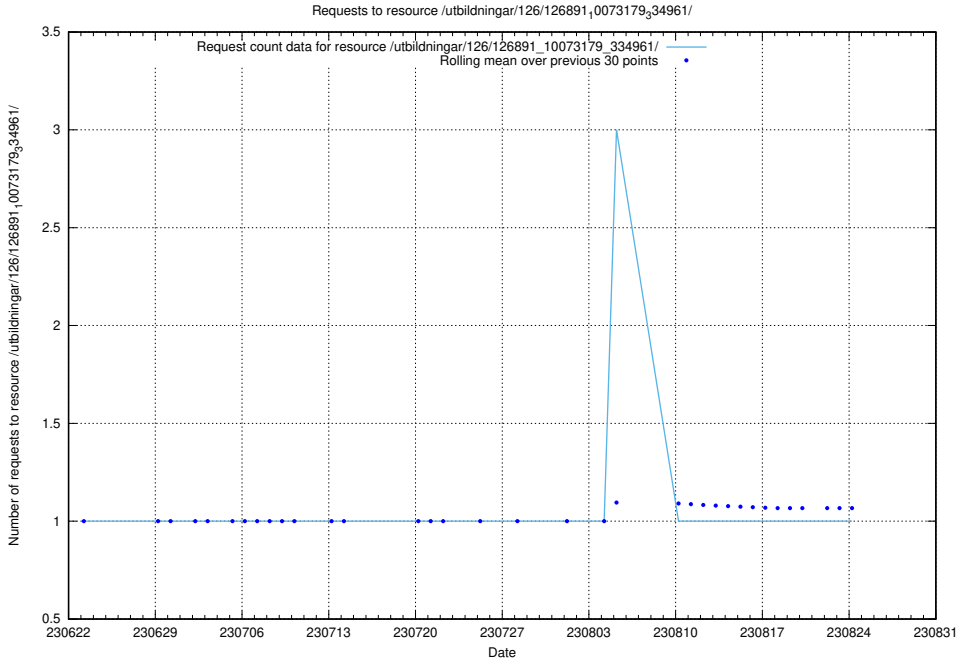

5.6507 Usage of /utbildningar/126/126891_10073179_334961/

Here, we count the number of requests to resource /utbildningar/126/126891_10073179_334961/.