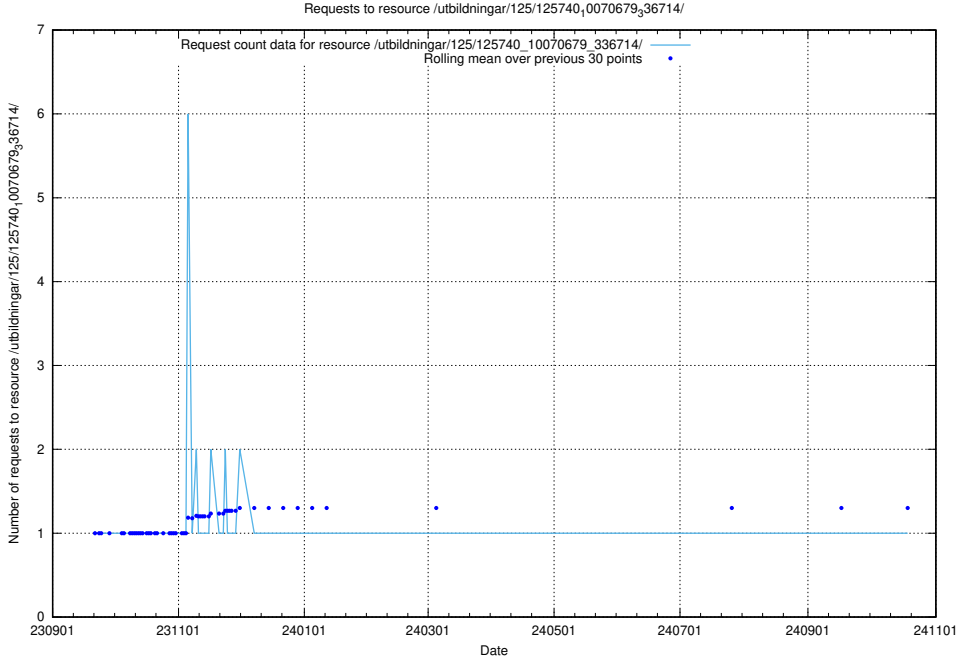

Here, we count the number of requests to resource /utbildningar/125/125740_10070679_336789/.

5.5433 Usage of /utbildningar/125/125740_10070679_336714/

Here, we count the number of requests to resource /utbildningar/125/125740_10070679_336714/.