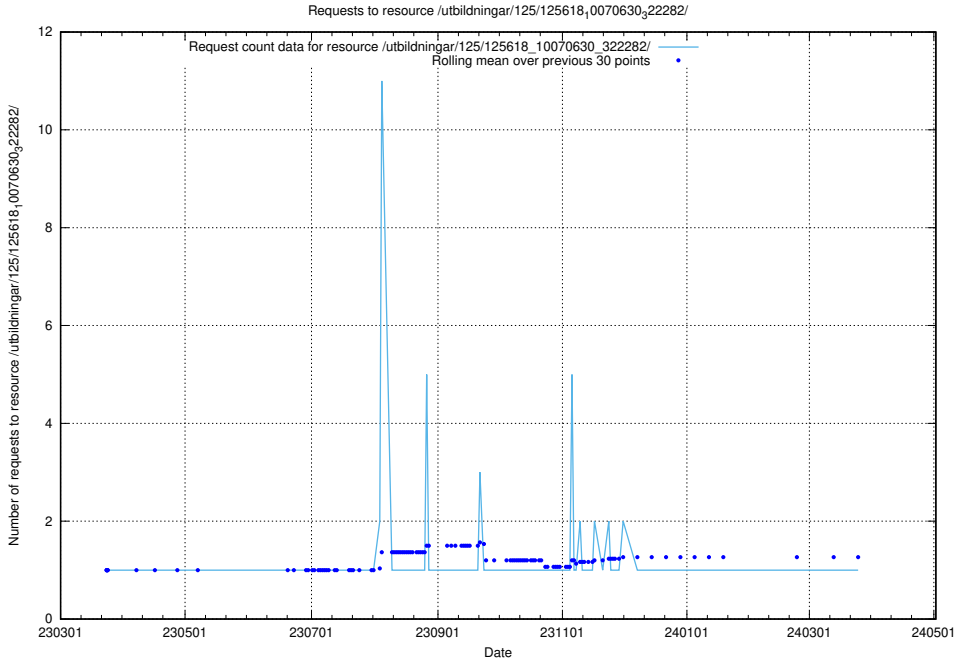

5.1120 Usage of /utbildningar/125/125618_10070630_322282/

Here, we count the number of requests to resource /utbildningar/125/125618_10070630_322282/.