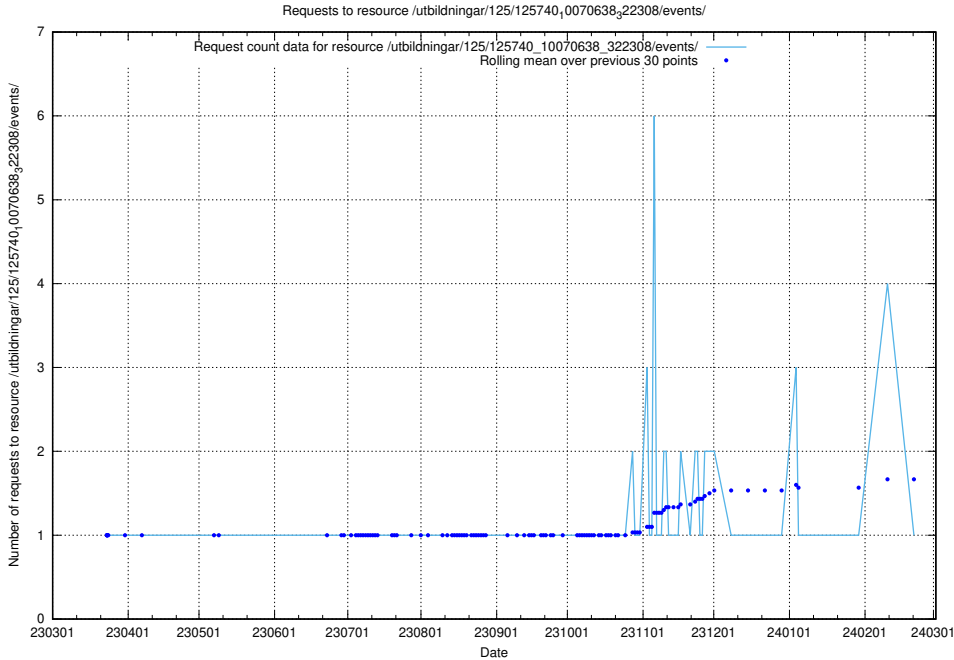

5.1052 Usage of /utbildningar/125/125740_10070638_322308/events/

Here, we count the number of requests to resource /utbildningar/125/125740_10070638_322308/events/