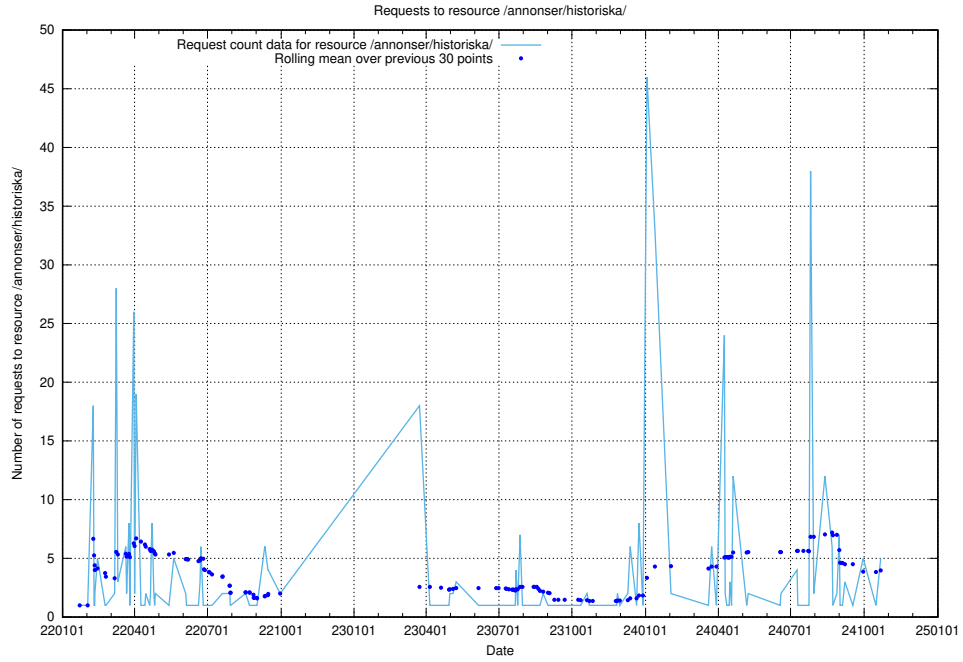

5.234 Usage of /annonser/historiska/

Here, we count the number of requests to resource /annonser/historiska/.