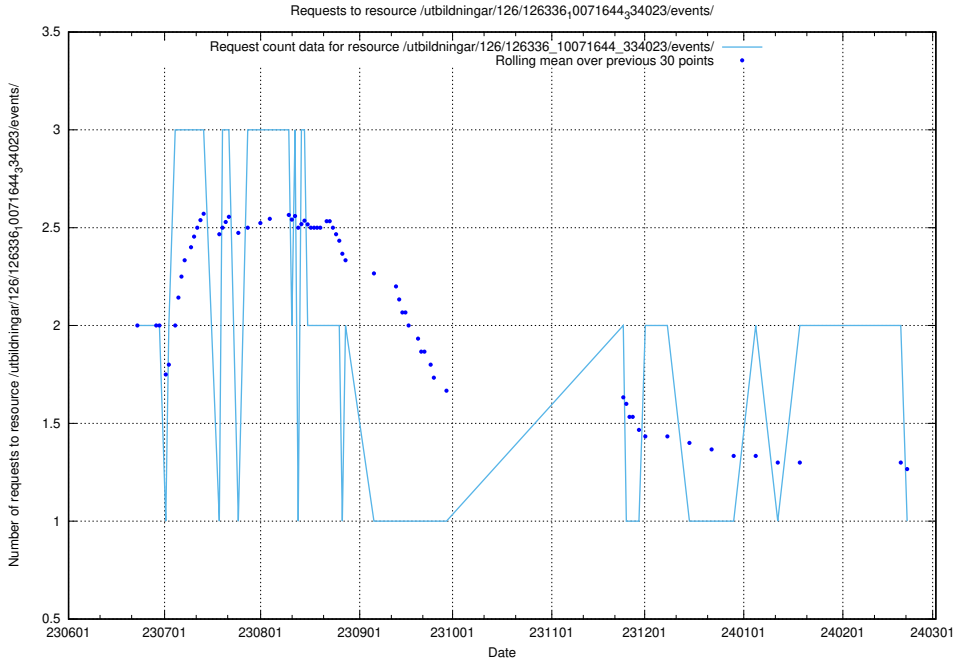

5.6491 Usage of /utbildningar/126/126336_10071644_334023/events/

Here, we count the number of requests to resource /utbildningar/126/126336_10071644_334023/events/