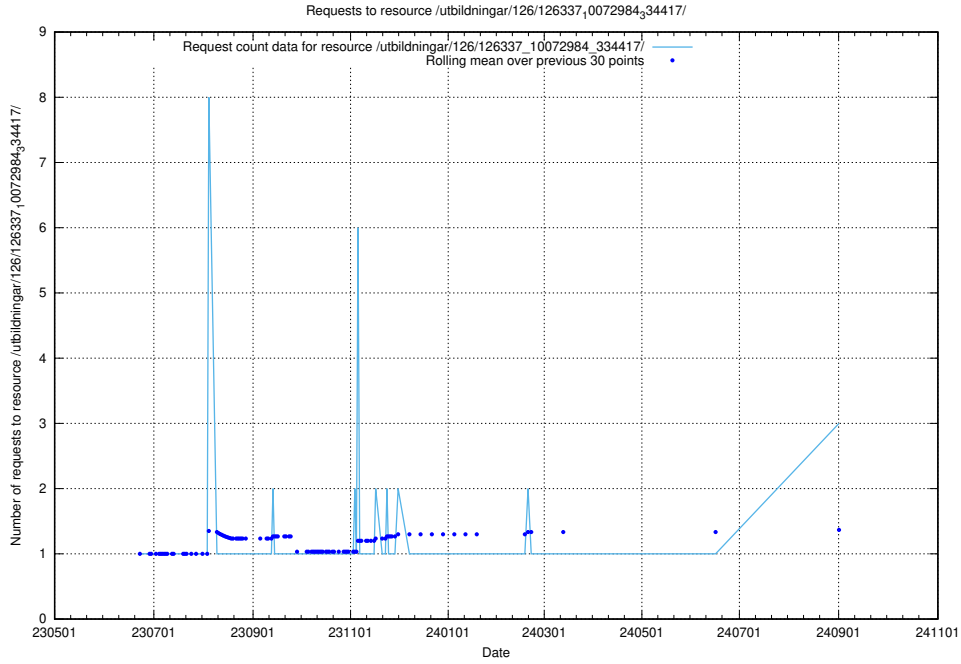

5.479 Usage of /utbildningar/126/126337_10072984_334417/

Here, we count the number of requests to resource /utbildningar/126/126337_10072984_334417/.