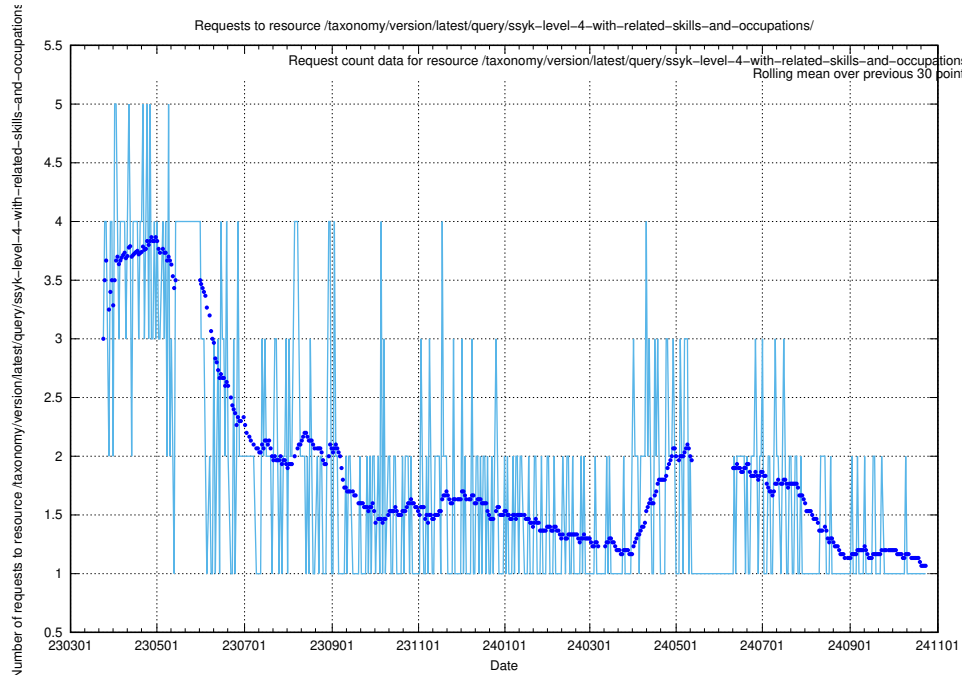

5.7013 Usage of /taxonomy/version/latest/query/ssyk-level-4-with-related-isco-level-4-groups/

Here, we count the number of requests to resource /taxonomy/version/latest/query/ssyk-level-4-with-related-isco-level-4-groups/.