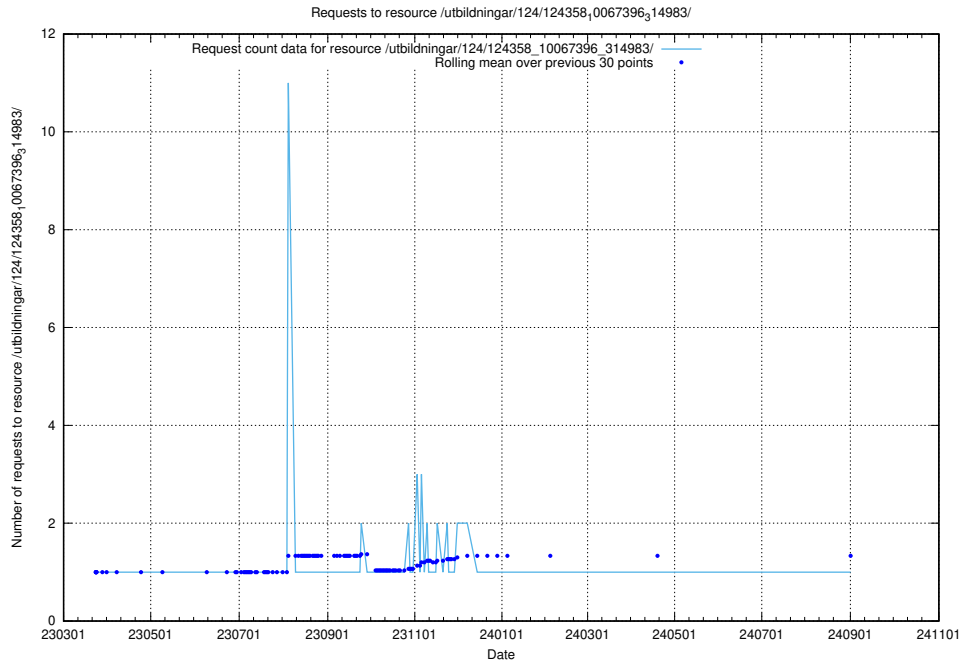

5.4739 Usage of /utbildningar/124/124358_10067396_314983/

Here, we count the number of requests to resource /utbildningar/124/124358_10067396_314983/.