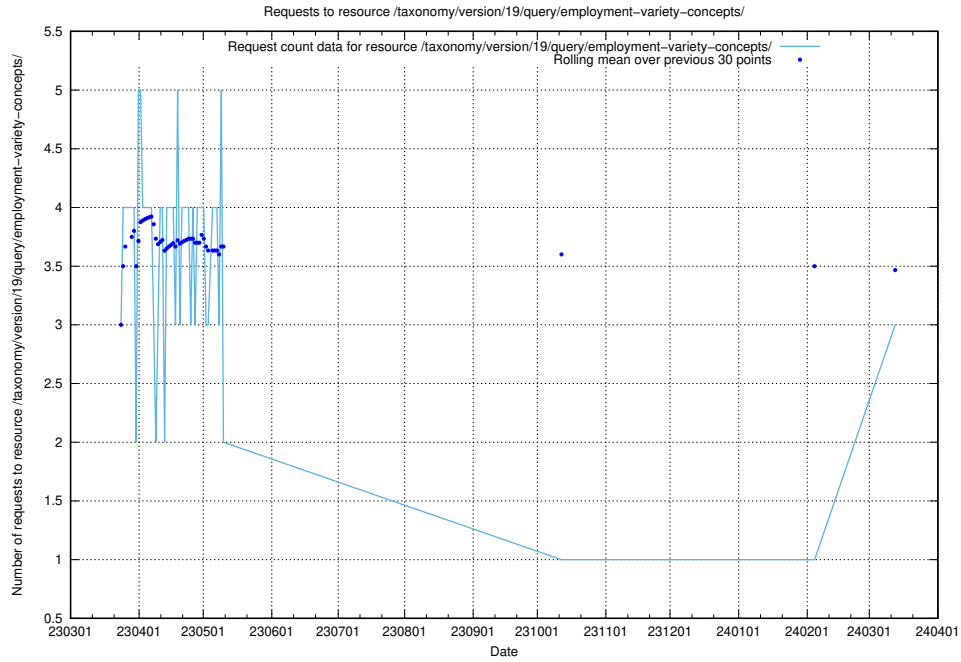

5.507 Usage of /taxonomy/version/19/query/employment-variety-concepts/

Here, we count the number of requests to resource /taxonomy/version/19/query/employment-variety-concepts/.

5.508 Usage of /utbildningar/437/43757_10024113_309027/events/