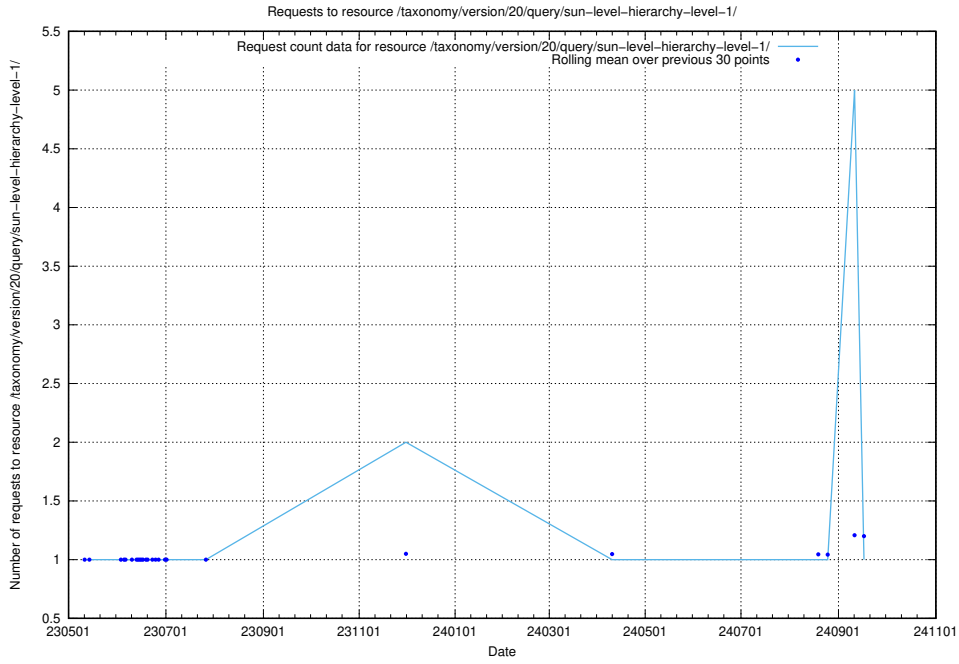

5.6866 Usage of `/taxonomy/version/20/query/sun-level-hierarchy-level-1/`

Here, we count the number of requests to resource `/taxonomy/version/20/query/sun-level-hierarchy-level-1/`.