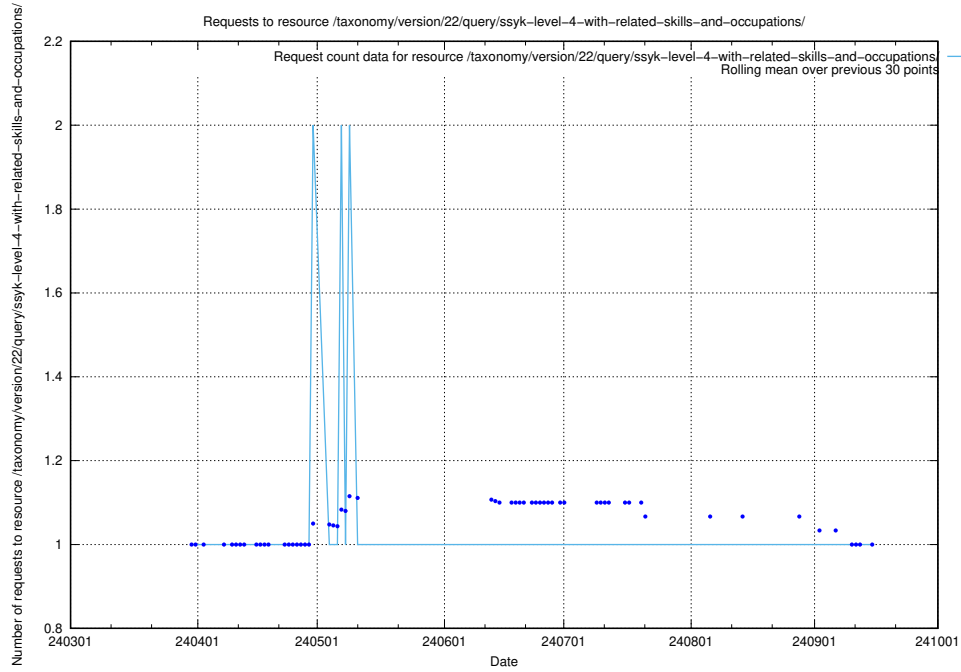

5.2513 Usage of /taxonomy/version/22/query/ssyk-level-4-with-related-skills-and-occupations/

Here, we count the number of requests to resource /taxonomy/version/22/query/ssyk-level-4-with-related-skills-and-occupations/.