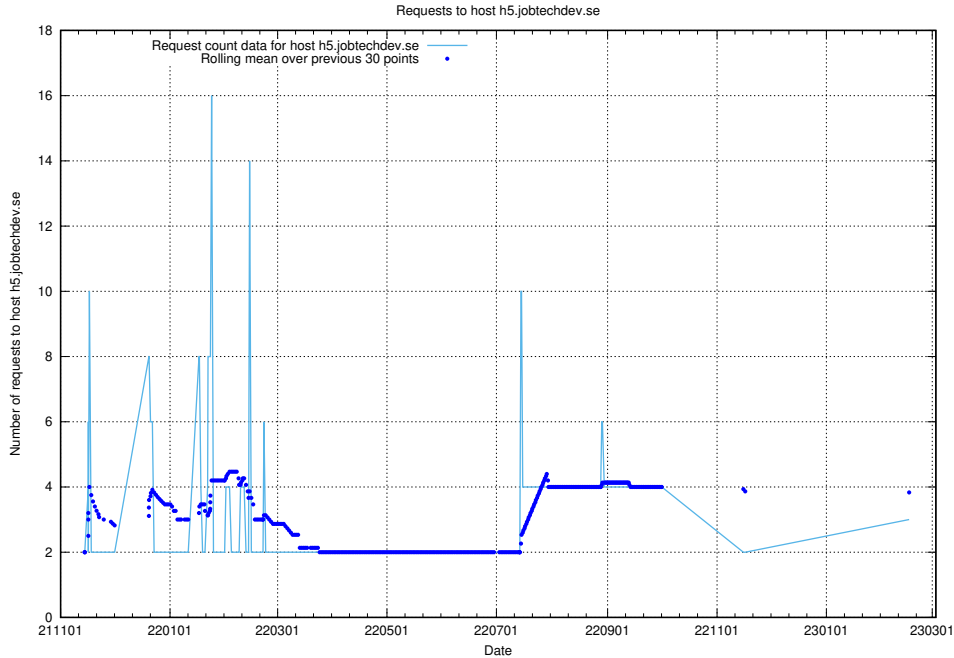

7.174 Usage of h5.jobtechdev.se

Here, we count the number of requests to host h5.jobtechdev.se.