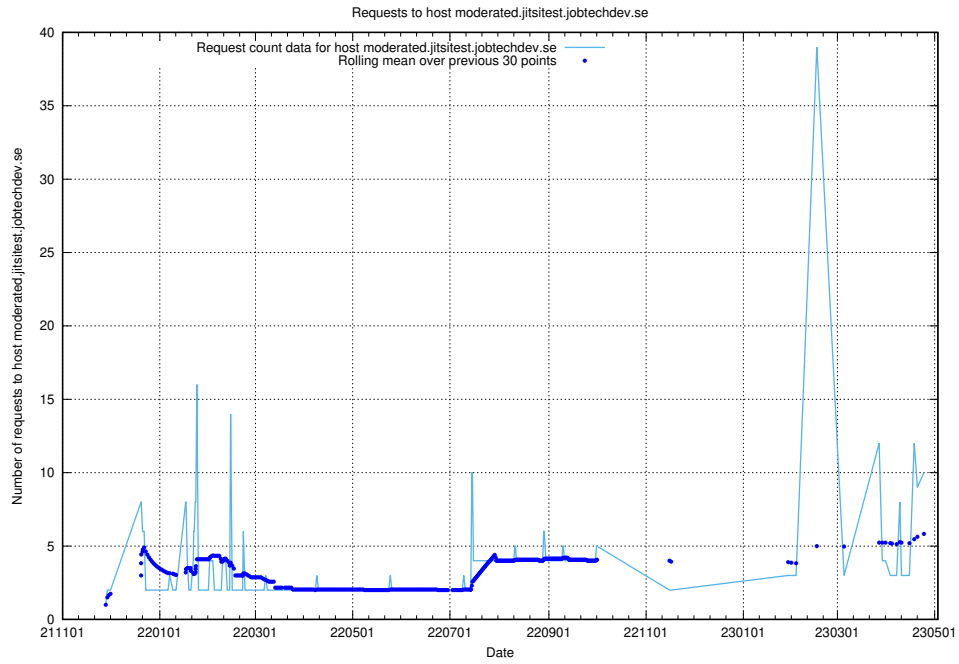

7.66 Usage of moderated.jitsitest.jobtechdev.se

Here, we count the number of requests to host moderated.jitsitest.jobtechdev.se.