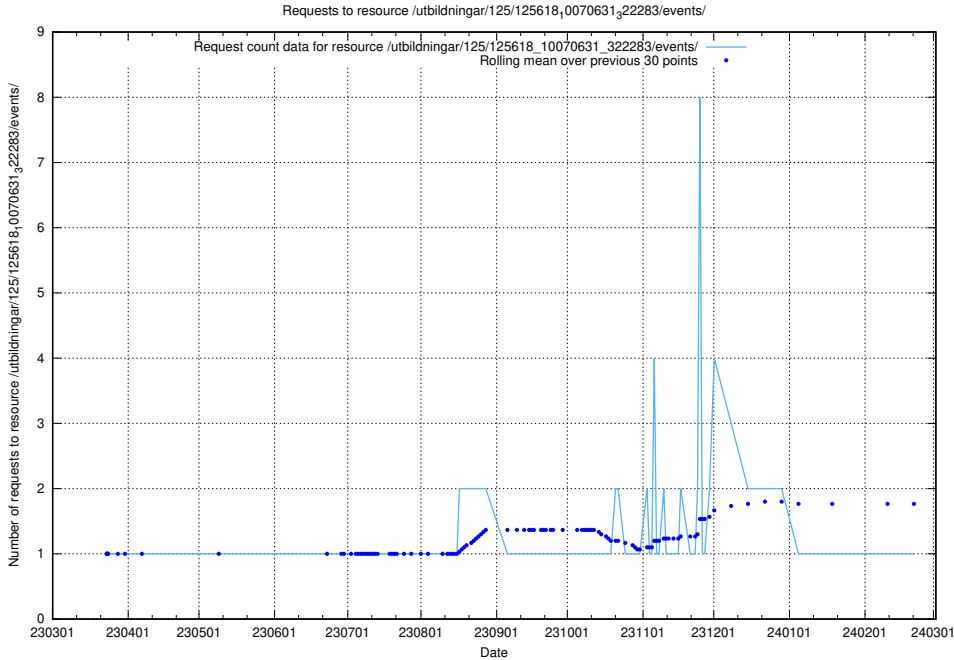

5.1117 Usage of /utbildningar/125/125618_10070631_322283/events/

Here, we count the number of requests to resource /utbildningar/125/125618_10070631_322283/events/