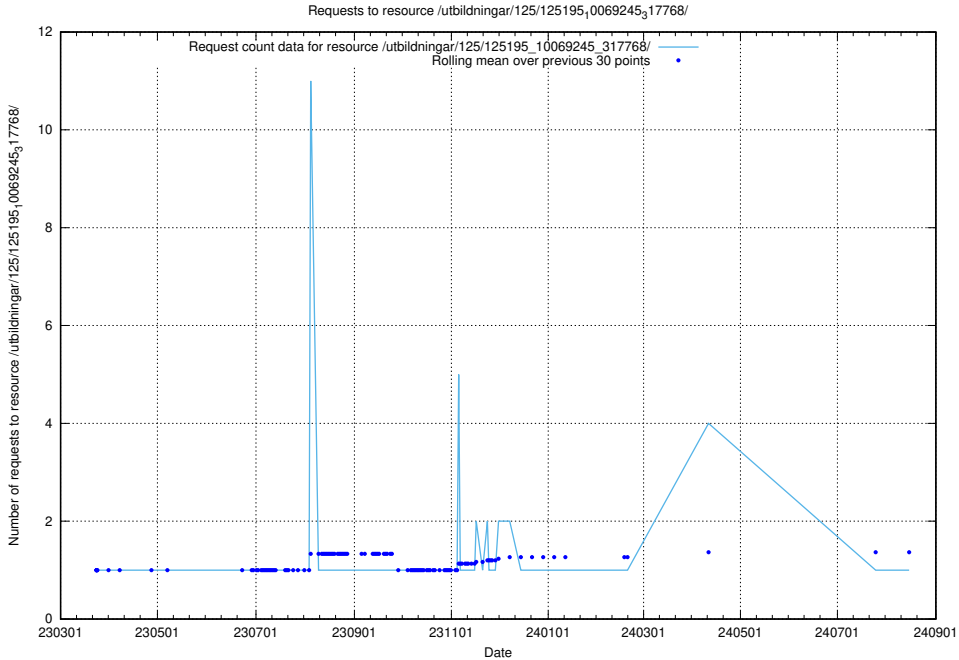

5.1185 Usage of /utbildningar/125/125195_10069245_317768/

Here, we count the number of requests to resource /utbildningar/125/125195_10069245_317768/.