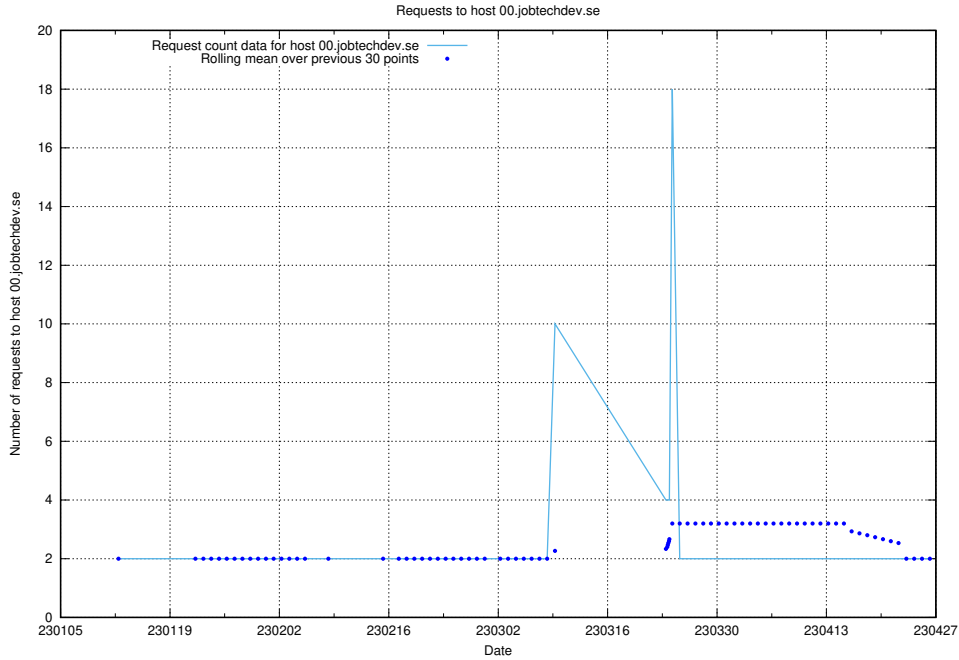

7.308 Usage of 00.jobtechdev.se

Here, we count the number of requests to host 00.jobtechdev.se.