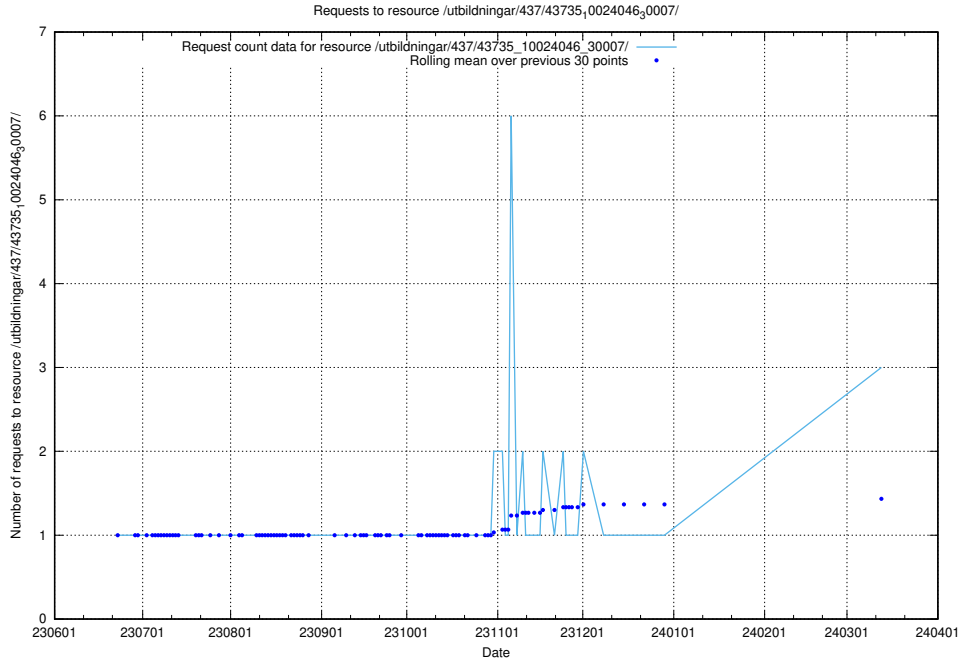

5.473 Usage of /utbildningar/437/43735_10024046_30007/

Here, we count the number of requests to resource /utbildningar/437/43735_10024046_30007/.