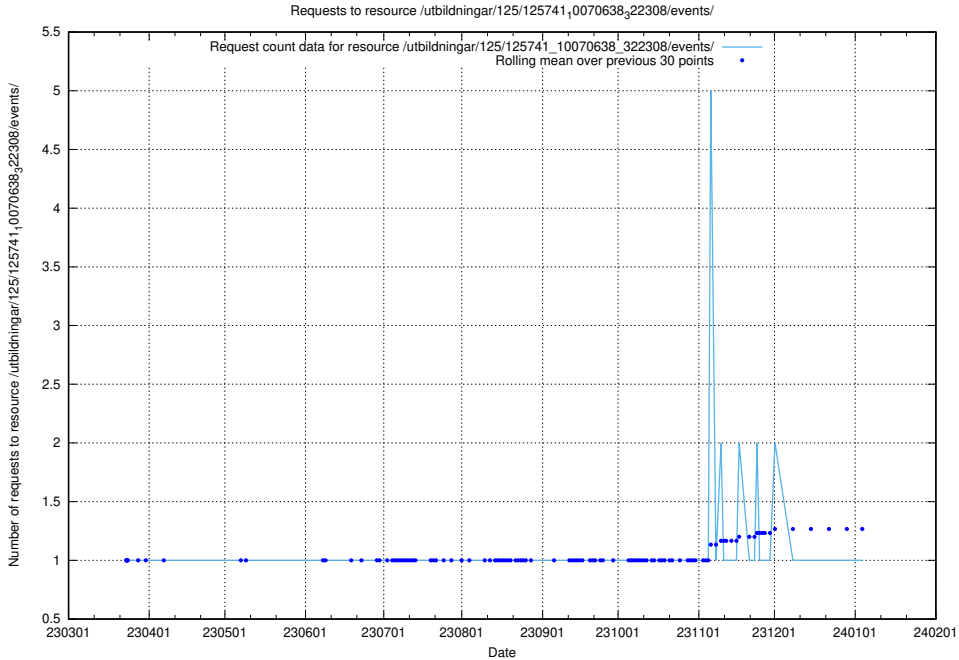

5.7460 Usage of /utbildningar/125/125741_10070638_322308/events/

Here, we count the number of requests to resource /utbildningar/125/125741_10070638_322308/events/