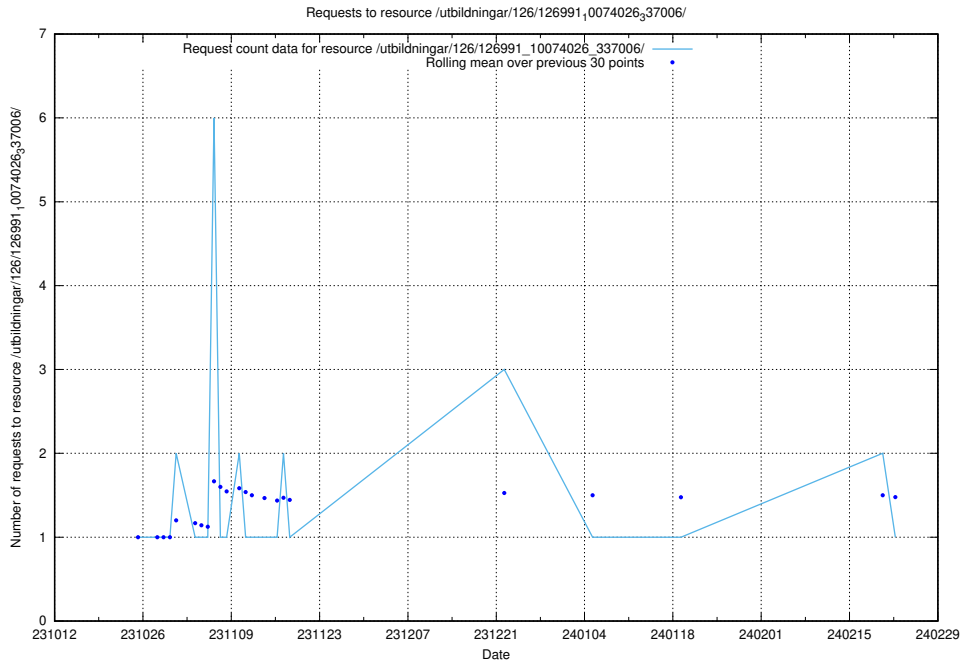

5.5137 Usage of /utbildningar/126/126991_10074026_337006/

Here, we count the number of requests to resource /utbildningar/126/126991_10074026_337006/.