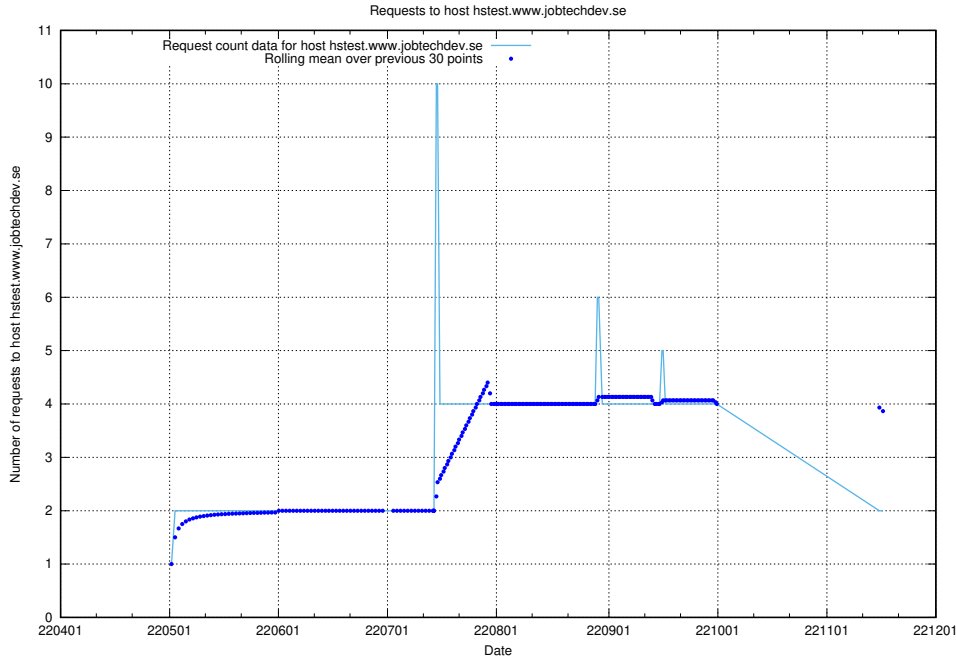

7.443 Usage of hstest.www.jobtechdev.se

Here, we count the number of requests to host hstest.www.jobtechdev.se.