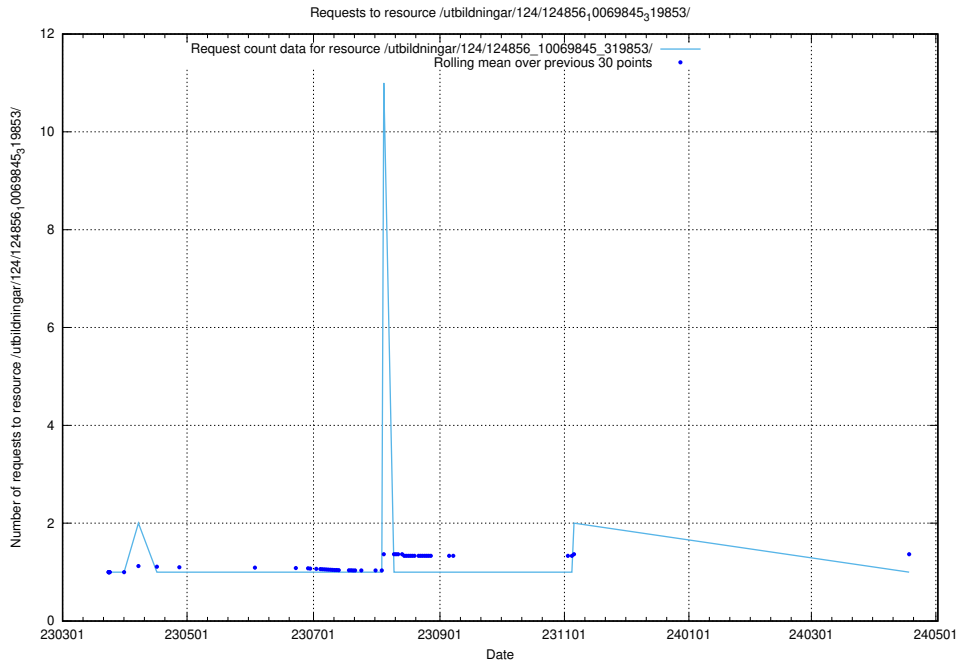

5.1259 Usage of /utbildningar/124/124856_10069845_319853/

Here, we count the number of requests to resource /utbildningar/124/124856_10069845_319853/.