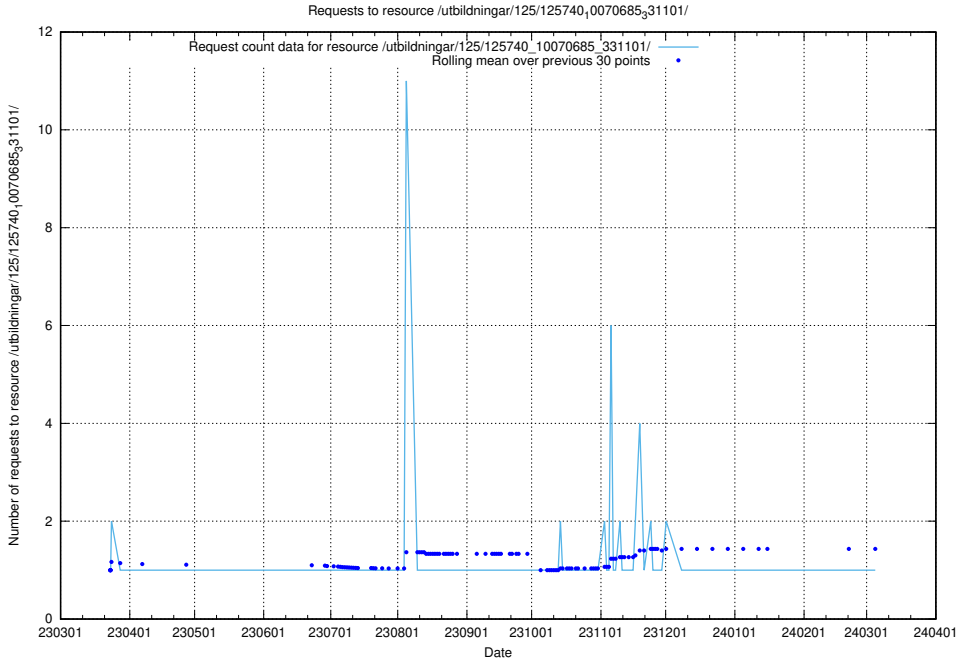

5.1029 Usage of /utbildningar/125/125740_10070685_331101/

Here, we count the number of requests to resource /utbildningar/125/125740_10070685_331101/.