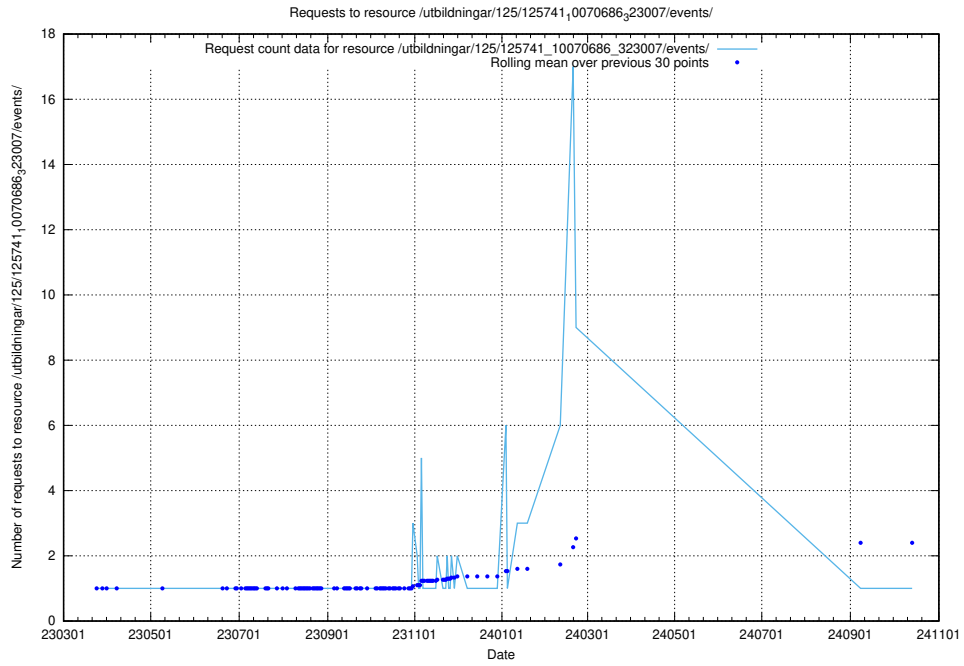

5.7180 Usage of /utbildningar/125/125741_10070686_323007/events/

Here, we count the number of requests to resource /utbildningar/125/125741_10070686_323007/events/