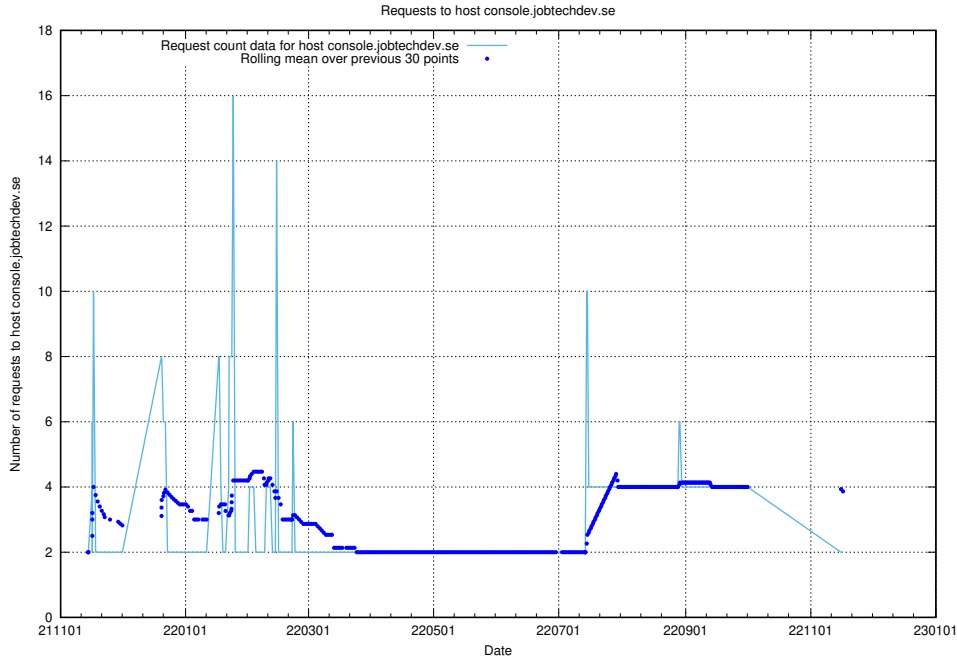

7.278 Usage of console.jobtechdev.se

Here, we count the number of requests to host console.jobtechdev.se.