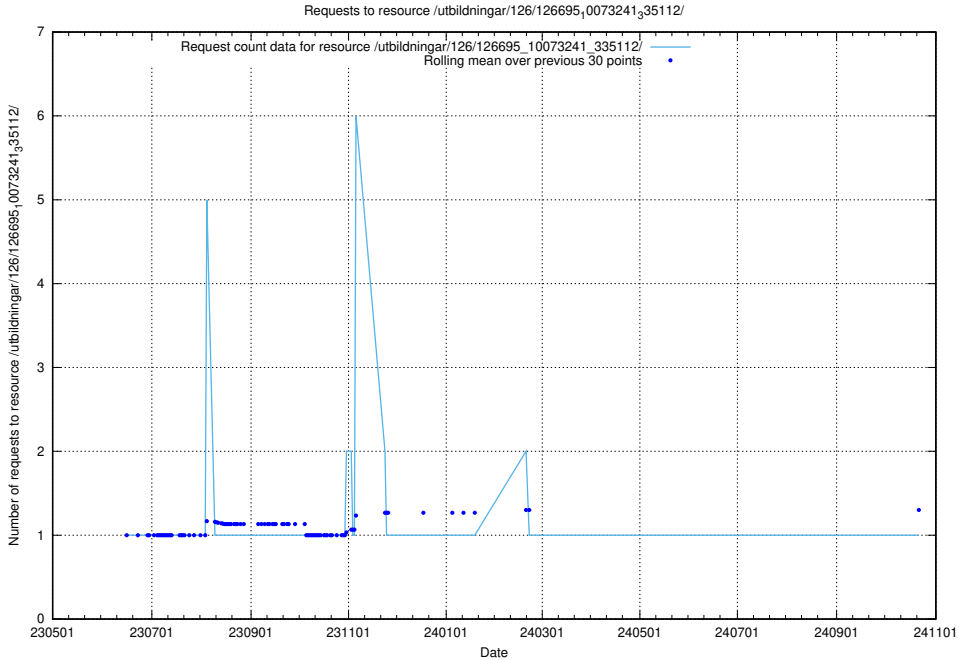

5.6785 Usage of /utbildningar/126/126695_10073241_335112/

Here, we count the number of requests to resource /utbildningar/126/126695_10073241_335112/.