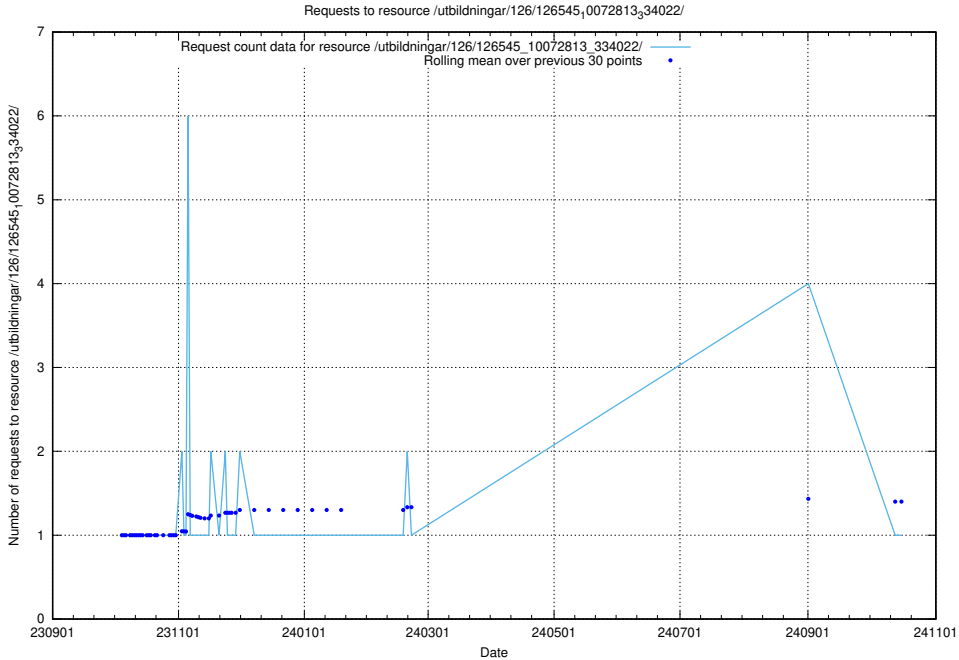

5.5328 Usage of /utbildningar/126/126545_10072813_334022/

Here, we count the number of requests to resource /utbildningar/126/126545_10072813_334022/.