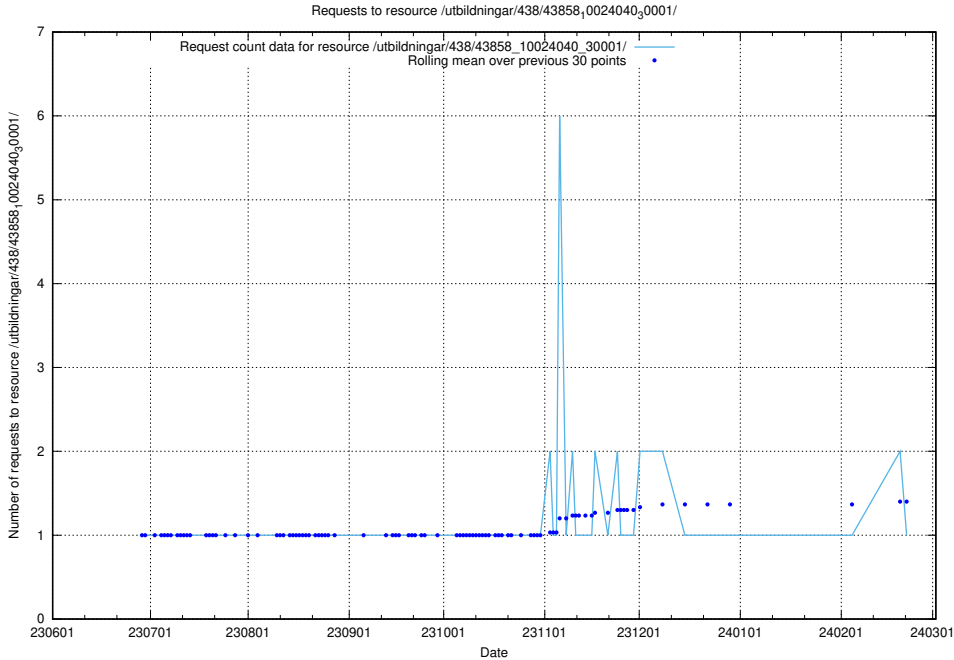

5.6342 Usage of /utbildningar/438/43858_10024040_30001/

Here, we count the number of requests to resource /utbildningar/438/43858_10024040_30001/.