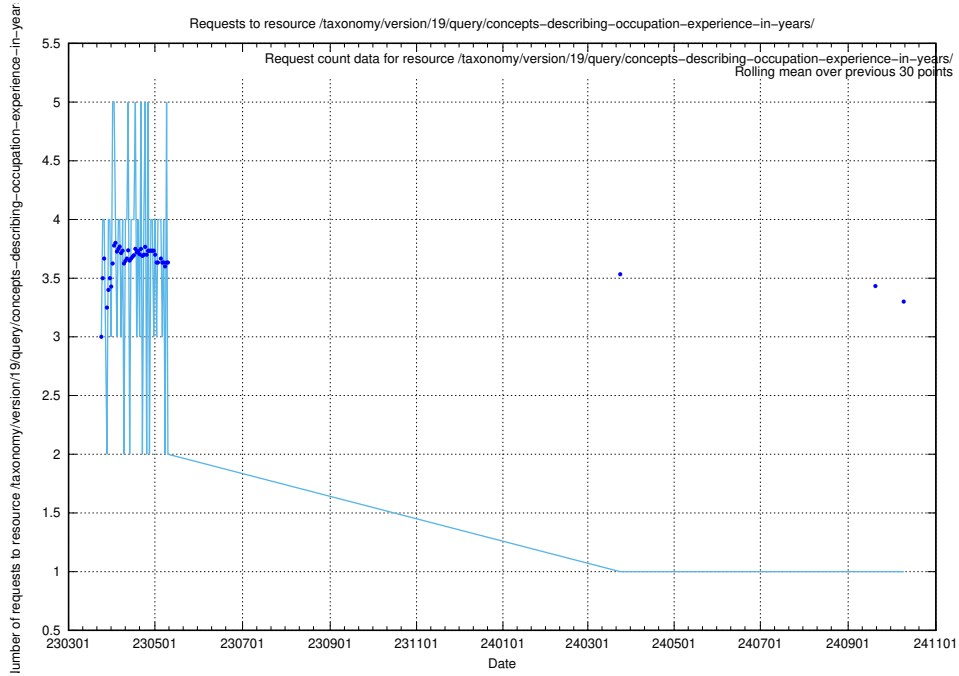

5.7100 Usage of /taxonomy/version/19/query/concepts-describing-occupation-experience-in-years/

Here, we count the number of requests to resource /taxonomy/version/19/query/concepts-describing-occupation-experience-in-years/.