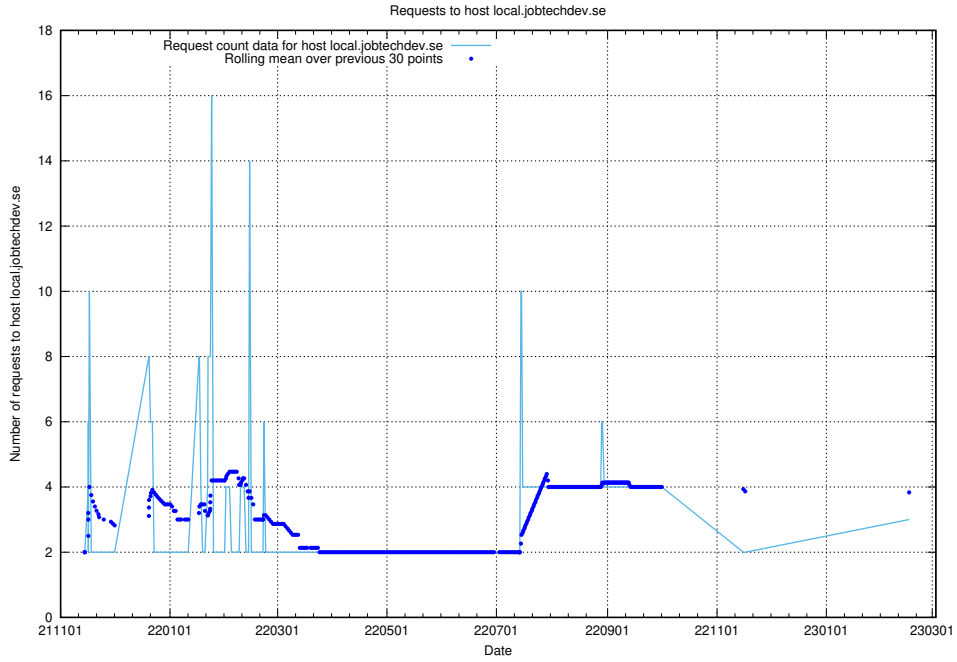

7.255 Usage of local.jobtechdev.se

Here, we count the number of requests to host local.jobtechdev.se.