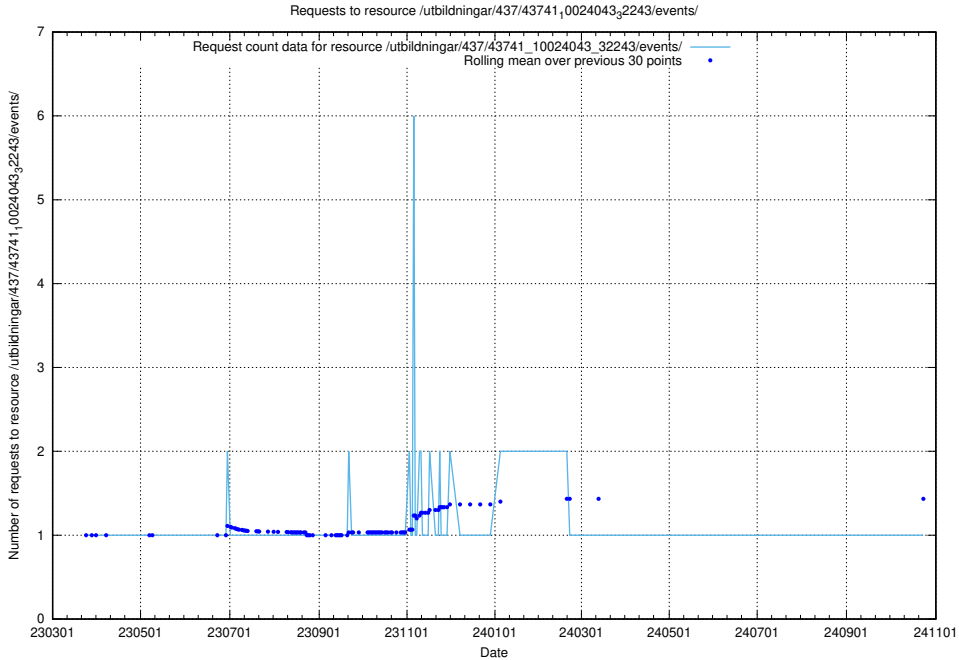

5.7151 Usage of /utbildningar/437/43741_10024043_32243/events/

Here, we count the number of requests to resource /utbildningar/437/43741_10024043_32243/events/.