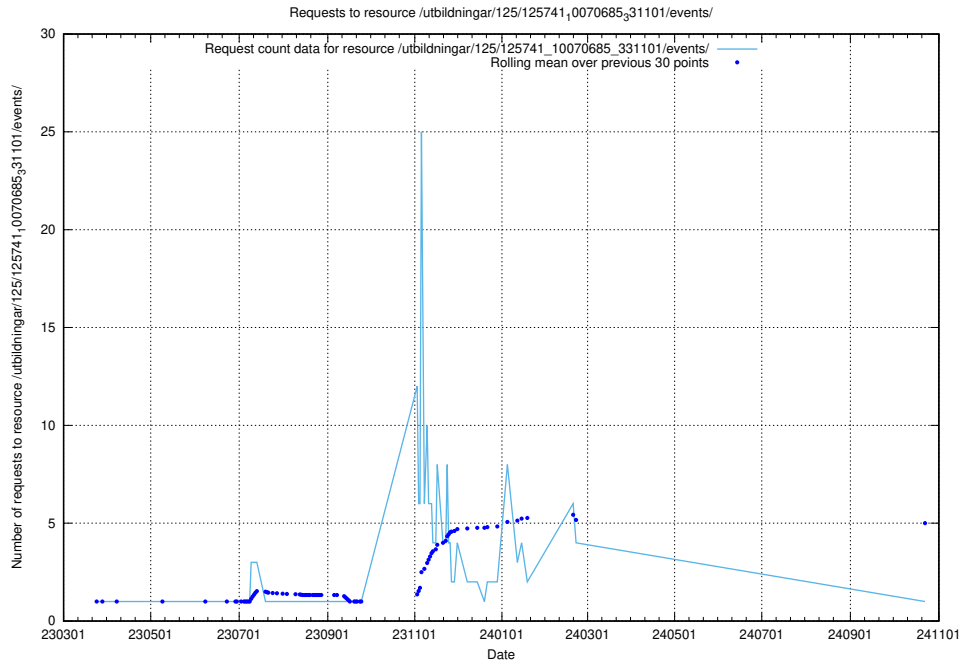

5.7184 Usage of /utbildningar/125/125741_10070685_331101/events/

Here, we count the number of requests to resource /utbildningar/125/125741_10070685_331101/events/