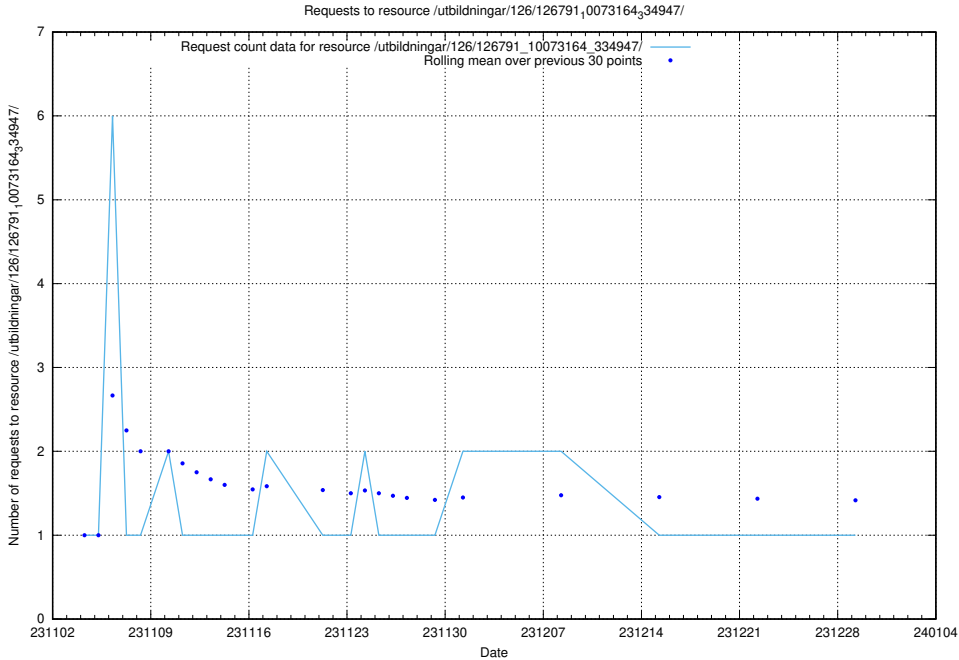

5.5055 Usage of /utbildningar/126/126791_10073164_334947/

Here, we count the number of requests to resource /utbildningar/126/126791_10073164_334947/.