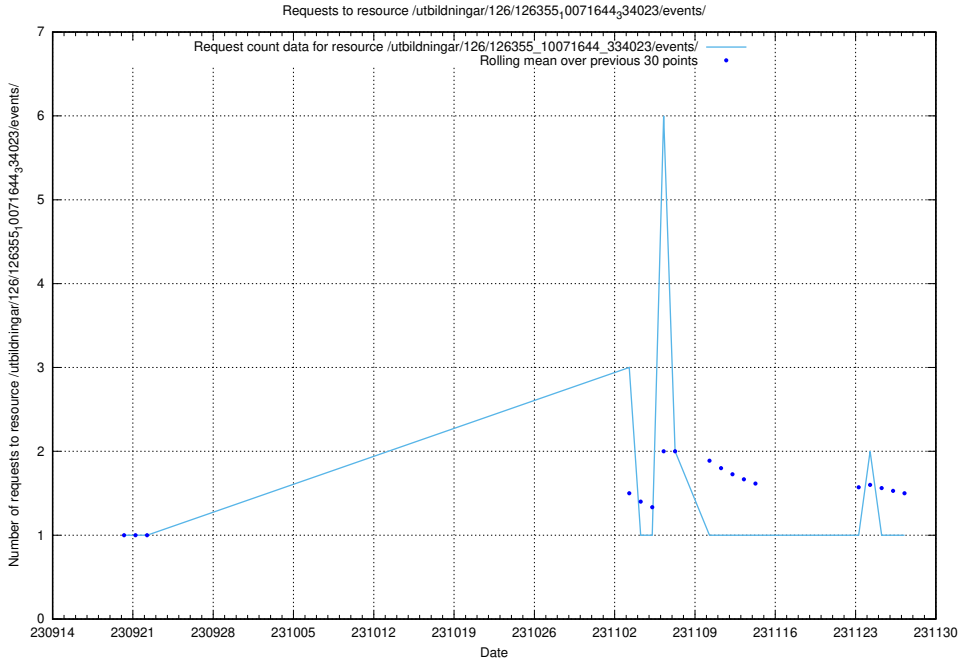

5.5452 Usage of /utbildningar/126/126355_10071644_334023/events/

Here, we count the number of requests to resource /utbildningar/126/126355_10071644_334023/events/