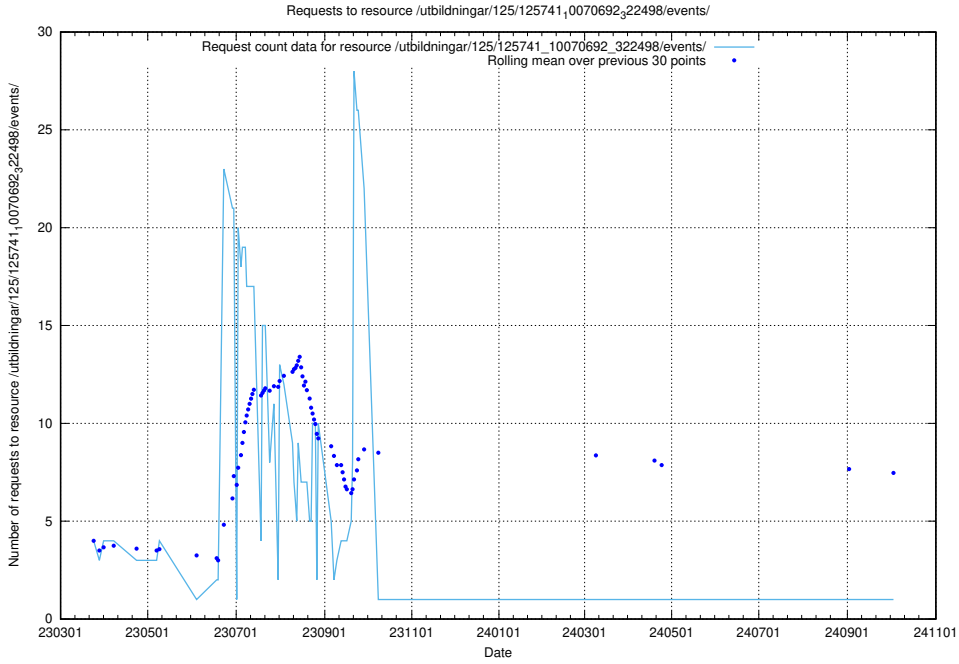

5.6995 Usage of /utbildningar/125/125741_10070692_322498/events/

Here, we count the number of requests to resource /utbildningar/125/125741_10070692_322498/events/