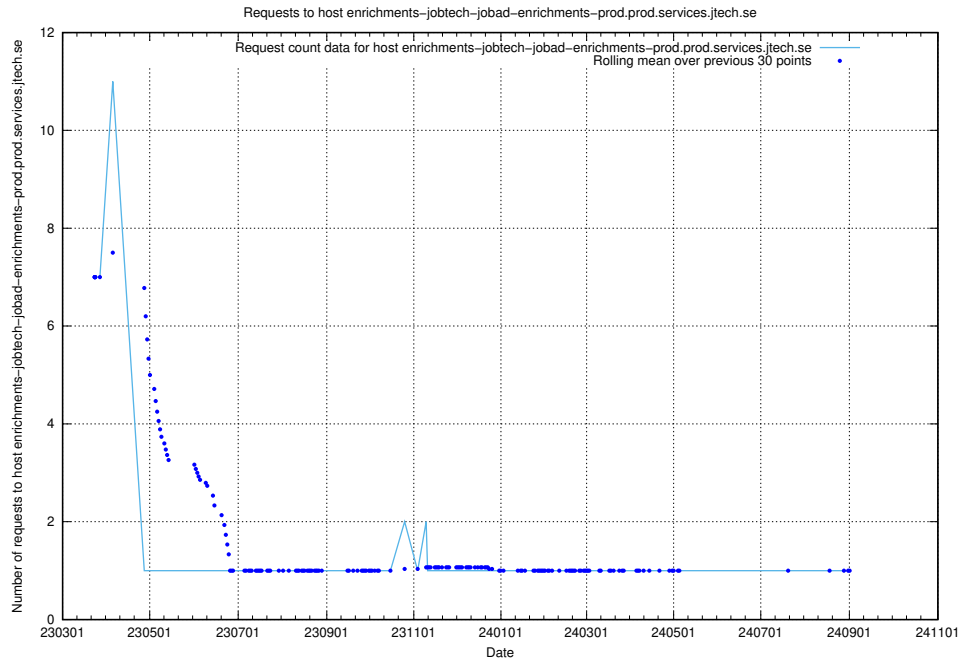

Here, we count the number of requests to host taxonomy-atlas-jobtech-taxonomy-atlas-af-prod.prod.services.jtech.se.

7.618 Usage of enrichments-jobtech-jobad-enrichments-prod.prod.services.jtech.se

Here, we count the number of requests to host enrichments-jobtech-jobad-enrichments-prod.prod.services.jtech.se.