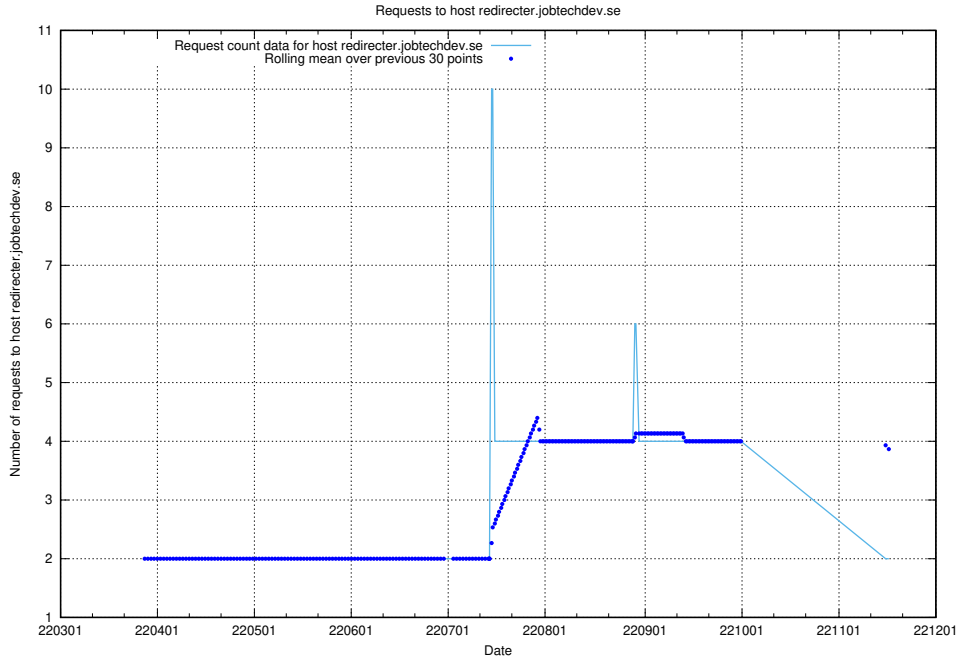

7.495 Usage of redirecter.jobtechdev.se

Here, we count the number of requests to host redirecter.jobtechdev.se.