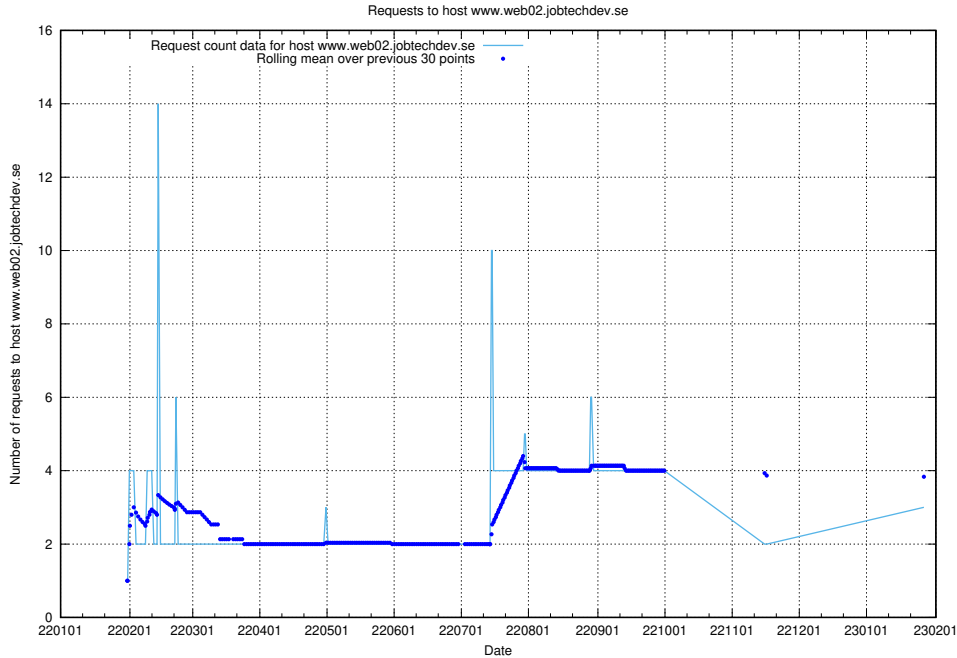

7.248 Usage of www.web02.jobtechdev.se

Here, we count the number of requests to host www.web02.jobtechdev.se.