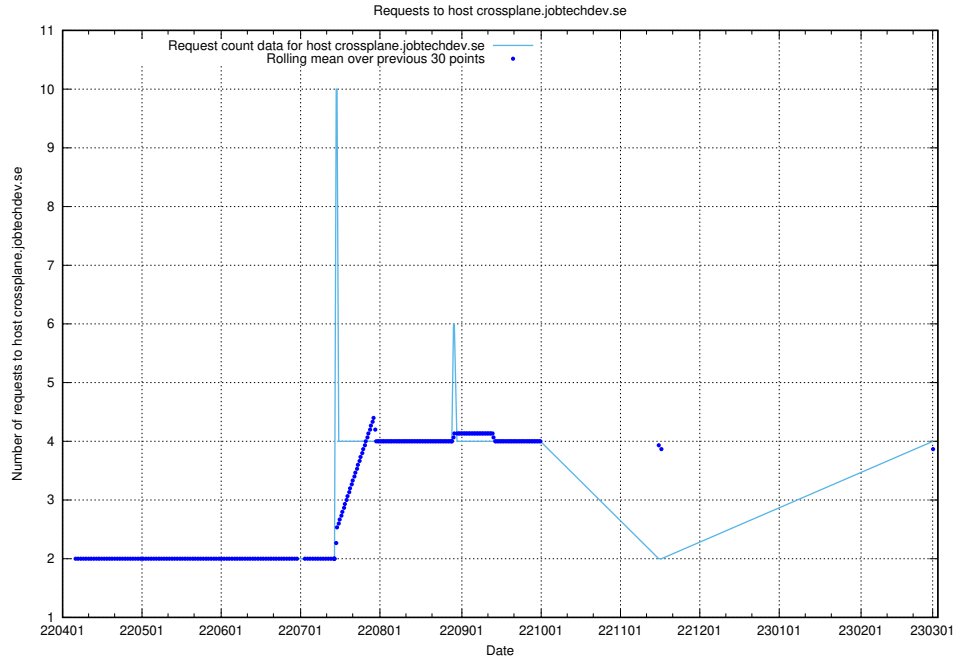

Here, we count the number of requests to host dev-jobad-enrichments-api.jobtechdev.se.

7.160 Usage of crossplane.jobtechdev.se

Here, we count the number of requests to host crossplane.jobtechdev.se.

7.161 Usage of taxonomi.api.jobtechdev.se