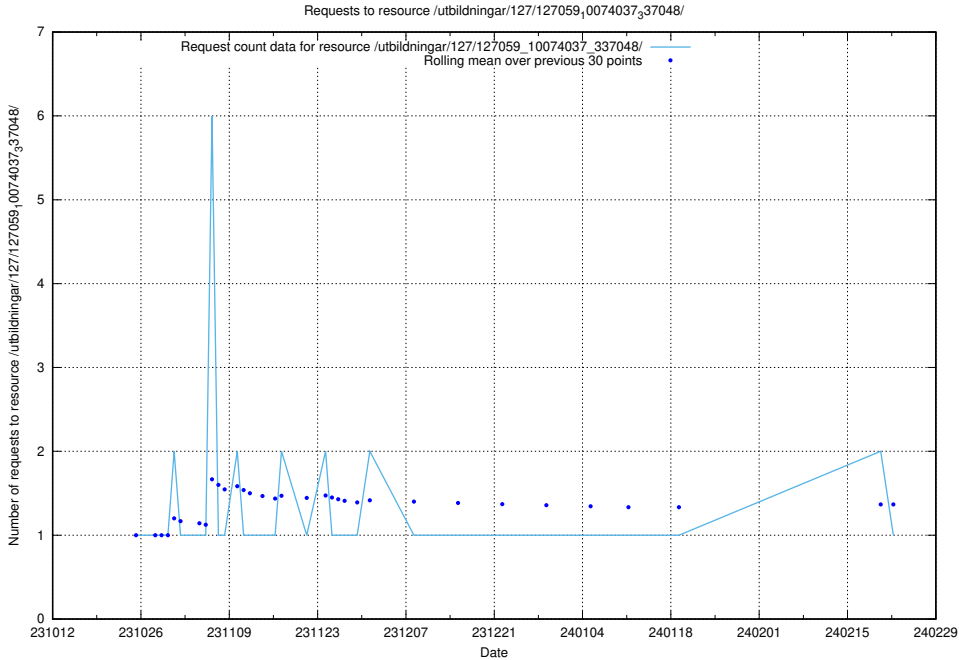

5.5126 Usage of /utbildningar/127/127059_10074037_337048/

Here, we count the number of requests to resource /utbildningar/127/127059_10074037_337048/.