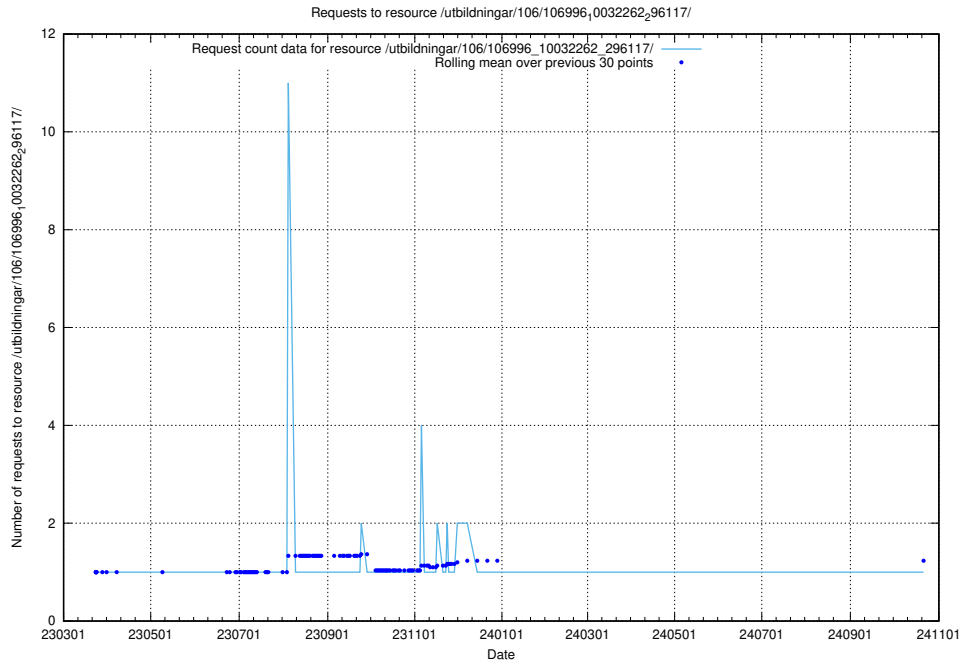

5.6336 Usage of /utbildningar/106/106996_10032262_296117/

Here, we count the number of requests to resource /utbildningar/106/106996_10032262_296117/.