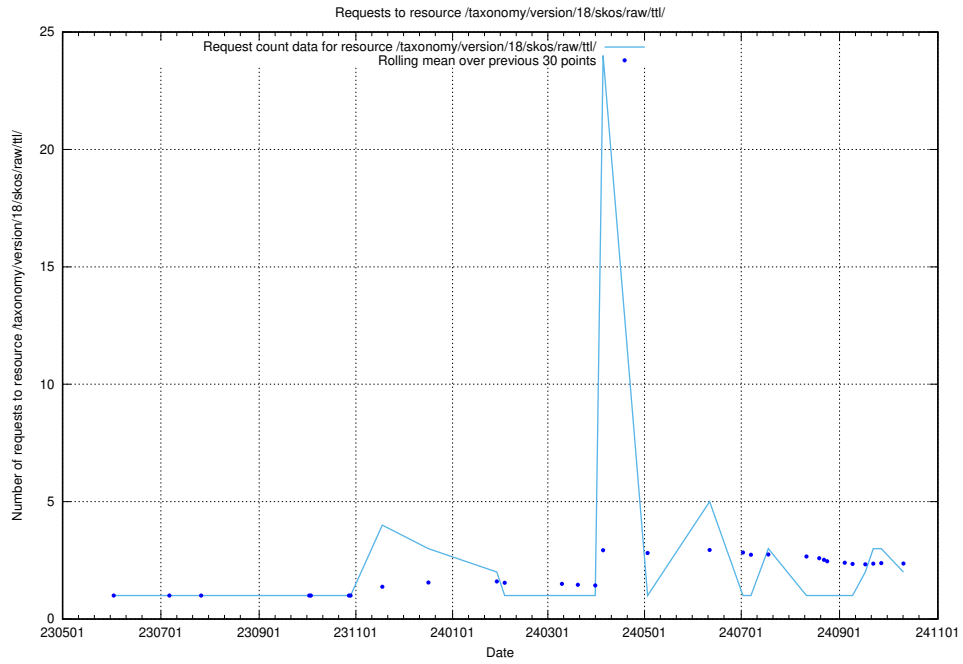

5.963 Usage of /taxonomy/version/18/skos/raw/ttl/

Here, we count the number of requests to resource /taxonomy/version/18/skos/raw/ttl/.