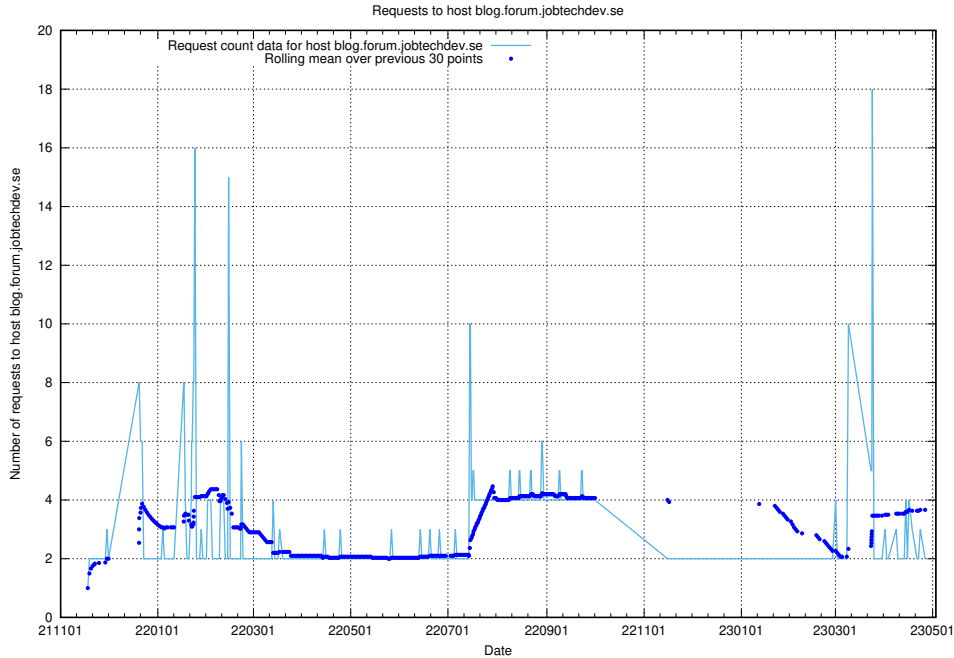

7.494 Usage of blog.forum.jobtechdev.se

Here, we count the number of requests to host blog.forum.jobtechdev.se.