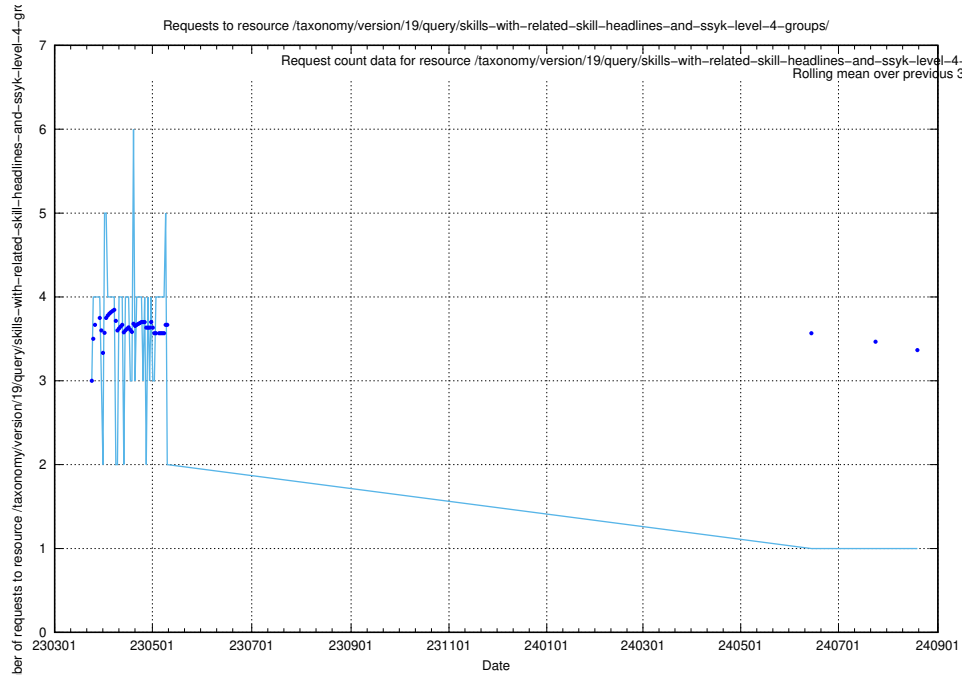

5.7080 Usage of /taxonomy/version/19/query/skills-with-related-skill-headlines-and-ssyk-level-4-groups/

Here, we count the number of requests to resource /taxonomy/version/19/query/skills-with-related-skill-headlines-and-ssyk-level-4-groups/.