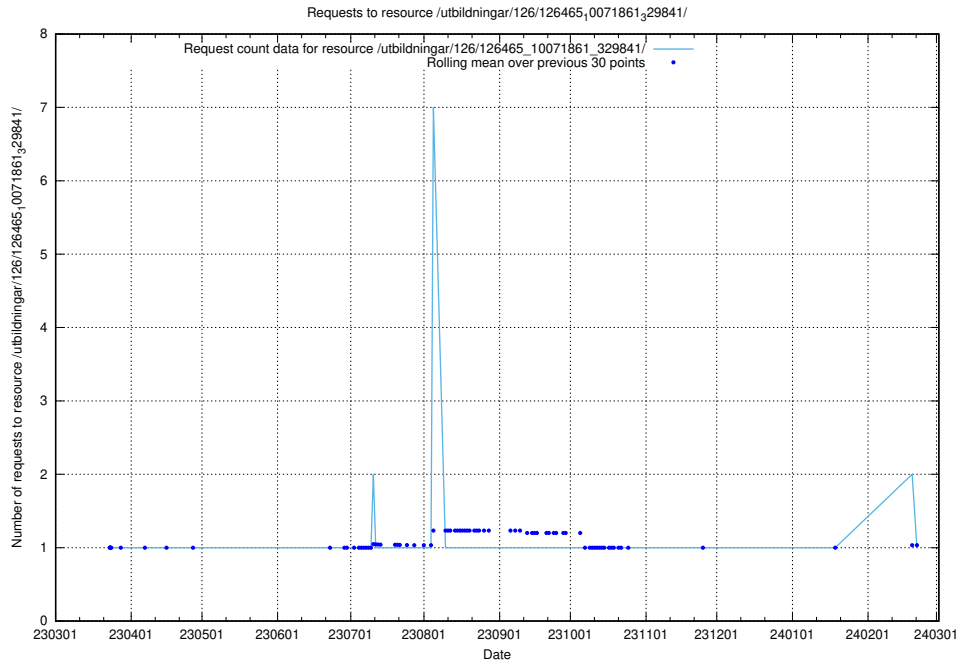

5.7384 Usage of /utbildningar/126/126465_10071861_329841/

Here, we count the number of requests to resource /utbildningar/126/126465_10071861_329841/.