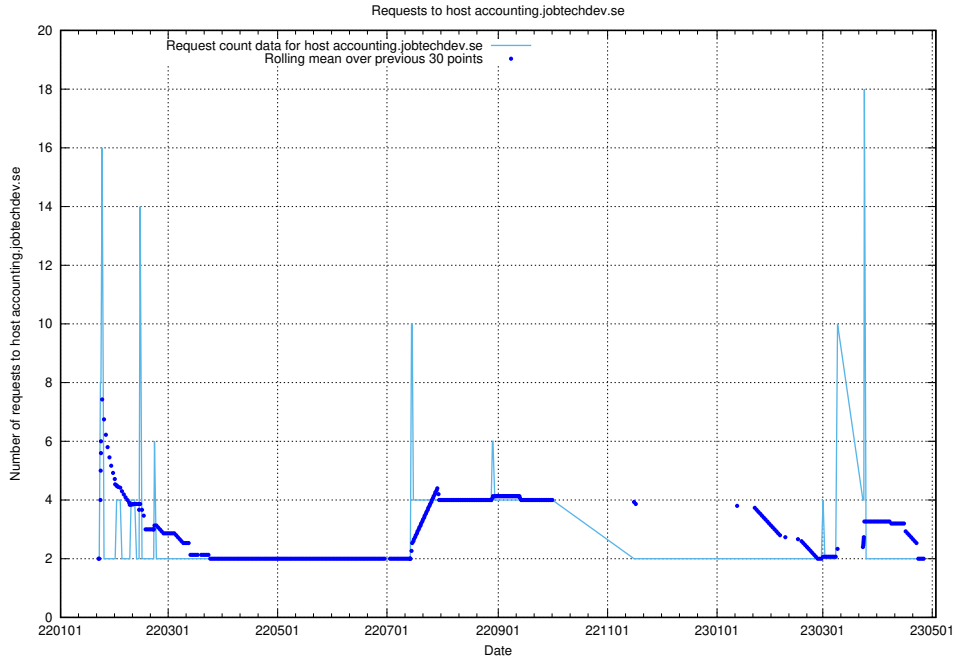

7.271 Usage of accounting.jobtechdev.se

Here, we count the number of requests to host accounting.jobtechdev.se.