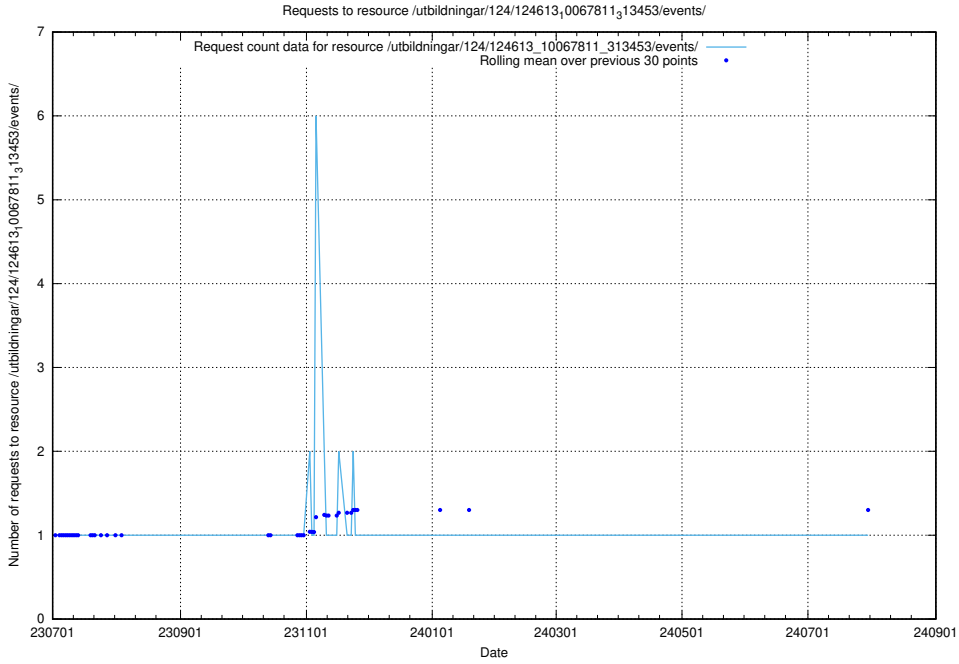

5.6290 Usage of /utbildningar/124/124613_10067811_313453/events/

Here, we count the number of requests to resource /utbildningar/124/124613_10067811_313453/events/