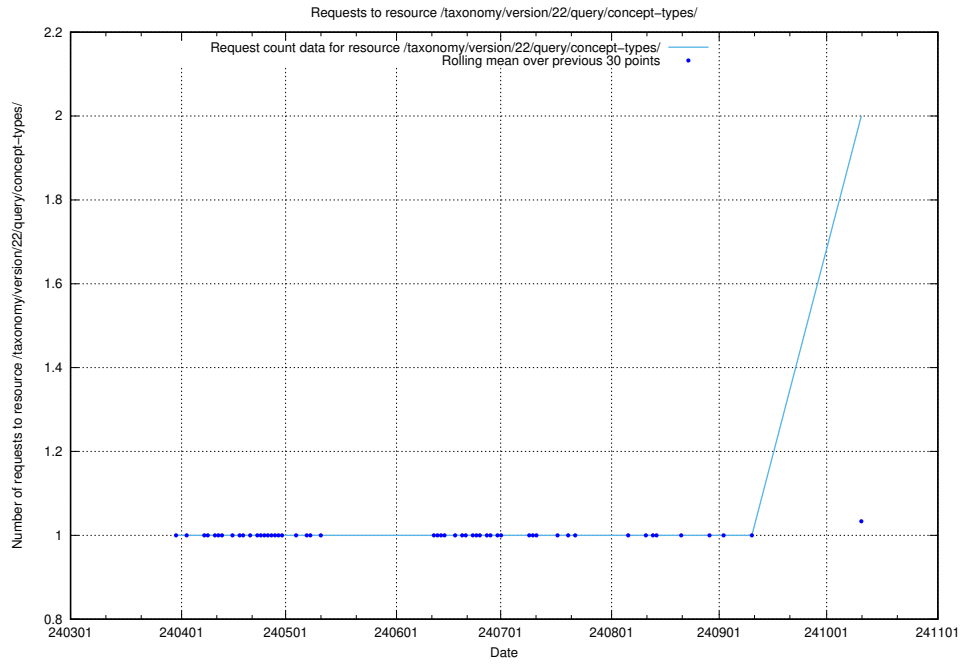

5.625 Usage of /taxonomy/version/22/query/concept-types/

Here, we count the number of requests to resource /taxonomy/version/22/query/concept-types/.