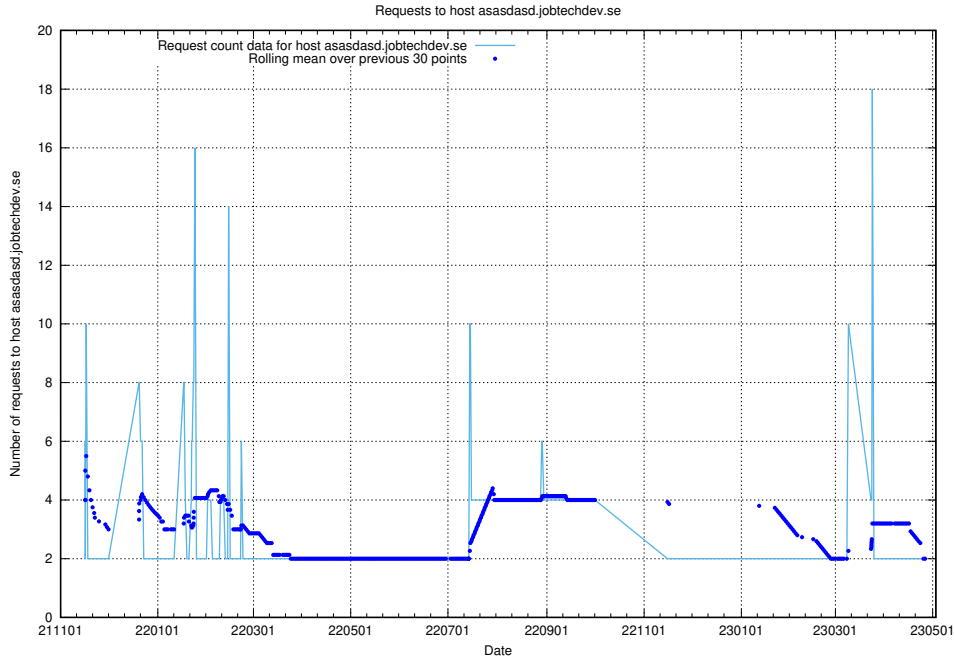

7.550 Usage of asasd.d.jobtechdev.se

Here, we count the number of requests to host asasd.d.jobtechdev.se.