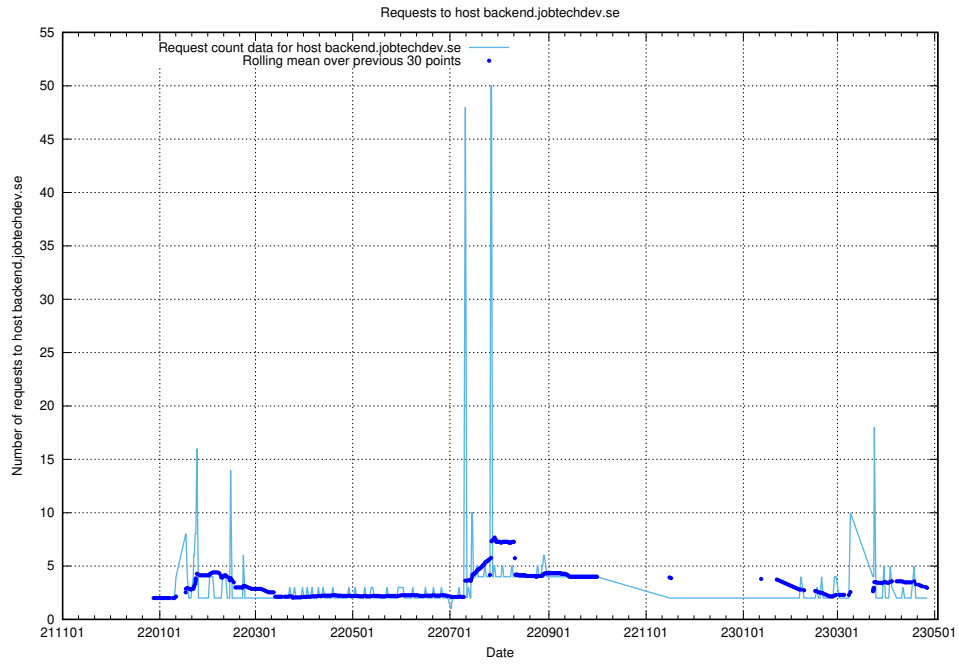

7.366 Usage of backend.jobtechdev.se

Here, we count the number of requests to host backend.jobtechdev.se.