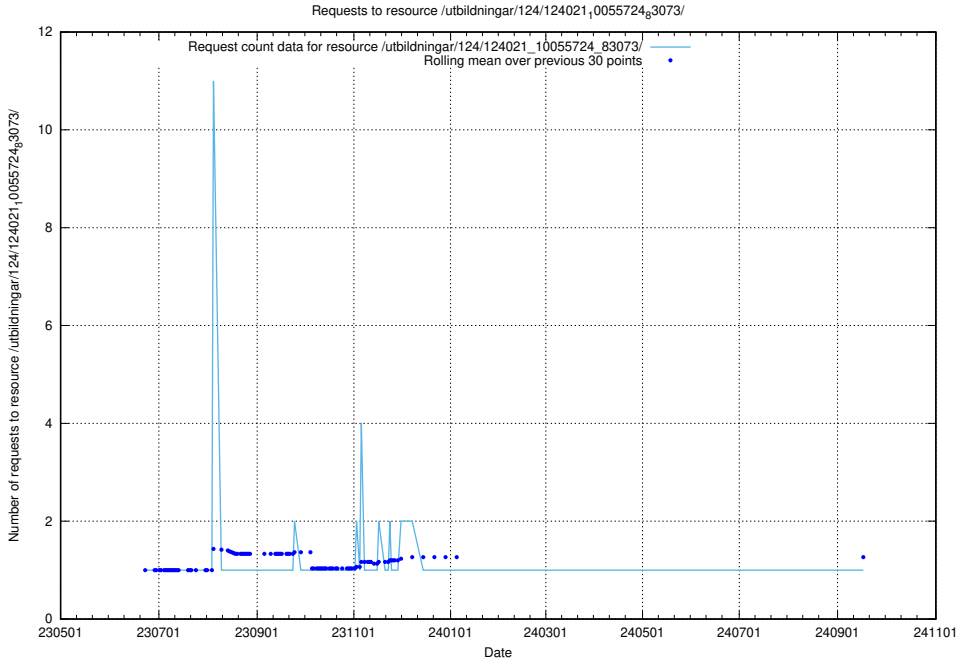

5.6735 Usage of /utbildningar/124/124021_10055724_83073/

Here, we count the number of requests to resource /utbildningar/124/124021_10055724_83073/.