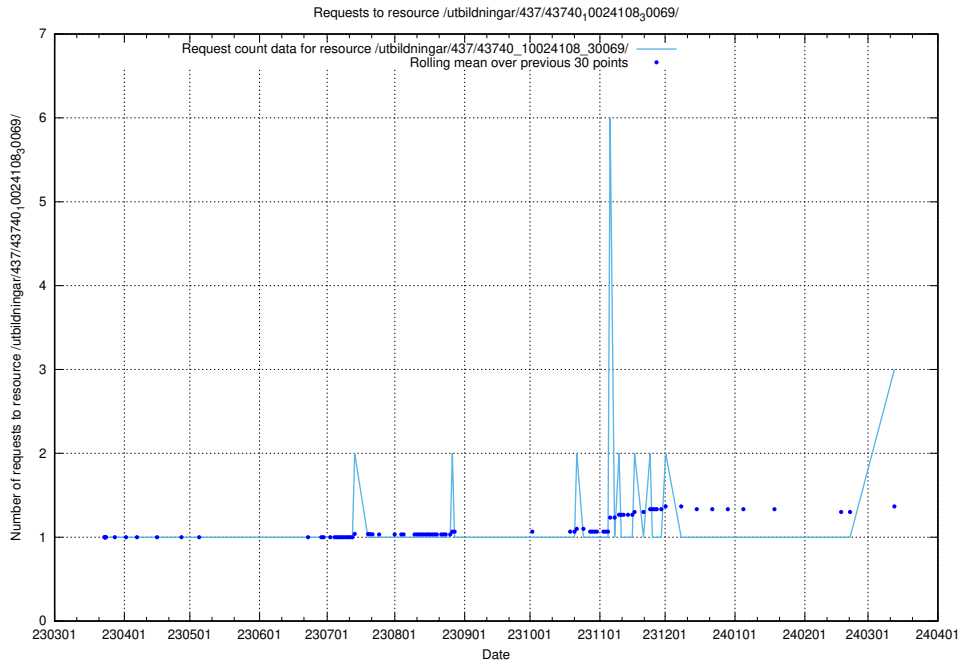

5.516 Usage of /utbildningar/437/43740_10024108_30069/

Here, we count the number of requests to resource /utbildningar/437/43740_10024108_30069/.