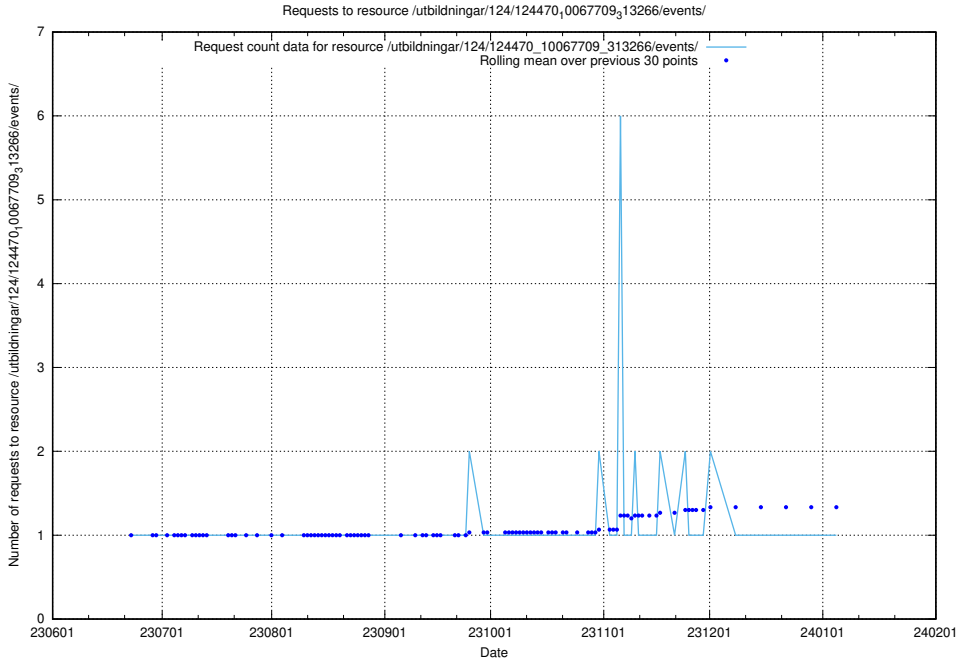

5.6716 Usage of /utbildningar/124/124470_10067709_313266/events/

Here, we count the number of requests to resource /utbildningar/124/124470_10067709_313266/events/