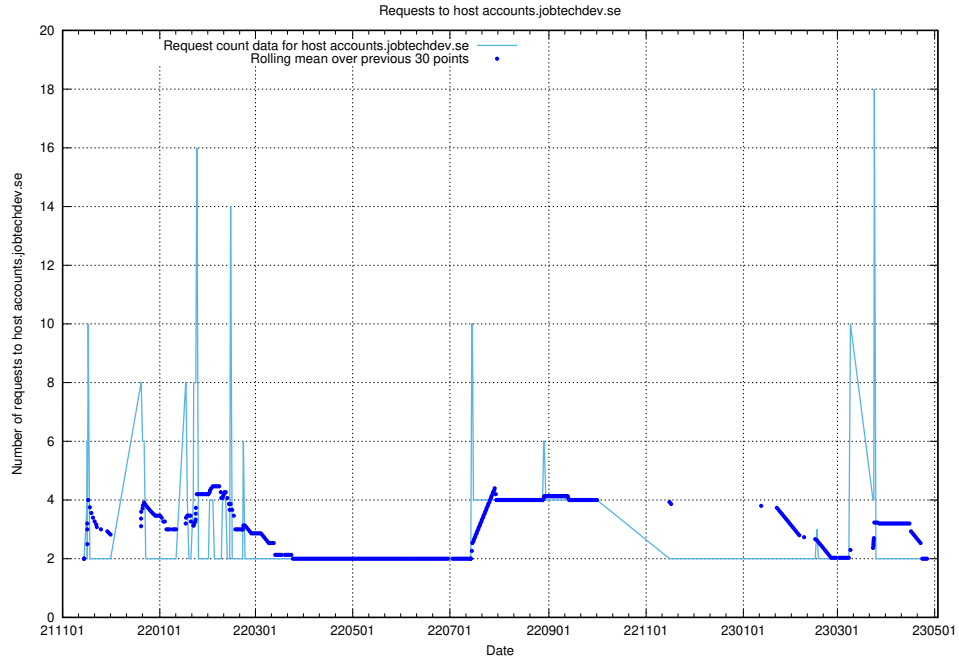

7.301 Usage of accounts.jobtechdev.se

Here, we count the number of requests to host accounts.jobtechdev.se.