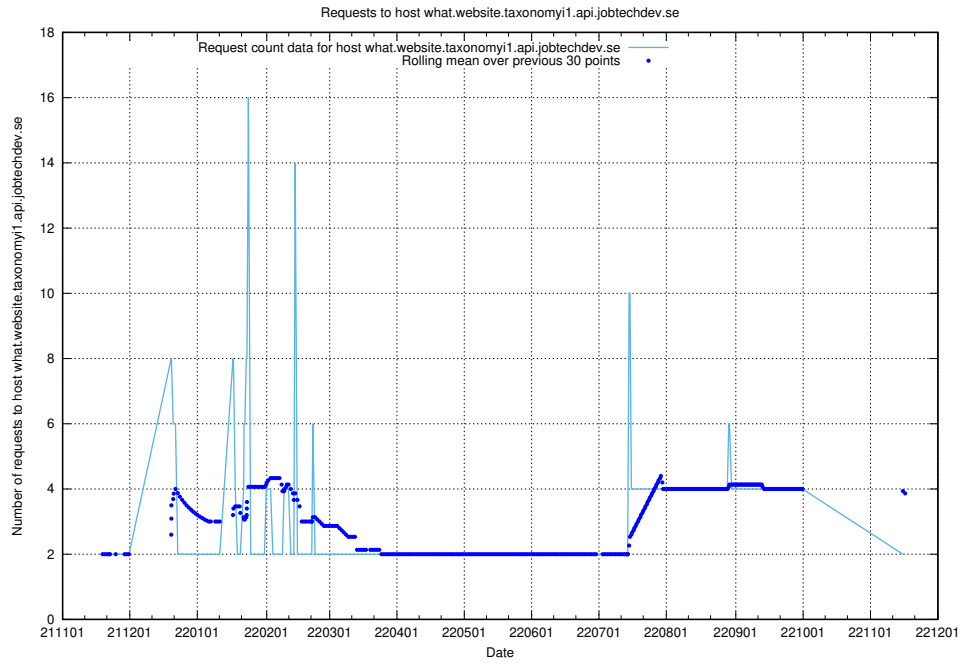

7.463 Usage of what.website.taxonomy1.api.jobtechdev.se

Here, we count the number of requests to host what.website.taxonomy1.api.jobtechdev.se.