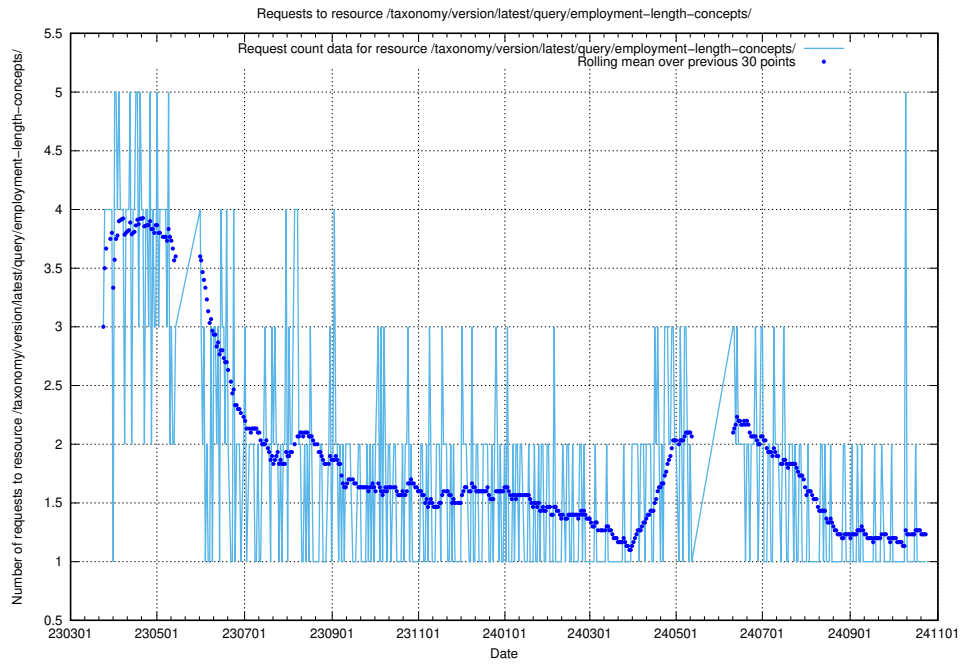

5.7043 Usage of /taxonomy/version/latest/query/employment-length-concepts/

Here, we count the number of requests to resource /taxonomy/version/latest/query/employment-length-concepts/.