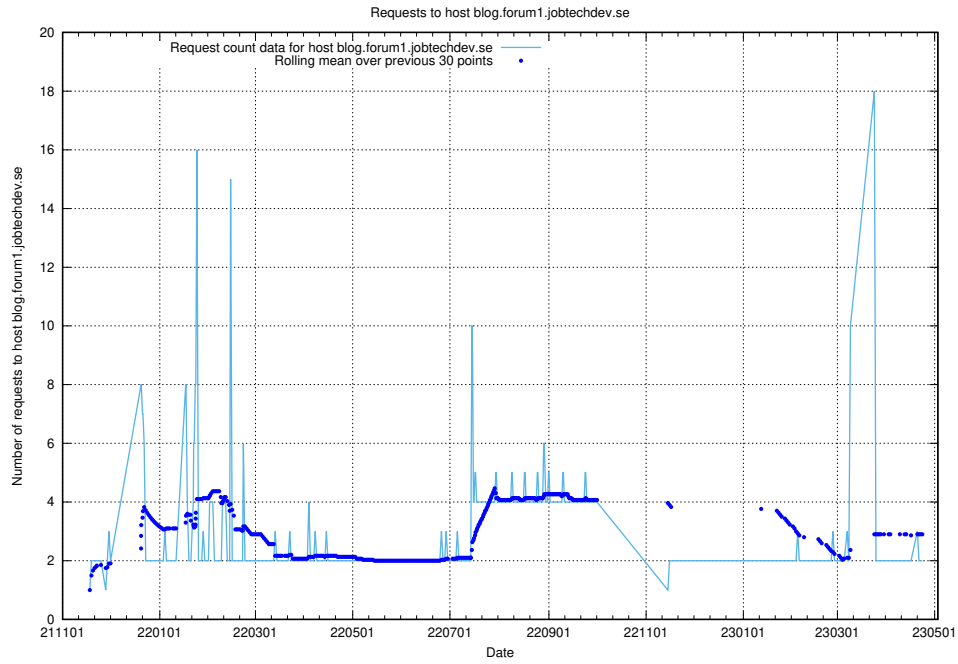

7.492 Usage of `blog.forum1.jobtechdev.se`

Here, we count the number of requests to host `blog.forum1.jobtechdev.se`.