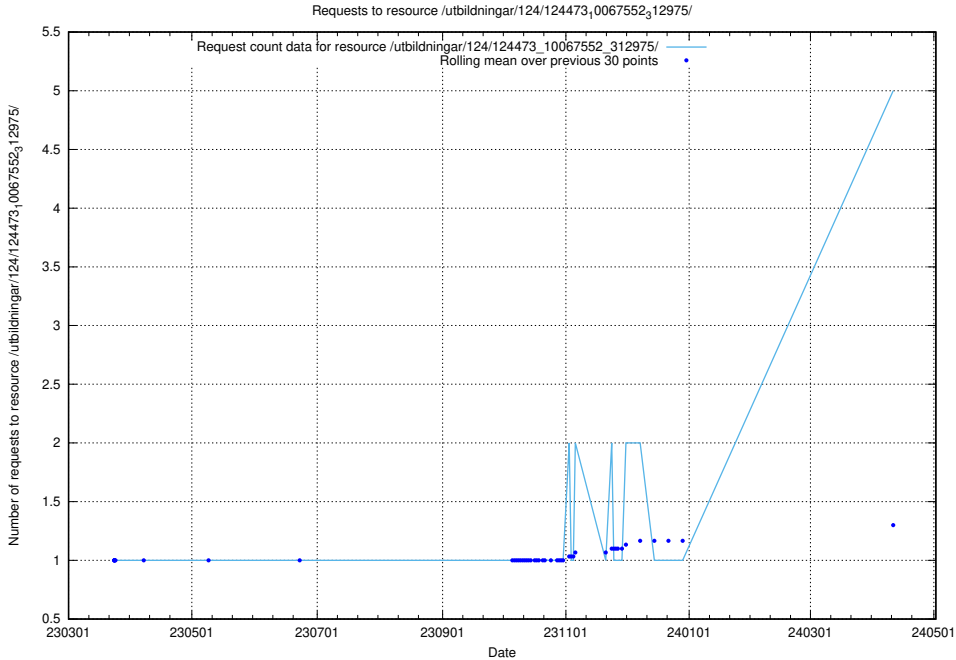

5.215 Usage of /utbildningar/124/124473_10067552_312975/

Here, we count the number of requests to resource /utbildningar/124/124473_10067552_312975/.