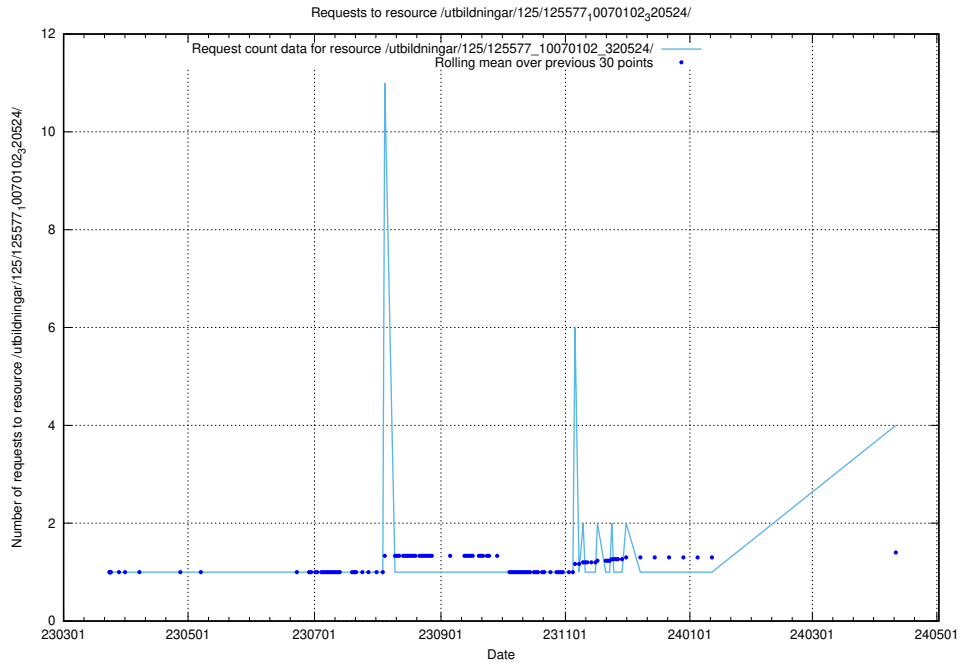

5.263 Usage of /utbildningar/125/125577_10070102_320524/

Here, we count the number of requests to resource /utbildningar/125/125577_10070102_320524/.