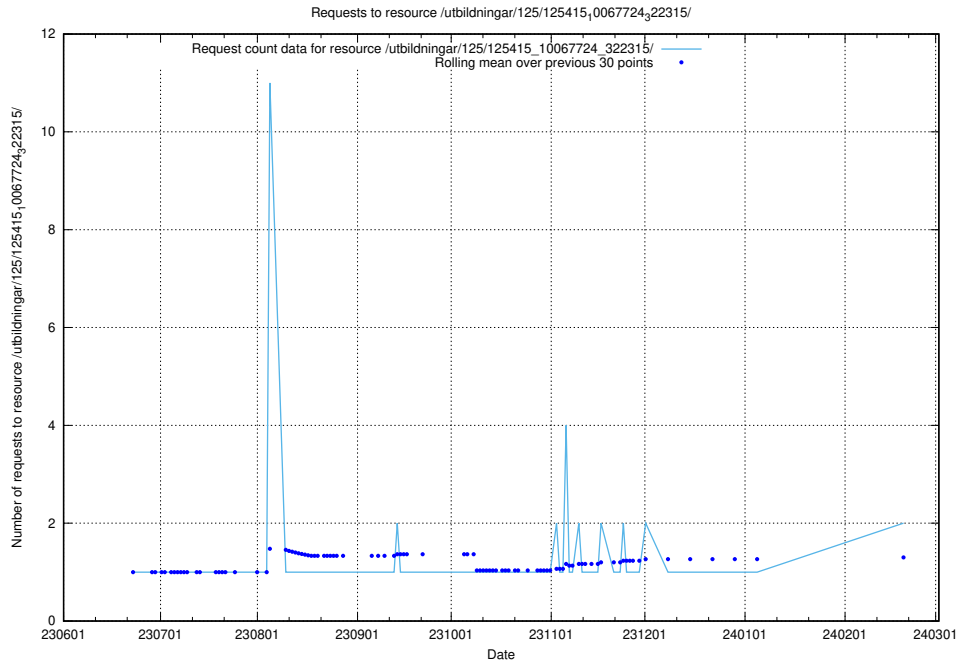

5.921 Usage of /utbildningar/125/125415_10067724_322315/

Here, we count the number of requests to resource /utbildningar/125/125415_10067724_322315/.