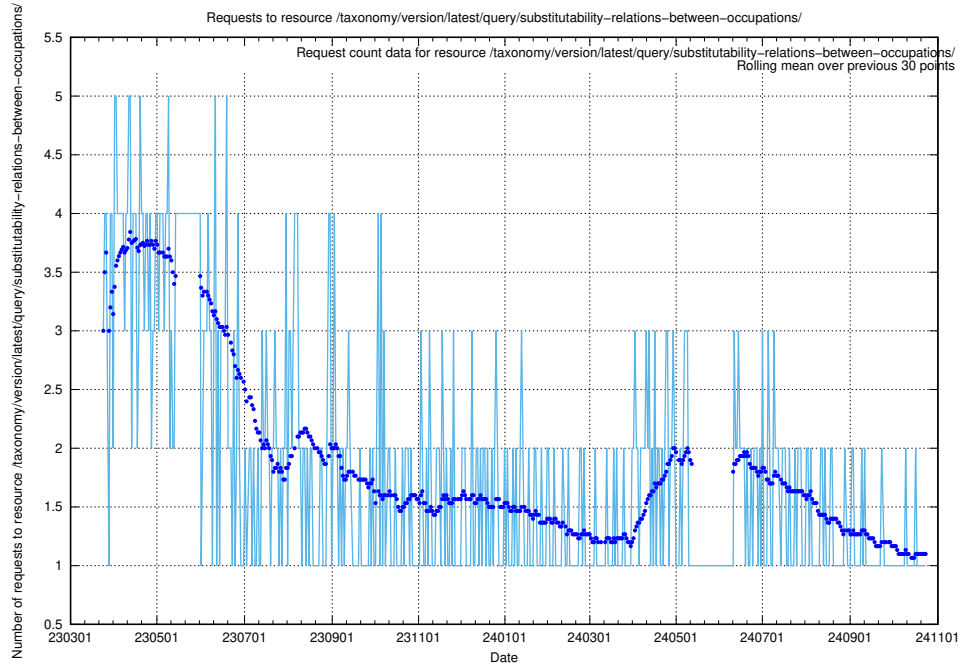

5.7011 Usage of /taxonomy/version/latest/query/substitutability-relations-between-occupations/

Here, we count the number of requests to resource /taxonomy/version/latest/query/substitutability-relations-between-occupations/.