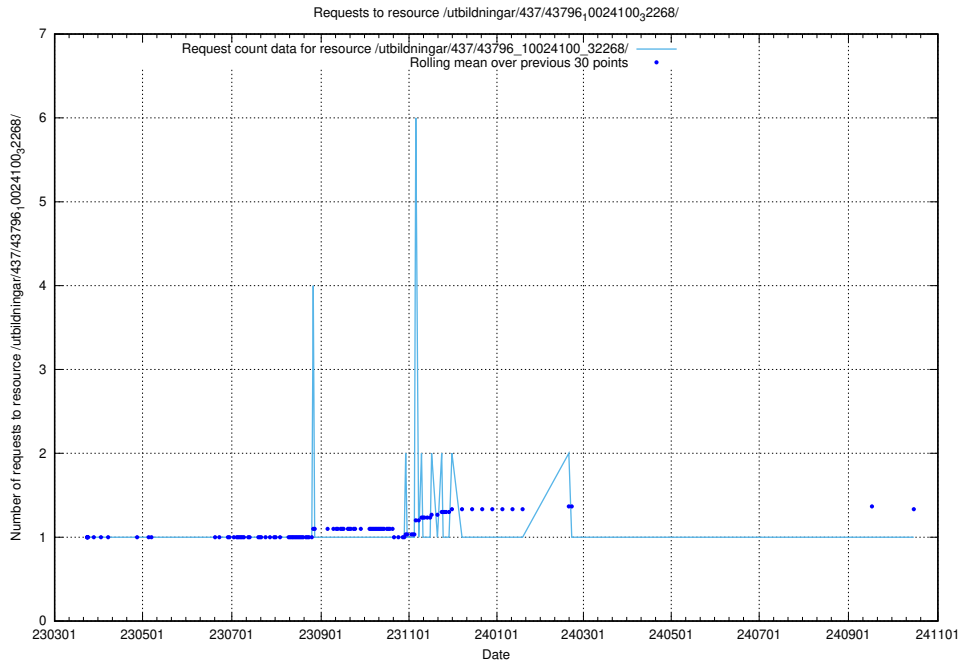

5.7316 Usage of /utbildningar/437/43796_10024100_32268/

Here, we count the number of requests to resource /utbildningar/437/43796_10024100_32268/.

5.7317 Usage of /utbildningar/437/43796_10024100_319925/events/