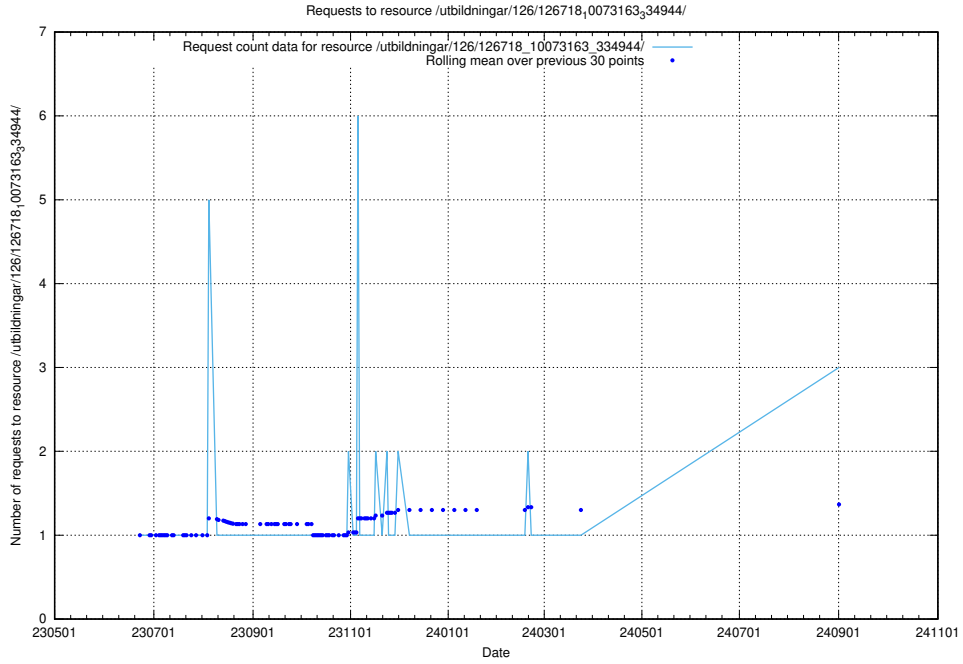

5.476 Usage of /utbildningar/126/126718_10073163_334944/

Here, we count the number of requests to resource /utbildningar/126/126718_10073163_334944/.