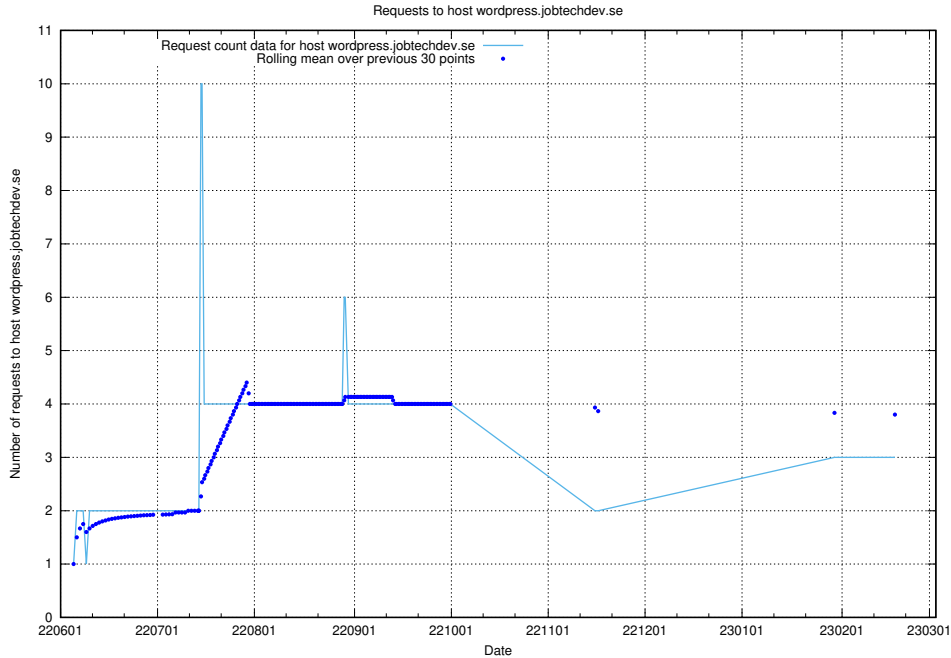

7.226 Usage of wordpress.jobtechdev.se

Here, we count the number of requests to host wordpress.jobtechdev.se.