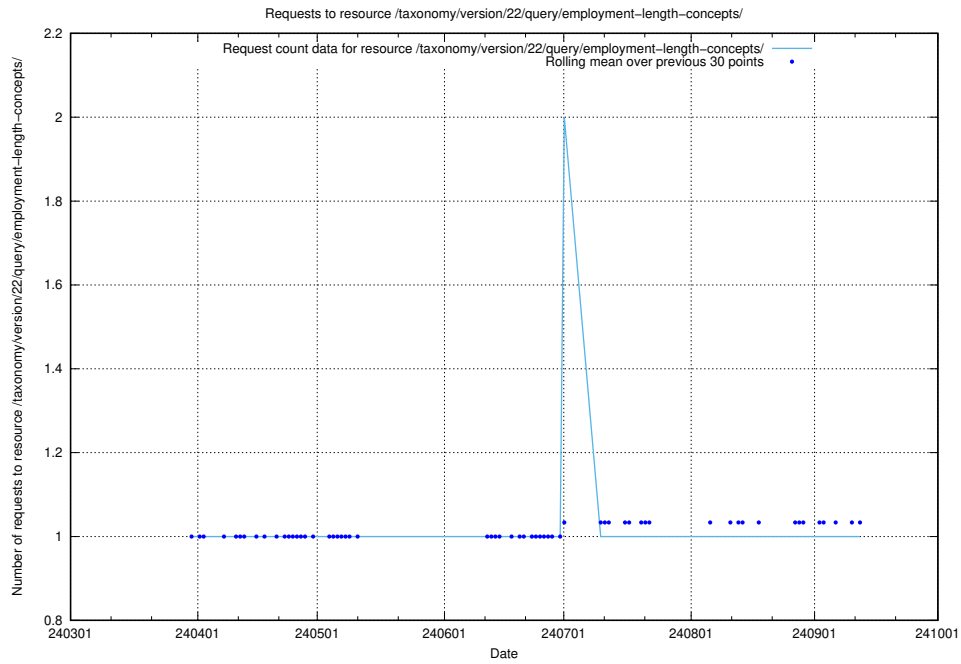

5.2542 Usage of /taxonomy/version/22/query/employment-length-concepts/

Here, we count the number of requests to resource /taxonomy/version/22/query/employment-length-concepts/.