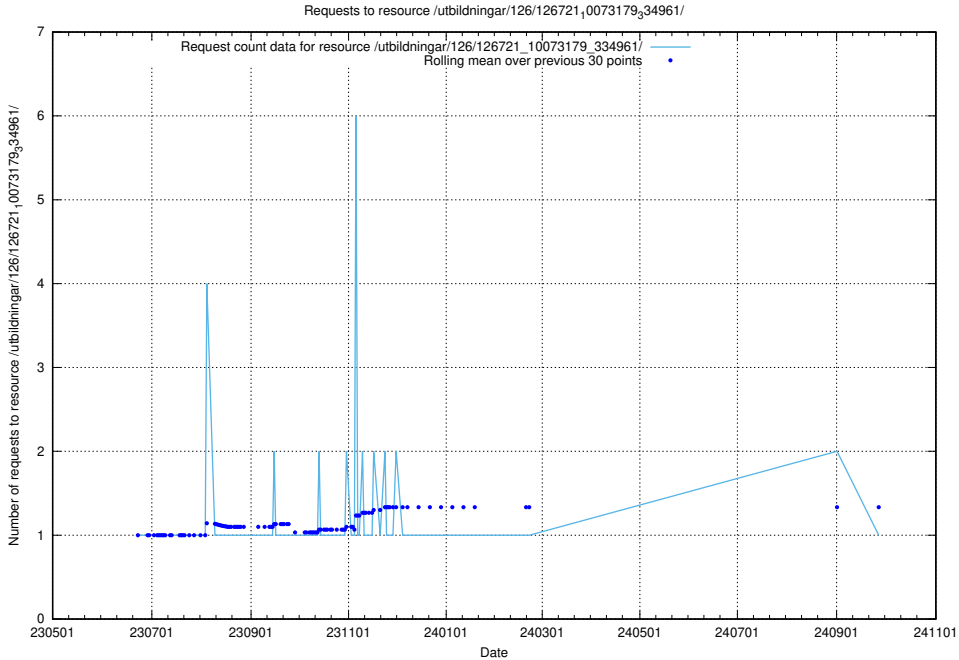

5.6522 Usage of /utbildningar/126/126721_10073179_334961/

Here, we count the number of requests to resource /utbildningar/126/126721_10073179_334961/.