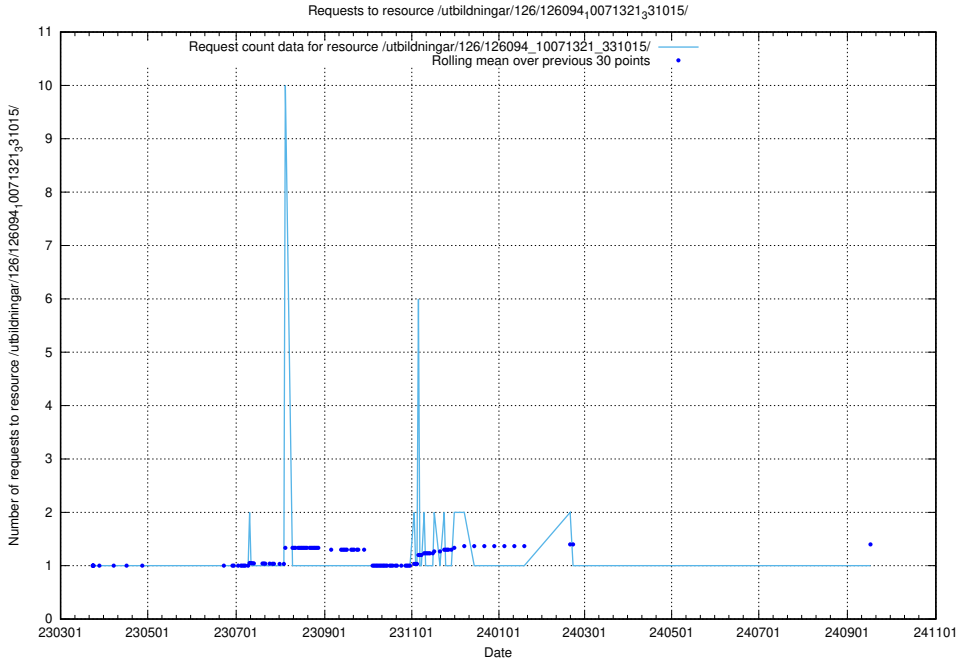

5.7399 Usage of /utbildningar/126/126094_10071321_331015/

Here, we count the number of requests to resource /utbildningar/126/126094_10071321_331015/.