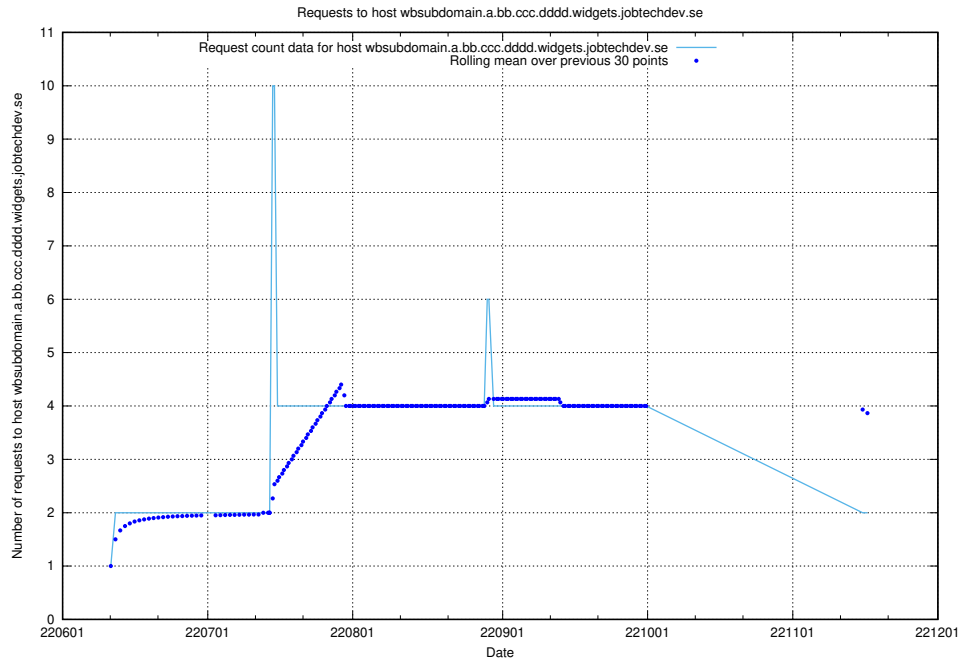

7.416 Usage of wbsubdomain.a.bb.ccc.dddd.widgets.jobtechdev.se

Here, we count the number of requests to host wbsubdomain.a.bb.ccc.dddd.widgets.jobtechdev.se.