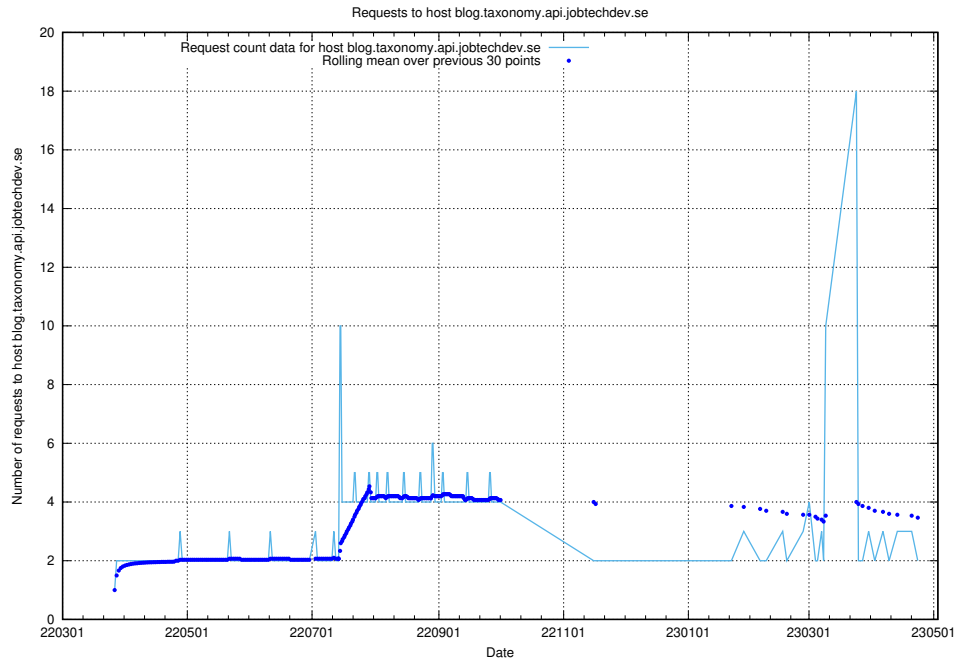

7.498 Usage of `blog.taxonomy.api.jobtechdev.se`

Here, we count the number of requests to host `blog.taxonomy.api.jobtechdev.se`.