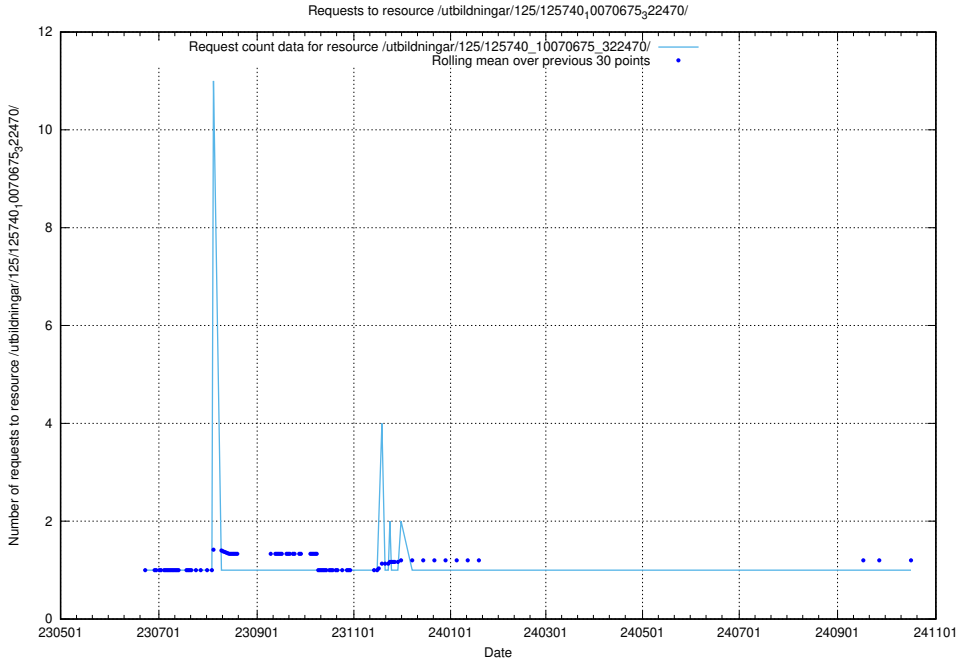

5.6599 Usage of /utbildningar/125/125740_10070675_322470/

Here, we count the number of requests to resource /utbildningar/125/125740_10070675_322470/.