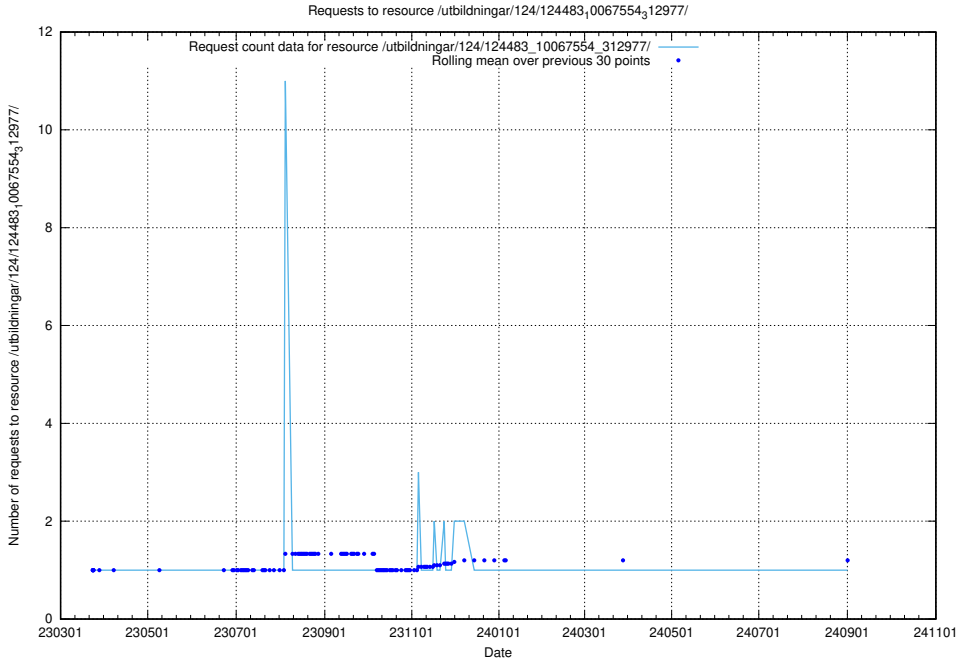

5.3733 Usage of /utbildningar/124/124483_10067554_312977/

Here, we count the number of requests to resource /utbildningar/124/124483_10067554_312977/.