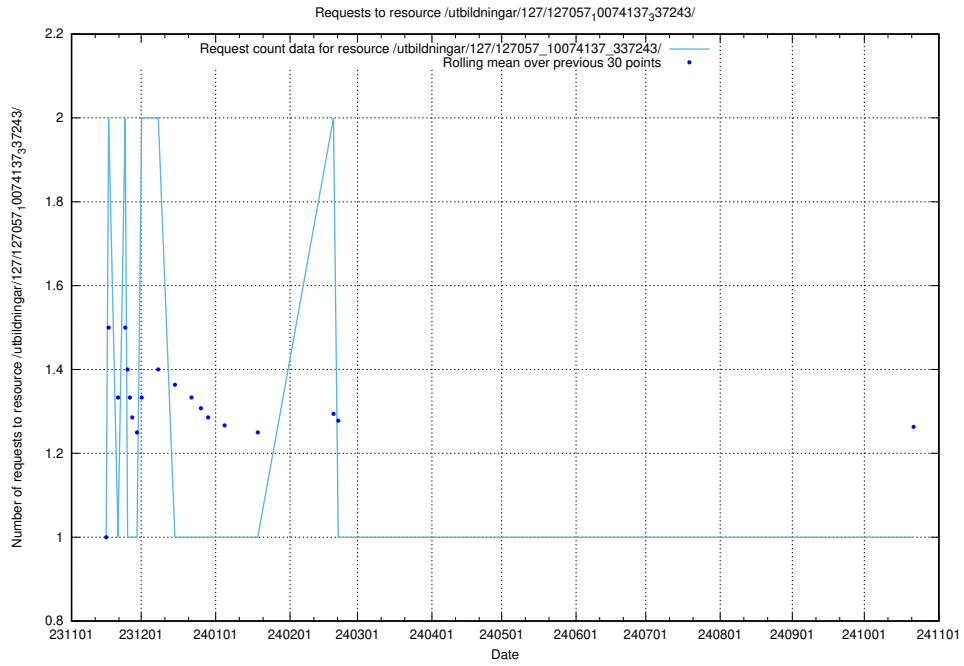

5.5001 Usage of /utbildningar/127/127057_10074137_337243/

Here, we count the number of requests to resource /utbildningar/127/127057_10074137_337243/.