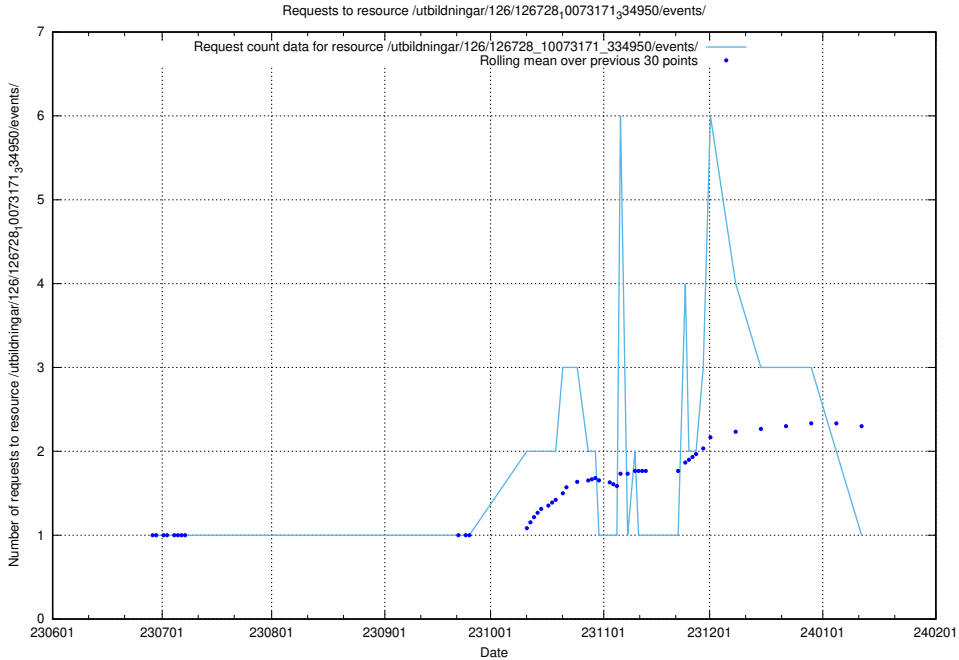

5.6367 Usage of /utbildningar/126/126728_10073171_334950/

Here, we count the number of requests to resource /utbildningar/126/126728_10073171_334950/.

5.6368 Usage of /utbildningar/126/126728_10073151_334946/events/