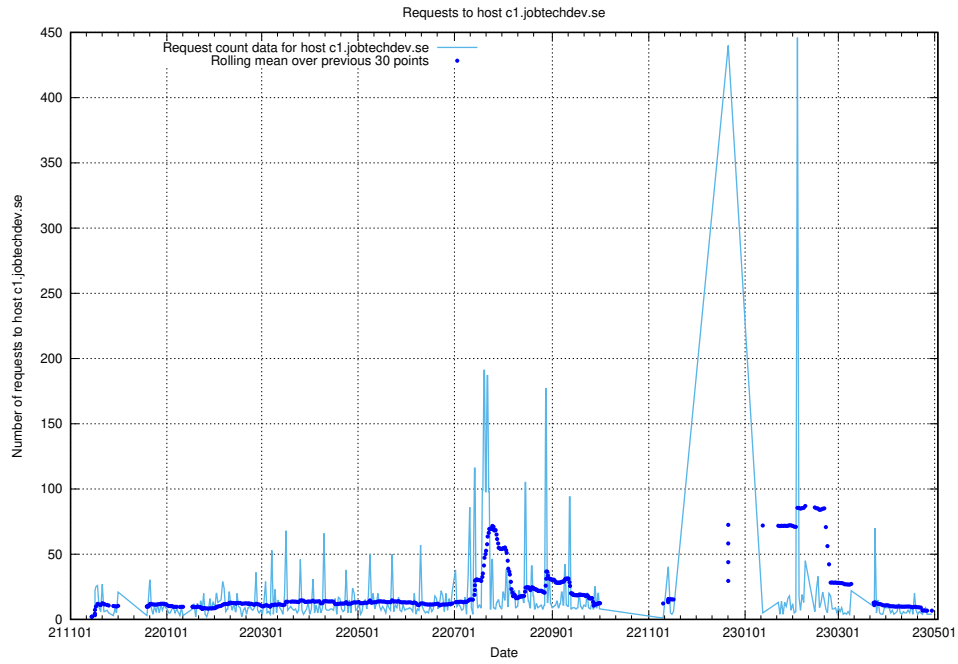

7.111 Usage of c1.jobtechdev.se

Here, we count the number of requests to host c1.jobtechdev.se.