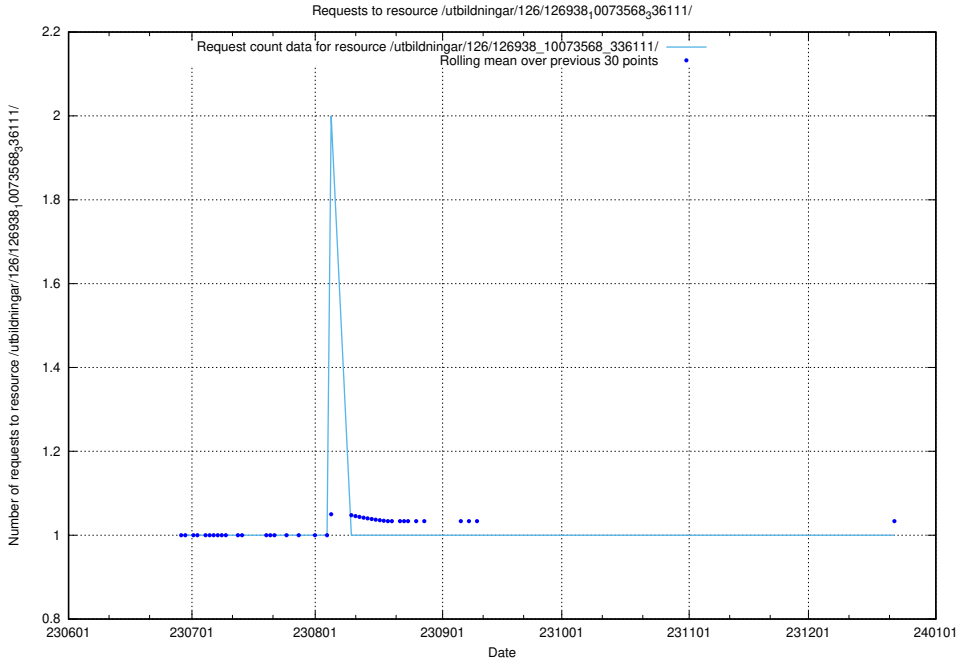

5.6354 Usage of /utbildningar/126/126938_10073568_336111/

Here, we count the number of requests to resource /utbildningar/126/126938_10073568_336111/.