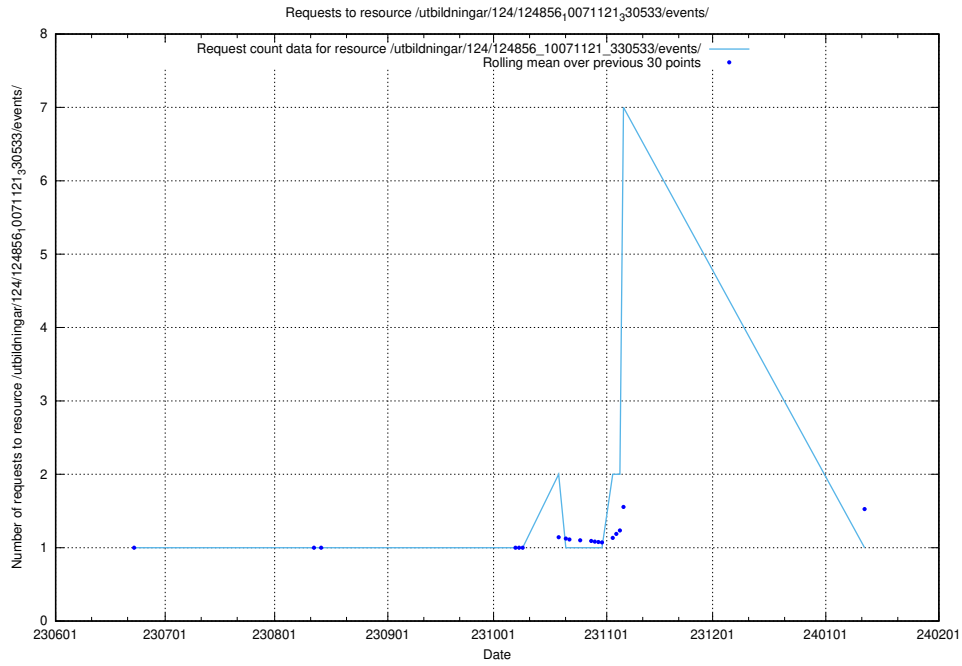

5.6645 Usage of /utbildningar/124/124856_10071121_330533/events/

Here, we count the number of requests to resource /utbildningar/124/124856_10071121_330533/events/