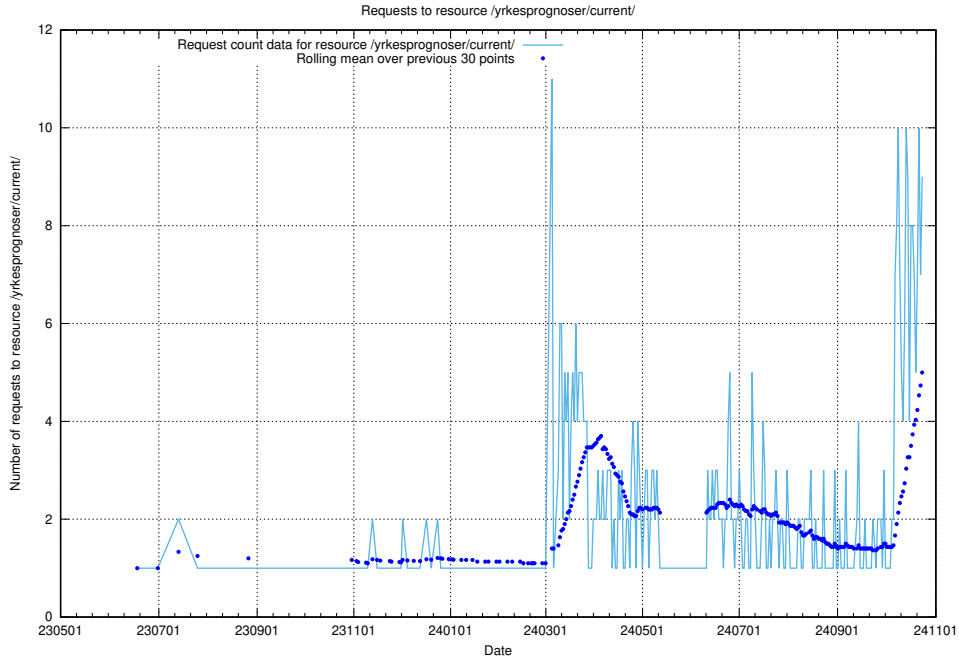

5.35 Usage of /yrkesprognoser/current/

Here, we count the number of requests to resource /yrkesprognoser/current/.