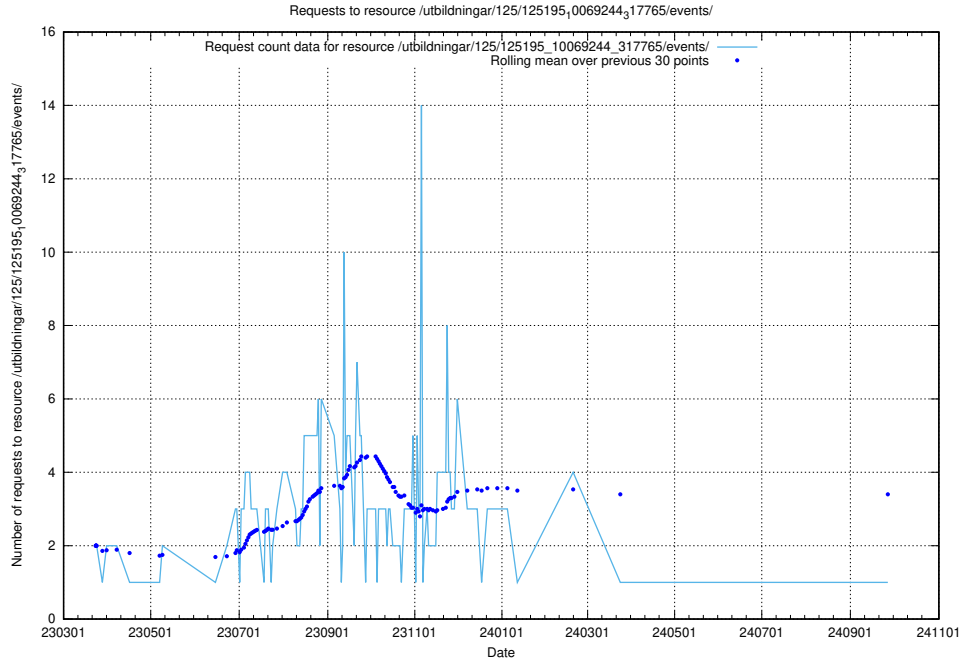

5.7249 Usage of /utbildningar/125/125195_10069244_317765/events/

Here, we count the number of requests to resource /utbildningar/125/125195_10069244_317765/events/