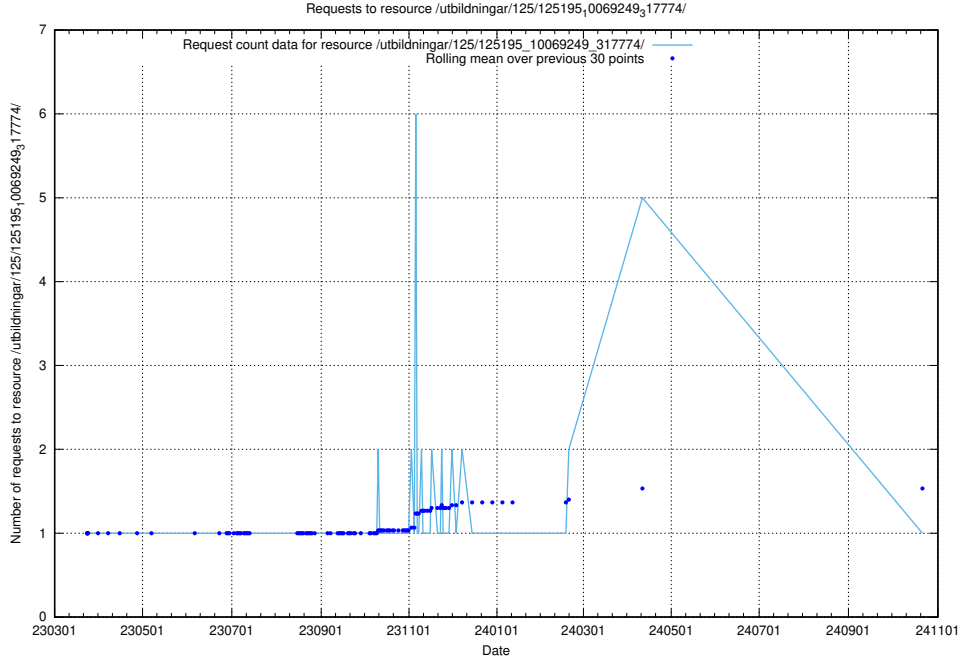

5.1184 Usage of /utbildningar/125/125195_10069249_317774/

Here, we count the number of requests to resource /utbildningar/125/125195_10069249_317774/.