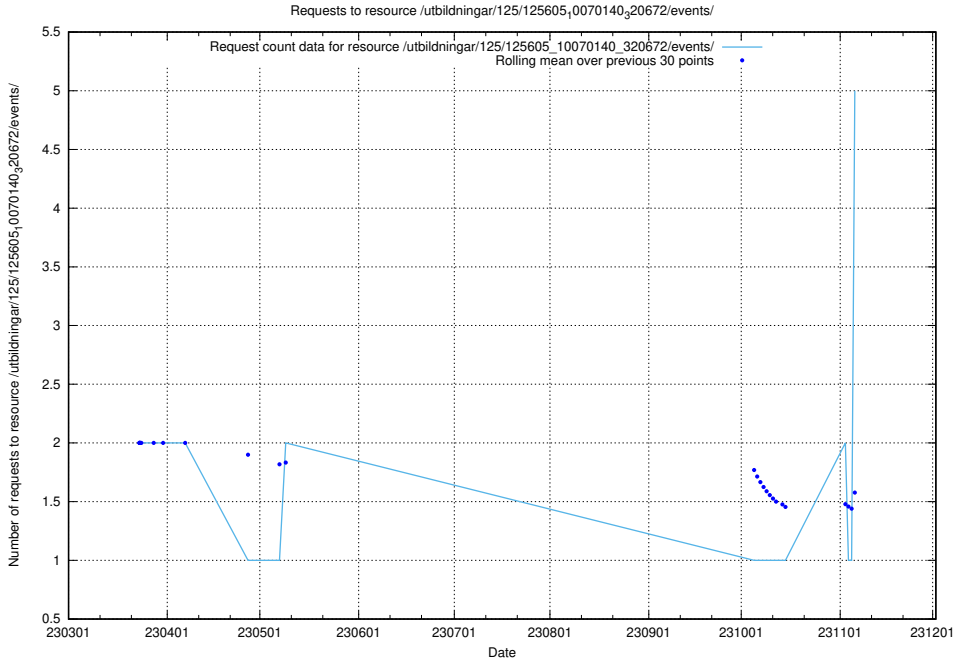

5.253 Usage of /utbildningar/125/125605_10070140_320672/events/

Here, we count the number of requests to resource /utbildningar/125/125605_10070140_320672/events/