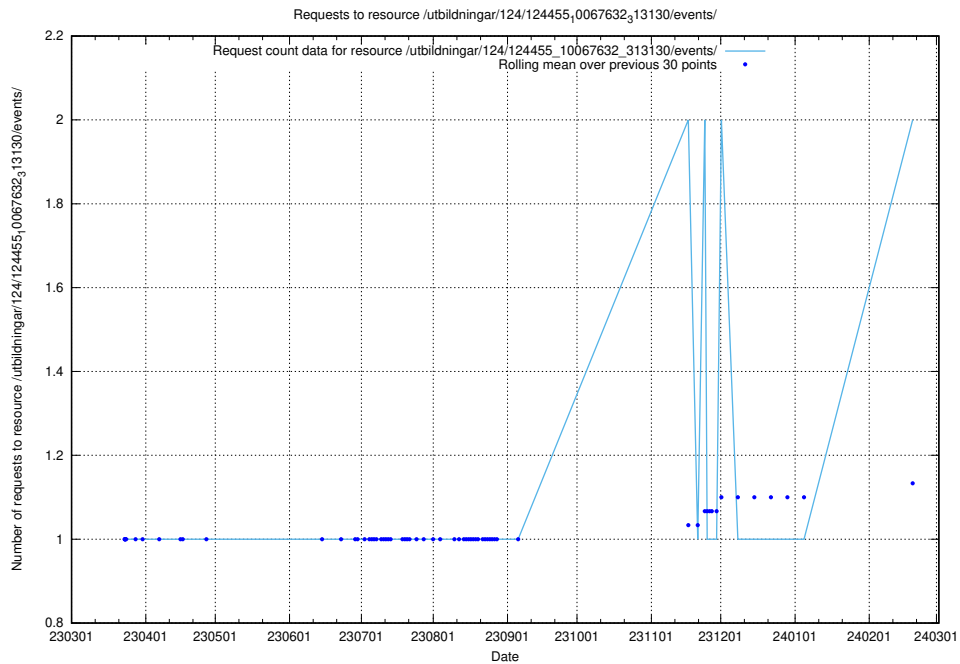

5.729 Usage of /utbildningar/124/124455_10067632_313130/events/

Here, we count the number of requests to resource /utbildningar/124/124455_10067632_313130/events/