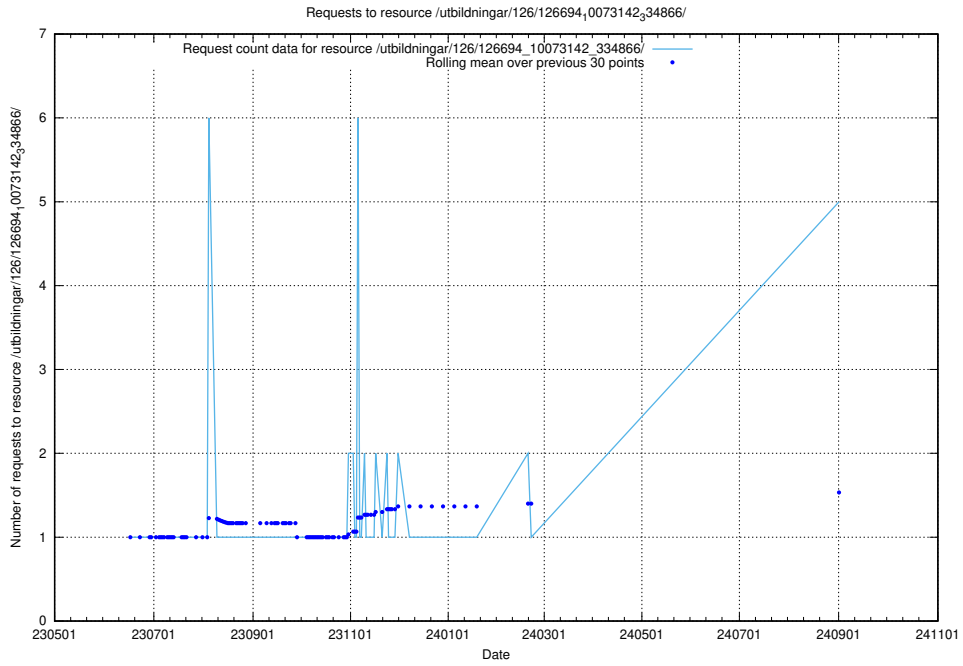

5.249 Usage of /utbildningar/126/126694_10073142_334866/

Here, we count the number of requests to resource /utbildningar/126/126694_10073142_334866/.