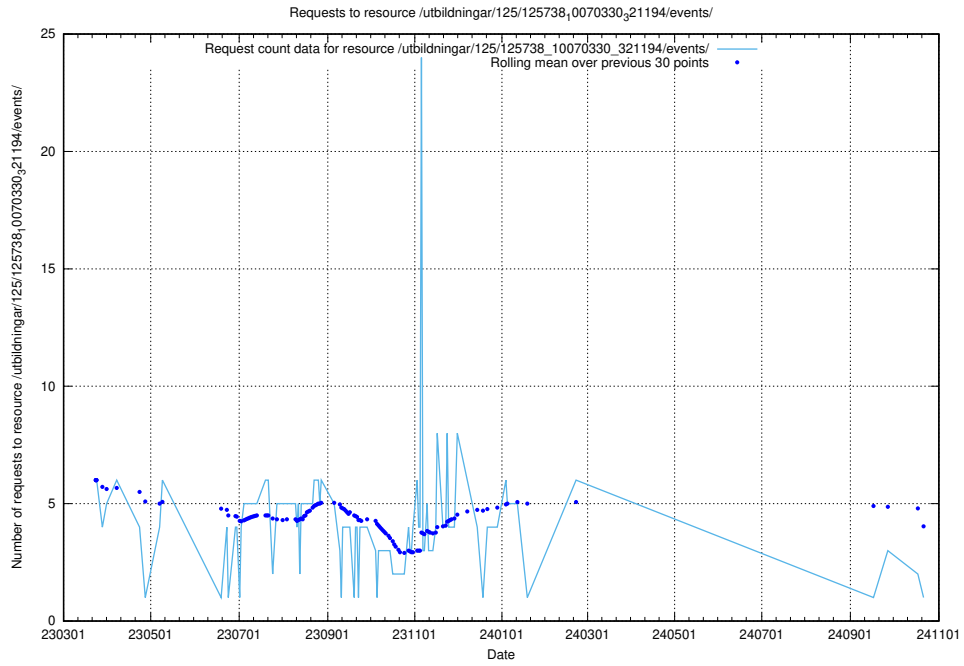

5.7205 Usage of /utbildningar/125/125738_10070330_321194/events/

Here, we count the number of requests to resource /utbildningar/125/125738_10070330_321194/events/