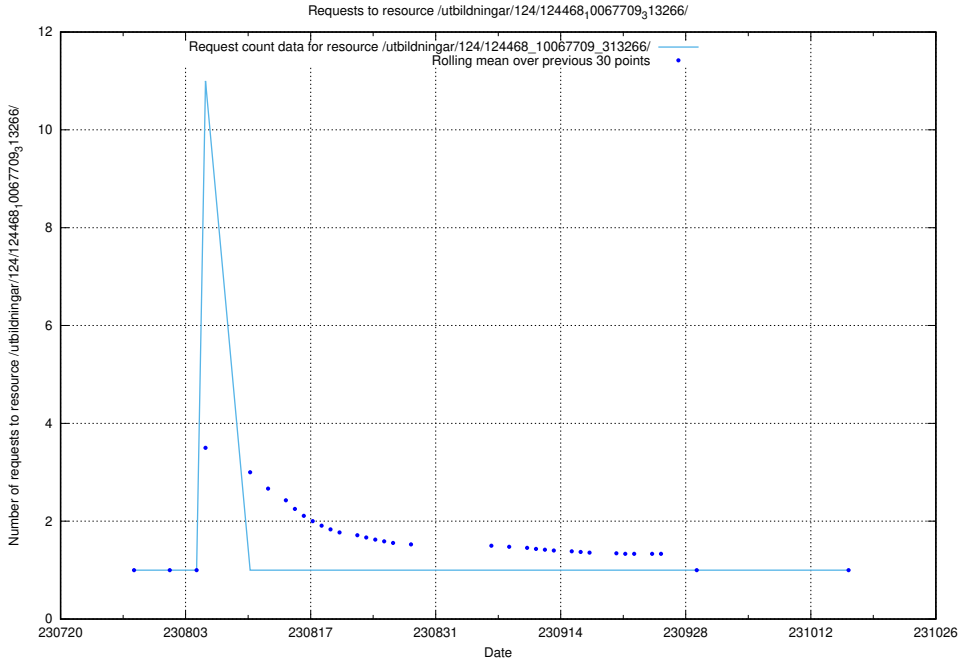

5.5834 Usage of /utbildningar/124/124468_10067709_313266/

Here, we count the number of requests to resource /utbildningar/124/124468_10067709_313266/.