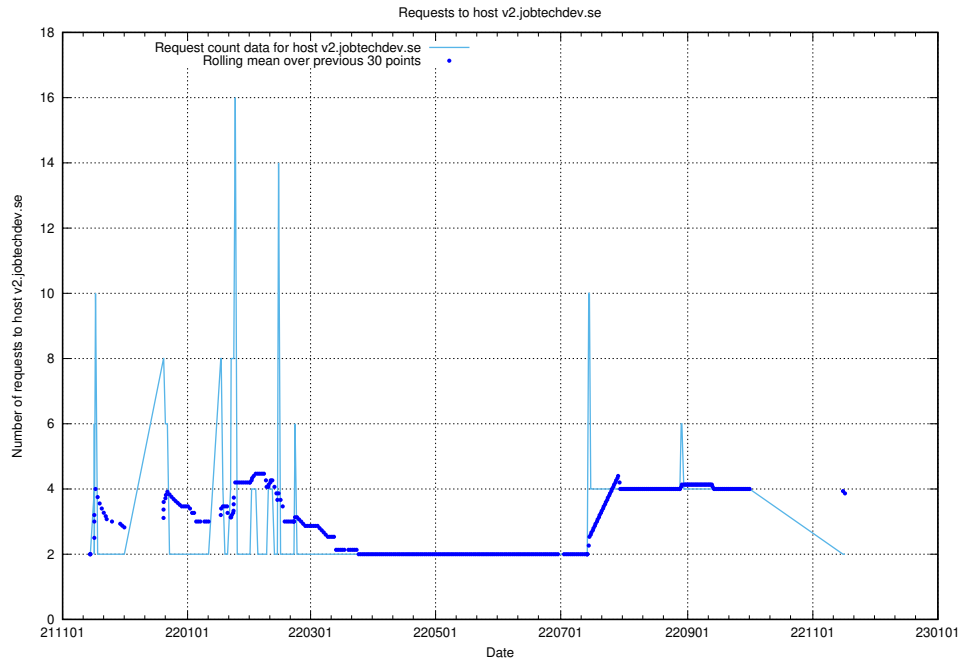

7.562 Usage of v2.jobtechdev.se

Here, we count the number of requests to host v2.jobtechdev.se.