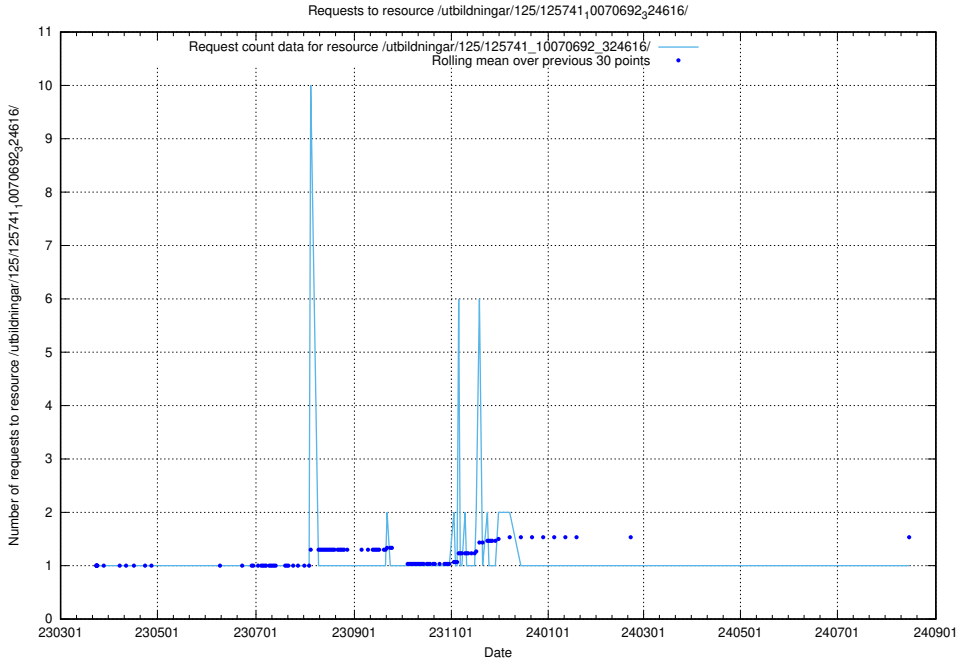

5.7432 Usage of /utbildningar/125/125741_10070692_324616/

Here, we count the number of requests to resource /utbildningar/125/125741_10070692_324616/.