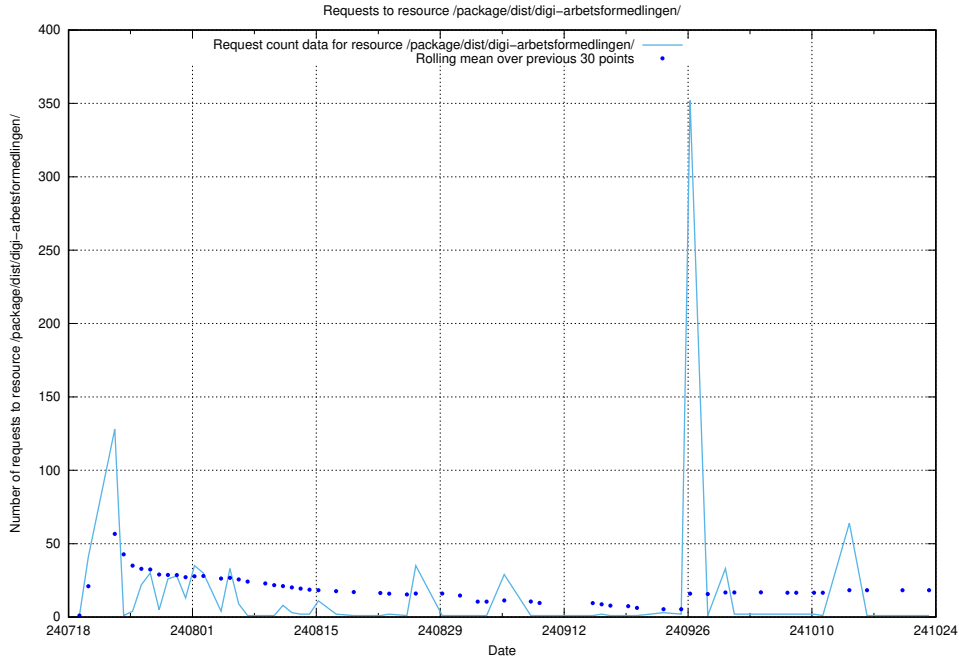

5.1773 Usage of /package/dist/digi-arbetsformedlingen/

Here, we count the number of requests to resource /package/dist/digi-arbetsformedlingen/.