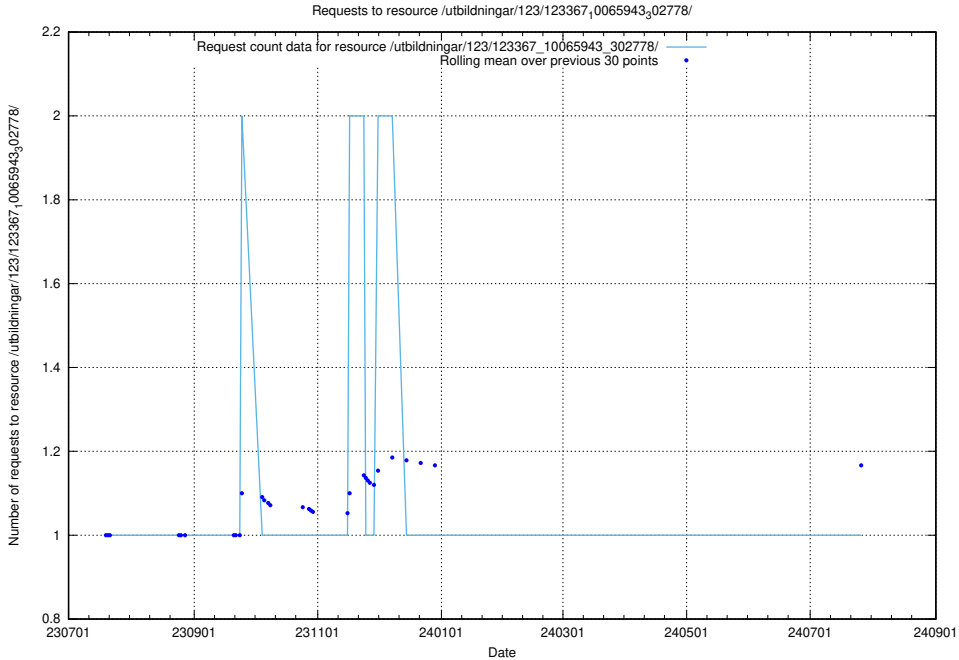

5.5935 Usage of /utbildningar/123/123367_10065943_302778/

Here, we count the number of requests to resource /utbildningar/123/123367_10065943_302778/.