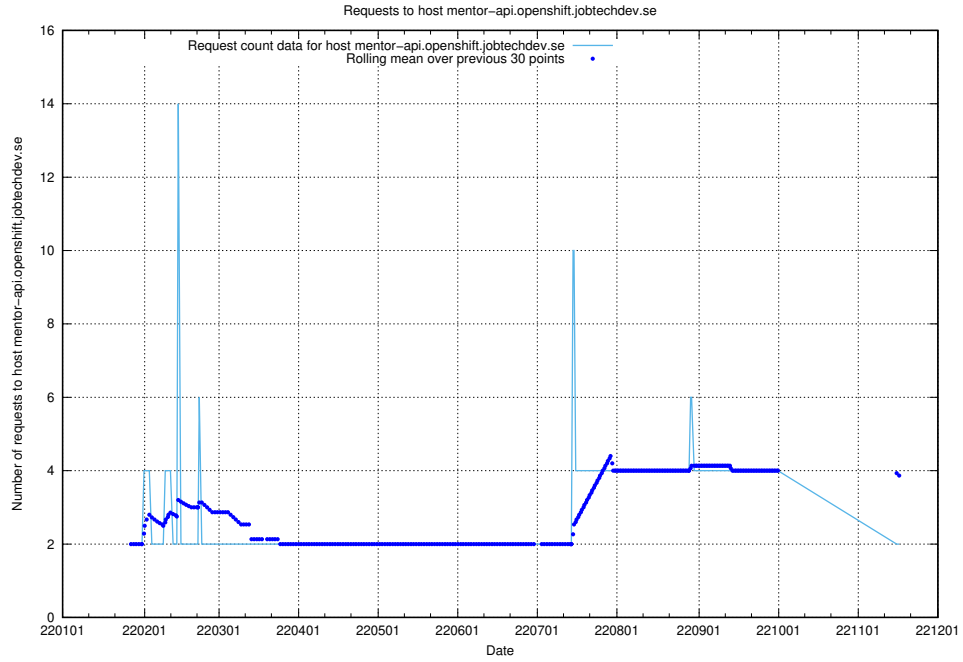

7.582 Usage of mentor-api.openshift.jobtechdev.se

Here, we count the number of requests to host mentor-api.openshift.jobtechdev.se.

7.583 Usage of mentor-api-4.openshift.jobtechdev.se

Here, we count the number of requests to host mentor-api-4.openshift.jobtechdev.se.