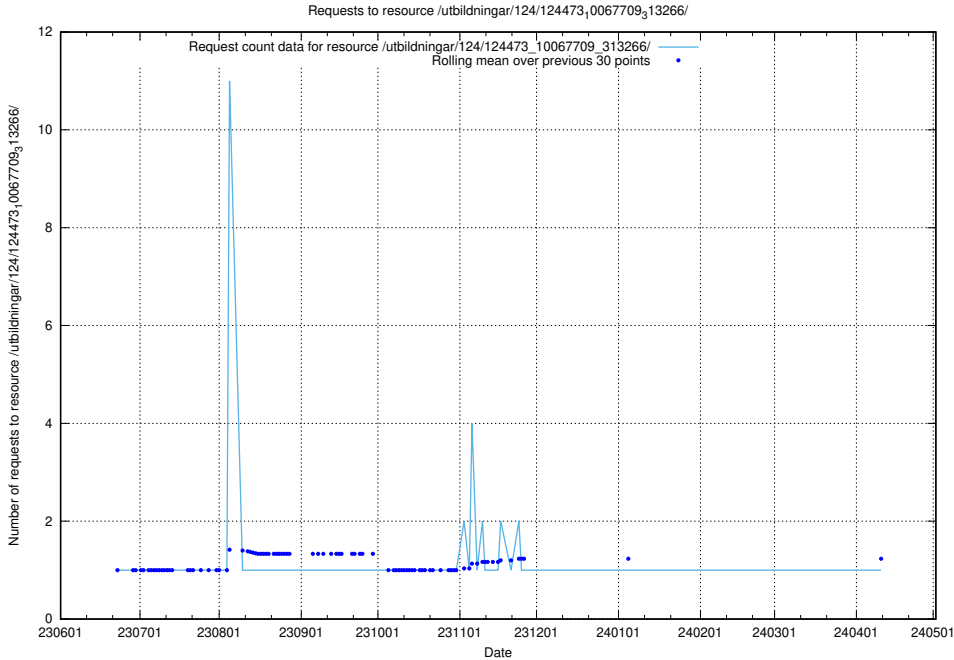

5.6713 Usage of /utbildningar/124/124473_10067709_313266/

Here, we count the number of requests to resource /utbildningar/124/124473_10067709_313266/.