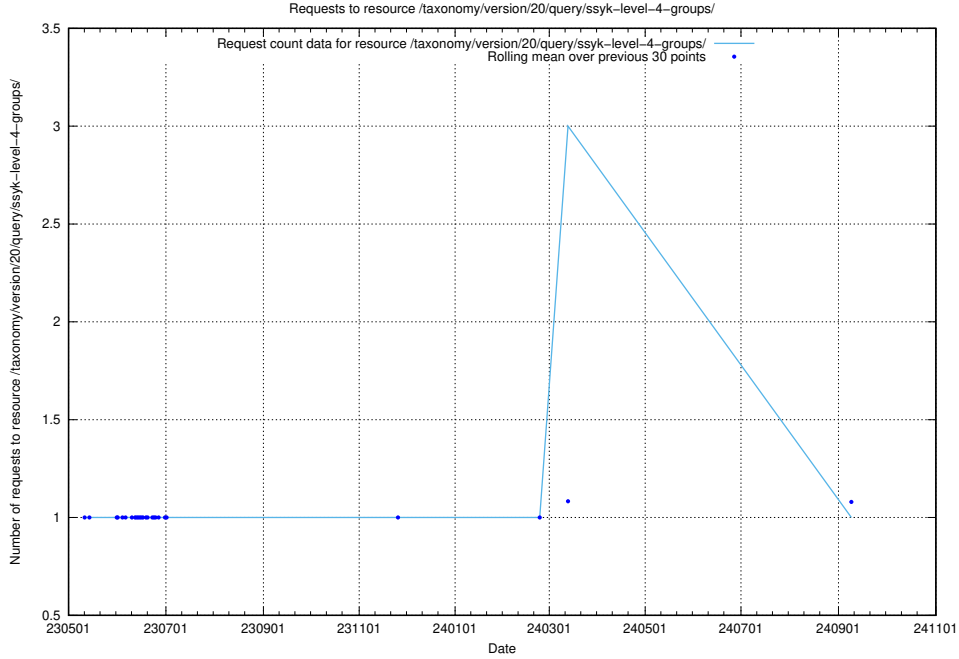

5.6876 Usage of `/taxonomy/version/20/query/ssyk-level-4-groups/`

Here, we count the number of requests to resource `/taxonomy/version/20/query/ssyk-level-4-groups/`.