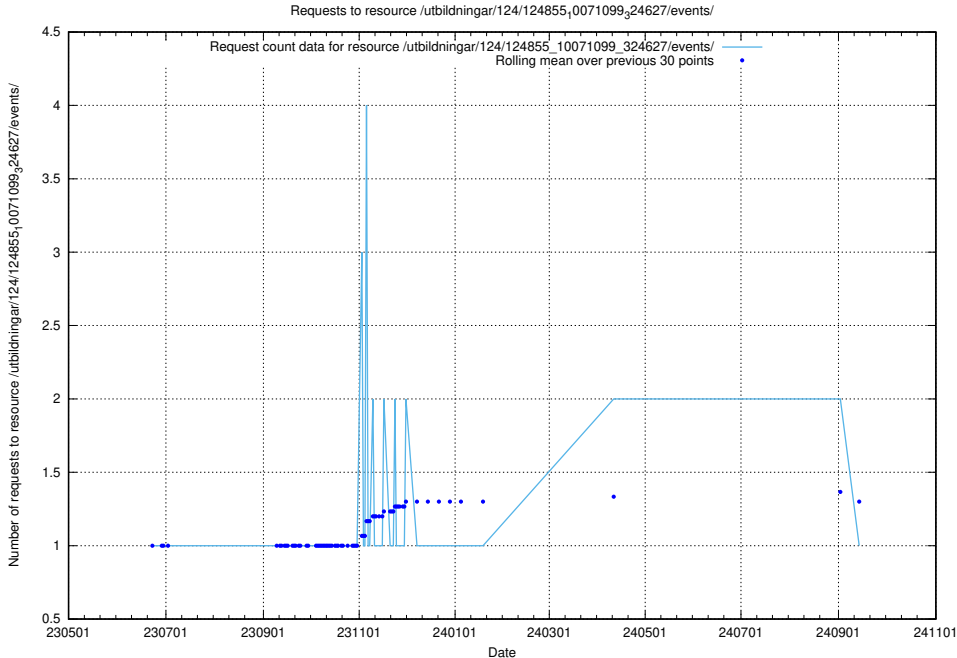

5.6650 Usage of /utbildningar/124/124855_10071099_324627/events/

Here, we count the number of requests to resource /utbildningar/124/124855_10071099_324627/events/