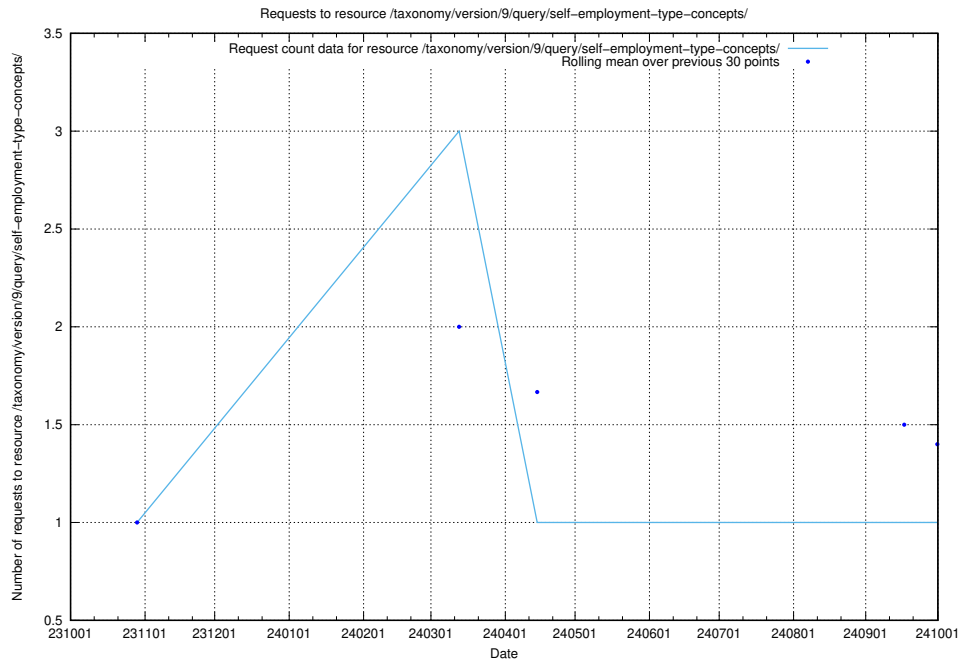

5.5092 Usage of /taxonomy/version/9/query/self-employment-type-concepts/

Here, we count the number of requests to resource /taxonomy/version/9/query/self-employment-type-concepts/.