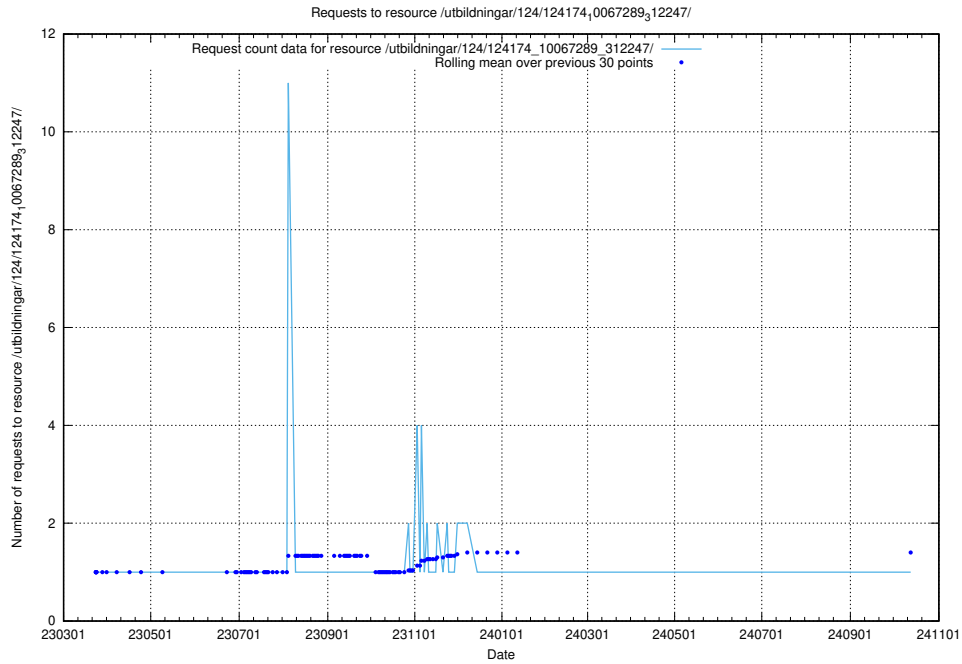

5.4973 Usage of /utbildningar/124/124174_10067289_312247/

Here, we count the number of requests to resource /utbildningar/124/124174_10067289_312247/.