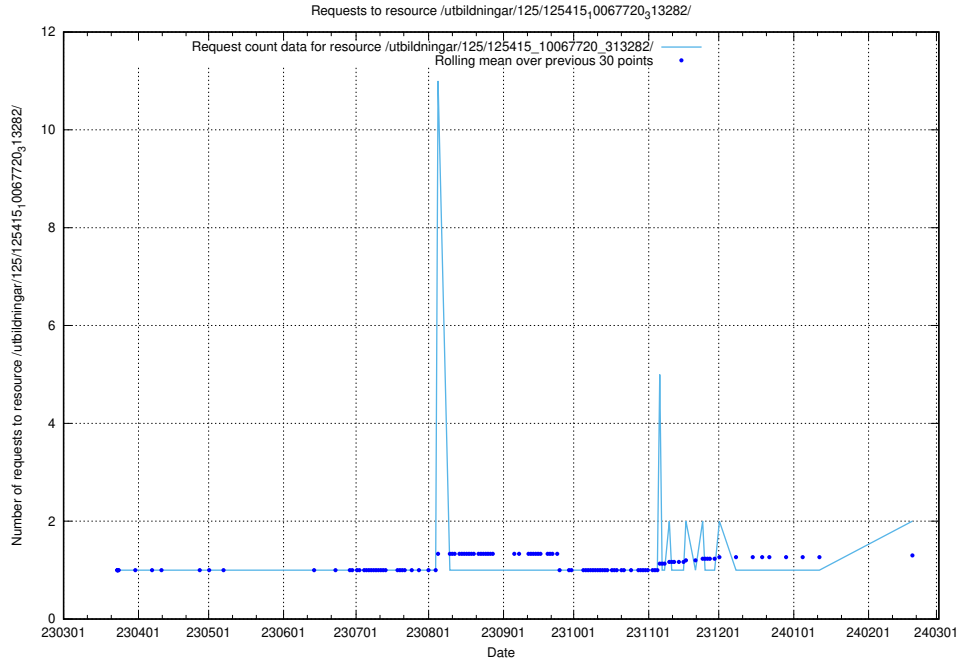

5.542 Usage of /utbildningar/125/125415_10067720_313282/

Here, we count the number of requests to resource /utbildningar/125/125415_10067720_313282/.