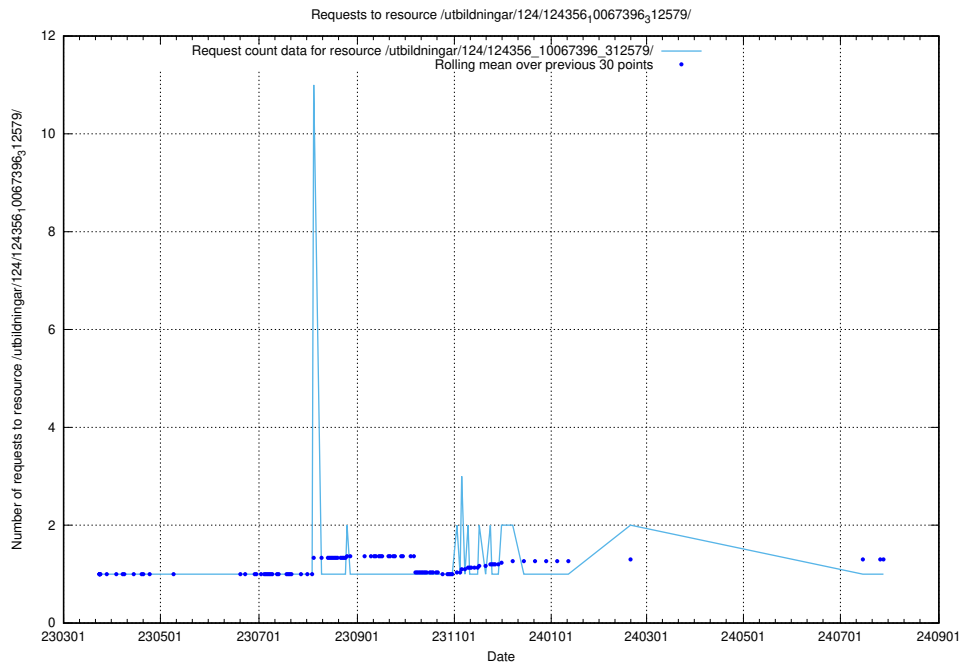

5.4788 Usage of /utbildningar/124/124356_10067396_312579/

Here, we count the number of requests to resource /utbildningar/124/124356_10067396_312579/.