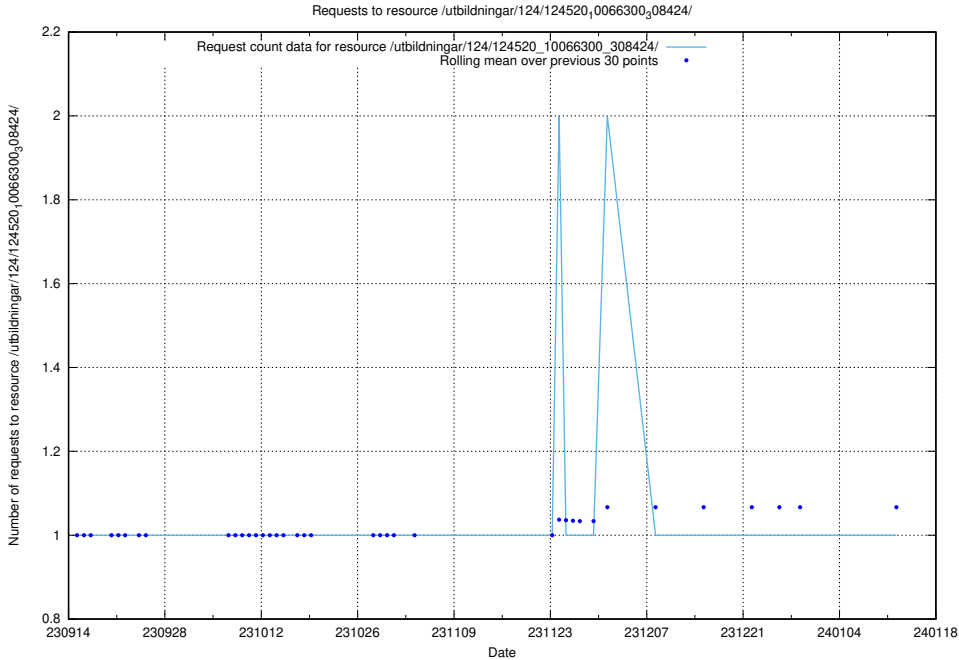

5.5498 Usage of /utbildningar/124/124520_10066300_308424/

Here, we count the number of requests to resource /utbildningar/124/124520_10066300_308424/.