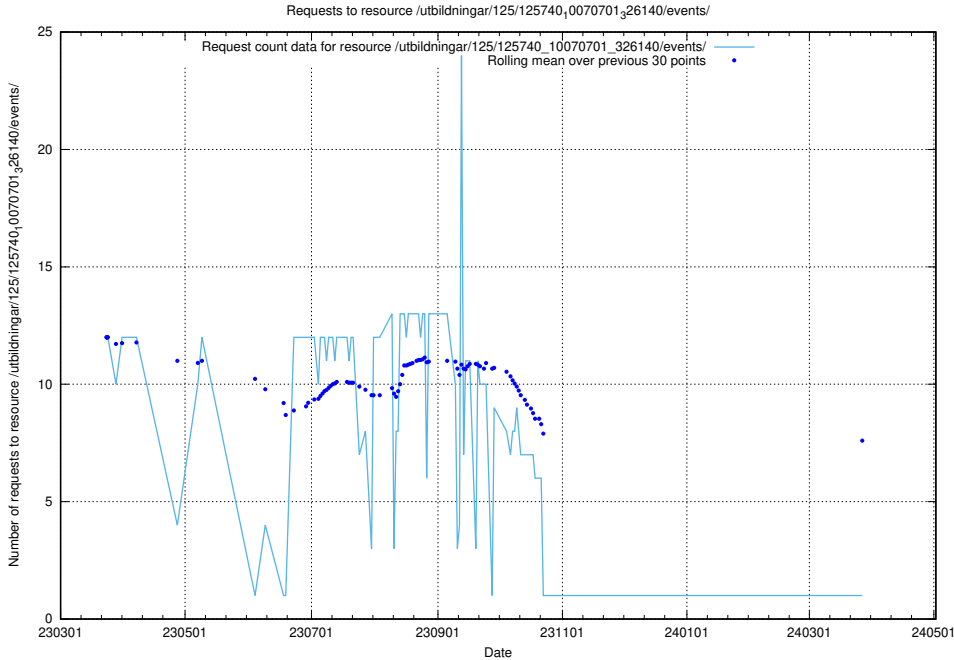

5.7203 Usage of /utbildningar/125/125740_10070701_326140/events/

Here, we count the number of requests to resource /utbildningar/125/125740_10070701_326140/events/