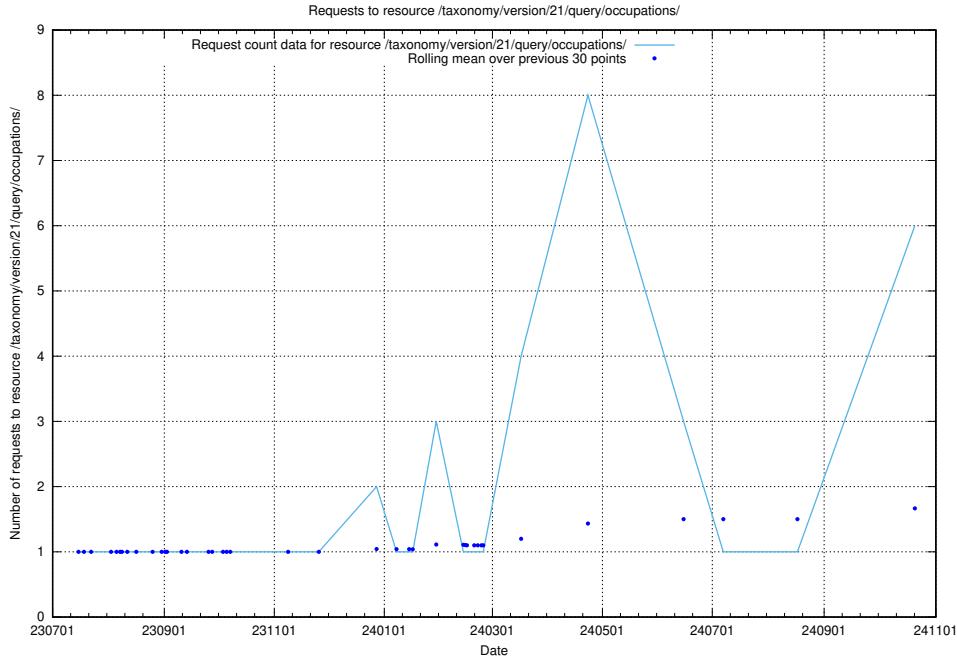

5.141 Usage of /taxonomy/version/21/query/occupations/

Here, we count the number of requests to resource /taxonomy/version/21/query/occupations/.