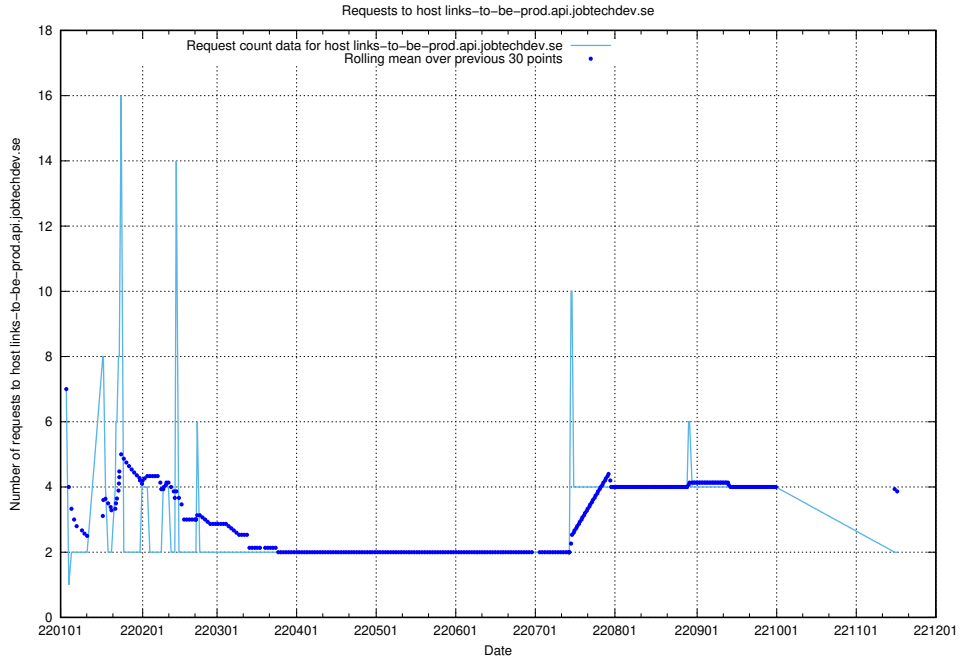

7.304 Usage of links-to-be-prod.api.jobtechdev.se

Here, we count the number of requests to host links-to-be-prod.api.jobtechdev.se.