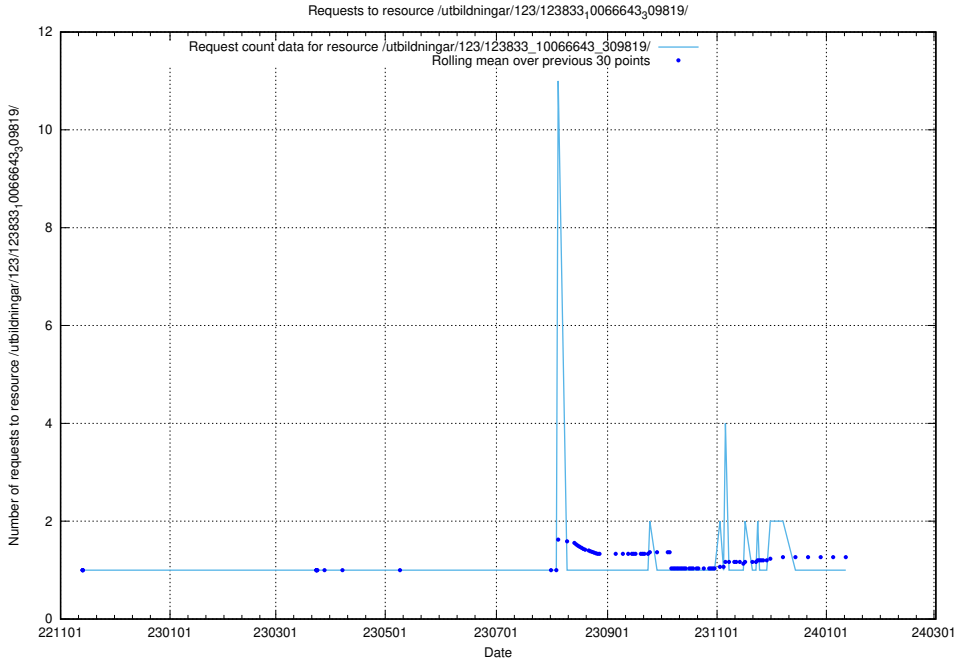

5.6827 Usage of /utbildningar/123/123833_10066643_309819/

Here, we count the number of requests to resource /utbildningar/123/123833_10066643_309819/.