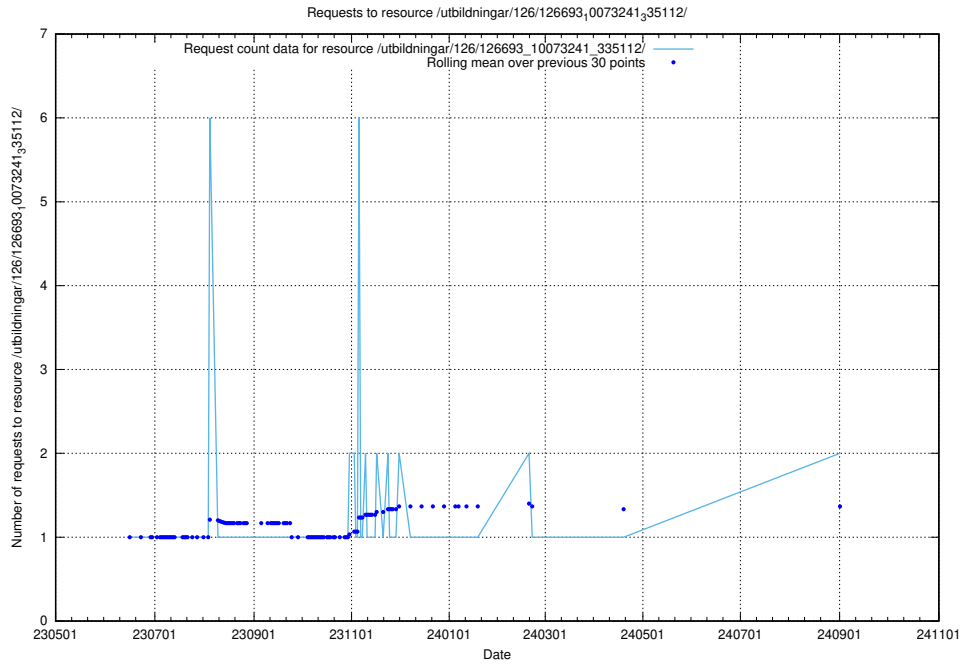

5.950 Usage of /utbildningar/126/126693_10073241_335112/

Here, we count the number of requests to resource /utbildningar/126/126693_10073241_335112/.