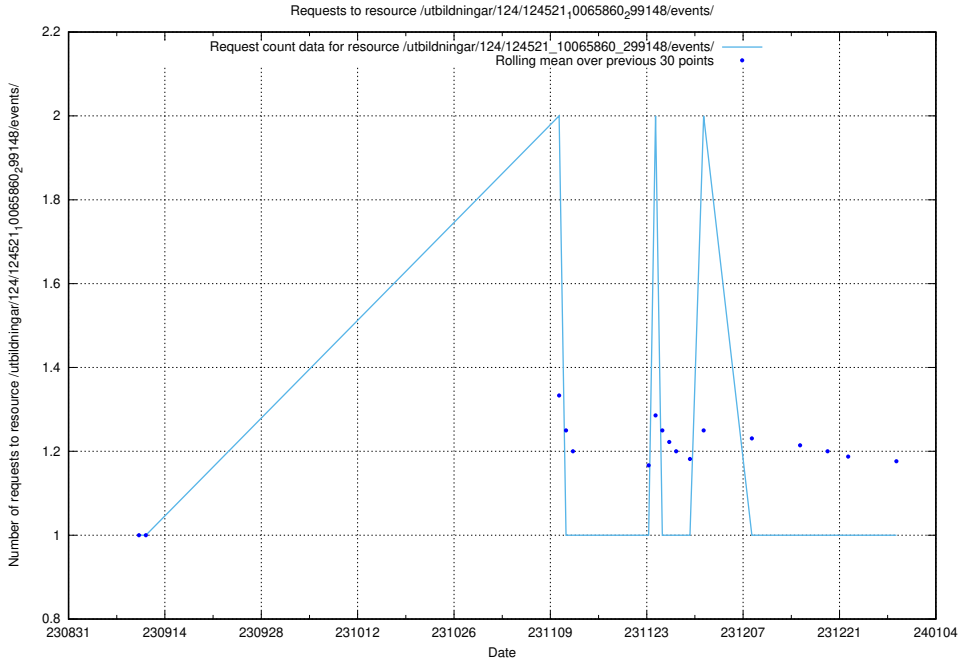

Here, we count the number of requests to resource /utbildningar/124/124855_10073707_336464/.

5.5535 Usage of /utbildningar/124/124521_10065860_299148/events/

Here, we count the number of requests to resource /utbildningar/124/124521_10065860_299148/events/