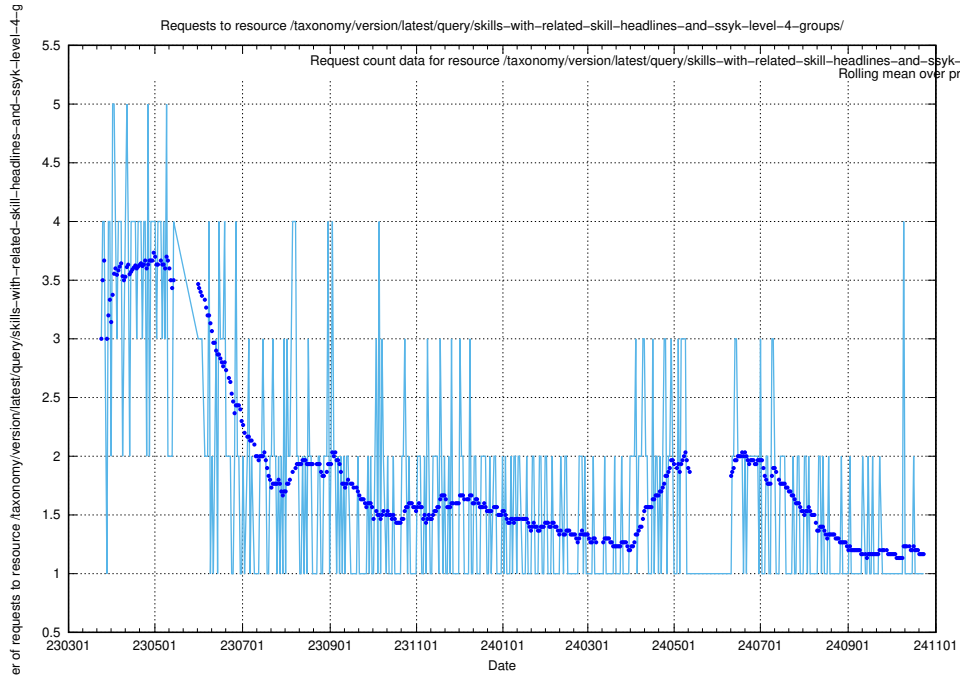

5.7028 Usage of /taxonomy/version/latest/query/skills-with-related-skill-headlines-and-ssyk-level-4-groups/

Here, we count the number of requests to resource /taxonomy/version/latest/query/skills-with-related-skill-headlines-and-ssyk-level-4-groups/.