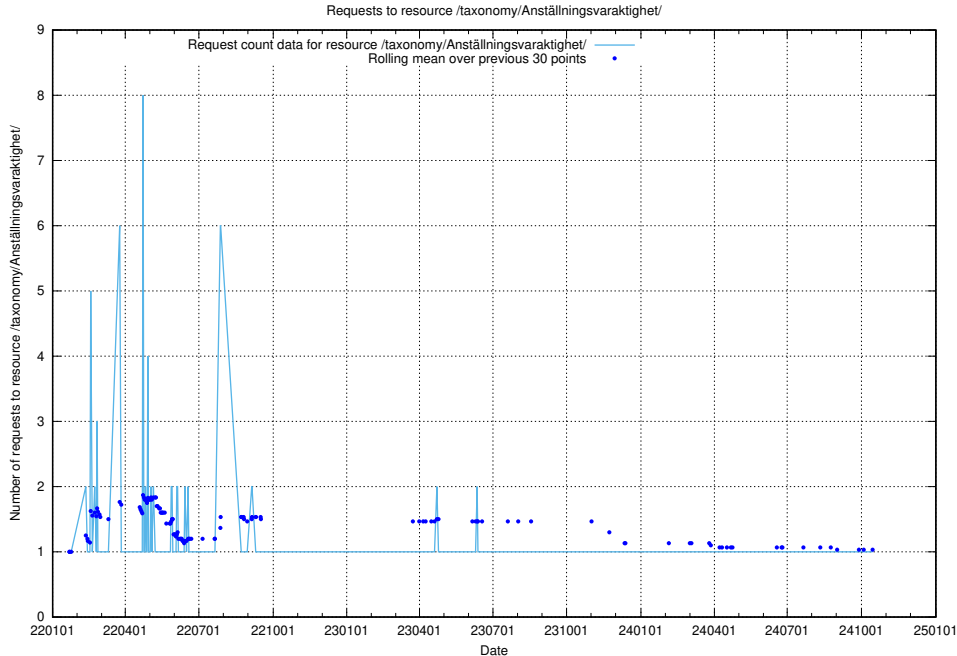

5.6636 Usage of /taxonomy/Anställningsvaraktighet/

Here, we count the number of requests to resource /taxonomy/Anställningsvaraktighet/.