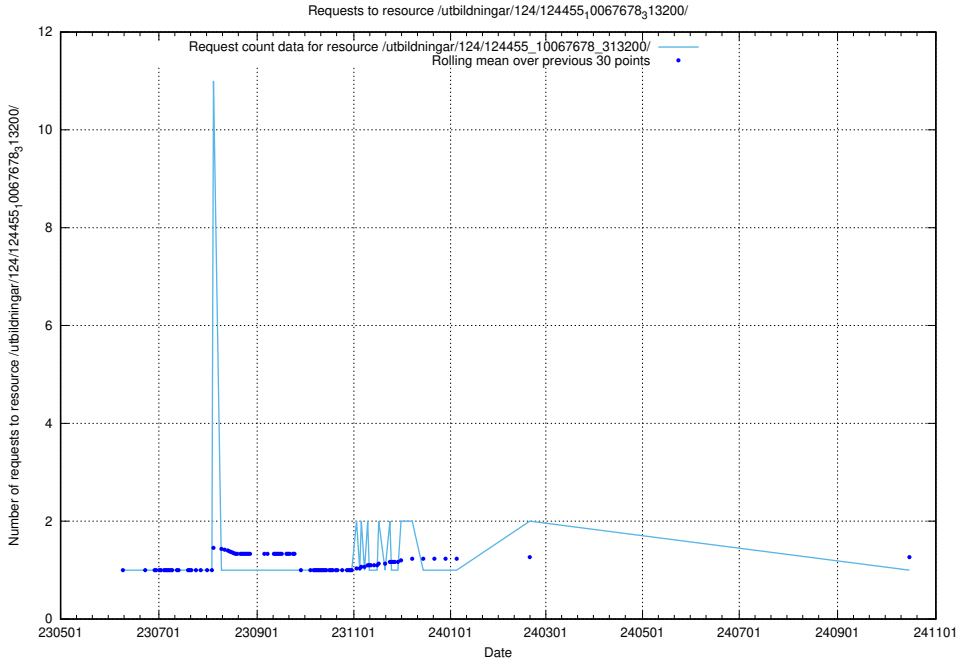

5.6815 Usage of /utbildningar/124/124455_10067678_313200/

Here, we count the number of requests to resource /utbildningar/124/124455_10067678_313200/.