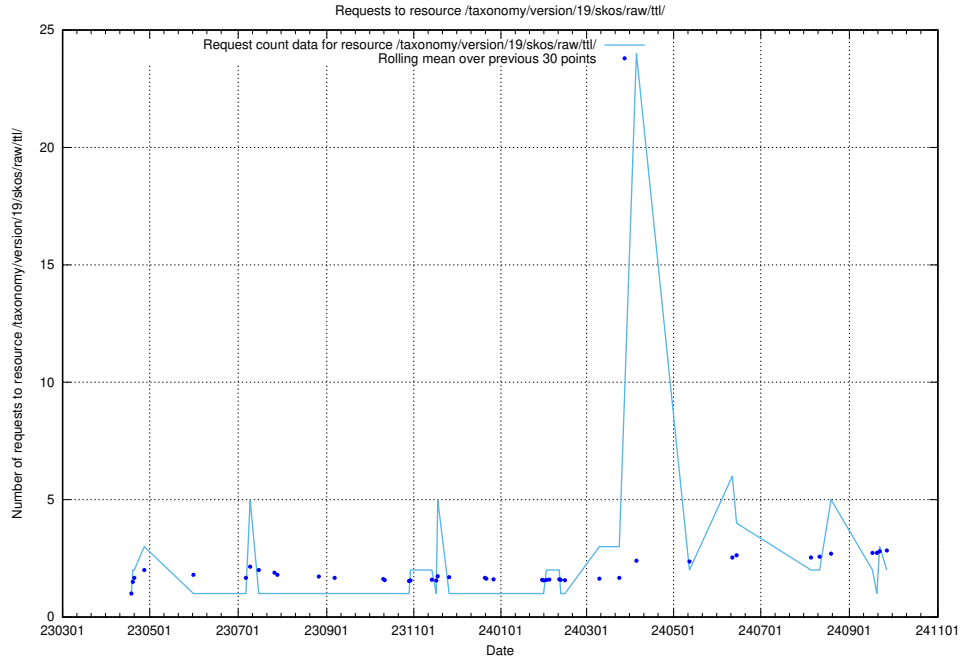

5.972 Usage of /utbildningar/126/

Here, we count the number of requests to resource /utbildningar/126/.

5.973 Usage of /utbildningar/438/

Here, we count the number of requests to resource /utbildningar/438/.