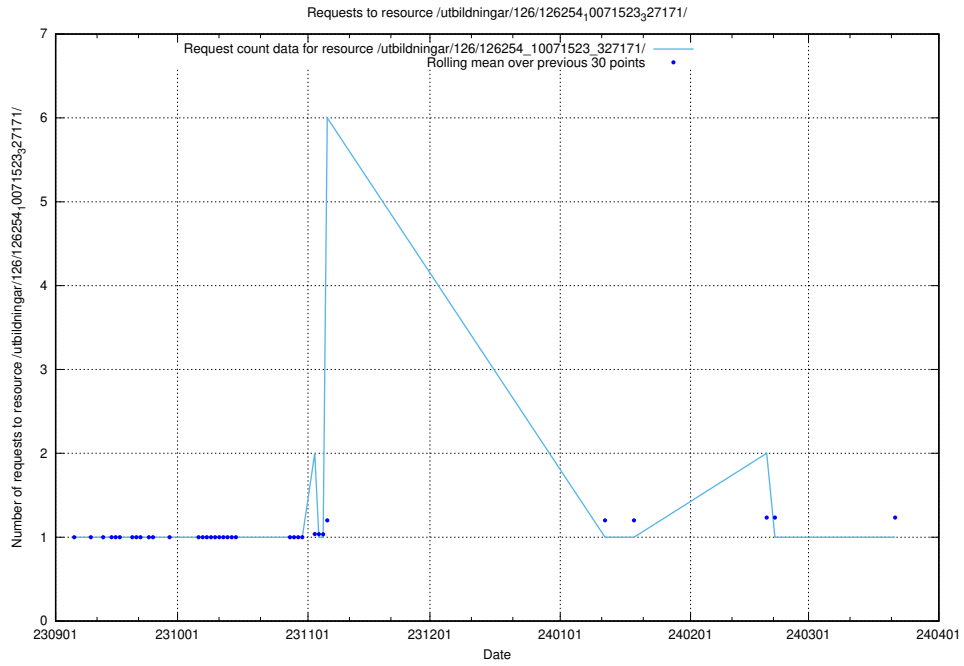

5.5588 Usage of /utbildningar/126/126254_10071523_327171/

Here, we count the number of requests to resource /utbildningar/126/126254_10071523_327171/.