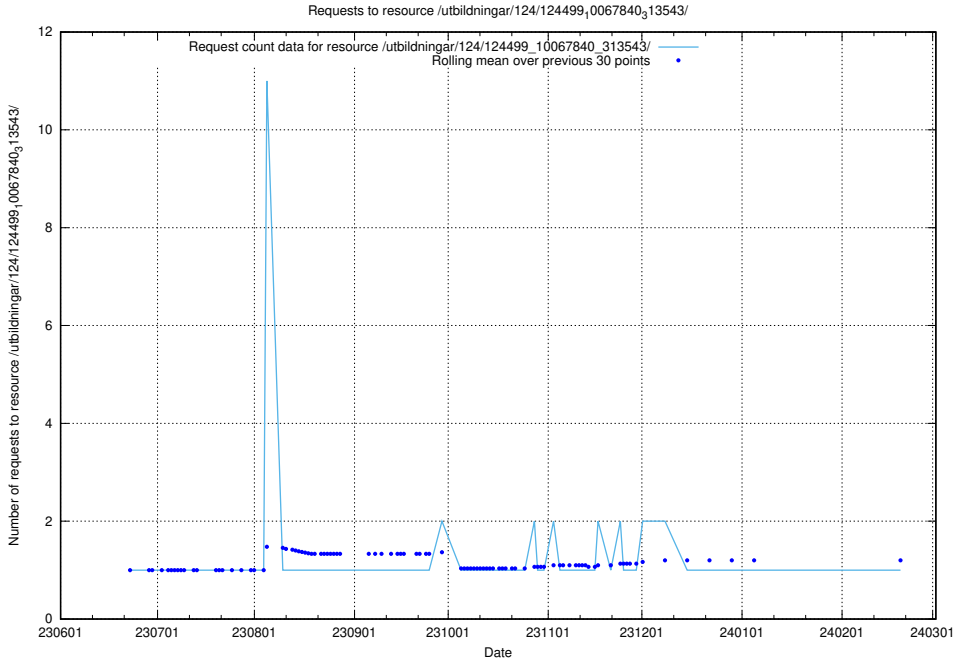

5.6689 Usage of /utbildningar/124/124499_10067840_313543/

Here, we count the number of requests to resource /utbildningar/124/124499_10067840_313543/.