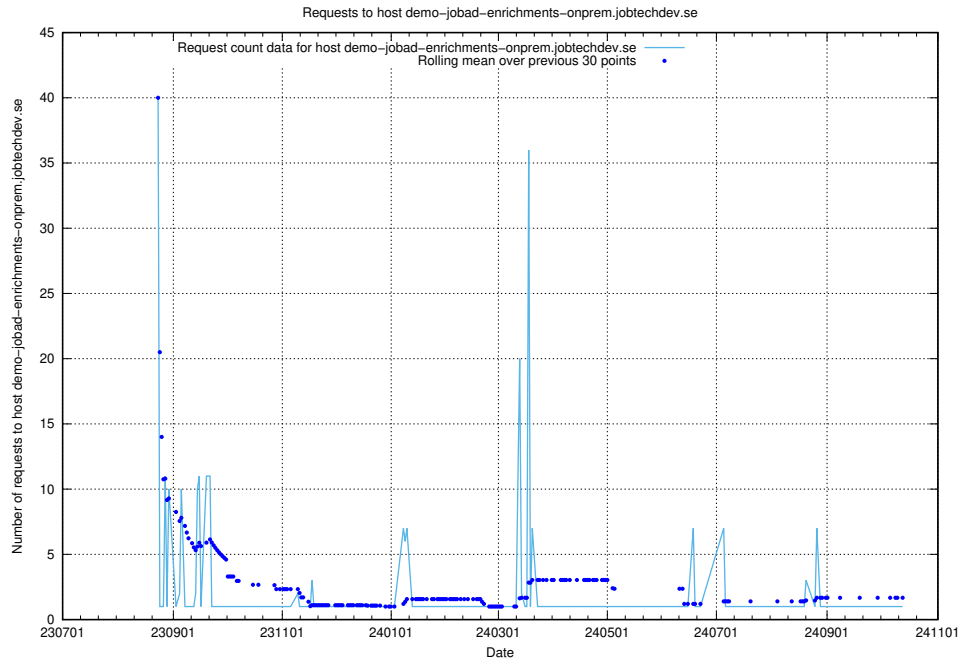

7.615 Usage of demo-jobad-enrichments-onprem.jobtechdev.se

Here, we count the number of requests to host demo-jobad-enrichments-onprem.jobtechdev.se.