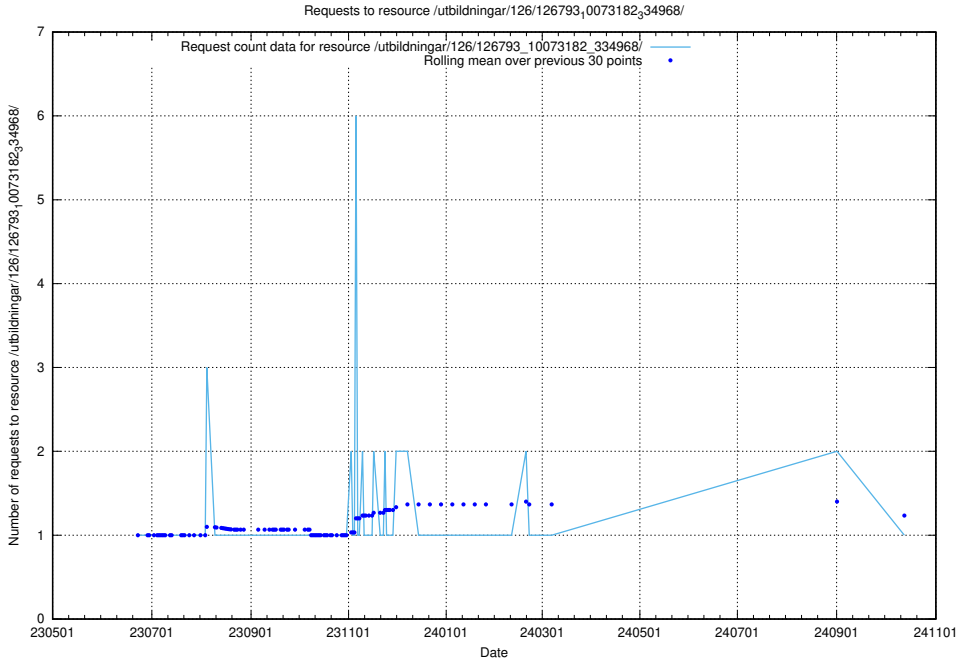

5.6513 Usage of /utbildningar/126/126793_10073182_334968/

Here, we count the number of requests to resource /utbildningar/126/126793_10073182_334968/.