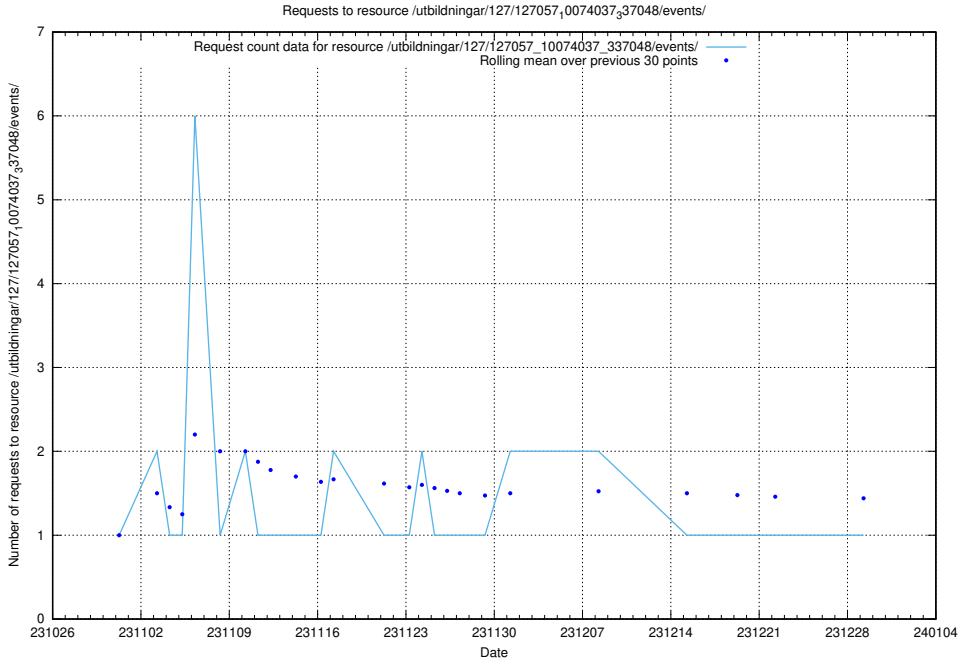

5.5086 Usage of /utbildningar/127/127057_10074037_337048/events/

Here, we count the number of requests to resource /utbildningar/127/127057_10074037_337048/events/