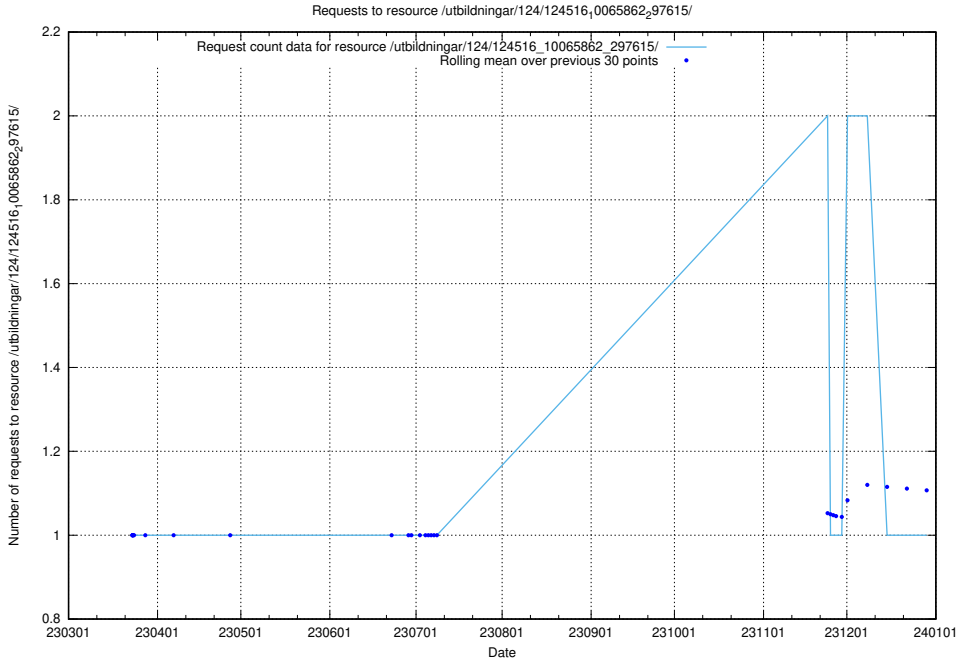

5.2404 Usage of /utbildningar/124/124516_10065862_297615/

Here, we count the number of requests to resource /utbildningar/124/124516_10065862_297615/.

5.2405 Usage of /availability/uptime/20230726/

Here, we count the number of requests to resource /availability/uptime/20230726/.