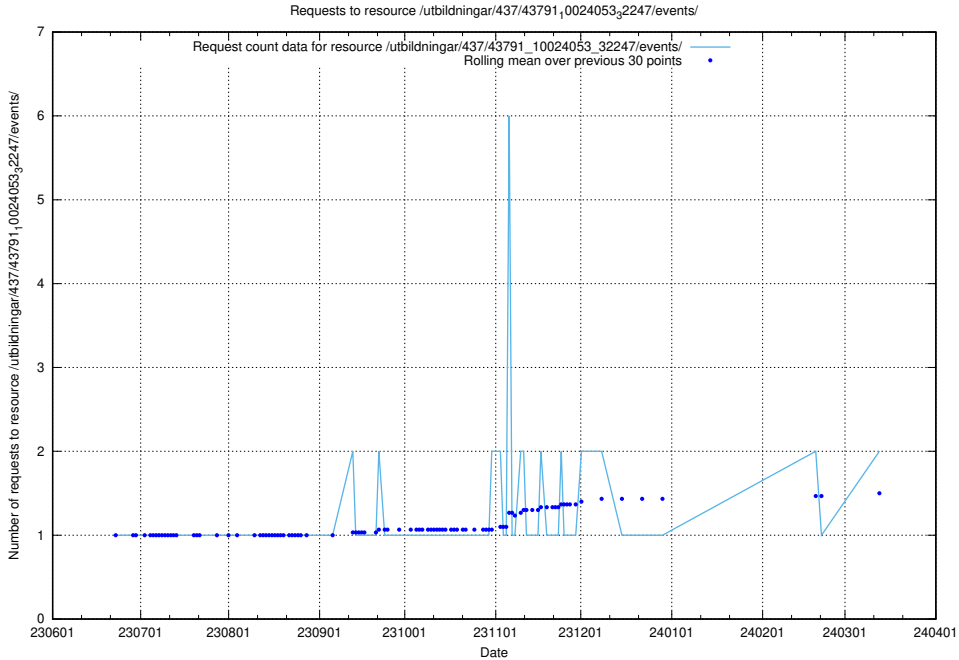

Here, we count the number of requests to resource /utbildningar/124/124038_10066963_311070/events/

5.904 Usage of /utbildningar/437/43791_10024053_32247/events/

Here, we count the number of requests to resource /utbildningar/437/43791_10024053_32247/events/.