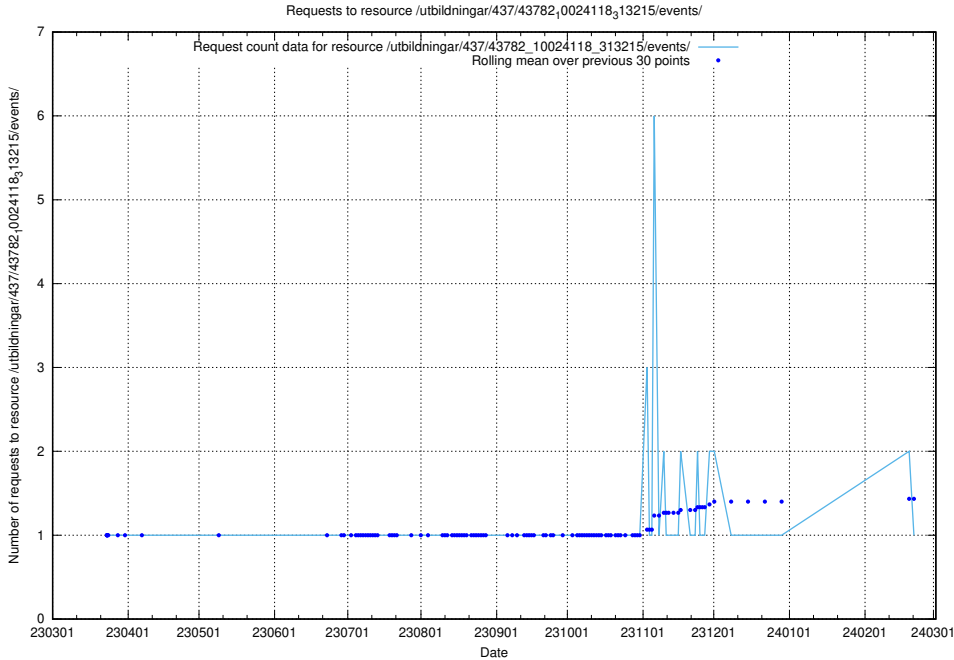

5.7328 Usage of /utbildningar/437/43782_10024118_313215/events/

Here, we count the number of requests to resource /utbildningar/437/43782_10024118_313215/events/.