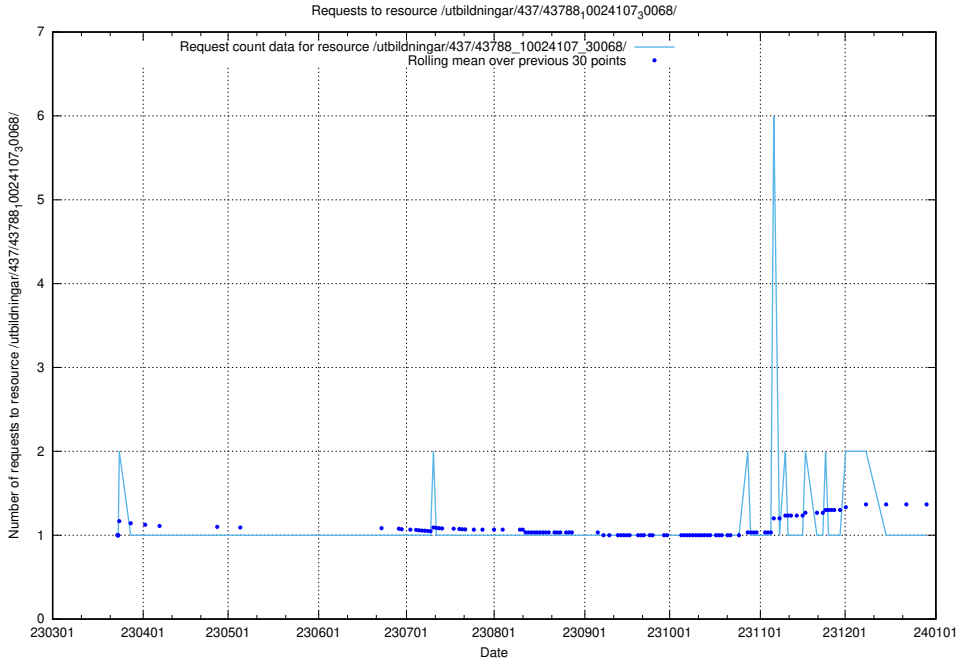

5.7324 Usage of /utbildningar/437/43788_10024107_30068/

Here, we count the number of requests to resource /utbildningar/437/43788_10024107_30068/.