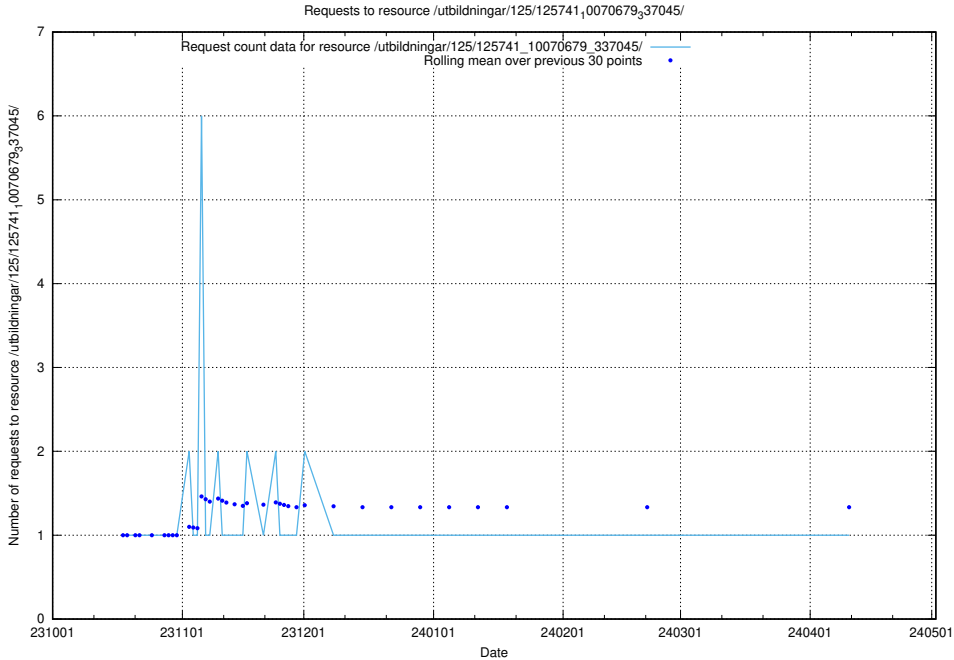

5.5205 Usage of /utbildningar/125/125741_10070679_337045/

Here, we count the number of requests to resource /utbildningar/125/125741_10070679_337045/.