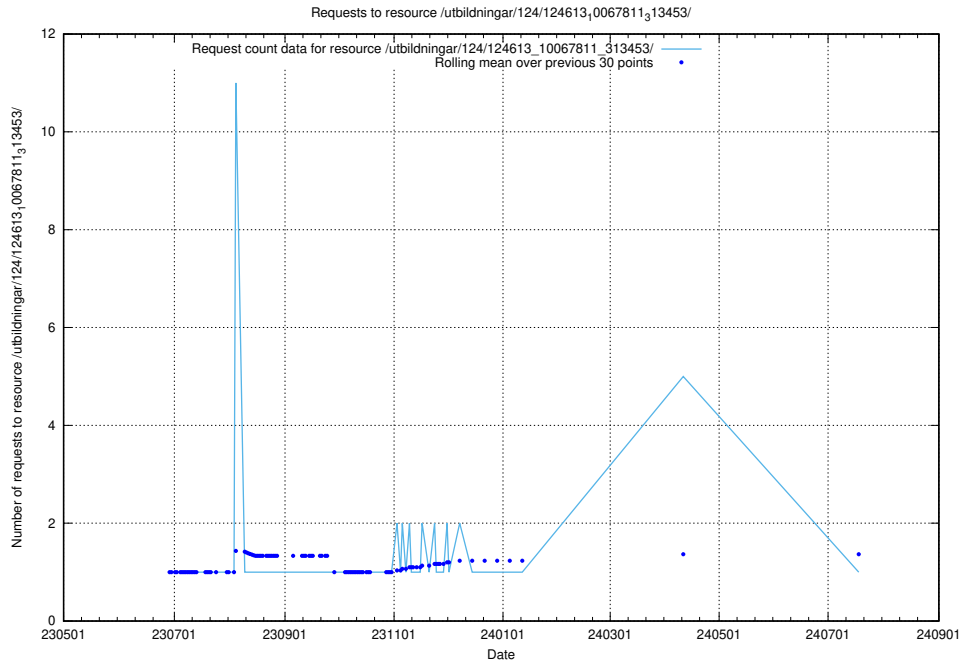

5.6410 Usage of /utbildningar/124/124613_10067811_313453/

Here, we count the number of requests to resource /utbildningar/124/124613_10067811_313453/.