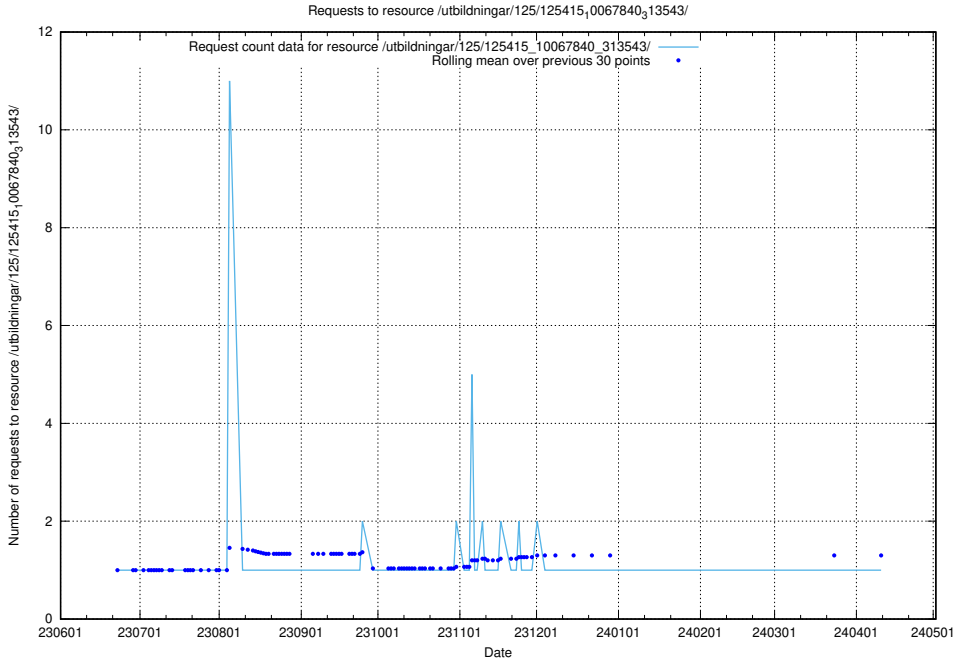

5.6624 Usage of /utbildningar/125/125415_10067840_313543/

Here, we count the number of requests to resource /utbildningar/125/125415_10067840_313543/.