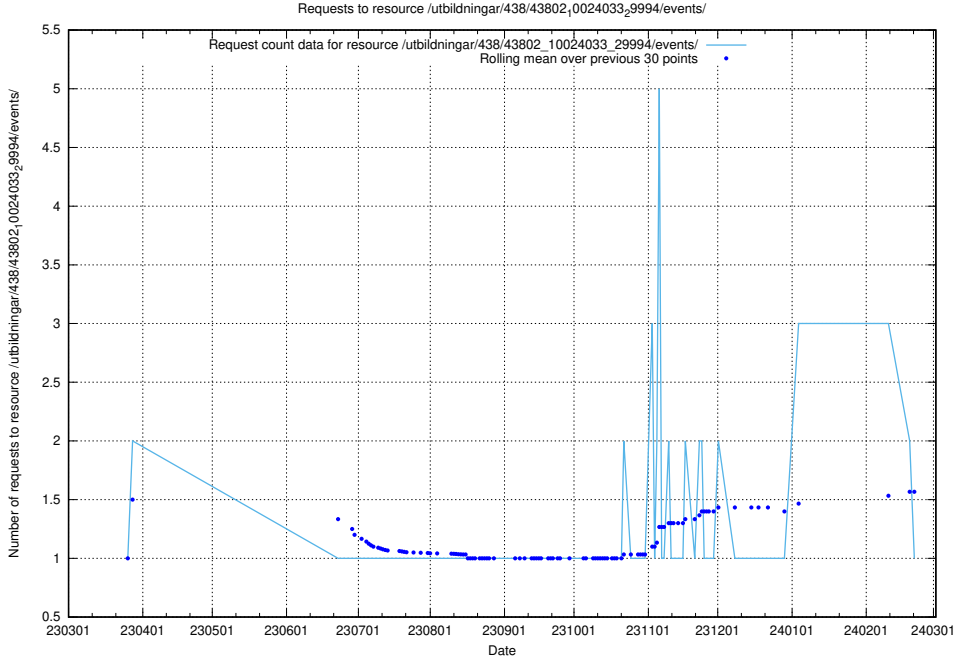

5.6986 Usage of /utbildningar/438/43802_10024033_29994/events/

Here, we count the number of requests to resource /utbildningar/438/43802_10024033_29994/events/.