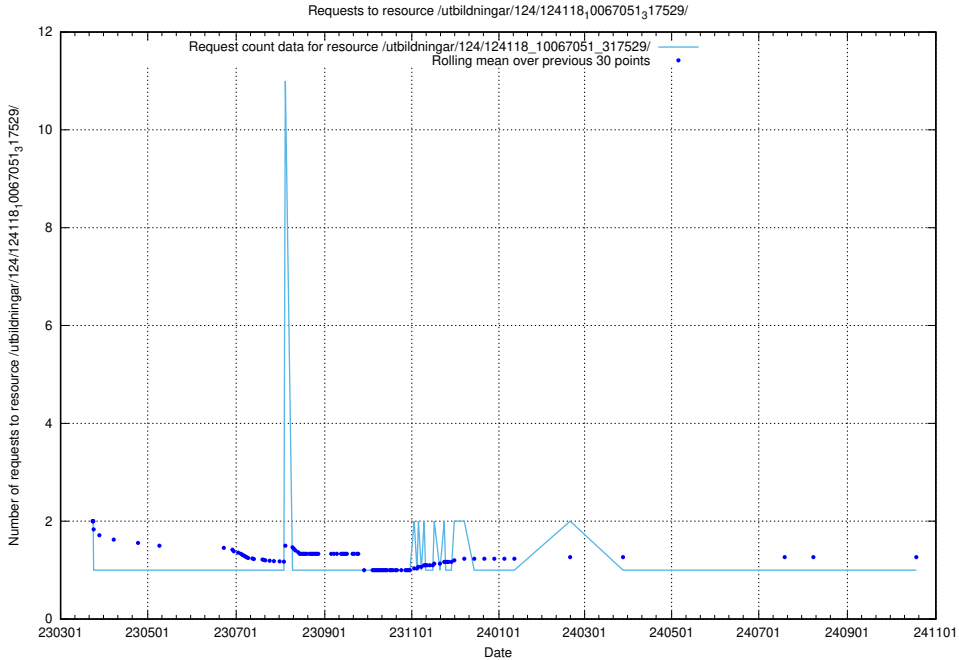

5.7269 Usage of /utbildningar/124/124118_10067051_317529/

Here, we count the number of requests to resource /utbildningar/124/124118_10067051_317529/.