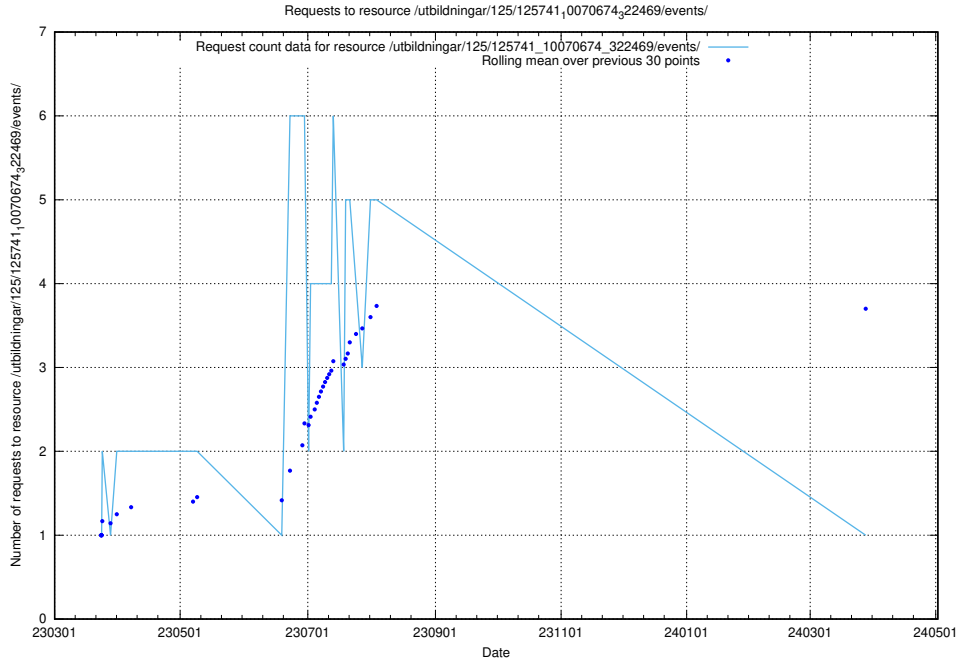

5.7451 Usage of /utbildningar/125/125741_10070674_322469/events/

Here, we count the number of requests to resource /utbildningar/125/125741_10070674_322469/events/