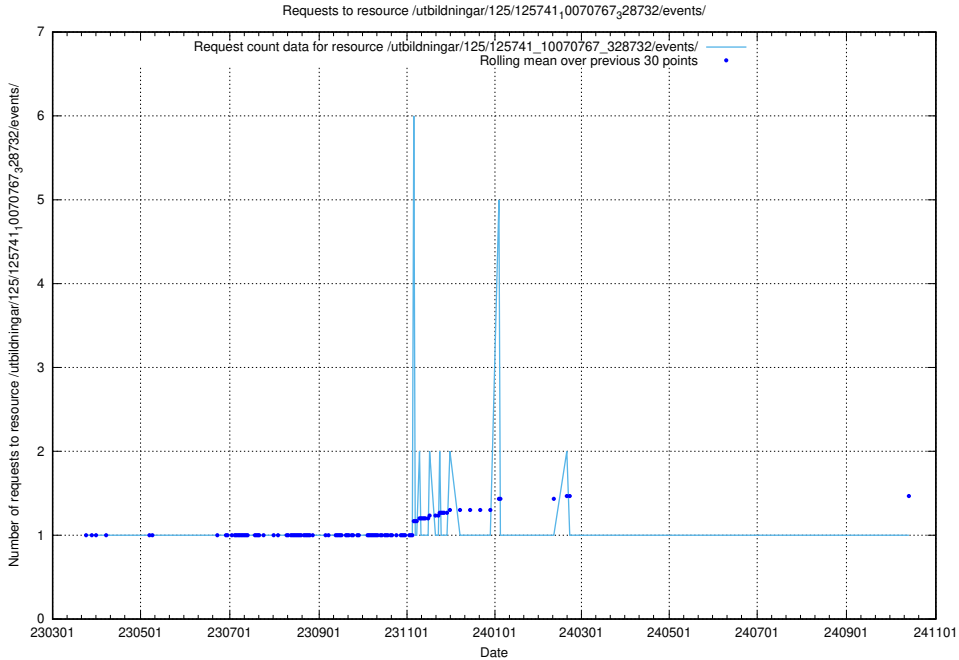

Here, we count the number of requests to resource /utbildningar/125/125741_10070782_325761/events/

5.7176 Usage of /utbildningar/125/125741_10070767_328732/events/

Here, we count the number of requests to resource /utbildningar/125/125741_10070767_328732/events/