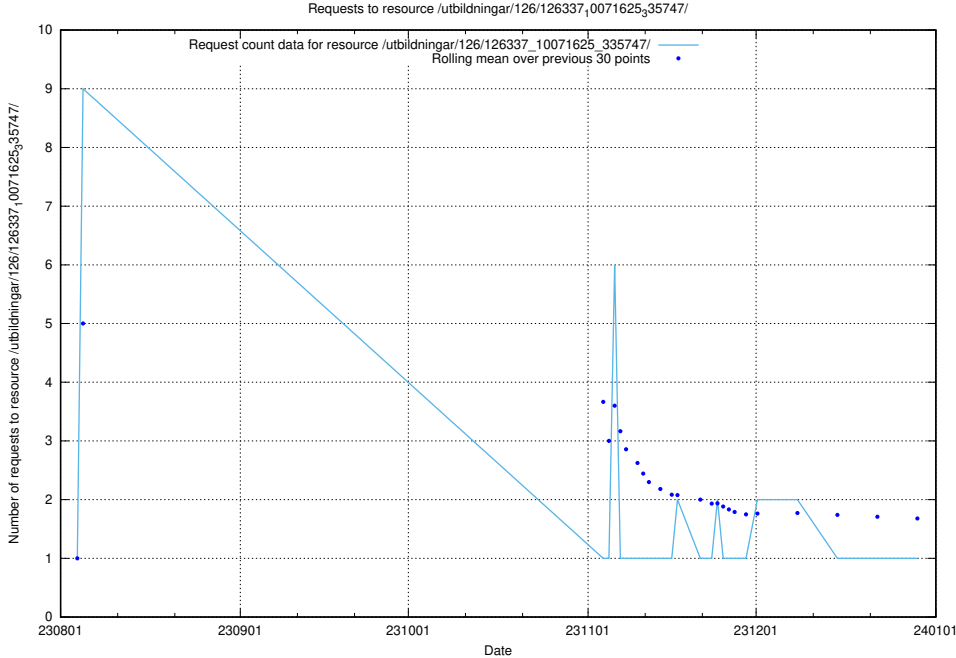

5.5798 Usage of /utbildningar/126/126337_10071625_335747/

Here, we count the number of requests to resource /utbildningar/126/126337_10071625_335747/.