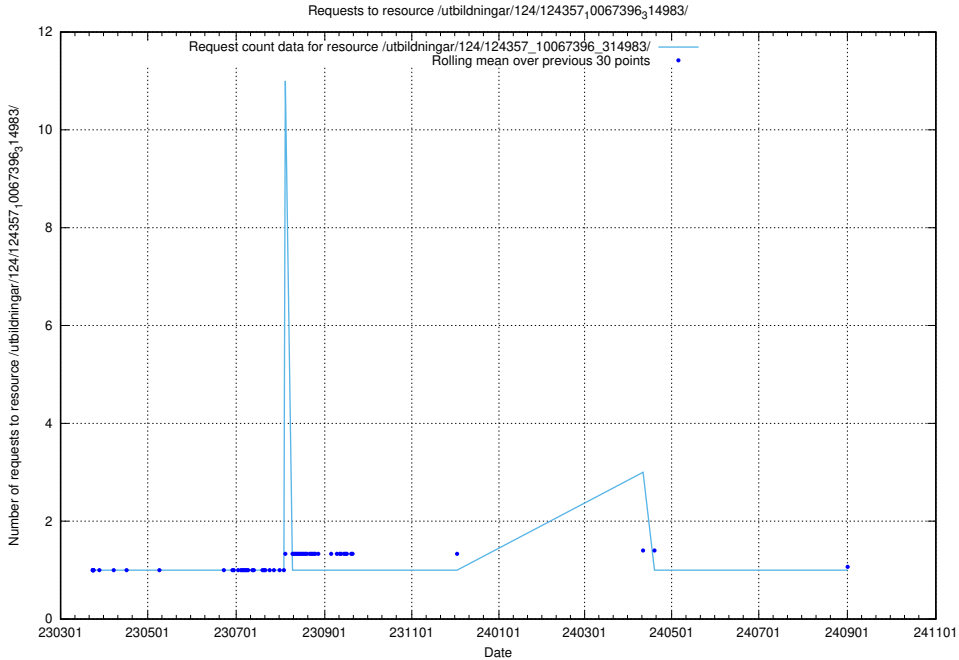

5.4756 Usage of /utbildningar/124/124357_10067396_314983/

Here, we count the number of requests to resource /utbildningar/124/124357_10067396_314983/.