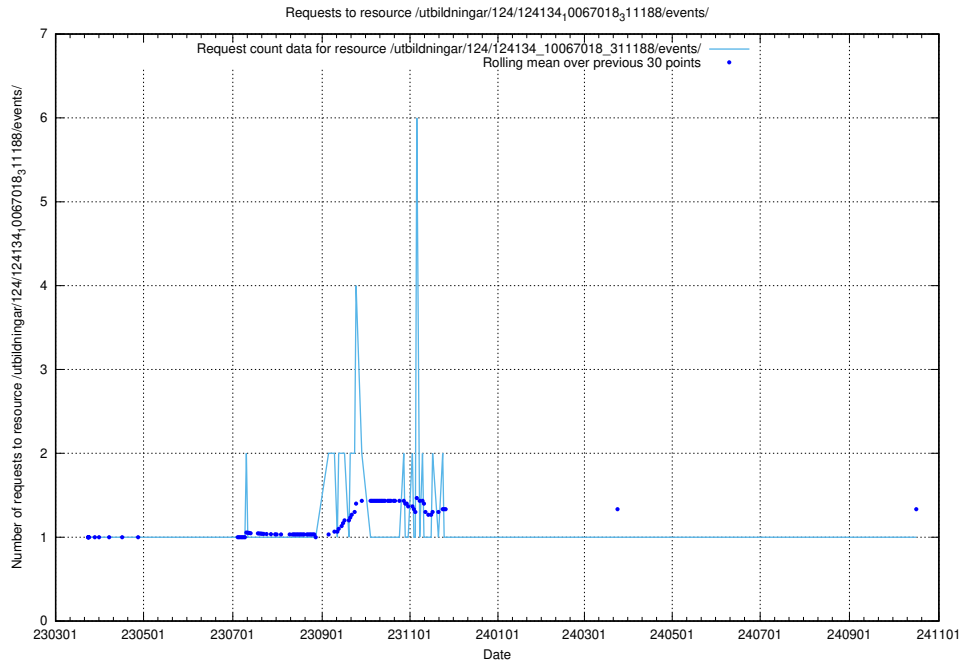

5.5003 Usage of /utbildningar/124/124134_10067018_311188/events/

Here, we count the number of requests to resource /utbildningar/124/124134_10067018_311188/events/