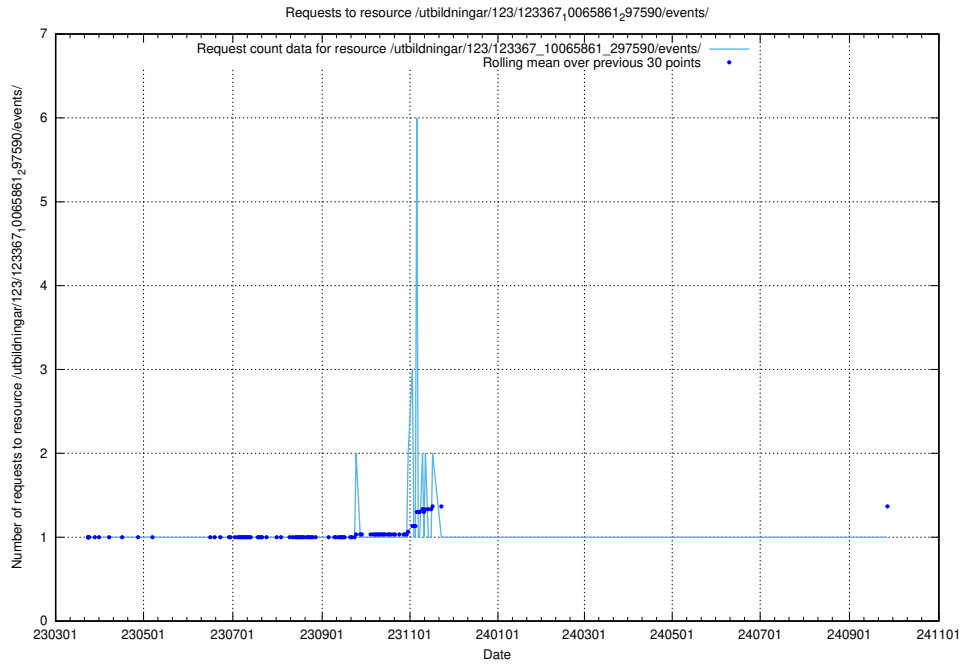

5.5727 Usage of /utbildningar/123/123367_10065861_297590/events/

Here, we count the number of requests to resource /utbildningar/123/123367_10065861_297590/events/