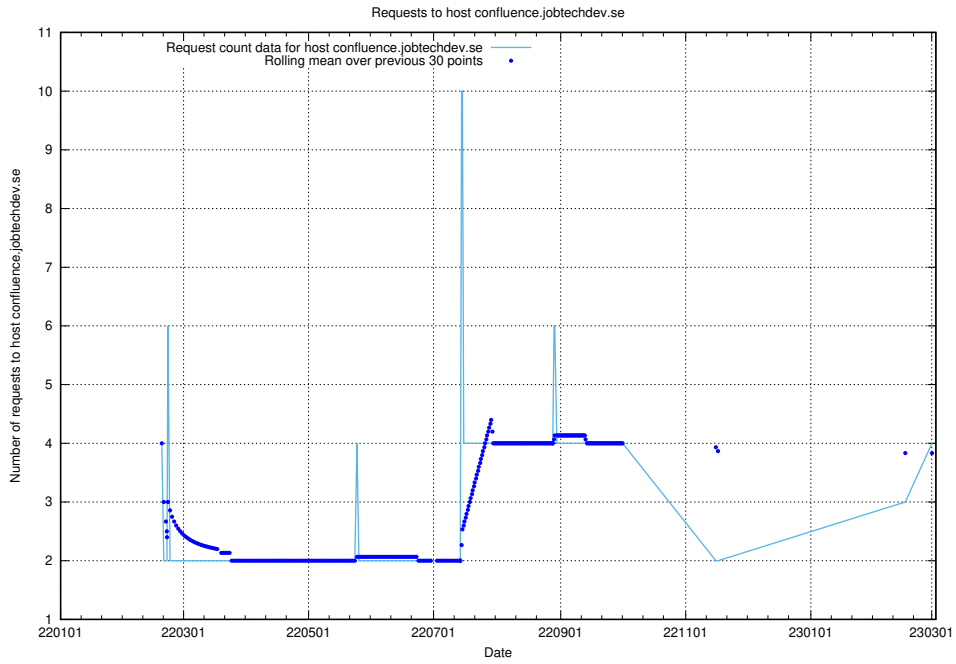

7.167 Usage of confluence.jobtechdev.se

Here, we count the number of requests to host confluence.jobtechdev.se.