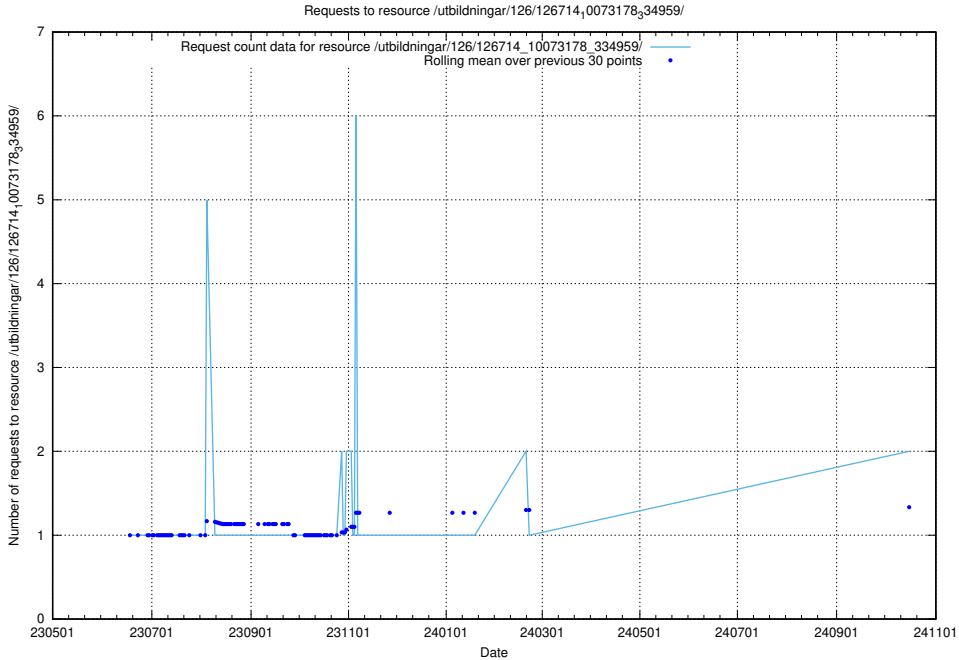

5.948 Usage of /utbildningar/126/126714_10073178_334959/

Here, we count the number of requests to resource /utbildningar/126/126714_10073178_334959/.