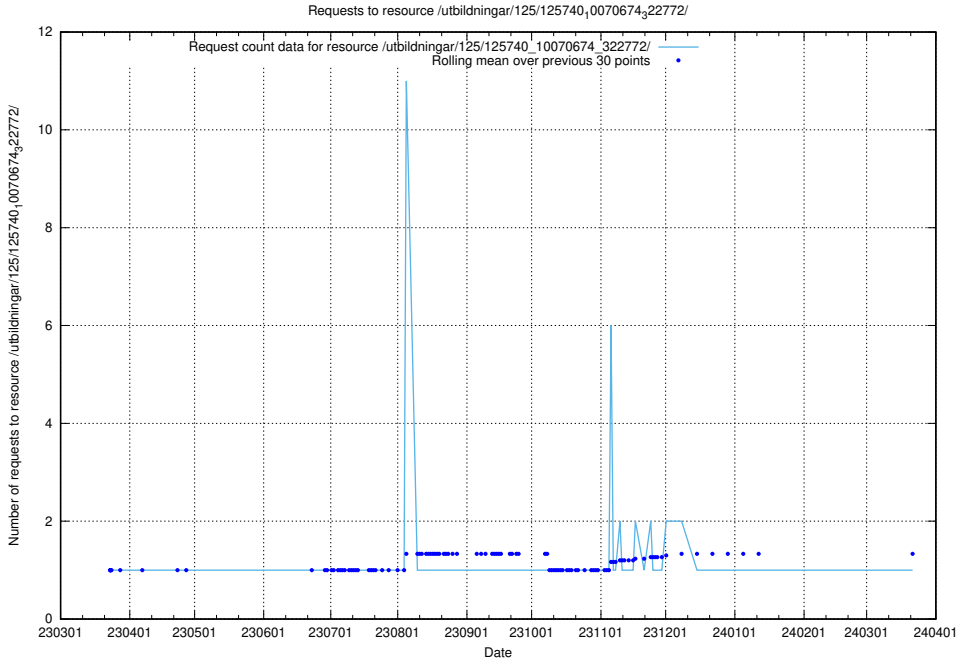

5.1040 Usage of /utbildningar/125/125740_10070674_322772/

Here, we count the number of requests to resource /utbildningar/125/125740_10070674_322772/.