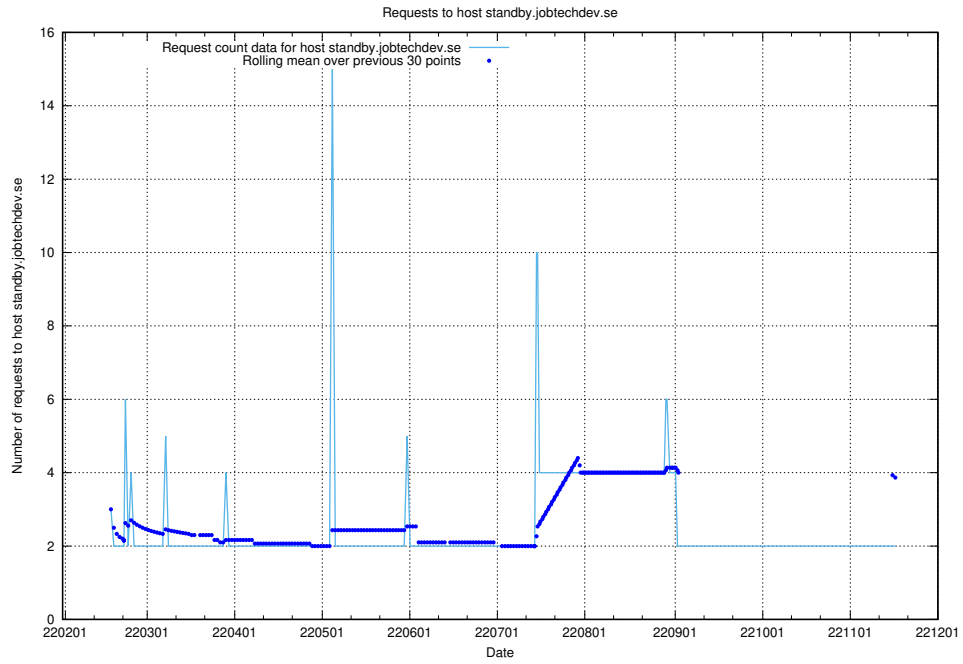

7.549 Usage of standby.jobtechdev.se

Here, we count the number of requests to host standby.jobtechdev.se.