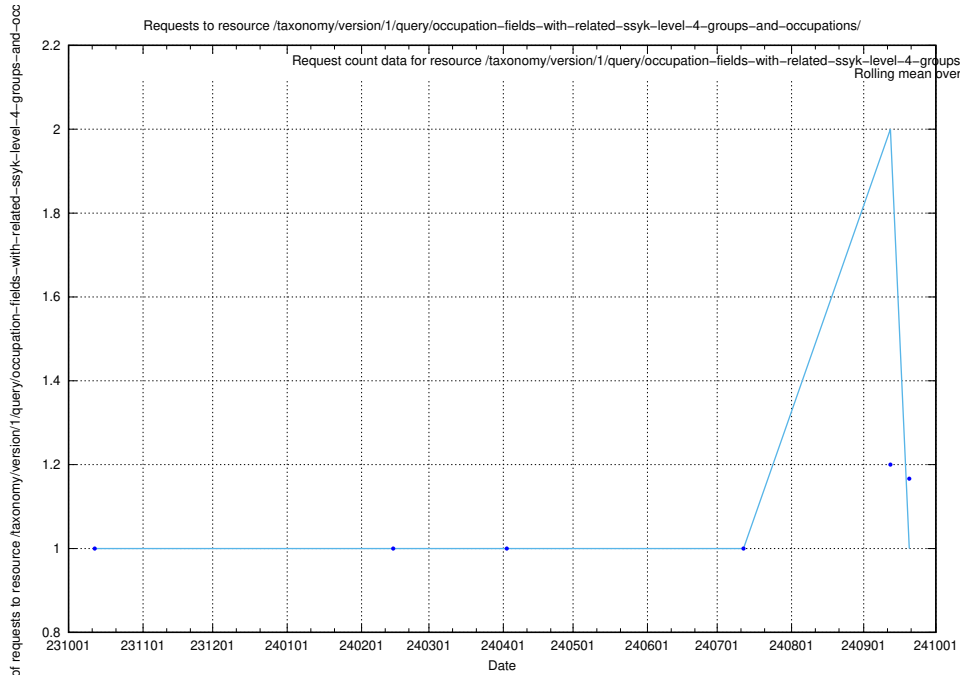

5.5288 Usage of /utbildningar/126/126954_10073893_336741/events/

Here, we count the number of requests to resource /utbildningar/126/126954_10073893_336741/events/

5.5289 Usage of /utbildningar/126/126954_10073893_336741/