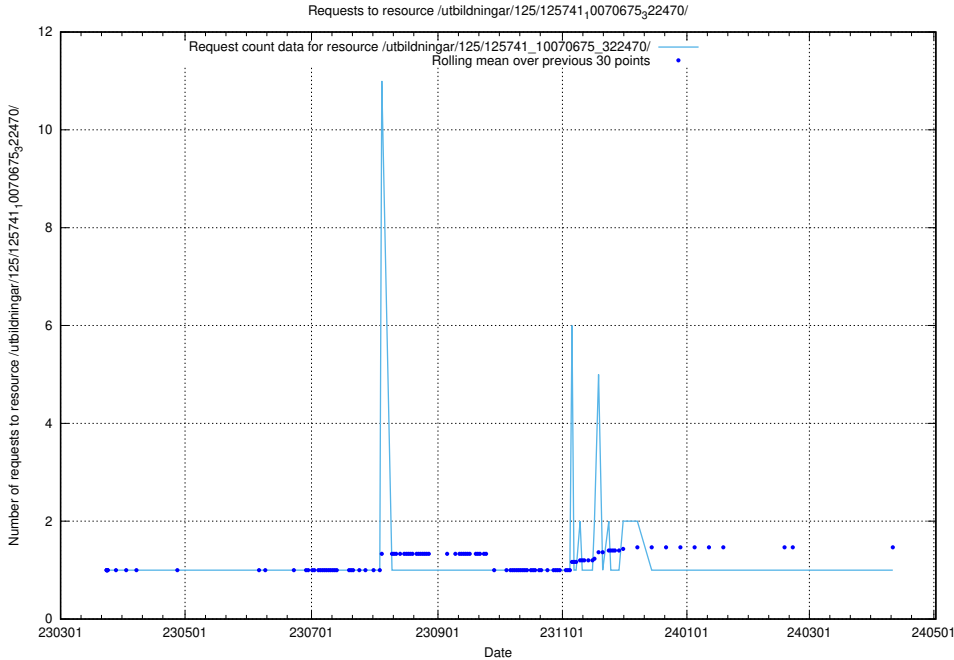

5.7447 Usage of /utbildningar/125/125741_10070675_322470/

Here, we count the number of requests to resource /utbildningar/125/125741_10070675_322470/.