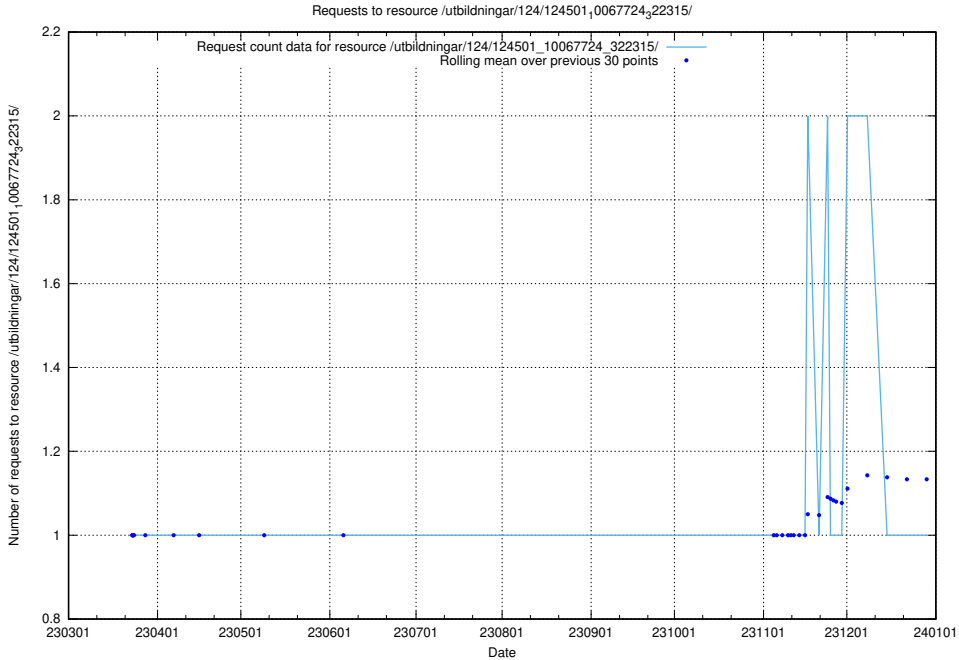

5.3193 Usage of /utbildningar/124/124501_10067724_322315/

Here, we count the number of requests to resource /utbildningar/124/124501_10067724_322315/.