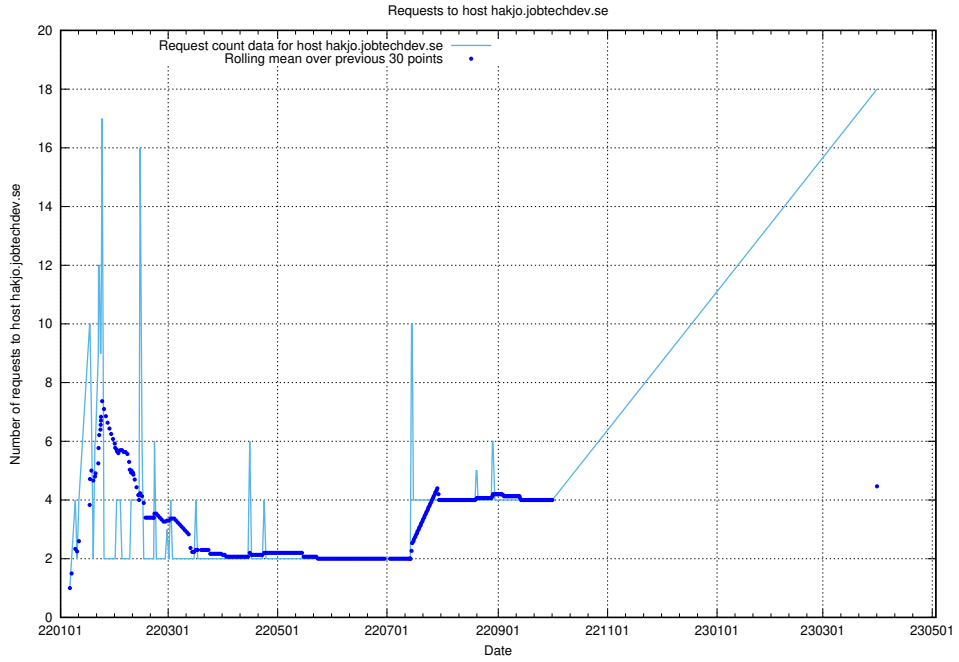

7.38 Usage of hakjo.jobtechdev.se

Here, we count the number of requests to host hakjo.jobtechdev.se.