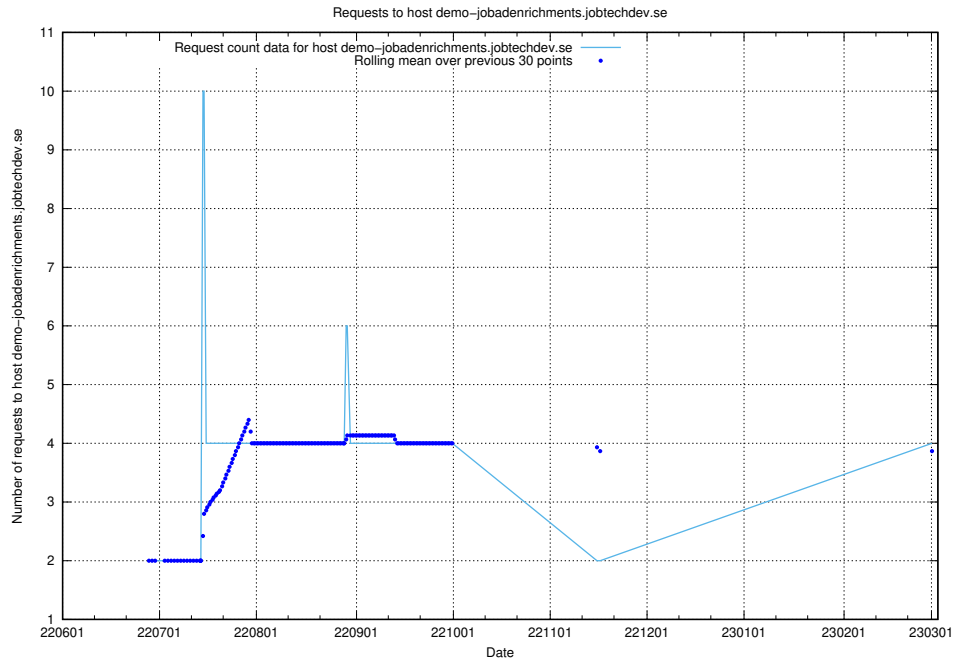

7.150 Usage of demo-jobadenrichments.jobtechdev.se

Here, we count the number of requests to host demo-jobadenrichments.jobtechdev.se.