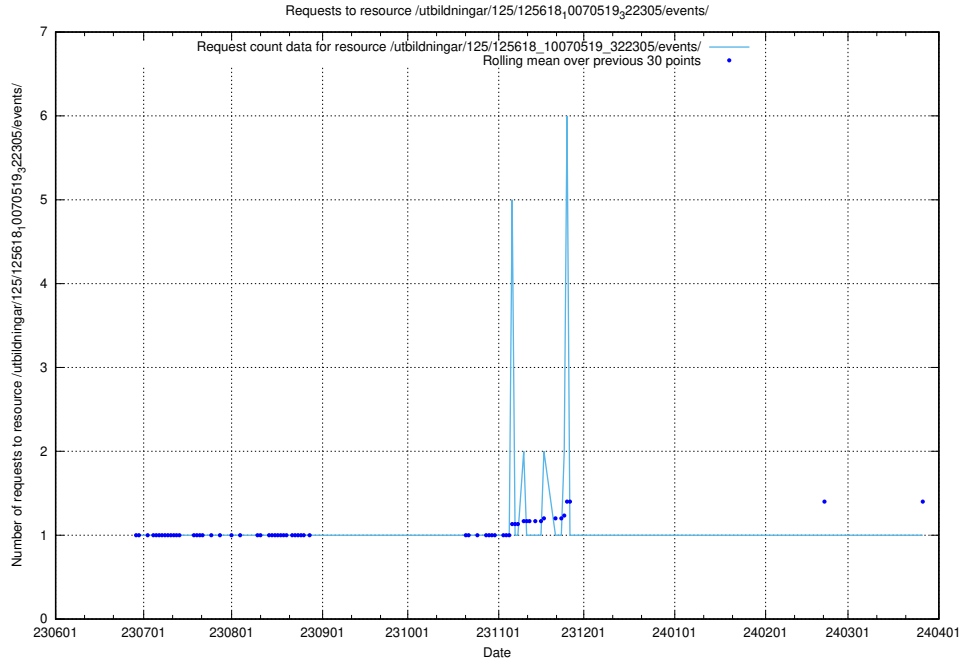

5.6390 Usage of /utbildningar/125/125618_10070519_322305/events/

Here, we count the number of requests to resource /utbildningar/125/125618_10070519_322305/events/