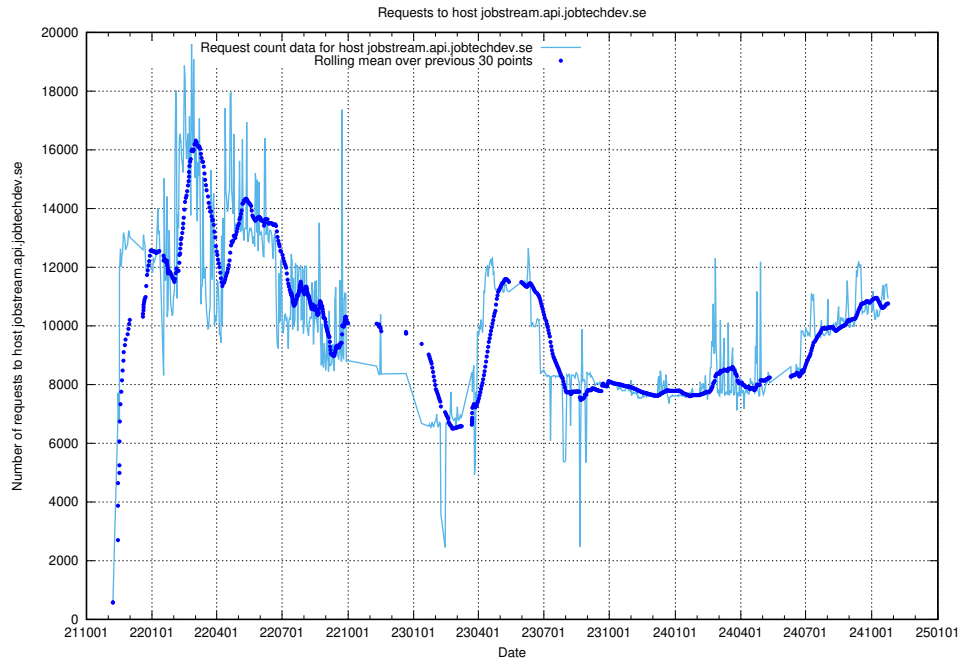

Here, we count the number of requests to host `jobstream.api.jobtechdev.se`.

7.11 Usage of console-openshift-console.apps.standby.services.jtech.se

Here, we count the number of requests to host console-openshift-console.apps.standby.services.jtech.se.