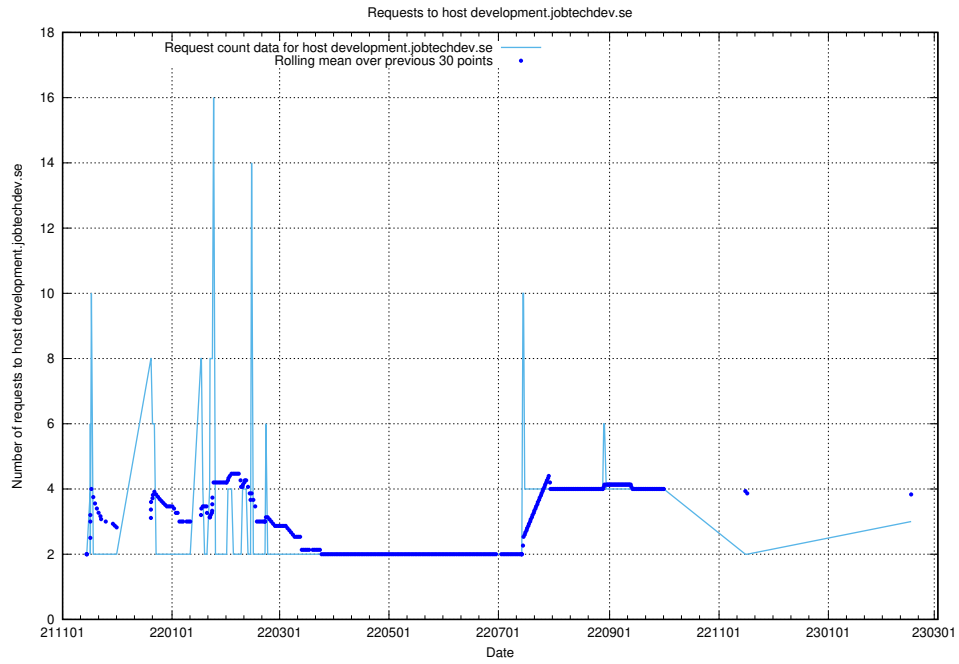

7.175 Usage of development.jobtechdev.se

Here, we count the number of requests to host development.jobtechdev.se.