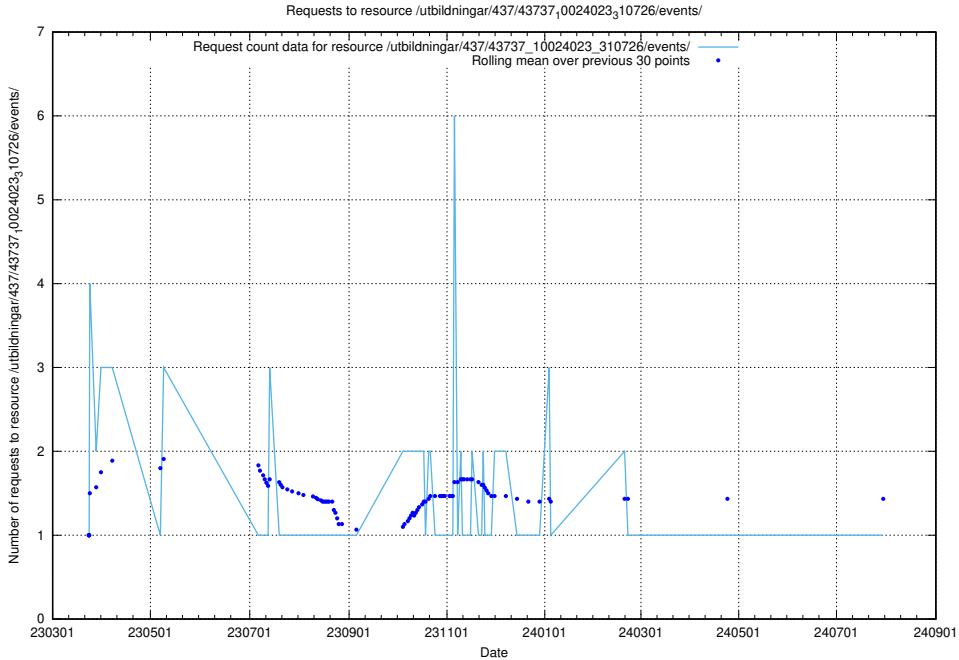

5.7359 Usage of /utbildningar/437/43737_10024023_310726/events/

Here, we count the number of requests to resource /utbildningar/437/43737_10024023_310726/events/.