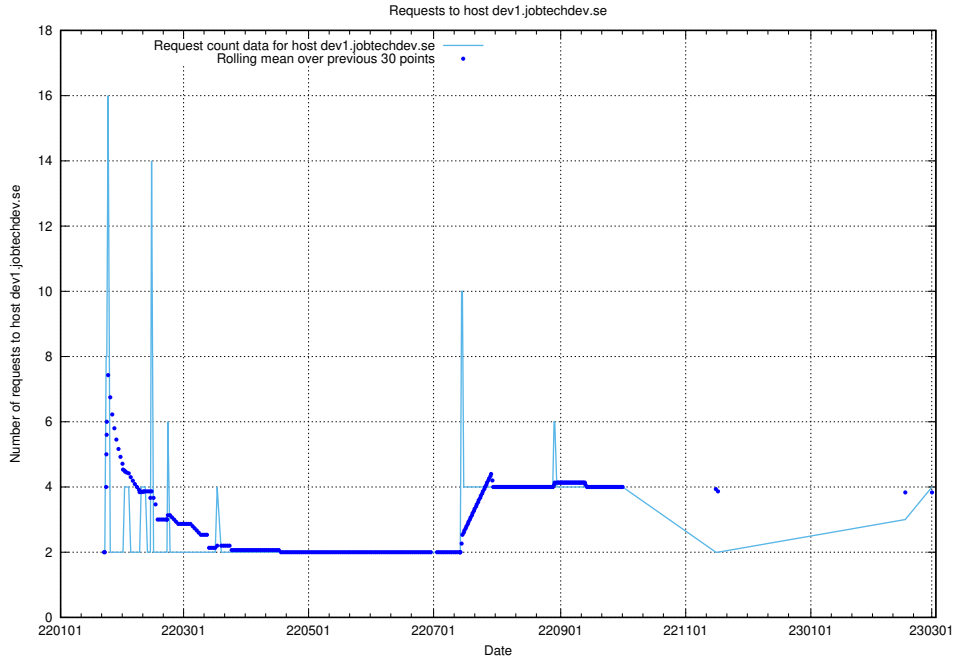

7.106 Usage of dev1.jobtechdev.se

Here, we count the number of requests to host dev1.jobtechdev.se.