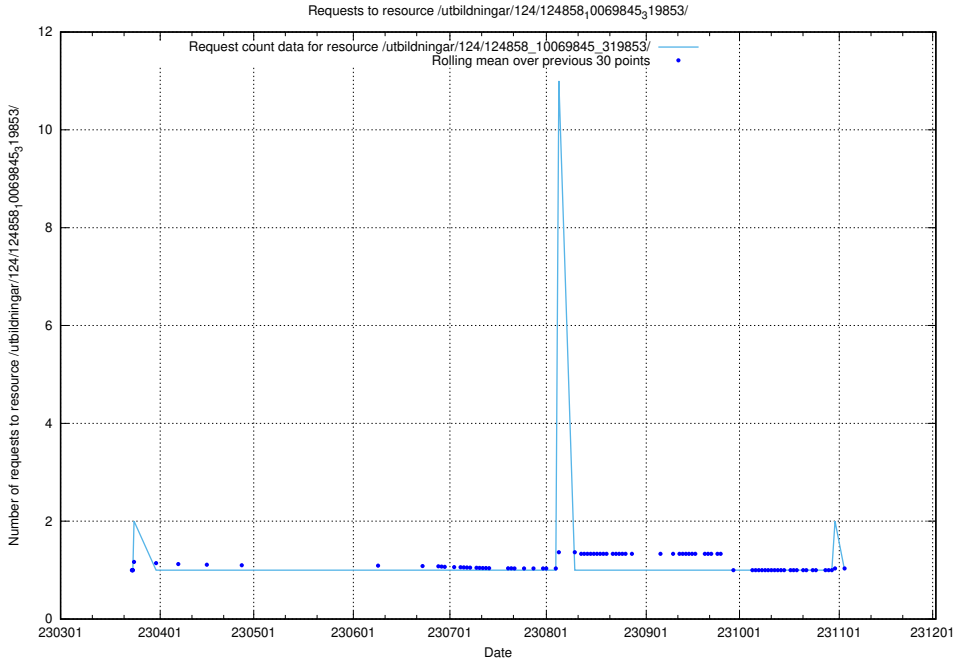

5.1236 Usage of /utbildningar/124/124858_10069845_319853/

Here, we count the number of requests to resource /utbildningar/124/124858_10069845_319853/.