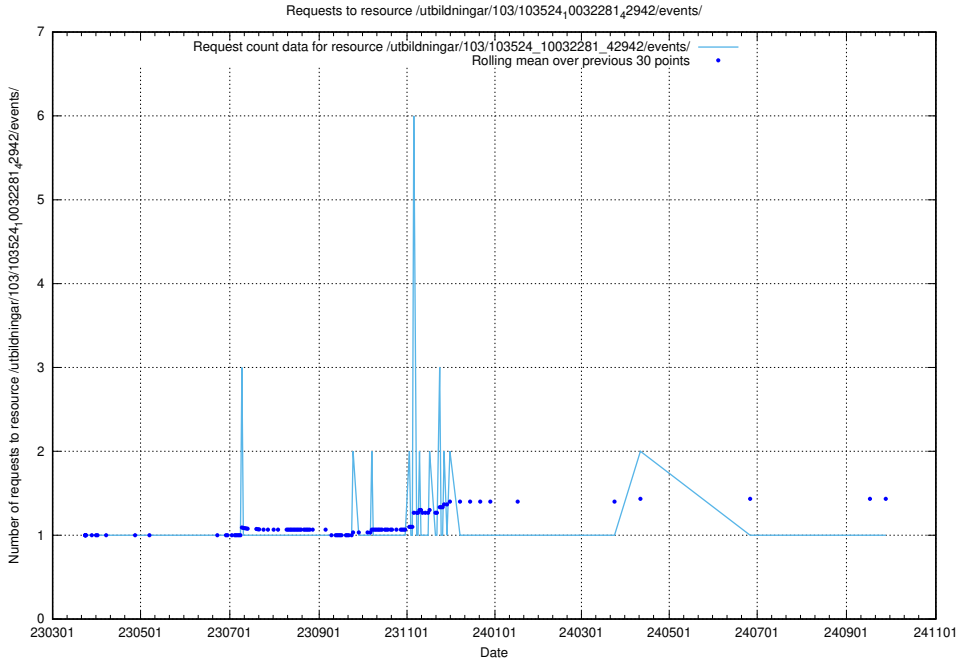

5.6364 Usage of /utbildningar/103/103524_10032281_42942/events/

Here, we count the number of requests to resource /utbildningar/103/103524_10032281_42942/events/.