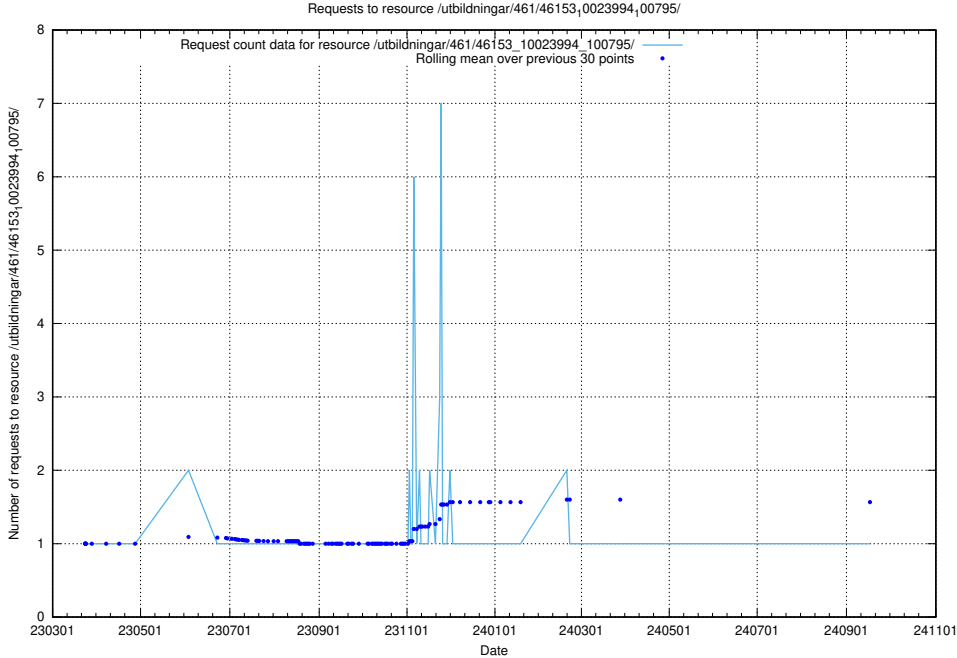

5.7279 Usage of /utbildningar/461/46153_10023994_100795/

Here, we count the number of requests to resource /utbildningar/461/46153_10023994_100795/.