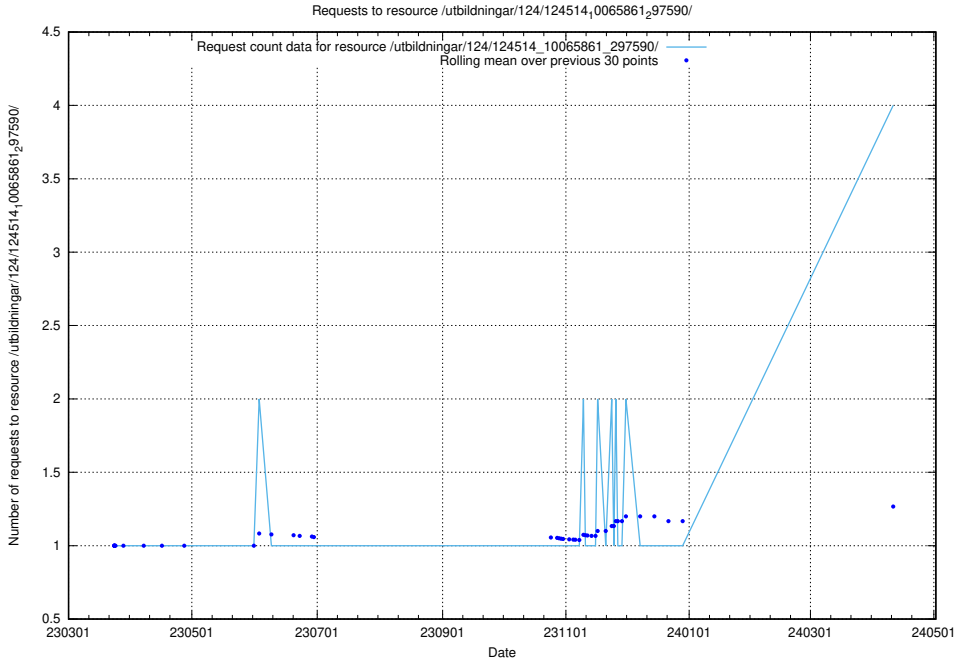

5.293 Usage of /utbildningar/124/124514_10065861_297590/

Here, we count the number of requests to resource /utbildningar/124/124514_10065861_297590/.