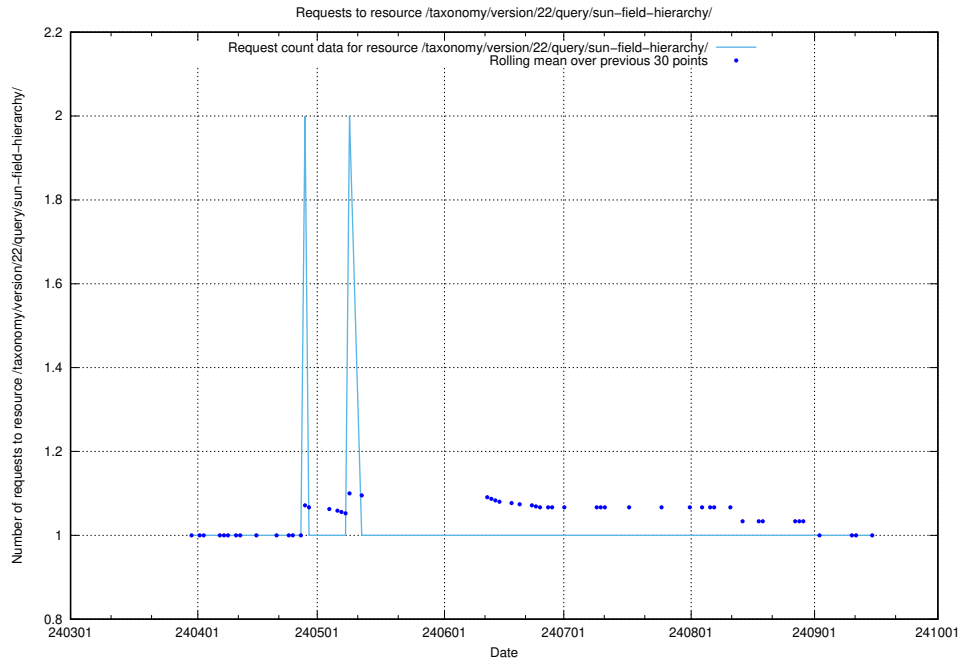

5.2508 Usage of /taxonomy/version/22/query/sun-field-hierarchy/

Here, we count the number of requests to resource /taxonomy/version/22/query/sun-field-hierarchy/.