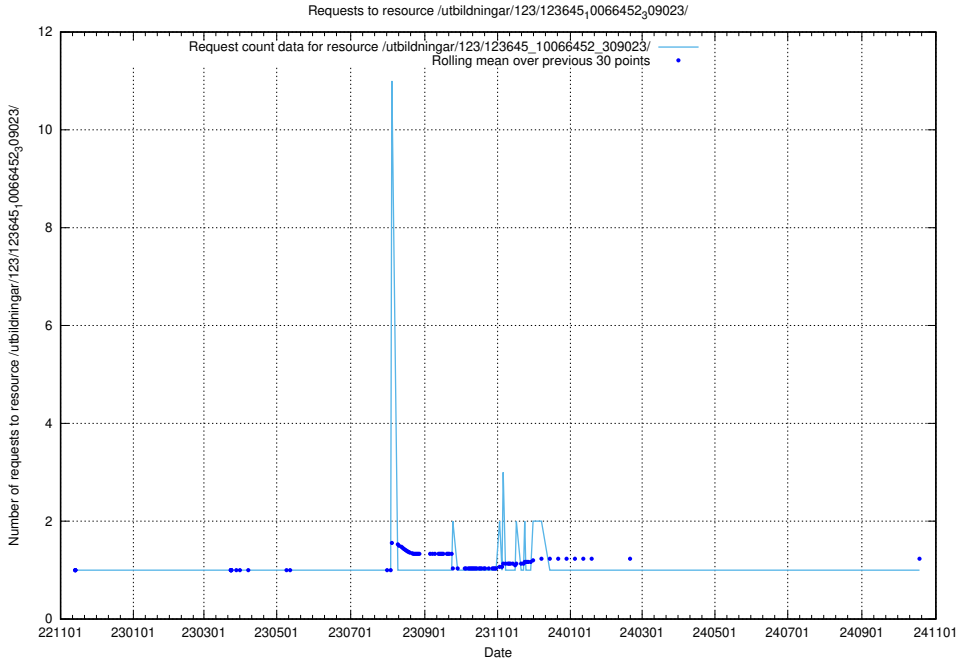

Here, we count the number of requests to resource /taxonomy/version/13/query/employment-variety-concepts/.

5.6850 Usage of /utbildningar/123/123645_10066452_309023/

Here, we count the number of requests to resource /utbildningar/123/123645_10066452_309023/.