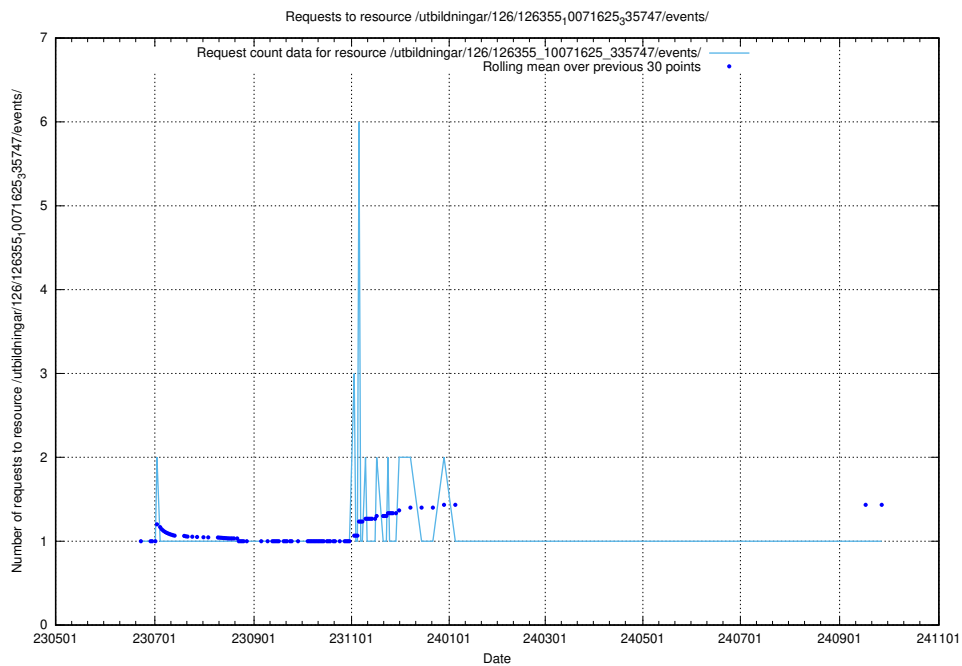

5.6562 Usage of /utbildningar/126/126355_10071625_335747/events/

Here, we count the number of requests to resource /utbildningar/126/126355_10071625_335747/events/