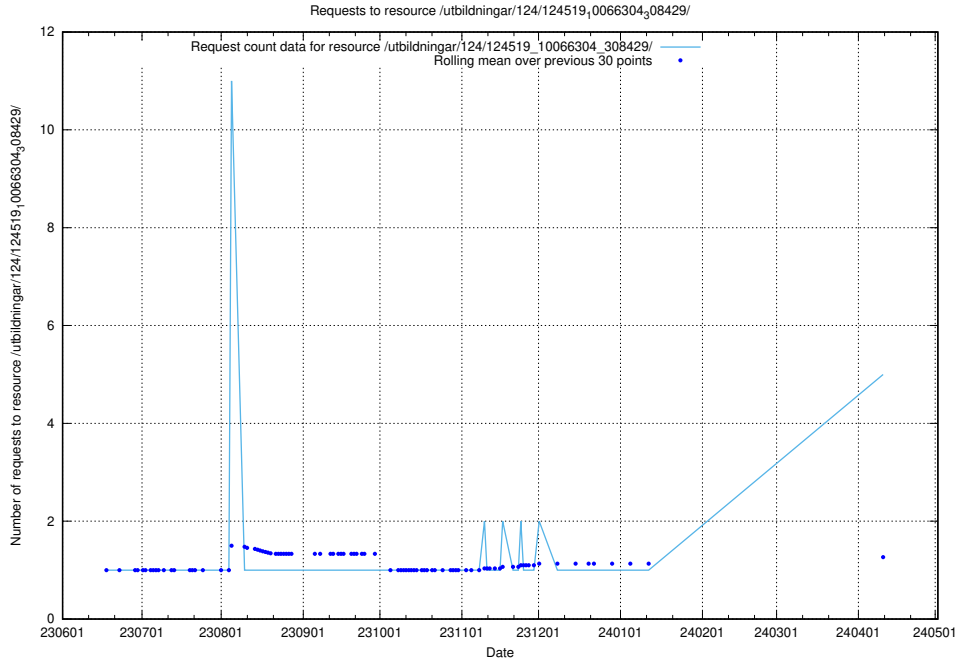

5.247 Usage of /utbildningar/124/124519_10066304_308429/

Here, we count the number of requests to resource /utbildningar/124/124519_10066304_308429/.