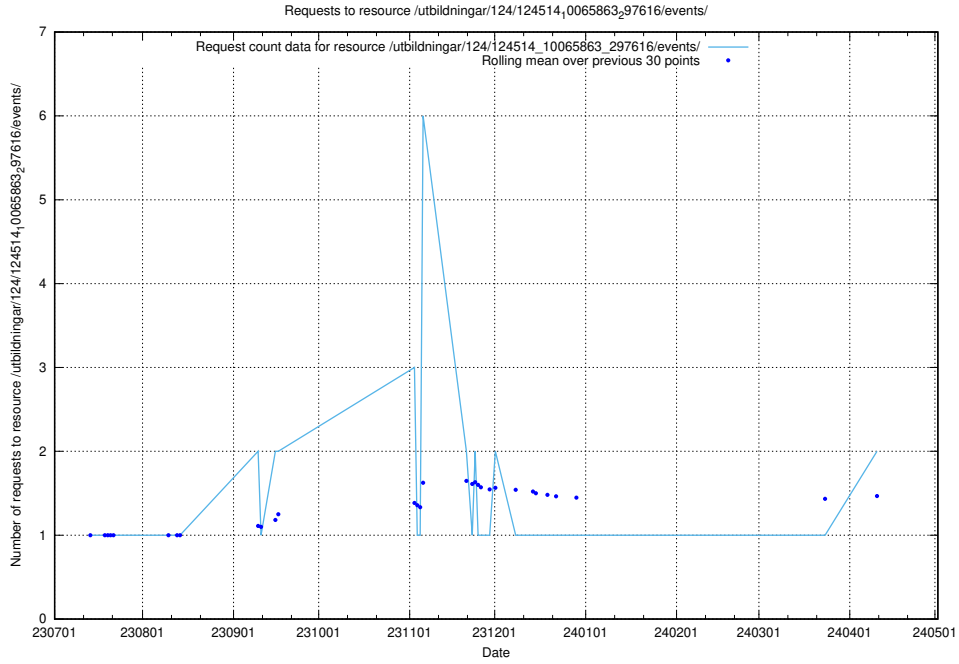

5.869 Usage of /utbildningar/124/124514_10065863_297616/events/

Here, we count the number of requests to resource /utbildningar/124/124514_10065863_297616/events/