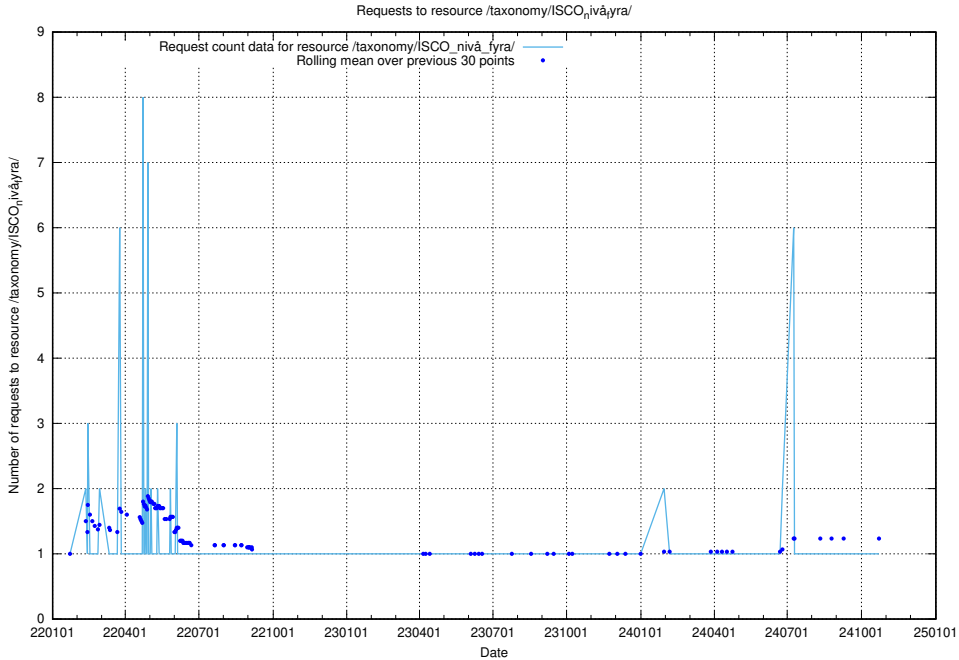

5.5888 Usage of /taxonomy/ISCO_nivå_fyra/

Here, we count the number of requests to resource /taxonomy/ISCO_nivå_fyra/.