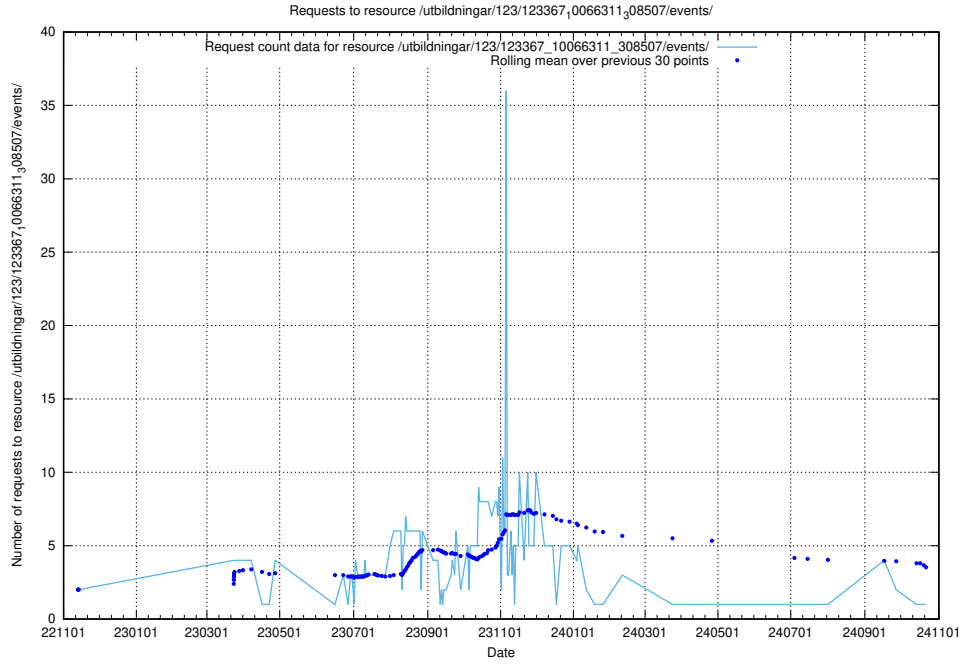

5.6736 Usage of /utbildningar/123/123367_10066311_308507/events/

Here, we count the number of requests to resource /utbildningar/123/123367_10066311_308507/events/

5.6737 Usage of /utbildningar/124/124021_10055724_310579/