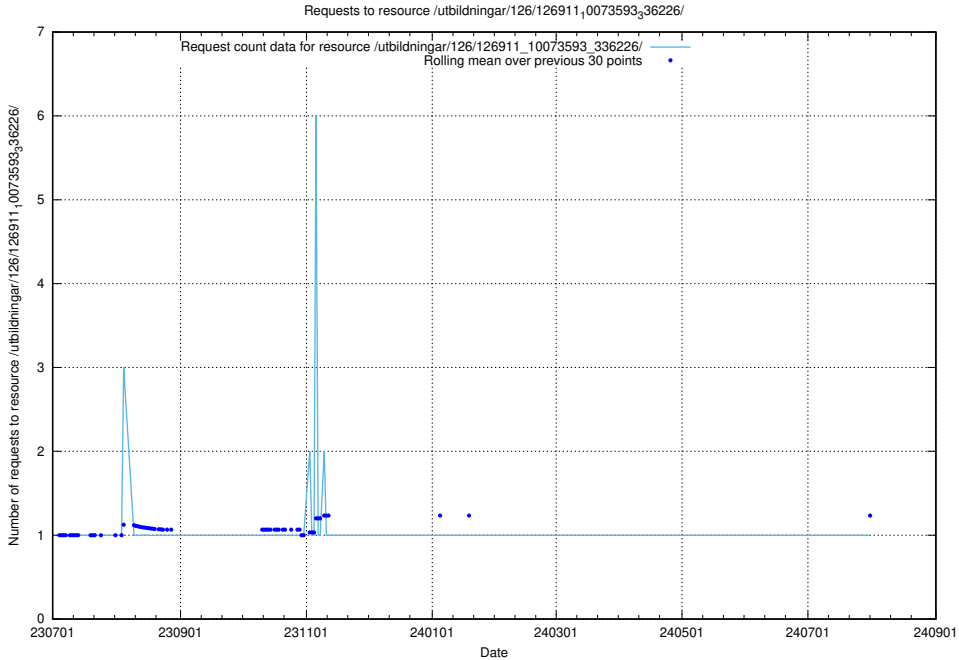

5.6264 Usage of /utbildningar/126/126911_10073593_336226/

Here, we count the number of requests to resource /utbildningar/126/126911_10073593_336226/.

5.6265 Usage of /utbildningar/126/126728_10073164_334947/events/