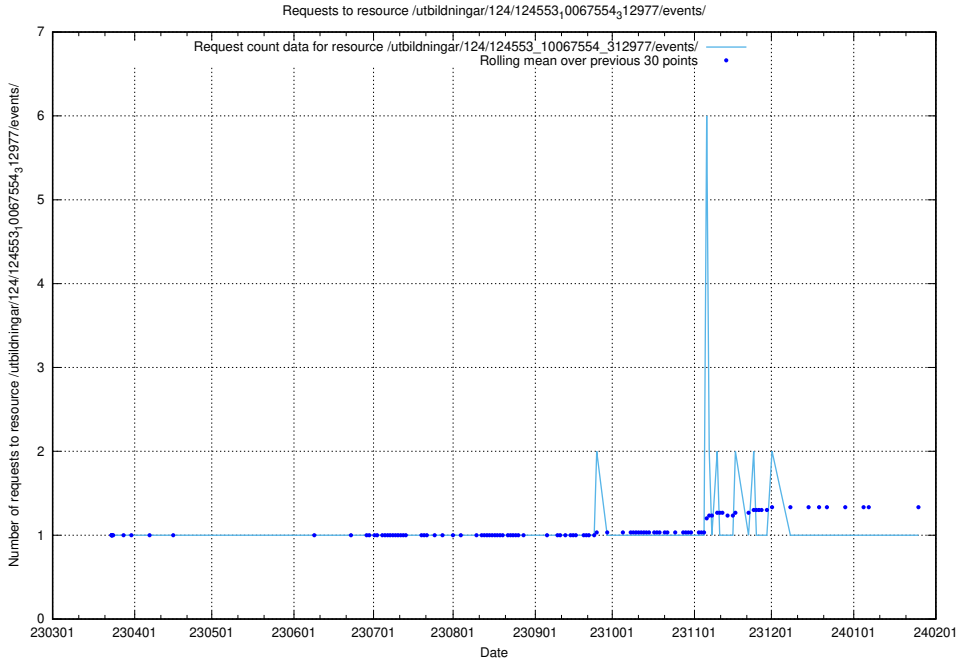

5.1581 Usage of /utbildningar/124/124553_10067554_312977/events/

Here, we count the number of requests to resource /utbildningar/124/124553_10067554_312977/events/