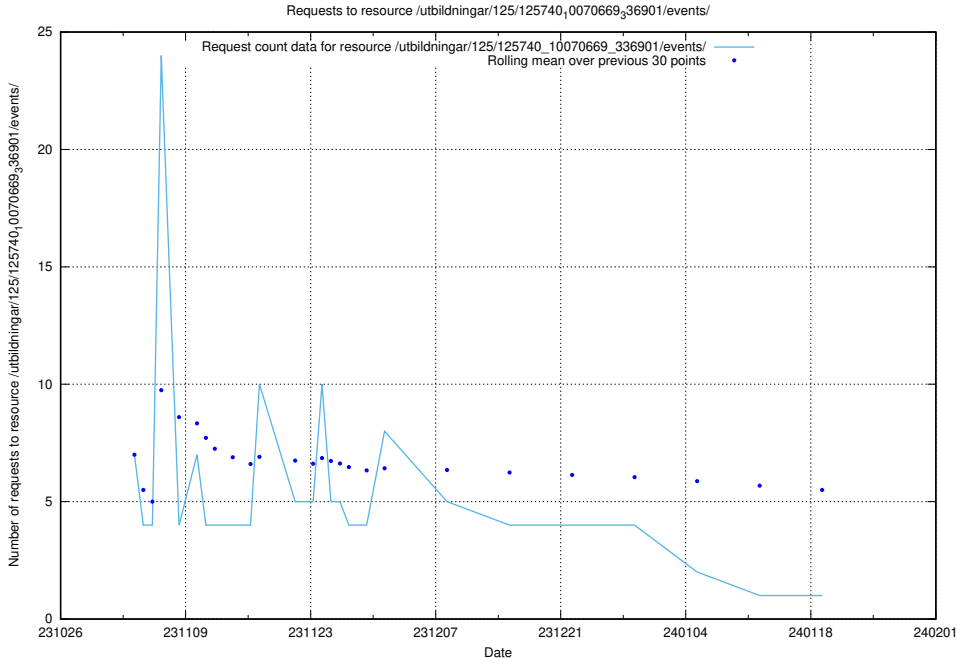

5.5059 Usage of /utbildningar/125/125740_10070669_336901/events/

Here, we count the number of requests to resource /utbildningar/125/125740_10070669_336901/events/