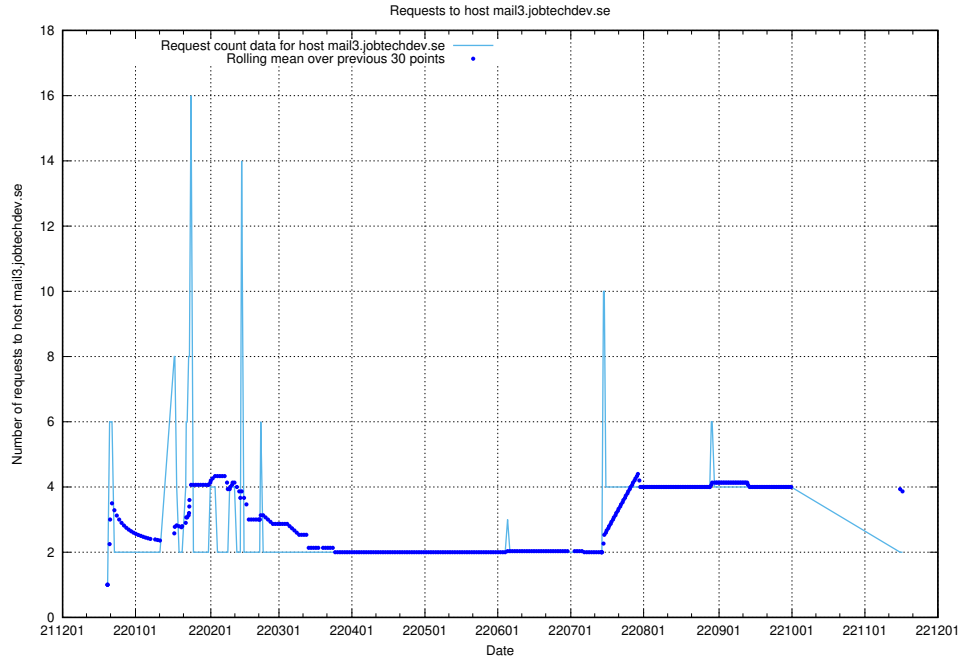

7.381 Usage of mail3.jobtechdev.se

Here, we count the number of requests to host mail3.jobtechdev.se.