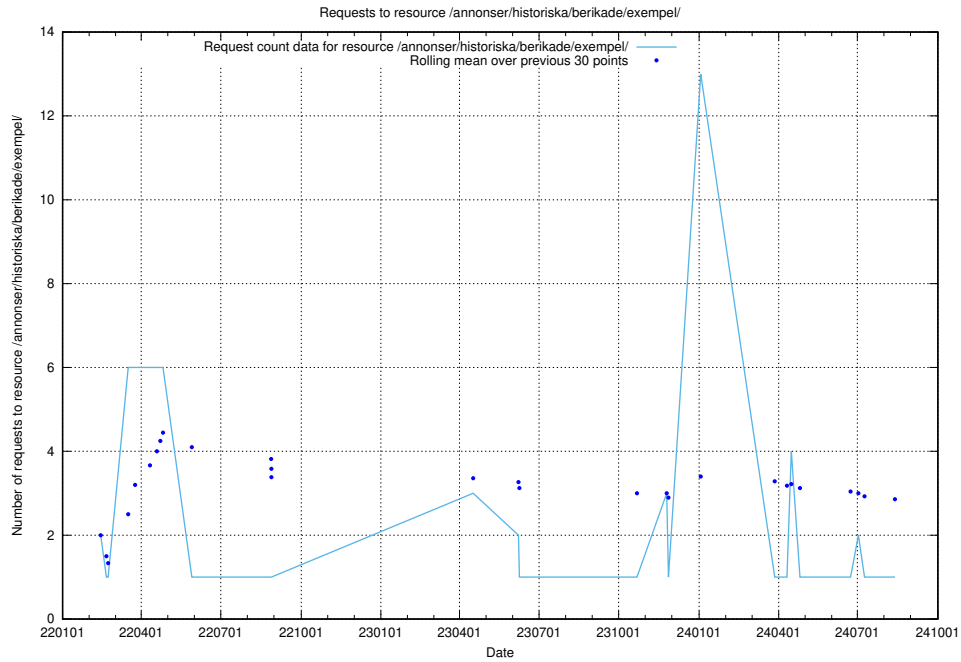

5.2145 Usage of /annonser/historiska/berikade/exempel/

Here, we count the number of requests to resource /annonser/historiska/berikade/exempel/.