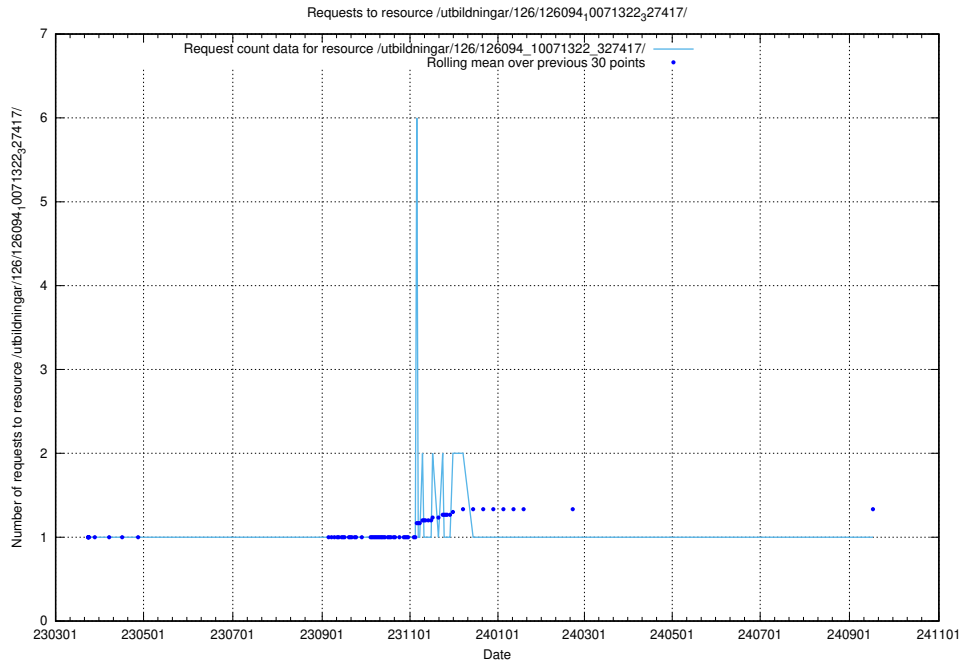

5.7397 Usage of /utbildningar/126/126094_10071322_327417/

Here, we count the number of requests to resource /utbildningar/126/126094_10071322_327417/.