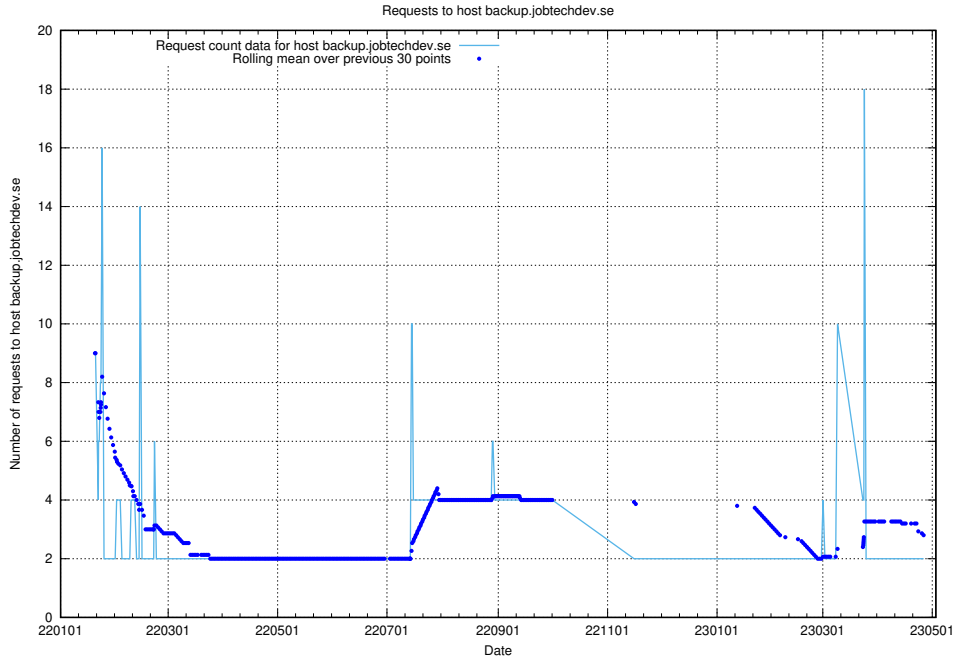

7.275 Usage of backup.jobtechdev.se

Here, we count the number of requests to host backup.jobtechdev.se.