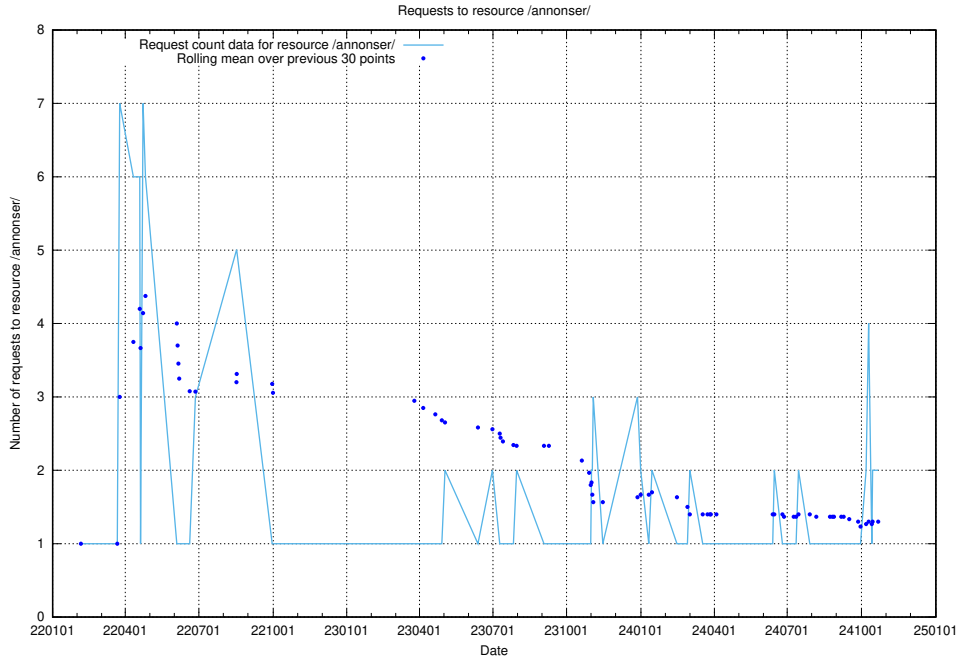

5.667 Usage of /annonser/

Here, we count the number of requests to resource /annonser/.