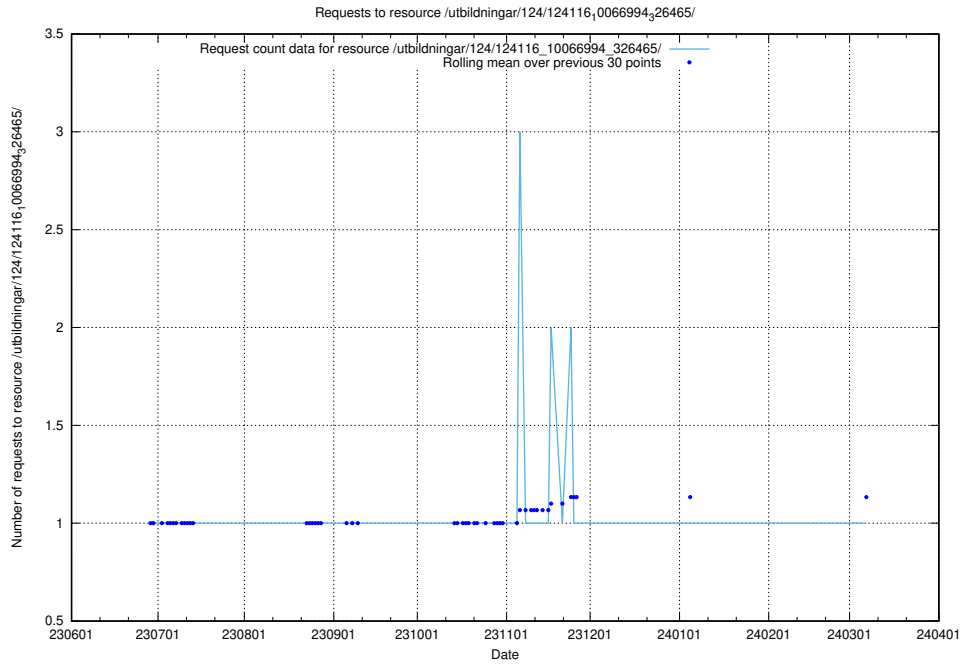

5.6449 Usage of /utbildningar/124/124116_10066994_326465/

Here, we count the number of requests to resource /utbildningar/124/124116_10066994_326465/.