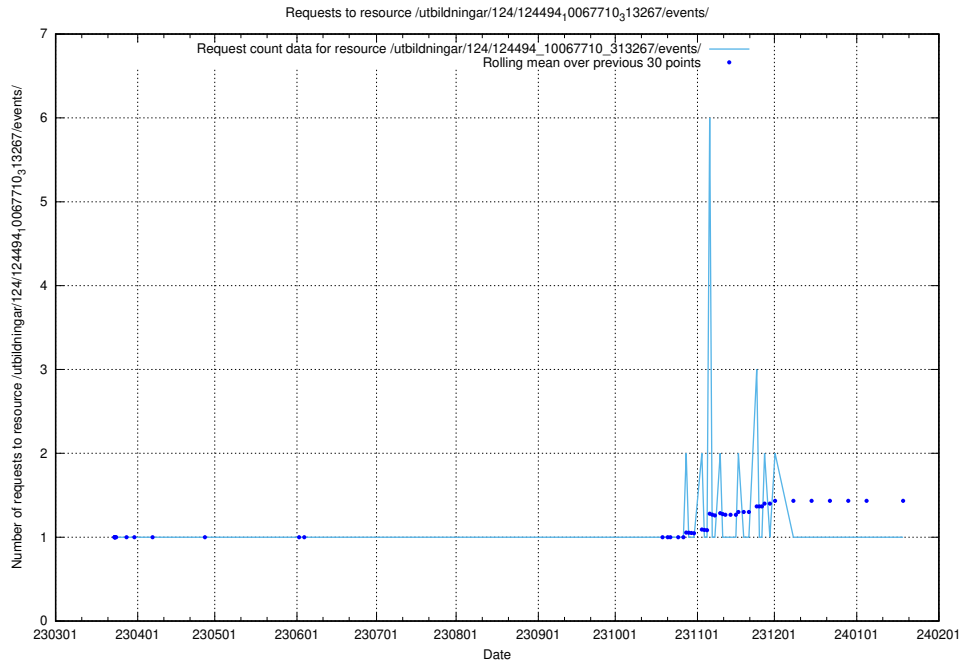

5.3672 Usage of /utbildningar/124/124494_10067710_313267/events/

Here, we count the number of requests to resource /utbildningar/124/124494_10067710_313267/events/