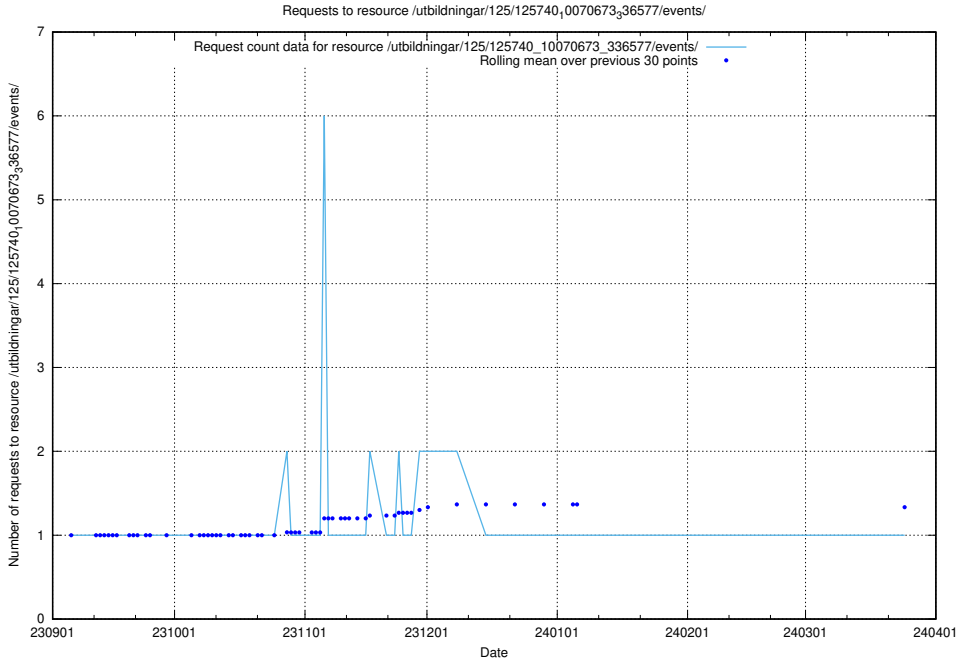

5.5593 Usage of /utbildningar/125/125740_10070673_336577/events/

Here, we count the number of requests to resource /utbildningar/125/125740_10070673_336577/events/