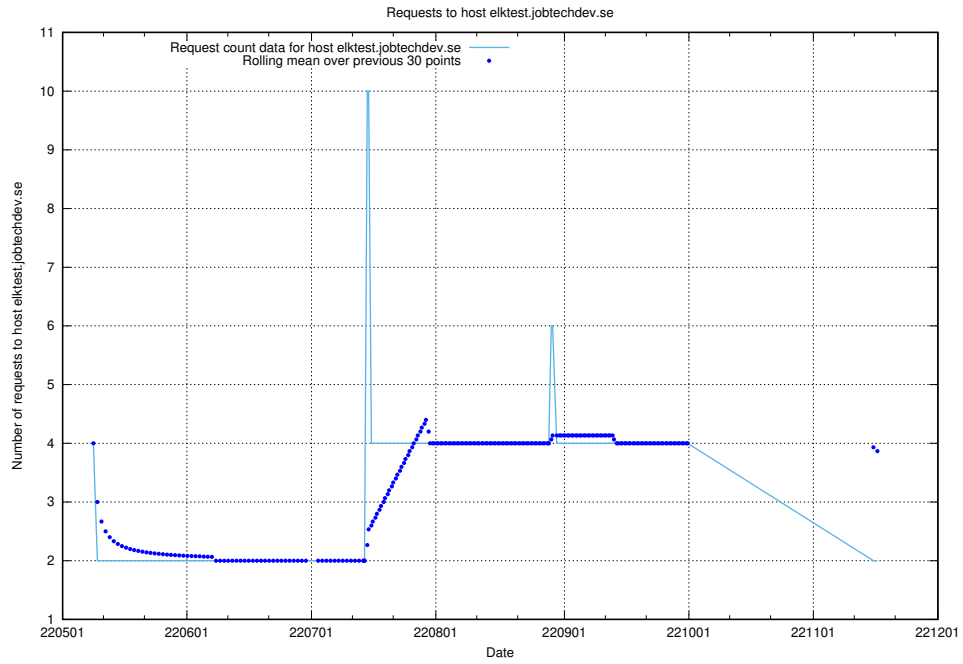

7.436 Usage of elktest.jobtechdev.se

Here, we count the number of requests to host elktest.jobtechdev.se.