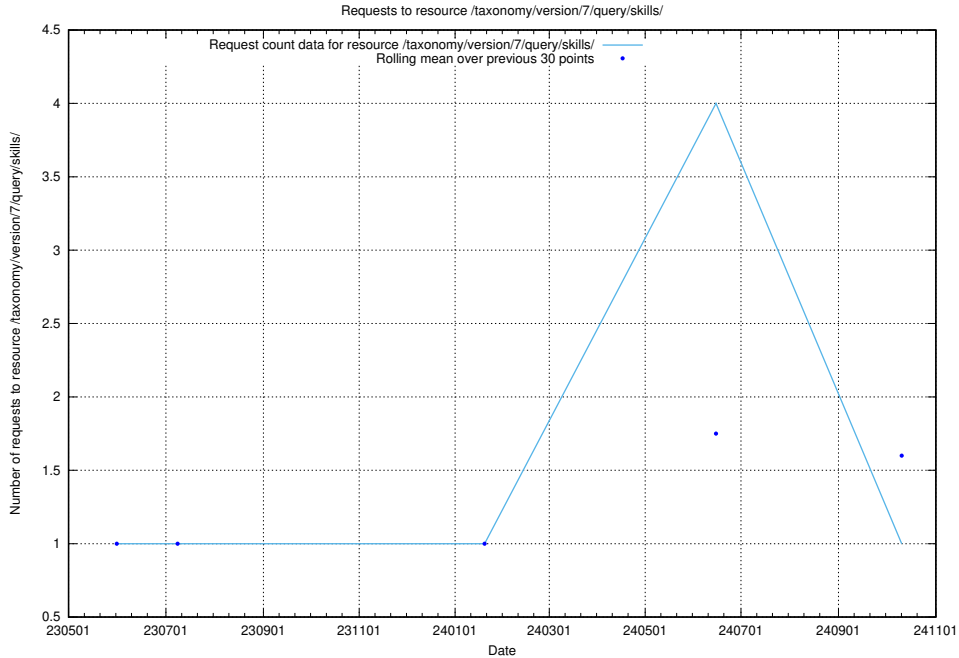

5.6842 Usage of /taxonomy/version/7/query/skills/

Here, we count the number of requests to resource /taxonomy/version/7/query/skills/.