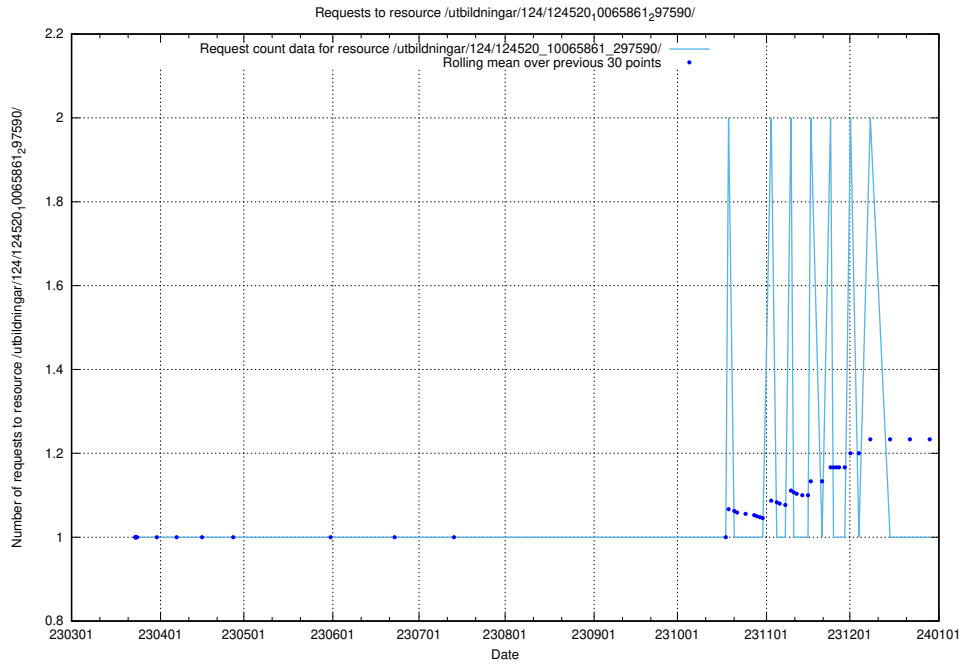

5.2074 Usage of /utbildningar/124/124520_10065861_297590/

Here, we count the number of requests to resource /utbildningar/124/124520_10065861_297590/.