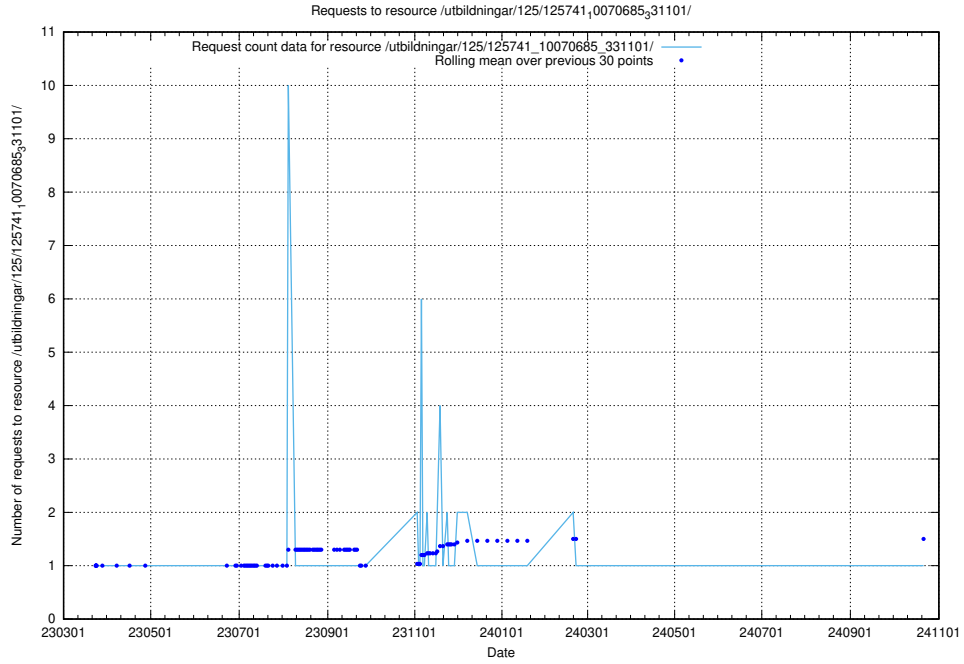

5.7440 Usage of /utbildningar/125/125741_10070685_331101/

Here, we count the number of requests to resource /utbildningar/125/125741_10070685_331101/.