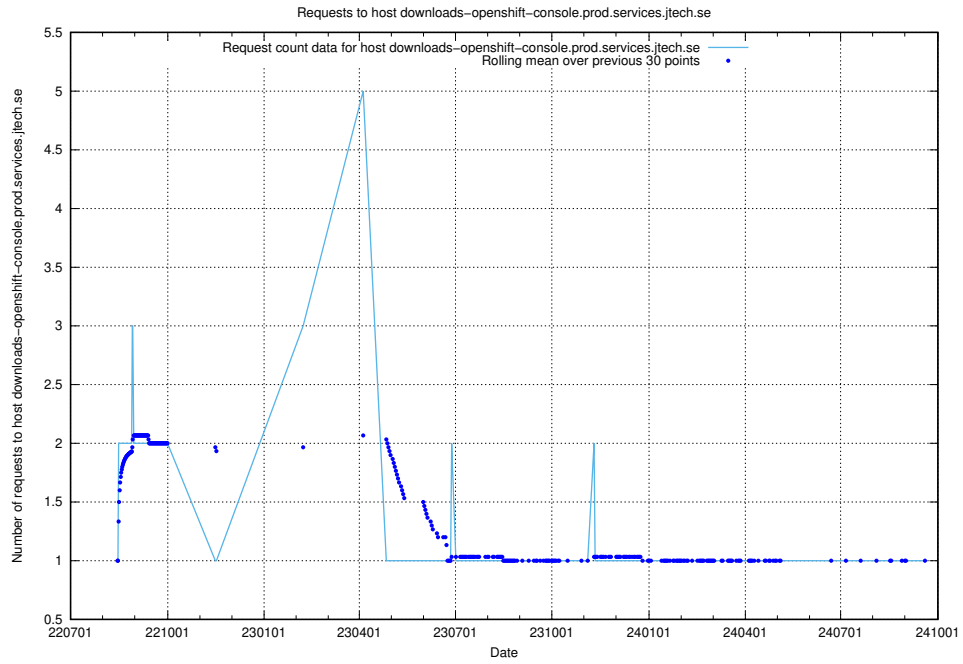

7.625 Usage of downloads-openshift-console.prod.services.jtech.se

Here, we count the number of requests to host downloads-openshift-console.prod.services.jtech.se.