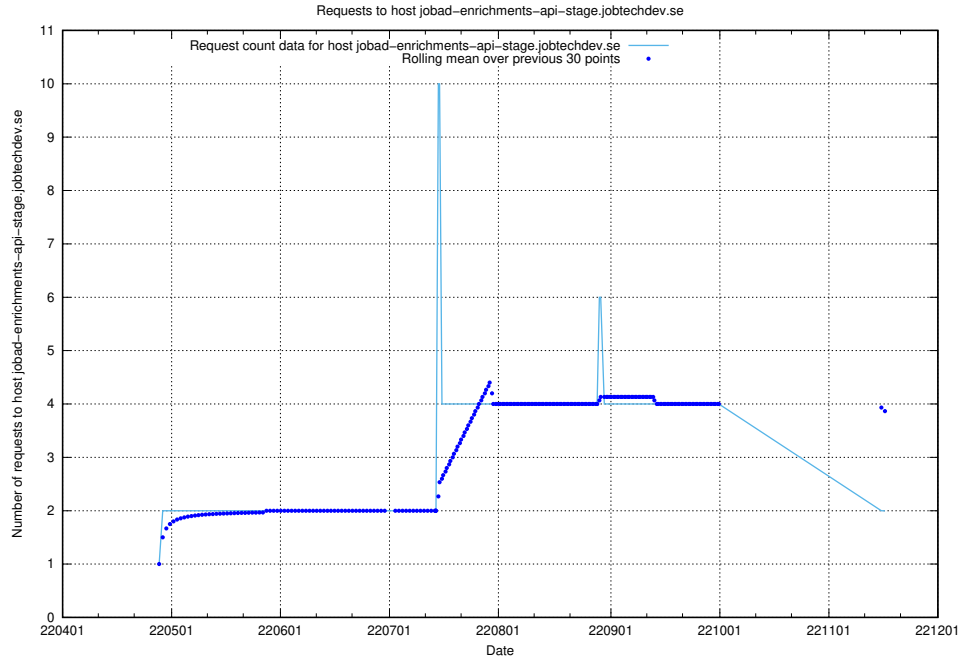

7.453 Usage of jobad-enrichments-api-stage.jobtechdev.se

Here, we count the number of requests to host jobad-enrichments-api-stage.jobtechdev.se.