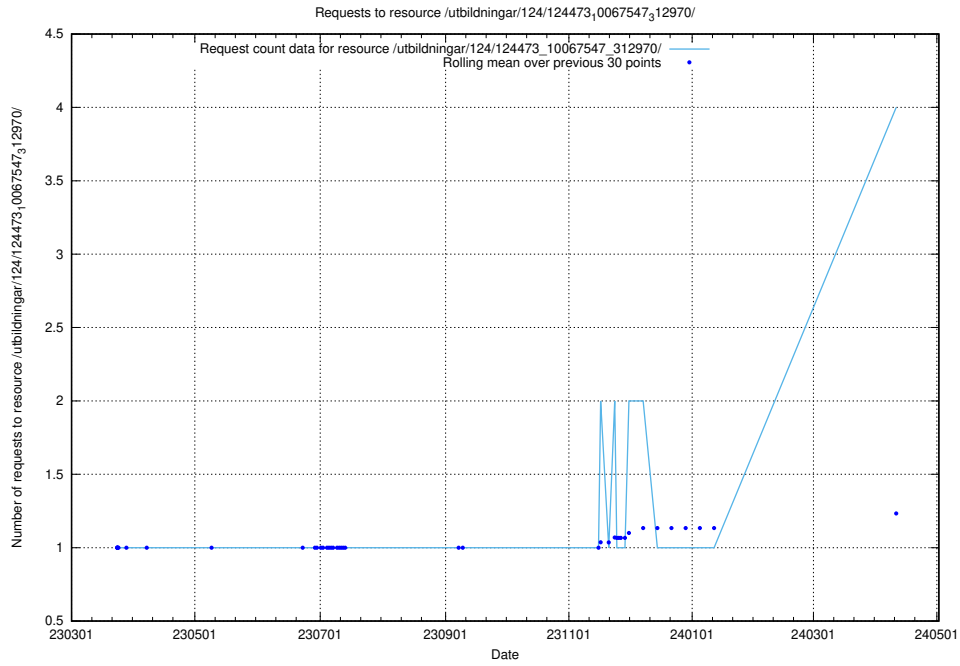

5.308 Usage of /utbildningar/124/124473_10067547_312970/

Here, we count the number of requests to resource /utbildningar/124/124473_10067547_312970/.