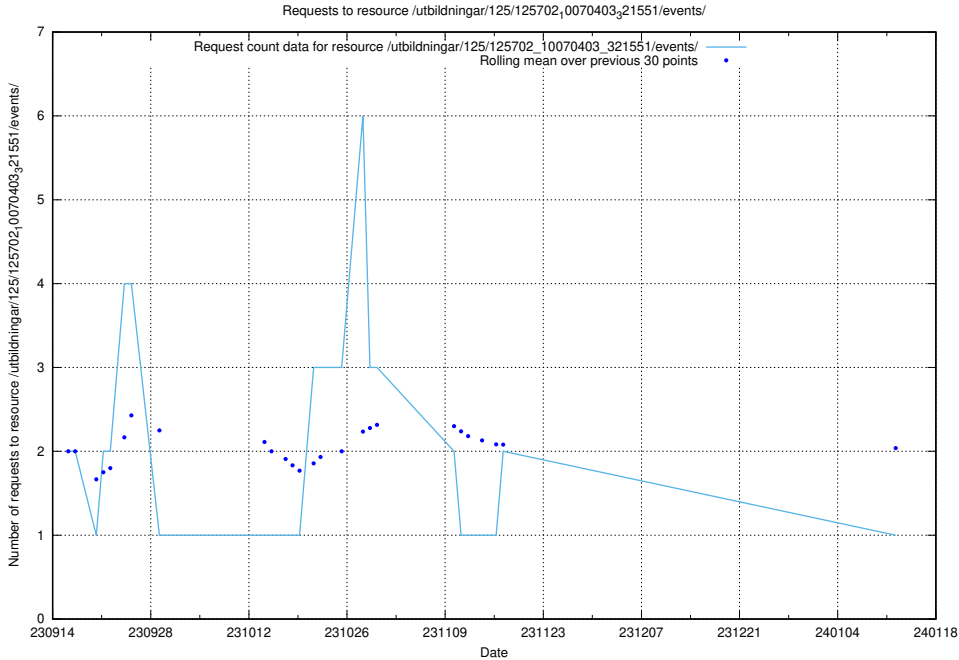

5.5461 Usage of /utbildningar/125/125702_10070403_321551/events/

Here, we count the number of requests to resource /utbildningar/125/125702_10070403_321551/events/