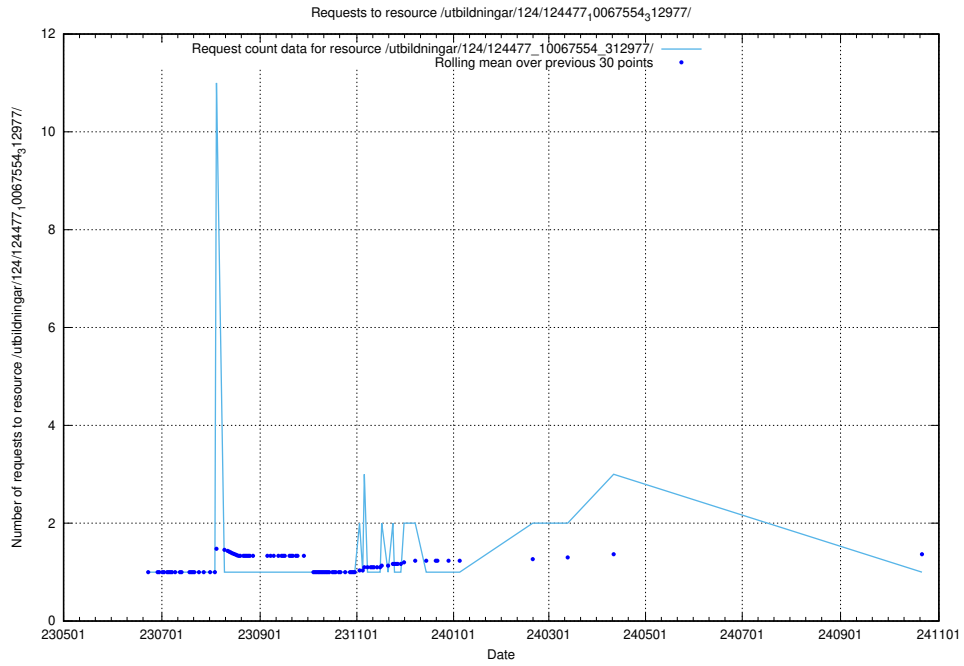

Here, we count the number of requests to resource /utbildningar/124/124478_10067709_313266/events/

5.6710 Usage of /utbildningar/124/124477_10067554_312977/

Here, we count the number of requests to resource /utbildningar/124/124477_10067554_312977/.