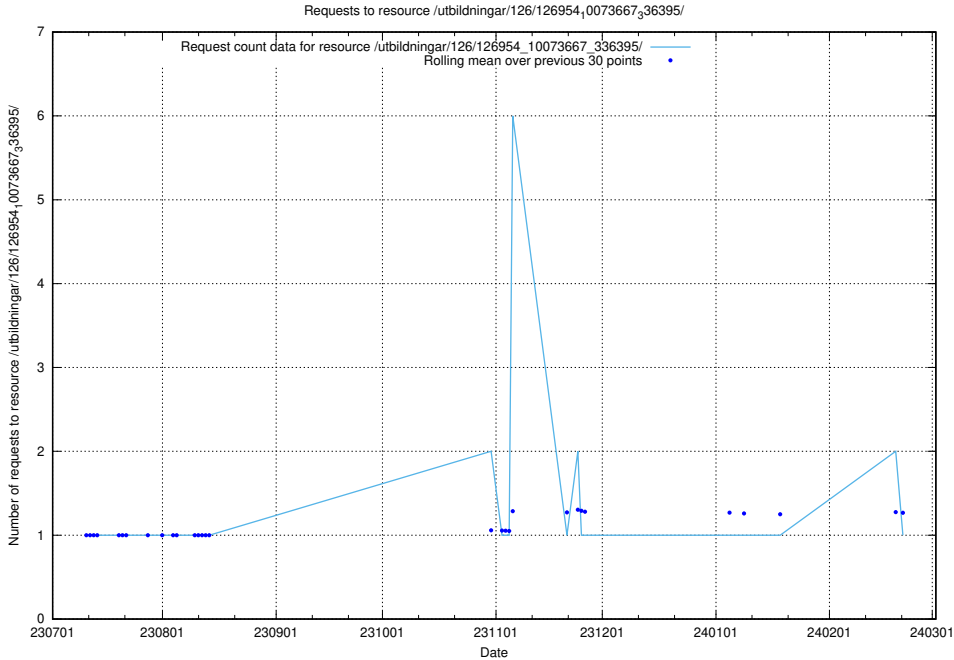

5.6047 Usage of /utbildningar/126/126954_10073667_336395/

Here, we count the number of requests to resource /utbildningar/126/126954_10073667_336395/.