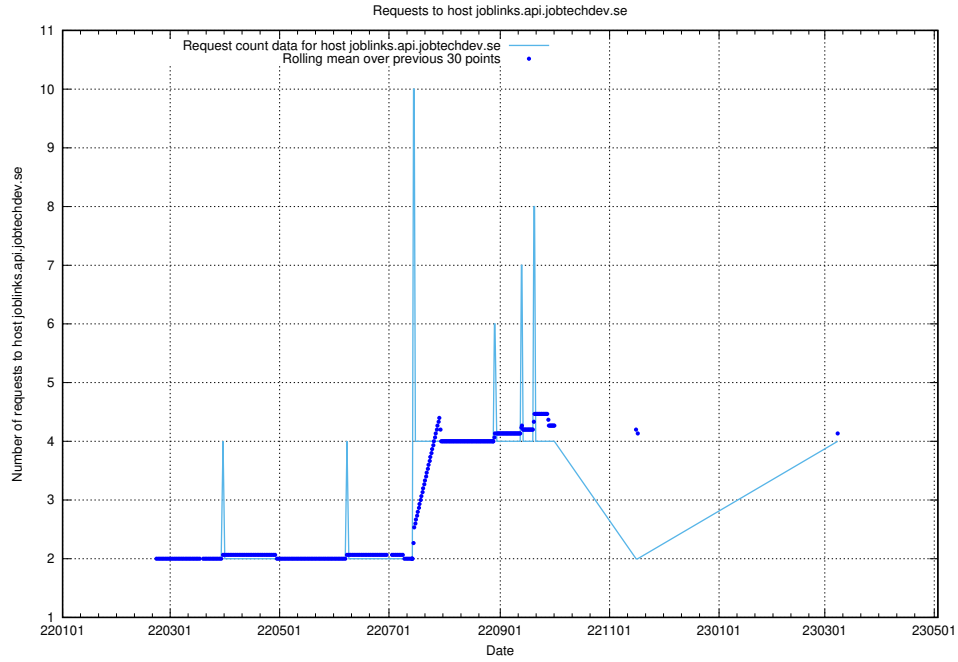

7.164 Usage of `joblinks.api.jobtechdev.se`

Here, we count the number of requests to host `joblinks.api.jobtechdev.se`.