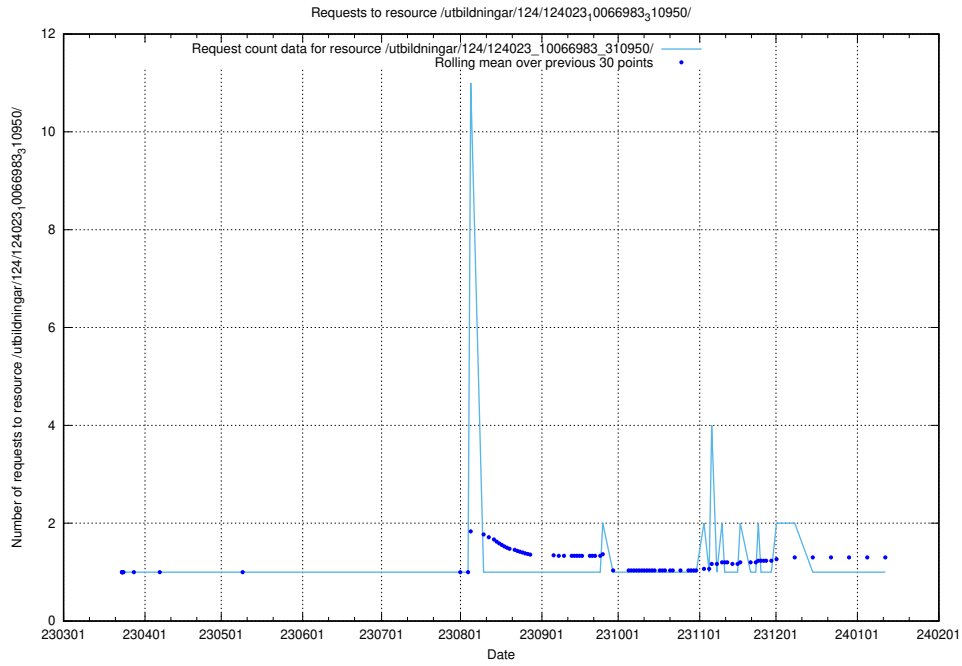

5.5386 Usage of /utbildningar/124/124023_10066983_310950/

Here, we count the number of requests to resource /utbildningar/124/124023_10066983_310950/.