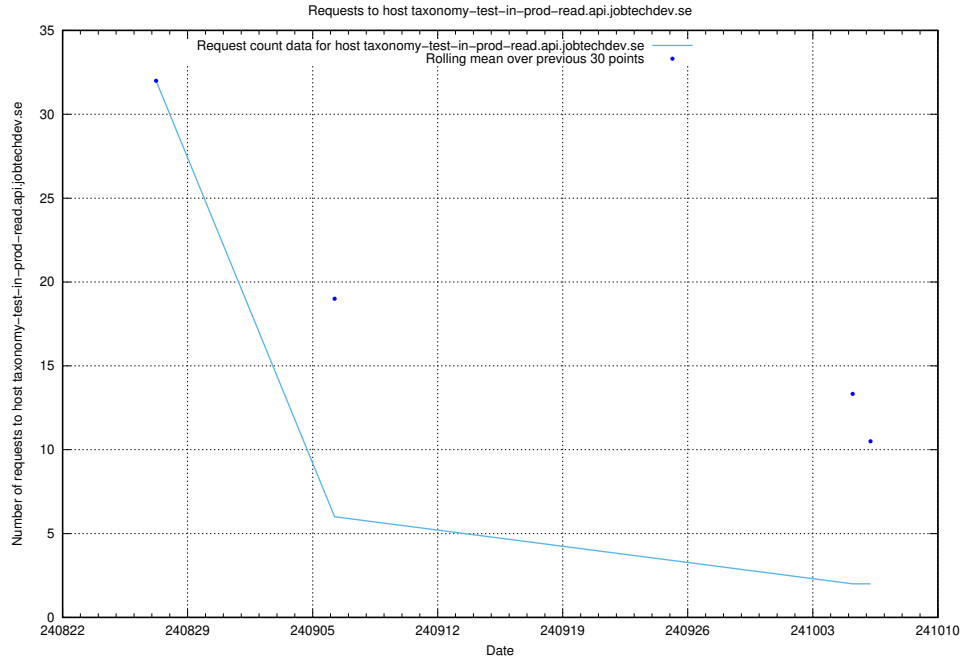

7.540 Usage of taxonomy-test-in-prod-read.api.jobtechdev.se

Here, we count the number of requests to host taxonomy-test-in-prod-read.api.jobtechdev.se.