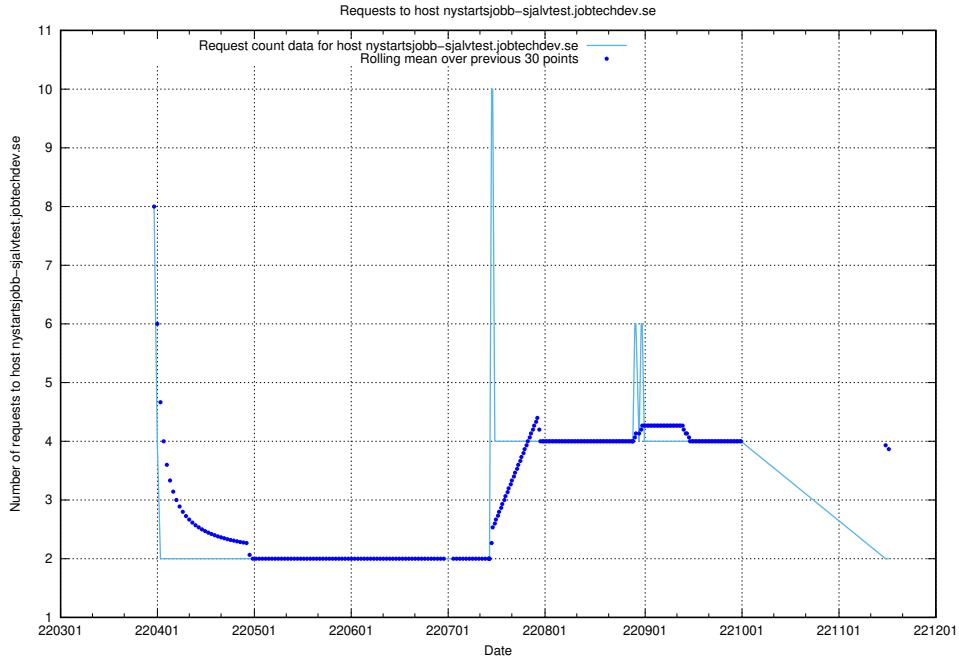

7.489 Usage of nystartsjobb-sjalvtest.jobtechdev.se

Here, we count the number of requests to host nystartsjobb-sjalvtest.jobtechdev.se.