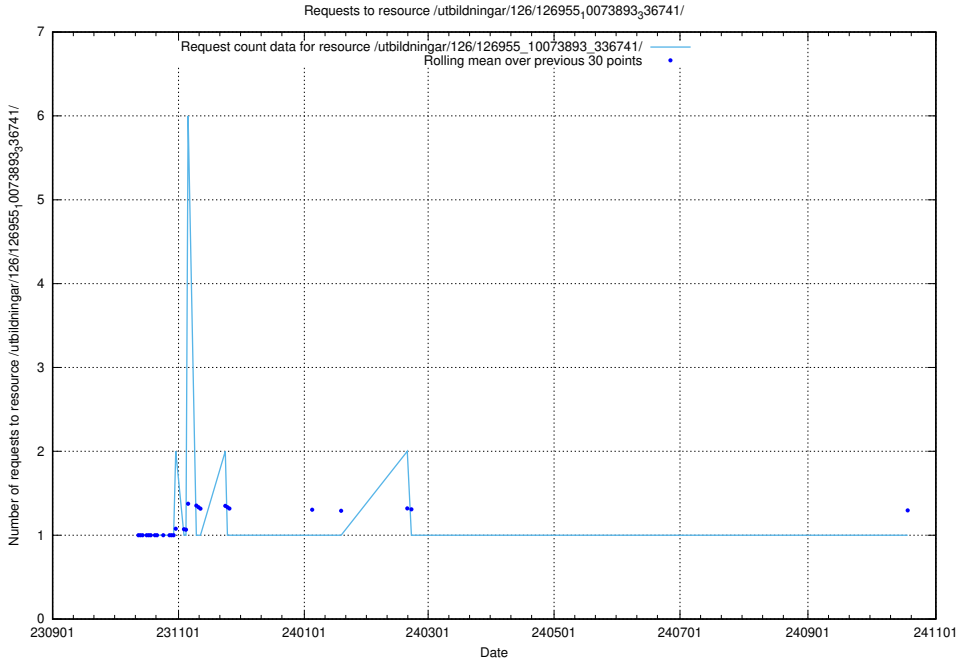

5.5272 Usage of /utbildningar/126/126955_10073893_336741/

Here, we count the number of requests to resource /utbildningar/126/126955_10073893_336741/.