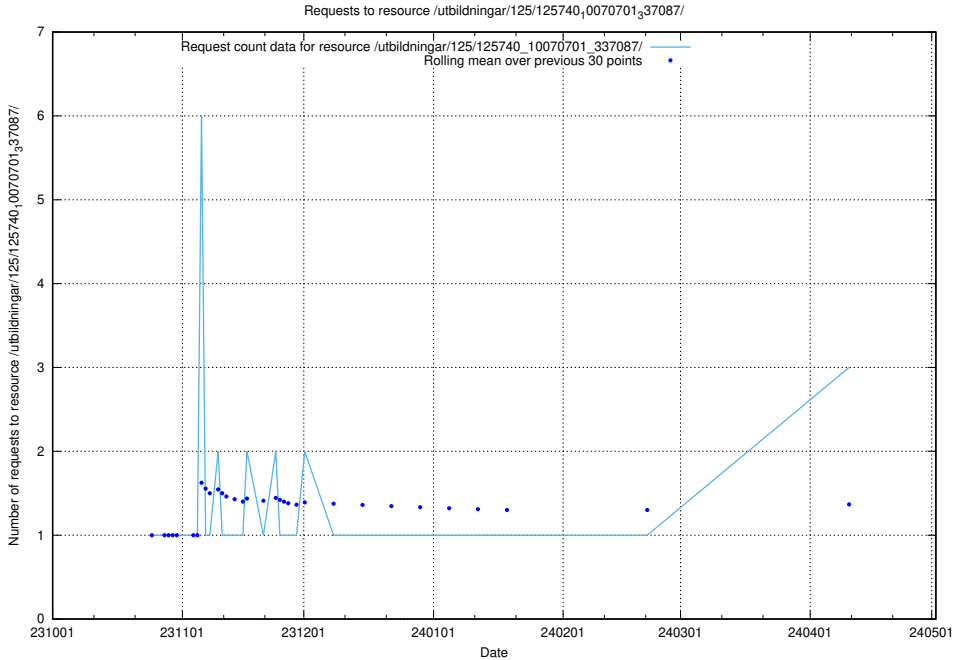

5.443 Usage of /utbildningar/125/125740_10070701_337087/

Here, we count the number of requests to resource /utbildningar/125/125740_10070701_337087/.