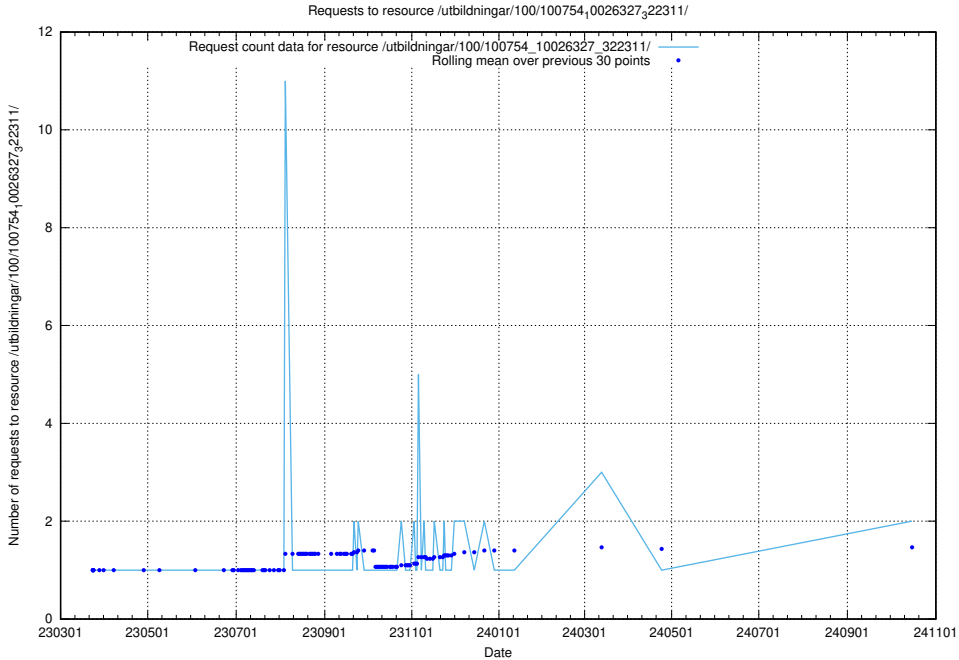

5.906 Usage of /utbildningar/100/100754_10026327_322311/

Here, we count the number of requests to resource /utbildningar/100/100754_10026327_322311/.