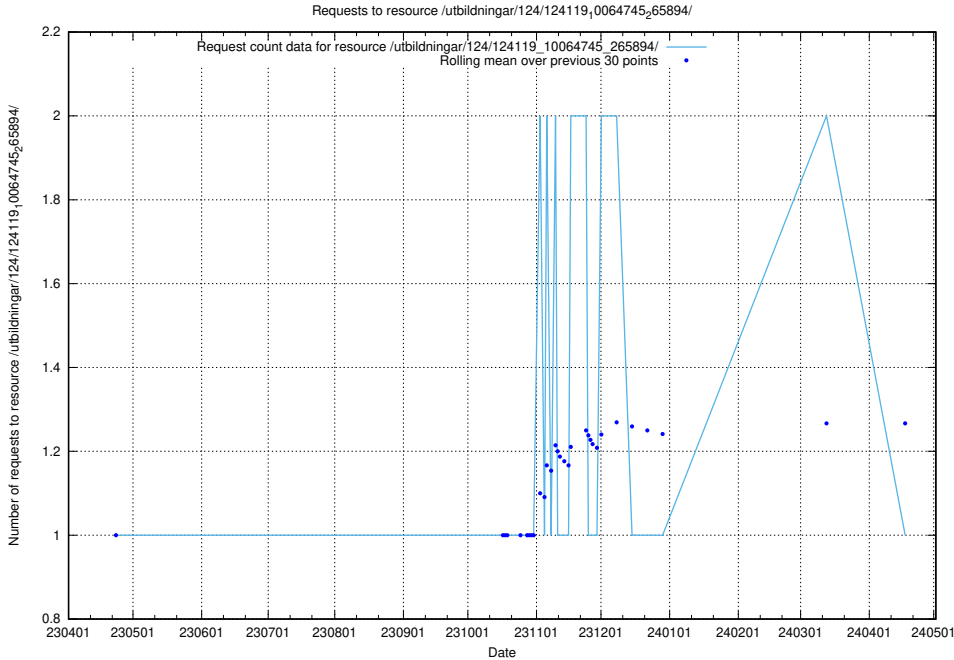

5.6951 Usage of /utbildningar/124/124119_10064745_265894/

Here, we count the number of requests to resource /utbildningar/124/124119_10064745_265894/.