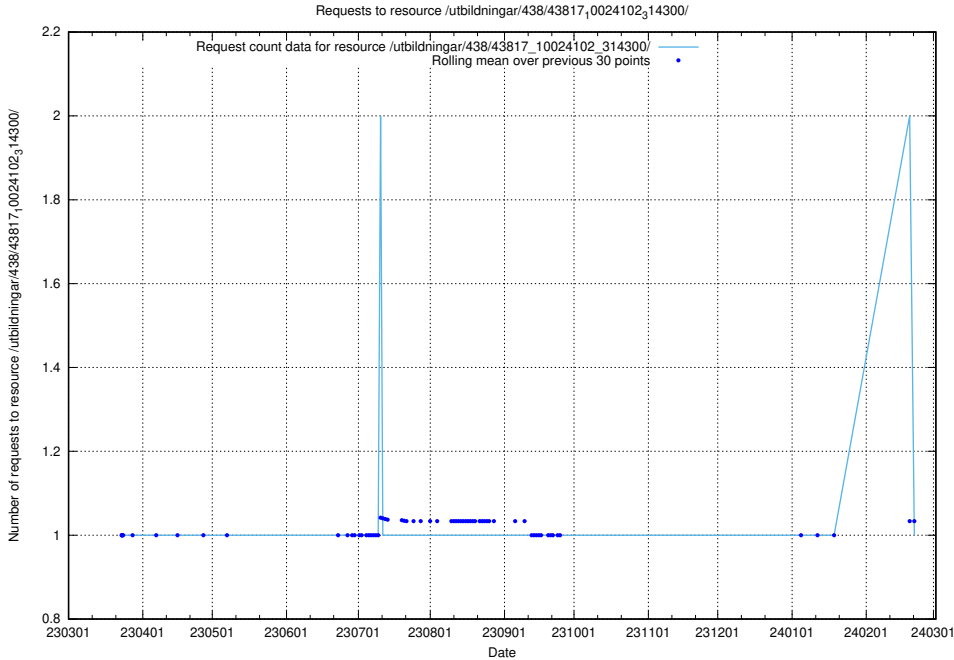

5.7306 Usage of /utbildningar/438/43817_10024102_314300/

Here, we count the number of requests to resource /utbildningar/438/43817_10024102_314300/.