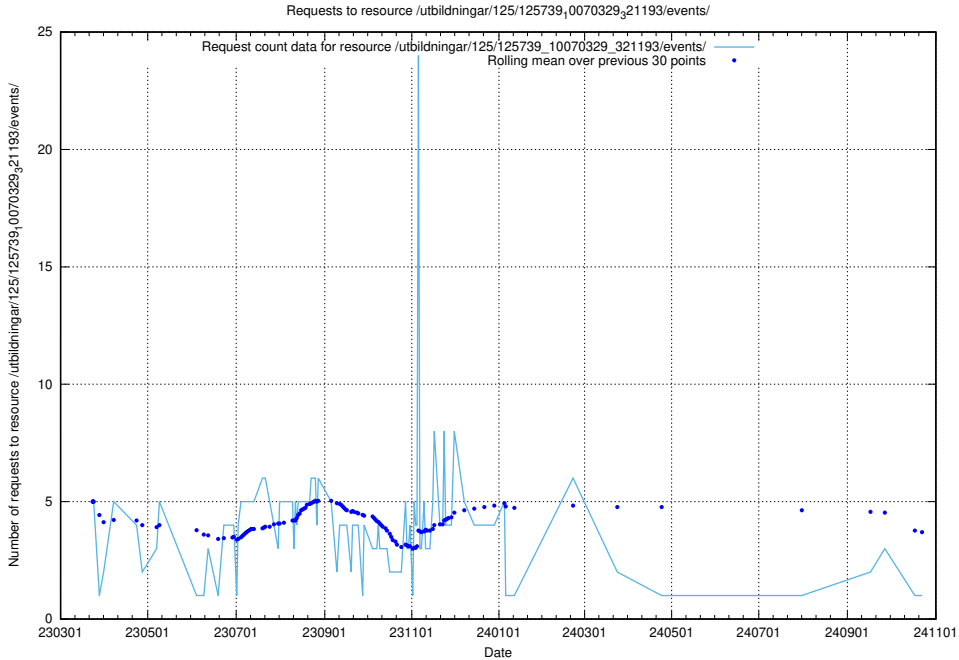

5.7206 Usage of /utbildningar/125/125739_10070329_321193/events/

Here, we count the number of requests to resource /utbildningar/125/125739_10070329_321193/events/