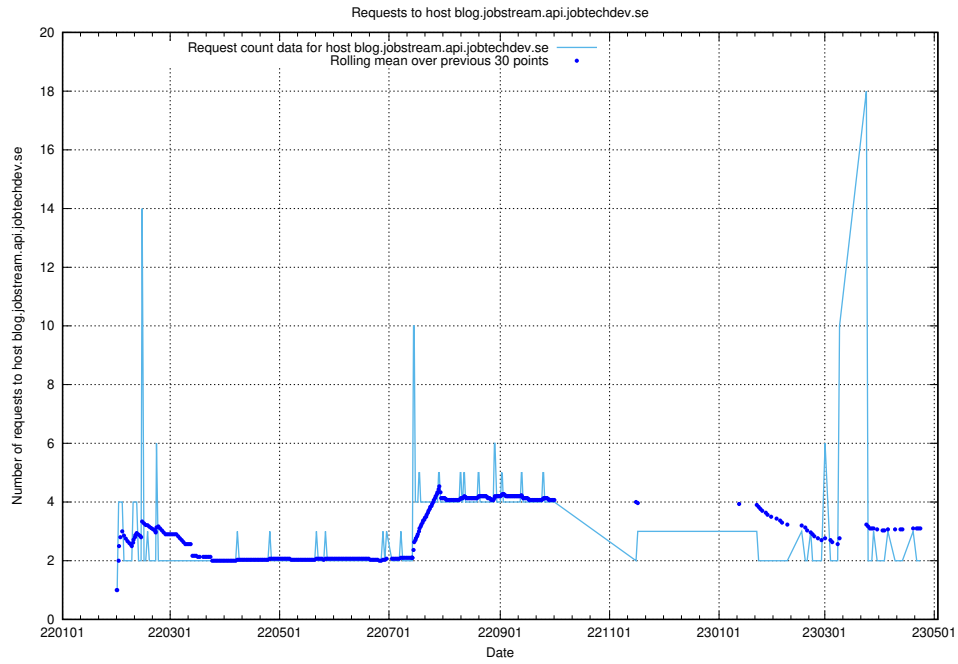

7.576 Usage of `blog.jobstream.api.jobtechdev.se`

Here, we count the number of requests to host `blog.jobstream.api.jobtechdev.se`.