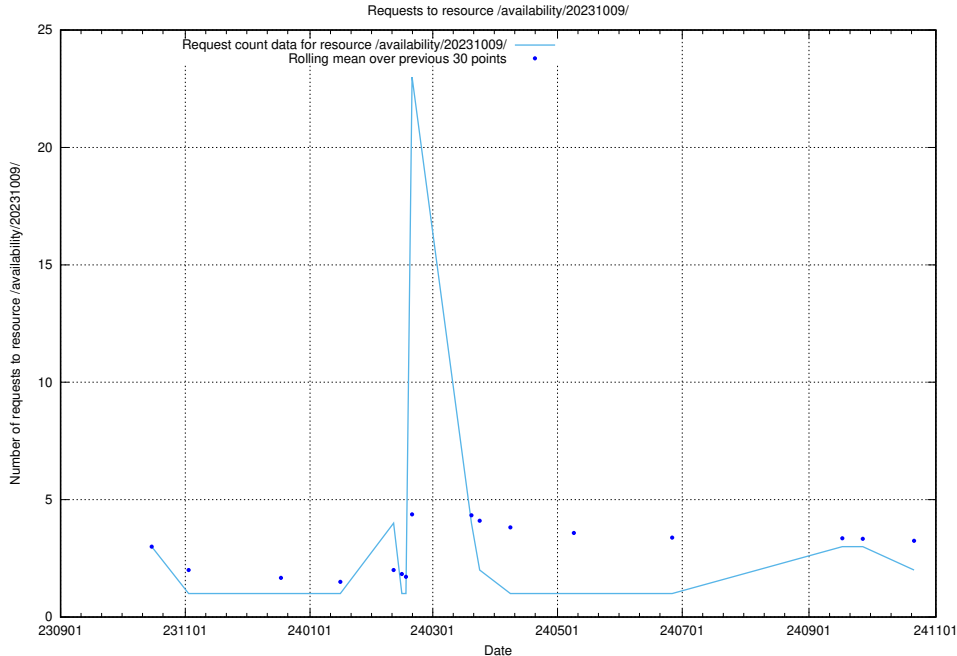

5.790 Usage of /availability/20231009/

Here, we count the number of requests to resource /availability/20231009/.