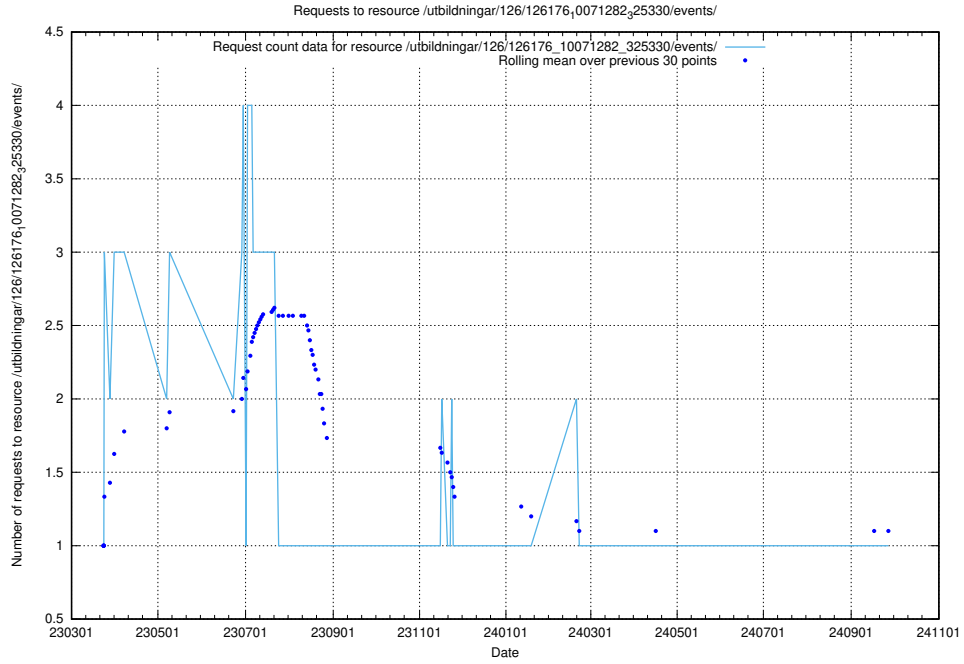

5.7390 Usage of /utbildningar/126/126176_10071282_325330/events/

Here, we count the number of requests to resource /utbildningar/126/126176_10071282_325330/events/