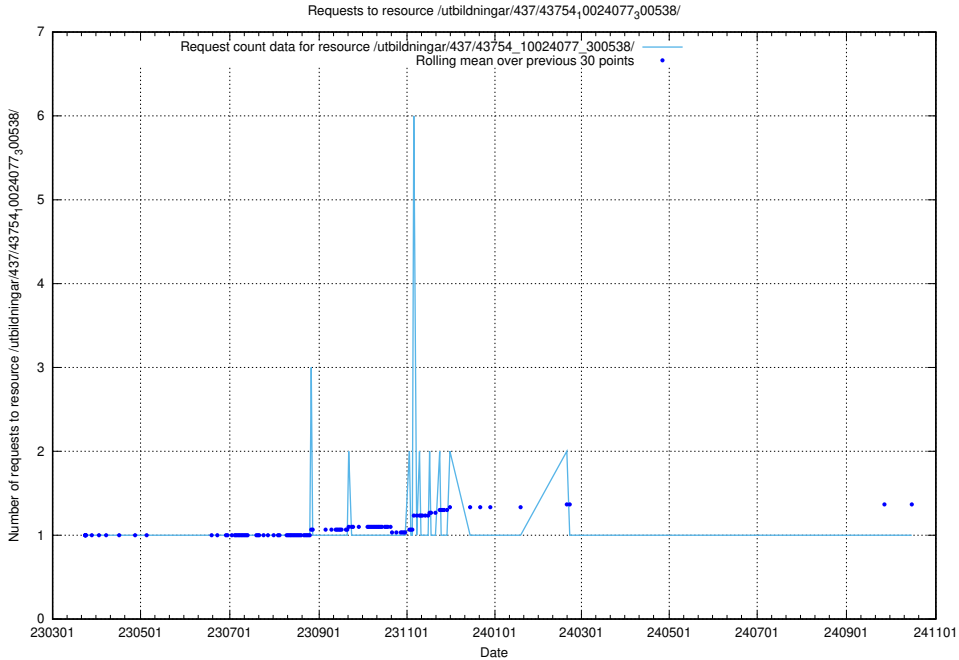

5.7339 Usage of /utbildningar/437/43754_10024077_300538/

Here, we count the number of requests to resource /utbildningar/437/43754_10024077_300538/.