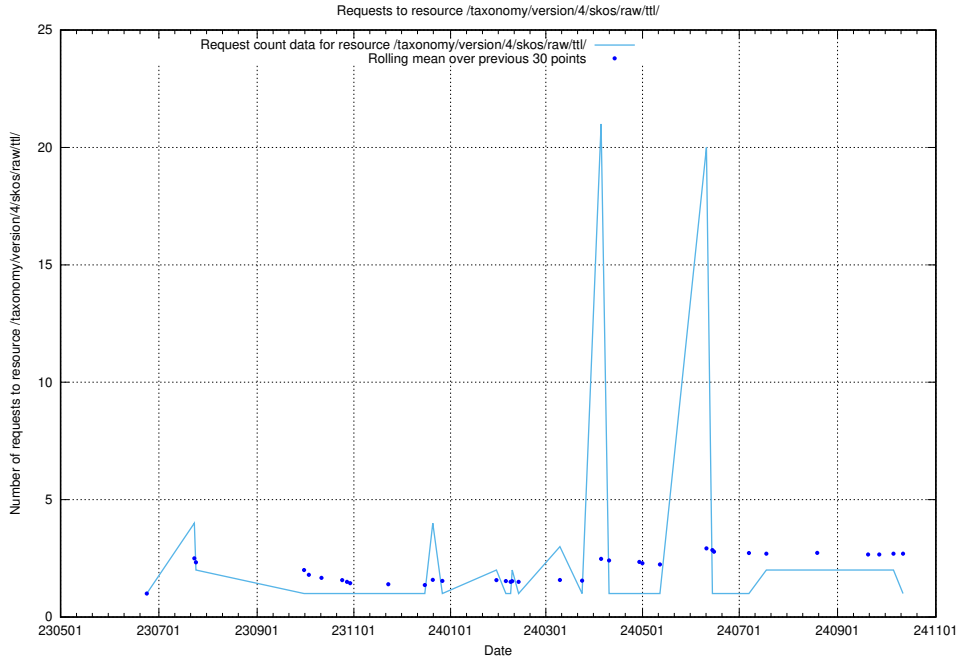

5.6483 Usage of /taxonomy/version/4/skos/raw/ttl/

Here, we count the number of requests to resource /taxonomy/version/4/skos/raw/ttl/.