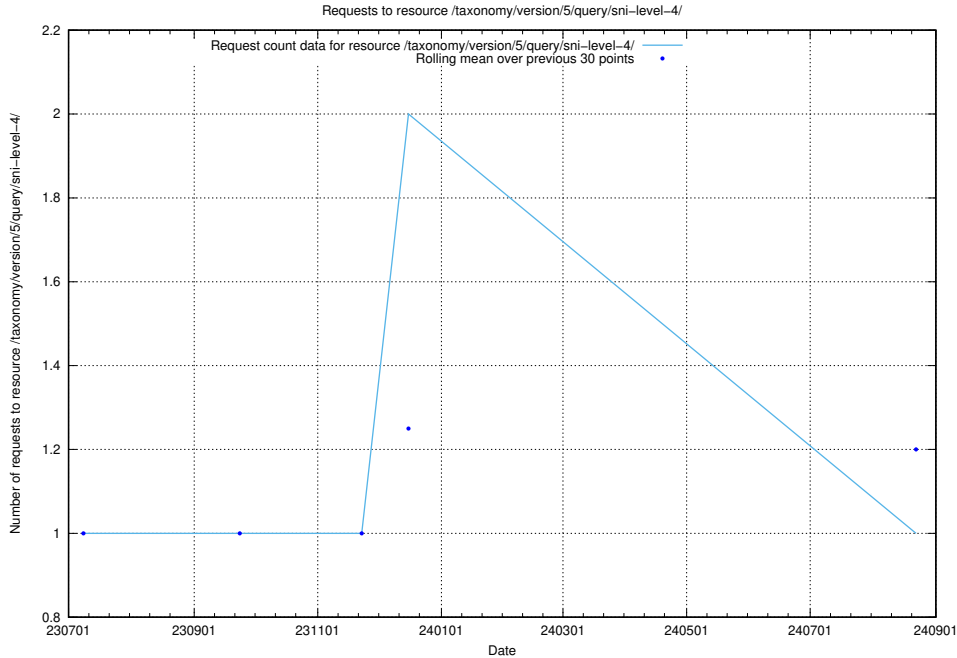

5.6190 Usage of /taxonomy/version/5/query/sni-level-4/

Here, we count the number of requests to resource /taxonomy/version/5/query/sni-level-4/.