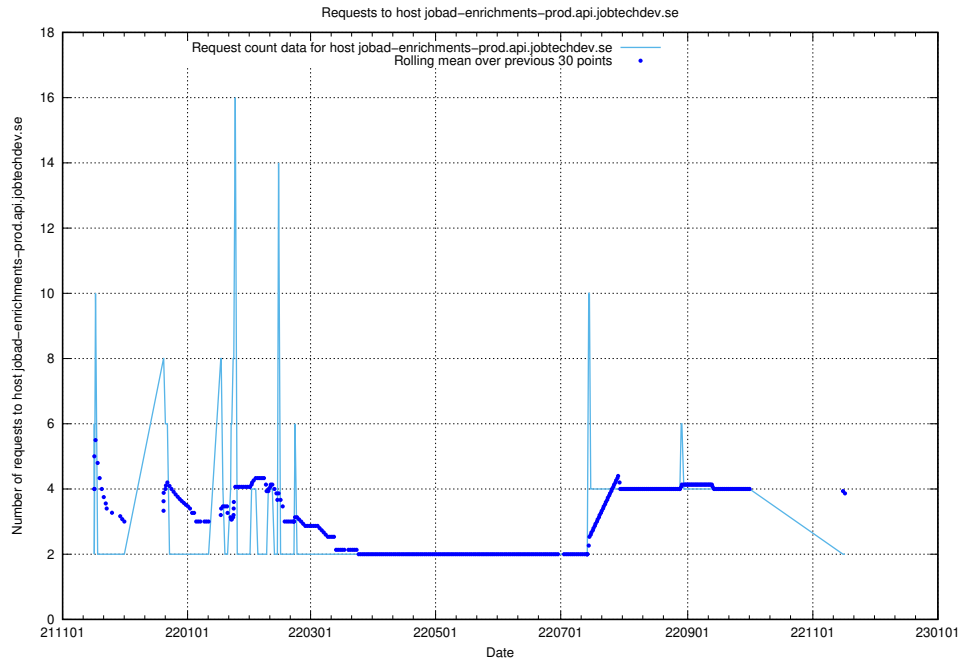

7.555 Usage of jobad-enrichments-prod.api.jobtechdev.se

Here, we count the number of requests to host jobad-enrichments-prod.api.jobtechdev.se.