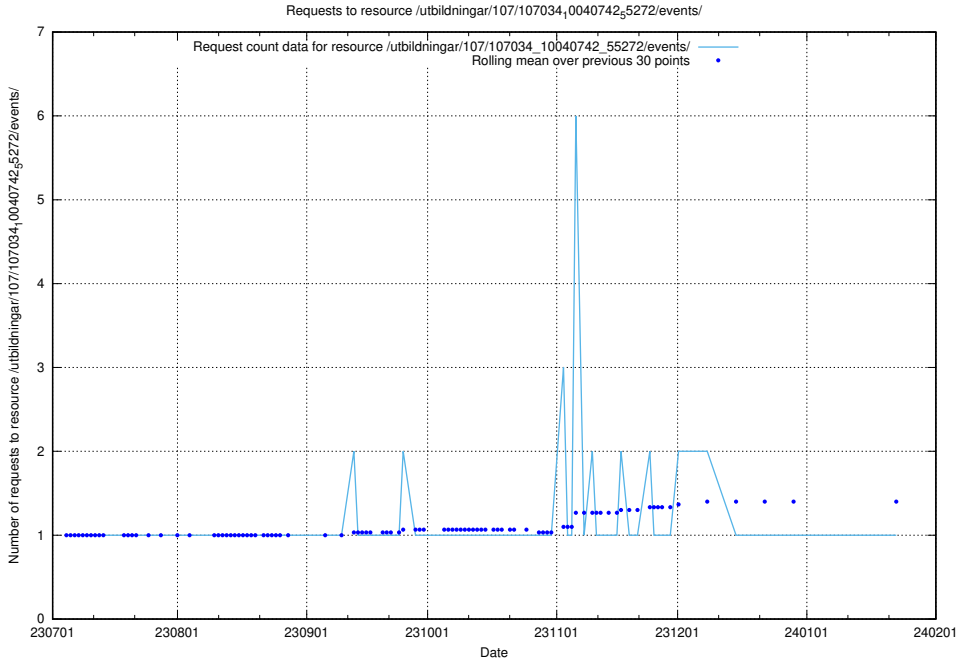

5.6278 Usage of /utbildningar/107/107034_10040742_55272/events/

Here, we count the number of requests to resource /utbildningar/107/107034_10040742_55272/events/.