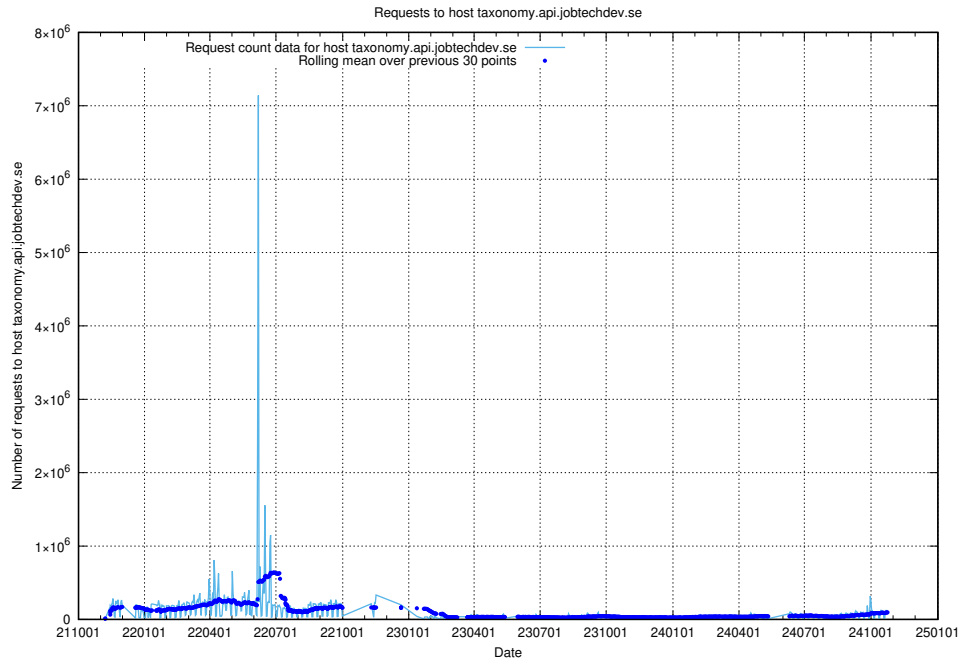

7.4 Usage of data.jobtechdev.se

Here, we count the number of requests to host data.jobtechdev.se.

7.5 Usage of taxonomy.api.jobtechdev.se

Here, we count the number of requests to host taxonomy.api.jobtechdev.se.