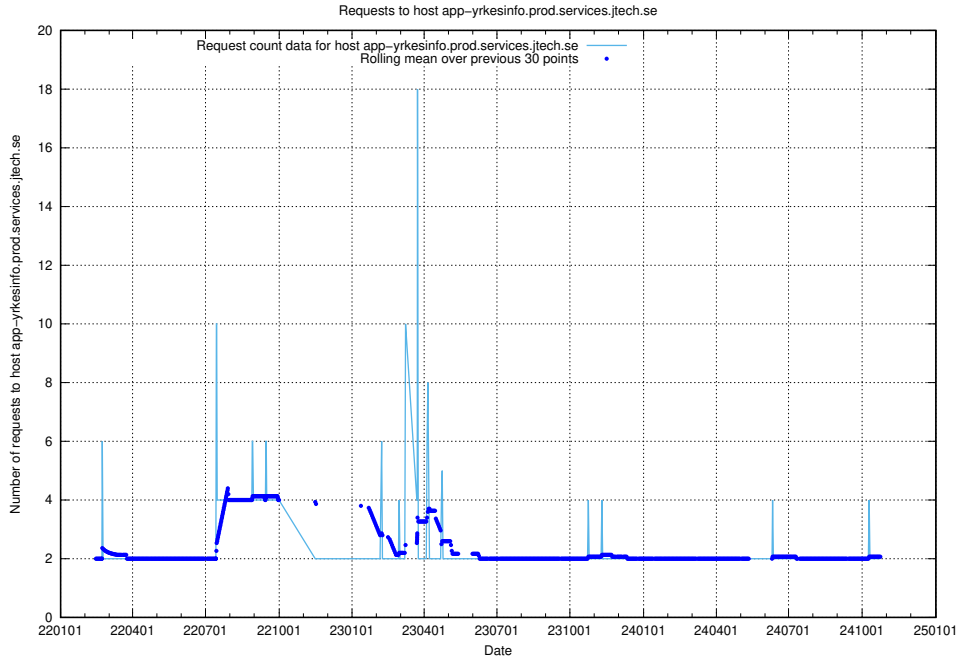

7.552 Usage of app-yrkesinfo.prod.services.jtech.se

Here, we count the number of requests to host app-yrkesinfo.prod.services.jtech.se.