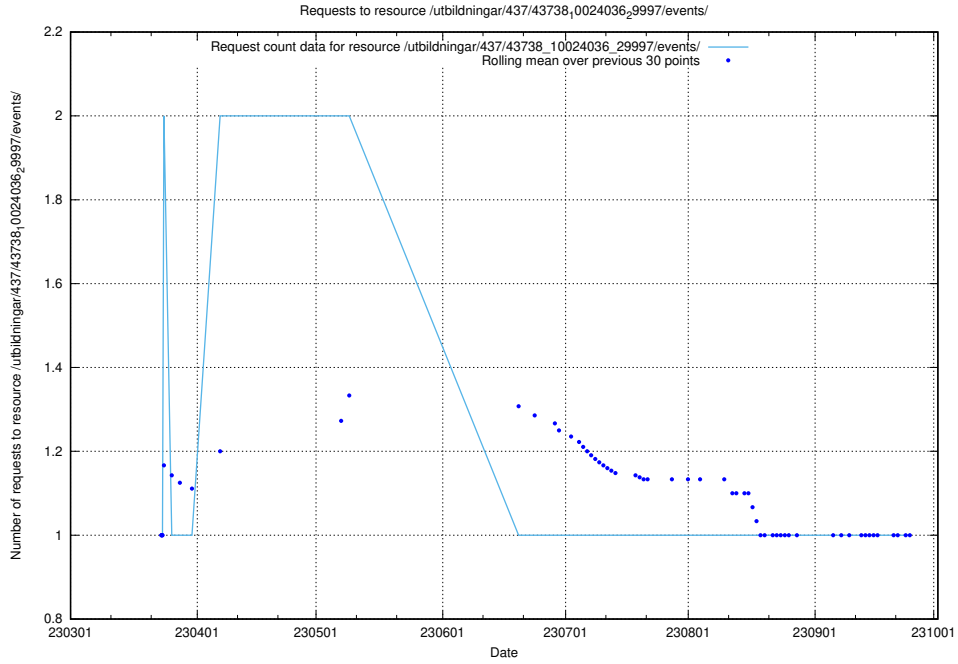

5.7357 Usage of /utbildningar/437/43738_10024036_29997/events/

Here, we count the number of requests to resource /utbildningar/437/43738_10024036_29997/events/.