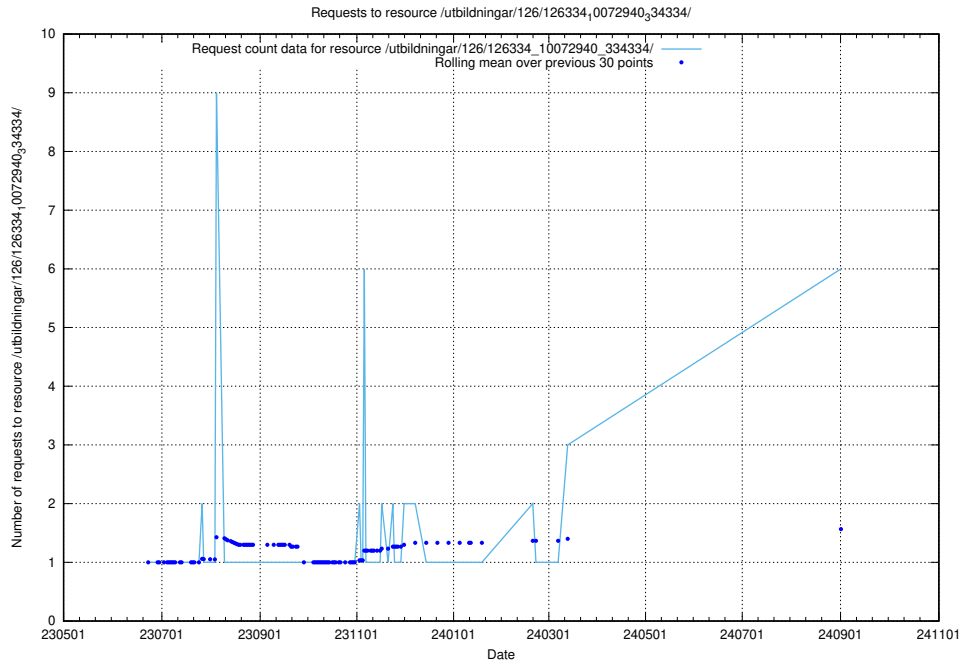

5.165 Usage of /utbildningar/126/126334_10072940_334334/

Here, we count the number of requests to resource /utbildningar/126/126334_10072940_334334/.