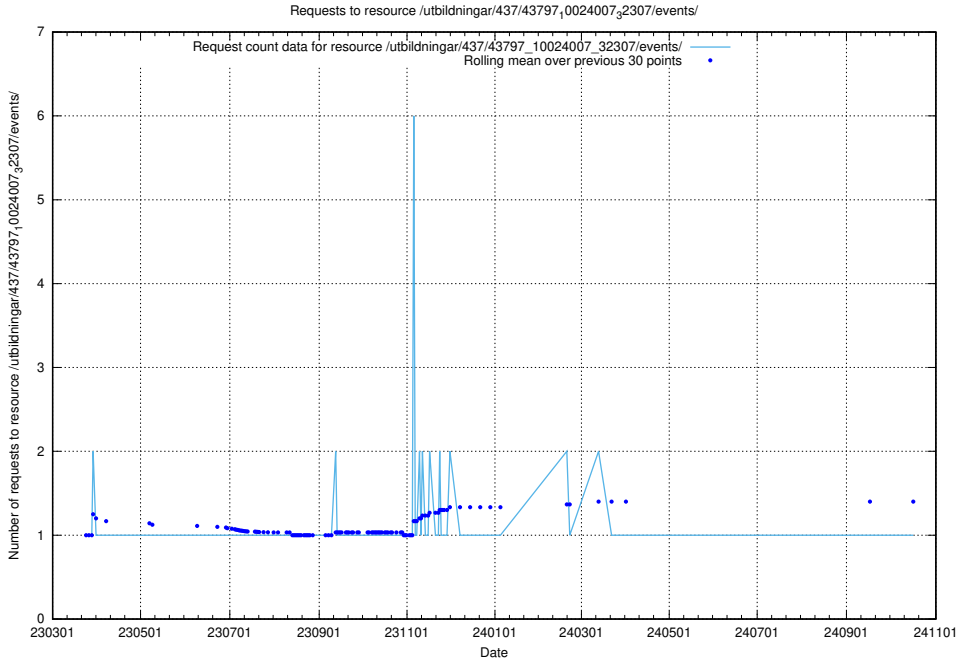

5.7128 Usage of /utbildningar/437/43797_10024007_32307/events/

Here, we count the number of requests to resource /utbildningar/437/43797_10024007_32307/events/.