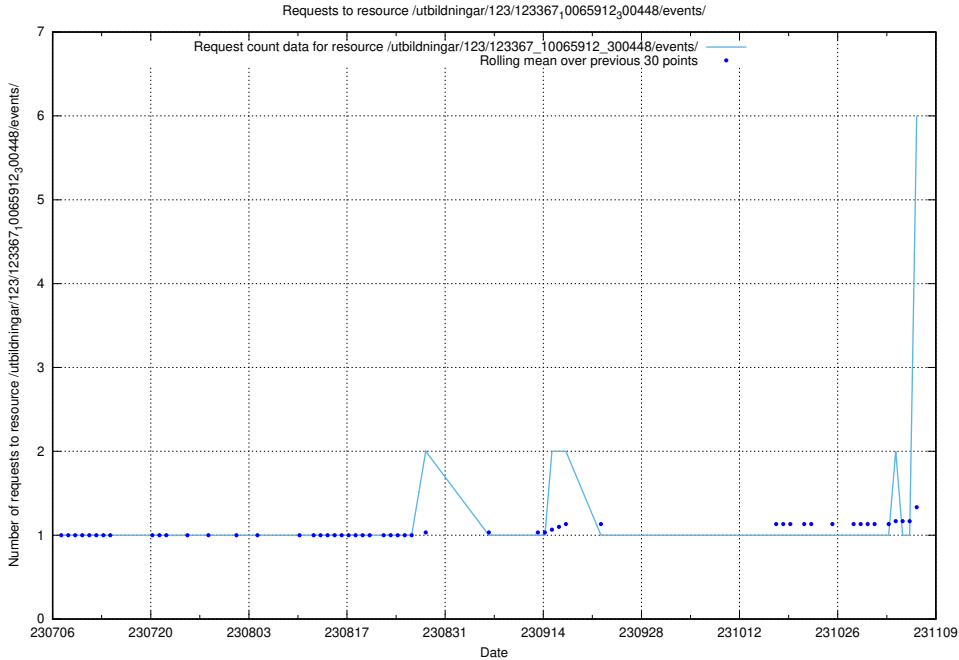

5.160 Usage of /utbildningar/123/123367_10065912_300448/events/

Here, we count the number of requests to resource /utbildningar/123/123367_10065912_300448/events/

5.161 Usage of /utbildningar/124/124444_10067451_326676/events/