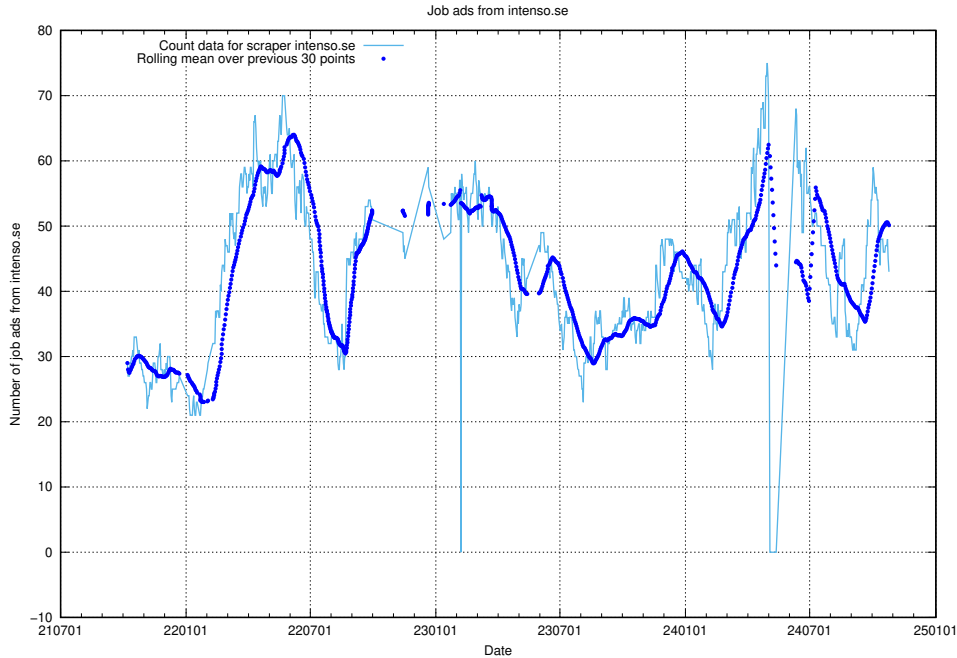

13.17 Number of ads by scraper intenso.se

Here, we count the number of job ads scraped from intenso.se.