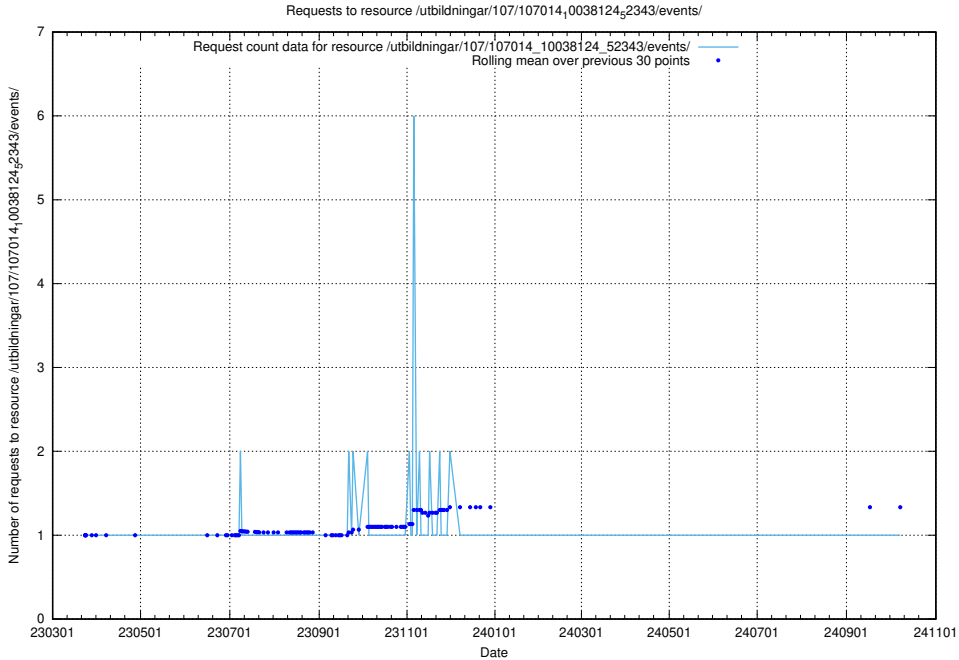

5.6306 Usage of /utbildningar/107/107014_10038124_52343/events/

Here, we count the number of requests to resource /utbildningar/107/107014_10038124_52343/events/.