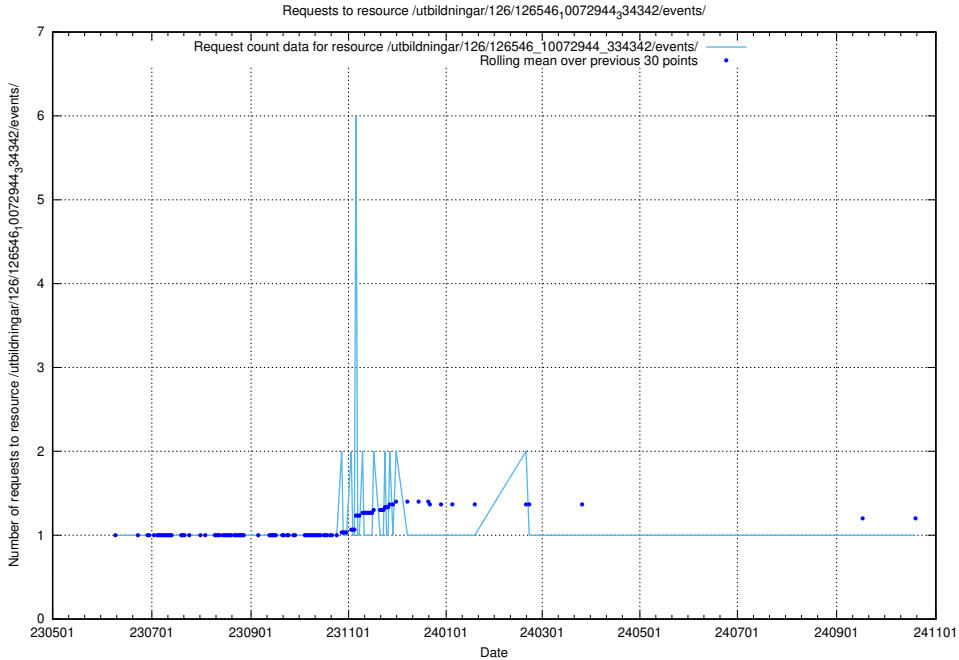

Here, we count the number of requests to resource /utbildningar/126/126576_10072445_332817/events/

5.6803 Usage of /utbildningar/126/126546_10072944_334342/events/

Here, we count the number of requests to resource /utbildningar/126/126546_10072944_334342/events/