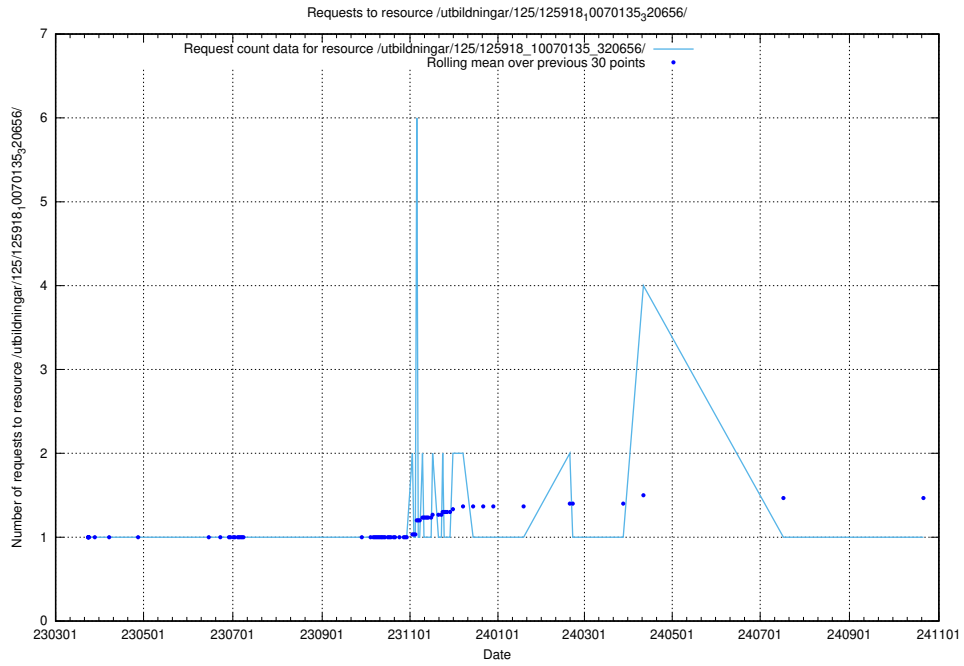

5.7405 Usage of /utbildningar/125/125918_10070135_320656/

Here, we count the number of requests to resource /utbildningar/125/125918_10070135_320656/.