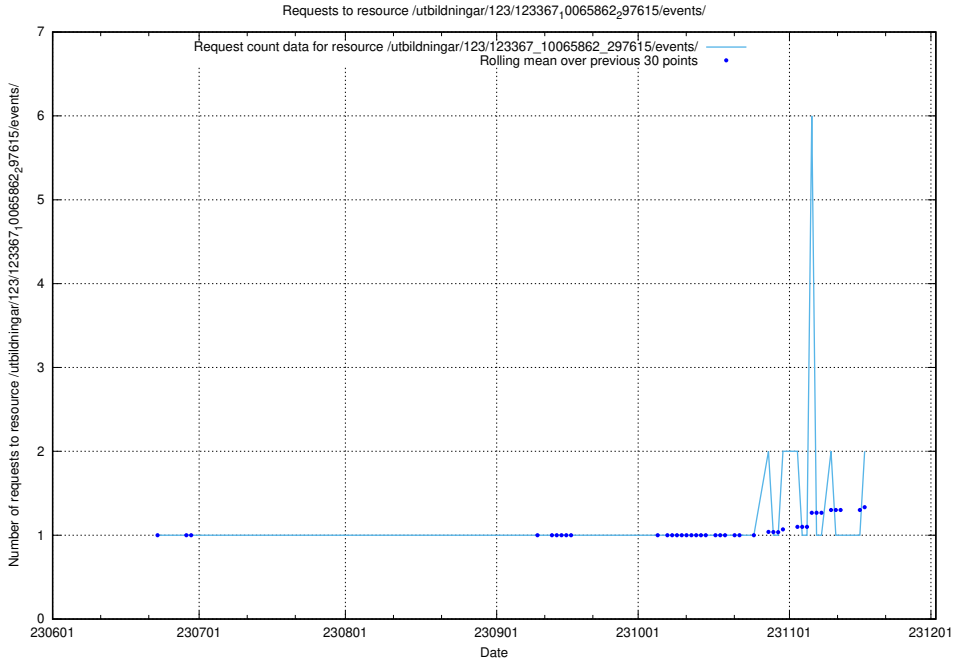

5.941 Usage of /utbildningar/123/123367_10065862_297615/events/

Here, we count the number of requests to resource /utbildningar/123/123367_10065862_297615/events/

5.942 Usage of /utbildningar/123/123367_10065852_297370/events/