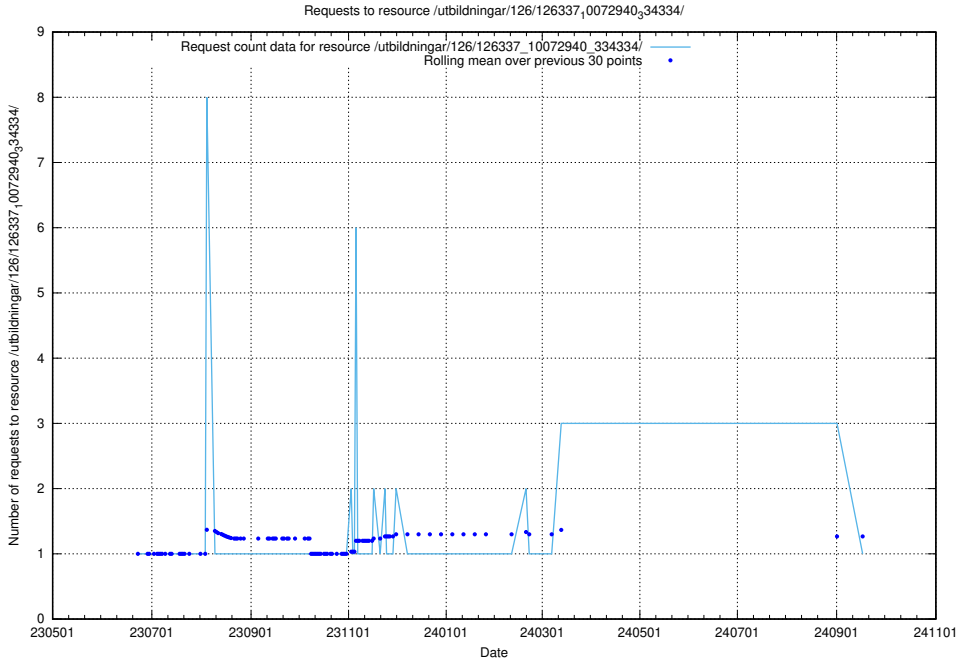

5.6567 Usage of /utbildningar/126/126337_10072940_334334/

Here, we count the number of requests to resource /utbildningar/126/126337_10072940_334334/.