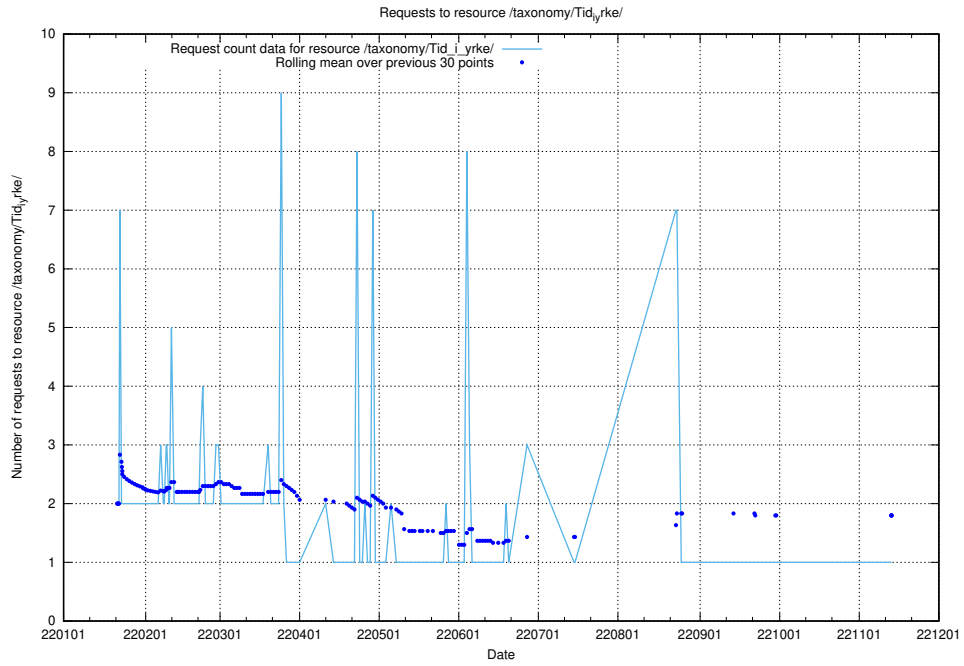

5.7272 Usage of /taxonomy/Tid_i_yrke/

Here, we count the number of requests to resource /taxonomy/Tid_i_yrke/.