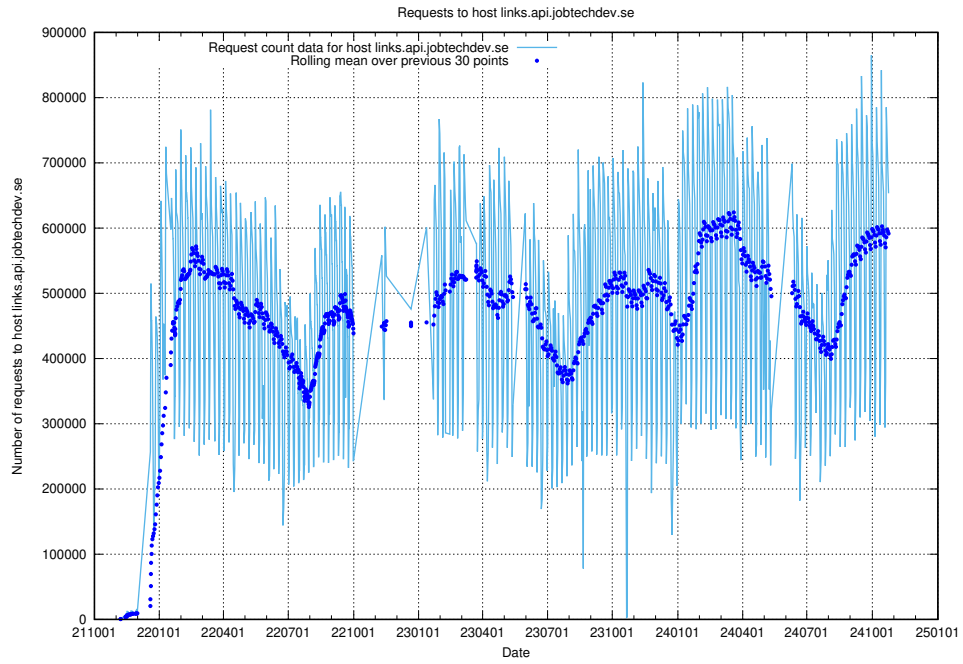

7.3 Usage of links.api.jobtechdev.se

Here, we count the number of requests to host links.api.jobtechdev.se.