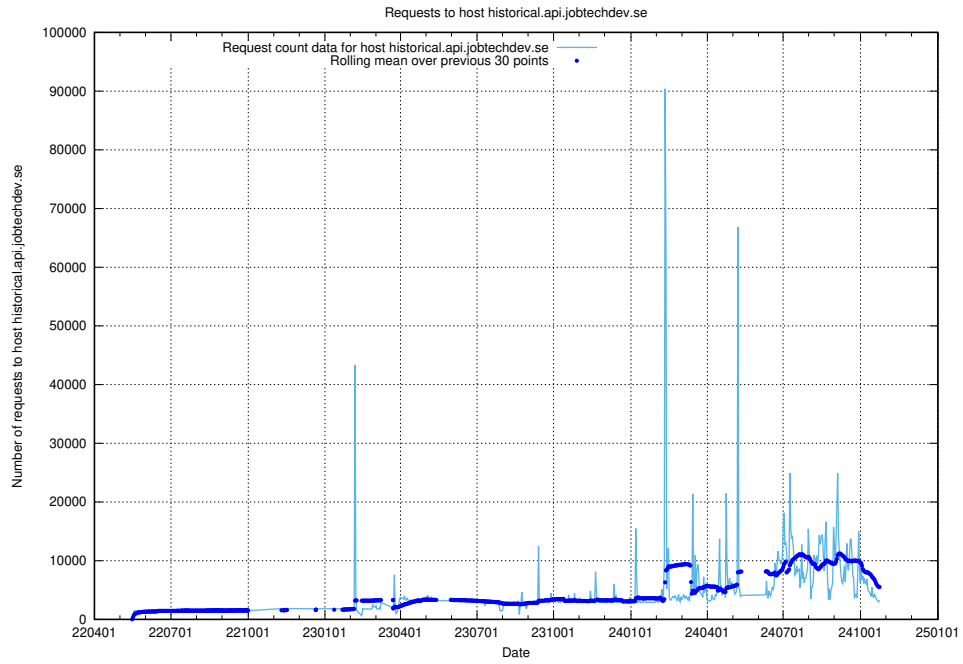

7.15 Usage of historical.api.jobtechdev.se

Here, we count the number of requests to host historical.api.jobtechdev.se.