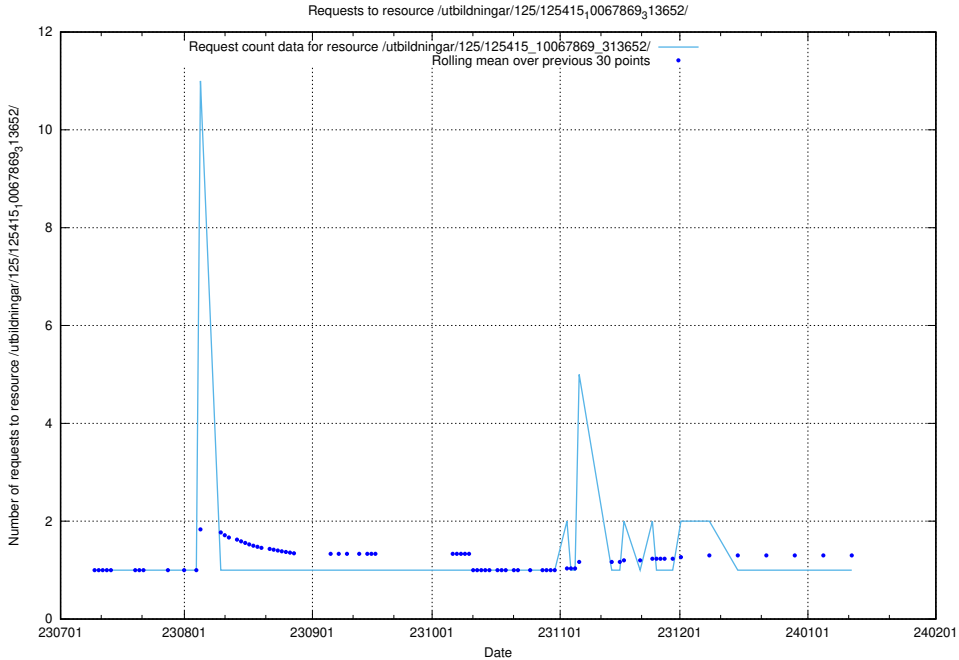

5.6055 Usage of /utbildningar/125/125415_10067869_313652/

Here, we count the number of requests to resource /utbildningar/125/125415_10067869_313652/.