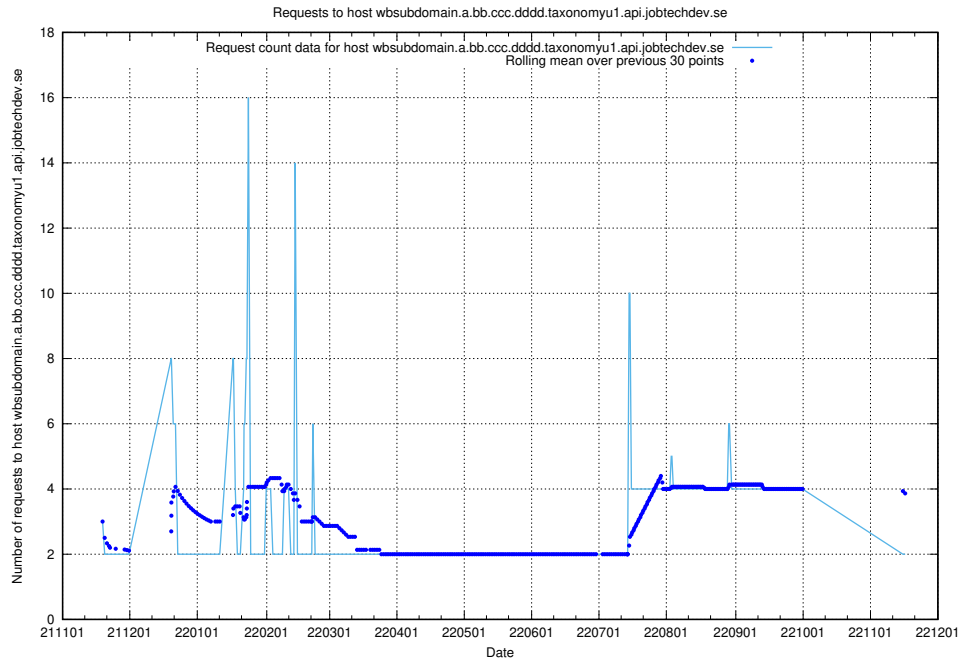

7.465 Usage of wbsubdomain.a.bb.ccc.dddd.taxonomy1.api.jobtechdev.se

Here, we count the number of requests to host wbsubdomain.a.bb.ccc.dddd.taxonomy1.api.jobtechdev.se