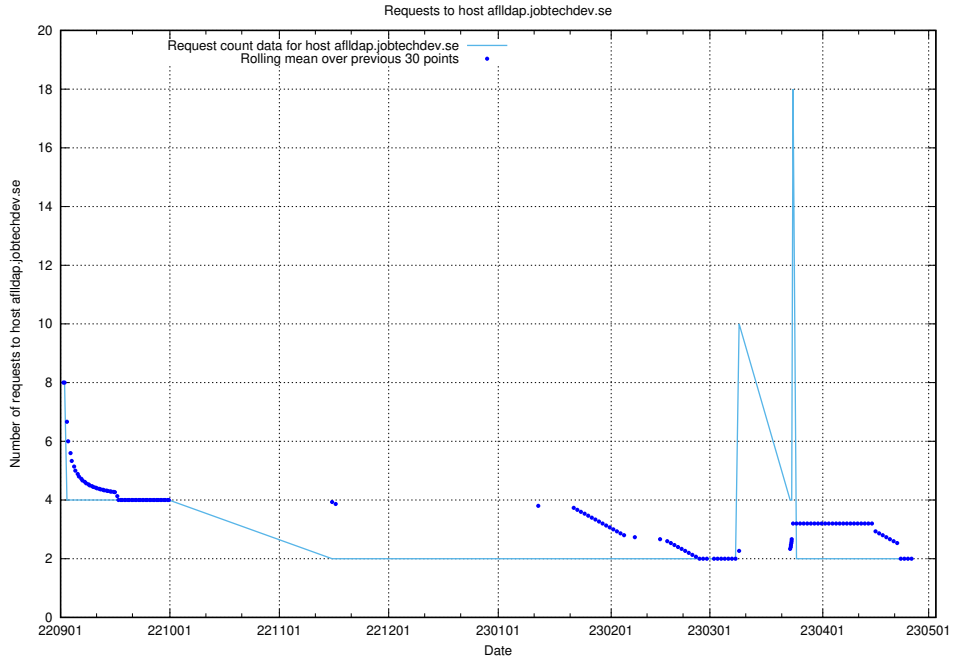

7.340 Usage of afldap.jobtechdev.se

Here, we count the number of requests to host afldap.jobtechdev.se.