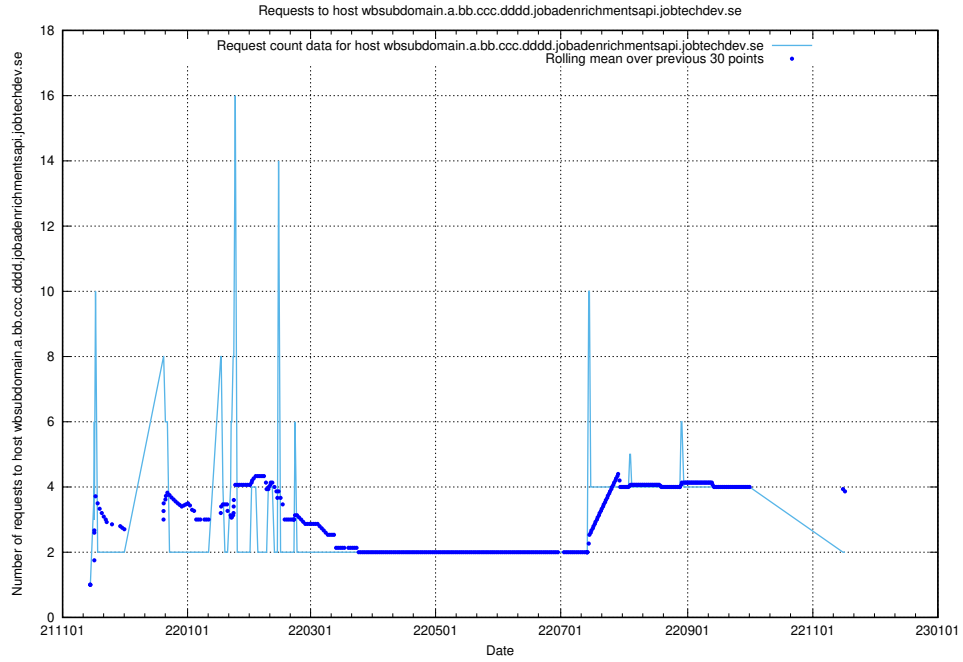

7.558 Usage of wbsubdomain.a.bb.ccc.dddd.jobadenrichmentsapi.jobtechdev.se

Here, we count the number of requests to host wbsubdomain.a.bb.ccc.dddd.jobadenrichmentsapi.jobtechdev.se