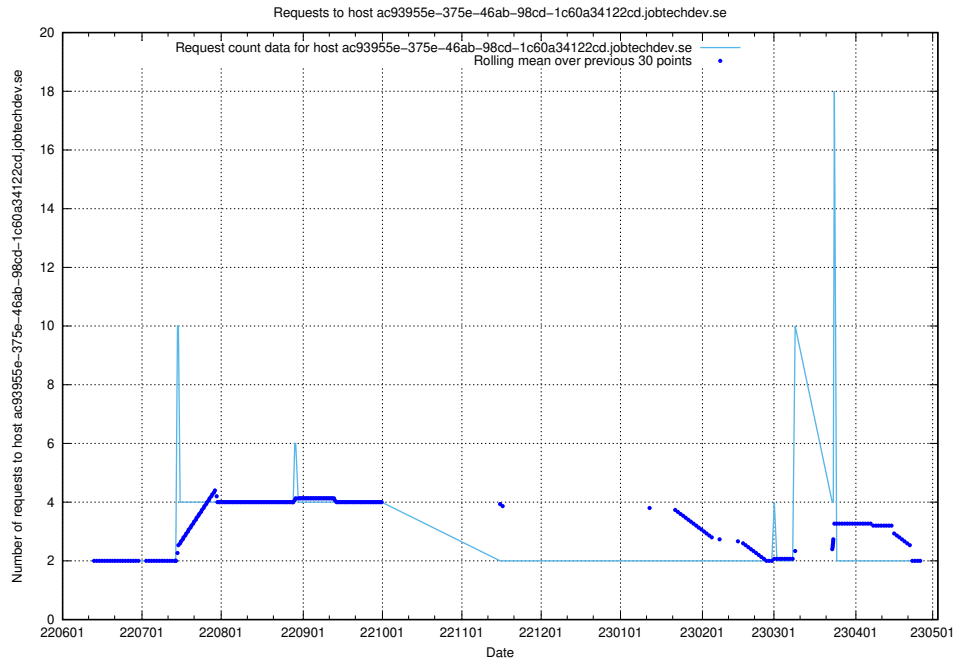

7.414 Usage of fourm.jobtechdev.se

Here, we count the number of requests to host fourm.jobtechdev.se.

7.415 Usage of ac93955e-375e-46ab-98cd-1c60a34122cd.jobtechdev.se

Here, we count the number of requests to host ac93955e-375e-46ab-98cd-1c60a34122cd.jobtechdev.se.