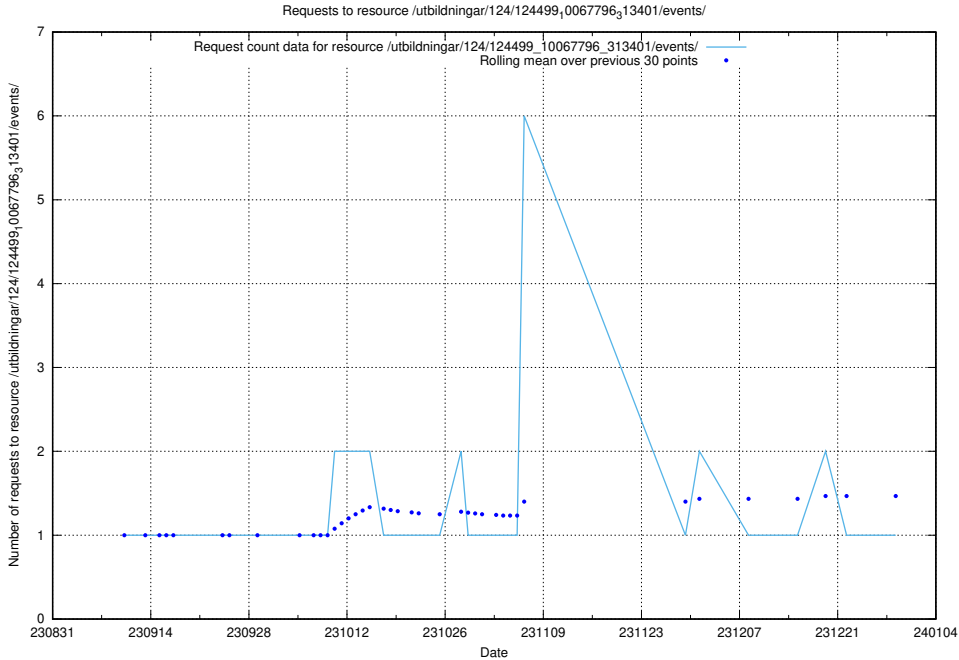

5.5537 Usage of /utbildningar/124/124499_10067796_313401/events/

Here, we count the number of requests to resource /utbildningar/124/124499_10067796_313401/events/