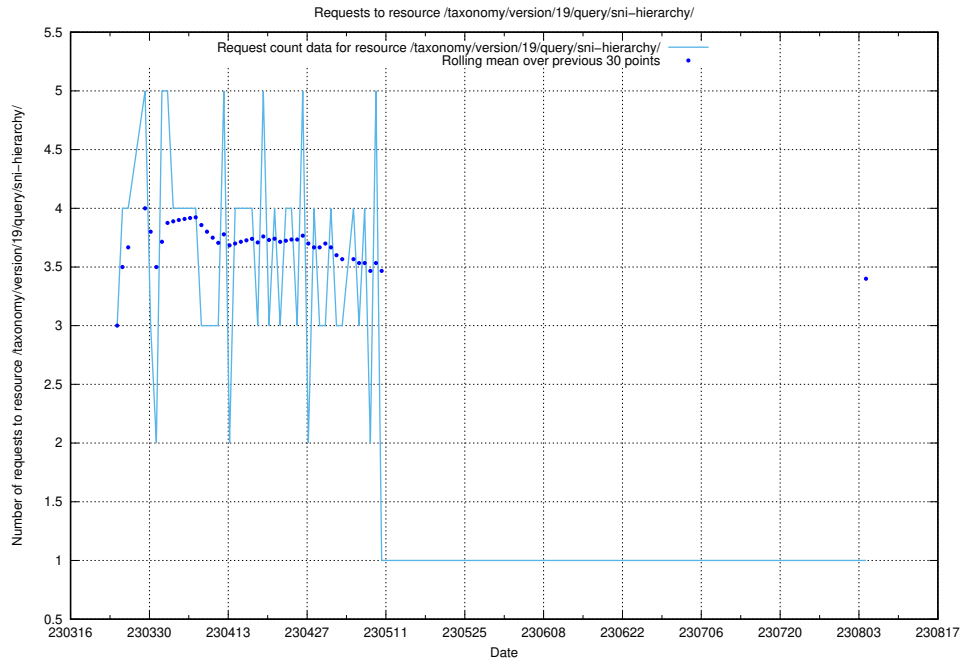

5.7078 Usage of /taxonomy/version/19/query/sni-hierarchy/

Here, we count the number of requests to resource /taxonomy/version/19/query/sni-hierarchy/.