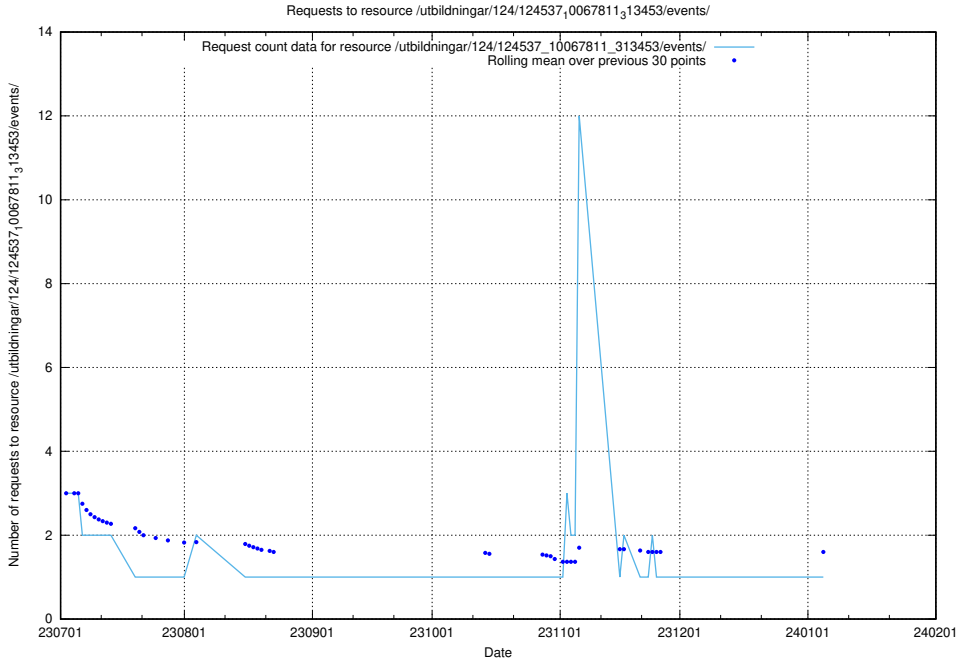

5.6281 Usage of /utbildningar/124/124537_10067811_313453/events/

Here, we count the number of requests to resource /utbildningar/124/124537_10067811_313453/events/