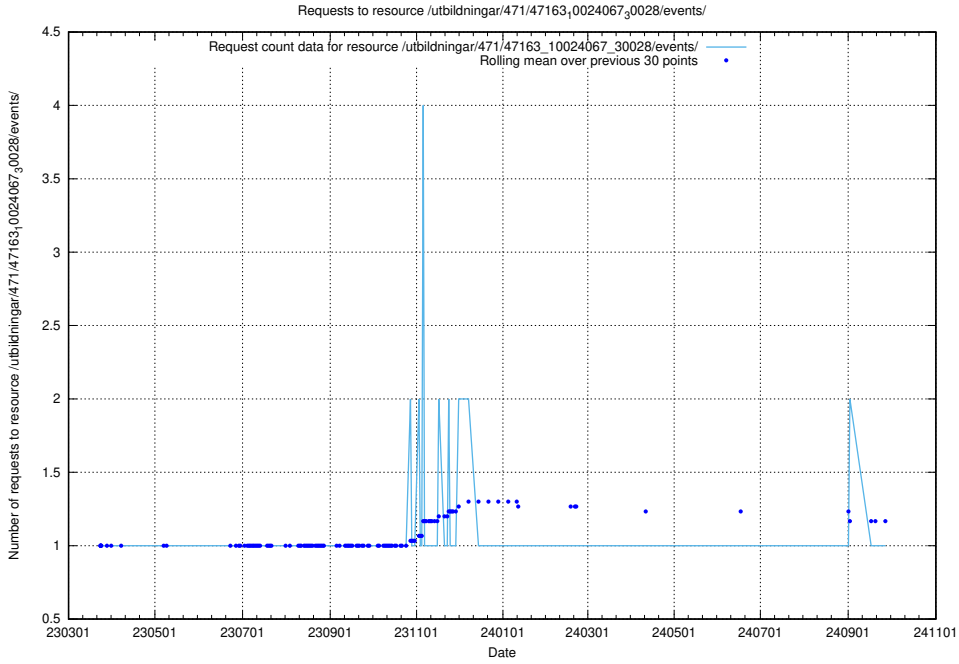

5.7275 Usage of /utbildningar/471/47163_10024067_30028/events/

Here, we count the number of requests to resource /utbildningar/471/47163_10024067_30028/events/.