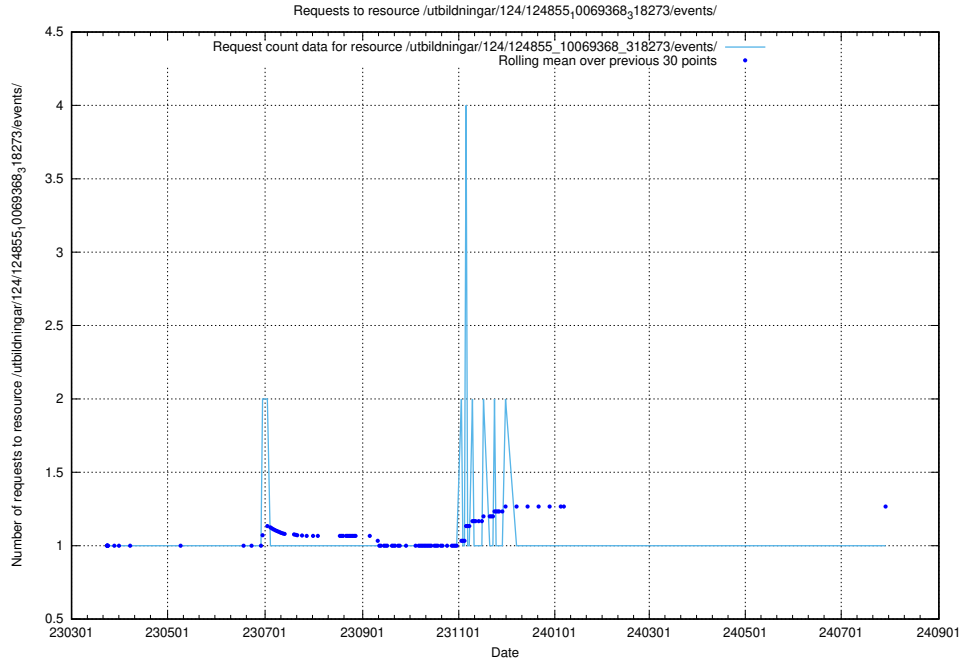

5.1350 Usage of /utbildningar/124/124855_10069368_318273/events/

Here, we count the number of requests to resource /utbildningar/124/124855_10069368_318273/events/