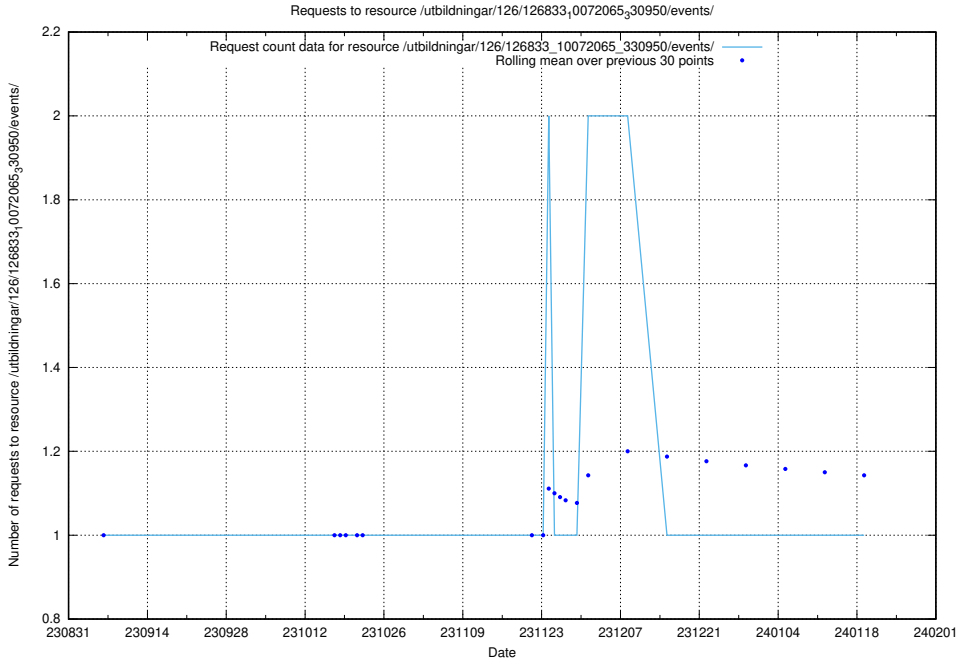

5.5583 Usage of /utbildningar/126/126833_10072065_330950/events/

Here, we count the number of requests to resource /utbildningar/126/126833_10072065_330950/events/