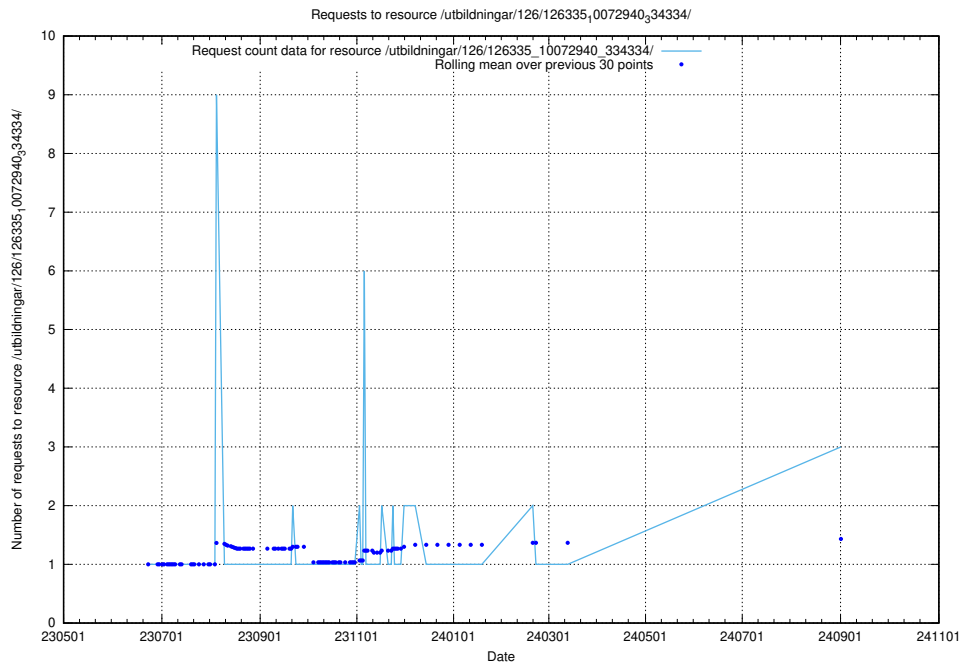

5.480 Usage of /utbildningar/126/126335_10072940_334334/

Here, we count the number of requests to resource /utbildningar/126/126335_10072940_334334/.