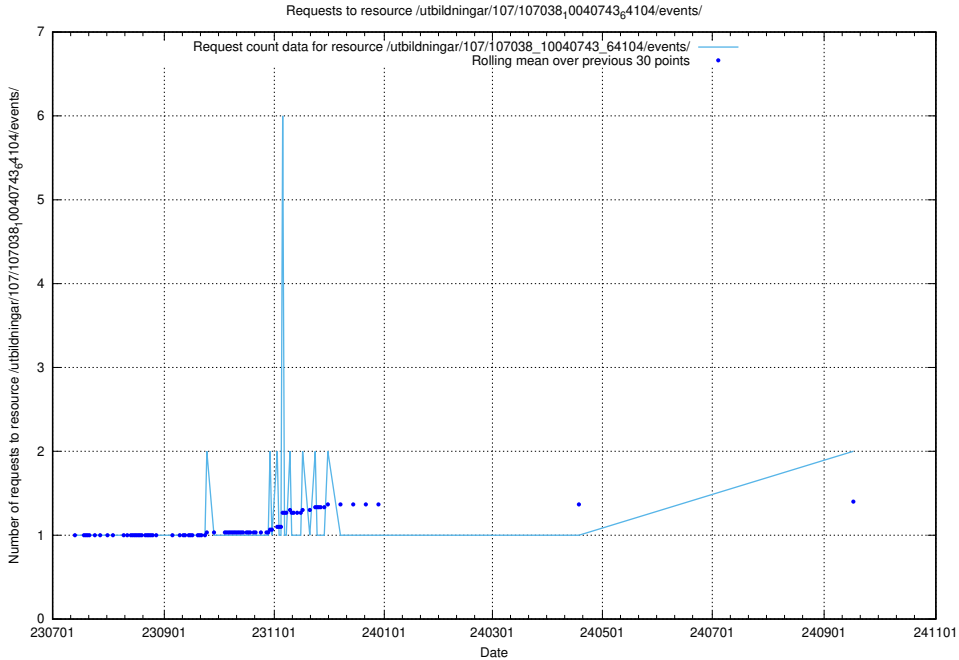

5.870 Usage of /utbildningar/107/107038_10040743_64104/events/

Here, we count the number of requests to resource /utbildningar/107/107038_10040743_64104/events/.