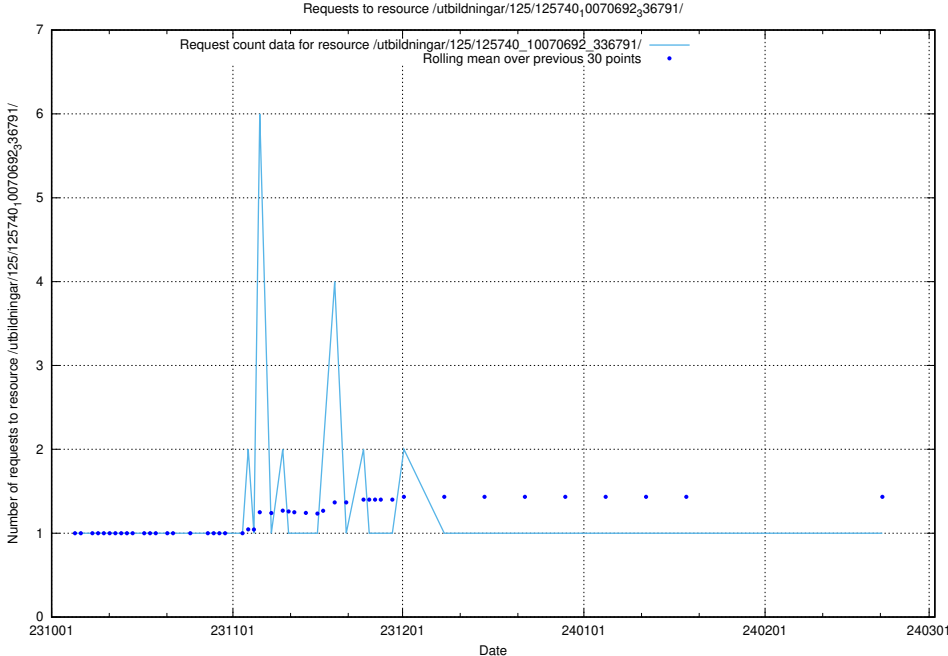

5.5334 Usage of /utbildningar/125/125740_10070692_336791/

Here, we count the number of requests to resource /utbildningar/125/125740_10070692_336791/.