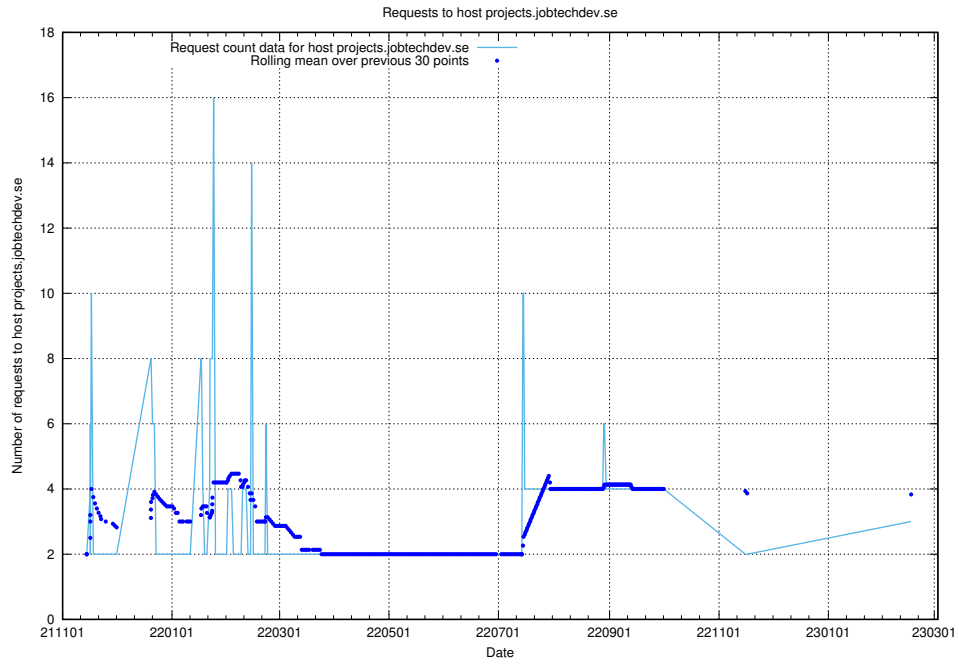

7.246 Usage of projects.jobtechdev.se

Here, we count the number of requests to host projects.jobtechdev.se.