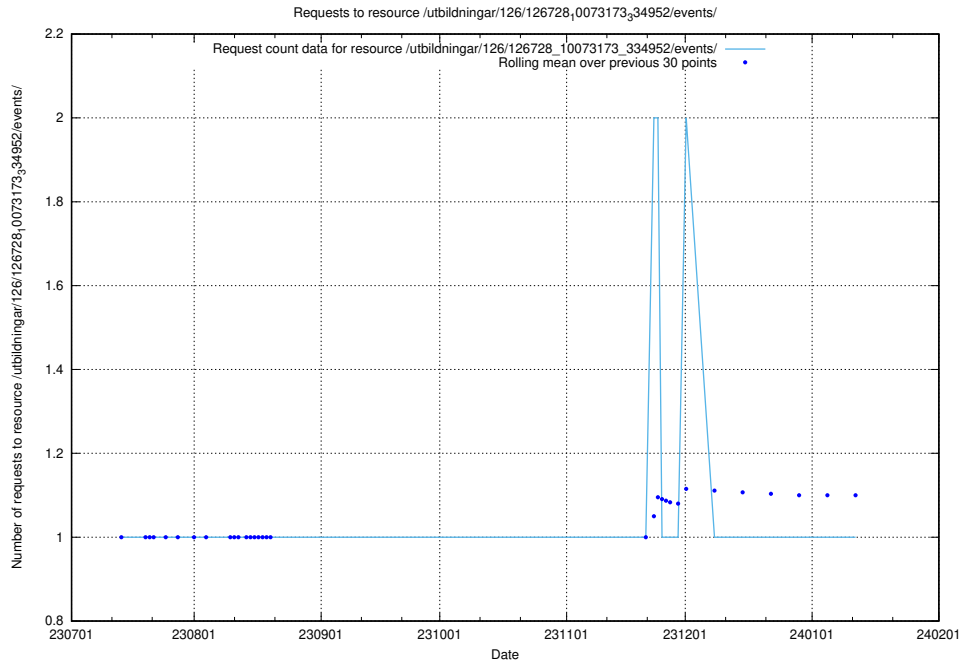

Here, we count the number of requests to resource /utbildningar/126/126728_10073173_334952/events/

5.6002 Usage of /utbildningar/126/126728_10073173_334952/

Here, we count the number of requests to resource /utbildningar/126/126728_10073173_334952/.