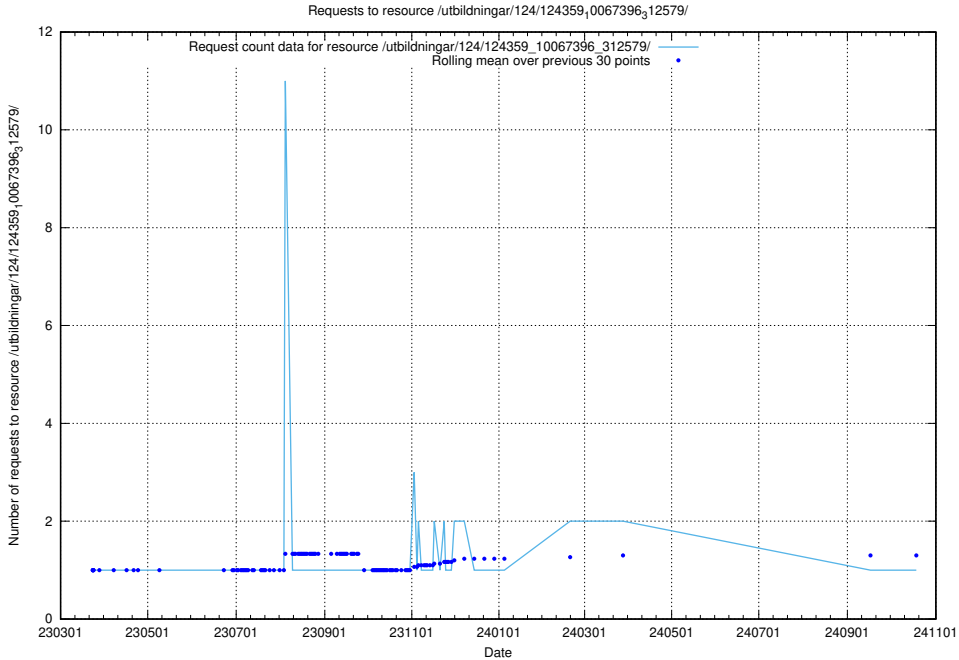

5.4730 Usage of /utbildningar/124/124359_10067396_312579/

Here, we count the number of requests to resource /utbildningar/124/124359_10067396_312579/.

5.4731 Usage of /taxonomy/version/4/query/skills/

Here, we count the number of requests to resource /taxonomy/version/4/query/skills/.