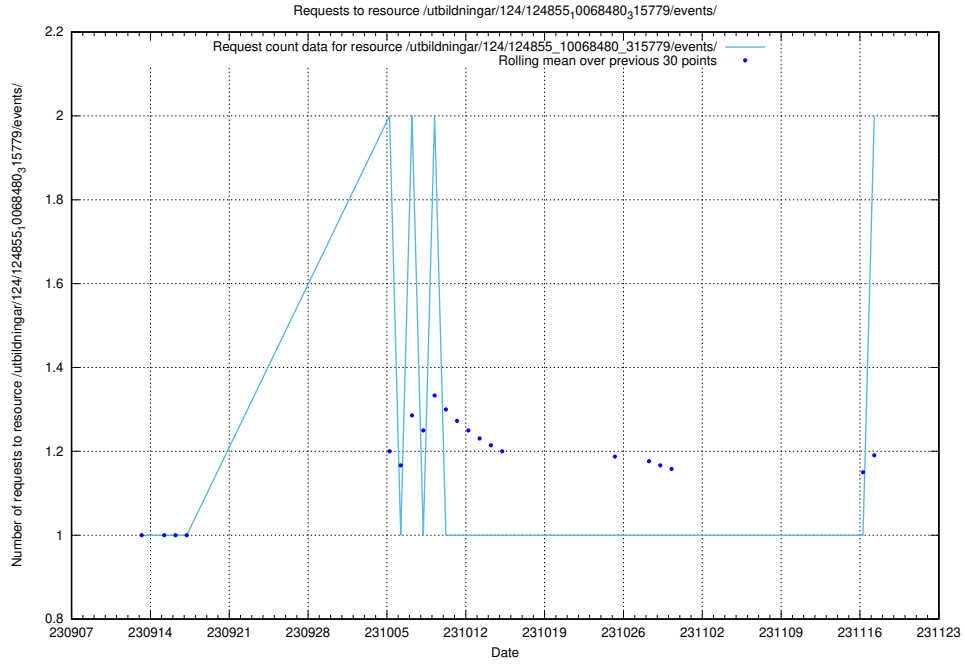

5.819 Usage of /utbildningar/124/124855_10068480_315779/events/

Here, we count the number of requests to resource /utbildningar/124/124855_10068480_315779/events/