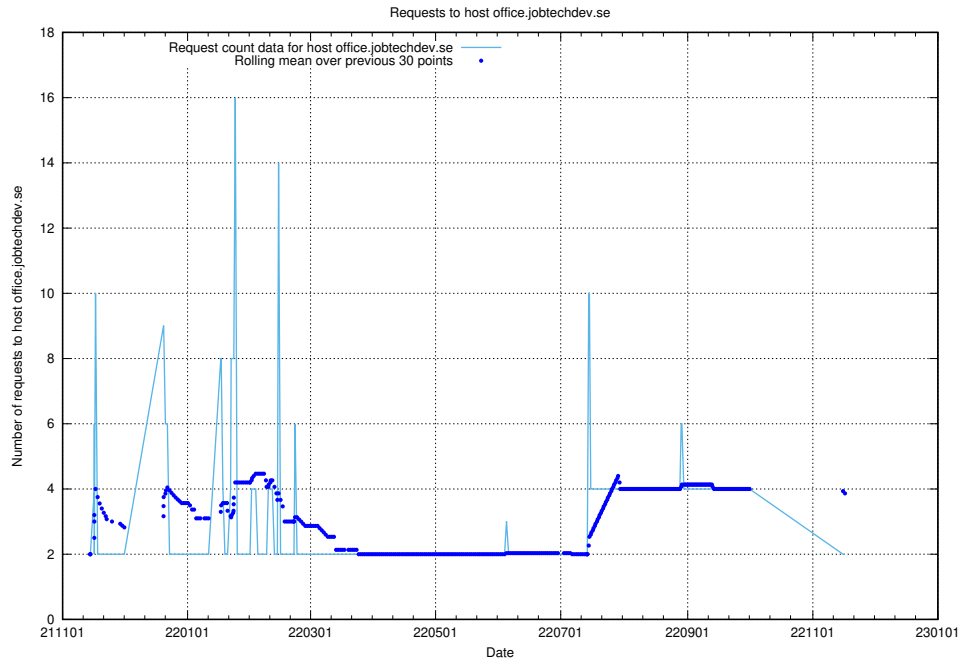

7.574 Usage of office.jobtechdev.se

Here, we count the number of requests to host office.jobtechdev.se.