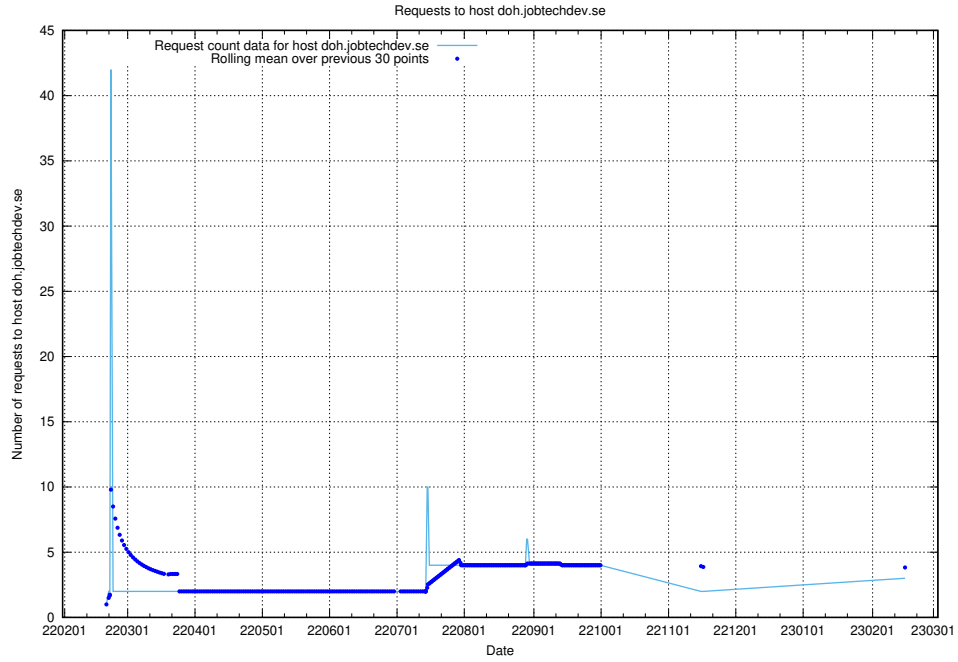

7.236 Usage of doh.jobtechdev.se

Here, we count the number of requests to host doh.jobtechdev.se.