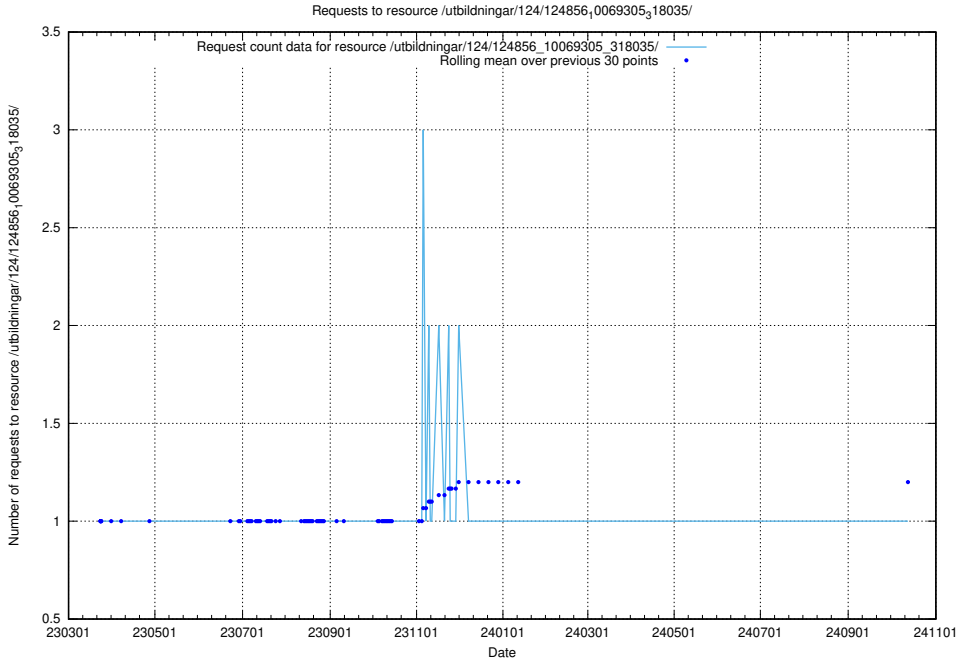

5.1288 Usage of /utbildningar/124/124856_10069305_318035/

Here, we count the number of requests to resource /utbildningar/124/124856_10069305_318035/.