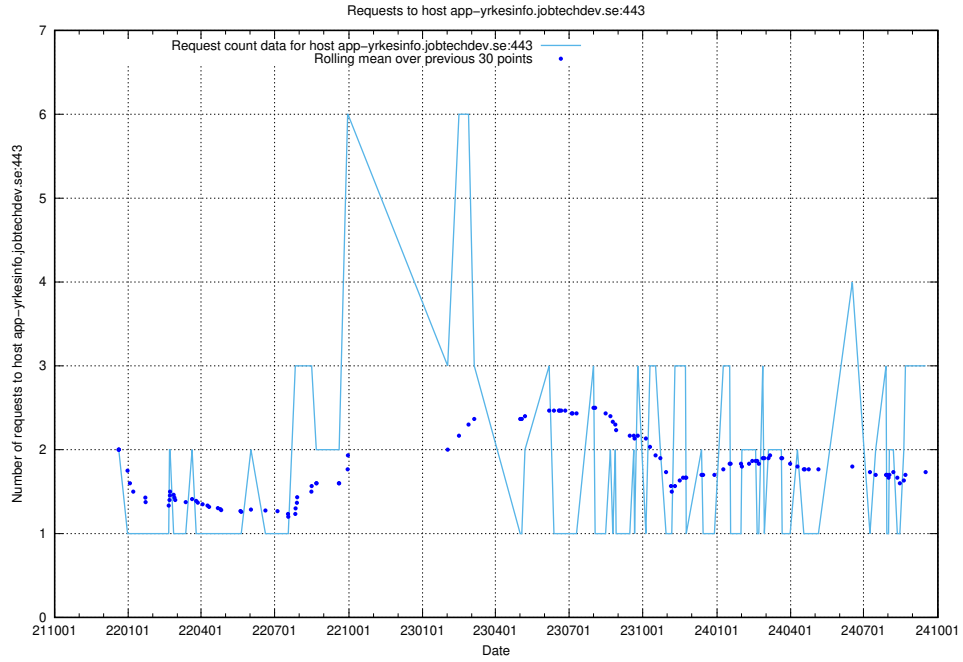

Here, we count the number of requests to host correo.jobtechdev.se.

7.215 Usage of app-yrkesinfo.jobtechdev.se:443

Here, we count the number of requests to host app-yrkesinfo.jobtechdev.se:443.

7.216 Usage of www.atlas.jobtechdev.se