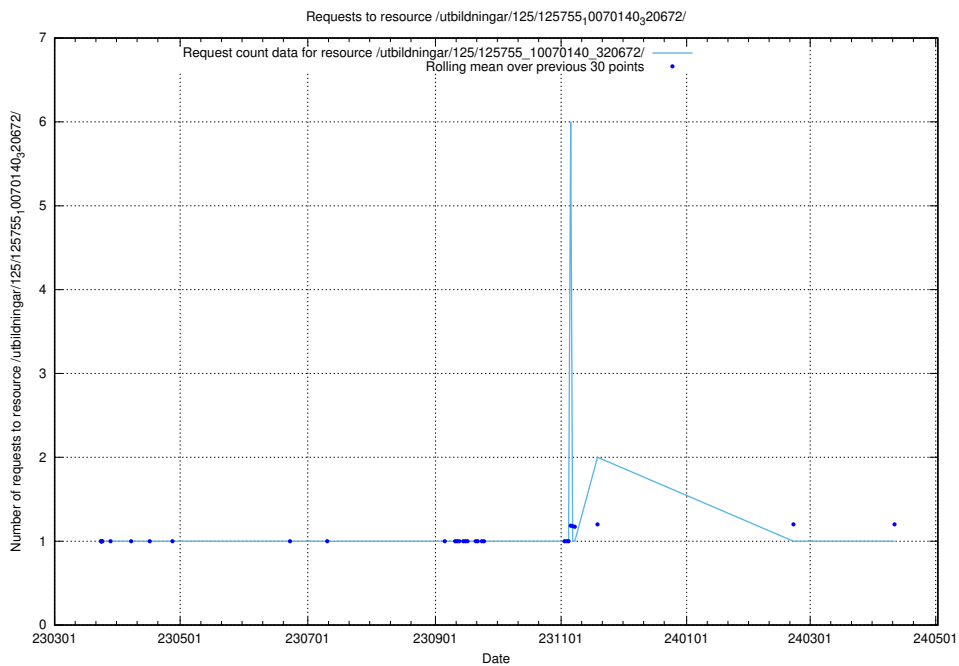

5.7423 Usage of `/utbildningar/125/125755_10070140_320672/`

Here, we count the number of requests to resource `/utbildningar/125/125755_10070140_320672/`.