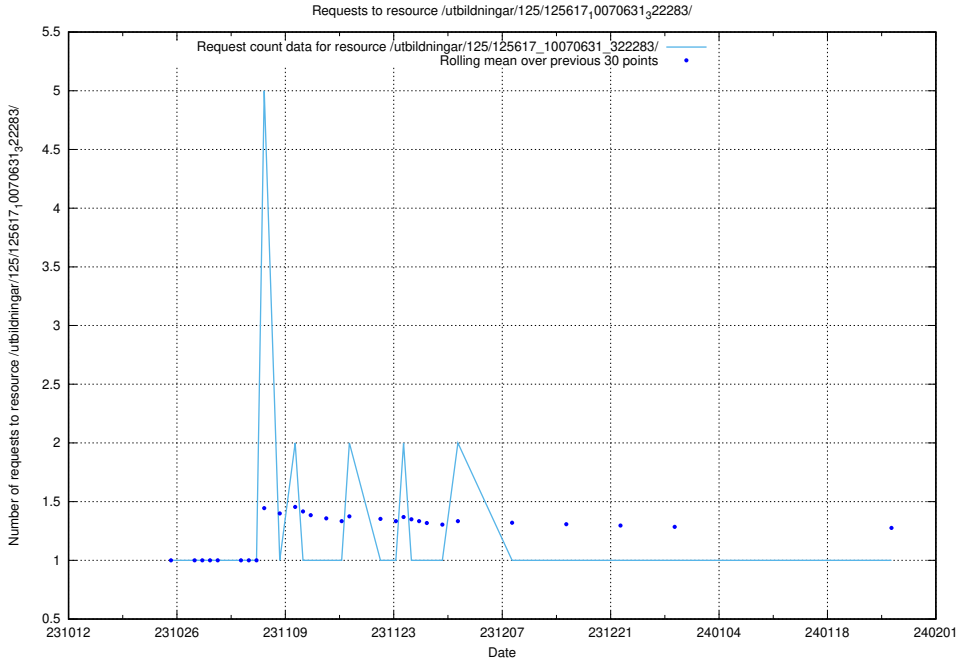

5.5140 Usage of /utbildningar/125/125617_10070631_322283/

Here, we count the number of requests to resource /utbildningar/125/125617_10070631_322283/.