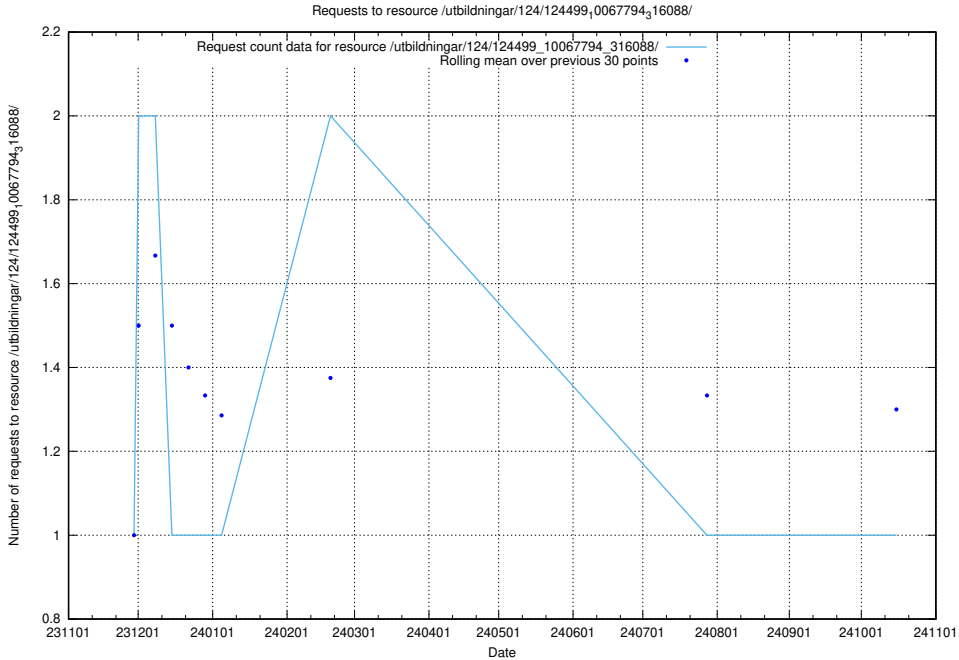

5.4855 Usage of /utbildningar/124/124499_10067794_316088/

Here, we count the number of requests to resource /utbildningar/124/124499_10067794_316088/.