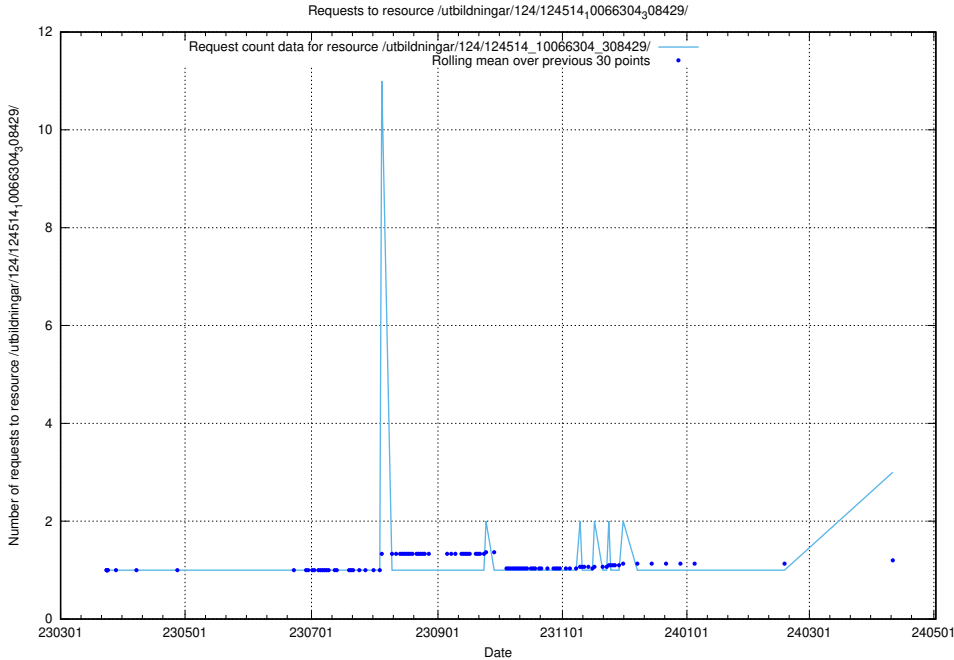

5.405 Usage of /utbildningar/124/124514_10066304_308429/

Here, we count the number of requests to resource /utbildningar/124/124514_10066304_308429/.