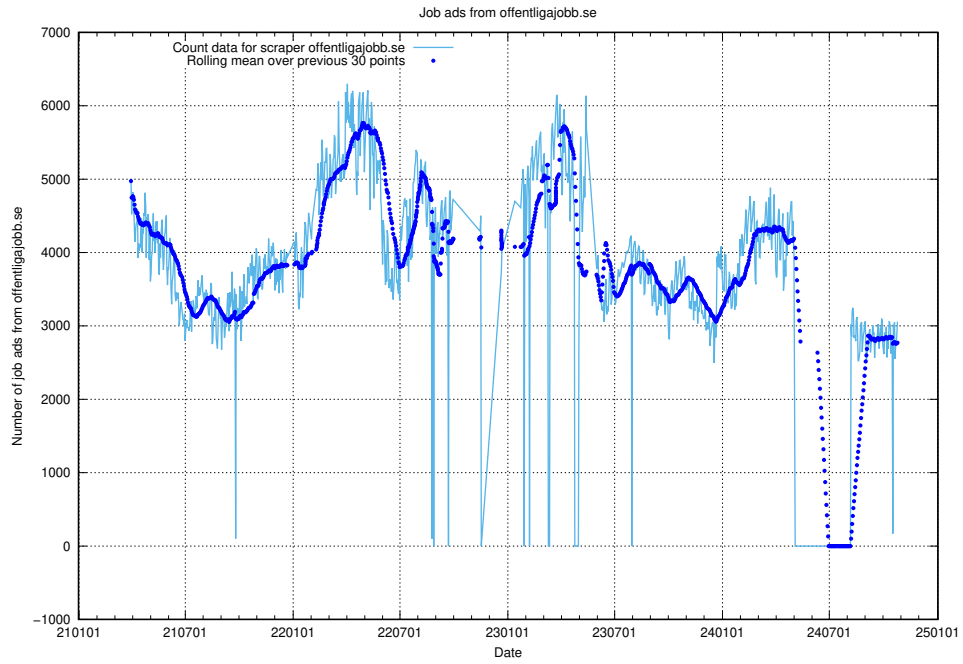

13.3 Number of ads by scraper offentligajobb.se

Here, we count the number of job ads scraped from offentligajobb.se.