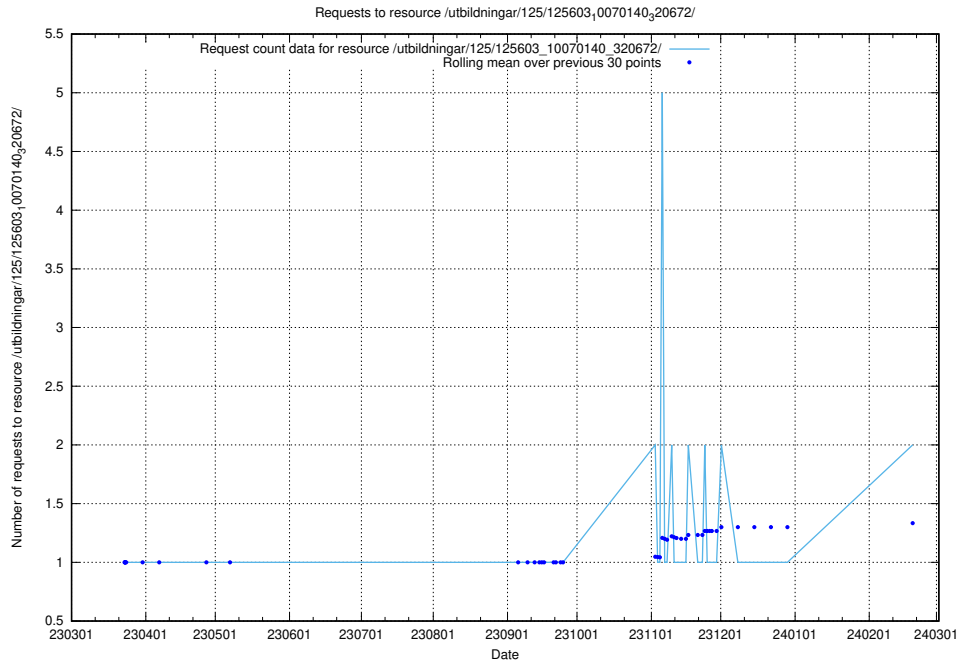

5.536 Usage of /utbildningar/125/125603_10070140_320672/

Here, we count the number of requests to resource /utbildningar/125/125603_10070140_320672/.