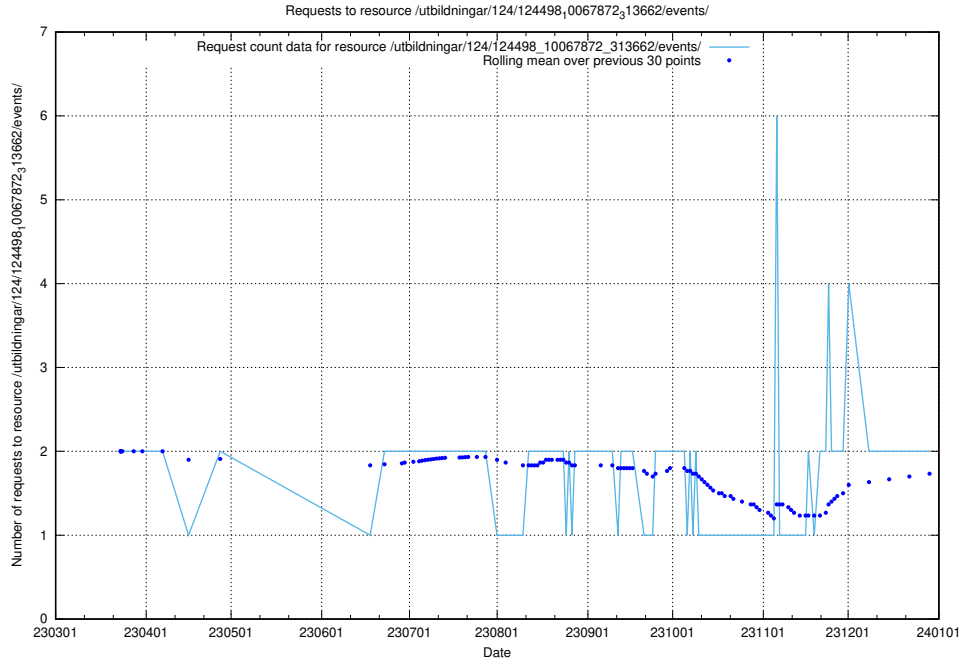

5.994 Usage of /utbildningar/124/124498_10067872_313662/events/

Here, we count the number of requests to resource /utbildningar/124/124498_10067872_313662/events/