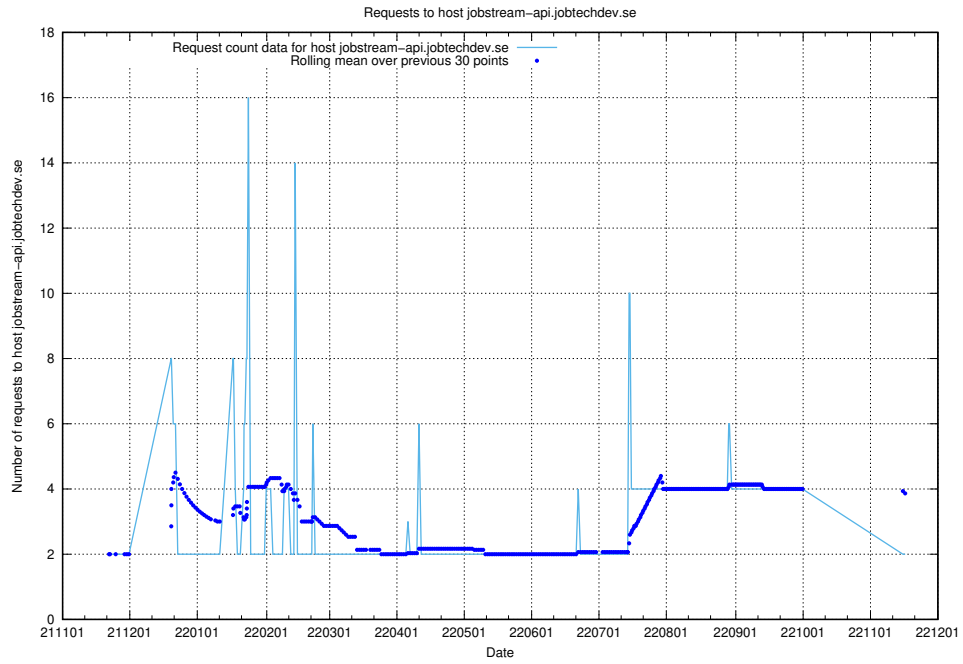

7.444 Usage of jobstream-api.jobtechdev.se

Here, we count the number of requests to host jobstream-api.jobtechdev.se.