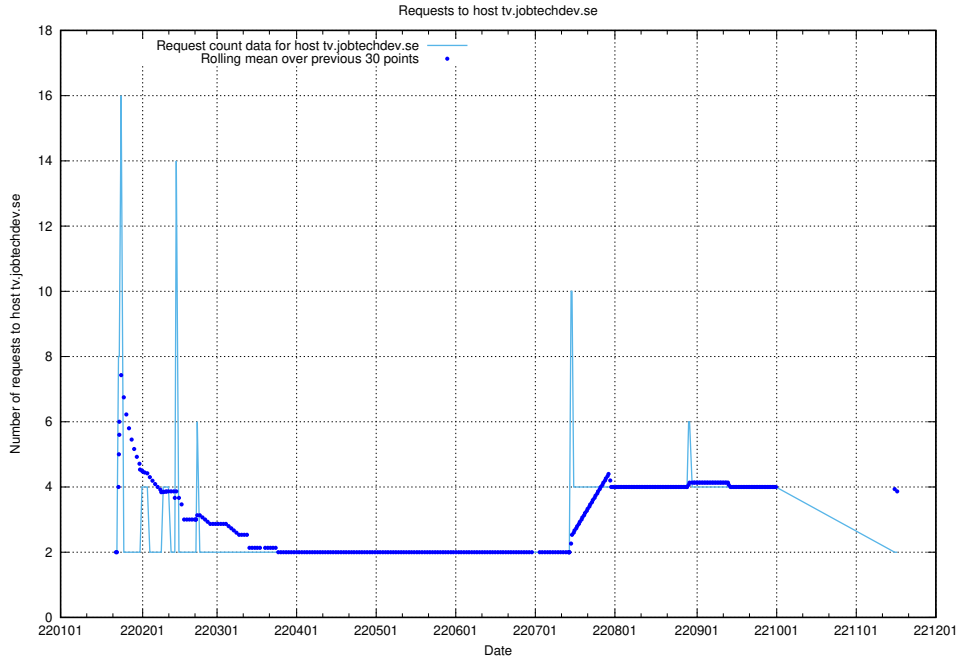

7.593 Usage of tv.jobtechdev.se

Here, we count the number of requests to host tv.jobtechdev.se.