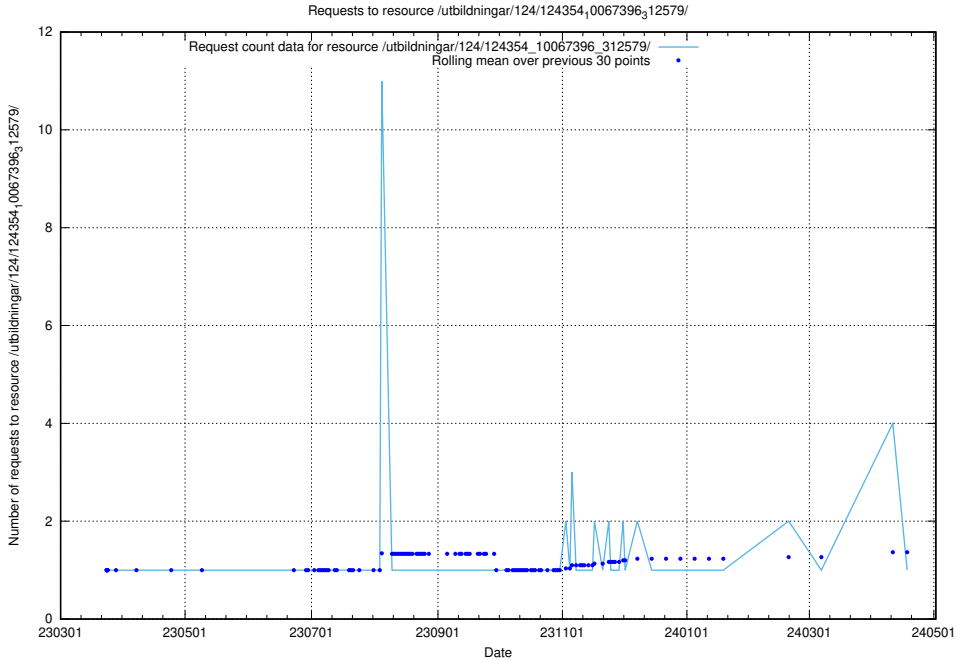

5.4825 Usage of /utbildningar/124/124354_10067396_312579/

Here, we count the number of requests to resource /utbildningar/124/124354_10067396_312579/.