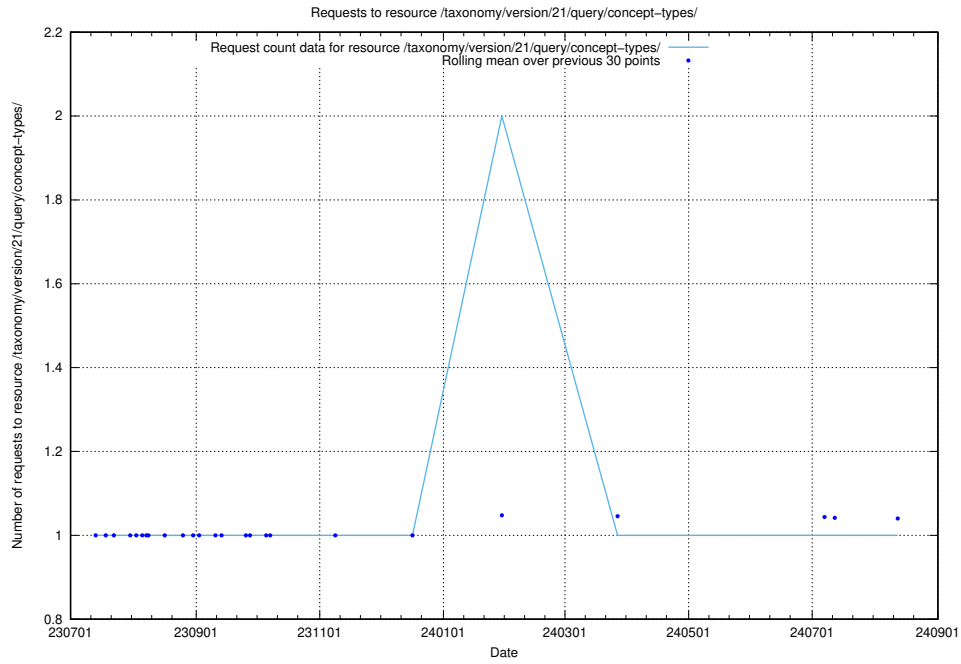

5.6033 Usage of /taxonomy/version/21/query/concept-types/

Here, we count the number of requests to resource /taxonomy/version/21/query/concept-types/.

5.6034 Usage of /taxonomy/version/21/query/all-concepts/