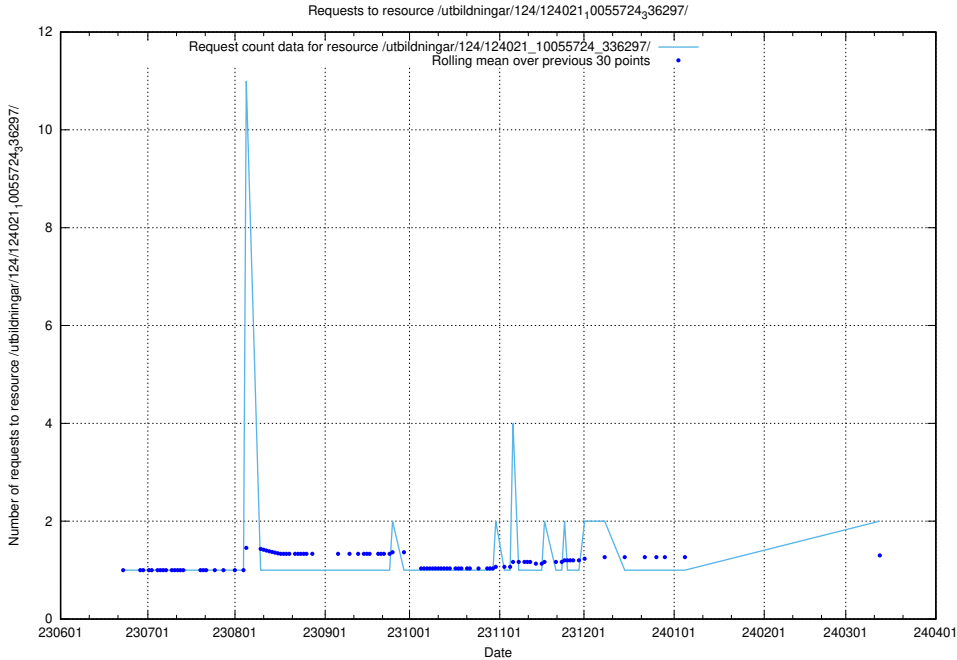

5.938 Usage of /utbildningar/124/124021_10055724_336297/

Here, we count the number of requests to resource /utbildningar/124/124021_10055724_336297/.