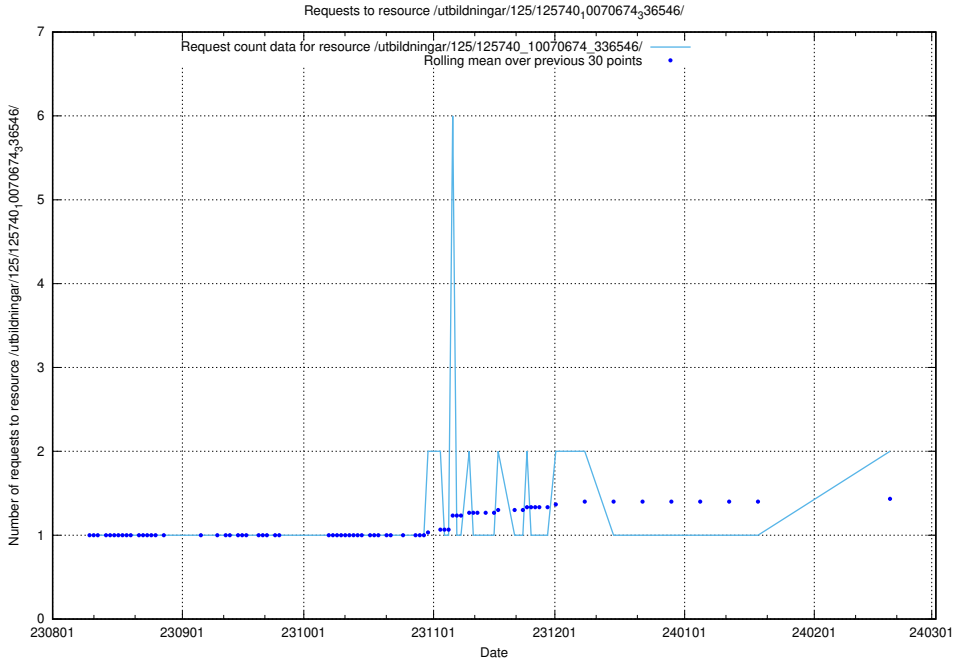

5.840 Usage of /utbildningar/125/125740_10070674_336546/

Here, we count the number of requests to resource /utbildningar/125/125740_10070674_336546/.