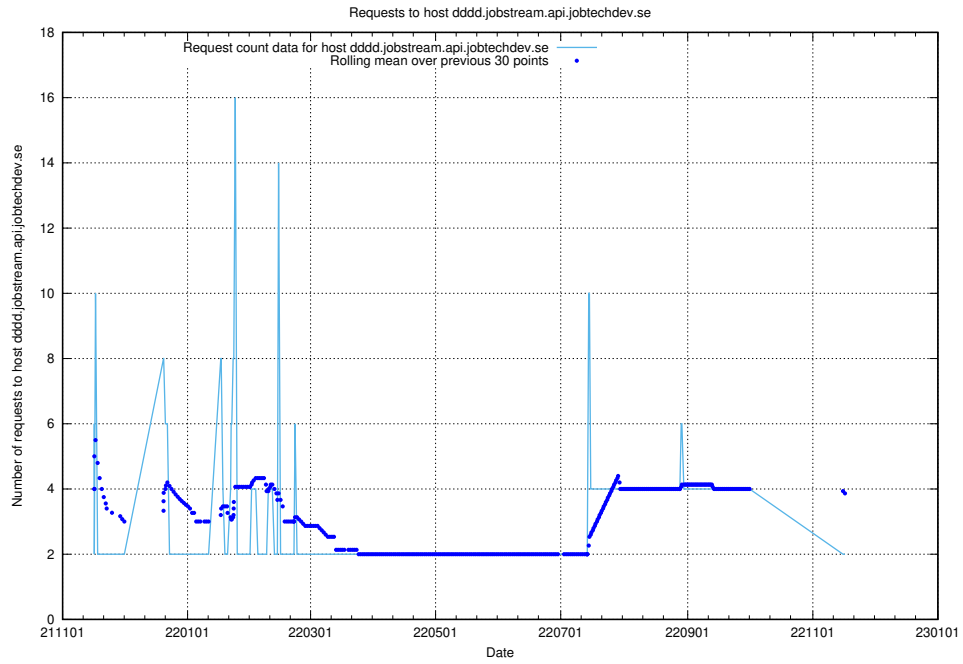

7.534 Usage of dddd.jobstream.api.jobtechdev.se

Here, we count the number of requests to host dddd.jobstream.api.jobtechdev.se.