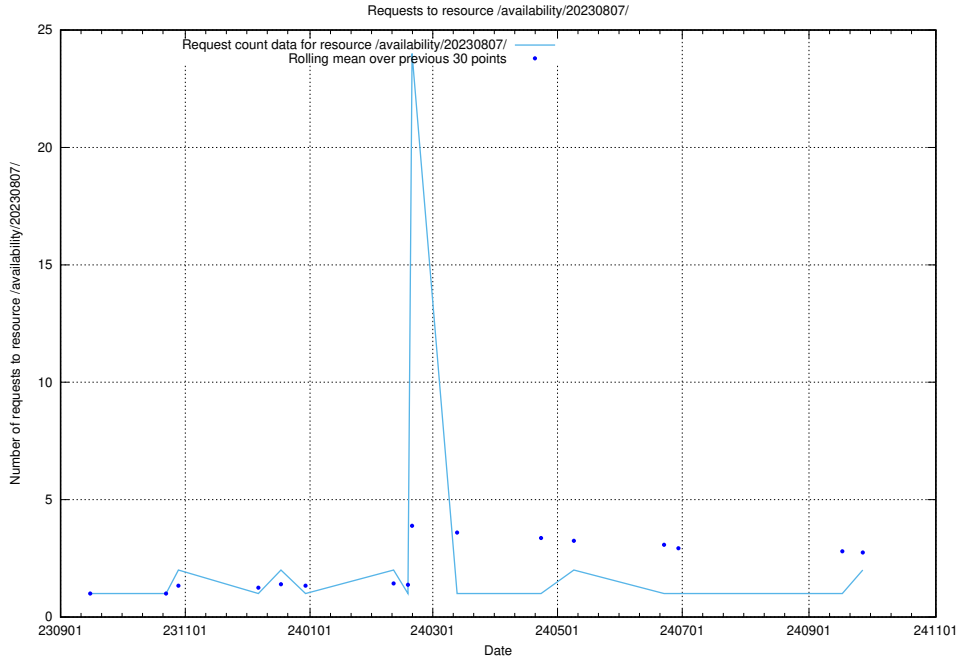

5.817 Usage of /availability/20230807/

Here, we count the number of requests to resource /availability/20230807/.