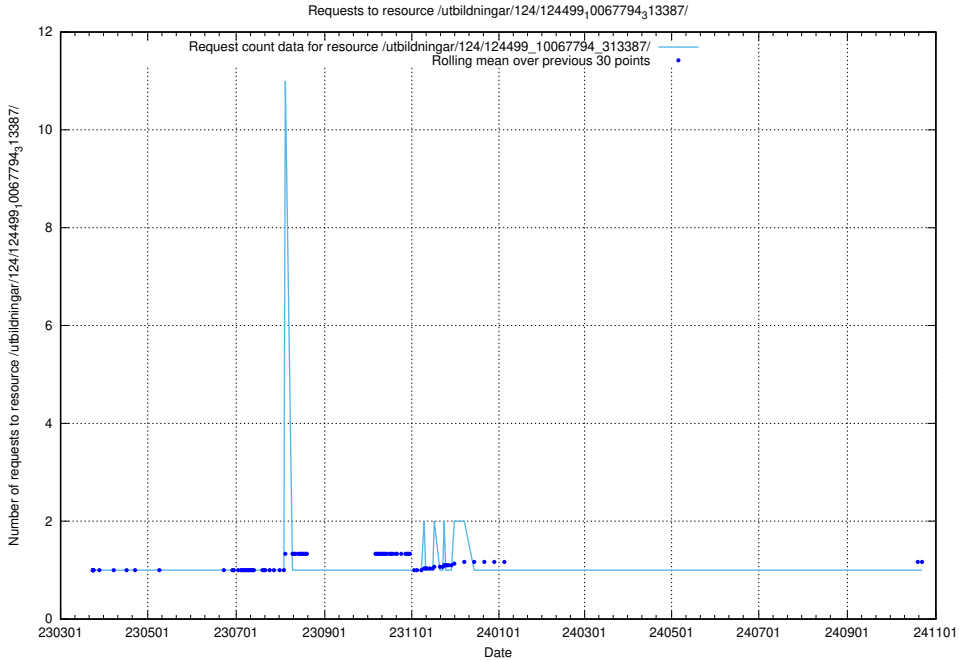

5.3420 Usage of /utbildningar/124/124499_10067794_313387/

Here, we count the number of requests to resource /utbildningar/124/124499_10067794_313387/.