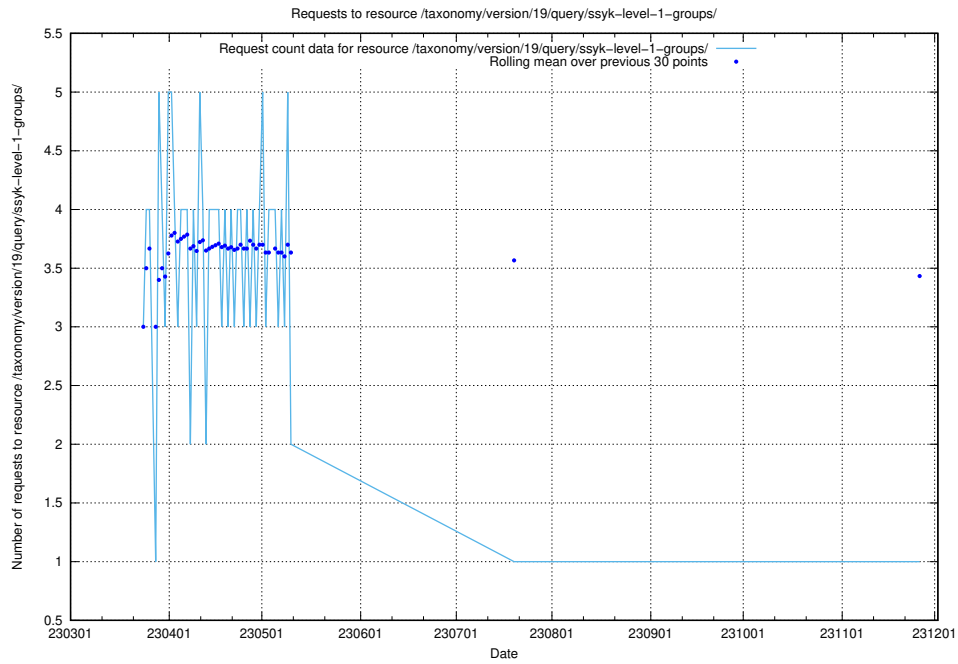

5.7072 Usage of /taxonomy/version/19/query/ssyk-level-1-groups/

Here, we count the number of requests to resource /taxonomy/version/19/query/ssyk-level-1-groups/.