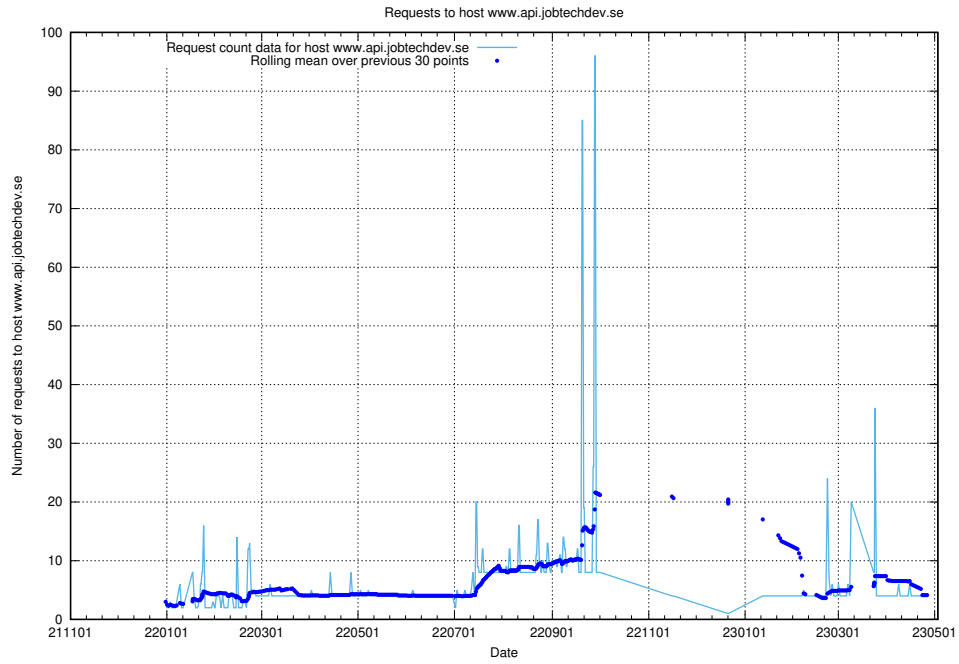

7.139 Usage of www.api.jobtechdev.se

Here, we count the number of requests to host www.api.jobtechdev.se.