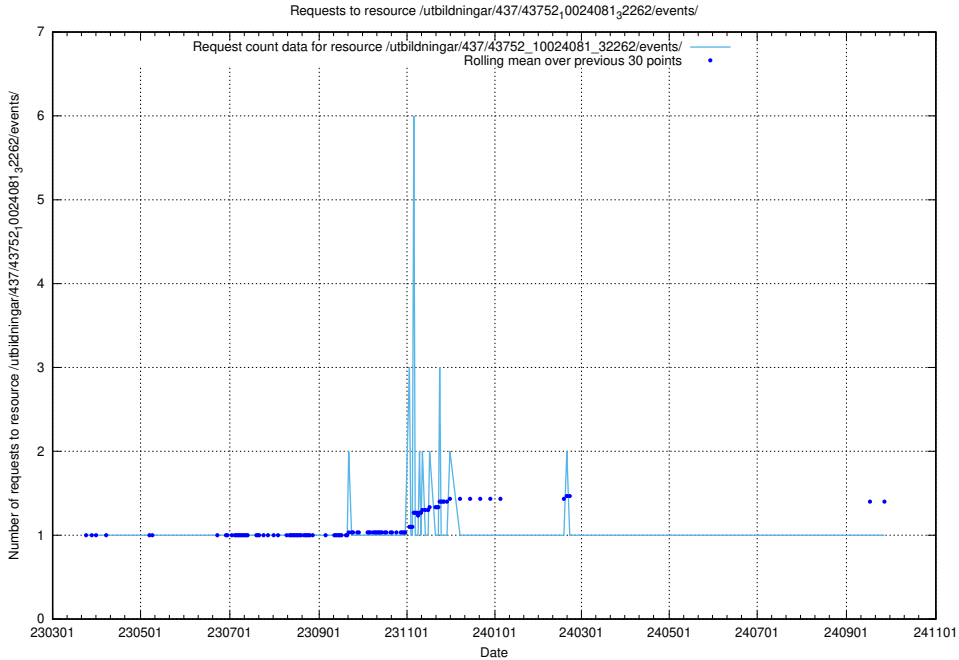

5.7145 Usage of /utbildningar/437/43752_10024081_32262/events/

Here, we count the number of requests to resource /utbildningar/437/43752_10024081_32262/events/.