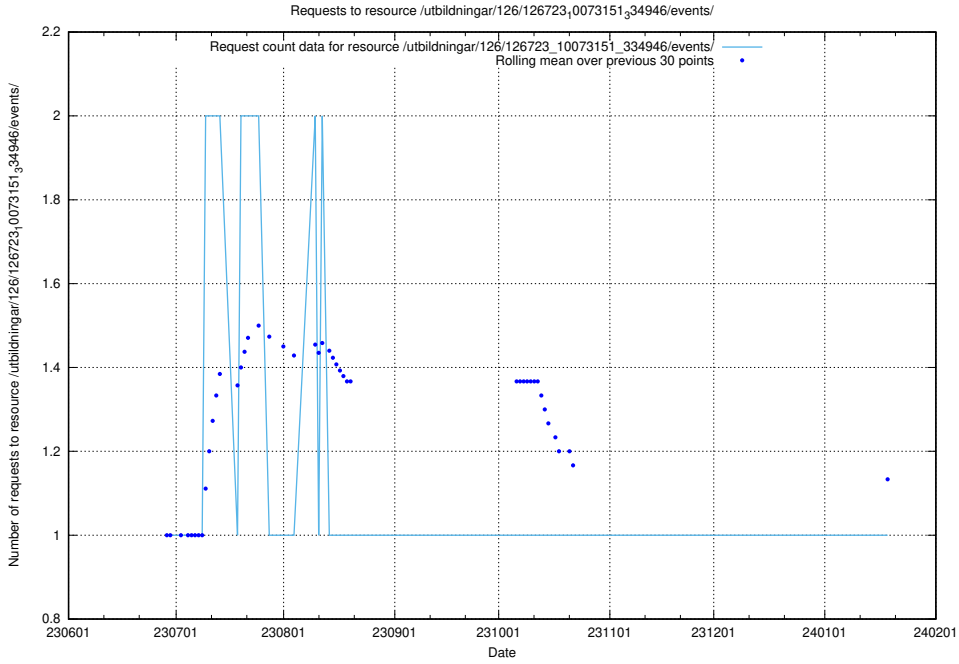

5.6369 Usage of /utbildningar/126/126723_10073151_334946/events/

Here, we count the number of requests to resource /utbildningar/126/126723_10073151_334946/events/