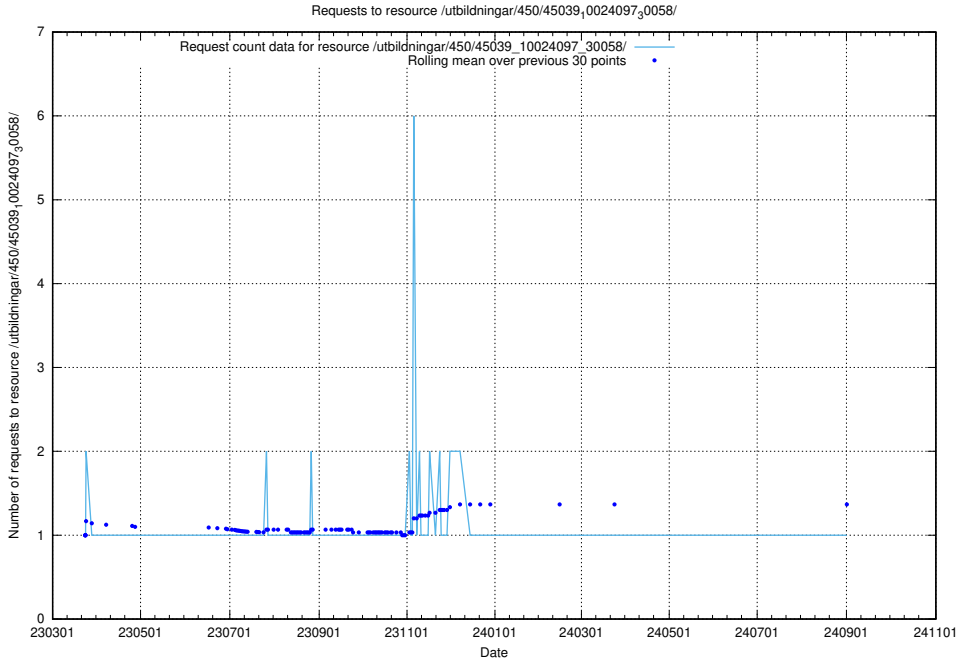

5.7283 Usage of /utbildningar/450/45039_10024097_30058/

Here, we count the number of requests to resource /utbildningar/450/45039_10024097_30058/.