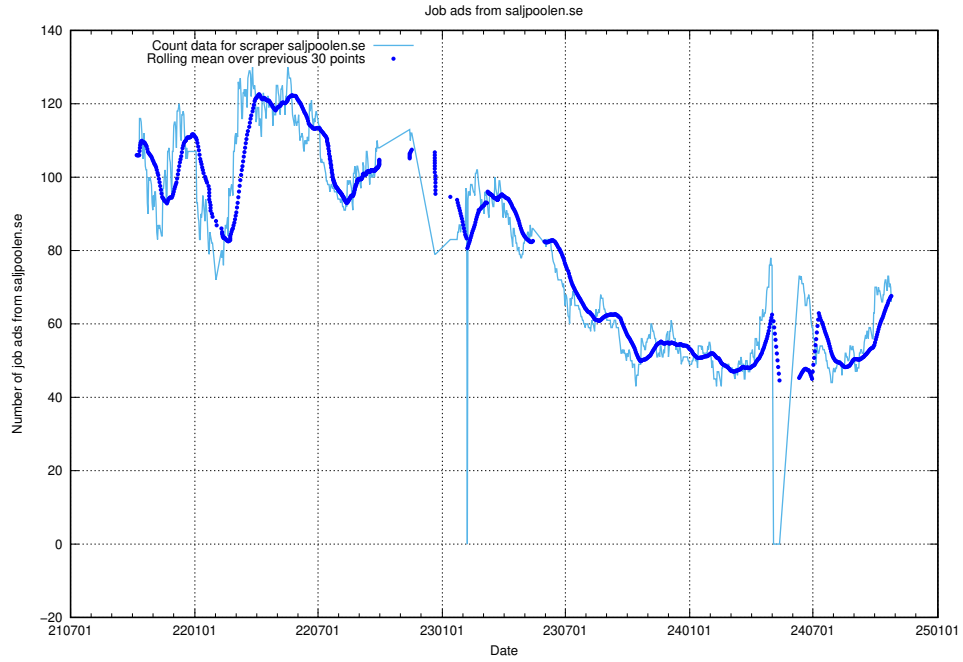

13.16 Number of ads by scraper saljpoolen.se

Here, we count the number of job ads scraped from saljpoolen.se.