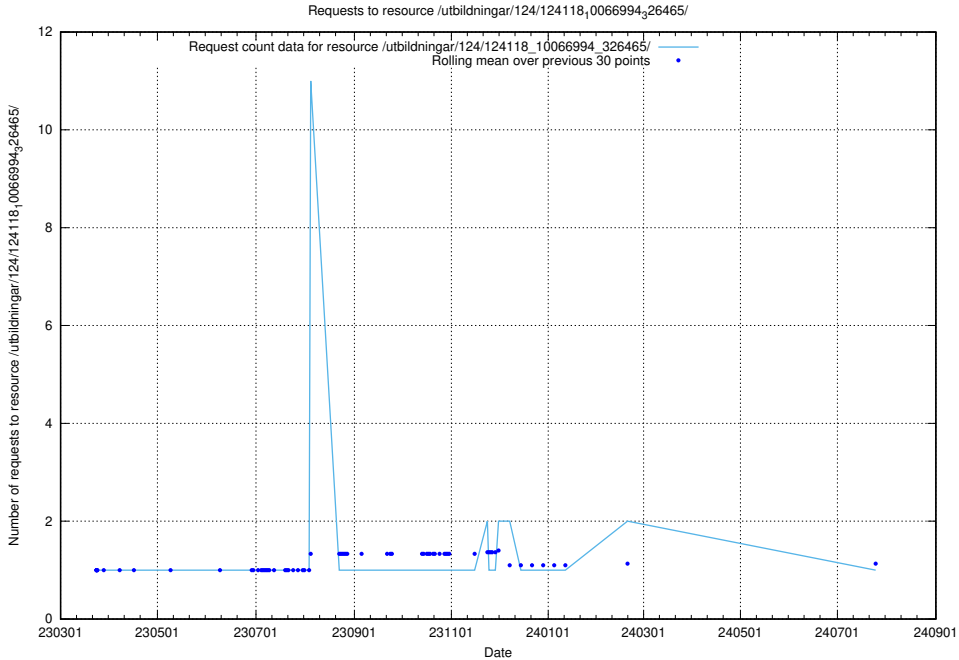

5.5138 Usage of /utbildningar/124/124118_10066994_326465/

Here, we count the number of requests to resource /utbildningar/124/124118_10066994_326465/.