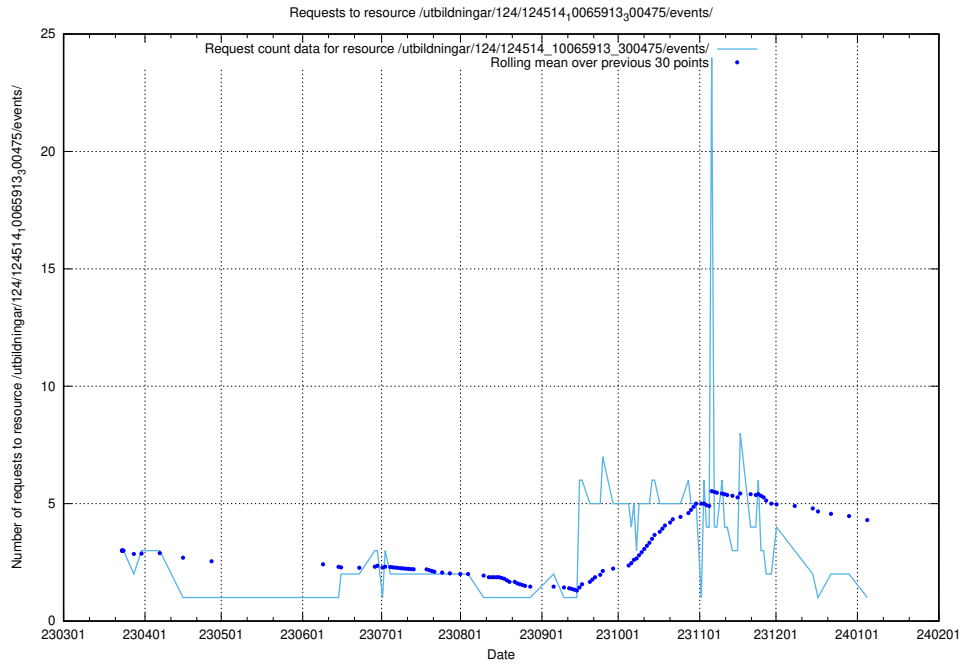

5.7218 Usage of /utbildningar/124/124514_10065913_300475/events/

Here, we count the number of requests to resource /utbildningar/124/124514_10065913_300475/events/