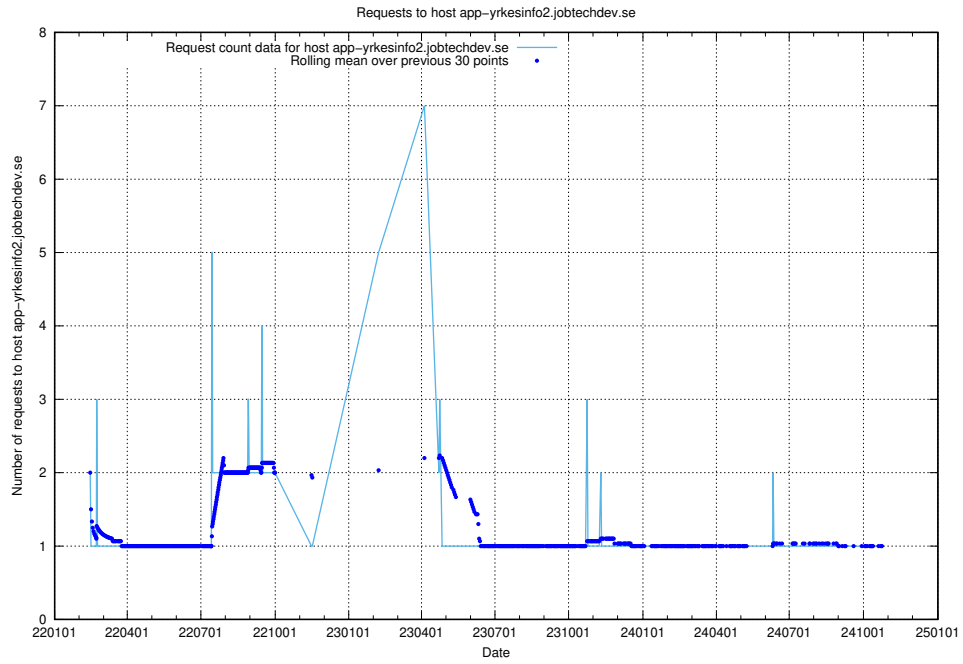

Here, we count the number of requests to host app-yrkesinfo2.jobtechdev.se.

7.662 Usage of djs-frontend-data-jobtechdev-se-prod.prod.services.jtech.se

Here, we count the number of requests to host djs-frontend-data-jobtechdev-se-prod.prod.services.jtech.se.