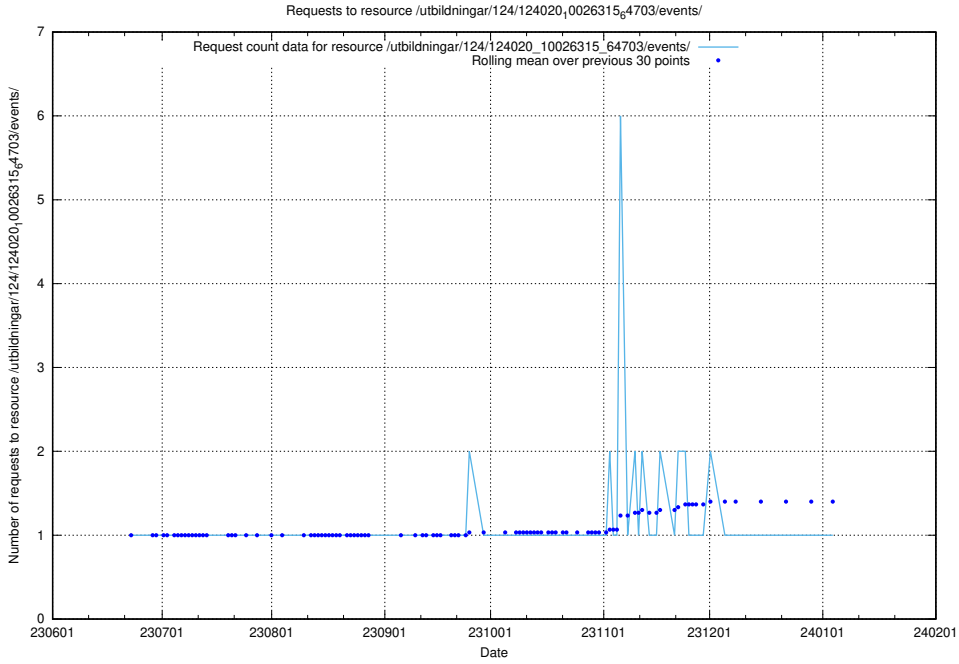

5.6739 Usage of /utbildningar/124/124020_10026315_64703/events/

Here, we count the number of requests to resource /utbildningar/124/124020_10026315_64703/events/.

5.6740 Usage of /utbildningar/124/124020_10026315_64703/