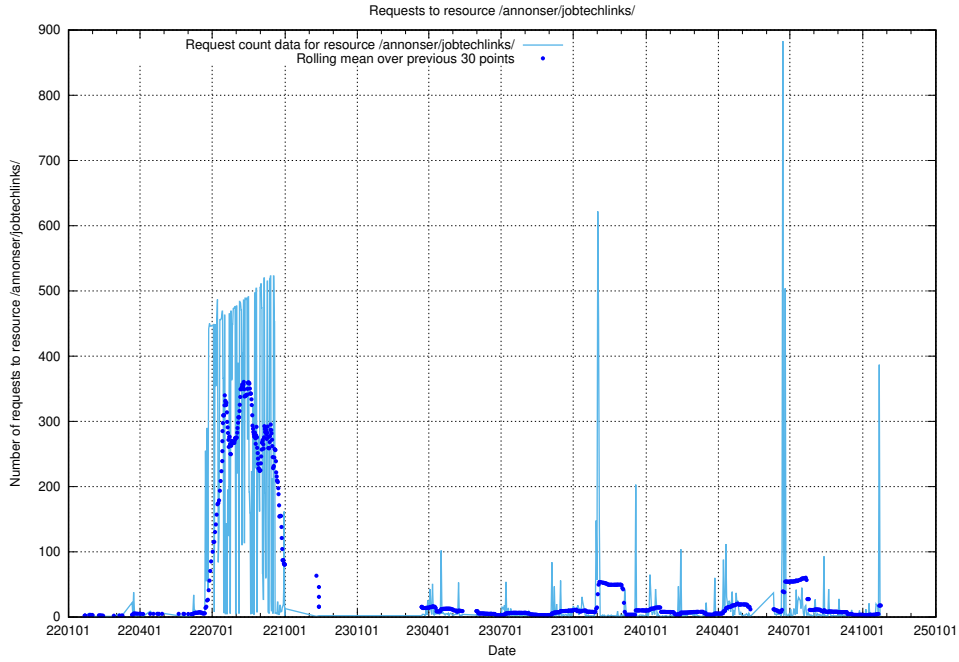

5.692 Usage of /annonser/jobtechlinks/

Here, we count the number of requests to resource /annonser/jobtechlinks/.