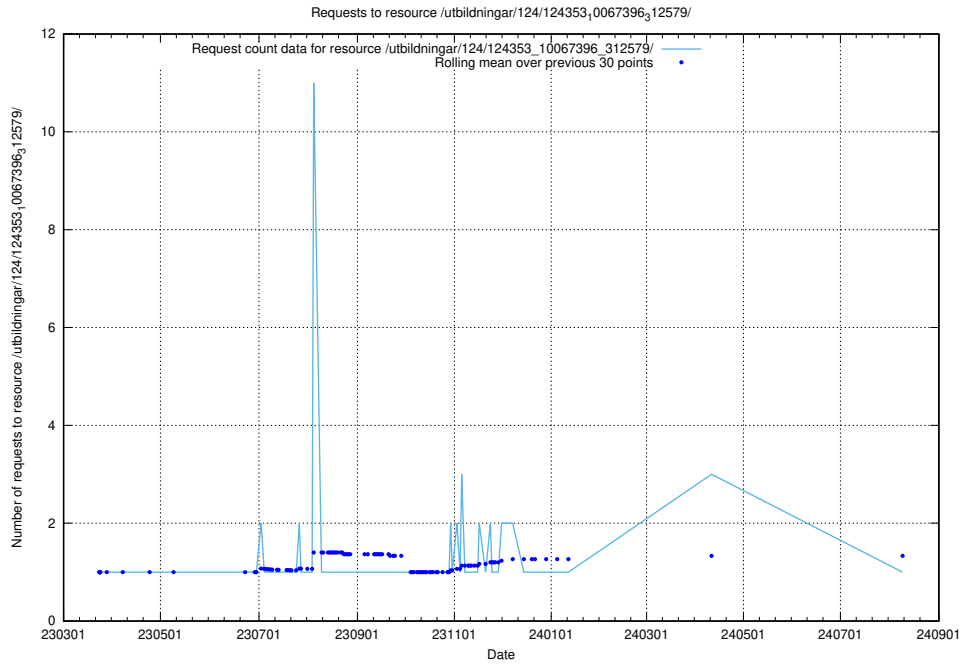

5.4852 Usage of /utbildningar/124/124353_10067396_312579/

Here, we count the number of requests to resource /utbildningar/124/124353_10067396_312579/.