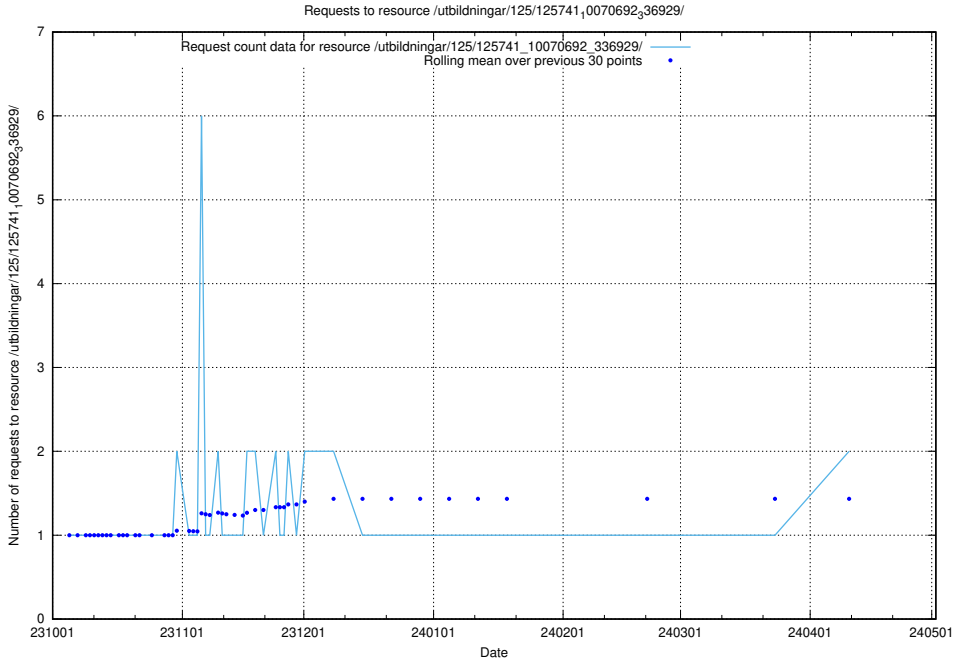

5.798 Usage of /utbildningar/125/125741_10070692_336929/

Here, we count the number of requests to resource /utbildningar/125/125741_10070692_336929/.