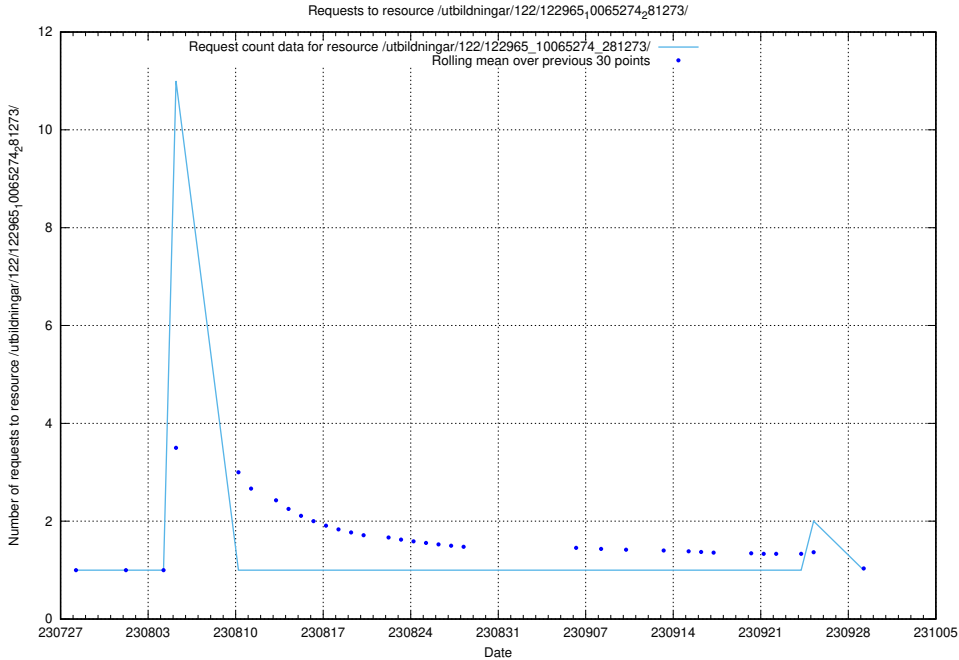

5.5837 Usage of /utbildningar/122/122965_10065274_281273/

Here, we count the number of requests to resource /utbildningar/122/122965_10065274_281273/.