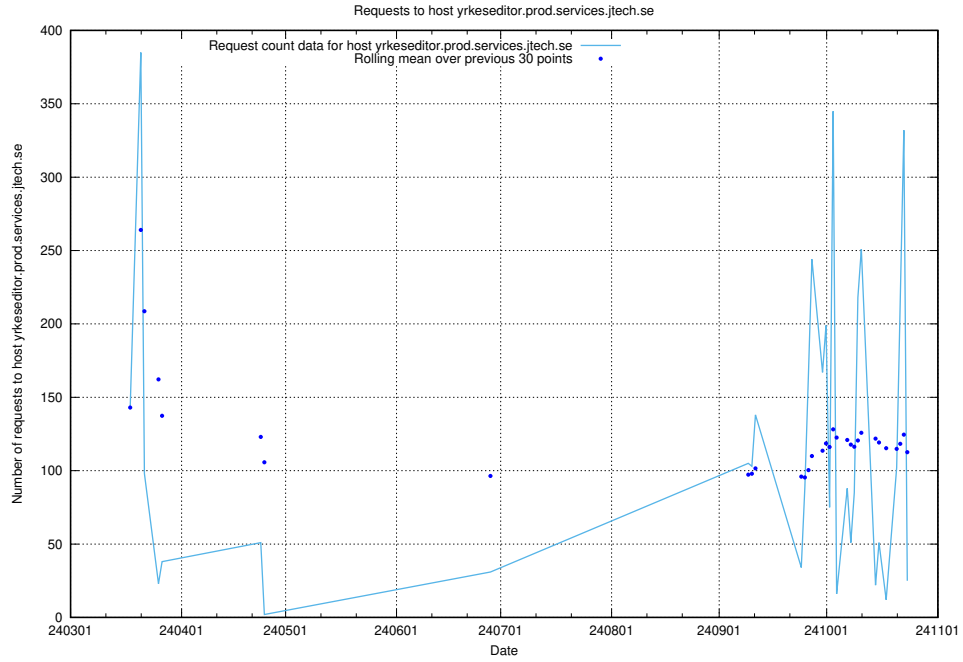

7.32 Usage of yrkeseditor.prod.services.jtech.se

Here, we count the number of requests to host yrkeseditor.prod.services.jtech.se.