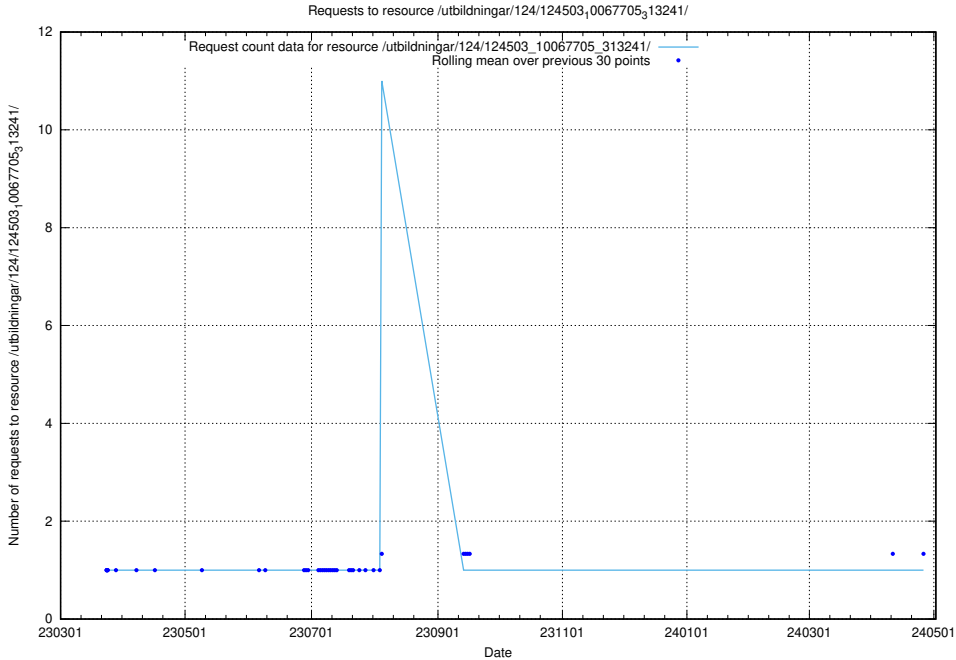

5.3083 Usage of /utbildningar/124/124503_10067705_313241/

Here, we count the number of requests to resource /utbildningar/124/124503_10067705_313241/.