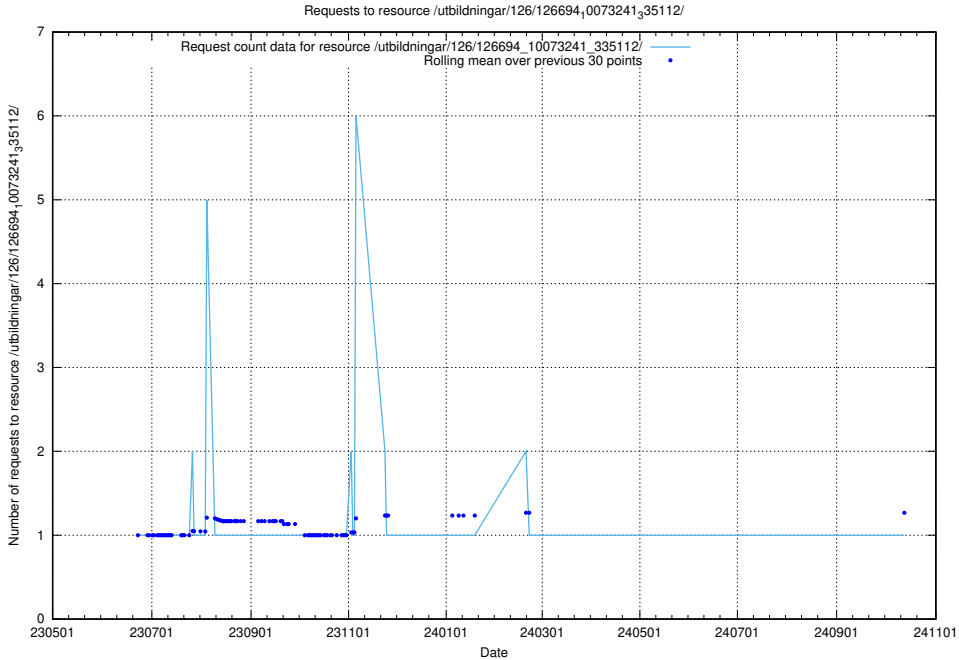

5.6545 Usage of /utbildningar/126/126694_10073241_335112/

Here, we count the number of requests to resource /utbildningar/126/126694_10073241_335112/.