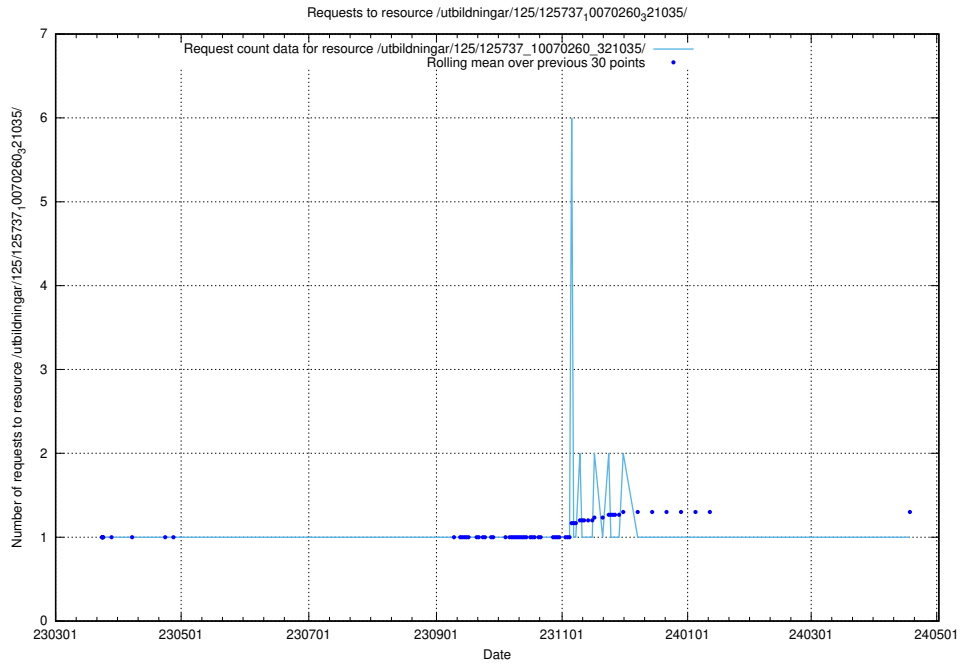

5.1058 Usage of /utbildningar/125/125737_10070260_321035/

Here, we count the number of requests to resource /utbildningar/125/125737_10070260_321035/.

5.1059 Usage of /dcatotron/

Here, we count the number of requests to resource /dcatotron/.