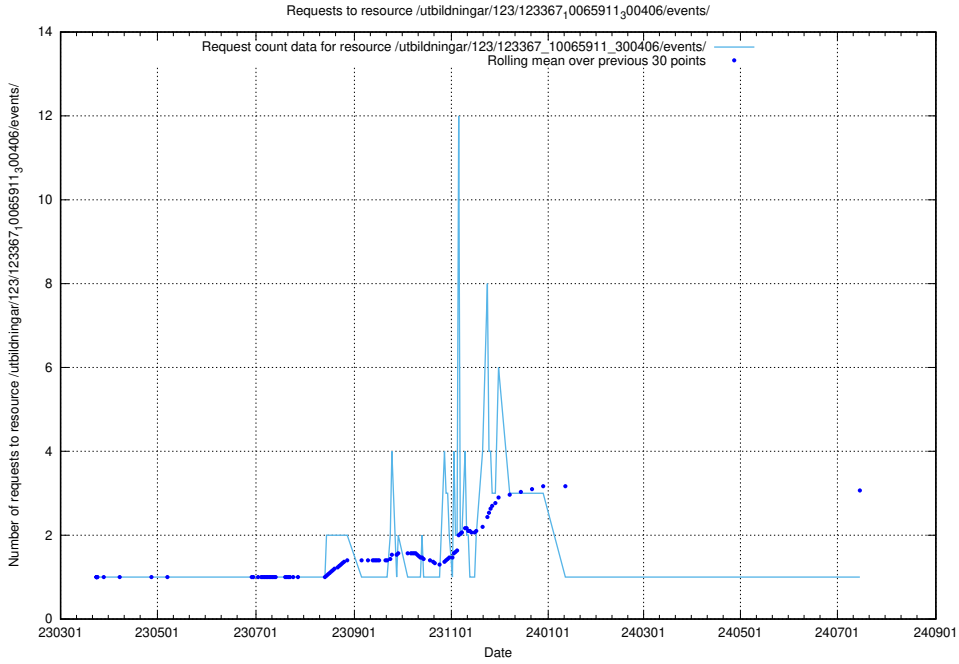

5.5636 Usage of /utbildningar/123/123367_10065911_300406/events/

Here, we count the number of requests to resource /utbildningar/123/123367_10065911_300406/events/