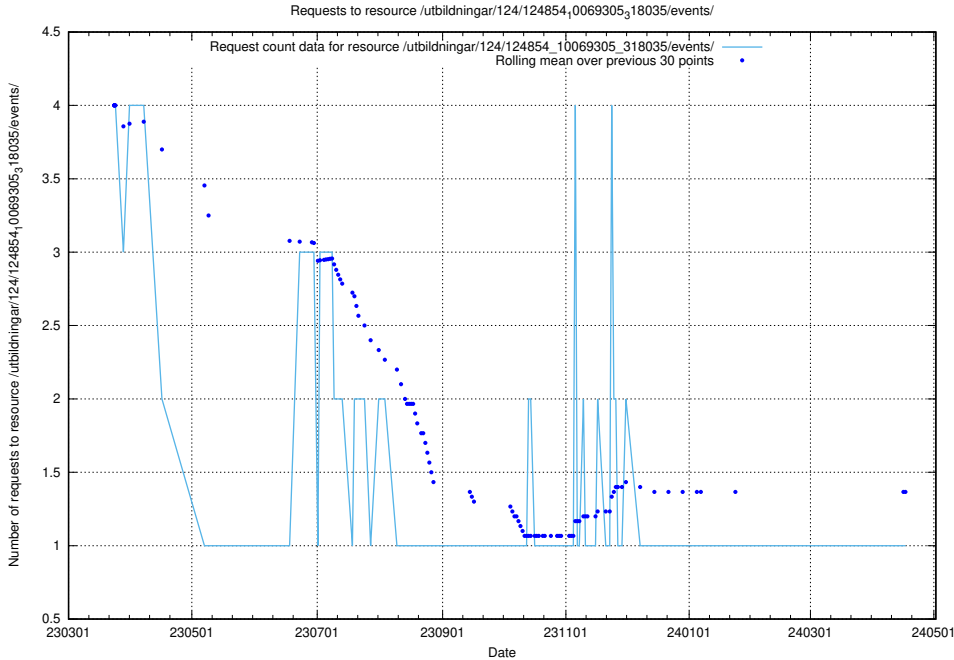

5.7209 Usage of /utbildningar/124/124854_10069305_318035/events/

Here, we count the number of requests to resource /utbildningar/124/124854_10069305_318035/events/