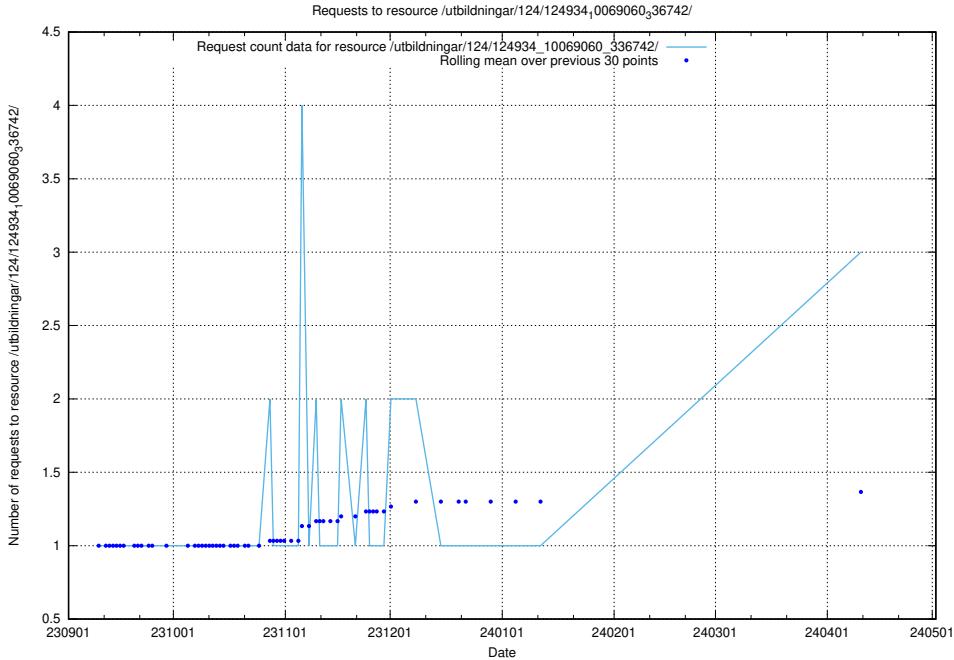

5.452 Usage of /utbildningar/124/124934_10069060_336742/

Here, we count the number of requests to resource /utbildningar/124/124934_10069060_336742/.