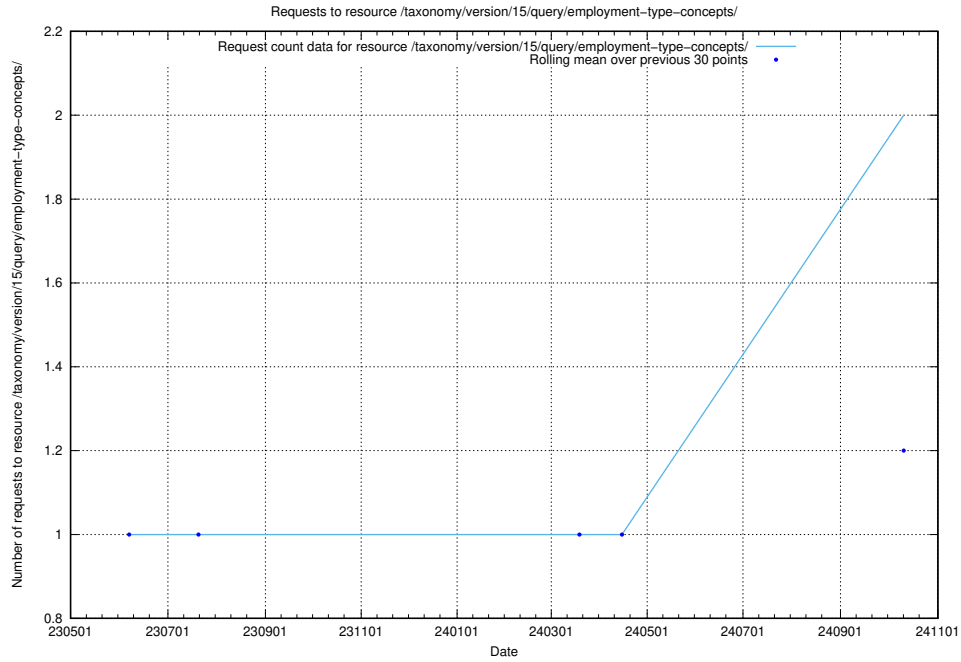

5.958 Usage of /taxonomy/version/15/query/employment-type-concepts/

Here, we count the number of requests to resource /taxonomy/version/15/query/employment-type-concepts/.