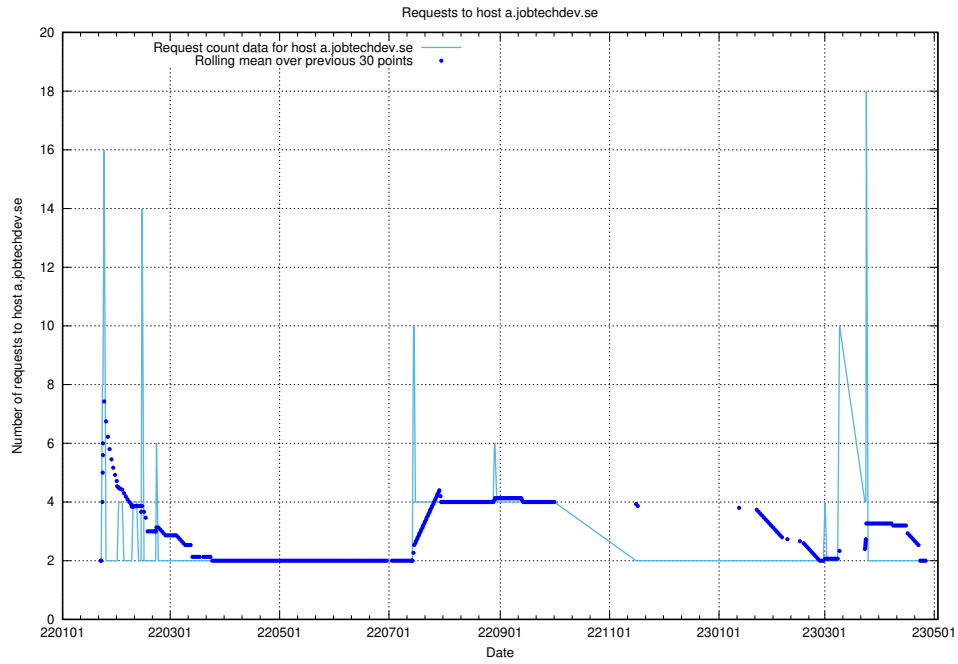

7.272 Usage of a.jobtechdev.se

Here, we count the number of requests to host a.jobtechdev.se.