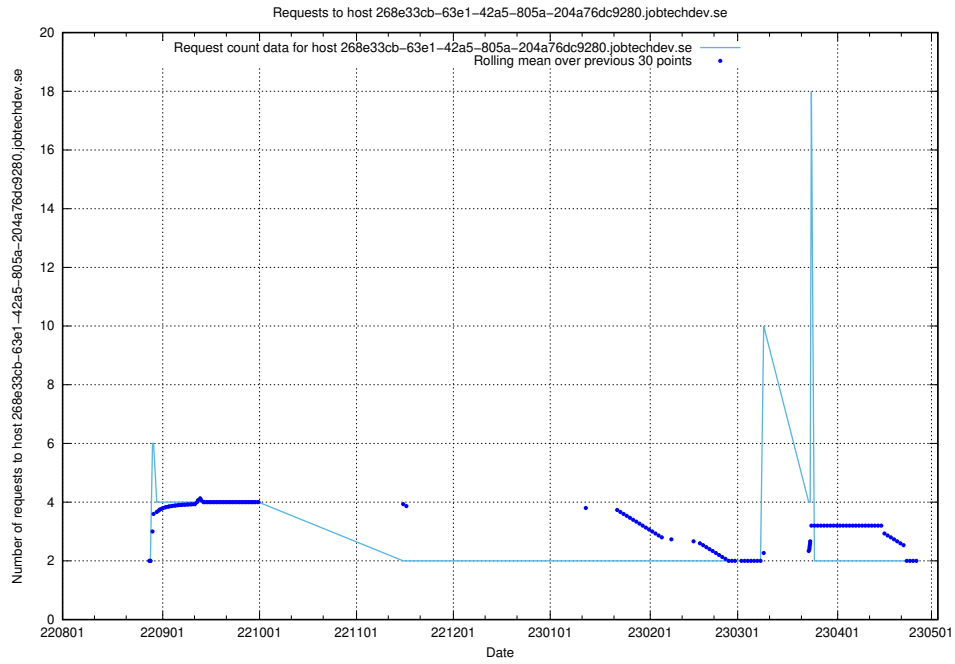

Here, we count the number of requests to host enrichment.api.jobtechdev.se.

7.345 Usage of 268e33cb-63e1-42a5-805a-204a76dc9280.jobtechdev.se

Here, we count the number of requests to host 268e33cb-63e1-42a5-805a-204a76dc9280.jobtechdev.se.