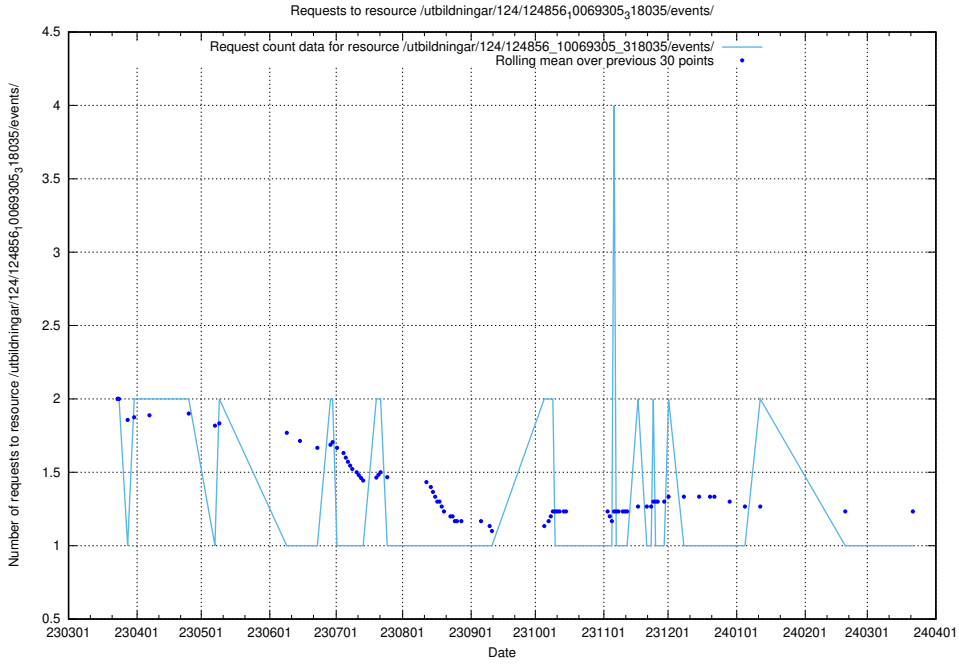

5.7250 Usage of /utbildningar/124/124856_10069305_318035/events/

Here, we count the number of requests to resource /utbildningar/124/124856_10069305_318035/events/