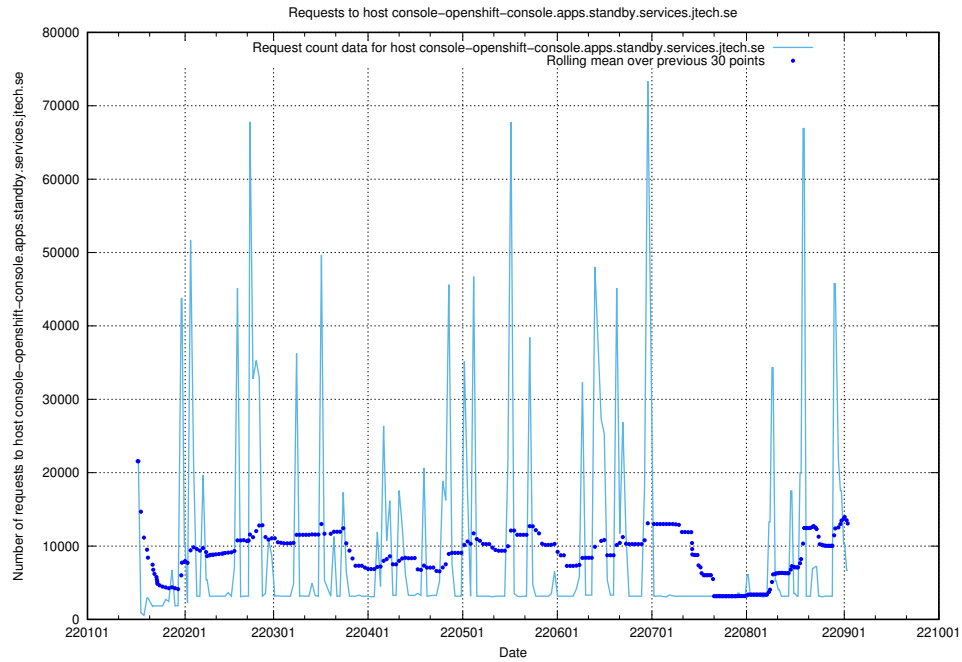

Here, we count the number of requests to host `jobstream.api.jobtechdev.se`.

7.11 Usage of console-openshift-console.apps.standby.services.jtech.se

Here, we count the number of requests to host console-openshift-console.apps.standby.services.jtech.se.