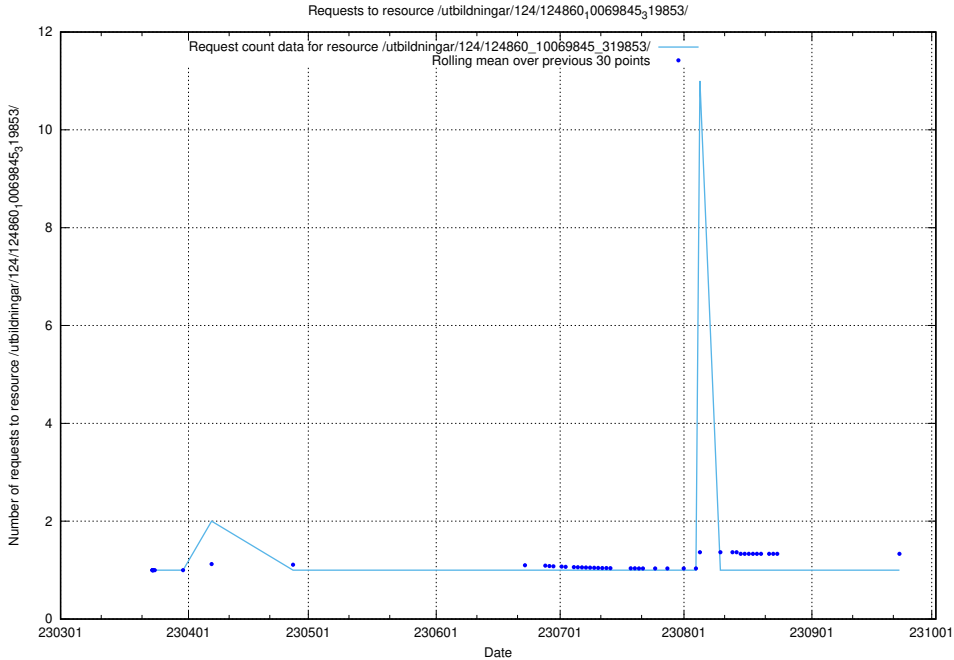

5.1227 Usage of /utbildningar/124/124860_10069845_319853/

Here, we count the number of requests to resource /utbildningar/124/124860_10069845_319853/.