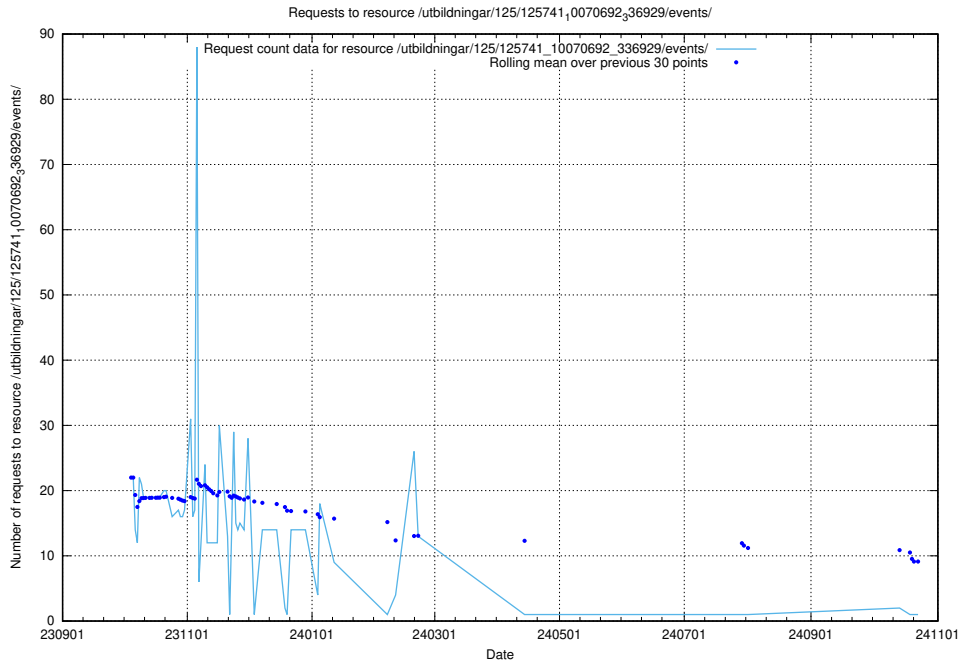

5.5323 Usage of /utbildningar/125/125741_10070692_336929/events/

Here, we count the number of requests to resource /utbildningar/125/125741_10070692_336929/events/