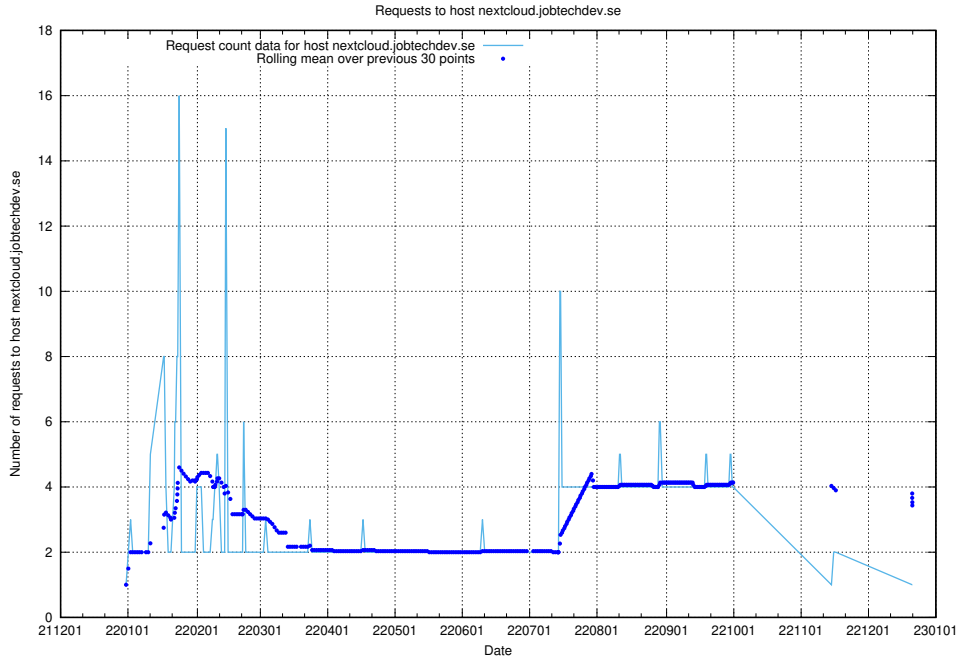

7.627 Usage of nextcloud.jobtechdev.se

Here, we count the number of requests to host nextcloud.jobtechdev.se.