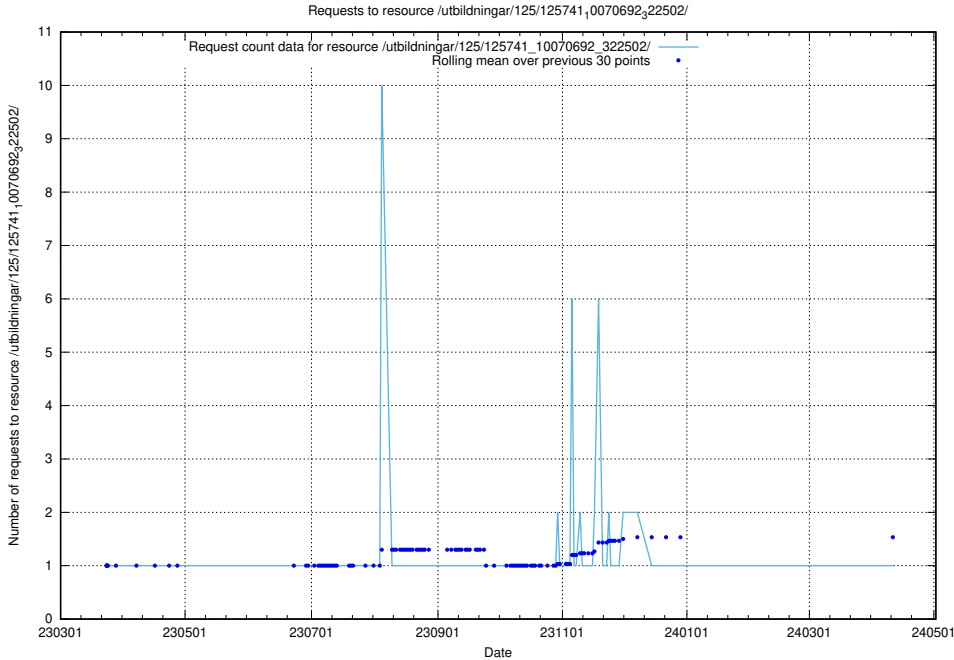

5.7435 Usage of /utbildningar/125/125741_10070692_322502/

Here, we count the number of requests to resource /utbildningar/125/125741_10070692_322502/.