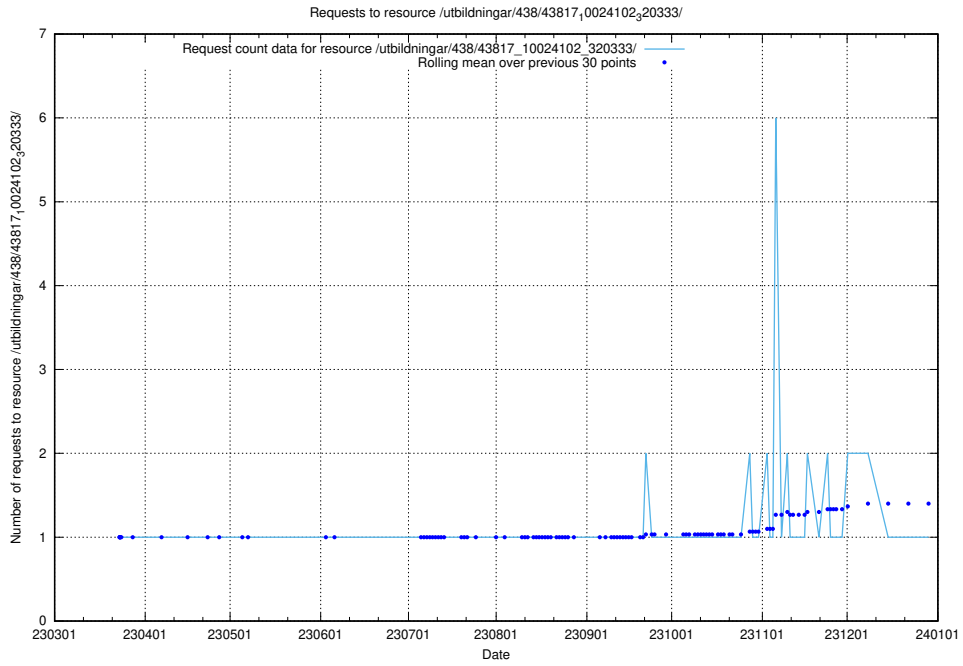

5.7305 Usage of /utbildningar/438/43817_10024102_320333/

Here, we count the number of requests to resource /utbildningar/438/43817_10024102_320333/.