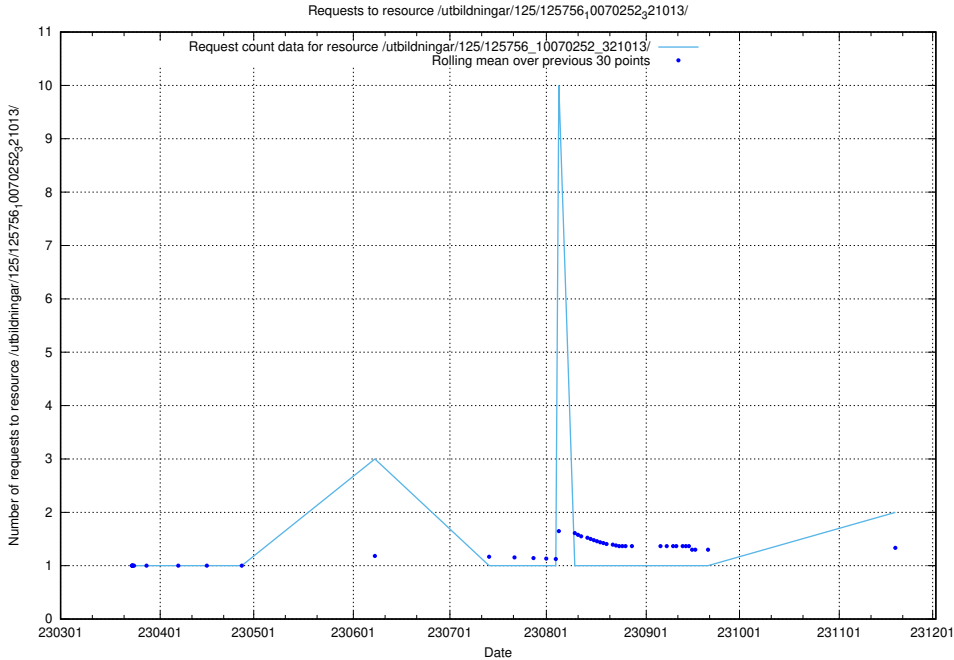

5.1002 Usage of /utbildningar/125/125756_10070252_321013/

Here, we count the number of requests to resource /utbildningar/125/125756_10070252_321013/.