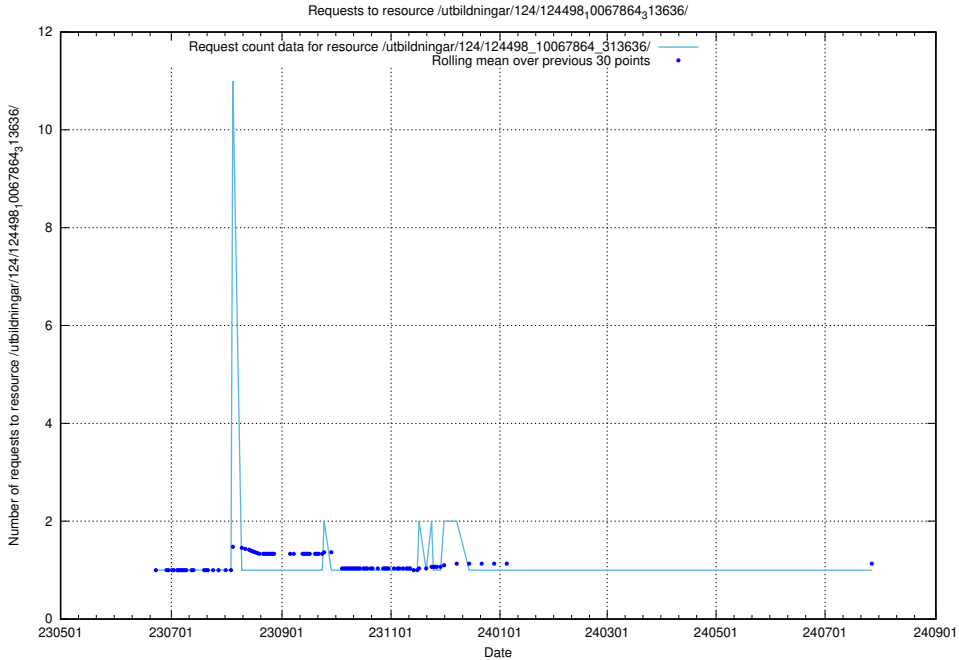

5.6696 Usage of /utbildningar/124/124498_10067864_313636/

Here, we count the number of requests to resource /utbildningar/124/124498_10067864_313636/.