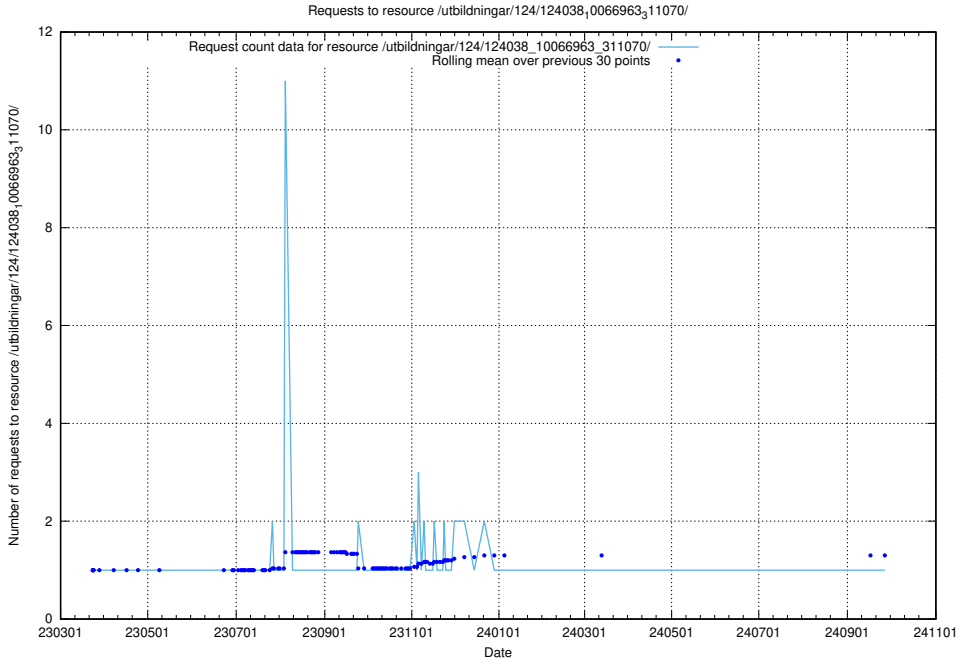

5.5284 Usage of /utbildningar/124/124038_10066963_311070/

Here, we count the number of requests to resource /utbildningar/124/124038_10066963_311070/.