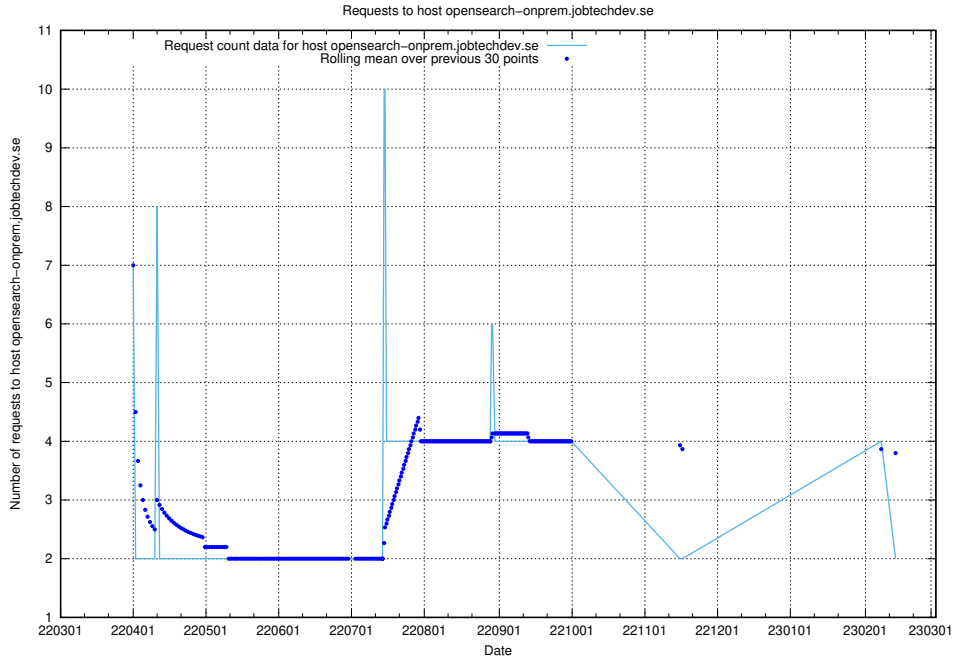

7.486 Usage of opensearch-onprem.jobtechdev.se

Here, we count the number of requests to host opensearch-onprem.jobtechdev.se.

7.487 Usage of gitlab.forum.jobtechdev.se

Here, we count the number of requests to host gitlab.forum.jobtechdev.se.