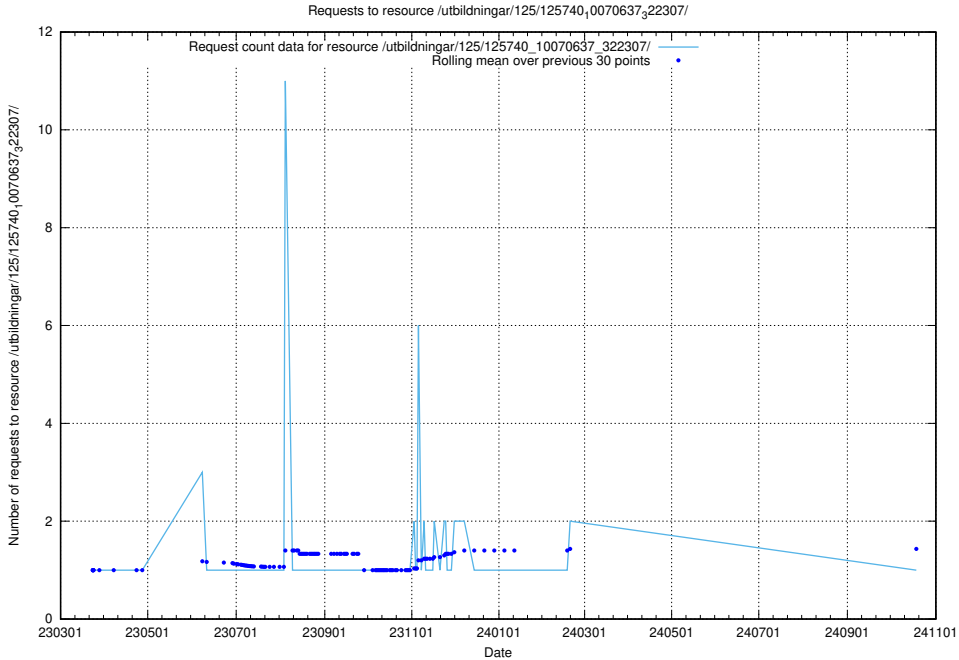

5.1055 Usage of /utbildningar/125/125740_10070637_322307/

Here, we count the number of requests to resource /utbildningar/125/125740_10070637_322307/.