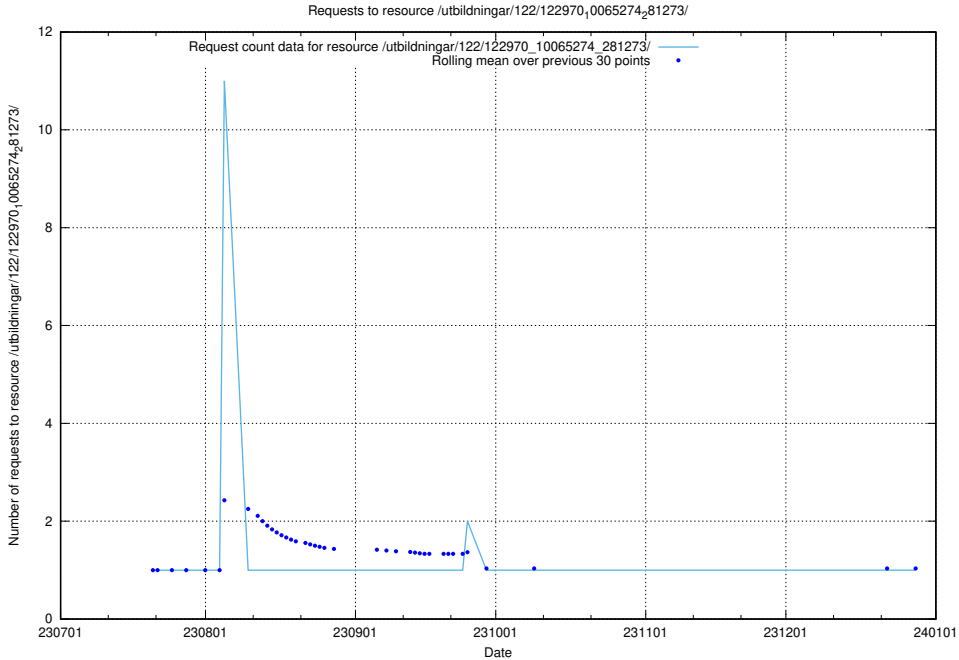

5.5914 Usage of /utbildningar/122/122970_10065274_281273/

Here, we count the number of requests to resource /utbildningar/122/122970_10065274_281273/.