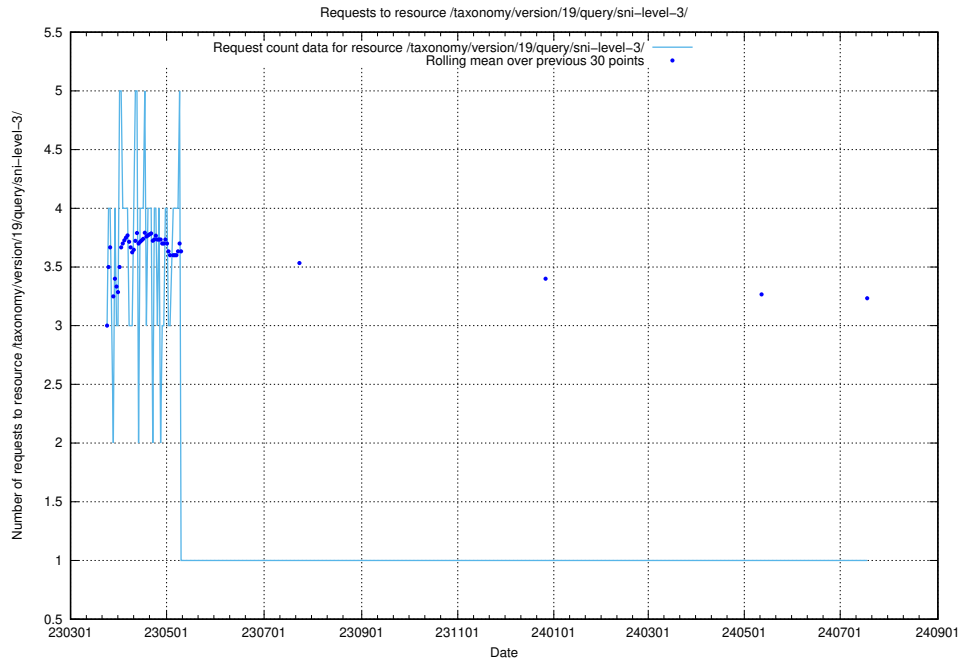

5.7076 Usage of /taxonomy/version/19/query/sni-level-3/

Here, we count the number of requests to resource /taxonomy/version/19/query/sni-level-3/.