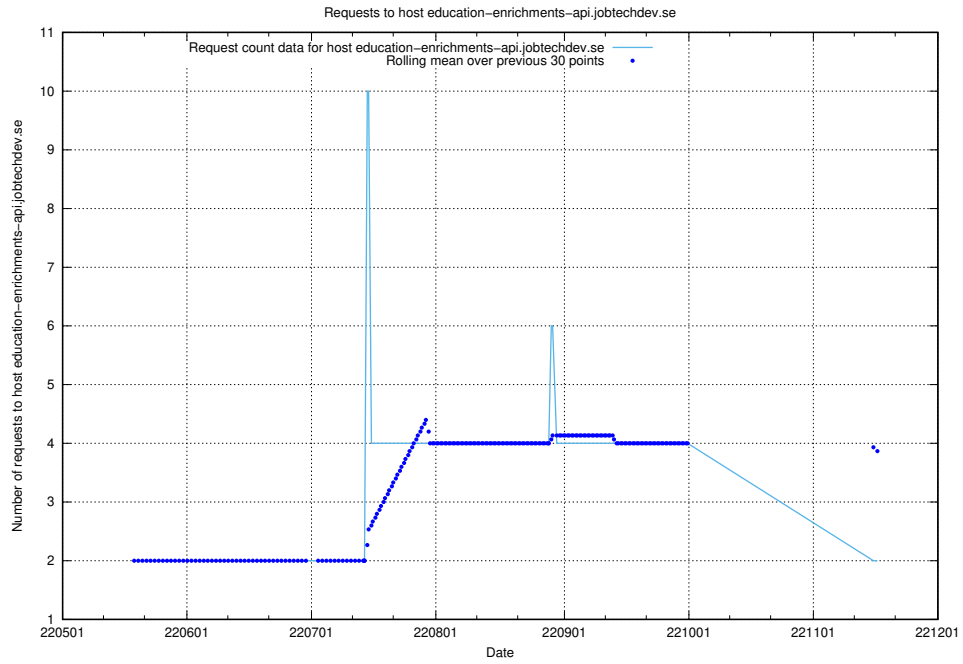

7.432 Usage of education-enrichments-api.jobtechdev.se

Here, we count the number of requests to host education-enrichments-api.jobtechdev.se.