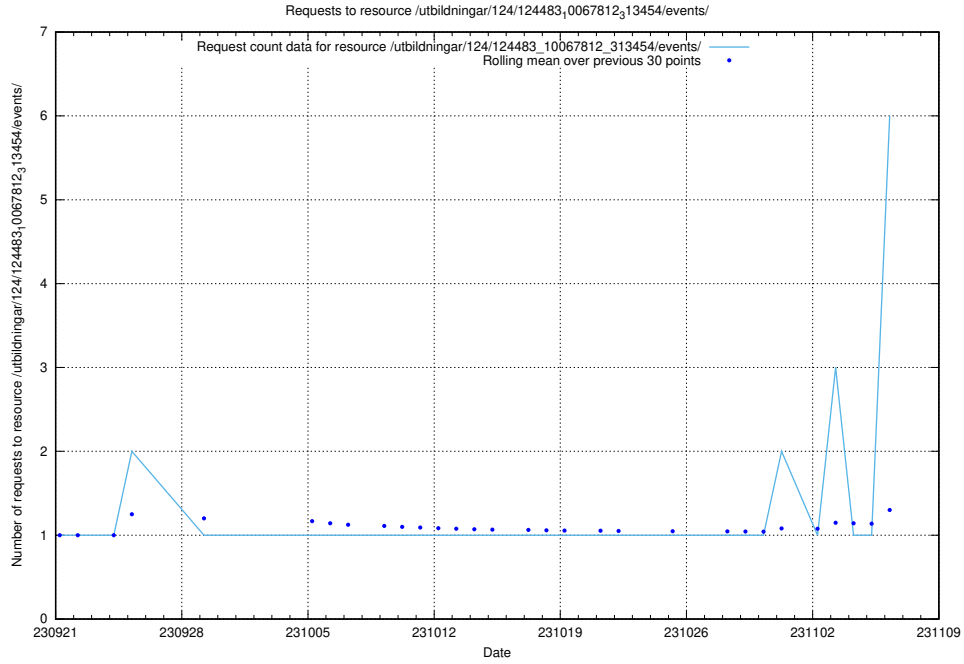

Here, we count the number of requests to resource /utbildningar/437/43778_10023985_29946/.

5.134 Usage of /utbildningar/124/124483_10067812_313454/events/

Here, we count the number of requests to resource /utbildningar/124/124483_10067812_313454/events/