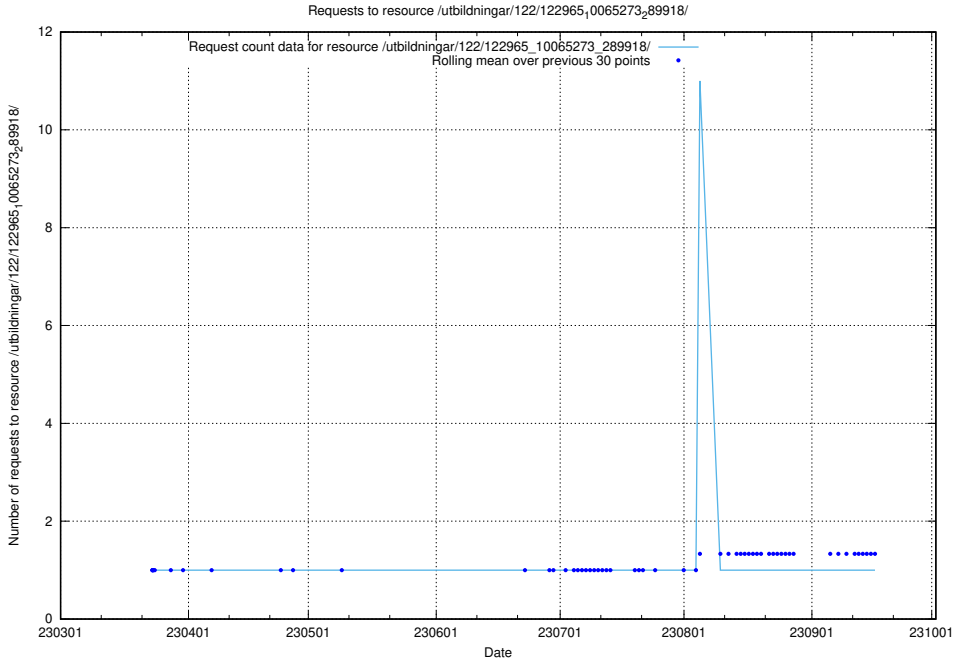

5.6068 Usage of /utbildningar/122/122965_10065273_289918/

Here, we count the number of requests to resource /utbildningar/122/122965_10065273_289918/.