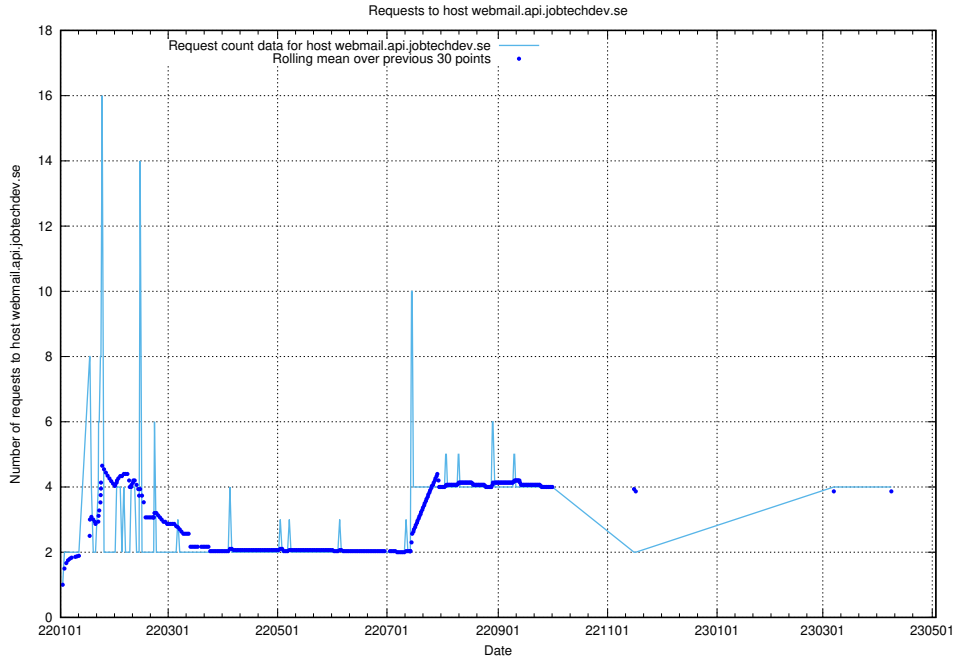

7.123 Usage of webmail.api.jobtechdev.se

Here, we count the number of requests to host webmail.api.jobtechdev.se.