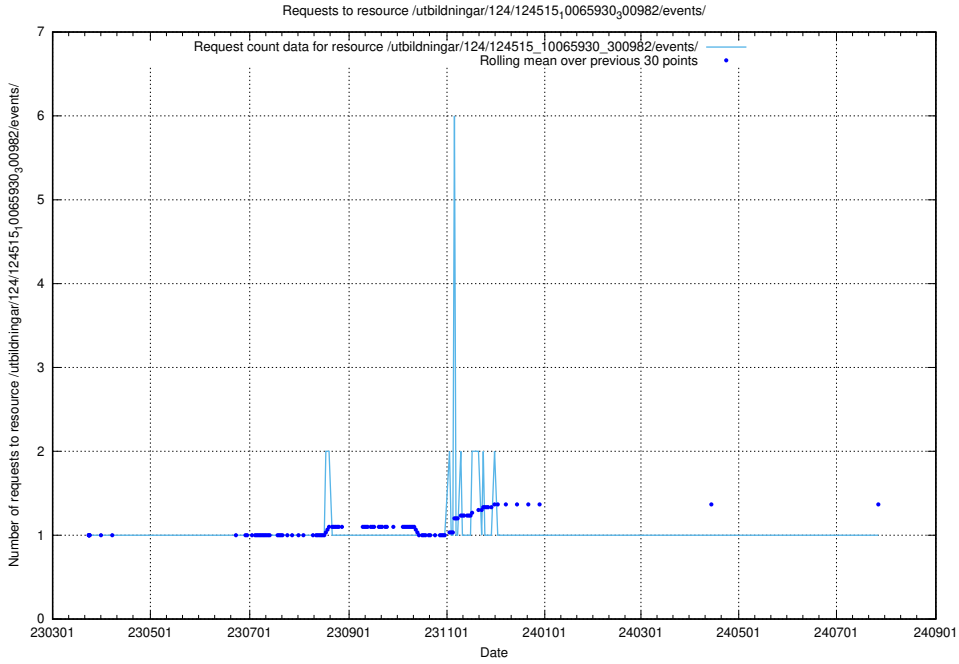

5.2507 Usage of /utbildningar/124/124515_10065930_300982/events/

Here, we count the number of requests to resource /utbildningar/124/124515_10065930_300982/events/