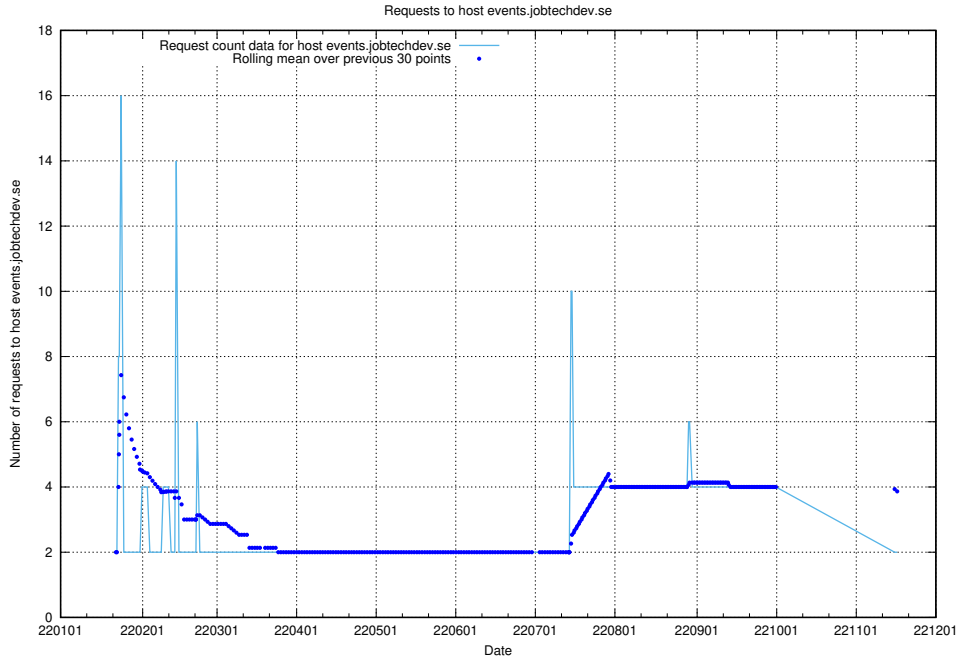

7.610 Usage of events.jobtechdev.se

Here, we count the number of requests to host events.jobtechdev.se.

7.611 Usage of hr.jobtechdev.se

Here, we count the number of requests to host hr.jobtechdev.se.

7.612 Usage of demo-jobed-connect-onprem.jobtechdev.se