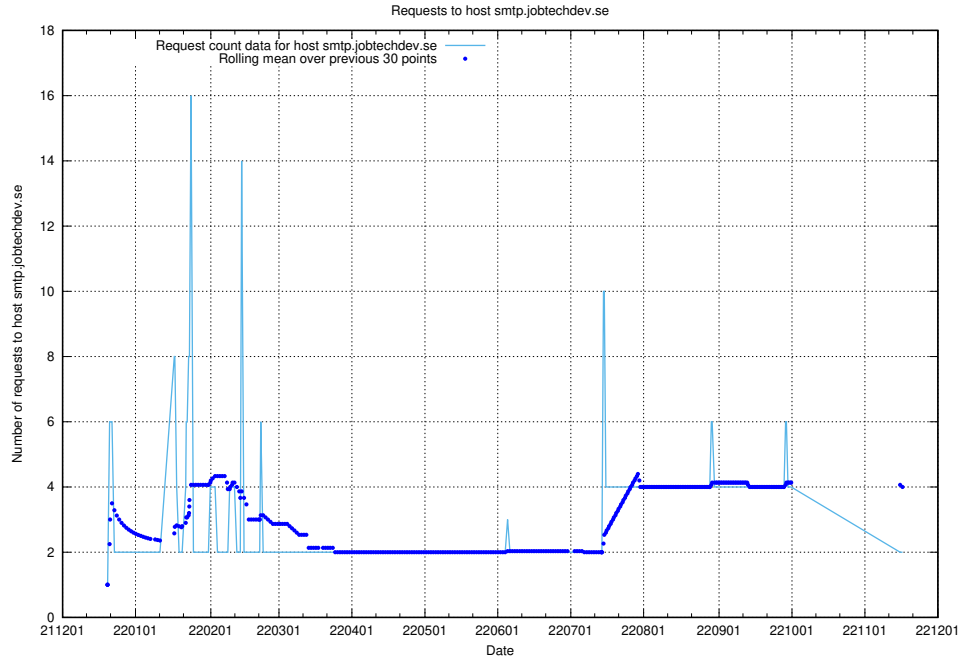

7.376 Usage of smtp.jobtechdev.se

Here, we count the number of requests to host smtp.jobtechdev.se.