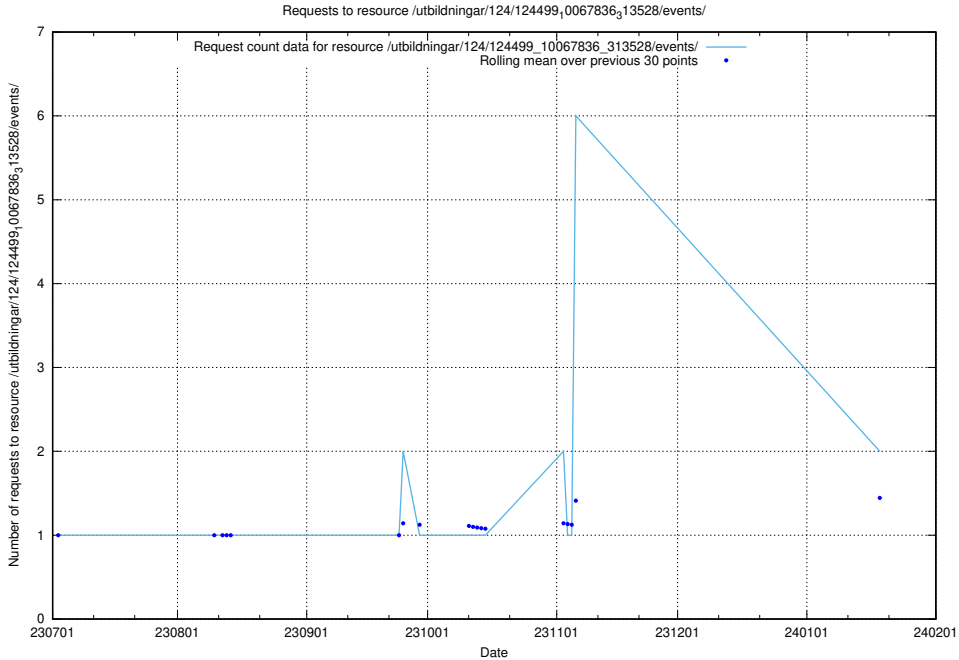

5.882 Usage of /utbildningar/124/124499_10067836_313528/events/

Here, we count the number of requests to resource /utbildningar/124/124499_10067836_313528/events/