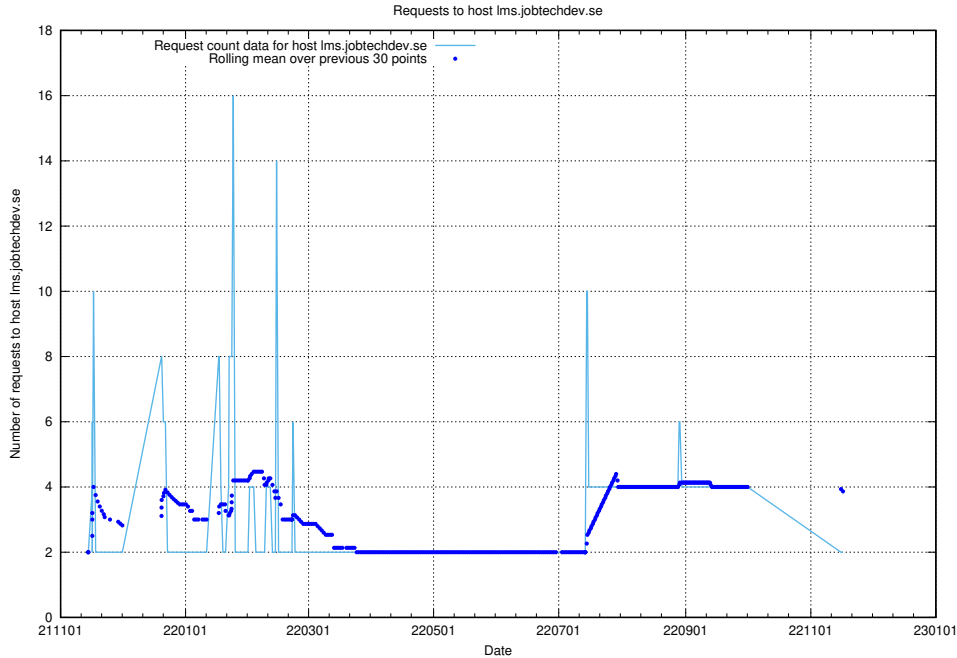

7.585 Usage of lms.jobtechdev.se

Here, we count the number of requests to host lms.jobtechdev.se.