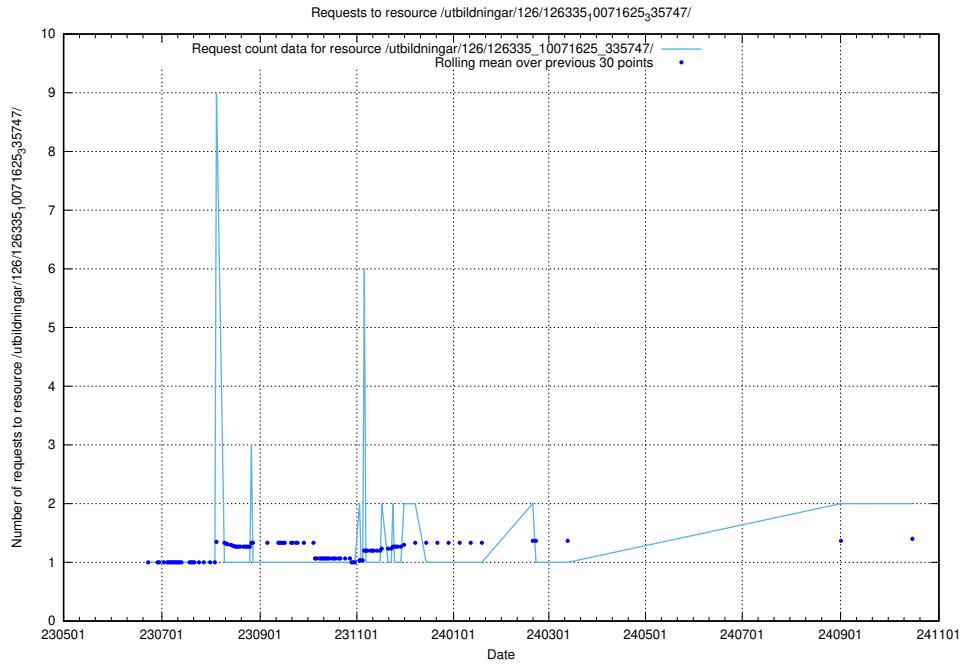

5.918 Usage of /utbildningar/126/126335_10071625_335747/

Here, we count the number of requests to resource /utbildningar/126/126335_10071625_335747/.