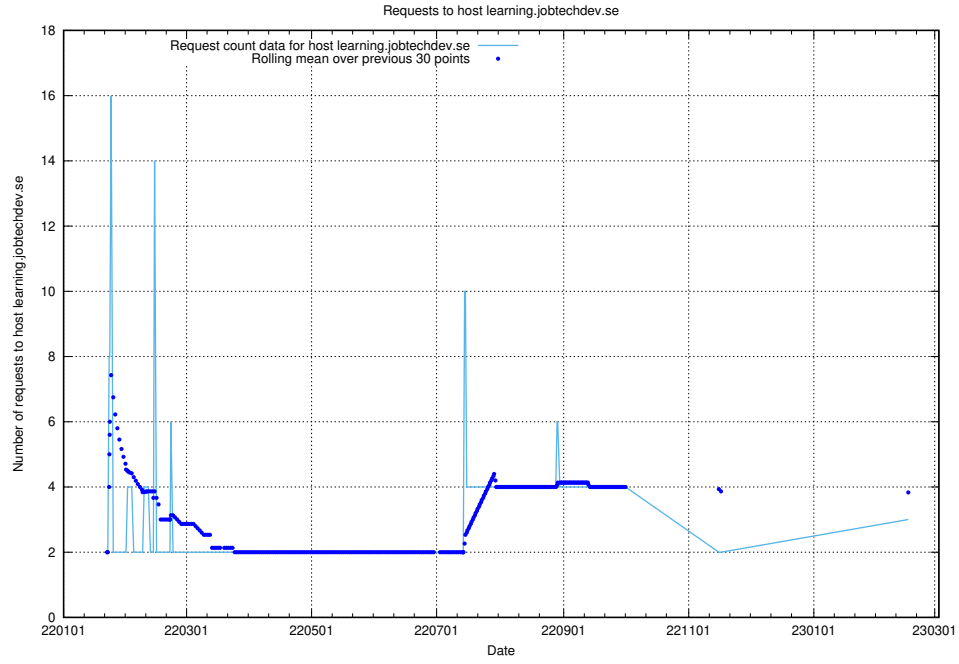

7.263 Usage of learning.jobtechdev.se

Here, we count the number of requests to host learning.jobtechdev.se.