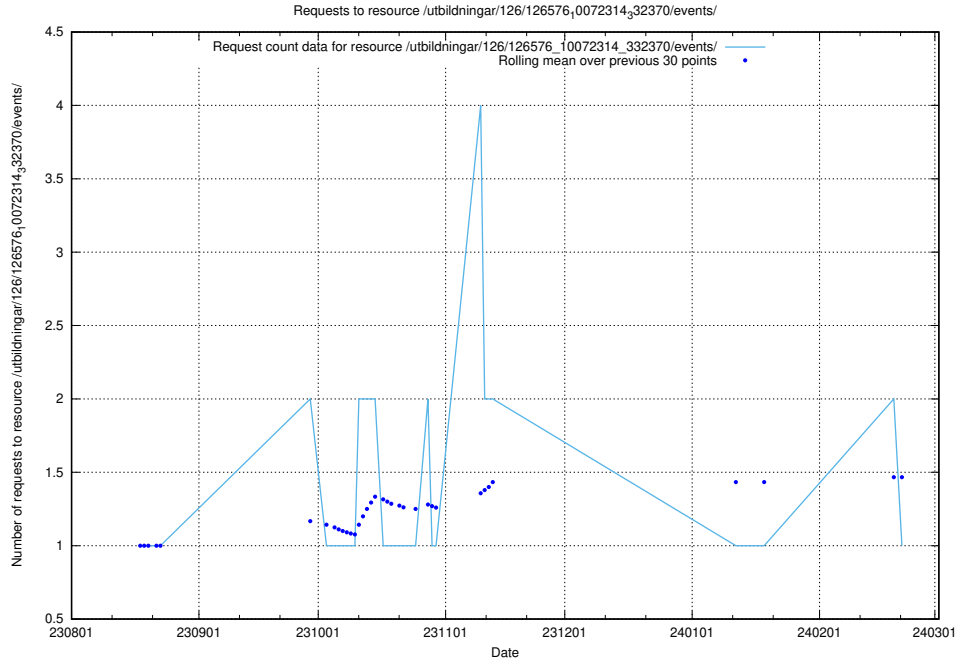

5.5691 Usage of /utbildningar/126/126576_10072314_332370/events/

Here, we count the number of requests to resource /utbildningar/126/126576_10072314_332370/events/