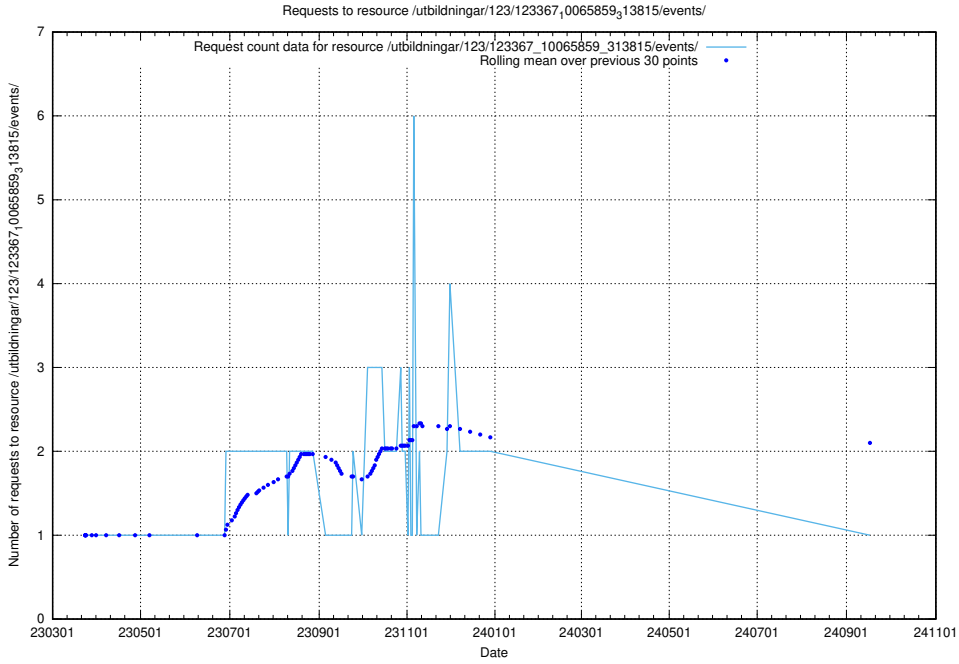

5.5760 Usage of /utbildningar/123/123367_10065859_313815/events/

Here, we count the number of requests to resource /utbildningar/123/123367_10065859_313815/events/