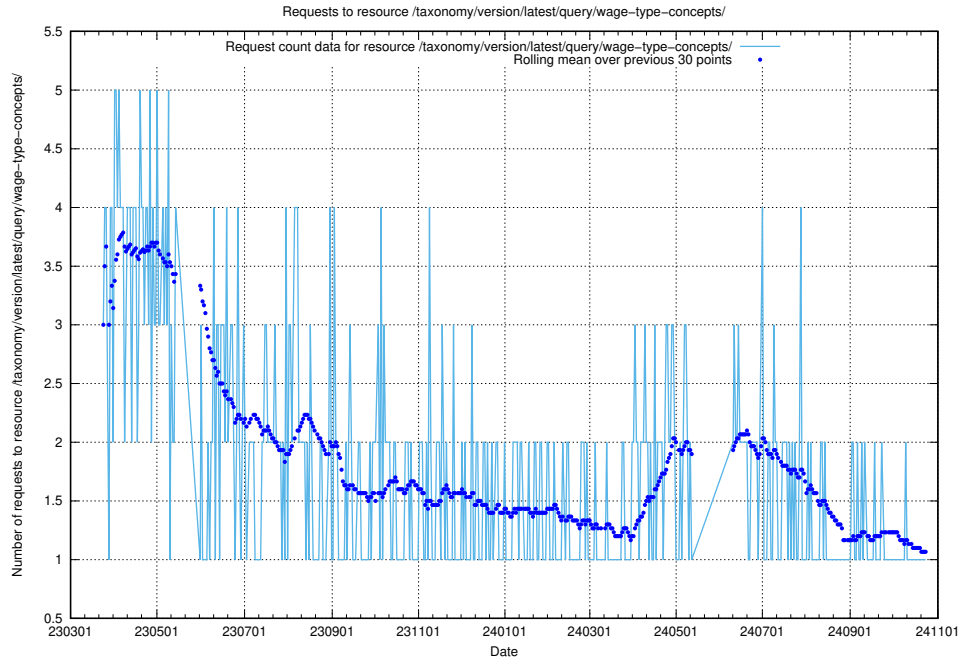

Here, we count the number of requests to resource /utbildningar/126/126434_10071662_328763/events/

5.6997 Usage of /taxonomy/version/latest/query/wage-type-concepts/

Here, we count the number of requests to resource /taxonomy/version/latest/query/wage-type-concepts/.