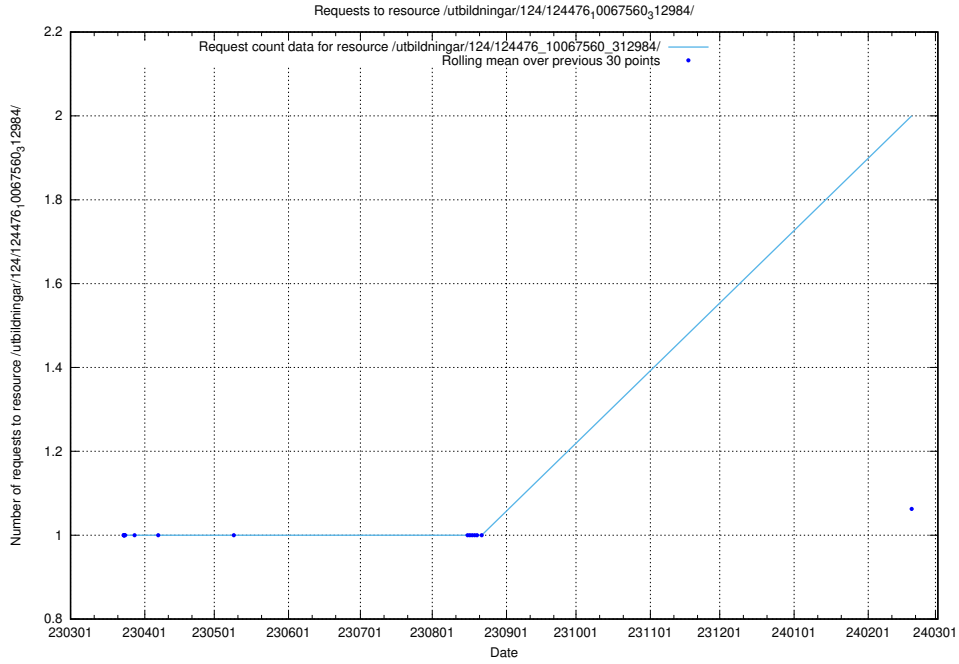

5.701 Usage of /utbildningar/124/124476_10067560_312984/

Here, we count the number of requests to resource /utbildningar/124/124476_10067560_312984/.