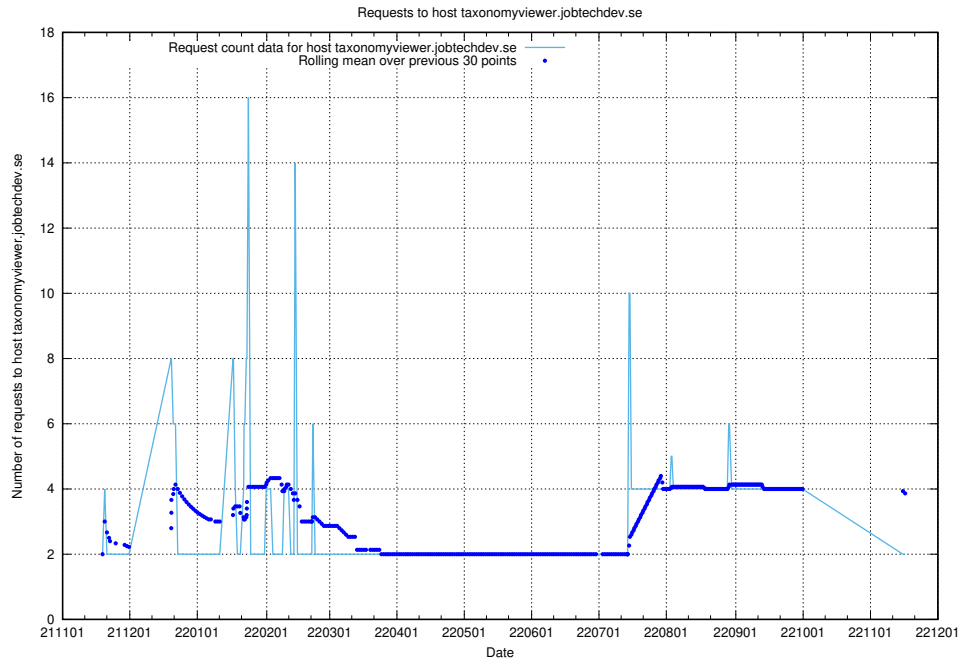

7.469 Usage of taxonomyviewer.jobtechdev.se

Here, we count the number of requests to host taxonomyviewer.jobtechdev.se.