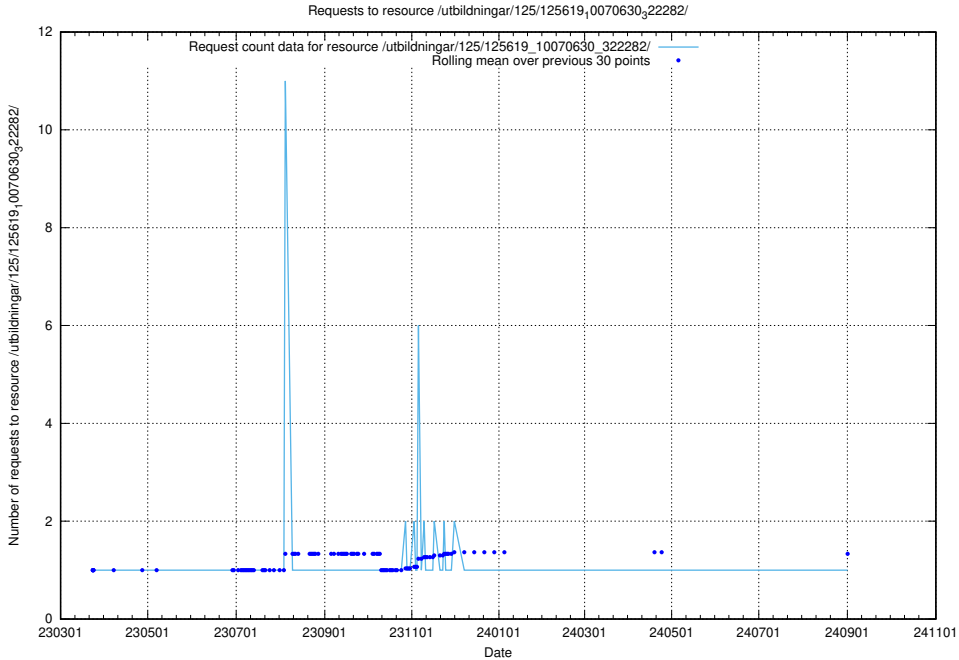

5.1113 Usage of /utbildningar/125/125619_10070363_321361/events/

Here, we count the number of requests to resource /utbildningar/125/125619_10070363_321361/events/

5.1114 Usage of /utbildningar/125/125619_10070363_321361/