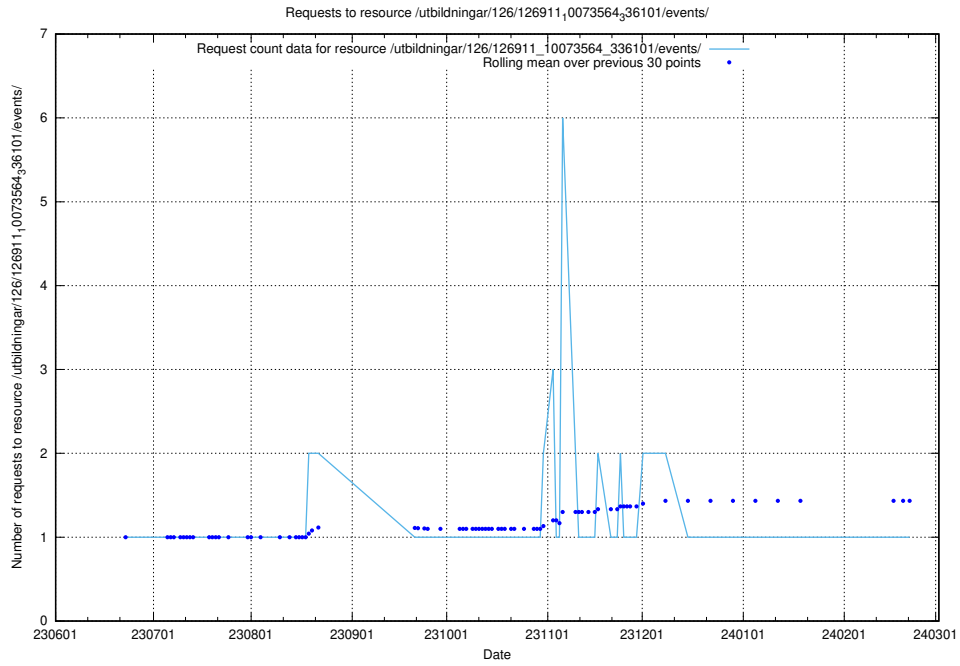

5.6506 Usage of /utbildningar/126/126911_10073564_336101/events/

Here, we count the number of requests to resource /utbildningar/126/126911_10073564_336101/events/