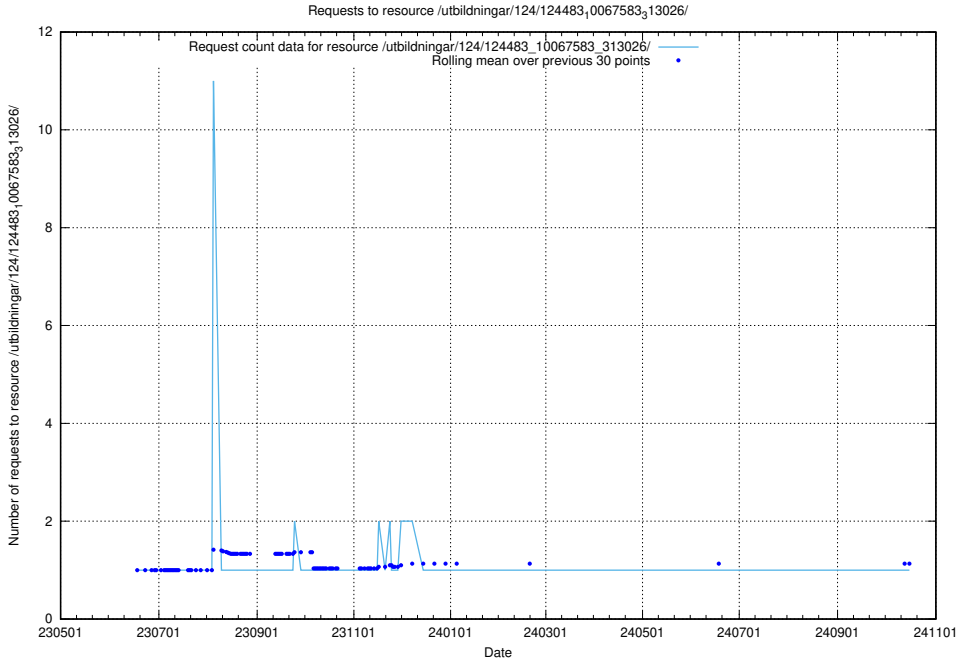

5.6774 Usage of /utbildningar/124/124483_10067583_313026/

Here, we count the number of requests to resource /utbildningar/124/124483_10067583_313026/.