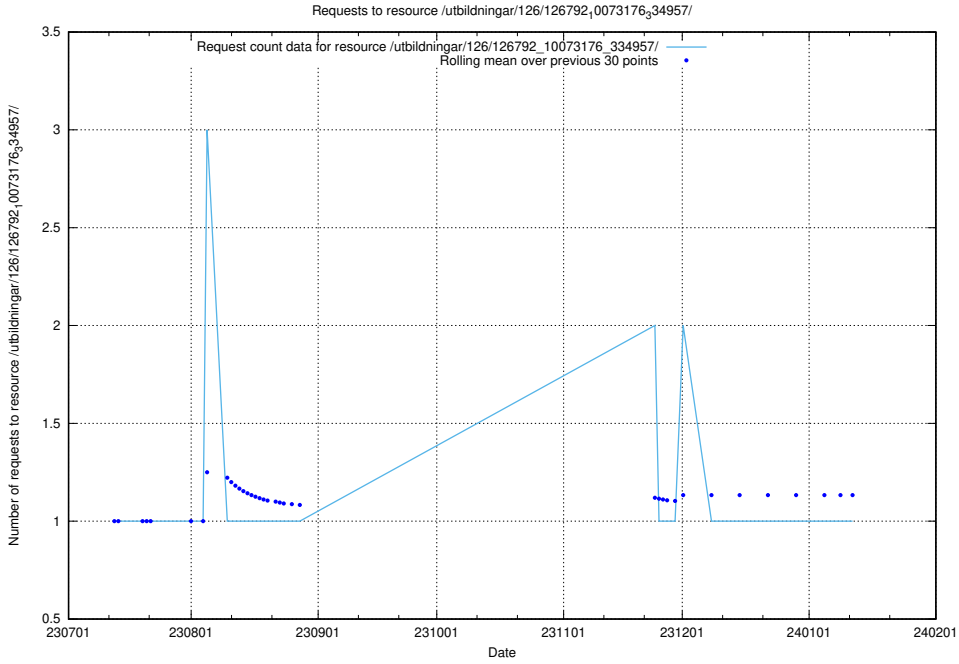

5.6038 Usage of /utbildningar/126/126792_10073176_334957/

Here, we count the number of requests to resource /utbildningar/126/126792_10073176_334957/.