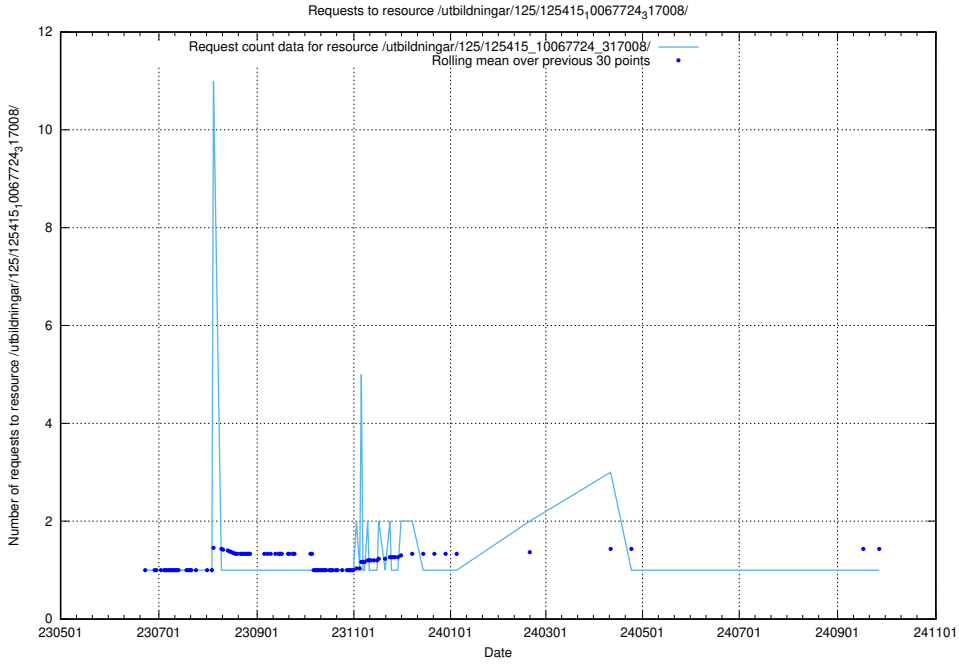

5.6626 Usage of /utbildningar/125/125415_10067724_317008/

Here, we count the number of requests to resource /utbildningar/125/125415_10067724_317008/.