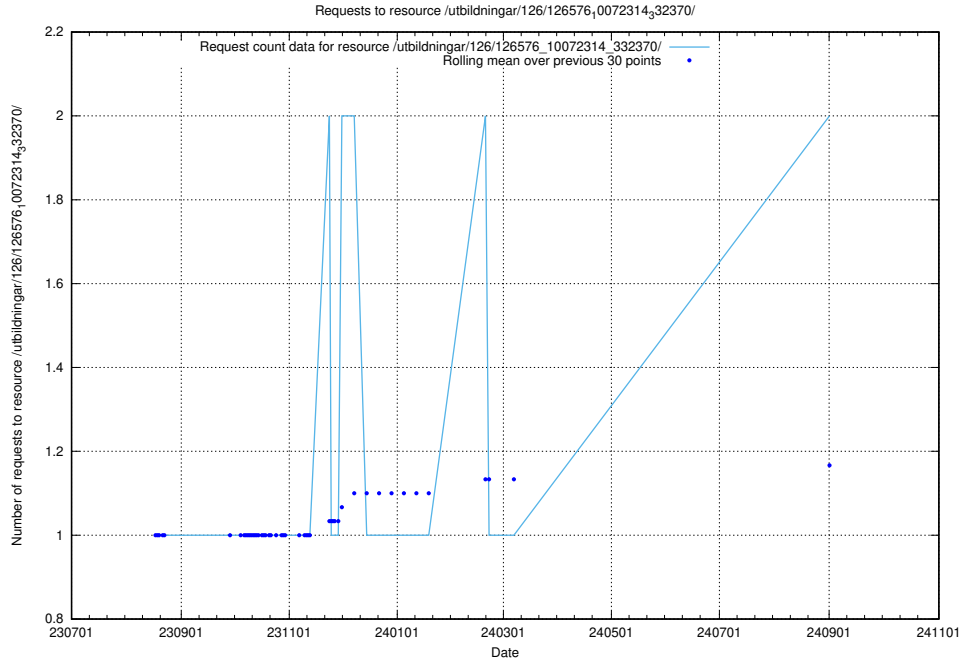

5.830 Usage of /utbildningar/126/126576_10072314_332370/

Here, we count the number of requests to resource /utbildningar/126/126576_10072314_332370/.