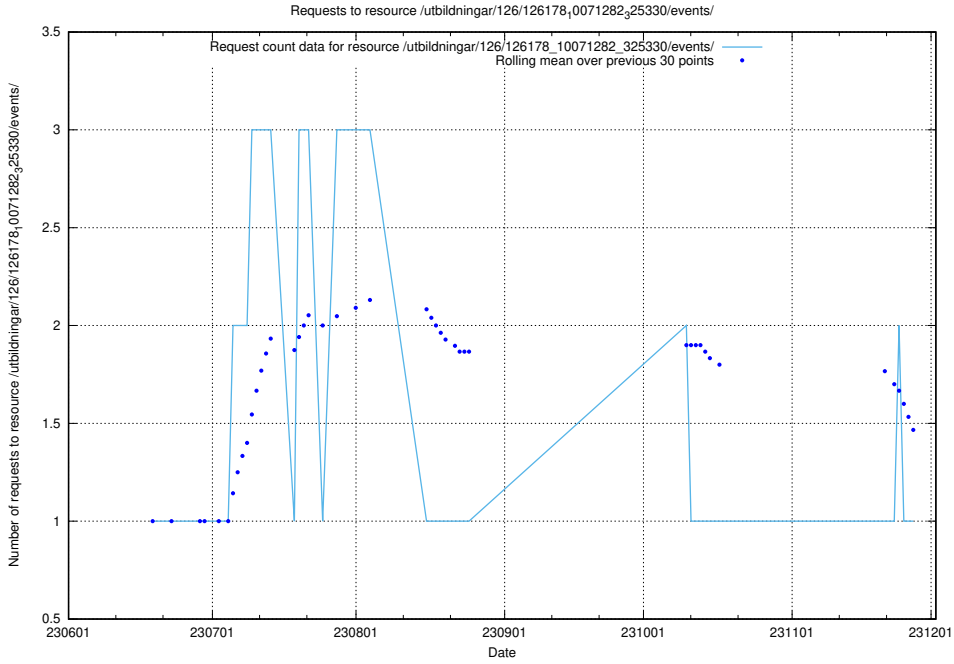

5.6763 Usage of /utbildningar/126/126178_10071282_325330/events/

Here, we count the number of requests to resource /utbildningar/126/126178_10071282_325330/events/