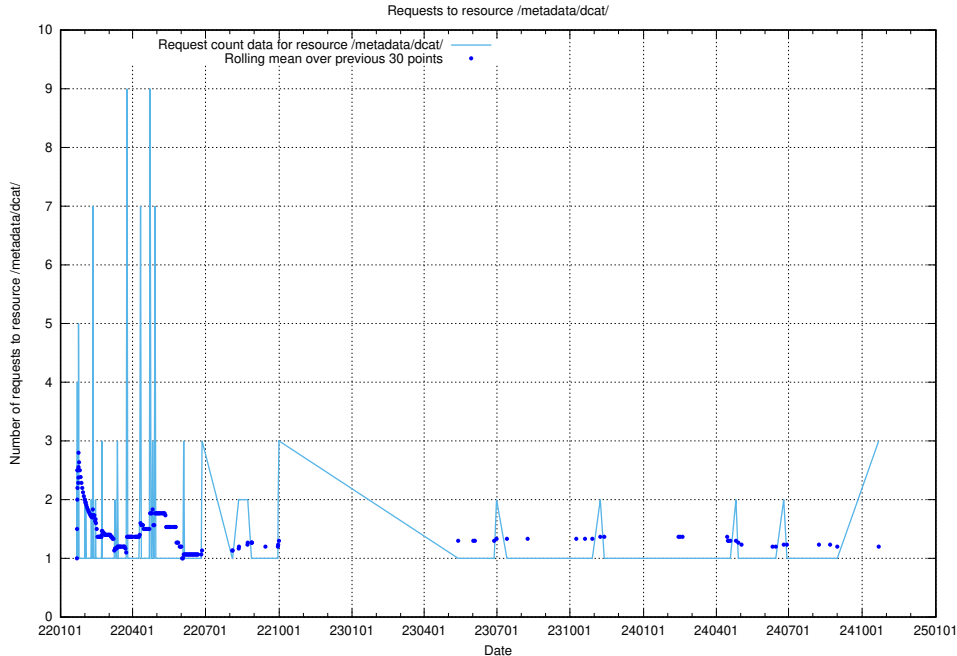

5.523 Usage of /metadata/dcat/

Here, we count the number of requests to resource /metadata/dcat/.