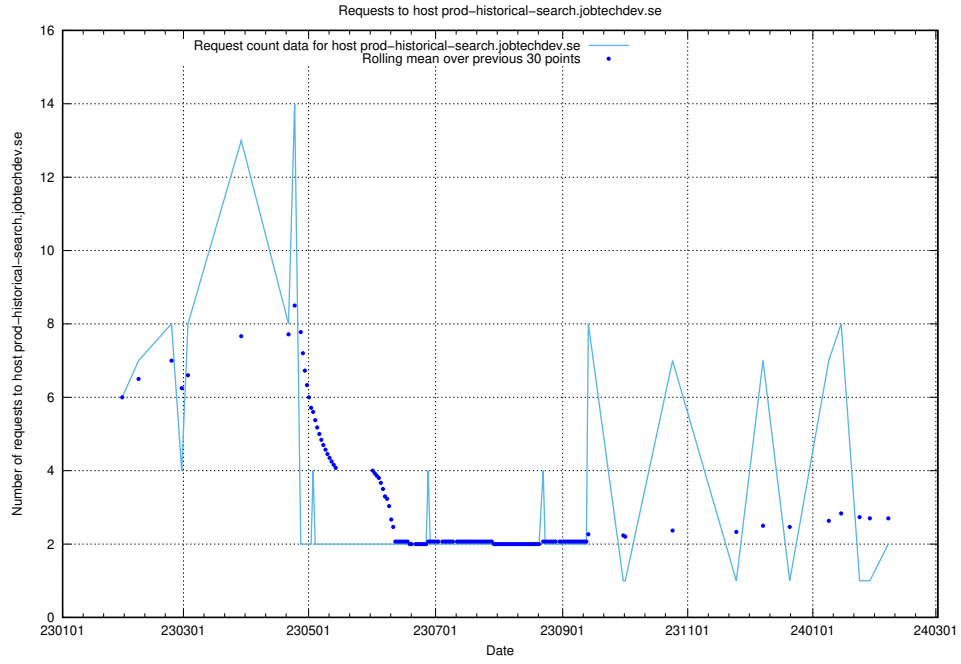

7.300 Usage of prod-historical-search.jobtechdev.se

Here, we count the number of requests to host prod-historical-search.jobtechdev.se.