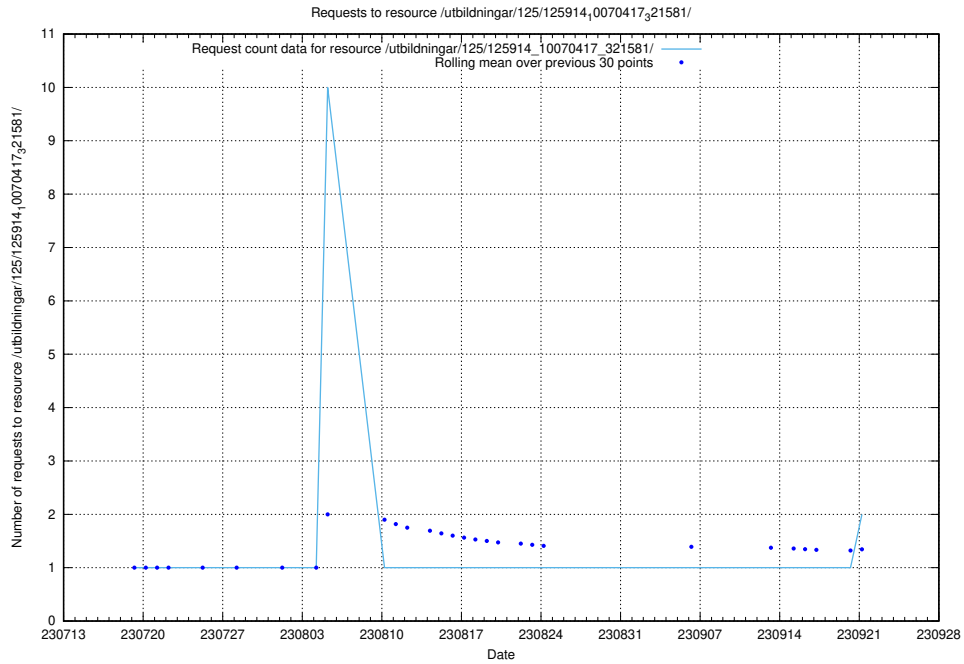

5.862 Usage of /utbildningar/125/125914_10070417_321581/

Here, we count the number of requests to resource /utbildningar/125/125914_10070417_321581/.