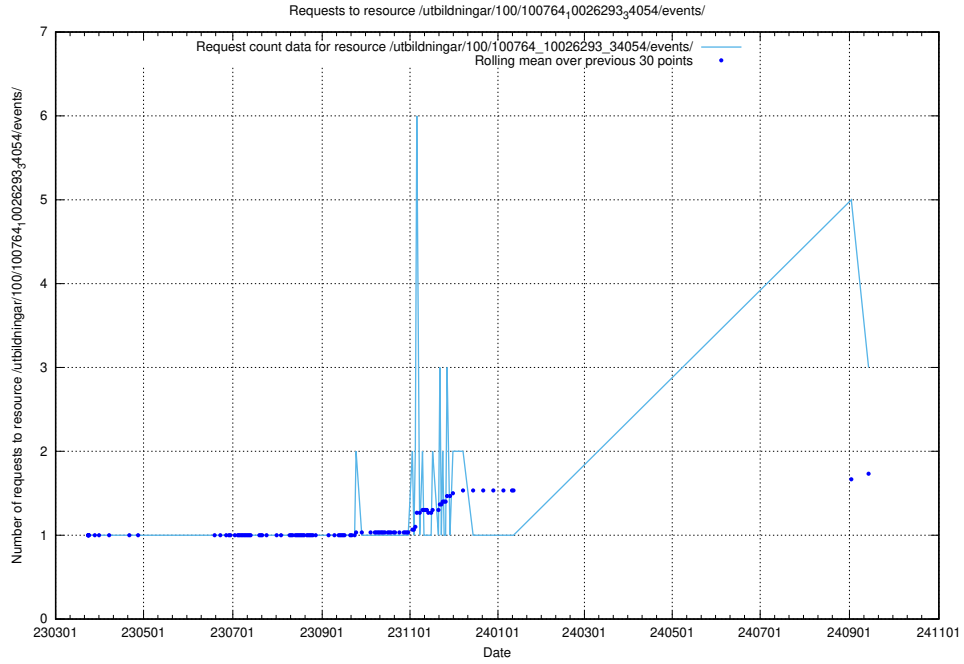

Here, we count the number of requests to resource /utbildningar/125/125700_10070443_321899/.

5.472 Usage of /utbildningar/100/100764_10026293_34054/events/

Here, we count the number of requests to resource /utbildningar/100/100764_10026293_34054/events/.