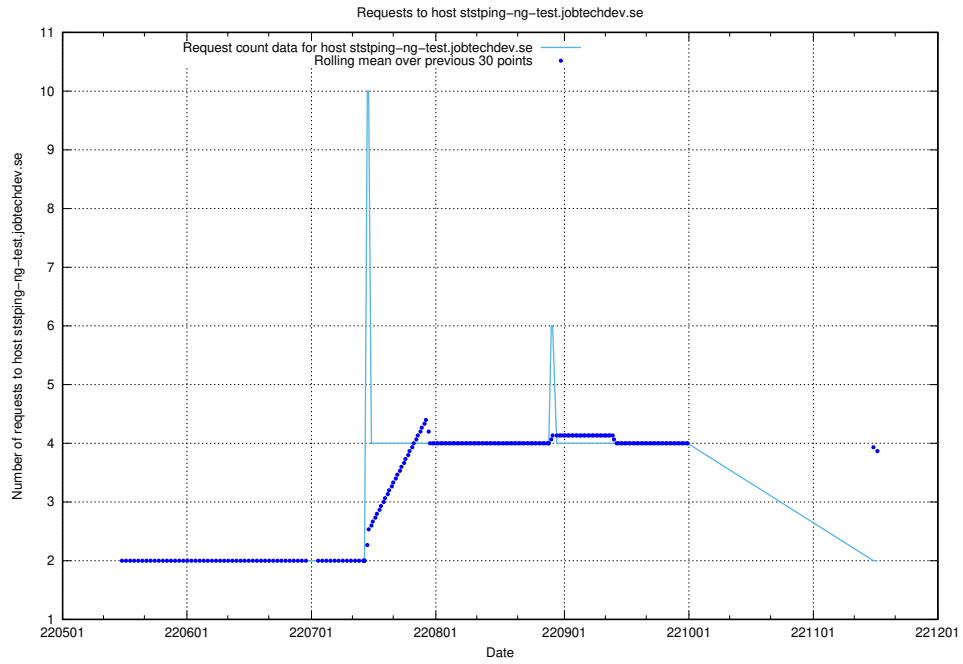

7.434 Usage of ststping-ng-test.jobtechdev.se

Here, we count the number of requests to host ststping-ng-test.jobtechdev.se.