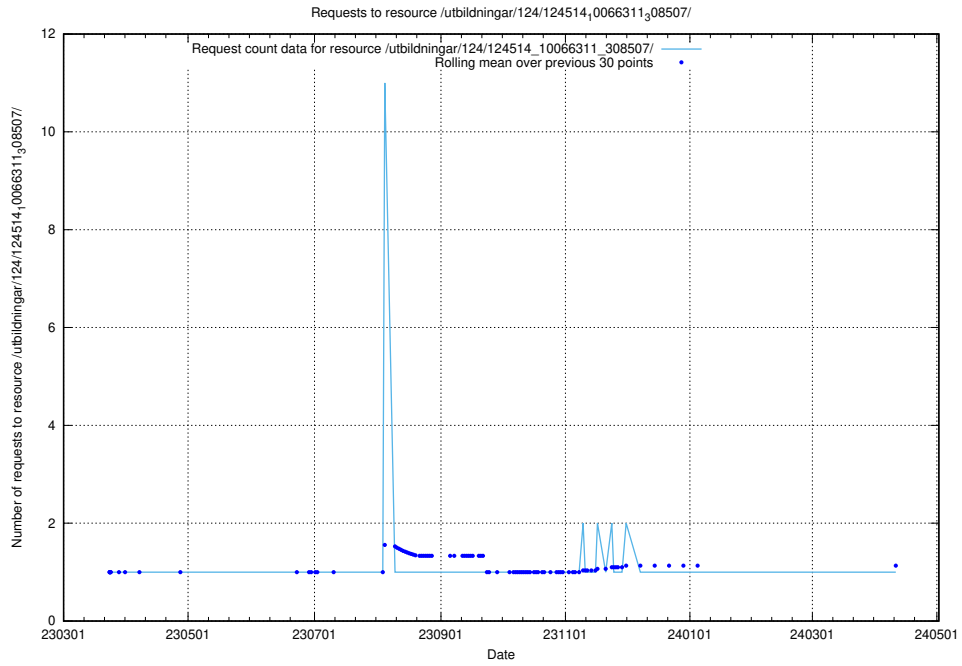

5.2728 Usage of /utbildningar/124/124514_10066311_308507/

Here, we count the number of requests to resource /utbildningar/124/124514_10066311_308507/.