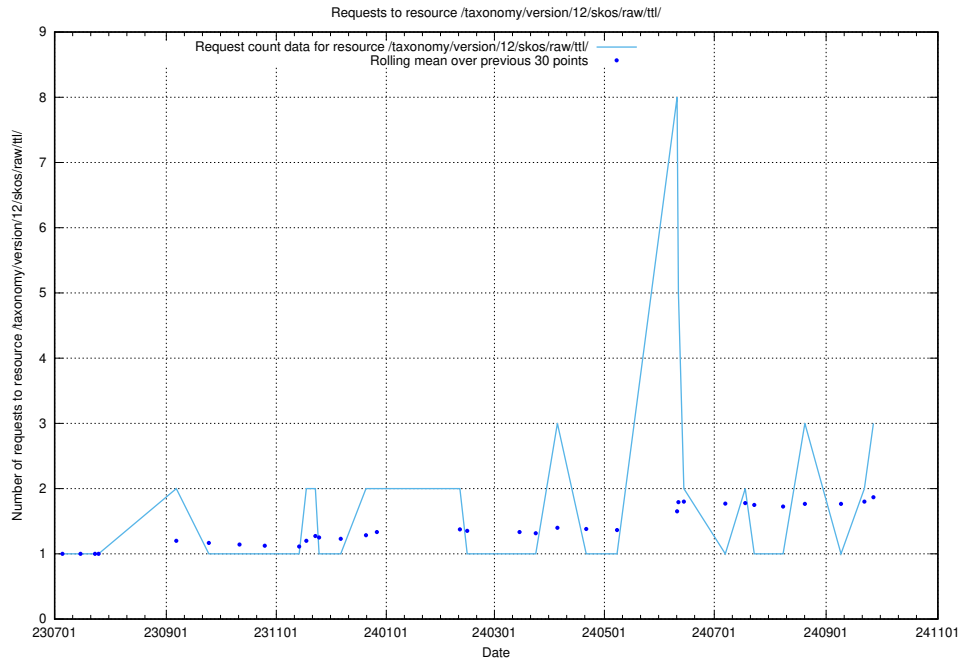

5.468 Usage of `/taxonomy/version/12/skos/raw/ttl/`

Here, we count the number of requests to resource `/taxonomy/version/12/skos/raw/ttl/`.