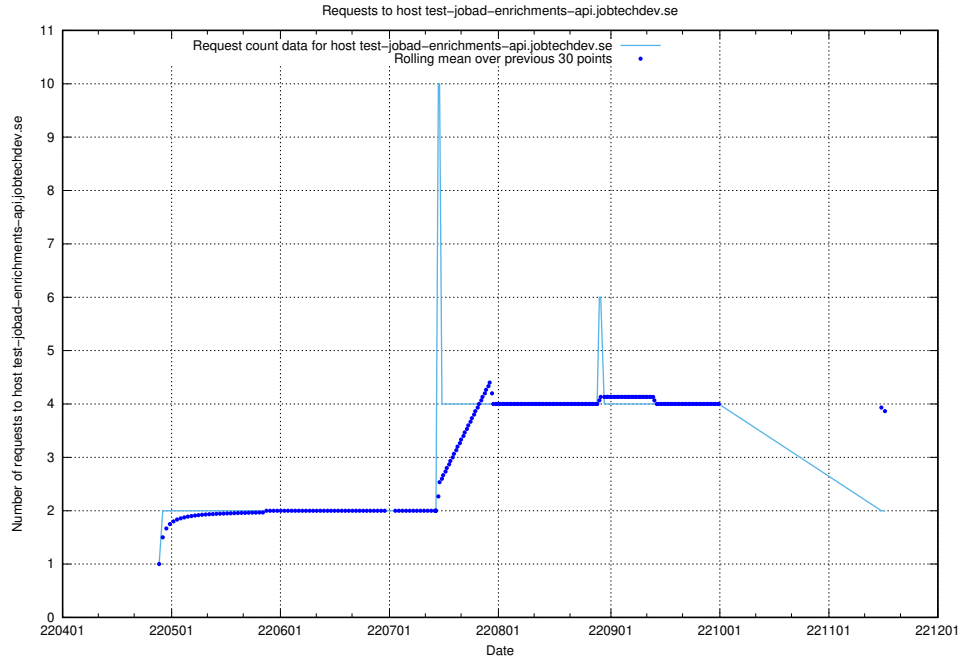

7.447 Usage of test-jobad-enrichments-api.jobtechdev.se

Here, we count the number of requests to host test-jobad-enrichments-api.jobtechdev.se.

7.448 Usage of jobtech-jobad-enrichments-develop.jobtechdev.se