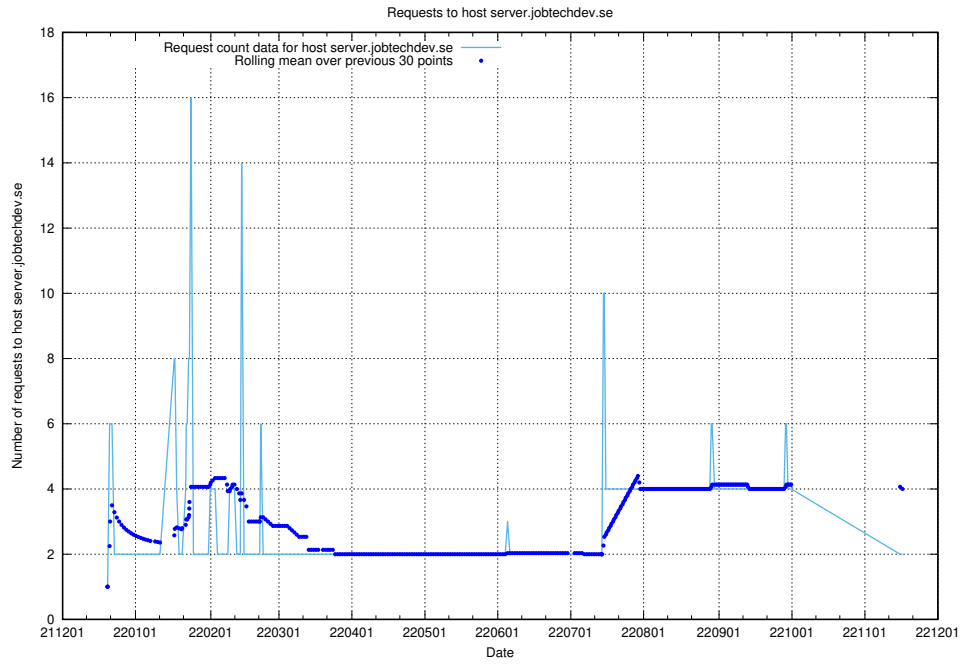

7.377 Usage of server.jobtechdev.se

Here, we count the number of requests to host server.jobtechdev.se.