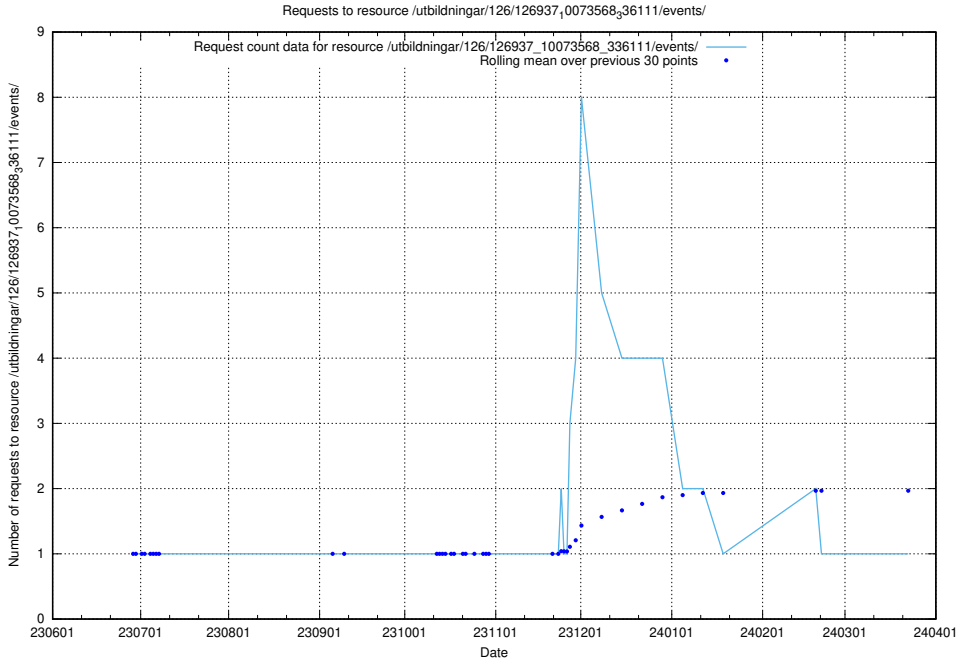

Here, we count the number of requests to resource /utbildningar/106/106995_10040732_55261/.

5.6357 Usage of /utbildningar/126/126937_10073568_336111/events/

Here, we count the number of requests to resource /utbildningar/126/126937_10073568_336111/events/