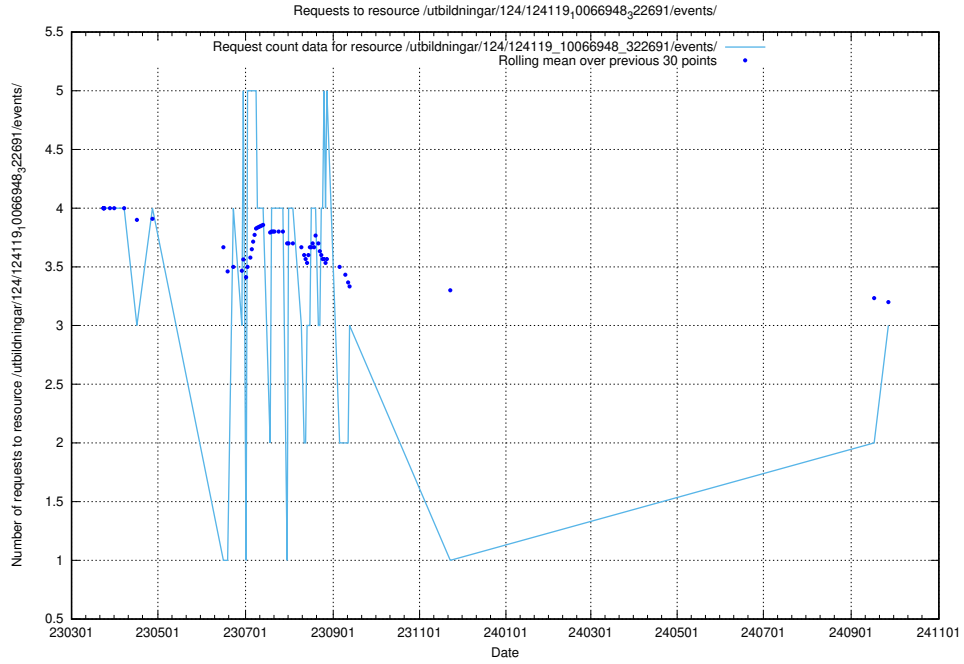

5.513 Usage of /utbildningar/124/124119_10066948_322691/events/

Here, we count the number of requests to resource /utbildningar/124/124119_10066948_322691/events/