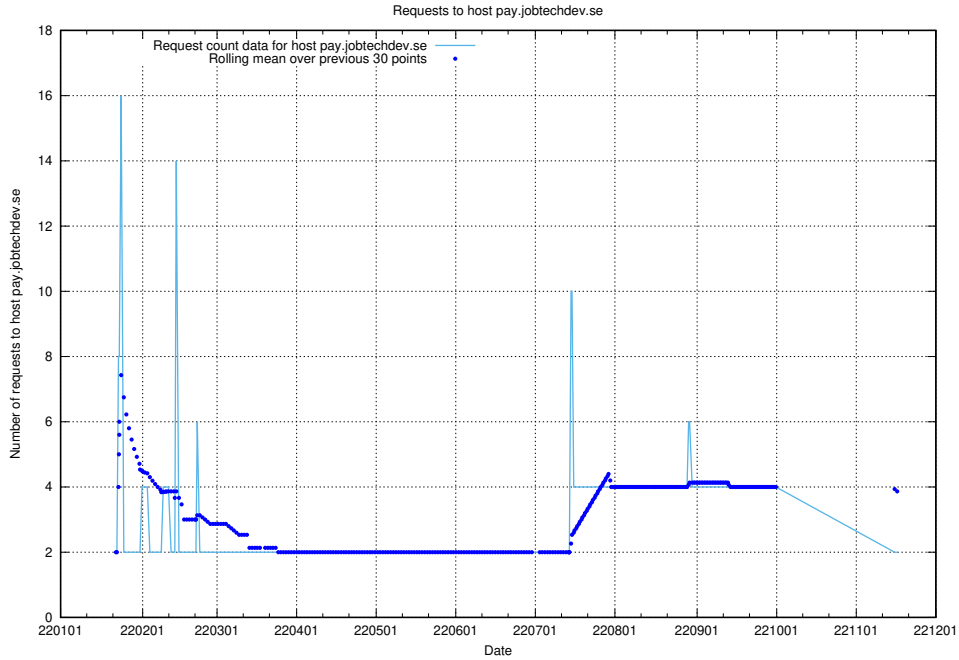

7.602 Usage of pay.jobtechdev.se

Here, we count the number of requests to host pay.jobtechdev.se.