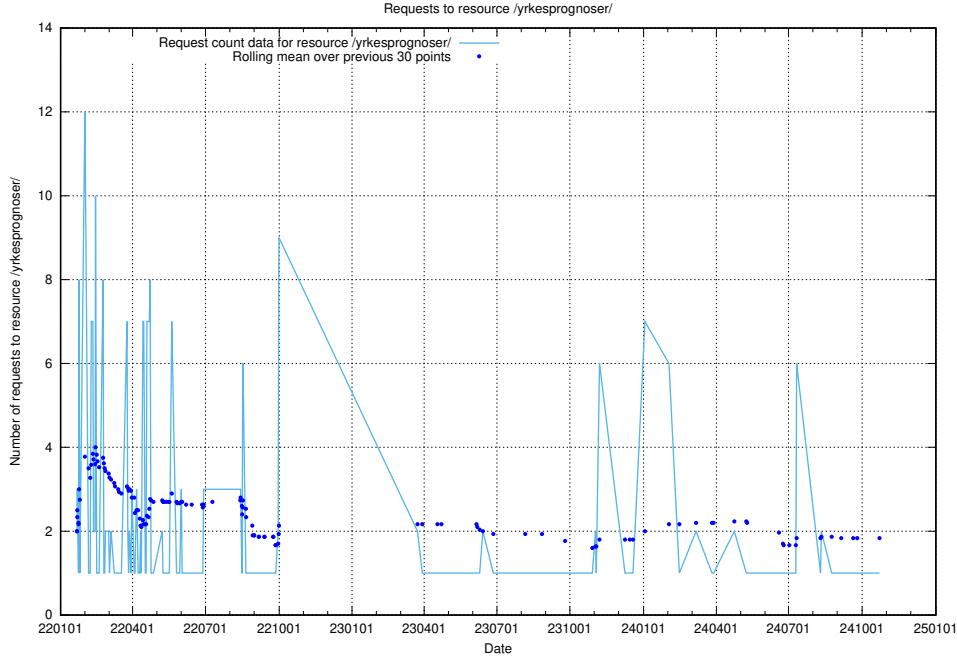

5.7182 Usage of /yrkesprognoser/

Here, we count the number of requests to resource /yrkesprognoser/.