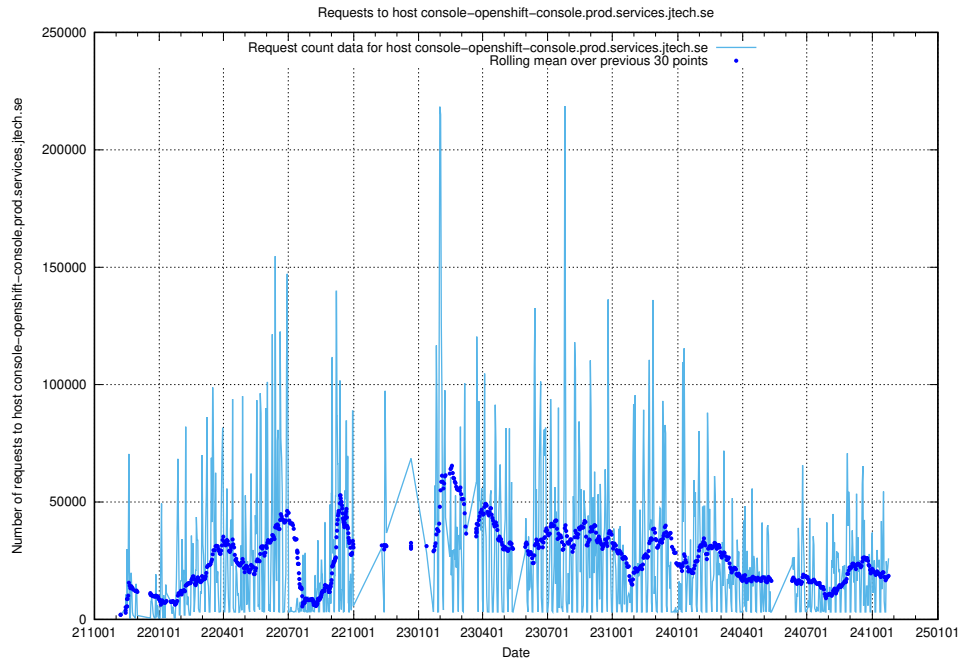

7.7 Usage of console-openshift-console.prod.services.jtech.se

Here, we count the number of requests to host console-openshift-console.prod.services.jtech.se.