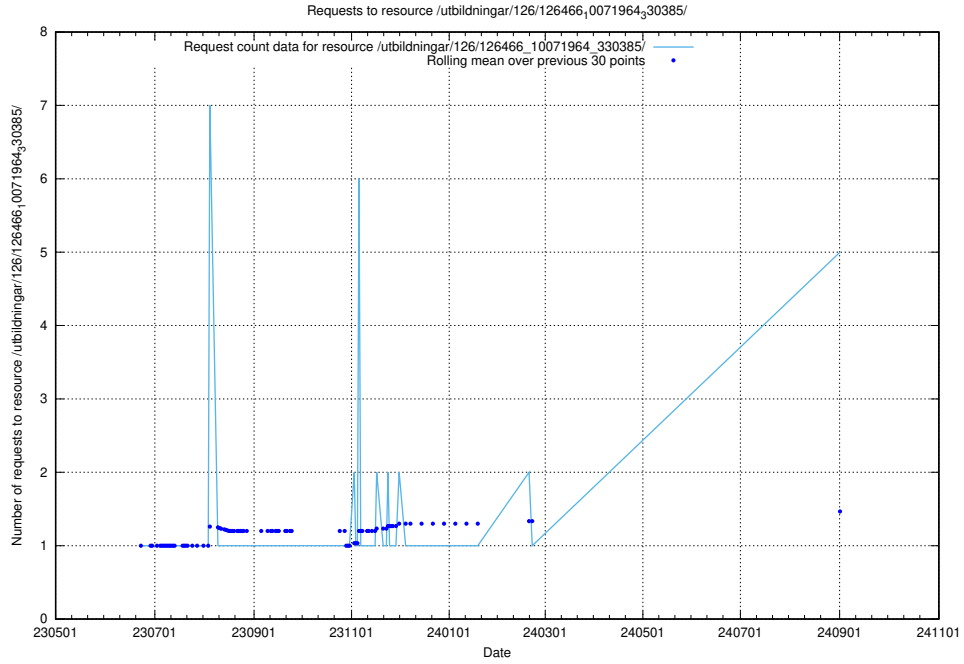

5.243 Usage of /utbildningar/126/126466_10071964_330385/

Here, we count the number of requests to resource /utbildningar/126/126466_10071964_330385/.