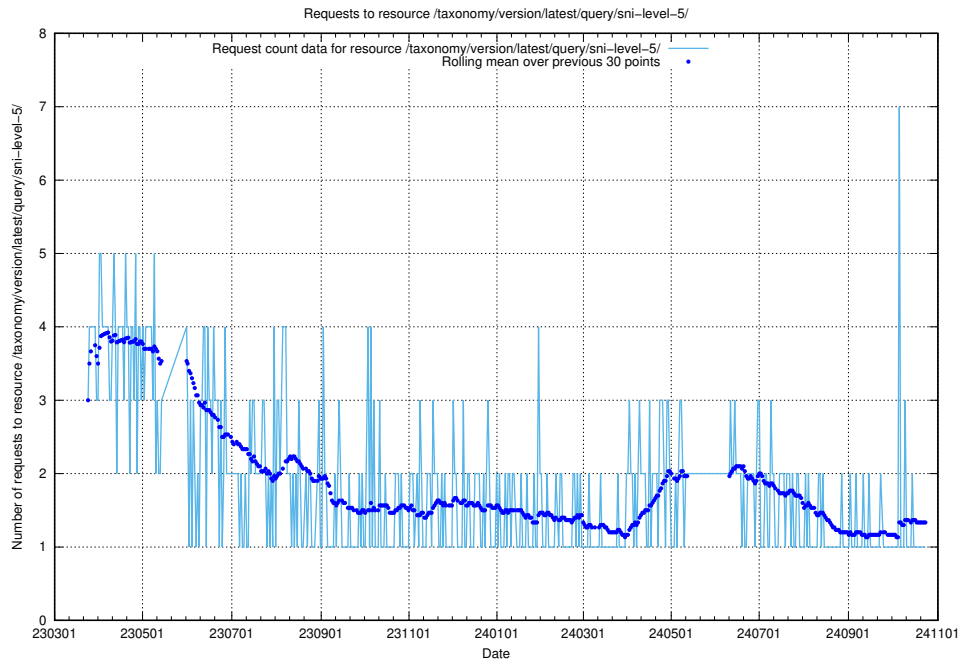

5.7021 Usage of /taxonomy/version/latest/query/sni-level-5/

Here, we count the number of requests to resource /taxonomy/version/latest/query/sni-level-5/.