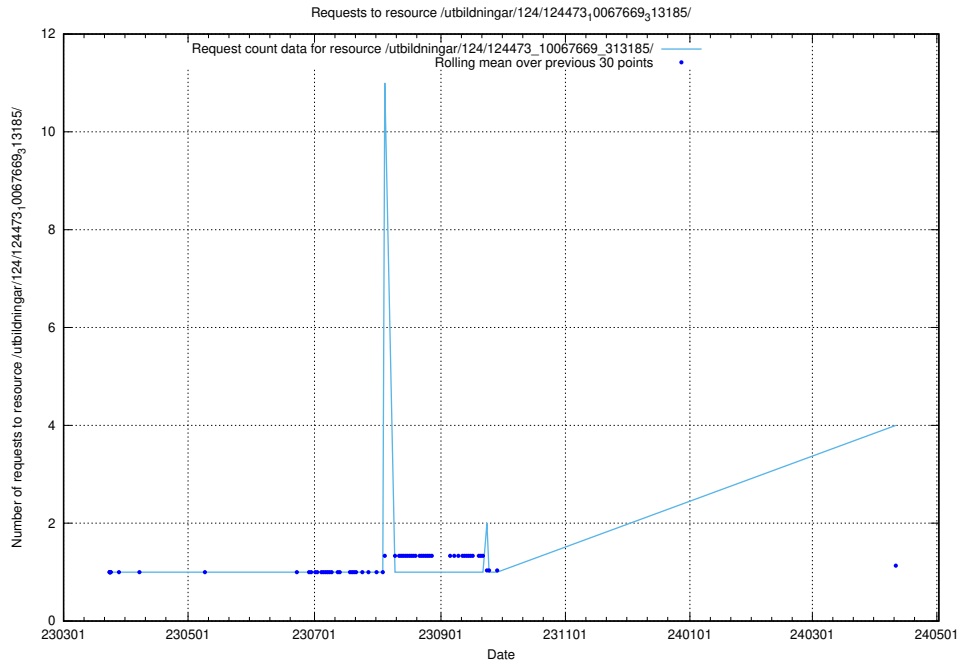

5.307 Usage of /utbildningar/124/124473_10067669_313185/

Here, we count the number of requests to resource /utbildningar/124/124473_10067669_313185/.