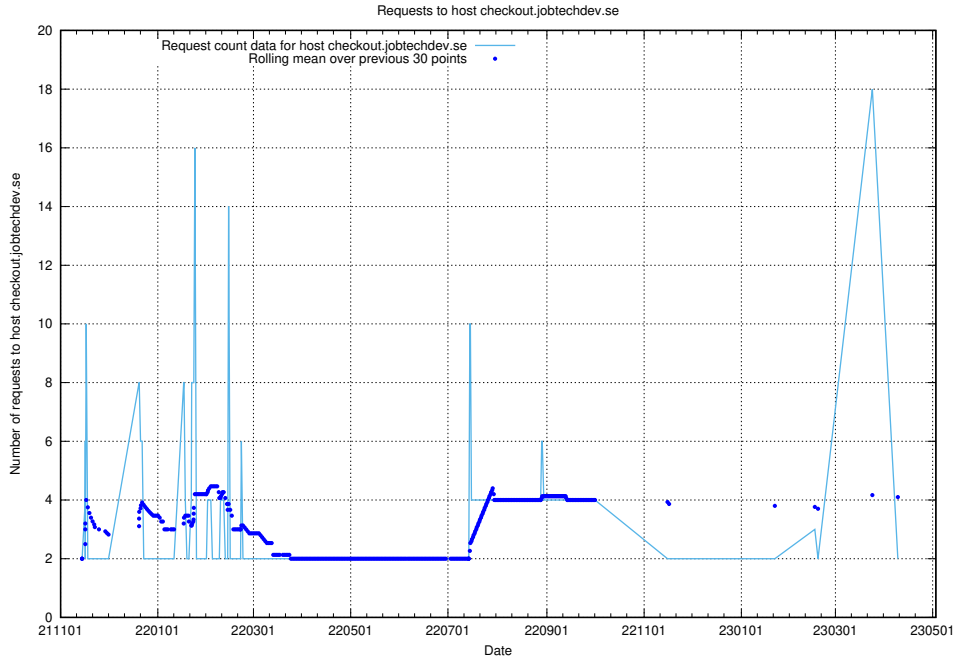

7.283 Usage of checkout.jobtechdev.se

Here, we count the number of requests to host checkout.jobtechdev.se.