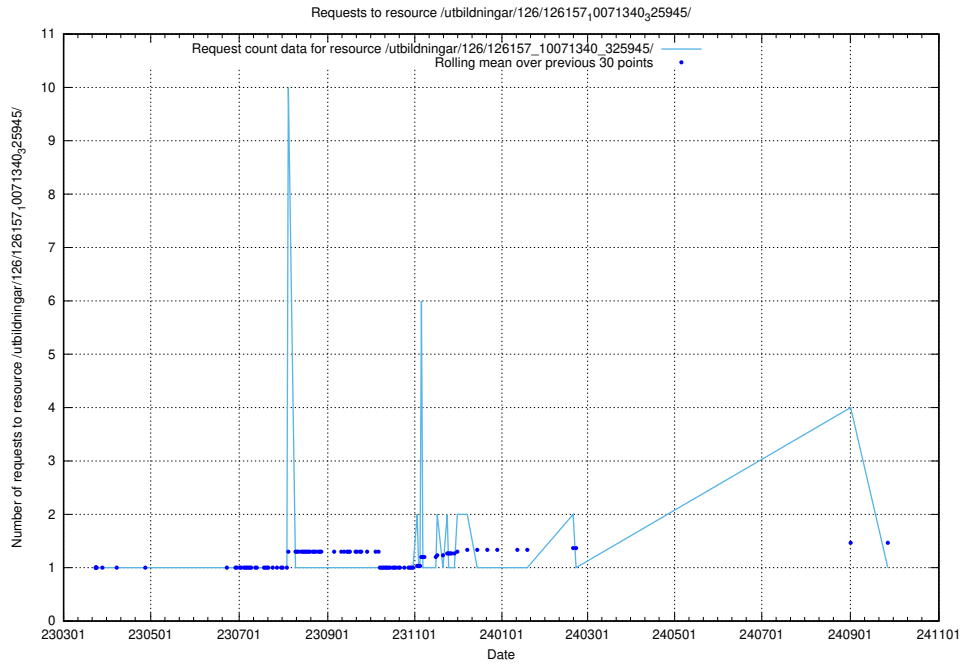

5.7392 Usage of /utbildningar/126/126157_10071340_325945/

Here, we count the number of requests to resource /utbildningar/126/126157_10071340_325945/.