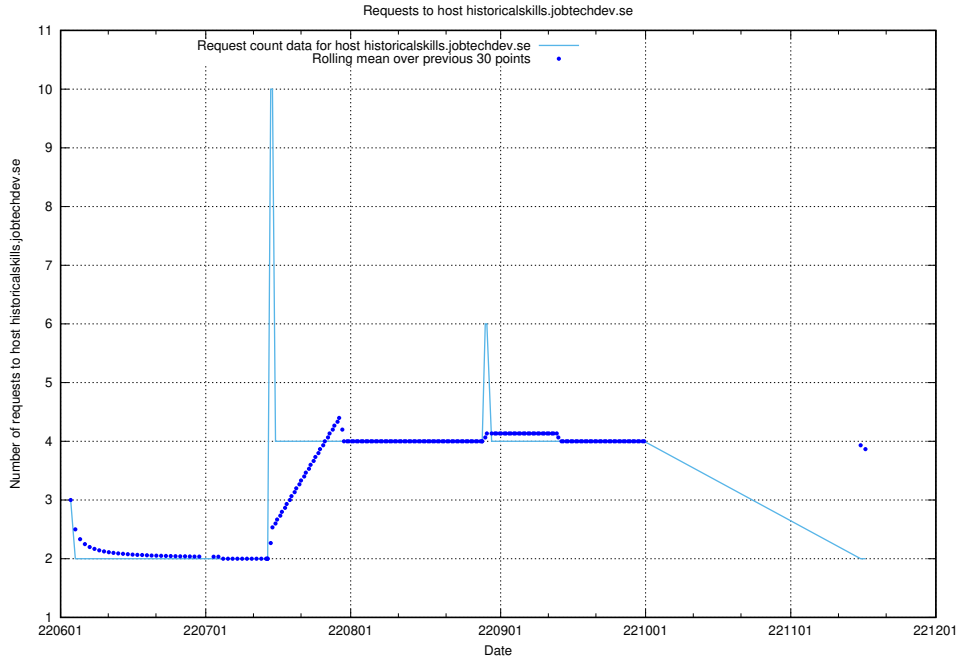

7.422 Usage of `historicalskills.jobtechdev.se`

Here, we count the number of requests to host `historicalskills.jobtechdev.se`.