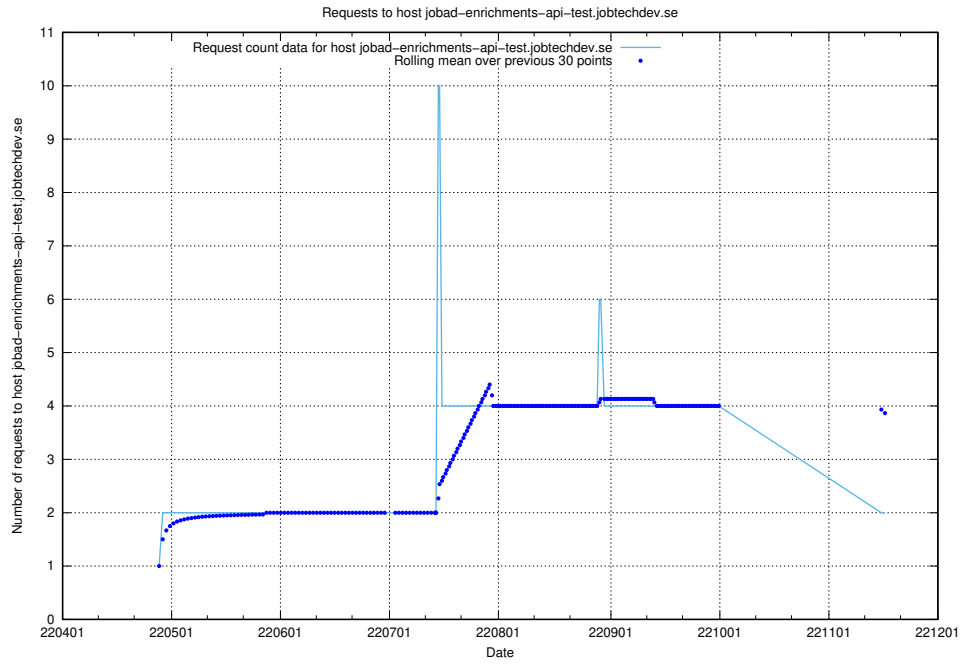

7.452 Usage of `jobad-enrichments-api-test.jobtechdev.se`

Here, we count the number of requests to host `jobad-enrichments-api-test.jobtechdev.se`.