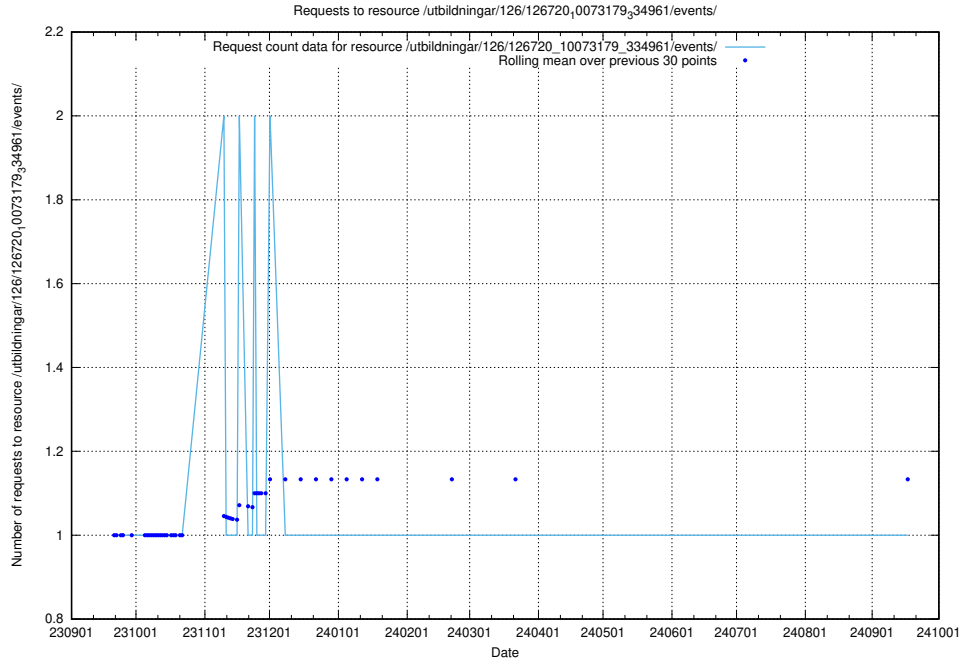

5.5443 Usage of /utbildningar/126/126720_10073179_334961/events/

Here, we count the number of requests to resource /utbildningar/126/126720_10073179_334961/events/