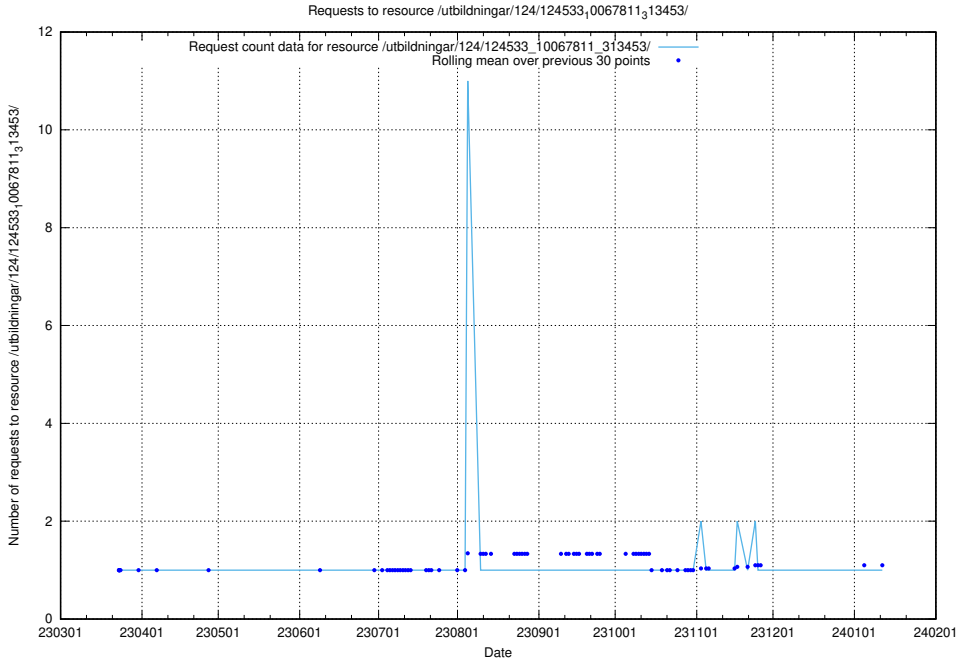

5.1663 Usage of /utbildningar/124/124533_10067811_313453/

Here, we count the number of requests to resource /utbildningar/124/124533_10067811_313453/.