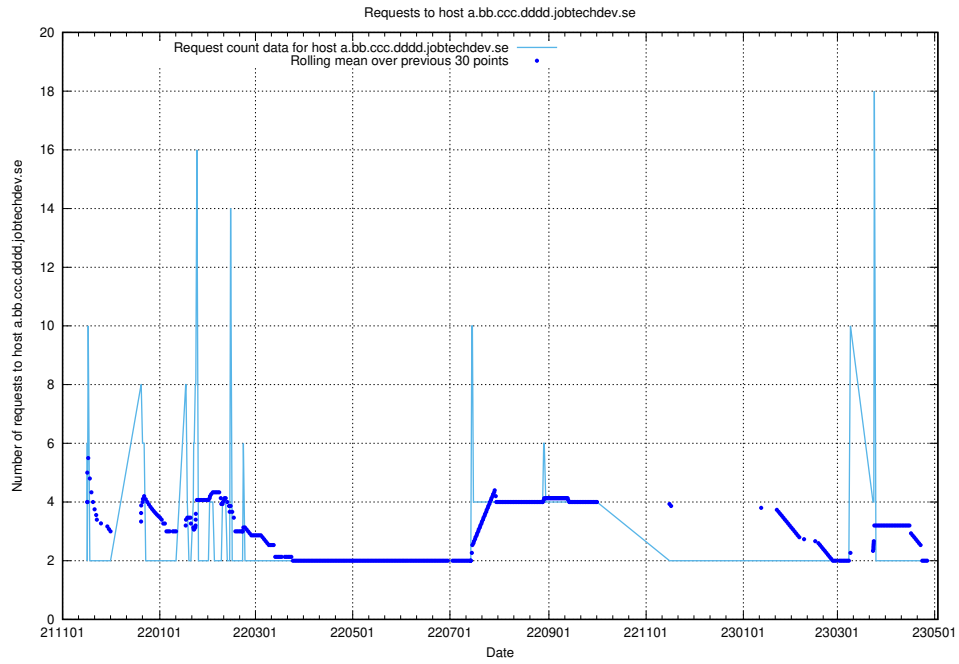

7.537 Usage of a.bb.ccc.dddd.jobtechdev.se

Here, we count the number of requests to host a.bb.ccc.dddd.jobtechdev.se.