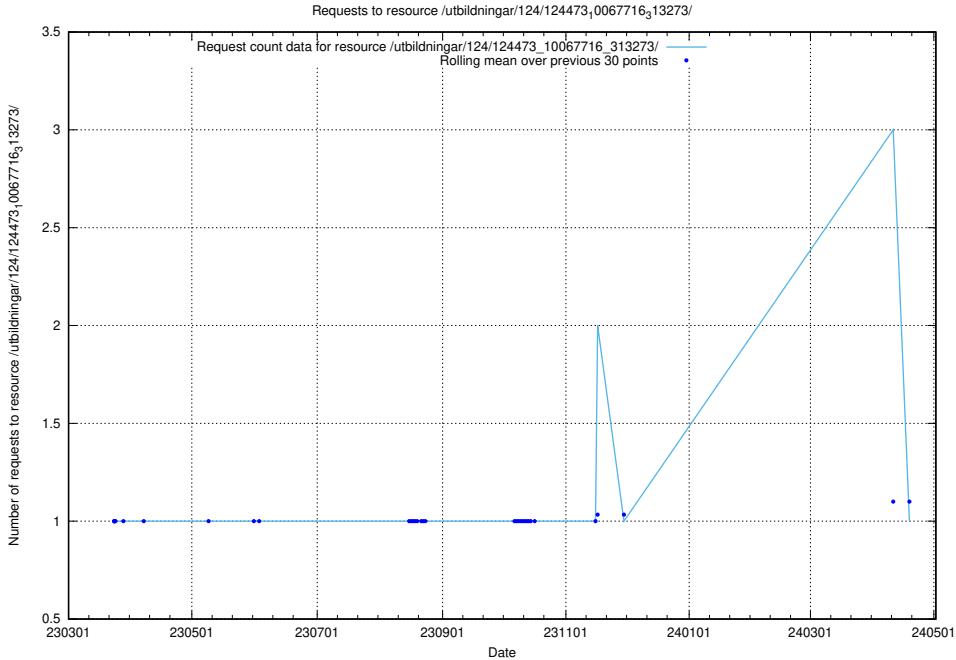

5.3858 Usage of /utbildningar/124/124473_10067716_313273/

Here, we count the number of requests to resource /utbildningar/124/124473_10067716_313273/.