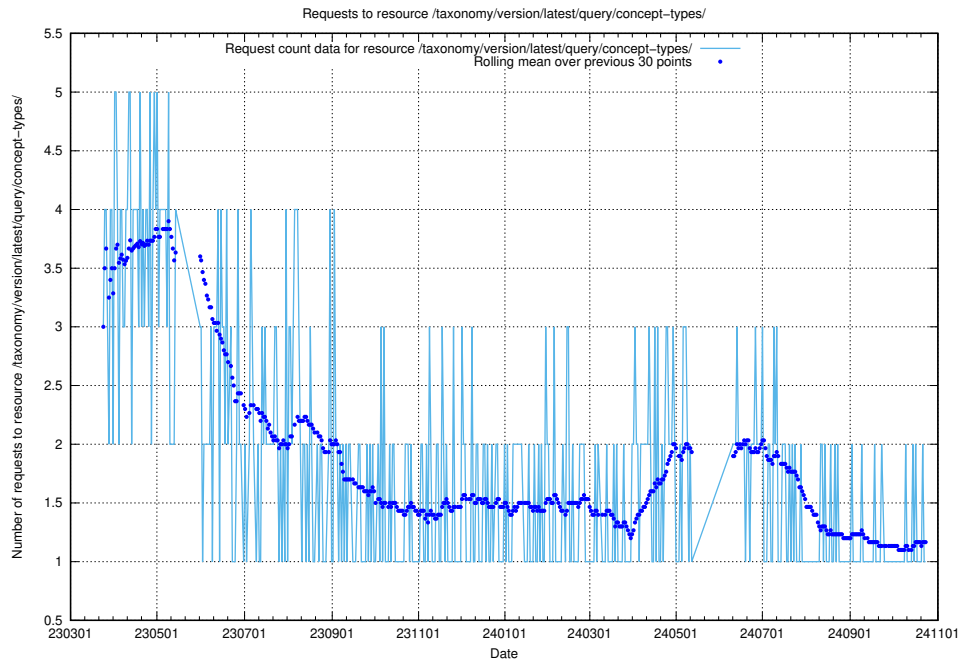

Here, we count the number of requests to resource /taxonomy/version/latest/query/concepts-and-common-relations/.

5.7049 Usage of /taxonomy/version/latest/query/concept-types/

Here, we count the number of requests to resource /taxonomy/version/latest/query/concept-types/.