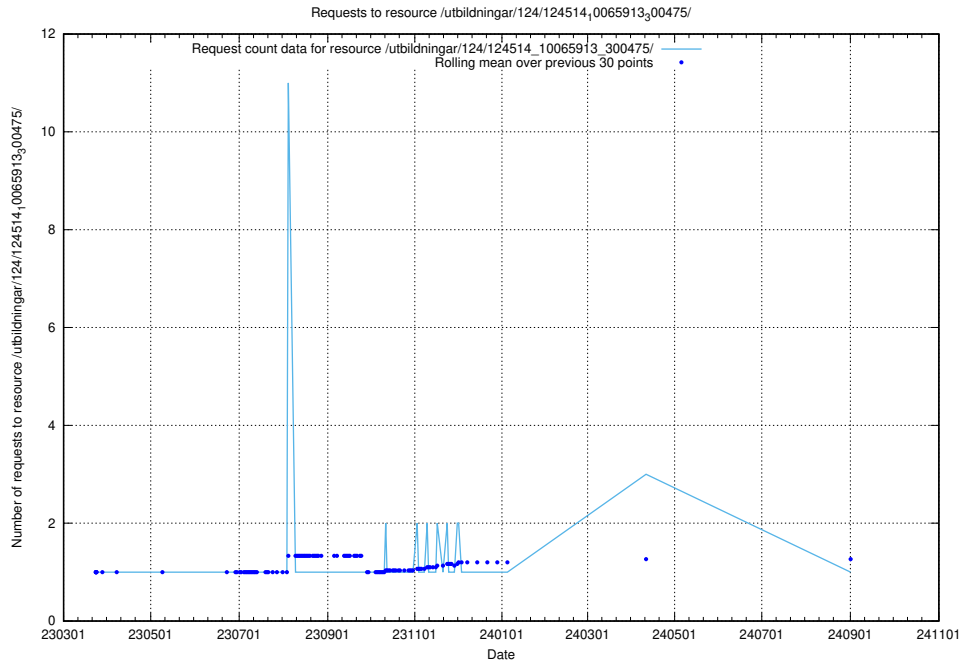

5.2846 Usage of /utbildningar/124/124514_10065913_300475/

Here, we count the number of requests to resource /utbildningar/124/124514_10065913_300475/.