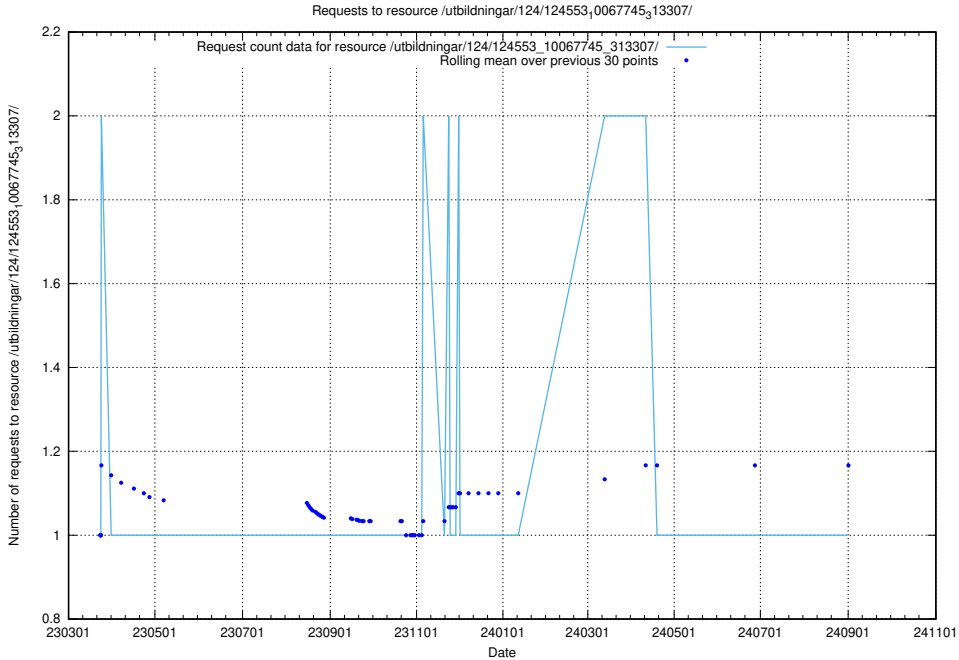

5.1573 Usage of /availability/kpi/20240825/

Here, we count the number of requests to resource /availability/kpi/20240825/.

5.1574 Usage of /utbildningar/utb_emil/124/124474_10067709_313266/events/

Here, we count the number of requests to resource /utbildningar/utb_emil/124/124474_10067709_313266/events/