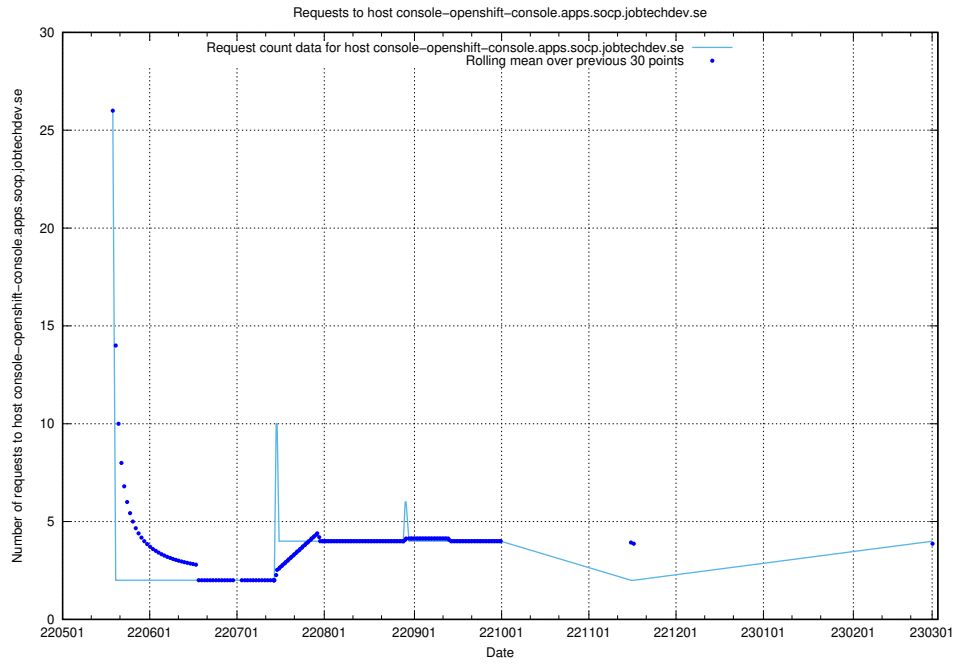

7.157 Usage of console-openshift-console.apps.socp.jobtechdev.se

Here, we count the number of requests to host console-openshift-console.apps.socp.jobtechdev.se.