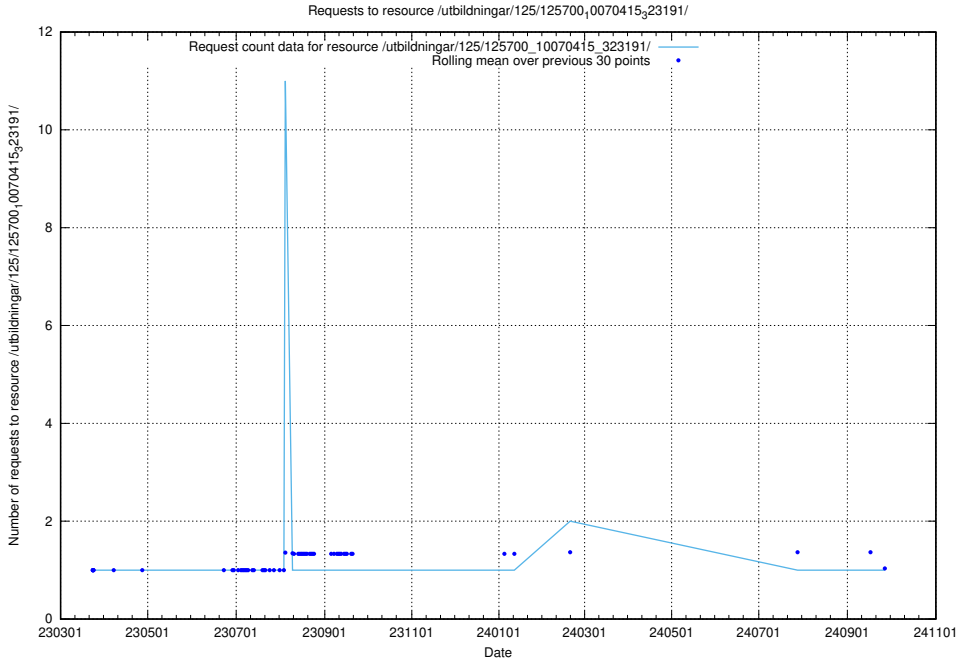

5.1074 Usage of /utbildningar/125/125700_10070415_323191/

Here, we count the number of requests to resource /utbildningar/125/125700_10070415_323191/.