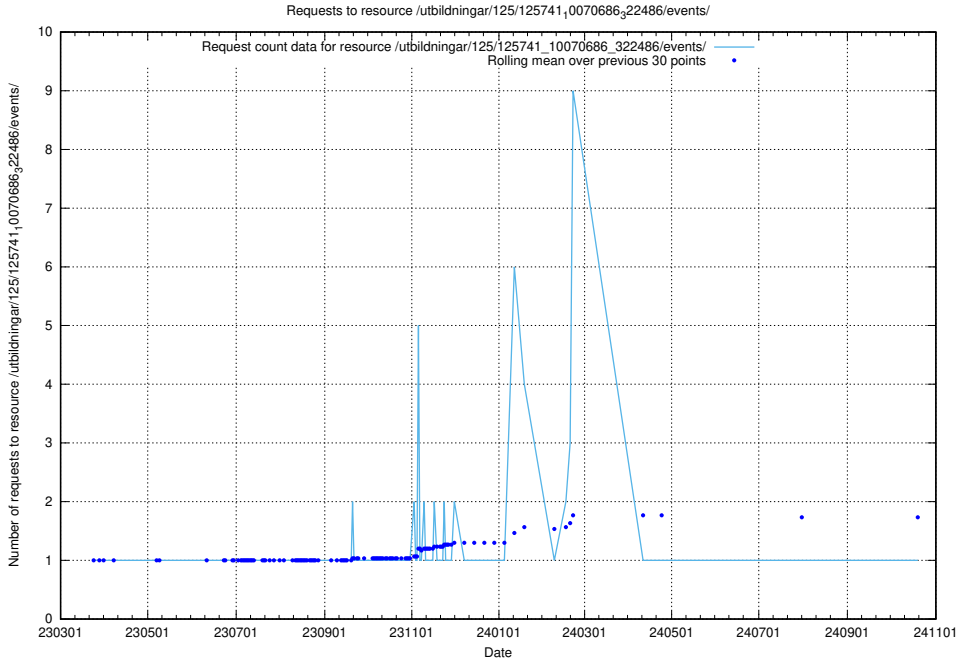

5.7183 Usage of /utbildningar/125/125741_10070686_322486/events/

Here, we count the number of requests to resource /utbildningar/125/125741_10070686_322486/events/