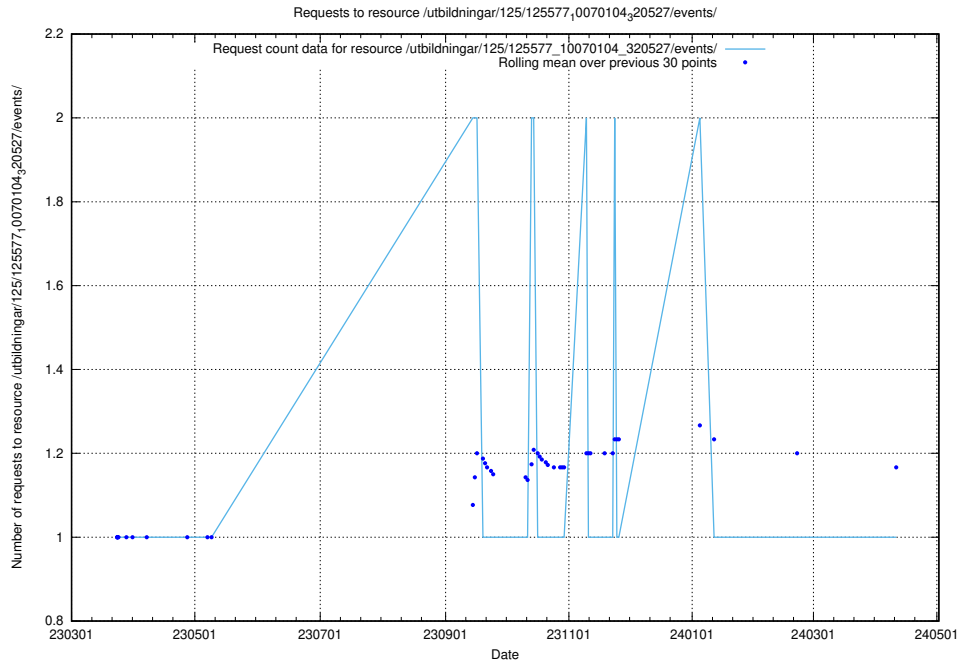

5.1148 Usage of /utbildningar/125/125577_10070104_320527/events/

Here, we count the number of requests to resource /utbildningar/125/125577_10070104_320527/events/