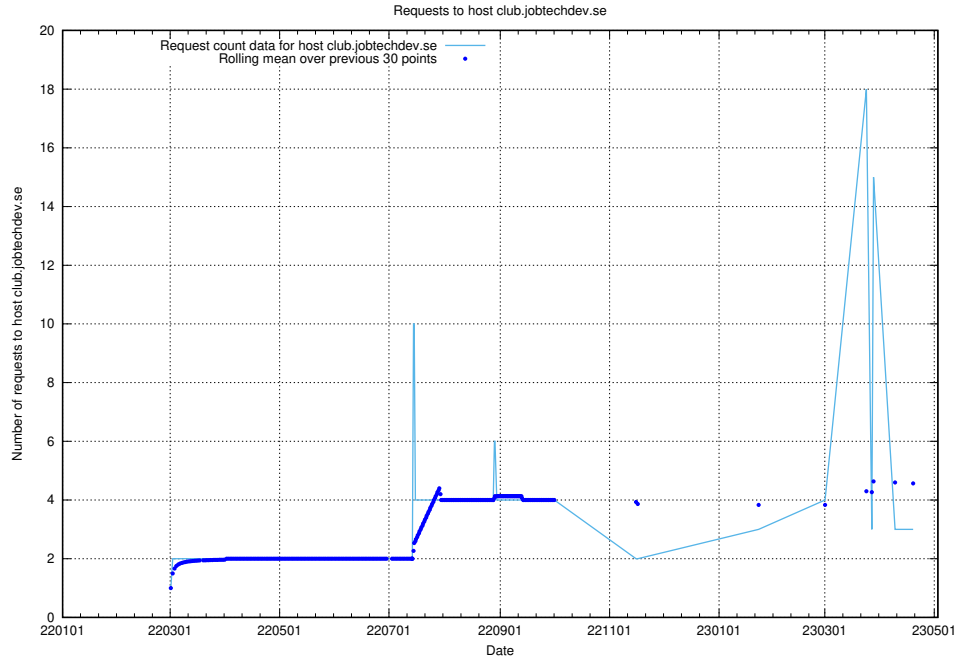

7.234 Usage of club.jobtechdev.se

Here, we count the number of requests to host club.jobtechdev.se.