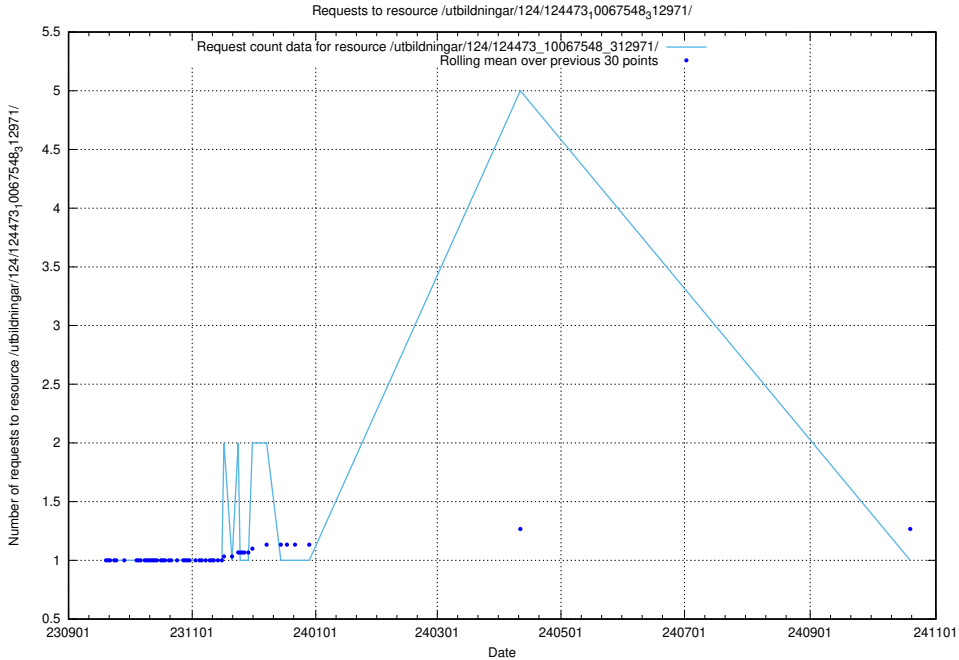

5.5460 Usage of /utbildningar/124/124473_10067548_312971/

Here, we count the number of requests to resource /utbildningar/124/124473_10067548_312971/.