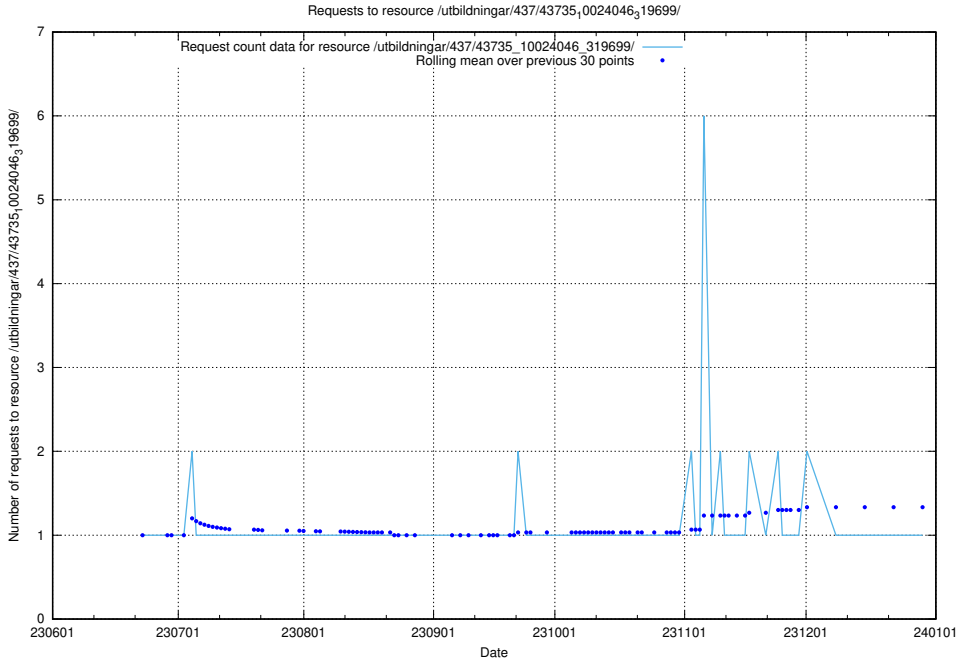

5.6503 Usage of /utbildningar/437/43735_10024046_319699/

Here, we count the number of requests to resource /utbildningar/437/43735_10024046_319699/.