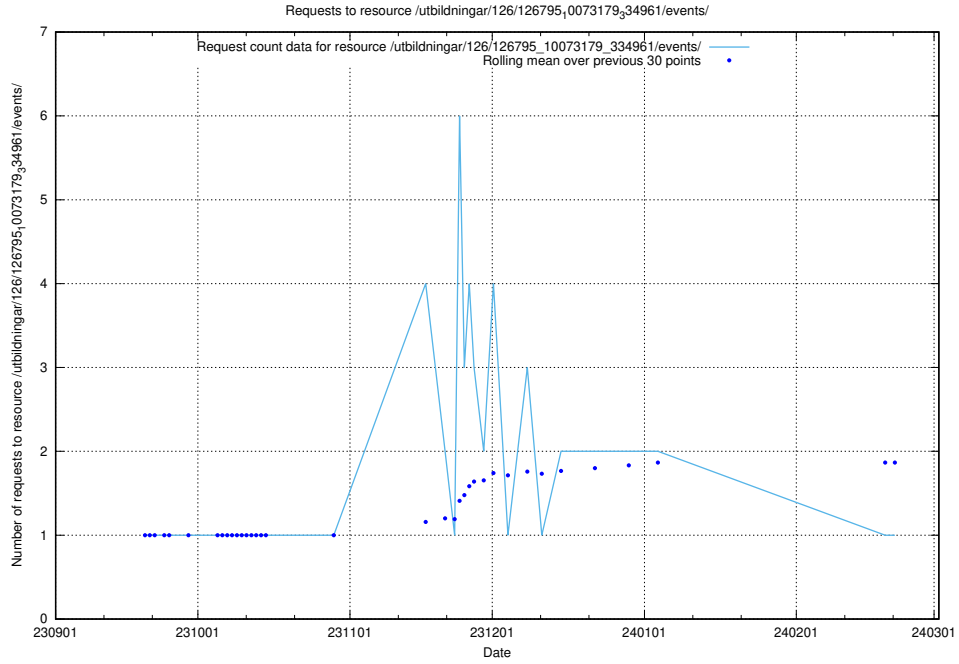

5.5449 Usage of /utbildningar/126/126795_10073179_334961/events/

Here, we count the number of requests to resource /utbildningar/126/126795_10073179_334961/events/

5.5450 Usage of /utbildningar/123/123367_10066304_308429/events/