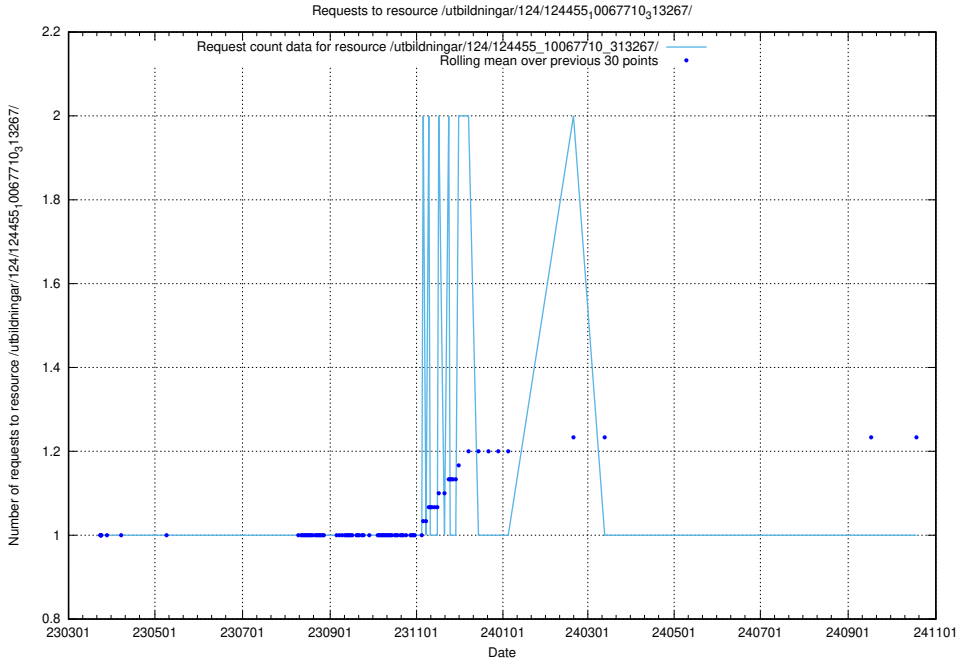

5.4382 Usage of /utbildningar/124/124455_10067710_313267/

Here, we count the number of requests to resource /utbildningar/124/124455_10067710_313267/.