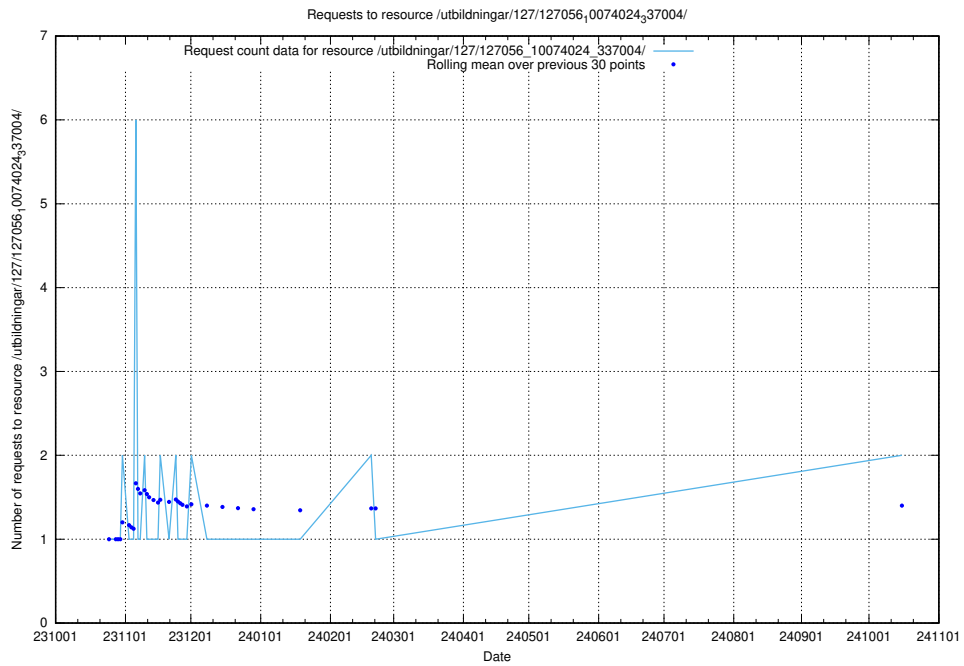

5.781 Usage of /utbildningar/127/127056_10074024_337004/

Here, we count the number of requests to resource /utbildningar/127/127056_10074024_337004/.