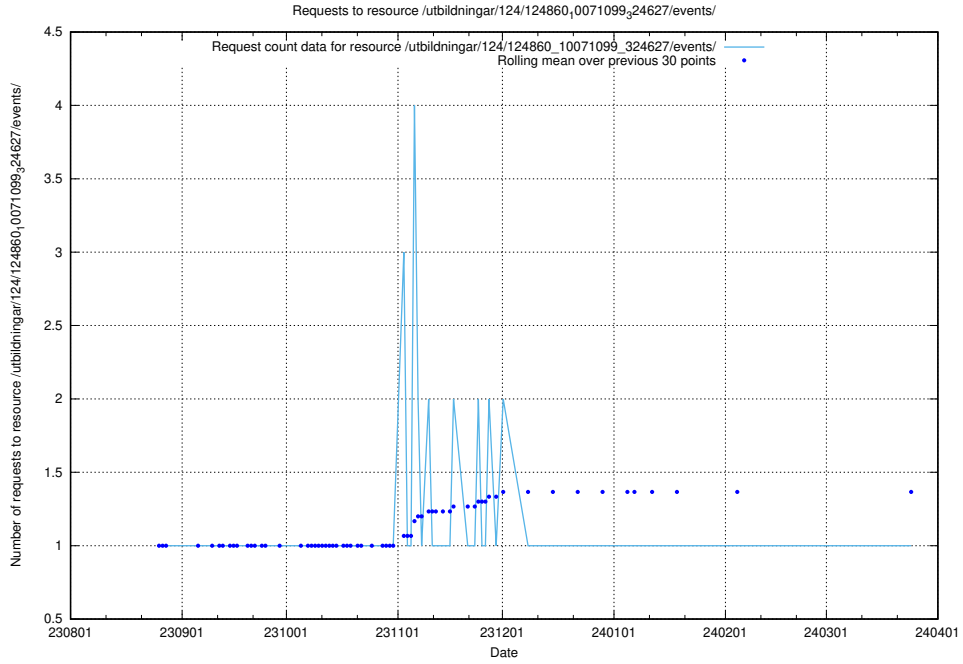

Here, we count the number of requests to resource /utbildningar/125/125577_10070075_320440/events/

5.5631 Usage of /utbildningar/124/124860_10071099_324627/events/

Here, we count the number of requests to resource /utbildningar/124/124860_10071099_324627/events/