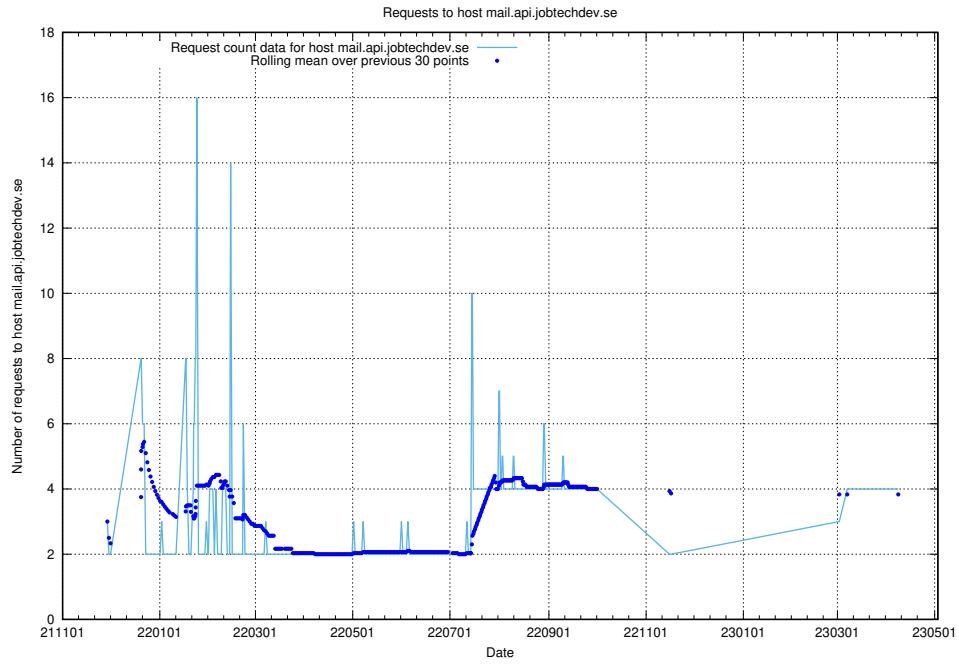

7.145 Usage of mail.api.jobtechdev.se

Here, we count the number of requests to host mail.api.jobtechdev.se.