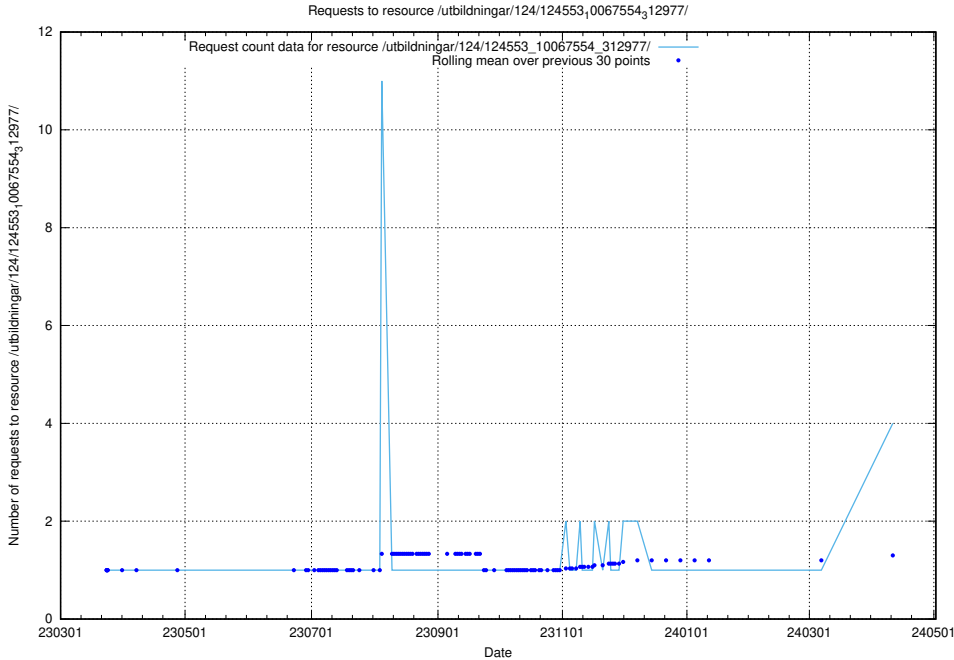

5.279 Usage of /utbildningar/124/124553_10067554_312977/

Here, we count the number of requests to resource /utbildningar/124/124553_10067554_312977/.