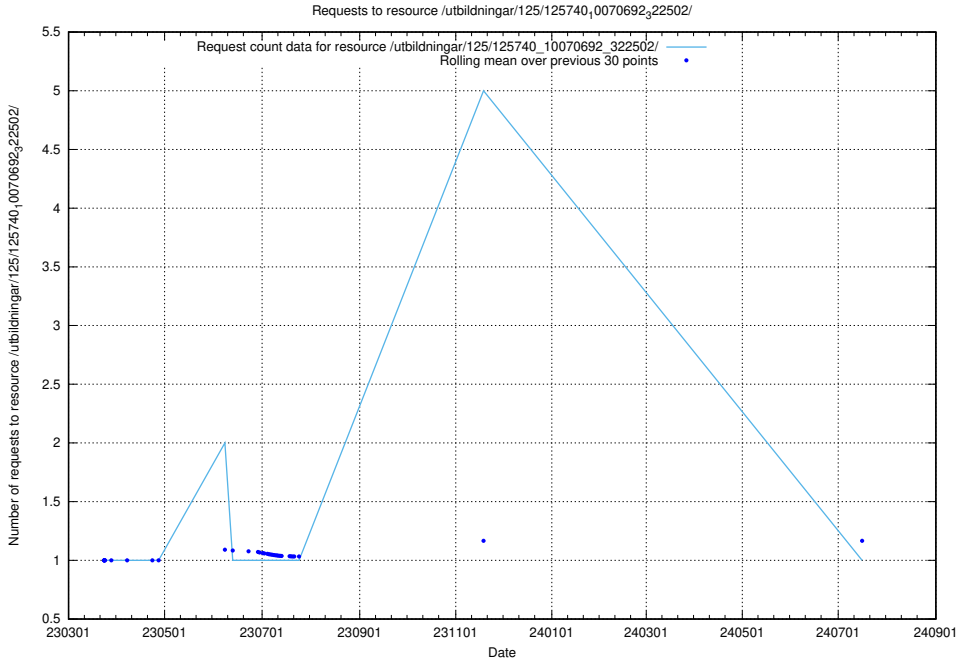

5.1020 Usage of /utbildningar/125/125740_10070692_322502/

Here, we count the number of requests to resource /utbildningar/125/125740_10070692_322502/.