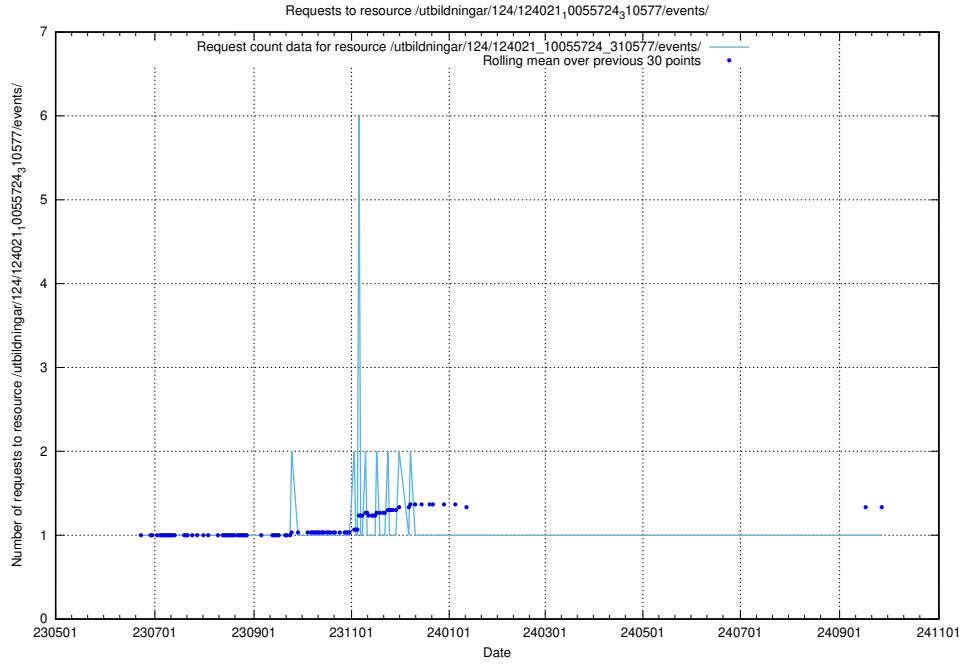

5.6738 Usage of /utbildningar/124/124021_10055724_310577/events/

Here, we count the number of requests to resource /utbildningar/124/124021_10055724_310577/events/