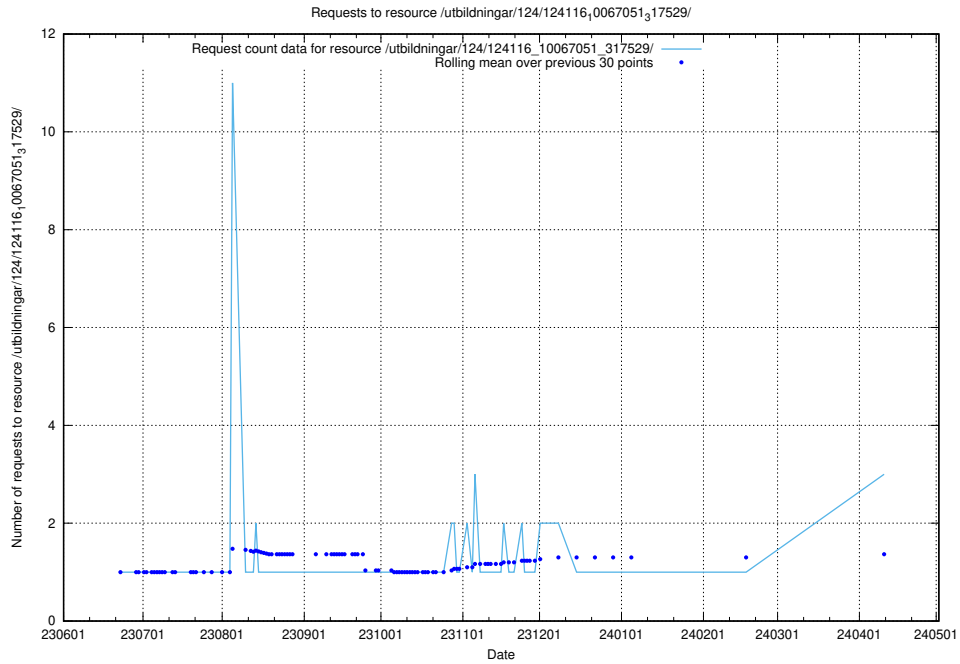

Here, we count the number of requests to resource /utbildningar/124/124474_10067554_312977/.

5.490 Usage of /utbildningar/124/124116_10067051_317529/

Here, we count the number of requests to resource /utbildningar/124/124116_10067051_317529/.