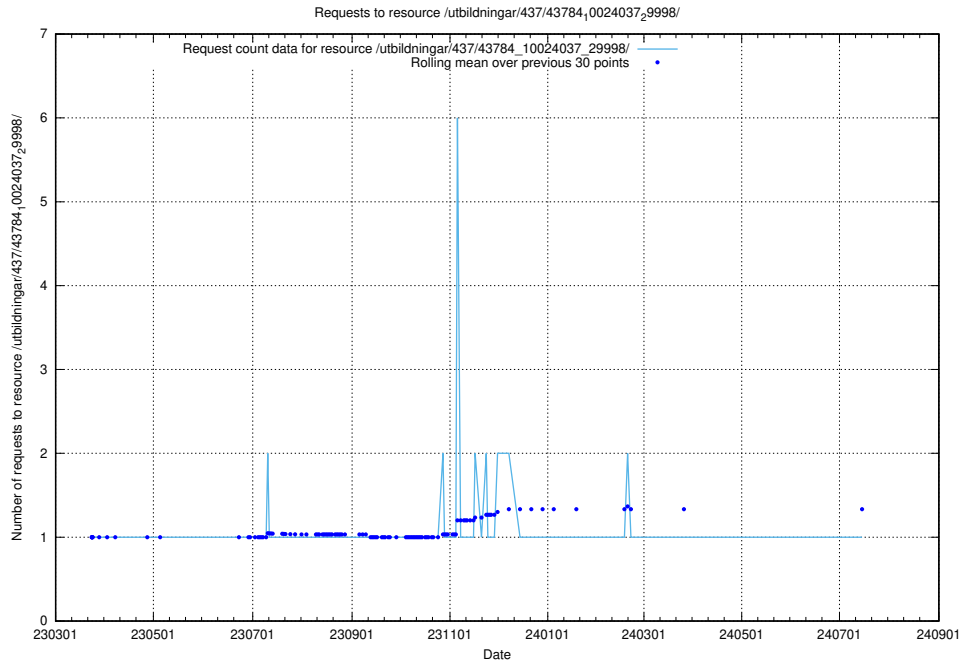

5.7327 Usage of /utbildningar/437/43784_10024037_29998/

Here, we count the number of requests to resource /utbildningar/437/43784_10024037_29998/.