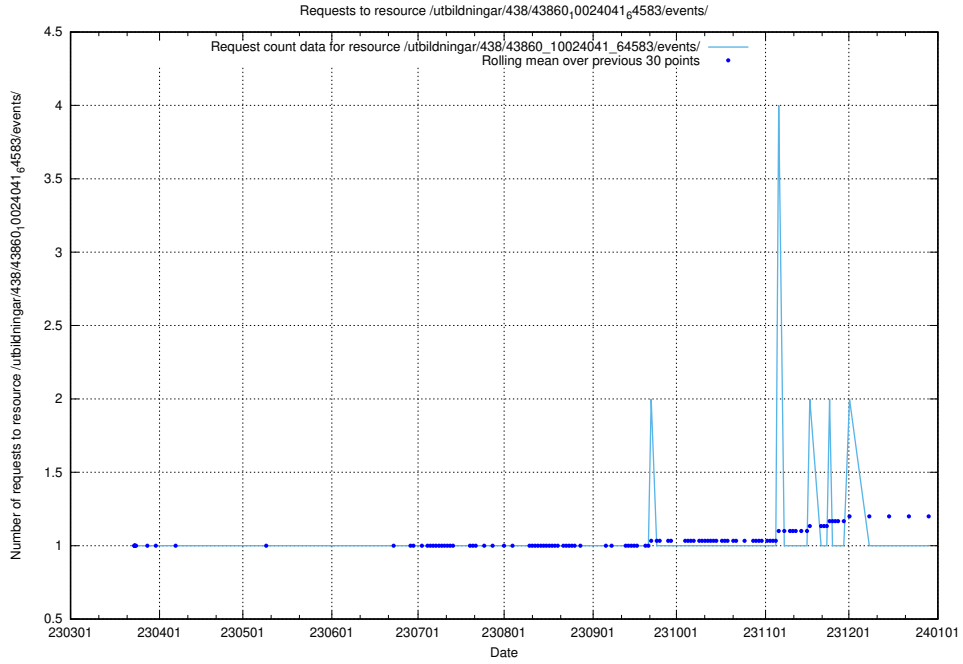

Here, we count the number of requests to resource /utbildningar/438/43865_10023996_29957/.

5.7285 Usage of /utbildningar/438/43860_10024041_64583/events/

Here, we count the number of requests to resource /utbildningar/438/43860_10024041_64583/events/.