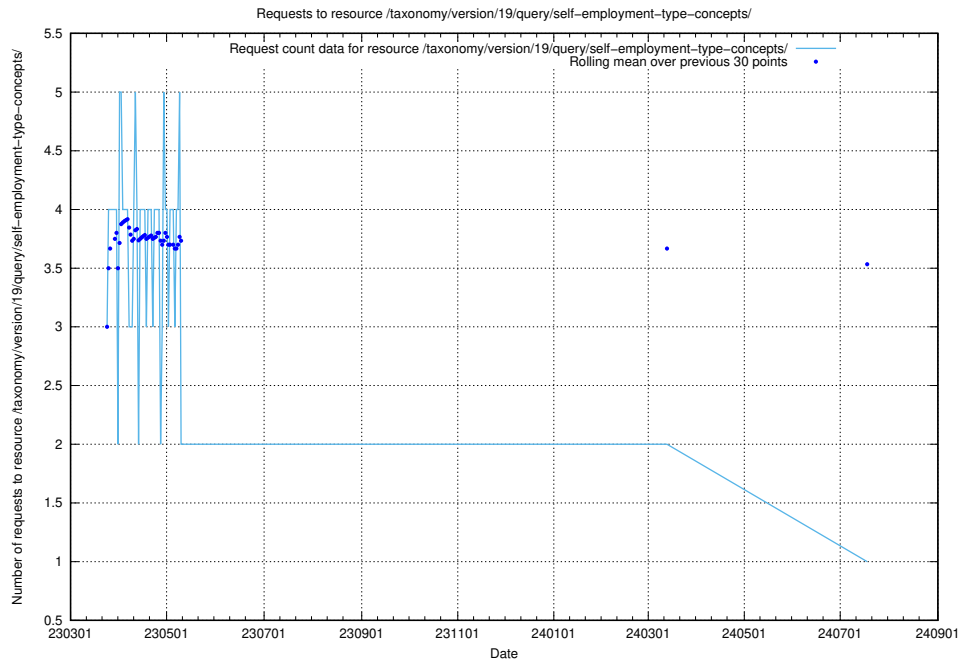

5.7081 Usage of /taxonomy/version/19/query/self-employment-type-concepts/

Here, we count the number of requests to resource /taxonomy/version/19/query/self-employment-type-concepts/.