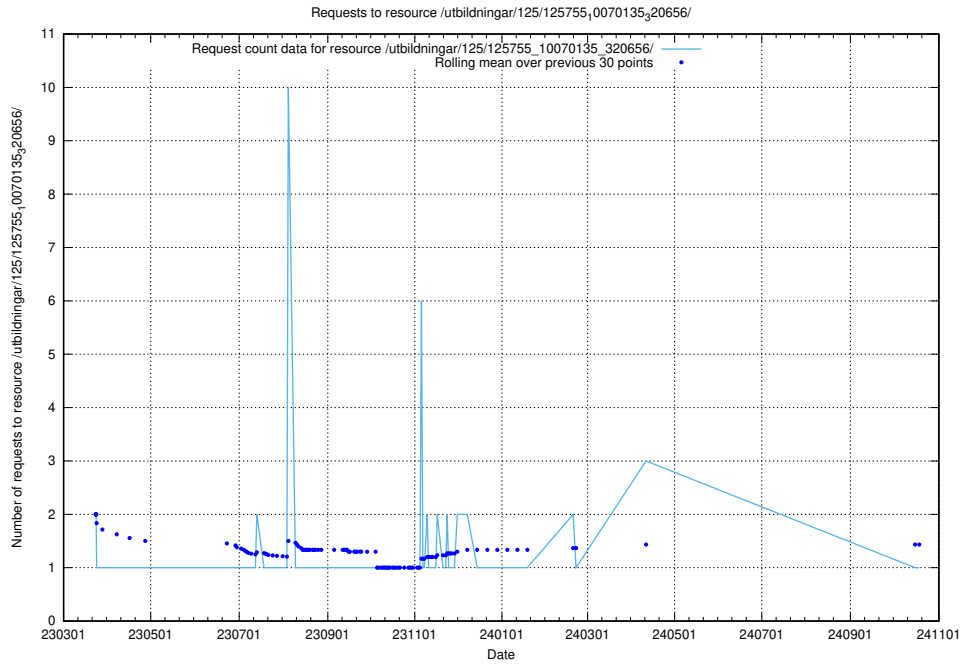

5.7232 Usage of /utbildningar/125/125755_10070135_320656/

Here, we count the number of requests to resource /utbildningar/125/125755_10070135_320656/.