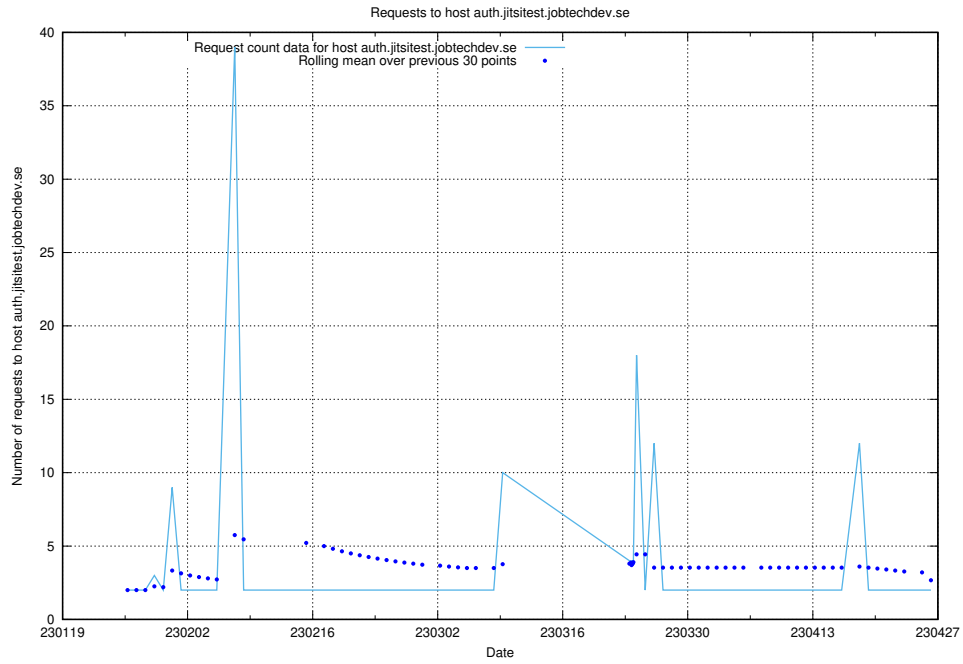

7.302 Usage of auth.jitsitest.jobtechdev.se

Here, we count the number of requests to host auth.jitsitest.jobtechdev.se.