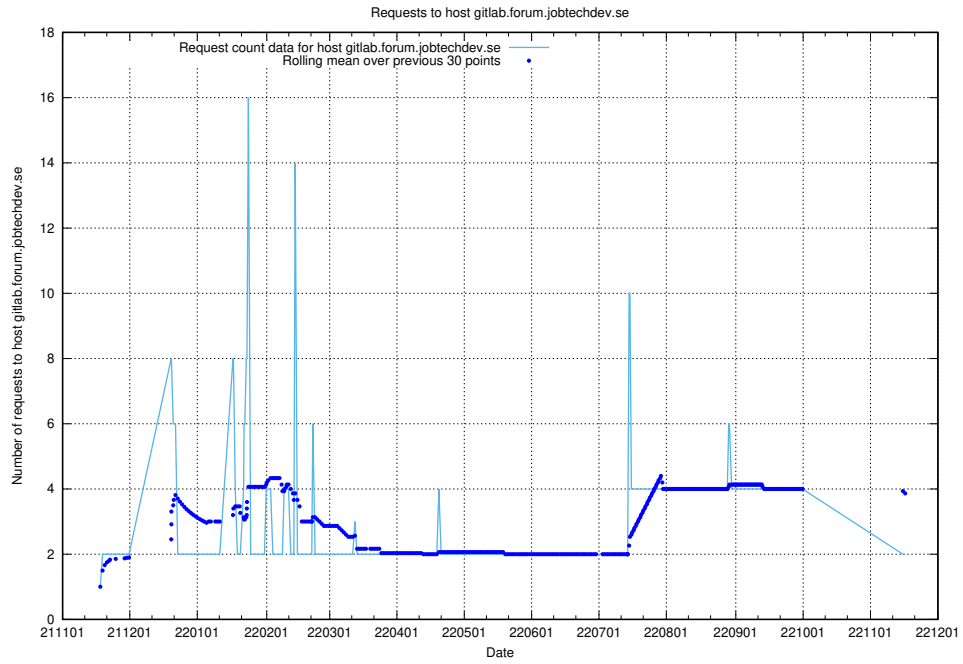

7.486 Usage of opensearch-onprem.jobtechdev.se

Here, we count the number of requests to host opensearch-onprem.jobtechdev.se.

7.487 Usage of gitlab.forum.jobtechdev.se

Here, we count the number of requests to host gitlab.forum.jobtechdev.se.