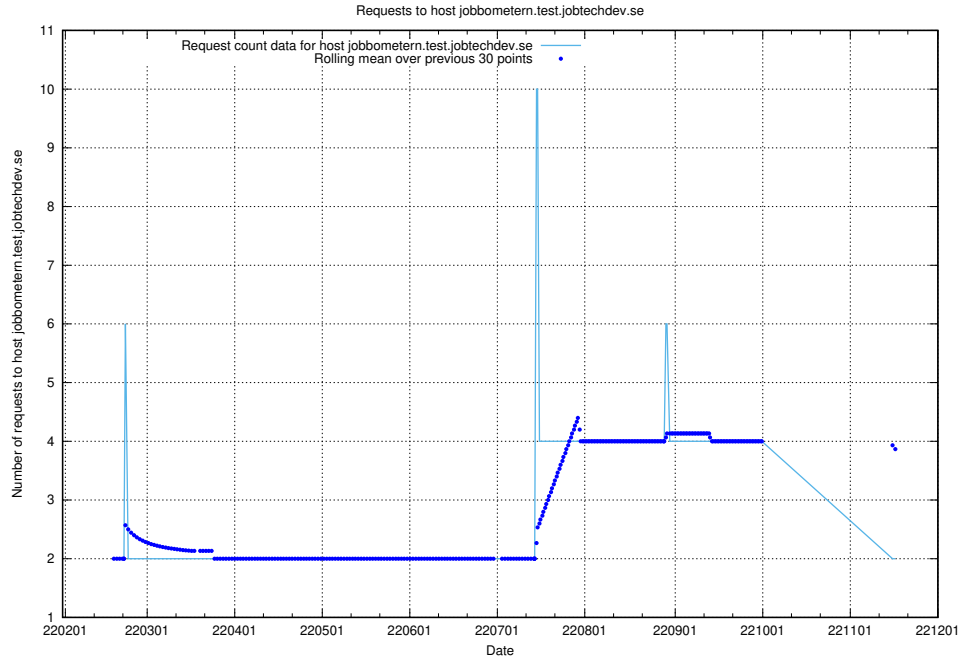

7.543 Usage of `jobbometern.test.jobtechdev.se`

Here, we count the number of requests to host `jobbometern.test.jobtechdev.se`.