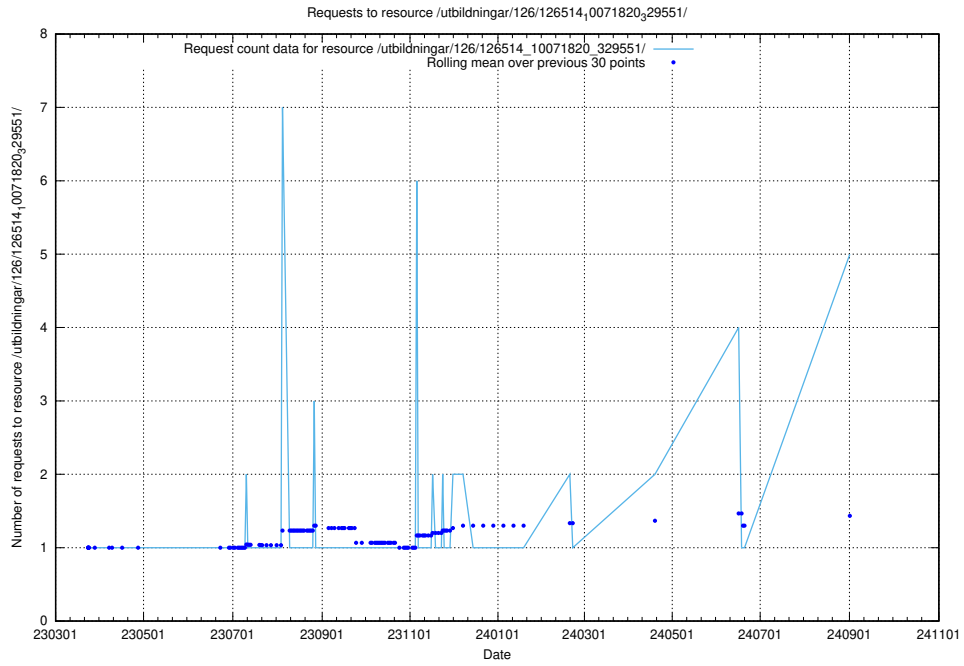

5.255 Usage of /utbildningar/126/126514_10071820_329551/

Here, we count the number of requests to resource /utbildningar/126/126514_10071820_329551/.