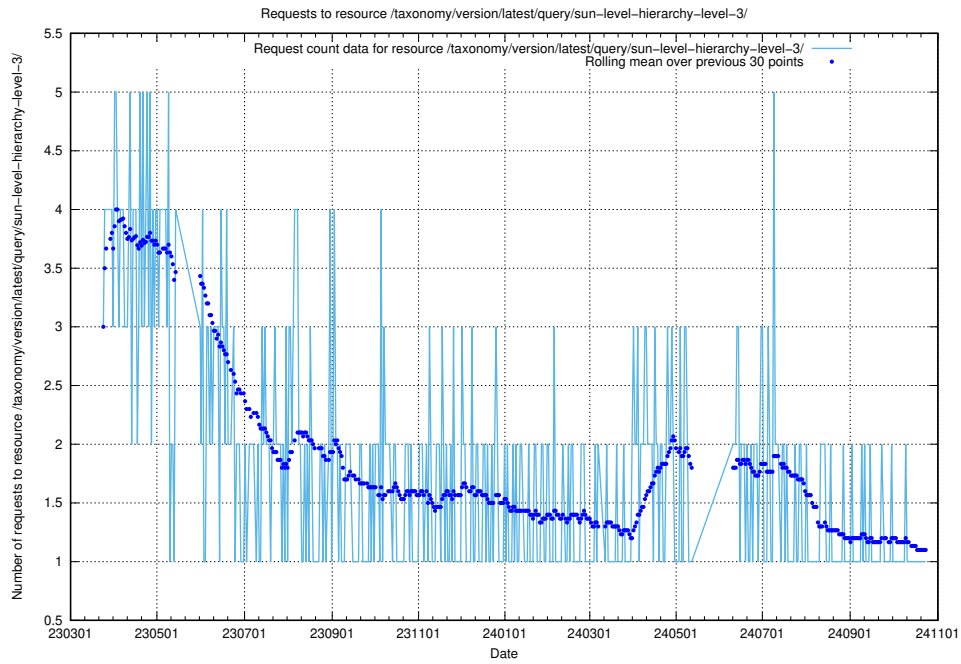

5.7002 Usage of /taxonomy/version/latest/query/sun-level-hierarchy-level-3/

Here, we count the number of requests to resource /taxonomy/version/latest/query/sun-level-hierarchy-level-3/.