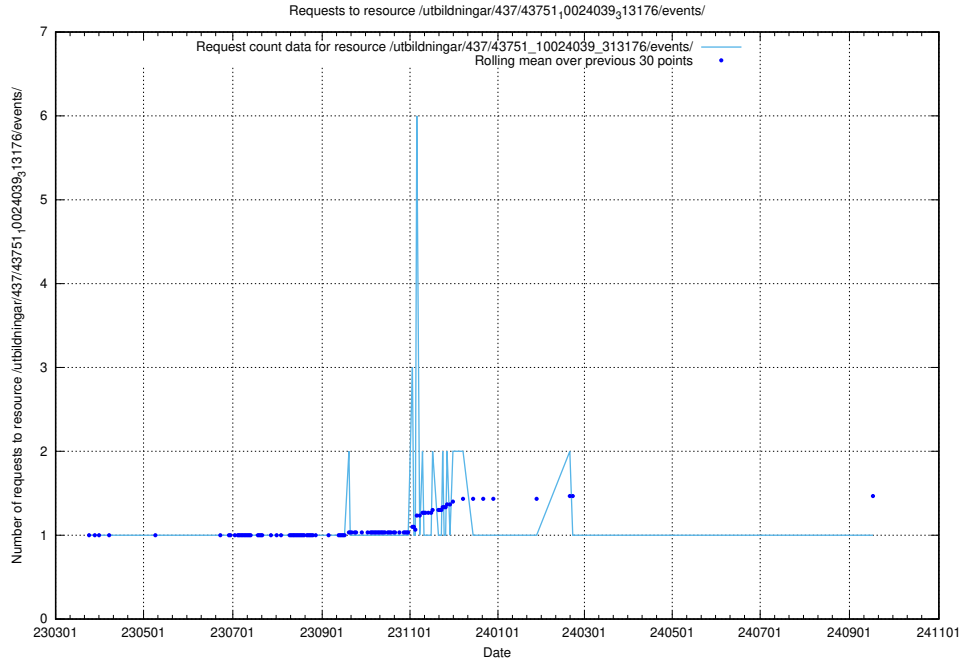

5.7146 Usage of /utbildningar/437/43751_10024039_313176/events/

Here, we count the number of requests to resource /utbildningar/437/43751_10024039_313176/events/.