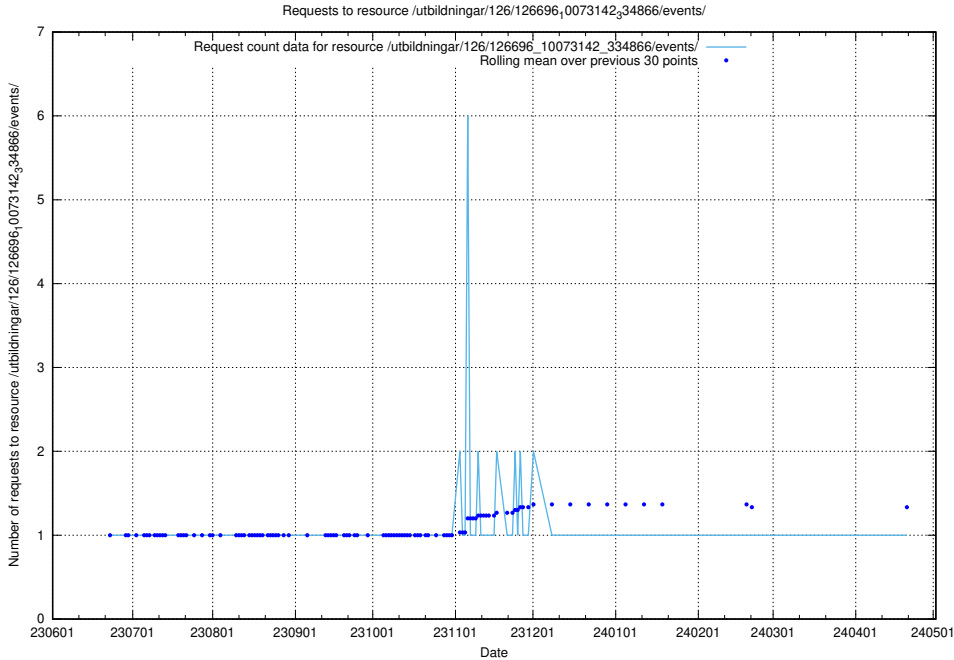

5.6536 Usage of /utbildningar/126/126696_10073142_334866/events/

Here, we count the number of requests to resource /utbildningar/126/126696_10073142_334866/events/