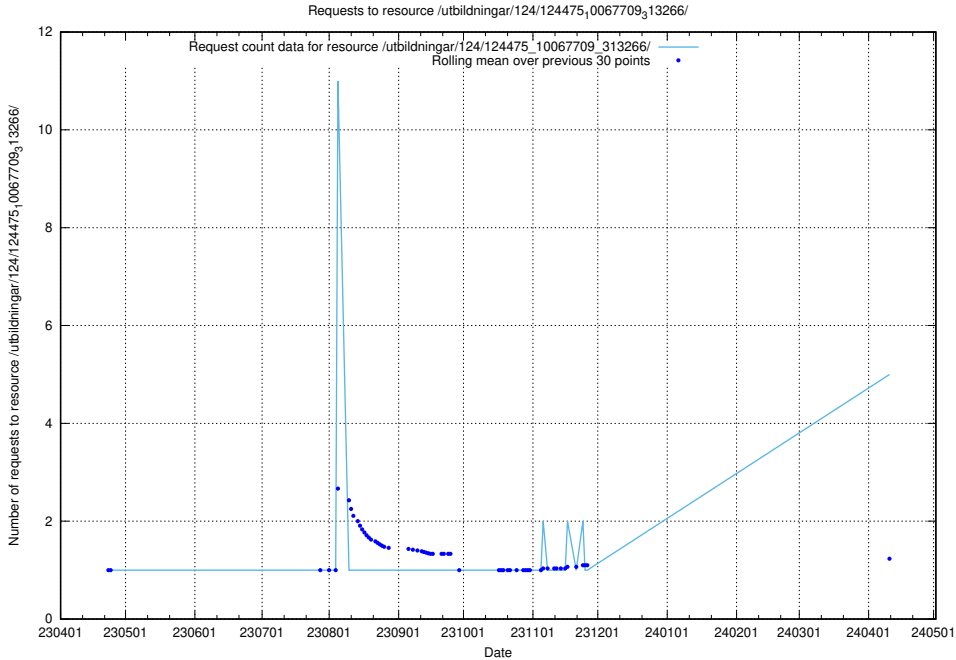

5.250 Usage of /utbildningar/124/124475_10067709_313266/

Here, we count the number of requests to resource /utbildningar/124/124475_10067709_313266/.