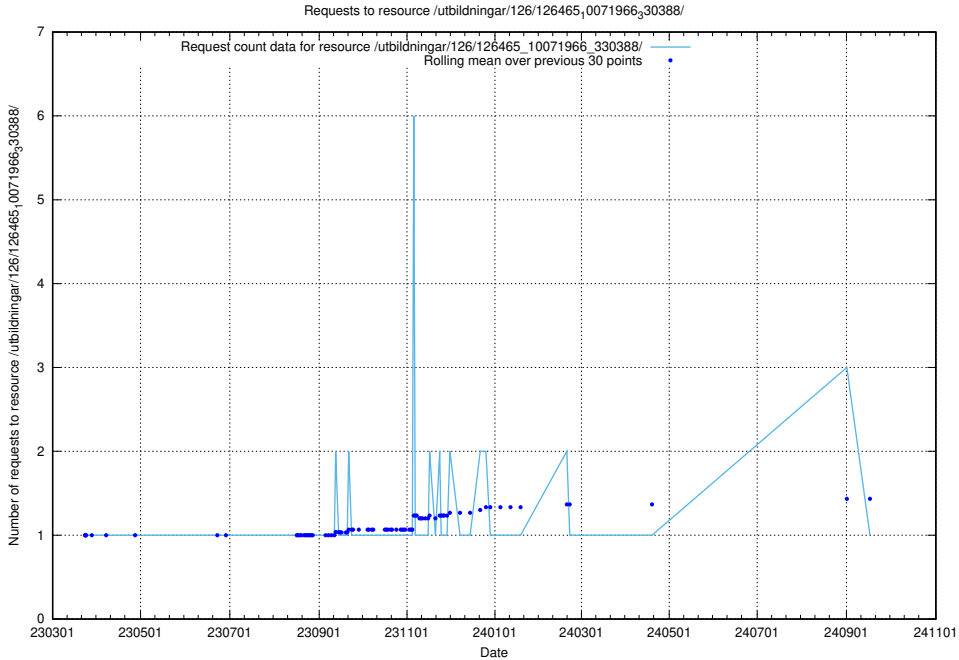

5.7380 Usage of /utbildningar/126/126465_10071966_330388/

Here, we count the number of requests to resource /utbildningar/126/126465_10071966_330388/.