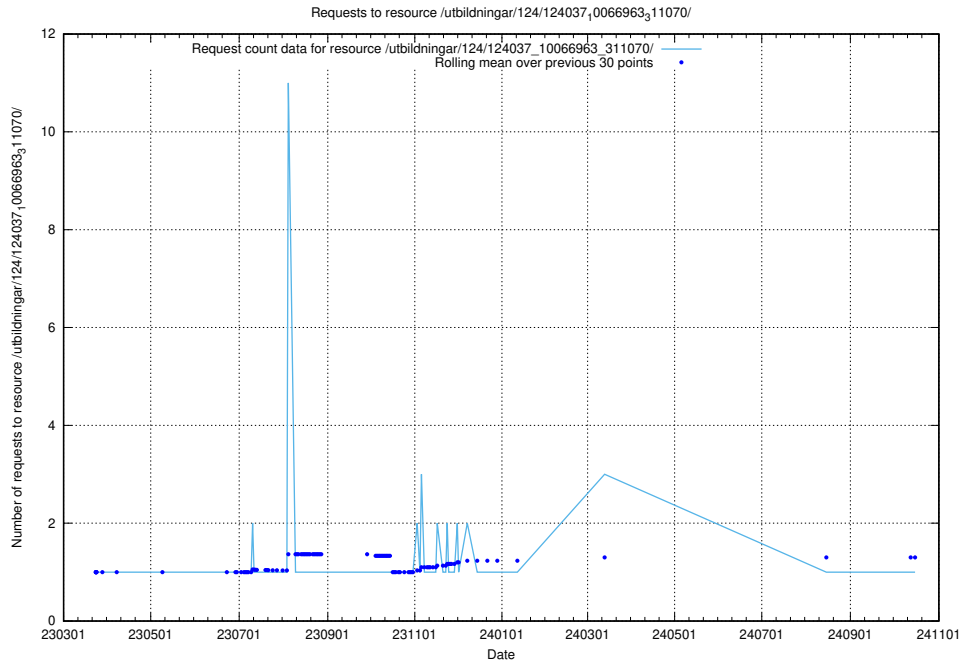

5.5304 Usage of /utbildningar/124/124037_10066963_311070/

Here, we count the number of requests to resource /utbildningar/124/124037_10066963_311070/.