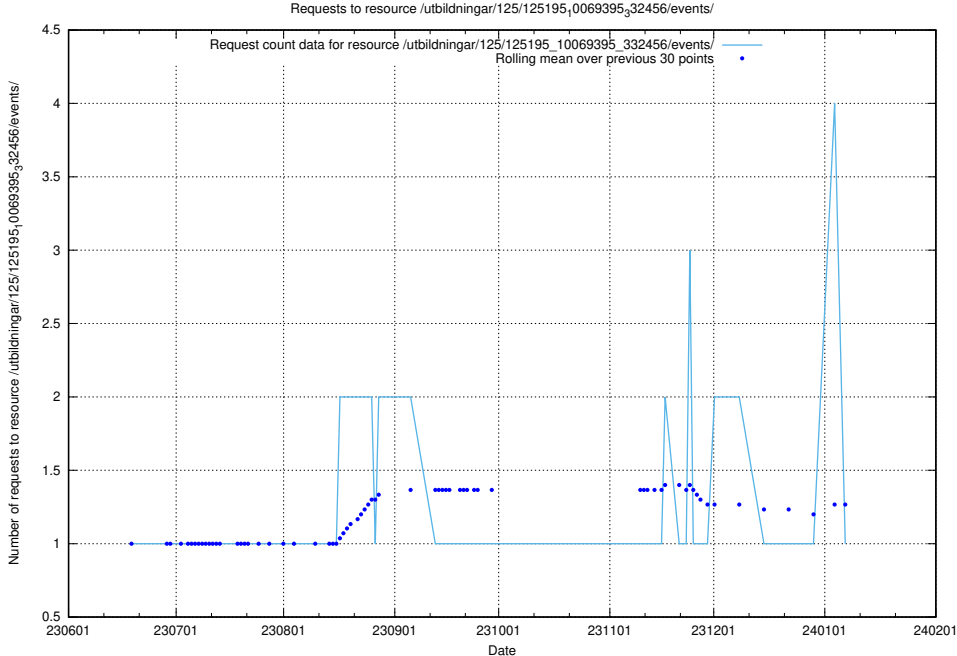

5.6765 Usage of `/utbildningar/125/125195_10069395_332456/events/`

Here, we count the number of requests to resource `/utbildningar/125/125195_10069395_332456/events/`