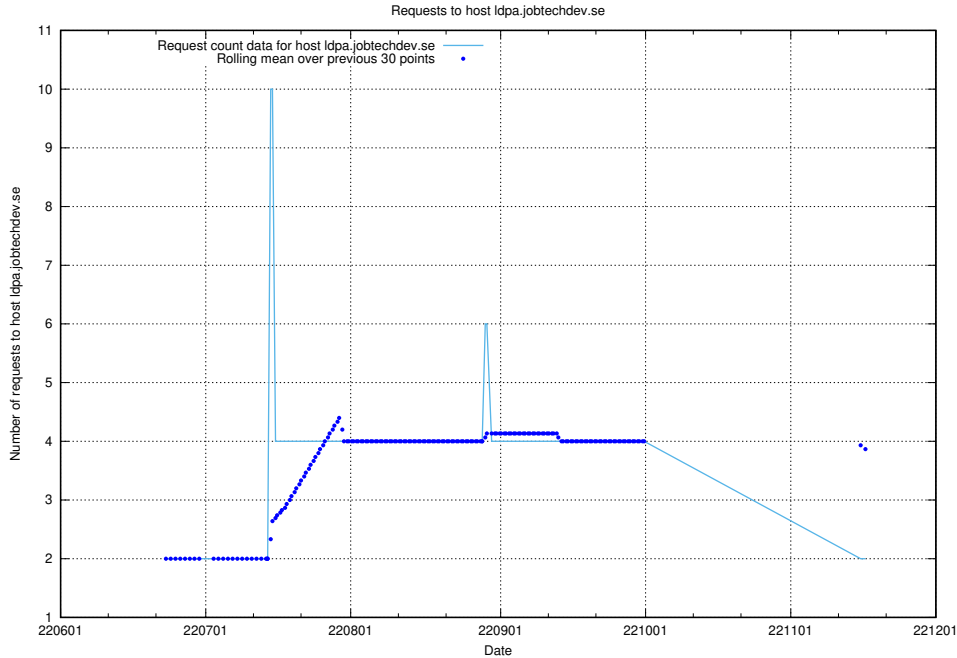

7.406 Usage of ldpa.jobtechdev.se

Here, we count the number of requests to host ldpa.jobtechdev.se.