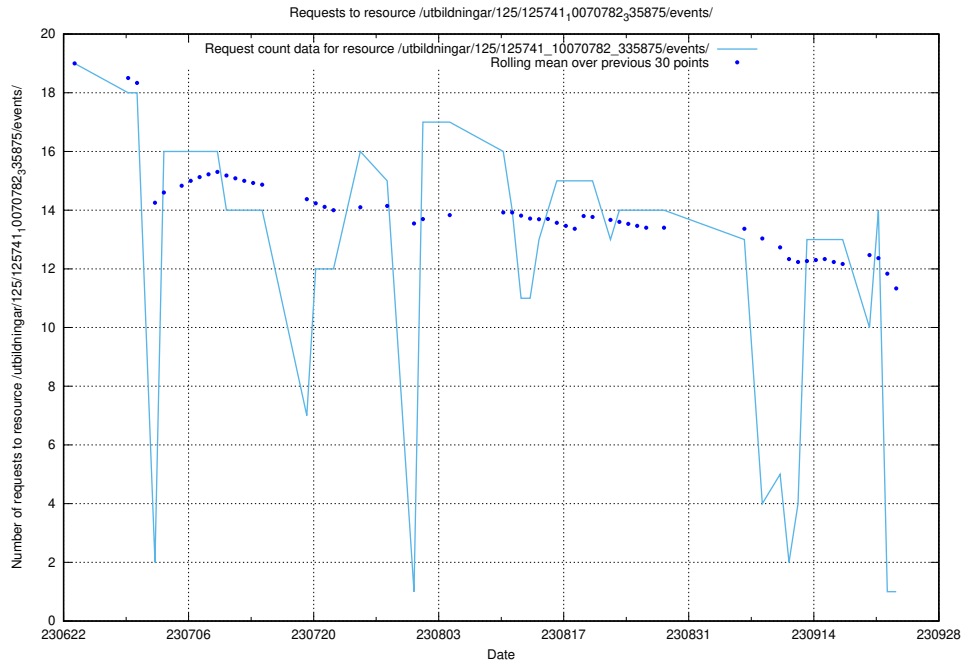

5.6485 Usage of /utbildningar/124/124037_10066963_311070/events/

Here, we count the number of requests to resource /utbildningar/124/124037_10066963_311070/events/

5.6486 Usage of /utbildningar/124/124520_10066311_308507/events/