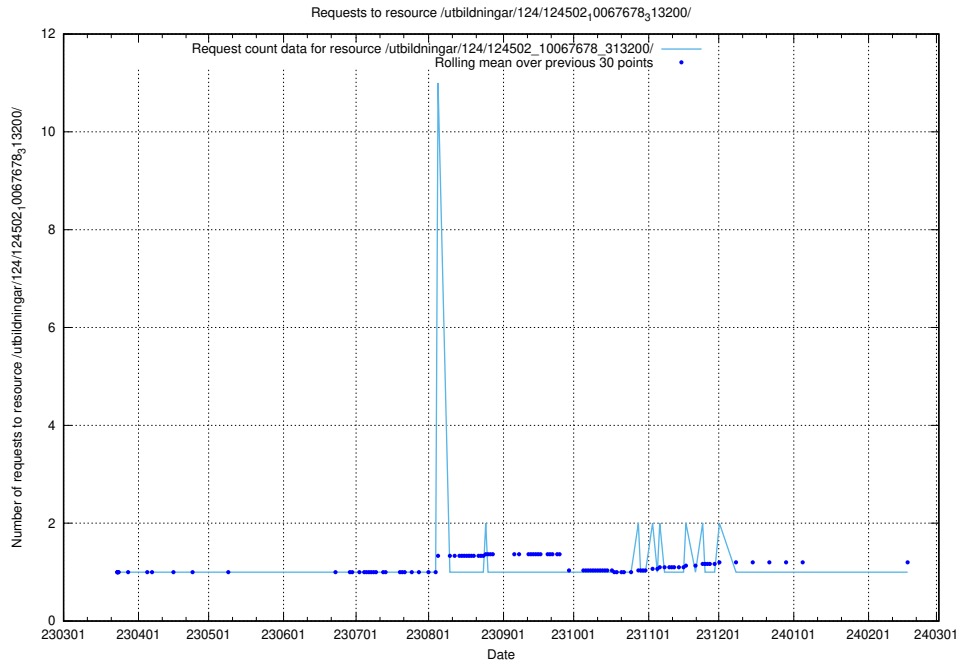

5.3112 Usage of /utbildningar/124/124502_10067678_313200/

Here, we count the number of requests to resource /utbildningar/124/124502_10067678_313200/.