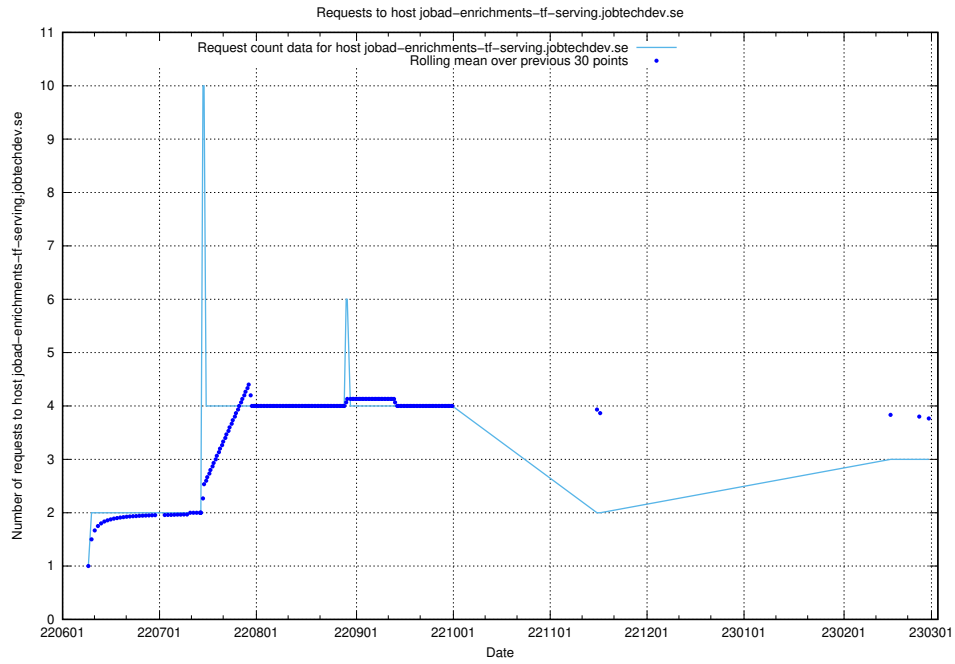

Here, we count the number of requests to host mail7.jobtechdev.se.

7.225 Usage of jobad-enrichments-tf-serving.jobtechdev.se

Here, we count the number of requests to host jobad-enrichments-tf-serving.jobtechdev.se.