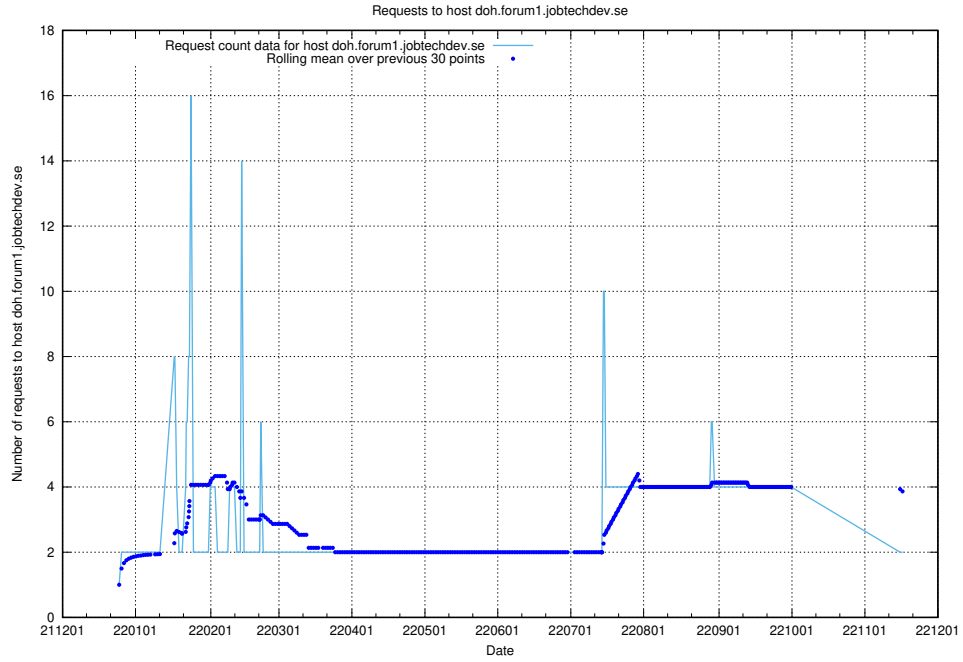

7.371 Usage of doh.forum1.jobtechdev.se

Here, we count the number of requests to host doh.forum1.jobtechdev.se.