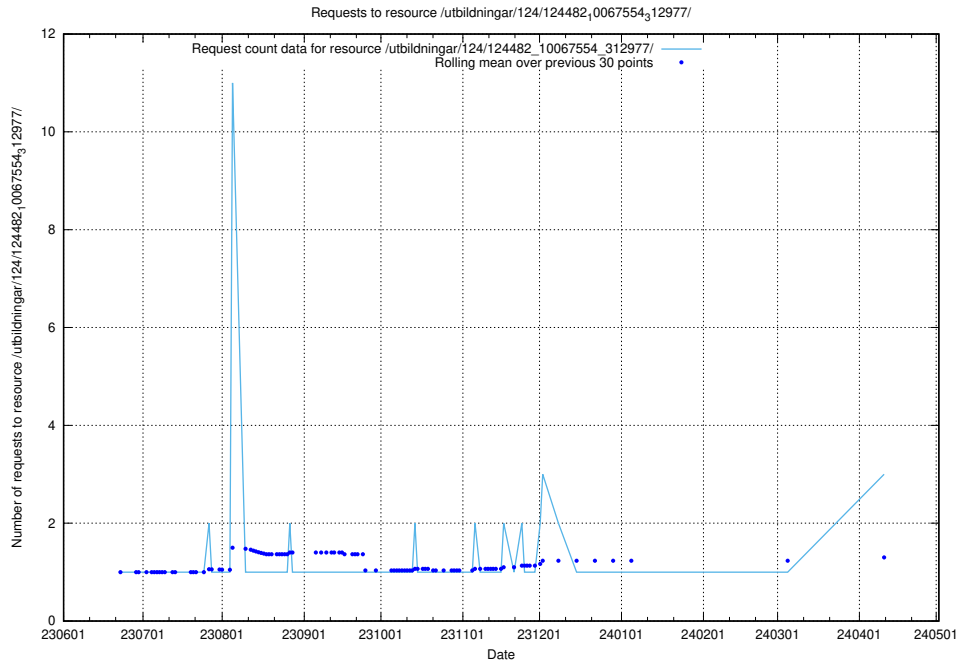

5.487 Usage of /utbildningar/124/124482_10067554_312977/

Here, we count the number of requests to resource /utbildningar/124/124482_10067554_312977/.