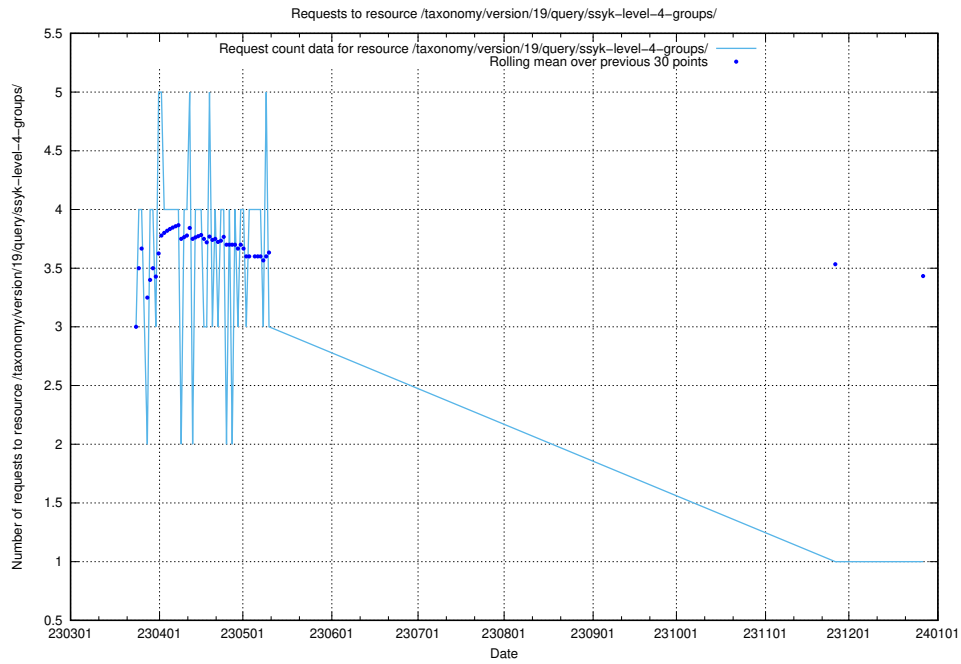

5.7067 Usage of /taxonomy/version/19/query/ssyk-level-4-groups/

Here, we count the number of requests to resource /taxonomy/version/19/query/ssyk-level-4-groups/.