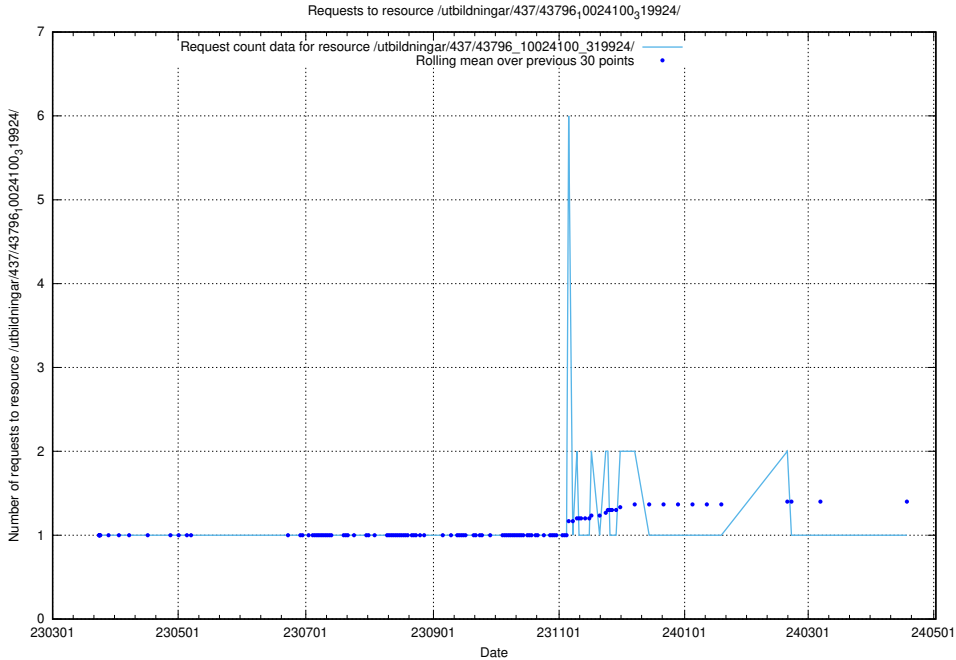

5.7319 Usage of /utbildningar/437/43796_10024100_319924/

Here, we count the number of requests to resource /utbildningar/437/43796_10024100_319924/.