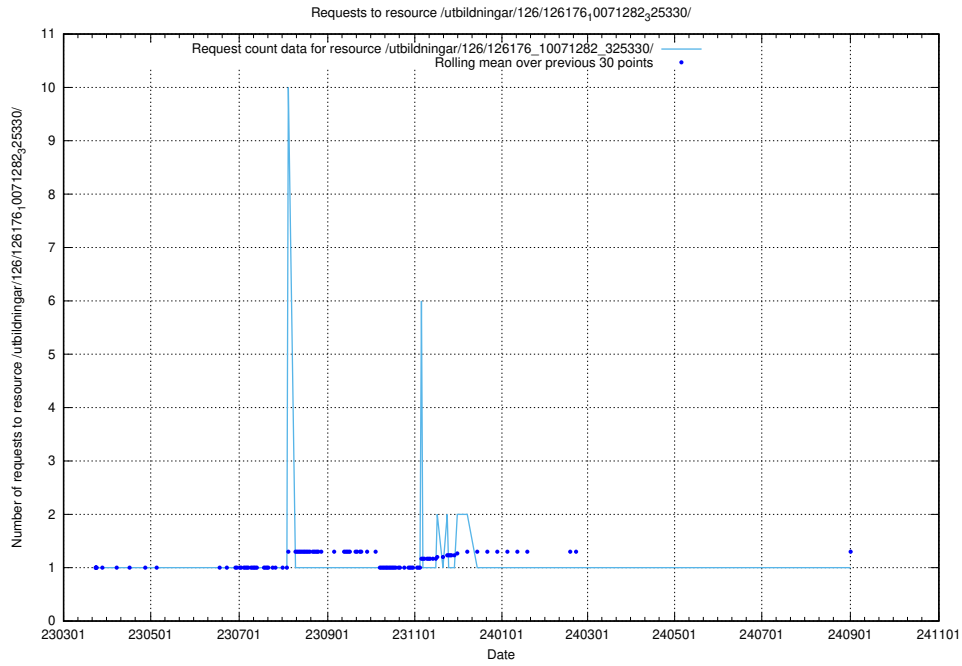

5.7391 Usage of /utbildningar/126/126176_10071282_325330/

Here, we count the number of requests to resource /utbildningar/126/126176_10071282_325330/.