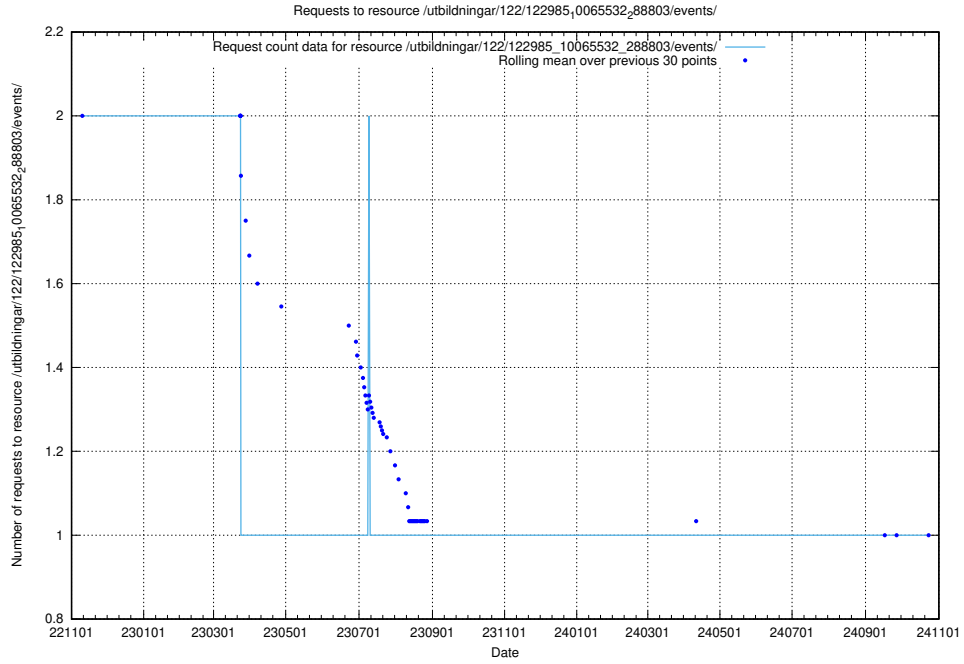

5.7219 Usage of /utbildningar/122/122985_10065532_288803/events/

Here, we count the number of requests to resource /utbildningar/122/122985_10065532_288803/events/