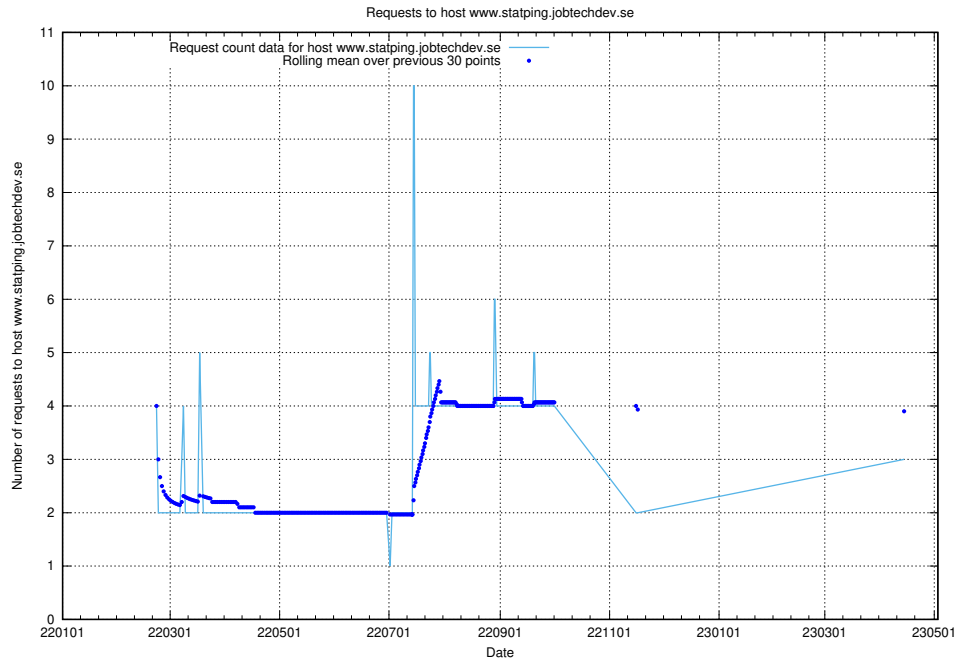

7.235 Usage of `www.statping.jobtechdev.se`

Here, we count the number of requests to host `www.statping.jobtechdev.se`.