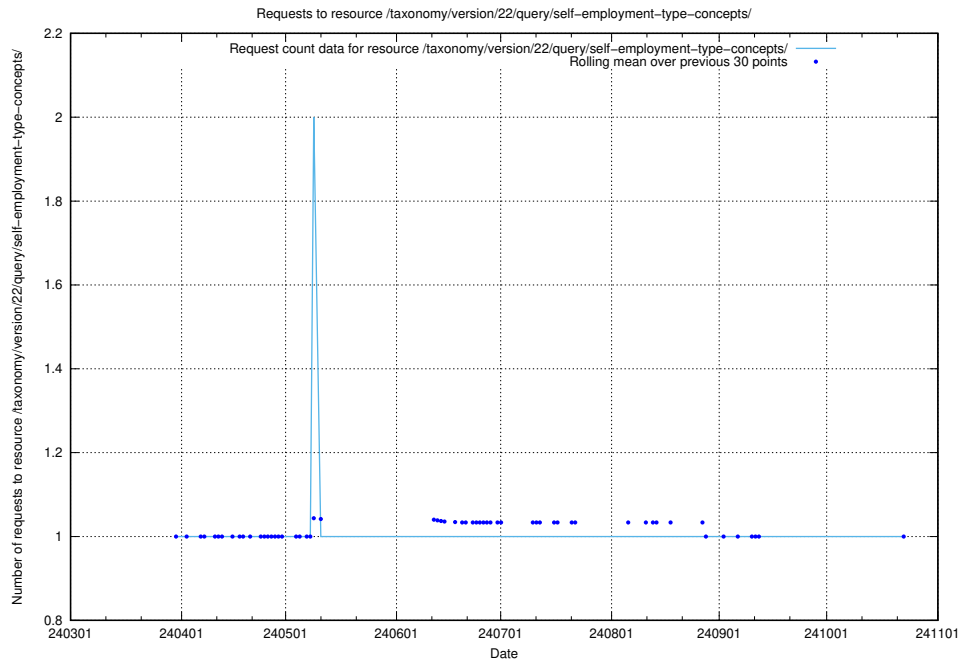

5.2527 Usage of /taxonomy/version/22/query/self-employment-type-concepts/

Here, we count the number of requests to resource /taxonomy/version/22/query/self-employment-type-concepts/.