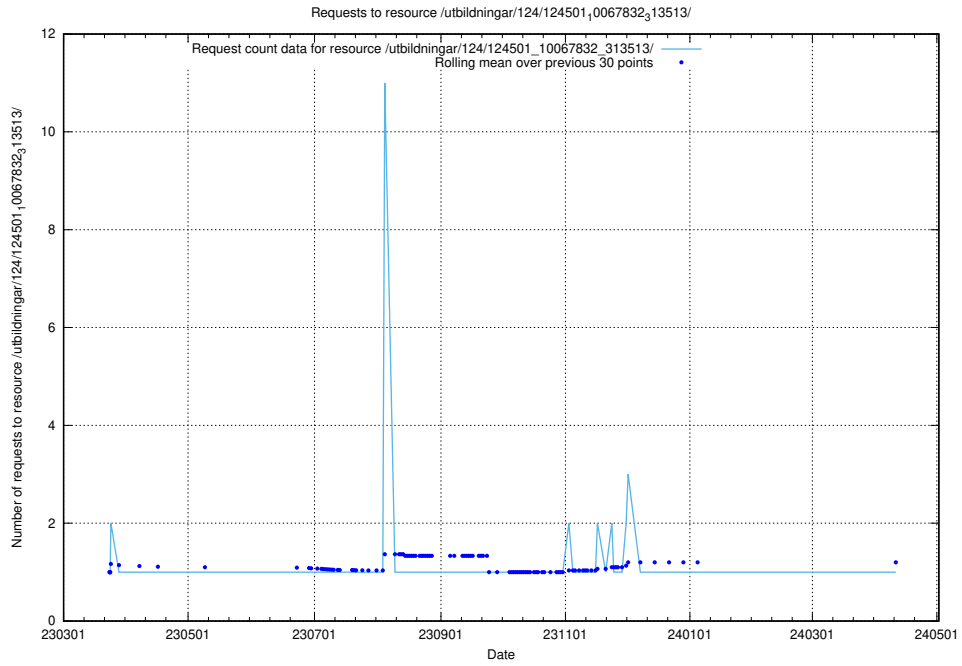

Here, we count the number of requests to resource /utbildningar/utb_emil/125/125796_10070642_322362/events/

5.3163 Usage of /utbildningar/124/124501_10067832_313513/

Here, we count the number of requests to resource /utbildningar/124/124501_10067832_313513/.