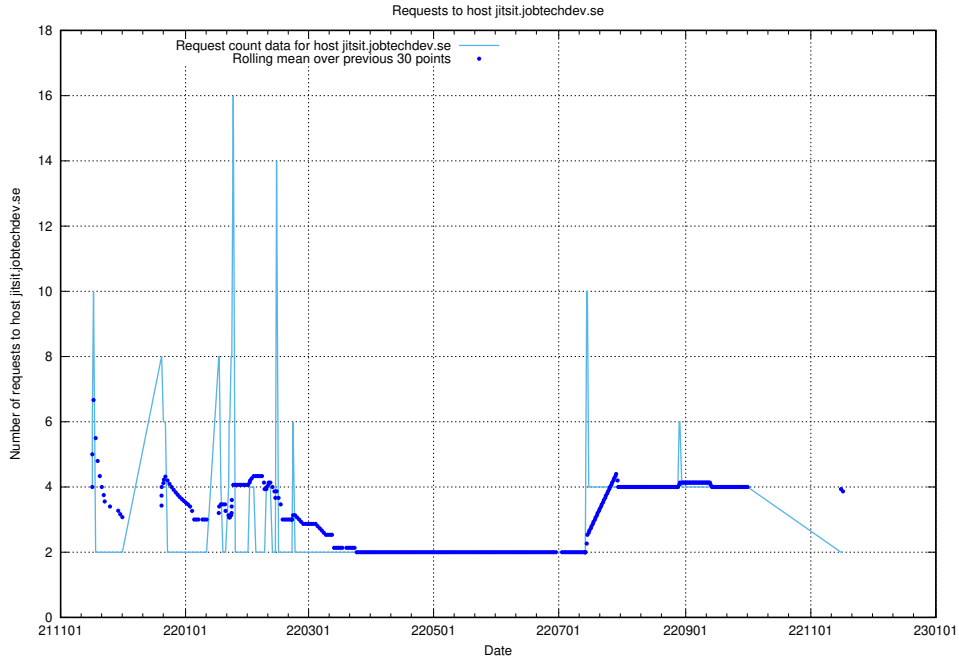

7.507 Usage of jitsit.jobtechdev.se

Here, we count the number of requests to host jitsit.jobtechdev.se.