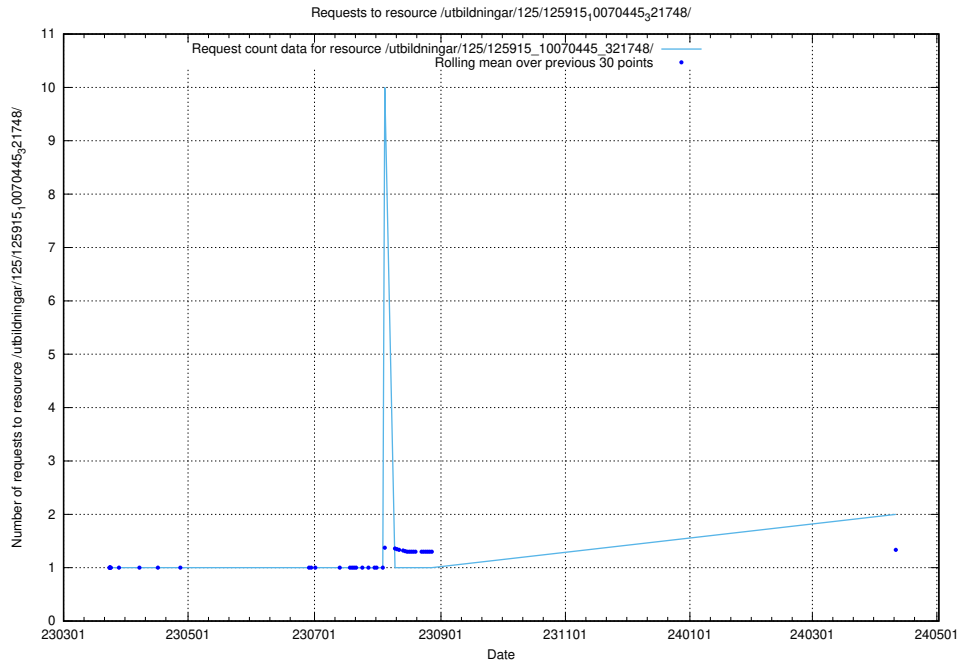

5.999 Usage of /utbildningar/125/125915_10070445_321748/

Here, we count the number of requests to resource /utbildningar/125/125915_10070445_321748/.