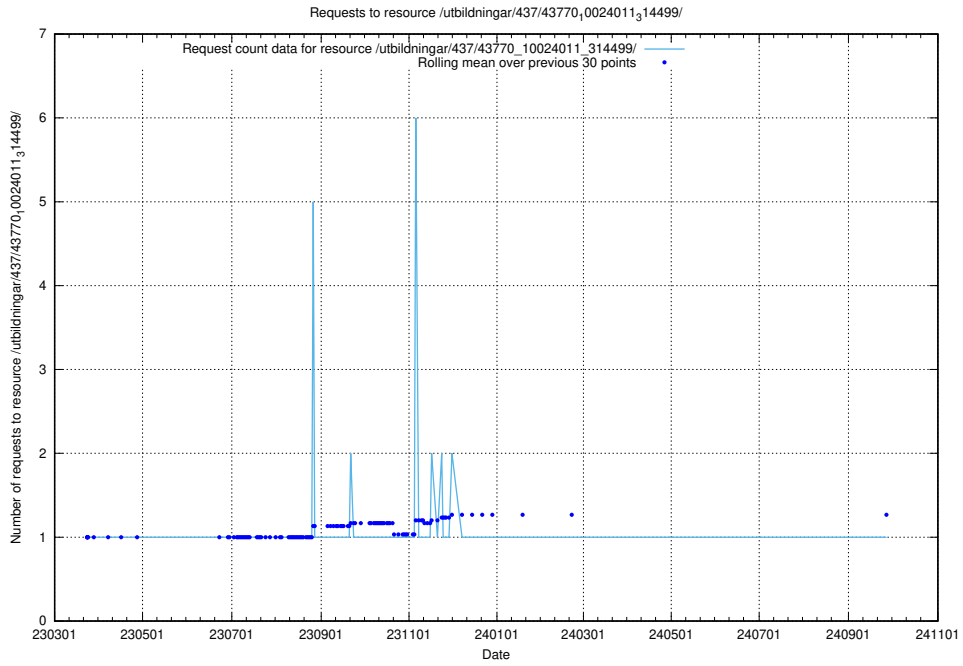

5.7331 Usage of /utbildningar/437/43770_10024011_314499/

Here, we count the number of requests to resource /utbildningar/437/43770_10024011_314499/.