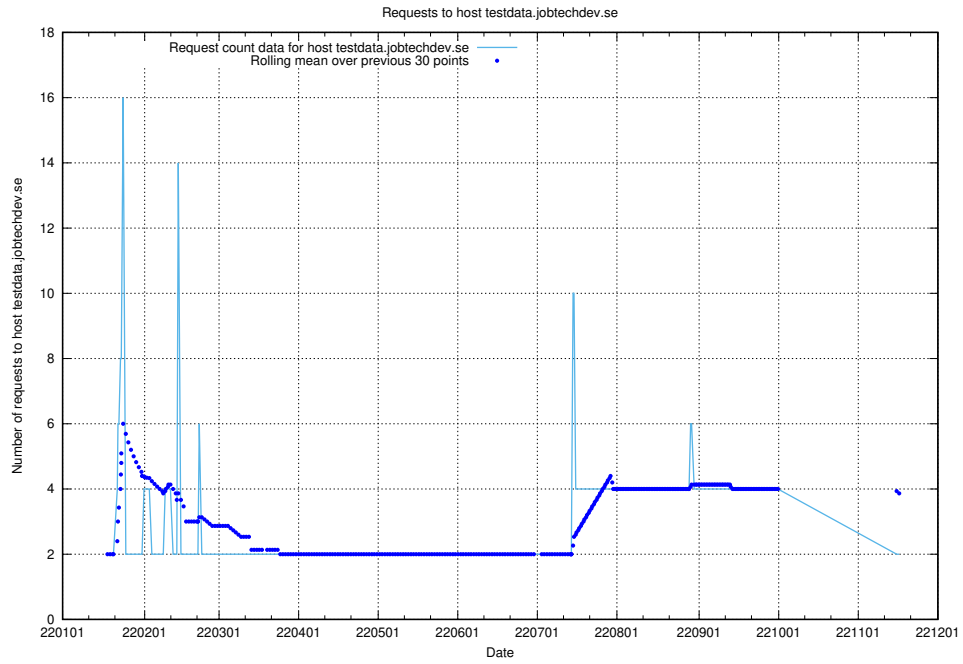

7.279 Usage of testdata.jobtechdev.se

Here, we count the number of requests to host testdata.jobtechdev.se.