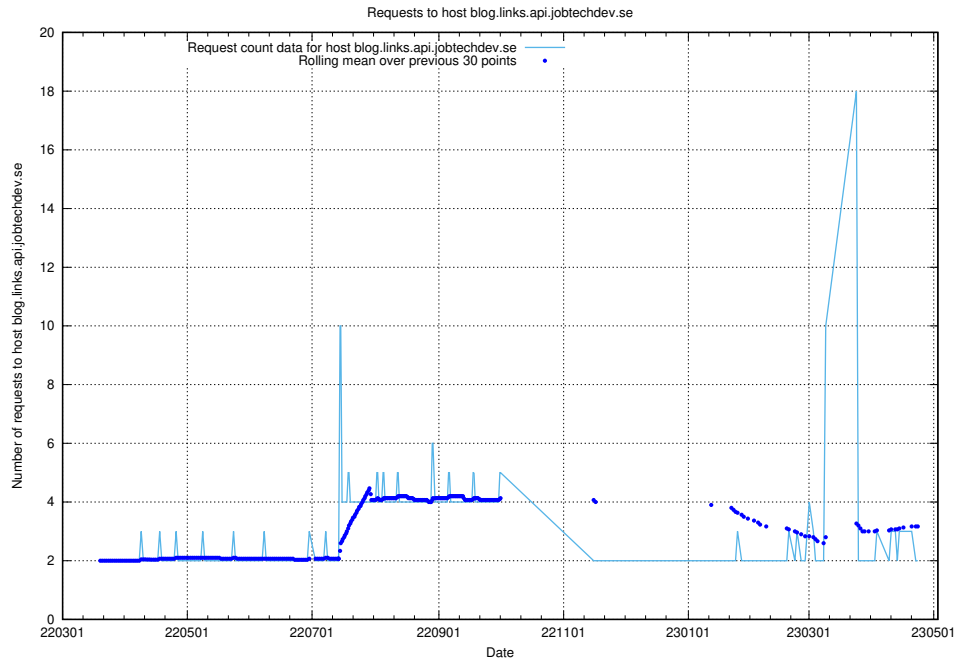

7.503 Usage of `blog.links.api.jobtechdev.se`

Here, we count the number of requests to host `blog.links.api.jobtechdev.se`.