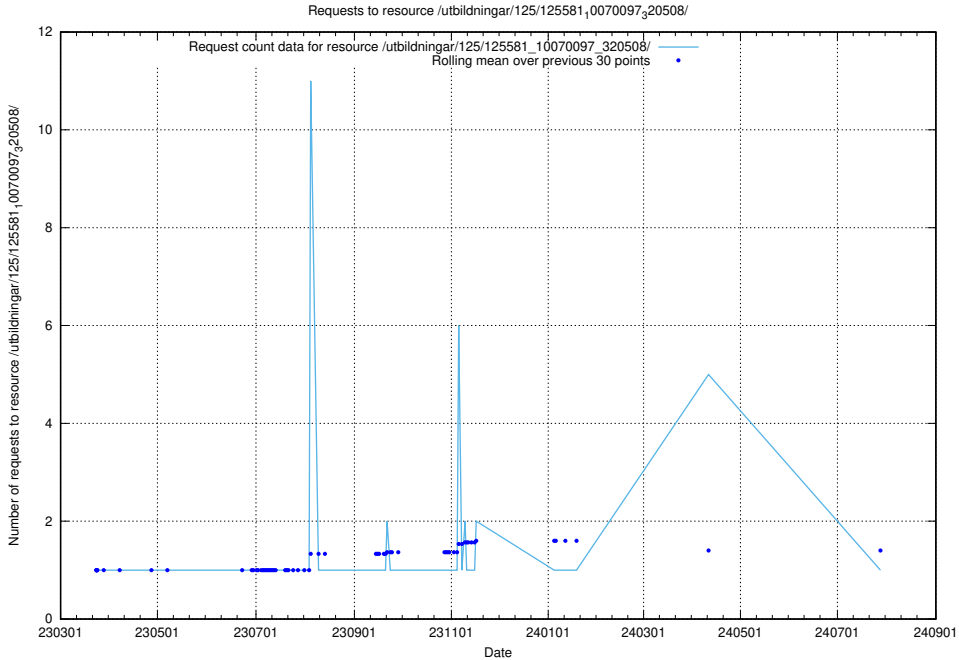

5.1147 Usage of /utbildningar/125/125581_10070097_320508/

Here, we count the number of requests to resource /utbildningar/125/125581_10070097_320508/.