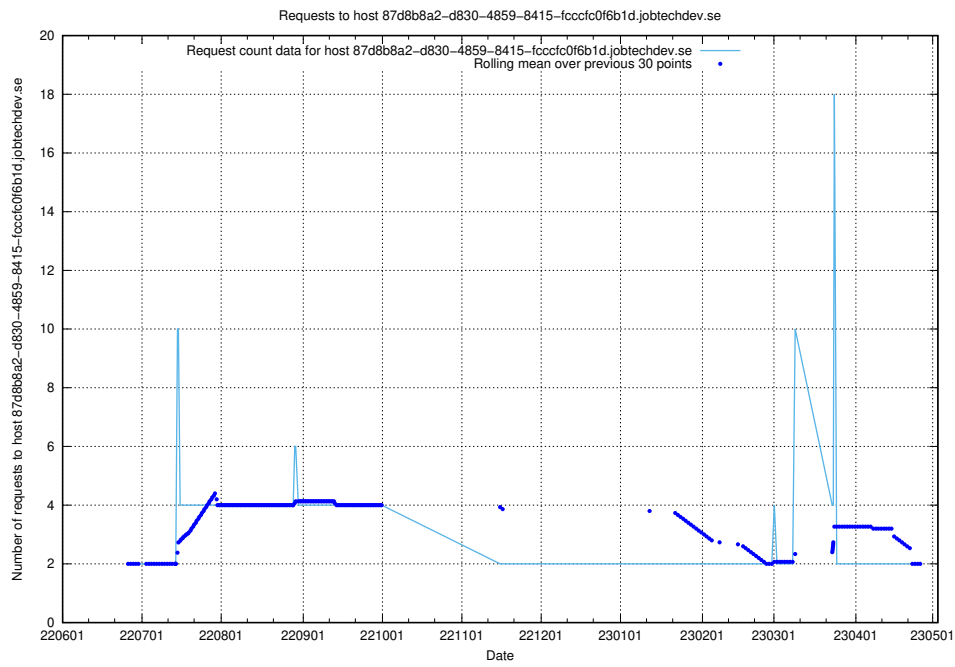

7.405 Usage of 87d8b8a2-d830-4859-8415-fccfc0f6b1d.jobtechdev.se

Here, we count the number of requests to host 87d8b8a2-d830-4859-8415-fccfc0f6b1d.jobtechdev.se.