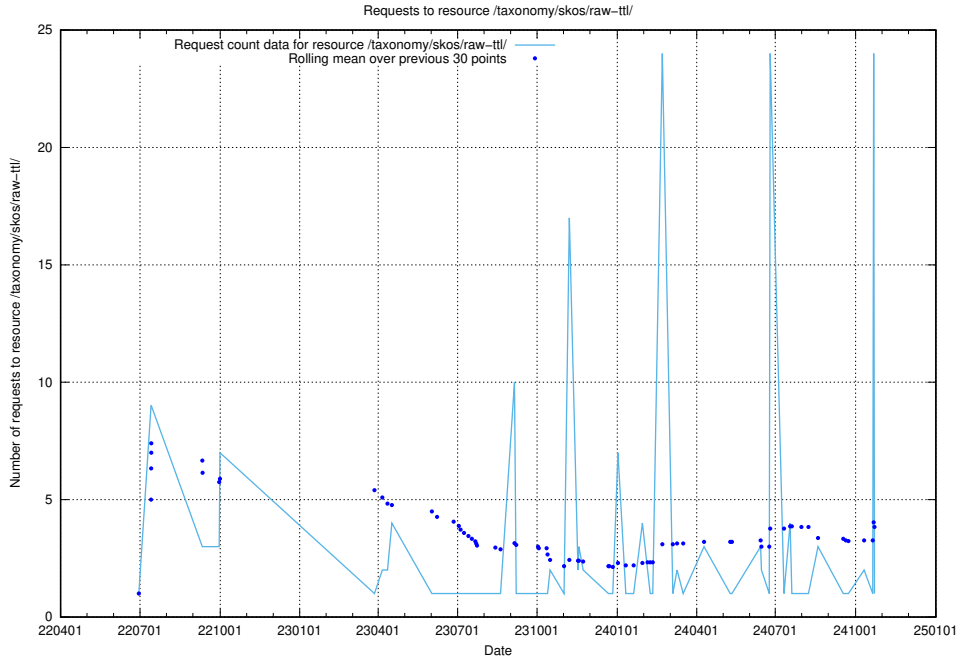

5.1048 Usage of /taxonomy/skos/raw-ttl/

Here, we count the number of requests to resource /taxonomy/skos/raw-ttl/.