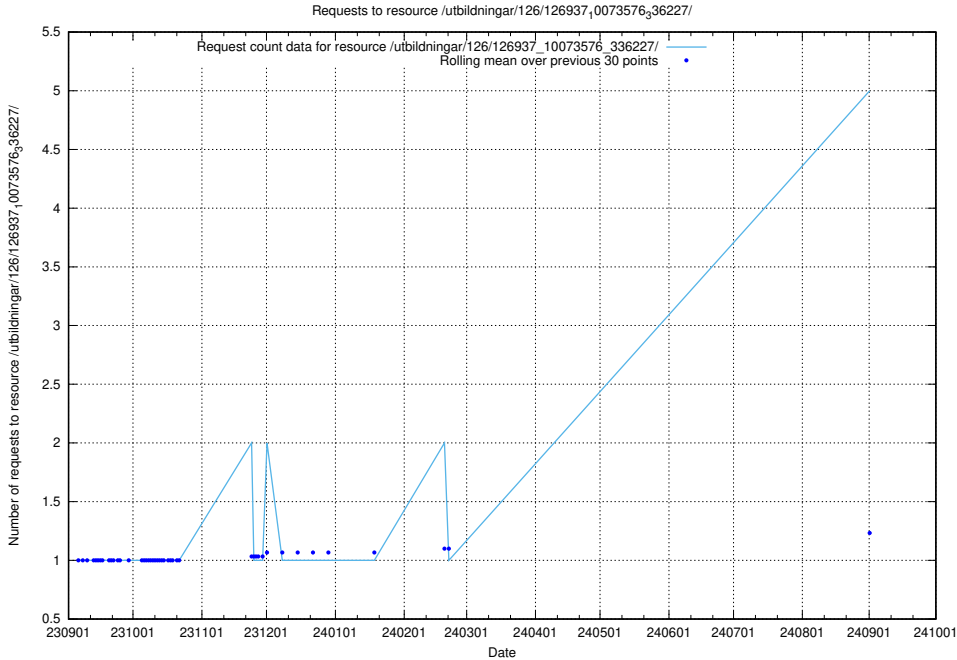

5.230 Usage of /utbildningar/126/126937_10073576_336227/

Here, we count the number of requests to resource /utbildningar/126/126937_10073576_336227/.