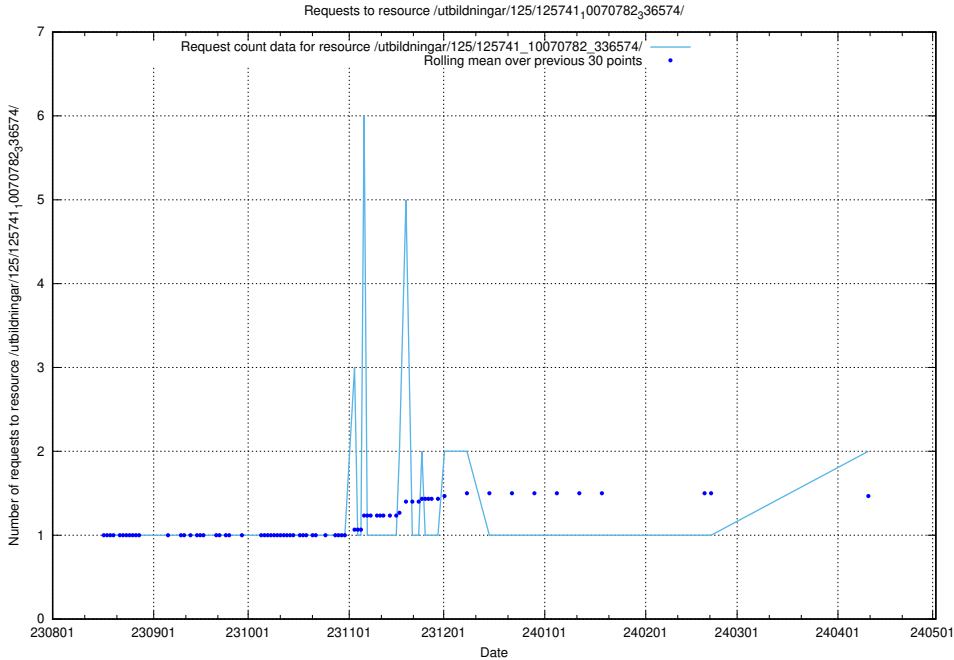

5.831 Usage of /utbildningar/125/125741_10070782_336574/

Here, we count the number of requests to resource /utbildningar/125/125741_10070782_336574/.