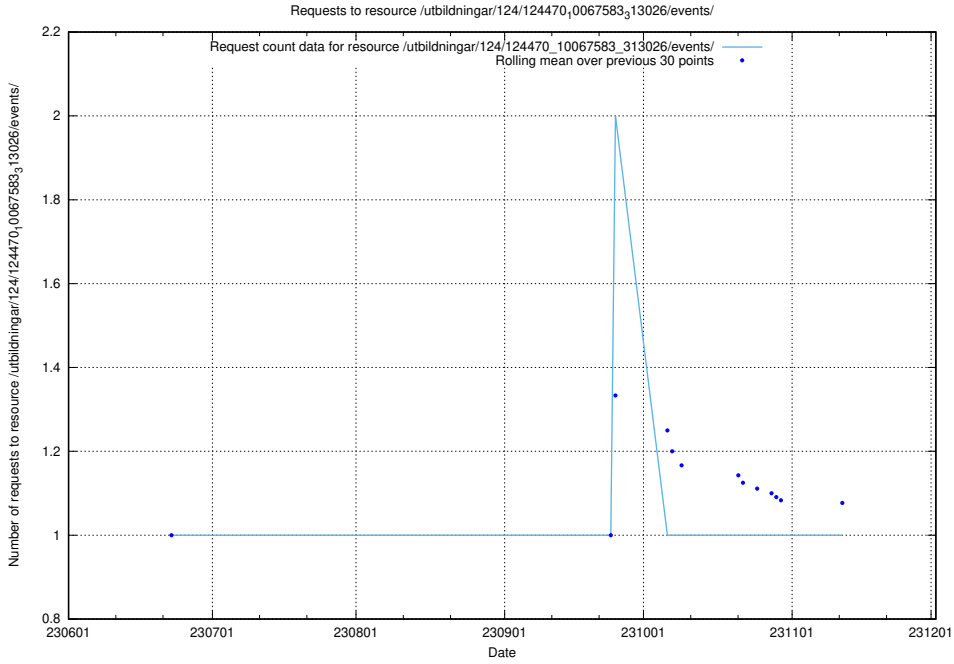

5.6717 Usage of /utbildningar/124/124470_10067583_313026/events/

Here, we count the number of requests to resource /utbildningar/124/124470_10067583_313026/events/