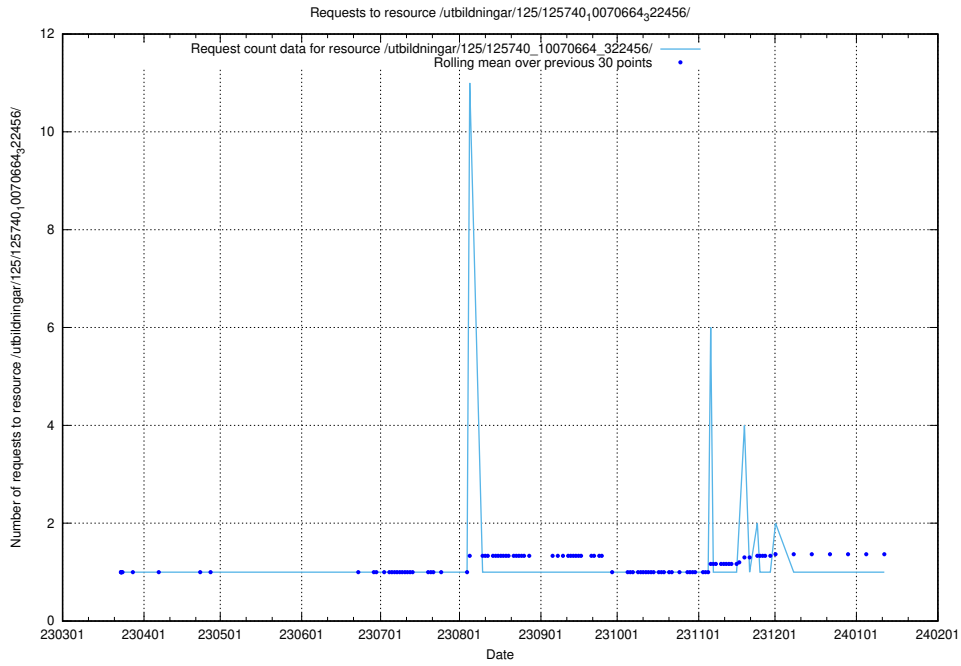

5.1051 Usage of /utbildningar/125/125740_10070664_322456/

Here, we count the number of requests to resource /utbildningar/125/125740_10070664_322456/.