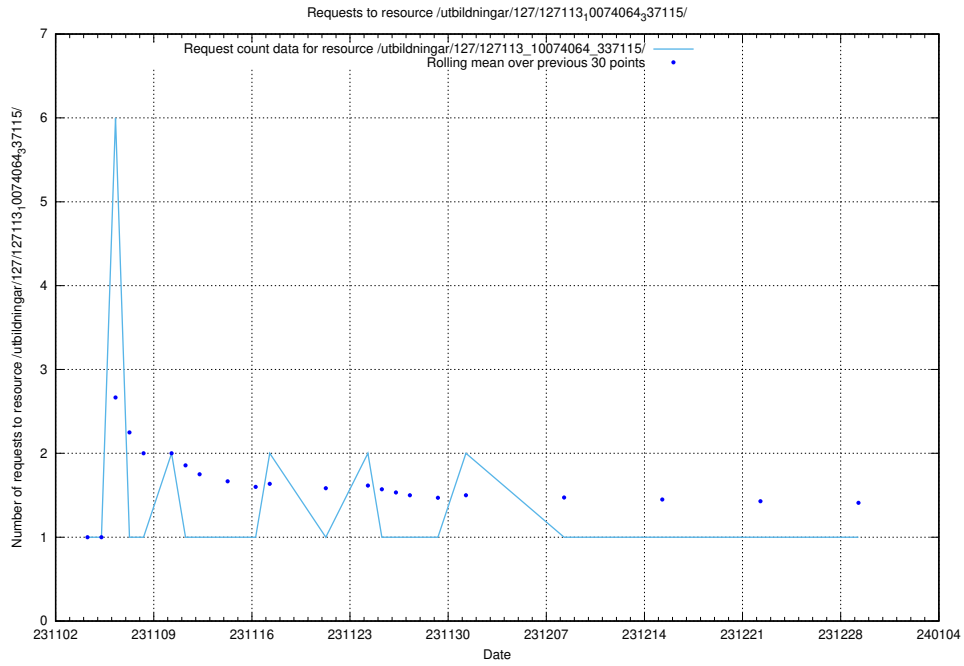

5.5048 Usage of /utbildningar/127/127113_10074064_337115/

Here, we count the number of requests to resource /utbildningar/127/127113_10074064_337115/.