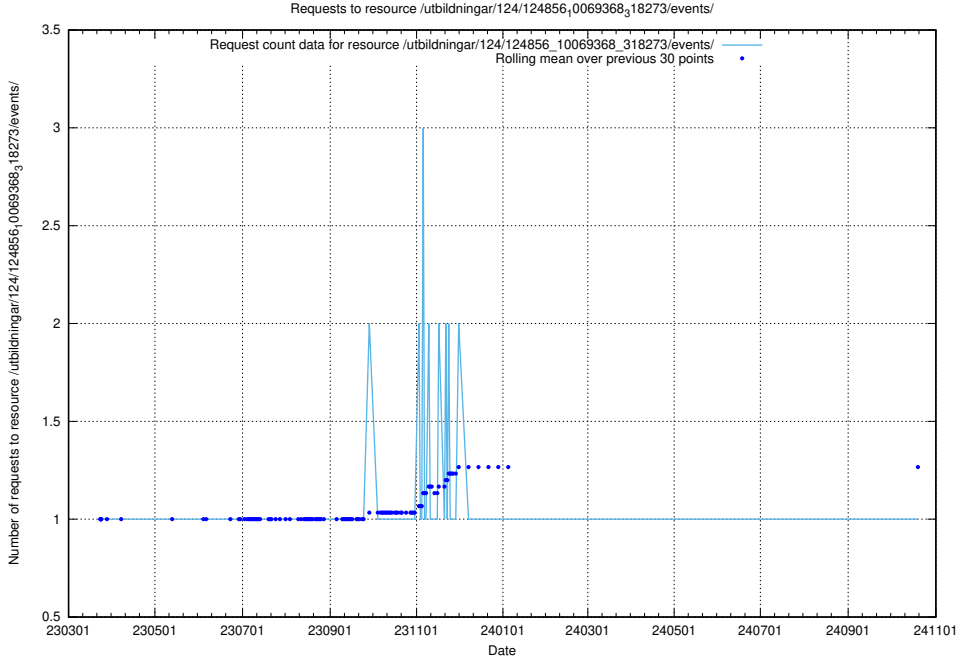

Here, we count the number of requests to resource /utbildningar/utb_emil/127/127059_10074047_337076/

5.1270 Usage of /utbildningar/124/124856_10069368_318273/events/

Here, we count the number of requests to resource /utbildningar/124/124856_10069368_318273/events/