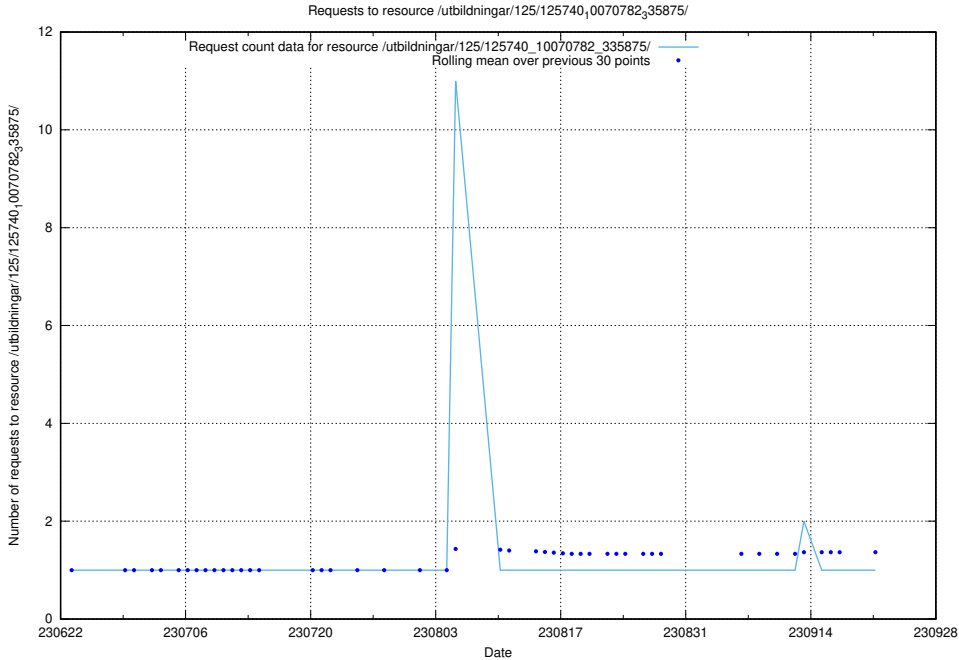

5.6596 Usage of /utbildningar/125/125740_10070782_335875/

Here, we count the number of requests to resource /utbildningar/125/125740_10070782_335875/.