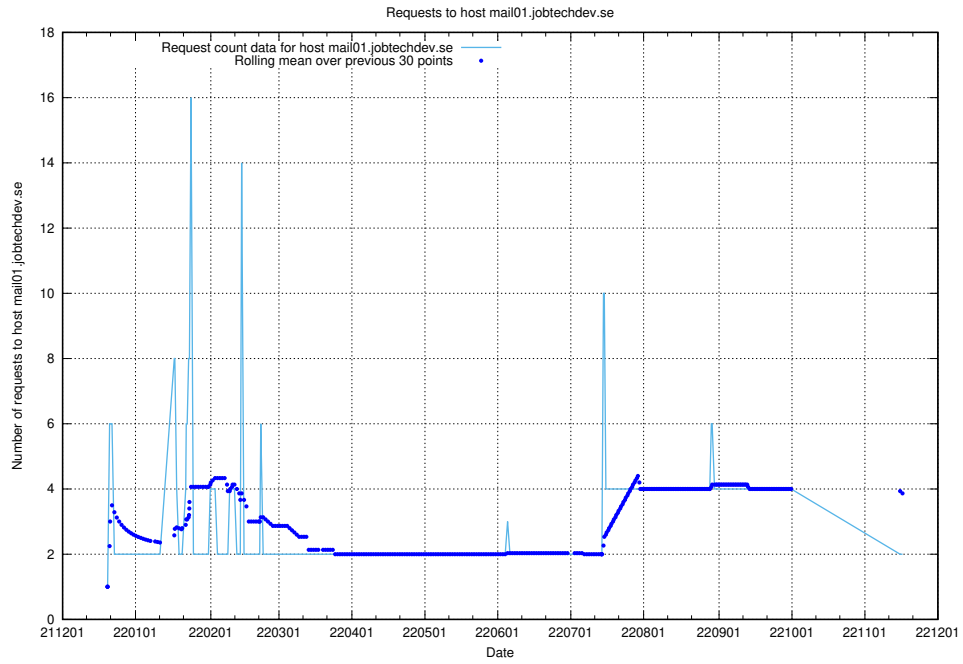

Here, we count the number of requests to host mail01.jobtechdev.se.

7.385 Usage of exchange.jobtechdev.se

Here, we count the number of requests to host exchange.jobtechdev.se.

7.386 Usage of autodiscover.jobtechdev.se