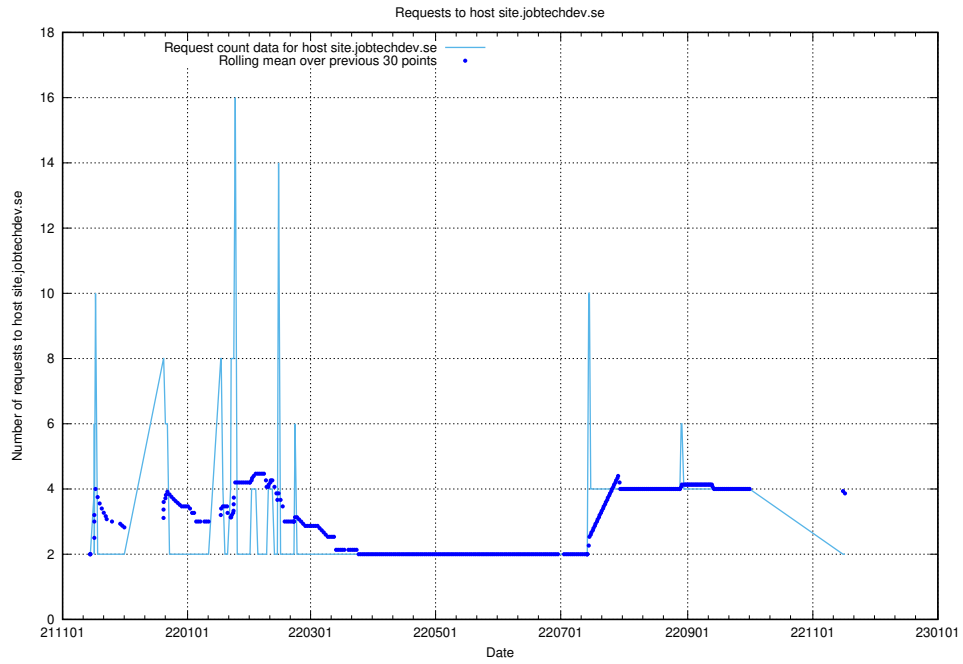

7.572 Usage of site.jobtechdev.se

Here, we count the number of requests to host site.jobtechdev.se.