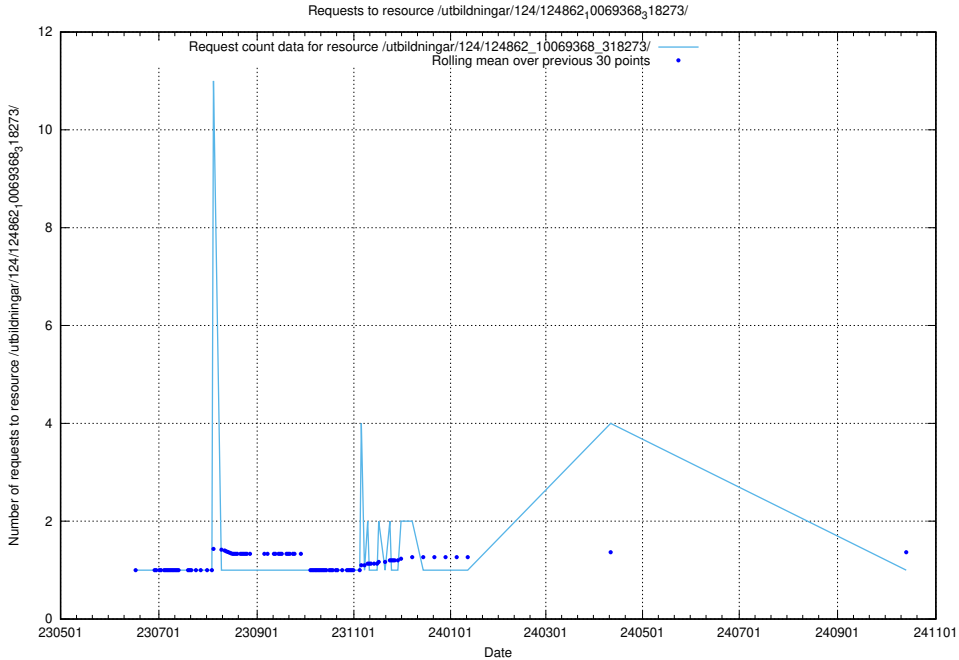

5.6782 Usage of /utbildningar/124/124862_10069368_318273/

Here, we count the number of requests to resource /utbildningar/124/124862_10069368_318273/.