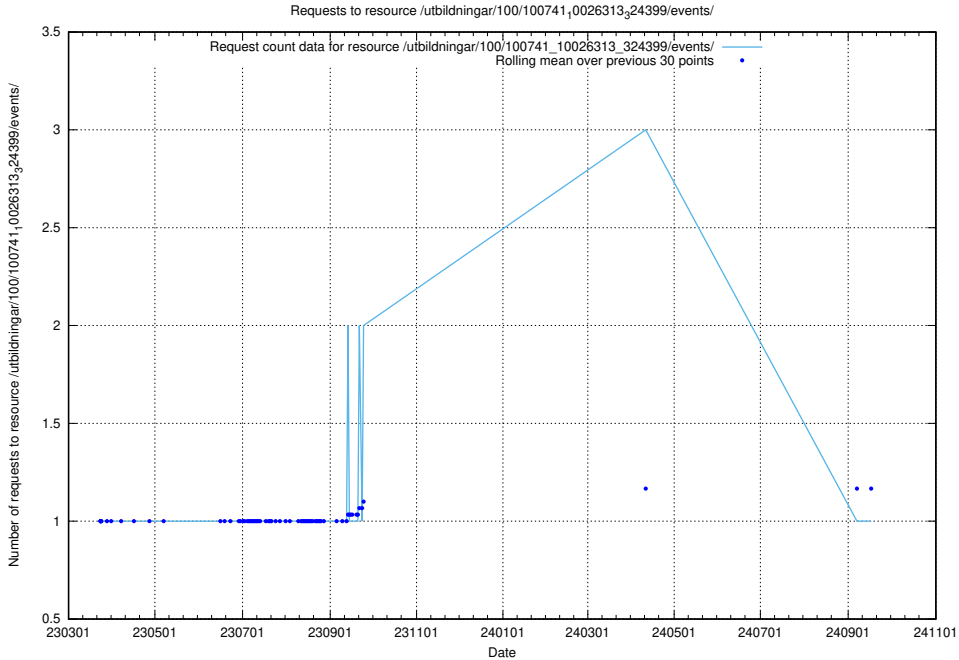

5.6564 Usage of /utbildningar/100/100741_10026313_324399/events/

Here, we count the number of requests to resource /utbildningar/100/100741_10026313_324399/events/