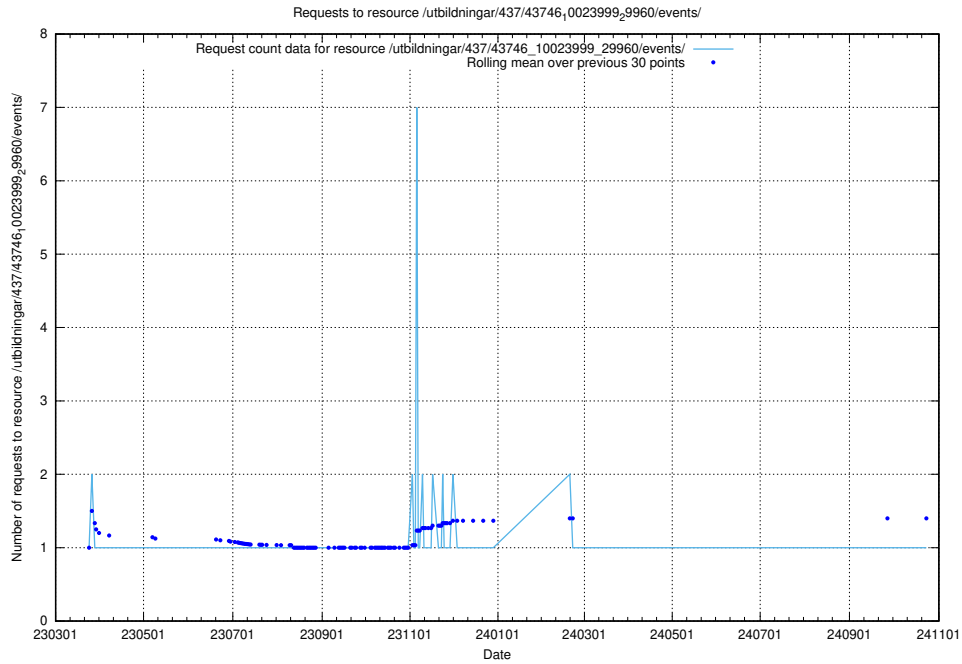

5.7149 Usage of /utbildningar/437/43746_10023999_29960/events/

Here, we count the number of requests to resource /utbildningar/437/43746_10023999_29960/events/.