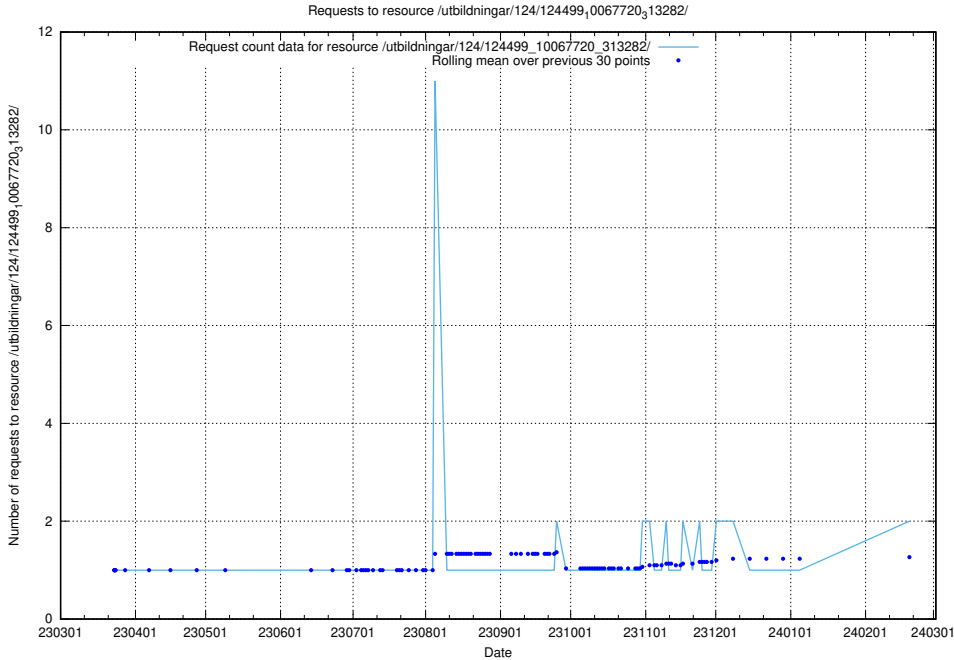

5.666 Usage of /utbildningar/124/124499_10067720_313282/

Here, we count the number of requests to resource /utbildningar/124/124499_10067720_313282/.