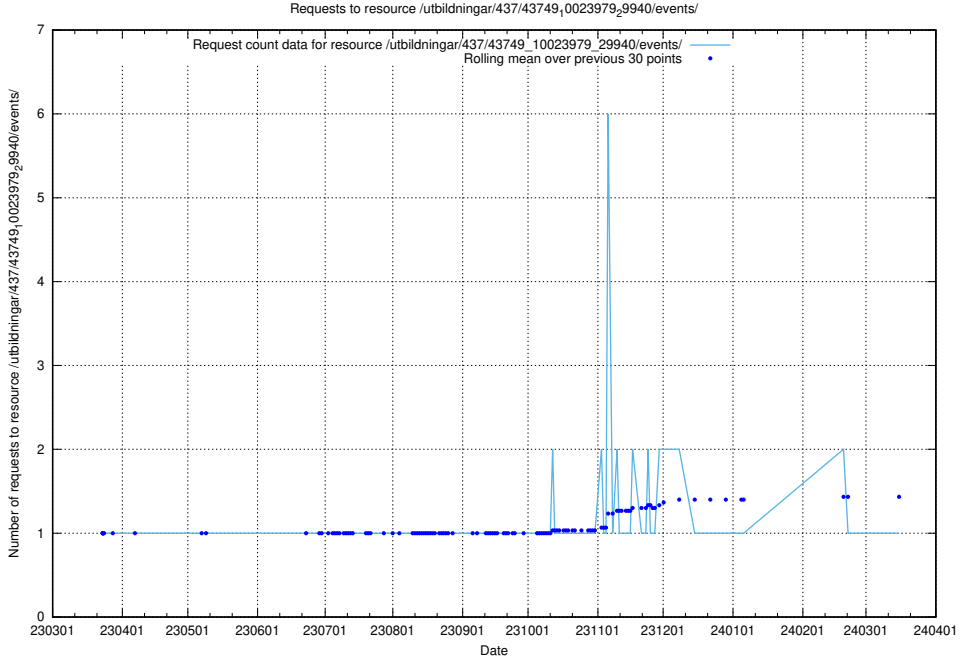

5.7344 Usage of /utbildningar/437/43749_10023979_29940/events/

Here, we count the number of requests to resource /utbildningar/437/43749_10023979_29940/events/.