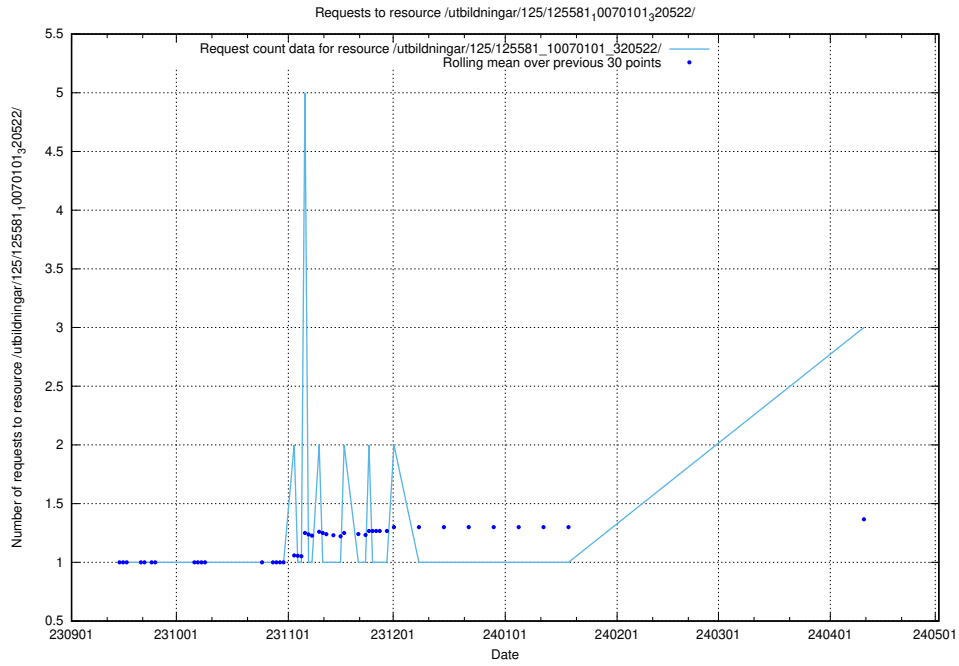

5.451 Usage of /utbildningar/125/125581_10070101_320522/

Here, we count the number of requests to resource /utbildningar/125/125581_10070101_320522/.