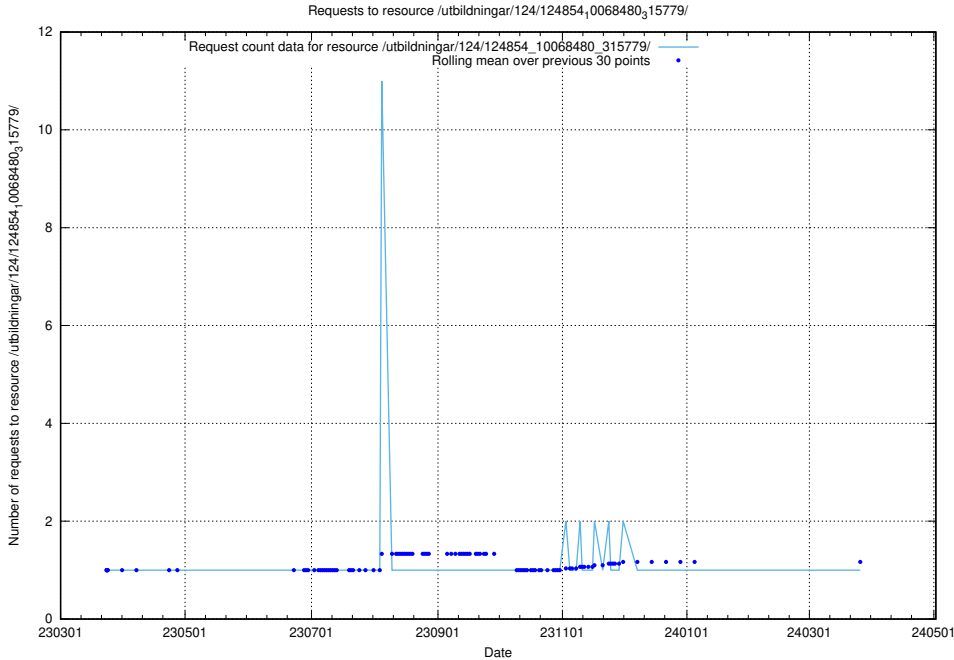

5.1540 Usage of /utbildningar/124/124854_10068480_315779/

Here, we count the number of requests to resource /utbildningar/124/124854_10068480_315779/.