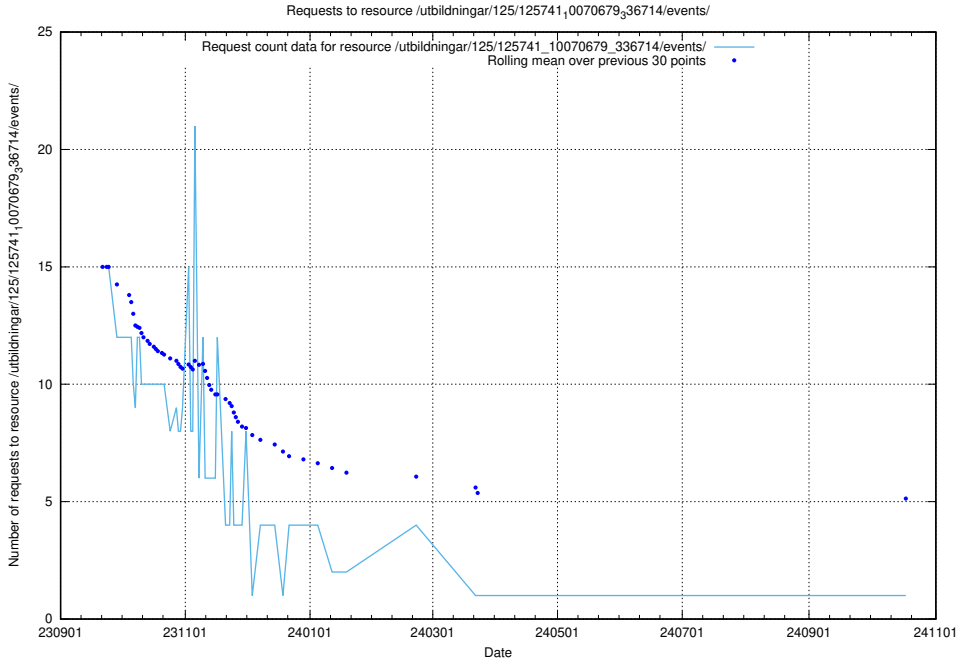

Here, we count the number of requests to resource /utbildningar/125/125741_10070679_336789/events/

5.5418 Usage of /utbildningar/125/125741_10070679_336714/events/

Here, we count the number of requests to resource /utbildningar/125/125741_10070679_336714/events/