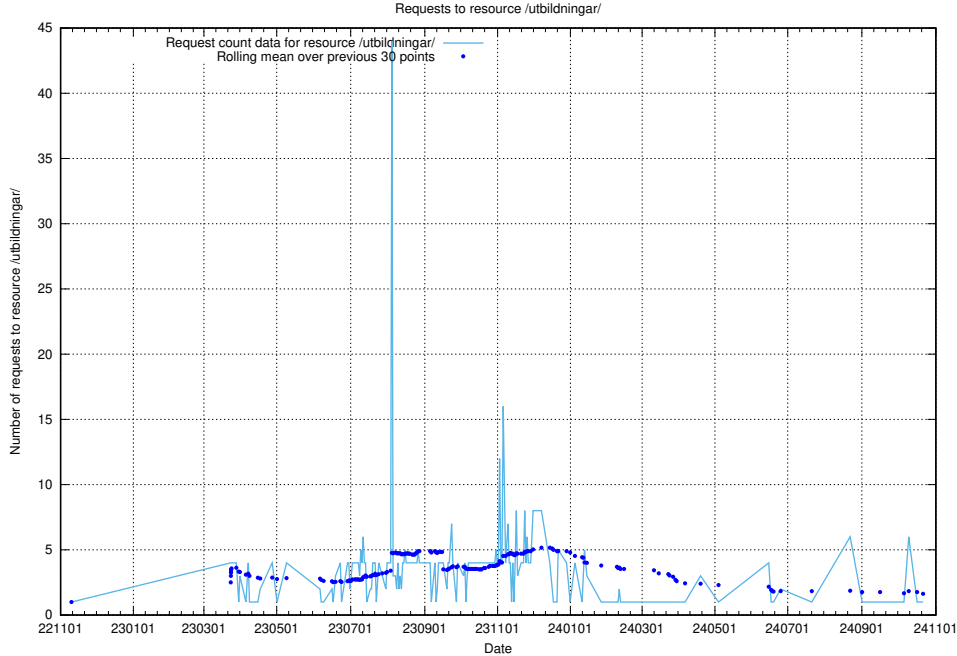

5.7253 Usage of /utbildningar/

Here, we count the number of requests to resource /utbildningar/.