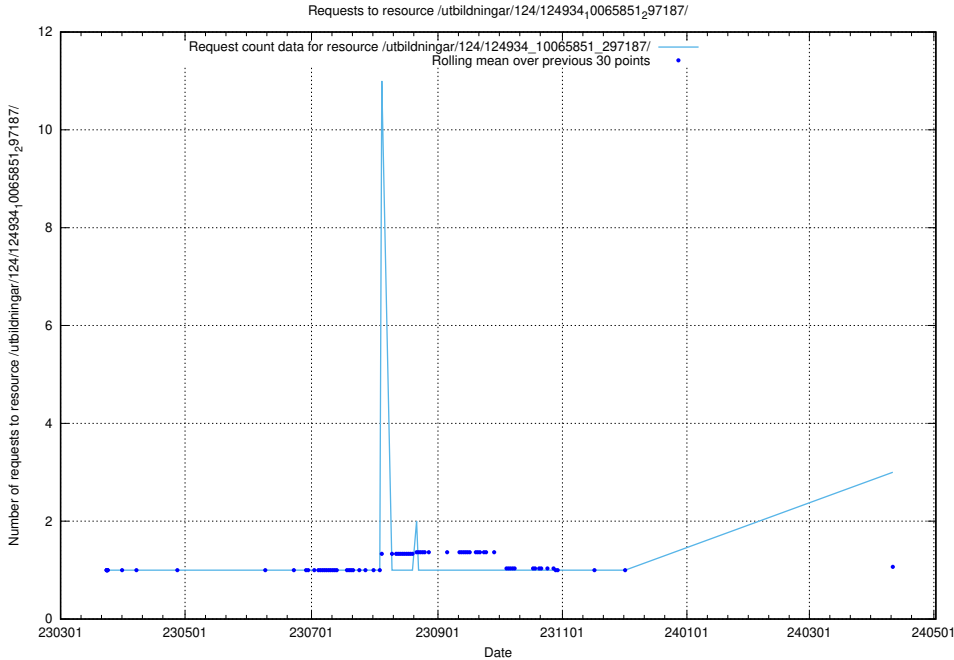

5.367 Usage of /utbildningar/124/124934_10065851_297187/

Here, we count the number of requests to resource /utbildningar/124/124934_10065851_297187/.

5.368 Usage of /availability/kpi/20241021/

Here, we count the number of requests to resource /availability/kpi/20241021/.