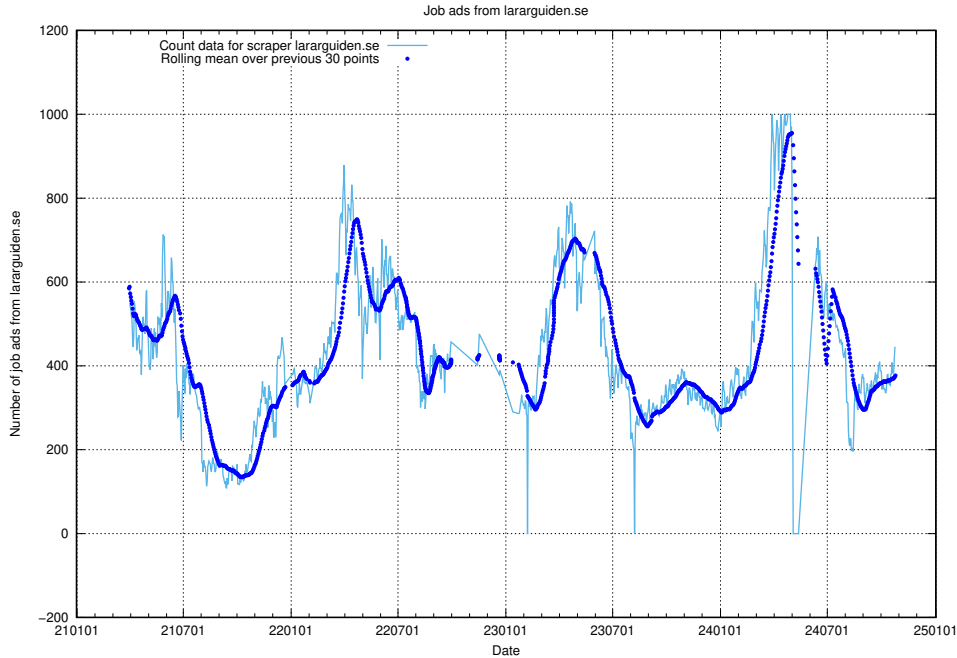

13.10 Number of ads by scraper lararguiden.se

Here, we count the number of job ads scraped from lararguiden.se.