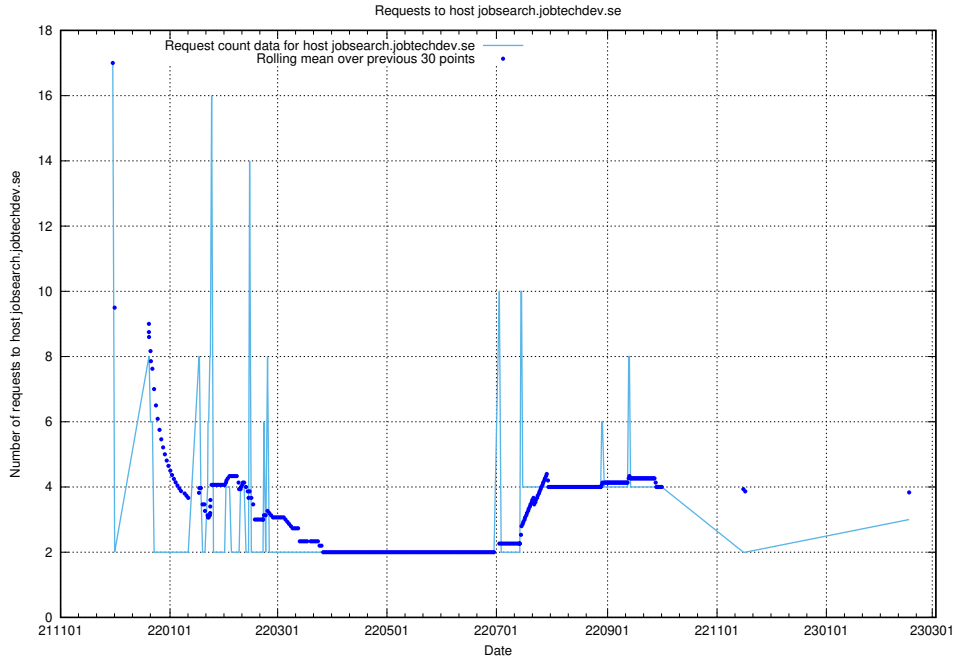

7.218 Usage of jobsearch.jobtechdev.se

Here, we count the number of requests to host jobsearch.jobtechdev.se.