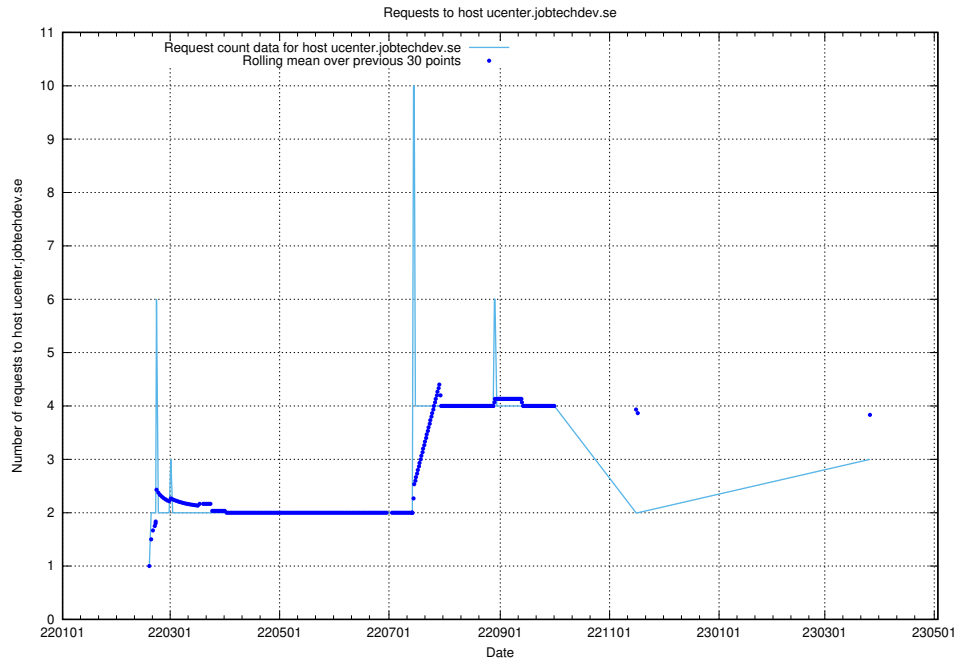

7.237 Usage of ucenter.jobtechdev.se

Here, we count the number of requests to host ucenter.jobtechdev.se.