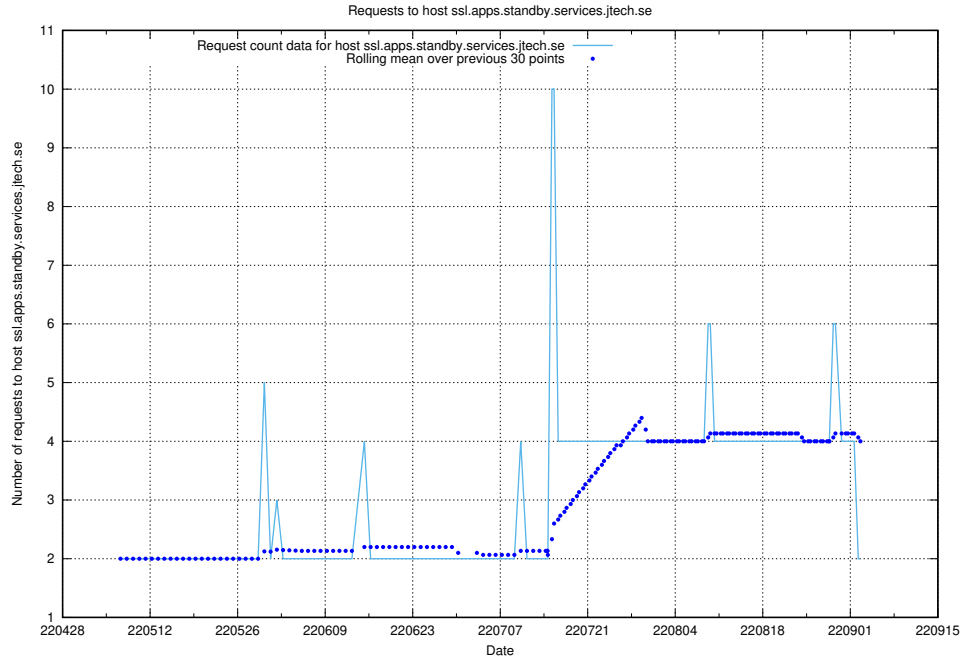

7.437 Usage of ssl.apps.standby.services.jtech.se

Here, we count the number of requests to host ssl.apps.standby.services.jtech.se.