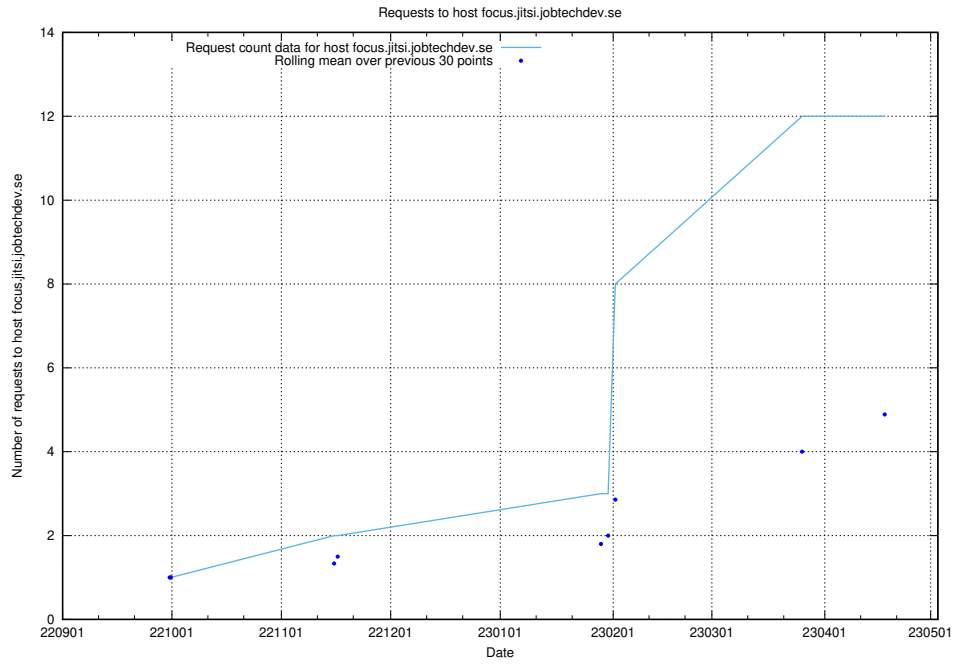

7.57 Usage of focus.jitsi.jobtechdev.se

Here, we count the number of requests to host focus.jitsi.jobtechdev.se.