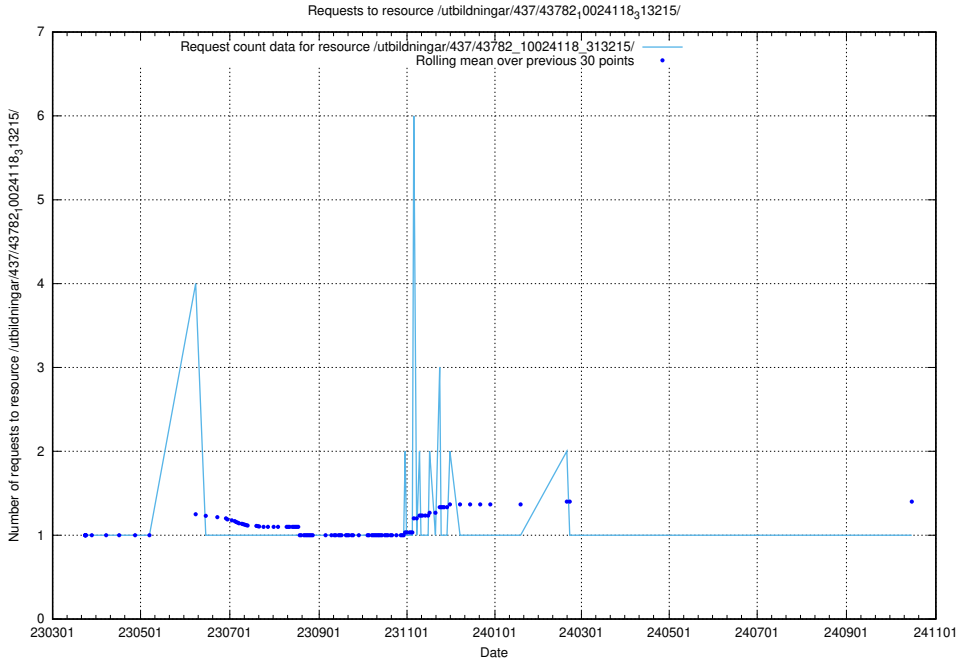

5.7329 Usage of /utbildningar/437/43782_10024118_313215/

Here, we count the number of requests to resource /utbildningar/437/43782_10024118_313215/.