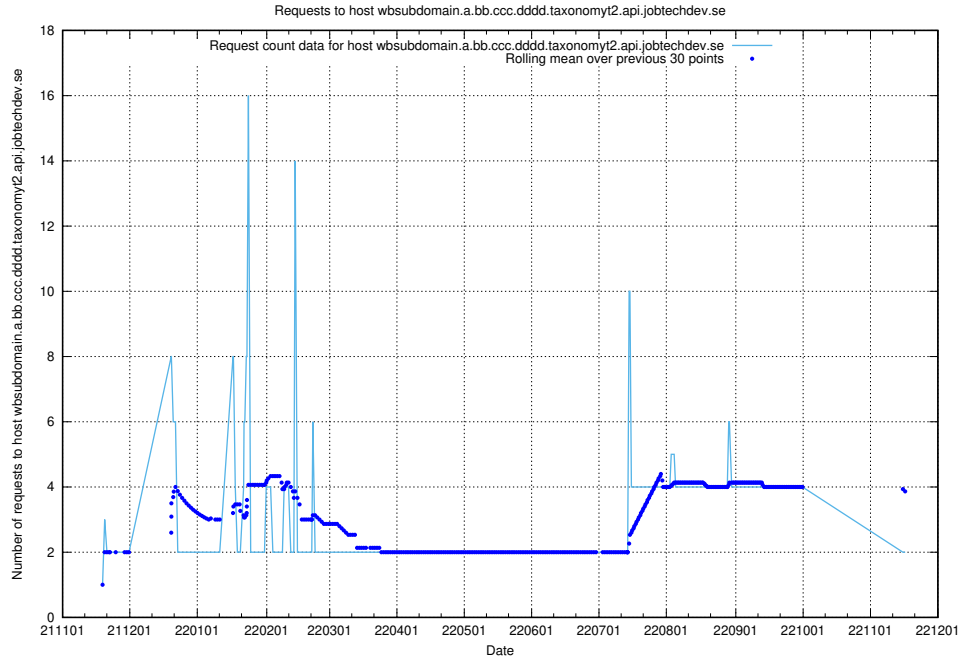

7.466 Usage of wbsubdomain.a.bb.ccc.dddd.taxonomyt2.api.jobtechdev.se

Here, we count the number of requests to host wbsubdomain.a.bb.ccc.dddd.taxonomyt2.api.jobtechdev.se