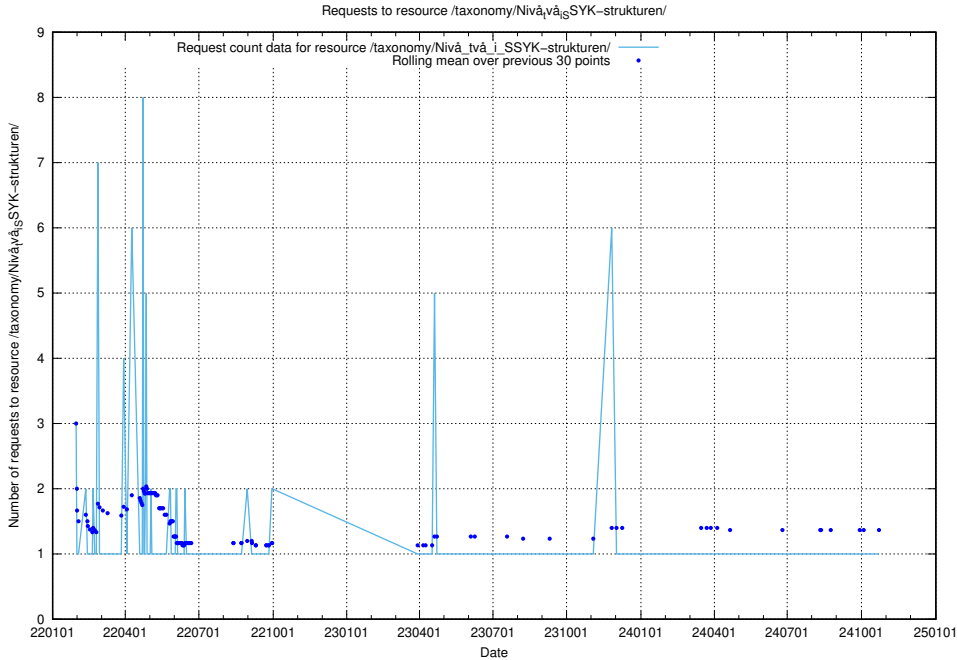

5.4467 Usage of /taxonomy/Nivå_två_i_SSYK-strukturen/

Here, we count the number of requests to resource /taxonomy/Nivå_två_i_SSYK-strukturen/.