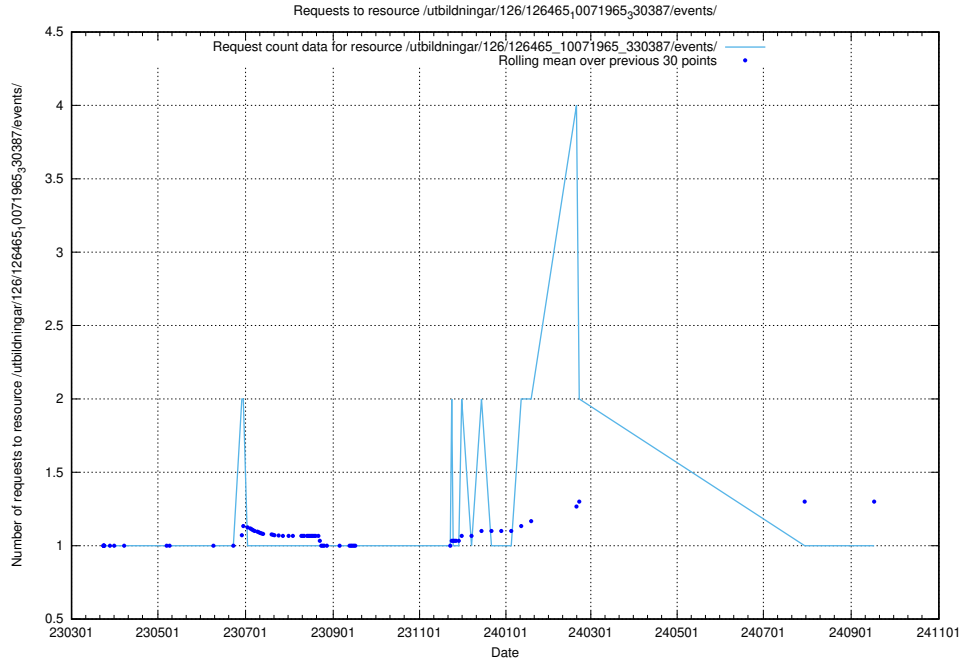

5.7381 Usage of /utbildningar/126/126465_10071965_330387/events/

Here, we count the number of requests to resource /utbildningar/126/126465_10071965_330387/events/