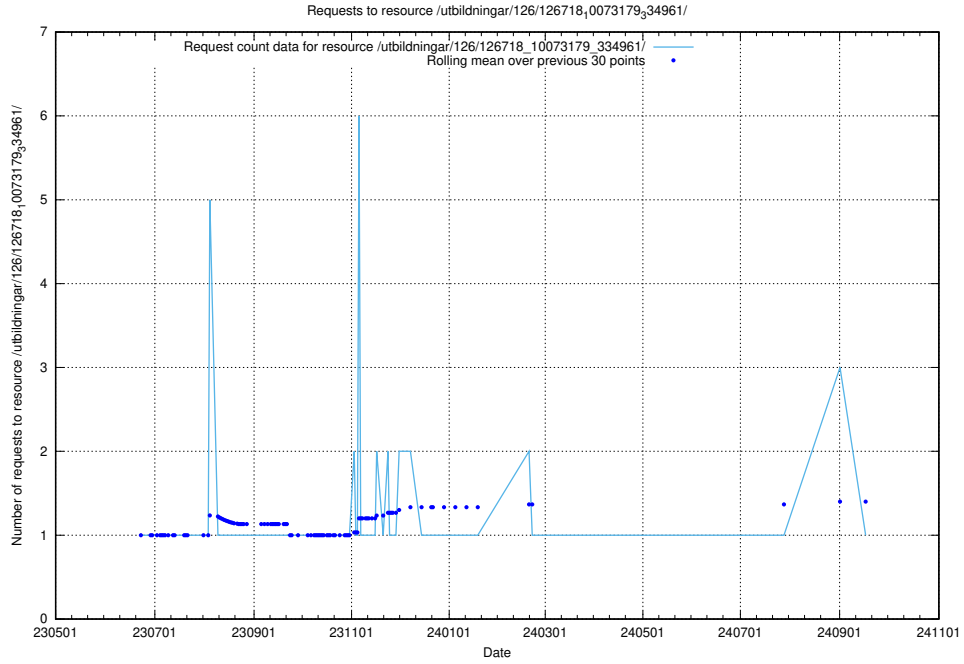

5.6529 Usage of /utbildningar/126/126718_10073179_334961/

Here, we count the number of requests to resource /utbildningar/126/126718_10073179_334961/.