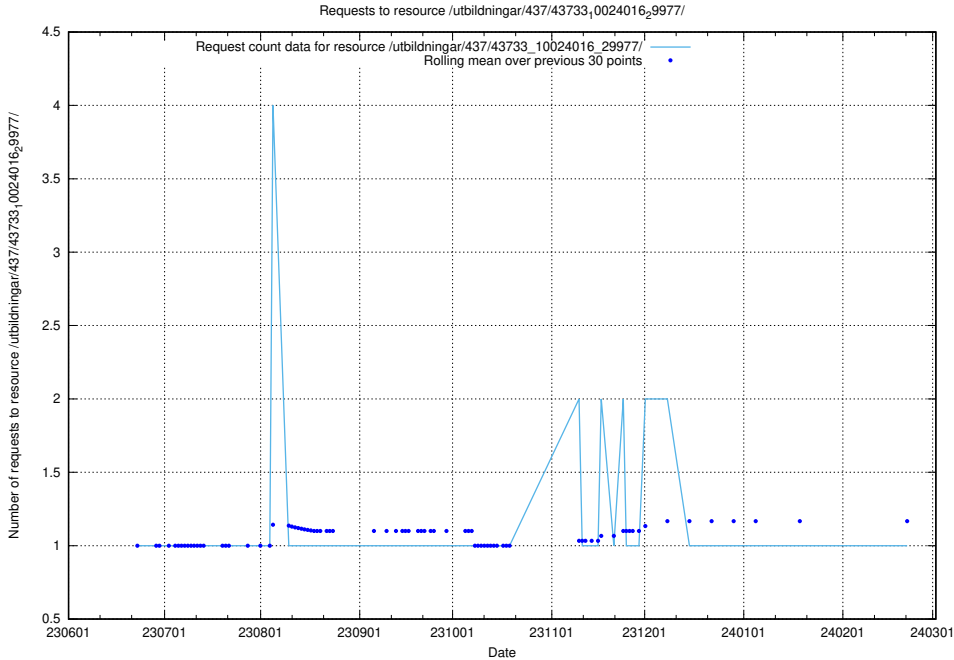

Here, we count the number of requests to resource /utbildningar/437/43733_10024016_29977/events/.

5.6505 Usage of /utbildningar/437/43733_10024016_29977/

Here, we count the number of requests to resource /utbildningar/437/43733_10024016_29977/.