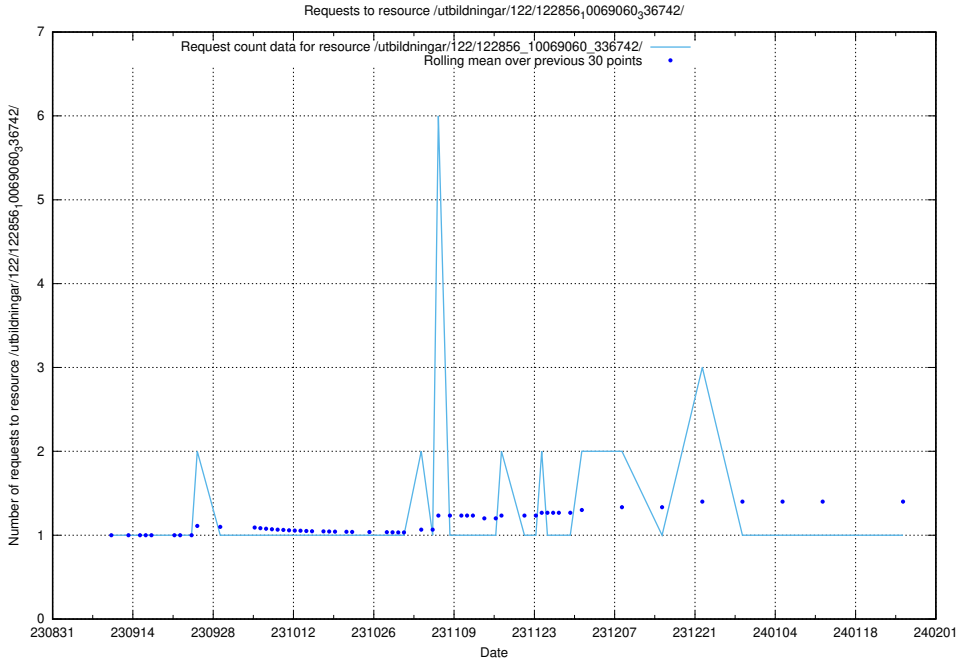

5.5551 Usage of /utbildningar/122/122856_10069060_336742/

Here, we count the number of requests to resource /utbildningar/122/122856_10069060_336742/.