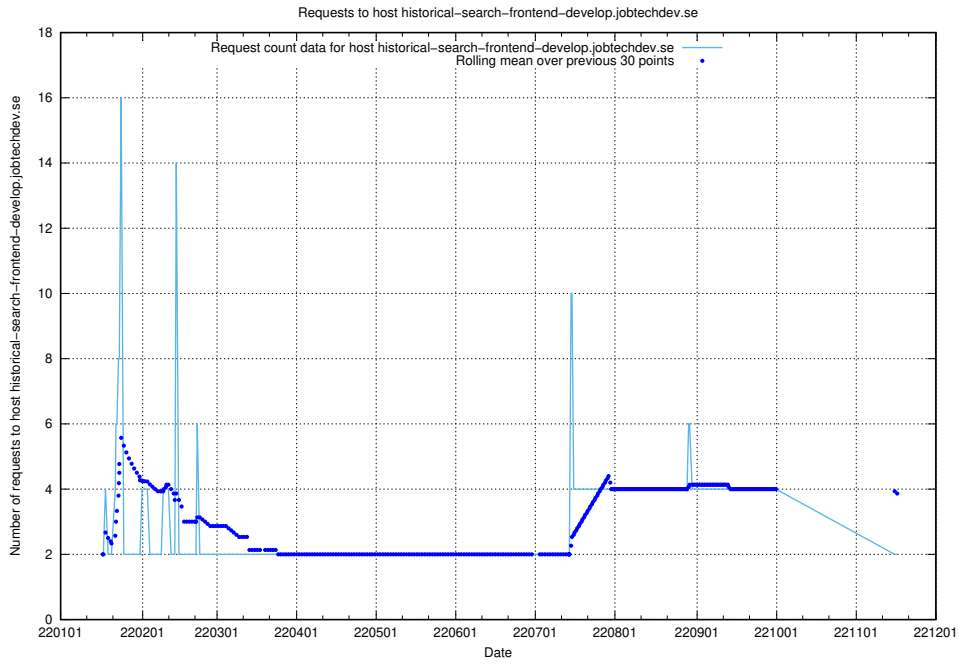

7.280 Usage of historical-search-frontend-develop.jobtechdev.se

Here, we count the number of requests to host historical-search-frontend-develop.jobtechdev.se.