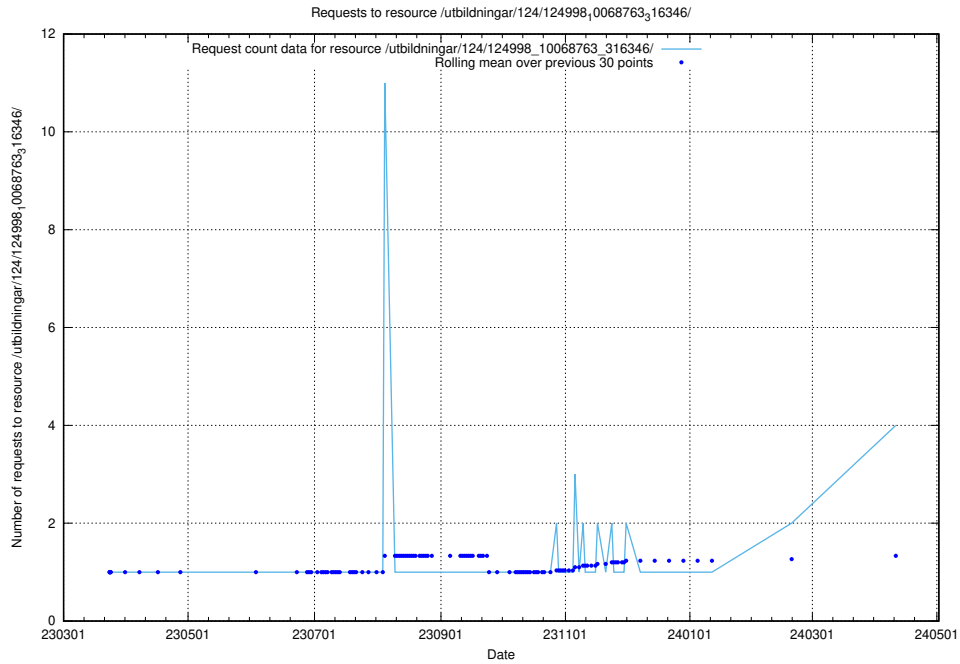

Here, we count the number of requests to resource /utbildningar/125/125000_10068810_316550/.

5.267 Usage of /utbildningar/124/124998_10068763_316346/

Here, we count the number of requests to resource /utbildningar/124/124998_10068763_316346/.