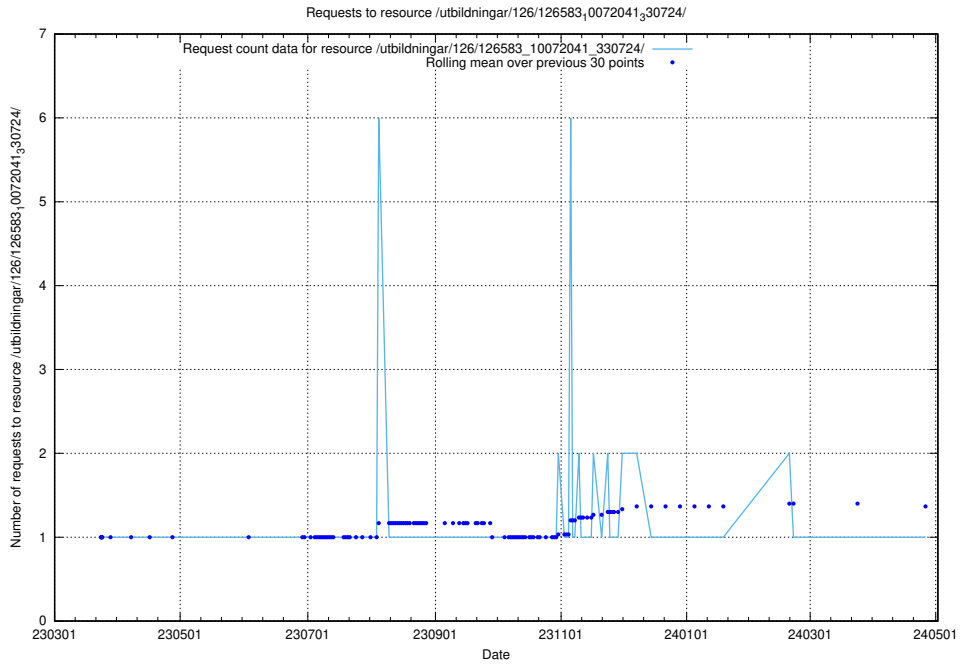

5.7363 Usage of /utbildningar/126/126583_10072041_330724/

Here, we count the number of requests to resource /utbildningar/126/126583_10072041_330724/.