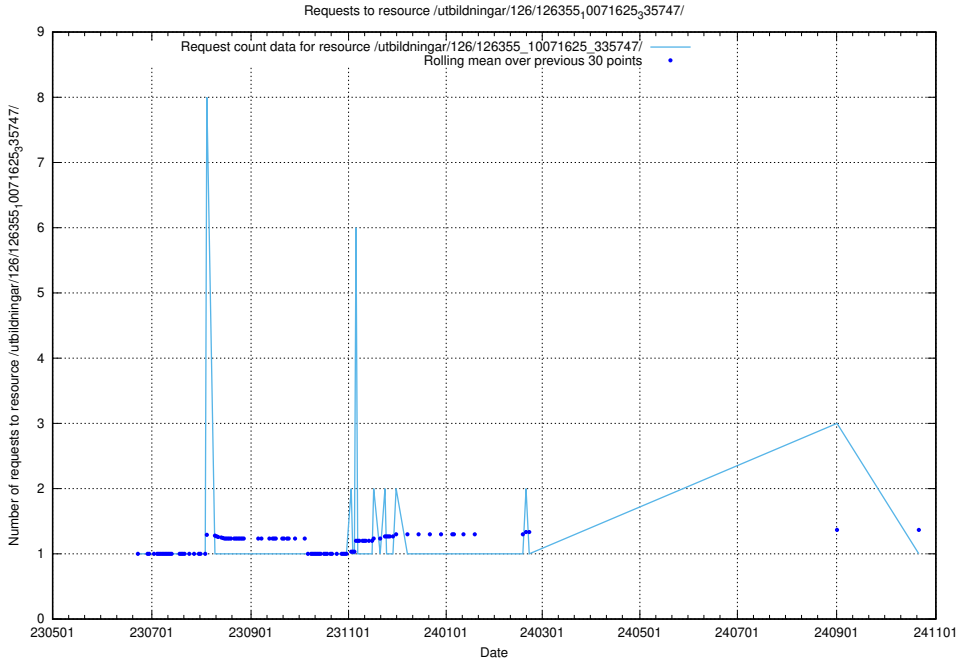

5.6563 Usage of /utbildningar/126/126355_10071625_335747/

Here, we count the number of requests to resource /utbildningar/126/126355_10071625_335747/.