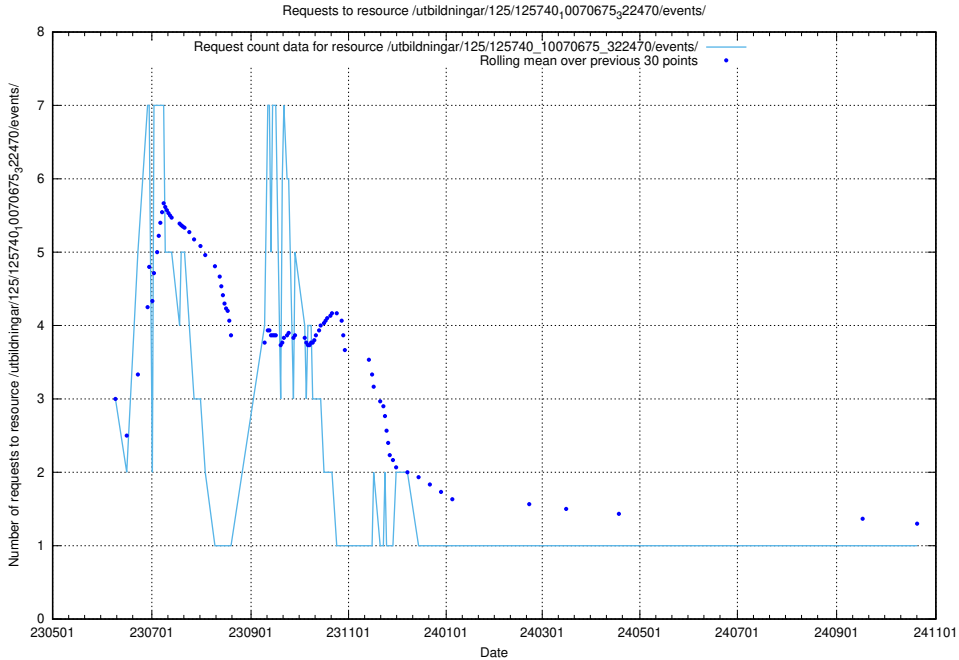

5.6800 Usage of /utbildningar/125/125740_10070675_322470/events/

Here, we count the number of requests to resource /utbildningar/125/125740_10070675_322470/events/