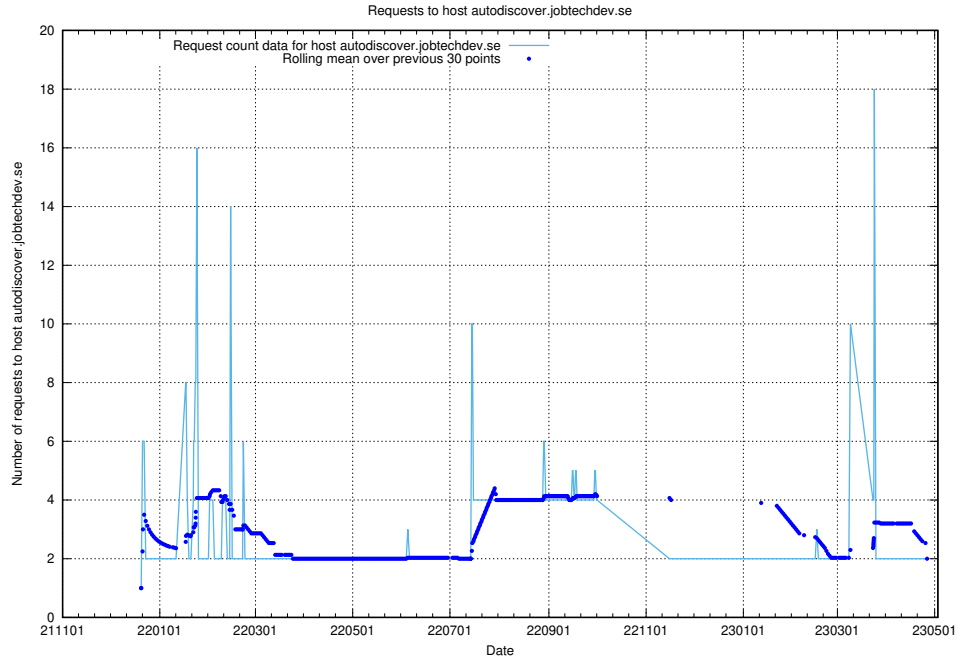

7.386 Usage of autodiscover.jobtechdev.se

Here, we count the number of requests to host autodiscover.jobtechdev.se.