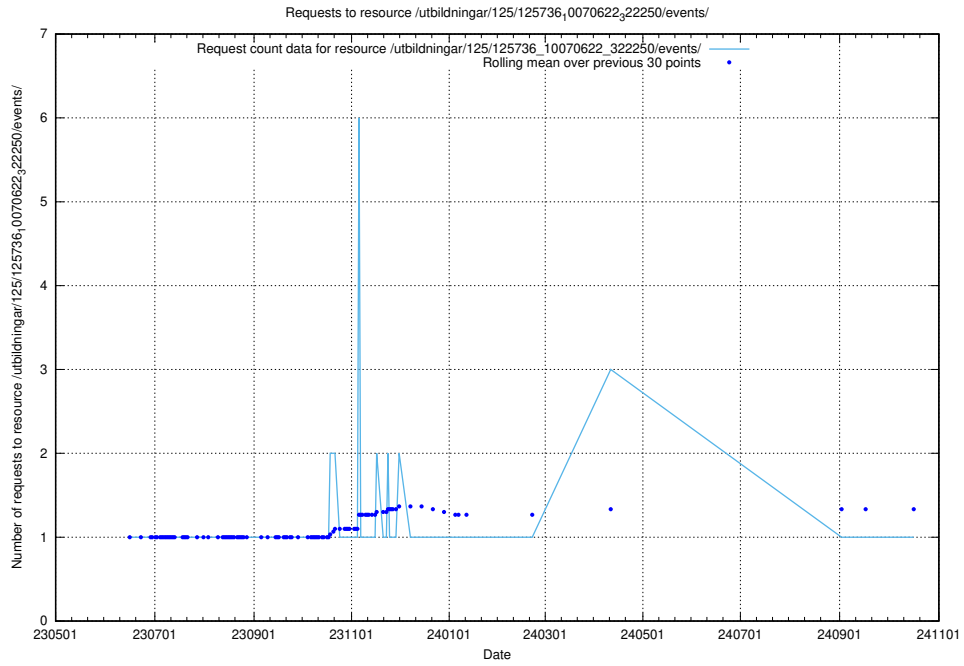

5.6787 Usage of /utbildningar/125/125736_10070622_322250/events/

Here, we count the number of requests to resource /utbildningar/125/125736_10070622_322250/events/