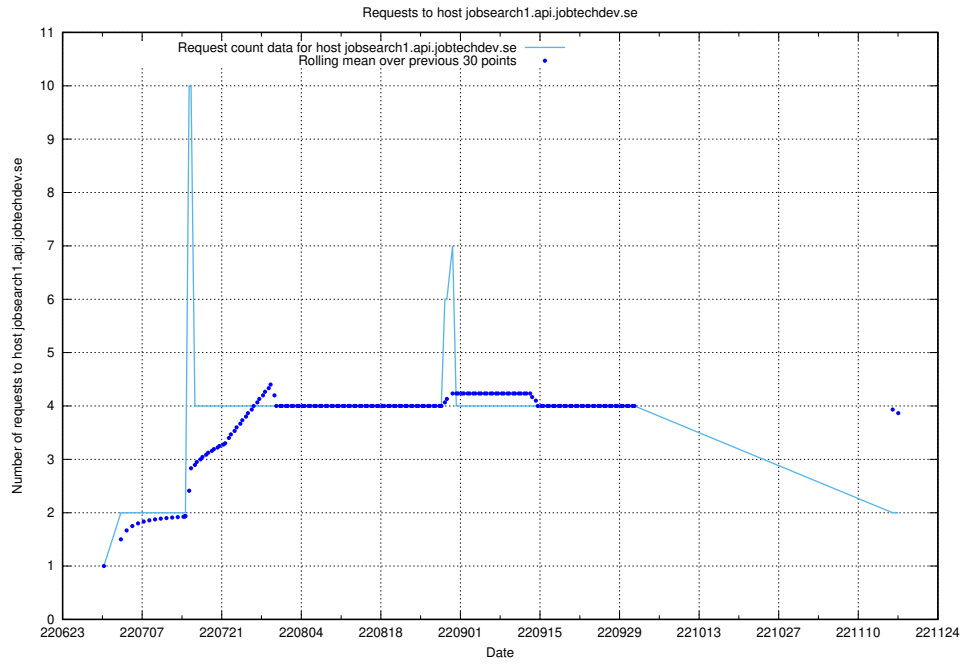

7.402 Usage of jobsearch1.api.jobtechdev.se

Here, we count the number of requests to host jobsearch1.api.jobtechdev.se.