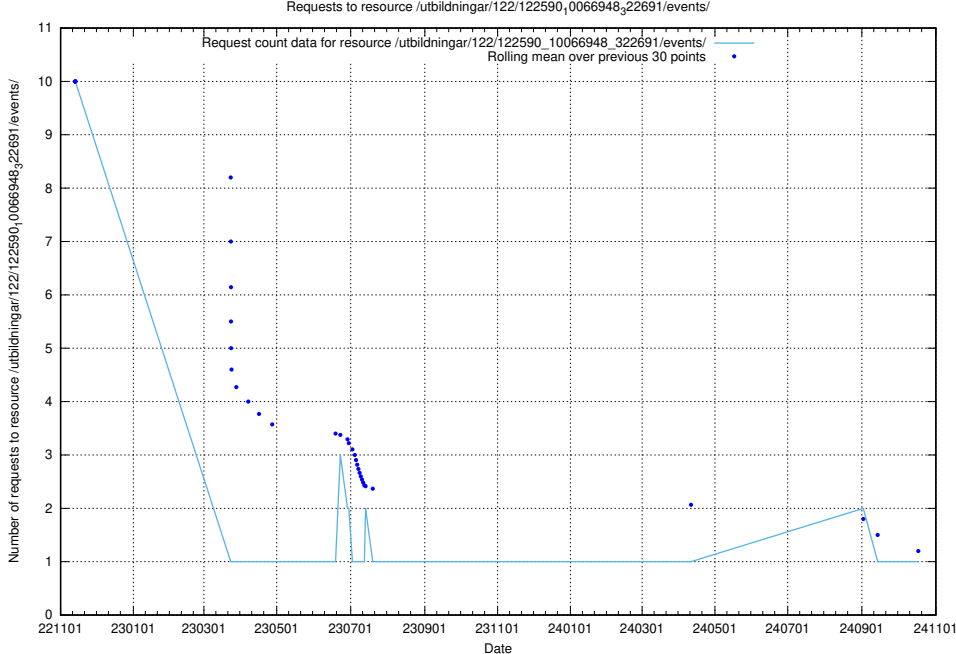

5.6655 Usage of /utbildningar/122/122590_10066948_322691/events/

Here, we count the number of requests to resource /utbildningar/122/122590_10066948_322691/events/