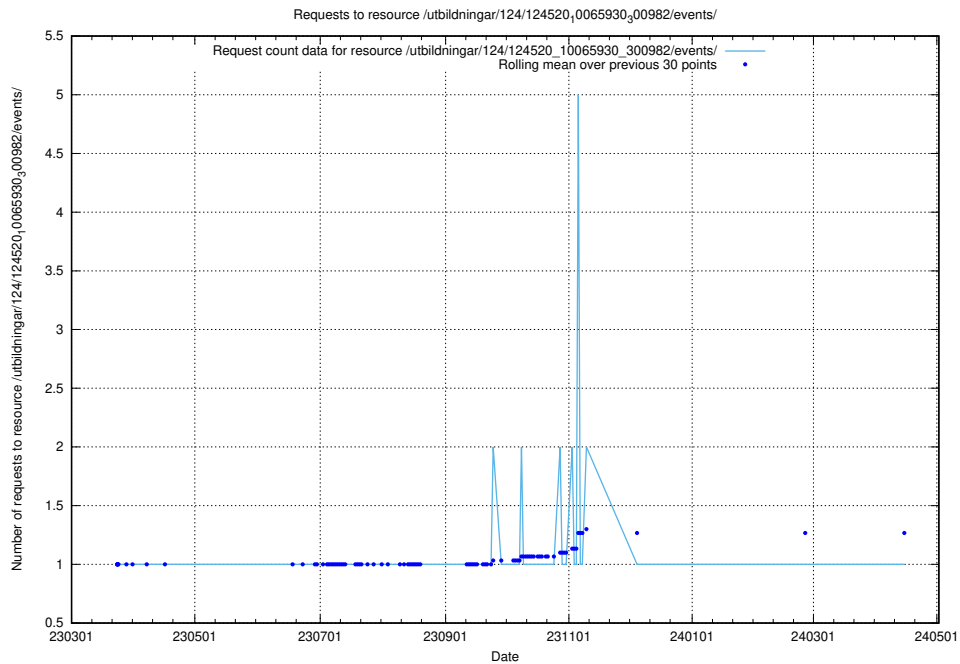

5.1927 Usage of /utbildningar/124/124520_10065930_300982/events/

Here, we count the number of requests to resource /utbildningar/124/124520_10065930_300982/events/