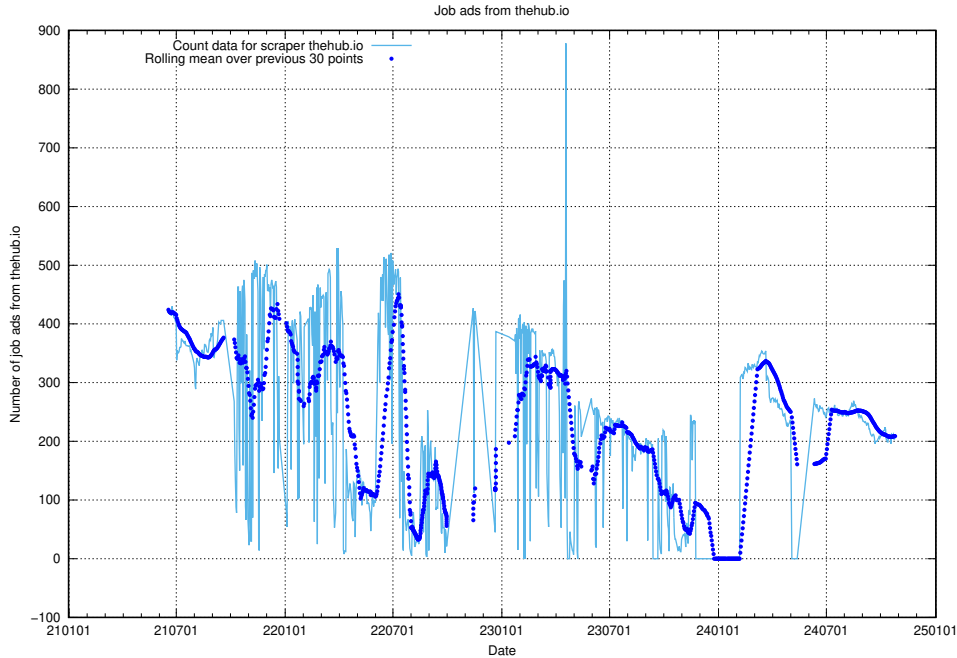

Here, we count the number of job ads scraped from thehub.io.

13.13 Number of ads by scraper onepartnergroup.se

Here, we count the number of job ads scraped from onepartnergroup.se.

13.14 Number of ads by scraper ingenjorsguiden.se