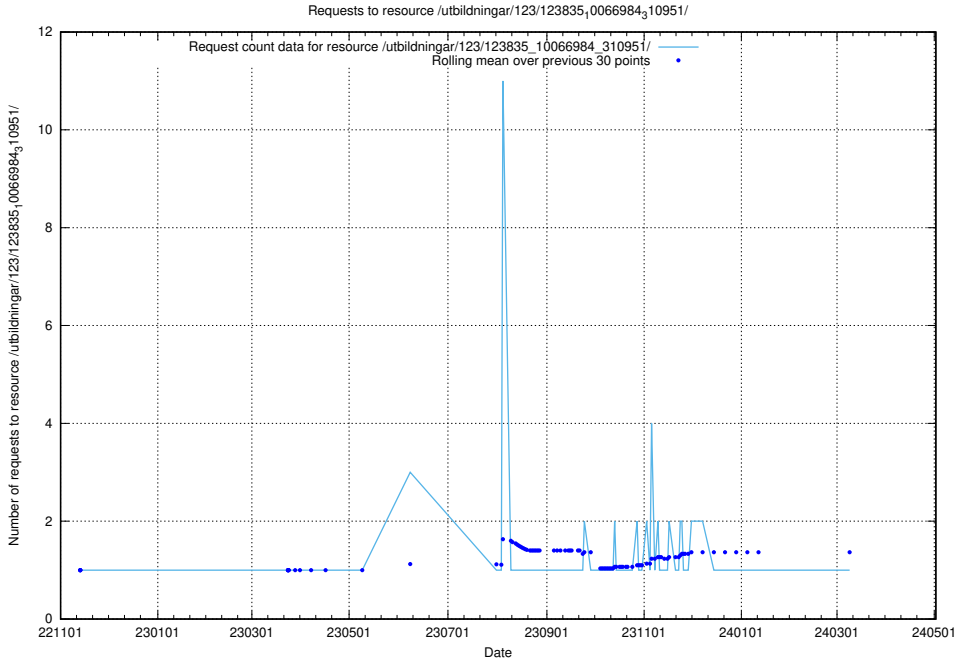

5.6818 Usage of /utbildningar/123/123835_10066984_310951/

Here, we count the number of requests to resource /utbildningar/123/123835_10066984_310951/.