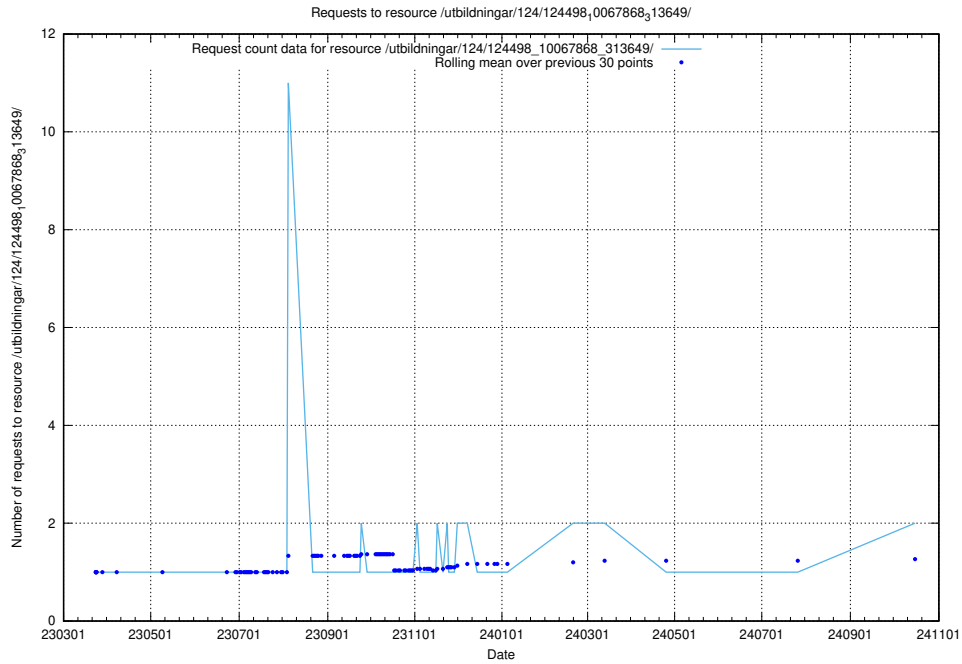

Here, we count the number of requests to resource /utbildningar/utb_emil/125/125741_10070674_323884/events/

5.681 Usage of /utbildningar/124/124498_10067868_313649/

Here, we count the number of requests to resource /utbildningar/124/124498_10067868_313649/.