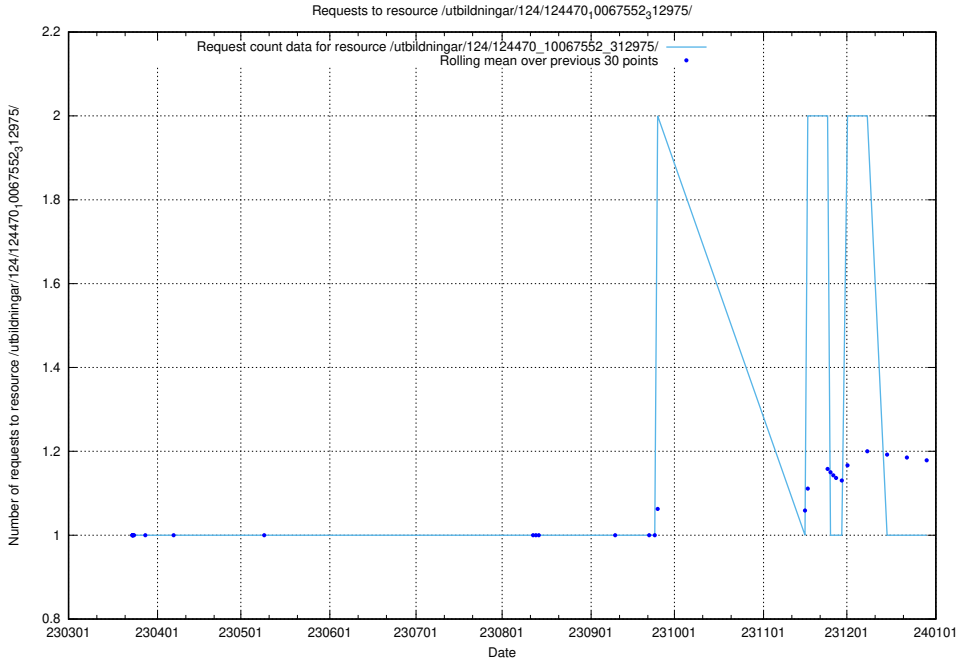

5.4122 Usage of /utbildningar/124/124470_10067552_312975/

Here, we count the number of requests to resource /utbildningar/124/124470_10067552_312975/.