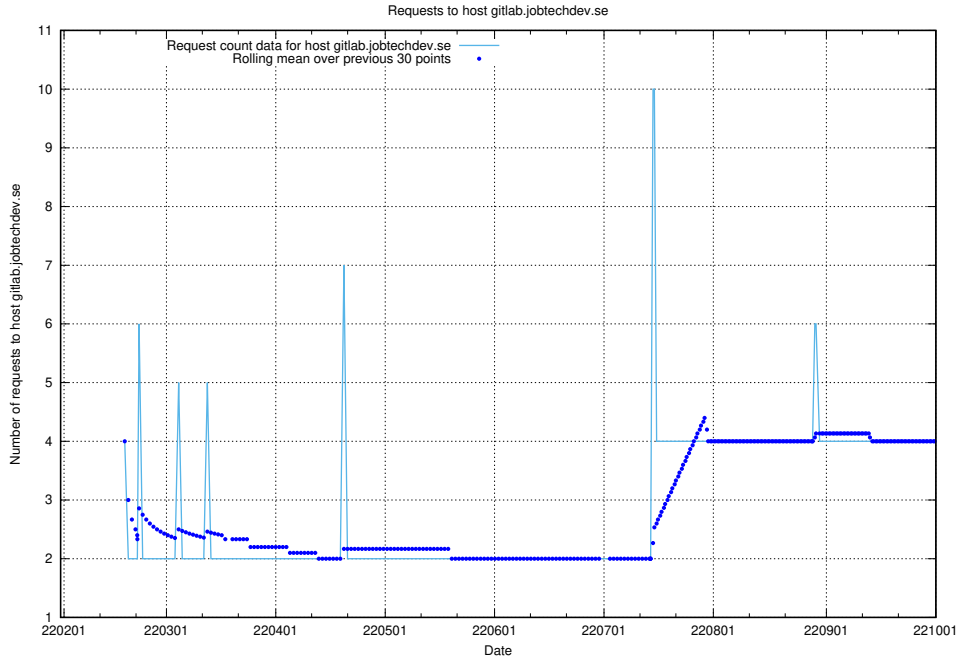

7.168 Usage of gitlab.jobtechdev.se

Here, we count the number of requests to host gitlab.jobtechdev.se.