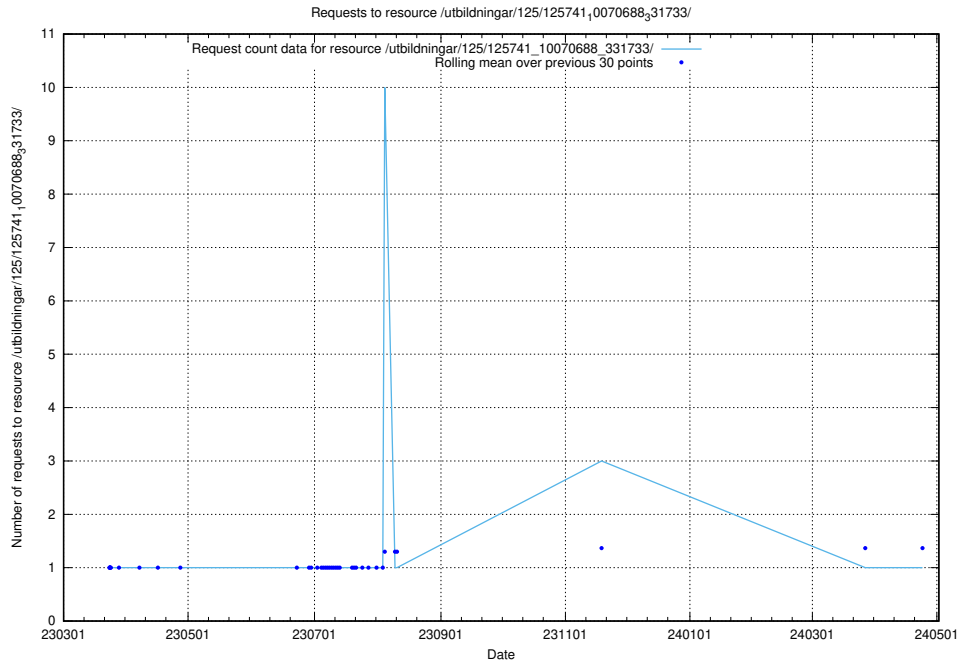

5.7437 Usage of /utbildningar/125/125741_10070688_331733/

Here, we count the number of requests to resource /utbildningar/125/125741_10070688_331733/.