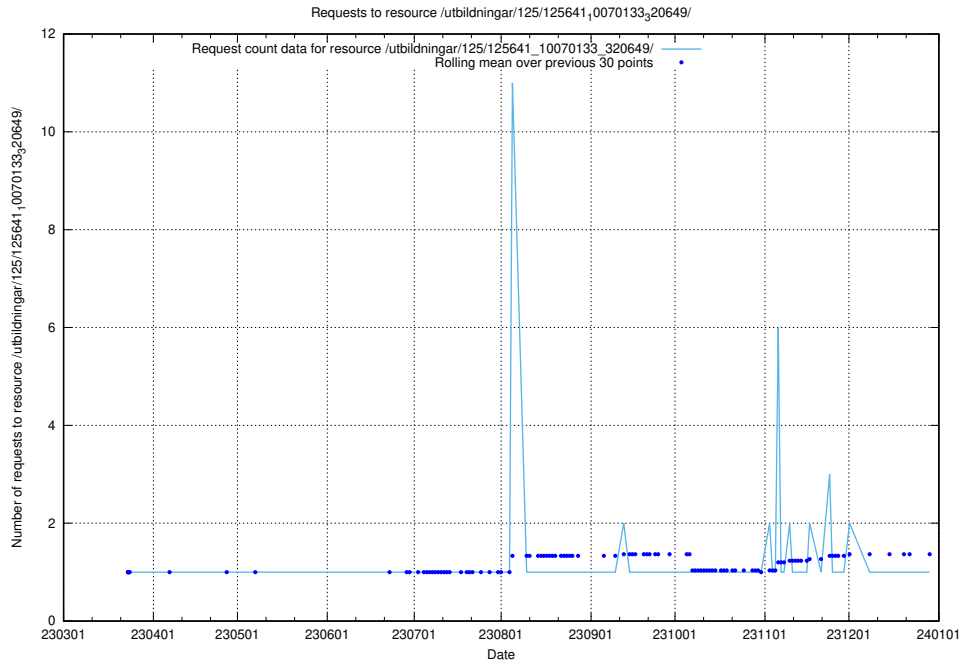

5.1100 Usage of /utbildningar/125/125641_10070133_320649/

Here, we count the number of requests to resource /utbildningar/125/125641_10070133_320649/.