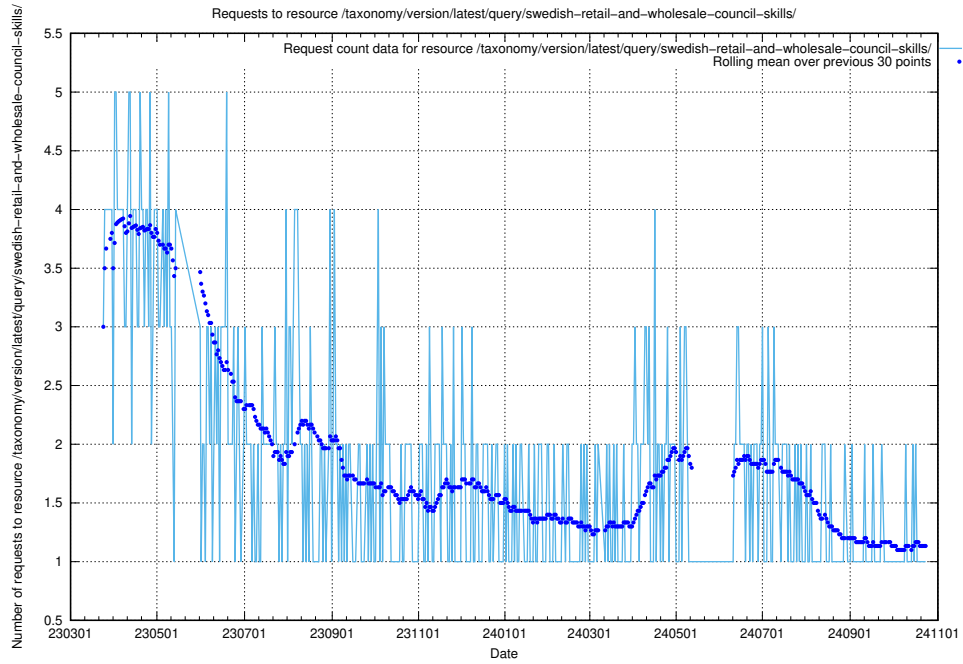

5.7000 Usage of /taxonomy/version/latest/query/swedish-retail-and-wholesale-council-skills/

Here, we count the number of requests to resource /taxonomy/version/latest/query/swedish-retail-and-wholesale-council-skills/.