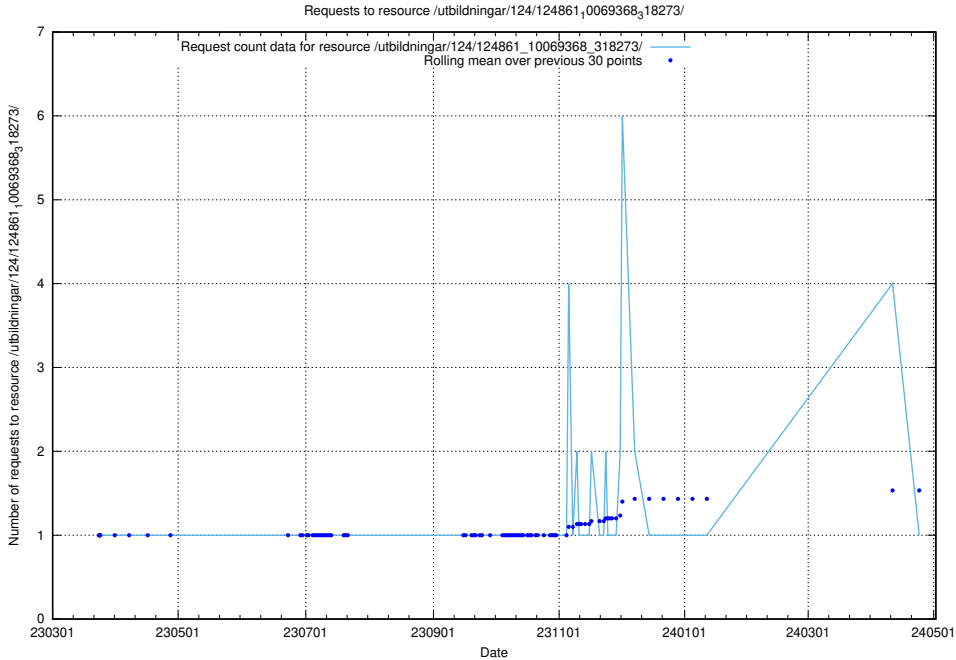

5.1221 Usage of /utbildningar/124/124861_10069368_318273/

Here, we count the number of requests to resource /utbildningar/124/124861_10069368_318273/.