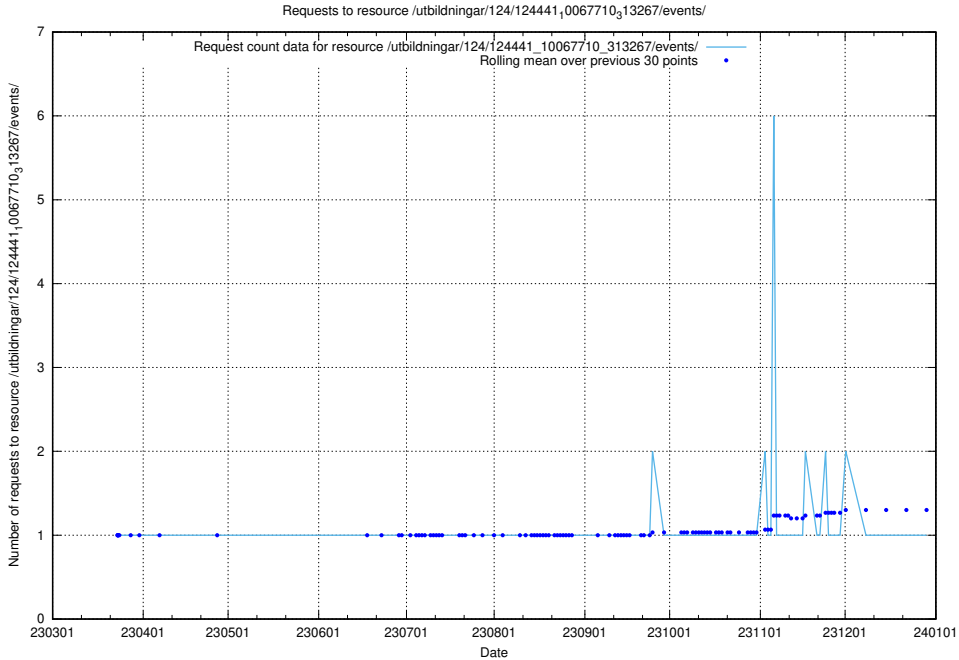

5.4449 Usage of /utbildningar/124/124441_10067710_313267/events/

Here, we count the number of requests to resource /utbildningar/124/124441_10067710_313267/events/