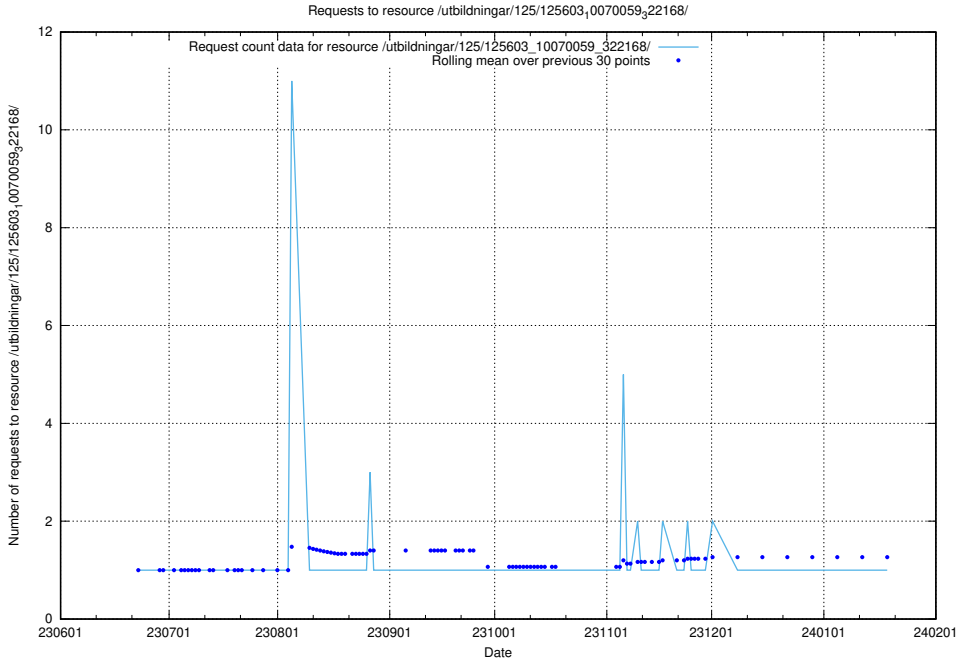

Here, we count the number of requests to resource /utbildningar/125/125603_10070220_334608/.

5.6621 Usage of /utbildningar/125/125603_10070059_322168/

Here, we count the number of requests to resource /utbildningar/125/125603_10070059_322168/.