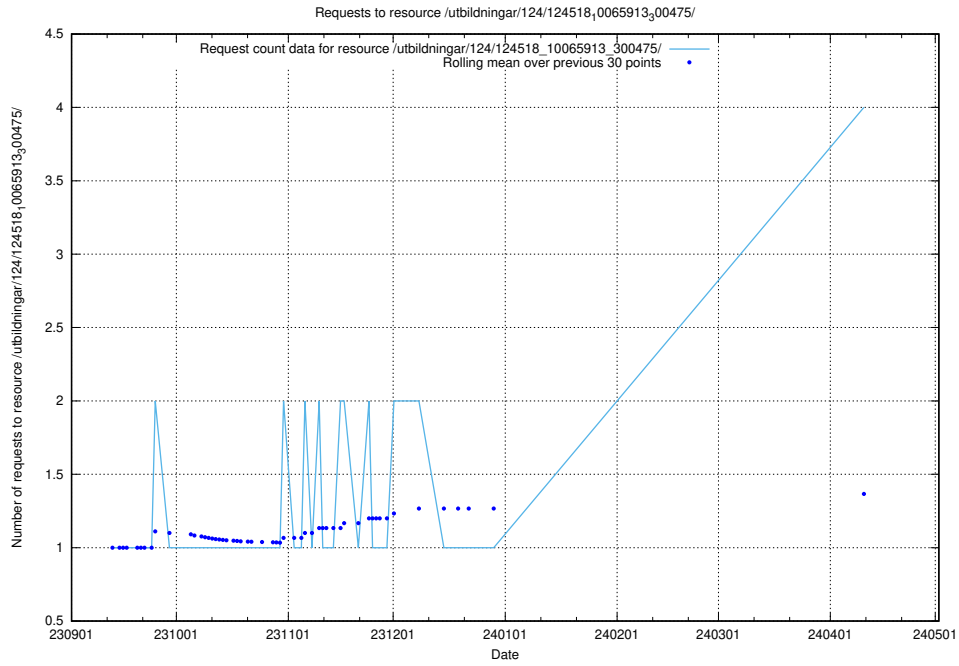

5.335 Usage of /utbildningar/124/124518_10065913_300475/

Here, we count the number of requests to resource /utbildningar/124/124518_10065913_300475/.