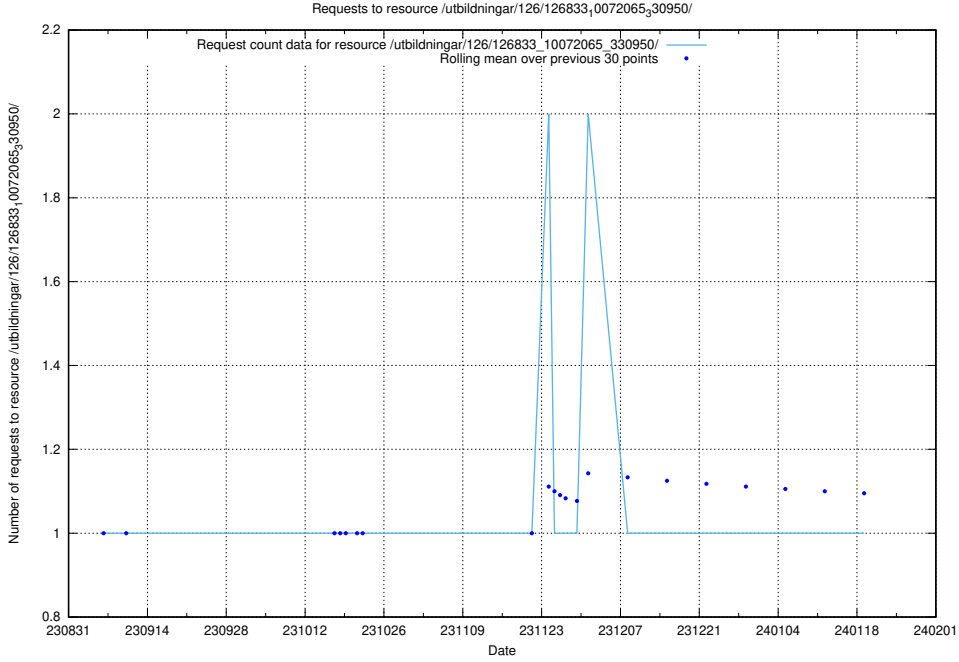

5.5584 Usage of /utbildningar/126/126833_10072065_330950/

Here, we count the number of requests to resource /utbildningar/126/126833_10072065_330950/.