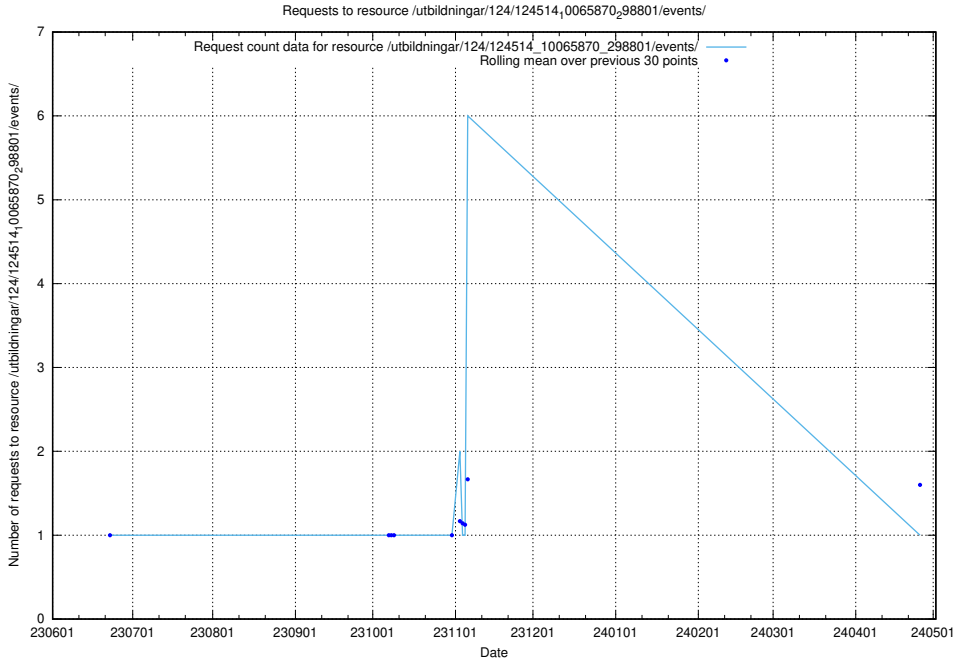

5.6682 Usage of /utbildningar/124/124514_10065870_298801/events/

Here, we count the number of requests to resource /utbildningar/124/124514_10065870_298801/events/