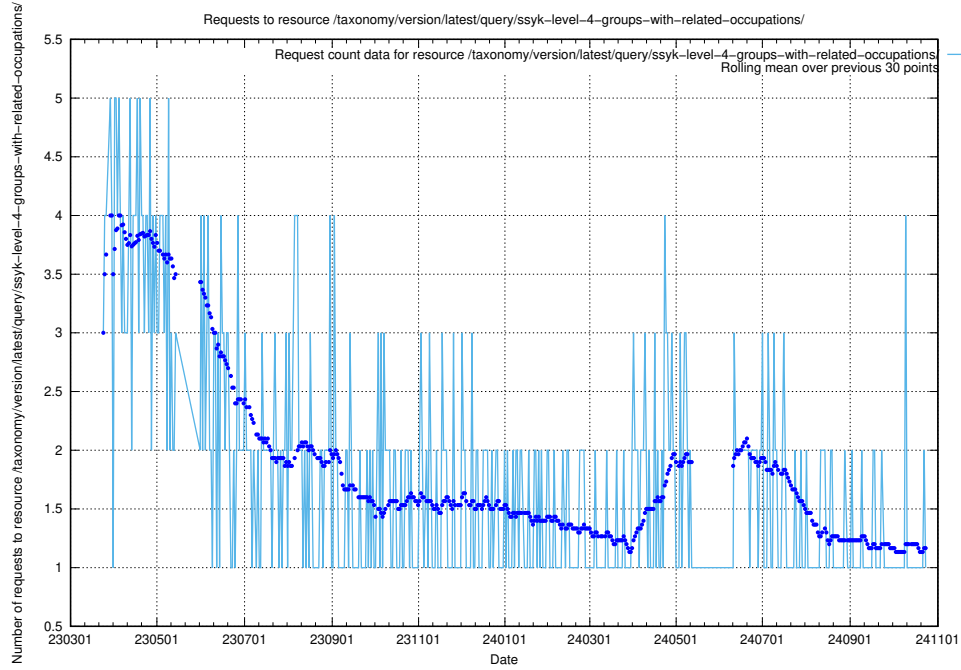

5.7016 Usage of /taxonomy/version/latest/query/ssyk-level-4-groups-with-related-occupations/

Here, we count the number of requests to resource /taxonomy/version/latest/query/ssyk-level-4-groups-with-related-occupations/.