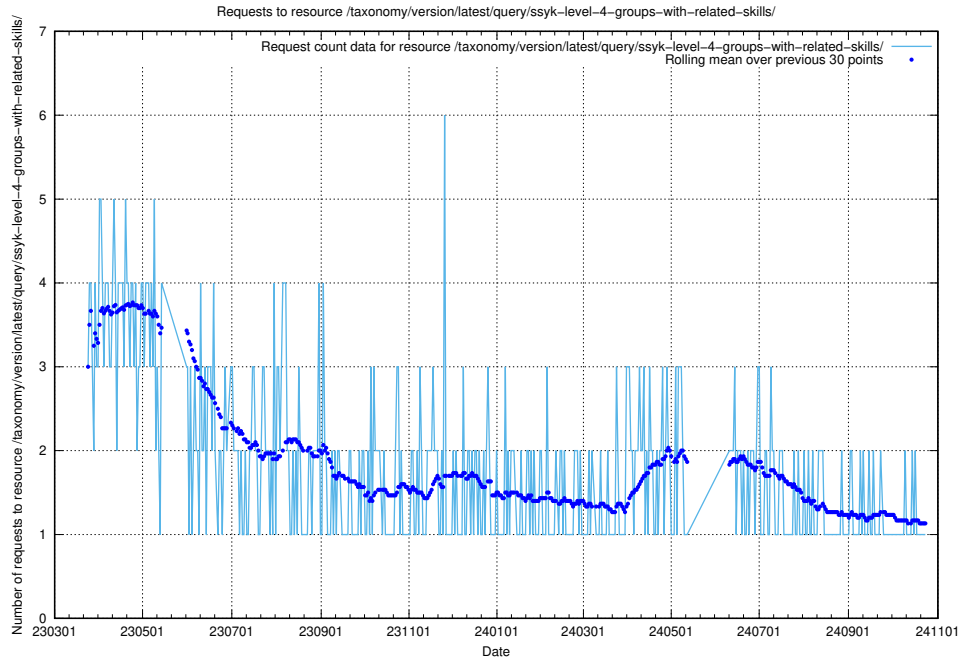

5.7015 Usage of /taxonomy/version/latest/query/ssyk-level-4-groups-with-related-skills/

Here, we count the number of requests to resource /taxonomy/version/latest/query/ssyk-level-4-groups-with-related-skills/.