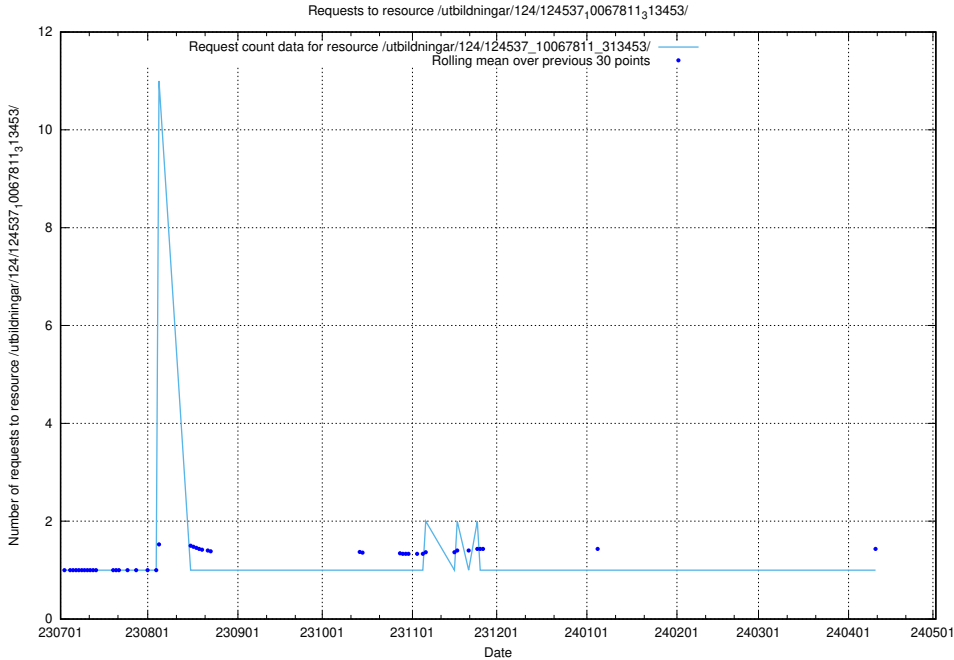

5.6291 Usage of /utbildningar/124/124537_10067811_313453/

Here, we count the number of requests to resource /utbildningar/124/124537_10067811_313453/.