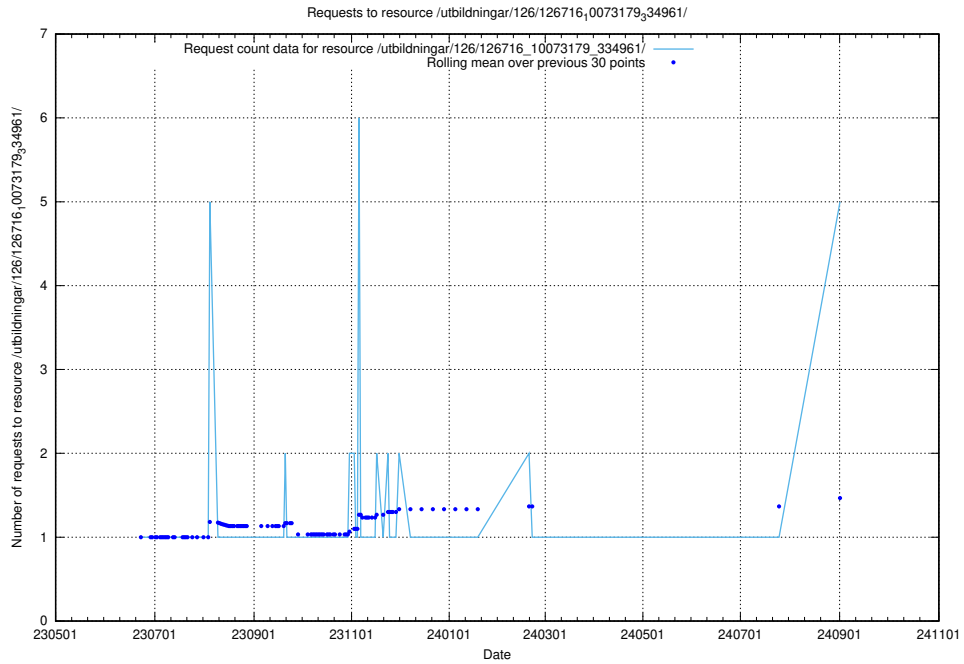

5.240 Usage of /utbildningar/126/126716_10073179_334961/

Here, we count the number of requests to resource /utbildningar/126/126716_10073179_334961/.