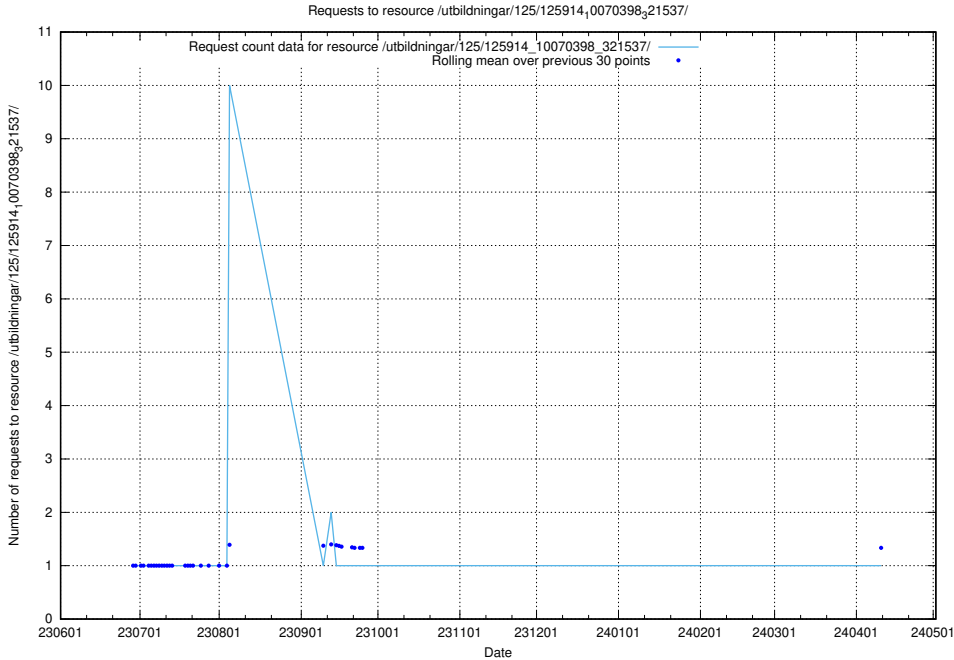

5.6386 Usage of /utbildningar/125/125914_10070398_321537/

Here, we count the number of requests to resource /utbildningar/125/125914_10070398_321537/.