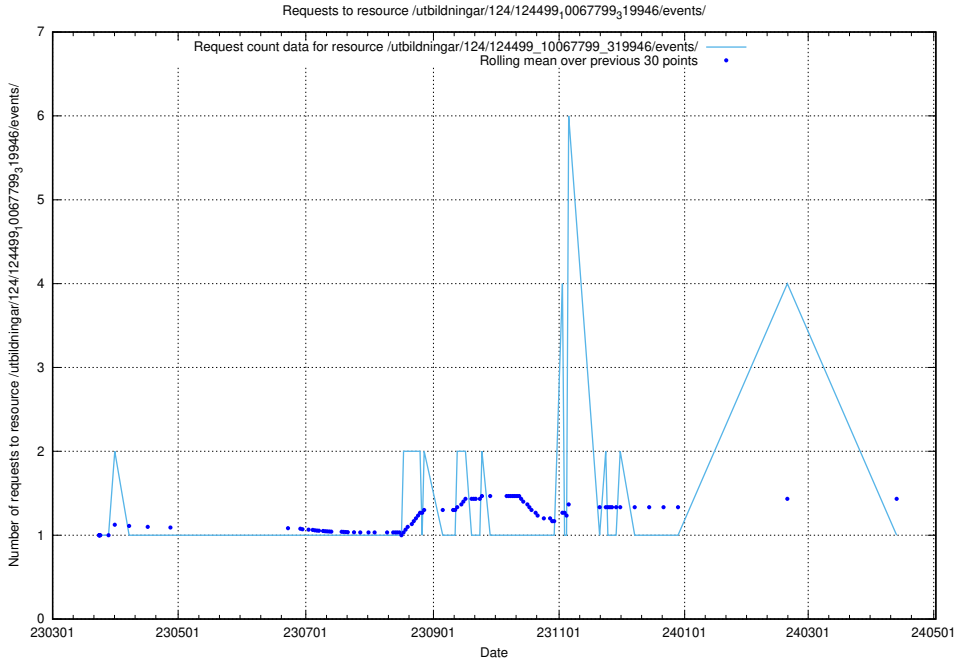

Here, we count the number of requests to resource /utbildningar/utb_emil/124/124475_10067554_312977/

5.3389 Usage of /utbildningar/124/124499_10067799_319946/events/

Here, we count the number of requests to resource /utbildningar/124/124499_10067799_319946/events/