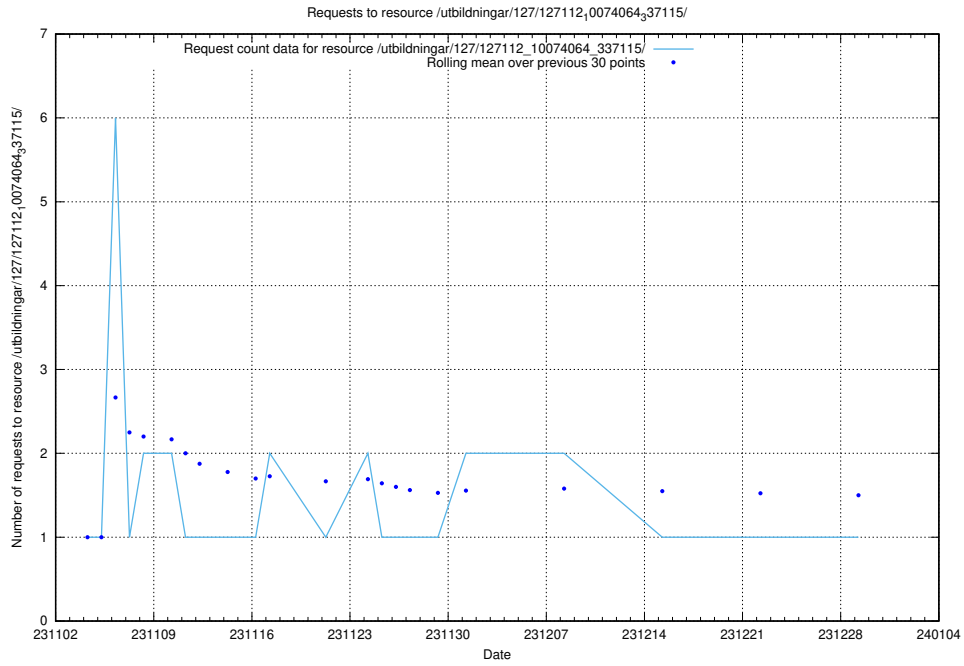

5.5053 Usage of /utbildningar/127/127112_10074064_337115/

Here, we count the number of requests to resource /utbildningar/127/127112_10074064_337115/.