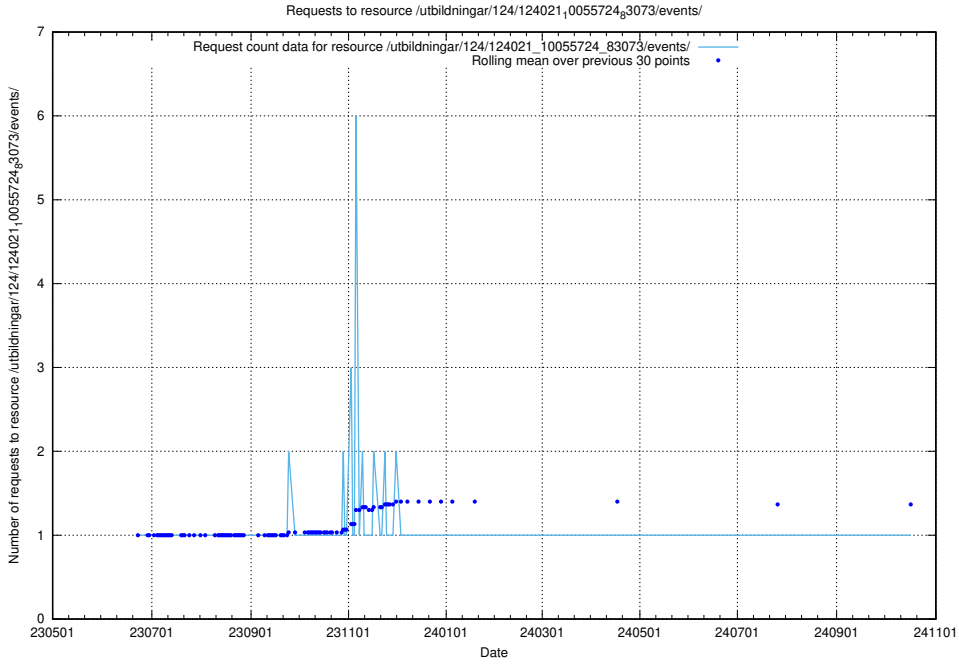

5.6734 Usage of /utbildningar/124/124021_10055724_83073/events/

Here, we count the number of requests to resource /utbildningar/124/124021_10055724_83073/events/.