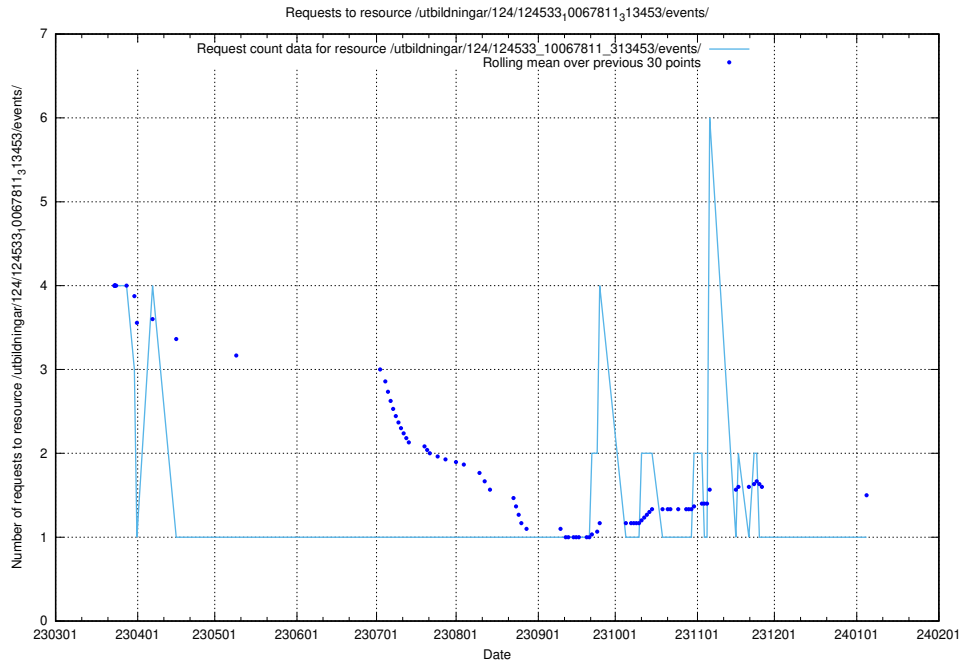

5.7210 Usage of /utbildningar/124/124533_10067811_313453/events/

Here, we count the number of requests to resource /utbildningar/124/124533_10067811_313453/events/