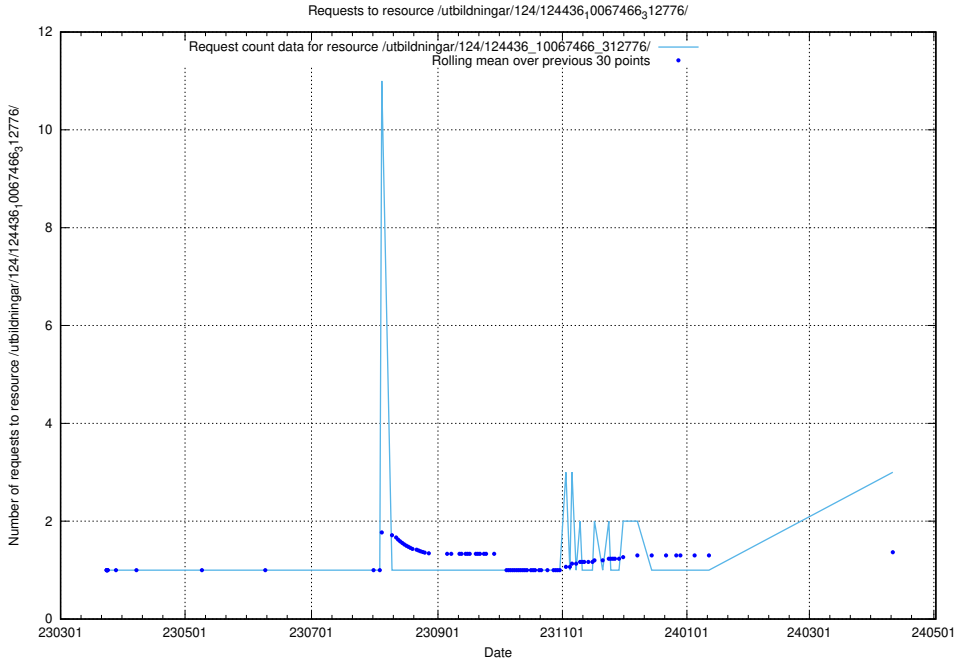

5.429 Usage of /utbildningar/124/124436_10067466_312776/

Here, we count the number of requests to resource /utbildningar/124/124436_10067466_312776/.