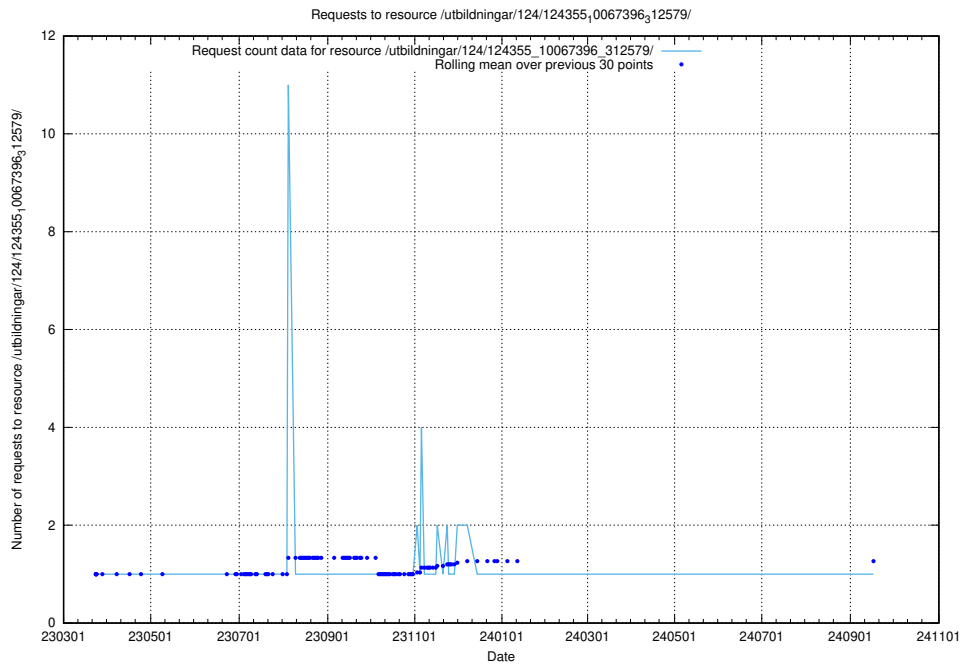

5.4807 Usage of /utbildningar/124/124355_10067396_312579/

Here, we count the number of requests to resource /utbildningar/124/124355_10067396_312579/.