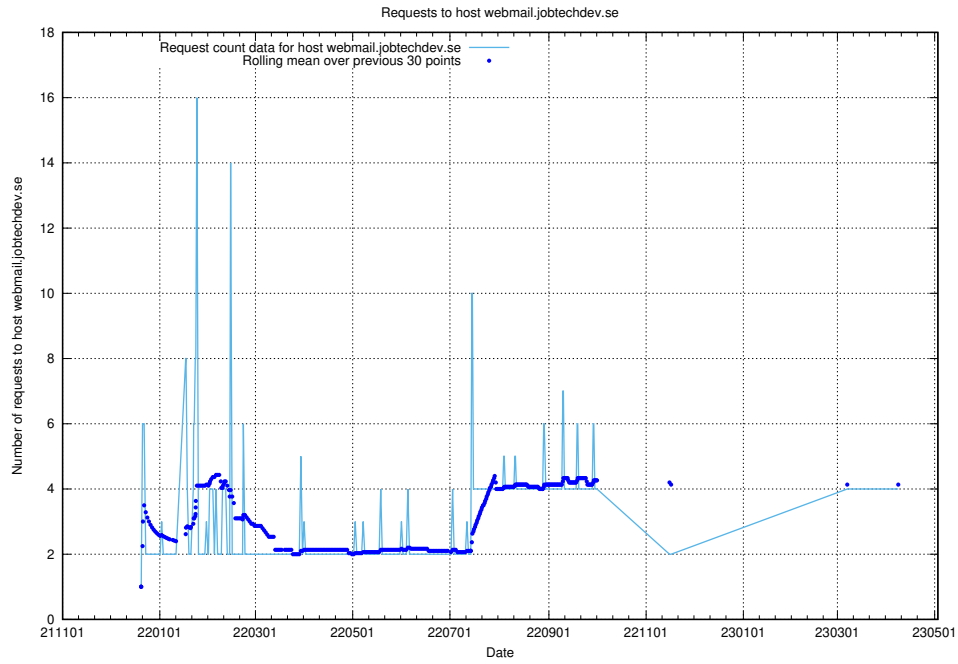

7.141 Usage of webmail.jobtechdev.se

Here, we count the number of requests to host webmail.jobtechdev.se.