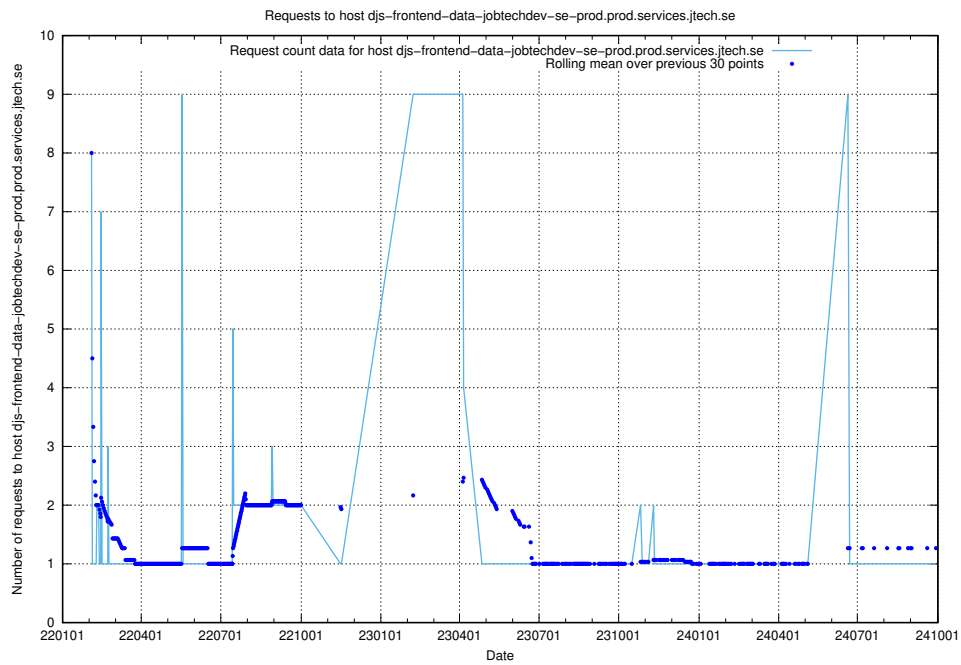

Here, we count the number of requests to host app-yrkesinfo2.jobtechdev.se.

7.662 Usage of djs-frontend-data-jobtechdev-se-prod.prod.services.jtech.se

Here, we count the number of requests to host djs-frontend-data-jobtechdev-se-prod.prod.services.jtech.se.