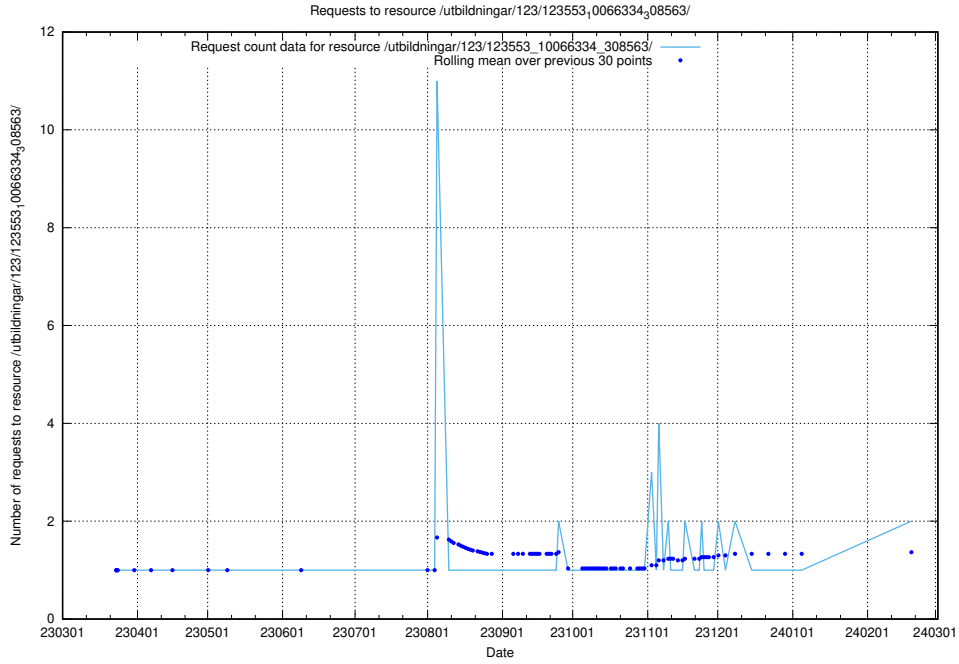

5.807 Usage of /utbildningar/123/123553_10066334_308563/

Here, we count the number of requests to resource /utbildningar/123/123553_10066334_308563/.