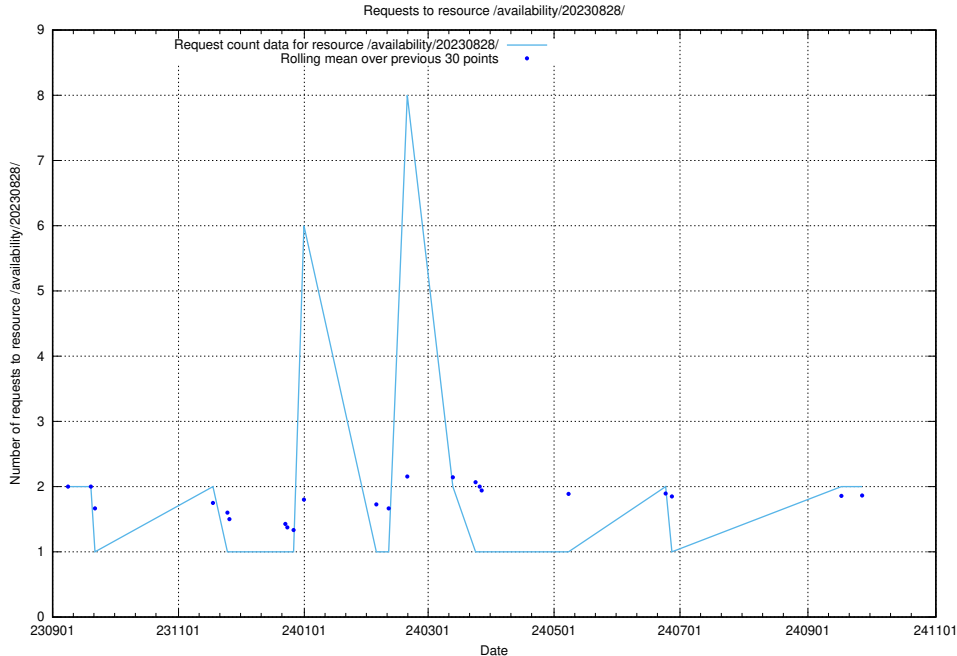

5.823 Usage of /availability/20230828/

Here, we count the number of requests to resource /availability/20230828/.