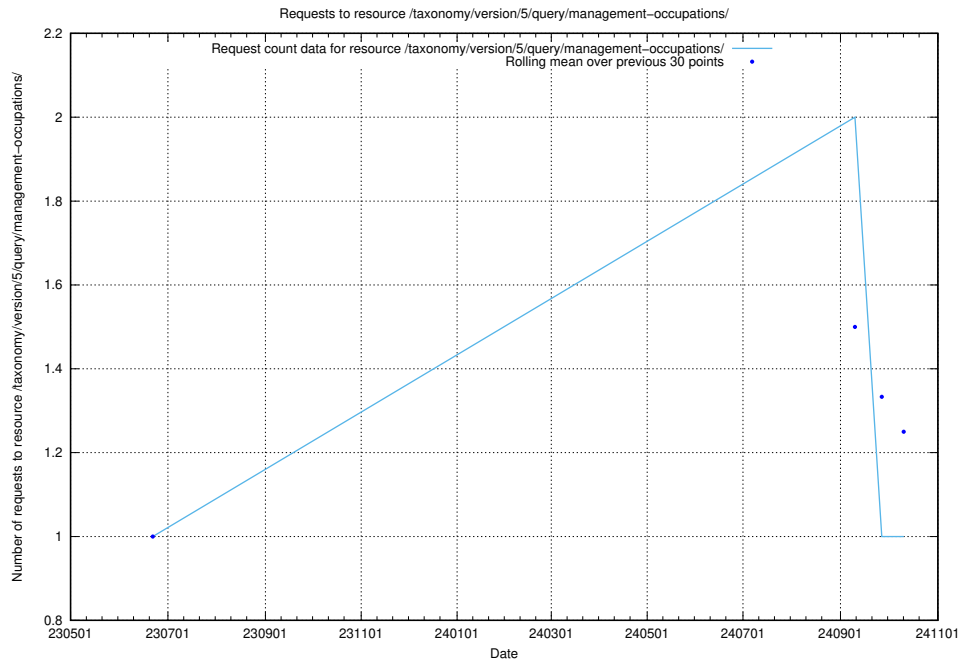

5.6758 Usage of /taxonomy/version/5/query/management-occupations/

Here, we count the number of requests to resource /taxonomy/version/5/query/management-occupations/.