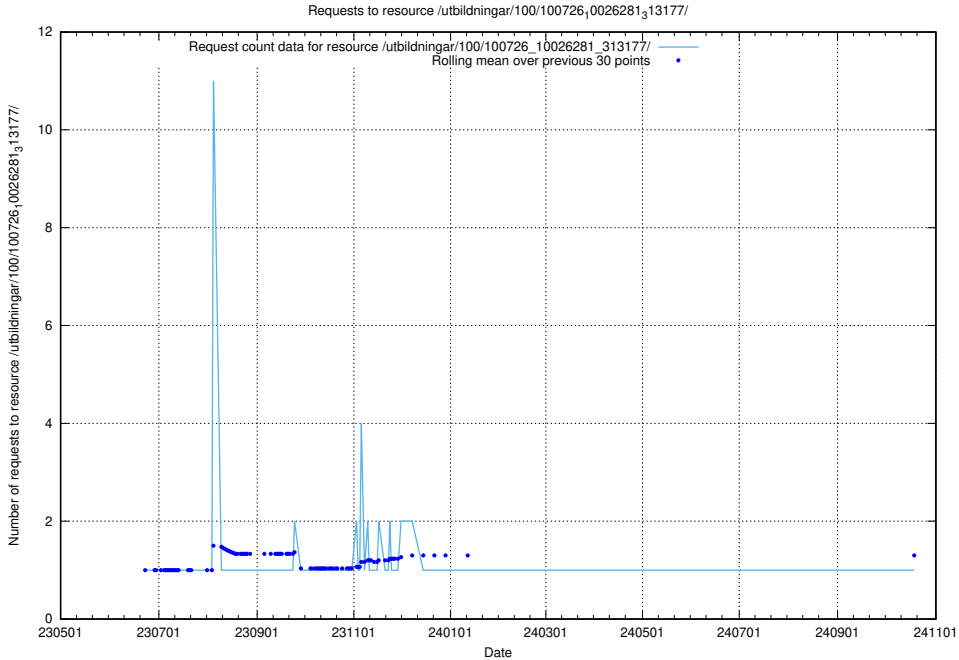

5.6755 Usage of /utbildningar/100/100726_10026281_313177/

Here, we count the number of requests to resource /utbildningar/100/100726_10026281_313177/.