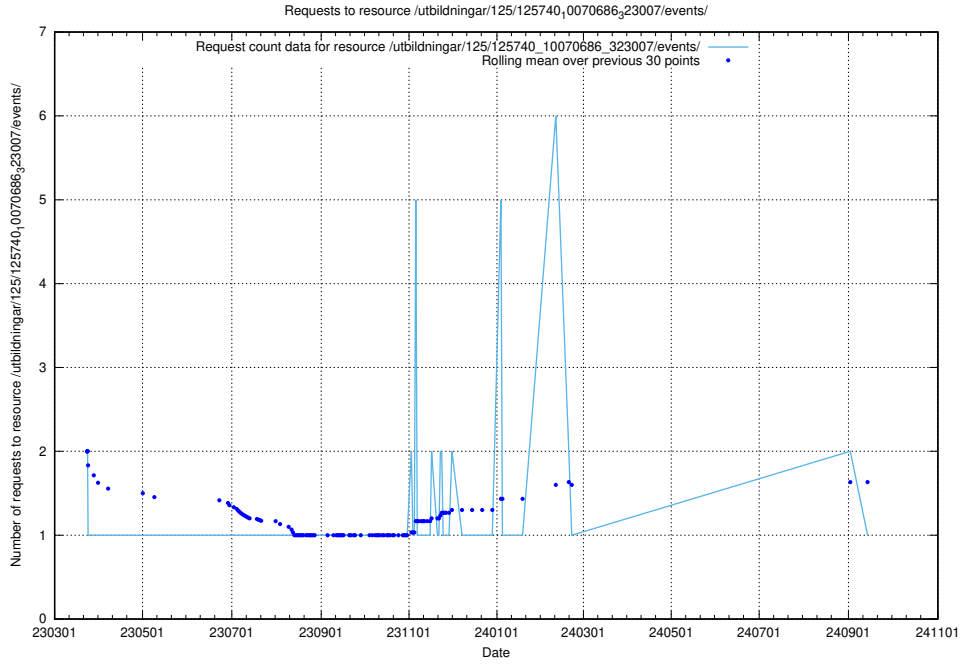

5.7237 Usage of /utbildningar/125/125740_10070686_323007/events/

Here, we count the number of requests to resource /utbildningar/125/125740_10070686_323007/events/