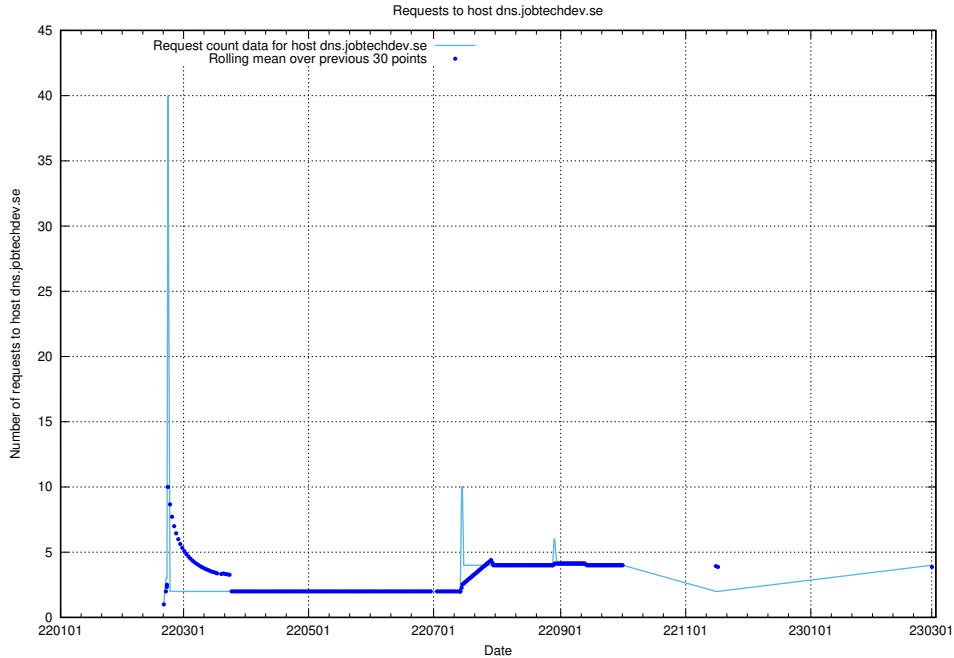

7.165 Usage of dns.jobtechdev.se

Here, we count the number of requests to host dns.jobtechdev.se.