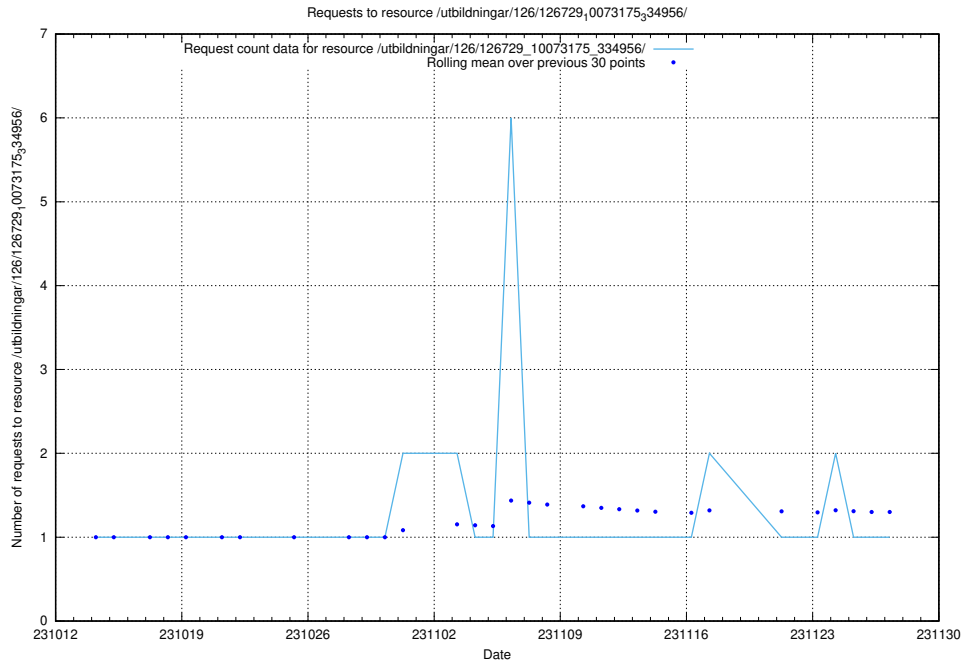

5.5253 Usage of /utbildningar/126/126729_10073175_334956/

Here, we count the number of requests to resource /utbildningar/126/126729_10073175_334956/.