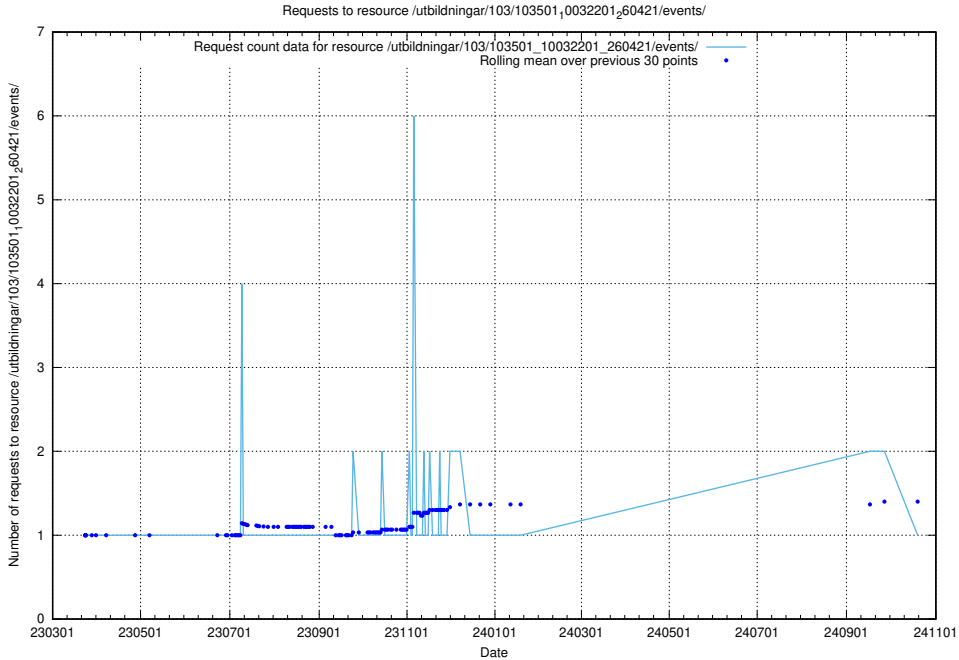

5.6383 Usage of /utbildningar/103/103501_10032201_260421/events/

Here, we count the number of requests to resource /utbildningar/103/103501_10032201_260421/events/