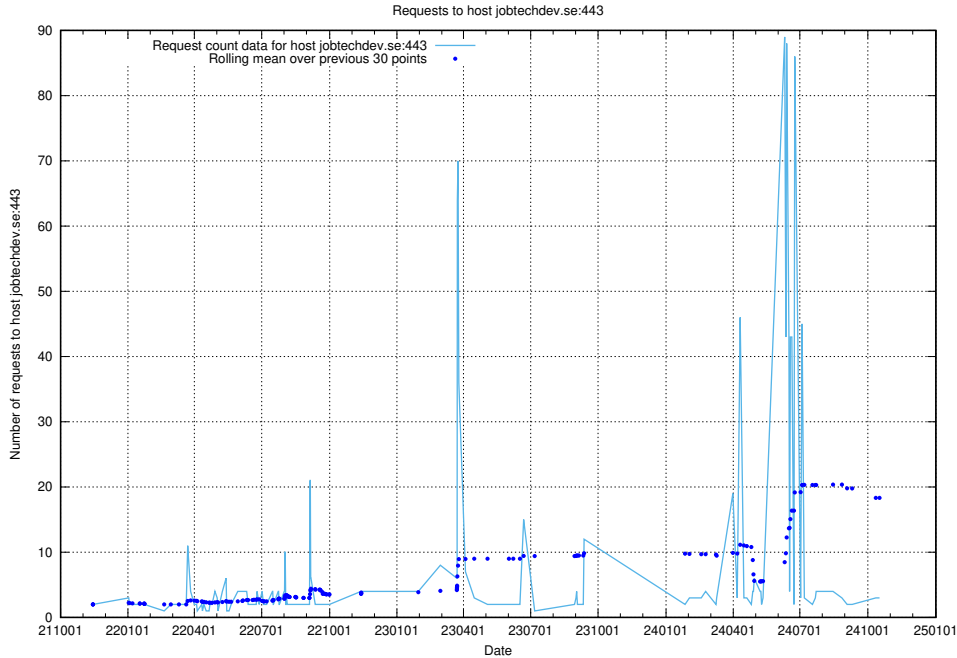

7.256 Usage of jobtechdev.se:443

Here, we count the number of requests to host jobtechdev.se:443.