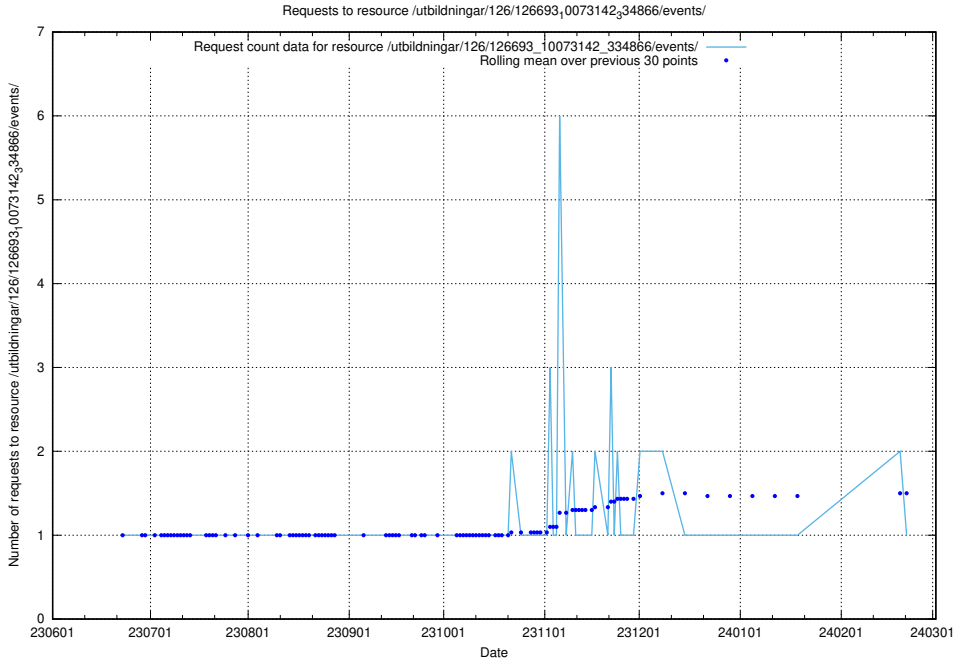

5.6554 Usage of /utbildningar/126/126693_10073142_334866/events/

Here, we count the number of requests to resource /utbildningar/126/126693_10073142_334866/events/