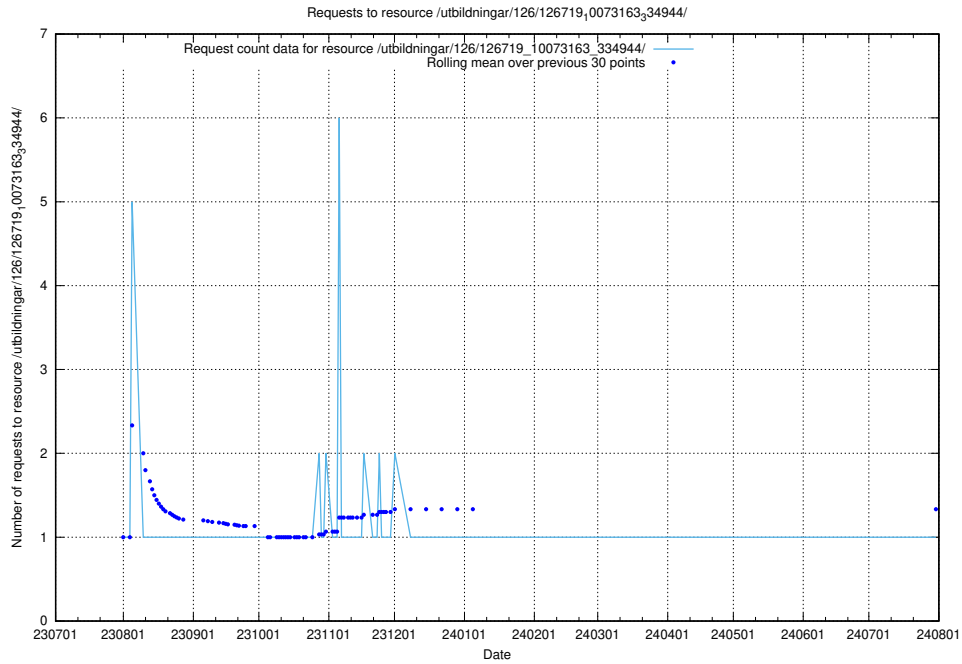

5.5815 Usage of /utbildningar/126/126719_10073163_334944/

Here, we count the number of requests to resource /utbildningar/126/126719_10073163_334944/.