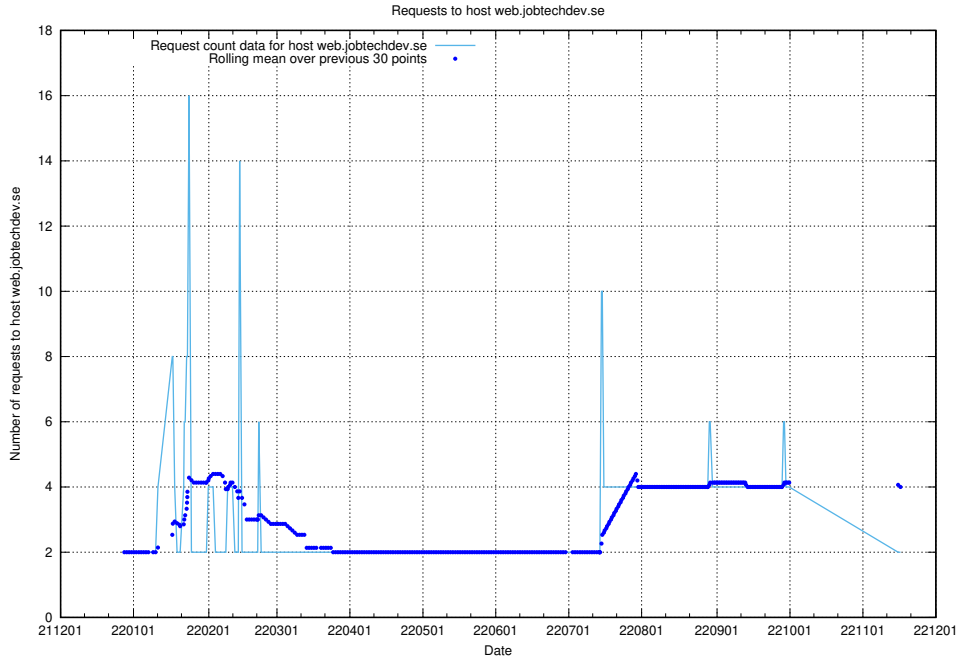

7.360 Usage of inks-develop.api.jobtechdev.se

Here, we count the number of requests to host inks-develop.api.jobtechdev.se.

7.361 Usage of web.jobtechdev.se

Here, we count the number of requests to host web.jobtechdev.se.