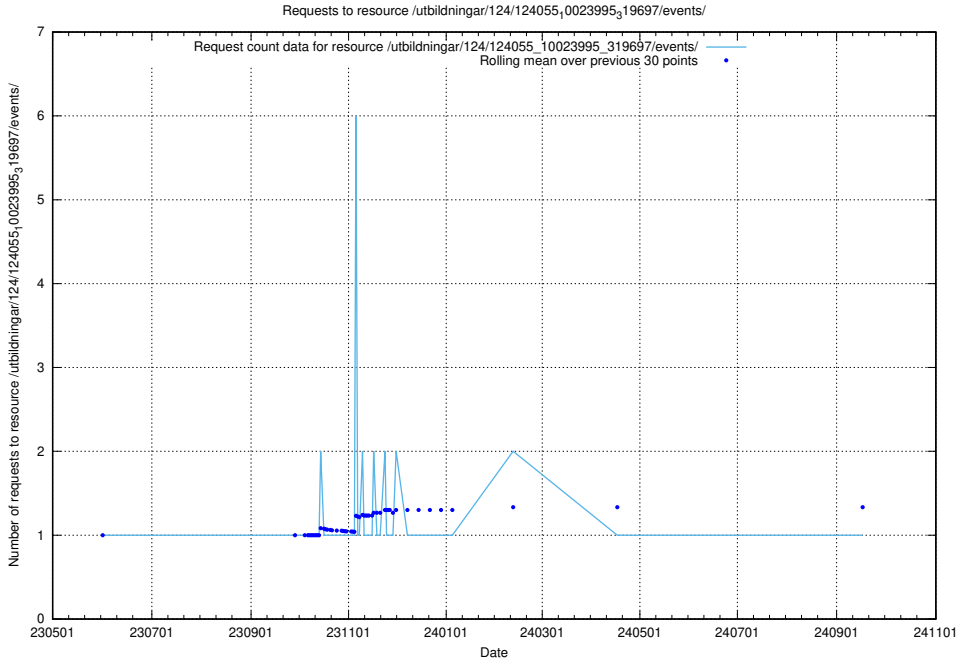

5.6838 Usage of /utbildningar/124/124055_10023995_319697/events/

Here, we count the number of requests to resource /utbildningar/124/124055_10023995_319697/events/