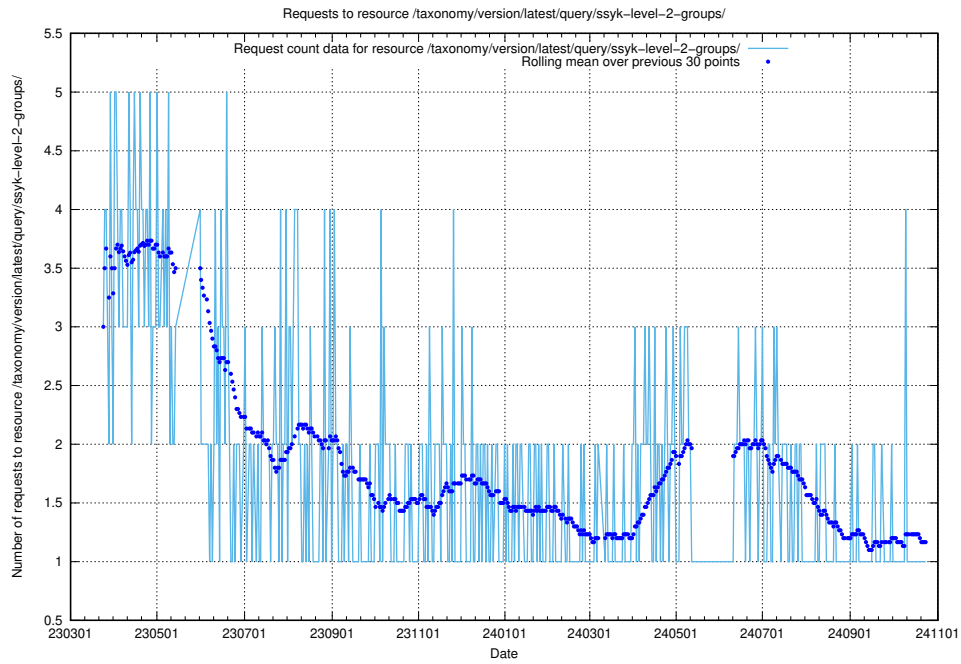

5.7018 Usage of /taxonomy/version/latest/query/ssyk-level-2-groups/

Here, we count the number of requests to resource /taxonomy/version/latest/query/ssyk-level-2-groups/.