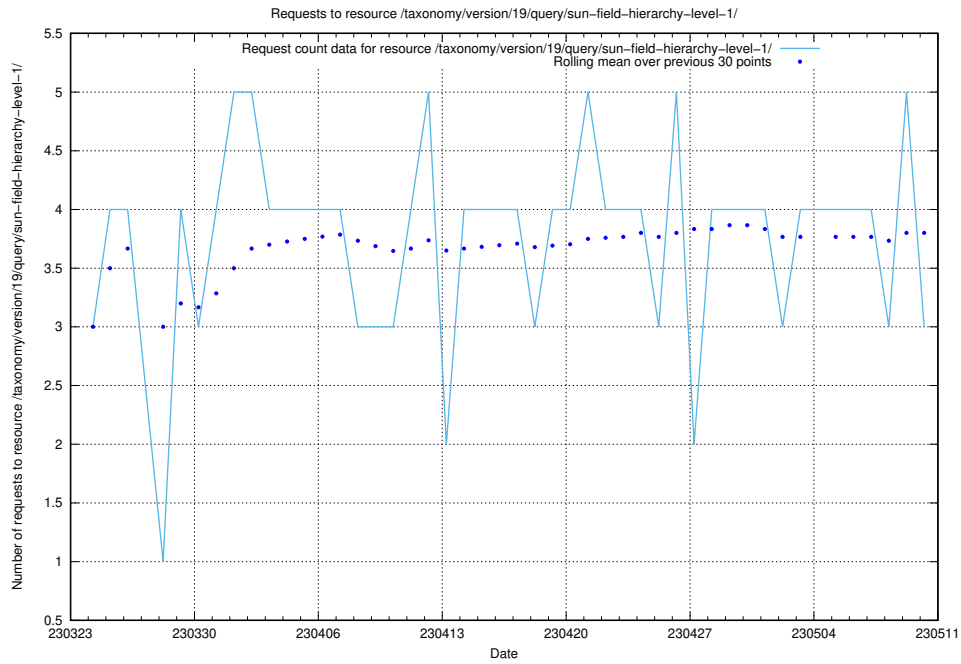

5.506 Usage of /taxonomy/version/19/query/sun-field-hierarchy-level-1/

Here, we count the number of requests to resource /taxonomy/version/19/query/sun-field-hierarchy-level-1/.