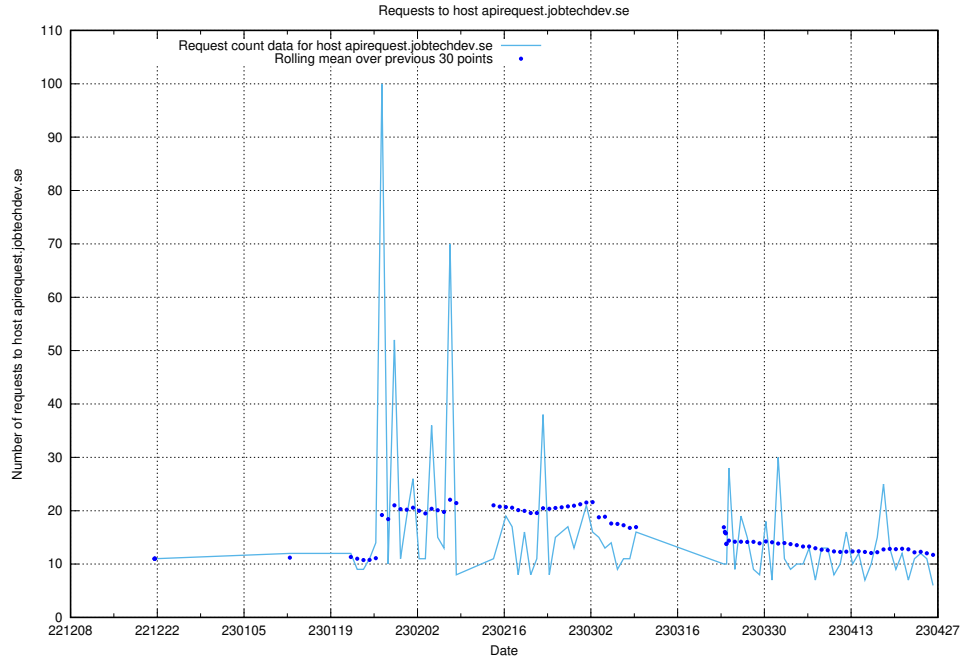

7.85 Usage of apirequest.jobtechdev.se

Here, we count the number of requests to host apirequest.jobtechdev.se.