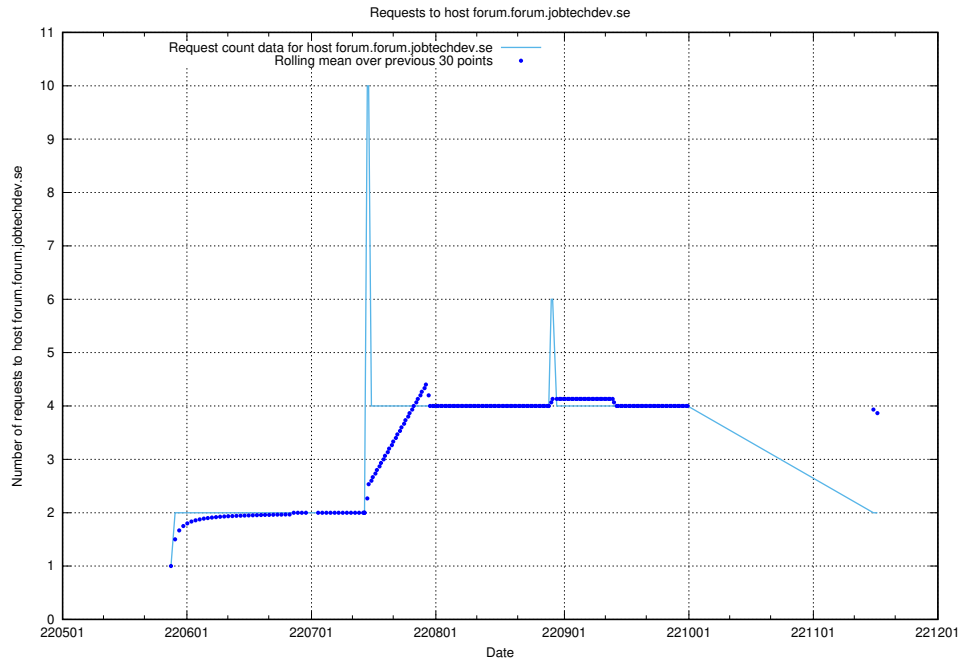

7.427 Usage of forum.forum.jobtechdev.se

Here, we count the number of requests to host forum.forum.jobtechdev.se.