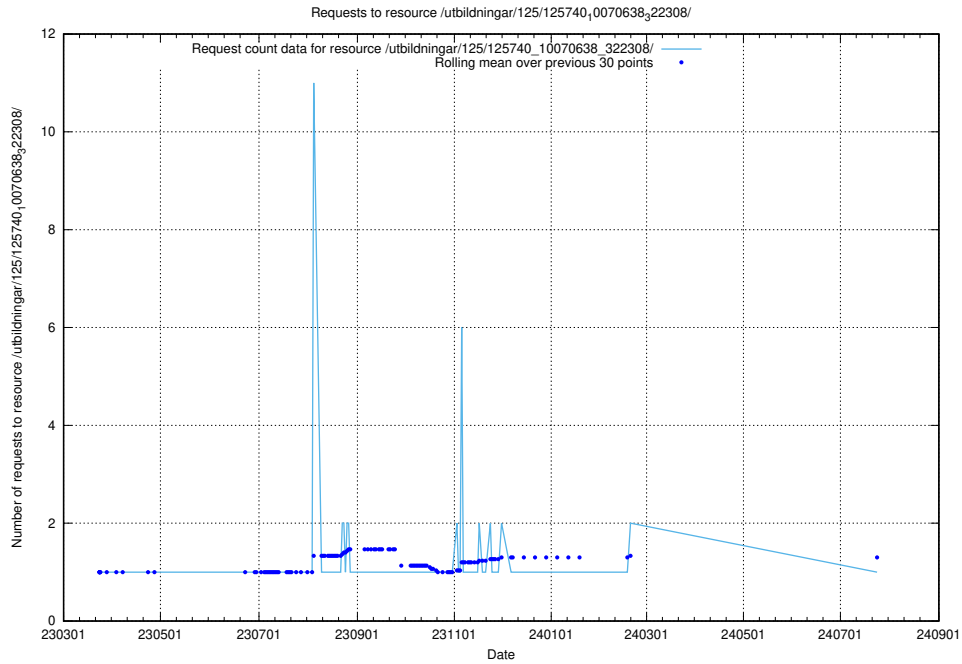

5.1053 Usage of /utbildningar/125/125740_10070638_322308/

Here, we count the number of requests to resource /utbildningar/125/125740_10070638_322308/.