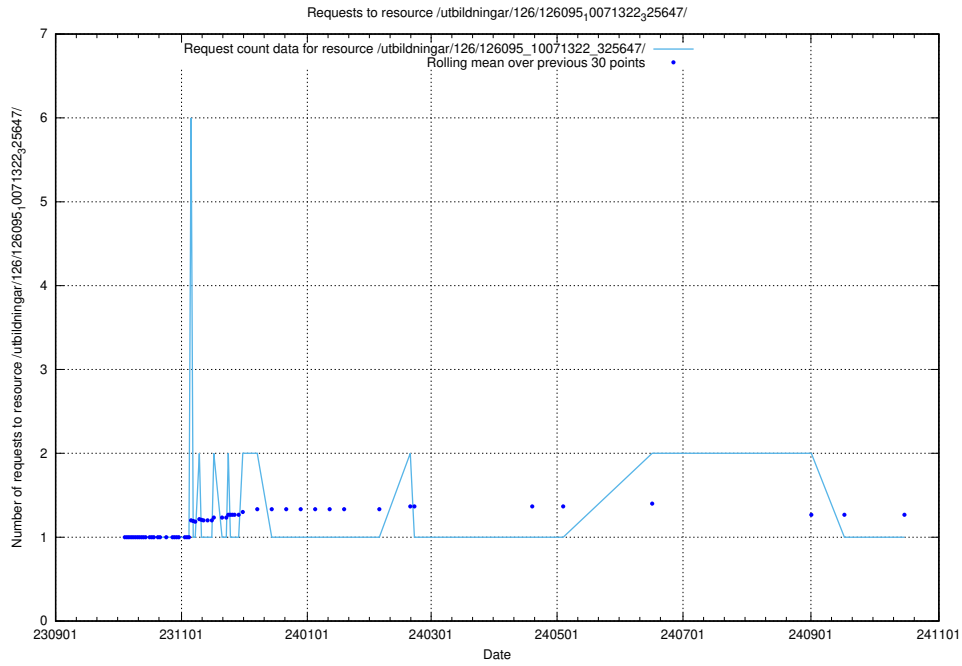

5.5329 Usage of /utbildningar/126/126095_10071322_325647/

Here, we count the number of requests to resource /utbildningar/126/126095_10071322_325647/.