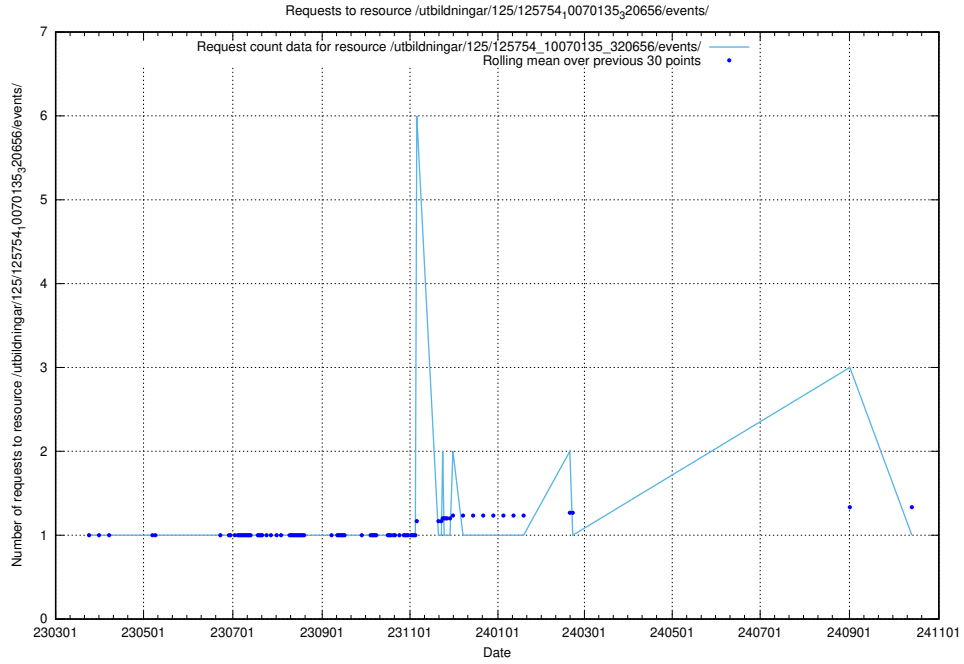

5.7174 Usage of /utbildningar/125/125754_10070135_320656/events/

Here, we count the number of requests to resource /utbildningar/125/125754_10070135_320656/events/