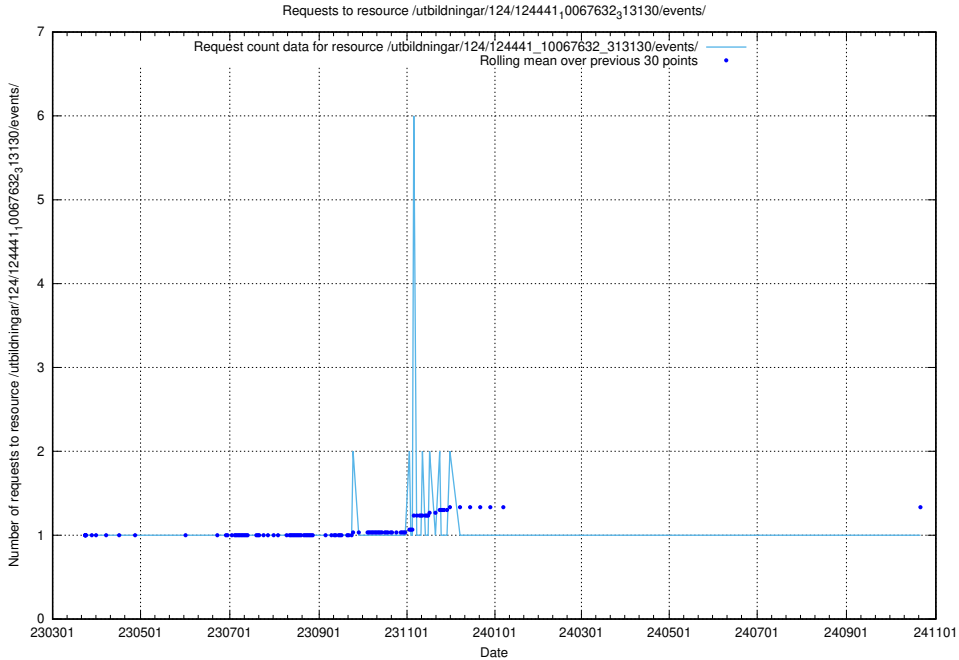

5.4477 Usage of /utbildningar/124/124441_10067632_313130/events/

Here, we count the number of requests to resource /utbildningar/124/124441_10067632_313130/events/