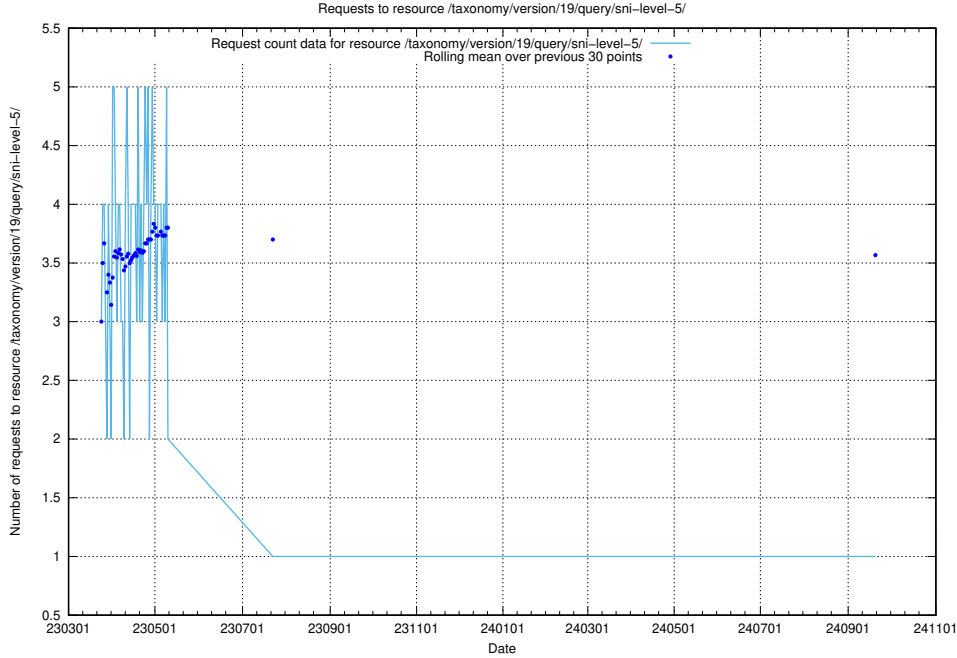

5.7074 Usage of /taxonomy/version/19/query/sni-level-5/

Here, we count the number of requests to resource /taxonomy/version/19/query/sni-level-5/.