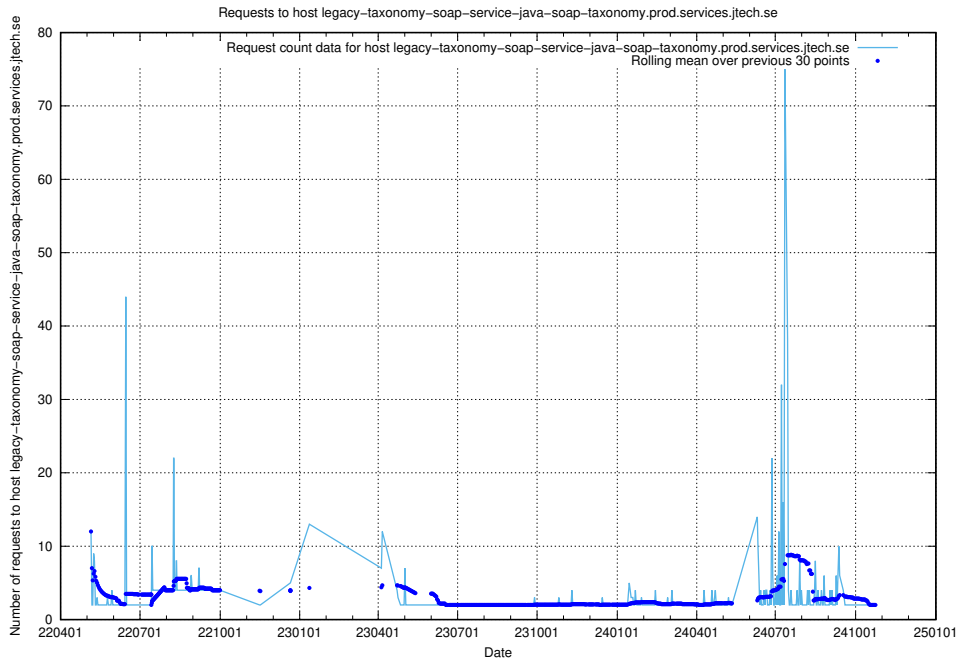

7.439 Usage of odoo-onprem.jobtechdev.se

Here, we count the number of requests to host odoo-onprem.jobtechdev.se.

7.440 Usage of legacy-taxonomy-soap-service-java-soap-taxonomy.prod.services.jtech.se

Here, we count the number of requests to host legacy-taxonomy-soap-service-java-soap-taxonomy.prod.services.jtech.se.