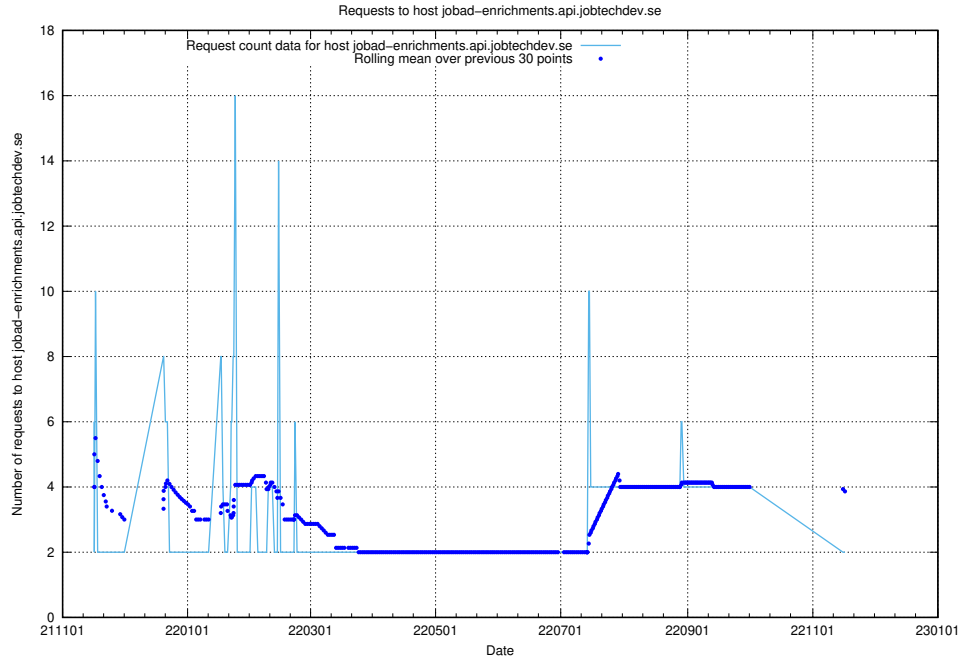

7.553 Usage of jobad-enrichments.api.jobtechdev.se

Here, we count the number of requests to host jobad-enrichments.api.jobtechdev.se.