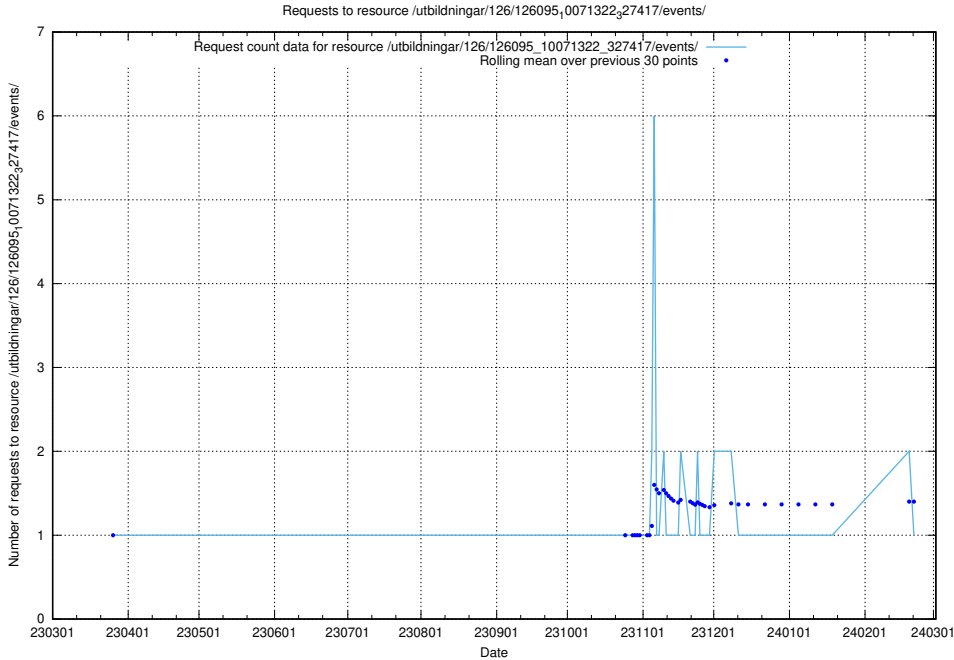

5.6990 Usage of /utbildningar/126/126095_10071322_327417/events/

Here, we count the number of requests to resource /utbildningar/126/126095_10071322_327417/events/