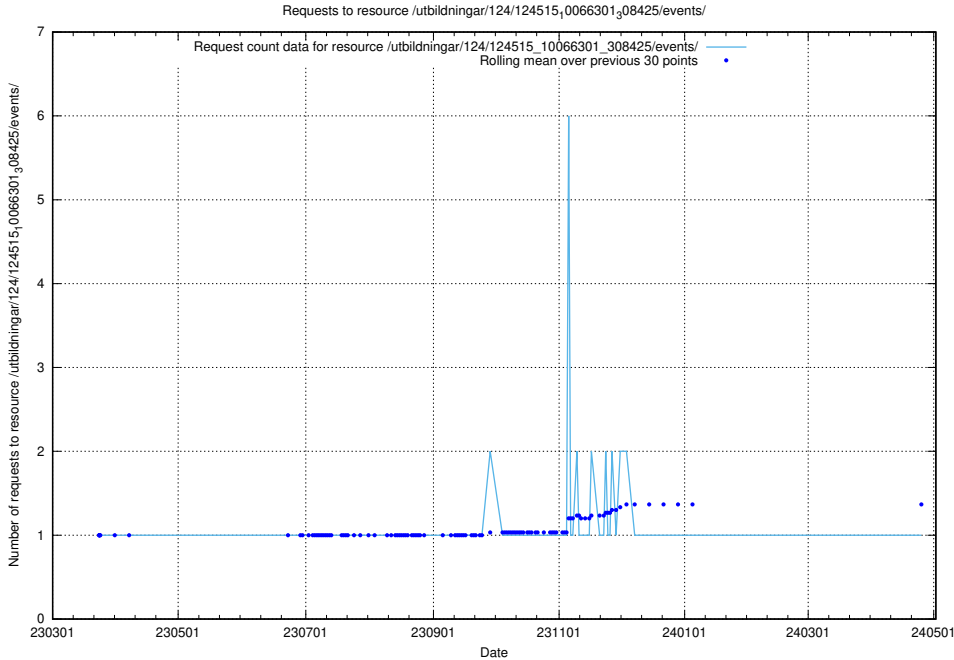

5.2424 Usage of /utbildningar/124/124515_10066301_308425/events/

Here, we count the number of requests to resource /utbildningar/124/124515_10066301_308425/events/