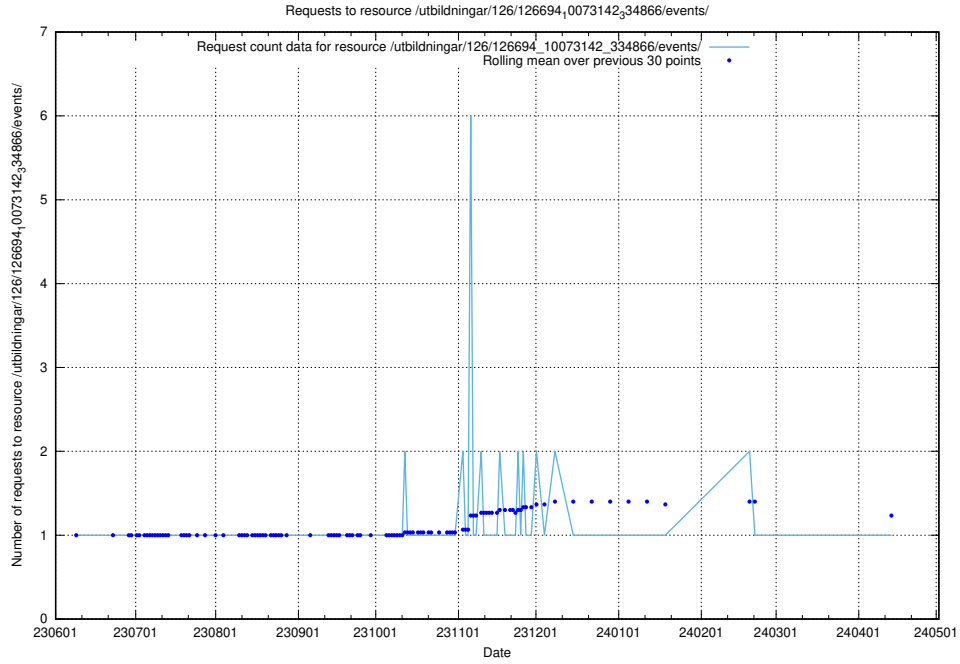

5.6801 Usage of /utbildningar/126/126694_10073142_334866/events/

Here, we count the number of requests to resource /utbildningar/126/126694_10073142_334866/events/