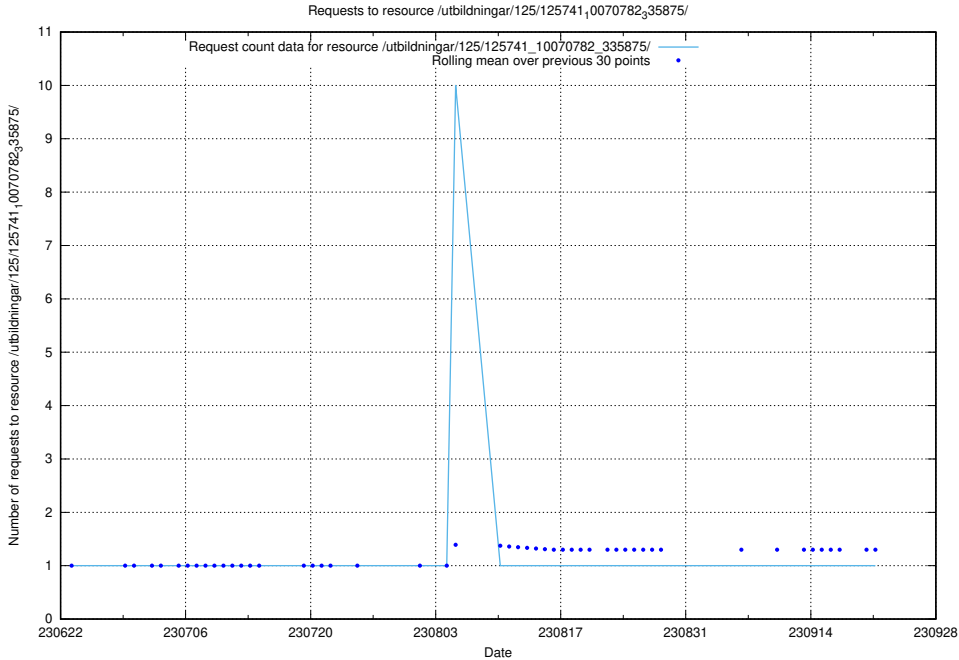

5.6592 Usage of /utbildningar/125/125741_10070782_335875/

Here, we count the number of requests to resource /utbildningar/125/125741_10070782_335875/.