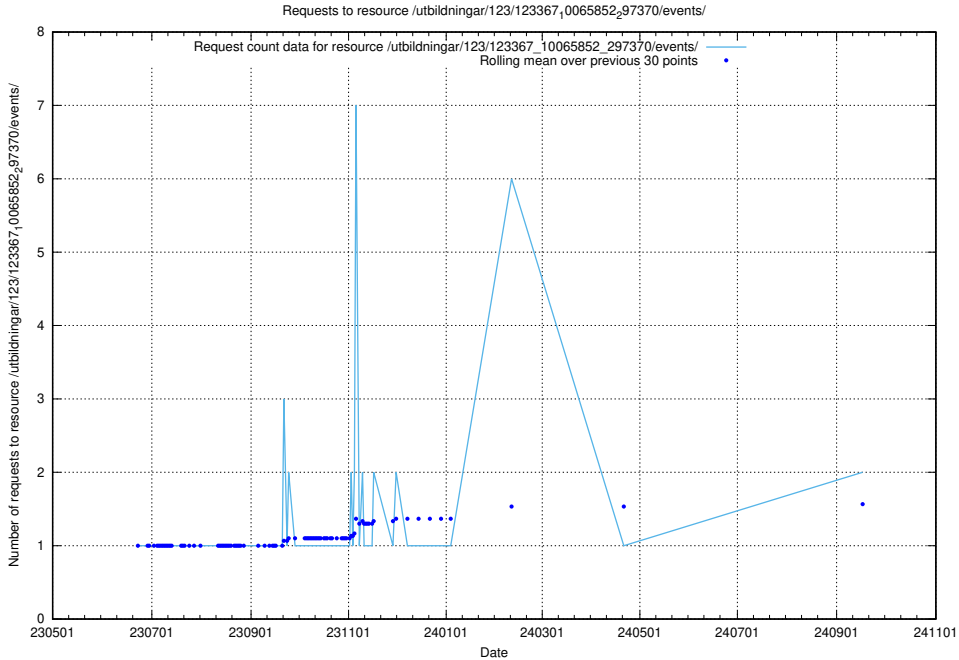

5.942 Usage of /utbildningar/123/123367_10065852_297370/events/

Here, we count the number of requests to resource /utbildningar/123/123367_10065852_297370/events/