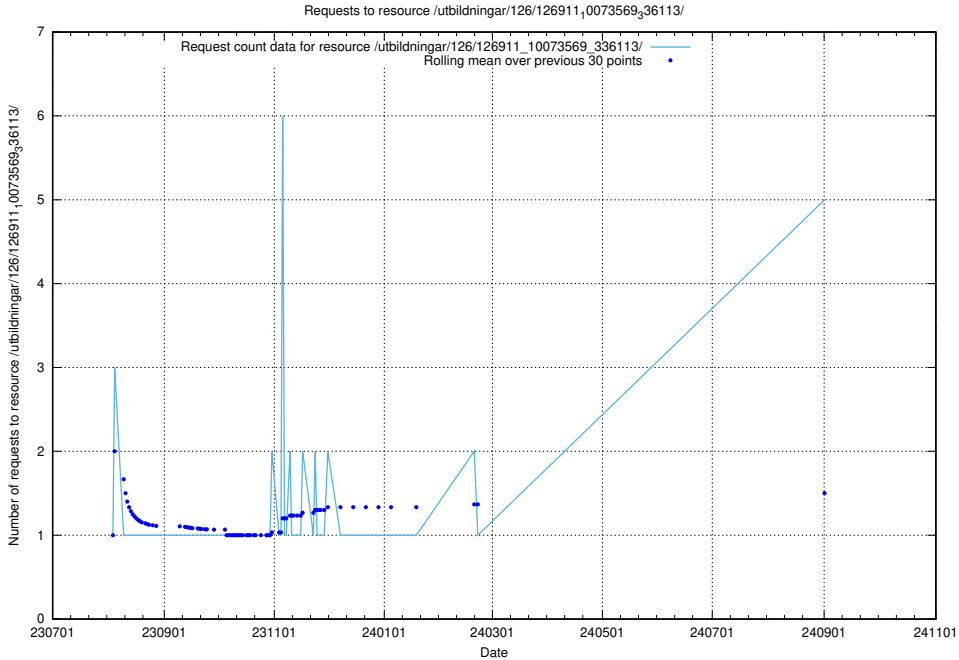

5.232 Usage of /utbildningar/126/126911_10073569_336113/

Here, we count the number of requests to resource /utbildningar/126/126911_10073569_336113/.