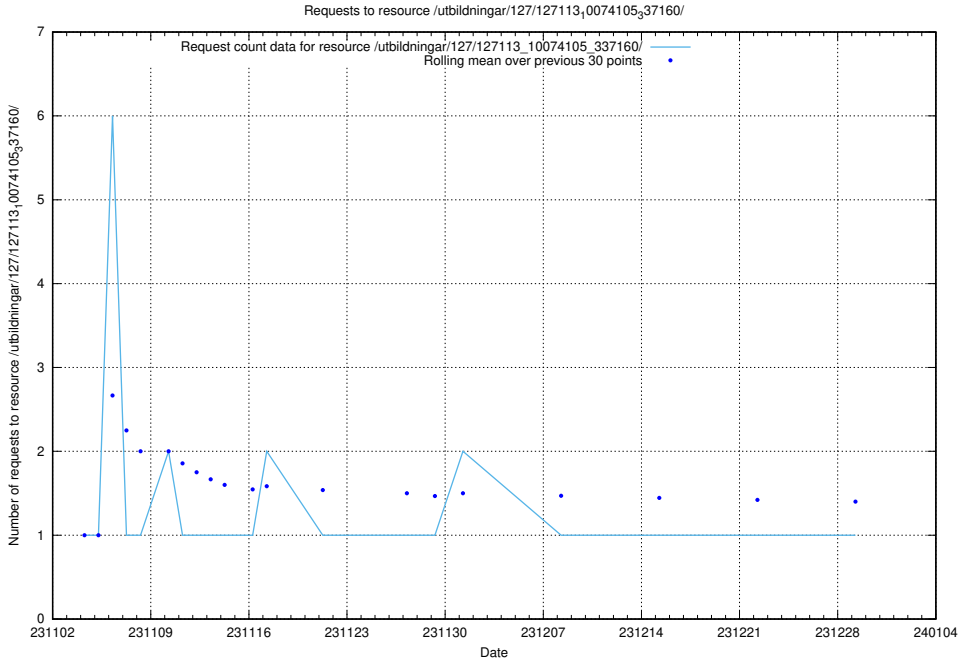

5.5046 Usage of /utbildningar/127/127113_10074105_337160/

Here, we count the number of requests to resource /utbildningar/127/127113_10074105_337160/.