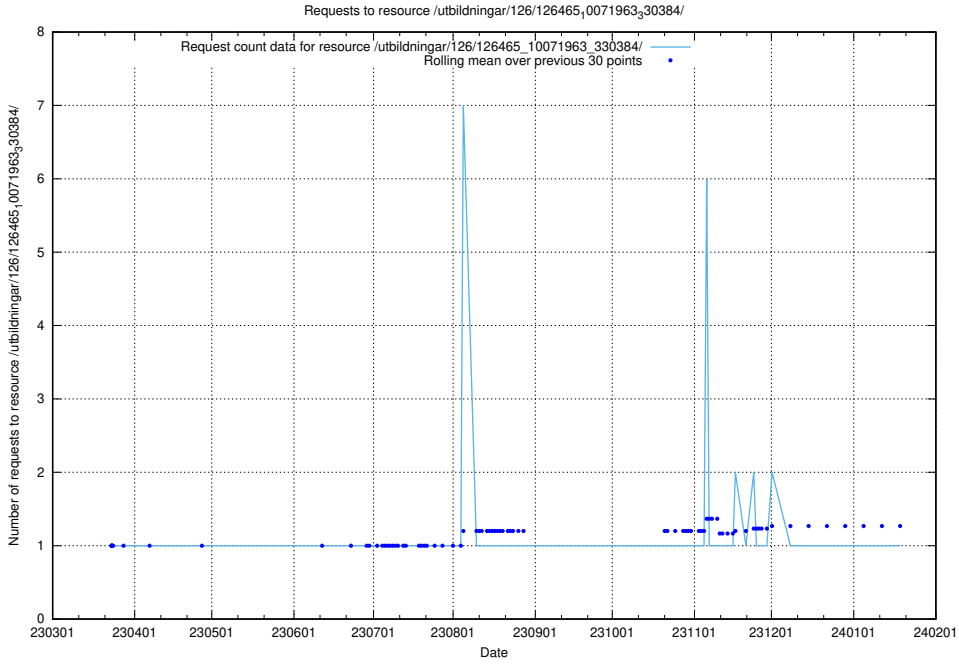

5.7383 Usage of /utbildningar/126/126465_10071963_330384/

Here, we count the number of requests to resource /utbildningar/126/126465_10071963_330384/.