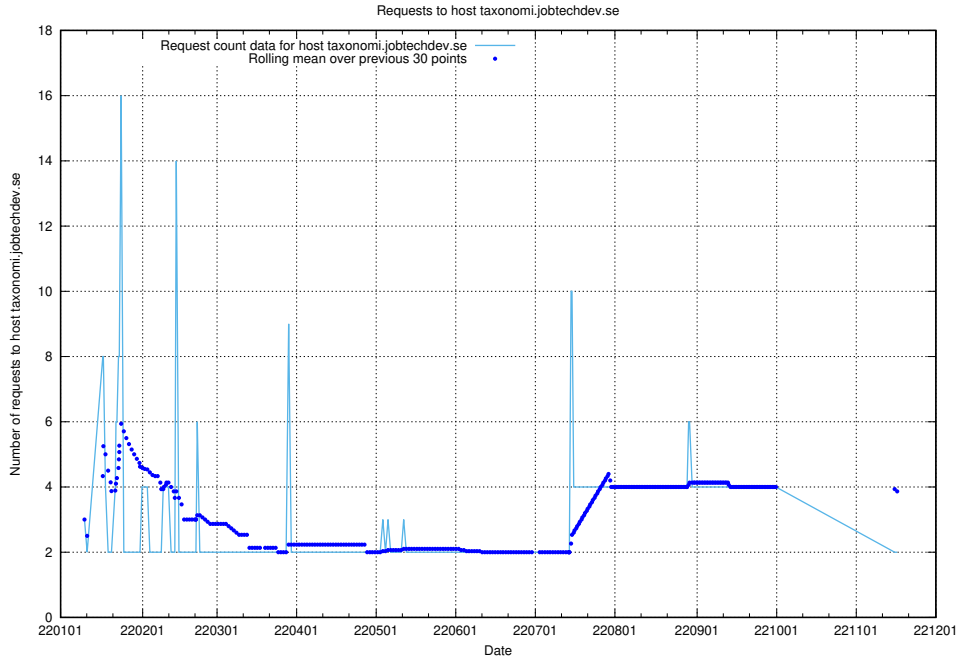

7.291 Usage of taxonomi.jobtechdev.se

Here, we count the number of requests to host taxonomi.jobtechdev.se.