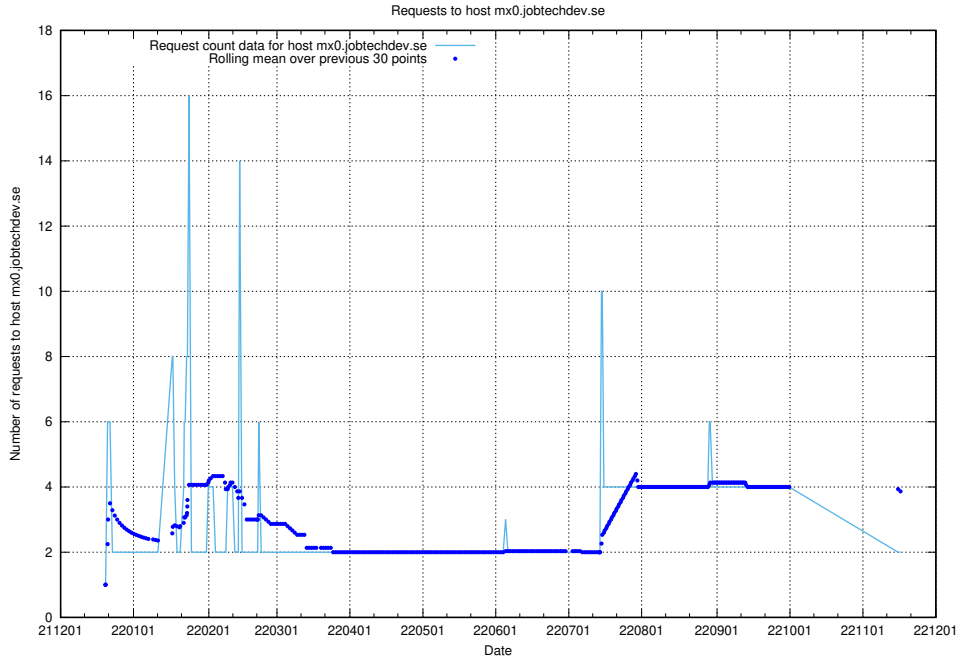

7.379 Usage of mx0.jobtechdev.se

Here, we count the number of requests to host mx0.jobtechdev.se.