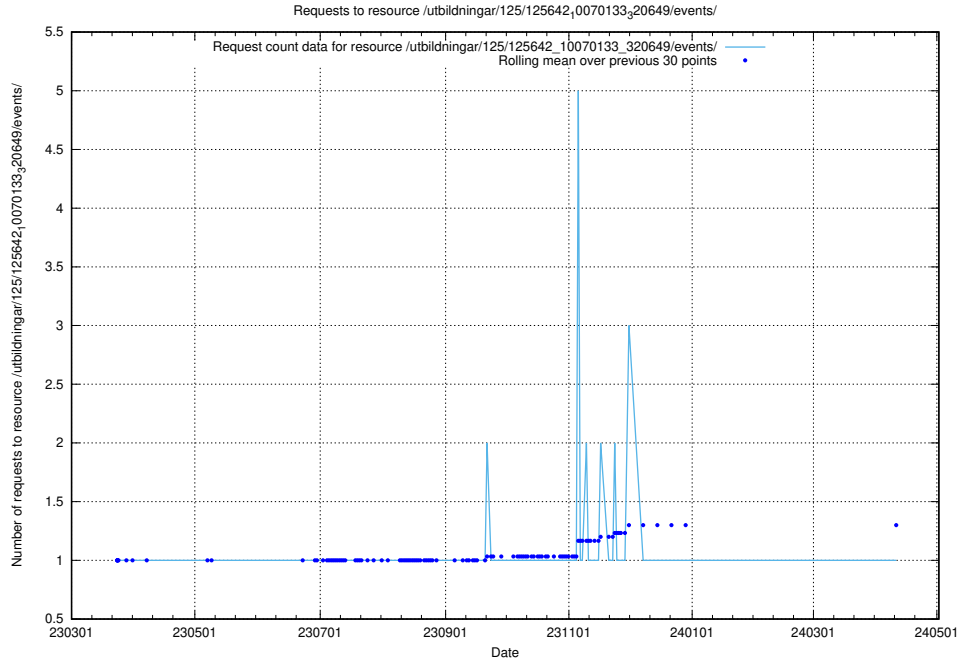

5.1096 Usage of /utbildningar/125/125642_10070133_320649/events/

Here, we count the number of requests to resource /utbildningar/125/125642_10070133_320649/events/