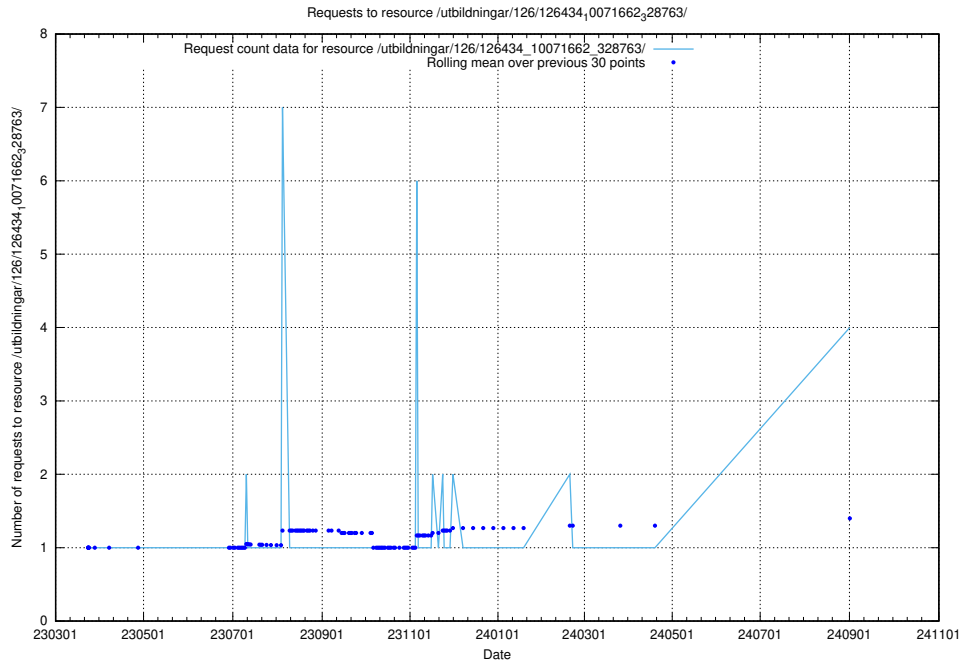

5.358 Usage of /utbildningar/126/126434_10071662_328763/

Here, we count the number of requests to resource /utbildningar/126/126434_10071662_328763/.