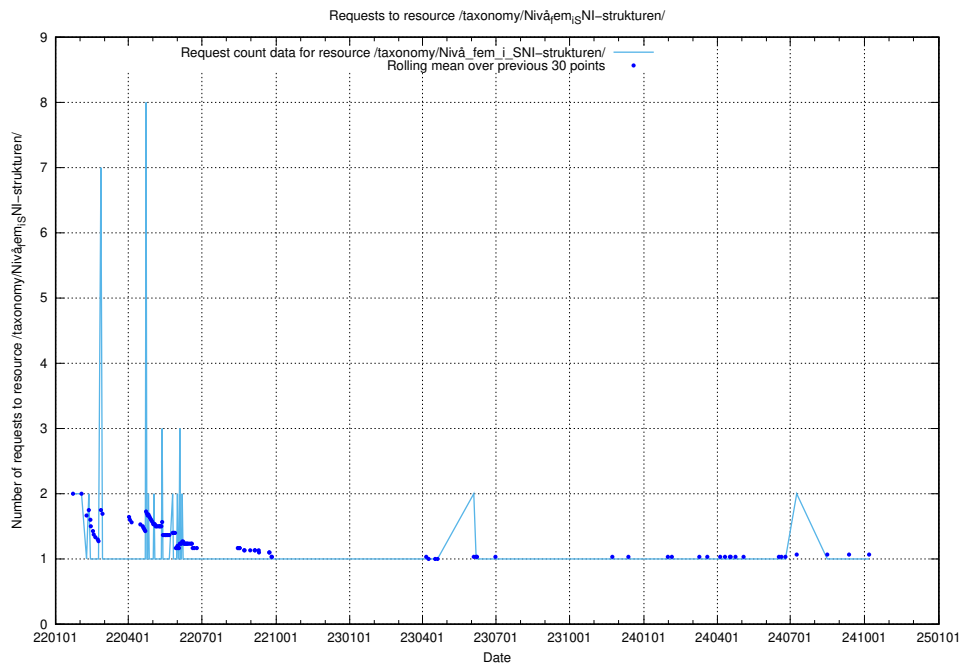

5.5415 Usage of /taxonomy/Nivå_fem_i_SNI-strukturen/

Here, we count the number of requests to resource /taxonomy/Nivå_fem_i_SNI-strukturen/.