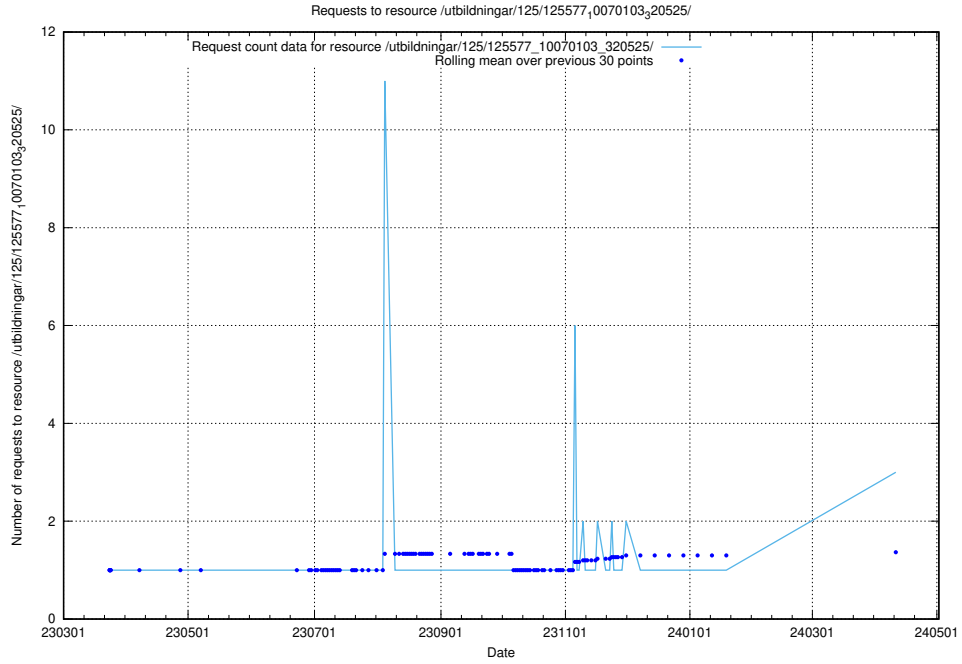

5.364 Usage of /utbildningar/125/125577_10070103_320525/

Here, we count the number of requests to resource /utbildningar/125/125577_10070103_320525/.