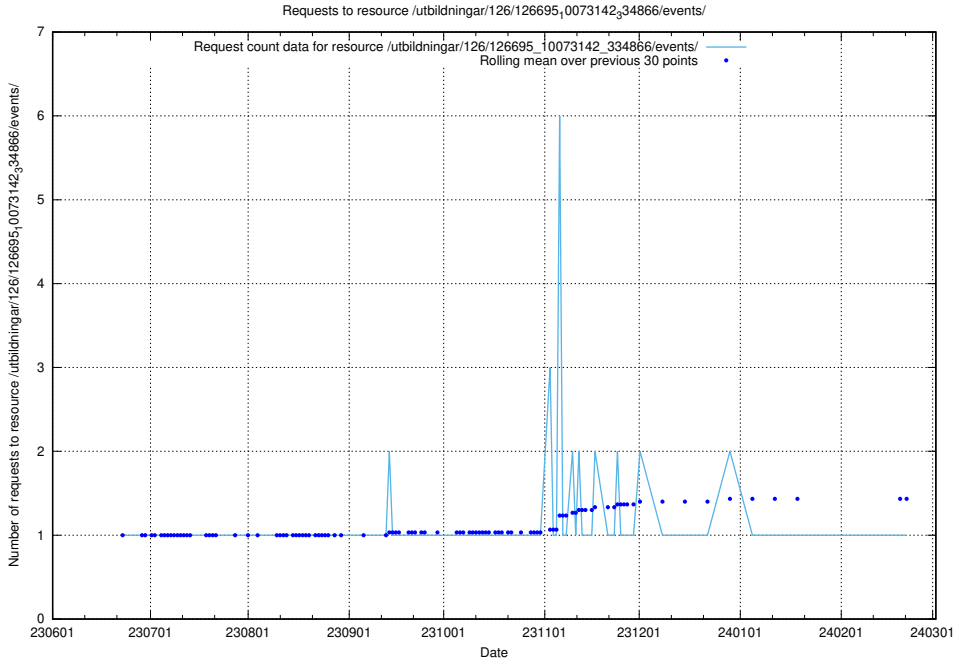

5.6542 Usage of /utbildningar/126/126695_10073142_334866/events/

Here, we count the number of requests to resource /utbildningar/126/126695_10073142_334866/events/