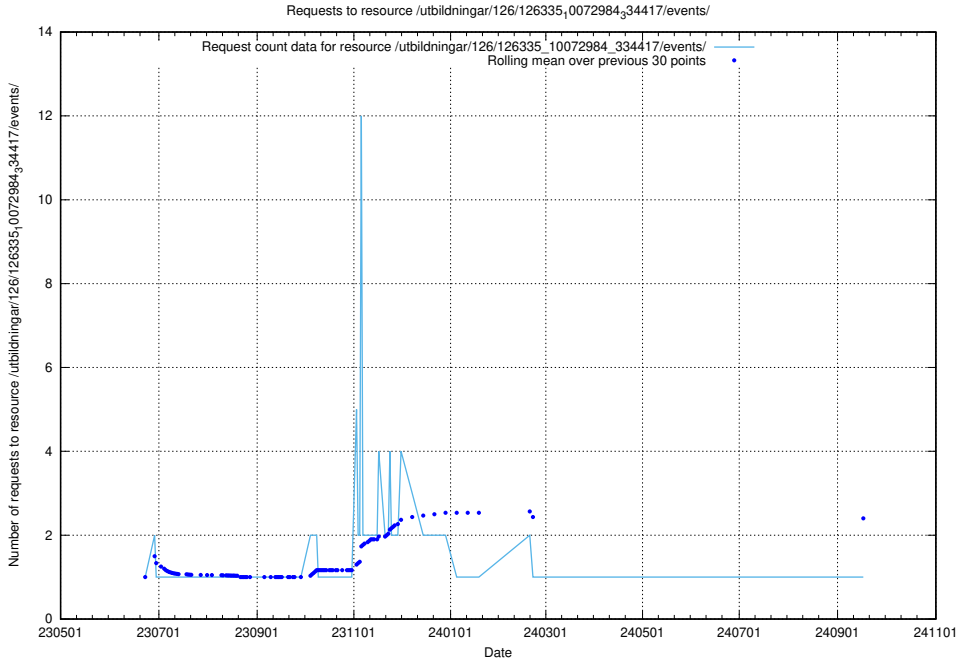

5.6573 Usage of /utbildningar/126/126335_10072984_334417/events/

Here, we count the number of requests to resource /utbildningar/126/126335_10072984_334417/events/