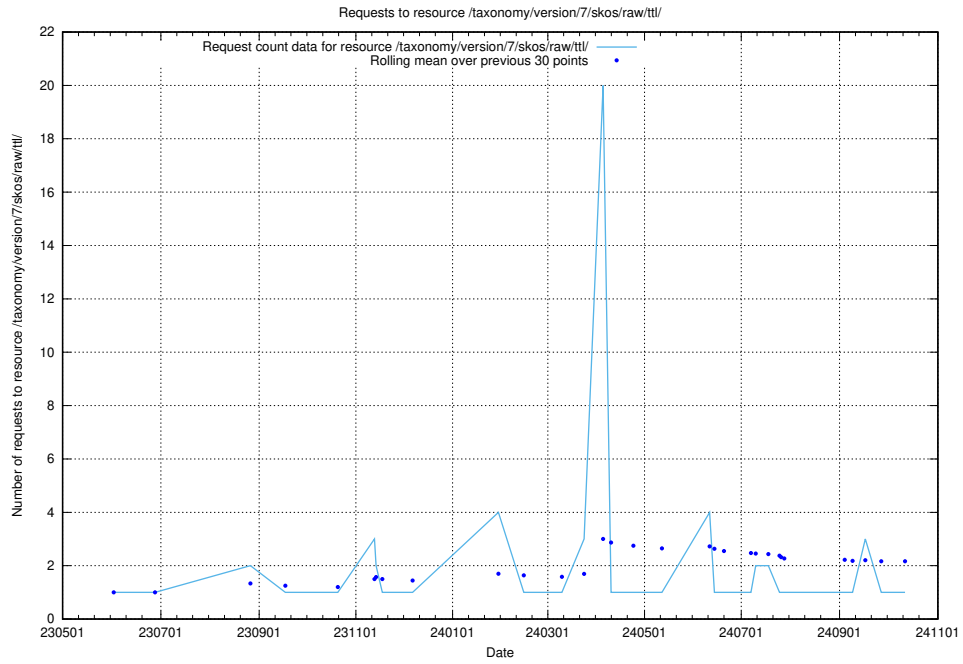

5.6835 Usage of /taxonomy/version/7/skos/raw/ttl/

Here, we count the number of requests to resource /taxonomy/version/7/skos/raw/ttl/.