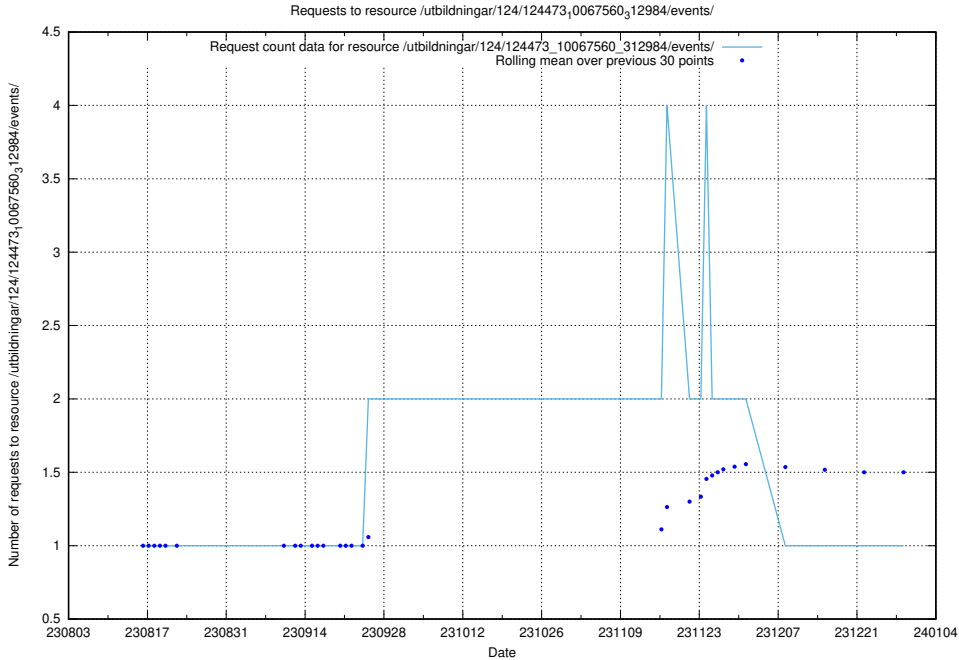

5.5717 Usage of /utbildningar/124/124473_10067560_312984/events/

Here, we count the number of requests to resource /utbildningar/124/124473_10067560_312984/events/