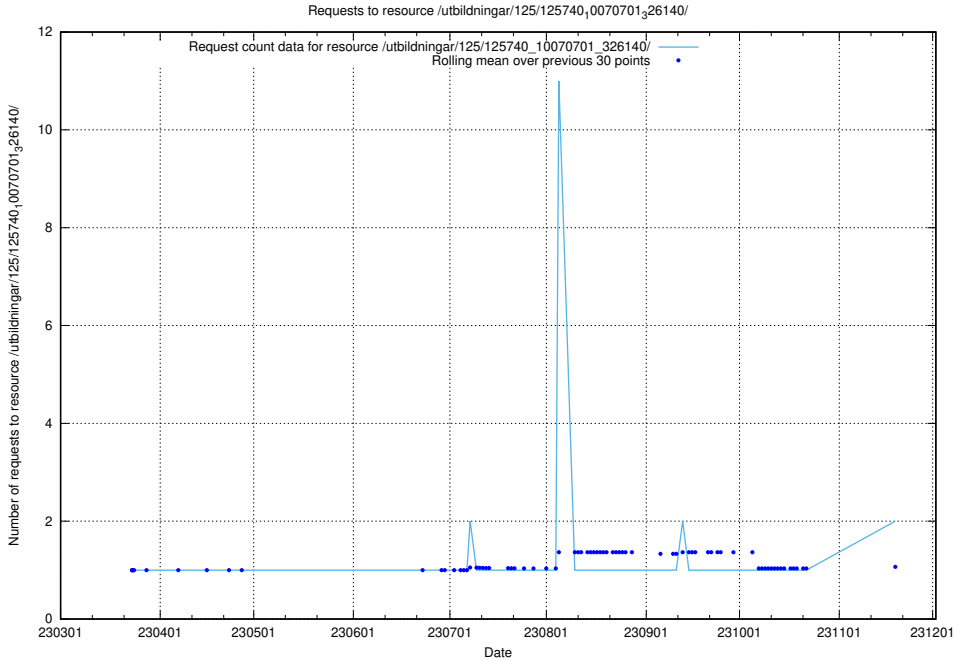

5.527 Usage of /utbildningar/125/125740_10070701_326140/

Here, we count the number of requests to resource /utbildningar/125/125740_10070701_326140/.