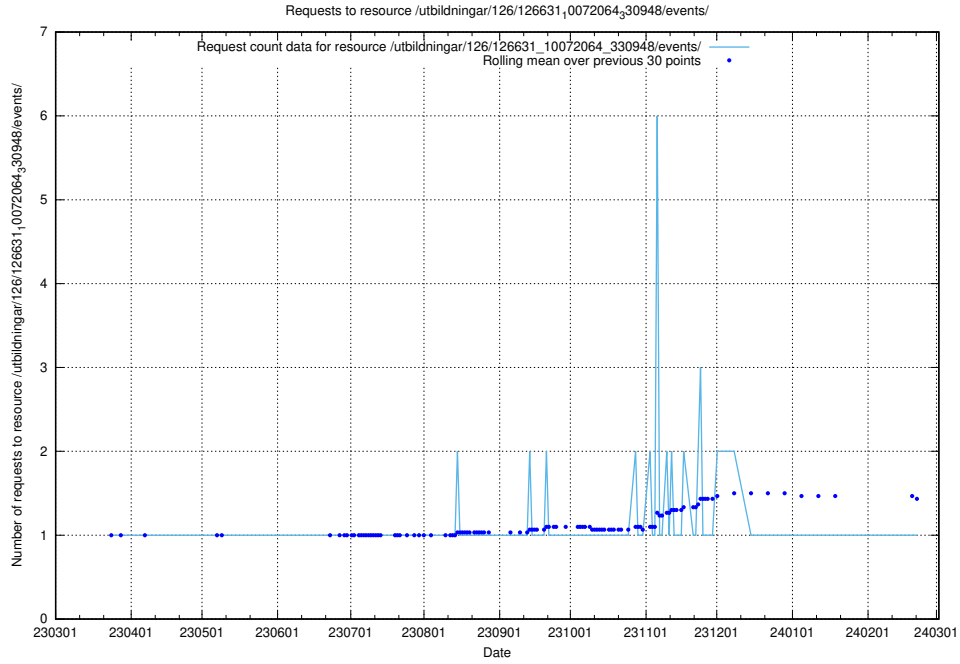

5.7152 Usage of /utbildningar/126/126631_10072064_330948/events/

Here, we count the number of requests to resource /utbildningar/126/126631_10072064_330948/events/