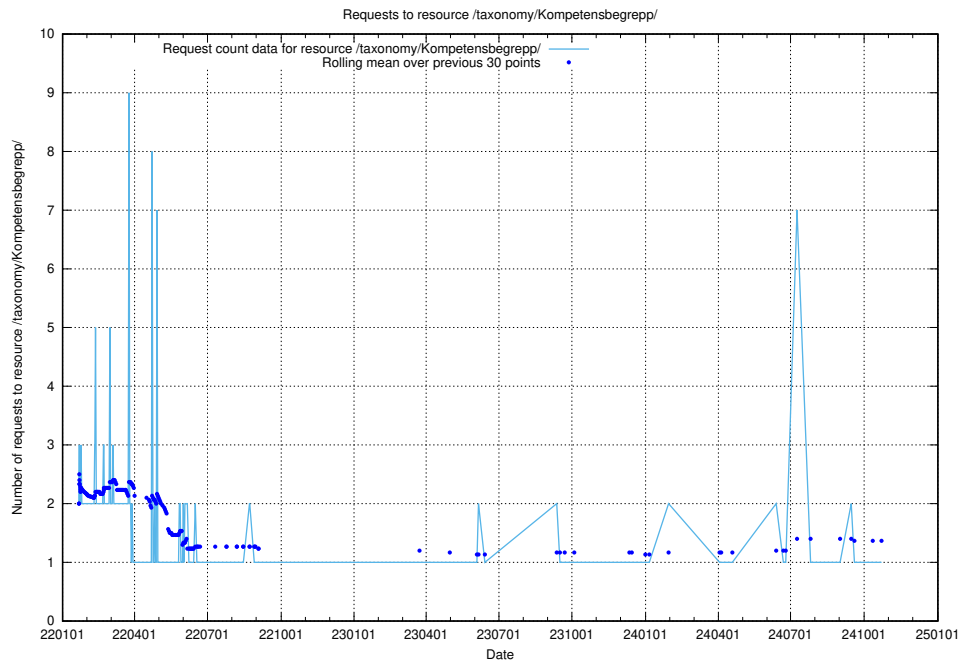

5.7375 Usage of /taxonomy/Kompetensbegrupp/

Here, we count the number of requests to resource /taxonomy/Kompetensbegrupp/.