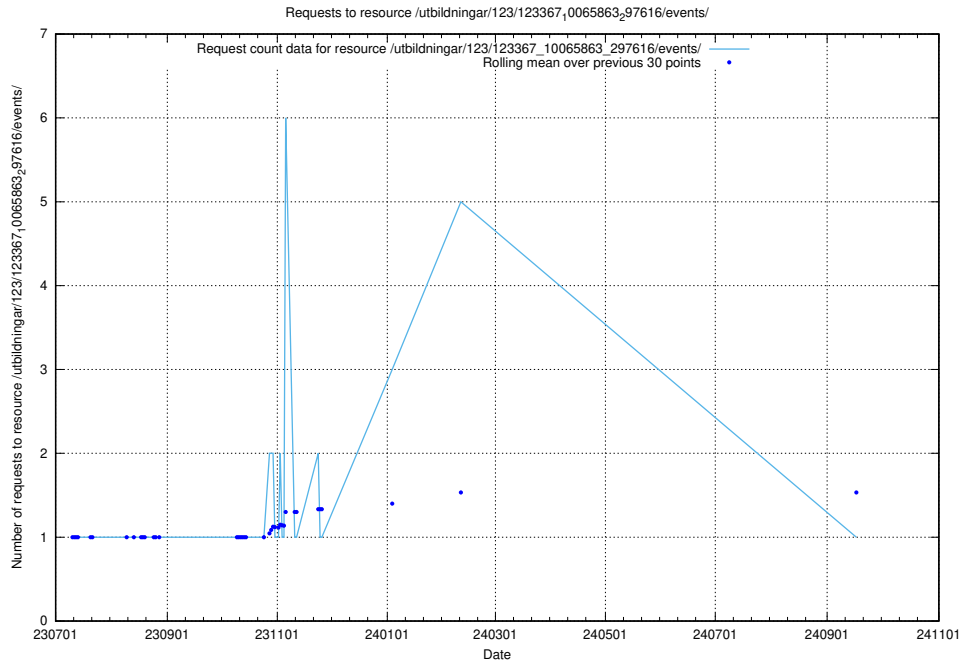

5.6052 Usage of /utbildningar/123/123367_10065863_297616/events/

Here, we count the number of requests to resource /utbildningar/123/123367_10065863_297616/events/