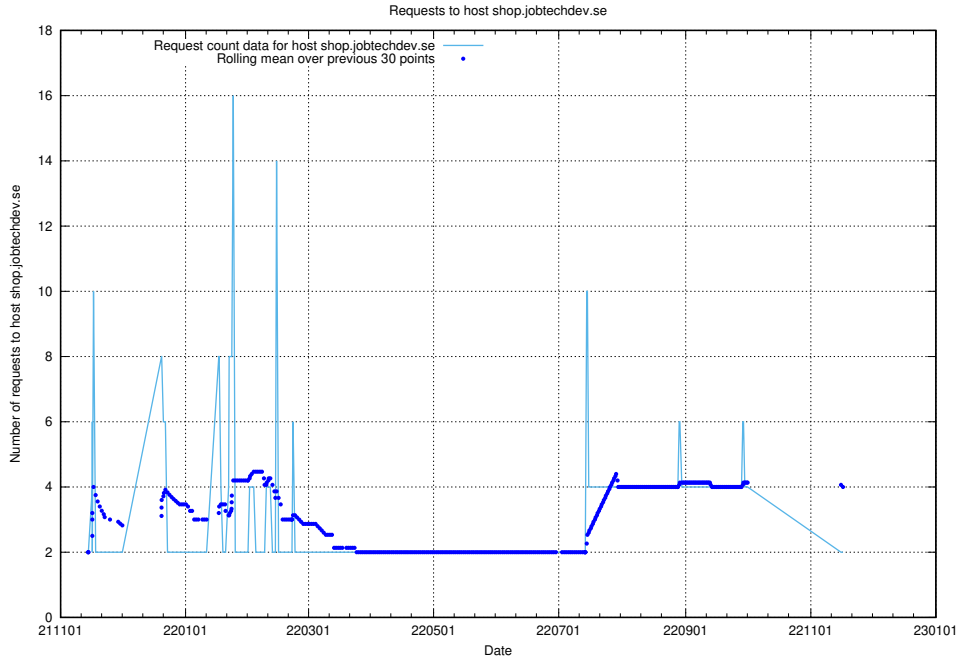

7.573 Usage of shop.jobtechdev.se

Here, we count the number of requests to host shop.jobtechdev.se.