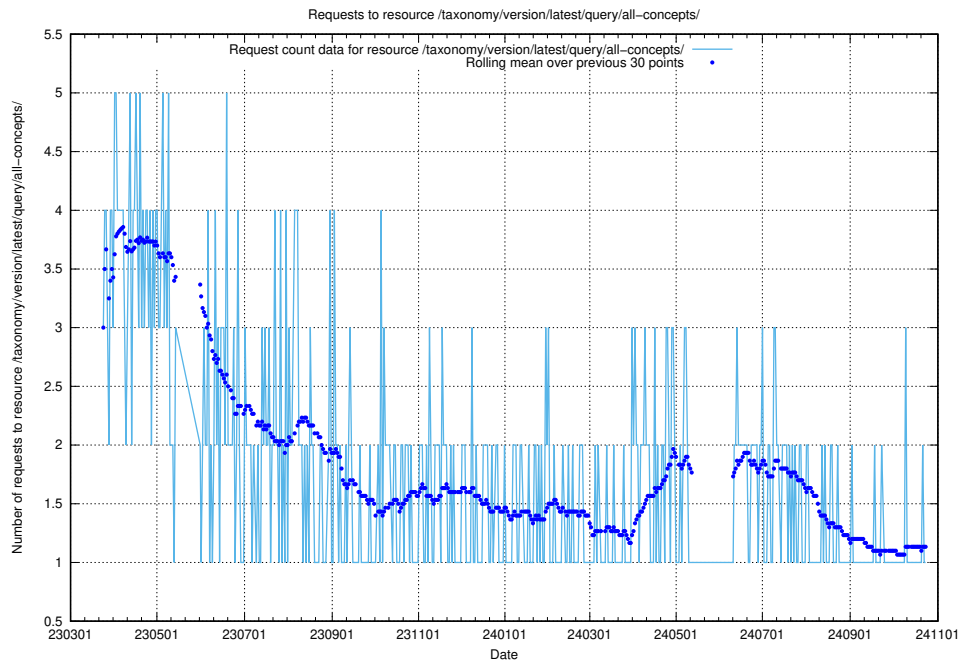

5.7050 Usage of /taxonomy/version/latest/query/all-concepts/

Here, we count the number of requests to resource /taxonomy/version/latest/query/all-concepts/.