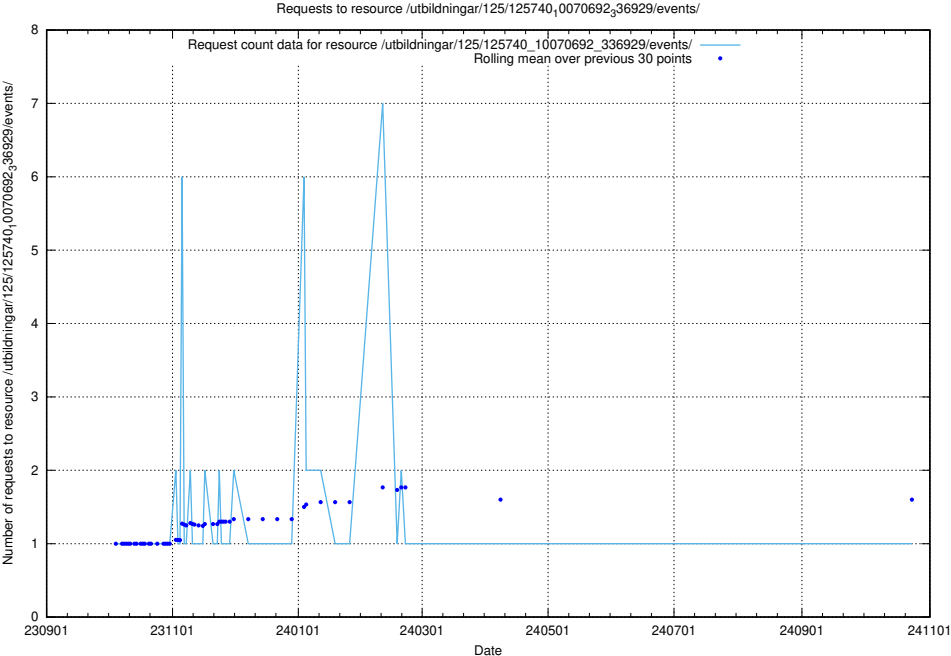

5.5332 Usage of /utbildningar/125/125740_10070692_336929/events/

Here, we count the number of requests to resource /utbildningar/125/125740_10070692_336929/events/