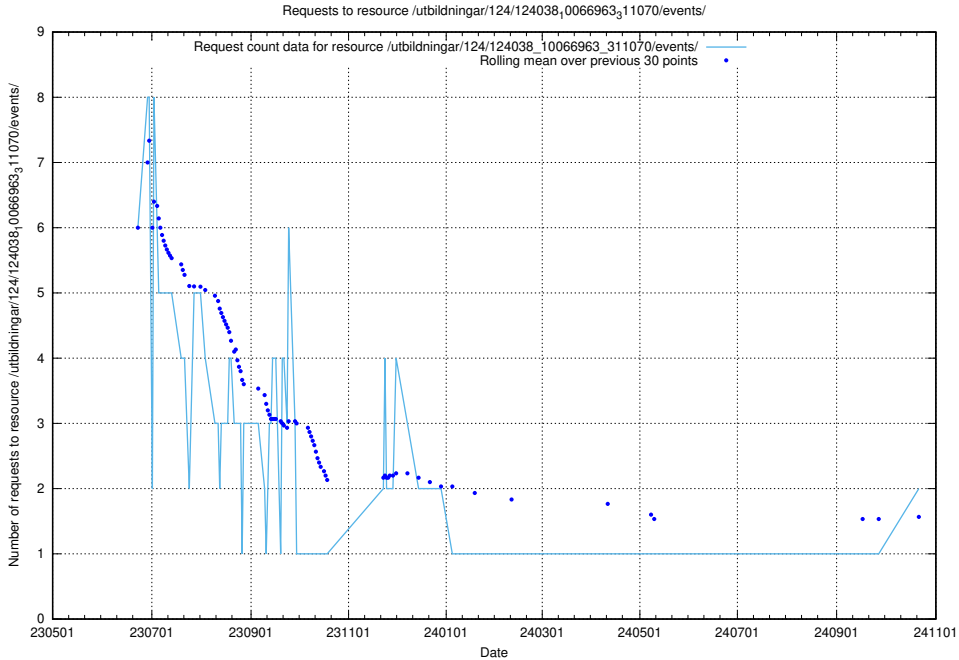

5.903 Usage of /utbildningar/124/124038_10066963_311070/events/

Here, we count the number of requests to resource /utbildningar/124/124038_10066963_311070/events/