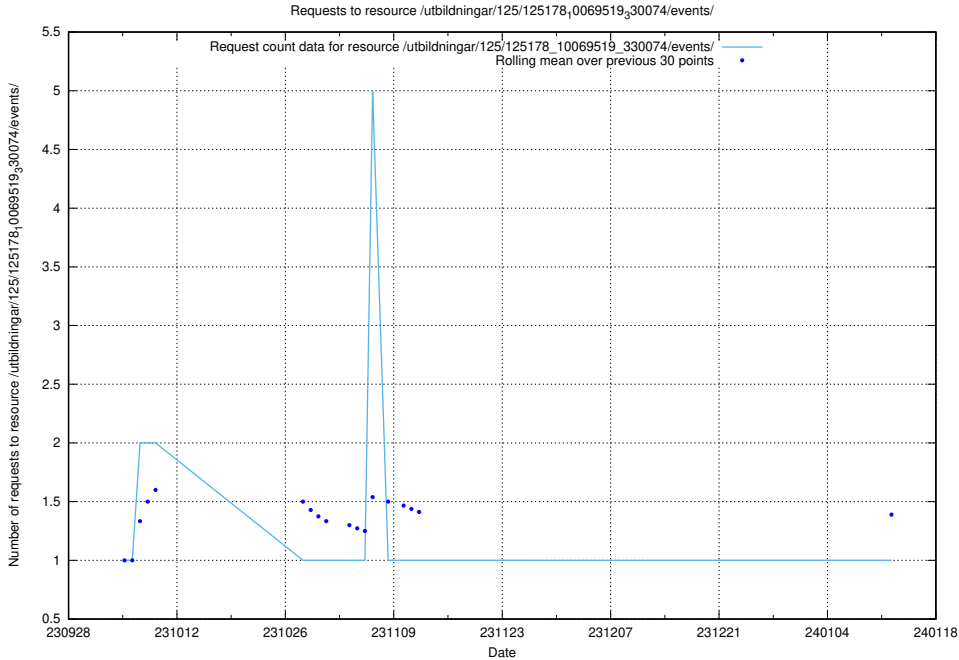

5.5344 Usage of /utbildningar/125/125178_10069519_330074/events/

Here, we count the number of requests to resource /utbildningar/125/125178_10069519_330074/events/