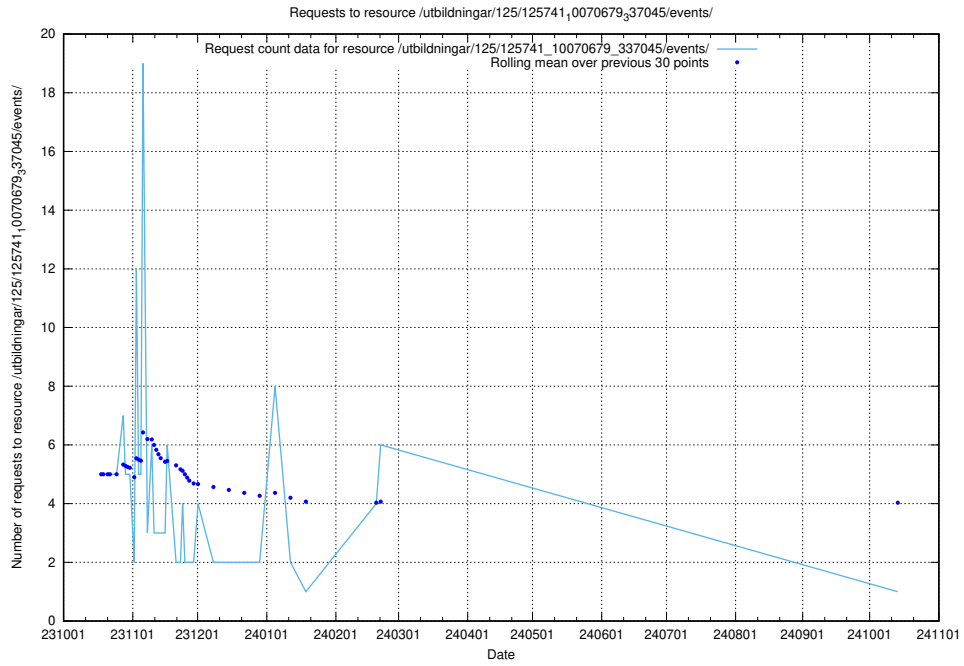

5.5201 Usage of /utbildningar/125/125741_10070679_337045/events/

Here, we count the number of requests to resource /utbildningar/125/125741_10070679_337045/events/