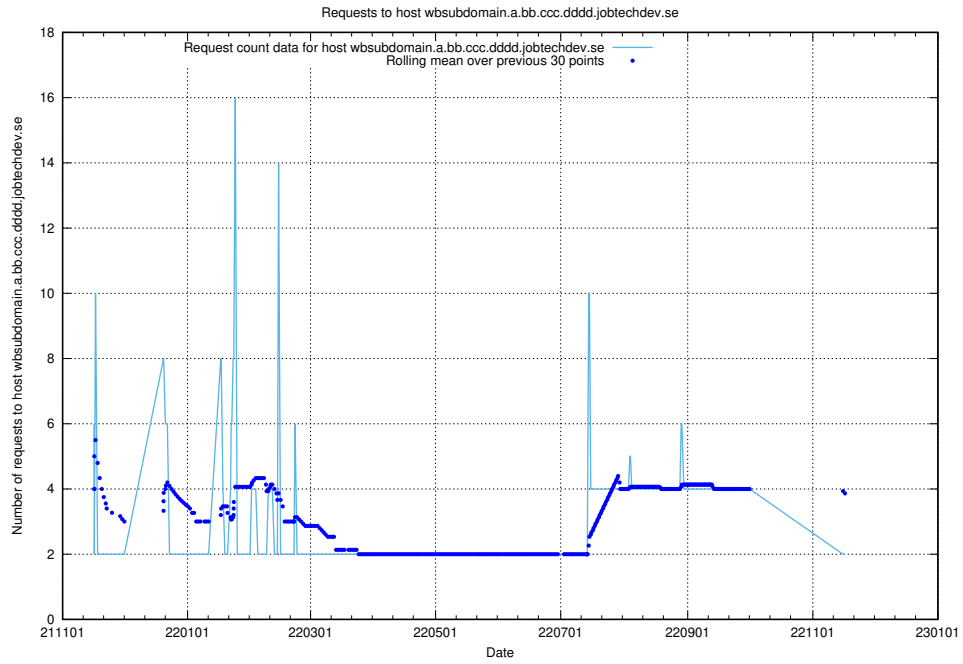

7.530 Usage of wbsubdomain.a.bb.ccc.dddd.jobtechdev.se

Here, we count the number of requests to host wbsubdomain.a.bb.ccc.dddd.jobtechdev.se.