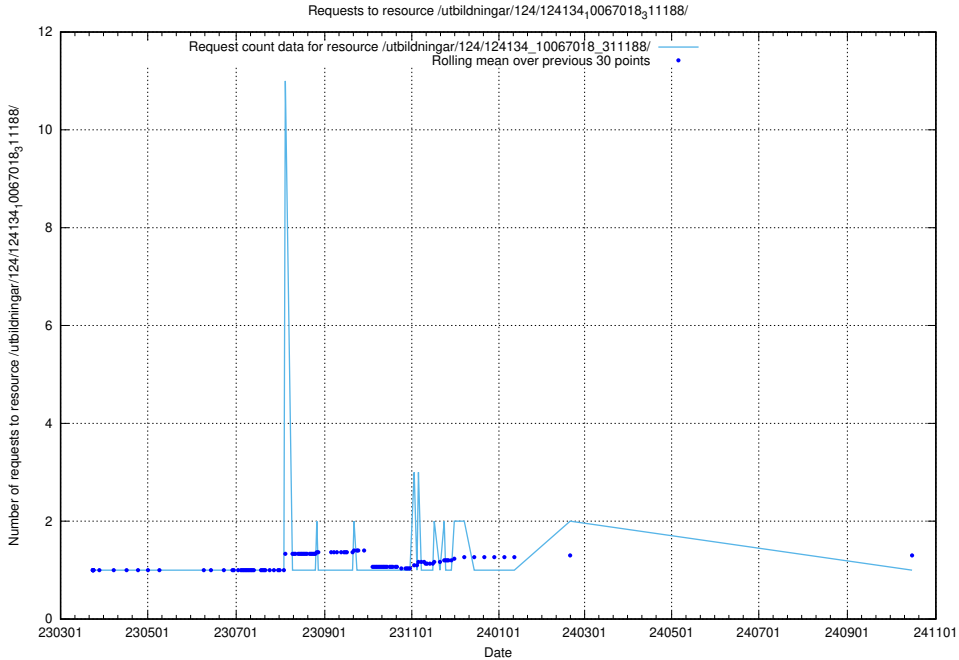

5.5014 Usage of /utbildningar/124/124134_10067018_311188/

Here, we count the number of requests to resource /utbildningar/124/124134_10067018_311188/.