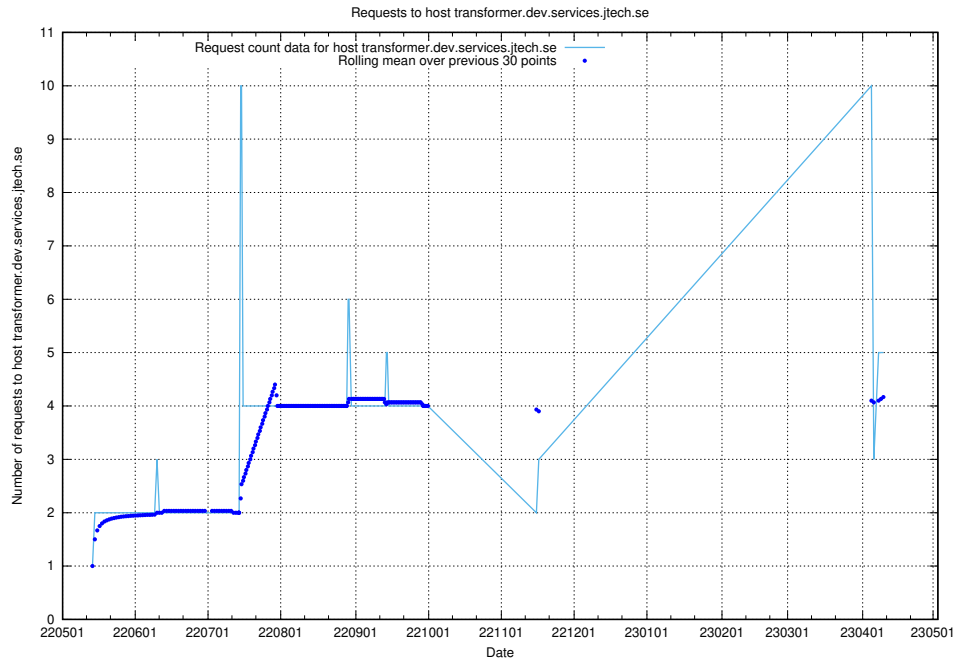

7.102 Usage of transformer.dev.services.jtech.se

Here, we count the number of requests to host transformer.dev.services.jtech.se.