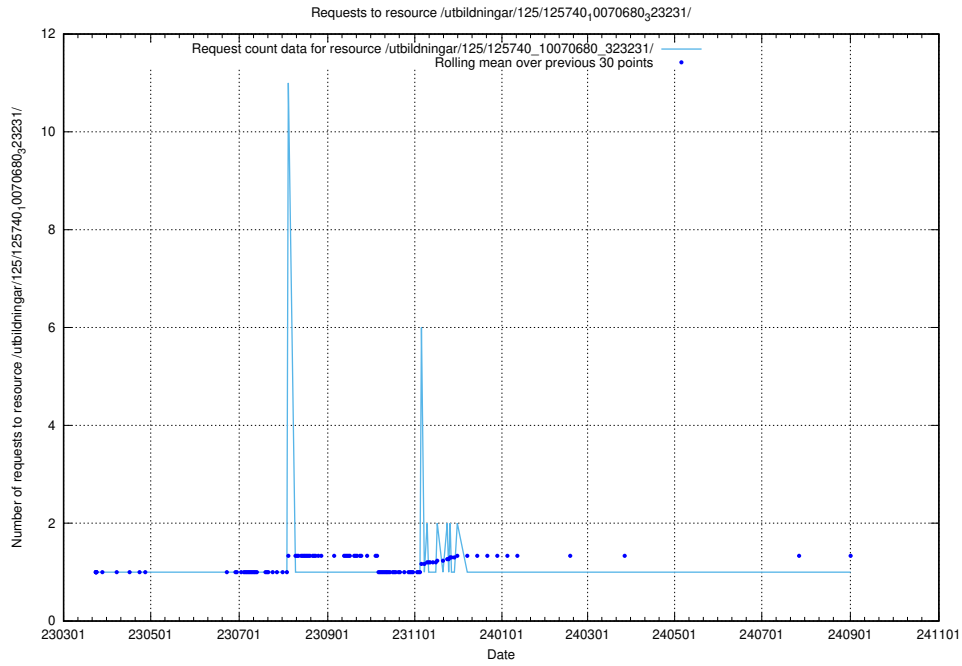

5.1032 Usage of /utbildningar/125/125740_10070680_323231/

Here, we count the number of requests to resource /utbildningar/125/125740_10070680_323231/.