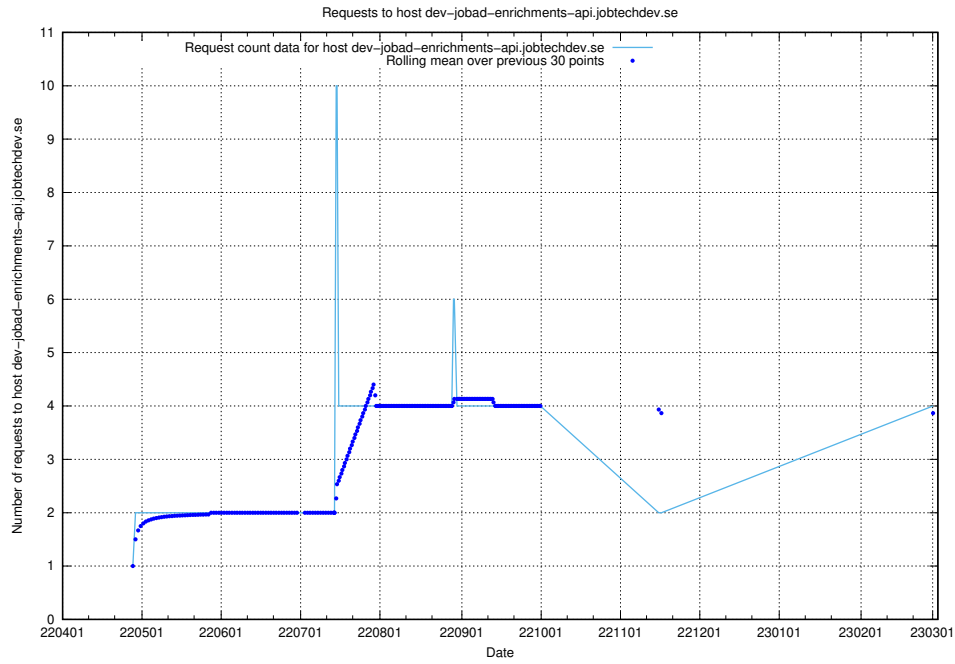

Here, we count the number of requests to host dev-jobad-enrichments-api.jobtechdev.se.

7.160 Usage of crossplane.jobtechdev.se

Here, we count the number of requests to host crossplane.jobtechdev.se.

7.161 Usage of taxonomi.api.jobtechdev.se