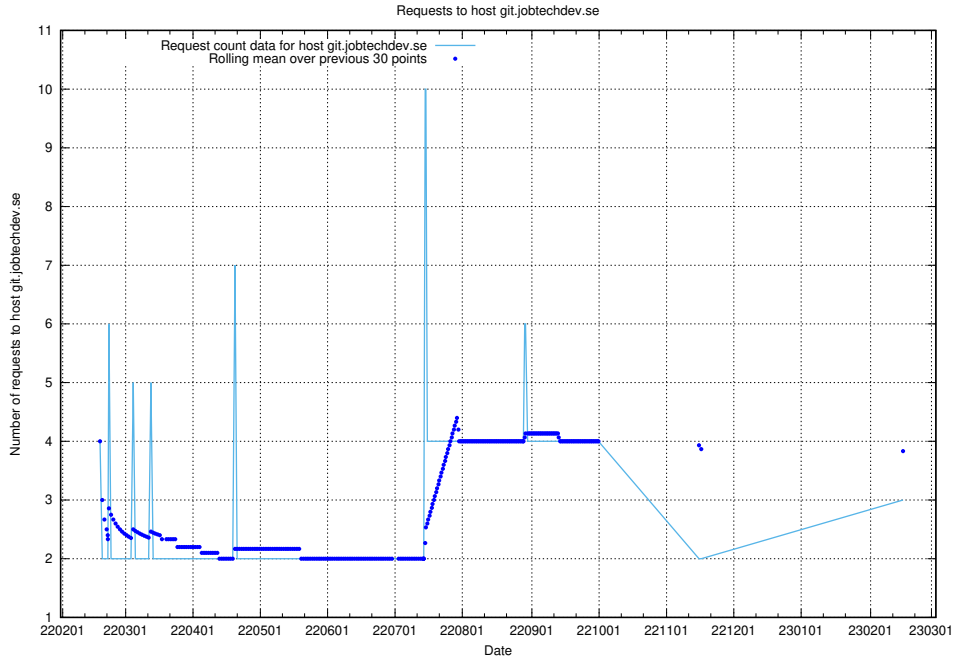

7.239 Usage of git.jobtechdev.se

Here, we count the number of requests to host git.jobtechdev.se.