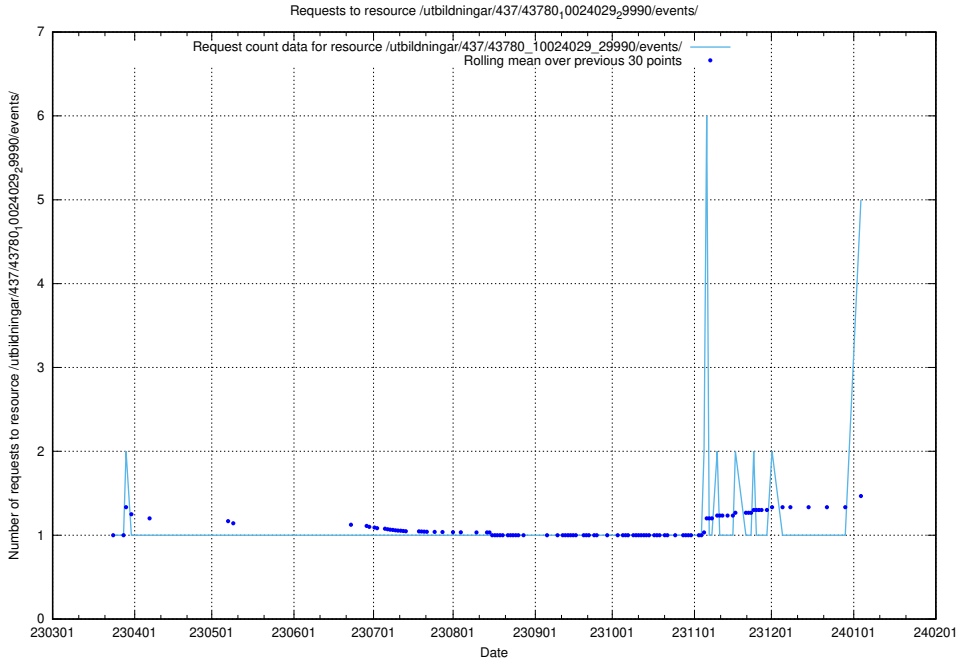

5.252 Usage of /utbildningar/437/43780_10024029_29990/events/

Here, we count the number of requests to resource /utbildningar/437/43780_10024029_29990/events/.

5.253 Usage of /utbildningar/125/125605_10070140_320672/events/