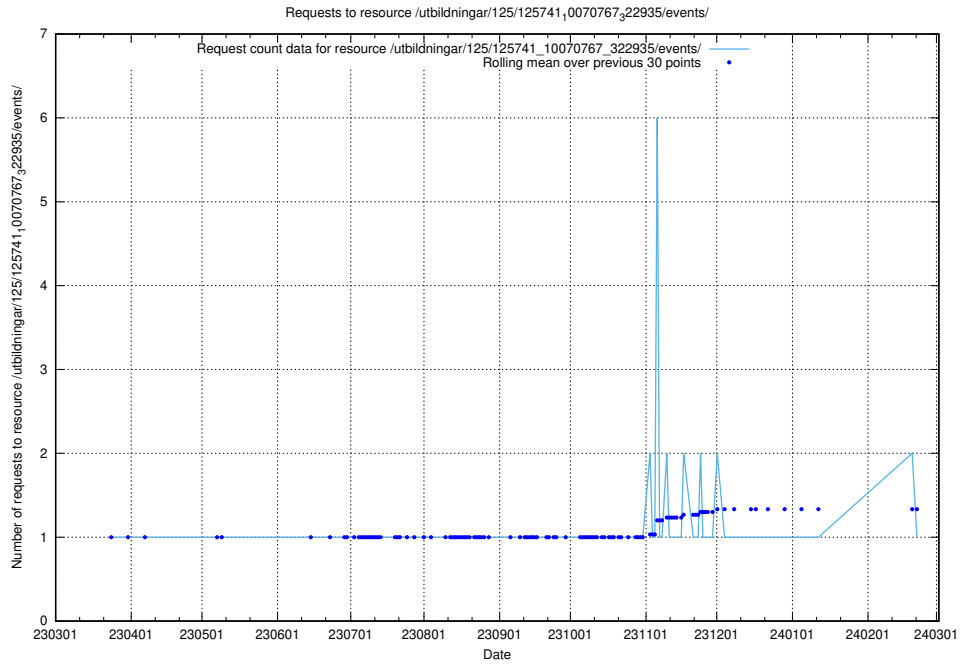

5.7177 Usage of /utbildningar/125/125741_10070767_322935/events/

Here, we count the number of requests to resource /utbildningar/125/125741_10070767_322935/events/