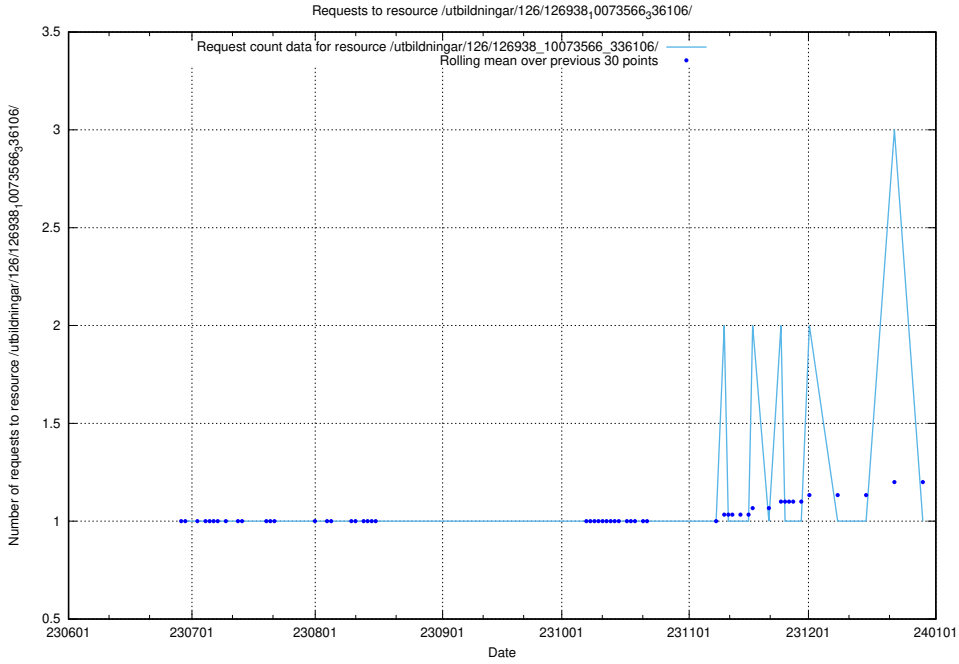

5.6355 Usage of /utbildningar/126/126938_10073566_336106/

Here, we count the number of requests to resource /utbildningar/126/126938_10073566_336106/.