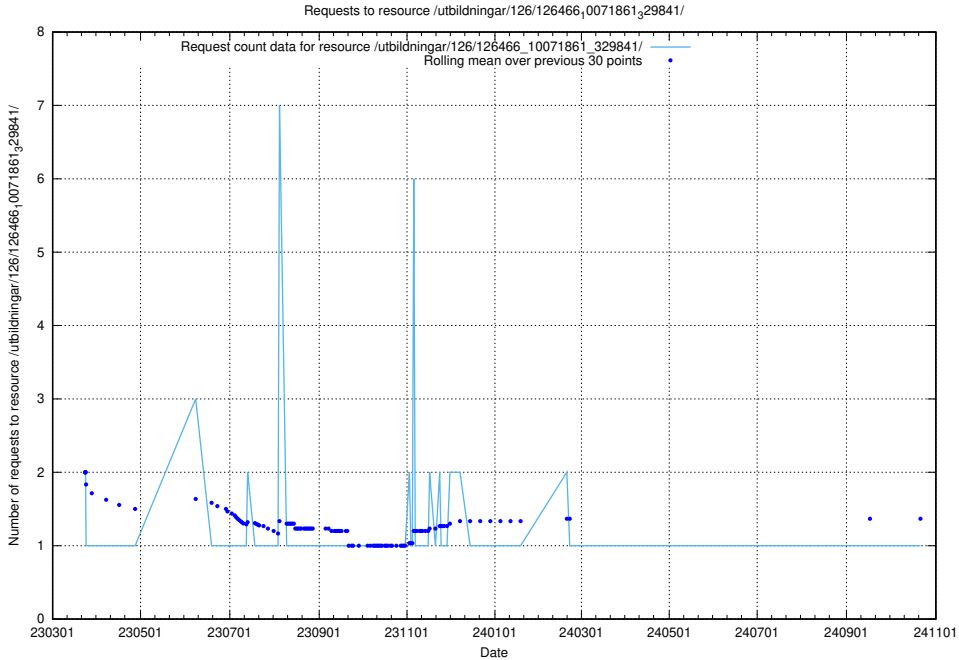

5.7228 Usage of /utbildningar/126/126466_10071861_329841/

Here, we count the number of requests to resource /utbildningar/126/126466_10071861_329841/.

5.7229 Usage of /utbildningar/122/122985_10065248_280012/events/