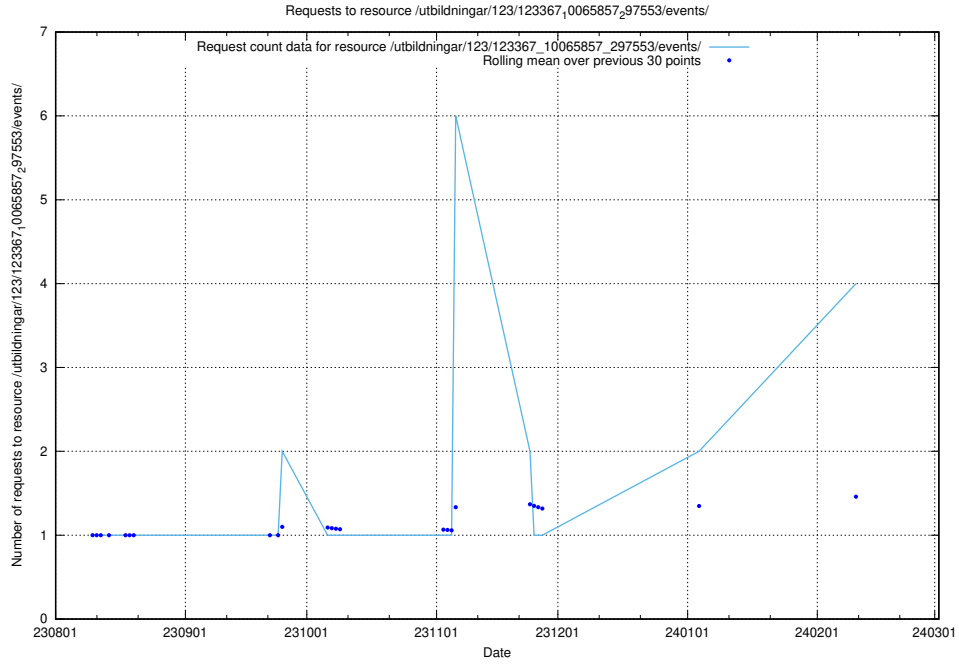

5.339 Usage of /utbildningar/123/123367_10065857_297553/events/

Here, we count the number of requests to resource /utbildningar/123/123367_10065857_297553/events/