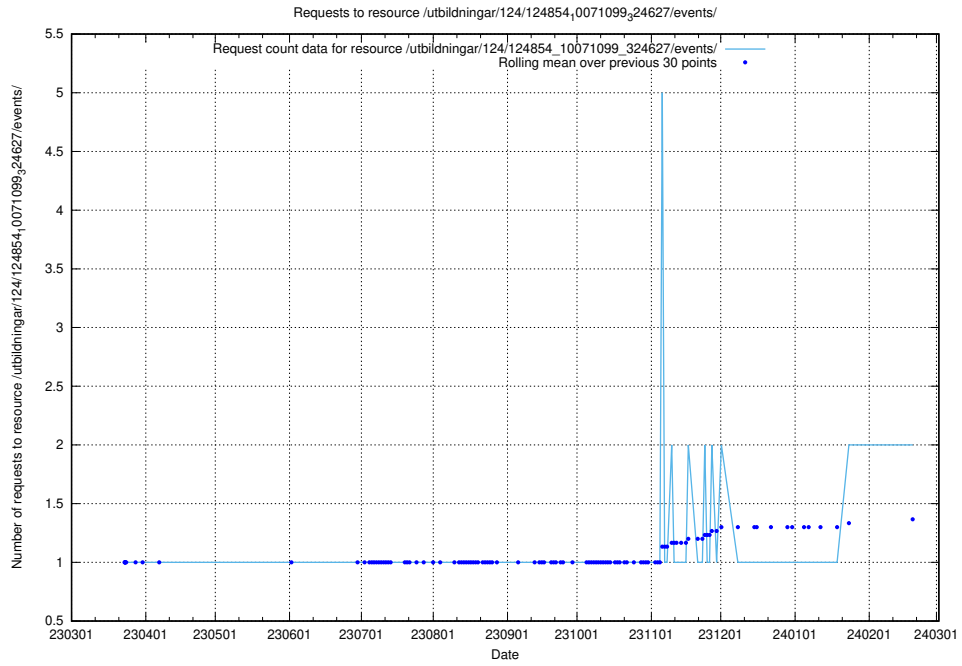

5.560 Usage of /utbildningar/124/124854_10071099_324627/events/

Here, we count the number of requests to resource /utbildningar/124/124854_10071099_324627/events/