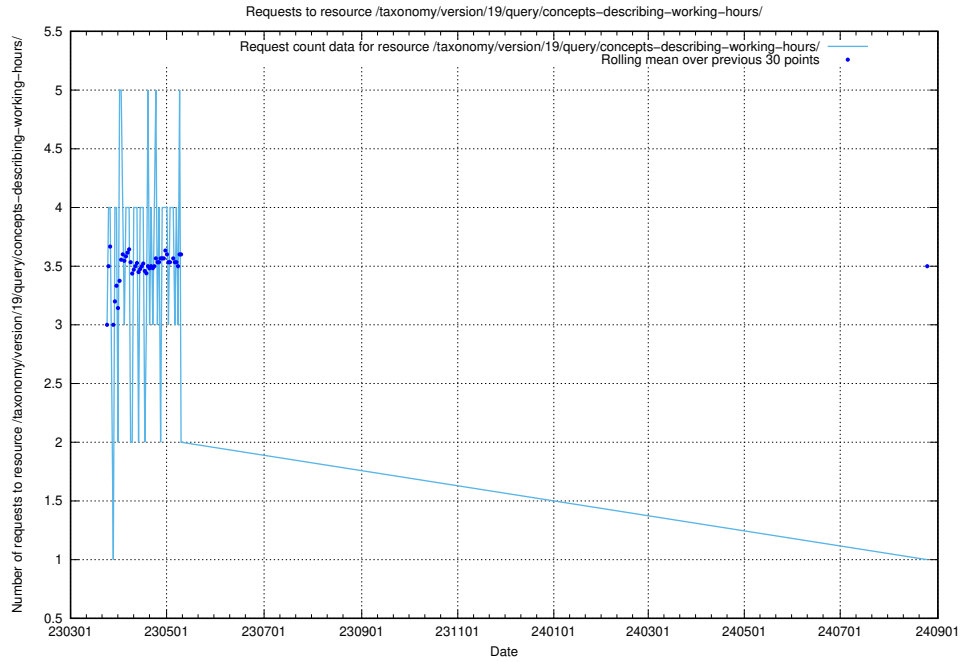

5.7099 Usage of /taxonomy/version/19/query/concepts-describing-working-hours/

Here, we count the number of requests to resource /taxonomy/version/19/query/concepts-describing-working-hours/.