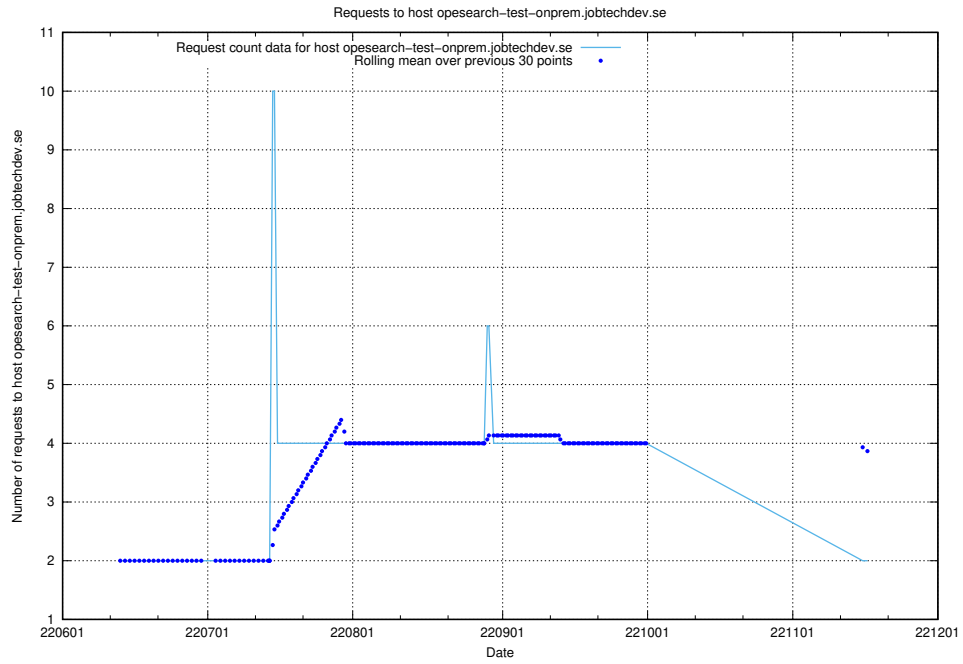

7.412 Usage of opesearch-test-onprem.jobtechdev.se

Here, we count the number of requests to host opesearch-test-onprem.jobtechdev.se.