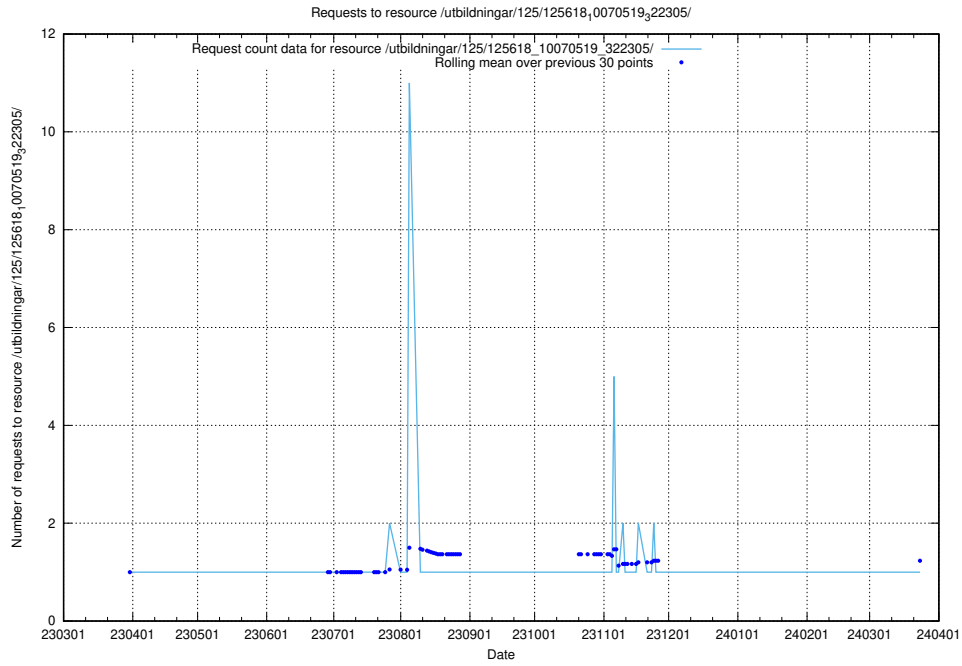

5.6973 Usage of /utbildningar/125/125618_10070519_322305/

Here, we count the number of requests to resource /utbildningar/125/125618_10070519_322305/.