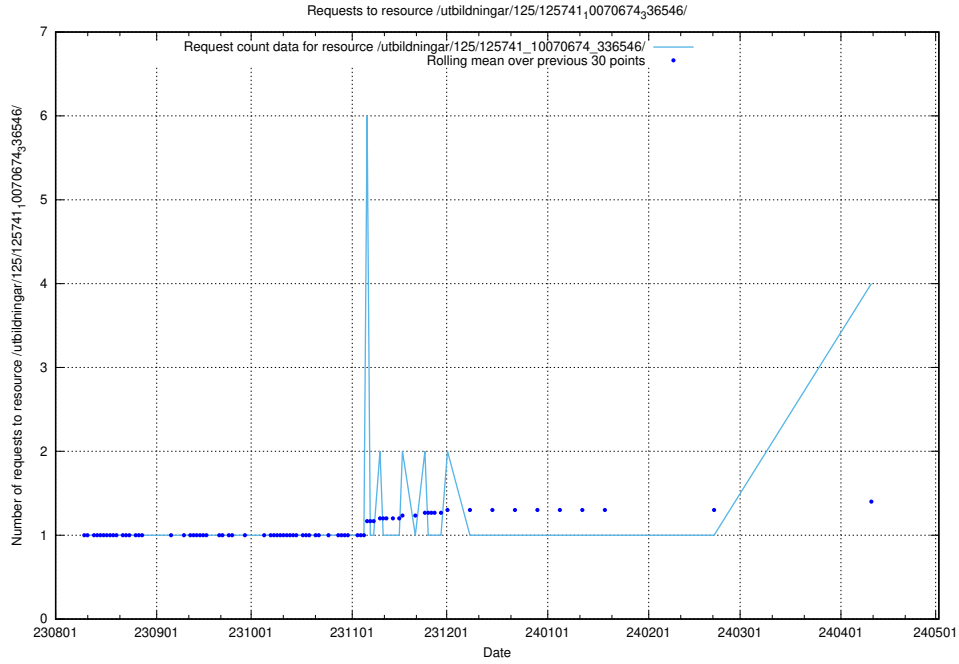

5.338 Usage of /utbildningar/125/125741_10070674_336546/

Here, we count the number of requests to resource /utbildningar/125/125741_10070674_336546/.