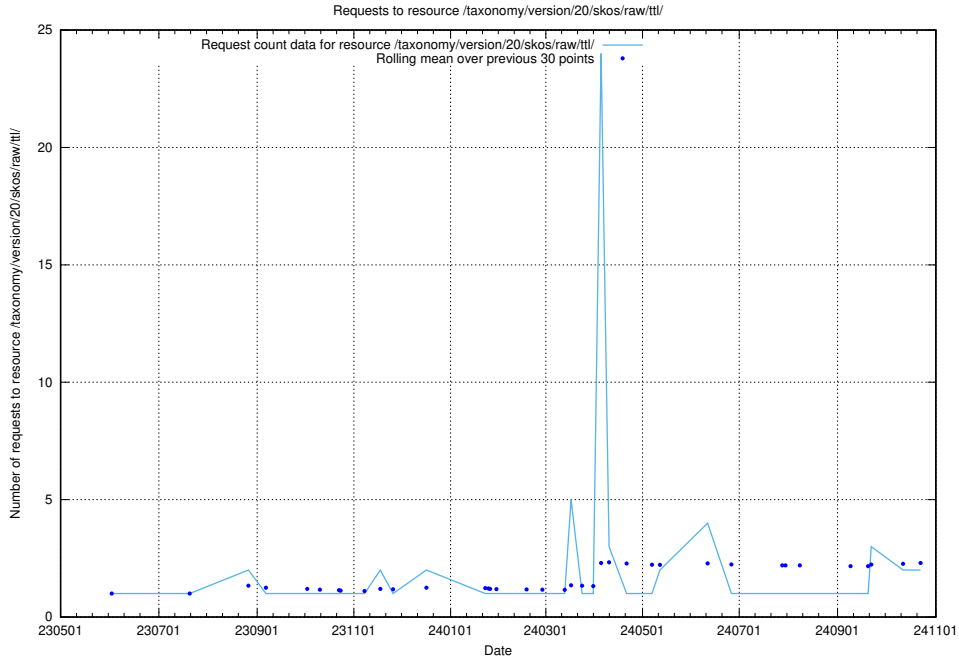

5.962 Usage of /taxonomy/version/20/skos/raw/ttl/

Here, we count the number of requests to resource /taxonomy/version/20/skos/raw/ttl/.