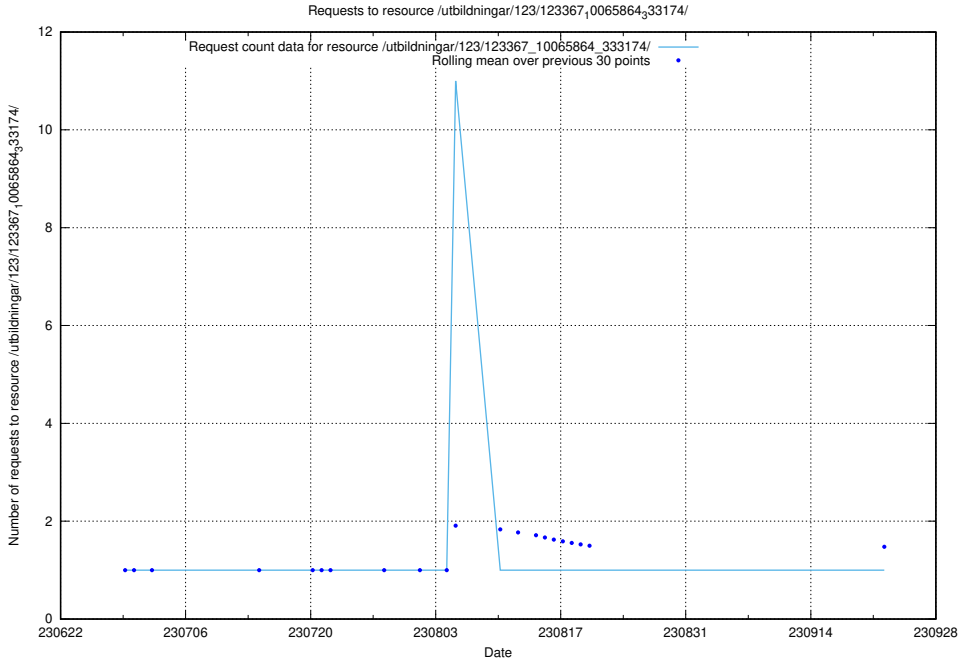

5.6456 Usage of /utbildningar/123/123367_10065864_333174/

Here, we count the number of requests to resource /utbildningar/123/123367_10065864_333174/.