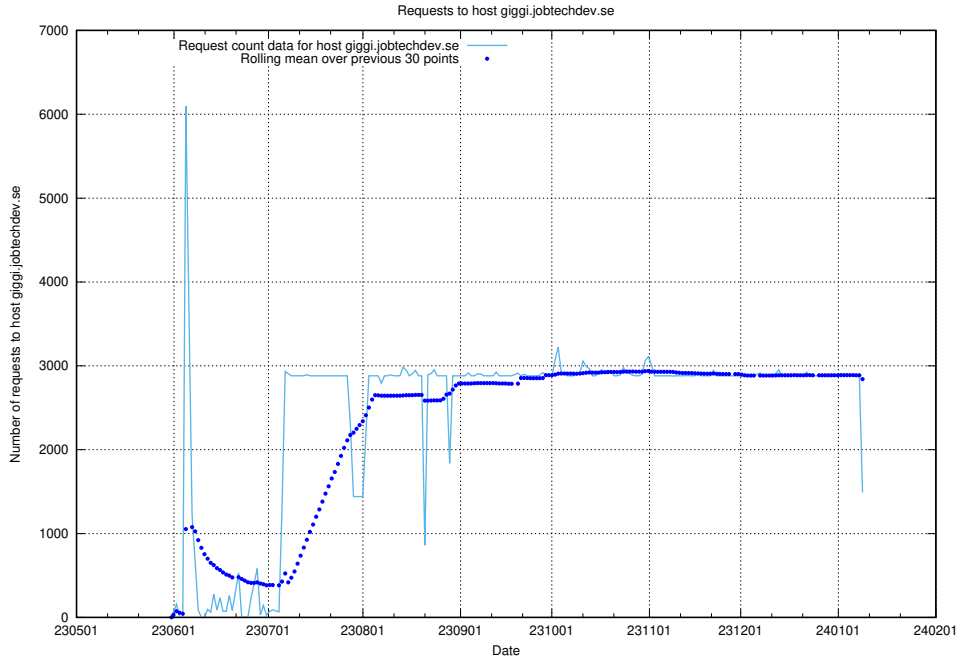

7.19 Usage of giggi.jobtechdev.se

Here, we count the number of requests to host giggi.jobtechdev.se.

7.20 Usage of canary-openshift-ingress-canary.prod.services.jtech.se

Here, we count the number of requests to host canary-openshift-ingress-canary.prod.services.jtech.se.