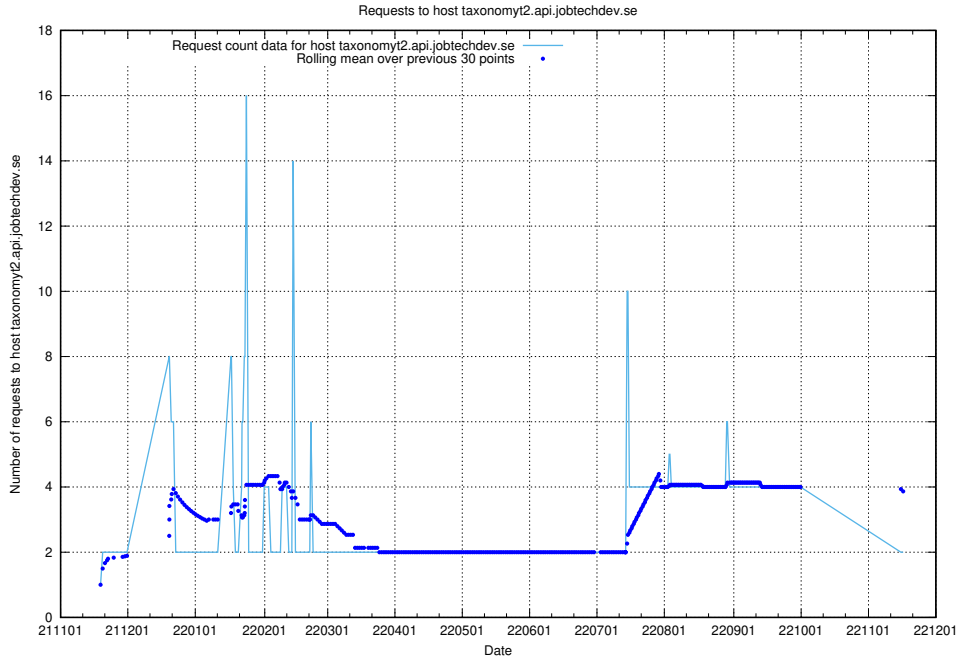

7.471 Usage of taxonomyt2.api.jobtechdev.se

Here, we count the number of requests to host taxonomyt2.api.jobtechdev.se.

7.472 Usage of widget.jobtechdev.se

Here, we count the number of requests to host widget.jobtechdev.se.