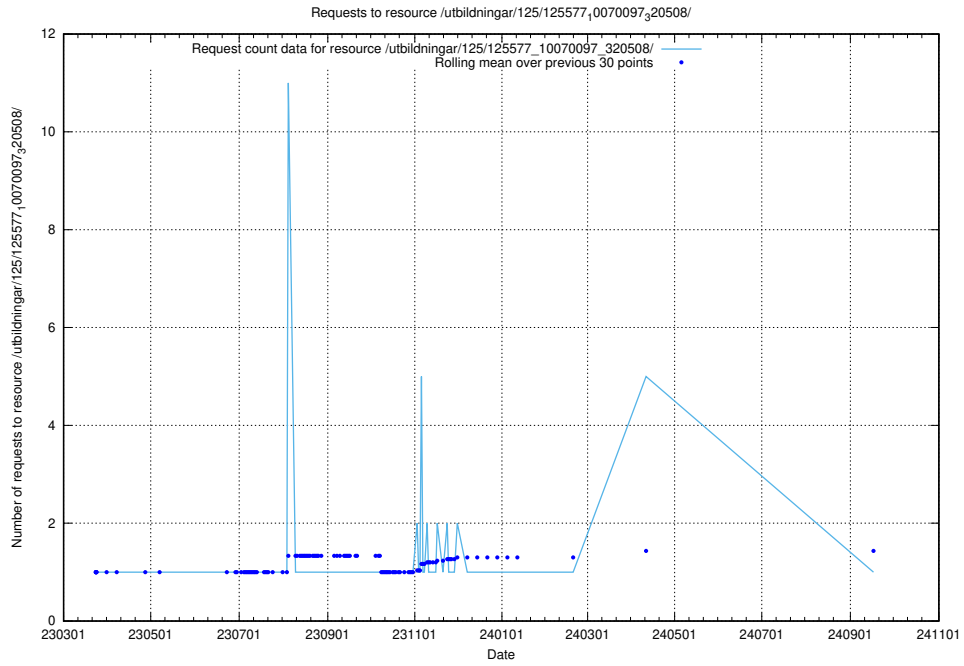

5.1152 Usage of /utbildningar/125/125577_10070097_320508/

Here, we count the number of requests to resource /utbildningar/125/125577_10070097_320508/.