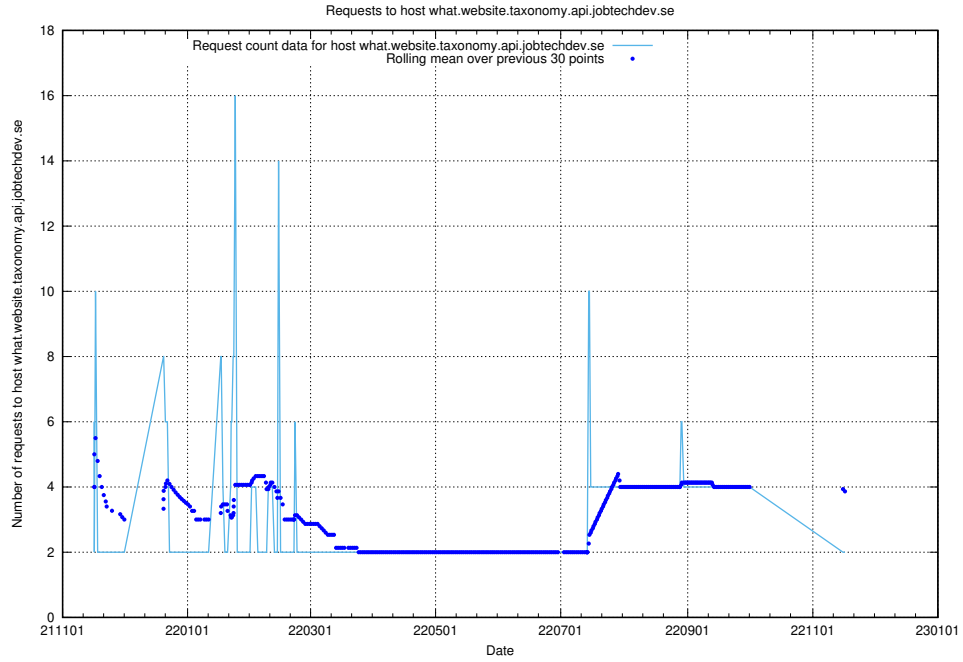

7.527 Usage of what.website.taxonomy.api.jobtechdev.se

Here, we count the number of requests to host what.website.taxonomy.api.jobtechdev.se.