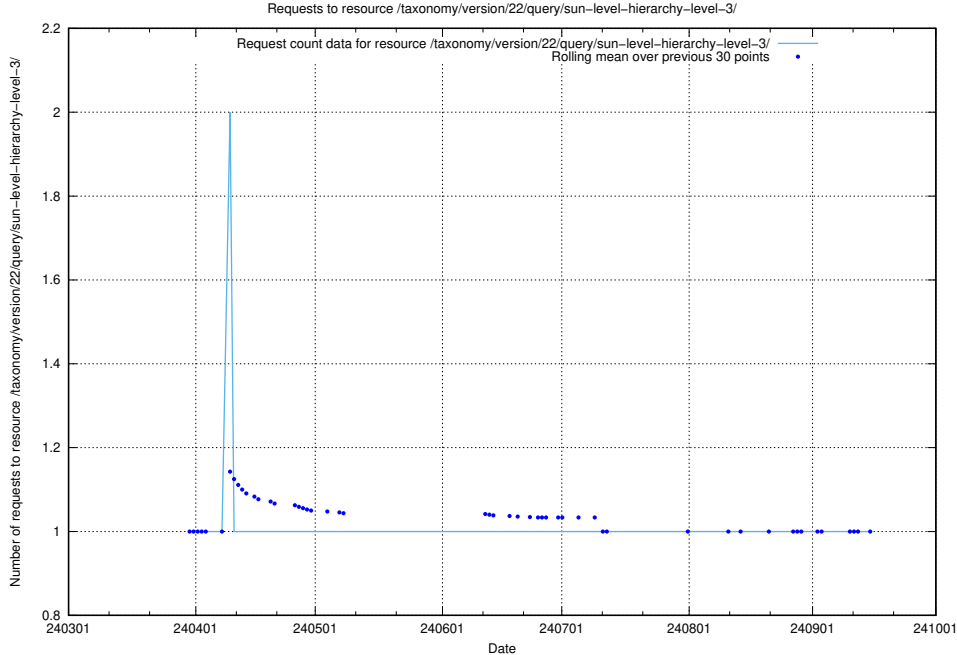

5.2504 Usage of /taxonomy/version/22/query/sun-level-hierarchy-level-3/

Here, we count the number of requests to resource /taxonomy/version/22/query/sun-level-hierarchy-level-3/.