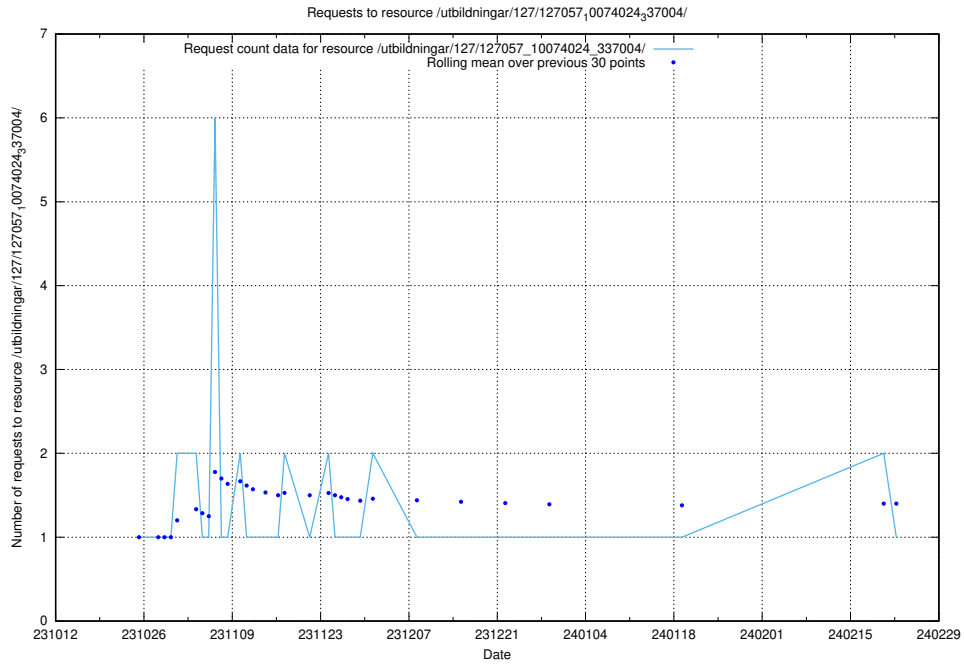

Here, we count the number of requests to resource /utbildningar/127/127057_10074037_337048/.

5.5130 Usage of /utbildningar/127/127057_10074024_337004/

Here, we count the number of requests to resource /utbildningar/127/127057_10074024_337004/.