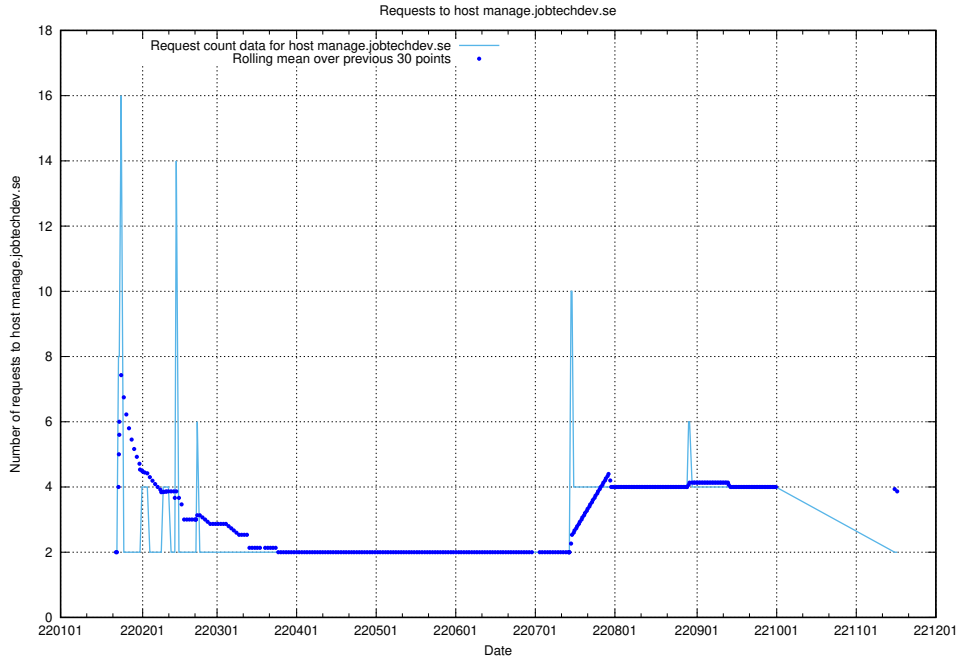

7.606 Usage of manage.jobtechdev.se

Here, we count the number of requests to host manage.jobtechdev.se.