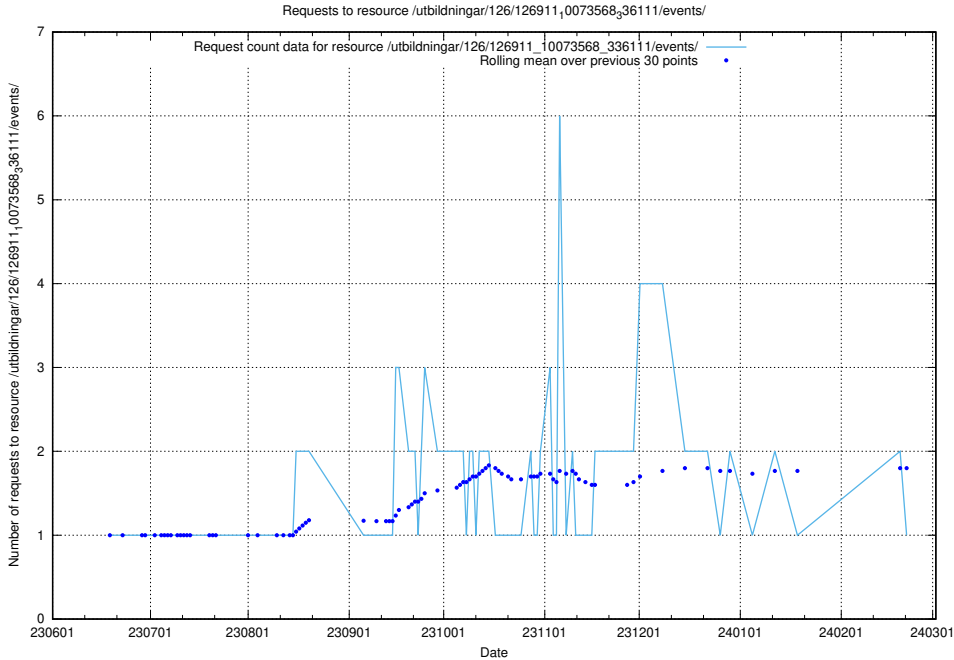

5.6761 Usage of /utbildningar/126/126911_10073568_336111/events/

Here, we count the number of requests to resource /utbildningar/126/126911_10073568_336111/events/