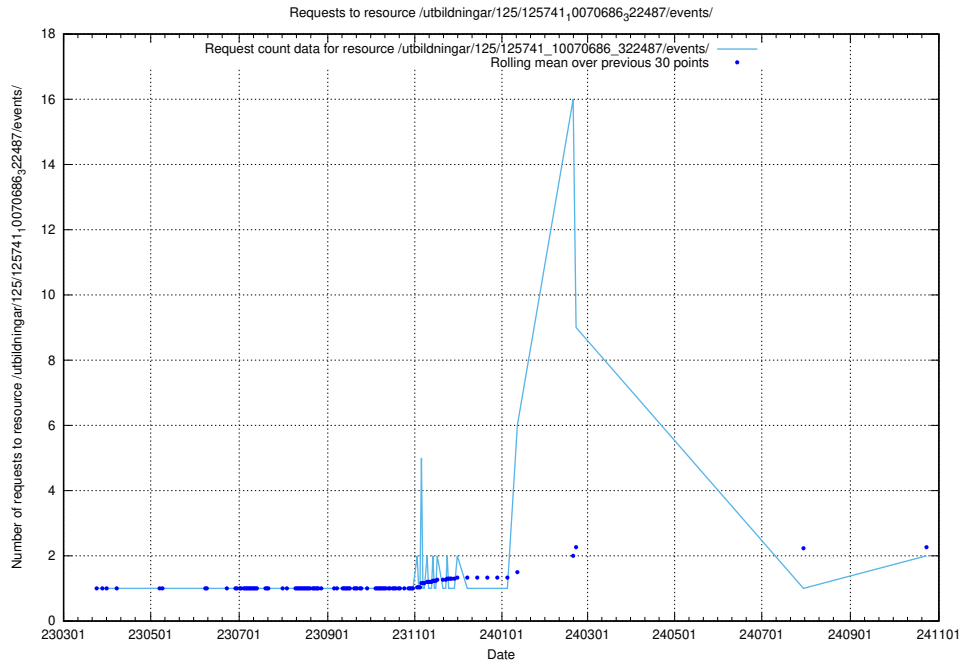

5.982 Usage of /utbildningar/125/125741_10070686_322487/events/

Here, we count the number of requests to resource /utbildningar/125/125741_10070686_322487/events/