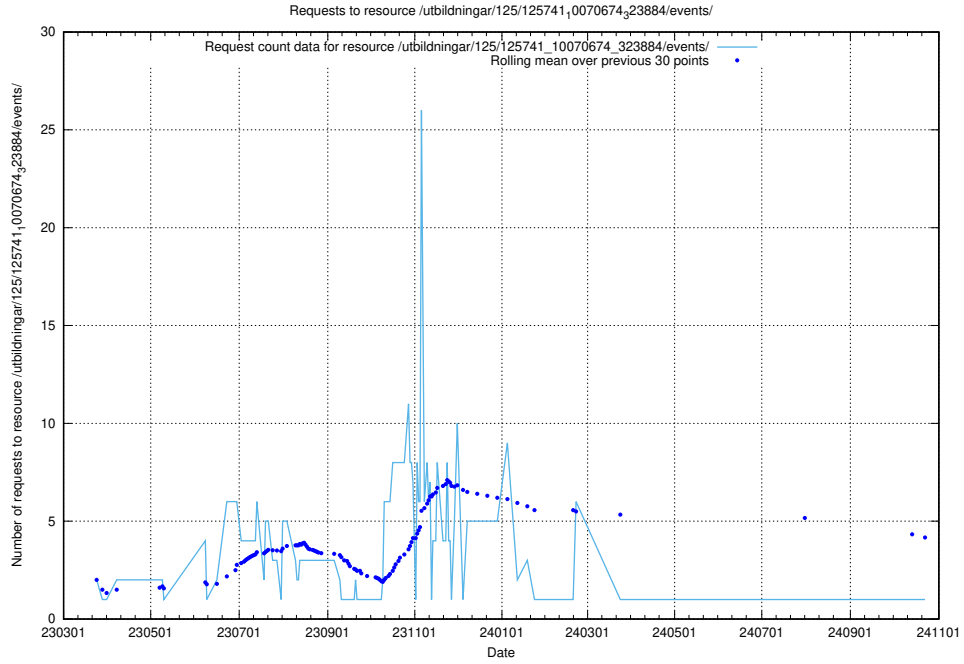

5.7109 Usage of /utbildningar/125/125741_10070674_323884/events/

Here, we count the number of requests to resource /utbildningar/125/125741_10070674_323884/events/