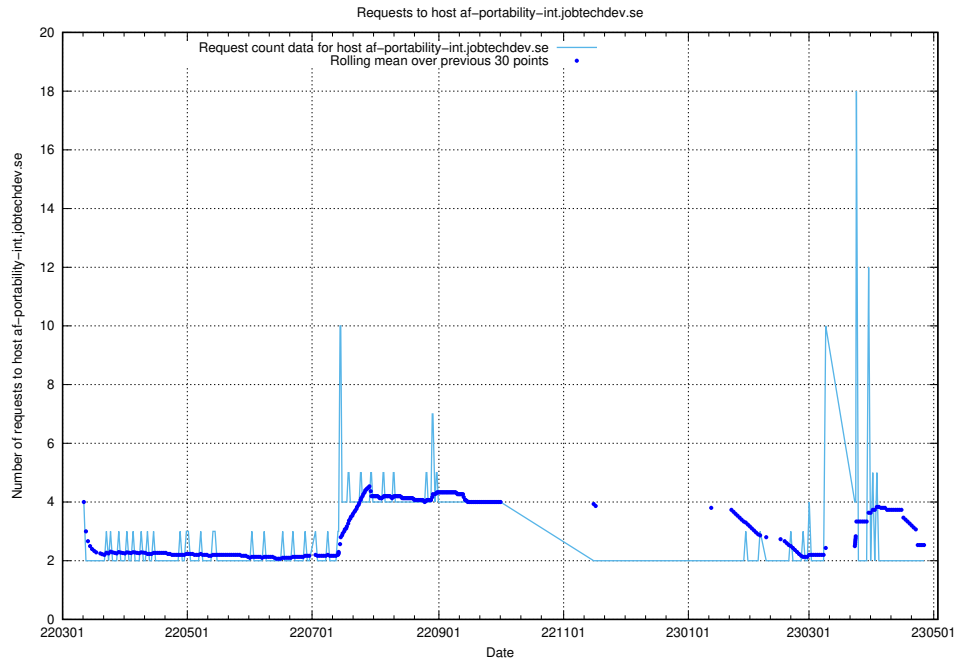

7.510 Usage of af-portability-int.jobtechdev.se

Here, we count the number of requests to host af-portability-int.jobtechdev.se.