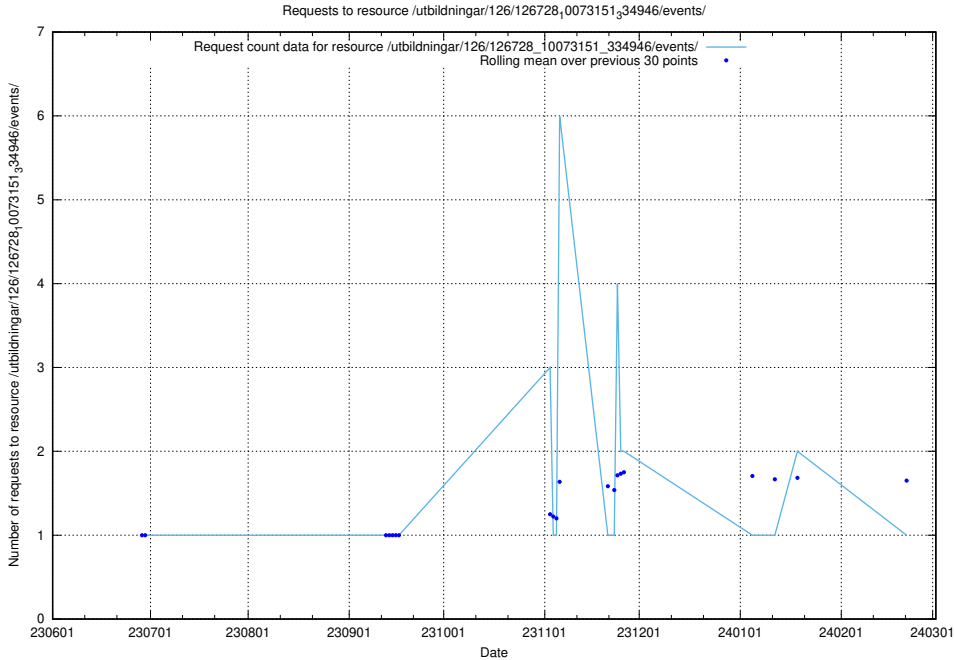

5.6368 Usage of /utbildningar/126/126728_10073151_334946/events/

Here, we count the number of requests to resource /utbildningar/126/126728_10073151_334946/events/