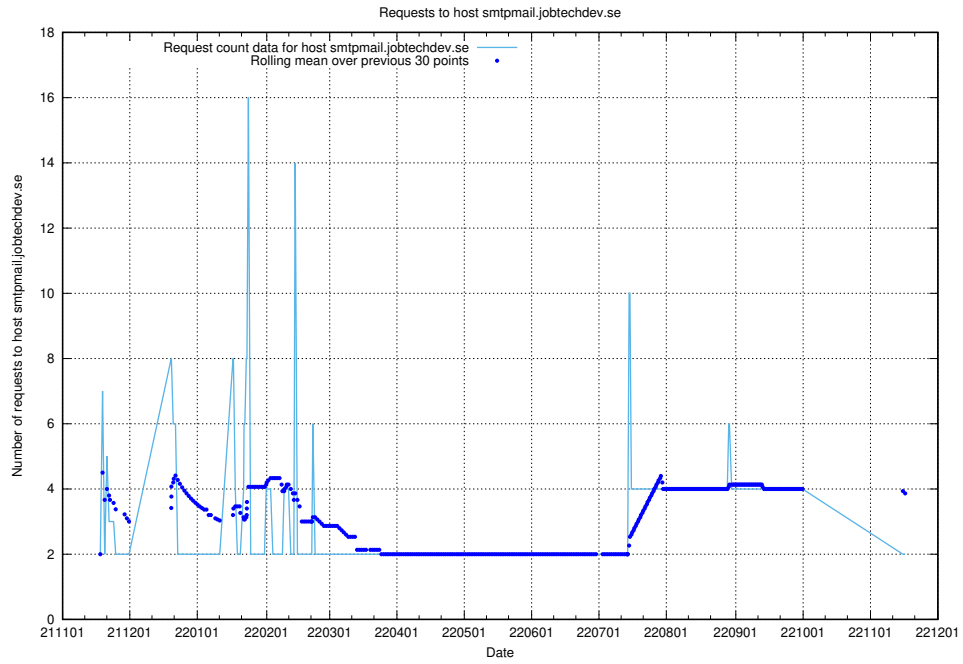

7.483 Usage of smtpmail.jobtechdev.se

Here, we count the number of requests to host smtpmail.jobtechdev.se.