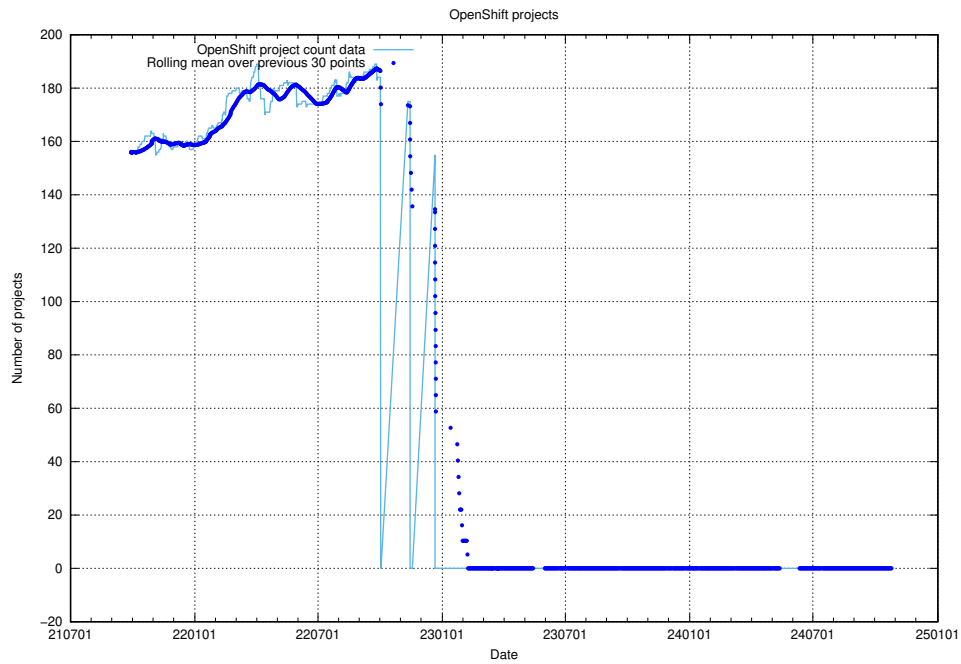

10.1 Number of projects in OpenShift

A graph of the number of projects in JobTech's production cluster of OpenShift.

¹⁰<https://console-openshift-console.prod.services.jtech.se>

11 Customer Relation Management