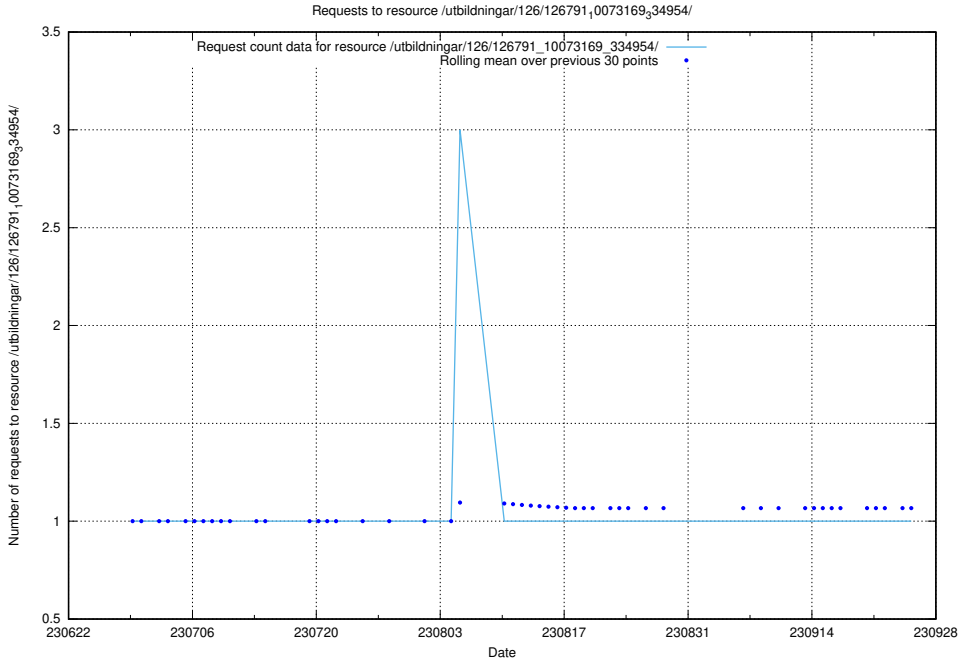

5.6363 Usage of /utbildningar/126/126791_10073169_334954/

Here, we count the number of requests to resource /utbildningar/126/126791_10073169_334954/.