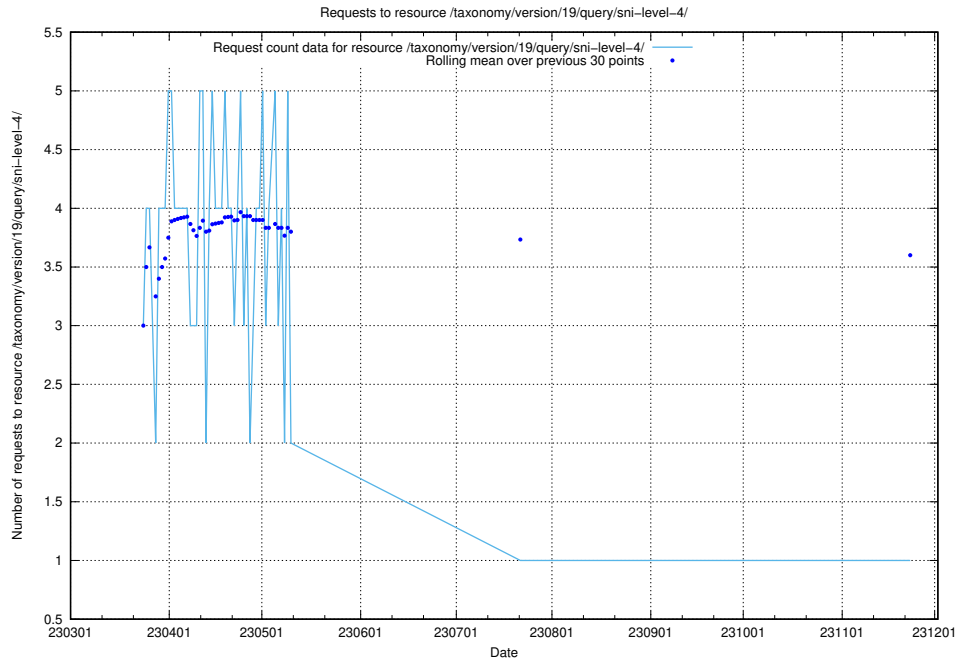

5.7075 Usage of /taxonomy/version/19/query/sni-level-4/

Here, we count the number of requests to resource /taxonomy/version/19/query/sni-level-4/.