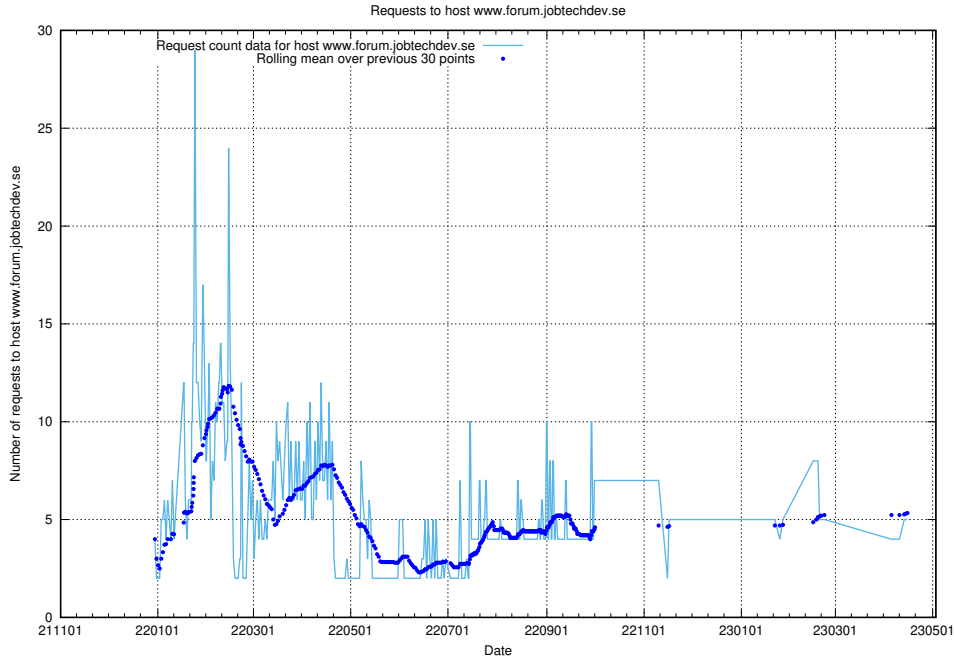

7.99 Usage of www.forum.jobtechdev.se

Here, we count the number of requests to host www.forum.jobtechdev.se.