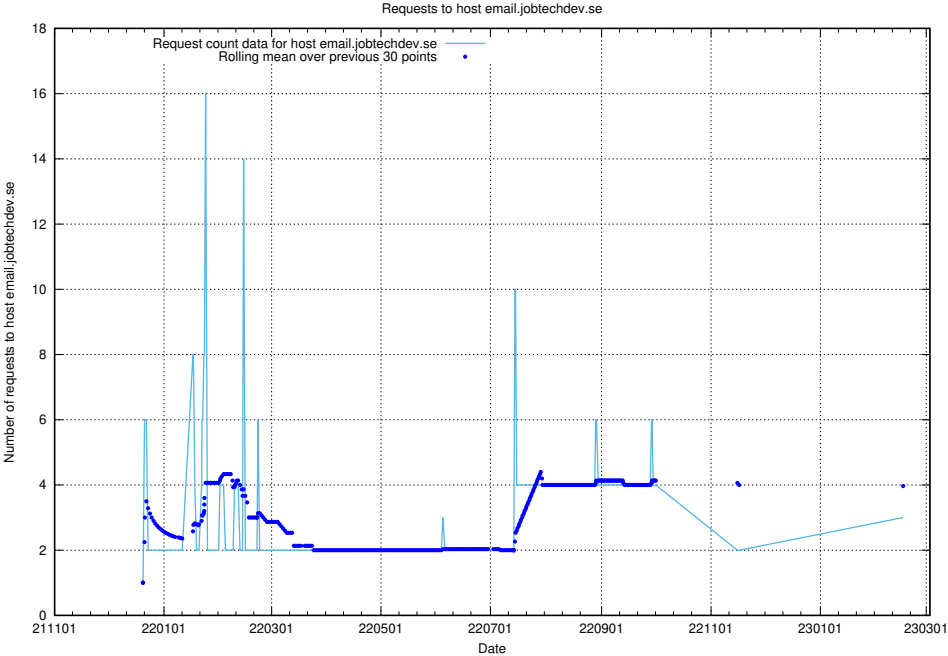

7.213 Usage of email.jobtechdev.se

Here, we count the number of requests to host email.jobtechdev.se.