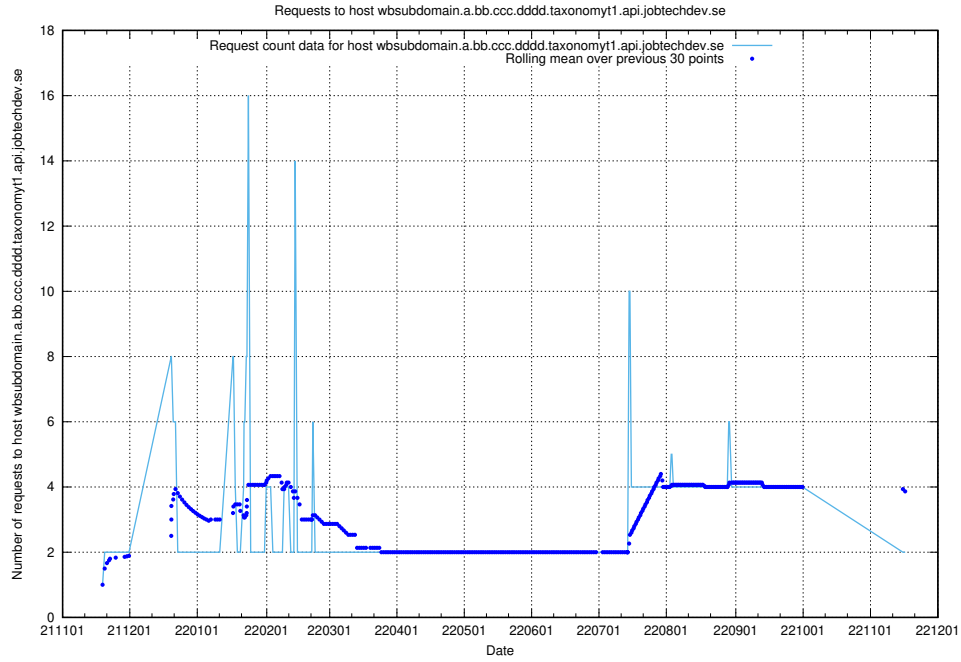

7.467 Usage of wbsubdomain.a.bb.ccc.dddd.taxonomyt1.api.jobtechdev.se

Here, we count the number of requests to host wbsubdomain.a.bb.ccc.dddd.taxonomyt1.api.jobtechdev.se