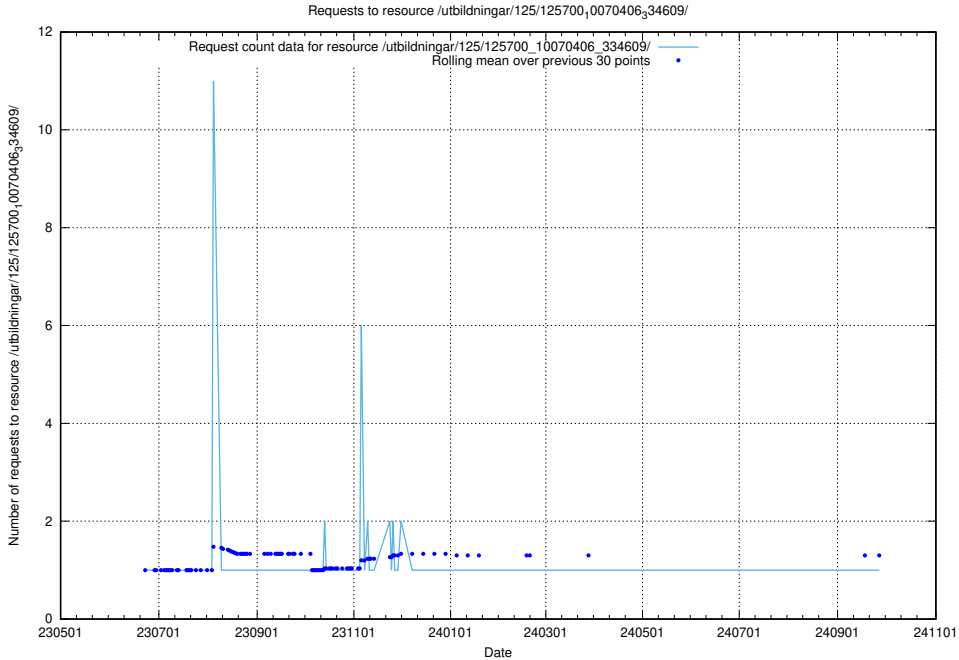

5.6610 Usage of /utbildningar/125/125700_10070406_334609/

Here, we count the number of requests to resource /utbildningar/125/125700_10070406_334609/.