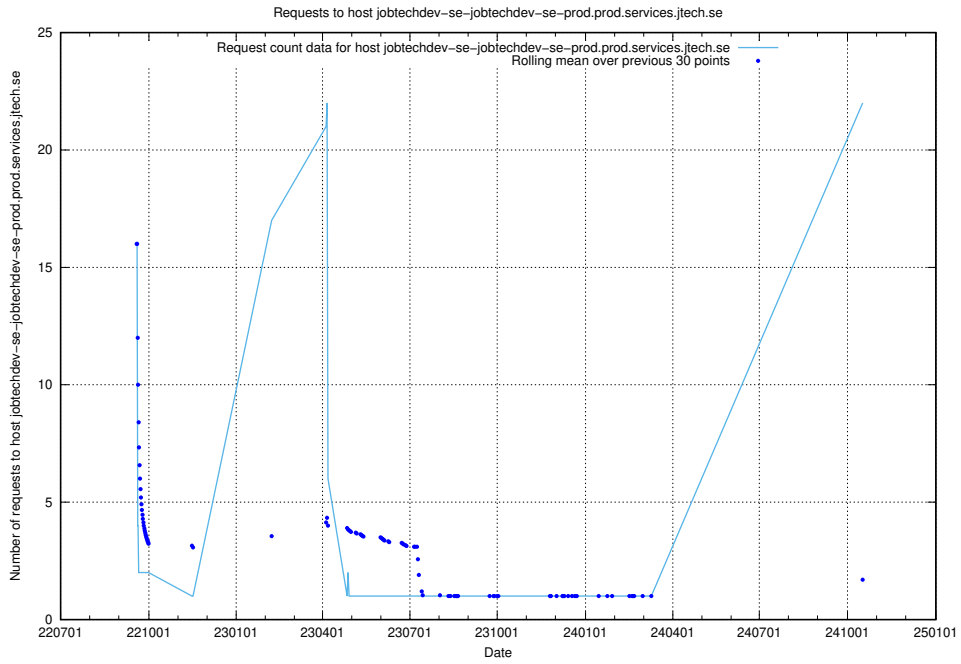

7.34 Usage of jobtechdev-se-jobtechdev-se-prod.prod.services.jtech.se

Here, we count the number of requests to host jobtechdev-se-jobtechdev-se-prod.prod.services.jtech.se.