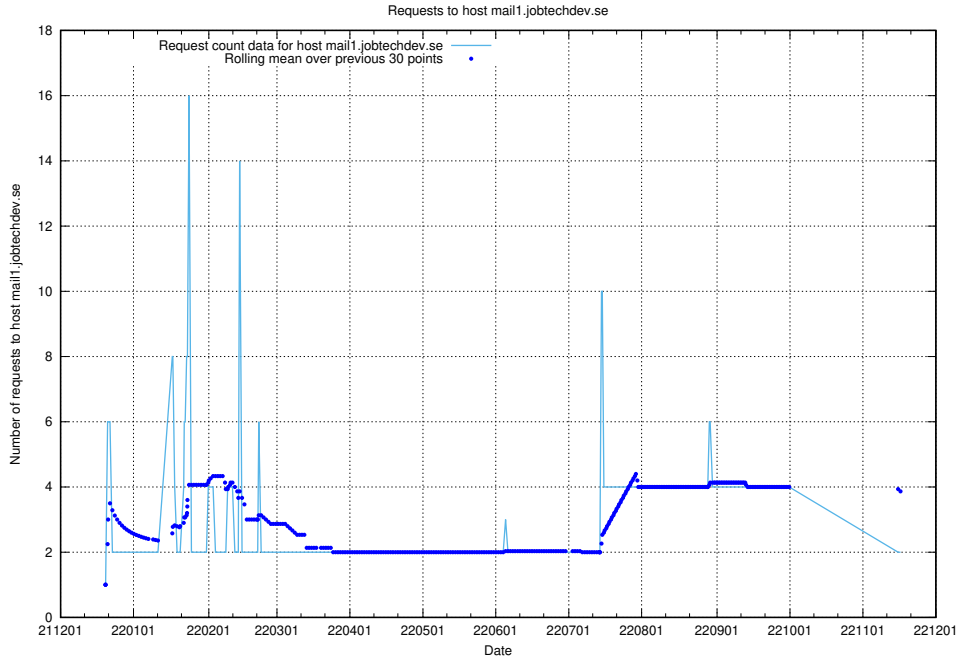

7.383 Usage of mail1.jobtechdev.se

Here, we count the number of requests to host mail1.jobtechdev.se.