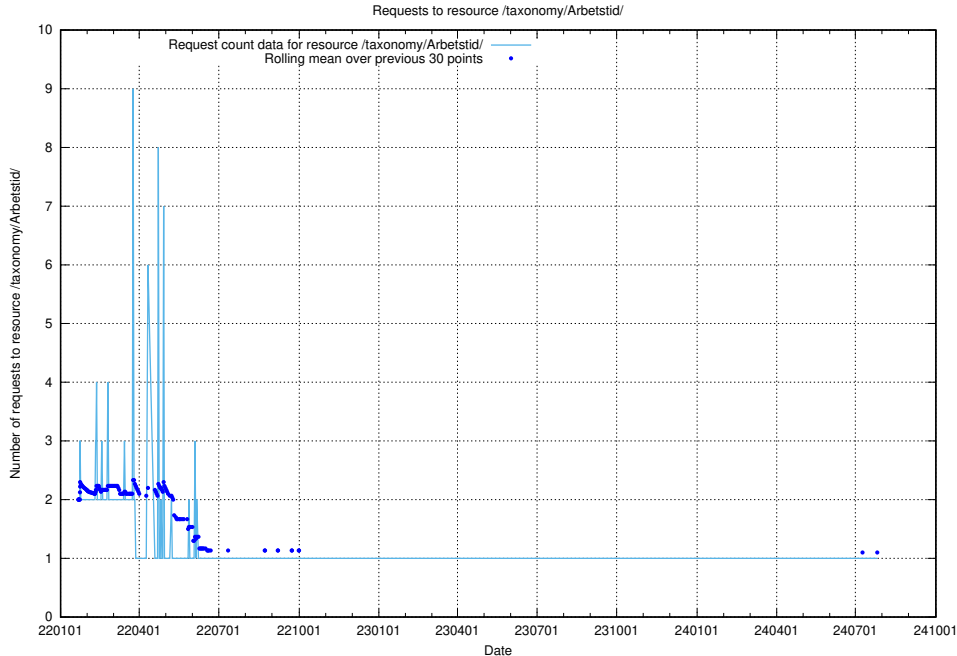

5.2655 Usage of /taxonomy/Arbetstid/

Here, we count the number of requests to resource /taxonomy/Arbetstid/.