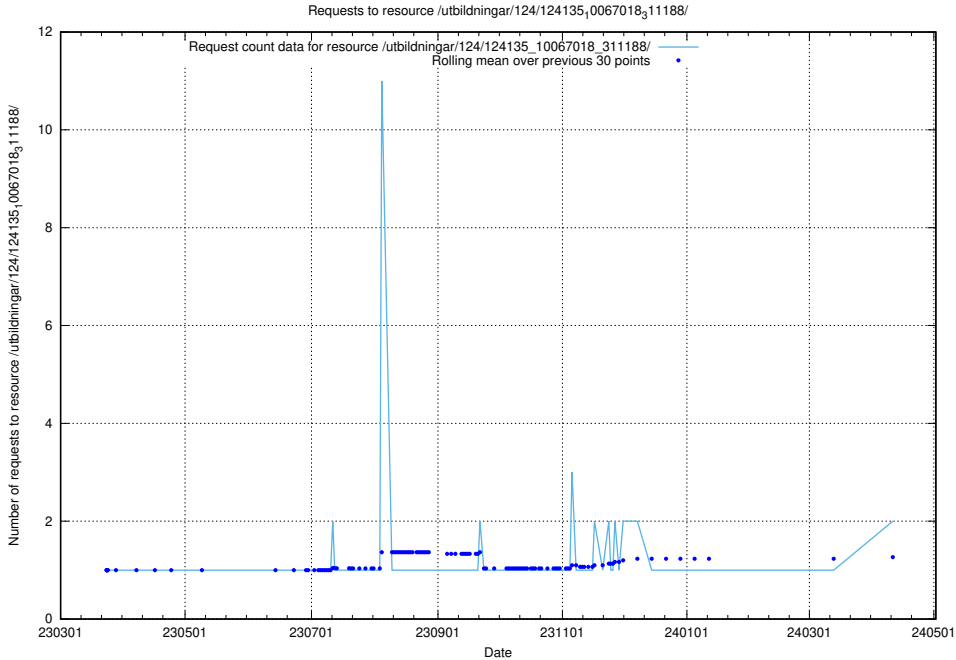

5.766 Usage of /utbildningar/124/124135_10067018_311188/

Here, we count the number of requests to resource /utbildningar/124/124135_10067018_311188/.