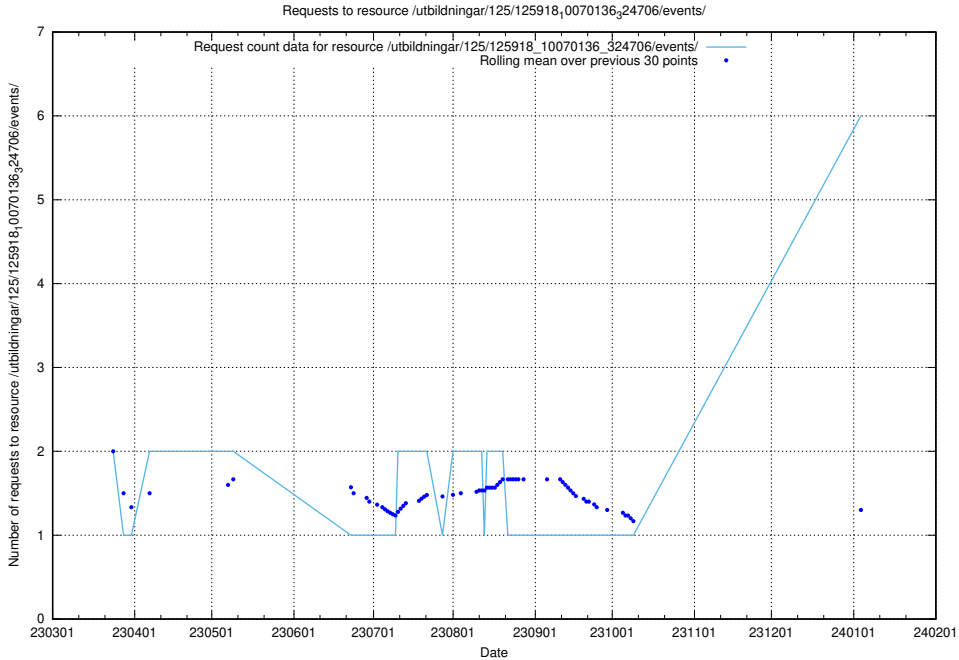

5.176 Usage of /utbildningar/437/

Here, we count the number of requests to resource /utbildningar/437/.

5.177 Usage of /utbildningar/125/125918_10070136_324706/events/

Here, we count the number of requests to resource /utbildningar/125/125918_10070136_324706/events/