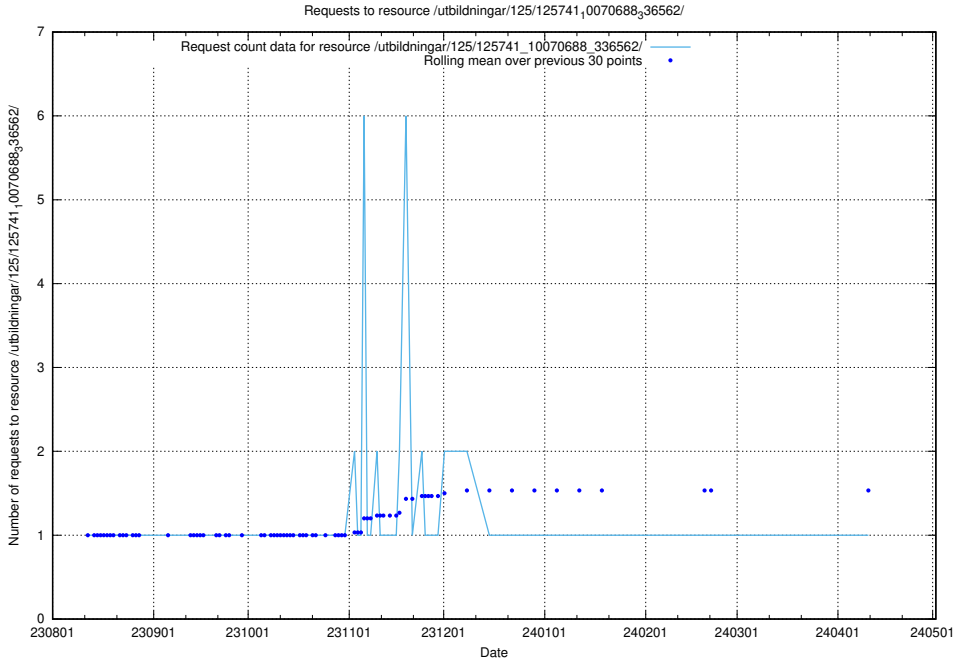

5.5731 Usage of /utbildningar/125/125741_10070688_336562/

Here, we count the number of requests to resource /utbildningar/125/125741_10070688_336562/.