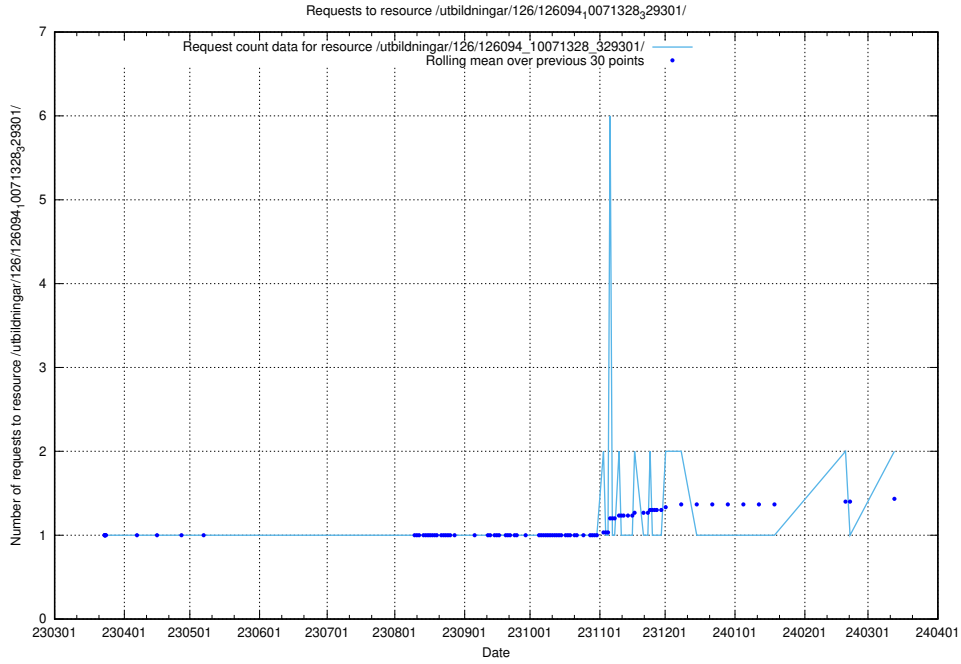

5.998 Usage of /utbildningar/126/126094_10071328_329301/

Here, we count the number of requests to resource /utbildningar/126/126094_10071328_329301/.