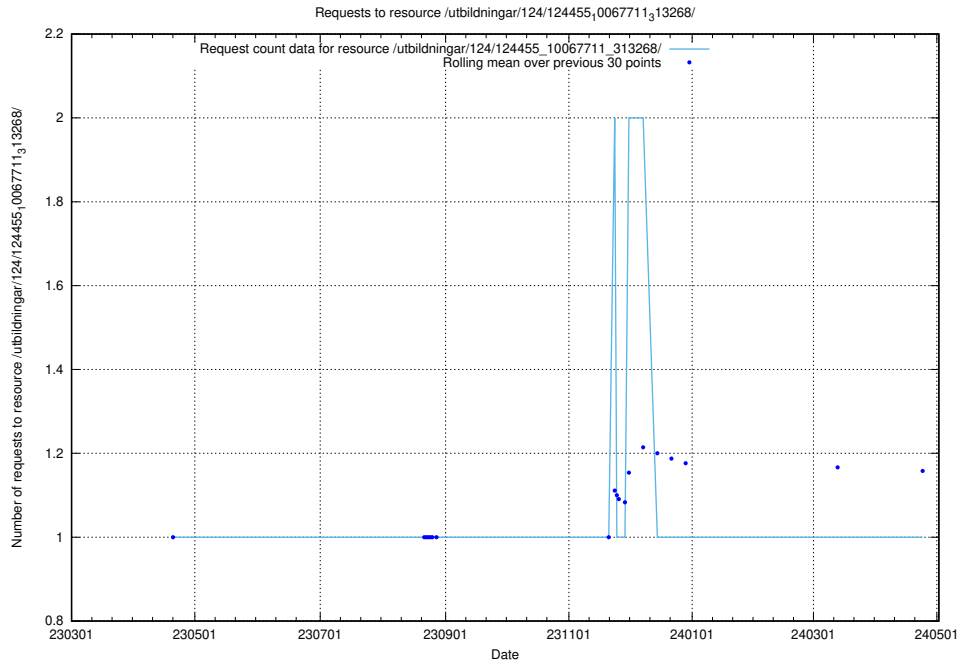

5.6961 Usage of /utbildningar/124/124455_10067711_313268/

Here, we count the number of requests to resource /utbildningar/124/124455_10067711_313268/.