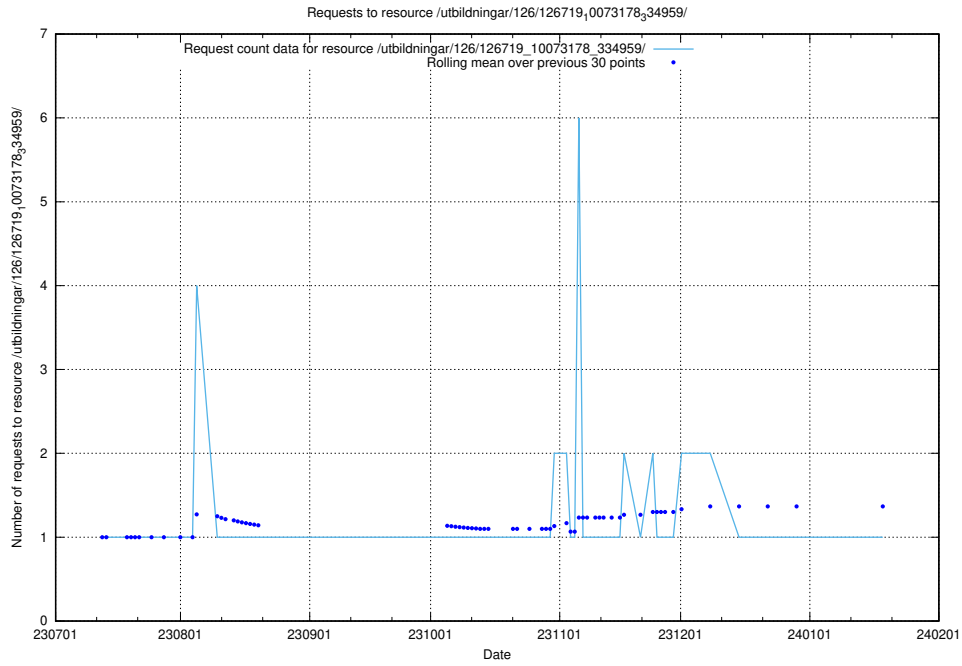

5.6040 Usage of /utbildningar/126/126719_10073178_334959/

Here, we count the number of requests to resource /utbildningar/126/126719_10073178_334959/.