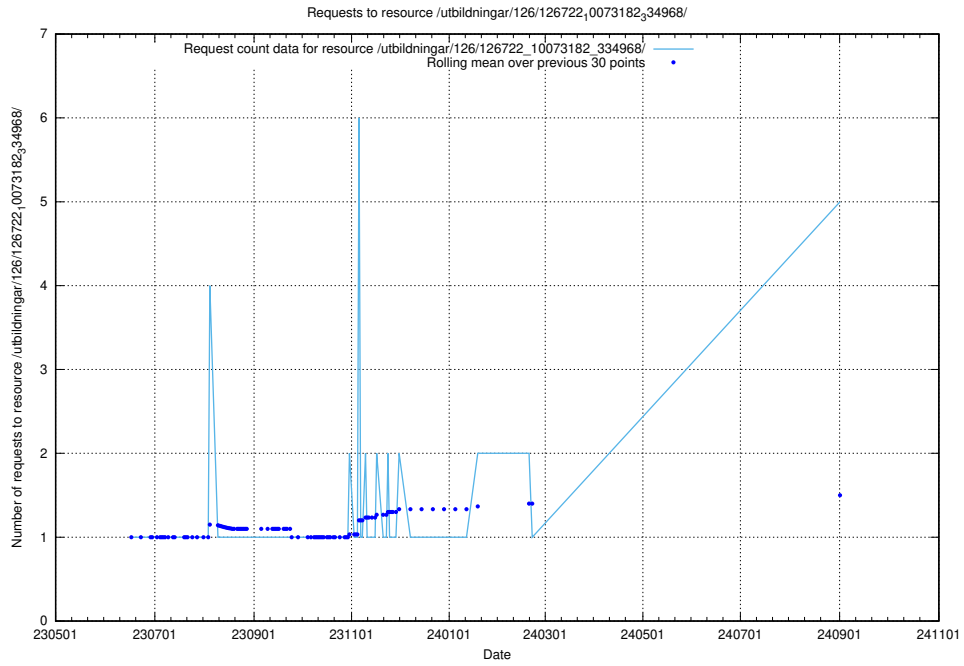

5.248 Usage of /utbildningar/126/126722_10073182_334968/

Here, we count the number of requests to resource /utbildningar/126/126722_10073182_334968/.