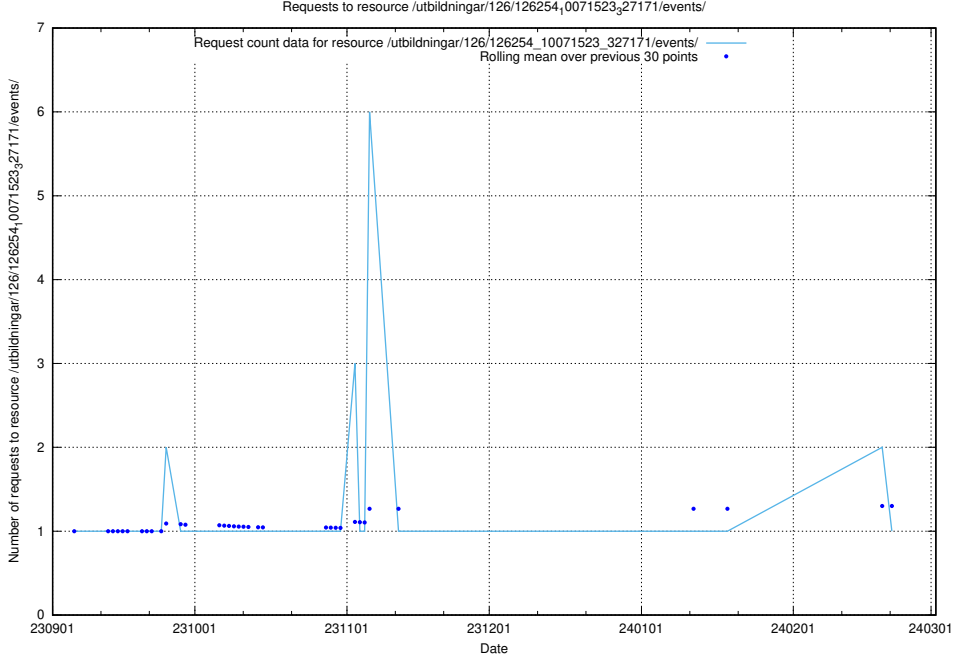

5.5587 Usage of `/utbildningar/126/126254_10071523_327171/events/`

Here, we count the number of requests to resource `/utbildningar/126/126254_10071523_327171/events/`