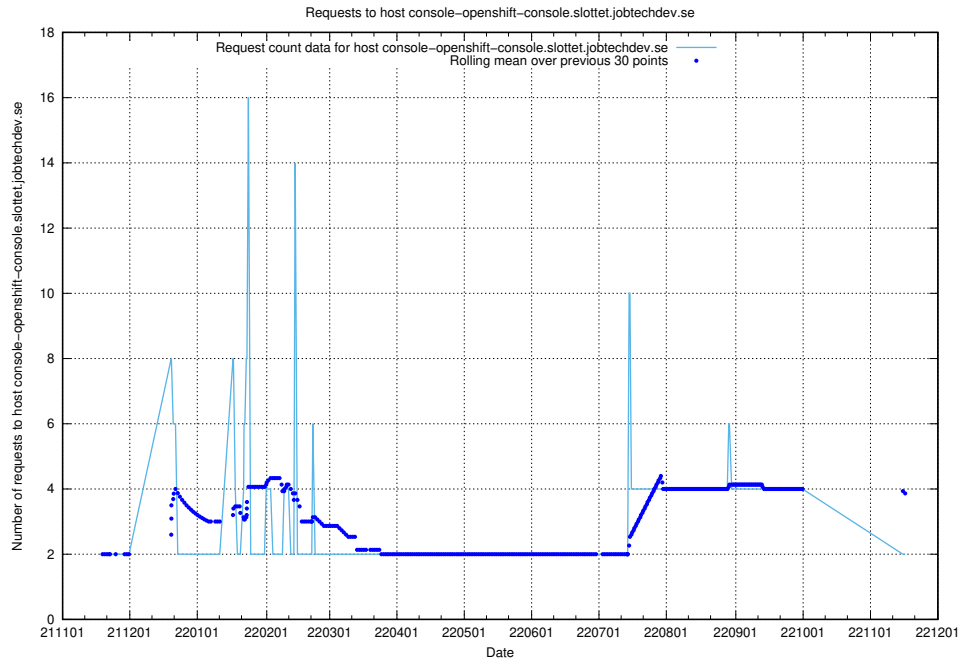

7.479 Usage of console-openshift-console.slottet.jobtechdev.se

Here, we count the number of requests to host console-openshift-console.slottet.jobtechdev.se.

7.480 Usage of `blog.mattermost2.jobtechdev.se`