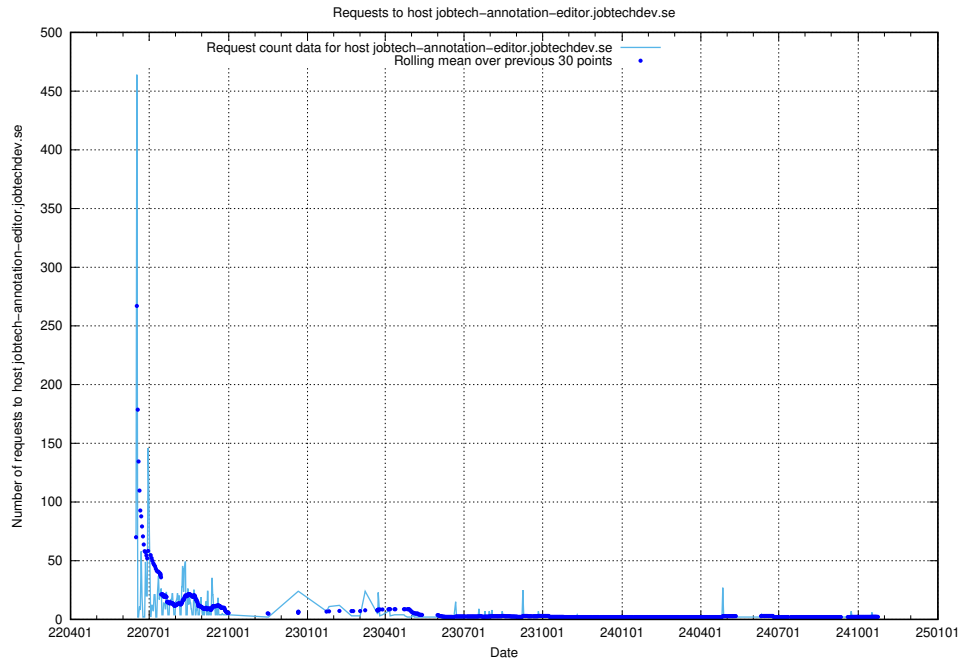

7.411 Usage of `jobtech-annotation-editor.jobtechdev.se`

Here, we count the number of requests to host `jobtech-annotation-editor.jobtechdev.se`.