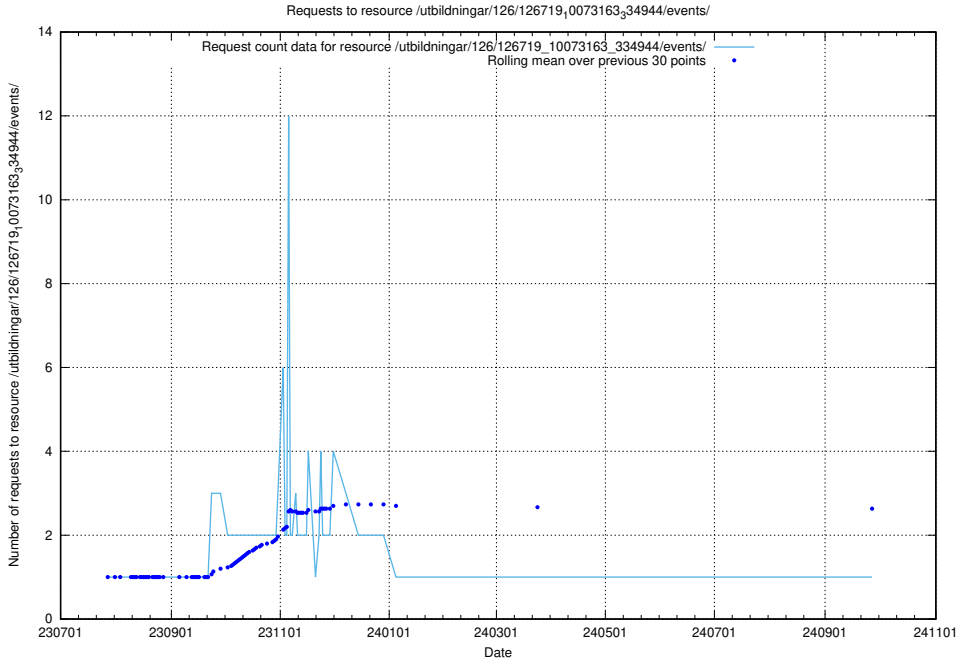

5.5826 Usage of /utbildningar/126/126719_10073163_334944/events/

Here, we count the number of requests to resource /utbildningar/126/126719_10073163_334944/events/