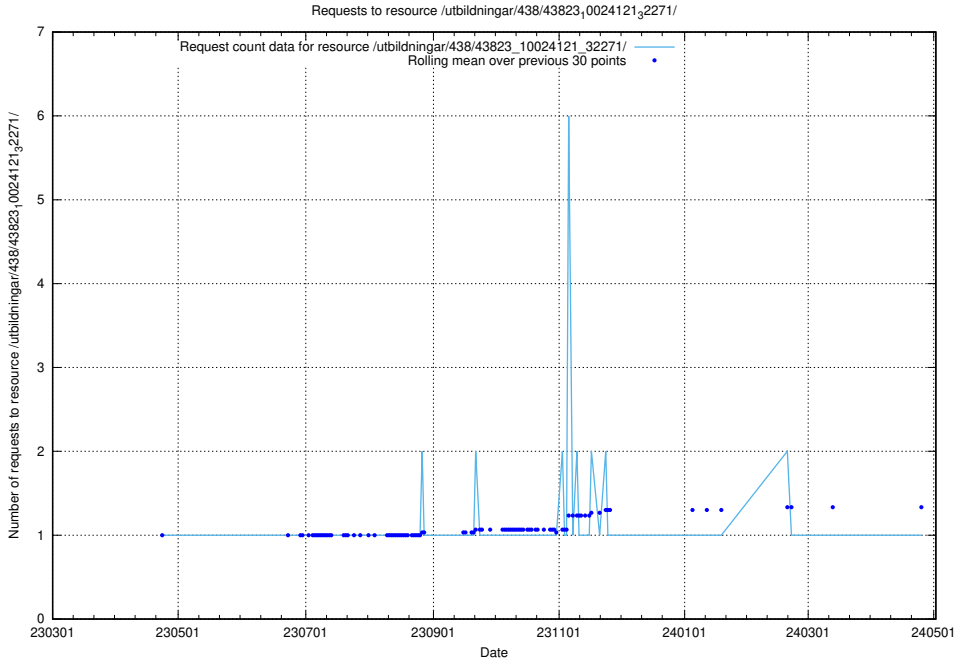

5.6937 Usage of /utbildningar/438/43823_10024121_32271/

Here, we count the number of requests to resource /utbildningar/438/43823_10024121_32271/.