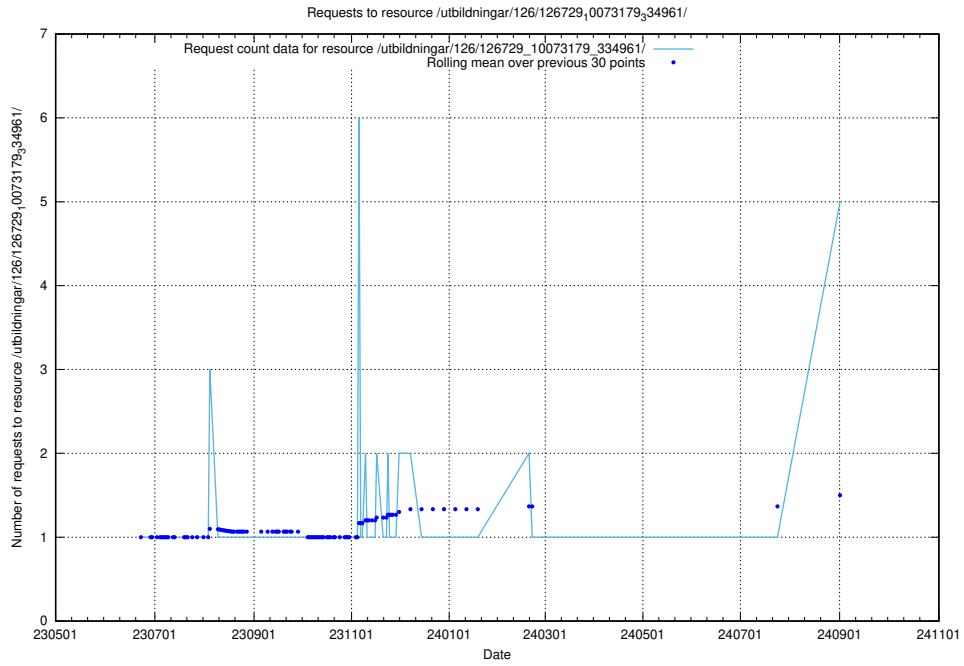

5.237 Usage of /utbildningar/126/126729_10073179_334961/

Here, we count the number of requests to resource /utbildningar/126/126729_10073179_334961/.