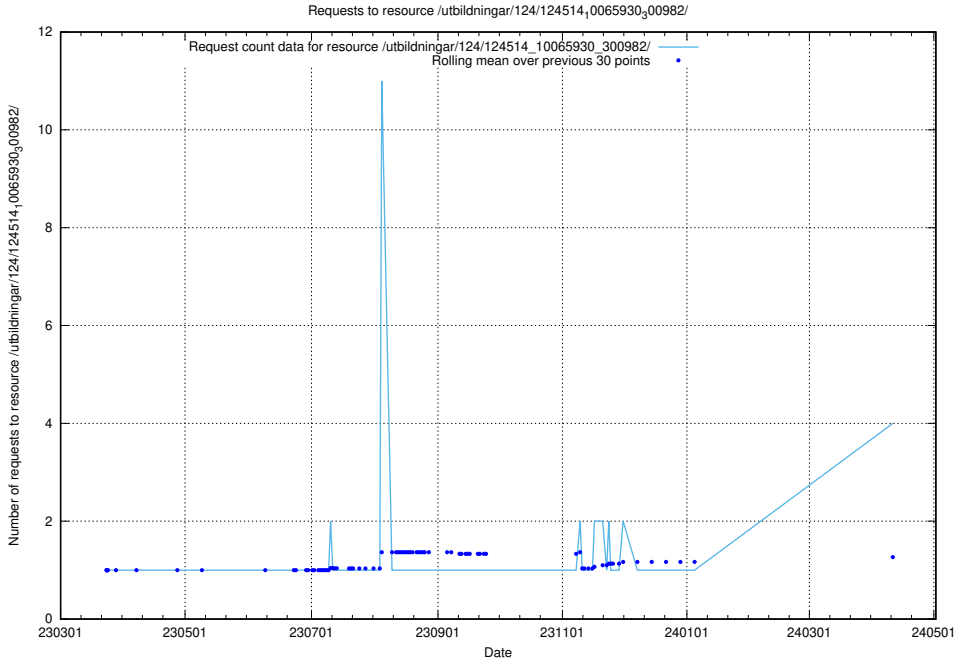

5.291 Usage of /utbildningar/124/124514_10065930_300982/

Here, we count the number of requests to resource /utbildningar/124/124514_10065930_300982/.