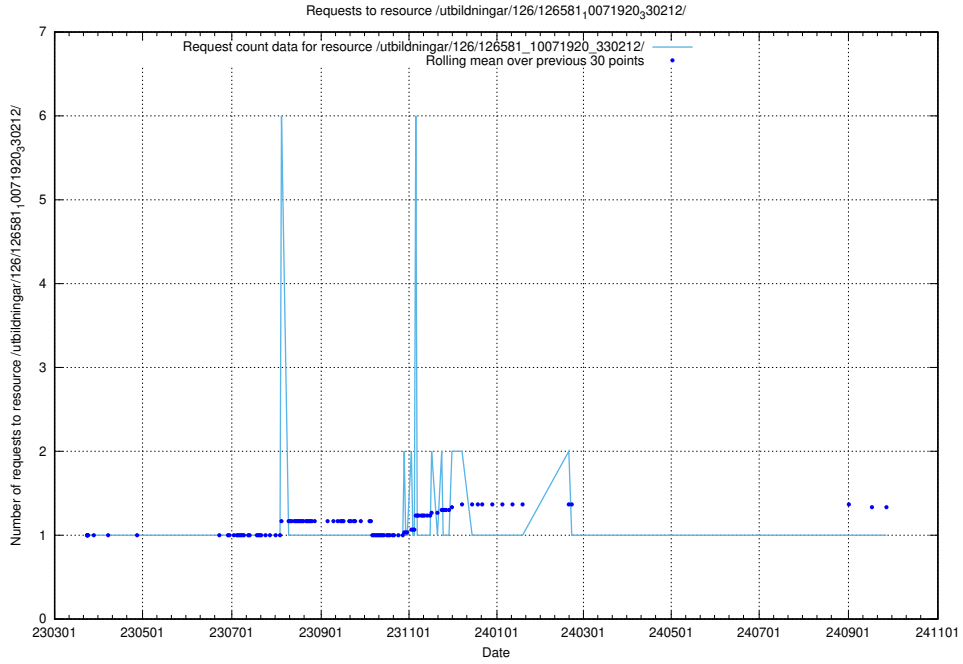

5.7365 Usage of /utbildningar/126/126581_10071920_330212/

Here, we count the number of requests to resource /utbildningar/126/126581_10071920_330212/.