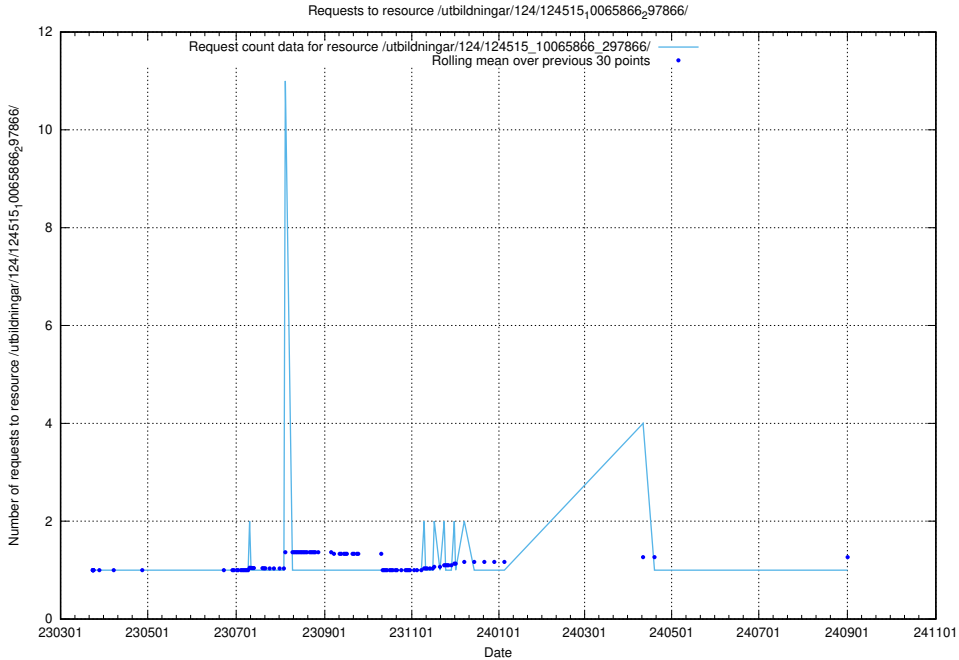

5.2632 Usage of /utbildningar/124/124515_10065866_297866/

Here, we count the number of requests to resource /utbildningar/124/124515_10065866_297866/.