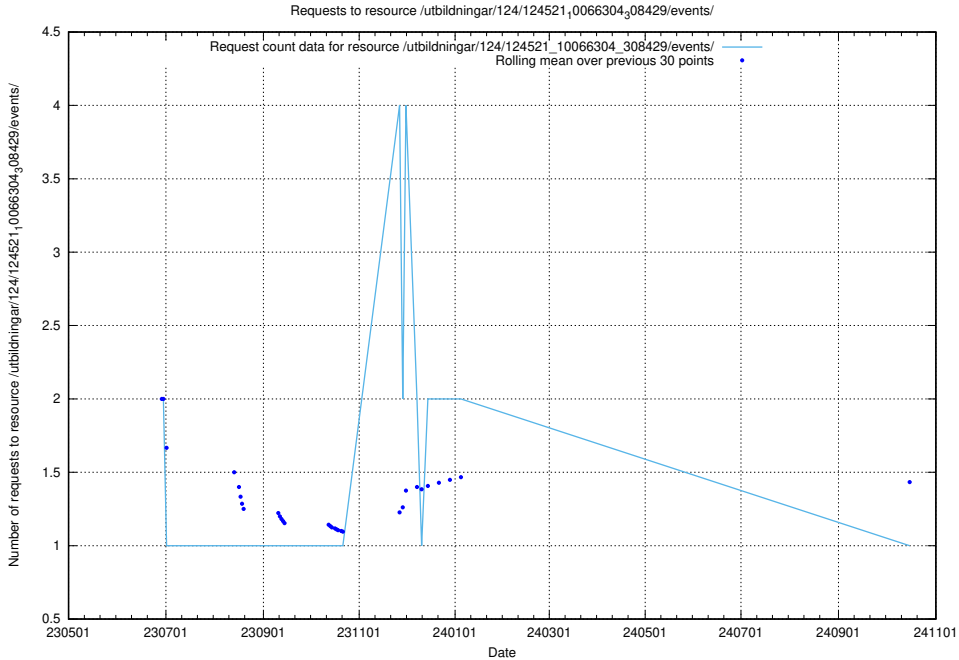

5.6335 Usage of /utbildningar/124/124521_10066304_308429/events/

Here, we count the number of requests to resource /utbildningar/124/124521_10066304_308429/events/