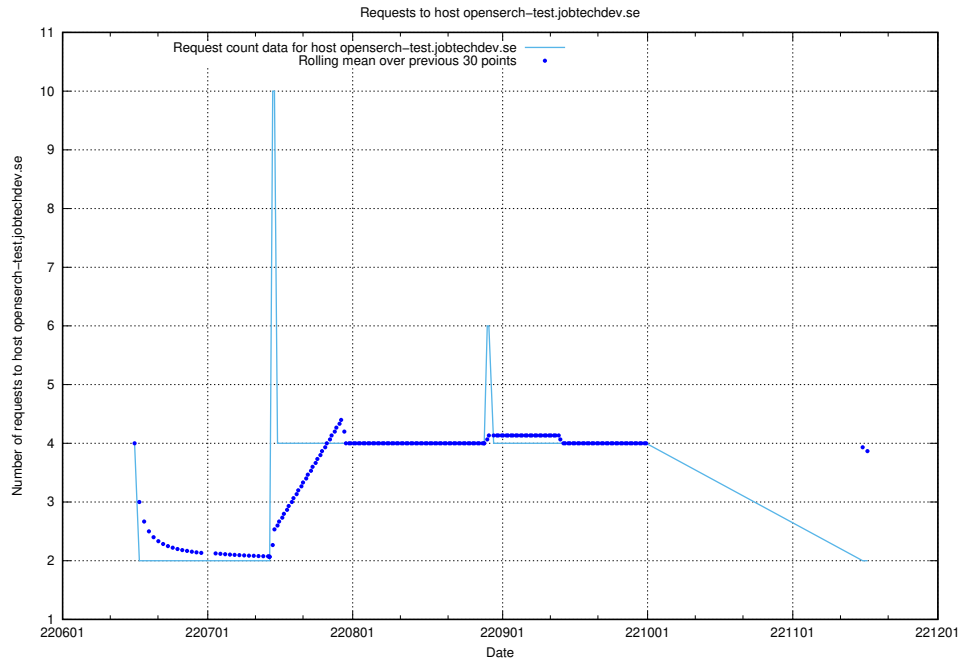

Here, we count the number of requests to host 2f0b40cd-39bc-429b-8f6c-c3d864c6fbd6.jobtechdev.se.

7.409 Usage of openserch-test.jobtechdev.se

Here, we count the number of requests to host openserch-test.jobtechdev.se.