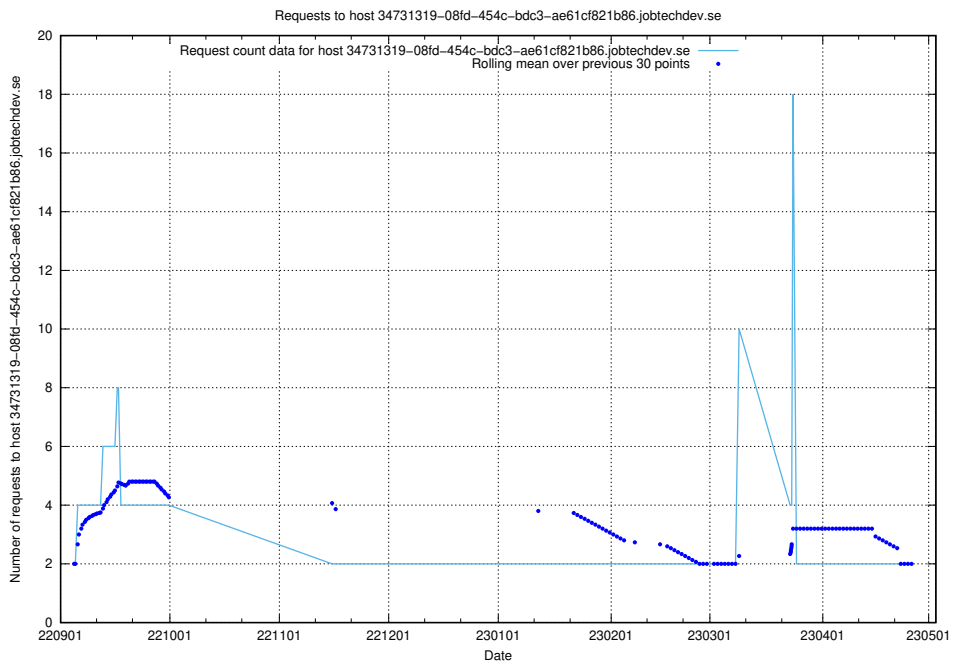

7.337 Usage of 34731319-08fd-454c-bdc3-ae61cf821b86.jobtechdev.se

Here, we count the number of requests to host 34731319-08fd-454c-bdc3-ae61cf821b86.jobtechdev.se.