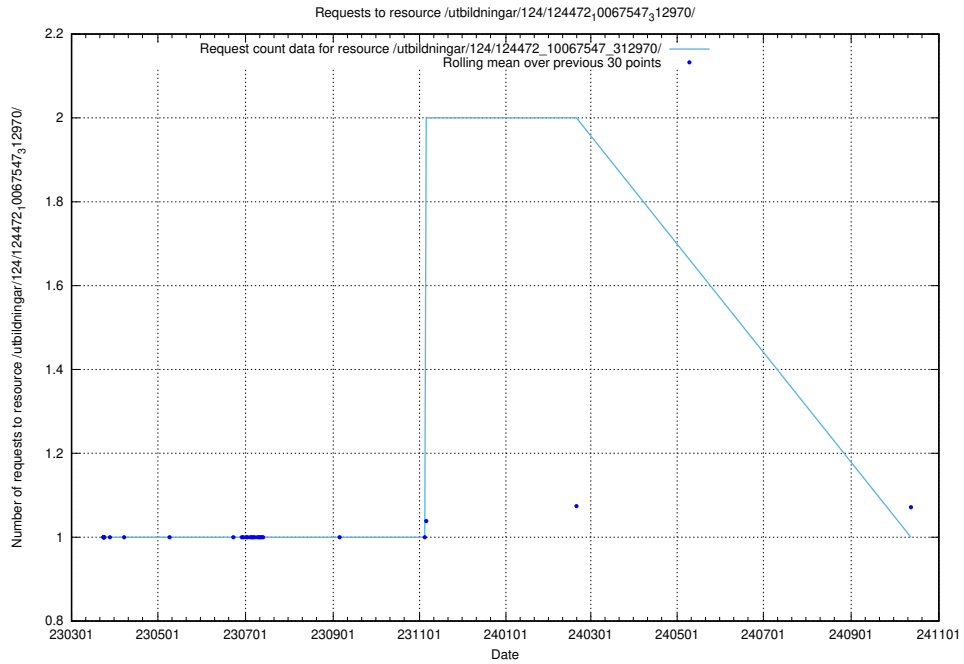

5.4068 Usage of /utbildningar/124/124472_10067547_312970/

Here, we count the number of requests to resource /utbildningar/124/124472_10067547_312970/.