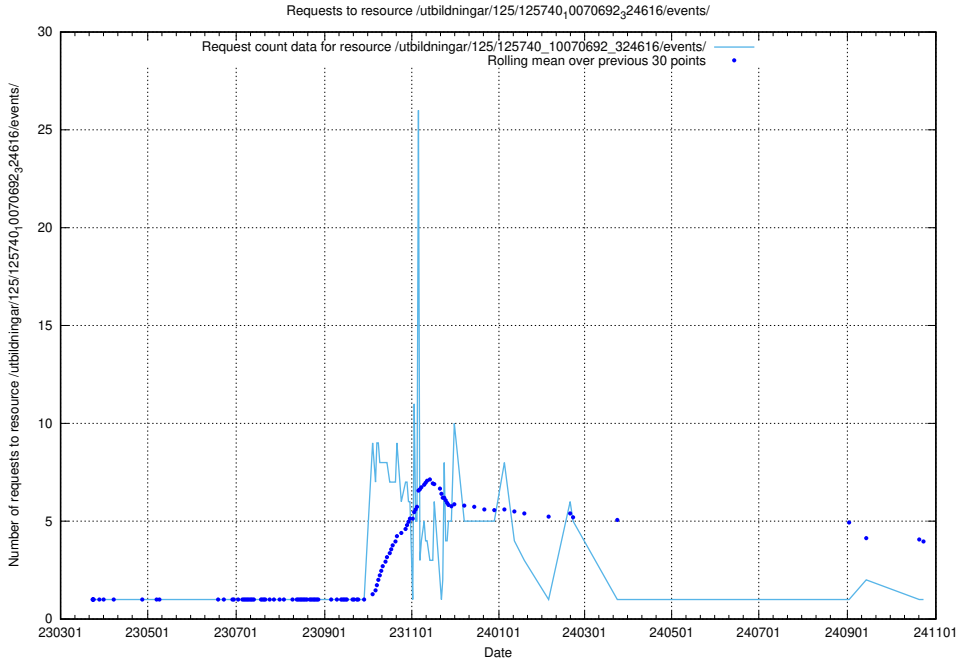

5.1017 Usage of /utbildningar/125/125740_10070692_324616/events/

Here, we count the number of requests to resource /utbildningar/125/125740_10070692_324616/events/