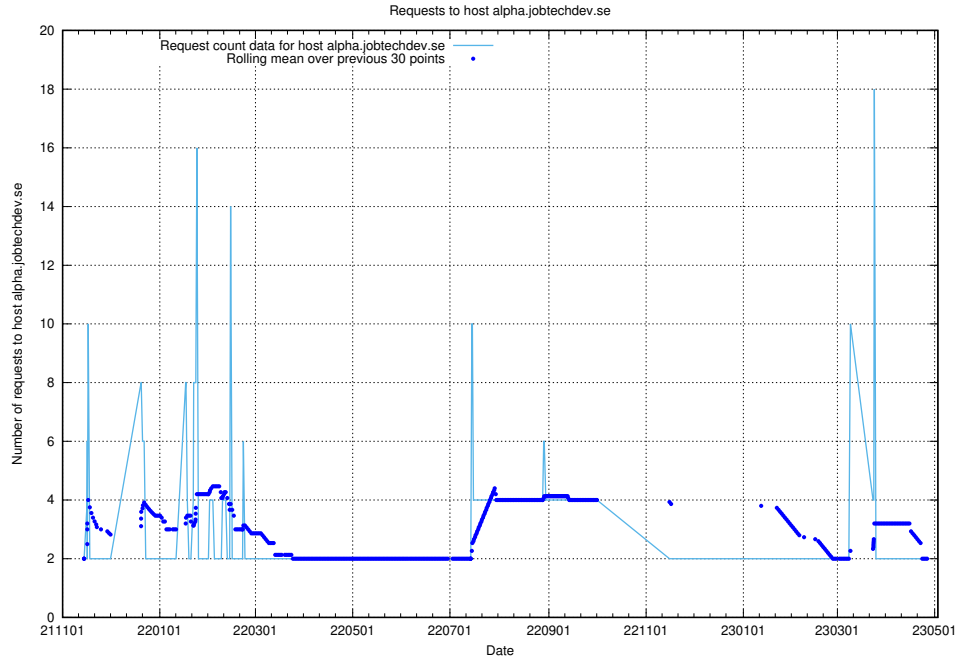

7.297 Usage of alpha.jobtechdev.se

Here, we count the number of requests to host alpha.jobtechdev.se.