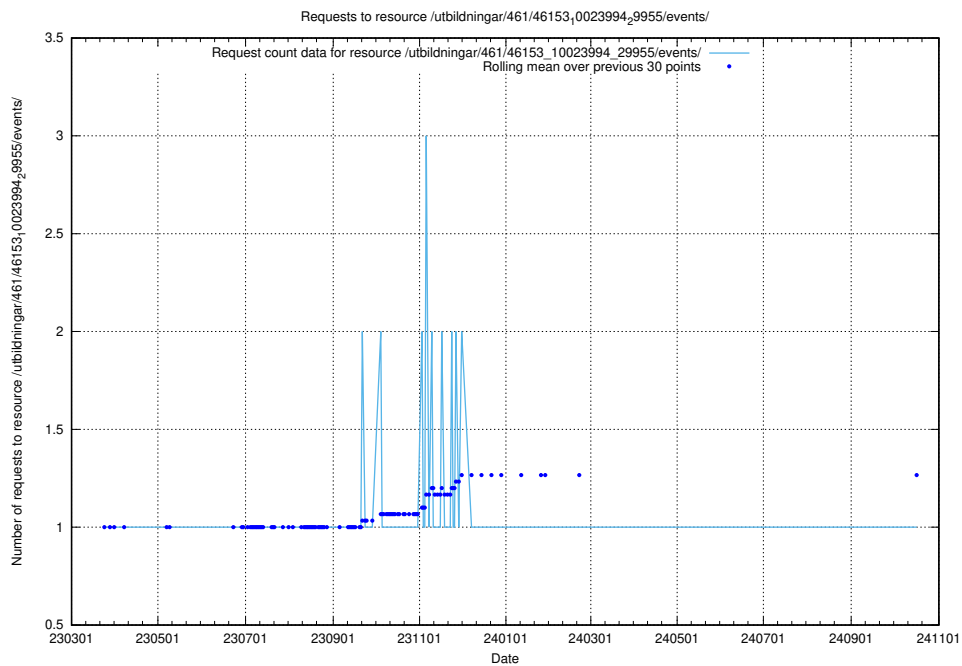

5.7110 Usage of /utbildningar/461/46153_10023994_29955/events/

Here, we count the number of requests to resource /utbildningar/461/46153_10023994_29955/events/.