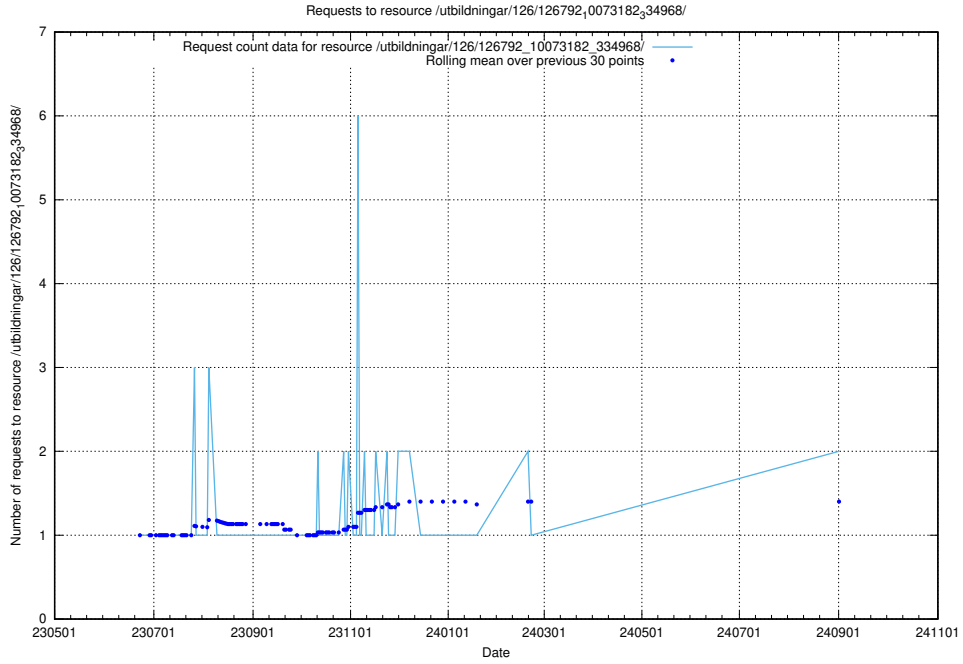

5.908 Usage of /utbildningar/126/126792_10073182_334968/

Here, we count the number of requests to resource /utbildningar/126/126792_10073182_334968/.