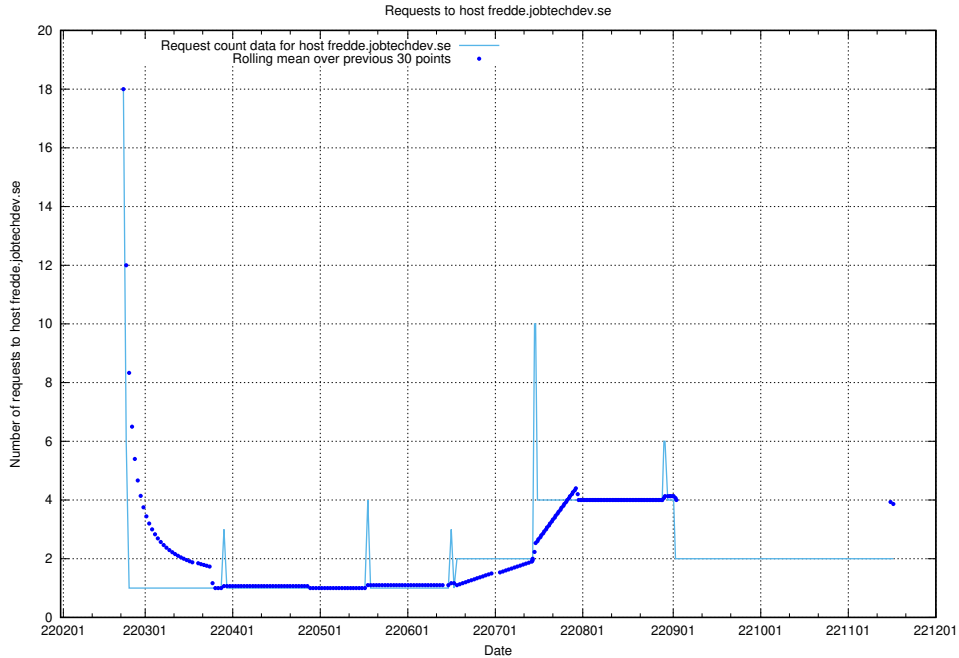

7.525 Usage of fredde.jobtechdev.se

Here, we count the number of requests to host fredde.jobtechdev.se.

7.526 Usage of fredde.api.jobtechdev.se

Here, we count the number of requests to host fredde.api.jobtechdev.se.