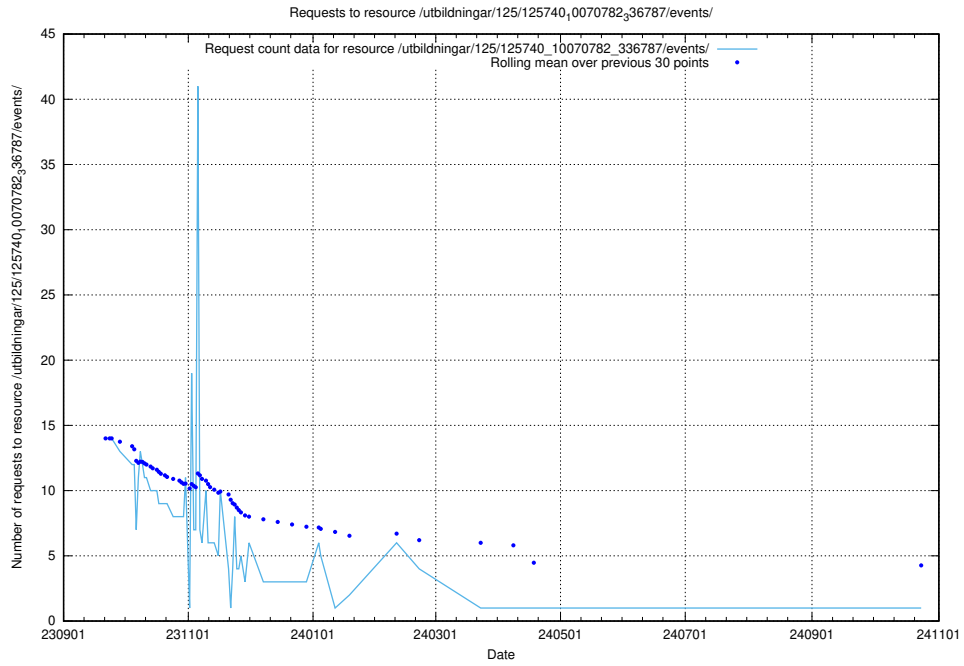

5.5419 Usage of /utbildningar/125/125740_10070782_336787/events/

Here, we count the number of requests to resource /utbildningar/125/125740_10070782_336787/events/