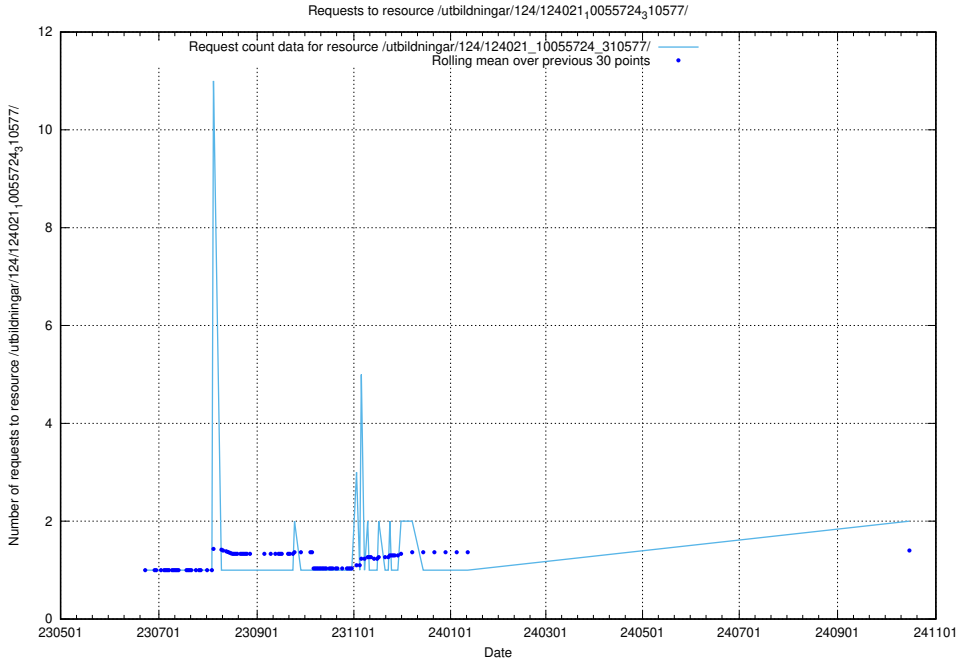

5.940 Usage of /utbildningar/124/124021_10055724_310577/

Here, we count the number of requests to resource /utbildningar/124/124021_10055724_310577/.