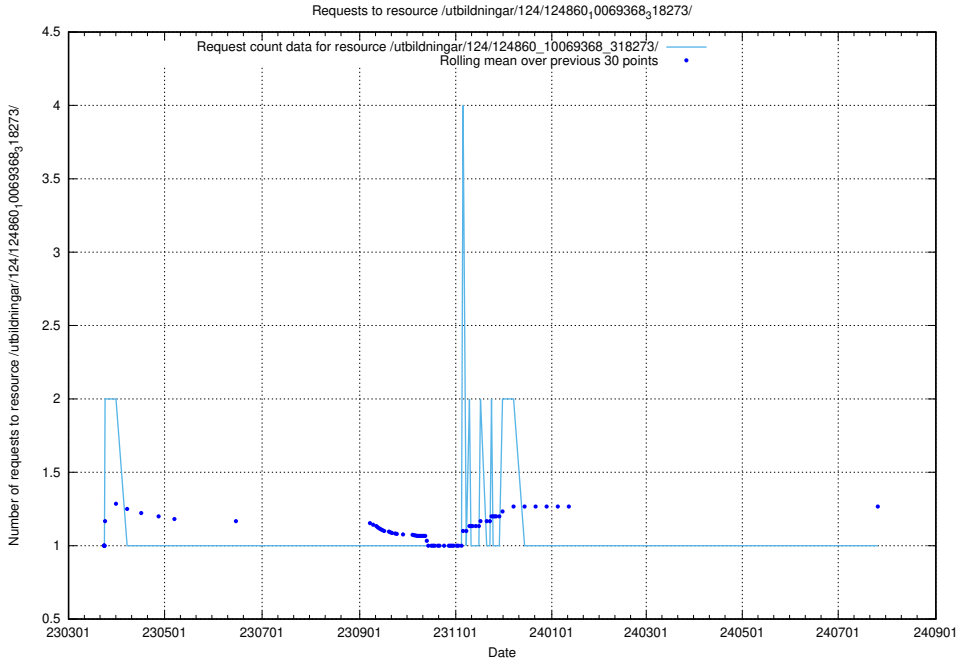

5.1229 Usage of /utbildningar/124/124860_10069368_318273/

Here, we count the number of requests to resource /utbildningar/124/124860_10069368_318273/.