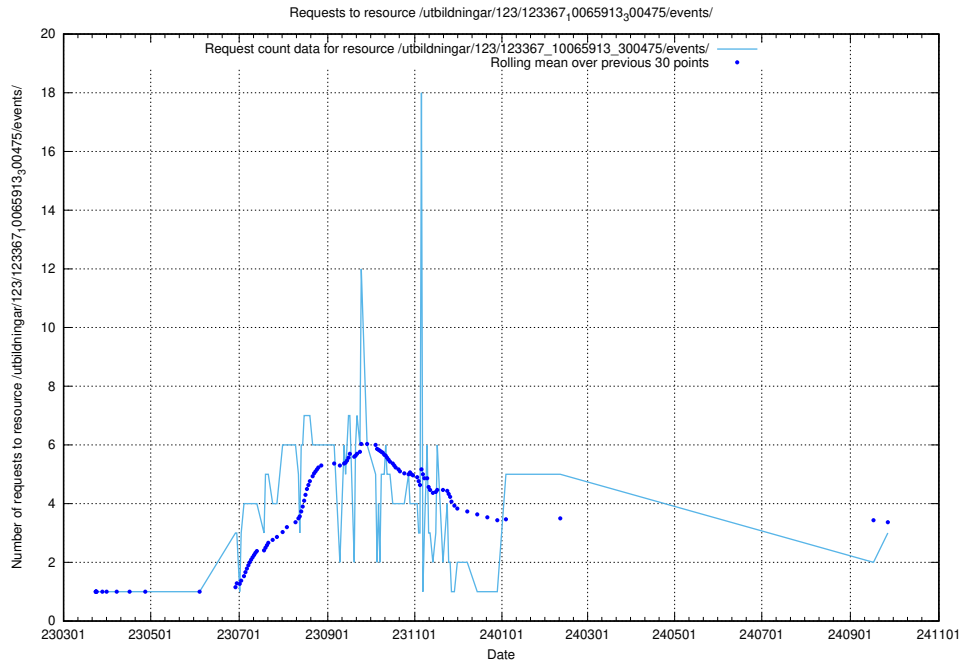

5.453 Usage of /utbildningar/123/123367_10065913_300475/events/

Here, we count the number of requests to resource /utbildningar/123/123367_10065913_300475/events/