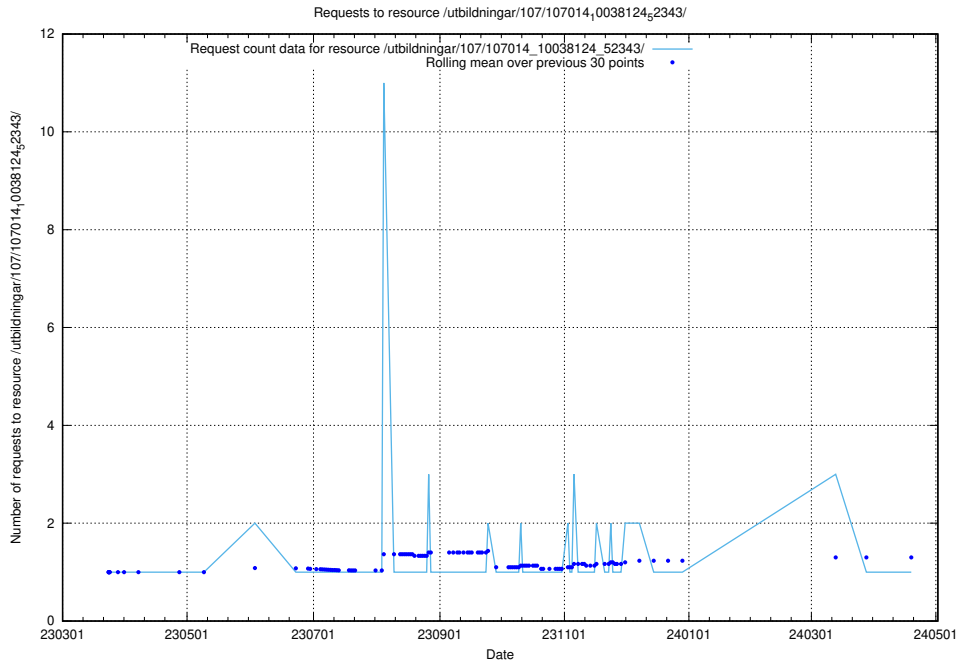

5.6317 Usage of /utbildningar/107/107014_10038124_52343/

Here, we count the number of requests to resource /utbildningar/107/107014_10038124_52343/.