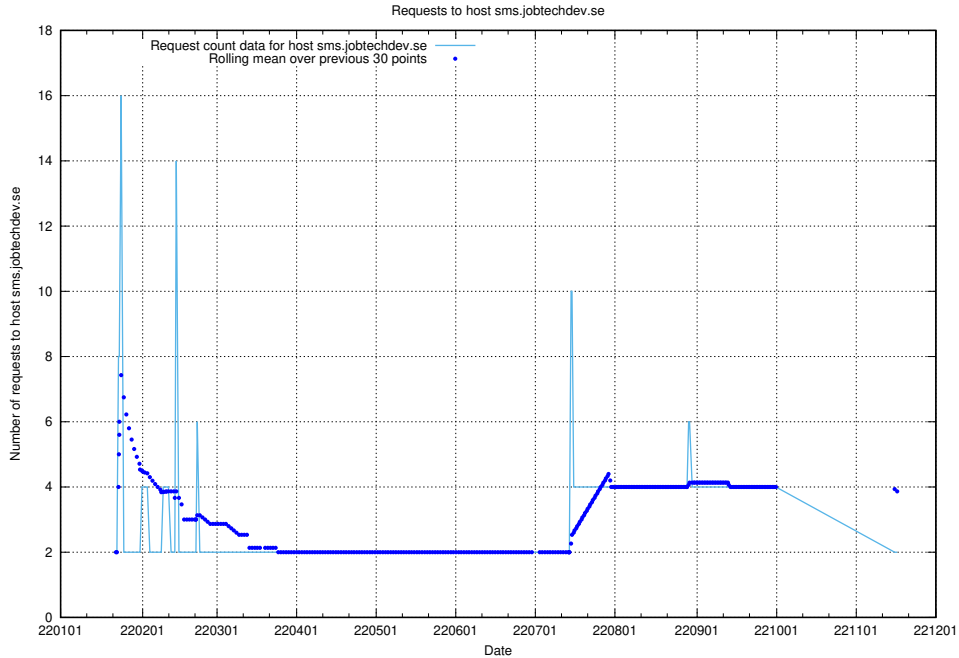

7.595 Usage of sms.jobtechdev.se

Here, we count the number of requests to host sms.jobtechdev.se.

7.596 Usage of sistema.jobtechdev.se

Here, we count the number of requests to host sistema.jobtechdev.se.