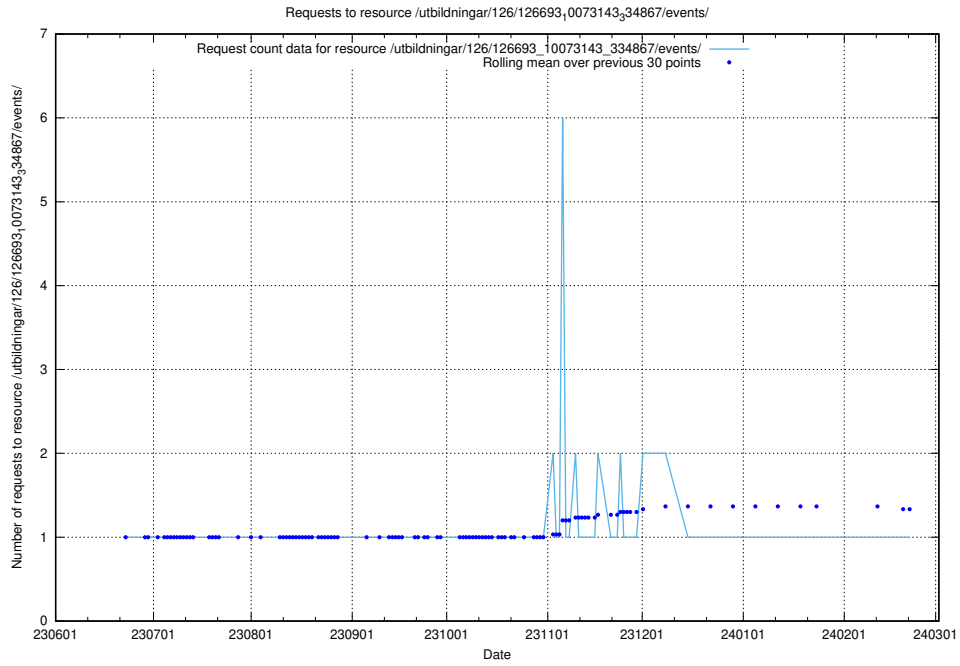

5.6553 Usage of /utbildningar/126/126693_10073143_334867/events/

Here, we count the number of requests to resource /utbildningar/126/126693_10073143_334867/events/