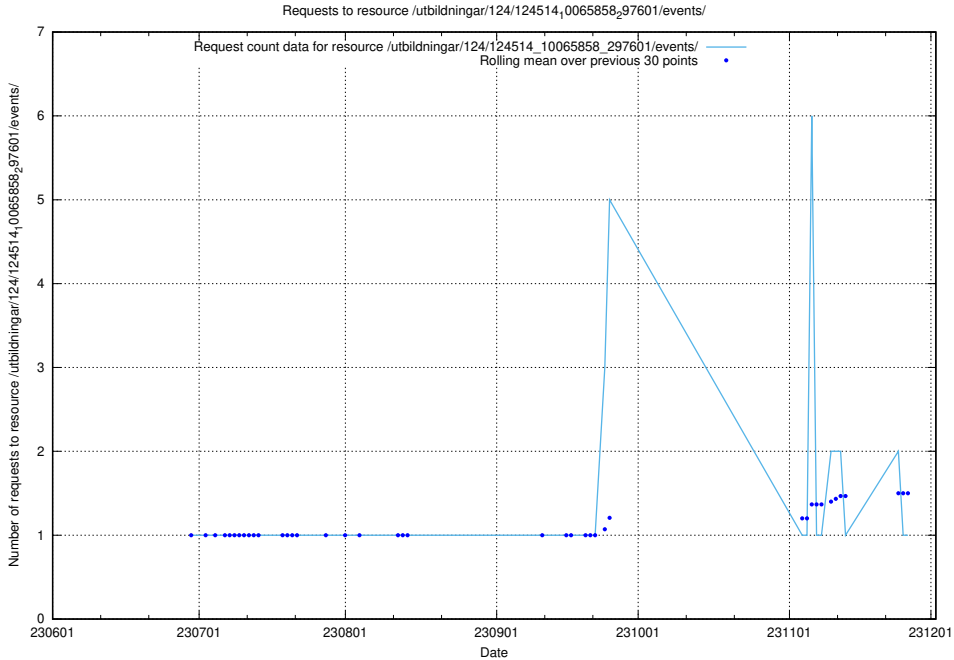

5.6314 Usage of /utbildningar/124/124514_10065858_297601/events/

Here, we count the number of requests to resource /utbildningar/124/124514_10065858_297601/events/