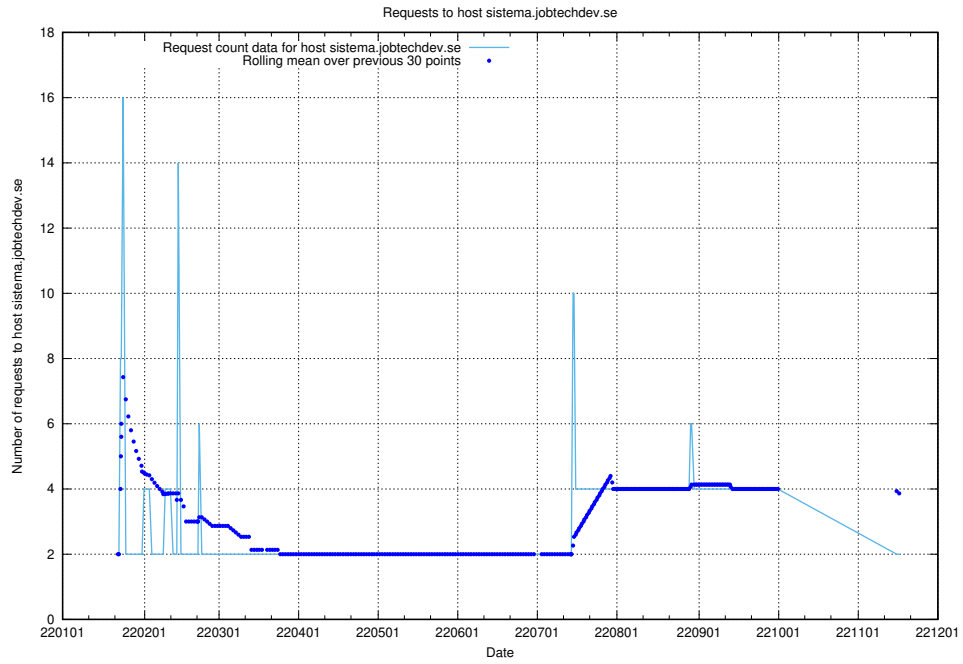

7.595 Usage of sms.jobtechdev.se

Here, we count the number of requests to host sms.jobtechdev.se.

7.596 Usage of sistema.jobtechdev.se

Here, we count the number of requests to host sistema.jobtechdev.se.