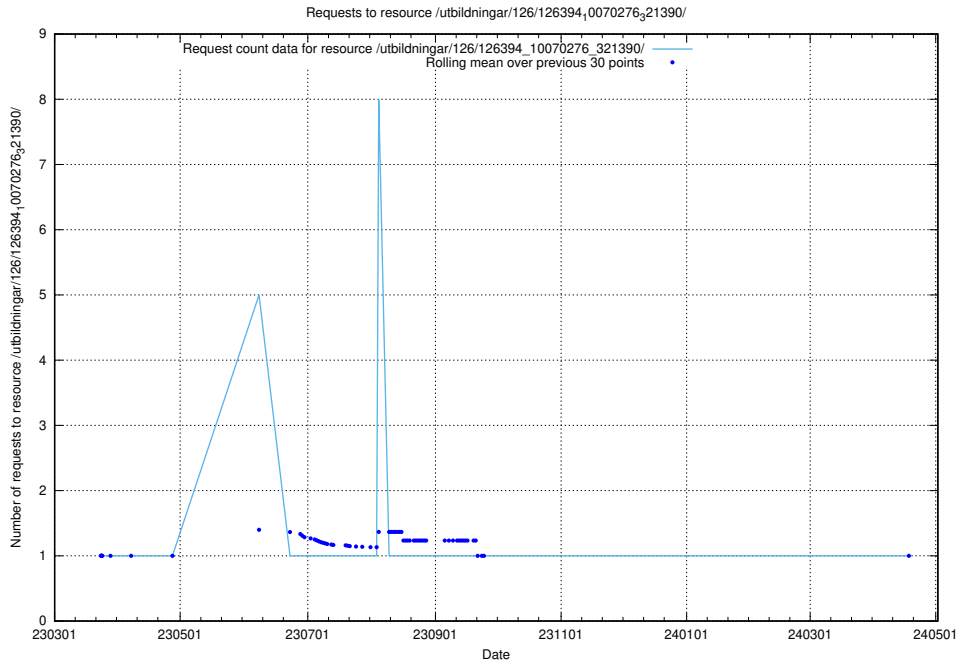

5.7386 Usage of /utbildningar/126/126394_10070276_321390/

Here, we count the number of requests to resource /utbildningar/126/126394_10070276_321390/.