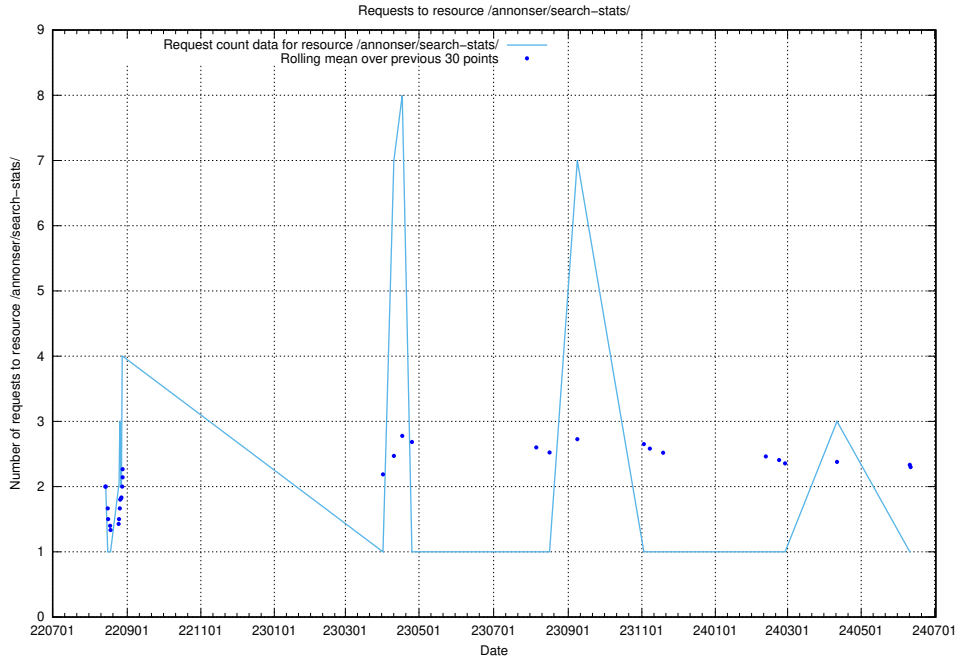

5.7433 Usage of /annonser/search-stats/

Here, we count the number of requests to resource /annonser/search-stats/.