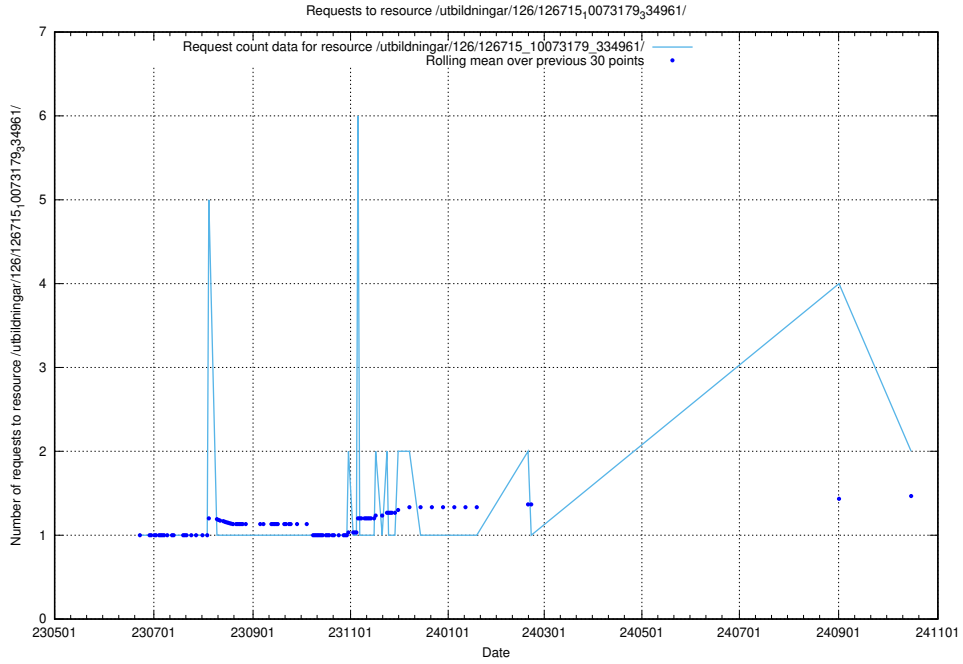

5.911 Usage of /utbildningar/126/126715_10073179_334961/

Here, we count the number of requests to resource /utbildningar/126/126715_10073179_334961/.