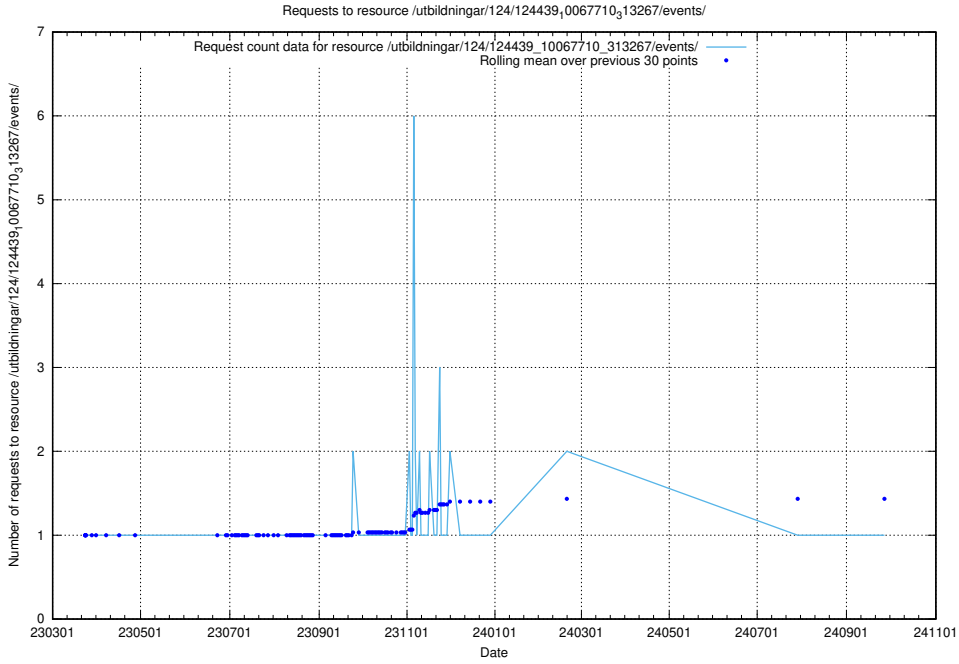

5.4551 Usage of /utbildningar/124/124439_10067710_313267/events/

Here, we count the number of requests to resource /utbildningar/124/124439_10067710_313267/events/