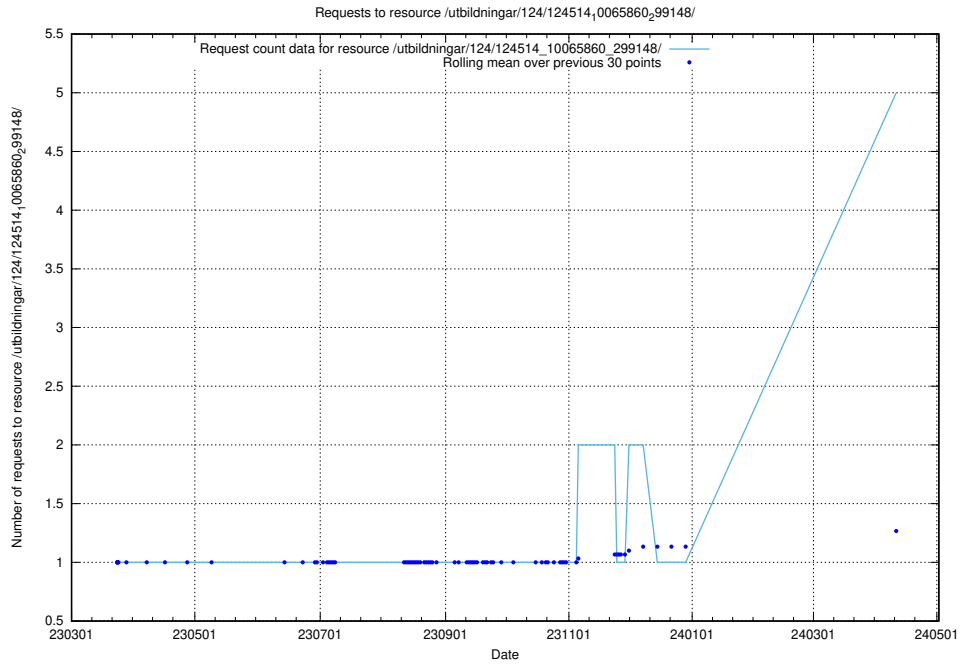

5.213 Usage of /utbildningar/124/124514_10065860_299148/

Here, we count the number of requests to resource /utbildningar/124/124514_10065860_299148/.