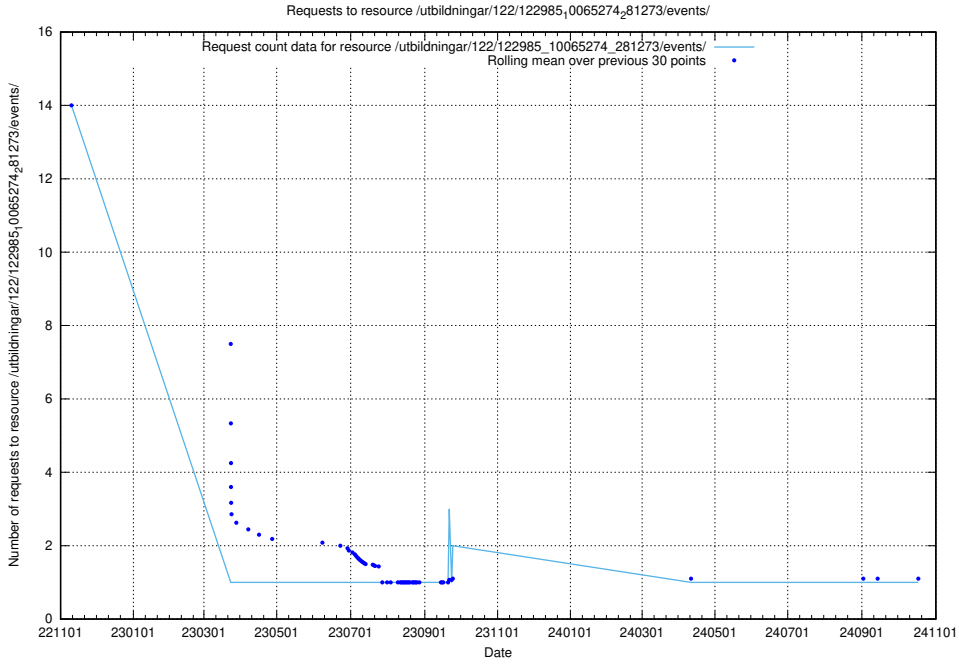

5.7173 Usage of /utbildningar/122/122985_10065274_281273/events/

Here, we count the number of requests to resource /utbildningar/122/122985_10065274_281273/events/