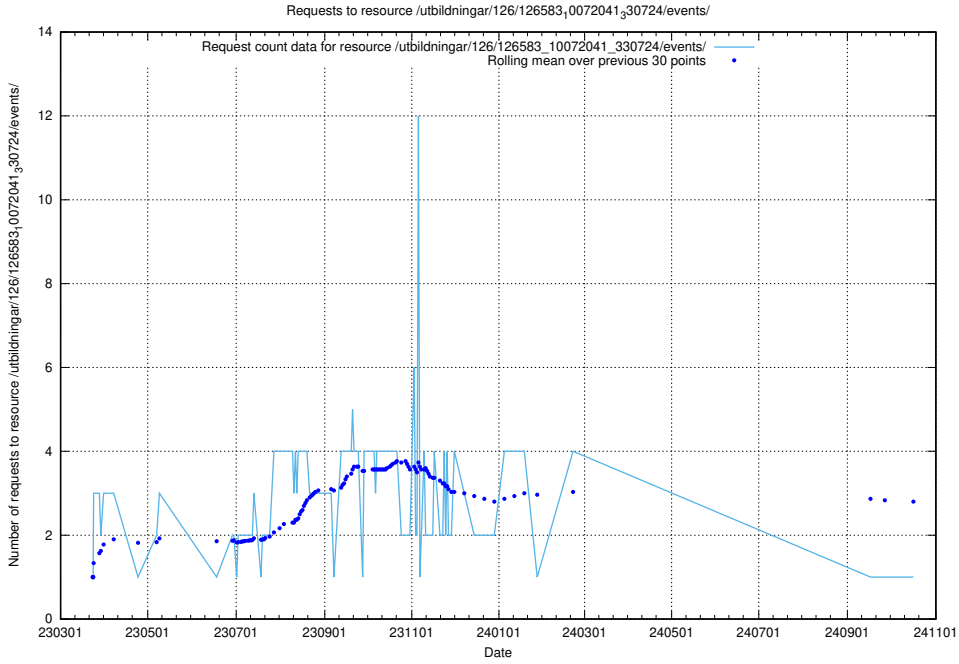

5.7362 Usage of /utbildningar/126/126583_10072041_330724/events/

Here, we count the number of requests to resource /utbildningar/126/126583_10072041_330724/events/