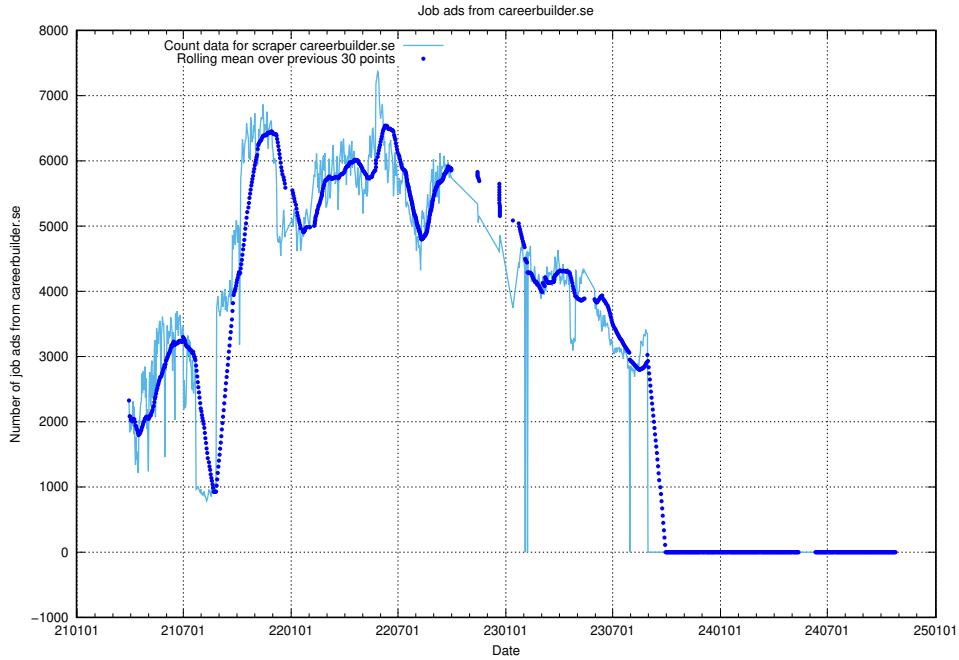

13.20 Number of ads by scraper careerbuilder.se

Here, we count the number of job ads scraped from careerbuilder.se.