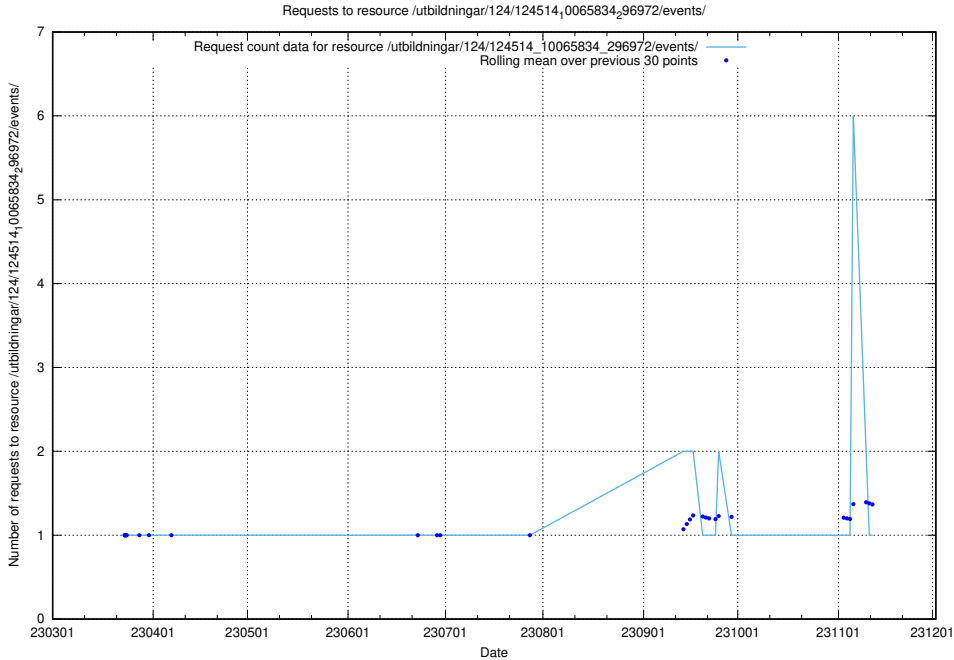

5.3029 Usage of /utbildningar/124/124514_10065834_296972/events/

Here, we count the number of requests to resource /utbildningar/124/124514_10065834_296972/events/