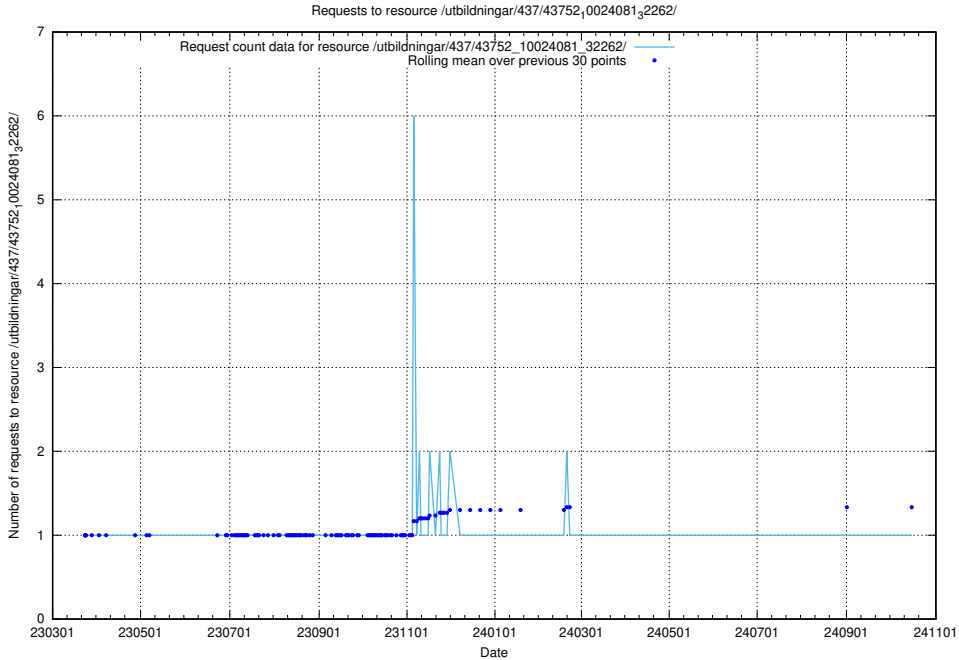

5.7341 Usage of /utbildningar/437/43752_10024081_32262/

Here, we count the number of requests to resource /utbildningar/437/43752_10024081_32262/.