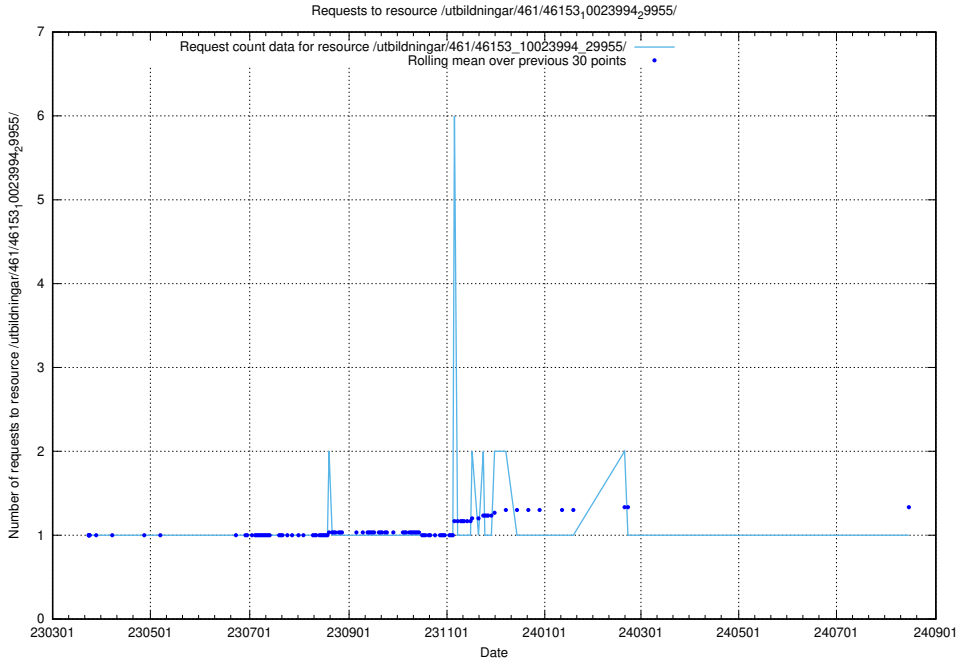

5.7278 Usage of /utbildningar/461/46153_10023994_29955/

Here, we count the number of requests to resource /utbildningar/461/46153_10023994_29955/.