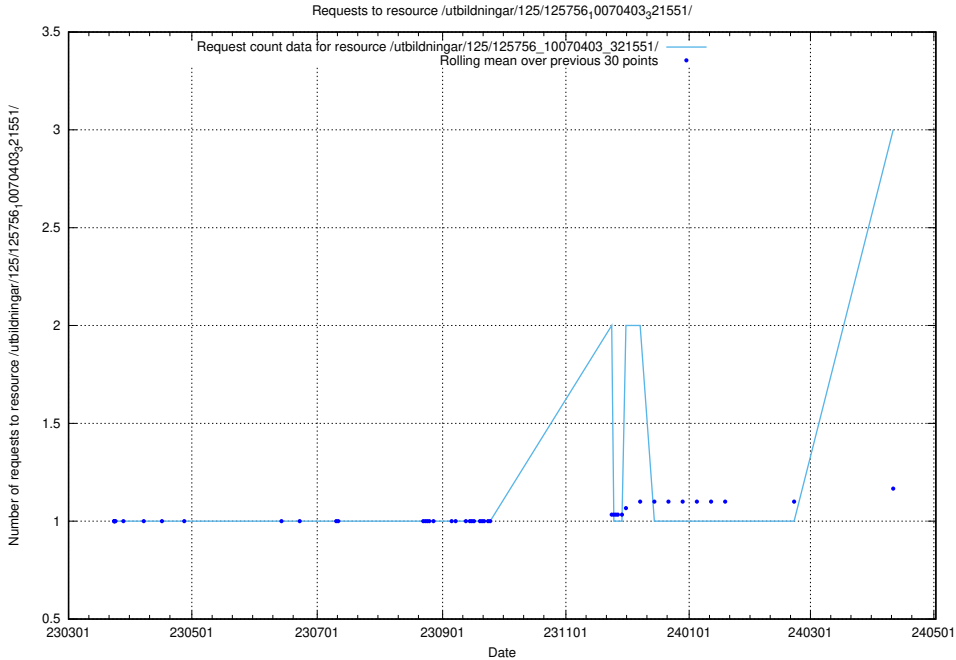

5.520 Usage of /utbildningar/125/125756_10070403_321551/

Here, we count the number of requests to resource /utbildningar/125/125756_10070403_321551/.