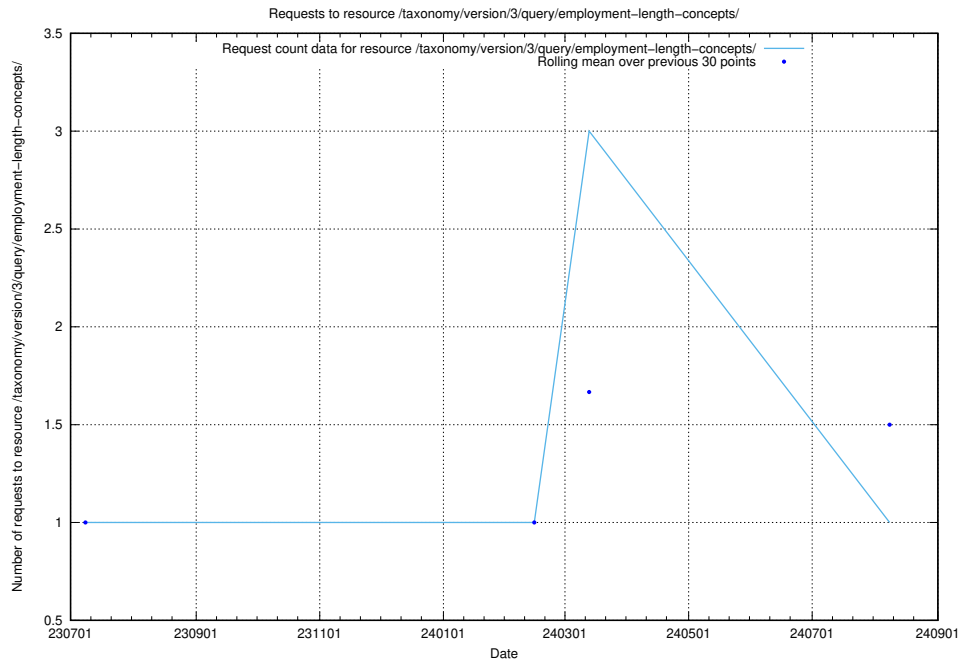

5.6206 Usage of /taxonomy/version/3/query/employment-length-concepts/

Here, we count the number of requests to resource /taxonomy/version/3/query/employment-length-concepts/.