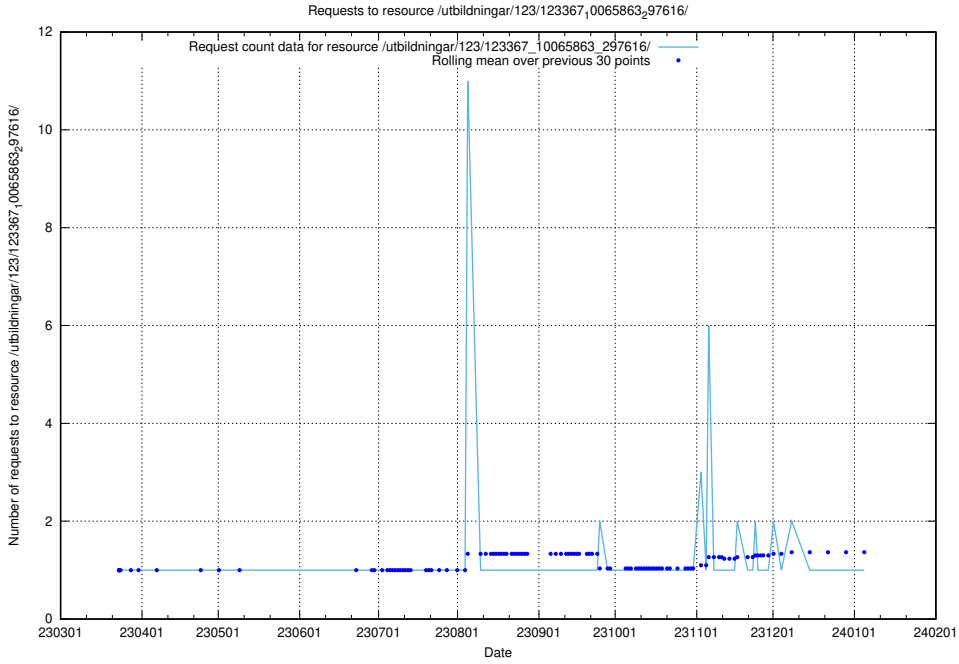

5.5708 Usage of /utbildningar/123/123367_10065863_297616/

Here, we count the number of requests to resource /utbildningar/123/123367_10065863_297616/.