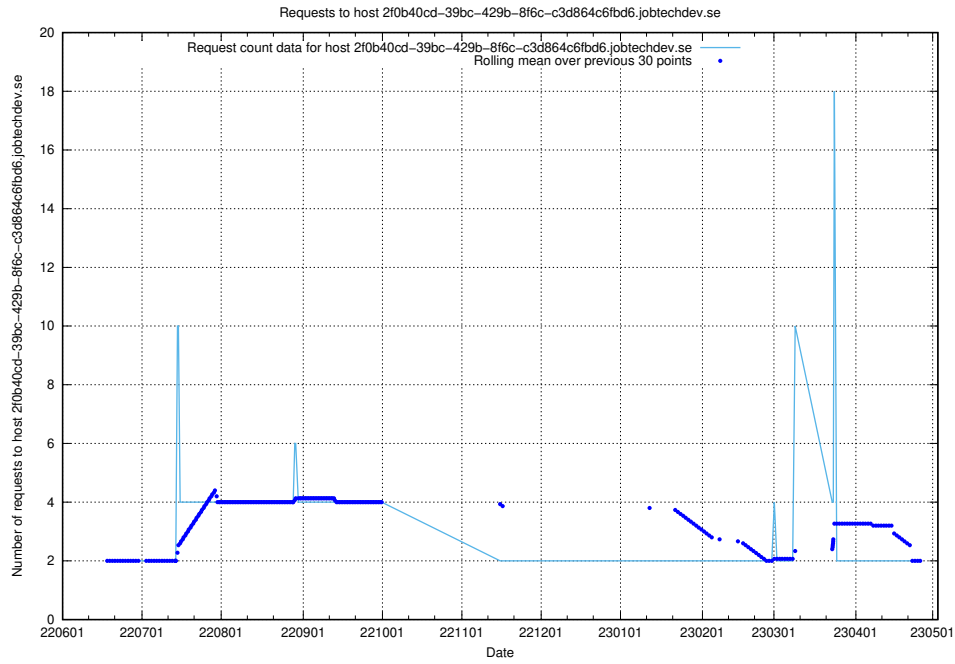

Here, we count the number of requests to host 2f0b40cd-39bc-429b-8f6c-c3d864c6fbd6.jobtechdev.se.

7.409 Usage of openserch-test.jobtechdev.se

Here, we count the number of requests to host openserch-test.jobtechdev.se.