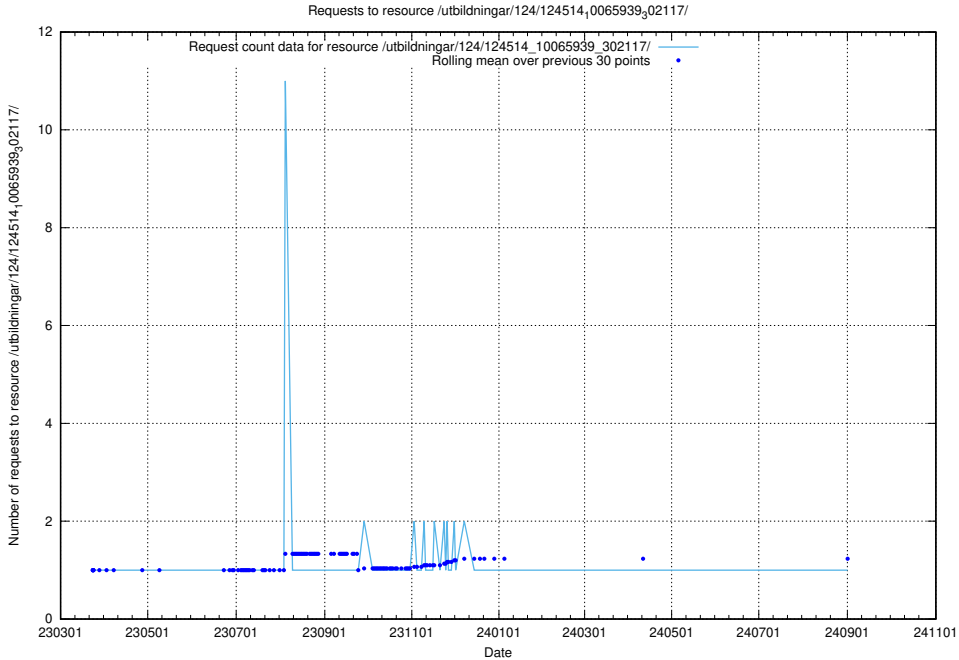

Here, we count the number of requests to resource /taxonomy/version/9/query/employment-length-concepts/.

5.2807 Usage of /utbildningar/124/124514_10065939_302117/

Here, we count the number of requests to resource /utbildningar/124/124514_10065939_302117/.