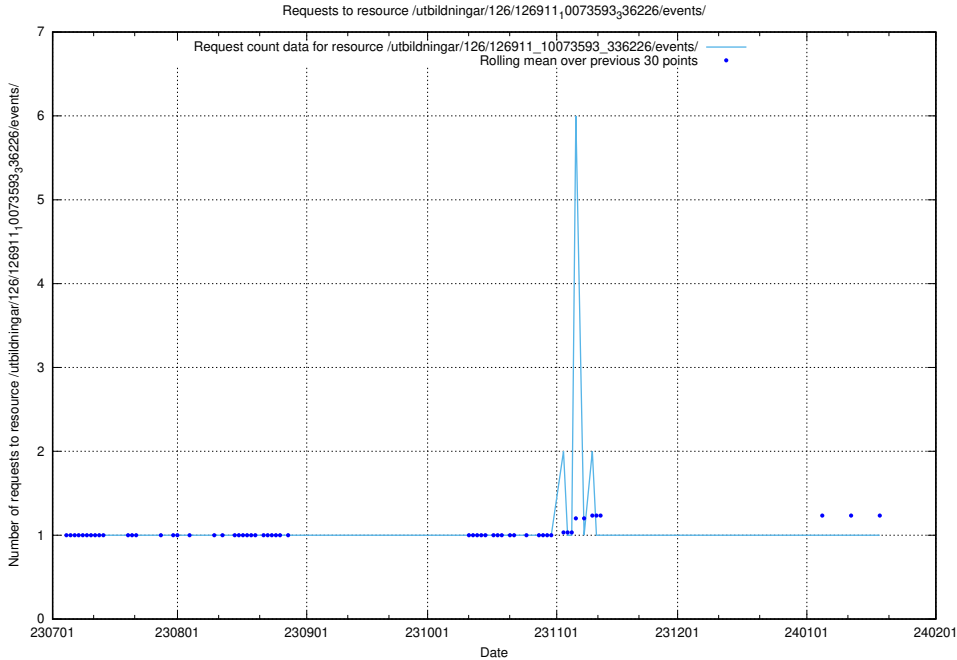

5.6263 Usage of /utbildningar/126/126911_10073593_336226/events/

Here, we count the number of requests to resource /utbildningar/126/126911_10073593_336226/events/