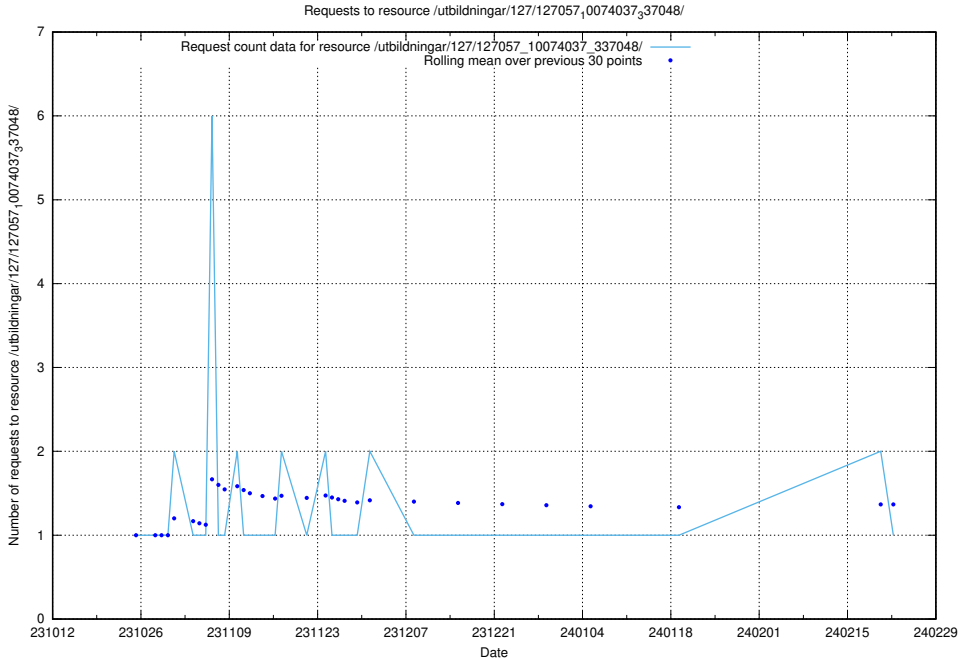

5.5129 Usage of /utbildningar/127/127057_10074037_337048/

Here, we count the number of requests to resource /utbildningar/127/127057_10074037_337048/.