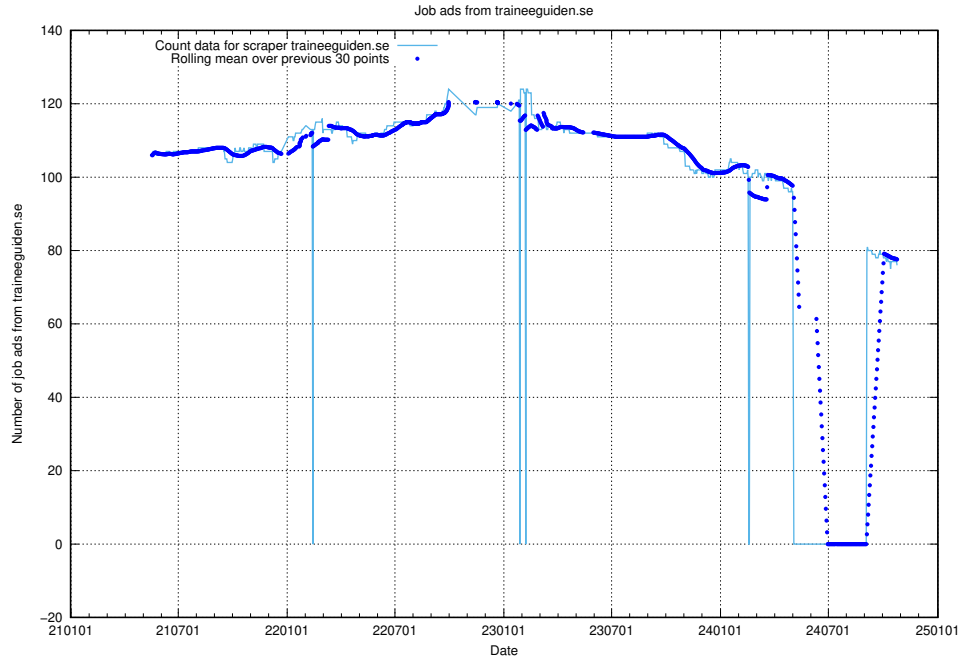

13.15 Number of ads by scraper traineeguiden.se

Here, we count the number of job ads scraped from traineeguiden.se.