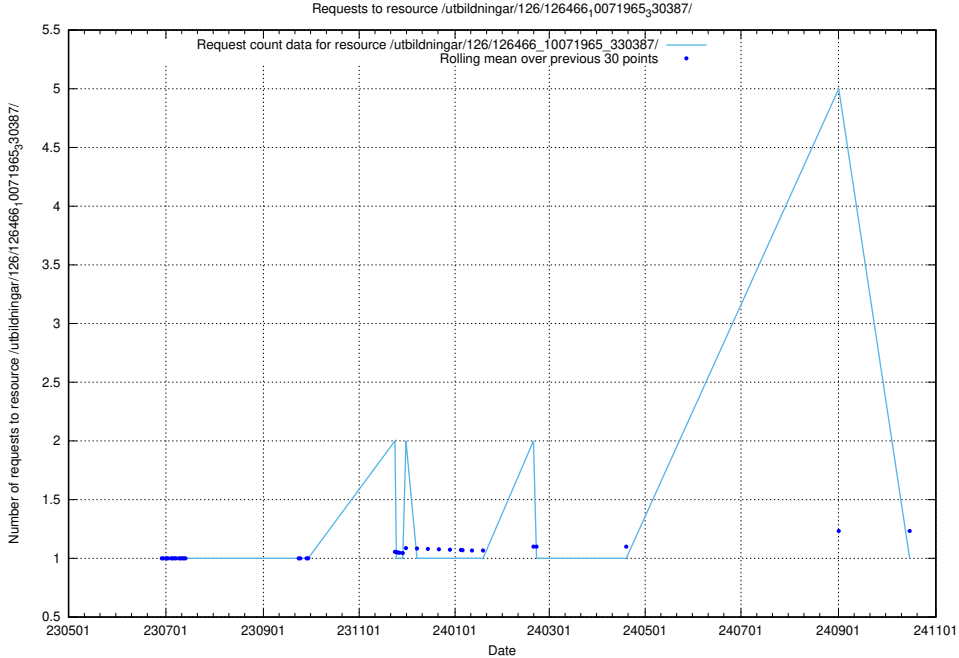

5.6373 Usage of /utbildningar/126/126466_10071965_330387/

Here, we count the number of requests to resource /utbildningar/126/126466_10071965_330387/.