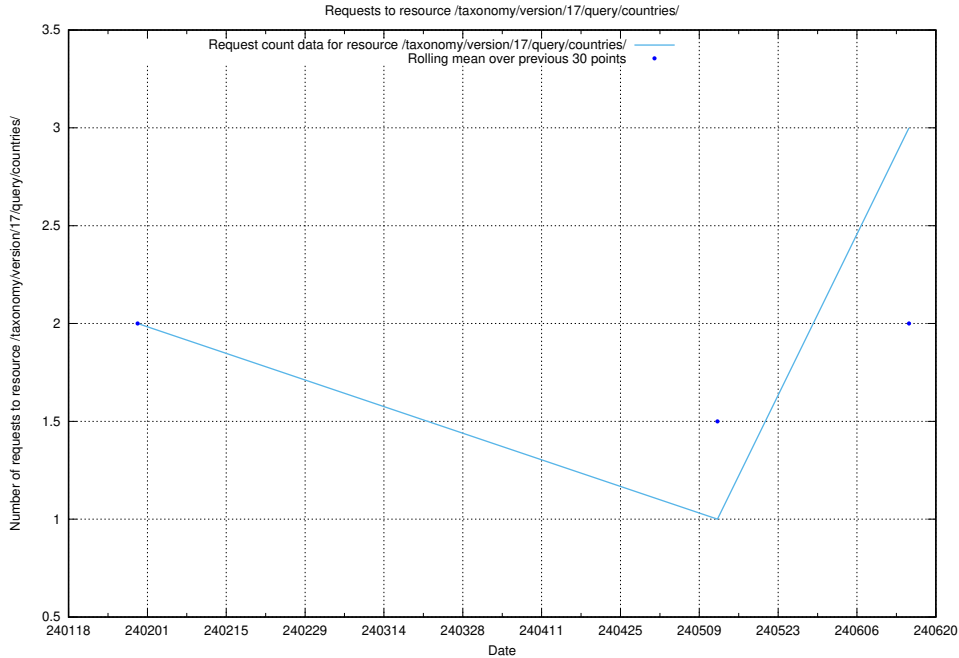

5.414 Usage of /taxonomy/version/17/query/countries/

Here, we count the number of requests to resource /taxonomy/version/17/query/countries/.