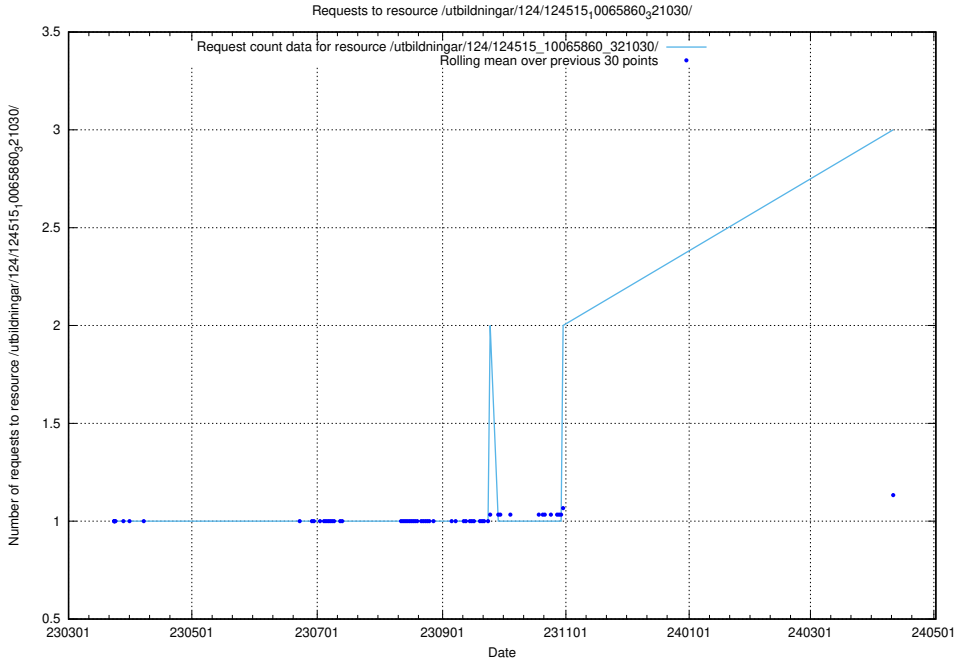

5.404 Usage of /utbildningar/124/124515_10065860_321030/

Here, we count the number of requests to resource /utbildningar/124/124515_10065860_321030/.