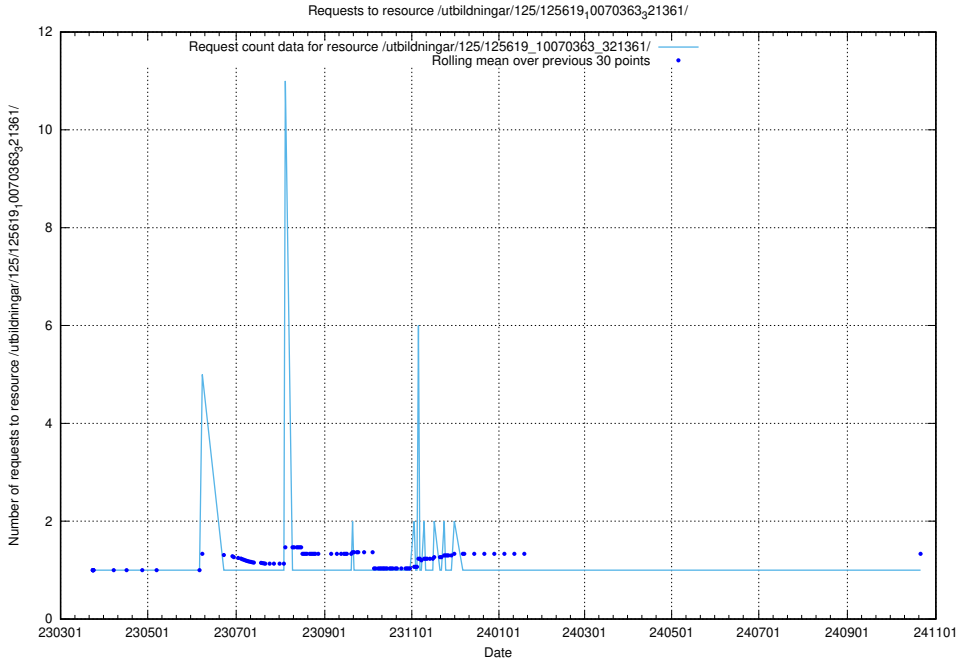

5.1114 Usage of /utbildningar/125/125619_10070363_321361/

Here, we count the number of requests to resource /utbildningar/125/125619_10070363_321361/.