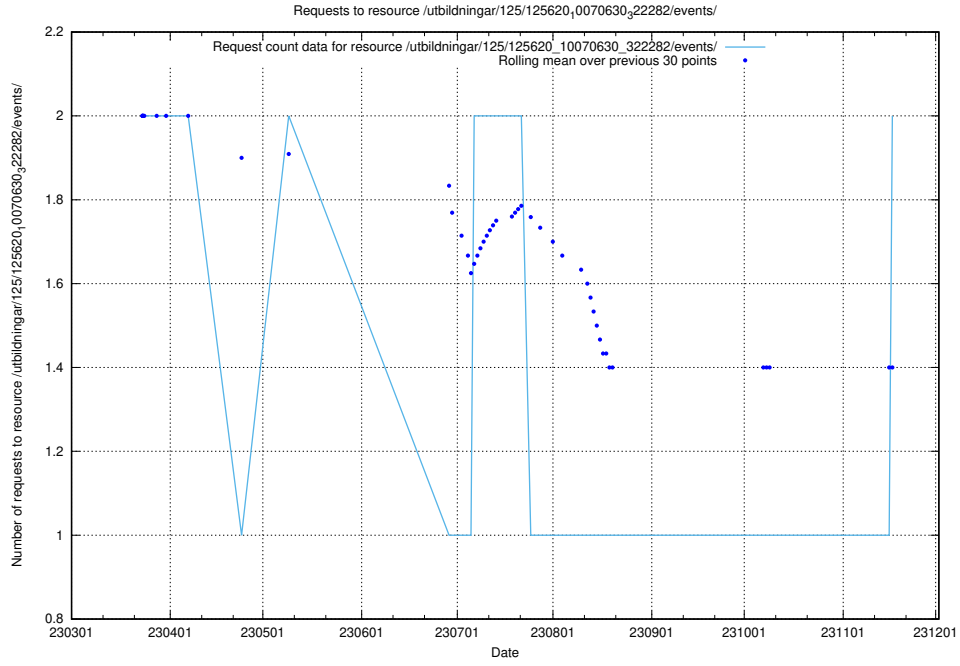

5.988 Usage of /utbildningar/125/125620_10070630_322282/events/

Here, we count the number of requests to resource /utbildningar/125/125620_10070630_322282/events/