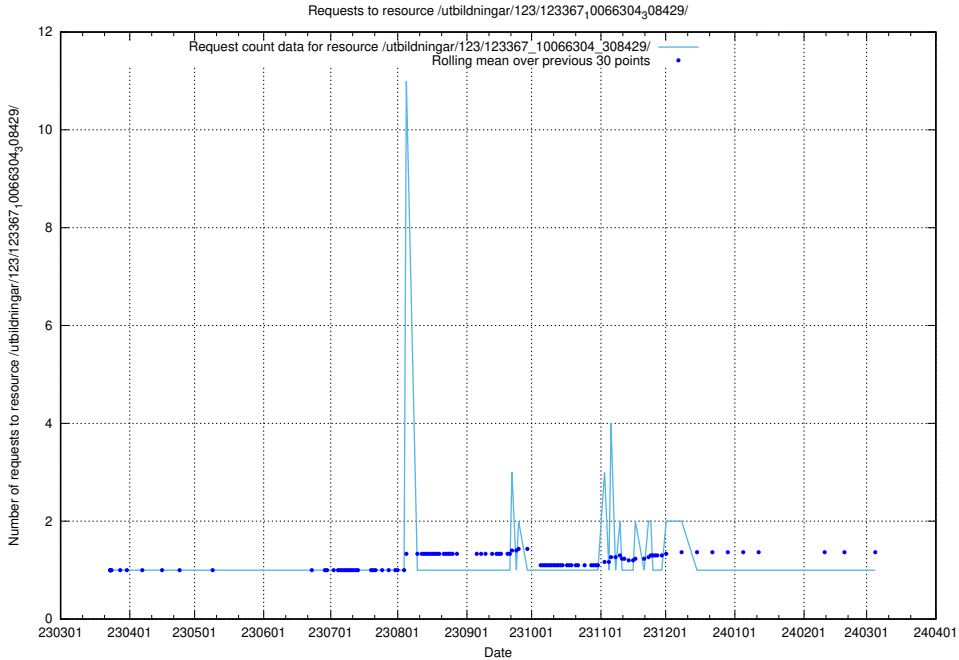

5.5459 Usage of /utbildningar/123/123367_10066304_308429/

Here, we count the number of requests to resource /utbildningar/123/123367_10066304_308429/.