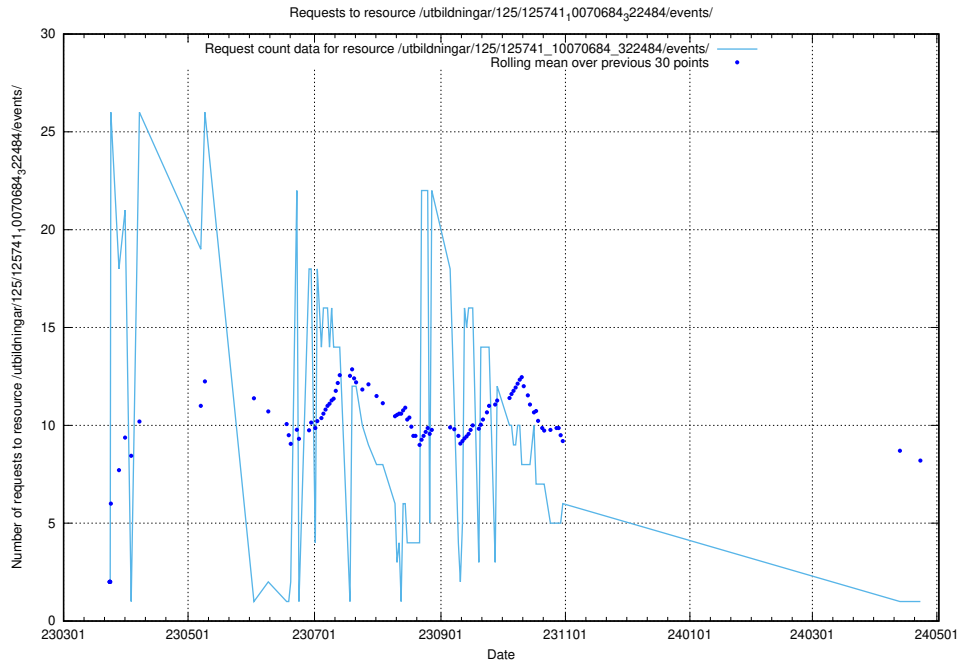

5.7234 Usage of /utbildningar/125/125741_10070684_322484/events/

Here, we count the number of requests to resource /utbildningar/125/125741_10070684_322484/events/