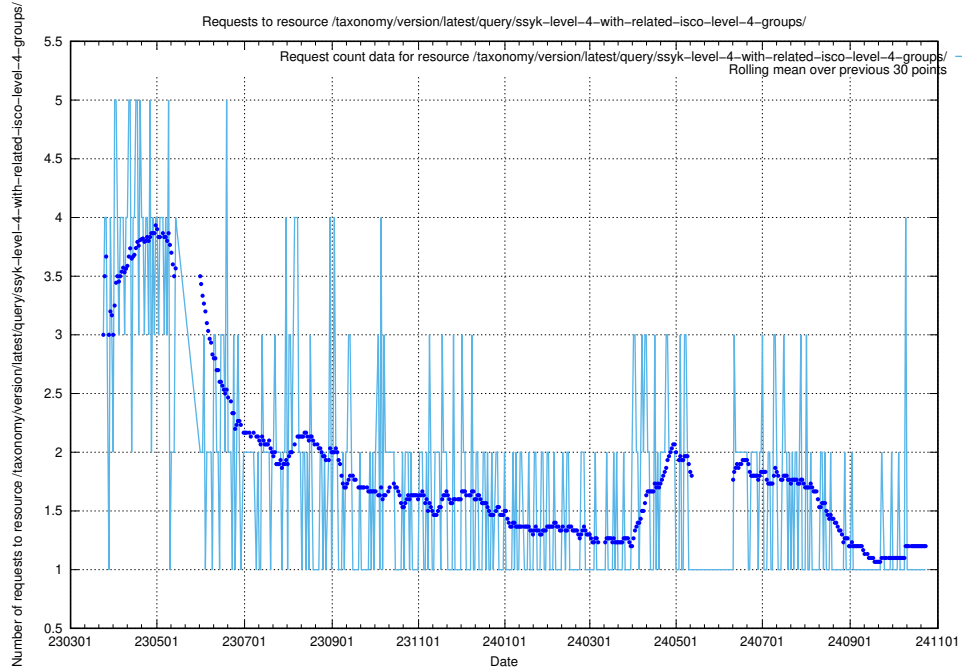

5.7013 Usage of /taxonomy/version/latest/query/ssyk-level-4-with-related-isco-level-4-groups/

Here, we count the number of requests to resource /taxonomy/version/latest/query/ssyk-level-4-with-related-isco-level-4-groups/.