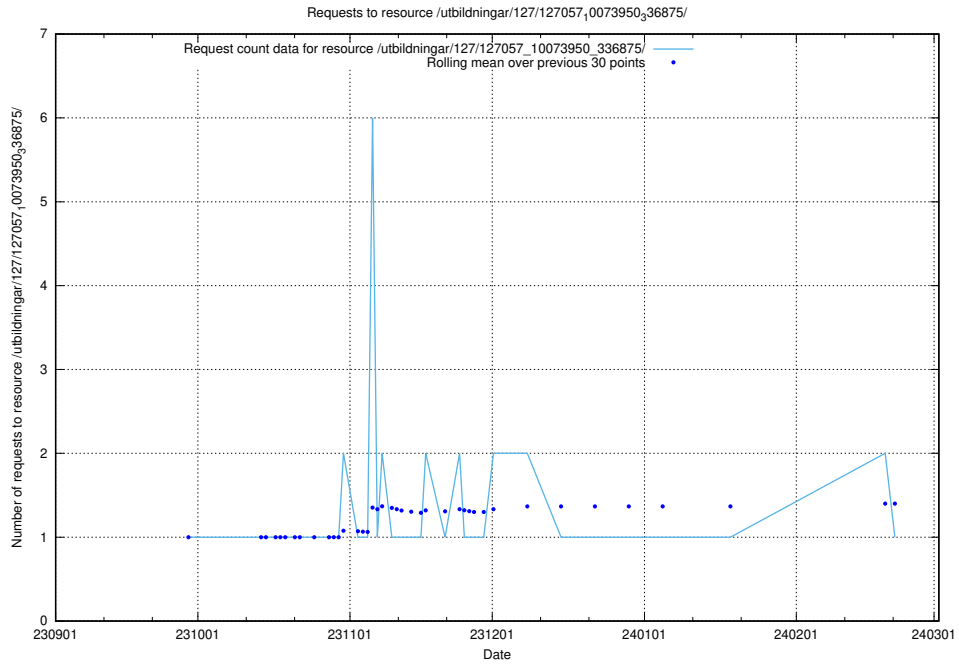

Here, we count the number of requests to resource /utbildningar/127/127057_10073950_336875/events/

5.5371 Usage of /utbildningar/127/127057_10073950_336875/

Here, we count the number of requests to resource /utbildningar/127/127057_10073950_336875/.