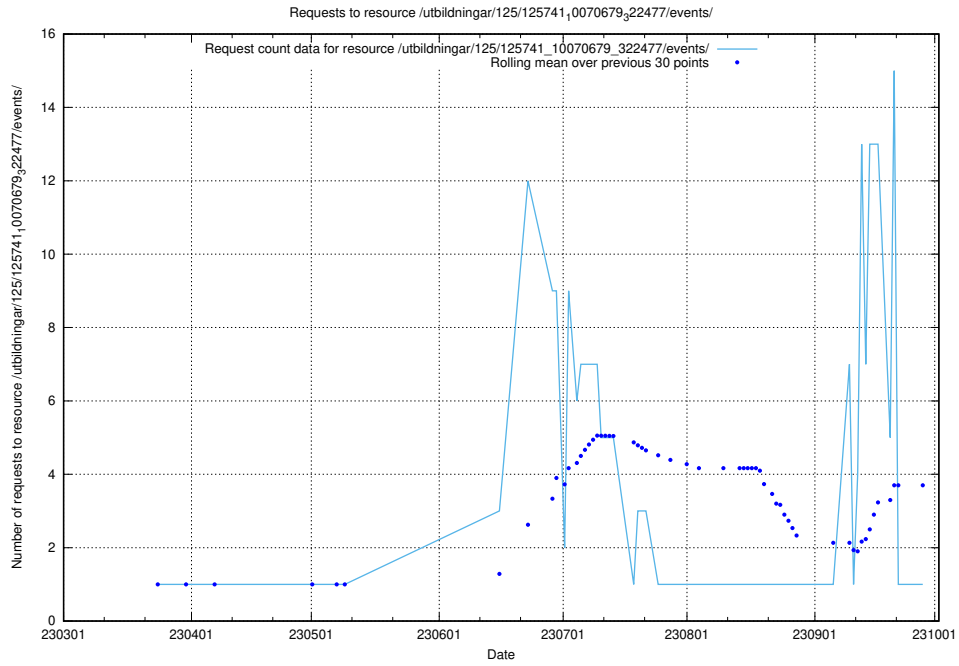

5.7186 Usage of /utbildningar/125/125741_10070679_322477/events/

Here, we count the number of requests to resource /utbildningar/125/125741_10070679_322477/events/