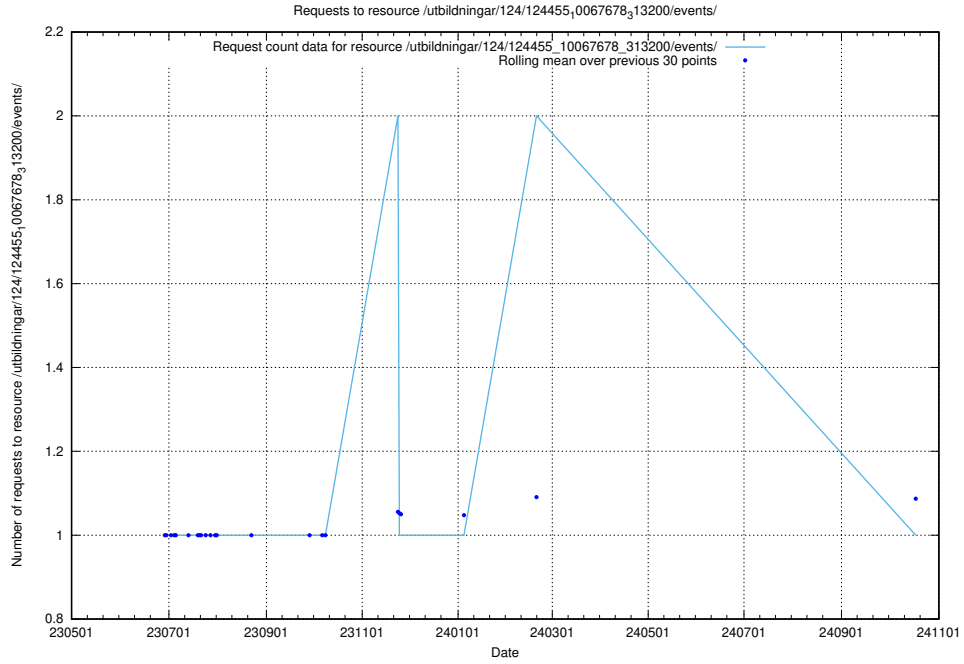

5.6440 Usage of /utbildningar/124/124455_10067678_313200/events/

Here, we count the number of requests to resource /utbildningar/124/124455_10067678_313200/events/