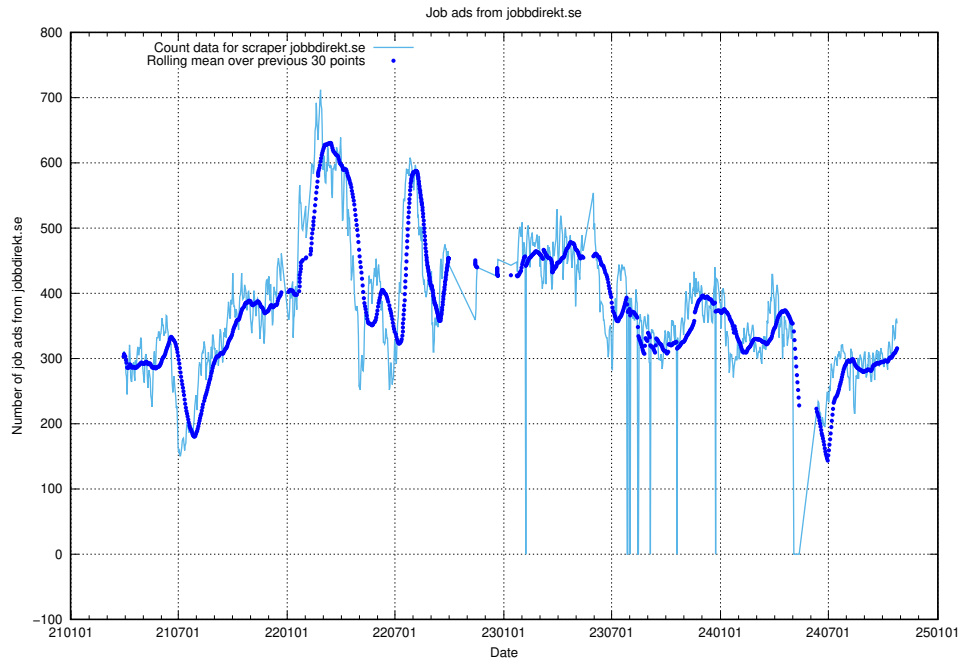

13.11 Number of ads by scraper jobbdirekt.se

Here, we count the number of job ads scraped from jobbdirekt.se.