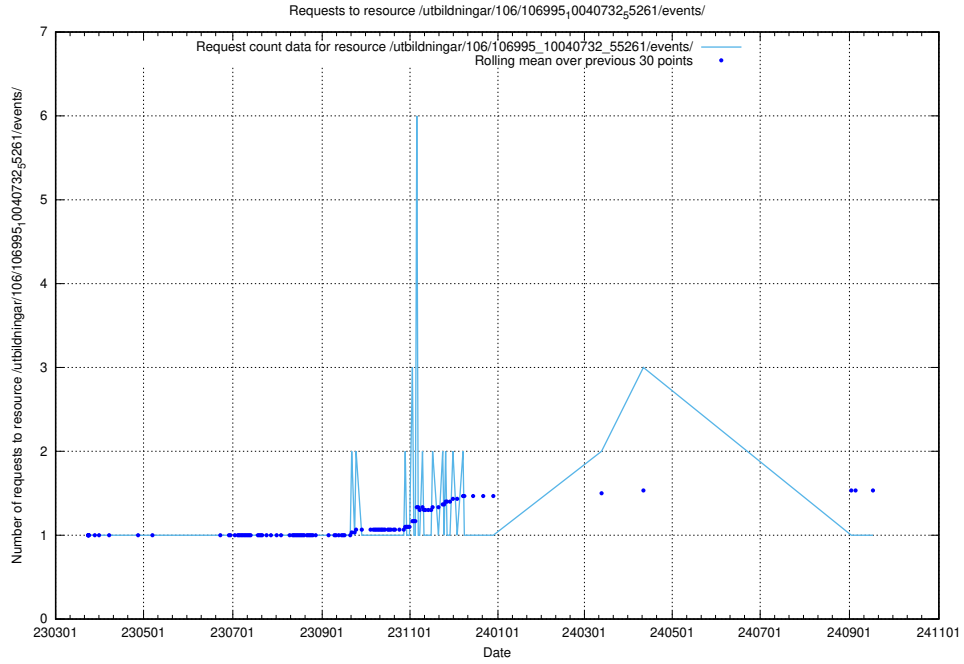

5.6346 Usage of /utbildningar/106/106995_10040732_55261/events/

Here, we count the number of requests to resource /utbildningar/106/106995_10040732_55261/events/.

5.6347 Usage of /utbildningar/438/43841_10024018_29979/