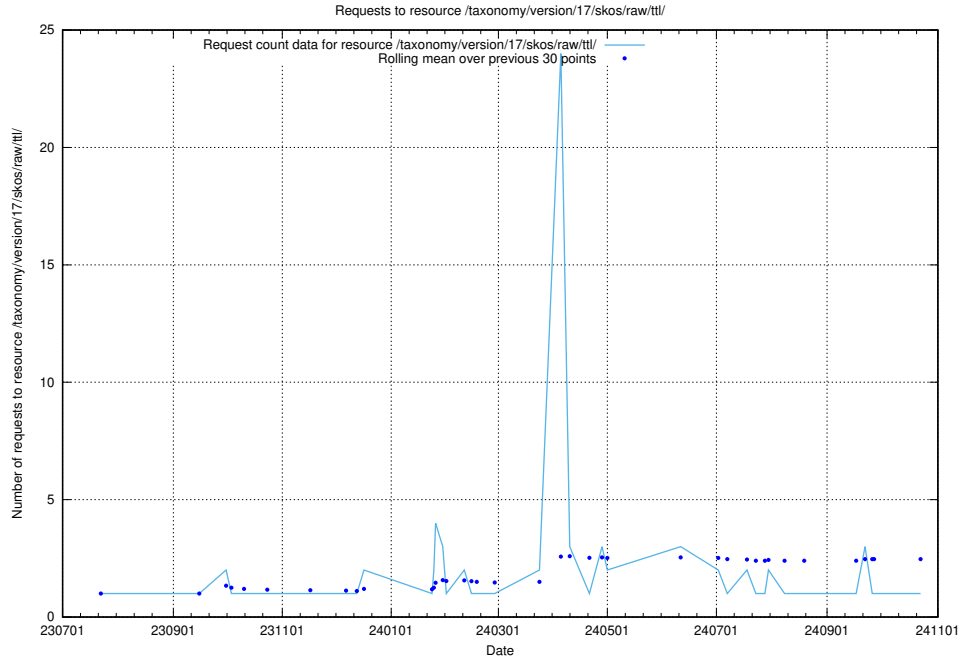

5.5900 Usage of /taxonomy/version/17/skos/raw/ttl/

Here, we count the number of requests to resource /taxonomy/version/17/skos/raw/ttl/.