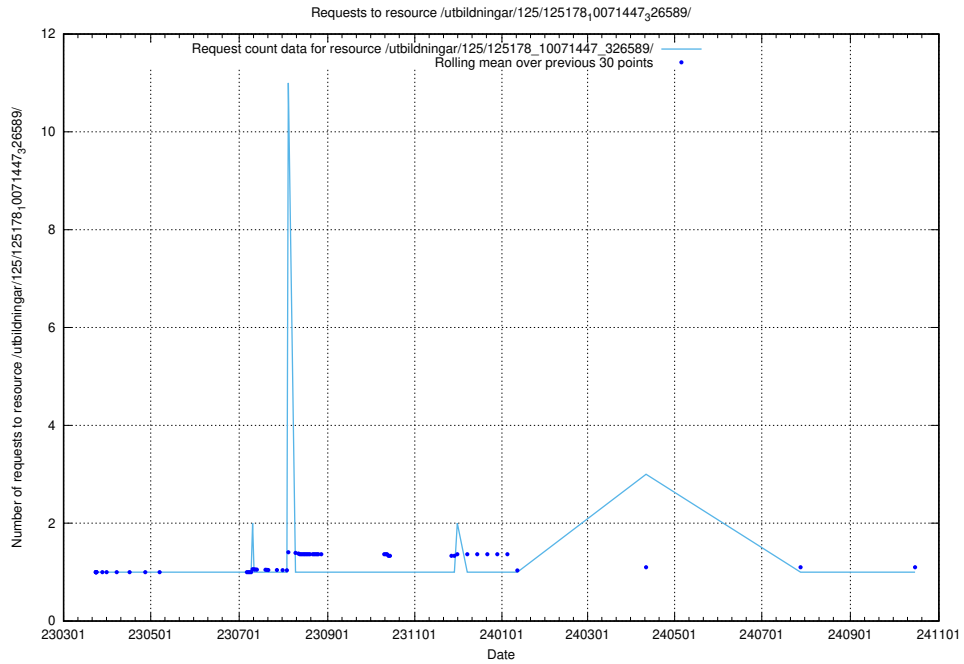

5.1187 Usage of /utbildningar/125/125178_10071447_326589/

Here, we count the number of requests to resource /utbildningar/125/125178_10071447_326589/.