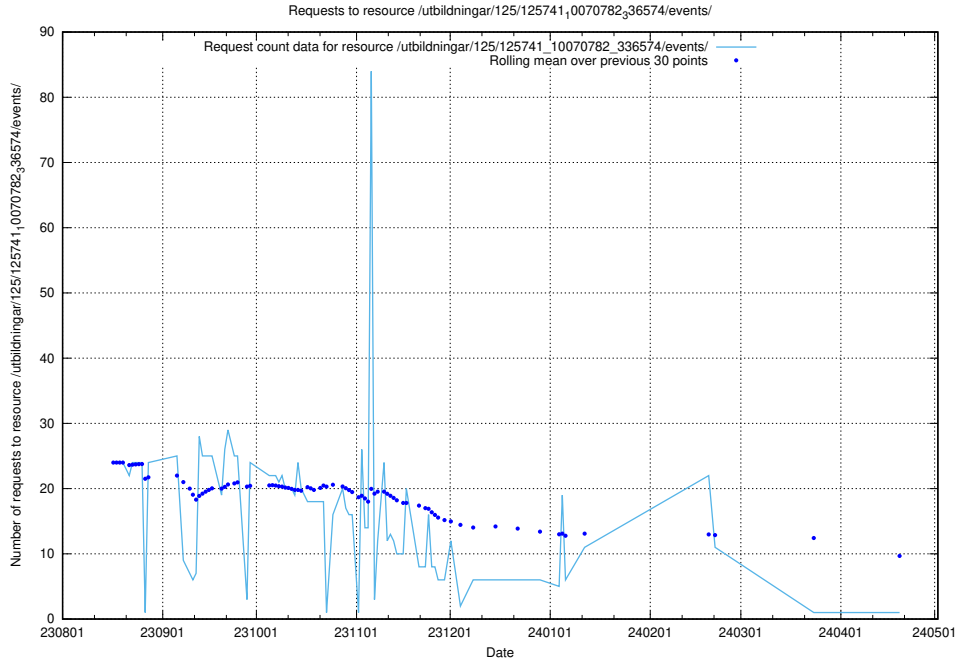

5.5697 Usage of /utbildningar/125/125741_10070782_336574/events/

Here, we count the number of requests to resource /utbildningar/125/125741_10070782_336574/events/