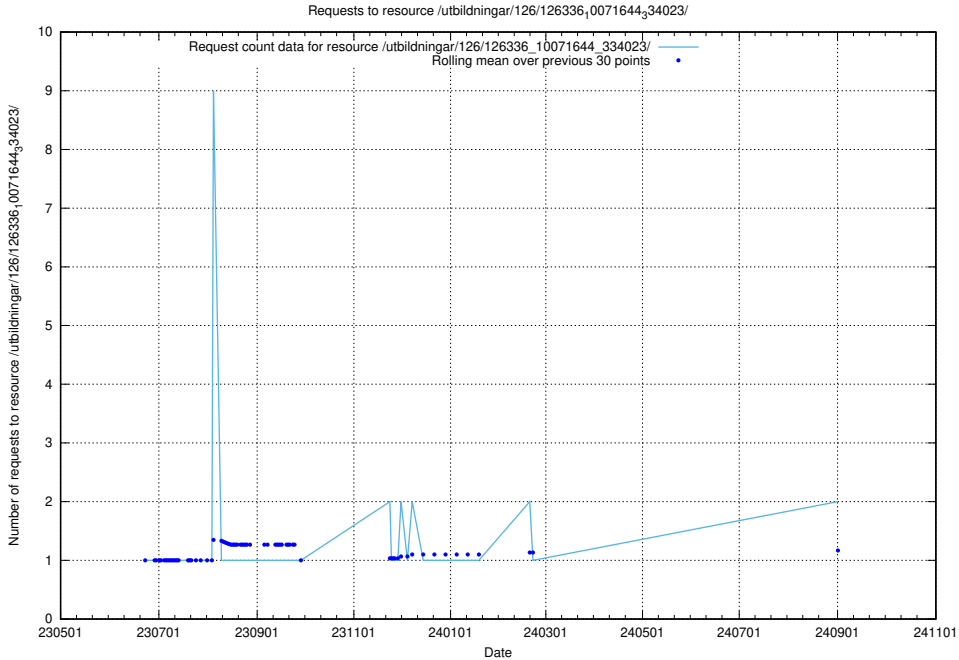

5.917 Usage of /utbildningar/126/126336_10071644_334023/

Here, we count the number of requests to resource /utbildningar/126/126336_10071644_334023/.