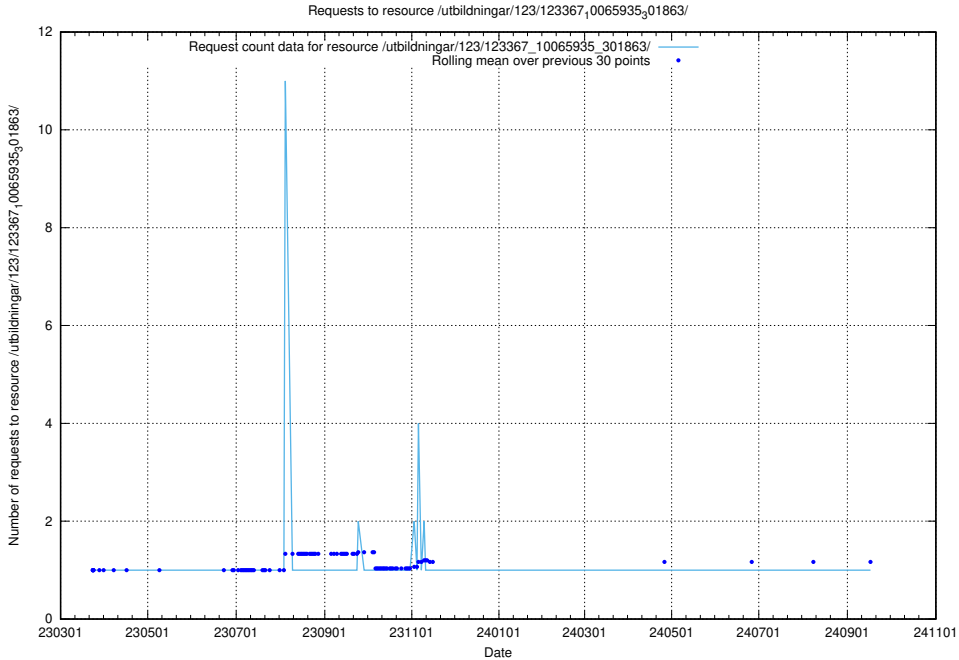

5.5533 Usage of /utbildningar/123/123367_10065935_301863/

Here, we count the number of requests to resource /utbildningar/123/123367_10065935_301863/.