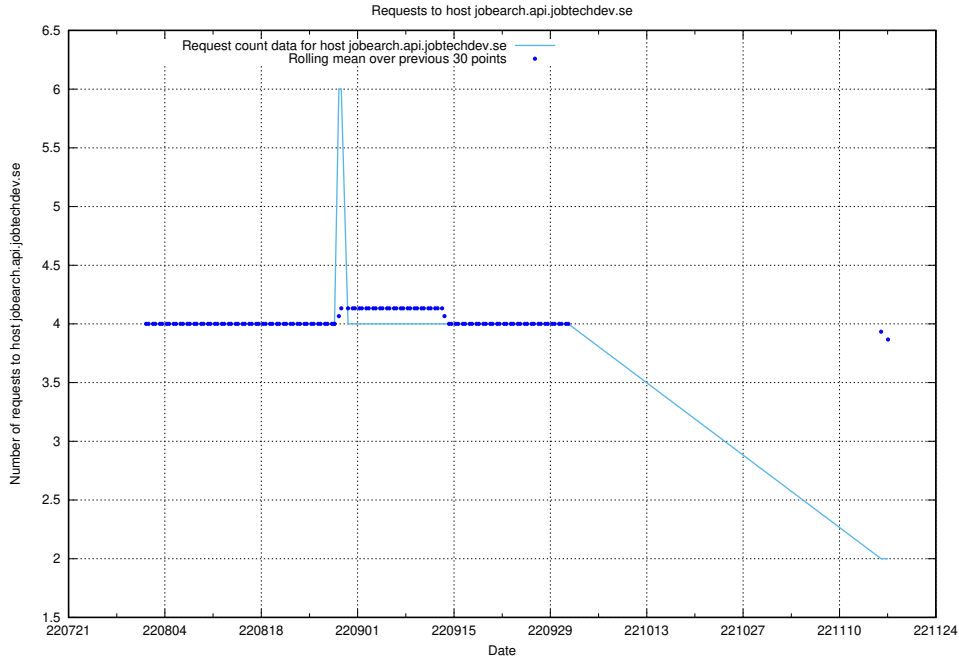

Here, we count the number of requests to host www.jobsearch.api.jobtechdev.se.

7.389 Usage of jobearch.api.jobtechdev.se

Here, we count the number of requests to host jobearch.api.jobtechdev.se.

7.390 Usage of `www.taxonomy.api.jobtechdev.se`