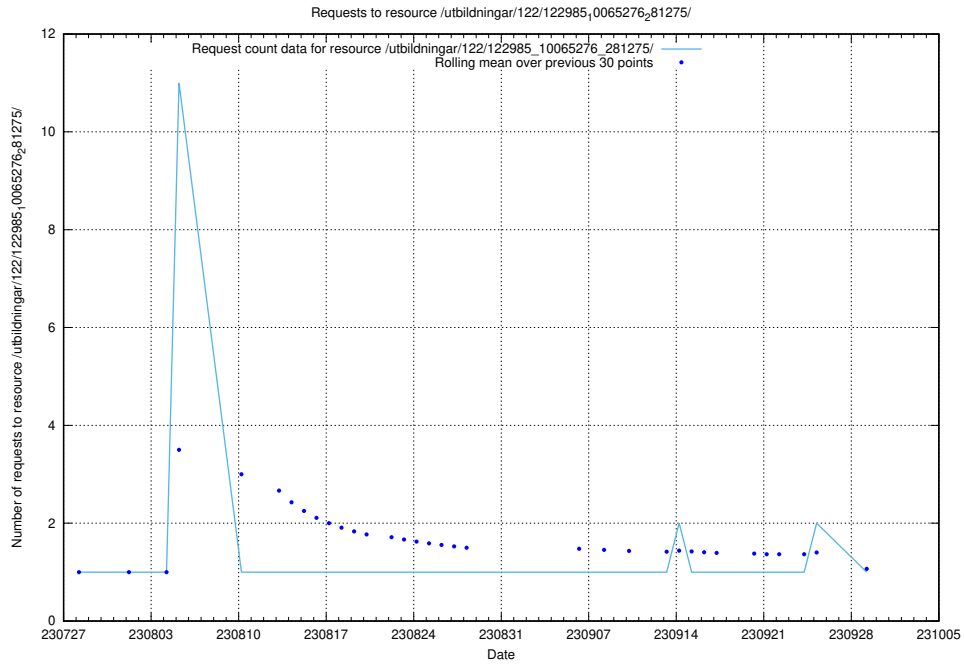

5.5835 Usage of /utbildningar/122/122985_10065276_281275/

Here, we count the number of requests to resource /utbildningar/122/122985_10065276_281275/.