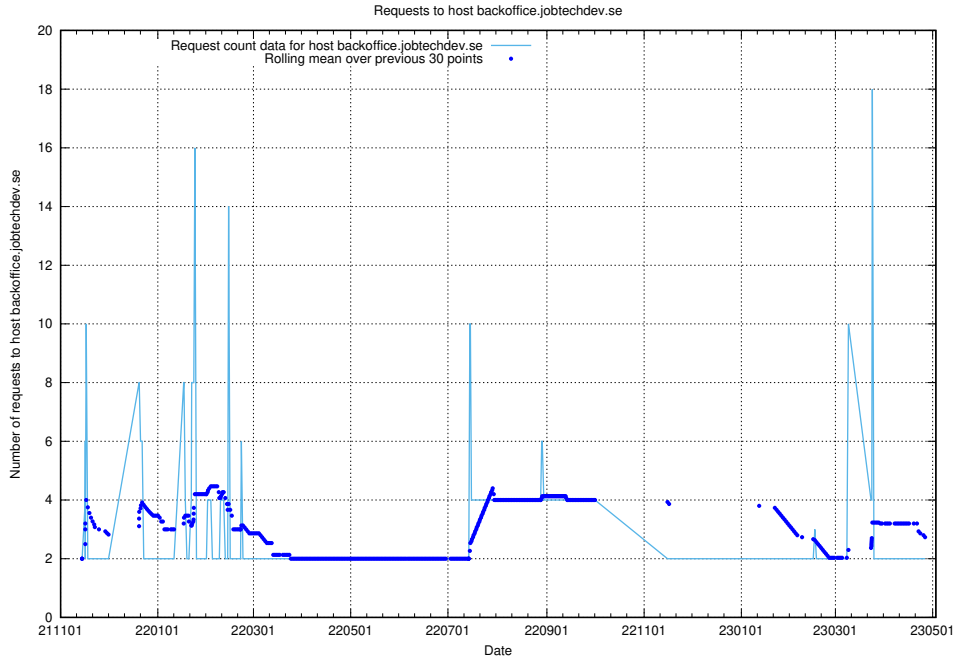

7.294 Usage of backoffice.jobtechdev.se

Here, we count the number of requests to host backoffice.jobtechdev.se.