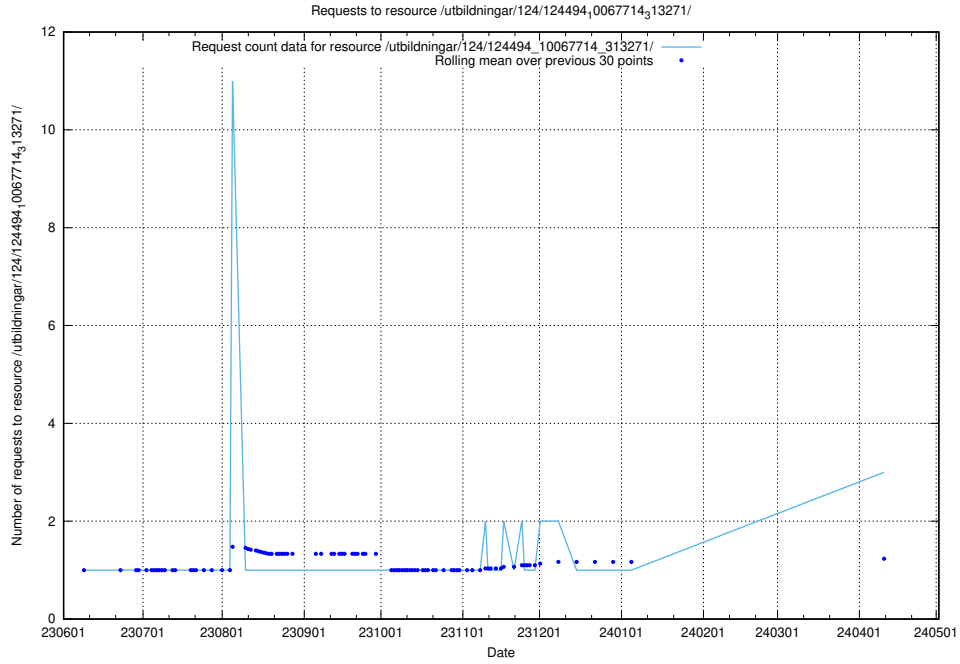

5.493 Usage of /utbildningar/124/124494_10067714_313271/

Here, we count the number of requests to resource /utbildningar/124/124494_10067714_313271/.