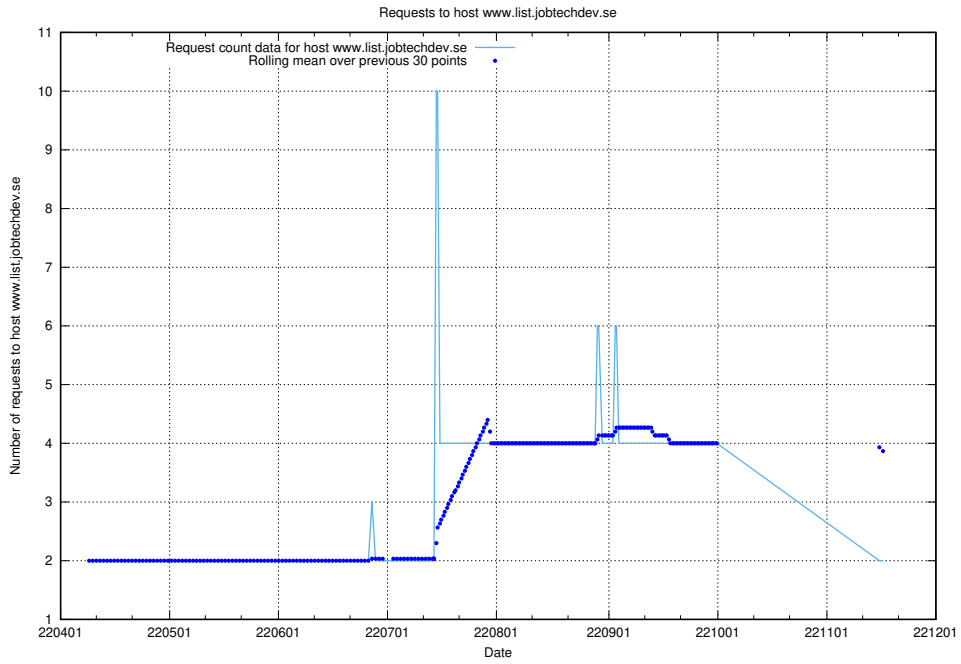

7.477 Usage of www.list.jobtechdev.se

Here, we count the number of requests to host www.list.jobtechdev.se.