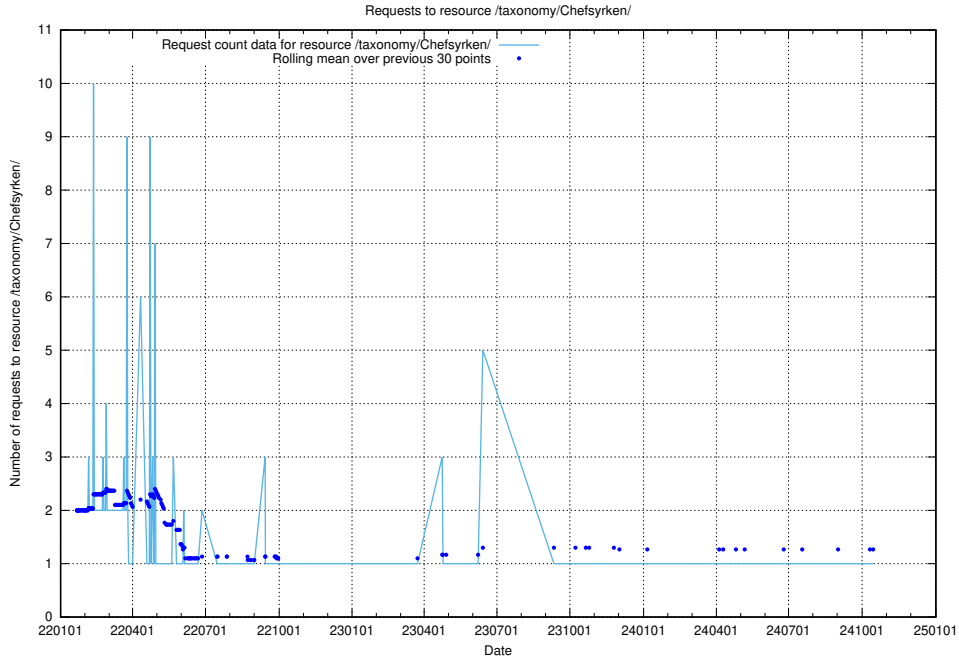

5.1681 Usage of /taxonomy/Chefsyrken/

Here, we count the number of requests to resource /taxonomy/Chefsyrken/.