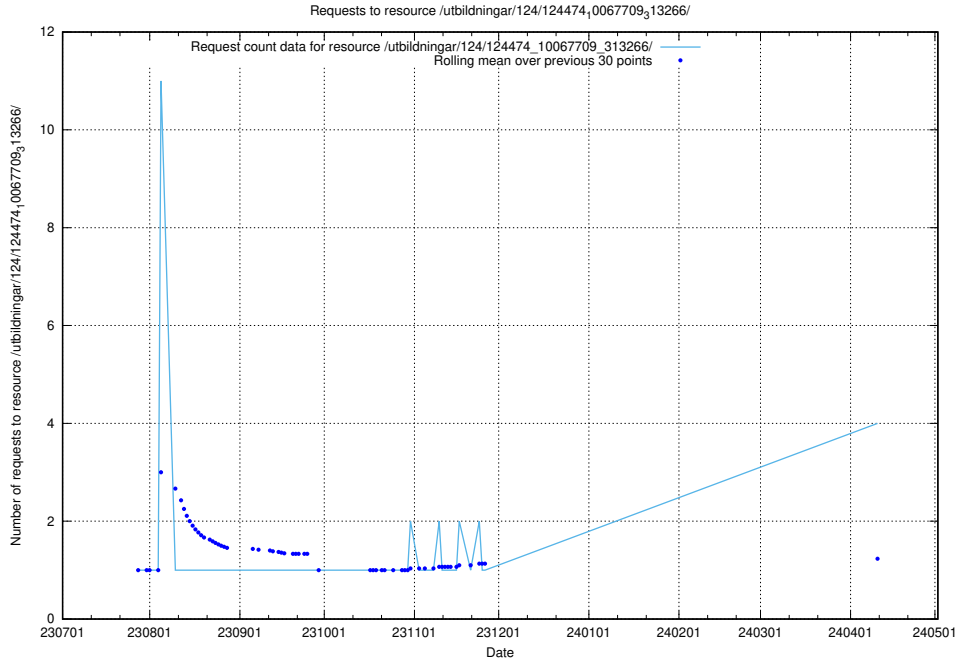

5.341 Usage of /utbildningar/124/124474_10067709_313266/

Here, we count the number of requests to resource /utbildningar/124/124474_10067709_313266/.