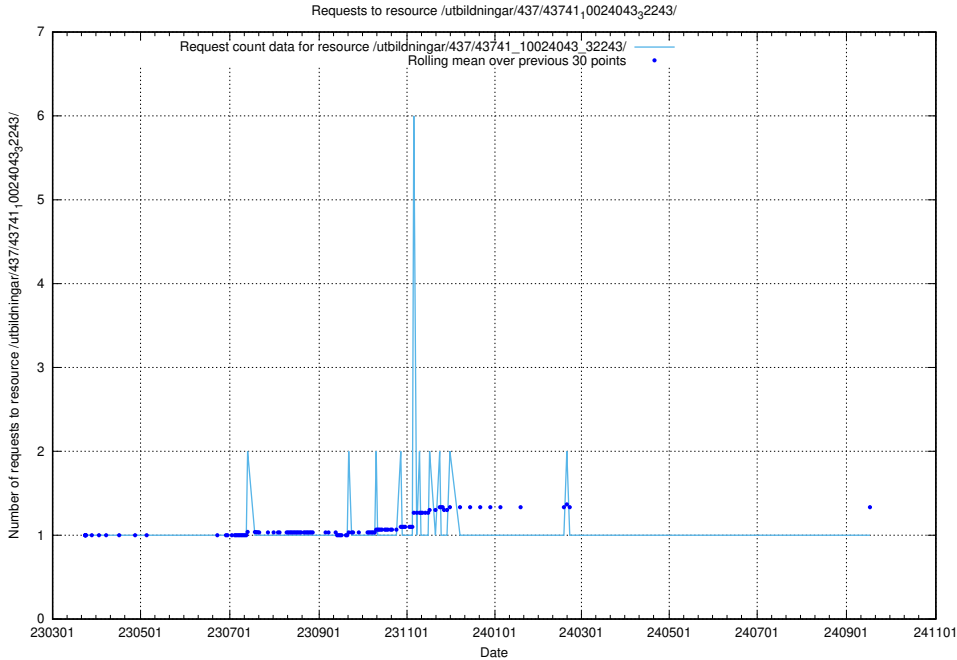

5.7354 Usage of /utbildningar/437/43741_10024043_32243/

Here, we count the number of requests to resource /utbildningar/437/43741_10024043_32243/.