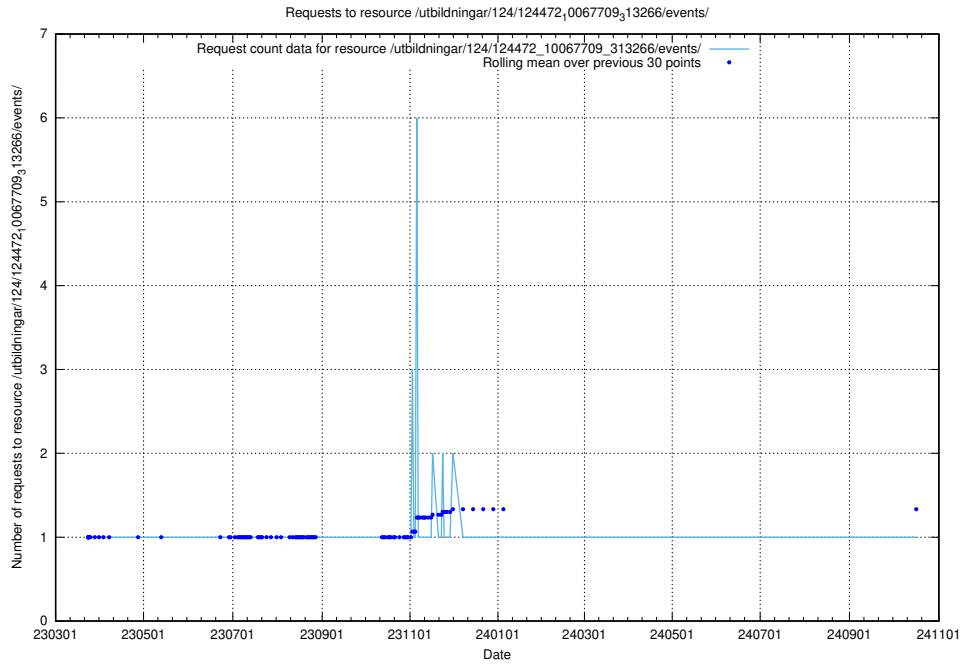

5.3975 Usage of /utbildningar/124/124472_10067709_313266/events/

Here, we count the number of requests to resource /utbildningar/124/124472_10067709_313266/events/