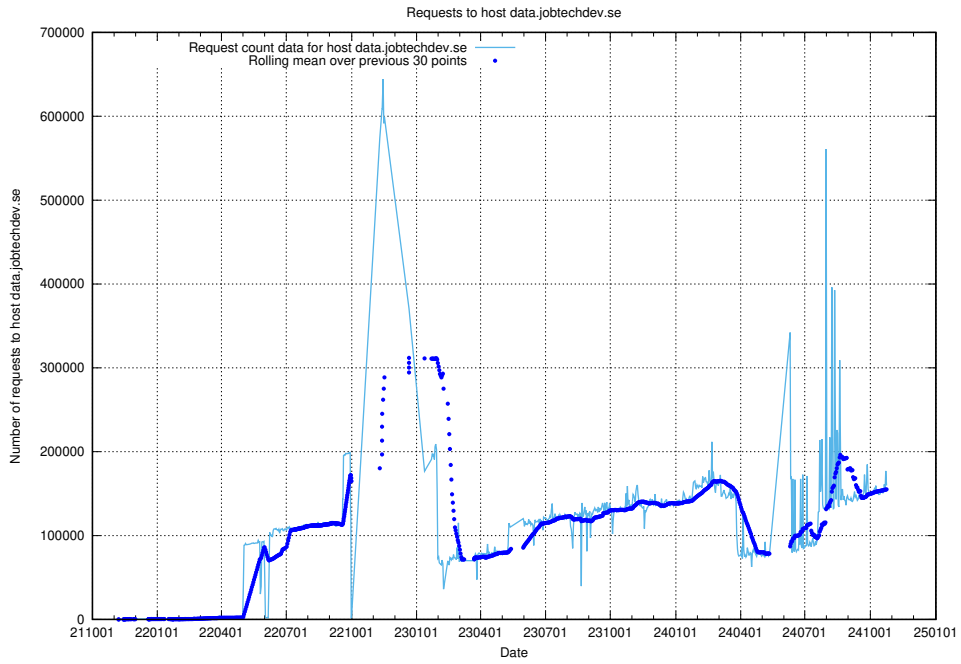

7.4 Usage of data.jobtechdev.se

Here, we count the number of requests to host data.jobtechdev.se.

7.5 Usage of taxonomy.api.jobtechdev.se

Here, we count the number of requests to host taxonomy.api.jobtechdev.se.