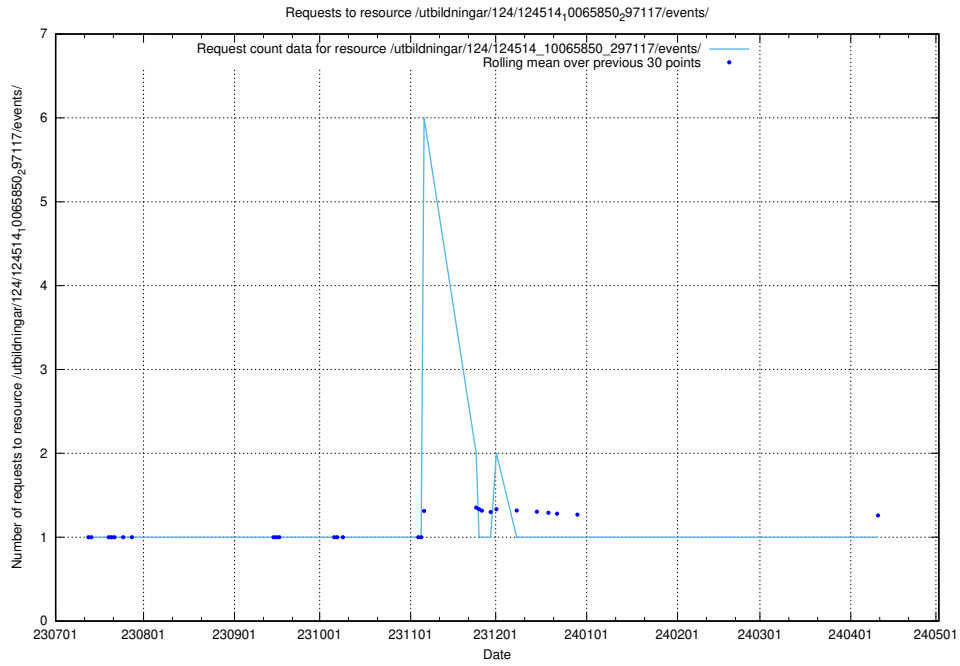

5.6043 Usage of `/utbildningar/124/124514_10065850_297117/events/`

Here, we count the number of requests to resource `/utbildningar/124/124514_10065850_297117/events/`