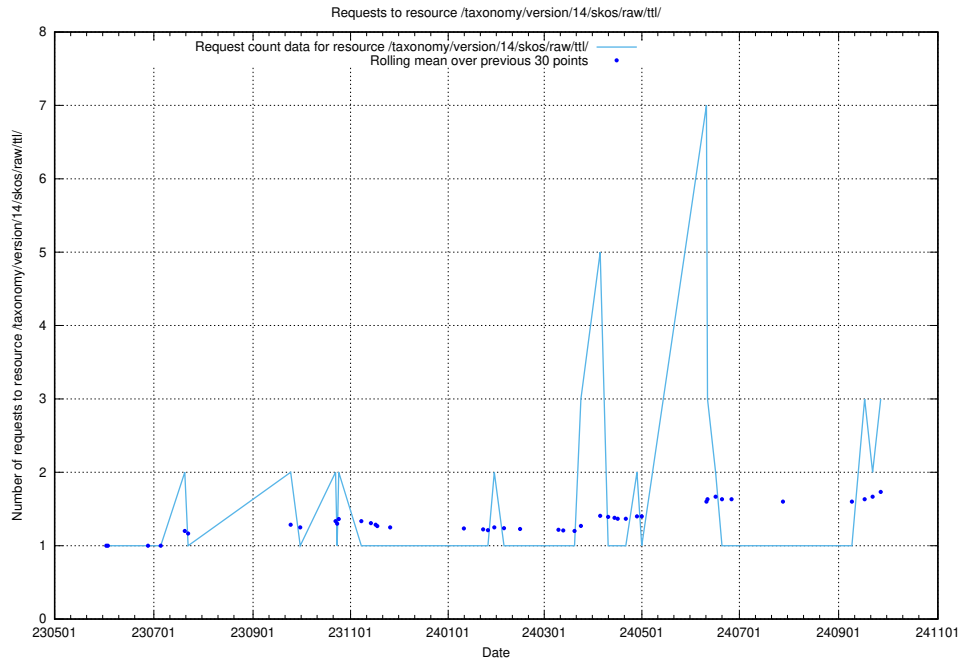

5.495 Usage of `/taxonomy/version/14/skos/raw/ttl/`

Here, we count the number of requests to resource `/taxonomy/version/14/skos/raw/ttl/`.