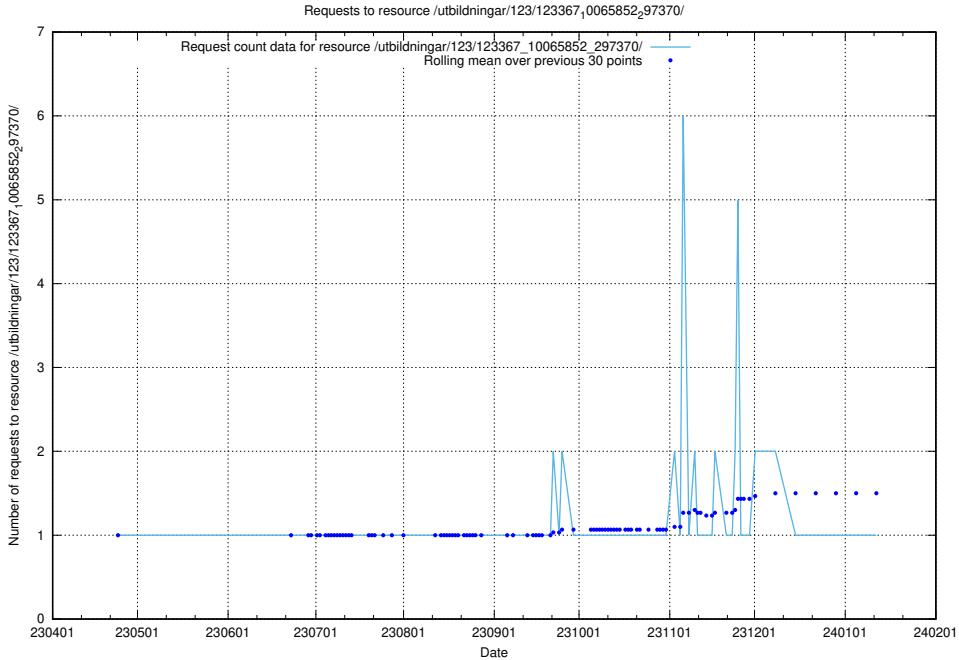

5.6922 Usage of /utbildningar/123/123367_10065852_297370/

Here, we count the number of requests to resource /utbildningar/123/123367_10065852_297370/.