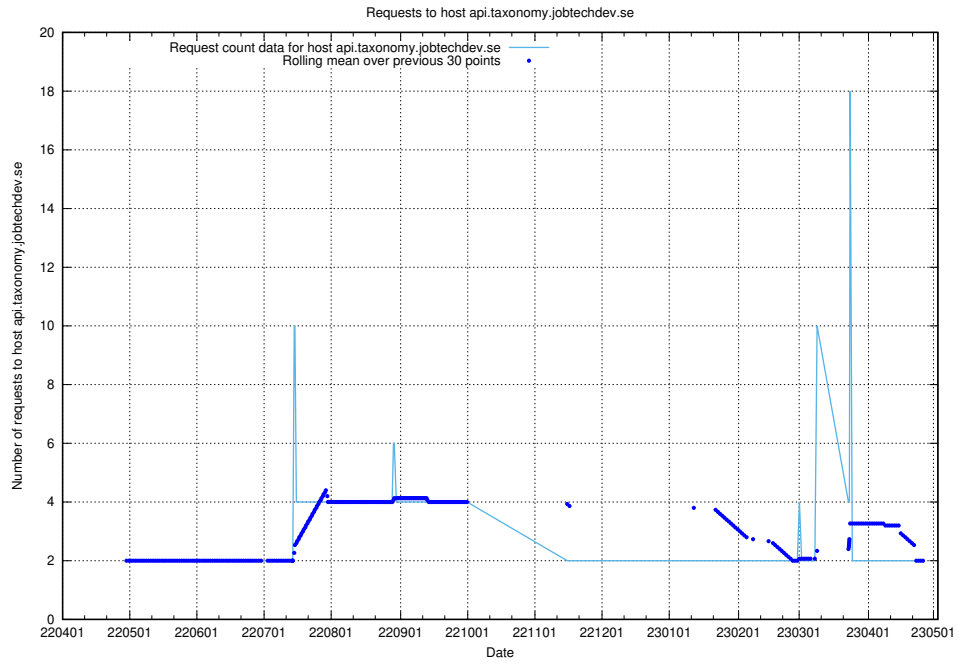

7.445 Usage of api.taxonomy.jobtechdev.se

Here, we count the number of requests to host api.taxonomy.jobtechdev.se.