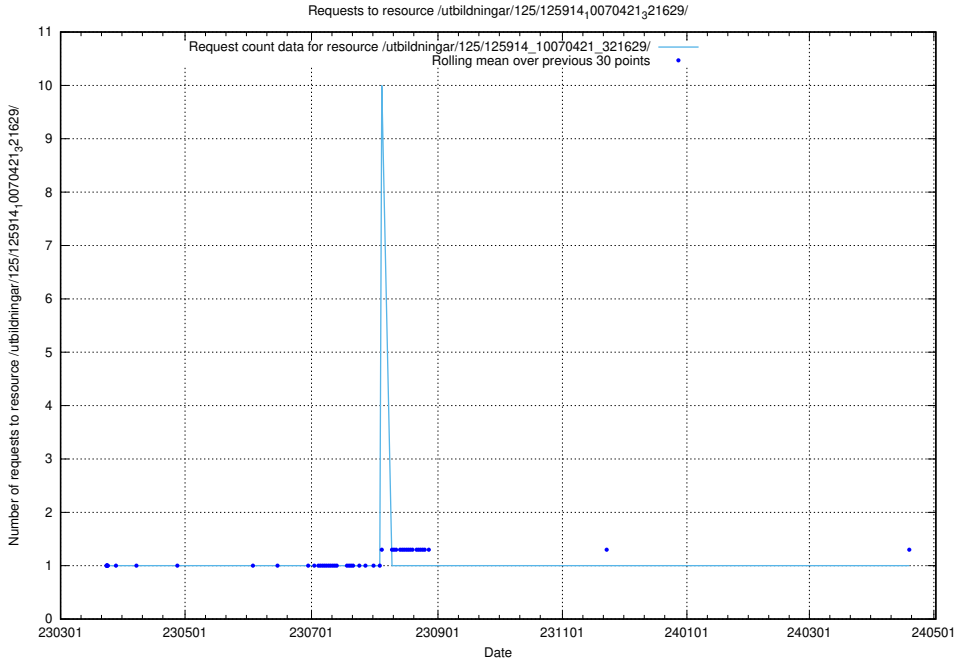

5.7411 Usage of /utbildningar/125/125914_10070421_321629/

Here, we count the number of requests to resource /utbildningar/125/125914_10070421_321629/.