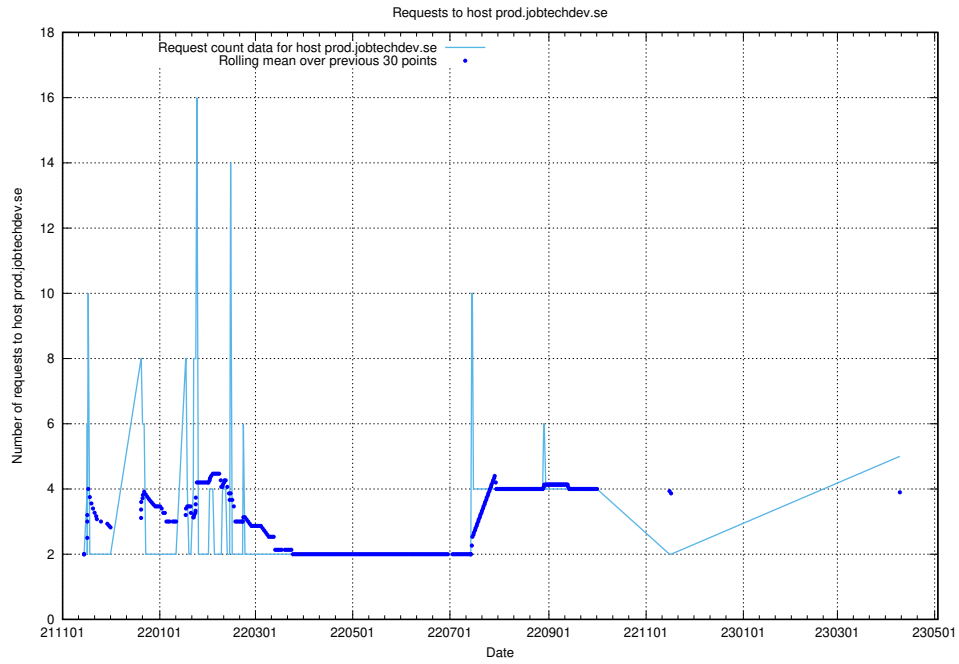

7.104 Usage of prod.jobtechdev.se

Here, we count the number of requests to host prod.jobtechdev.se.