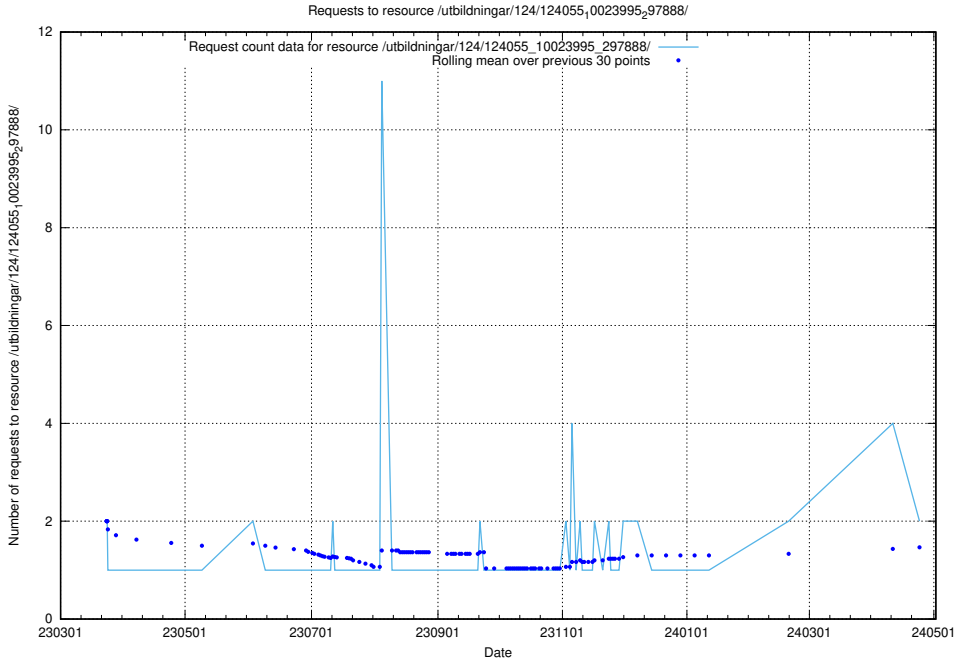

5.995 Usage of /utbildningar/124/124055_10023995_297888/

Here, we count the number of requests to resource /utbildningar/124/124055_10023995_297888/.