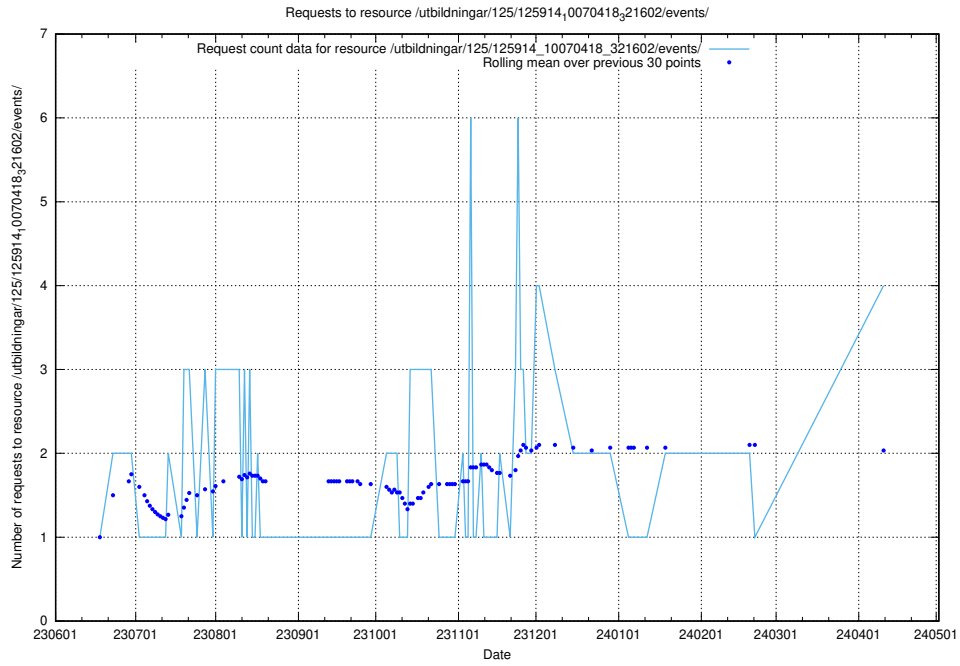

Here, we count the number of requests to resource /utbildningar/124/124500_10067799_319946/events/

5.353 Usage of /utbildningar/125/125914_10070418_321602/events/

Here, we count the number of requests to resource /utbildningar/125/125914_10070418_321602/events/