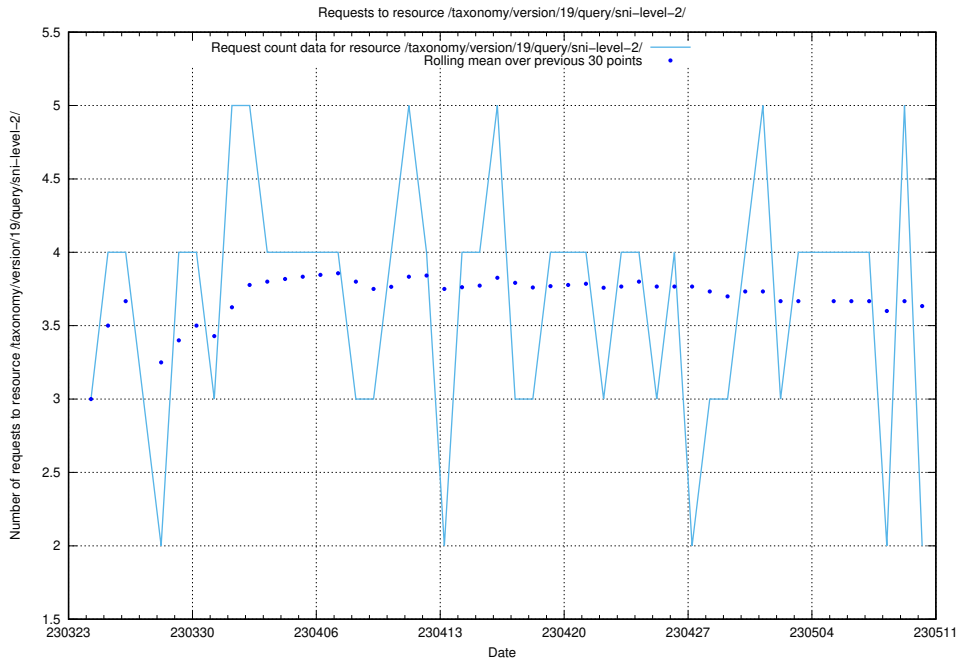

5.977 Usage of /taxonomy/version/19/query/sni-level-2/

Here, we count the number of requests to resource /taxonomy/version/19/query/sni-level-2/.