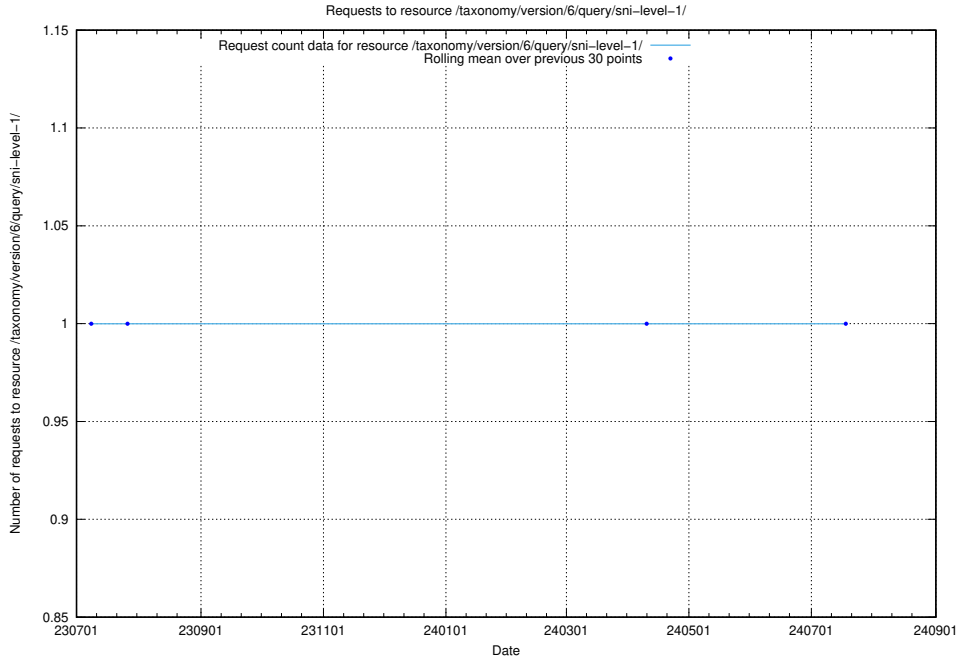

5.6157 Usage of /taxonomy/version/6/query/sni-level-1/

Here, we count the number of requests to resource /taxonomy/version/6/query/sni-level-1/.