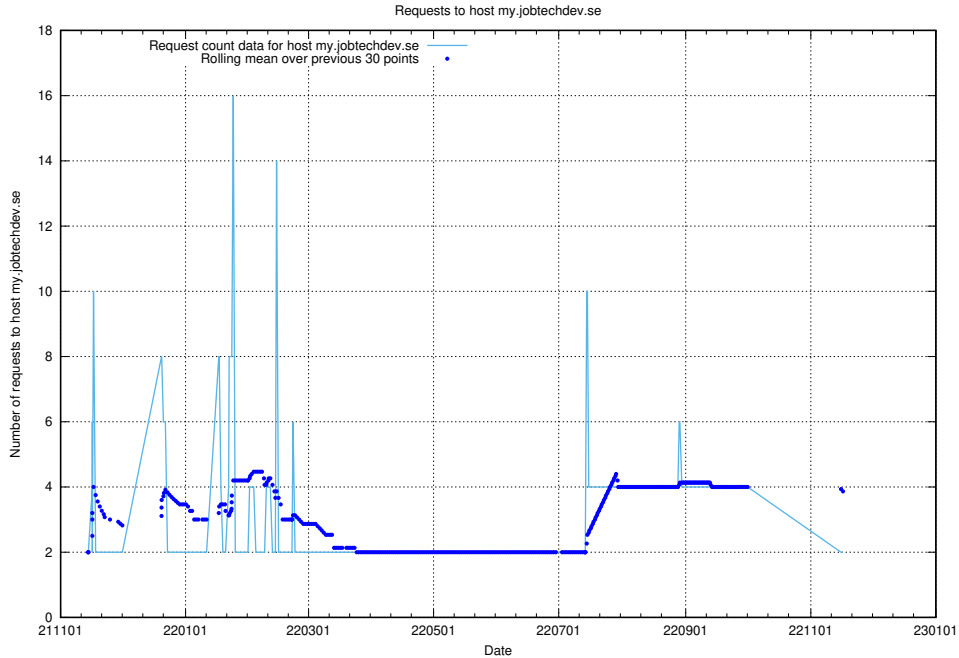

7.575 Usage of my.jobtechdev.se

Here, we count the number of requests to host my.jobtechdev.se.