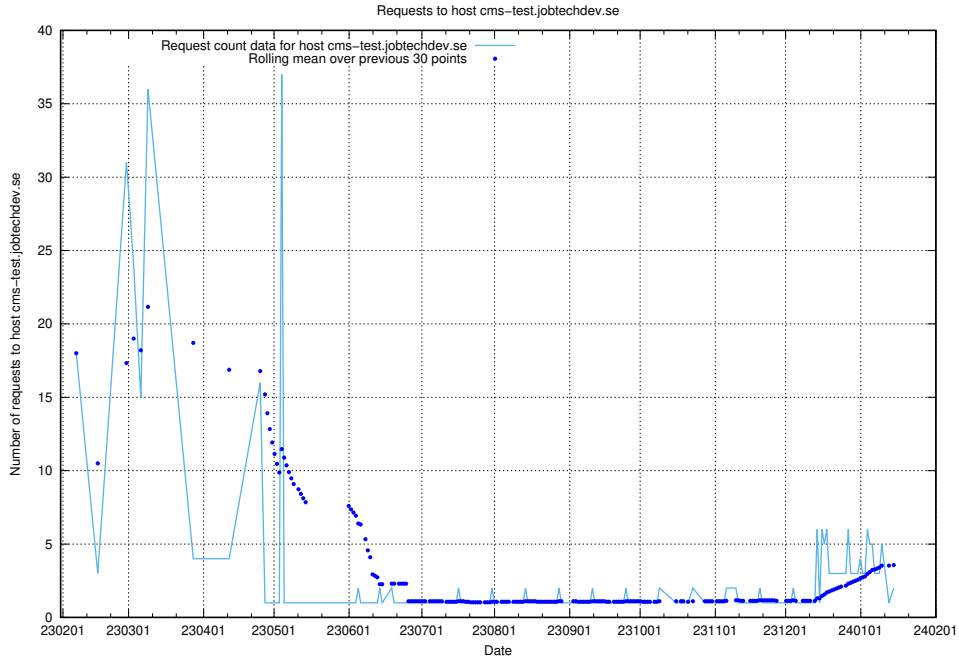

7.298 Usage of cms-test.jobtechdev.se

Here, we count the number of requests to host cms-test.jobtechdev.se.