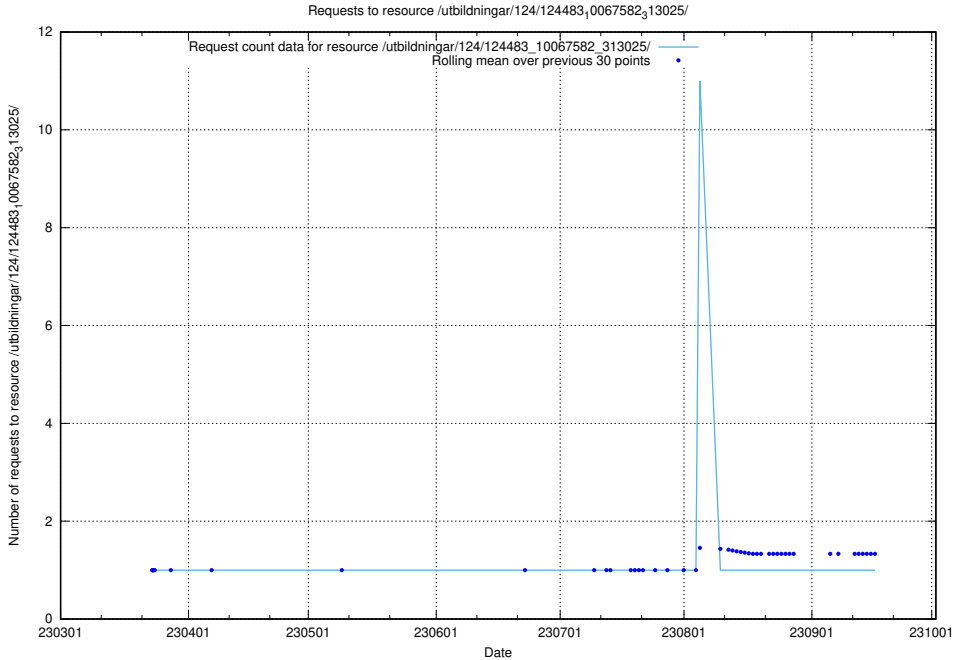

Here, we count the number of requests to resource /utbildningar/utb_emil/438/43814_10024115_288192/events/

5.3722 Usage of /utbildningar/124/124483_10067582_313025/

Here, we count the number of requests to resource /utbildningar/124/124483_10067582_313025/.