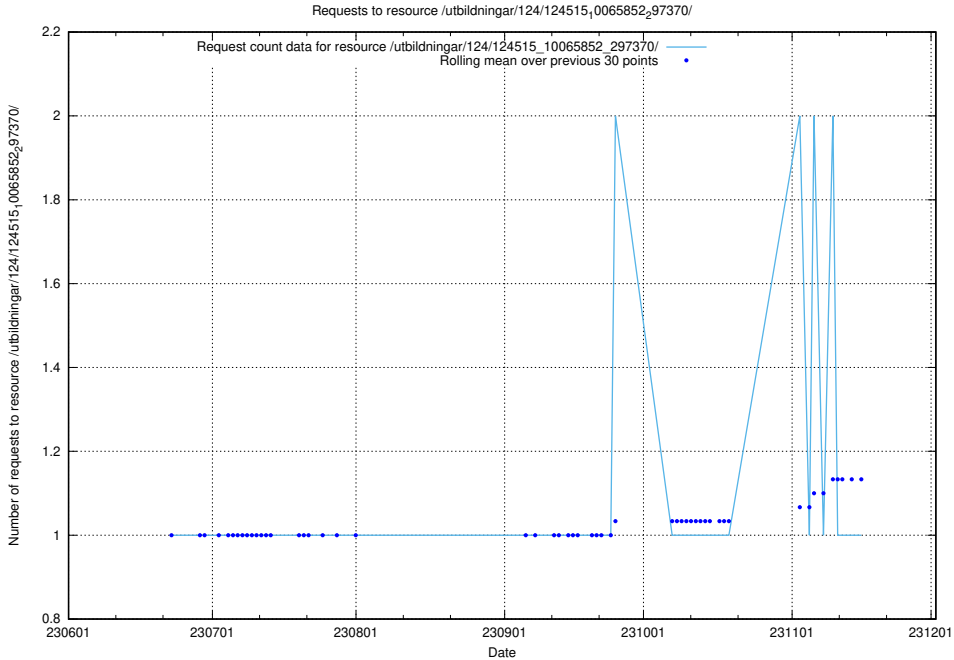

5.6678 Usage of /utbildningar/124/124515_10065852_297370/

Here, we count the number of requests to resource /utbildningar/124/124515_10065852_297370/.