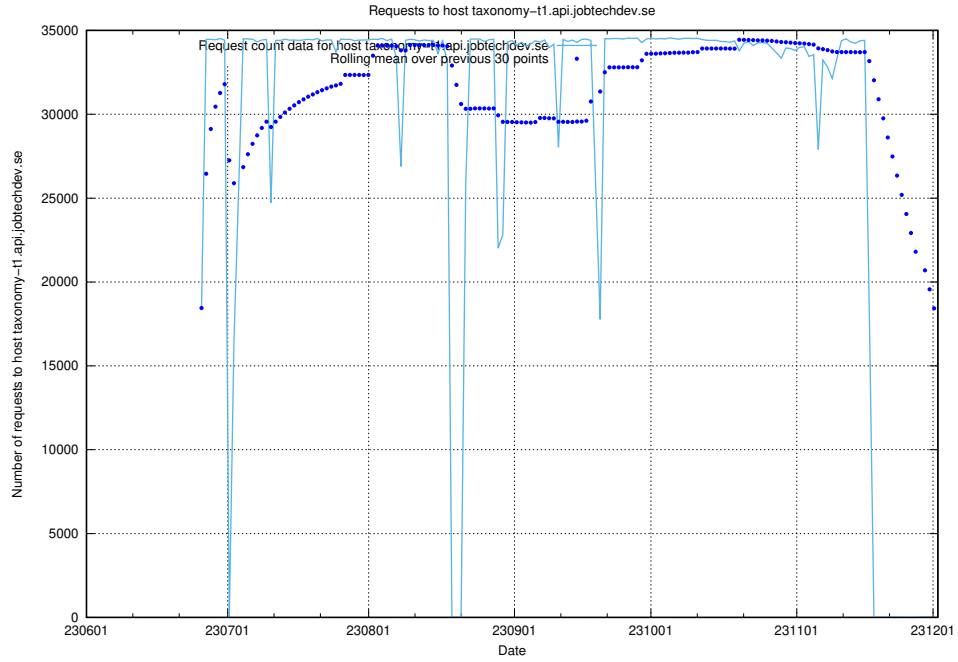

7.178 Usage of taxonomy-t1.api.jobtechdev.se

Here, we count the number of requests to host taxonomy-t1.api.jobtechdev.se.