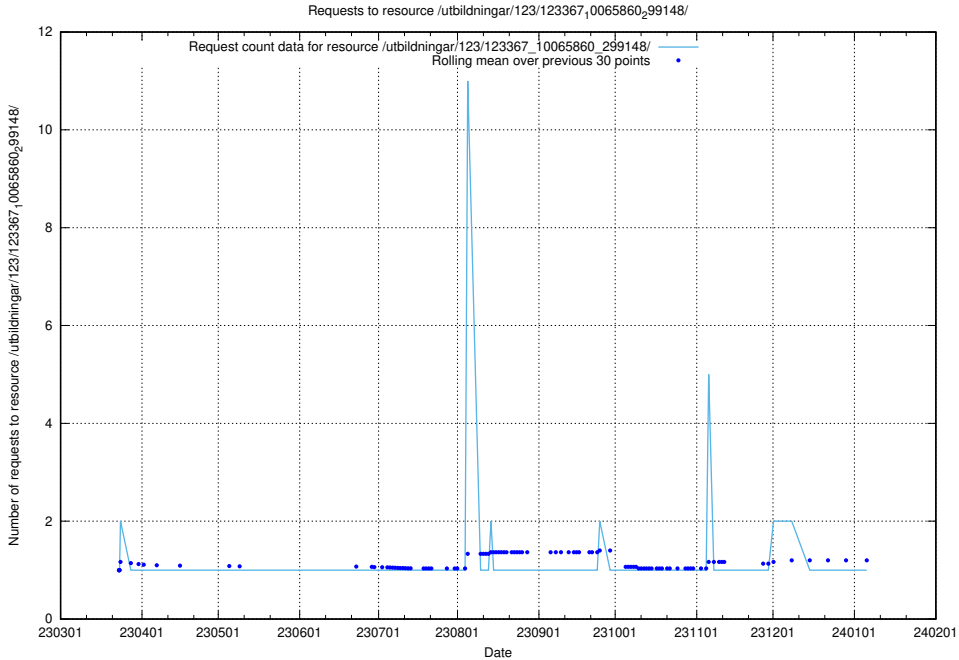

5.5752 Usage of /utbildningar/123/123367_10065860_299148/

Here, we count the number of requests to resource /utbildningar/123/123367_10065860_299148/.

5.5753 Usage of /utbildningar/126/126095_10071321_331015/events/