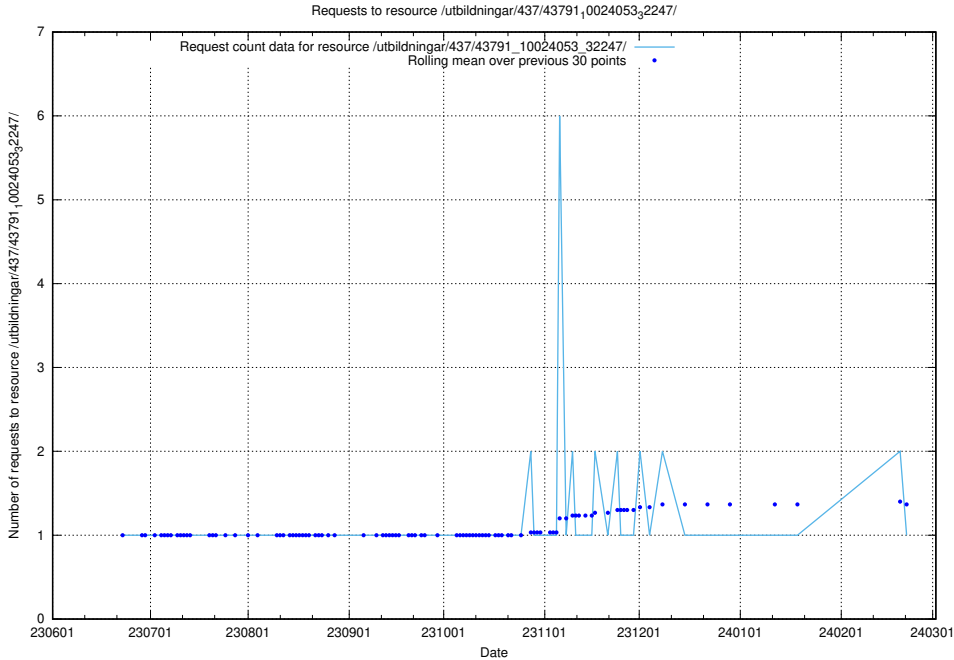

5.6500 Usage of /utbildningar/437/43791_10024053_32247/

Here, we count the number of requests to resource /utbildningar/437/43791_10024053_32247/.

5.6501 Usage of /utbildningar/437/43773_10023987_29948/events/