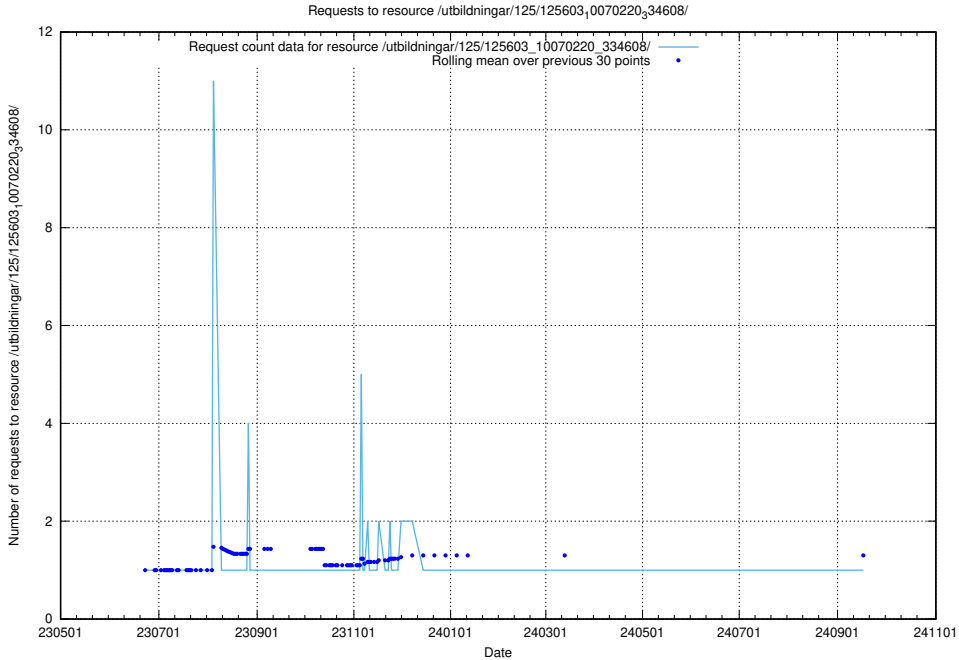

5.6620 Usage of /utbildningar/125/125603_10070220_334608/

Here, we count the number of requests to resource /utbildningar/125/125603_10070220_334608/.