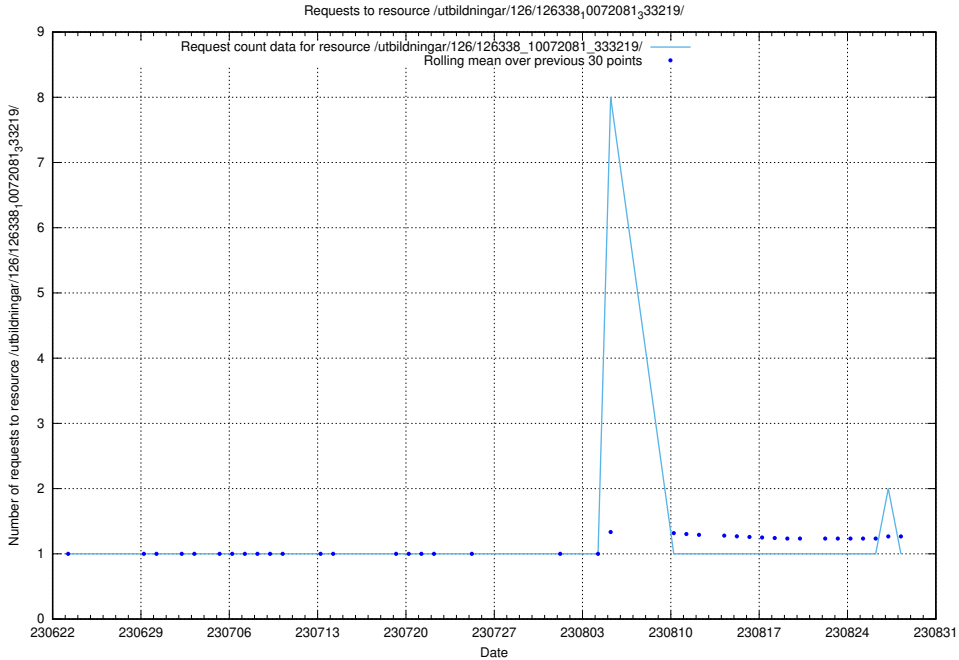

5.6566 Usage of /utbildningar/126/126338_10072081_333219/

Here, we count the number of requests to resource /utbildningar/126/126338_10072081_333219/.