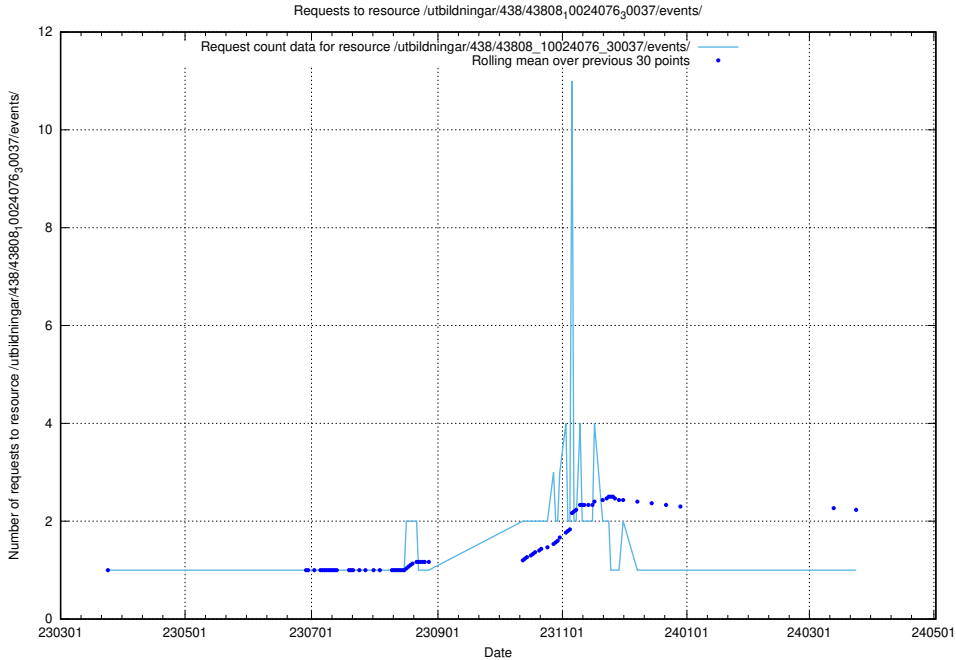

5.7125 Usage of /utbildningar/438/43808_10024076_30037/events/

Here, we count the number of requests to resource /utbildningar/438/43808_10024076_30037/events/.