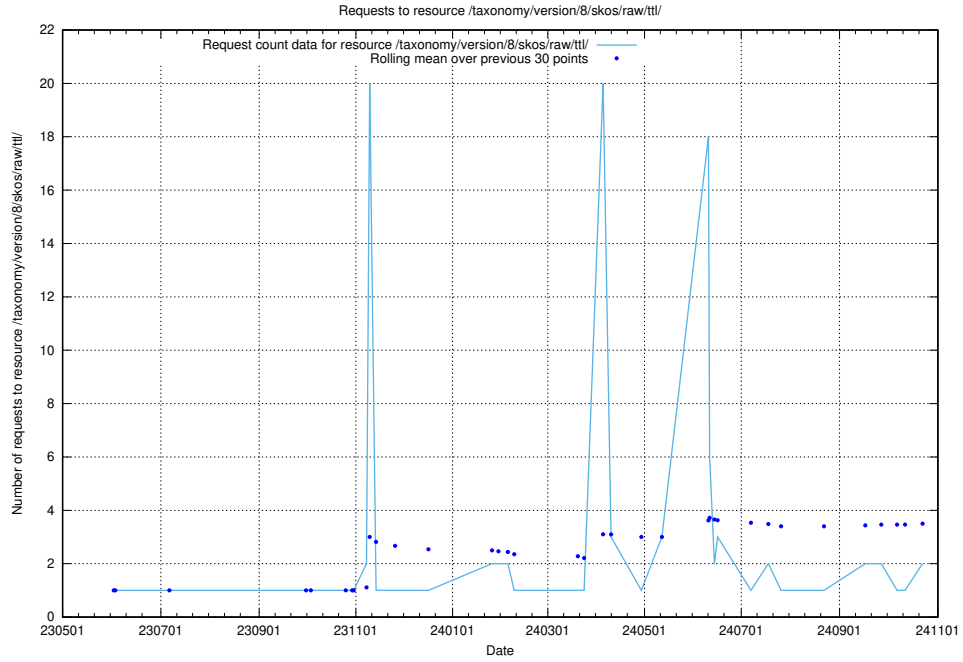

5.961 Usage of /taxonomy/version/8/skos/raw/ttl/

Here, we count the number of requests to resource /taxonomy/version/8/skos/raw/ttl/.