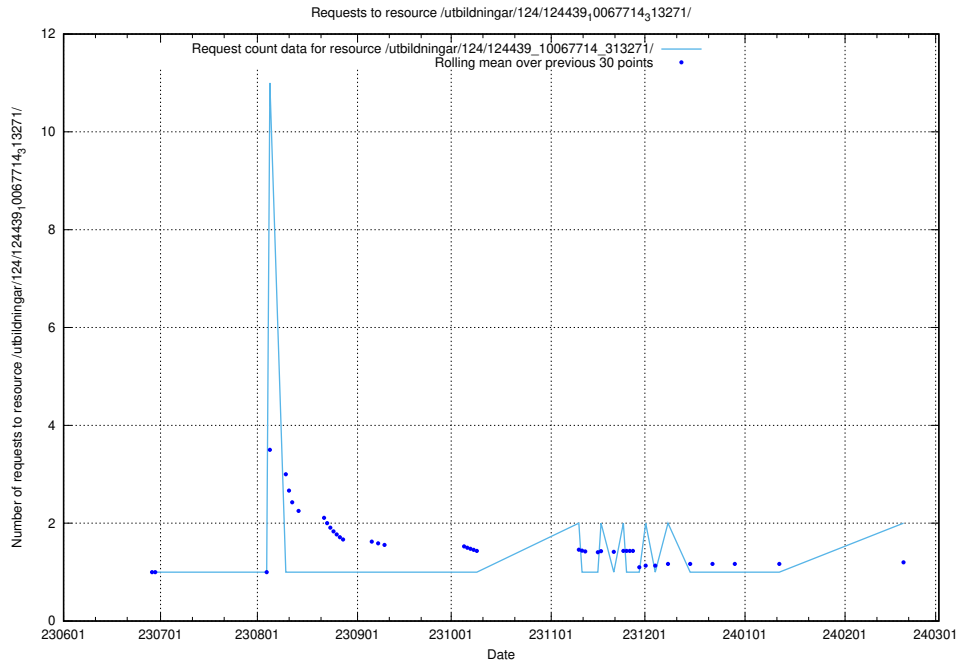

5.900 Usage of /utbildningar/124/124439_10067714_313271/

Here, we count the number of requests to resource /utbildningar/124/124439_10067714_313271/.