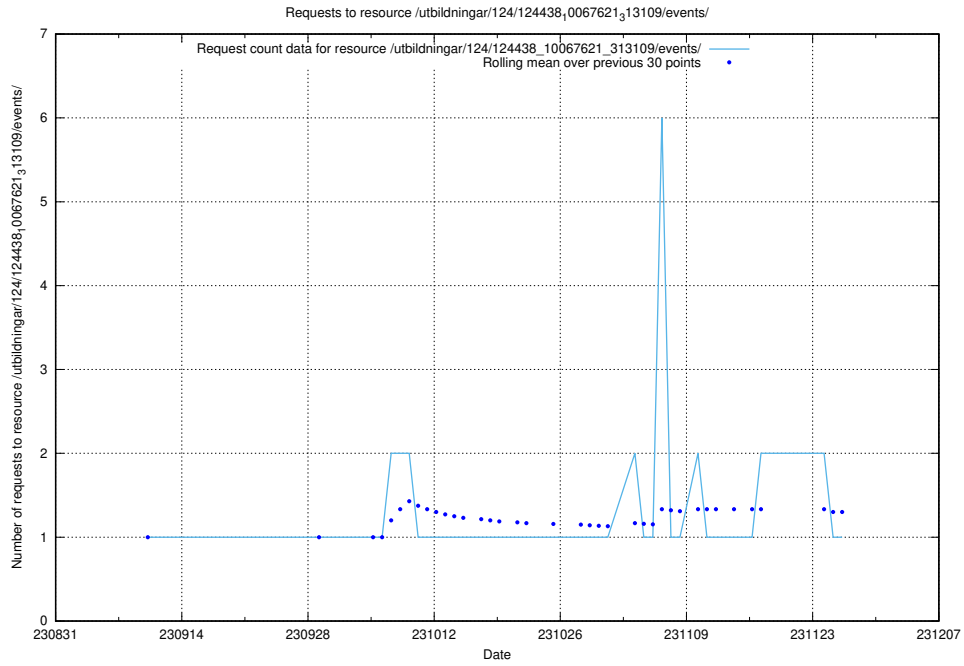

5.5545 Usage of /utbildningar/124/124438_10067621_313109/events/

Here, we count the number of requests to resource /utbildningar/124/124438_10067621_313109/events/