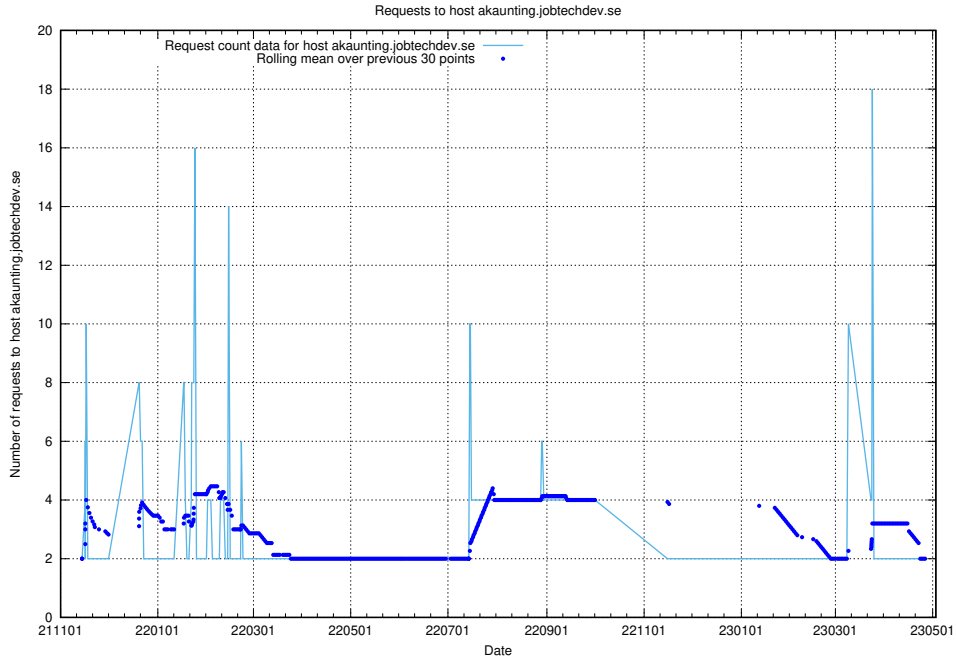

7.299 Usage of akaunting.jobtechdev.se

Here, we count the number of requests to host akaunting.jobtechdev.se.