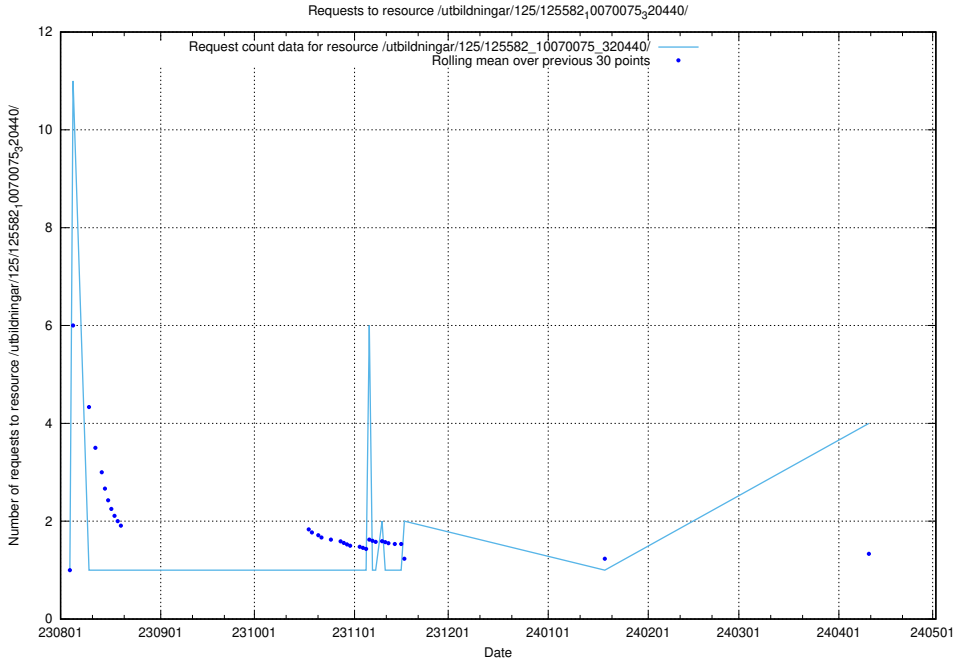

5.340 Usage of /utbildningar/125/125582_10070075_320440/

Here, we count the number of requests to resource /utbildningar/125/125582_10070075_320440/.