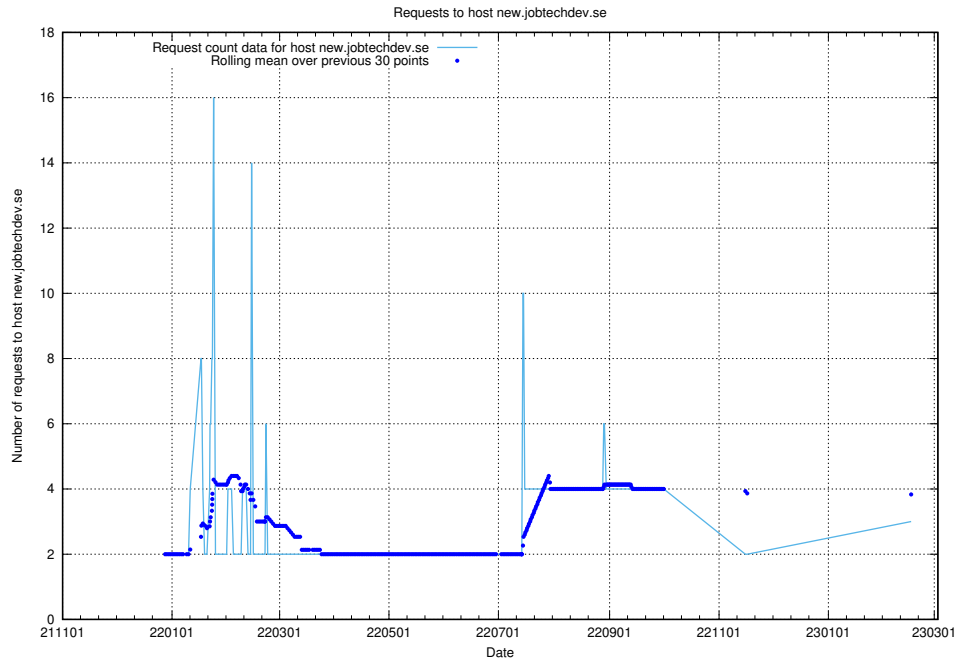

7.204 Usage of new.jobtechdev.se

Here, we count the number of requests to host new.jobtechdev.se.