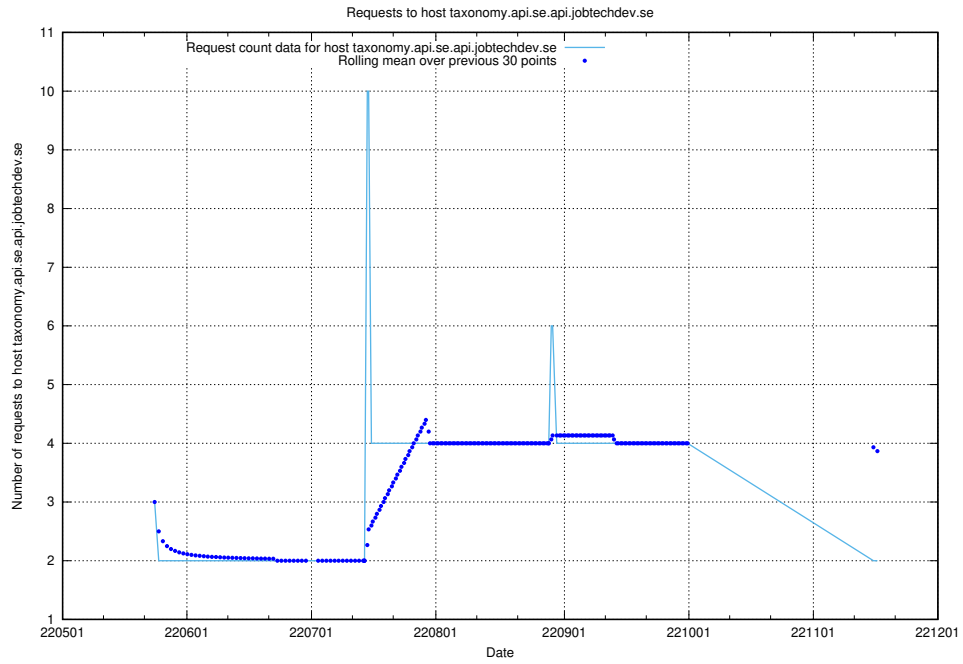

7.429 Usage of taxonomy.api.se.api.jobtechdev.se

Here, we count the number of requests to host taxonomy.api.se.api.jobtechdev.se.