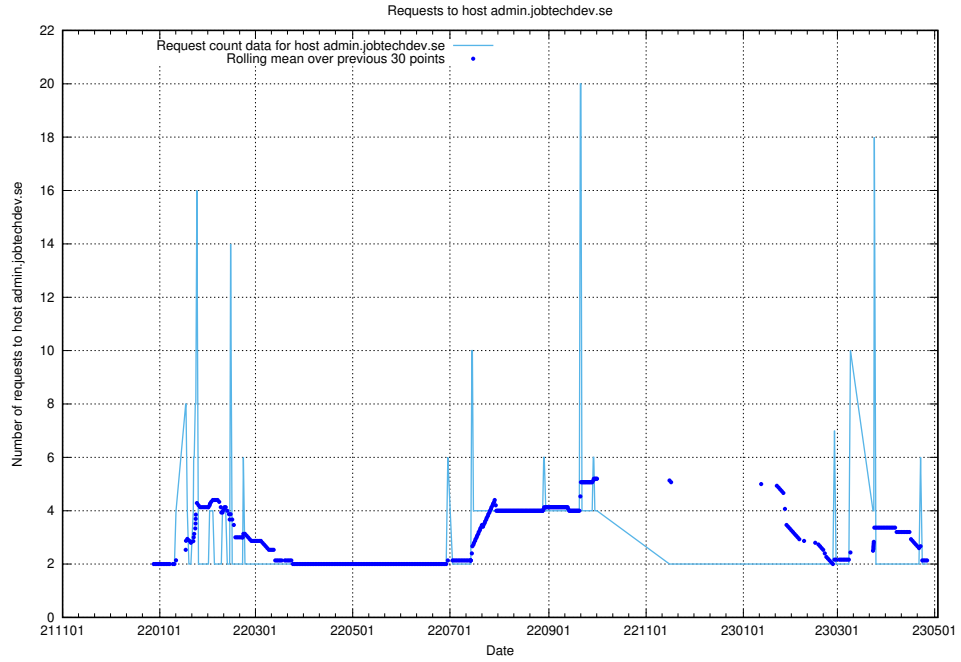

7.369 Usage of admin.jobtechdev.se

Here, we count the number of requests to host admin.jobtechdev.se.