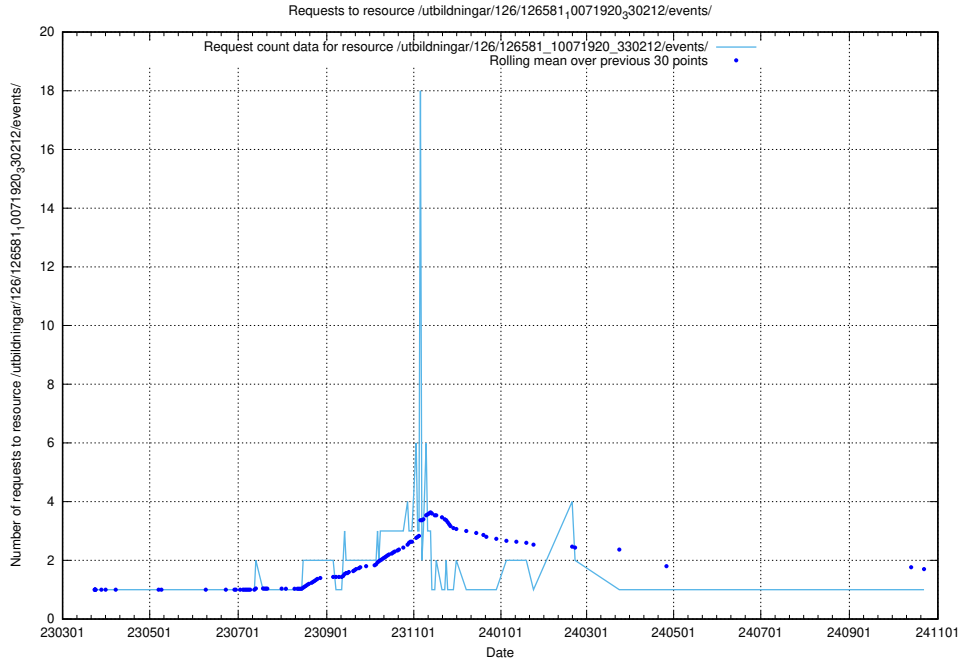

5.7364 Usage of /utbildningar/126/126581_10071920_330212/events/

Here, we count the number of requests to resource /utbildningar/126/126581_10071920_330212/events/