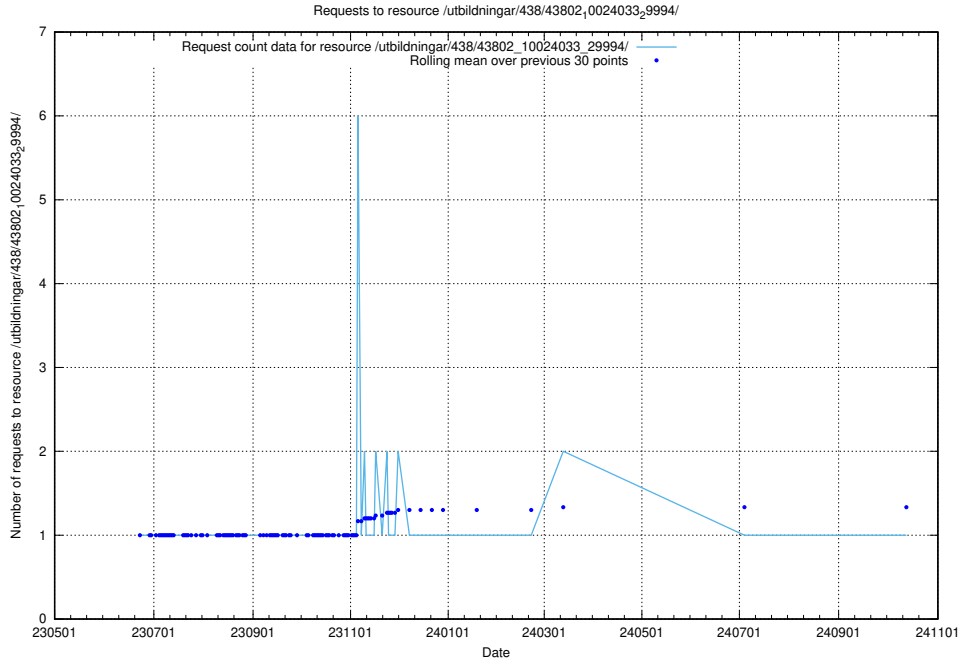

5.6499 Usage of /utbildningar/438/43802_10024033_29994/

Here, we count the number of requests to resource /utbildningar/438/43802_10024033_29994/.