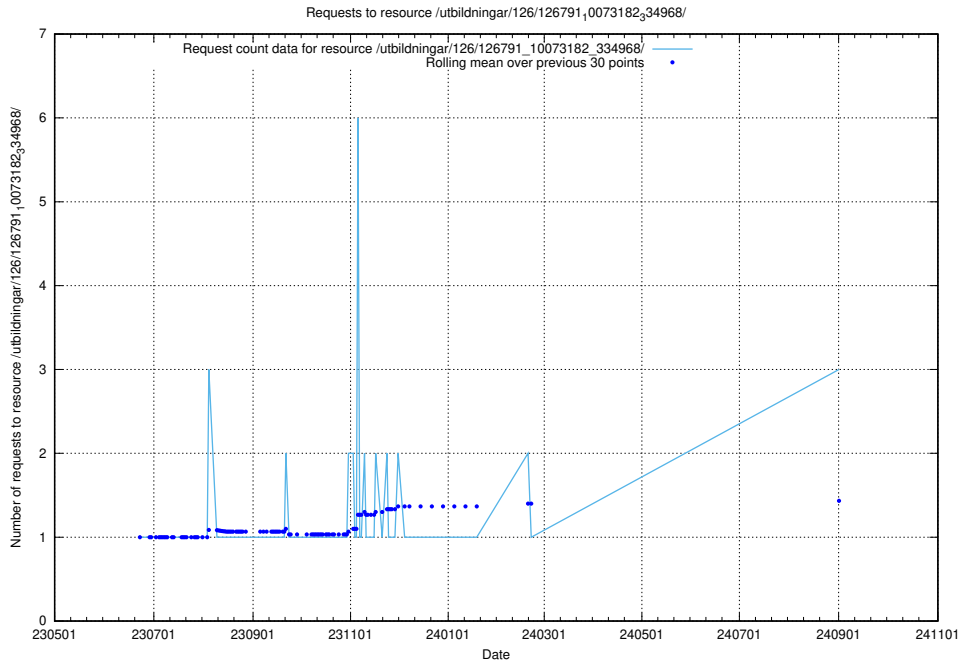

5.475 Usage of /utbildningar/126/126791_10073182_334968/

Here, we count the number of requests to resource /utbildningar/126/126791_10073182_334968/.