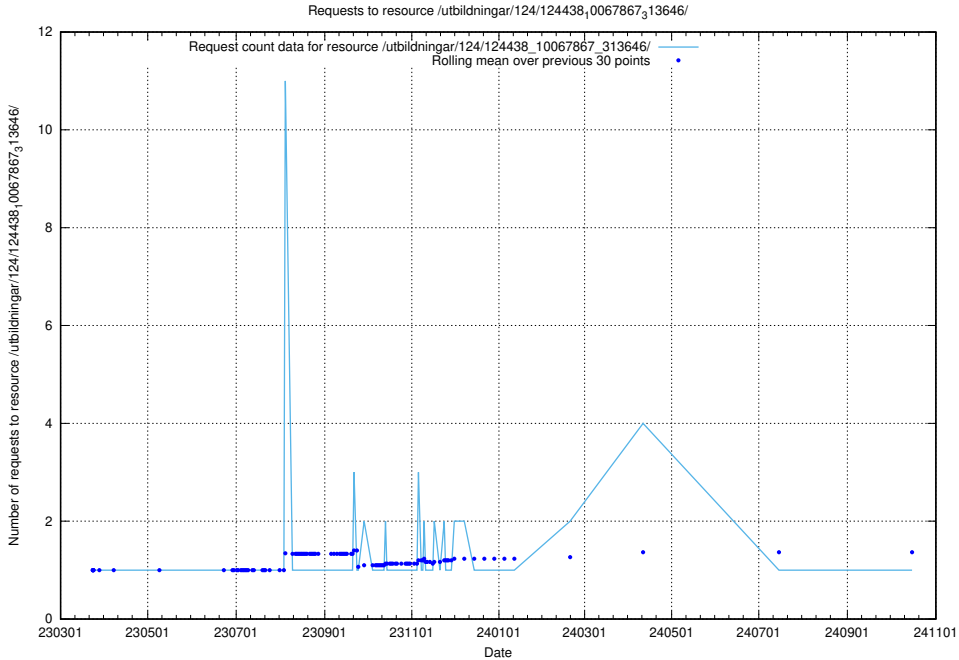

5.4585 Usage of /utbildningar/124/124438_10067867_313646/

Here, we count the number of requests to resource /utbildningar/124/124438_10067867_313646/.