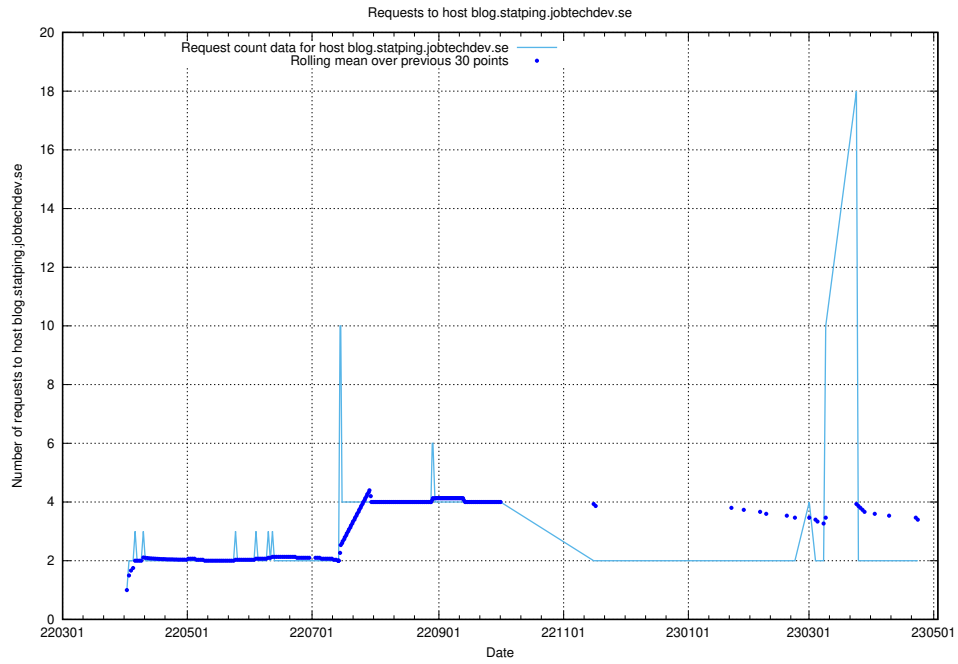

7.484 Usage of `blog.statping.jobtechdev.se`

Here, we count the number of requests to host `blog.statping.jobtechdev.se`.