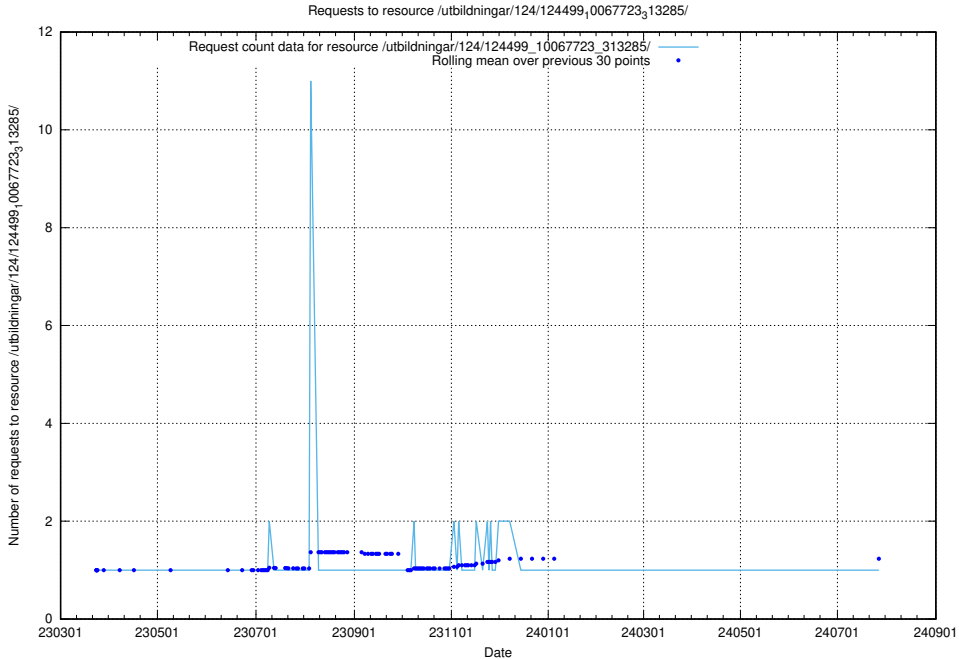

5.3451 Usage of /utbildningar/124/124499_10067723_313285/

Here, we count the number of requests to resource /utbildningar/124/124499_10067723_313285/.