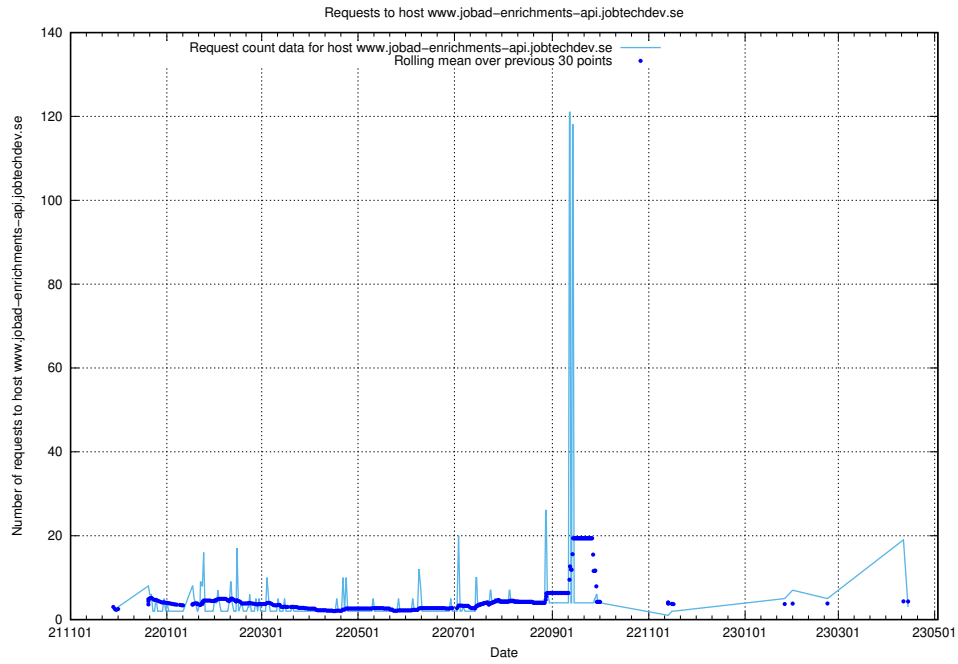

7.220 Usage of www.jobad-enrichments-api.jobtechdev.se

Here, we count the number of requests to host www.jobad-enrichments-api.jobtechdev.se.