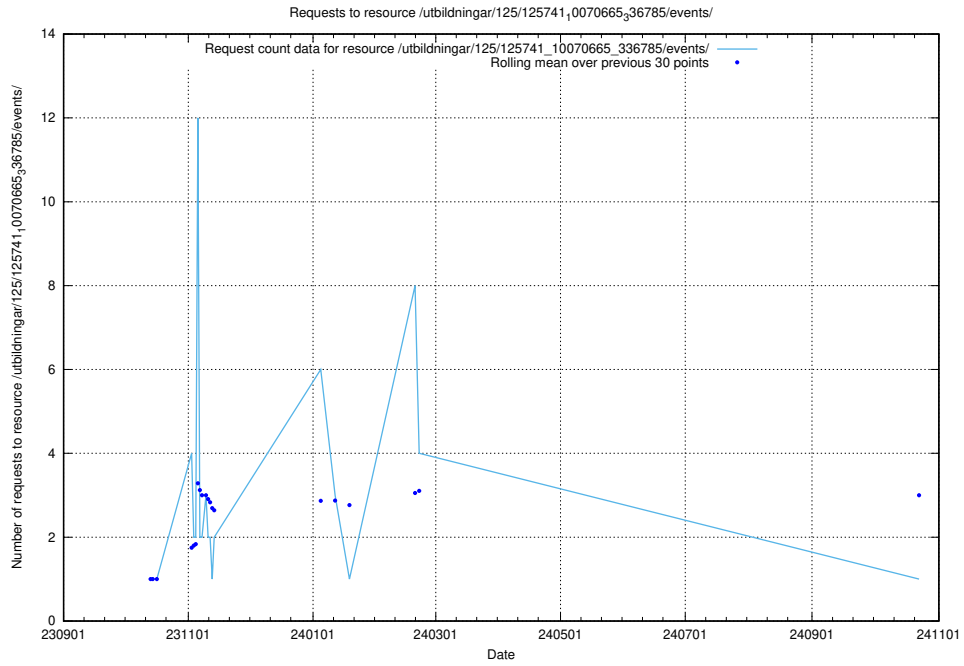

Here, we count the number of requests to resource /utbildningar/126/126729_10073175_334956/.

5.5254 Usage of /utbildningar/125/125741_10070665_336785/events/

Here, we count the number of requests to resource /utbildningar/125/125741_10070665_336785/events/