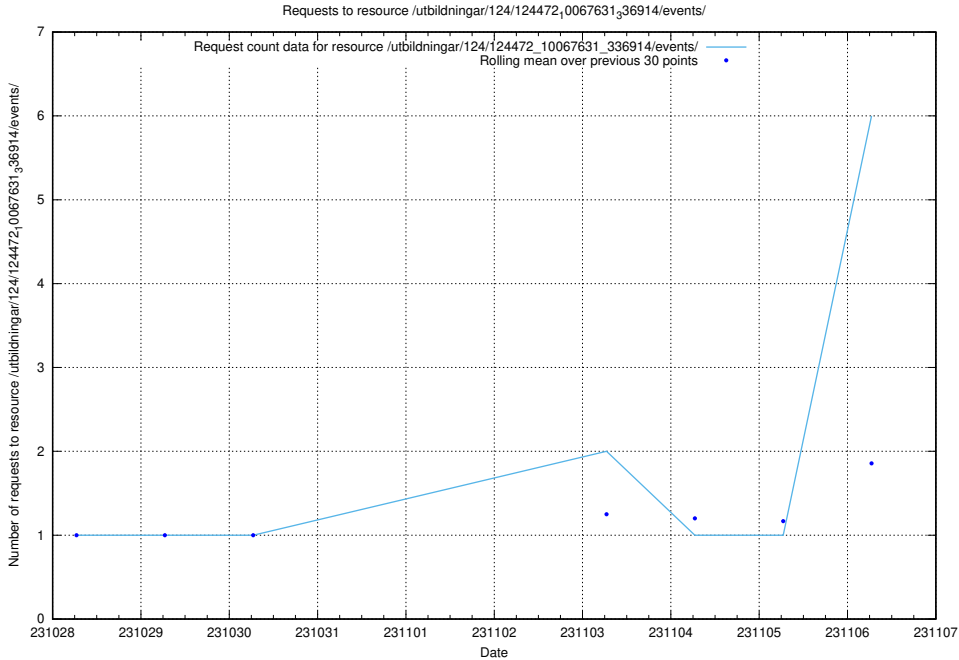

5.126 Usage of /utbildningar/124/124472_10067631_336914/events/

Here, we count the number of requests to resource /utbildningar/124/124472_10067631_336914/events/