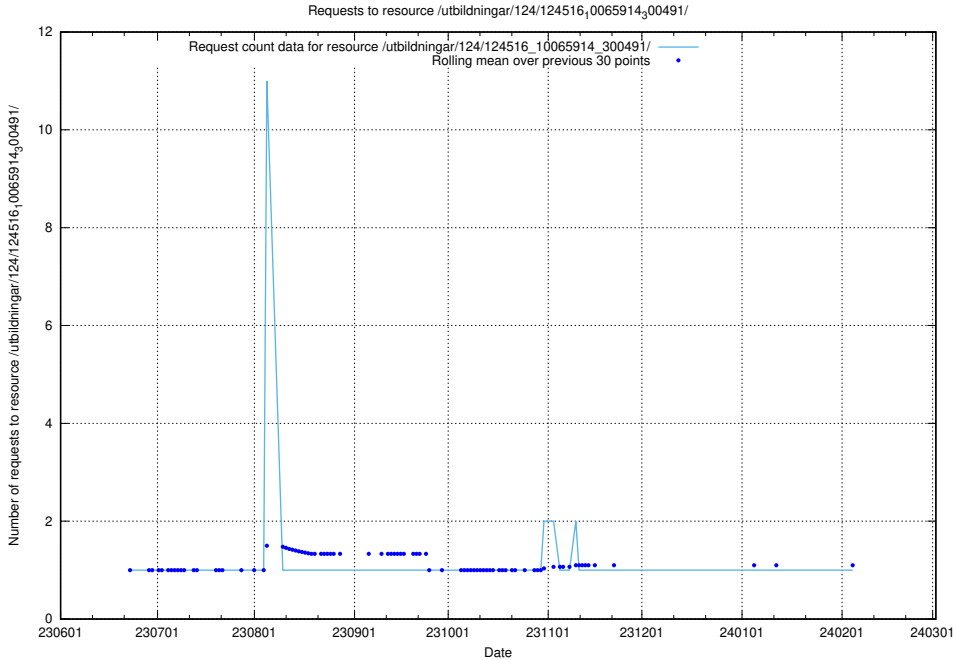

5.6675 Usage of /utbildningar/124/124516_10065914_300491/

Here, we count the number of requests to resource /utbildningar/124/124516_10065914_300491/.