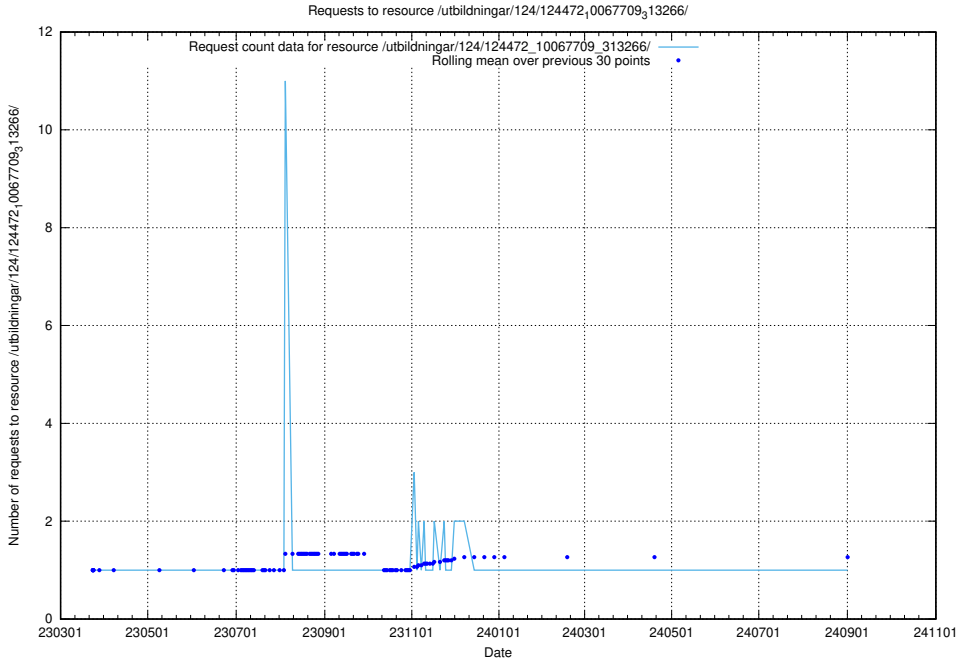

5.3984 Usage of /utbildningar/124/124472_10067709_313266/

Here, we count the number of requests to resource /utbildningar/124/124472_10067709_313266/.