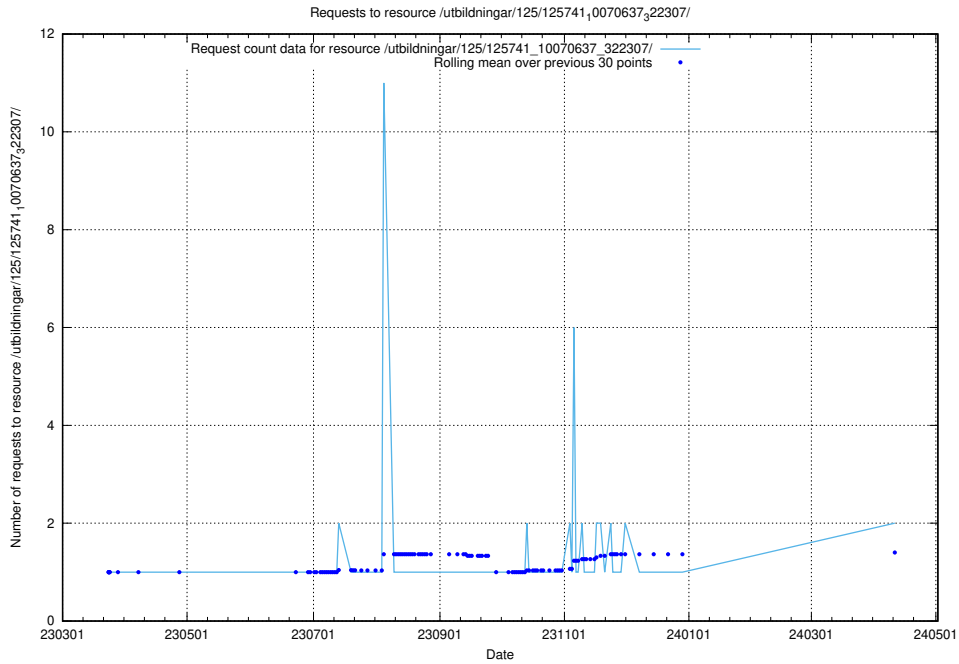

5.524 Usage of /utbildningar/125/125741_10070637_322307/

Here, we count the number of requests to resource /utbildningar/125/125741_10070637_322307/.