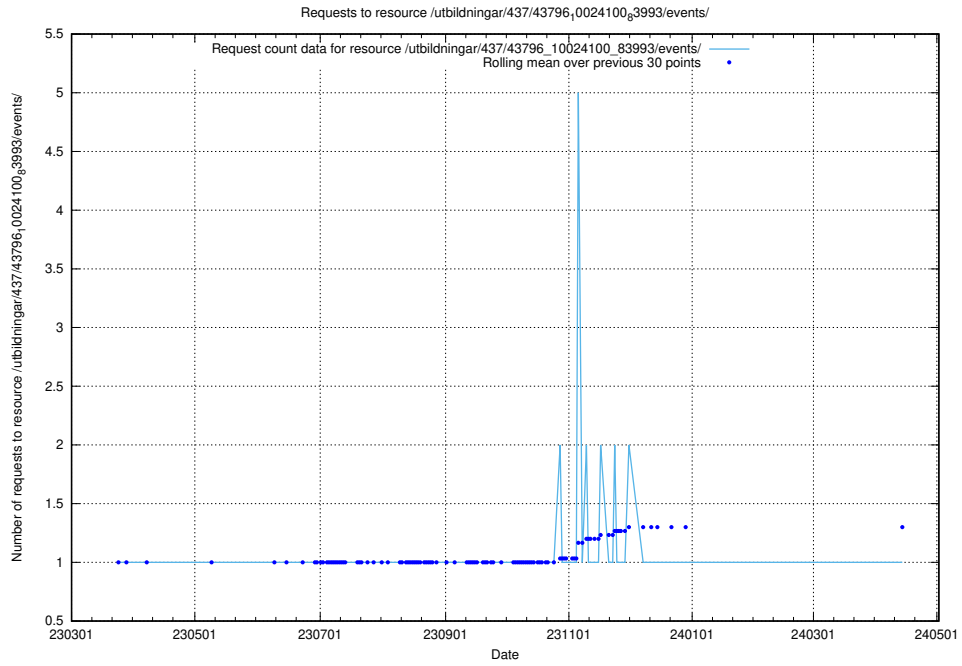

5.7130 Usage of /utbildningar/437/43796_10024100_83993/events/

Here, we count the number of requests to resource /utbildningar/437/43796_10024100_83993/events/.