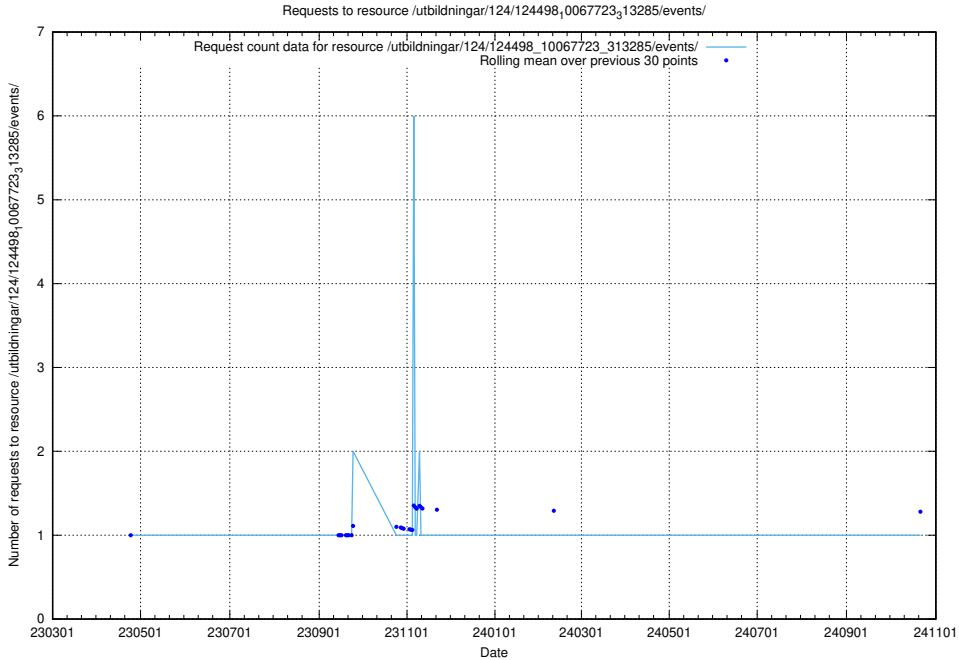

5.6920 Usage of /utbildningar/124/124498_10067723_313285/events/

Here, we count the number of requests to resource /utbildningar/124/124498_10067723_313285/events/