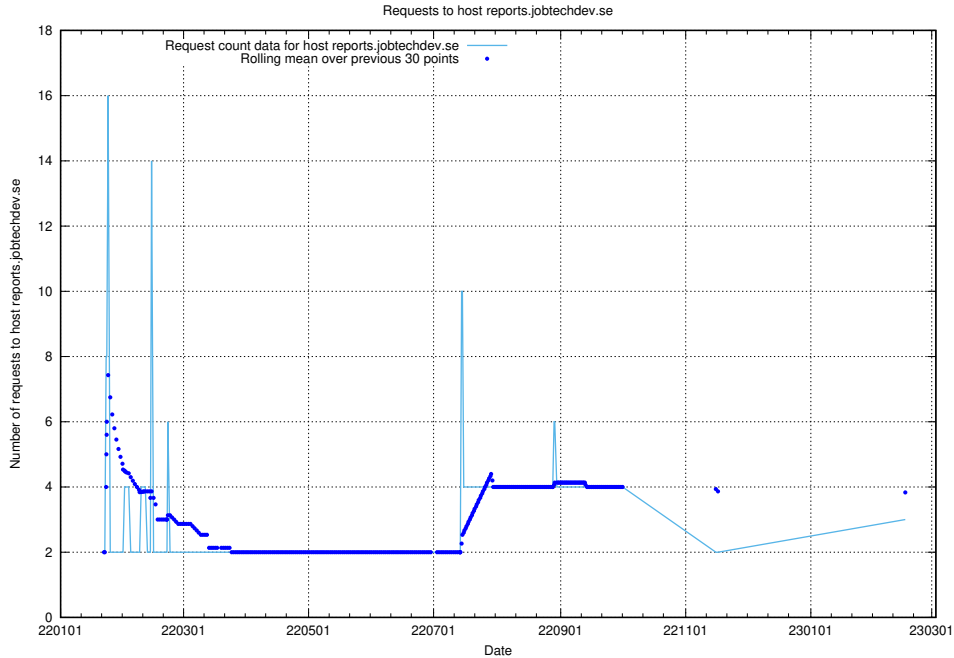

7.257 Usage of reports.jobtechdev.se

Here, we count the number of requests to host reports.jobtechdev.se.