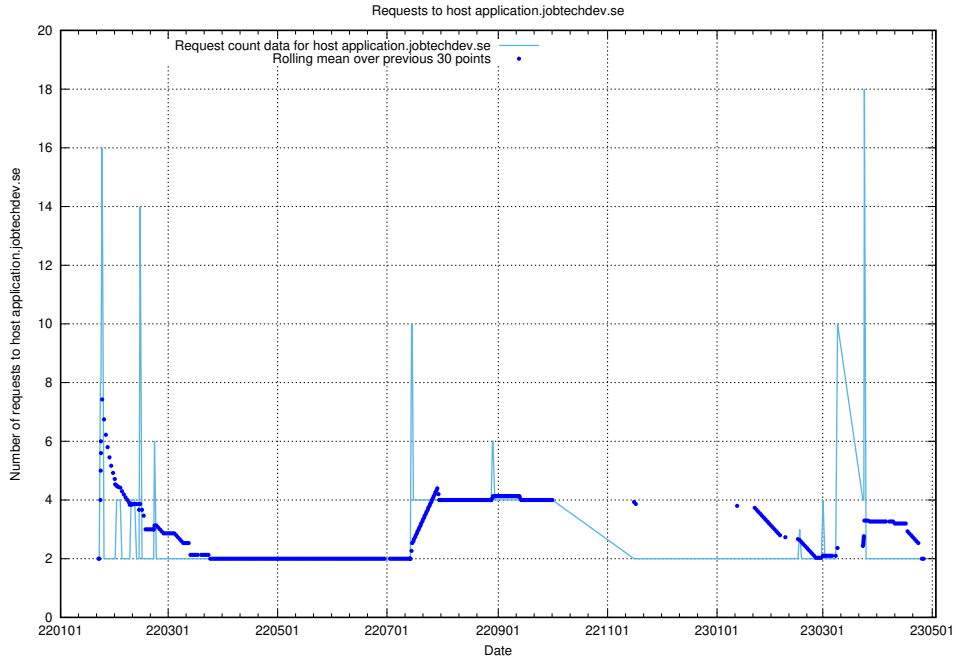

7.269 Usage of application.jobtechdev.se

Here, we count the number of requests to host application.jobtechdev.se.