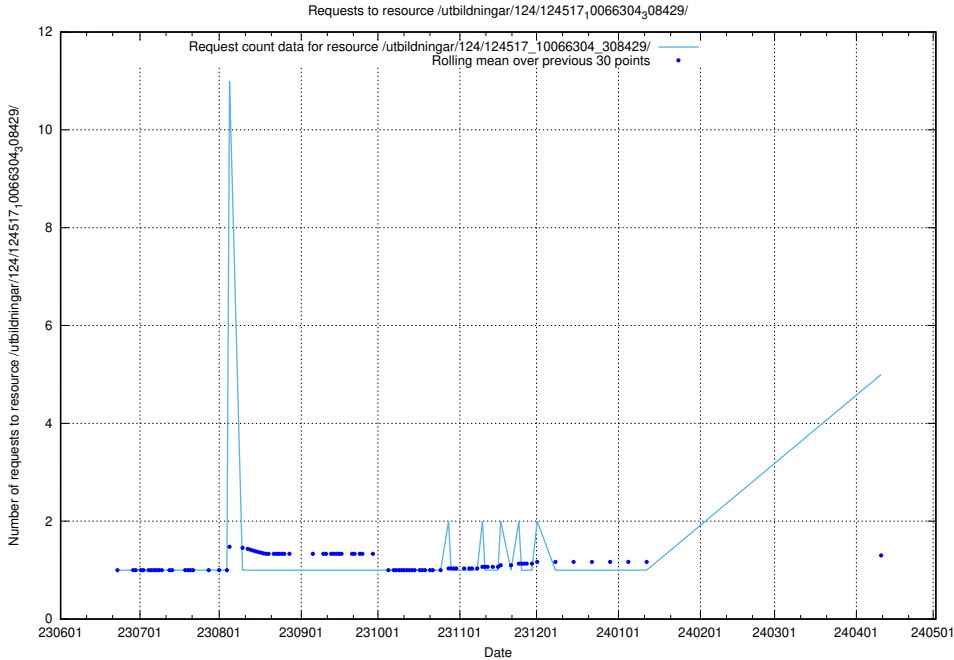

5.246 Usage of /utbildningar/124/124517_10066304_308429/

Here, we count the number of requests to resource /utbildningar/124/124517_10066304_308429/.