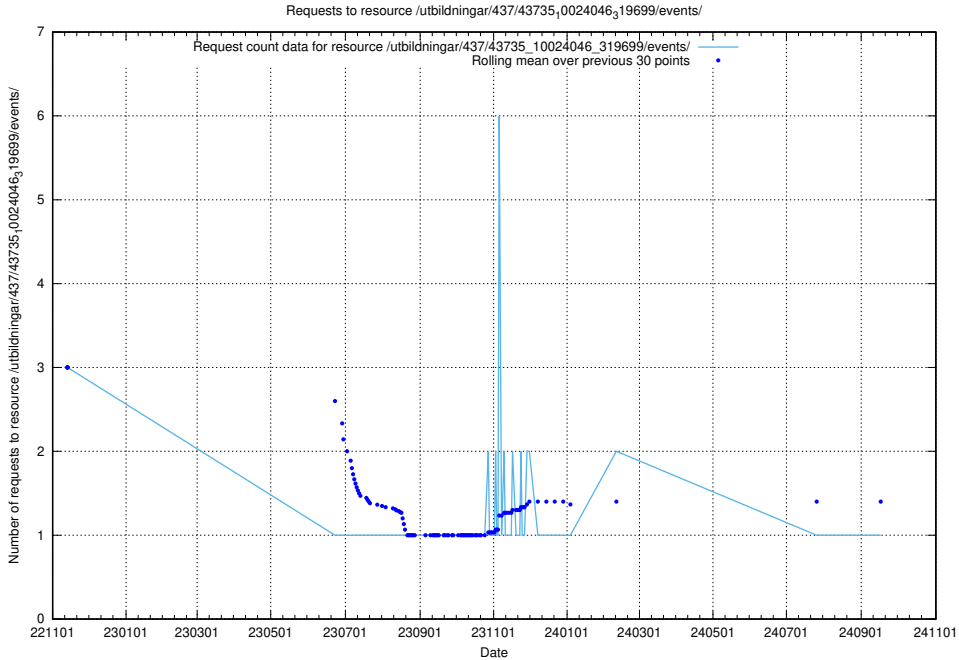

5.6721 Usage of /utbildningar/437/43735_10024046_319699/events/

Here, we count the number of requests to resource /utbildningar/437/43735_10024046_319699/events/.