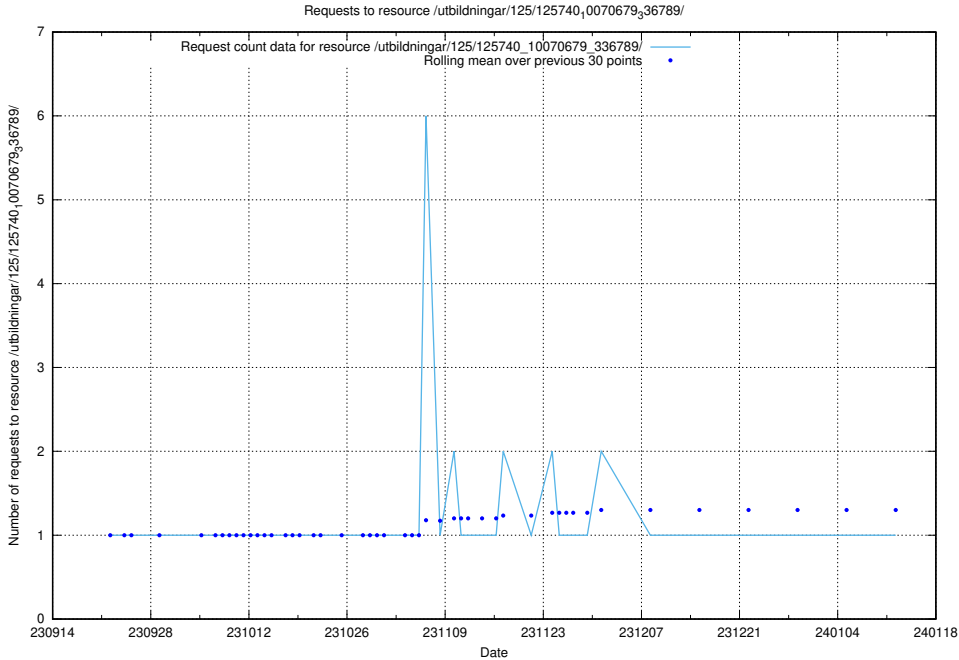

5.5432 Usage of /utbildningar/125/125740_10070679_336789/

Here, we count the number of requests to resource /utbildningar/125/125740_10070679_336789/.