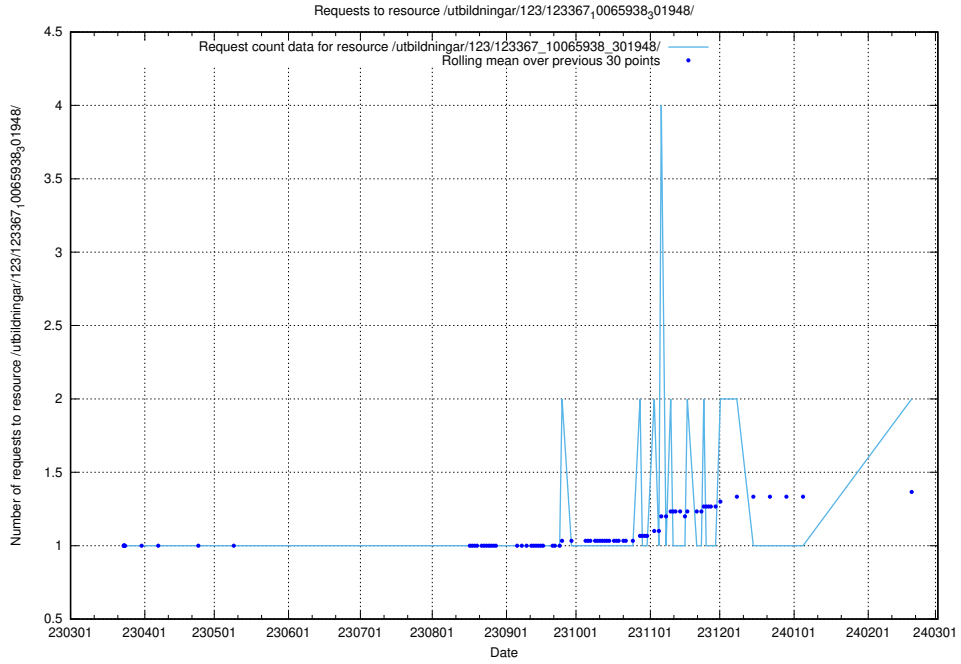

5.821 Usage of /utbildningar/123/123367_10065938_301948/

Here, we count the number of requests to resource /utbildningar/123/123367_10065938_301948/.