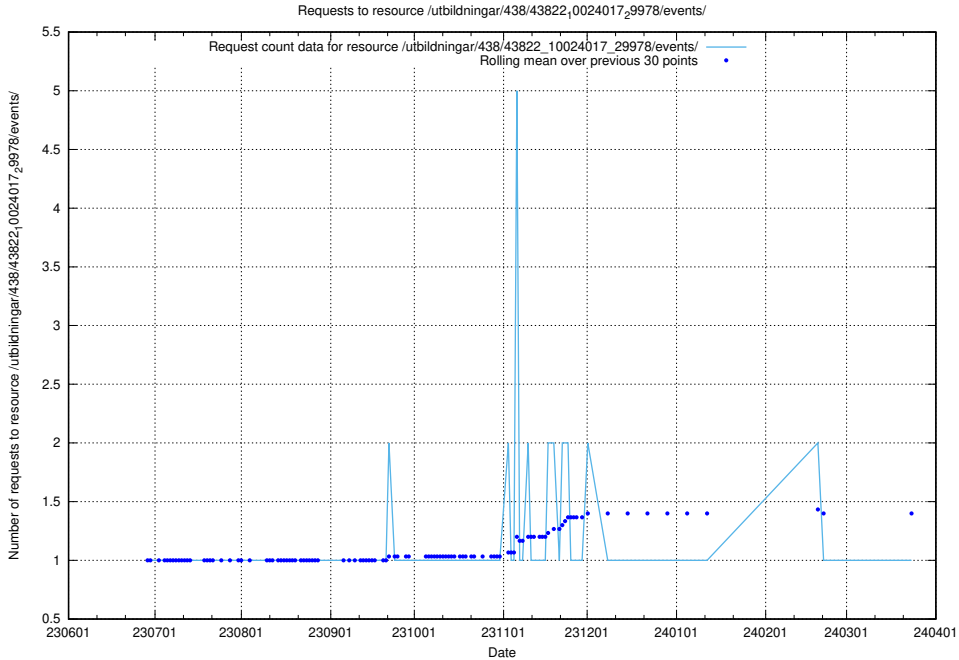

5.6348 Usage of /utbildningar/438/43822_10024017_29978/events/

Here, we count the number of requests to resource /utbildningar/438/43822_10024017_29978/events/.