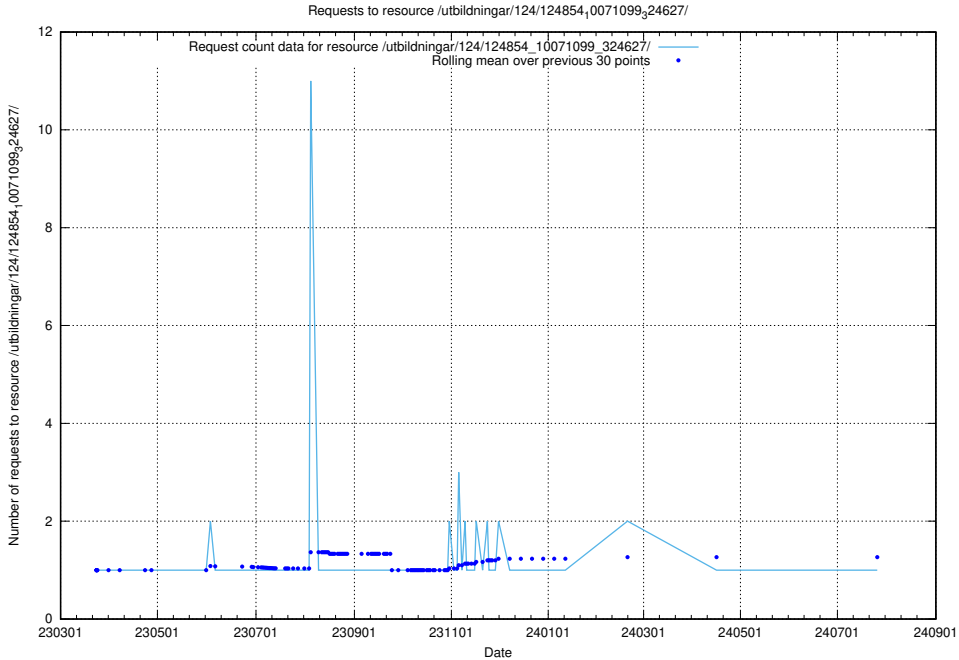

5.1443 Usage of /utbildningar/124/124854_10071099_324627/

Here, we count the number of requests to resource /utbildningar/124/124854_10071099_324627/.