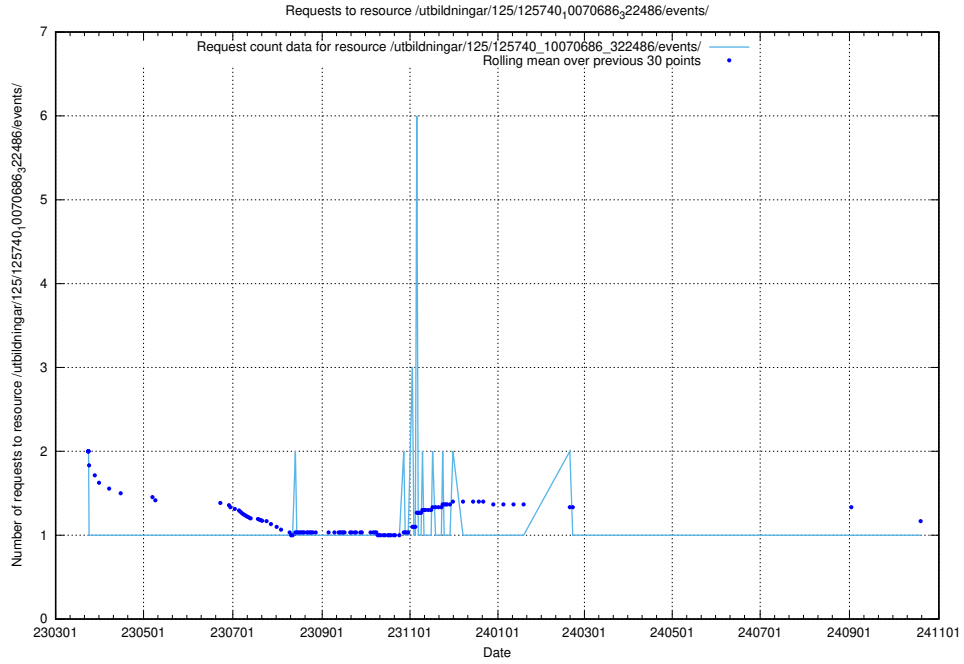

5.7238 Usage of /utbildningar/125/125740_10070686_322486/events/

Here, we count the number of requests to resource /utbildningar/125/125740_10070686_322486/events/