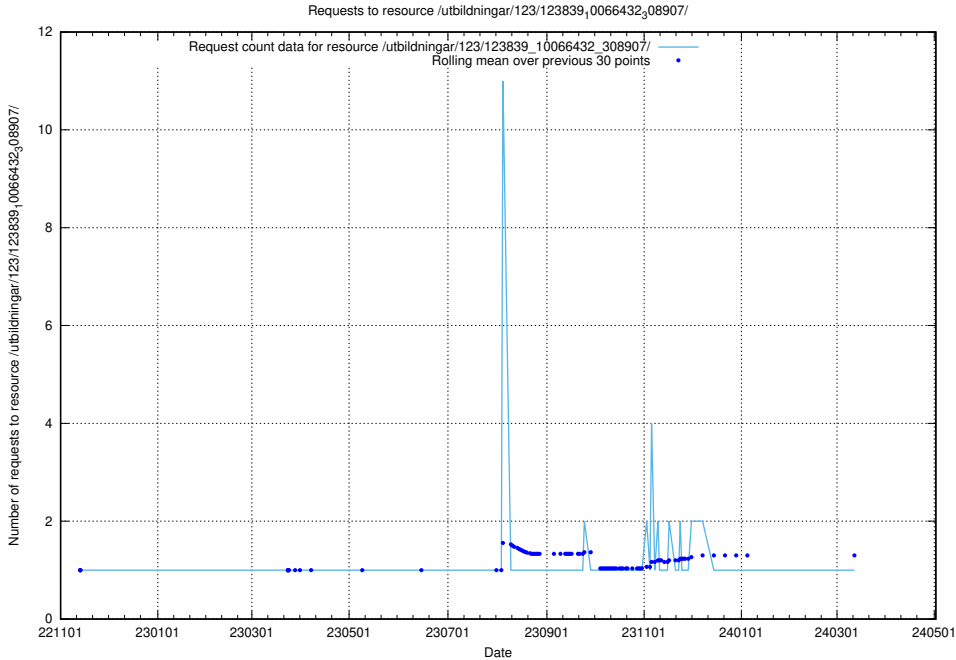

Here, we count the number of requests to resource /utbildningar/124/124498_10067725_313289/events/

5.6794 Usage of /utbildningar/123/123839_10066432_308907/

Here, we count the number of requests to resource /utbildningar/123/123839_10066432_308907/.