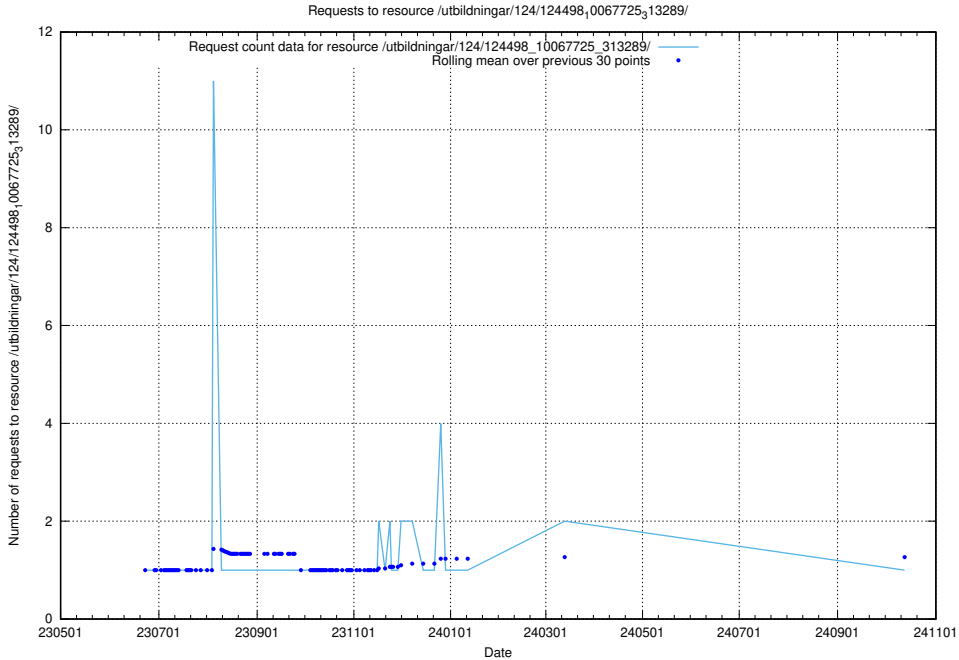

5.6701 Usage of /utbildningar/124/124498_10067725_313289/

Here, we count the number of requests to resource /utbildningar/124/124498_10067725_313289/.