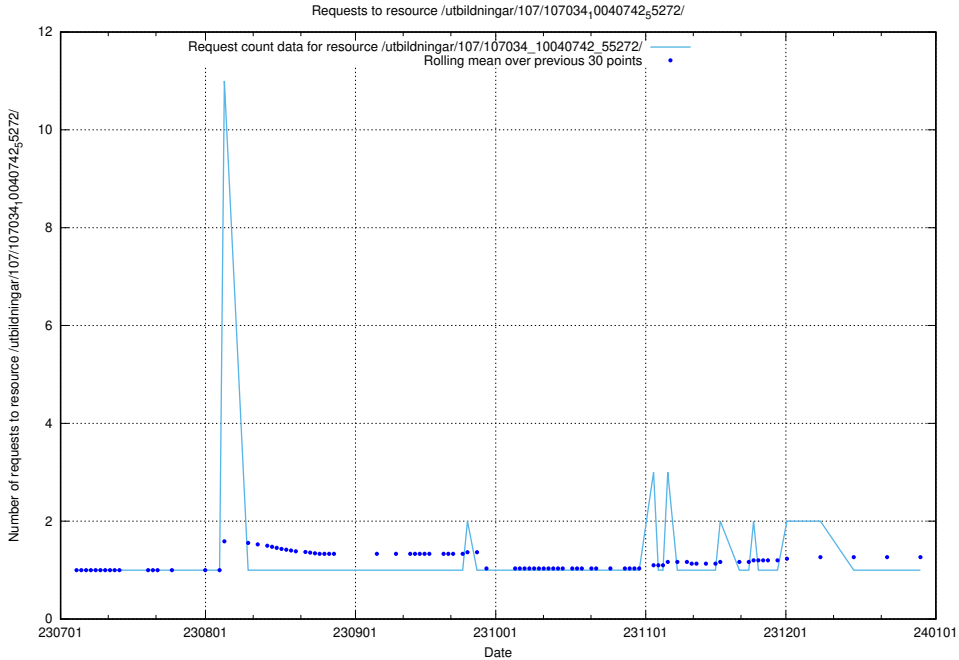

5.6280 Usage of /utbildningar/107/107034_10040742_55272/

Here, we count the number of requests to resource /utbildningar/107/107034_10040742_55272/.