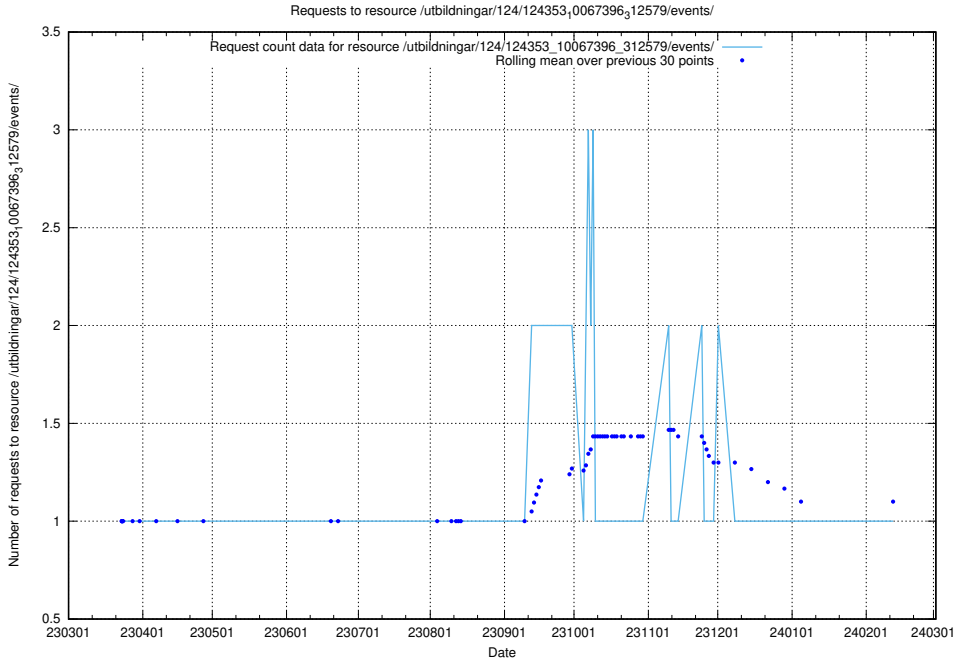

5.4845 Usage of /utbildningar/124/124353_10067396_312579/events/

Here, we count the number of requests to resource /utbildningar/124/124353_10067396_312579/events/