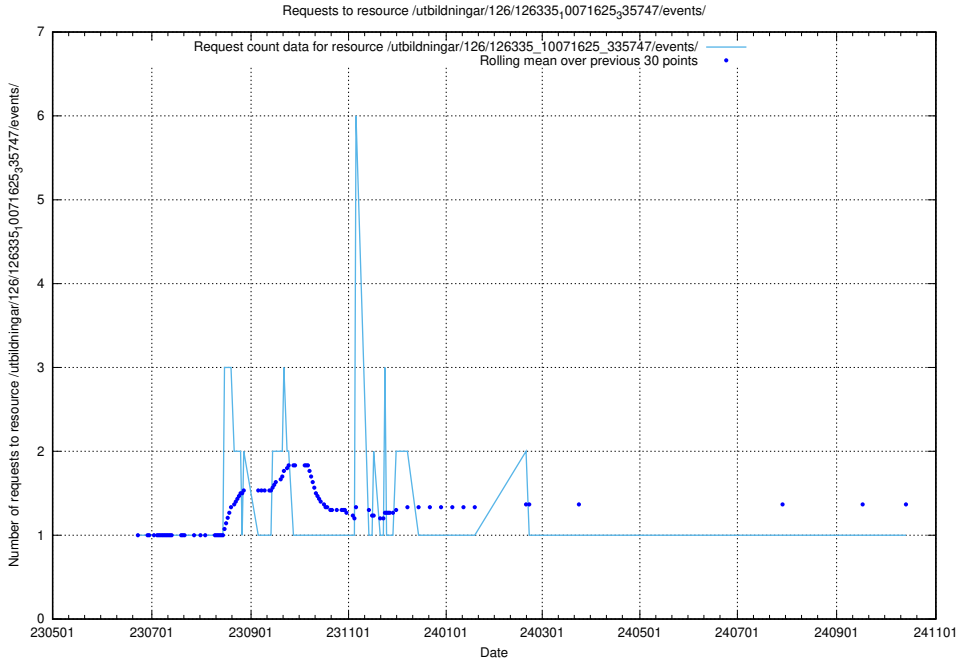

5.6574 Usage of /utbildningar/126/126335_10071625_335747/events/

Here, we count the number of requests to resource /utbildningar/126/126335_10071625_335747/events/