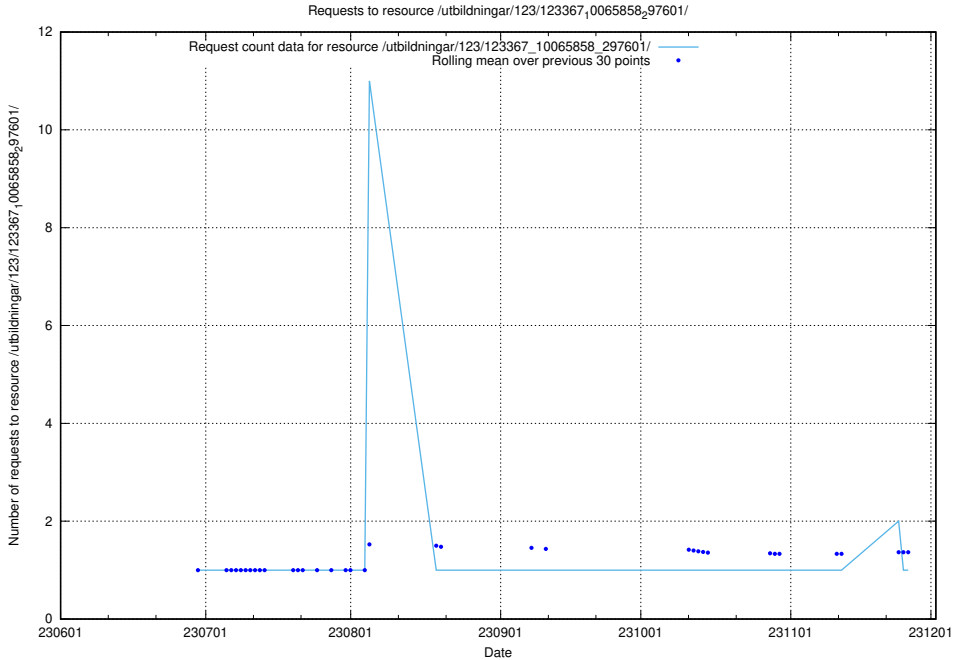

5.6320 Usage of /utbildningar/123/123367_10065858_297601/

Here, we count the number of requests to resource /utbildningar/123/123367_10065858_297601/.

5.6321 Usage of /utbildningar/122/122965_10065275_281274/events/