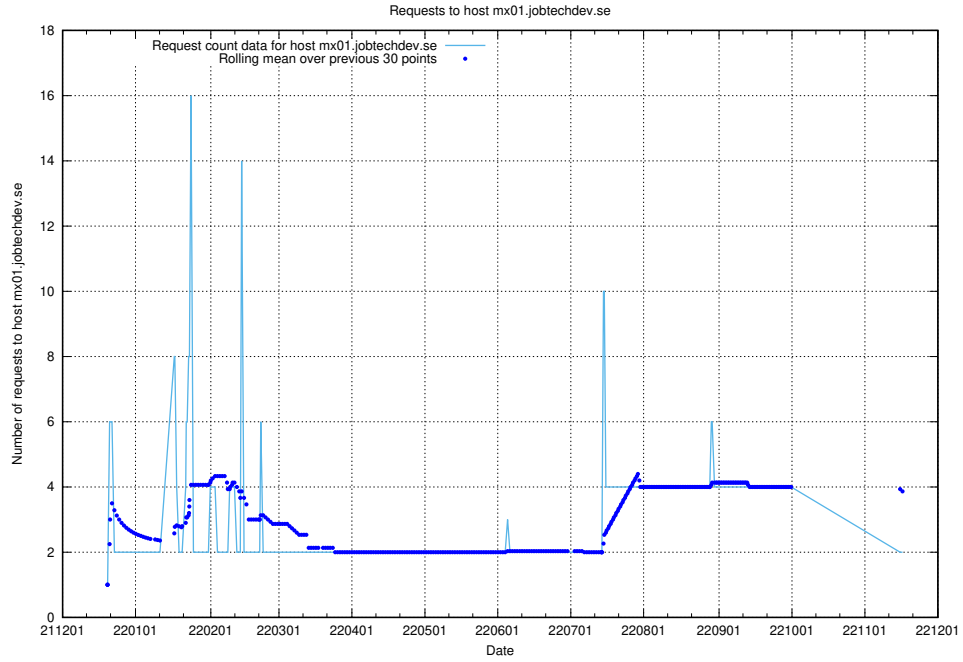

7.378 Usage of mx01.jobtechdev.se

Here, we count the number of requests to host mx01.jobtechdev.se.