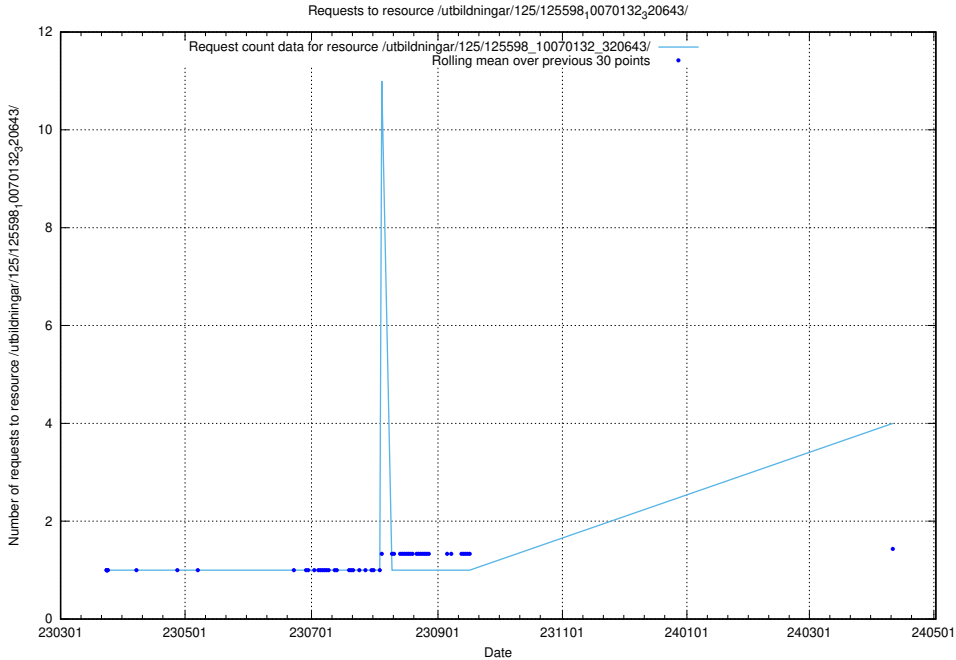

5.261 Usage of /utbildningar/125/125598_10070132_320643/

Here, we count the number of requests to resource /utbildningar/125/125598_10070132_320643/.