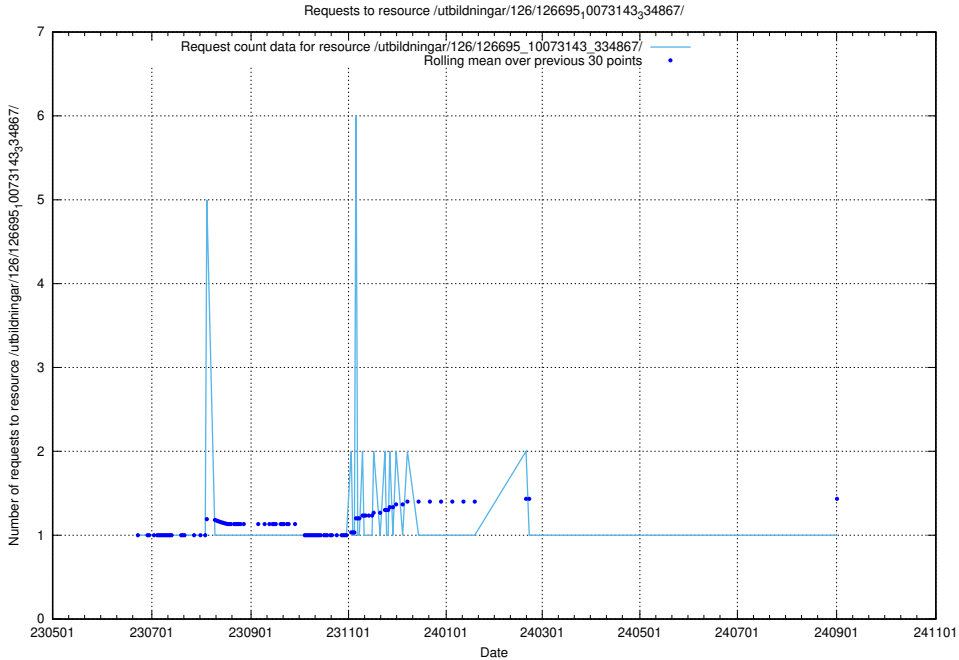

5.6541 Usage of /utbildningar/126/126695_10073143_334867/

Here, we count the number of requests to resource /utbildningar/126/126695_10073143_334867/.