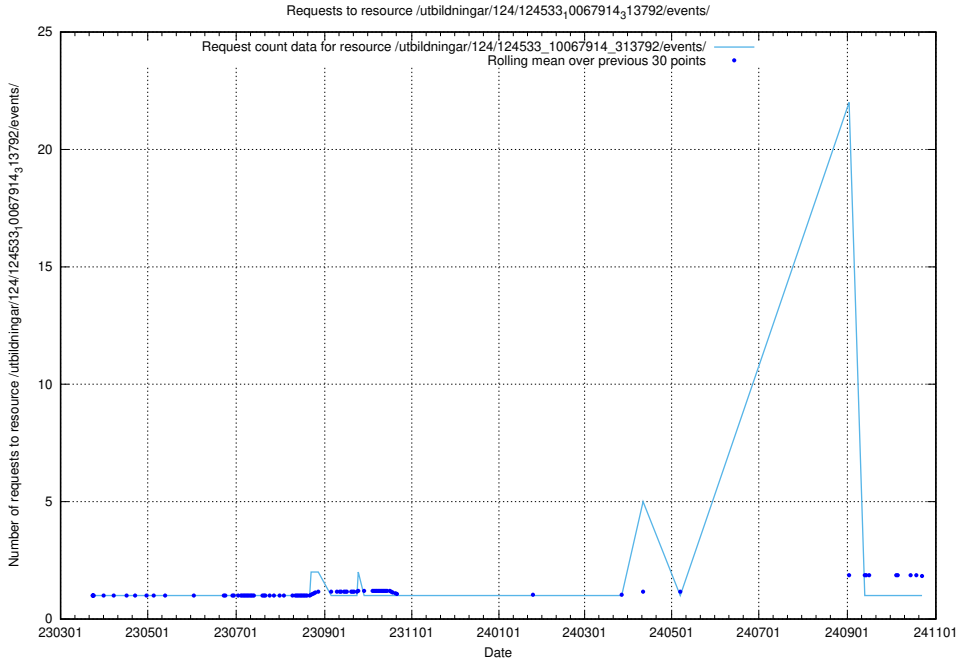

5.1642 Usage of /utbildningar/124/124533_10067914_313792/events/

Here, we count the number of requests to resource /utbildningar/124/124533_10067914_313792/events/