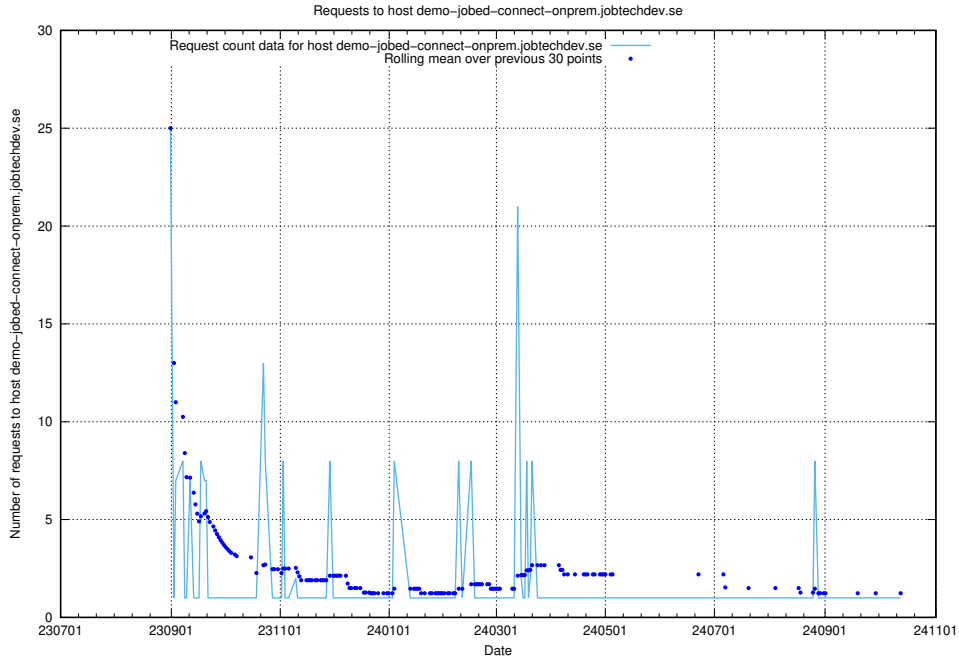

7.612 Usage of demo-jobed-connect-onprem.jobtechdev.se

Here, we count the number of requests to host demo-jobed-connect-onprem.jobtechdev.se.