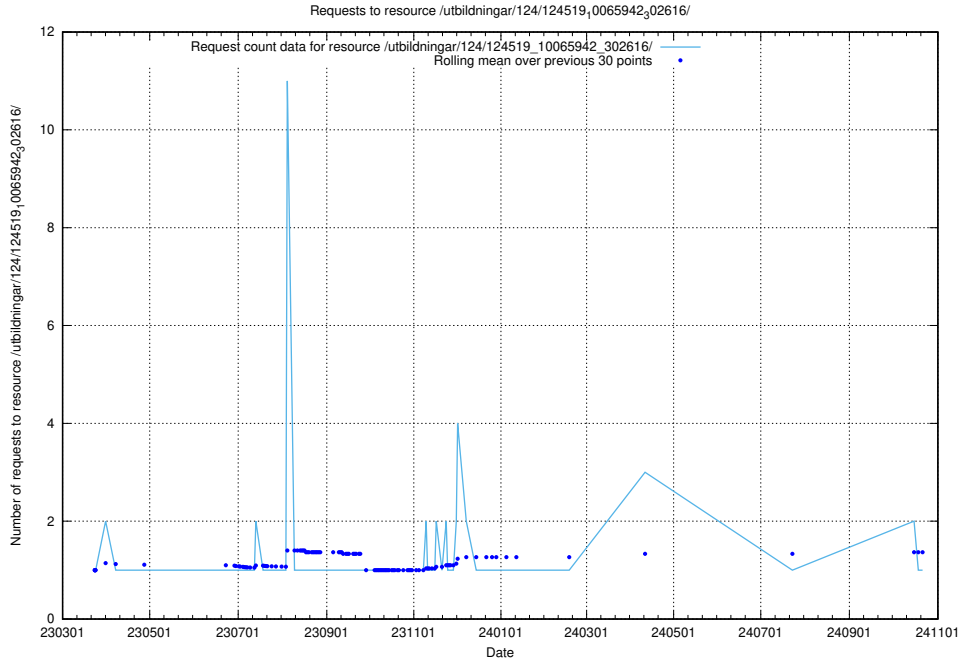

5.2162 Usage of /taxonomy/version/6/query/swedish-retail-and-wholesale-council-skills/

Here, we count the number of requests to resource /taxonomy/version/6/query/swedish-retail-and-wholesale-council-skills/.