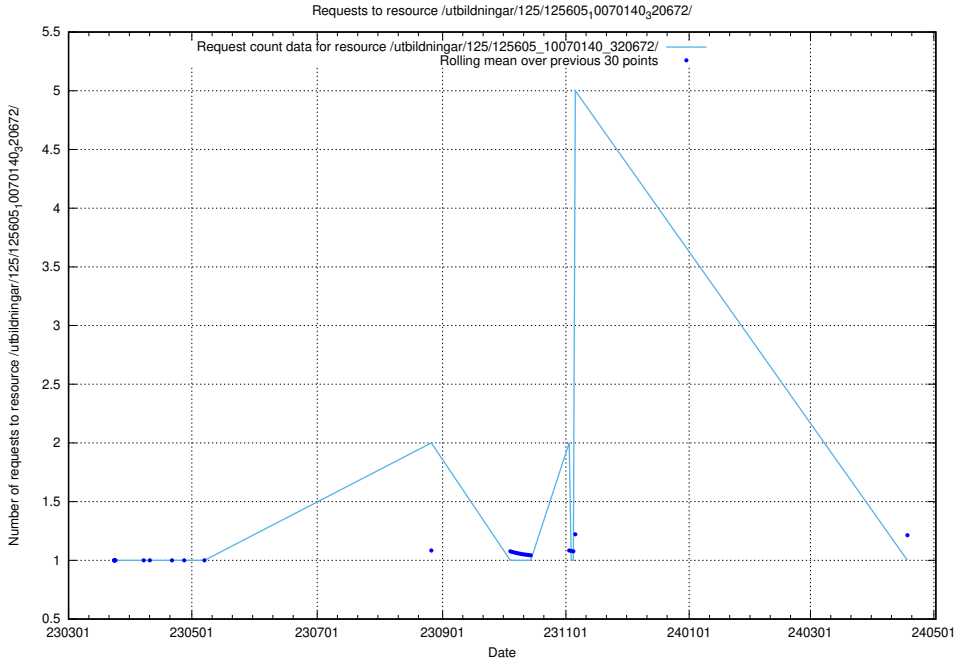

5.1125 Usage of /utbildningar/125/125605_10070140_320672/

Here, we count the number of requests to resource /utbildningar/125/125605_10070140_320672/.