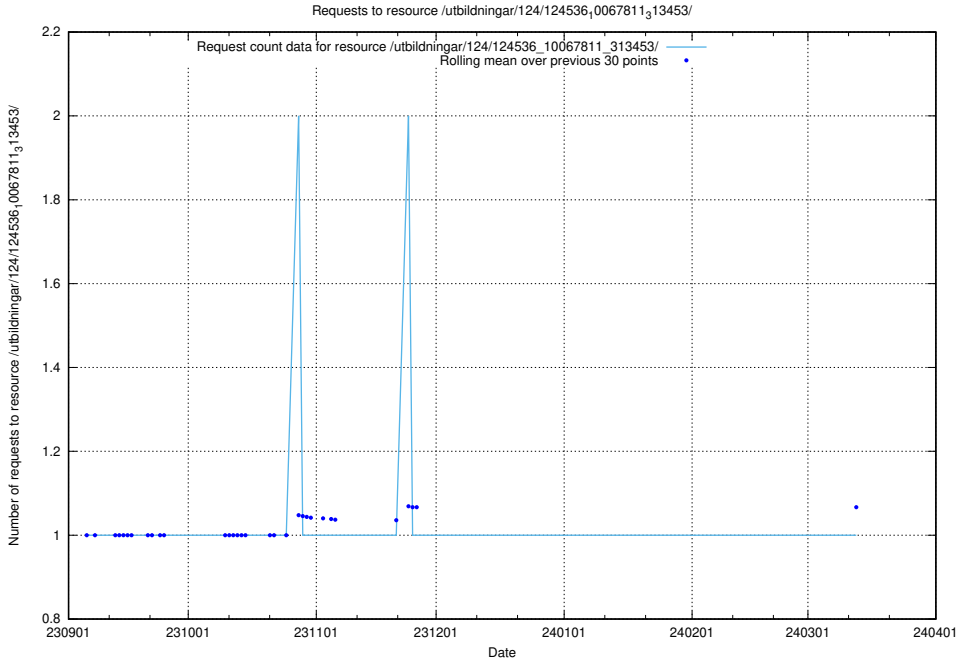

5.5607 Usage of /utbildningar/124/124536_10067811_313453/

Here, we count the number of requests to resource /utbildningar/124/124536_10067811_313453/.