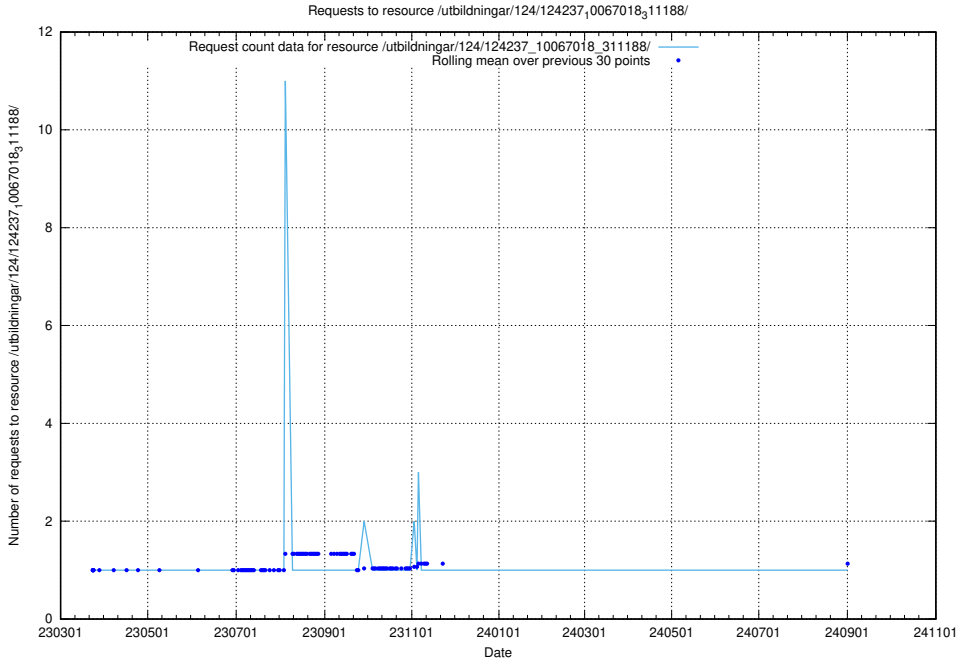

5.4934 Usage of /utbildningar/124/124237_10067018_311188/

Here, we count the number of requests to resource /utbildningar/124/124237_10067018_311188/.