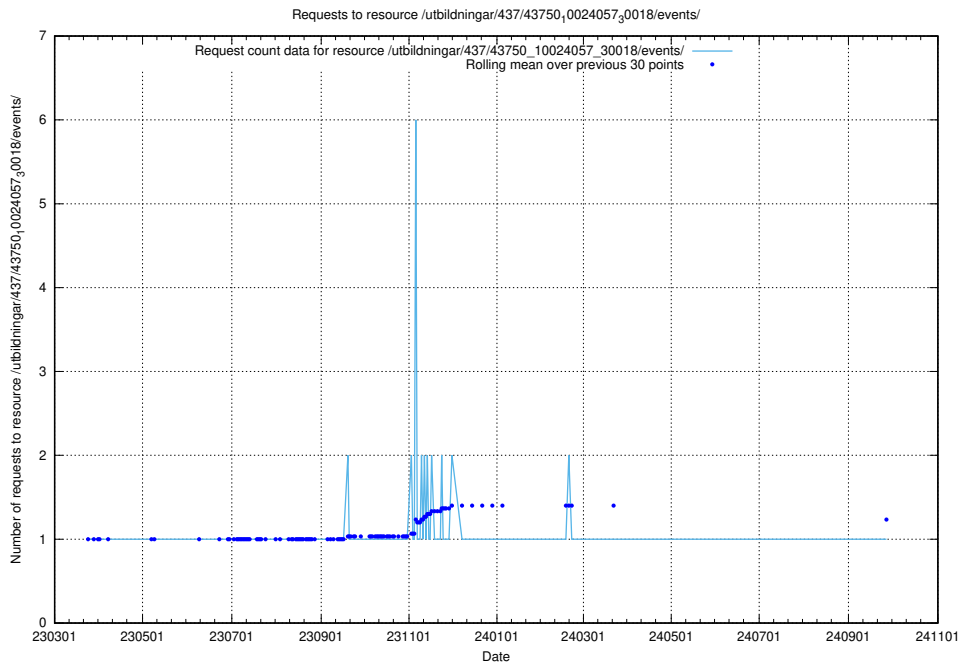

5.7147 Usage of /utbildningar/437/43750_10024057_30018/events/

Here, we count the number of requests to resource /utbildningar/437/43750_10024057_30018/events/.