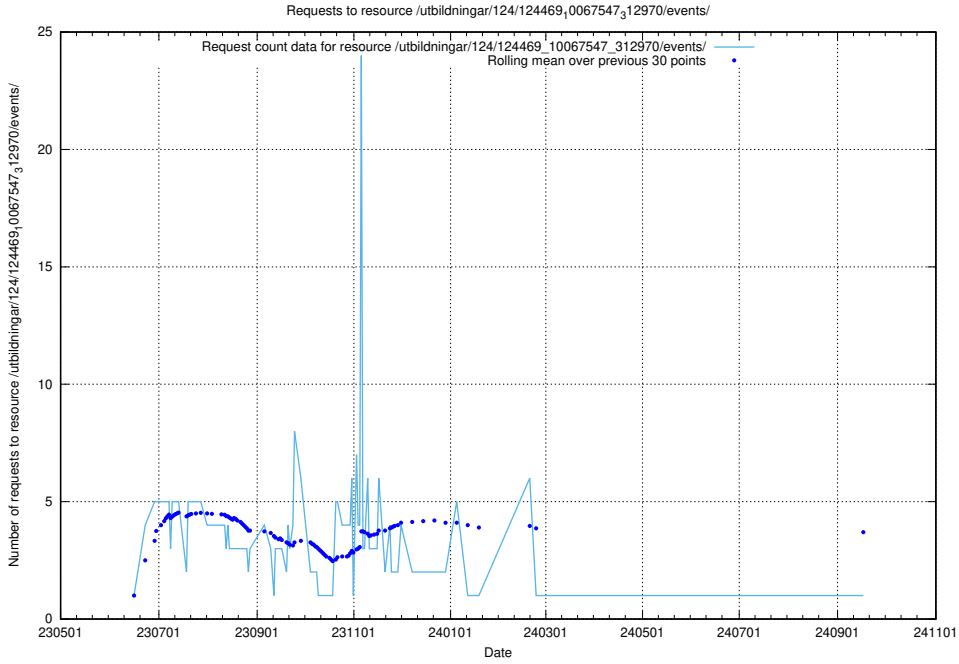

5.6795 Usage of /utbildningar/124/124469_10067547_312970/events/

Here, we count the number of requests to resource /utbildningar/124/124469_10067547_312970/events/