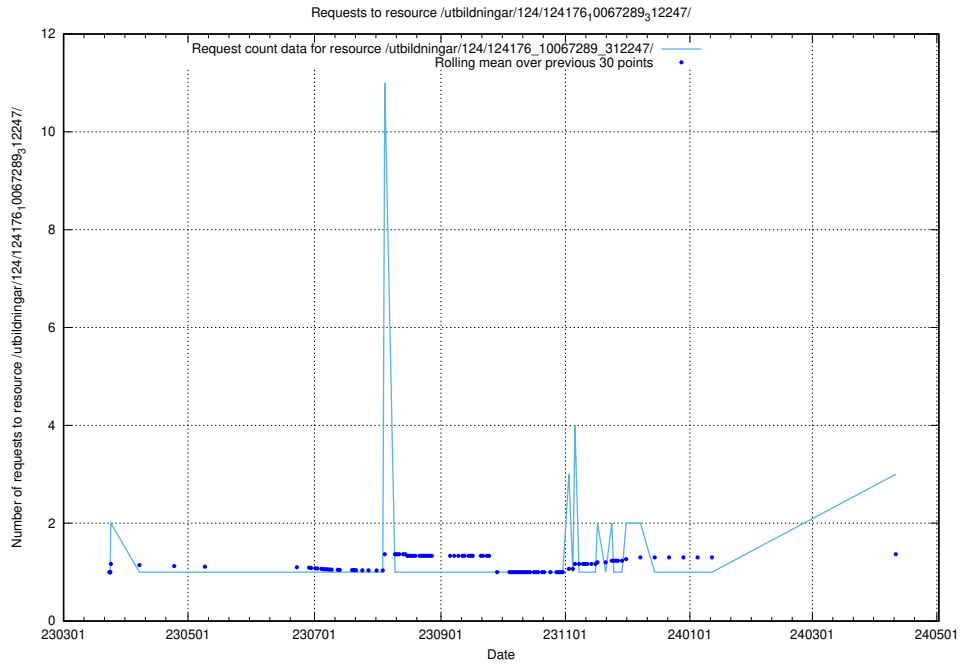

5.431 Usage of /utbildningar/124/124176_10067289_312247/

Here, we count the number of requests to resource /utbildningar/124/124176_10067289_312247/.