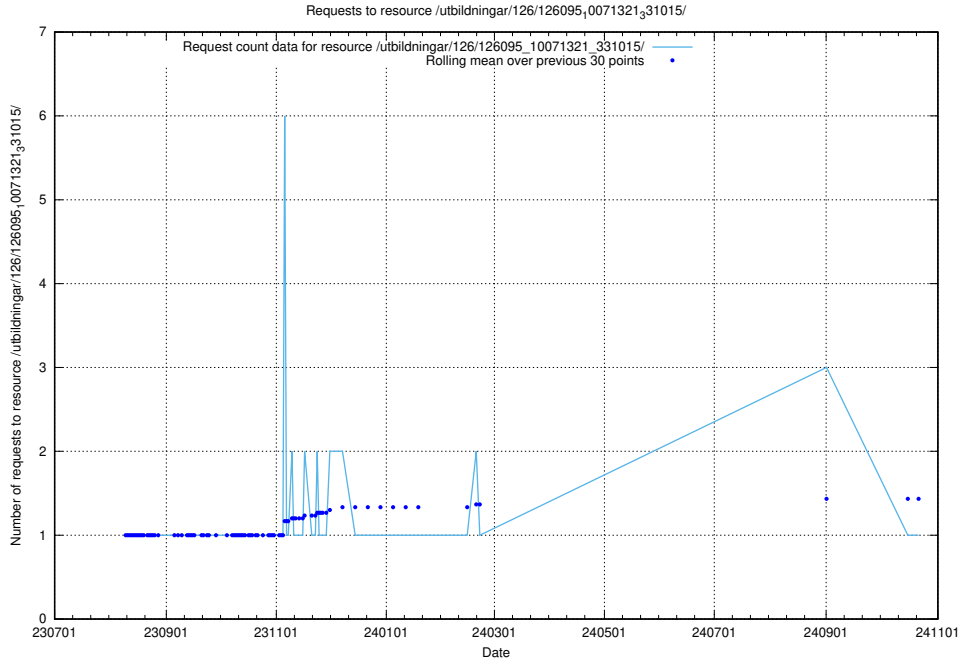

5.5754 Usage of /utbildningar/126/126095_10071321_331015/

Here, we count the number of requests to resource /utbildningar/126/126095_10071321_331015/.