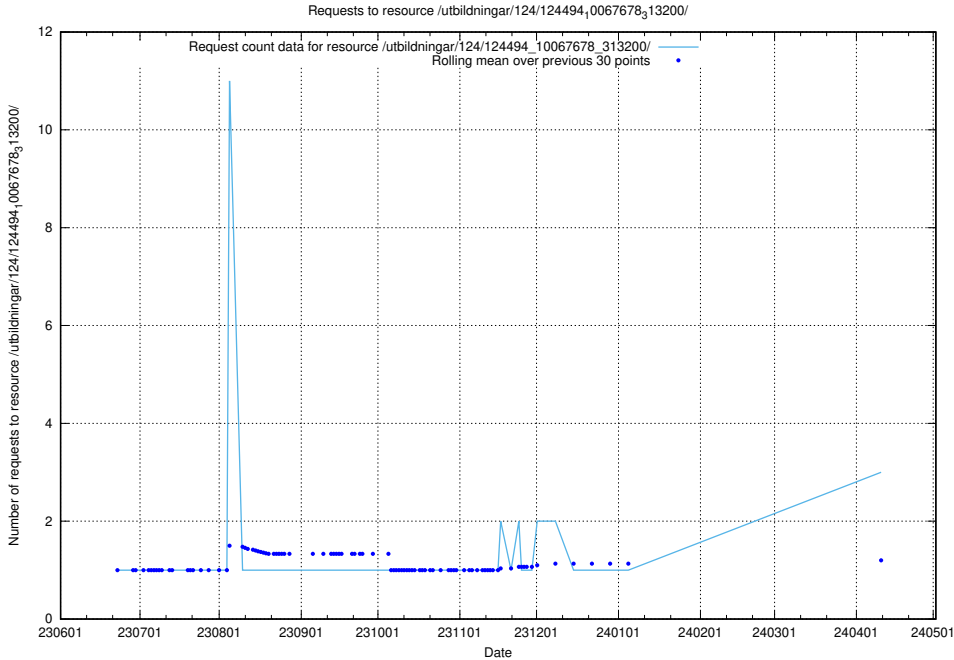

5.486 Usage of /utbildningar/124/124494_10067678_313200/

Here, we count the number of requests to resource /utbildningar/124/124494_10067678_313200/.