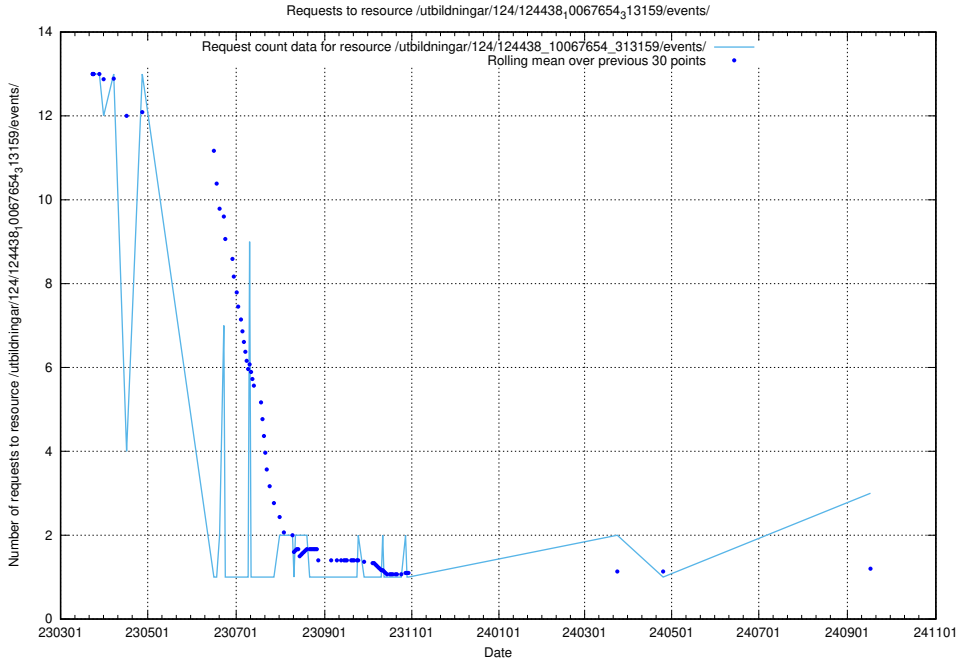

5.511 Usage of /utbildningar/124/124438_10067654_313159/events/

Here, we count the number of requests to resource /utbildningar/124/124438_10067654_313159/events/