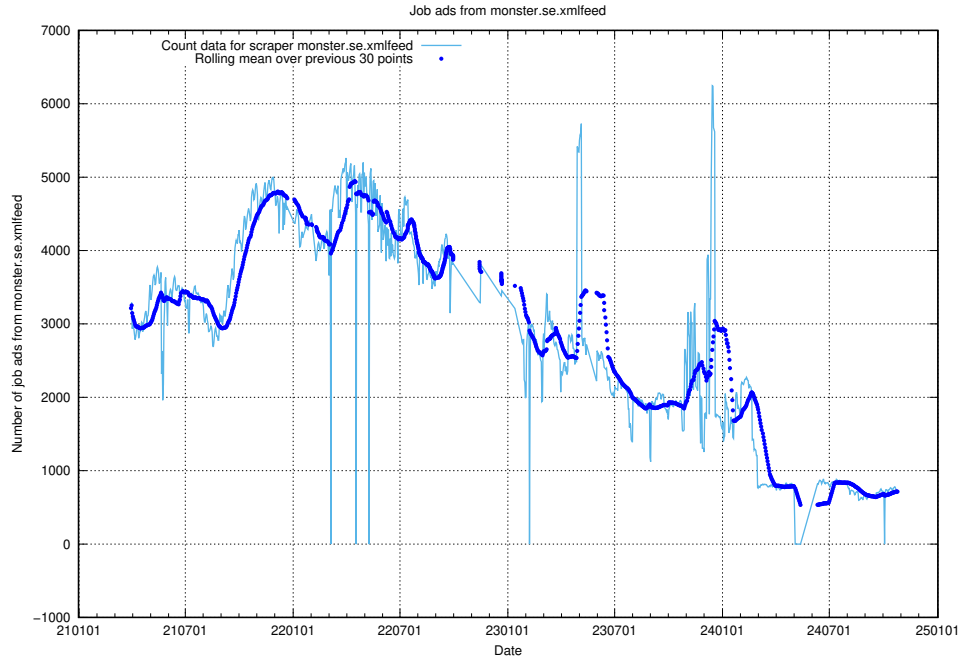

Here, we count the number of job ads scraped from monster.se.xmlfeed.

13.7 Number of ads by scraper studentjob.se

Here, we count the number of job ads scraped from studentjob.se.

13.8 Number of ads by scraper ingenjorsjobb.se.xmlfeed