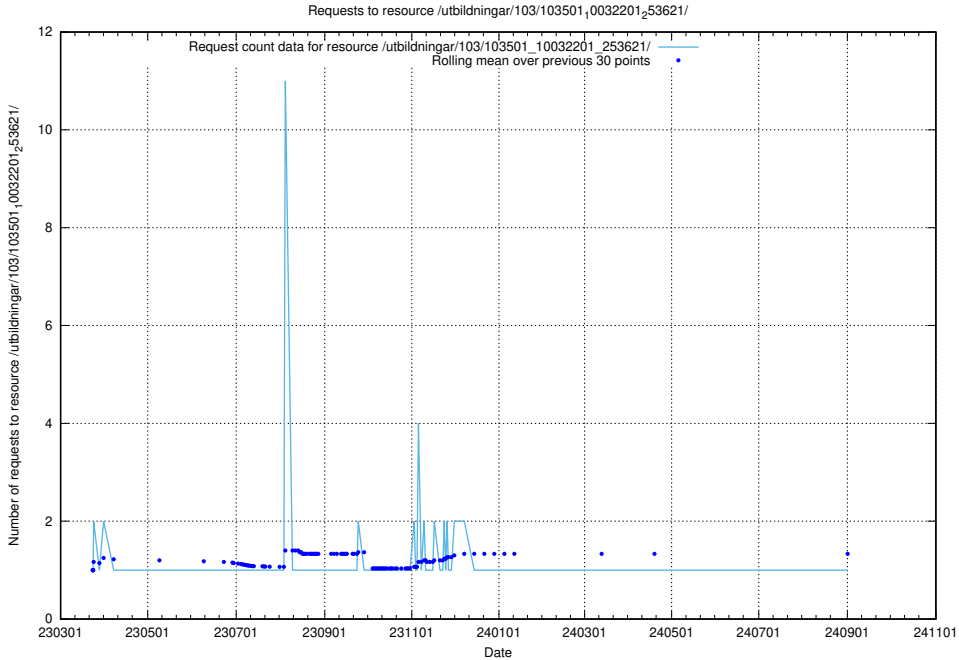

5.6413 Usage of /utbildningar/103/103501_10032201_253621/

Here, we count the number of requests to resource /utbildningar/103/103501_10032201_253621/.