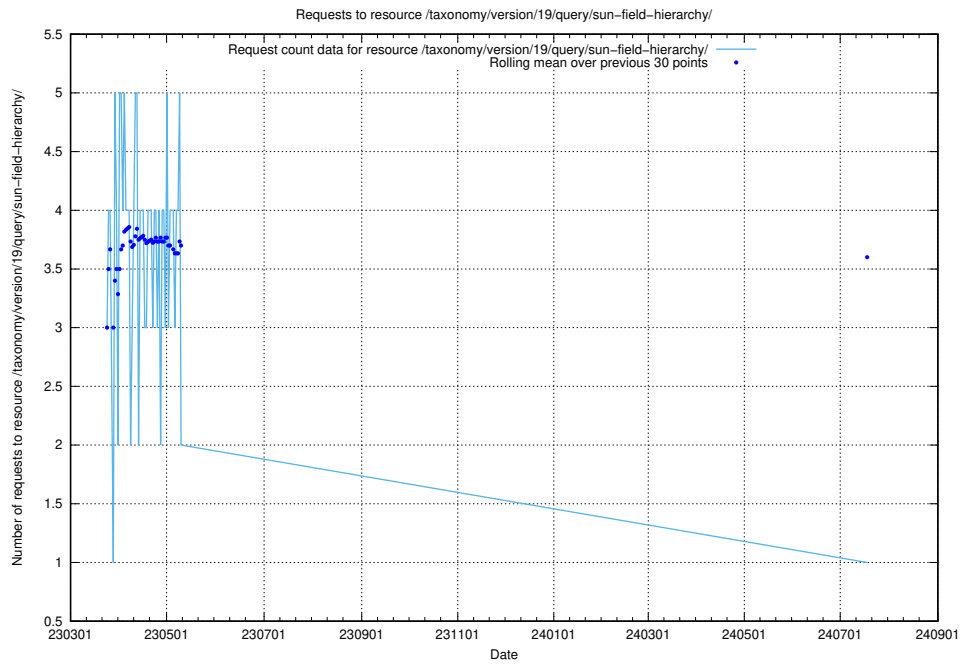

5.7059 Usage of /taxonomy/version/19/query/sun-field-hierarchy/

Here, we count the number of requests to resource /taxonomy/version/19/query/sun-field-hierarchy/.