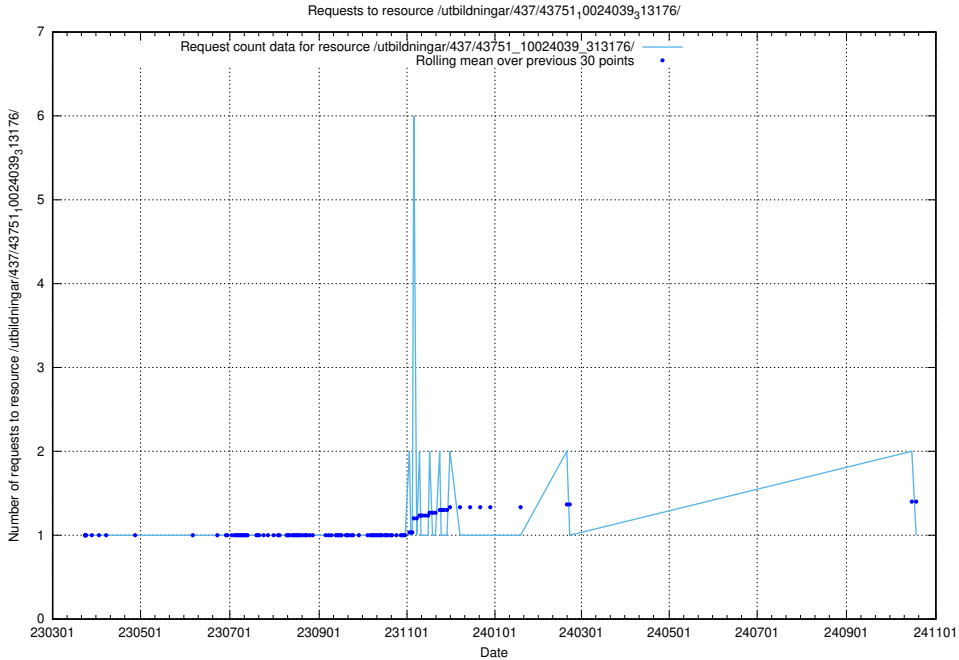

5.7342 Usage of /utbildningar/437/43751_10024039_313176/

Here, we count the number of requests to resource /utbildningar/437/43751_10024039_313176/.