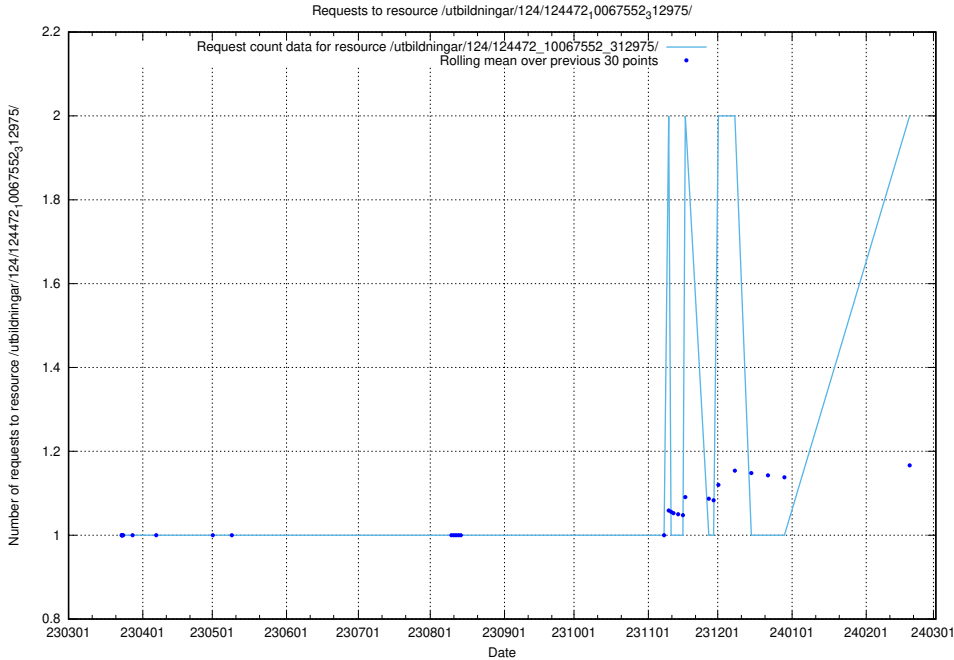

5.713 Usage of /utbildningar/124/124472_10067552_312975/

Here, we count the number of requests to resource /utbildningar/124/124472_10067552_312975/.