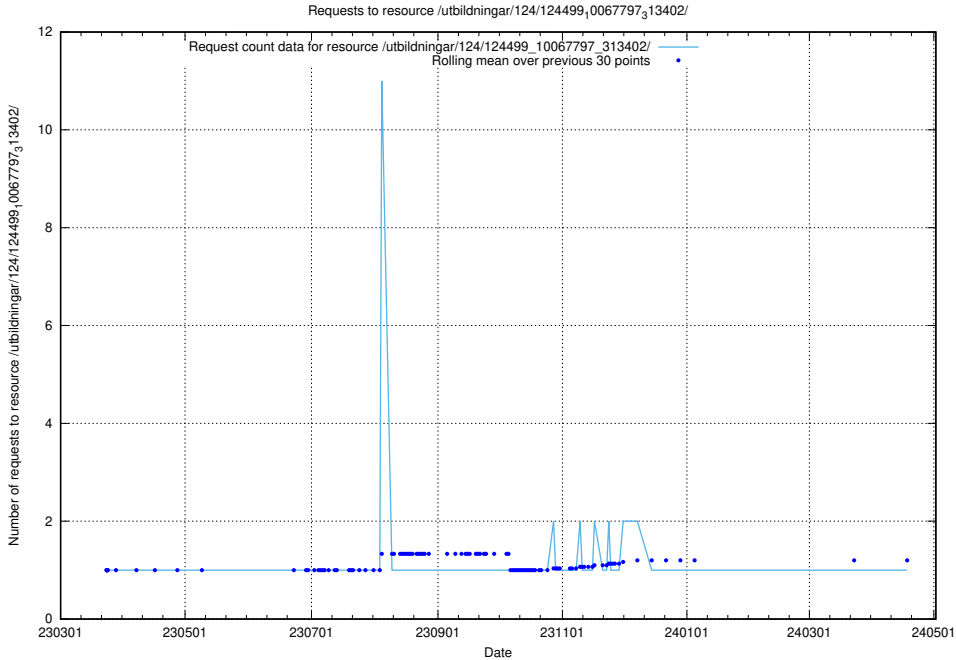

5.3411 Usage of /utbildningar/124/124499_10067797_313402/

Here, we count the number of requests to resource /utbildningar/124/124499_10067797_313402/.