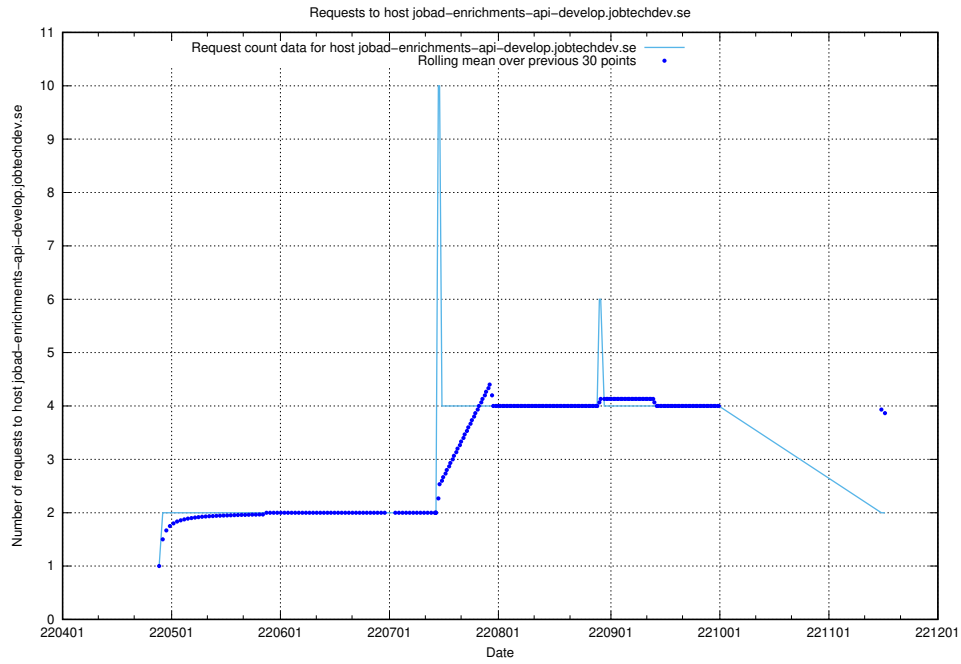

7.454 Usage of jobad-enrichments-api-develop.jobtechdev.se

Here, we count the number of requests to host jobad-enrichments-api-develop.jobtechdev.se.