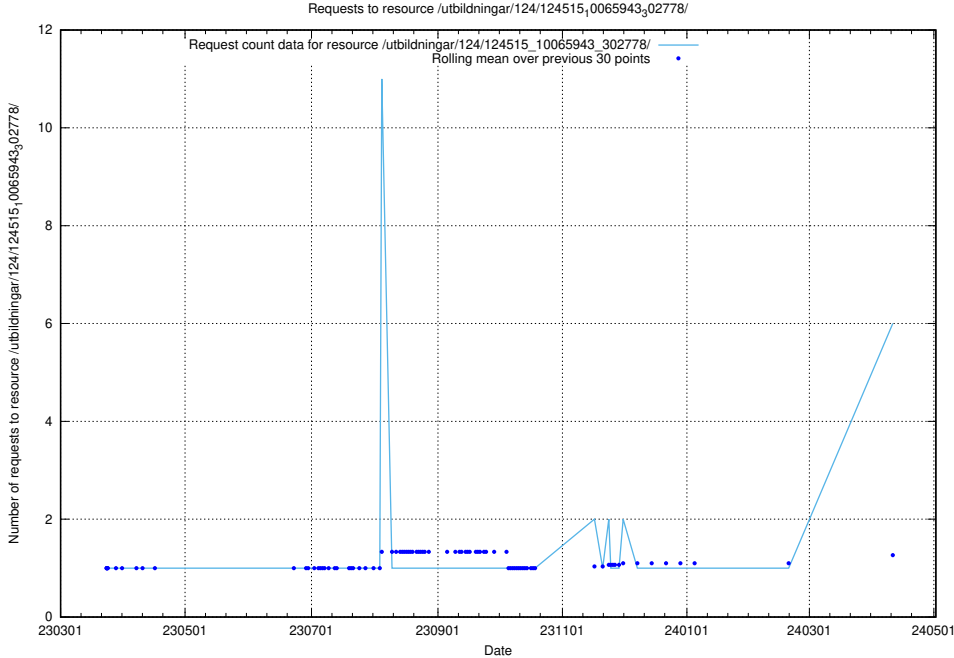

5.81 Usage of /utbildningar/124/124515_10065943_302778/

Here, we count the number of requests to resource /utbildningar/124/124515_10065943_302778/.