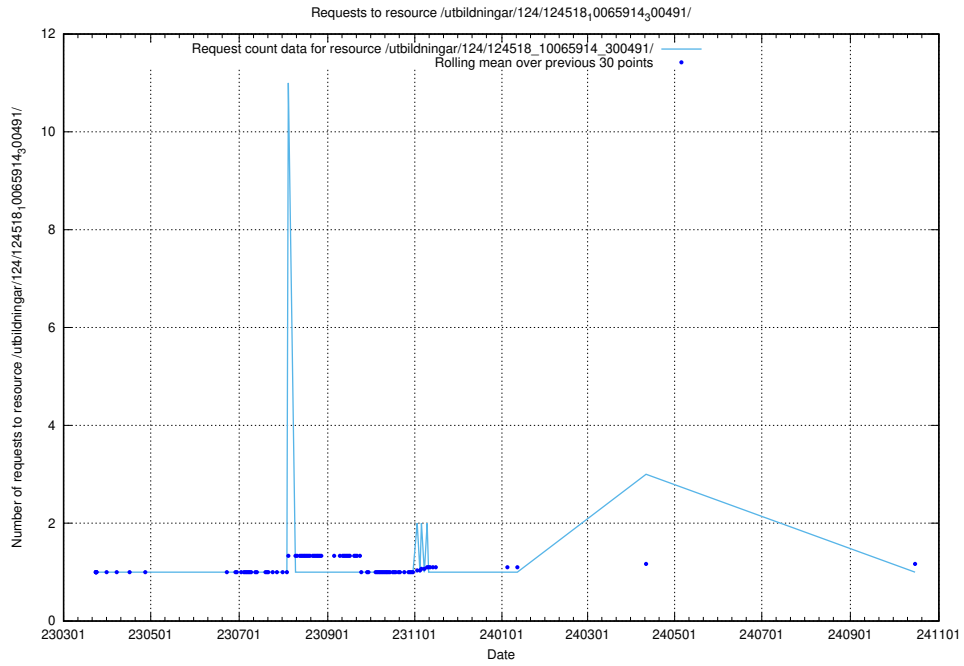

Here, we count the number of requests to resource /utbildningar/124/124518_10065914_300491/.

5.2325 Usage of /db/dbweb/

Here, we count the number of requests to resource /db/dbweb/.

5.2326 Usage of /db/dbadmin/