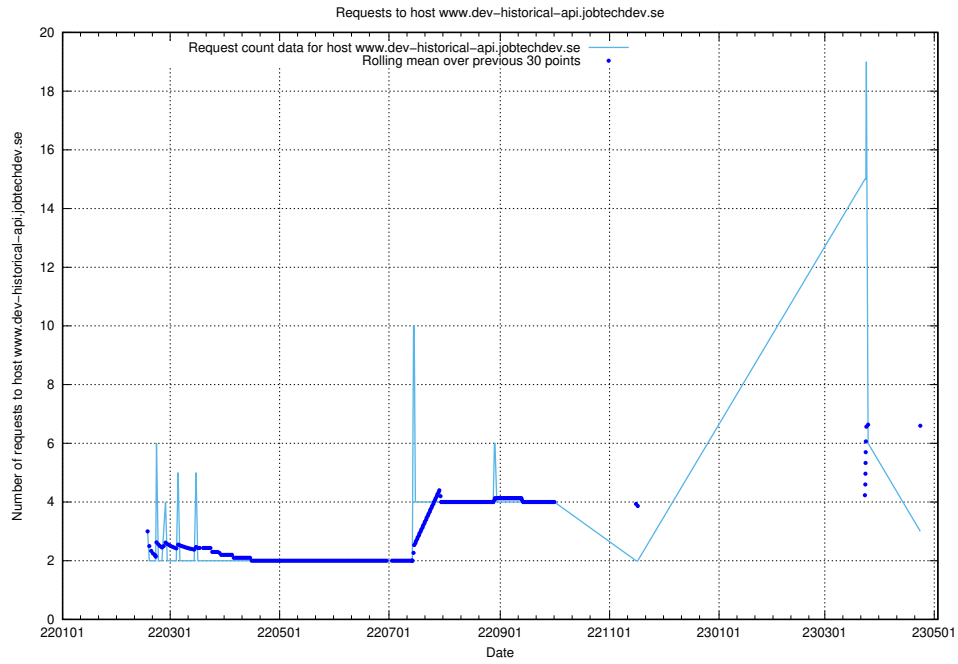

7.241 Usage of rabbitmq.jobtechdev.se

Here, we count the number of requests to host rabbitmq.jobtechdev.se.

7.242 Usage of kam-openshift-gitops.prod.services.jtech.se

Here, we count the number of requests to host kam-openshift-gitops.prod.services.jtech.se.