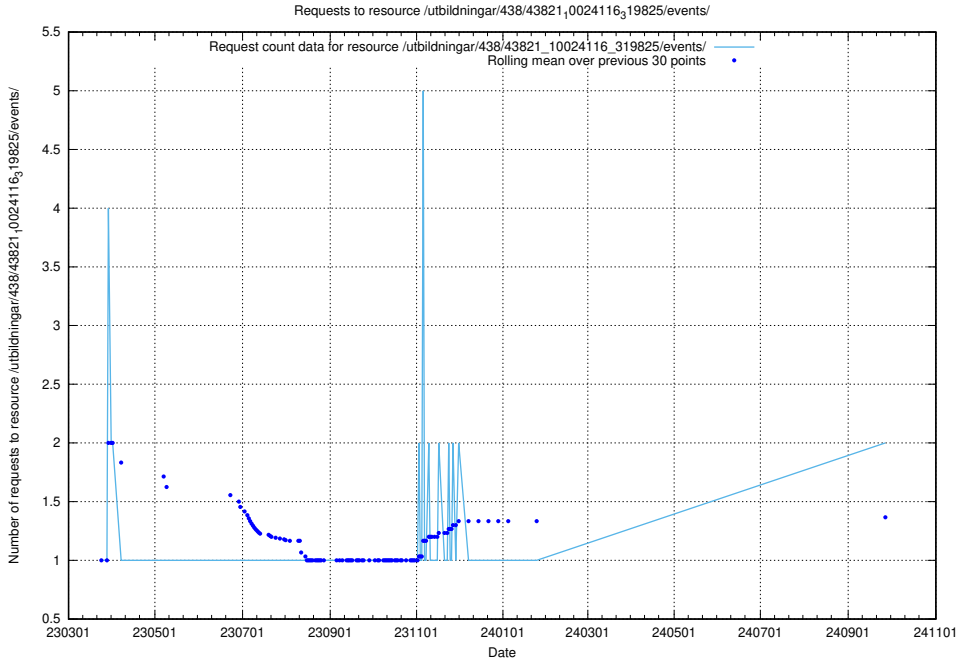

Here, we count the number of requests to resource /utbildningar/438/43836_10024038_29999/events/.

5.979 Usage of /utbildningar/438/43821_10024116_319825/events/

Here, we count the number of requests to resource /utbildningar/438/43821_10024116_319825/events/.