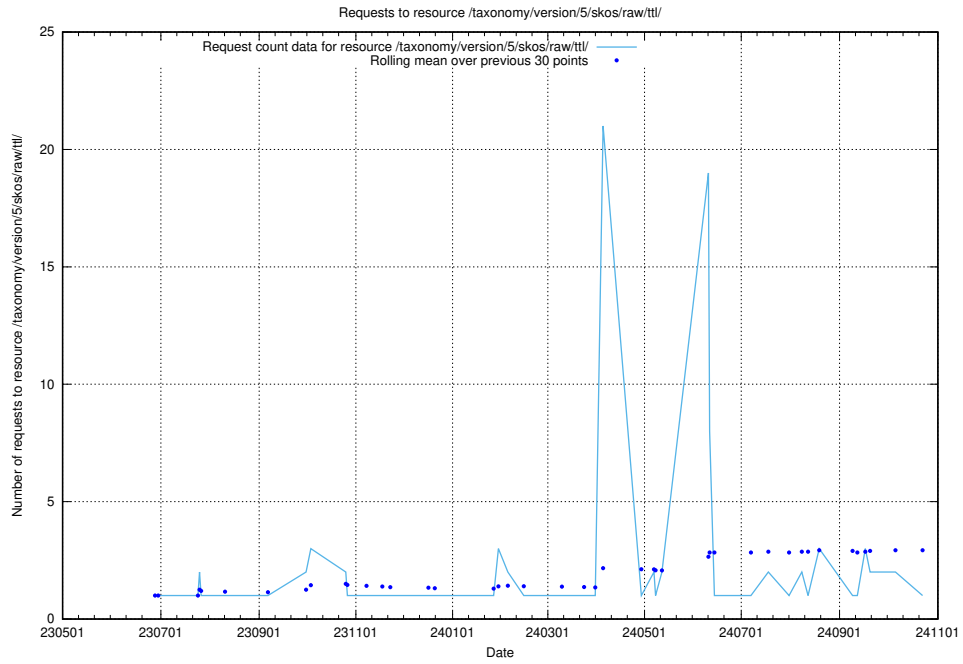

5.6469 Usage of /taxonomy/version/5/skos/raw/ttl/

Here, we count the number of requests to resource /taxonomy/version/5/skos/raw/ttl/.