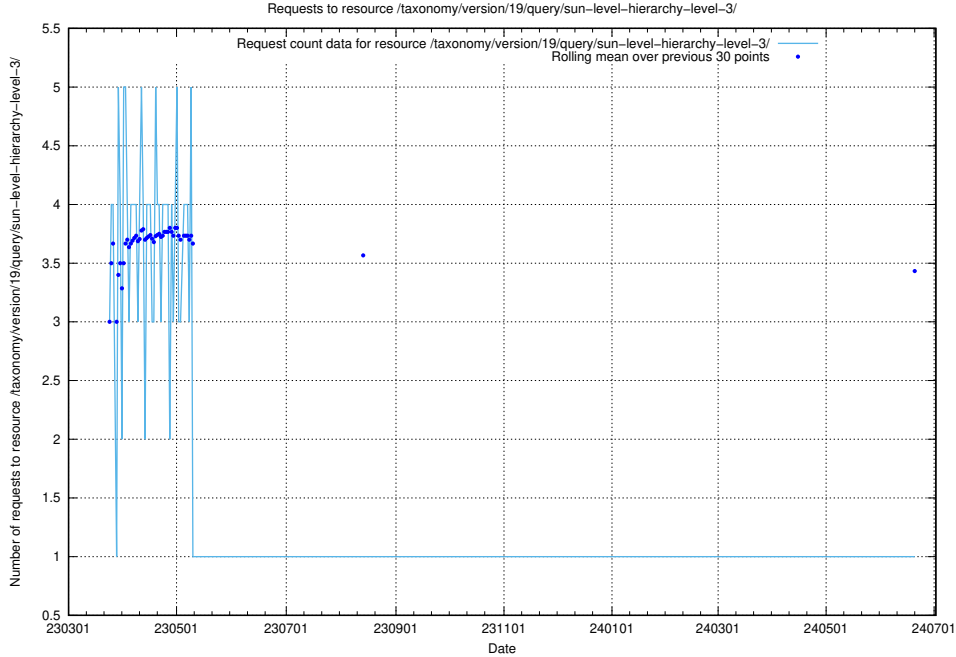

5.7056 Usage of /taxonomy/version/19/query/sun-level-hierarchy-level-3/

Here, we count the number of requests to resource /taxonomy/version/19/query/sun-level-hierarchy-level-3/.