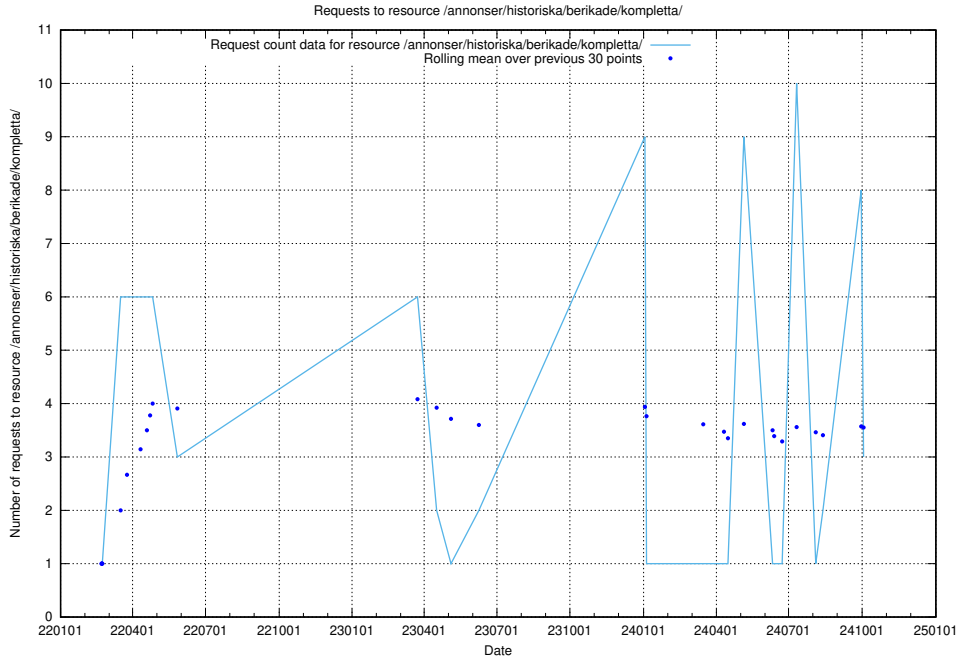

5.387 Usage of /annonser/historiska/berikade/kompletta/

Here, we count the number of requests to resource /annonser/historiska/berikade/kompletta/.