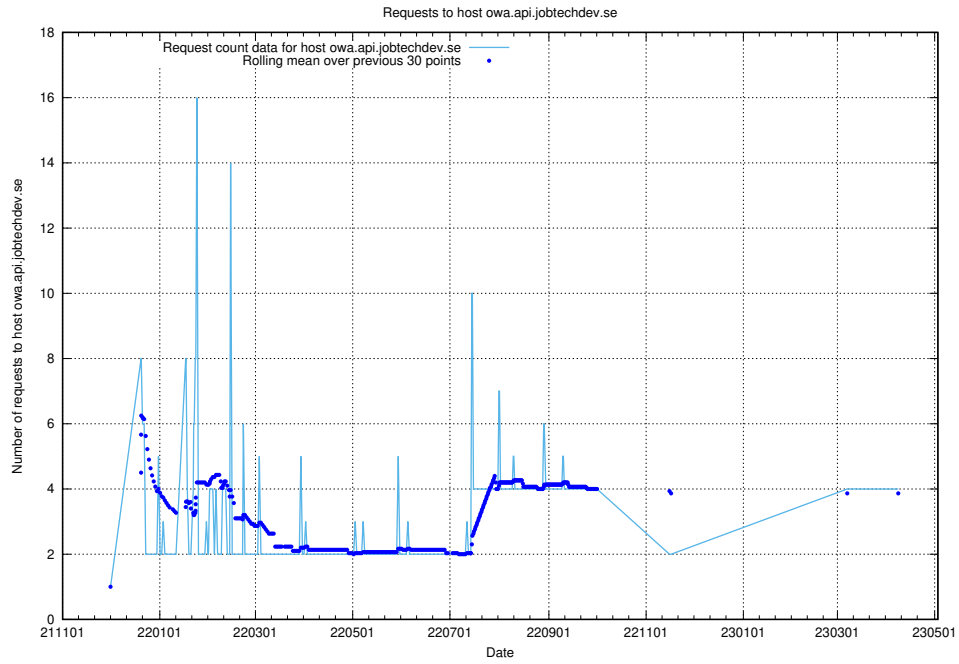

7.143 Usage of owa.api.jobtechdev.se

Here, we count the number of requests to host owa.api.jobtechdev.se.

7.144 Usage of www.widgets.jobtechdev.se

Here, we count the number of requests to host www.widgets.jobtechdev.se.