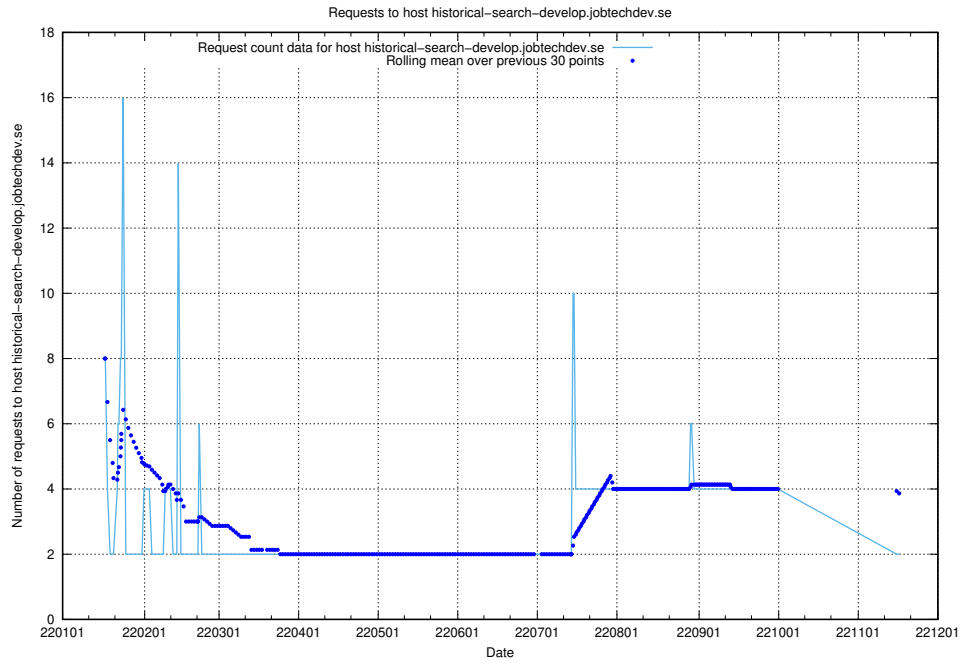

7.281 Usage of historical-search-develop.jobtechdev.se

Here, we count the number of requests to host historical-search-develop.jobtechdev.se.