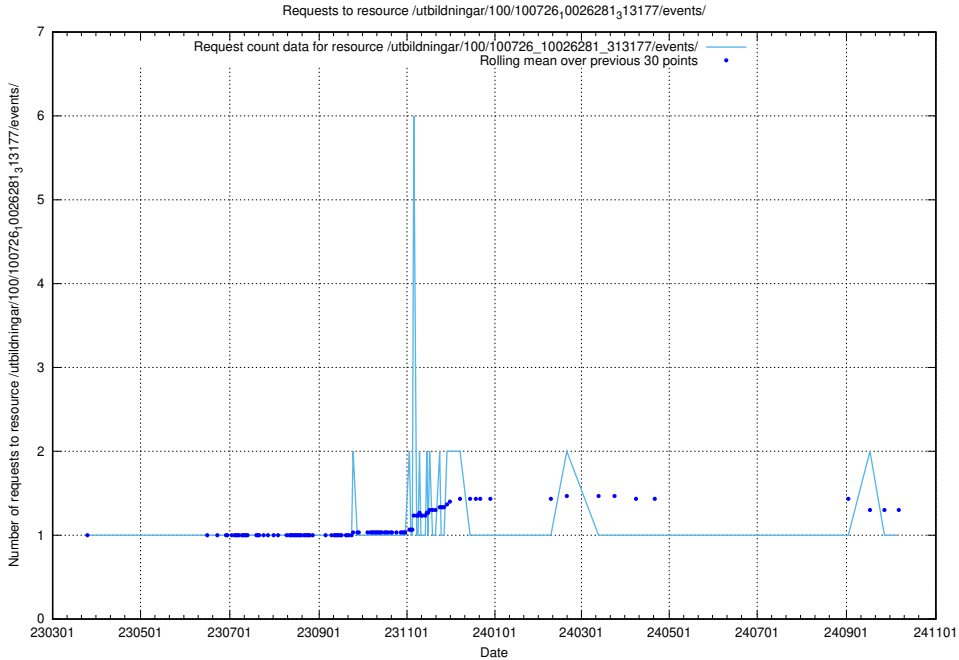

5.6991 Usage of /utbildningar/100/100726_10026281_313177/events/

Here, we count the number of requests to resource /utbildningar/100/100726_10026281_313177/events/