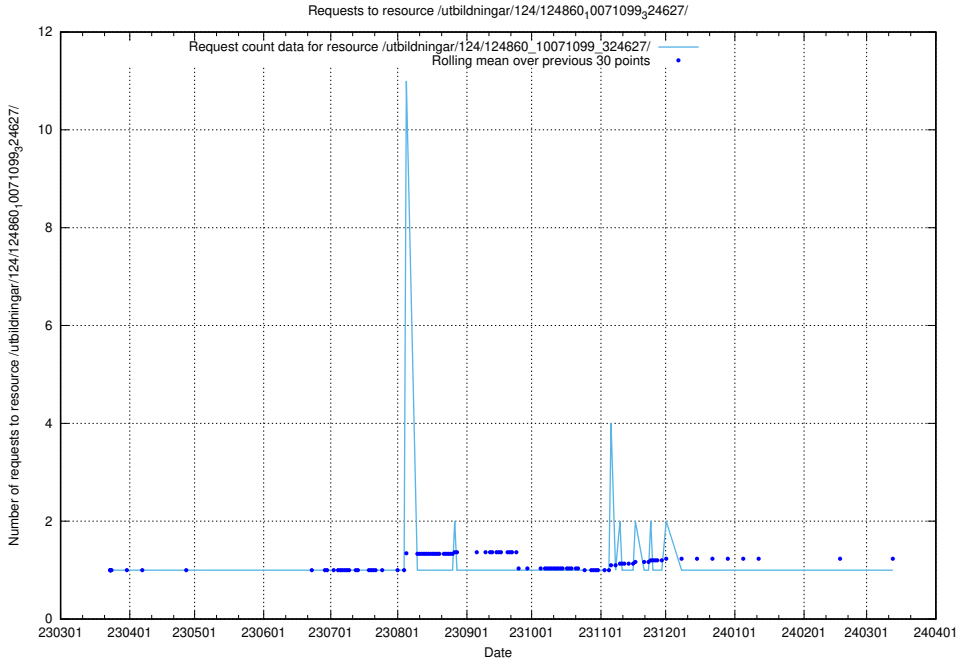

5.1225 Usage of /utbildningar/124/124860_10071099_324627/

Here, we count the number of requests to resource /utbildningar/124/124860_10071099_324627/.