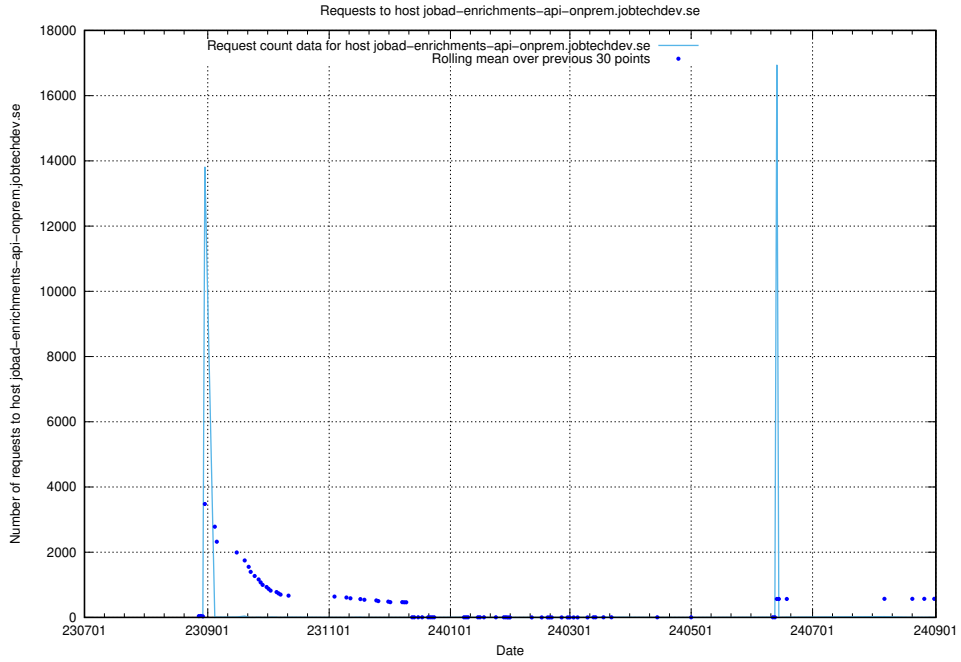

7.613 Usage of jobad-enrichments-api-onprem.jobtechdev.se

Here, we count the number of requests to host jobad-enrichments-api-onprem.jobtechdev.se.