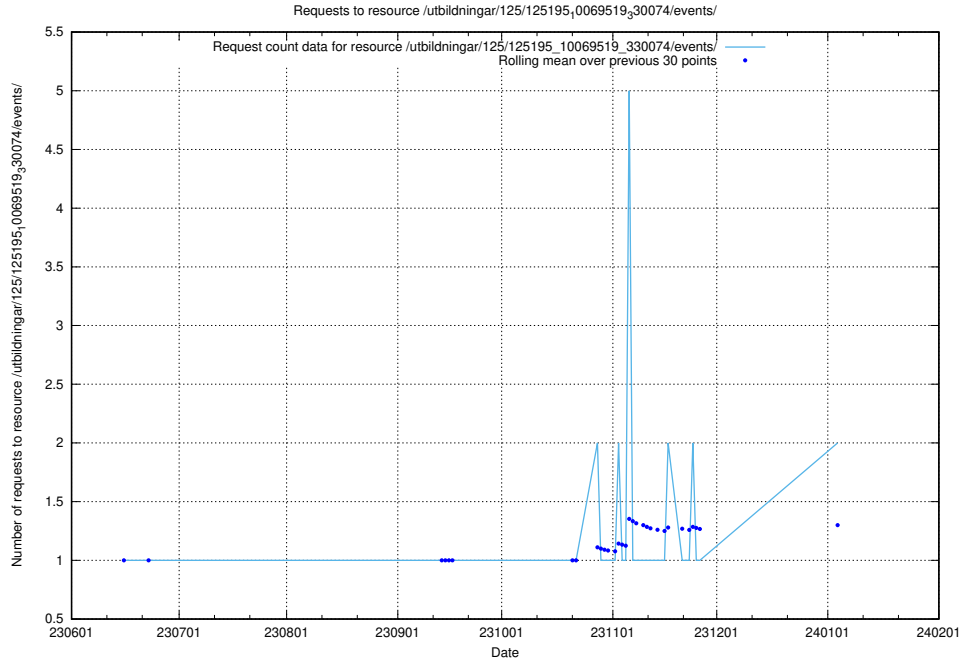

5.951 Usage of /utbildningar/125/125195_10069519_330074/events/

Here, we count the number of requests to resource /utbildningar/125/125195_10069519_330074/events/

5.952 Usage of /utbildningar/124/124174_10067289_312247/events/