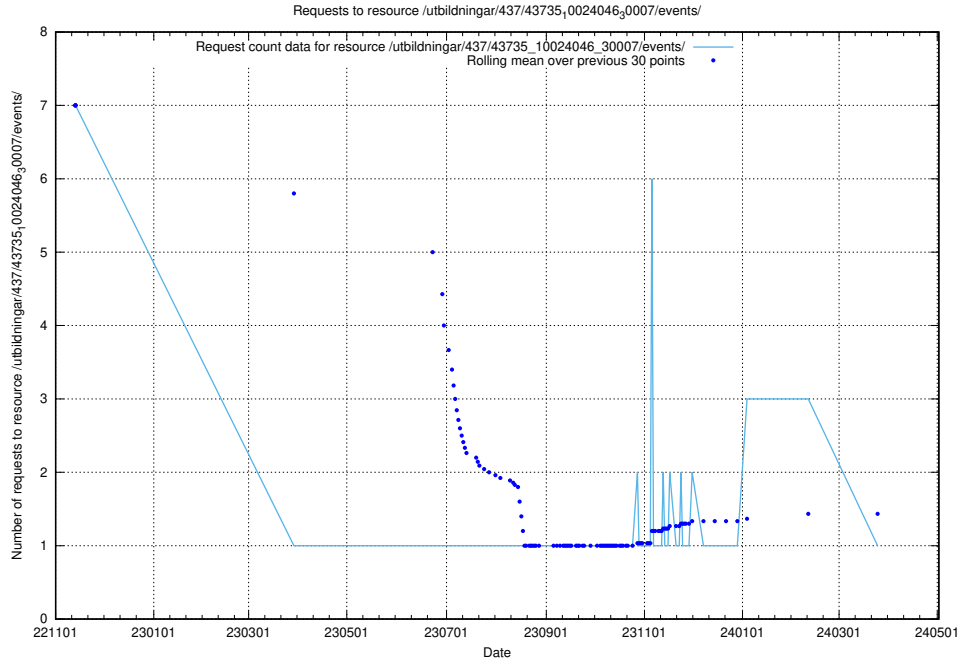

5.6707 Usage of /utbildningar/437/43735_10024046_30007/events/

Here, we count the number of requests to resource /utbildningar/437/43735_10024046_30007/events/.