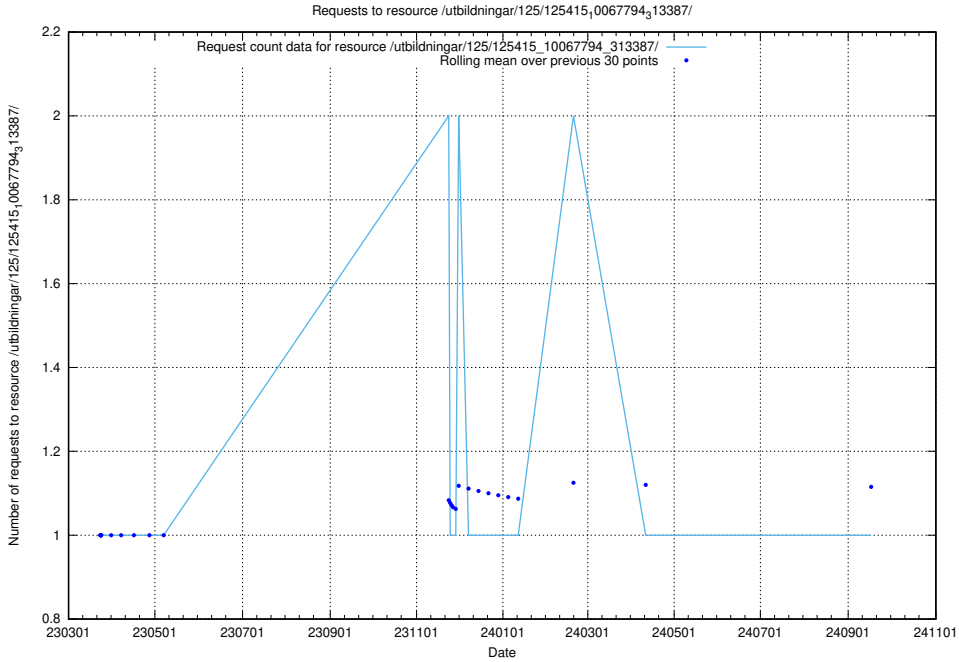

5.1159 Usage of /utbildningar/125/125415_10067794_313387/

Here, we count the number of requests to resource /utbildningar/125/125415_10067794_313387/.