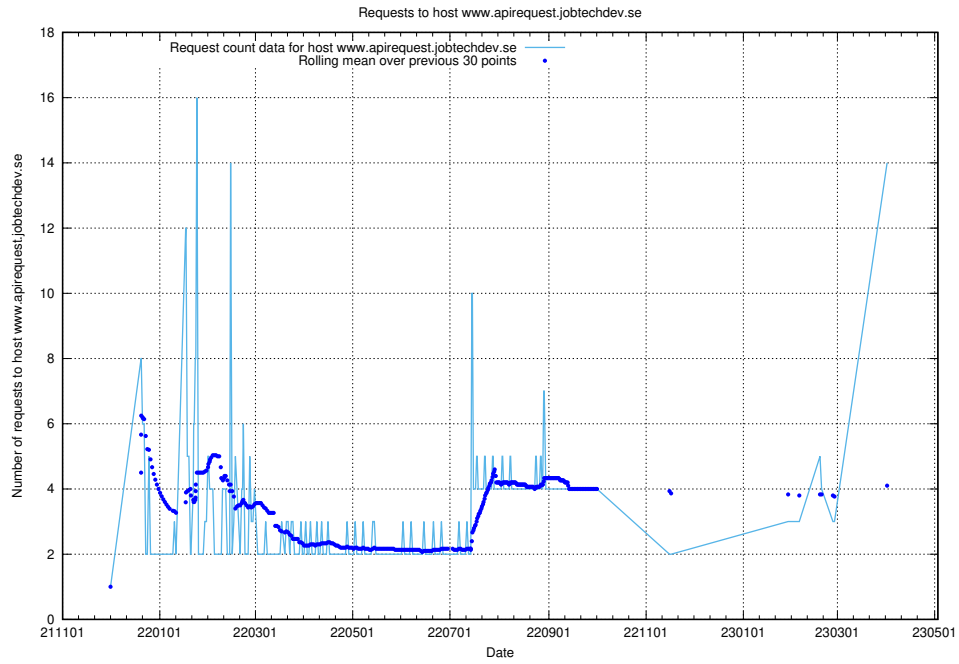

7.45 Usage of `www.apirequest.jobtechdev.se`

Here, we count the number of requests to host `www.apirequest.jobtechdev.se`.