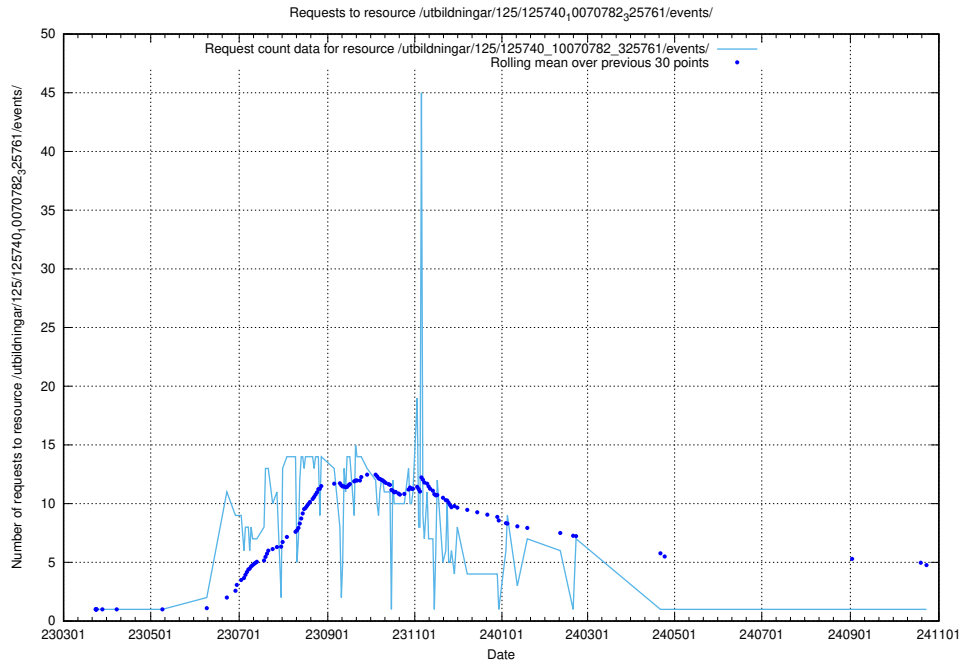

5.1009 Usage of /utbildningar/125/125740_10070782_325761/events/

Here, we count the number of requests to resource /utbildningar/125/125740_10070782_325761/events/