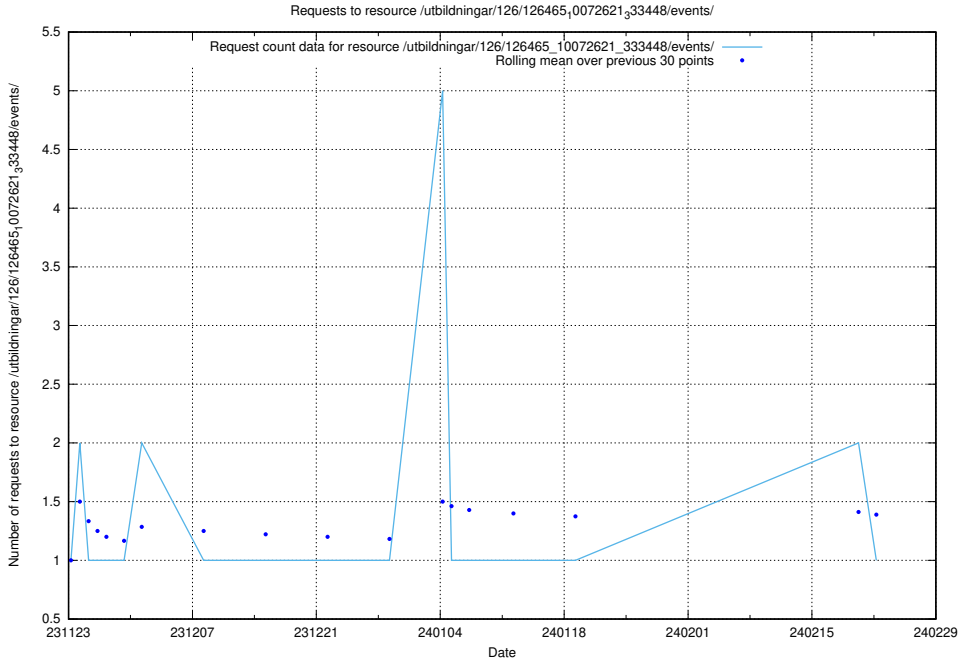

5.4947 Usage of /utbildningar/126/126465_10072621_333448/events/

Here, we count the number of requests to resource /utbildningar/126/126465_10072621_333448/events/