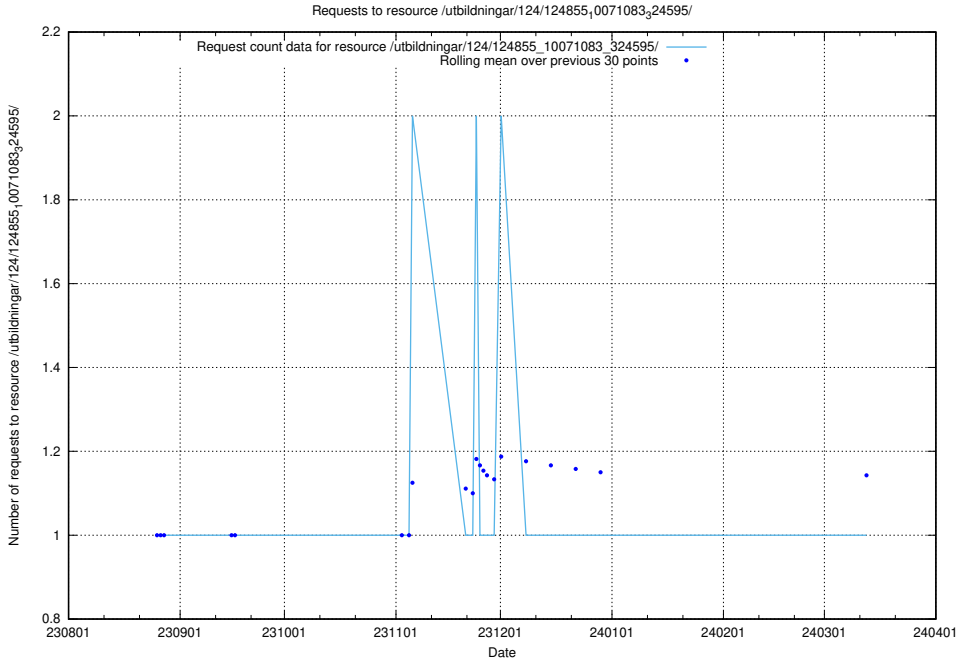

5.5633 Usage of /utbildningar/124/124855_10071083_324595/

Here, we count the number of requests to resource /utbildningar/124/124855_10071083_324595/.