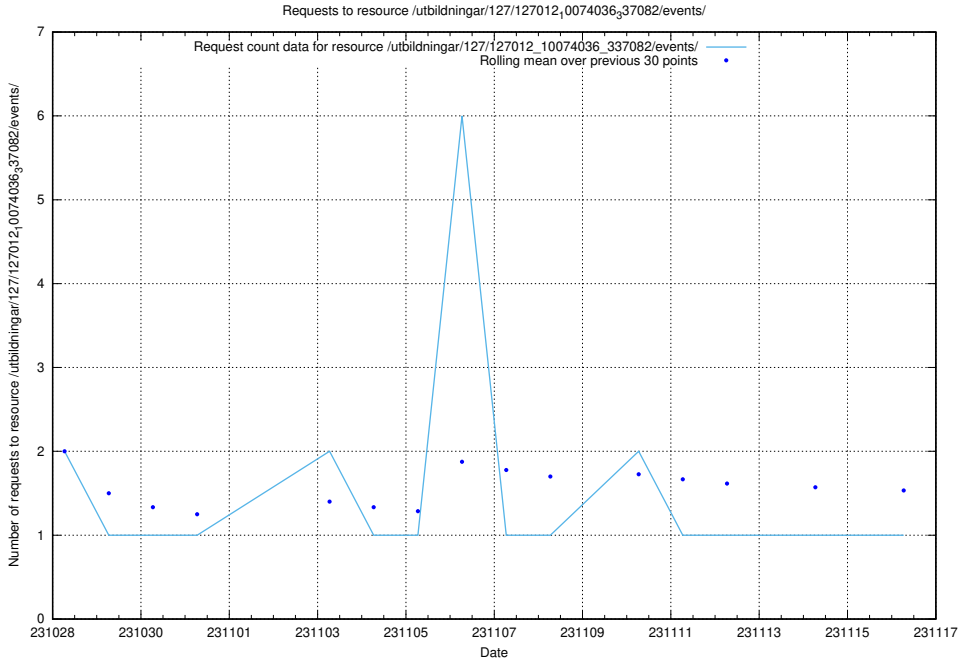

Here, we count the number of requests to resource /utbildningar/127/127012_10074036_337082/events/

5.5105 Usage of /utbildningar/126/126795_10073175_334956/events/

Here, we count the number of requests to resource /utbildningar/126/126795_10073175_334956/events/