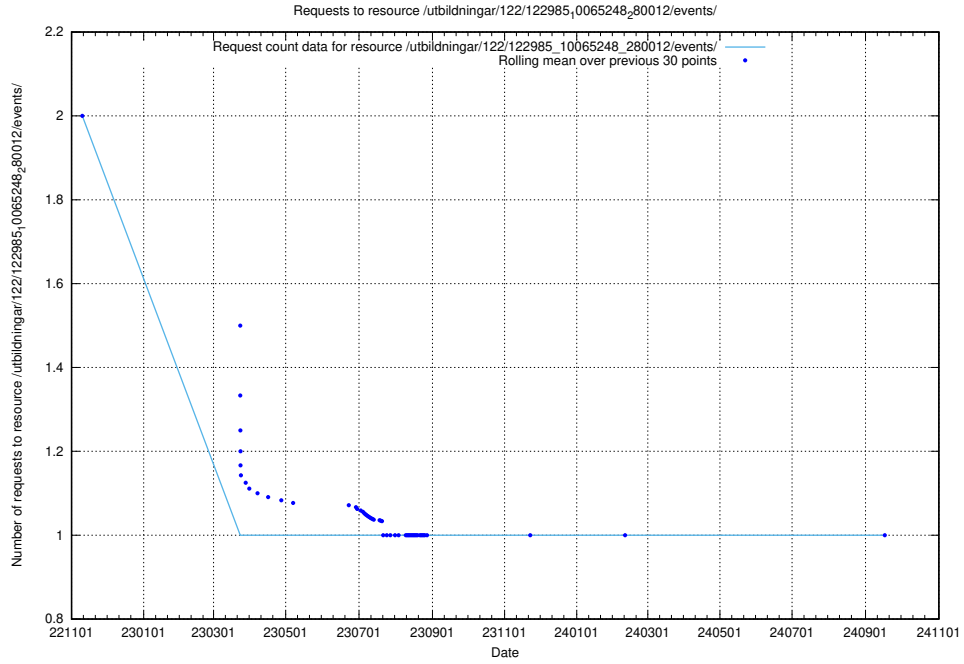

5.7229 Usage of /utbildningar/122/122985_10065248_280012/events/

Here, we count the number of requests to resource /utbildningar/122/122985_10065248_280012/events/