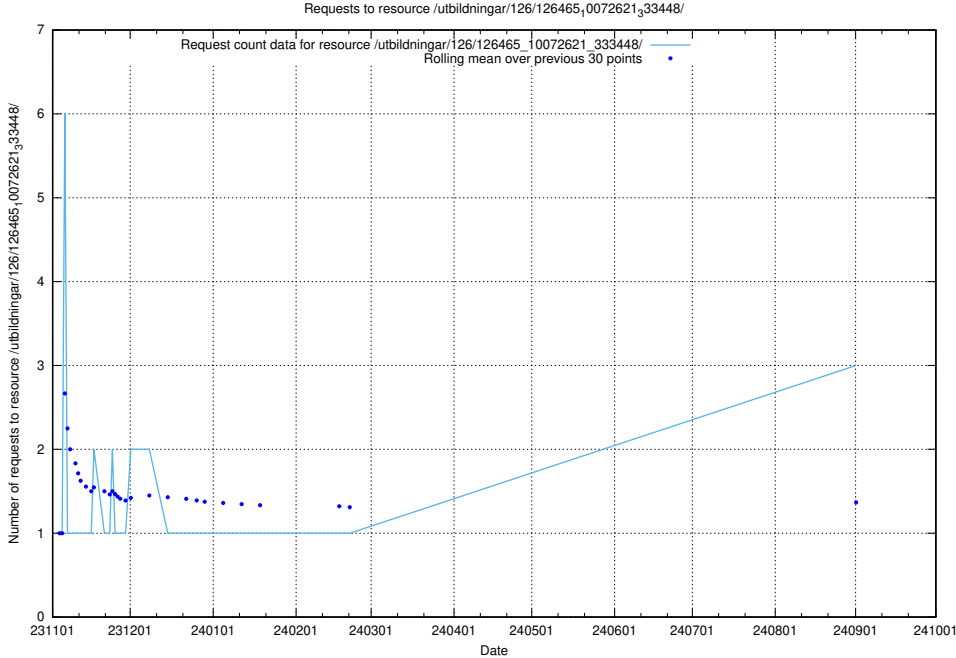

5.436 Usage of /utbildningar/126/126465_10072621_333448/

Here, we count the number of requests to resource /utbildningar/126/126465_10072621_333448/.