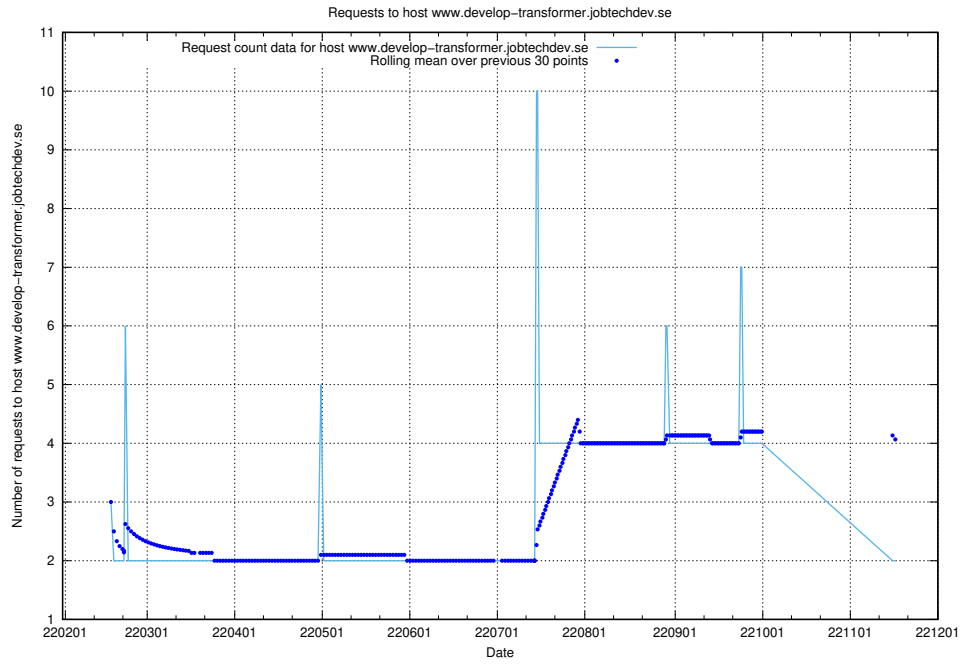

7.548 Usage of `www.develop-transformer.jobtechdev.se`

Here, we count the number of requests to host `www.develop-transformer.jobtechdev.se`.