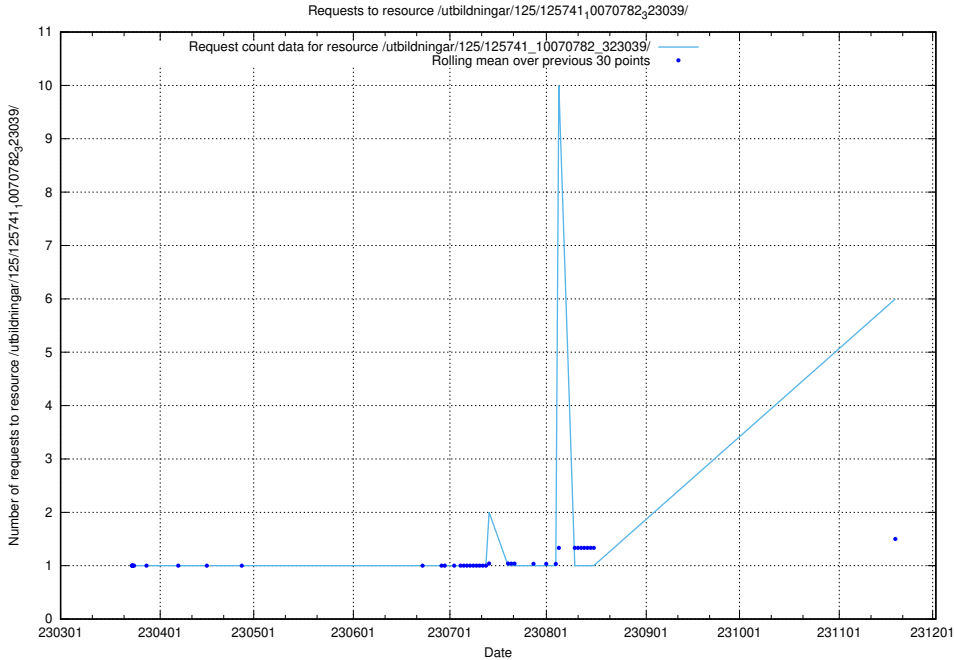

5.180 Usage of /utbildningar/125/125741_10070782_323039/

Here, we count the number of requests to resource /utbildningar/125/125741_10070782_323039/.