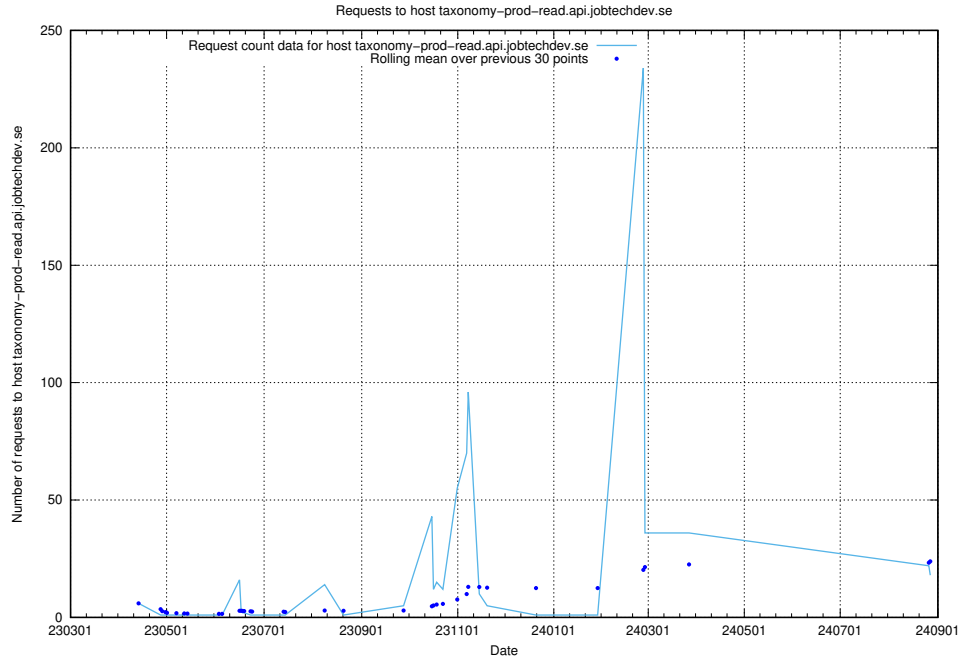

7.37 Usage of taxonomy-prod-read.api.jobtechdev.se

Here, we count the number of requests to host taxonomy-prod-read.api.jobtechdev.se.