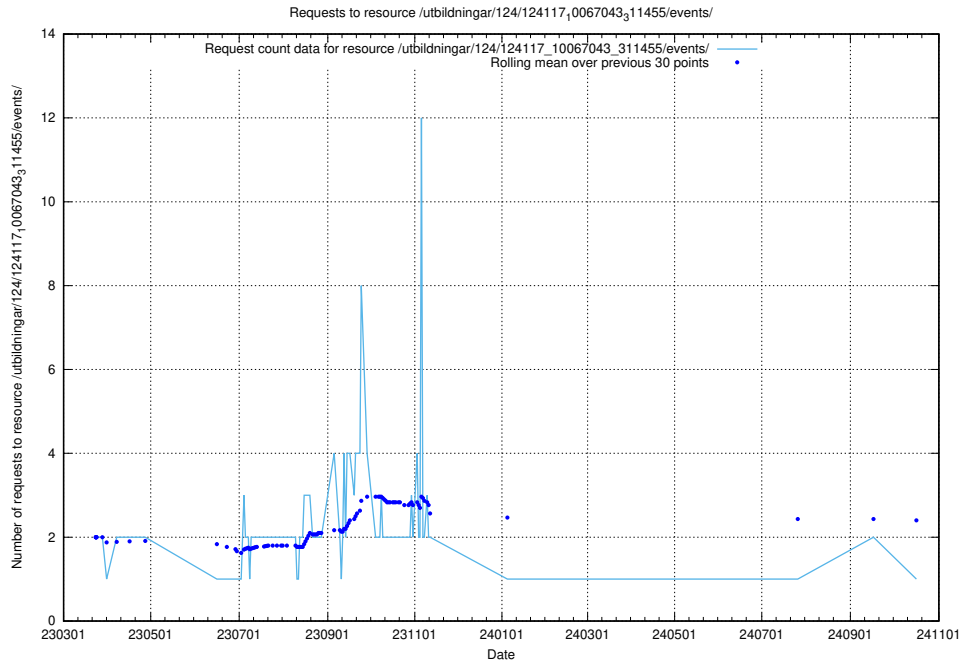

5.7270 Usage of /utbildningar/124/124117_10067043_311455/events/

Here, we count the number of requests to resource /utbildningar/124/124117_10067043_311455/events/