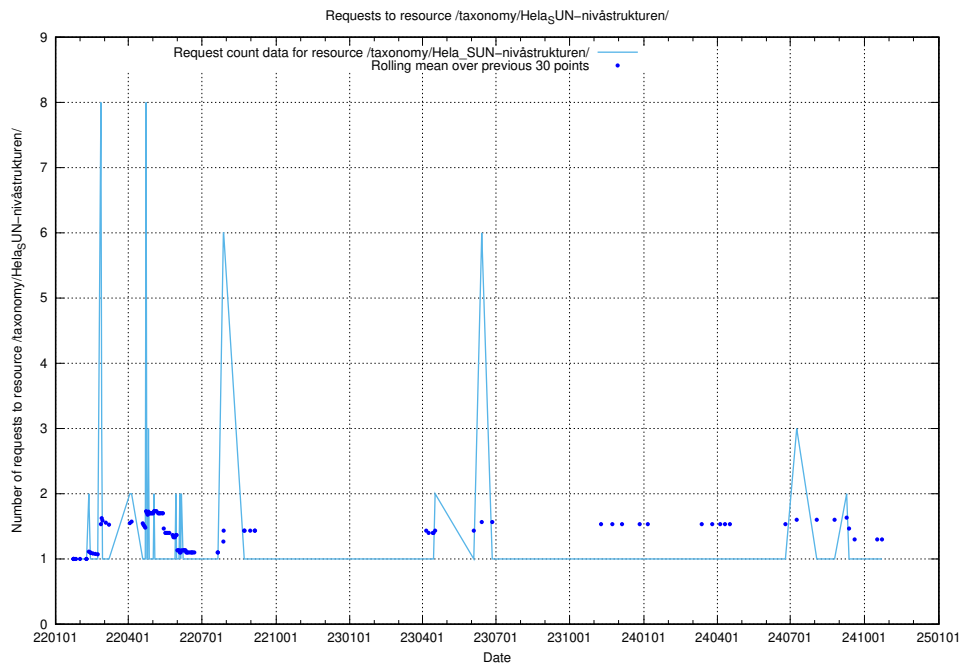

5.5228 Usage of /taxonomy/Hela_SUN-nivåstrukturen/

Here, we count the number of requests to resource /taxonomy/Hela_SUN-nivåstrukturen/.