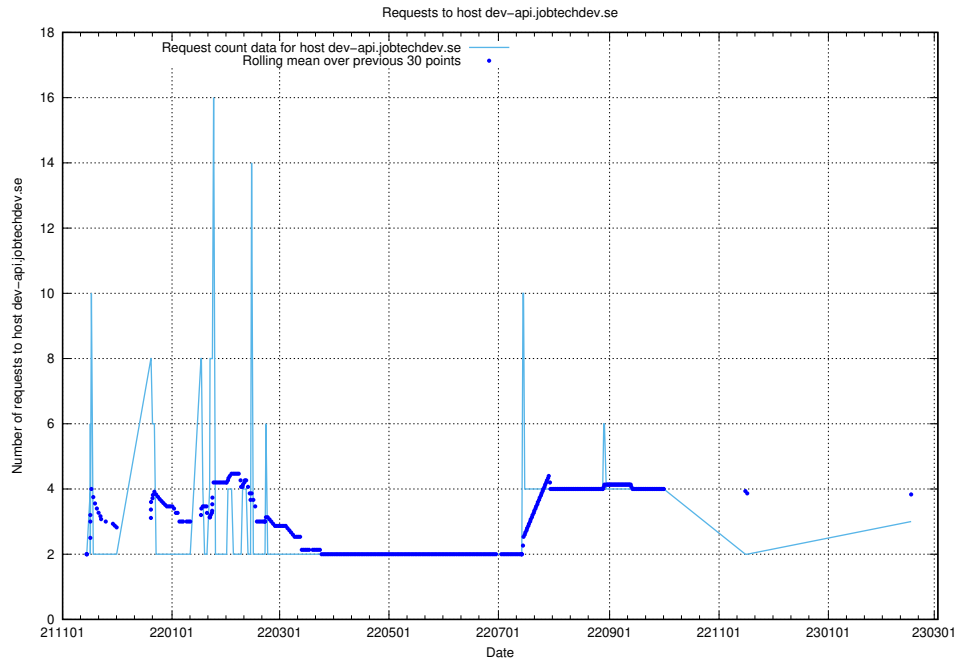

7.177 Usage of dev-api.jobtechdev.se

Here, we count the number of requests to host dev-api.jobtechdev.se.