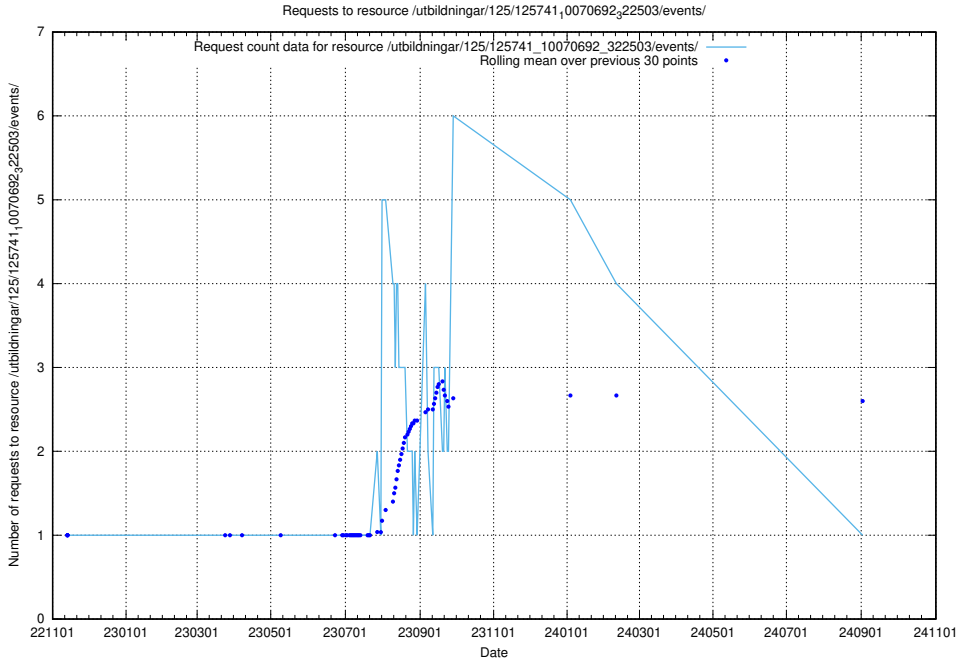

5.6778 Usage of /utbildningar/125/125741_10070692_322503/events/

Here, we count the number of requests to resource /utbildningar/125/125741_10070692_322503/events/