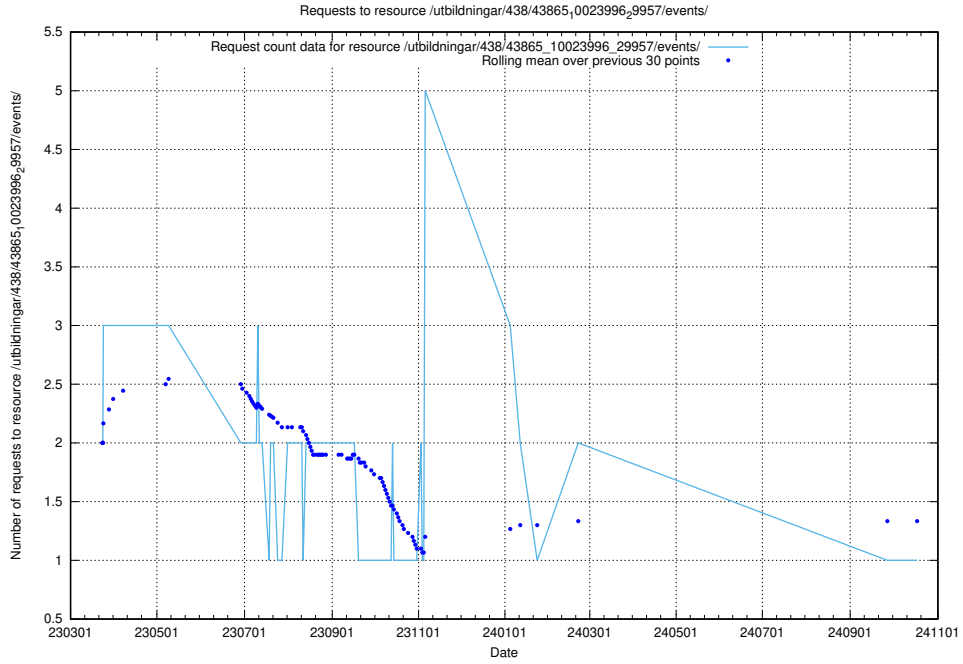

5.7223 Usage of /utbildningar/438/43865_10023996_29957/events/

Here, we count the number of requests to resource /utbildningar/438/43865_10023996_29957/events/.