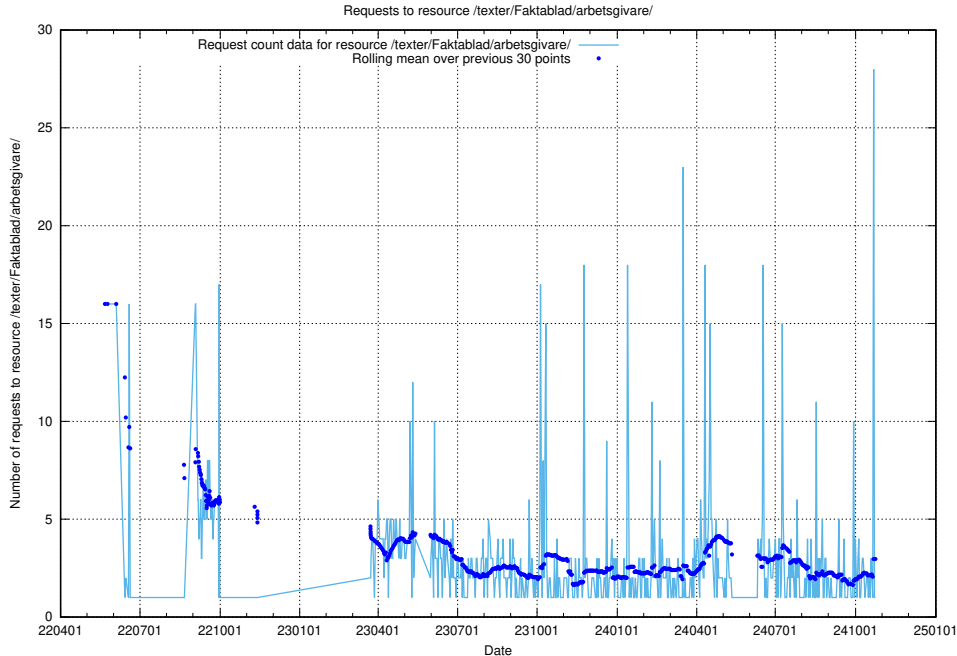

5.1108 Usage of /texter/Faktablad/arbetsgivare/

Here, we count the number of requests to resource /texter/Faktablad/arbetsgivare/.