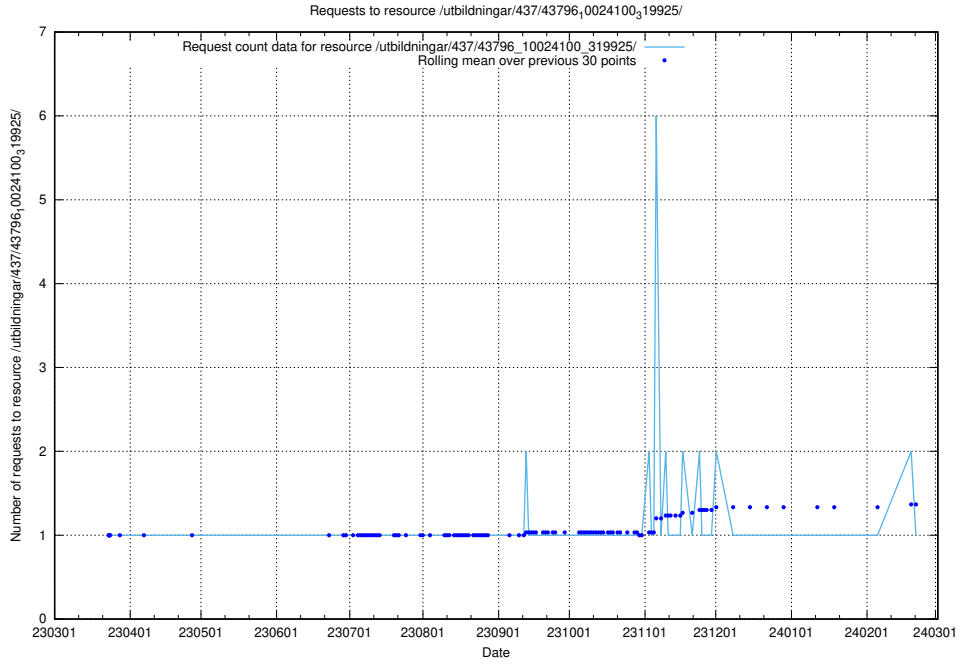

5.7318 Usage of /utbildningar/437/43796_10024100_319925/

Here, we count the number of requests to resource /utbildningar/437/43796_10024100_319925/.