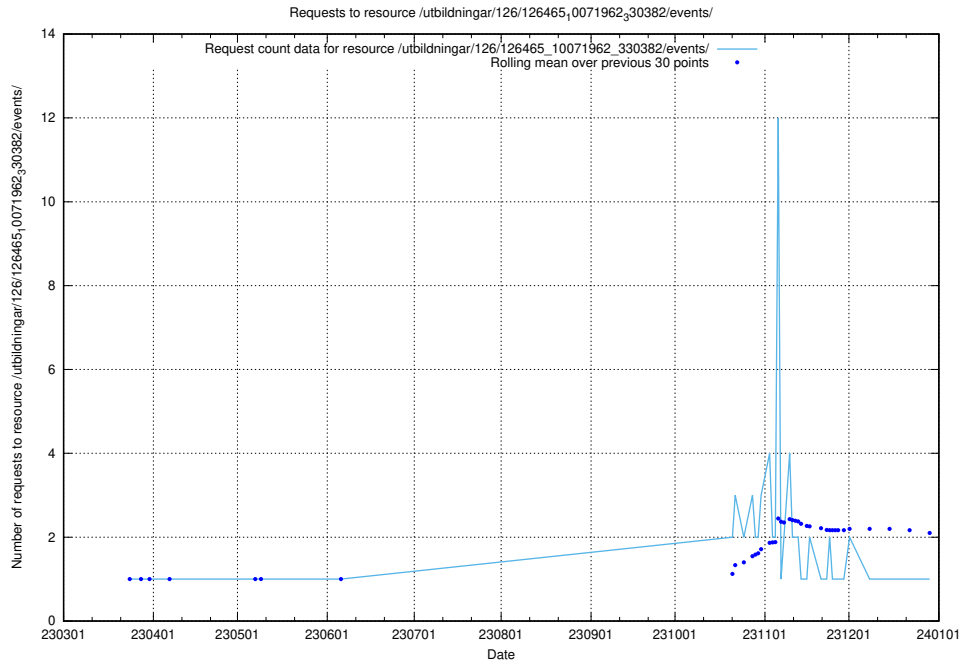

5.7154 Usage of /utbildningar/126/126465_10071962_330382/events/

Here, we count the number of requests to resource /utbildningar/126/126465_10071962_330382/events/