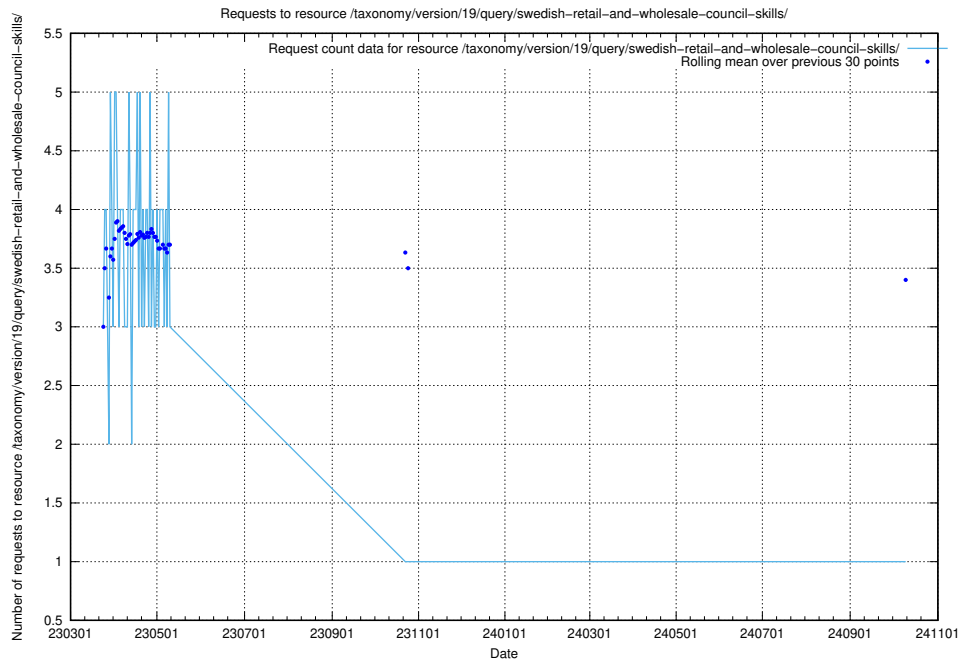

5.7054 Usage of /taxonomy/version/19/query/swedish-retail-and-wholesale-council-skills/

Here, we count the number of requests to resource /taxonomy/version/19/query/swedish-retail-and-wholesale-council-skills/.