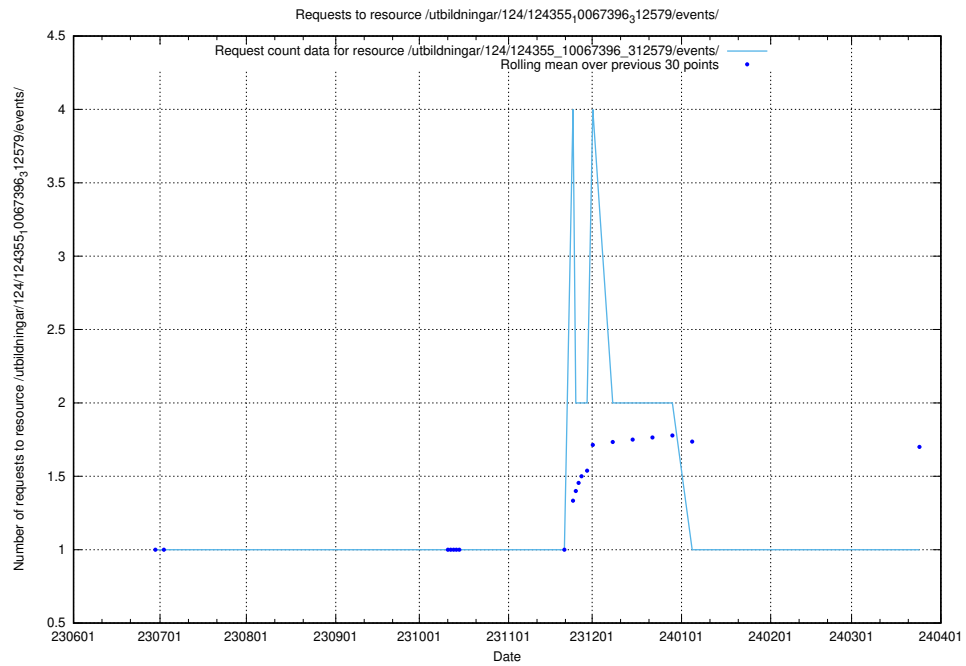

5.6319 Usage of /utbildningar/124/124355_10067396_312579/events/

Here, we count the number of requests to resource /utbildningar/124/124355_10067396_312579/events/