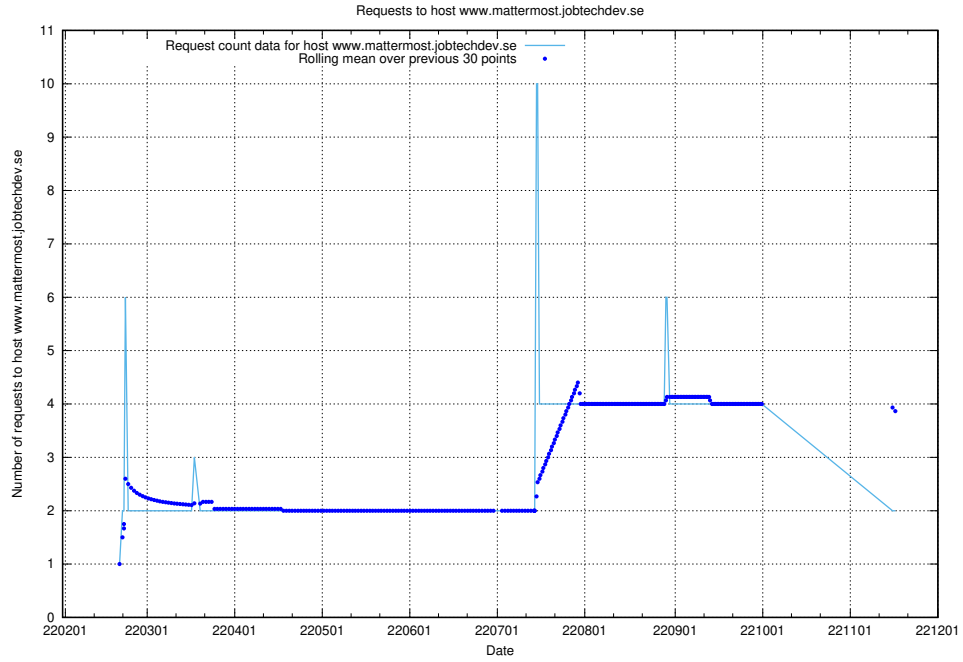

Here, we count the number of requests to host mattermost-test.jobtechdev.se.

7.533 Usage of www.mattermost.jobtechdev.se

Here, we count the number of requests to host www.mattermost.jobtechdev.se.

7.534 Usage of dddd.jobstream.api.jobtechdev.se