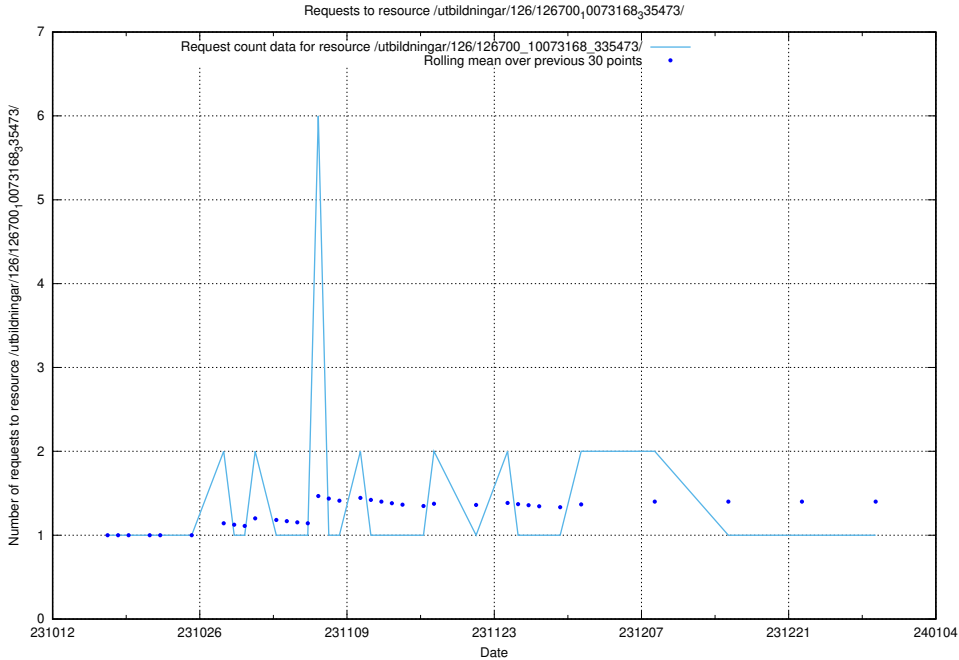

5.5219 Usage of /taxonomy/version/6/query/

Here, we count the number of requests to resource /taxonomy/version/6/query/.

5.5220 Usage of /utbildningar/126/126700_10073168_335473/

Here, we count the number of requests to resource /utbildningar/126/126700_10073168_335473/.