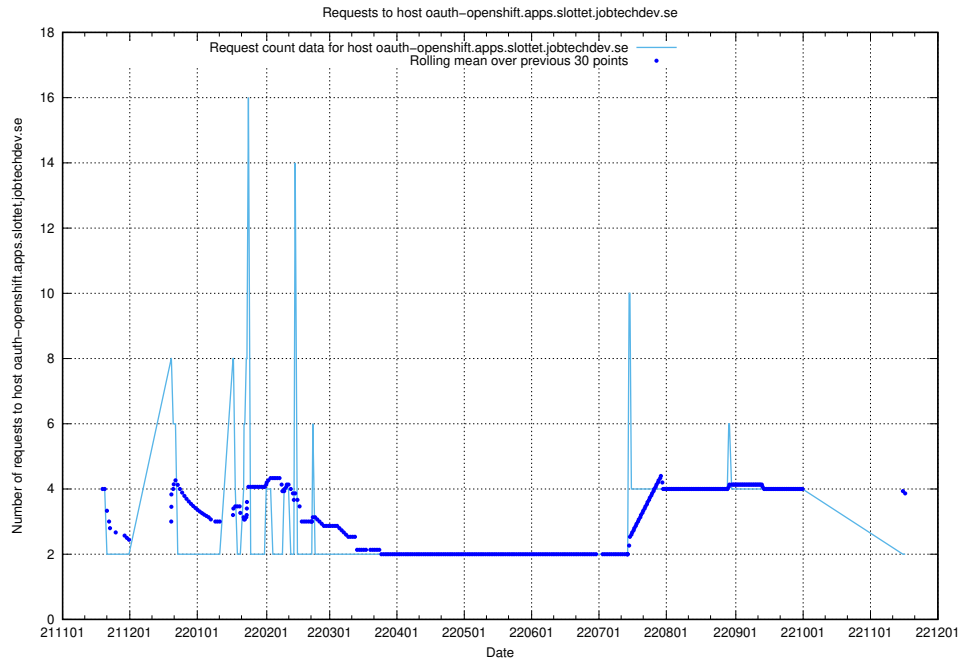

7.476 Usage of `oauth-openshift.apps.slottet.jobtechdev.se`

Here, we count the number of requests to host `oauth-openshift.apps.slottet.jobtechdev.se`.