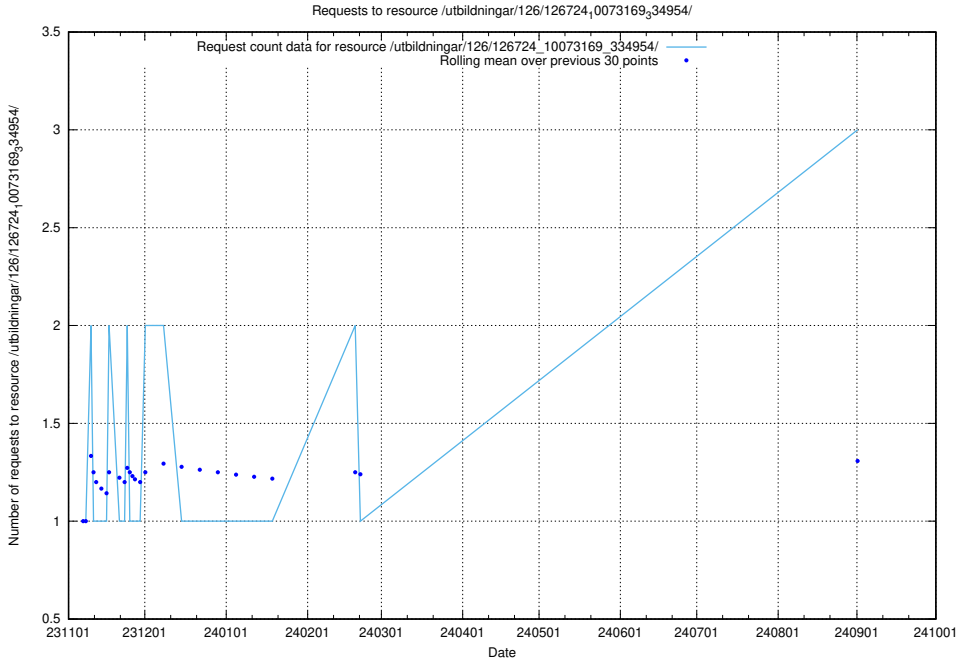

5.434 Usage of /utbildningar/126/126724_10073169_334954/

Here, we count the number of requests to resource /utbildningar/126/126724_10073169_334954/.