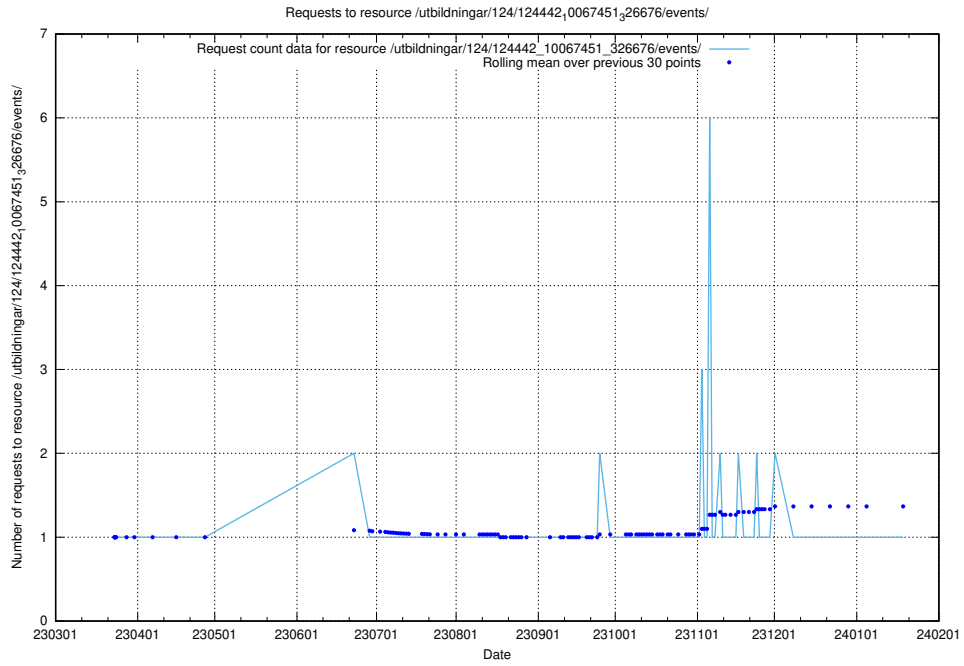

5.4428 Usage of /utbildningar/124/124442_10067451_326676/events/

Here, we count the number of requests to resource /utbildningar/124/124442_10067451_326676/events/