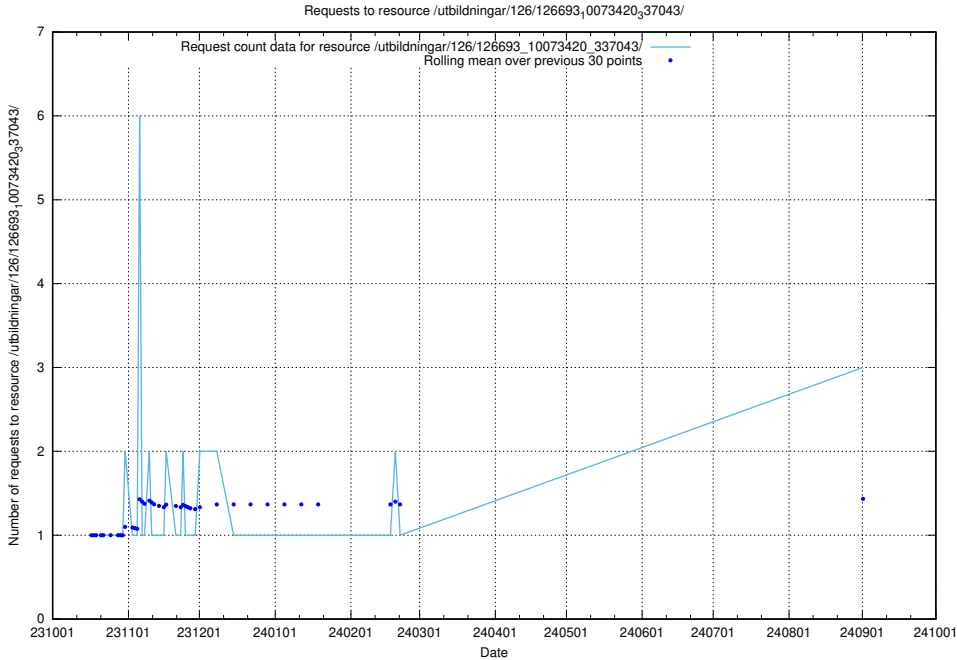

5.445 Usage of /utbildningar/126/126693_10073420_337043/

Here, we count the number of requests to resource /utbildningar/126/126693_10073420_337043/.