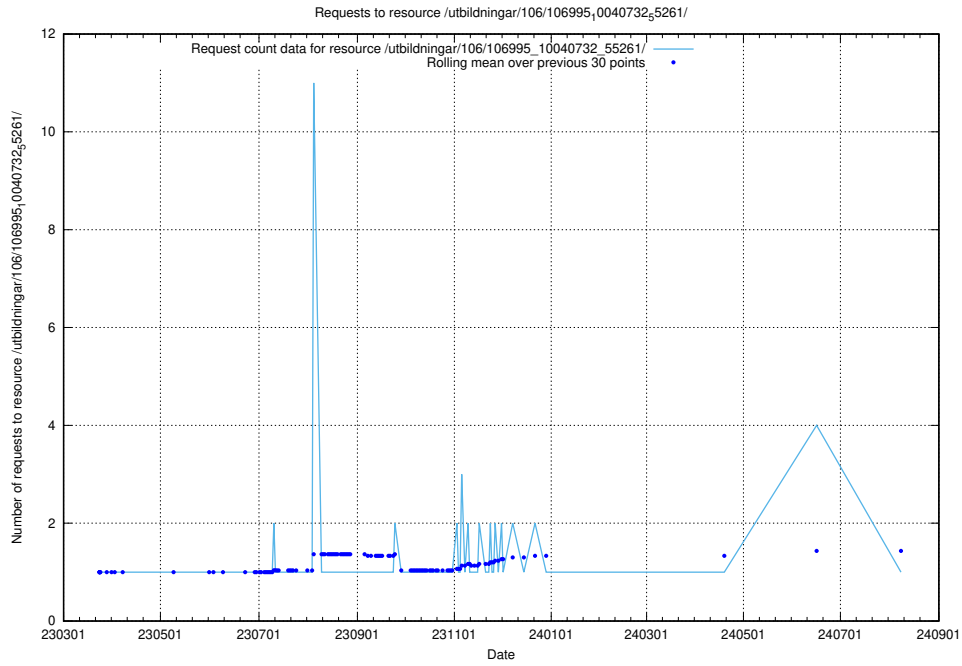

5.6356 Usage of /utbildningar/106/106995_10040732_55261/

Here, we count the number of requests to resource /utbildningar/106/106995_10040732_55261/.