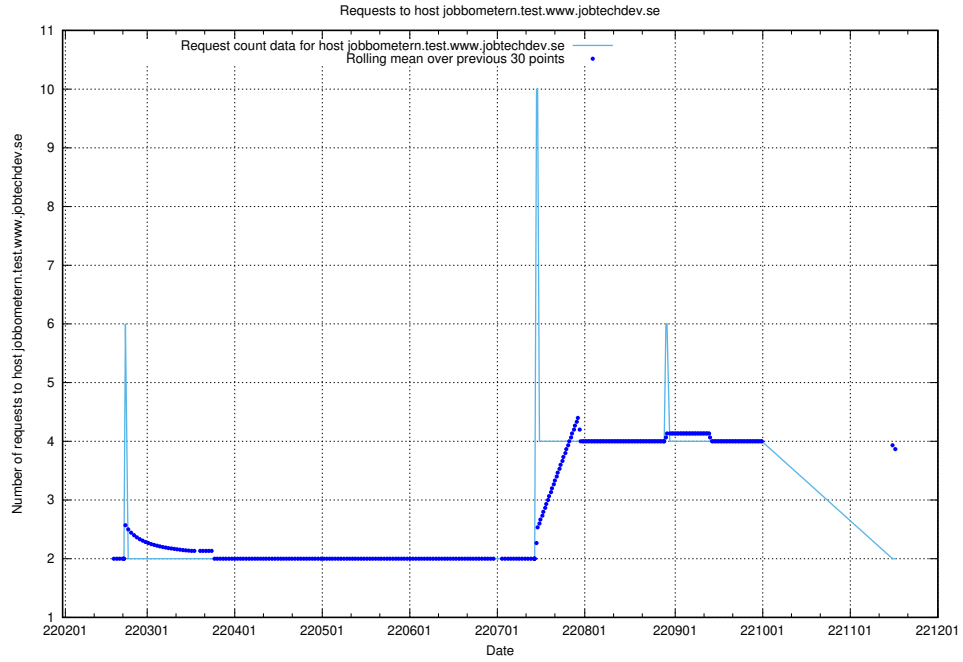

7.542 Usage of `jobbometern.test.www.jobtechdev.se`

Here, we count the number of requests to host `jobbometern.test.www.jobtechdev.se`.