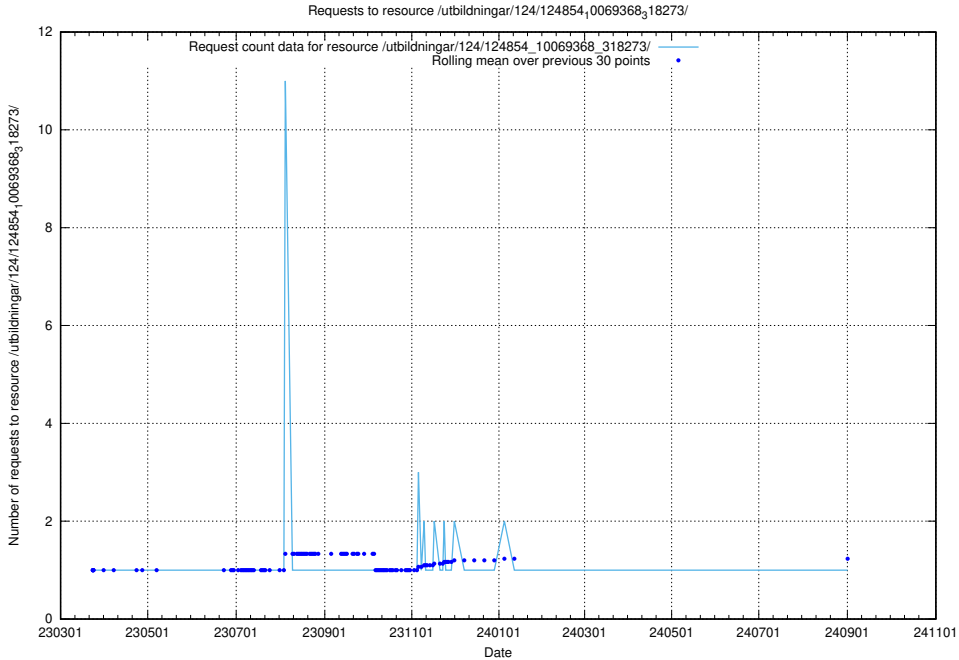

5.1497 Usage of /utbildningar/124/124854_10069368_318273/

Here, we count the number of requests to resource /utbildningar/124/124854_10069368_318273/.