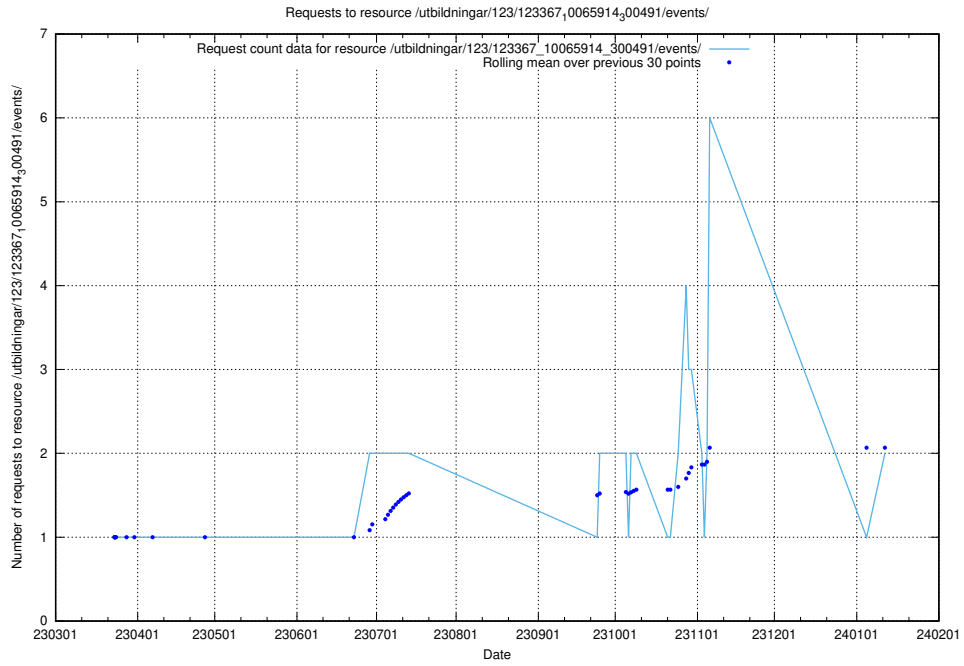

5.826 Usage of /utbildningar/123/123367_10065914_300491/events/

Here, we count the number of requests to resource /utbildningar/123/123367_10065914_300491/events/