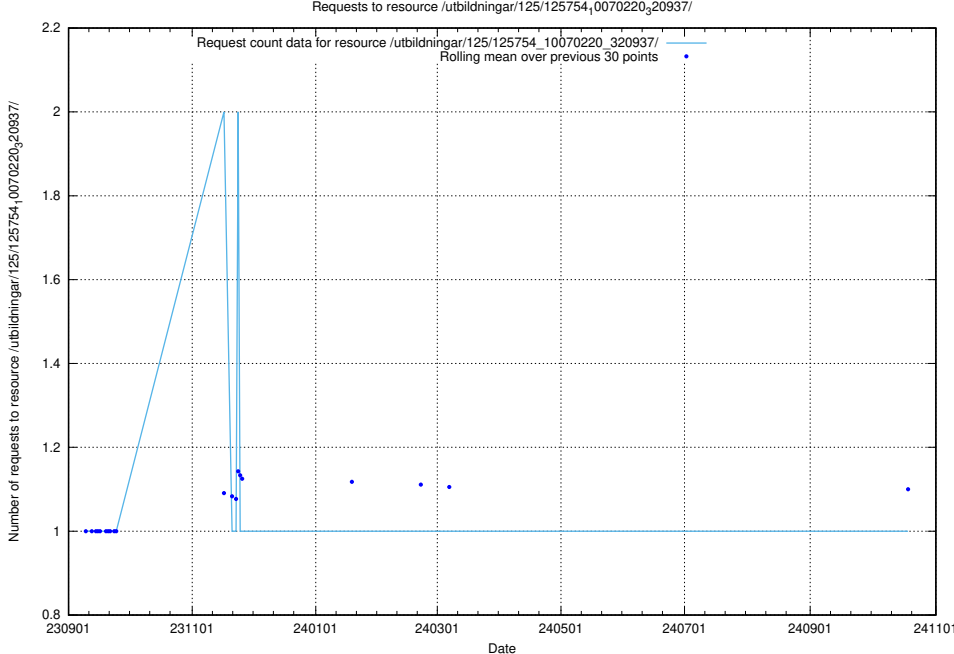

5.5529 Usage of /utbildningar/125/125754_10070220_320937/

Here, we count the number of requests to resource /utbildningar/125/125754_10070220_320937/.