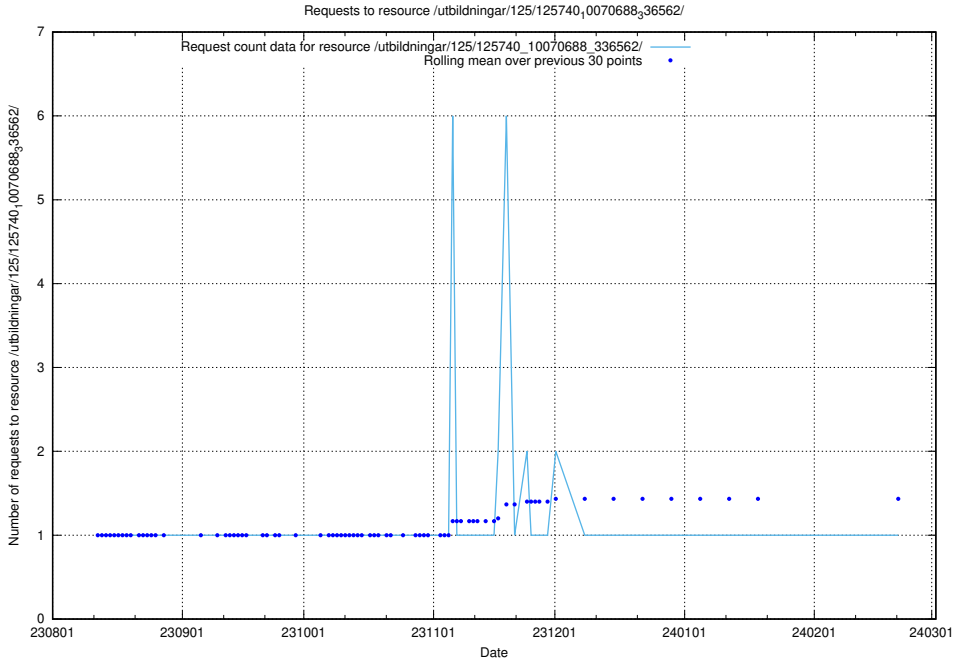

5.5732 Usage of /utbildningar/125/125740_10070688_336562/

Here, we count the number of requests to resource /utbildningar/125/125740_10070688_336562/.