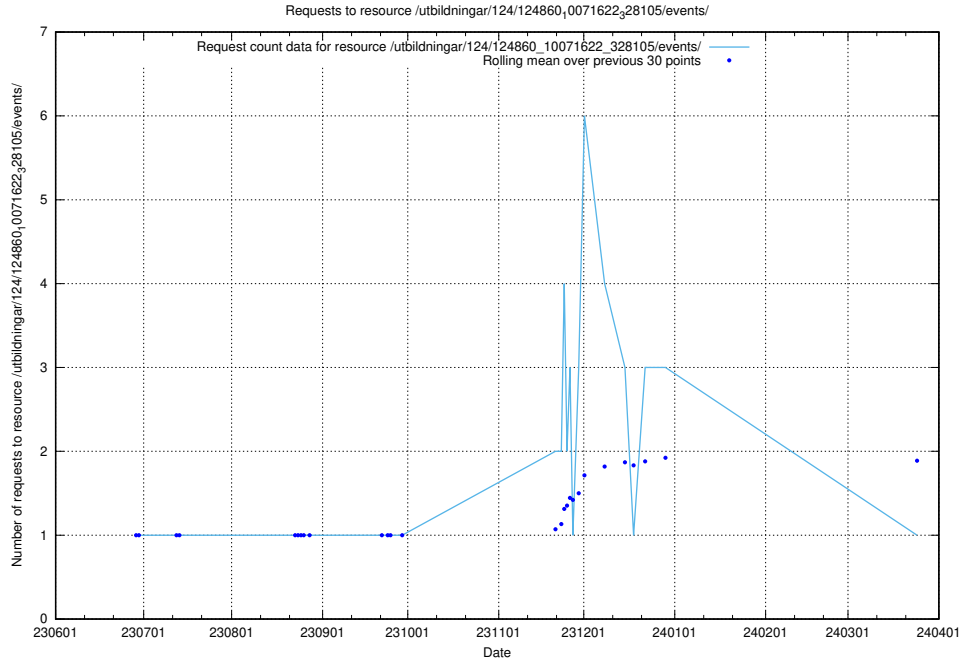

5.6404 Usage of /utbildningar/124/124860_10071622_328105/events/

Here, we count the number of requests to resource /utbildningar/124/124860_10071622_328105/events/