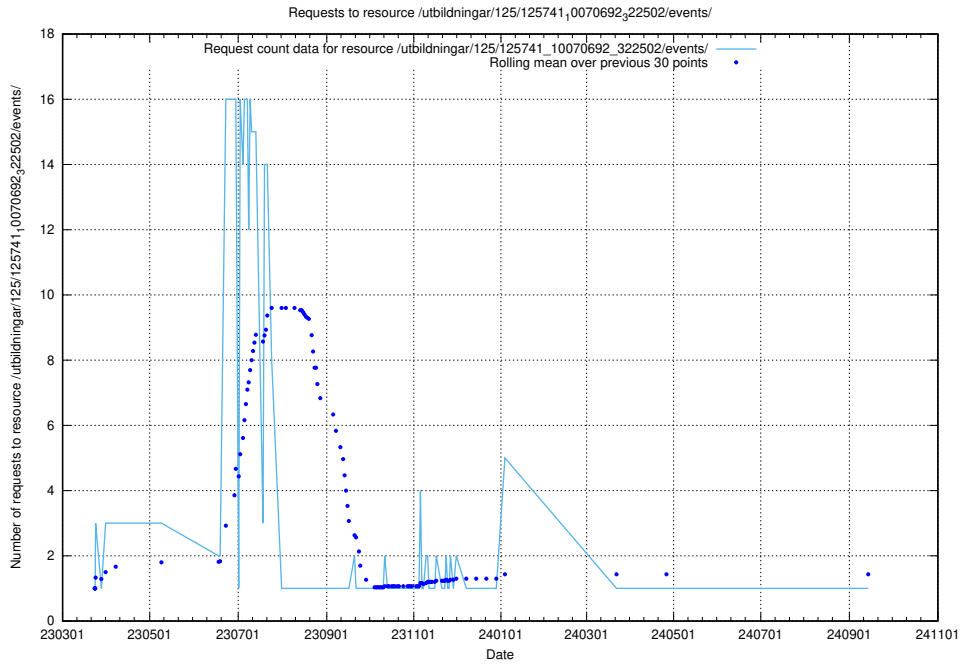

5.7434 Usage of /utbildningar/125/125741_10070692_322502/events/

Here, we count the number of requests to resource /utbildningar/125/125741_10070692_322502/events/