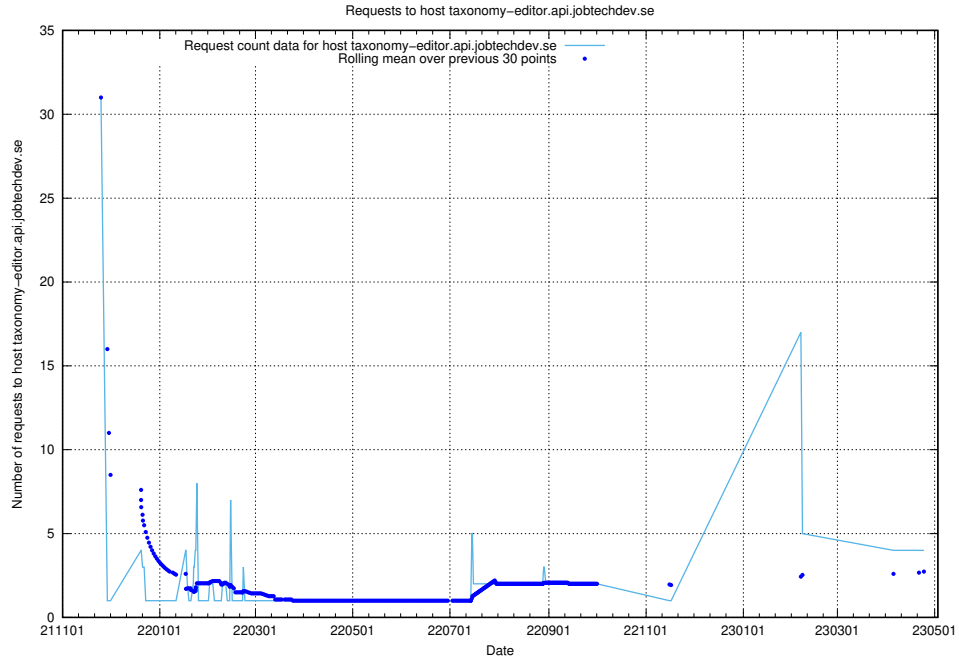

7.146 Usage of taxonomy-editor.api.jobtechdev.se

Here, we count the number of requests to host taxonomy-editor.api.jobtechdev.se.