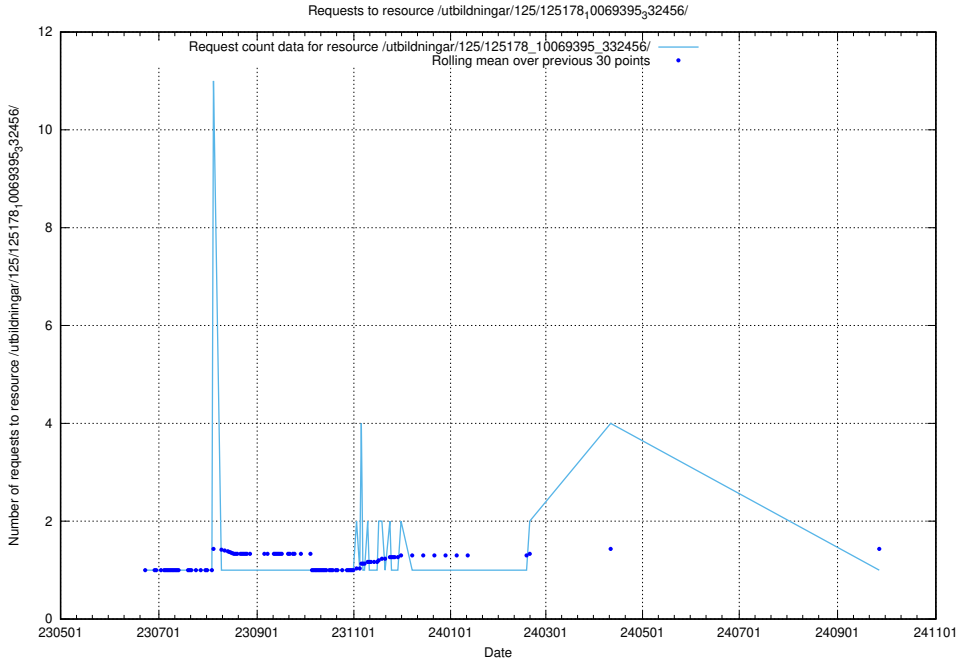

5.6634 Usage of /utbildningar/125/125178_10069395_332456/

Here, we count the number of requests to resource /utbildningar/125/125178_10069395_332456/.