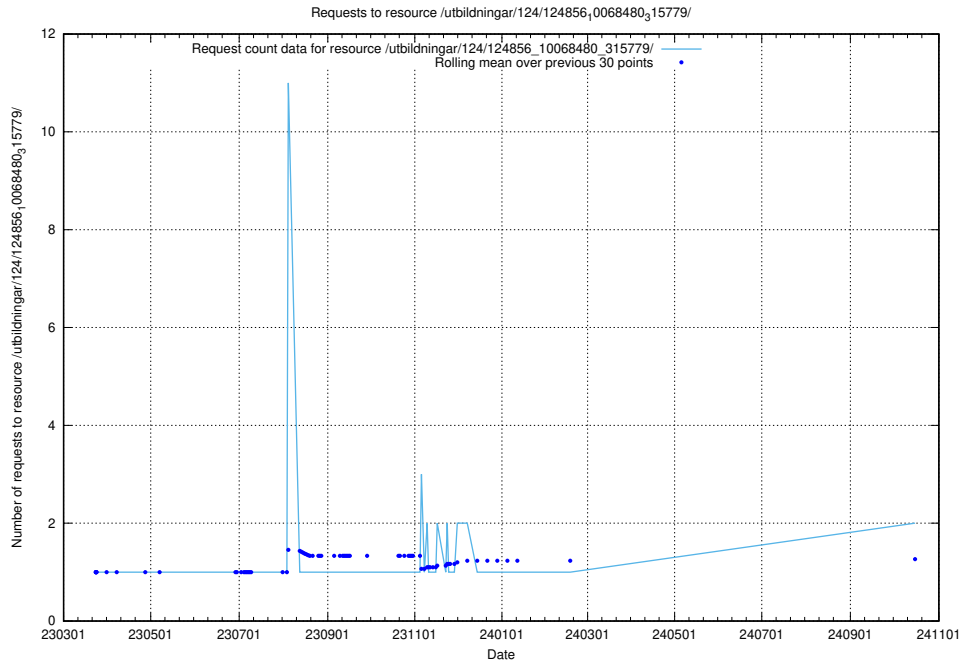

5.557 Usage of /utbildningar/124/124856_10068480_315779/

Here, we count the number of requests to resource /utbildningar/124/124856_10068480_315779/.