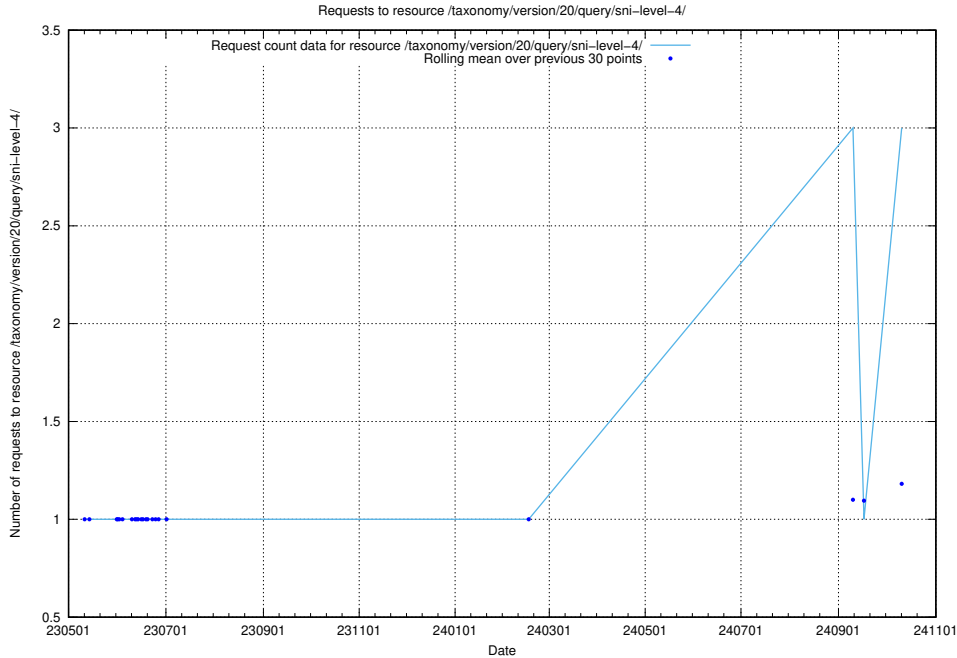

5.498 Usage of /taxonomy/version/20/query/sni-level-4/

Here, we count the number of requests to resource /taxonomy/version/20/query/sni-level-4/.