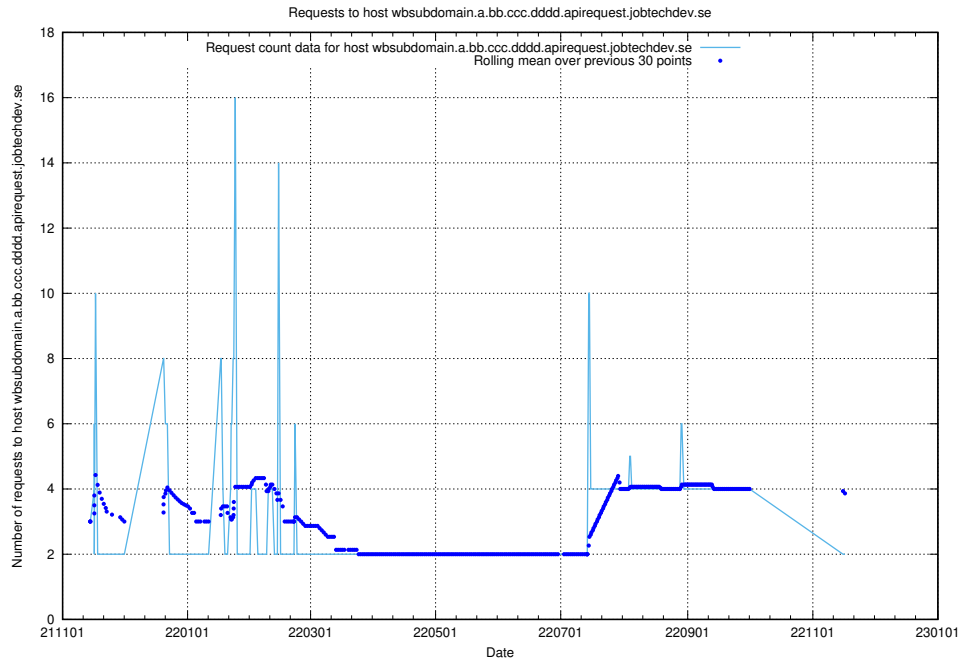

Here, we count the number of requests to host wbsubdomain.a.bb.ccc.dddd.atlas.jobtechdev.se.

7.561 Usage of wbsubdomain.a.bb.ccc.dddd.apirequest.jobtechdev.se

Here, we count the number of requests to host wbsubdomain.a.bb.ccc.dddd.apirequest.jobtechdev.se.