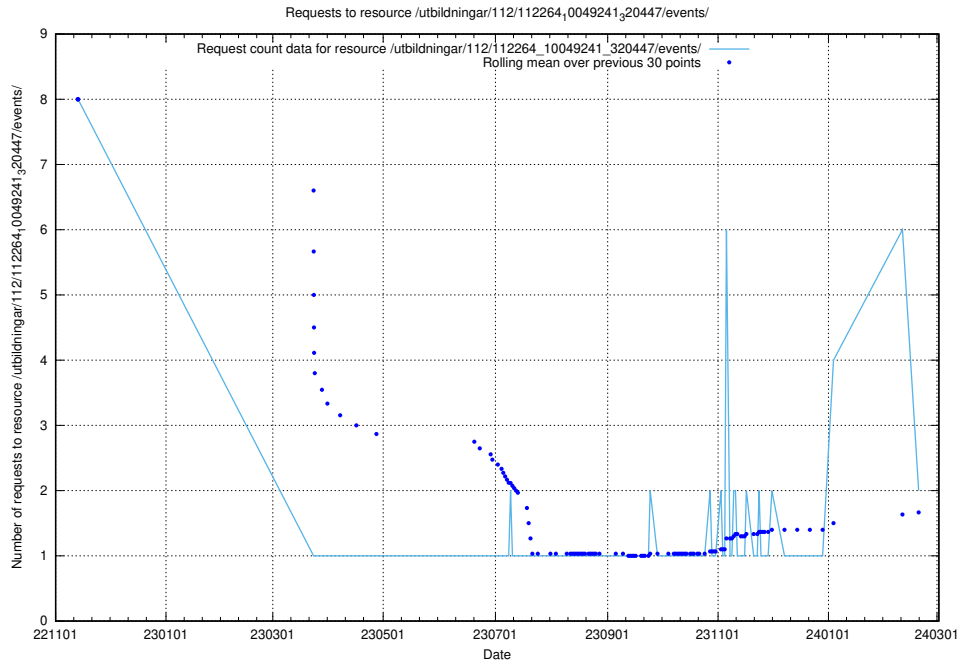

5.927 Usage of /utbildningar/112/112264_10049241_320447/events/

Here, we count the number of requests to resource /utbildningar/112/112264_10049241_320447/events/