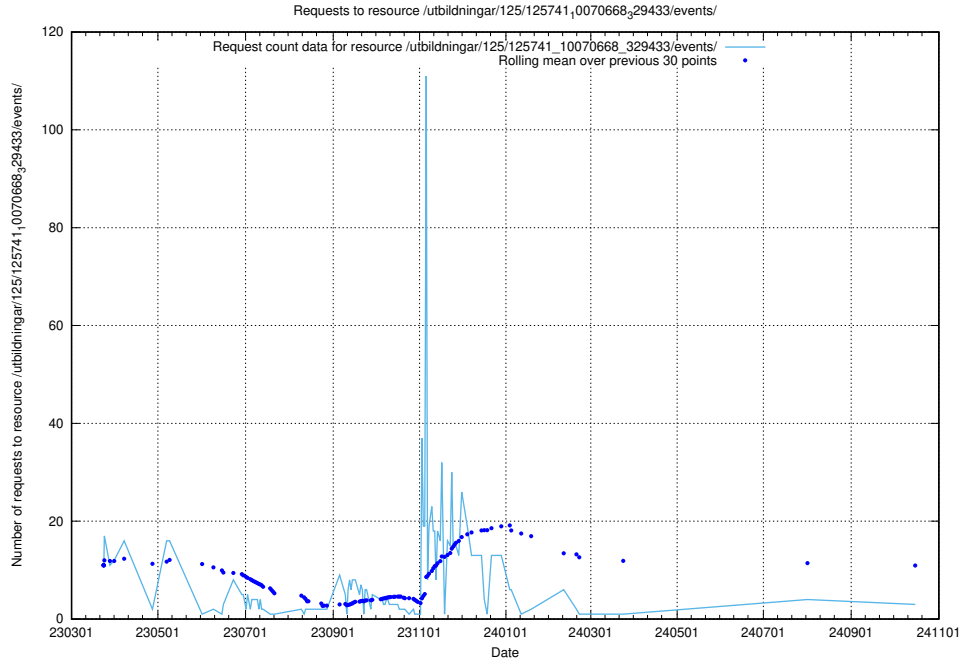

5.512 Usage of /utbildningar/125/125741_10070668_329433/events/

Here, we count the number of requests to resource /utbildningar/125/125741_10070668_329433/events/