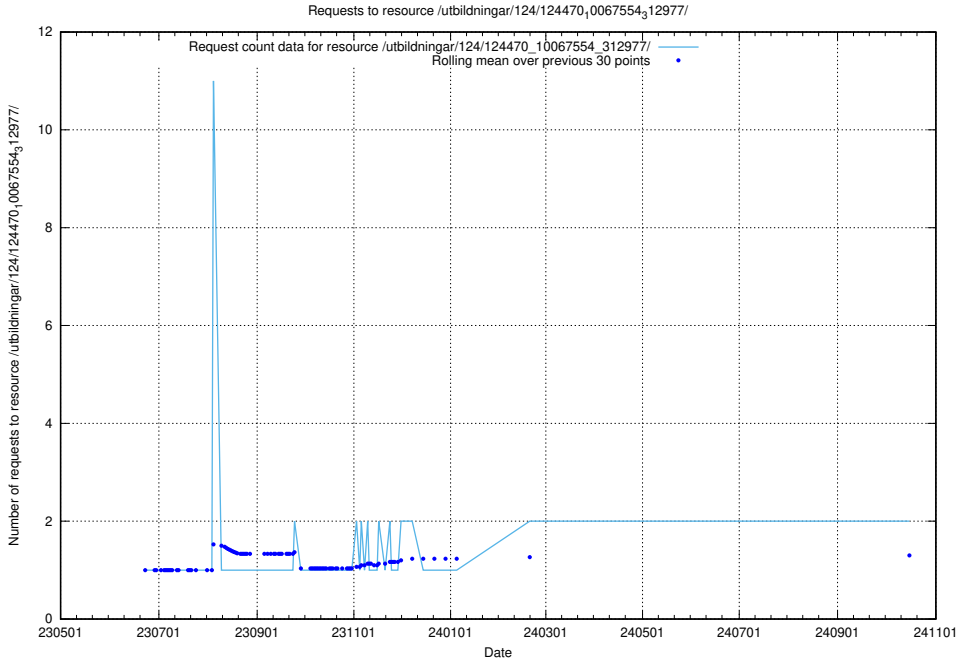

5.932 Usage of /utbildningar/124/124470_10067554_312977/

Here, we count the number of requests to resource /utbildningar/124/124470_10067554_312977/.