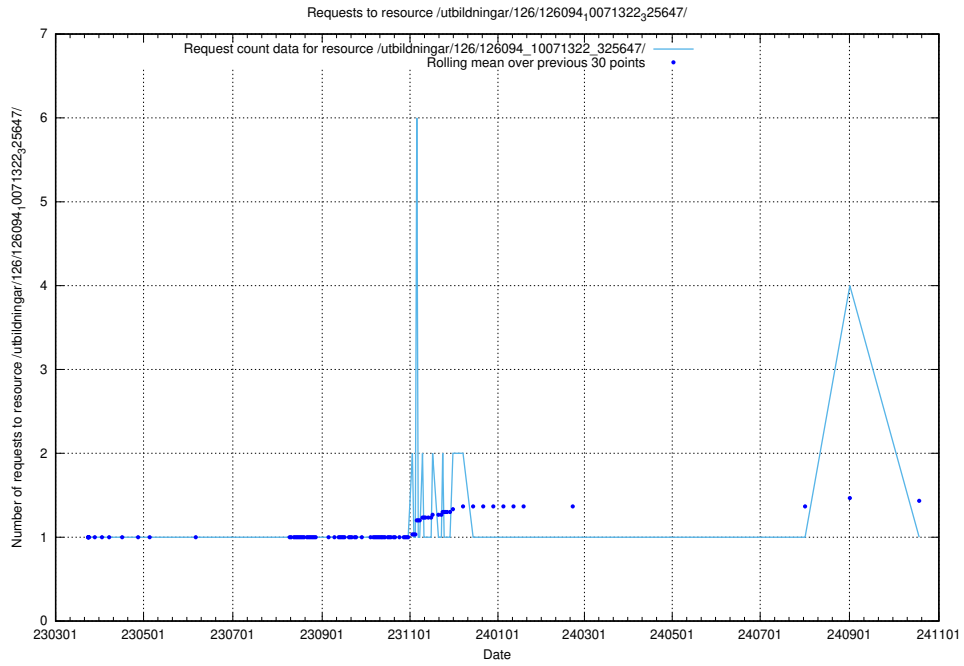

5.7398 Usage of /utbildningar/126/126094_10071322_325647/

Here, we count the number of requests to resource /utbildningar/126/126094_10071322_325647/.