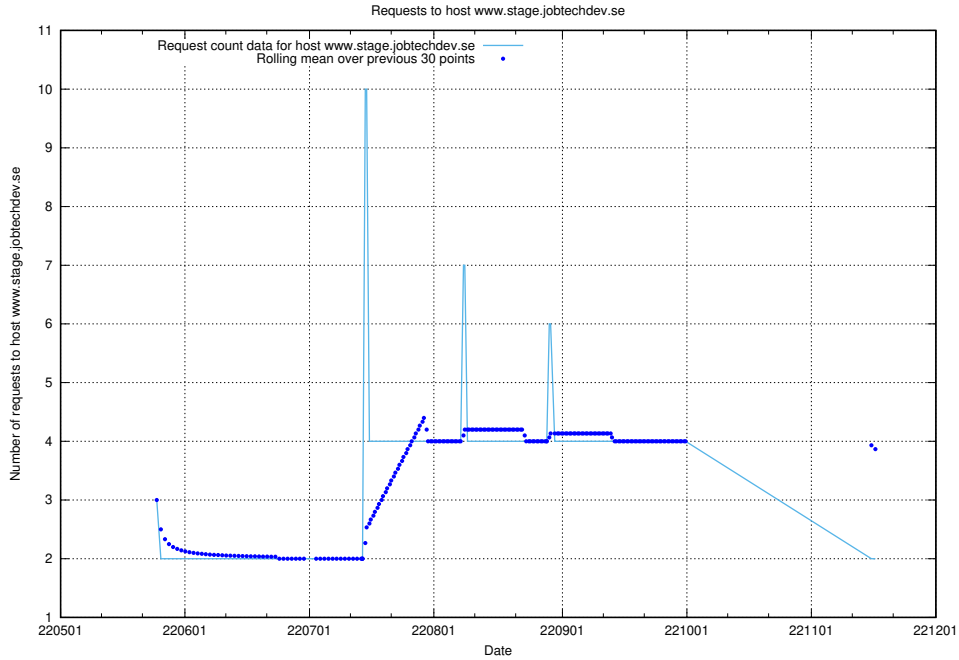

7.428 Usage of www.stage.jobtechdev.se

Here, we count the number of requests to host www.stage.jobtechdev.se.