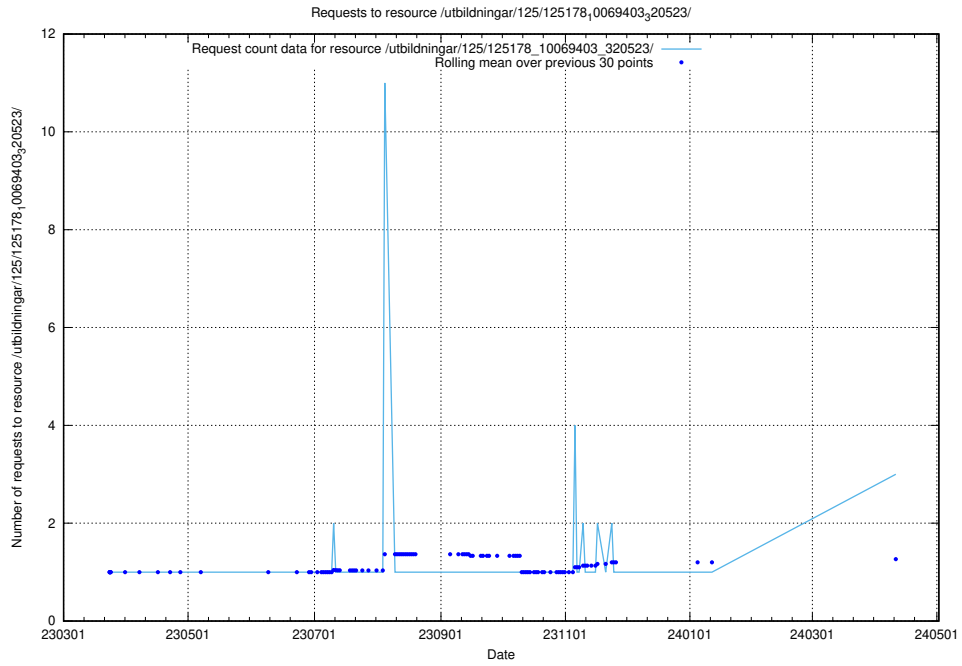

5.366 Usage of /utbildningar/125/125178_10069403_320523/

Here, we count the number of requests to resource /utbildningar/125/125178_10069403_320523/.