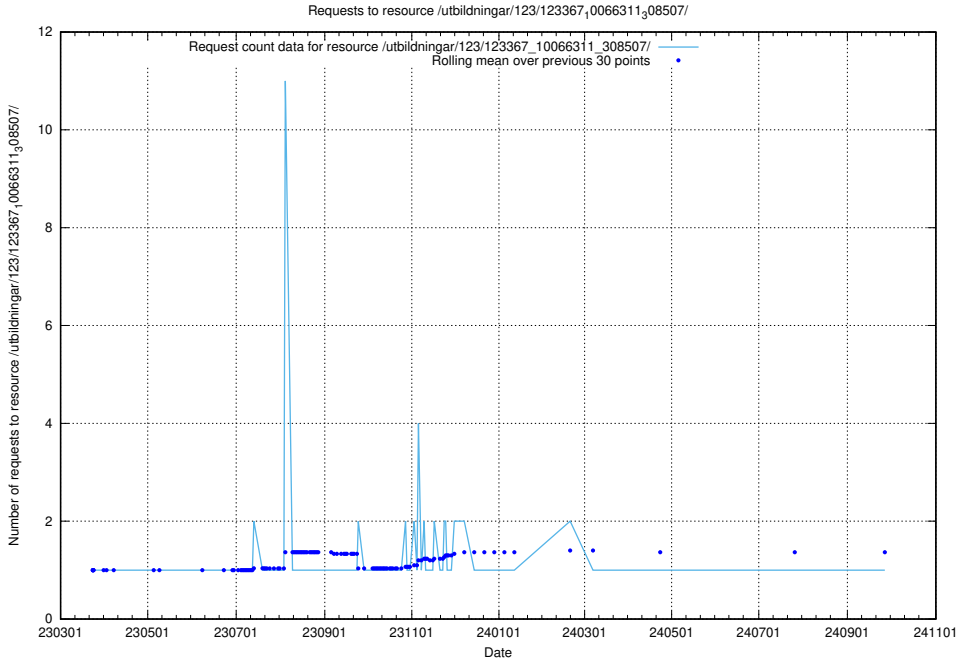

5.5441 Usage of /utbildningar/123/123367_10066311_308507/

Here, we count the number of requests to resource /utbildningar/123/123367_10066311_308507/.