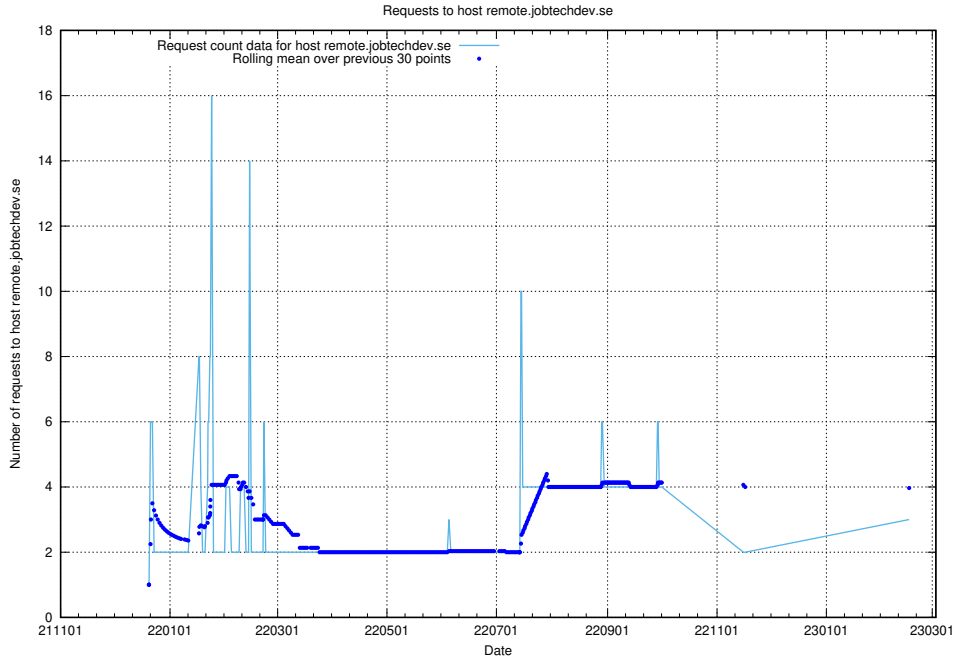

Here, we count the number of requests to host laravel.jobtechdev.se.

7.206 Usage of remote.jobtechdev.se

Here, we count the number of requests to host remote.jobtechdev.se.

7.207 Usage of posta.jobtechdev.se