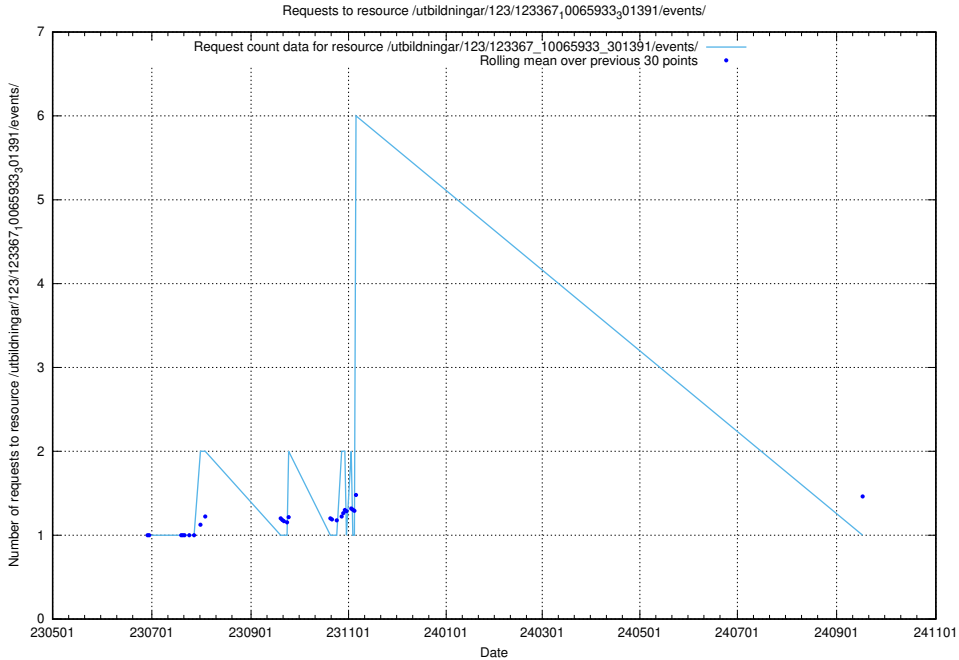

5.6454 Usage of /utbildningar/123/123367_10065933_301391/events/

Here, we count the number of requests to resource /utbildningar/123/123367_10065933_301391/events/

5.6455 Usage of /utbildningar/123/123367_10065933_301391/