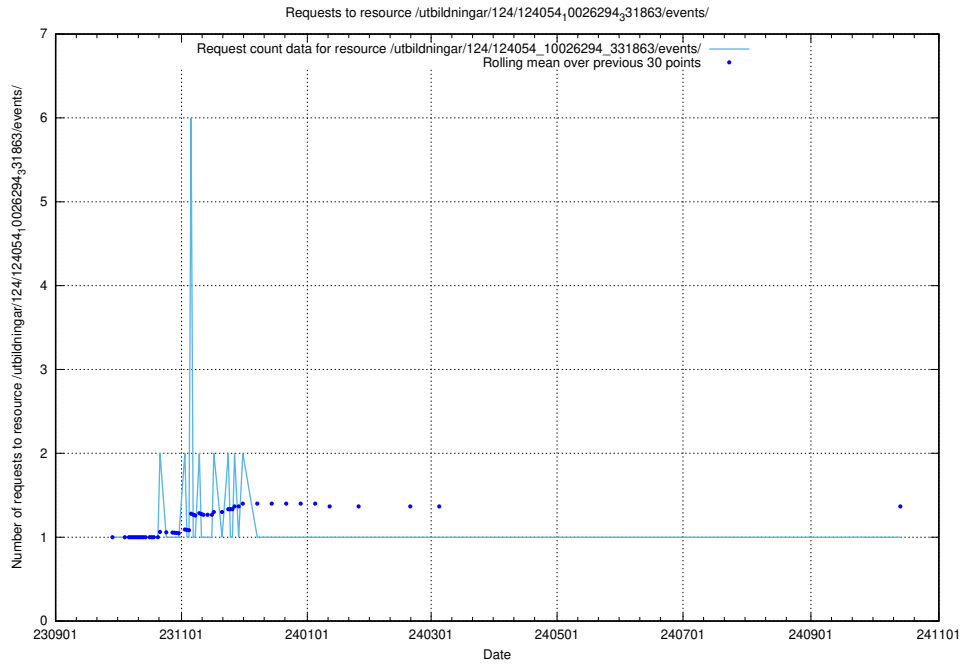

5.5393 Usage of /utbildningar/124/124054_10026294_331863/events/

Here, we count the number of requests to resource /utbildningar/124/124054_10026294_331863/events/