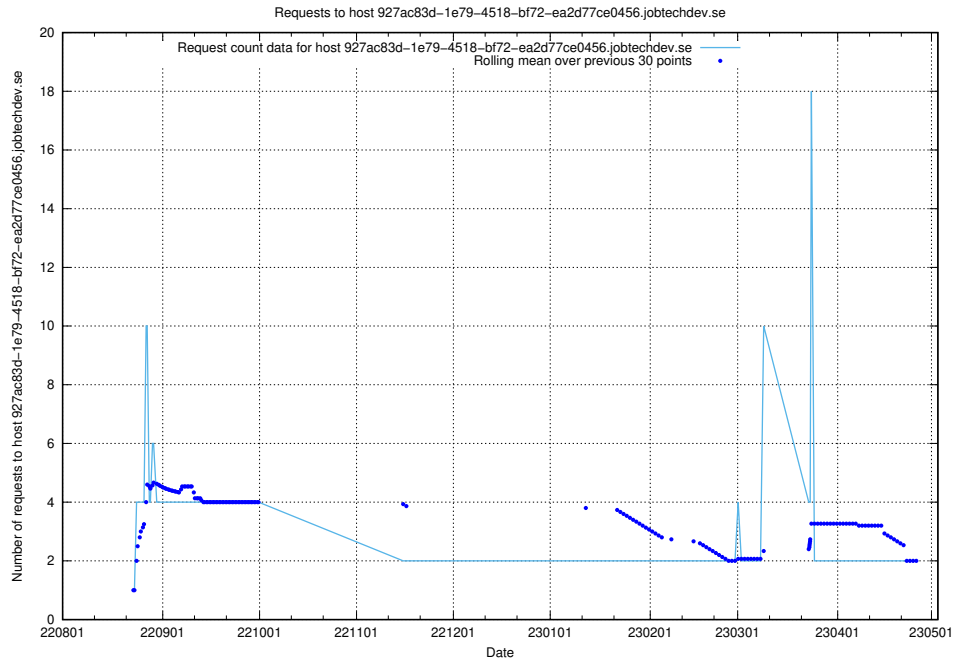

7.347 Usage of 927ac83d-1e79-4518-bf72-ea2d77ce0456.jobtechdev.se

Here, we count the number of requests to host 927ac83d-1e79-4518-bf72-ea2d77ce0456.jobtechdev.se.