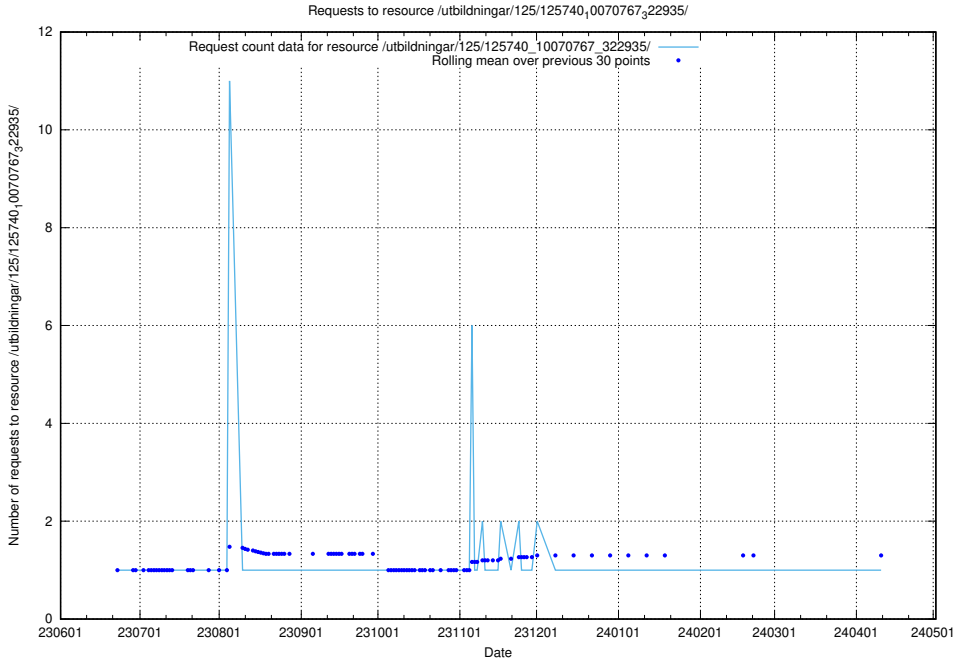

5.6598 Usage of /utbildningar/125/125740_10070767_322935/

Here, we count the number of requests to resource /utbildningar/125/125740_10070767_322935/.