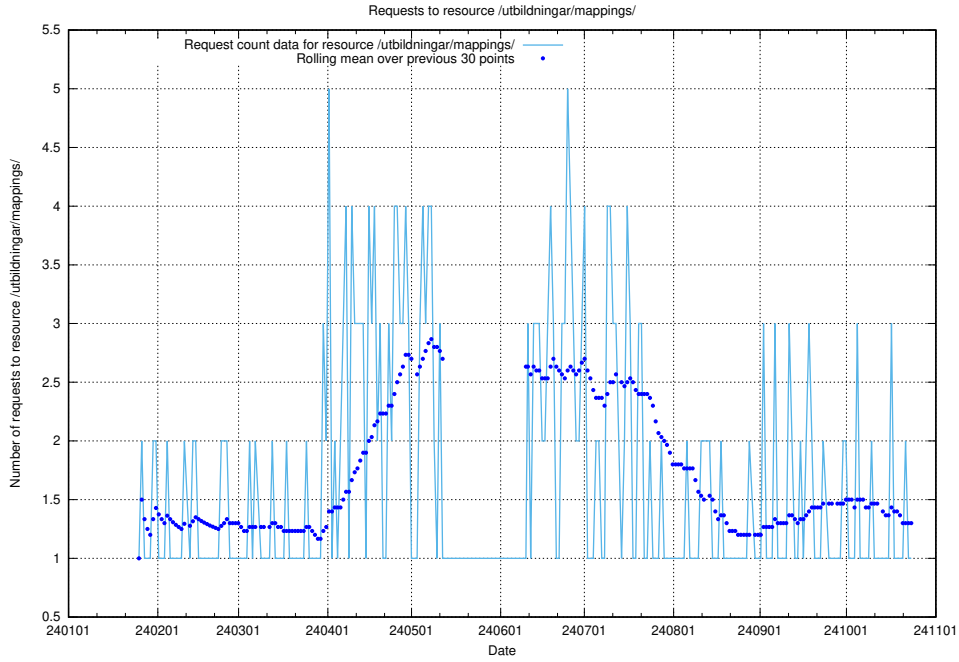

5.4645 Usage of /utbildningar/mappings/

Here, we count the number of requests to resource /utbildningar/mappings/.