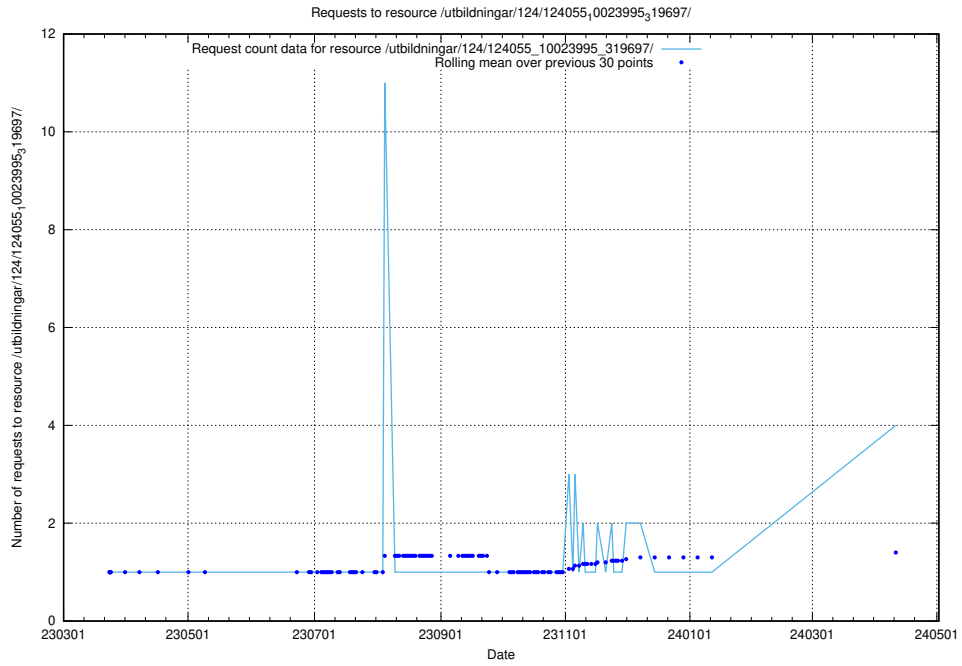

Here, we count the number of requests to resource /taxonomy/version/14/.

5.325 Usage of /utbildningar/124/124055_10023995_319697/

Here, we count the number of requests to resource /utbildningar/124/124055_10023995_319697/.