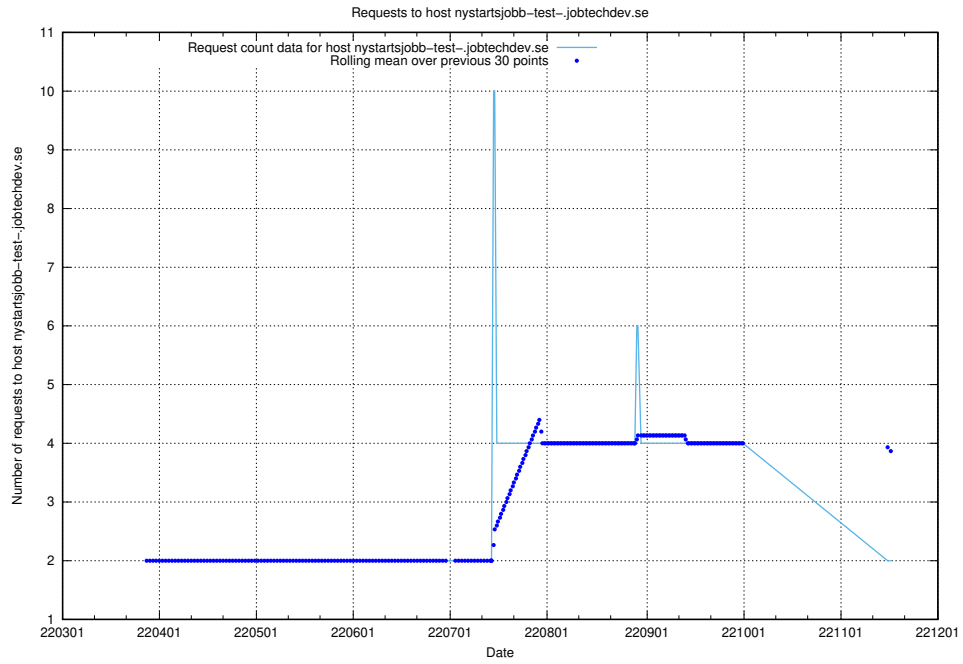

7.496 Usage of nystartsjobbtest.jobtechdev.se

Here, we count the number of requests to host nystartsjobbtest.jobtechdev.se.

7.497 Usage of nystartsjobb-test-.jobtechdev.se

Here, we count the number of requests to host nystartsjobb-test-.jobtechdev.se.