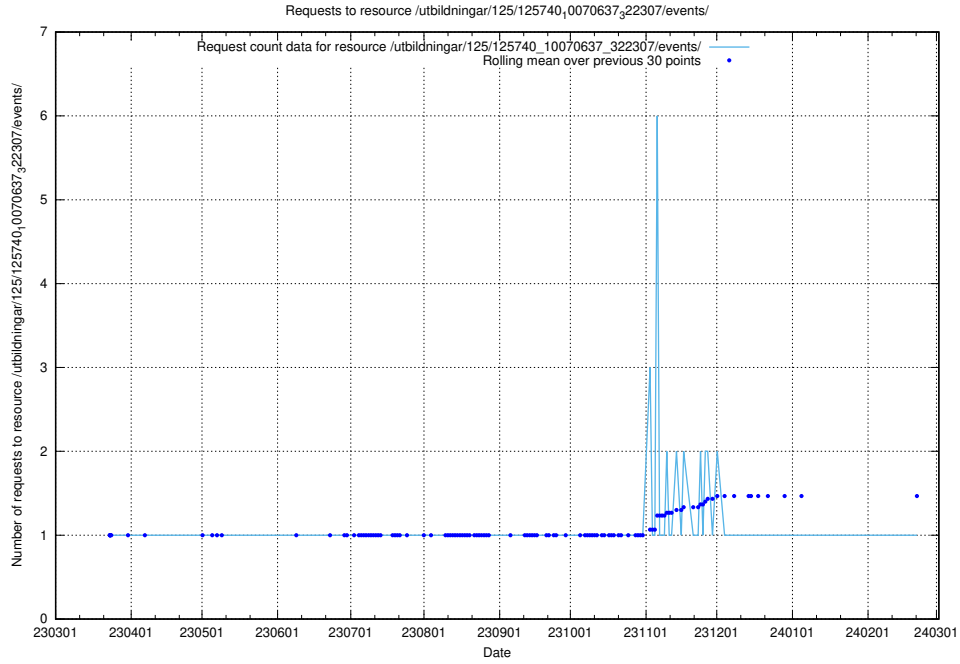

5.1054 Usage of /utbildningar/125/125740_10070637_322307/events/

Here, we count the number of requests to resource /utbildningar/125/125740_10070637_322307/events/