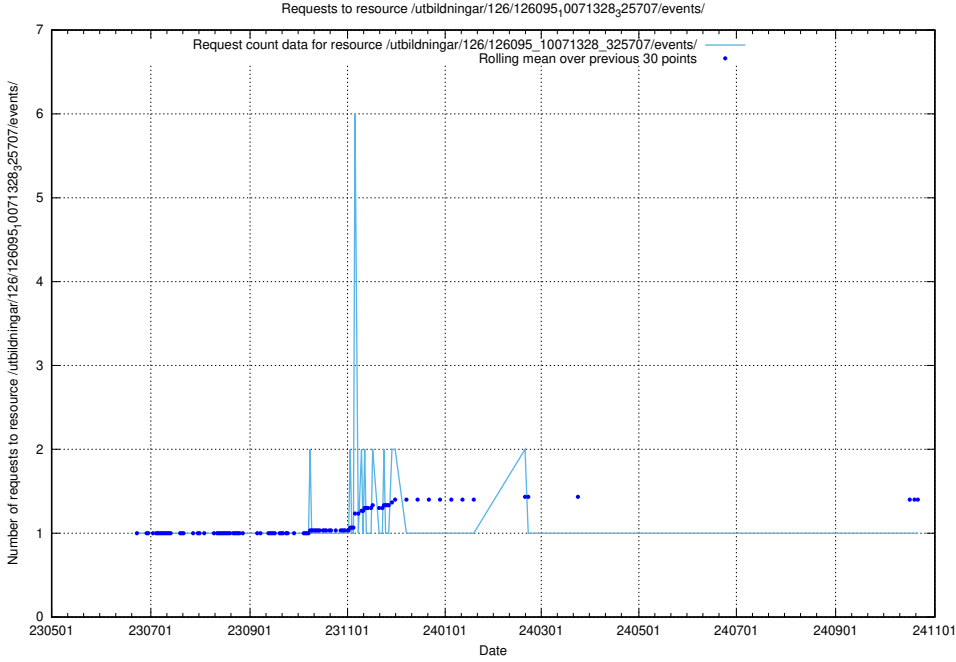

5.6580 Usage of /utbildningar/126/126095_10071328_325707/events/

Here, we count the number of requests to resource /utbildningar/126/126095_10071328_325707/events/