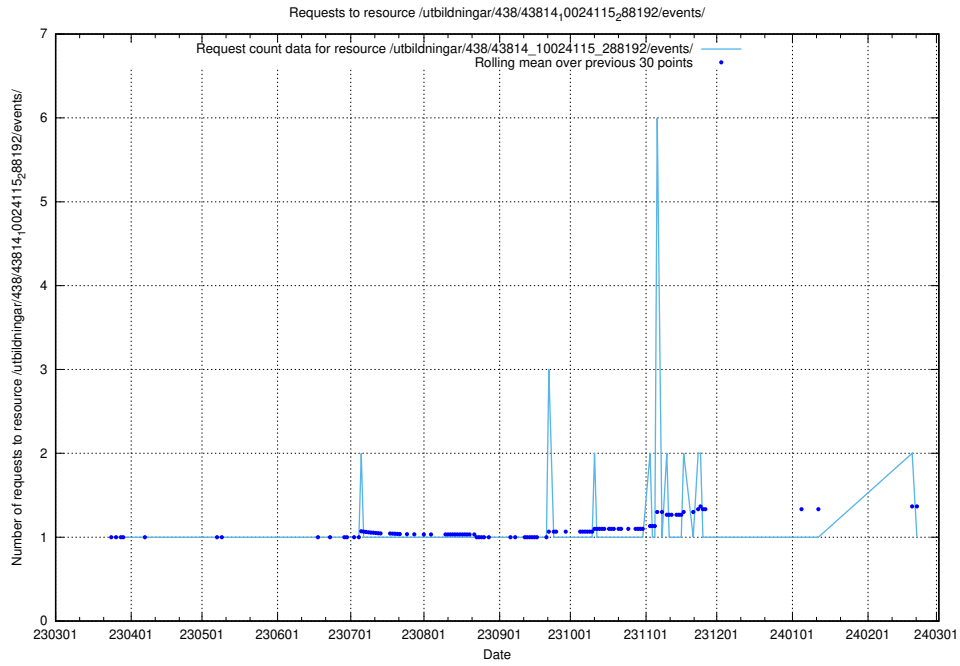

5.7122 Usage of /utbildningar/438/43814_10024115_288192/events/

Here, we count the number of requests to resource /utbildningar/438/43814_10024115_288192/events/.