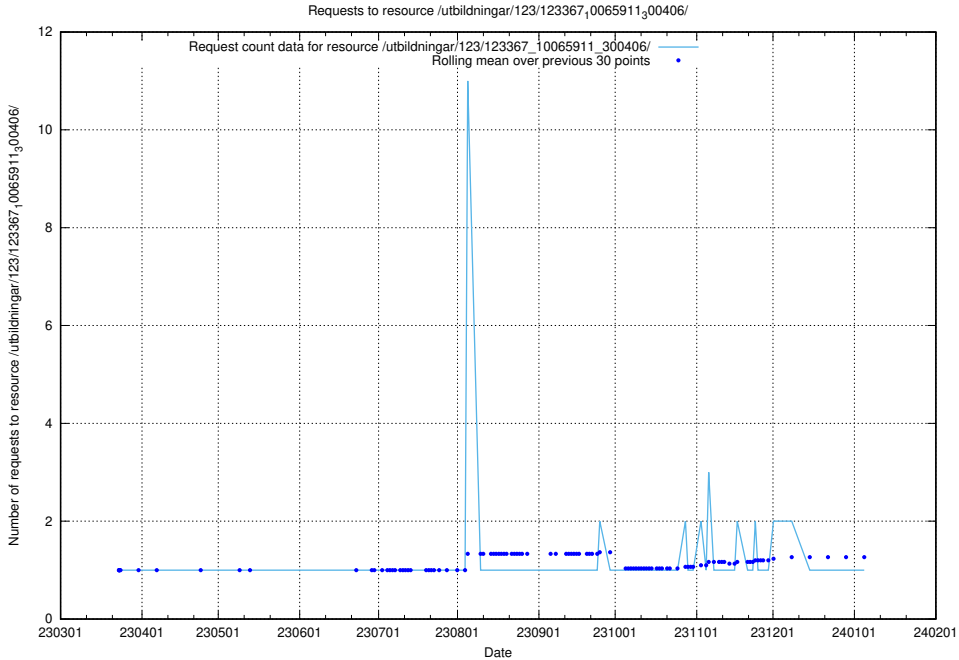

5.5647 Usage of /utbildningar/123/123367_10065911_300406/

Here, we count the number of requests to resource /utbildningar/123/123367_10065911_300406/.