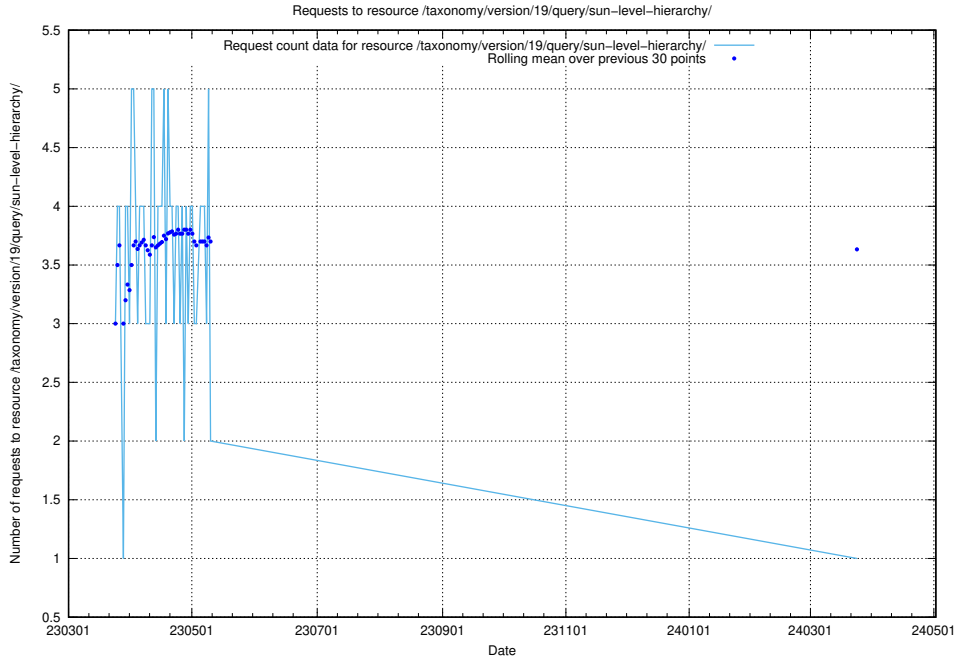

5.7055 Usage of /taxonomy/version/19/query/sun-level-hierarchy/

Here, we count the number of requests to resource /taxonomy/version/19/query/sun-level-hierarchy/.