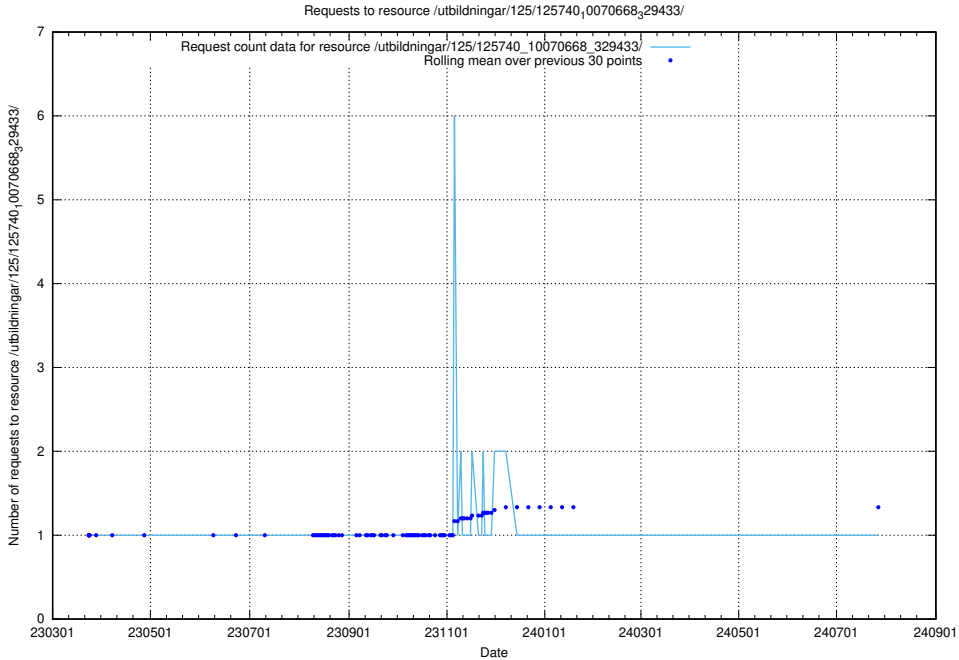

5.1047 Usage of /utbildningar/125/125740_10070668_329433/

Here, we count the number of requests to resource /utbildningar/125/125740_10070668_329433/.