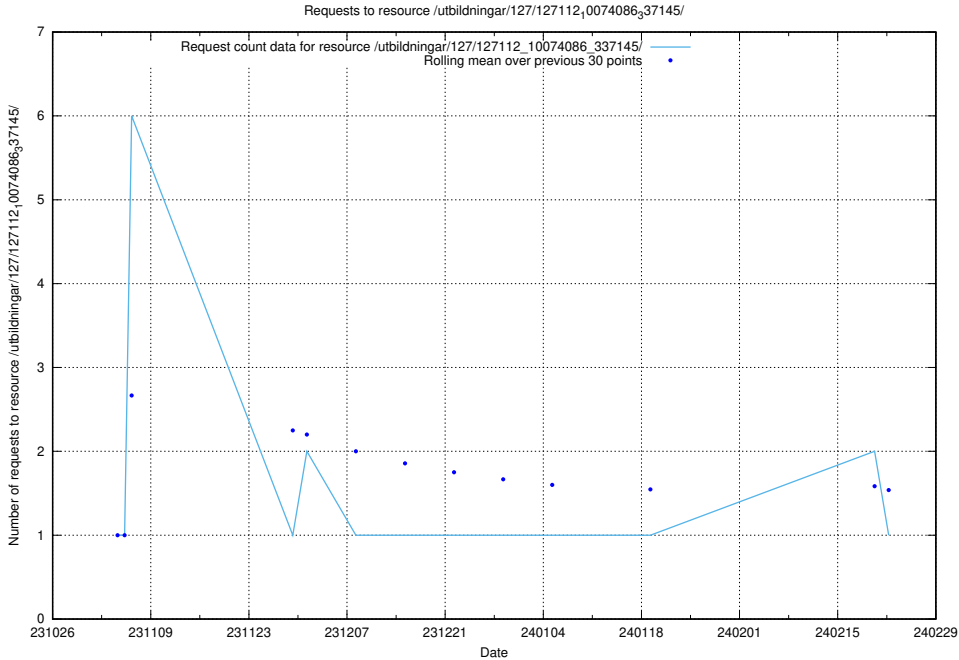

5.5051 Usage of /utbildningar/127/127112_10074086_337145/

Here, we count the number of requests to resource /utbildningar/127/127112_10074086_337145/.