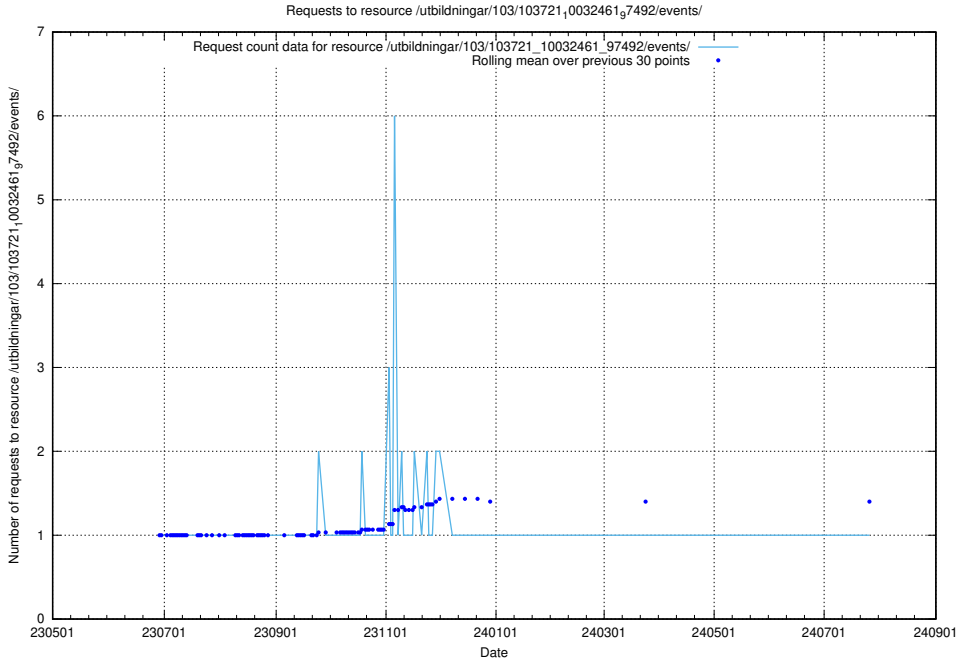

5.6458 Usage of /utbildningar/103/103721_10032461_97492/events/

Here, we count the number of requests to resource /utbildningar/103/103721_10032461_97492/events/.