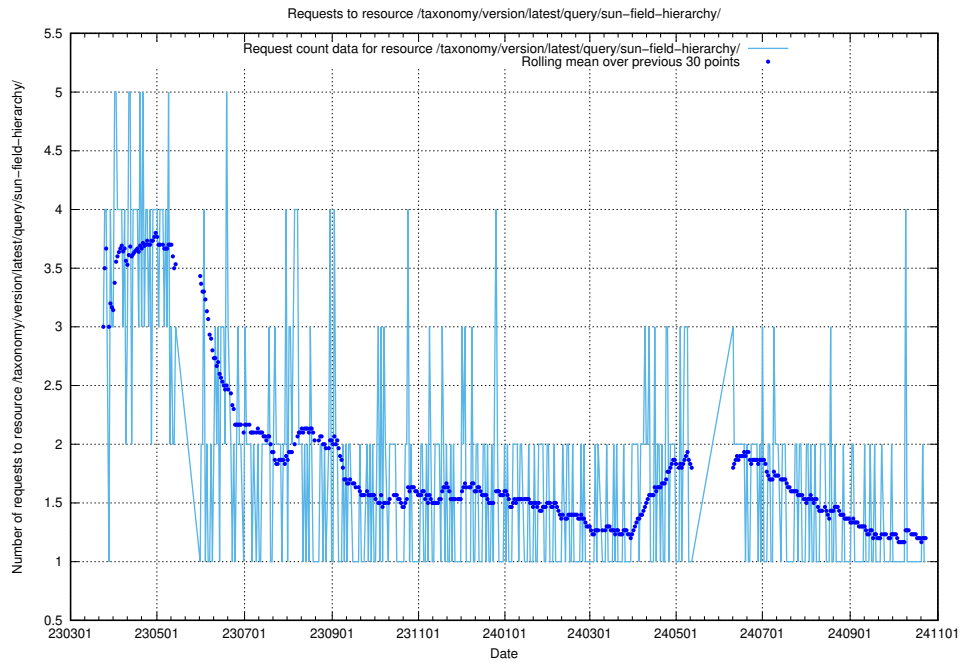

5.7005 Usage of /taxonomy/version/latest/query/sun-field-hierarchy/

Here, we count the number of requests to resource /taxonomy/version/latest/query/sun-field-hierarchy/.