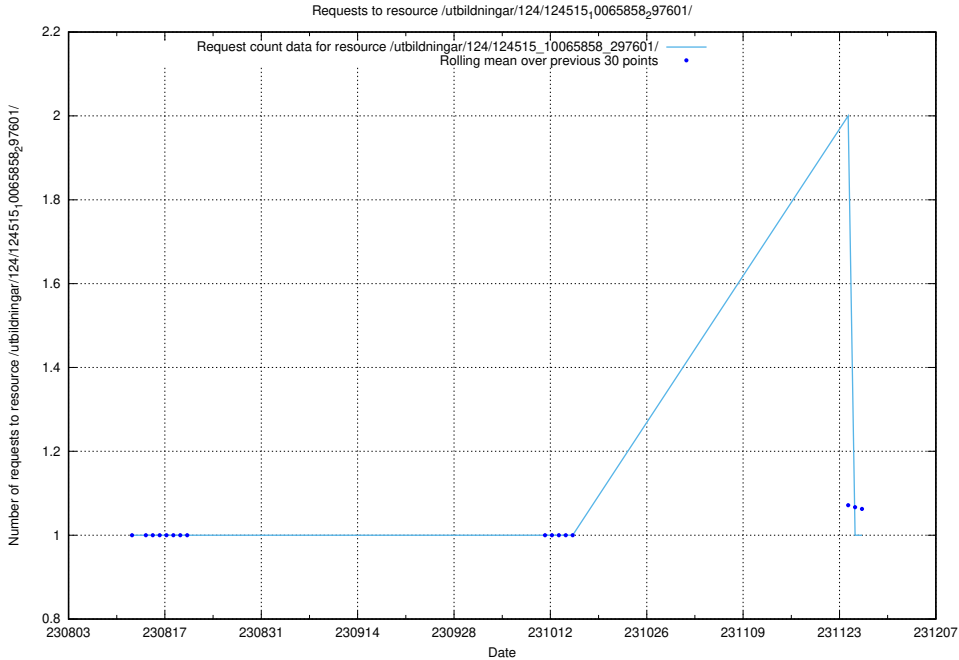

5.5738 Usage of /utbildningar/124/124515_10065858_297601/

Here, we count the number of requests to resource /utbildningar/124/124515_10065858_297601/.