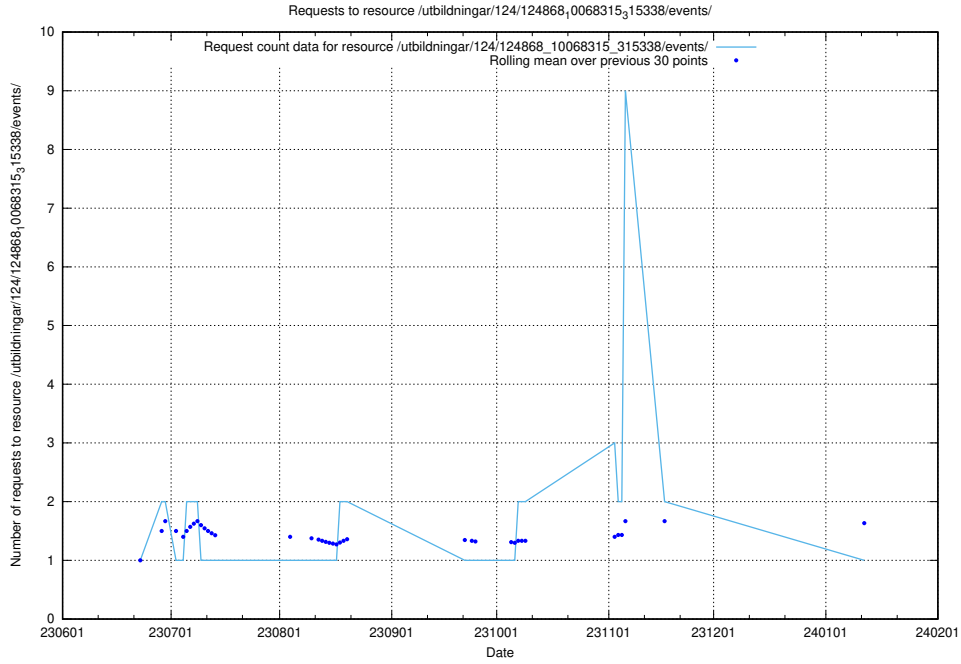

5.6640 Usage of /utbildningar/124/124868_10068315_315338/events/

Here, we count the number of requests to resource /utbildningar/124/124868_10068315_315338/events/