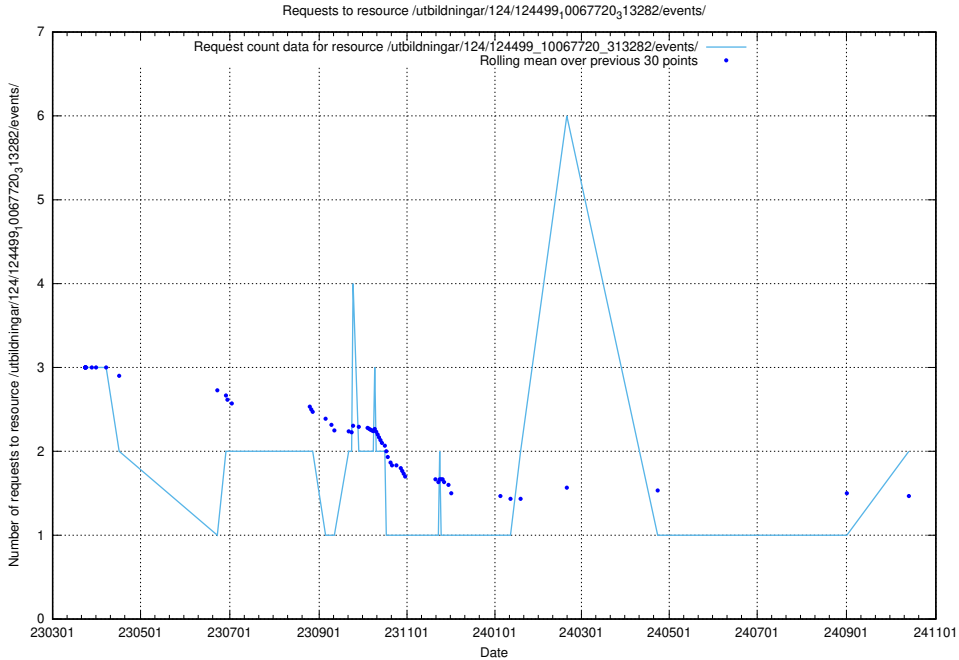

5.985 Usage of /utbildningar/124/124499_10067720_313282/events/

Here, we count the number of requests to resource /utbildningar/124/124499_10067720_313282/events/