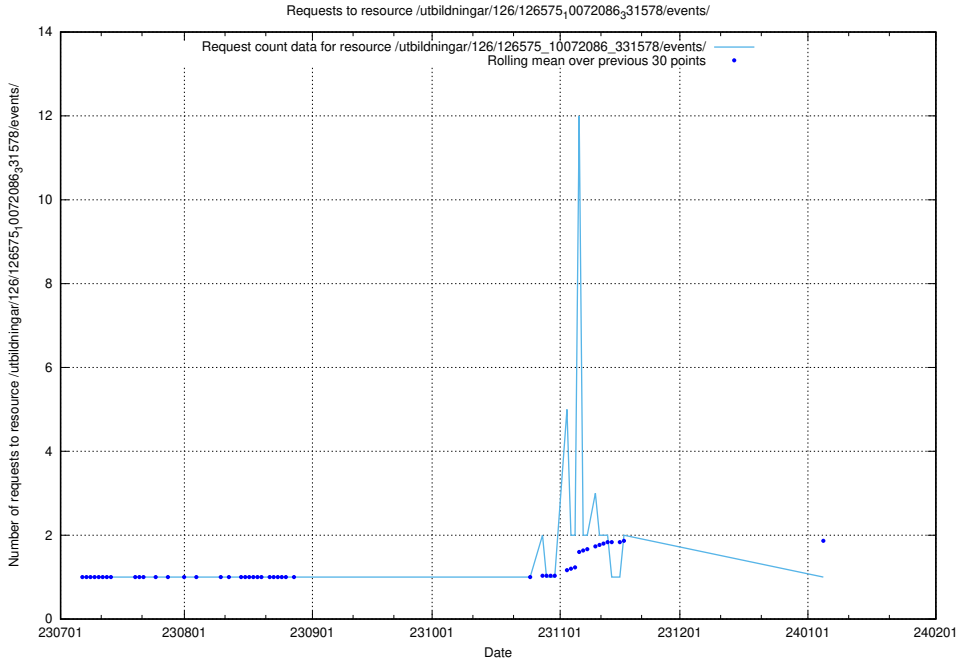

5.6218 Usage of /utbildningar/126/126575_10072086_331578/events/

Here, we count the number of requests to resource /utbildningar/126/126575_10072086_331578/events/