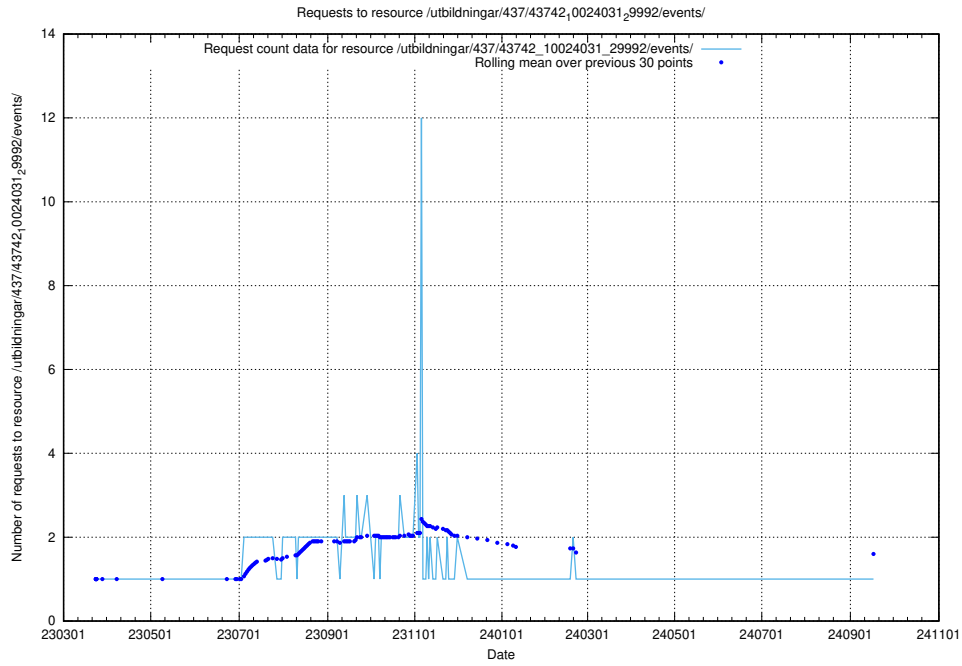

5.7352 Usage of /utbildningar/437/43742_10024031_29992/events/

Here, we count the number of requests to resource /utbildningar/437/43742_10024031_29992/events/.