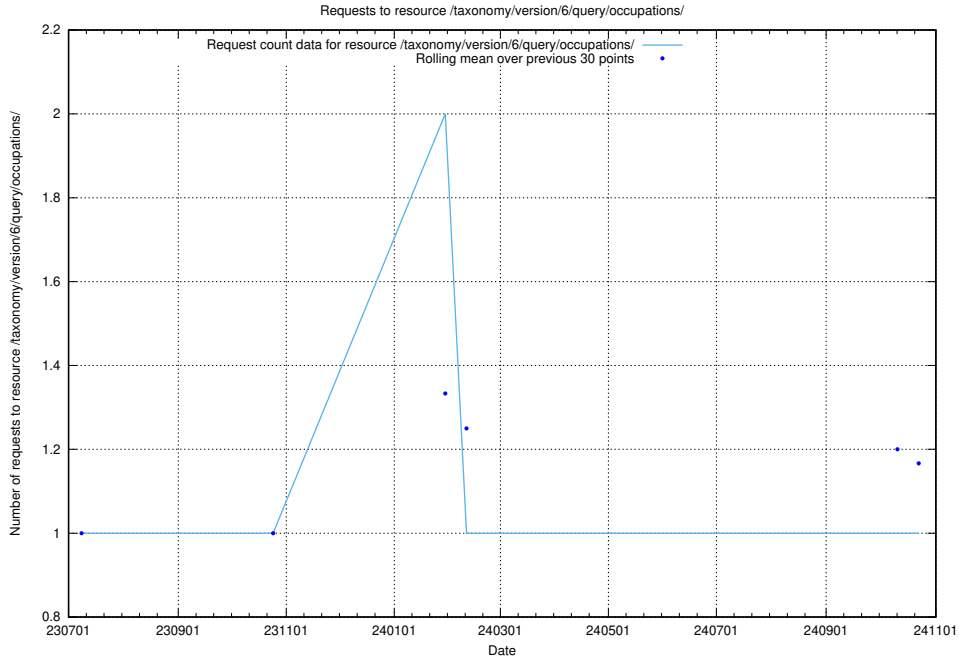

5.6161 Usage of /taxonomy/version/6/query/occupations/

Here, we count the number of requests to resource /taxonomy/version/6/query/occupations/.