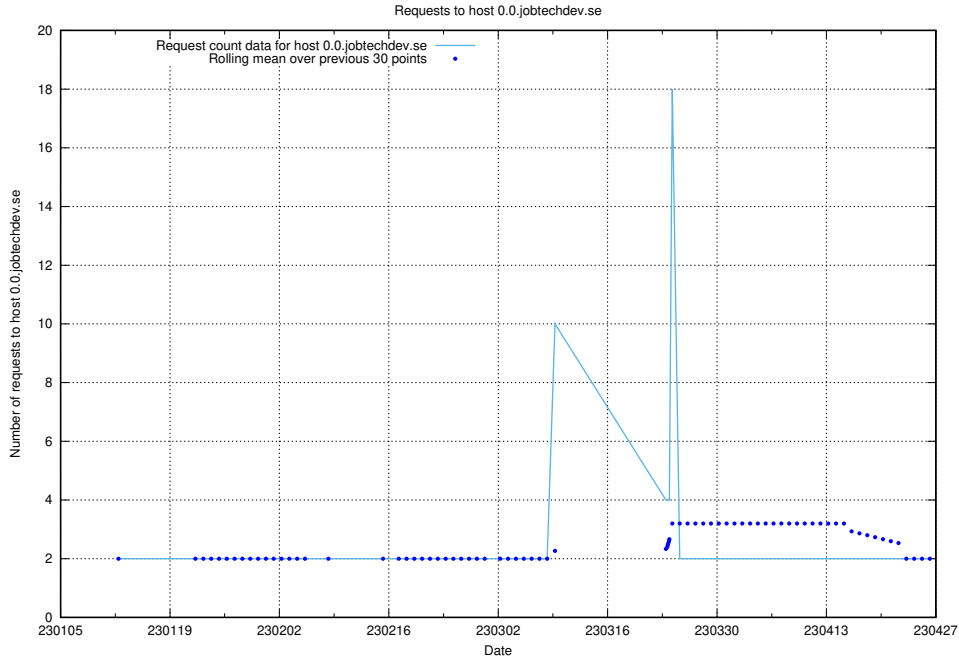

7.310 Usage of 0.0.jobtechdev.se

Here, we count the number of requests to host 0.0.jobtechdev.se.