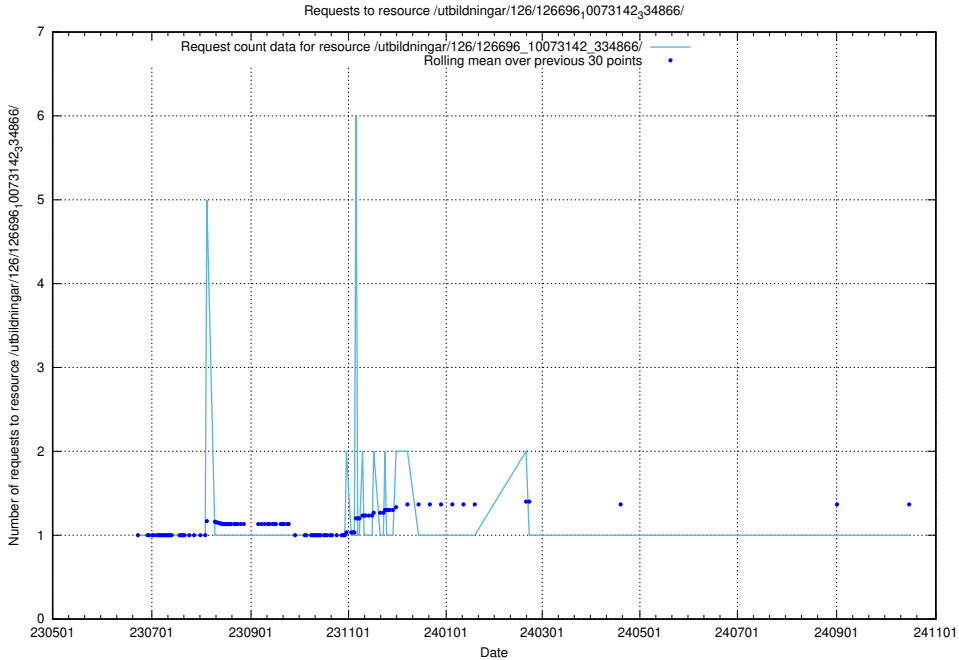

5.6537 Usage of /utbildningar/126/126696_10073142_334866/

Here, we count the number of requests to resource /utbildningar/126/126696_10073142_334866/.