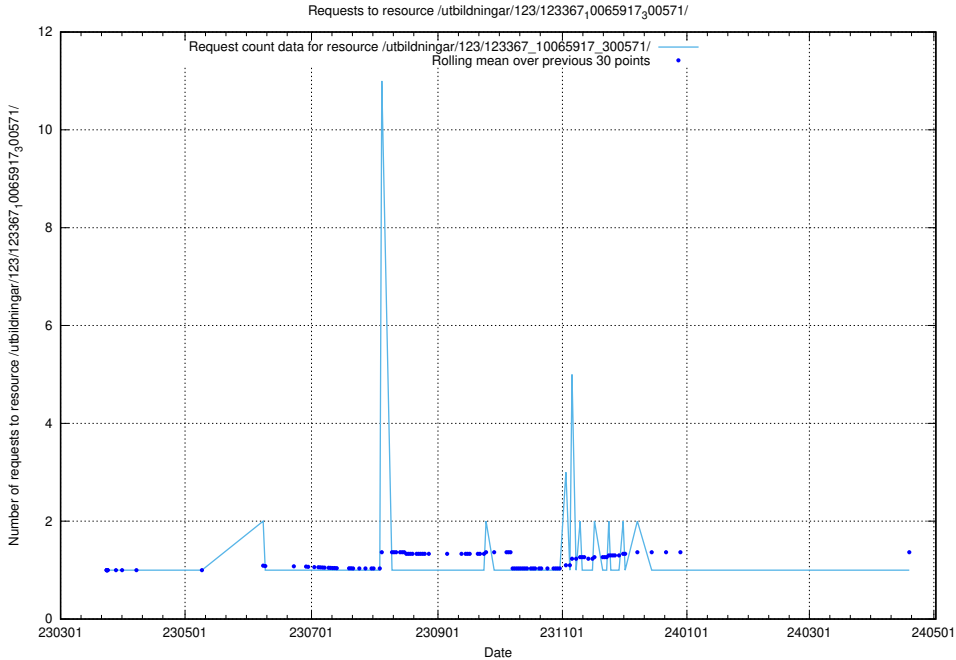

Here, we count the number of requests to resource /utbildningar/437/43758_10024008_29969/events/.

5.5574 Usage of /utbildningar/123/123367_10065917_300571/

Here, we count the number of requests to resource /utbildningar/123/123367_10065917_300571/.