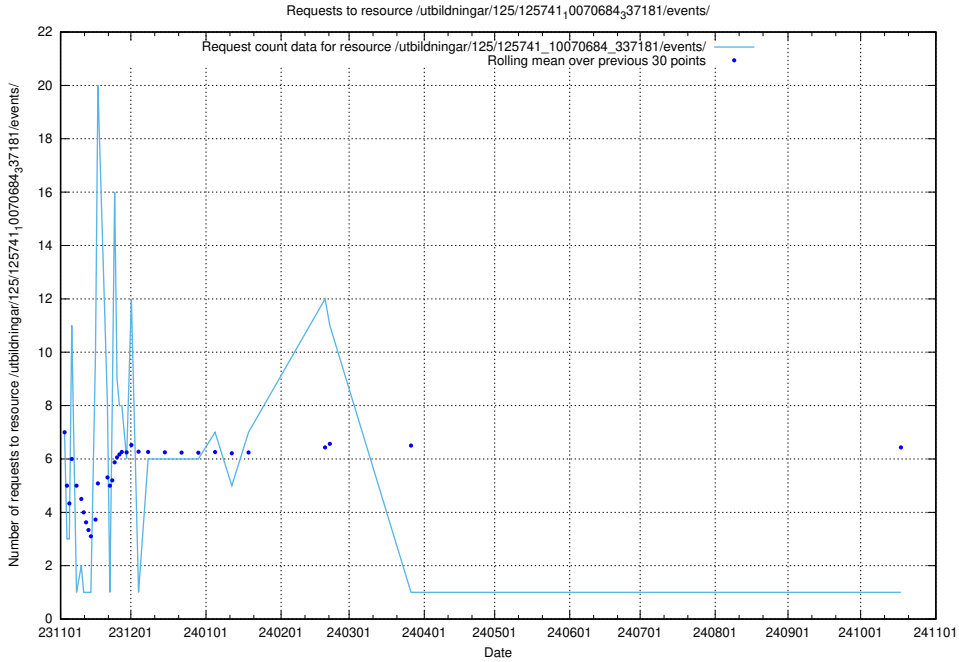

Here, we count the number of requests to resource /utbildningar/126/126334_10071625_335747/.

5.5058 Usage of /utbildningar/125/125741_10070684_337181/events/

Here, we count the number of requests to resource /utbildningar/125/125741_10070684_337181/events/