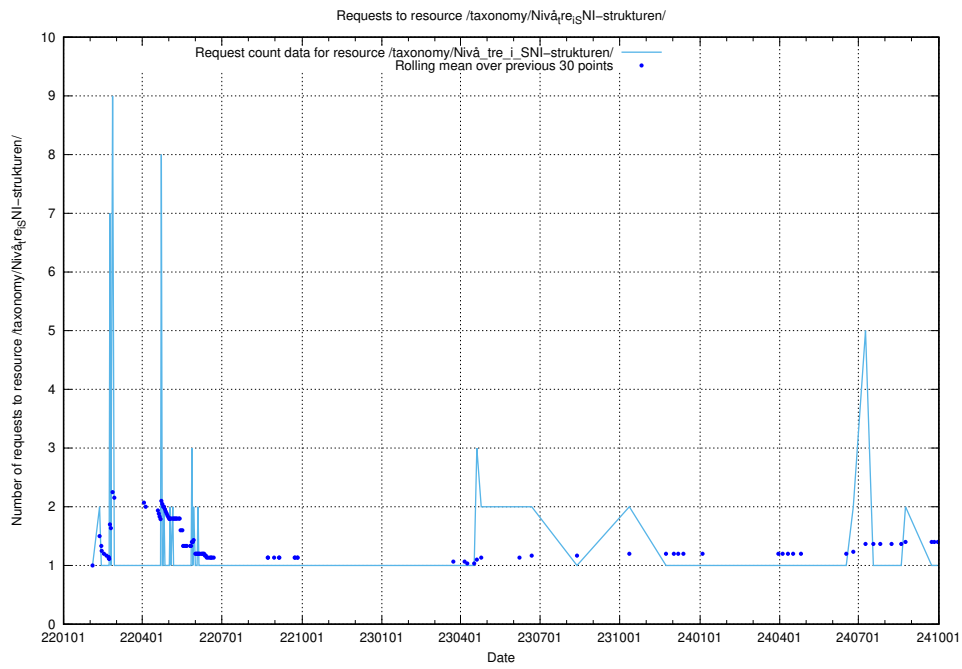

5.3959 Usage of /taxonomy/Nivå_tre_i_SNI-strukturen/

Here, we count the number of requests to resource /taxonomy/Nivå_tre_i_SNI-strukturen/.