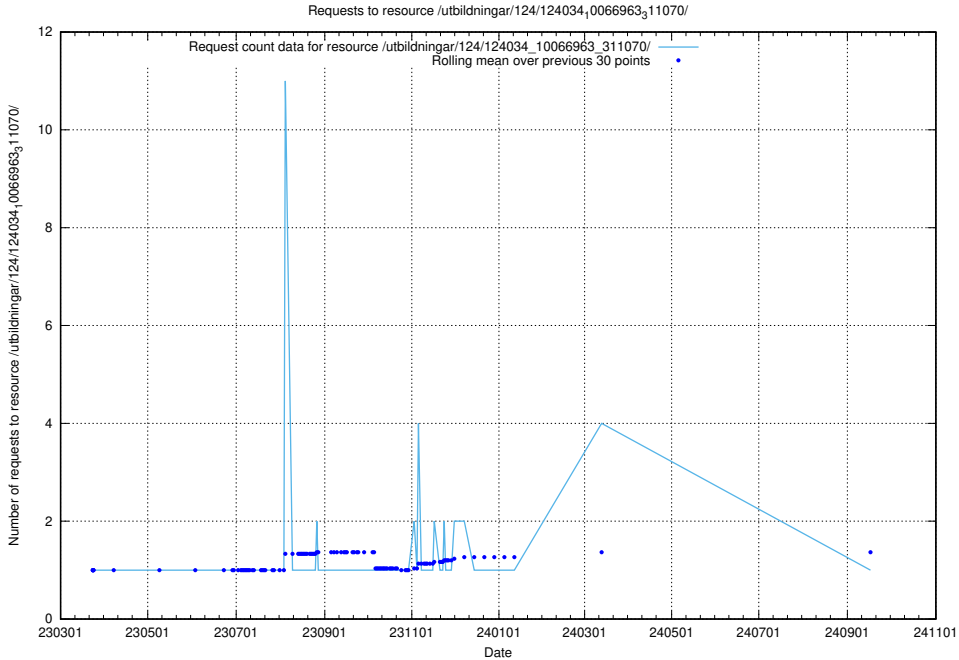

5.5340 Usage of /utbildningar/124/124034_10066963_311070/

Here, we count the number of requests to resource /utbildningar/124/124034_10066963_311070/.