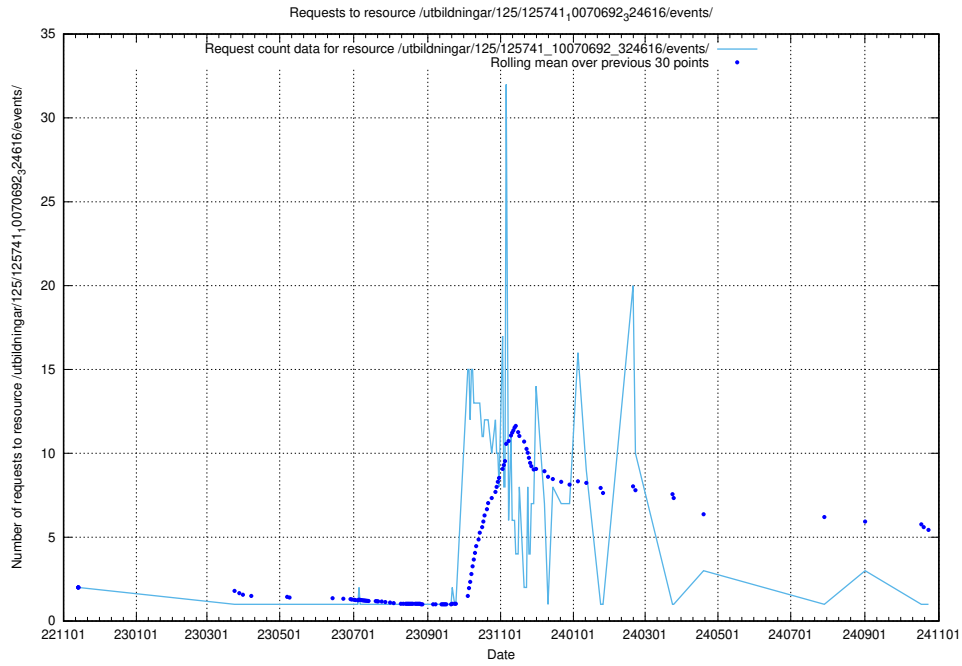

5.6729 Usage of /utbildningar/125/125741_10070692_324616/events/

Here, we count the number of requests to resource /utbildningar/125/125741_10070692_324616/events/