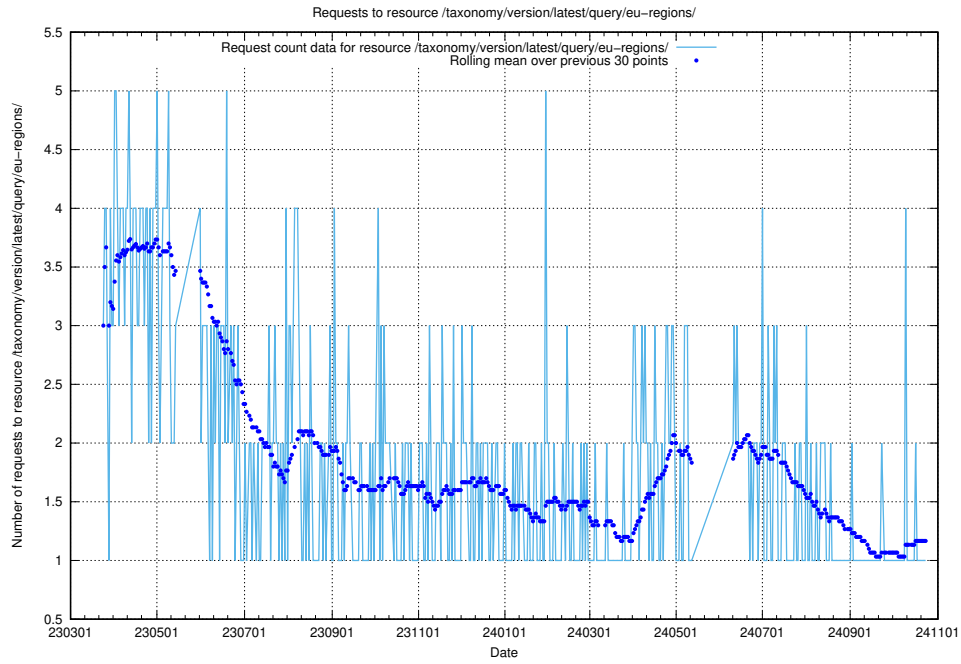

5.7039 Usage of /taxonomy/version/latest/query/eu-regions/

Here, we count the number of requests to resource /taxonomy/version/latest/query/eu-regions/.