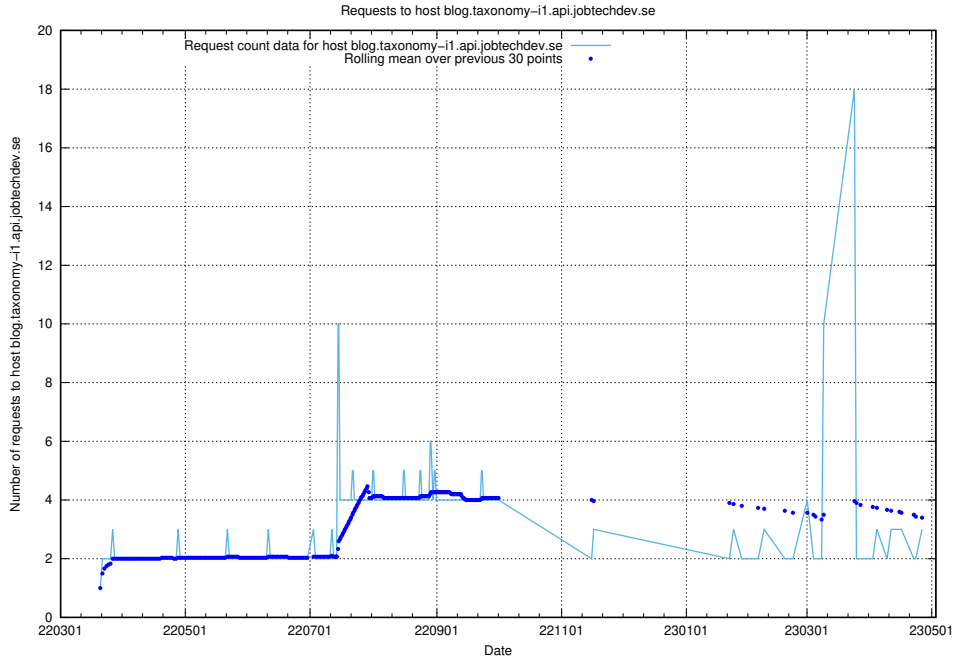

7.233 Usage of `blog.taxonomy-i1.api.jobtechdev.se`

Here, we count the number of requests to host `blog.taxonomy-i1.api.jobtechdev.se`.