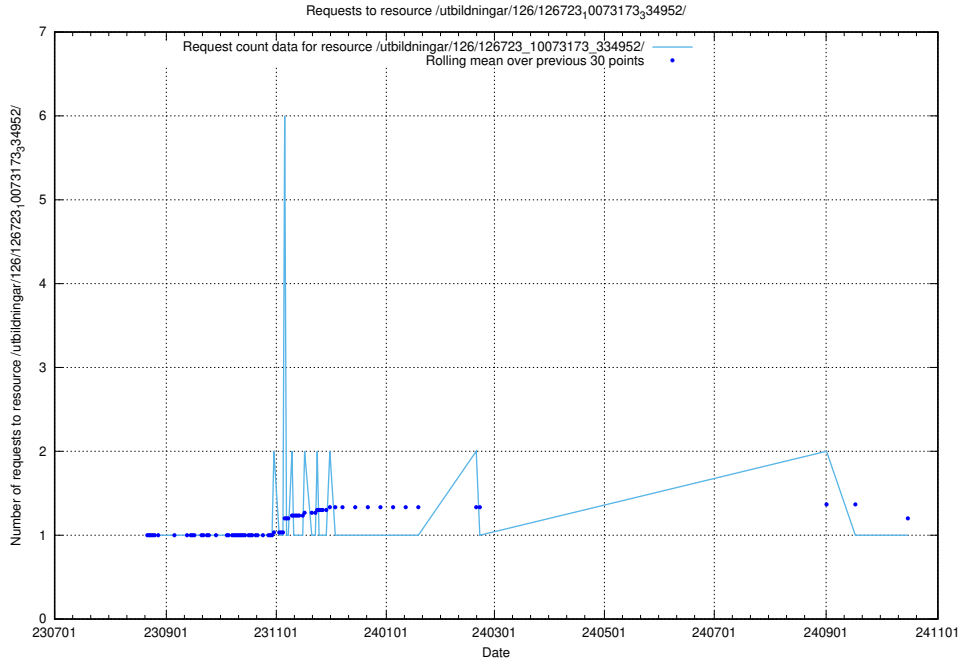

5.5663 Usage of /utbildningar/126/126723_10073173_334952/

Here, we count the number of requests to resource /utbildningar/126/126723_10073173_334952/.