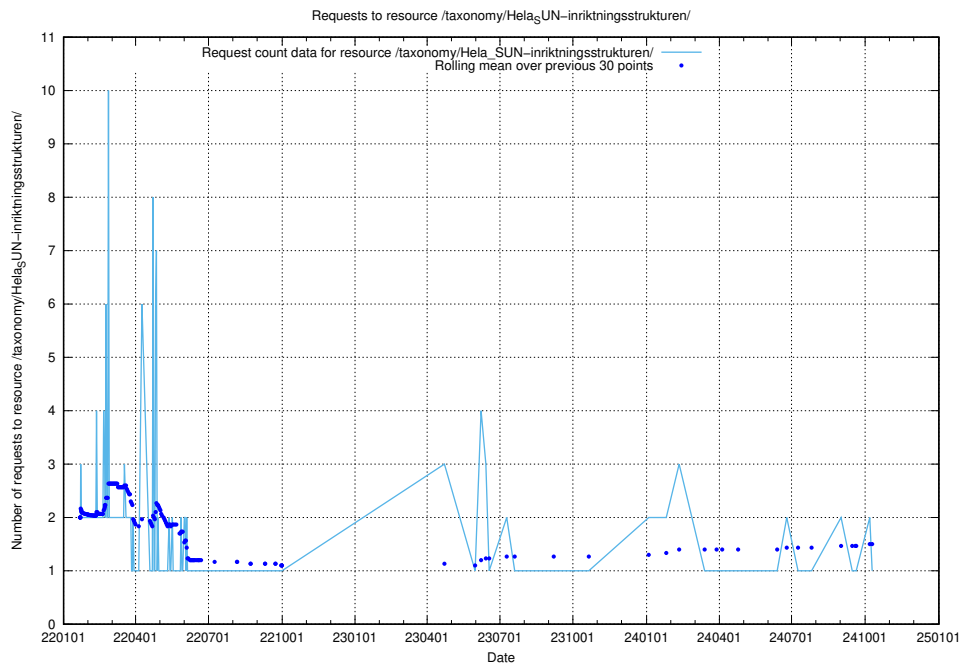

5.7462 Usage of /taxonomy/Hela_SUN-inriktningsstrukturen/

Here, we count the number of requests to resource /taxonomy/Hela_SUN-inriktningsstrukturen/.