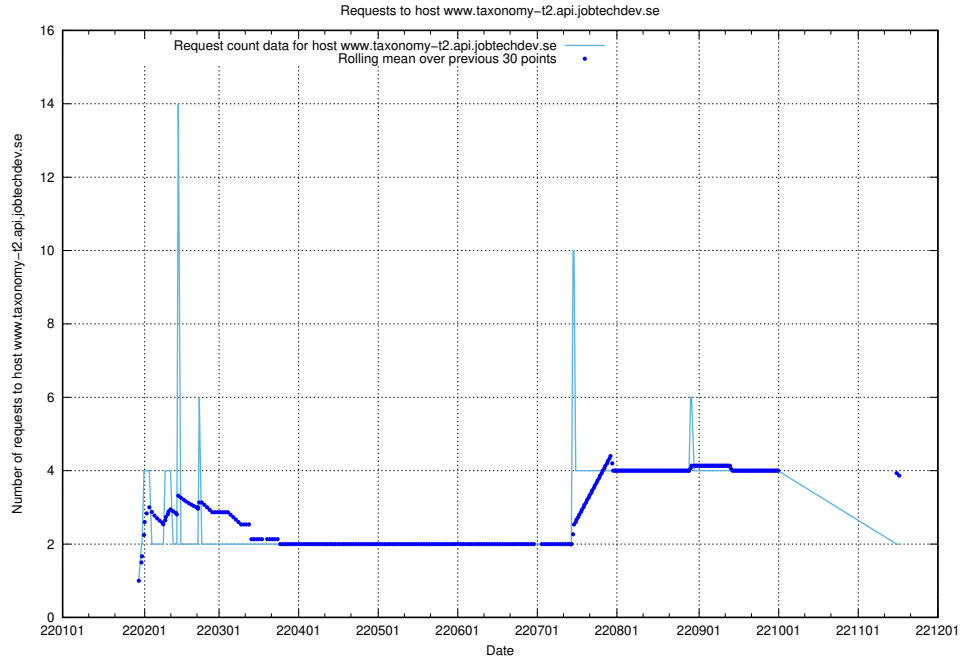

7.577 Usage of `www.taxonomy-t2.api.jobtechdev.se`

Here, we count the number of requests to host `www.taxonomy-t2.api.jobtechdev.se`.