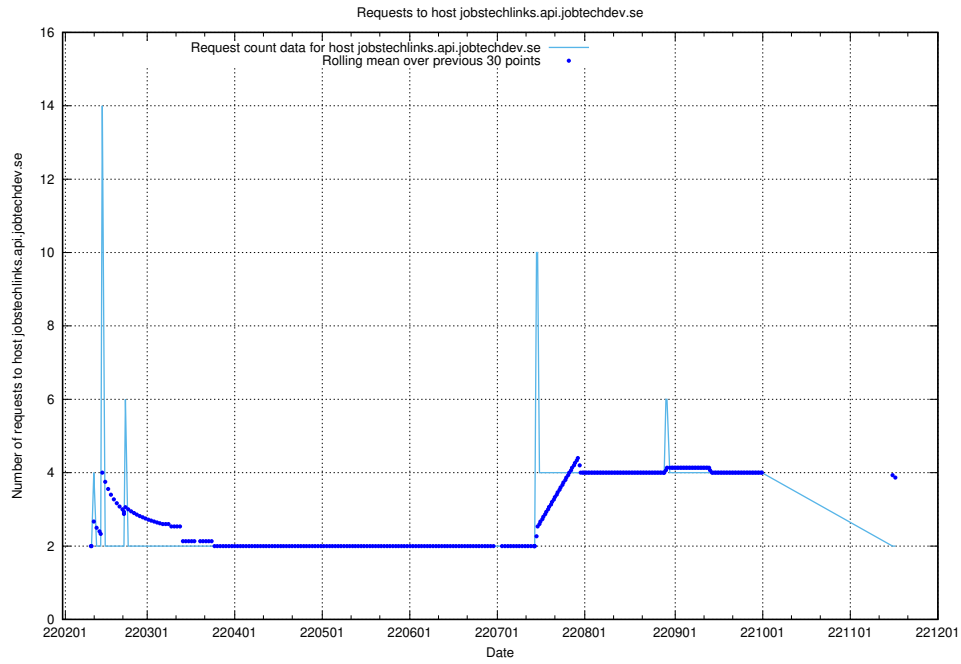

7.568 Usage of `jobstechlinks.api.jobtechdev.se`

Here, we count the number of requests to host `jobstechlinks.api.jobtechdev.se`.