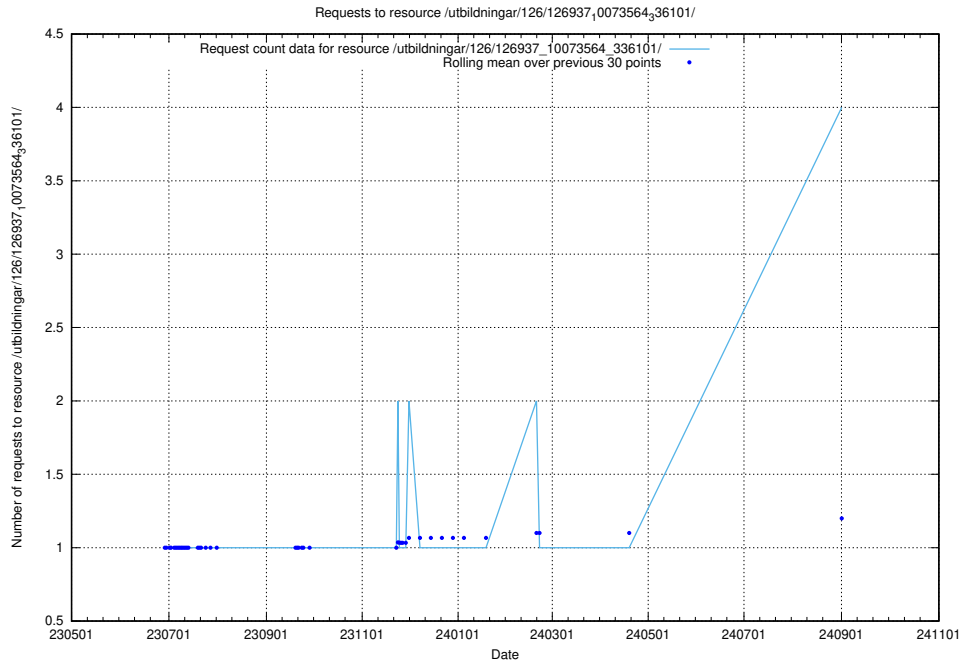

5.348 Usage of /utbildningar/126/126937_10073564_336101/

Here, we count the number of requests to resource /utbildningar/126/126937_10073564_336101/.