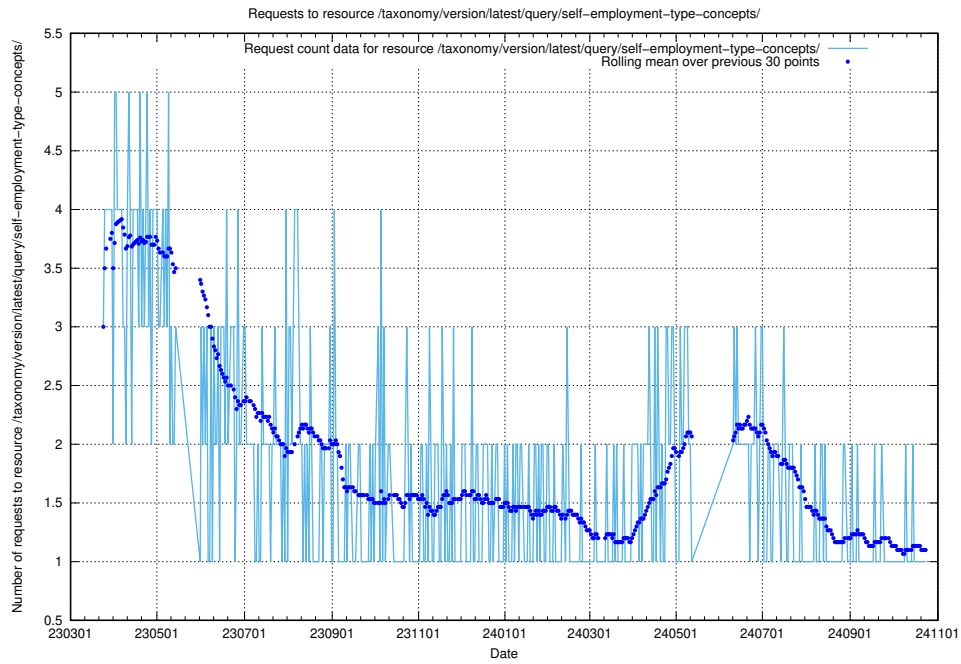

5.7029 Usage of /taxonomy/version/latest/query/self-employment-type-concepts/

Here, we count the number of requests to resource /taxonomy/version/latest/query/self-employment-type-concepts/.