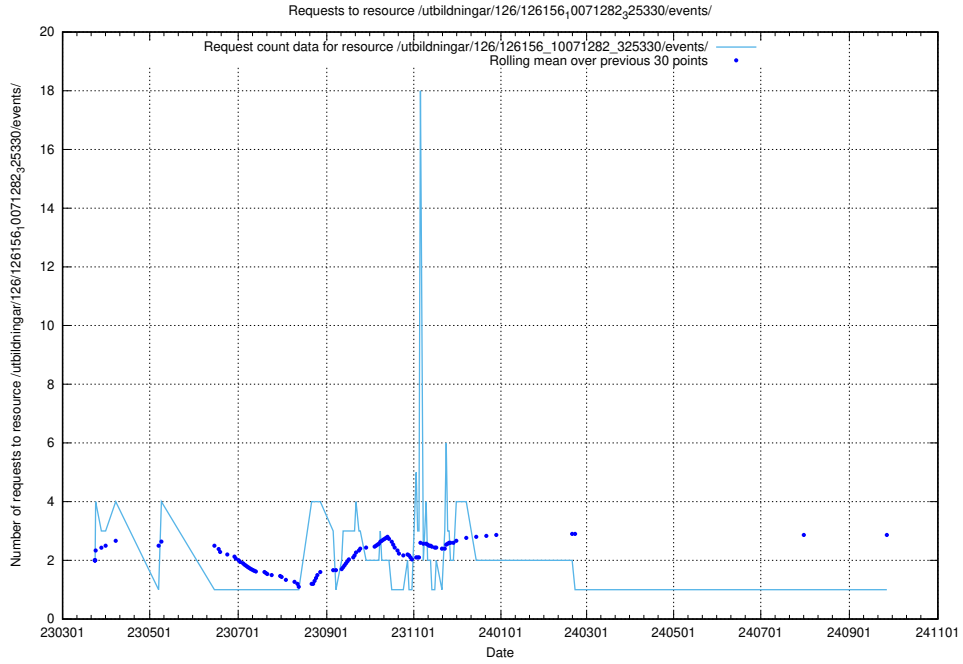

5.7230 Usage of /utbildningar/126/126156_10071282_325330/events/

Here, we count the number of requests to resource /utbildningar/126/126156_10071282_325330/events/