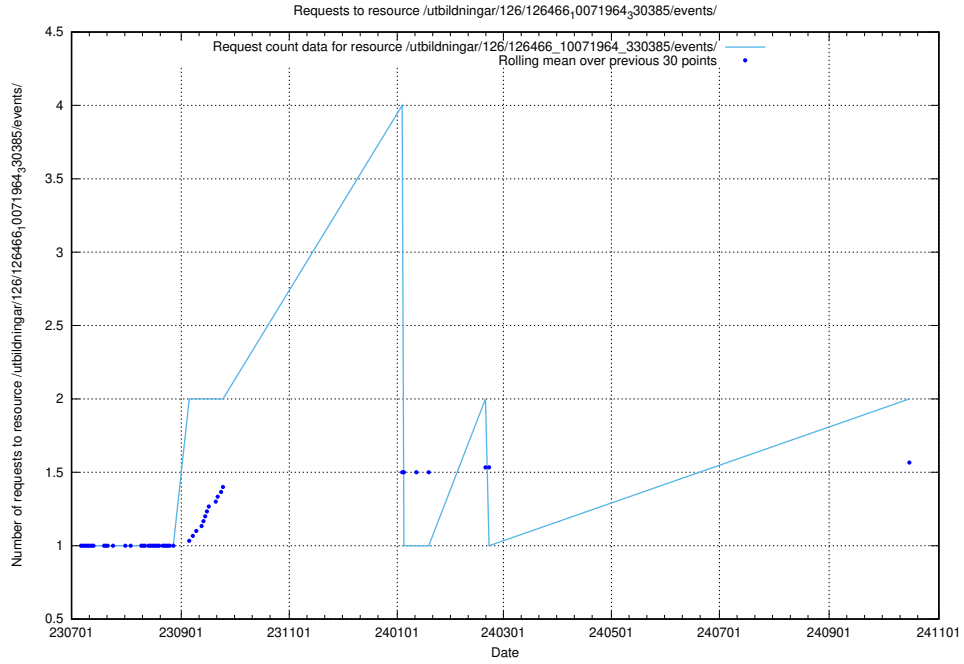

5.880 Usage of /utbildningar/126/126466_10071964_330385/events/

Here, we count the number of requests to resource /utbildningar/126/126466_10071964_330385/events/