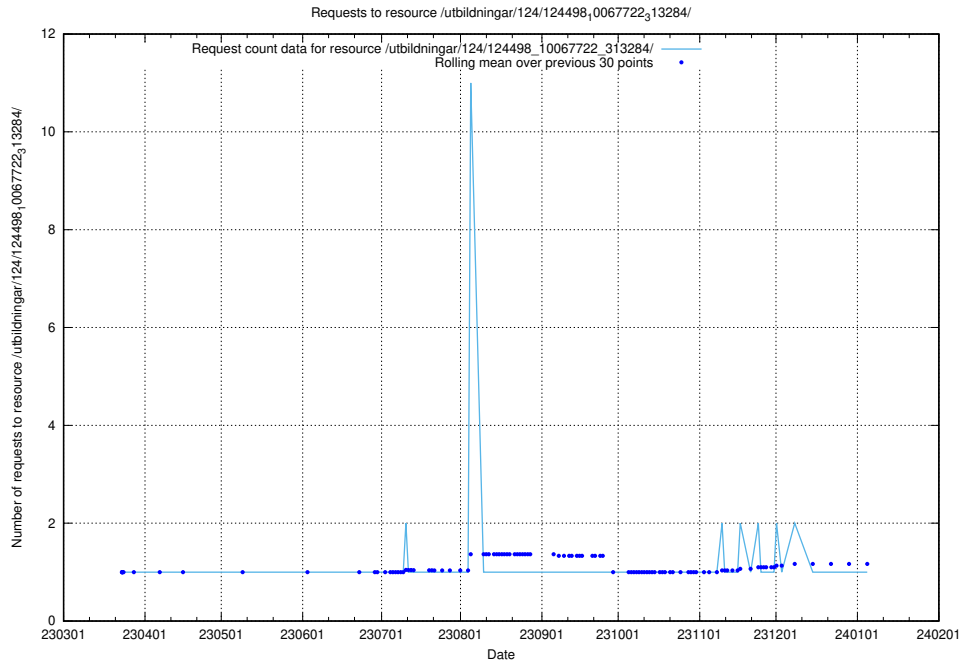

5.3641 Usage of /utbildningar/124/124498_10067722_313284/

Here, we count the number of requests to resource /utbildningar/124/124498_10067722_313284/.