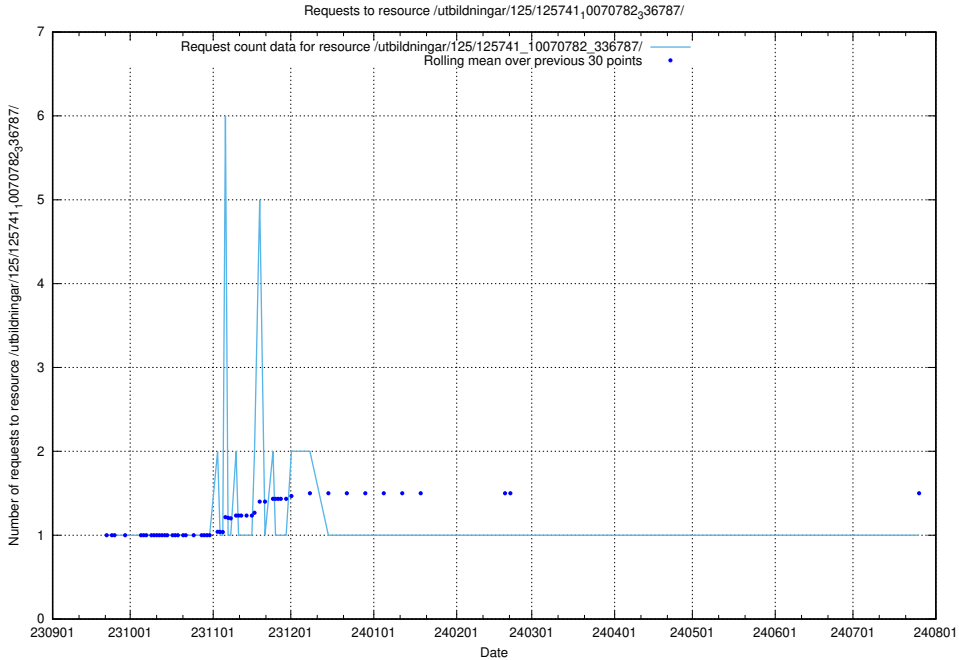

5.5429 Usage of /utbildningar/125/125741_10070782_336787/

Here, we count the number of requests to resource /utbildningar/125/125741_10070782_336787/.