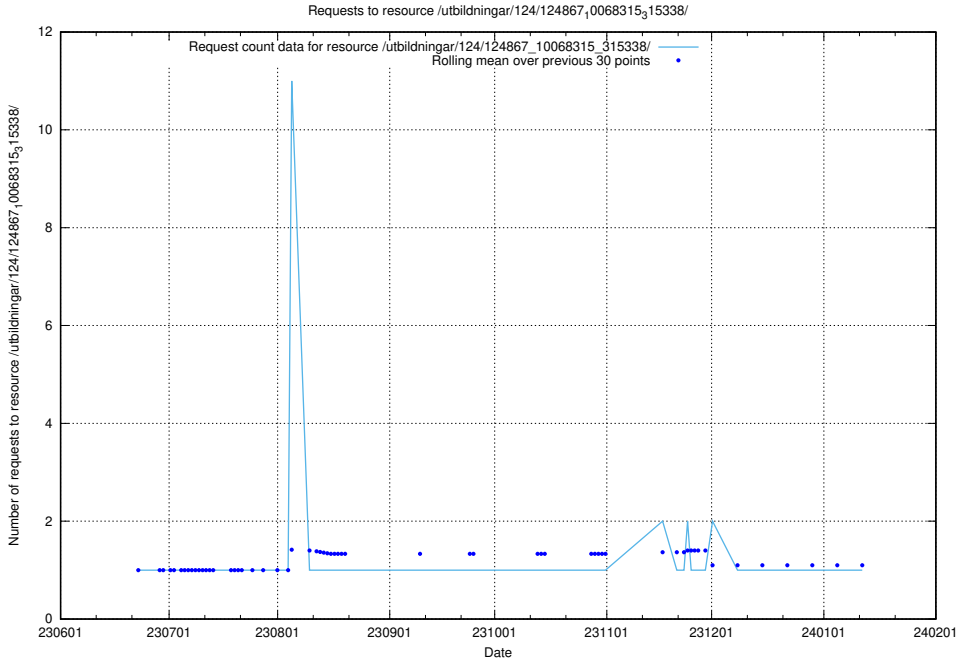

5.6642 Usage of /utbildningar/124/124867_10068315_315338/

Here, we count the number of requests to resource /utbildningar/124/124867_10068315_315338/.