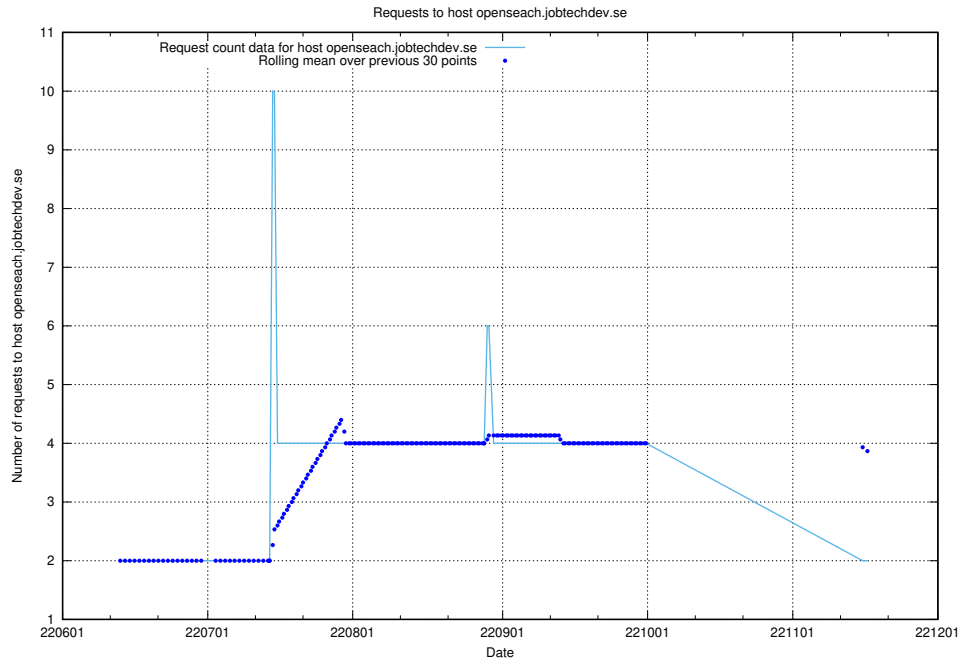

7.413 Usage of `openseach.jobtechdev.se`

Here, we count the number of requests to host `openseach.jobtechdev.se`.