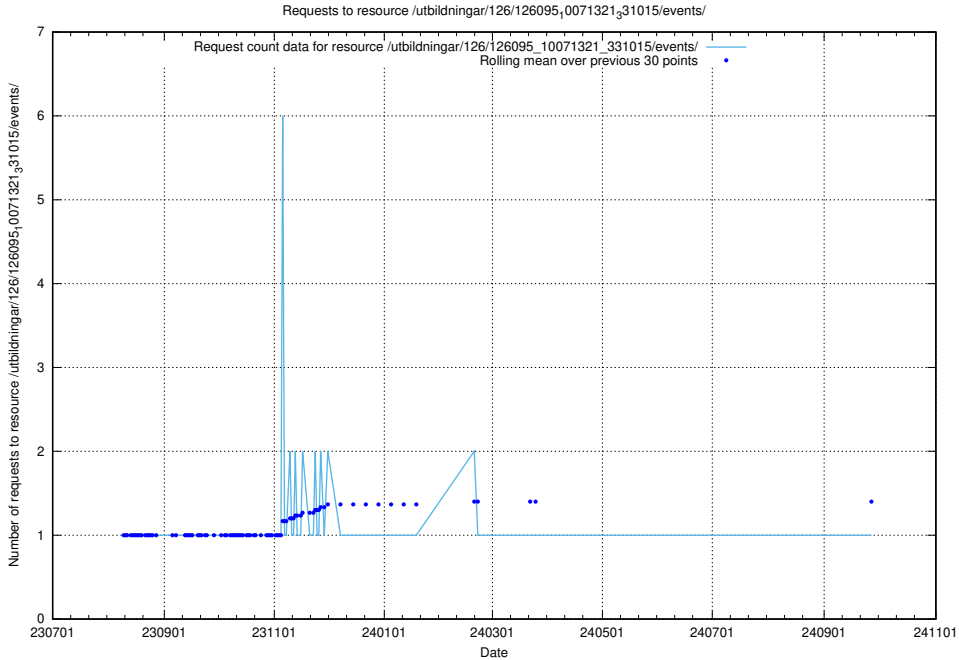

5.5753 Usage of /utbildningar/126/126095_10071321_331015/events/

Here, we count the number of requests to resource /utbildningar/126/126095_10071321_331015/events/