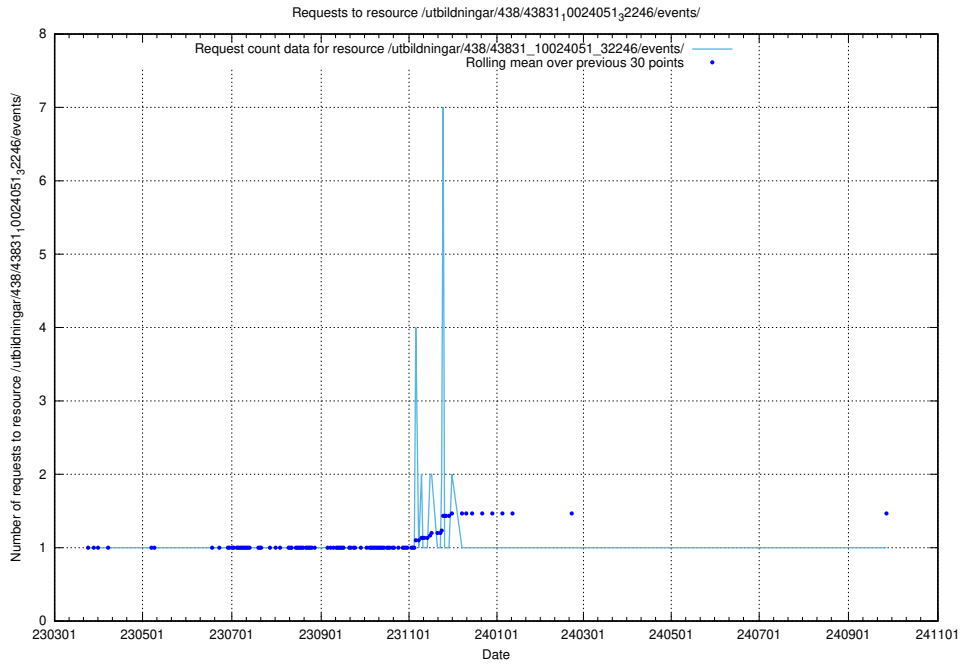

5.7119 Usage of /utbildningar/438/43831_10024051_32246/events/

Here, we count the number of requests to resource /utbildningar/438/43831_10024051_32246/events/.