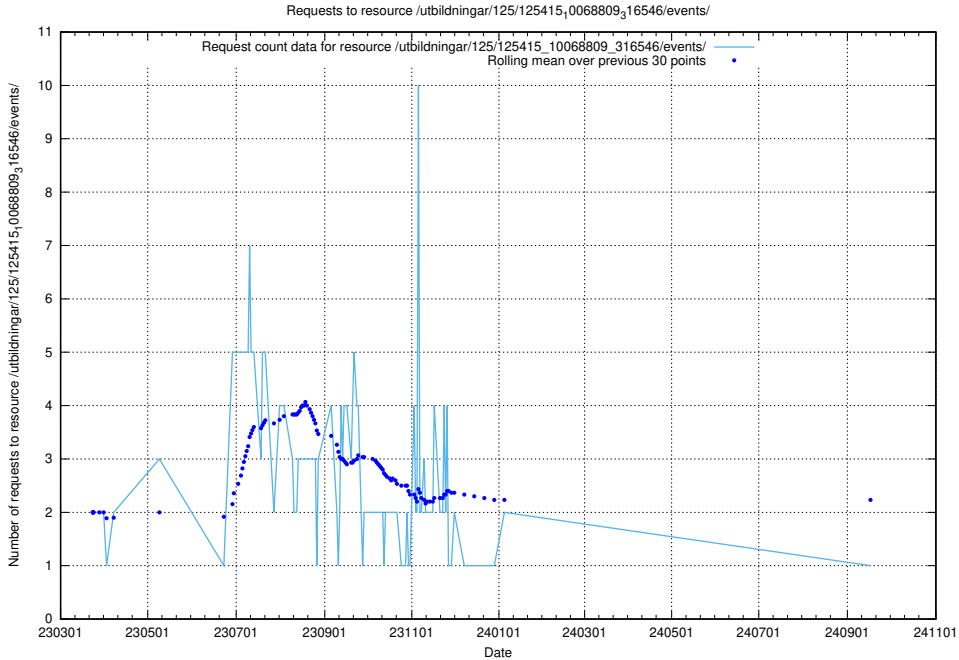

5.7245 Usage of /utbildningar/125/125415_10068809_316546/events/

Here, we count the number of requests to resource /utbildningar/125/125415_10068809_316546/events/