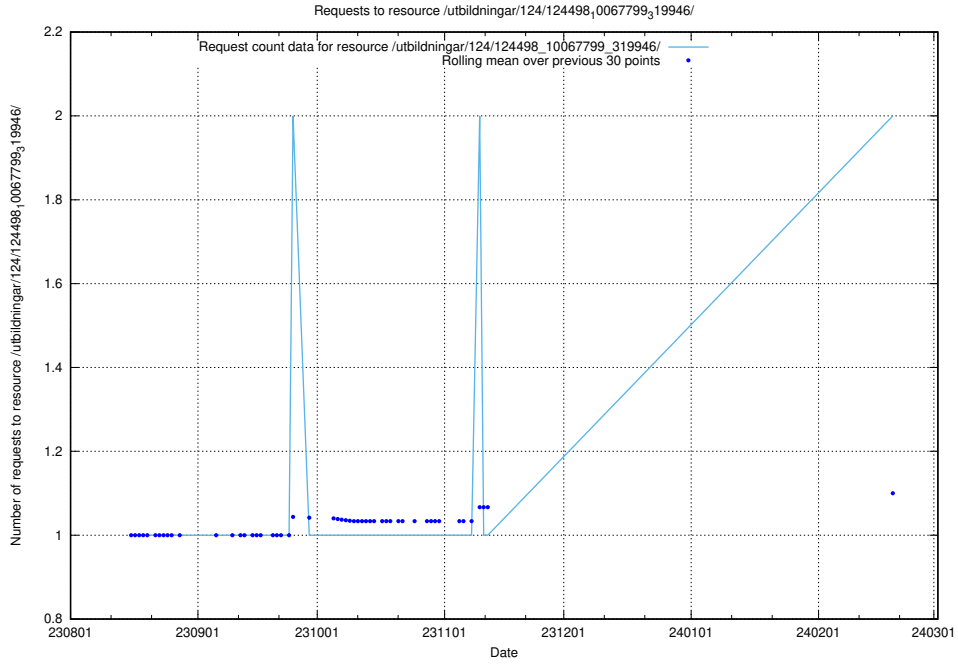

5.832 Usage of /utbildningar/124/124498_10067799_319946/

Here, we count the number of requests to resource /utbildningar/124/124498_10067799_319946/.