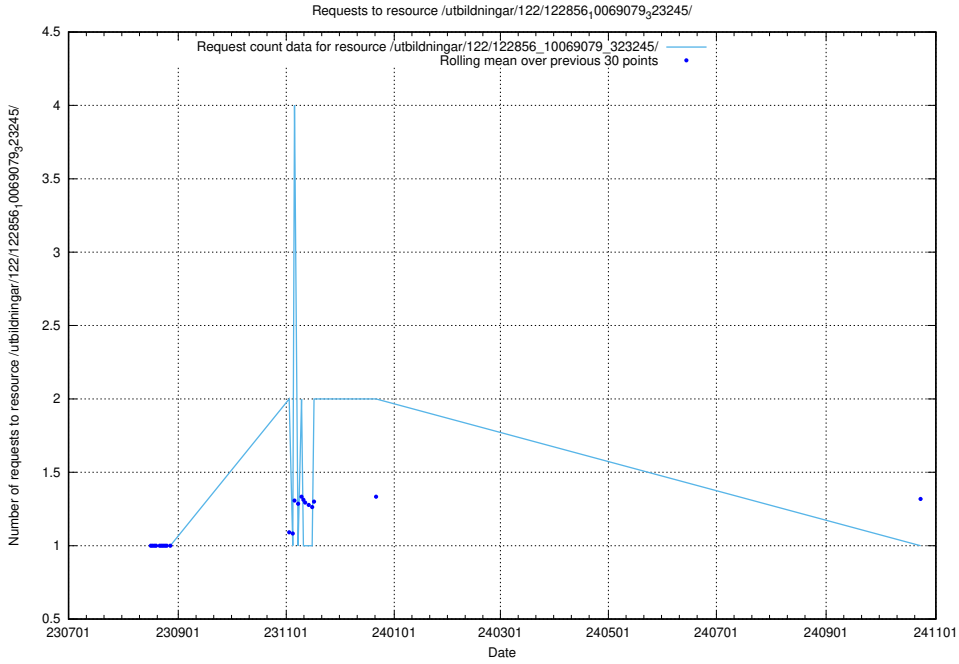

Here, we count the number of requests to resource /utbildningar/122/122856_10069079_323245/.

5.5715 Usage of /utbildningar/124/124498_10067799_319946/events/

Here, we count the number of requests to resource /utbildningar/124/124498_10067799_319946/events/