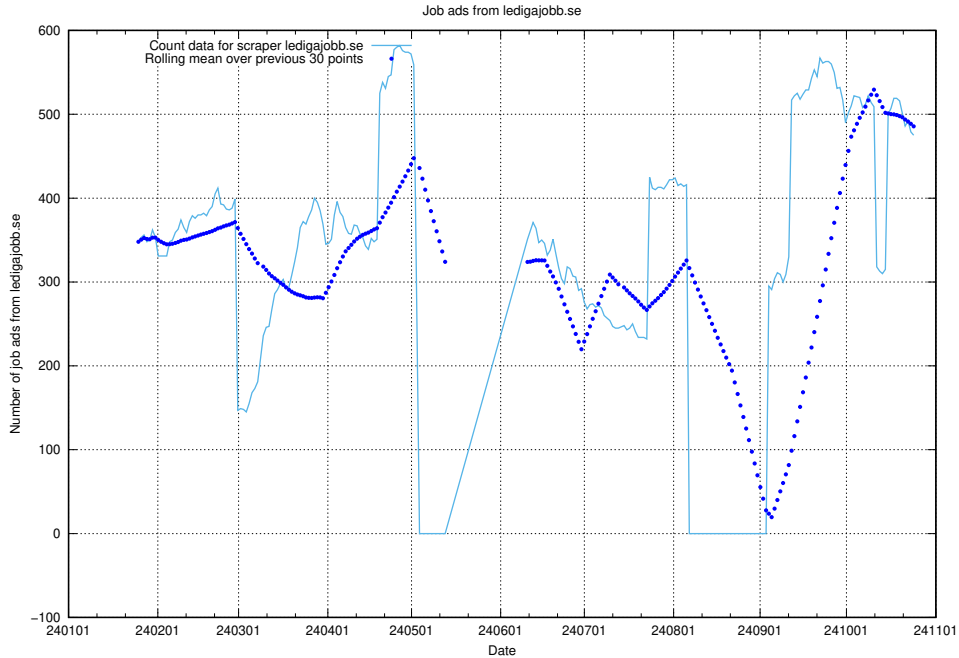

13.9 Number of ads by scraper ledigajobb.se

Here, we count the number of job ads scraped from ledigajobb.se.