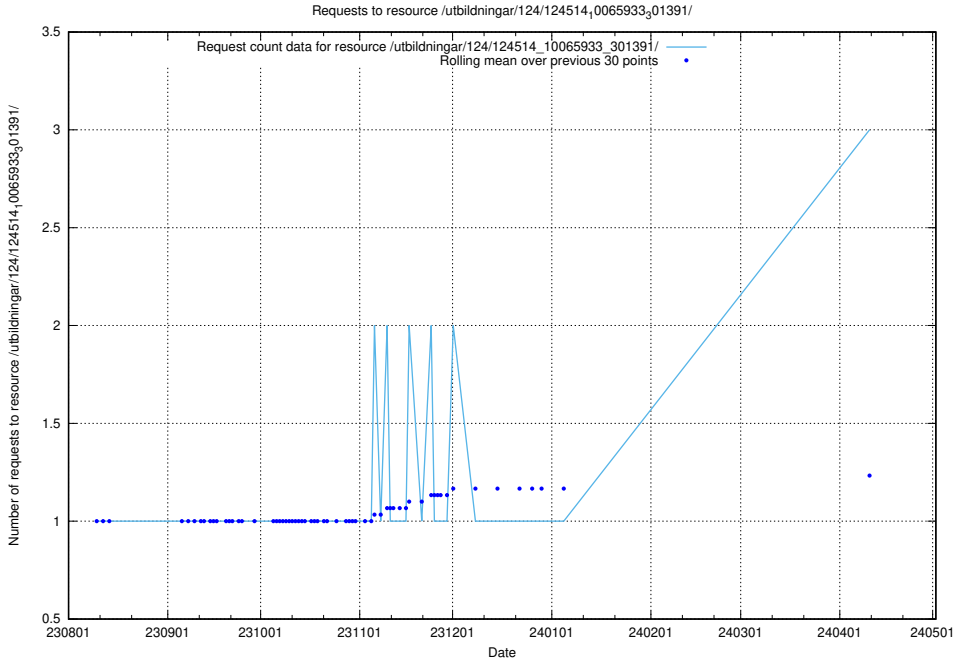

5.458 Usage of /utbildningar/124/124514_10065933_301391/

Here, we count the number of requests to resource /utbildningar/124/124514_10065933_301391/.