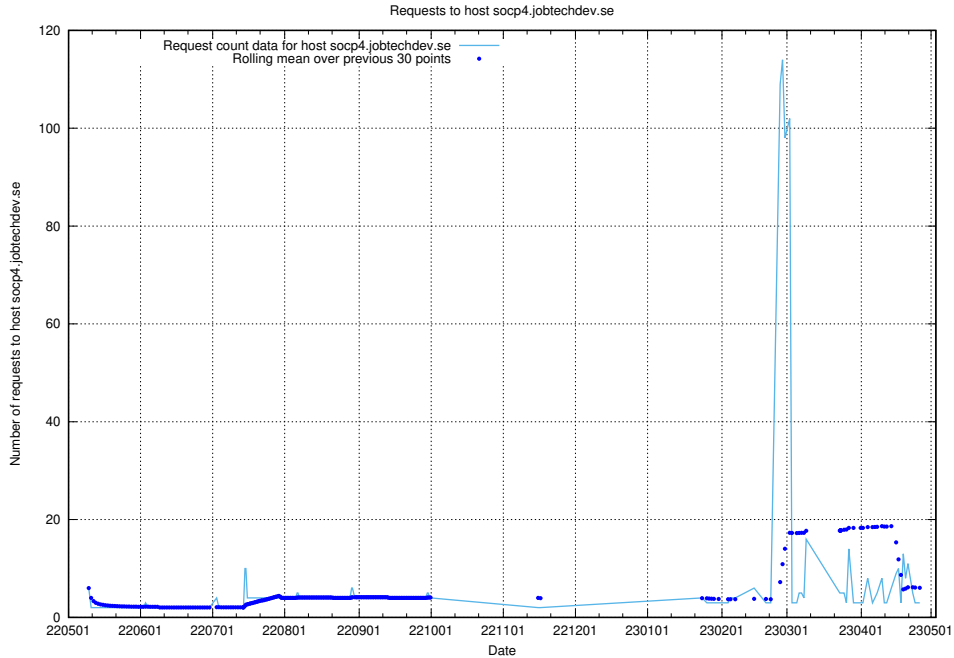

7.228 Usage of socp4.jobtechdev.se

Here, we count the number of requests to host socp4.jobtechdev.se.

7.229 Usage of oa.jobtechdev.se

Here, we count the number of requests to host oa.jobtechdev.se.

7.230 Usage of data.jobtechdev.se:80