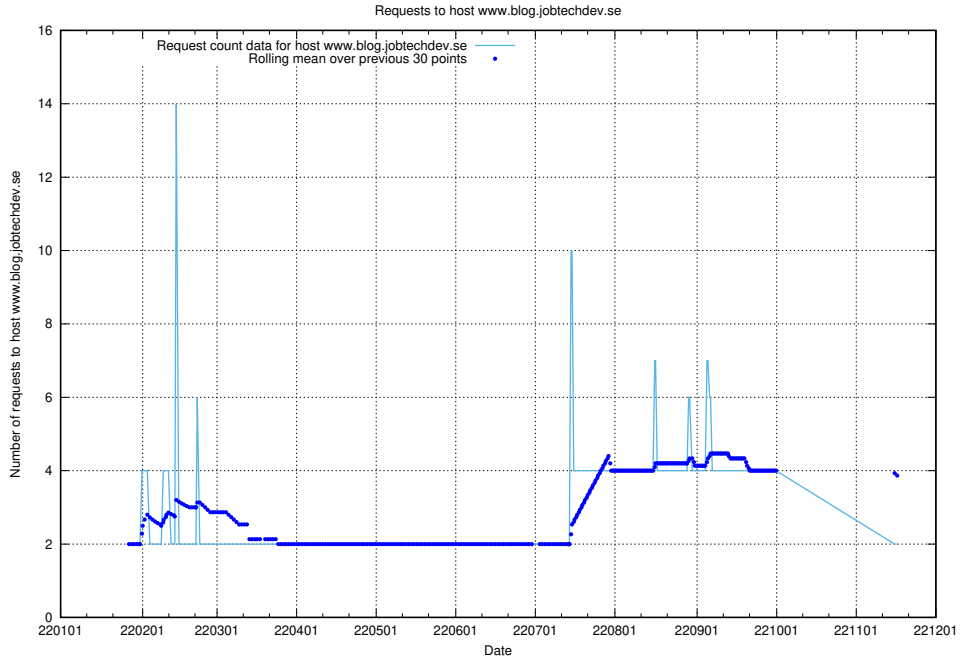

7.580 Usage of www.blog.jobtechdev.se

Here, we count the number of requests to host www.blog.jobtechdev.se.