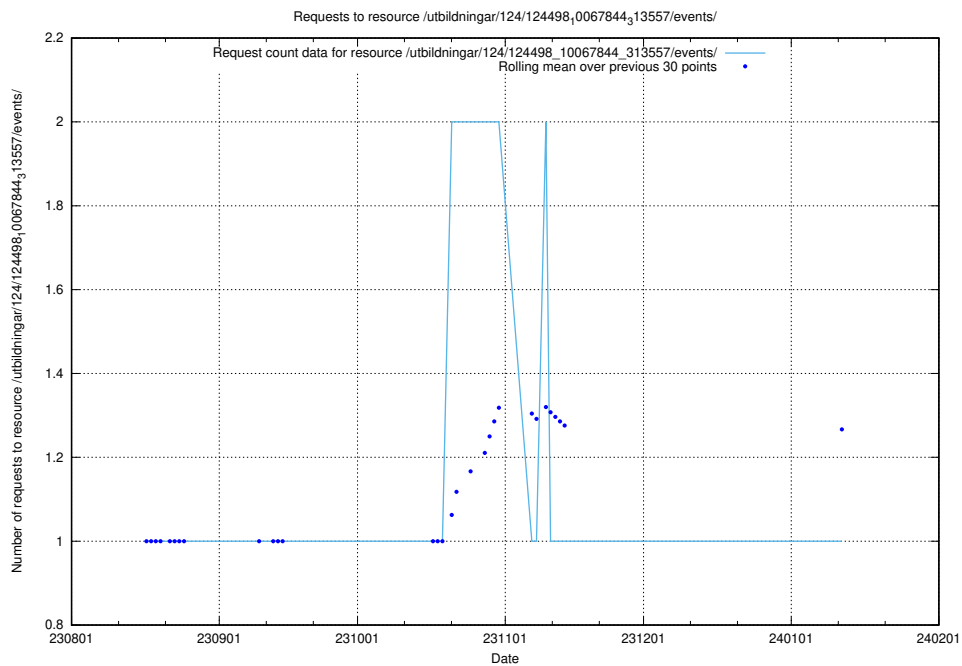

5.5710 Usage of `/utbildningar/124/124498_10067844_313557/events/`

Here, we count the number of requests to resource `/utbildningar/124/124498_10067844_313557/events/`