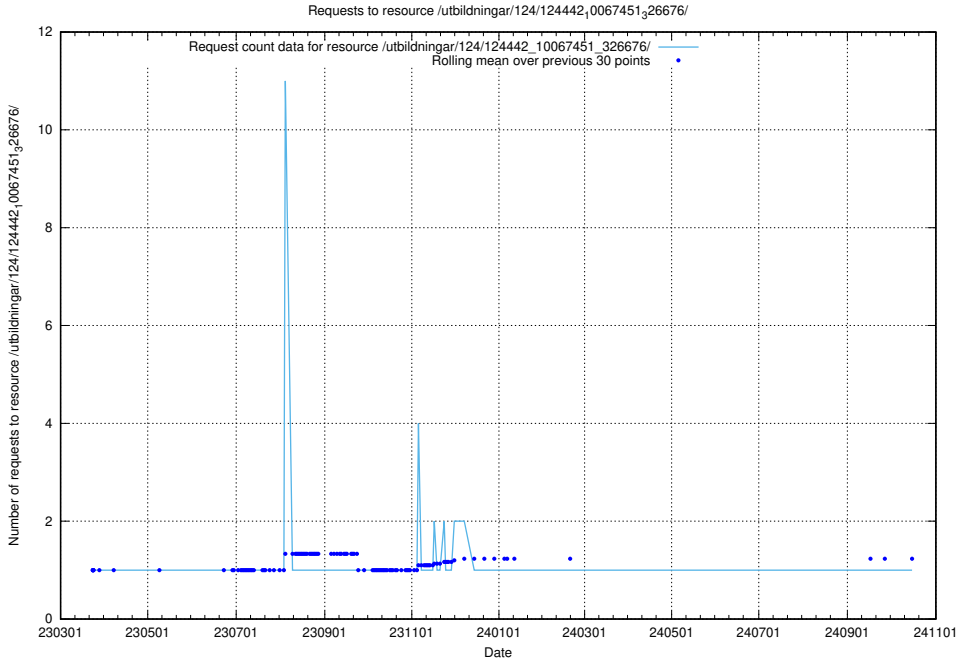

5.4439 Usage of /utbildningar/124/124442_10067451_326676/

Here, we count the number of requests to resource /utbildningar/124/124442_10067451_326676/.