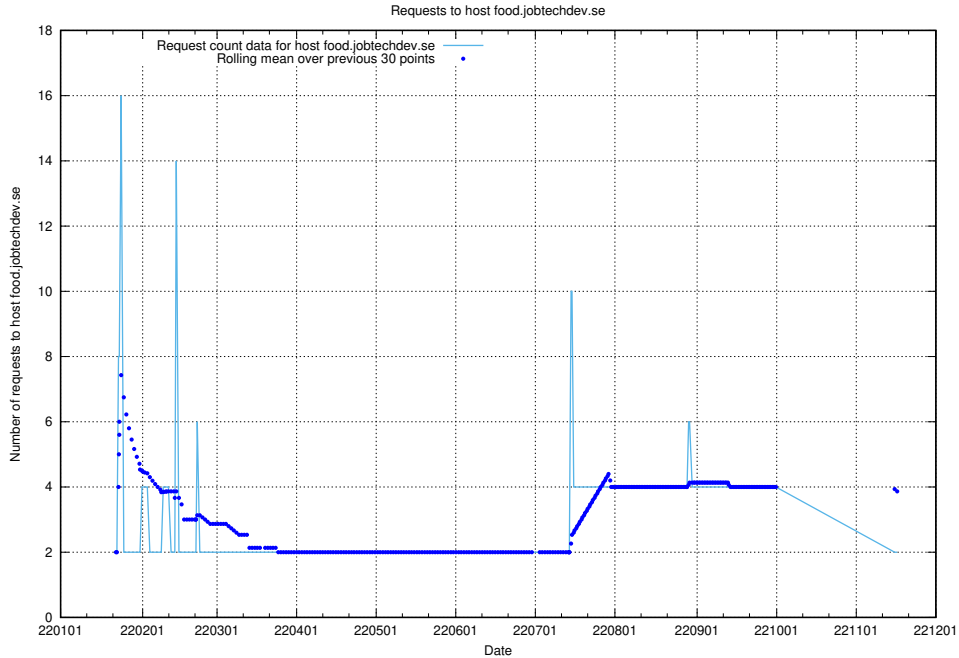

7.610 Usage of events.jobtechdev.se

Here, we count the number of requests to host events.jobtechdev.se.

7.611 Usage of hr.jobtechdev.se

Here, we count the number of requests to host hr.jobtechdev.se.

7.612 Usage of demo-jobed-connect-onprem.jobtechdev.se