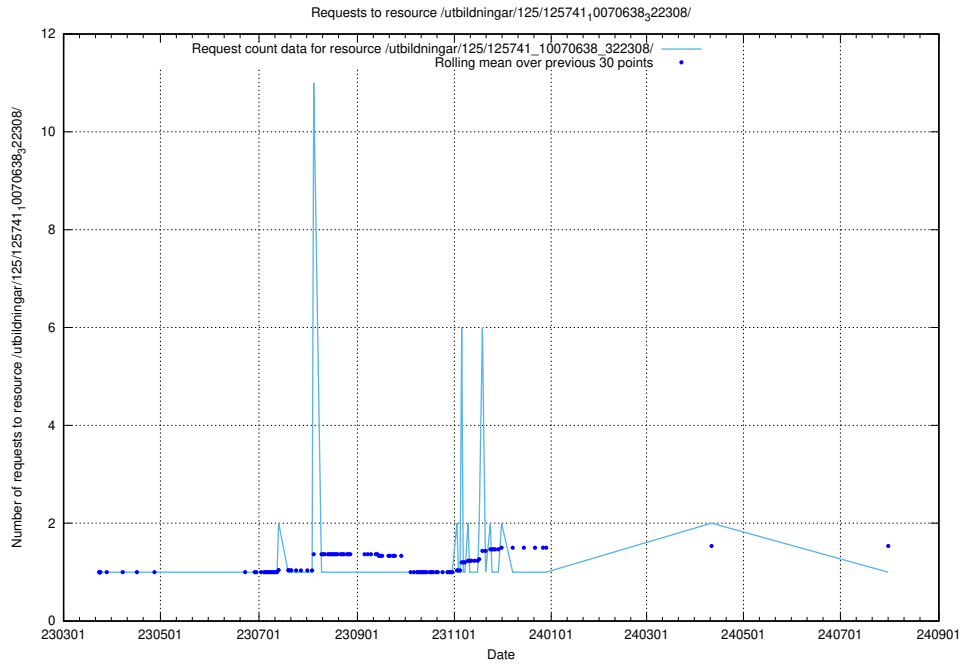

5.1007 Usage of /utbildningar/125/125741_10070638_322308/

Here, we count the number of requests to resource /utbildningar/125/125741_10070638_322308/.