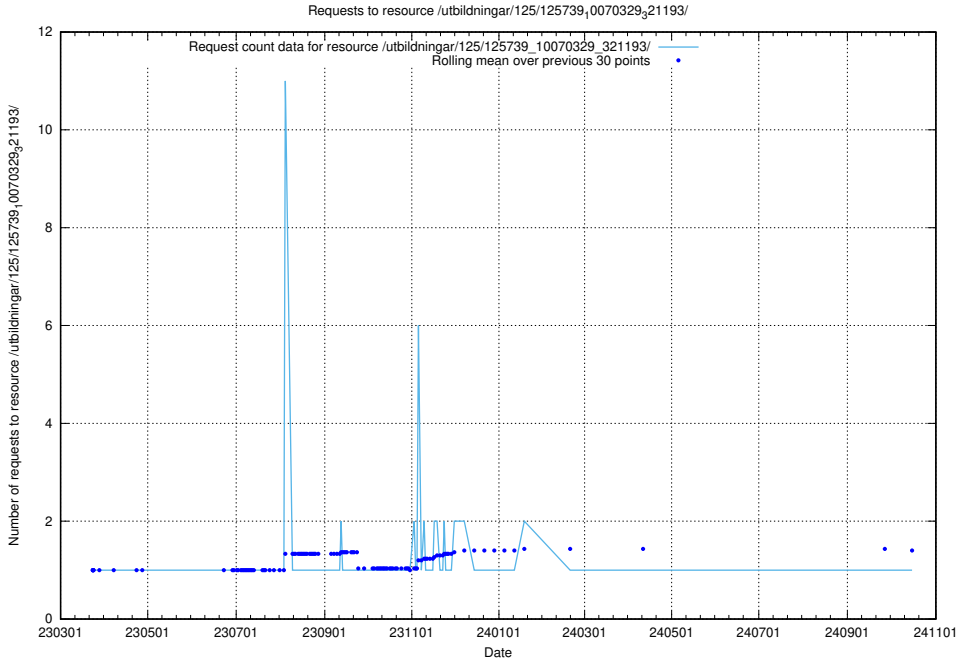

5.1056 Usage of /utbildningar/125/125739_10070329_321193/

Here, we count the number of requests to resource /utbildningar/125/125739_10070329_321193/.