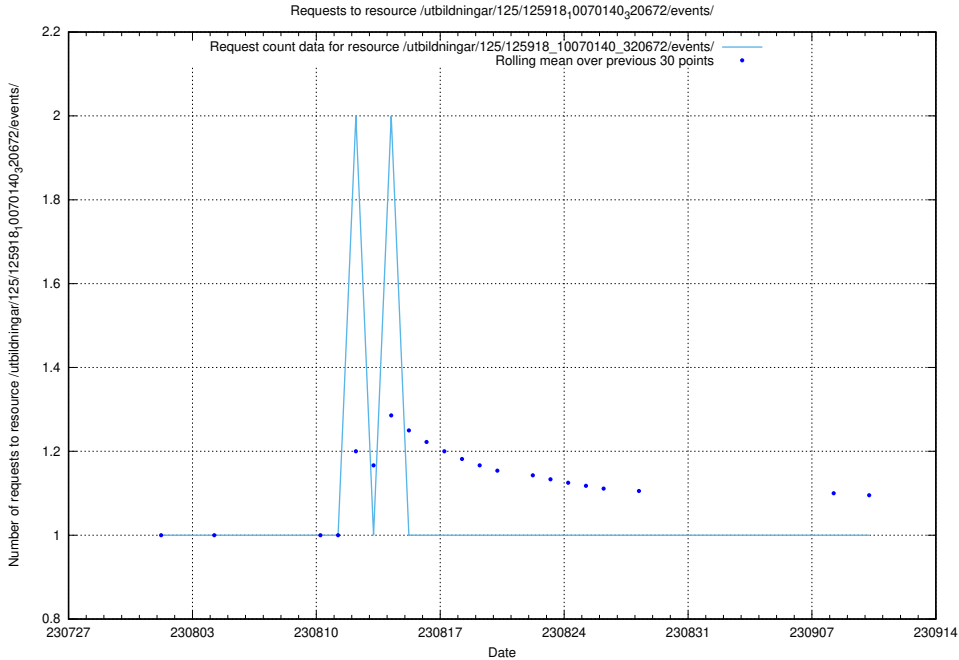

5.5816 Usage of /utbildningar/125/125918_10070140_320672/events/

Here, we count the number of requests to resource /utbildningar/125/125918_10070140_320672/events/