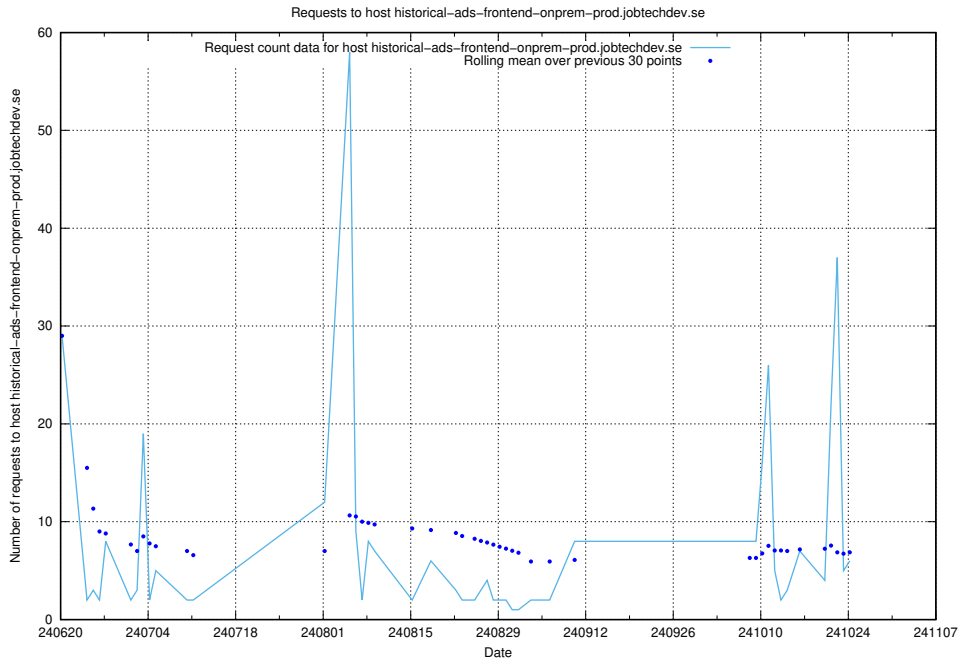

7.92 Usage of historical-ads-frontend-onprem-prod.jobtechdev.se

Here, we count the number of requests to host historical-ads-frontend-onprem-prod.jobtechdev.se.