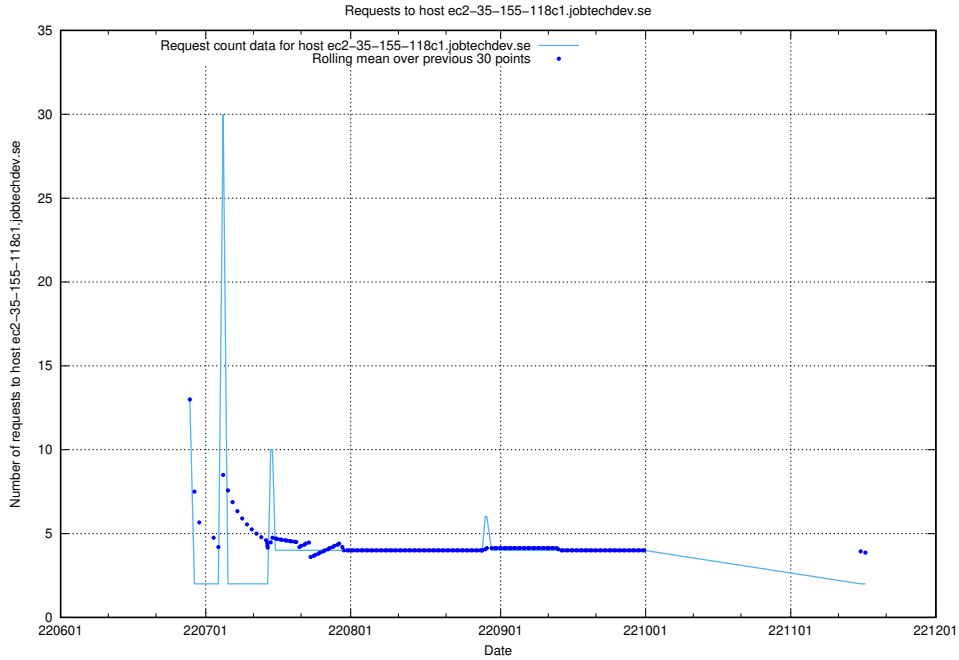

7.403 Usage of ec2-35-155-118c1.jobtechdev.se

Here, we count the number of requests to host ec2-35-155-118c1.jobtechdev.se.