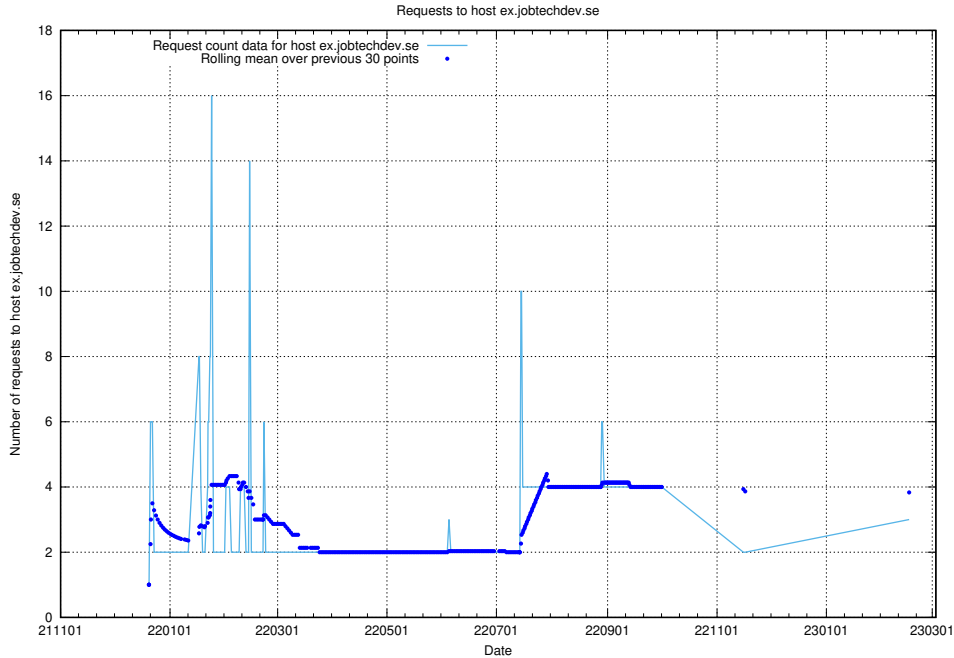

7.212 Usage of ex.jobtechdev.se

Here, we count the number of requests to host ex.jobtechdev.se.