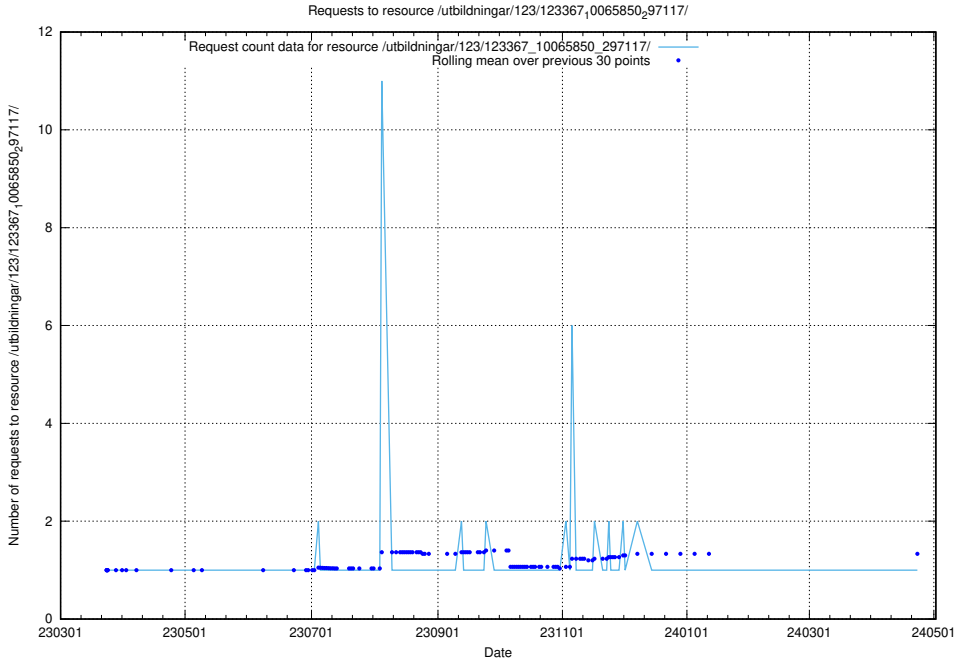

5.5777 Usage of /utbildningar/123/123367_10065850_297117/

Here, we count the number of requests to resource /utbildningar/123/123367_10065850_297117/.