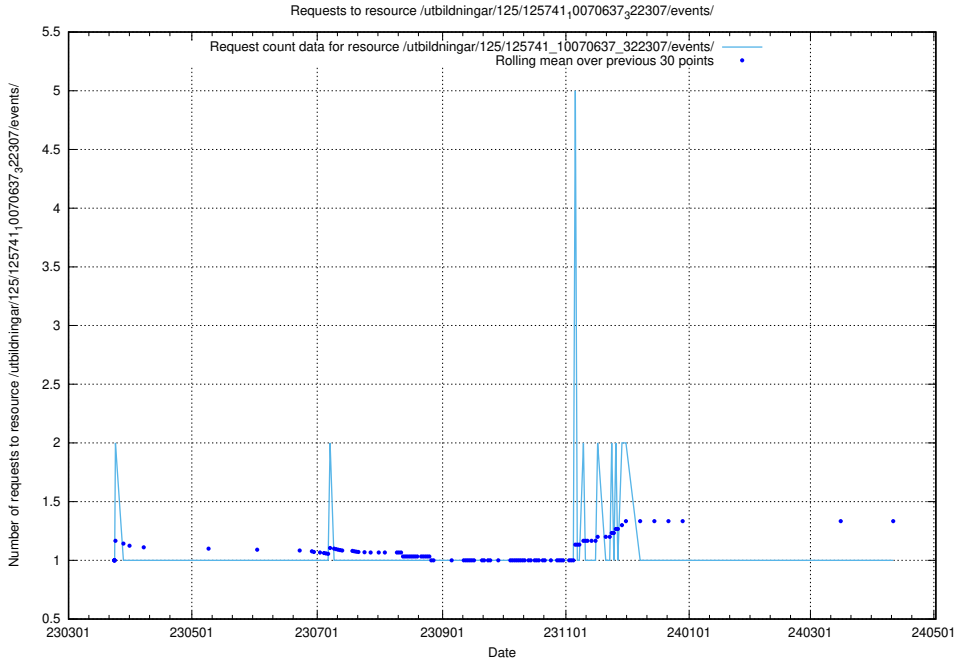

5.1008 Usage of /utbildningar/125/125741_10070637_322307/events/

Here, we count the number of requests to resource /utbildningar/125/125741_10070637_322307/events/