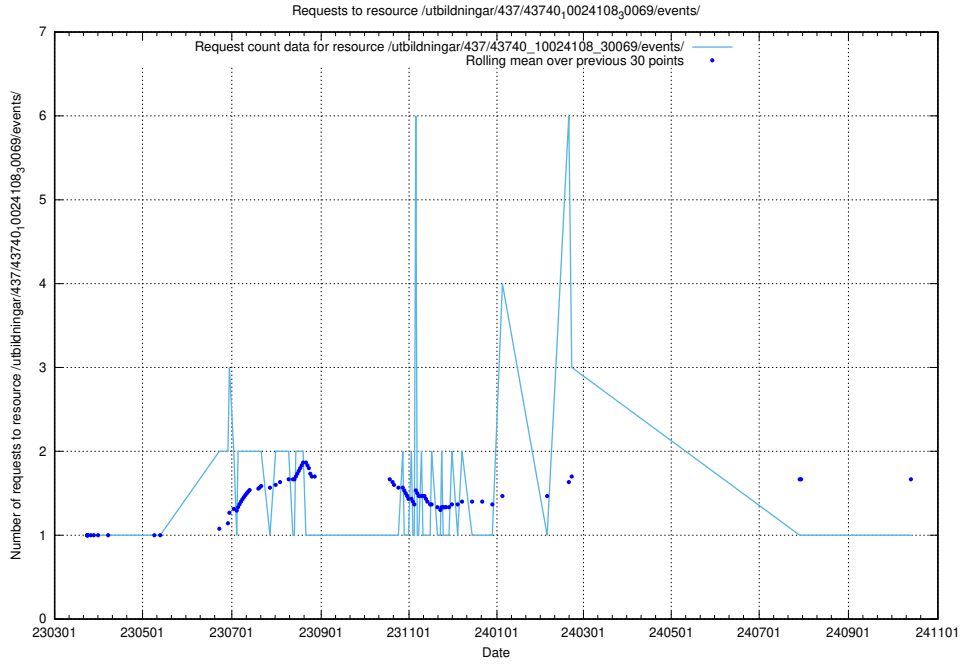

5.7355 Usage of /utbildningar/437/43740_10024108_30069/events/

Here, we count the number of requests to resource /utbildningar/437/43740_10024108_30069/events/.

5.7356 Usage of /.git/

Here, we count the number of requests to resource /.git/.