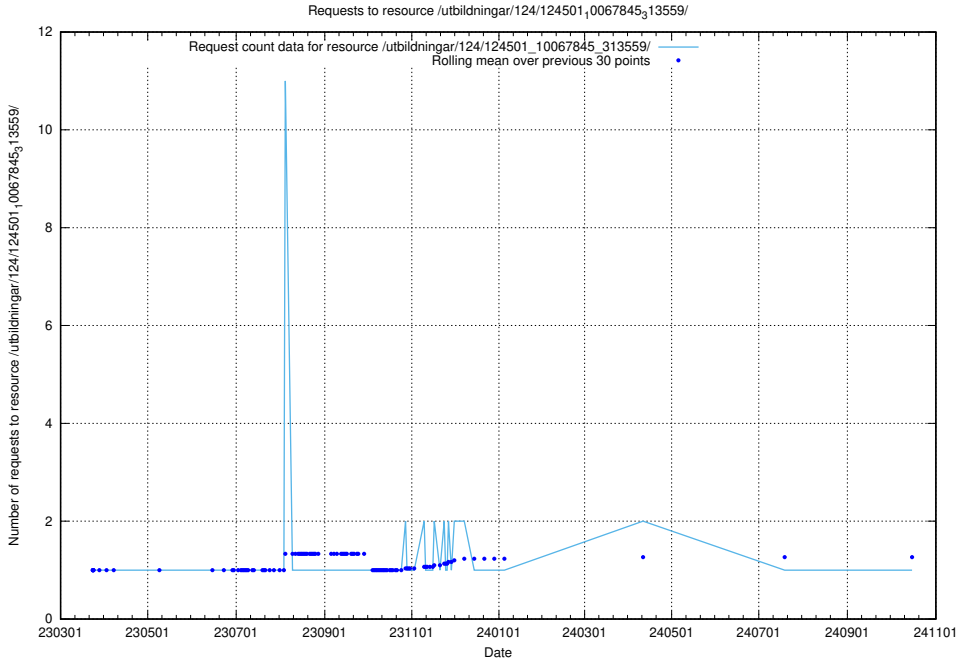

5.3152 Usage of /utbildningar/124/124501_10067845_313559/

Here, we count the number of requests to resource /utbildningar/124/124501_10067845_313559/.