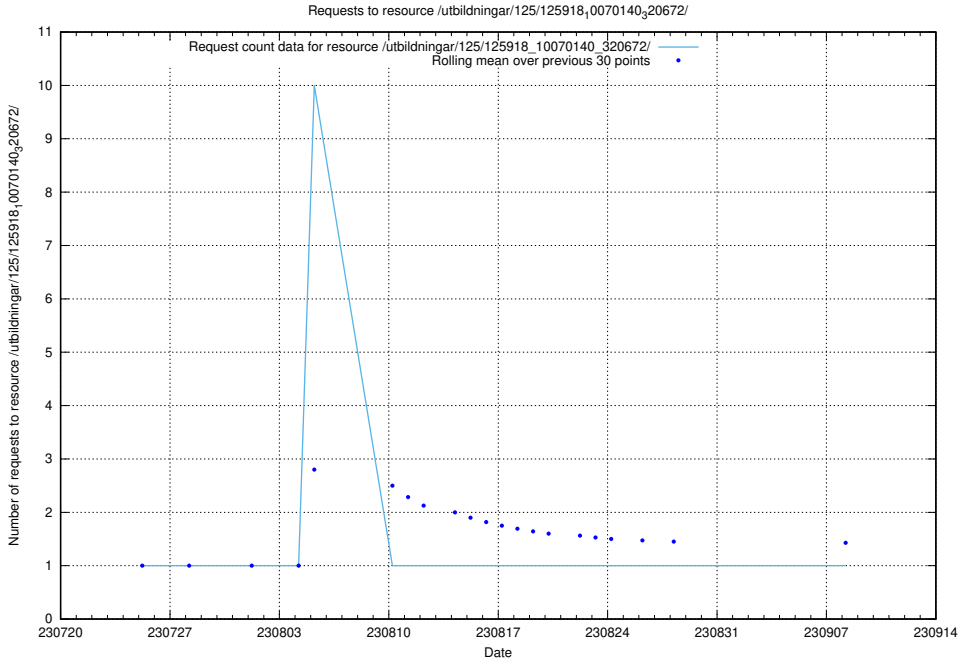

5.5879 Usage of /utbildningar/125/125918_10070140_320672/

Here, we count the number of requests to resource /utbildningar/125/125918_10070140_320672/.