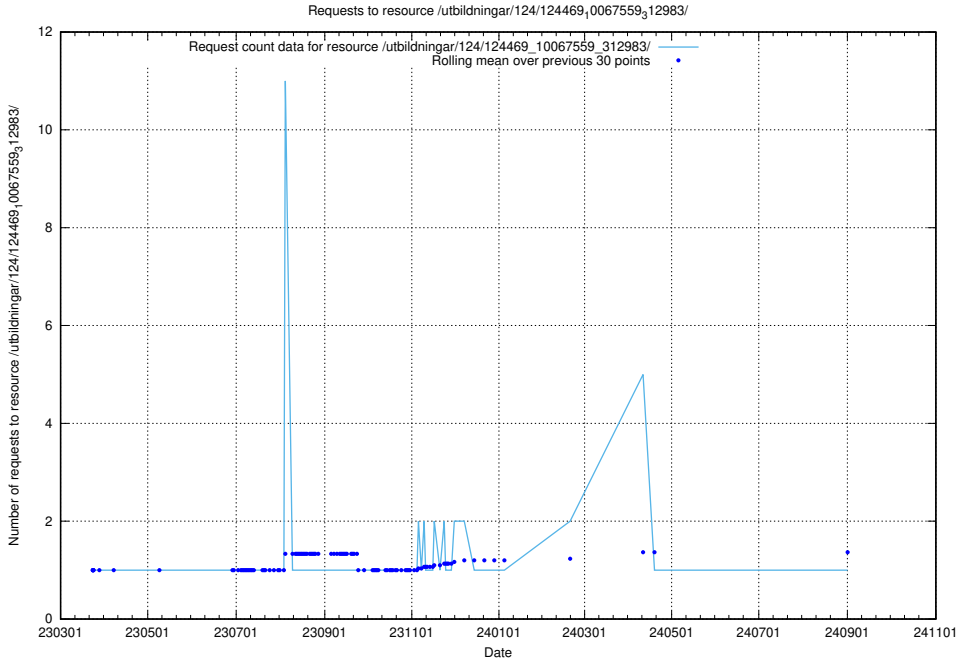

5.4248 Usage of /utbildningar/124/124469_10067559_312983/

Here, we count the number of requests to resource /utbildningar/124/124469_10067559_312983/.