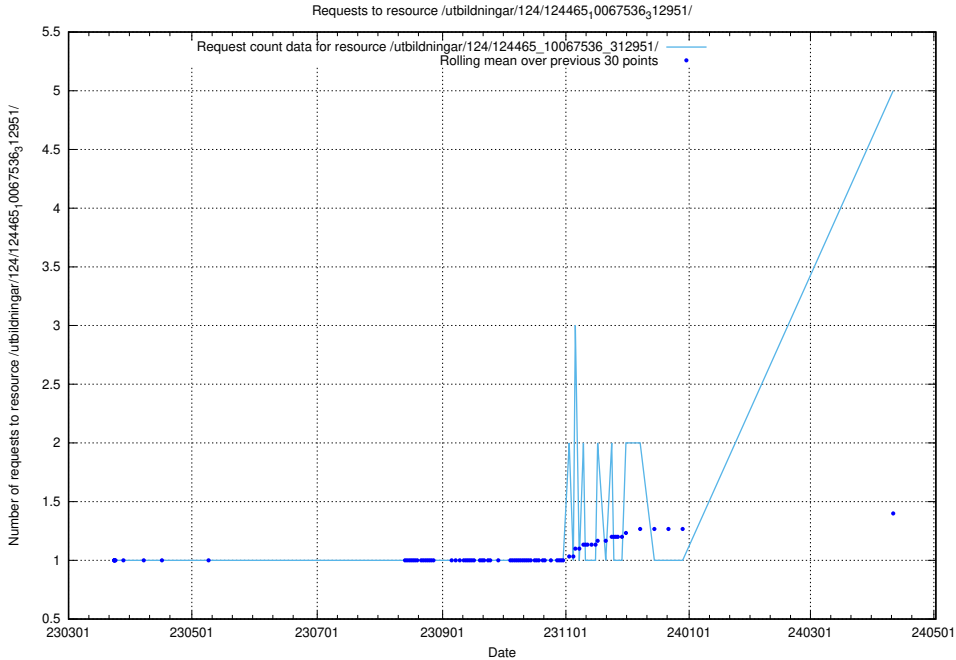

5.220 Usage of /utbildningar/124/124465_10067536_312951/

Here, we count the number of requests to resource /utbildningar/124/124465_10067536_312951/.