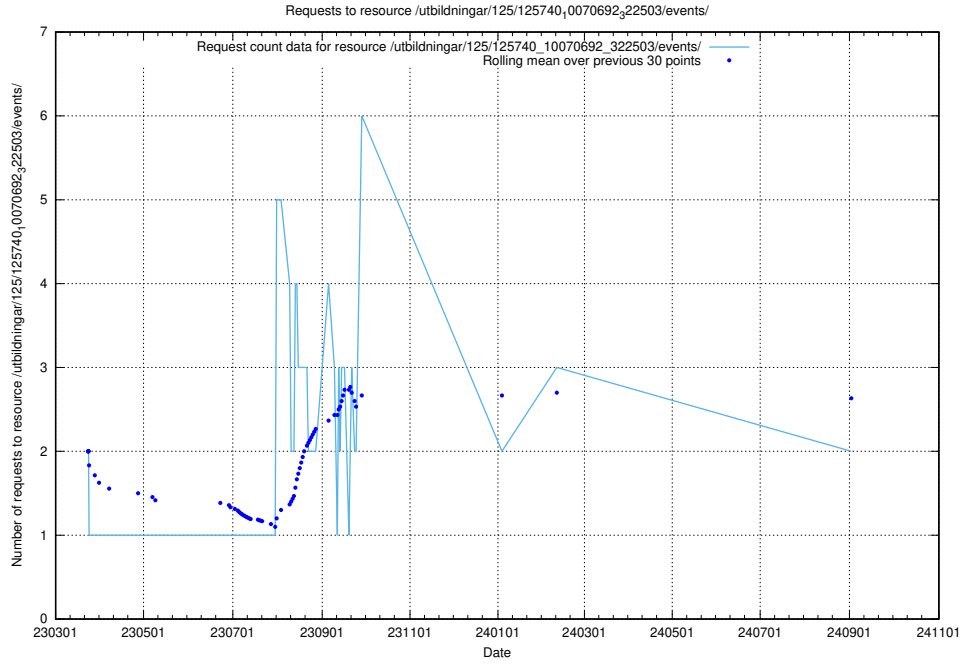

5.986 Usage of /utbildningar/125/125740_10070692_322503/events/

Here, we count the number of requests to resource /utbildningar/125/125740_10070692_322503/events/