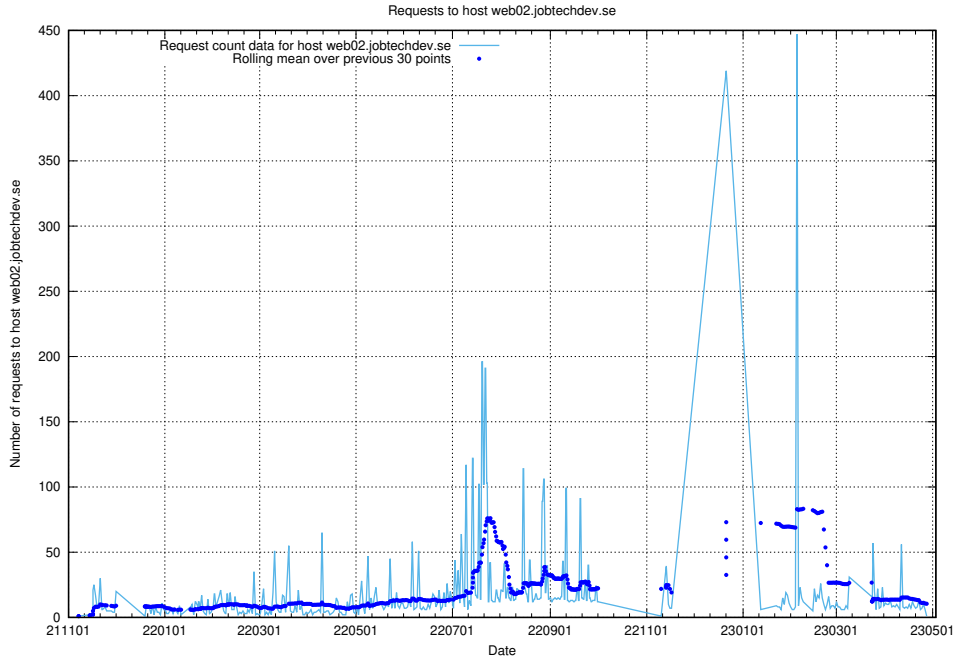

7.629 Usage of q.jobtechdev.se

Here, we count the number of requests to host q.jobtechdev.se.

7.630 Usage of mc.jobtechdev.se

Here, we count the number of requests to host mc.jobtechdev.se.

7.631 Usage of list.jobtechdev.se