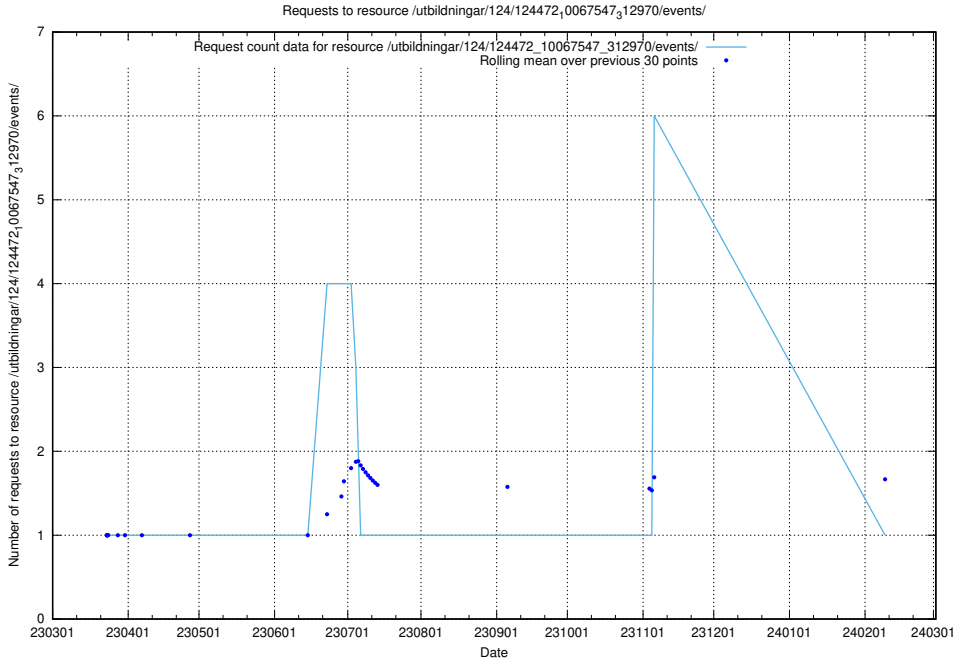

5.4057 Usage of /utbildningar/124/124472_10067547_312970/events/

Here, we count the number of requests to resource /utbildningar/124/124472_10067547_312970/events/