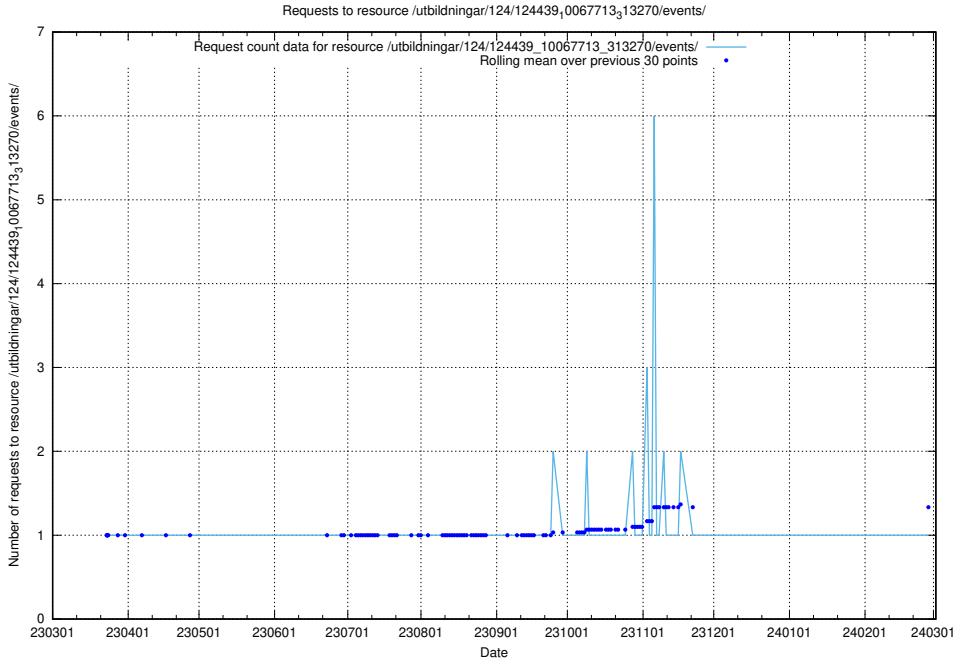

5.4498 Usage of /utbildningar/124/124439_10067713_313270/events/

Here, we count the number of requests to resource /utbildningar/124/124439_10067713_313270/events/