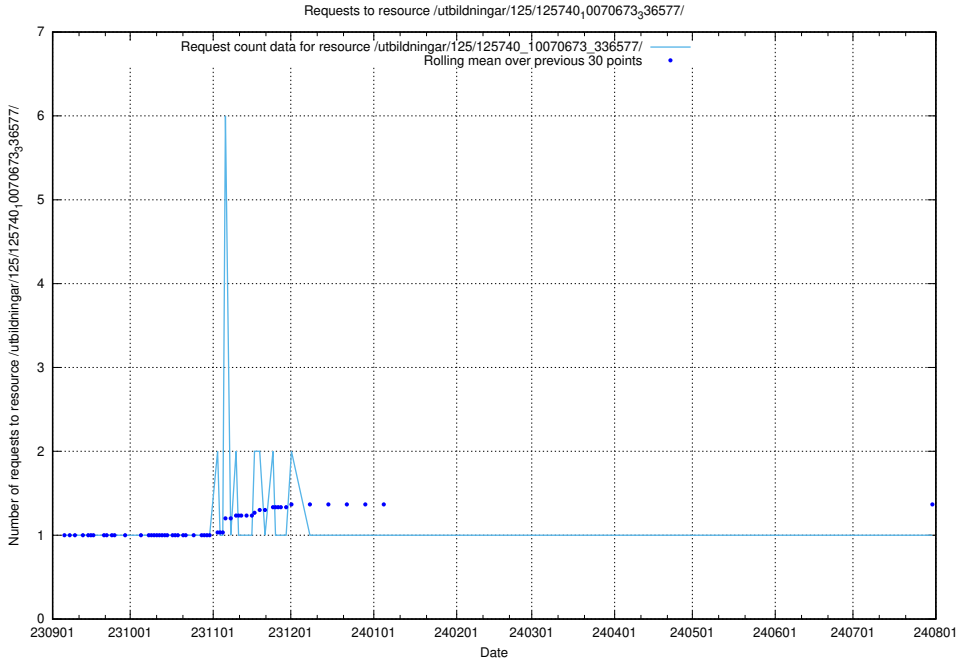

5.5595 Usage of /utbildningar/125/125740_10070673_336577/

Here, we count the number of requests to resource /utbildningar/125/125740_10070673_336577/.