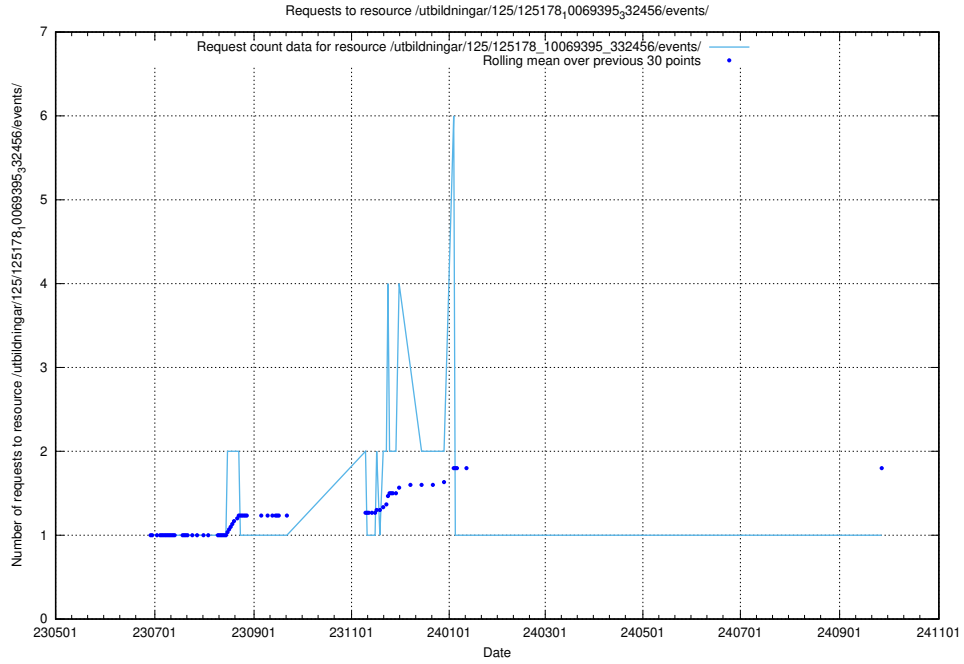

5.6396 Usage of /utbildningar/125/125178_10069395_332456/events/

Here, we count the number of requests to resource /utbildningar/125/125178_10069395_332456/events/