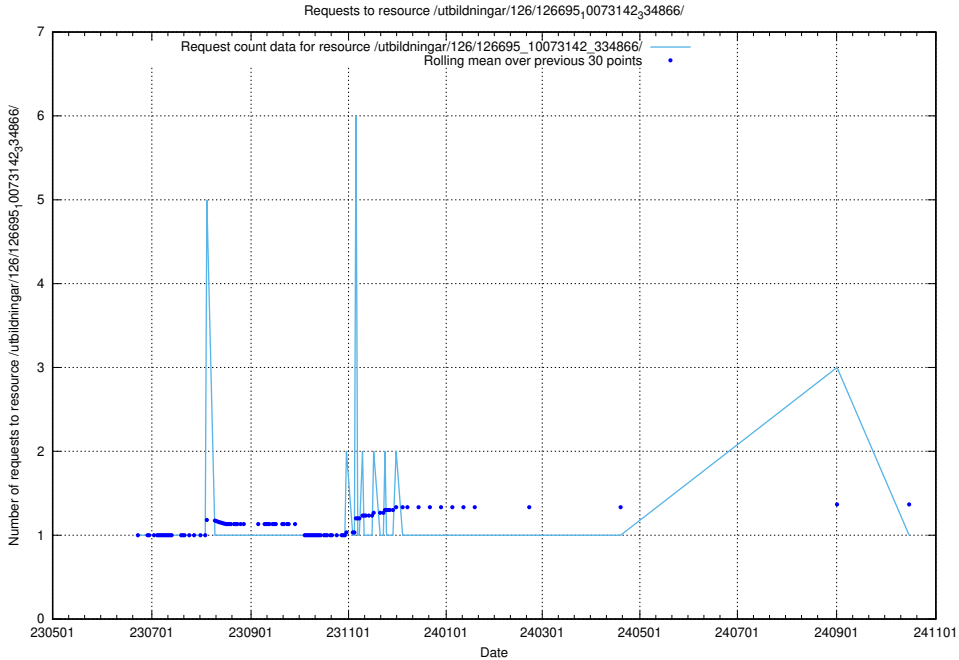

5.6543 Usage of /utbildningar/126/126695_10073142_334866/

Here, we count the number of requests to resource /utbildningar/126/126695_10073142_334866/.