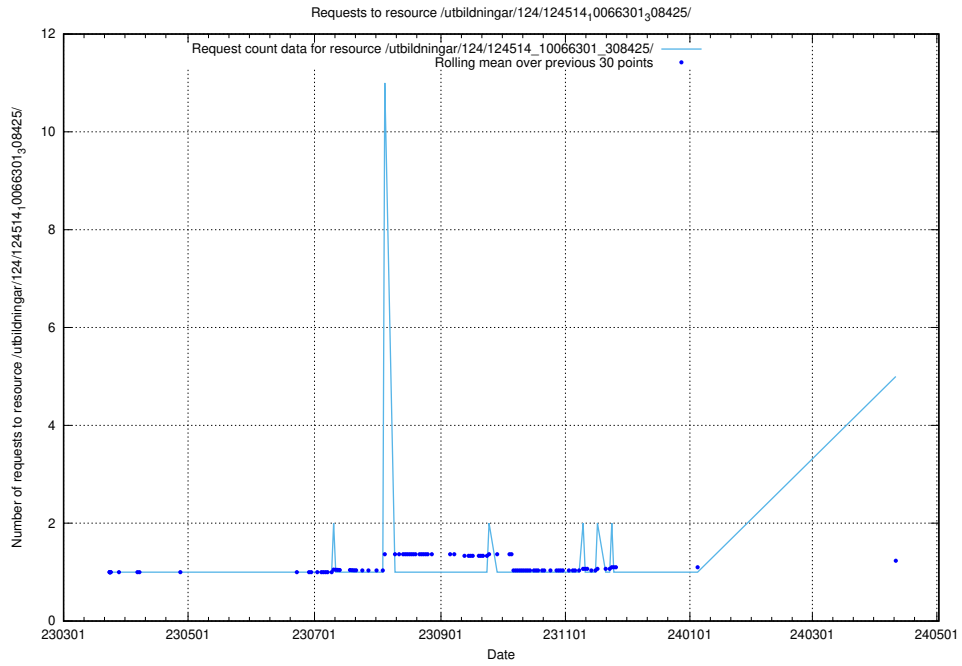

5.211 Usage of /utbildningar/124/124514_10066301_308425/

Here, we count the number of requests to resource /utbildningar/124/124514_10066301_308425/.