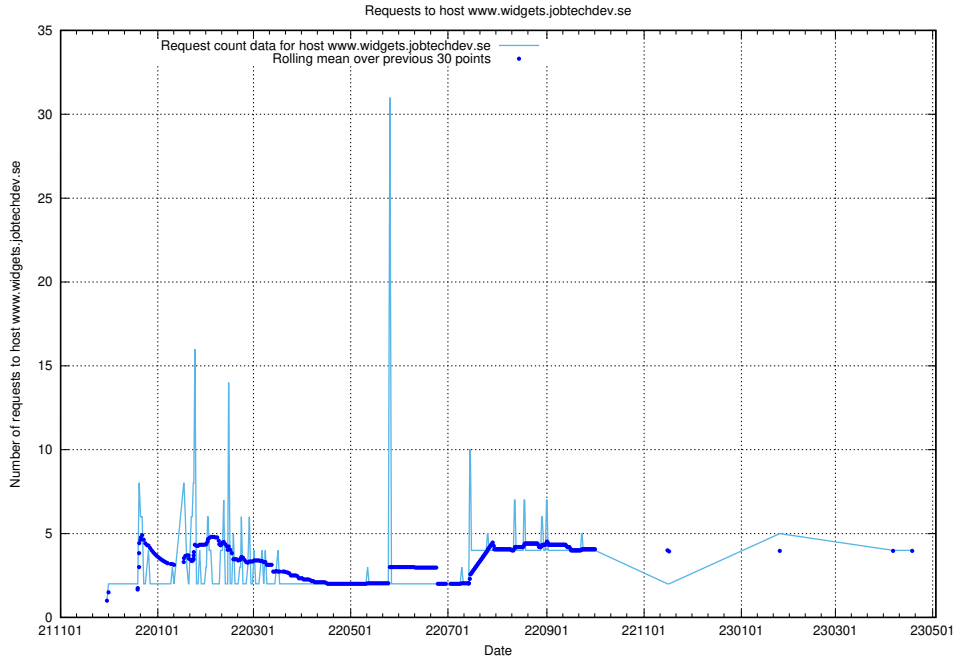

7.143 Usage of owa.api.jobtechdev.se

Here, we count the number of requests to host owa.api.jobtechdev.se.

7.144 Usage of www.widgets.jobtechdev.se

Here, we count the number of requests to host www.widgets.jobtechdev.se.