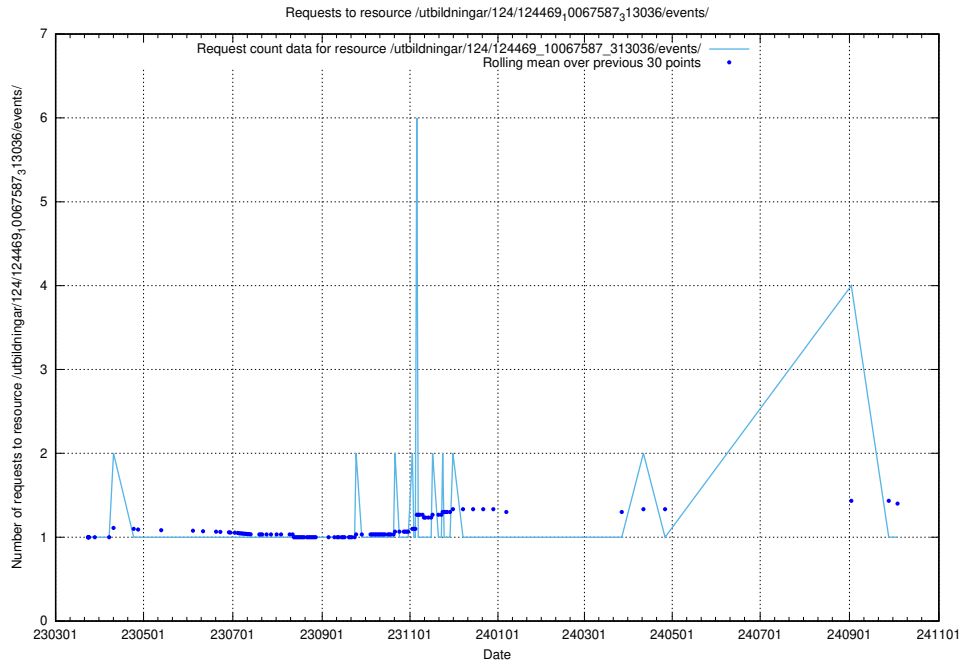

5.4195 Usage of /utbildningar/124/124469_10067587_313036/events/

Here, we count the number of requests to resource /utbildningar/124/124469_10067587_313036/events/