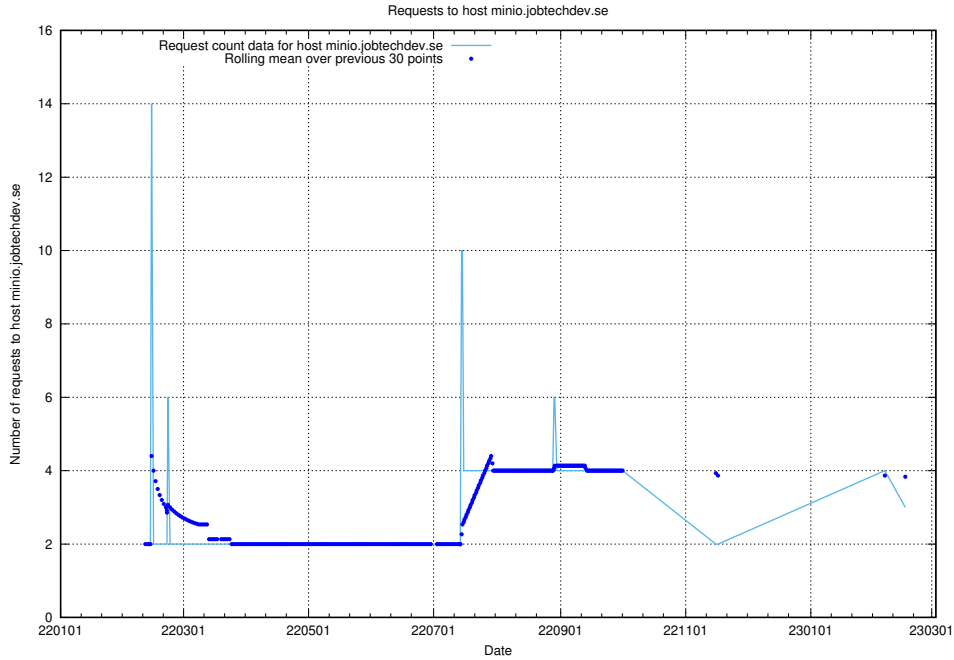

7.243 Usage of minio.jobtechdev.se

Here, we count the number of requests to host minio.jobtechdev.se.