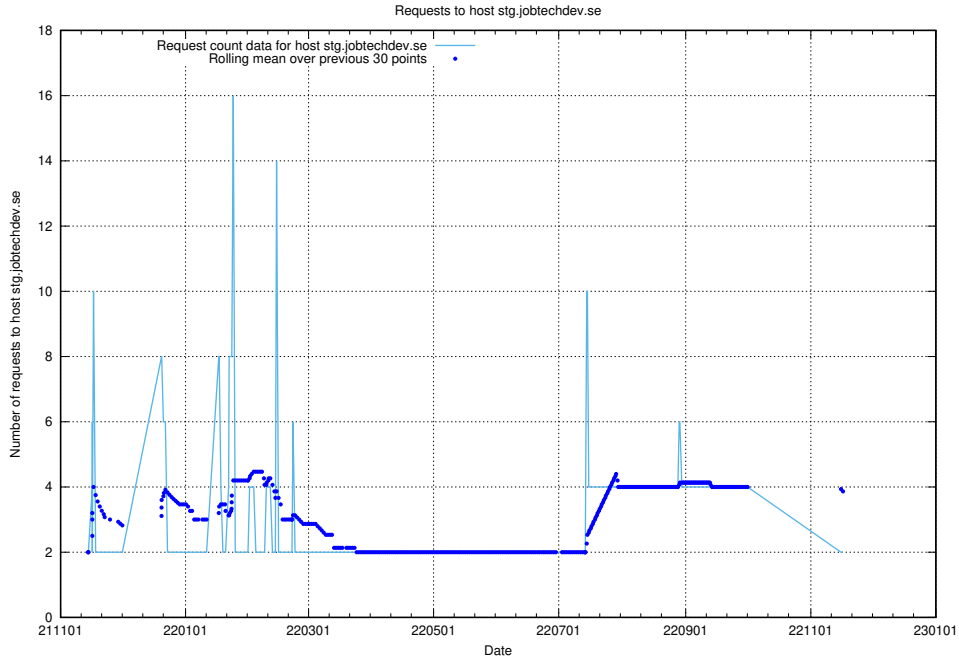

7.570 Usage of stg.jobtechdev.se

Here, we count the number of requests to host stg.jobtechdev.se.

7.571 Usage of `www.apps.standby.services.jtech.se`

Here, we count the number of requests to host `www.apps.standby.services.jtech.se`.