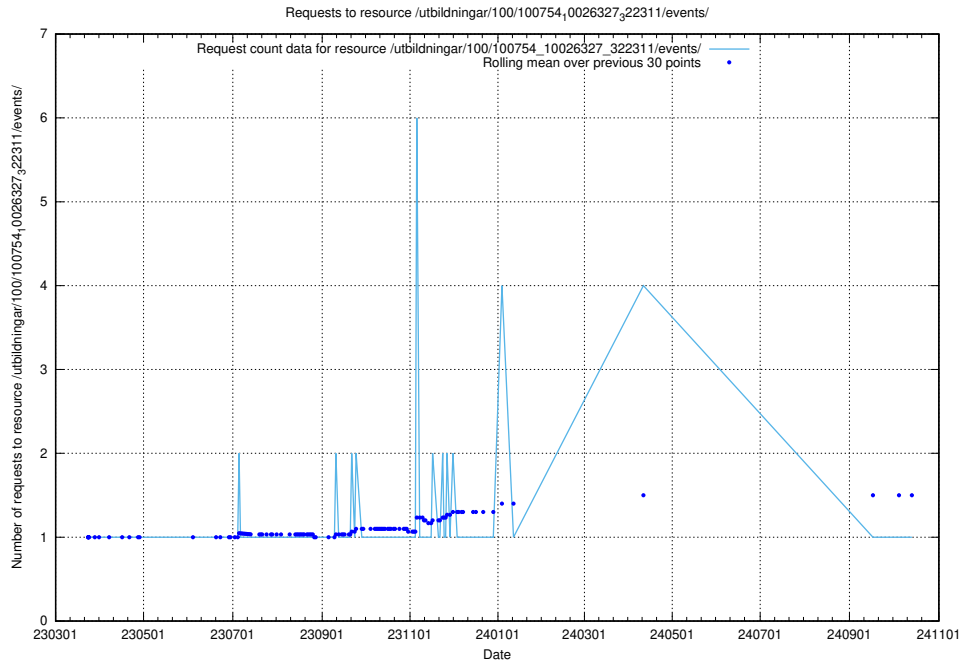

5.6502 Usage of /utbildningar/100/100754_10026327_322311/events/

Here, we count the number of requests to resource /utbildningar/100/100754_10026327_322311/events/