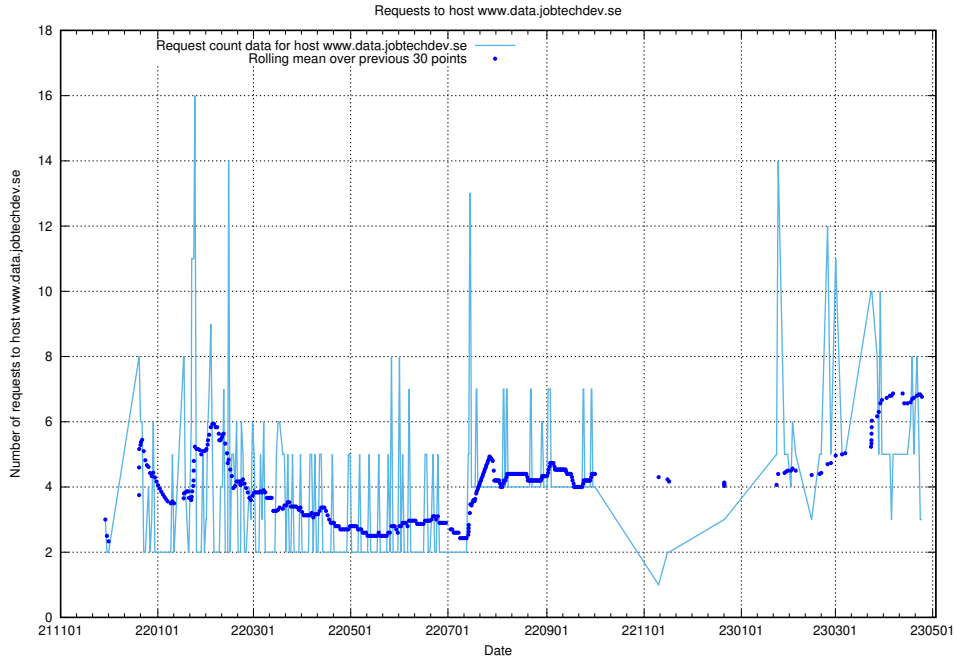

7.219 Usage of www.data.jobtechdev.se

Here, we count the number of requests to host www.data.jobtechdev.se.