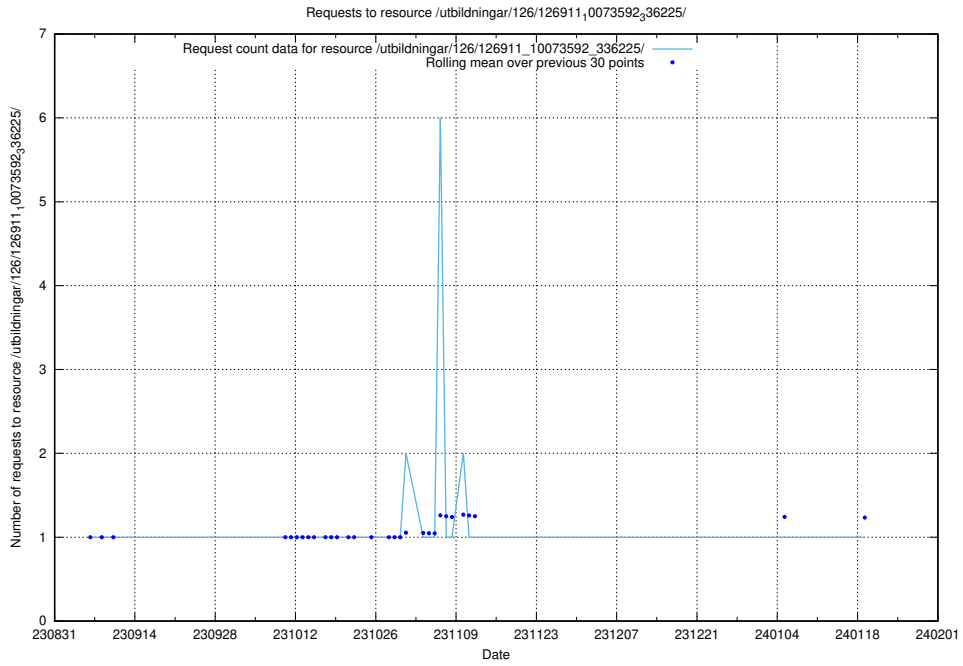

5.5581 Usage of /utbildningar/126/126911_10073592_336225/

Here, we count the number of requests to resource /utbildningar/126/126911_10073592_336225/.