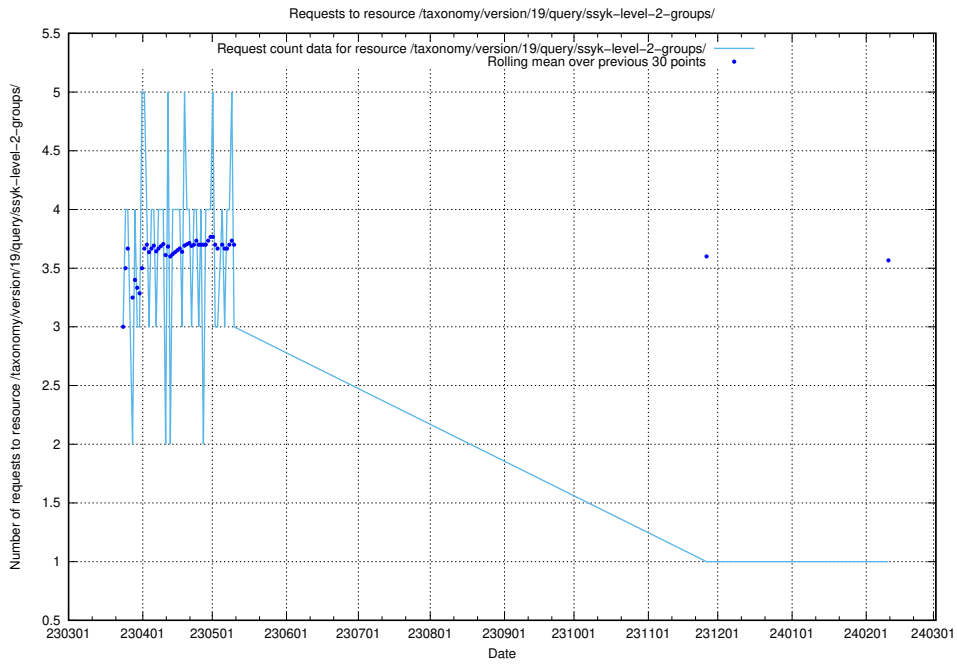

5.7071 Usage of /taxonomy/version/19/query/ssyk-level-2-groups/

Here, we count the number of requests to resource /taxonomy/version/19/query/ssyk-level-2-groups/.