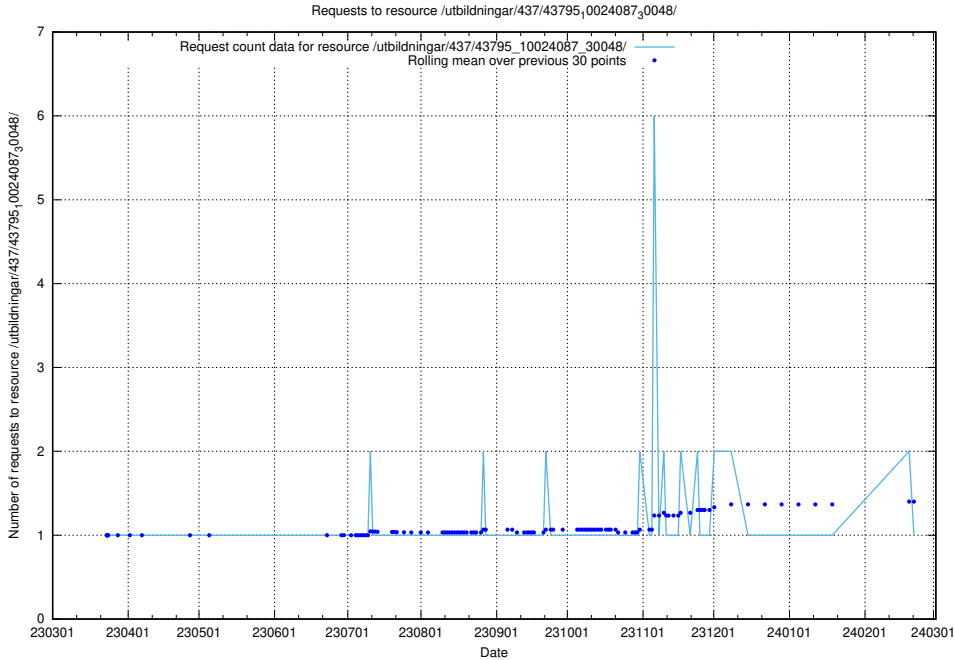

5.7322 Usage of /utbildningar/437/43795_10024087_30048/

Here, we count the number of requests to resource /utbildningar/437/43795_10024087_30048/.