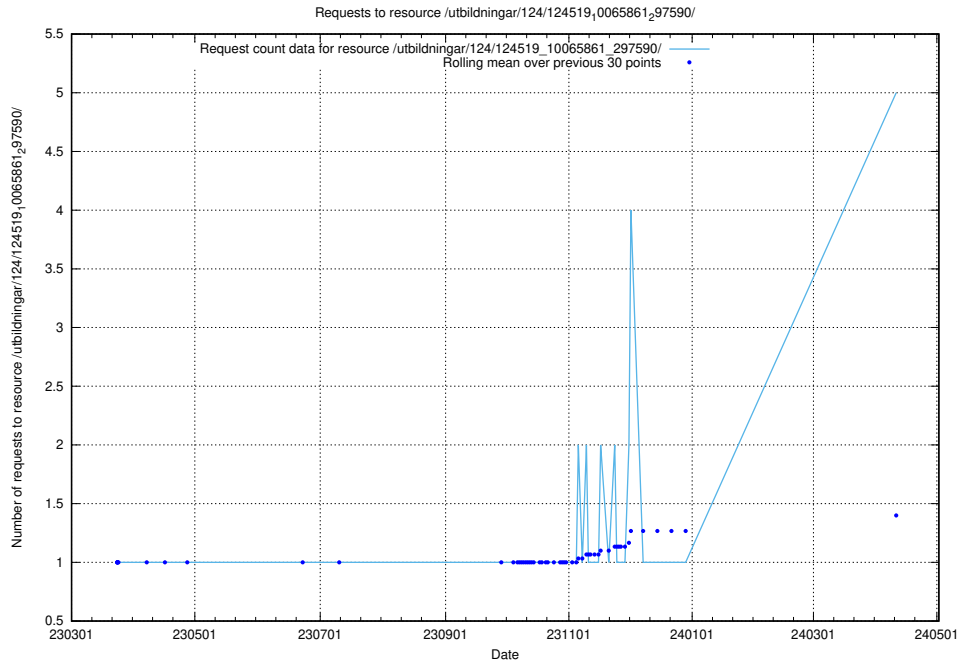

5.207 Usage of /availability/kpi/5/1/2024/

Here, we count the number of requests to resource /availability/kpi/5/1/2024/.

5.208 Usage of /utbildningar/124/124519_10065861_297590/

Here, we count the number of requests to resource /utbildningar/124/124519_10065861_297590/.