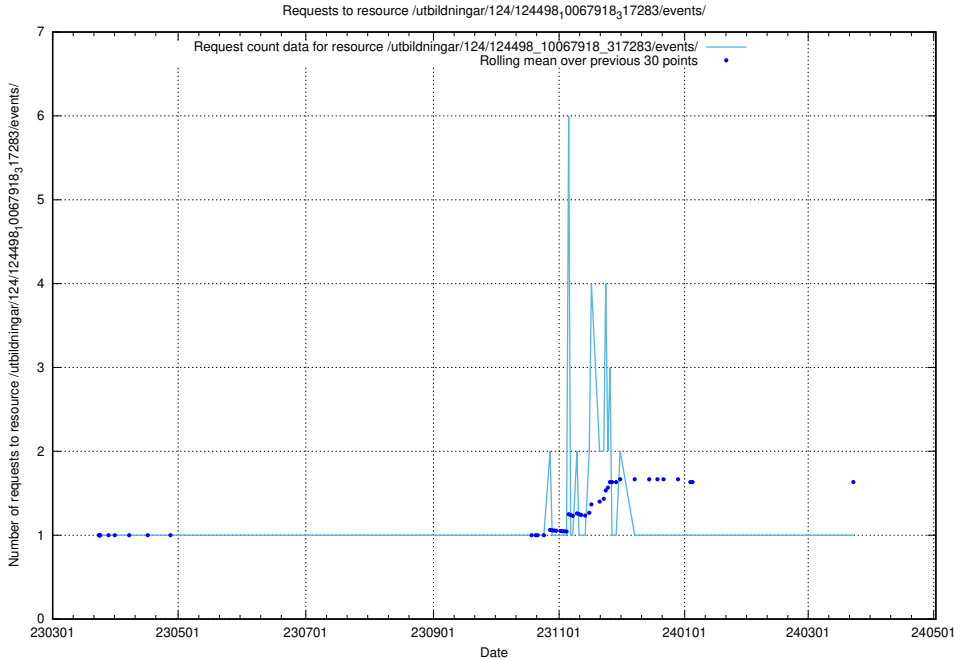

5.3520 Usage of /utbildningar/124/124498_10067918_317283/events/

Here, we count the number of requests to resource /utbildningar/124/124498_10067918_317283/events/