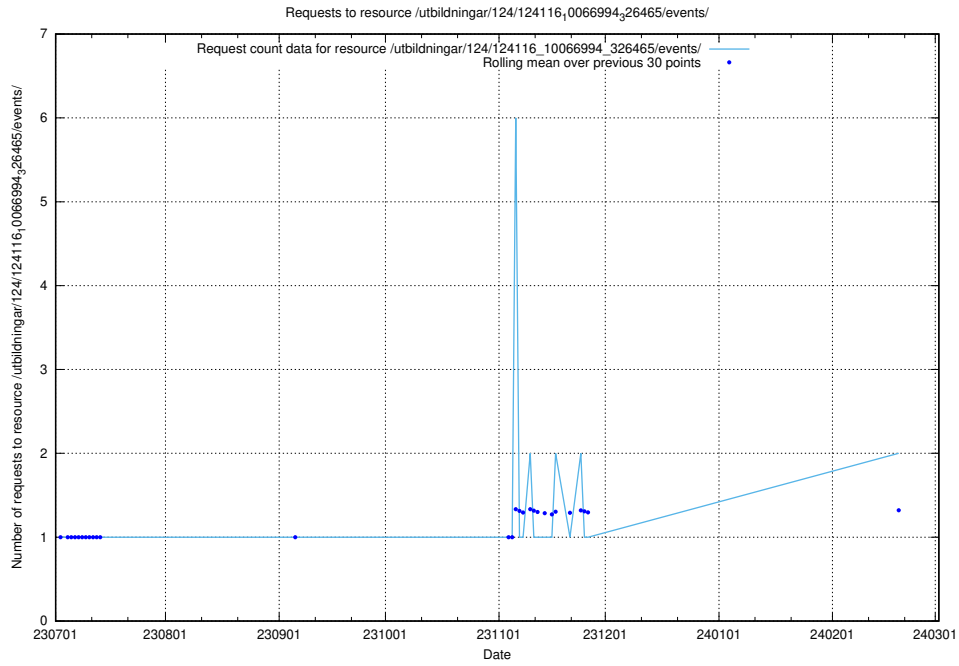

5.884 Usage of /utbildningar/124/124116_10066994_326465/events/

Here, we count the number of requests to resource /utbildningar/124/124116_10066994_326465/events/