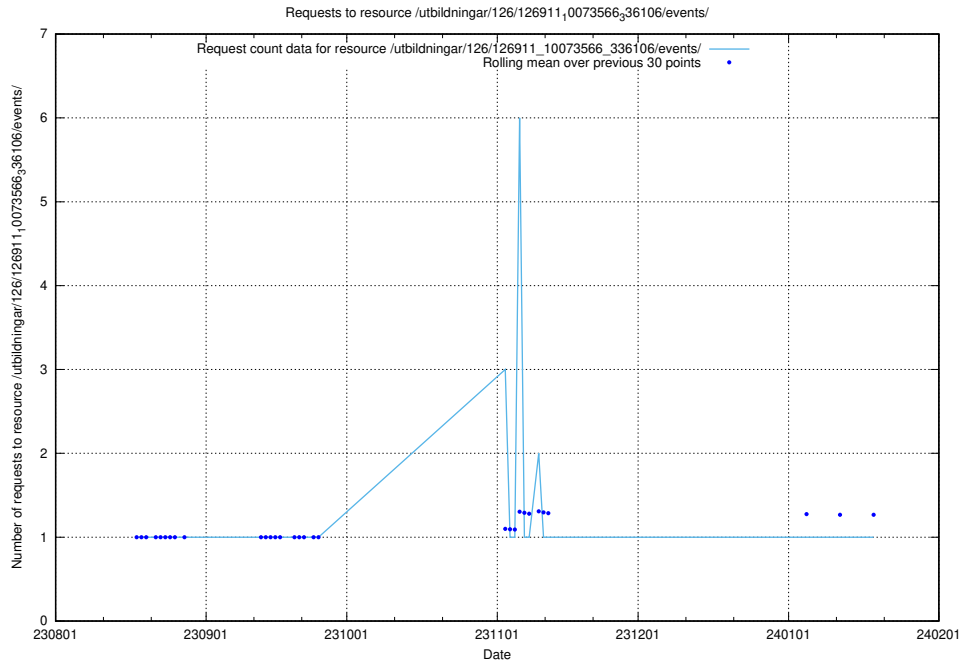

5.5690 Usage of /utbildningar/126/126911_10073566_336106/events/

Here, we count the number of requests to resource /utbildningar/126/126911_10073566_336106/events/