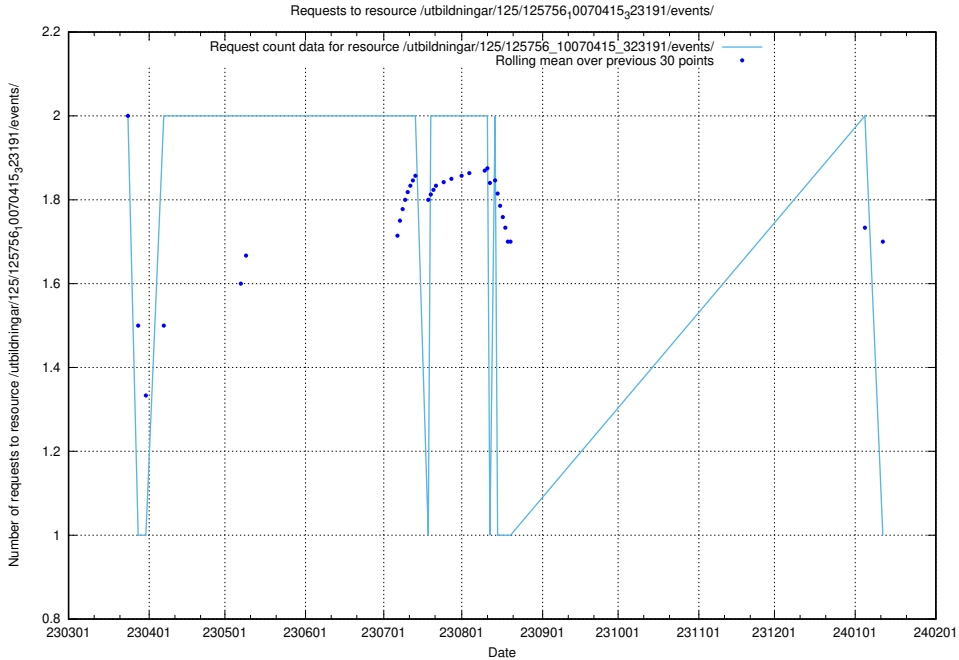

5.7107 Usage of /utbildningar/125/125756_10070415_323191/events/

Here, we count the number of requests to resource /utbildningar/125/125756_10070415_323191/events/