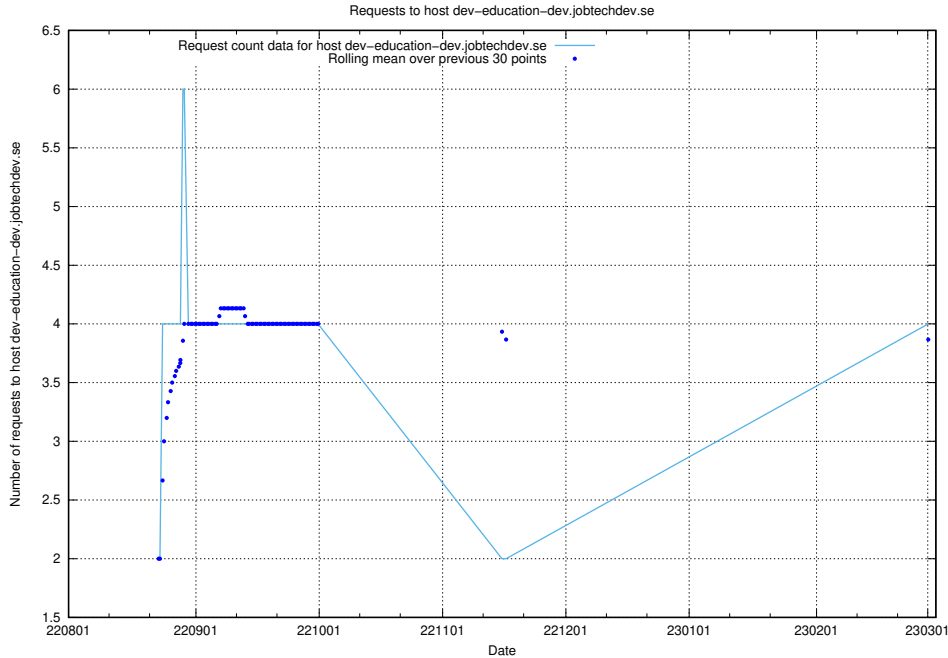

7.134 Usage of dev-education-dev.jobtechdev.se

Here, we count the number of requests to host dev-education-dev.jobtechdev.se.