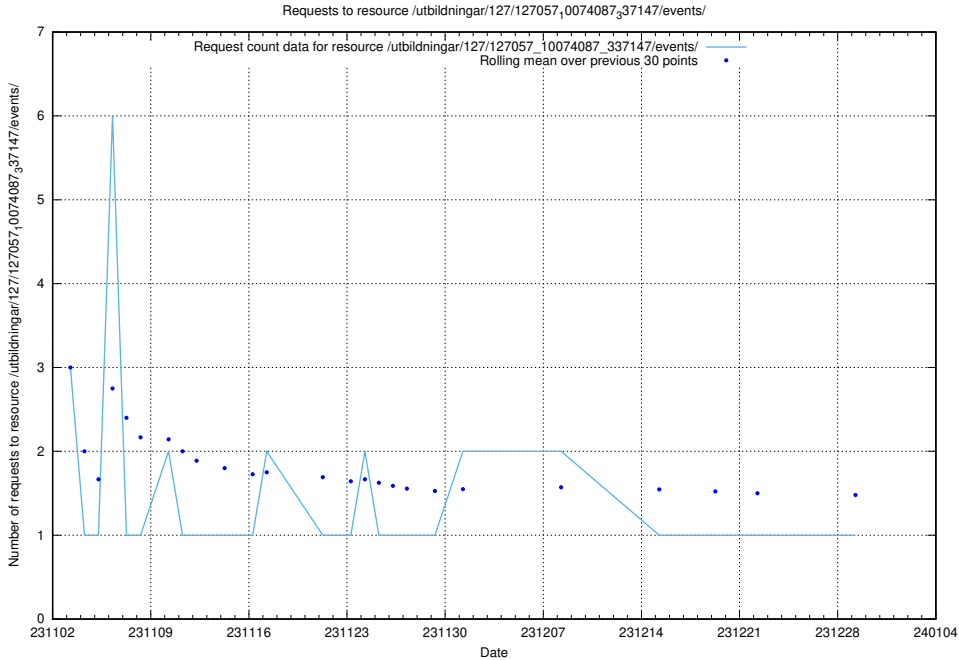

Here, we count the number of requests to resource /utbildningar/127/127111_10074050_337080/events/

5.5061 Usage of /utbildningar/127/127057_10074087_337147/events/

Here, we count the number of requests to resource /utbildningar/127/127057_10074087_337147/events/