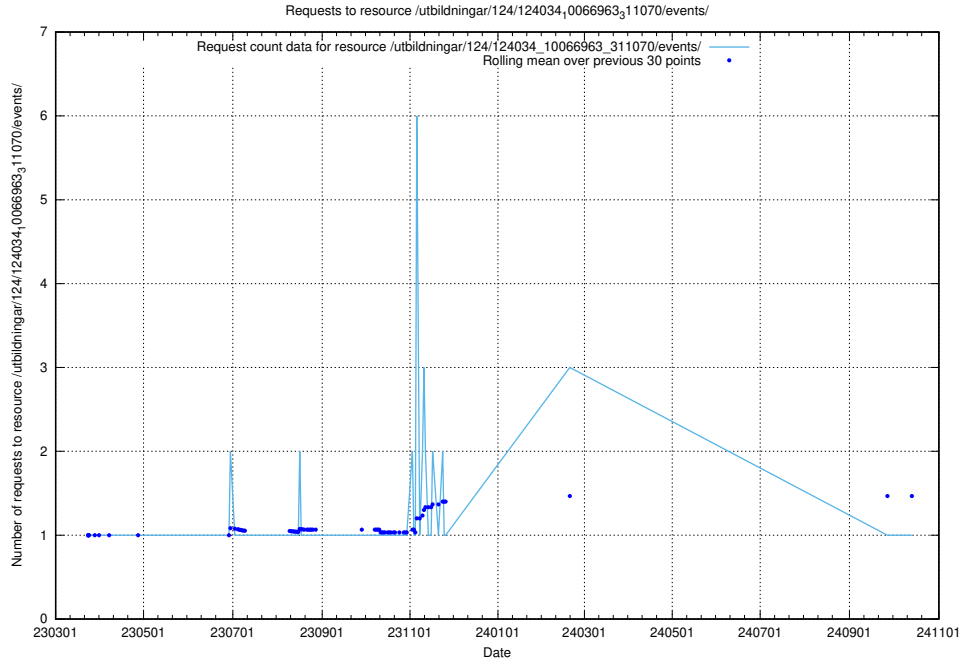

5.5330 Usage of /utbildningar/124/124034_10066963_311070/events/

Here, we count the number of requests to resource /utbildningar/124/124034_10066963_311070/events/

5.5331 Usage of /utbildningar/125/125741_10070692_336791/