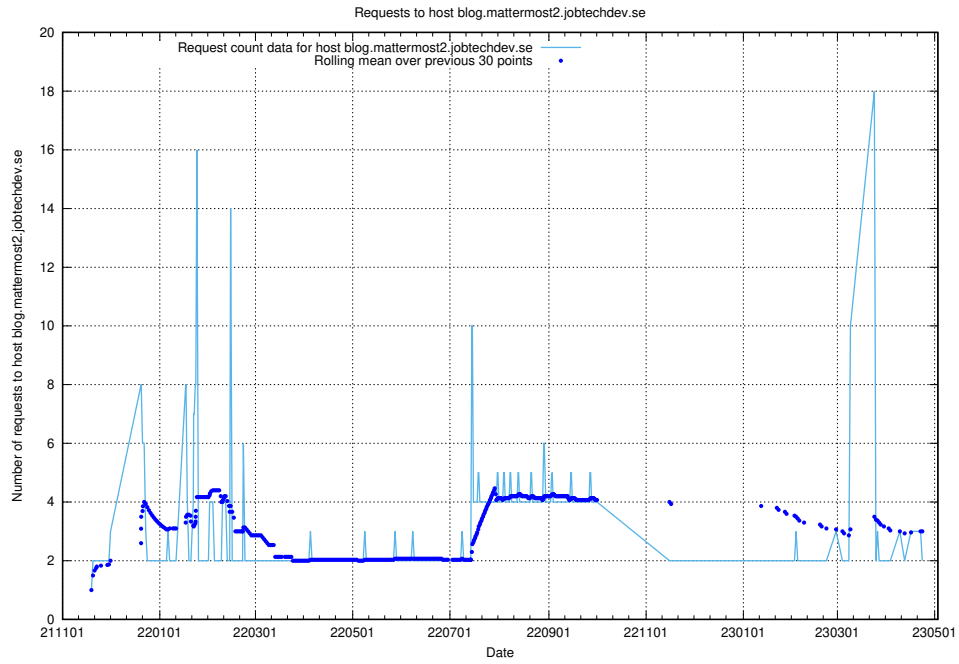

7.480 Usage of `blog.mattermost2.jobtechdev.se`

Here, we count the number of requests to host `blog.mattermost2.jobtechdev.se`.