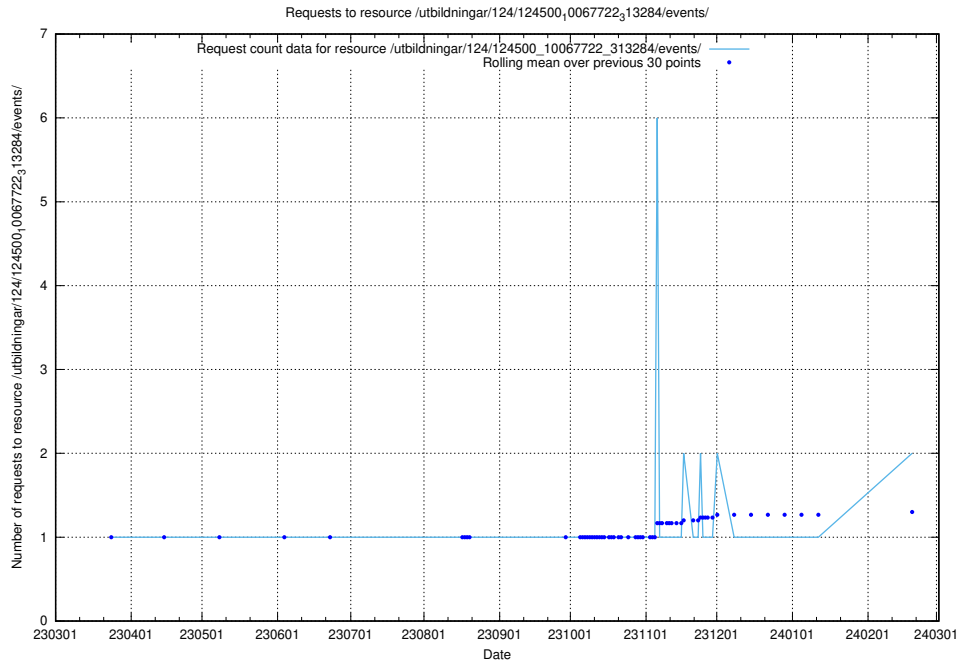

5.983 Usage of /utbildningar/124/124500_10067722_313284/events/

Here, we count the number of requests to resource /utbildningar/124/124500_10067722_313284/events/