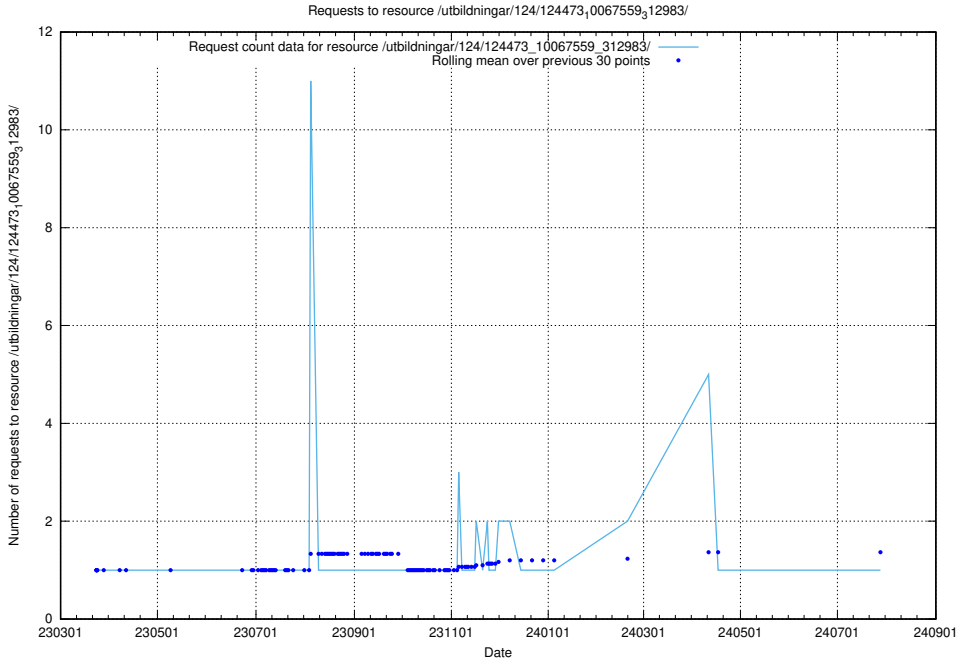

5.3878 Usage of /utbildningar/124/124473_10067559_312983/

Here, we count the number of requests to resource /utbildningar/124/124473_10067559_312983/.