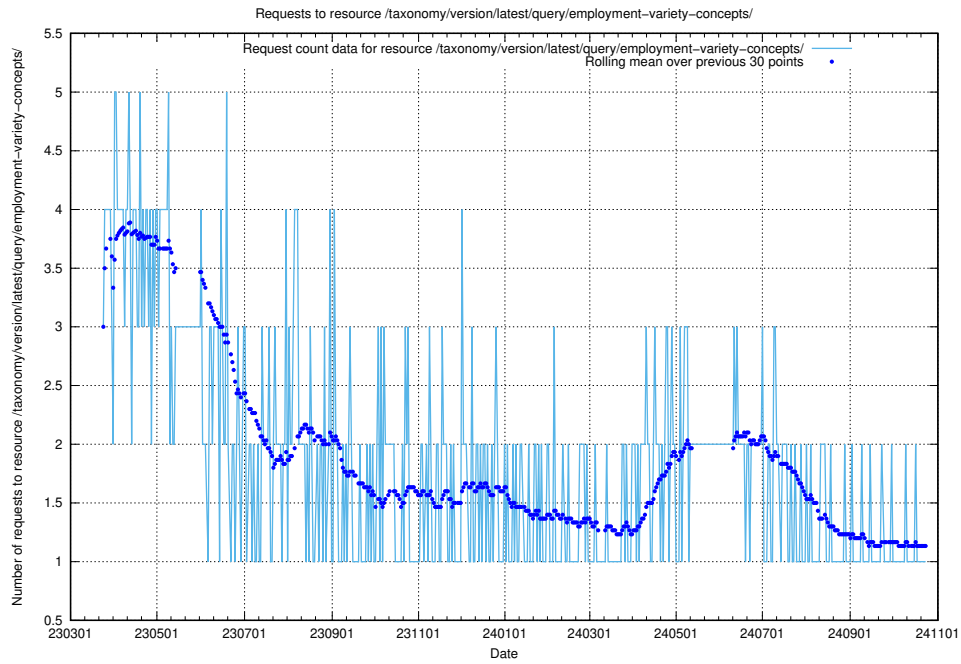

5.7040 Usage of /taxonomy/version/latest/query/employment-variety-concepts/

Here, we count the number of requests to resource /taxonomy/version/latest/query/employment-variety-concepts/.

5.7041 Usage of /utbildningar/122/122290_10066653_324707/