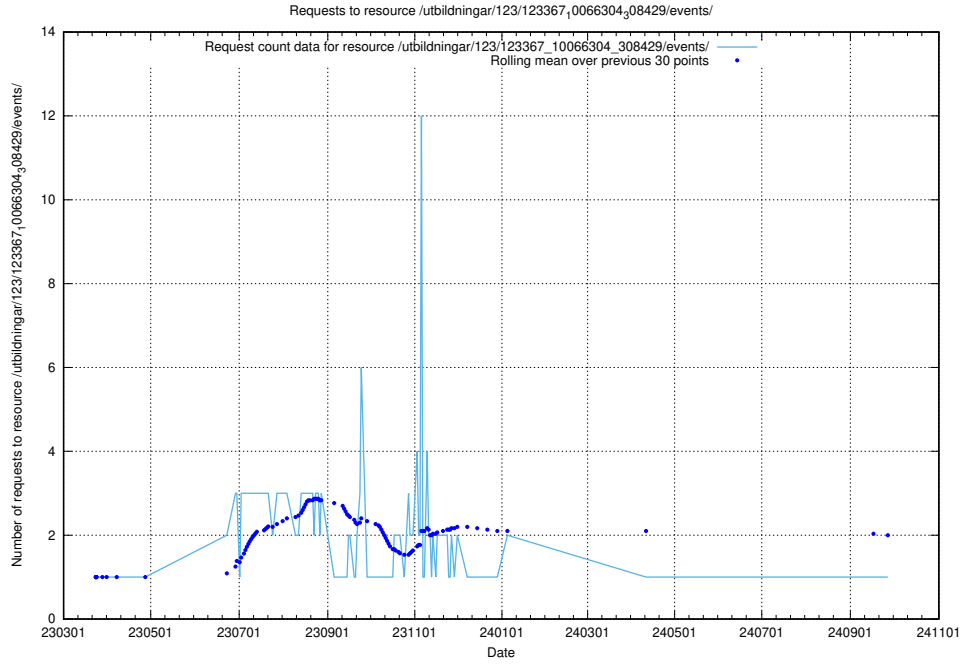

5.5450 Usage of /utbildningar/123/123367_10066304_308429/events/

Here, we count the number of requests to resource /utbildningar/123/123367_10066304_308429/events/