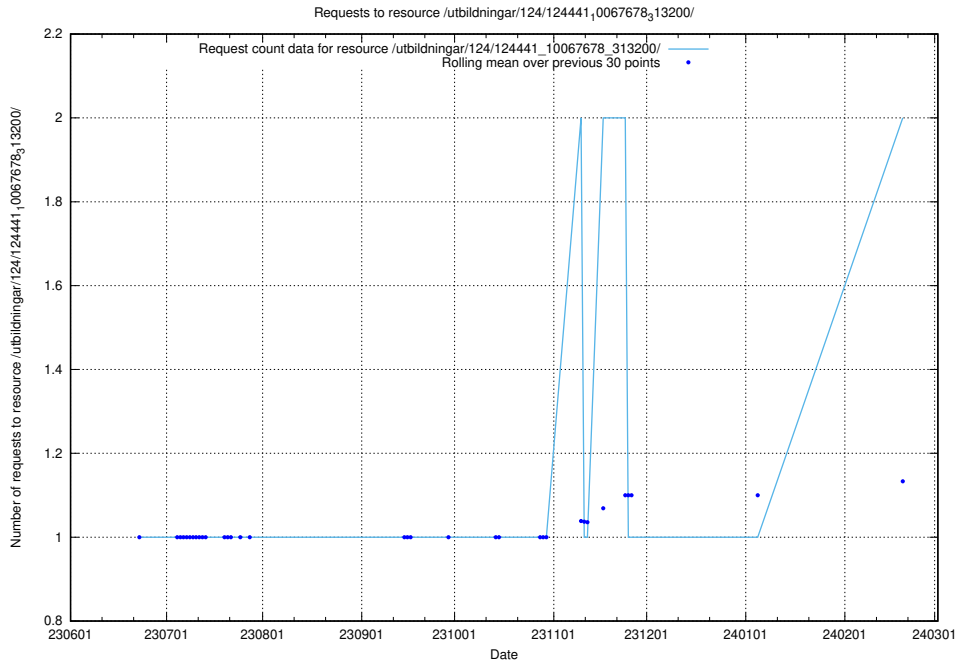

5.935 Usage of /utbildningar/124/124441_10067678_313200/

Here, we count the number of requests to resource /utbildningar/124/124441_10067678_313200/.