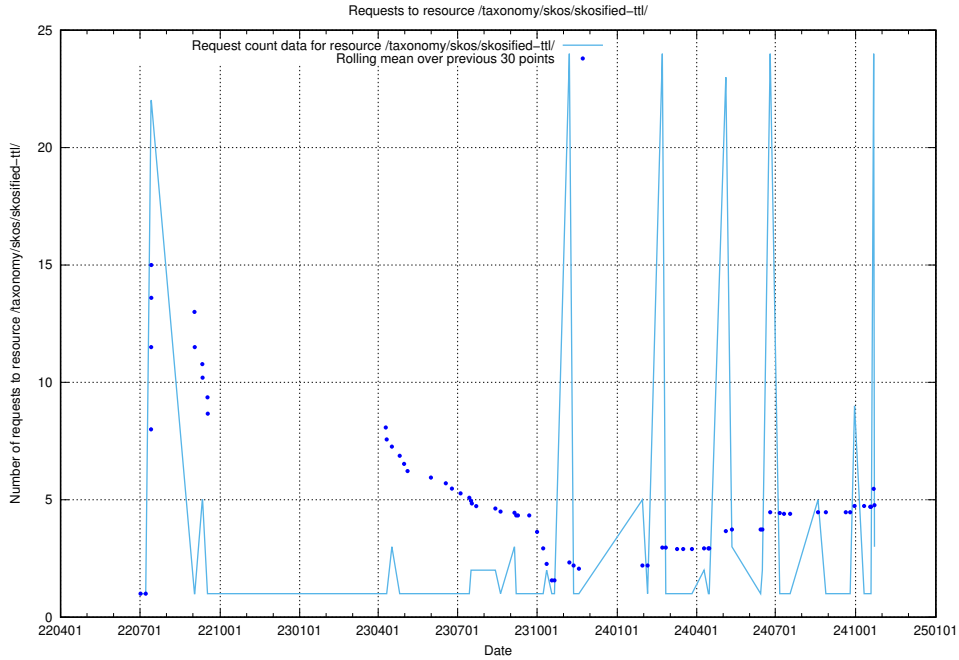

5.362 Usage of /taxonomy/skos/skosified-ttl/

Here, we count the number of requests to resource /taxonomy/skos/skosified-ttl/.