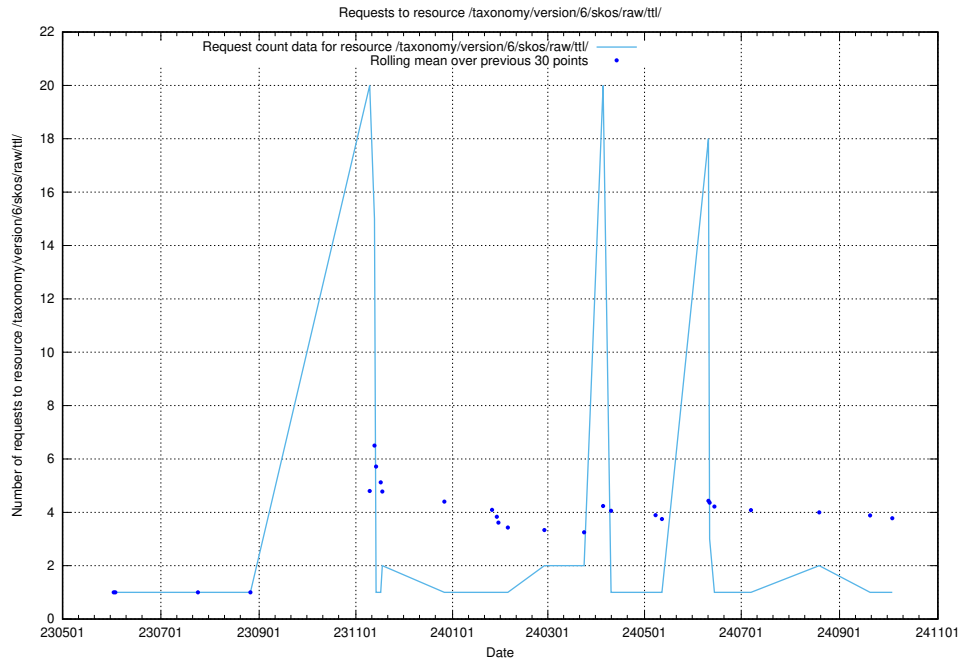

5.6836 Usage of /taxonomy/version/6/skos/raw/ttl/

Here, we count the number of requests to resource /taxonomy/version/6/skos/raw/ttl/.