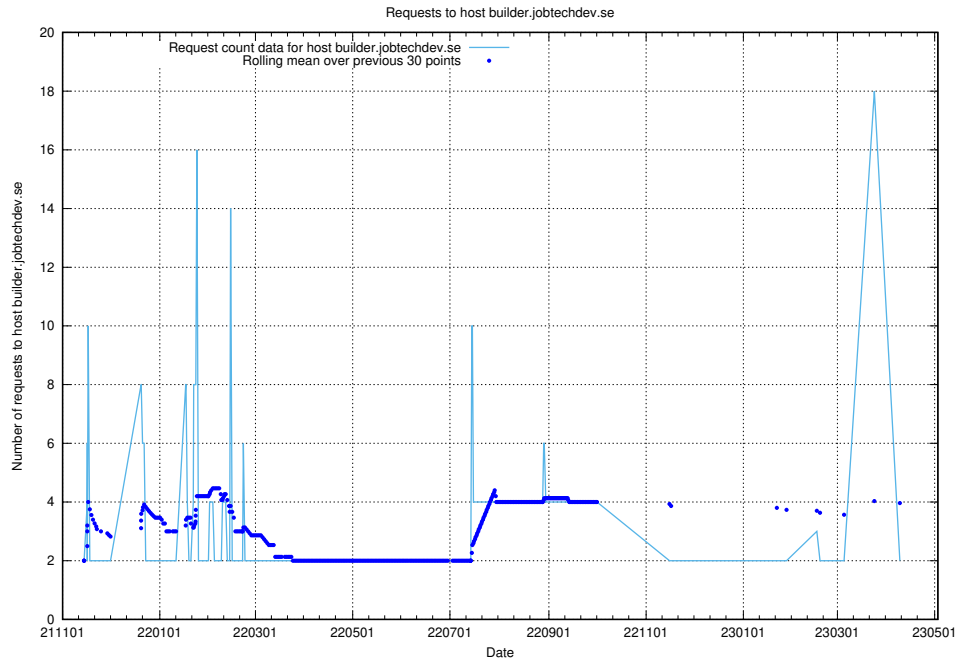

7.287 Usage of builder.jobtechdev.se

Here, we count the number of requests to host builder.jobtechdev.se.