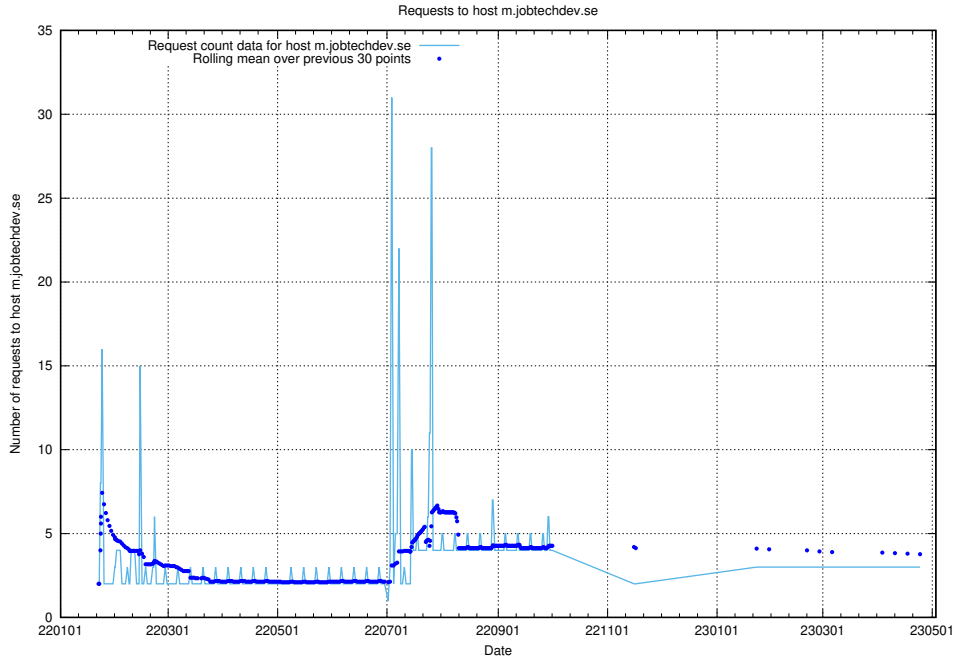

7.261 Usage of m.jobtechdev.se

Here, we count the number of requests to host m.jobtechdev.se.