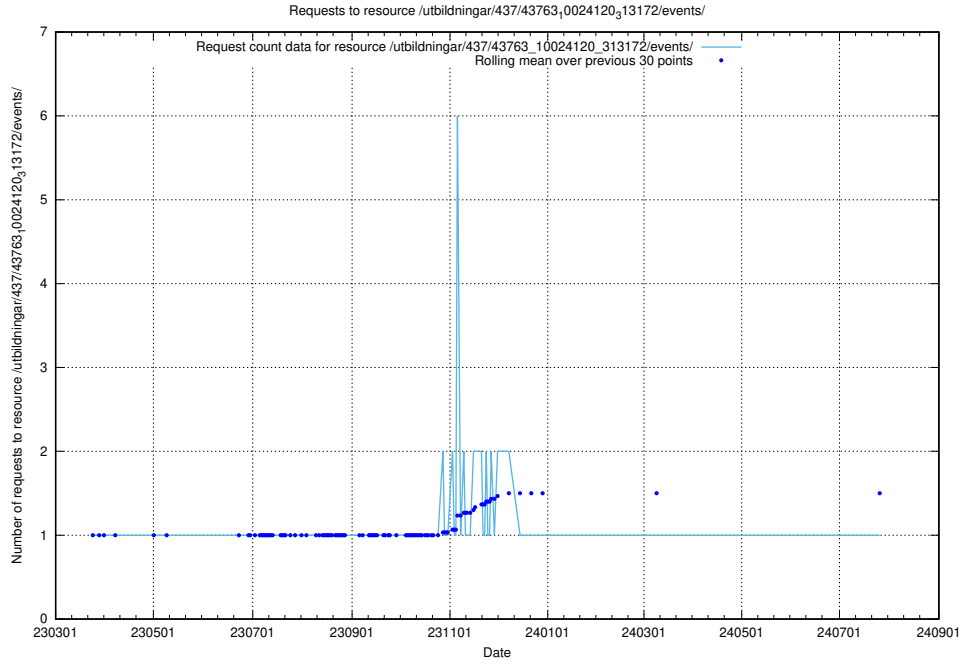

5.7139 Usage of /utbildningar/437/43763_10024120_313172/events/

Here, we count the number of requests to resource /utbildningar/437/43763_10024120_313172/events/.