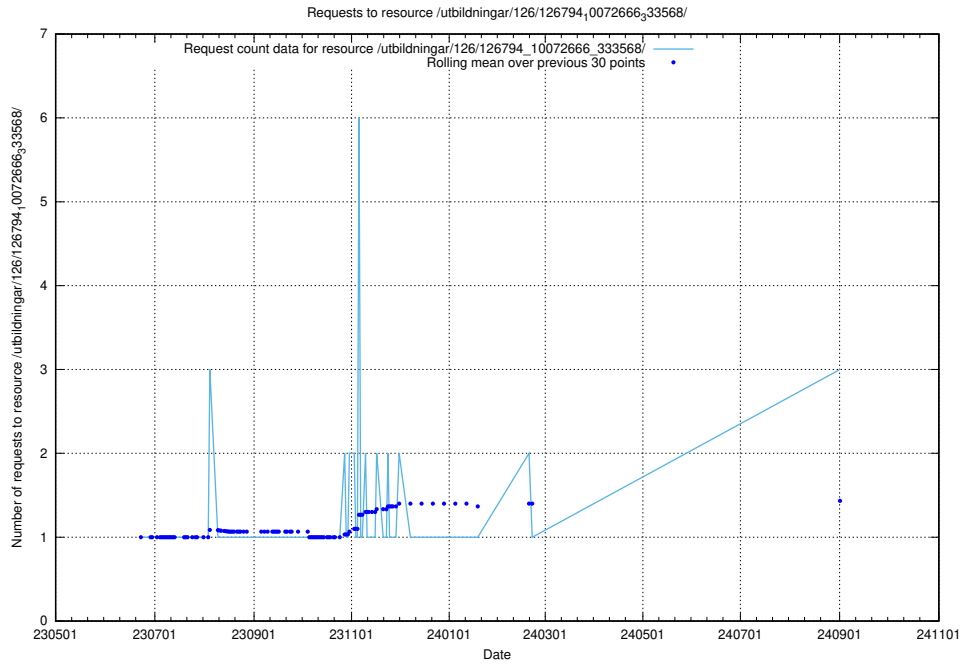

5.474 Usage of /utbildningar/126/126794_10072666_333568/

Here, we count the number of requests to resource /utbildningar/126/126794_10072666_333568/.