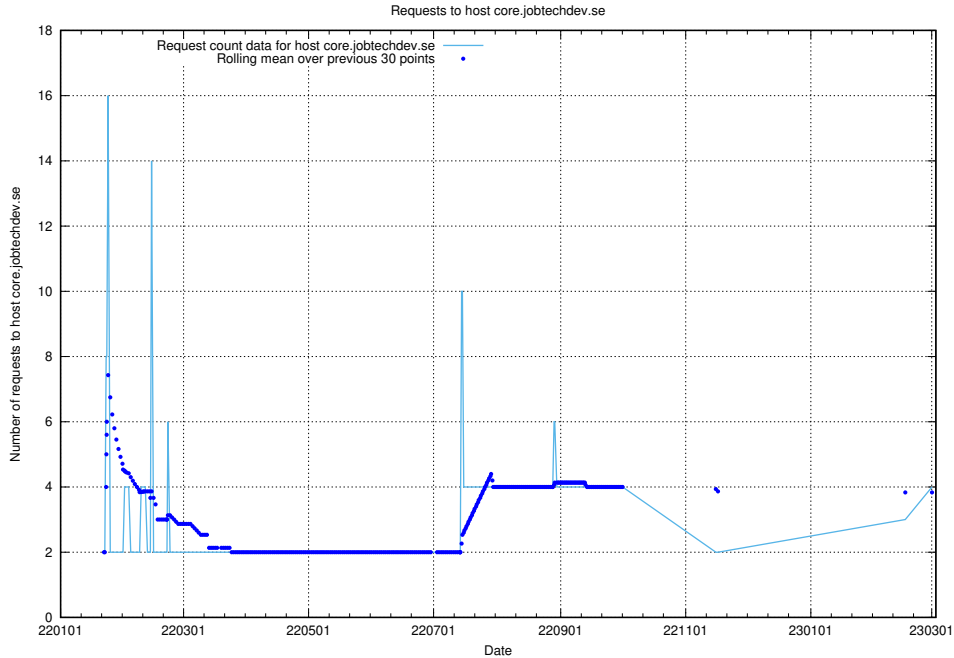

7.108 Usage of core.jobtechdev.se

Here, we count the number of requests to host core.jobtechdev.se.