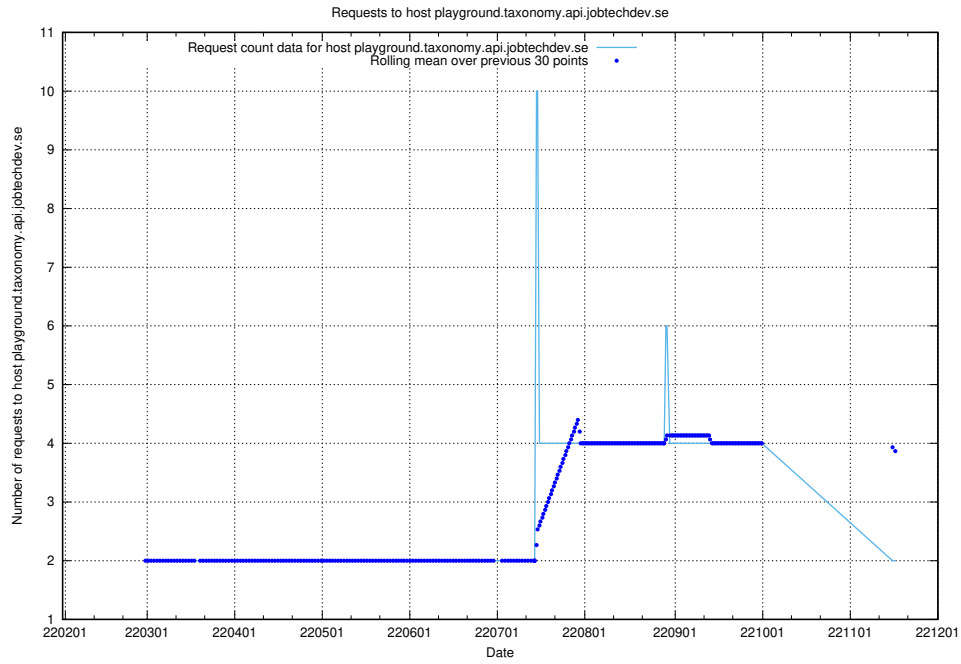

7.515 Usage of playground.taxonomy.api.jobtechdev.se

Here, we count the number of requests to host playground.taxonomy.api.jobtechdev.se.