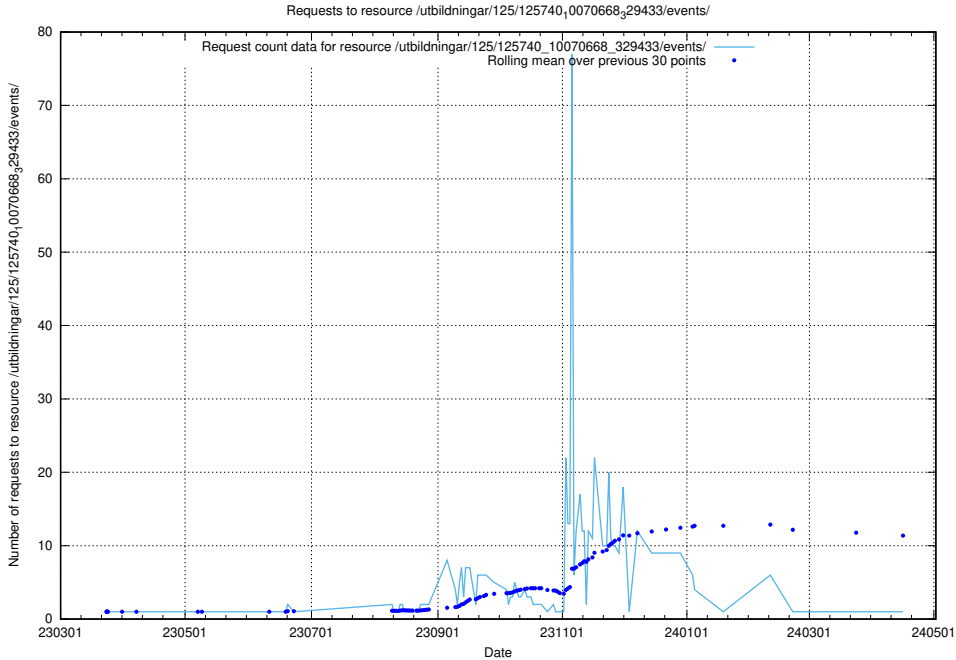

5.1046 Usage of /utbildningar/125/125740_10070668_329433/events/

Here, we count the number of requests to resource /utbildningar/125/125740_10070668_329433/events/