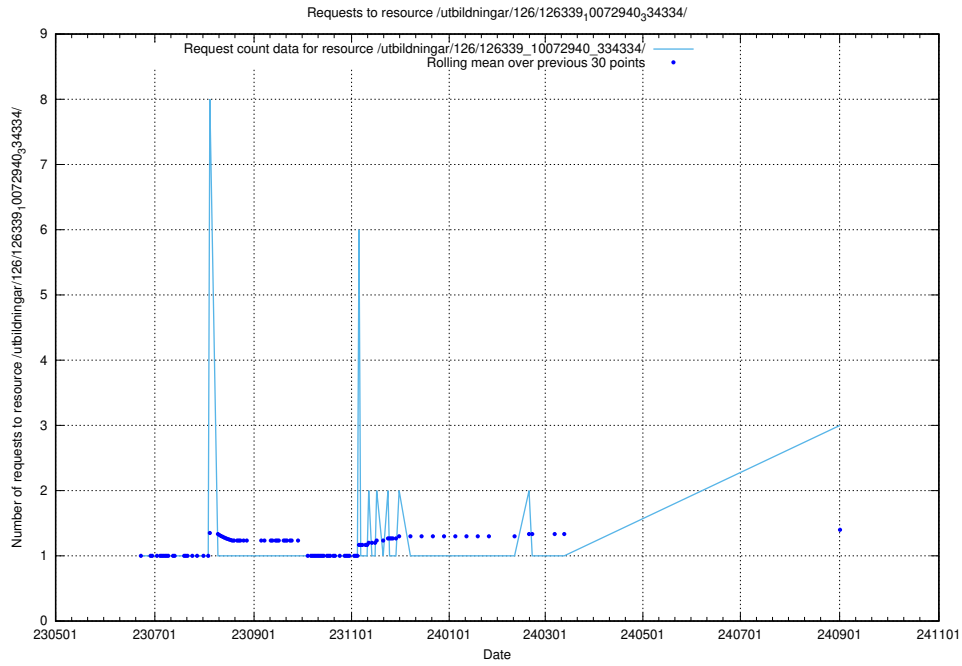

Here, we count the number of requests to resource /utbildningar/126/126694_10073143_334867/.

5.478 Usage of /utbildningar/126/126339_10072940_334334/

Here, we count the number of requests to resource /utbildningar/126/126339_10072940_334334/.