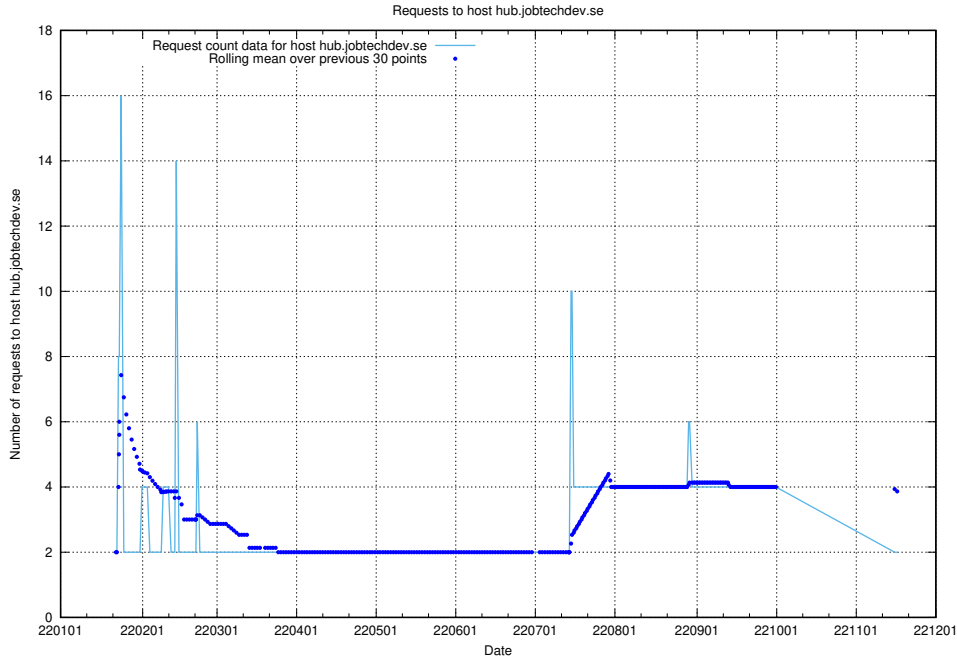

7.608 Usage of hub.jobtechdev.se

Here, we count the number of requests to host hub.jobtechdev.se.