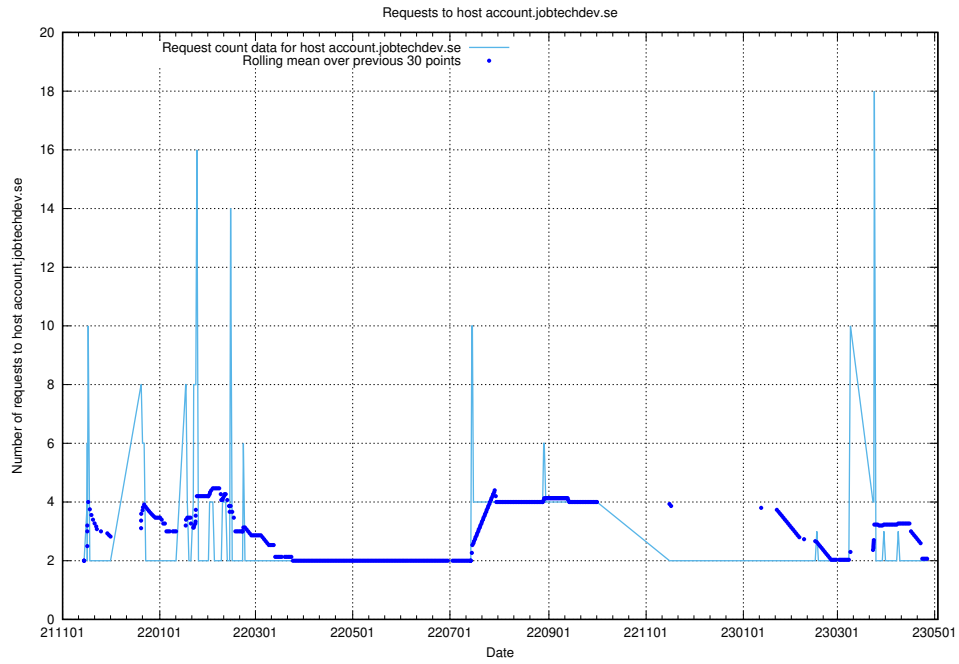

7.305 Usage of account.jobtechdev.se

Here, we count the number of requests to host account.jobtechdev.se.

7.306 Usage of 8d79pjf0c6xyg8us57w.jobtechdev.se

Here, we count the number of requests to host 8d79pjf0c6xyg8us57w.jobtechdev.se.