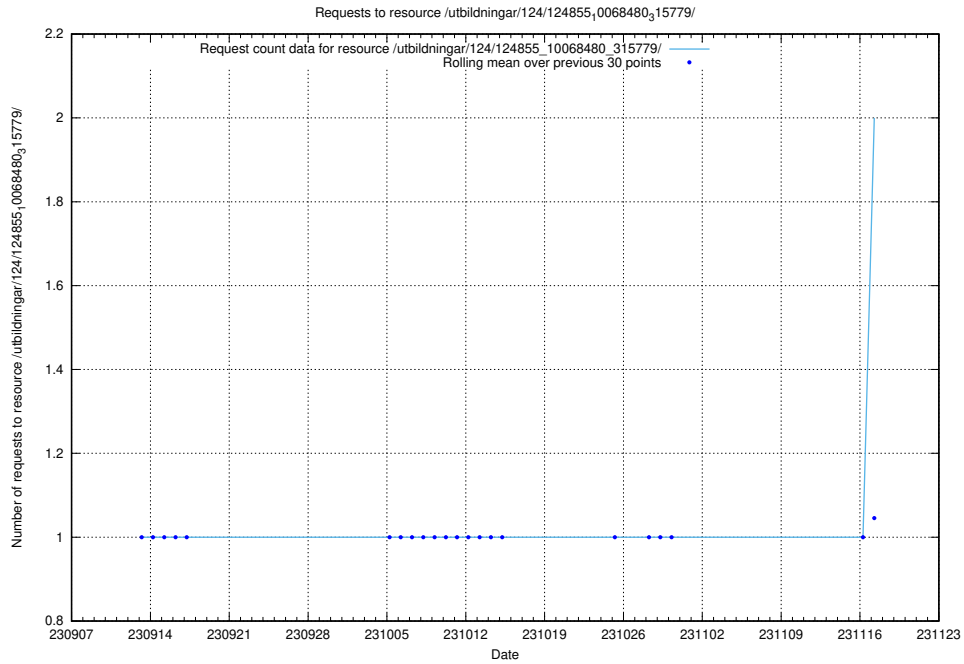

5.820 Usage of /utbildningar/124/124855_10068480_315779/

Here, we count the number of requests to resource /utbildningar/124/124855_10068480_315779/.