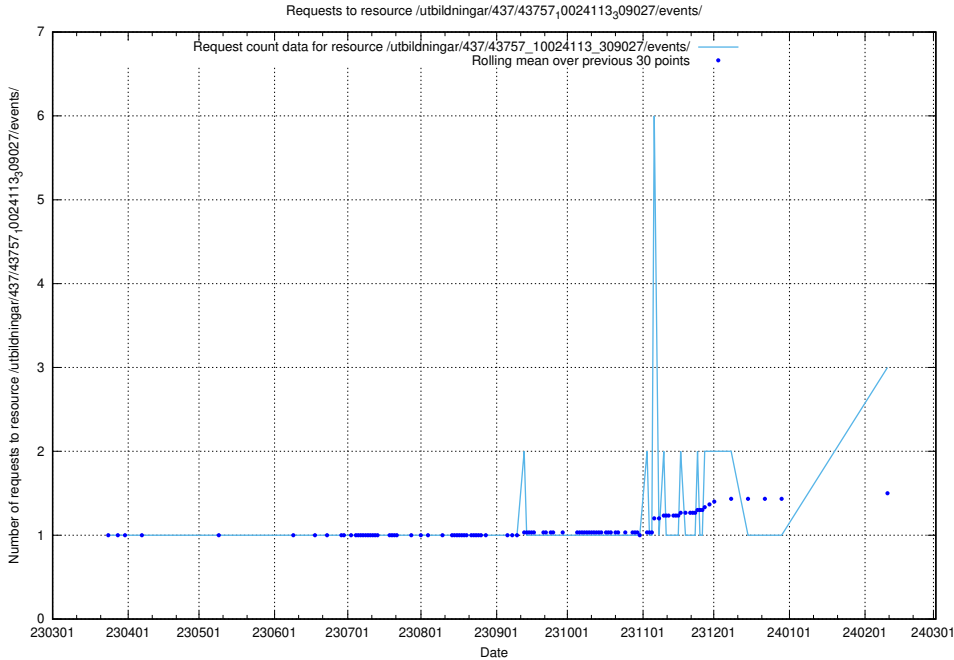

5.508 Usage of /utbildningar/437/43757_10024113_309027/events/

Here, we count the number of requests to resource /utbildningar/437/43757_10024113_309027/events/.