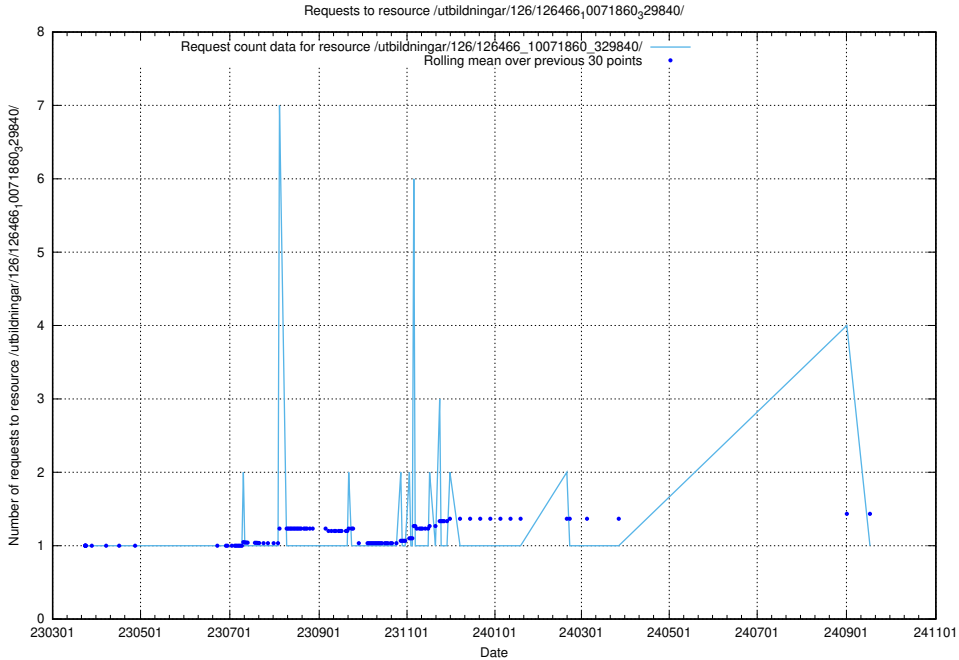

5.7378 Usage of /utbildningar/126/126466_10071860_329840/

Here, we count the number of requests to resource /utbildningar/126/126466_10071860_329840/.