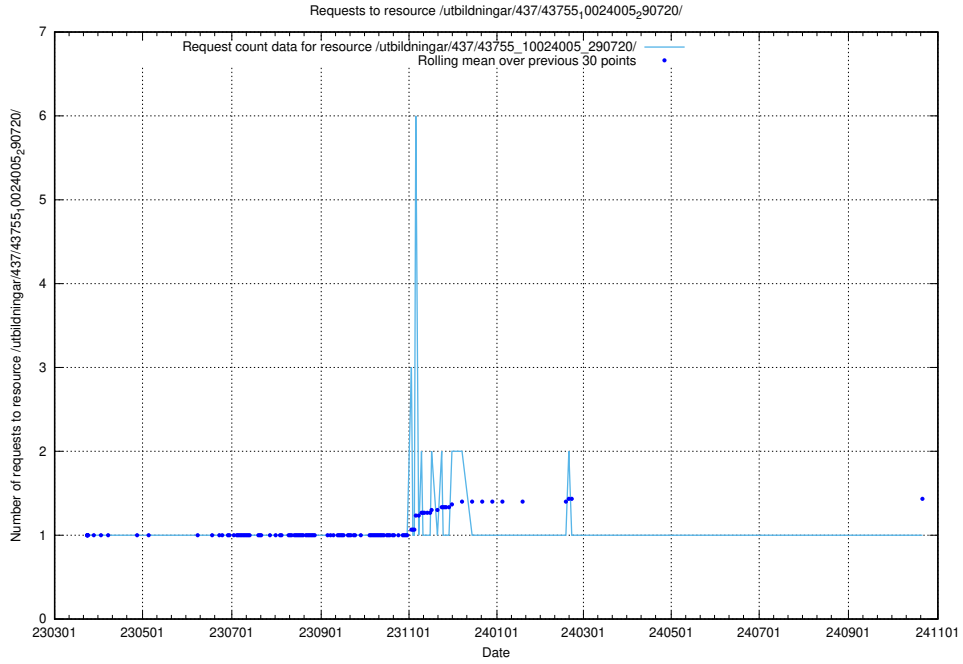

5.7338 Usage of /utbildningar/437/43755_10024005_290720/

Here, we count the number of requests to resource /utbildningar/437/43755_10024005_290720/.