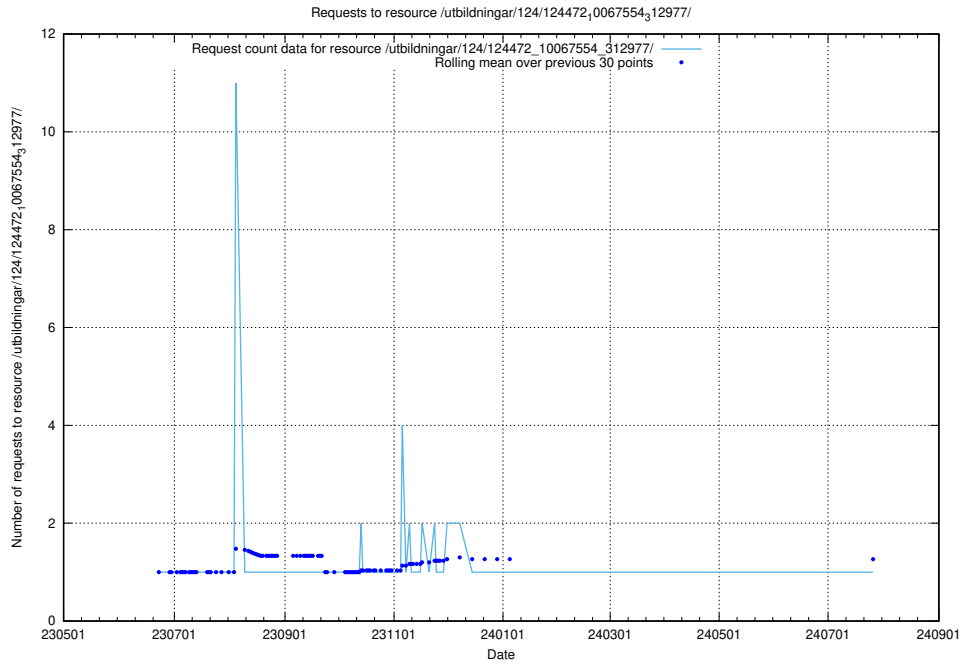

5.6715 Usage of /utbildningar/124/124472_10067554_312977/

Here, we count the number of requests to resource /utbildningar/124/124472_10067554_312977/.