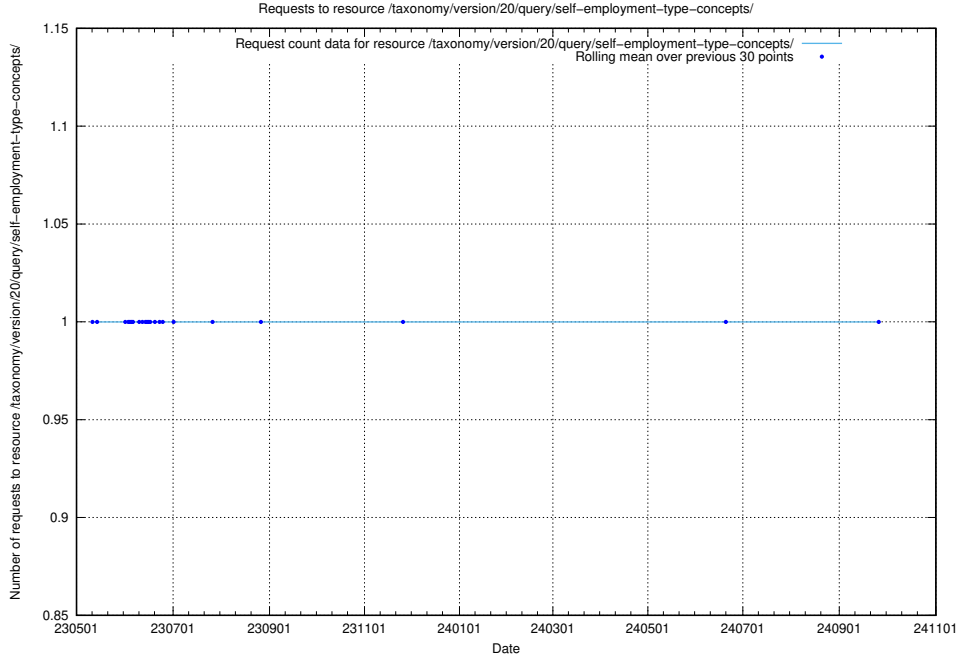

5.6887 Usage of /taxonomy/version/20/query/self-employment-type-concepts/

Here, we count the number of requests to resource /taxonomy/version/20/query/self-employment-type-concepts/.