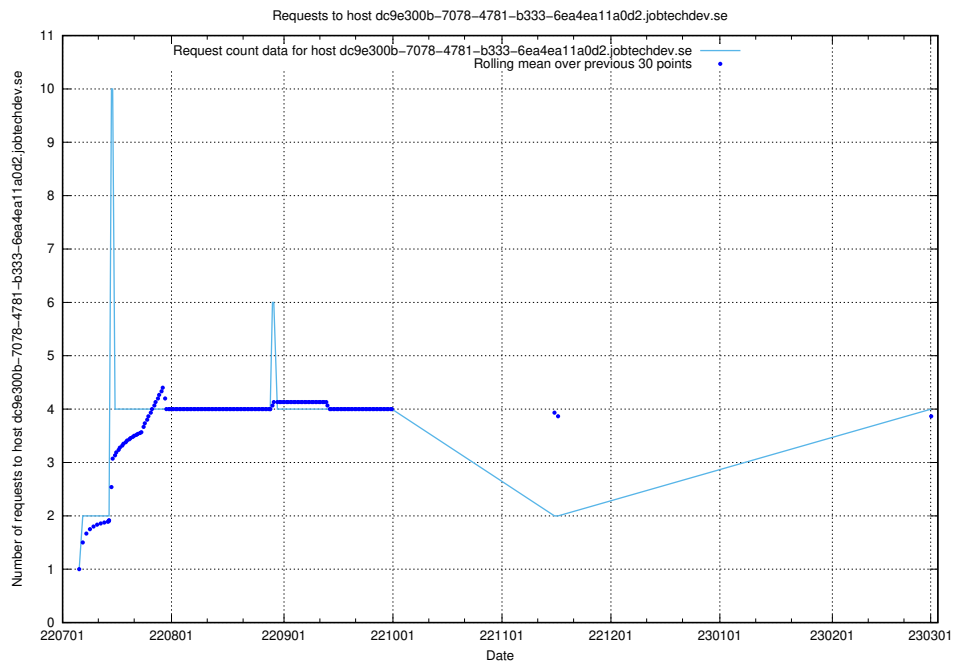

7.147 Usage of dc9e300b-7078-4781-b333-6ea4ea11a0d2.jobtechdev.se

Here, we count the number of requests to host dc9e300b-7078-4781-b333-6ea4ea11a0d2.jobtechdev.se.

7.148 Usage of db517d0-1a0b-4541-afc3-729929ef0020.jobtechdev.se