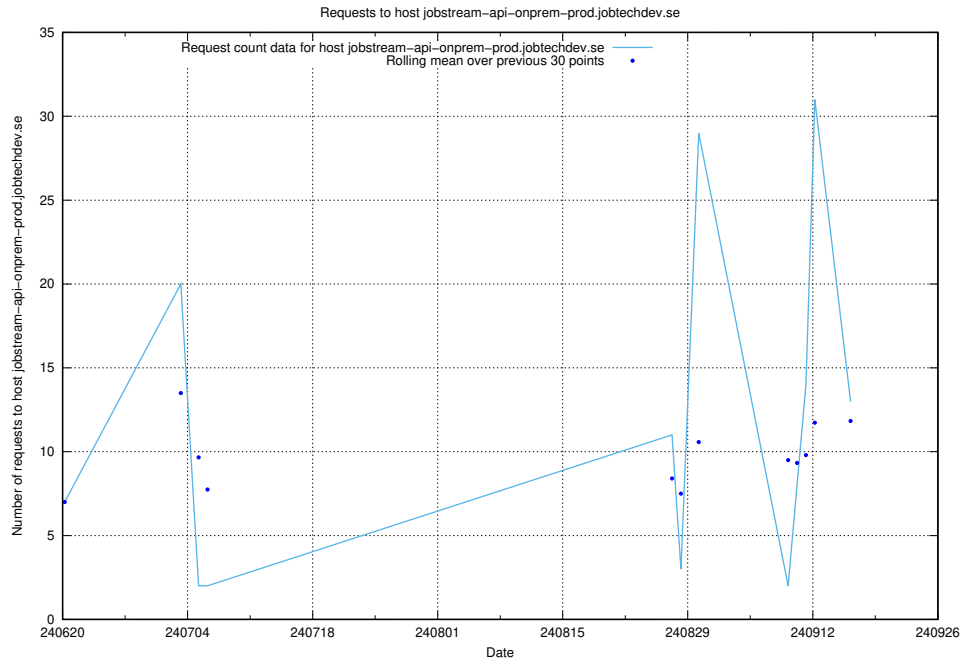

7.49 Usage of jobstream-api-onprem-prod.jobtechdev.se

Here, we count the number of requests to host jobstream-api-onprem-prod.jobtechdev.se.