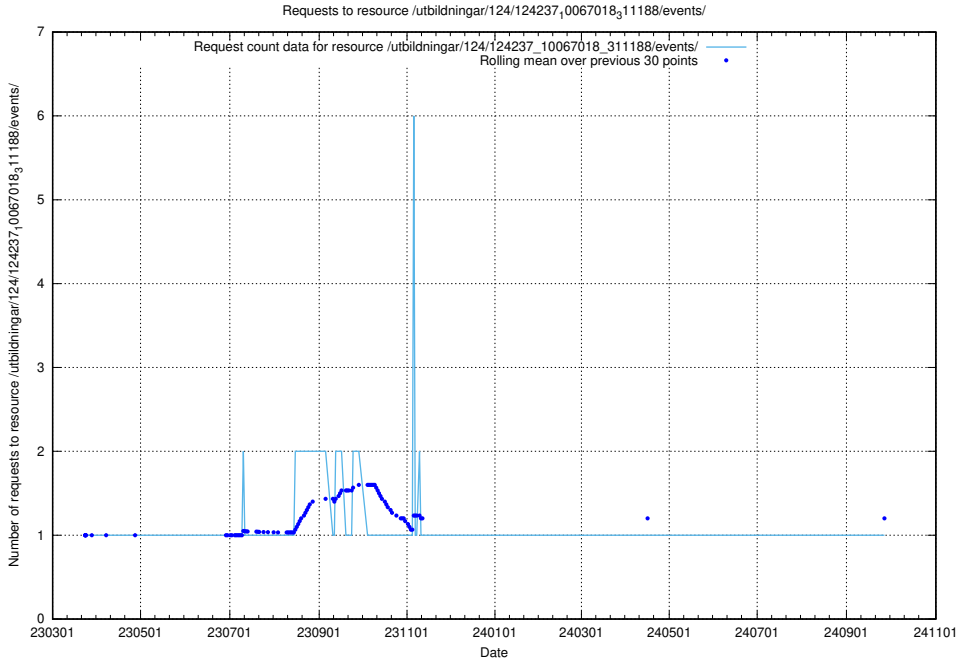

5.4926 Usage of /utbildningar/124/124237_10067018_311188/events/

Here, we count the number of requests to resource /utbildningar/124/124237_10067018_311188/events/