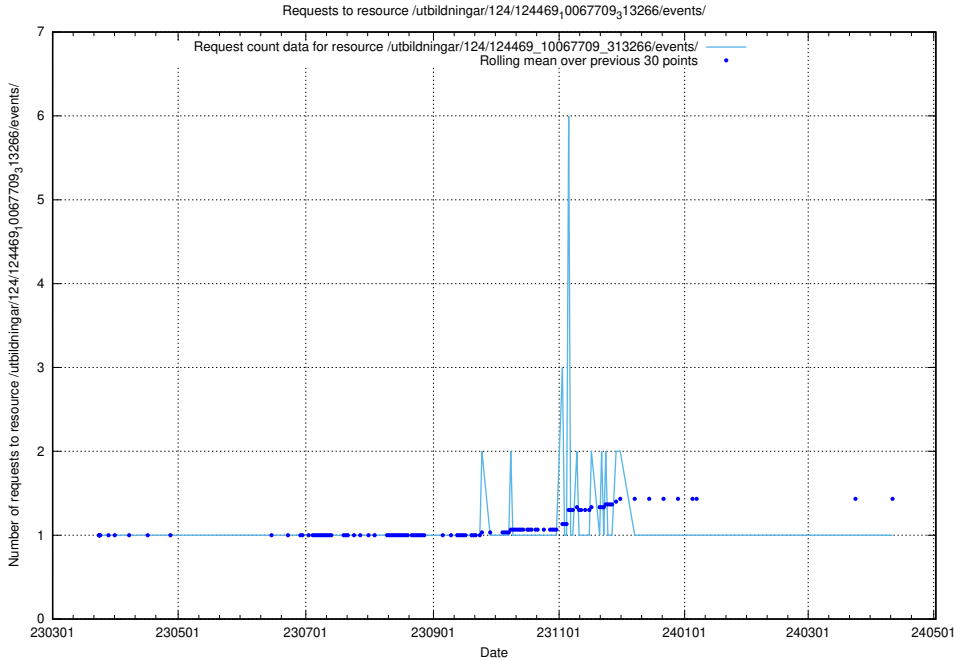

5.4173 Usage of /utbildningar/124/124469_10067709_313266/events/

Here, we count the number of requests to resource /utbildningar/124/124469_10067709_313266/events/