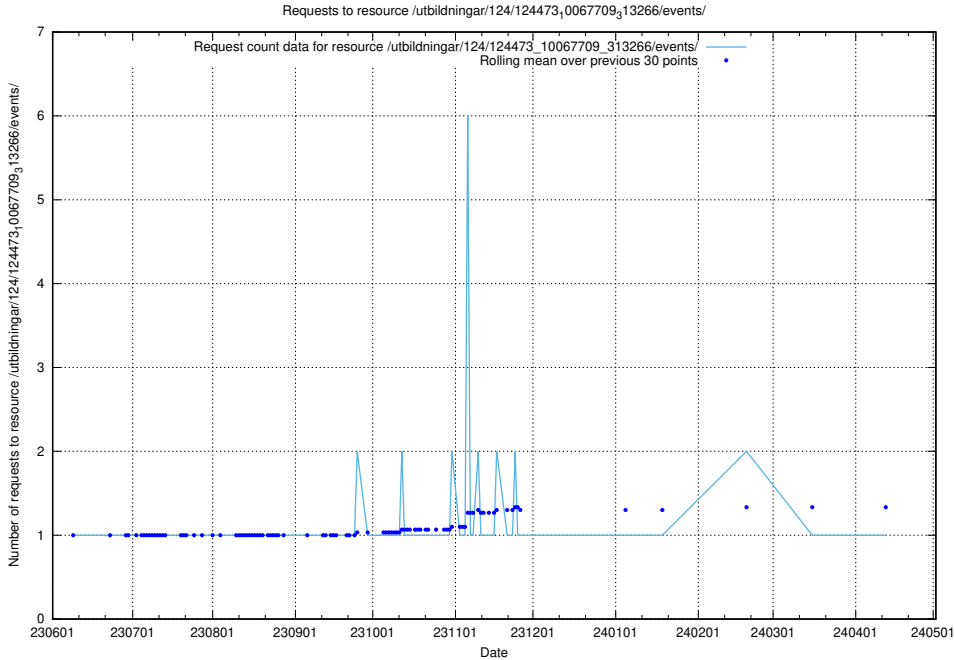

5.6813 Usage of /utbildningar/124/124473_10067709_313266/events/

Here, we count the number of requests to resource /utbildningar/124/124473_10067709_313266/events/