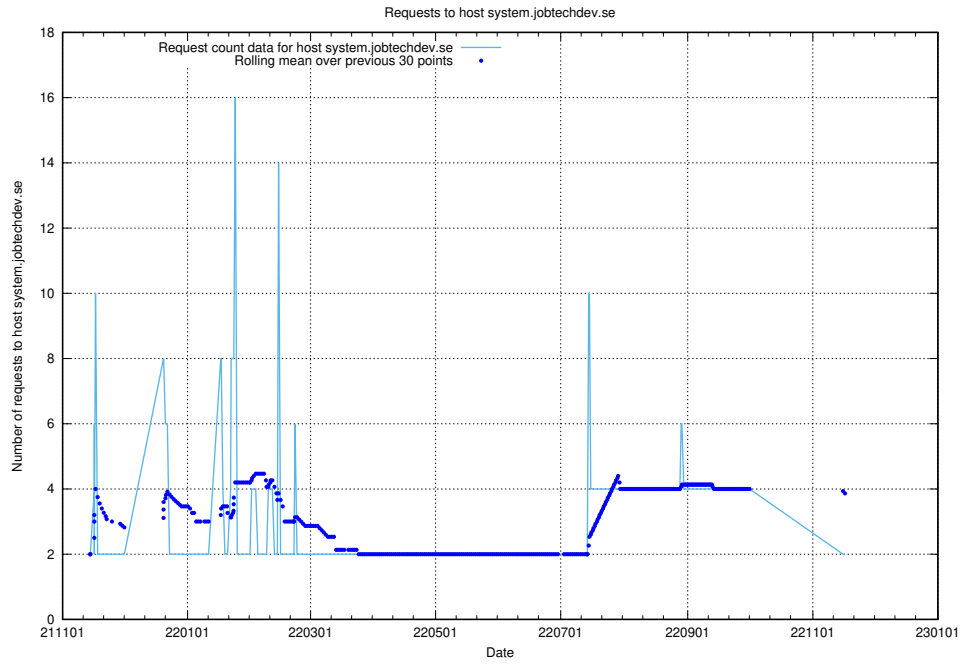

7.565 Usage of system.jobtechdev.se

Here, we count the number of requests to host system.jobtechdev.se.