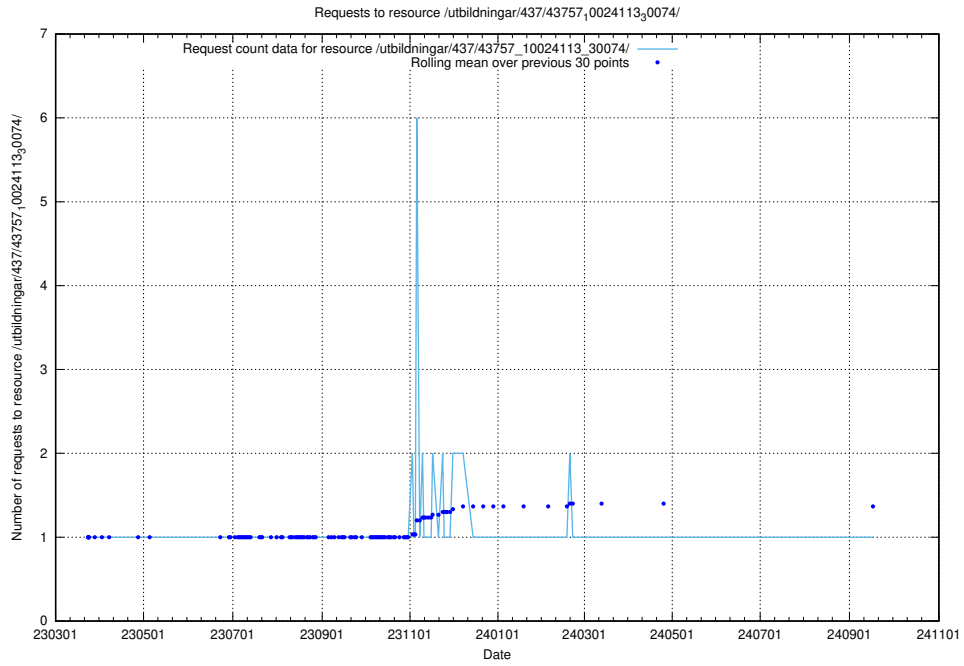

5.7336 Usage of /utbildningar/437/43757_10024113_30074/

Here, we count the number of requests to resource /utbildningar/437/43757_10024113_30074/.