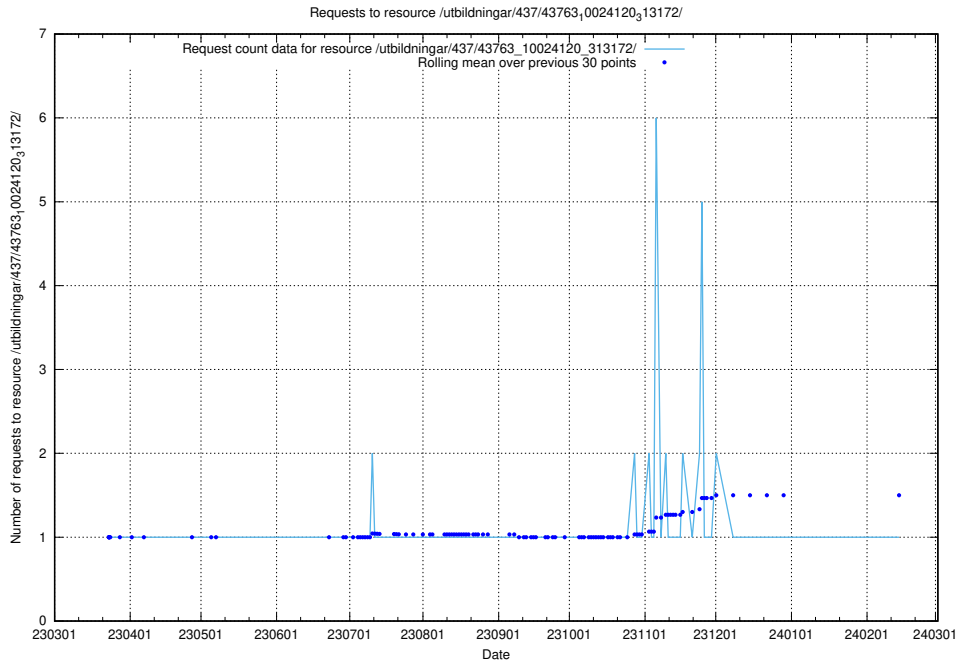

5.7332 Usage of /utbildningar/437/43763_10024120_313172/

Here, we count the number of requests to resource /utbildningar/437/43763_10024120_313172/.