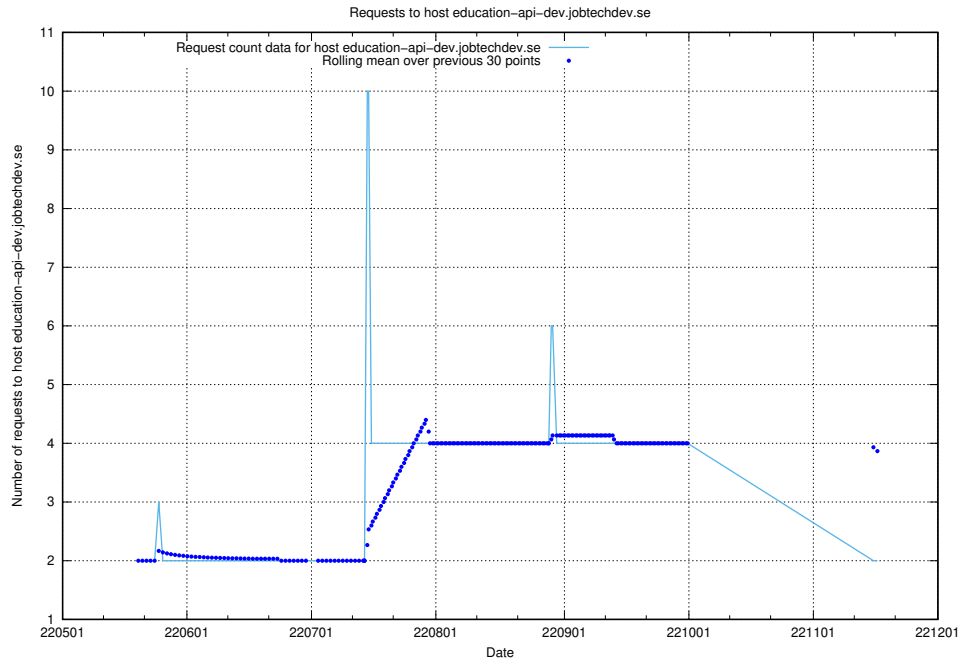

7.431 Usage of education-api-dev.jobtechdev.se

Here, we count the number of requests to host education-api-dev.jobtechdev.se.