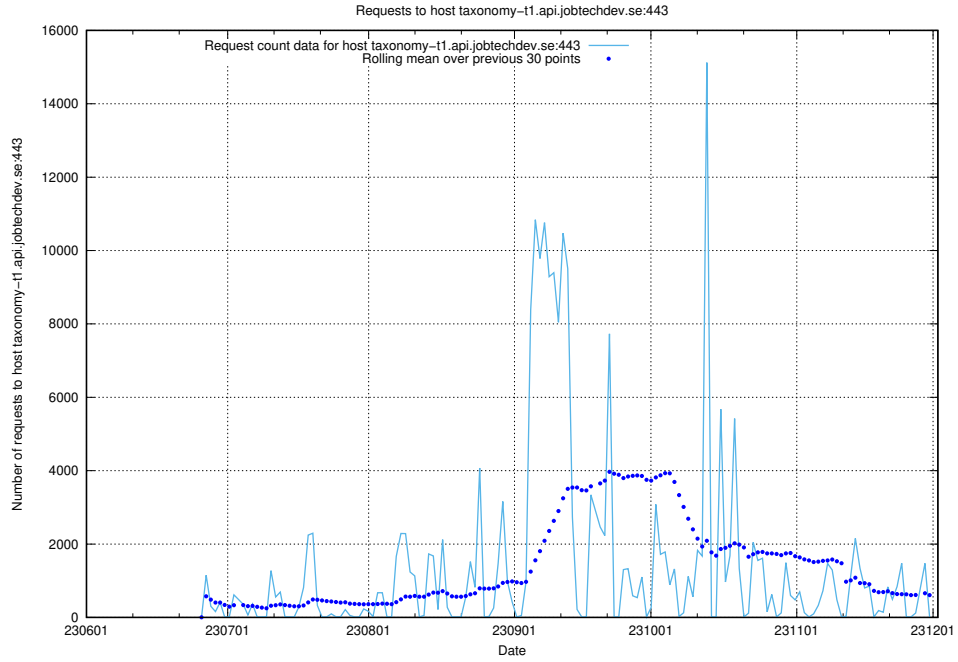

7.64 Usage of staping.jobtechdev.se

Here, we count the number of requests to host staping.jobtechdev.se.

7.65 Usage of demo-jobed-connect.jobtechdev.se

Here, we count the number of requests to host demo-jobed-connect.jobtechdev.se.