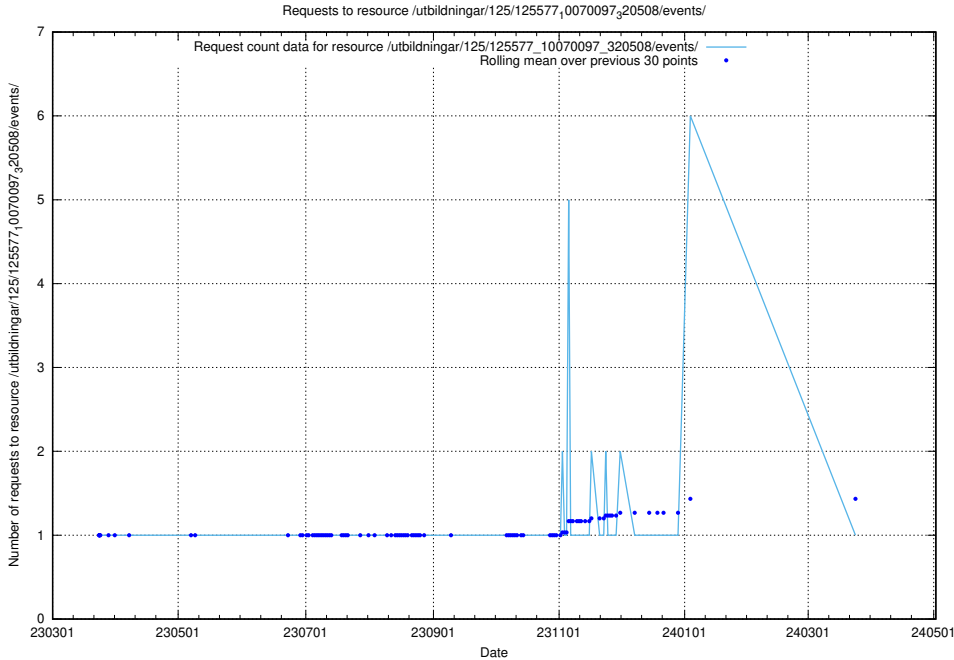

5.1151 Usage of /utbildningar/125/125577_10070097_320508/events/

Here, we count the number of requests to resource /utbildningar/125/125577_10070097_320508/events/