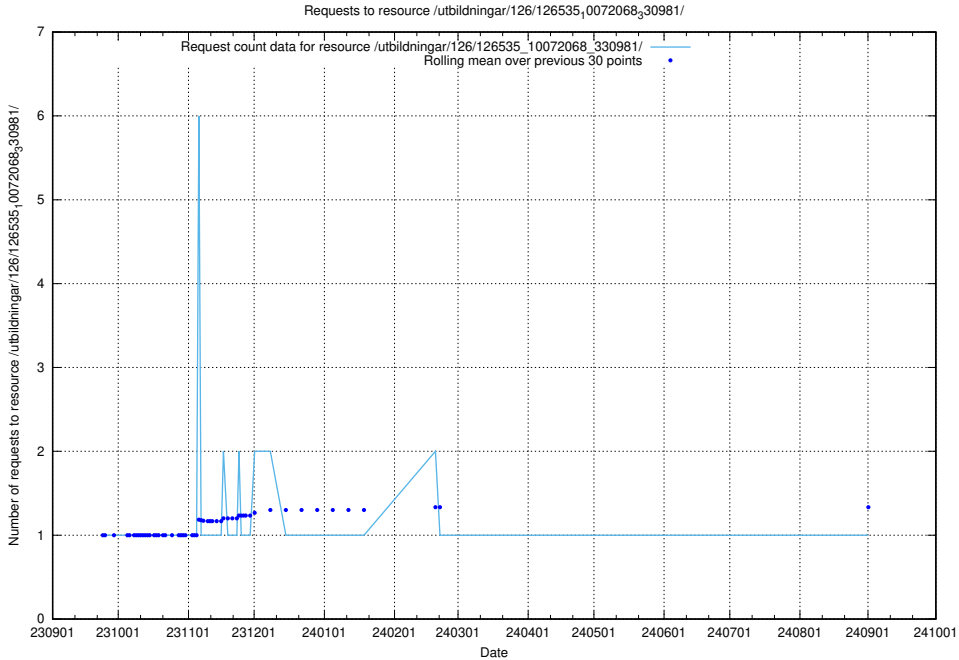

5.5404 Usage of /utbildningar/126/126535_10072068_330981/

Here, we count the number of requests to resource /utbildningar/126/126535_10072068_330981/.

5.5405 Usage of /utbildningar/126/126095_10071321_326911/events/