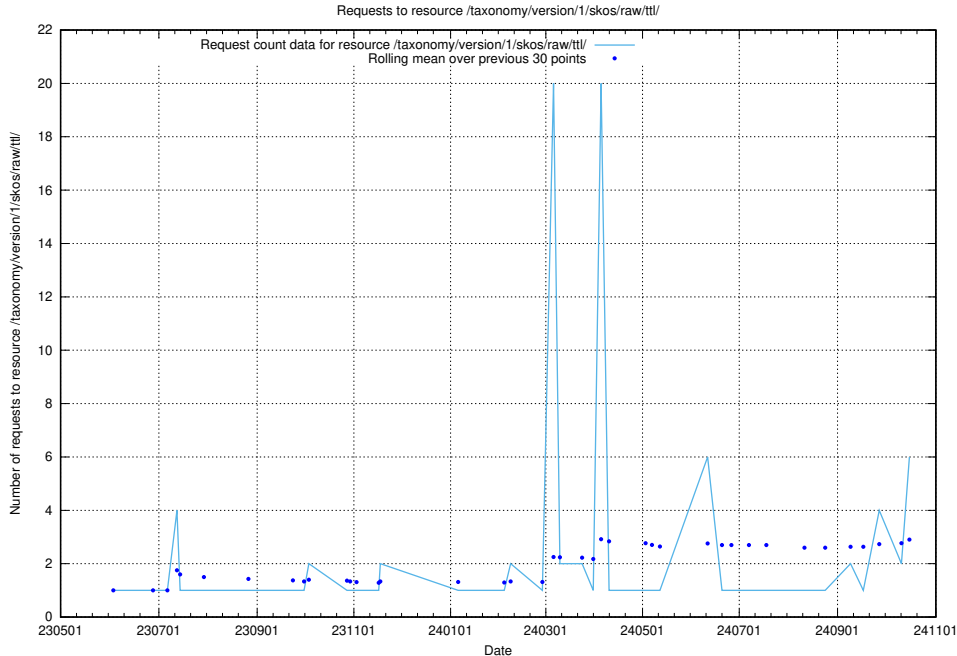

5.171 Usage of /taxonomy/version/1/skos/raw/ttl/

Here, we count the number of requests to resource /taxonomy/version/1/skos/raw/ttl/.