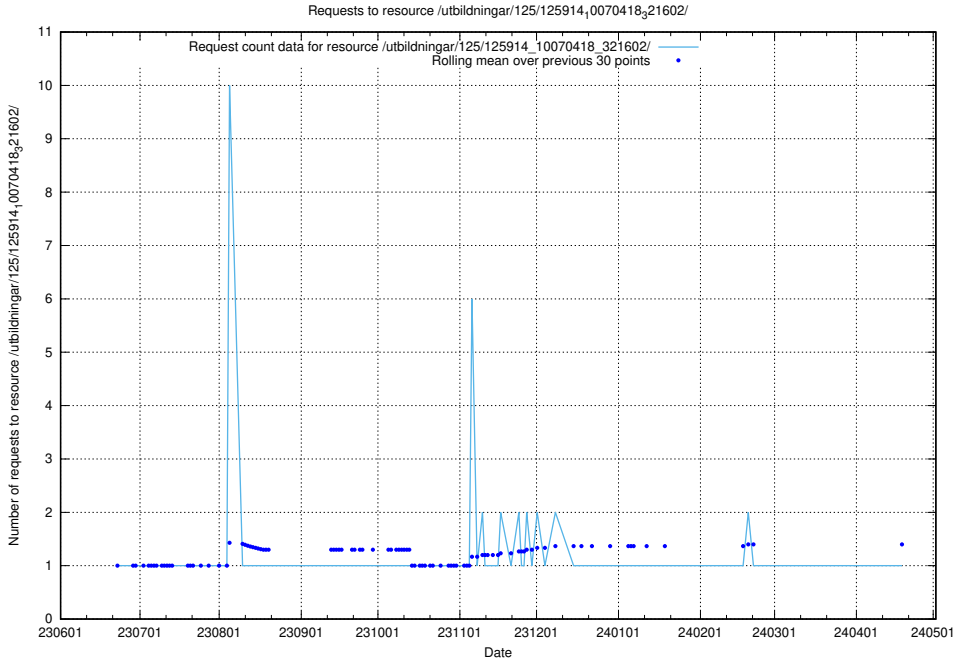

5.6588 Usage of /utbildningar/125/125914_10070418_321602/

Here, we count the number of requests to resource /utbildningar/125/125914_10070418_321602/.