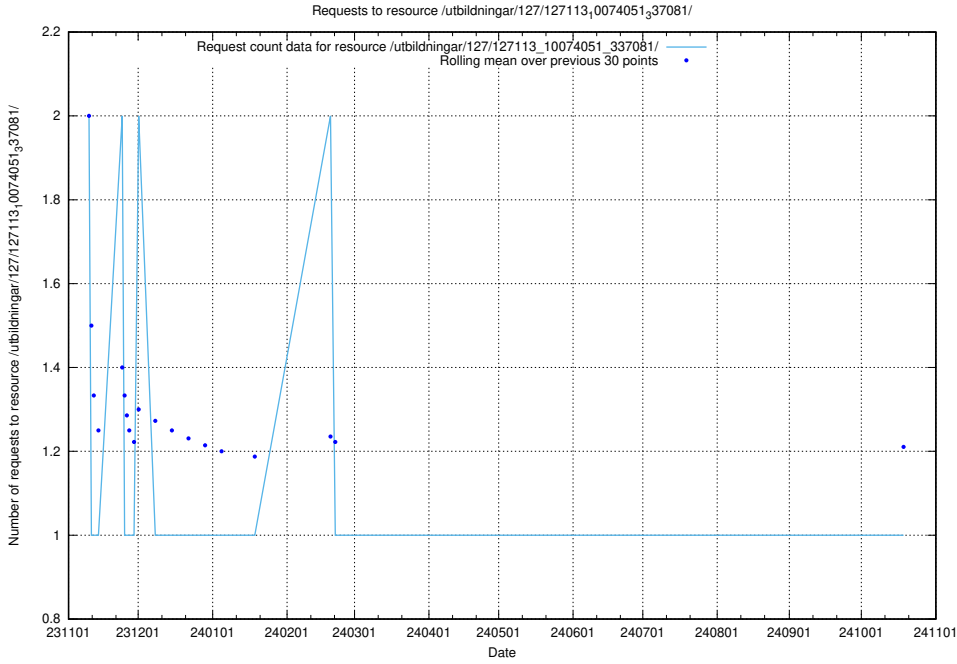

5.5021 Usage of /utbildningar/127/127113_10074051_337081/

Here, we count the number of requests to resource /utbildningar/127/127113_10074051_337081/.