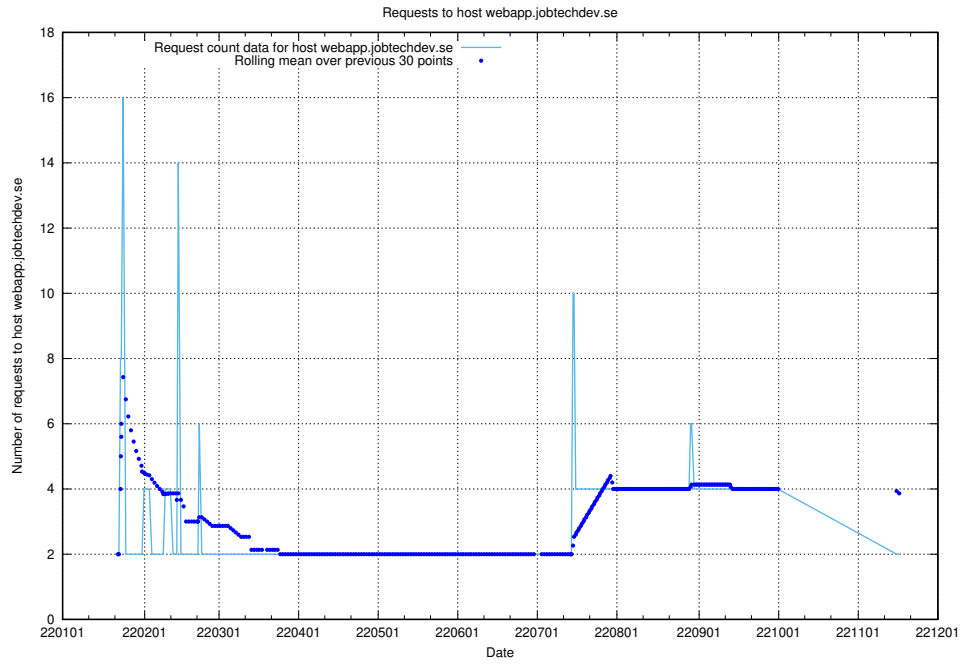

7.589 Usage of webapp.jobtechdev.se

Here, we count the number of requests to host webapp.jobtechdev.se.