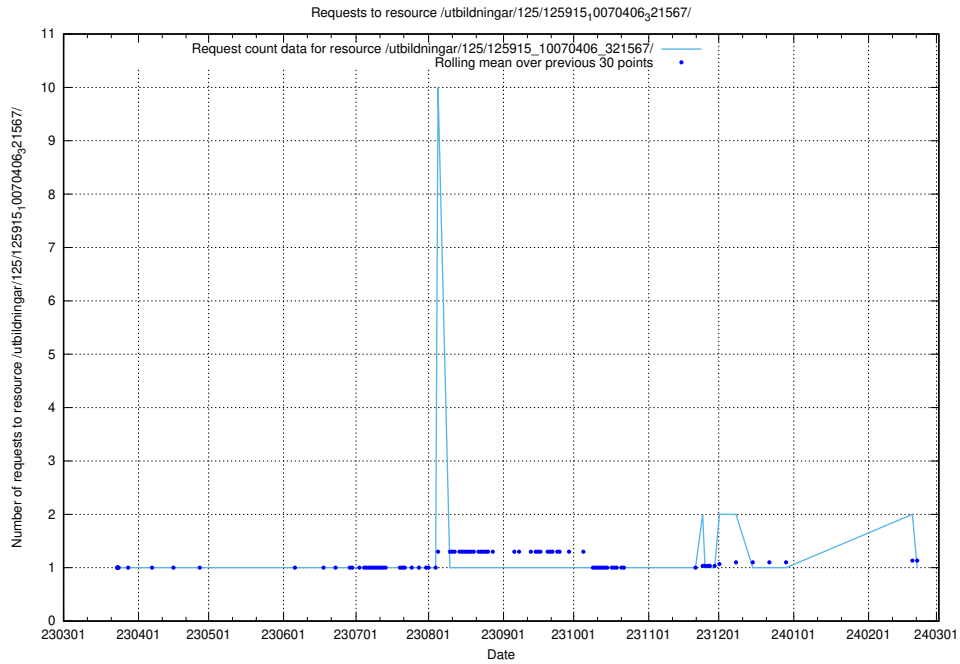

5.7408 Usage of /utbildningar/125/125915_10070406_321567/

Here, we count the number of requests to resource /utbildningar/125/125915_10070406_321567/.