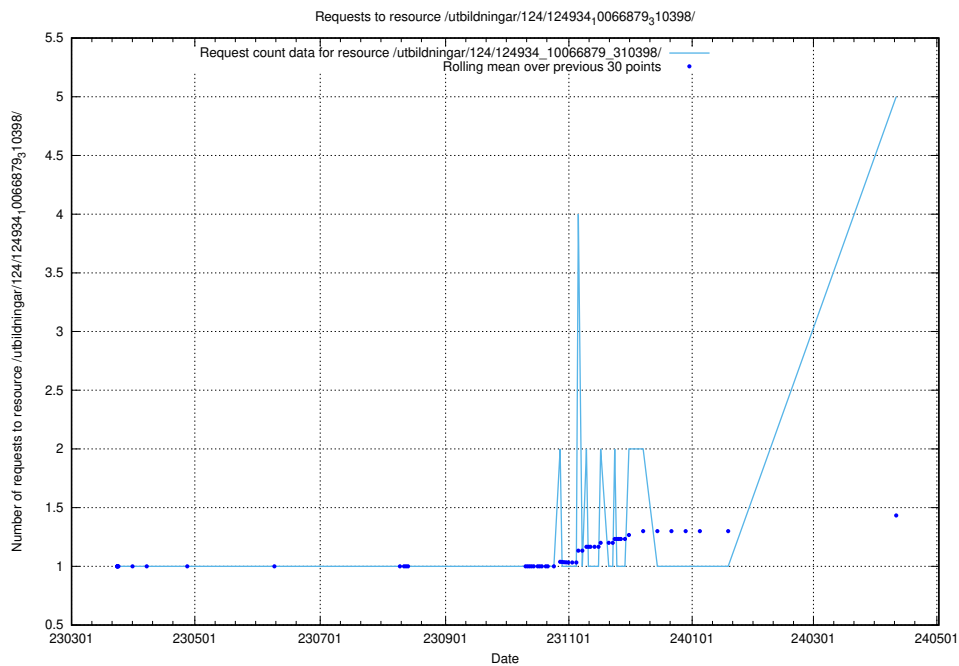

5.184 Usage of /utbildningar/124/124934_10066879_310398/

Here, we count the number of requests to resource /utbildningar/124/124934_10066879_310398/.