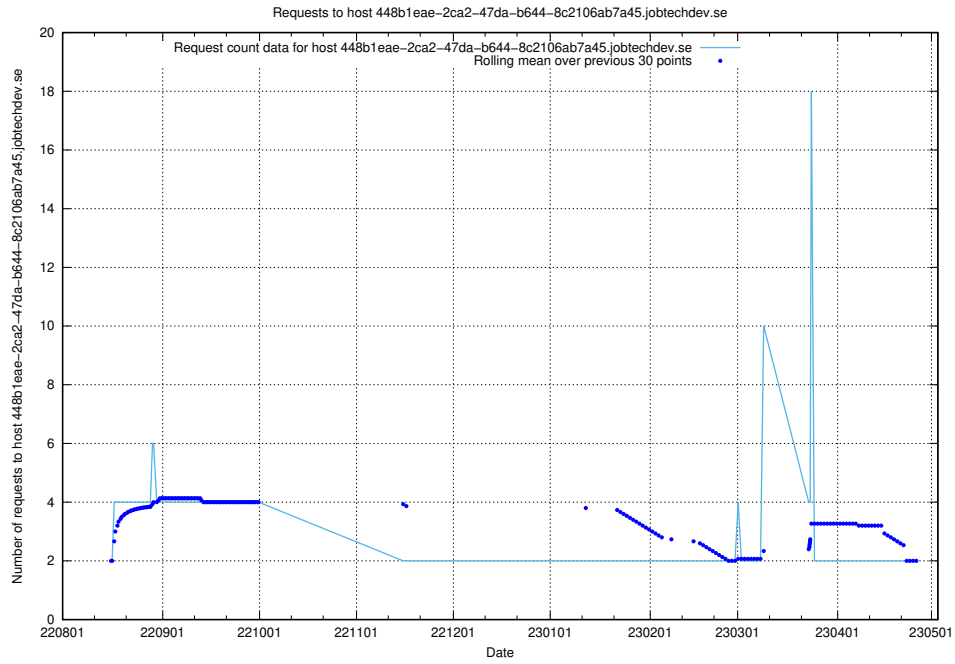

7.352 Usage of 448b1eae-2ca2-47da-b644-8c2106ab7a45.jobtechdev.se

Here, we count the number of requests to host 448b1eae-2ca2-47da-b644-8c2106ab7a45.jobtechdev.se.