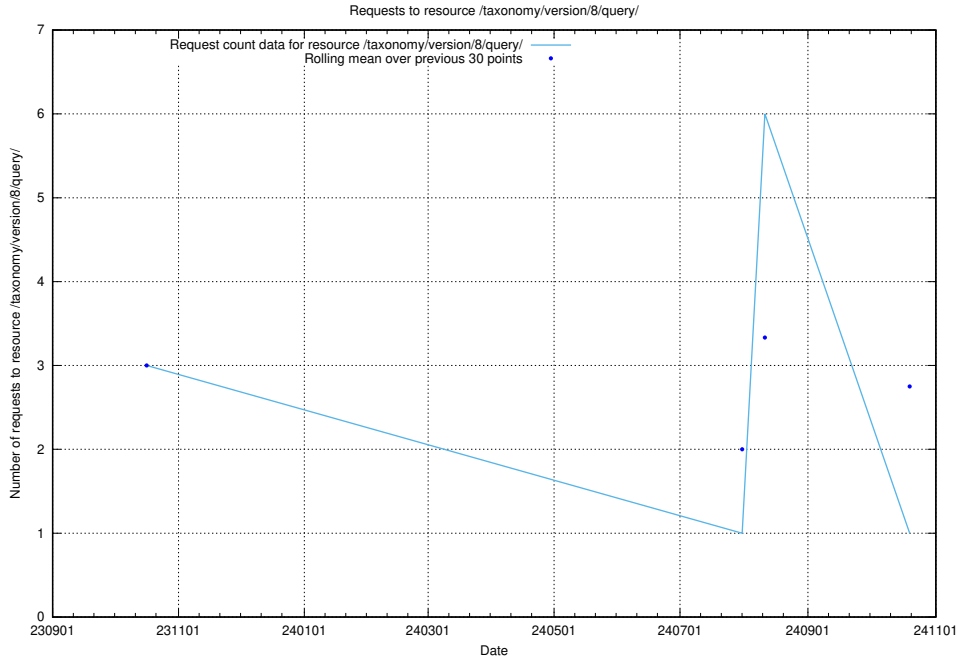

5.5217 Usage of /taxonomy/version/8/query/

Here, we count the number of requests to resource /taxonomy/version/8/query/.