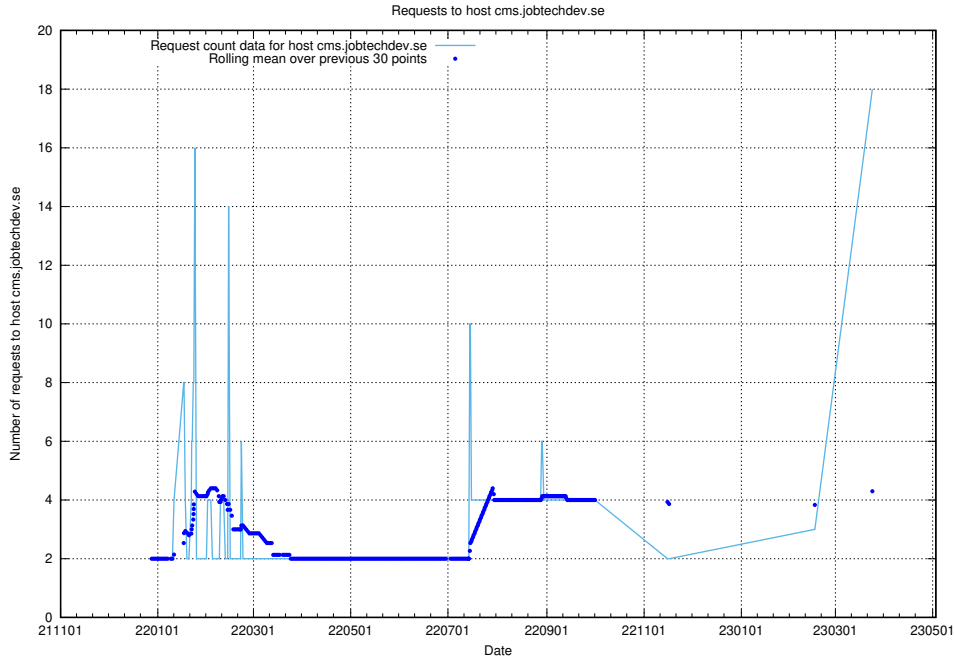

7.39 Usage of cms.jobtechdev.se

Here, we count the number of requests to host cms.jobtechdev.se.