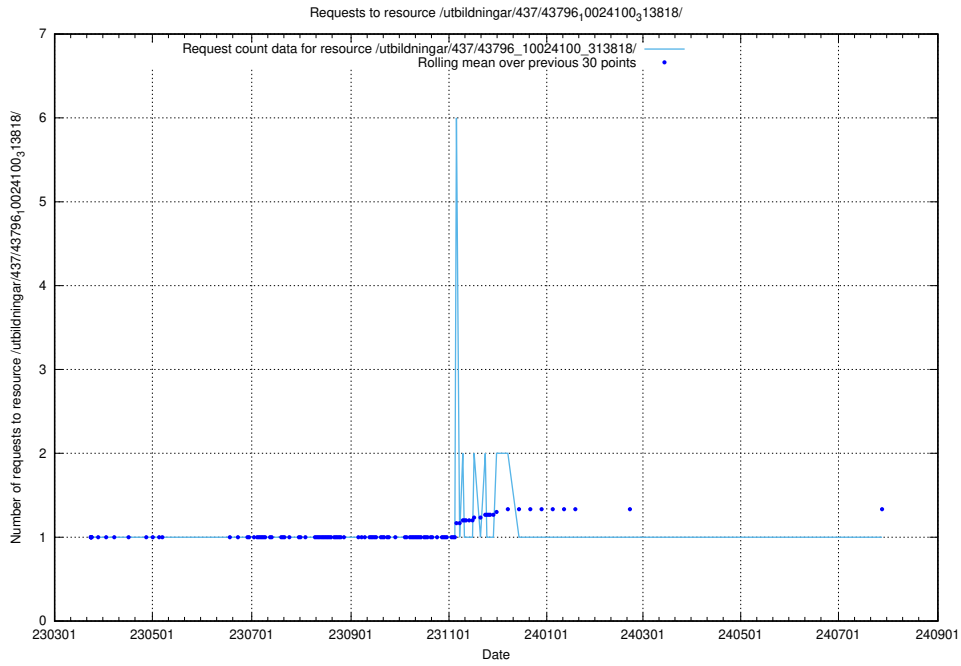

5.7320 Usage of /utbildningar/437/43796_10024100_313818/

Here, we count the number of requests to resource /utbildningar/437/43796_10024100_313818/.