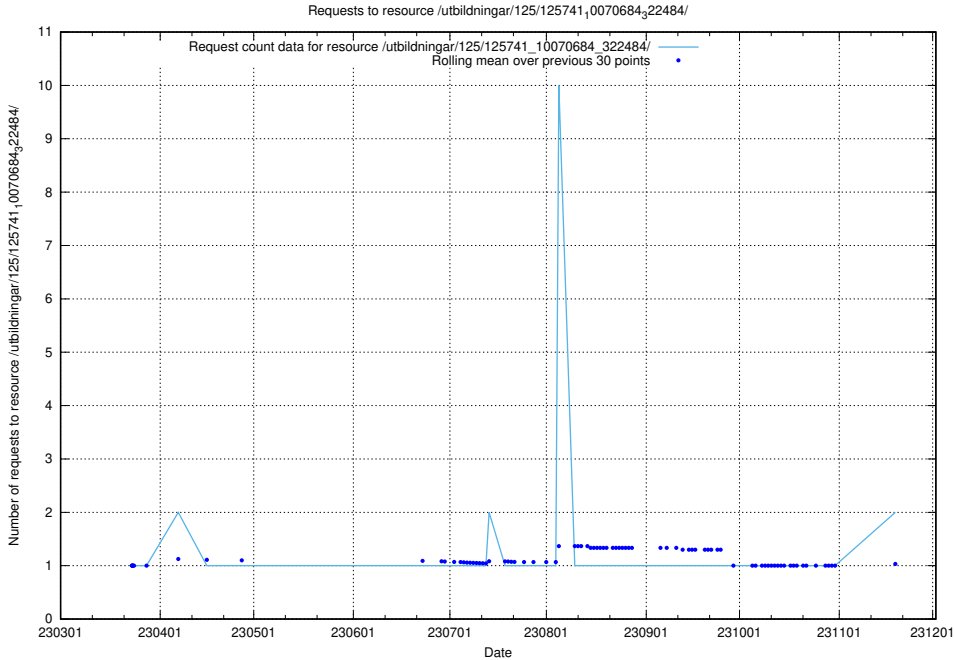

5.1005 Usage of /utbildningar/125/125741_10070684_322484/

Here, we count the number of requests to resource /utbildningar/125/125741_10070684_322484/.