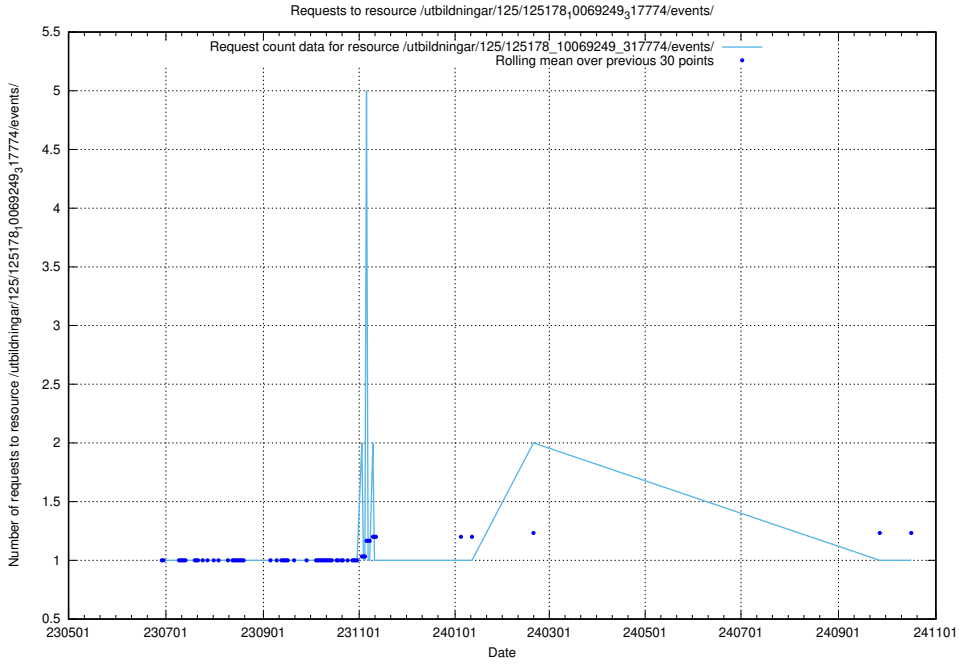

5.6397 Usage of /utbildningar/125/125178_10069249_317774/events/

Here, we count the number of requests to resource /utbildningar/125/125178_10069249_317774/events/