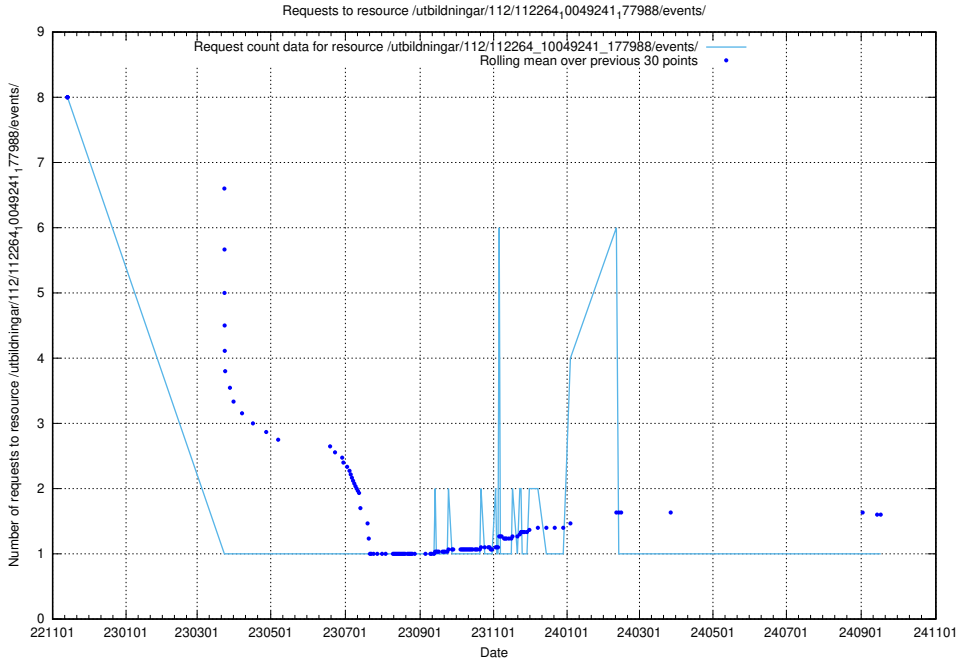

5.6698 Usage of /utbildningar/112/112264_10049241_177988/events/

Here, we count the number of requests to resource /utbildningar/112/112264_10049241_177988/events/