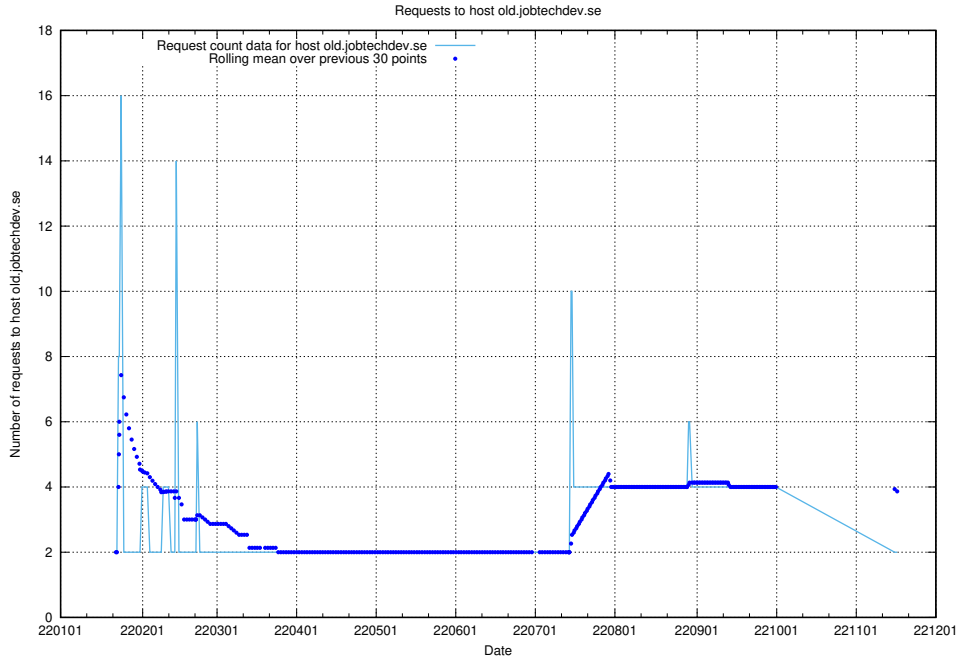

7.603 Usage of old.jobtechdev.se

Here, we count the number of requests to host old.jobtechdev.se.