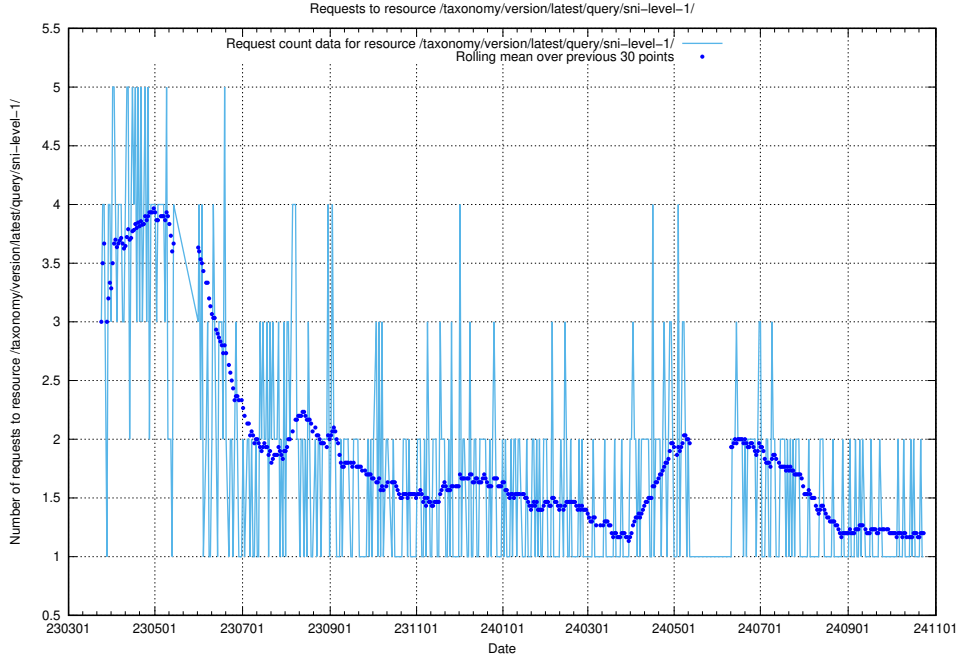

5.7025 Usage of /taxonomy/version/latest/query/sni-level-1/

Here, we count the number of requests to resource /taxonomy/version/latest/query/sni-level-1/.