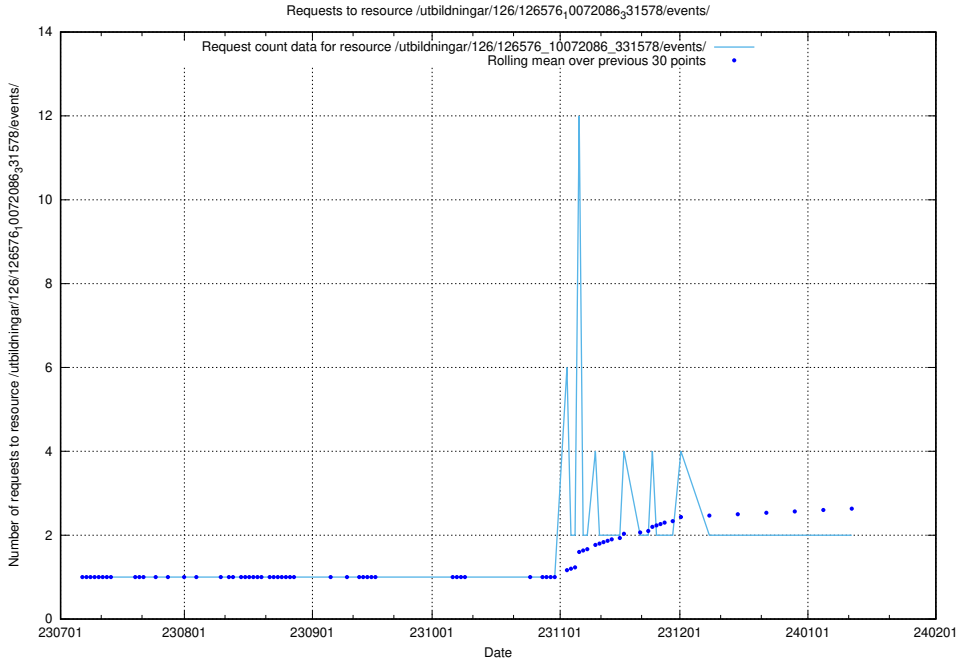

5.879 Usage of /utbildningar/126/126576_10072086_331578/events/

Here, we count the number of requests to resource /utbildningar/126/126576_10072086_331578/events/