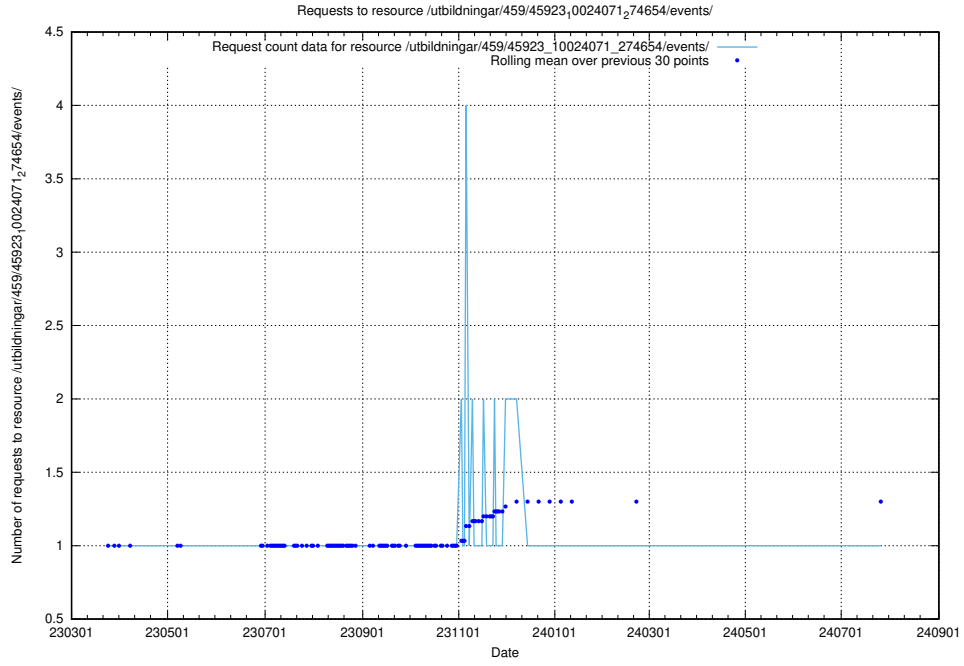

5.7112 Usage of /utbildningar/459/45923_10024071_274654/events/

Here, we count the number of requests to resource /utbildningar/459/45923_10024071_274654/events/.