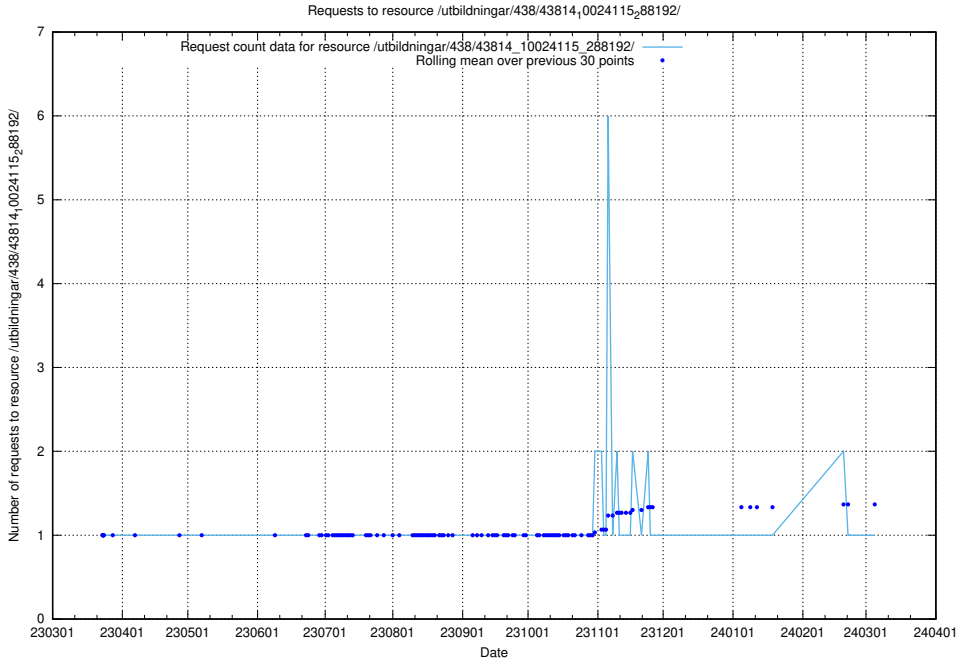

5.7308 Usage of /utbildningar/438/43814_10024115_288192/

Here, we count the number of requests to resource /utbildningar/438/43814_10024115_288192/.