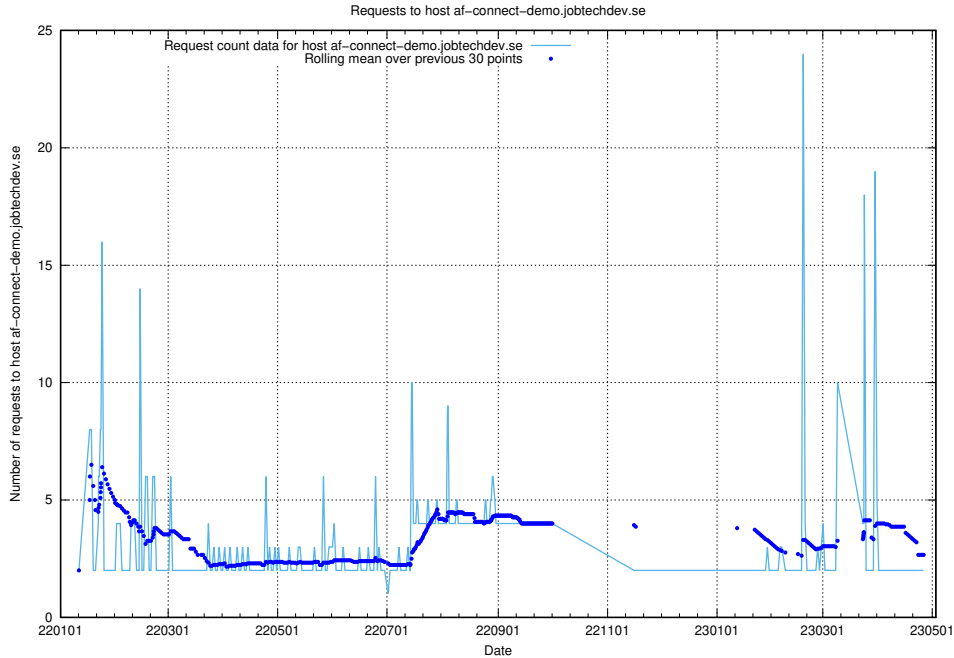

7.290 Usage of af-connect-demo.jobtechdev.se

Here, we count the number of requests to host af-connect-demo.jobtechdev.se.