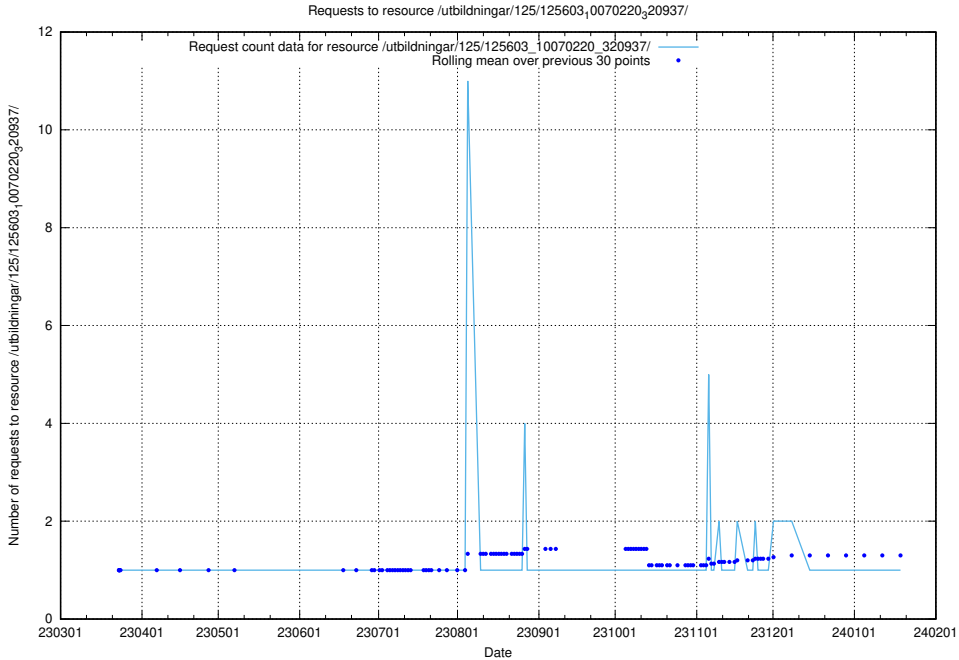

5.1130 Usage of /utbildningar/125/125603_10070220_320937/

Here, we count the number of requests to resource /utbildningar/125/125603_10070220_320937/.