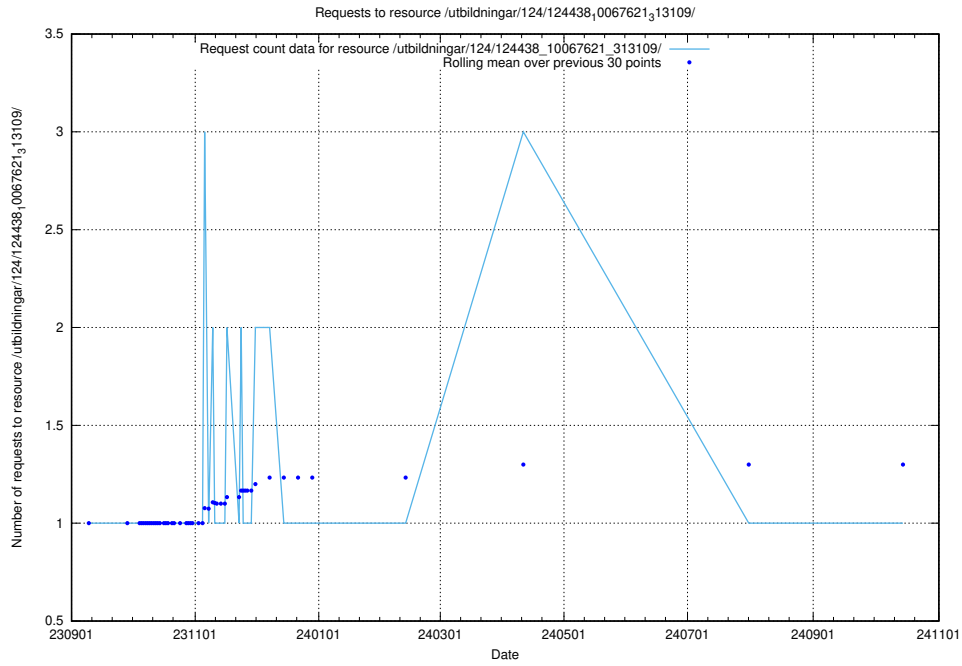

5.5546 Usage of /utbildningar/124/124438_10067621_313109/

Here, we count the number of requests to resource /utbildningar/124/124438_10067621_313109/.