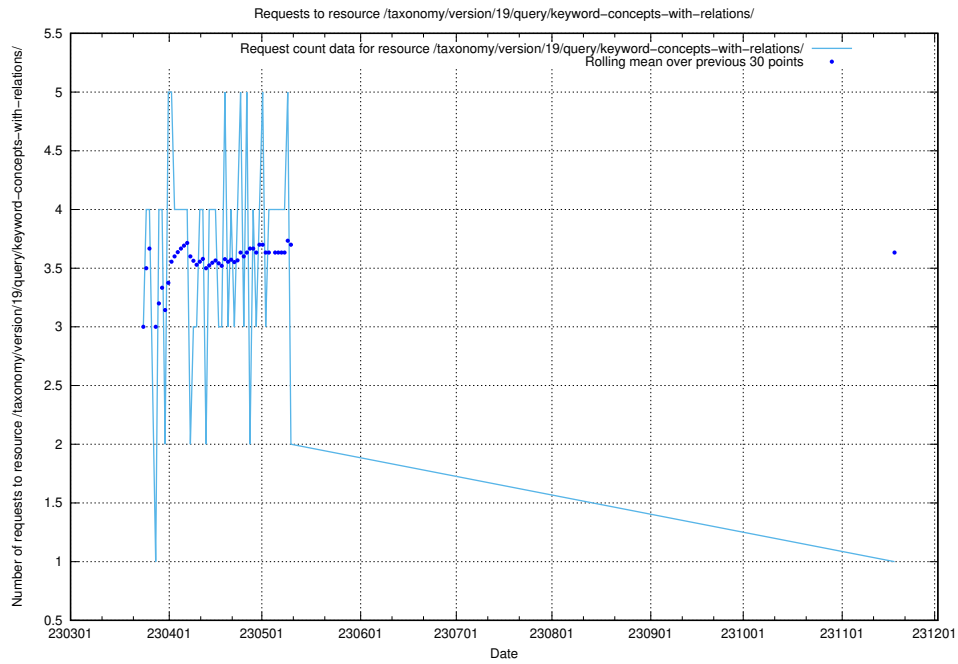

Here, we count the number of requests to resource /taxonomy/version/19/query/keyword-concepts-with-relations/.

5.7092 Usage of /taxonomy/version/19/query/isco-level-4-groups/

Here, we count the number of requests to resource /taxonomy/version/19/query/isco-level-4-groups/.