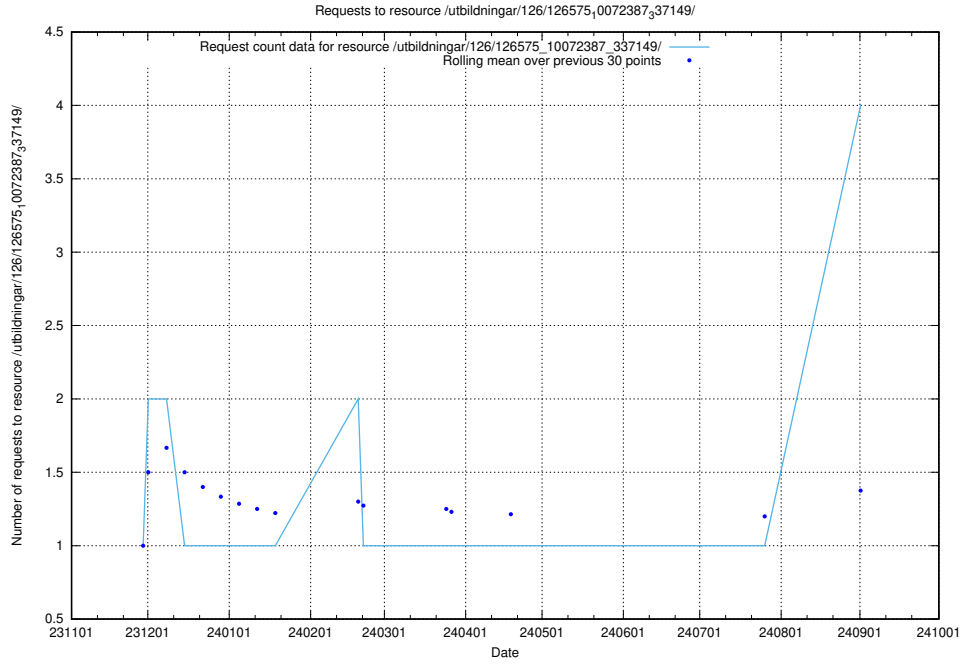

5.315 Usage of /utbildningar/126/126575_10072387_337149/

Here, we count the number of requests to resource /utbildningar/126/126575_10072387_337149/.