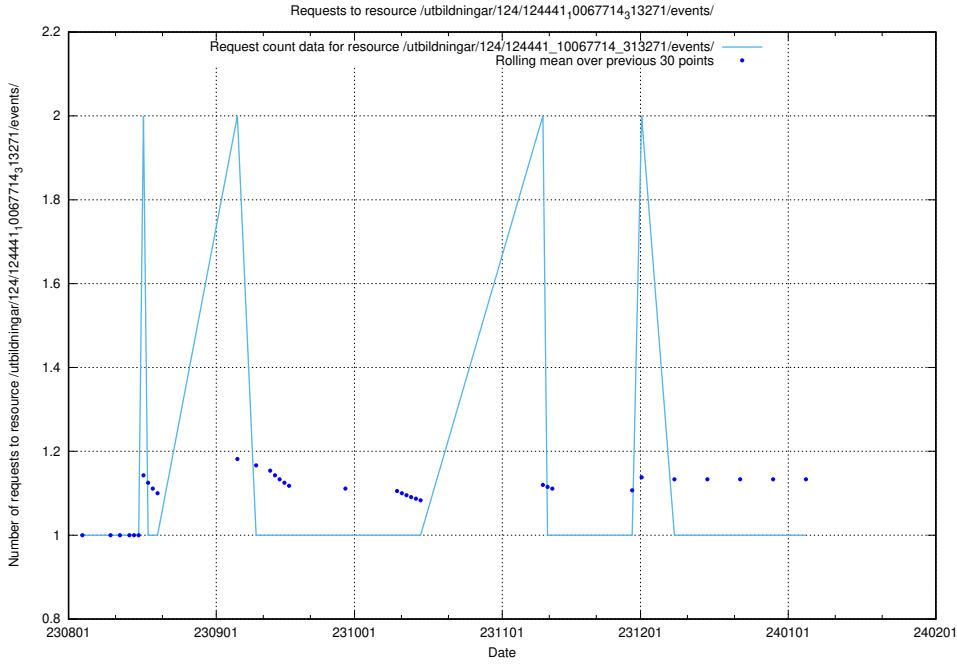

5.5808 Usage of /utbildningar/124/124441_10067714_313271/events/

Here, we count the number of requests to resource /utbildningar/124/124441_10067714_313271/events/