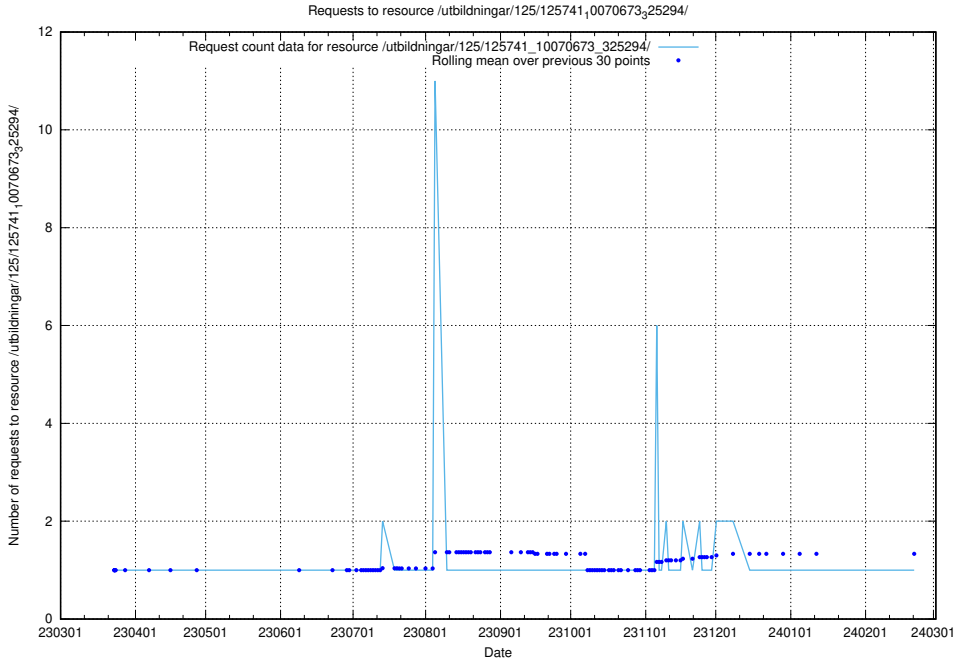

5.7454 Usage of /utbildningar/125/125741_10070673_325294/

Here, we count the number of requests to resource /utbildningar/125/125741_10070673_325294/.