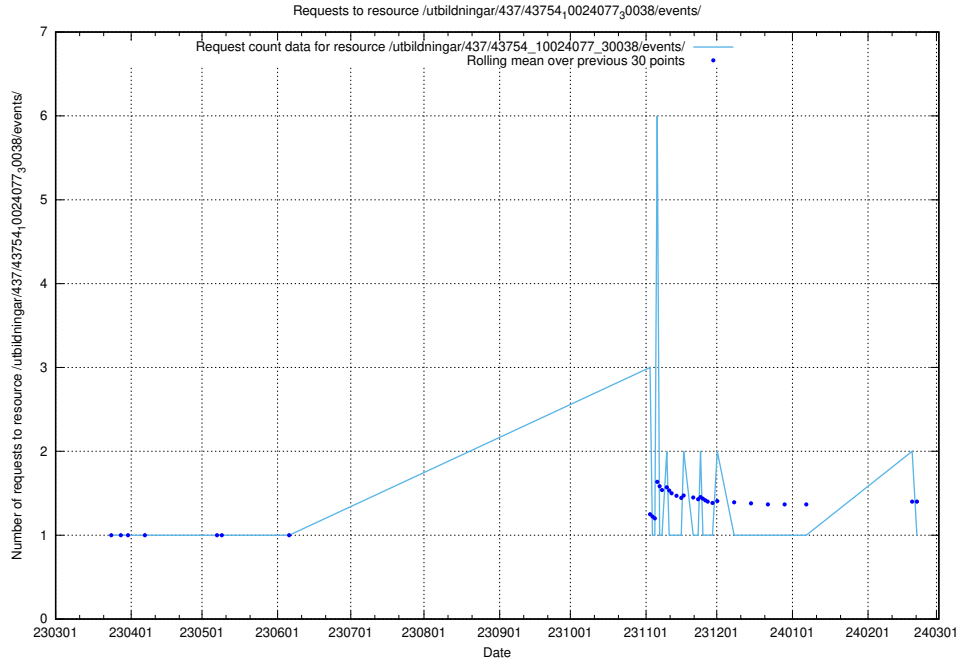

5.7144 Usage of /utbildningar/437/43754_10024077_30038/events/

Here, we count the number of requests to resource /utbildningar/437/43754_10024077_30038/events/.