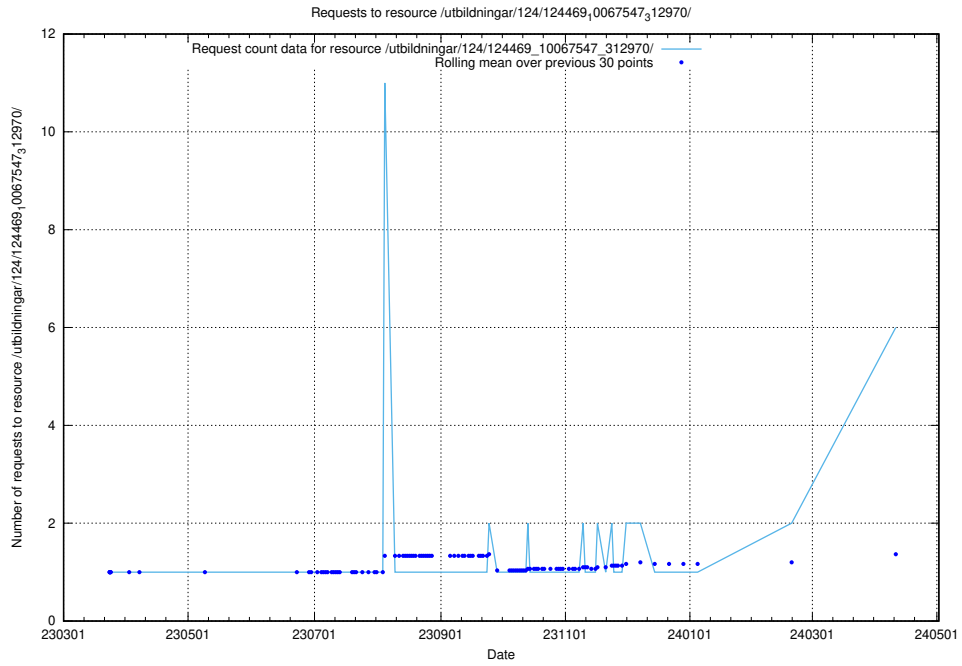

5.101 Usage of /utbildningar/124/124469_10067547_312970/

Here, we count the number of requests to resource /utbildningar/124/124469_10067547_312970/.