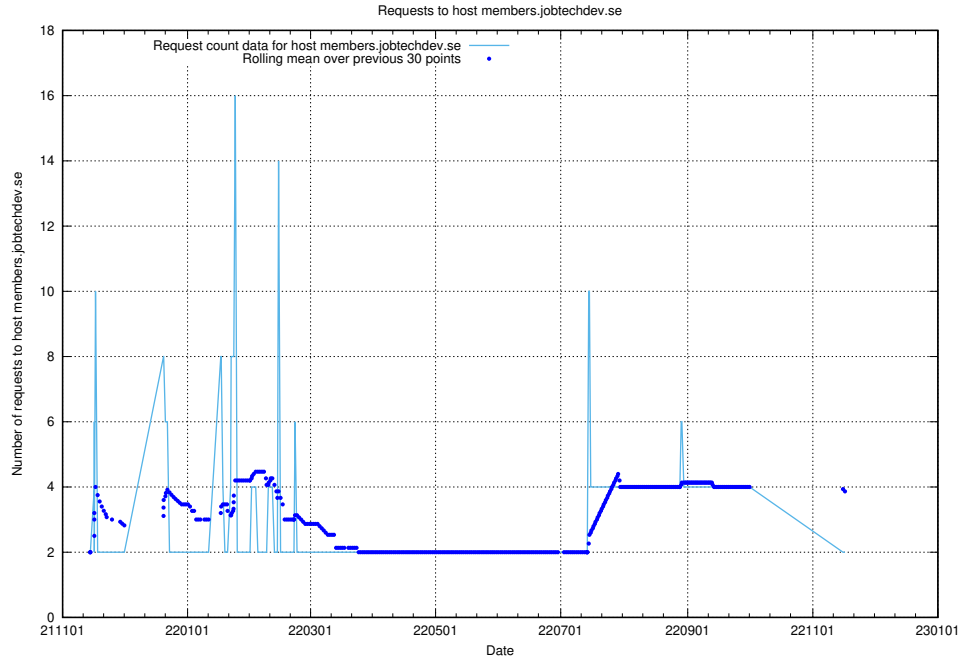

7.579 Usage of members.jobtechdev.se

Here, we count the number of requests to host members.jobtechdev.se.