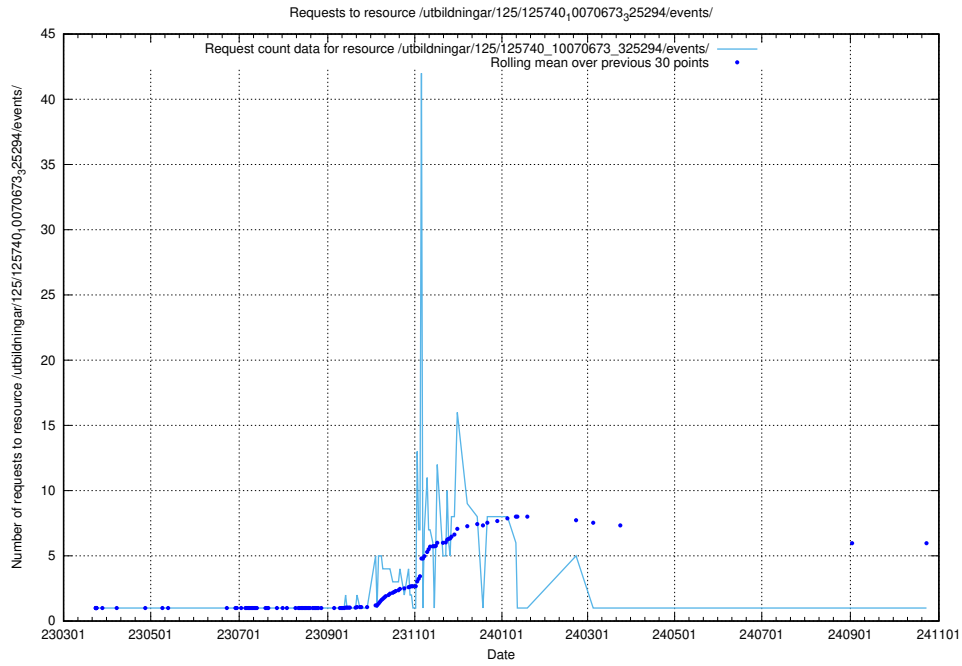

5.1042 Usage of /utbildningar/125/125740_10070673_325294/events/

Here, we count the number of requests to resource /utbildningar/125/125740_10070673_325294/events/