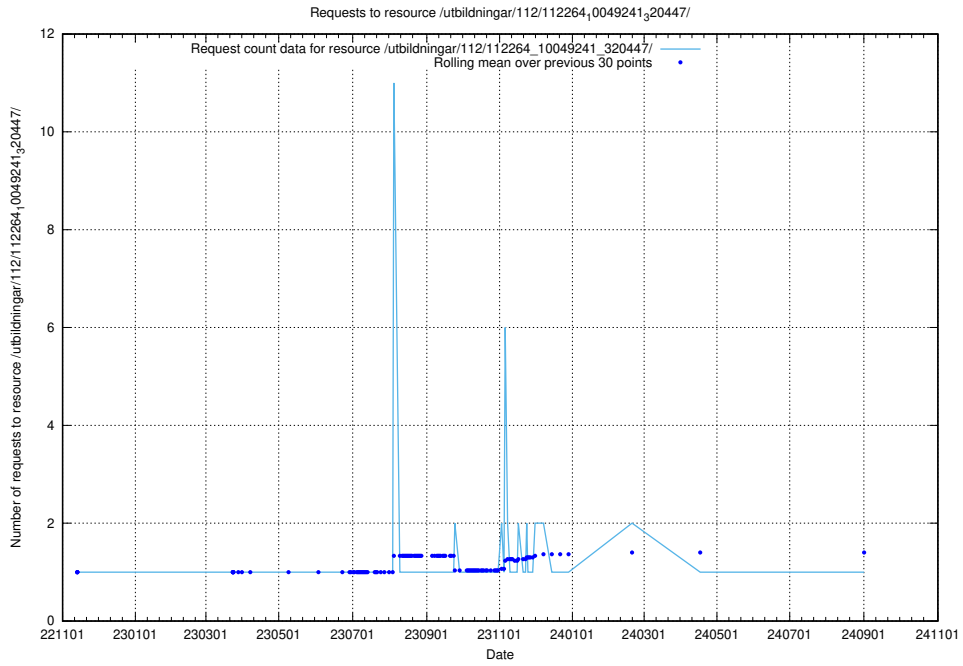

5.7134 Usage of /utbildningar/112/112264_10049241_320447/

Here, we count the number of requests to resource /utbildningar/112/112264_10049241_320447/.