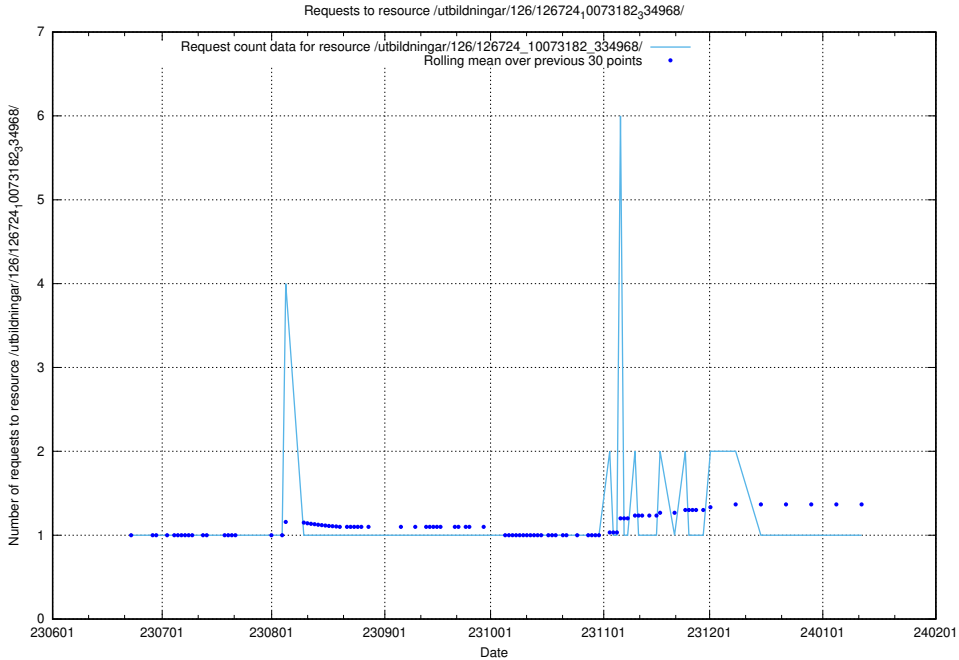

5.6518 Usage of /utbildningar/126/126724_10073182_334968/

Here, we count the number of requests to resource /utbildningar/126/126724_10073182_334968/.