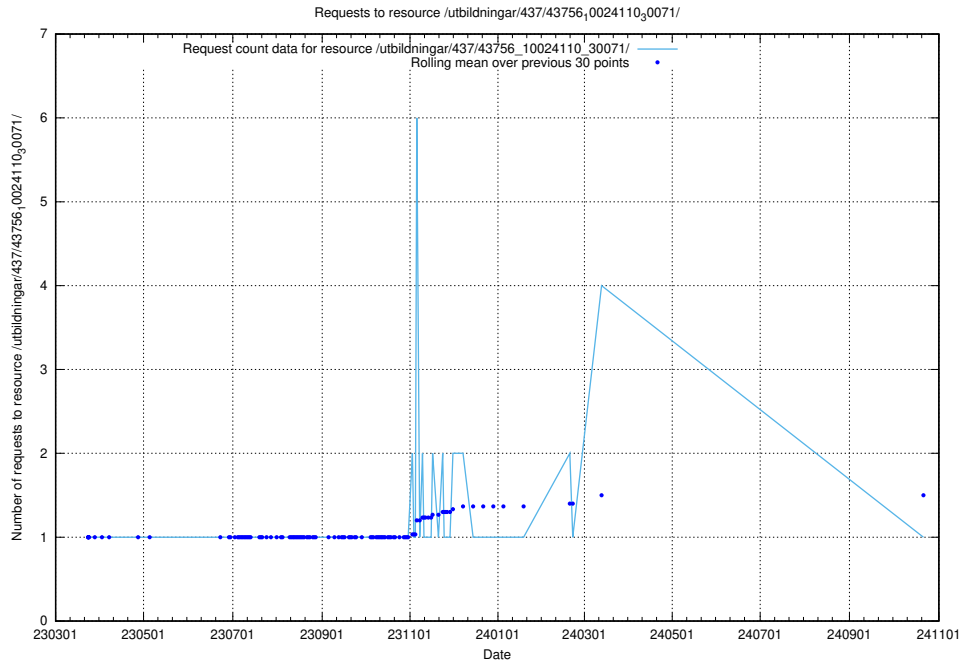

5.7337 Usage of /utbildningar/437/43756_10024110_30071/

Here, we count the number of requests to resource /utbildningar/437/43756_10024110_30071/.