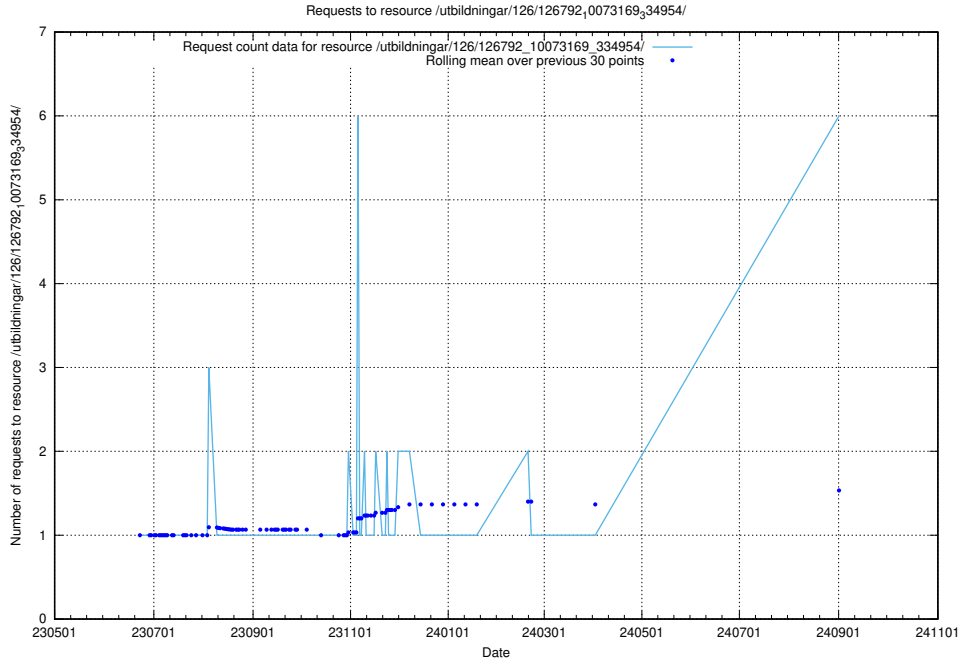

5.162 Usage of /utbildningar/126/126792_10073169_334954/

Here, we count the number of requests to resource /utbildningar/126/126792_10073169_334954/.