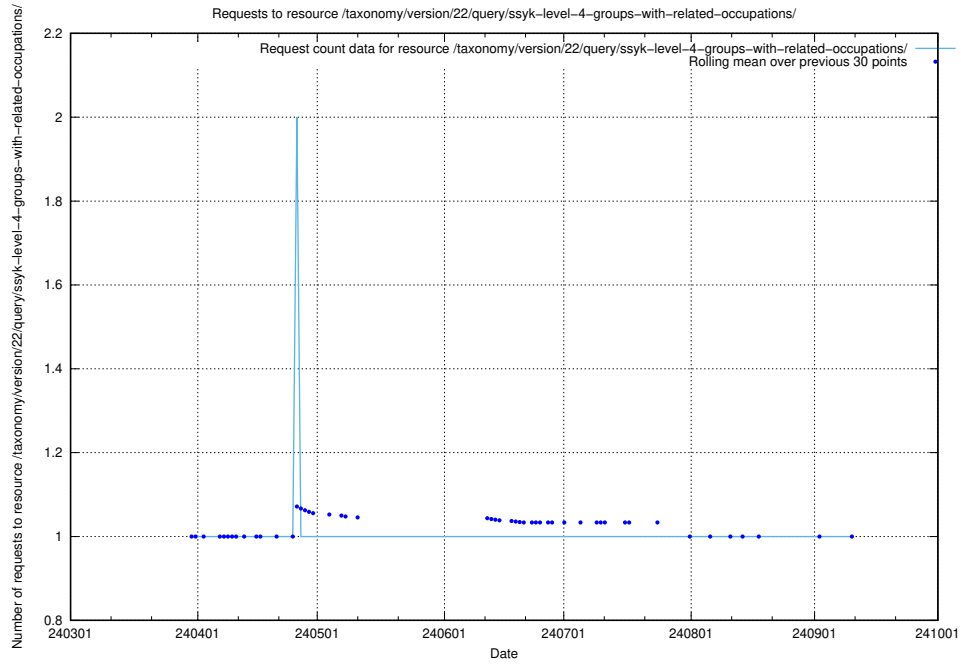

5.2517 Usage of /taxonomy/version/22/query/ssyk-level-4-groups-with-related-occupations/

Here, we count the number of requests to resource /taxonomy/version/22/query/ssyk-level-4-groups-with-related-occupations/.