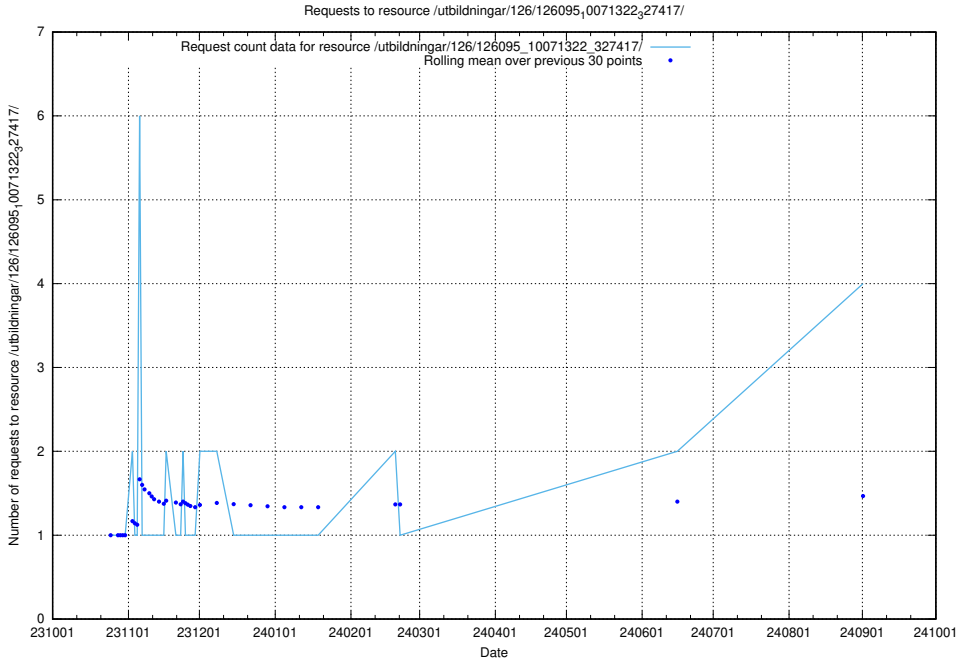

5.321 Usage of /utbildningar/126/126095_10071322_327417/

Here, we count the number of requests to resource /utbildningar/126/126095_10071322_327417/.