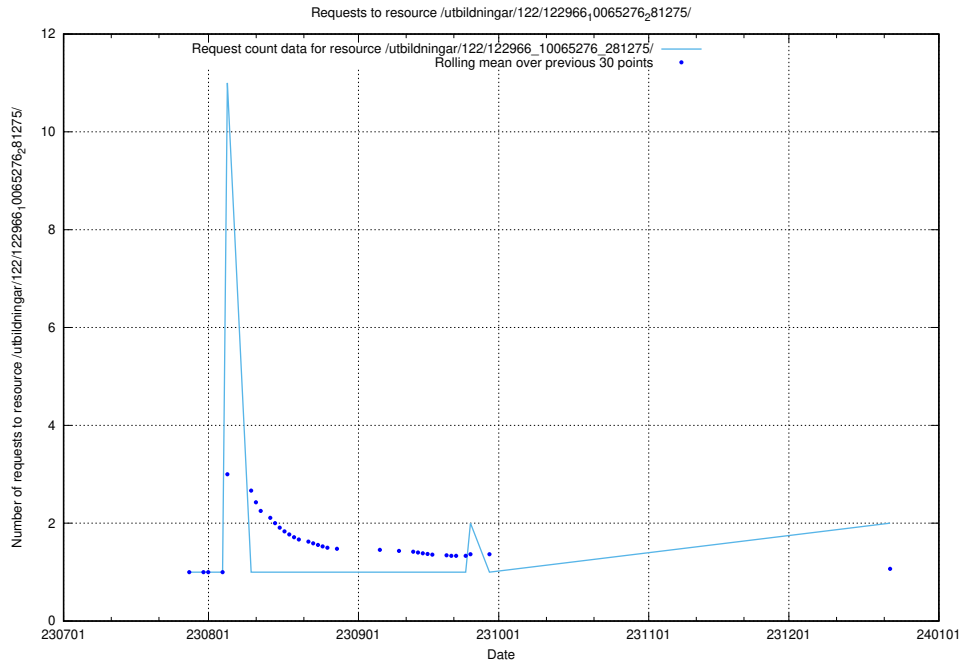

5.850 Usage of /utbildningar/122/122966_10065276_281275/

Here, we count the number of requests to resource /utbildningar/122/122966_10065276_281275/.