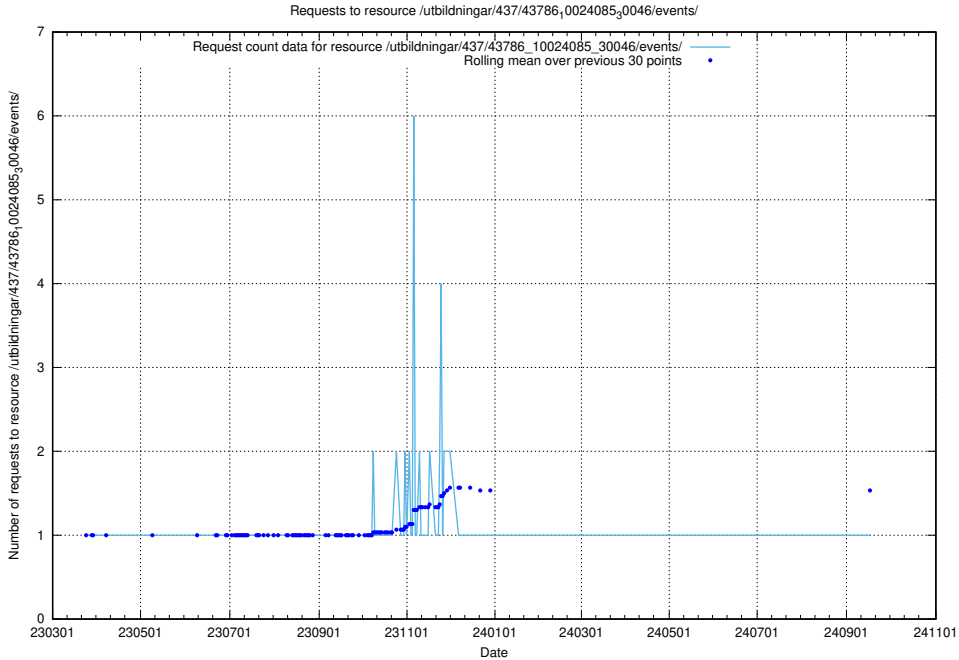

5.7135 Usage of /utbildningar/437/43786_10024085_30046/events/

Here, we count the number of requests to resource /utbildningar/437/43786_10024085_30046/events/.