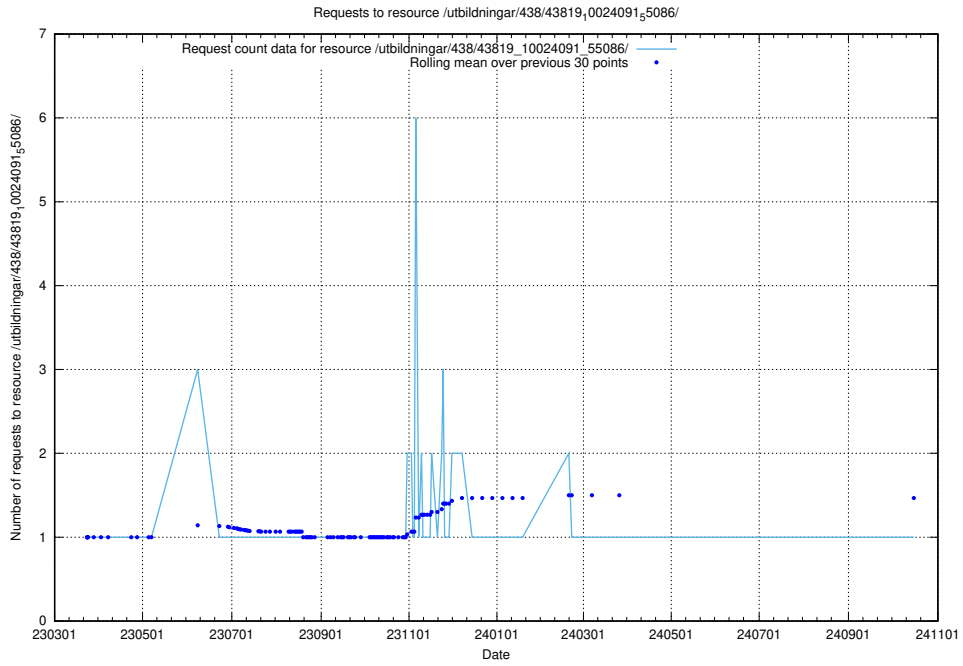

5.7304 Usage of /utbildningar/438/43819_10024091_55086/

Here, we count the number of requests to resource /utbildningar/438/43819_10024091_55086/.