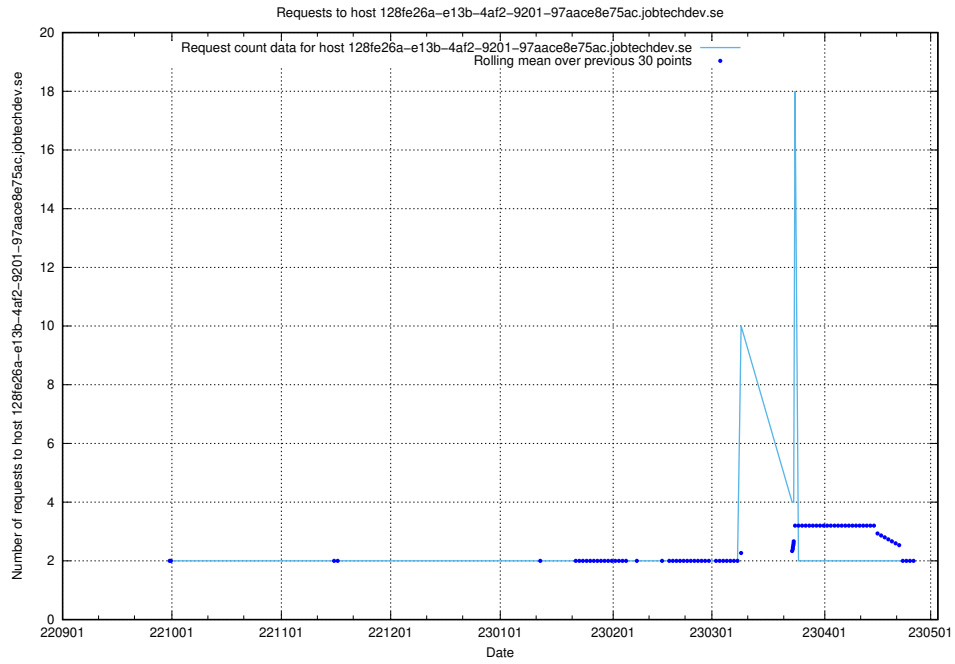

Here, we count the number of requests to host www.concept.jobtechdev.se.

7.316 Usage of 128fe26a-e13b-4af2-9201-97aace8e75ac.jobtechdev.se

Here, we count the number of requests to host 128fe26a-e13b-4af2-9201-97aace8e75ac.jobtechdev.se.