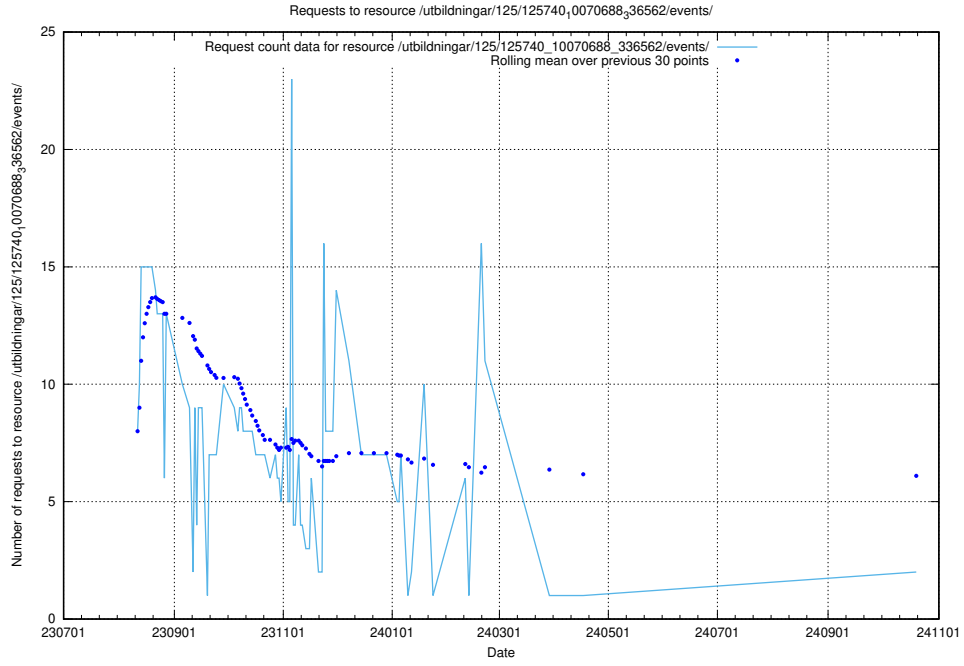

5.833 Usage of /utbildningar/125/125740_10070688_336562/events/

Here, we count the number of requests to resource /utbildningar/125/125740_10070688_336562/events/