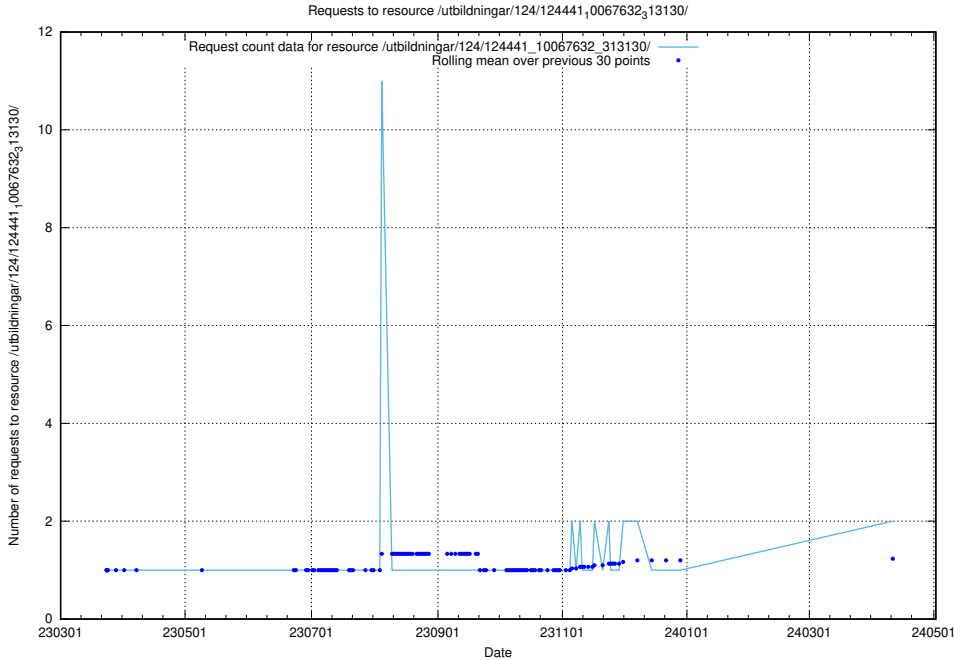

5.734 Usage of /utbildningar/124/124441_10067632_313130/

Here, we count the number of requests to resource /utbildningar/124/124441_10067632_313130/.