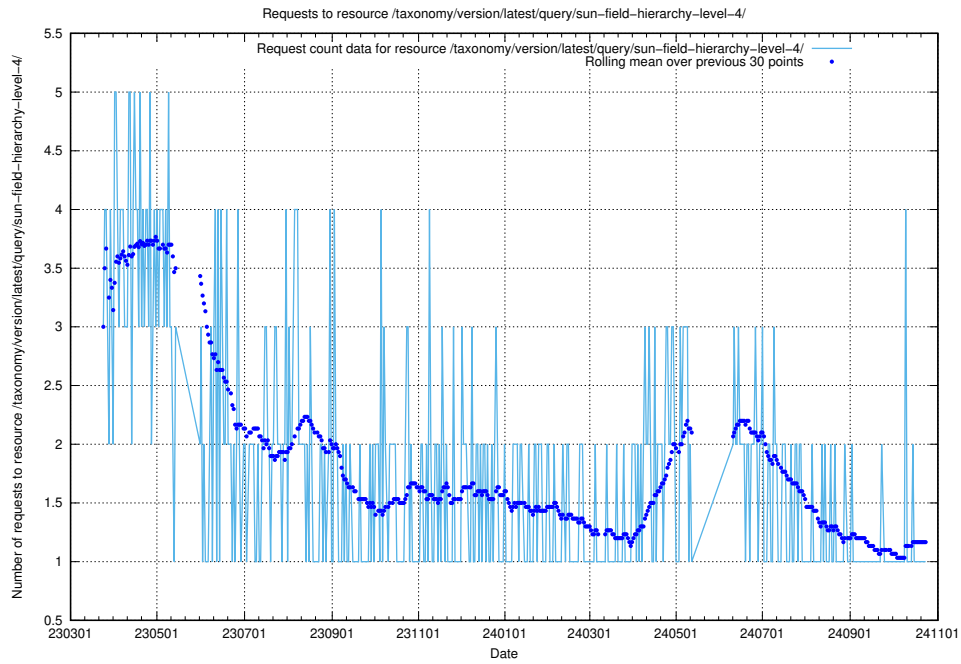

5.7006 Usage of /taxonomy/version/latest/query/sun-field-hierarchy-level-4/

Here, we count the number of requests to resource /taxonomy/version/latest/query/sun-field-hierarchy-level-4/.