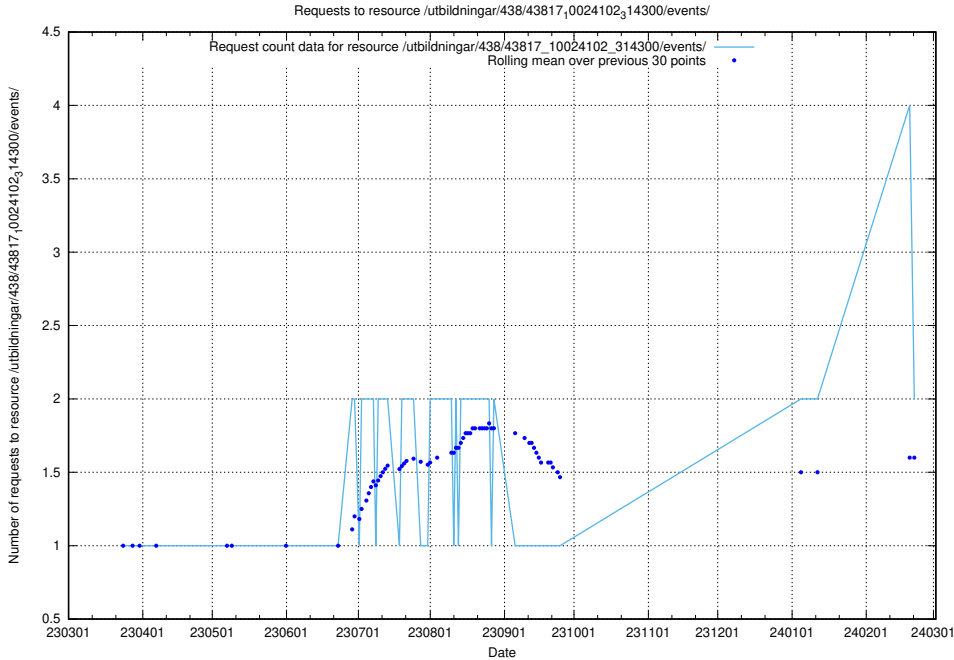

5.980 Usage of /utbildningar/438/43817_10024102_314300/events/

Here, we count the number of requests to resource /utbildningar/438/43817_10024102_314300/events/.