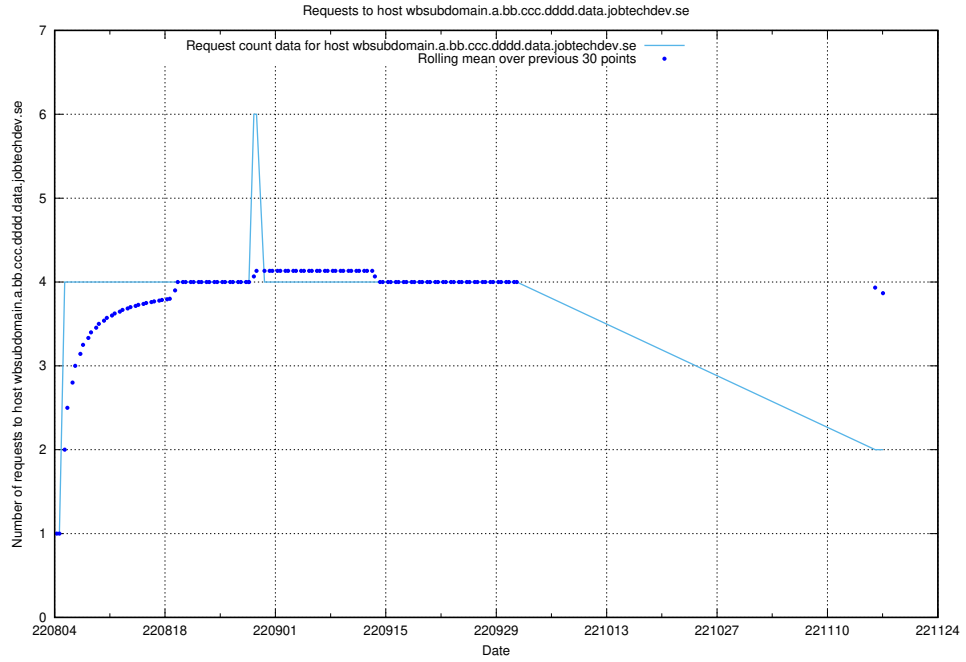

7.358 Usage of wbsubdomain.a.bb.ccc.dddd.data.jobtechdev.se

Here, we count the number of requests to host wbsubdomain.a.bb.ccc.dddd.data.jobtechdev.se.