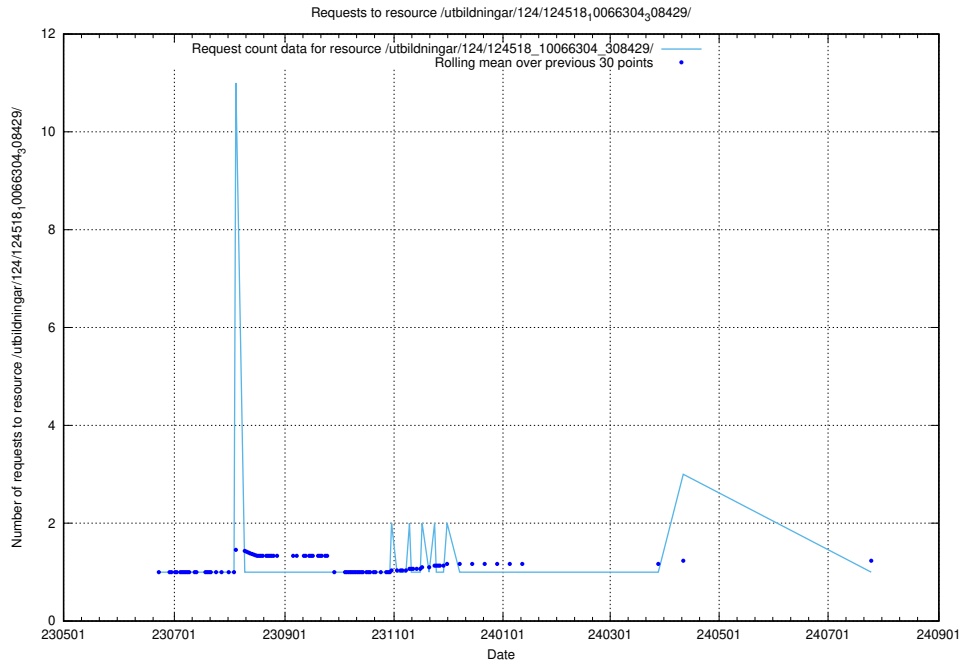

5.6671 Usage of /utbildningar/124/124518_10066304_308429/

Here, we count the number of requests to resource /utbildningar/124/124518_10066304_308429/.