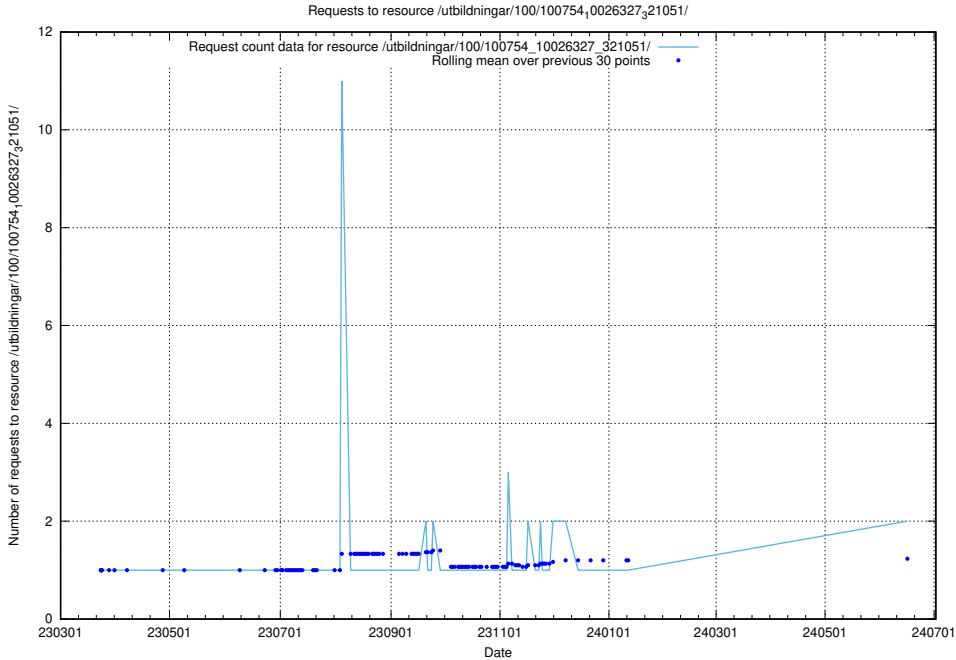

5.910 Usage of /utbildningar/100/100754_10026327_321051/

Here, we count the number of requests to resource /utbildningar/100/100754_10026327_321051/.