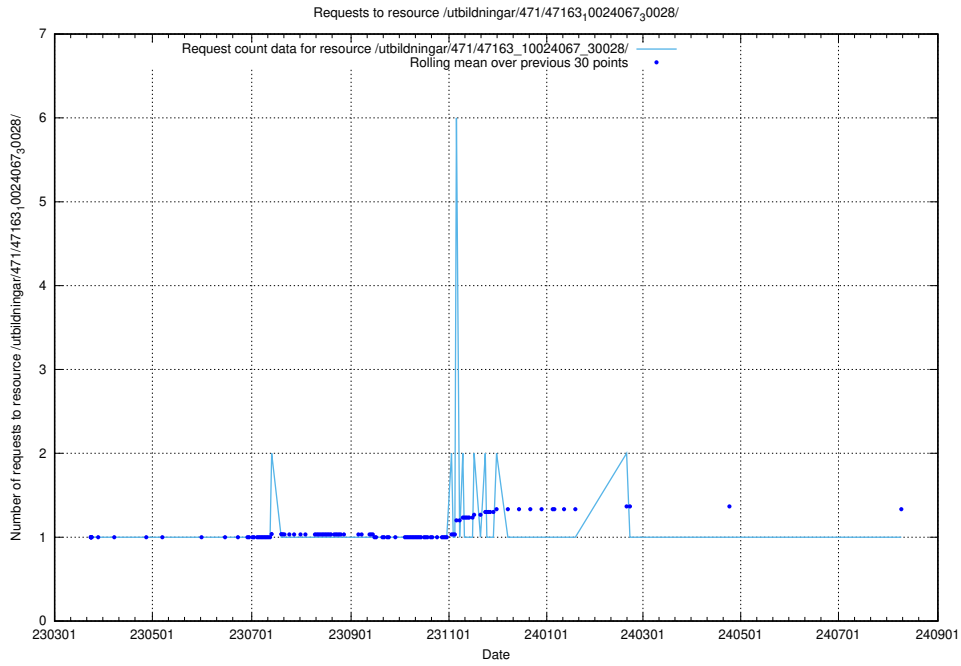

5.7276 Usage of /utbildningar/471/47163_10024067_30028/

Here, we count the number of requests to resource /utbildningar/471/47163_10024067_30028/.