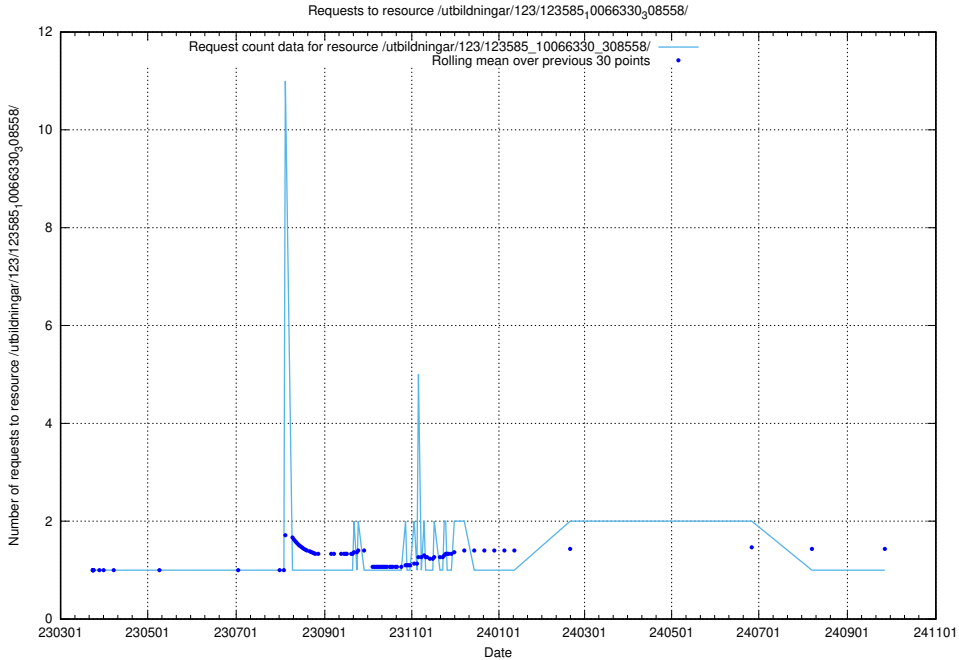

5.5394 Usage of /utbildningar/123/123585_10066330_308558/

Here, we count the number of requests to resource /utbildningar/123/123585_10066330_308558/.