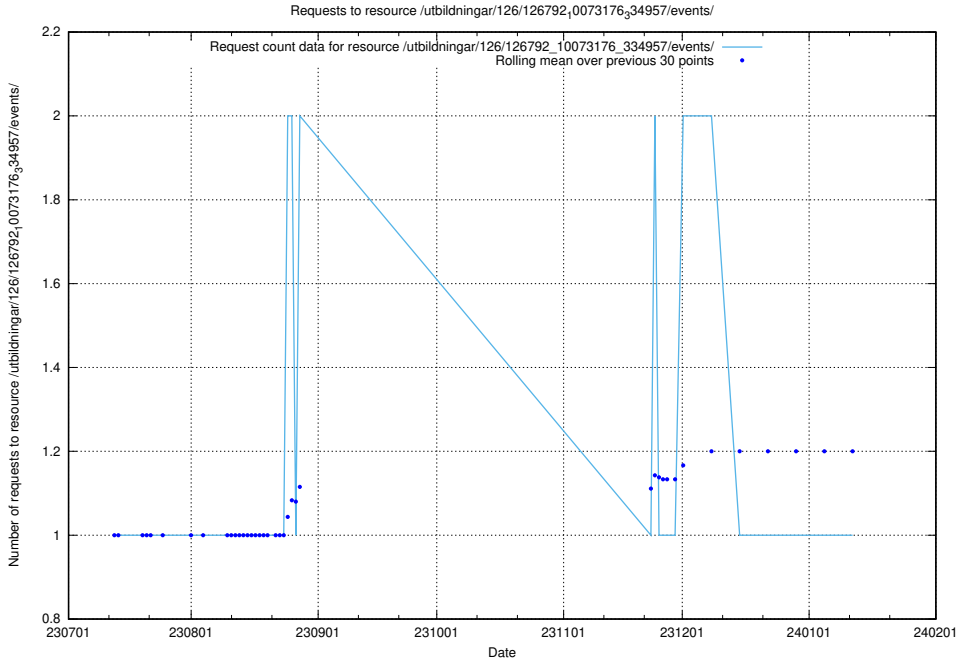

5.6037 Usage of /utbildningar/126/126792_10073176_334957/events/

Here, we count the number of requests to resource /utbildningar/126/126792_10073176_334957/events/