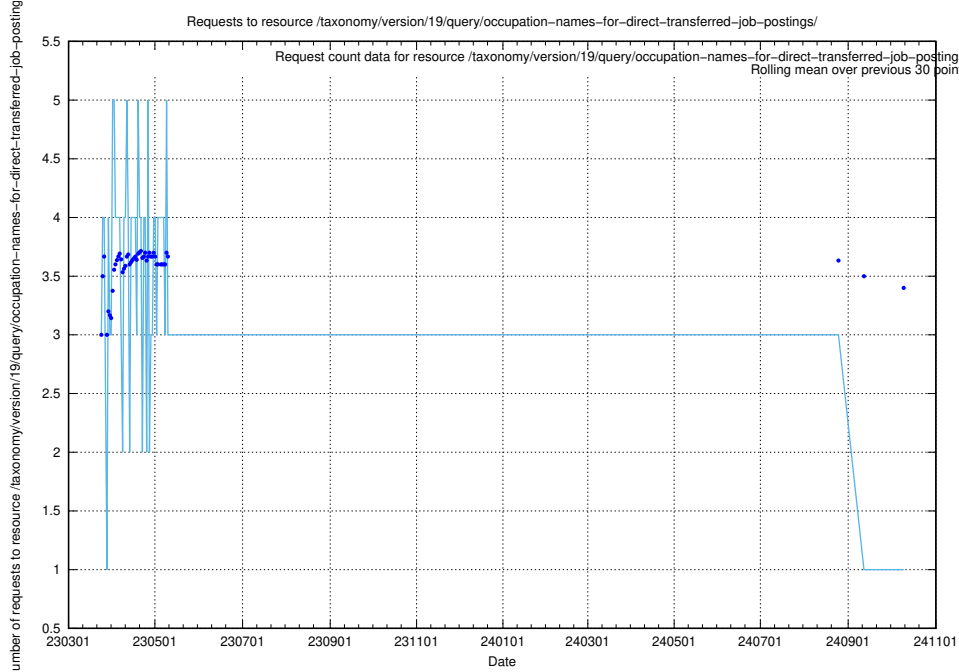

5.7086 Usage of /taxonomy/version/19/query/occupation-names-for-direct-transferred-job-postings/

Here, we count the number of requests to resource /taxonomy/version/19/query/occupation-names-for-direct-transferred-job-postings/.