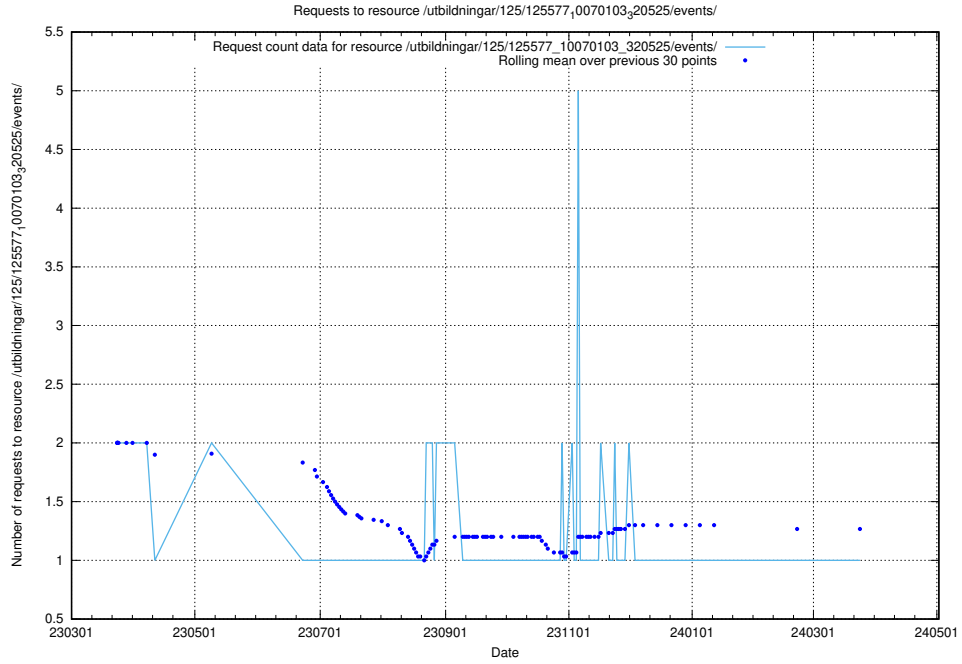

5.7244 Usage of /utbildningar/125/125577_10070103_320525/events/

Here, we count the number of requests to resource /utbildningar/125/125577_10070103_320525/events/