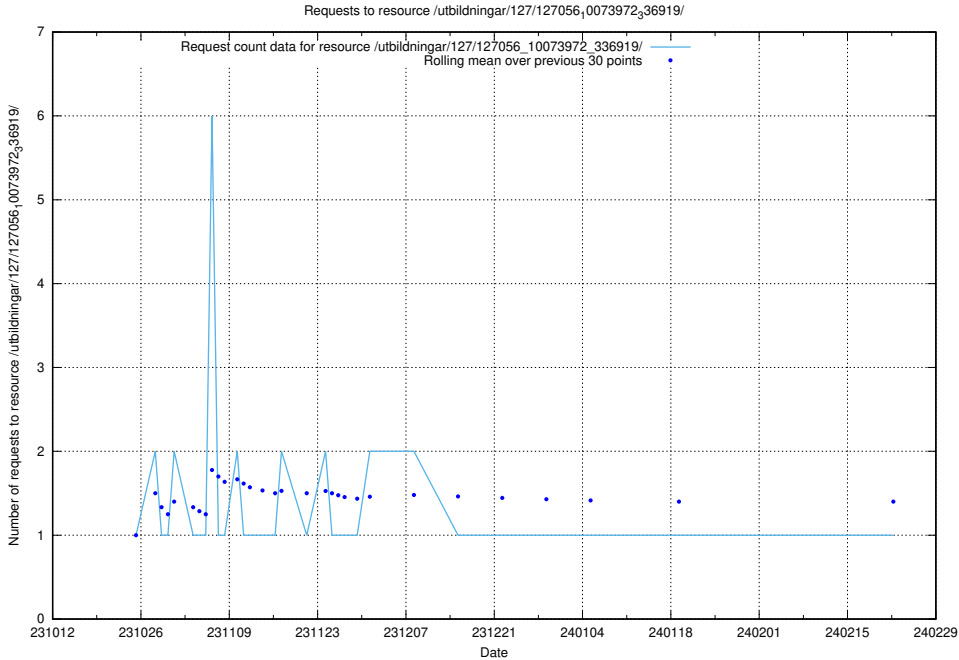

5.5133 Usage of /utbildningar/127/127056_10073972_336919/

Here, we count the number of requests to resource /utbildningar/127/127056_10073972_336919/.