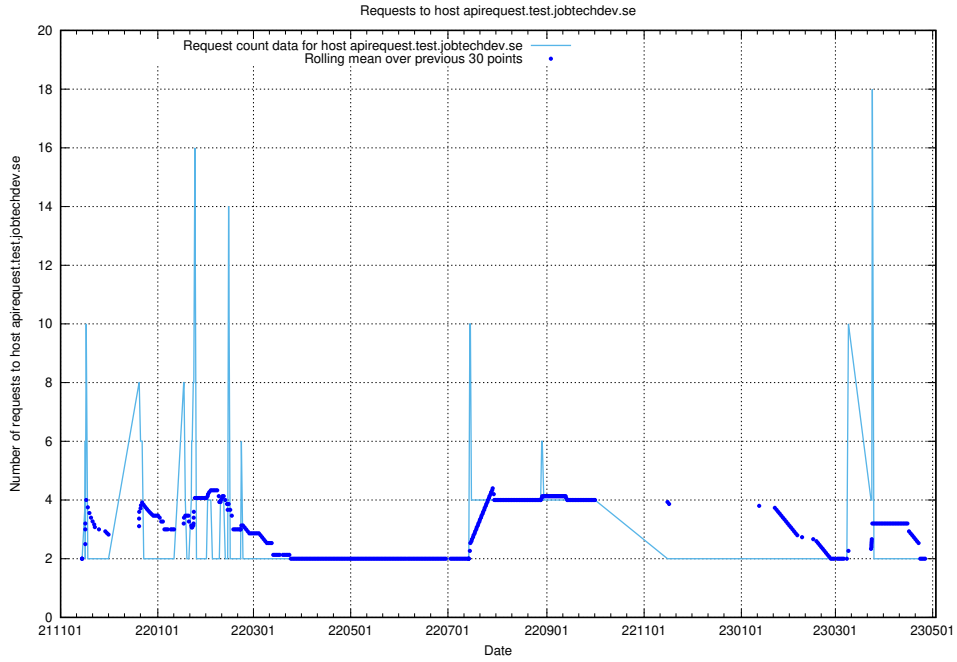

7.295 Usage of `apirequest.test.jobtechdev.se`

Here, we count the number of requests to host `apirequest.test.jobtechdev.se`.