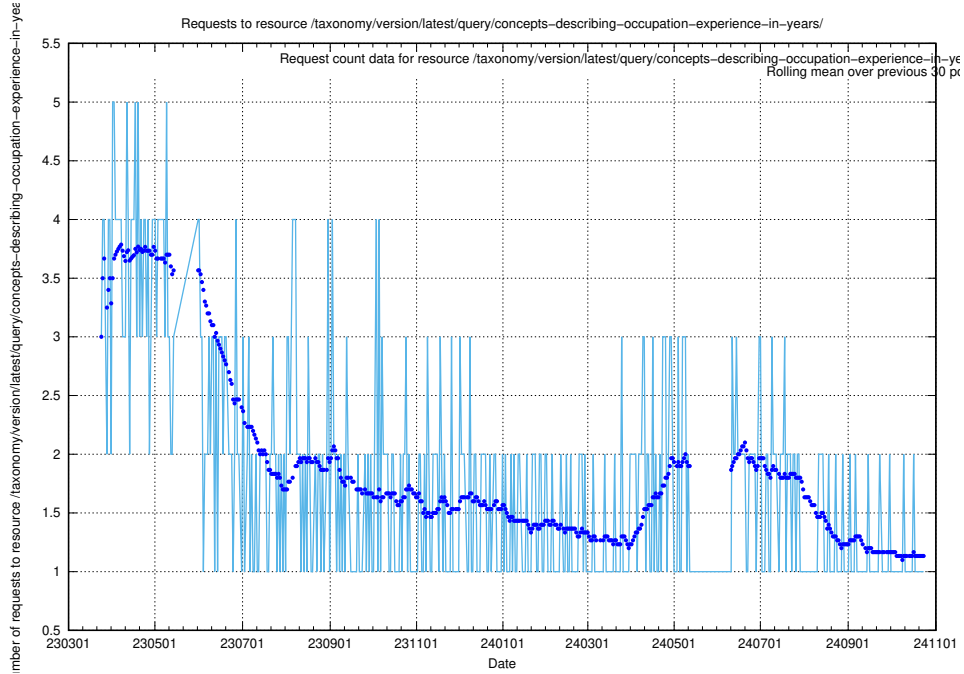

5.7047 Usage of /taxonomy/version/latest/query/concepts-describing-occupation-experience-in-years/

Here, we count the number of requests to resource /taxonomy/version/latest/query/concepts-describing-occupation-experience-in-years/.