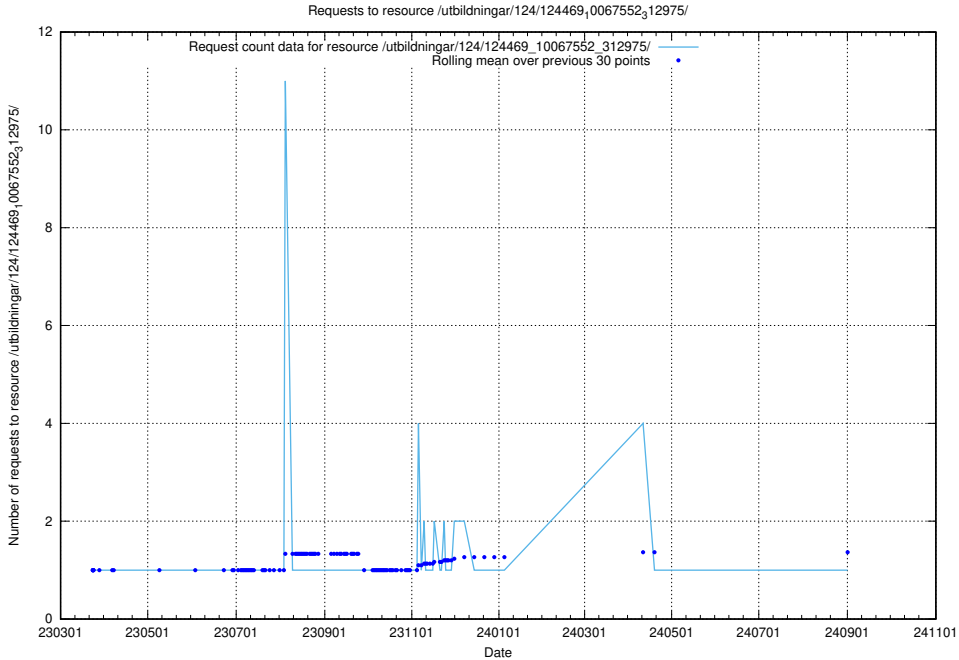

5.4269 Usage of /utbildningar/124/124469_10067552_312975/

Here, we count the number of requests to resource /utbildningar/124/124469_10067552_312975/.