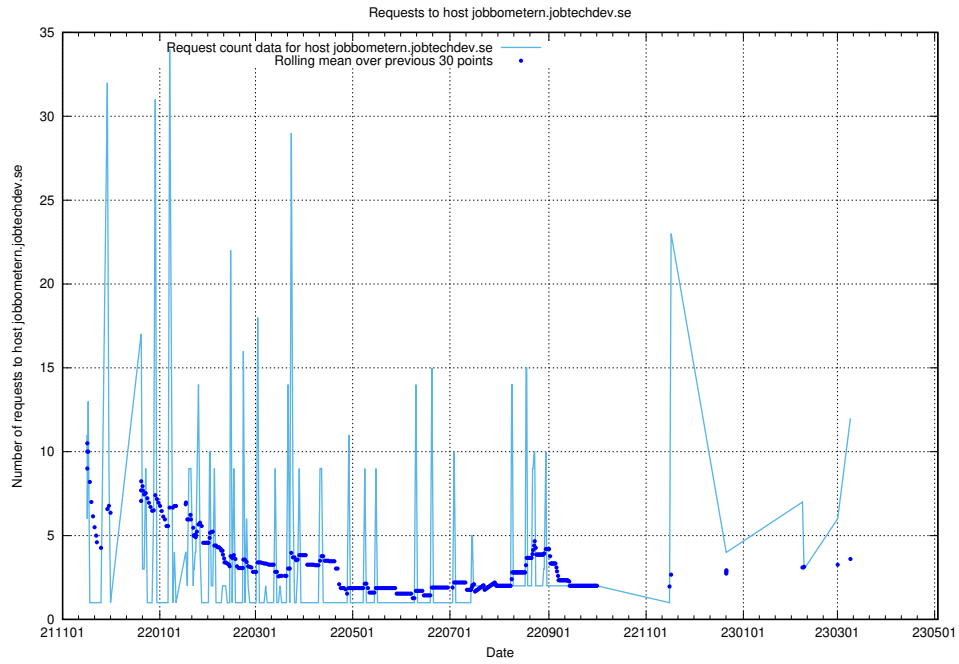

7.61 Usage of `jobbometern.jobtechdev.se`

Here, we count the number of requests to host `jobbometern.jobtechdev.se`.