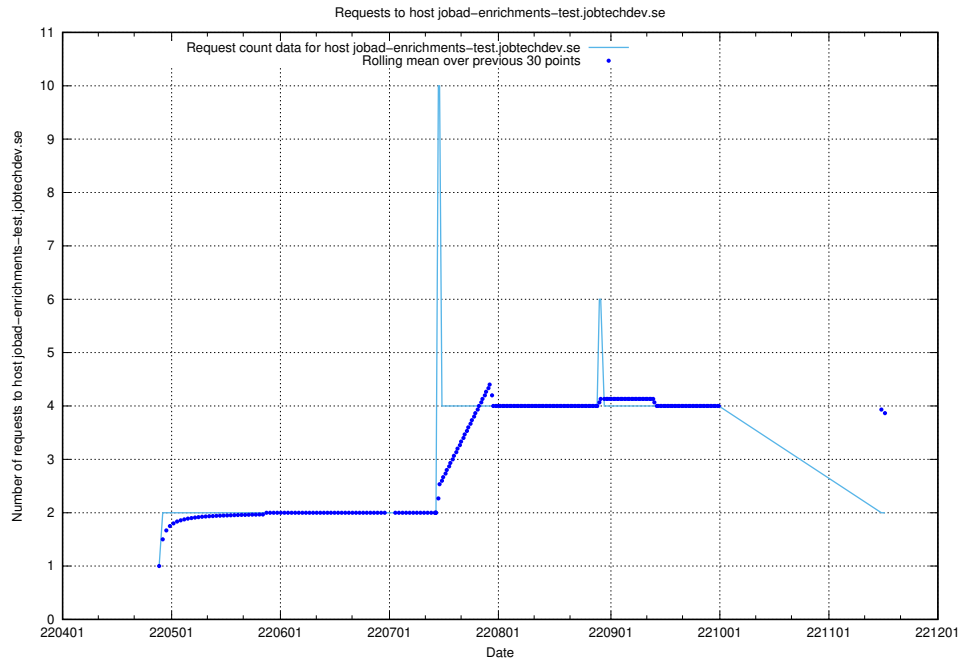

7.449 Usage of `jobad-enrichments-test.jobtechdev.se`

Here, we count the number of requests to host `jobad-enrichments-test.jobtechdev.se`.