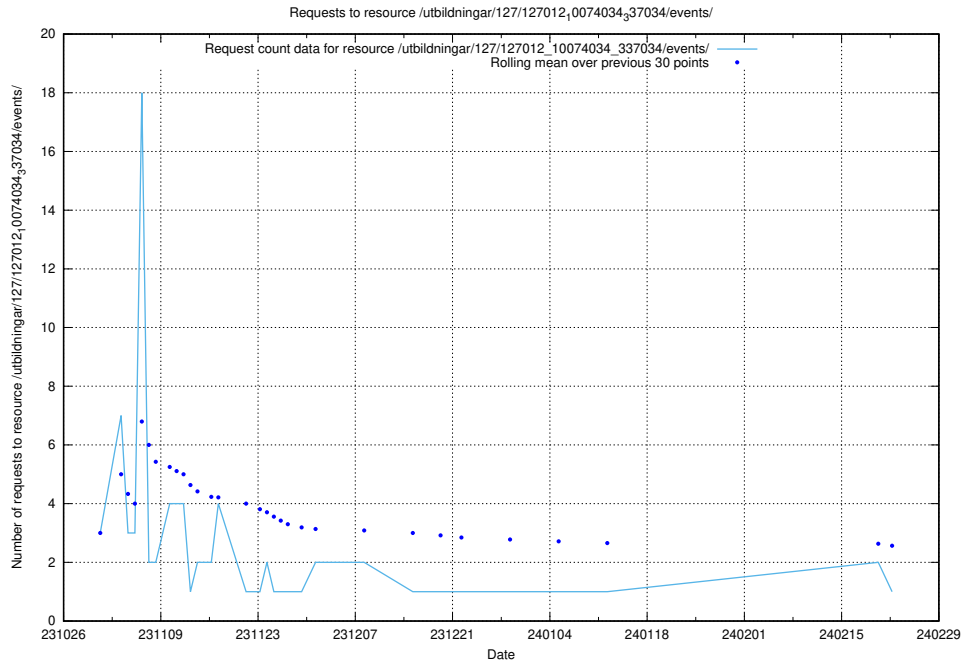

5.5084 Usage of /utbildningar/127/127012_10074034_337034/events/

Here, we count the number of requests to resource /utbildningar/127/127012_10074034_337034/events/