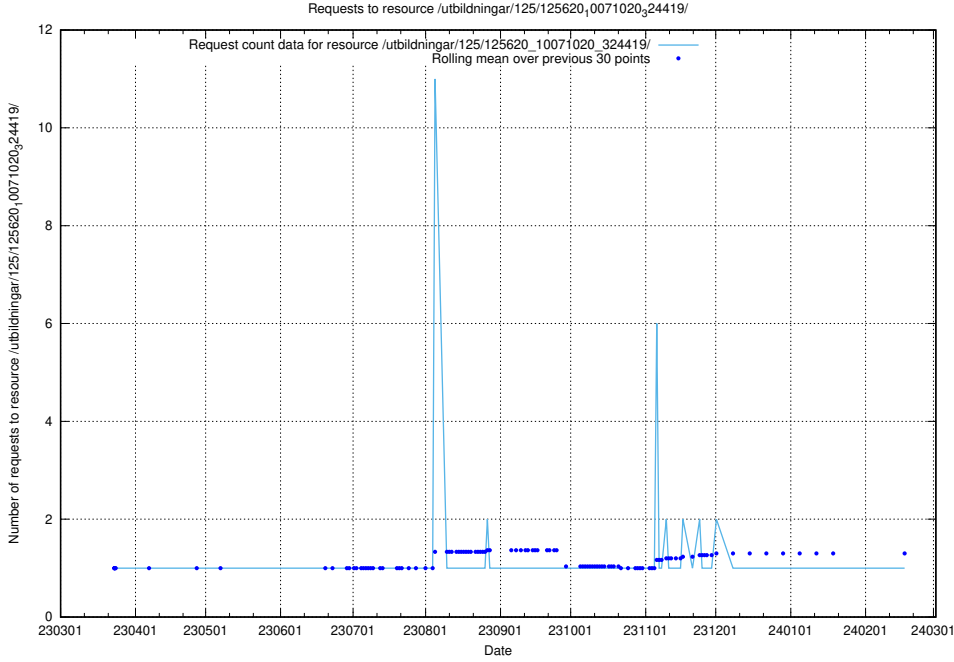

5.1104 Usage of /utbildningar/125/125620_10071020_324419/

Here, we count the number of requests to resource /utbildningar/125/125620_10071020_324419/.