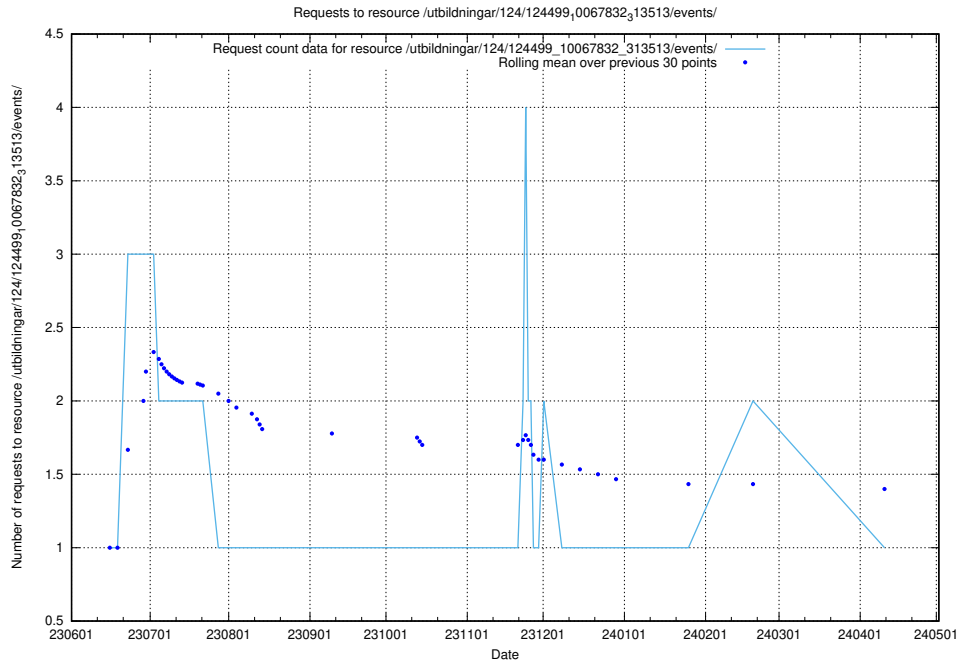

5.6792 Usage of /utbildningar/124/124499_10067832_313513/events/

Here, we count the number of requests to resource /utbildningar/124/124499_10067832_313513/events/