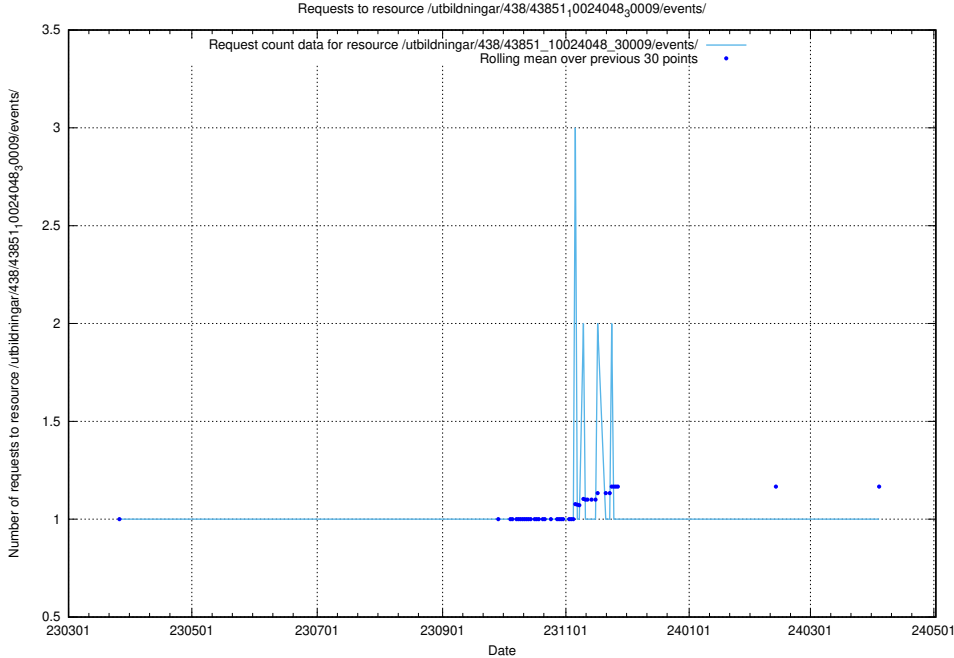

5.6984 Usage of /utbildningar/438/43851_10024048_30009/events/

Here, we count the number of requests to resource /utbildningar/438/43851_10024048_30009/events/.