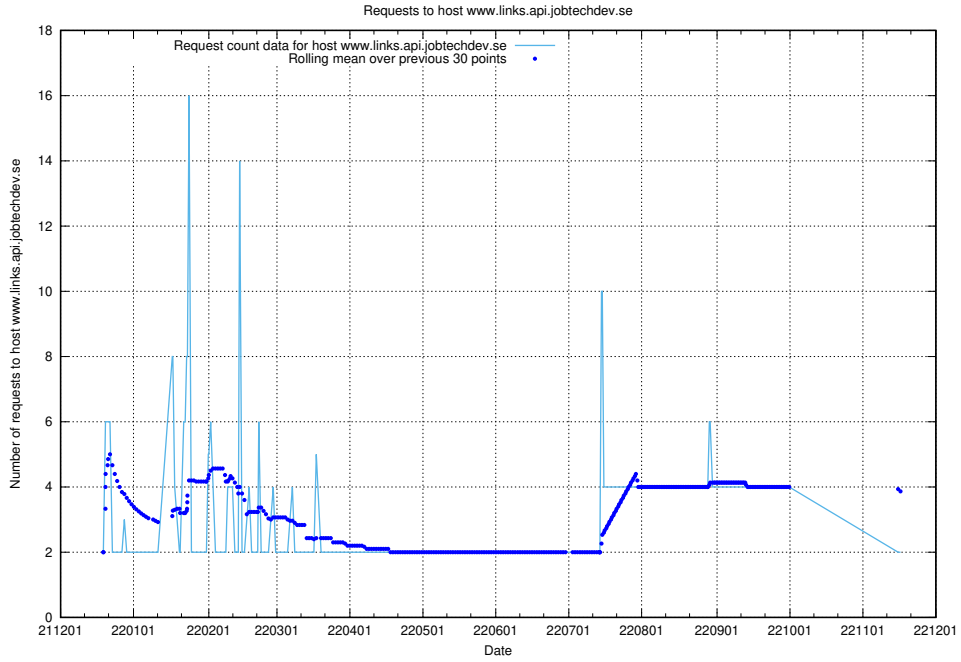

7.387 Usage of `www.links.api.jobtechdev.se`

Here, we count the number of requests to host `www.links.api.jobtechdev.se`.