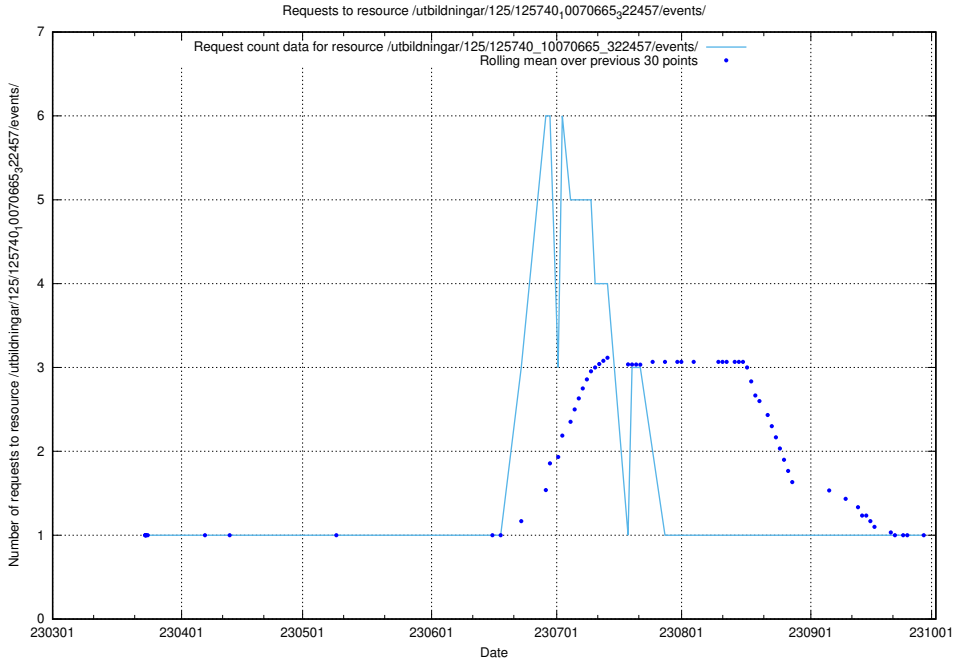

5.1049 Usage of /utbildningar/125/125740_10070665_322457/events/

Here, we count the number of requests to resource /utbildningar/125/125740_10070665_322457/events/