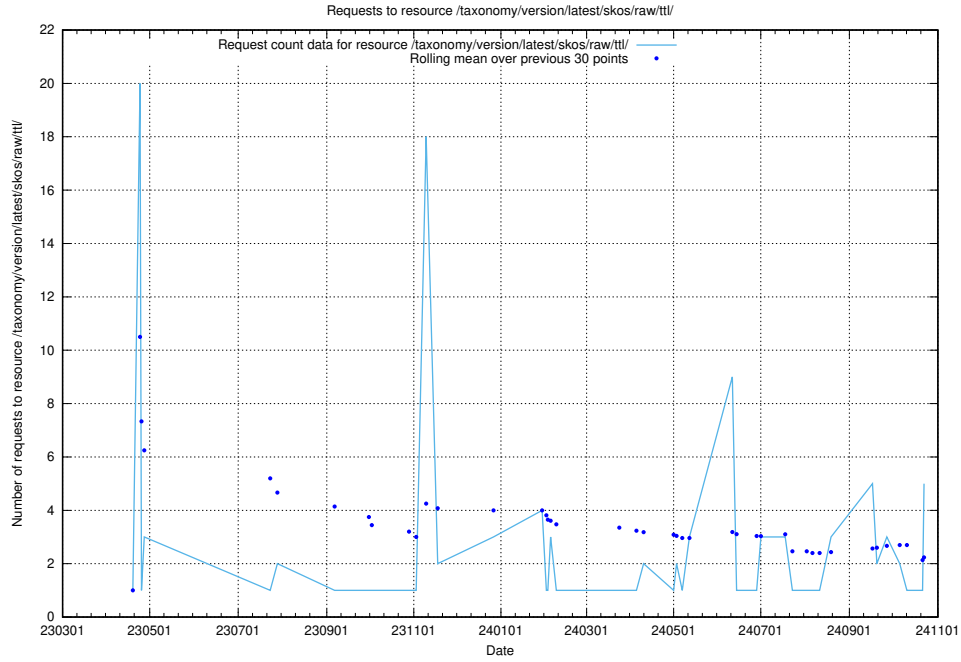

5.251 Usage of `/taxonomy/version/latest/skos/raw/ttl/`

Here, we count the number of requests to resource `/taxonomy/version/latest/skos/raw/ttl/`.