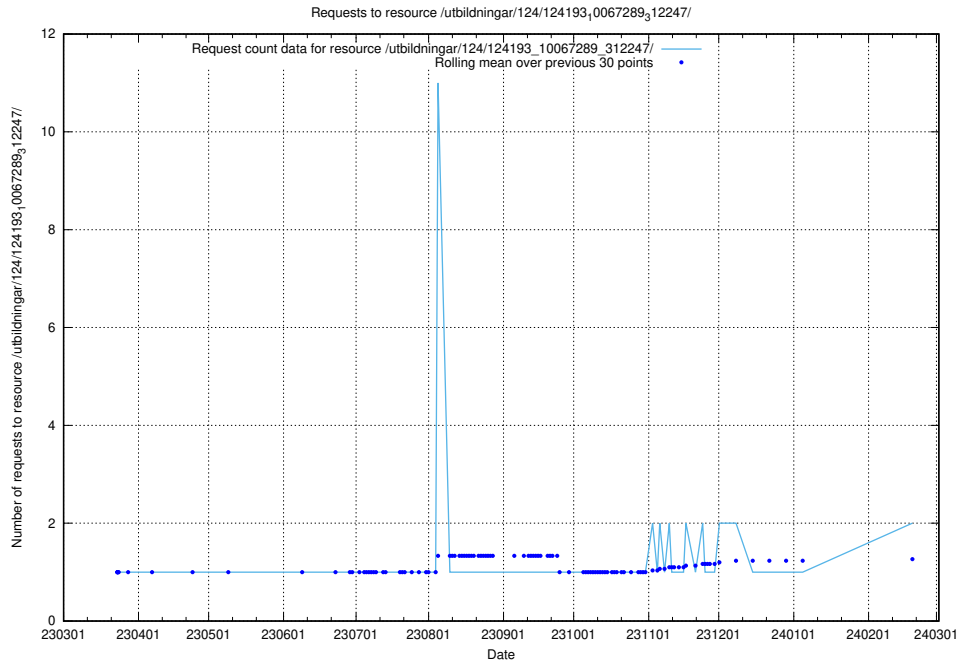

5.764 Usage of /utbildningar/124/124193_10067289_312247/

Here, we count the number of requests to resource /utbildningar/124/124193_10067289_312247/.