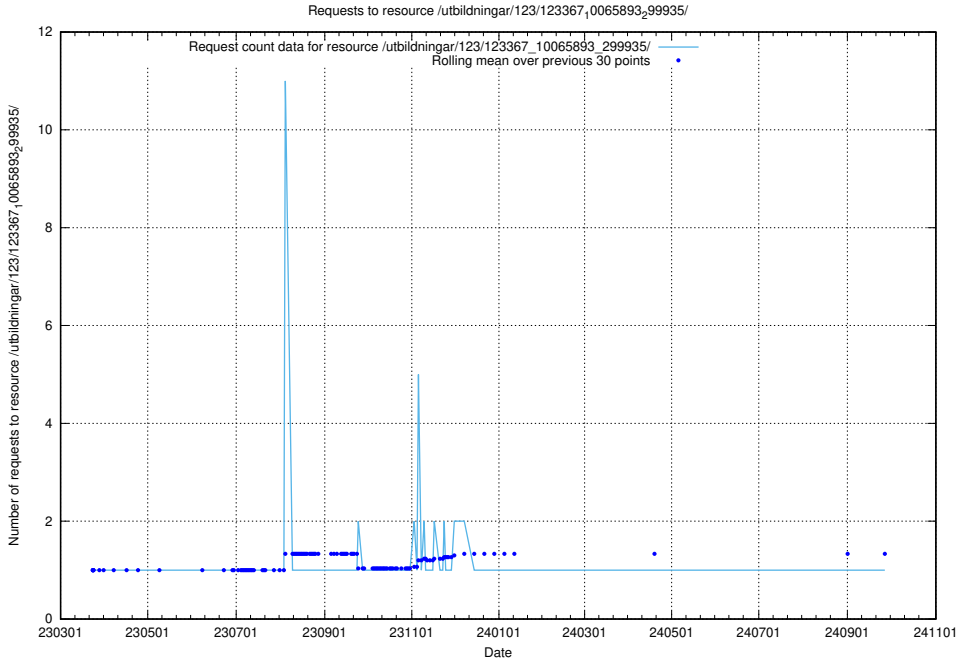

5.5668 Usage of /utbildningar/123/123367_10065893_299935/

Here, we count the number of requests to resource /utbildningar/123/123367_10065893_299935/.