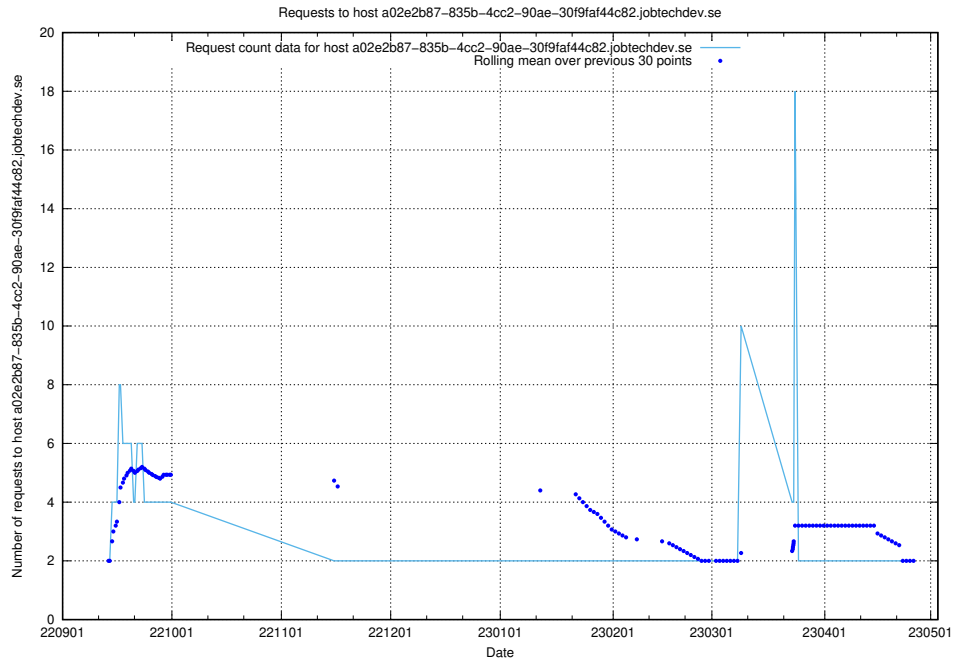

Here, we count the number of requests to host a02e2b87-835b-4cc2-90ae-30f9faf44c82.jobtechdev.se.

7.332 Usage of demo-jobad-enrichments-api.jobtechdev.se

Here, we count the number of requests to host demo-jobad-enrichments-api.jobtechdev.se.