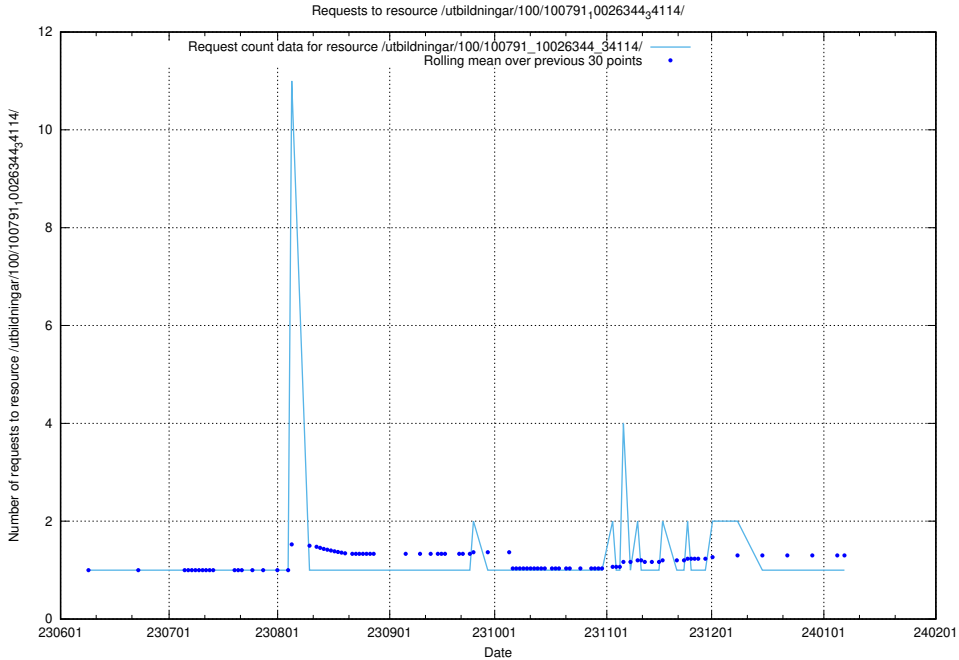

5.6819 Usage of /utbildningar/100/100791_10026344_34114/

Here, we count the number of requests to resource /utbildningar/100/100791_10026344_34114/.