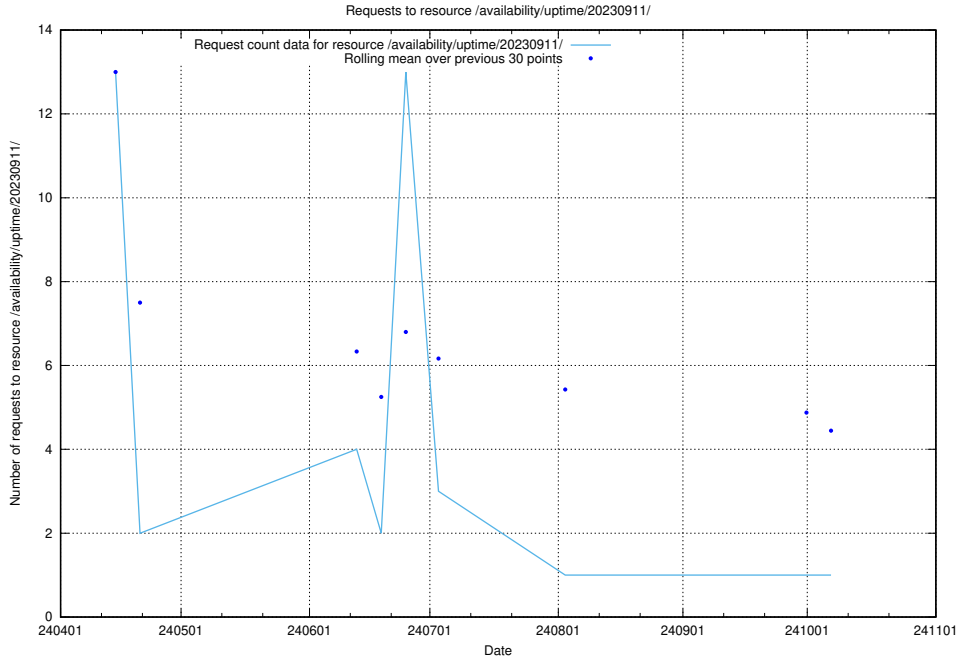

5.2389 Usage of /availability/uptime/20230911/

Here, we count the number of requests to resource /availability/uptime/20230911/.