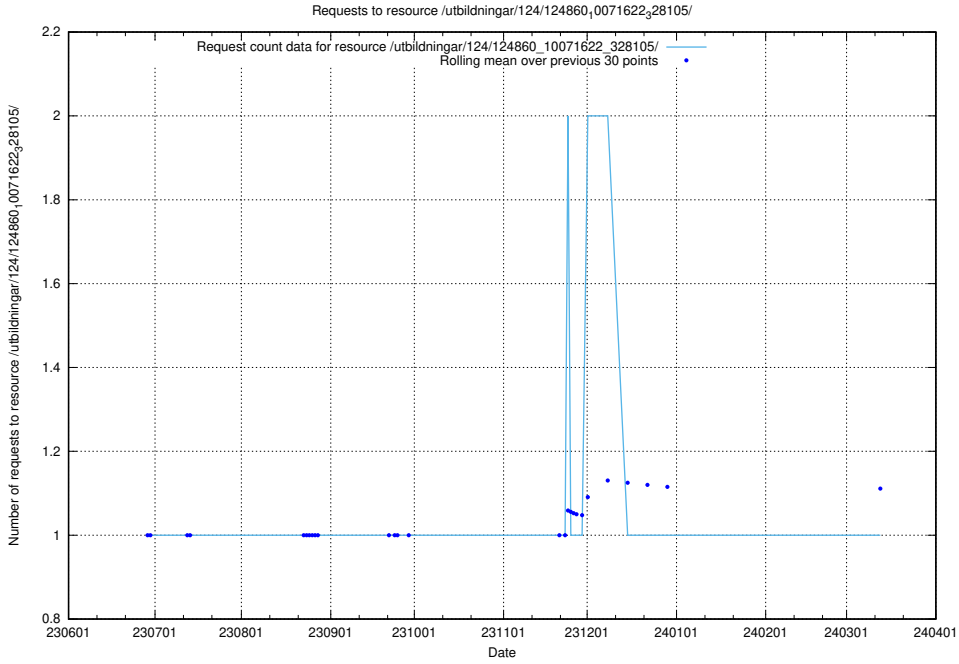

5.6405 Usage of /utbildningar/124/124860_10071622_328105/

Here, we count the number of requests to resource /utbildningar/124/124860_10071622_328105/.