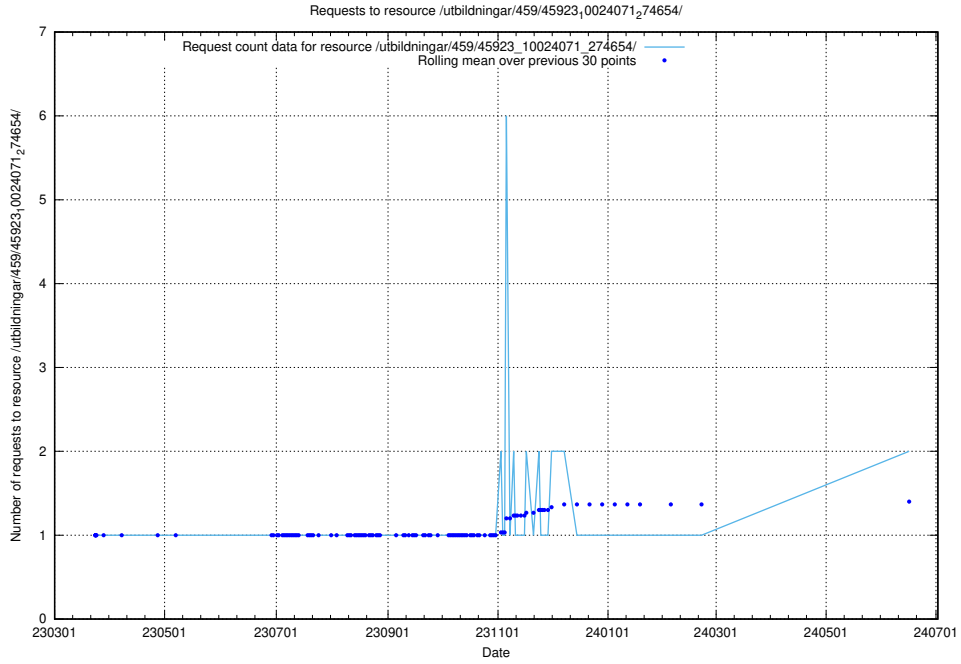

5.996 Usage of /utbildningar/459/45923_10024071_274654/

Here, we count the number of requests to resource /utbildningar/459/45923_10024071_274654/.