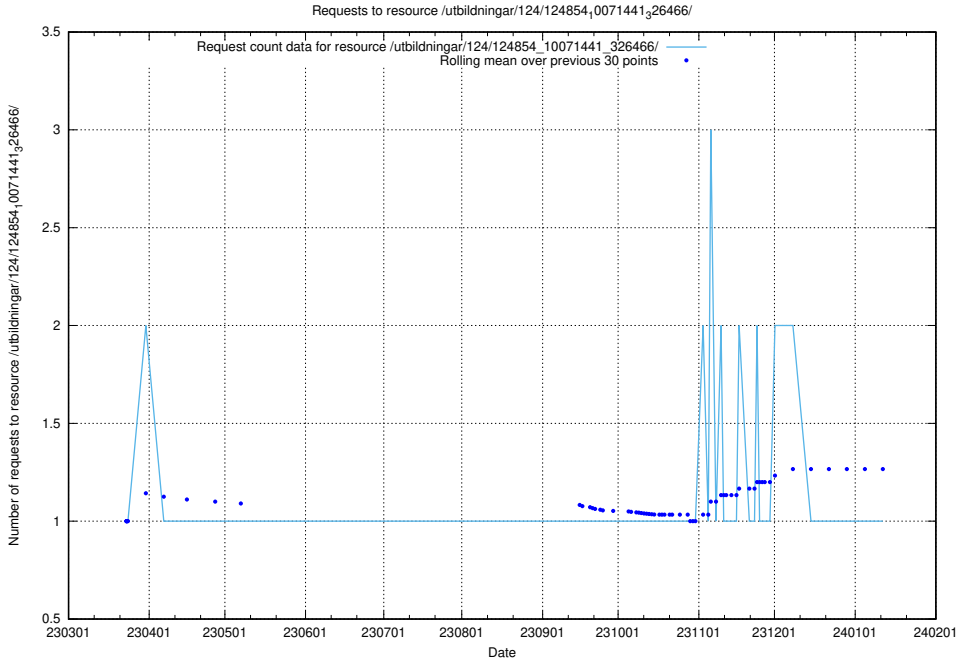

5.1414 Usage of /utbildningar/124/124854_10071441_326466/

Here, we count the number of requests to resource /utbildningar/124/124854_10071441_326466/.