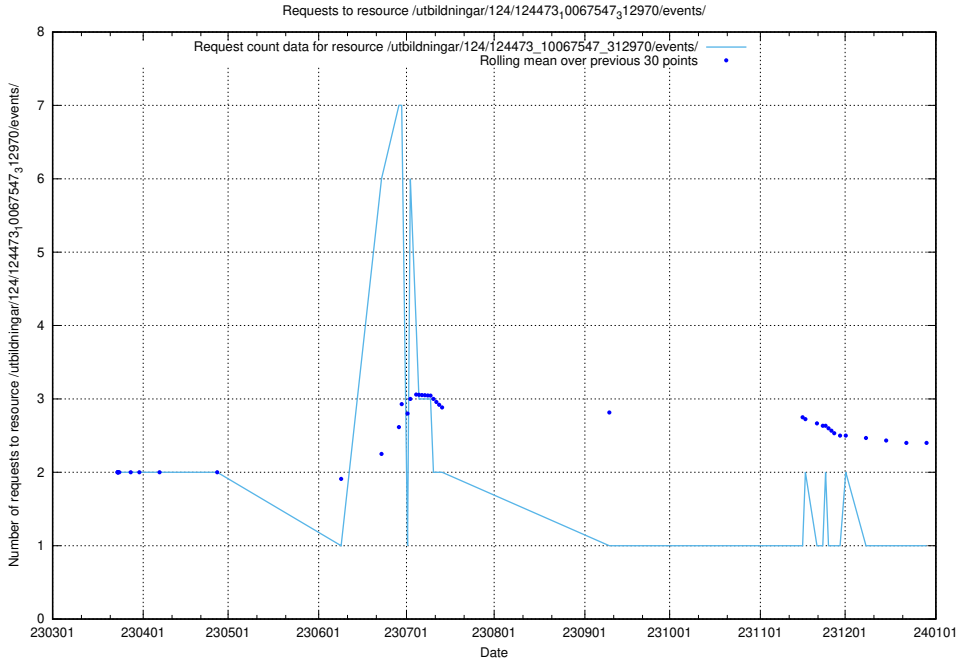

5.7261 Usage of /utbildningar/124/124473_10067547_312970/events/

Here, we count the number of requests to resource /utbildningar/124/124473_10067547_312970/events/