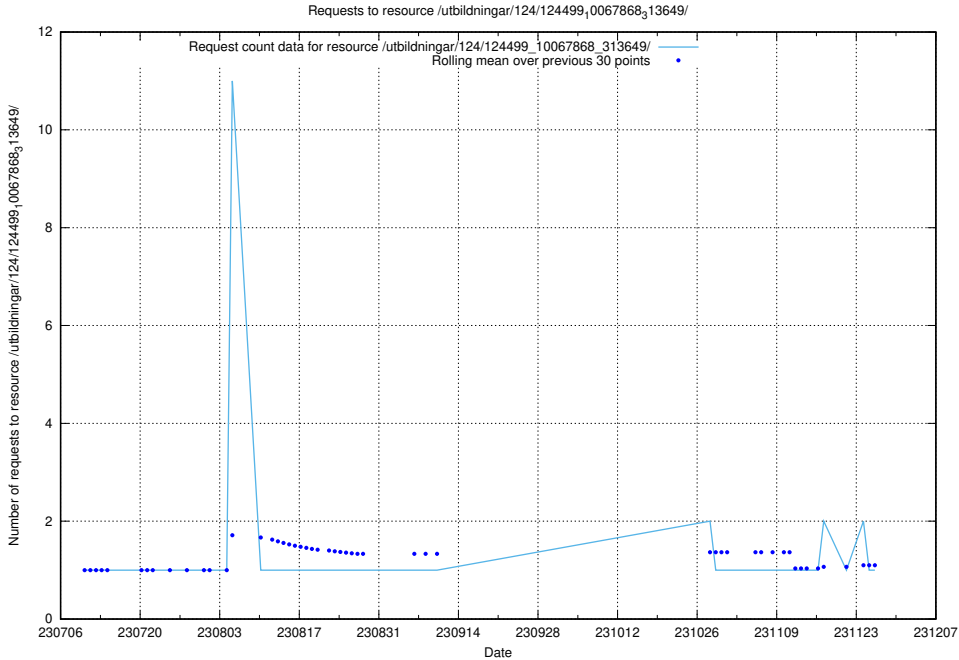

Here, we count the number of requests to resource /utbildningar/124/124499_10067868_313649/events/

5.6057 Usage of /utbildningar/124/124499_10067868_313649/

Here, we count the number of requests to resource /utbildningar/124/124499_10067868_313649/.