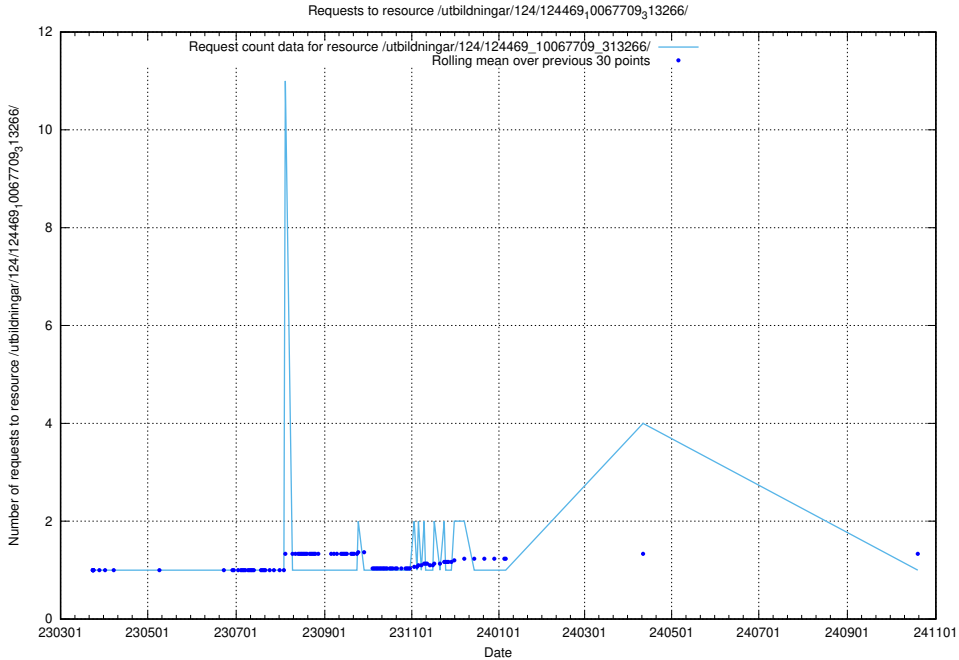

5.4184 Usage of /utbildningar/124/124469_10067709_313266/

Here, we count the number of requests to resource /utbildningar/124/124469_10067709_313266/.