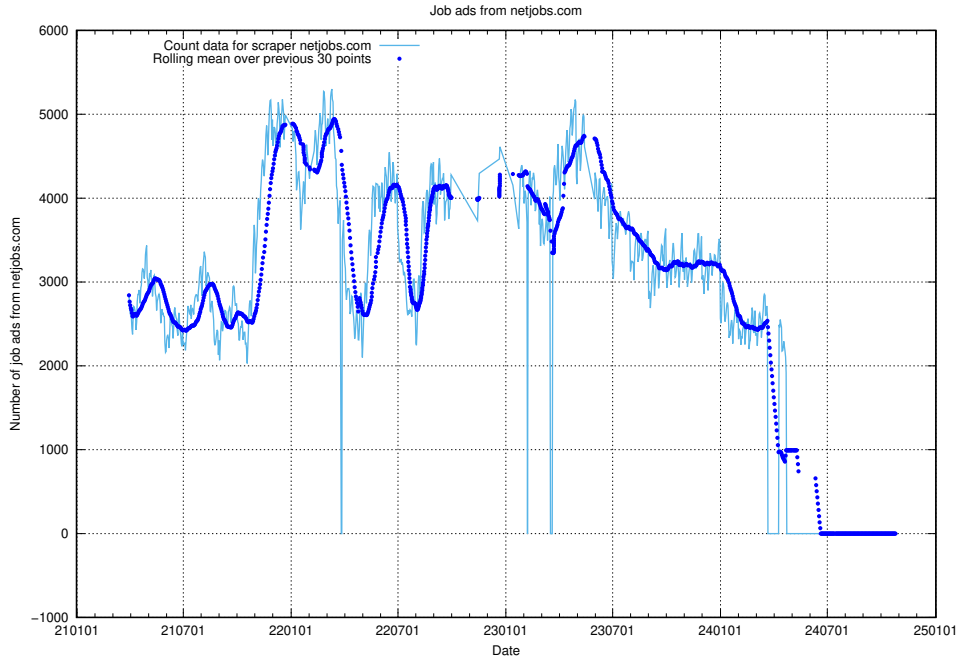

13.19 Number of ads by scraper netjobs.com

Here, we count the number of job ads scraped from netjobs.com.