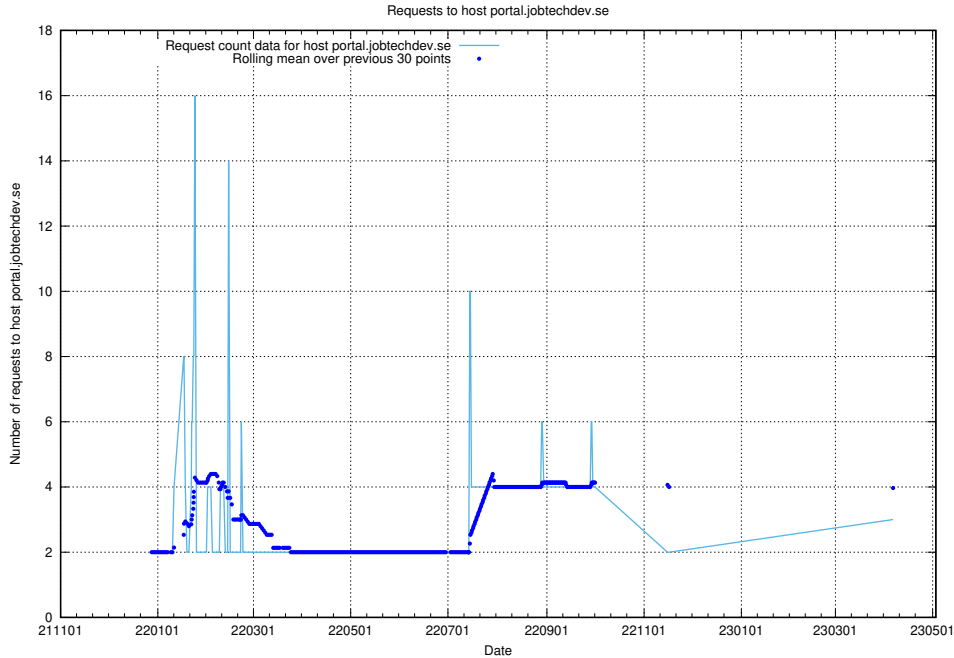

7.202 Usage of portal.jobtechdev.se

Here, we count the number of requests to host portal.jobtechdev.se.