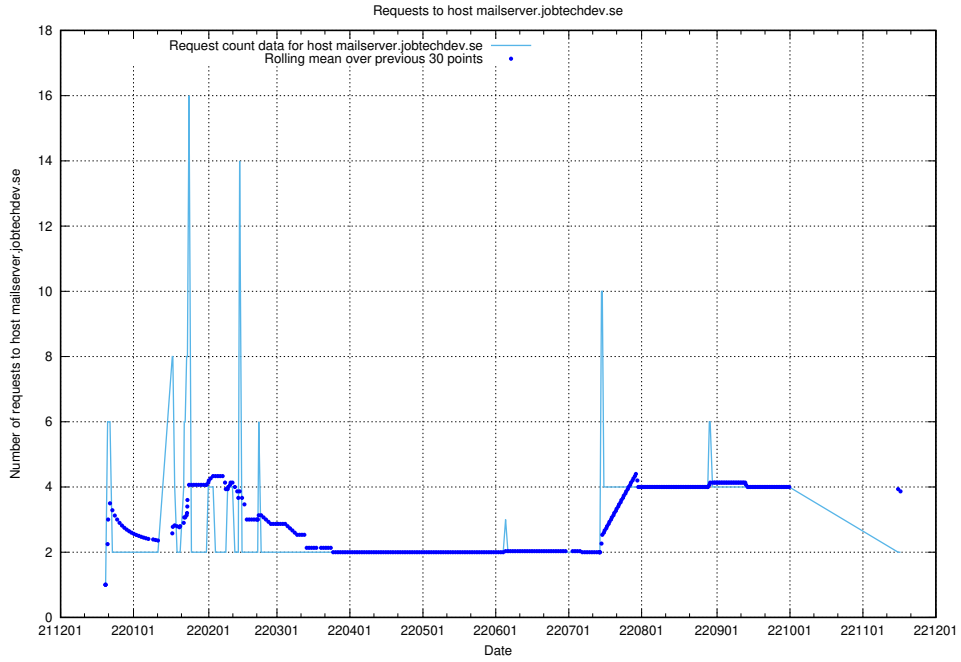

7.380 Usage of mailserver.jobtechdev.se

Here, we count the number of requests to host mailserver.jobtechdev.se.