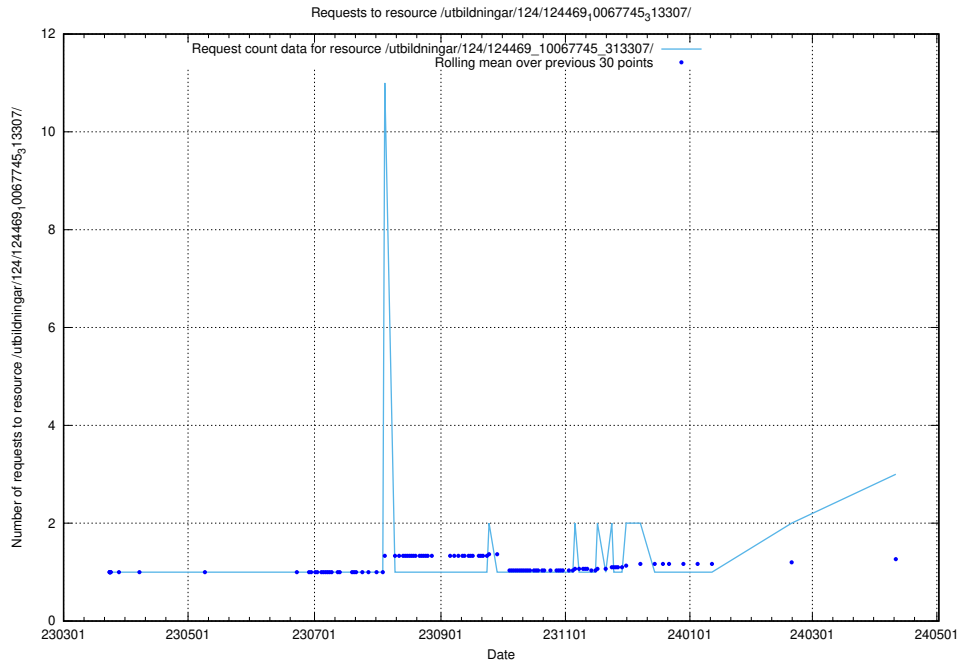

5.421 Usage of /utbildningar/124/124469_10067745_313307/

Here, we count the number of requests to resource /utbildningar/124/124469_10067745_313307/.