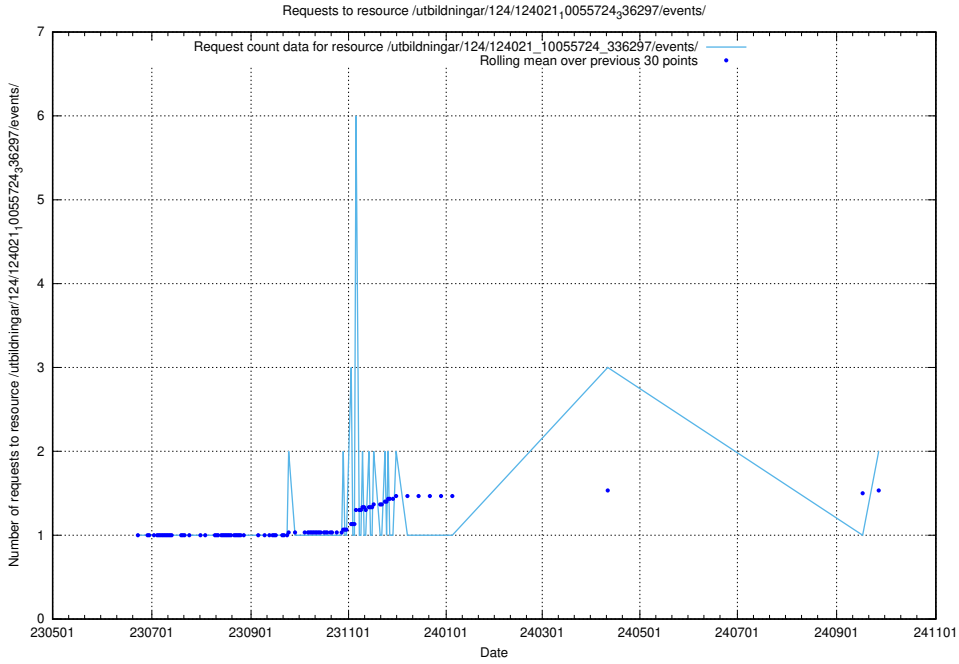

5.937 Usage of /utbildningar/124/124021_10055724_336297/events/

Here, we count the number of requests to resource /utbildningar/124/124021_10055724_336297/events/