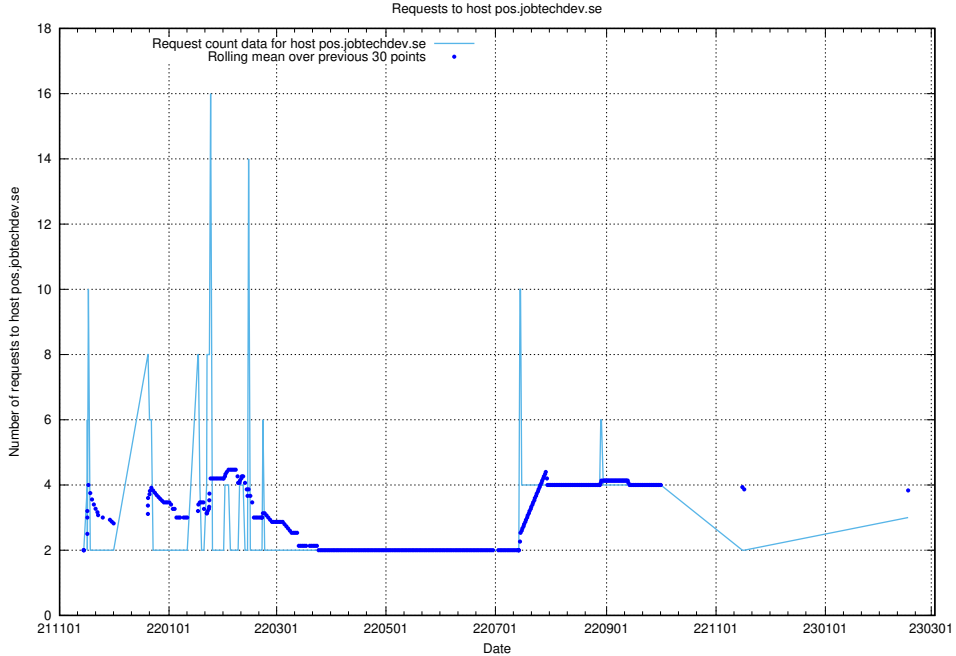

7.247 Usage of pos.jobtechdev.se

Here, we count the number of requests to host pos.jobtechdev.se.