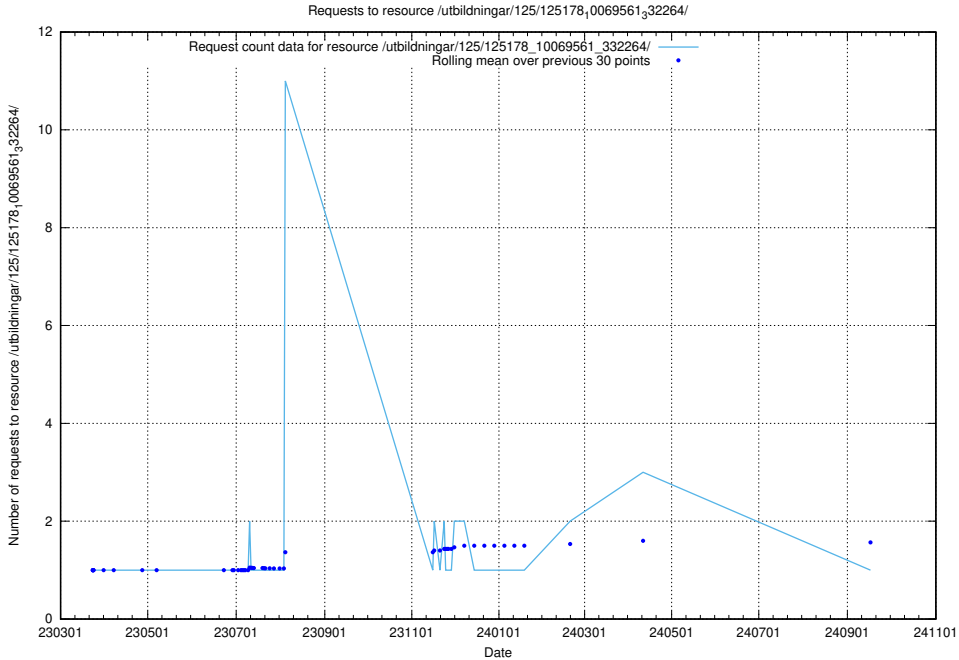

5.1190 Usage of /utbildningar/125/125178_10069561_332264/

Here, we count the number of requests to resource /utbildningar/125/125178_10069561_332264/.