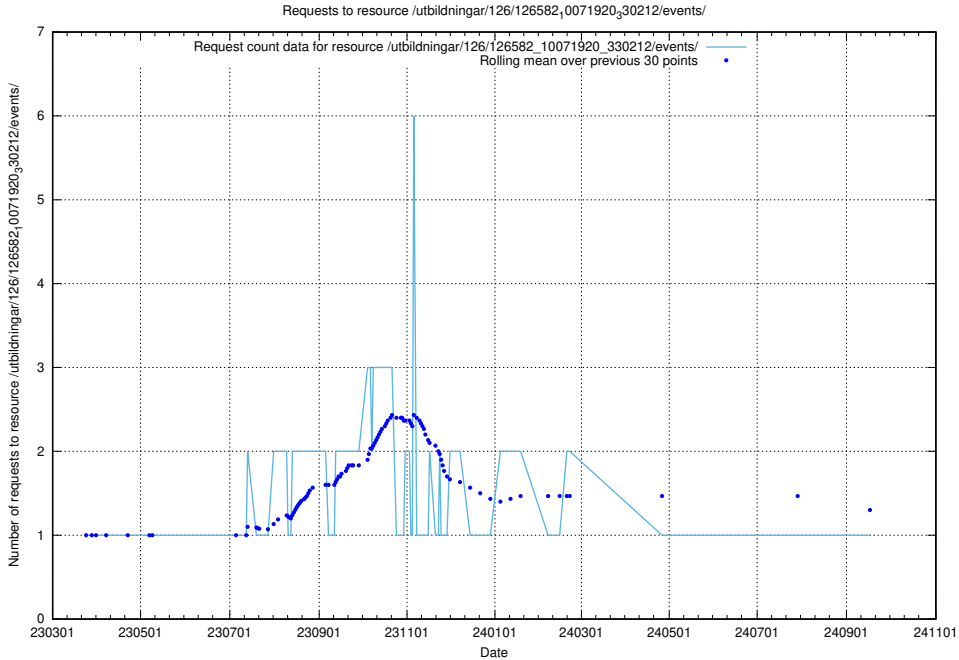

5.7153 Usage of /utbildningar/126/126582_10071920_330212/events/

Here, we count the number of requests to resource /utbildningar/126/126582_10071920_330212/events/