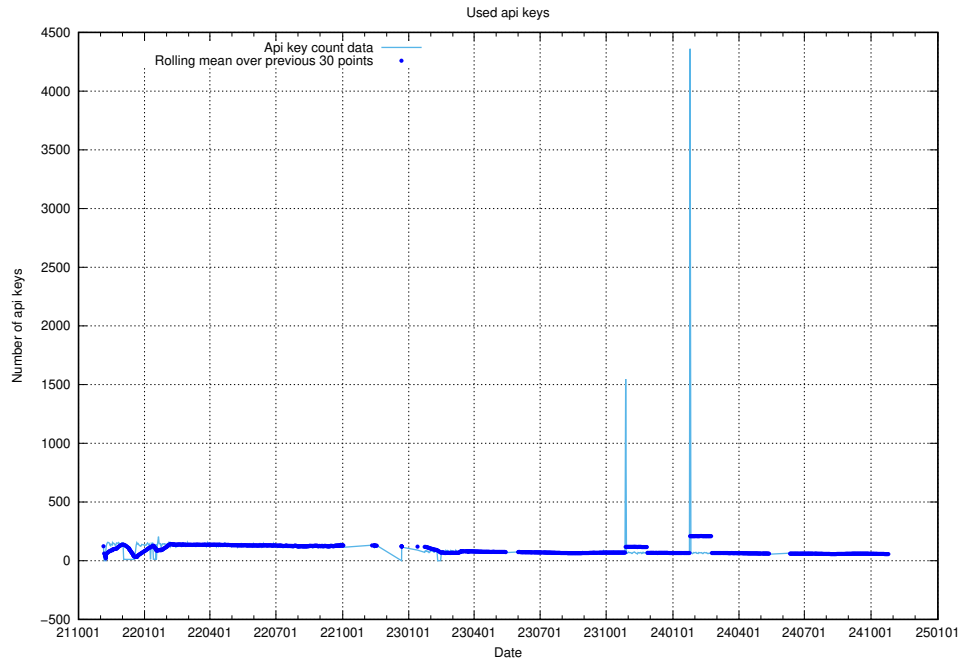

8.3 Number of used api keys

Here we extract the number of keys that were used for at least one request.