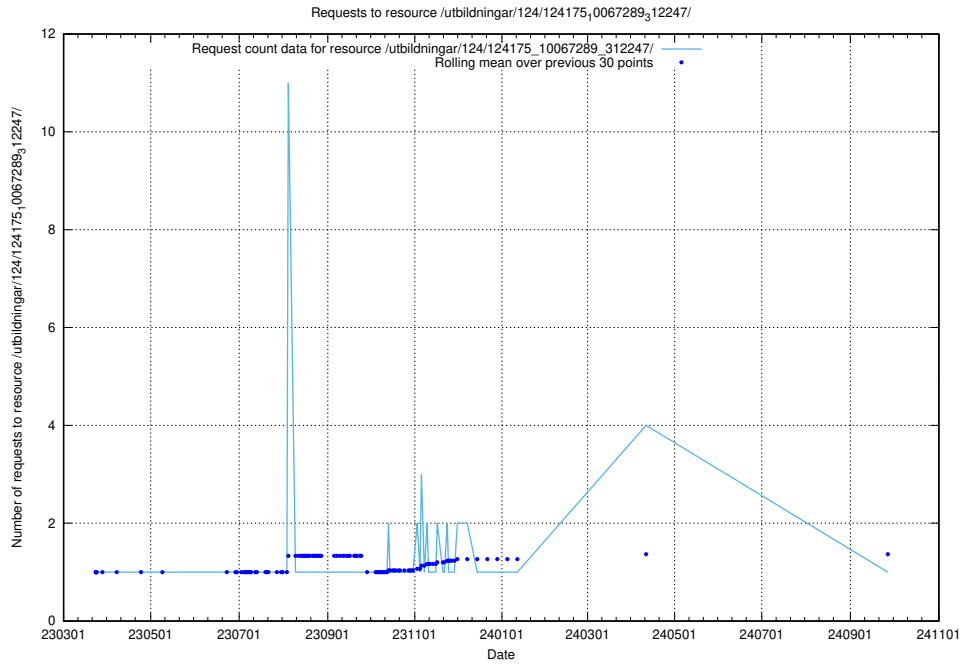

5.4963 Usage of /utbildningar/124/124175_10067289_312247/

Here, we count the number of requests to resource /utbildningar/124/124175_10067289_312247/.