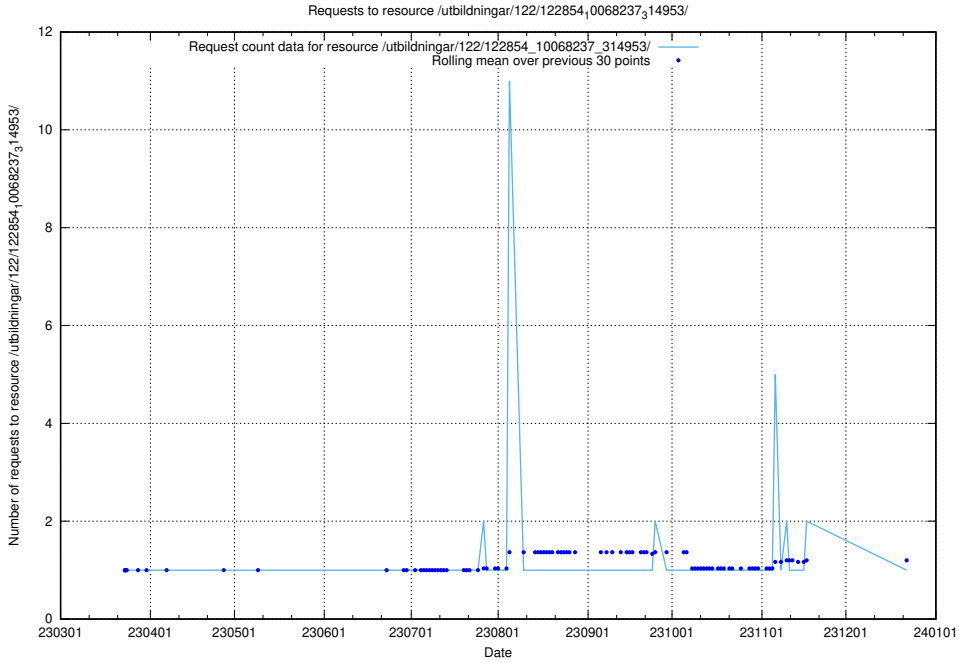

5.6109 Usage of /utbildningar/122/122854_10068237_314953/

Here, we count the number of requests to resource /utbildningar/122/122854_10068237_314953/.