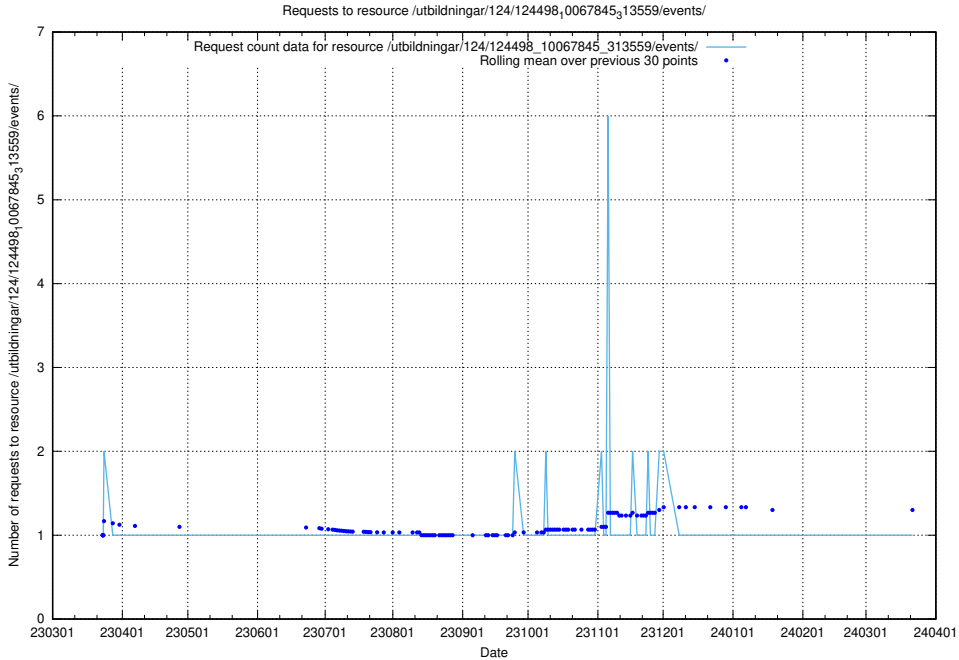

5.3599 Usage of /utbildningar/124/124498_10067845_313559/events/

Here, we count the number of requests to resource /utbildningar/124/124498_10067845_313559/events/