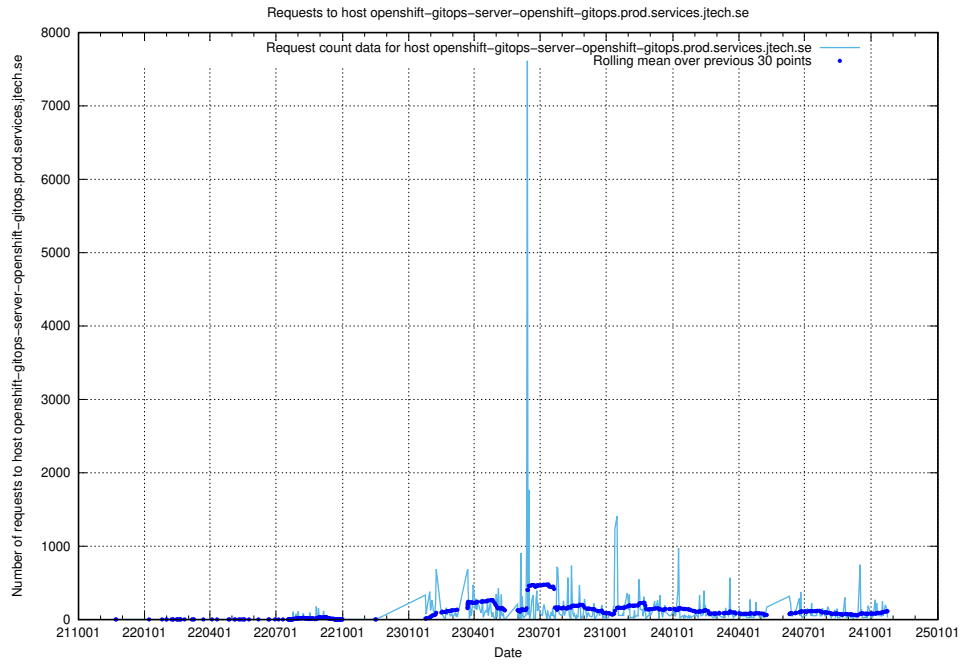

Here, we count the number of requests to host openshift-gitops-server-openshift-gitops.prod.services.jtech.se.

7.30 Usage of taxonomy-u1.api.jobtechdev.se

Here, we count the number of requests to host taxonomy-u1.api.jobtechdev.se.