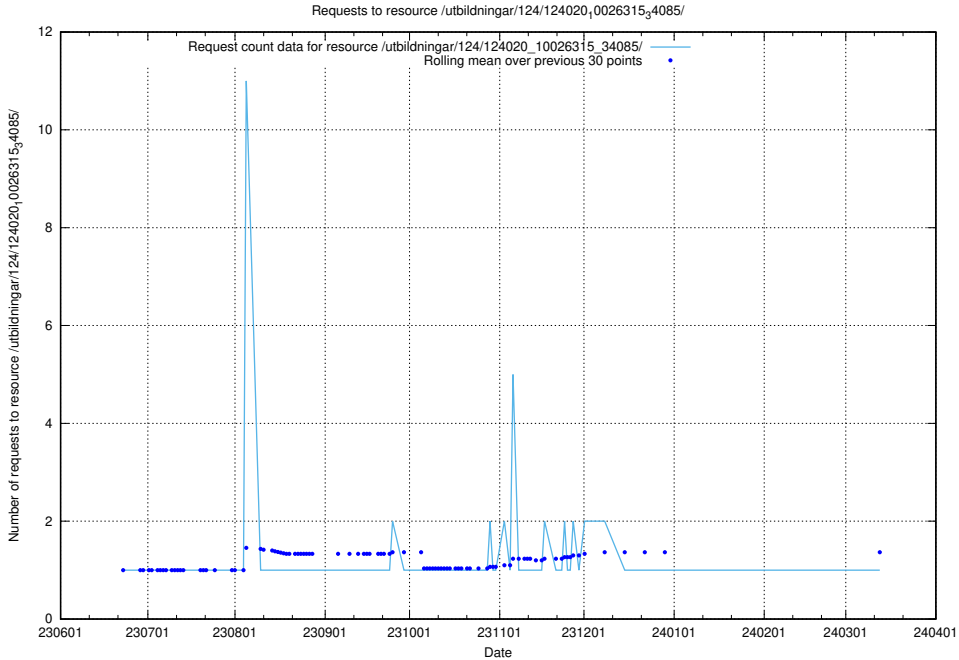

5.6742 Usage of /utbildningar/124/124020_10026315_34085/

Here, we count the number of requests to resource /utbildningar/124/124020_10026315_34085/.