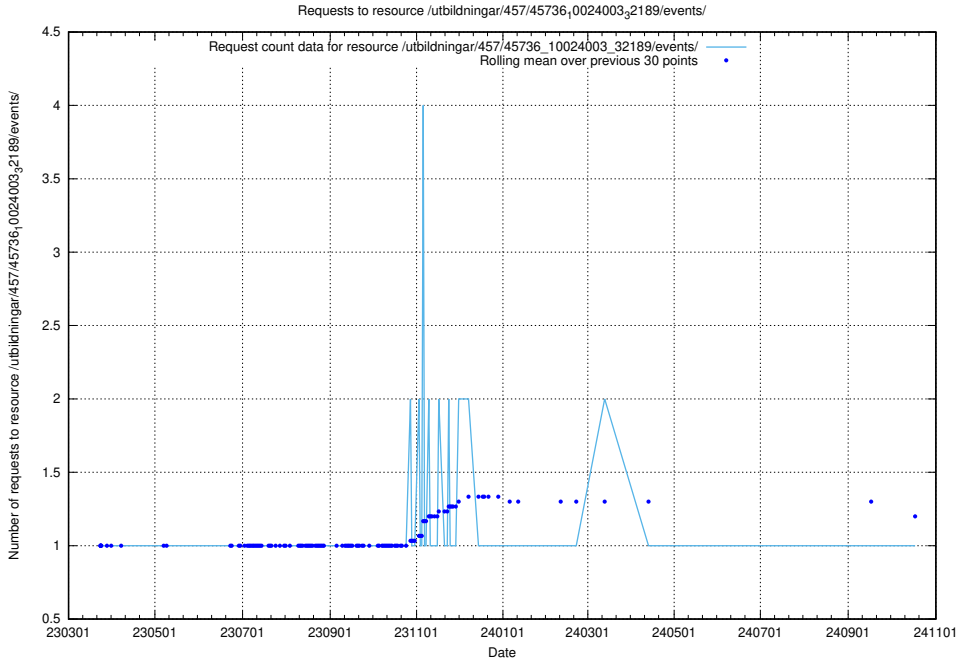

5.7280 Usage of /utbildningar/457/45736_10024003_32189/events/

Here, we count the number of requests to resource /utbildningar/457/45736_10024003_32189/events/.