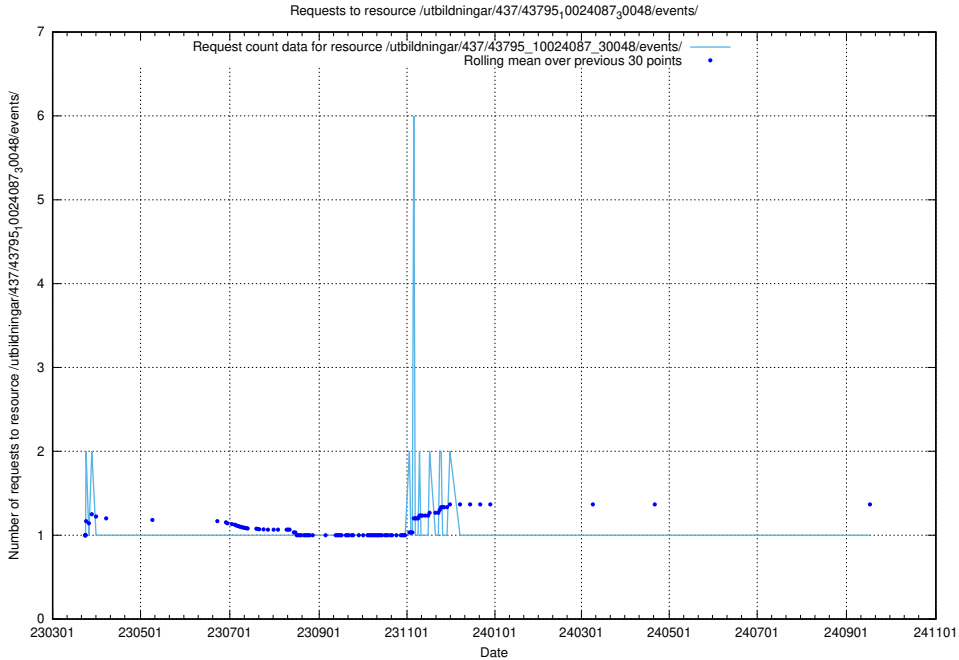

Here, we count the number of requests to resource /utbildningar/437/43796_10024100_313818/.

5.7321 Usage of /utbildningar/437/43795_10024087_30048/events/

Here, we count the number of requests to resource /utbildningar/437/43795_10024087_30048/events/.