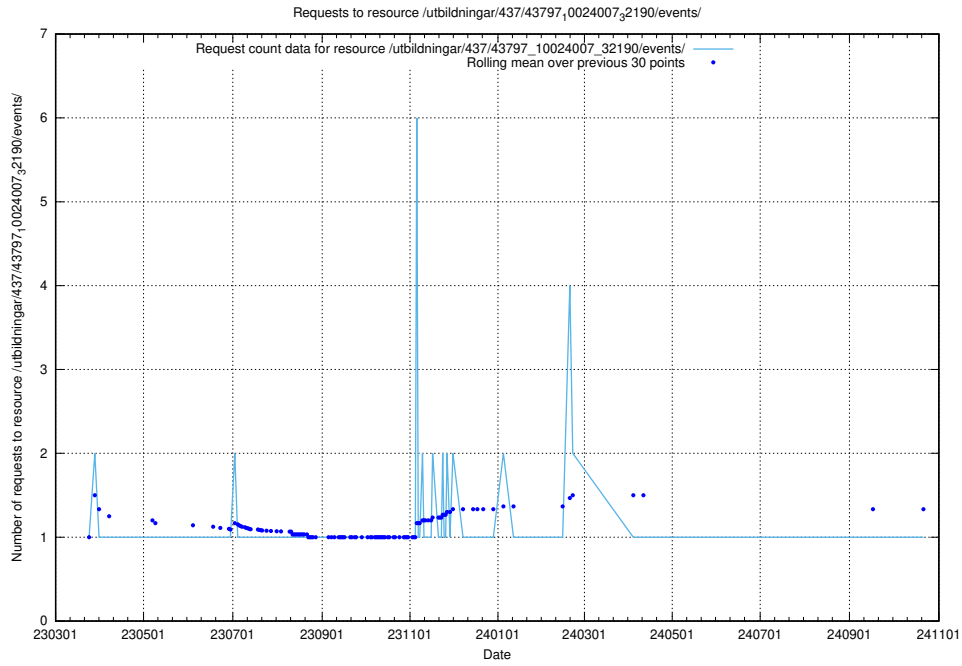

5.7129 Usage of /utbildningar/437/43797_10024007_32190/events/

Here, we count the number of requests to resource /utbildningar/437/43797_10024007_32190/events/.