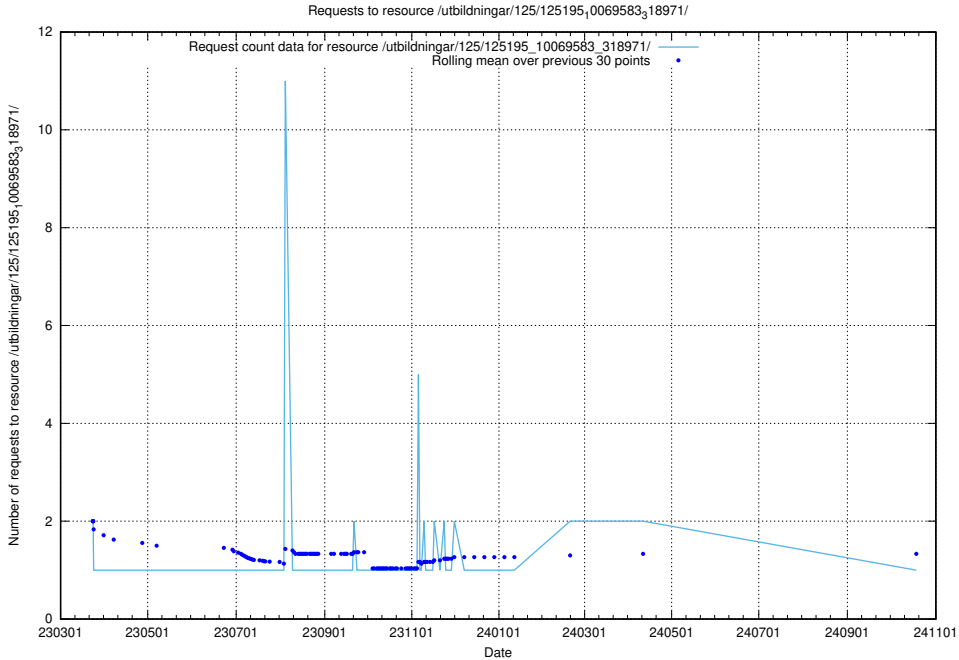

Here, we count the number of requests to resource /utbildningar/125/125195_10071447_326589/events/

5.7248 Usage of /utbildningar/125/125195_10069583_318971/

Here, we count the number of requests to resource /utbildningar/125/125195_10069583_318971/.