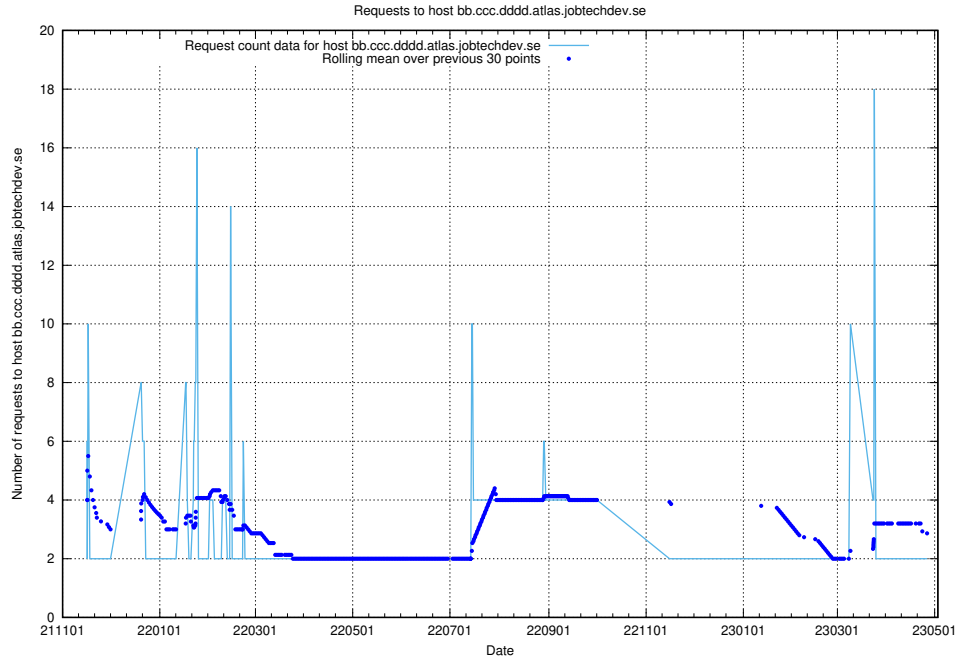

7.536 Usage of bb.ccc.dddd.atlas.jobtechdev.se

Here, we count the number of requests to host bb.ccc.dddd.atlas.jobtechdev.se.