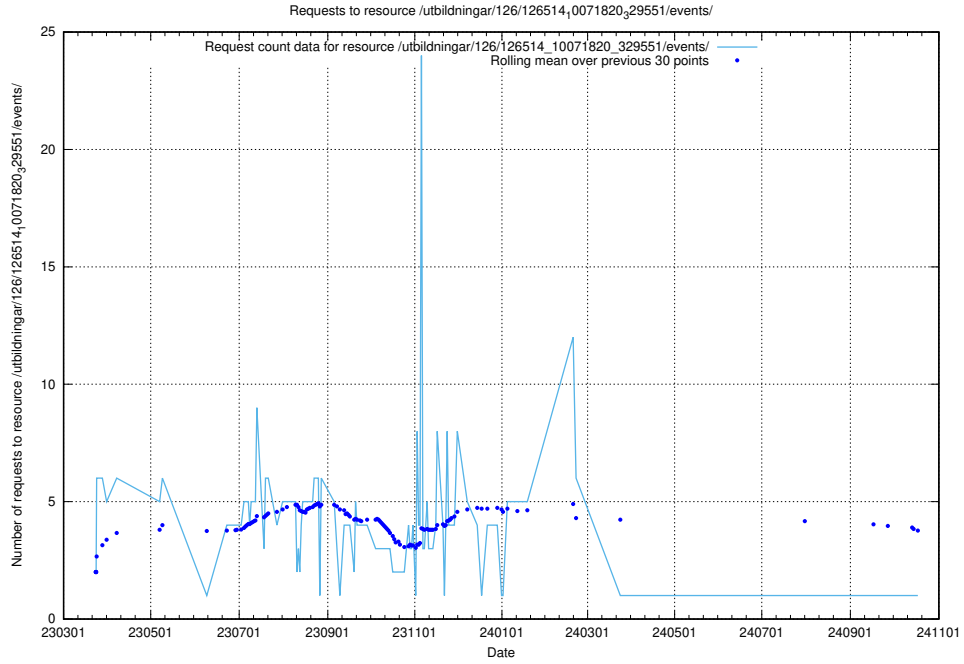

5.7226 Usage of /utbildningar/126/126514_10071820_329551/events/

Here, we count the number of requests to resource /utbildningar/126/126514_10071820_329551/events/