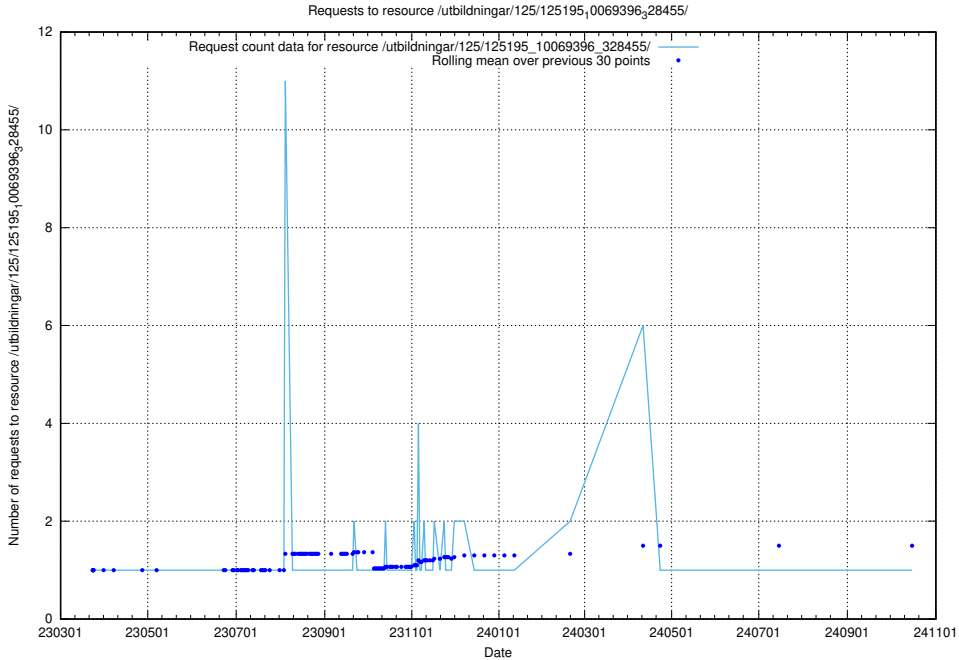

5.1182 Usage of /utbildningar/125/125195_10069396_328455/

Here, we count the number of requests to resource /utbildningar/125/125195_10069396_328455/.