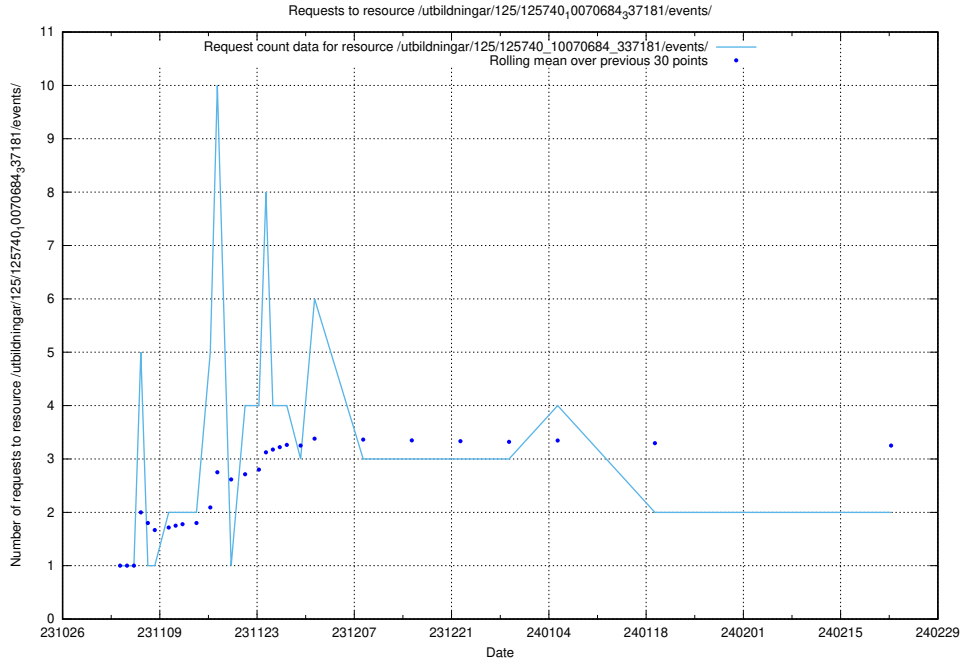

5.777 Usage of /utbildningar/125/125740_10070684_337181/events/

Here, we count the number of requests to resource /utbildningar/125/125740_10070684_337181/events/