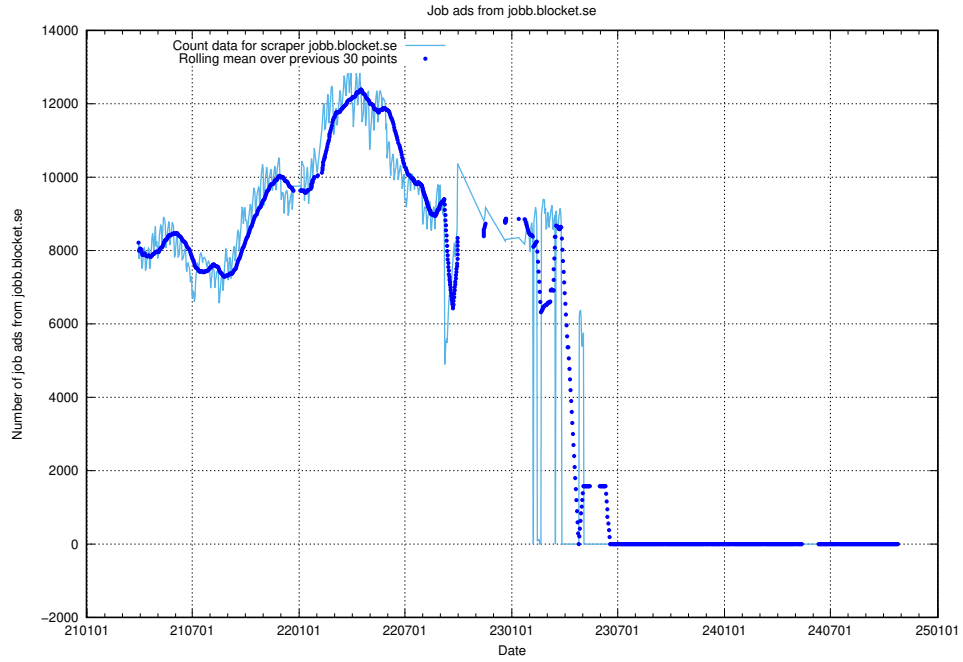

13.23 Number of ads by scraper jobb.blocket.se

Here, we count the number of job ads scraped from jobb.blocket.se.