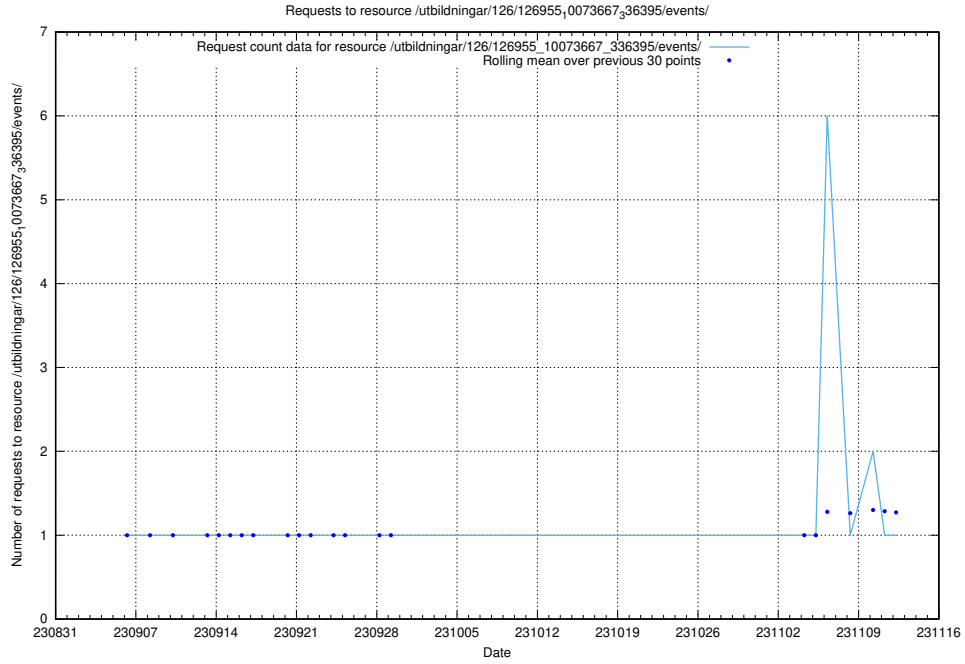

5.5576 Usage of /utbildningar/126/126955_10073667_336395/events/

Here, we count the number of requests to resource /utbildningar/126/126955_10073667_336395/events/