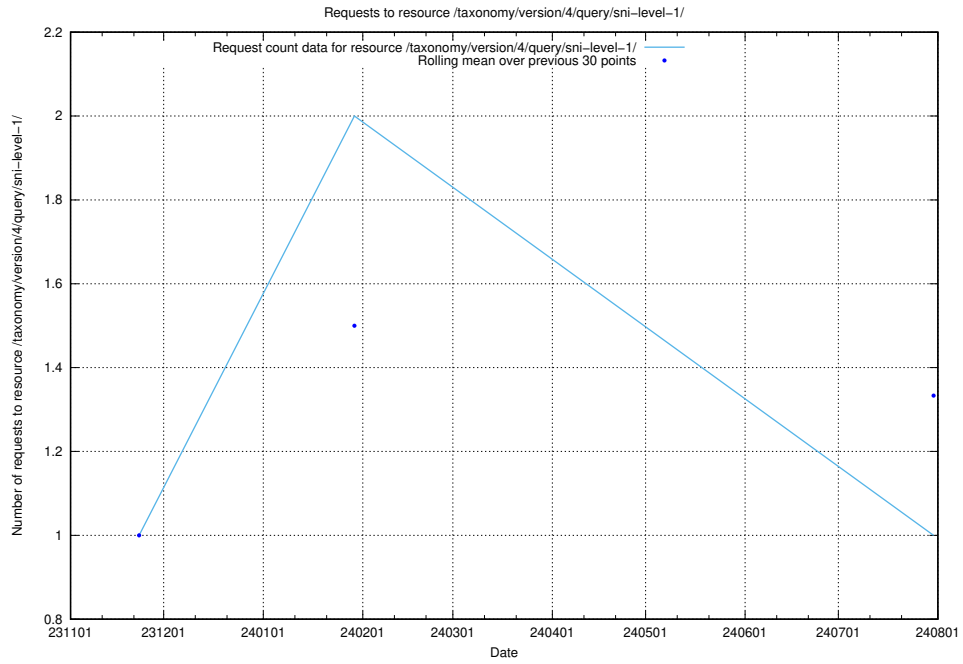

5.4954 Usage of /taxonomy/version/4/query/sni-level-1/

Here, we count the number of requests to resource /taxonomy/version/4/query/sni-level-1/.