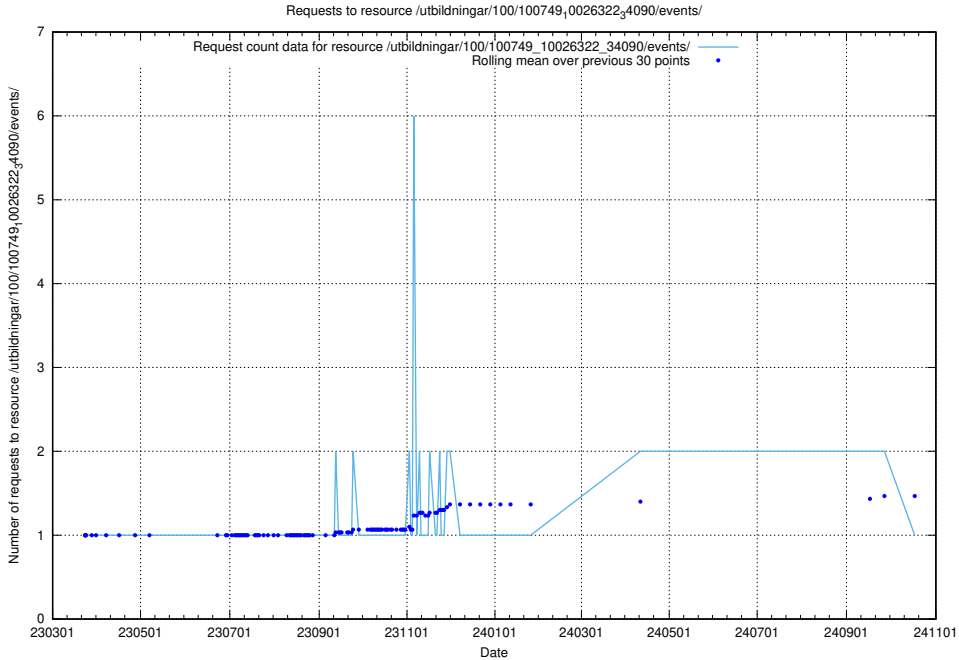

5.6531 Usage of /utbildningar/100/100749_10026322_34090/events/

Here, we count the number of requests to resource /utbildningar/100/100749_10026322_34090/events/.