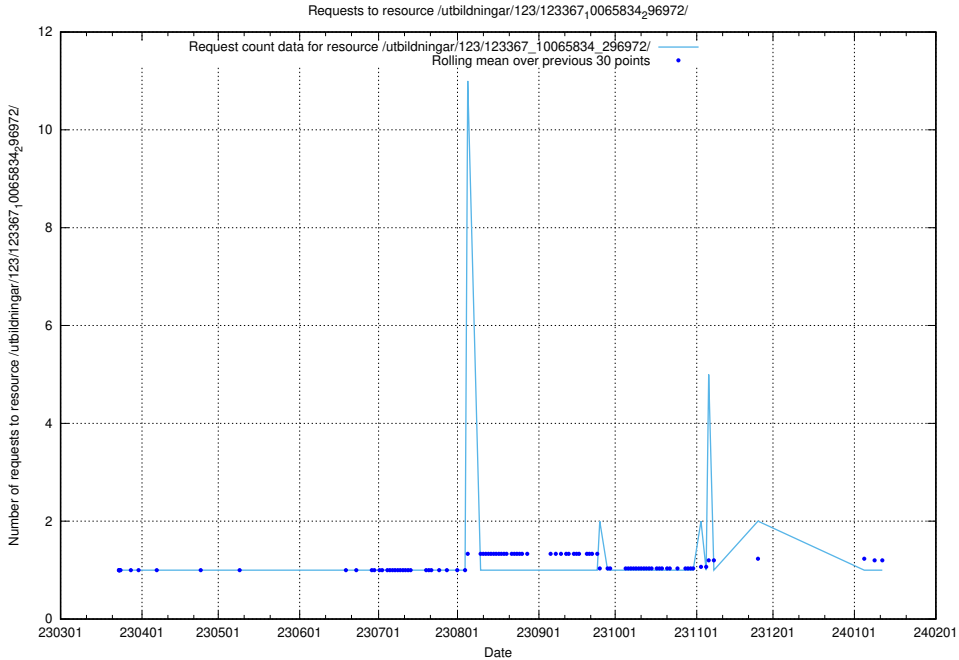

5.5795 Usage of /utbildningar/123/123367_10065834_296972/

Here, we count the number of requests to resource /utbildningar/123/123367_10065834_296972/.