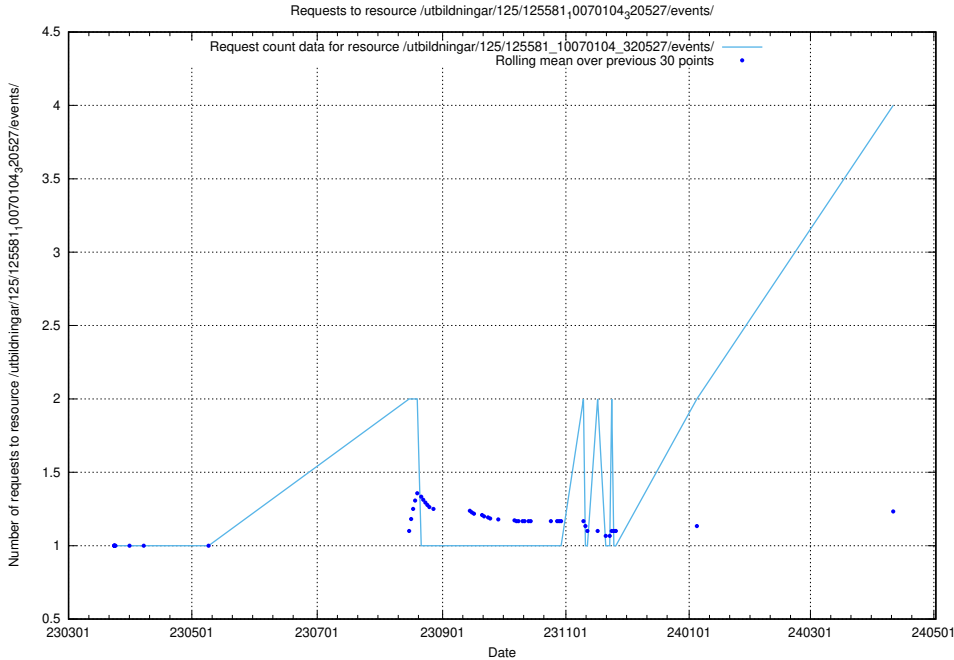

5.262 Usage of /utbildningar/125/125581_10070104_320527/events/

Here, we count the number of requests to resource /utbildningar/125/125581_10070104_320527/events/