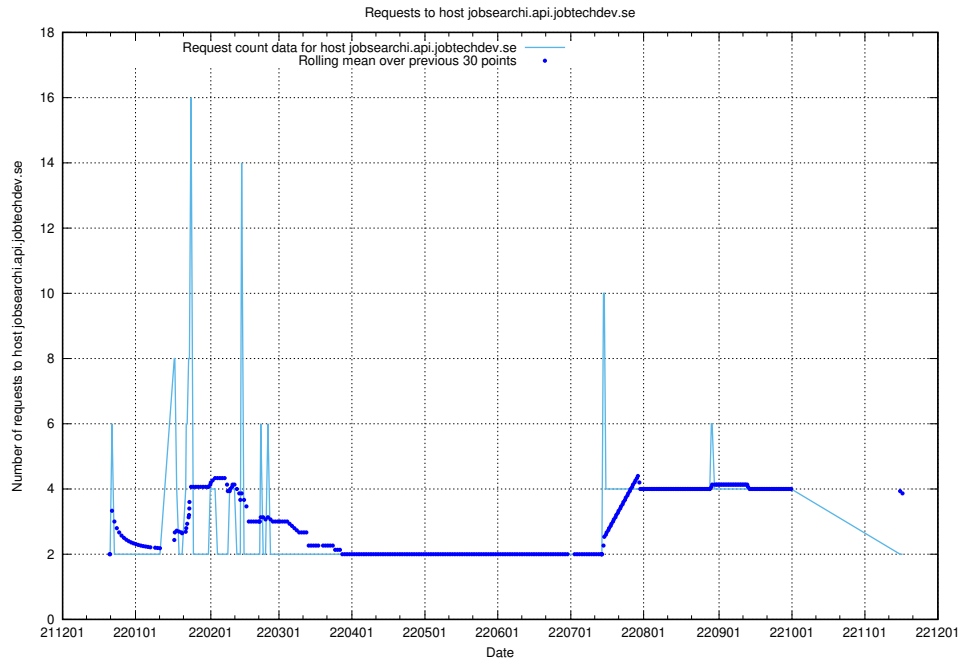

7.373 Usage of jobsearchi.api.jobtechdev.se

Here, we count the number of requests to host jobsearchi.api.jobtechdev.se.