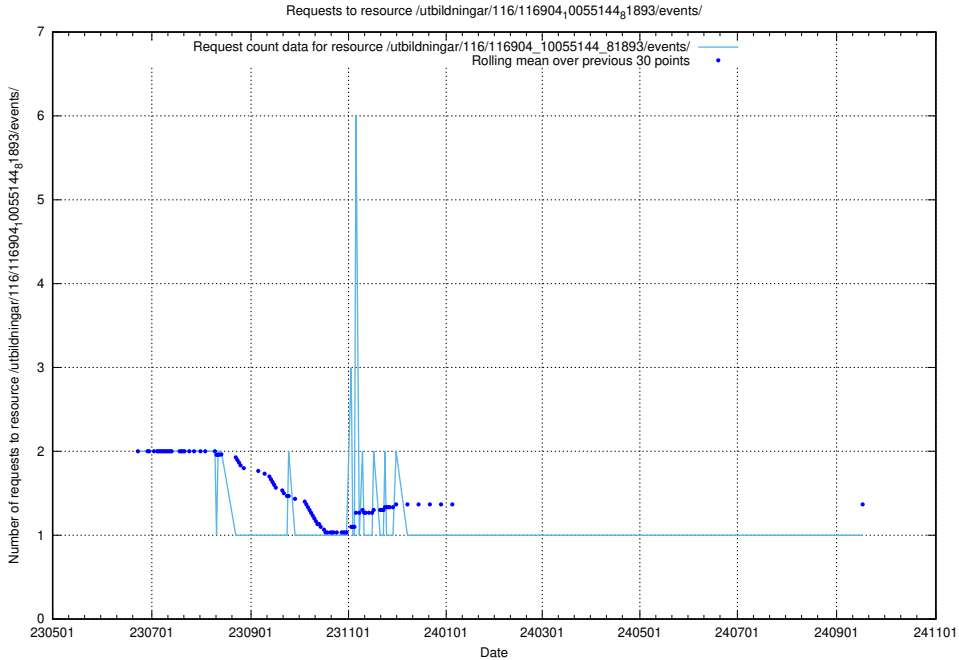

5.6496 Usage of /utbildningar/116/116904_10055144_81893/events/

Here, we count the number of requests to resource /utbildningar/116/116904_10055144_81893/events/.