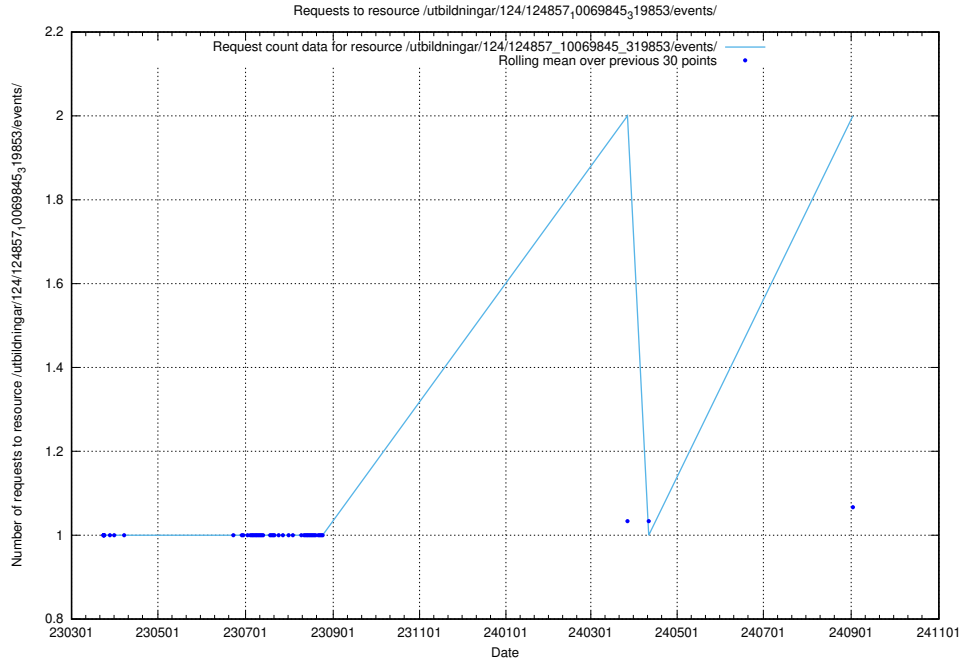

5.549 Usage of /utbildningar/124/124857_10069845_319853/events/

Here, we count the number of requests to resource /utbildningar/124/124857_10069845_319853/events/