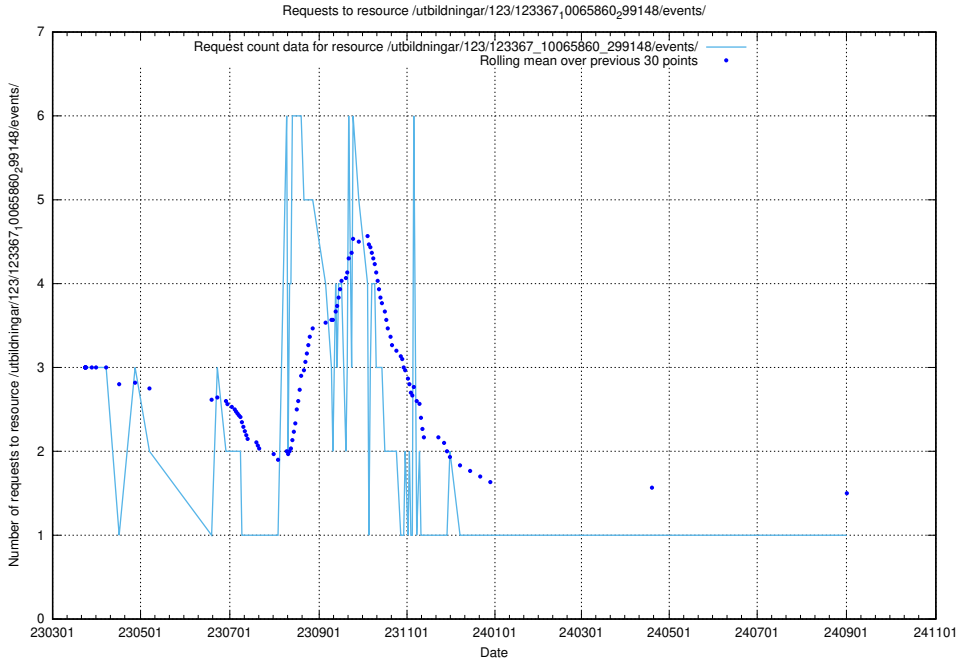

5.7222 Usage of /utbildningar/123/123367_10065860_299148/events/

Here, we count the number of requests to resource /utbildningar/123/123367_10065860_299148/events/