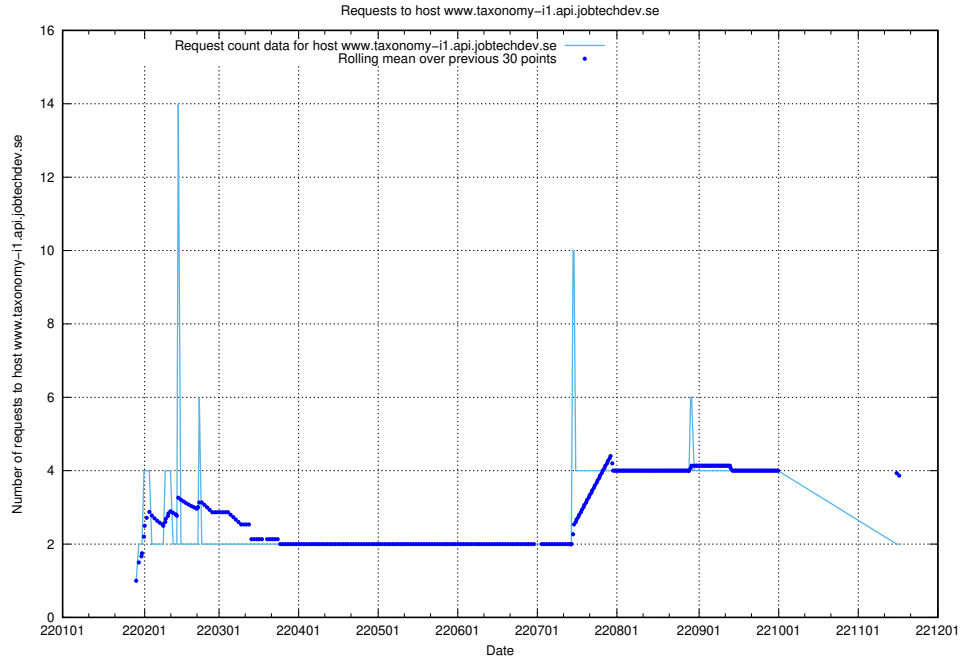

7.578 Usage of `www.taxonomy-i1.api.jobtechdev.se`

Here, we count the number of requests to host `www.taxonomy-i1.api.jobtechdev.se`.