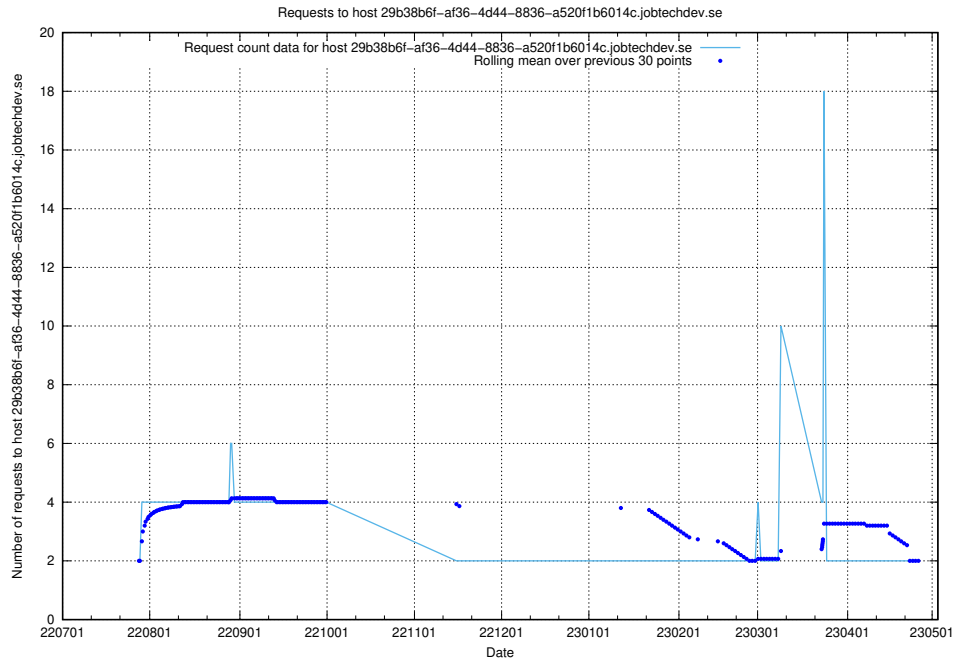

7.392 Usage of 29b38b6f-af36-4d44-8836-a520f1b6014c.jobtechdev.se

Here, we count the number of requests to host 29b38b6f-af36-4d44-8836-a520f1b6014c.jobtechdev.se.