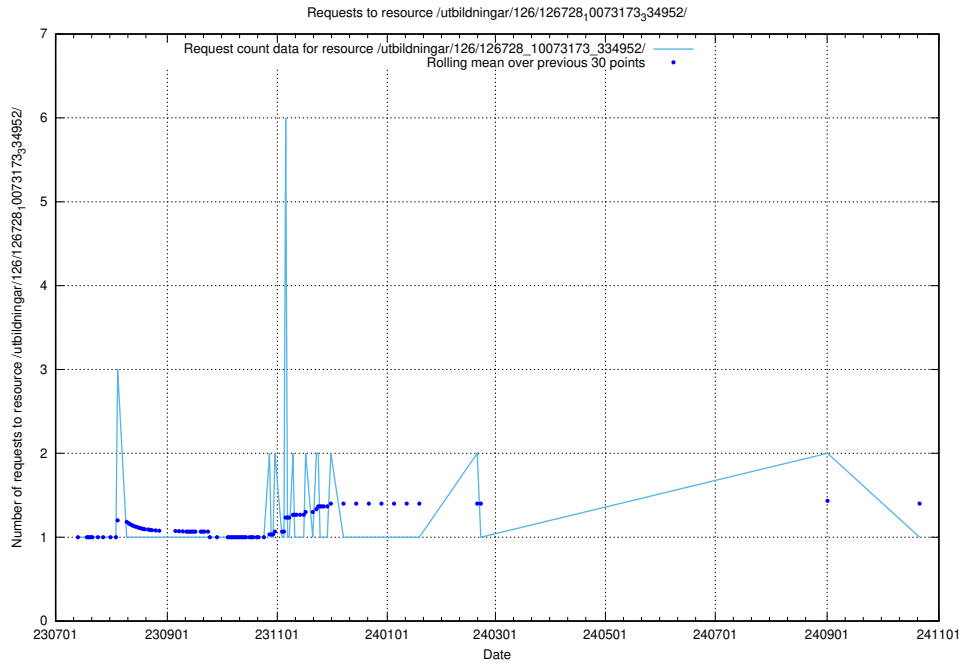

Here, we count the number of requests to resource /utbildningar/126/126728_10073173_334952/events/

5.6002 Usage of /utbildningar/126/126728_10073173_334952/

Here, we count the number of requests to resource /utbildningar/126/126728_10073173_334952/.