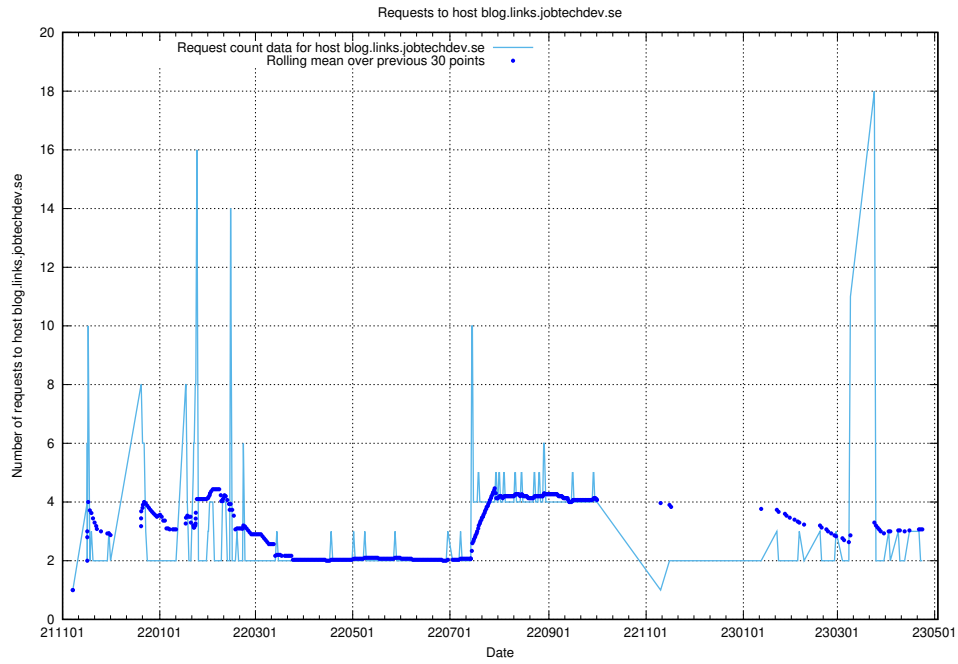

7.438 Usage of `blog.links.jobtechdev.se`

Here, we count the number of requests to host `blog.links.jobtechdev.se`.