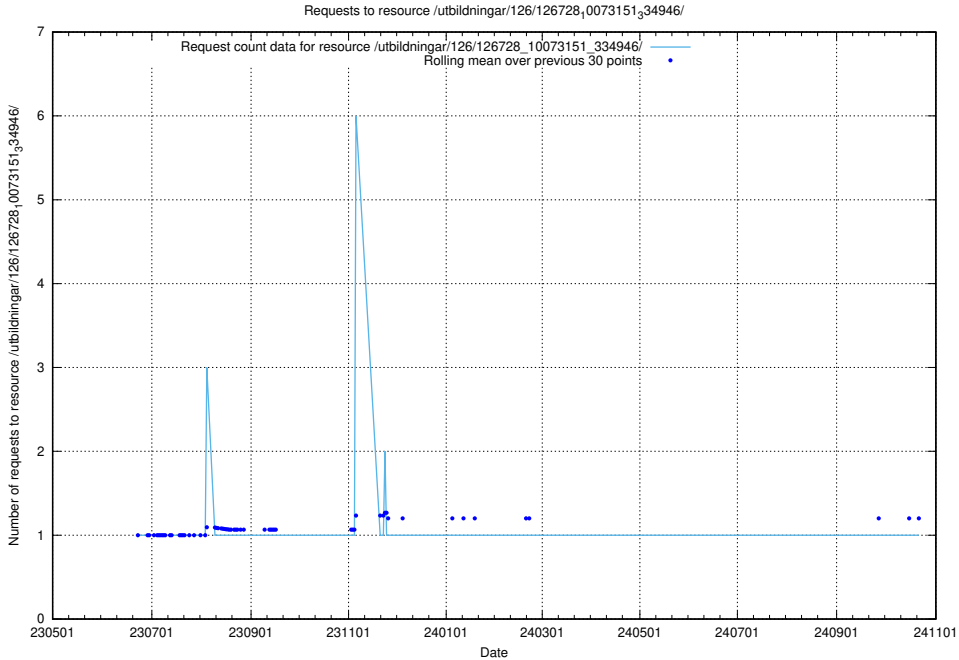

5.6517 Usage of /utbildningar/126/126728_10073151_334946/

Here, we count the number of requests to resource /utbildningar/126/126728_10073151_334946/.