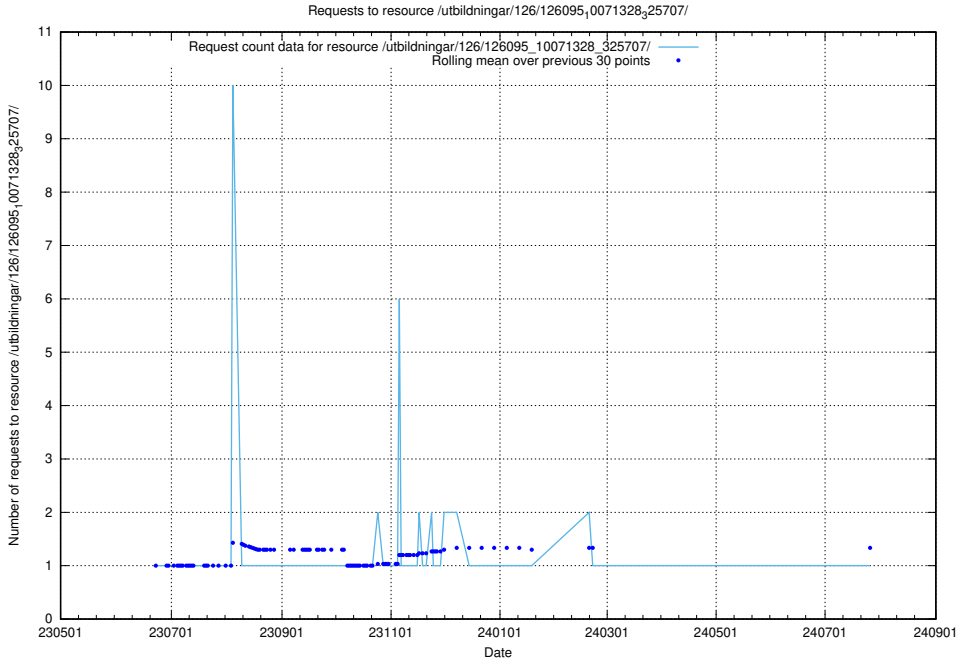

5.6581 Usage of /utbildningar/126/126095_10071328_325707/

Here, we count the number of requests to resource /utbildningar/126/126095_10071328_325707/.