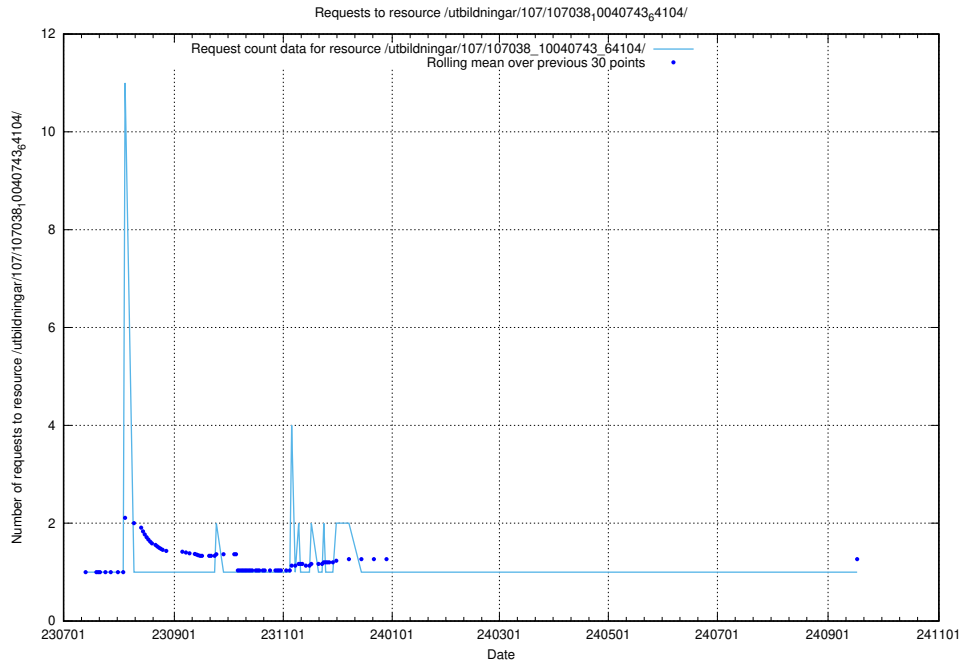

Here, we count the number of requests to resource /utbildningar/124/124514_10065864_333174/events/

5.6008 Usage of /utbildningar/107/107038_10040743_64104/

Here, we count the number of requests to resource /utbildningar/107/107038_10040743_64104/.