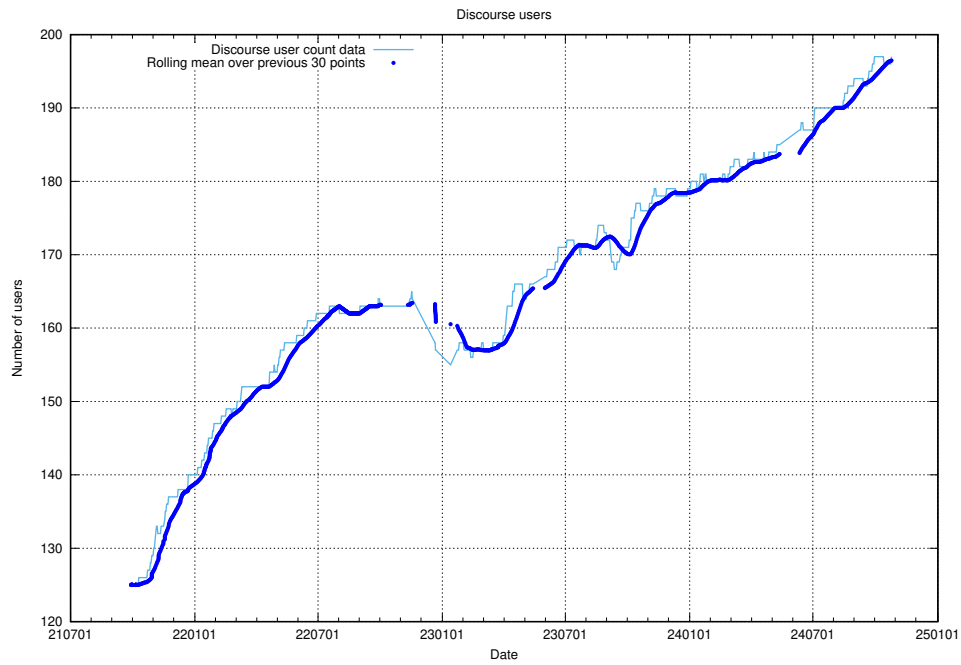

4 Discourse

This section summarises activities from the [JobTech Discourse Forum](https://forum.jobtechdev.se)⁵.

4.1 User count

A table of the number of users in Discourse.

---

⁵<https://forum.jobtechdev.se>