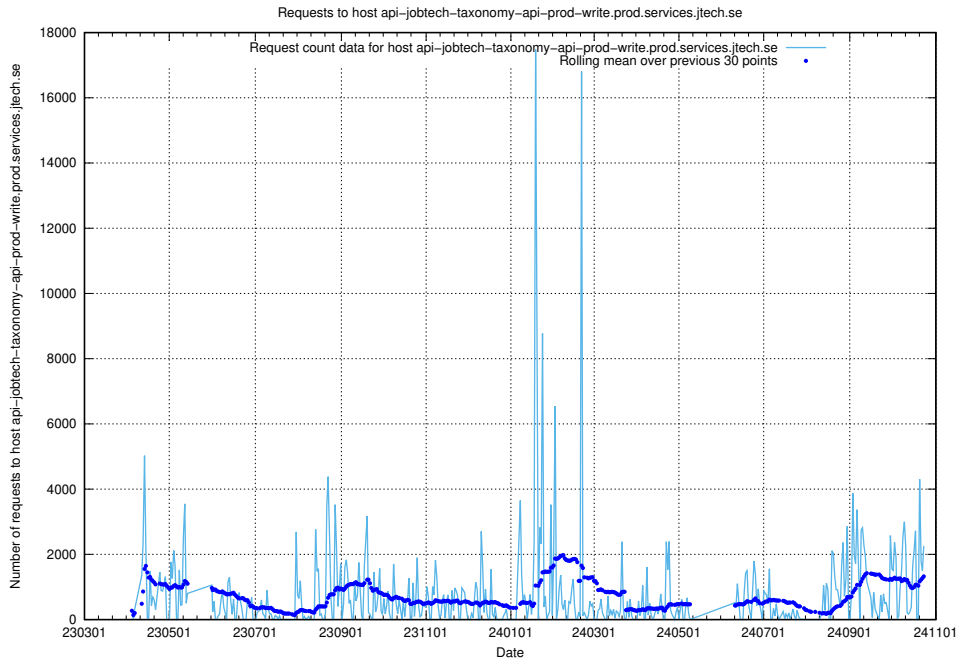

7.17 Usage of api-jobtech-taxonomy-api-prod-write.prod.services.jtech.se

Here, we count the number of requests to host api-jobtech-taxonomy-api-prod-write.prod.services.jtech.se.