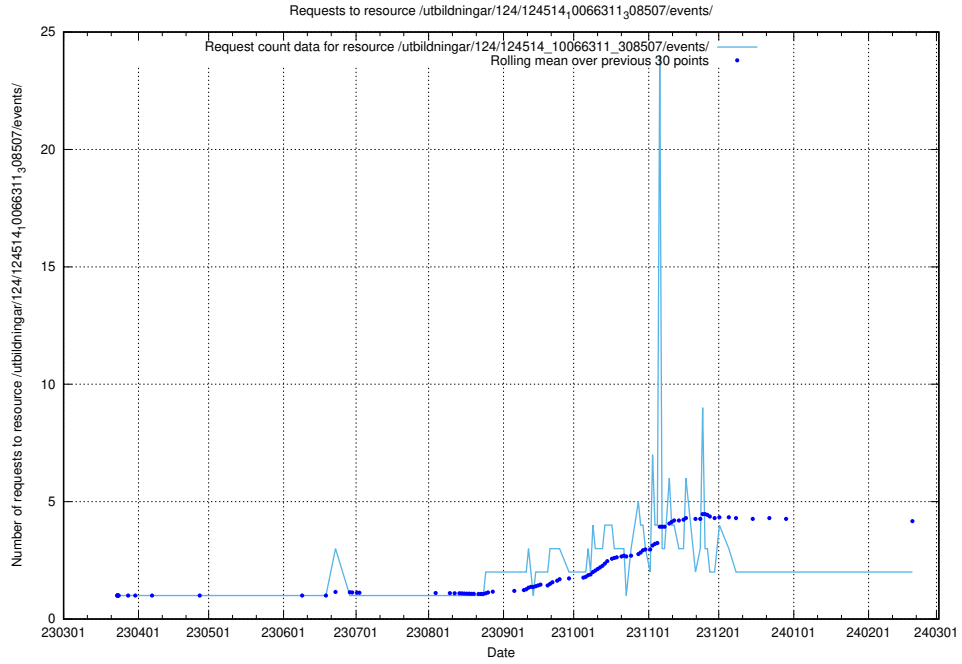

5.630 Usage of /utbildningar/124/124514_10066311_308507/events/

Here, we count the number of requests to resource /utbildningar/124/124514_10066311_308507/events/

5.631 Usage of /utbildningar/utb_emil/125/125754_10070140_320672/events/