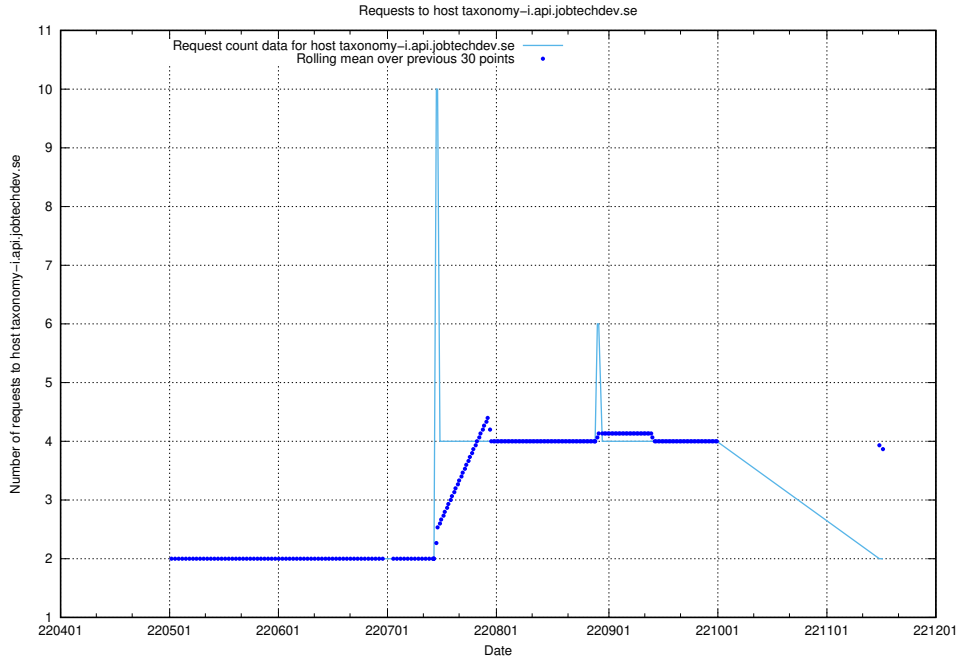

7.442 Usage of taxonomy-i.api.jobtechdev.se

Here, we count the number of requests to host taxonomy-i.api.jobtechdev.se.