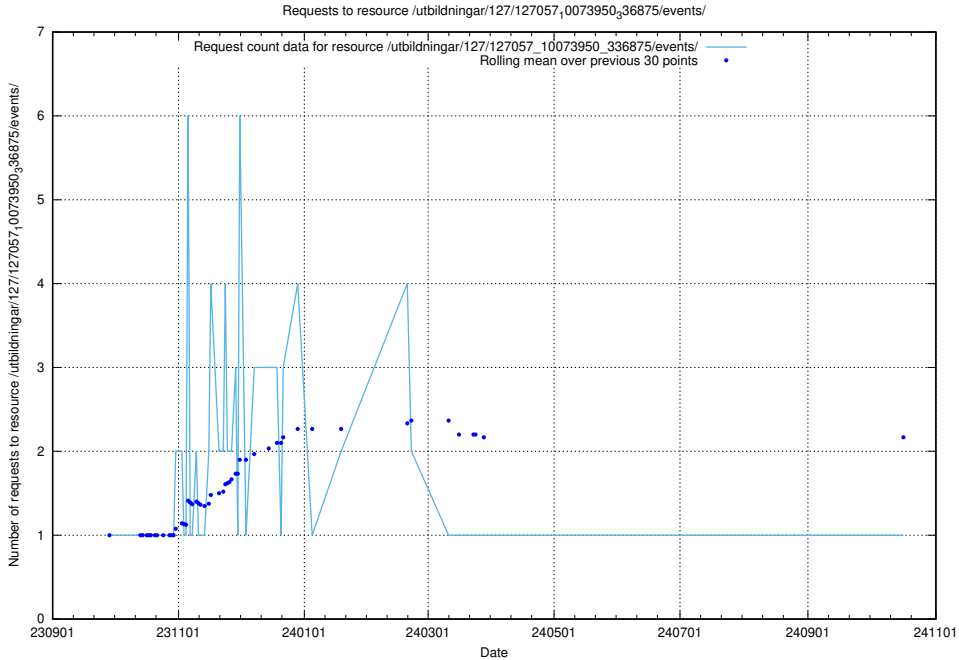

5.5370 Usage of /utbildningar/127/127057_10073950_336875/events/

Here, we count the number of requests to resource /utbildningar/127/127057_10073950_336875/events/