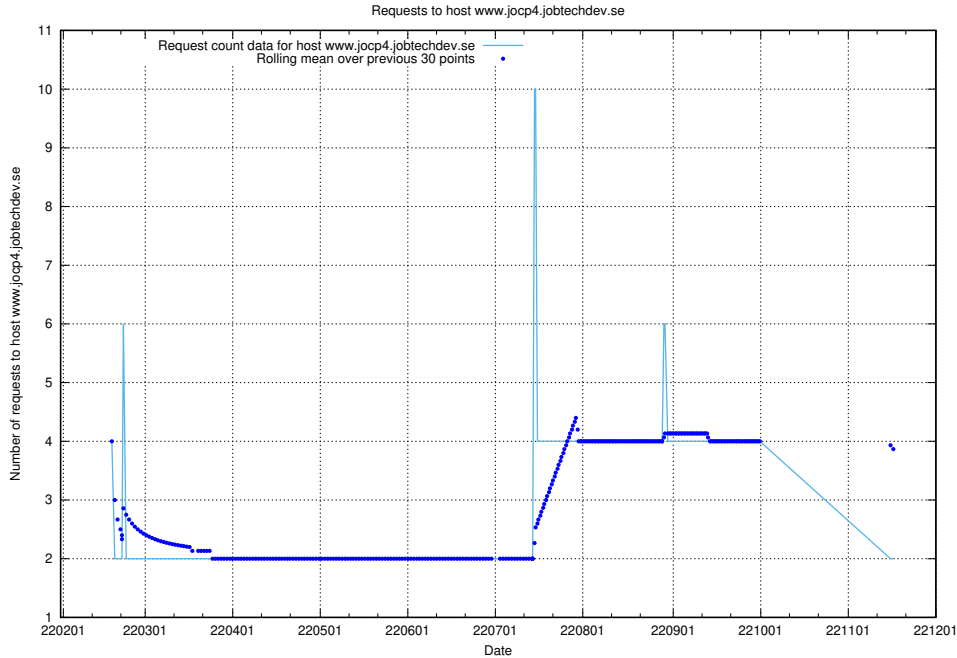

7.539 Usage of www.jocp4.jobtechdev.se

Here, we count the number of requests to host www.jocp4.jobtechdev.se.