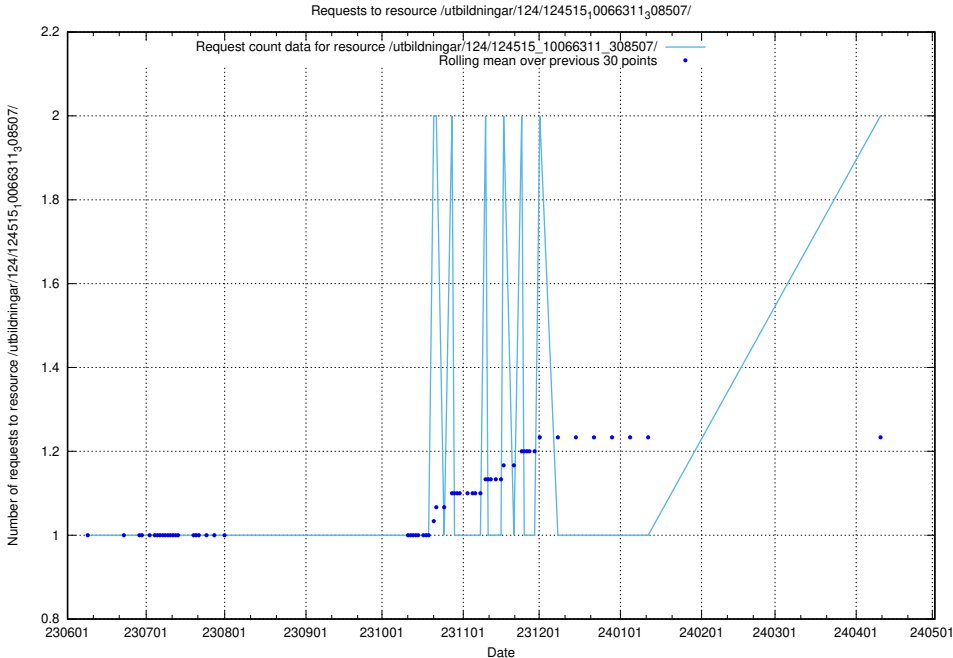

5.955 Usage of /utbildningar/124/124515_10066311_308507/

Here, we count the number of requests to resource /utbildningar/124/124515_10066311_308507/.