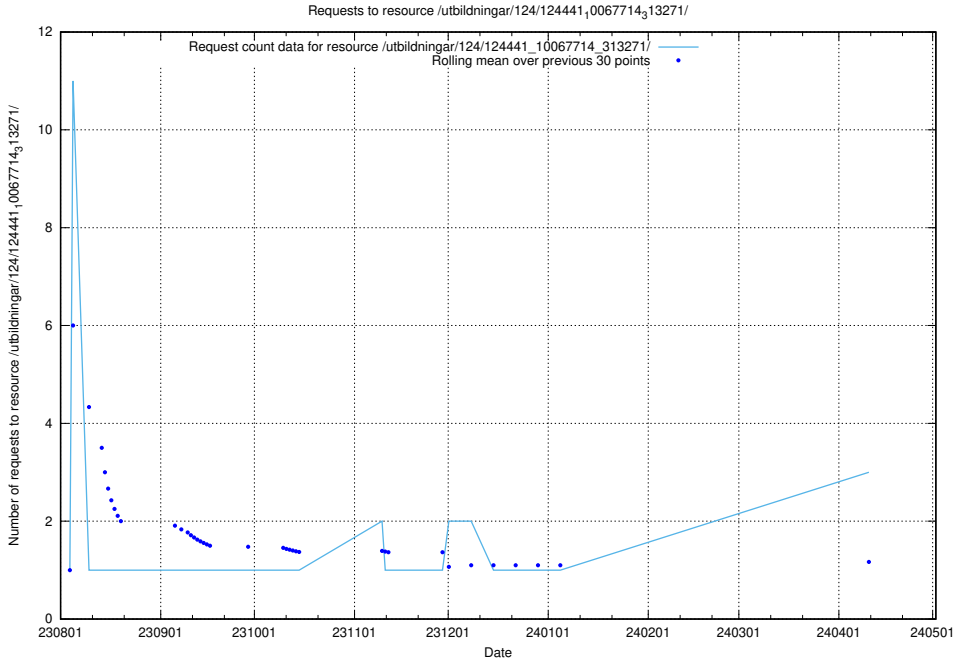

5.459 Usage of /utbildningar/124/124441_10067714_313271/

Here, we count the number of requests to resource /utbildningar/124/124441_10067714_313271/.