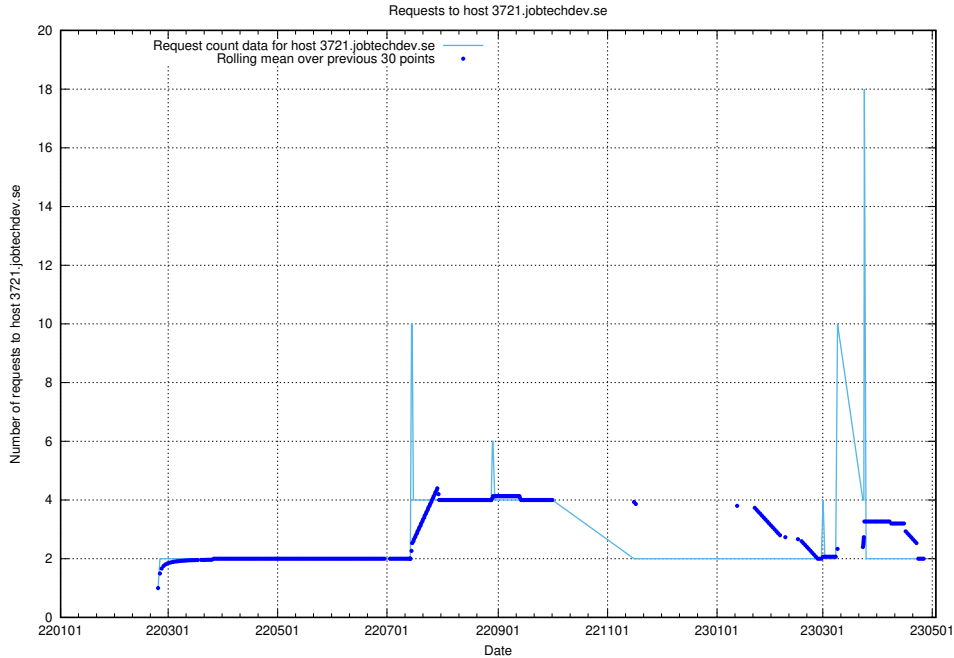

7.520 Usage of 3721.jobtechdev.se

Here, we count the number of requests to host 3721.jobtechdev.se.