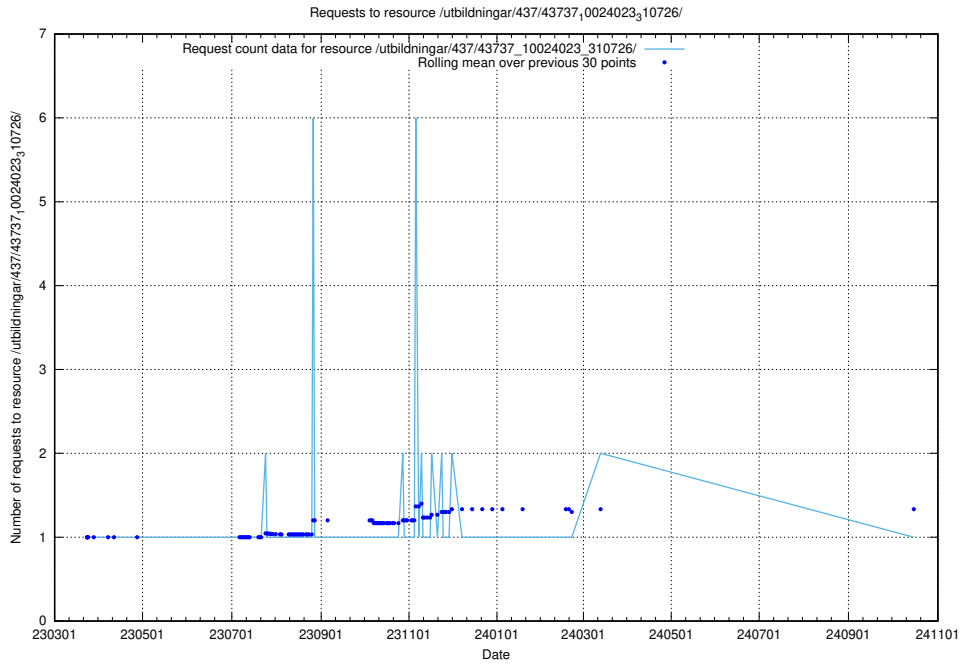

5.7360 Usage of /utbildningar/437/43737_10024023_310726/

Here, we count the number of requests to resource /utbildningar/437/43737_10024023_310726/.