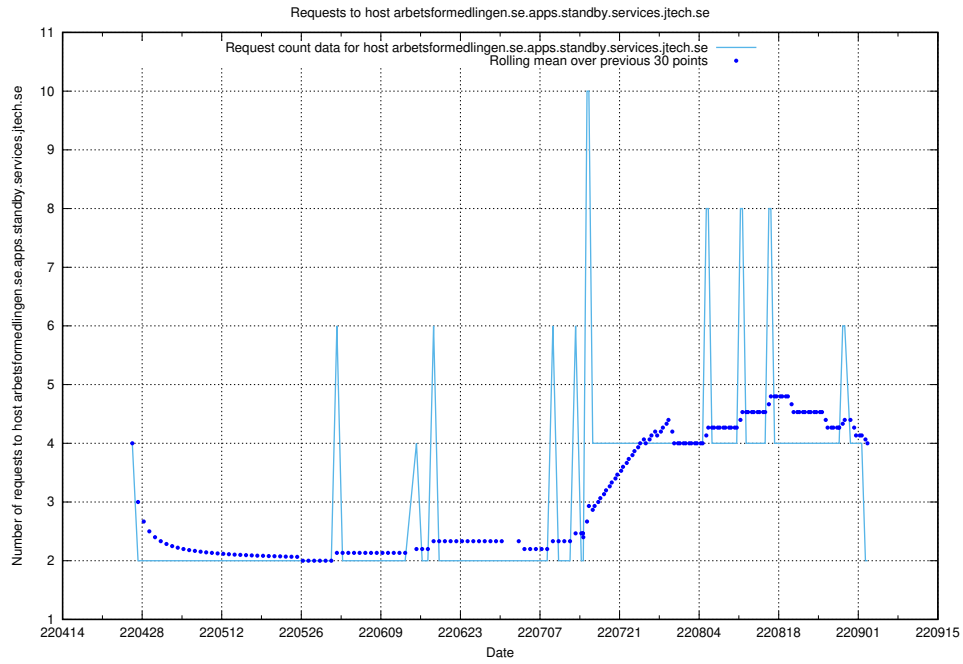

7.455 Usage of rhvms.jobtechdev.se

Here, we count the number of requests to host rhvms.jobtechdev.se.

7.456 Usage of arbetsformedlingen.se.apps.standby.services.jtech.se

Here, we count the number of requests to host arbetsformedlingen.se.apps.standby.services.jtech.se.