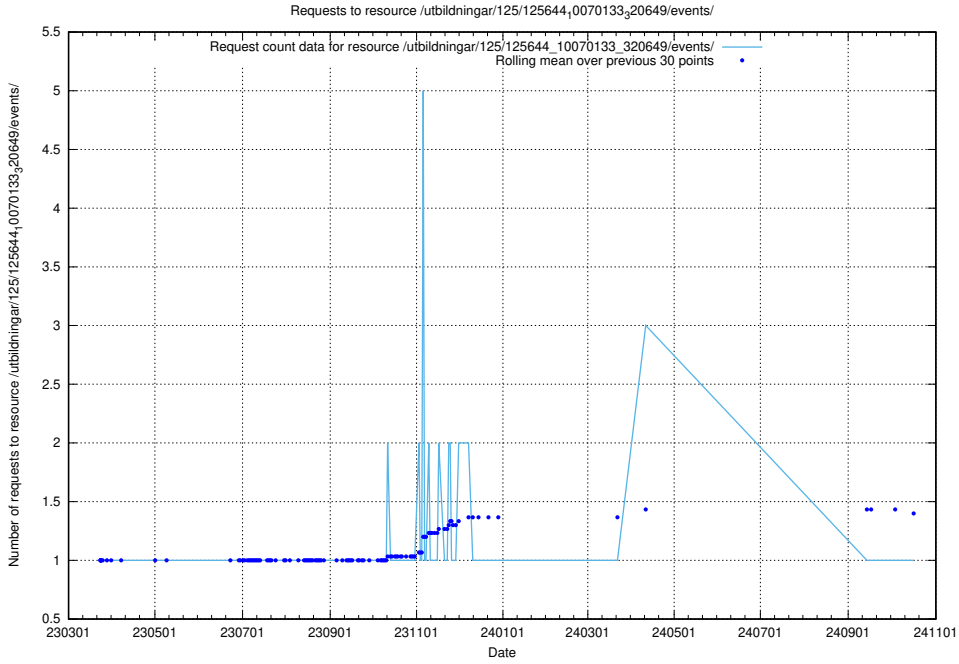

5.1092 Usage of /utbildningar/125/125644_10070133_320649/events/

Here, we count the number of requests to resource /utbildningar/125/125644_10070133_320649/events/