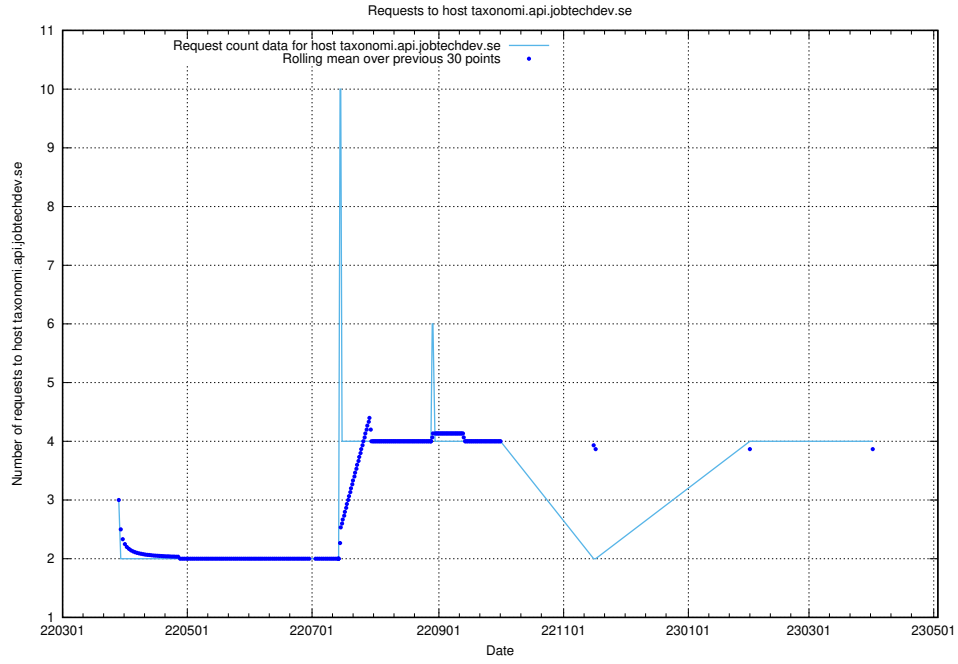

7.161 Usage of taxonomi.api.jobtechdev.se

Here, we count the number of requests to host taxonomi.api.jobtechdev.se.