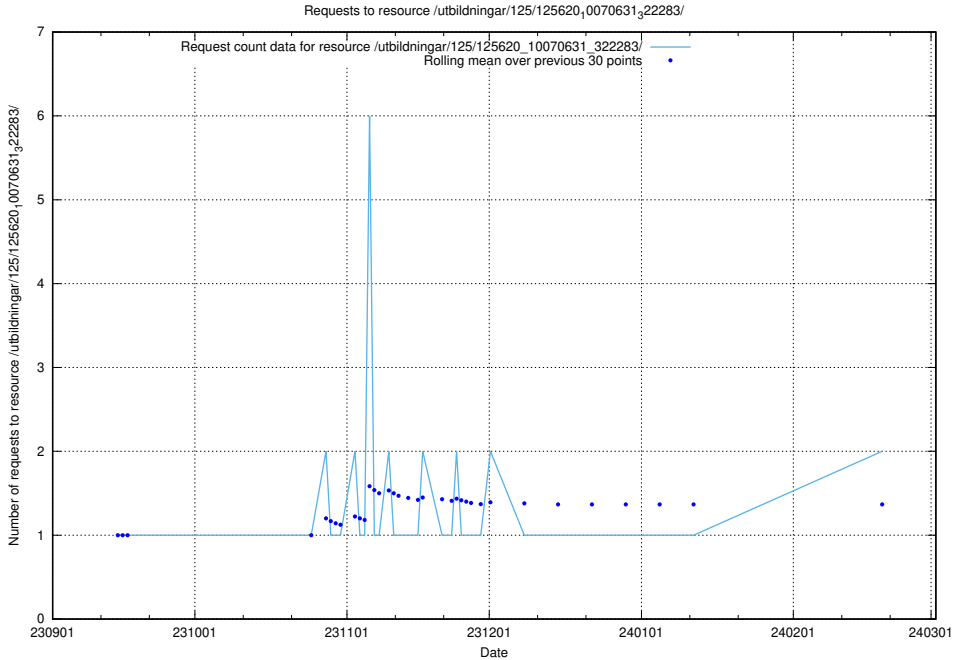

5.818 Usage of /utbildningar/125/125620_10070631_322283/

Here, we count the number of requests to resource /utbildningar/125/125620_10070631_322283/.