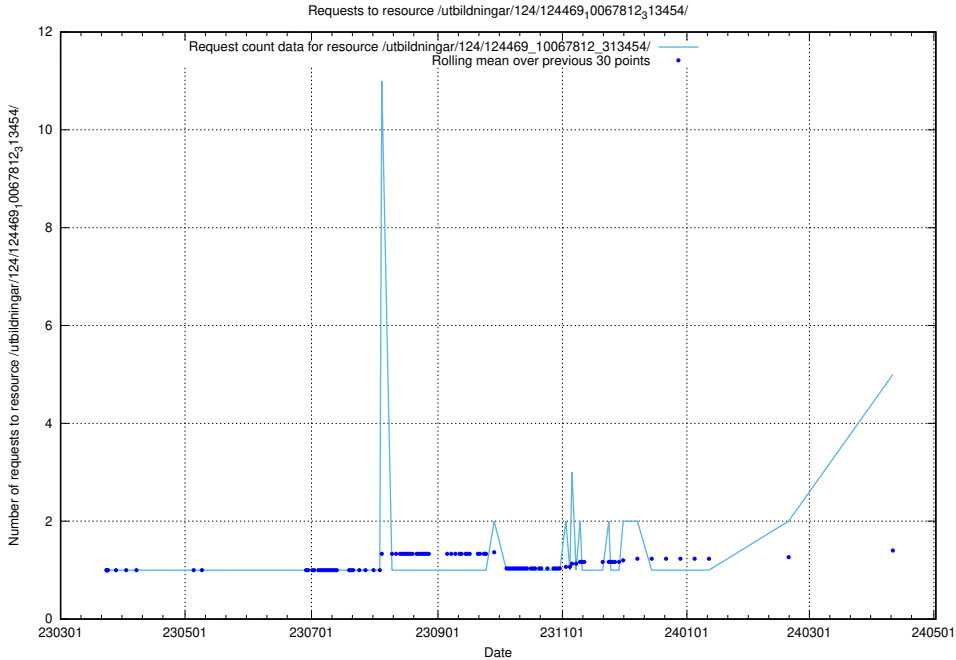

5.217 Usage of /utbildningar/124/124469_10067812_313454/

Here, we count the number of requests to resource /utbildningar/124/124469_10067812_313454/.