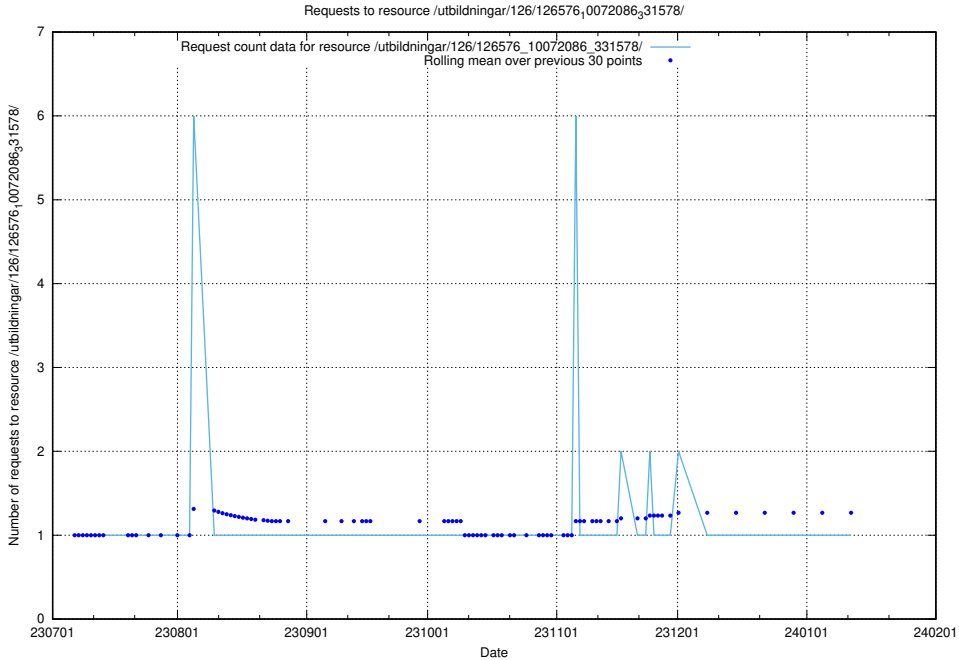

Here, we count the number of requests to resource /utbildningar/125/125600_10070136_324706/events/

5.6217 Usage of /utbildningar/126/126576_10072086_331578/

Here, we count the number of requests to resource /utbildningar/126/126576_10072086_331578/.