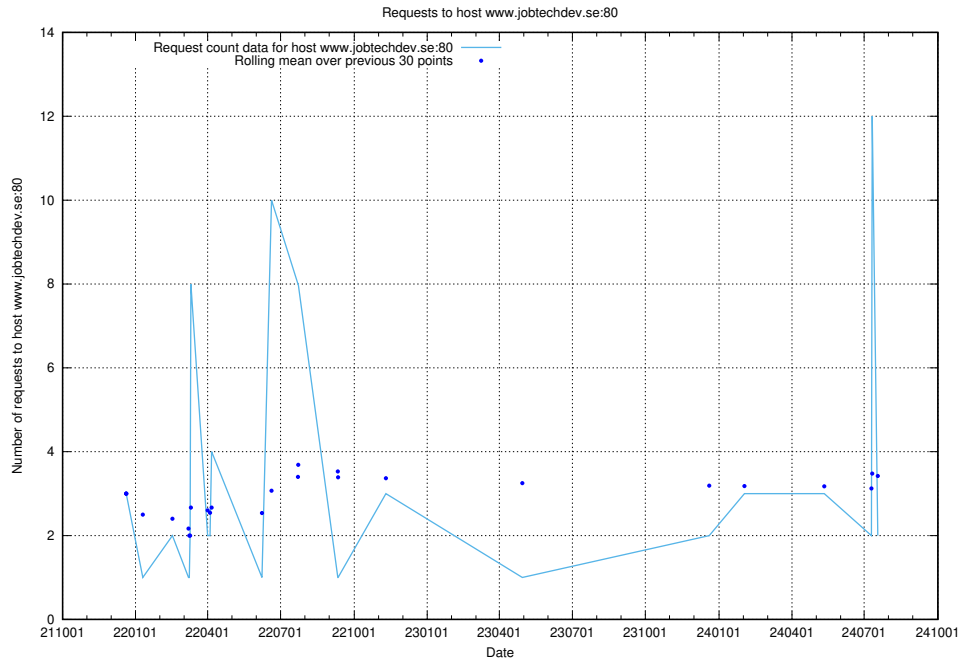

7.375 Usage of www.jobtechdev.se:80

Here, we count the number of requests to host www.jobtechdev.se:80.