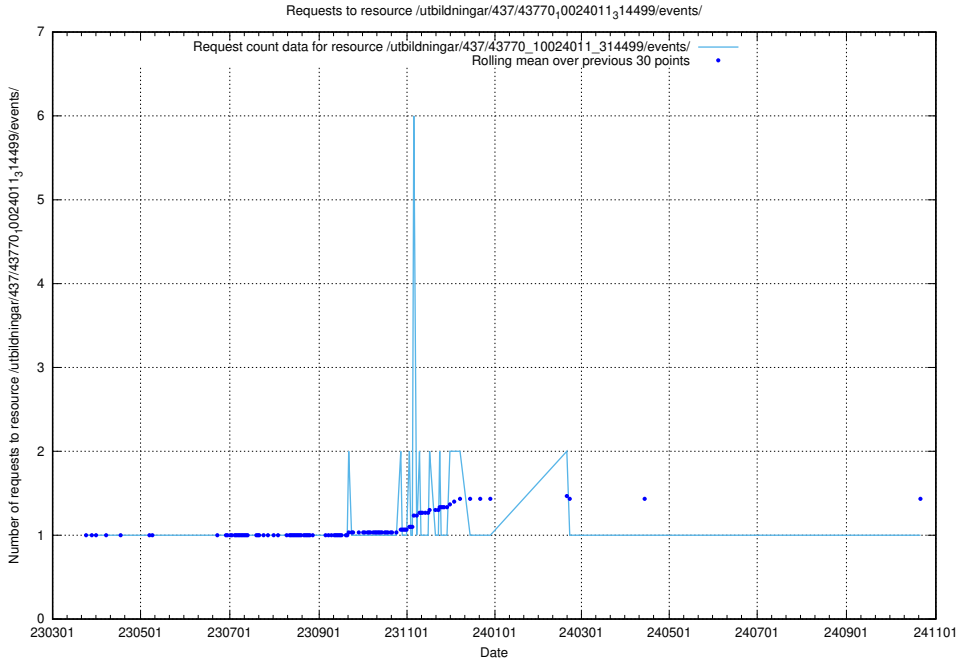

5.7138 Usage of /utbildningar/437/43770_10024011_314499/events/

Here, we count the number of requests to resource /utbildningar/437/43770_10024011_314499/events/.