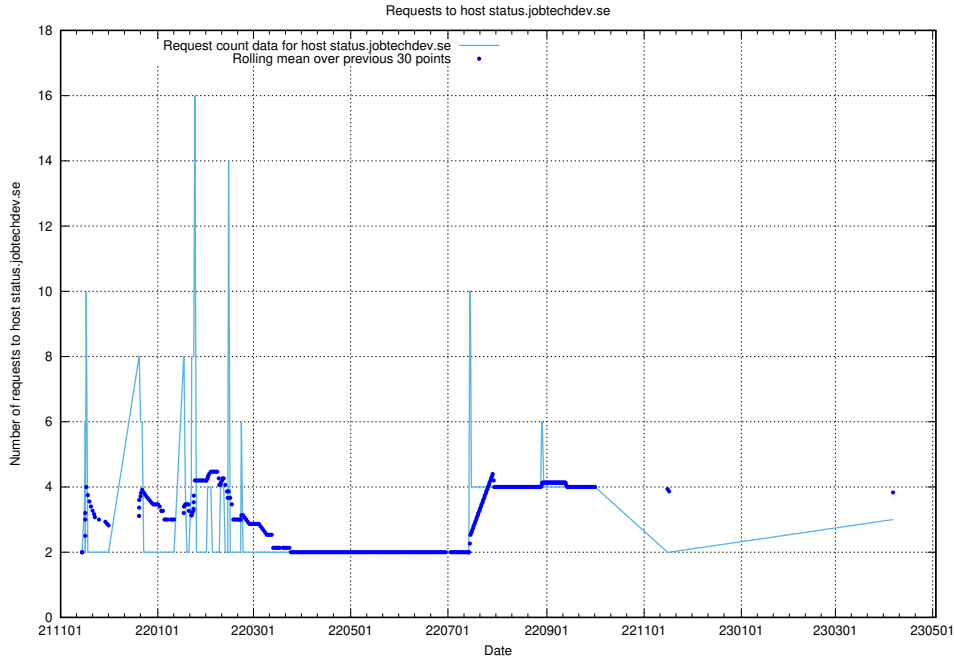

7.244 Usage of status.jobtechdev.se

Here, we count the number of requests to host status.jobtechdev.se.