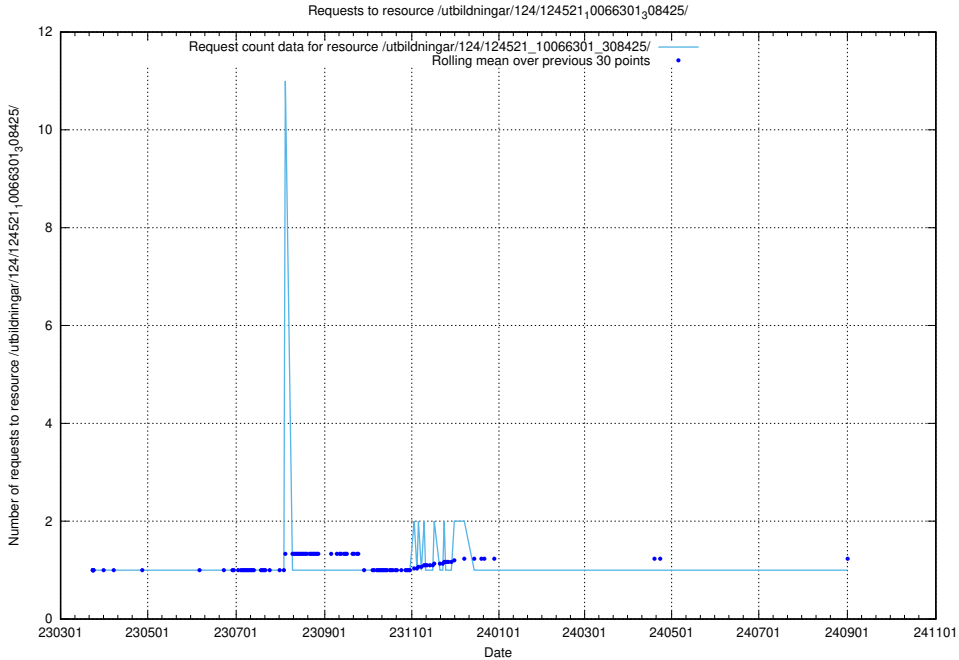

5.1697 Usage of /utbildningar/124/124521_10066301_308425/

Here, we count the number of requests to resource /utbildningar/124/124521_10066301_308425/.