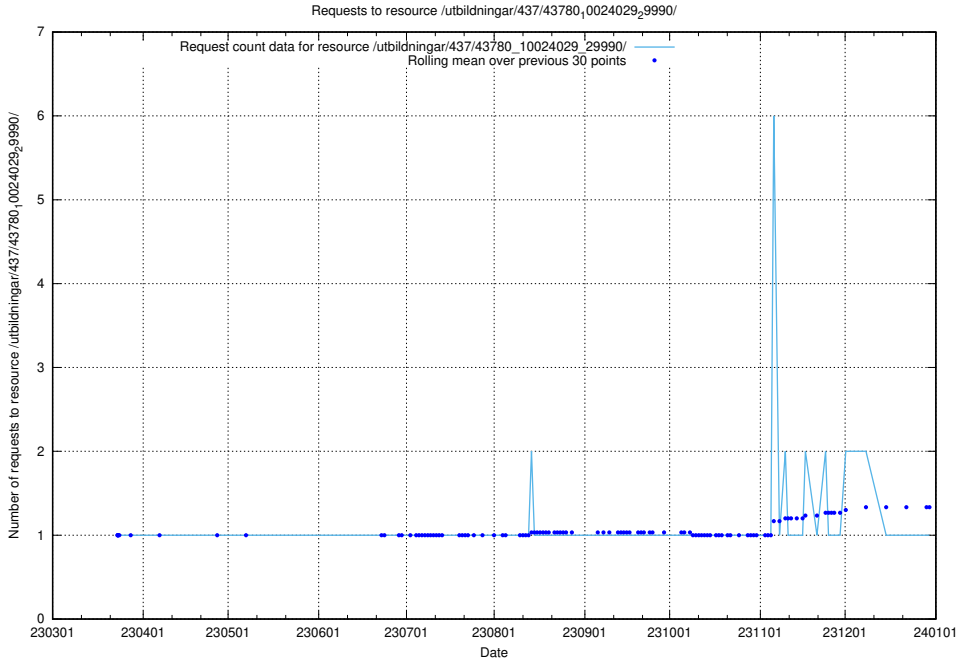

Here, we count the number of requests to resource /utbildningar/437/43782_10024118_313215/.

5.7330 Usage of /utbildningar/437/43780_10024029_29990/

Here, we count the number of requests to resource /utbildningar/437/43780_10024029_29990/.