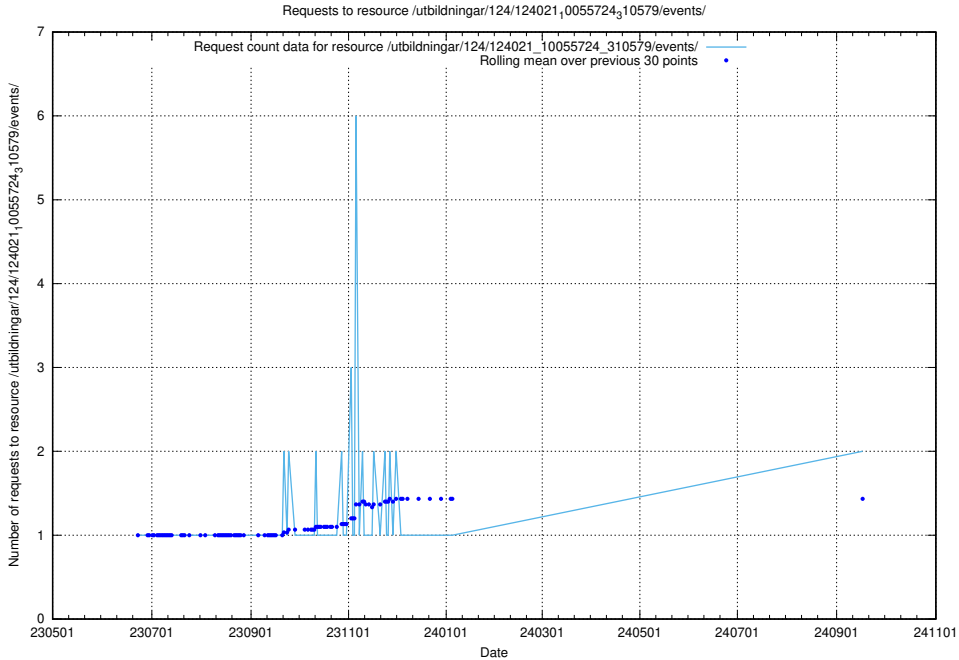

5.939 Usage of /utbildningar/124/124021_10055724_310579/events/

Here, we count the number of requests to resource /utbildningar/124/124021_10055724_310579/events/