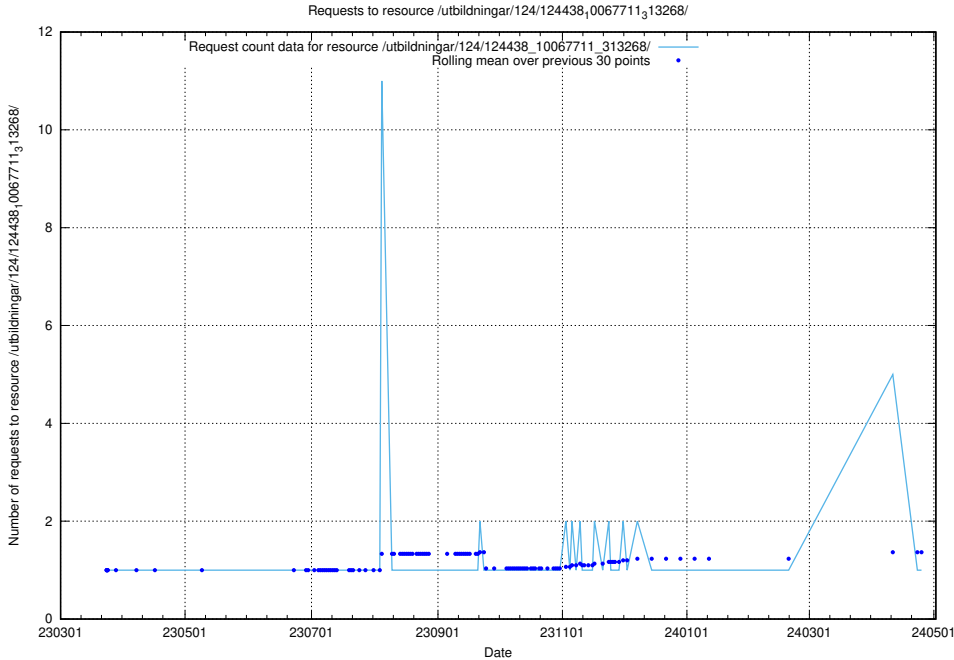

5.4617 Usage of /utbildningar/124/124438_10067711_313268/

Here, we count the number of requests to resource /utbildningar/124/124438_10067711_313268/.