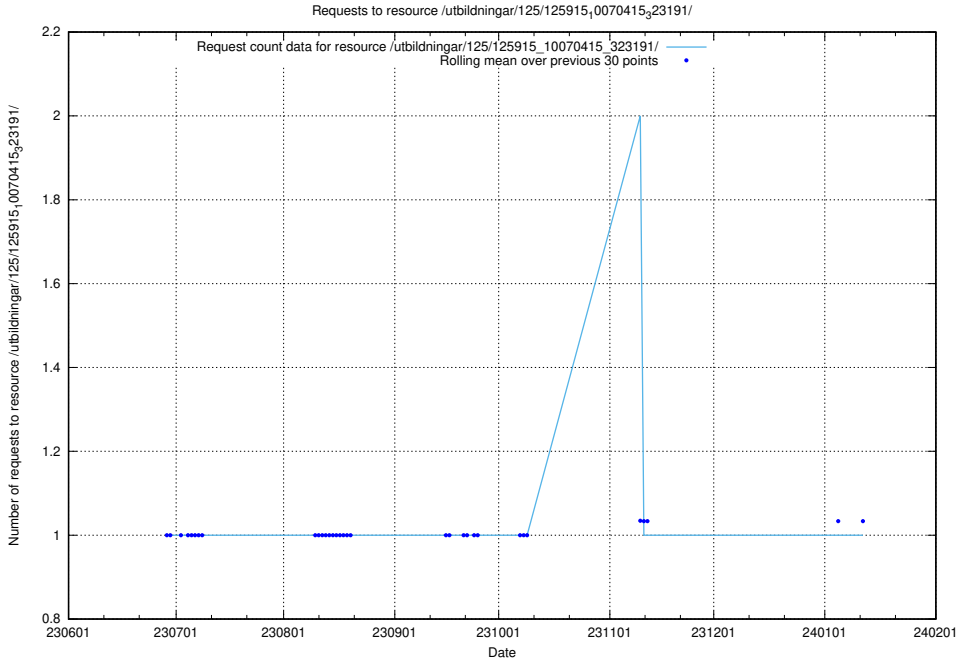

5.6382 Usage of /utbildningar/125/125915_10070415_323191/

Here, we count the number of requests to resource /utbildningar/125/125915_10070415_323191/.