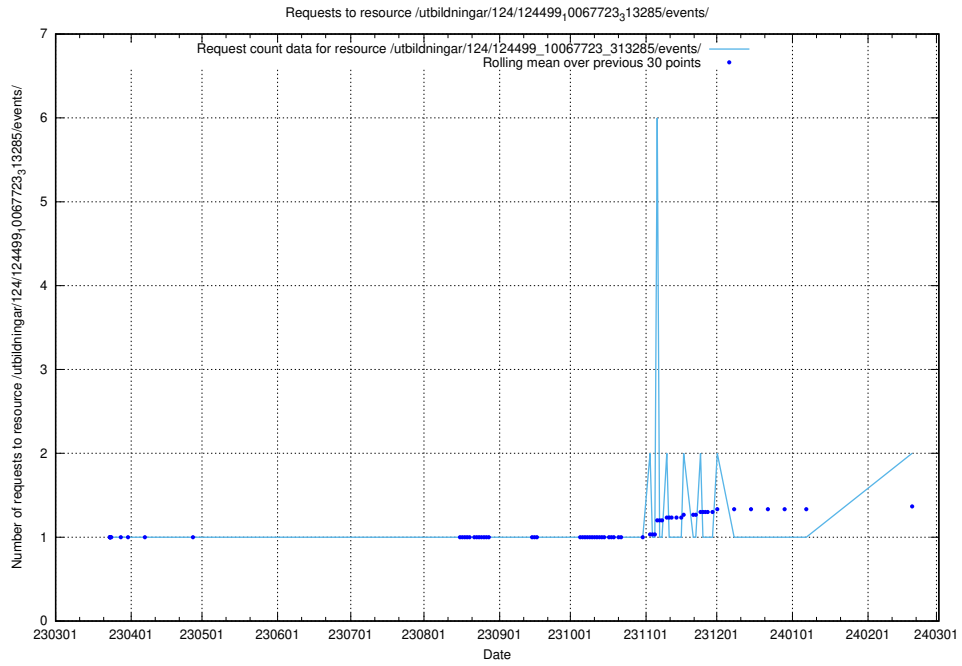

5.665 Usage of /utbildningar/124/124499_10067723_313285/events/

Here, we count the number of requests to resource /utbildningar/124/124499_10067723_313285/events/