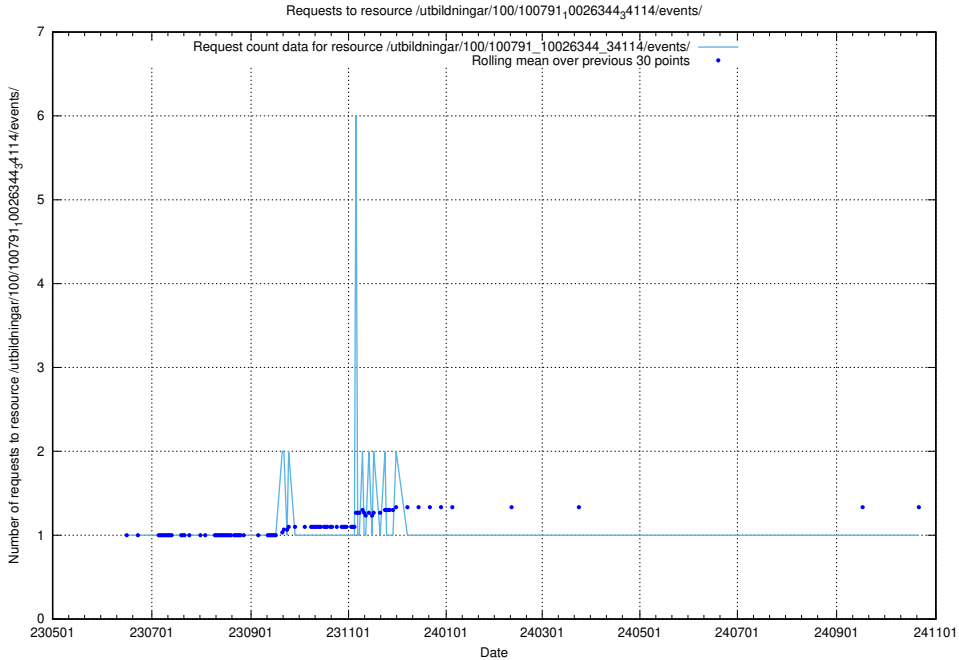

5.6798 Usage of /utbildningar/100/100791_10026344_34114/events/

Here, we count the number of requests to resource /utbildningar/100/100791_10026344_34114/events/.