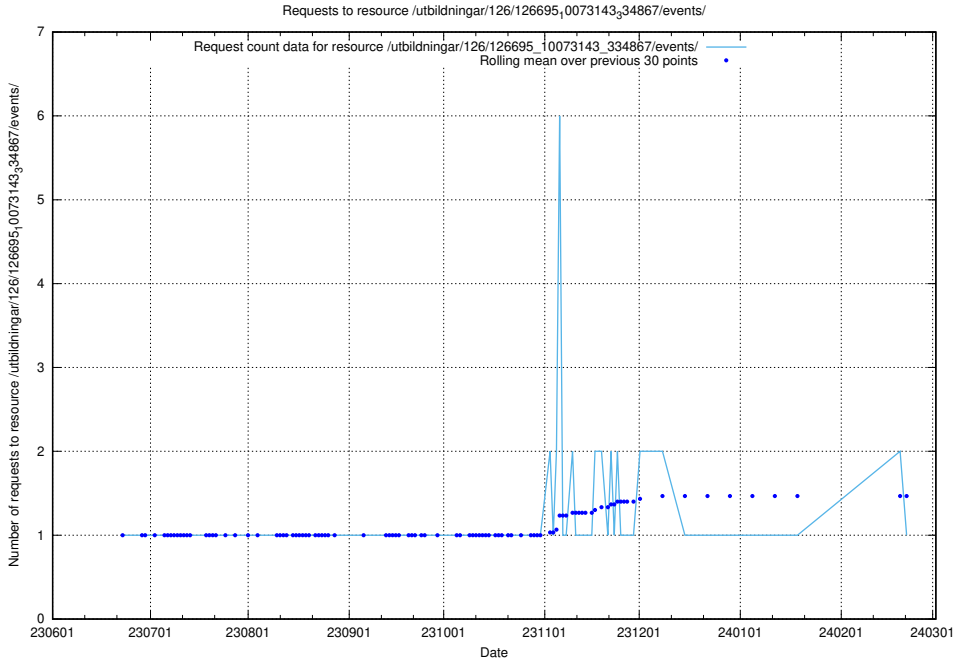

5.6540 Usage of /utbildningar/126/126695_10073143_334867/events/

Here, we count the number of requests to resource /utbildningar/126/126695_10073143_334867/events/