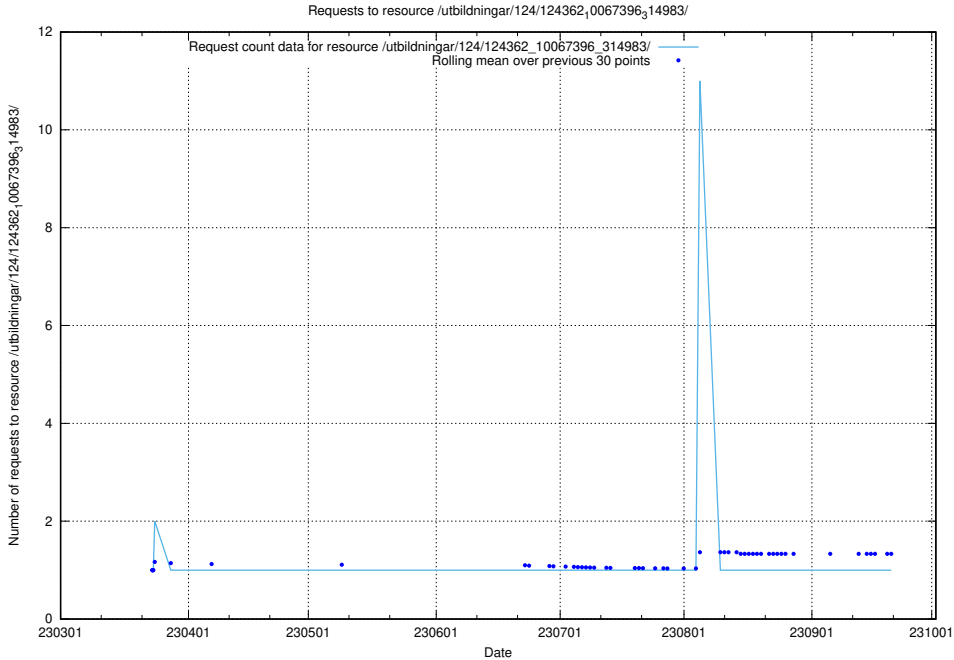

5.4689 Usage of /utbildningar/124/124362_10067396_314983/

Here, we count the number of requests to resource /utbildningar/124/124362_10067396_314983/.