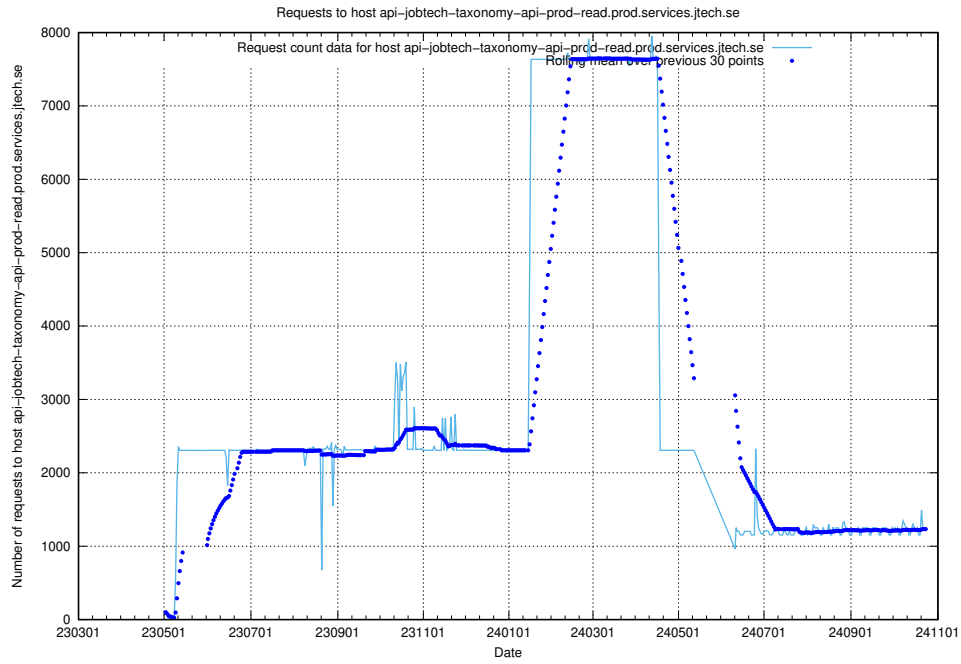

7.21 Usage of api-jobtech-taxonomy-api-prod-read.prod.services.jtech.se

Here, we count the number of requests to host api-jobtech-taxonomy-api-prod-read.prod.services.jtech.se.