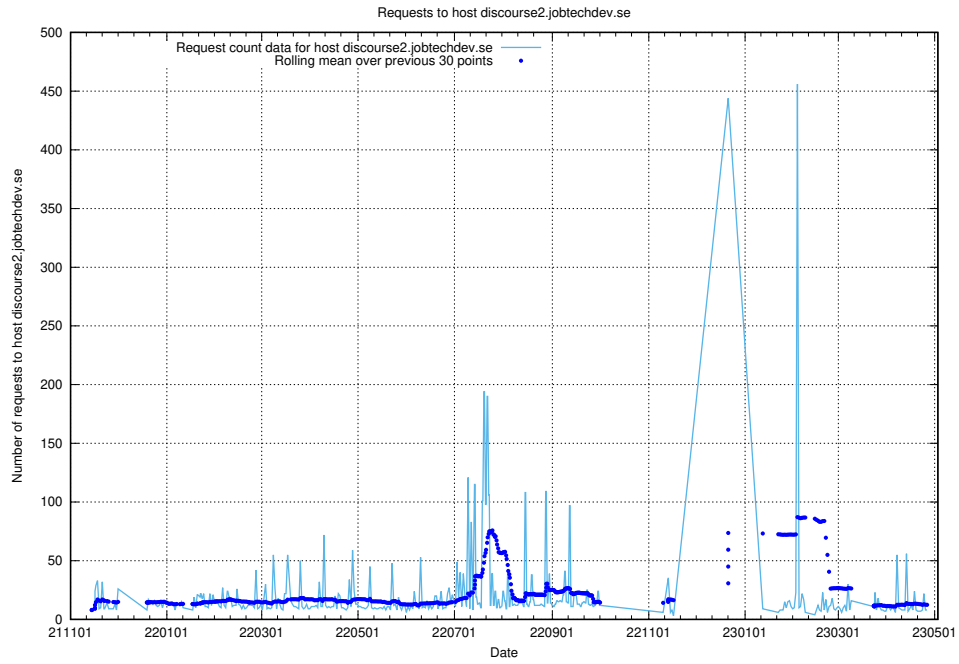

7.70 Usage of discourse2.jobtechdev.se

Here, we count the number of requests to host discourse2.jobtechdev.se.