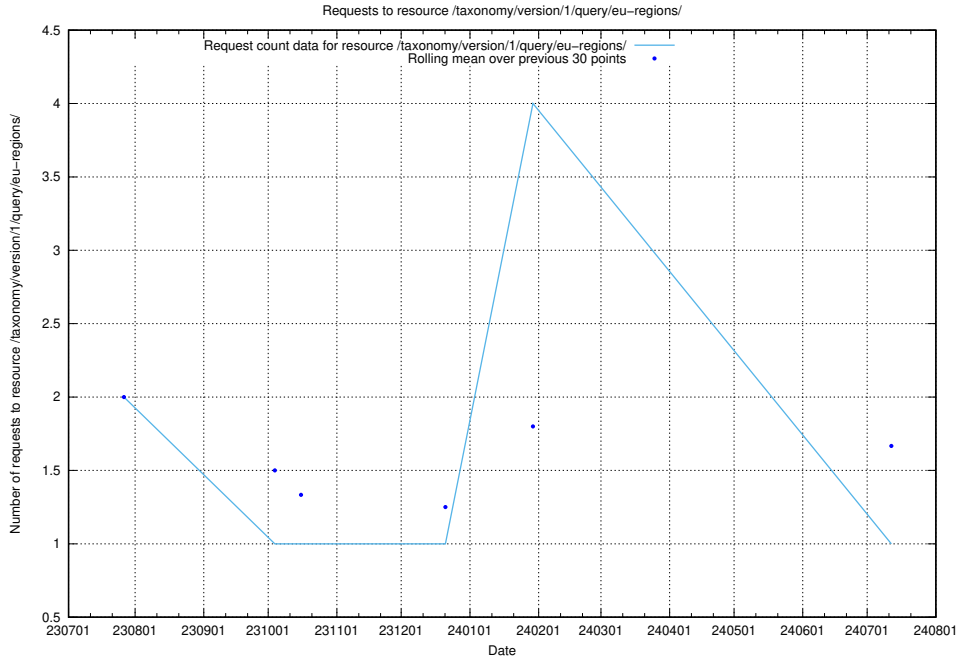

5.5857 Usage of /taxonomy/version/1/query/eu-regions/

Here, we count the number of requests to resource /taxonomy/version/1/query/eu-regions/.