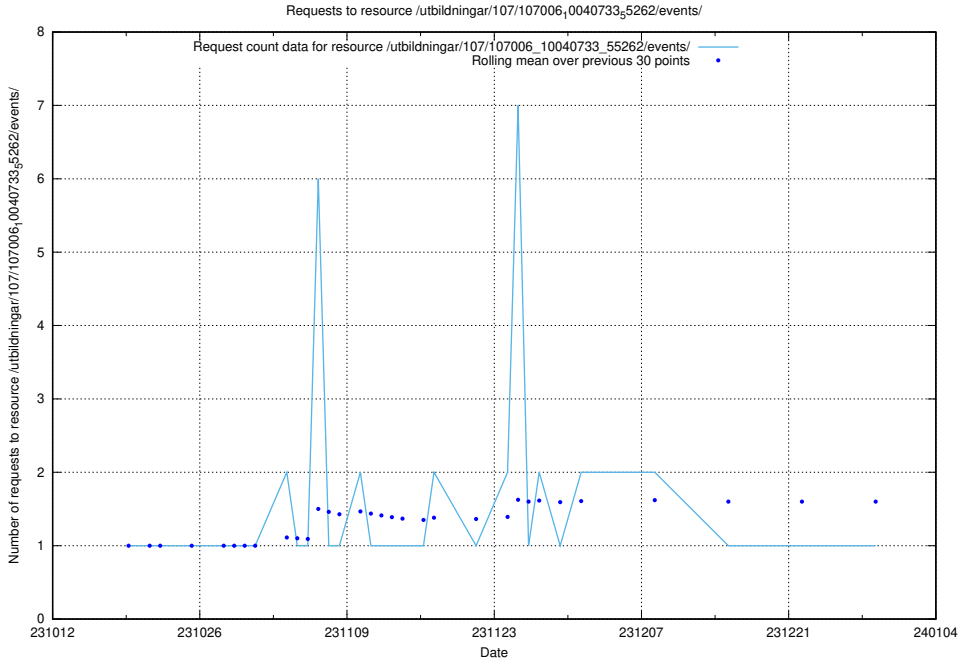

5.5190 Usage of /utbildningar/107/107006_10040733_55262/events/

Here, we count the number of requests to resource /utbildningar/107/107006_10040733_55262/events/.