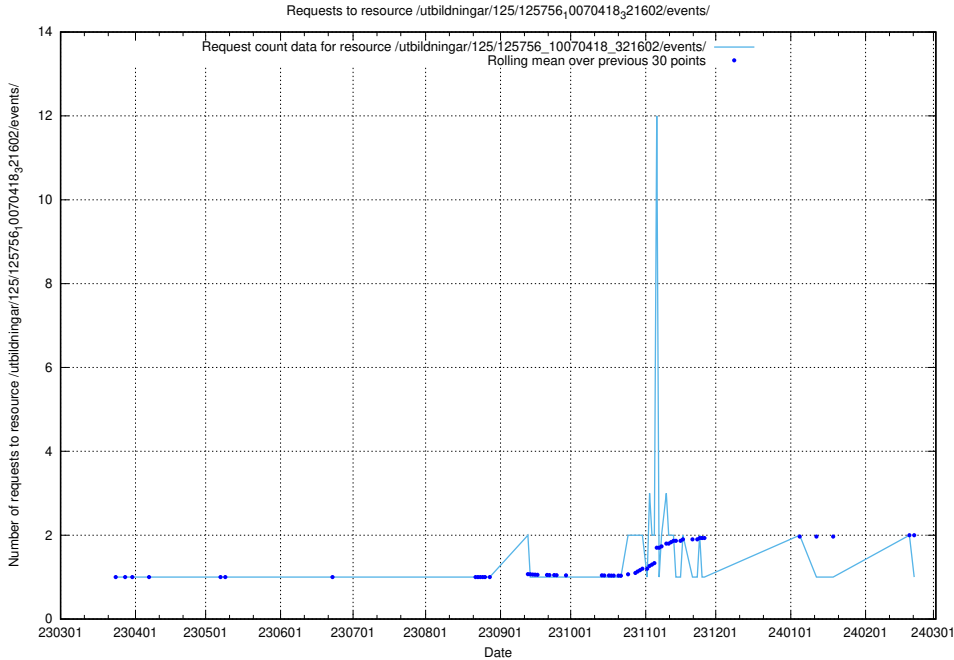

5.7171 Usage of /utbildningar/125/125756_10070418_321602/events/

Here, we count the number of requests to resource /utbildningar/125/125756_10070418_321602/events/