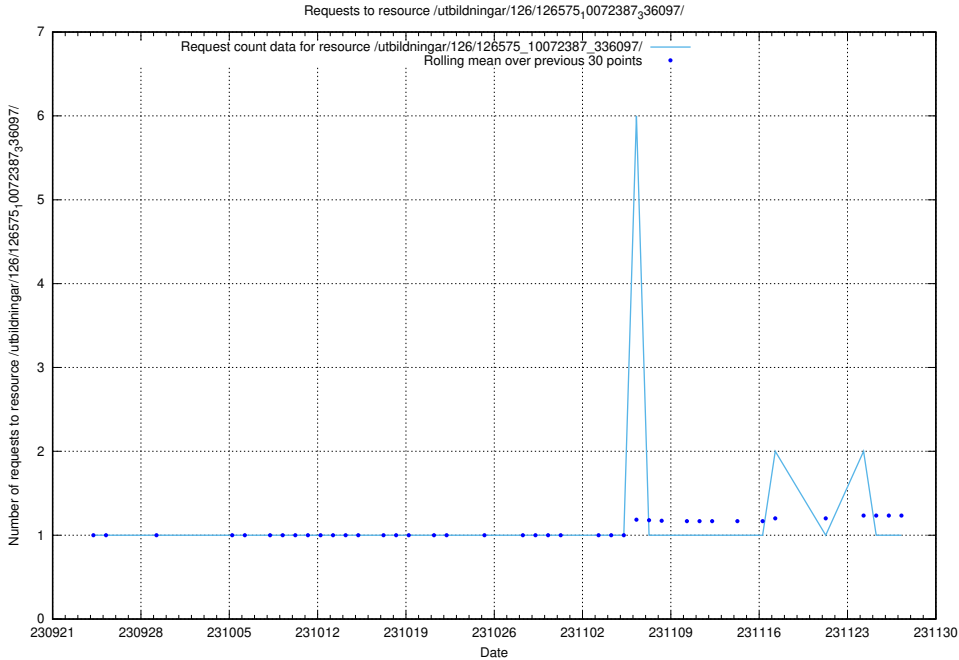

5.5402 Usage of /utbildningar/126/126575_10072387_336097/

Here, we count the number of requests to resource /utbildningar/126/126575_10072387_336097/.