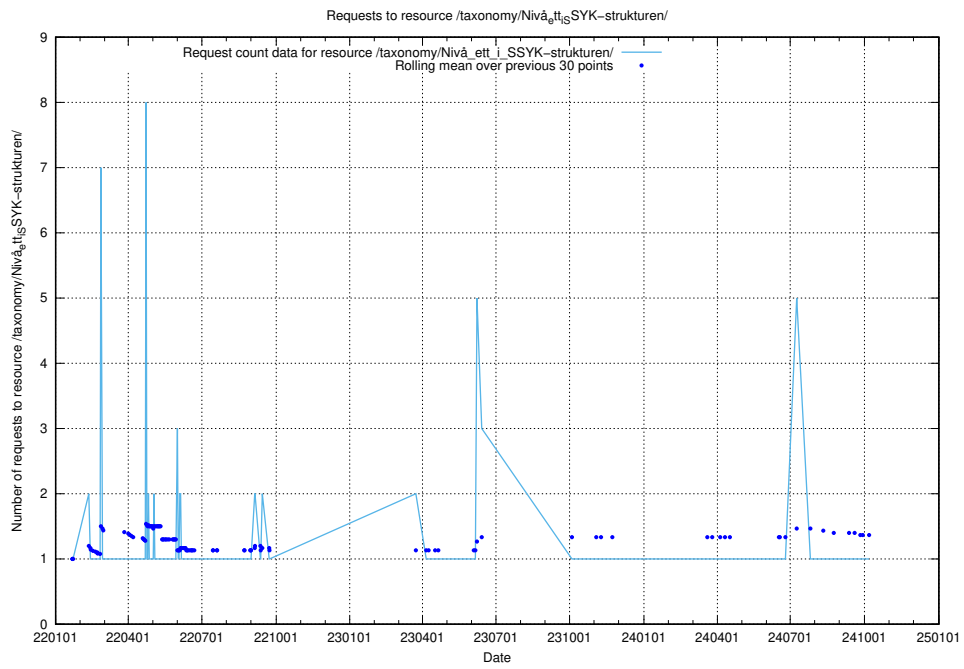

5.6548 Usage of /taxonomy/Nivå_ett_i_SSYK-strukturen/

Here, we count the number of requests to resource /taxonomy/Nivå_ett_i_SSYK-strukturen/.