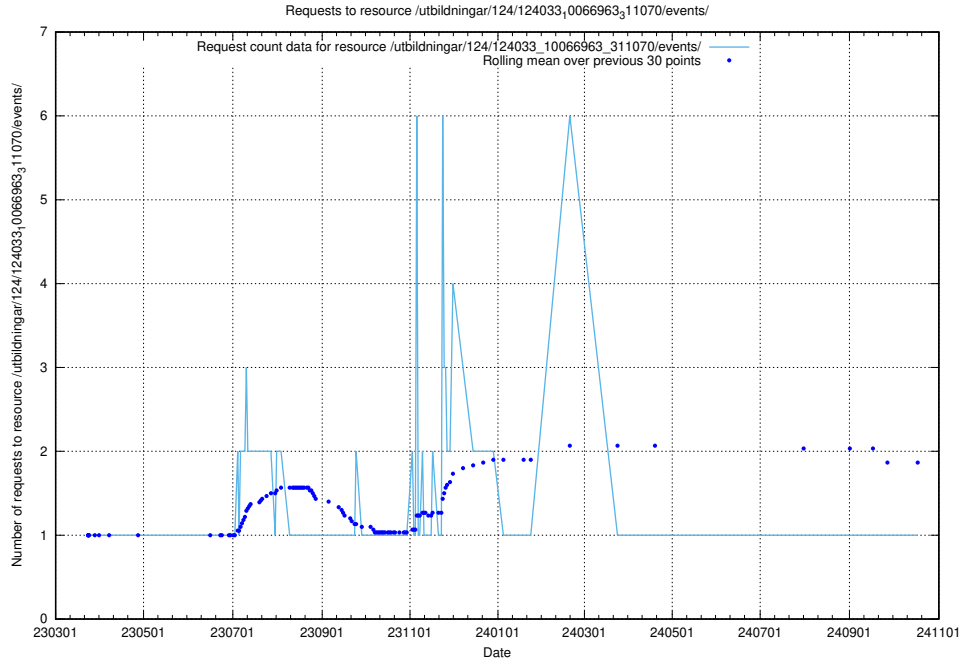

5.5368 Usage of /utbildningar/124/124033_10066963_311070/events/

Here, we count the number of requests to resource /utbildningar/124/124033_10066963_311070/events/