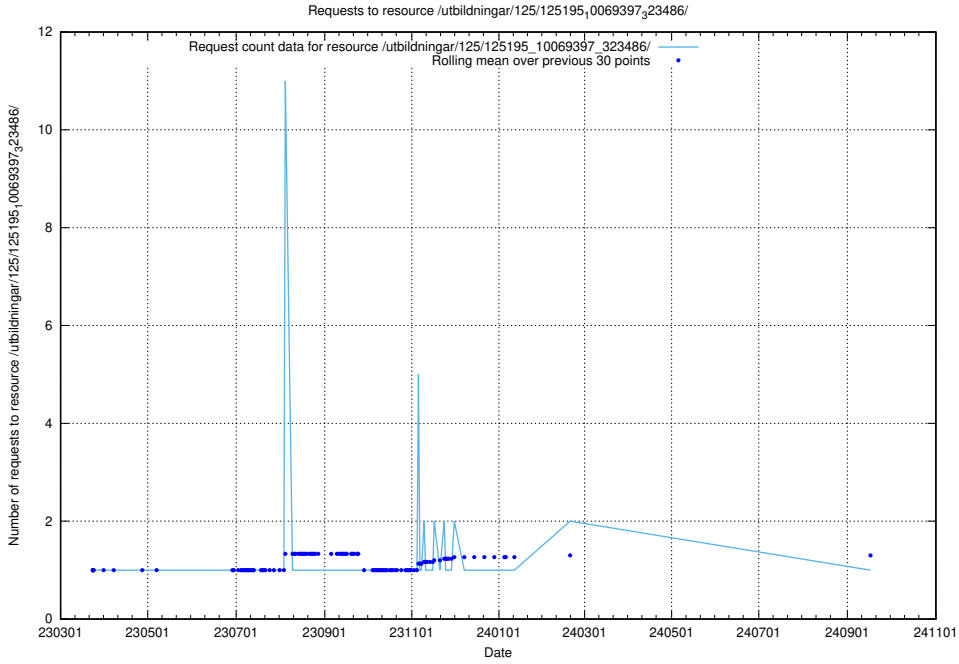

5.1181 Usage of /utbildningar/125/125195_10069397_323486/

Here, we count the number of requests to resource /utbildningar/125/125195_10069397_323486/.