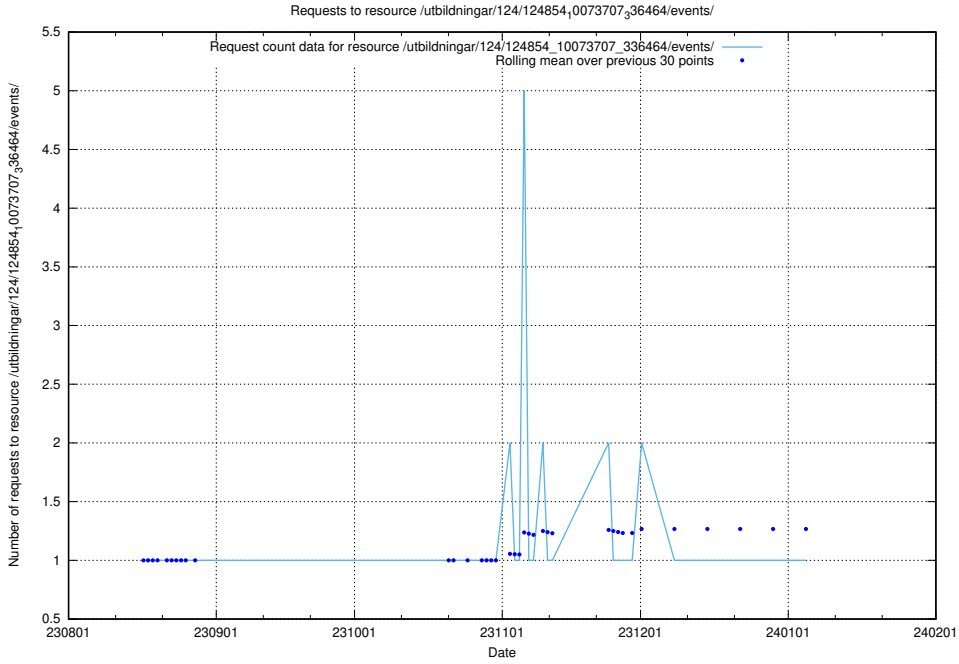

5.5707 Usage of /utbildningar/124/124854_10073707_336464/events/

Here, we count the number of requests to resource /utbildningar/124/124854_10073707_336464/events/

5.5708 Usage of /utbildningar/123/123367_10065863_297616/