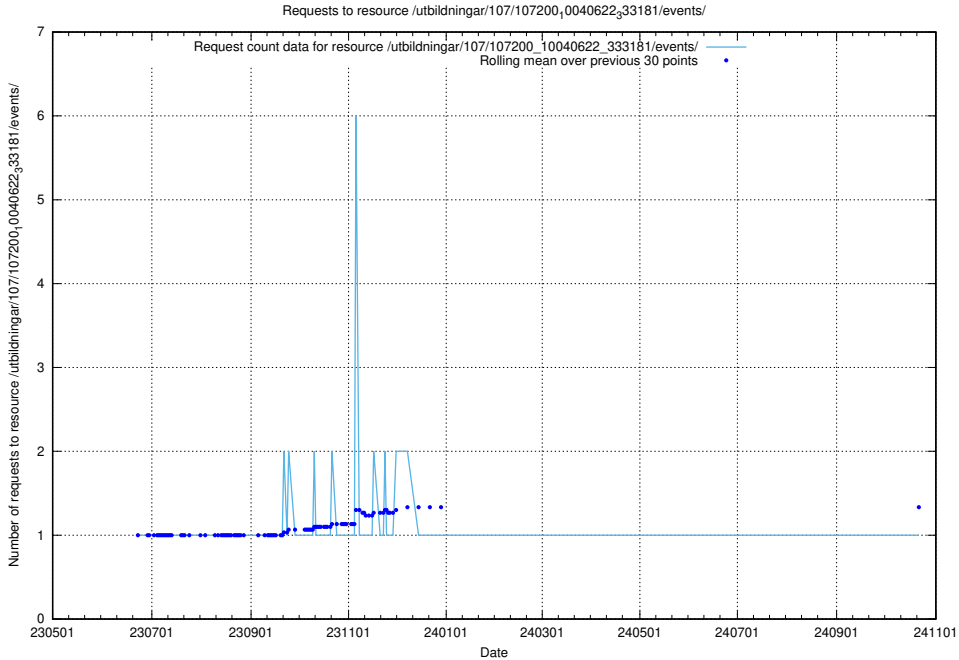

5.6752 Usage of /utbildningar/107/107200_10040622_333181/events/

Here, we count the number of requests to resource /utbildningar/107/107200_10040622_333181/events/