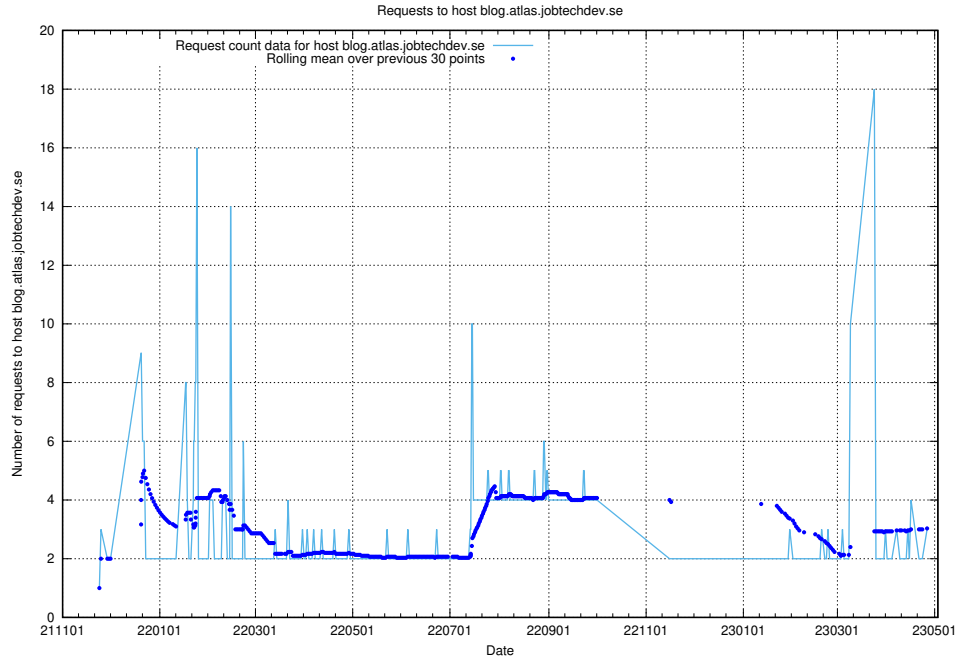

7.222 Usage of `blog.atlas.jobtechdev.se`

Here, we count the number of requests to host `blog.atlas.jobtechdev.se`.