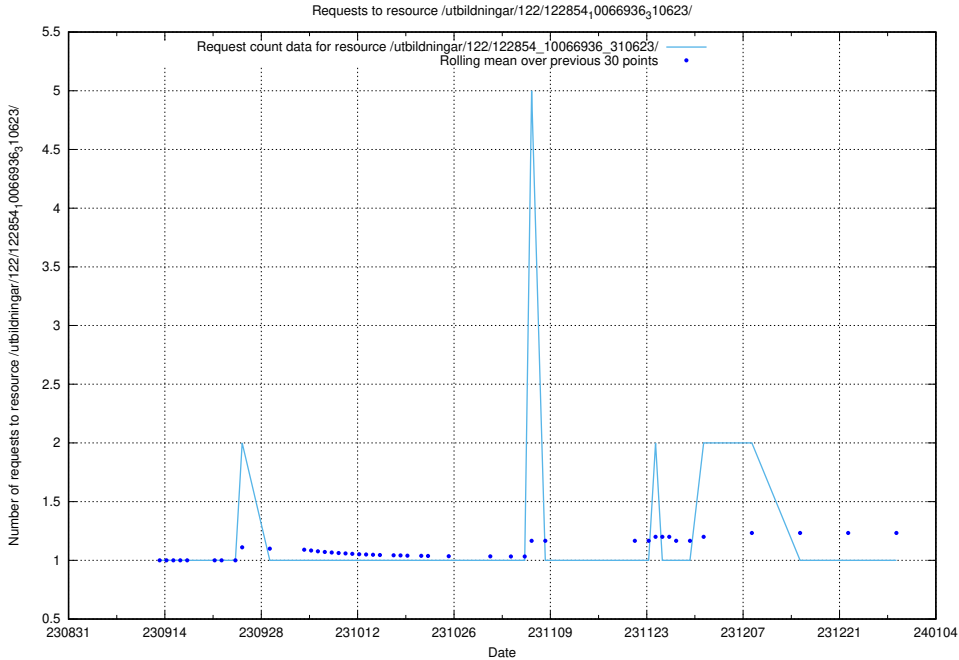

5.5517 Usage of /utbildningar/122/122854_10066936_310623/

Here, we count the number of requests to resource /utbildningar/122/122854_10066936_310623/.