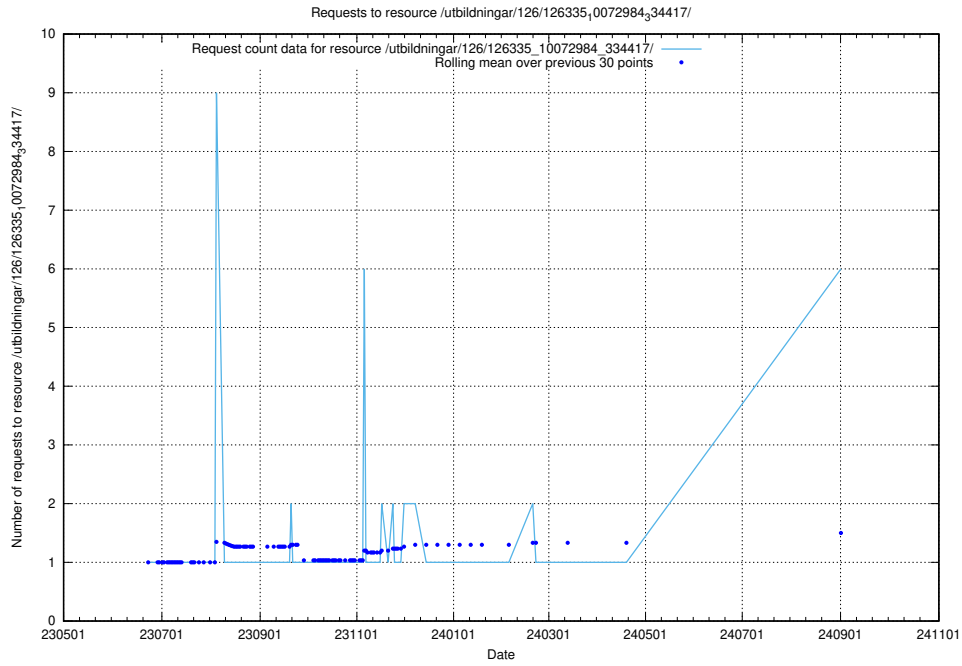

5.164 Usage of /utbildningar/126/126335_10072984_334417/

Here, we count the number of requests to resource /utbildningar/126/126335_10072984_334417/.