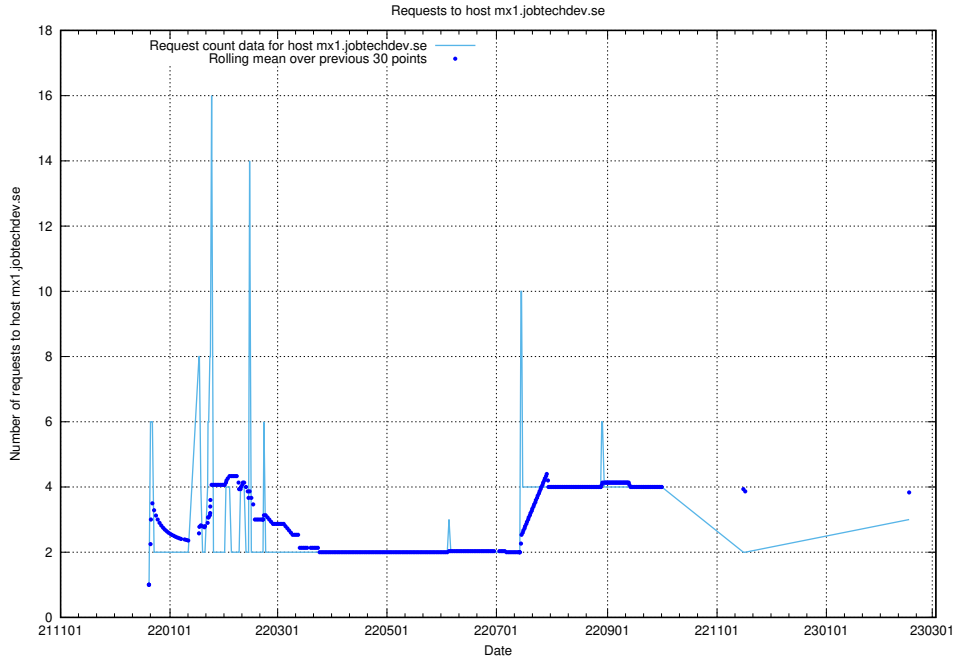

7.209 Usage of mx1.jobtechdev.se

Here, we count the number of requests to host mx1.jobtechdev.se.