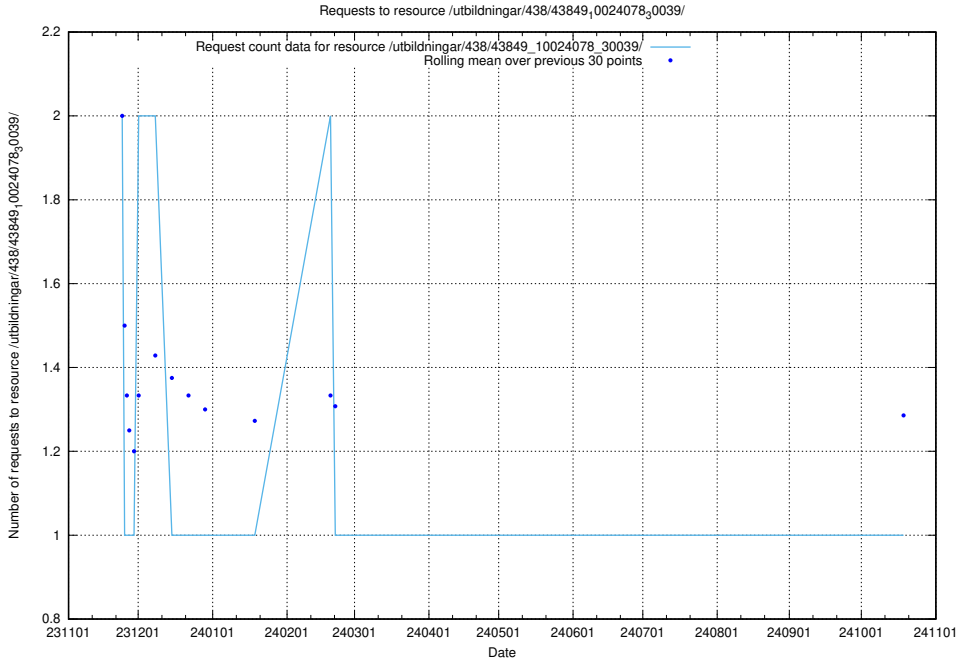

5.4930 Usage of /utbildningar/127/127054_10073972_336919/

Here, we count the number of requests to resource /utbildningar/127/127054_10073972_336919/.

5.4931 Usage of /utbildningar/126/126937_10073592_336225/events/