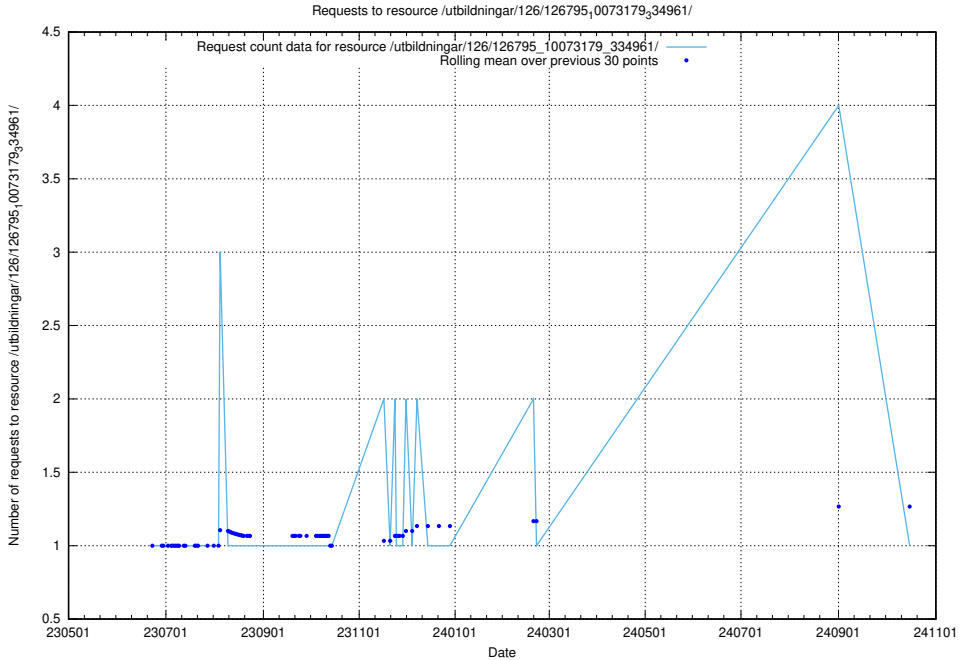

5.6509 Usage of /utbildningar/126/126795_10073179_334961/

Here, we count the number of requests to resource /utbildningar/126/126795_10073179_334961/.