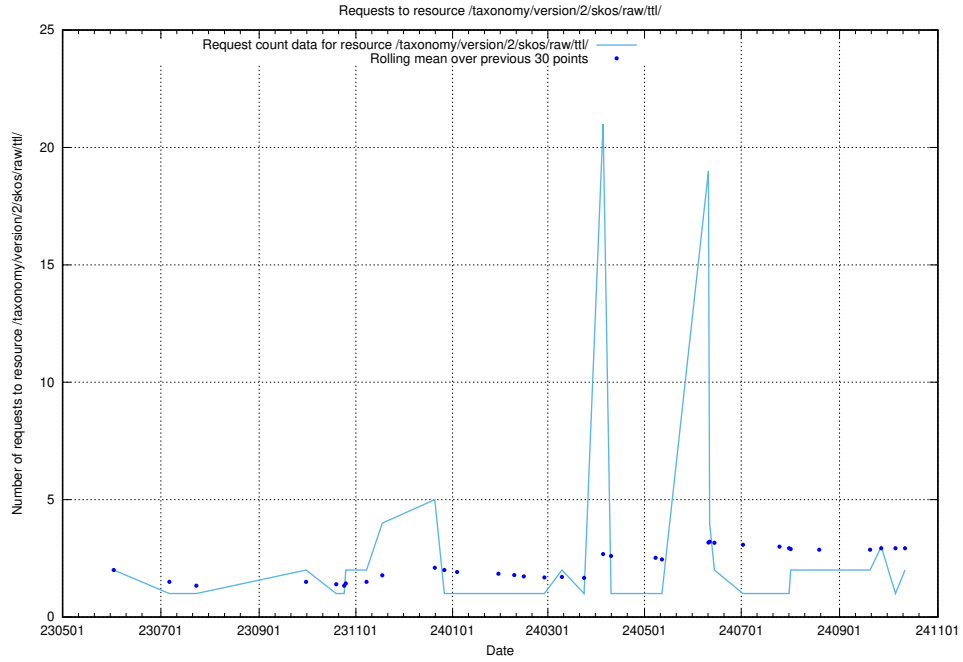

5.960 Usage of /taxonomy/version/2/skos/raw/ttl/

Here, we count the number of requests to resource /taxonomy/version/2/skos/raw/ttl/.