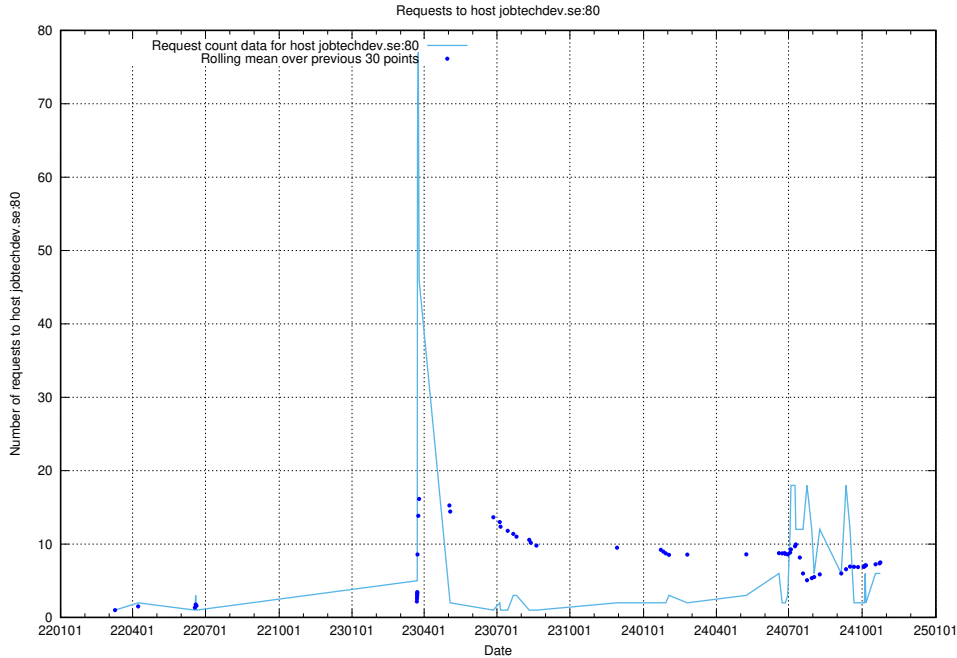

7.89 Usage of jobtechdev.se:80

Here, we count the number of requests to host jobtechdev.se:80.

7.90 Usage of openshift-gitops-server-openshift-gitops.prod.services.jtech.se:443

Here, we count the number of requests to host openshift-gitops-server-openshift-gitops.prod.services.jtech.se:443.