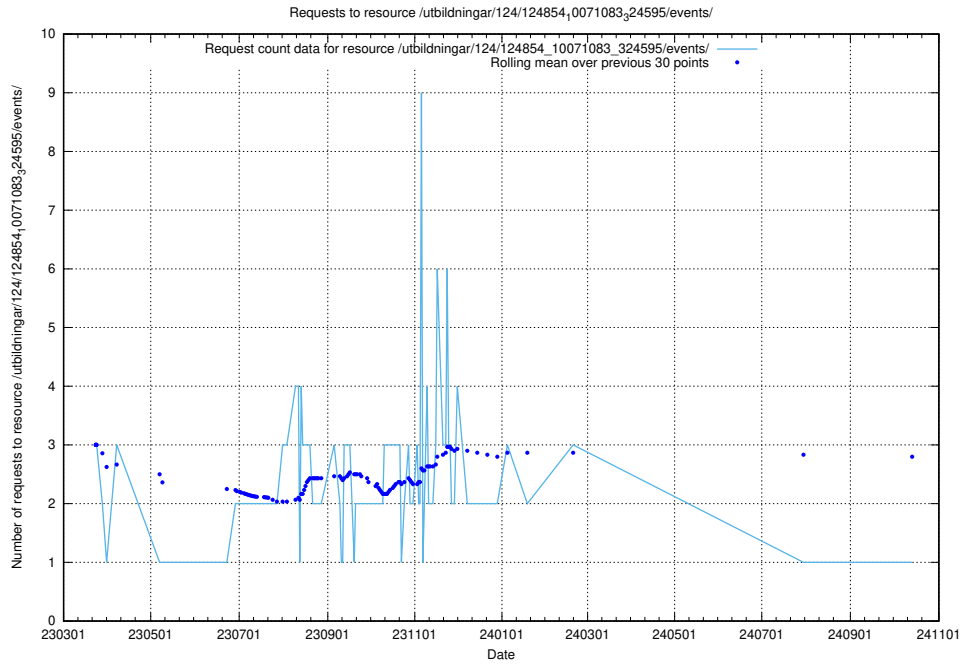

5.7217 Usage of /utbildningar/124/124854_10071083_324595/events/

Here, we count the number of requests to resource /utbildningar/124/124854_10071083_324595/events/