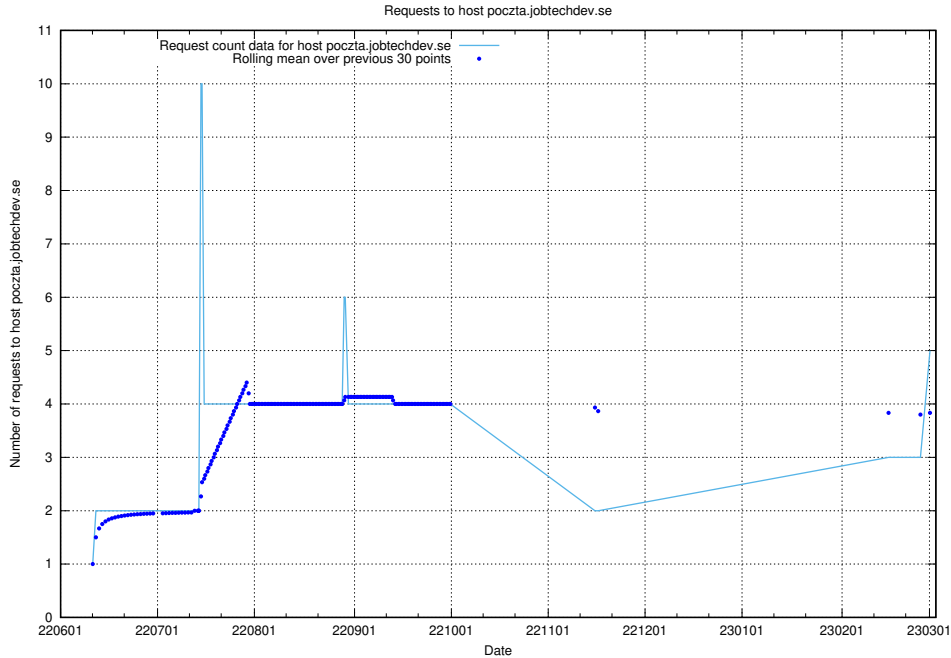

7.100 Usage of poczta.jobtechdev.se

Here, we count the number of requests to host poczta.jobtechdev.se.