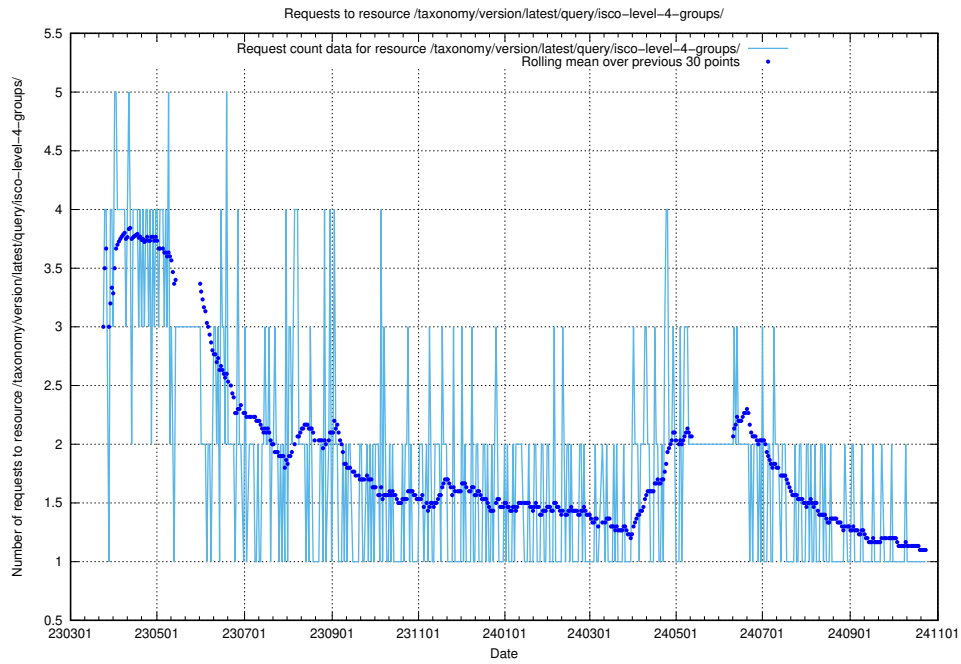

5.7038 Usage of /taxonomy/version/latest/query/isco-level-4-groups/

Here, we count the number of requests to resource /taxonomy/version/latest/query/isco-level-4-groups/.