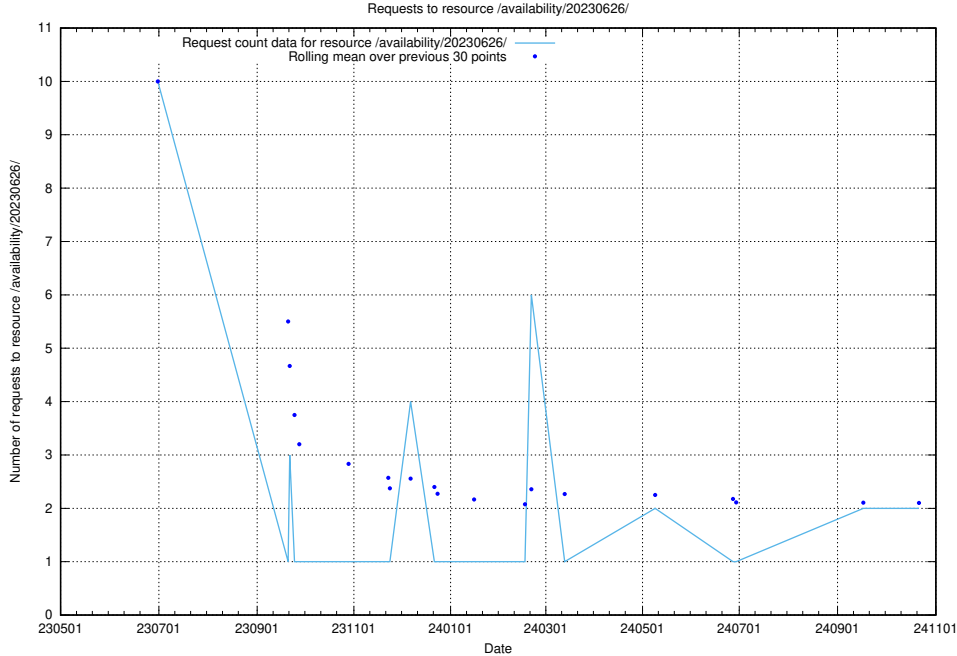

5.885 Usage of /availability/20230626/

Here, we count the number of requests to resource /availability/20230626/.