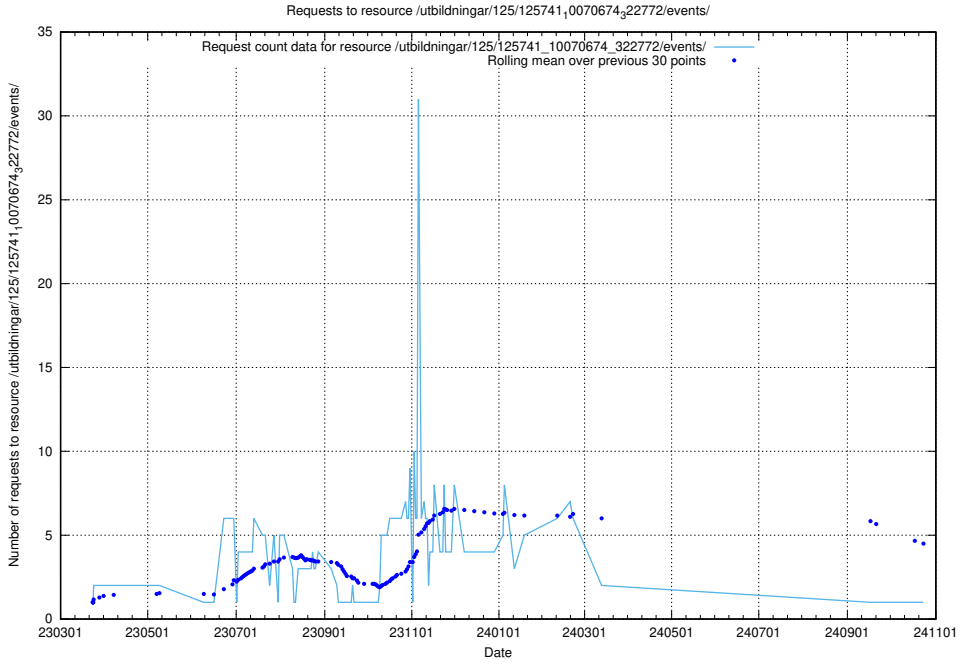

5.7449 Usage of /utbildningar/125/125741_10070674_322772/events/

Here, we count the number of requests to resource /utbildningar/125/125741_10070674_322772/events/