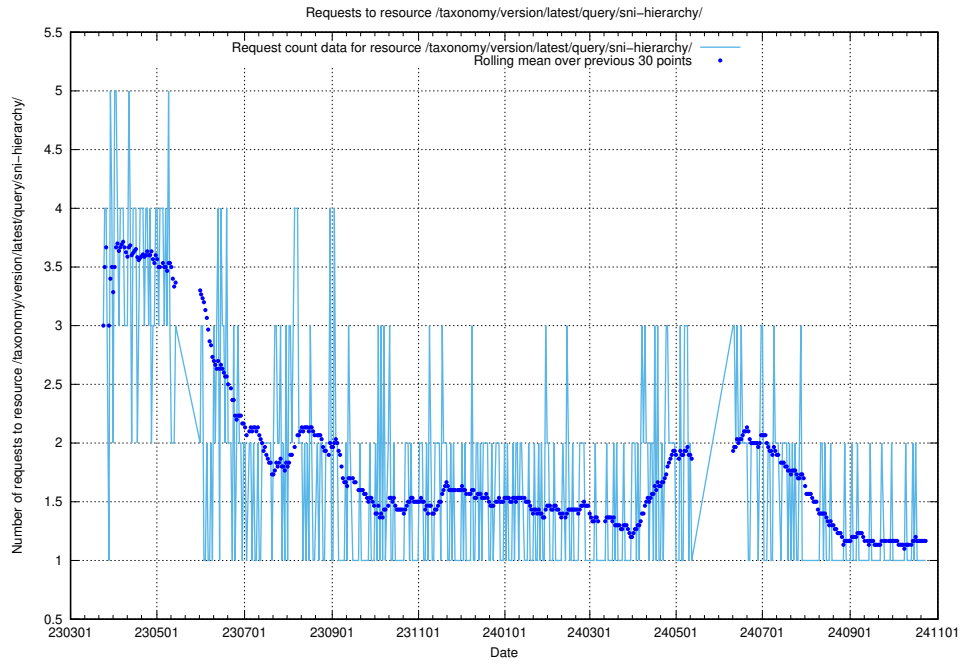

5.7027 Usage of /taxonomy/version/latest/query/skills/

Here, we count the number of requests to resource /taxonomy/version/latest/query/skills/.

5.7028 Usage of /taxonomy/version/latest/query/skills-with-related-skill-headlines-and-ssyk-level-4-groups/