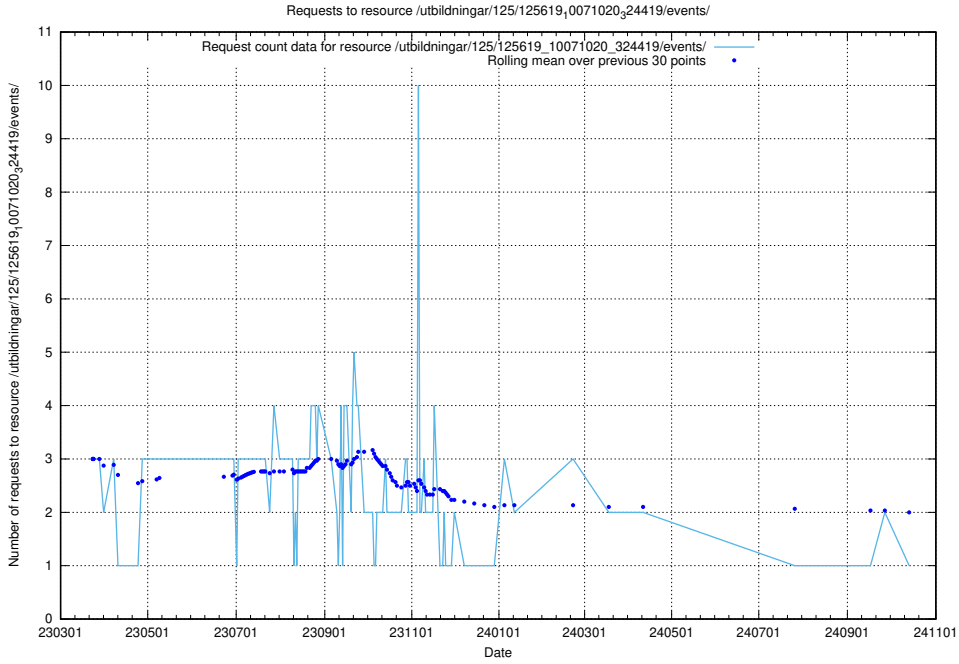

5.7214 Usage of /utbildningar/125/125619_10071020_324419/events/

Here, we count the number of requests to resource /utbildningar/125/125619_10071020_324419/events/