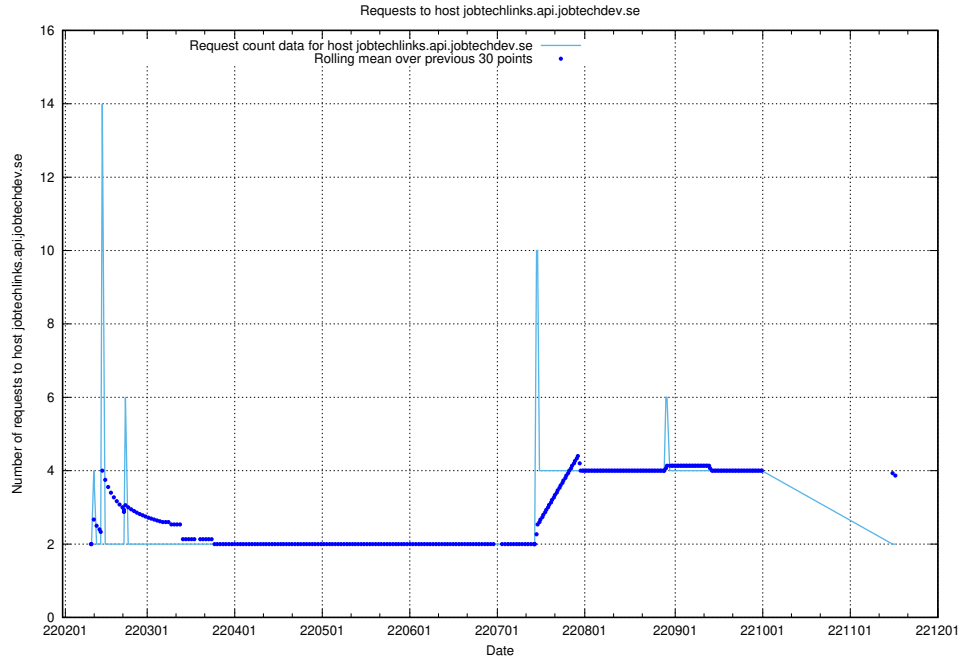

7.567 Usage of `jobtechlinks.api.jobtechdev.se`

Here, we count the number of requests to host `jobtechlinks.api.jobtechdev.se`.