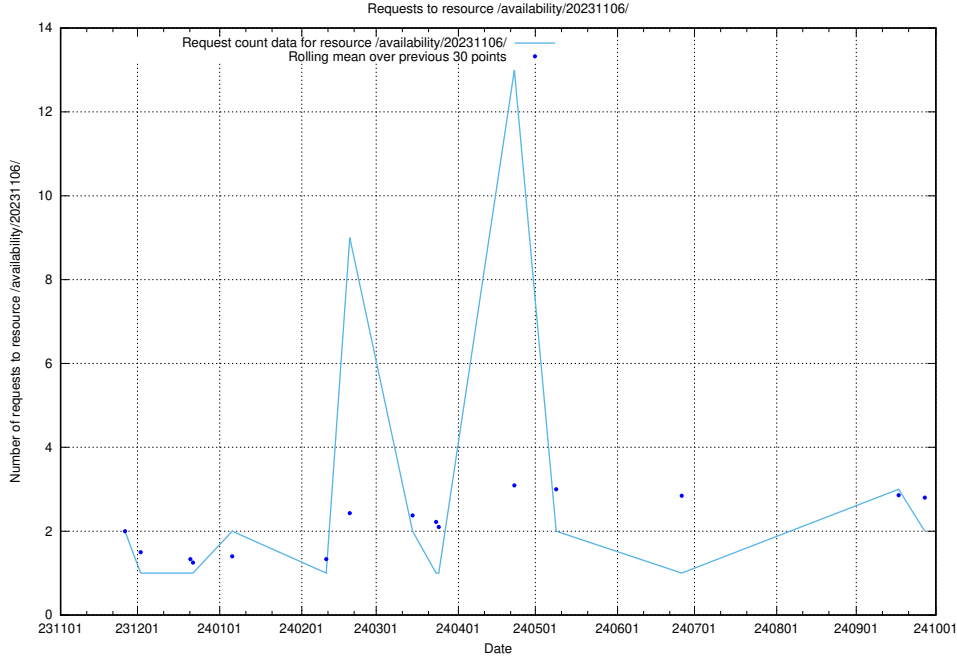

5.758 Usage of /availability/20231106/

Here, we count the number of requests to resource /availability/20231106/.