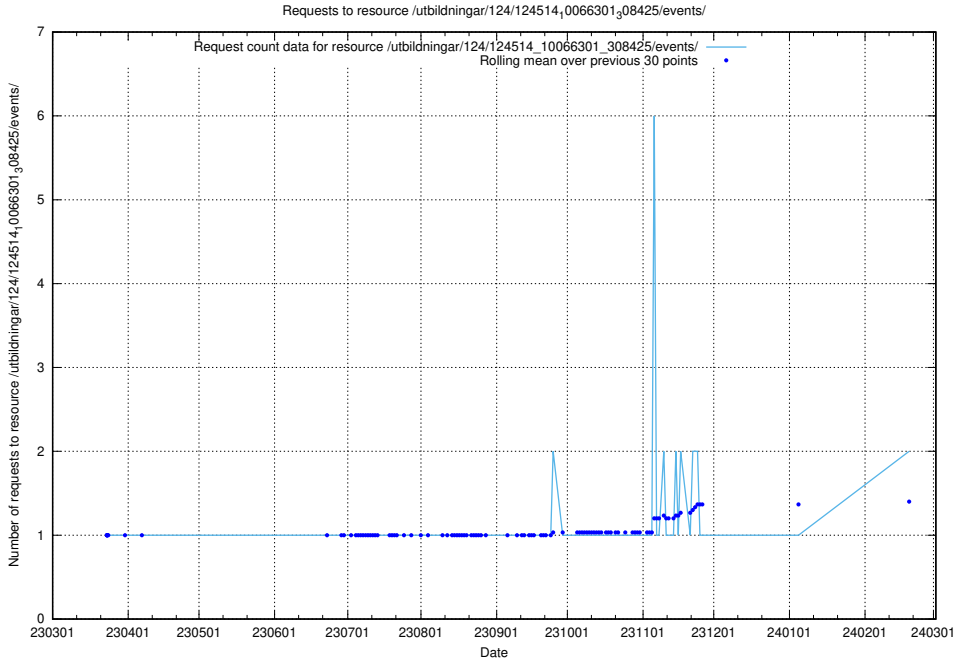

5.632 Usage of /utbildningar/124/124514_10066301_308425/events/

Here, we count the number of requests to resource /utbildningar/124/124514_10066301_308425/events/