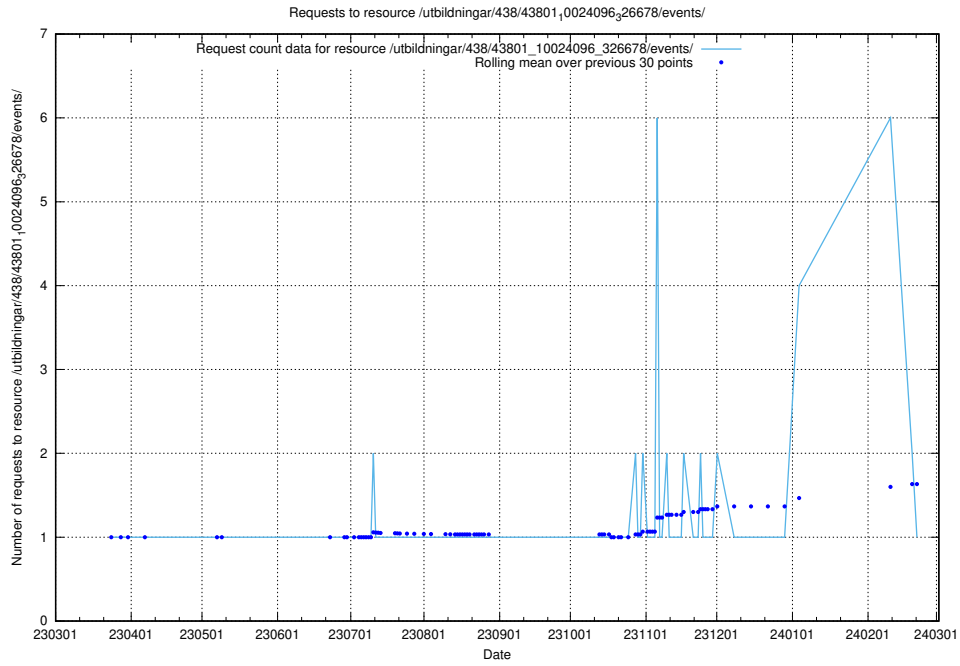

5.7127 Usage of /utbildningar/437/43799_10024013_29974/events/

Here, we count the number of requests to resource /utbildningar/437/43799_10024013_29974/events/.

5.7128 Usage of /utbildningar/437/43797_10024007_32307/events/