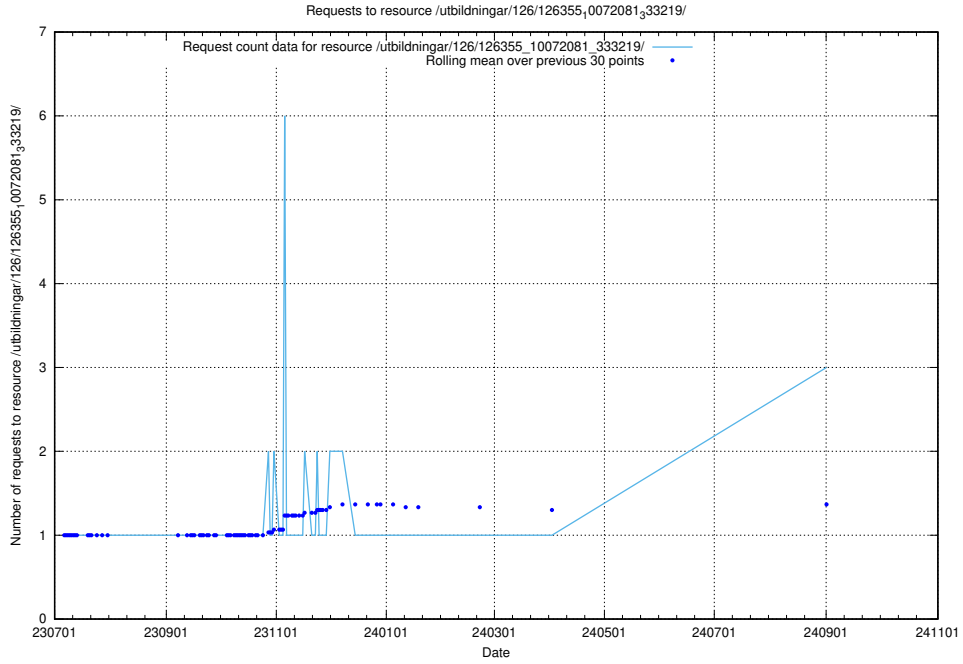

5.465 Usage of /taxonomy/version/5/query/skills/

Here, we count the number of requests to resource /taxonomy/version/5/query/skills/.

5.466 Usage of /utbildningar/126/126355_10072081_333219/

Here, we count the number of requests to resource /utbildningar/126/126355_10072081_333219/.