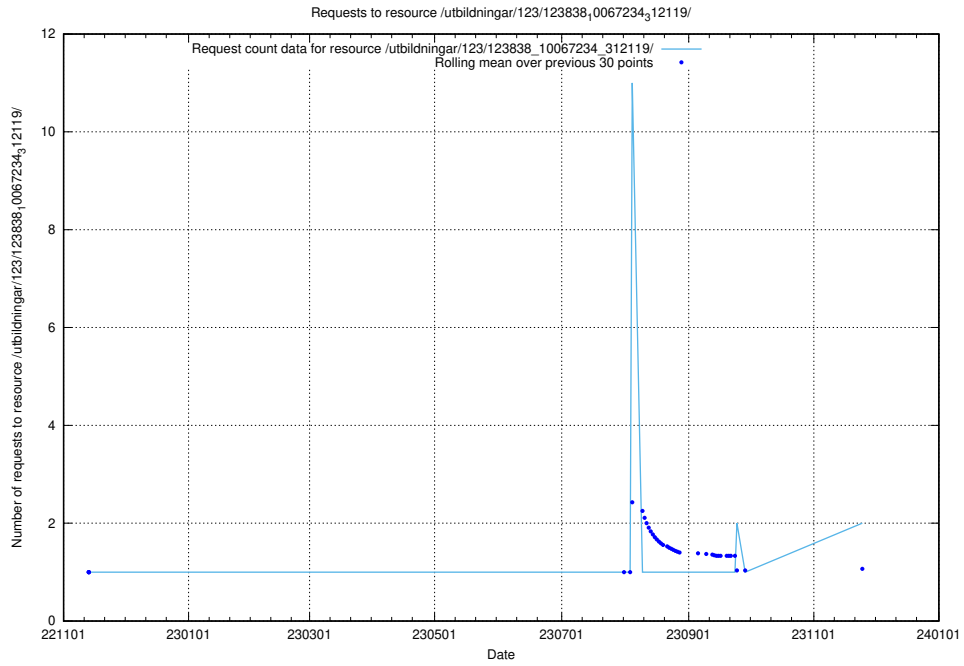

5.954 Usage of /utbildningar/123/123838_10067234_312119/

Here, we count the number of requests to resource /utbildningar/123/123838_10067234_312119/.