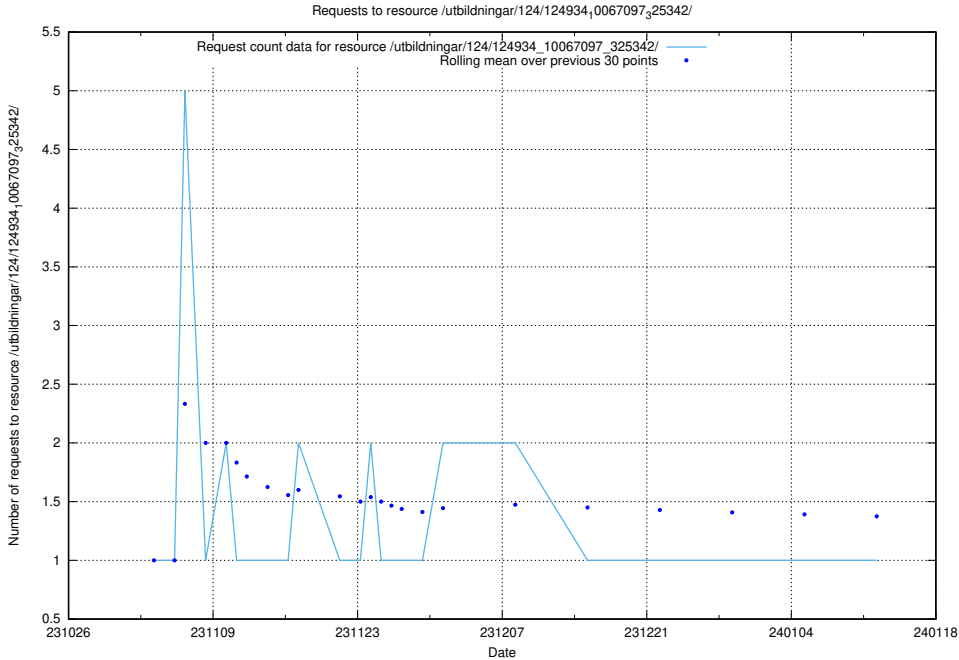

5.5078 Usage of /utbildningar/124/124934_10067097_325342/

Here, we count the number of requests to resource /utbildningar/124/124934_10067097_325342/.