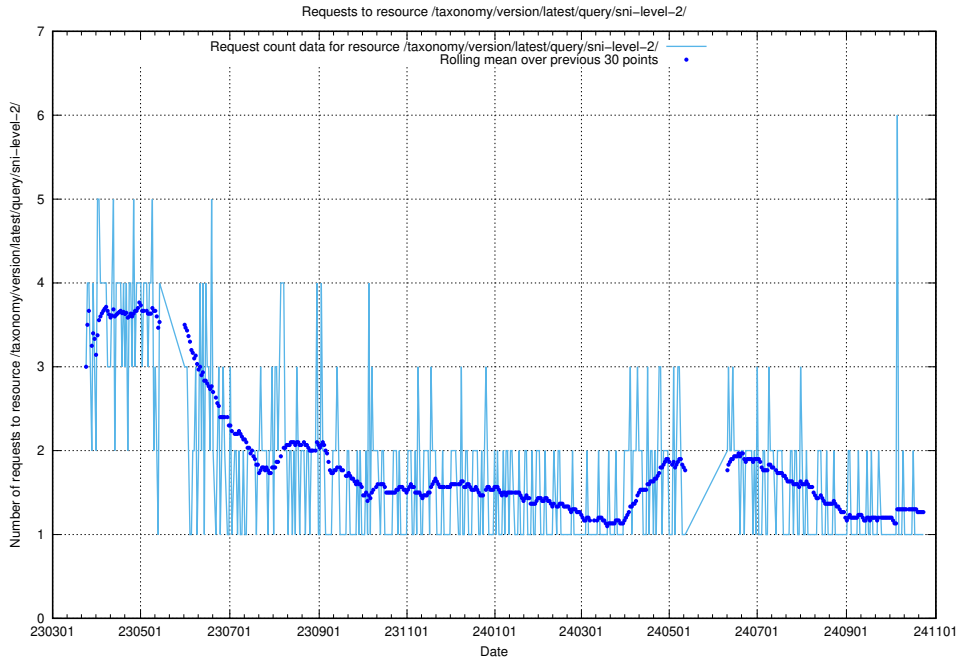

5.7024 Usage of /taxonomy/version/latest/query/sni-level-2/

Here, we count the number of requests to resource /taxonomy/version/latest/query/sni-level-2/.