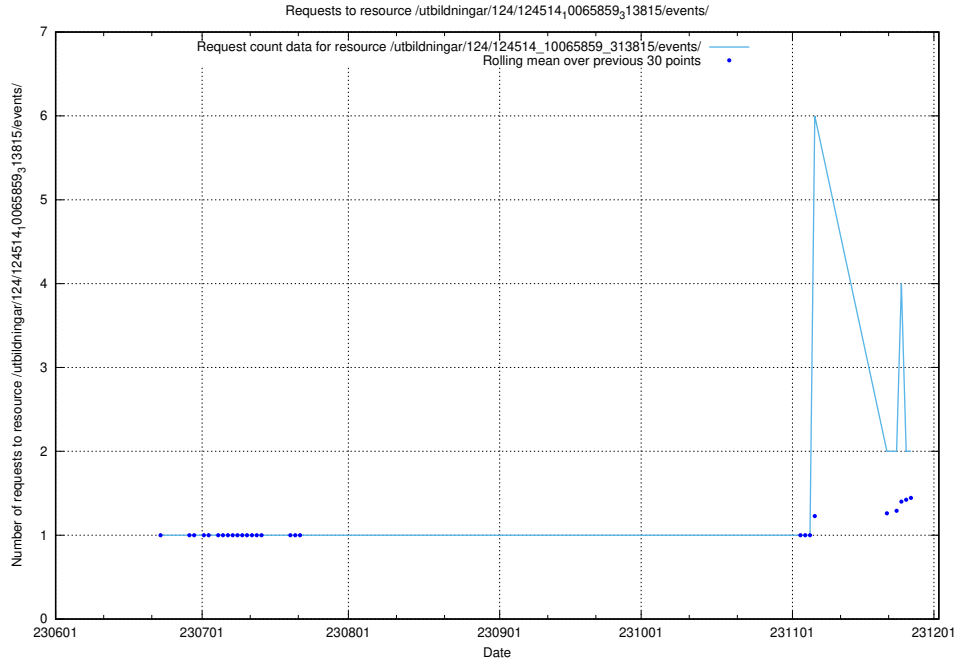

5.926 Usage of /utbildningar/124/124514_10065859_313815/events/

Here, we count the number of requests to resource /utbildningar/124/124514_10065859_313815/events/