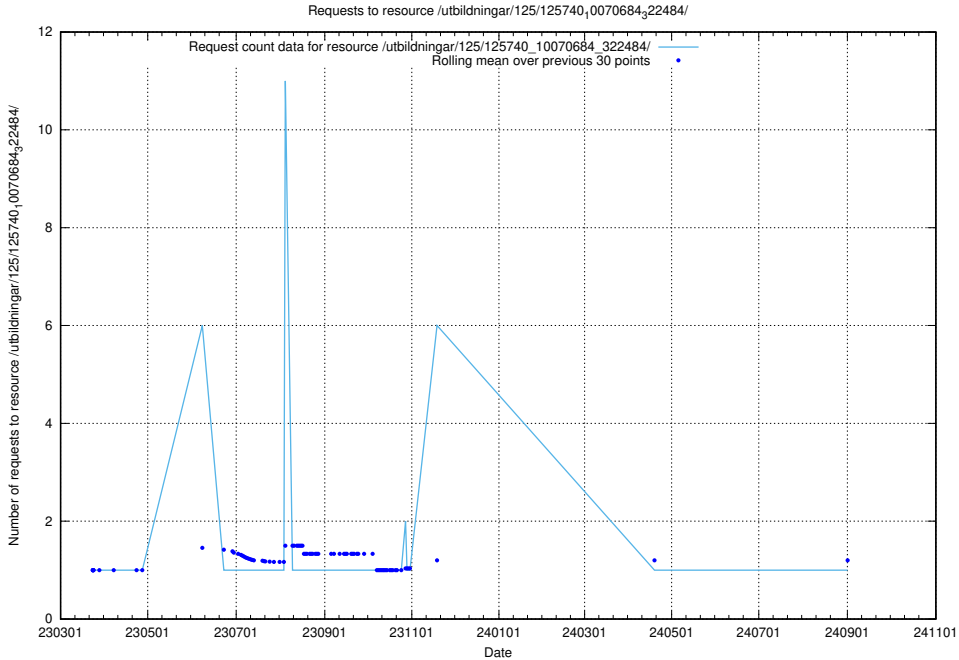

5.1030 Usage of /utbildningar/125/125740_10070684_322484/

Here, we count the number of requests to resource /utbildningar/125/125740_10070684_322484/.