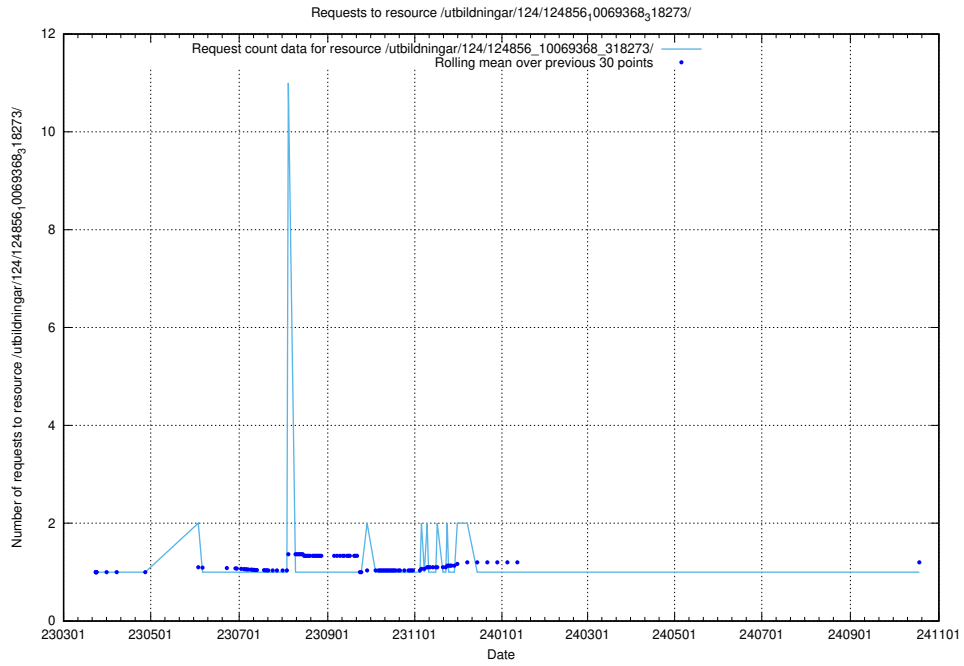

5.1280 Usage of /utbildningar/124/124856_10069368_318273/

Here, we count the number of requests to resource /utbildningar/124/124856_10069368_318273/.