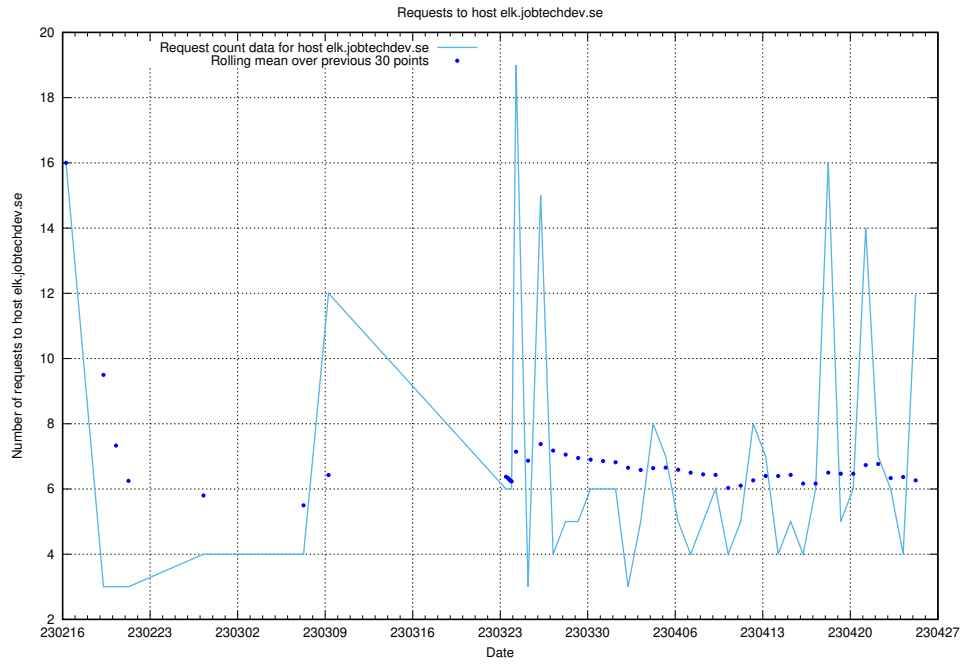

7.51 Usage of elk.jobtechdev.se

Here, we count the number of requests to host elk.jobtechdev.se.