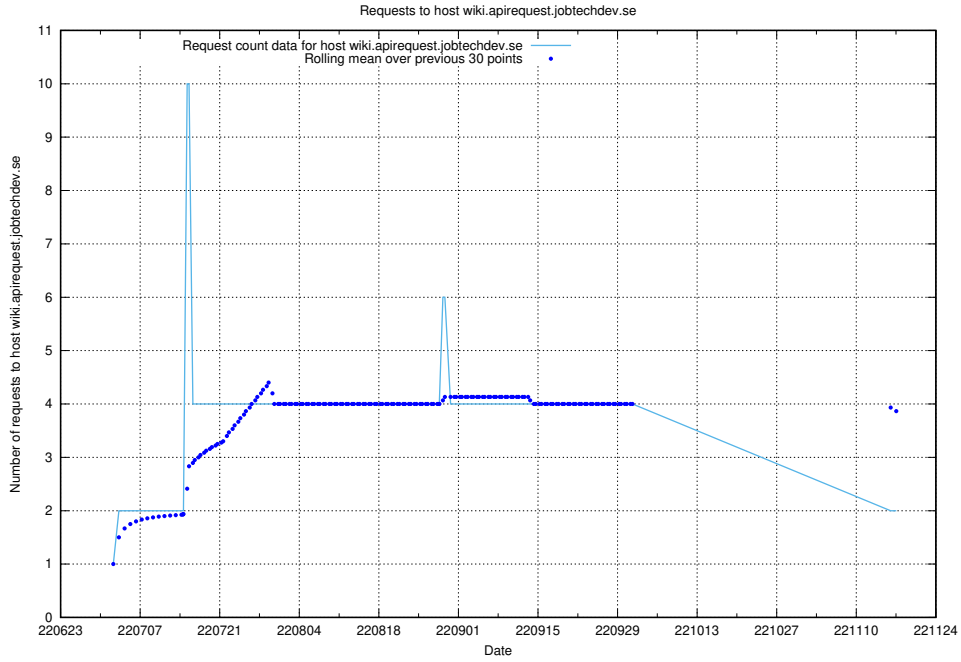

7.399 Usage of wiki.apirequest.jobtechdev.se

Here, we count the number of requests to host wiki.apirequest.jobtechdev.se.

7.400 Usage of wiki.api.jobtechdev.se

Here, we count the number of requests to host wiki.api.jobtechdev.se.