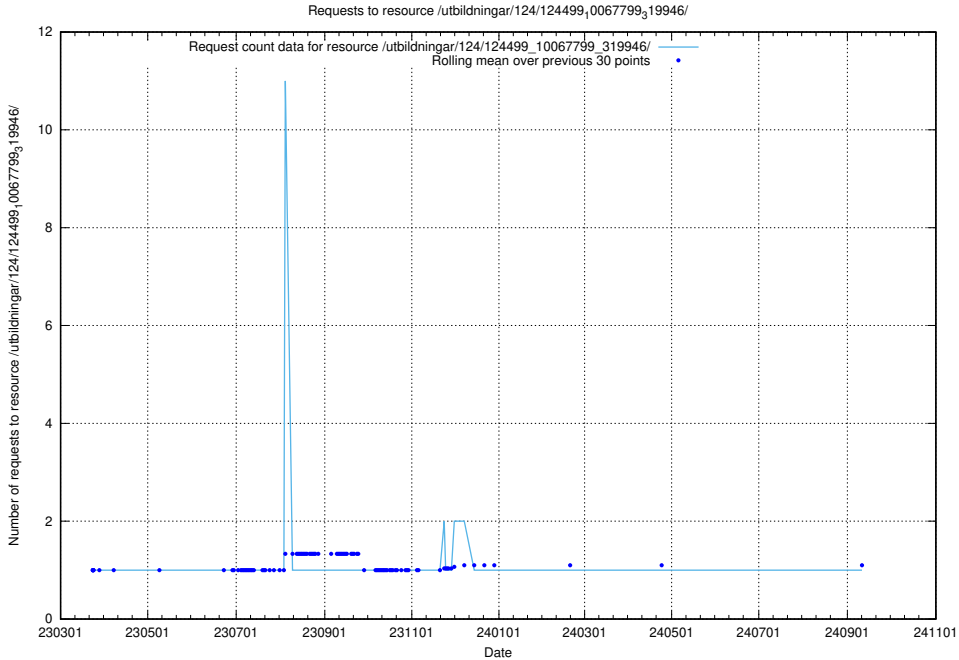

5.3400 Usage of /utbildningar/124/124499_10067799_319946/

Here, we count the number of requests to resource /utbildningar/124/124499_10067799_319946/.