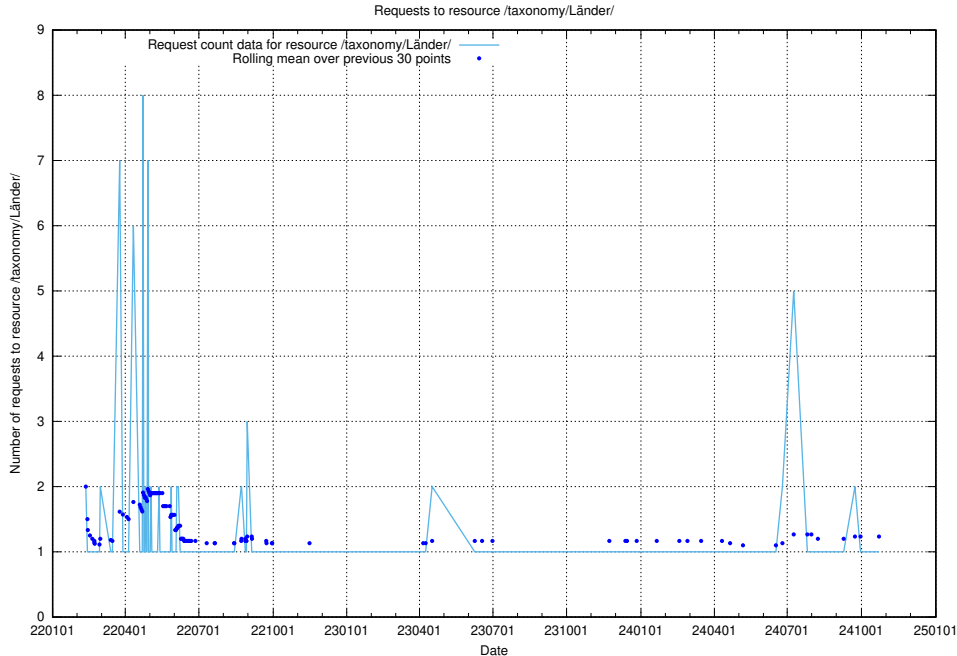

5.2549 Usage of /taxonomy/Länder/

Here, we count the number of requests to resource /taxonomy/Länder/.