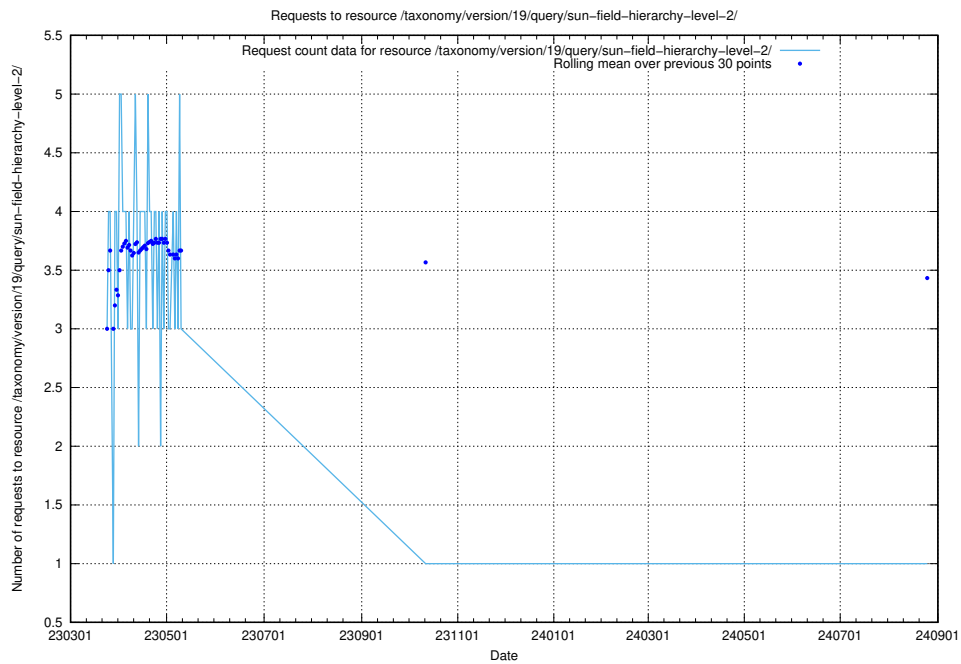

5.7062 Usage of /taxonomy/version/19/query/sun-field-hierarchy-level-2/

Here, we count the number of requests to resource /taxonomy/version/19/query/sun-field-hierarchy-level-2/.