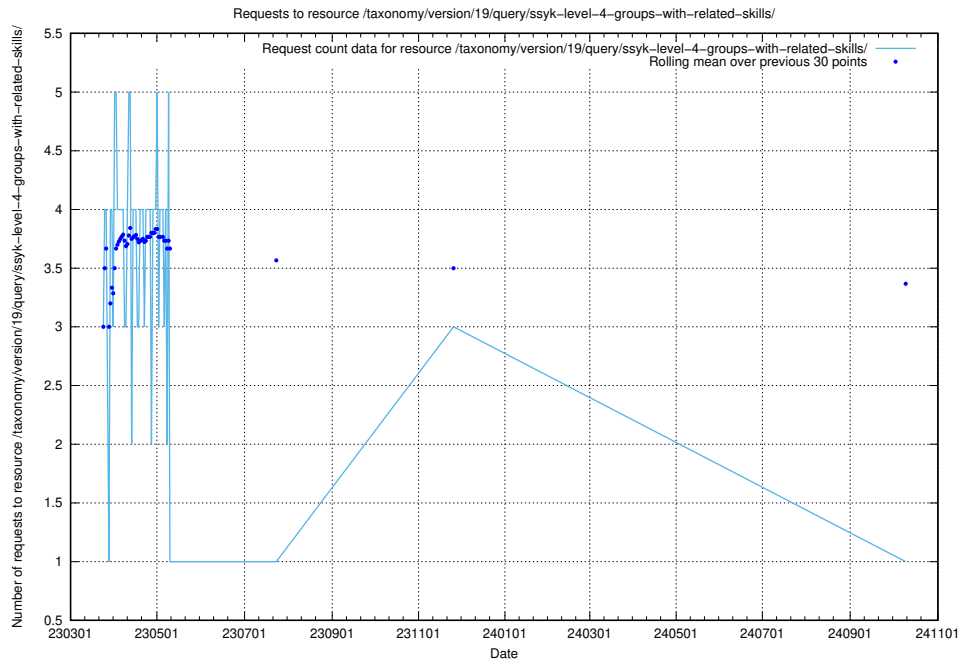

5.7068 Usage of /taxonomy/version/19/query/ssyk-level-4-groups-with-related-skills/

Here, we count the number of requests to resource /taxonomy/version/19/query/ssyk-level-4-groups-with-related-skills/.