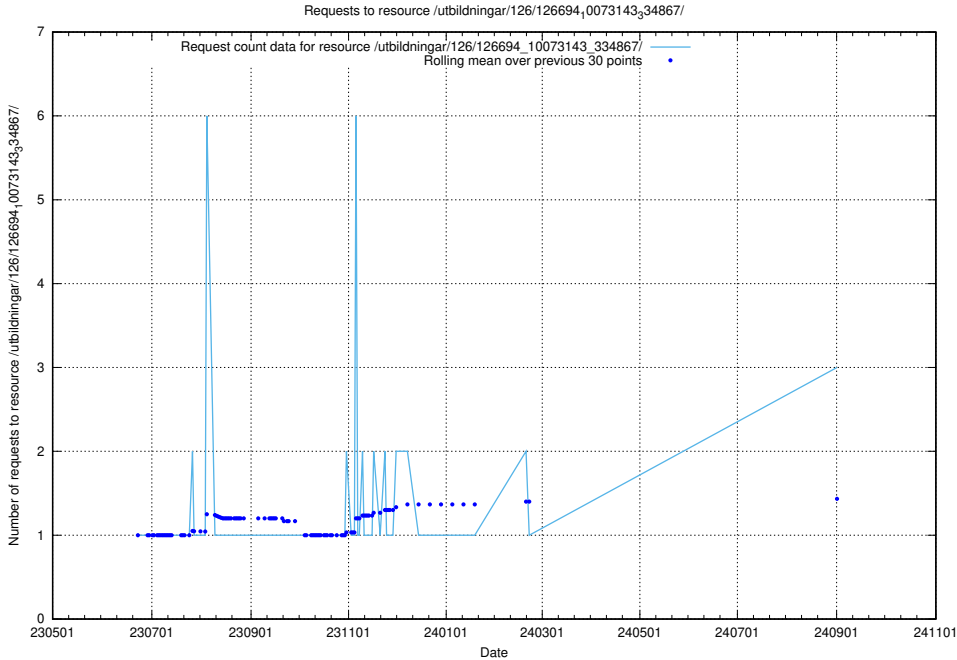

5.477 Usage of /utbildningar/126/126694_10073143_334867/

Here, we count the number of requests to resource /utbildningar/126/126694_10073143_334867/.