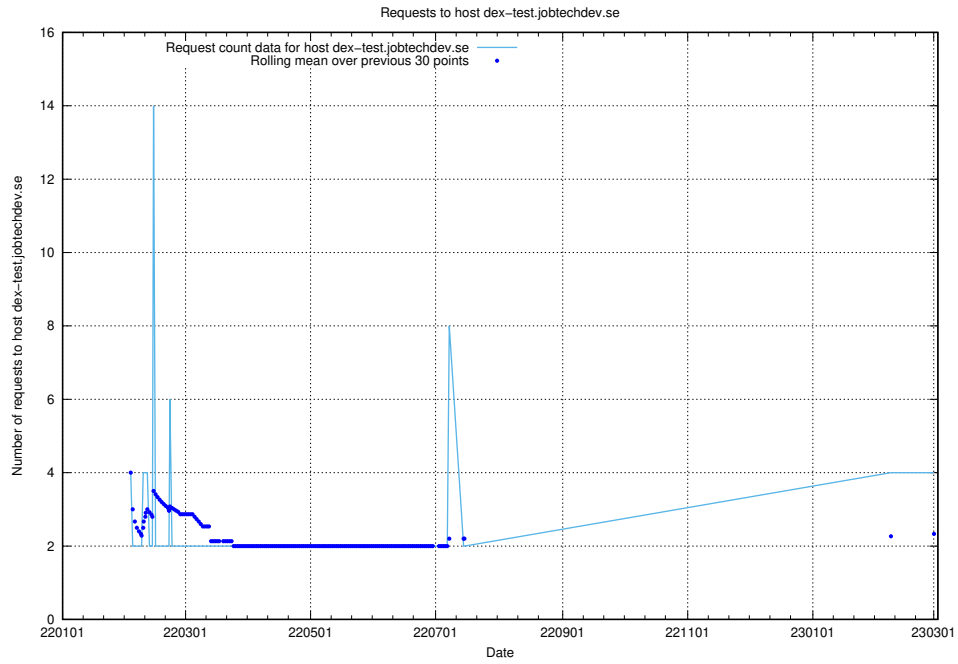

7.171 Usage of dex-test.jobtechdev.se

Here, we count the number of requests to host dex-test.jobtechdev.se.