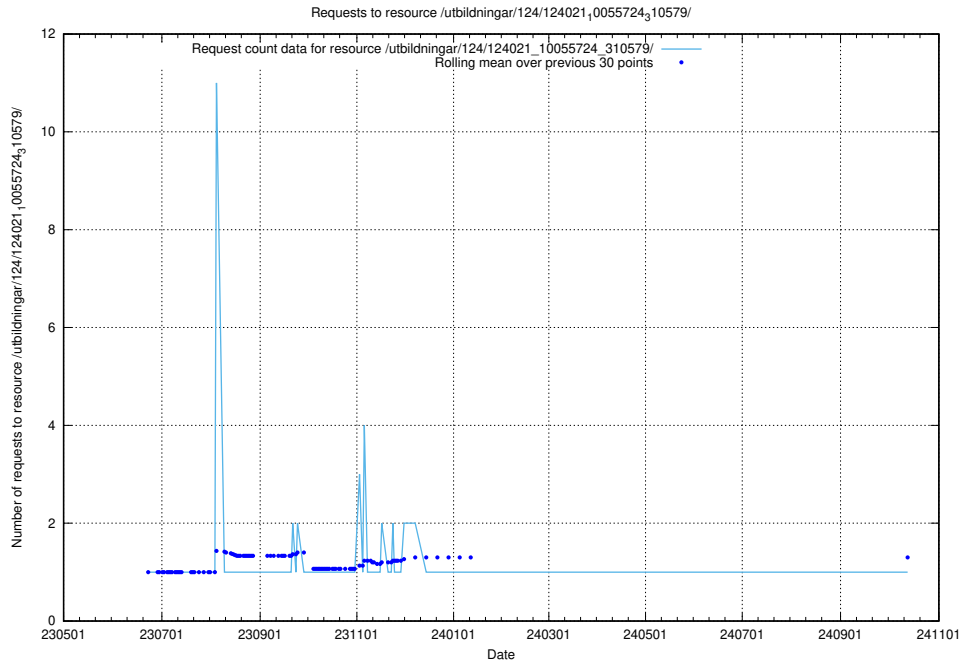

5.6737 Usage of /utbildningar/124/124021_10055724_310579/

Here, we count the number of requests to resource /utbildningar/124/124021_10055724_310579/.