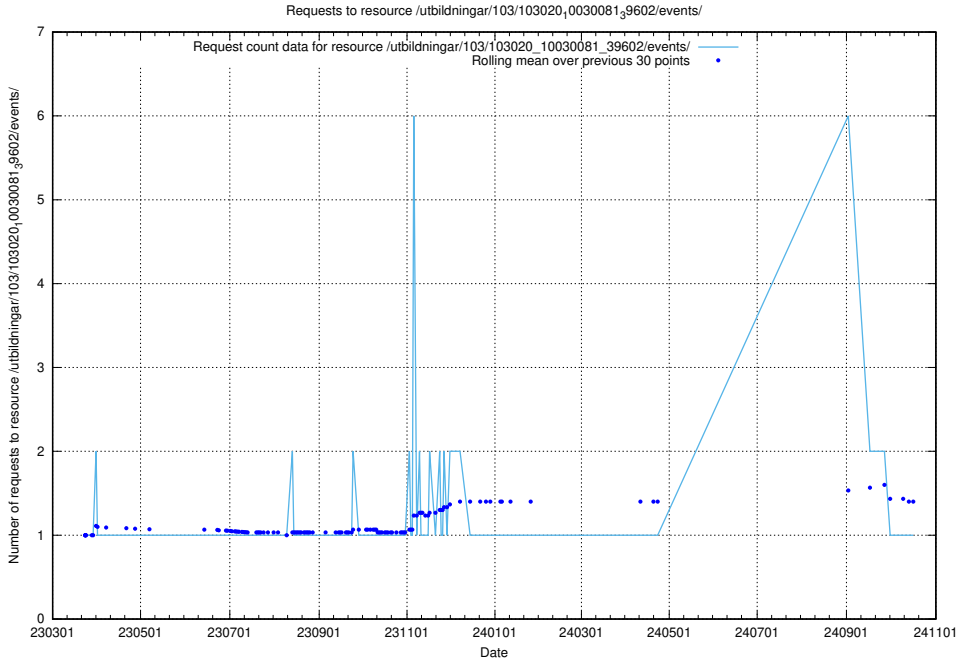

5.6424 Usage of /utbildningar/103/103020_10030081_39602/events/

Here, we count the number of requests to resource /utbildningar/103/103020_10030081_39602/events/.