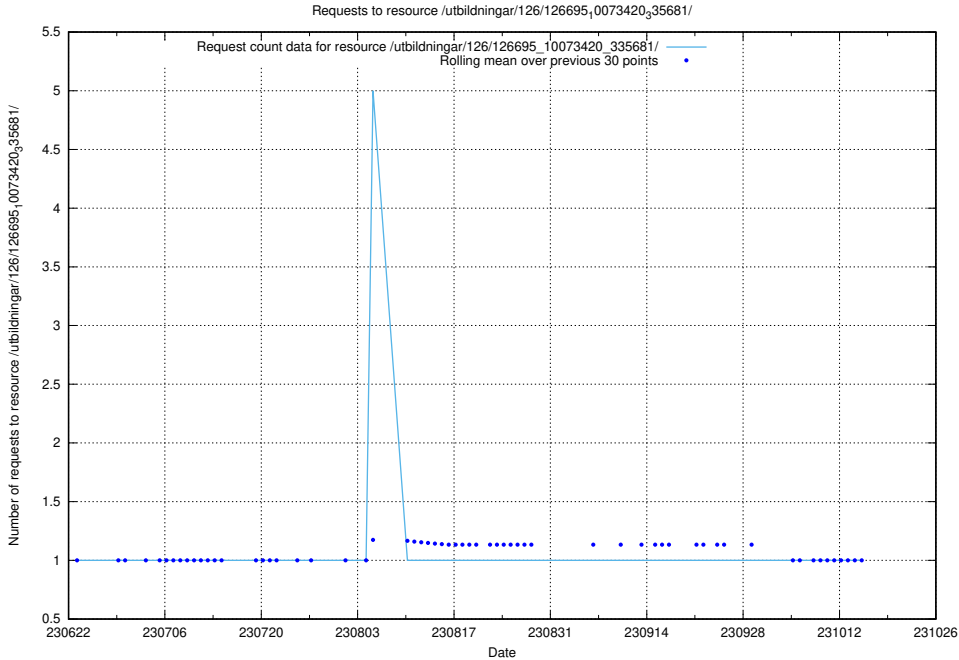

5.6539 Usage of /utbildningar/126/126695_10073420_335681/

Here, we count the number of requests to resource /utbildningar/126/126695_10073420_335681/.