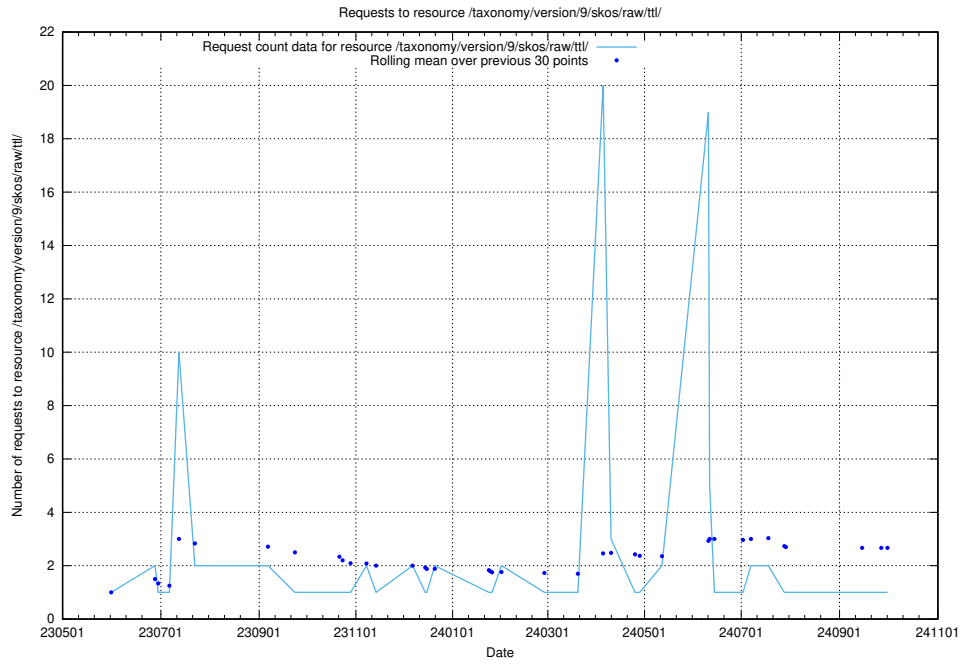

5.6841 Usage of /taxonomy/version/9/skos/raw/ttl/

Here, we count the number of requests to resource /taxonomy/version/9/skos/raw/ttl/.