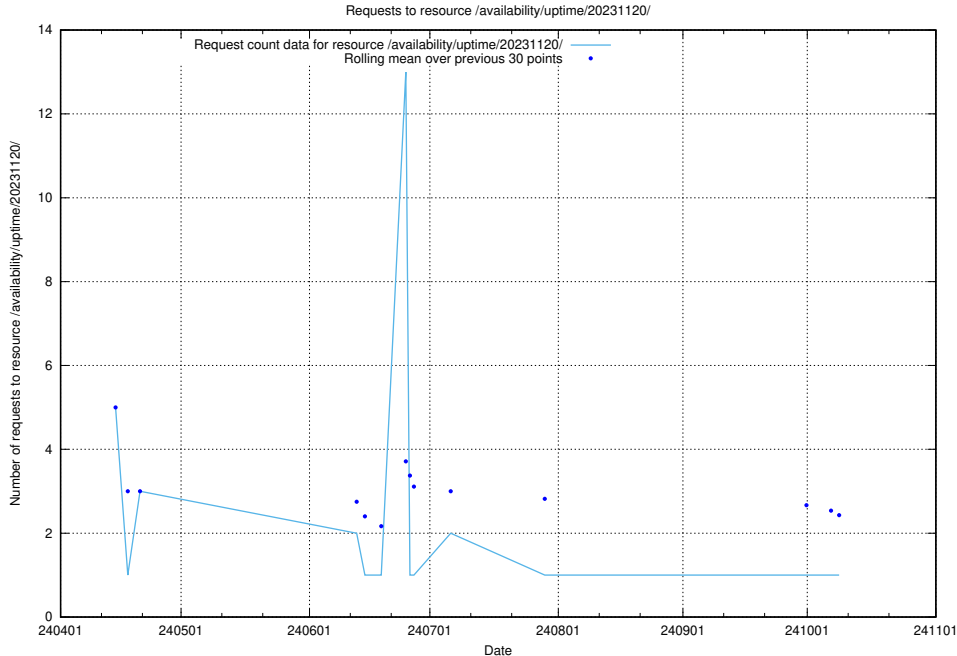

5.2406 Usage of /availability/uptime/20231120/

Here, we count the number of requests to resource /availability/uptime/20231120/.