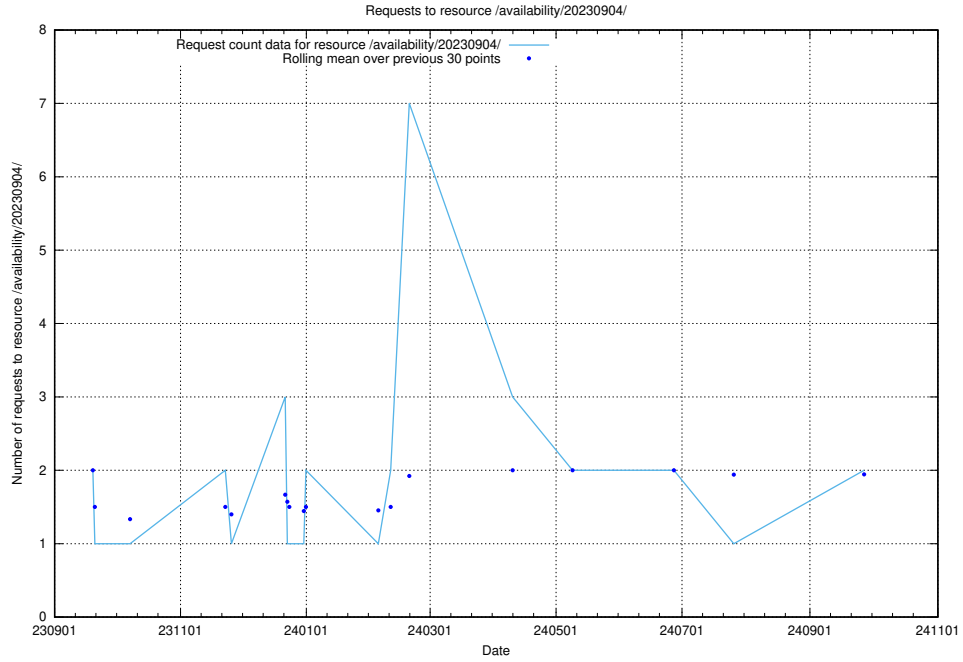

5.814 Usage of /availability/20230904/

Here, we count the number of requests to resource /availability/20230904/.