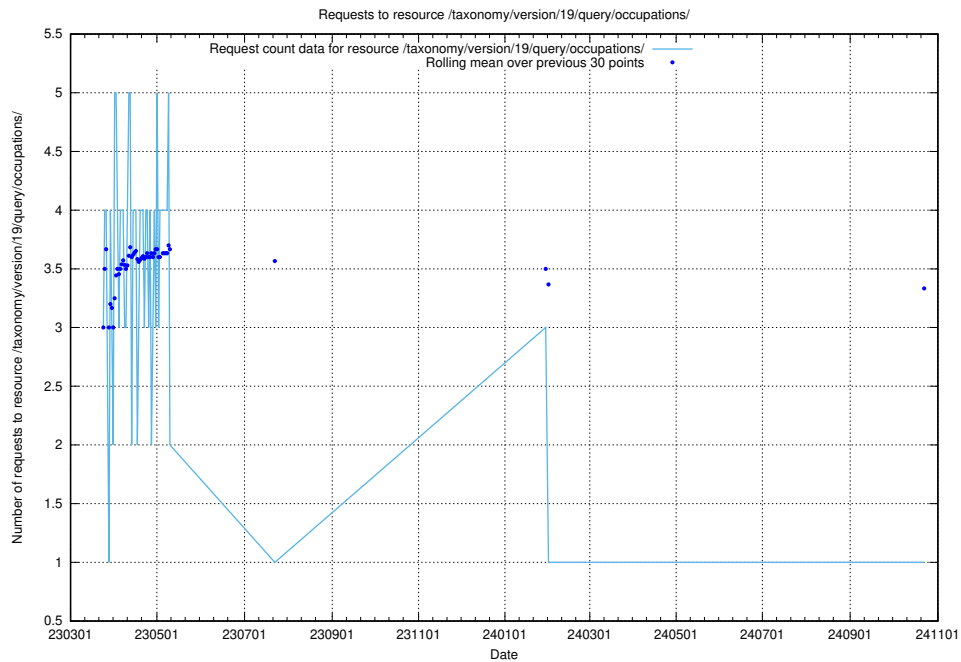

Here, we count the number of requests to resource /taxonomy/version/19/query/occupations/.

5.7083 Usage of /utbildningar/122/122290_10064538_314862/

Here, we count the number of requests to resource /utbildningar/122/122290_10064538_314862/.