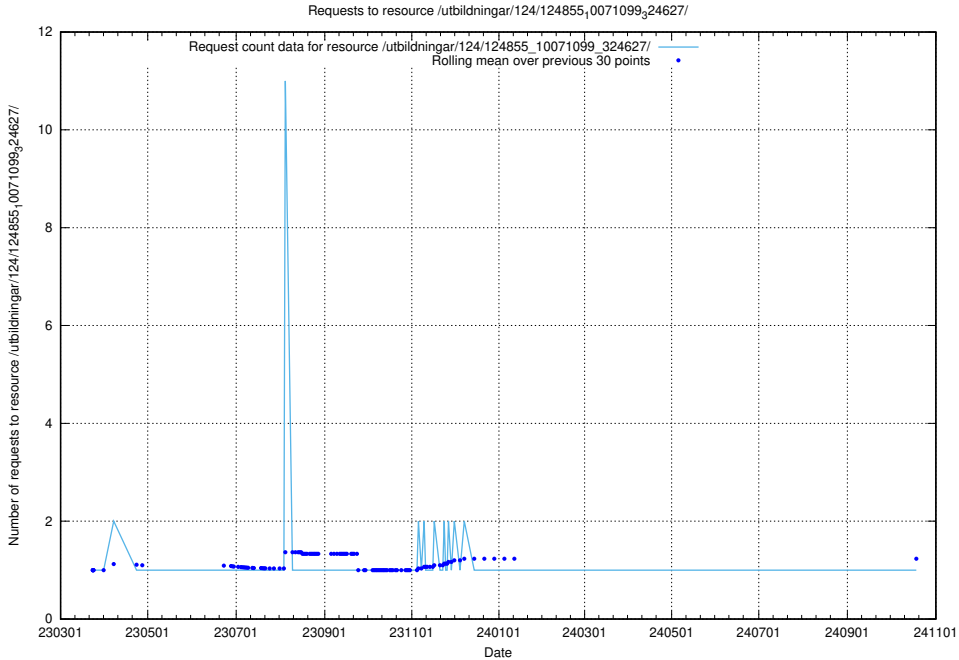

Here, we count the number of requests to resource /utbildningar/utb_emil/125/125741_10074910_338861/

5.1321 Usage of /utbildningar/124/124855_10071099_324627/

Here, we count the number of requests to resource /utbildningar/124/124855_10071099_324627/.