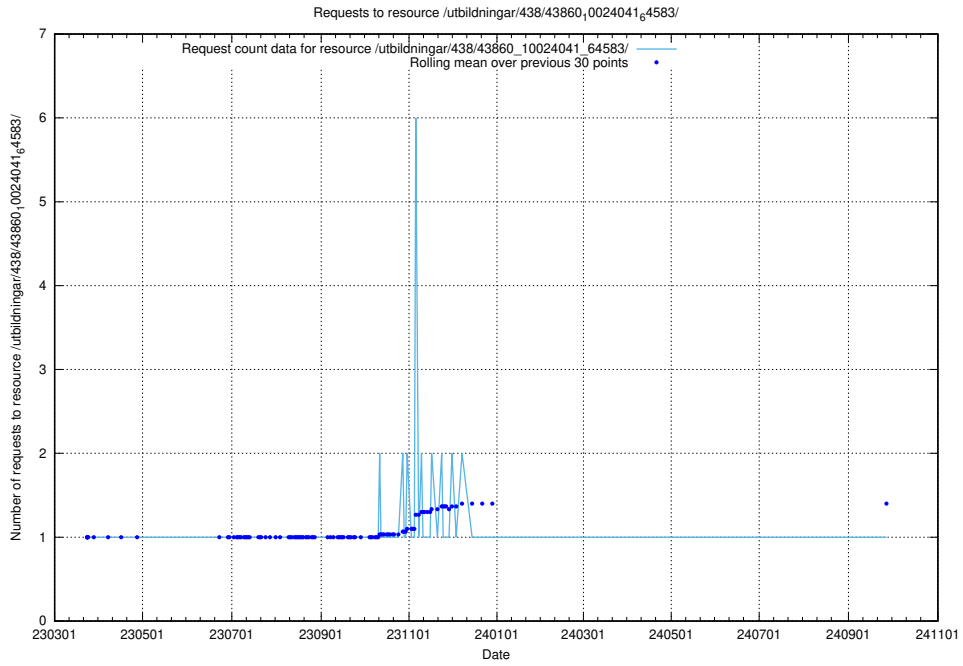

5.7286 Usage of /utbildningar/438/43860_10024041_64583/

Here, we count the number of requests to resource /utbildningar/438/43860_10024041_64583/.