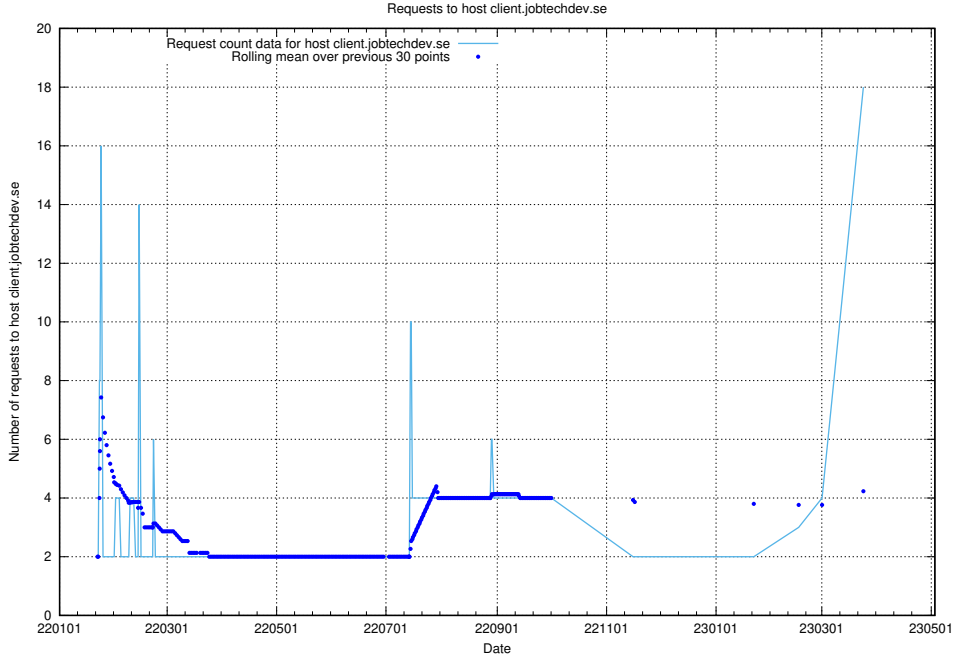

7.35 Usage of client.jobtechdev.se

Here, we count the number of requests to host client.jobtechdev.se.