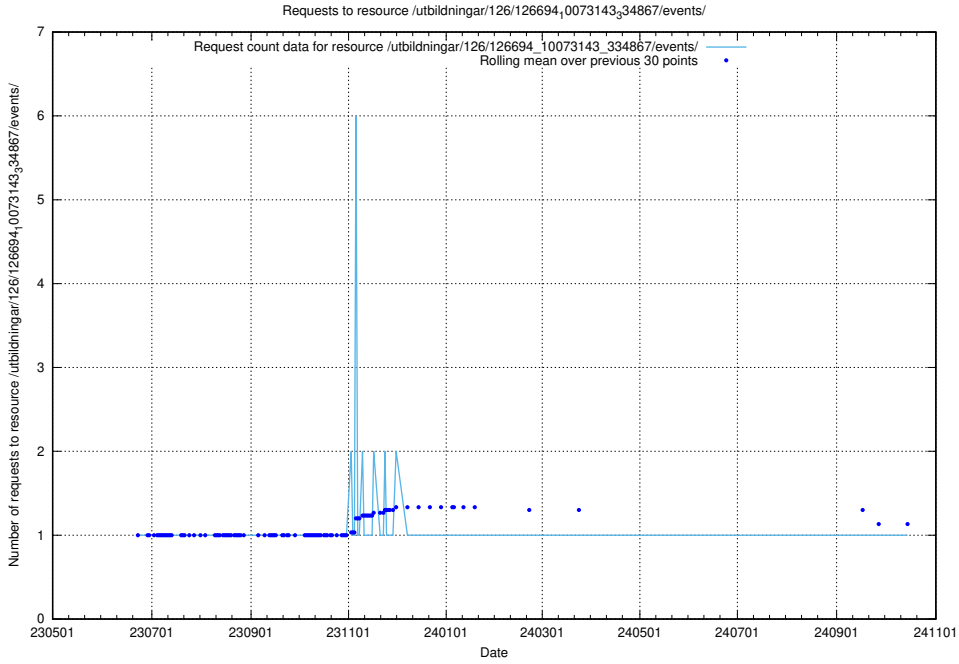

5.6546 Usage of /utbildningar/126/126694_10073143_334867/events/

Here, we count the number of requests to resource /utbildningar/126/126694_10073143_334867/events/

5.6547 Usage of /utbildningar/100/100741_10026313_65244/events/