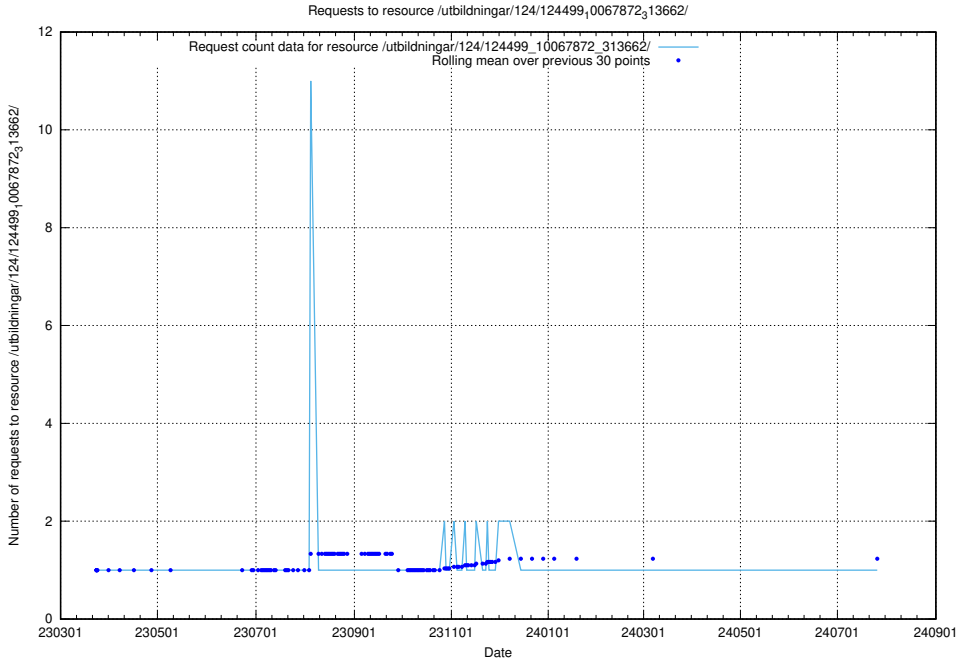

5.3295 Usage of /utbildningar/124/124499_10067872_313662/

Here, we count the number of requests to resource /utbildningar/124/124499_10067872_313662/.