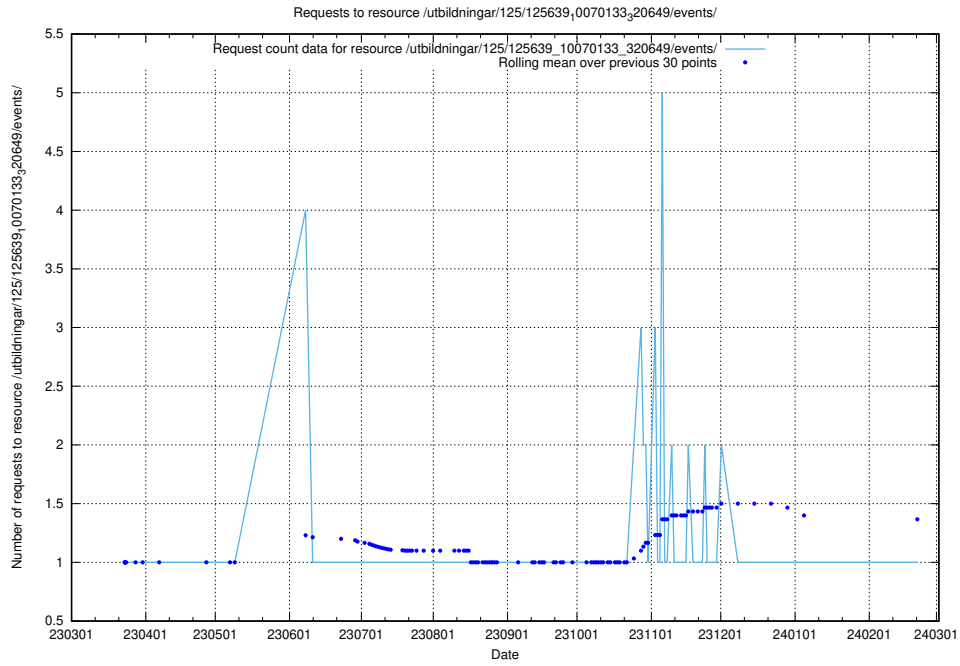

5.1103 Usage of /utbildningar/125/125639_10070133_320649/events/

Here, we count the number of requests to resource /utbildningar/125/125639_10070133_320649/events/