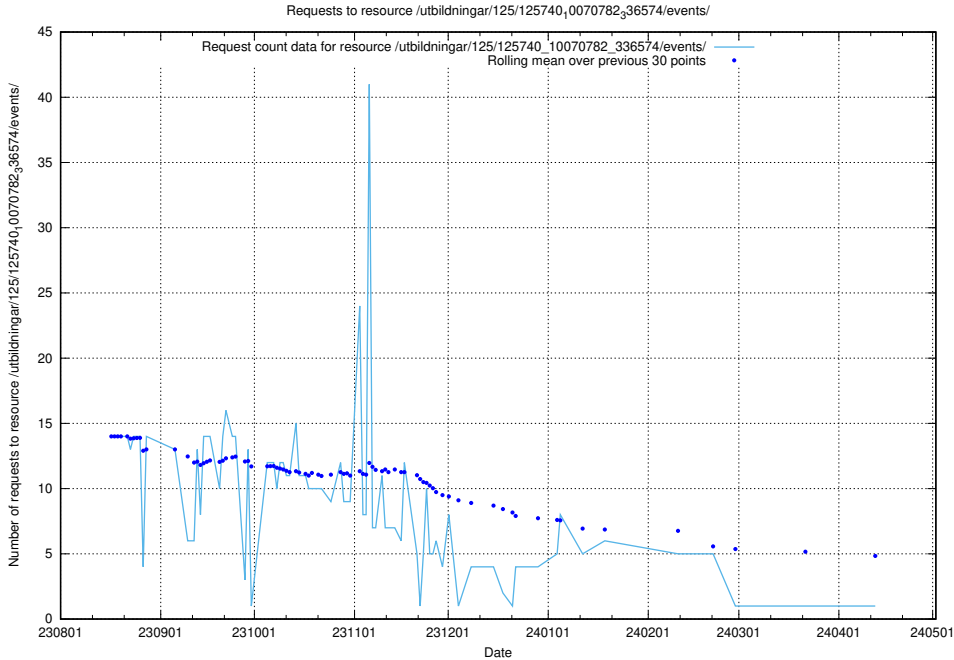

5.5699 Usage of /utbildningar/125/125740_10070782_336574/events/

Here, we count the number of requests to resource /utbildningar/125/125740_10070782_336574/events/