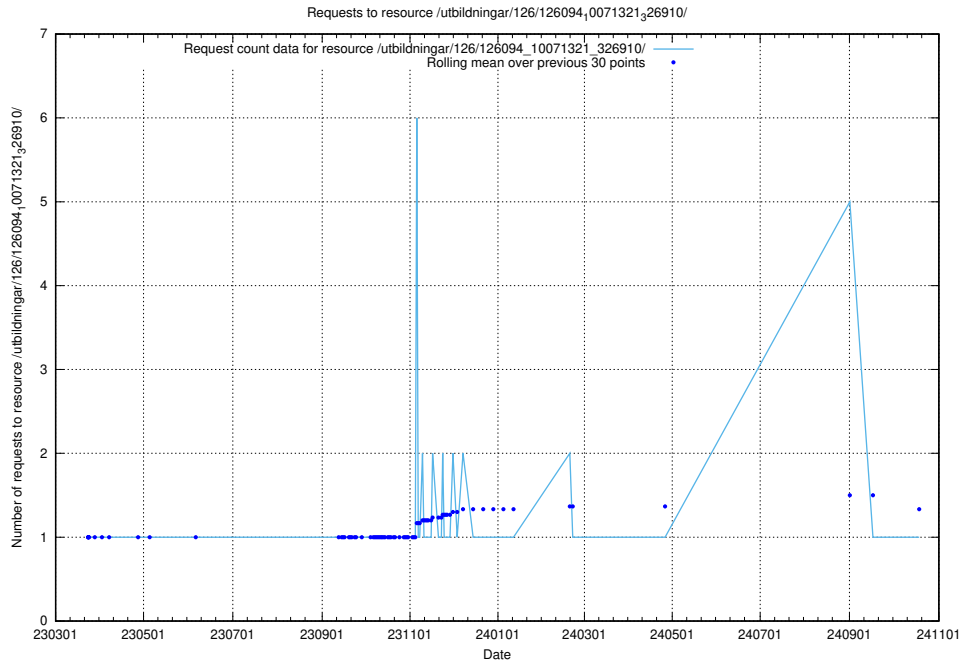

5.7401 Usage of /utbildningar/126/126094_10071321_326910/

Here, we count the number of requests to resource /utbildningar/126/126094_10071321_326910/.