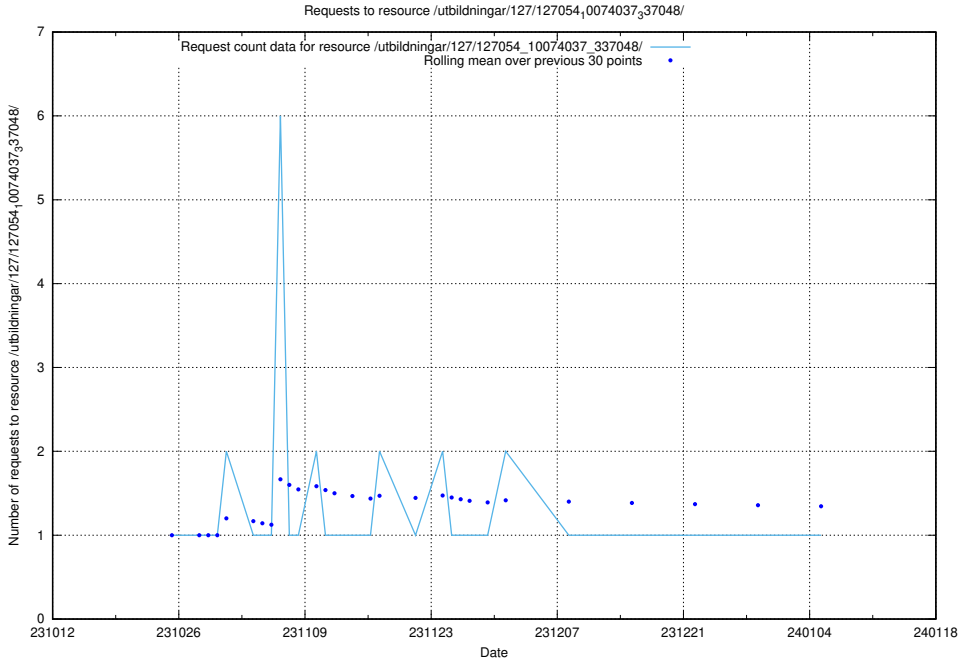

5.5135 Usage of /utbildningar/127/127054_10074037_337048/

Here, we count the number of requests to resource /utbildningar/127/127054_10074037_337048/.