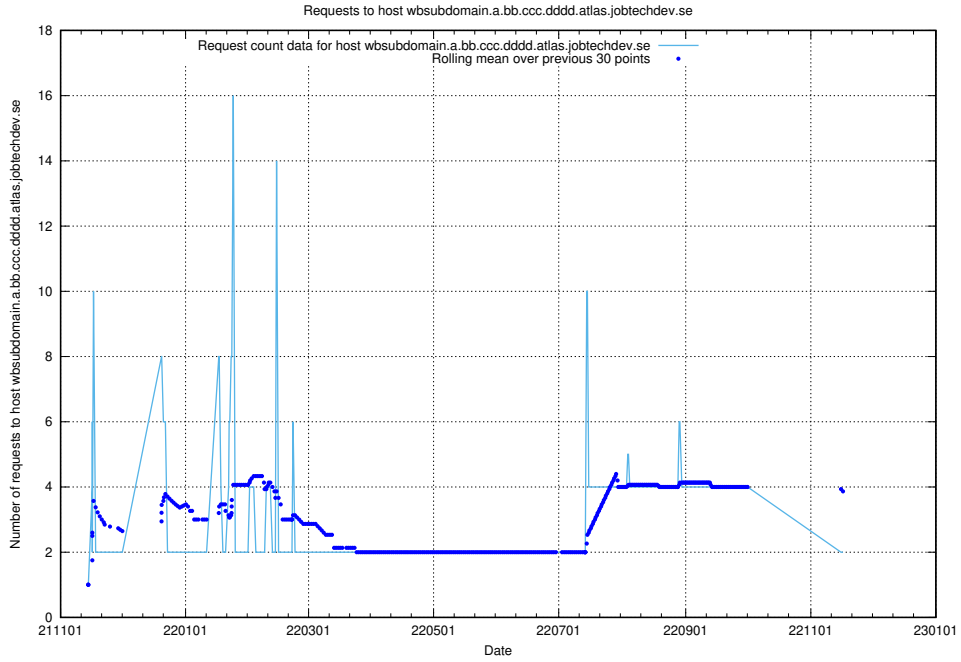

7.560 Usage of wbsubdomain.a.bb.ccc.dddd.atlas.jobtechdev.se

Here, we count the number of requests to host wbsubdomain.a.bb.ccc.dddd.atlas.jobtechdev.se.