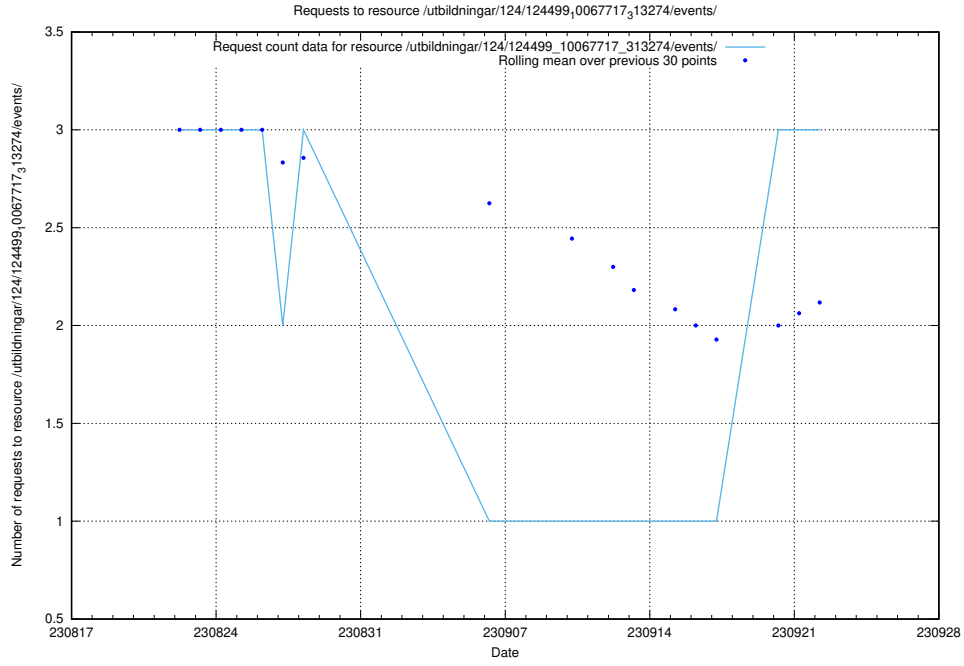

5.454 Usage of /utbildningar/124/124499_10067717_313274/events/

Here, we count the number of requests to resource /utbildningar/124/124499_10067717_313274/events/