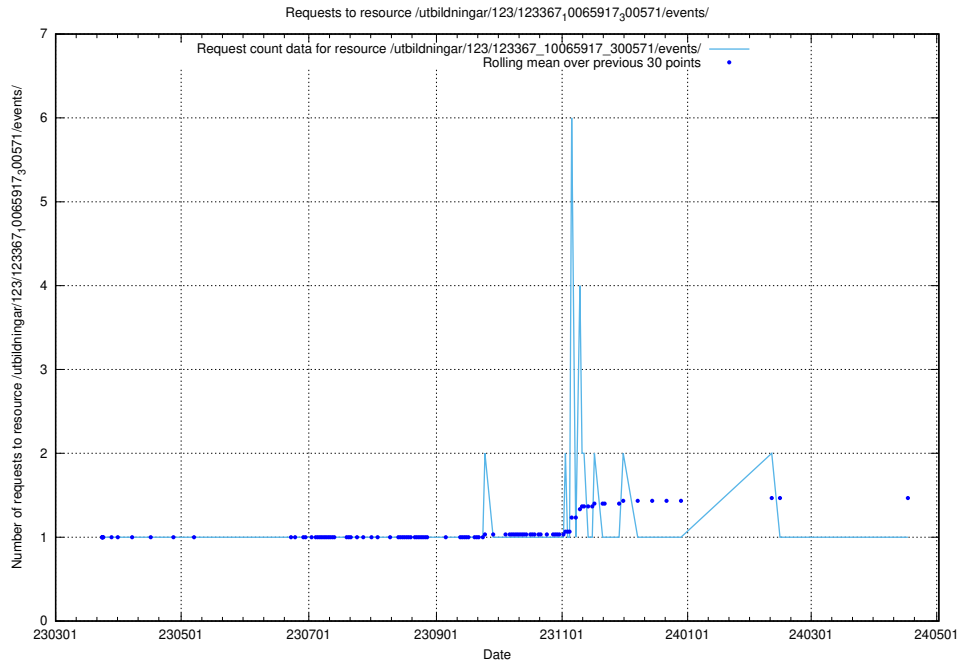

5.5564 Usage of /utbildningar/123/123367_10065917_300571/events/

Here, we count the number of requests to resource /utbildningar/123/123367_10065917_300571/events/