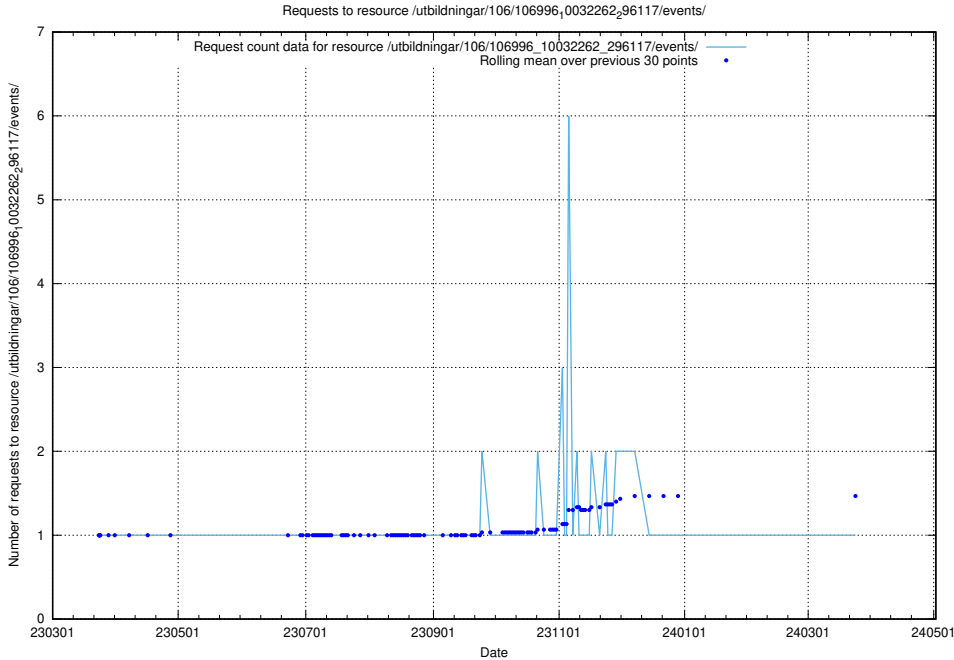

5.6326 Usage of /utbildningar/106/106996_10032262_296117/events/

Here, we count the number of requests to resource /utbildningar/106/106996_10032262_296117/events/

5.6327 Usage of /taxonomy/version/3/query/concepts-and-common-relations/