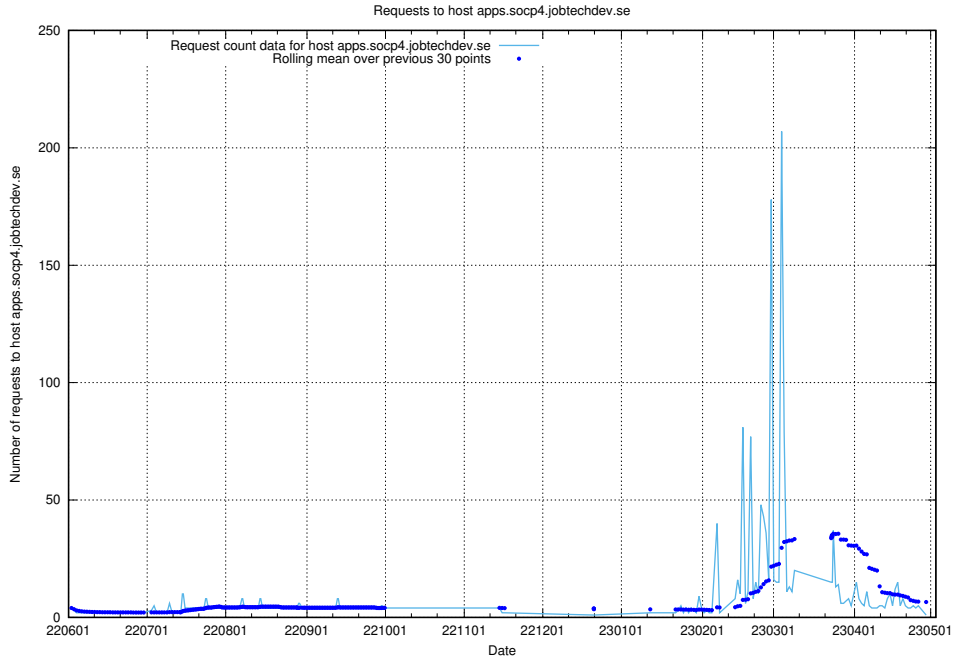

7.634 Usage of apps.socp4.jobtechdev.se

Here, we count the number of requests to host apps.socp4.jobtechdev.se.