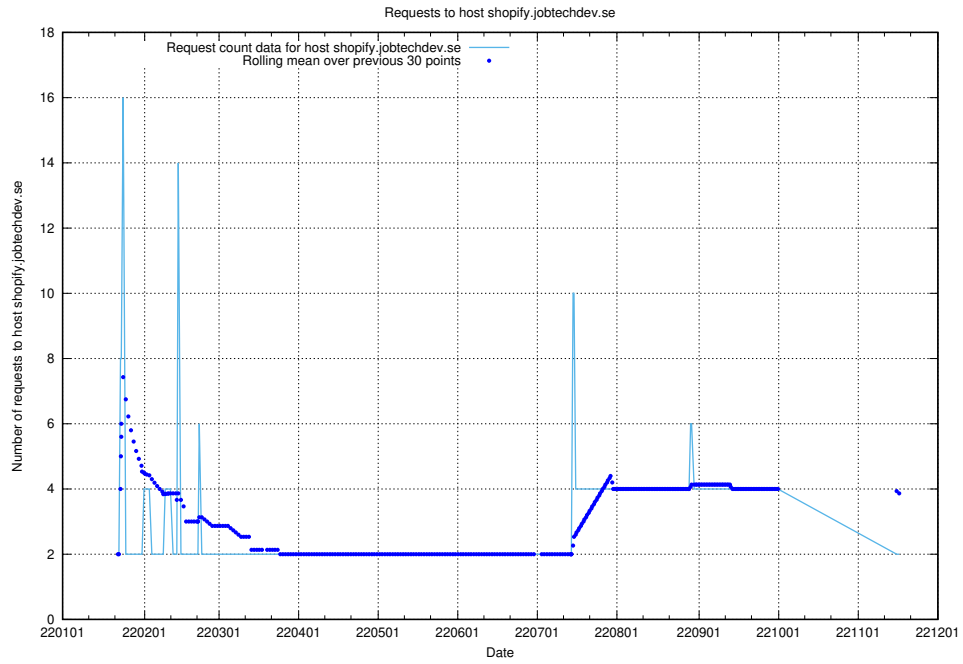

7.597 Usage of shopify.jobtechdev.se

Here, we count the number of requests to host shopify.jobtechdev.se.