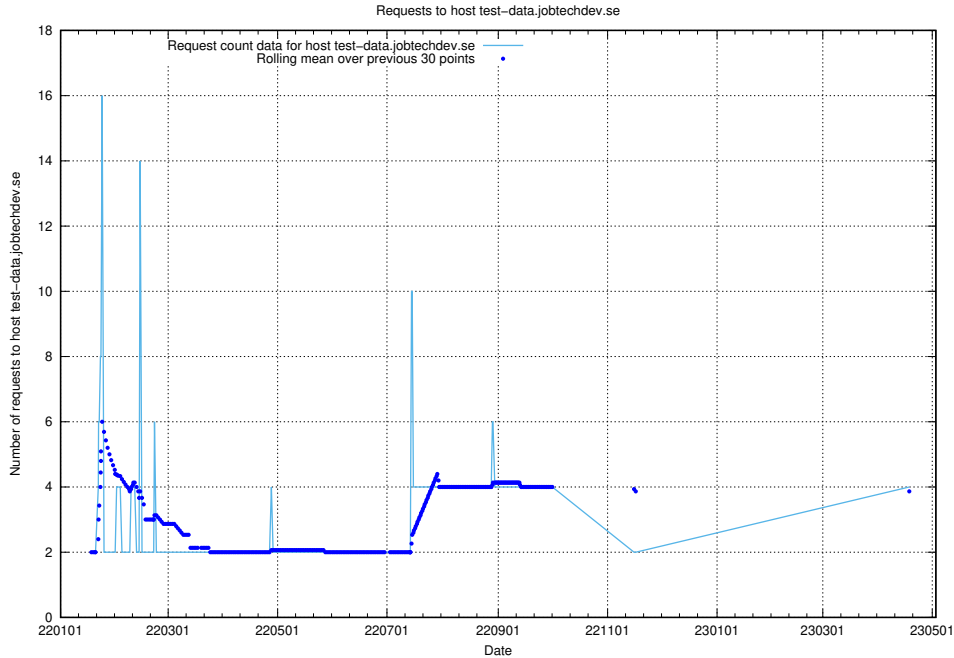

7.110 Usage of test-data.jobtechdev.se

Here, we count the number of requests to host test-data.jobtechdev.se.