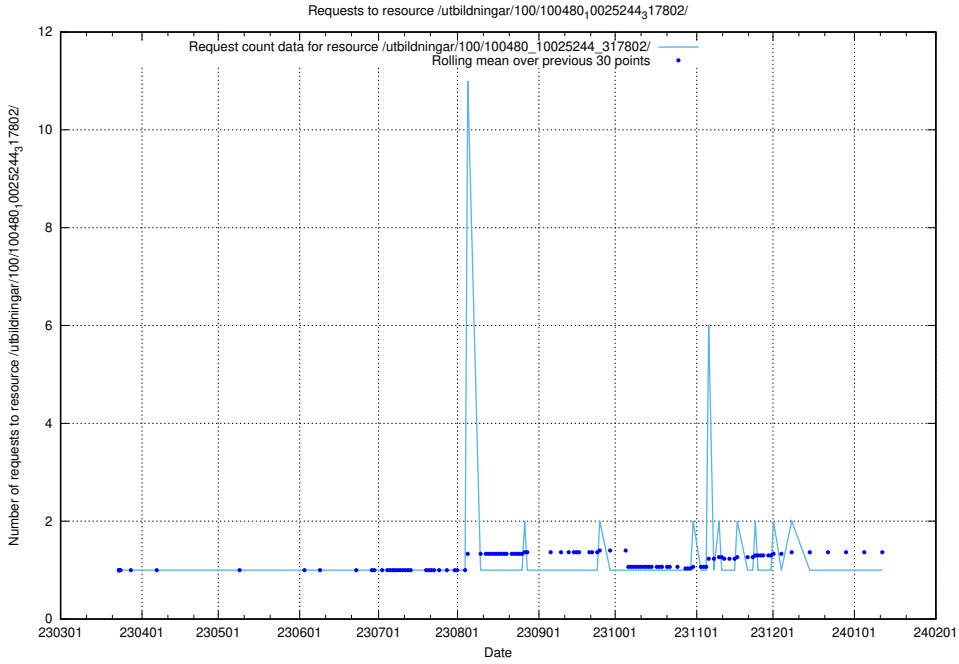

5.6614 Usage of /utbildningar/100/100480_10025244_317802/

Here, we count the number of requests to resource /utbildningar/100/100480_10025244_317802/.