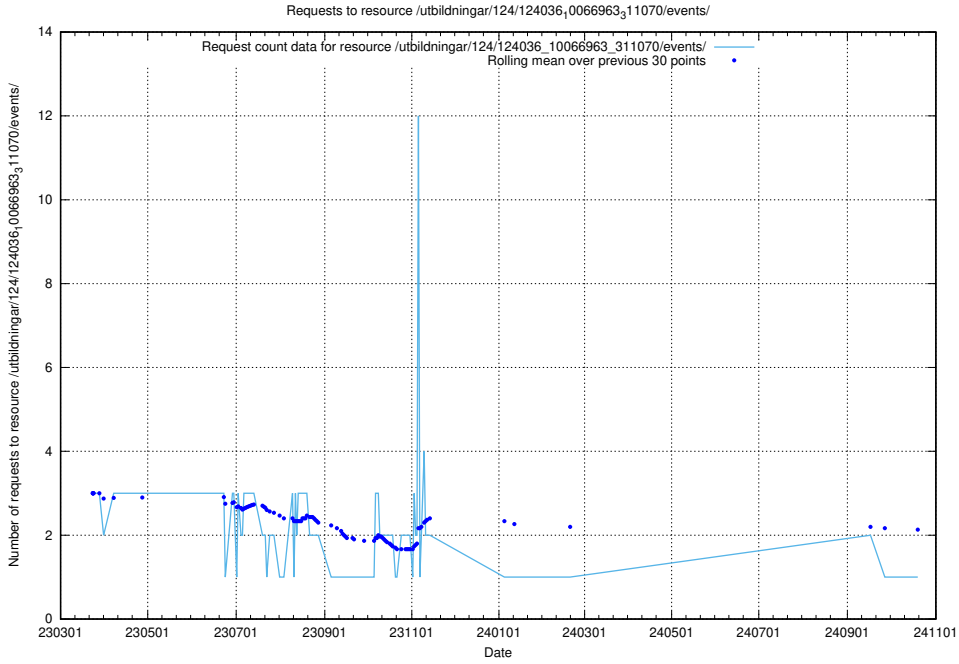

5.7221 Usage of /utbildningar/124/124036_10066963_311070/events/

Here, we count the number of requests to resource /utbildningar/124/124036_10066963_311070/events/