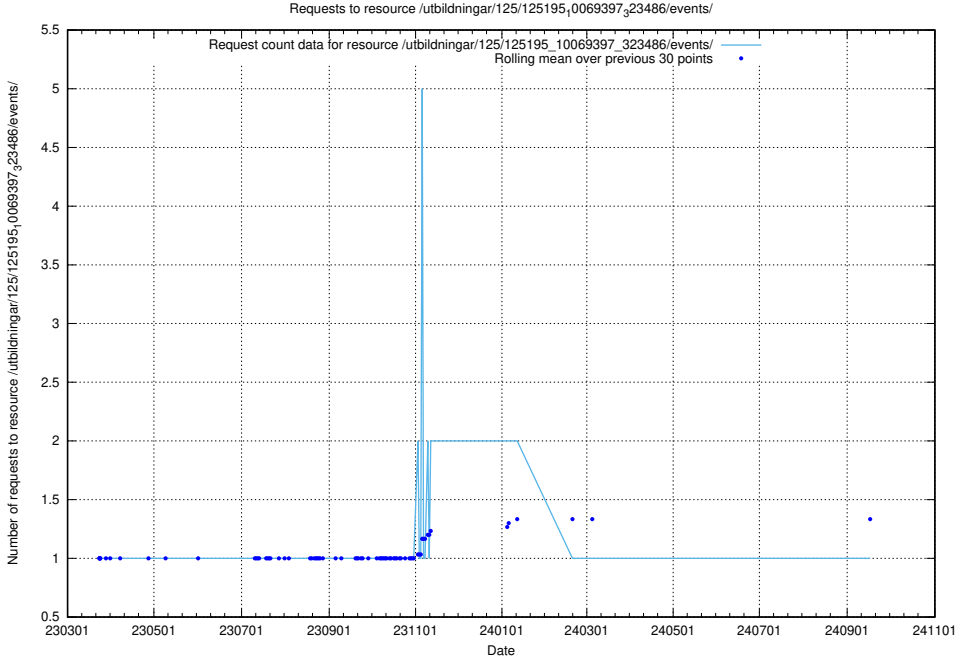

5.1180 Usage of /utbildningar/125/125195_10069397_323486/events/

Here, we count the number of requests to resource /utbildningar/125/125195_10069397_323486/events/