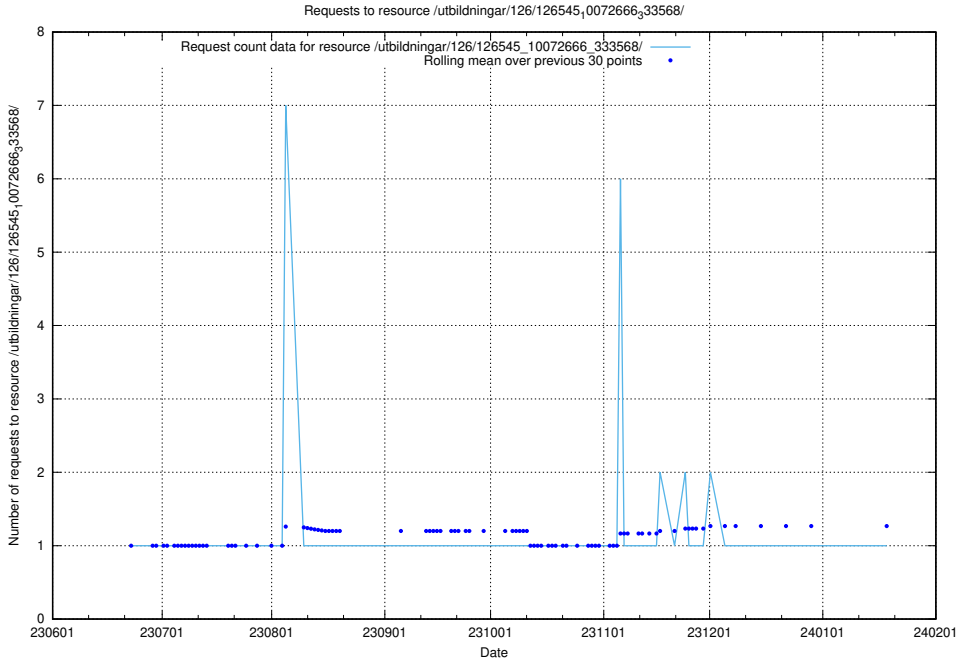

5.6558 Usage of /utbildningar/126/126545_10072666_333568/

Here, we count the number of requests to resource /utbildningar/126/126545_10072666_333568/.