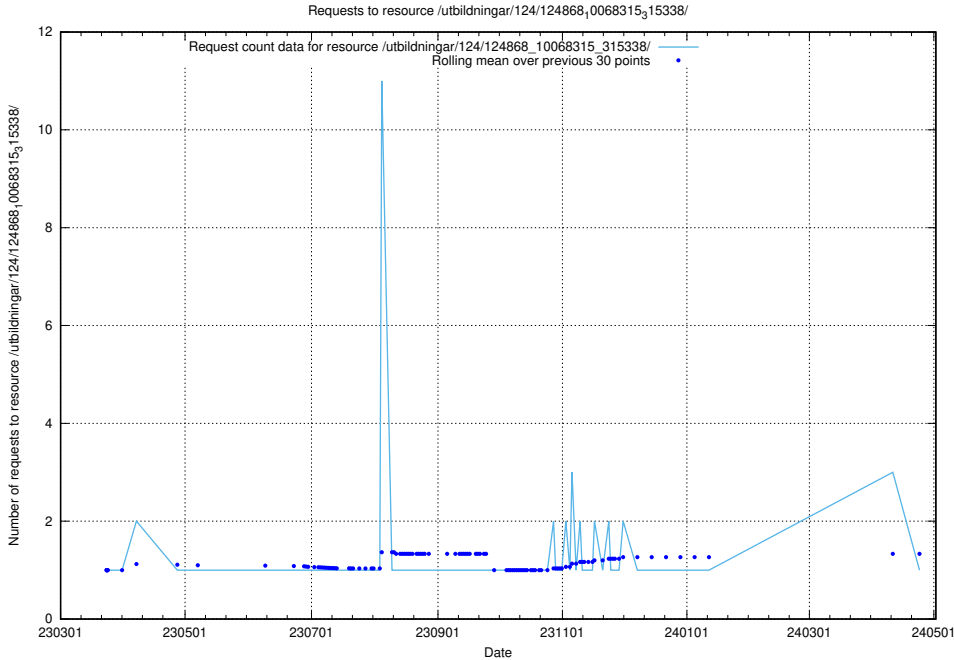

5.1215 Usage of /utbildningar/124/124868_10068315_315338/

Here, we count the number of requests to resource /utbildningar/124/124868_10068315_315338/.