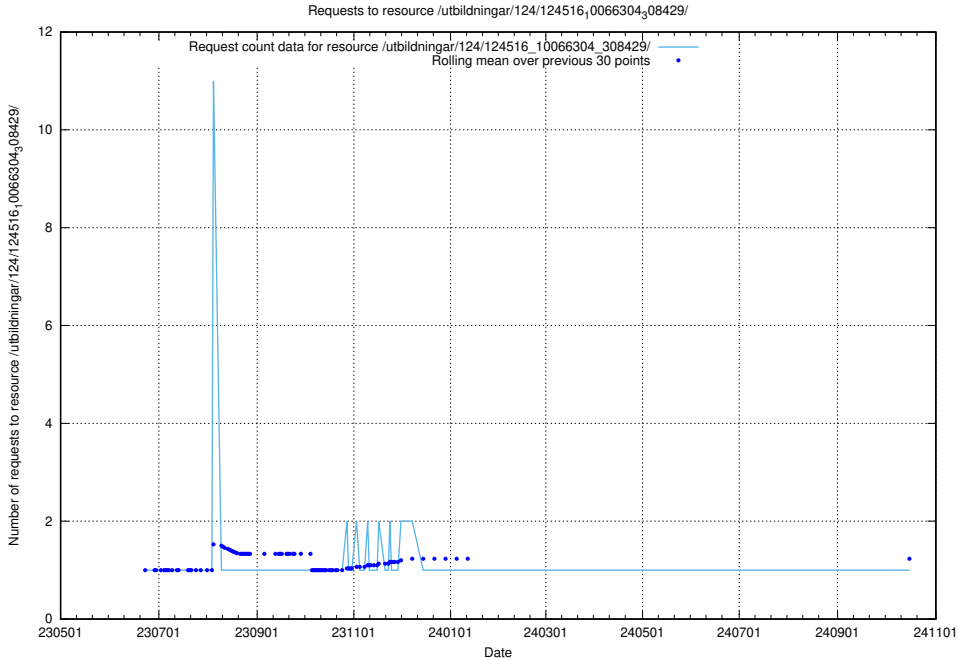

5.6673 Usage of /utbildningar/124/124516_10066304_308429/

Here, we count the number of requests to resource /utbildningar/124/124516_10066304_308429/.

5.6674 Usage of /utbildningar/126/126094_10071321_326911/events/