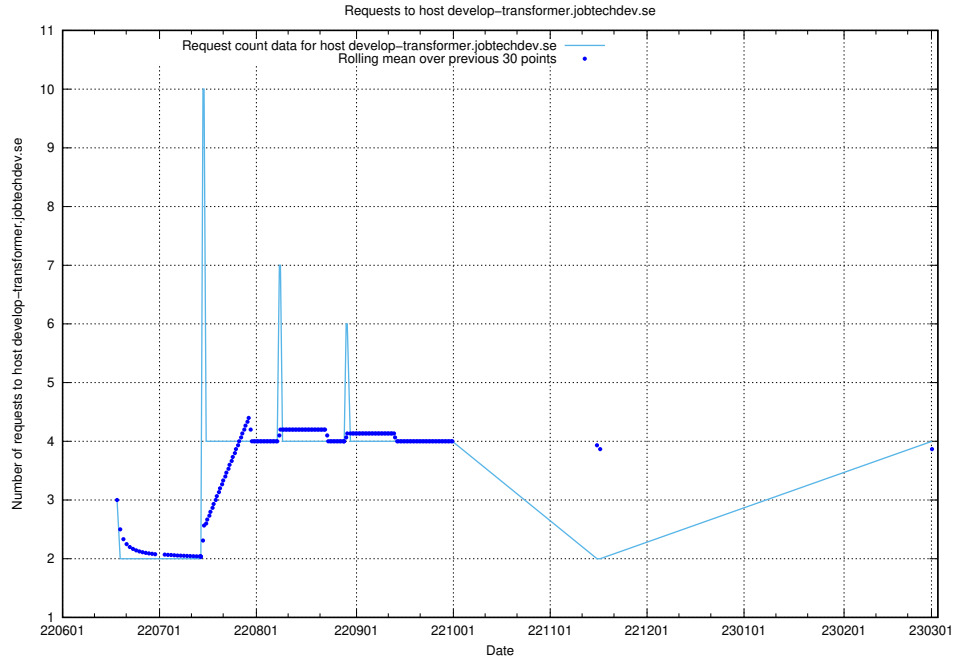

7.151 Usage of develop-transformer.jobtechdev.se

Here, we count the number of requests to host develop-transformer.jobtechdev.se.