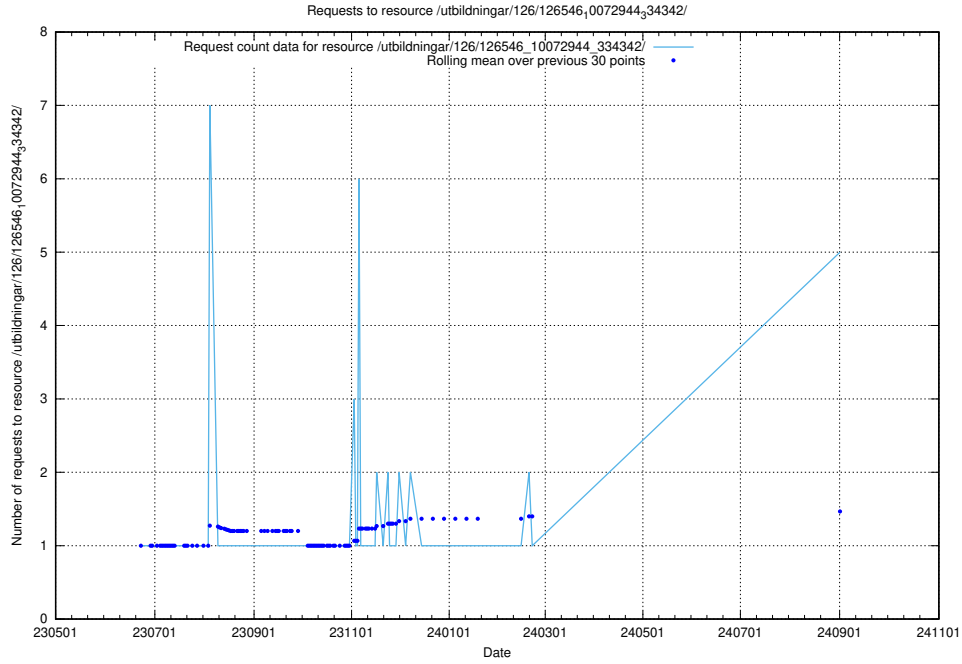

Here, we count the number of requests to resource /utbildningar/126/126693_10073143_334867/.

5.242 Usage of /utbildningar/126/126546_10072944_334342/

Here, we count the number of requests to resource /utbildningar/126/126546_10072944_334342/.