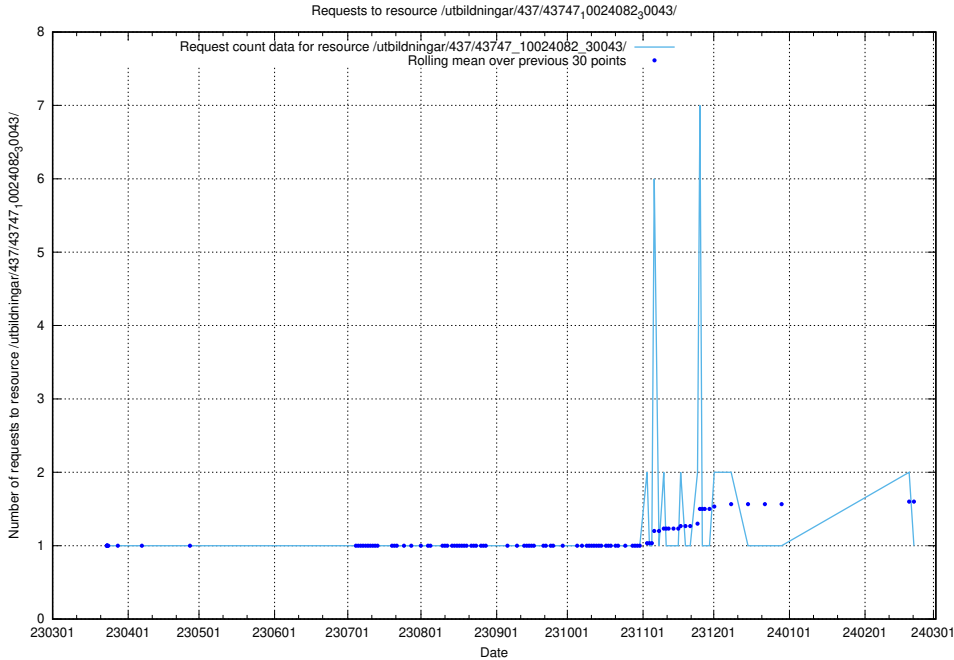

5.7347 Usage of /utbildningar/437/43747_10024082_30043/

Here, we count the number of requests to resource /utbildningar/437/43747_10024082_30043/.