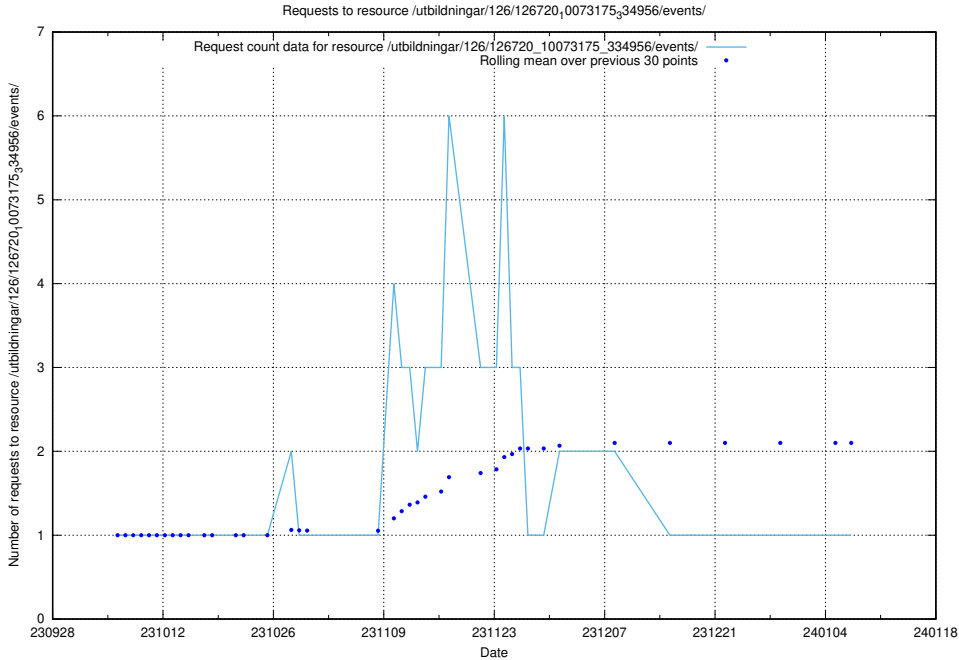

5.5318 Usage of /utbildningar/126/126720_10073175_334956/events/

Here, we count the number of requests to resource /utbildningar/126/126720_10073175_334956/events/