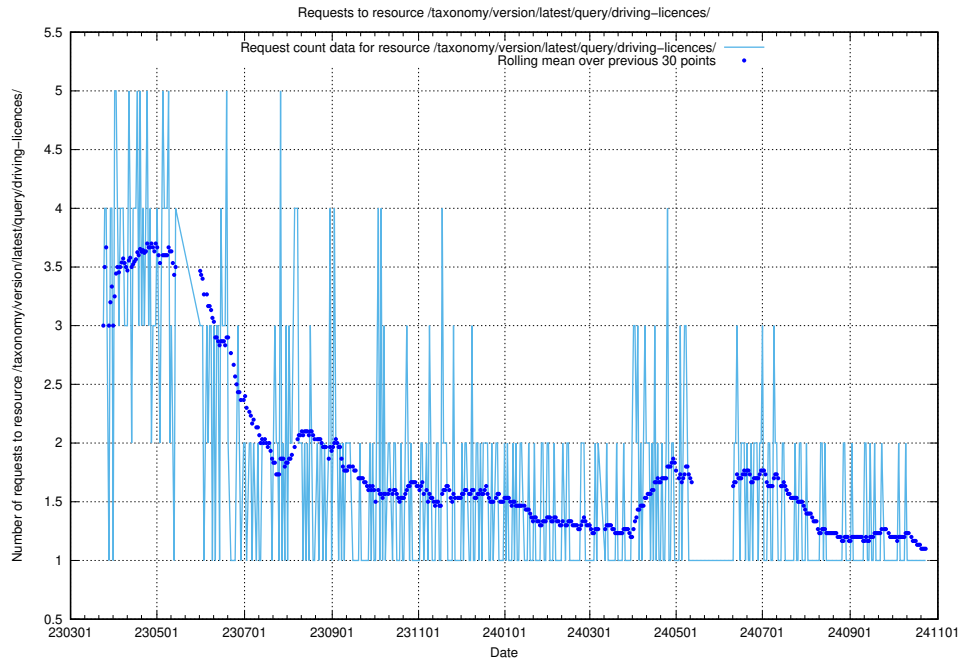

5.7044 Usage of /taxonomy/version/latest/query/driving-licences/

Here, we count the number of requests to resource /taxonomy/version/latest/query/driving-licences/.