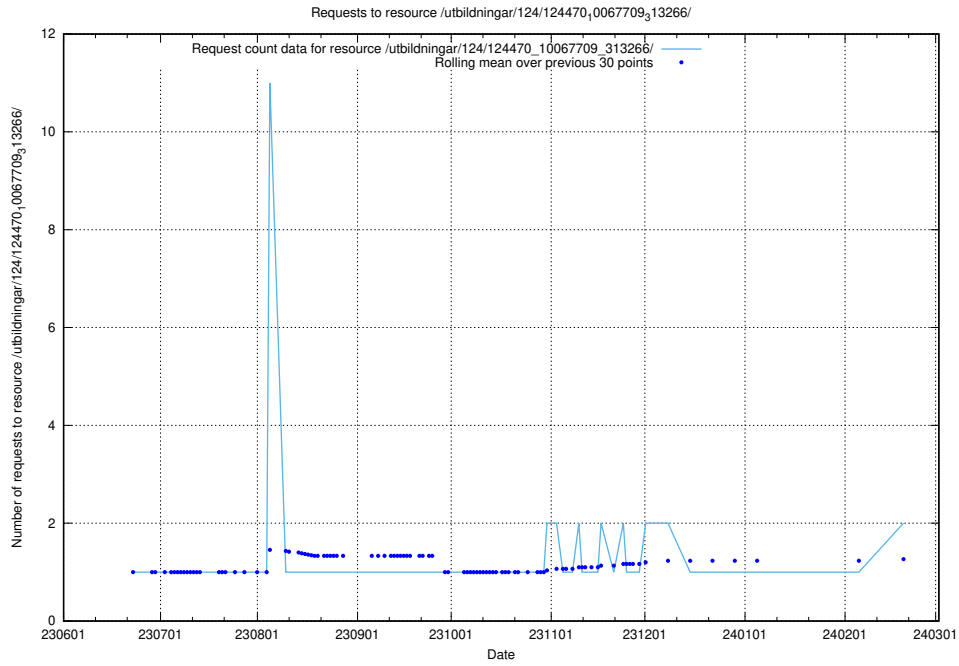

5.931 Usage of /utbildningar/124/124470_10067709_313266/

Here, we count the number of requests to resource /utbildningar/124/124470_10067709_313266/.