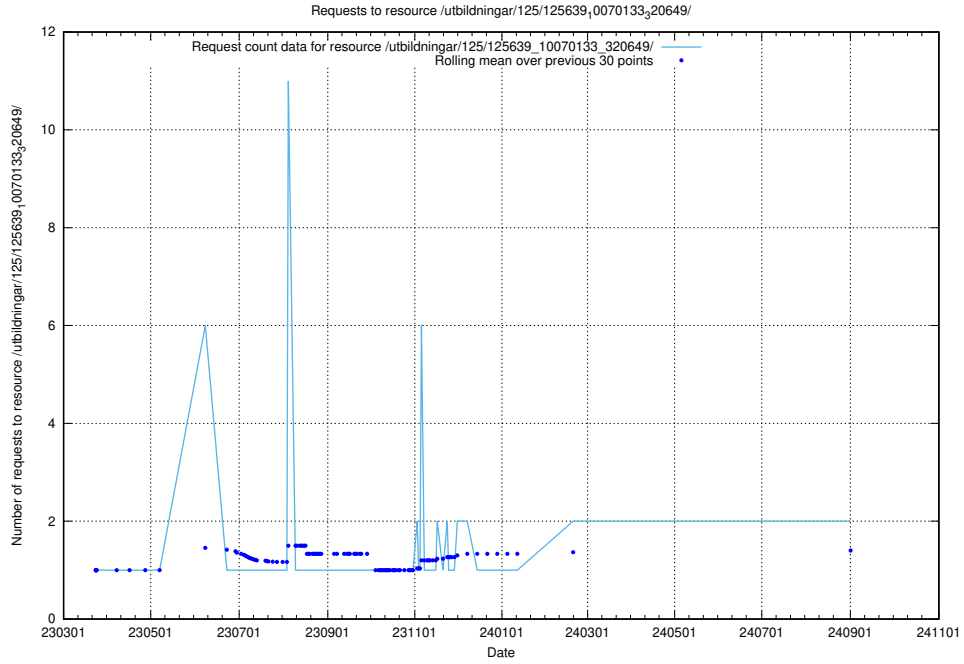

Here, we count the number of requests to resource /utbildningar/125/125639_10070133_320649/.

5.535 Usage of /utbildningar/125/125608_10070196_320822/events/

Here, we count the number of requests to resource /utbildningar/125/125608_10070196_320822/events/