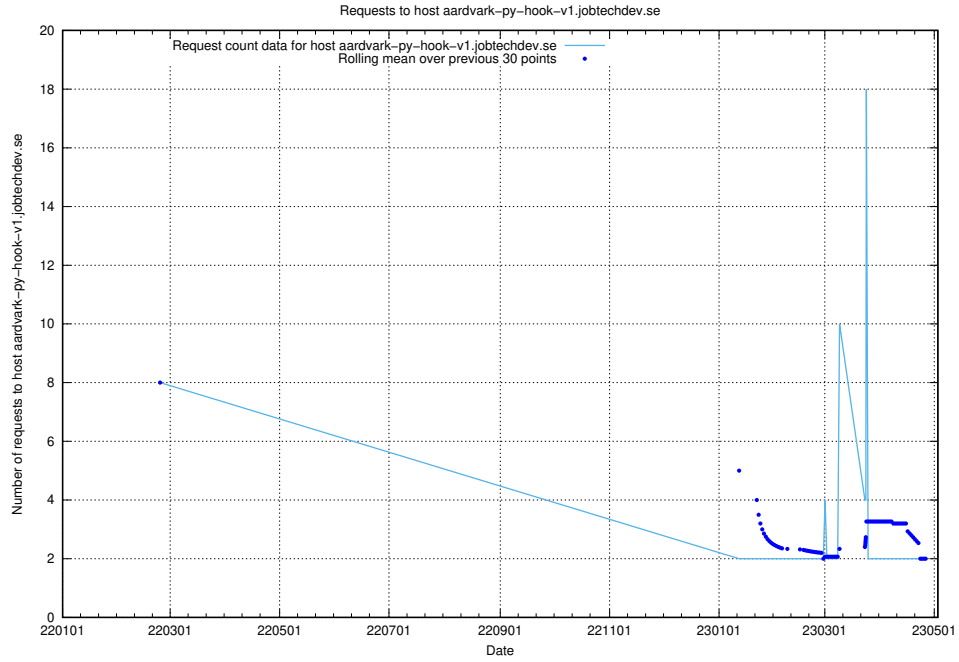

7.519 Usage of aardvark-py-hook-v1.jobtechdev.se

Here, we count the number of requests to host aardvark-py-hook-v1.jobtechdev.se.