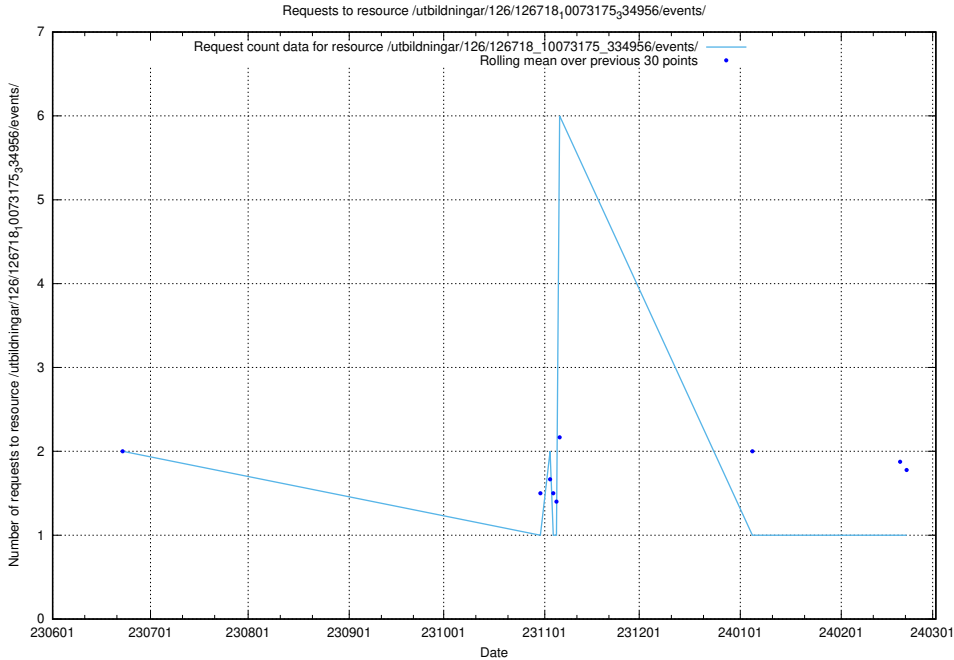

5.6488 Usage of /utbildningar/126/126718_10073175_334956/events/

Here, we count the number of requests to resource /utbildningar/126/126718_10073175_334956/events/