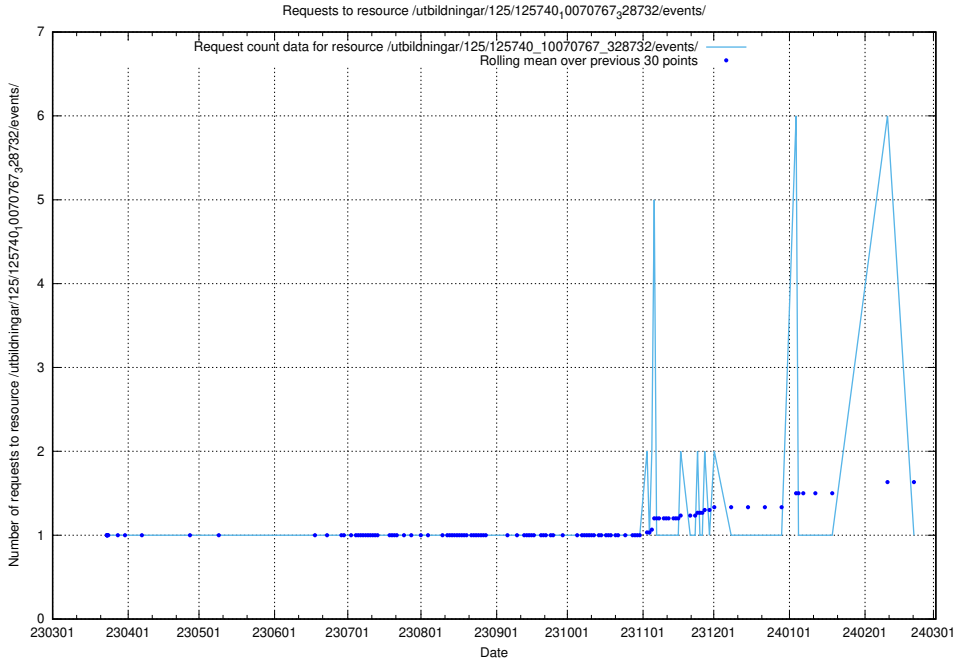

5.1013 Usage of /utbildningar/125/125740_10070767_328732/events/

Here, we count the number of requests to resource /utbildningar/125/125740_10070767_328732/events/