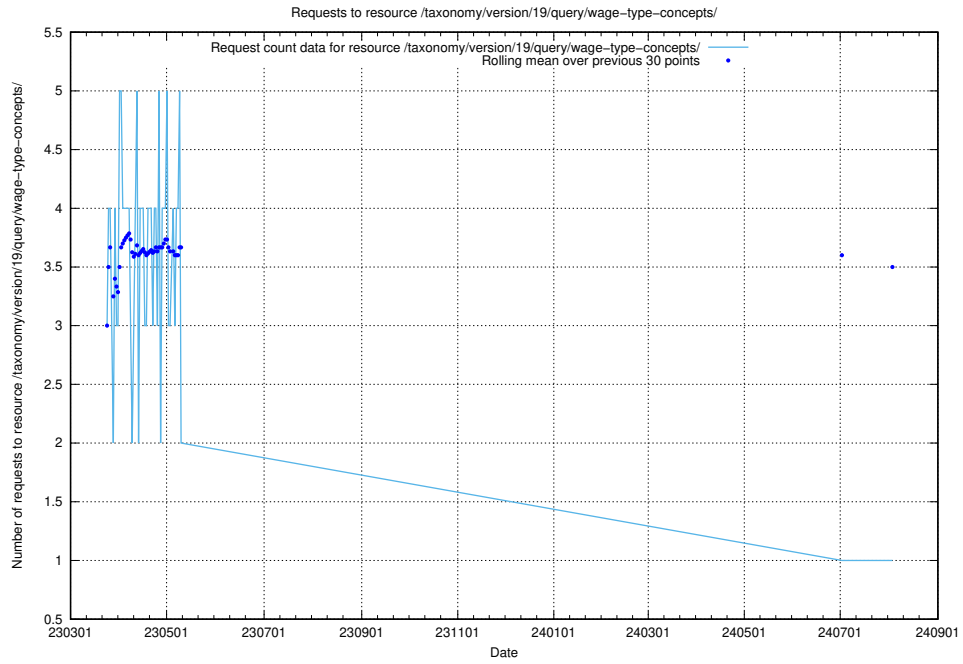

5.7051 Usage of /taxonomy/version/19/query/wage-type-concepts/

Here, we count the number of requests to resource /taxonomy/version/19/query/wage-type-concepts/.