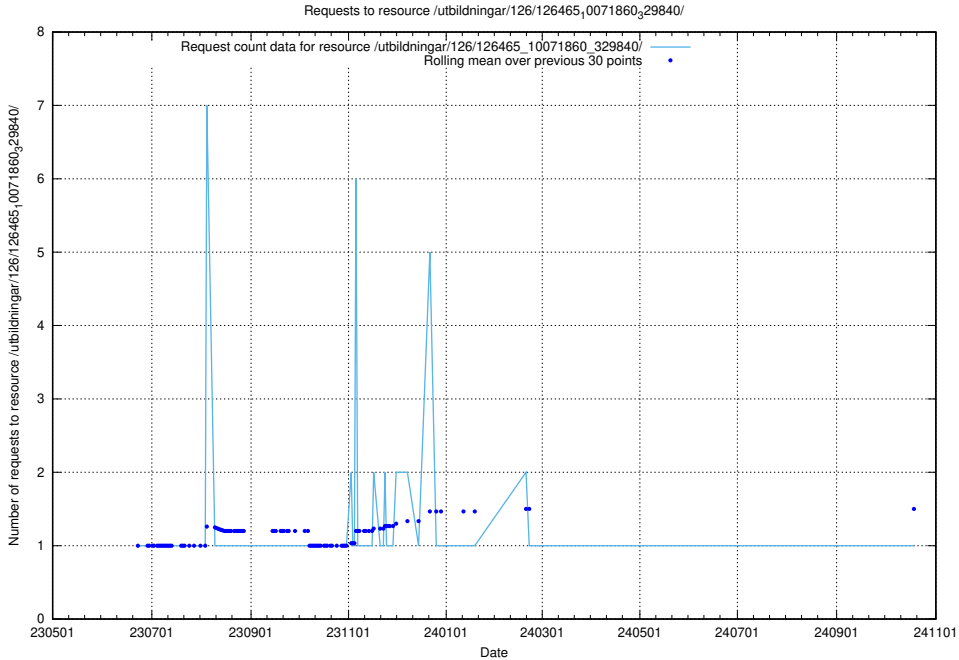

5.6561 Usage of /utbildningar/126/126465_10071860_329840/

Here, we count the number of requests to resource /utbildningar/126/126465_10071860_329840/.