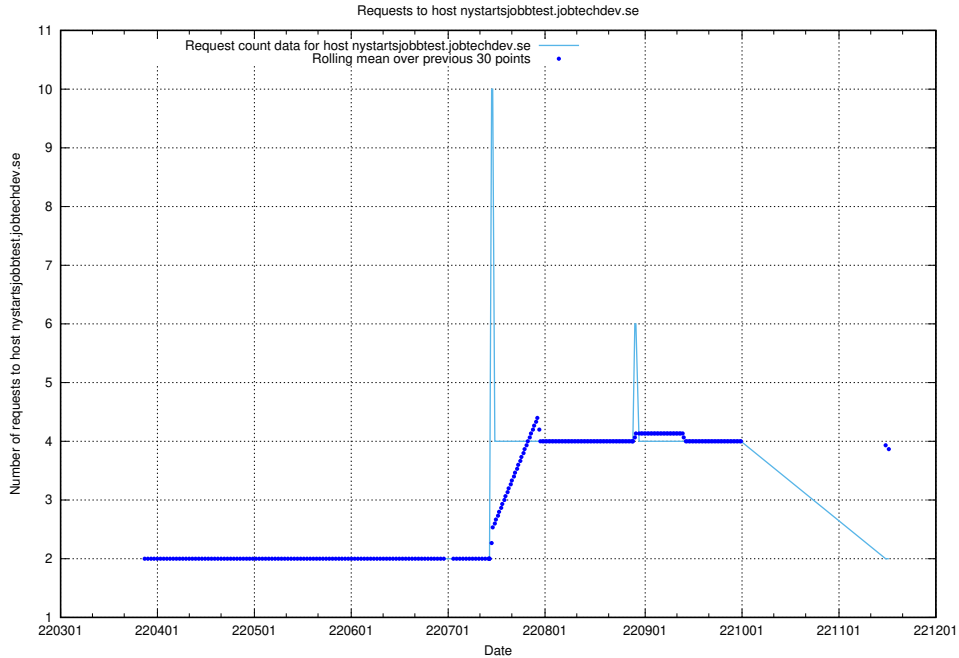

7.496 Usage of nystartsjobbtest.jobtechdev.se

Here, we count the number of requests to host nystartsjobbtest.jobtechdev.se.