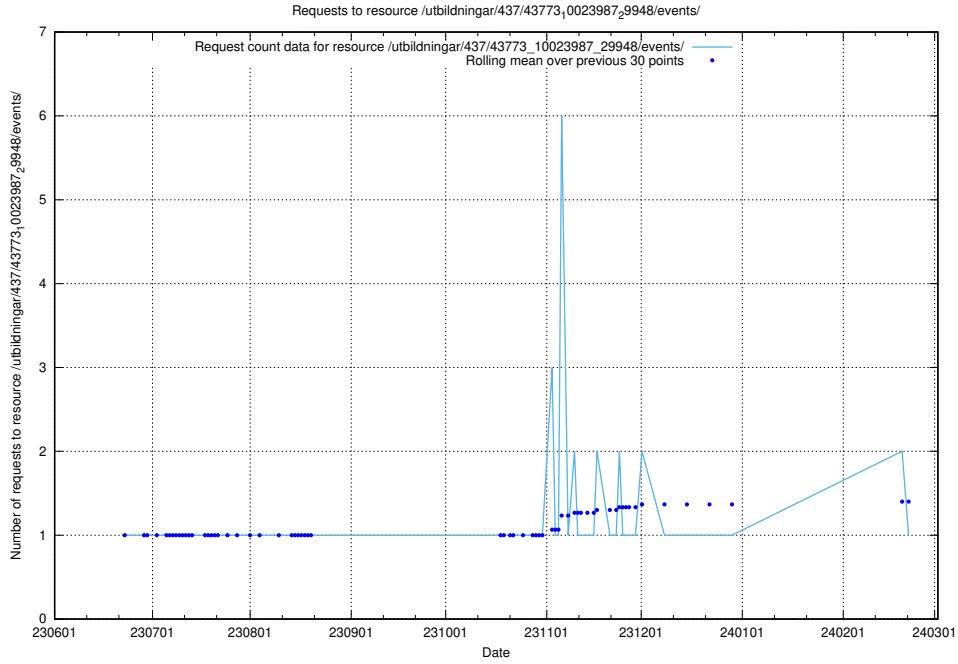

5.6501 Usage of /utbildningar/437/43773_10023987_29948/events/

Here, we count the number of requests to resource /utbildningar/437/43773_10023987_29948/events/.