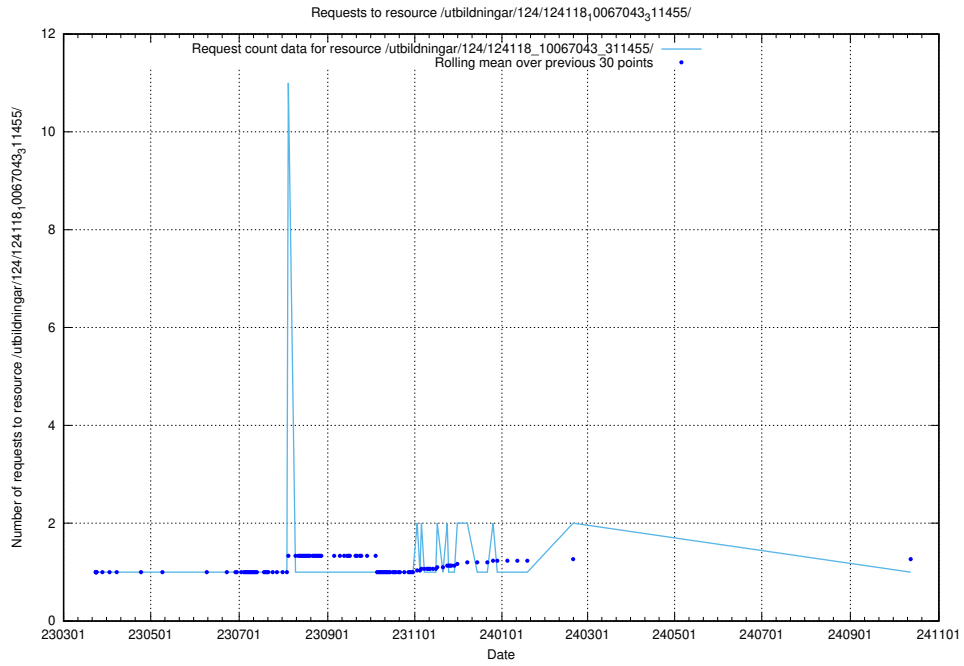

5.5101 Usage of /utbildningar/124/124118_10067043_311455/

Here, we count the number of requests to resource /utbildningar/124/124118_10067043_311455/.