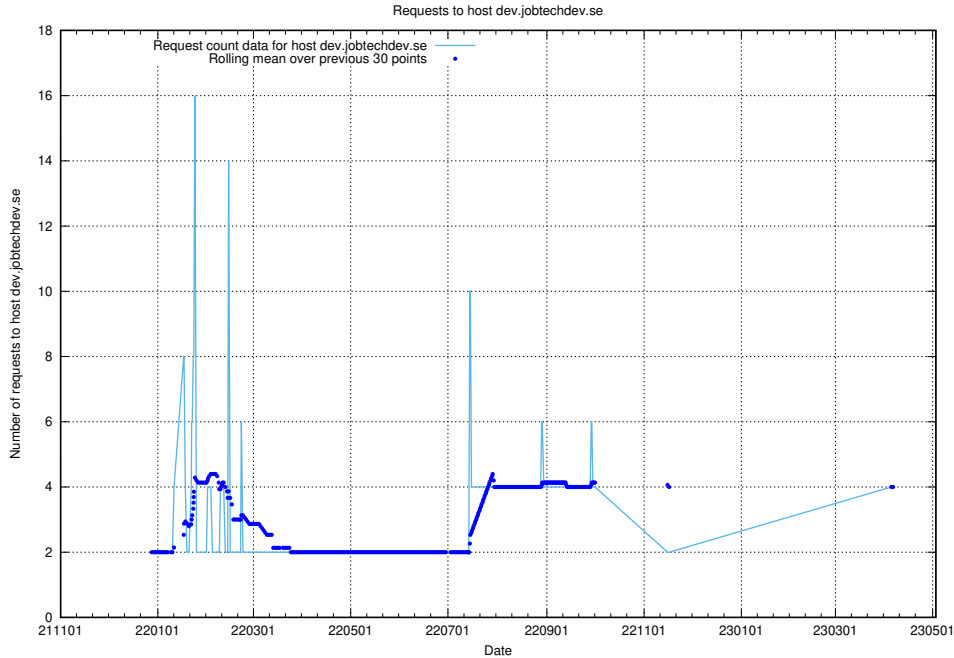

7.140 Usage of dev.jobtechdev.se

Here, we count the number of requests to host dev.jobtechdev.se.