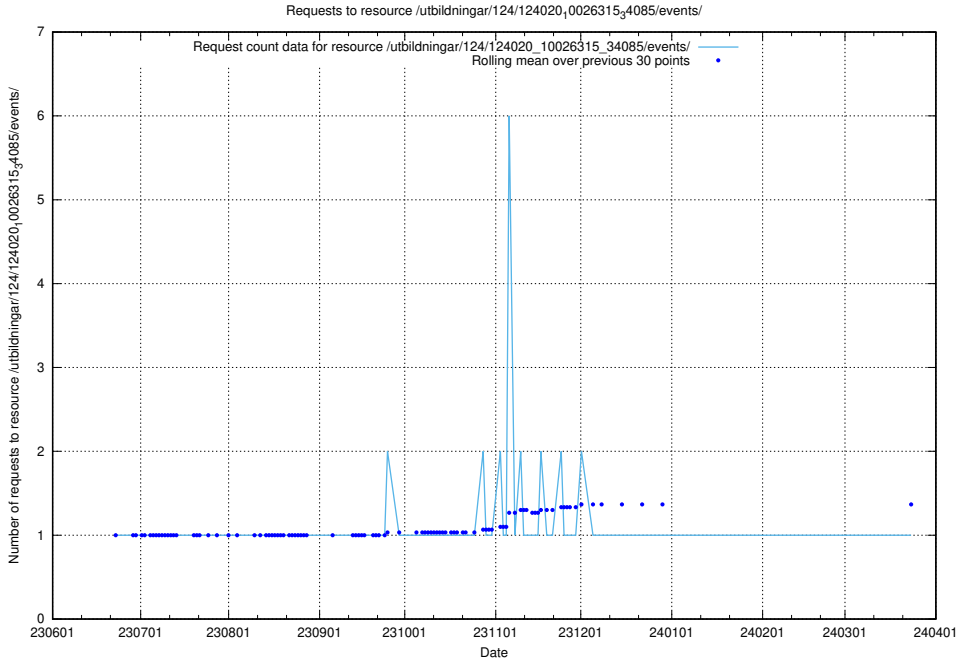

5.6741 Usage of /utbildningar/124/124020_10026315_34085/events/

Here, we count the number of requests to resource /utbildningar/124/124020_10026315_34085/events/.