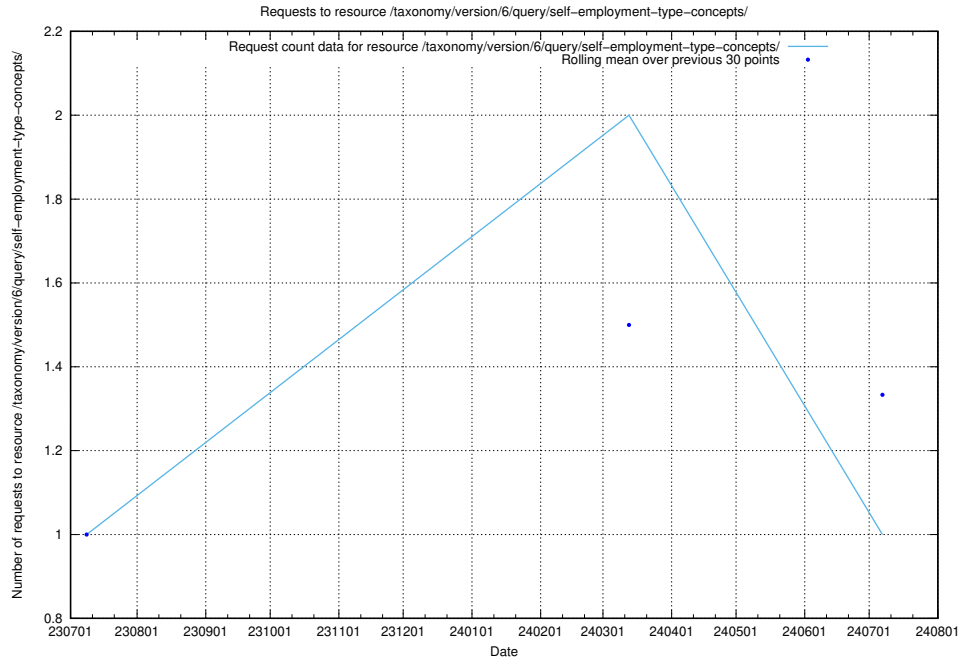

5.6160 Usage of /taxonomy/version/6/query/self-employment-type-concepts/

Here, we count the number of requests to resource /taxonomy/version/6/query/self-employment-type-concepts/.