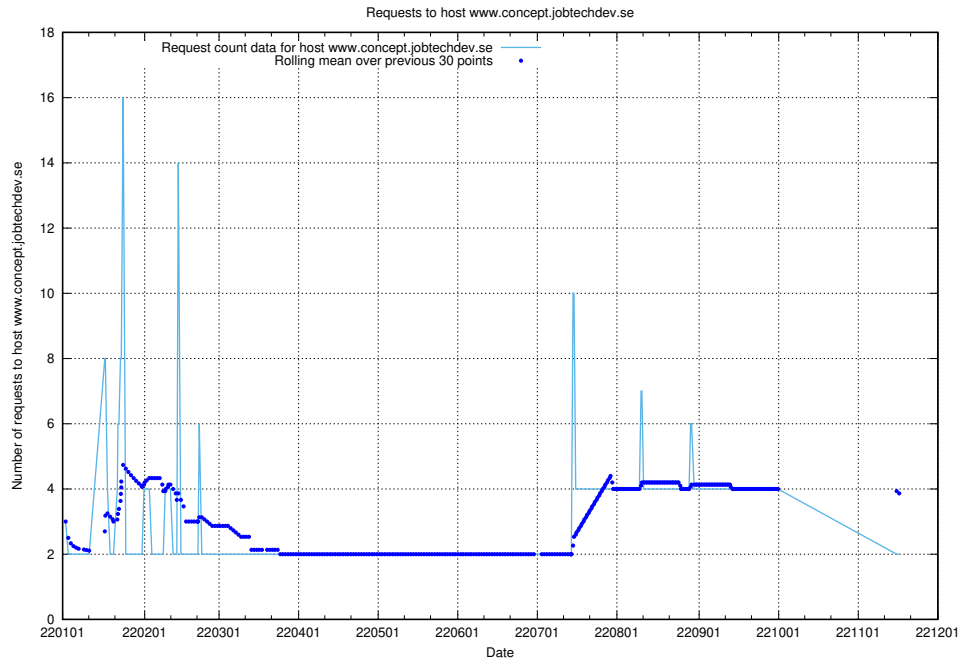

Here, we count the number of requests to host www.concept.jobtechdev.se.

7.316 Usage of 128fe26a-e13b-4af2-9201-97aace8e75ac.jobtechdev.se

Here, we count the number of requests to host 128fe26a-e13b-4af2-9201-97aace8e75ac.jobtechdev.se.