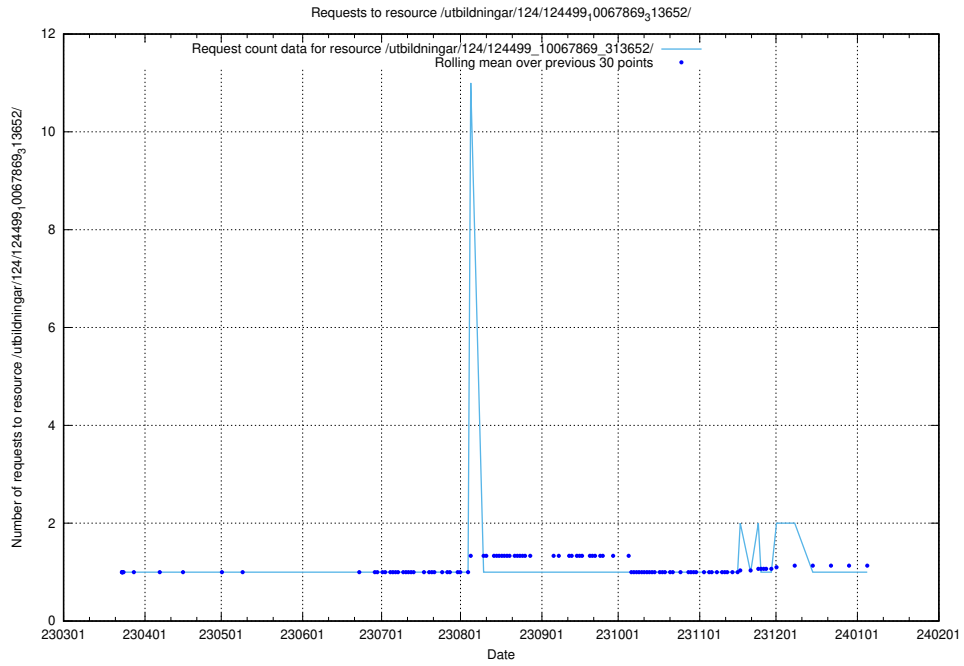

5.3314 Usage of /utbildningar/124/124499_10067869_313652/

Here, we count the number of requests to resource /utbildningar/124/124499_10067869_313652/.