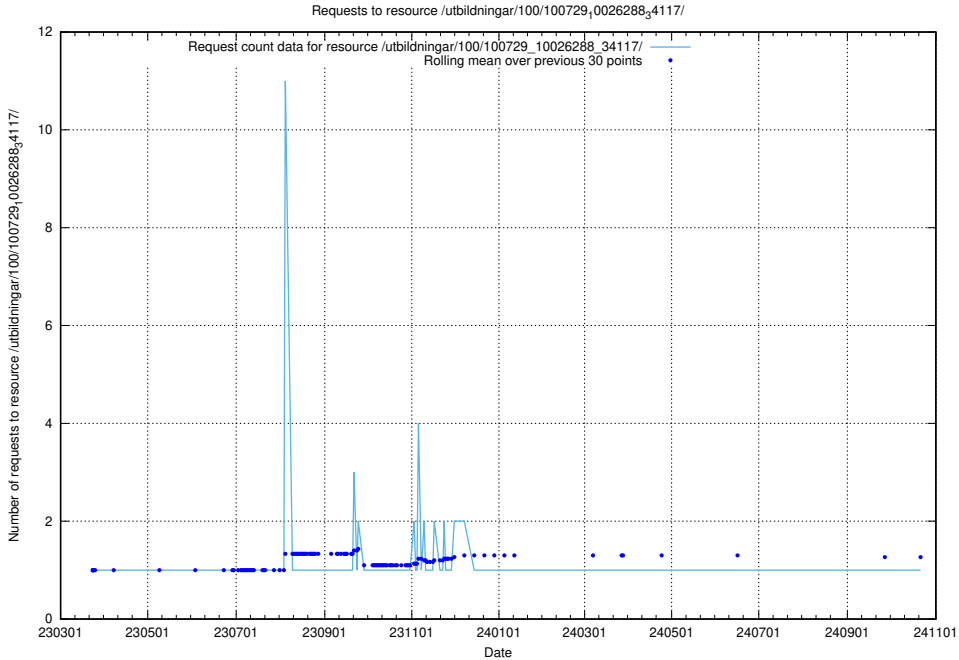

5.6584 Usage of /utbildningar/100/100729_10026288_34117/

Here, we count the number of requests to resource /utbildningar/100/100729_10026288_34117/.