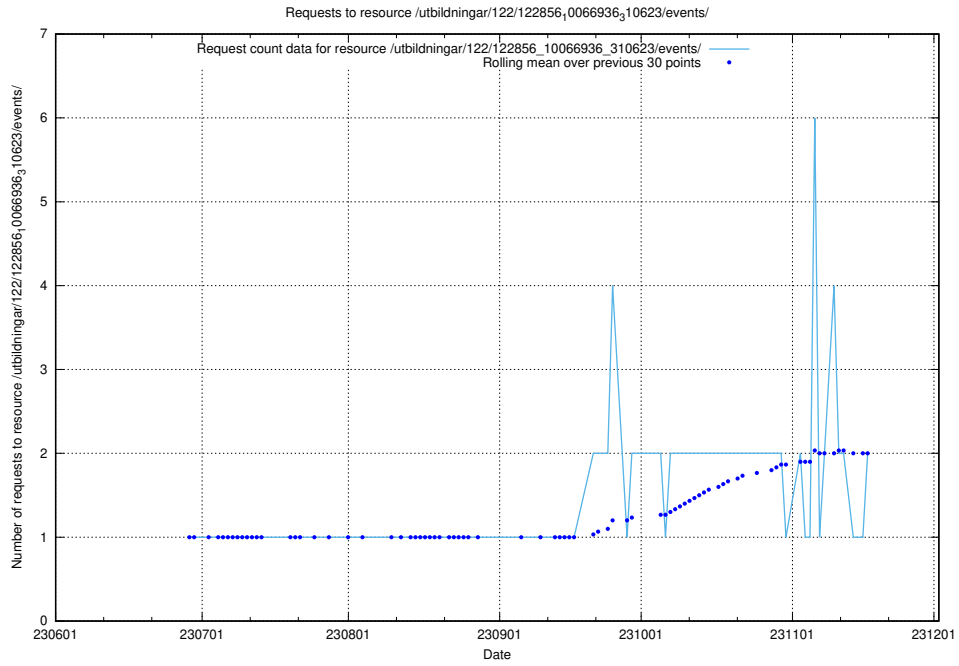

5.902 Usage of /utbildningar/122/122856_10066936_310623/events/

Here, we count the number of requests to resource /utbildningar/122/122856_10066936_310623/events/