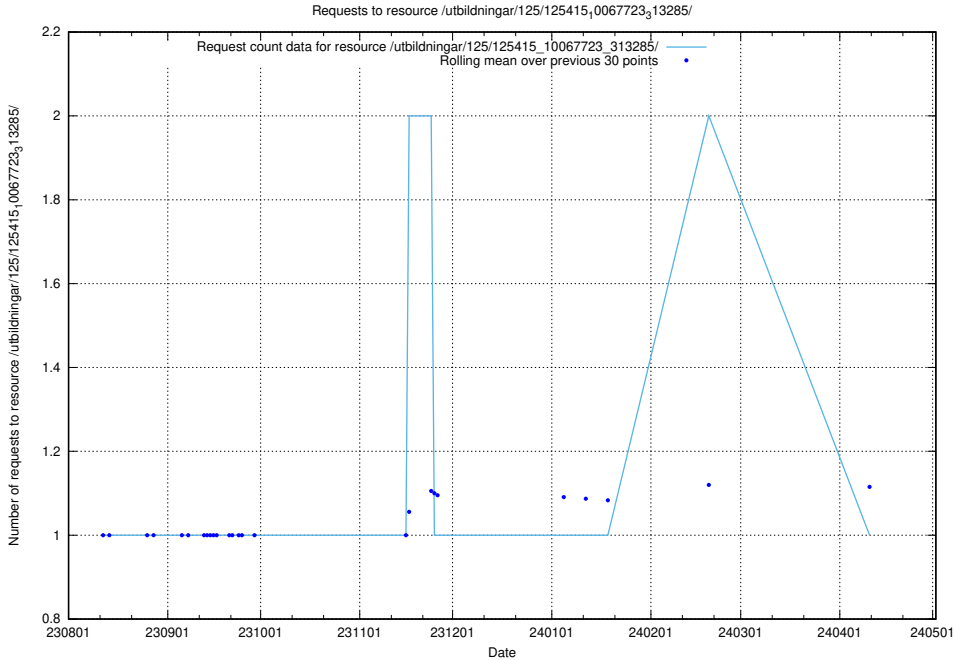

5.5736 Usage of /utbildningar/125/125415_10067723_313285/

Here, we count the number of requests to resource /utbildningar/125/125415_10067723_313285/.