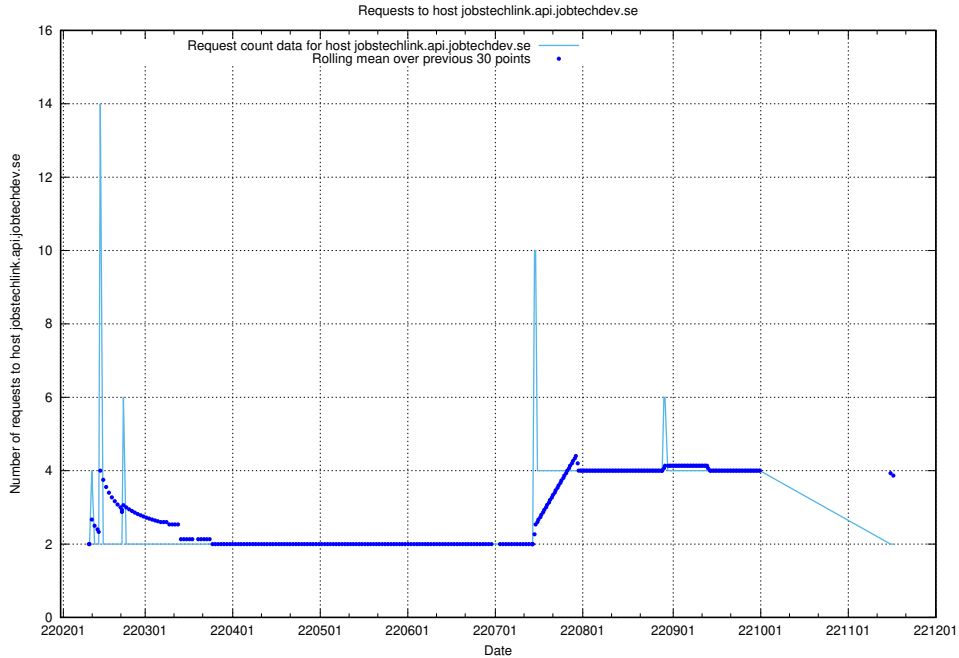

7.569 Usage of jobstechlink.api.jobtechdev.se

Here, we count the number of requests to host jobstechlink.api.jobtechdev.se.