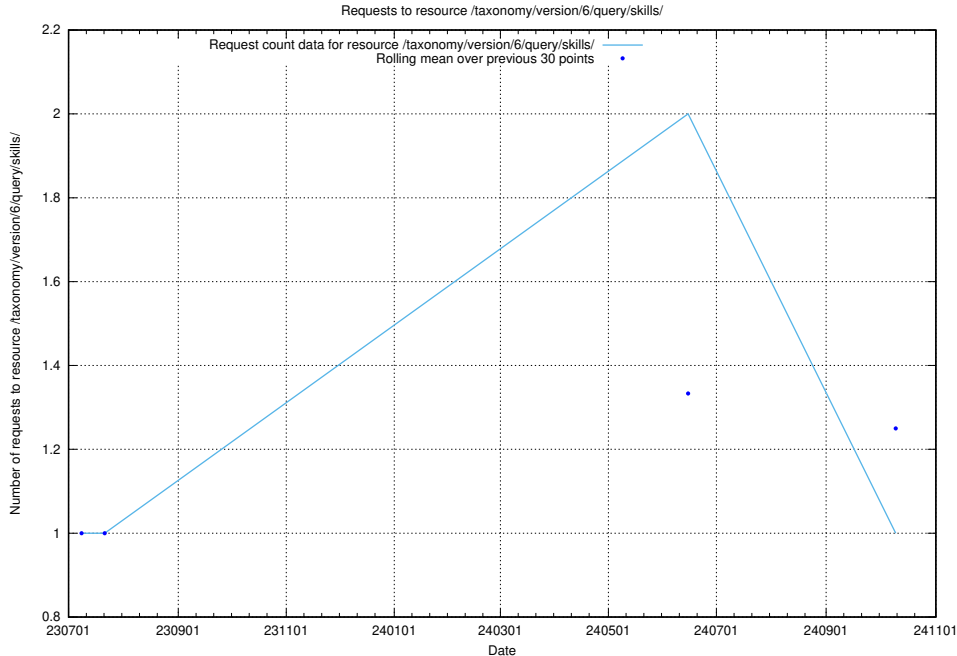

5.6158 Usage of /taxonomy/version/6/query/skills/

Here, we count the number of requests to resource /taxonomy/version/6/query/skills/.