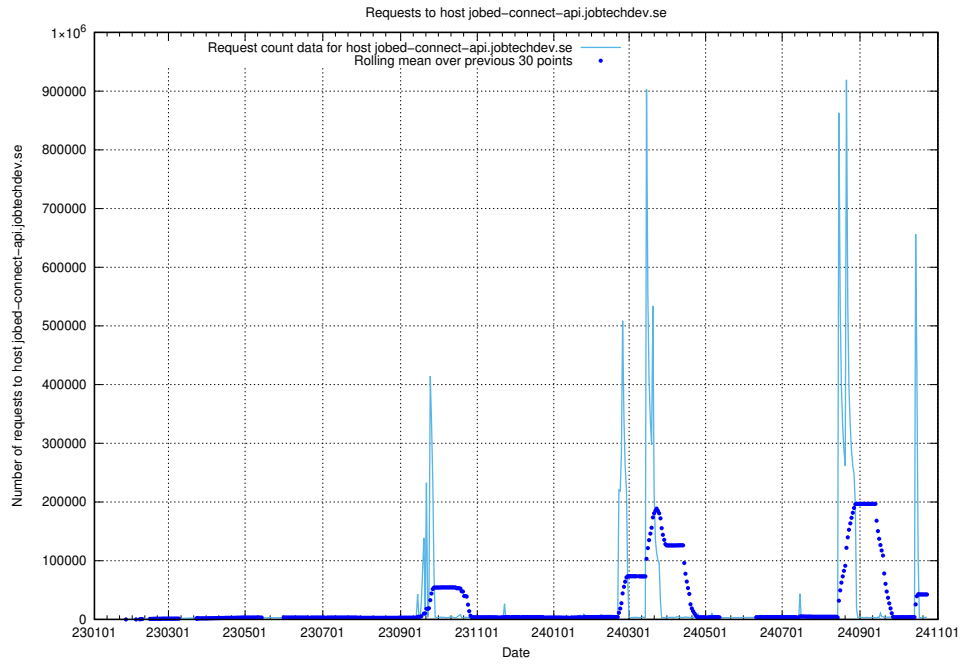

7.13 Usage of jobed-connect-api.jobtechdev.se

Here, we count the number of requests to host jobed-connect-api.jobtechdev.se.