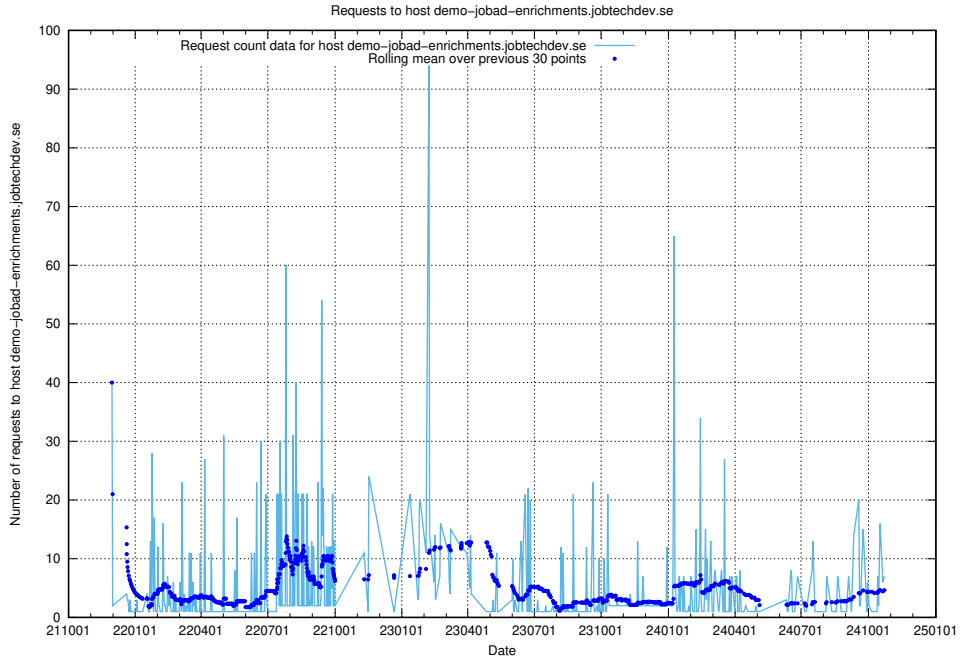

7.79 Usage of demo-jobad-enrichments.jobtechdev.se

Here, we count the number of requests to host demo-jobad-enrichments.jobtechdev.se.