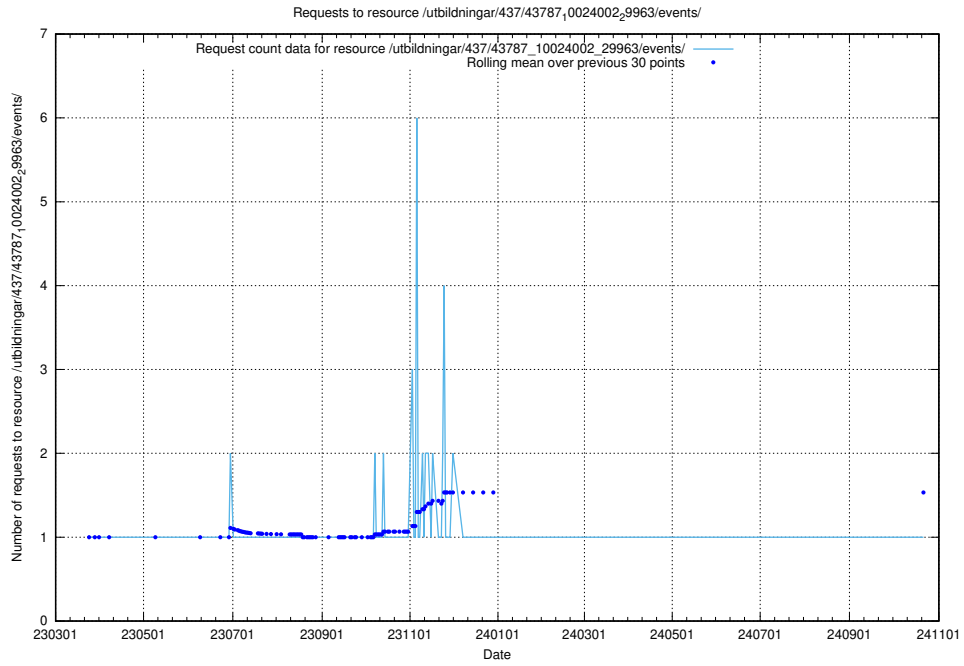

5.7133 Usage of /utbildningar/437/43787_10024002_29963/events/

Here, we count the number of requests to resource /utbildningar/437/43787_10024002_29963/events/.