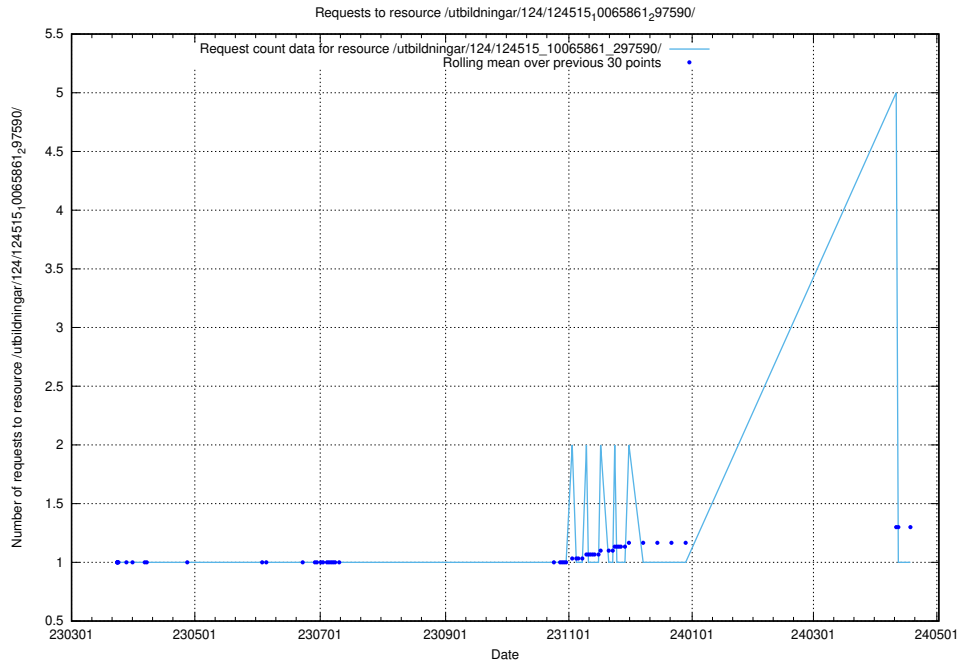

5.2666 Usage of /utbildningar/124/124515_10065861_297590/

Here, we count the number of requests to resource /utbildningar/124/124515_10065861_297590/.