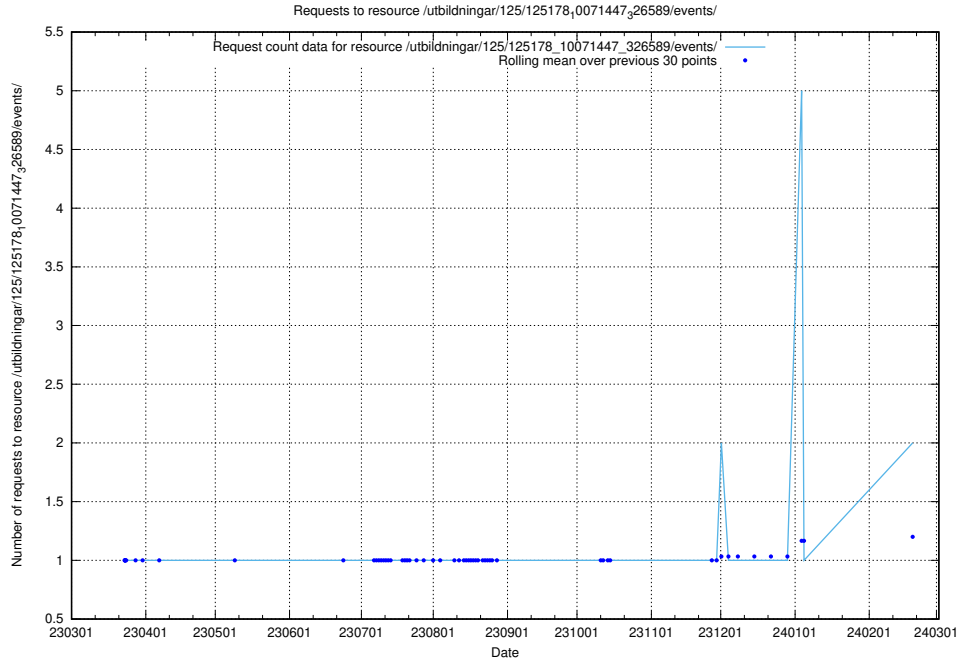

5.543 Usage of /utbildningar/125/125178_10071447_326589/events/

Here, we count the number of requests to resource /utbildningar/125/125178_10071447_326589/events/