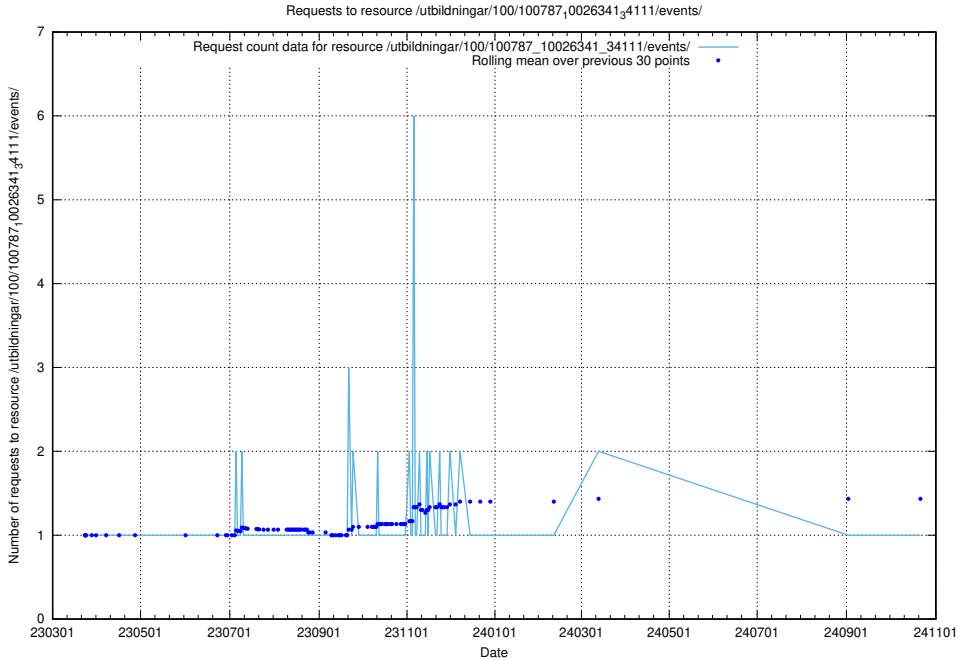

5.6442 Usage of /utbildningar/100/100787_10026341_34111/events/

Here, we count the number of requests to resource /utbildningar/100/100787_10026341_34111/events/.