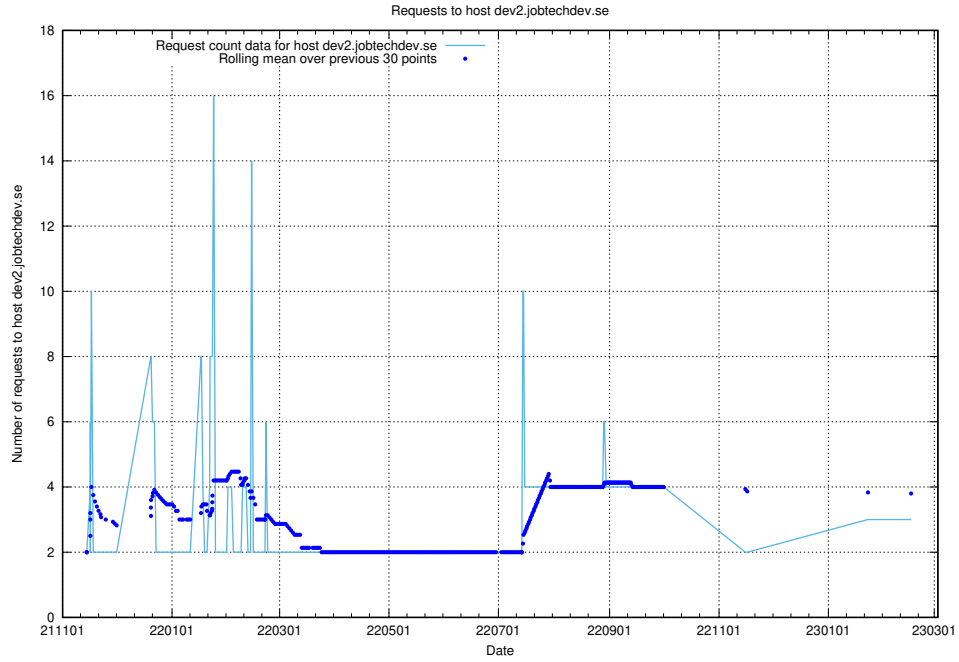

7.176 Usage of dev2.jobtechdev.se

Here, we count the number of requests to host dev2.jobtechdev.se.