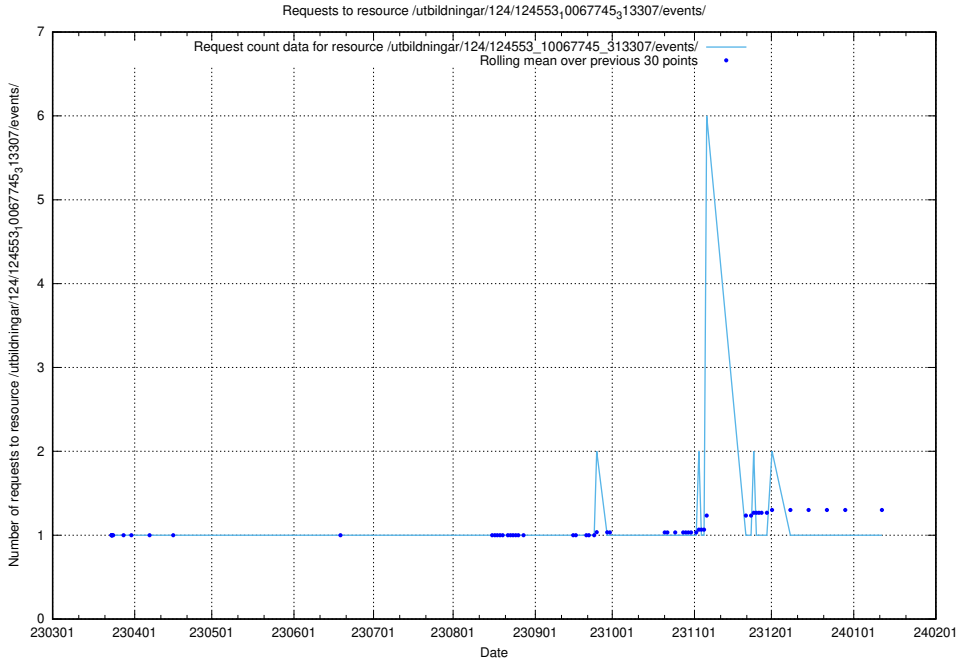

5.1562 Usage of /utbildningar/124/124553_10067745_313307/events/

Here, we count the number of requests to resource /utbildningar/124/124553_10067745_313307/events/