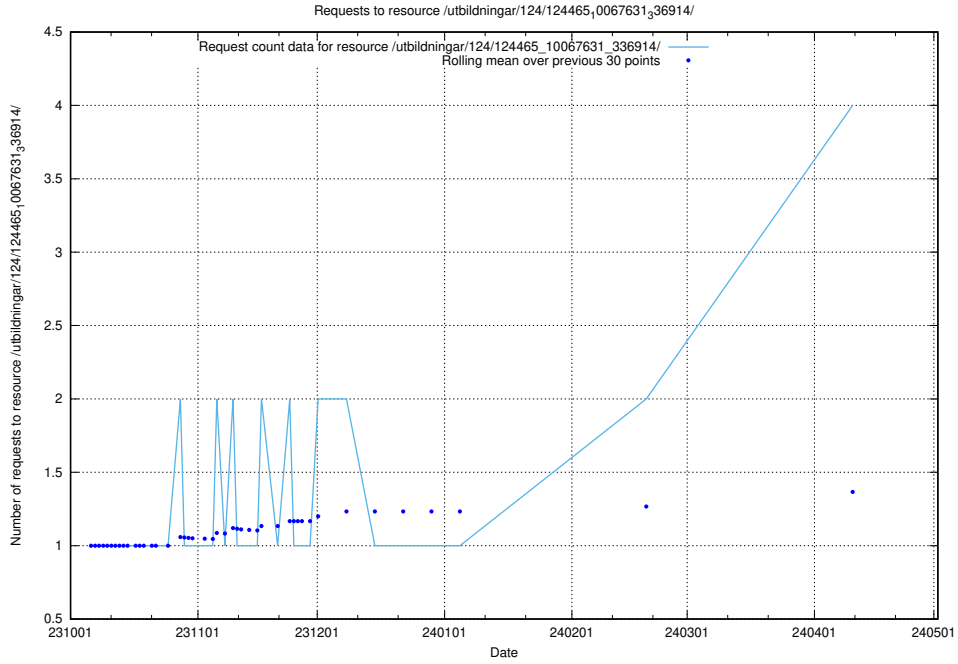

5.329 Usage of /utbildningar/124/124465_10067631_336914/

Here, we count the number of requests to resource /utbildningar/124/124465_10067631_336914/.