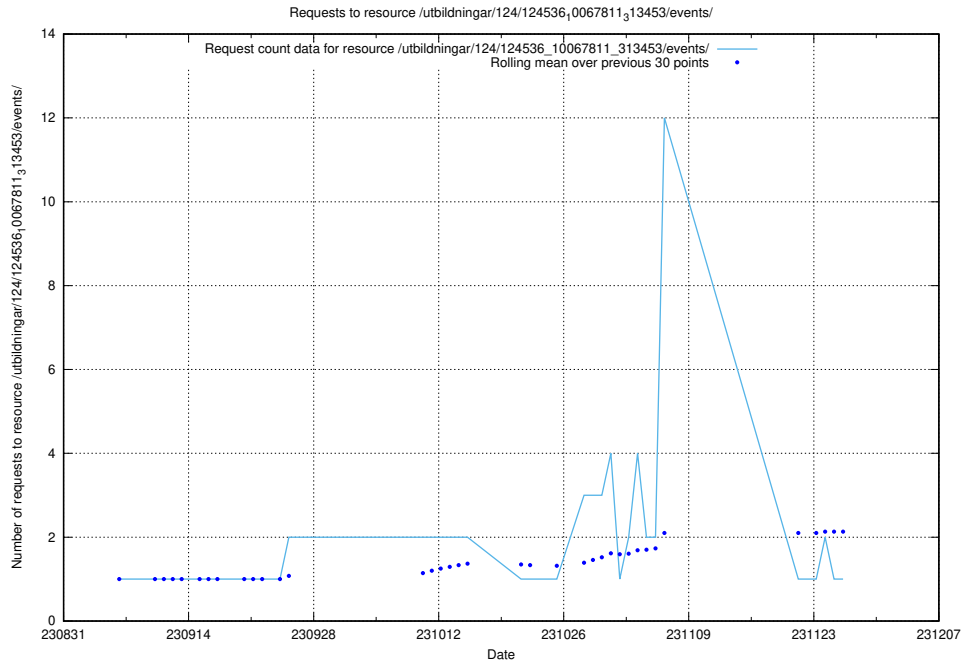

5.5606 Usage of /utbildningar/124/124536_10067811_313453/events/

Here, we count the number of requests to resource /utbildningar/124/124536_10067811_313453/events/