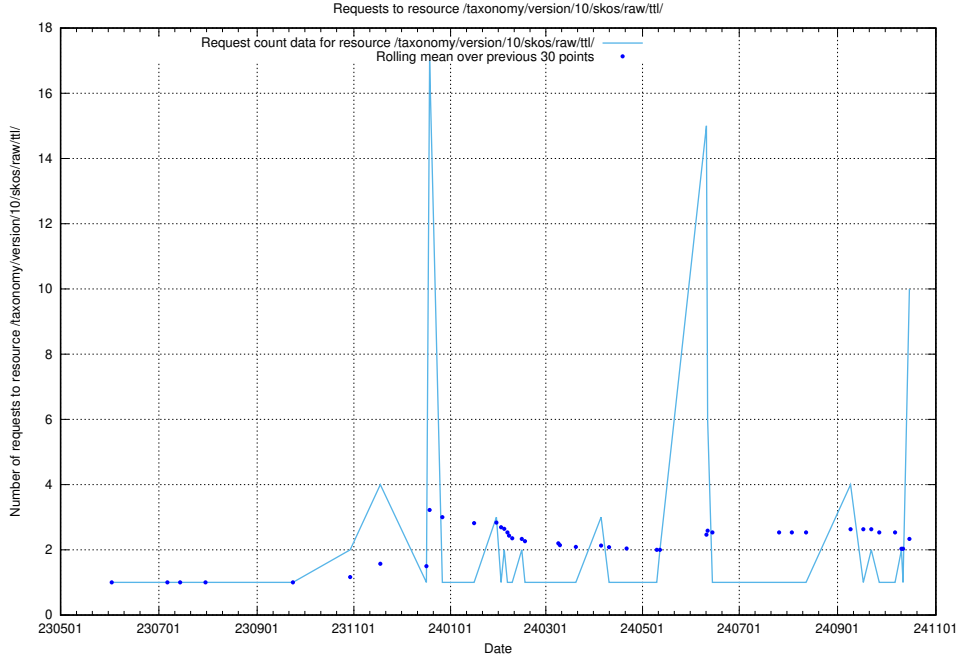

5.32 Usage of /taxonomy/version/10/skos/raw/ttl/

Here, we count the number of requests to resource /taxonomy/version/10/skos/raw/ttl/.