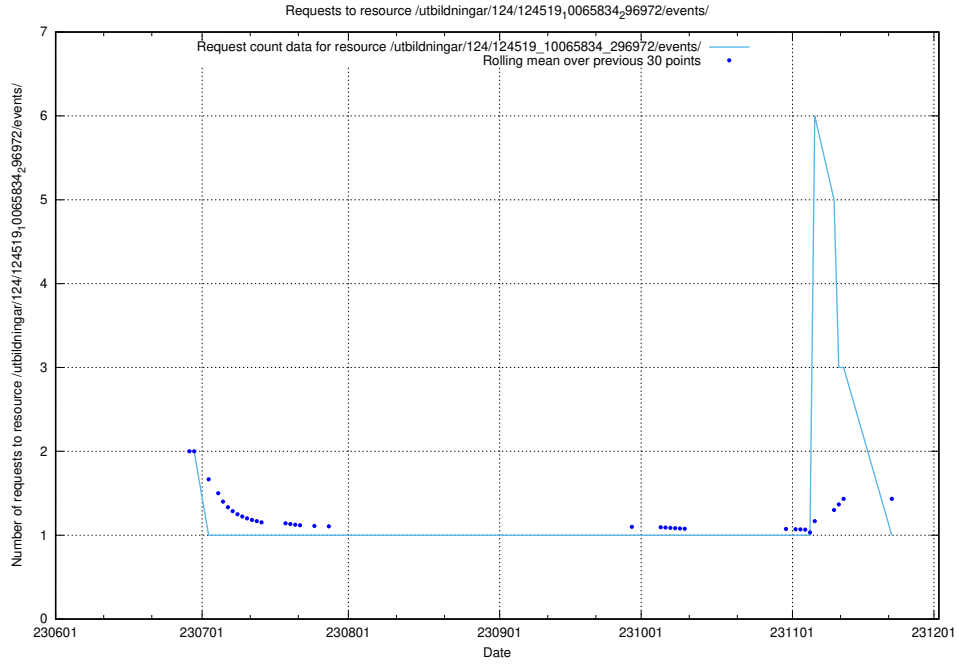

5.6339 Usage of /utbildningar/124/124519_10065834_296972/events/

Here, we count the number of requests to resource /utbildningar/124/124519_10065834_296972/events/