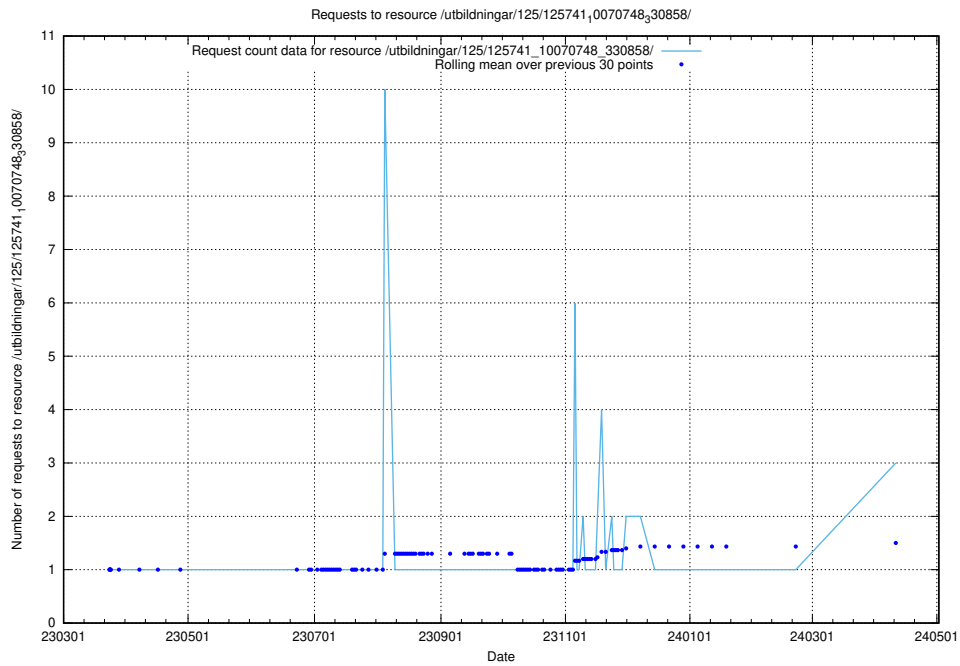

5.522 Usage of /utbildningar/125/125741_10070748_330858/

Here, we count the number of requests to resource /utbildningar/125/125741_10070748_330858/.