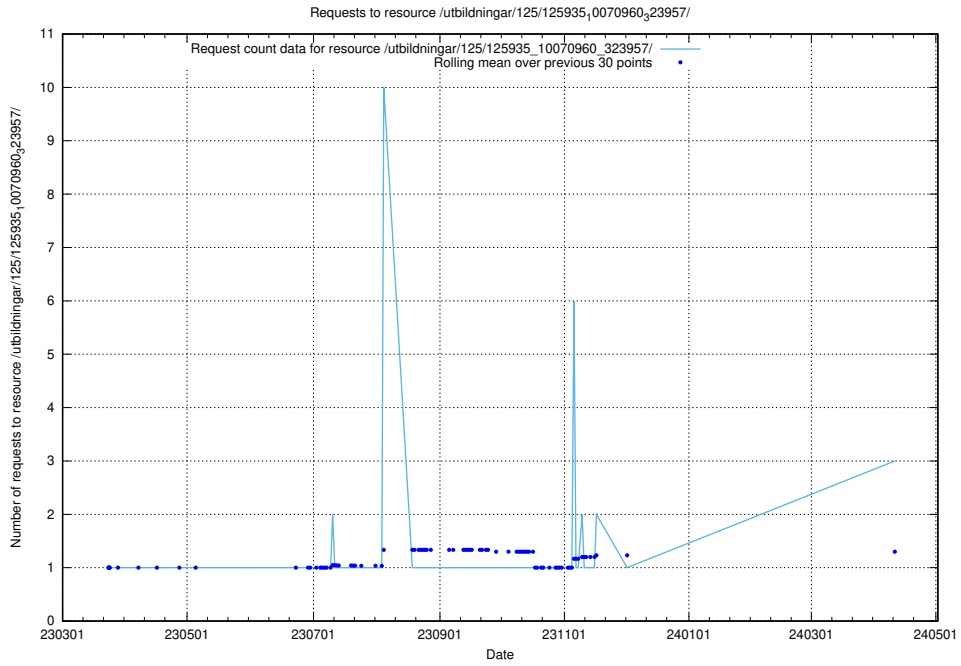

5.517 Usage of /utbildningar/125/125935_10070960_323957/

Here, we count the number of requests to resource /utbildningar/125/125935_10070960_323957/.