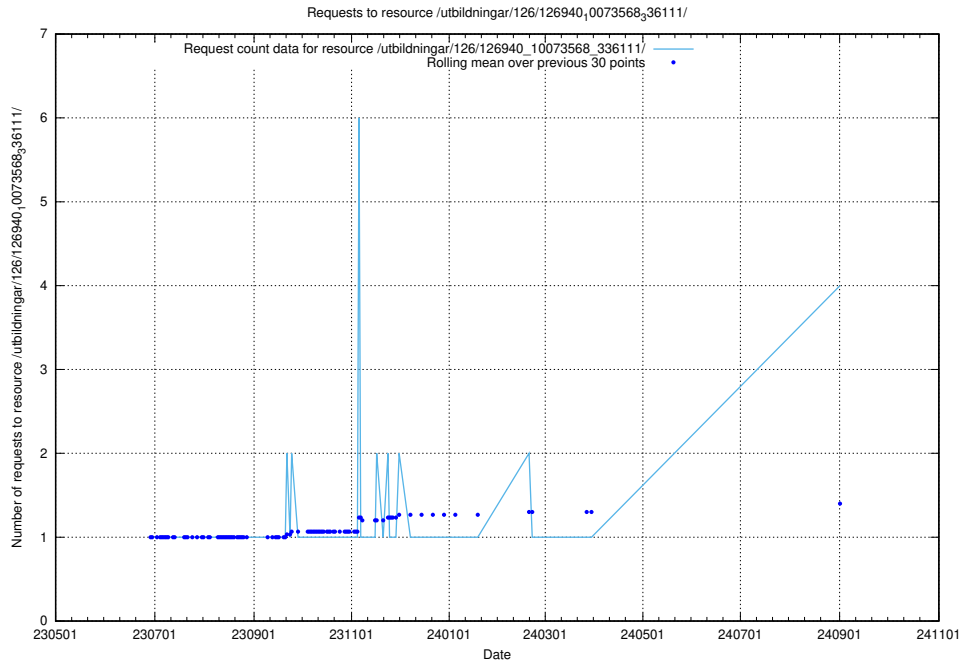

5.347 Usage of /utbildningar/126/126940_10073568_336111/

Here, we count the number of requests to resource /utbildningar/126/126940_10073568_336111/.