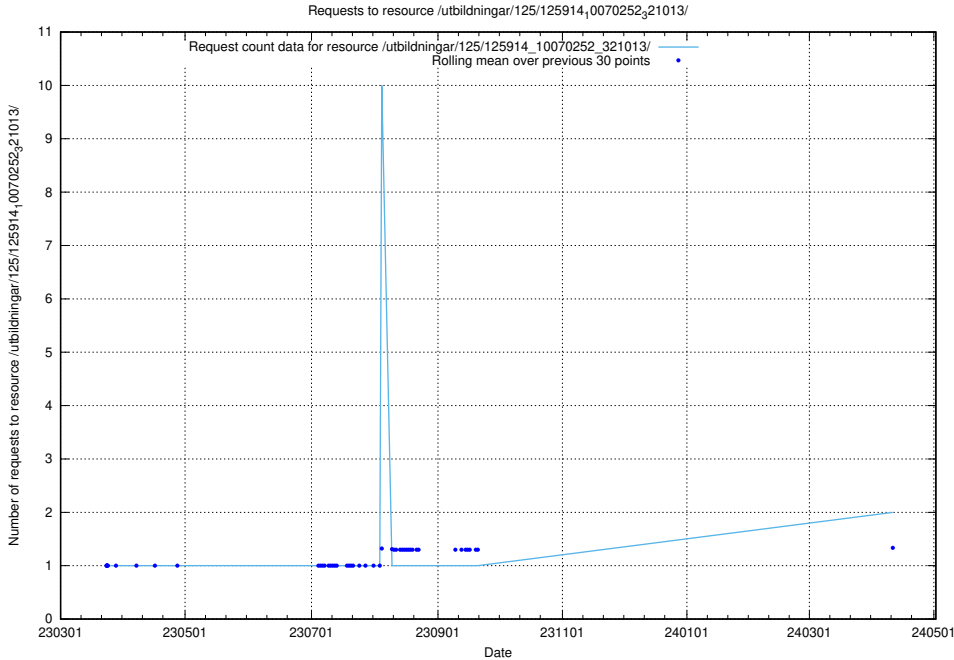

5.1001 Usage of /utbildningar/125/125914_10070252_321013/

Here, we count the number of requests to resource /utbildningar/125/125914_10070252_321013/.