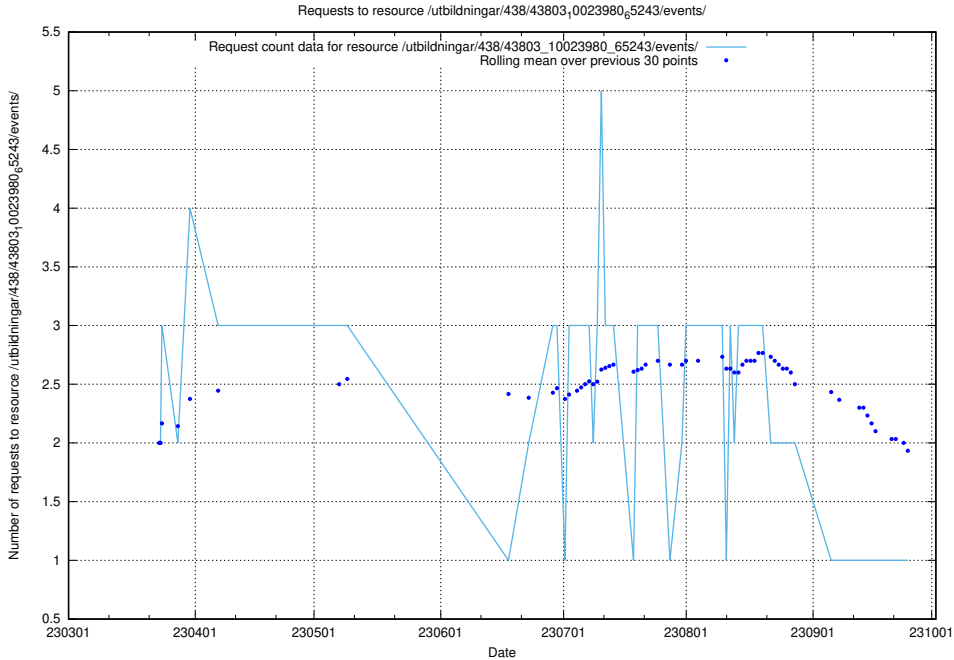

5.7224 Usage of /utbildningar/438/43803_10023980_65243/events/

Here, we count the number of requests to resource /utbildningar/438/43803_10023980_65243/events/.