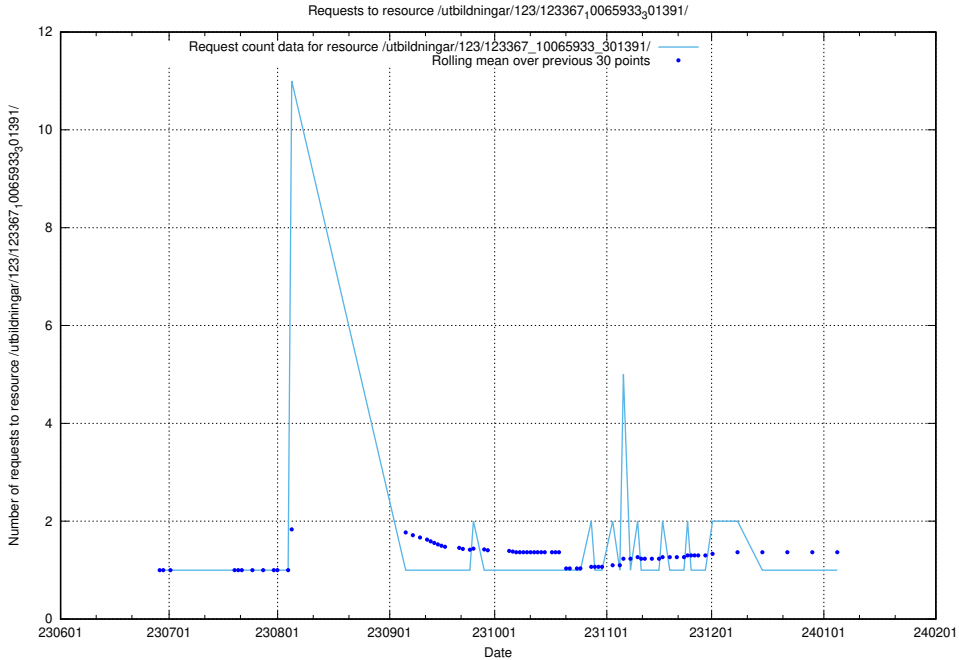

5.6455 Usage of /utbildningar/123/123367_10065933_301391/

Here, we count the number of requests to resource /utbildningar/123/123367_10065933_301391/.