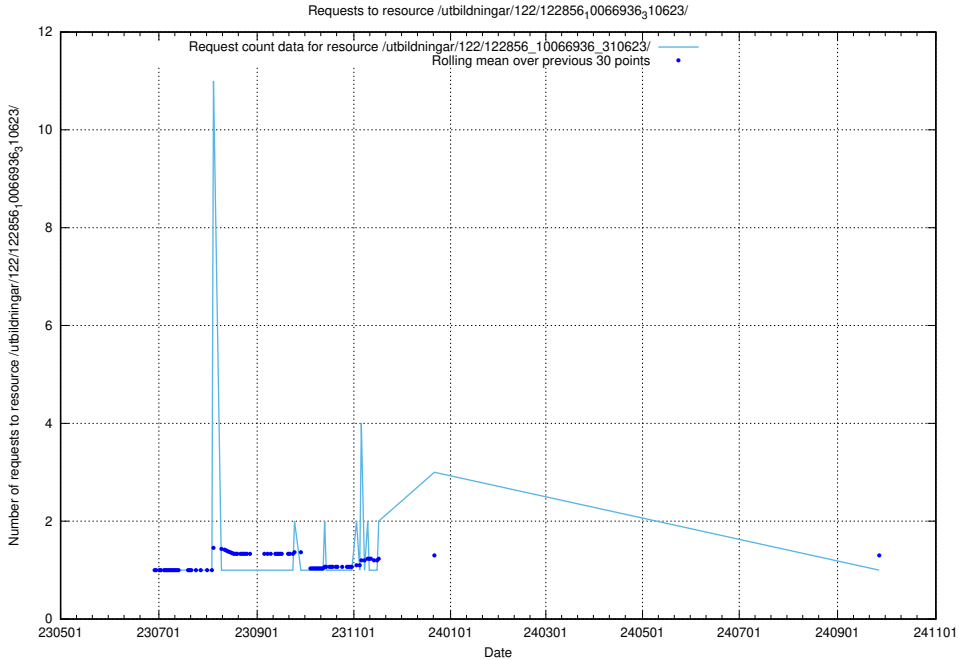

5.6457 Usage of /utbildningar/122/122856_10066936_310623/

Here, we count the number of requests to resource /utbildningar/122/122856_10066936_310623/.