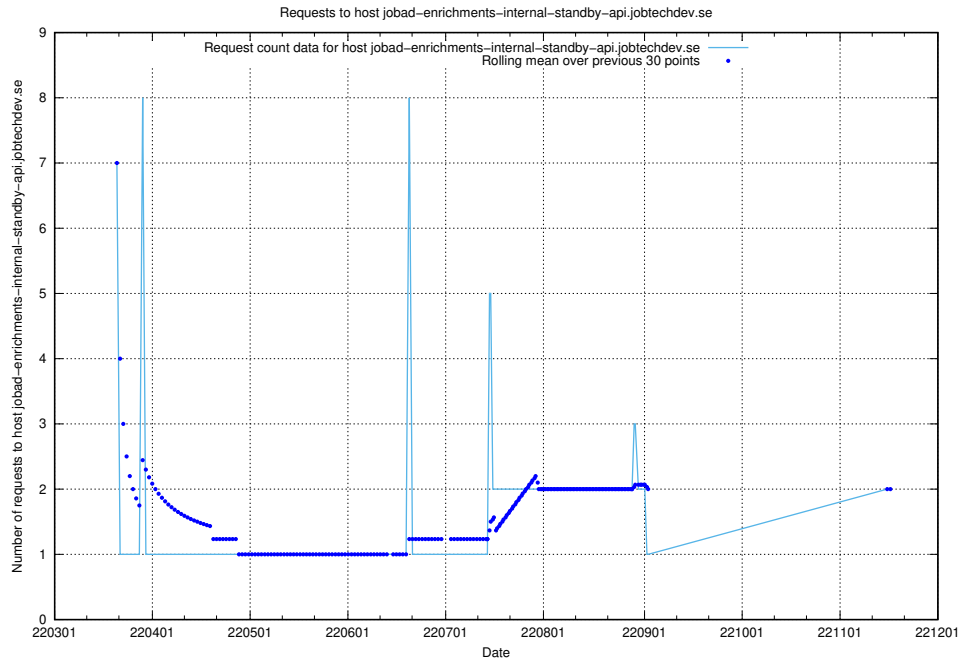

7.502 Usage of jobad-enrichments-internal-standby-api.jobtechdev.se

Here, we count the number of requests to host jobad-enrichments-internal-standby-api.jobtechdev.se.