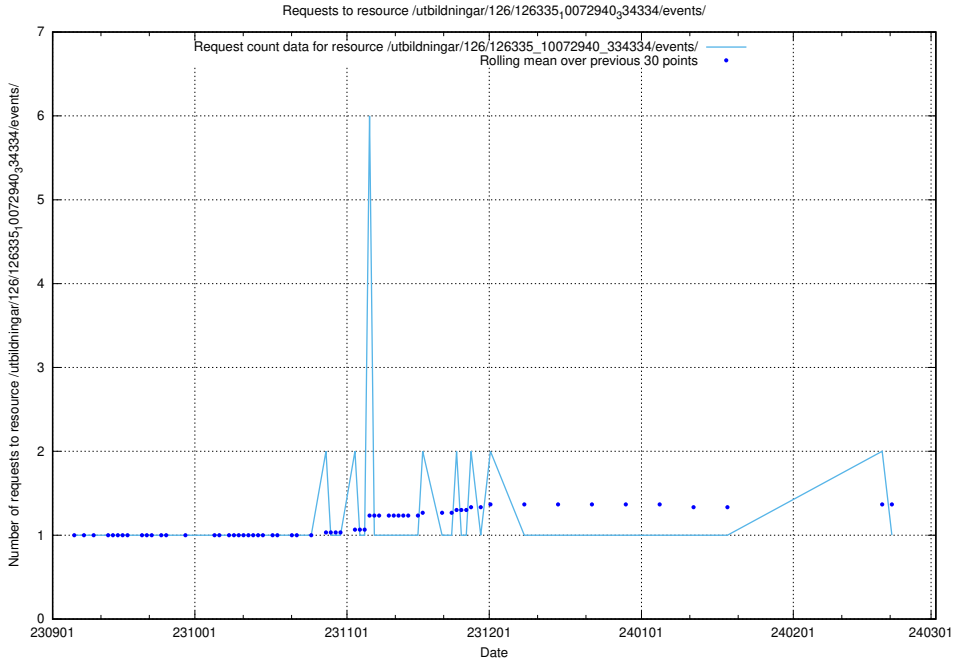

Here, we count the number of requests to resource /utbildningar/126/126651_10065249_314861/.

5.5586 Usage of /utbildningar/126/126335_10072940_334334/events/

Here, we count the number of requests to resource /utbildningar/126/126335_10072940_334334/events/