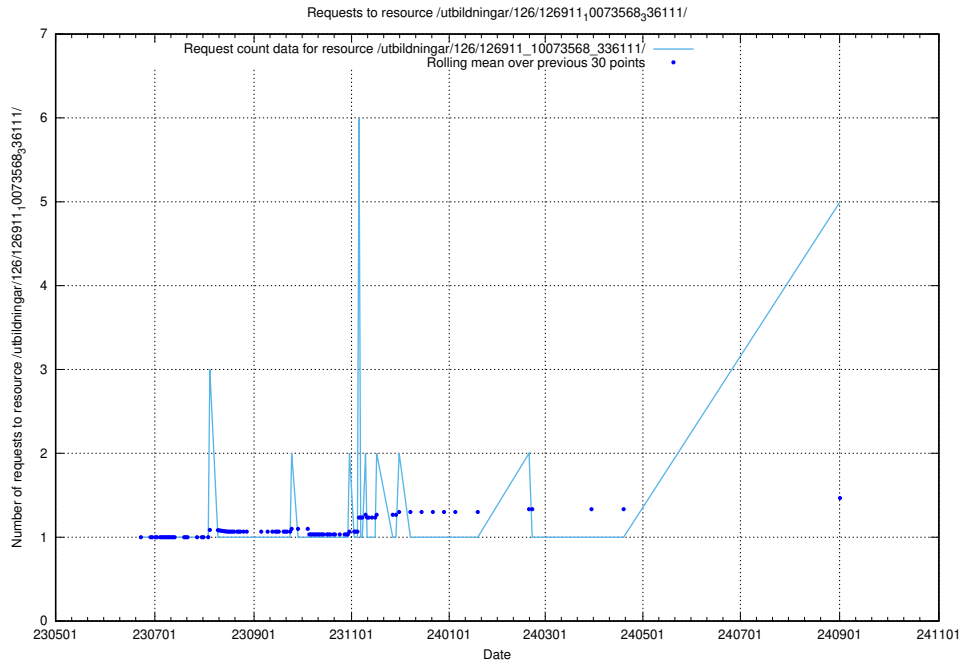

5.236 Usage of /utbildningar/126/126911_10073568_336111/

Here, we count the number of requests to resource /utbildningar/126/126911_10073568_336111/.