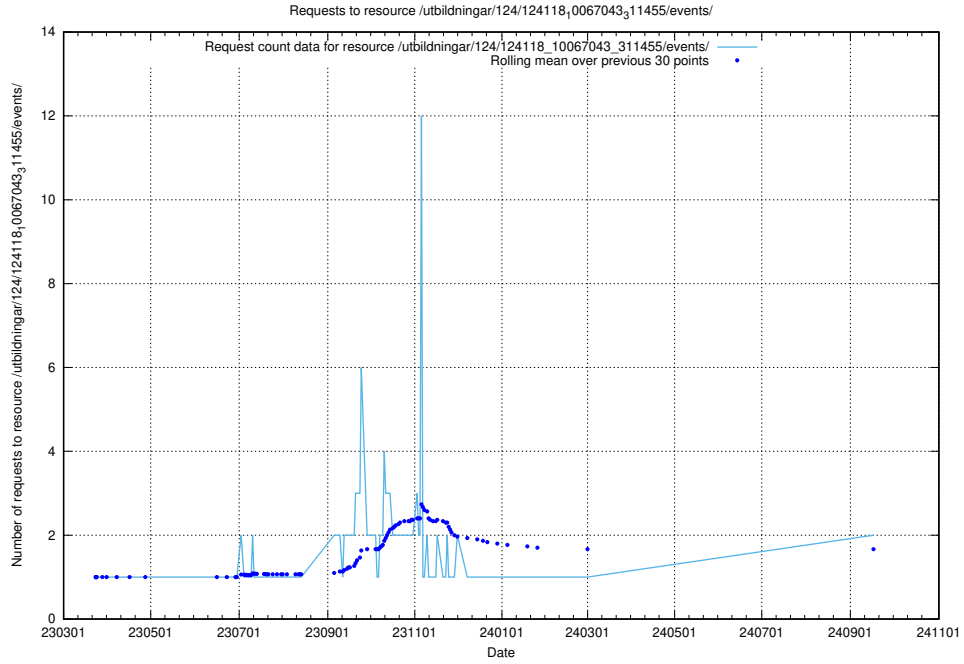

5.778 Usage of /utbildningar/124/124118_10067043_311455/events/

Here, we count the number of requests to resource /utbildningar/124/124118_10067043_311455/events/