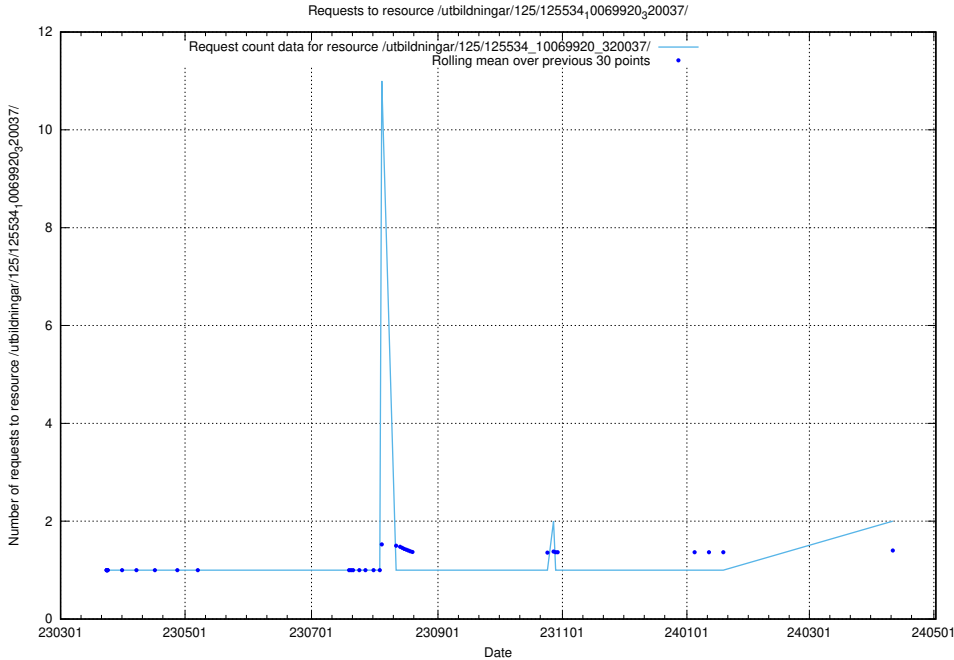

5.540 Usage of /utbildningar/125/125534_10069920_320037/

Here, we count the number of requests to resource /utbildningar/125/125534_10069920_320037/.