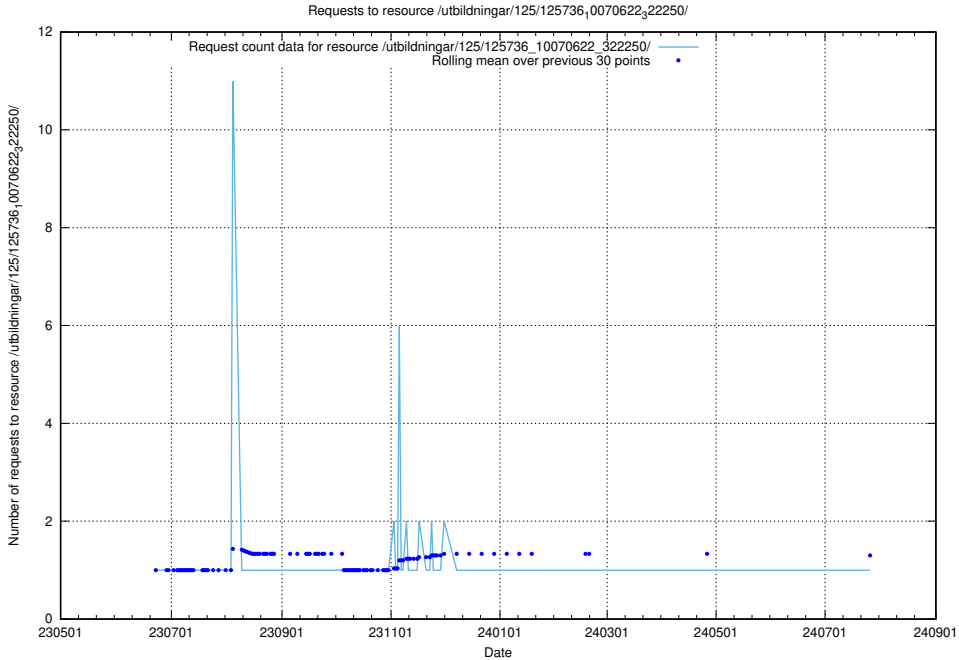

5.6600 Usage of /utbildningar/125/125736_10070622_322250/

Here, we count the number of requests to resource /utbildningar/125/125736_10070622_322250/.