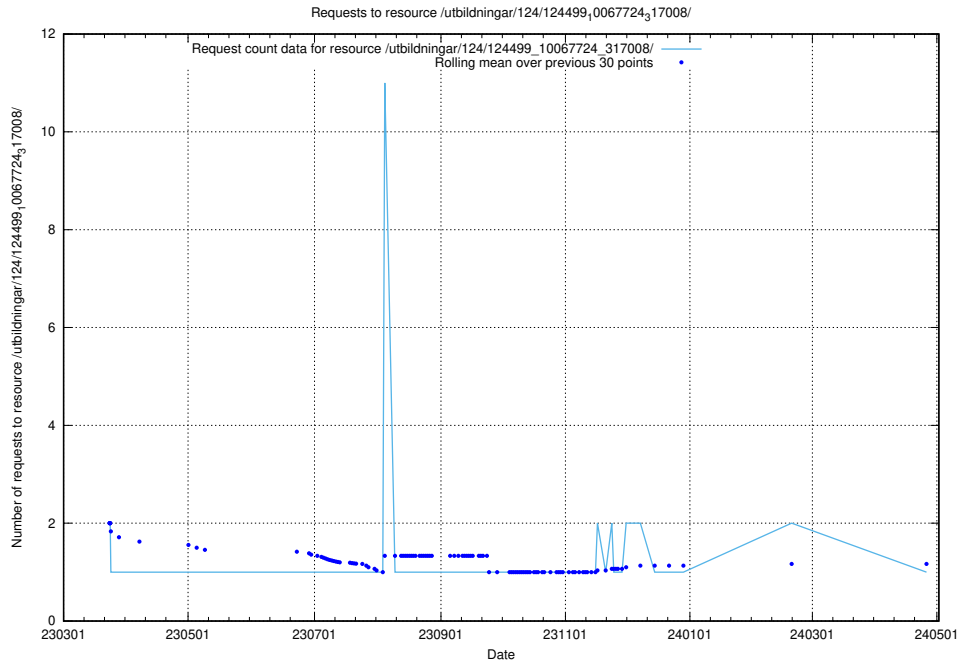

5.7259 Usage of /utbildningar/124/124499_10067724_317008/

Here, we count the number of requests to resource /utbildningar/124/124499_10067724_317008/.