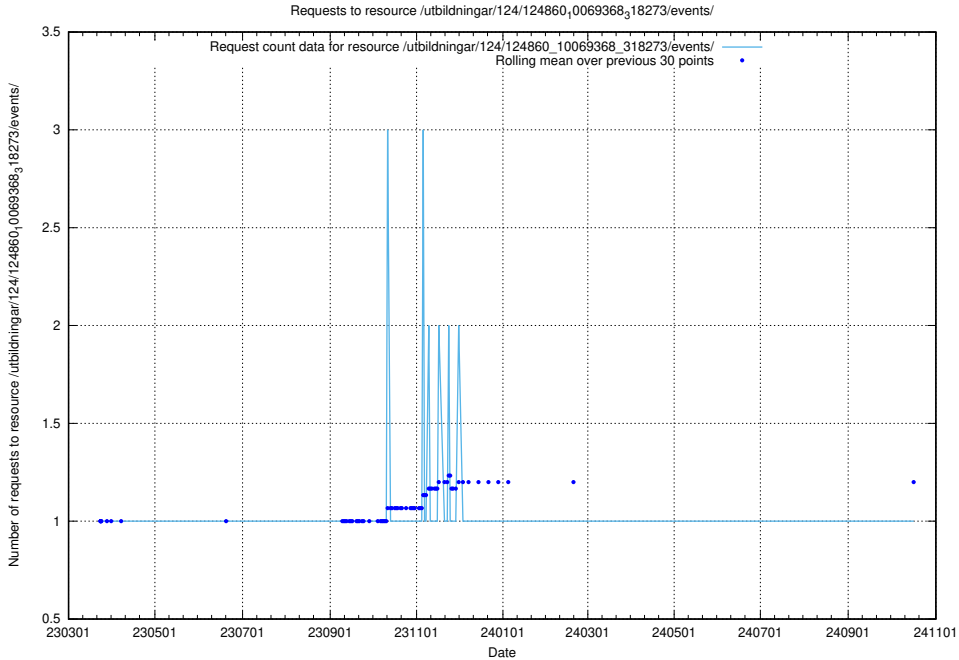

5.1228 Usage of /utbildningar/124/124860_10069368_318273/events/

Here, we count the number of requests to resource /utbildningar/124/124860_10069368_318273/events/