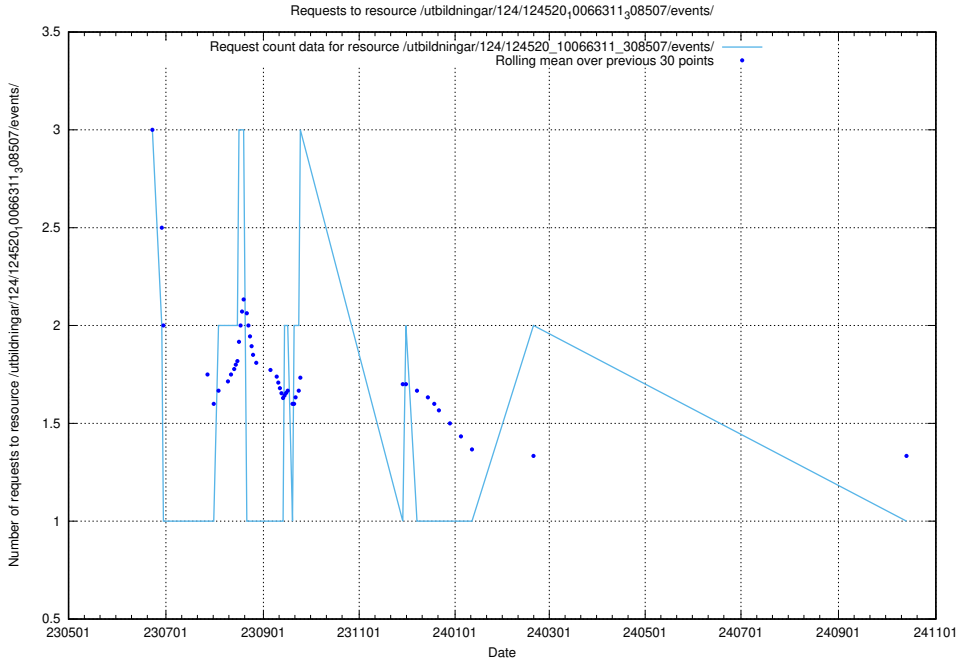

5.6486 Usage of /utbildningar/124/124520_10066311_308507/events/

Here, we count the number of requests to resource /utbildningar/124/124520_10066311_308507/events/