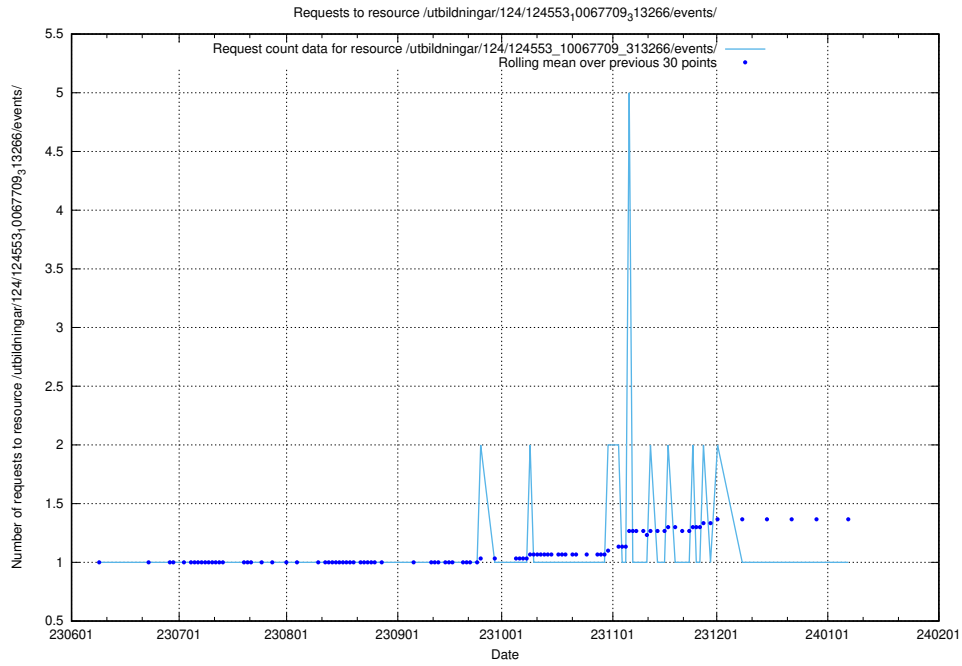

Here, we count the number of requests to resource /utbildningar/124/124934_10072963_334378/.

5.6806 Usage of /utbildningar/124/124553_10067709_313266/events/

Here, we count the number of requests to resource /utbildningar/124/124553_10067709_313266/events/