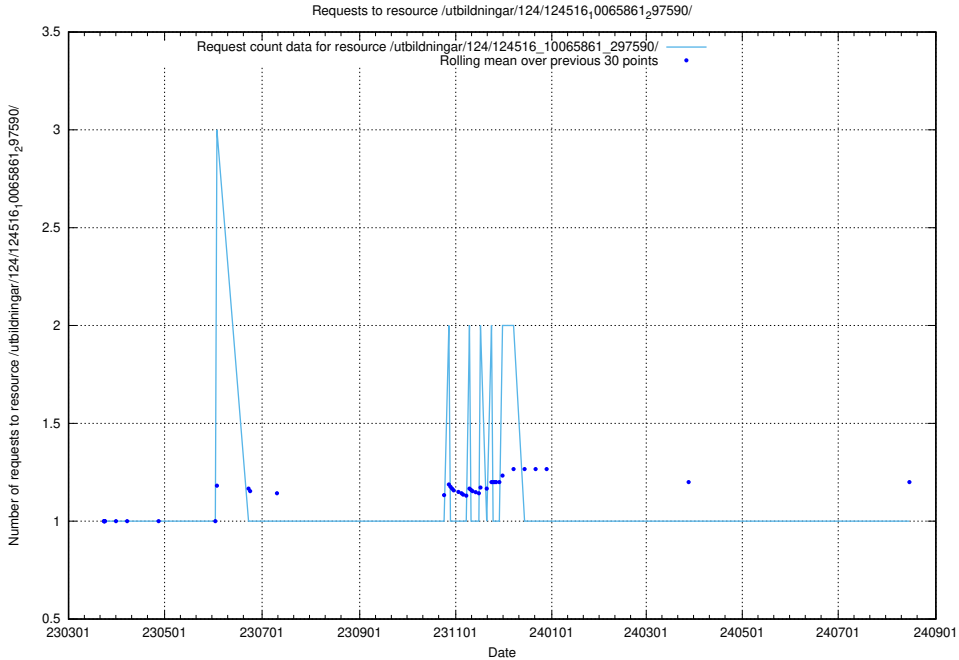

5.2414 Usage of /utbildningar/124/124516_10065861_297590/

Here, we count the number of requests to resource /utbildningar/124/124516_10065861_297590/.

5.2415 Usage of /availability/uptime/20240408/

Here, we count the number of requests to resource /availability/uptime/20240408/.