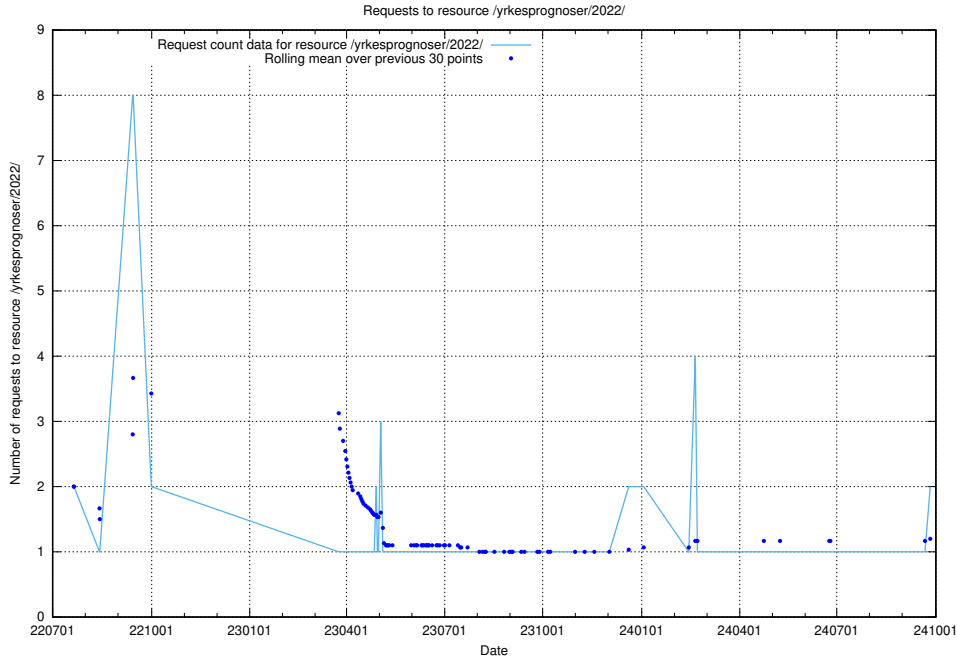

5.529 Usage of /yrkesprognoser/2022/

Here, we count the number of requests to resource /yrkesprognoser/2022/.