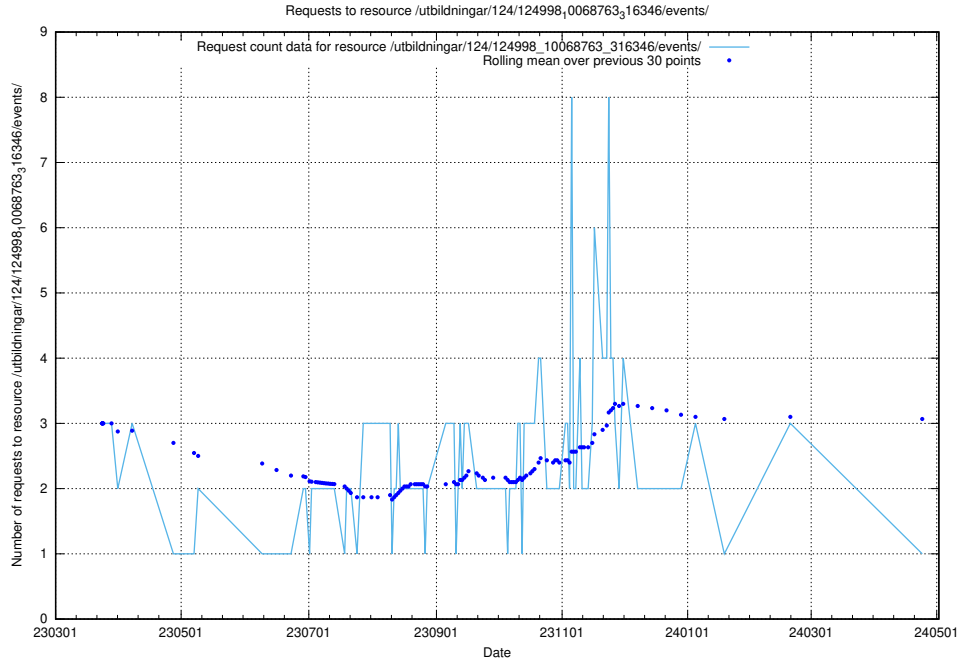

5.7215 Usage of /utbildningar/124/124998_10068763_316346/events/

Here, we count the number of requests to resource /utbildningar/124/124998_10068763_316346/events/