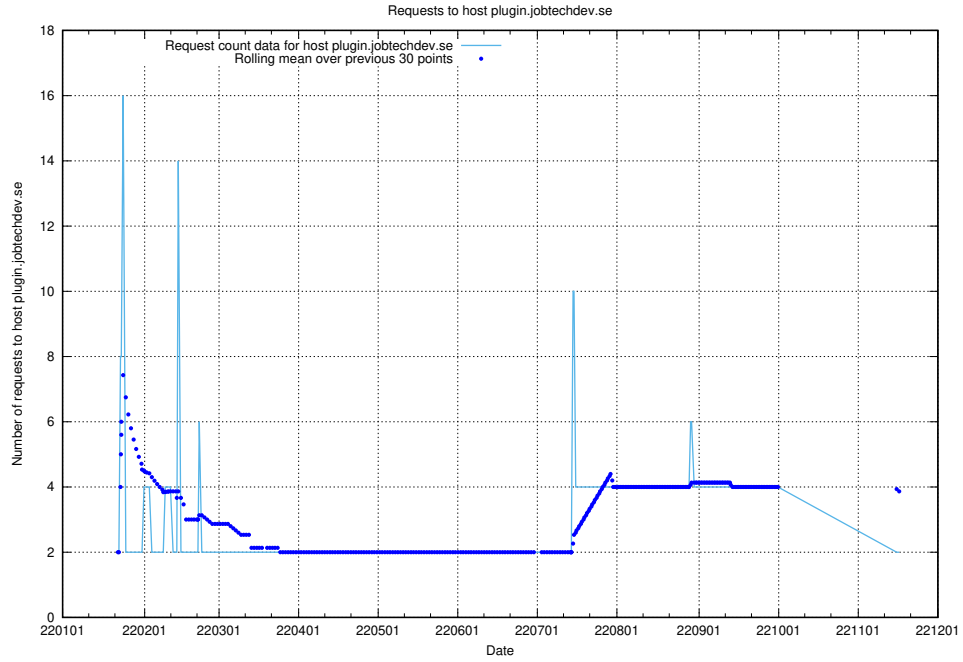

7.601 Usage of plugin.jobtechdev.se

Here, we count the number of requests to host plugin.jobtechdev.se.