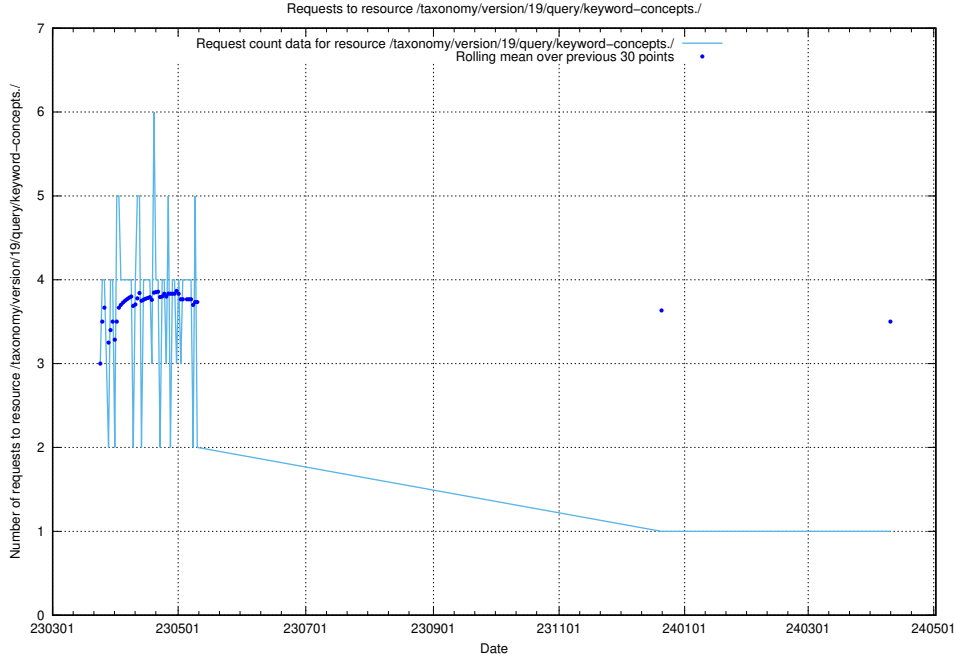

5.7090 Usage of /taxonomy/version/19/query/keyword-concepts./

Here, we count the number of requests to resource /taxonomy/version/19/query/keyword-concepts./.