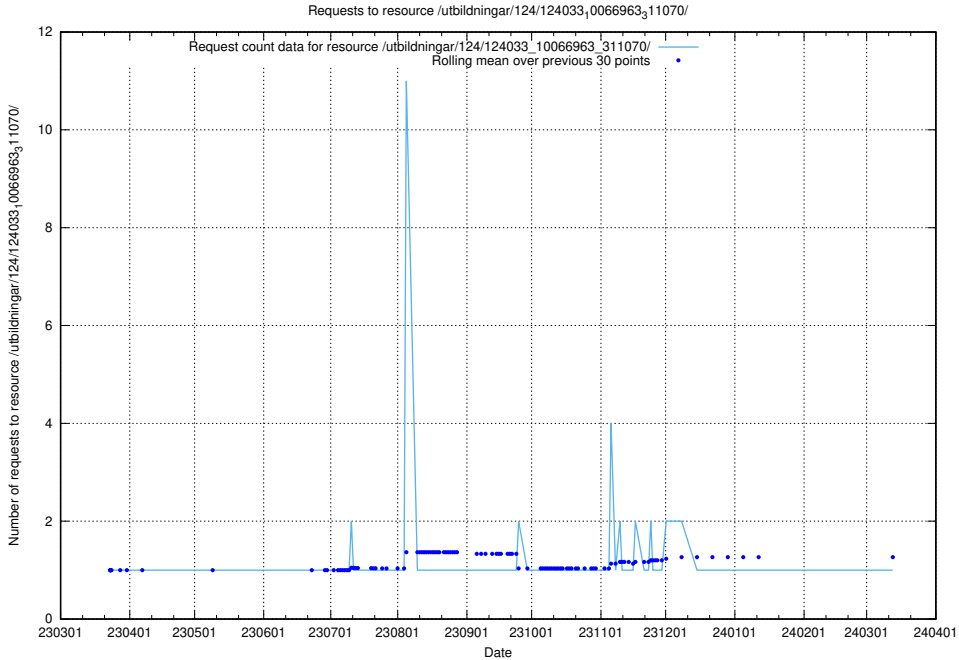

5.5375 Usage of /utbildningar/124/124033_10066963_311070/

Here, we count the number of requests to resource /utbildningar/124/124033_10066963_311070/.

5.5376 Usage of /utbildningar/125/125700_10070422_321633/events/