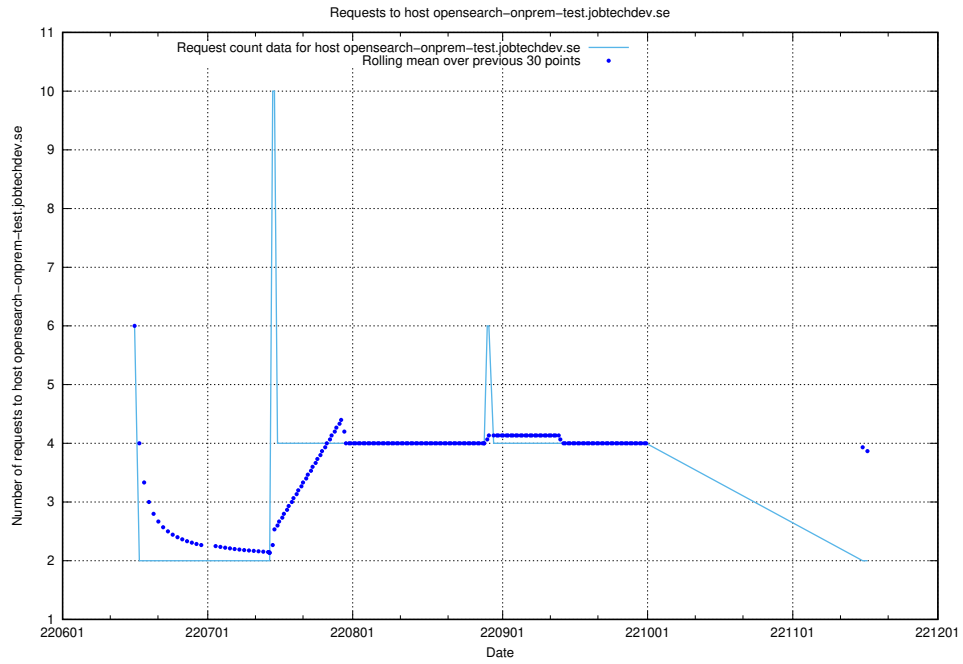

7.410 Usage of opensearch-onprem-test.jobtechdev.se

Here, we count the number of requests to host opensearch-onprem-test.jobtechdev.se.