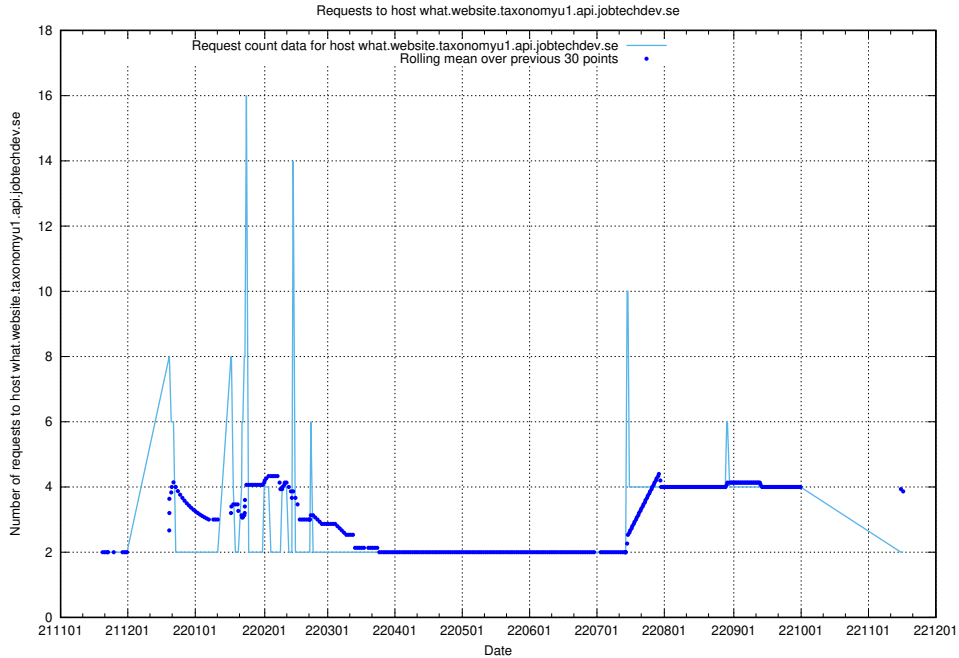

7.458 Usage of what.website.taxonomy1.api.jobtechdev.se

Here, we count the number of requests to host what.website.taxonomy1.api.jobtechdev.se.