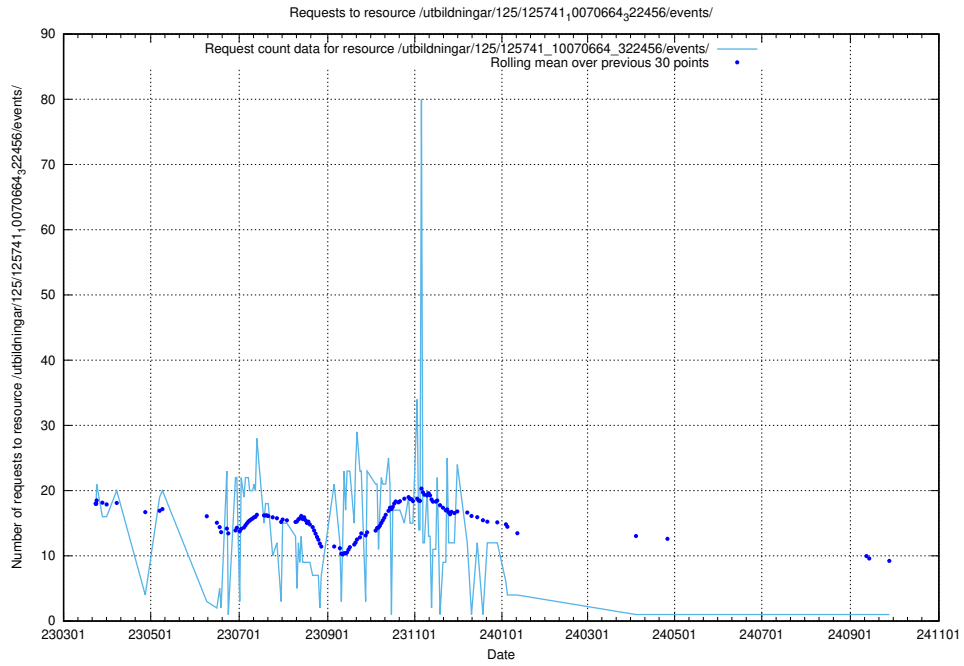

5.7199 Usage of /utbildningar/125/125741_10070664_322456/events/

Here, we count the number of requests to resource /utbildningar/125/125741_10070664_322456/events/