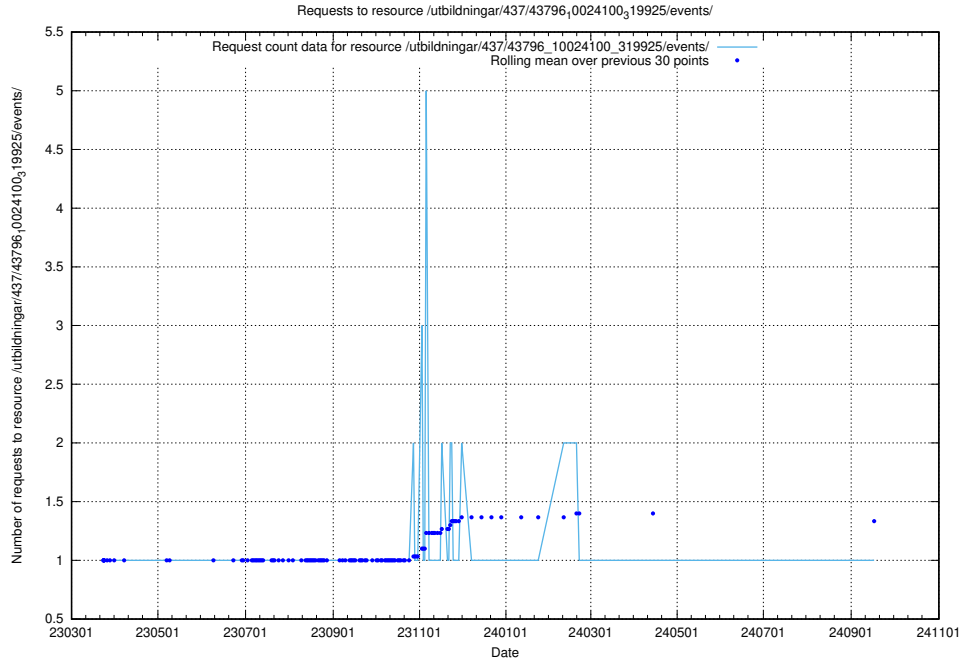

5.7317 Usage of /utbildningar/437/43796_10024100_319925/events/

Here, we count the number of requests to resource /utbildningar/437/43796_10024100_319925/events/.