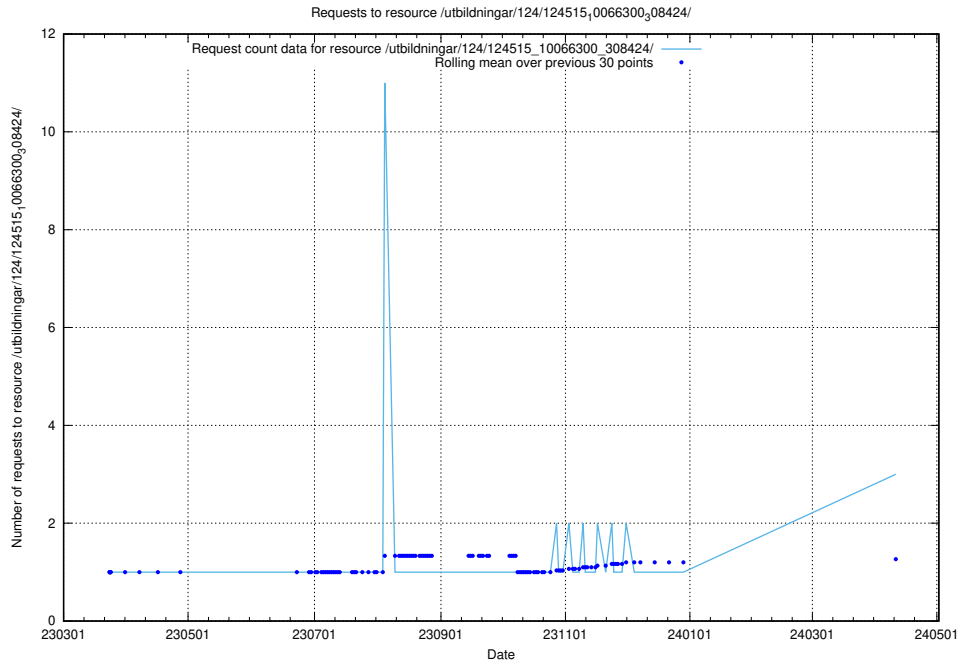

5.401 Usage of /utbildningar/124/124515_10066300_308424/

Here, we count the number of requests to resource /utbildningar/124/124515_10066300_308424/.

5.402 Usage of /availability/kpi/4/1/2024/

Here, we count the number of requests to resource /availability/kpi/4/1/2024/.