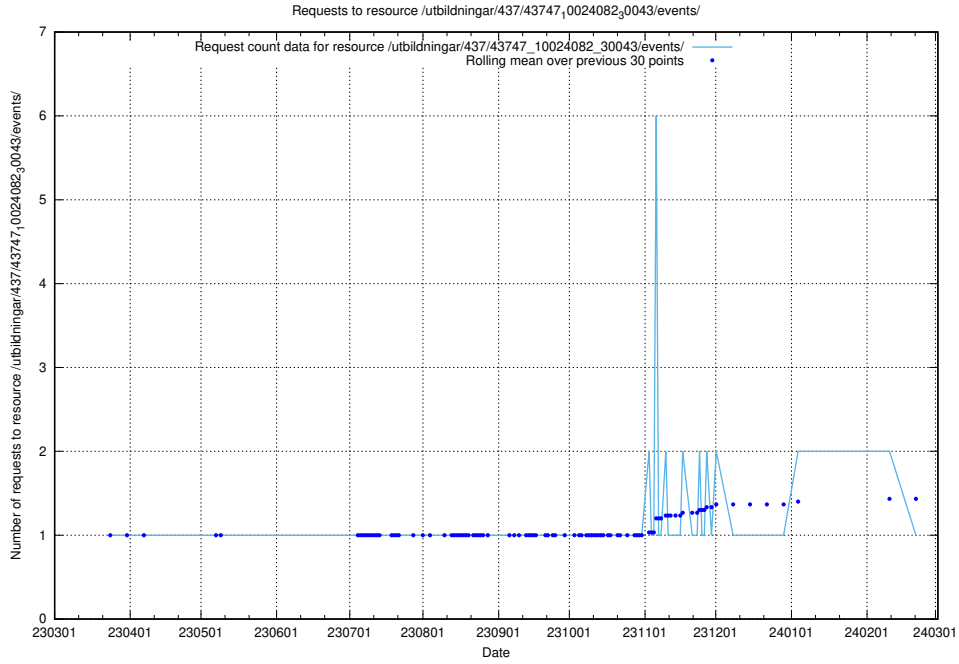

5.7148 Usage of /utbildningar/437/43747_10024082_30043/events/

Here, we count the number of requests to resource /utbildningar/437/43747_10024082_30043/events/.