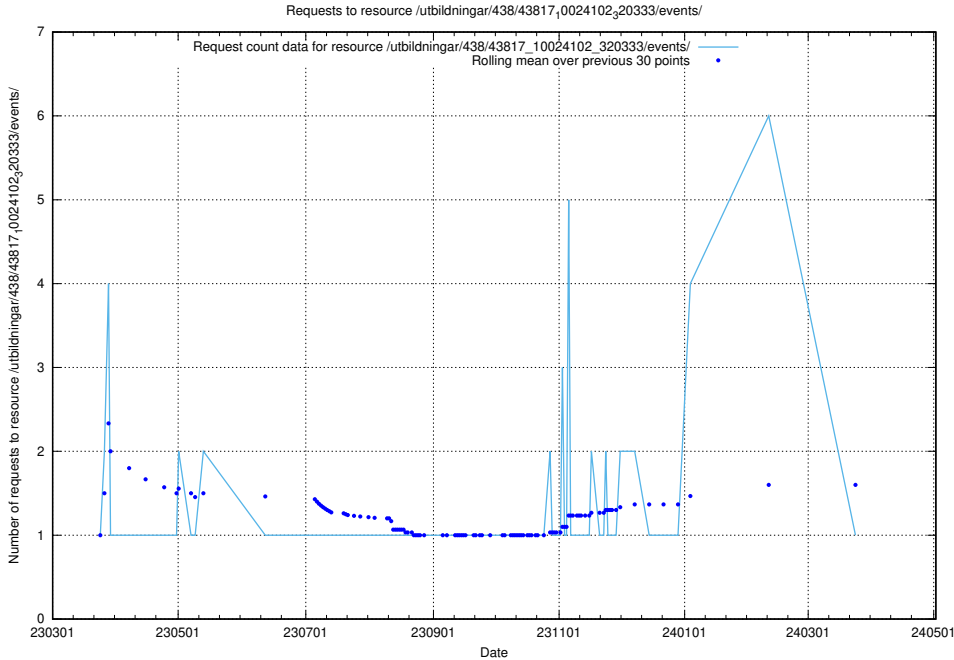

5.7120 Usage of /utbildningar/438/43817_10024102_320333/events/

Here, we count the number of requests to resource /utbildningar/438/43817_10024102_320333/events/.