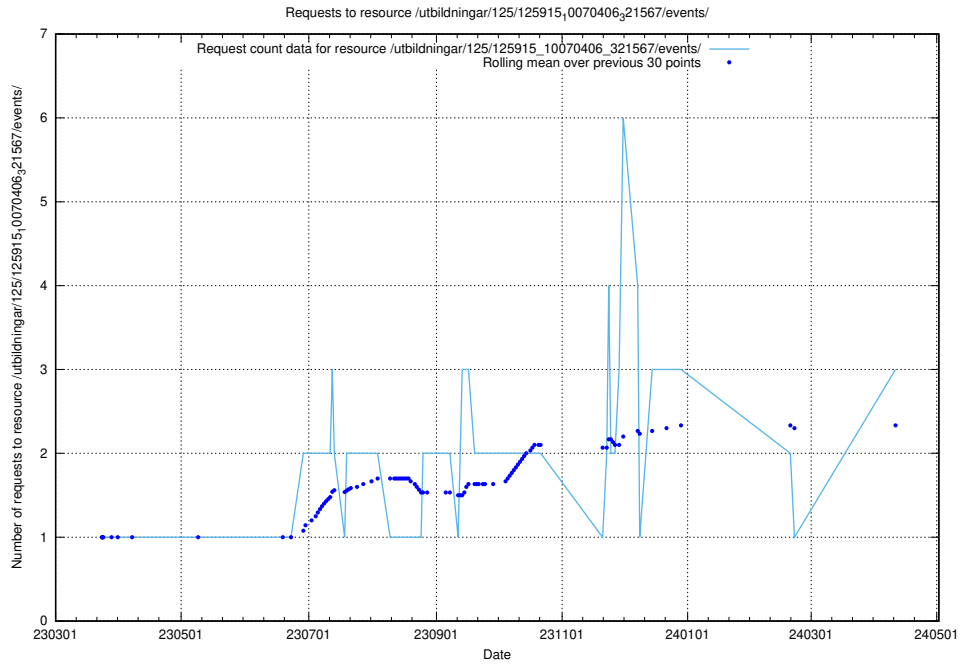

5.518 Usage of /utbildningar/125/125915_10070406_321567/events/

Here, we count the number of requests to resource /utbildningar/125/125915_10070406_321567/events/