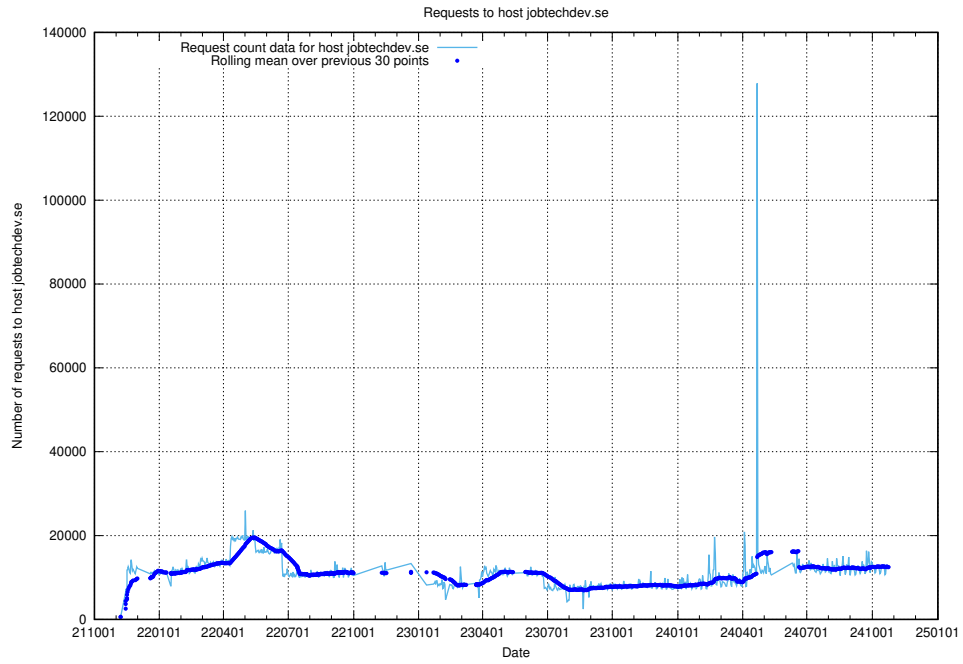

7.9 Usage of jobtechdev.se

Here, we count the number of requests to host jobtechdev.se.