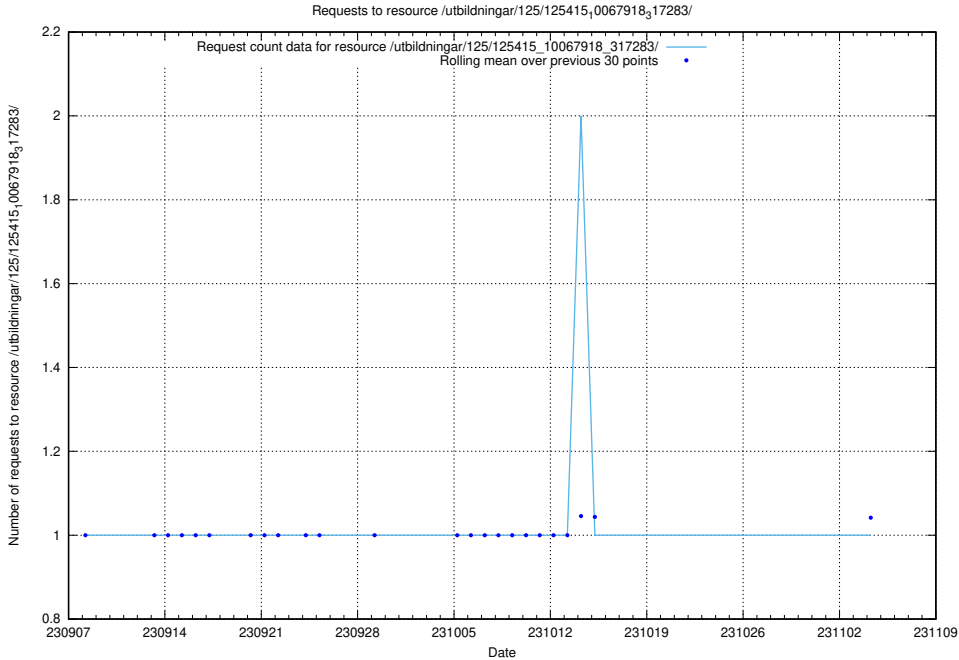

5.5557 Usage of /utbildningar/125/125415_10067918_317283/

Here, we count the number of requests to resource /utbildningar/125/125415_10067918_317283/.