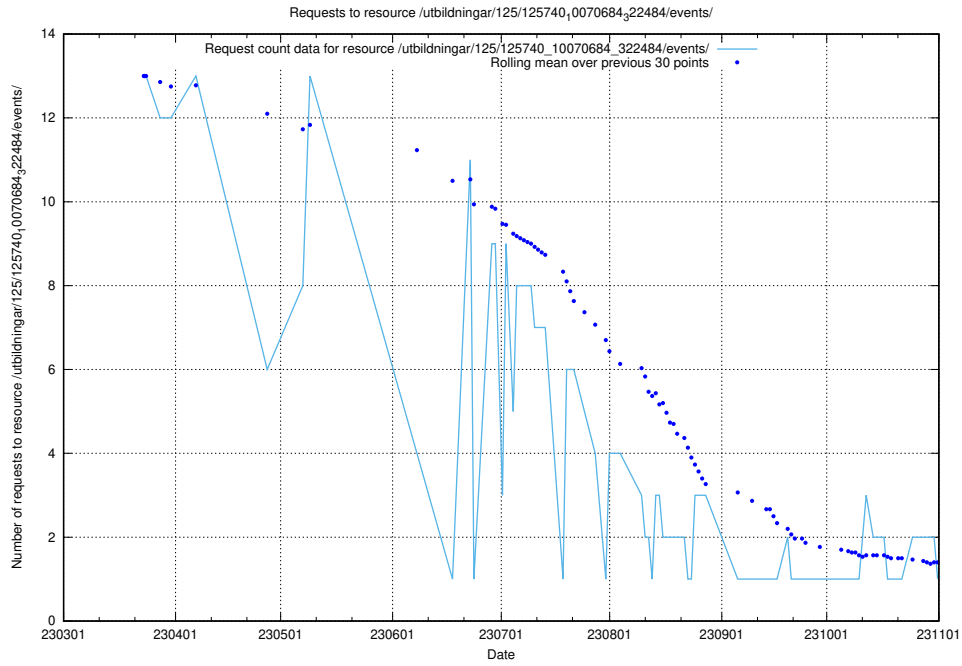

5.7201 Usage of /utbildningar/125/125740_10070684_322484/events/

Here, we count the number of requests to resource /utbildningar/125/125740_10070684_322484/events/