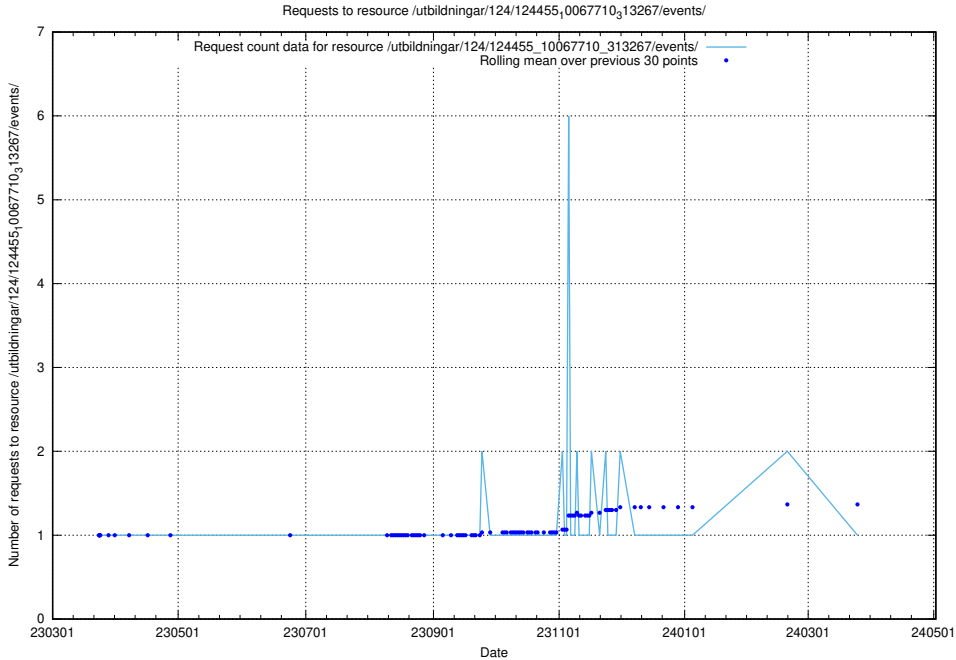

5.4370 Usage of /utbildningar/124/124455_10067710_313267/events/

Here, we count the number of requests to resource /utbildningar/124/124455_10067710_313267/events/