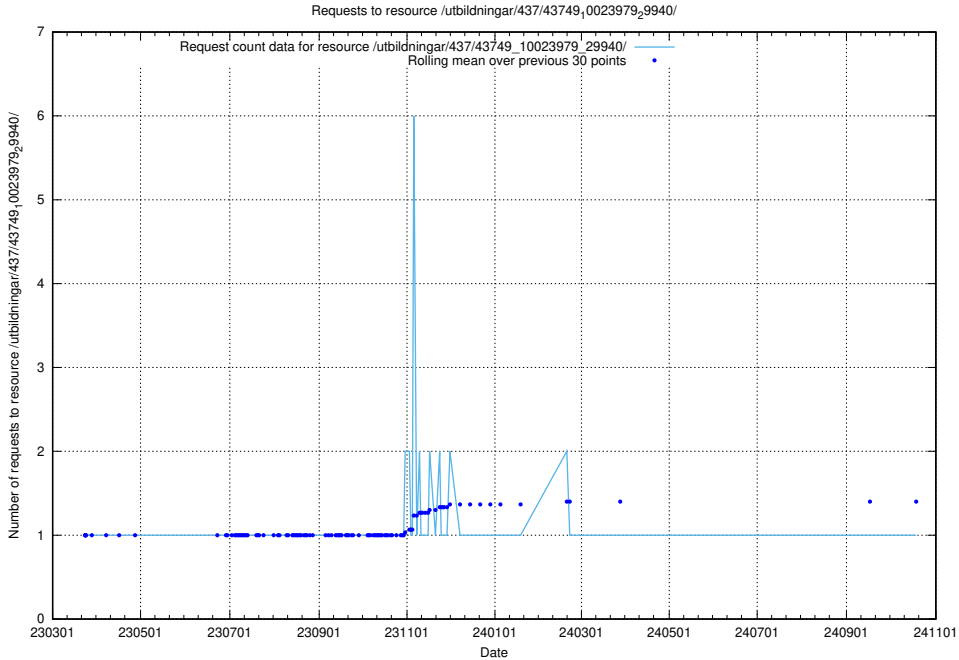

5.7346 Usage of /utbildningar/437/43749_10023979_29940/

Here, we count the number of requests to resource /utbildningar/437/43749_10023979_29940/.