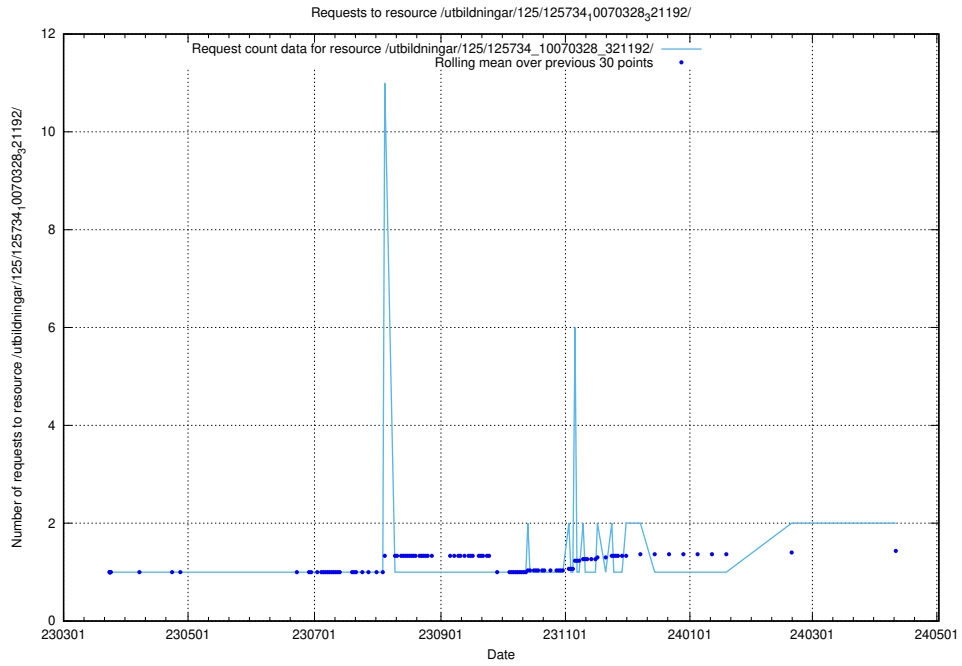

5.530 Usage of /utbildningar/125/125734_10070328_321192/

Here, we count the number of requests to resource /utbildningar/125/125734_10070328_321192/.