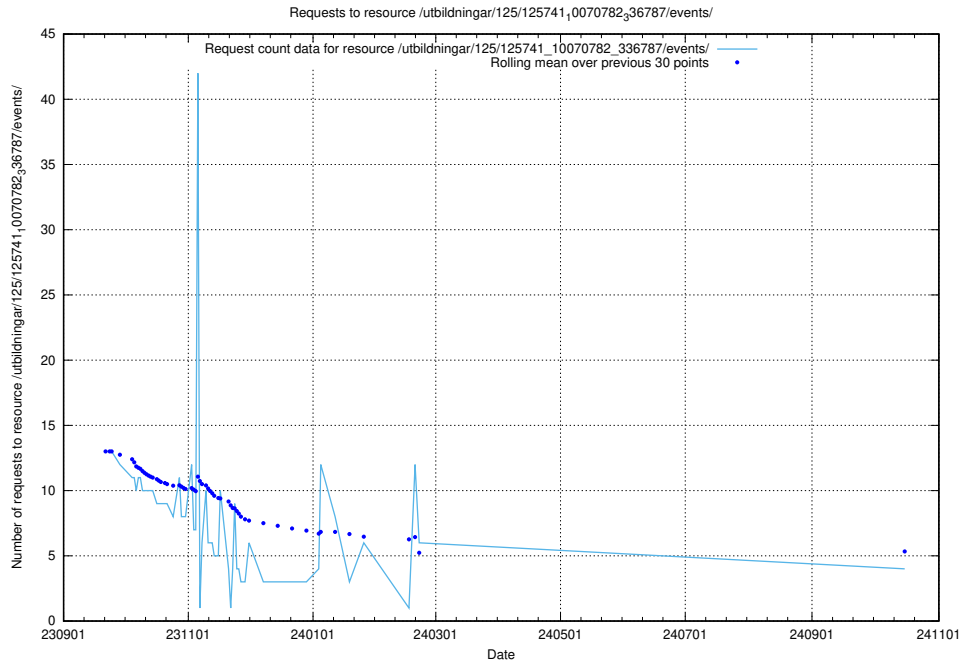

5.332 Usage of /utbildningar/125/125741_10070782_336787/events/

Here, we count the number of requests to resource /utbildningar/125/125741_10070782_336787/events/