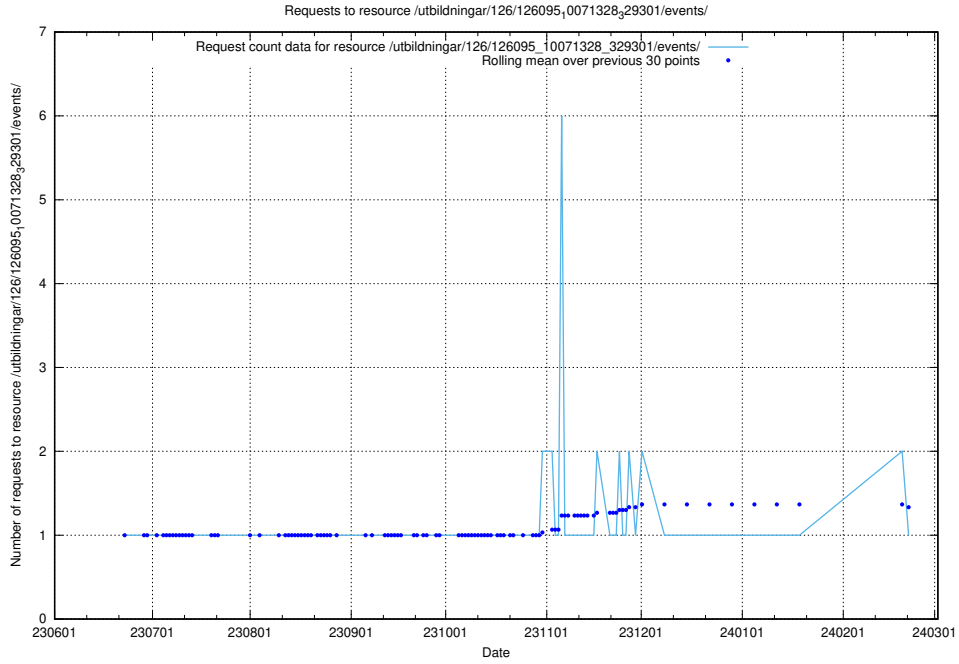

5.6579 Usage of /utbildningar/126/126095_10071328_329301/events/

Here, we count the number of requests to resource /utbildningar/126/126095_10071328_329301/events/