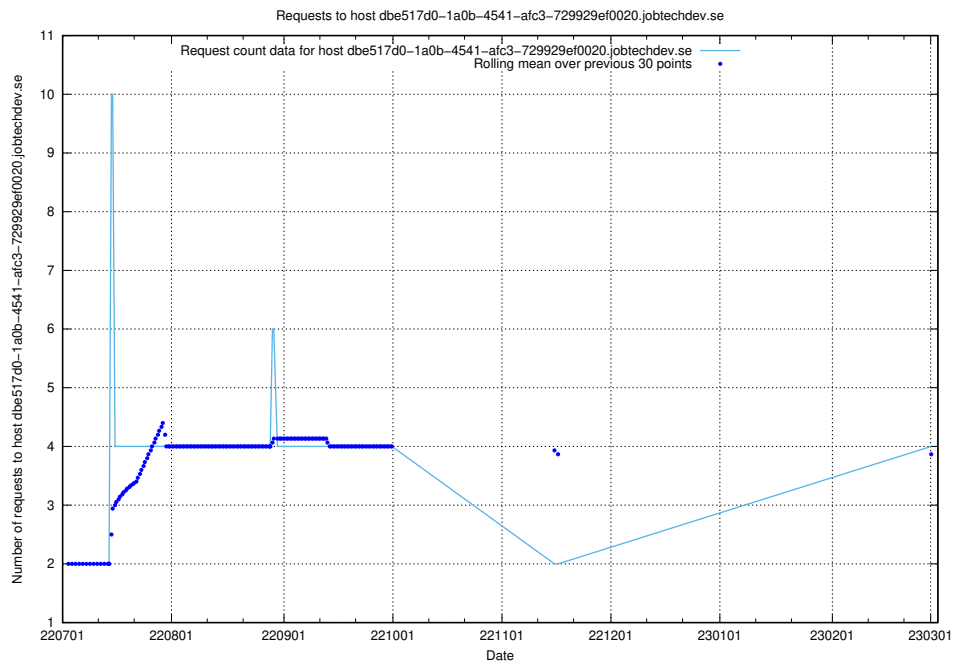

7.148 Usage of db517d0-1a0b-4541-afc3-729929ef0020.jobtechdev.se

Here, we count the number of requests to host db517d0-1a0b-4541-afc3-729929ef0020.jobtechdev.se.