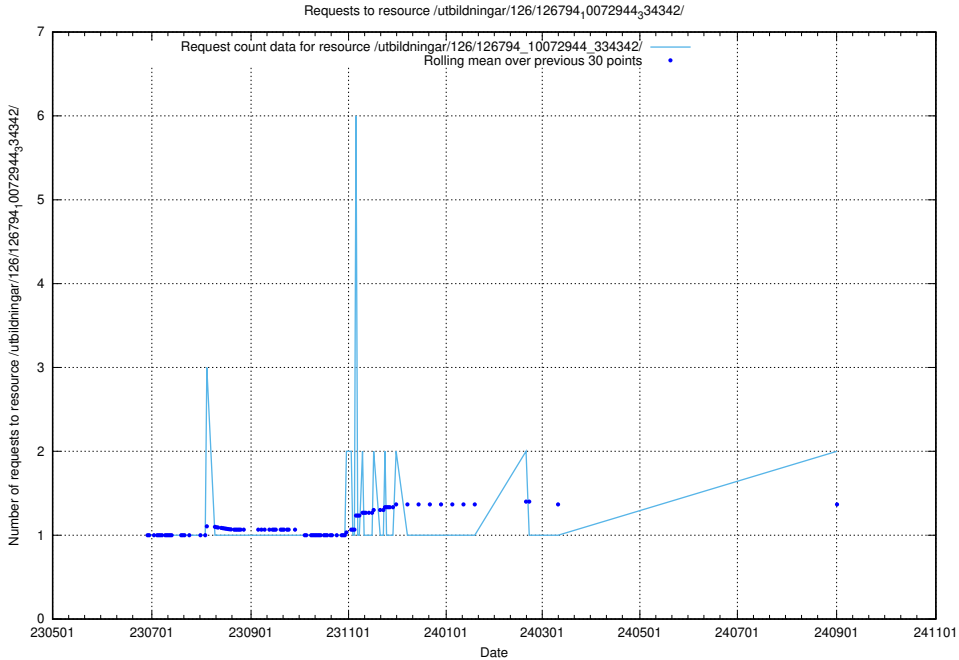

5.890 Usage of /utbildningar/126/126794_10072944_334342/

Here, we count the number of requests to resource /utbildningar/126/126794_10072944_334342/.