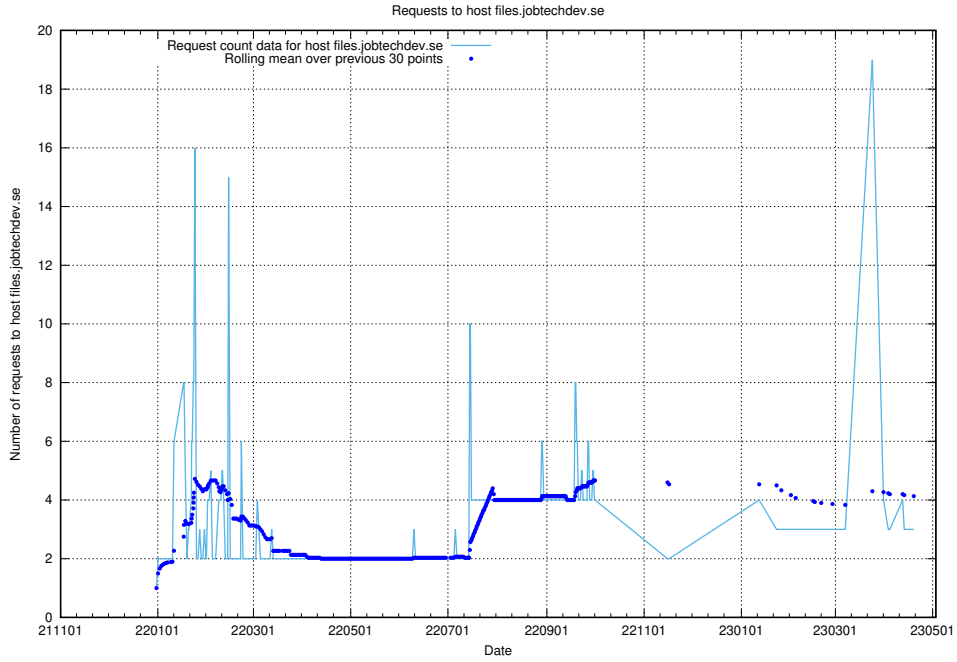

7.201 Usage of files.jobtechdev.se

Here, we count the number of requests to host files.jobtechdev.se.