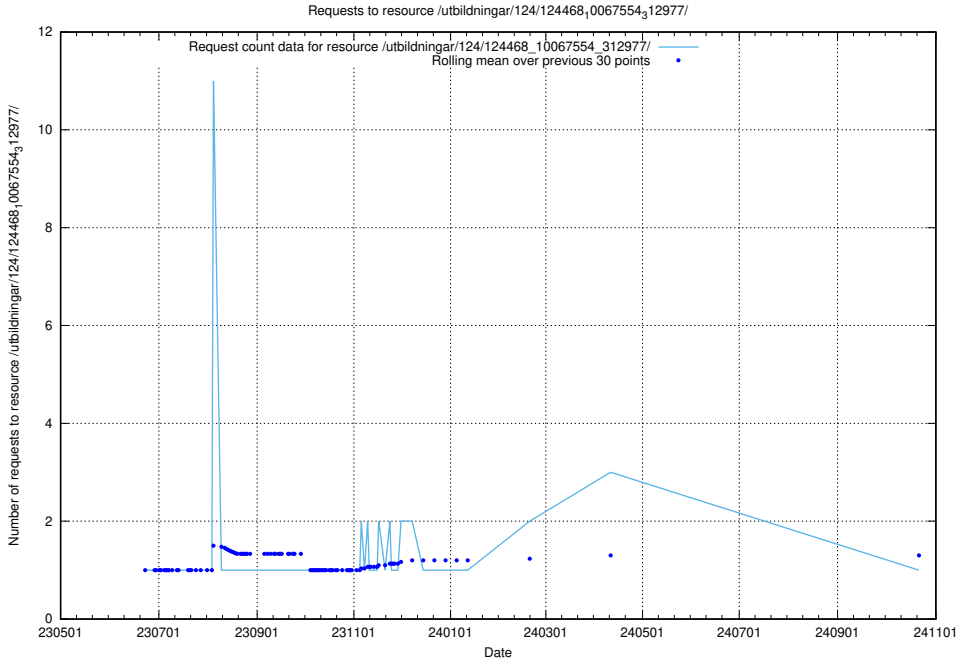

5.6720 Usage of /utbildningar/124/124468_10067554_312977/

Here, we count the number of requests to resource /utbildningar/124/124468_10067554_312977/.