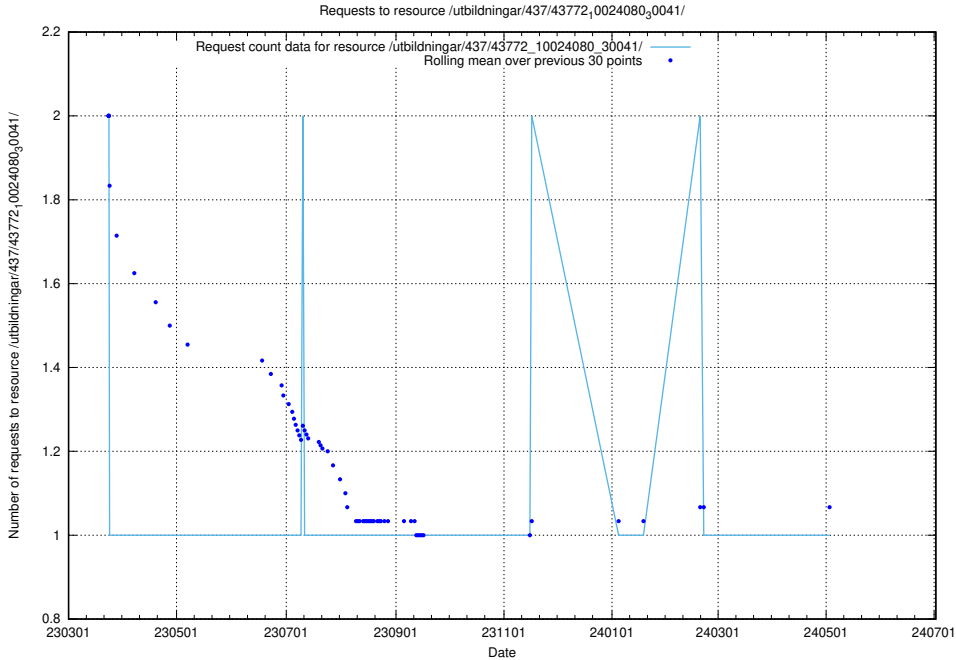

5.7225 Usage of /utbildningar/437/43772_10024080_30041/

Here, we count the number of requests to resource /utbildningar/437/43772_10024080_30041/.