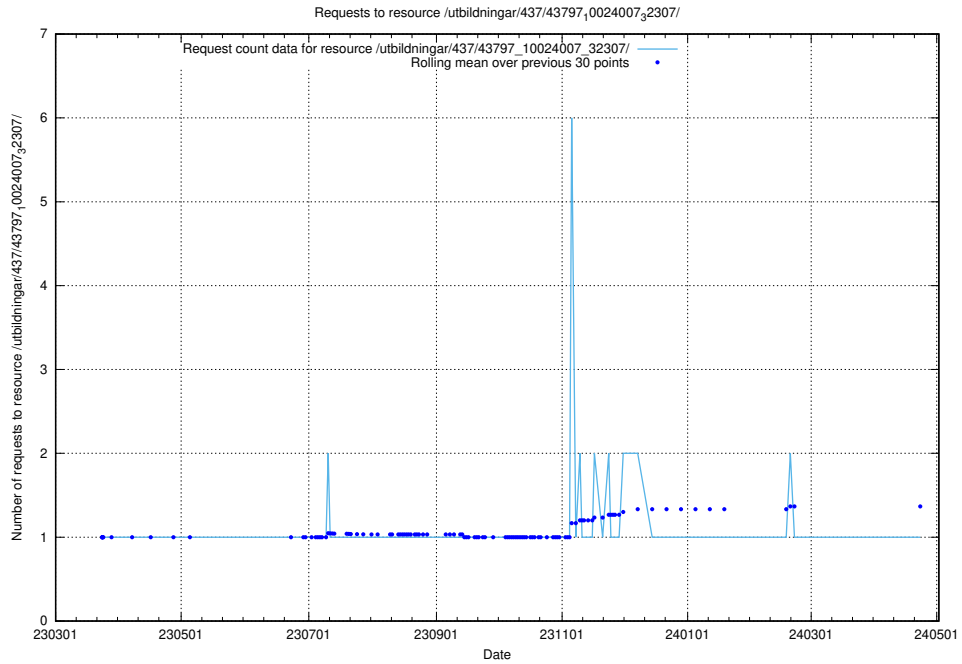

5.7313 Usage of /utbildningar/437/43797_10024007_32307/

Here, we count the number of requests to resource /utbildningar/437/43797_10024007_32307/.

5.7314 Usage of /utbildningar/437/43797_10024007_32190/