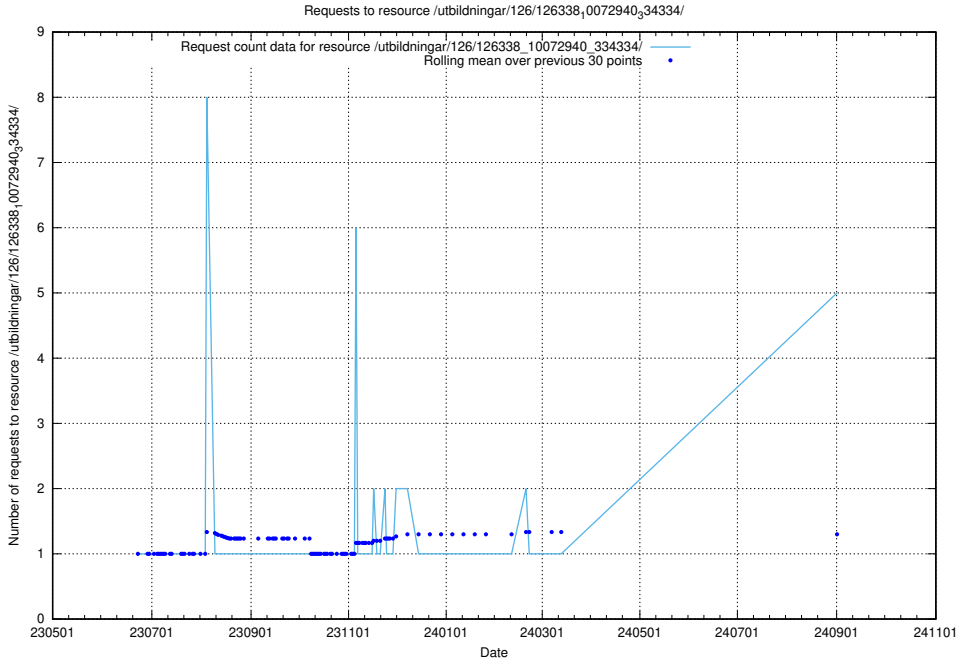

5.244 Usage of /utbildningar/126/126338_10072940_334334/

Here, we count the number of requests to resource /utbildningar/126/126338_10072940_334334/.