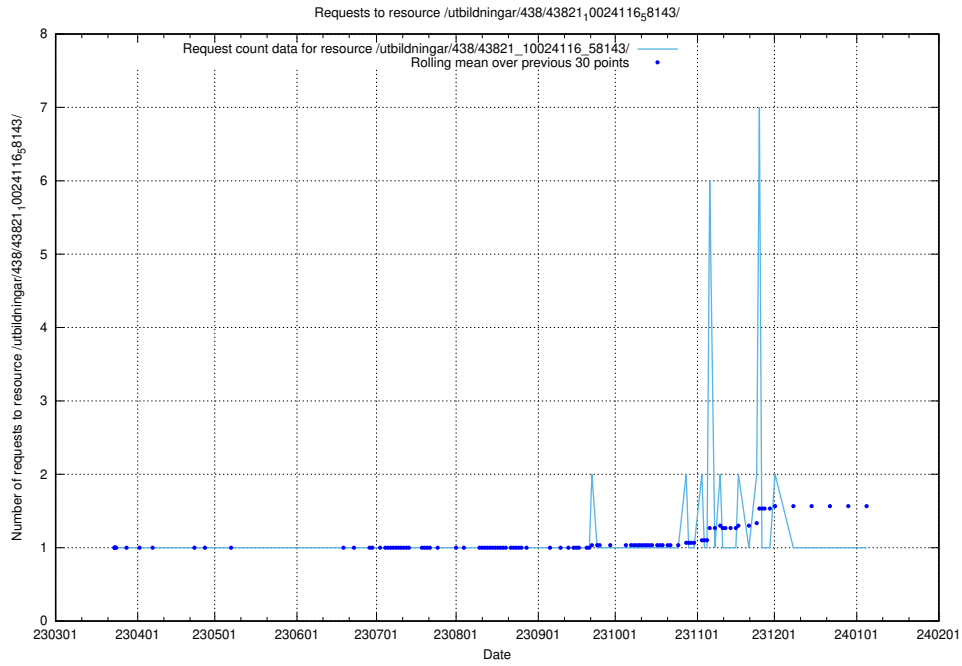

5.7299 Usage of /utbildningar/438/43821_10024116_58143/

Here, we count the number of requests to resource /utbildningar/438/43821_10024116_58143/.