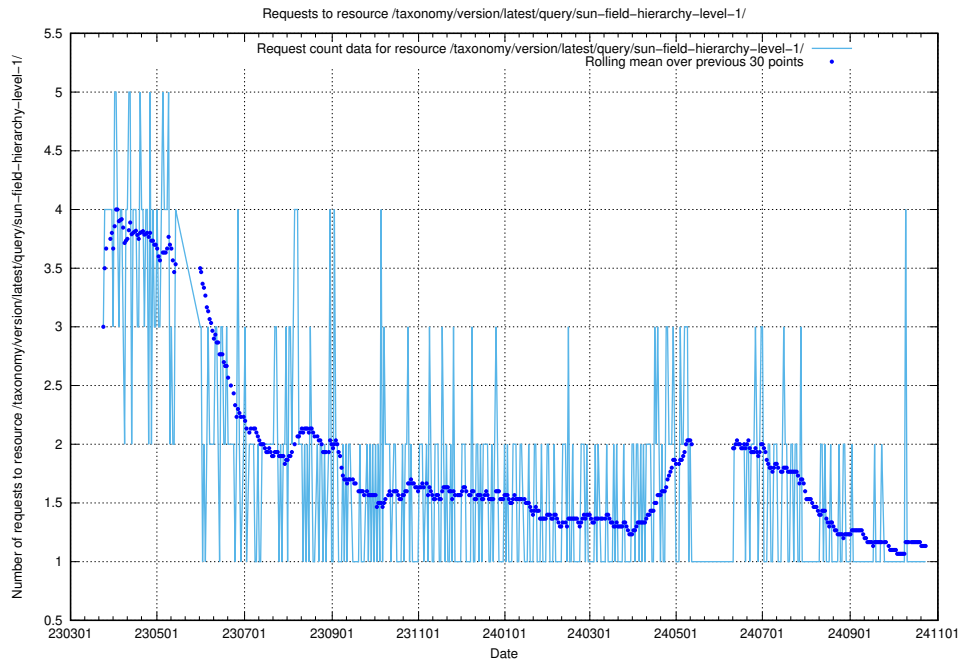

Here, we count the number of requests to resource /utbildningar/122/122425_10064537_257545/.

5.7010 Usage of /taxonomy/version/latest/query/sun-field-hierarchy-level-1/

Here, we count the number of requests to resource /taxonomy/version/latest/query/sun-field-hierarchy-level-1/.