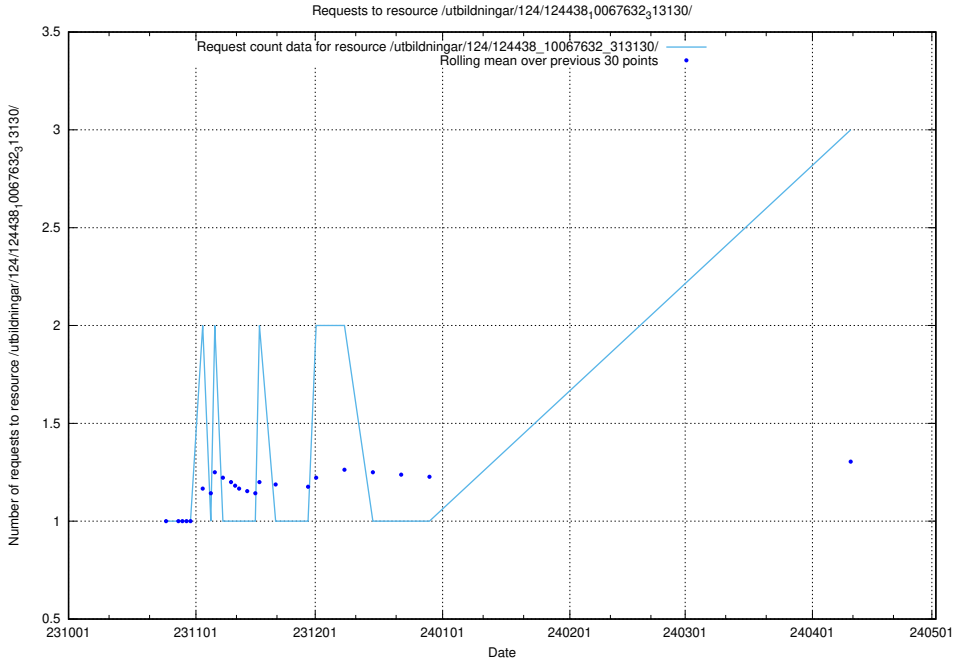

5.444 Usage of /utbildningar/124/124438_10067632_313130/

Here, we count the number of requests to resource /utbildningar/124/124438_10067632_313130/.