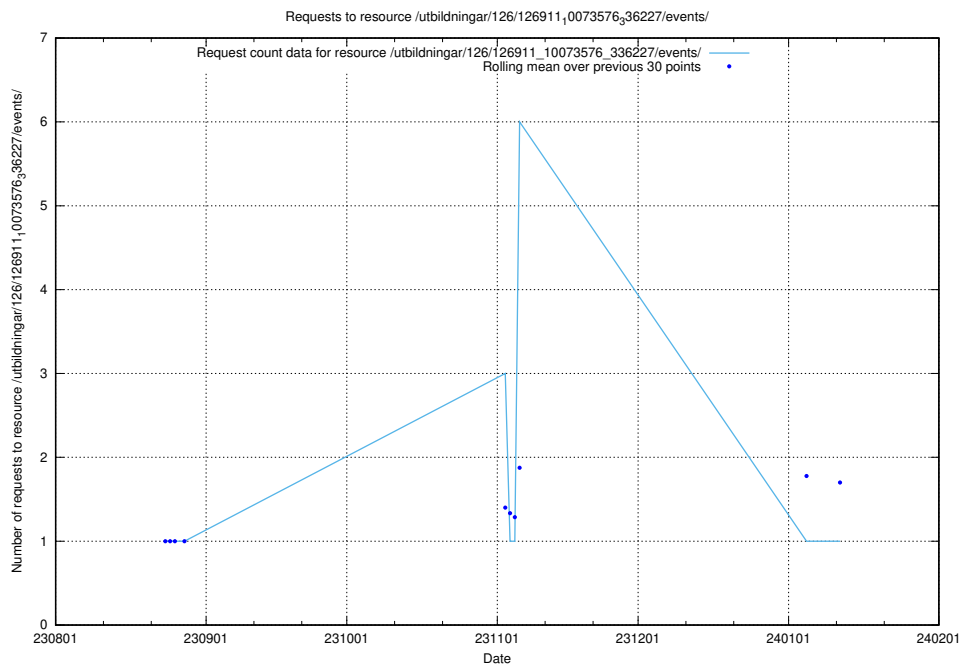

5.5644 Usage of /utbildningar/126/126911_10073576_336227/events/

Here, we count the number of requests to resource /utbildningar/126/126911_10073576_336227/events/