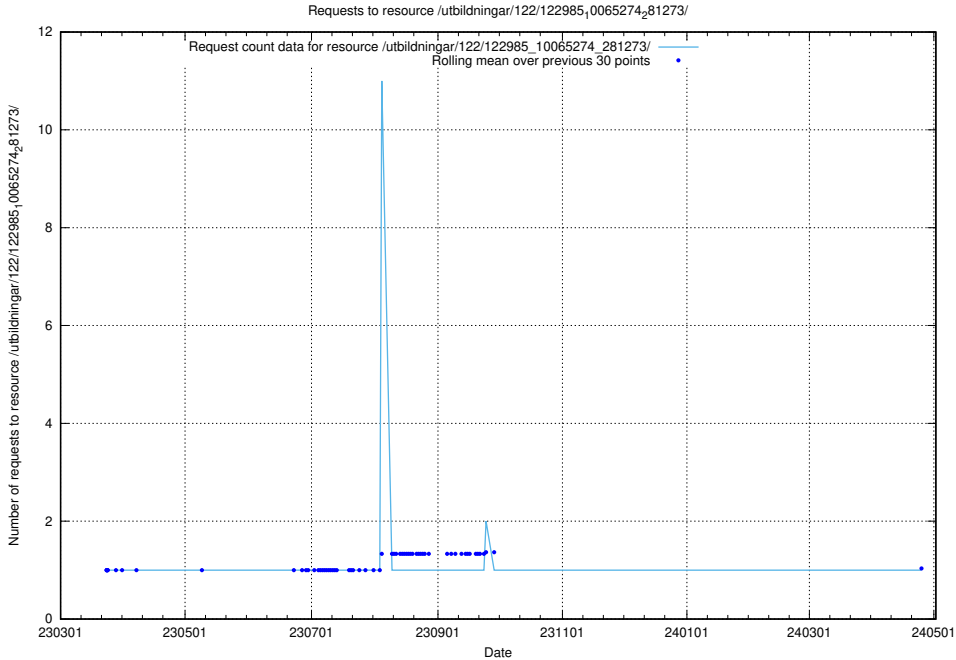

5.5849 Usage of /utbildningar/122/122985_10065274_281273/

Here, we count the number of requests to resource /utbildningar/122/122985_10065274_281273/.