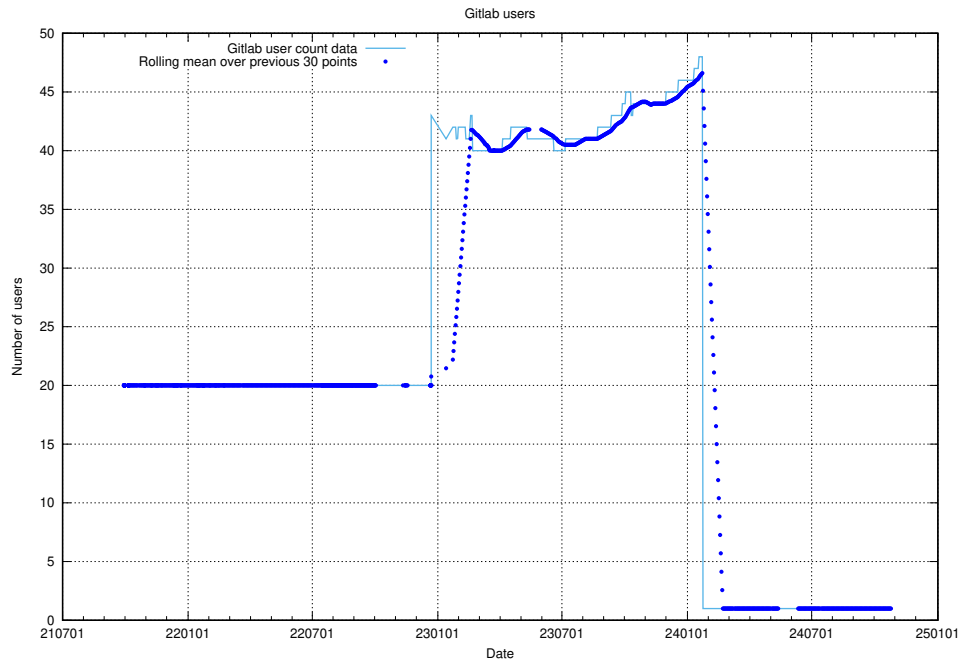

6 Gitlab

This section summarises the state of [JobTech's code repositories](https://gitlab.com/arbetsformedlingen)⁷.

6.1 User count

A graph of users in JobTech's official code repository.

⁷<https://gitlab.com/arbetsformedlingen>