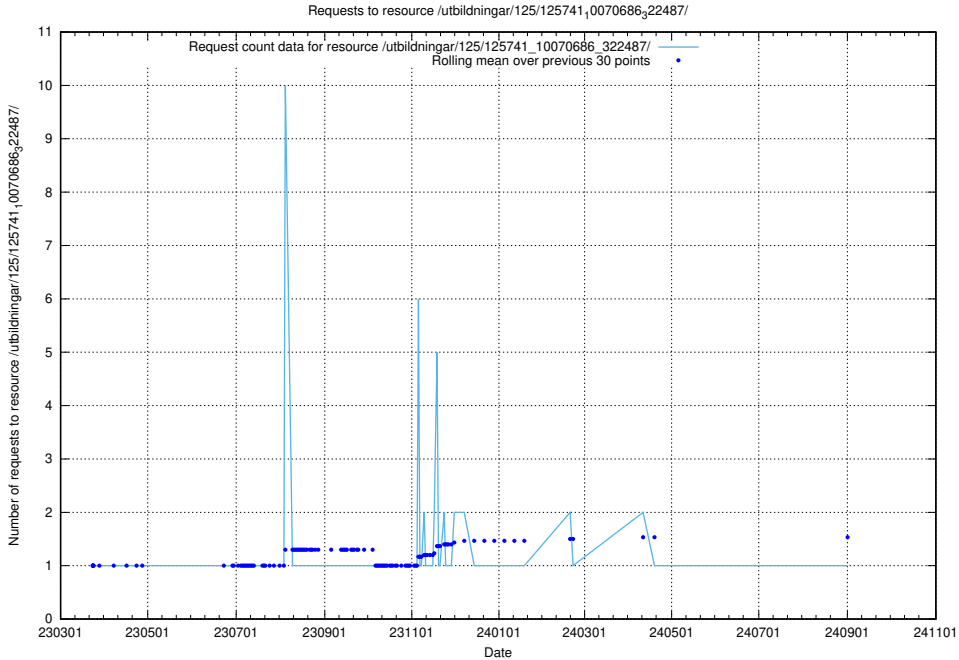

5.7439 Usage of /utbildningar/125/125741_10070686_322487/

Here, we count the number of requests to resource /utbildningar/125/125741_10070686_322487/.