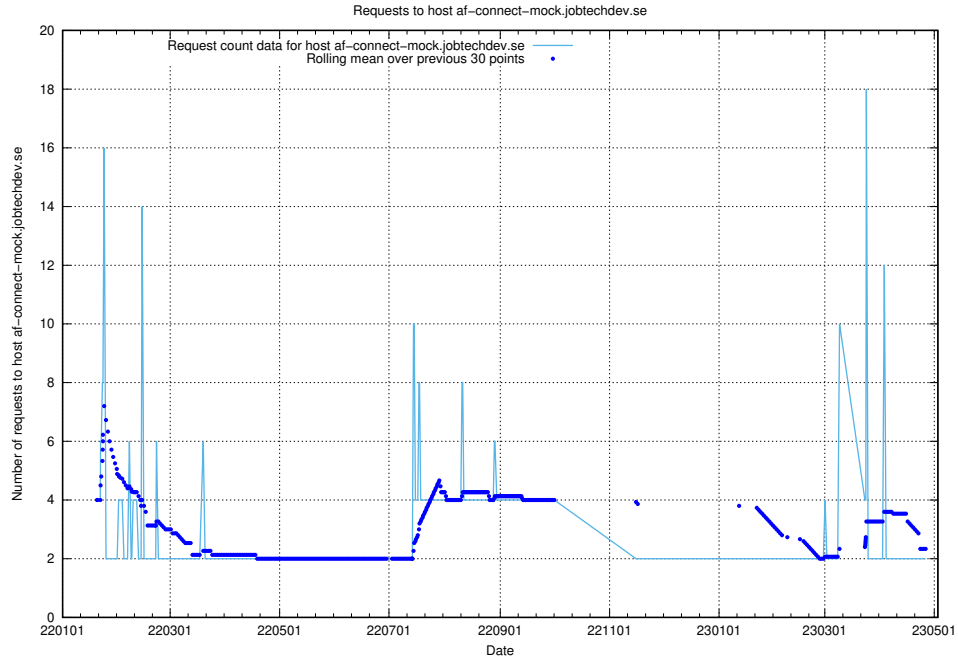

7.276 Usage of af-connect-mock.jobtechdev.se

Here, we count the number of requests to host af-connect-mock.jobtechdev.se.