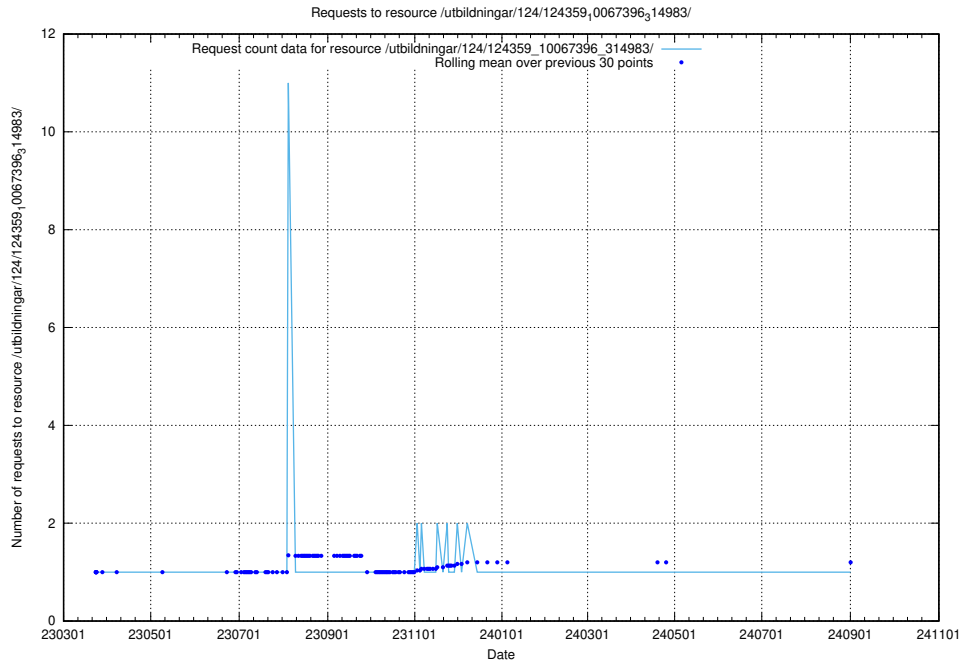

5.4719 Usage of /utbildningar/124/124359_10067396_314983/

Here, we count the number of requests to resource /utbildningar/124/124359_10067396_314983/.