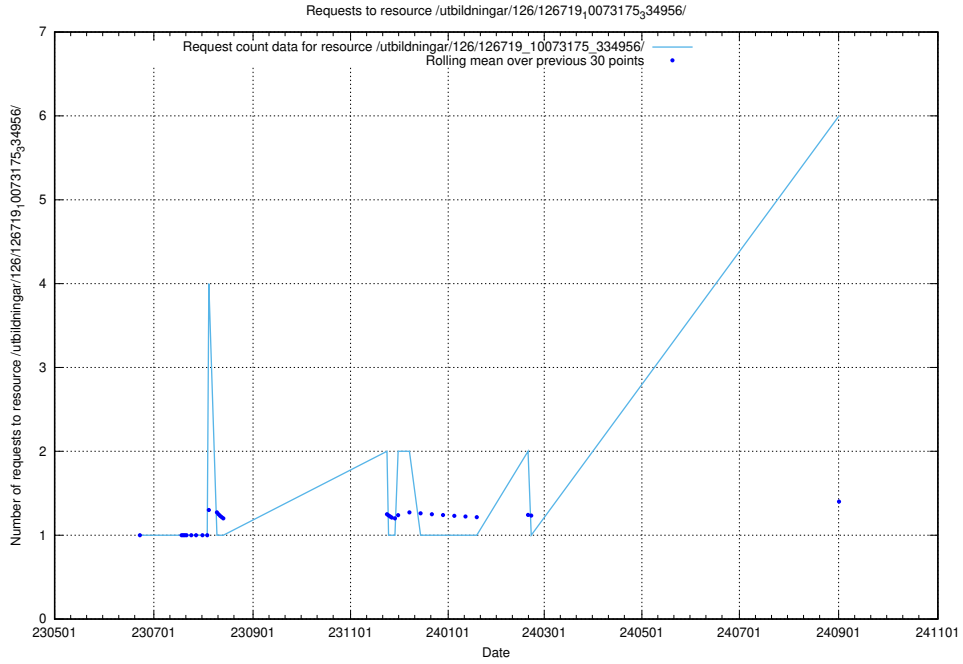

5.163 Usage of /utbildningar/126/126719_10073175_334956/

Here, we count the number of requests to resource /utbildningar/126/126719_10073175_334956/.