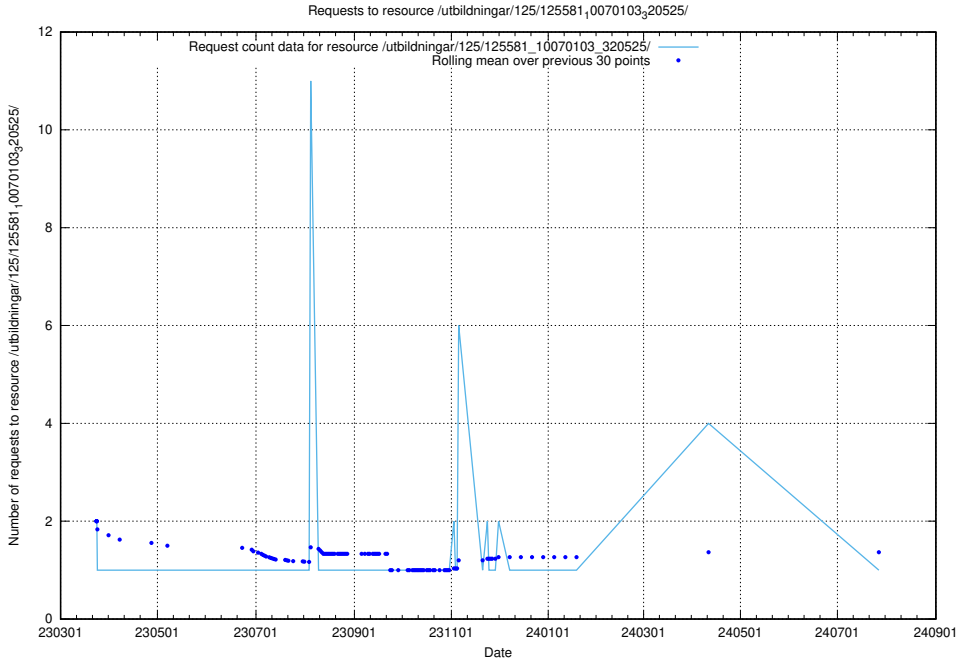

5.7243 Usage of /utbildningar/125/125581_10070103_320525/

Here, we count the number of requests to resource /utbildningar/125/125581_10070103_320525/.