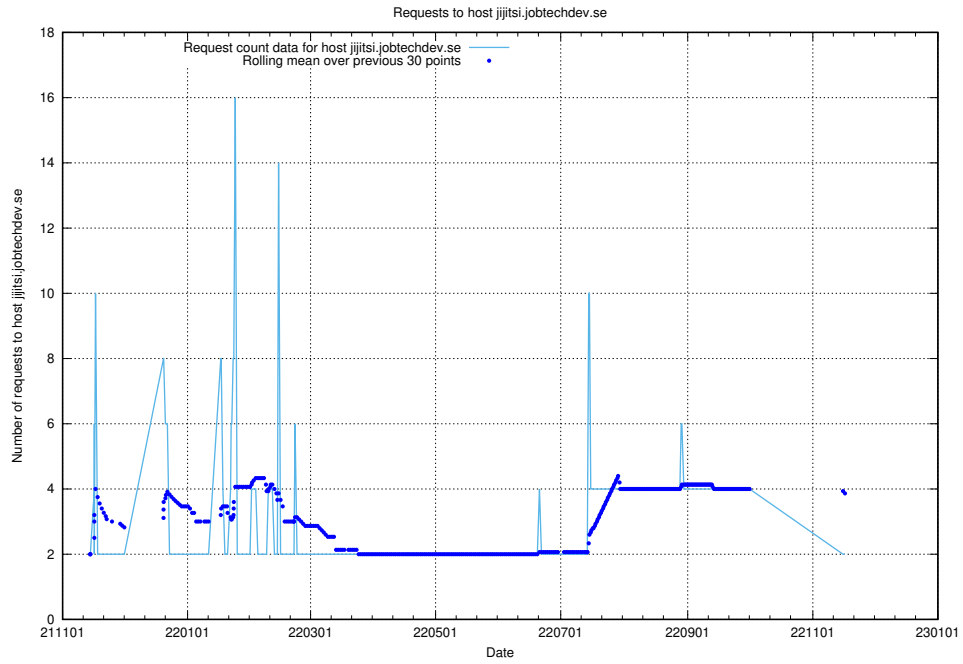

7.598 Usage of `jijitsi.jobtechdev.se`

Here, we count the number of requests to host `jijitsi.jobtechdev.se`.