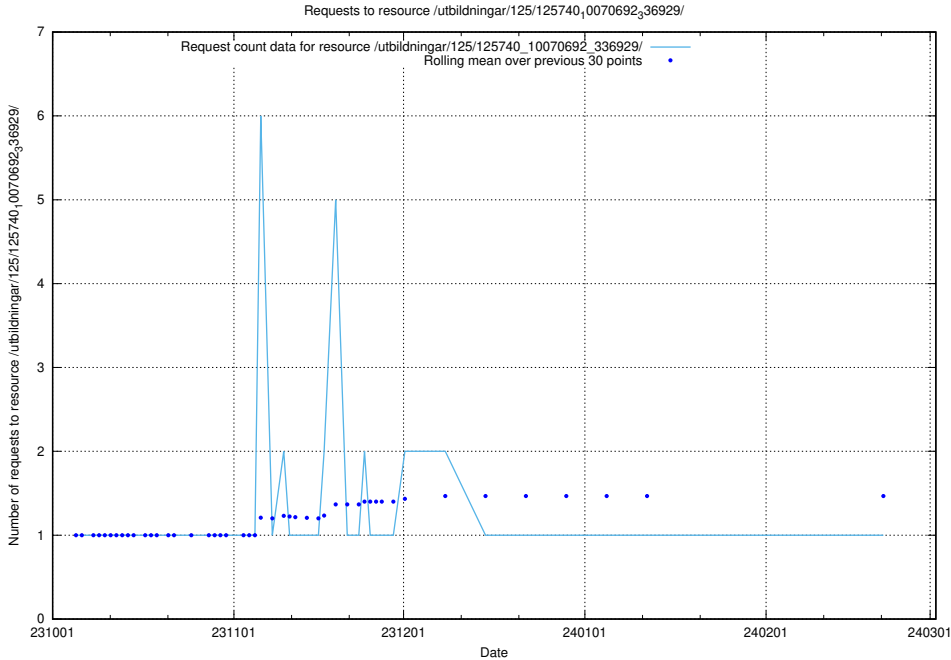

5.5333 Usage of /utbildningar/125/125740_10070692_336929/

Here, we count the number of requests to resource /utbildningar/125/125740_10070692_336929/.