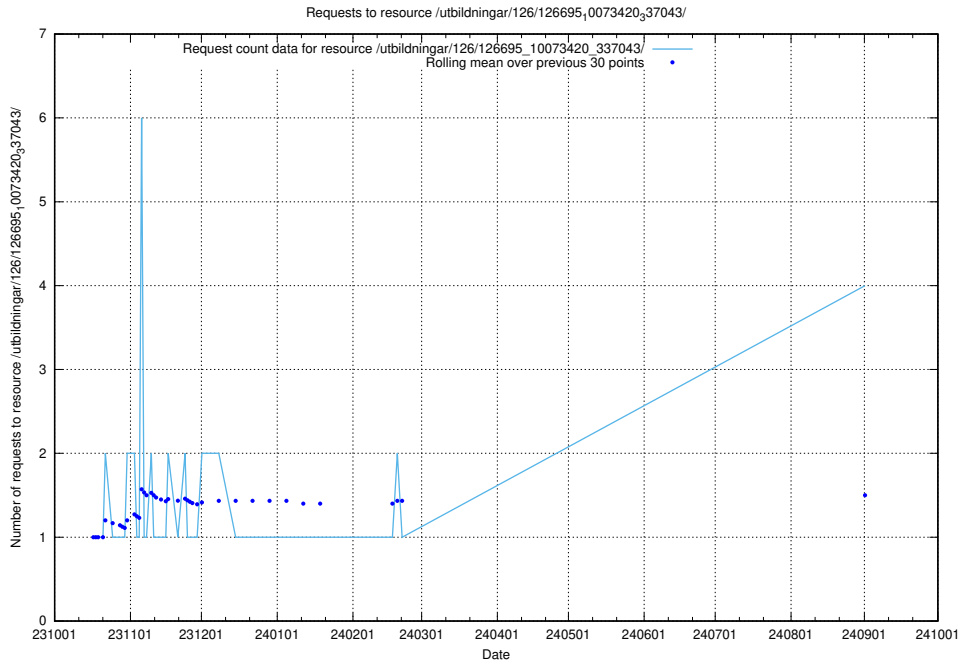

5.326 Usage of /utbildningar/126/126695_10073420_337043/

Here, we count the number of requests to resource /utbildningar/126/126695_10073420_337043/.