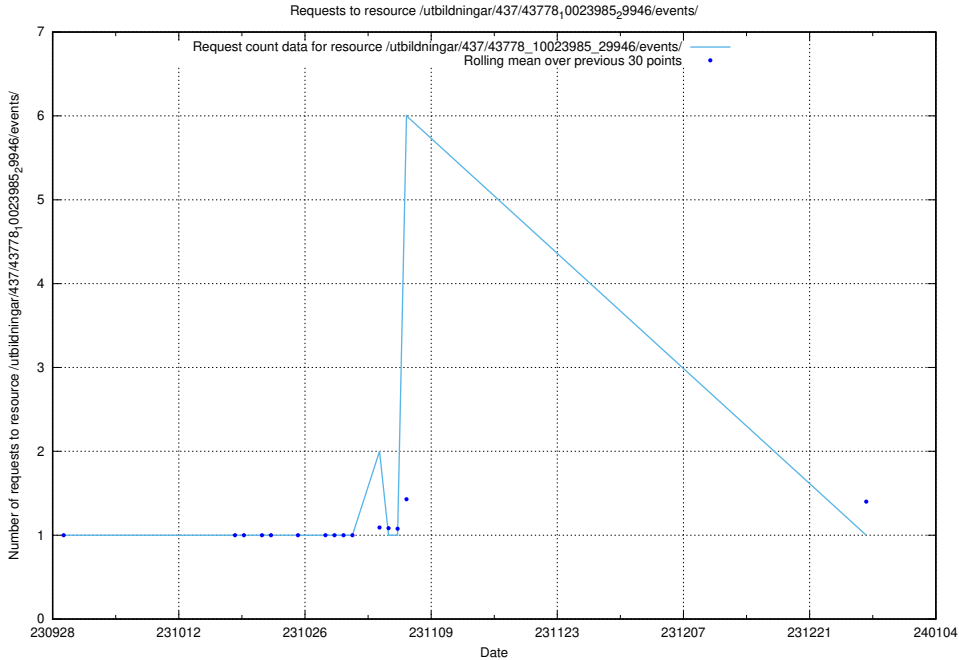

5.5369 Usage of /utbildningar/437/43778_10023985_29946/events/

Here, we count the number of requests to resource /utbildningar/437/43778_10023985_29946/events/.