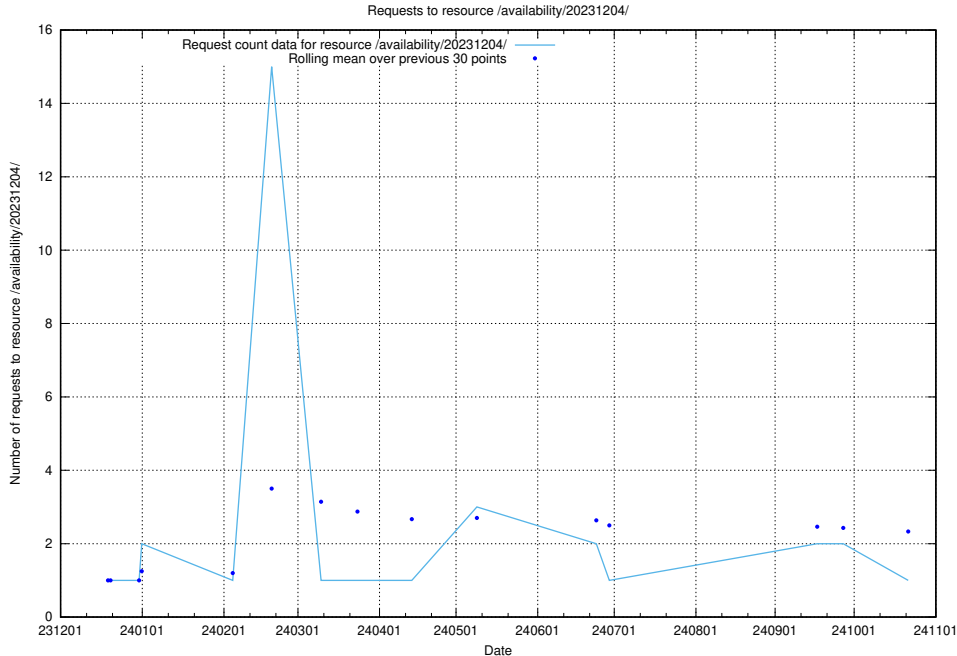

5.4824 Usage of /availability/20231204/

Here, we count the number of requests to resource /availability/20231204/.