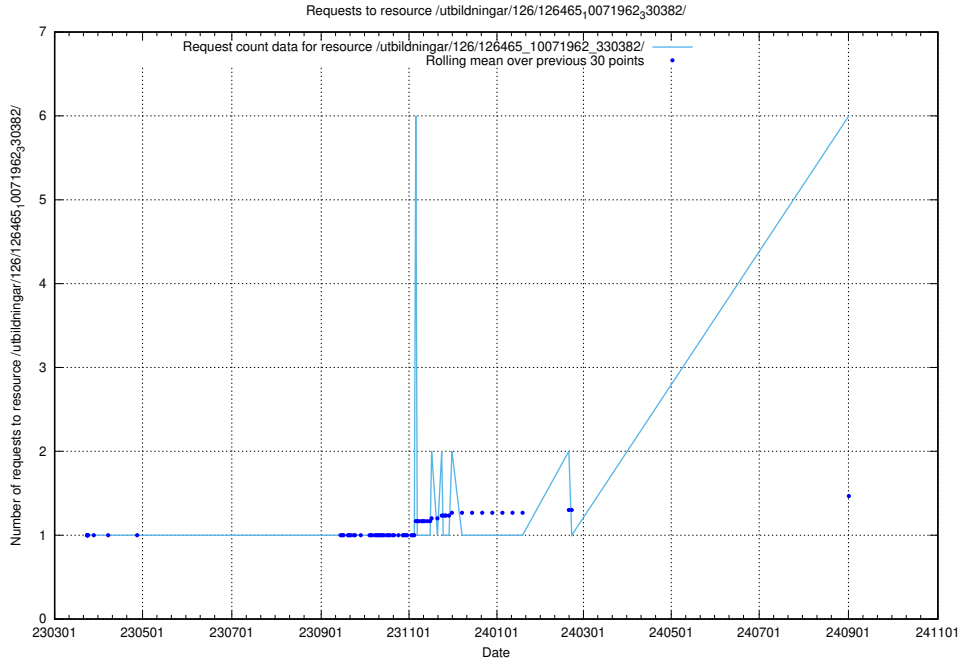

5.179 Usage of /utbildningar/126/126465_10071962_330382/

Here, we count the number of requests to resource /utbildningar/126/126465_10071962_330382/.