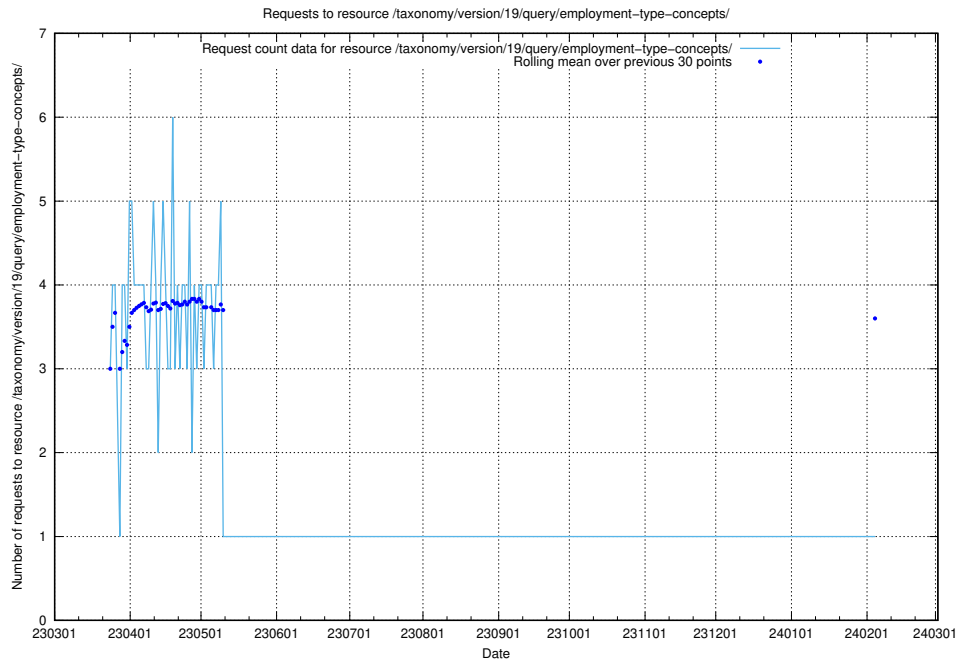

5.7095 Usage of /taxonomy/version/19/query/employment-type-concepts/

Here, we count the number of requests to resource /taxonomy/version/19/query/employment-type-concepts/.