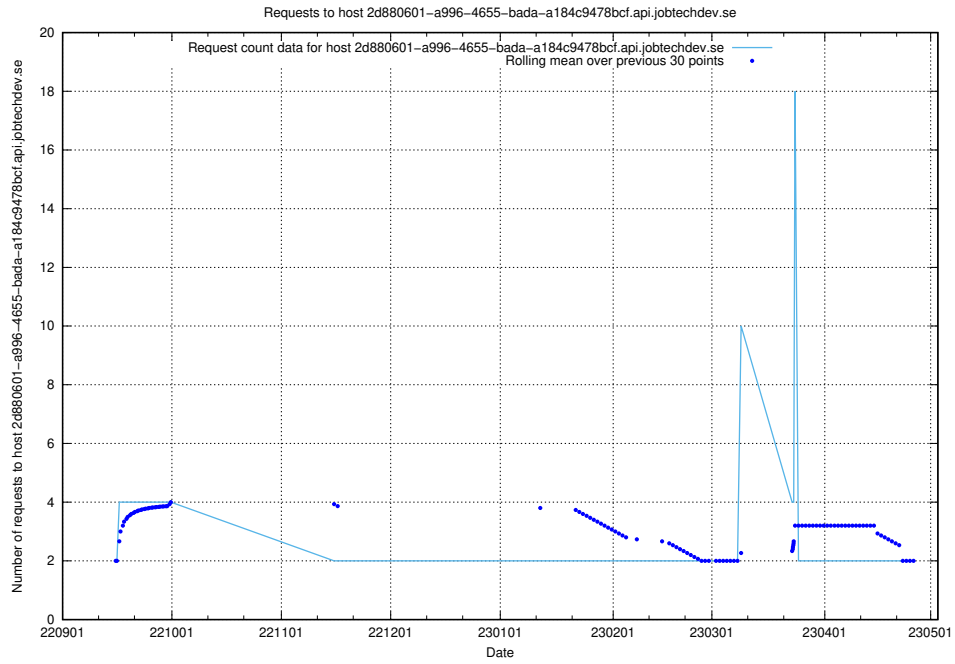

7.330 Usage of 2d880601-a996-4655-bada-a184c9478bcf.api.jobtechdev.se

Here, we count the number of requests to host 2d880601-a996-4655-bada-a184c9478bcf.api.jobtechdev.se.