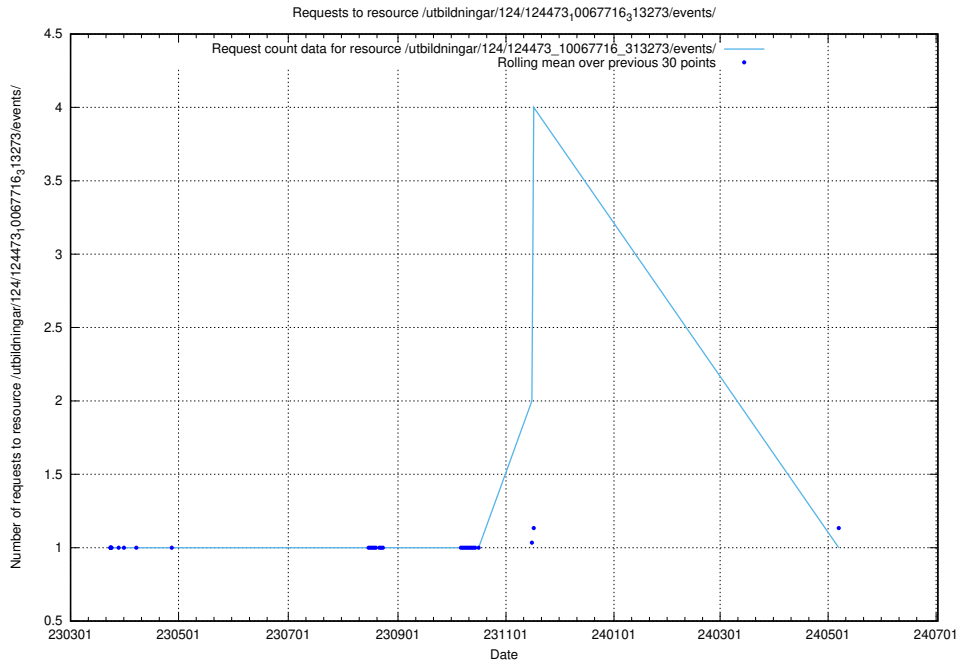

5.3847 Usage of /utbildningar/124/124473_10067716_313273/events/

Here, we count the number of requests to resource /utbildningar/124/124473_10067716_313273/events/