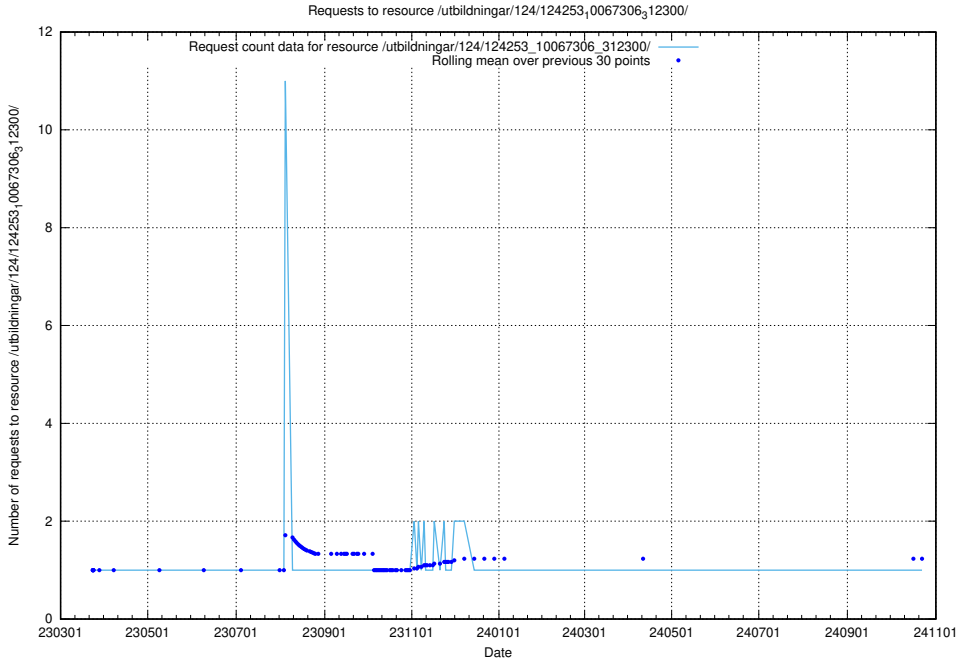

5.4915 Usage of /utbildningar/124/124253_10067306_312300/

Here, we count the number of requests to resource /utbildningar/124/124253_10067306_312300/.