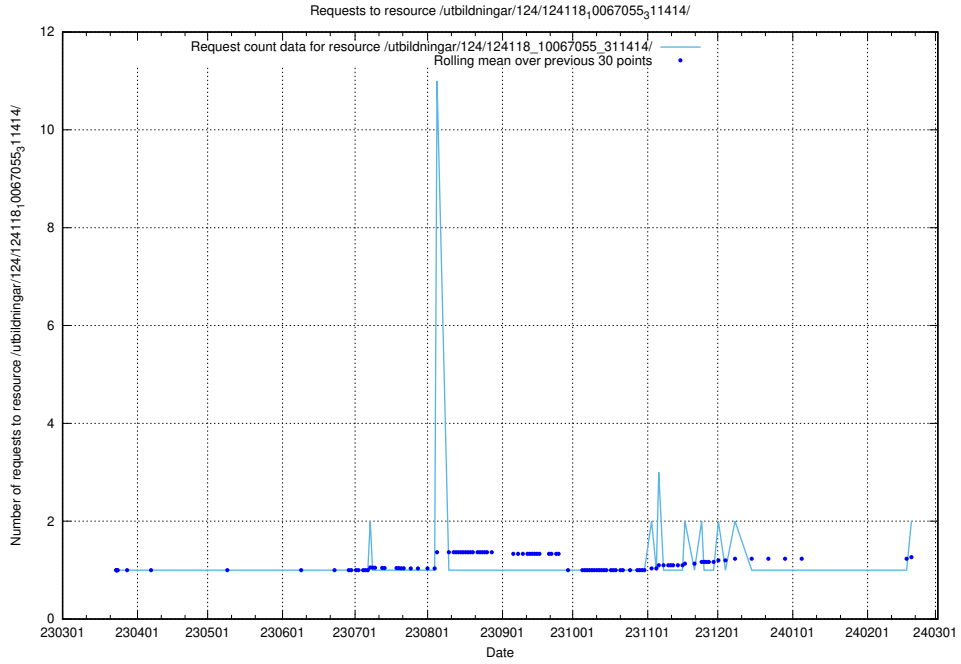

5.773 Usage of /utbildningar/124/124118_10067055_311414/

Here, we count the number of requests to resource /utbildningar/124/124118_10067055_311414/.