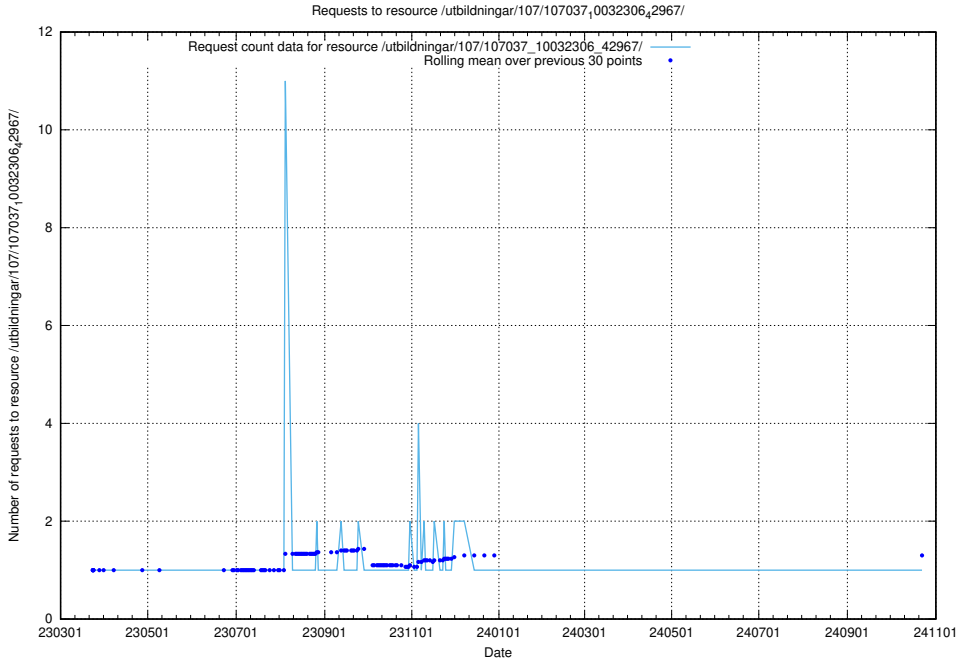

5.6295 Usage of /utbildningar/107/107037_10032306_42967/

Here, we count the number of requests to resource /utbildningar/107/107037_10032306_42967/.