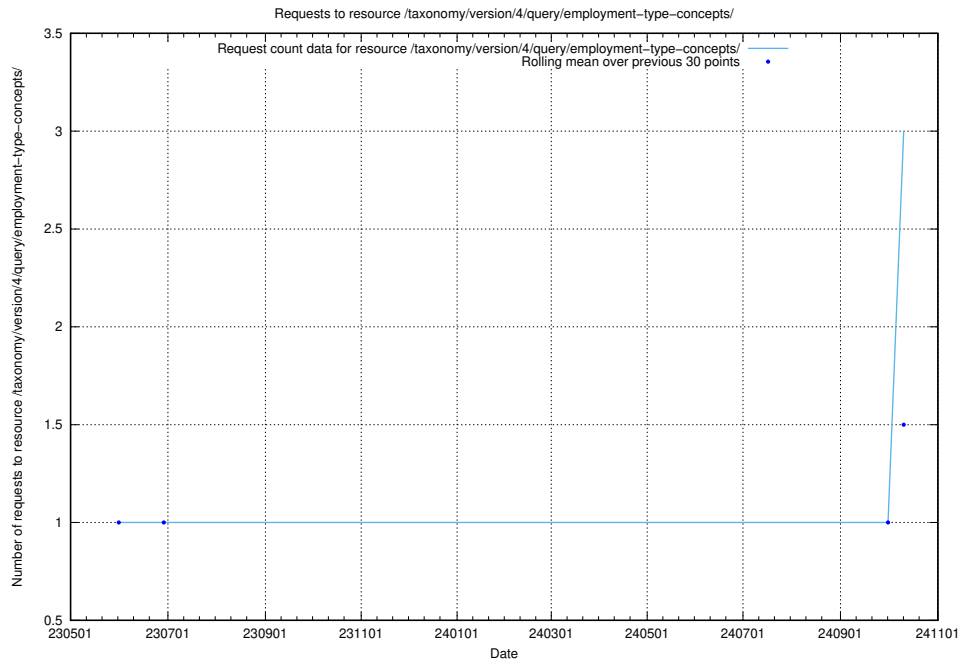

5.496 Usage of /taxonomy/version/4/query/employment-type-concepts/

Here, we count the number of requests to resource /taxonomy/version/4/query/employment-type-concepts/.