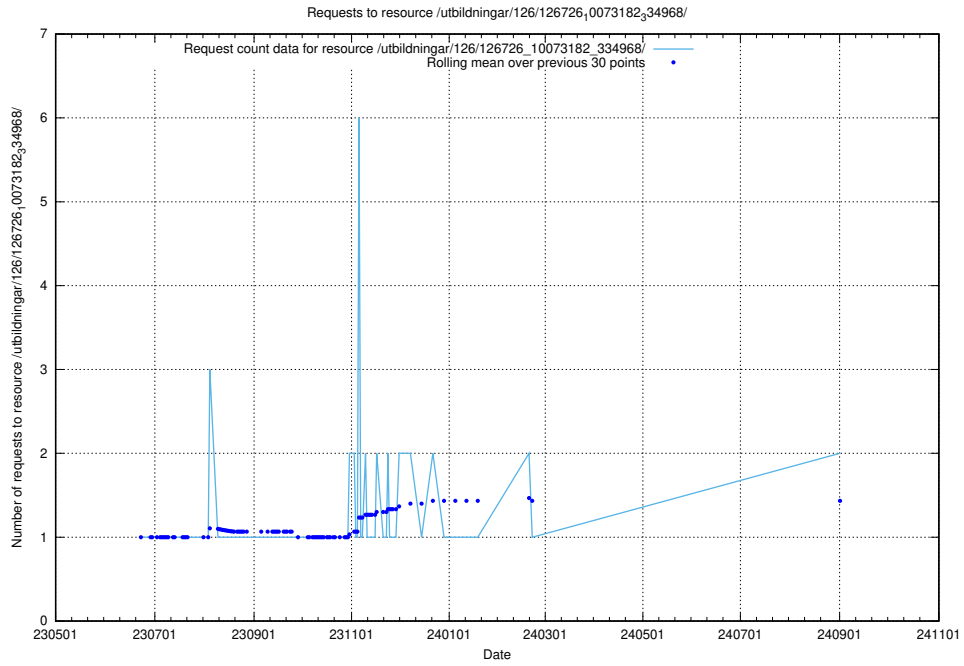

5.909 Usage of /utbildningar/126/126726_10073182_334968/

Here, we count the number of requests to resource /utbildningar/126/126726_10073182_334968/.