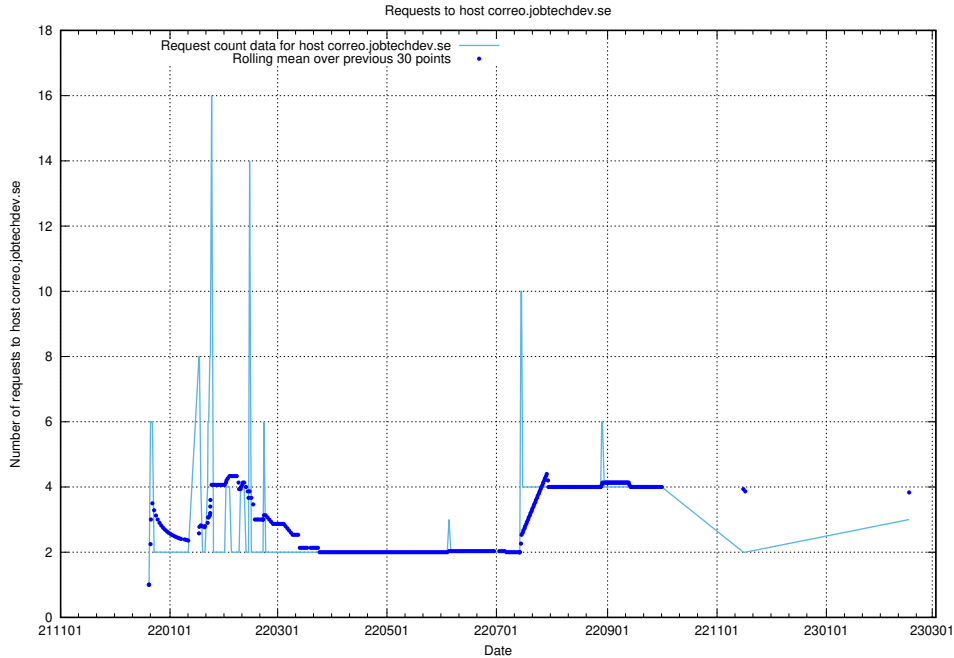

Here, we count the number of requests to host correo.jobtechdev.se.

7.215 Usage of app-yrkesinfo.jobtechdev.se:443

Here, we count the number of requests to host app-yrkesinfo.jobtechdev.se:443.

7.216 Usage of www.atlas.jobtechdev.se