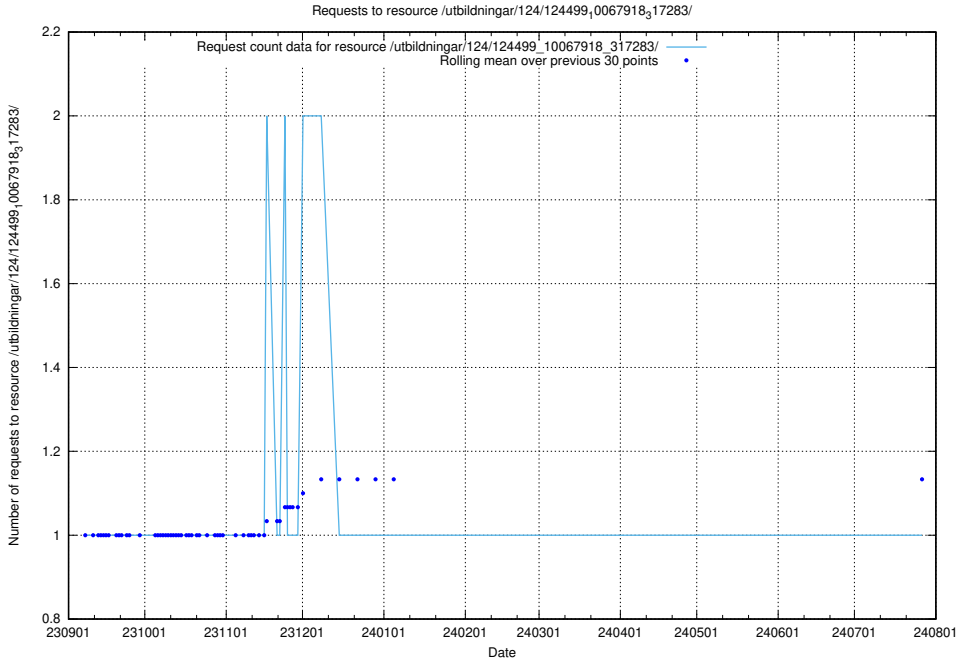

5.5560 Usage of /utbildningar/124/124499_10067918_317283/

Here, we count the number of requests to resource /utbildningar/124/124499_10067918_317283/.