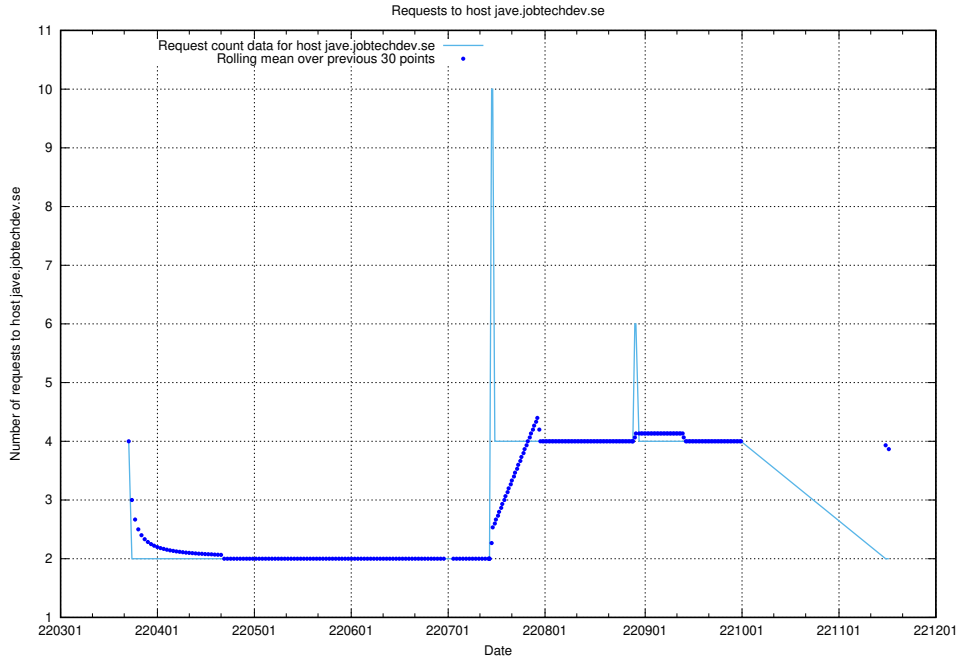

7.500 Usage of `jave.jobtechdev.se`

Here, we count the number of requests to host `jave.jobtechdev.se`.

7.501 Usage of `jobstream-smoke.jobtechdev.se`

Here, we count the number of requests to host `jobstream-smoke.jobtechdev.se`.