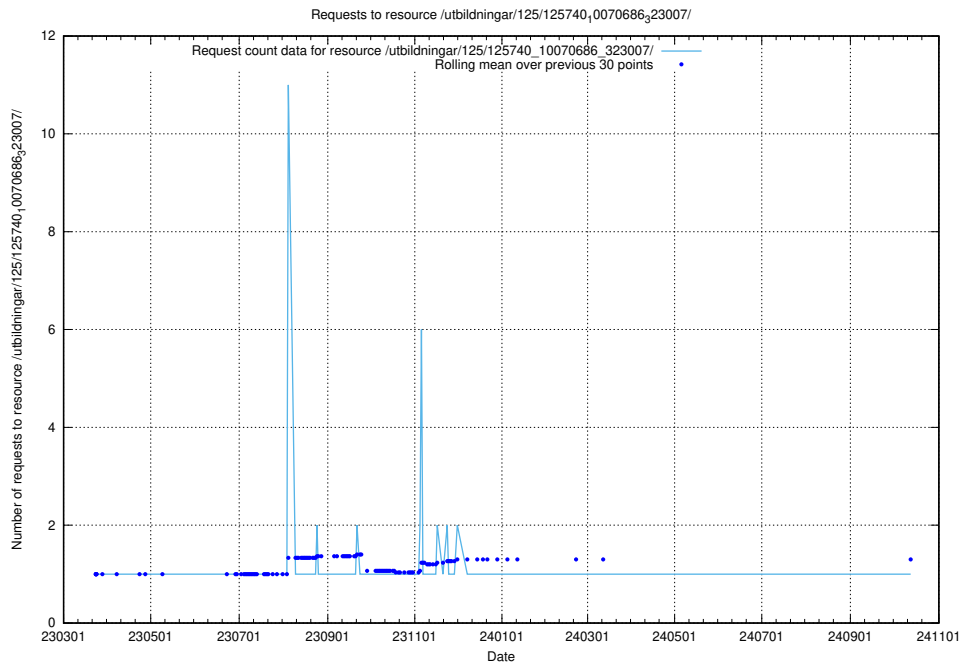

5.1024 Usage of /utbildningar/125/125740_10070686_323007/

Here, we count the number of requests to resource /utbildningar/125/125740_10070686_323007/.