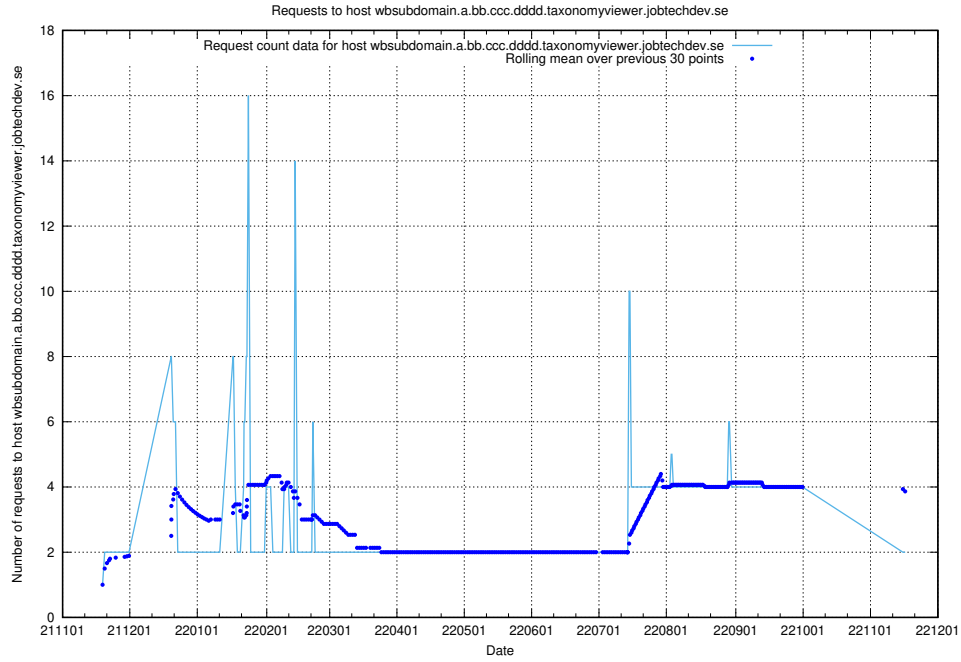

7.464 Usage of wbsubdomain.a.bb.ccc.dddd.taxonomyviewer.jobtechdev.se

Here, we count the number of requests to host wbsubdomain.a.bb.ccc.dddd.taxonomyviewer.jobtechdev.se