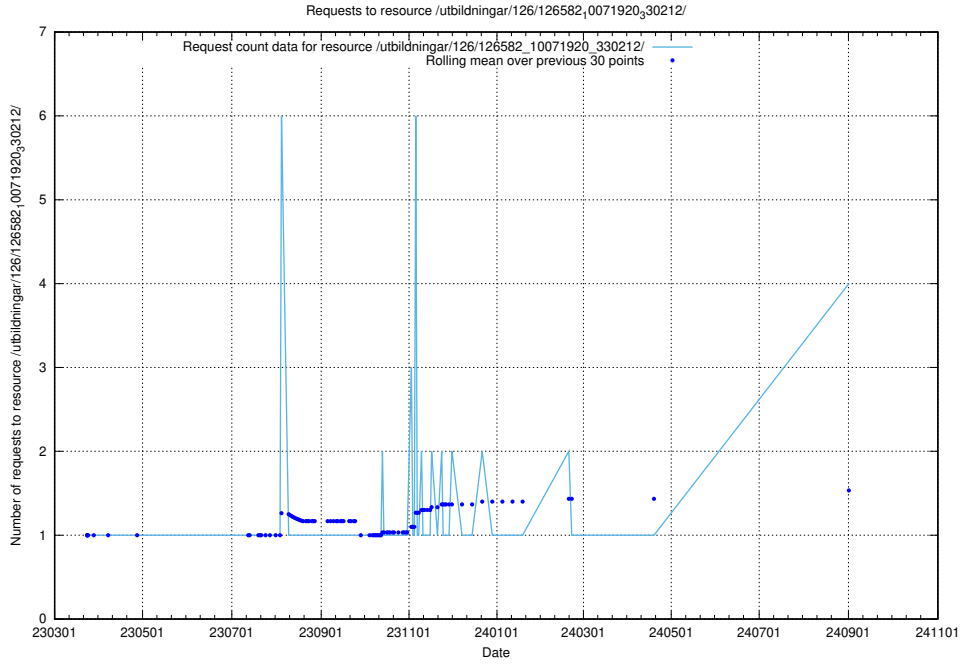

5.357 Usage of /utbildningar/126/126582_10071920_330212/

Here, we count the number of requests to resource /utbildningar/126/126582_10071920_330212/.