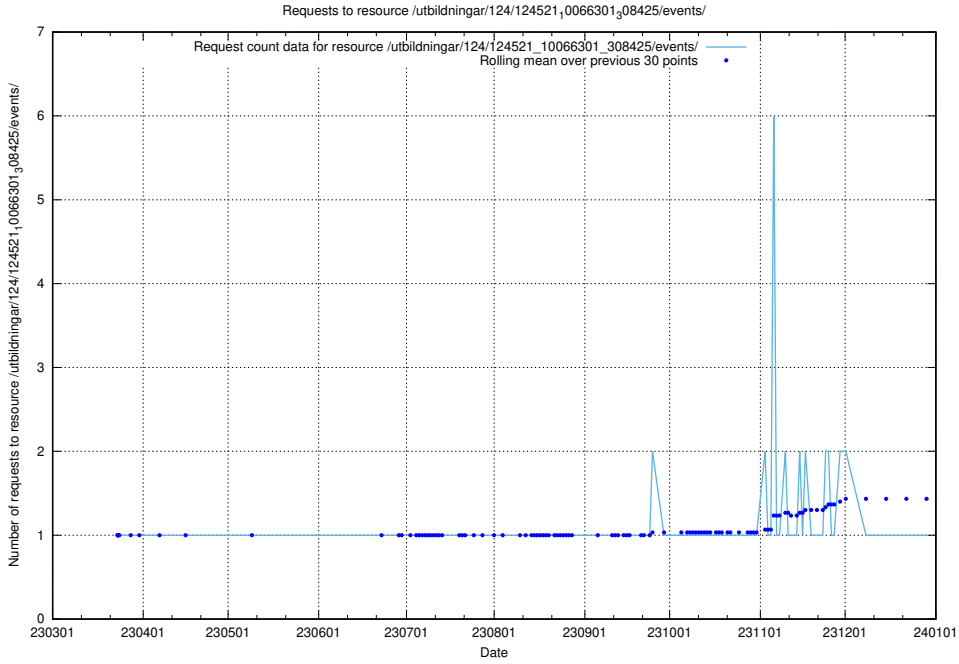

5.1690 Usage of /utbildningar/124/124521_10066301_308425/events/

Here, we count the number of requests to resource /utbildningar/124/124521_10066301_308425/events/