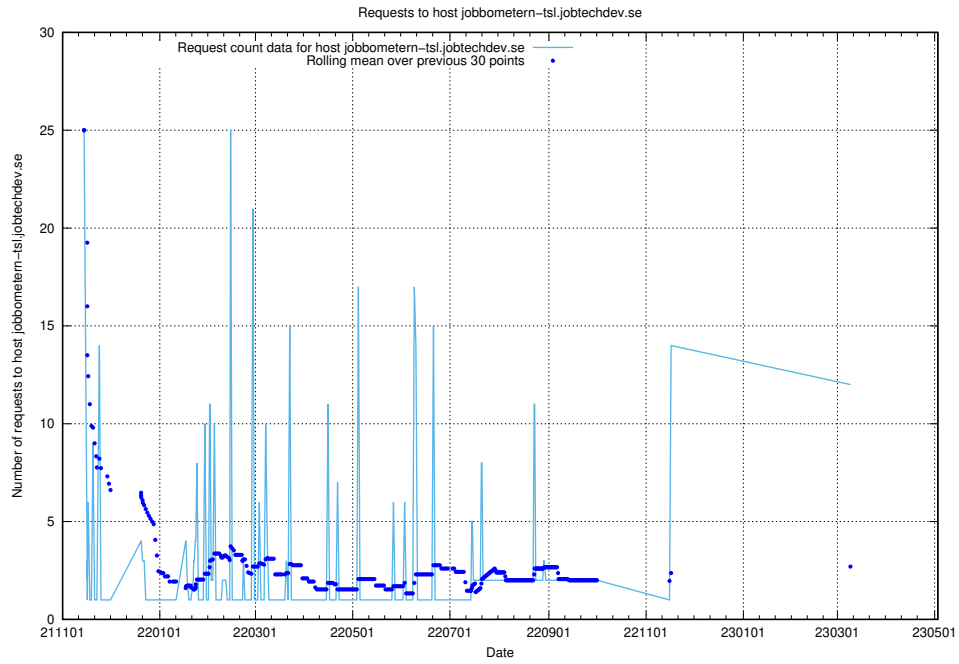

7.62 Usage of `jobbometern-tsl.jobtechdev.se`

Here, we count the number of requests to host `jobbometern-tsl.jobtechdev.se`.