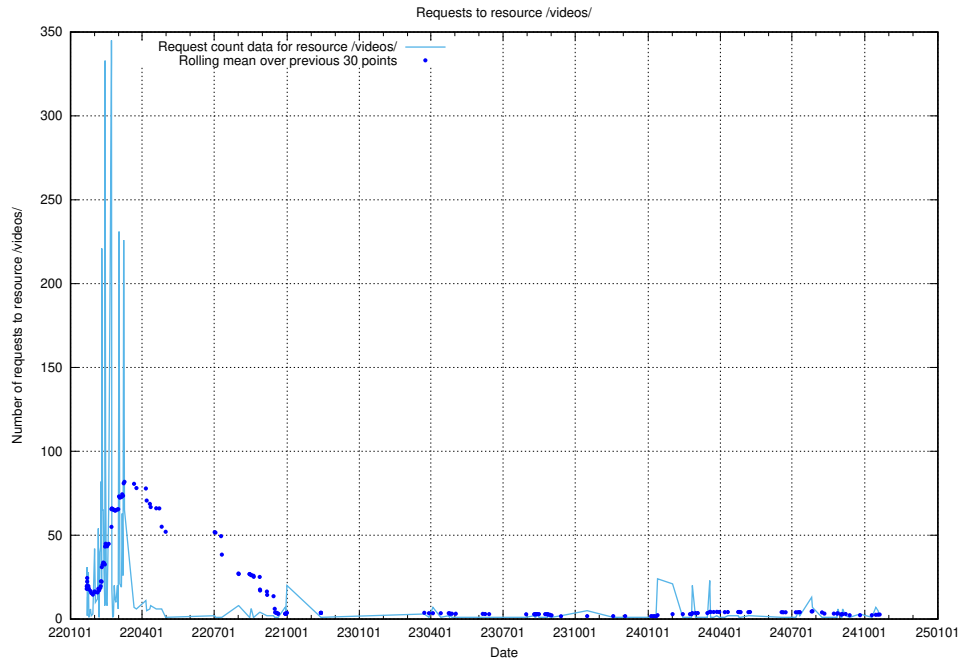

5.967 Usage of /videos/

Here, we count the number of requests to resource /videos/.