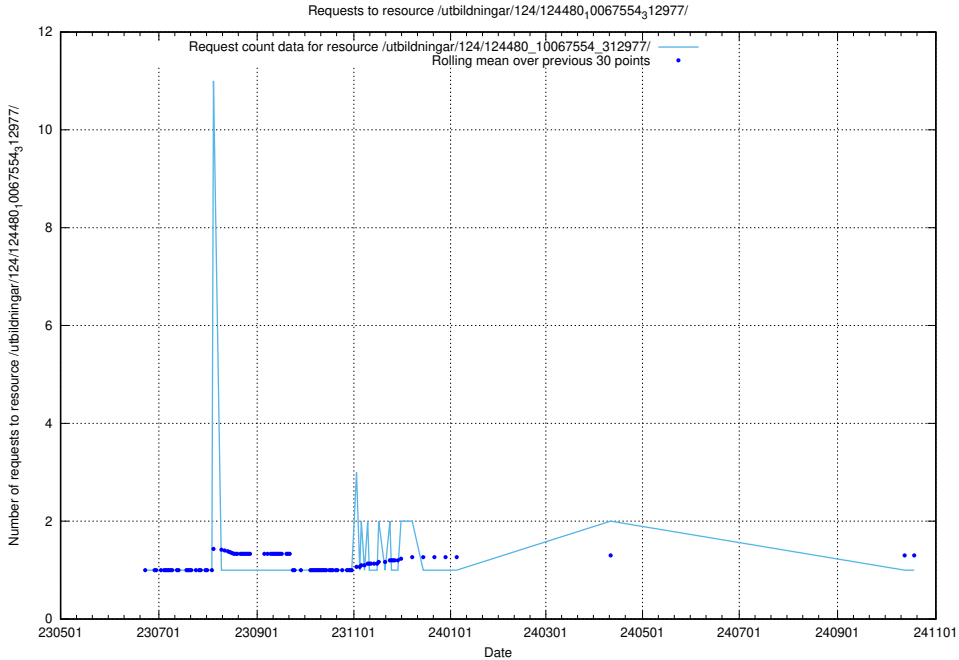

5.6704 Usage of /utbildningar/124/124480_10067554_312977/

Here, we count the number of requests to resource /utbildningar/124/124480_10067554_312977/.