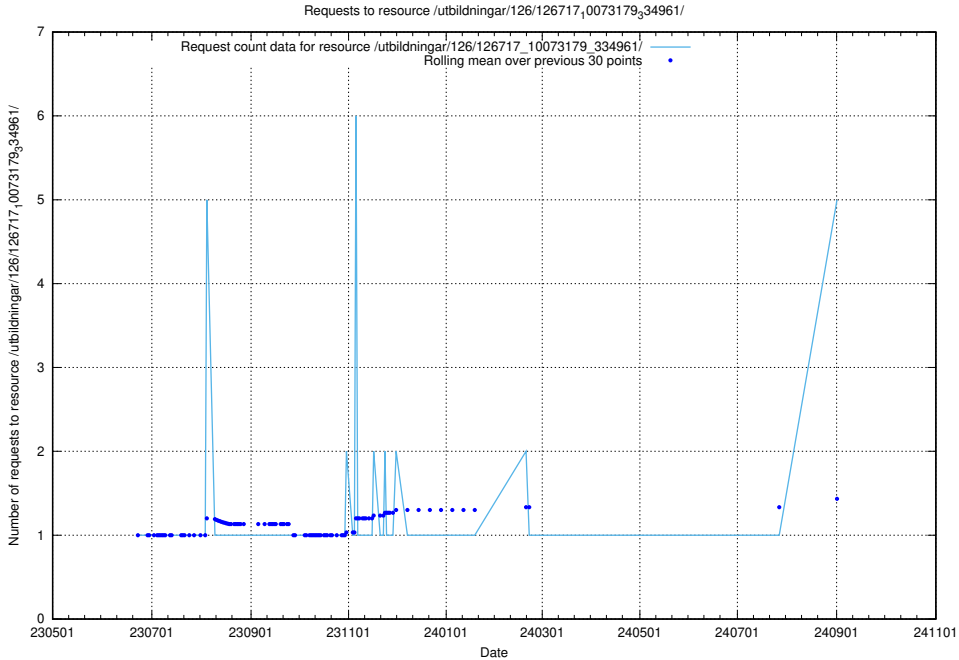

Here, we count the number of requests to resource /utbildningar/126/126728_10073182_334968/.

5.239 Usage of /utbildningar/126/126717_10073179_334961/

Here, we count the number of requests to resource /utbildningar/126/126717_10073179_334961/.