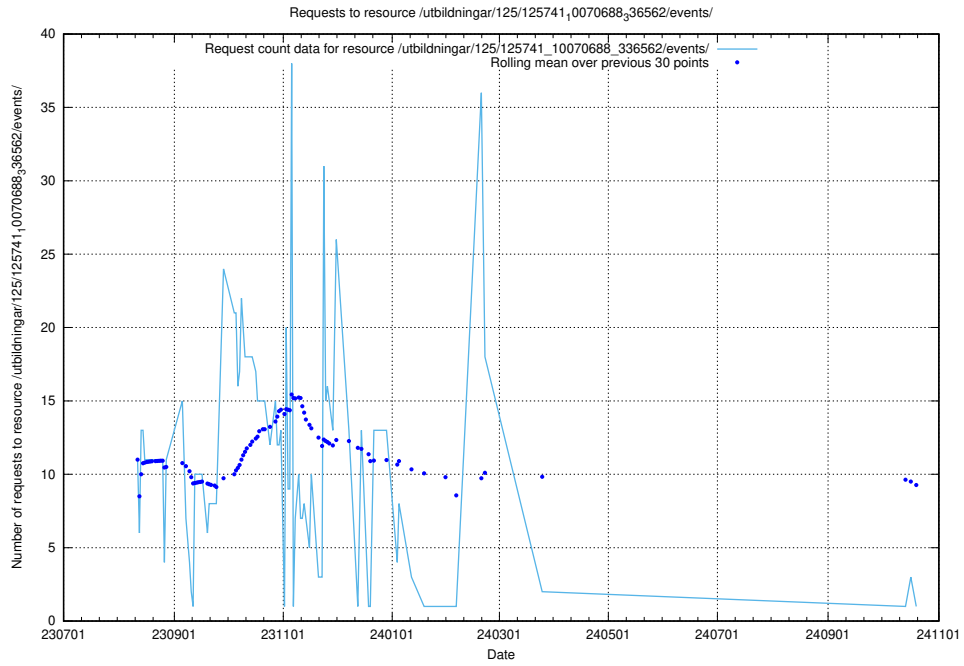

5.5726 Usage of /utbildningar/125/125741_10070688_336562/events/

Here, we count the number of requests to resource /utbildningar/125/125741_10070688_336562/events/