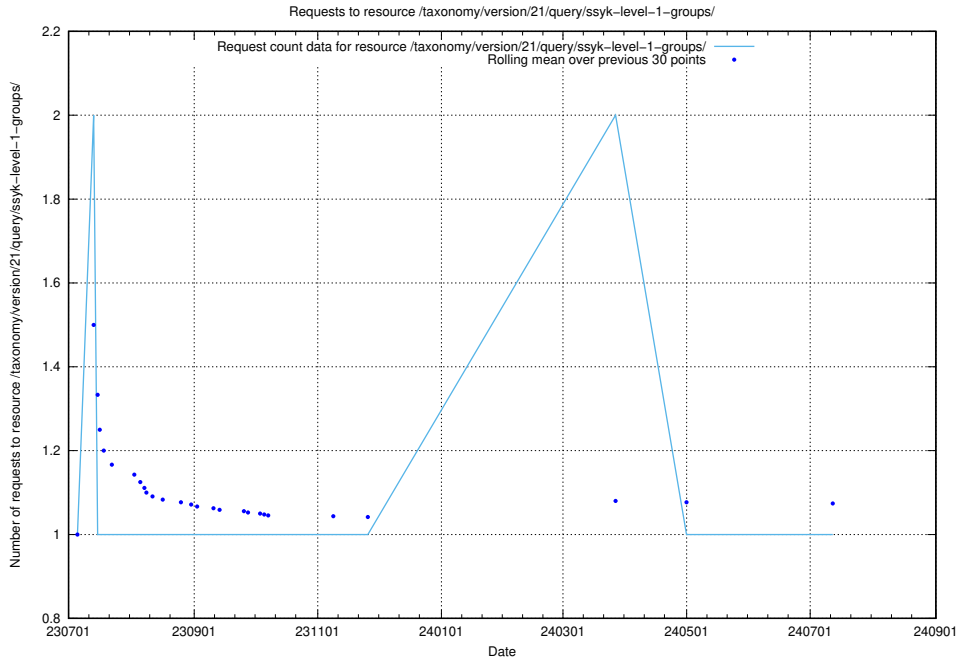

5.6255 Usage of /taxonomy/version/21/query/ssyk-level-1-groups/

Here, we count the number of requests to resource /taxonomy/version/21/query/ssyk-level-1-groups/.