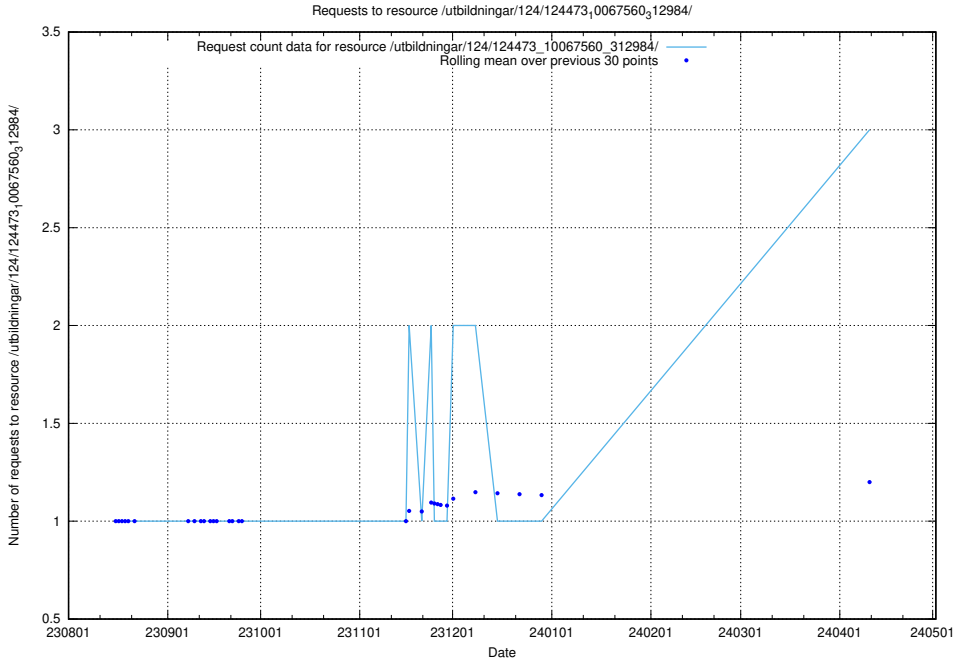

5.456 Usage of /utbildningar/124/124473_10067560_312984/

Here, we count the number of requests to resource /utbildningar/124/124473_10067560_312984/.