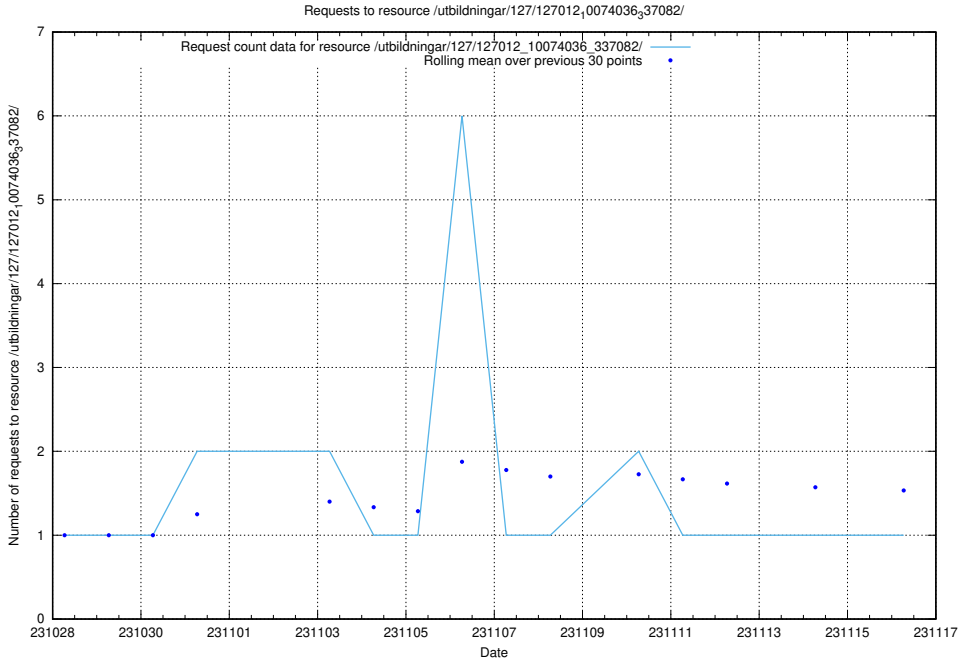

5.5108 Usage of /utbildningar/127/127012_10074036_337082/

Here, we count the number of requests to resource /utbildningar/127/127012_10074036_337082/.