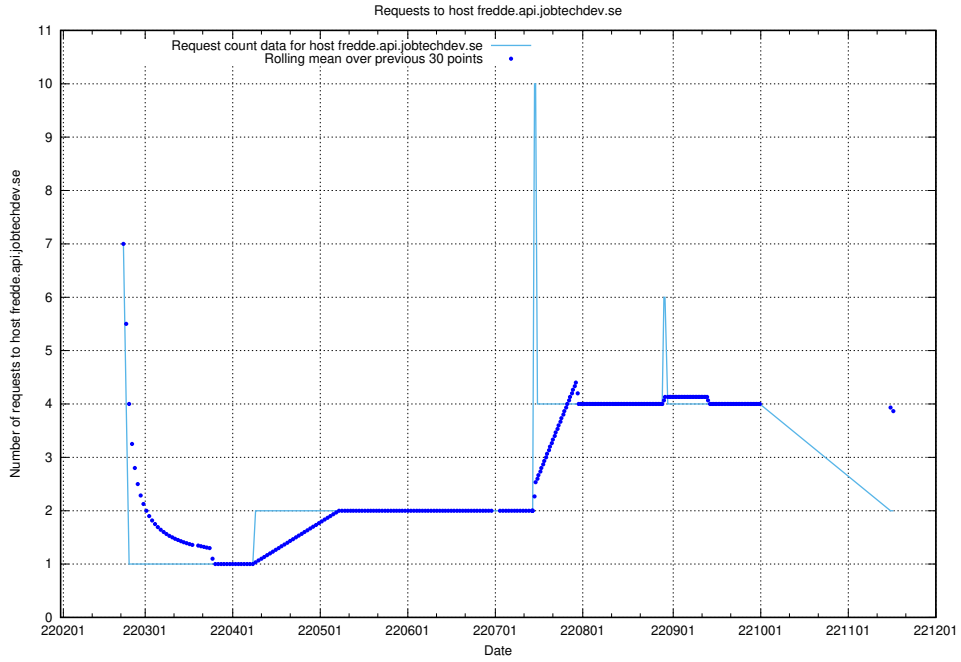

7.525 Usage of fredde.jobtechdev.se

Here, we count the number of requests to host fredde.jobtechdev.se.

7.526 Usage of fredde.api.jobtechdev.se

Here, we count the number of requests to host fredde.api.jobtechdev.se.