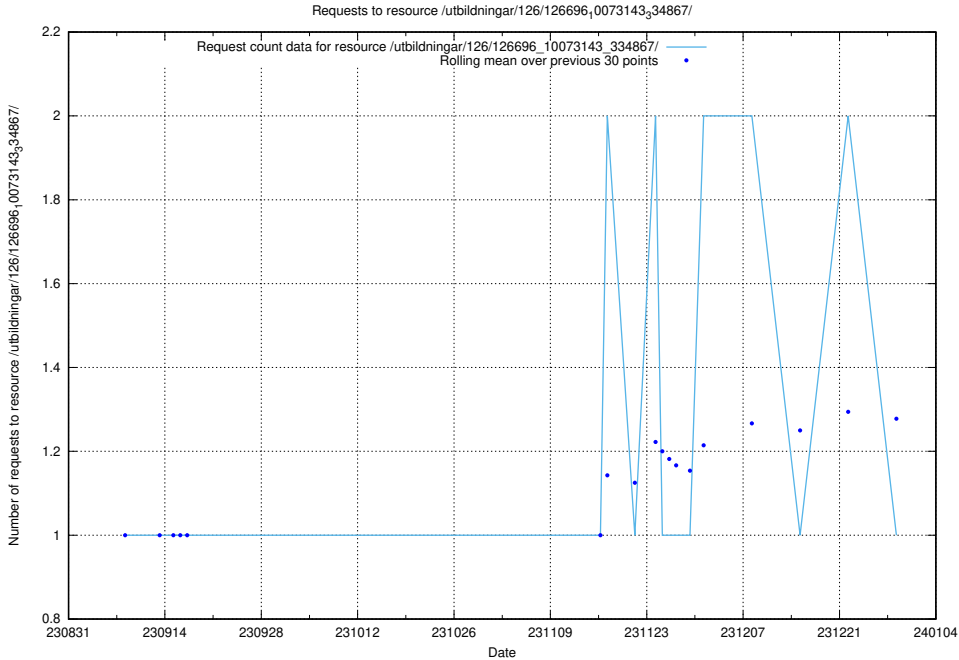

5.5554 Usage of /utbildningar/126/126696_10073143_334867/

Here, we count the number of requests to resource /utbildningar/126/126696_10073143_334867/.