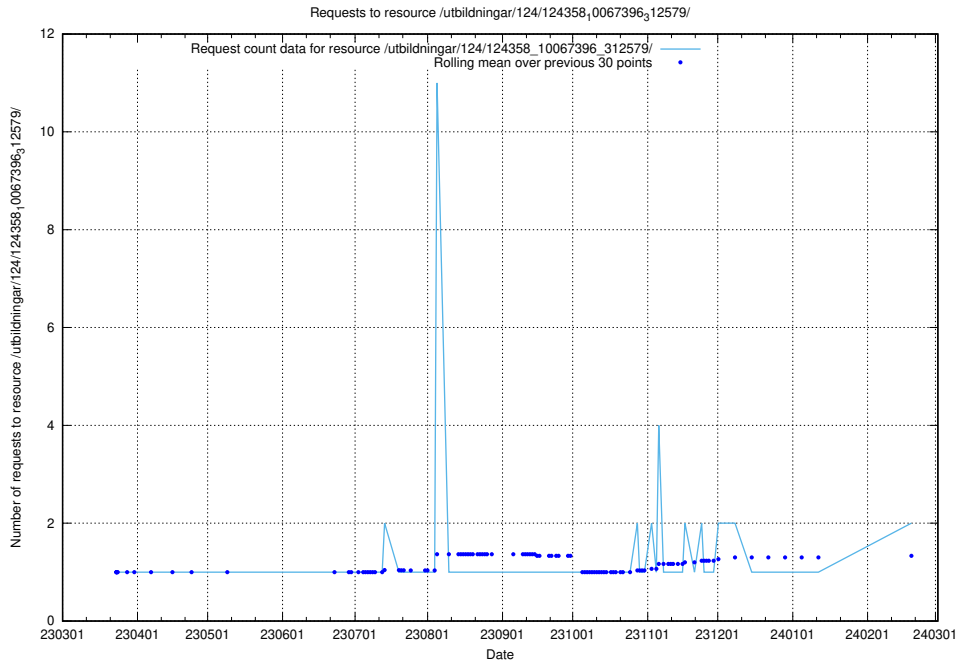

5.754 Usage of /utbildningar/124/124358_10067396_312579/

Here, we count the number of requests to resource /utbildningar/124/124358_10067396_312579/.