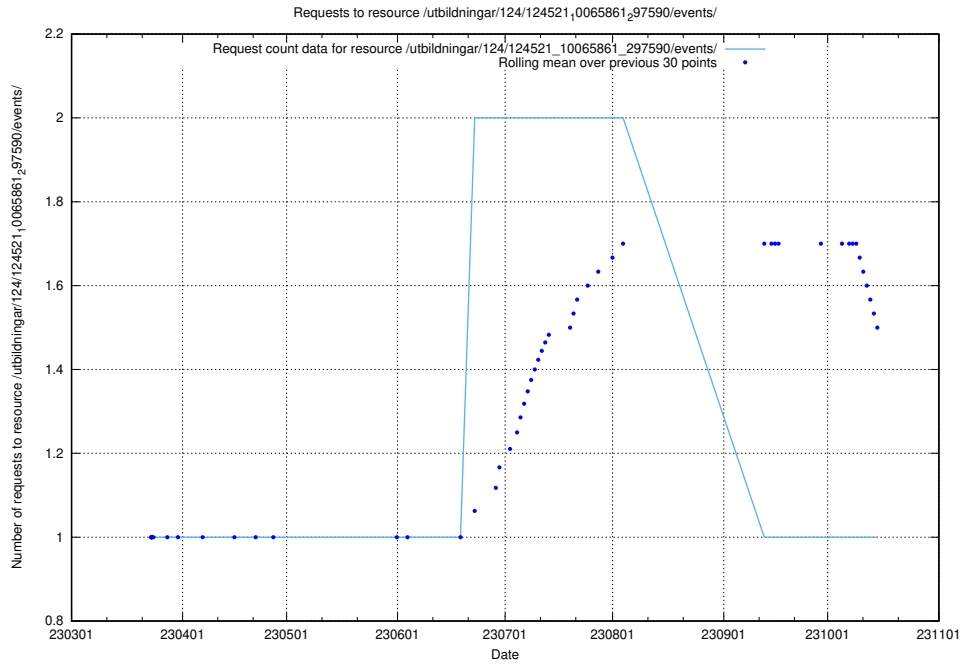

Here, we count the number of requests to resource /utbildningar/utb_emil/127/127333_10074316_337554/

5.1818 Usage of /utbildningar/124/124521_10065861_297590/events/

Here, we count the number of requests to resource /utbildningar/124/124521_10065861_297590/events/