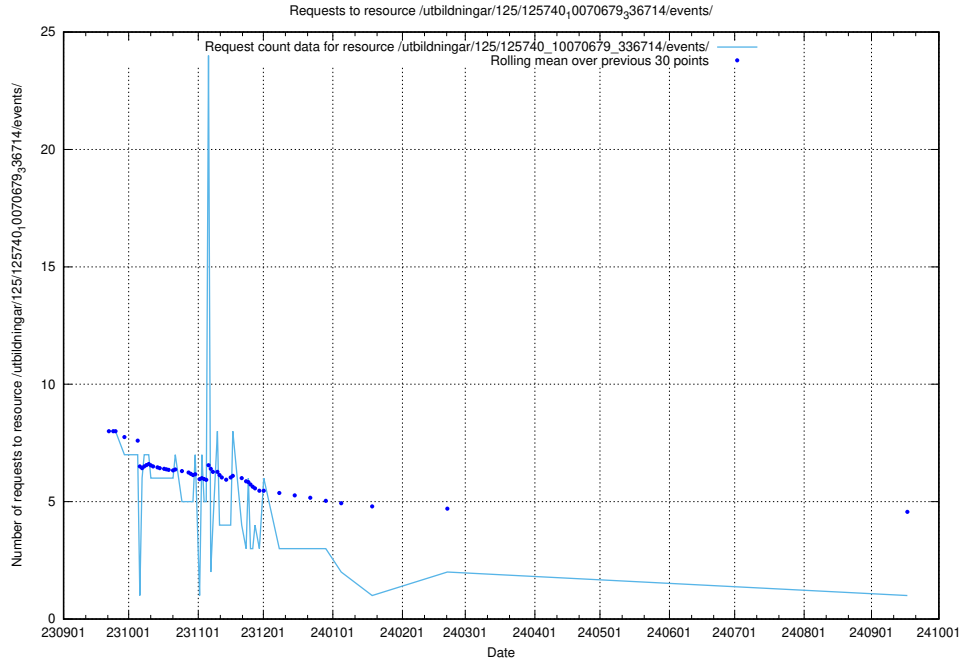

5.5421 Usage of /utbildningar/125/125740_10070679_336714/events/

Here, we count the number of requests to resource /utbildningar/125/125740_10070679_336714/events/