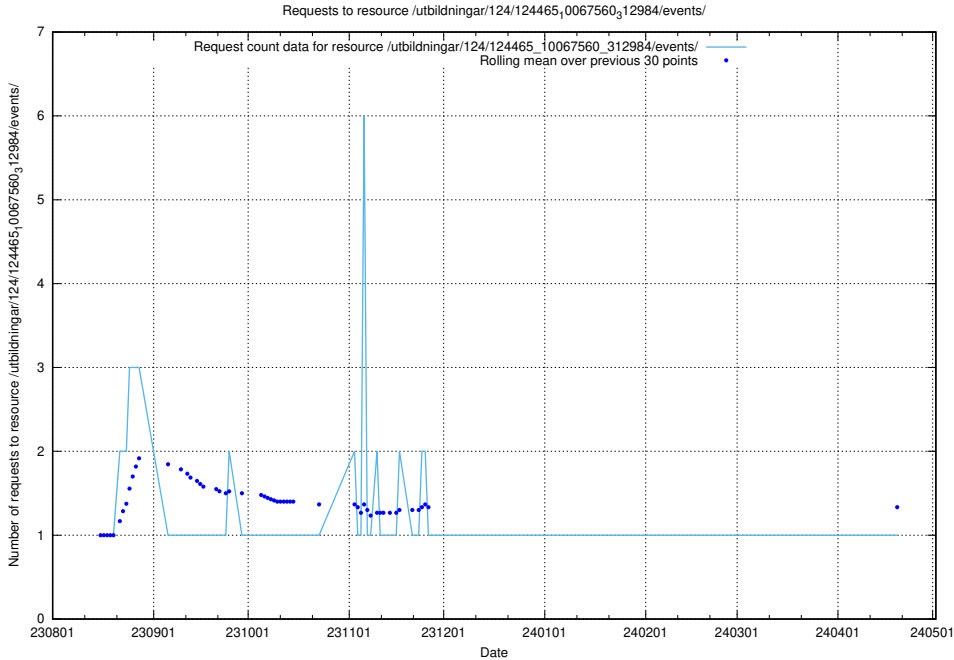

5.5719 Usage of /utbildningar/124/124465_10067560_312984/events/

Here, we count the number of requests to resource /utbildningar/124/124465_10067560_312984/events/