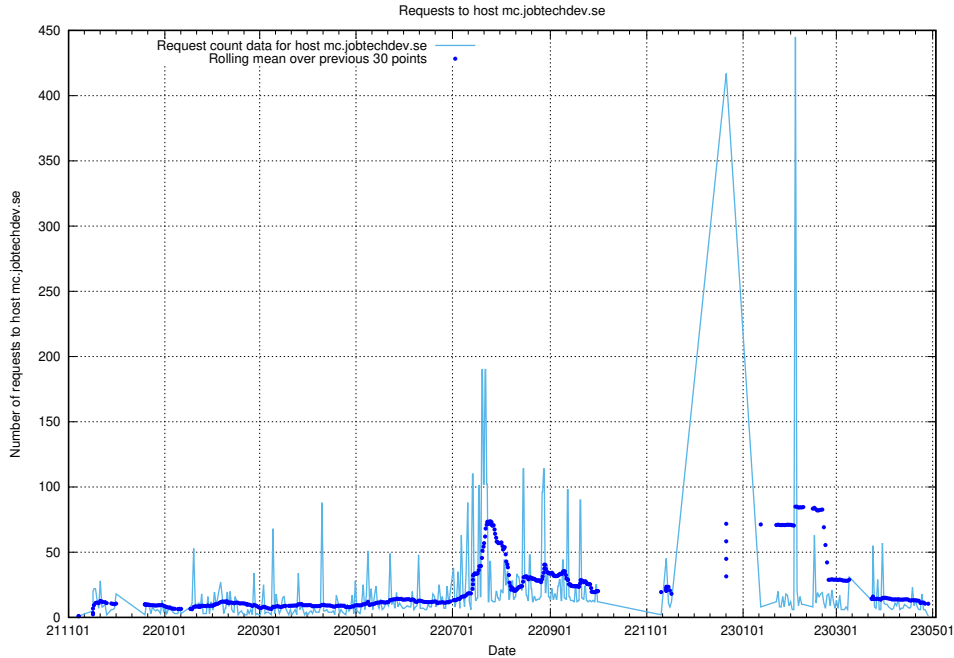

7.629 Usage of q.jobtechdev.se

Here, we count the number of requests to host q.jobtechdev.se.

7.630 Usage of mc.jobtechdev.se

Here, we count the number of requests to host mc.jobtechdev.se.

7.631 Usage of list.jobtechdev.se