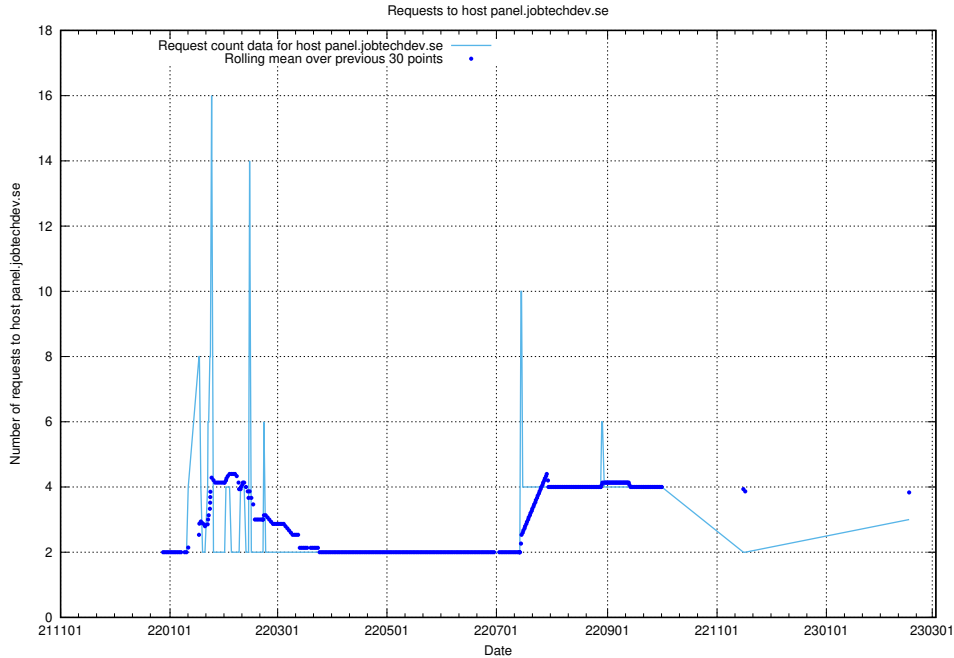

7.203 Usage of panel.jobtechdev.se

Here, we count the number of requests to host panel.jobtechdev.se.