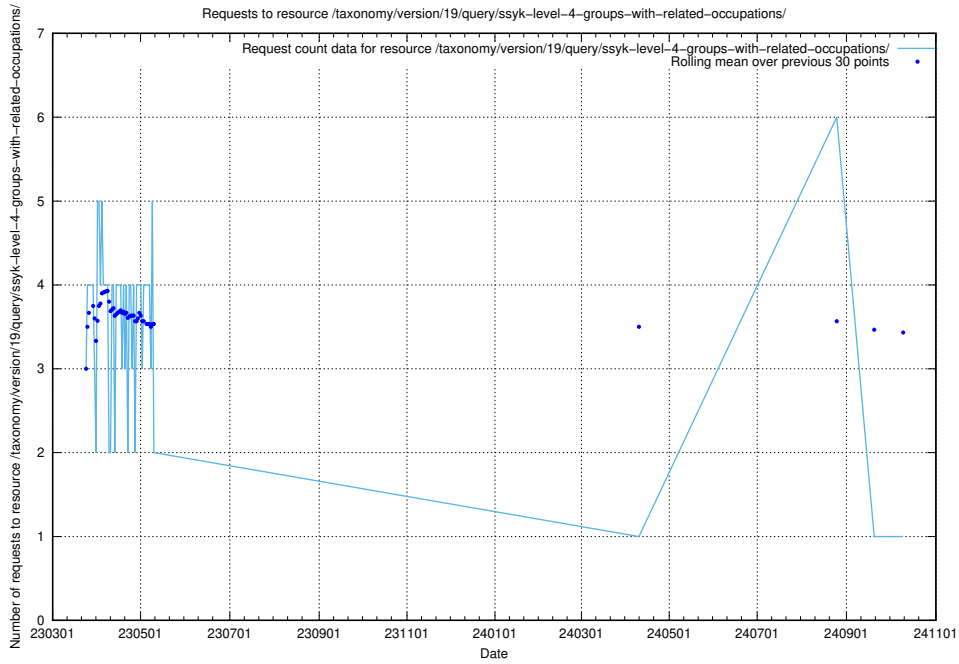

5.7069 Usage of /taxonomy/version/19/query/ssyk-level-4-groups-with-related-occupations/

Here, we count the number of requests to resource /taxonomy/version/19/query/ssyk-level-4-groups-with-related-occupations/.