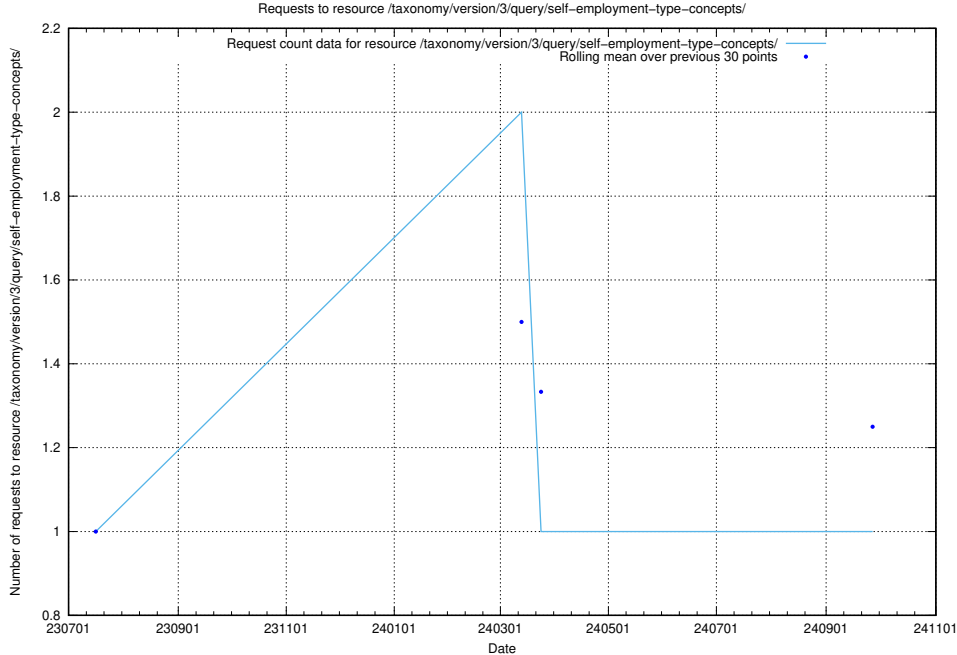

5.5985 Usage of /taxonomy/version/21/query/concepts-and-common-relations/

Here, we count the number of requests to resource /taxonomy/version/21/query/concepts-and-common-relations/.

5.5986 Usage of /utbildningar/122/122967_10065274_281273/