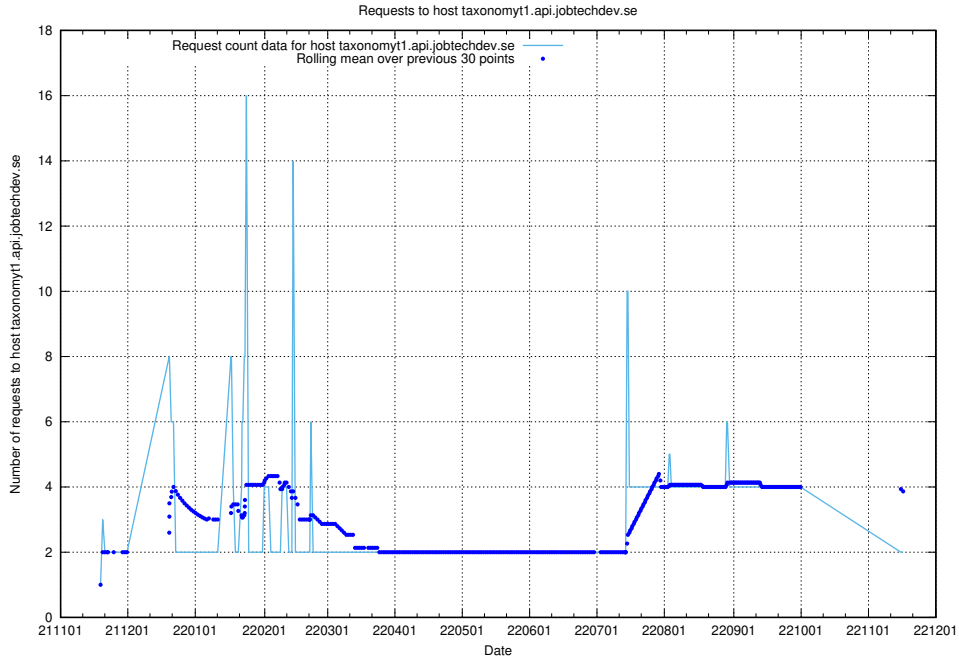

7.473 Usage of taxonomyt1.api.jobtechdev.se

Here, we count the number of requests to host taxonomyt1.api.jobtechdev.se.