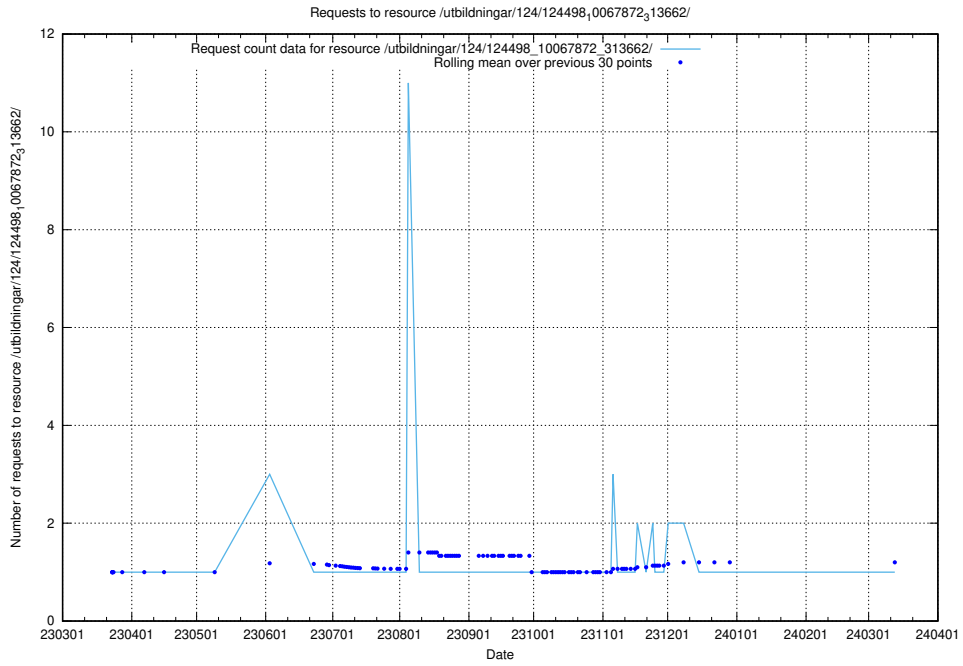

5.3576 Usage of /utbildningar/124/124498_10067872_313662/

Here, we count the number of requests to resource /utbildningar/124/124498_10067872_313662/.