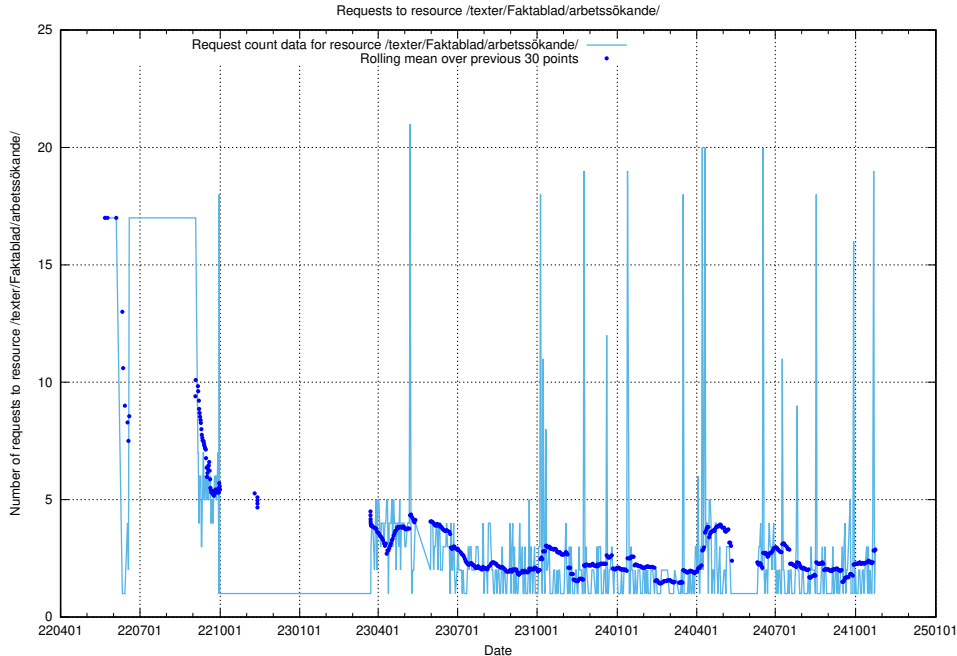

5.363 Usage of /texter/Faktablad/arbetsökande/

Here, we count the number of requests to resource /texter/Faktablad/arbetsökande/.