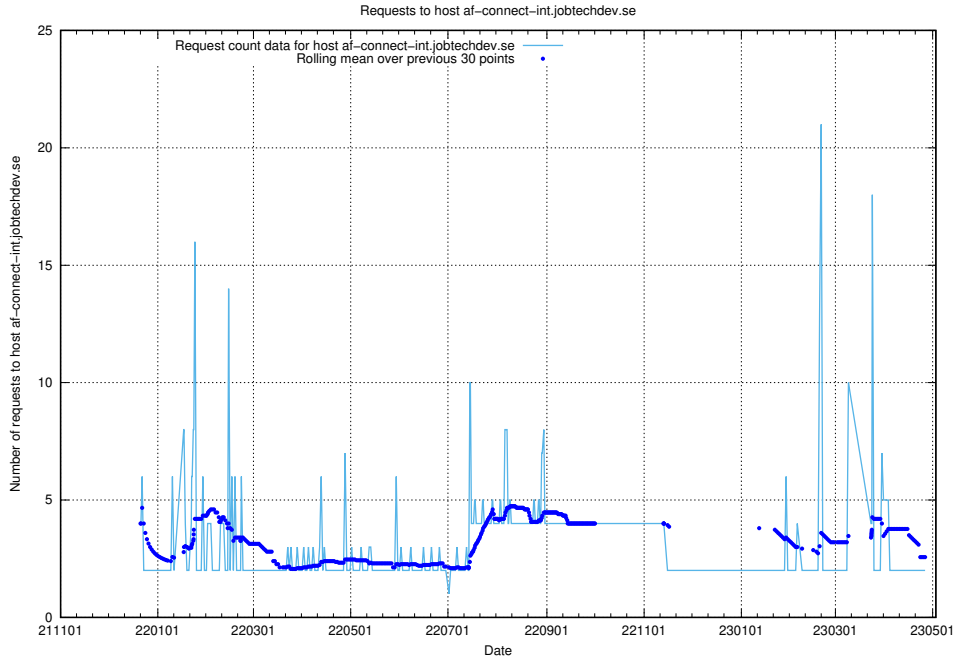

7.374 Usage of af-connect-int.jobtechdev.se

Here, we count the number of requests to host af-connect-int.jobtechdev.se.