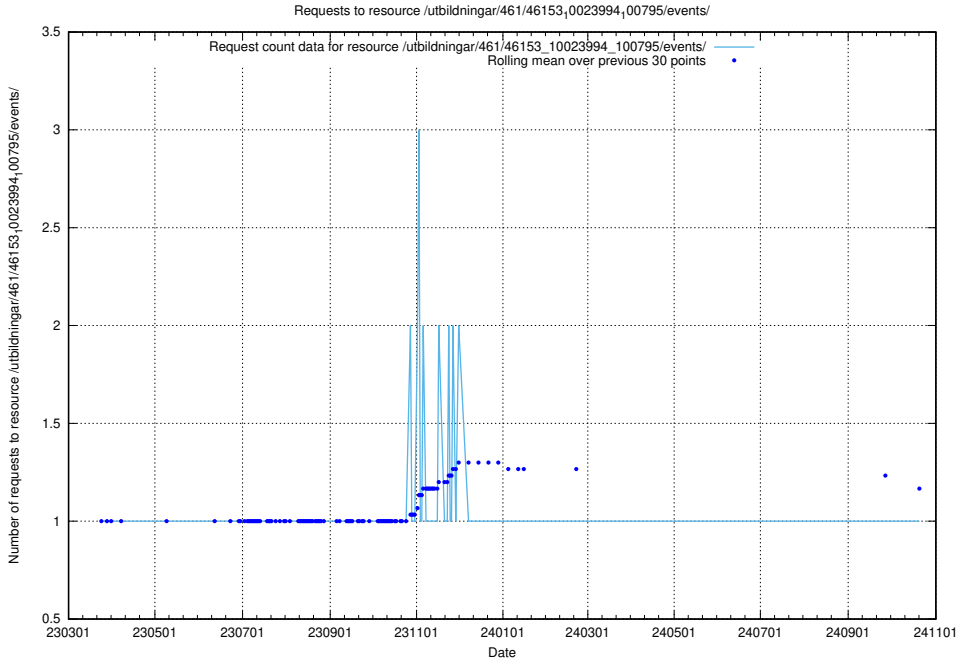

5.7111 Usage of /utbildningar/461/46153_10023994_100795/events/

Here, we count the number of requests to resource /utbildningar/461/46153_10023994_100795/events/.