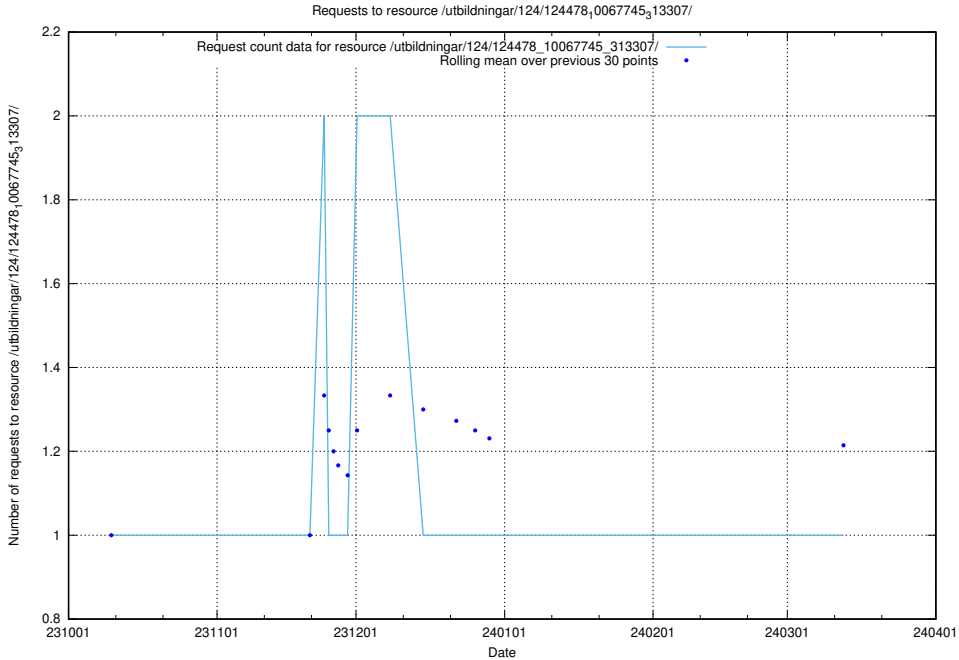

5.5303 Usage of /utbildningar/124/124478_10067745_313307/

Here, we count the number of requests to resource /utbildningar/124/124478_10067745_313307/.