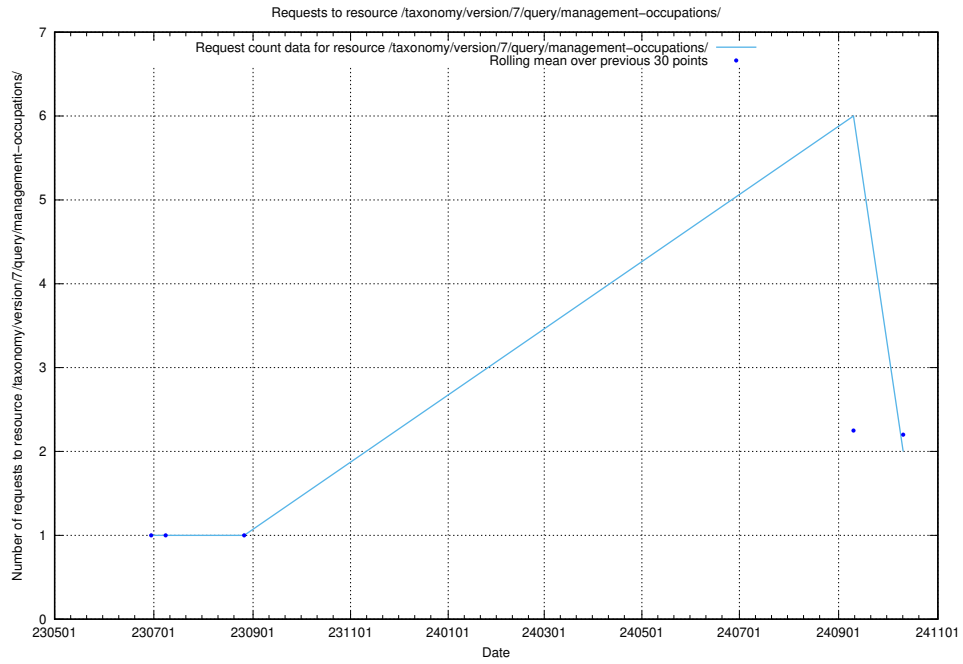

5.887 Usage of /taxonomy/version/7/query/management-occupations/

Here, we count the number of requests to resource /taxonomy/version/7/query/management-occupations/.