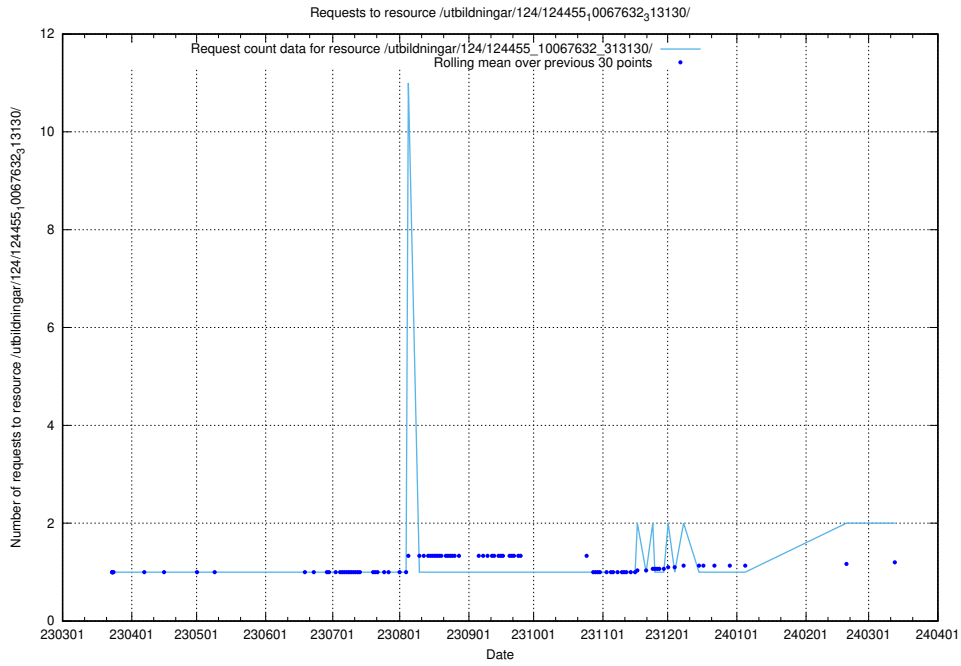

5.731 Usage of /utbildningar/124/124455_10067632_313130/

Here, we count the number of requests to resource /utbildningar/124/124455_10067632_313130/.