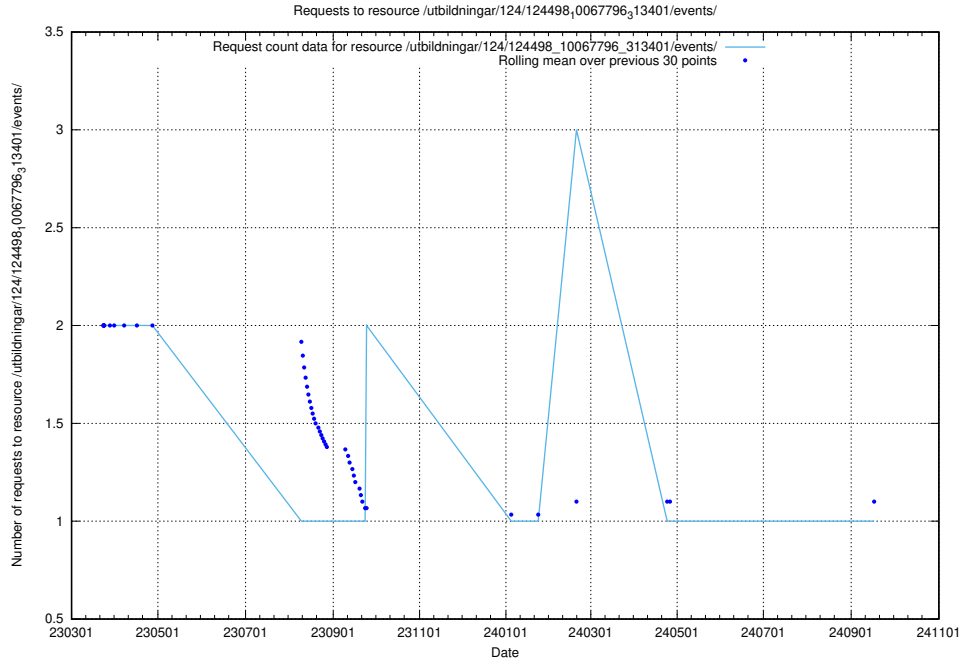

5.7260 Usage of /utbildningar/124/124498_10067796_313401/events/

Here, we count the number of requests to resource /utbildningar/124/124498_10067796_313401/events/