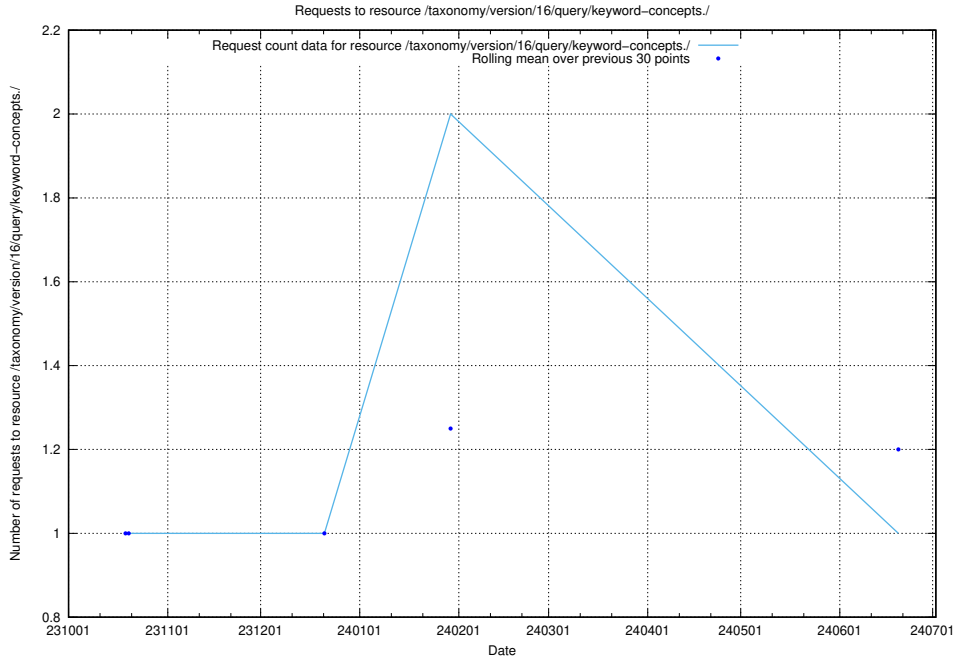

Here, we count the number of requests to resource /taxonomy/version/17/query/swedish-retail-and-wholesale-council-skills/.

5.5198 Usage of /taxonomy/version/16/query/keyword-concepts./

Here, we count the number of requests to resource /taxonomy/version/16/query/keyword-concepts./.