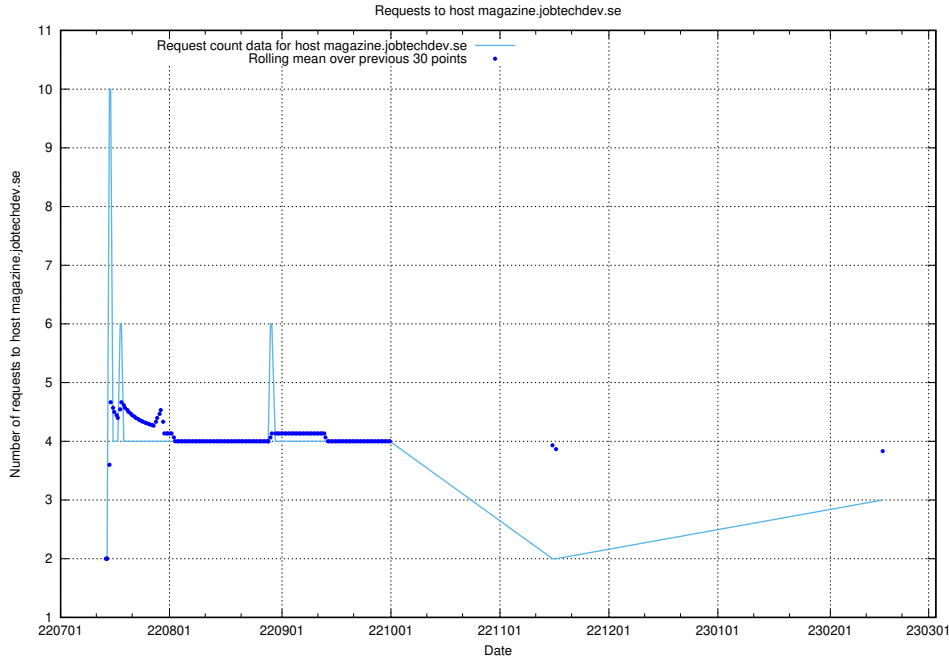

7.221 Usage of magazine.jobtechdev.se

Here, we count the number of requests to host magazine.jobtechdev.se.