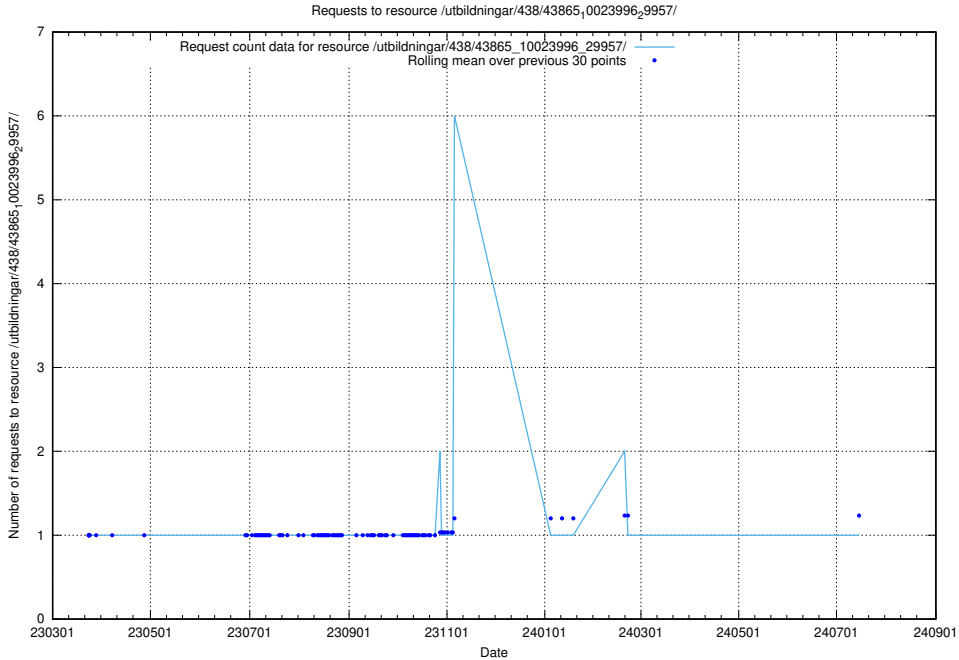

Here, we count the number of requests to resource /utbildningar/438/43865_10023996_29957/.

5.7285 Usage of /utbildningar/438/43860_10024041_64583/events/

Here, we count the number of requests to resource /utbildningar/438/43860_10024041_64583/events/.