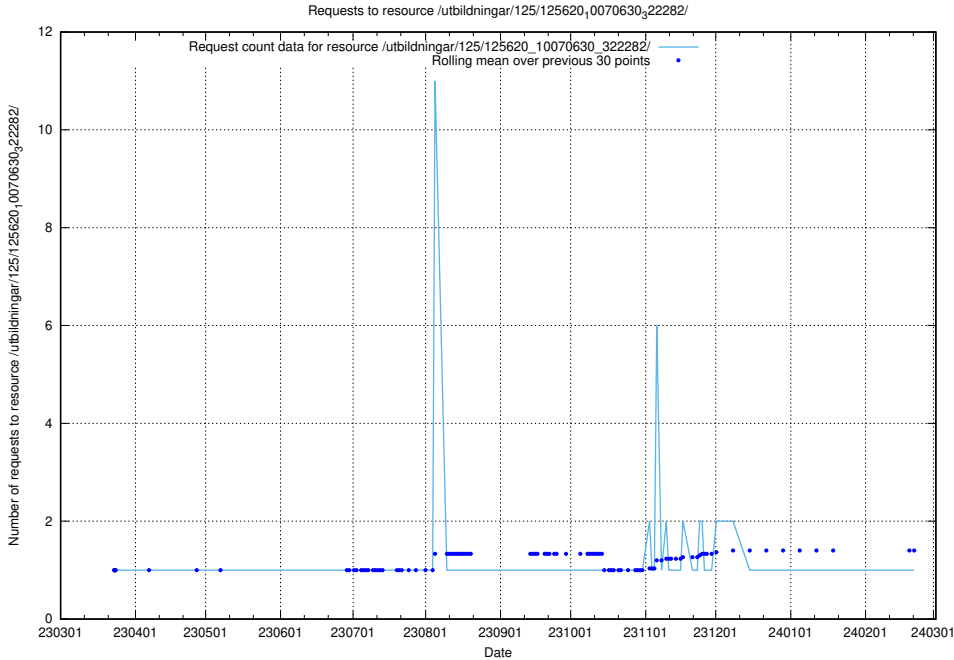

5.1107 Usage of /utbildningar/125/125620_10070630_322282/

Here, we count the number of requests to resource /utbildningar/125/125620_10070630_322282/.