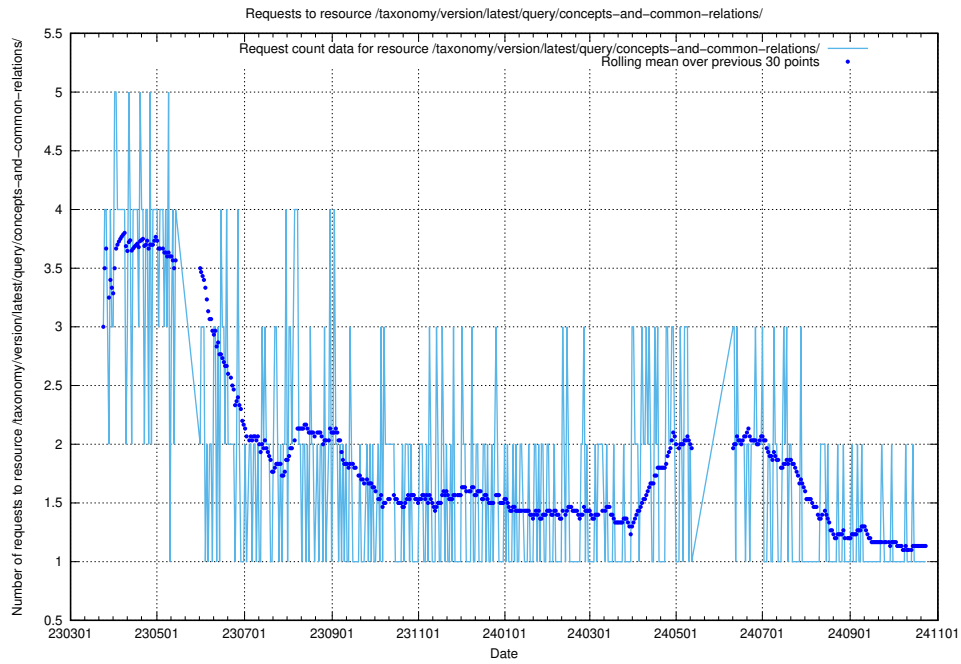

Here, we count the number of requests to resource /taxonomy/version/latest/query/concepts-and-common-relations/.

5.7049 Usage of /taxonomy/version/latest/query/concept-types/

Here, we count the number of requests to resource /taxonomy/version/latest/query/concept-types/.