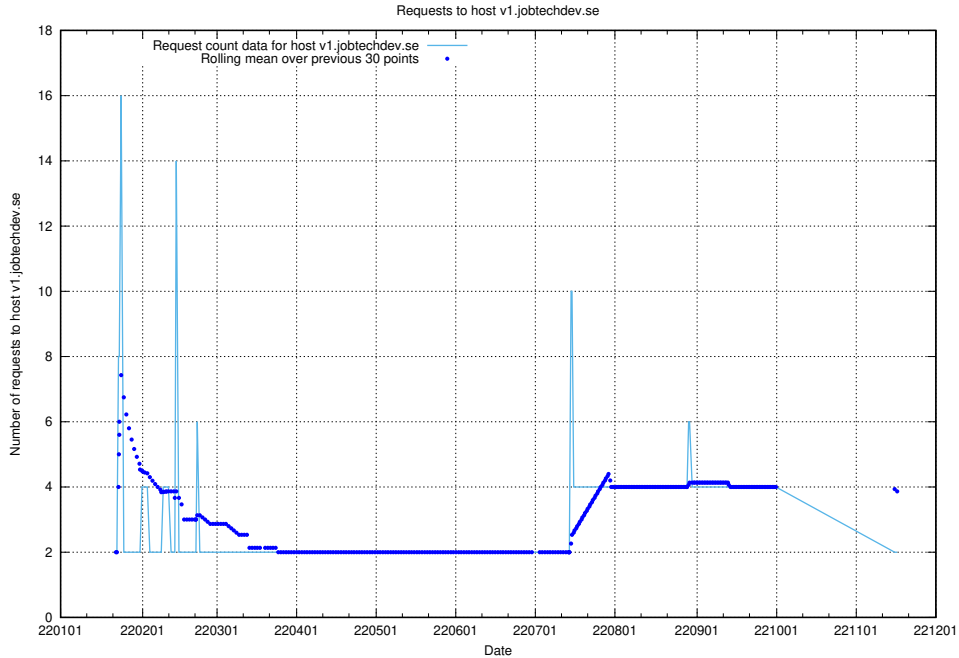

7.591 Usage of v1.jobtechdev.se

Here, we count the number of requests to host v1.jobtechdev.se.