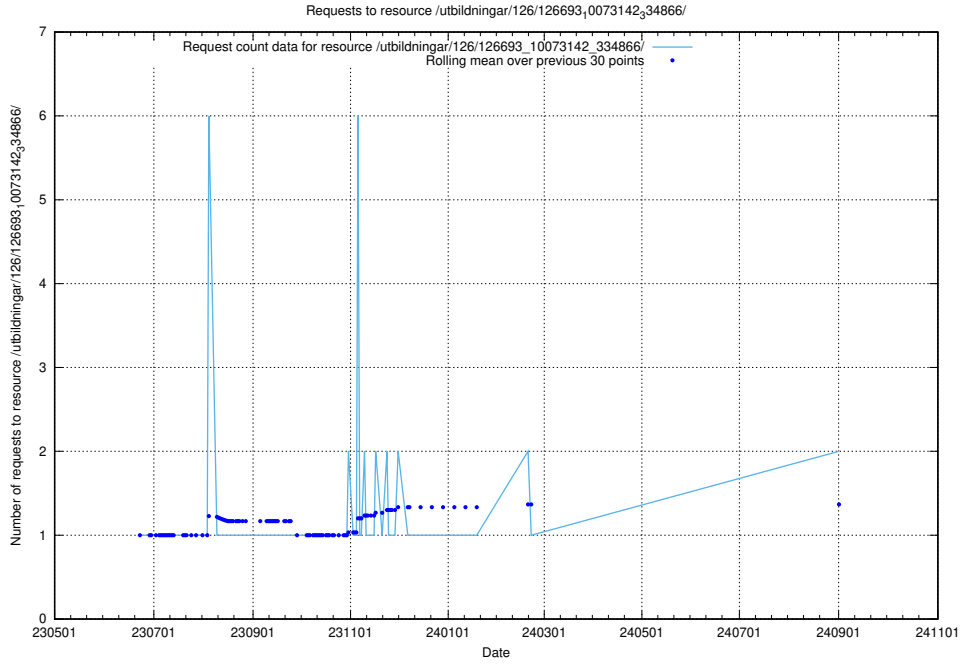

5.913 Usage of /utbildningar/126/126693_10073142_334866/

Here, we count the number of requests to resource /utbildningar/126/126693_10073142_334866/.