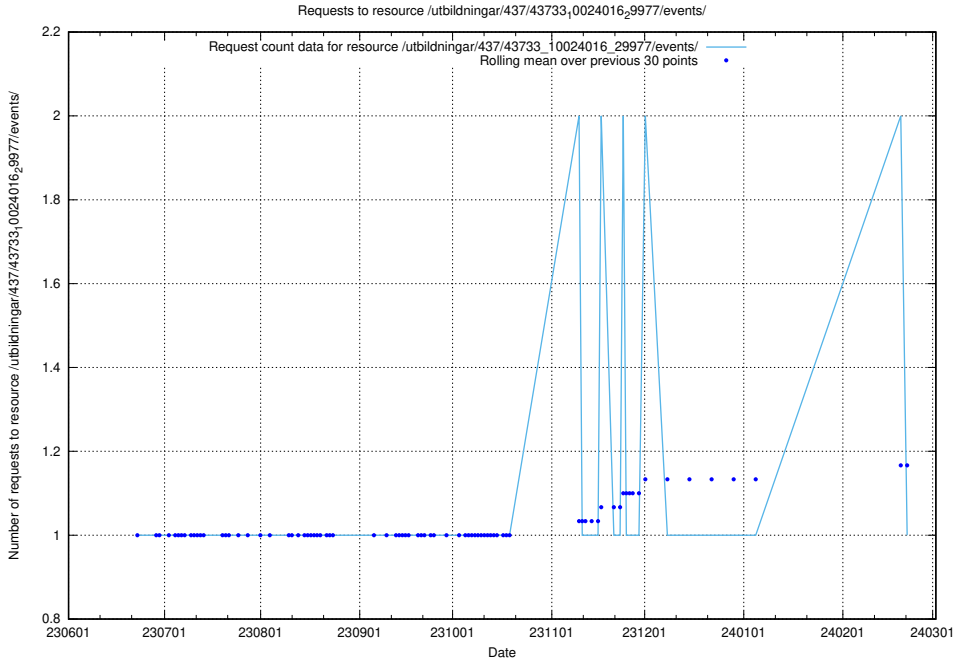

5.6504 Usage of /utbildningar/437/43733_10024016_29977/events/

Here, we count the number of requests to resource /utbildningar/437/43733_10024016_29977/events/.