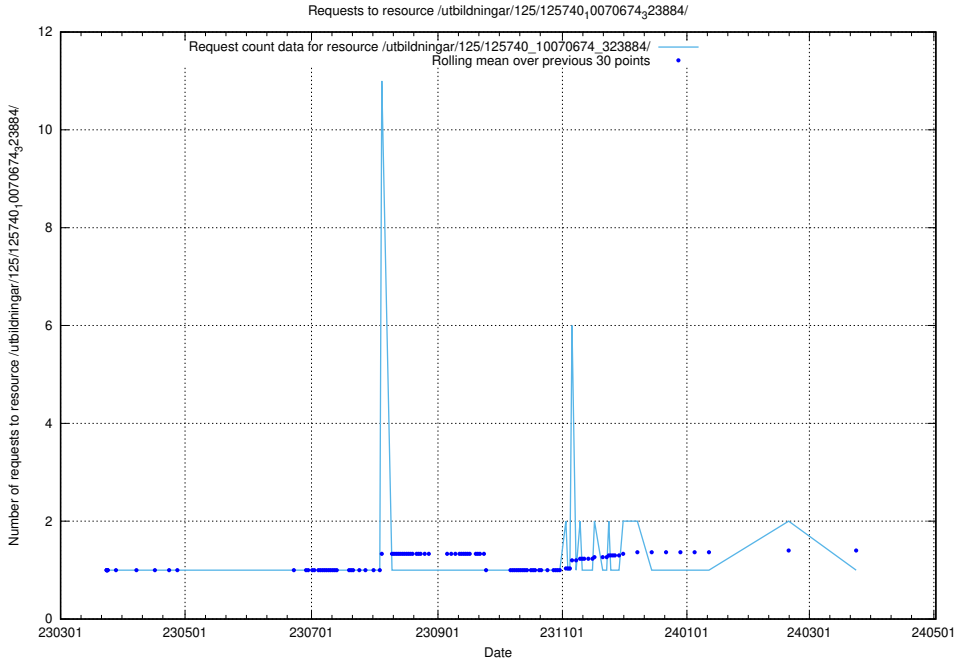

5.1038 Usage of /utbildningar/125/125740_10070674_323884/

Here, we count the number of requests to resource /utbildningar/125/125740_10070674_323884/.