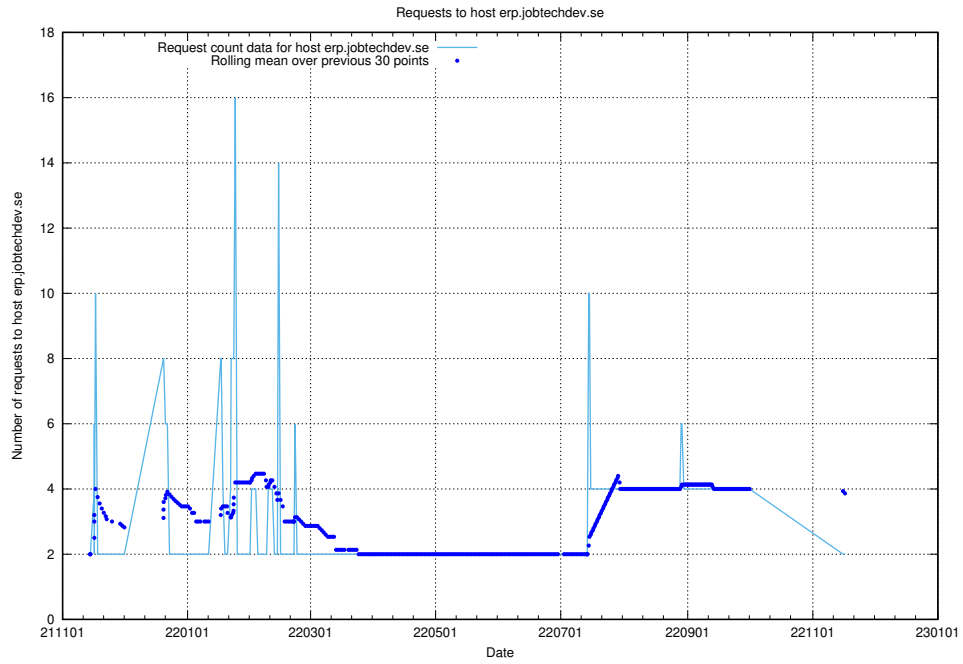

7.273 Usage of game.jobtechdev.se

Here, we count the number of requests to host game.jobtechdev.se.

7.274 Usage of erp.jobtechdev.se

Here, we count the number of requests to host erp.jobtechdev.se.

7.275 Usage of backup.jobtechdev.se