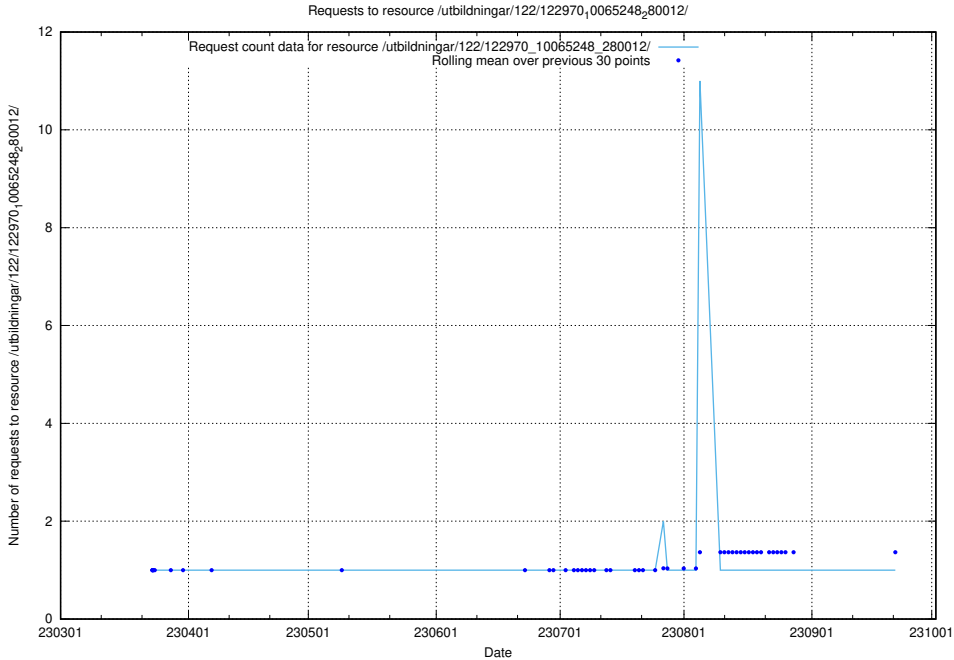

5.5907 Usage of /utbildningar/122/122970_10065248_280012/

Here, we count the number of requests to resource /utbildningar/122/122970_10065248_280012/.