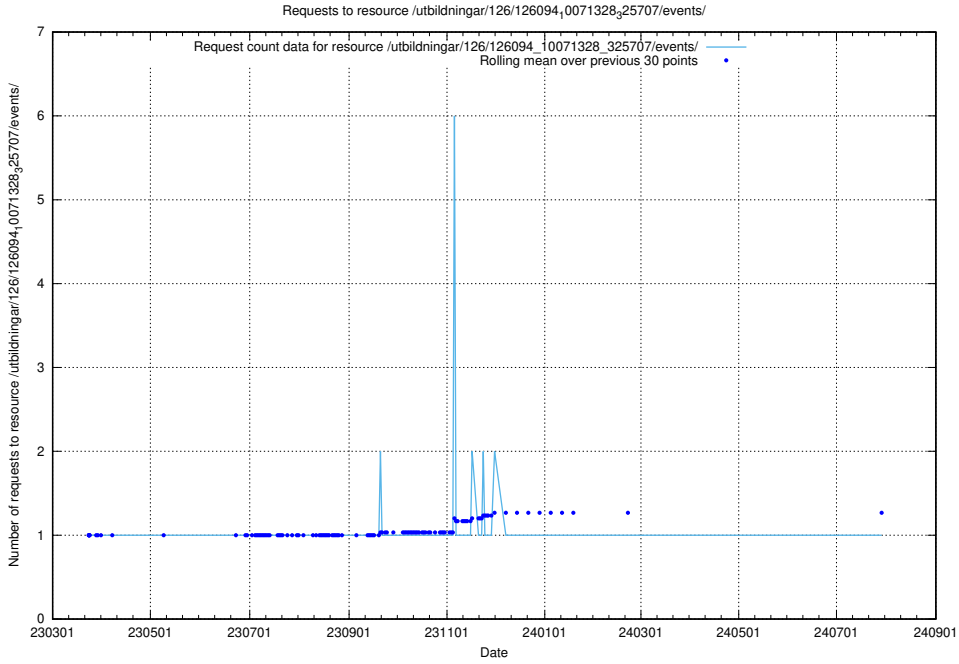

5.7395 Usage of /tst/

Here, we count the number of requests to resource /tst/.

5.7396 Usage of /utbildningar/126/126094_10071328_325707/events/

Here, we count the number of requests to resource /utbildningar/126/126094_10071328_325707/events/