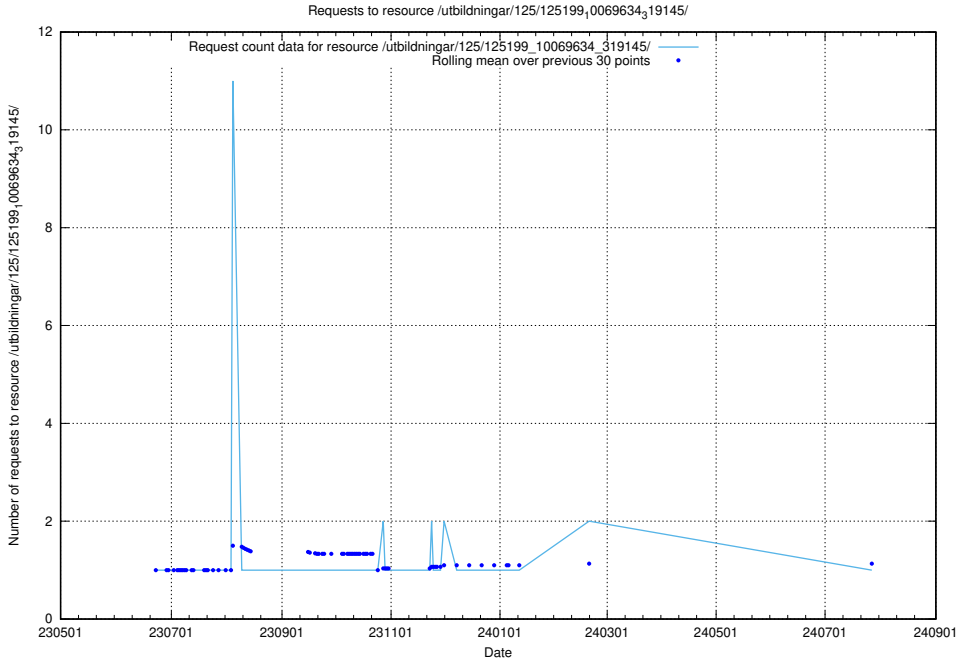

5.6627 Usage of /utbildningar/125/125199_10069634_319145/

Here, we count the number of requests to resource /utbildningar/125/125199_10069634_319145/.