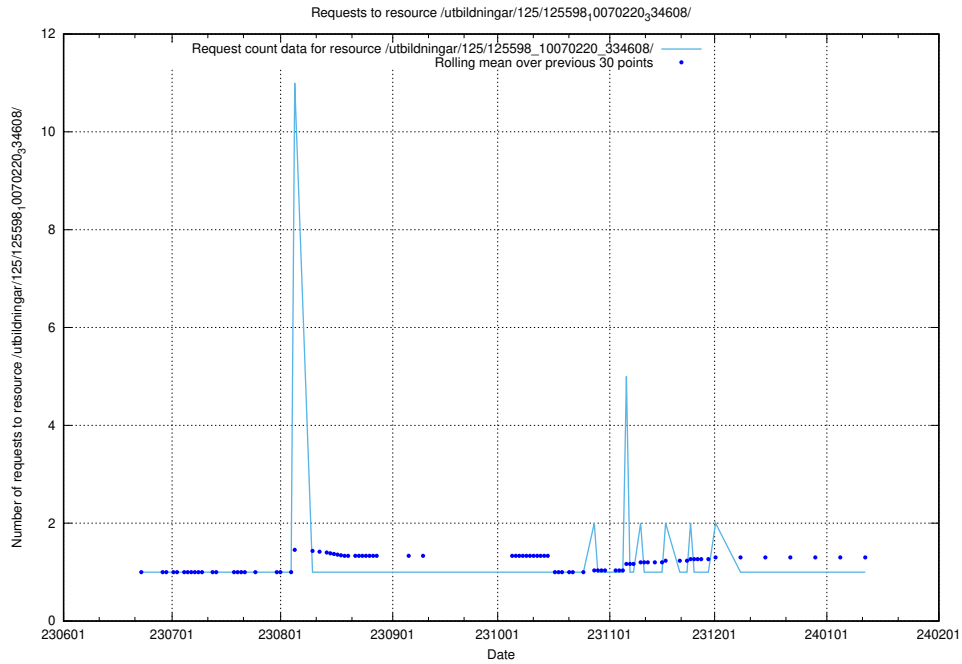

5.6622 Usage of /utbildningar/125/125598_10070220_334608/

Here, we count the number of requests to resource /utbildningar/125/125598_10070220_334608/.