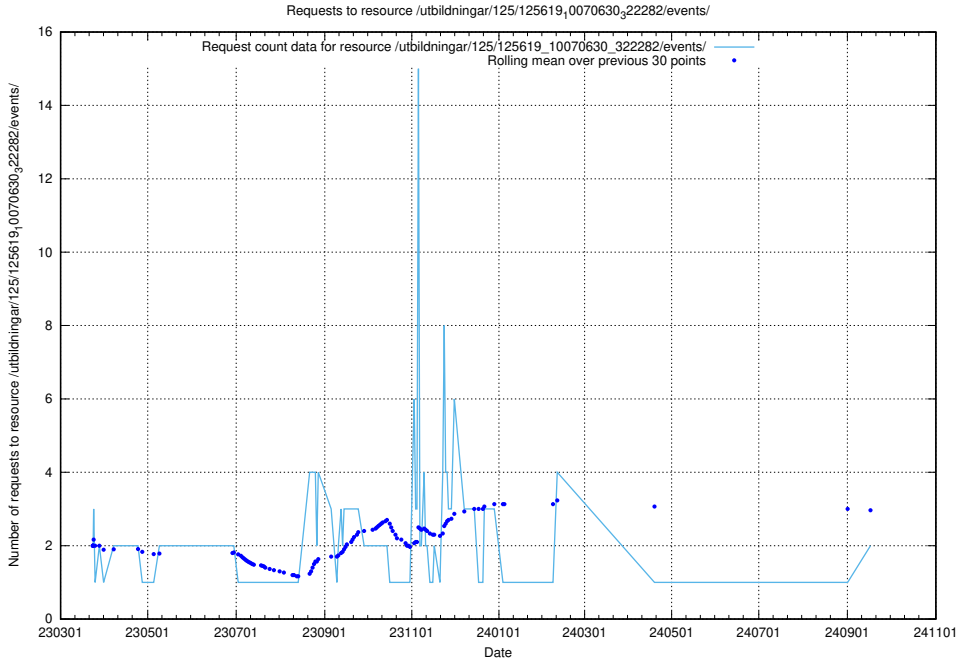

5.989 Usage of /utbildningar/125/125619_10070630_322282/events/

Here, we count the number of requests to resource /utbildningar/125/125619_10070630_322282/events/