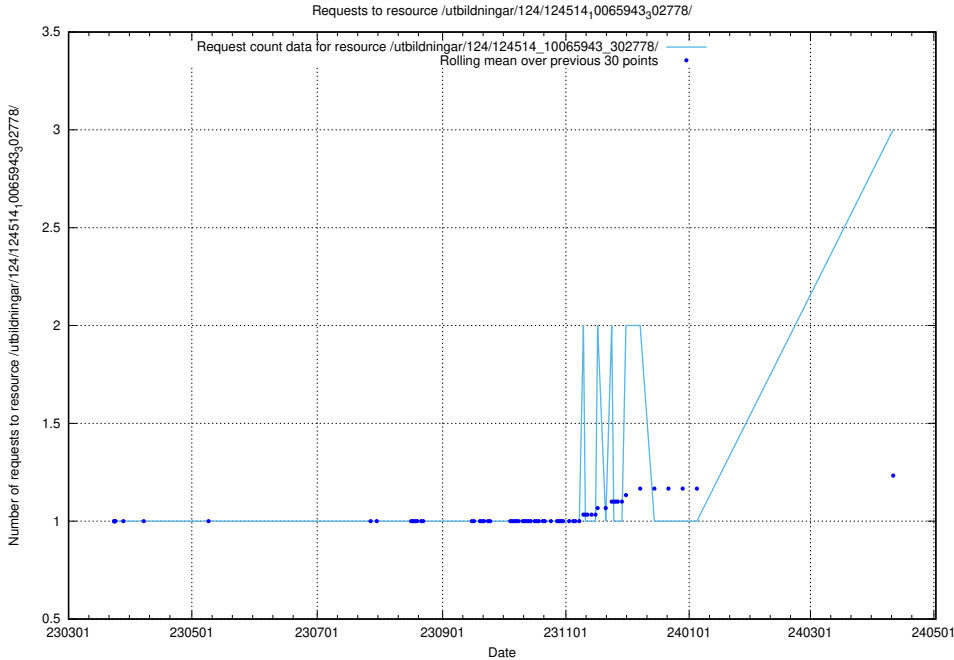

5.406 Usage of /utbildningar/124/124514_10065943_302778/

Here, we count the number of requests to resource /utbildningar/124/124514_10065943_302778/.