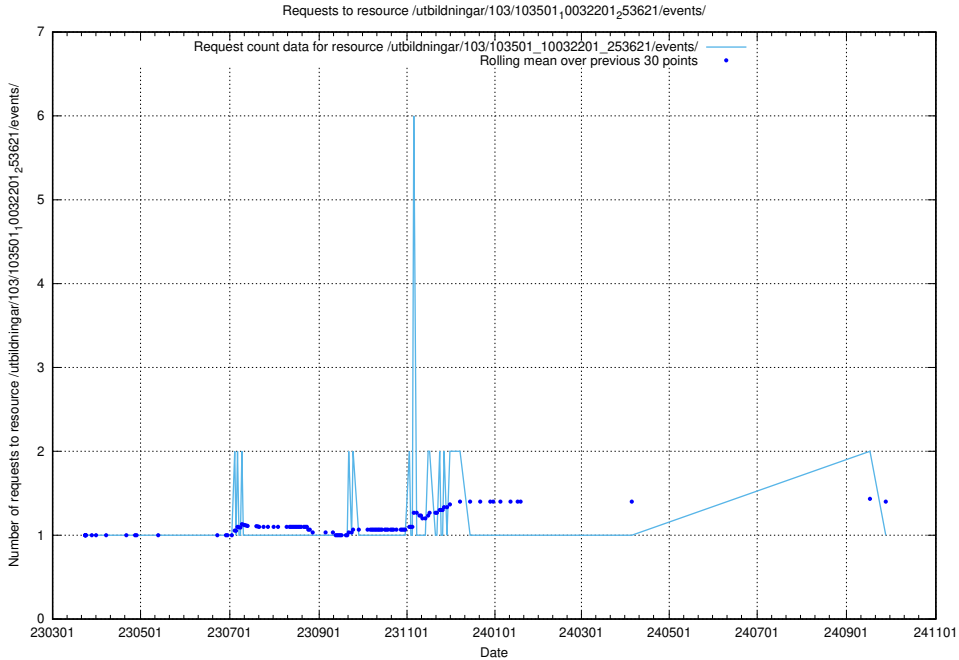

5.6402 Usage of /utbildningar/103/103501_10032201_253621/events/

Here, we count the number of requests to resource /utbildningar/103/103501_10032201_253621/events/