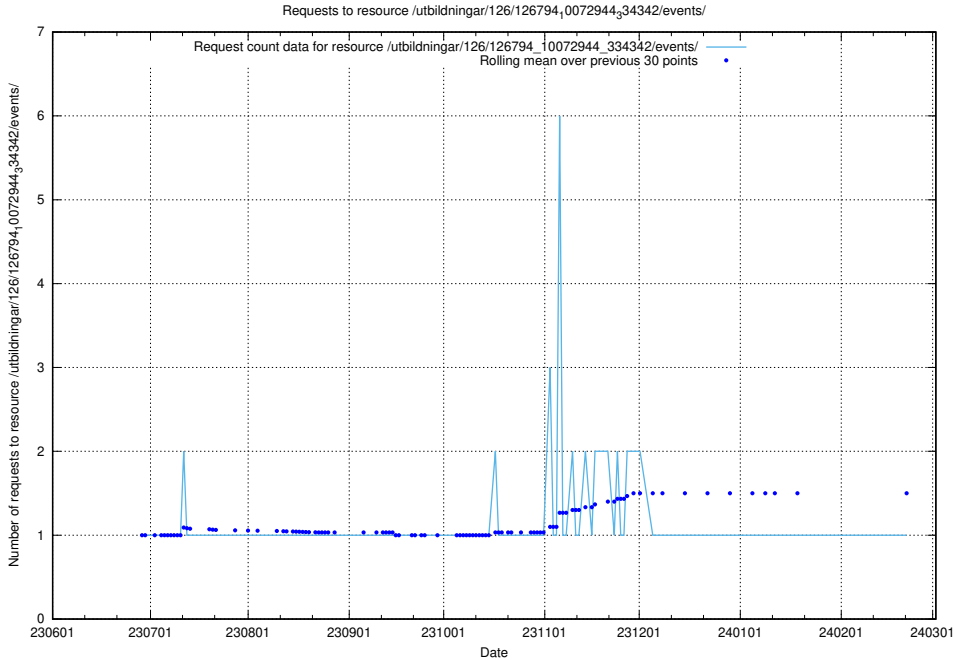

5.6361 Usage of /utbildningar/126/126794_10072944_334342/events/

Here, we count the number of requests to resource /utbildningar/126/126794_10072944_334342/events/