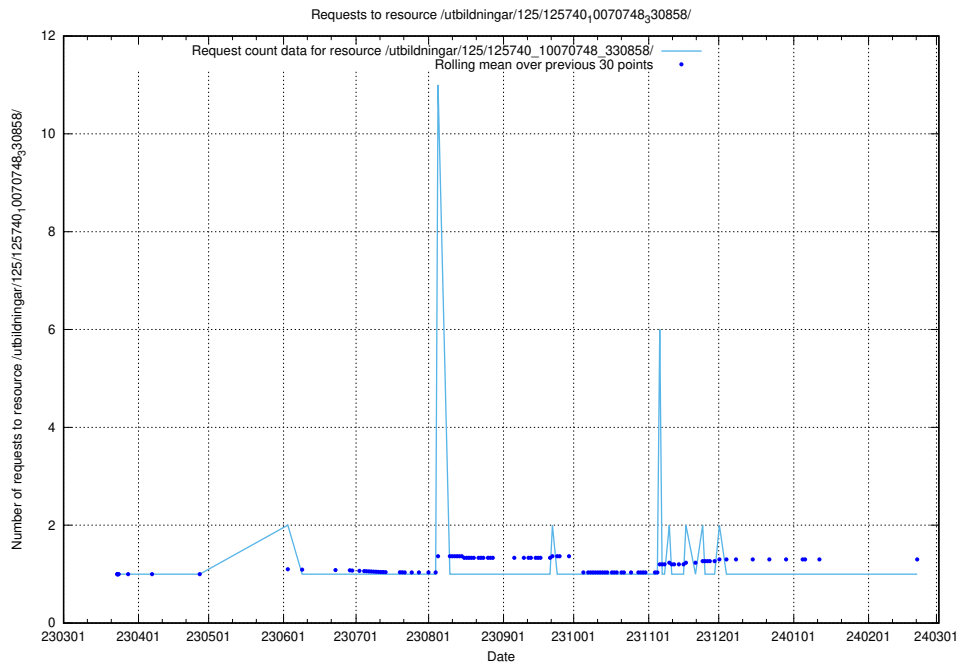

5.1016 Usage of /utbildningar/125/125740_10070748_330858/

Here, we count the number of requests to resource /utbildningar/125/125740_10070748_330858/.

5.1017 Usage of /utbildningar/125/125740_10070692_324616/events/