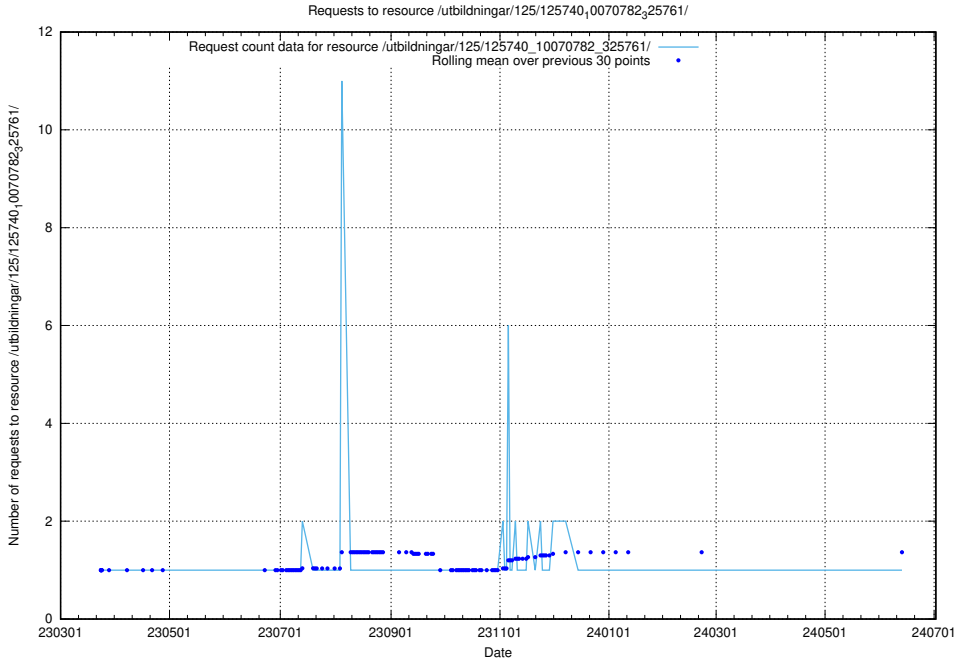

5.1010 Usage of /utbildningar/125/125740_10070782_325761/

Here, we count the number of requests to resource /utbildningar/125/125740_10070782_325761/.