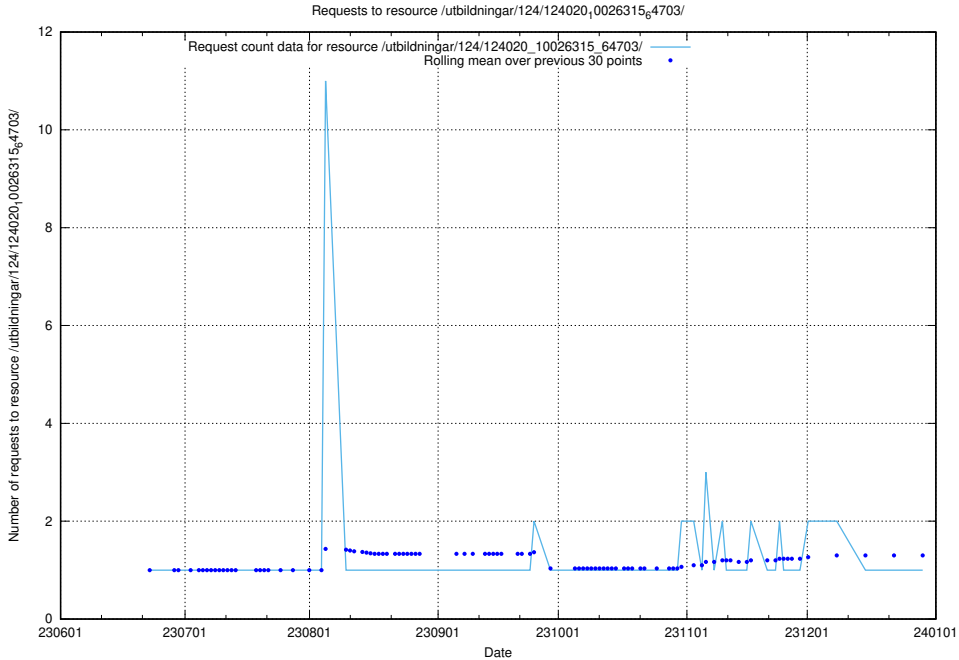

5.6740 Usage of /utbildningar/124/124020_10026315_64703/

Here, we count the number of requests to resource /utbildningar/124/124020_10026315_64703/.