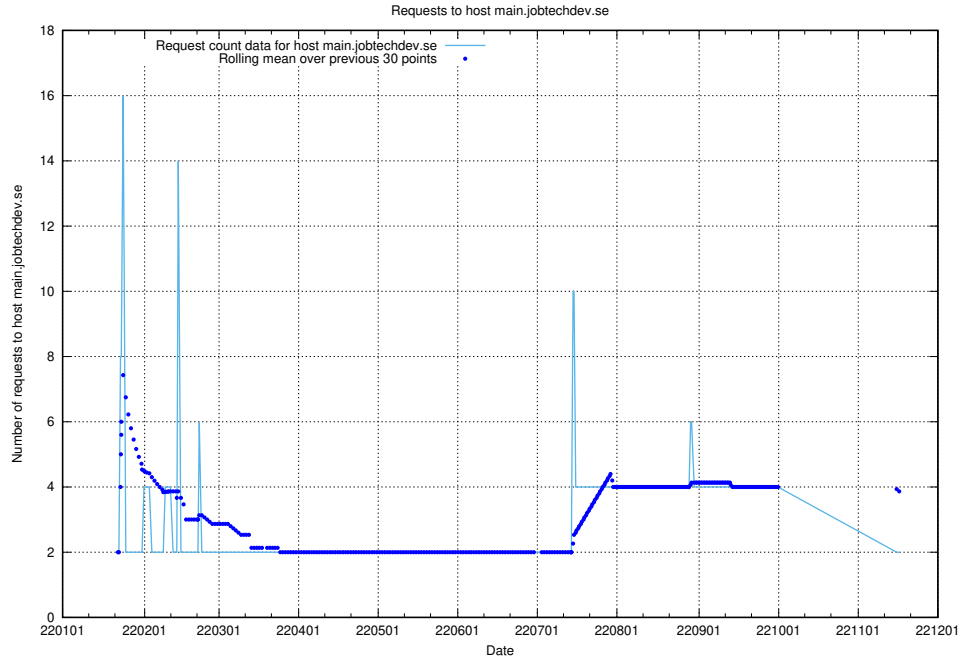

7.607 Usage of main.jobtechdev.se

Here, we count the number of requests to host main.jobtechdev.se.