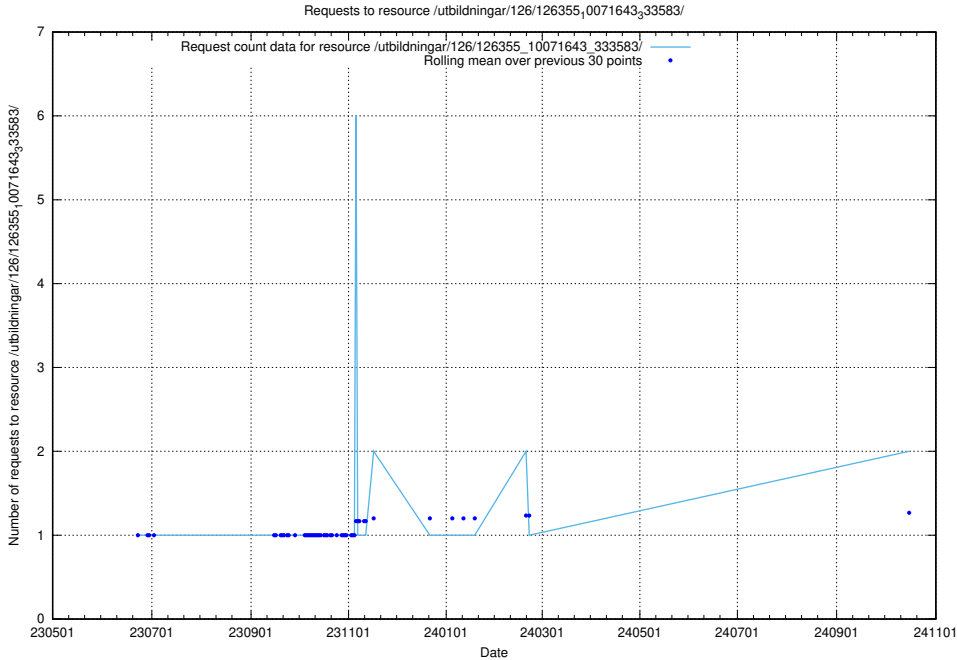

5.915 Usage of /utbildningar/126/126355_10071643_333583/

Here, we count the number of requests to resource /utbildningar/126/126355_10071643_333583/.