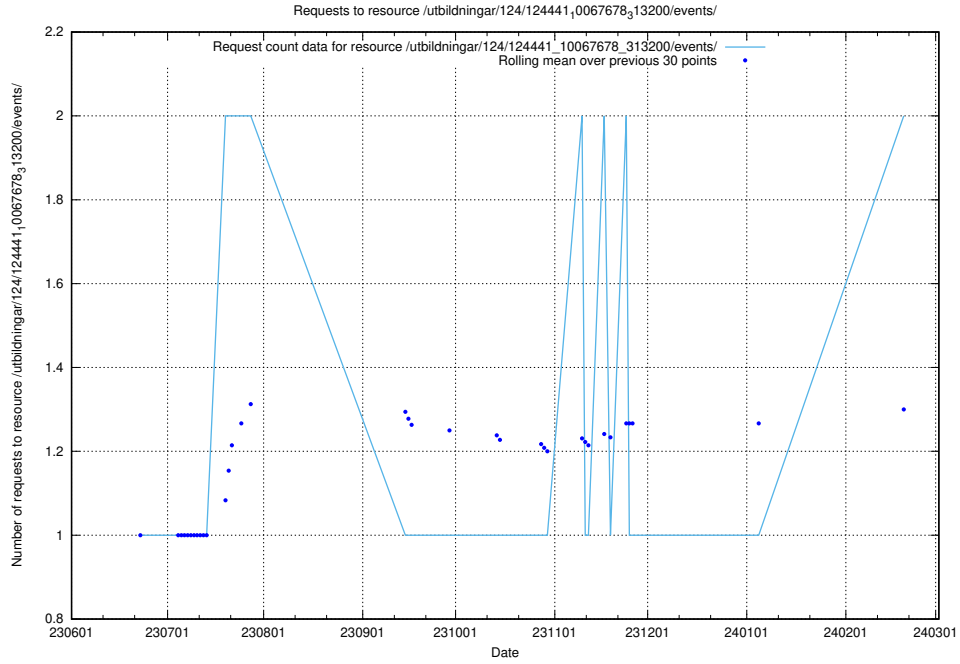

Here, we count the number of requests to resource /utbildningar/124/124470_10067547_312970/.

5.934 Usage of /utbildningar/124/124441_10067678_313200/events/

Here, we count the number of requests to resource /utbildningar/124/124441_10067678_313200/events/