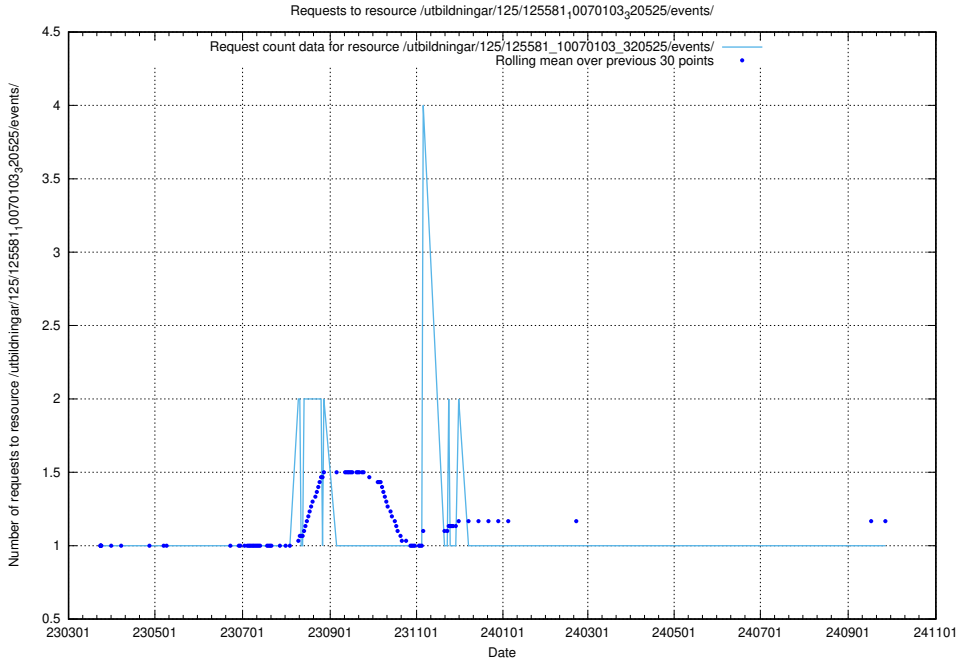

5.1144 Usage of /utbildningar/125/125581_10070103_320525/events/

Here, we count the number of requests to resource /utbildningar/125/125581_10070103_320525/events/