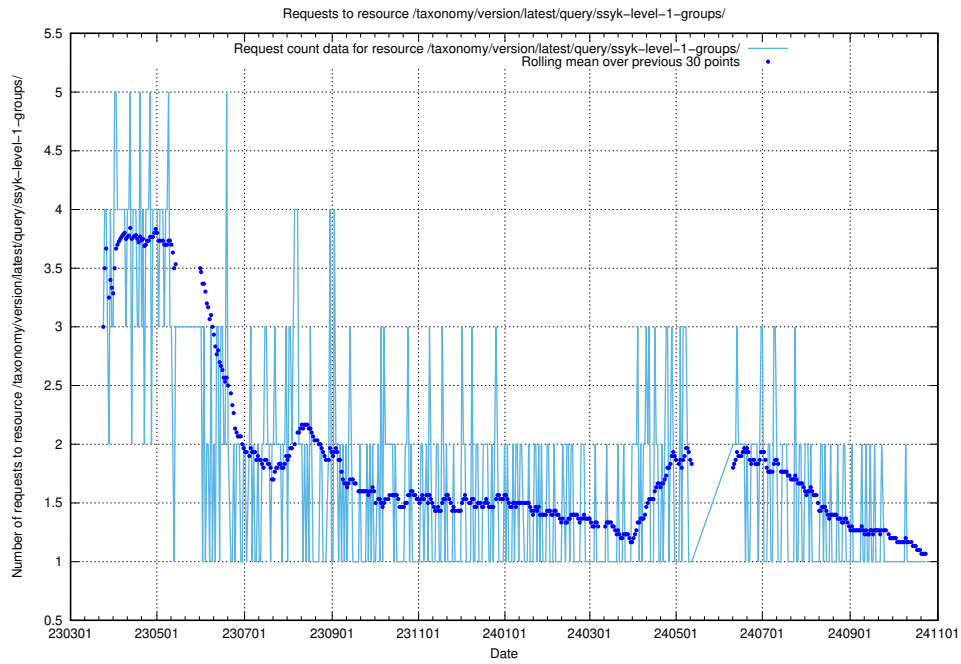

5.7019 Usage of /taxonomy/version/latest/query/ssyk-level-1-groups/

Here, we count the number of requests to resource /taxonomy/version/latest/query/ssyk-level-1-groups/.