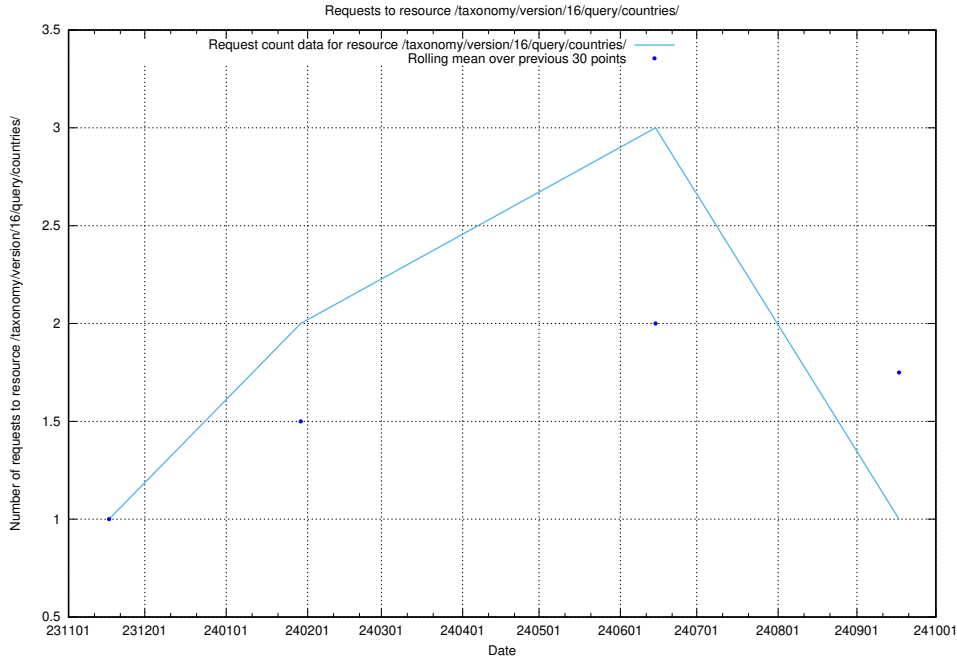

5.4999 Usage of /taxonomy/version/16/query/countries/

Here, we count the number of requests to resource /taxonomy/version/16/query/countries/.