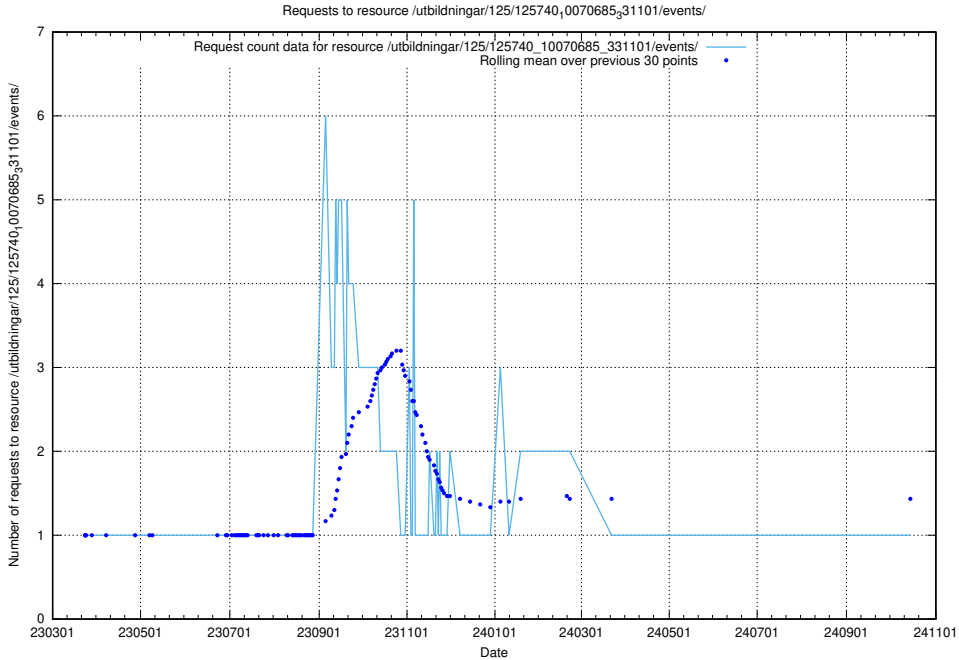

5.1028 Usage of /utbildningar/125/125740_10070685_331101/events/

Here, we count the number of requests to resource /utbildningar/125/125740_10070685_331101/events/