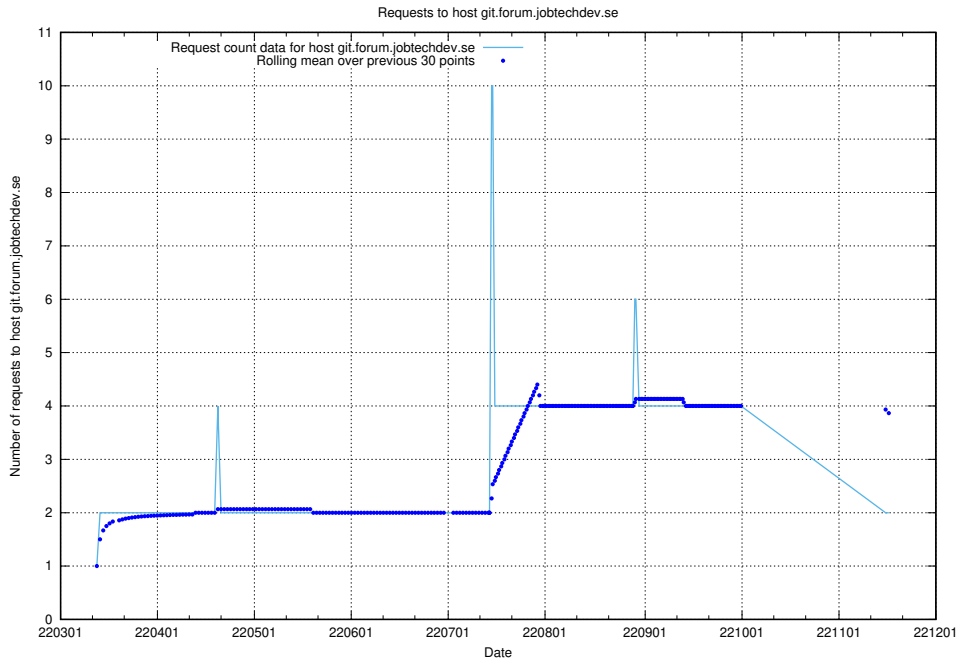

7.509 Usage of git.forum.jobtechdev.se

Here, we count the number of requests to host git.forum.jobtechdev.se.