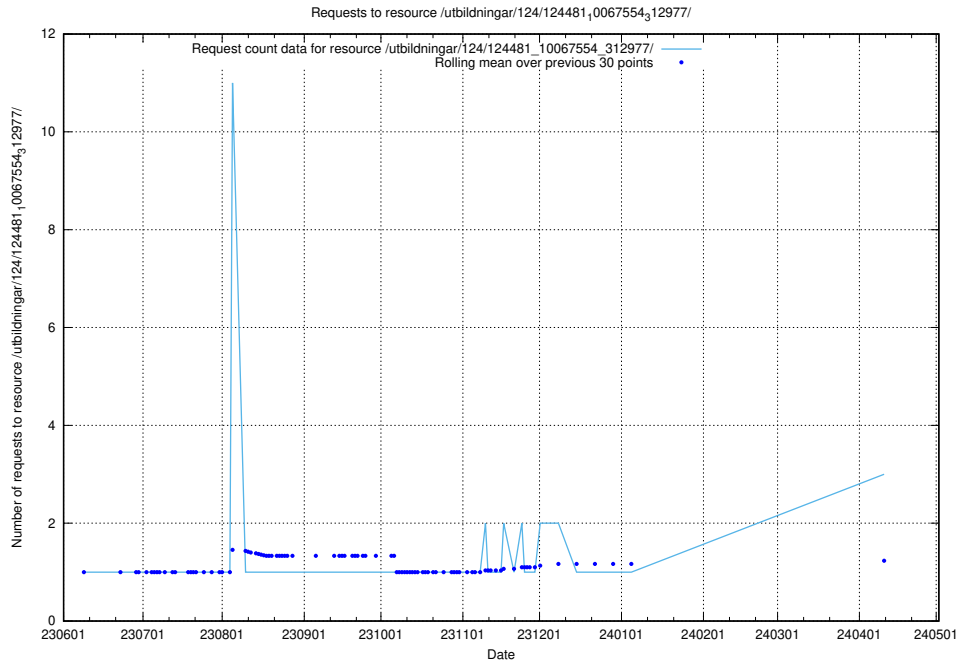

5.494 Usage of /utbildningar/124/124481_10067554_312977/

Here, we count the number of requests to resource /utbildningar/124/124481_10067554_312977/.