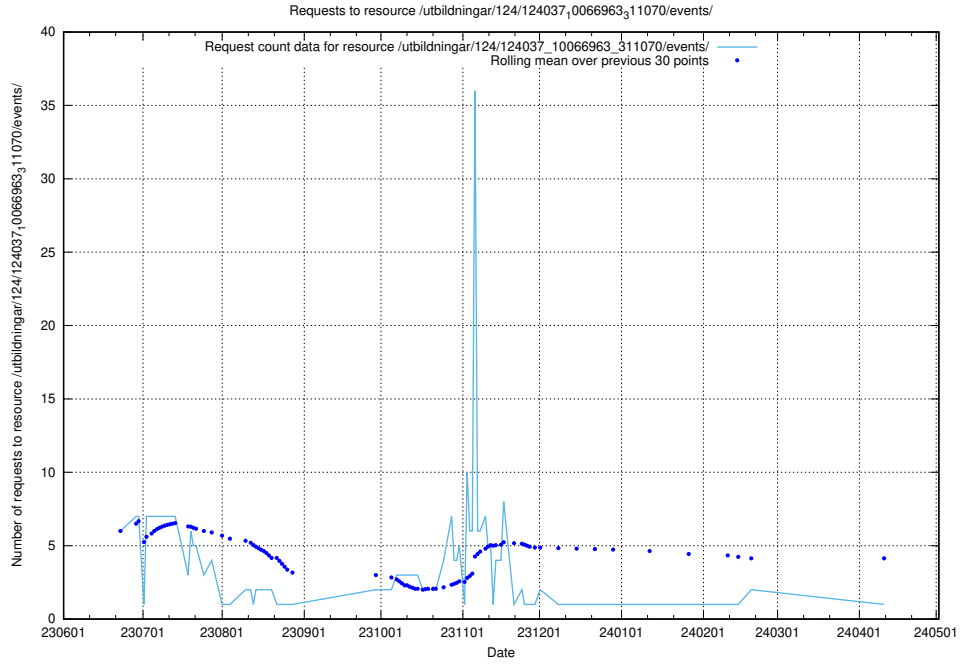

5.6485 Usage of /utbildningar/124/124037_10066963_311070/events/

Here, we count the number of requests to resource /utbildningar/124/124037_10066963_311070/events/

5.6486 Usage of /utbildningar/124/124520_10066311_308507/events/