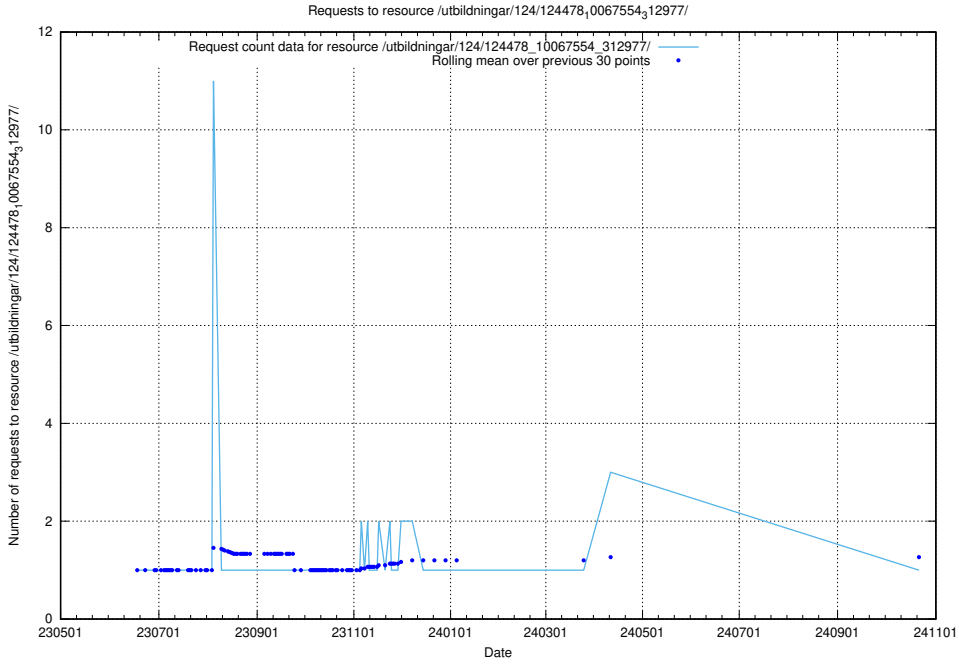

5.6775 Usage of /utbildningar/124/124478_10067554_312977/

Here, we count the number of requests to resource /utbildningar/124/124478_10067554_312977/.