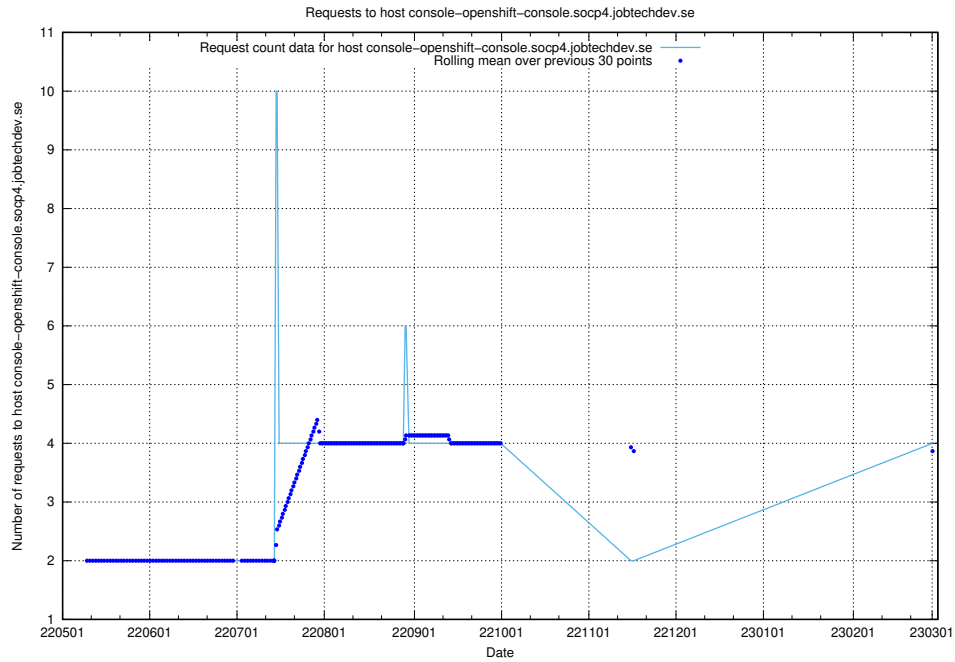

7.158 Usage of console-openshift-console.socp4.jobtechdev.se

Here, we count the number of requests to host console-openshift-console.socp4.jobtechdev.se.