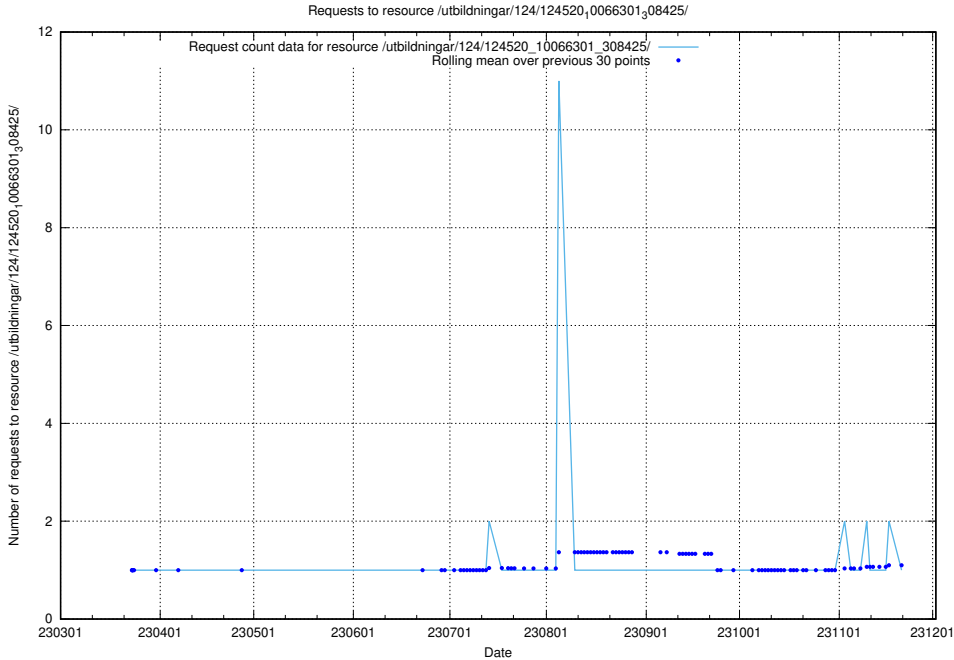

5.1906 Usage of /utbildningar/124/124520_10066301_308425/

Here, we count the number of requests to resource /utbildningar/124/124520_10066301_308425/.