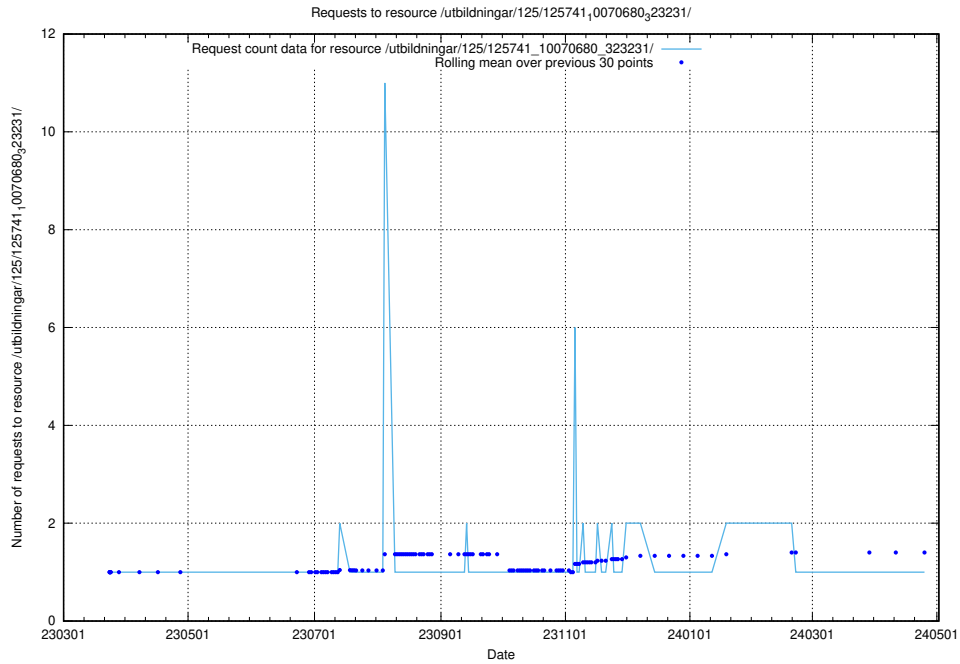

5.7441 Usage of /utbildningar/125/125741_10070680_323231/

Here, we count the number of requests to resource /utbildningar/125/125741_10070680_323231/.