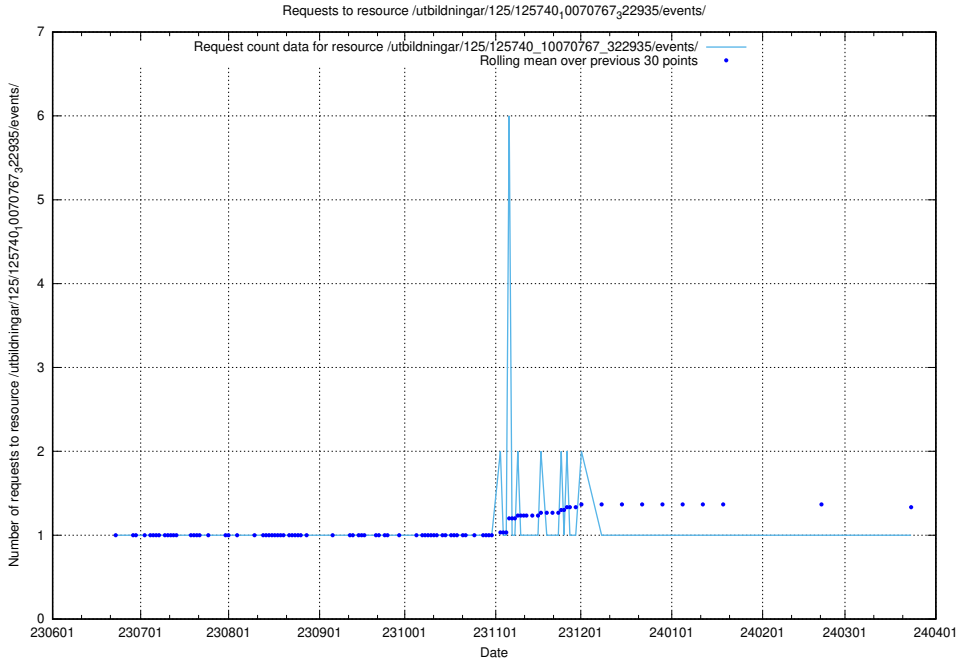

Here, we count the number of requests to resource /utbildningar/125/125740_10070782_335875/.

5.6597 Usage of /utbildningar/125/125740_10070767_322935/events/

Here, we count the number of requests to resource /utbildningar/125/125740_10070767_322935/events/