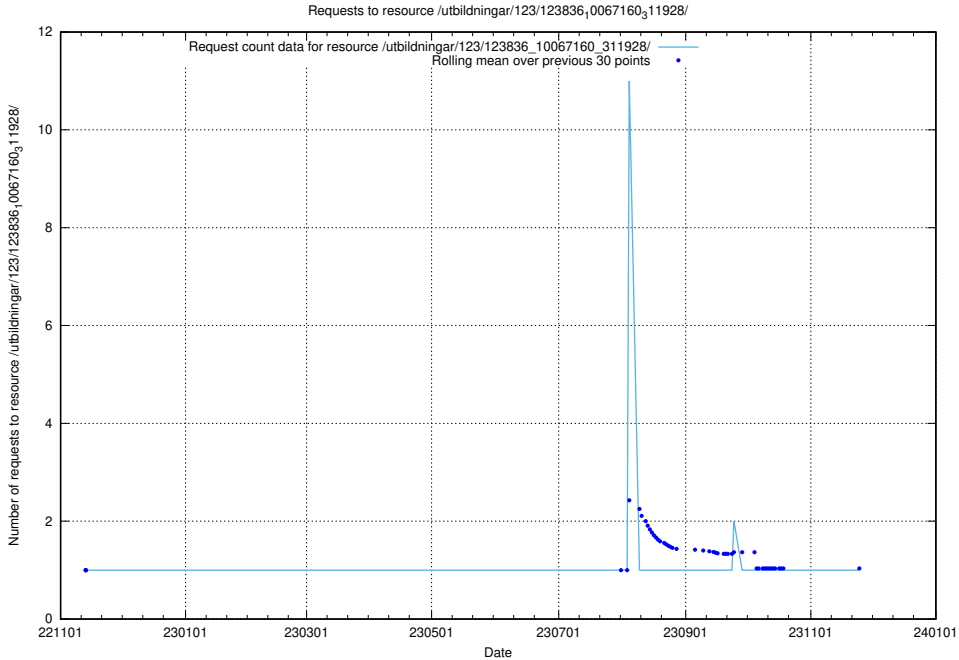

5.6810 Usage of /utbildningar/123/123836_10067160_311928/

Here, we count the number of requests to resource /utbildningar/123/123836_10067160_311928/.