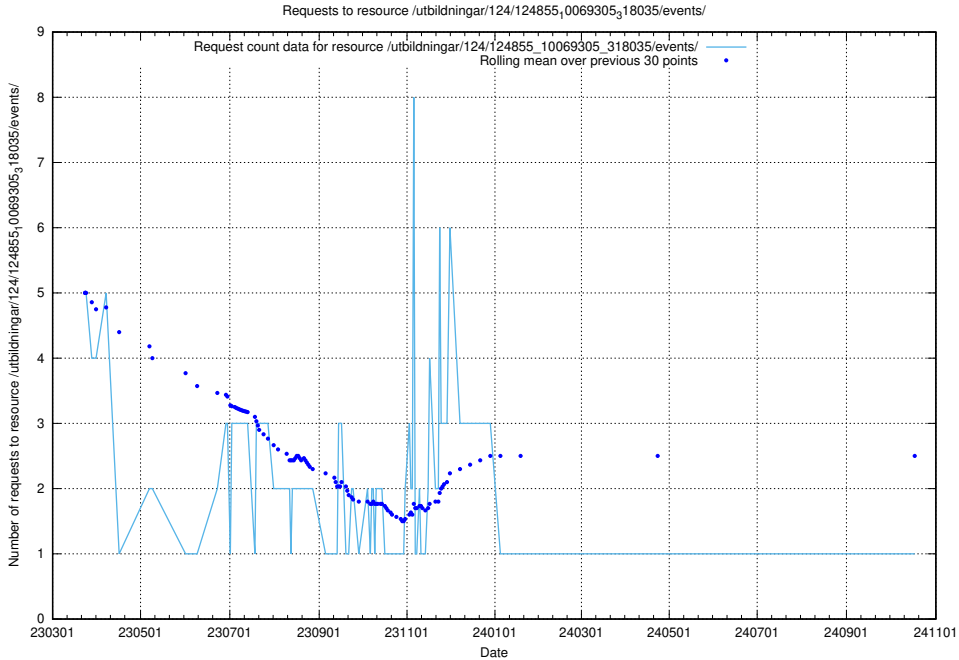

5.7207 Usage of /utbildningar/124/124855_10069305_318035/events/

Here, we count the number of requests to resource /utbildningar/124/124855_10069305_318035/events/