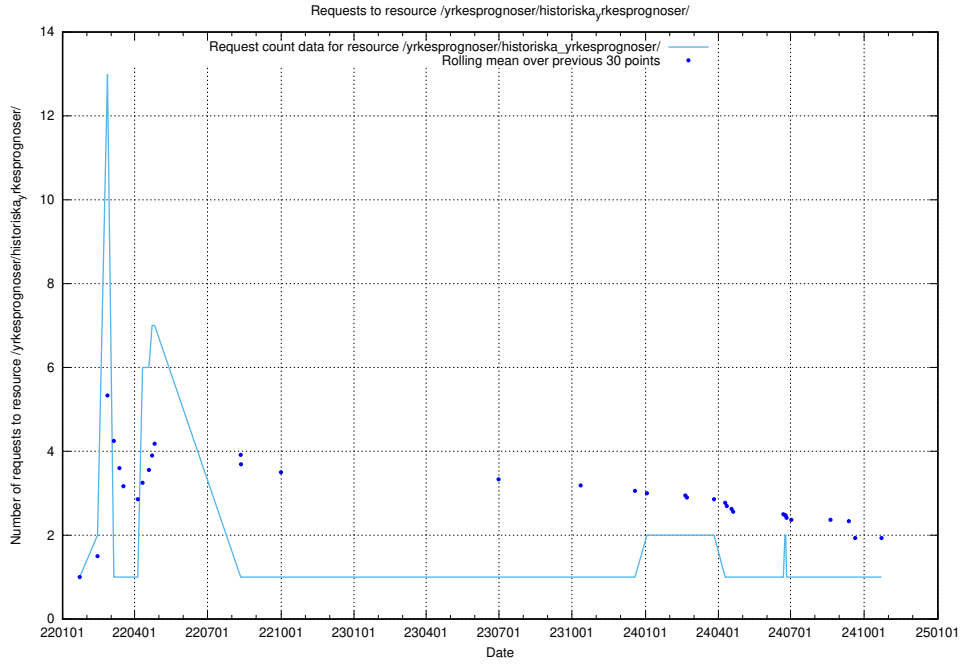

5.5508 Usage of /yrkesprognoser/historiska_yrkesprognoser/

Here, we count the number of requests to resource /yrkesprognoser/historiska_yrkesprognoser/.