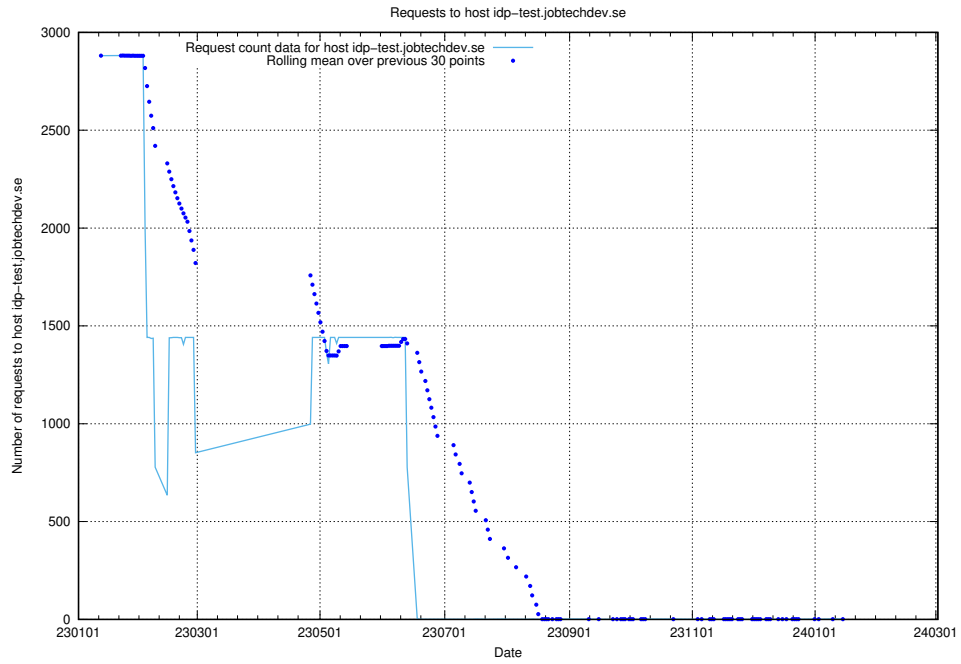

Here, we count the number of requests to host idp-test.jobtechdev.se.

7.312 Usage of jobstore.jobtechdev.se

Here, we count the number of requests to host jobstore.jobtechdev.se.

7.313 Usage of academy.jobtechdev.se