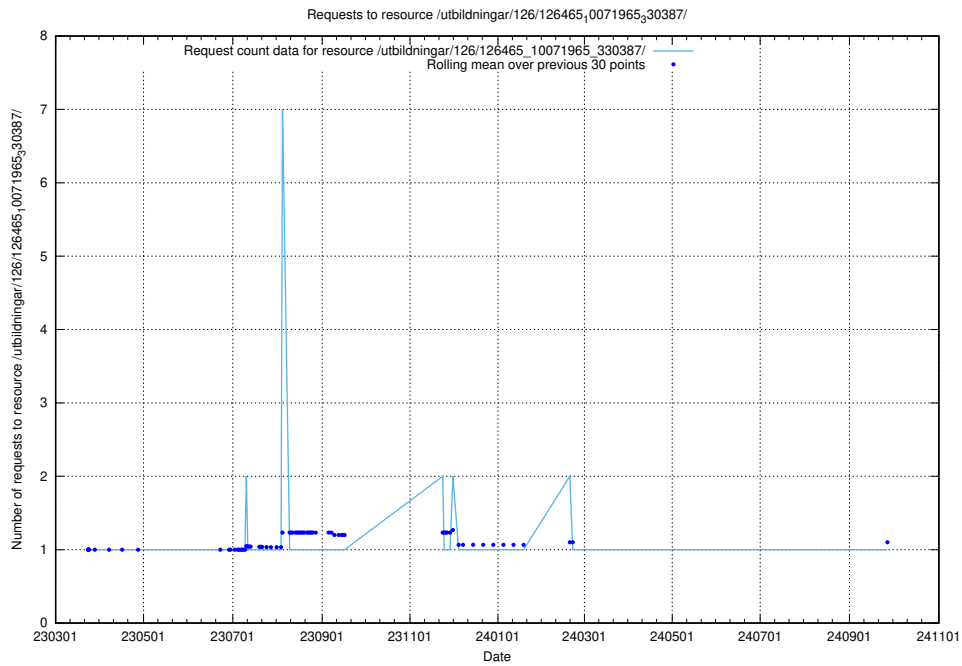

5.7382 Usage of /utbildningar/126/126465_10071965_330387/

Here, we count the number of requests to resource /utbildningar/126/126465_10071965_330387/.