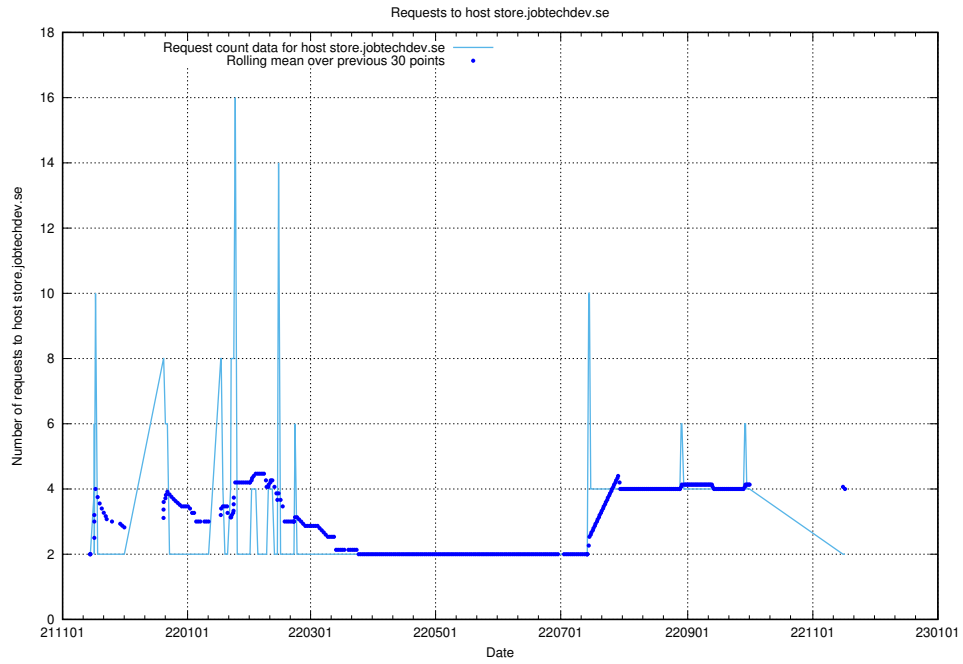

7.566 Usage of store.jobtechdev.se

Here, we count the number of requests to host store.jobtechdev.se.