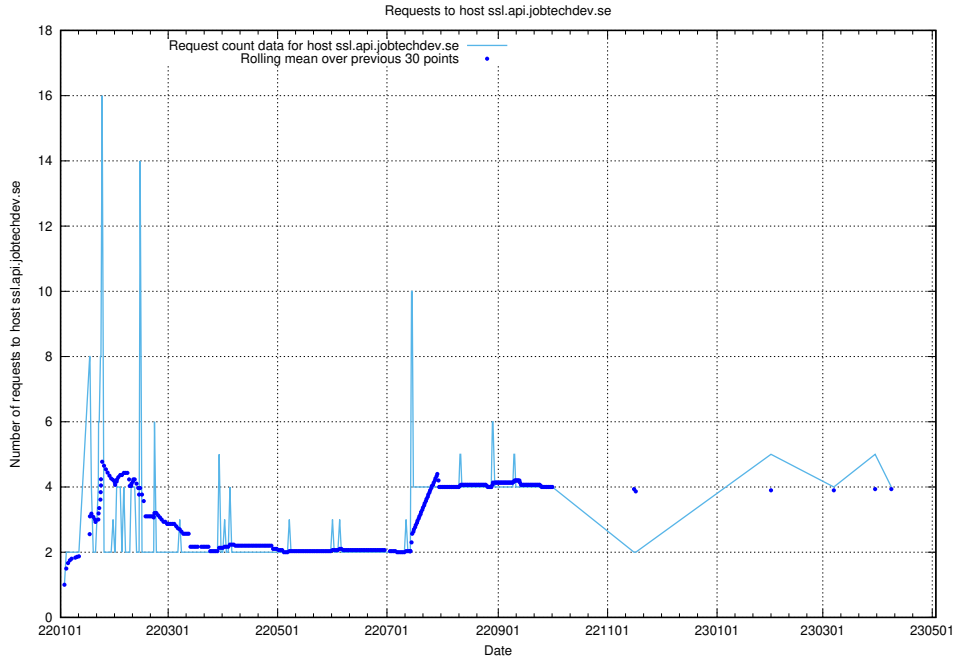

7.118 Usage of ssl.api.jobtechdev.se

Here, we count the number of requests to host ssl.api.jobtechdev.se.