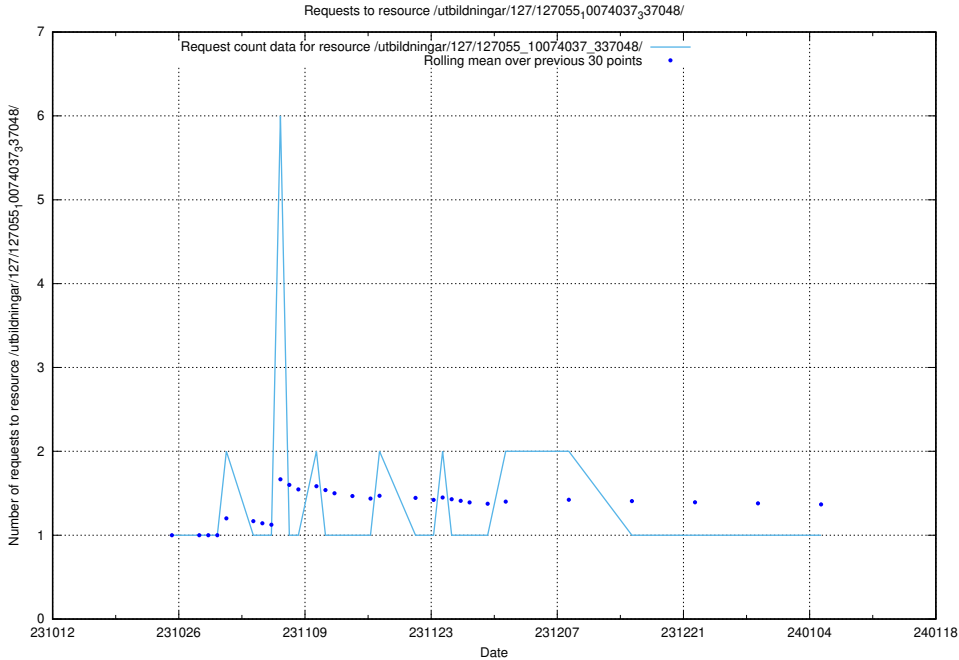

5.5134 Usage of /utbildningar/127/127055_10074037_337048/

Here, we count the number of requests to resource /utbildningar/127/127055_10074037_337048/.