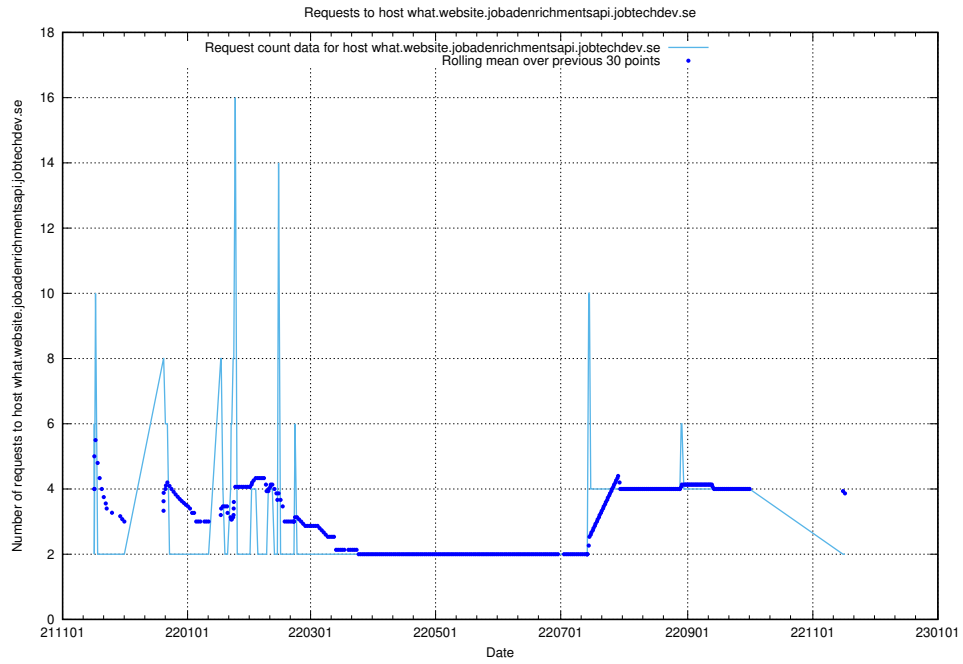

7.512 Usage of what.website.jobadenrichmentsapi.jobtechdev.se

Here, we count the number of requests to host what.website.jobadenrichmentsapi.jobtechdev.se.