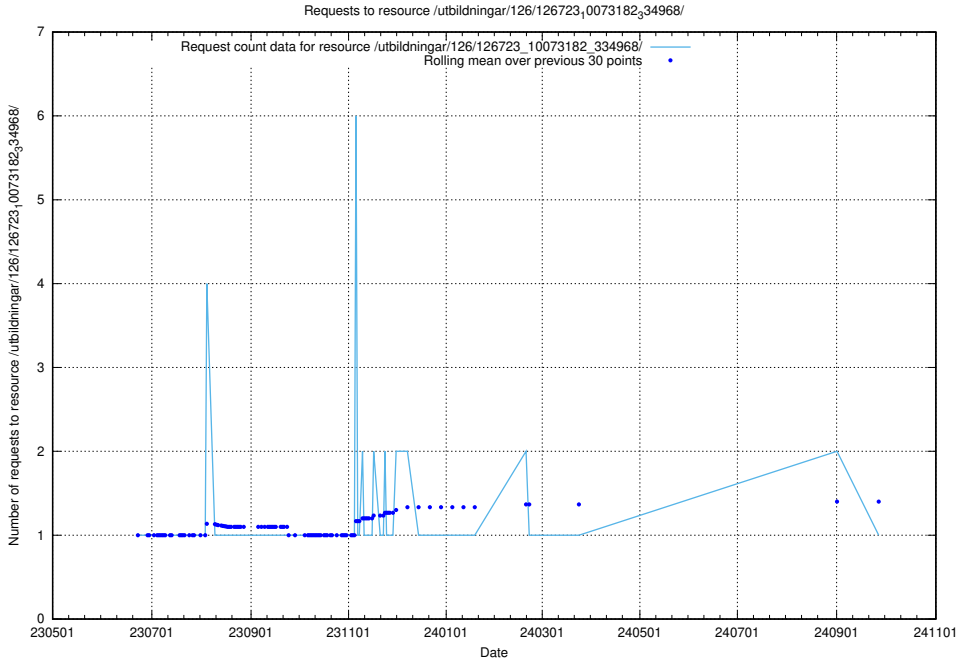

5.6519 Usage of /utbildningar/126/126723_10073182_334968/

Here, we count the number of requests to resource /utbildningar/126/126723_10073182_334968/.