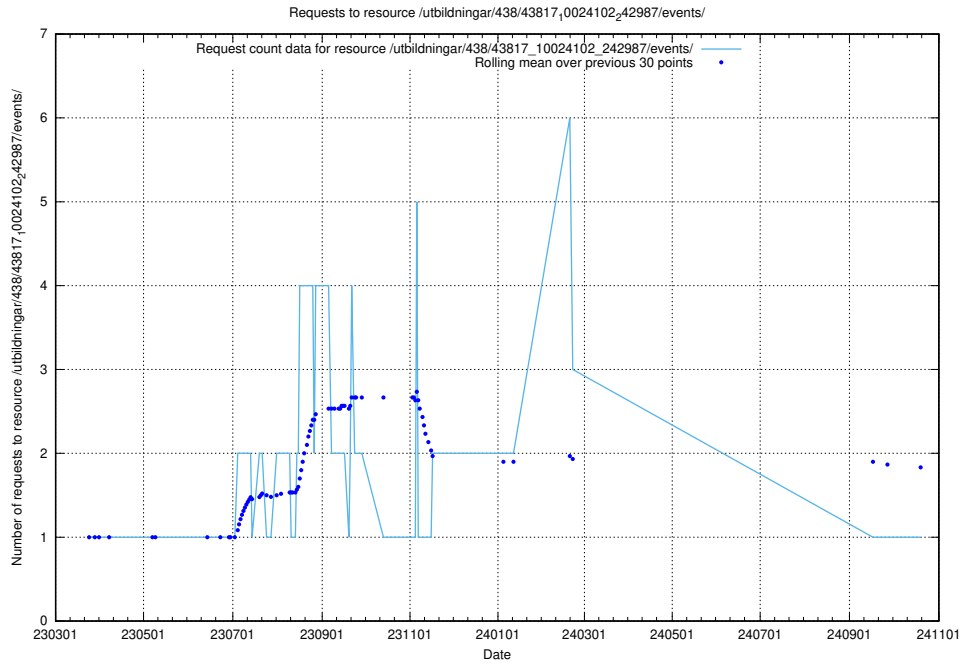

5.7121 Usage of /utbildningar/438/43817_10024102_242987/events/

Here, we count the number of requests to resource /utbildningar/438/43817_10024102_242987/events/.