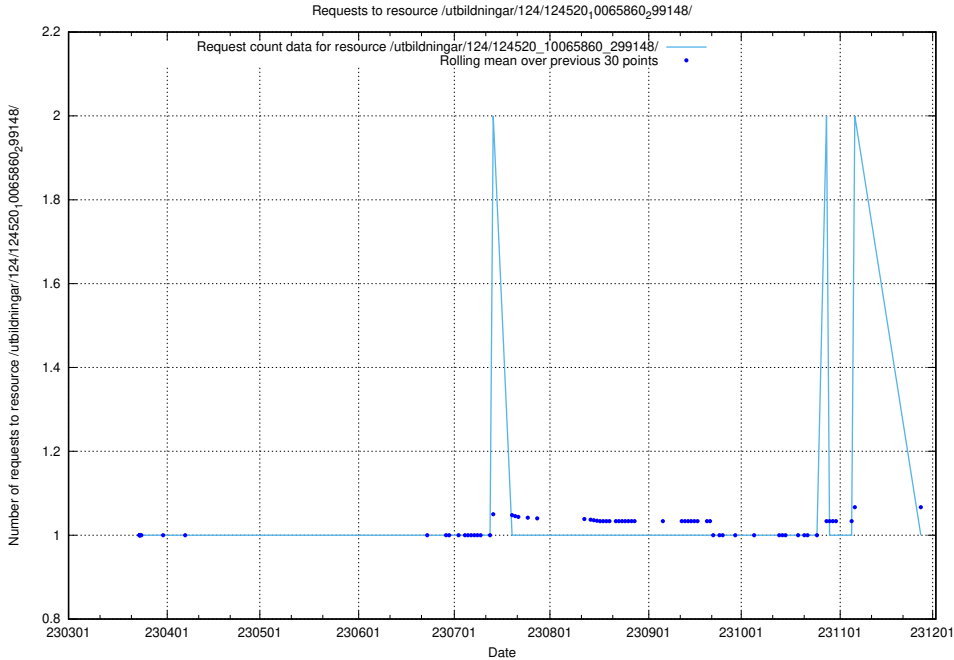

5.2095 Usage of /utbildningar/124/124520_10065860_299148/

Here, we count the number of requests to resource /utbildningar/124/124520_10065860_299148/.