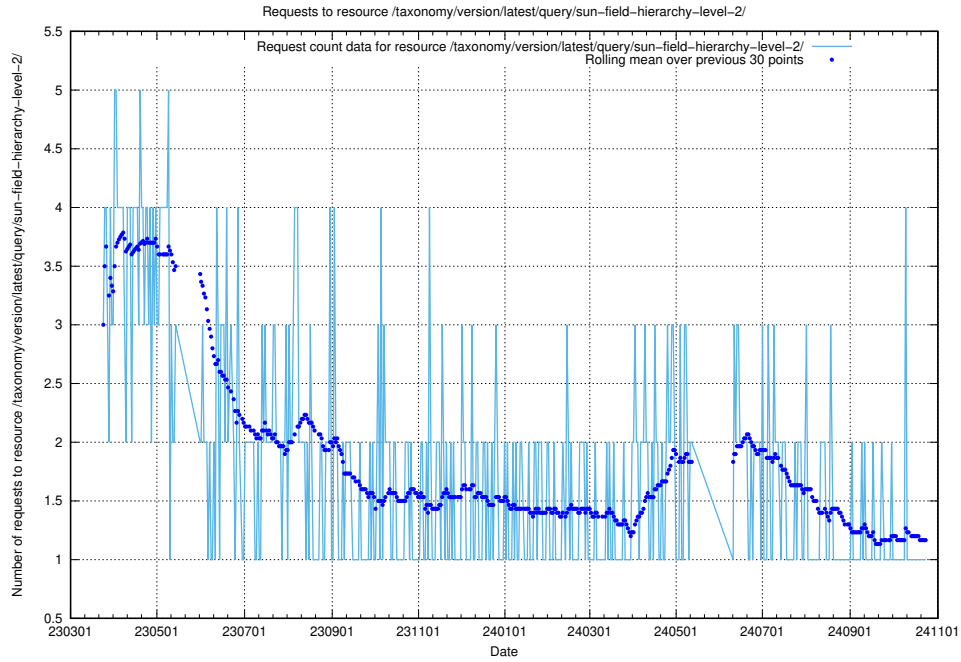

5.7008 Usage of /taxonomy/version/latest/query/sun-field-hierarchy-level-2/

Here, we count the number of requests to resource /taxonomy/version/latest/query/sun-field-hierarchy-level-2/.