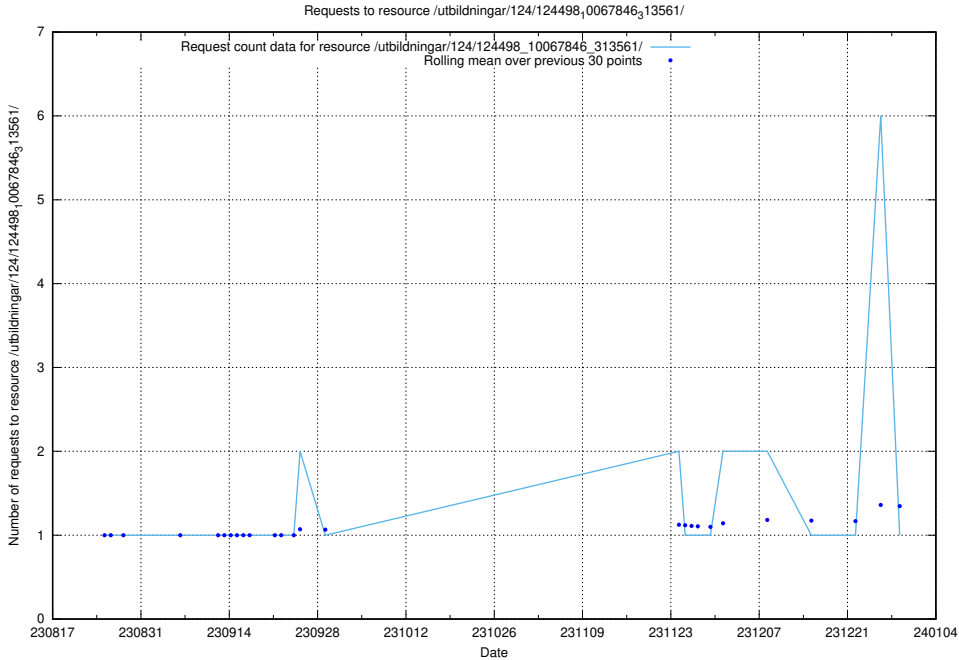

Here, we count the number of requests to resource /utbildningar/124/124498_10067846_313561/events/

5.5643 Usage of /utbildningar/124/124498_10067846_313561/

Here, we count the number of requests to resource /utbildningar/124/124498_10067846_313561/.