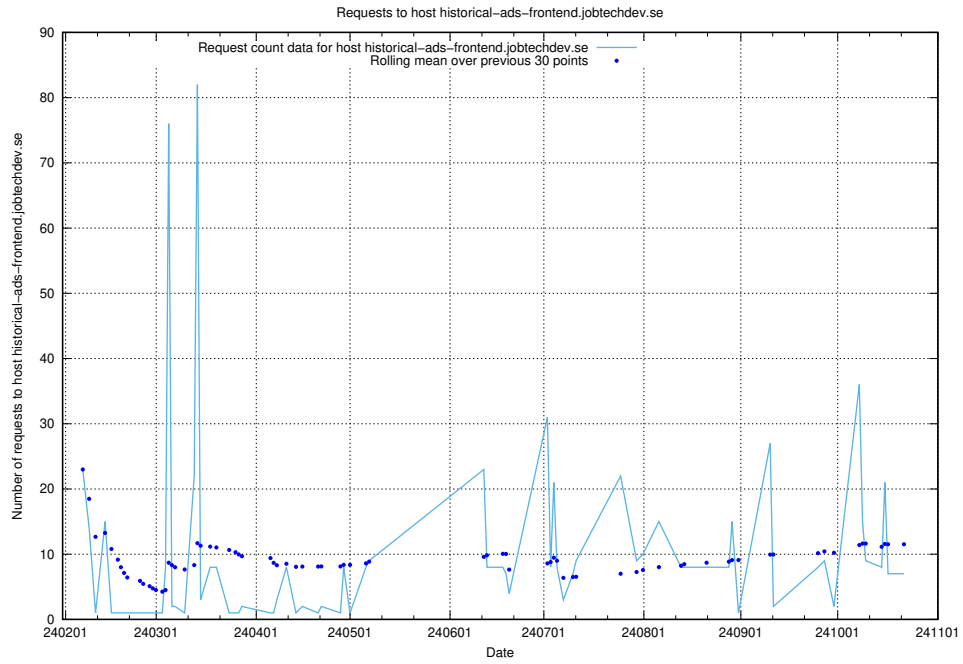

7.82 Usage of historical-ads-frontend.jobtechdev.se

Here, we count the number of requests to host historical-ads-frontend.jobtechdev.se.