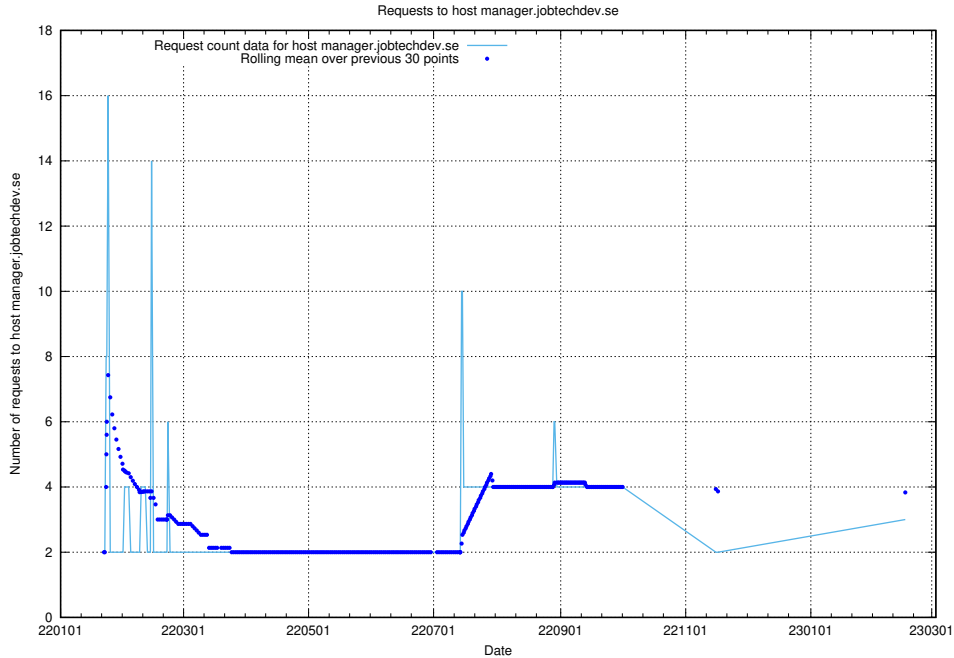

7.260 Usage of manager.jobtechdev.se

Here, we count the number of requests to host manager.jobtechdev.se.