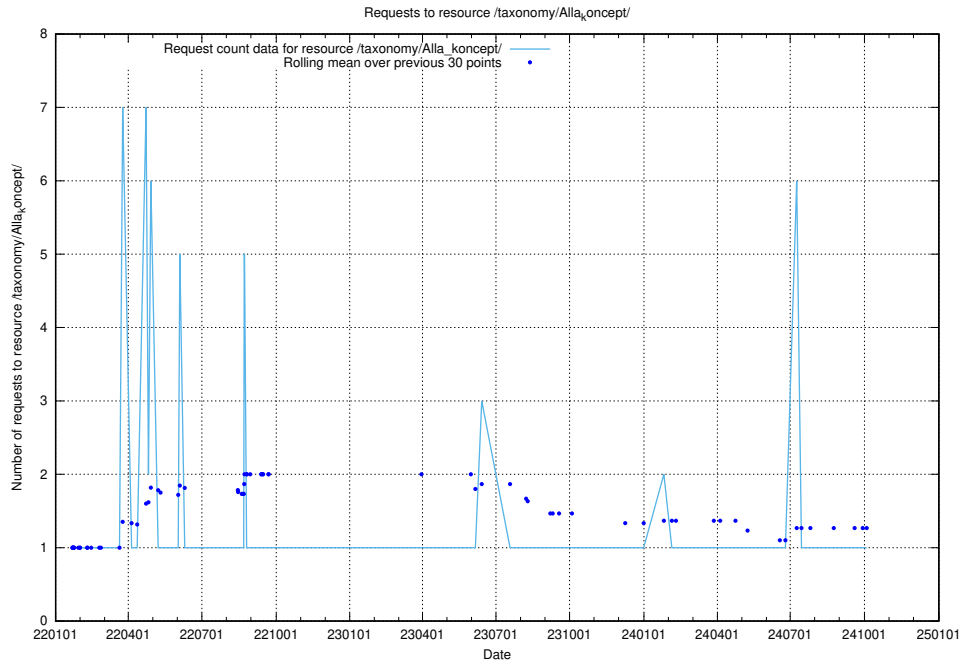

5.6722 Usage of /taxonomy/Alla_koncept/

Here, we count the number of requests to resource /taxonomy/Alla_koncept/.