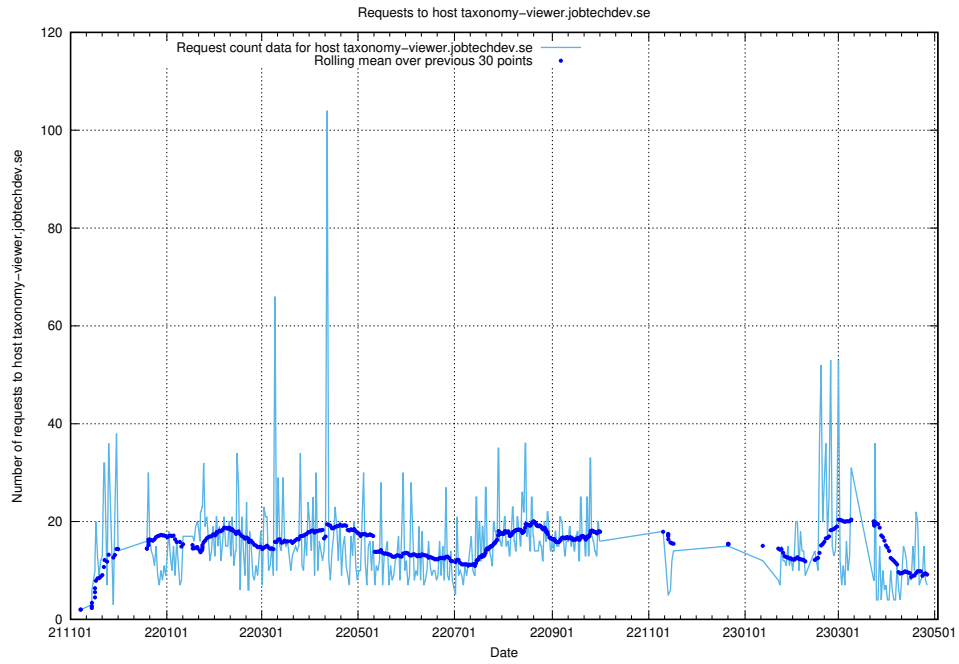

7.80 Usage of taxonomy-viewer.jobtechdev.se

Here, we count the number of requests to host taxonomy-viewer.jobtechdev.se.