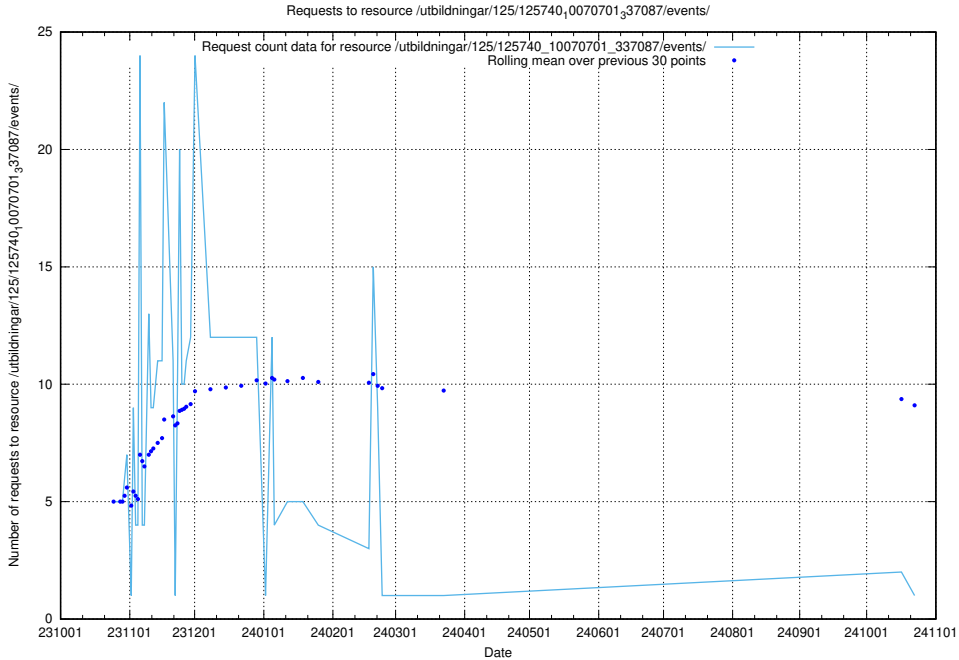

5.5123 Usage of /utbildningar/125/125740_10070701_337087/events/

Here, we count the number of requests to resource /utbildningar/125/125740_10070701_337087/events/