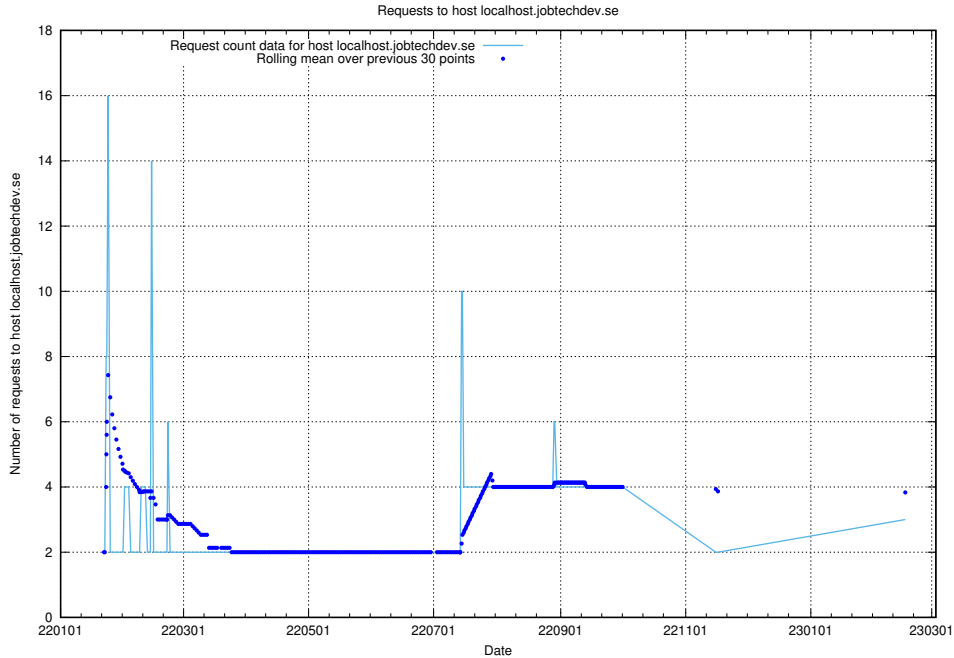

7.262 Usage of localhost.jobtechdev.se

Here, we count the number of requests to host localhost.jobtechdev.se.