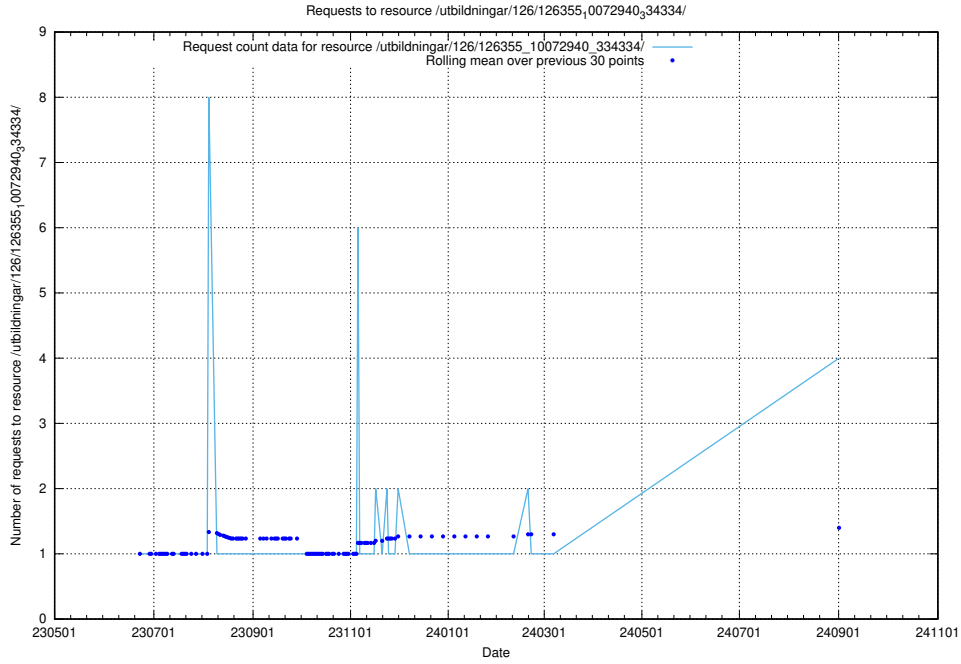

5.350 Usage of /utbildningar/126/126355_10072940_334334/

Here, we count the number of requests to resource /utbildningar/126/126355_10072940_334334/.