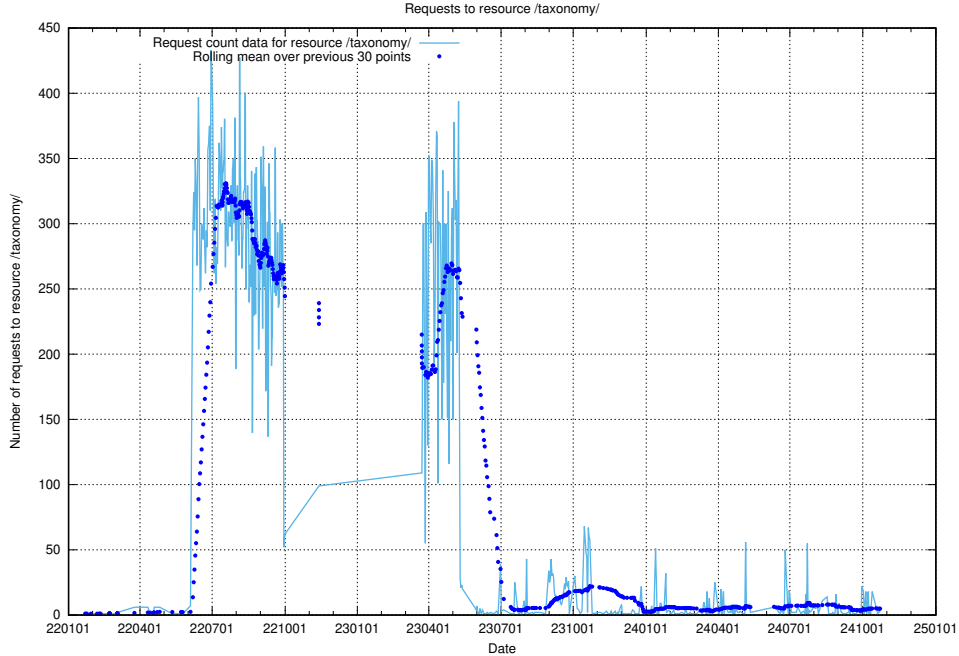

5.878 Usage of /taxonomy/

Here, we count the number of requests to resource /taxonomy/.