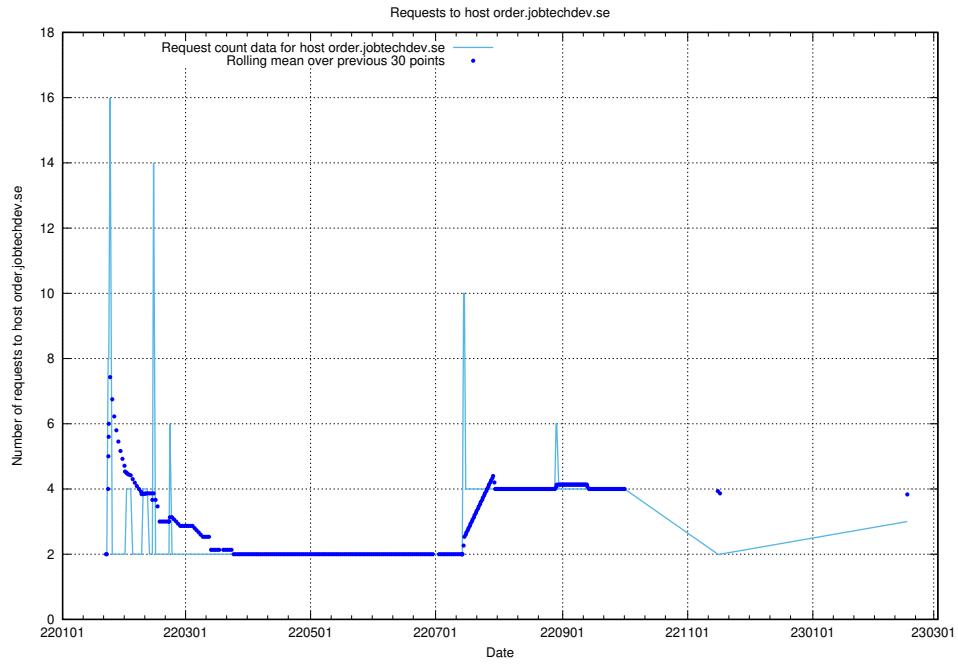

7.259 Usage of order.jobtechdev.se

Here, we count the number of requests to host order.jobtechdev.se.