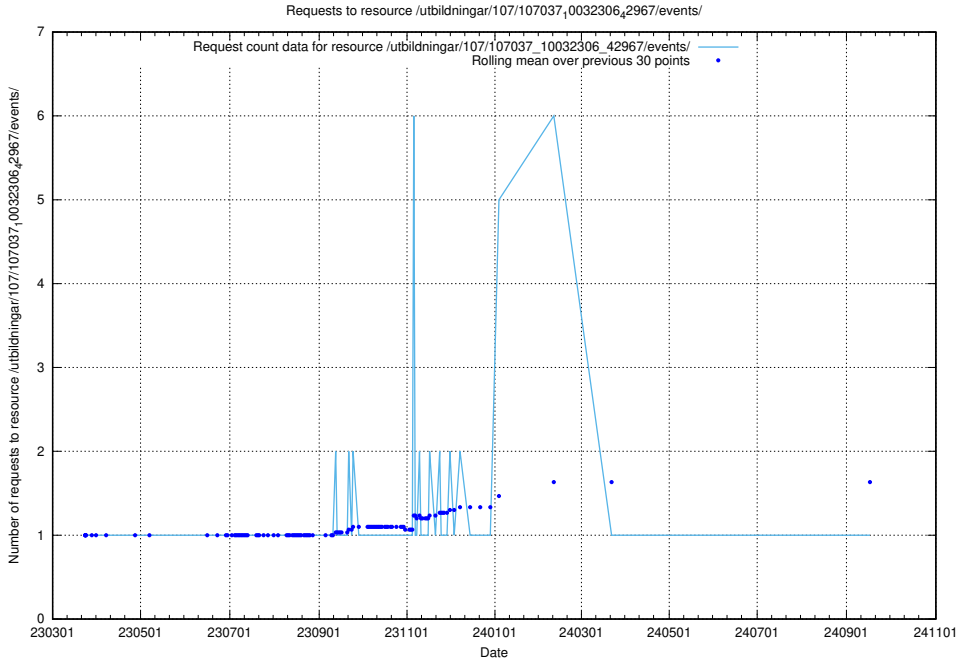

5.6289 Usage of /utbildningar/107/107037_10032306_42967/events/

Here, we count the number of requests to resource /utbildningar/107/107037_10032306_42967/events/.