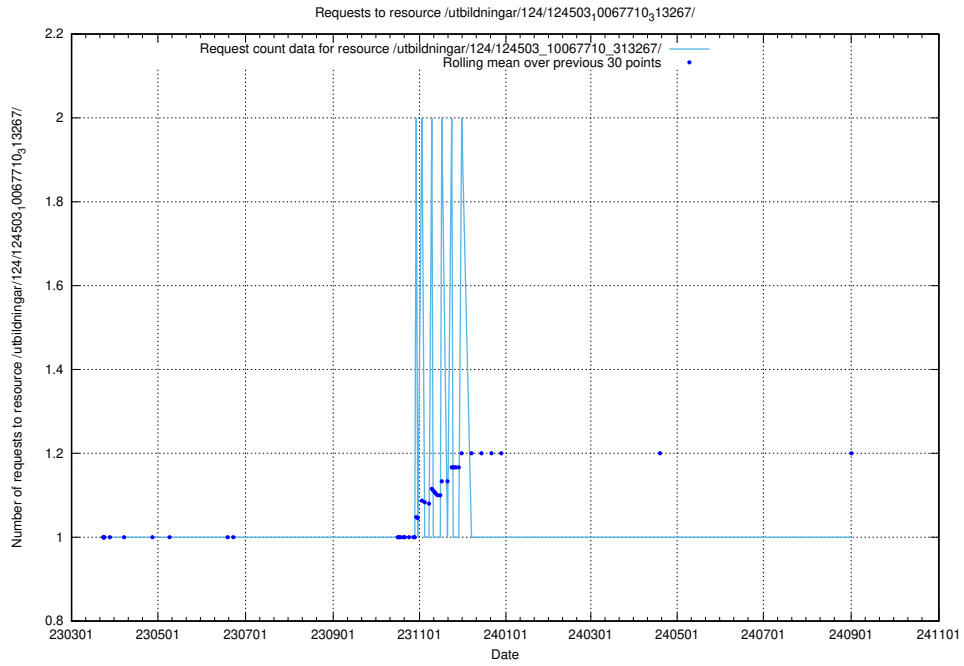

5.3072 Usage of /utbildningar/124/124503_10067710_313267/

Here, we count the number of requests to resource /utbildningar/124/124503_10067710_313267/.