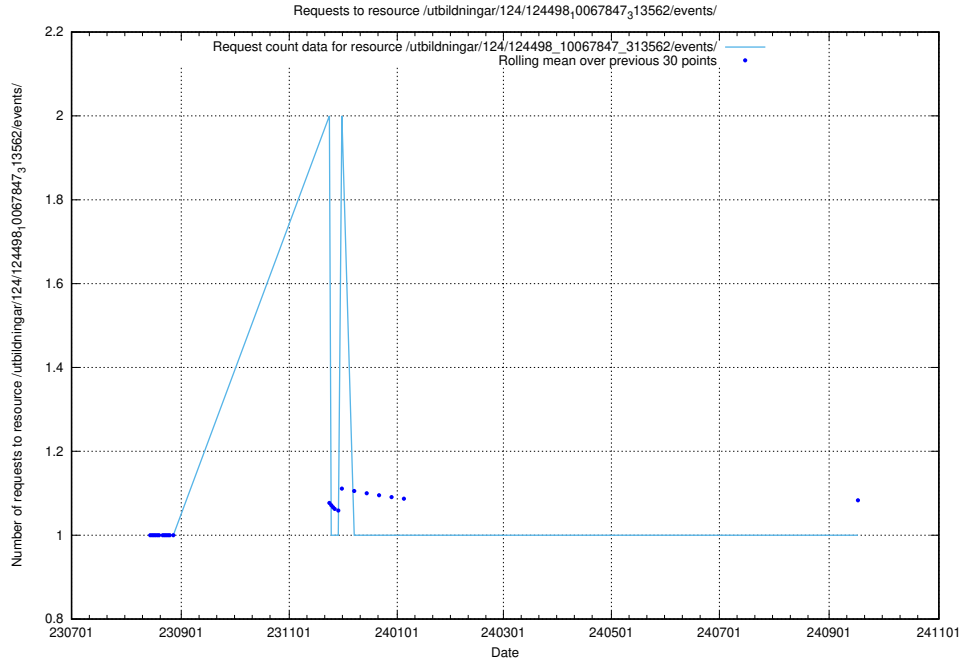

5.5721 Usage of /utbildningar/124/124498_10067847_313562/events/

Here, we count the number of requests to resource /utbildningar/124/124498_10067847_313562/events/