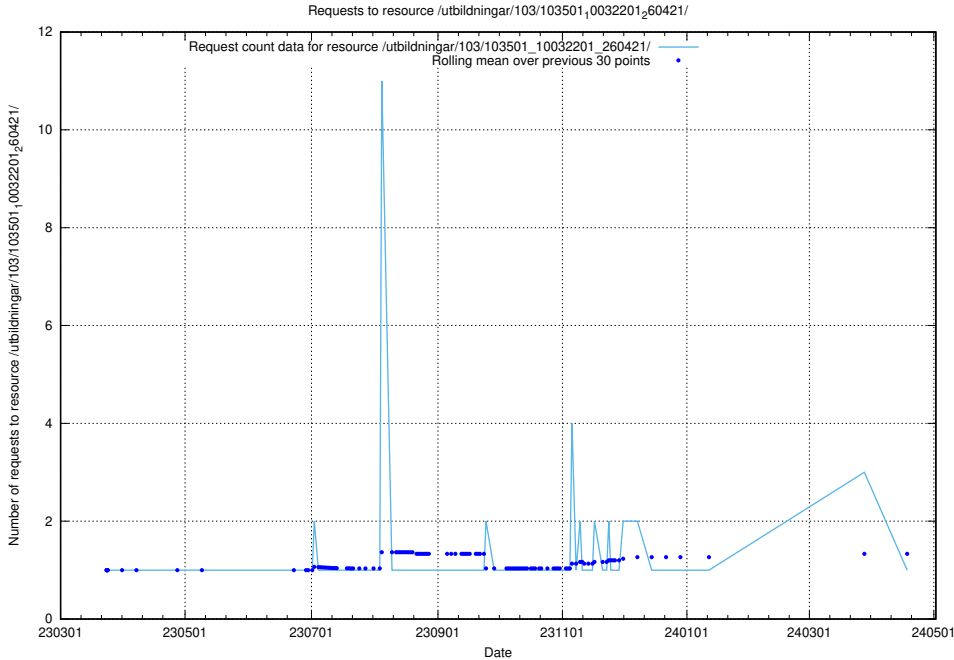

5.6392 Usage of /utbildningar/103/103501_10032201_260421/

Here, we count the number of requests to resource /utbildningar/103/103501_10032201_260421/.