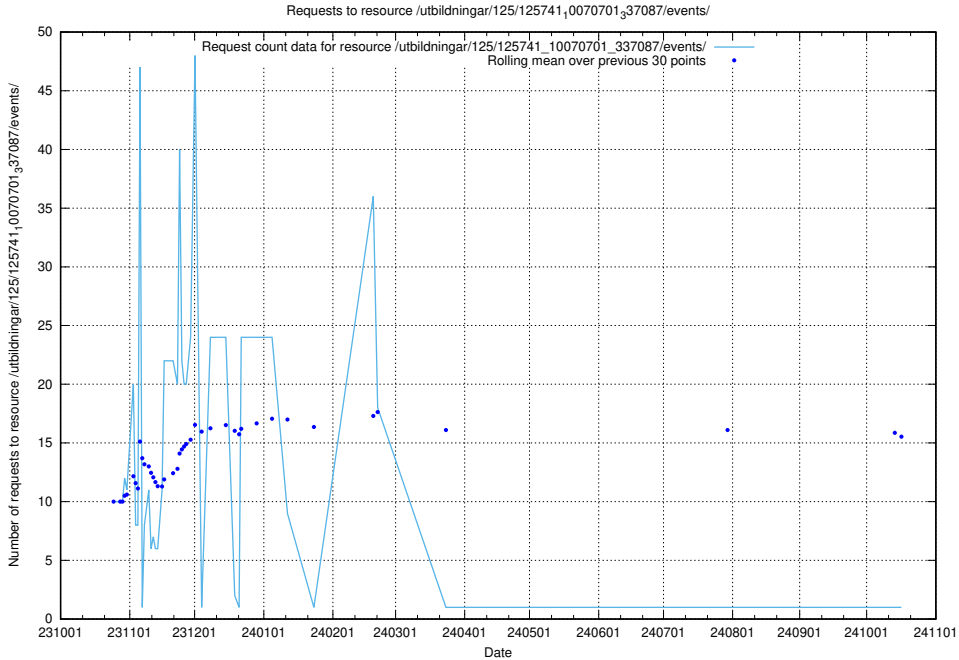

5.5122 Usage of /utbildningar/125/125741_10070701_337087/events/

Here, we count the number of requests to resource /utbildningar/125/125741_10070701_337087/events/