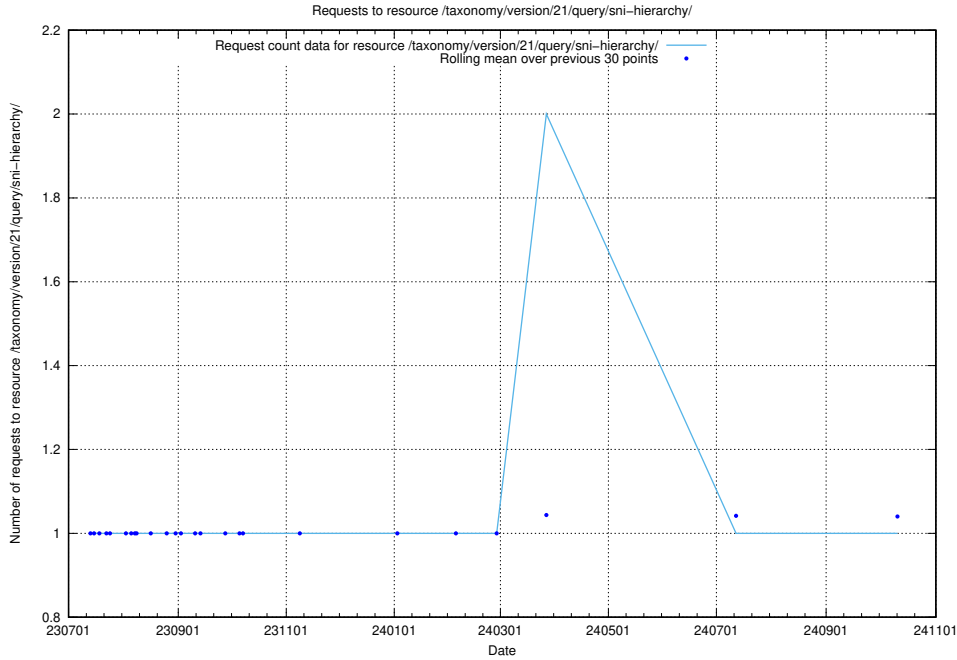

5.6025 Usage of /taxonomy/version/21/query/sni-hierarchy/

Here, we count the number of requests to resource /taxonomy/version/21/query/sni-hierarchy/.