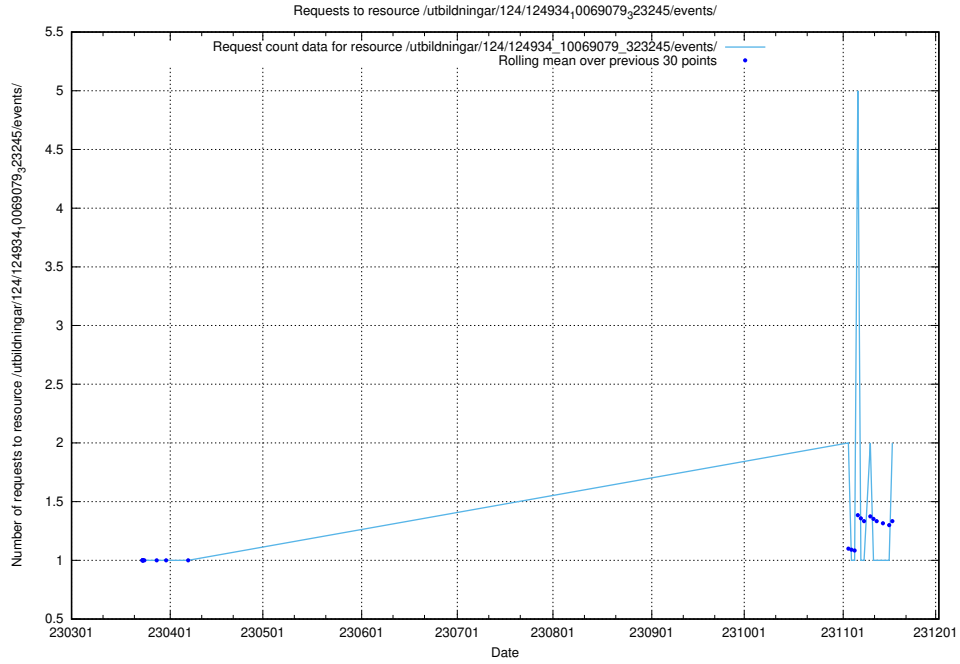

5.546 Usage of /utbildningar/124/124934_10069079_323245/events/

Here, we count the number of requests to resource /utbildningar/124/124934_10069079_323245/events/