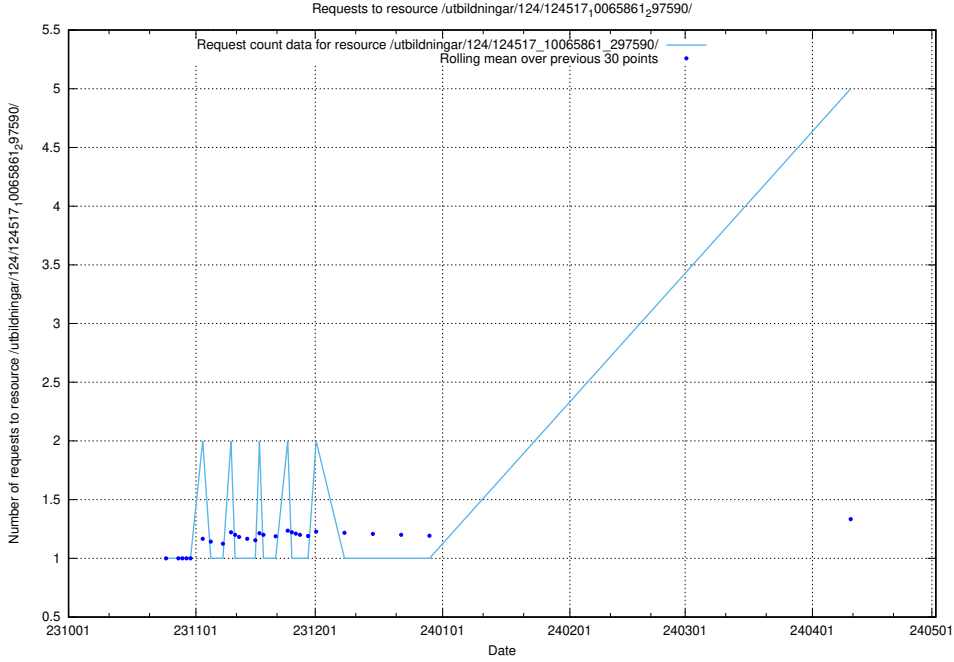

5.227 Usage of /utbildningar/124/124517_10065861_297590/

Here, we count the number of requests to resource /utbildningar/124/124517_10065861_297590/.