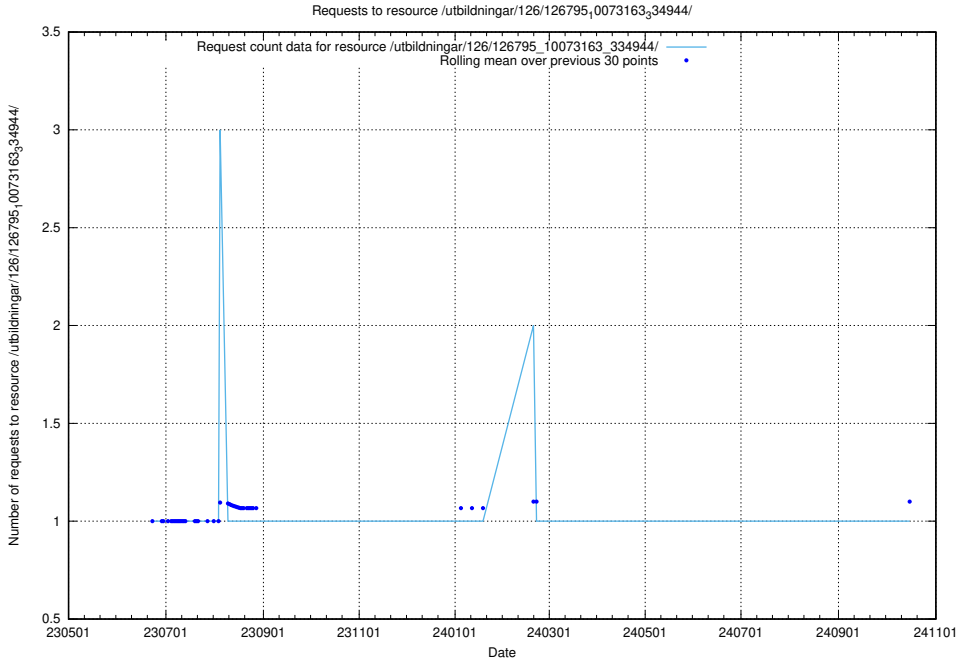

Here, we count the number of requests to resource /utbildningar/126/126795_10073163_334944/events/

5.6511 Usage of /utbildningar/126/126795_10073163_334944/

Here, we count the number of requests to resource /utbildningar/126/126795_10073163_334944/.