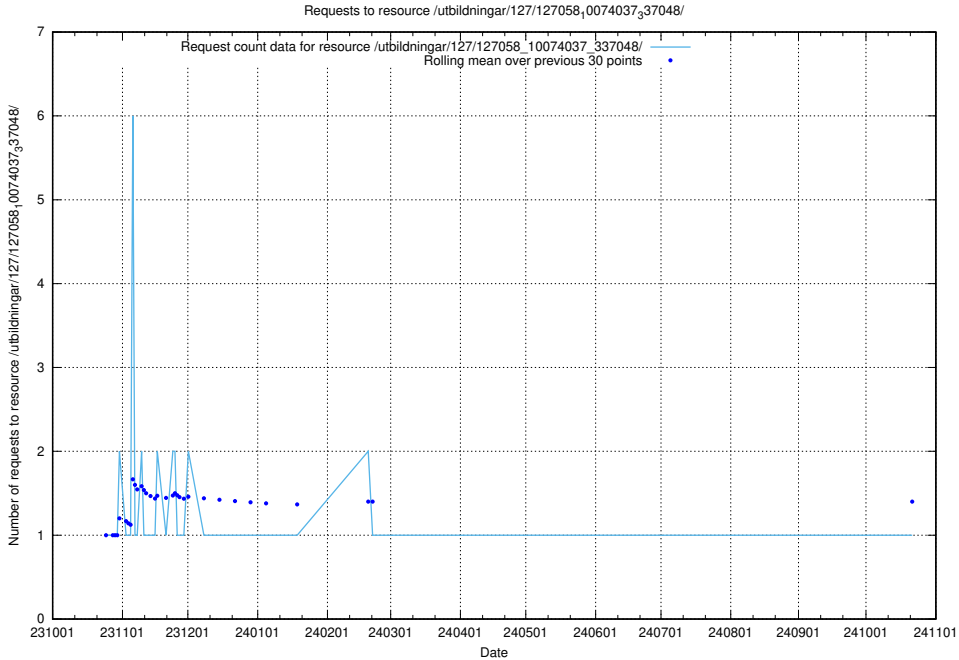

5.5127 Usage of /utbildningar/127/127058_10074037_337048/

Here, we count the number of requests to resource /utbildningar/127/127058_10074037_337048/.