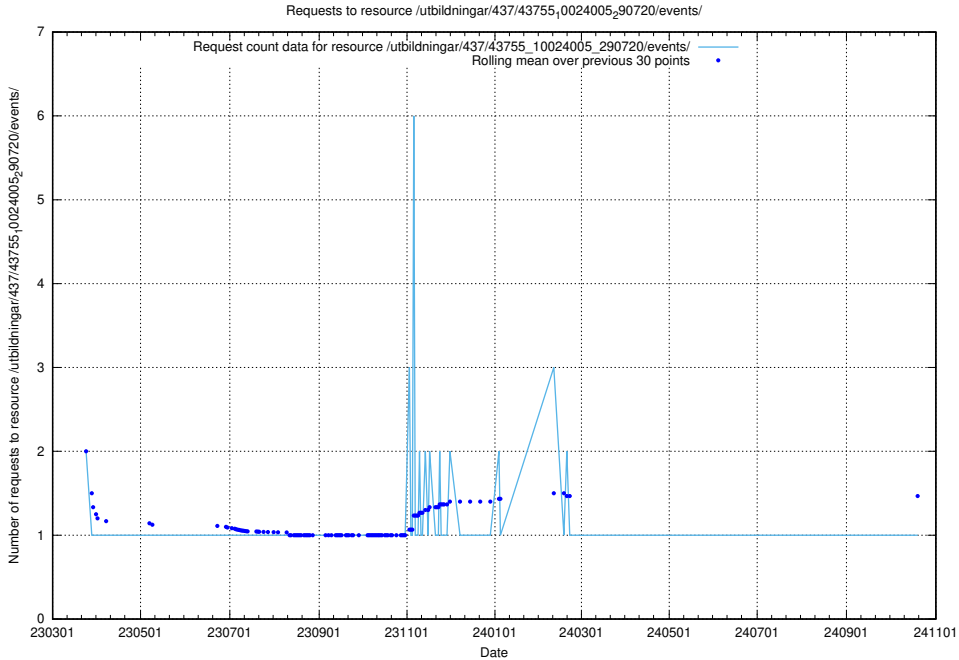

5.7104 Usage of /utbildningar/437/43755_10024005_290720/events/

Here, we count the number of requests to resource /utbildningar/437/43755_10024005_290720/events/.