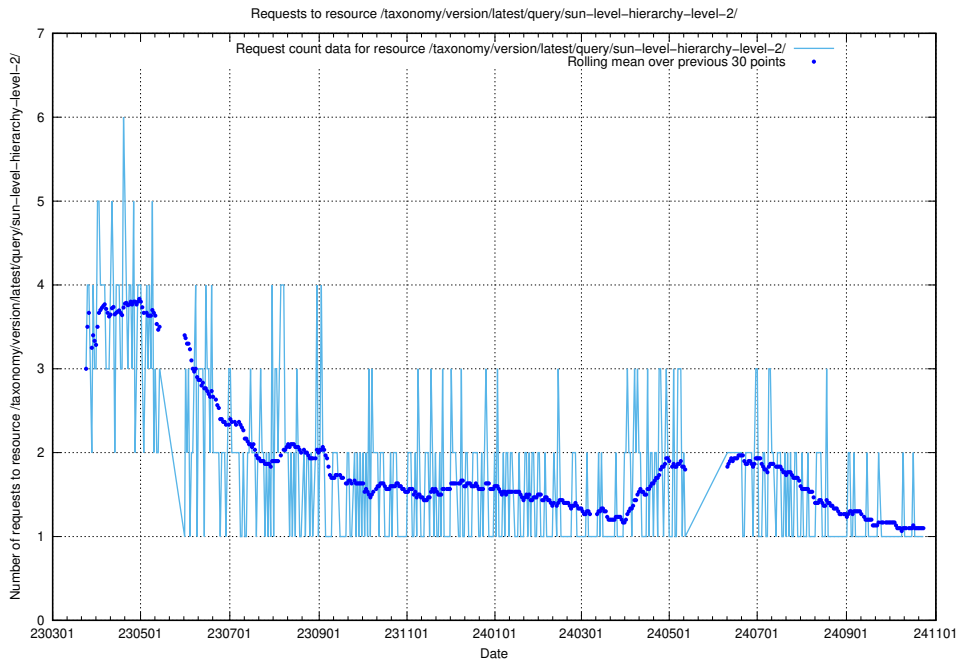

5.7003 Usage of /taxonomy/version/latest/query/sun-level-hierarchy-level-2/

Here, we count the number of requests to resource /taxonomy/version/latest/query/sun-level-hierarchy-level-2/.