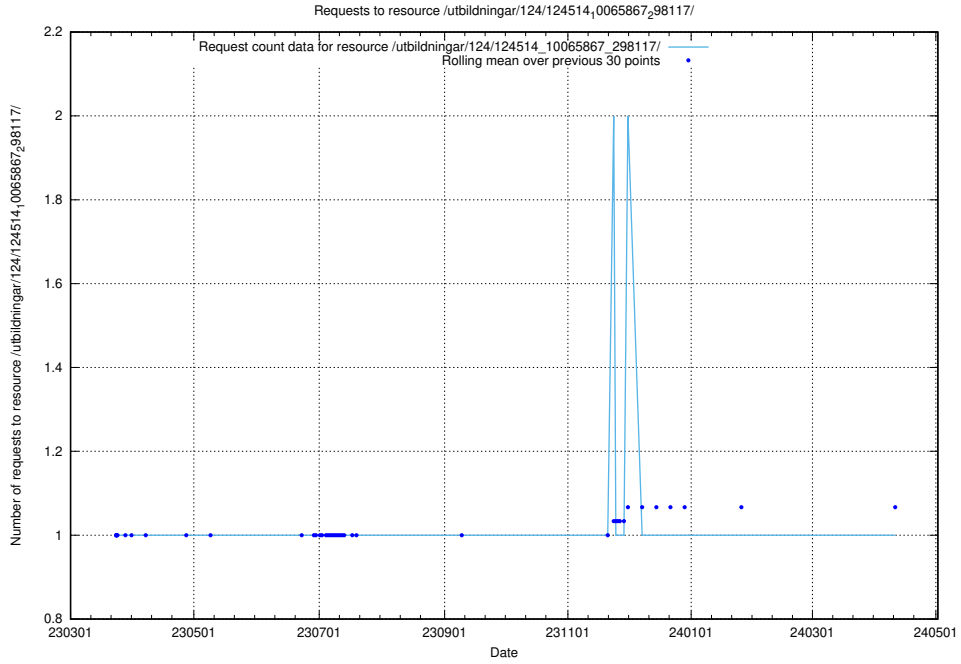

5.2922 Usage of /utbildningar/124/124514_10065867_298117/

Here, we count the number of requests to resource /utbildningar/124/124514_10065867_298117/.