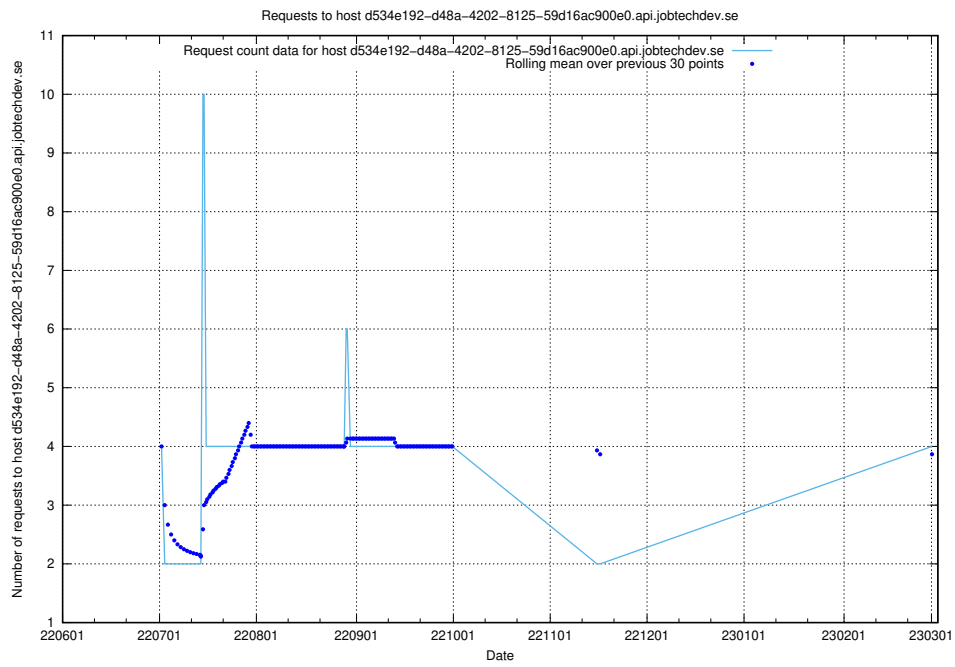

7.149 Usage of d534e192-d48a-4202-8125-59d16ac900e0.api.jobtechdev.se

Here, we count the number of requests to host d534e192-d48a-4202-8125-59d16ac900e0.api.jobtechdev.se.