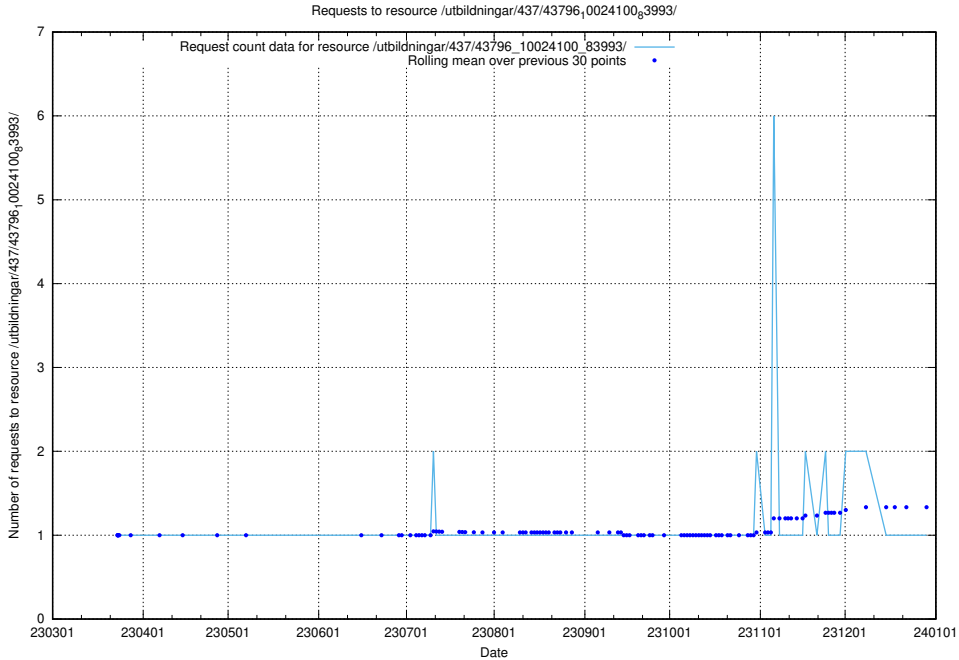

5.7315 Usage of /utbildningar/437/43796_10024100_83993/

Here, we count the number of requests to resource /utbildningar/437/43796_10024100_83993/.