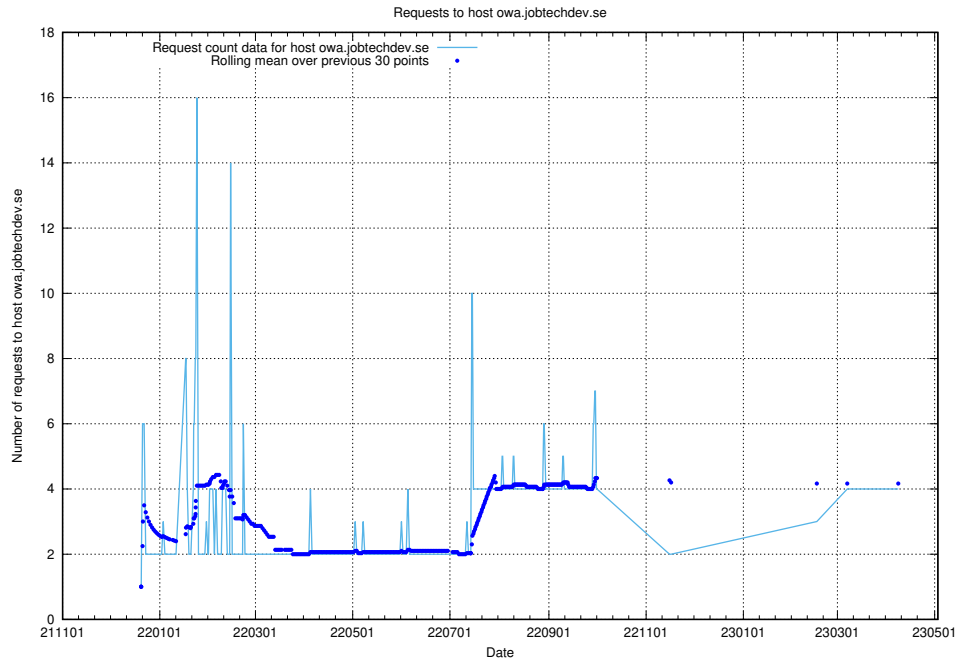

7.142 Usage of owa.jobtechdev.se

Here, we count the number of requests to host owa.jobtechdev.se.