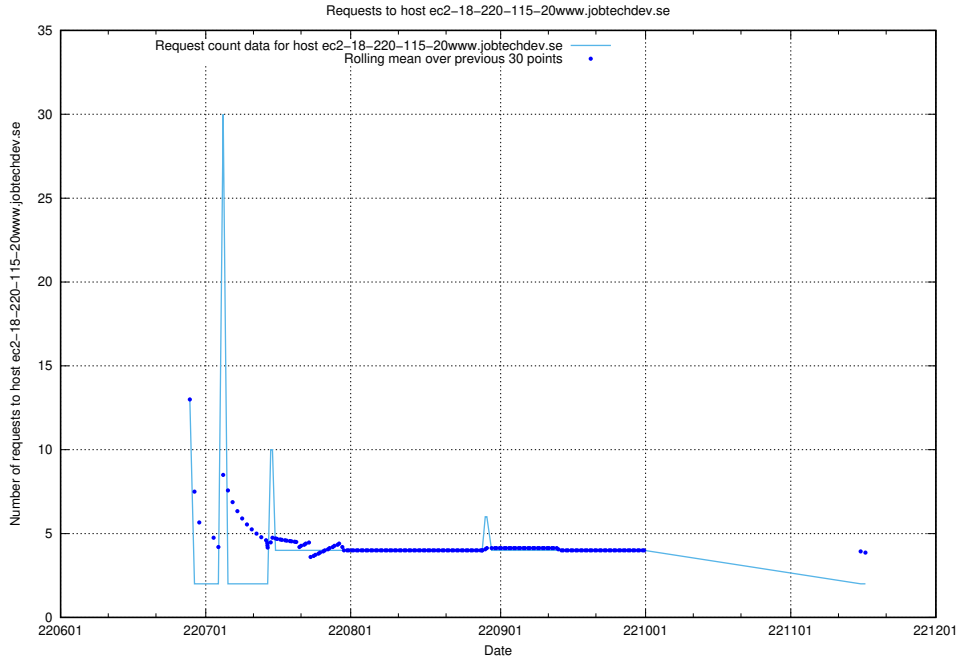

7.404 Usage of ec2-18-220-115-20www.jobtechdev.se

Here, we count the number of requests to host ec2-18-220-115-20www.jobtechdev.se.