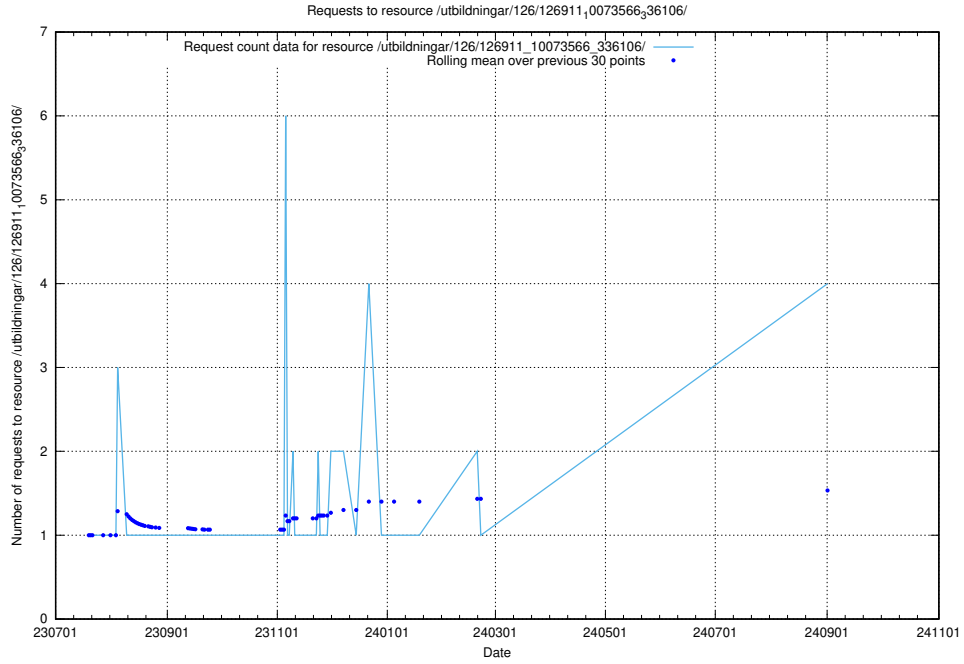

5.343 Usage of /utbildningar/126/126911_10073566_336106/

Here, we count the number of requests to resource /utbildningar/126/126911_10073566_336106/.