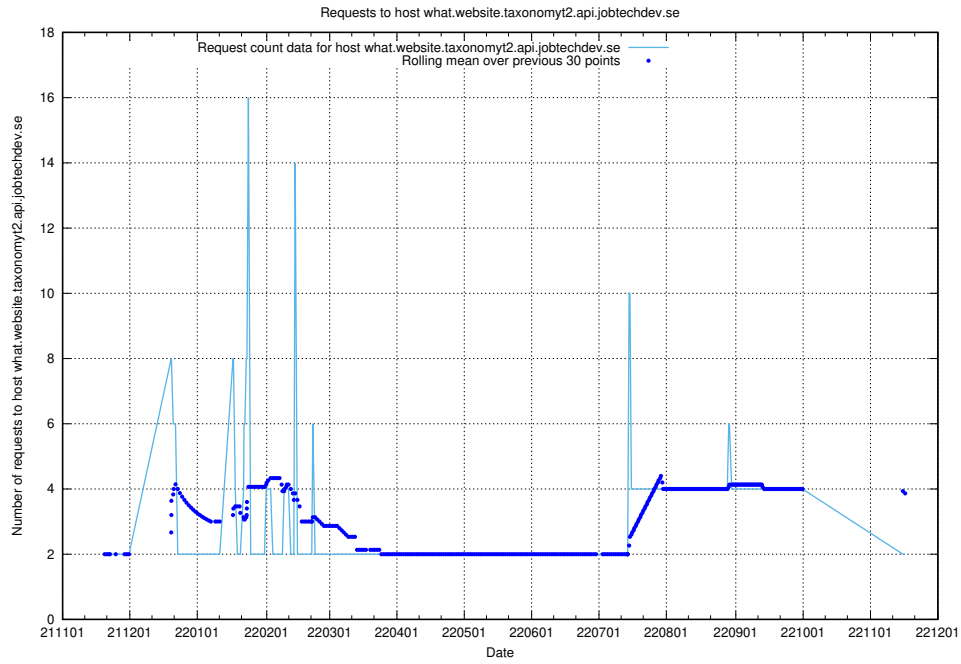

7.459 Usage of what.website.taxonomy2.api.jobtechdev.se

Here, we count the number of requests to host what.website.taxonomy2.api.jobtechdev.se.