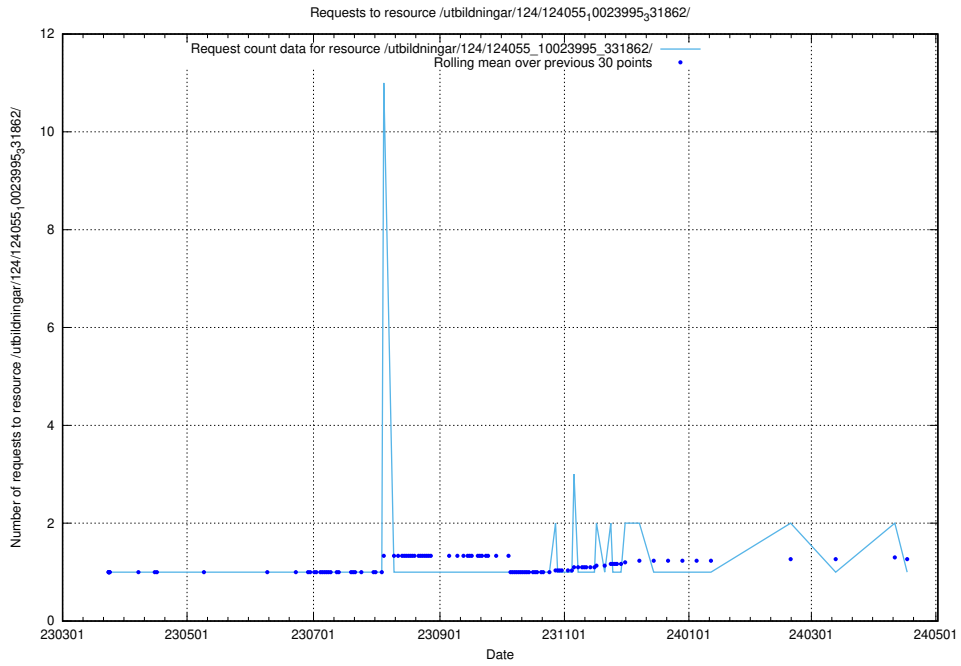

5.5212 Usage of /utbildningar/124/124055_10023995_331862/

Here, we count the number of requests to resource /utbildningar/124/124055_10023995_331862/.