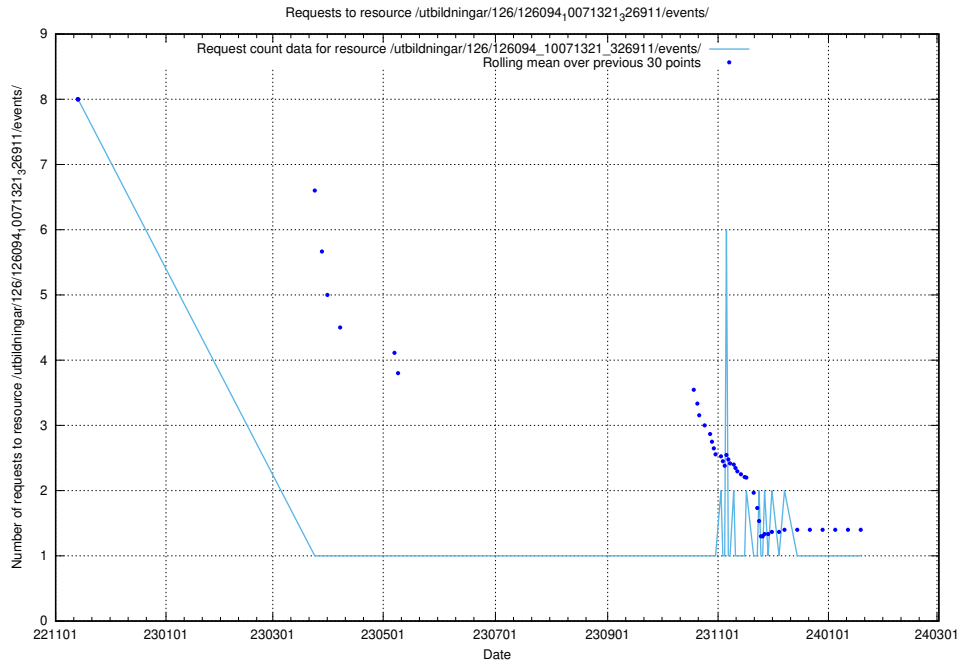

5.6674 Usage of /utbildningar/126/126094_10071321_326911/events/

Here, we count the number of requests to resource /utbildningar/126/126094_10071321_326911/events/