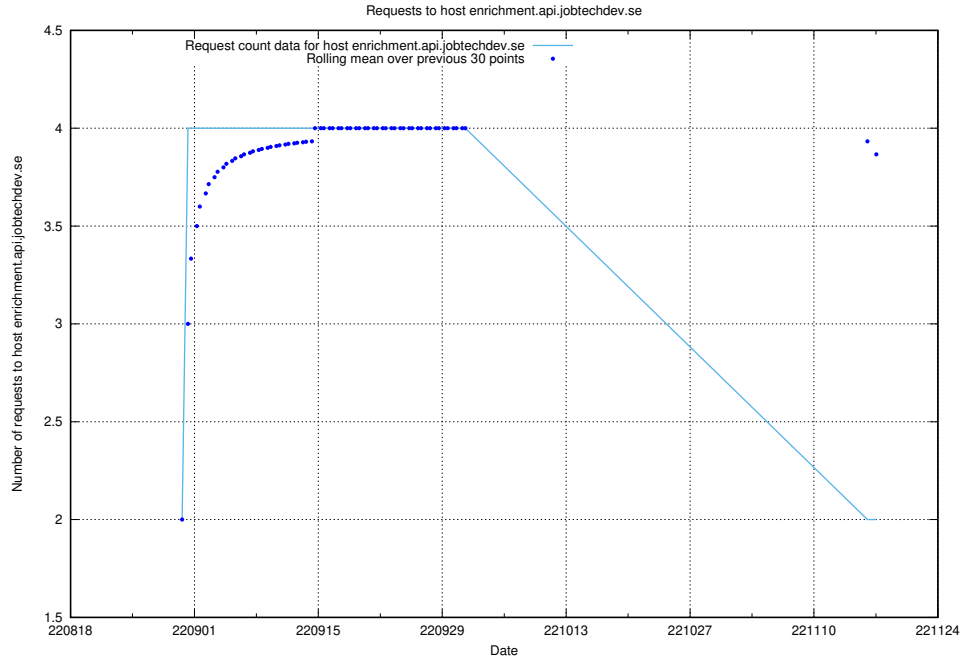

Here, we count the number of requests to host enrichment.api.jobtechdev.se.

7.345 Usage of 268e33cb-63e1-42a5-805a-204a76dc9280.jobtechdev.se

Here, we count the number of requests to host 268e33cb-63e1-42a5-805a-204a76dc9280.jobtechdev.se.