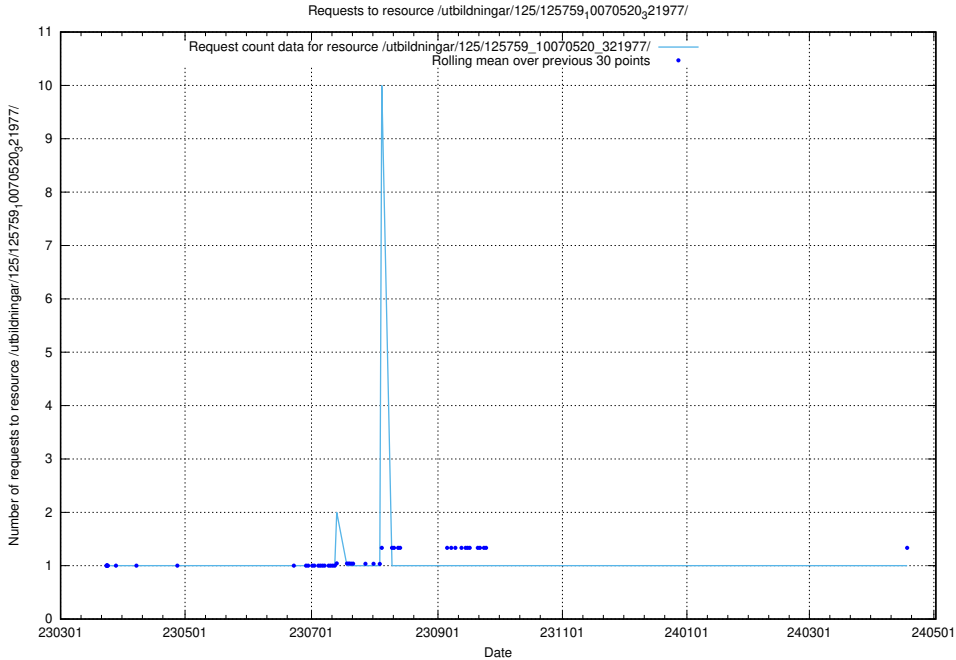

5.7414 Usage of /utbildningar/125/125759_10070520_321977/

Here, we count the number of requests to resource /utbildningar/125/125759_10070520_321977/.