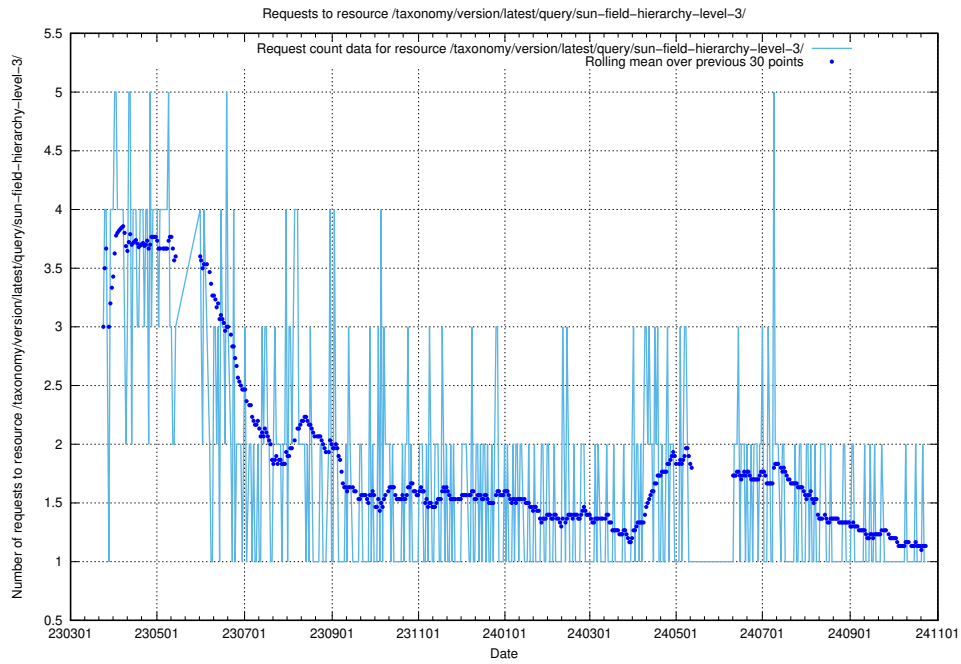

5.7007 Usage of /taxonomy/version/latest/query/sun-field-hierarchy-level-3/

Here, we count the number of requests to resource /taxonomy/version/latest/query/sun-field-hierarchy-level-3/.