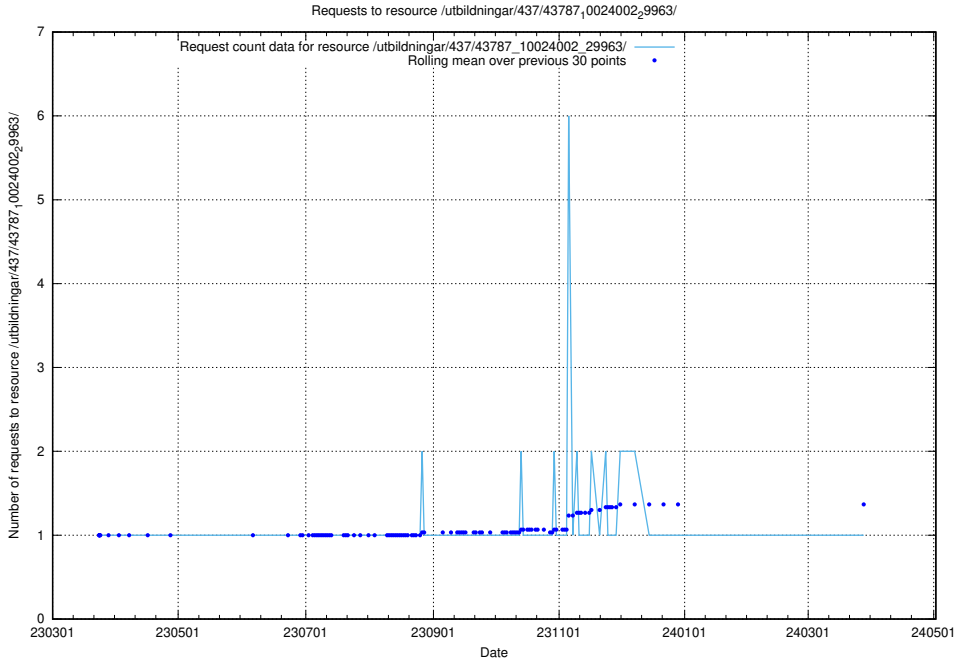

5.7325 Usage of /utbildningar/437/43787_10024002_29963/

Here, we count the number of requests to resource /utbildningar/437/43787_10024002_29963/.