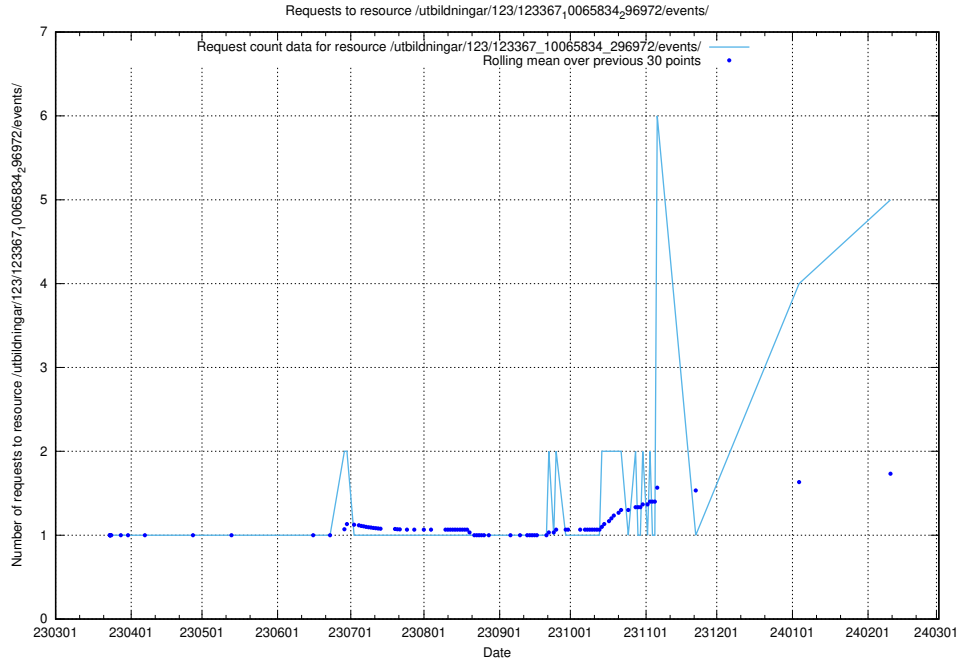

5.231 Usage of /utbildningar/123/123367_10065834_296972/events/

Here, we count the number of requests to resource /utbildningar/123/123367_10065834_296972/events/