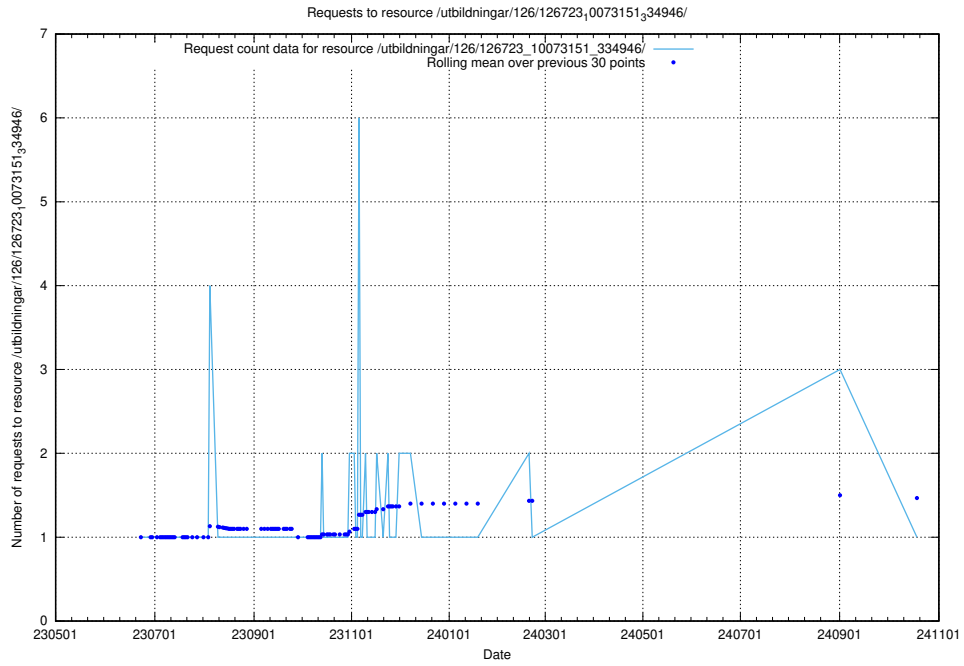

5.6521 Usage of /utbildningar/126/126723_10073151_334946/

Here, we count the number of requests to resource /utbildningar/126/126723_10073151_334946/.