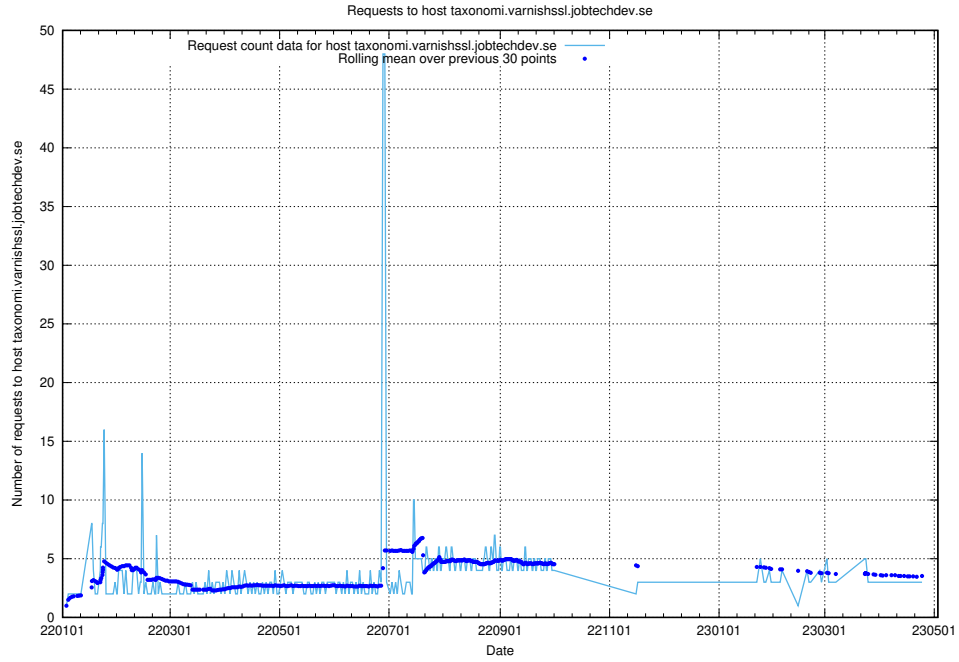

7.188 Usage of `taxonomi.varnishssl.jobtechdev.se`

Here, we count the number of requests to host `taxonomi.varnishssl.jobtechdev.se`.