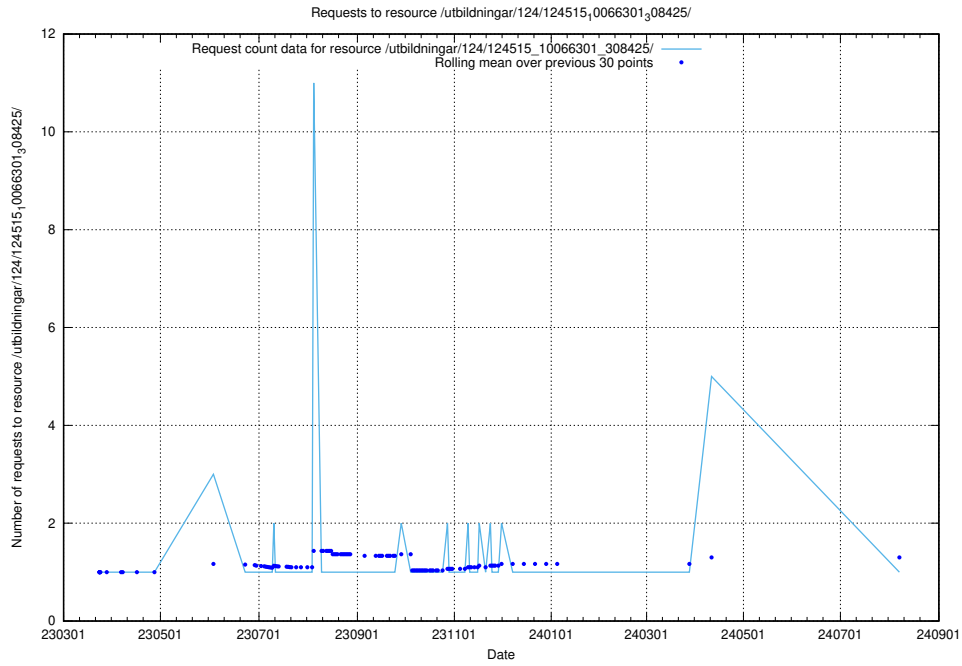

5.2435 Usage of /utbildningar/124/124515_10066301_308425/

Here, we count the number of requests to resource /utbildningar/124/124515_10066301_308425/.