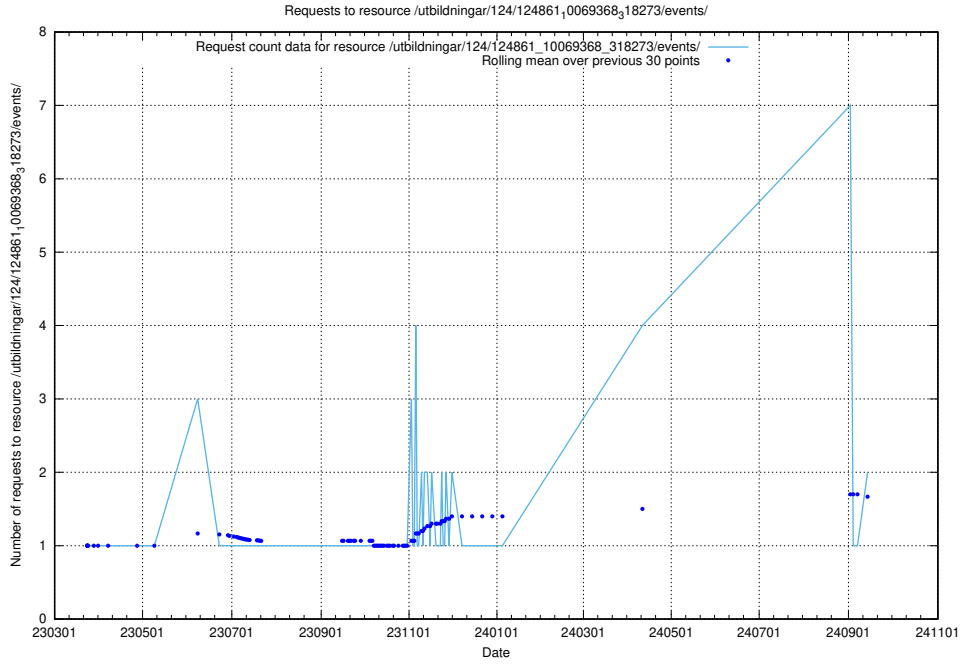

5.548 Usage of /utbildningar/124/124861_10069368_318273/events/

Here, we count the number of requests to resource /utbildningar/124/124861_10069368_318273/events/