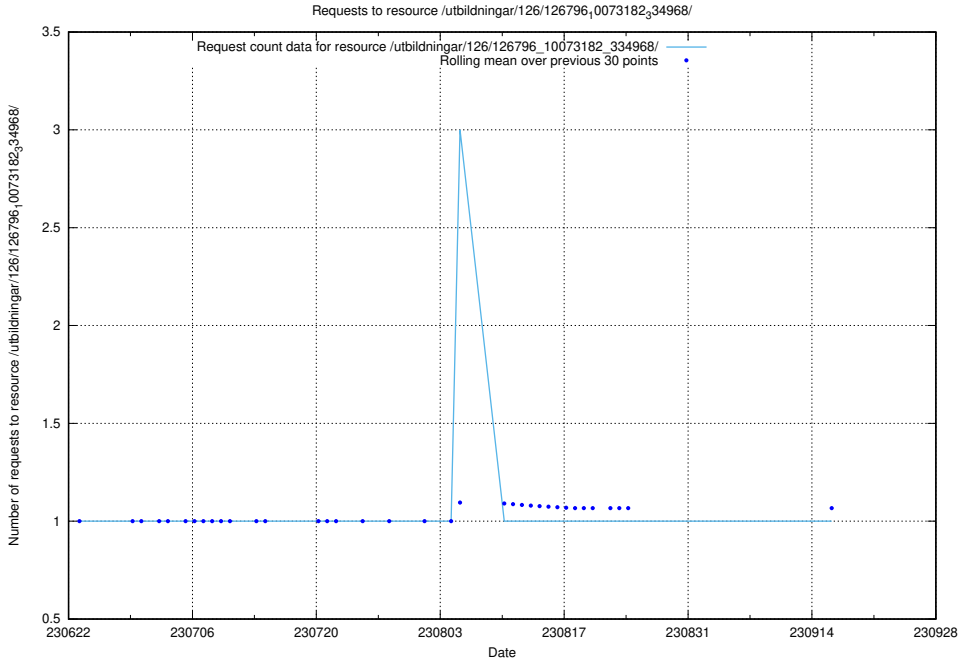

5.6508 Usage of /utbildningar/126/126796_10073182_334968/

Here, we count the number of requests to resource /utbildningar/126/126796_10073182_334968/.