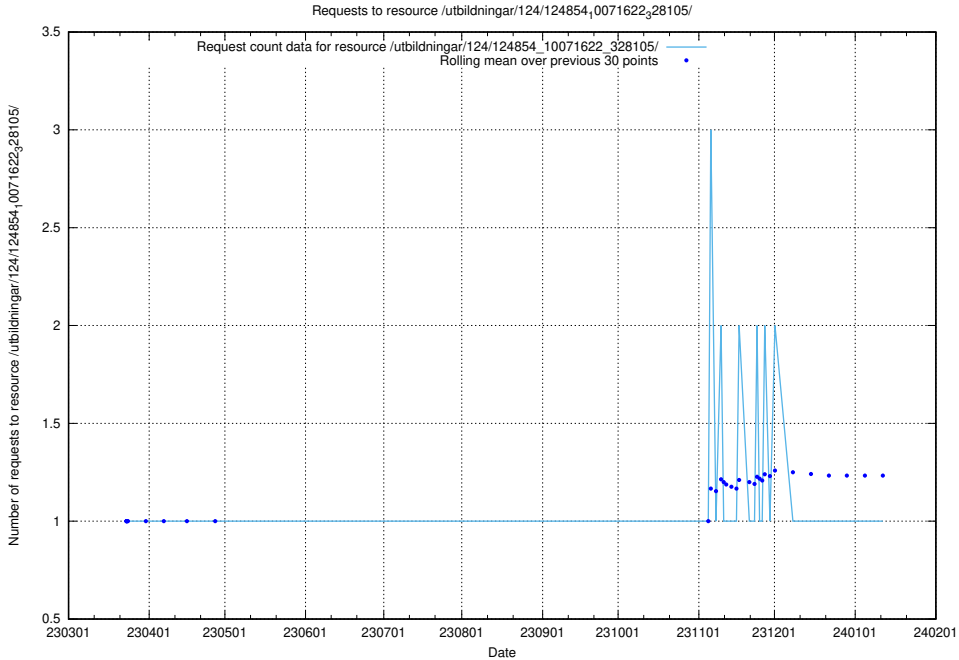

5.1404 Usage of /utbildningar/124/124854_10071622_328105/

Here, we count the number of requests to resource /utbildningar/124/124854_10071622_328105/.