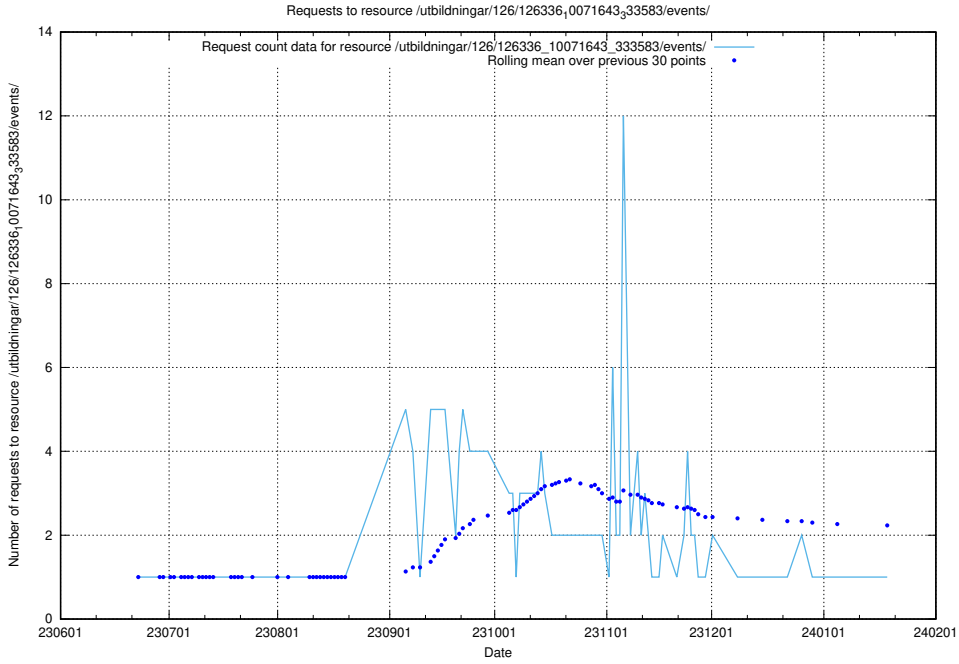

5.6571 Usage of /utbildningar/126/126336_10071643_333583/events/

Here, we count the number of requests to resource /utbildningar/126/126336_10071643_333583/events/