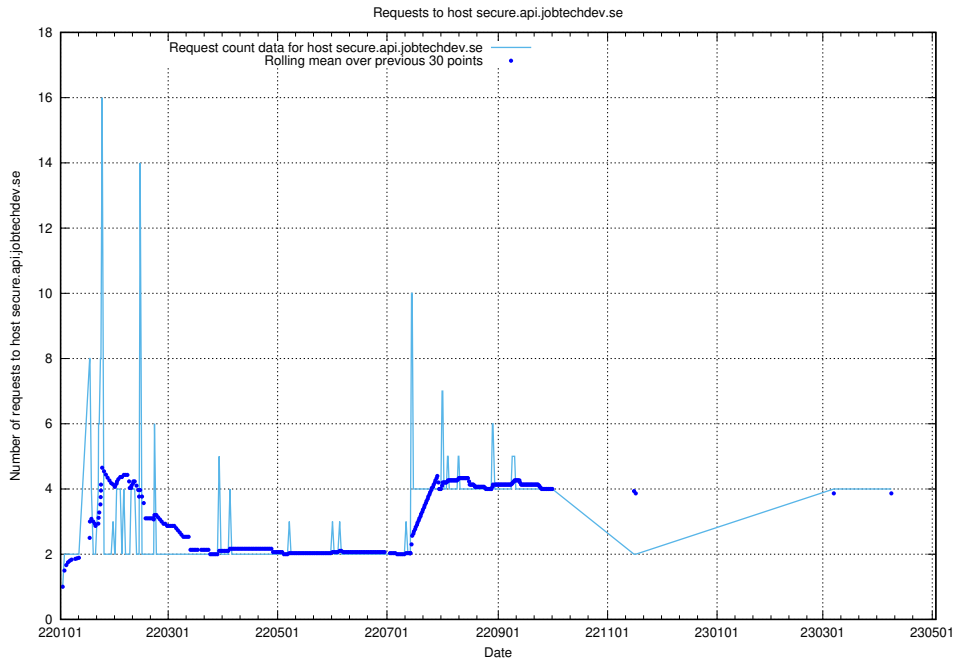

7.125 Usage of secure.api.jobtechdev.se

Here, we count the number of requests to host secure.api.jobtechdev.se.