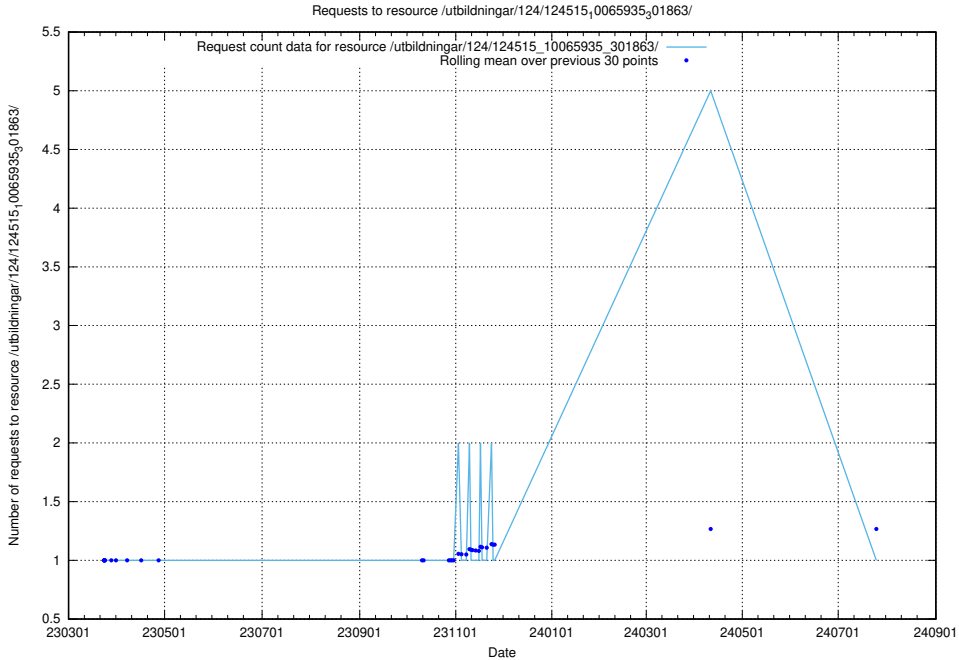

5.2497 Usage of /utbildningar/124/124515_10065935_301863/

Here, we count the number of requests to resource /utbildningar/124/124515_10065935_301863/.