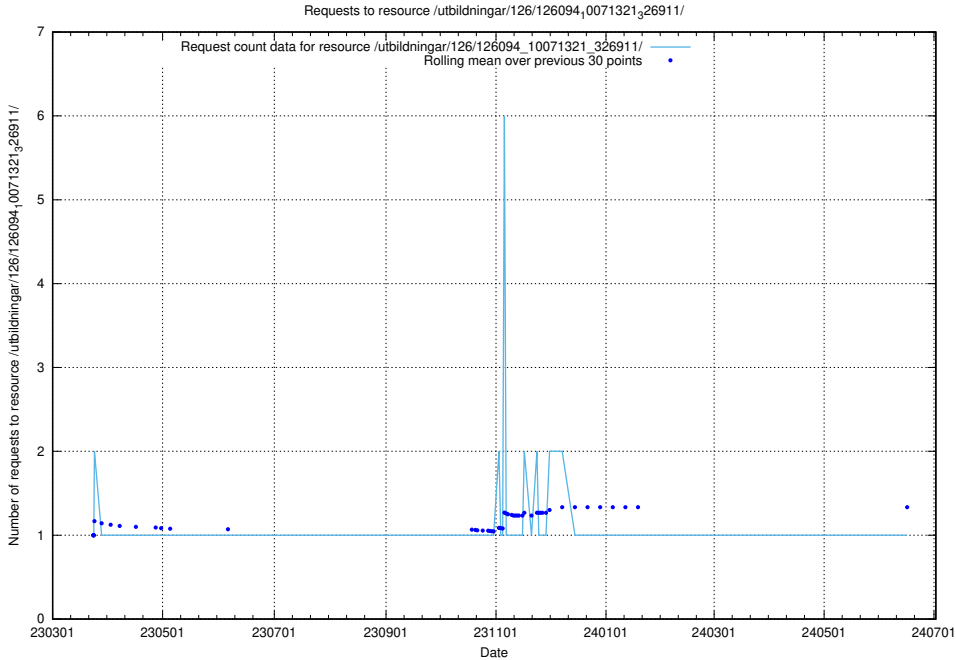

5.7400 Usage of /utbildningar/126/126094_10071321_326911/

Here, we count the number of requests to resource /utbildningar/126/126094_10071321_326911/.