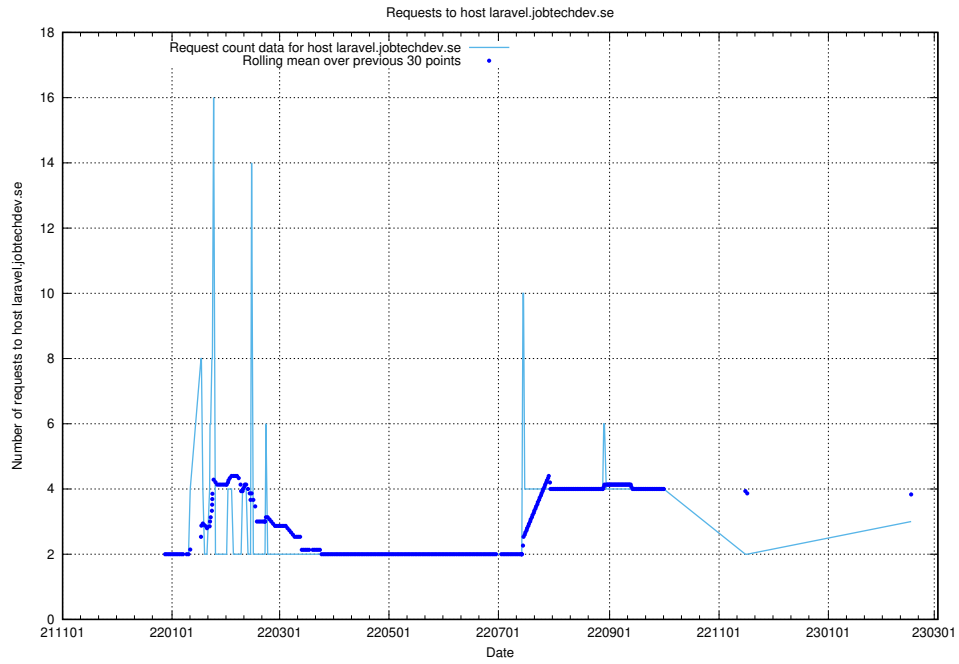

Here, we count the number of requests to host laravel.jobtechdev.se.

7.206 Usage of remote.jobtechdev.se

Here, we count the number of requests to host remote.jobtechdev.se.

7.207 Usage of posta.jobtechdev.se