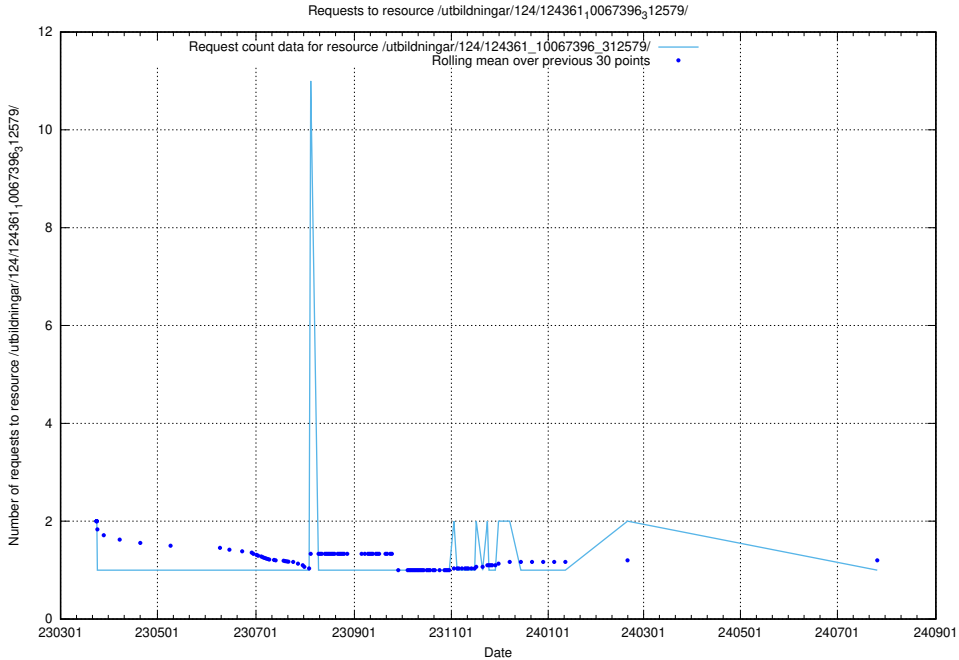

5.7266 Usage of /utbildningar/124/124361_10067396_312579/

Here, we count the number of requests to resource /utbildningar/124/124361_10067396_312579/.