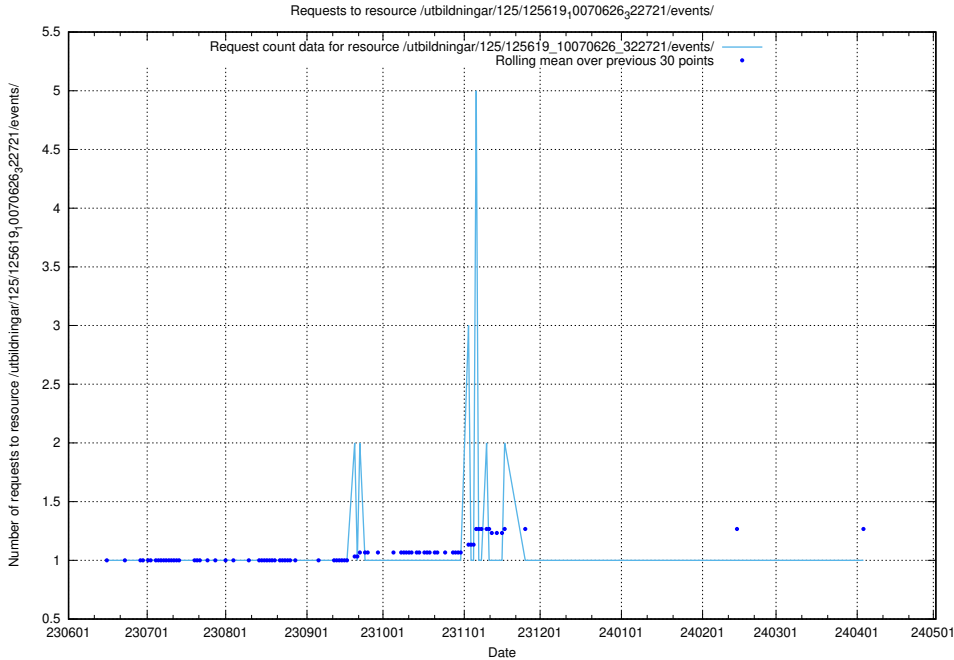

5.6788 Usage of /utbildningar/125/125619_10070626_322721/events/

Here, we count the number of requests to resource /utbildningar/125/125619_10070626_322721/events/