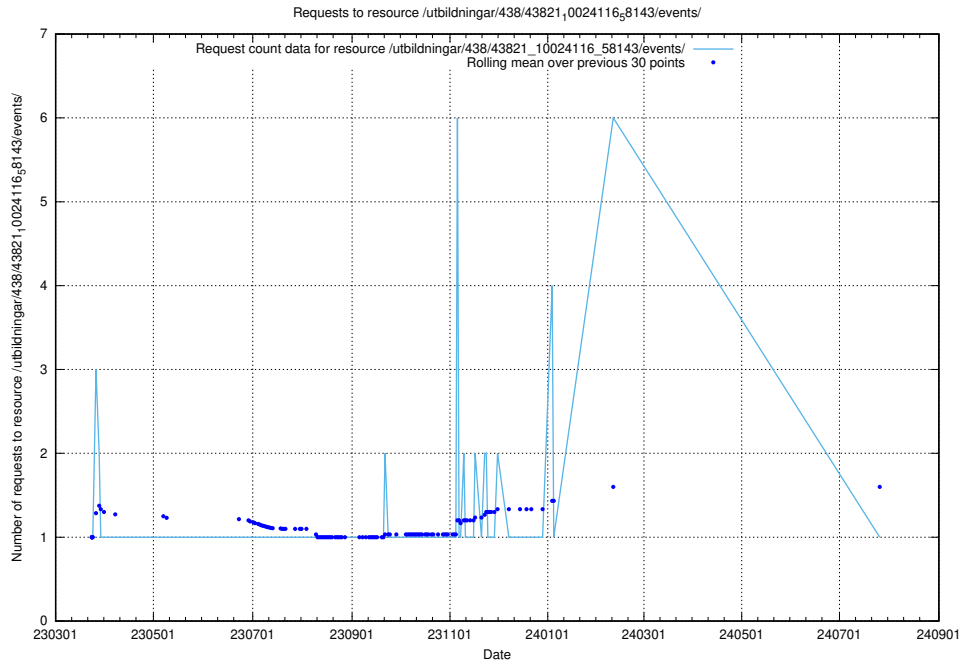

5.7298 Usage of /utbildningar/438/43821_10024116_58143/events/

Here, we count the number of requests to resource /utbildningar/438/43821_10024116_58143/events/.