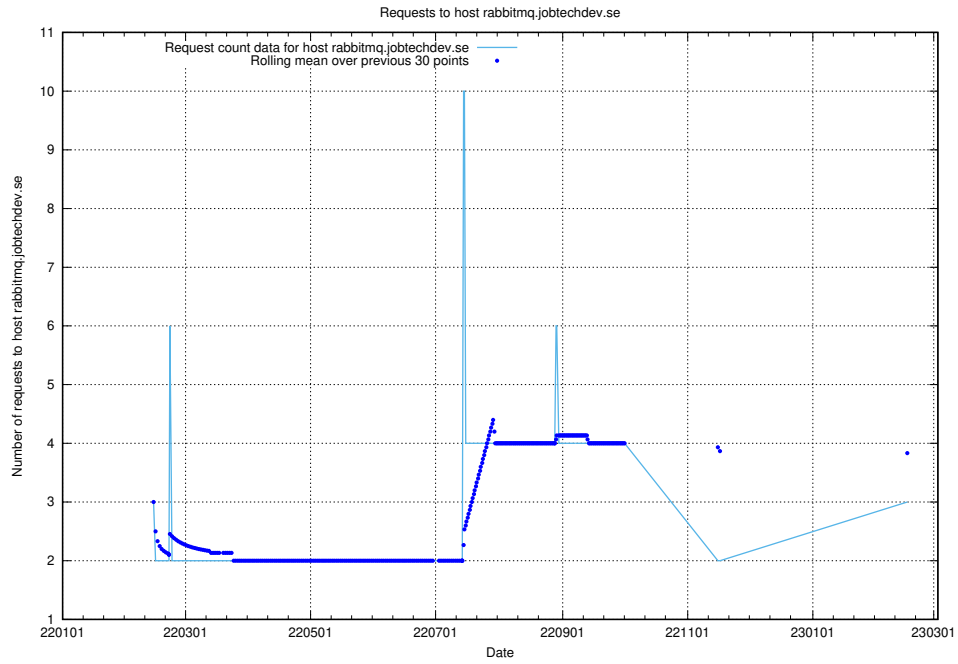

7.241 Usage of rabbitmq.jobtechdev.se

Here, we count the number of requests to host rabbitmq.jobtechdev.se.

7.242 Usage of kam-openshift-gitops.prod.services.jtech.se

Here, we count the number of requests to host kam-openshift-gitops.prod.services.jtech.se.