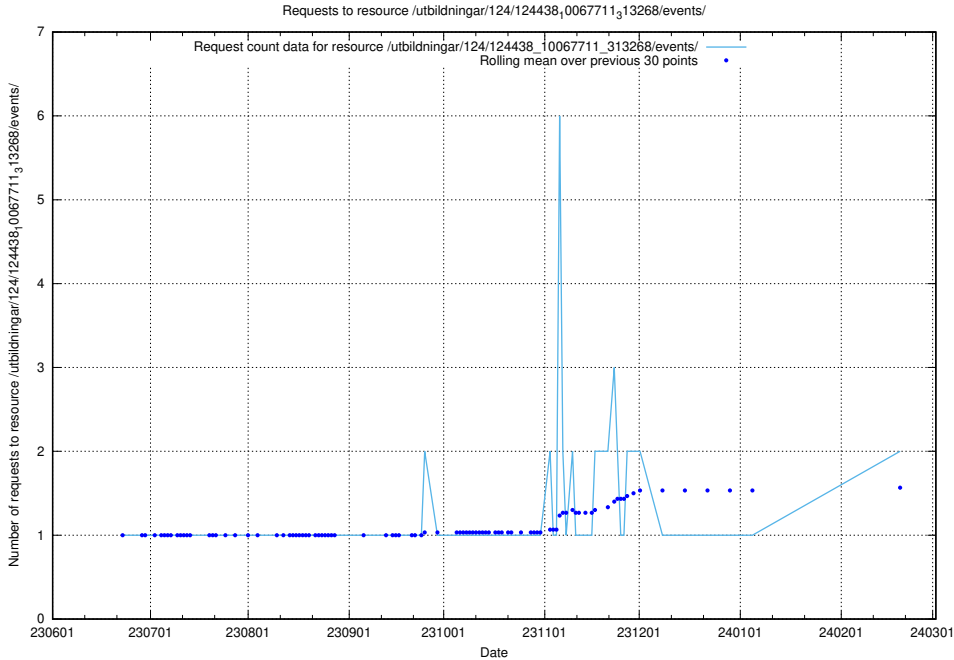

5.936 Usage of /utbildningar/124/124438_10067711_313268/events/

Here, we count the number of requests to resource /utbildningar/124/124438_10067711_313268/events/