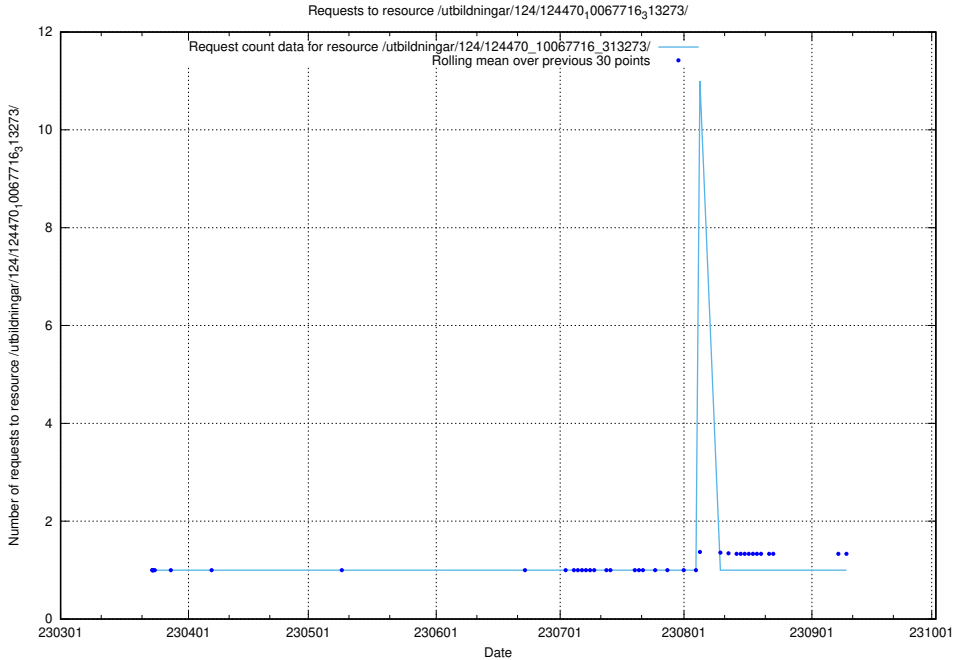

5.4101 Usage of /utbildningar/124/124470_10067716_313273/

Here, we count the number of requests to resource /utbildningar/124/124470_10067716_313273/.