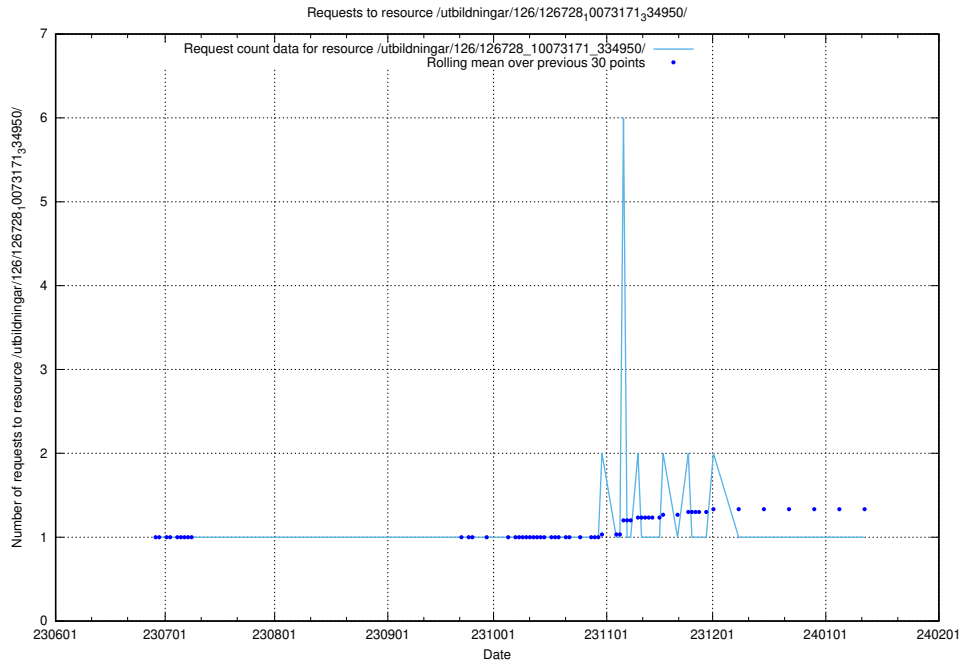

5.6367 Usage of /utbildningar/126/126728_10073171_334950/

Here, we count the number of requests to resource /utbildningar/126/126728_10073171_334950/.

5.6368 Usage of /utbildningar/126/126728_10073151_334946/events/