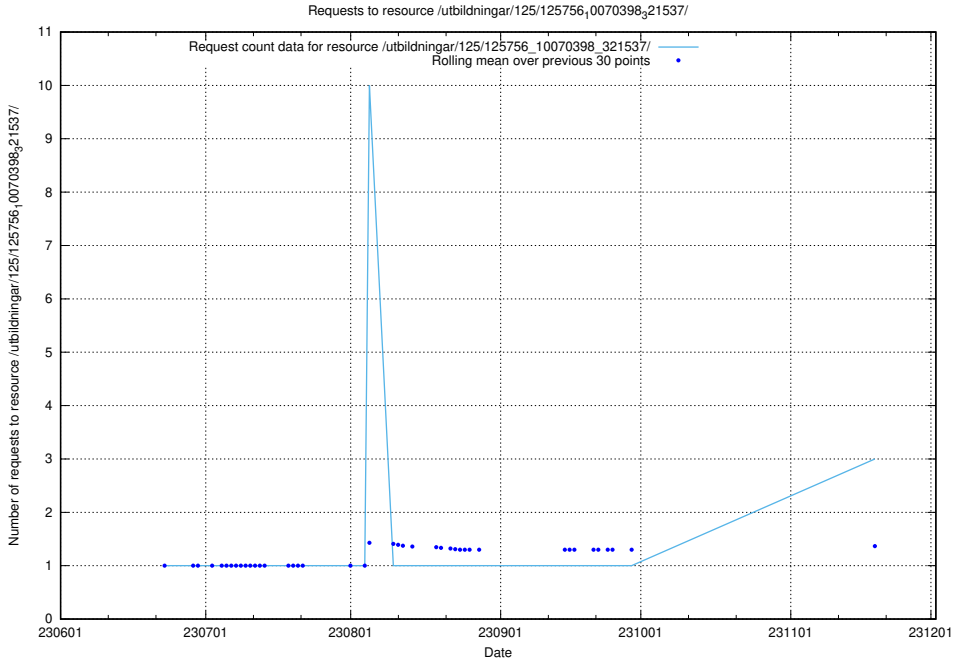

5.482 Usage of /utbildningar/125/125756_10070398_321537/

Here, we count the number of requests to resource /utbildningar/125/125756_10070398_321537/.