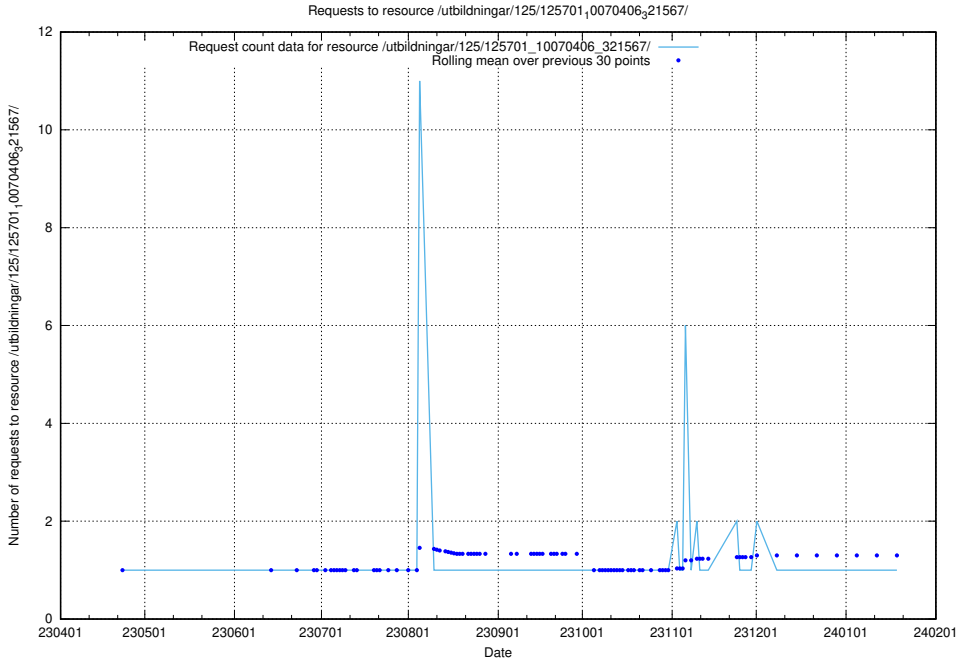

5.6944 Usage of /utbildningar/125/125701_10070406_321567/

Here, we count the number of requests to resource /utbildningar/125/125701_10070406_321567/.