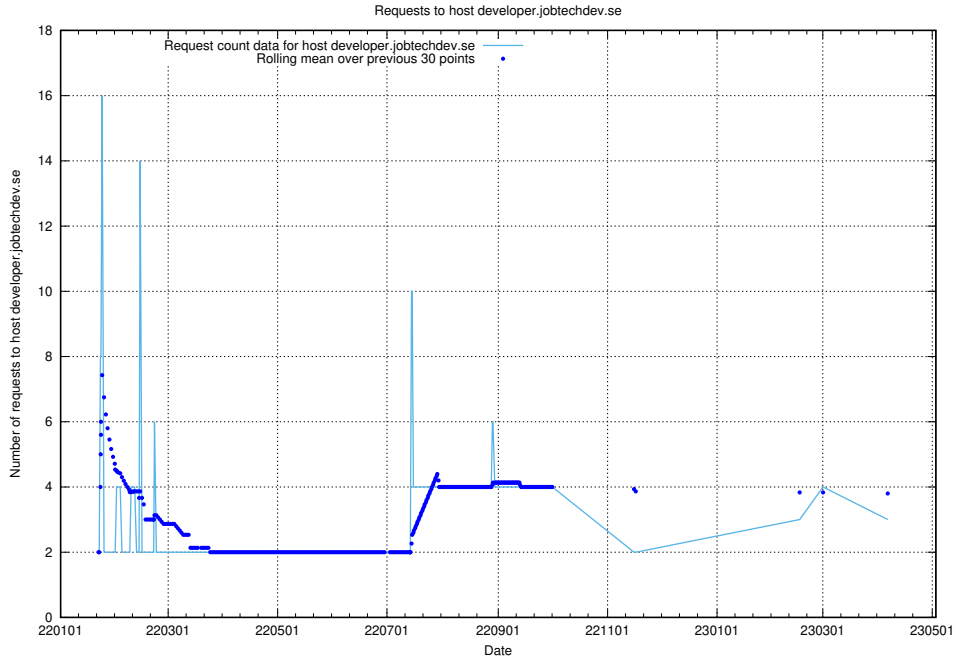

7.173 Usage of developer.jobtechdev.se

Here, we count the number of requests to host developer.jobtechdev.se.