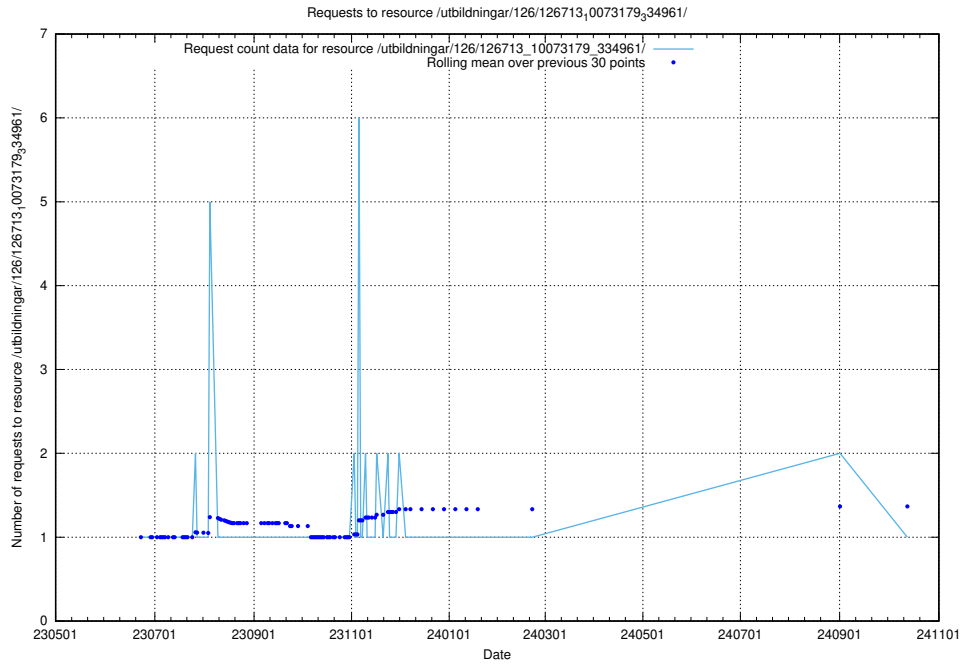

5.6533 Usage of /utbildningar/126/126713_10073179_334961/

Here, we count the number of requests to resource /utbildningar/126/126713_10073179_334961/.