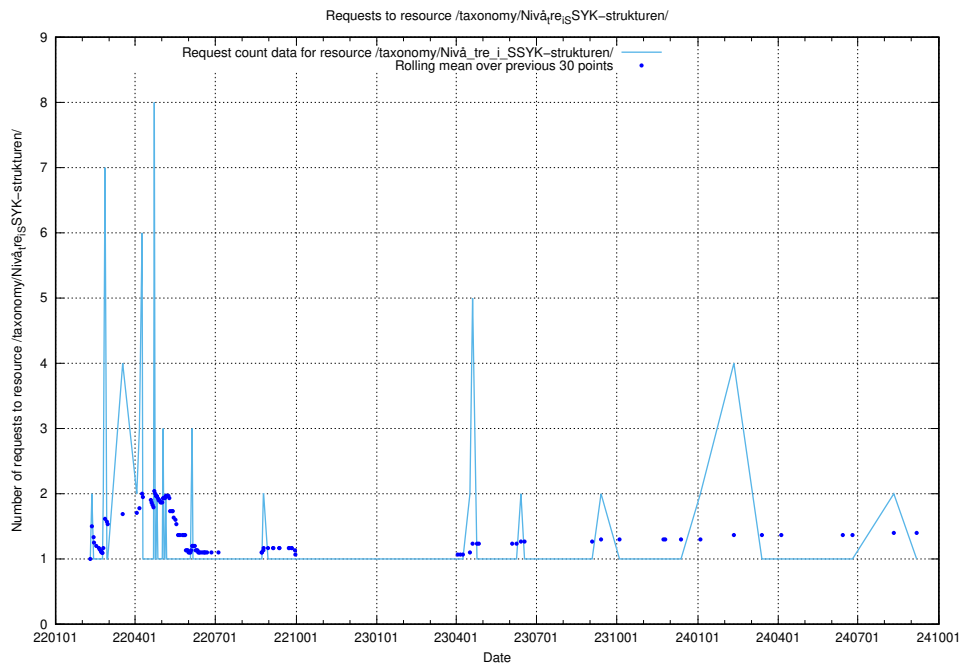

5.2858 Usage of /taxonomy/Nivå_tre_i_SSYK-strukturen/

Here, we count the number of requests to resource /taxonomy/Nivå_tre_i_SSYK-strukturen/.