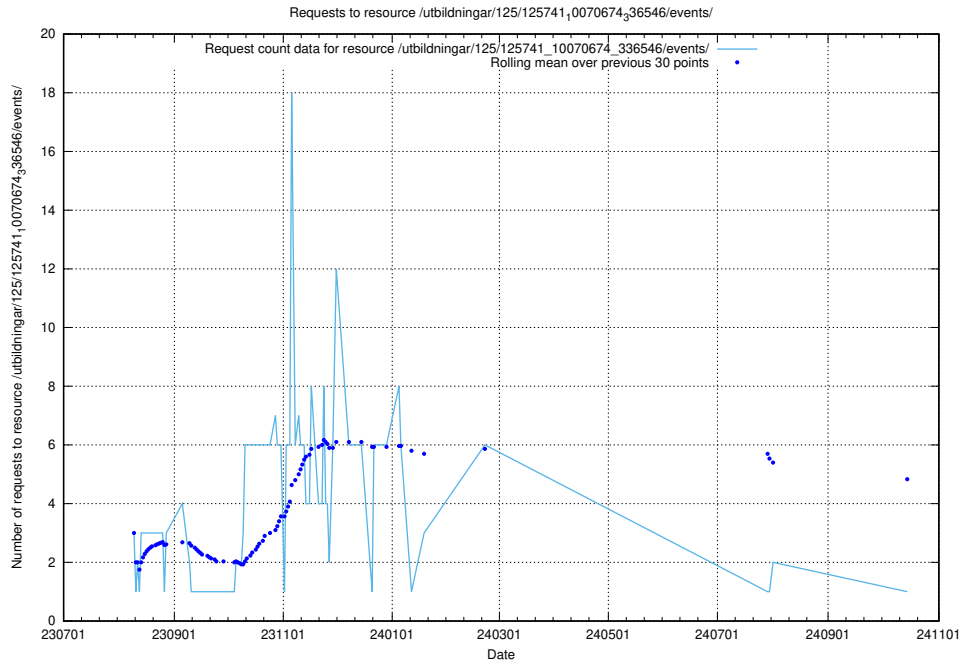

5.5741 Usage of /utbildningar/125/125741_10070674_336546/events/

Here, we count the number of requests to resource /utbildningar/125/125741_10070674_336546/events/