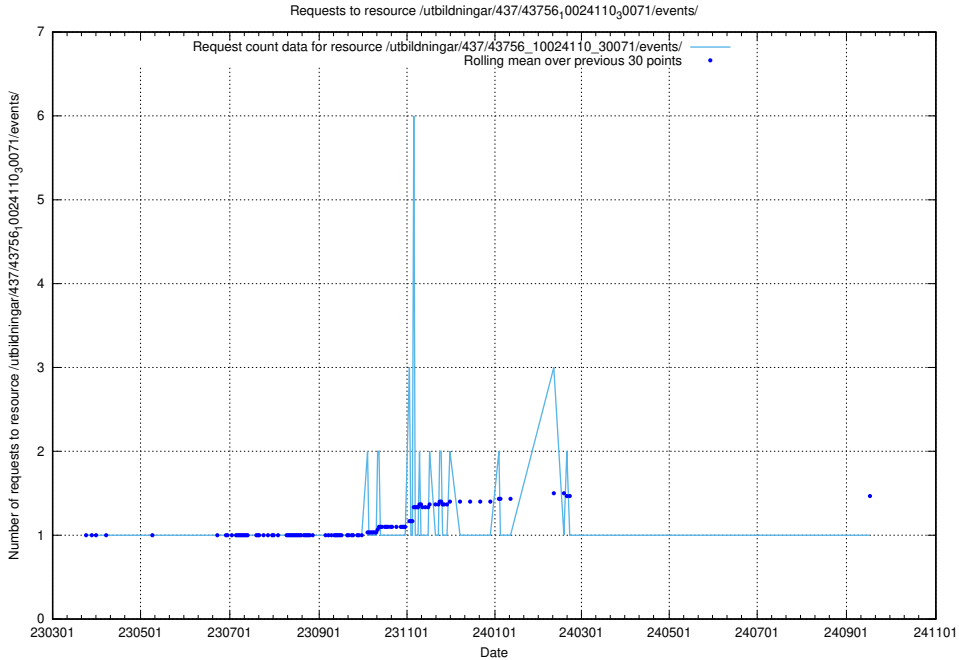

Here, we count the number of requests to resource /utbildningar/437/43763_10024120_298308/events/.

5.7141 Usage of /utbildningar/437/43756_10024110_30071/events/

Here, we count the number of requests to resource /utbildningar/437/43756_10024110_30071/events/.