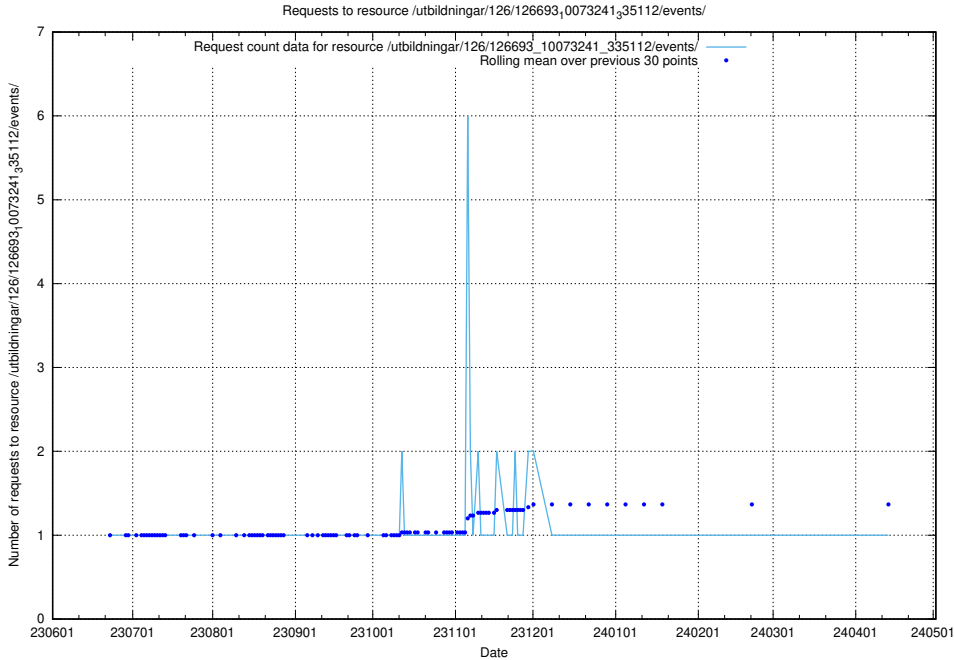

5.6552 Usage of /utbildningar/126/126693_10073241_335112/events/

Here, we count the number of requests to resource /utbildningar/126/126693_10073241_335112/events/