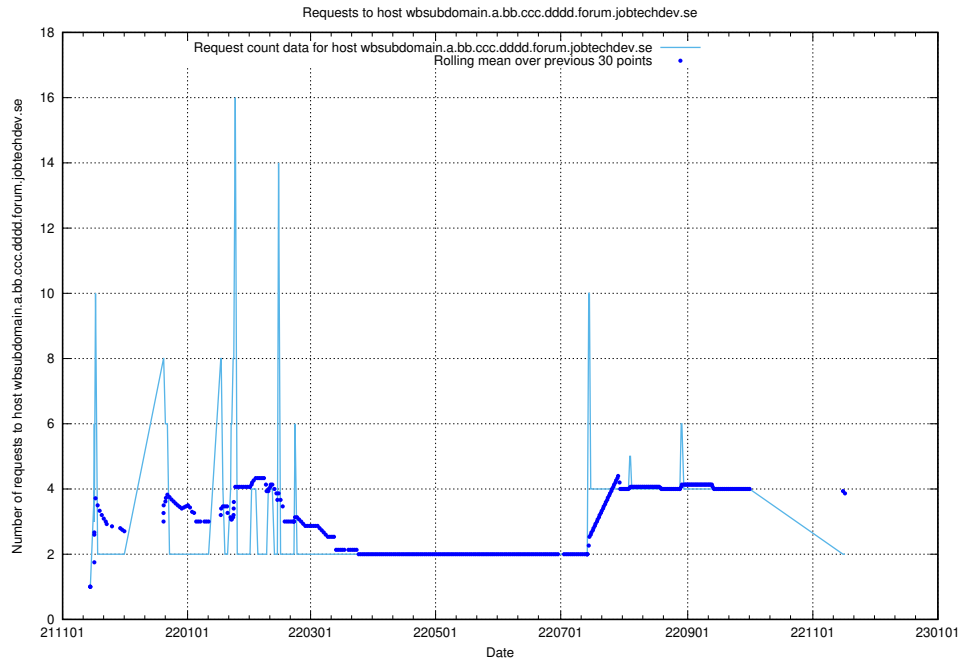

7.559 Usage of wbsubdomain.a.bb.ccc.dddd.forum.jobtechdev.se

Here, we count the number of requests to host wbsubdomain.a.bb.ccc.dddd.forum.jobtechdev.se.