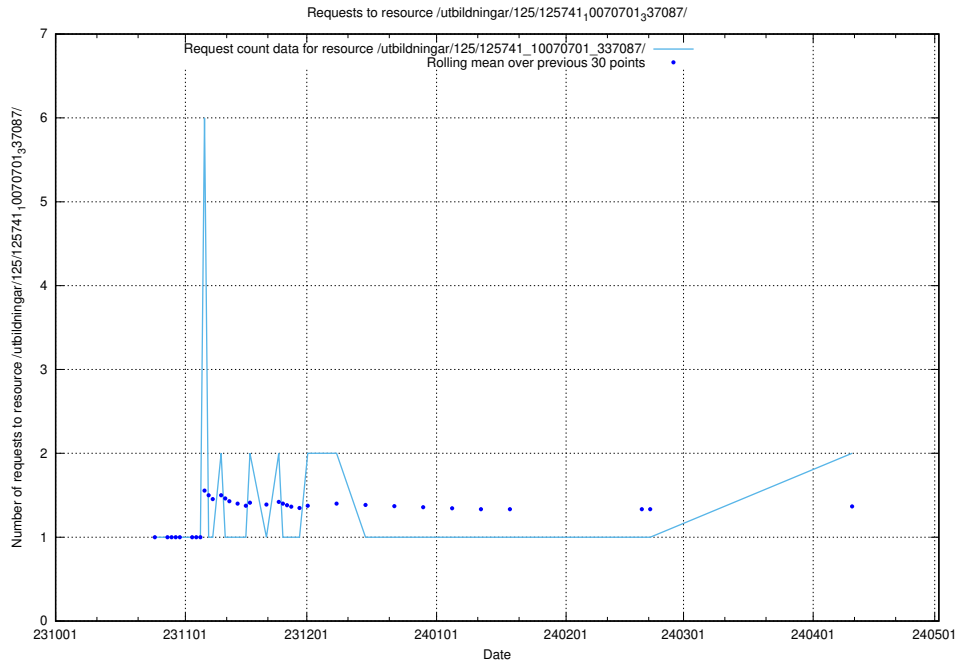

5.782 Usage of /utbildningar/125/125741_10070701_337087/

Here, we count the number of requests to resource /utbildningar/125/125741_10070701_337087/.