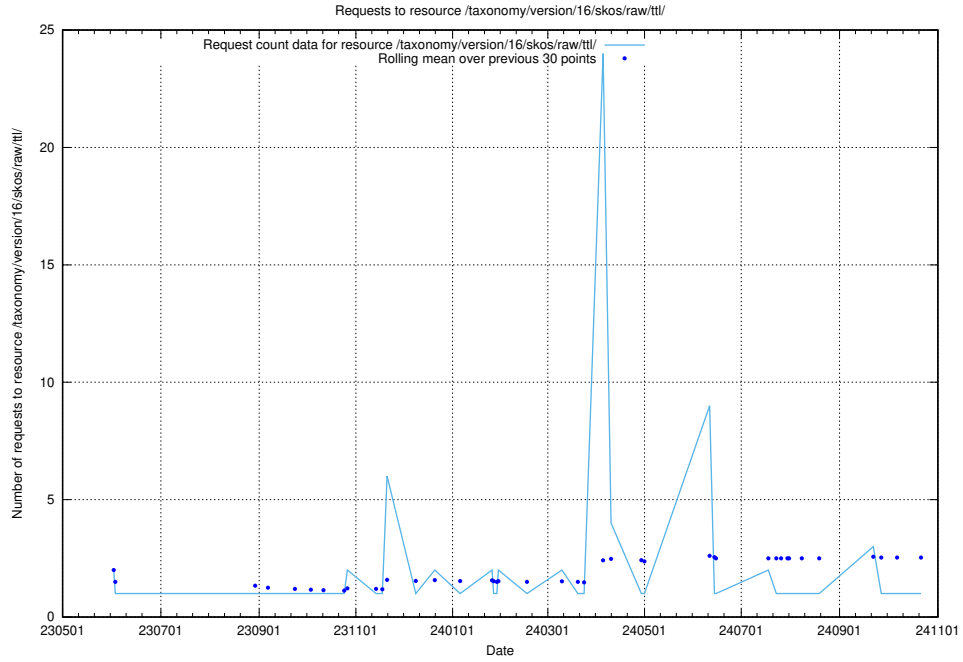

5.6832 Usage of /taxonomy/version/16/skos/raw/ttl/

Here, we count the number of requests to resource /taxonomy/version/16/skos/raw/ttl/.