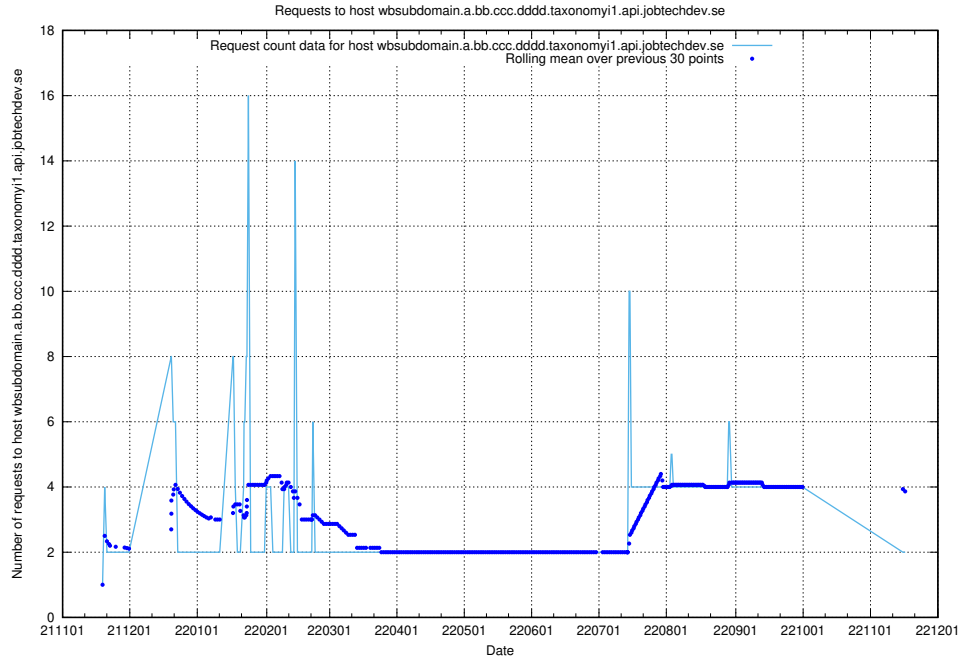

7.468 Usage of wbsubdomain.a.bb.ccc.dddd.taxonomy1.api.jobtechdev.se

Here, we count the number of requests to host wbsubdomain.a.bb.ccc.dddd.taxonomy1.api.jobtechdev.se