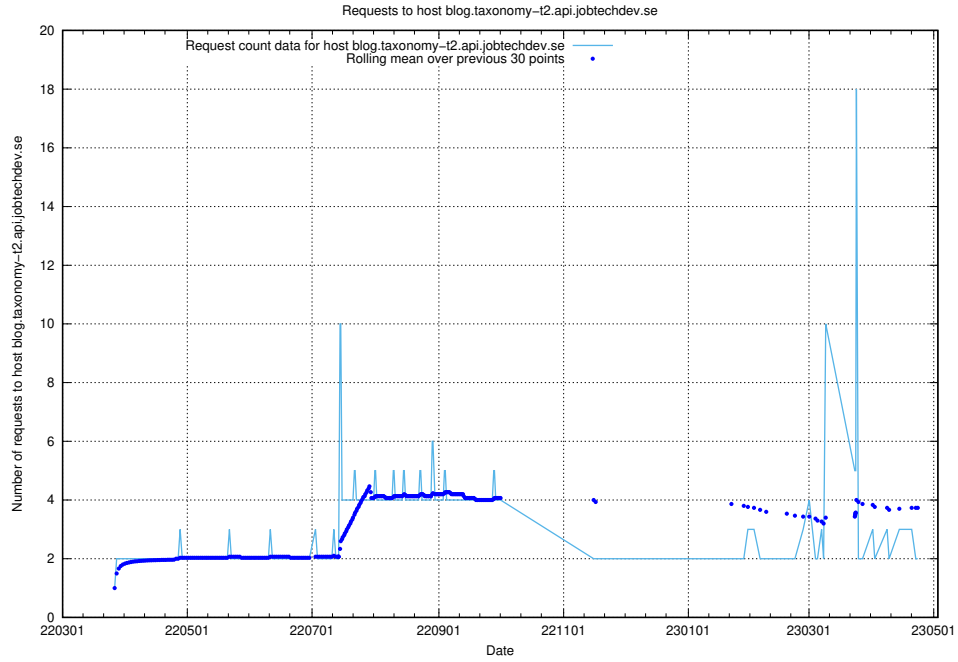

7.500 Usage of `jave.jobtechdev.se`

Here, we count the number of requests to host `jave.jobtechdev.se`.

7.501 Usage of `jobstream-smoke.jobtechdev.se`

Here, we count the number of requests to host `jobstream-smoke.jobtechdev.se`.