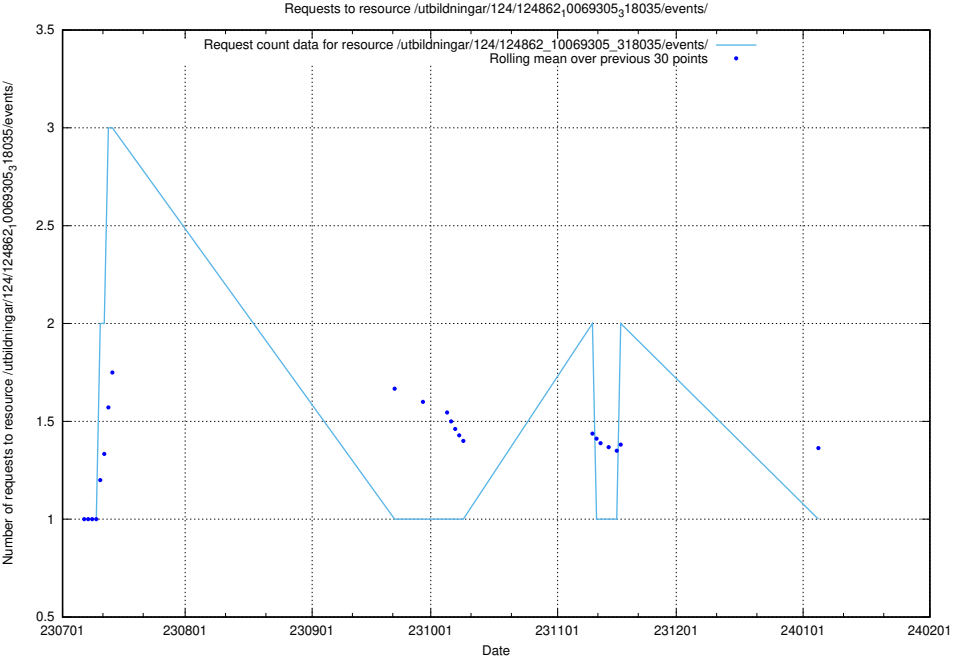

5.6227 Usage of /utbildningar/124/124862_10069305_318035/events/

Here, we count the number of requests to resource /utbildningar/124/124862_10069305_318035/events/