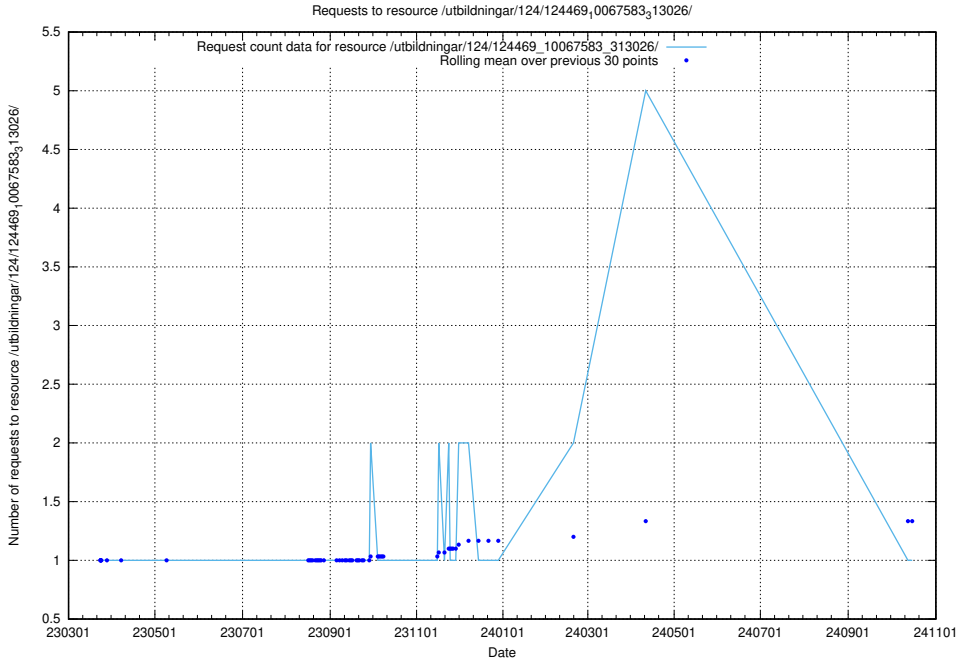

5.4228 Usage of /utbildningar/124/124469_10067583_313026/

Here, we count the number of requests to resource /utbildningar/124/124469_10067583_313026/.