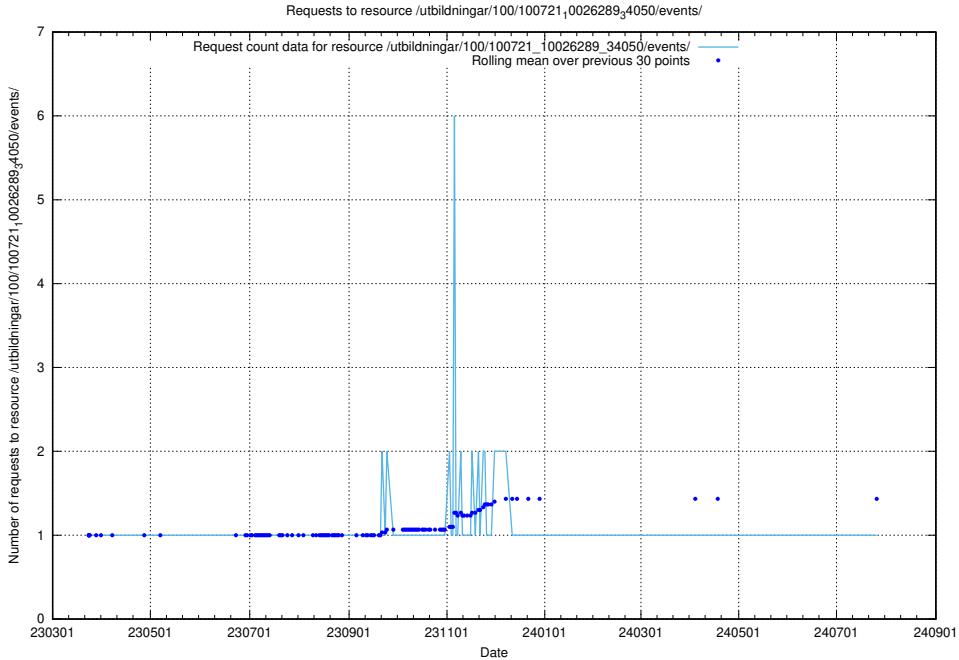

5.6593 Usage of /utbildningar/100/100721_10026289_34050/events/

Here, we count the number of requests to resource /utbildningar/100/100721_10026289_34050/events/.