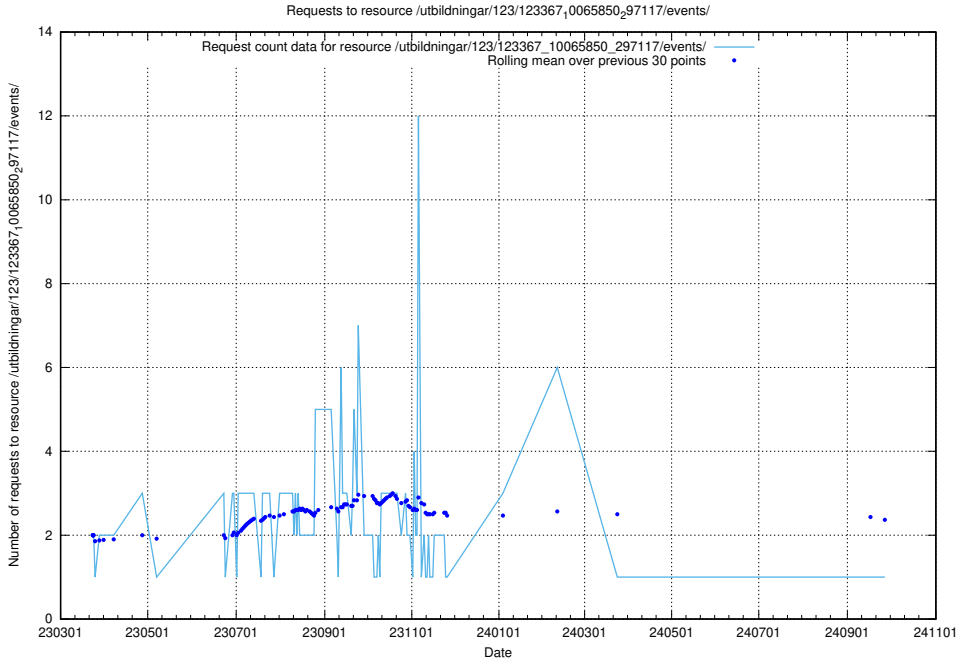

5.7273 Usage of /utbildningar/123/123367_10065850_297117/events/

Here, we count the number of requests to resource /utbildningar/123/123367_10065850_297117/events/