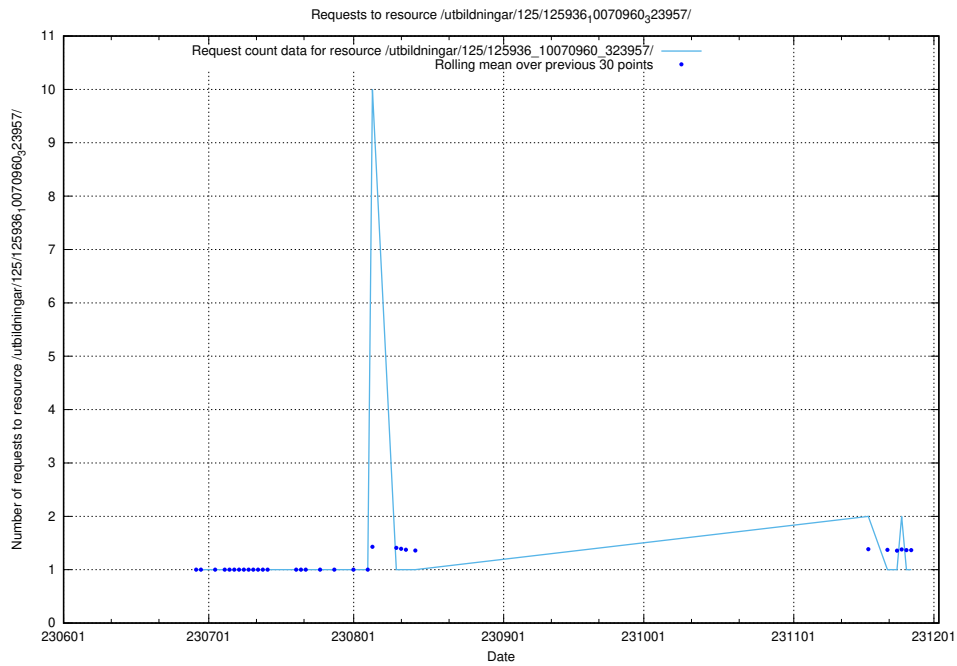

5.6380 Usage of /utbildningar/125/125936_10070960_323957/

Here, we count the number of requests to resource /utbildningar/125/125936_10070960_323957/.