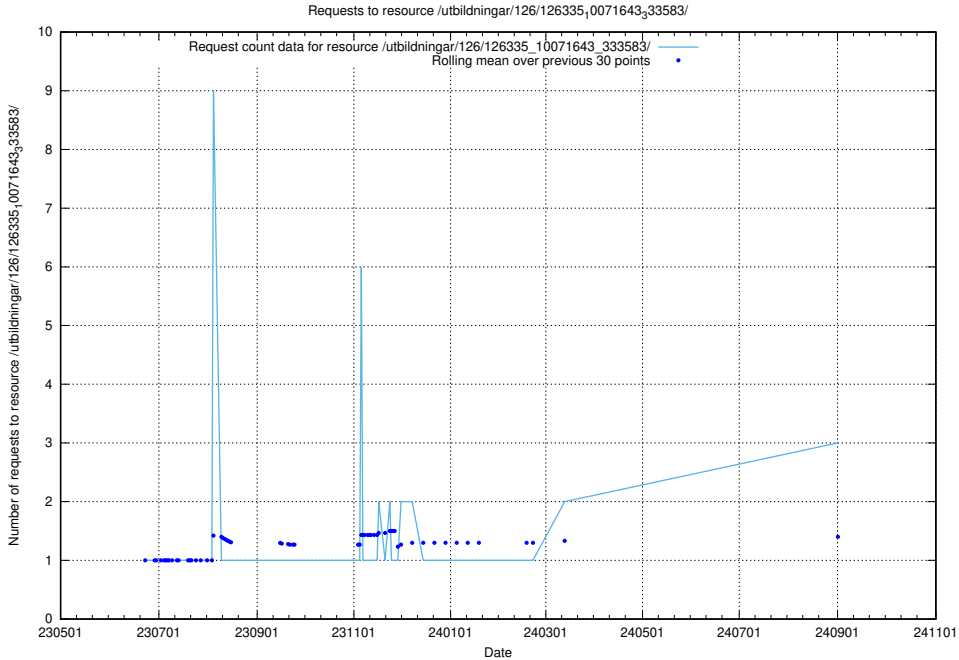

5.481 Usage of /utbildningar/126/126335_10071643_333583/

Here, we count the number of requests to resource /utbildningar/126/126335_10071643_333583/.