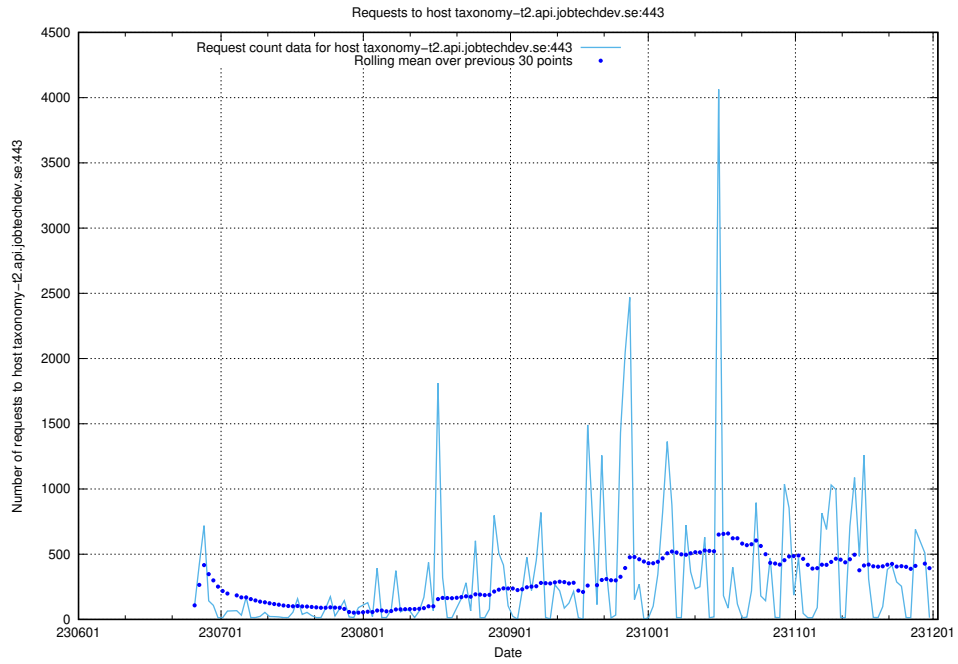

7.46 Usage of taxonomy-t2.api.jobtechdev.se:443

Here, we count the number of requests to host taxonomy-t2.api.jobtechdev.se:443.