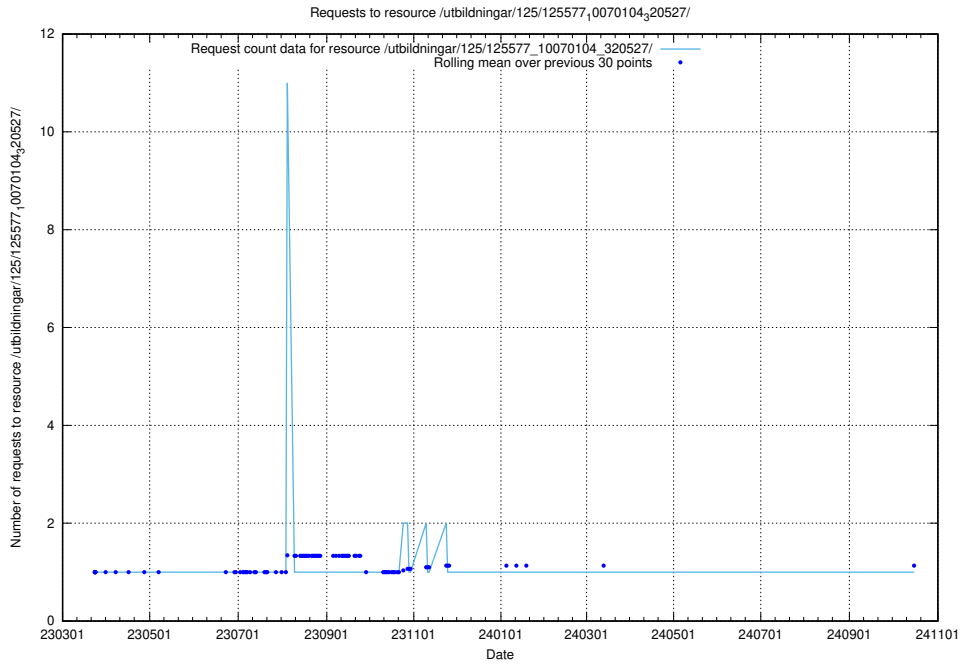

Here, we count the number of requests to resource /utbildningar/125/125577_10070104_320527/events/

5.1149 Usage of /utbildningar/125/125577_10070104_320527/

Here, we count the number of requests to resource /utbildningar/125/125577_10070104_320527/.