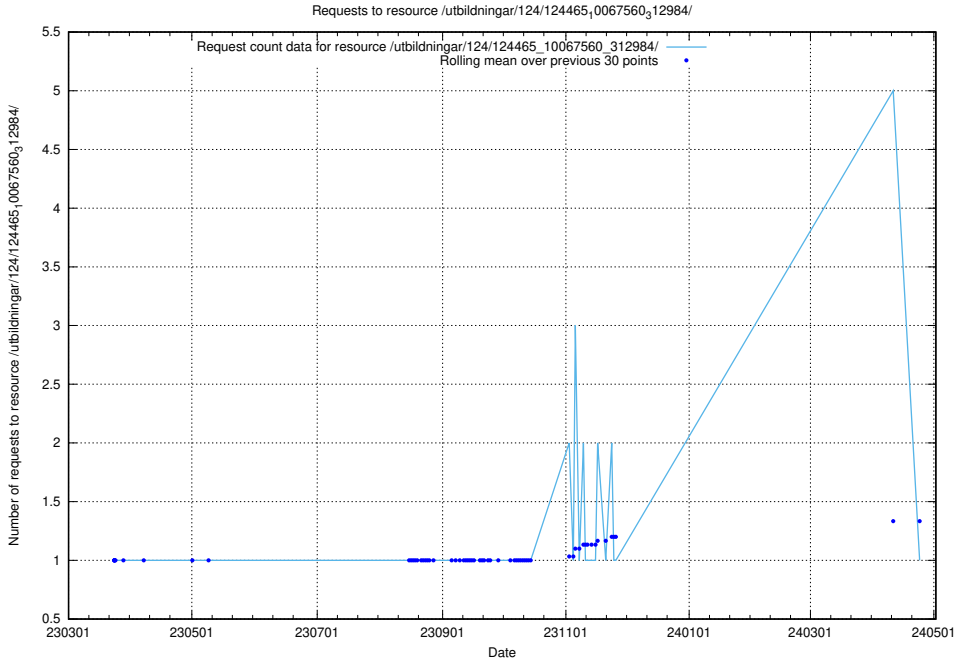

5.4352 Usage of /utbildningar/124/124465_10067560_312984/

Here, we count the number of requests to resource /utbildningar/124/124465_10067560_312984/.