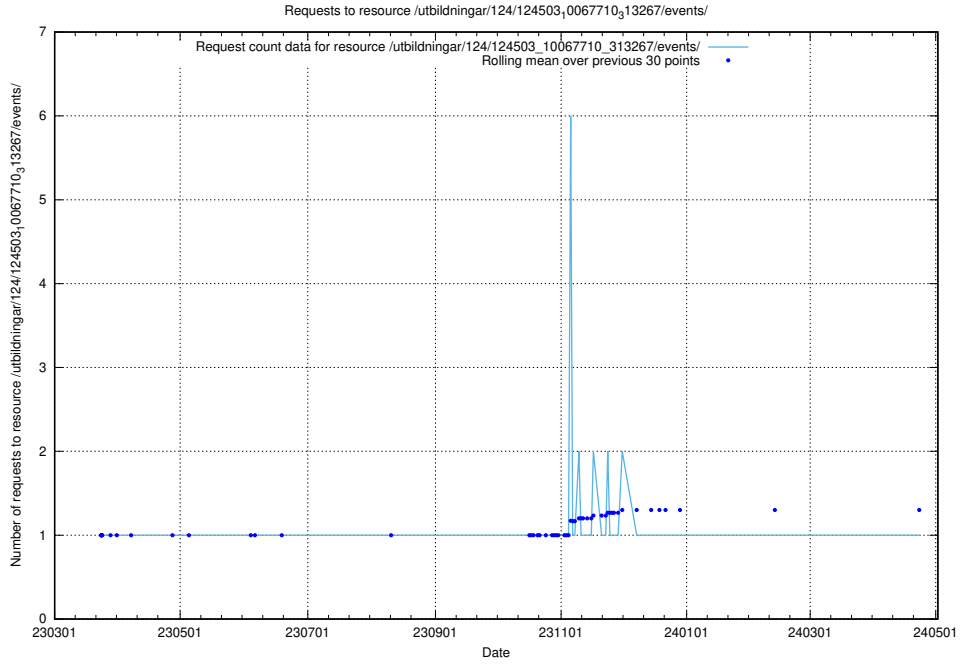

Here, we count the number of requests to resource /utbildningar/utb_emil/126/126696_10073420_337043/

5.3061 Usage of /utbildningar/124/124503_10067710_313267/events/

Here, we count the number of requests to resource /utbildningar/124/124503_10067710_313267/events/