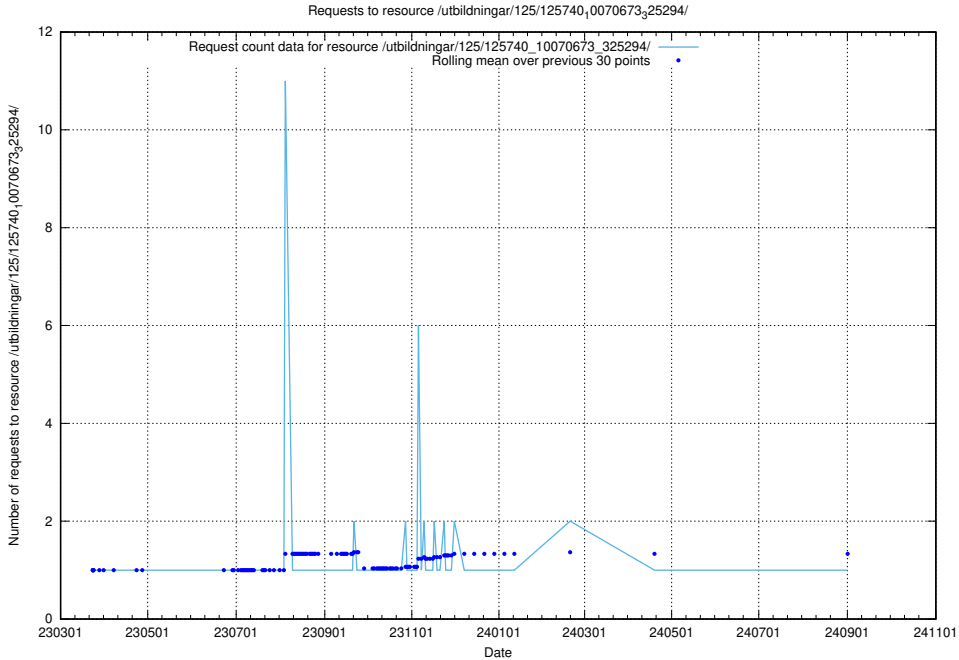

5.1043 Usage of /utbildningar/125/125740_10070673_325294/

Here, we count the number of requests to resource /utbildningar/125/125740_10070673_325294/.