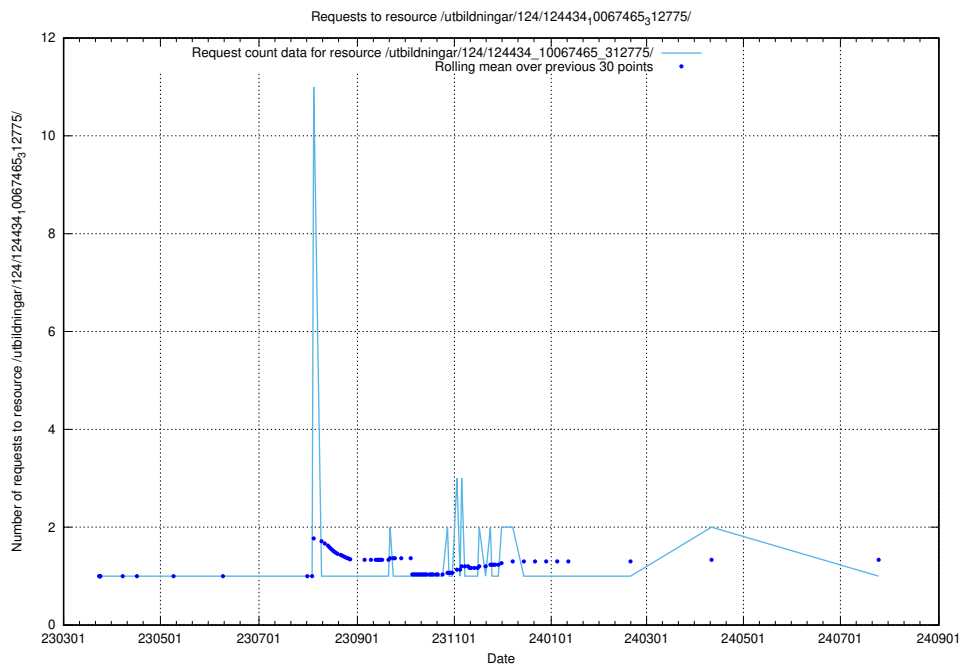

5.4678 Usage of /utbildningar/124/124434_10067465_312775/

Here, we count the number of requests to resource /utbildningar/124/124434_10067465_312775/.