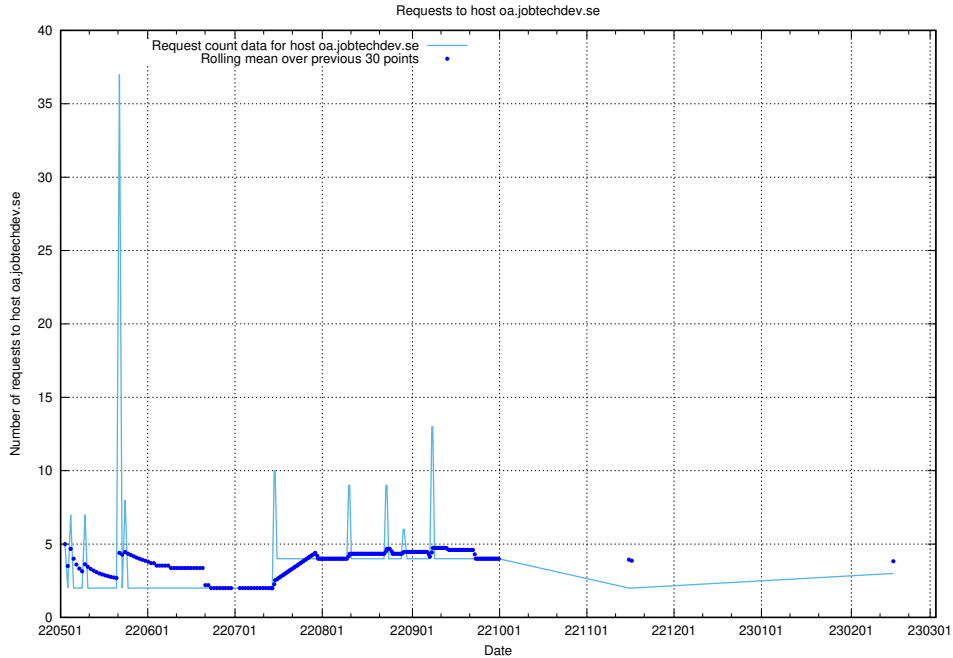

7.228 Usage of socp4.jobtechdev.se

Here, we count the number of requests to host socp4.jobtechdev.se.

7.229 Usage of oa.jobtechdev.se

Here, we count the number of requests to host oa.jobtechdev.se.

7.230 Usage of data.jobtechdev.se:80