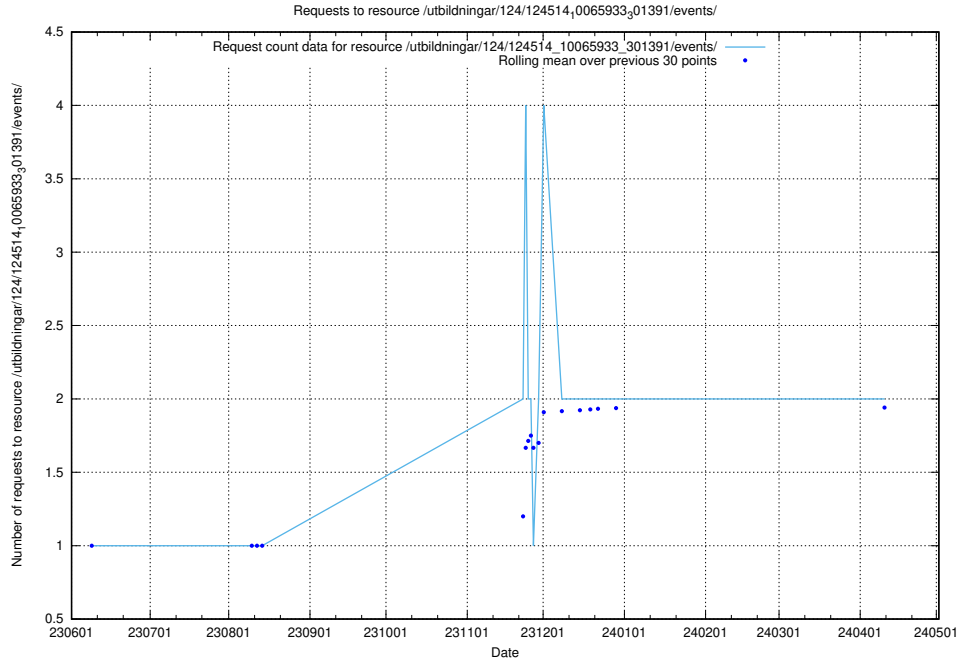

Here, we count the number of requests to resource /utbildningar/124/124515_10066311_308507/.

5.956 Usage of /utbildningar/124/124514_10065933_301391/events/

Here, we count the number of requests to resource /utbildningar/124/124514_10065933_301391/events/