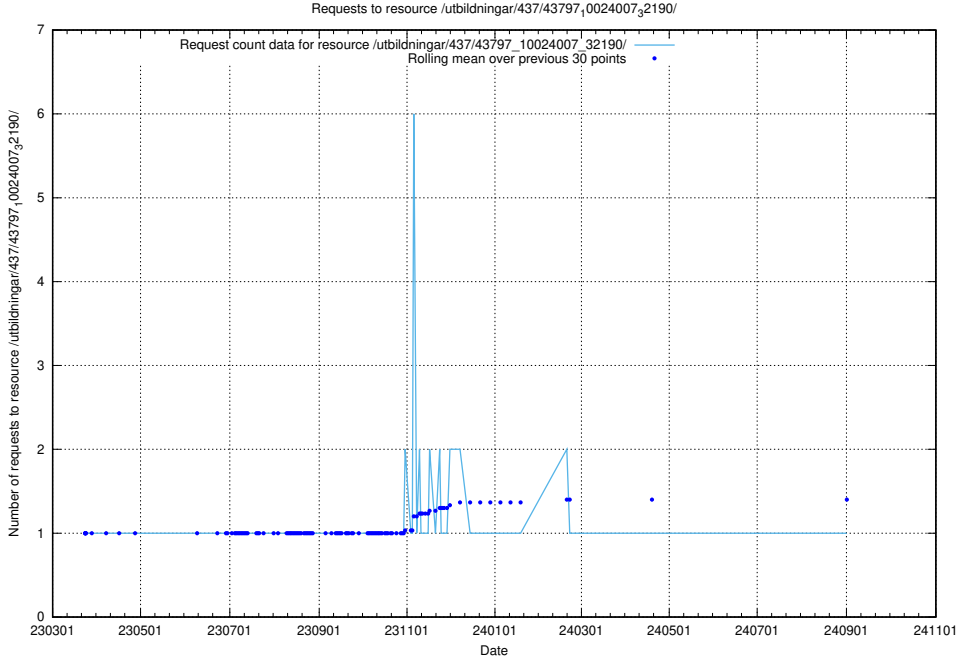

5.7314 Usage of /utbildningar/437/43797_10024007_32190/

Here, we count the number of requests to resource /utbildningar/437/43797_10024007_32190/.