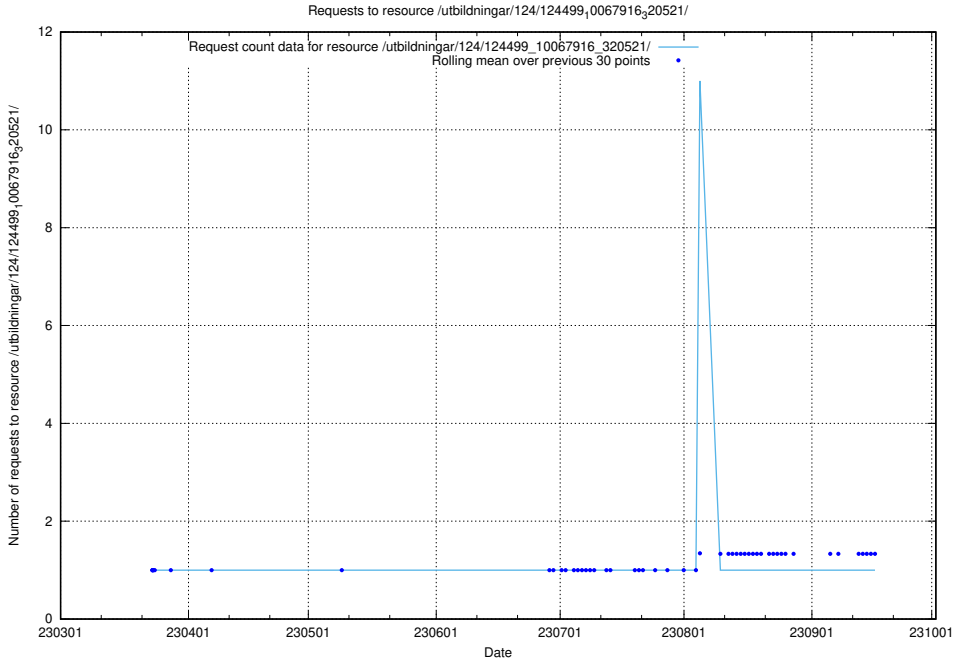

5.3261 Usage of /utbildningar/124/124499_10067916_320521/

Here, we count the number of requests to resource /utbildningar/124/124499_10067916_320521/.