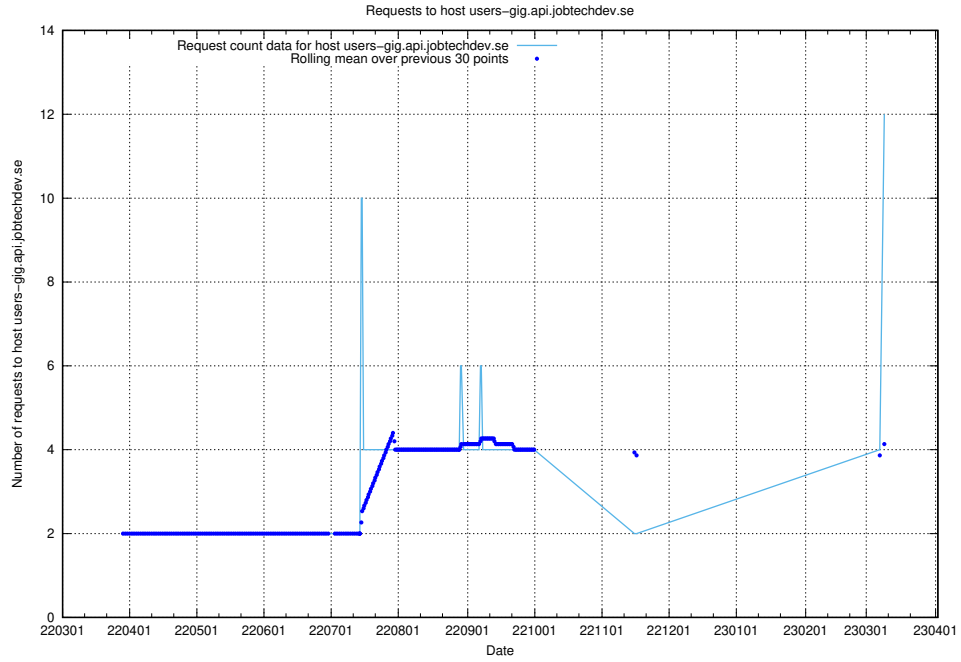

7.60 Usage of users-gig.api.jobtechdev.se

Here, we count the number of requests to host users-gig.api.jobtechdev.se.