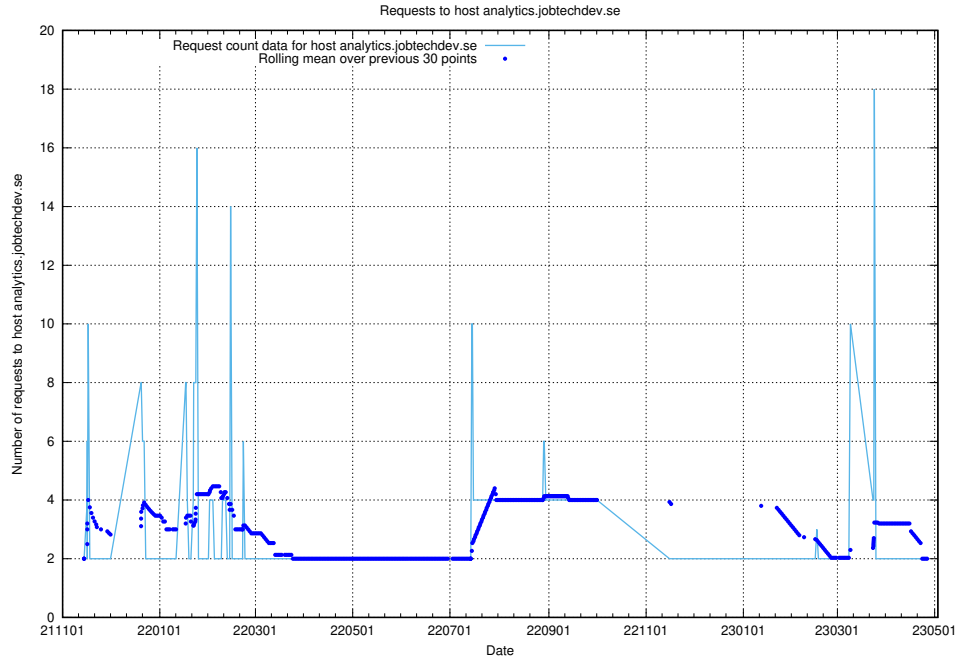

7.296 Usage of analytics.jobtechdev.se

Here, we count the number of requests to host analytics.jobtechdev.se.