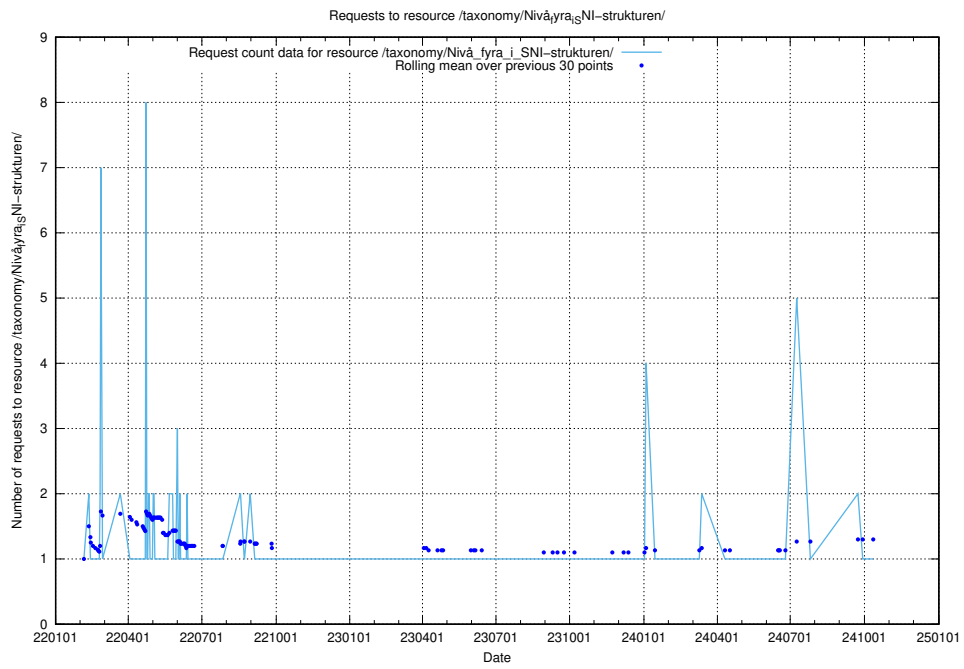

5.3368 Usage of /taxonomy/Nivå_fyra_i_SNI-strukturen/

Here, we count the number of requests to resource /taxonomy/Nivå_fyra_i_SNI-strukturen/.