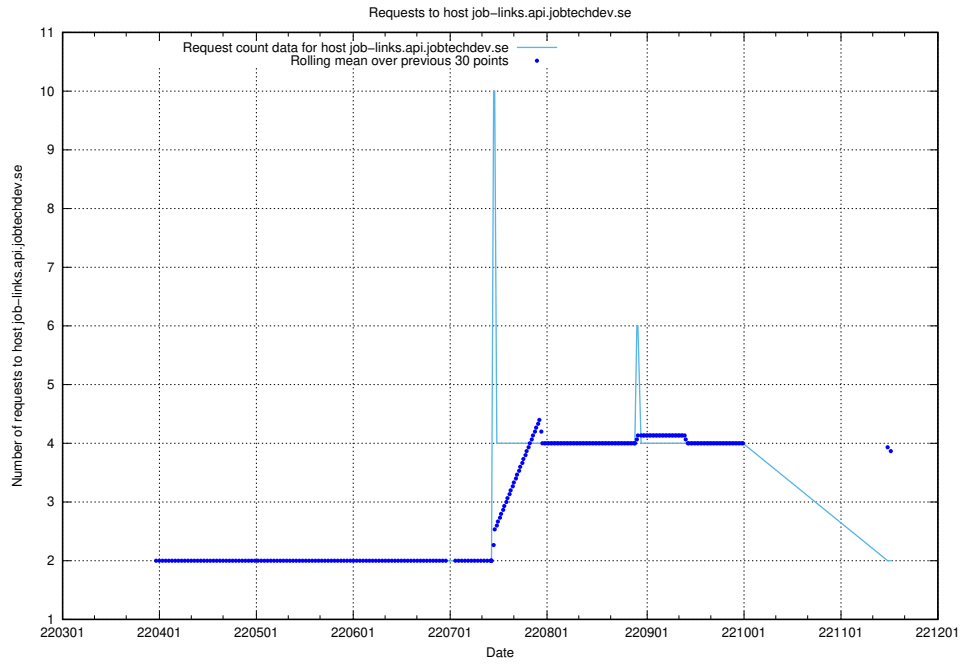

7.490 Usage of `job-links.api.jobtechdev.se`

Here, we count the number of requests to host `job-links.api.jobtechdev.se`.