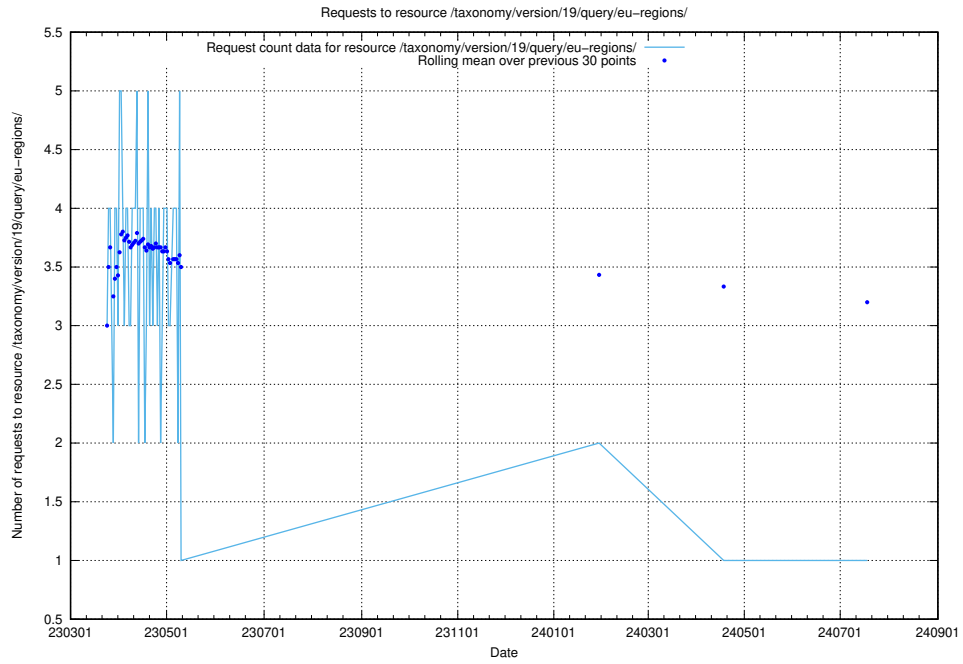

5.7093 Usage of /taxonomy/version/19/query/eu-regions/

Here, we count the number of requests to resource /taxonomy/version/19/query/eu-regions/.