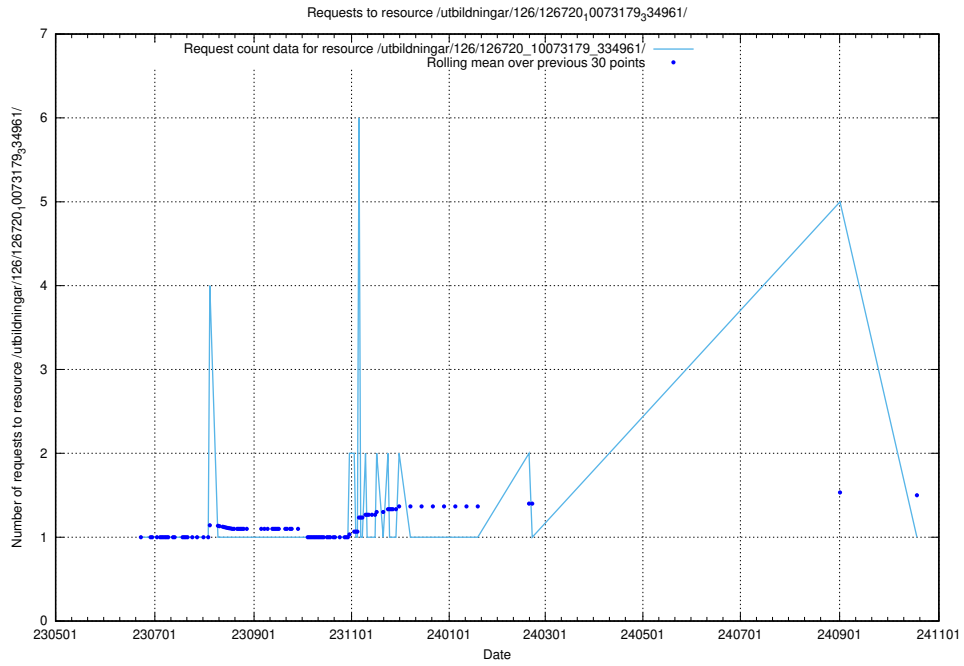

5.6523 Usage of /utbildningar/126/126720_10073179_334961/

Here, we count the number of requests to resource /utbildningar/126/126720_10073179_334961/.