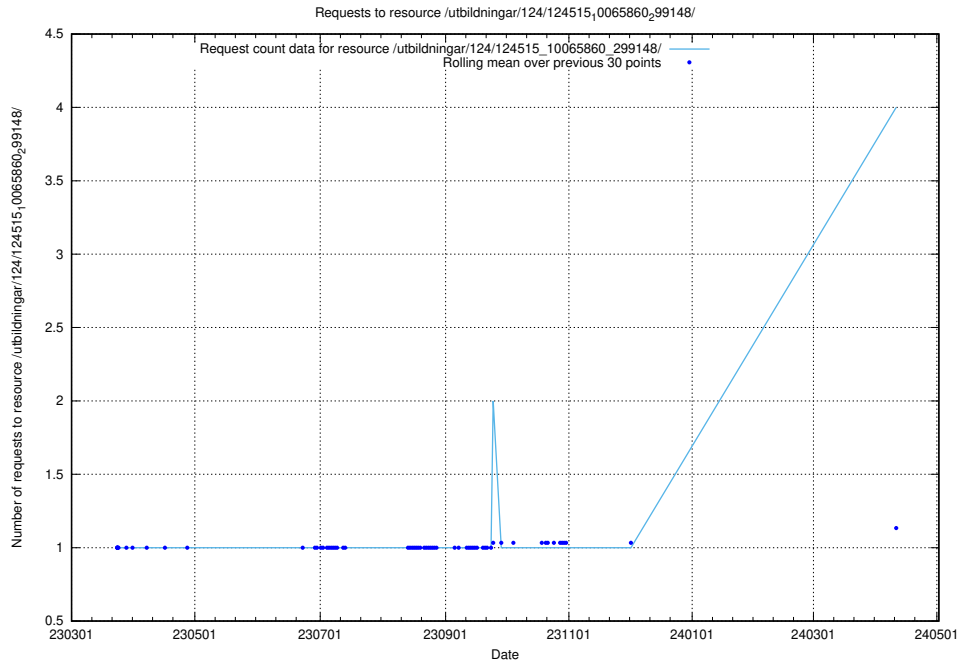

5.289 Usage of /utbildningar/124/124515_10065860_299148/

Here, we count the number of requests to resource /utbildningar/124/124515_10065860_299148/.