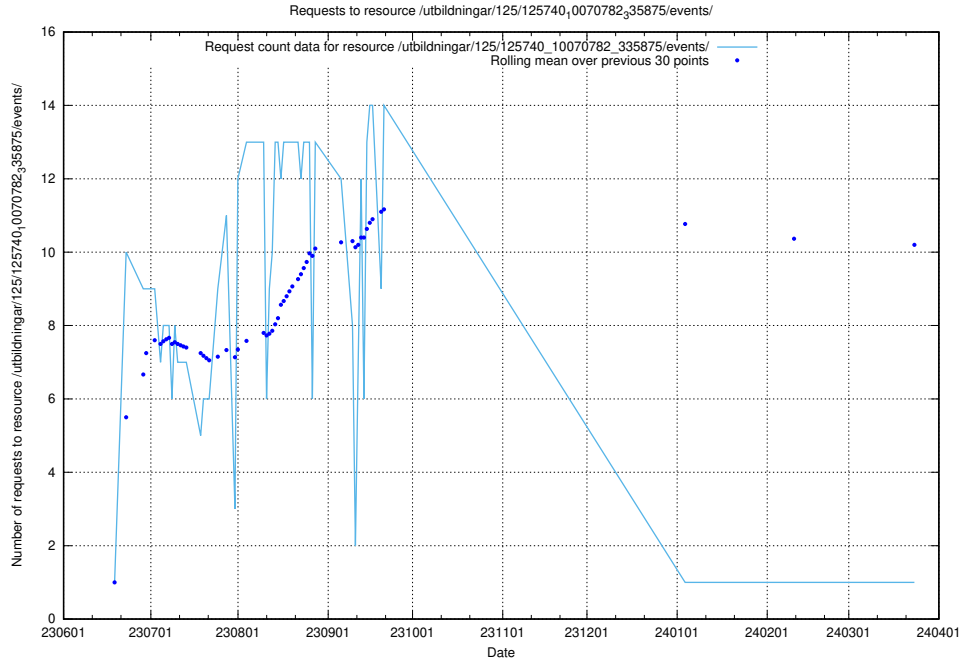

5.6764 Usage of /utbildningar/125/125740_10070782_335875/events/

Here, we count the number of requests to resource /utbildningar/125/125740_10070782_335875/events/