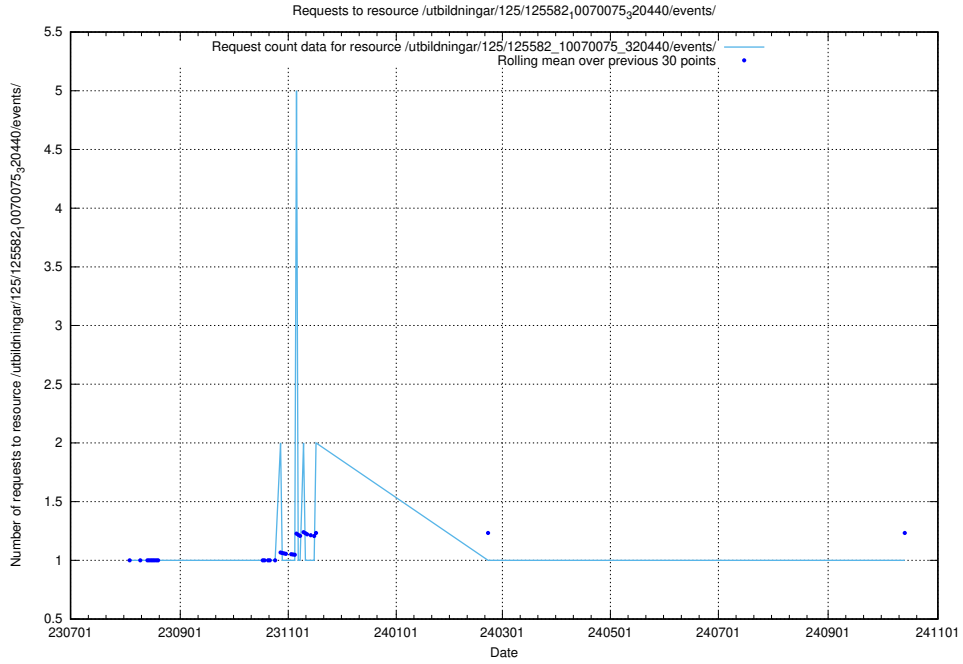

5.5800 Usage of /utbildningar/125/125582_10070075_320440/events/

Here, we count the number of requests to resource /utbildningar/125/125582_10070075_320440/events/