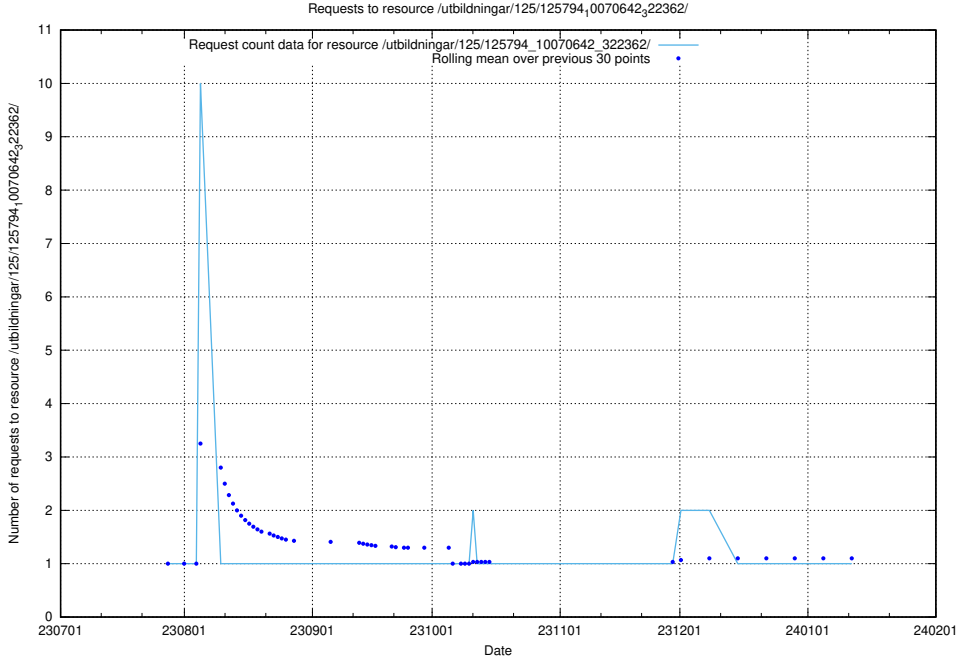

5.5827 Usage of /utbildningar/125/125794_10070642_322362/

Here, we count the number of requests to resource /utbildningar/125/125794_10070642_322362/.