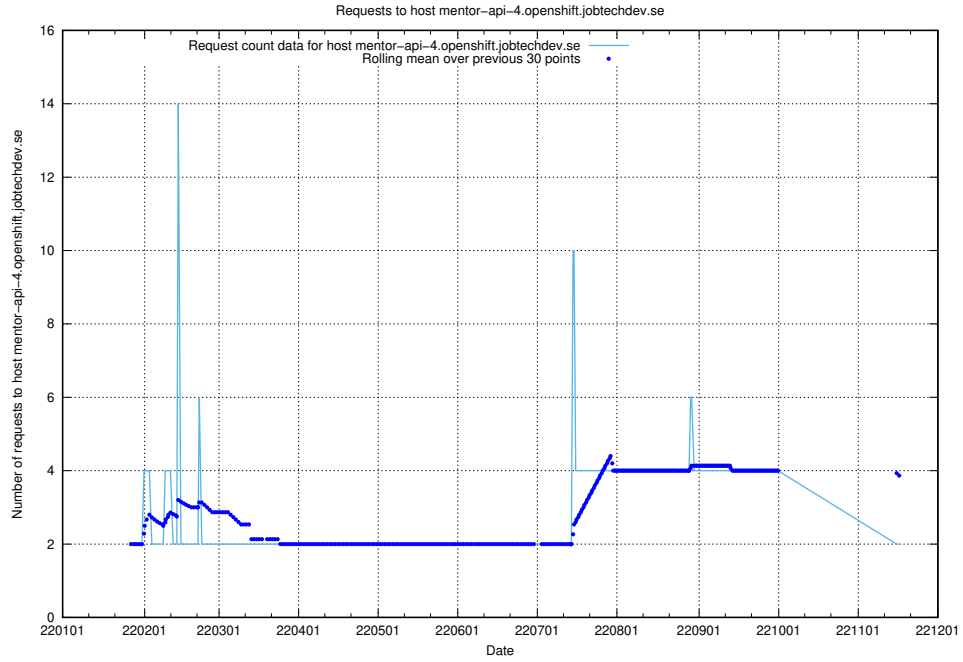

7.582 Usage of mentor-api.openshift.jobtechdev.se

Here, we count the number of requests to host mentor-api.openshift.jobtechdev.se.

7.583 Usage of mentor-api-4.openshift.jobtechdev.se

Here, we count the number of requests to host mentor-api-4.openshift.jobtechdev.se.