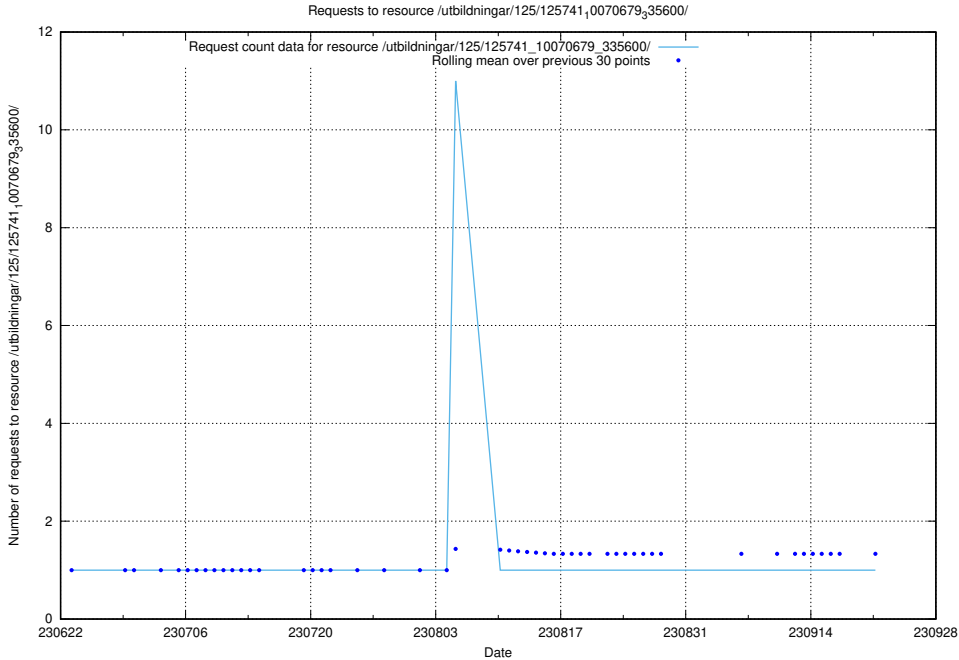

5.6595 Usage of /utbildningar/125/125741_10070679_335600/

Here, we count the number of requests to resource /utbildningar/125/125741_10070679_335600/.