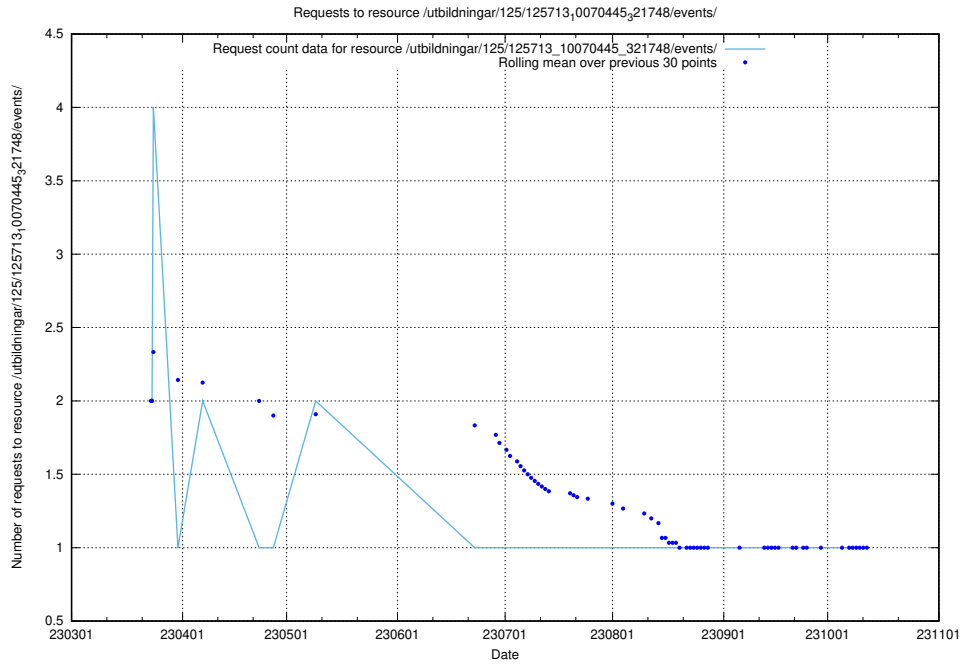

5.7241 Usage of /utbildningar/125/125713_10070445_321748/events/

Here, we count the number of requests to resource /utbildningar/125/125713_10070445_321748/events/