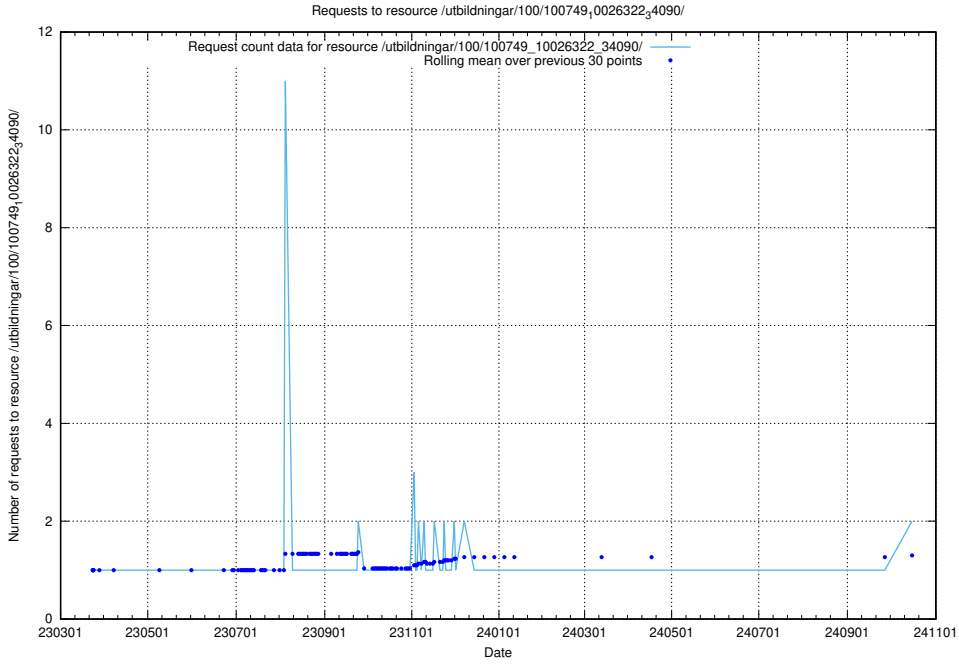

5.912 Usage of /utbildningar/100/100749_10026322_34090/

Here, we count the number of requests to resource /utbildningar/100/100749_10026322_34090/.