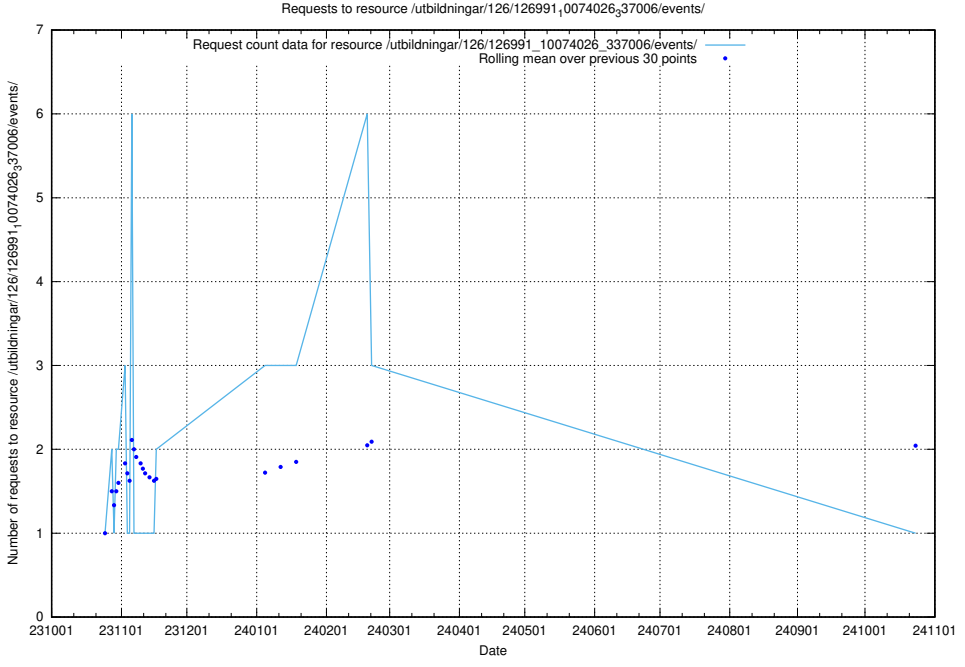

Here, we count the number of requests to resource /utbildningar/127/127054_10074037_337048/.

5.5136 Usage of /utbildningar/126/126991_10074026_337006/events/

Here, we count the number of requests to resource /utbildningar/126/126991_10074026_337006/events/