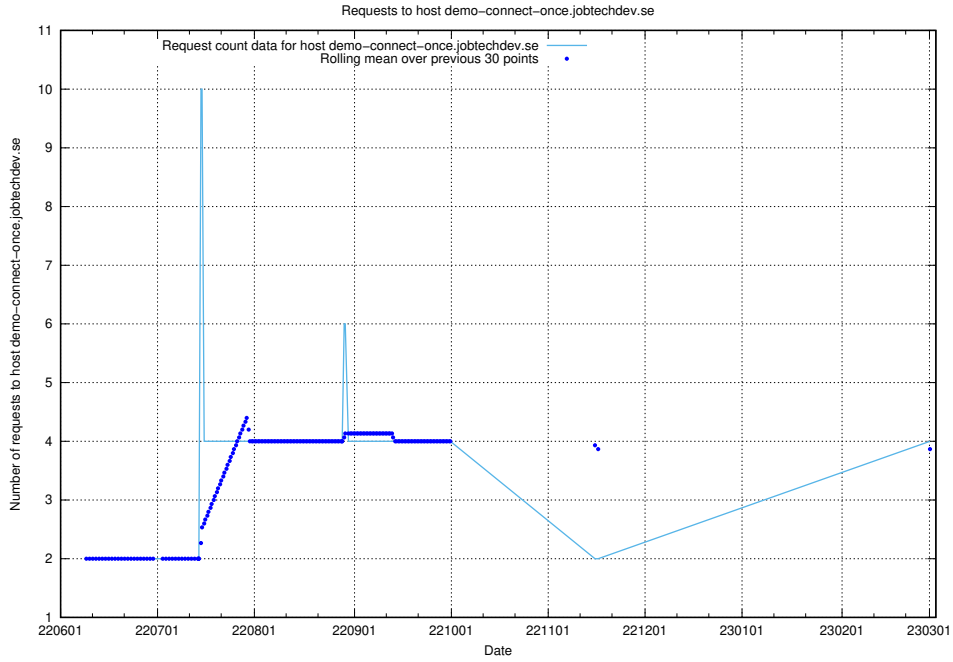

7.154 Usage of demo-connect-once.jobtechdev.se

Here, we count the number of requests to host demo-connect-once.jobtechdev.se.