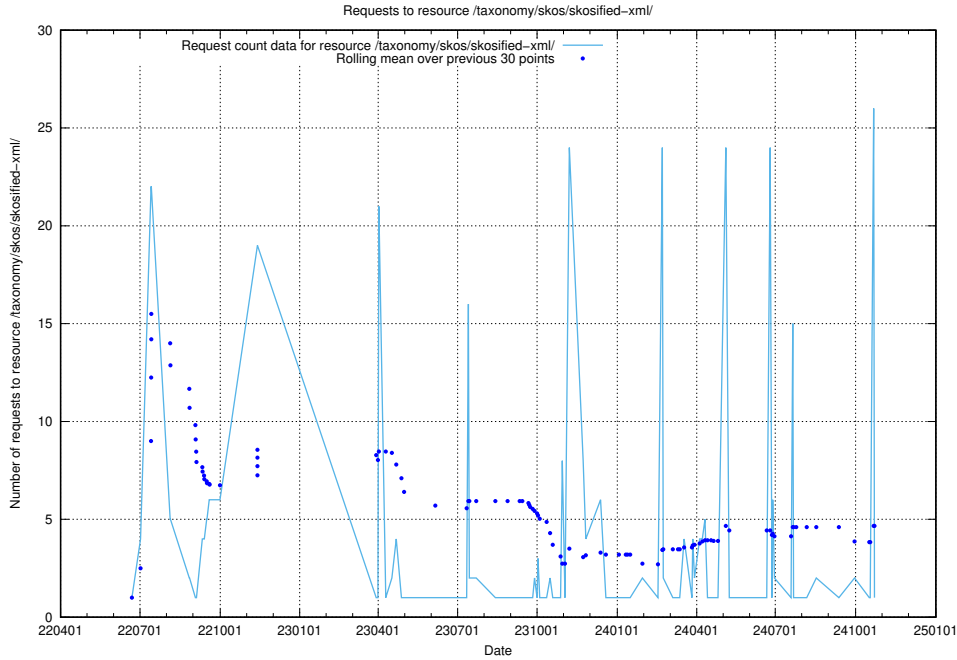

Here, we count the number of requests to resource /utbildningar/125/125696_10070500_321926/events/

5.1077 Usage of /taxonomy/skos/skosified-xml/

Here, we count the number of requests to resource /taxonomy/skos/skosified-xml/.