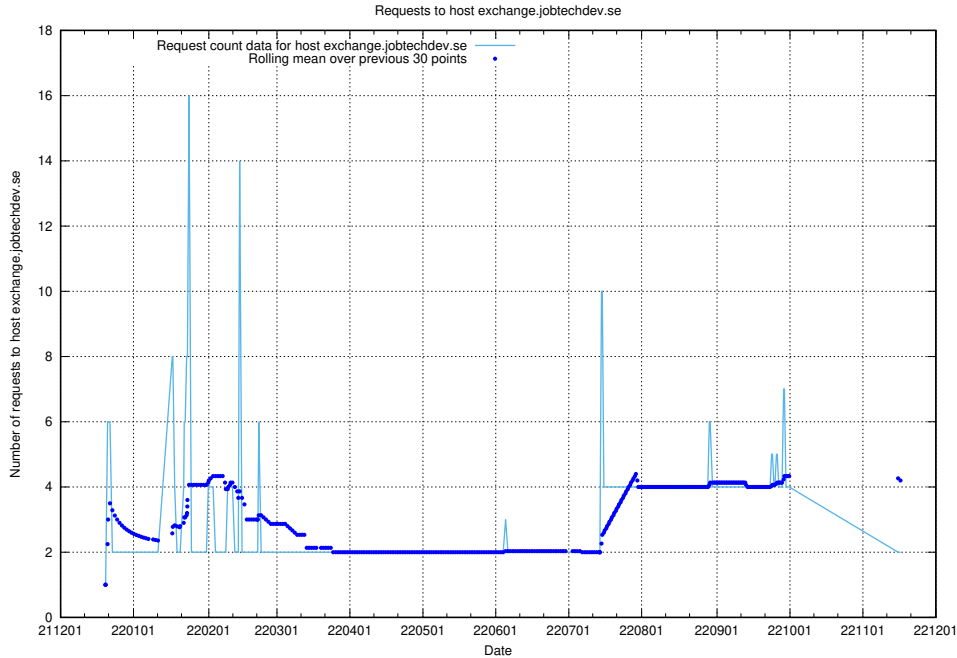

Here, we count the number of requests to host mail01.jobtechdev.se.

7.385 Usage of exchange.jobtechdev.se

Here, we count the number of requests to host exchange.jobtechdev.se.

7.386 Usage of autodiscover.jobtechdev.se