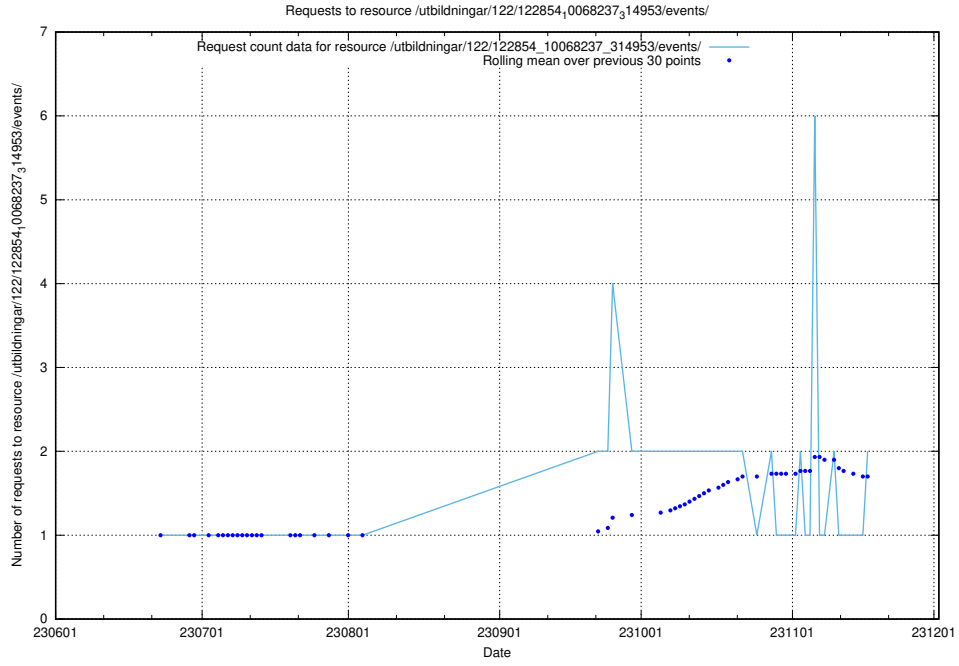

5.943 Usage of /utbildningar/122/122854_10068237_314953/events/

Here, we count the number of requests to resource /utbildningar/122/122854_10068237_314953/events/