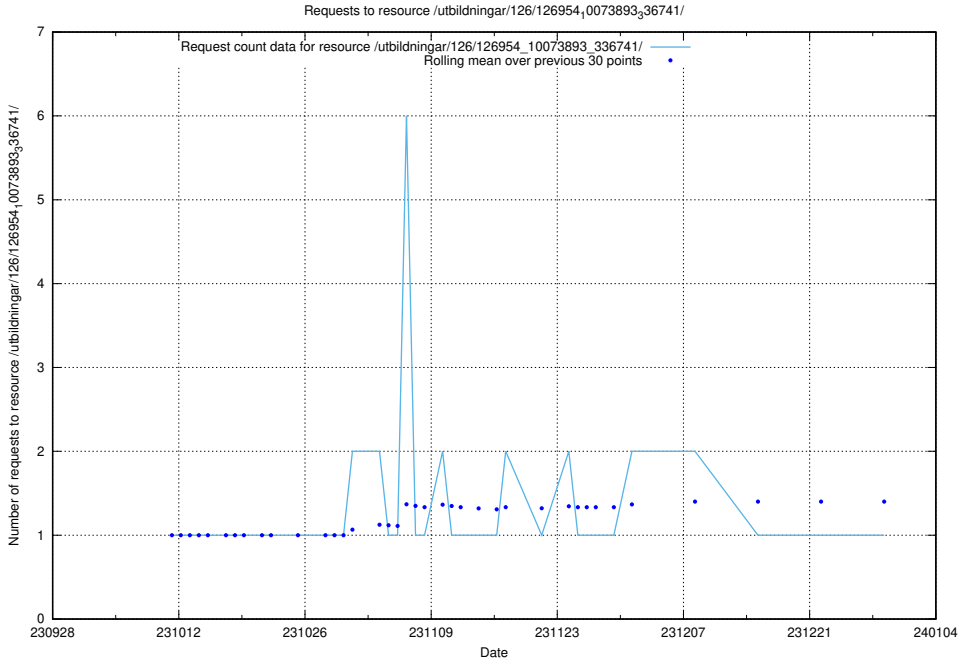

5.5289 Usage of /utbildningar/126/126954_10073893_336741/

Here, we count the number of requests to resource /utbildningar/126/126954_10073893_336741/.