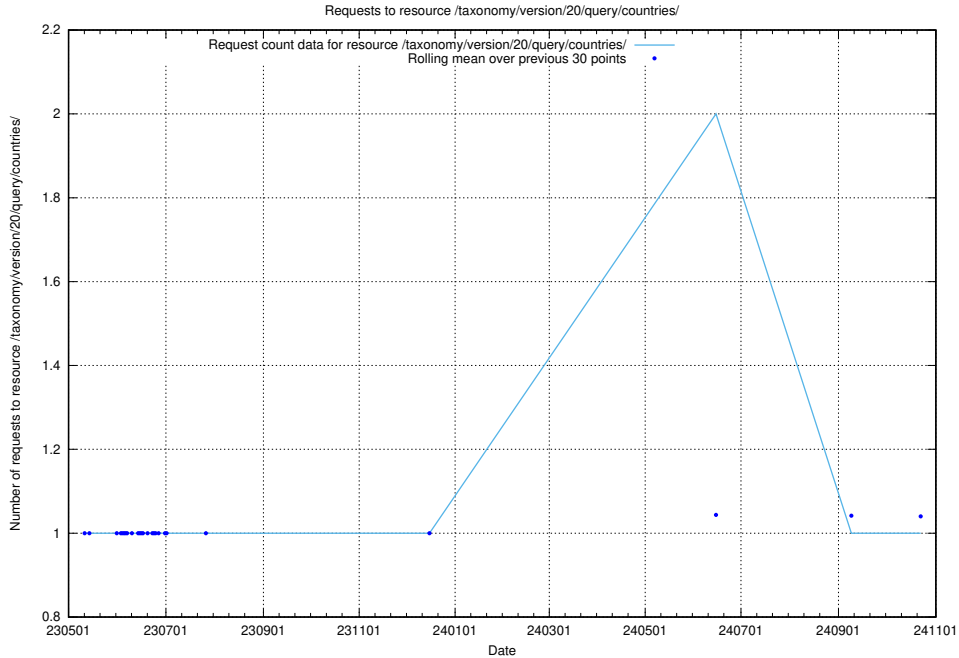

5.6898 Usage of /taxonomy/version/20/query/countries/

Here, we count the number of requests to resource /taxonomy/version/20/query/countries/.