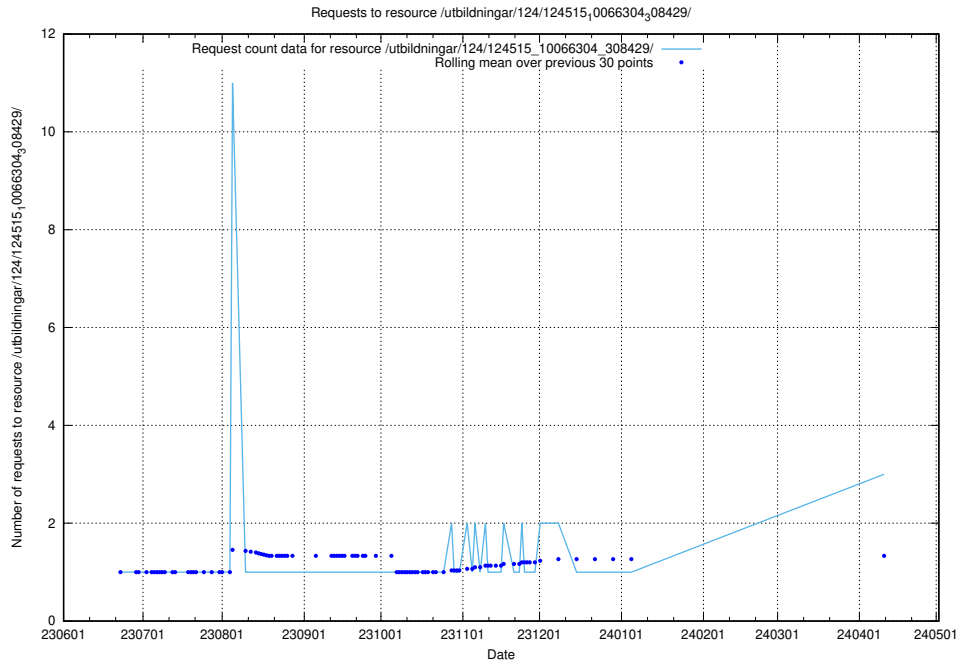

Here, we count the number of requests to resource /utbildningar/124/124934_10066951_312580/.

5.484 Usage of /utbildningar/124/124515_10066304_308429/

Here, we count the number of requests to resource /utbildningar/124/124515_10066304_308429/.