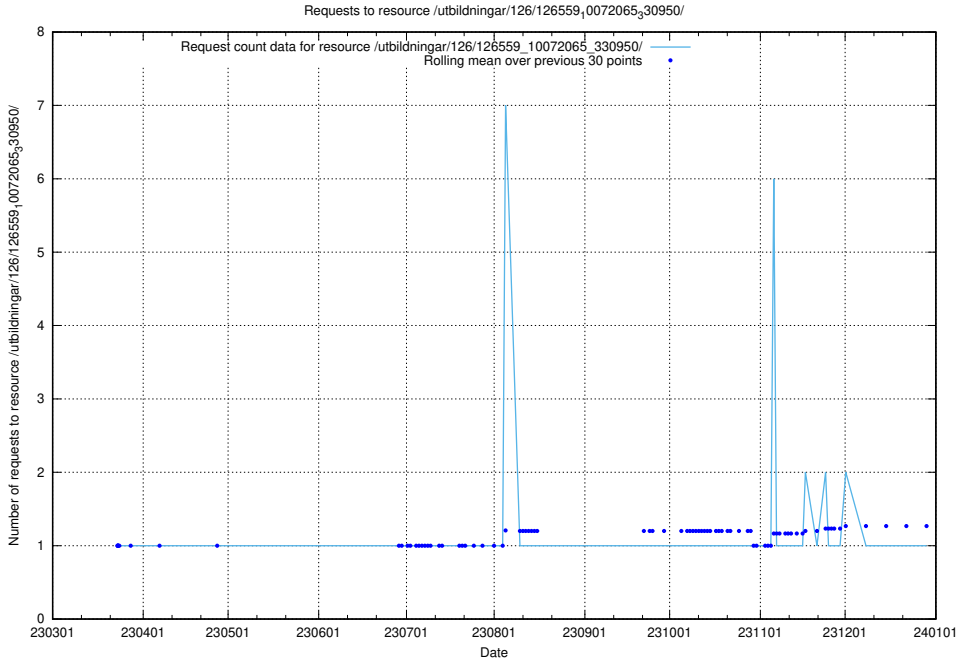

5.7367 Usage of /utbildningar/126/126559_10072065_330950/

Here, we count the number of requests to resource /utbildningar/126/126559_10072065_330950/.