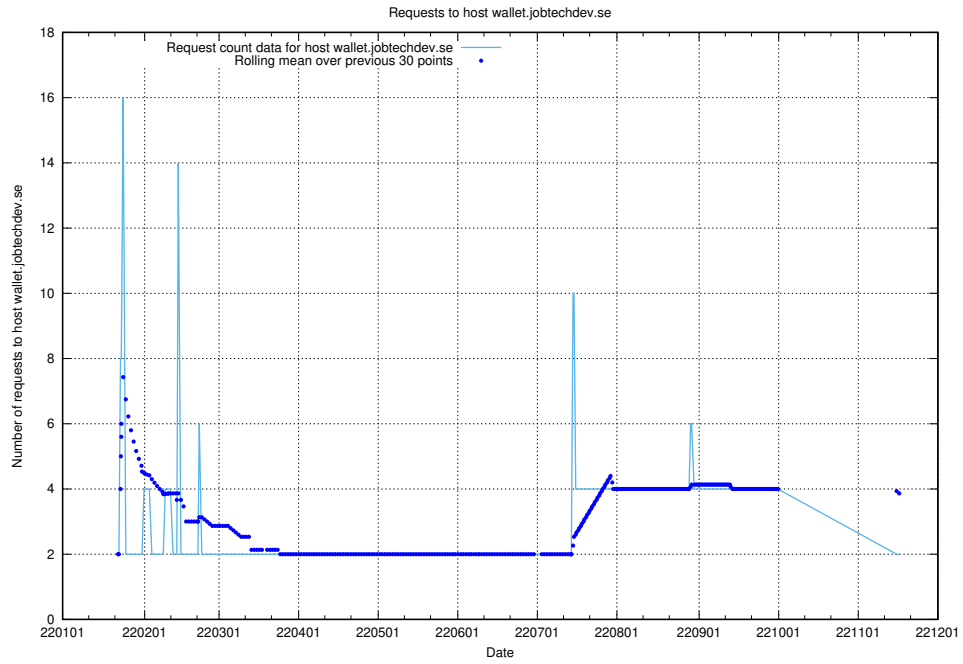

7.590 Usage of wallet.jobtechdev.se

Here, we count the number of requests to host wallet.jobtechdev.se.