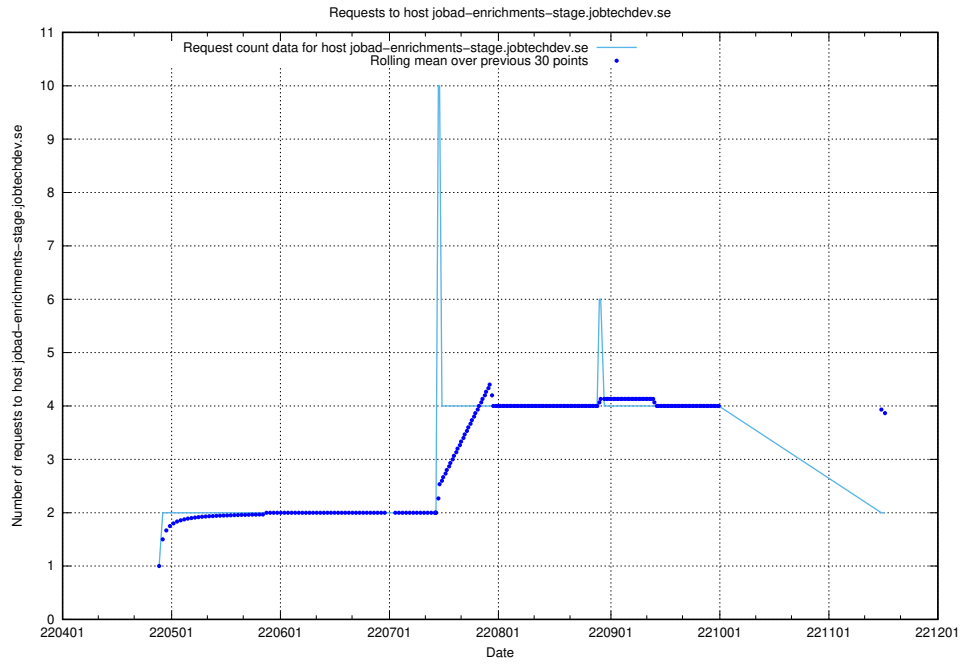

7.450 Usage of jobad-enrichments-stage.jobtechdev.se

Here, we count the number of requests to host jobad-enrichments-stage.jobtechdev.se.