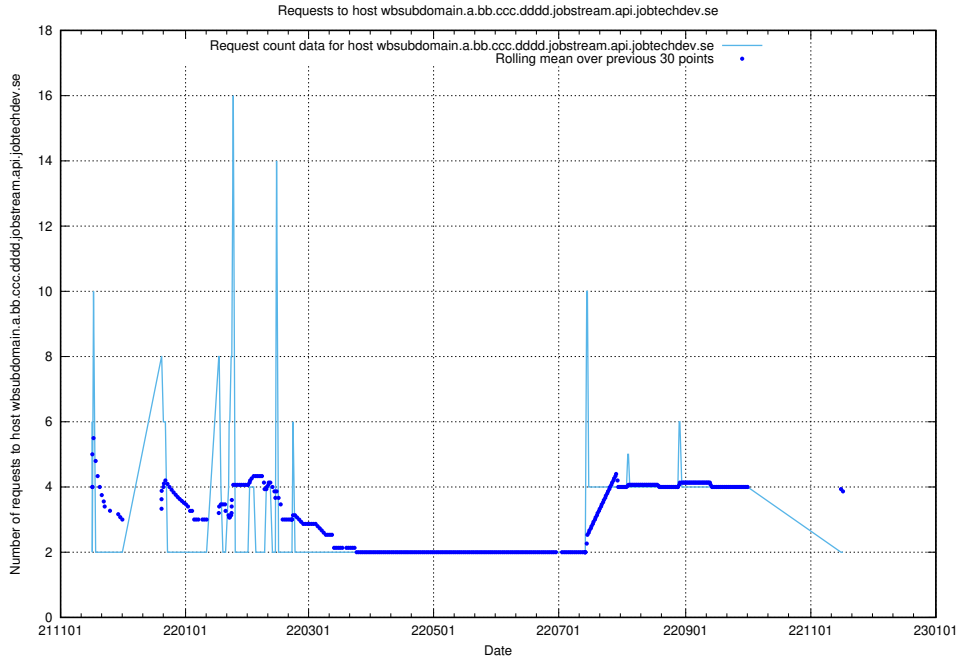

7.531 Usage of wbsubdomain.a.bb.ccc.dddd.jobstream.api.jobtechdev.se

Here, we count the number of requests to host wbsubdomain.a.bb.ccc.dddd.jobstream.api.jobtechdev.se.