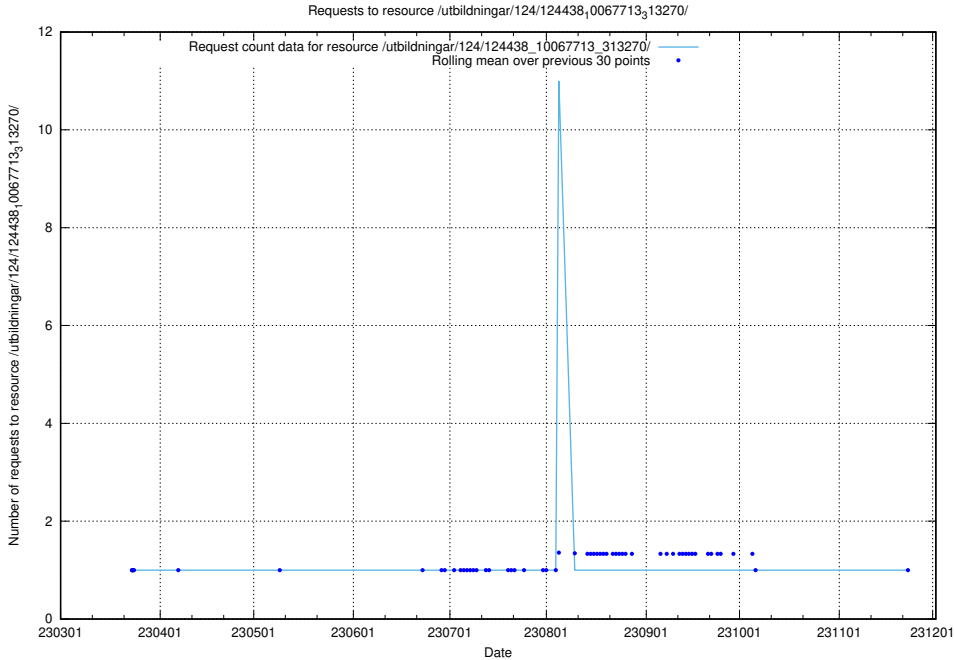

5.4595 Usage of /utbildningar/124/124438_10067713_313270/

Here, we count the number of requests to resource /utbildningar/124/124438_10067713_313270/.