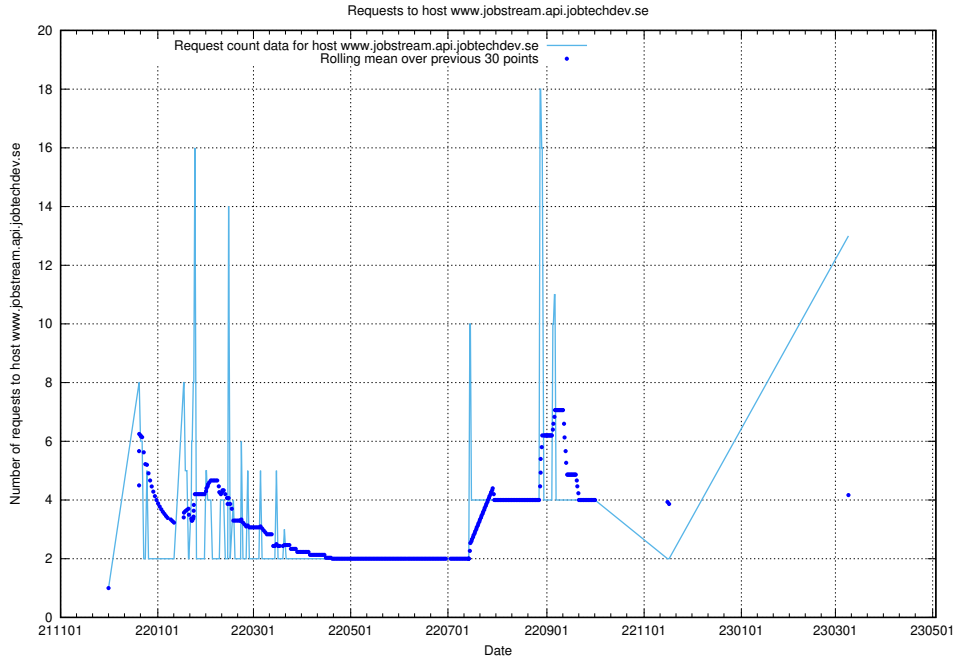

7.48 Usage of www.jobstream.api.jobtechdev.se

Here, we count the number of requests to host www.jobstream.api.jobtechdev.se.