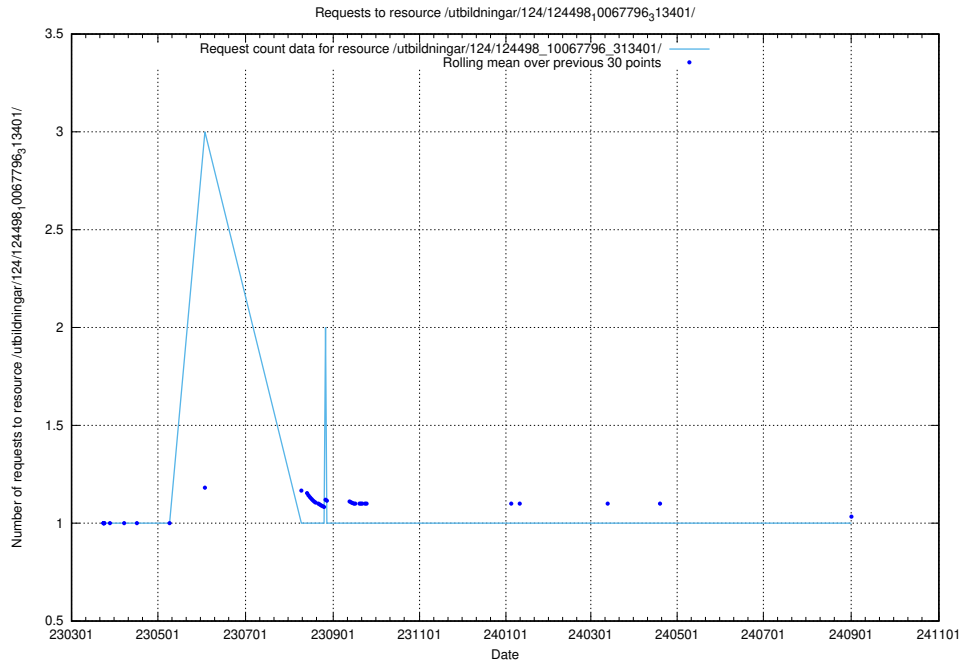

5.3622 Usage of /utbildningar/124/124498_10067796_313401/

Here, we count the number of requests to resource /utbildningar/124/124498_10067796_313401/.