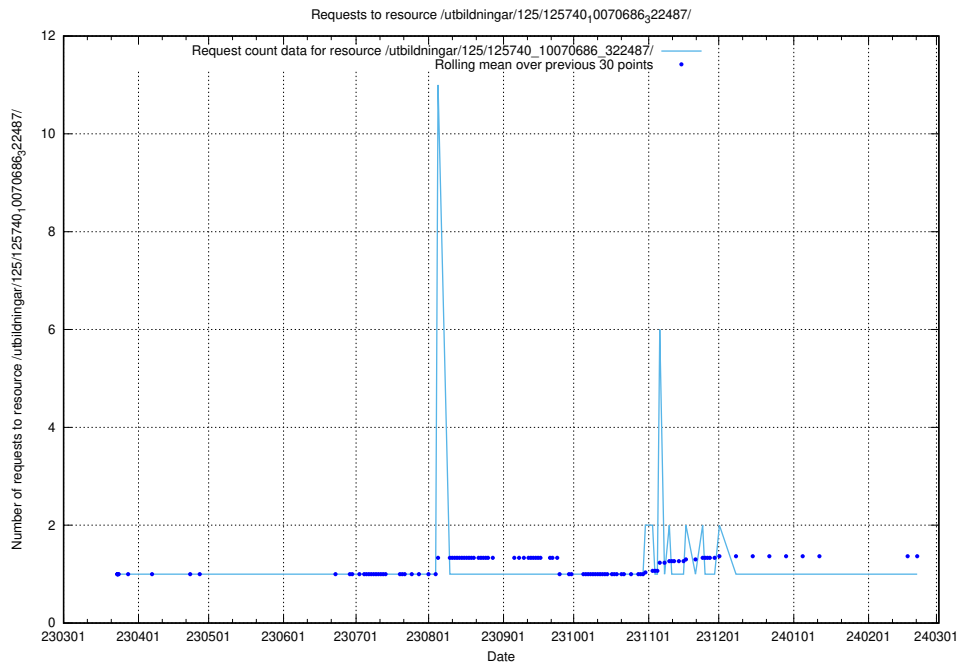

5.1026 Usage of /utbildningar/125/125740_10070686_322487/

Here, we count the number of requests to resource /utbildningar/125/125740_10070686_322487/.