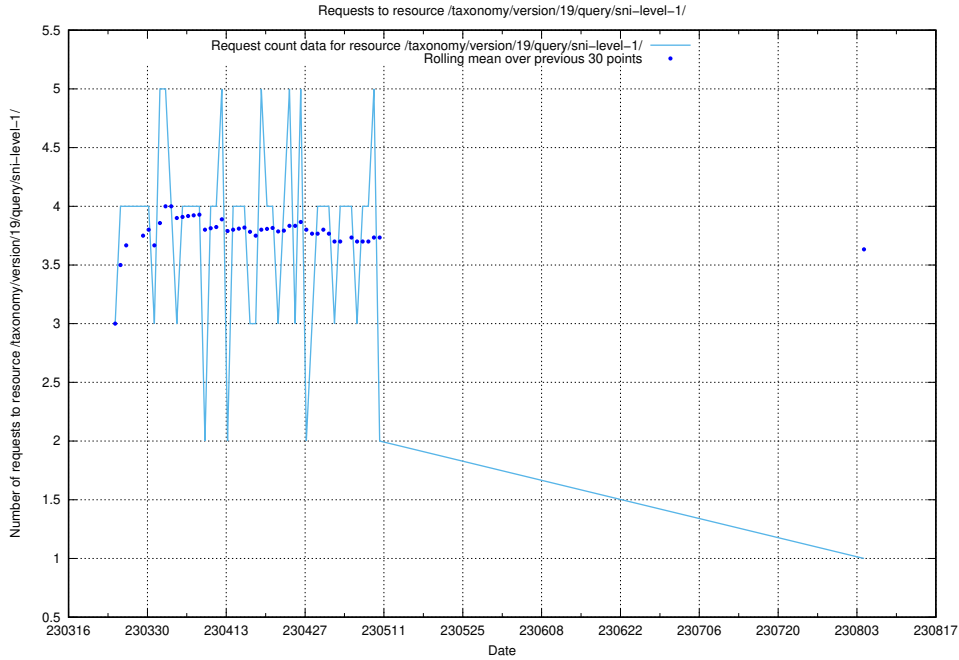

5.7077 Usage of /taxonomy/version/19/query/sni-level-1/

Here, we count the number of requests to resource /taxonomy/version/19/query/sni-level-1/.