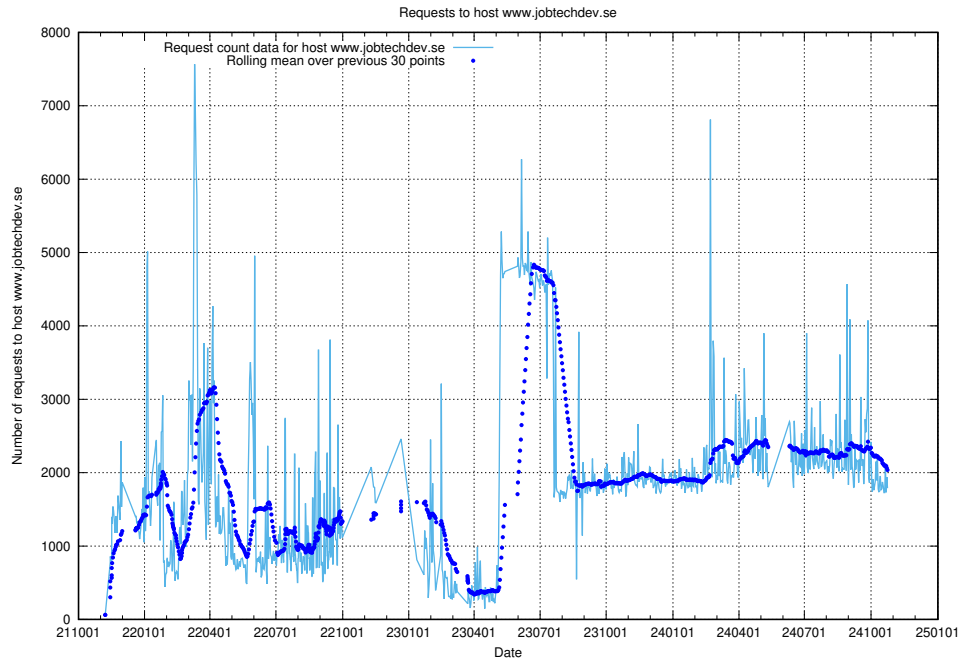

7.19 Usage of giggi.jobtechdev.se

Here, we count the number of requests to host giggi.jobtechdev.se.

7.20 Usage of canary-openshift-ingress-canary.prod.services.jtech.se

Here, we count the number of requests to host canary-openshift-ingress-canary.prod.services.jtech.se.