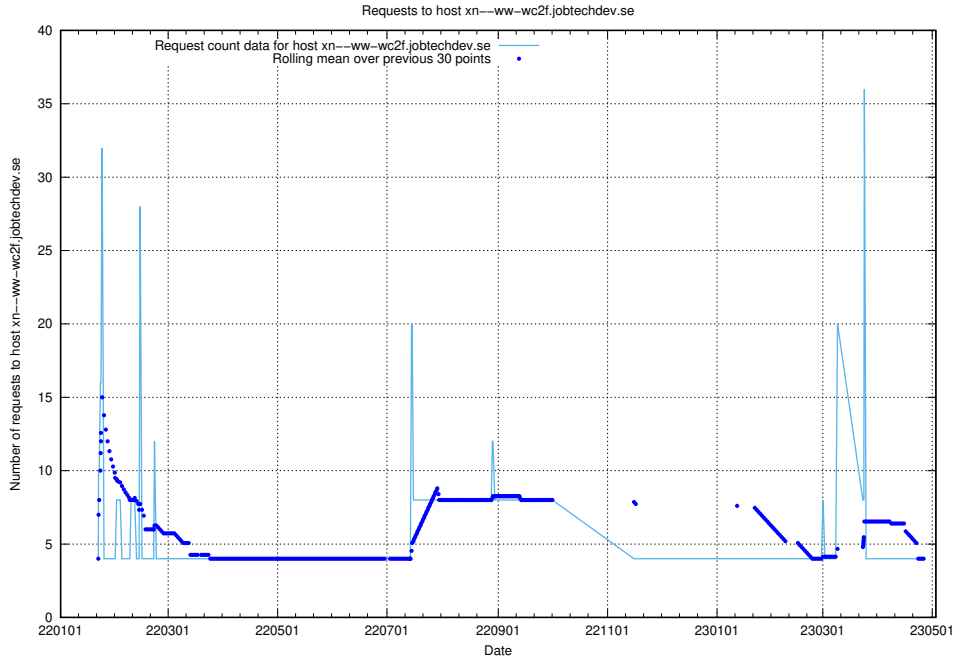

7.109 Usage of xn-ww-wc2f.jobtechdev.se

Here, we count the number of requests to host xn-ww-wc2f.jobtechdev.se.