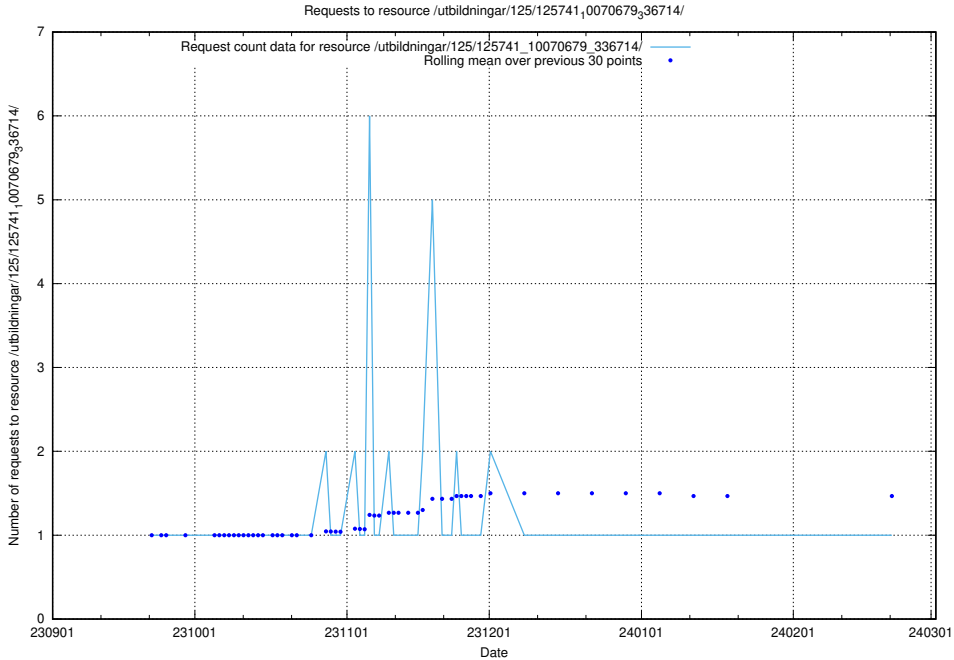

5.5430 Usage of /utbildningar/125/125741_10070679_336714/

Here, we count the number of requests to resource /utbildningar/125/125741_10070679_336714/.