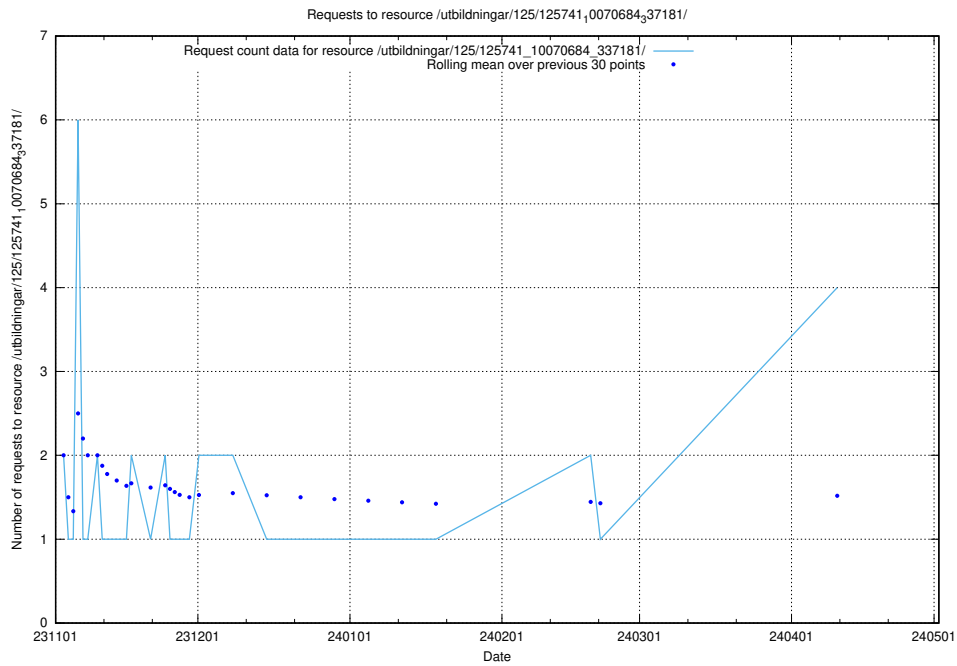

5.320 Usage of /utbildningar/125/125741_10070684_337181/

Here, we count the number of requests to resource /utbildningar/125/125741_10070684_337181/.