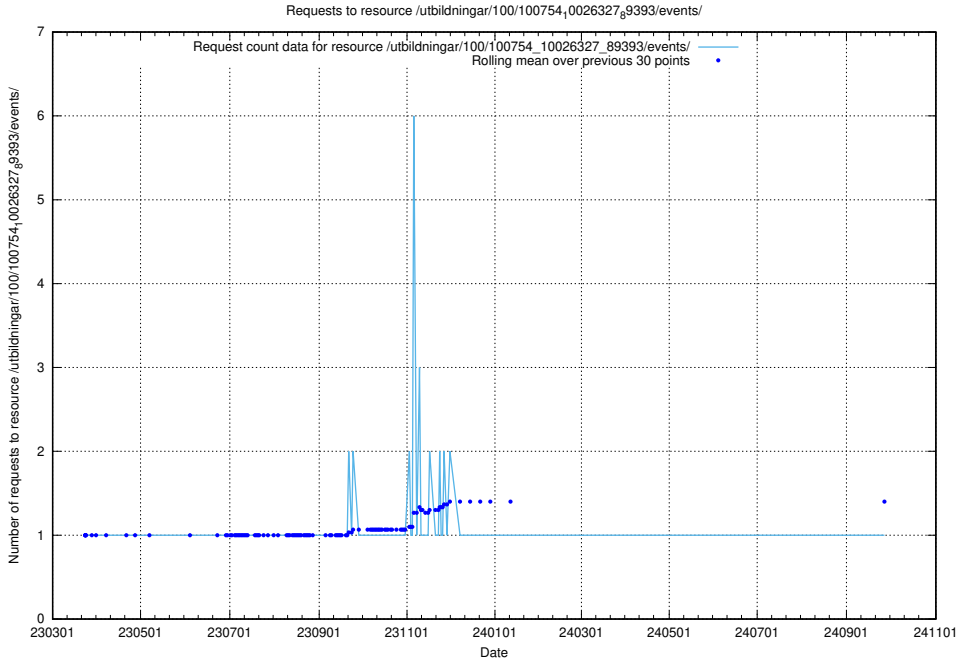

5.6482 Usage of /utbildningar/100/100754_10026327_89393/events/

Here, we count the number of requests to resource /utbildningar/100/100754_10026327_89393/events/.