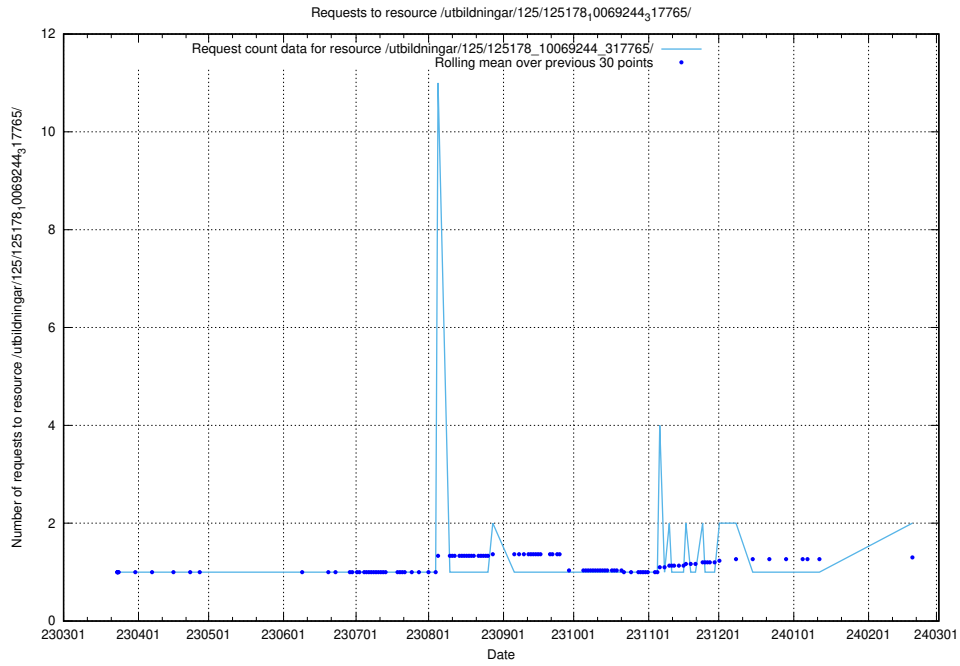

5.545 Usage of /utbildningar/125/125178_10069244_317765/

Here, we count the number of requests to resource /utbildningar/125/125178_10069244_317765/.