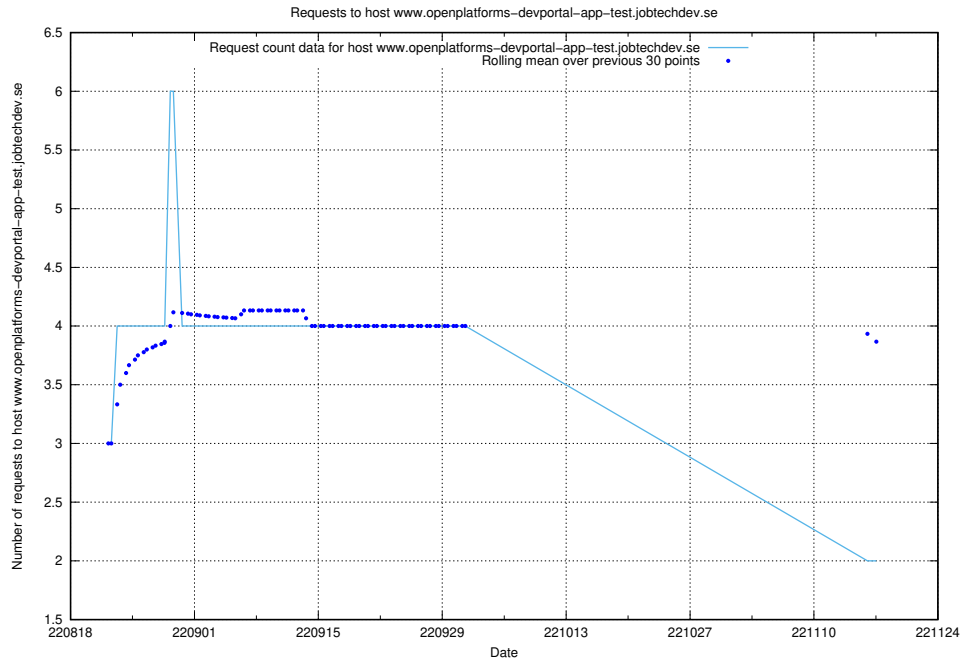

7.348 Usage of `www.openplatforms-devportal-app-test.jobtechdev.se`

Here, we count the number of requests to host `www.openplatforms-devportal-app-test.jobtechdev.se`.