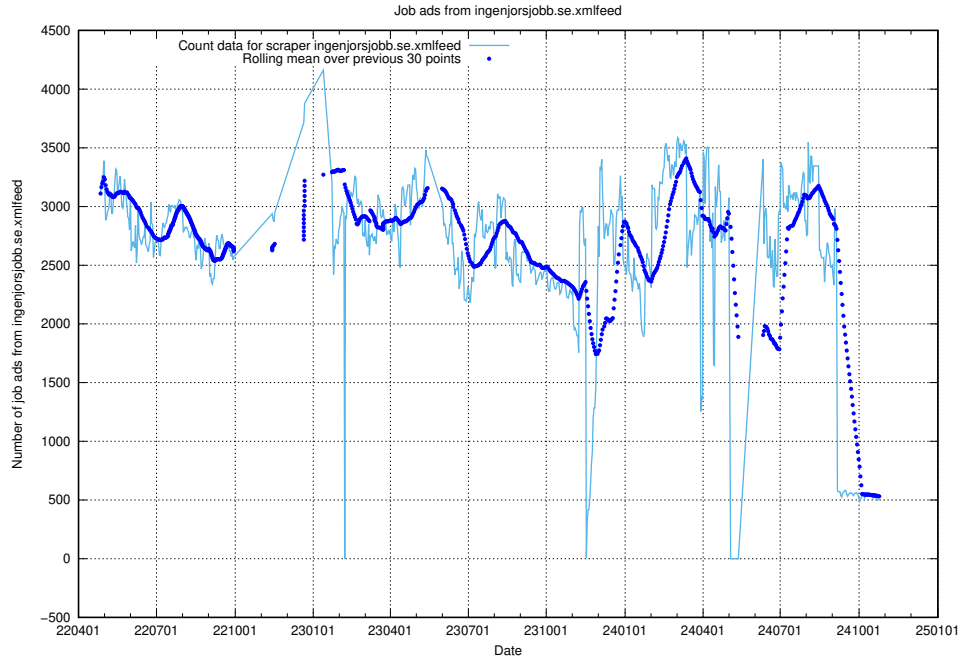

13.8 Number of ads by scraper ingenjorsjobb.se.xmlfeed

Here, we count the number of job ads scraped from ingenjorsjobb.se.xmlfeed.