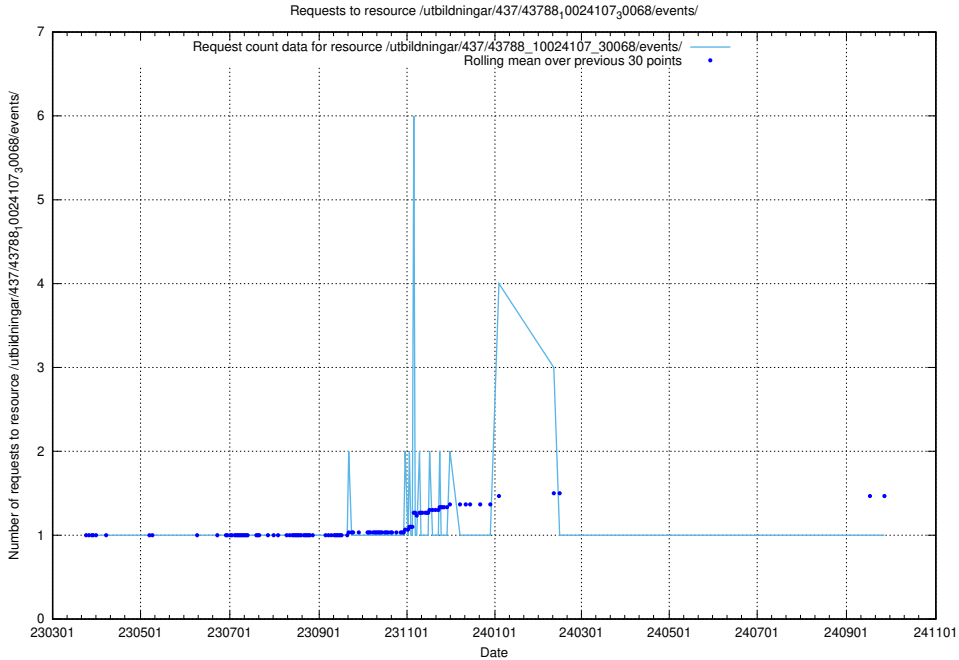

5.7132 Usage of /utbildningar/437/43788_10024107_30068/events/

Here, we count the number of requests to resource /utbildningar/437/43788_10024107_30068/events/.