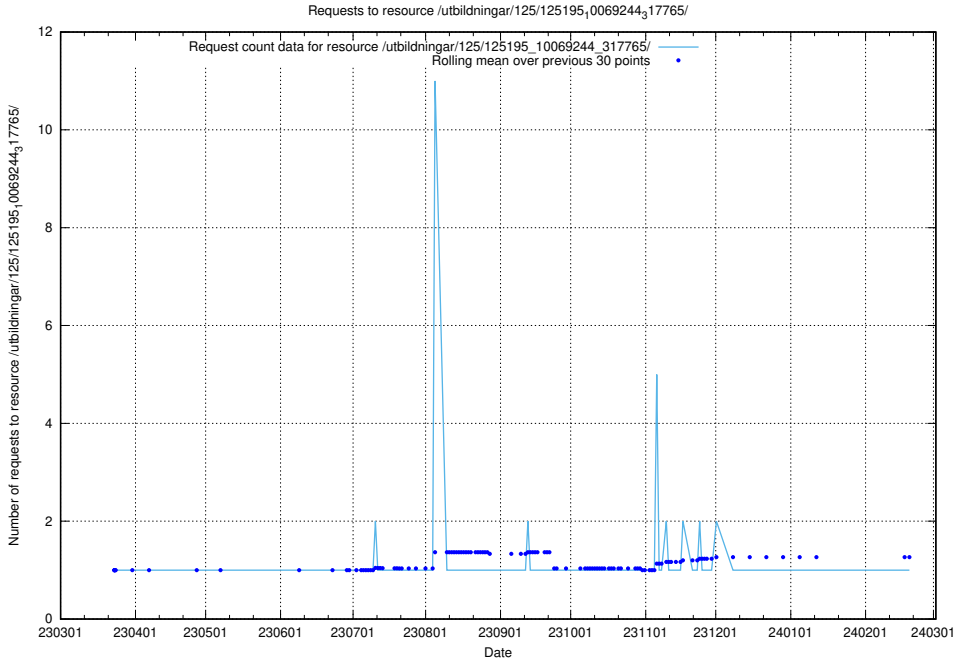

5.1186 Usage of /utbildningar/125/125195_10069244_317765/

Here, we count the number of requests to resource /utbildningar/125/125195_10069244_317765/.