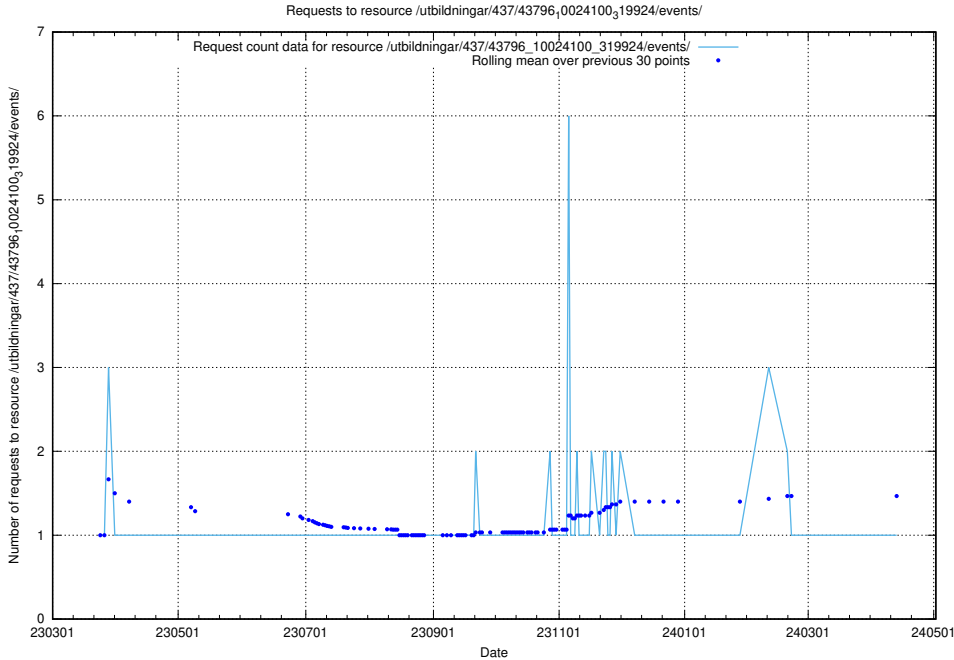

5.7131 Usage of /utbildningar/437/43796_10024100_319924/events/

Here, we count the number of requests to resource /utbildningar/437/43796_10024100_319924/events/.