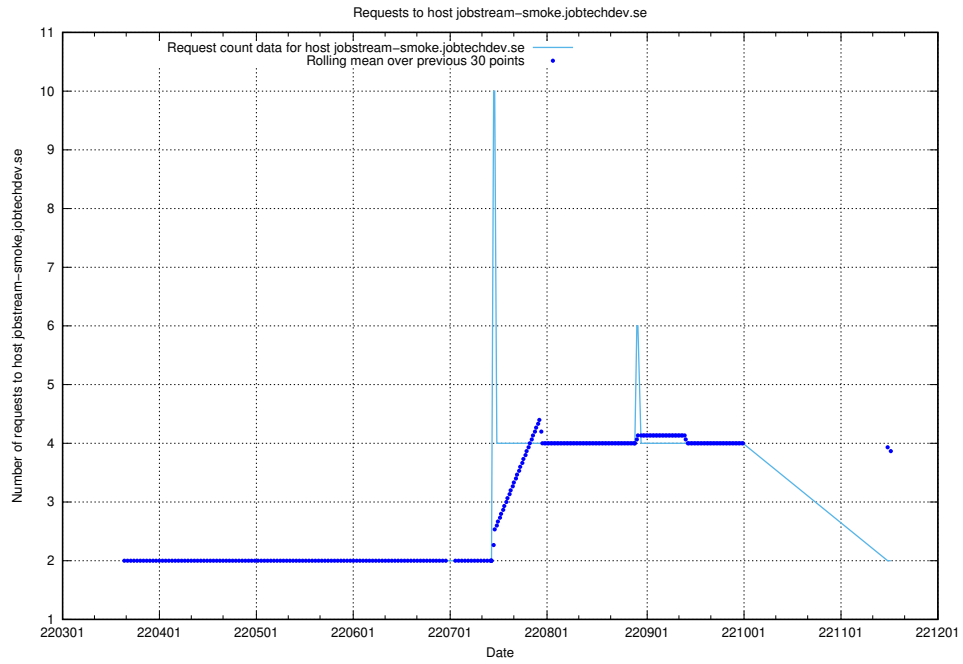

7.500 Usage of `jave.jobtechdev.se`

Here, we count the number of requests to host `jave.jobtechdev.se`.

7.501 Usage of `jobstream-smoke.jobtechdev.se`

Here, we count the number of requests to host `jobstream-smoke.jobtechdev.se`.