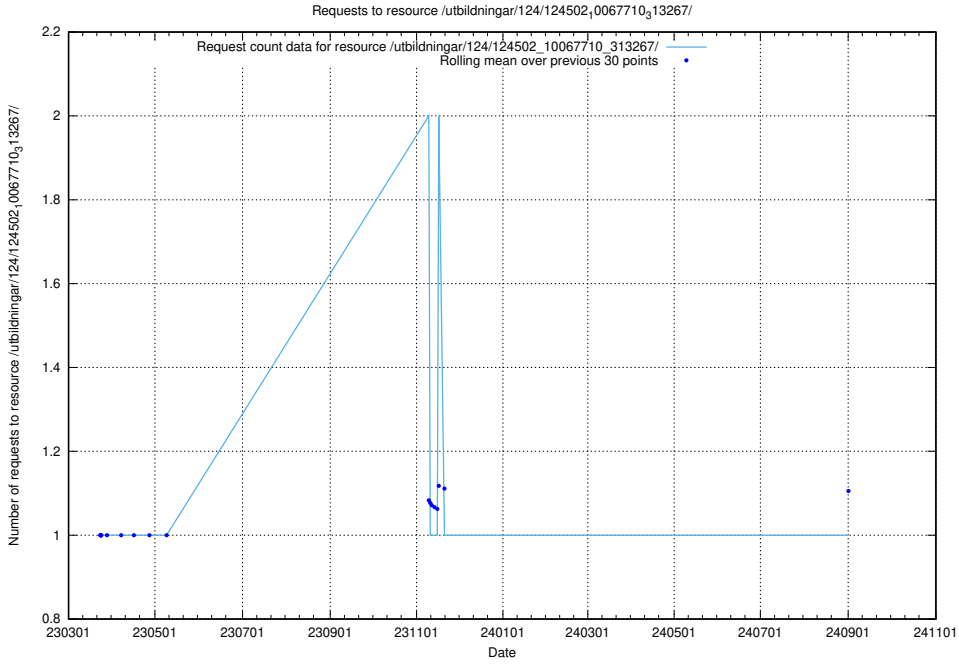

5.3102 Usage of /utbildningar/124/124502_10067710_313267/

Here, we count the number of requests to resource /utbildningar/124/124502_10067710_313267/.