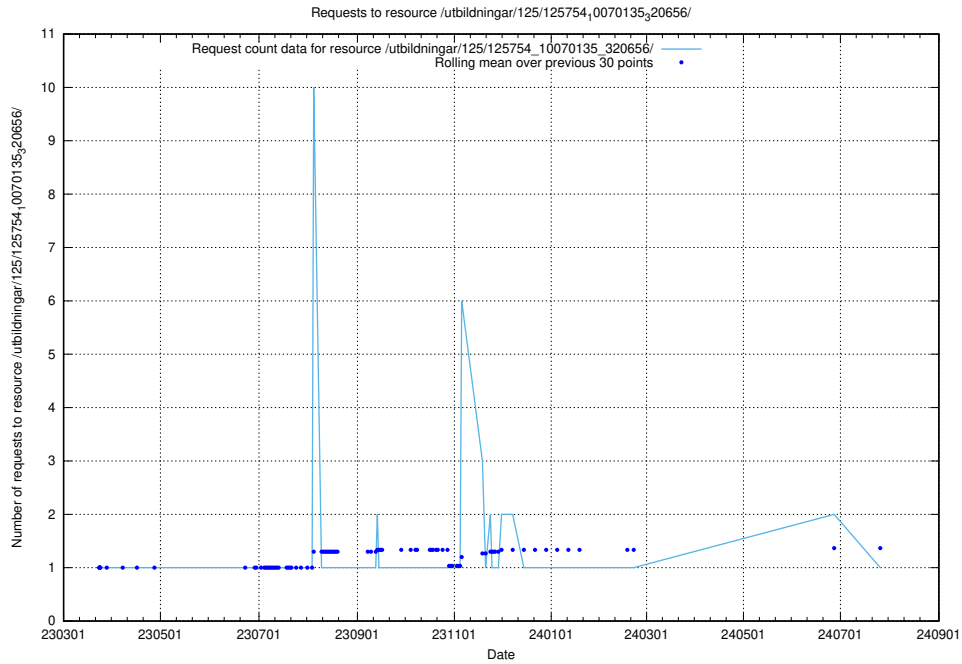

5.7426 Usage of /utbildningar/125/125754_10070135_320656/

Here, we count the number of requests to resource /utbildningar/125/125754_10070135_320656/.