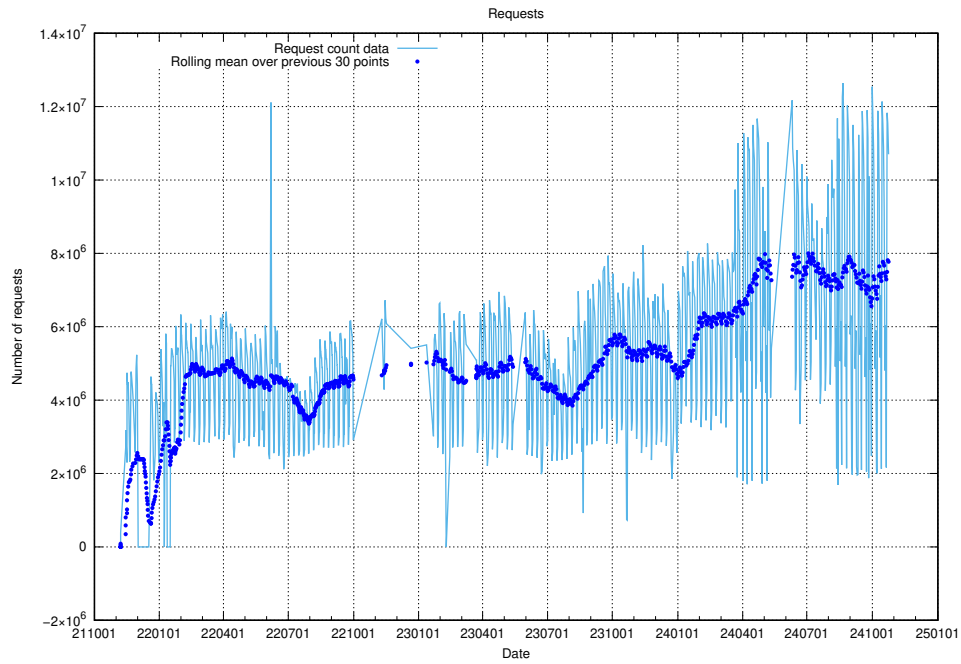

8 Log Stack - General Statistics

This section contains general statistics from [JobTech's log stack](#)⁸.

8.1 Total number of requests

Here, we count the total number of requests.