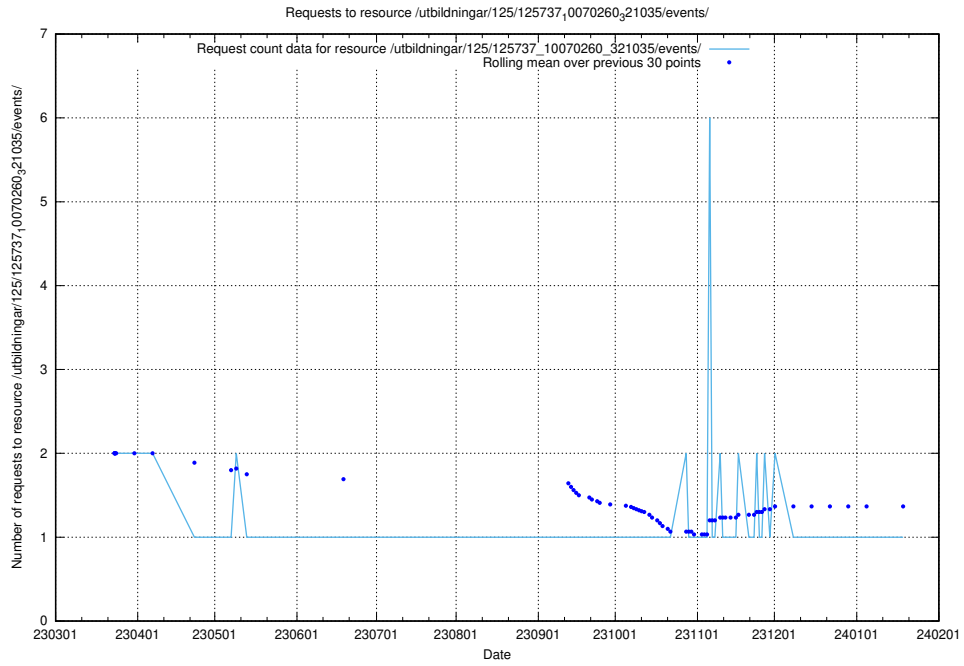

5.7240 Usage of /utbildningar/125/125737_10070260_321035/events/

Here, we count the number of requests to resource /utbildningar/125/125737_10070260_321035/events/