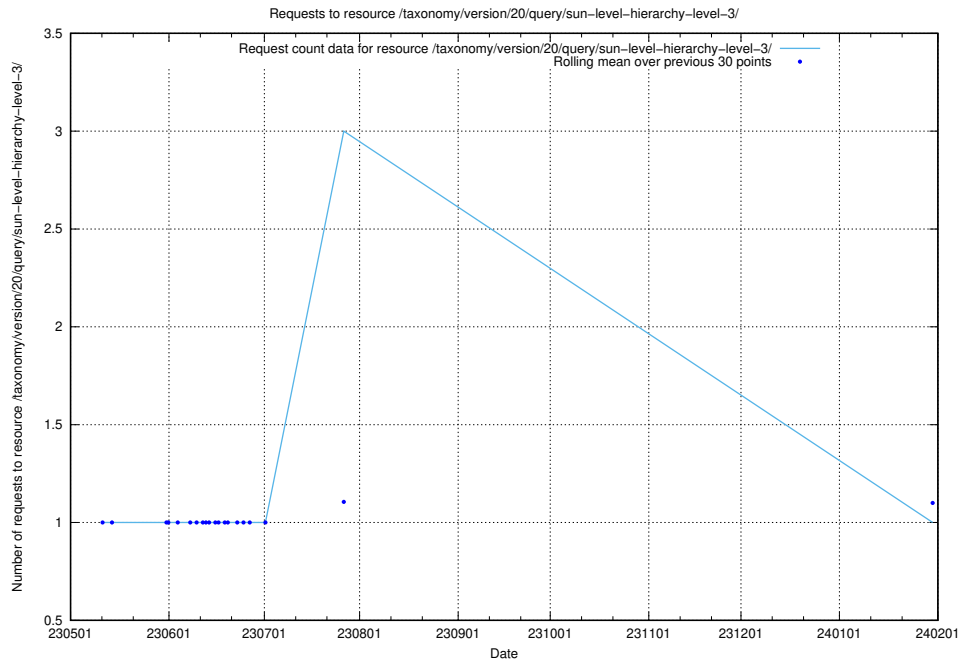

5.6864 Usage of /taxonomy/version/20/query/sun-level-hierarchy-level-3/

Here, we count the number of requests to resource /taxonomy/version/20/query/sun-level-hierarchy-level-3/.