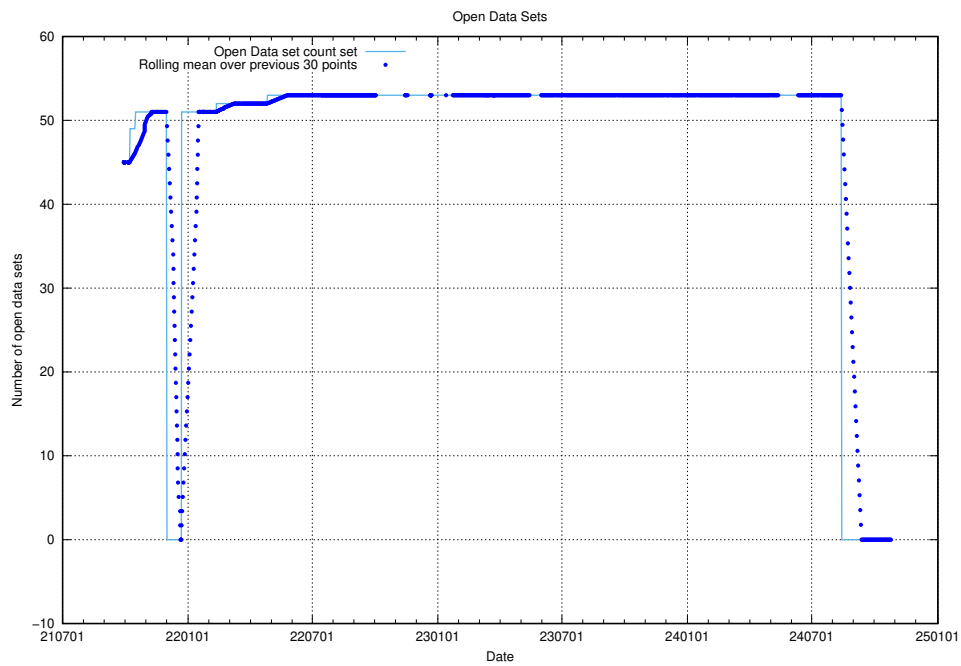

12 Open Data

This section contains statistics about JobTech's published open data in DIGG's [Sweden's data portal](https://www.dataportal.se)¹².

12.1 Number of open data sets

The tables shows the number of open data sets published by JobTech on DIGG's data portal.

¹²<https://www.dataportal.se>