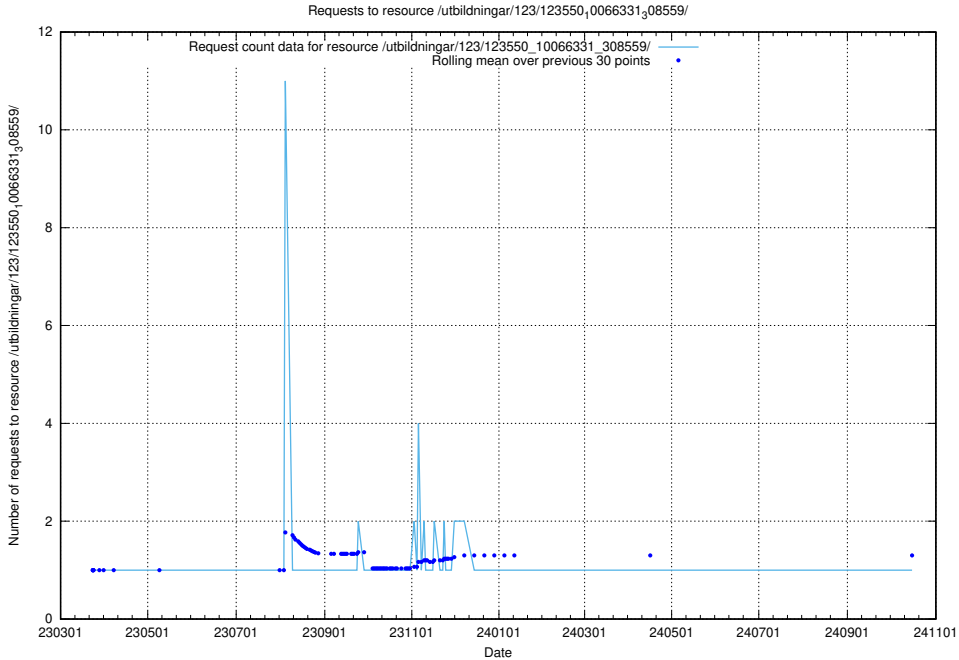

5.5424 Usage of /utbildningar/123/123550_10066331_308559/

Here, we count the number of requests to resource /utbildningar/123/123550_10066331_308559/.