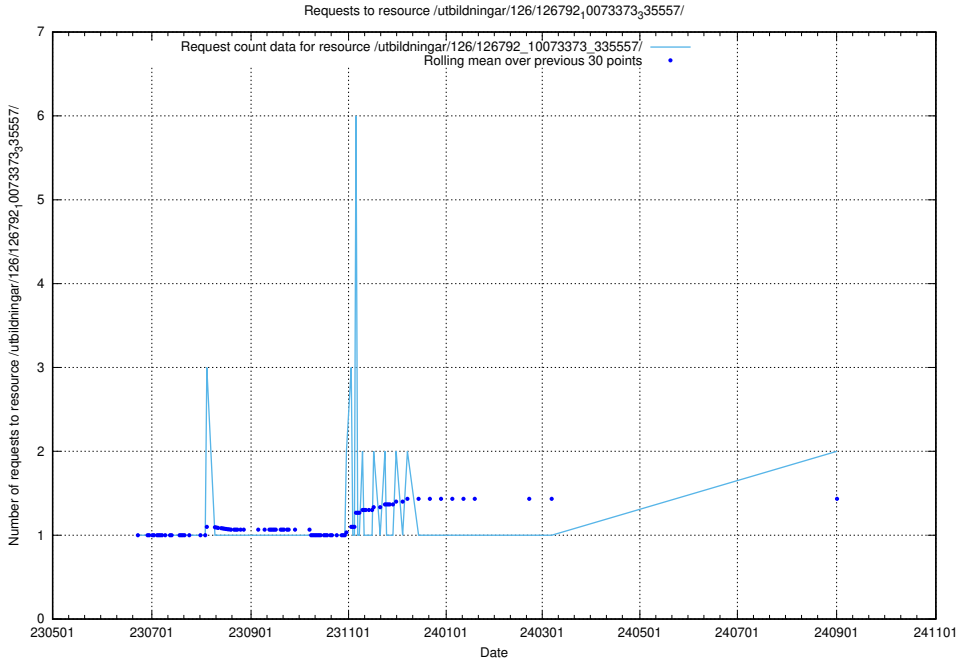

5.907 Usage of /utbildningar/126/126792_10073373_335557/

Here, we count the number of requests to resource /utbildningar/126/126792_10073373_335557/.