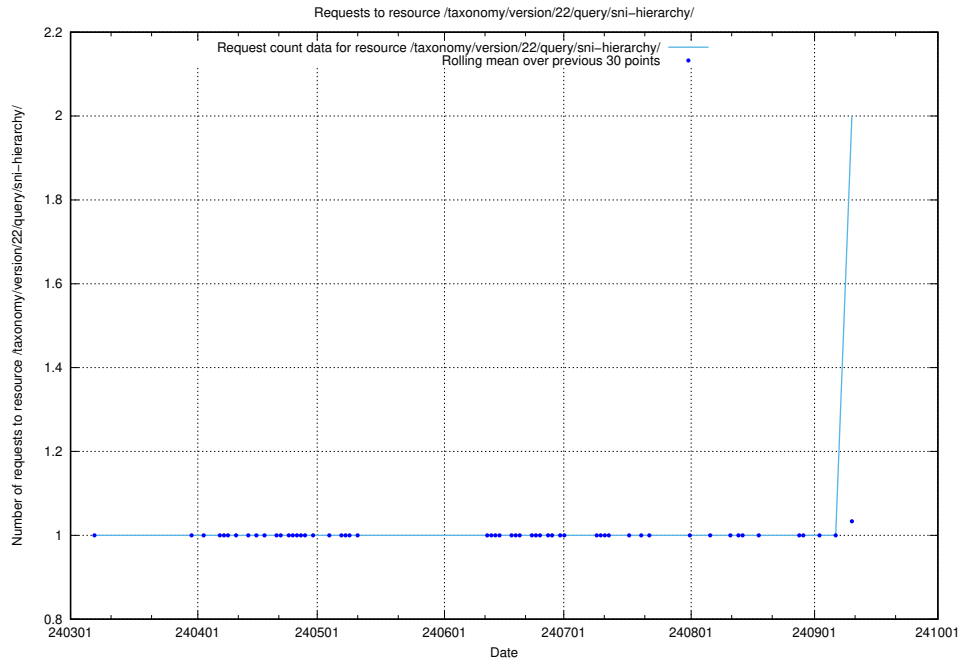

5.635 Usage of /taxonomy/version/22/query/sni-hierarchy/

Here, we count the number of requests to resource /taxonomy/version/22/query/sni-hierarchy/.