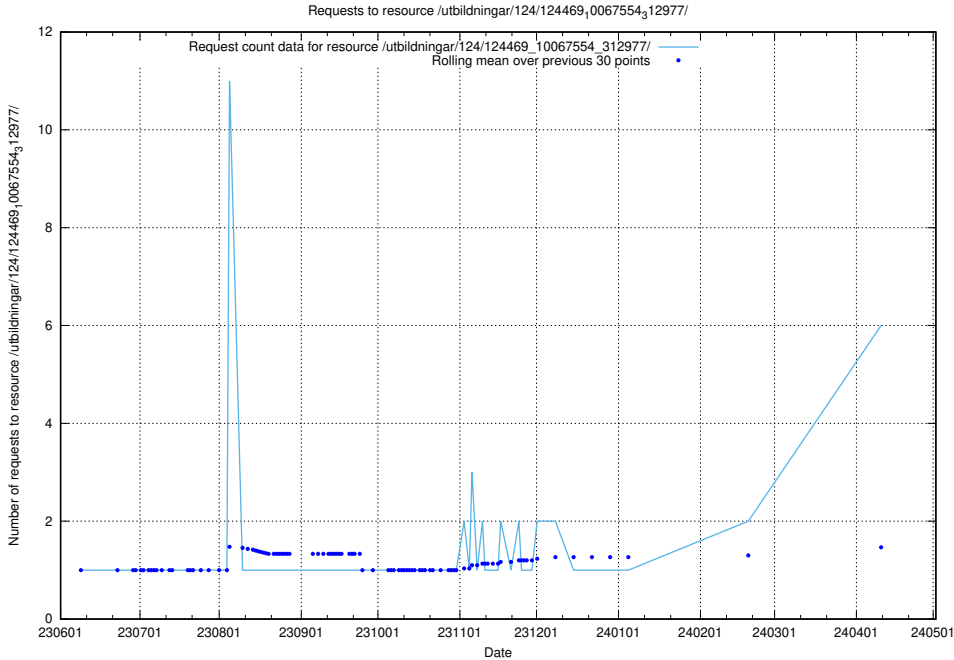

5.170 Usage of /utbildningar/124/124469_10067554_312977/

Here, we count the number of requests to resource /utbildningar/124/124469_10067554_312977/.