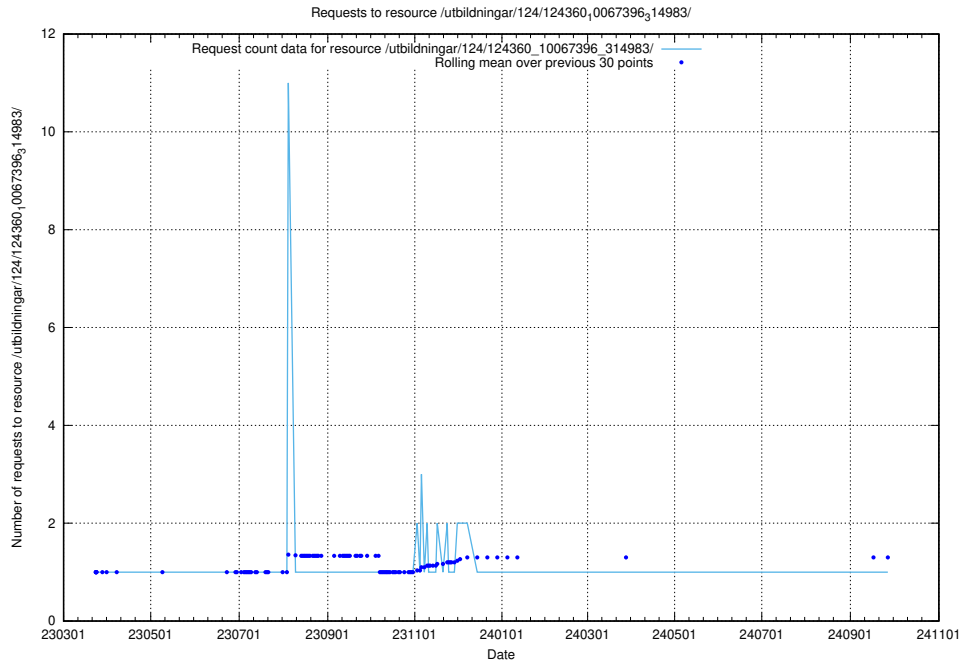

5.4698 Usage of /utbildningar/124/124360_10067396_314983/

Here, we count the number of requests to resource /utbildningar/124/124360_10067396_314983/.