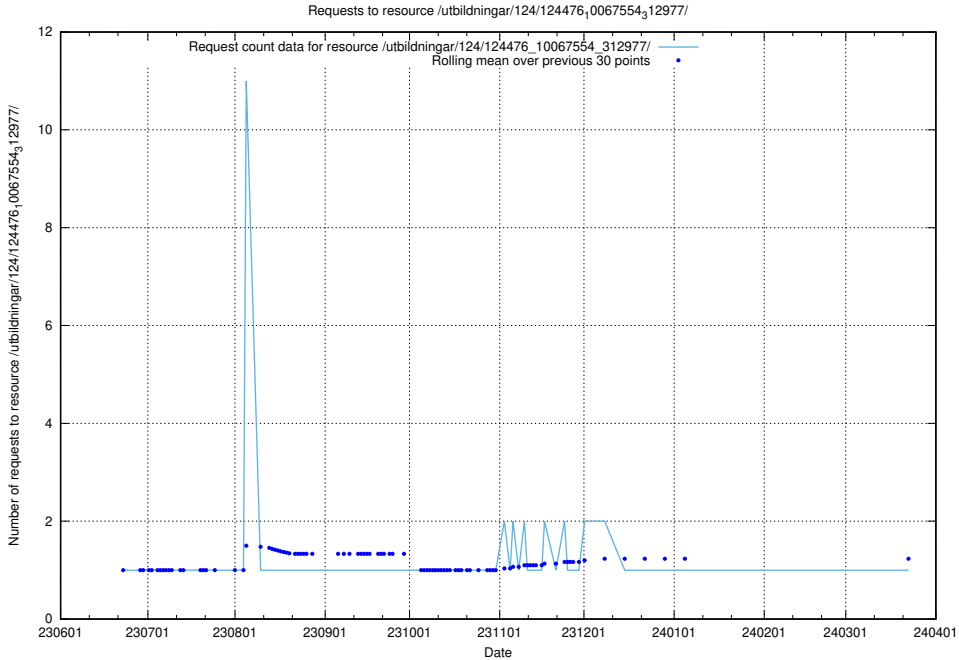

5.6711 Usage of /utbildningar/124/124476_10067554_312977/

Here, we count the number of requests to resource /utbildningar/124/124476_10067554_312977/.