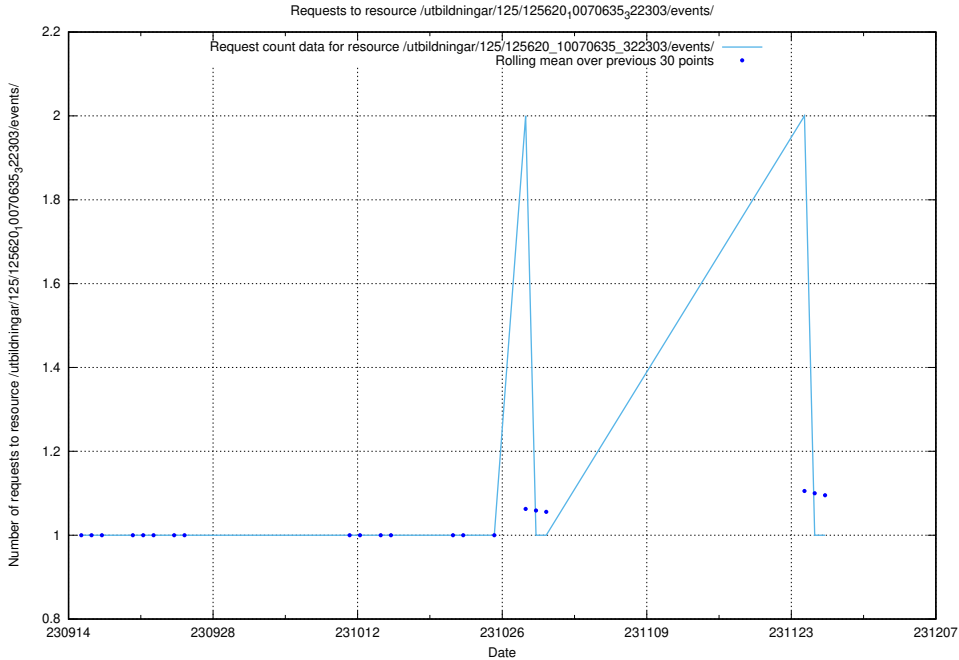

5.5494 Usage of /utbildningar/125/125620_10070635_322303/events/

Here, we count the number of requests to resource /utbildningar/125/125620_10070635_322303/events/