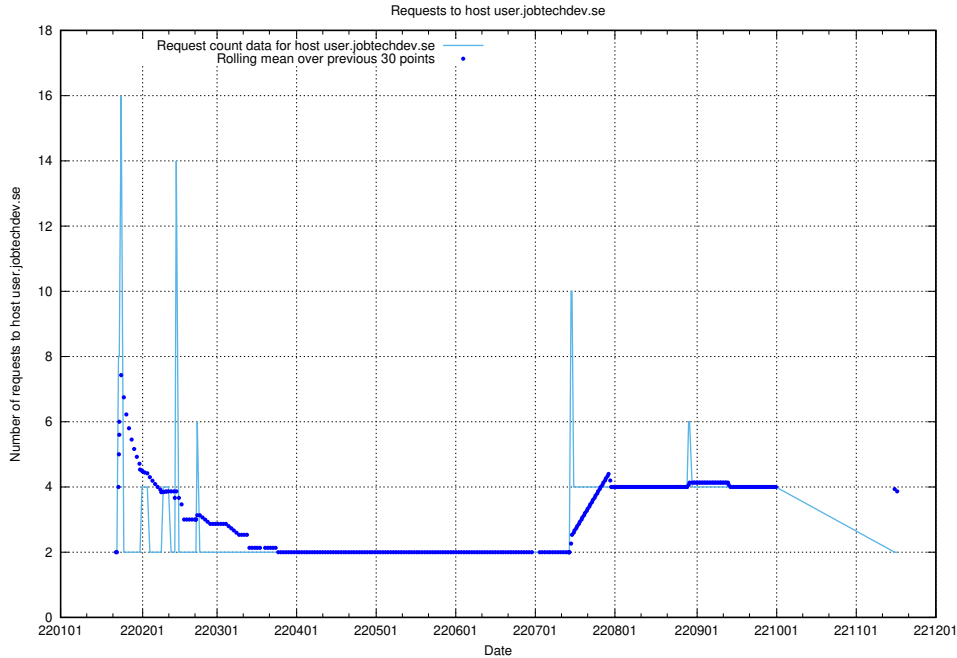

7.592 Usage of user.jobtechdev.se

Here, we count the number of requests to host user.jobtechdev.se.