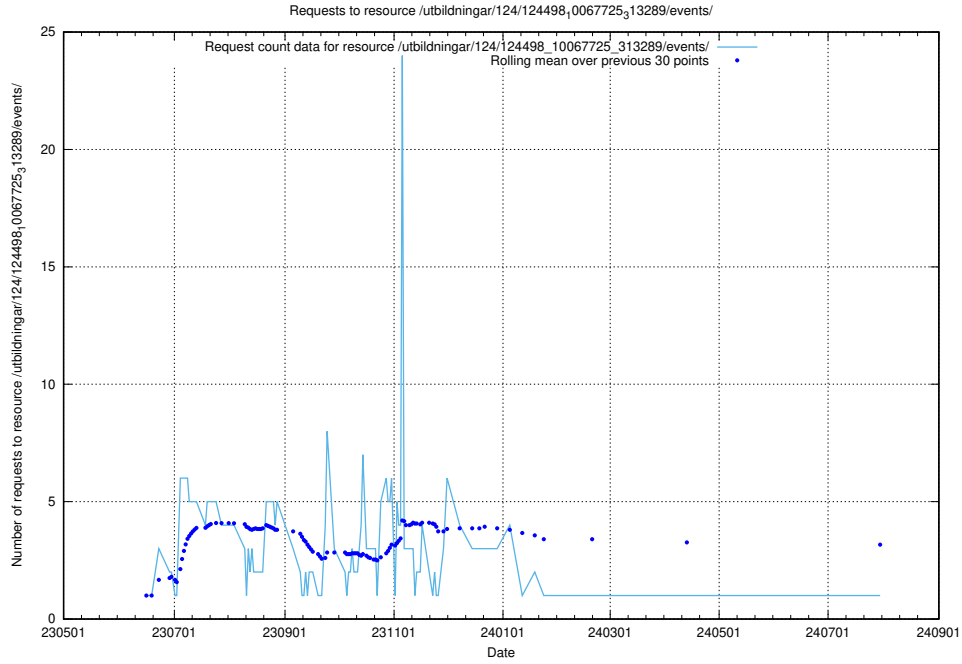

5.6793 Usage of /utbildningar/124/124498_10067725_313289/events/

Here, we count the number of requests to resource /utbildningar/124/124498_10067725_313289/events/