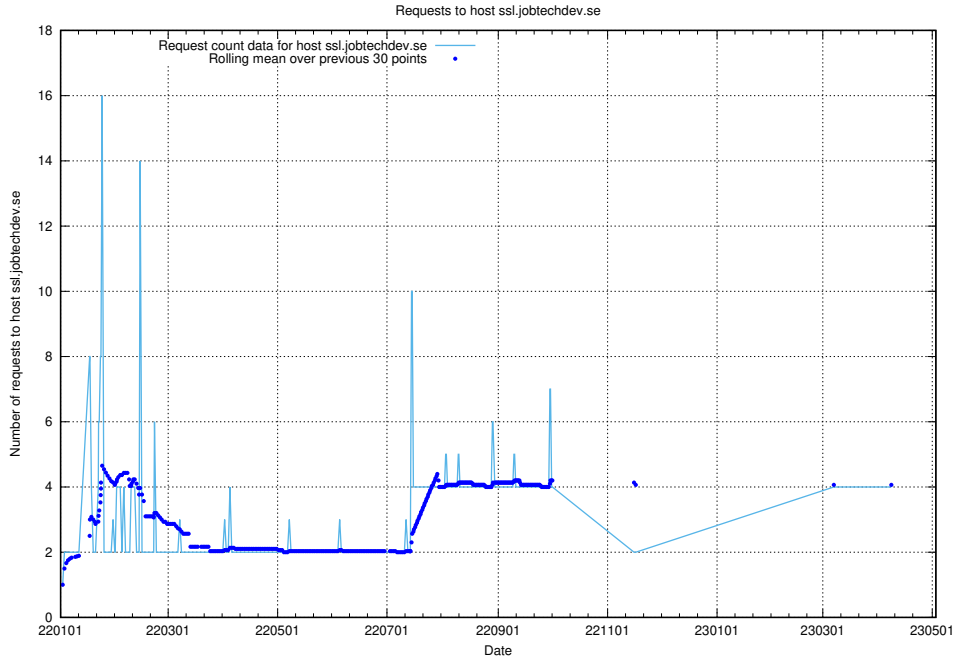

7.124 Usage of ssl.jobtechdev.se

Here, we count the number of requests to host ssl.jobtechdev.se.