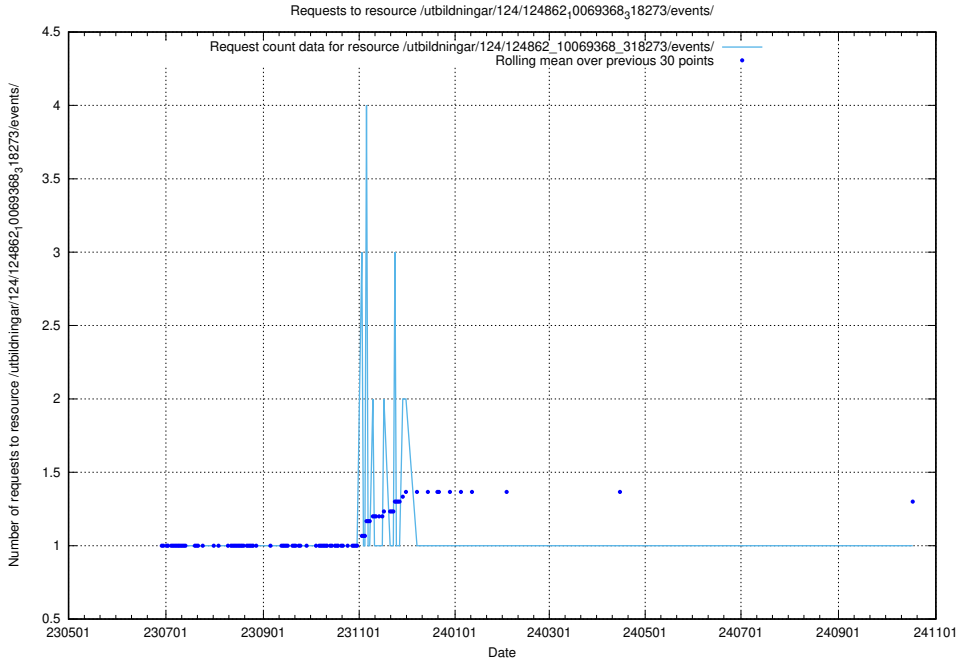

5.6398 Usage of /utbildningar/124/124862_10069368_318273/events/

Here, we count the number of requests to resource /utbildningar/124/124862_10069368_318273/events/