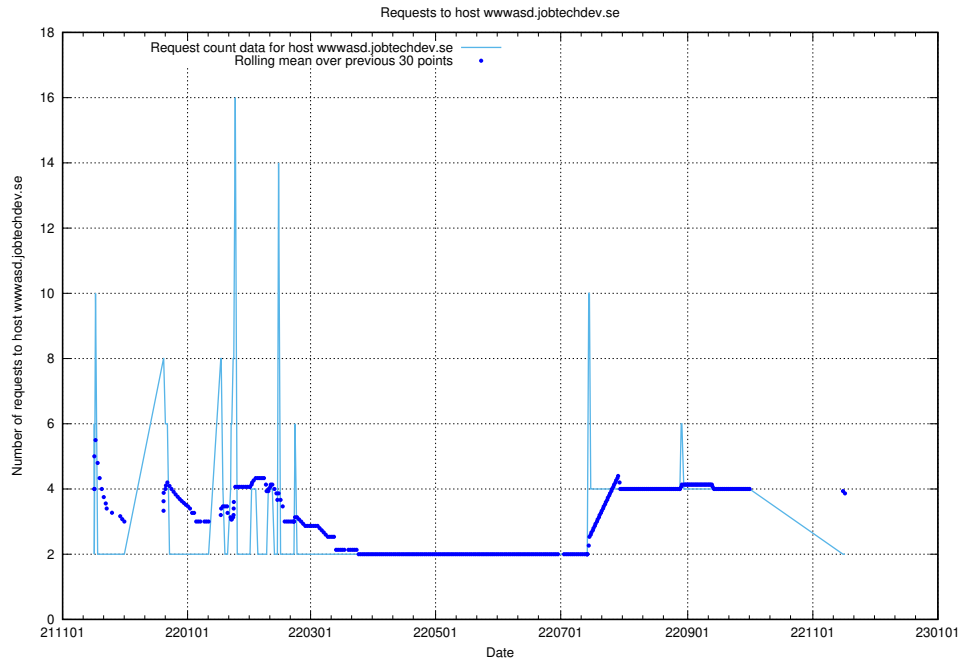

7.545 Usage of wwwasd.jobtechdev.se

Here, we count the number of requests to host wwwasd.jobtechdev.se.