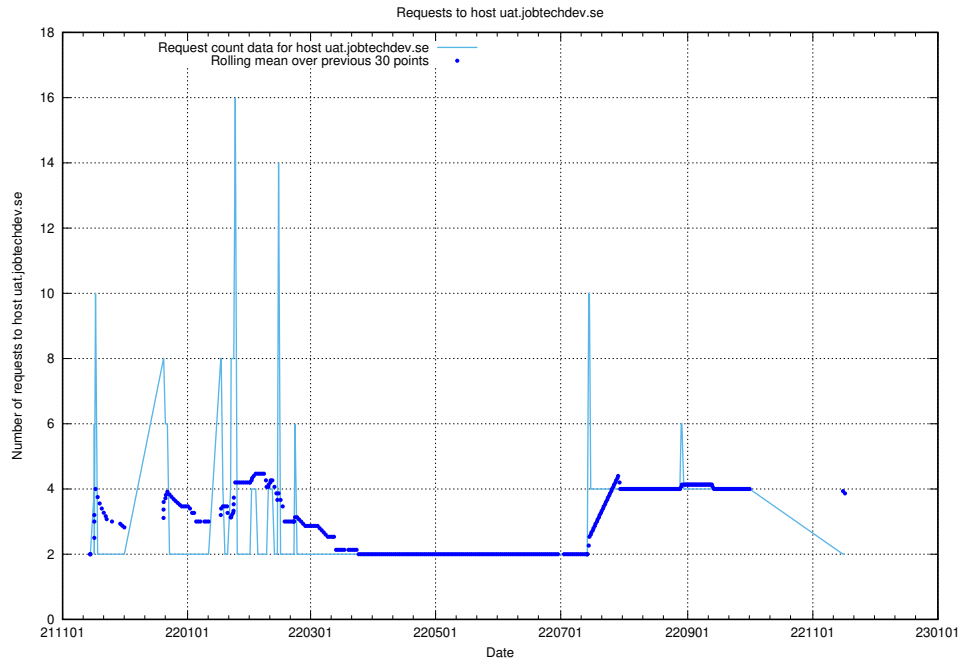

7.564 Usage of uat.jobtechdev.se

Here, we count the number of requests to host uat.jobtechdev.se.