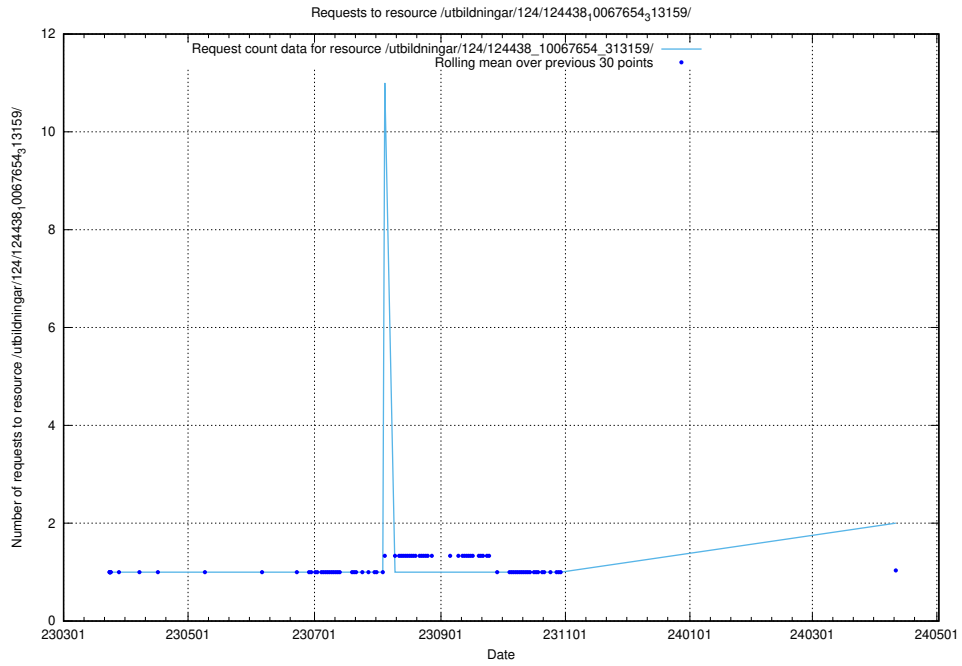

5.746 Usage of /utbildningar/124/124438_10067654_313159/

Here, we count the number of requests to resource /utbildningar/124/124438_10067654_313159/.