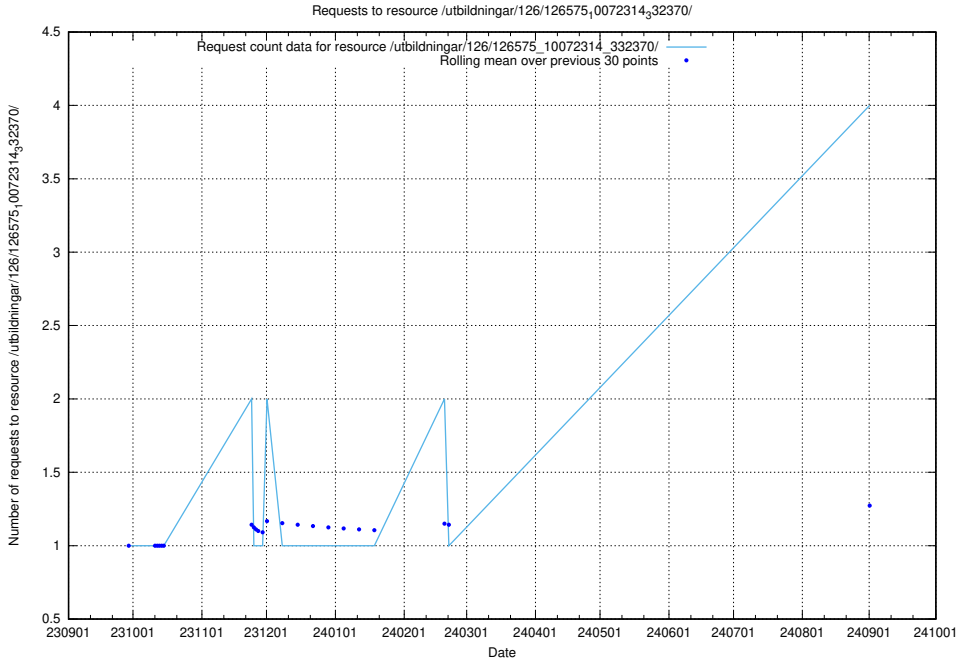

5.330 Usage of /utbildningar/126/126575_10072314_332370/

Here, we count the number of requests to resource /utbildningar/126/126575_10072314_332370/.