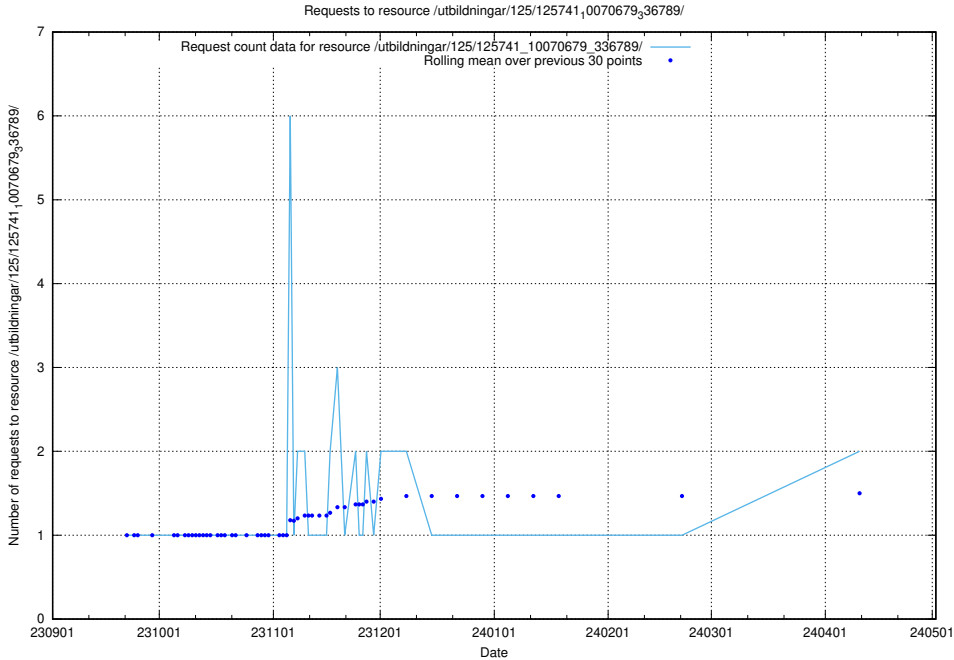

5.809 Usage of /utbildningar/125/125741_10070679_336789/

Here, we count the number of requests to resource /utbildningar/125/125741_10070679_336789/.