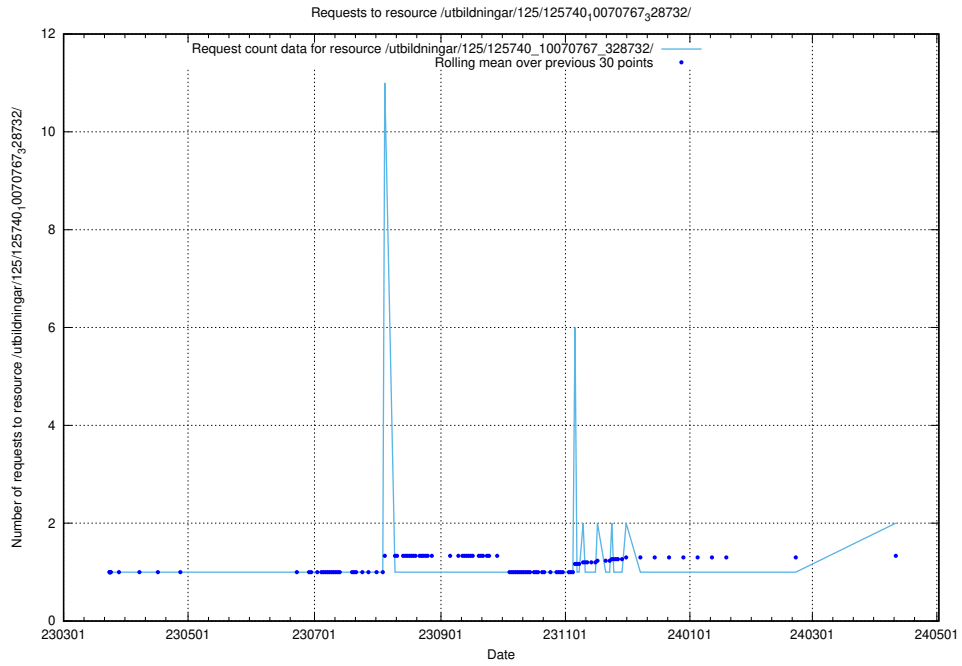

5.525 Usage of /utbildningar/125/125740_10070767_328732/

Here, we count the number of requests to resource /utbildningar/125/125740_10070767_328732/.