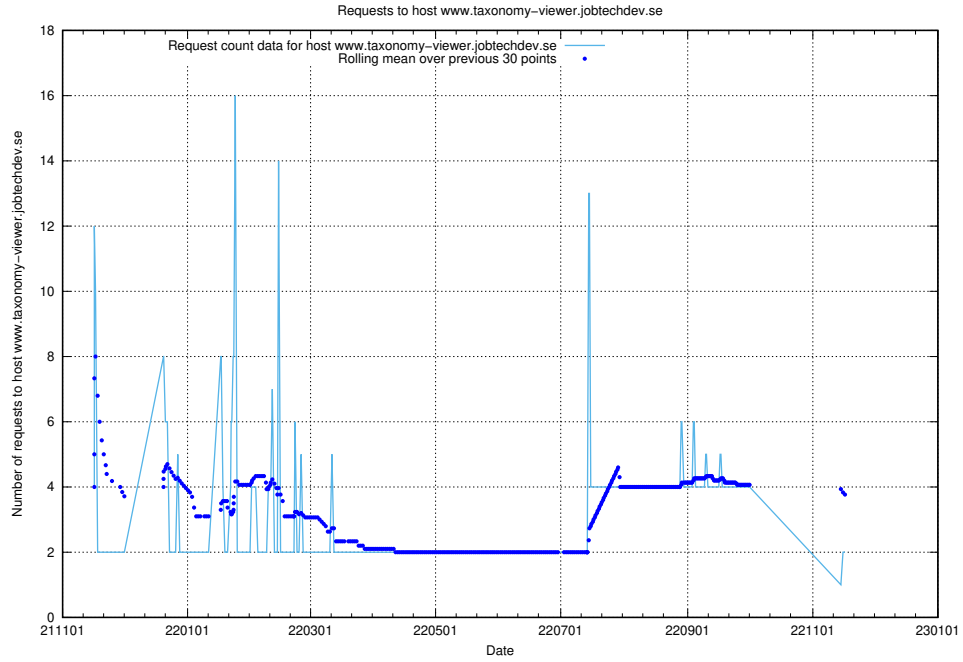

7.511 Usage of `www.taxonomy-viewer.jobtechdev.se`

Here, we count the number of requests to host `www.taxonomy-viewer.jobtechdev.se`.