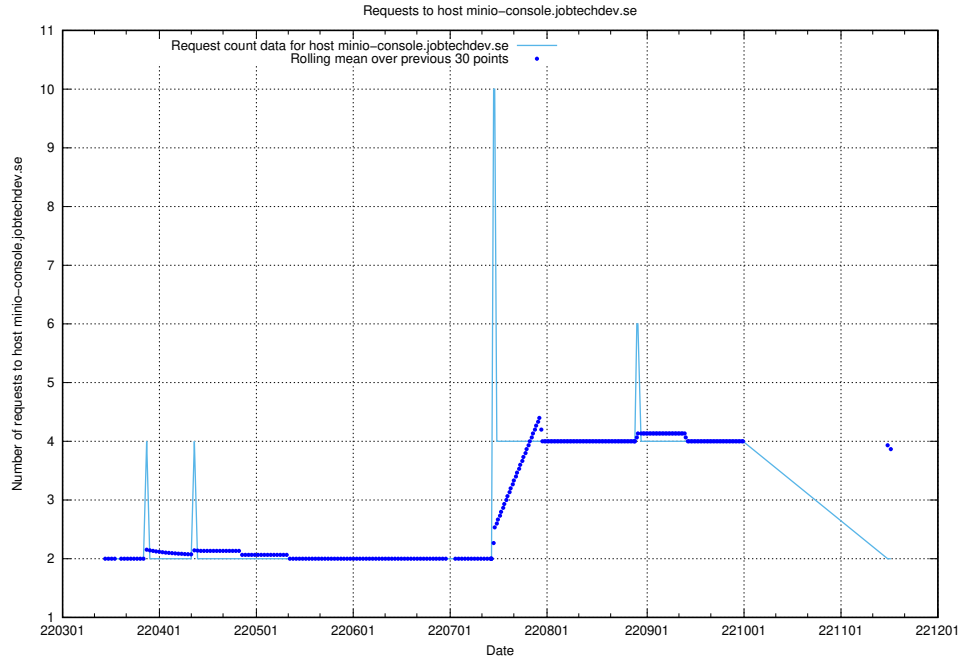

Here, we count the number of requests to host minioconsole.jobtechdev.se.

7.506 Usage of minio-console.jobtechdev.se

Here, we count the number of requests to host minio-console.jobtechdev.se.

7.507 Usage of jitsit.jobtechdev.se