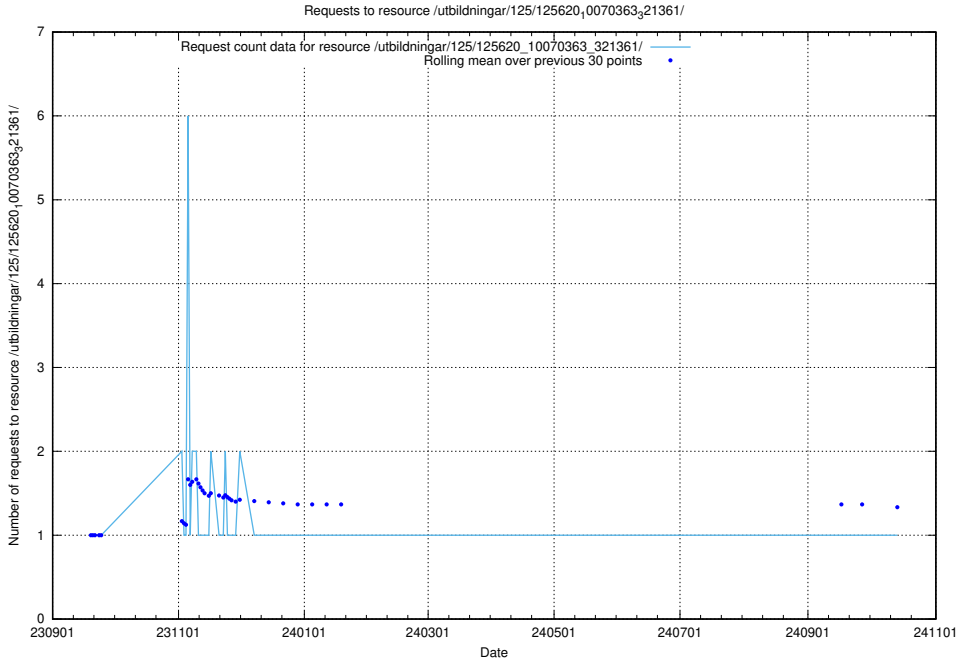

5.5456 Usage of /utbildningar/125/125620_10070363_321361/

Here, we count the number of requests to resource /utbildningar/125/125620_10070363_321361/.