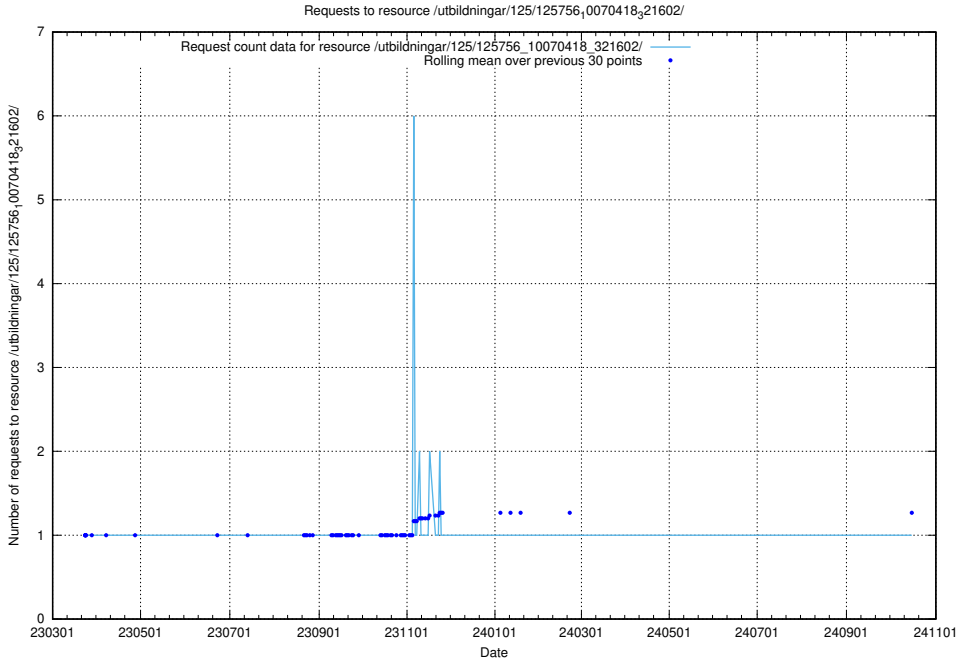

5.7418 Usage of /utbildningar/125/125756_10070418_321602/

Here, we count the number of requests to resource /utbildningar/125/125756_10070418_321602/.