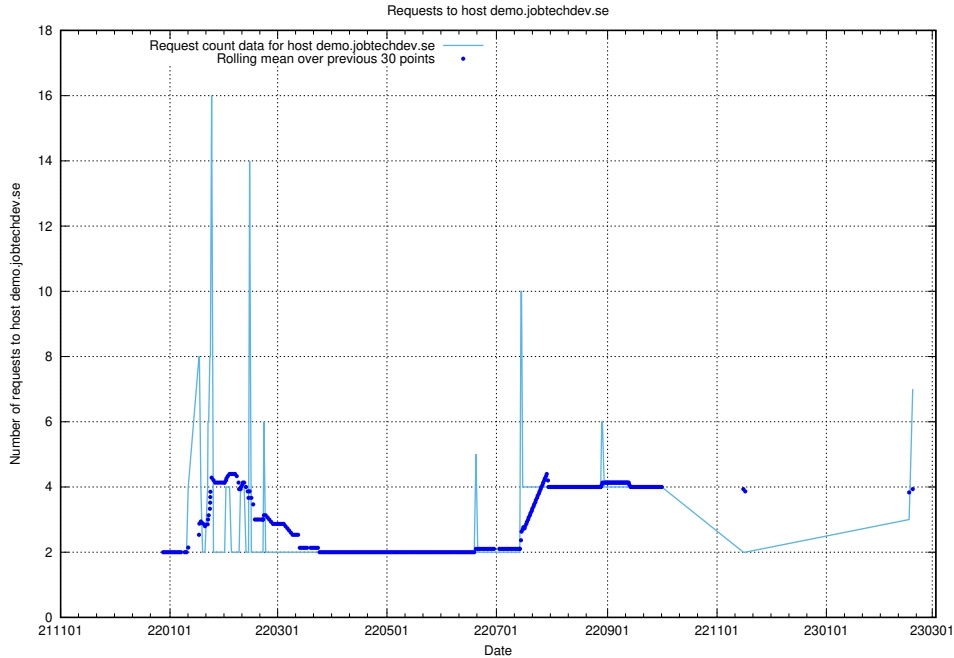

7.78 Usage of demo.jobtechdev.se

Here, we count the number of requests to host demo.jobtechdev.se.