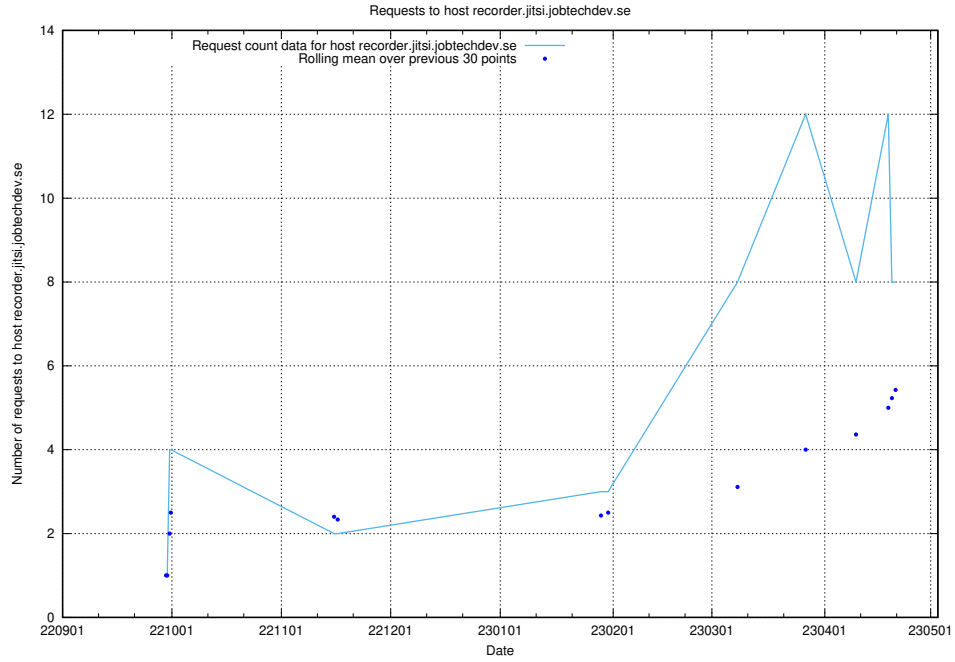

7.73 Usage of recorder.jitsi.jobtechdev.se

Here, we count the number of requests to host recorder.jitsi.jobtechdev.se.