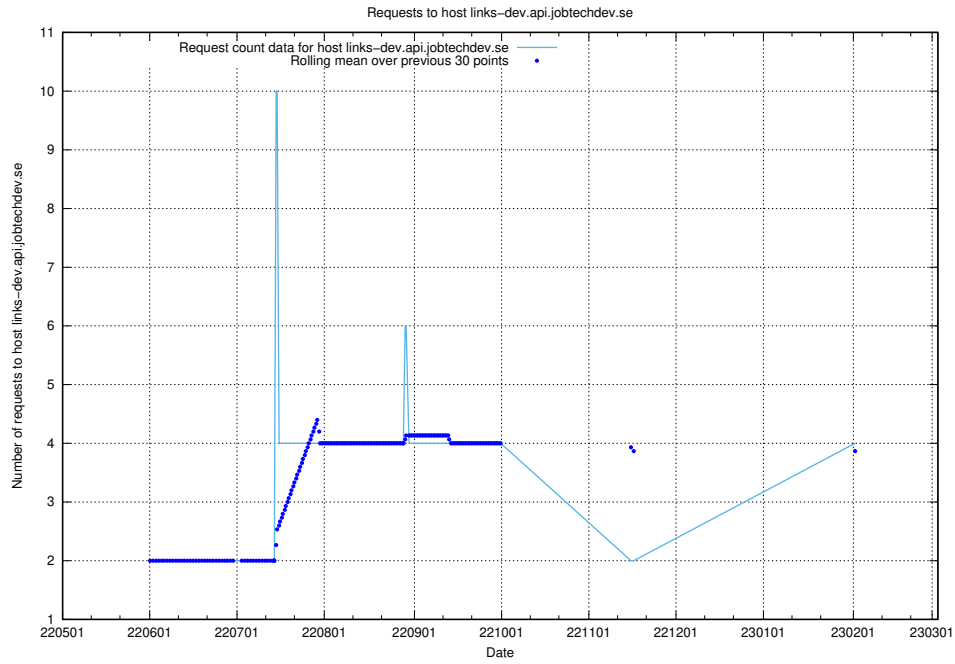

7.156 Usage of links-dev.api.jobtechdev.se

Here, we count the number of requests to host links-dev.api.jobtechdev.se.