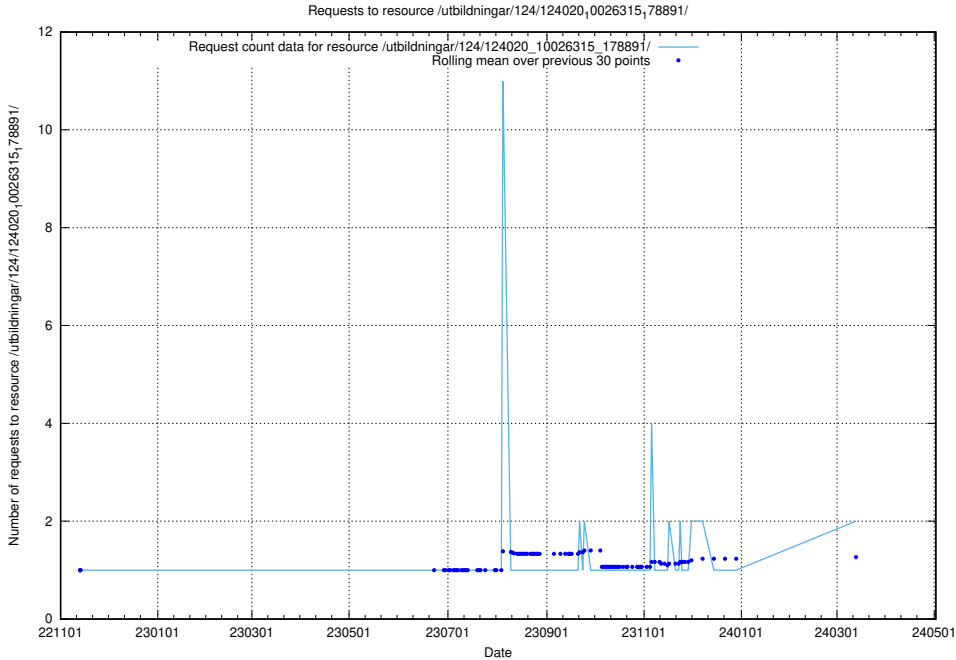

5.949 Usage of /utbildningar/124/124020_10026315_178891/

Here, we count the number of requests to resource /utbildningar/124/124020_10026315_178891/.