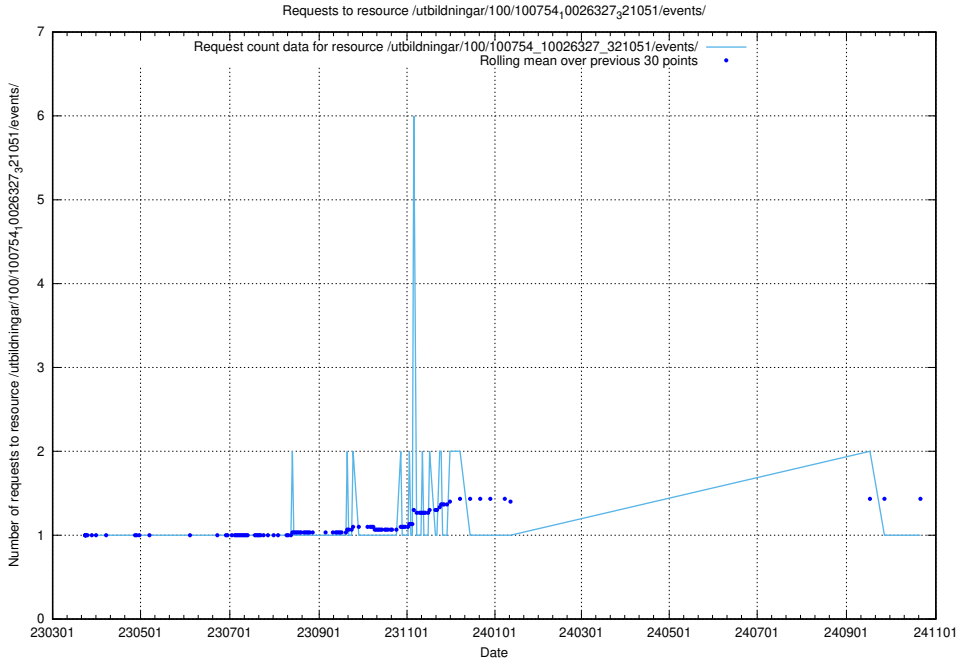

5.6514 Usage of /utbildningar/100/100754_10026327_321051/events/

Here, we count the number of requests to resource /utbildningar/100/100754_10026327_321051/events/