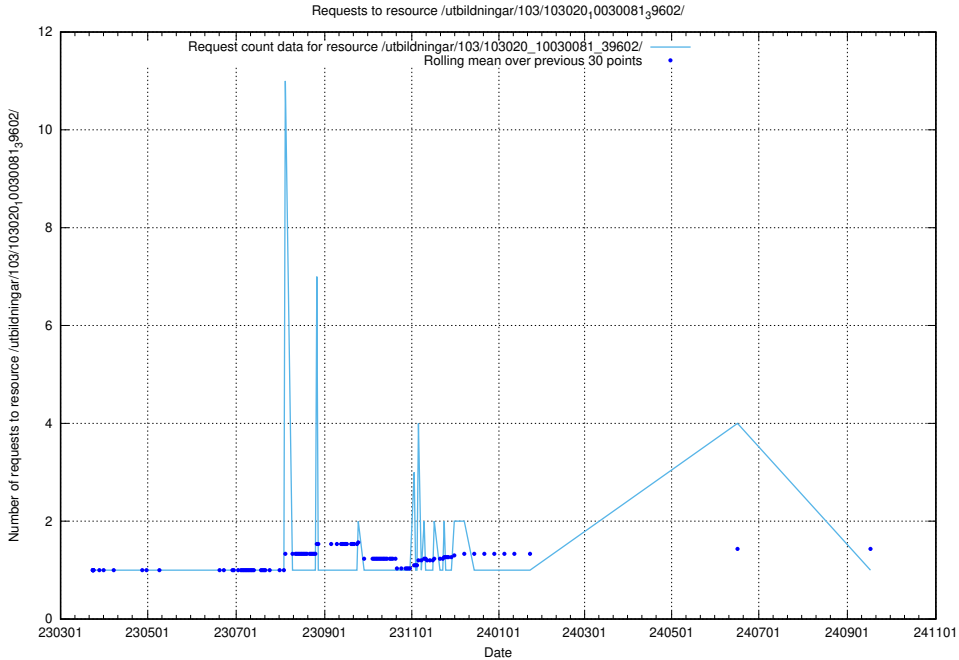

5.6433 Usage of /utbildningar/103/103020_10030081_39602/

Here, we count the number of requests to resource /utbildningar/103/103020_10030081_39602/.