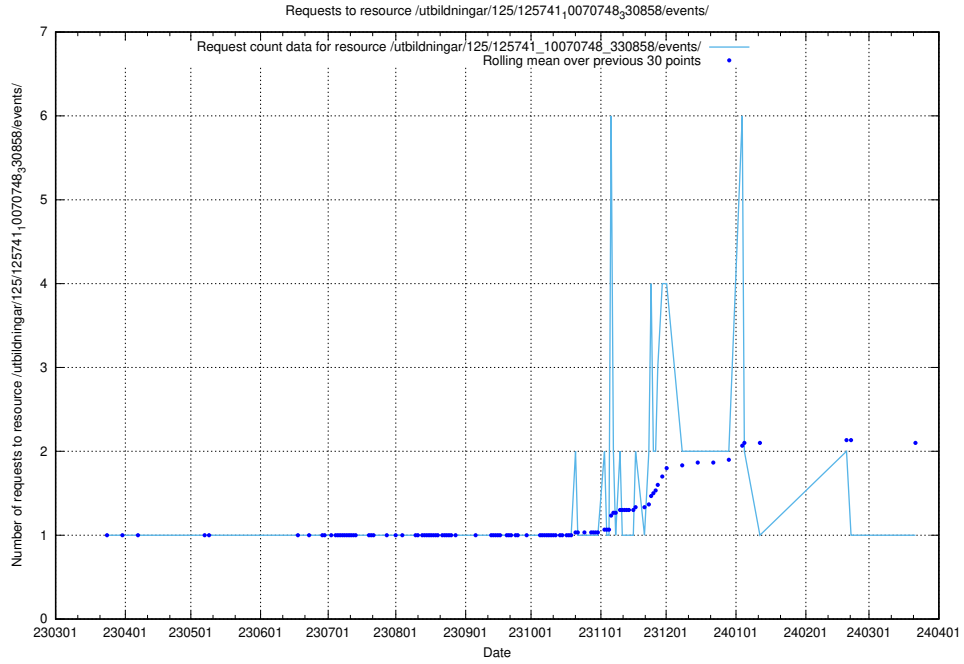

5.7179 Usage of /utbildningar/125/125741_10070748_330858/events/

Here, we count the number of requests to resource /utbildningar/125/125741_10070748_330858/events/