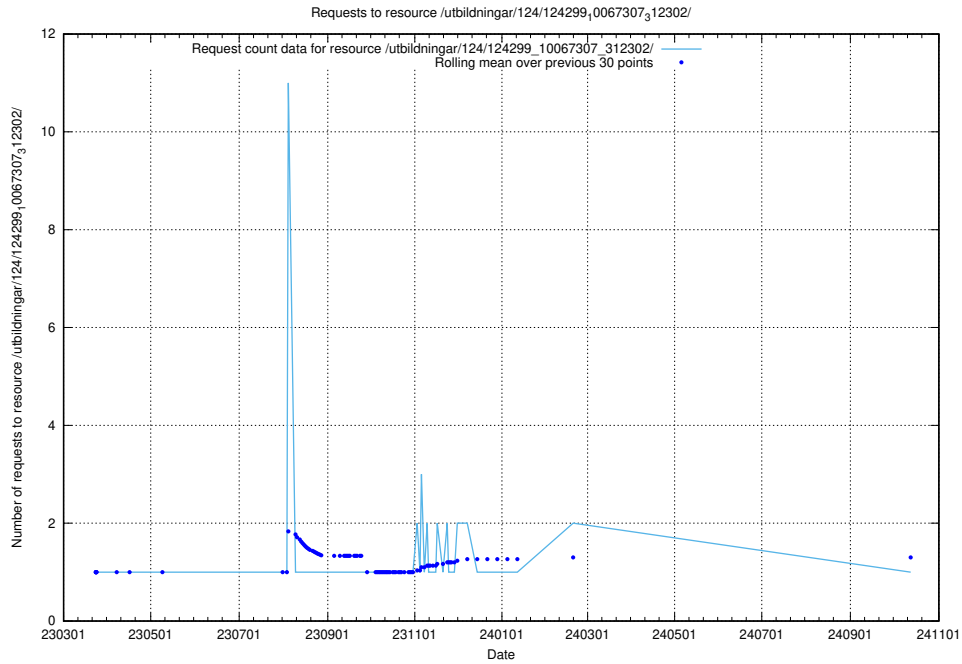

Here, we count the number of requests to resource /utbildningar/125/125415_10067719_313281/events/

5.4873 Usage of /utbildningar/124/124299_10067307_312302/

Here, we count the number of requests to resource /utbildningar/124/124299_10067307_312302/.