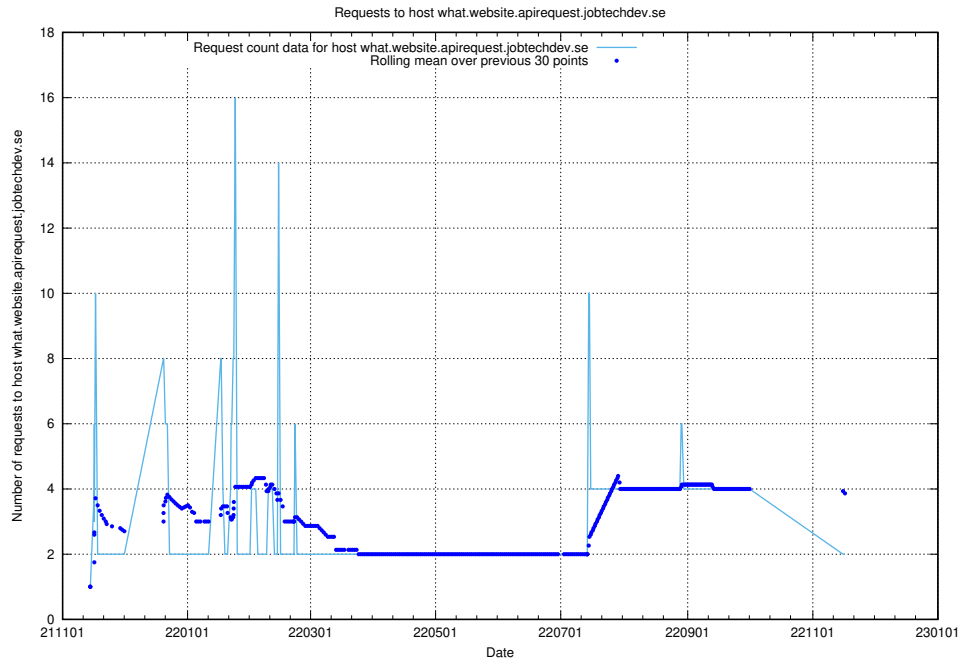

7.556 Usage of what.website.apirequest.jobtechdev.se

Here, we count the number of requests to host what.website.apirequest.jobtechdev.se.