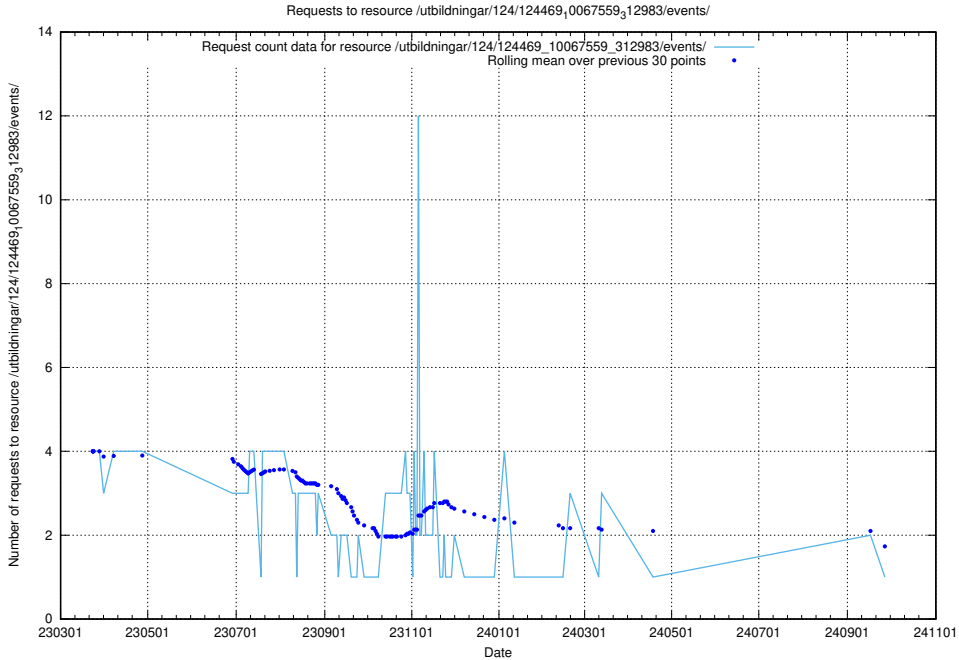

5.7211 Usage of /utbildningar/124/124469_10067559_312983/events/

Here, we count the number of requests to resource /utbildningar/124/124469_10067559_312983/events/