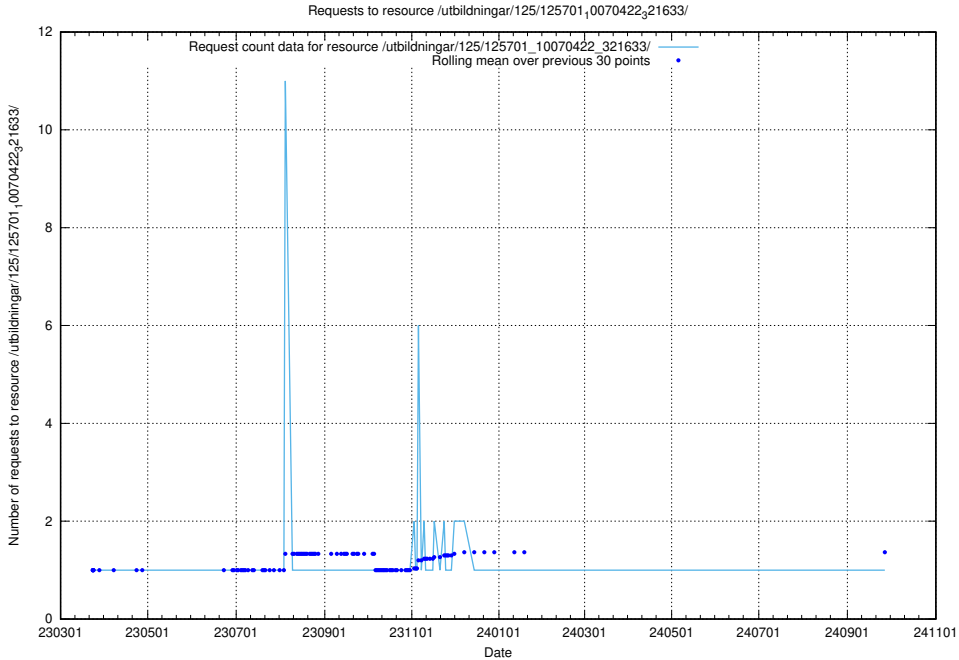

5.1070 Usage of /utbildningar/125/125701_10070422_321633/

Here, we count the number of requests to resource /utbildningar/125/125701_10070422_321633/.