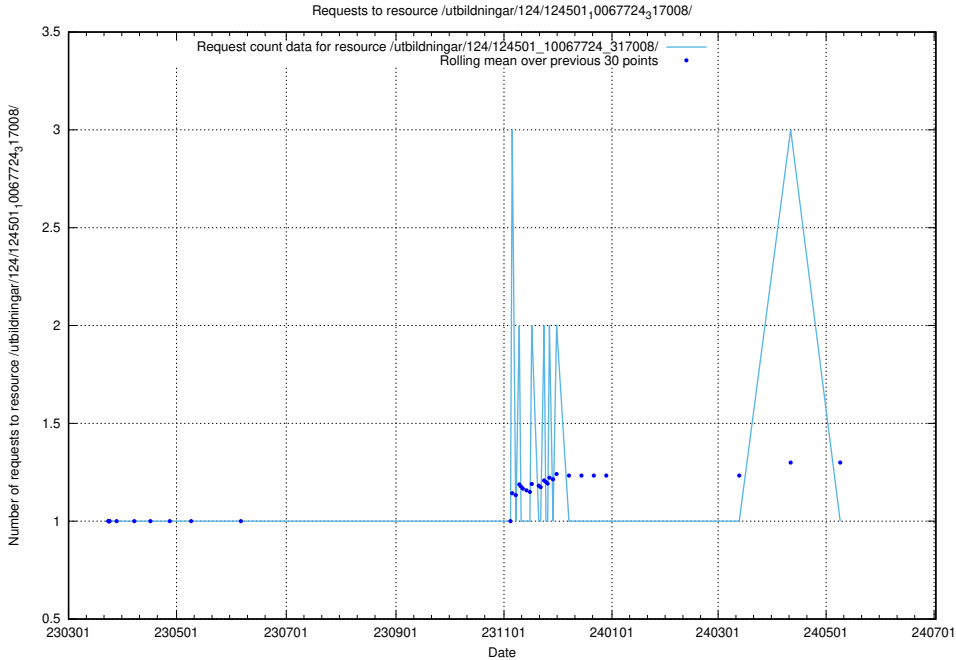

5.3202 Usage of /utbildningar/124/124501_10067724_317008/

Here, we count the number of requests to resource /utbildningar/124/124501_10067724_317008/.