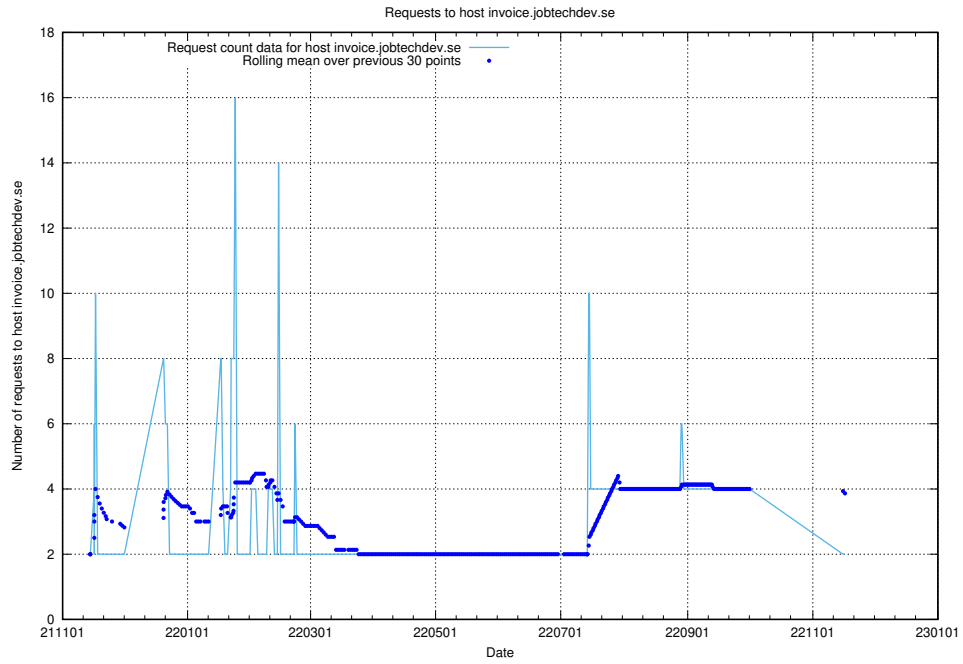

7.605 Usage of invoice.jobtechdev.se

Here, we count the number of requests to host invoice.jobtechdev.se.