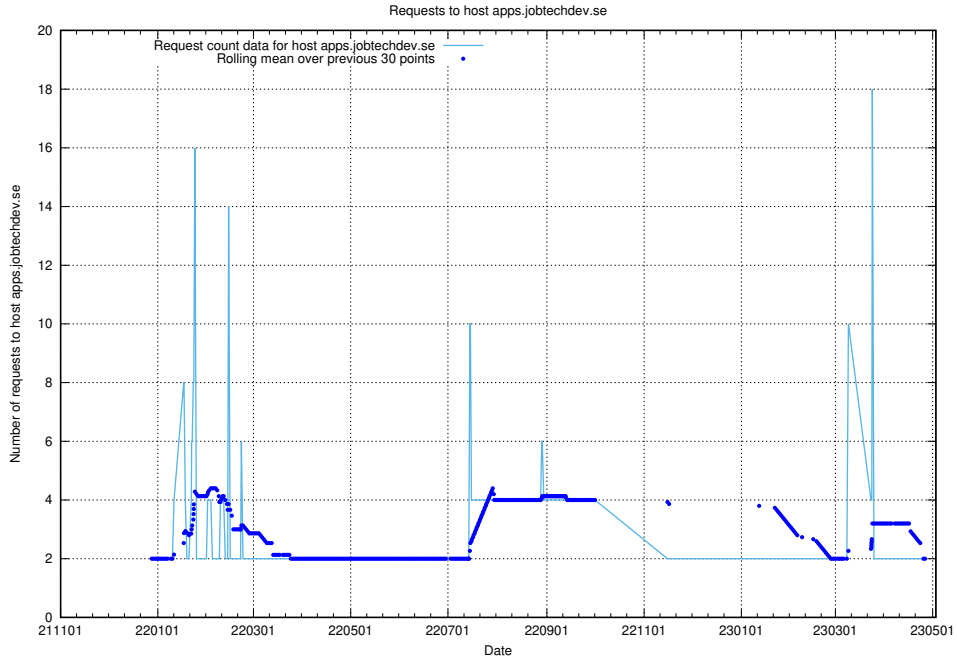

7.367 Usage of apps.jobtechdev.se

Here, we count the number of requests to host apps.jobtechdev.se.