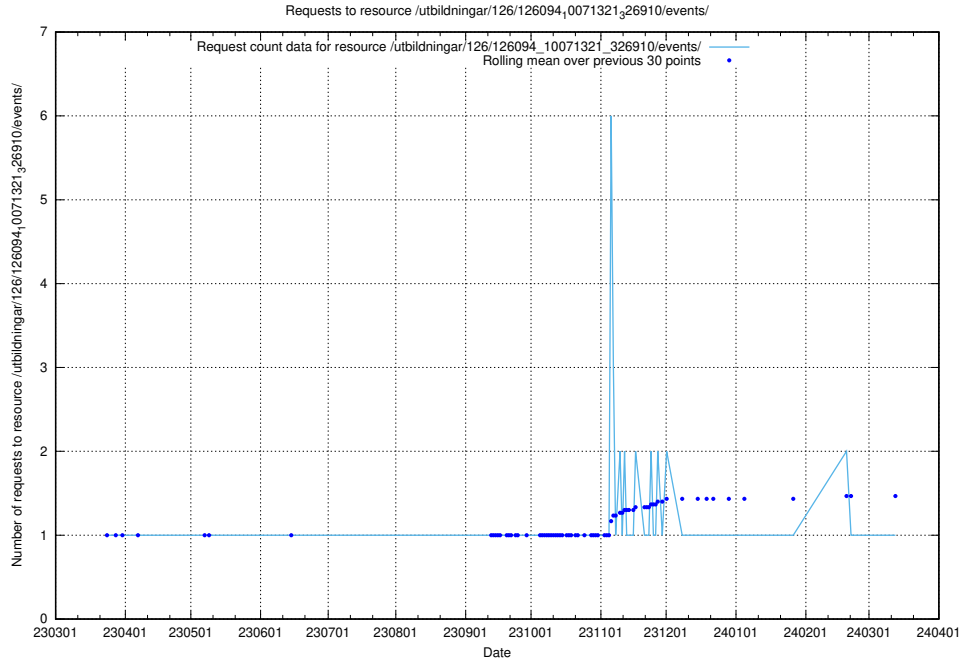

Here, we count the number of requests to resource /utbildningar/126/126094_10071321_331015/events/

5.7160 Usage of /utbildningar/126/126094_10071321_326910/events/

Here, we count the number of requests to resource /utbildningar/126/126094_10071321_326910/events/