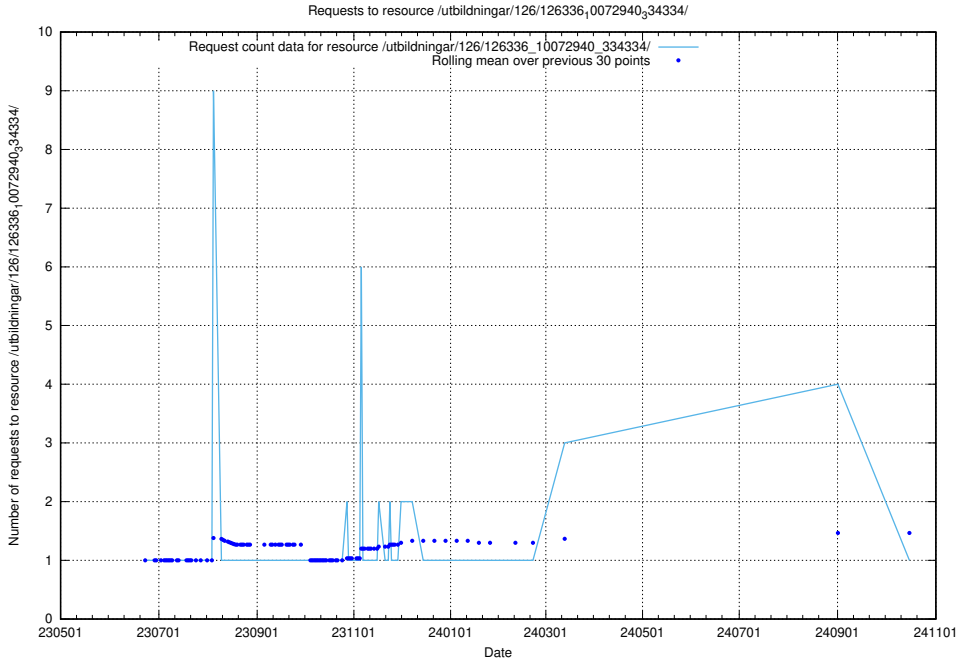

5.6570 Usage of /utbildningar/126/126336_10072940_334334/

Here, we count the number of requests to resource /utbildningar/126/126336_10072940_334334/.

5.6571 Usage of /utbildningar/126/126336_10071643_333583/events/