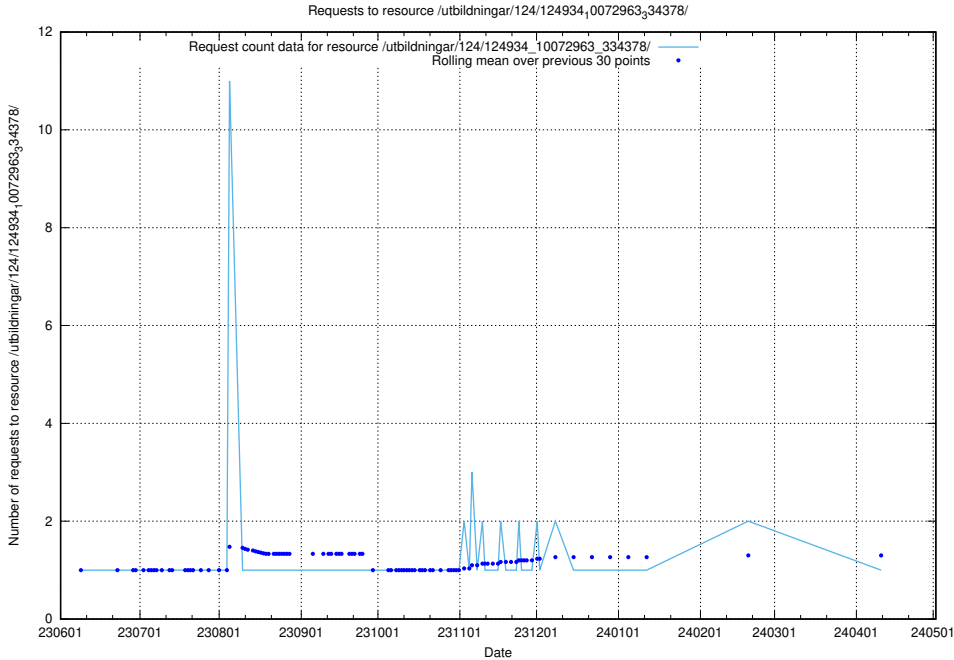

5.6805 Usage of /utbildningar/124/124934_10072963_334378/

Here, we count the number of requests to resource /utbildningar/124/124934_10072963_334378/.