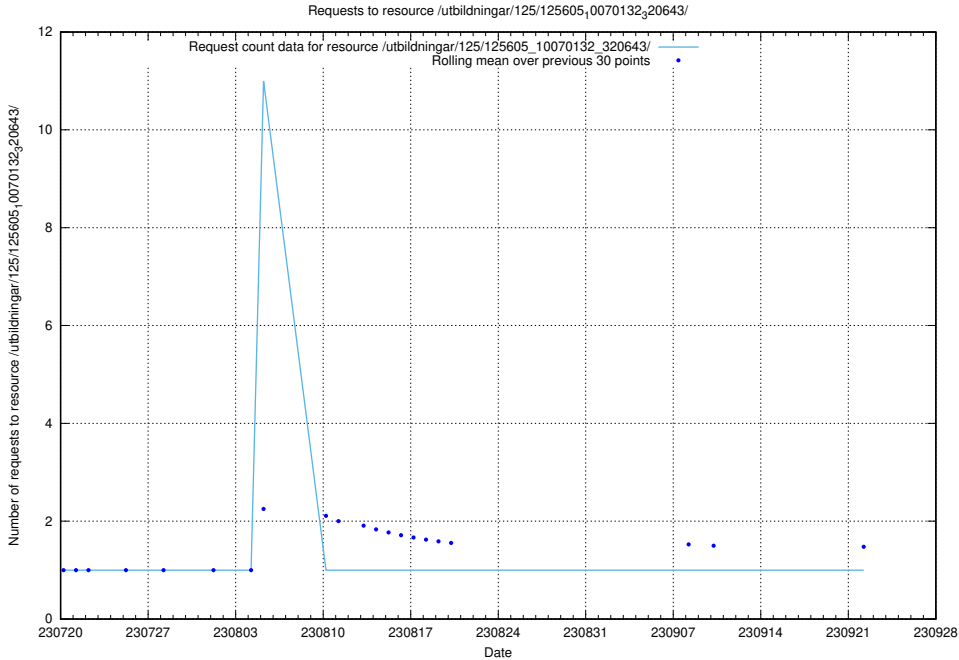

5.5929 Usage of /utbildningar/125/125605_10070132_320643/

Here, we count the number of requests to resource /utbildningar/125/125605_10070132_320643/.