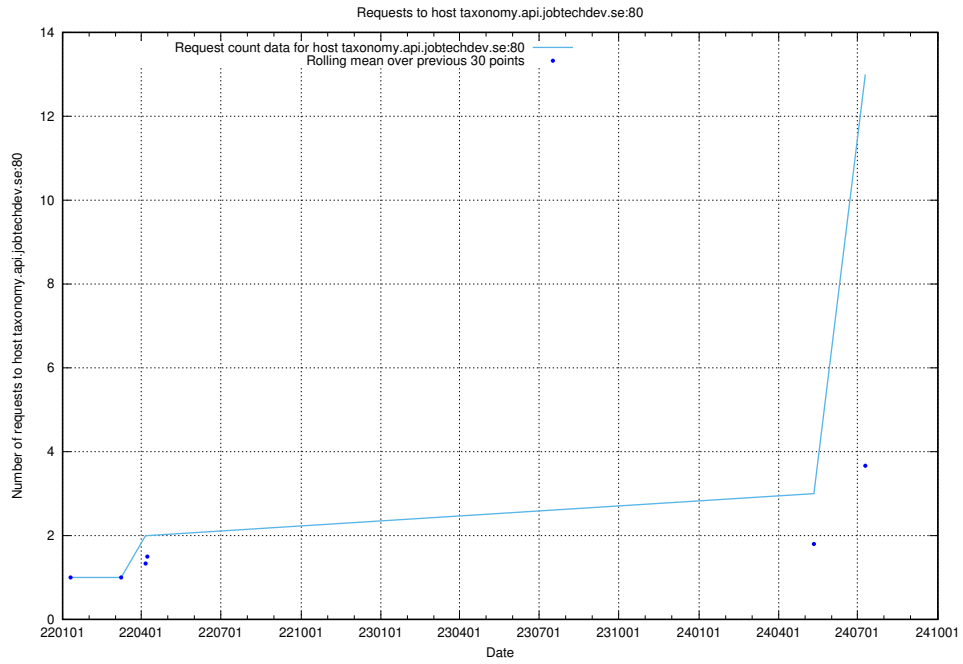

7.47 Usage of taxonomy.api.jobtechdev.se:80

Here, we count the number of requests to host taxonomy.api.jobtechdev.se:80.