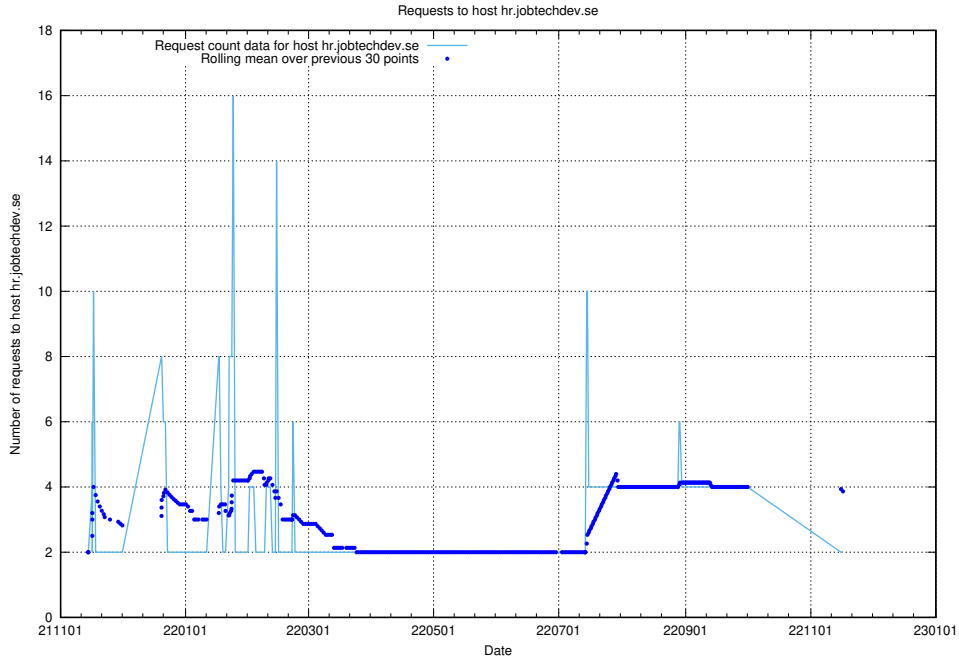

7.610 Usage of events.jobtechdev.se

Here, we count the number of requests to host events.jobtechdev.se.

7.611 Usage of hr.jobtechdev.se

Here, we count the number of requests to host hr.jobtechdev.se.

7.612 Usage of demo-jobed-connect-onprem.jobtechdev.se