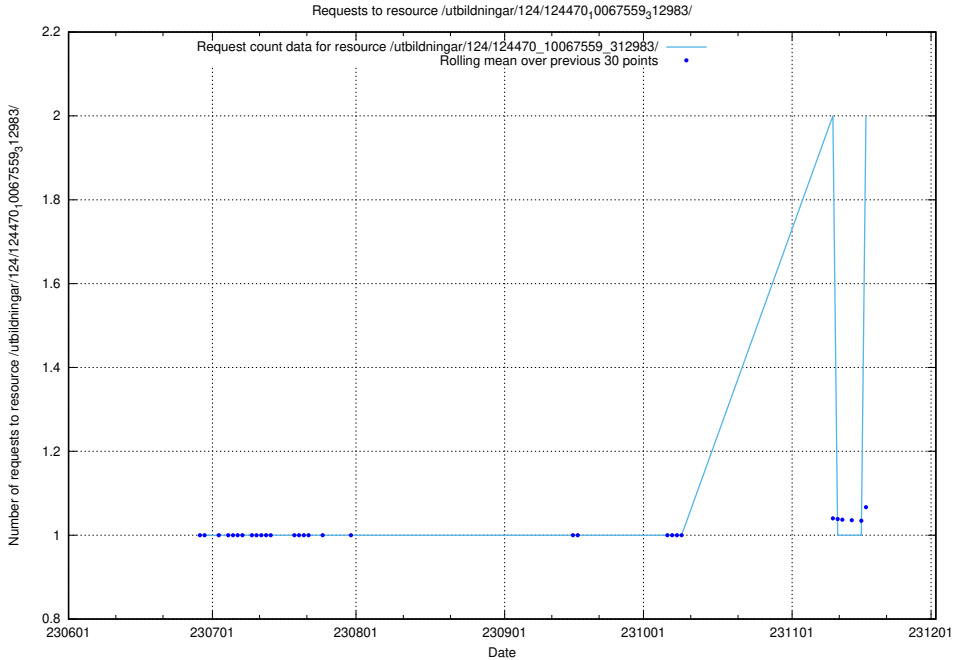

5.899 Usage of /utbildningar/124/124470_10067559_312983/

Here, we count the number of requests to resource /utbildningar/124/124470_10067559_312983/.