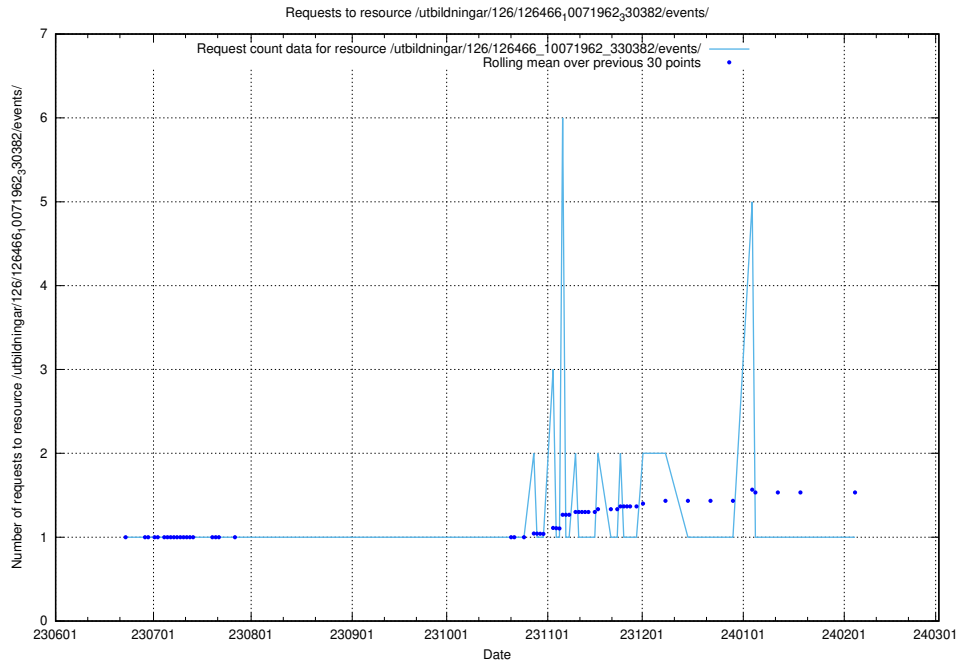

5.6559 Usage of /utbildningar/126/126466_10071962_330382/events/

Here, we count the number of requests to resource /utbildningar/126/126466_10071962_330382/events/