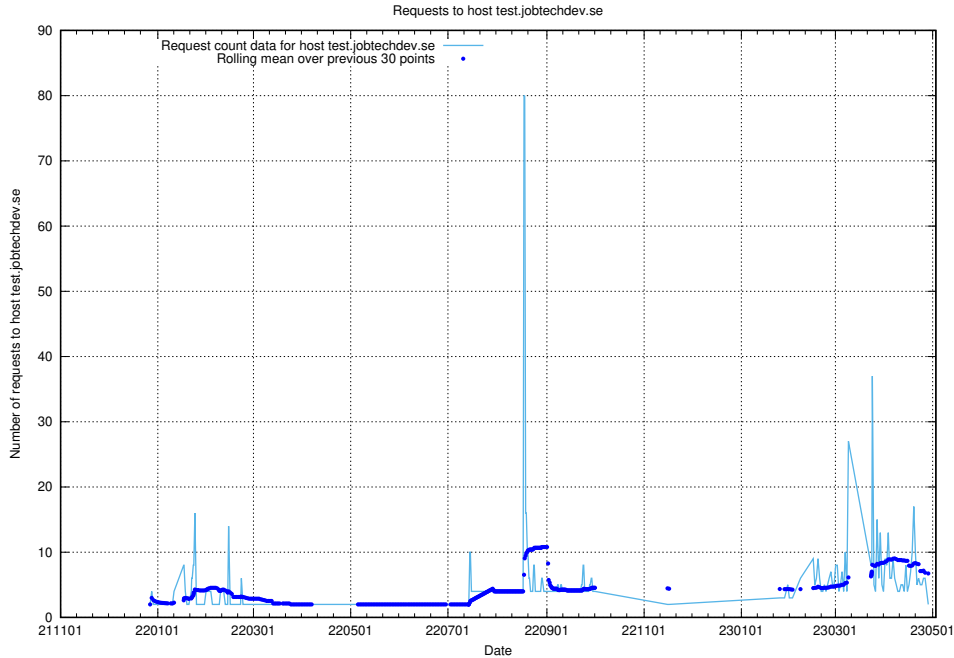

7.370 Usage of test.jobtechdev.se

Here, we count the number of requests to host test.jobtechdev.se.