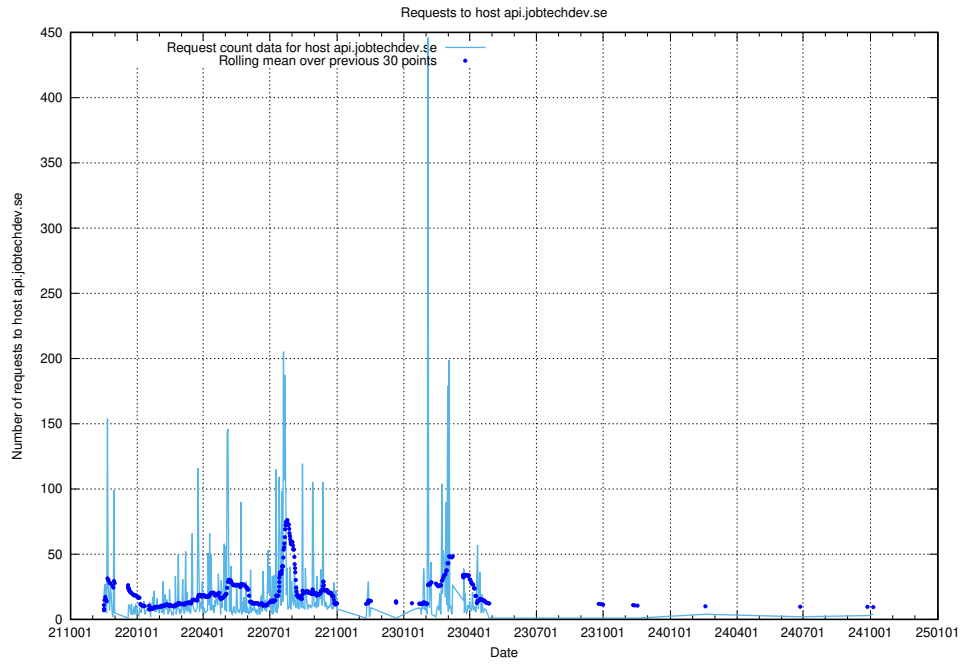

7.163 Usage of api.jobtechdev.se

Here, we count the number of requests to host api.jobtechdev.se.