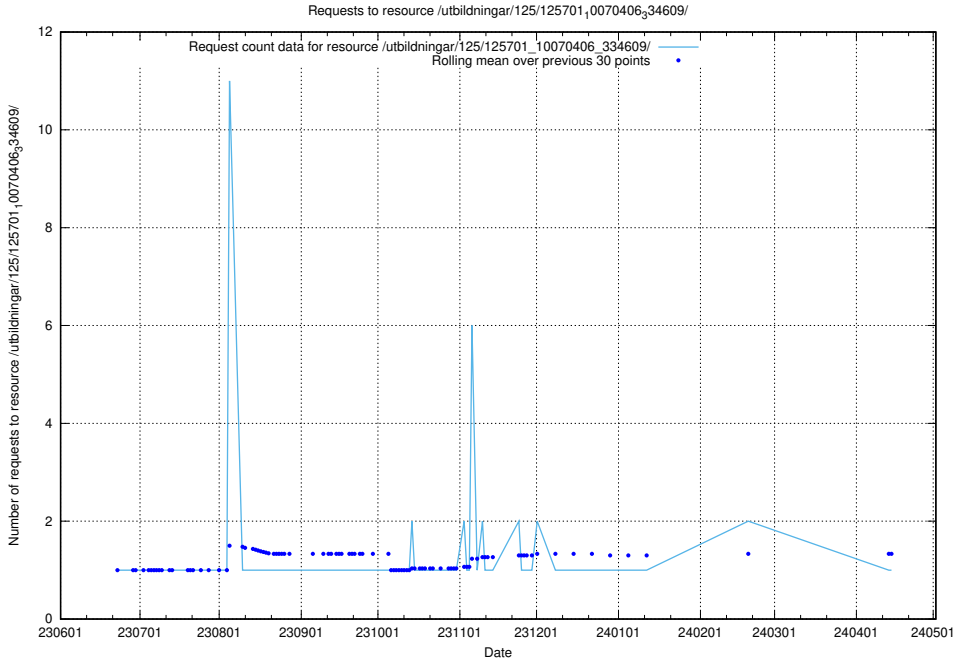

5.6605 Usage of /utbildningar/125/125701_10070406_334609/

Here, we count the number of requests to resource /utbildningar/125/125701_10070406_334609/.