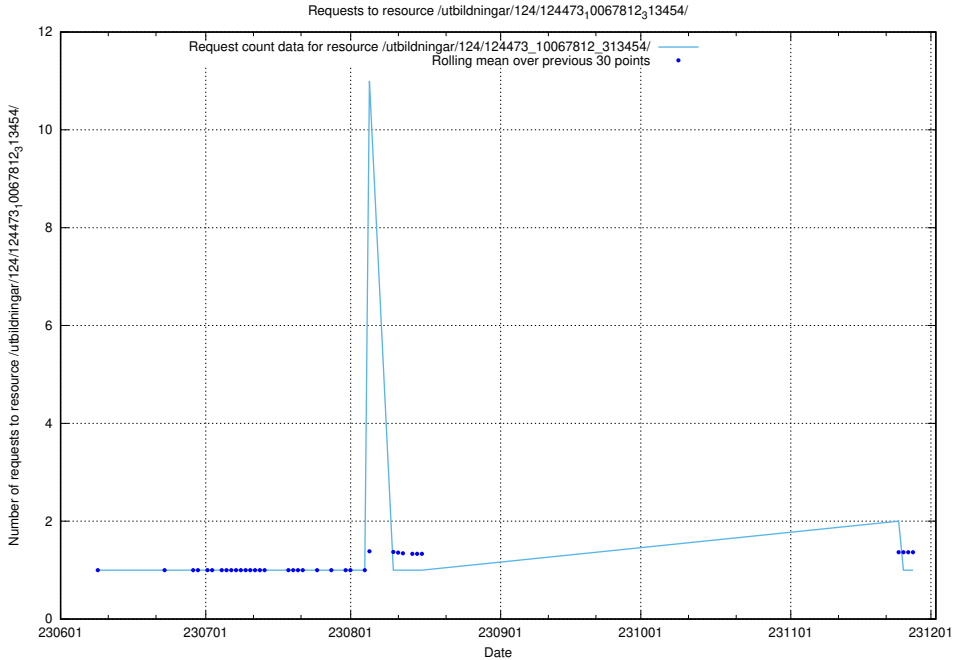

5.6812 Usage of /utbildningar/124/124473_10067812_313454/

Here, we count the number of requests to resource /utbildningar/124/124473_10067812_313454/.