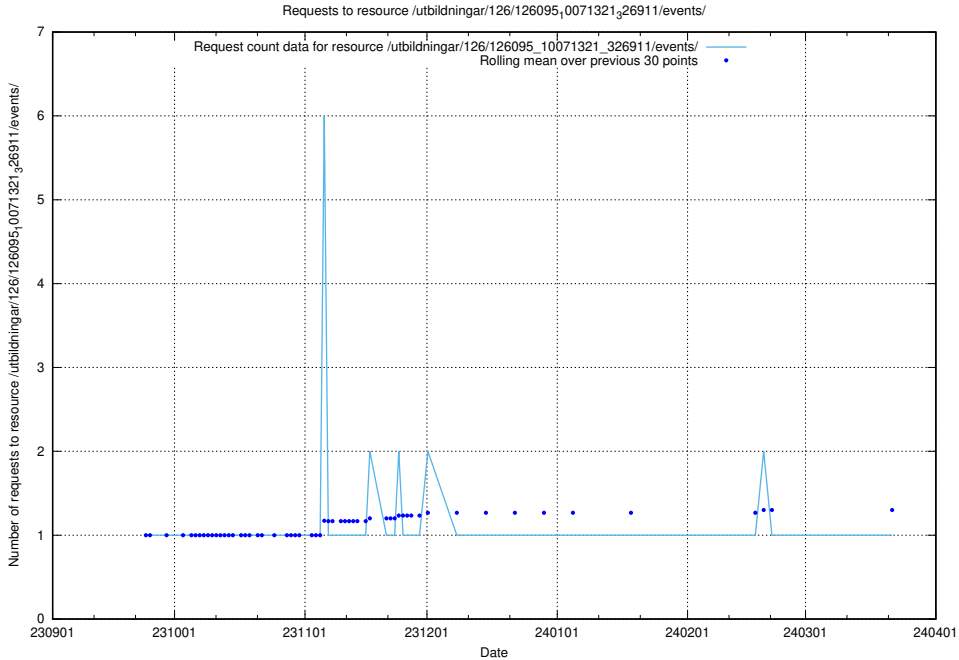

5.5405 Usage of /utbildningar/126/126095_10071321_326911/events/

Here, we count the number of requests to resource /utbildningar/126/126095_10071321_326911/events/