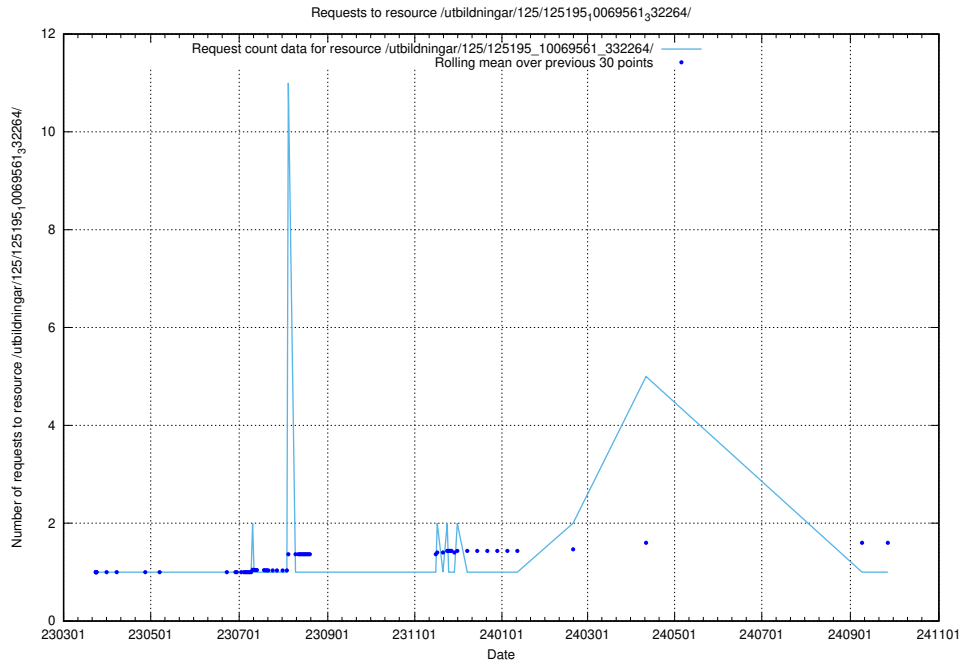

5.1176 Usage of /utbildningar/125/125195_10069561_332264/

Here, we count the number of requests to resource /utbildningar/125/125195_10069561_332264/.