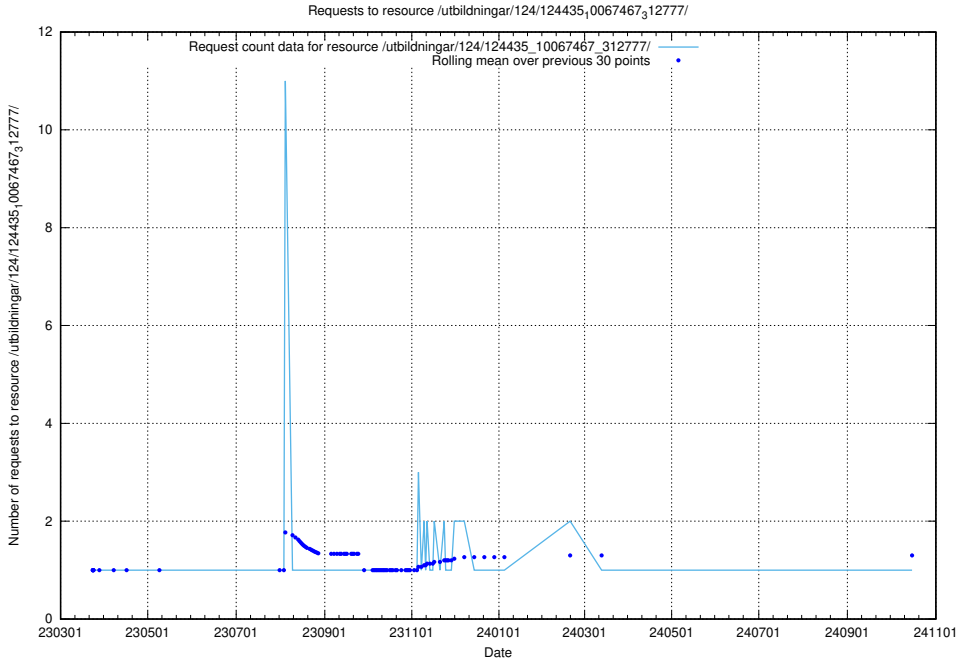

5.4667 Usage of /utbildningar/124/124435_10067467_312777/

Here, we count the number of requests to resource /utbildningar/124/124435_10067467_312777/.