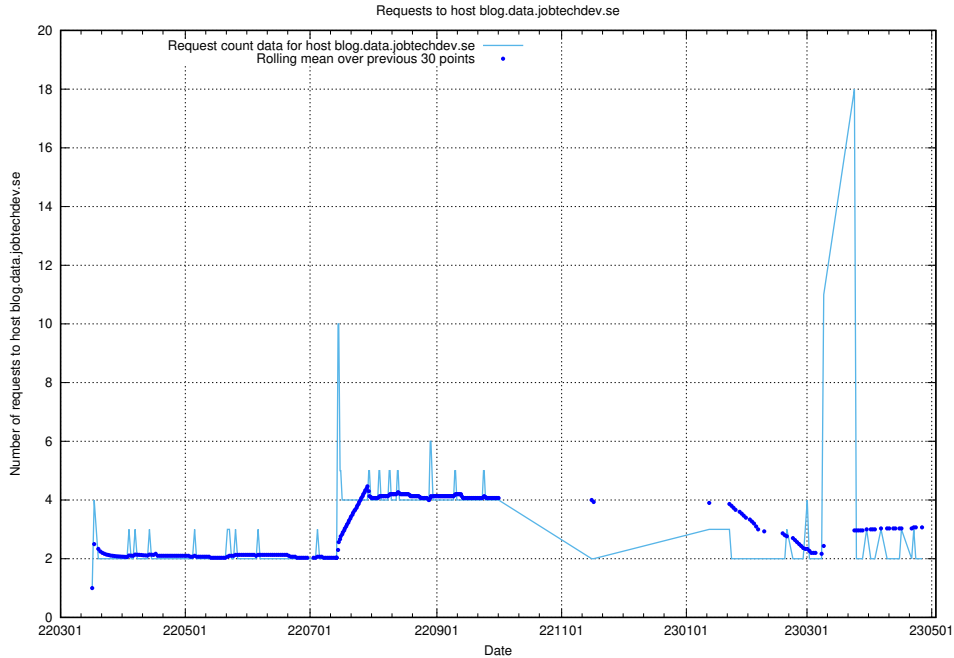

7.504 Usage of blog.data.jobtechdev.se

Here, we count the number of requests to host blog.data.jobtechdev.se.