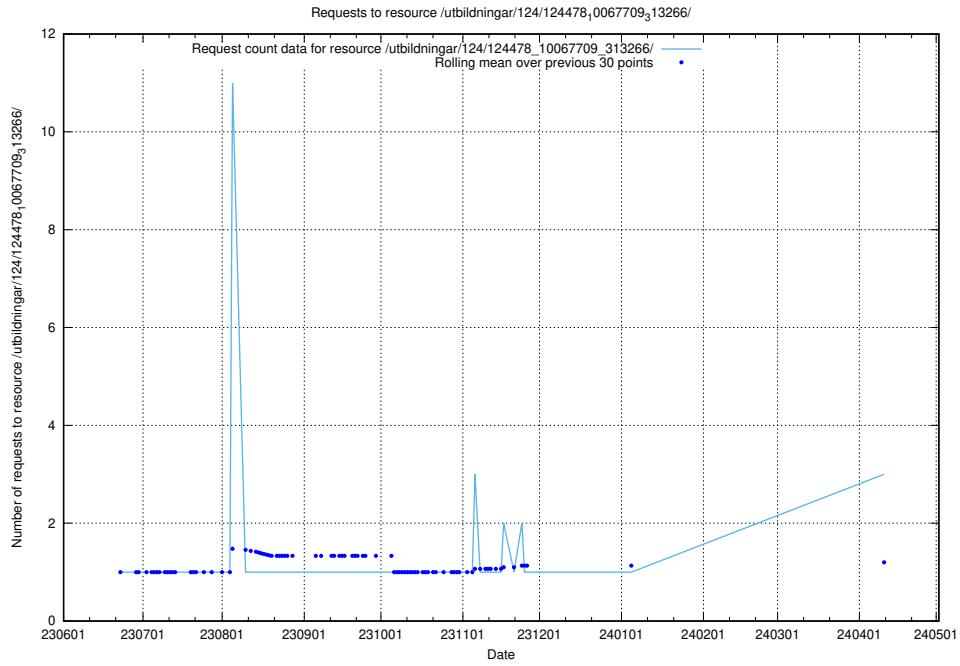

5.488 Usage of /utbildningar/124/124478_10067709_313266/

Here, we count the number of requests to resource /utbildningar/124/124478_10067709_313266/.