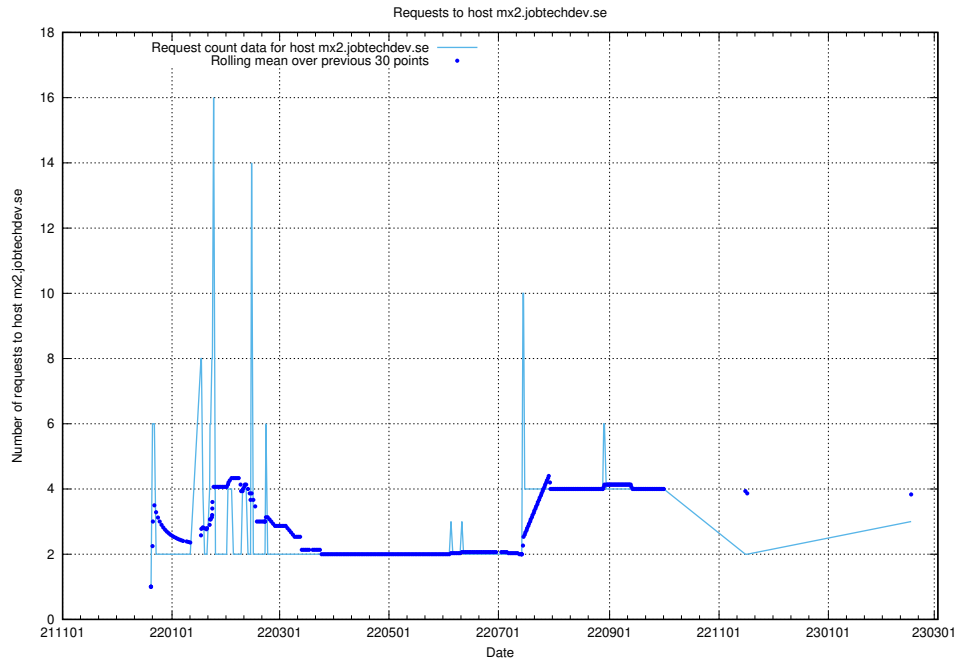

7.208 Usage of mx2.jobtechdev.se

Here, we count the number of requests to host mx2.jobtechdev.se.