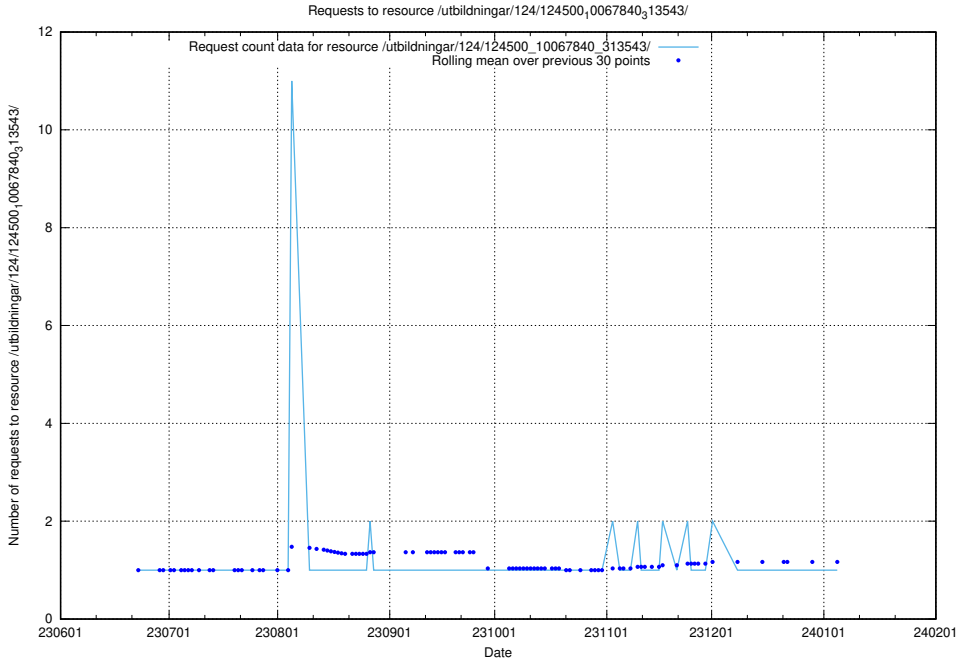

5.6685 Usage of /utbildningar/124/124500_10067840_313543/

Here, we count the number of requests to resource /utbildningar/124/124500_10067840_313543/.