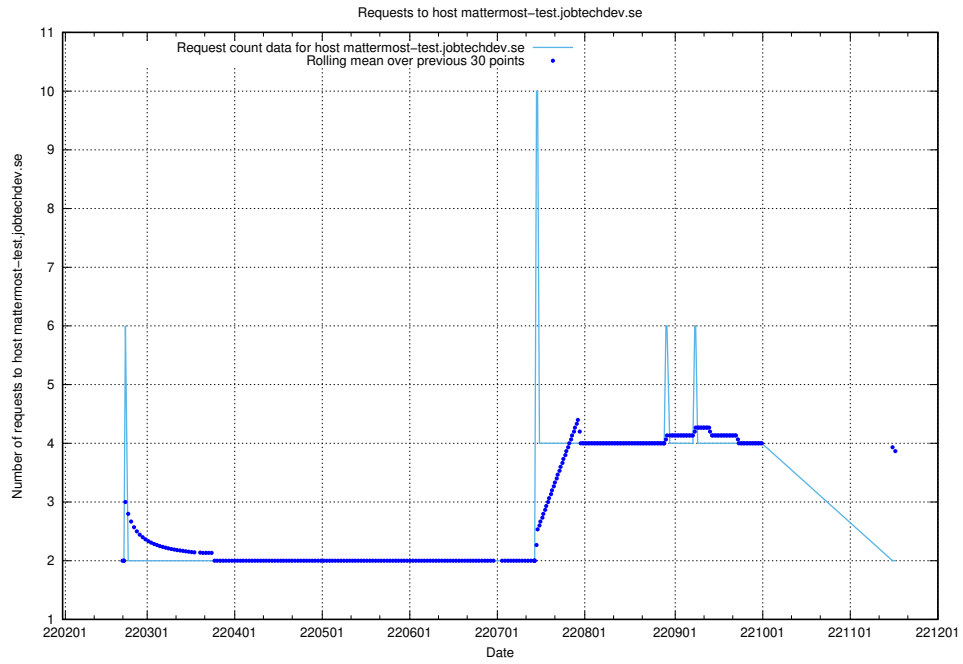

7.532 Usage of mattermost-test.jobtechdev.se

Here, we count the number of requests to host mattermost-test.jobtechdev.se.