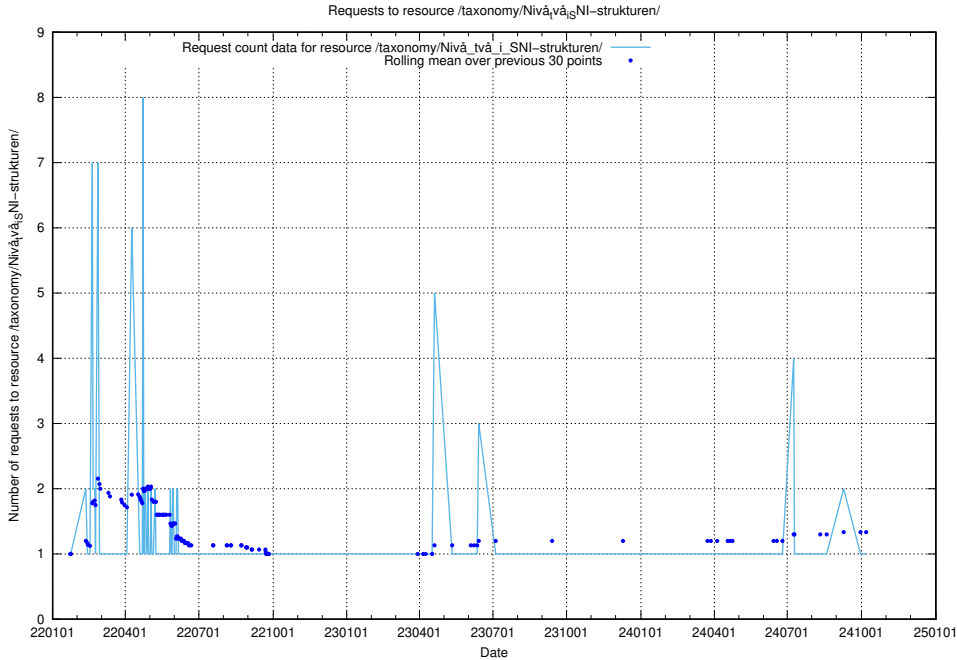

5.5139 Usage of /taxonomy/Nivå_två_i_SNI-strukturen/

Here, we count the number of requests to resource /taxonomy/Nivå_två_i_SNI-strukturen/.