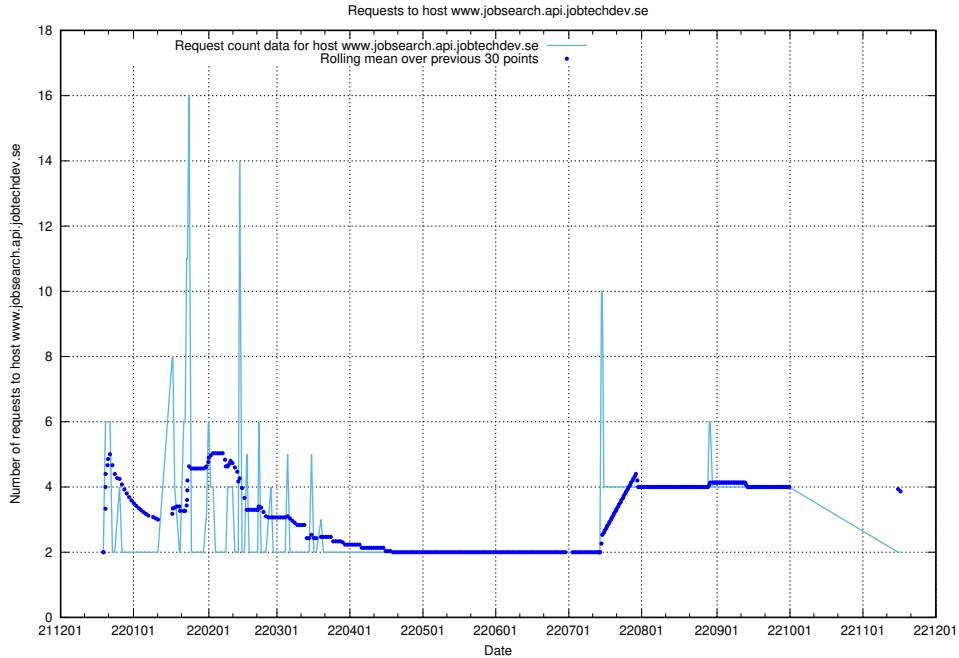

7.388 Usage of www.jobsearch.api.jobtechdev.se

Here, we count the number of requests to host www.jobsearch.api.jobtechdev.se.