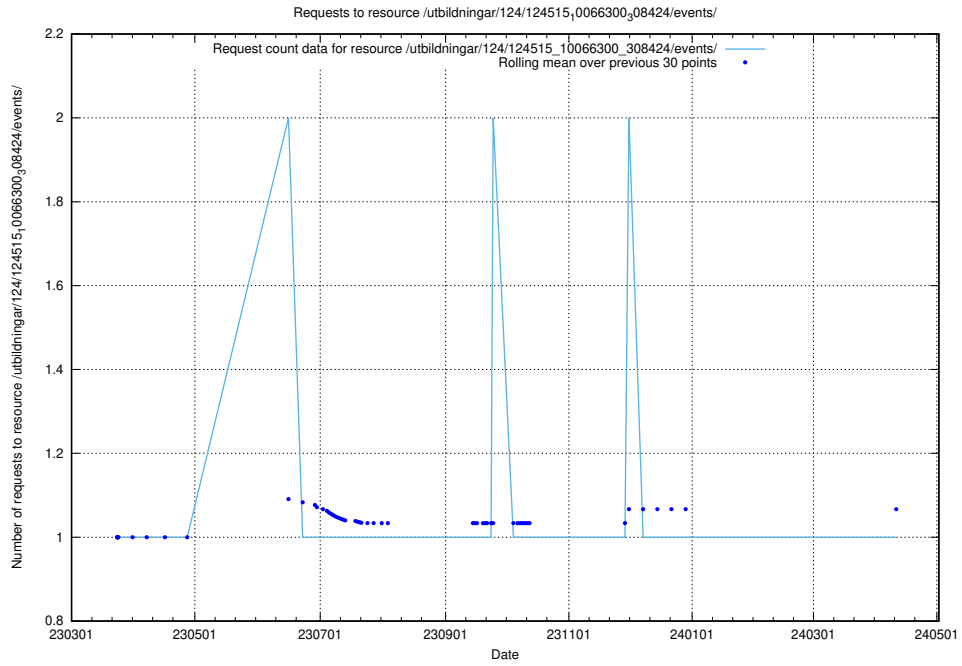

Here, we count the number of requests to resource /availability/kpi/20240409/.

5.2446 Usage of /utbildningar/124/124515_10066300_308424/events/

Here, we count the number of requests to resource /utbildningar/124/124515_10066300_308424/events/