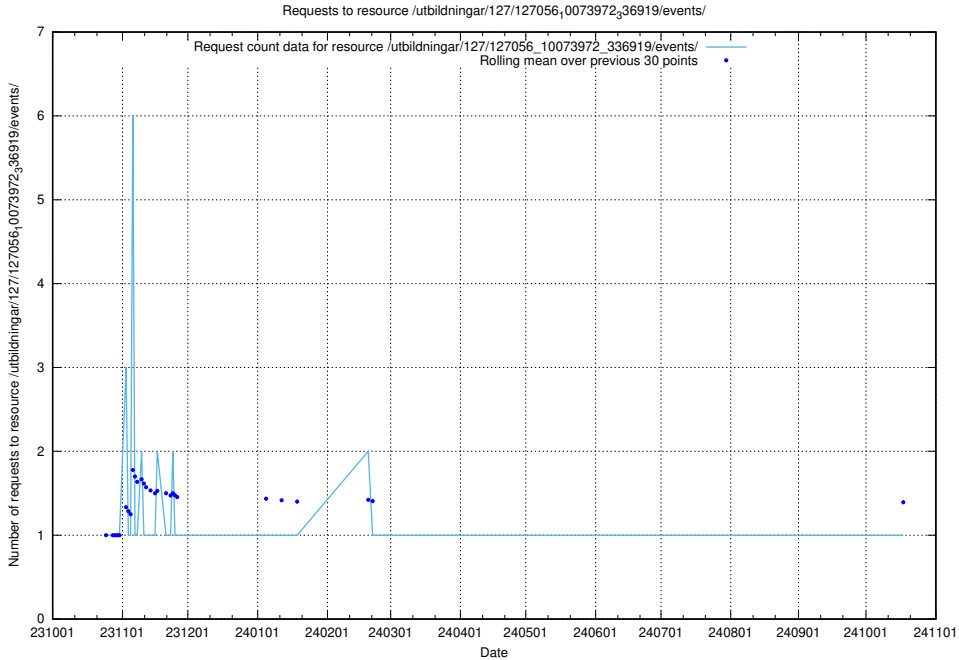

5.5132 Usage of /utbildningar/127/127056_10073972_336919/events/

Here, we count the number of requests to resource /utbildningar/127/127056_10073972_336919/events/