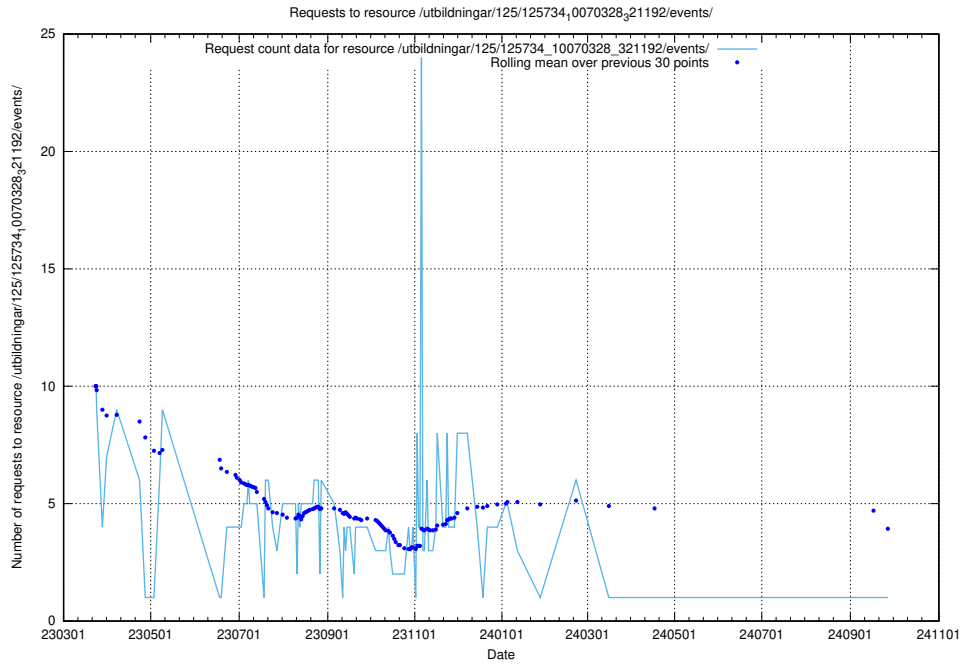

5.7204 Usage of /utbildningar/125/125734_10070328_321192/events/

Here, we count the number of requests to resource /utbildningar/125/125734_10070328_321192/events/