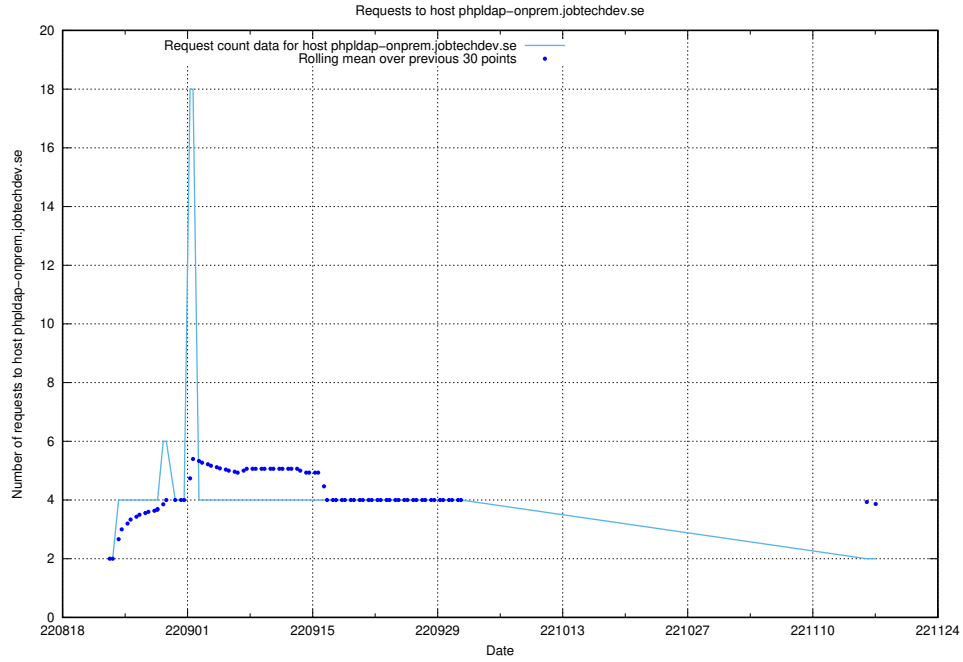

7.346 Usage of phpldap-onprem.jobtechdev.se

Here, we count the number of requests to host phpldap-onprem.jobtechdev.se.