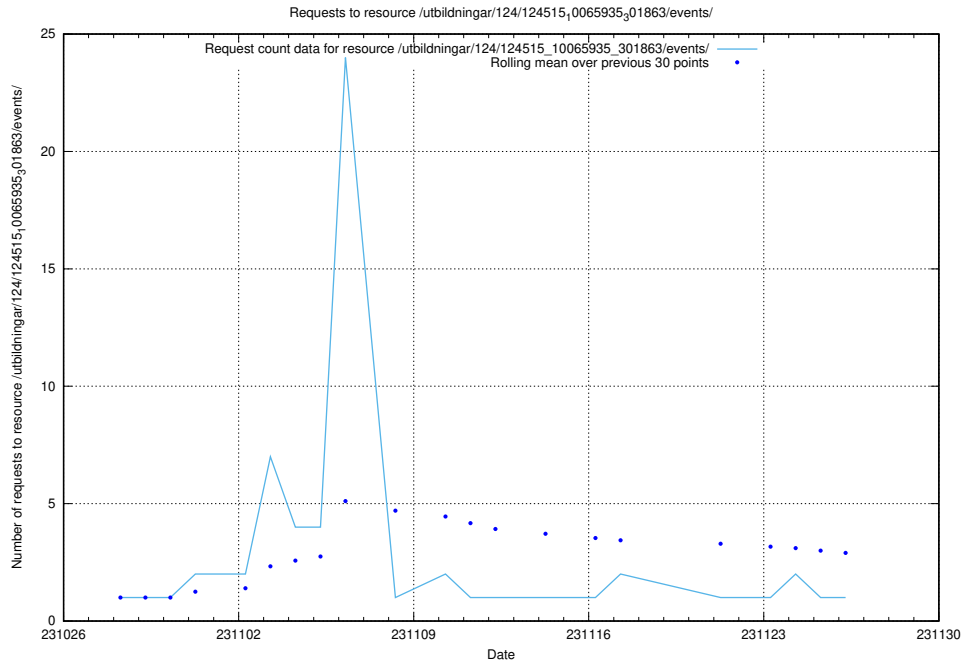

5.5116 Usage of /utbildningar/124/124515_10065935_301863/events/

Here, we count the number of requests to resource /utbildningar/124/124515_10065935_301863/events/