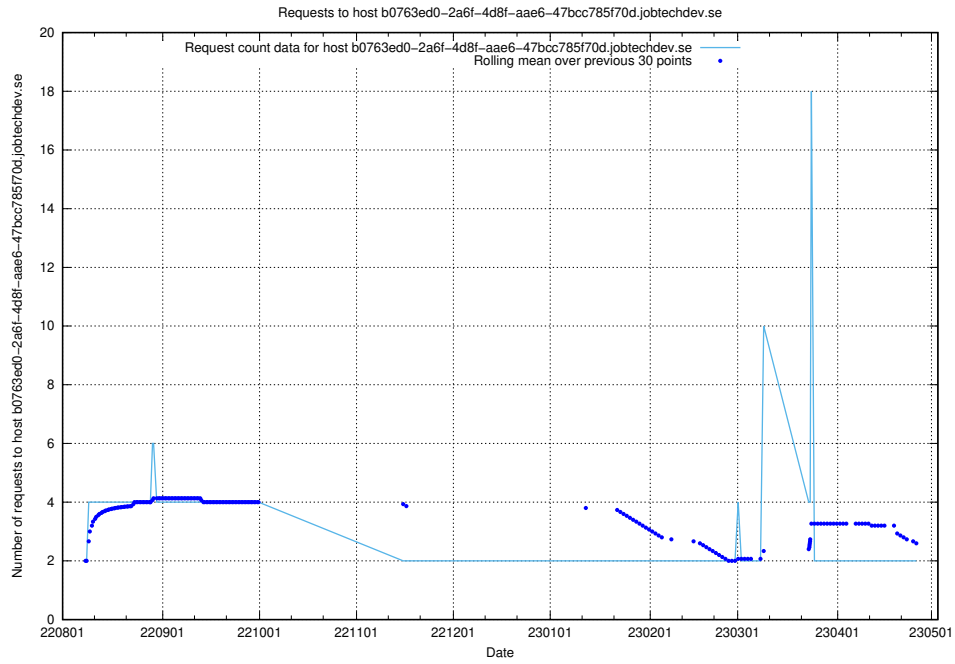

7.354 Usage of b0763ed0-2a6f-4d8f-aae6-47bcc785f70d.jobtechdev.se

Here, we count the number of requests to host b0763ed0-2a6f-4d8f-aae6-47bcc785f70d.jobtechdev.se.