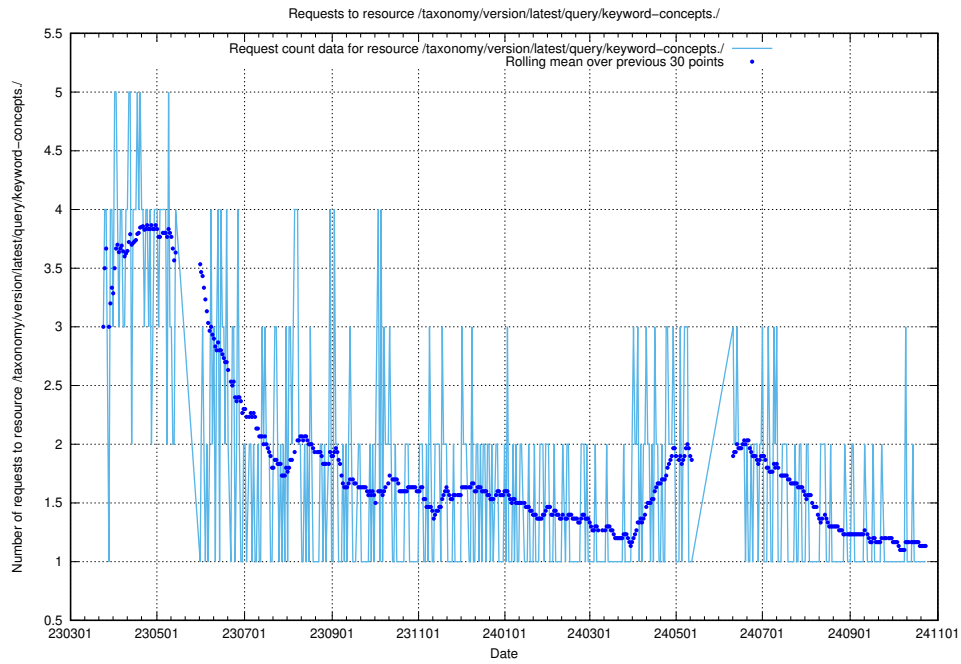

5.7037 Usage of /taxonomy/version/latest/query/keyword-concepts-with-relations/

Here, we count the number of requests to resource /taxonomy/version/latest/query/keyword-concepts-with-relations/.

5.7038 Usage of /taxonomy/version/latest/query/isco-level-4-groups/