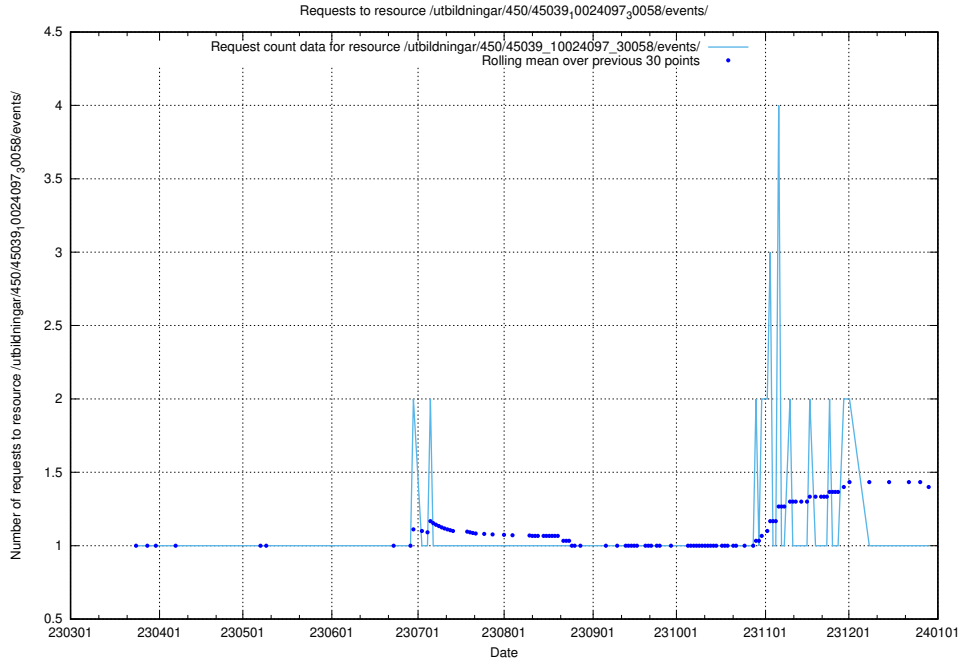

5.7113 Usage of /utbildningar/450/45039_10024097_30058/events/

Here, we count the number of requests to resource /utbildningar/450/45039_10024097_30058/events/.