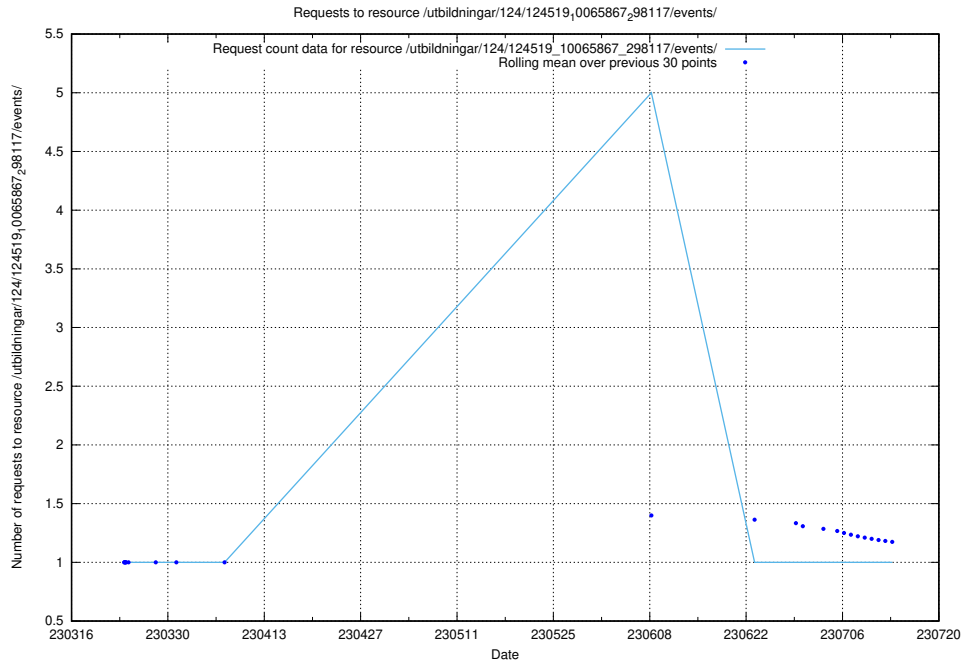

Here, we count the number of requests to resource /utbildningar/124/124519_10065867_298117/events/

5.2207 Usage of /utbildningar/124/124515_10065933_301391/events/

Here, we count the number of requests to resource /utbildningar/124/124515_10065933_301391/events/