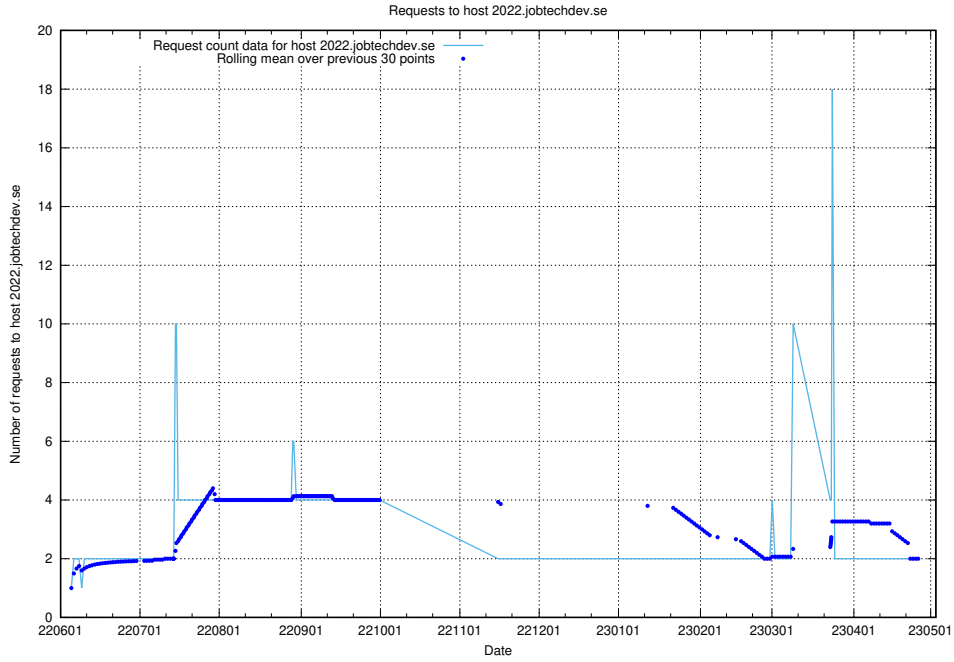

7.421 Usage of 2022.jobtechdev.se

Here, we count the number of requests to host 2022.jobtechdev.se.