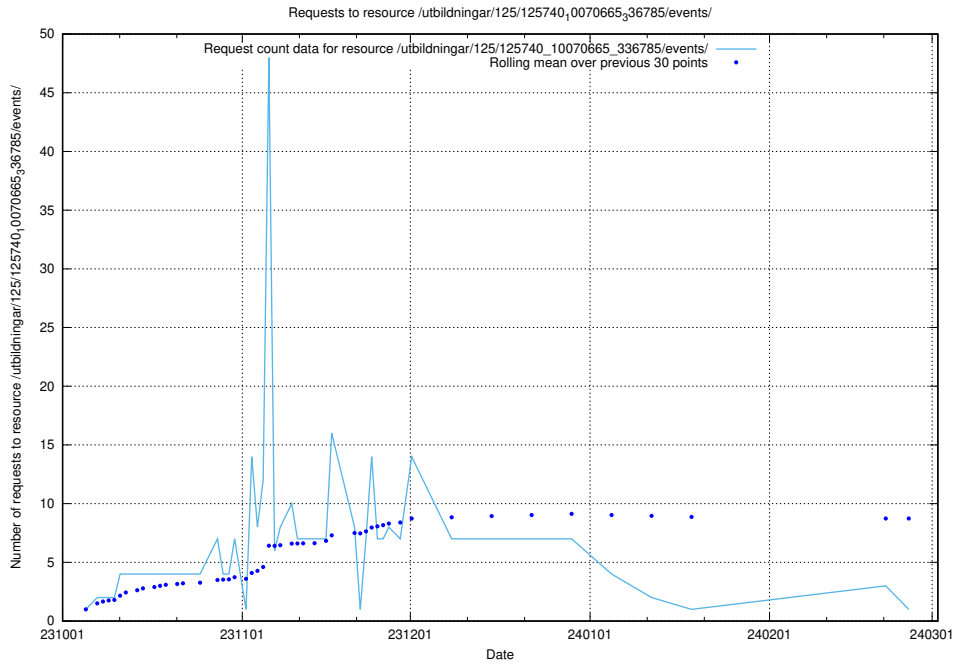

Here, we count the number of requests to resource /utbildningar/125/125740_10070692_336791/.

5.5335 Usage of /utbildningar/125/125740_10070665_336785/events/

Here, we count the number of requests to resource /utbildningar/125/125740_10070665_336785/events/