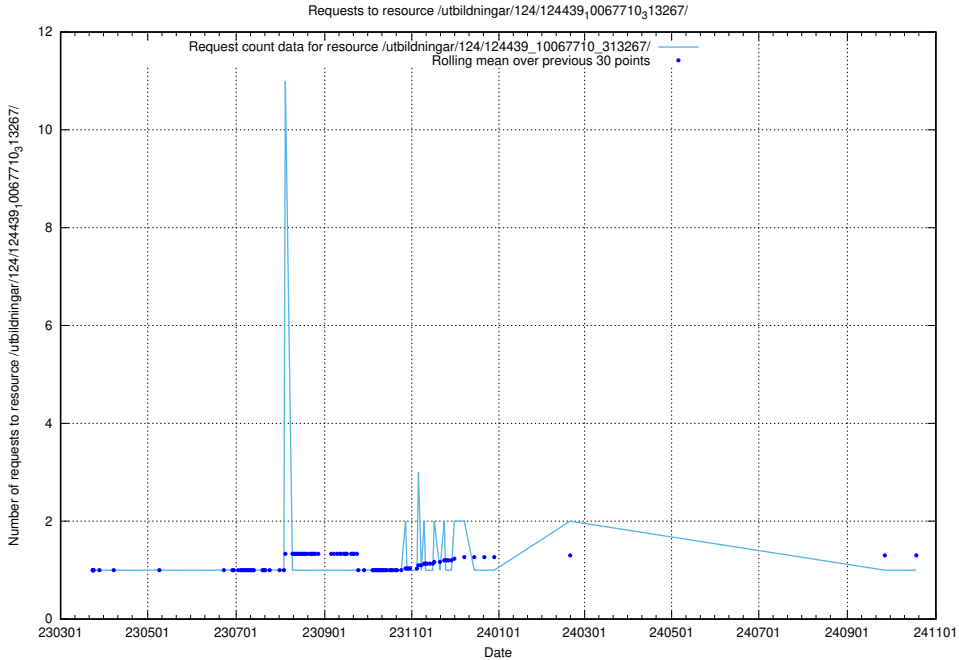

5.4560 Usage of /utbildningar/124/124439_10067710_313267/

Here, we count the number of requests to resource /utbildningar/124/124439_10067710_313267/.