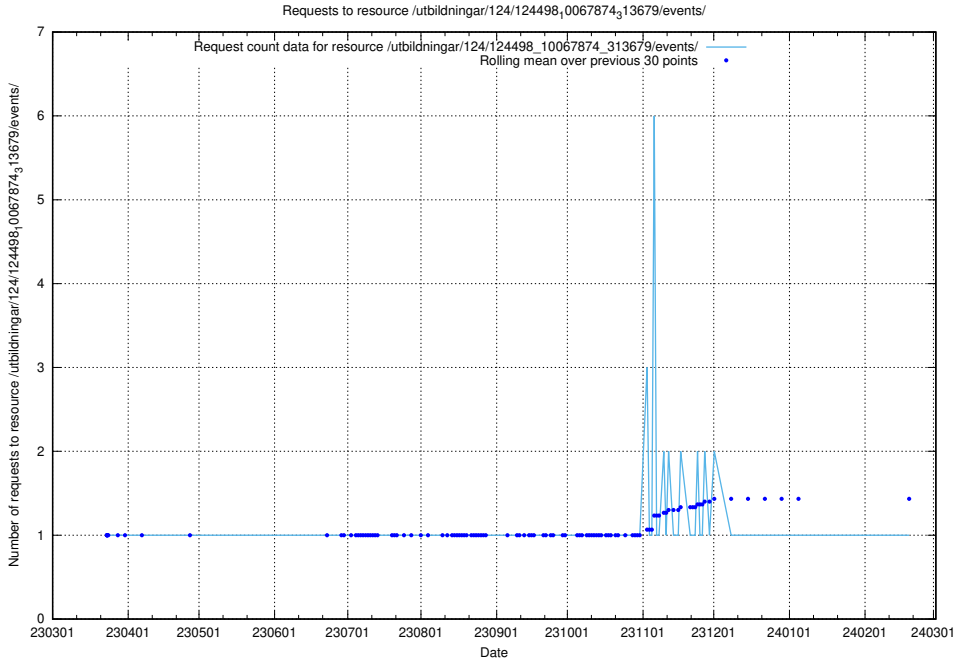

5.3555 Usage of /utbildningar/124/124498_10067874_313679/events/

Here, we count the number of requests to resource /utbildningar/124/124498_10067874_313679/events/