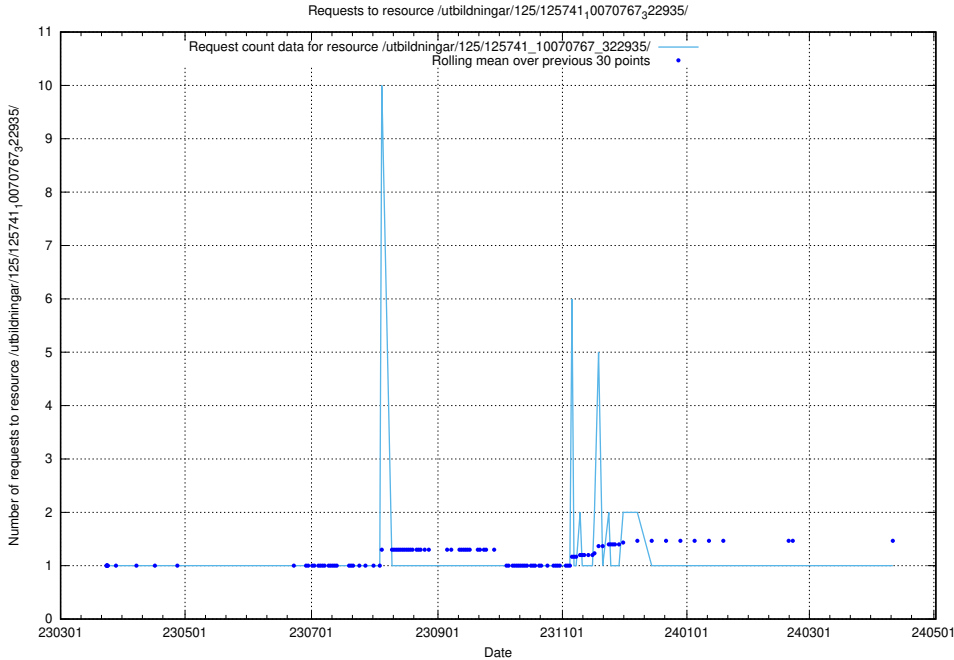

5.7430 Usage of /utbildningar/125/125741_10070767_322935/

Here, we count the number of requests to resource /utbildningar/125/125741_10070767_322935/.