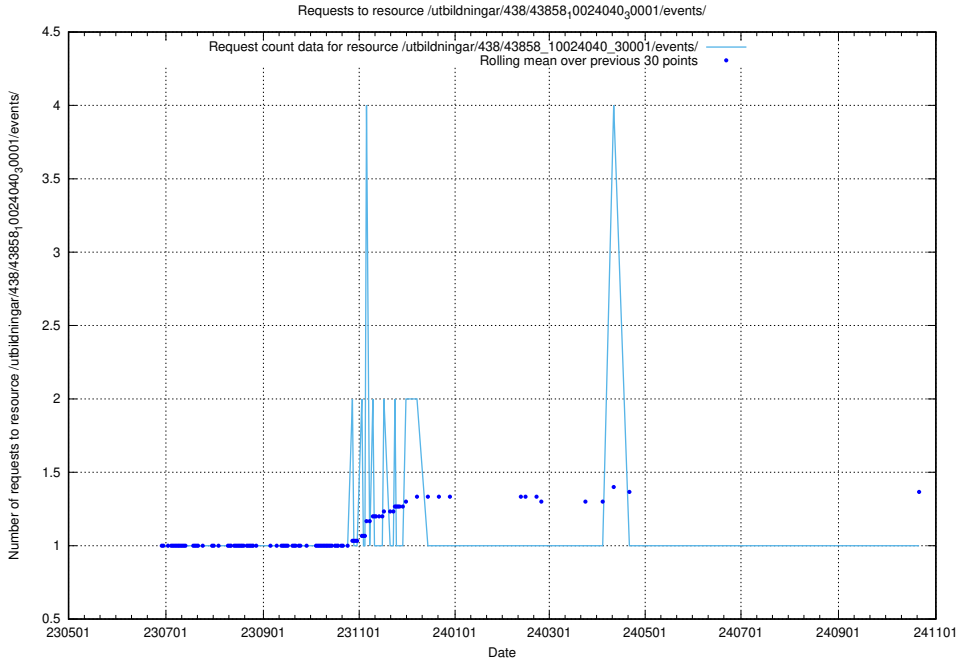

5.6341 Usage of /utbildningar/438/43858_10024040_30001/events/

Here, we count the number of requests to resource /utbildningar/438/43858_10024040_30001/events/.