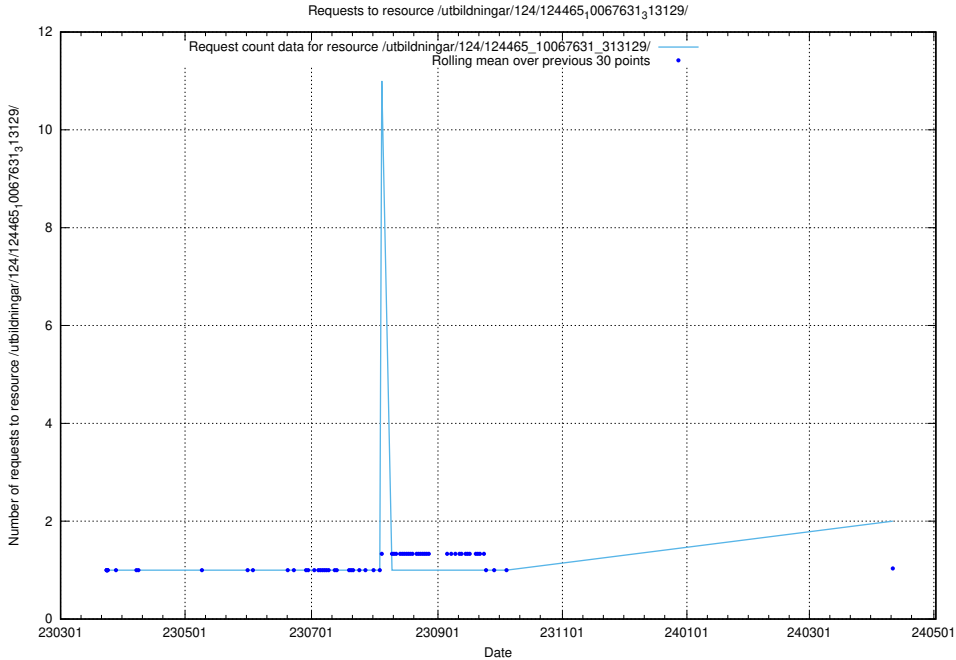

5.724 Usage of /utbildningar/124/124465_10067631_313129/

Here, we count the number of requests to resource /utbildningar/124/124465_10067631_313129/.