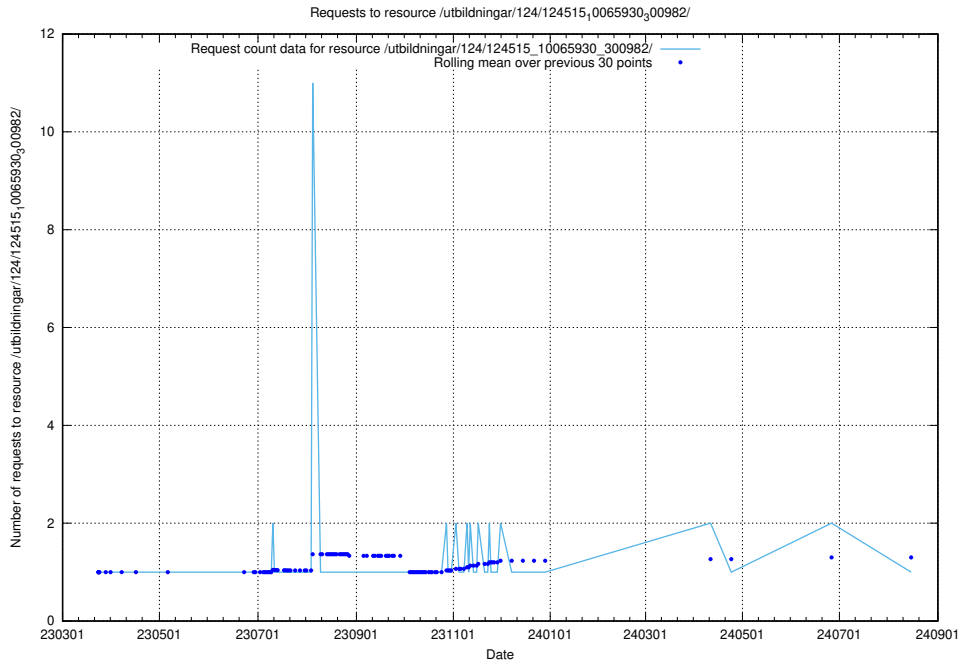

5.2518 Usage of /utbildningar/124/124515_10065930_300982/

Here, we count the number of requests to resource /utbildningar/124/124515_10065930_300982/.