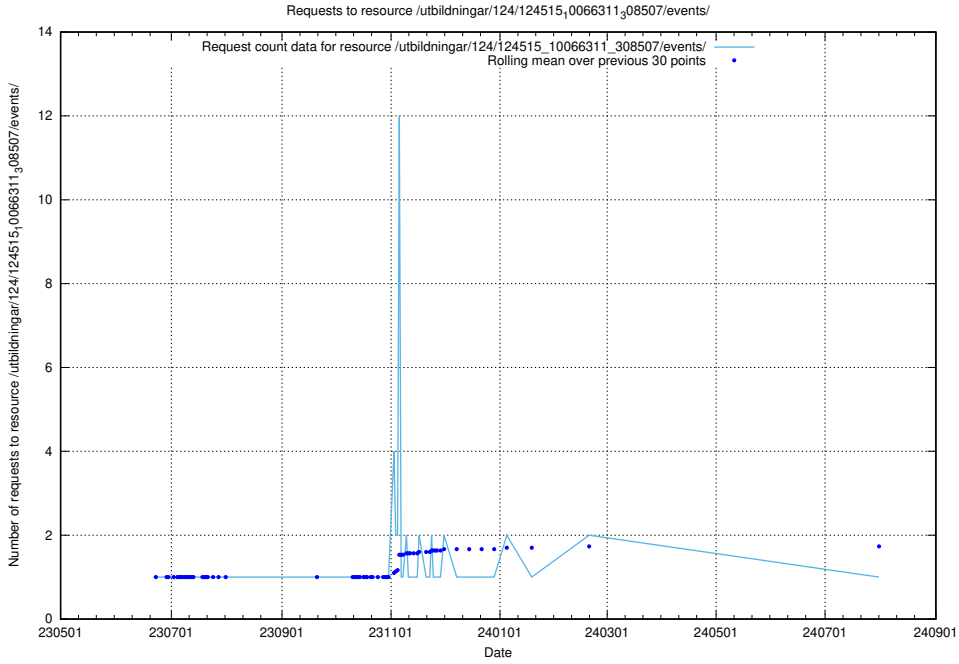

5.6676 Usage of /utbildningar/124/124515_10066311_308507/events/

Here, we count the number of requests to resource /utbildningar/124/124515_10066311_308507/events/