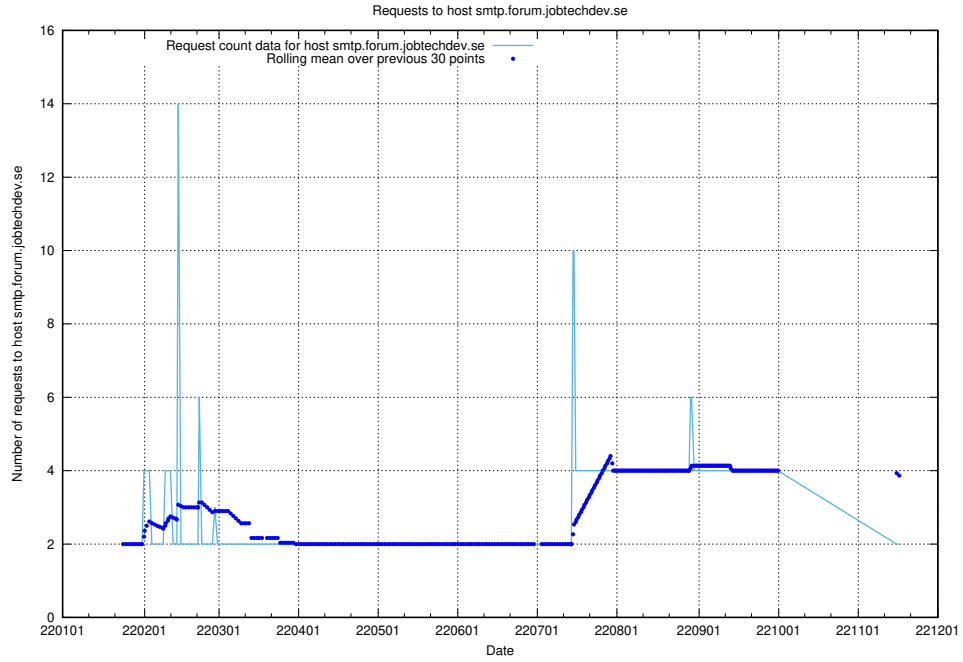

7.586 Usage of smtp.forum.jobtechdev.se

Here, we count the number of requests to host smtp.forum.jobtechdev.se.