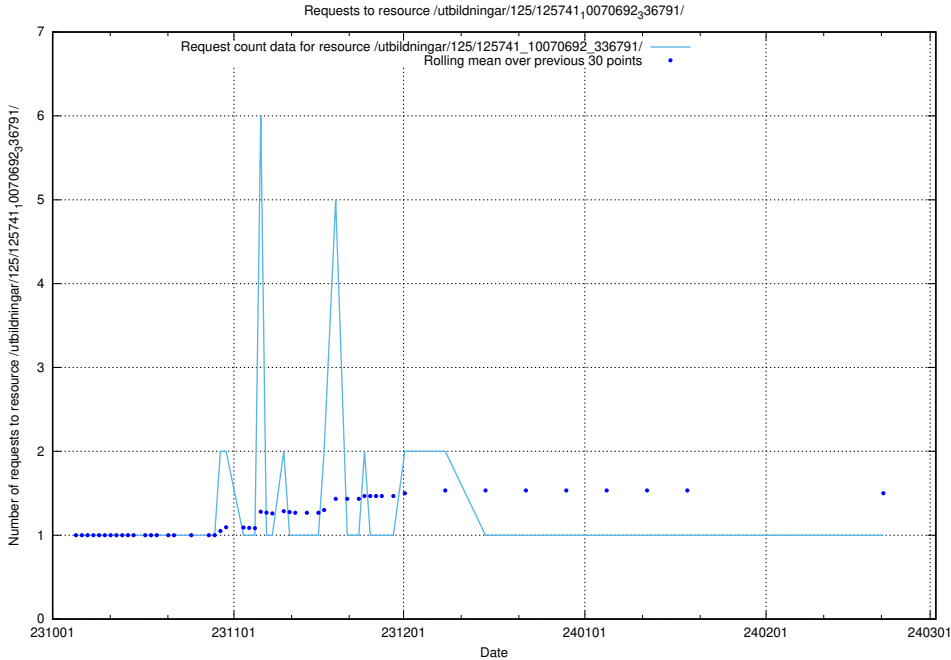

5.5331 Usage of /utbildningar/125/125741_10070692_336791/

Here, we count the number of requests to resource /utbildningar/125/125741_10070692_336791/.