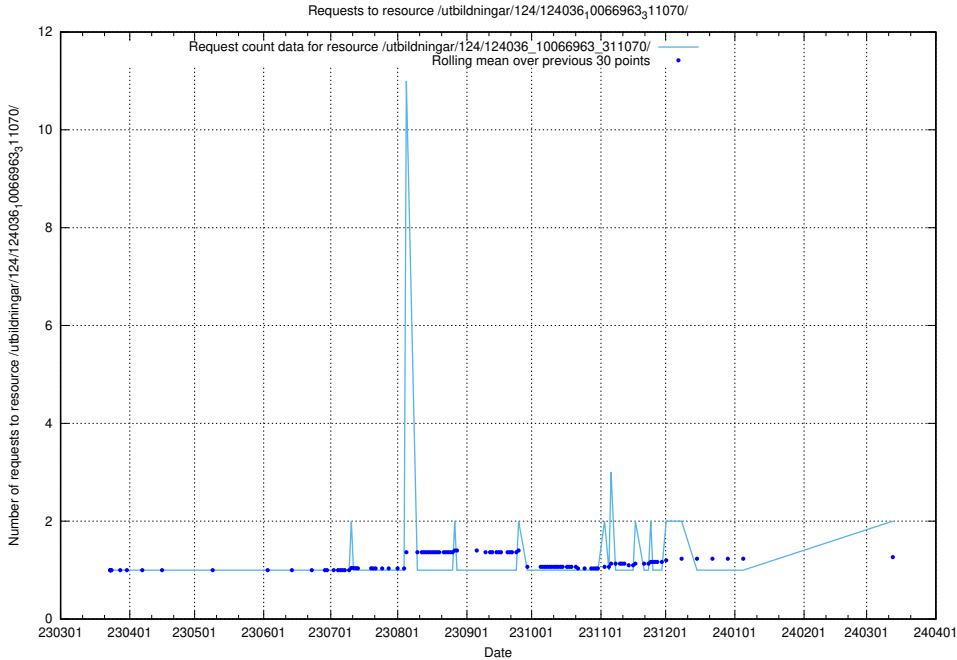

5.797 Usage of /utbildningar/124/124036_10066963_311070/

Here, we count the number of requests to resource /utbildningar/124/124036_10066963_311070/.

5.798 Usage of /utbildningar/125/125741_10070692_336929/