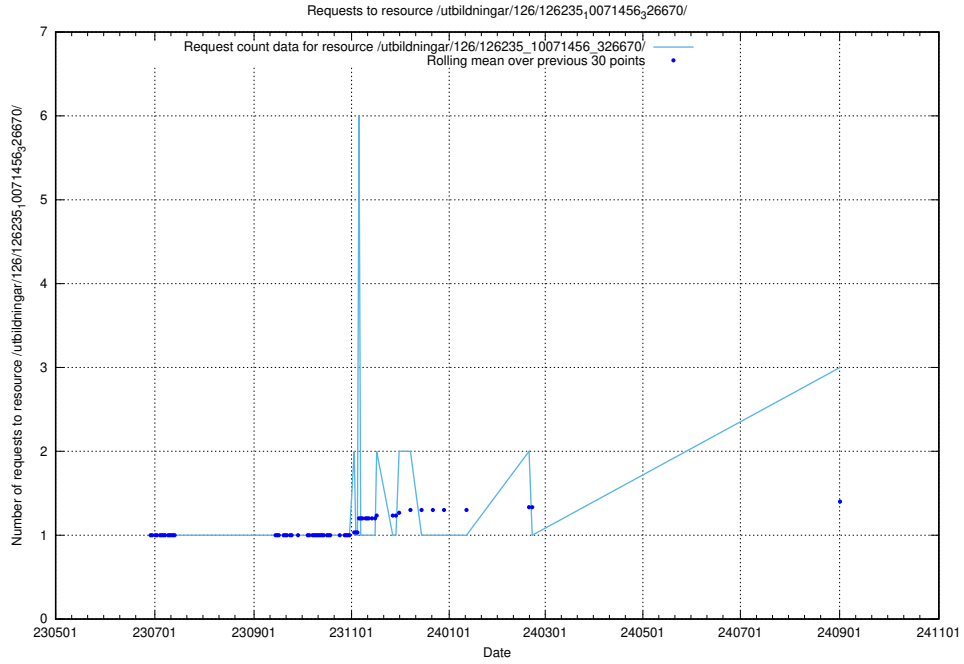

5.469 Usage of /utbildningar/126/126235_10071456_326670/

Here, we count the number of requests to resource /utbildningar/126/126235_10071456_326670/.