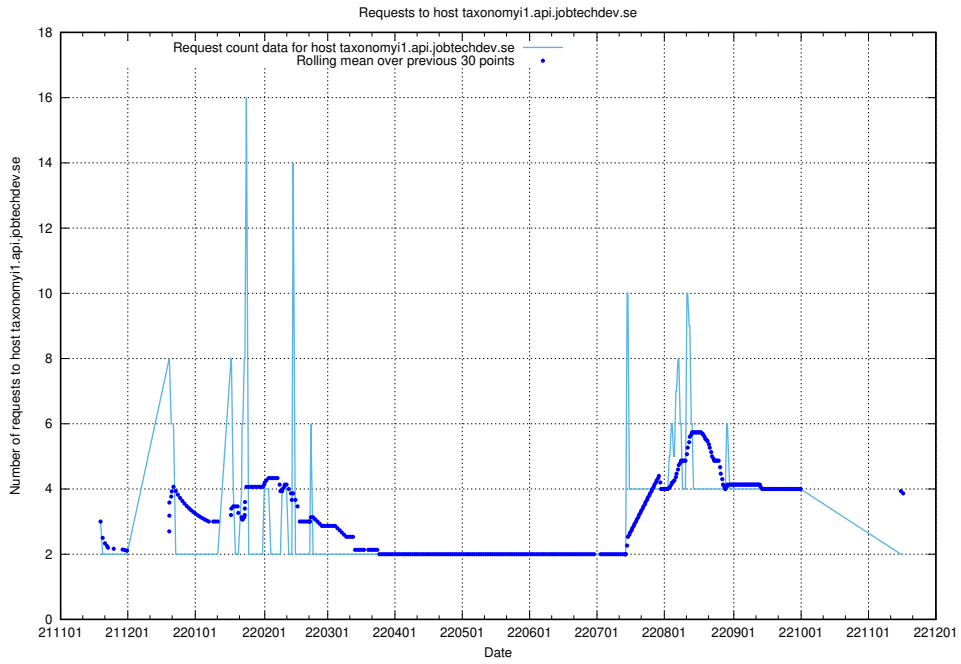

7.474 Usage of taxonomy1.api.jobtechdev.se

Here, we count the number of requests to host taxonomy1.api.jobtechdev.se.