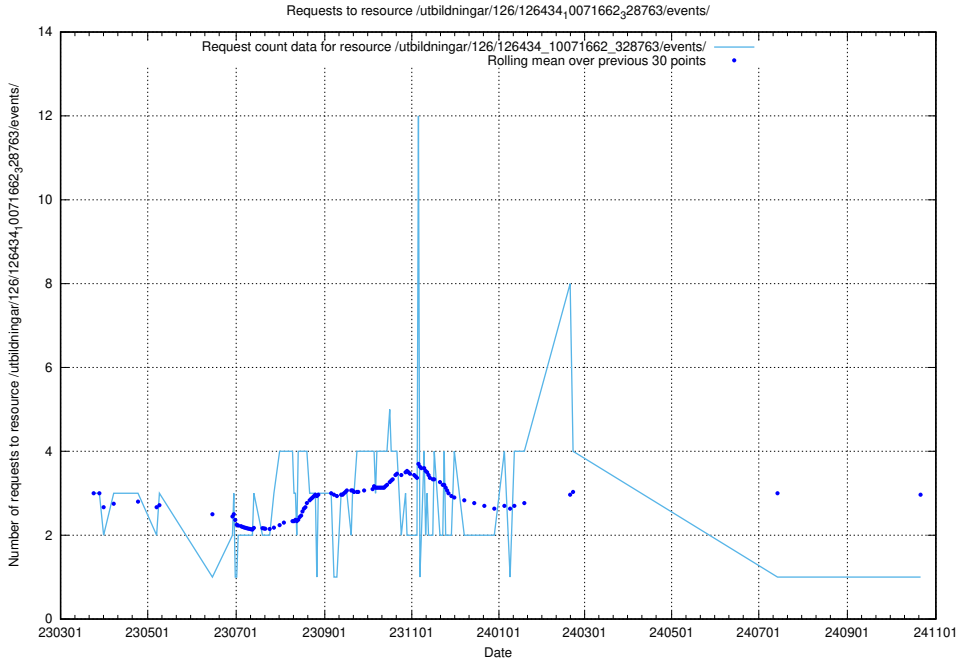

5.6996 Usage of /utbildningar/126/126434_10071662_328763/events/

Here, we count the number of requests to resource /utbildningar/126/126434_10071662_328763/events/