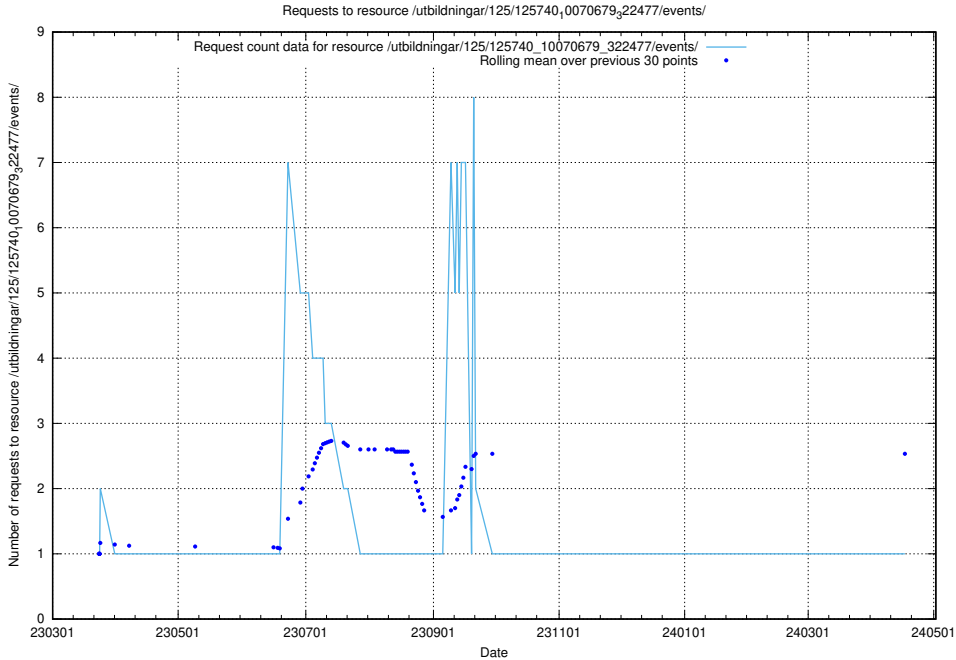

5.1033 Usage of /utbildningar/125/125740_10070679_322477/events/

Here, we count the number of requests to resource /utbildningar/125/125740_10070679_322477/events/