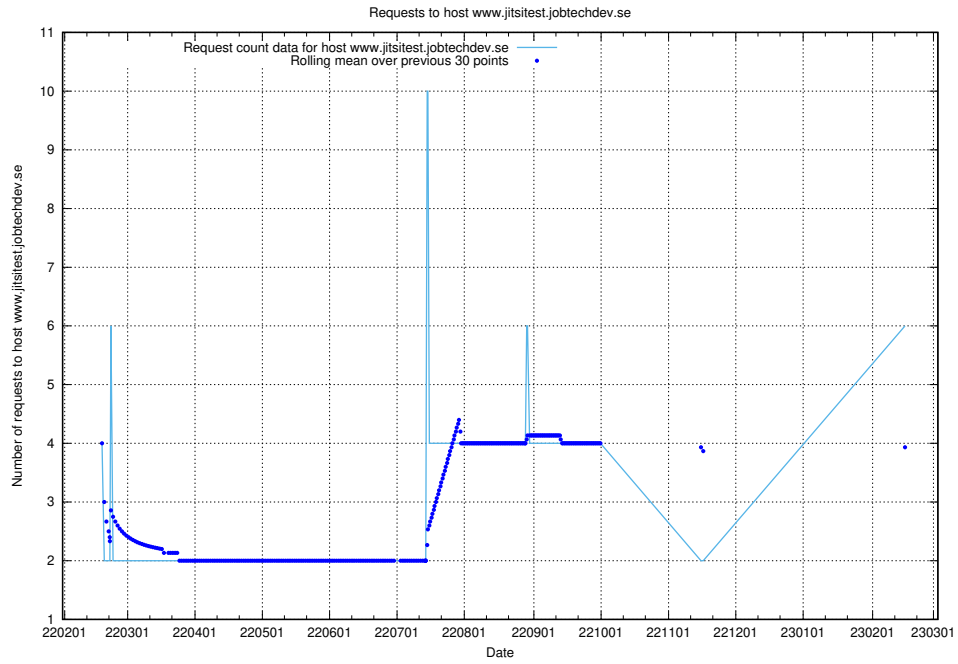

7.91 Usage of www.jitsitest.jobtechdev.se

Here, we count the number of requests to host www.jitsitest.jobtechdev.se.