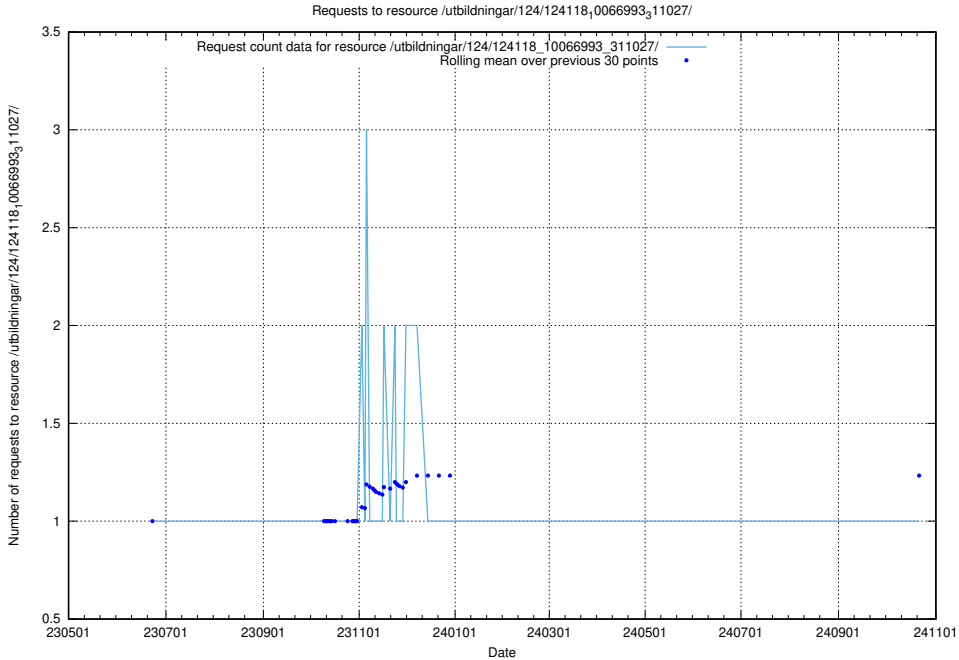

5.6732 Usage of /utbildningar/124/124118_10066993_311027/

Here, we count the number of requests to resource /utbildningar/124/124118_10066993_311027/.