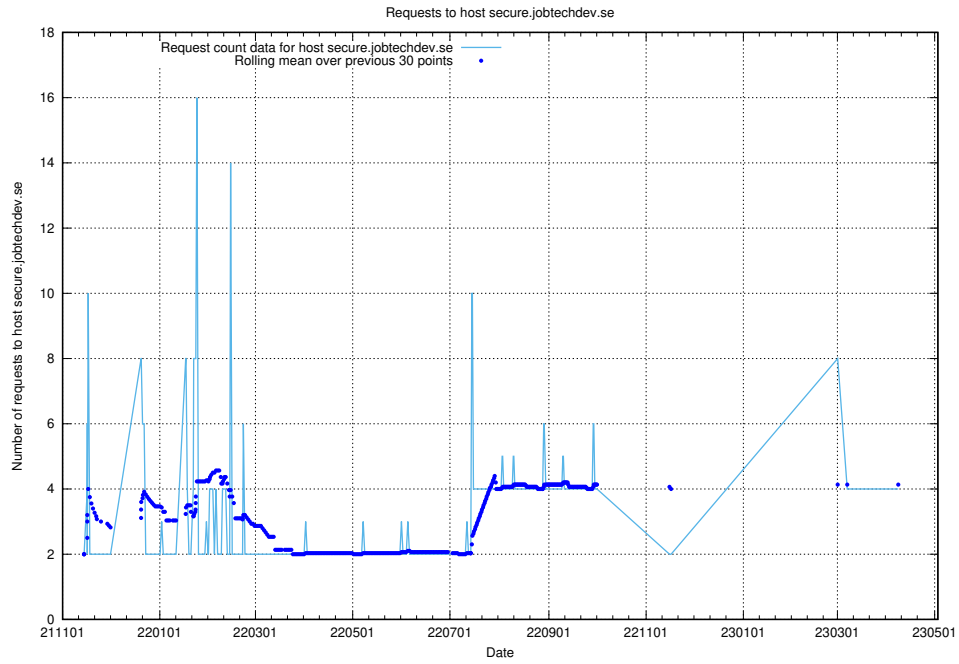

Here, we count the number of requests to host jobsearch-api-onprem-prod.jobtechdev.se.

7.170 Usage of secure.jobtechdev.se

Here, we count the number of requests to host secure.jobtechdev.se.

7.171 Usage of dex-test.jobtechdev.se