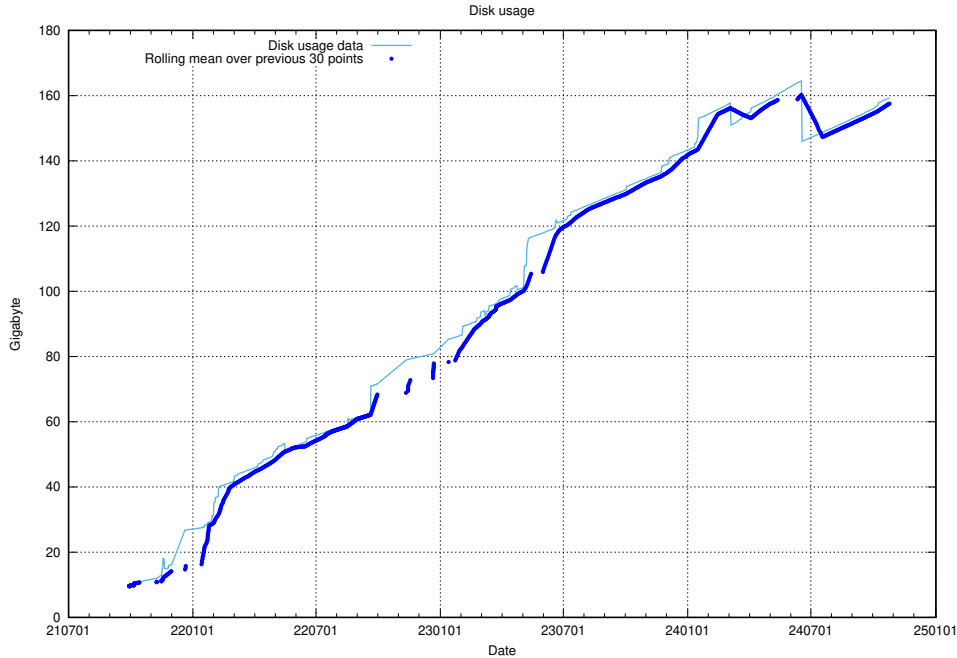

⁶<https://data.jobtechdev.se>

5.2 Disk space usage

A table showing the disk space usage on the data server.

5.3 Usage of /utbildningar/122/122546_10064499_255523/events/

Here, we count the number of requests to resource /utbildningar/122/122546_10064499_255523/events/