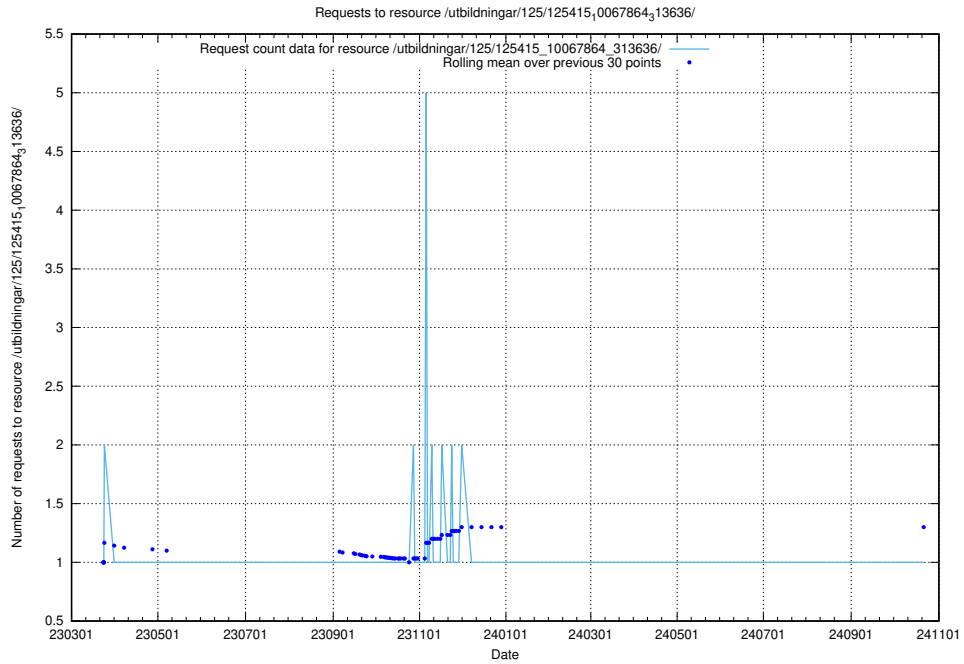

5.1157 Usage of /utbildningar/125/125415_10067864_313636/

Here, we count the number of requests to resource /utbildningar/125/125415_10067864_313636/.