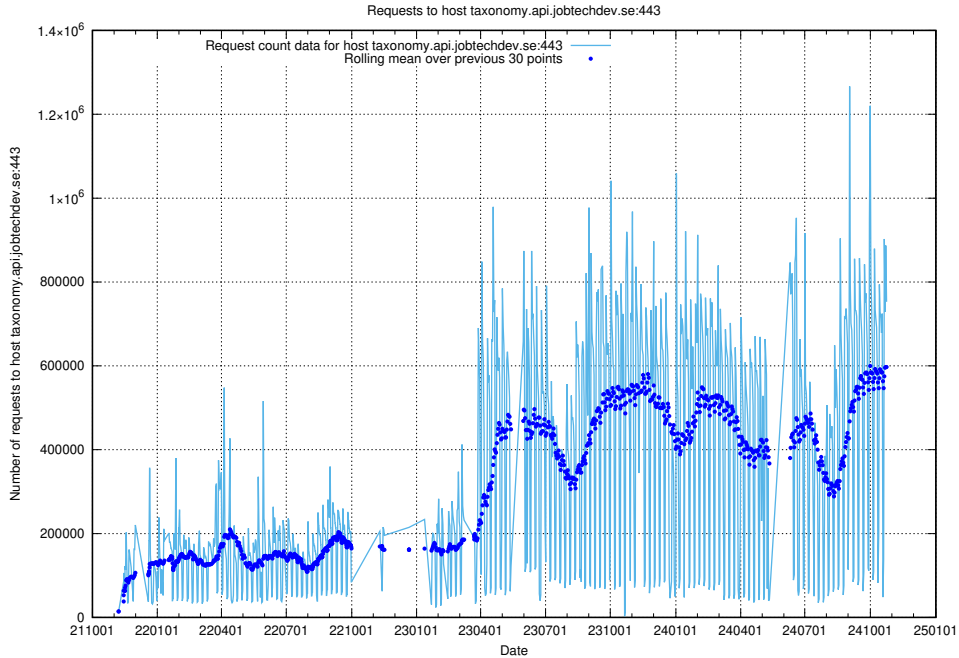

7.2 Usage of taxonomy.api.jobtechdev.se:443

Here, we count the number of requests to host taxonomy.api.jobtechdev.se:443.