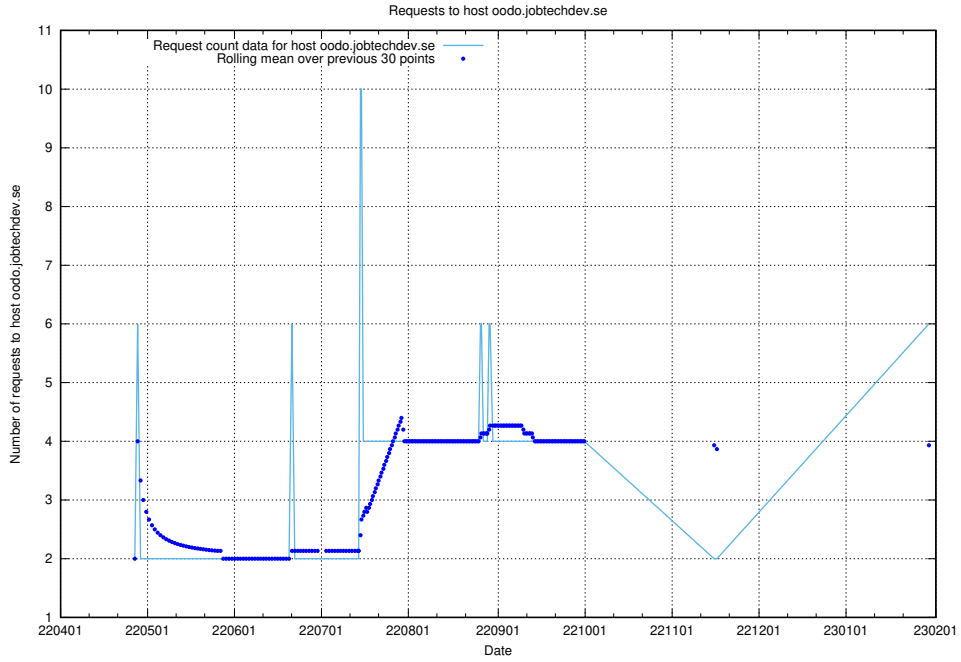

7.89 Usage of jobtechdev.se:80

Here, we count the number of requests to host jobtechdev.se:80.

7.90 Usage of openshift-gitops-server-openshift-gitops.prod.services.jtech.se:443

Here, we count the number of requests to host openshift-gitops-server-openshift-gitops.prod.services.jtech.se:443.