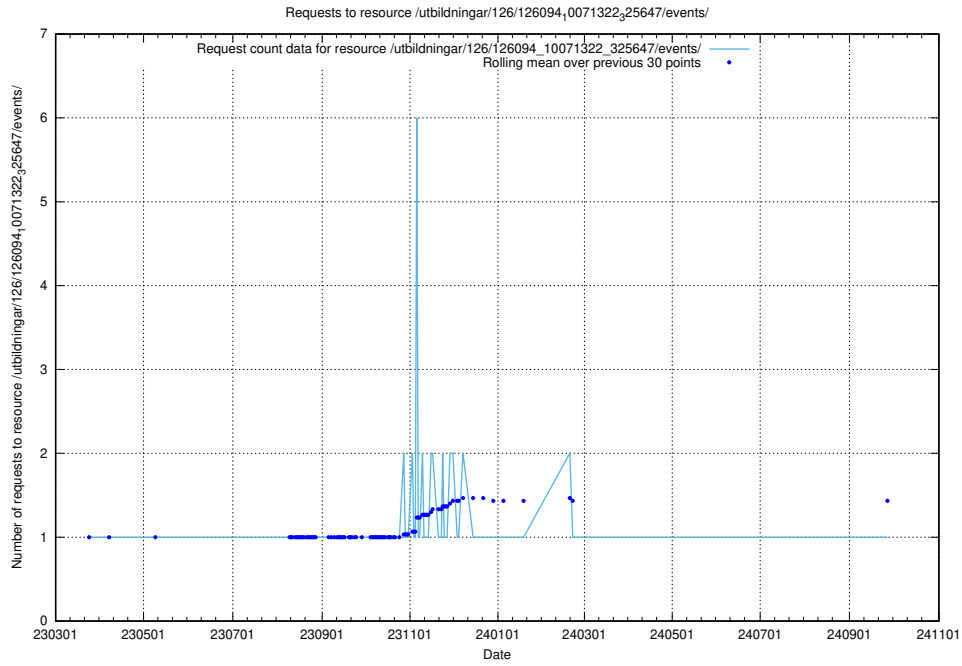

5.7158 Usage of /utbildningar/126/126094_10071322_325647/events/

Here, we count the number of requests to resource /utbildningar/126/126094_10071322_325647/events/