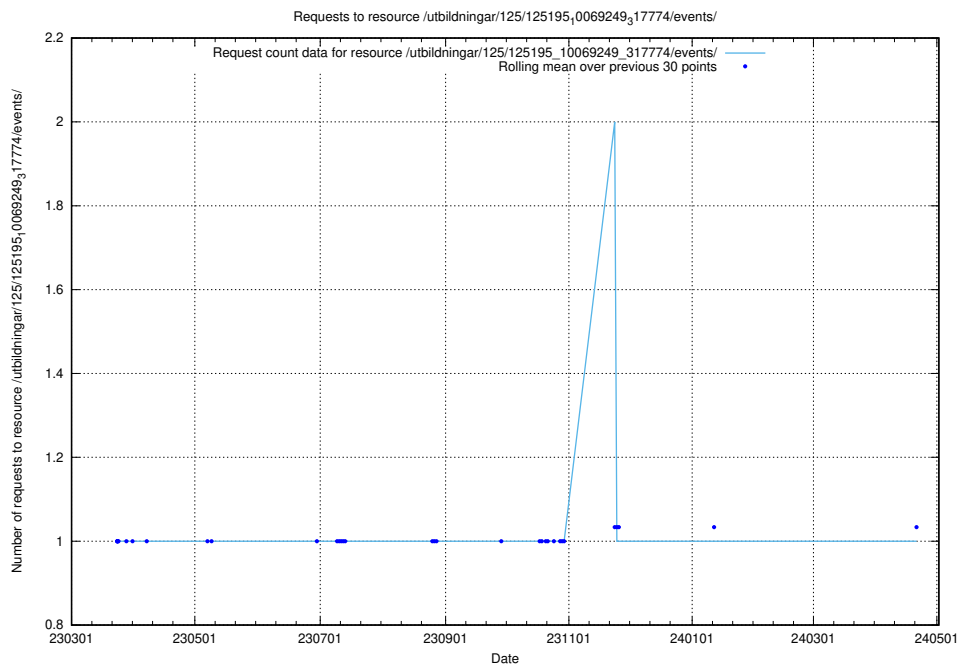

Here, we count the number of requests to resource /utbildningar/125/125195_10069396_328455/.

5.1183 Usage of /utbildningar/125/125195_10069249_317774/events/

Here, we count the number of requests to resource /utbildningar/125/125195_10069249_317774/events/