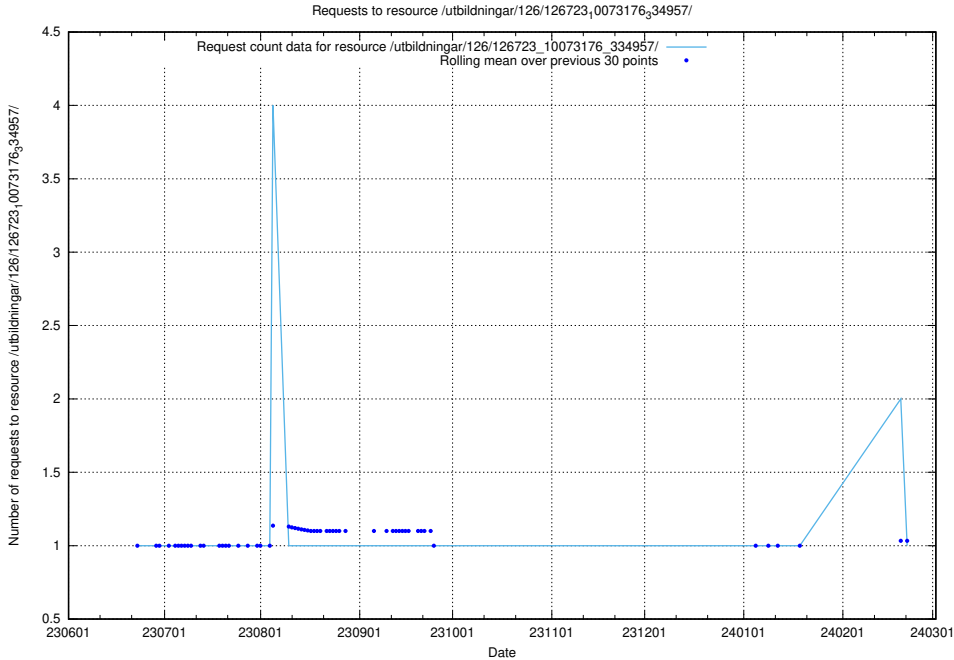

Here, we count the number of requests to resource /utbildningar/126/126723_10073182_334968/.

5.6520 Usage of /utbildningar/126/126723_10073176_334957/

Here, we count the number of requests to resource /utbildningar/126/126723_10073176_334957/.