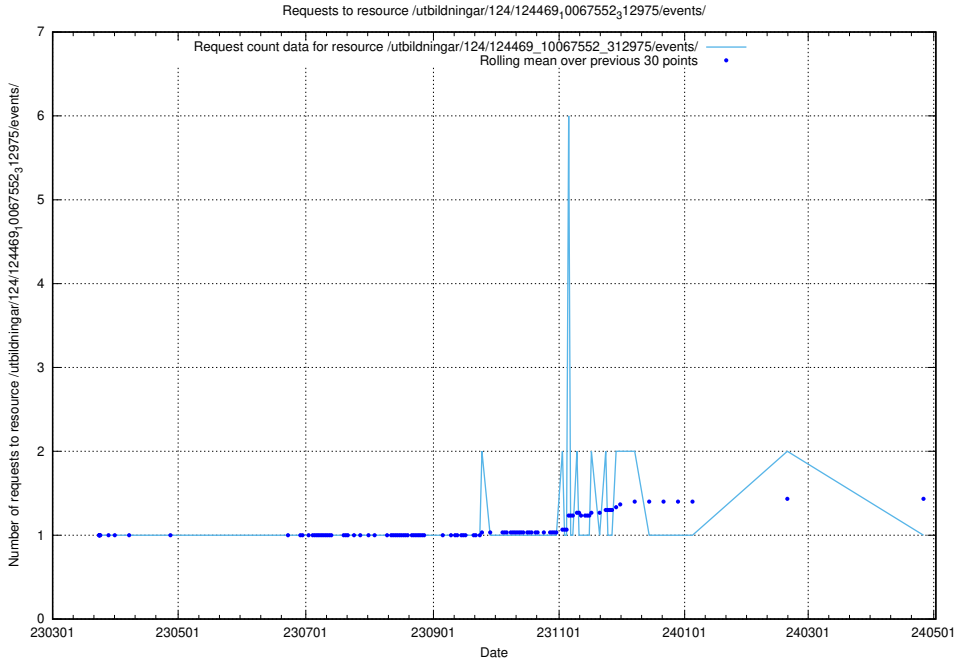

Here, we count the number of requests to resource /utbildningar/utb_emil/125/125740_10070686_323007/events/

5.4259 Usage of /utbildningar/124/124469_10067552_312975/events/

Here, we count the number of requests to resource /utbildningar/124/124469_10067552_312975/events/