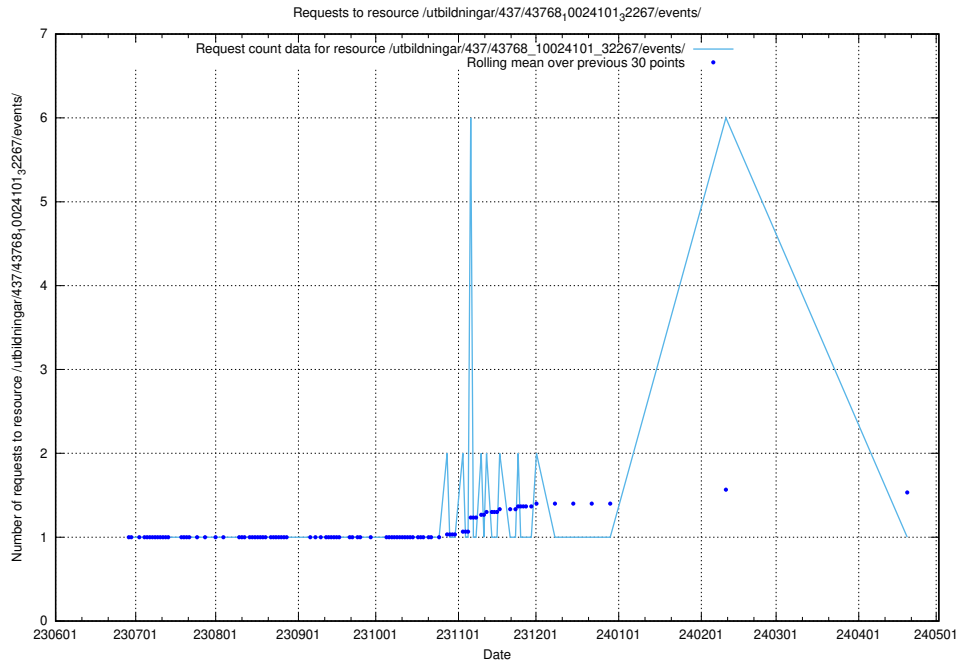

5.6350 Usage of /utbildningar/437/43768_10024101_32267/events/

Here, we count the number of requests to resource /utbildningar/437/43768_10024101_32267/events/.