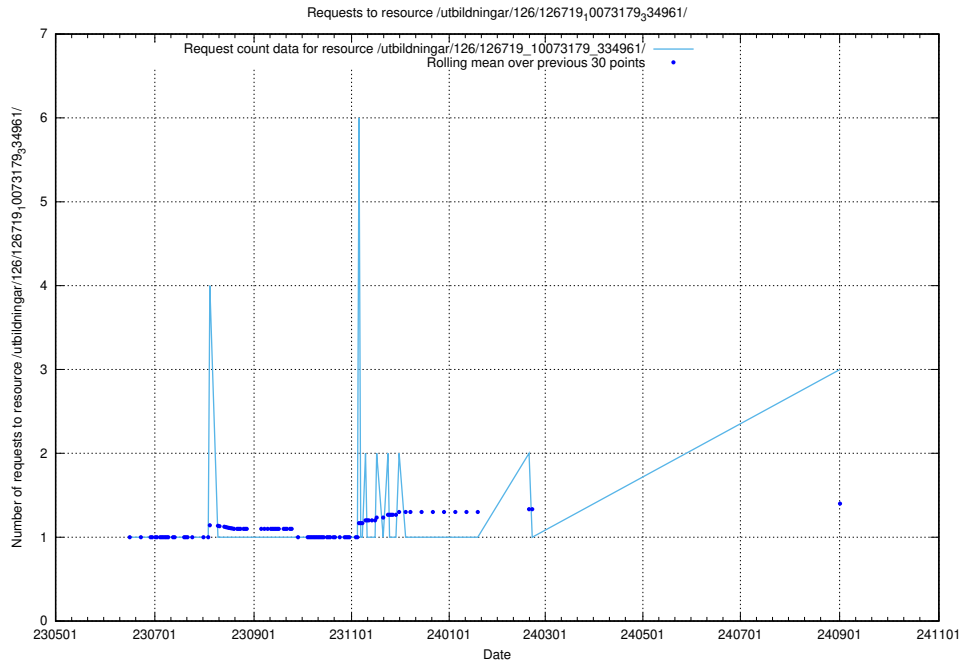

5.491 Usage of /utbildningar/126/126719_10073179_334961/

Here, we count the number of requests to resource /utbildningar/126/126719_10073179_334961/.