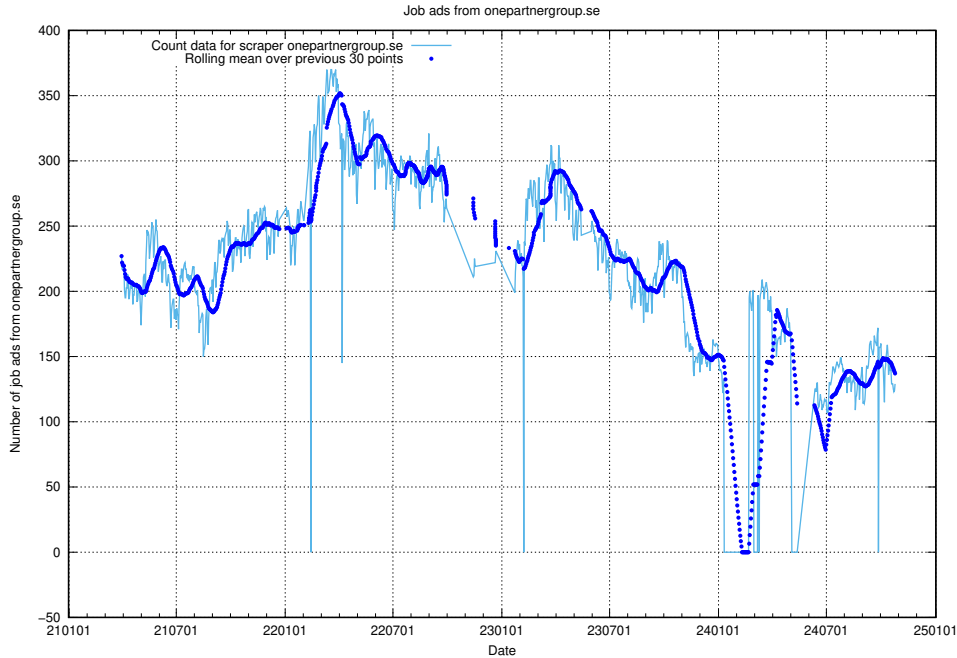

Here, we count the number of job ads scraped from thehub.io.

13.13 Number of ads by scraper onepartnergroup.se

Here, we count the number of job ads scraped from onepartnergroup.se.

13.14 Number of ads by scraper ingenjorsguiden.se