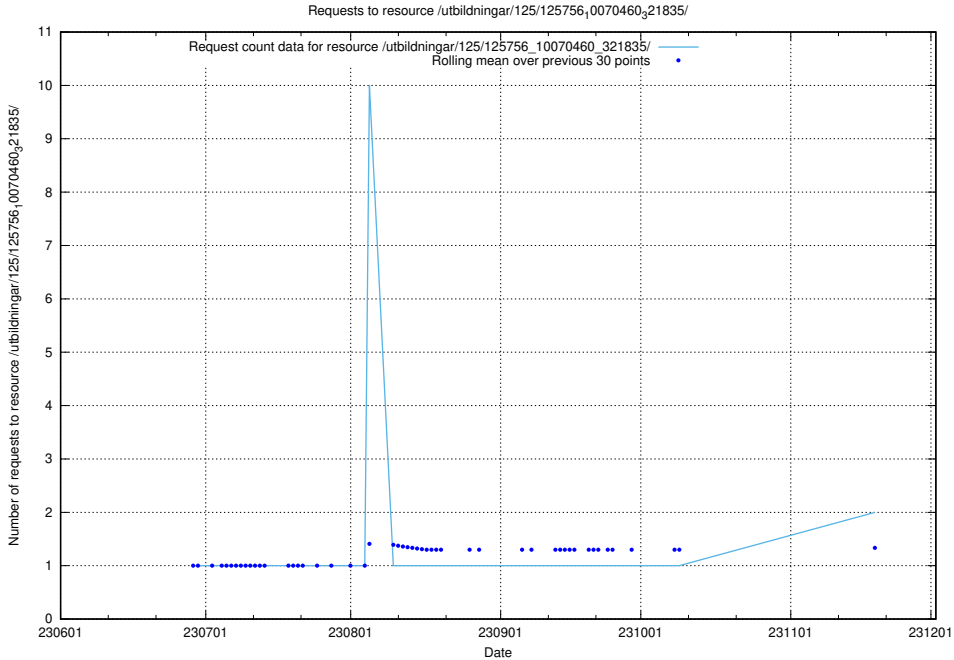

5.894 Usage of /utbildningar/125/125756_10070460_321835/

Here, we count the number of requests to resource /utbildningar/125/125756_10070460_321835/.