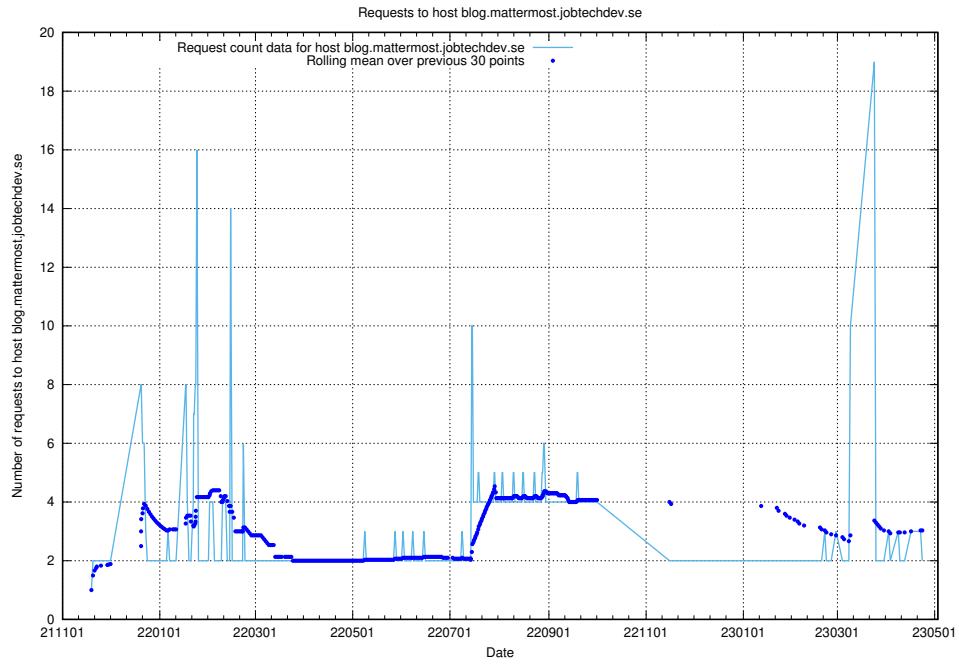

7.481 Usage of `blog.mattermost.jobtechdev.se`

Here, we count the number of requests to host `blog.mattermost.jobtechdev.se`.