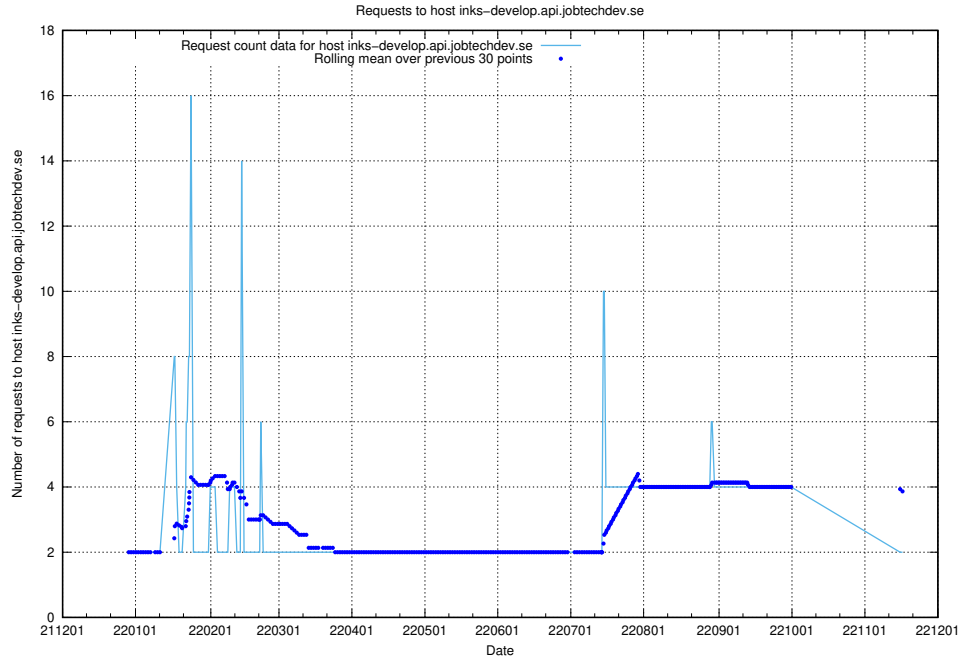

7.360 Usage of inks-develop.api.jobtechdev.se

Here, we count the number of requests to host inks-develop.api.jobtechdev.se.

7.361 Usage of web.jobtechdev.se

Here, we count the number of requests to host web.jobtechdev.se.