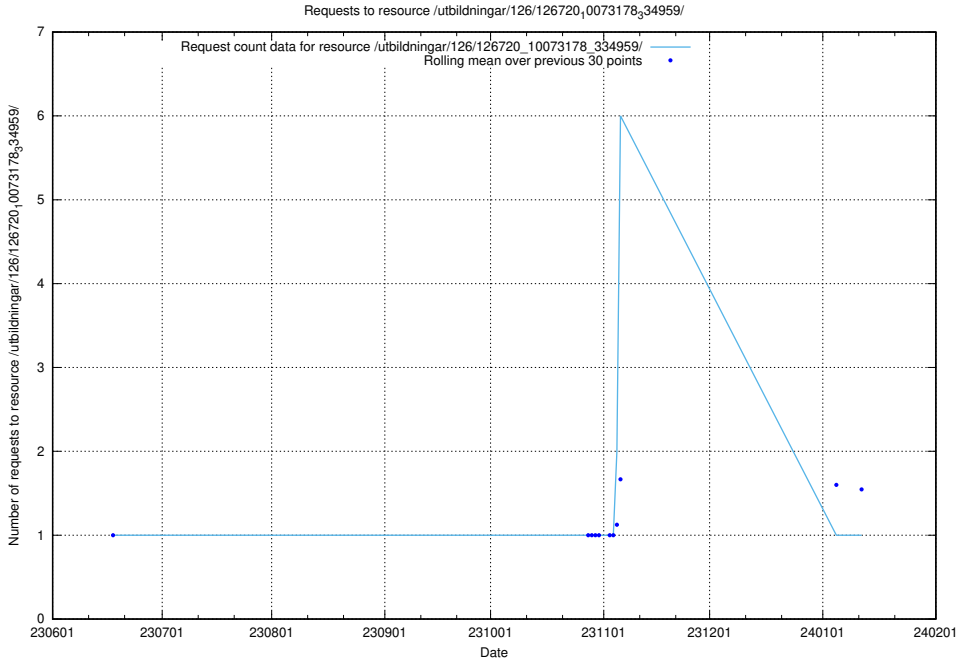

5.6768 Usage of /utbildningar/126/126720_10073178_334959/

Here, we count the number of requests to resource /utbildningar/126/126720_10073178_334959/.