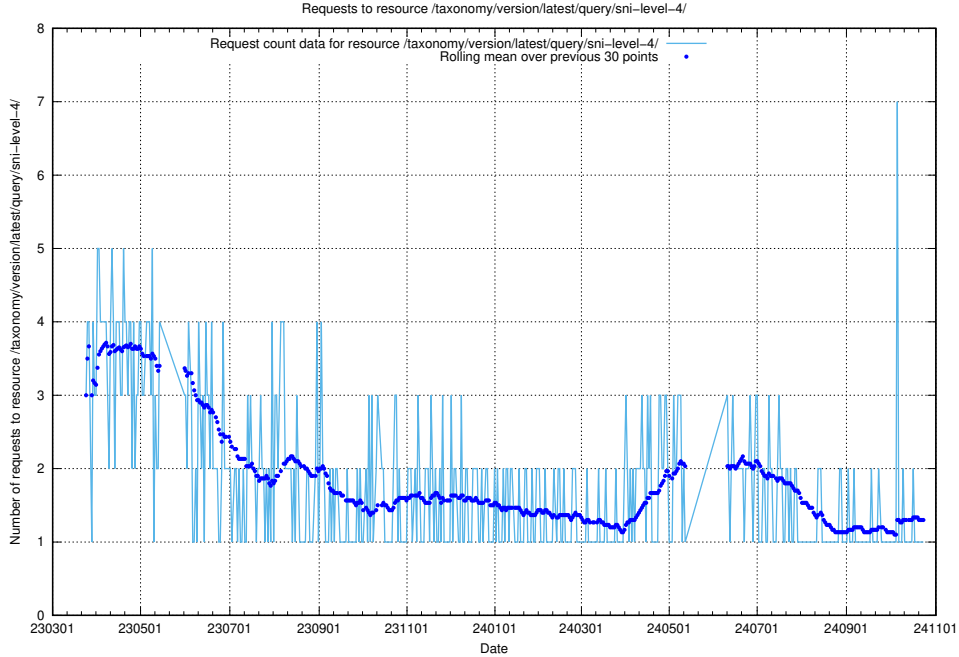

5.7022 Usage of /taxonomy/version/latest/query/sni-level-4/

Here, we count the number of requests to resource /taxonomy/version/latest/query/sni-level-4/.