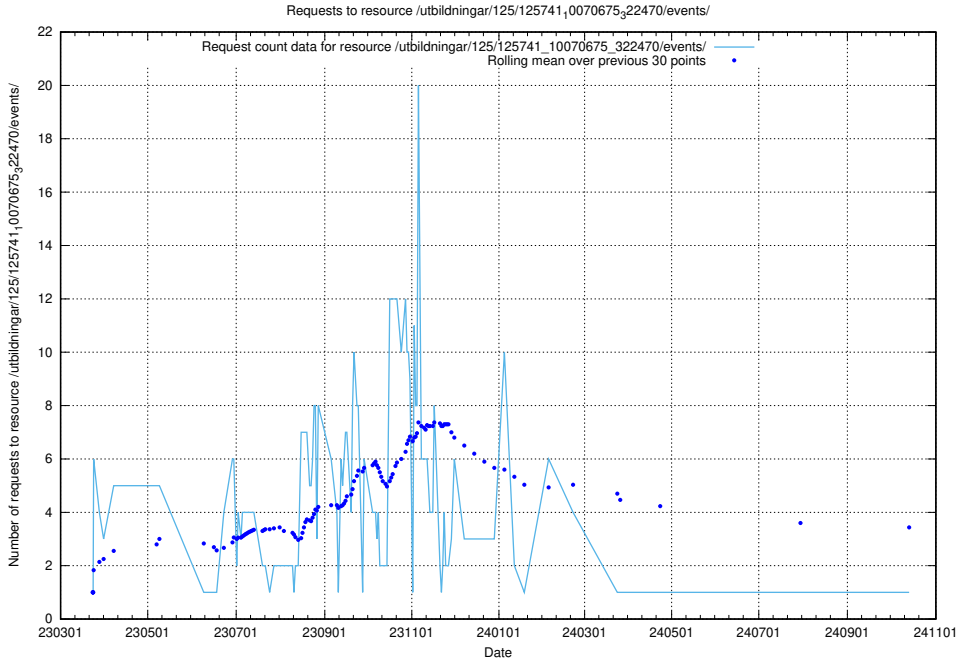

Here, we count the number of requests to resource /utbildningar/125/125741_10070679_322474/.

5.7446 Usage of /utbildningar/125/125741_10070675_322470/events/

Here, we count the number of requests to resource /utbildningar/125/125741_10070675_322470/events/