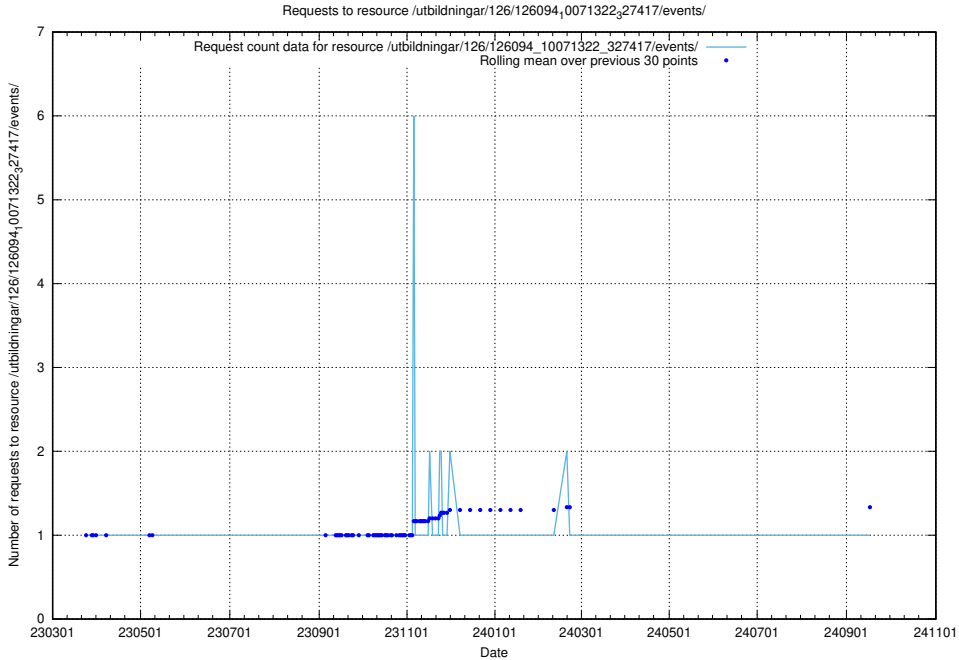

5.7157 Usage of /utbildningar/126/126094_10071322_327417/events/

Here, we count the number of requests to resource /utbildningar/126/126094_10071322_327417/events/