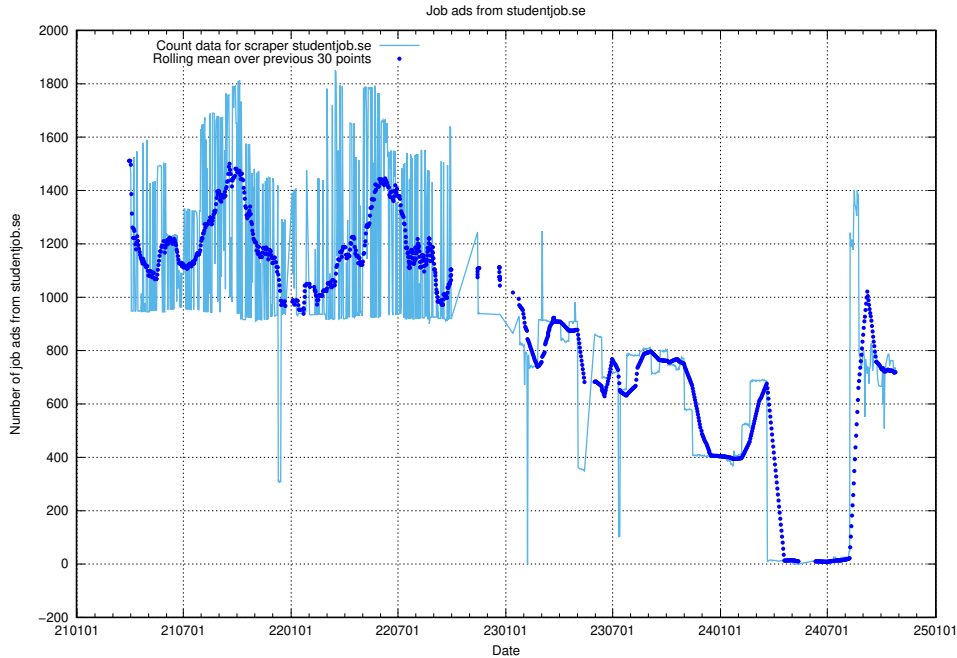

Here, we count the number of job ads scraped from monster.se.xmlfeed.

13.7 Number of ads by scraper studentjob.se

Here, we count the number of job ads scraped from studentjob.se.

13.8 Number of ads by scraper ingenjorsjobb.se.xmlfeed