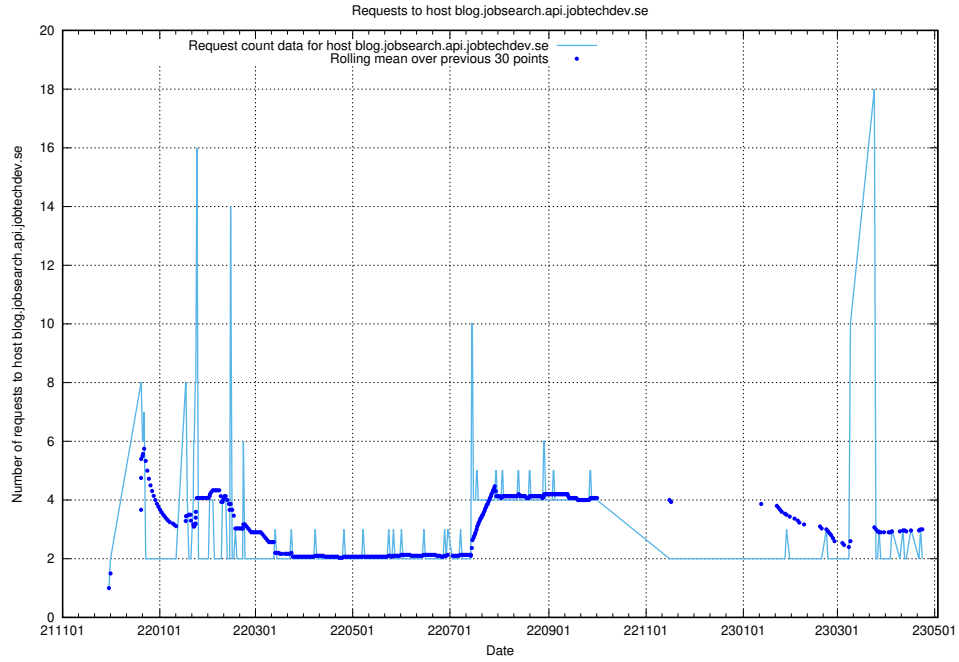

7.391 Usage of `blog.jobsearch.api.jobtechdev.se`

Here, we count the number of requests to host `blog.jobsearch.api.jobtechdev.se`.