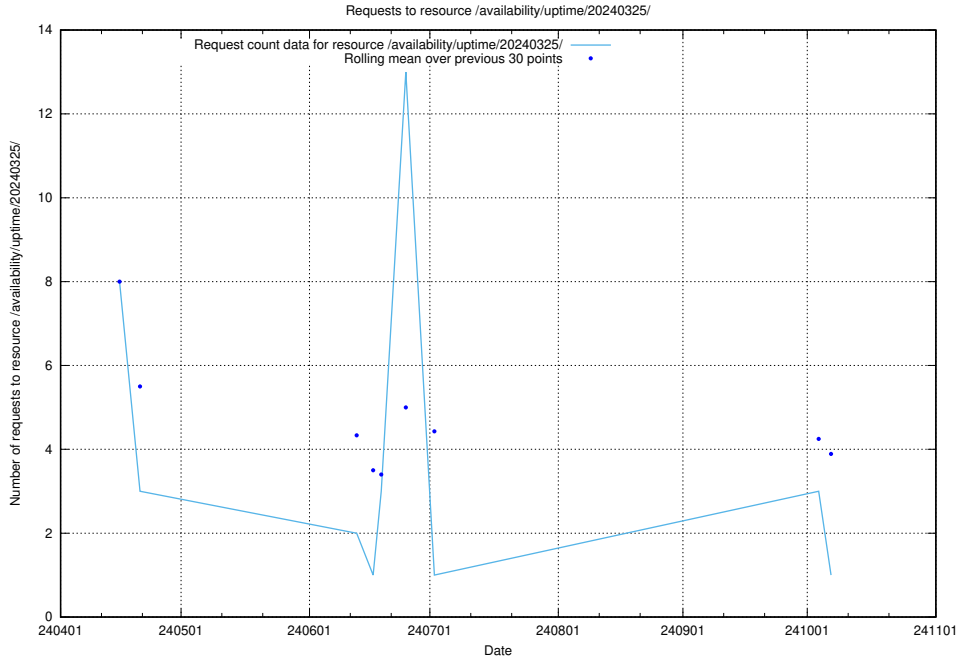

5.2378 Usage of /availability/uptime/20240325/

Here, we count the number of requests to resource /availability/uptime/20240325/.