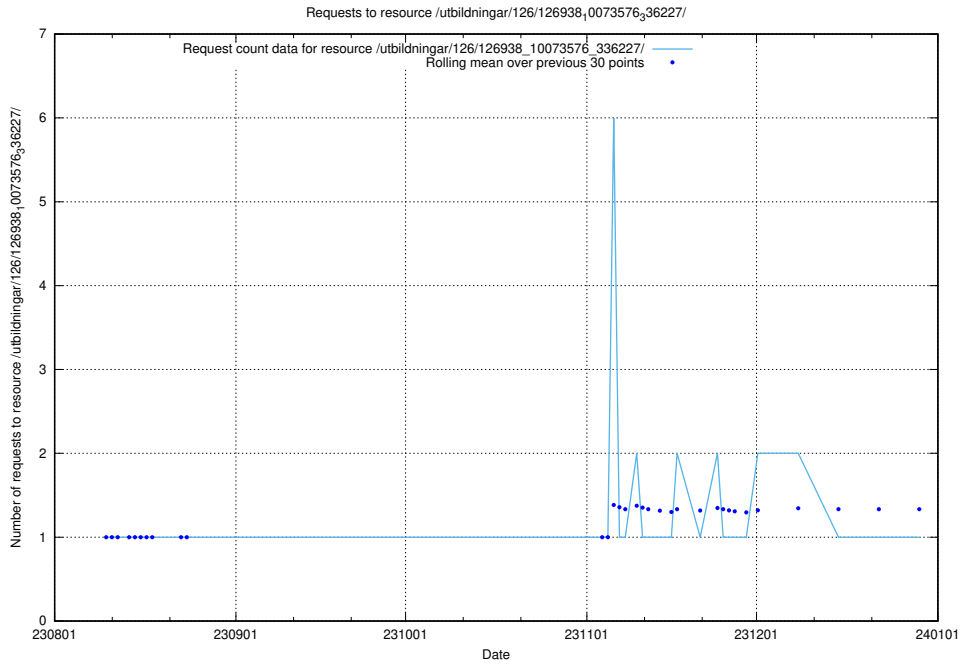

5.5743 Usage of /utbildningar/126/126938_10073576_336227/

Here, we count the number of requests to resource /utbildningar/126/126938_10073576_336227/.