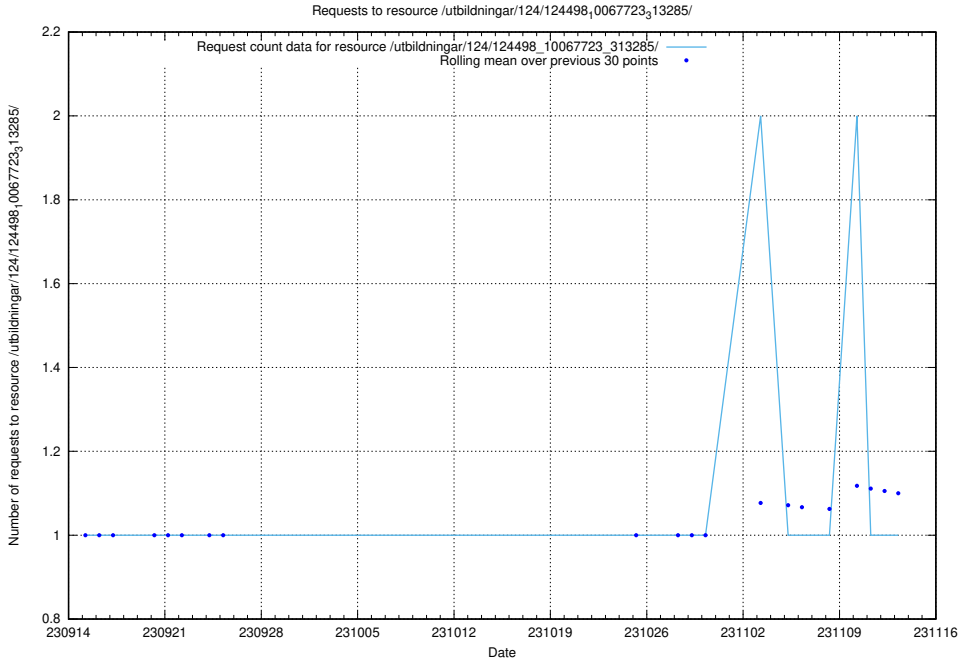

5.5503 Usage of /utbildningar/124/124498_10067723_313285/

Here, we count the number of requests to resource /utbildningar/124/124498_10067723_313285/.