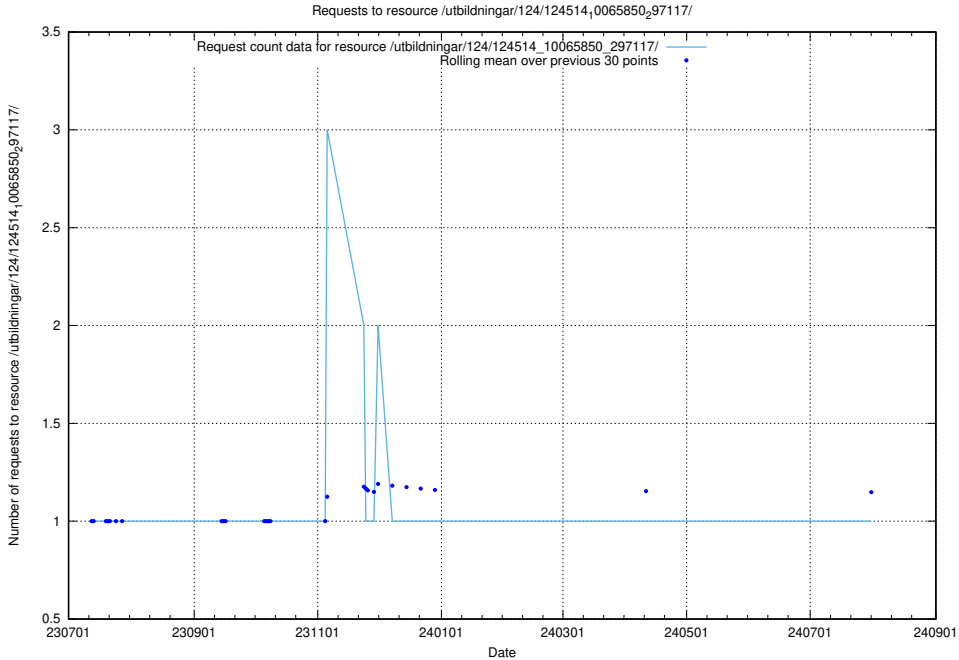

5.6044 Usage of /utbildningar/124/124514_10065850_297117/

Here, we count the number of requests to resource /utbildningar/124/124514_10065850_297117/.