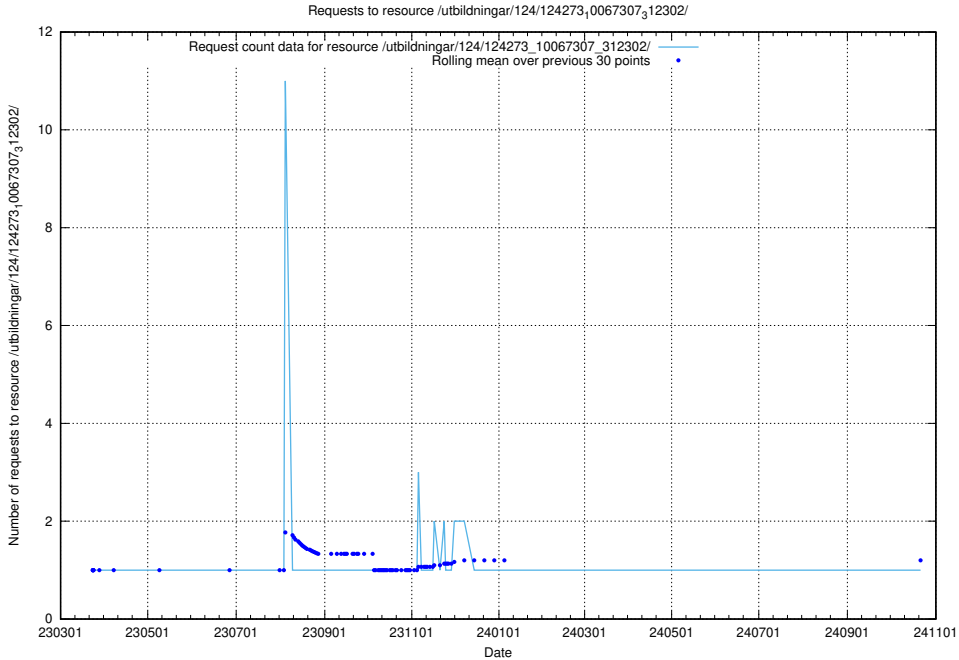

Here, we count the number of requests to resource /utbildningar/124/124273_10067307_312302/.

5.4905 Usage of /taxonomy/version/18/query/concepts-describing-working-hours/

Here, we count the number of requests to resource /taxonomy/version/18/query/concepts-describing-working-hours/.