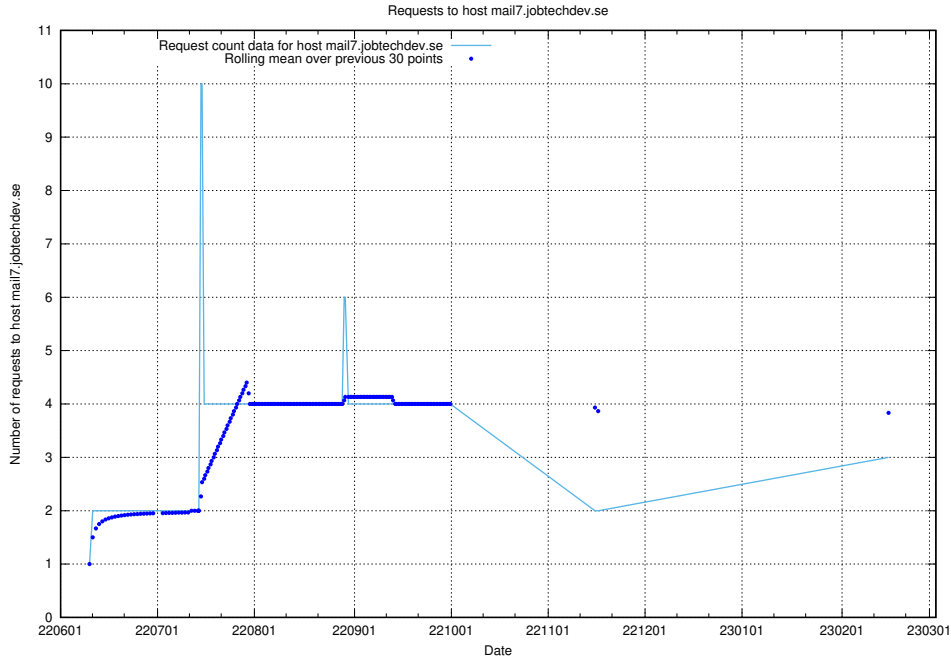

7.224 Usage of mail7.jobtechdev.se

Here, we count the number of requests to host mail7.jobtechdev.se.