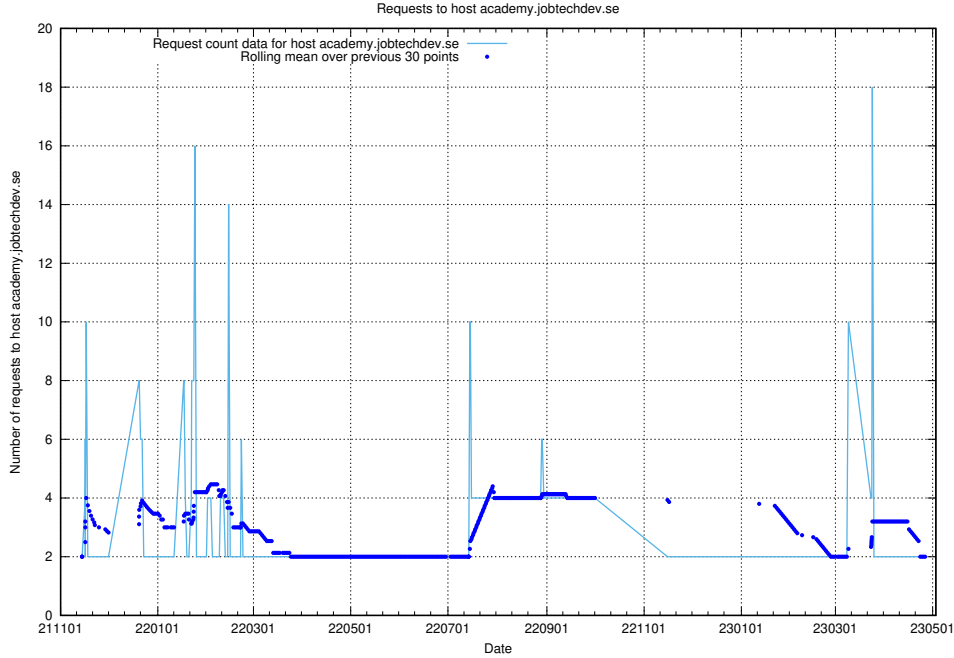

7.313 Usage of academy.jobtechdev.se

Here, we count the number of requests to host academy.jobtechdev.se.