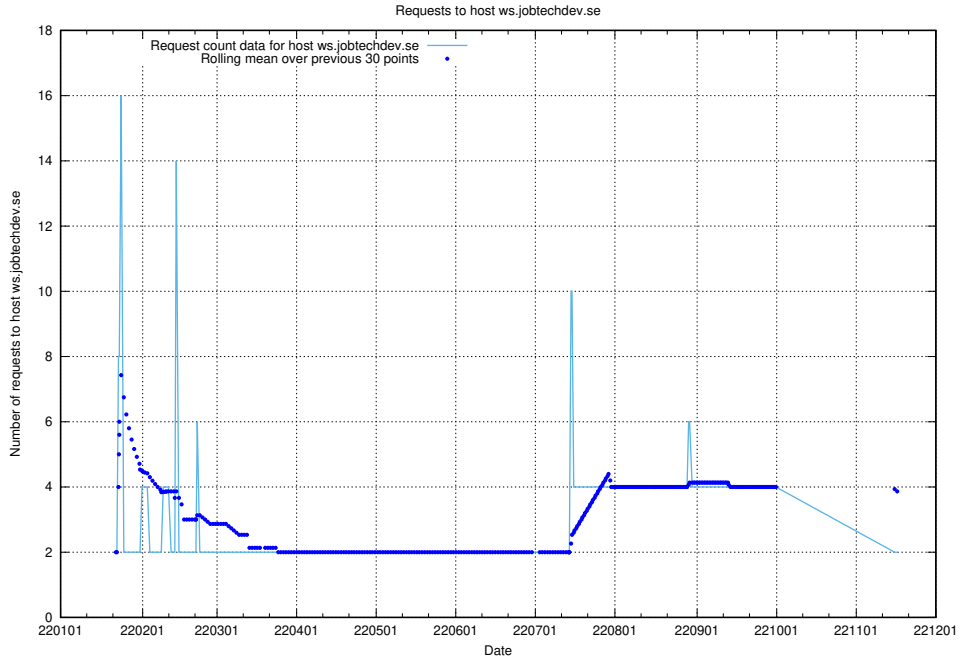

7.588 Usage of ws.jobtechdev.se

Here, we count the number of requests to host ws.jobtechdev.se.