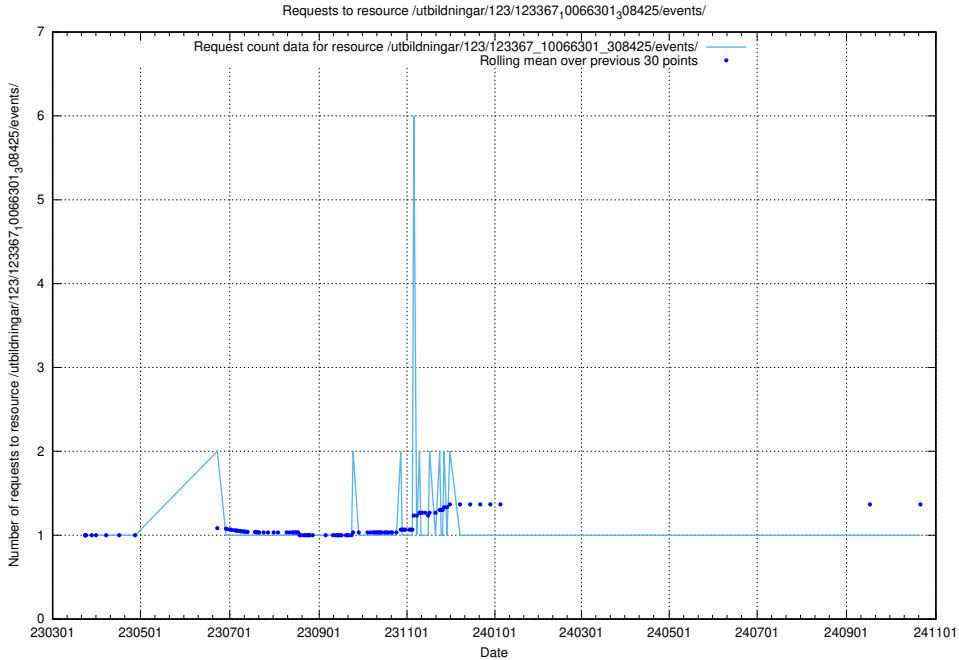

5.5467 Usage of /utbildningar/123/123367_10066301_308425/events/

Here, we count the number of requests to resource /utbildningar/123/123367_10066301_308425/events/

5.5468 Usage of /utbildningar/126/126239_10071456_326670/events/