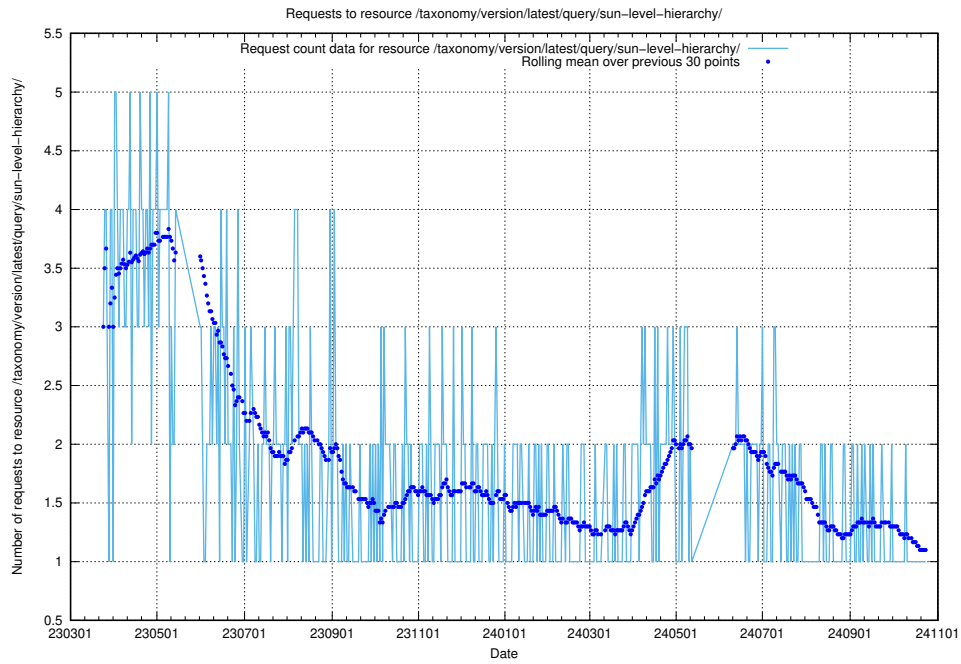

5.7001 Usage of /taxonomy/version/latest/query/sun-level-hierarchy/

Here, we count the number of requests to resource /taxonomy/version/latest/query/sun-level-hierarchy/.