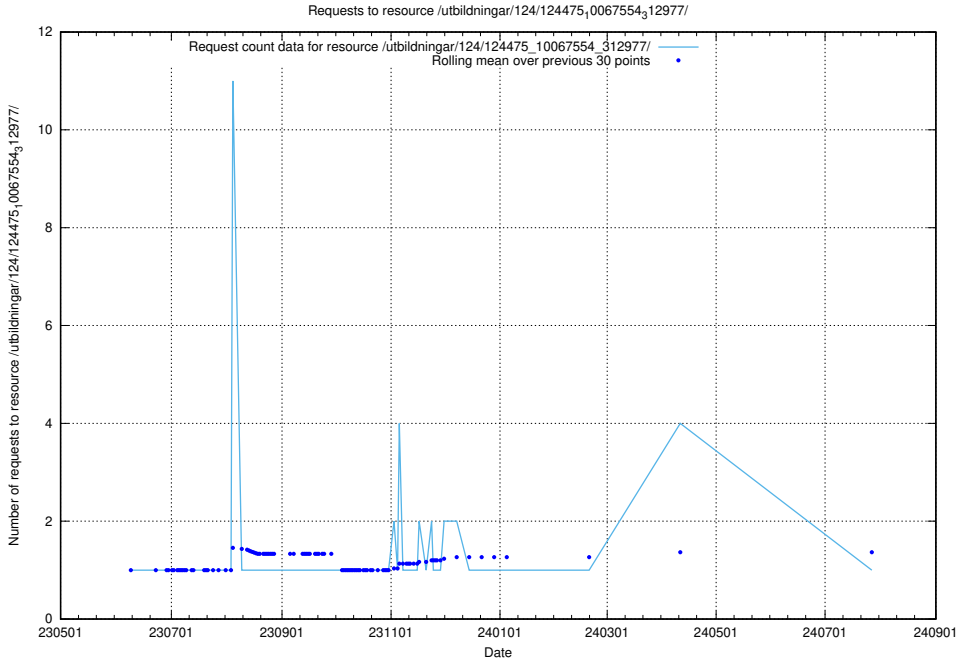

5.6811 Usage of /utbildningar/124/124475_10067554_312977/

Here, we count the number of requests to resource /utbildningar/124/124475_10067554_312977/.