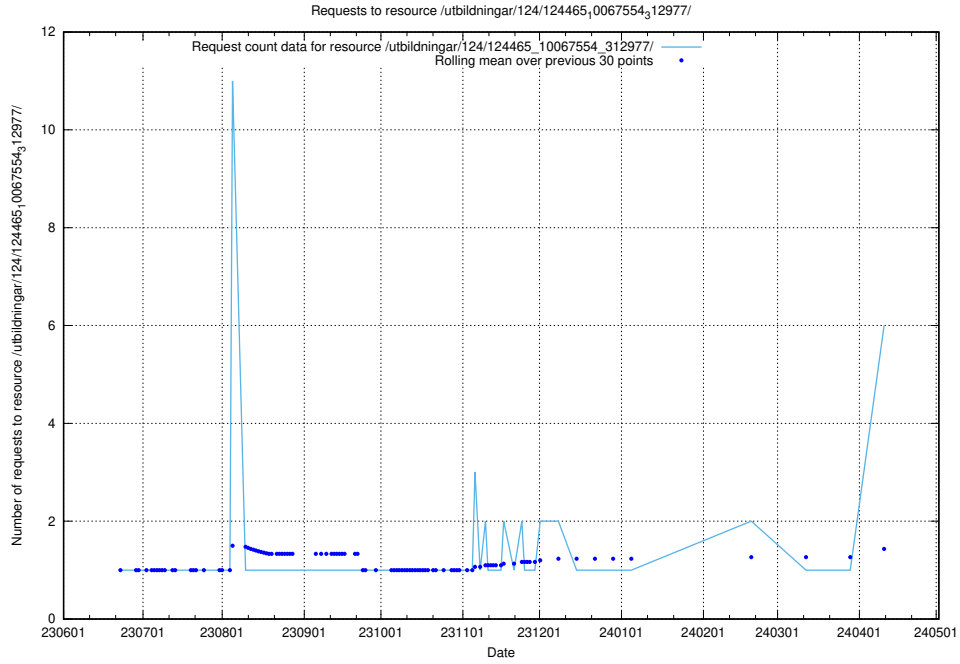

5.169 Usage of /utbildningar/124/124465_10067554_312977/

Here, we count the number of requests to resource /utbildningar/124/124465_10067554_312977/.