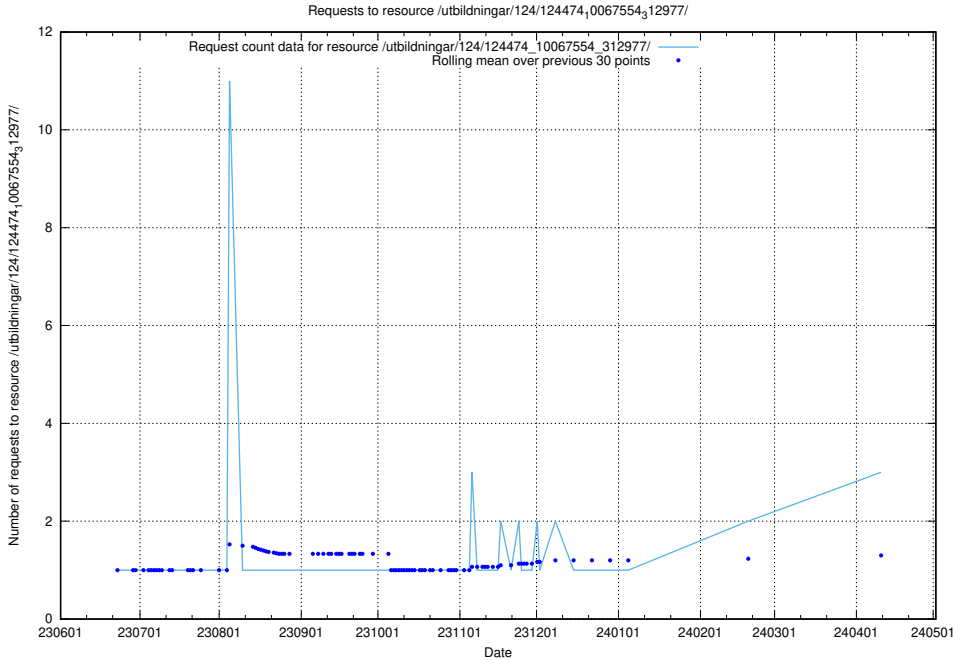

5.489 Usage of /utbildningar/124/124474_10067554_312977/

Here, we count the number of requests to resource /utbildningar/124/124474_10067554_312977/.