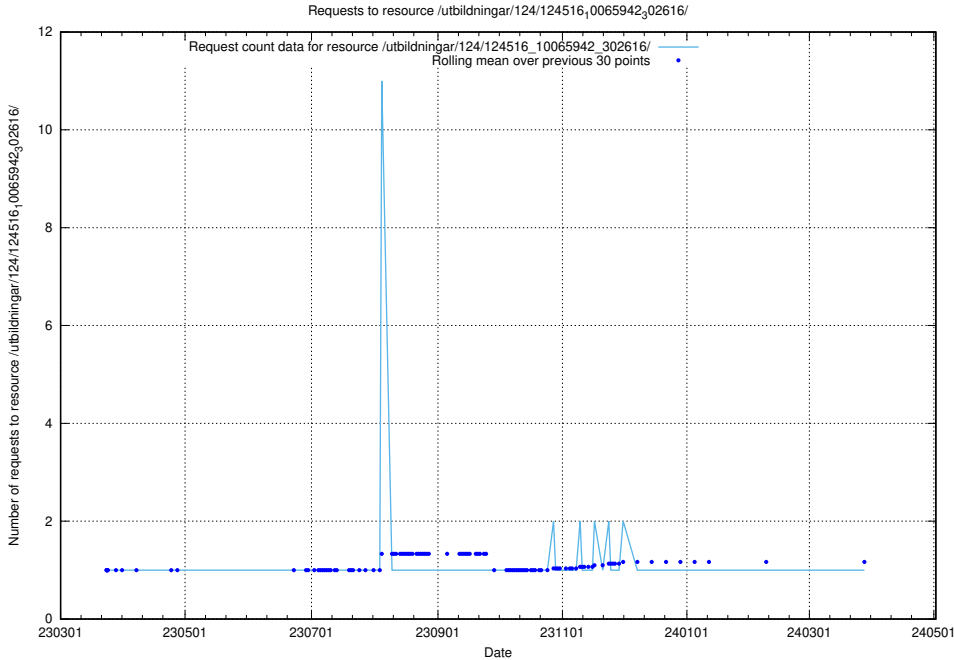

5.2387 Usage of /utbildningar/124/124516_10065942_302616/

Here, we count the number of requests to resource /utbildningar/124/124516_10065942_302616/.