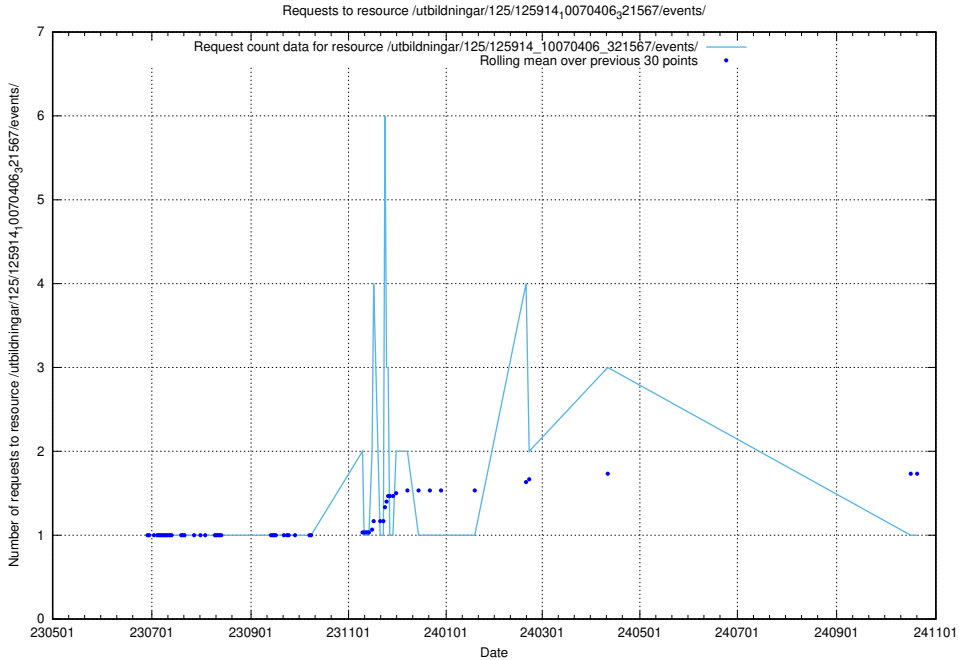

5.6384 Usage of /utbildningar/125/125914_10070406_321567/events/

Here, we count the number of requests to resource /utbildningar/125/125914_10070406_321567/events/