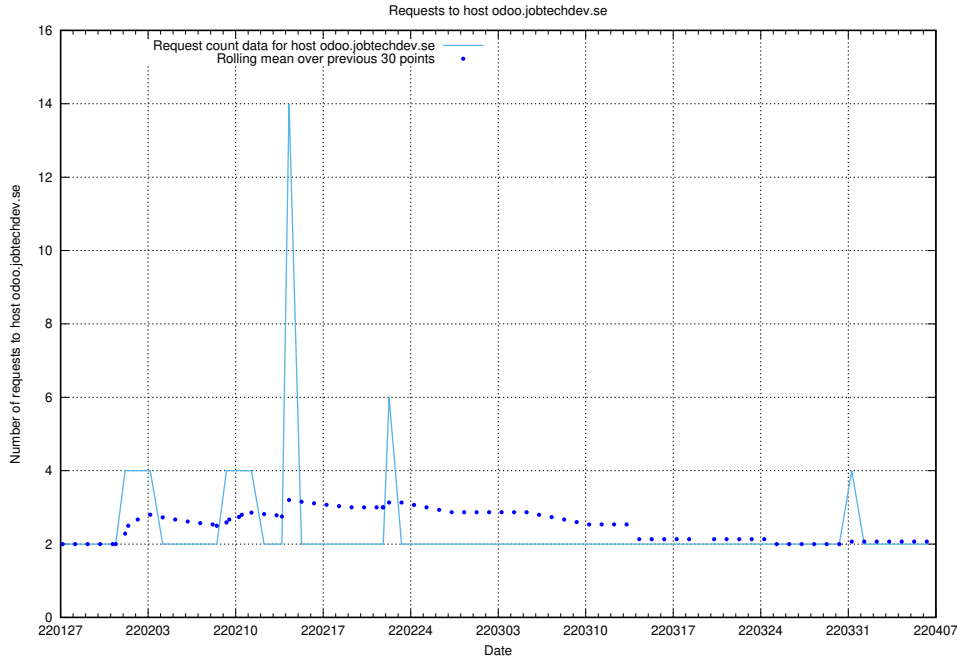

7.582 Usage of mentor-api.openshift.jobtechdev.se

Here, we count the number of requests to host mentor-api.openshift.jobtechdev.se.

7.583 Usage of mentor-api-4.openshift.jobtechdev.se

Here, we count the number of requests to host mentor-api-4.openshift.jobtechdev.se.