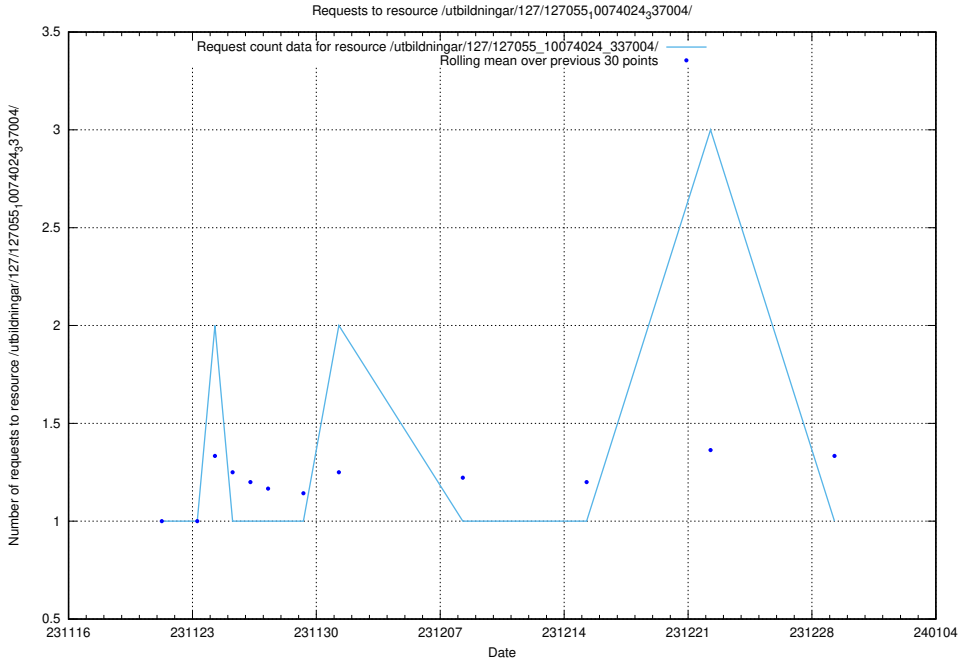

5.4969 Usage of /utbildningar/127/127055_10074024_337004/

Here, we count the number of requests to resource /utbildningar/127/127055_10074024_337004/.