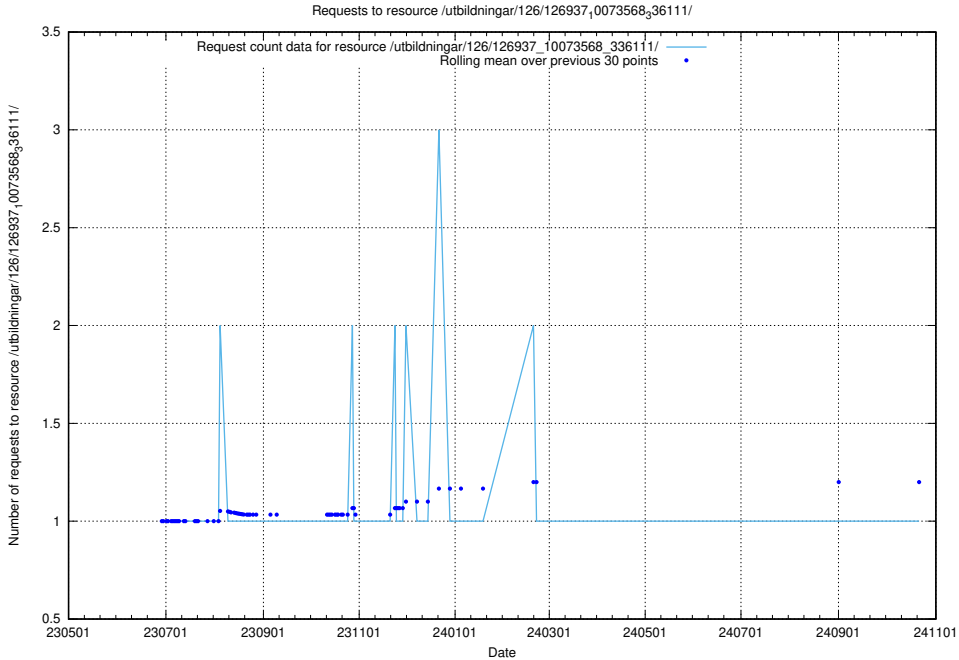

5.6358 Usage of /utbildningar/126/126937_10073568_336111/

Here, we count the number of requests to resource /utbildningar/126/126937_10073568_336111/.