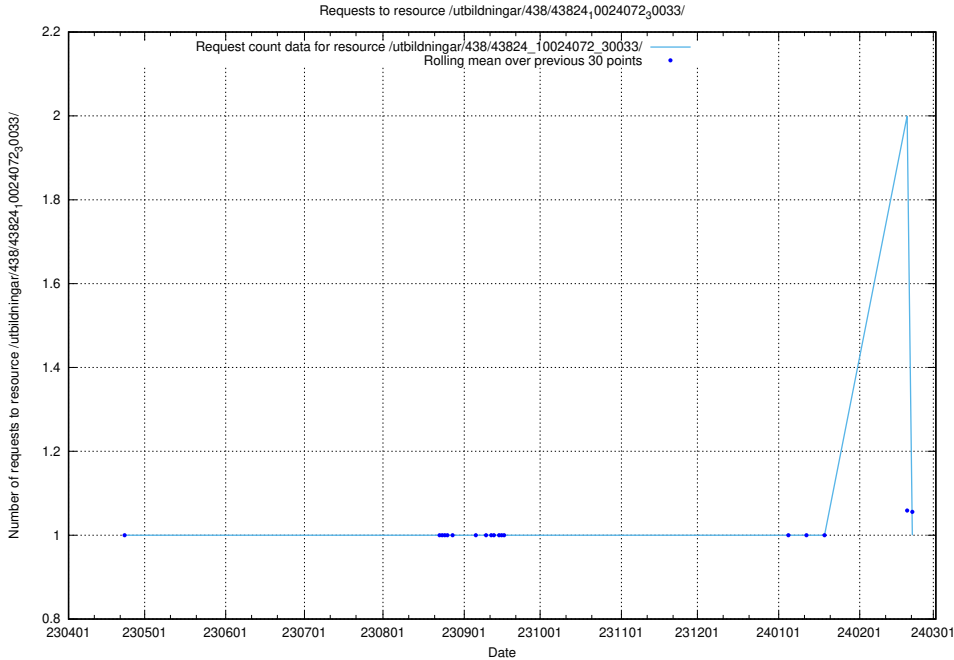

5.6936 Usage of /utbildningar/438/43824_10024072_30033/

Here, we count the number of requests to resource /utbildningar/438/43824_10024072_30033/.