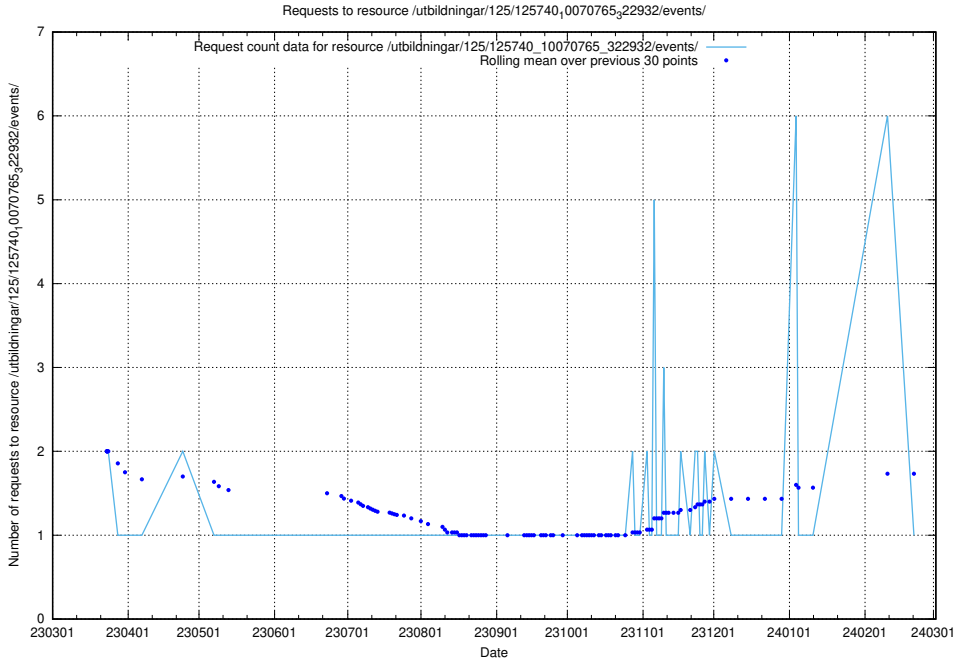

5.7236 Usage of /utbildningar/125/125740_10070765_322932/events/

Here, we count the number of requests to resource /utbildningar/125/125740_10070765_322932/events/