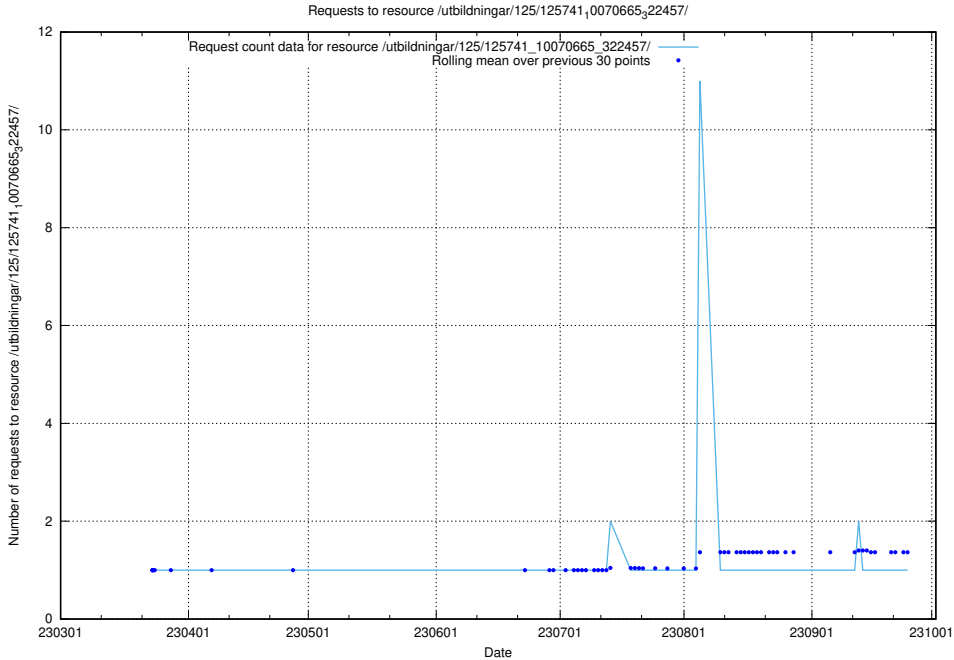

5.7458 Usage of /utbildningar/125/125741_10070665_322457/

Here, we count the number of requests to resource /utbildningar/125/125741_10070665_322457/.