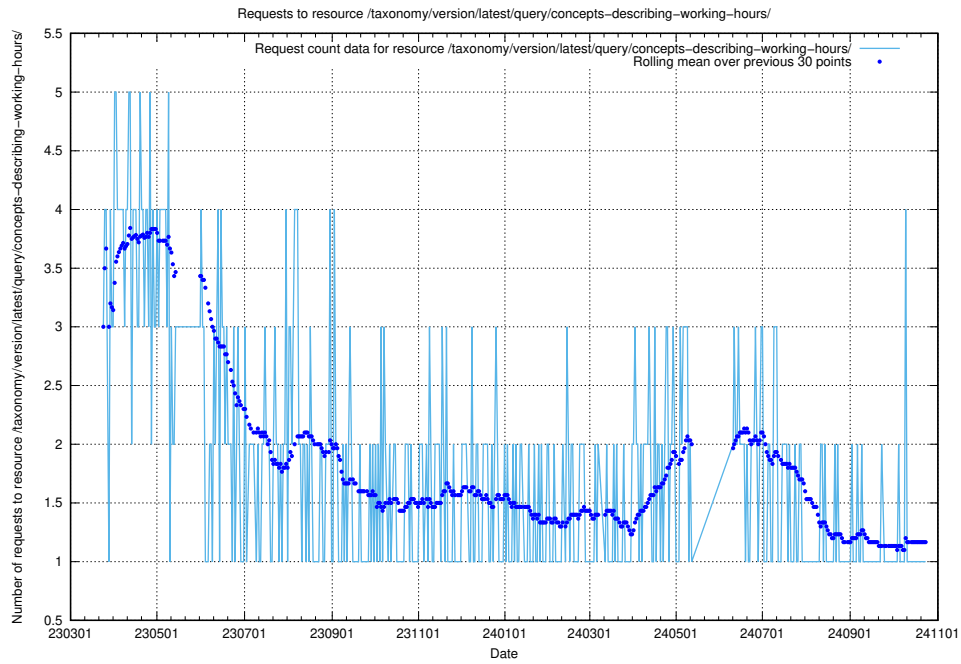

5.7046 Usage of /taxonomy/version/latest/query/concepts-describing-working-hours/

Here, we count the number of requests to resource /taxonomy/version/latest/query/concepts-describing-working-hours/.