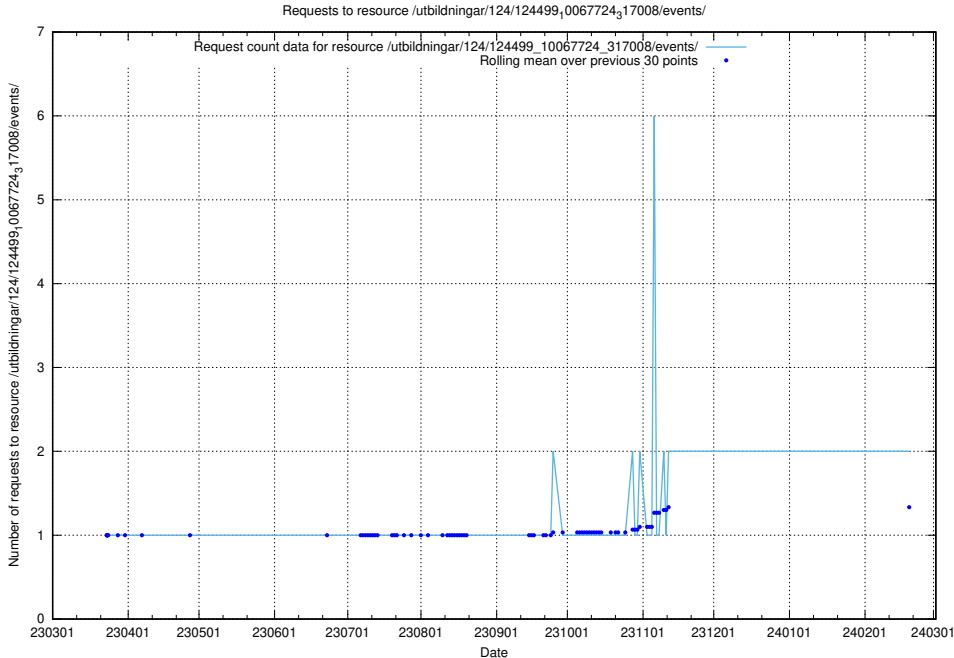

5.664 Usage of /utbildningar/124/124499_10067724_317008/events/

Here, we count the number of requests to resource /utbildningar/124/124499_10067724_317008/events/