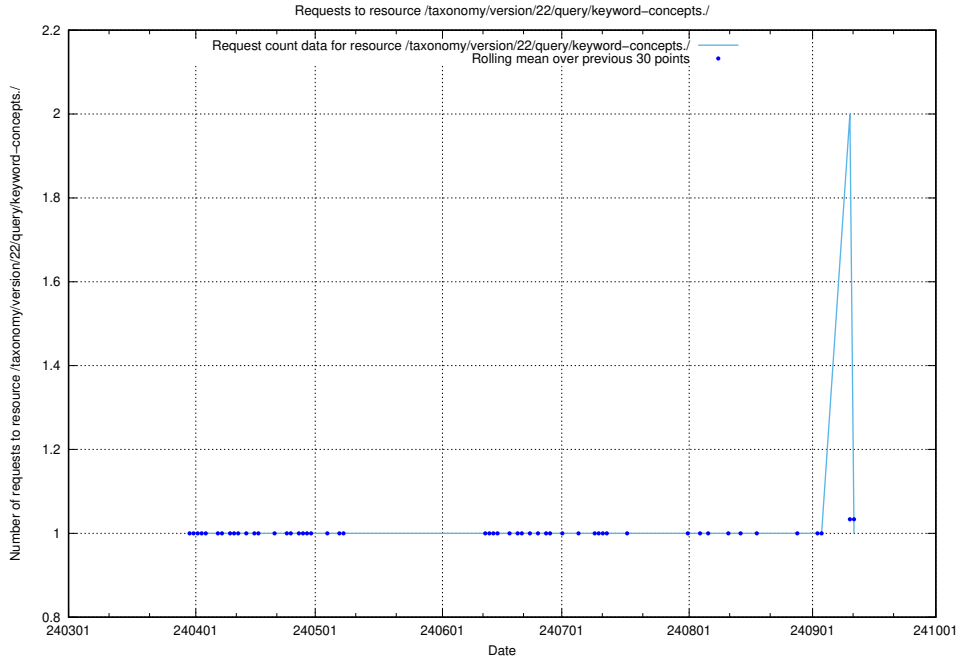

5.2535 Usage of /taxonomy/version/22/query/keyword-concepts./

Here, we count the number of requests to resource /taxonomy/version/22/query/keyword-concepts./.