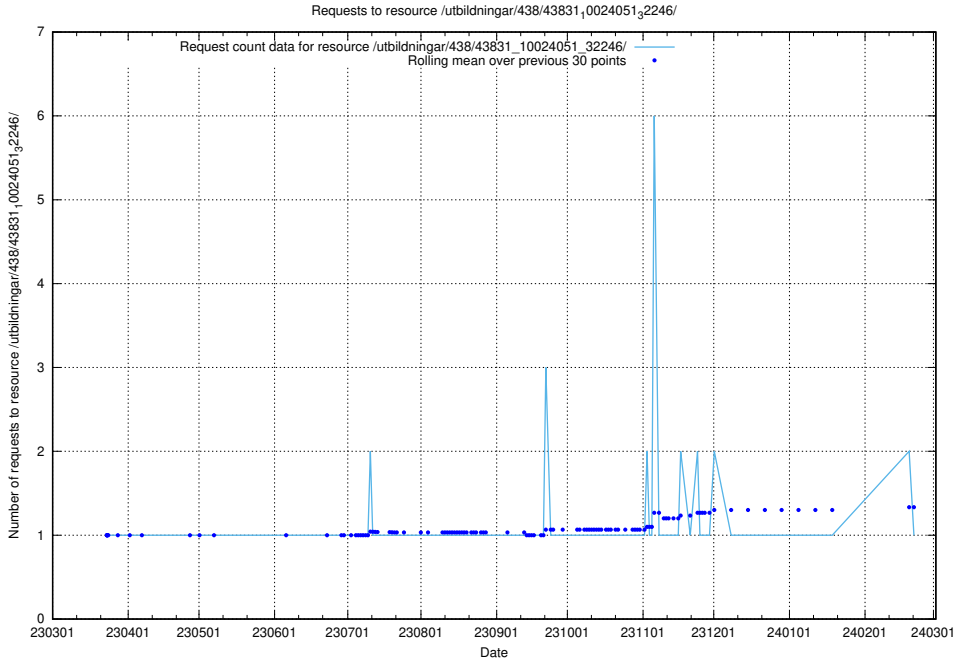

5.7295 Usage of /utbildningar/438/43831_10024051_32246/

Here, we count the number of requests to resource /utbildningar/438/43831_10024051_32246/.

5.7296 Usage of /utbildningar/438/43830_10023988_29949/events/