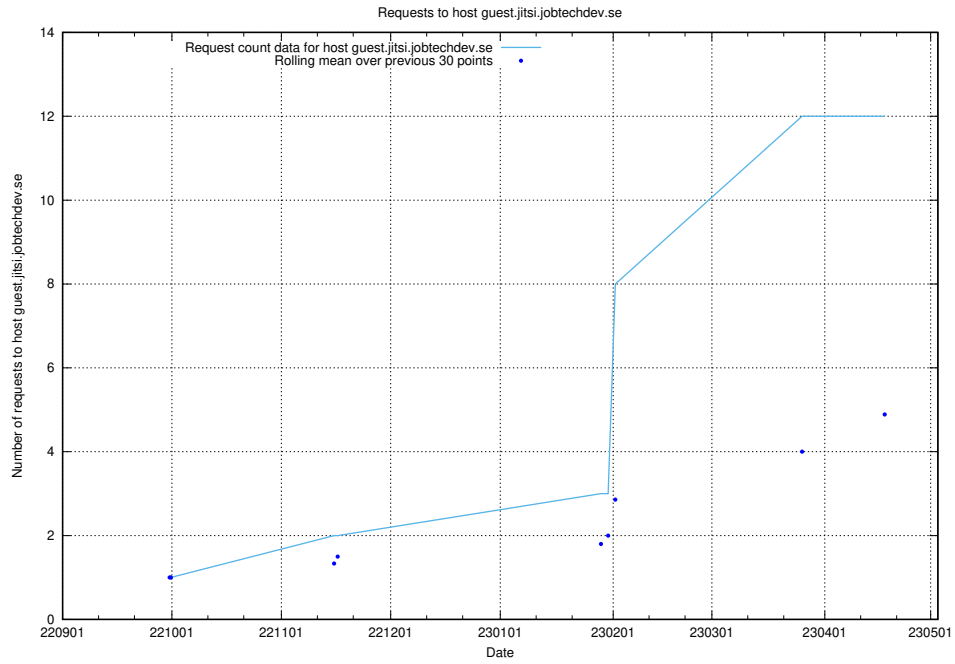

7.55 Usage of guest.jitsi.jobtechdev.se

Here, we count the number of requests to host guest.jitsi.jobtechdev.se.