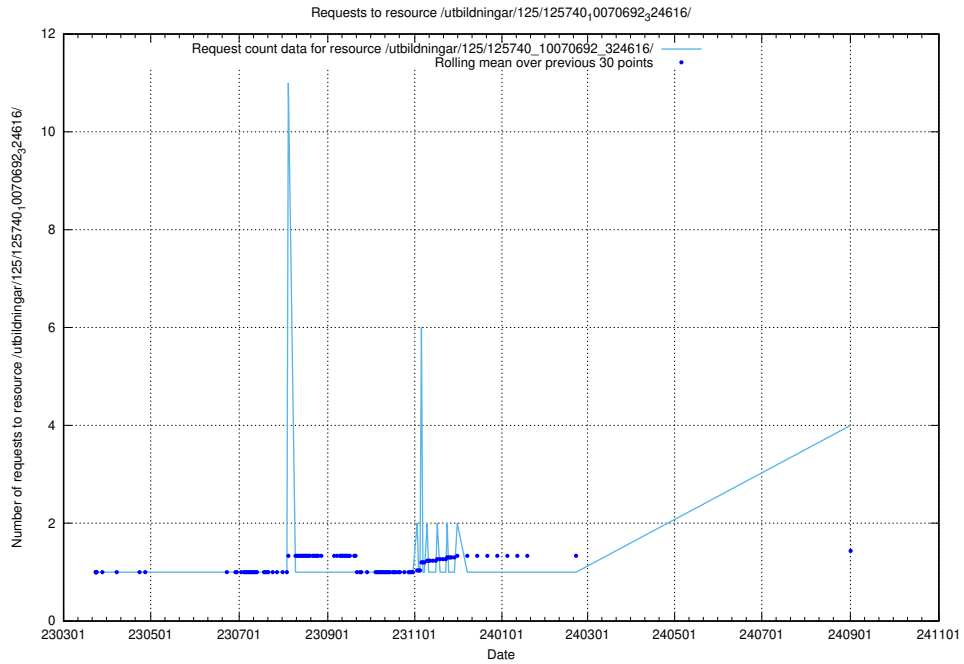

5.258 Usage of /utbildningar/125/125740_10070692_324616/

Here, we count the number of requests to resource /utbildningar/125/125740_10070692_324616/.