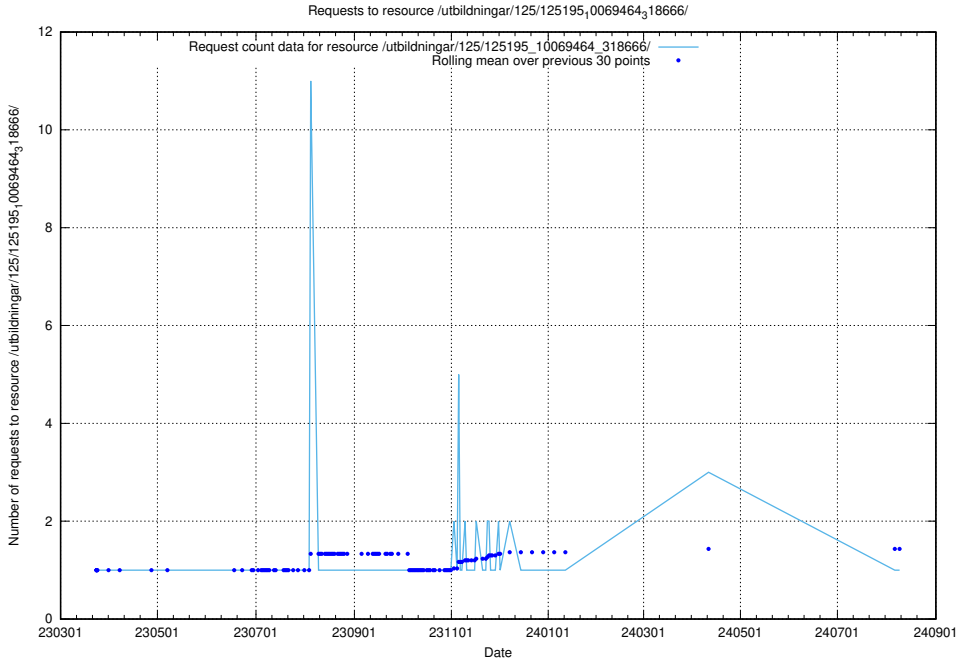

5.1178 Usage of /utbildningar/125/125195_10069464_318666/

Here, we count the number of requests to resource /utbildningar/125/125195_10069464_318666/.