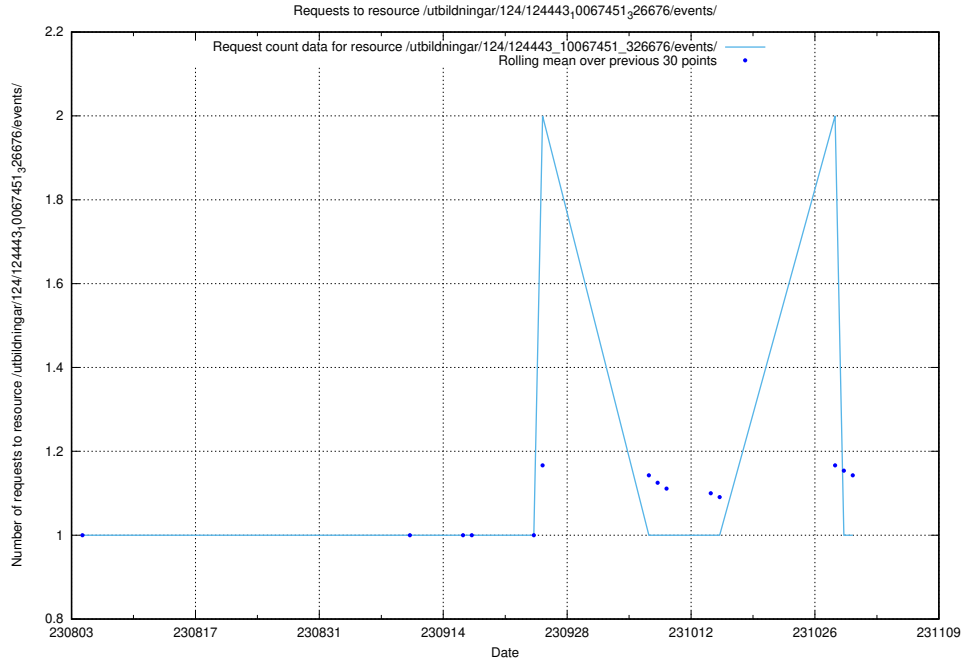

5.5806 Usage of /utbildningar/124/124443_10067451_326676/events/

Here, we count the number of requests to resource /utbildningar/124/124443_10067451_326676/events/

5.5807 Usage of /utbildningar/124/124443_10067451_326676/