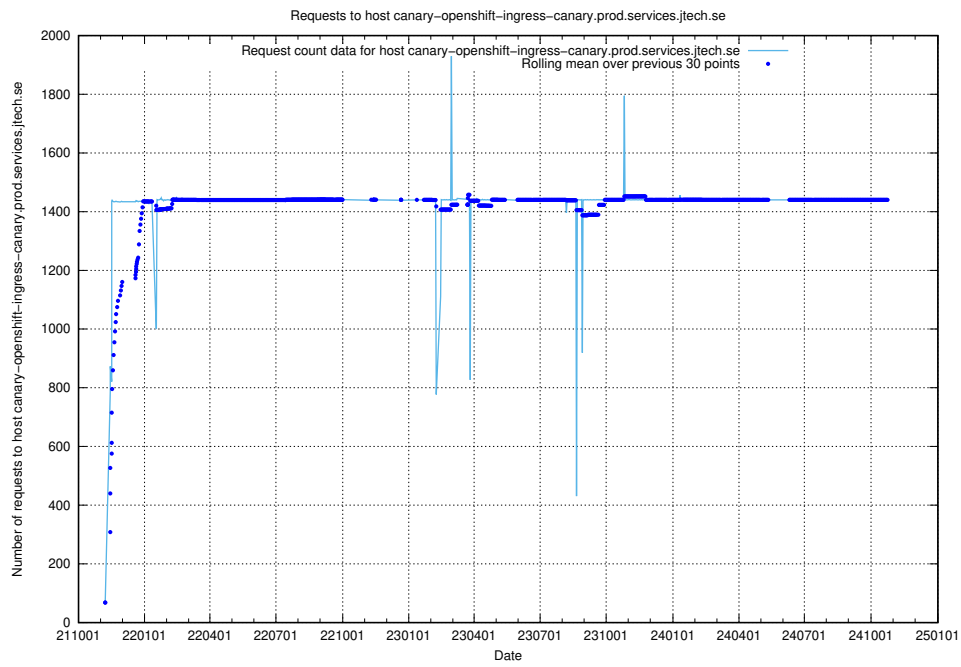

7.19 Usage of giggi.jobtechdev.se

Here, we count the number of requests to host giggi.jobtechdev.se.

7.20 Usage of canary-openshift-ingress-canary.prod.services.jtech.se

Here, we count the number of requests to host canary-openshift-ingress-canary.prod.services.jtech.se.