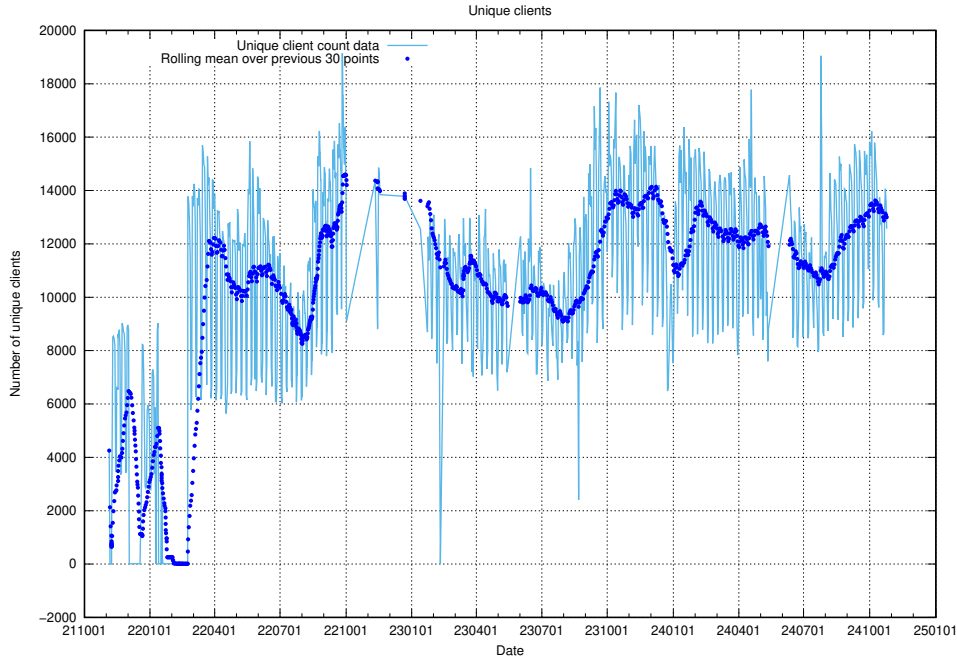

8.2 Number of unique clients

Here we extract the number of unique clients that have used our APIs.