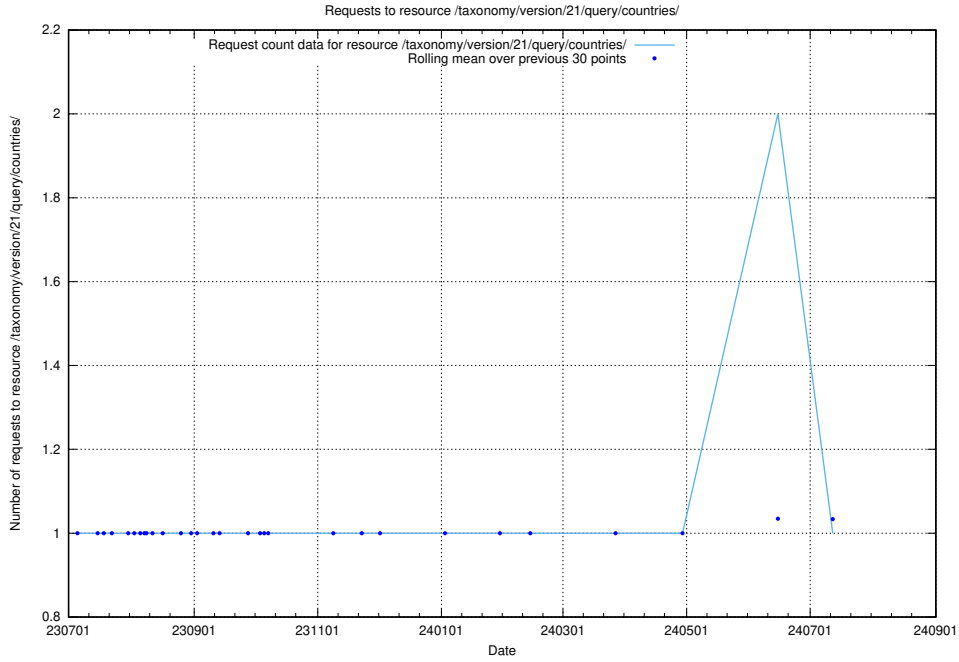

5.6260 Usage of /taxonomy/version/21/query/countries/

Here, we count the number of requests to resource /taxonomy/version/21/query/countries/.