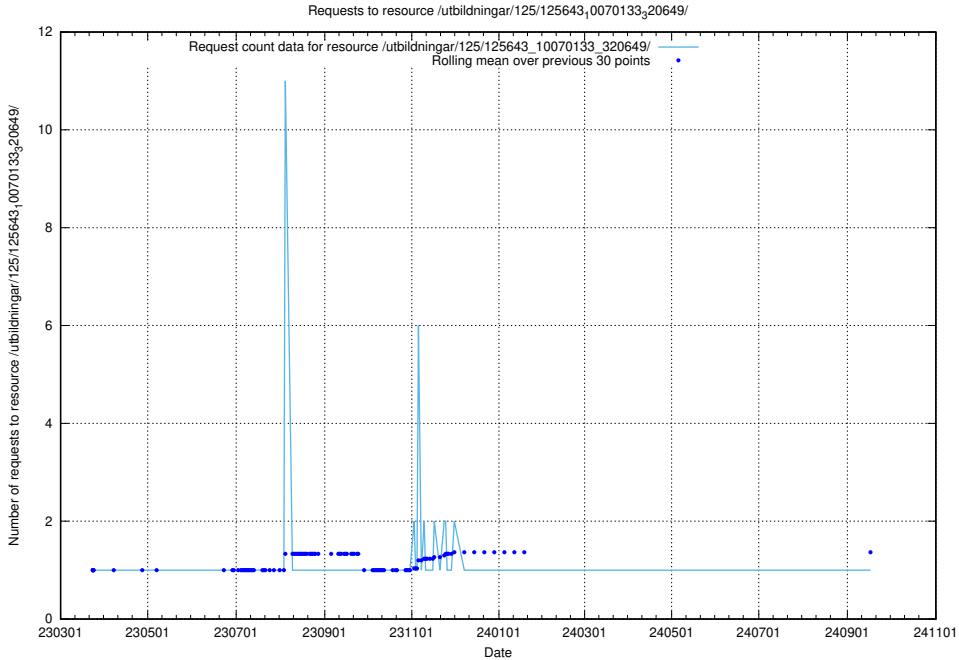

5.1095 Usage of /utbildningar/125/125643_10070133_320649/

Here, we count the number of requests to resource /utbildningar/125/125643_10070133_320649/.