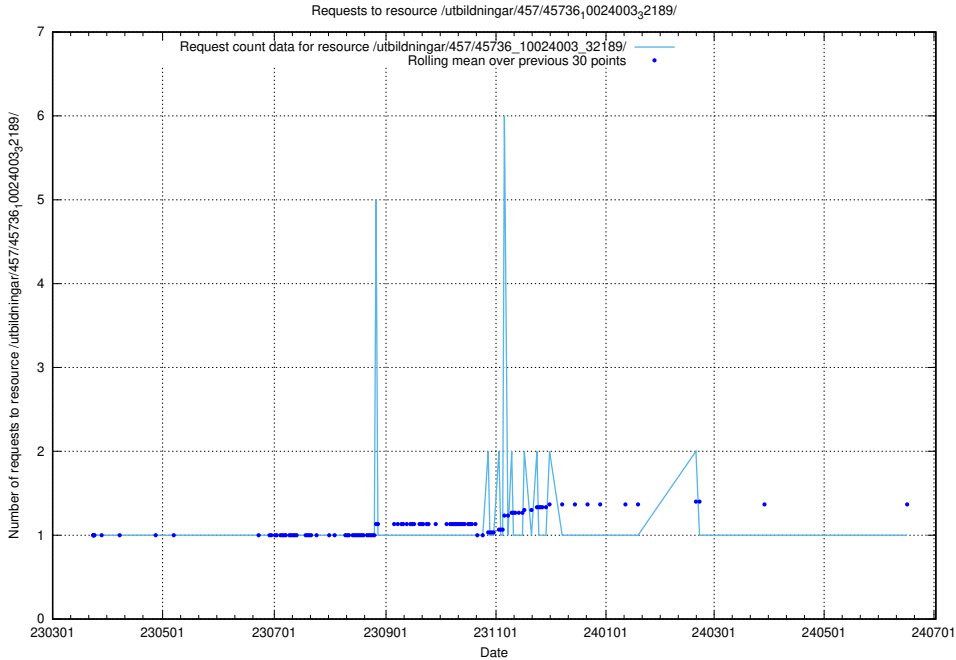

5.7282 Usage of /utbildningar/457/45736_10024003_32189/

Here, we count the number of requests to resource /utbildningar/457/45736_10024003_32189/.