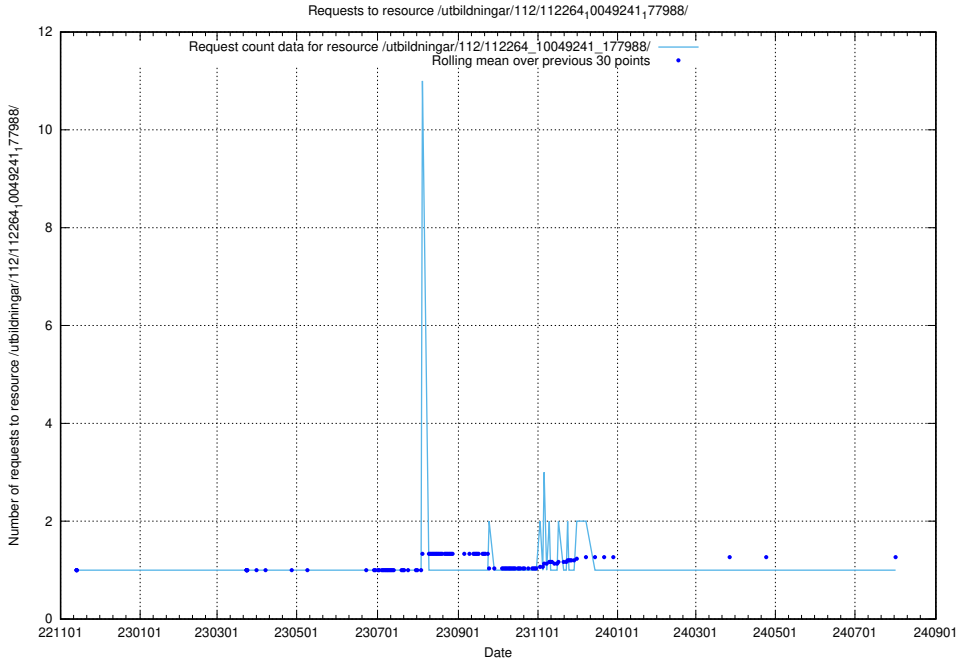

5.7142 Usage of /utbildningar/112/112264_10049241_177988/

Here, we count the number of requests to resource /utbildningar/112/112264_10049241_177988/.