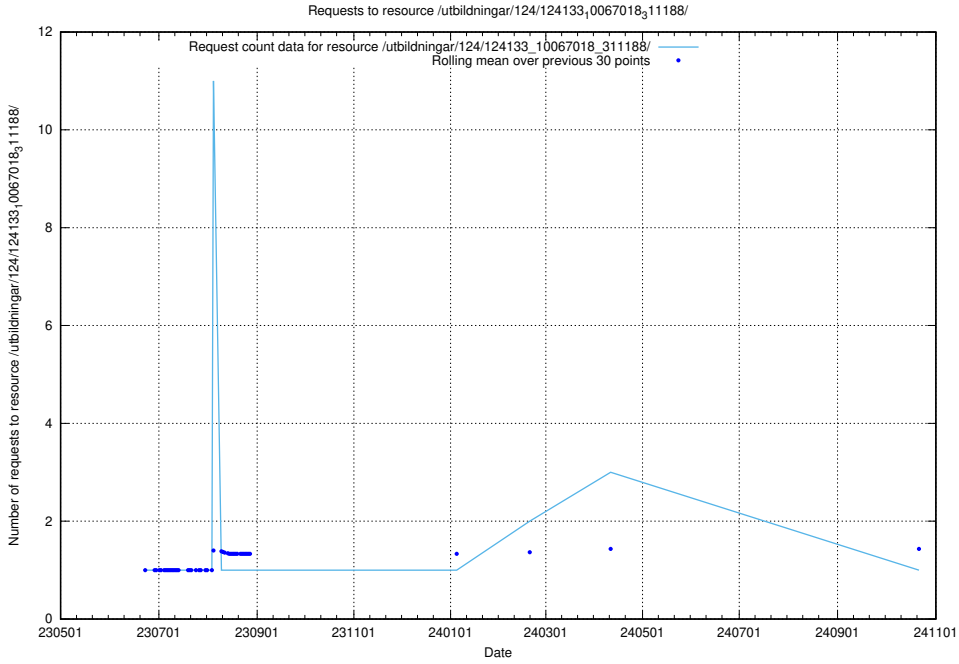

5.6728 Usage of /utbildningar/124/124133_10067018_311188/

Here, we count the number of requests to resource /utbildningar/124/124133_10067018_311188/.