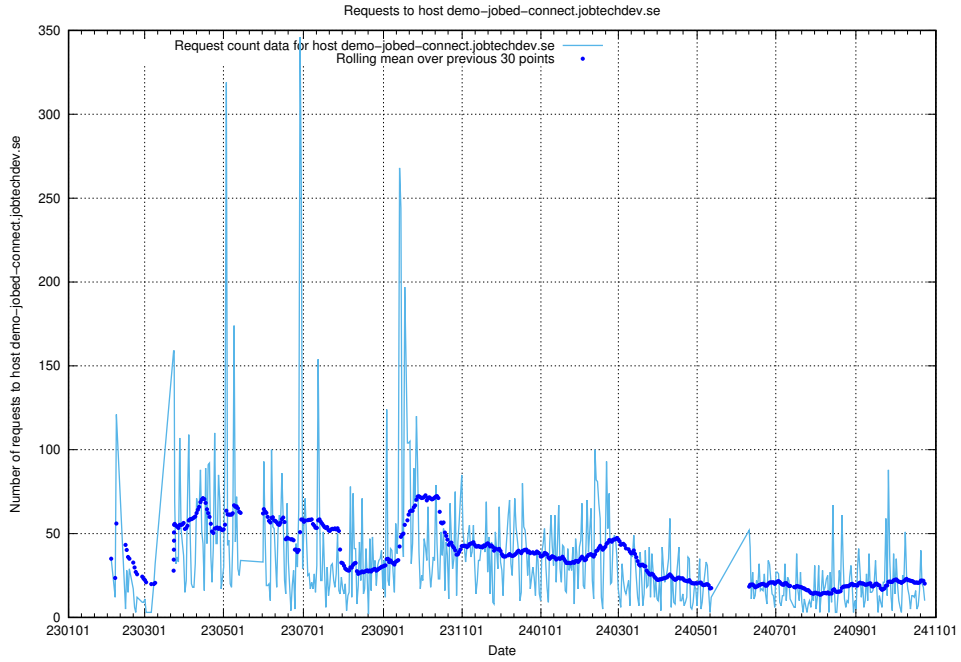

7.64 Usage of staping.jobtechdev.se

Here, we count the number of requests to host staping.jobtechdev.se.

7.65 Usage of demo-jobed-connect.jobtechdev.se

Here, we count the number of requests to host demo-jobed-connect.jobtechdev.se.