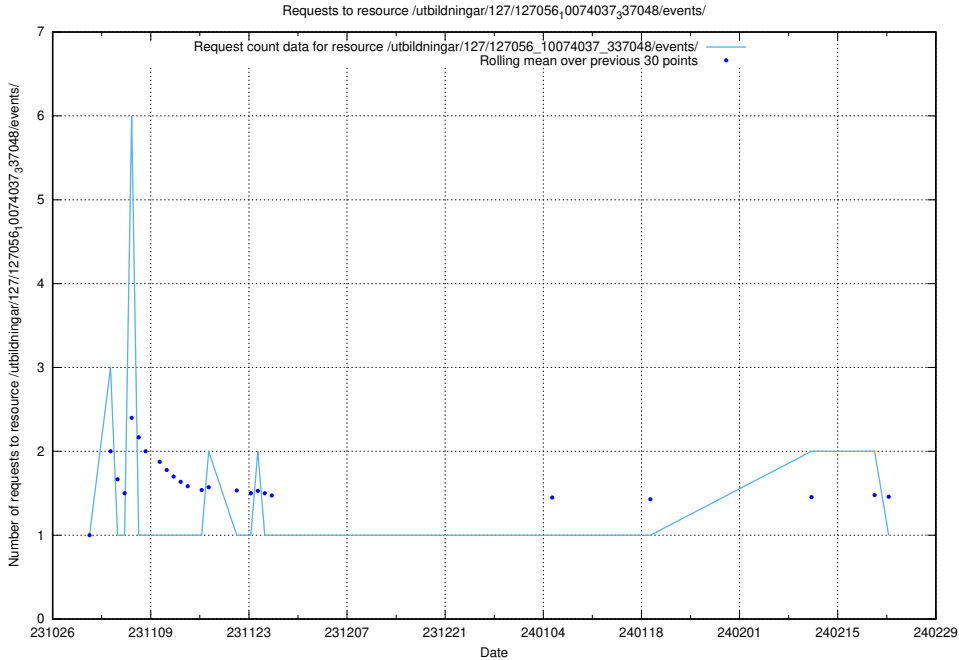

5.5087 Usage of /utbildningar/127/127056_10074037_337048/events/

Here, we count the number of requests to resource /utbildningar/127/127056_10074037_337048/events/