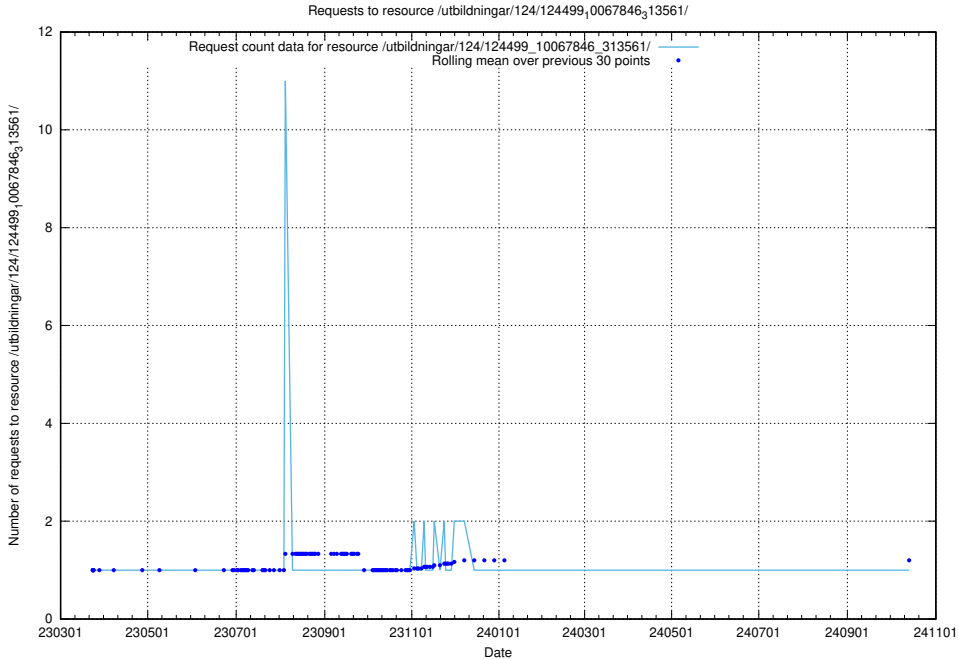

5.3334 Usage of /utbildningar/124/124499_10067846_313561/

Here, we count the number of requests to resource /utbildningar/124/124499_10067846_313561/.