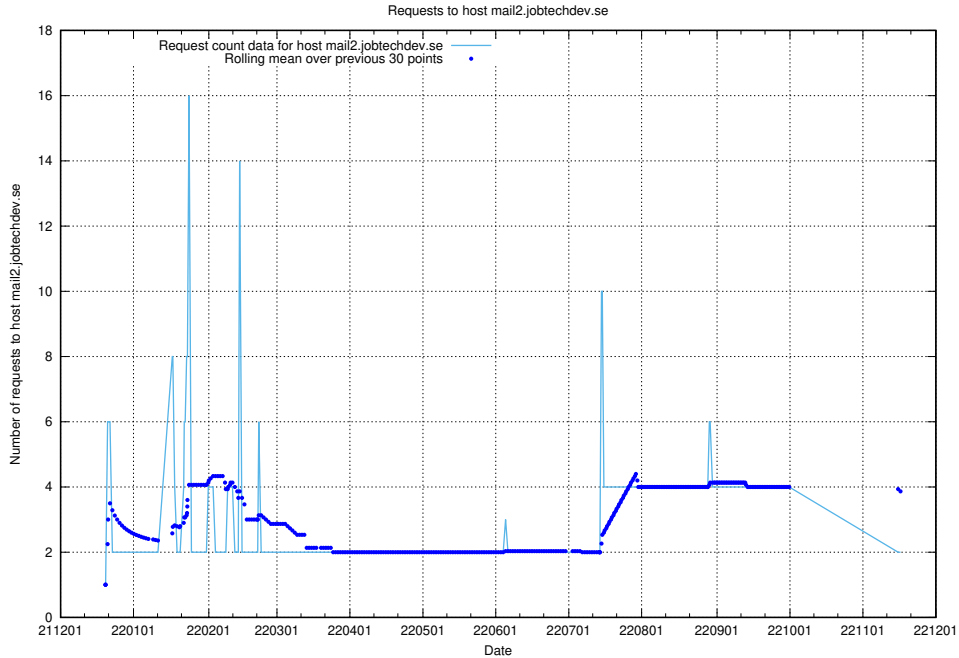

7.382 Usage of mail2.jobtechdev.se

Here, we count the number of requests to host mail2.jobtechdev.se.