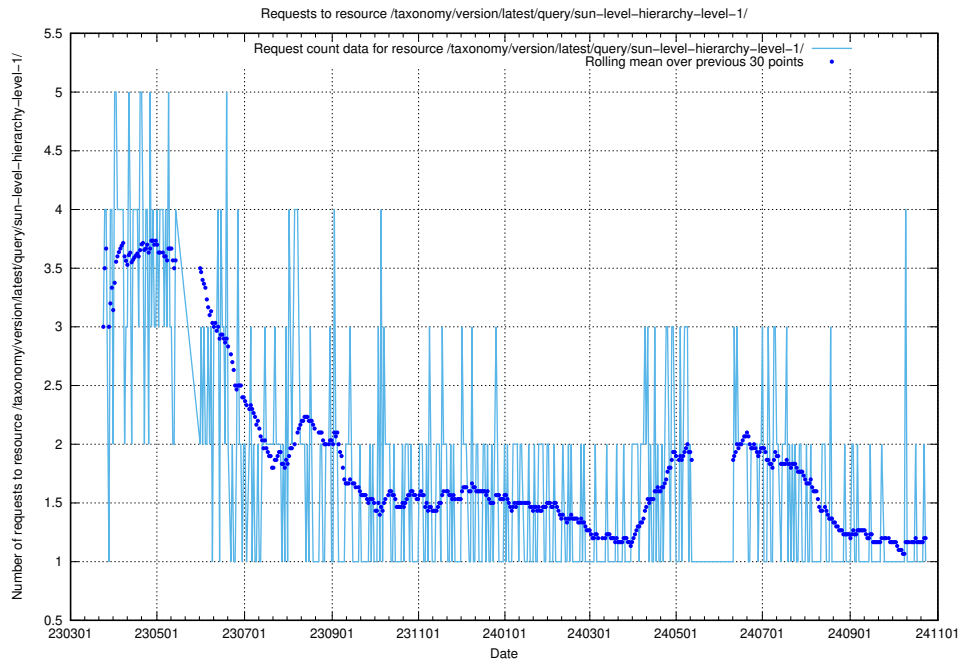

5.7004 Usage of /taxonomy/version/latest/query/sun-level-hierarchy-level-1/

Here, we count the number of requests to resource /taxonomy/version/latest/query/sun-level-hierarchy-level-1/.