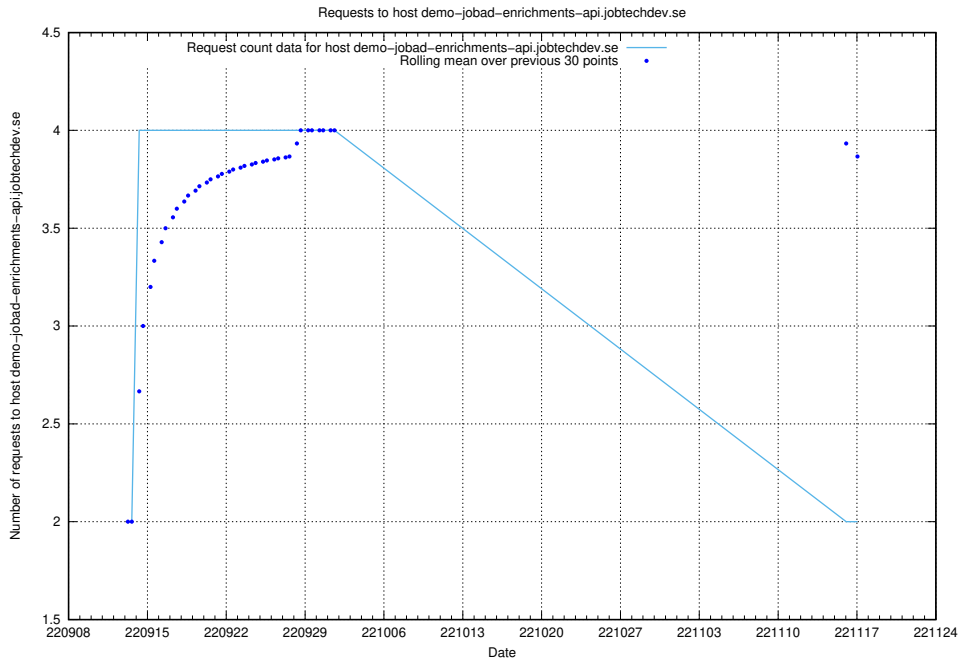

Here, we count the number of requests to host a02e2b87-835b-4cc2-90ae-30f9faf44c82.jobtechdev.se.

7.332 Usage of demo-jobad-enrichments-api.jobtechdev.se

Here, we count the number of requests to host demo-jobad-enrichments-api.jobtechdev.se.