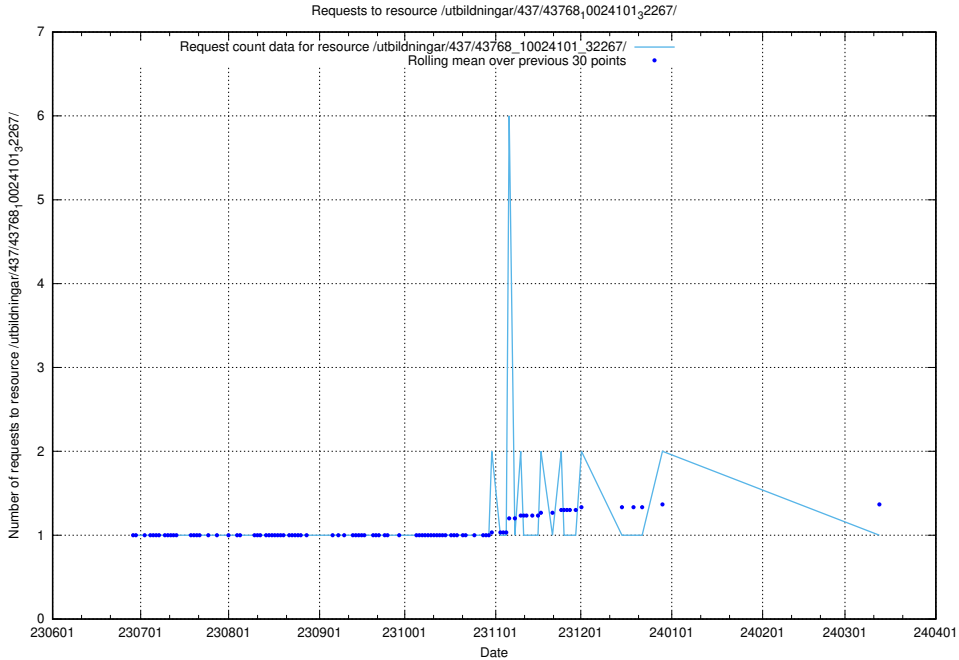

5.6351 Usage of /utbildningar/437/43768_10024101_32267/

Here, we count the number of requests to resource /utbildningar/437/43768_10024101_32267/.