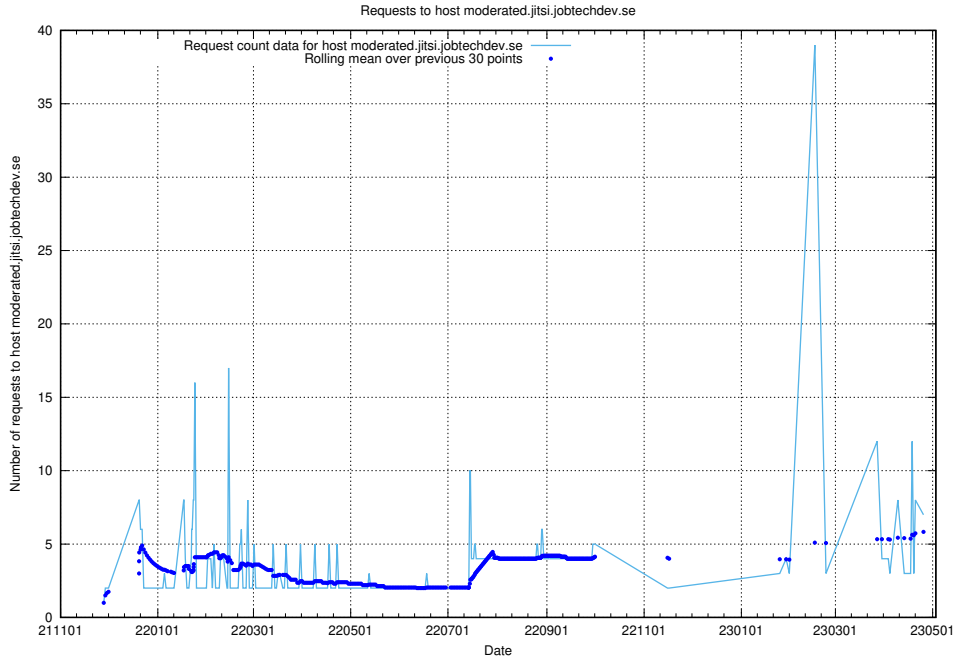

7.81 Usage of moderated.jitsi.jobtechdev.se

Here, we count the number of requests to host moderated.jitsi.jobtechdev.se.