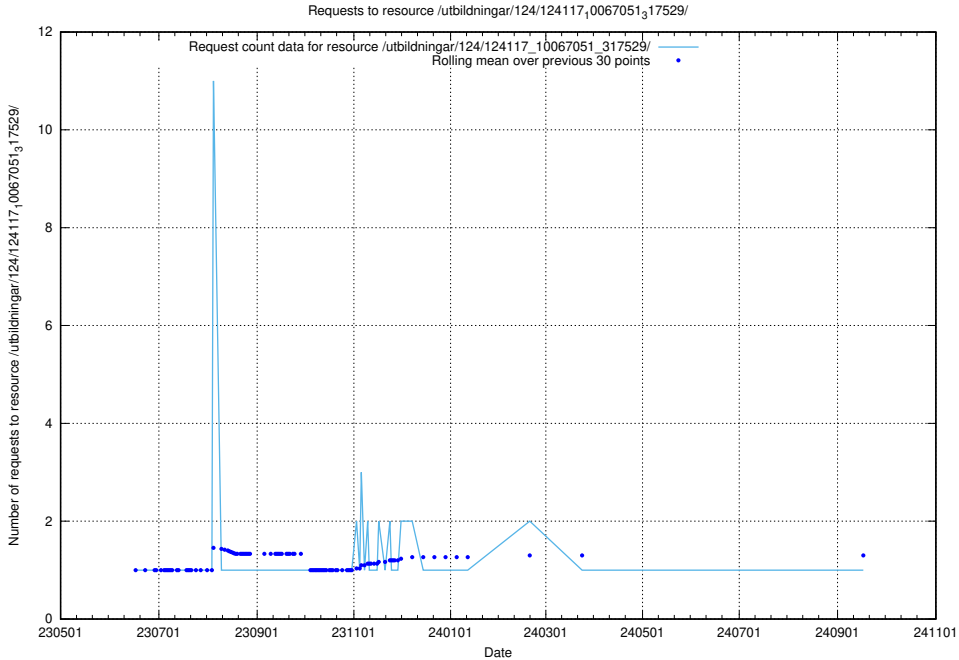

Here, we count the number of requests to resource /utbildningar/124/124862_10069368_318273/.

5.6783 Usage of /utbildningar/124/124117_10067051_317529/

Here, we count the number of requests to resource /utbildningar/124/124117_10067051_317529/.