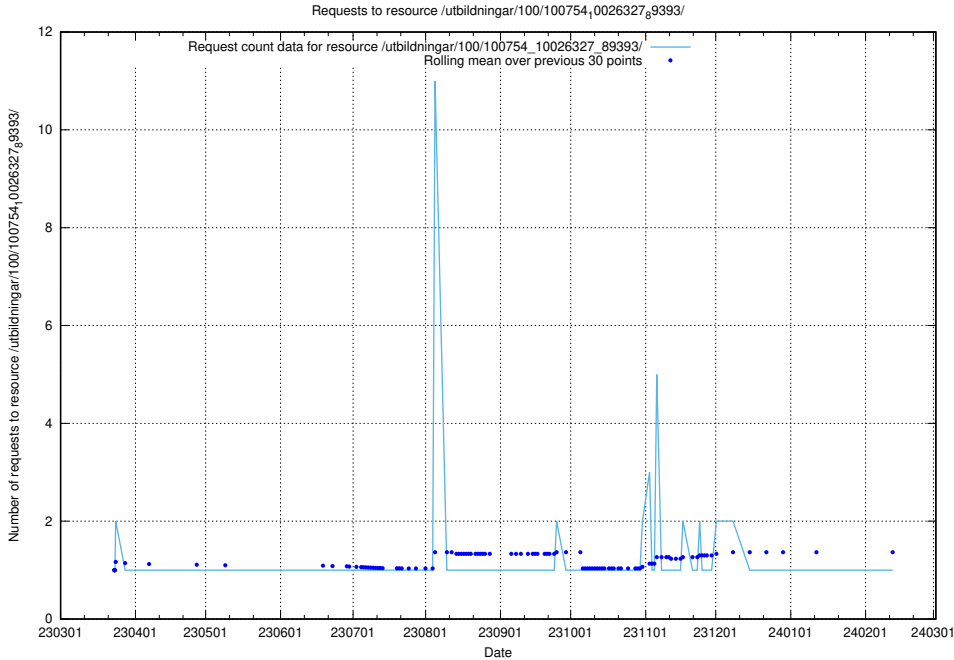

5.6492 Usage of /utbildningar/100/100754_10026327_89393/

Here, we count the number of requests to resource /utbildningar/100/100754_10026327_89393/.