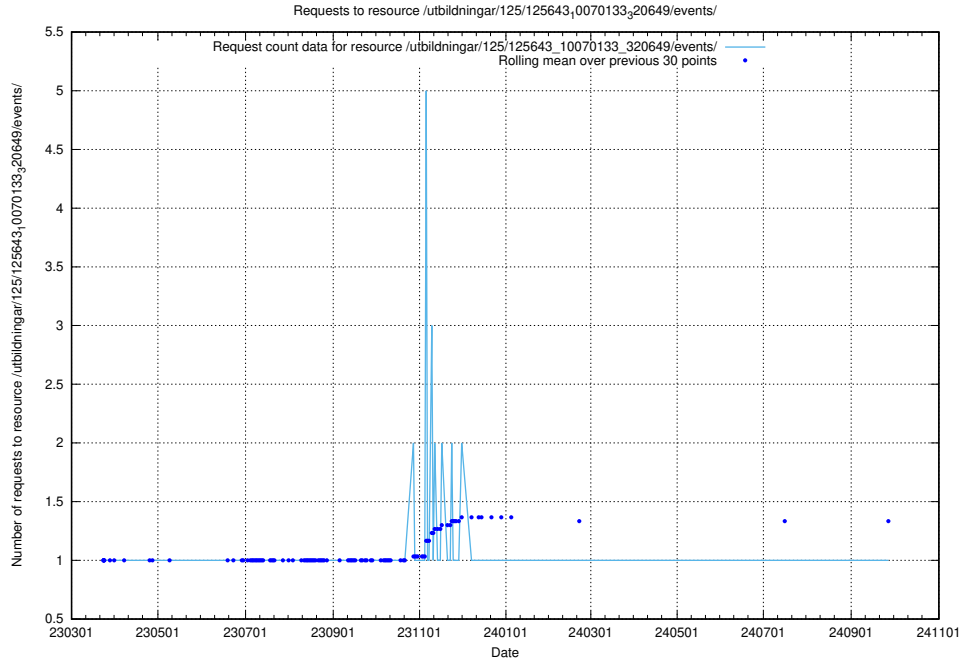

5.1094 Usage of /utbildningar/125/125643_10070133_320649/events/

Here, we count the number of requests to resource /utbildningar/125/125643_10070133_320649/events/