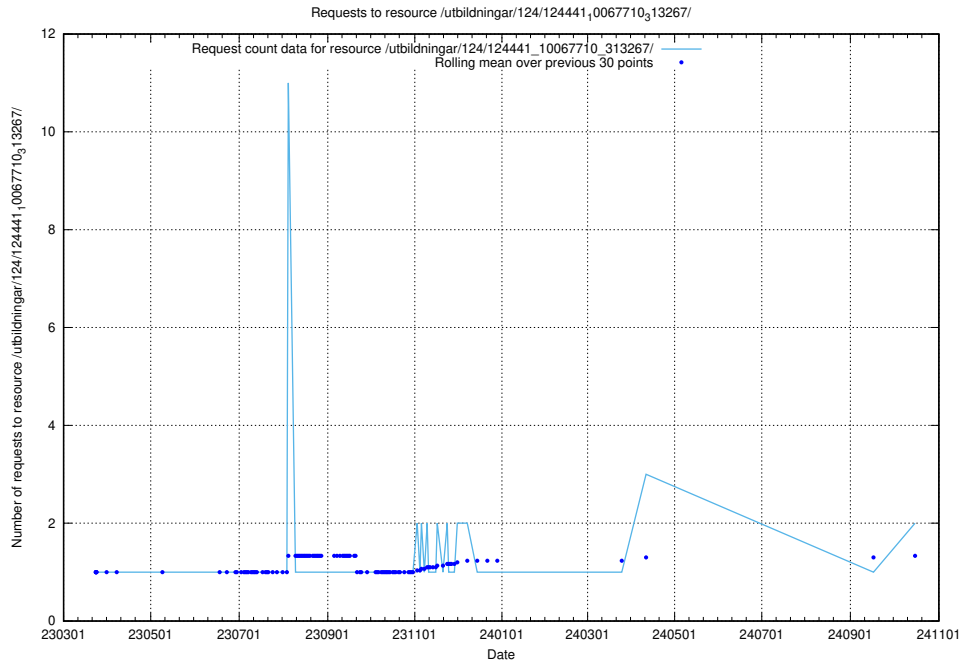

5.732 Usage of /utbildningar/124/124441_10067710_313267/

Here, we count the number of requests to resource /utbildningar/124/124441_10067710_313267/.