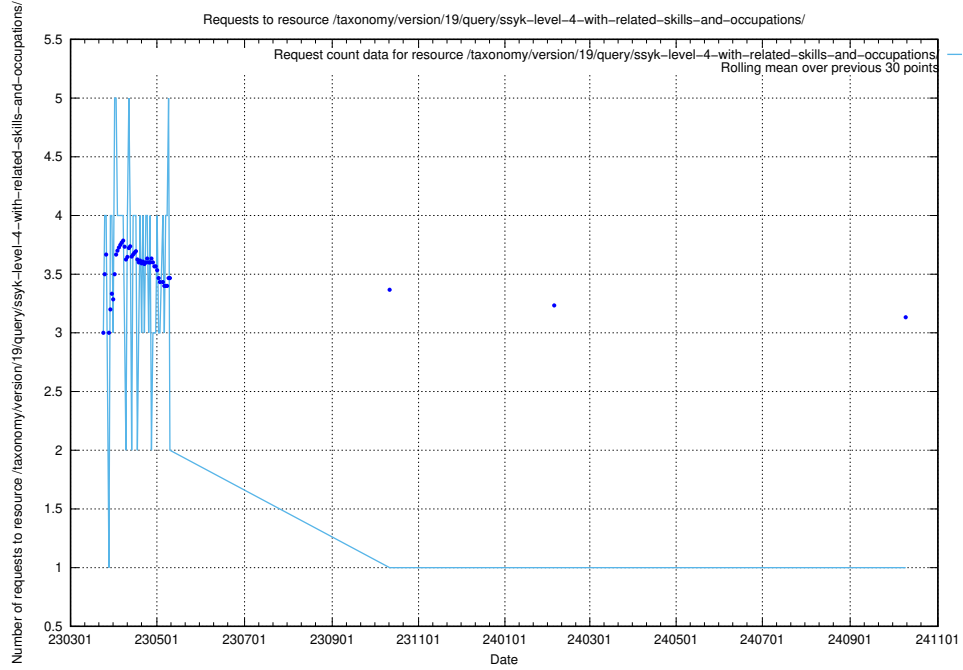

5.7065 Usage of /taxonomy/version/19/query/ssyk-level-4-with-related-skills-and-occupations/

Here, we count the number of requests to resource /taxonomy/version/19/query/ssyk-level-4-with-related-skills-and-occupations/.