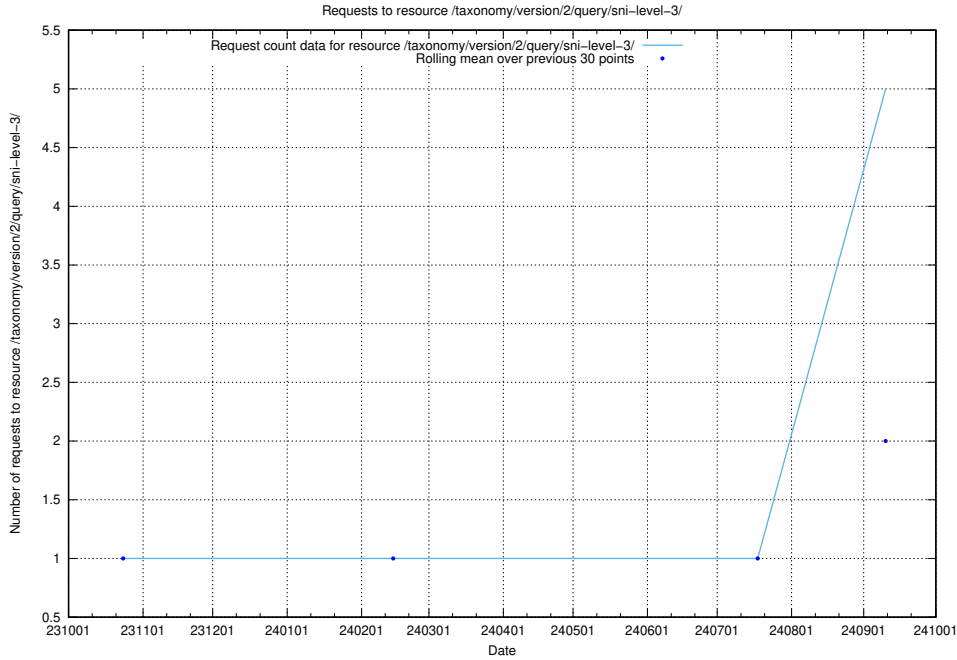

5.228 Usage of /taxonomy/version/2/query/sni-level-3/

Here, we count the number of requests to resource /taxonomy/version/2/query/sni-level-3/.