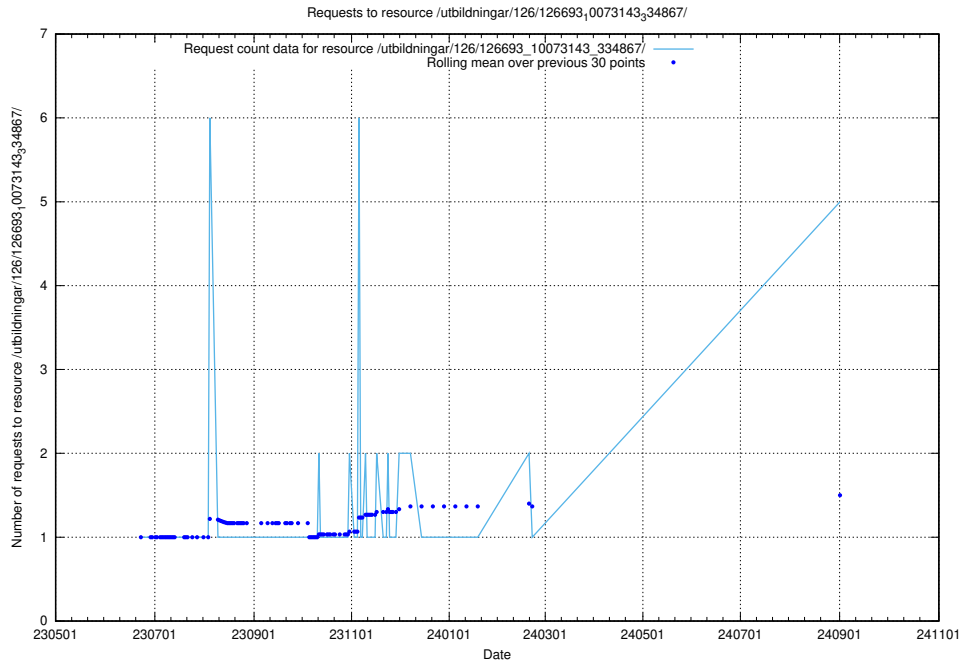

5.241 Usage of /utbildningar/126/126693_10073143_334867/

Here, we count the number of requests to resource /utbildningar/126/126693_10073143_334867/.