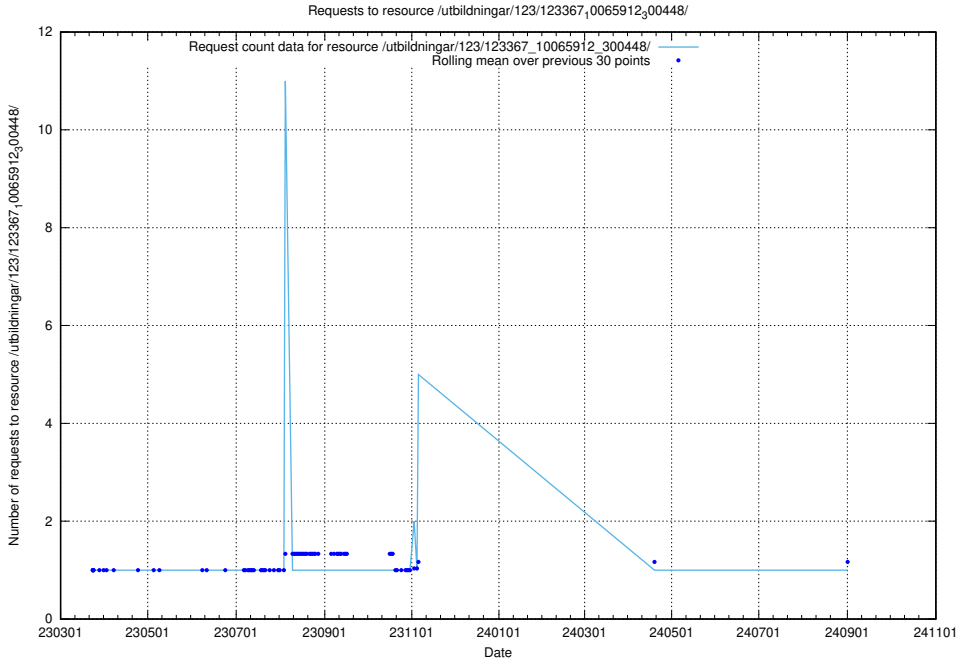

Here, we count the number of requests to resource /utbildningar/126/126237_10071454_326668/.

5.5625 Usage of /utbildningar/123/123367_10065912_300448/

Here, we count the number of requests to resource /utbildningar/123/123367_10065912_300448/.