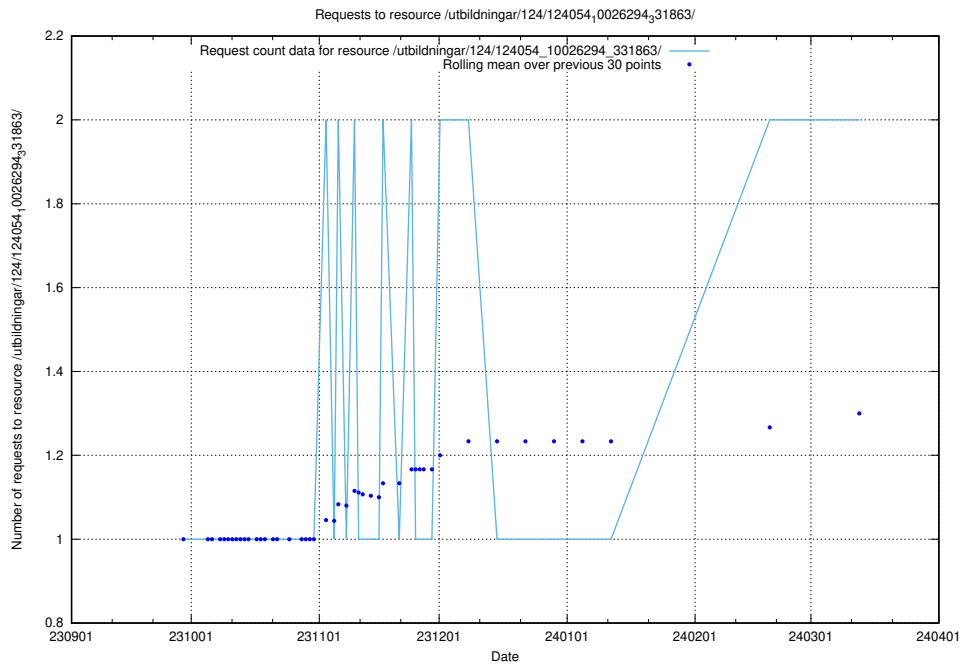

5.806 Usage of /utbildningar/124/124054_10026294_331863/

Here, we count the number of requests to resource /utbildningar/124/124054_10026294_331863/.