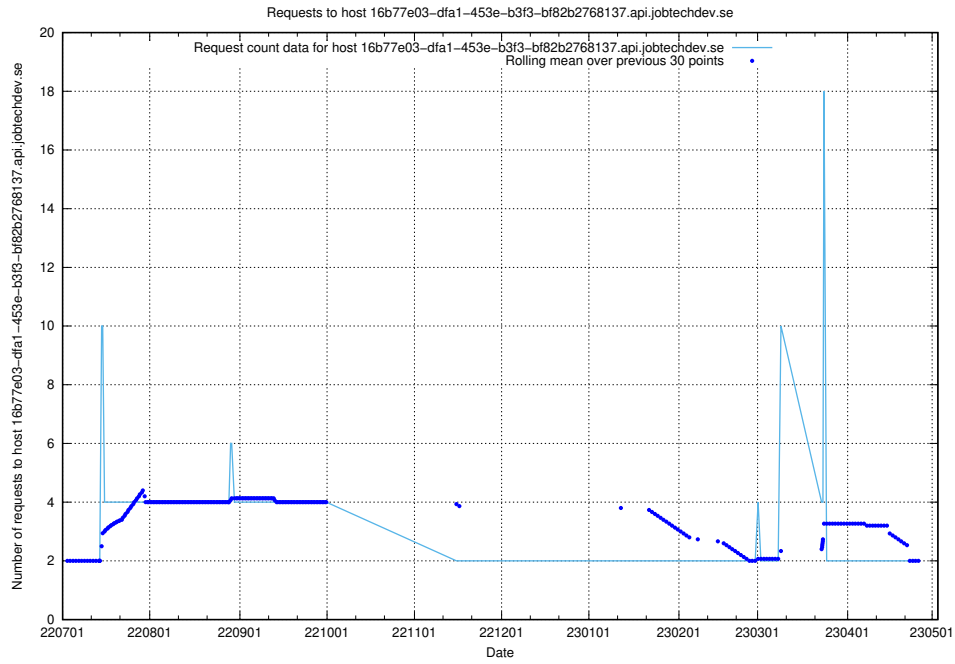

7.397 Usage of 16b77e03-dfa1-453e-b3f3-bf82b2768137.api.jobtechdev.se

Here, we count the number of requests to host 16b77e03-dfa1-453e-b3f3-bf82b2768137.api.jobtechdev.se.