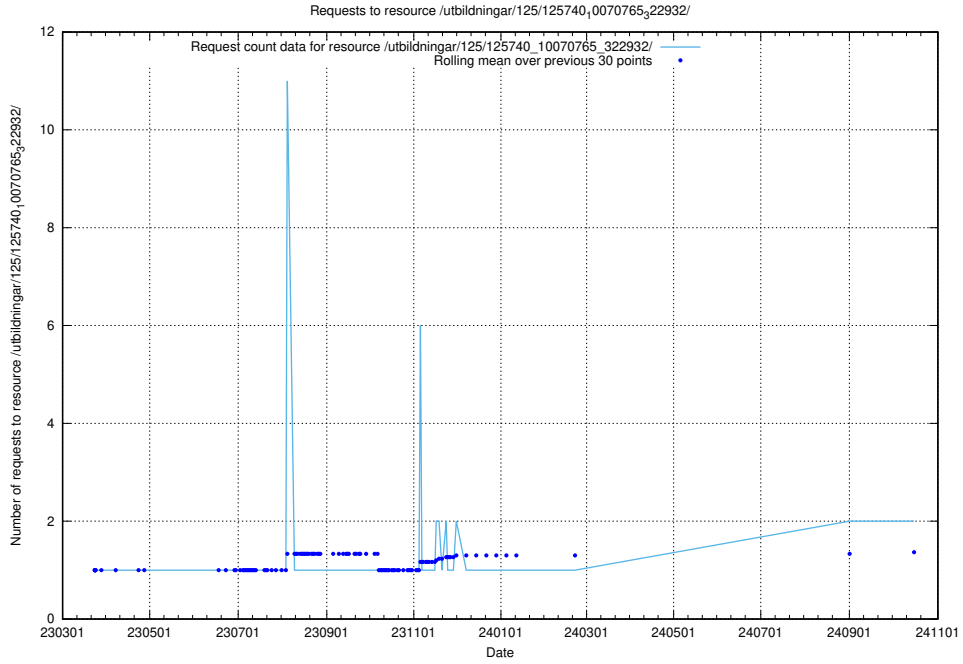

5.526 Usage of /utbildningar/125/125740_10070765_322932/

Here, we count the number of requests to resource /utbildningar/125/125740_10070765_322932/.