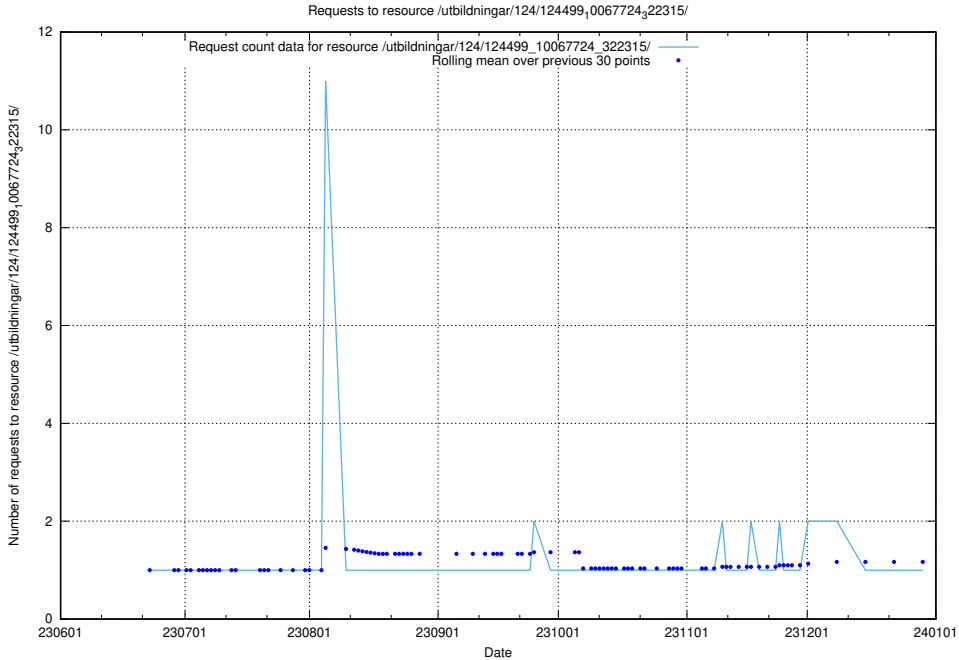

5.6693 Usage of /utbildningar/124/124499_10067724_322315/

Here, we count the number of requests to resource /utbildningar/124/124499_10067724_322315/.