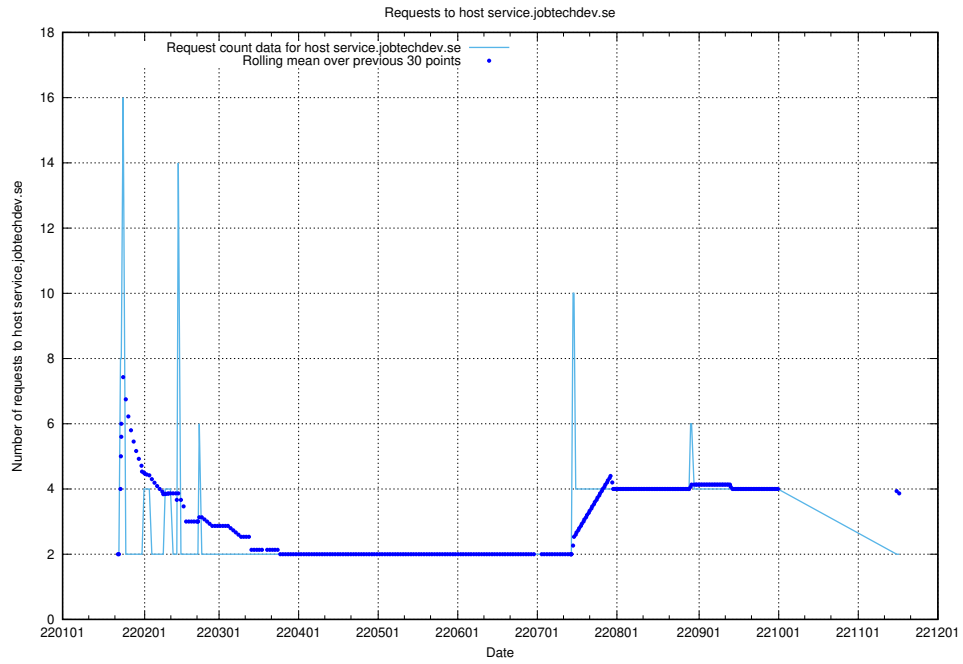

7.599 Usage of service.jobtechdev.se

Here, we count the number of requests to host service.jobtechdev.se.