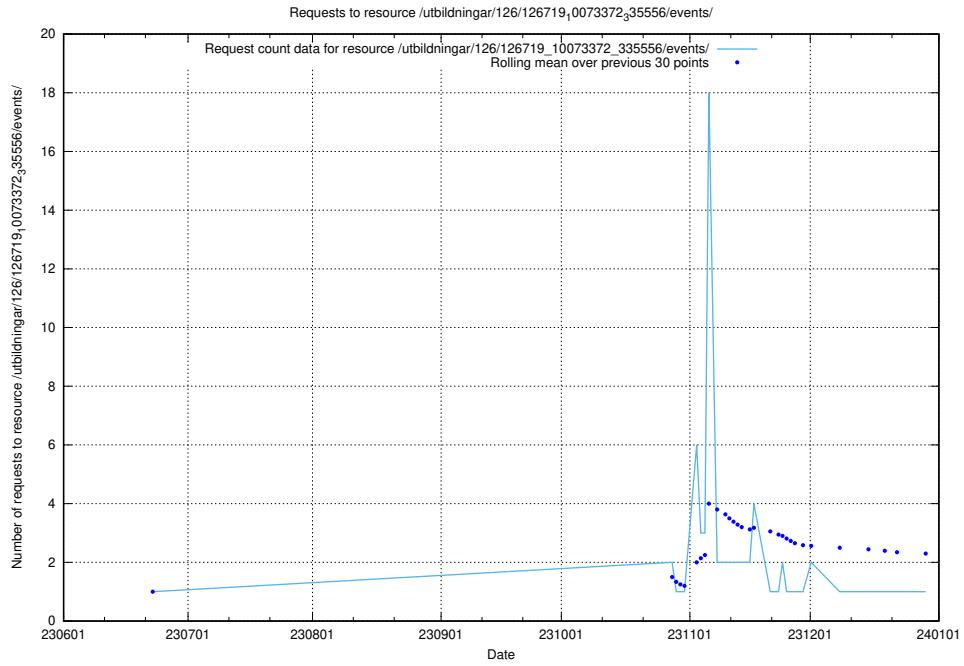

5.6524 Usage of /utbildningar/126/126719_10073372_335556/events/

Here, we count the number of requests to resource /utbildningar/126/126719_10073372_335556/events/