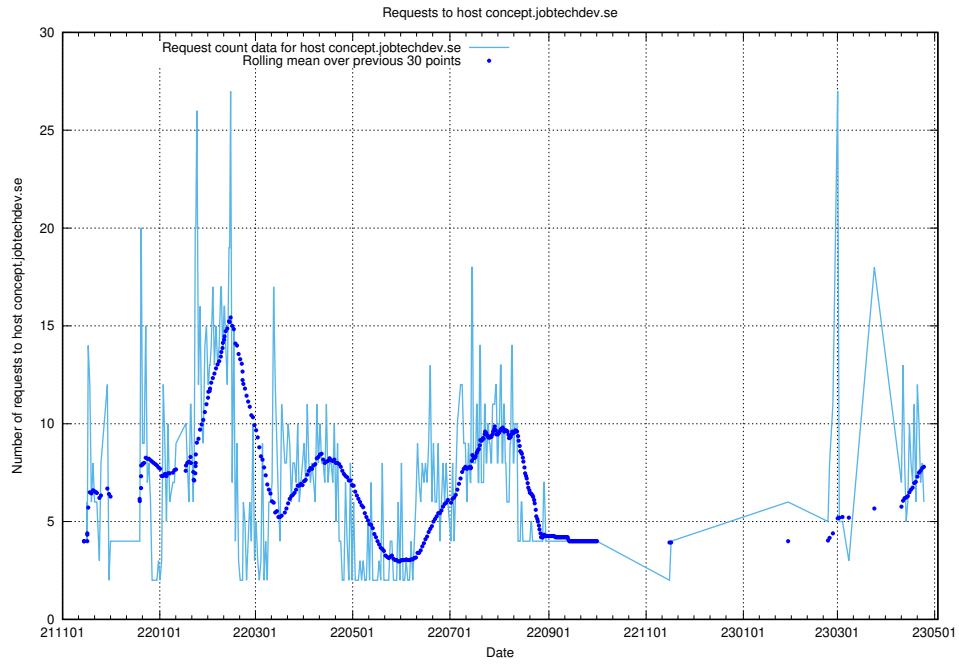

7.83 Usage of concept.jobtechdev.se

Here, we count the number of requests to host concept.jobtechdev.se.