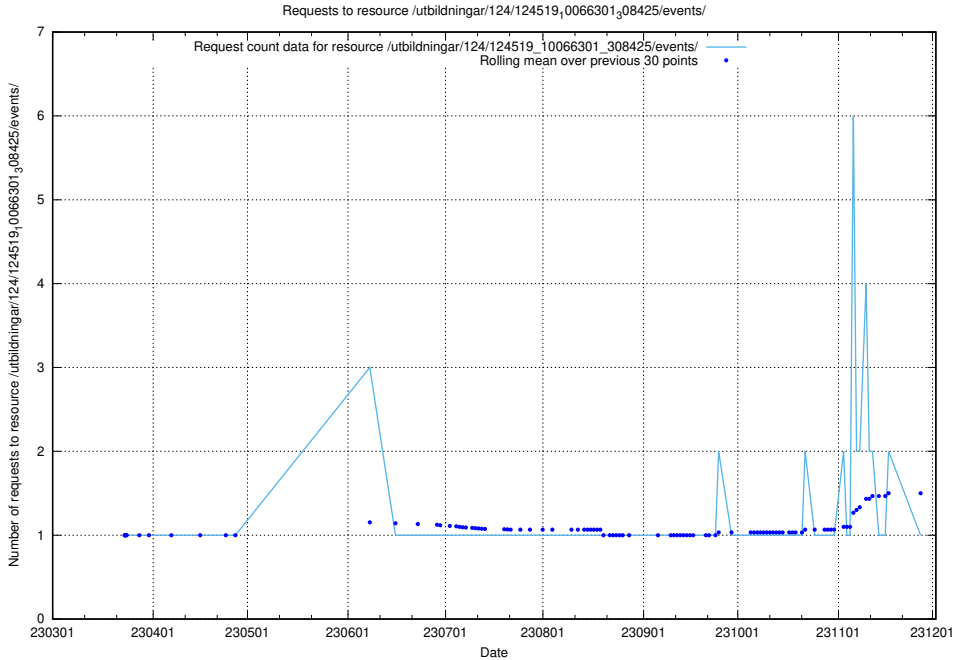

Here, we count the number of requests to resource /taxonomy/version/14/query/ssyk-level-4-with-related-isco-level-4-groups/.

5.2144 Usage of /utbildningar/124/124519_10066301_308425/events/

Here, we count the number of requests to resource /utbildningar/124/124519_10066301_308425/events/