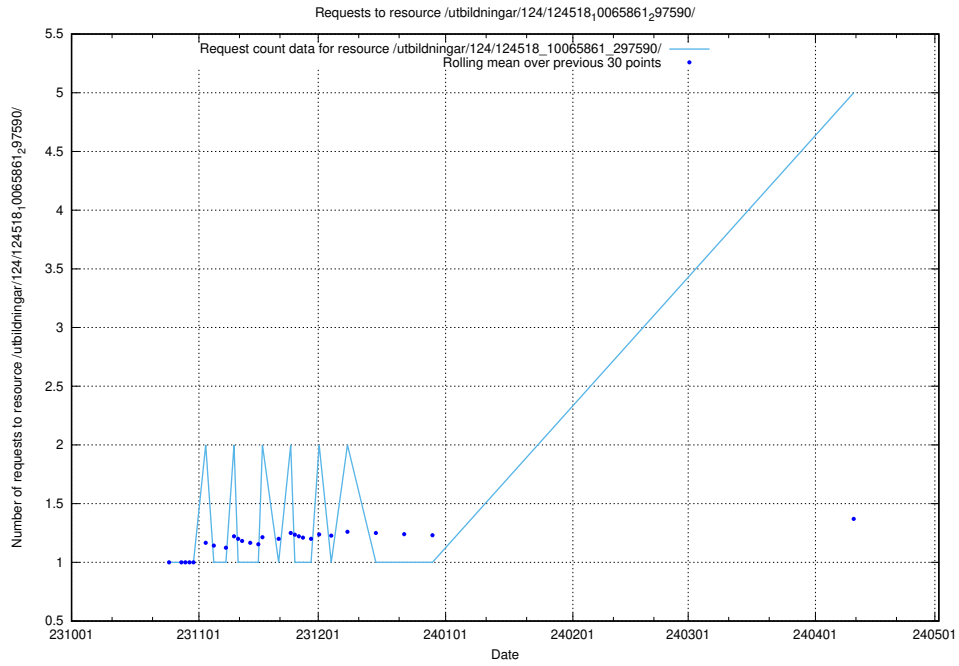

5.226 Usage of /utbildningar/124/124518_10065861_297590/

Here, we count the number of requests to resource /utbildningar/124/124518_10065861_297590/.