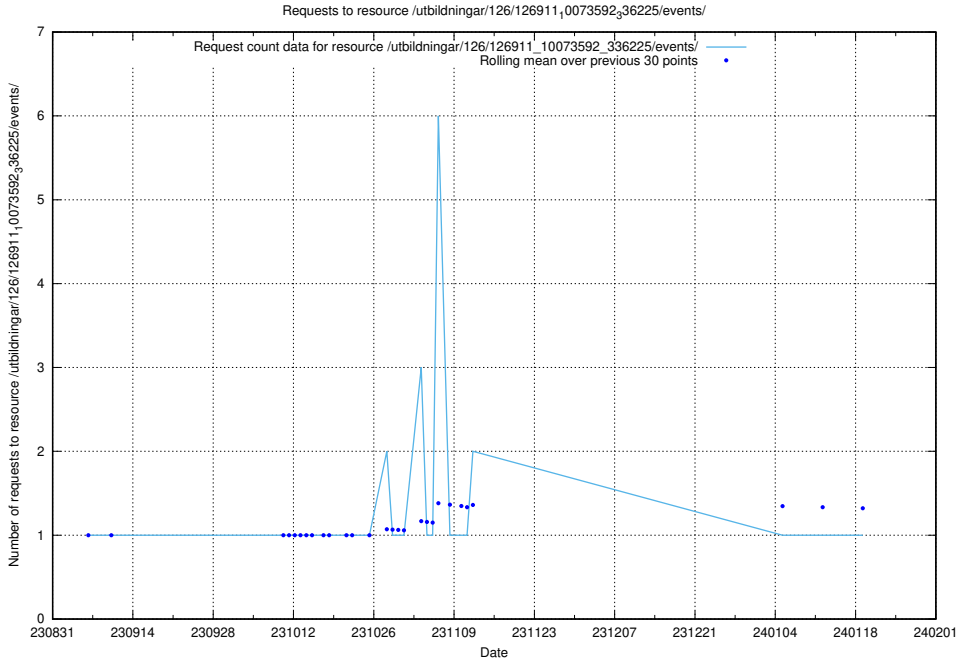

5.5580 Usage of /utbildningar/126/126911_10073592_336225/events/

Here, we count the number of requests to resource /utbildningar/126/126911_10073592_336225/events/