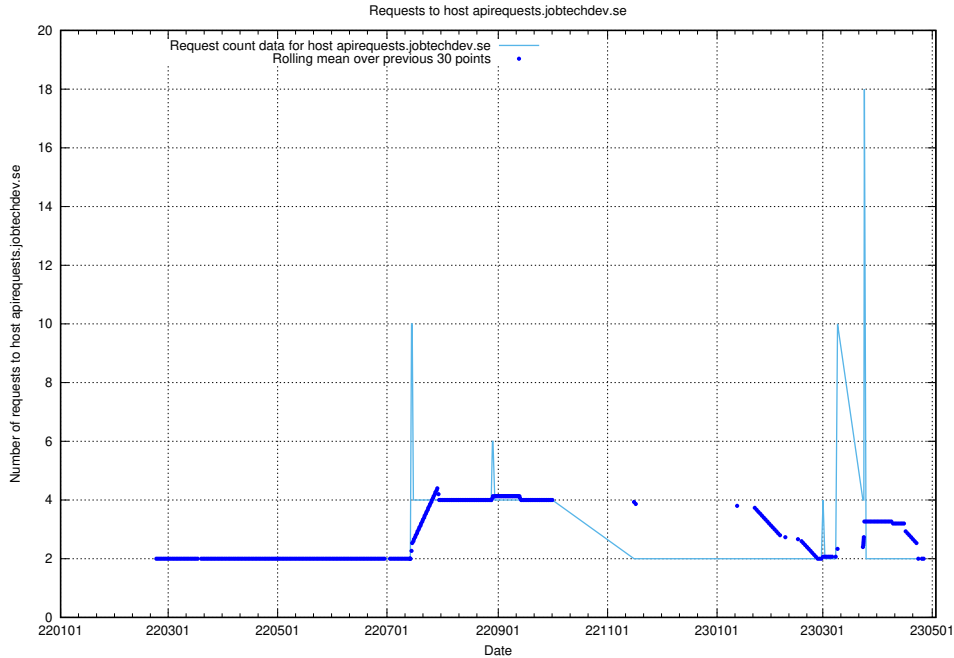

7.522 Usage of apirequests.jobtechdev.se

Here, we count the number of requests to host apirequests.jobtechdev.se.