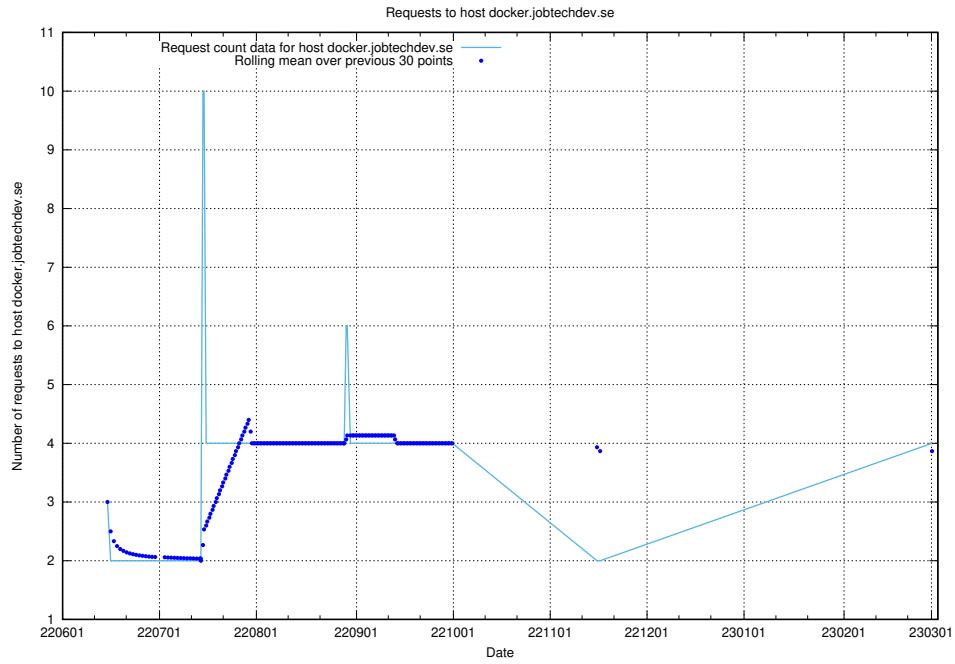

7.152 Usage of docker.jobtechdev.se

Here, we count the number of requests to host docker.jobtechdev.se.