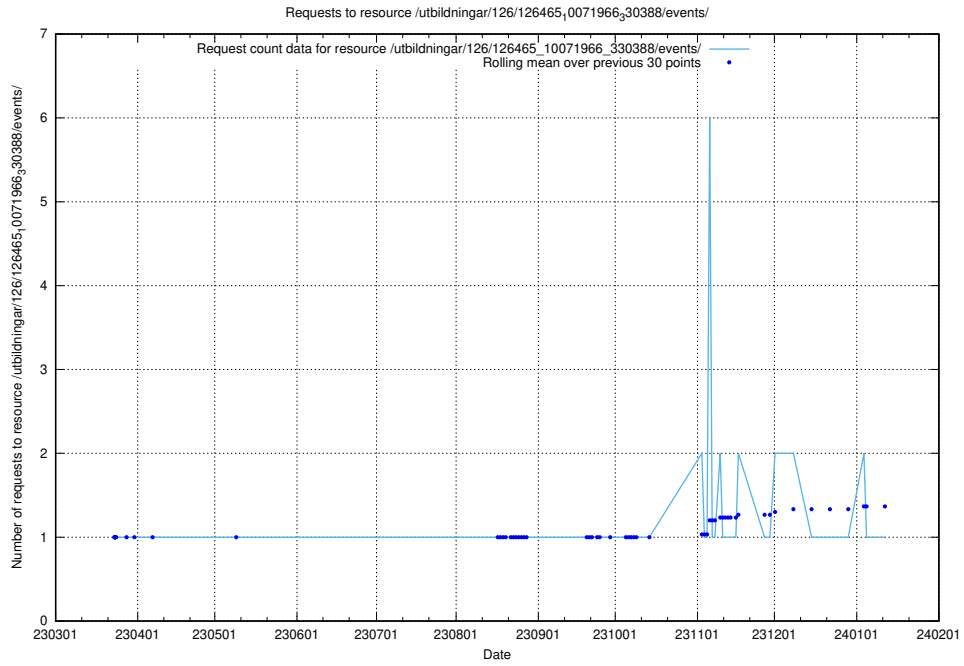

5.7379 Usage of /utbildningar/126/126465_10071966_330388/events/

Here, we count the number of requests to resource /utbildningar/126/126465_10071966_330388/events/