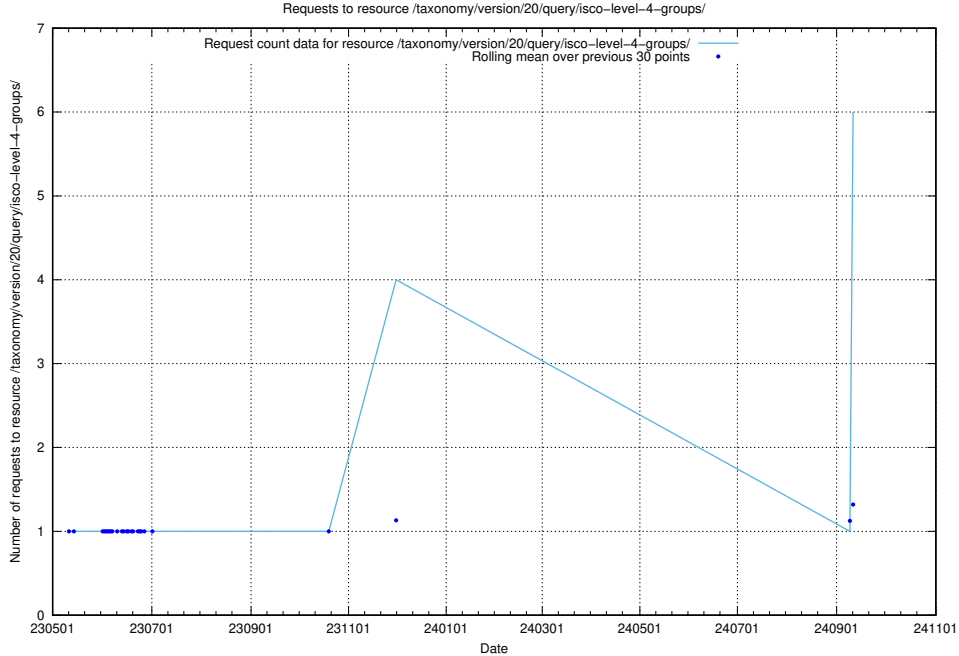

5.174 Usage of /taxonomy/version/20/query/isco-level-4-groups/

Here, we count the number of requests to resource /taxonomy/version/20/query/isco-level-4-groups/.