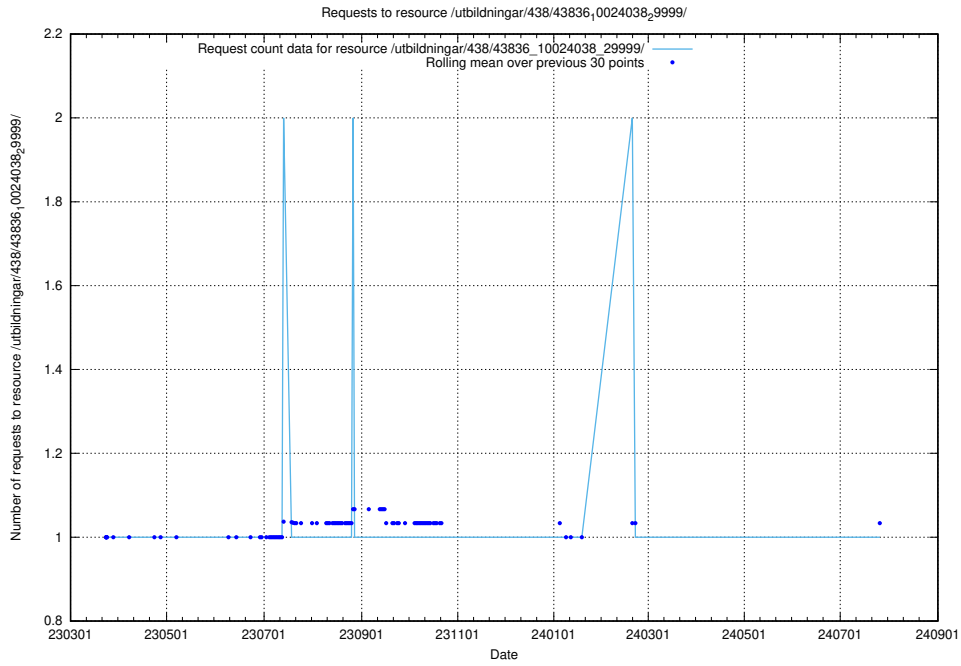

5.7295 Usage of /utbildningar/438/43831_10024051_32246/

Here, we count the number of requests to resource /utbildningar/438/43831_10024051_32246/.

5.7296 Usage of /utbildningar/438/43830_10023988_29949/events/