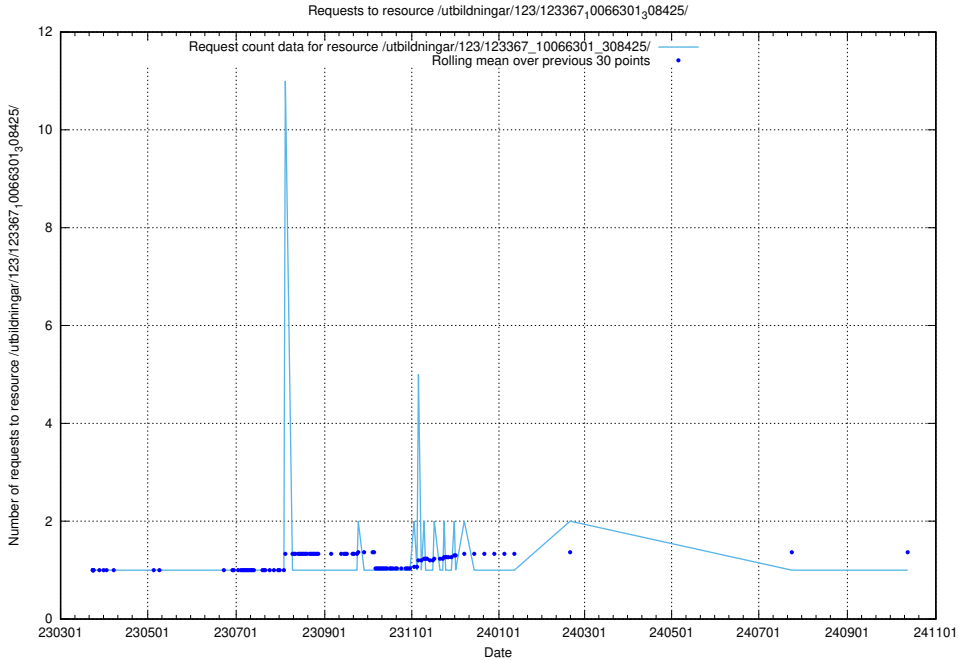

5.5478 Usage of /utbildningar/123/123367_10066301_308425/

Here, we count the number of requests to resource /utbildningar/123/123367_10066301_308425/.