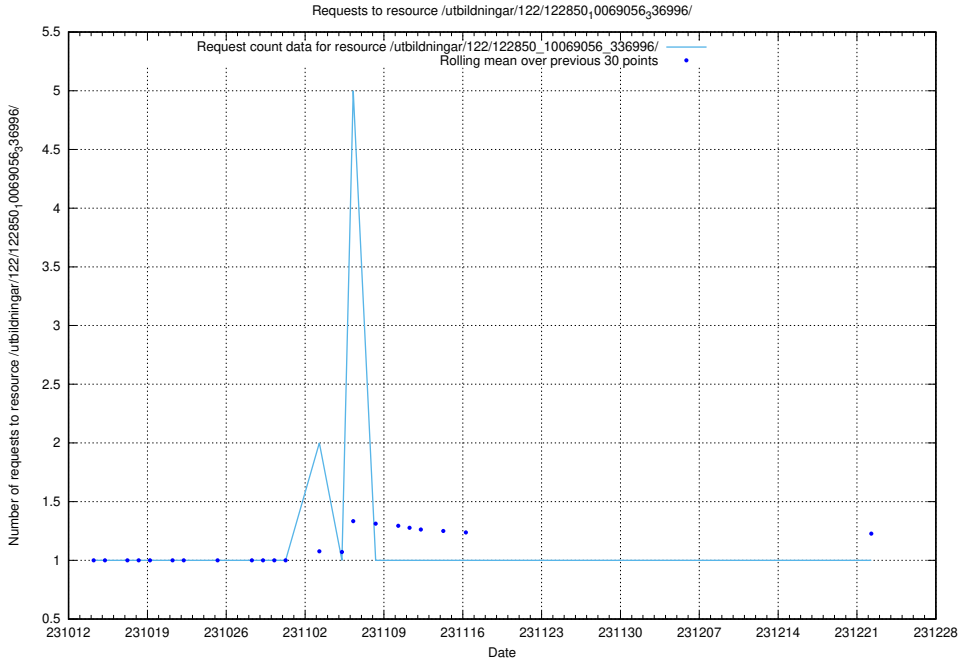

5.5266 Usage of /utbildningar/122/122850_10069056_336996/

Here, we count the number of requests to resource /utbildningar/122/122850_10069056_336996/.