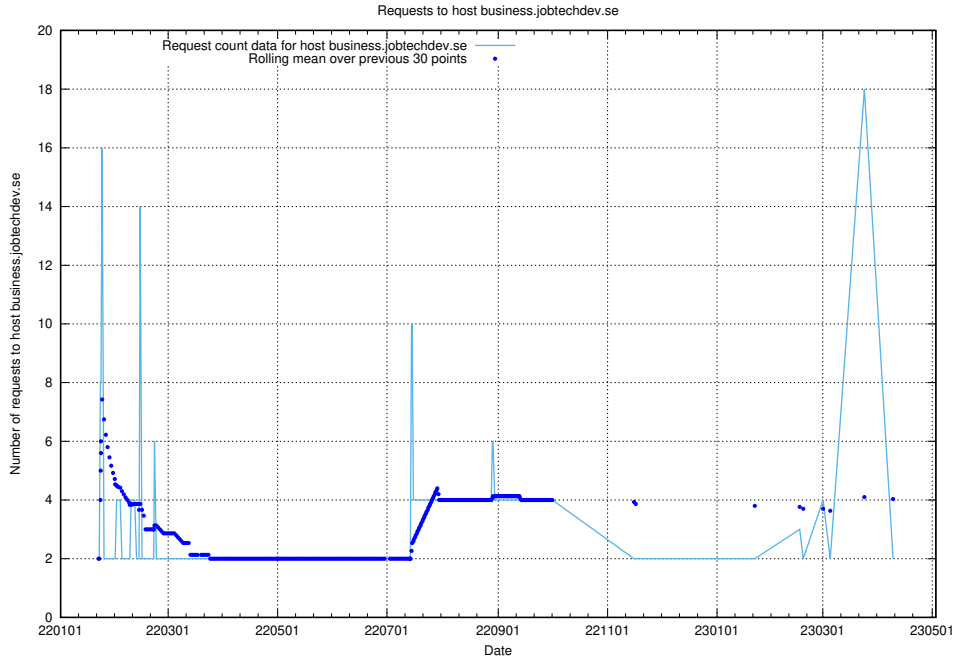

7.266 Usage of business.jobtechdev.se

Here, we count the number of requests to host business.jobtechdev.se.