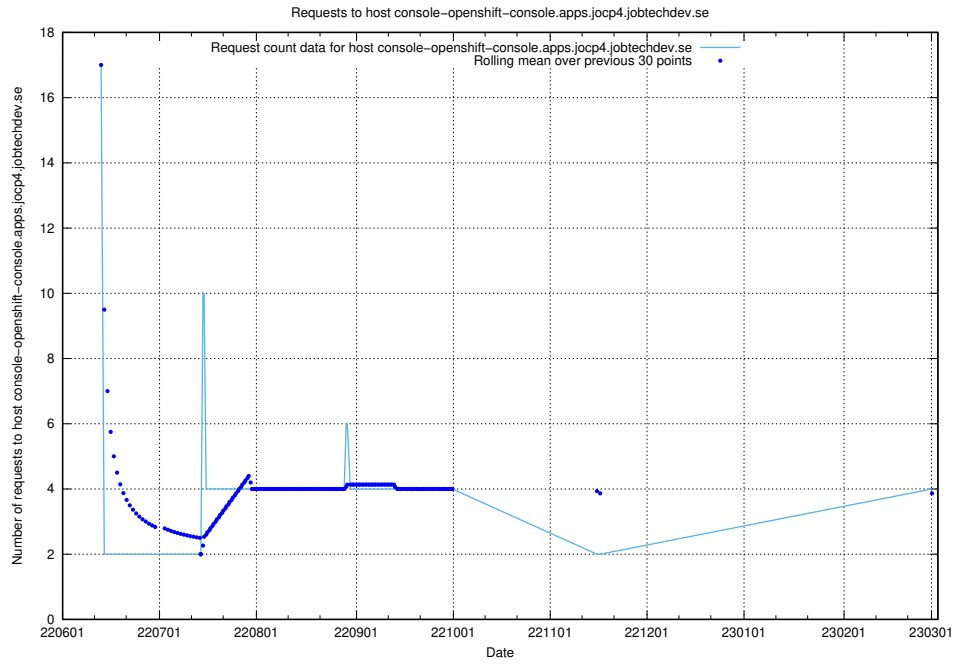

7.153 Usage of console-openshift-console.apps.jocp4.jobtechdev.se

Here, we count the number of requests to host console-openshift-console.apps.jocp4.jobtechdev.se.