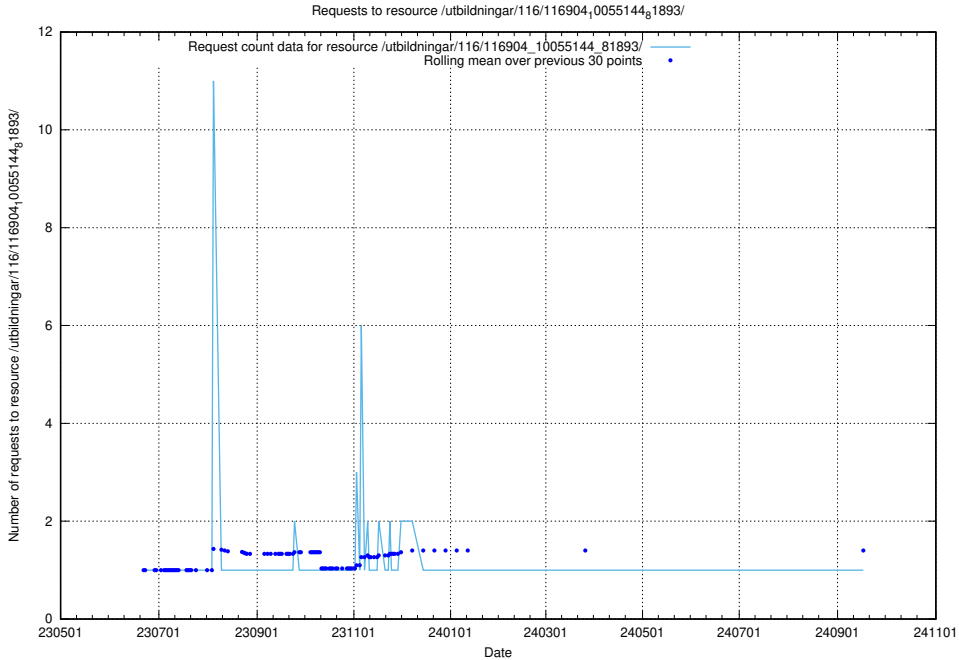

5.6757 Usage of /utbildningar/116/116904_10055144_81893/

Here, we count the number of requests to resource /utbildningar/116/116904_10055144_81893/.