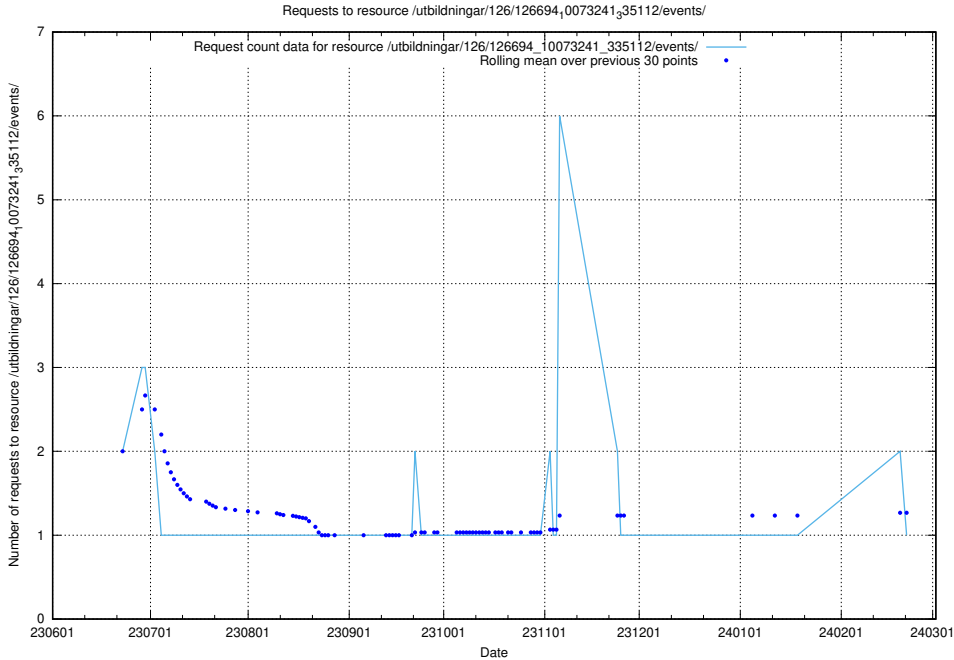

5.6490 Usage of /utbildningar/126/126694_10073241_335112/events/

Here, we count the number of requests to resource /utbildningar/126/126694_10073241_335112/events/