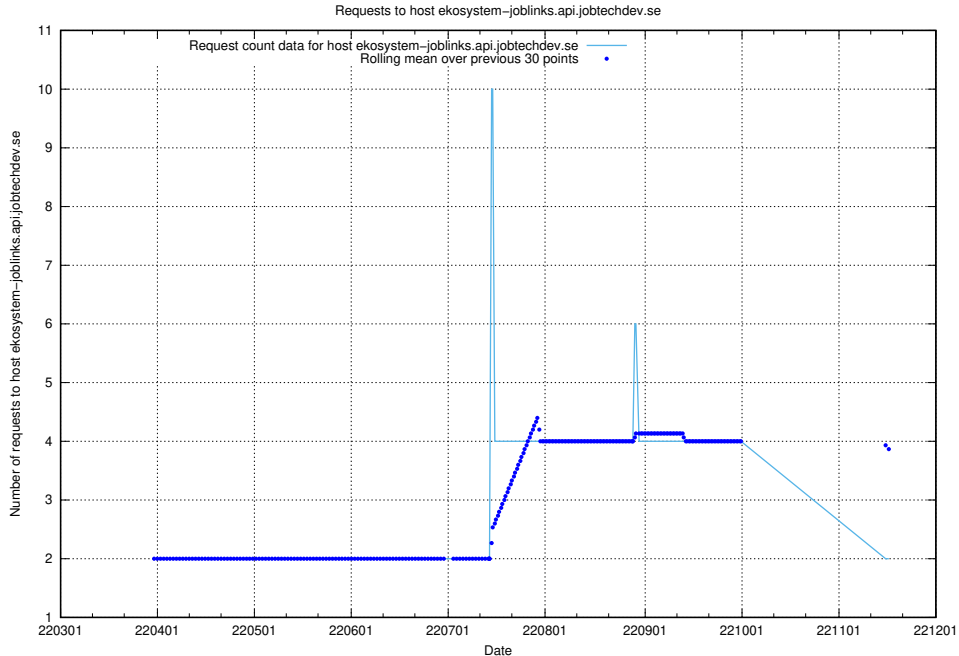

7.491 Usage of ekosystem-joblinks.api.jobtechdev.se

Here, we count the number of requests to host ekosystem-joblinks.api.jobtechdev.se.