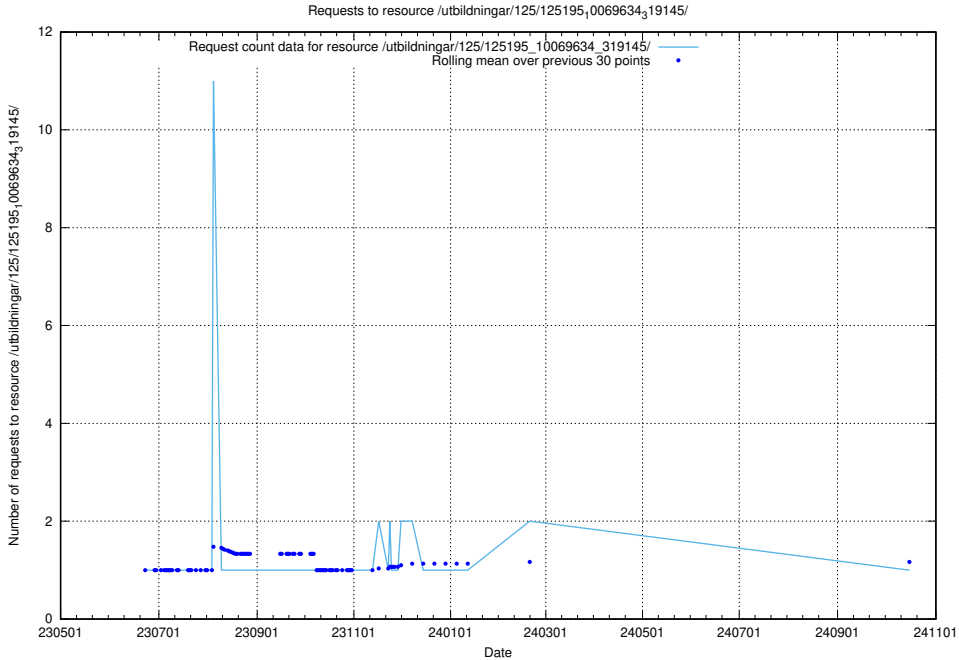

5.6630 Usage of /utbildningar/125/125195_10069634_319145/

Here, we count the number of requests to resource /utbildningar/125/125195_10069634_319145/.