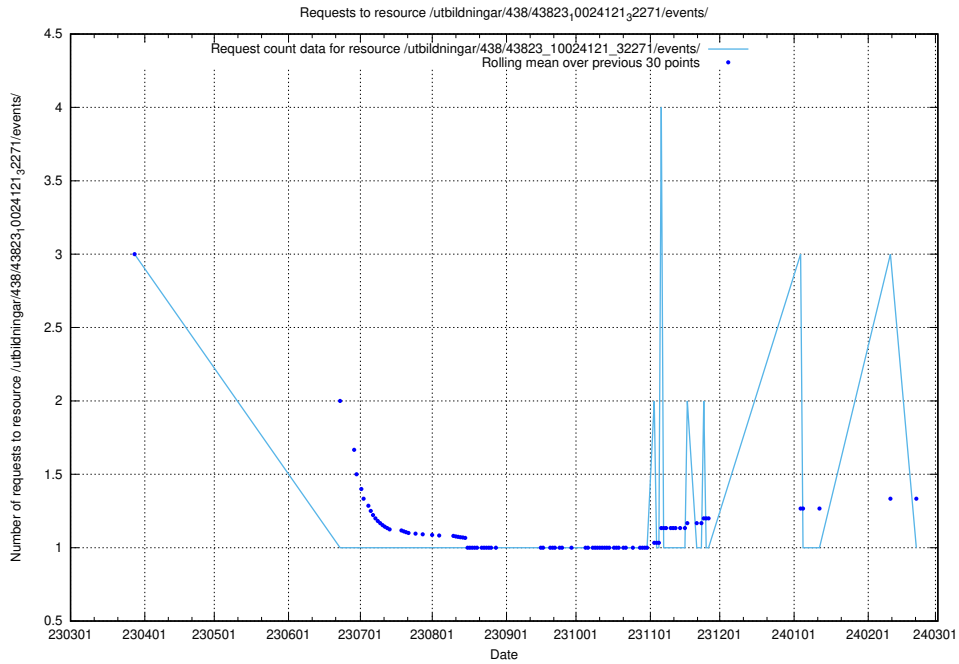

5.6982 Usage of /utbildningar/438/43823_10024121_32271/events/

Here, we count the number of requests to resource /utbildningar/438/43823_10024121_32271/events/.