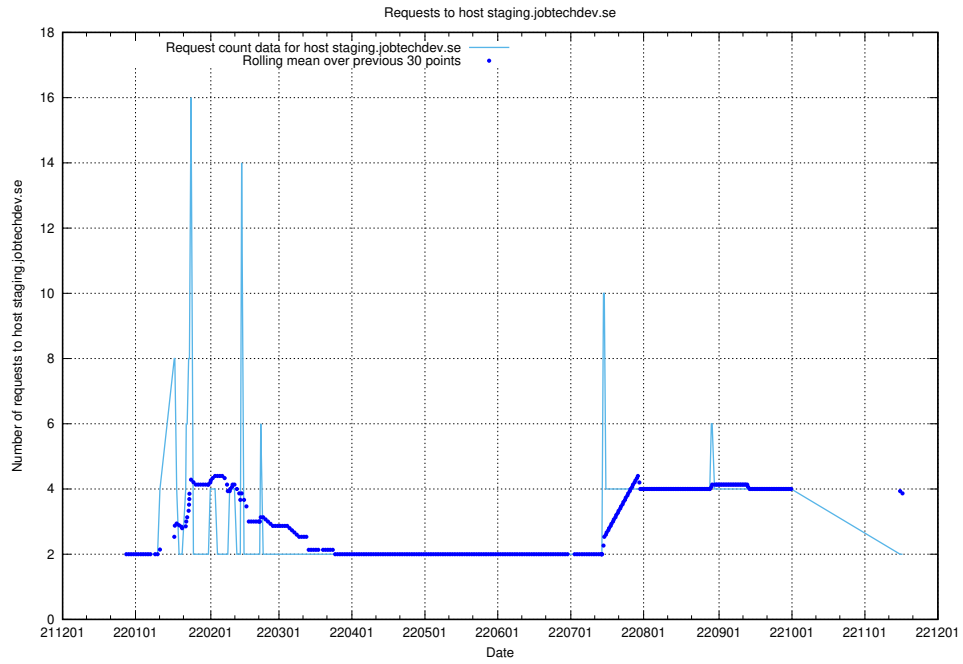

7.364 Usage of staging.jobtechdev.se

Here, we count the number of requests to host staging.jobtechdev.se.