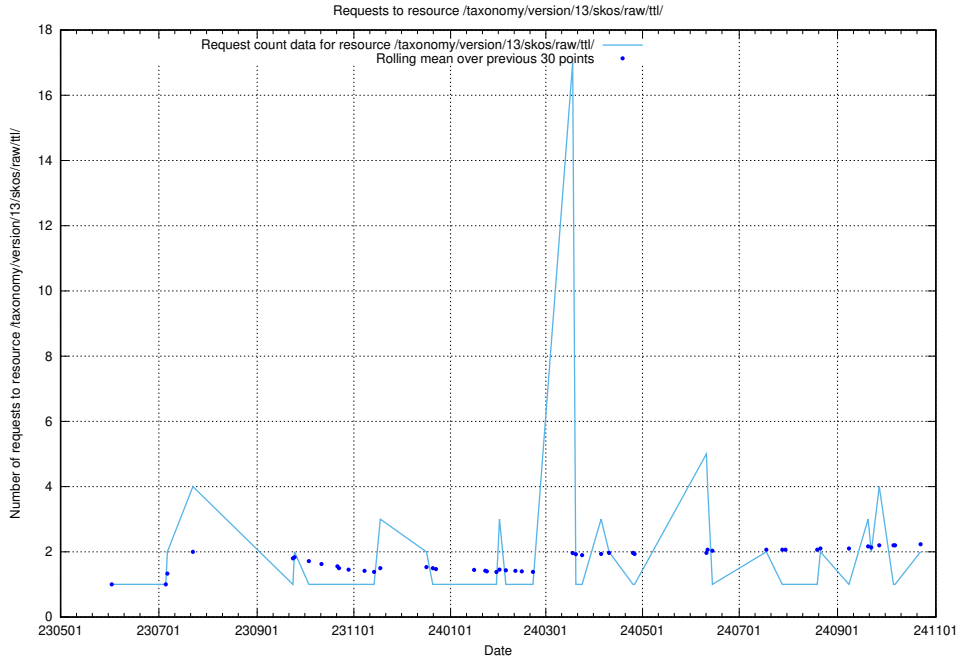

5.964 Usage of /taxonomy/version/13/skos/raw/ttl/

Here, we count the number of requests to resource /taxonomy/version/13/skos/raw/ttl/.