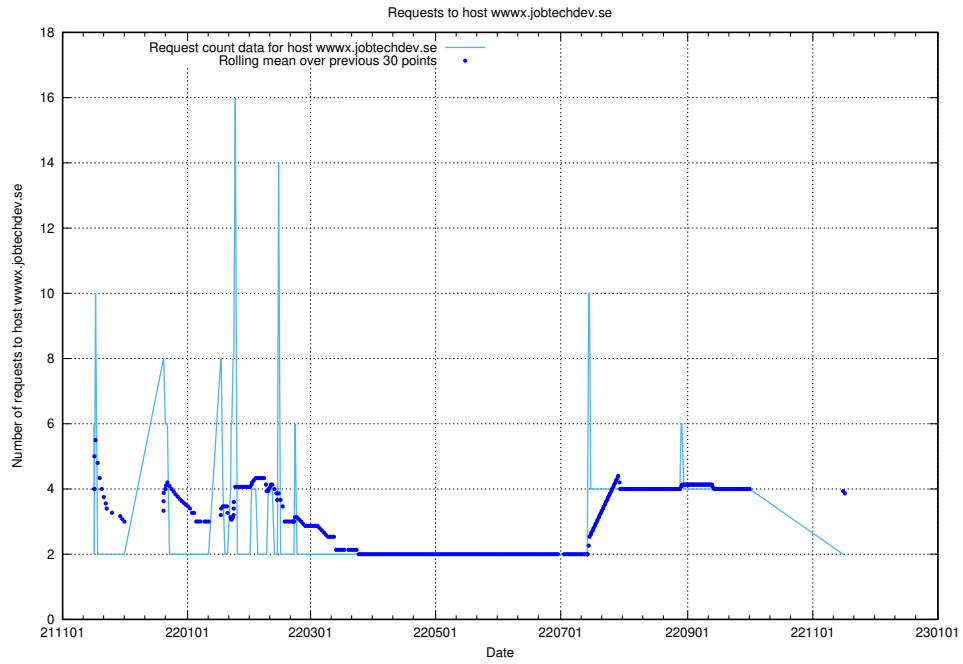

7.544 Usage of www.jobtechdev.se

Here, we count the number of requests to host www.jobtechdev.se.