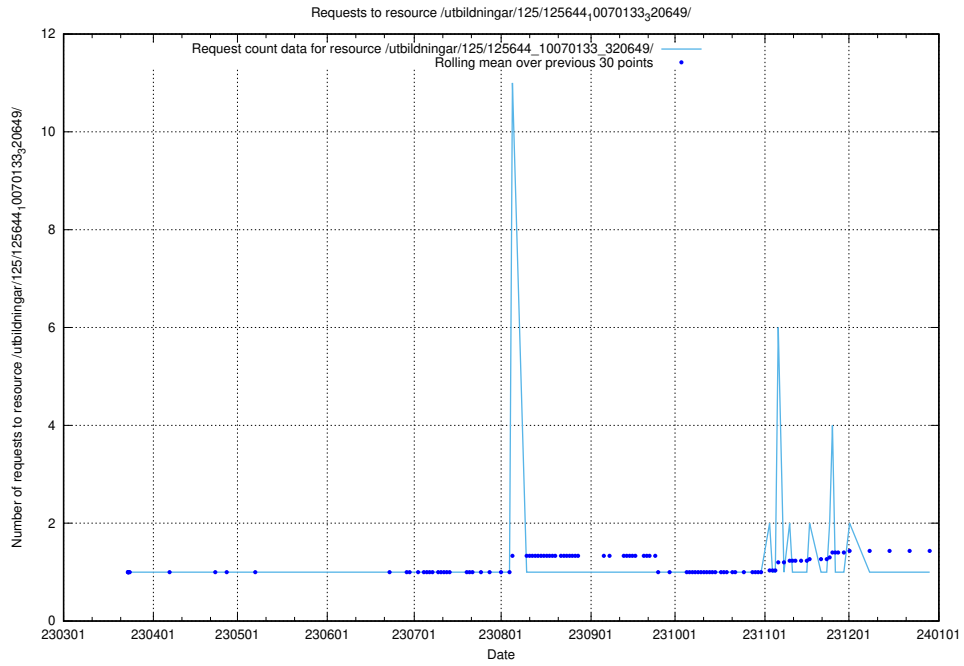

5.1093 Usage of /utbildningar/125/125644_10070133_320649/

Here, we count the number of requests to resource /utbildningar/125/125644_10070133_320649/.