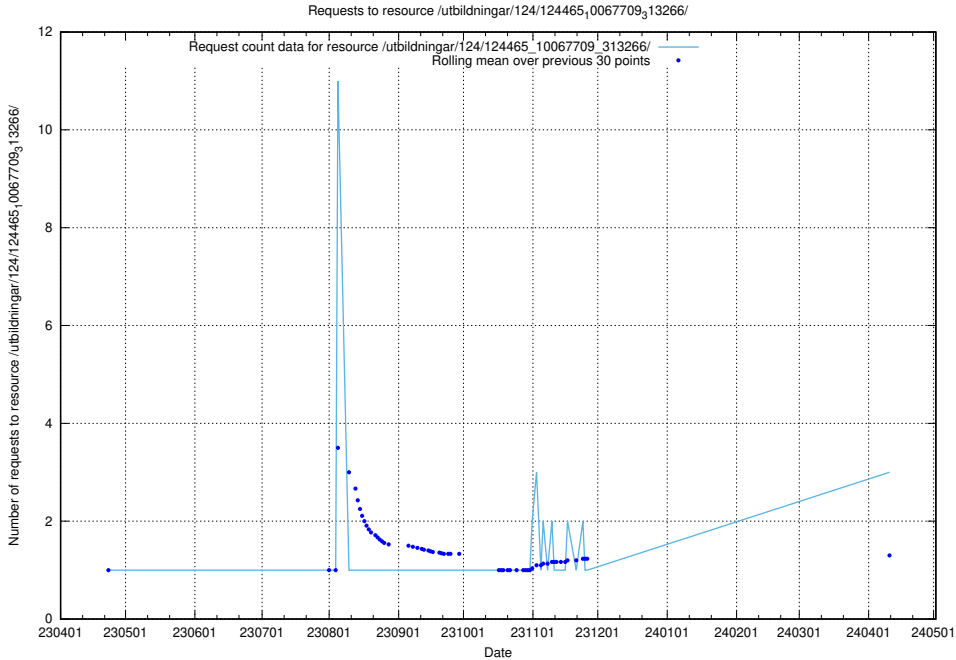

Here, we count the number of requests to resource /utbildningar/124/124465_10067709_313266/.

5.503 Usage of /utbildningar/124/124856_10071083_324595/

Here, we count the number of requests to resource /utbildningar/124/124856_10071083_324595/.