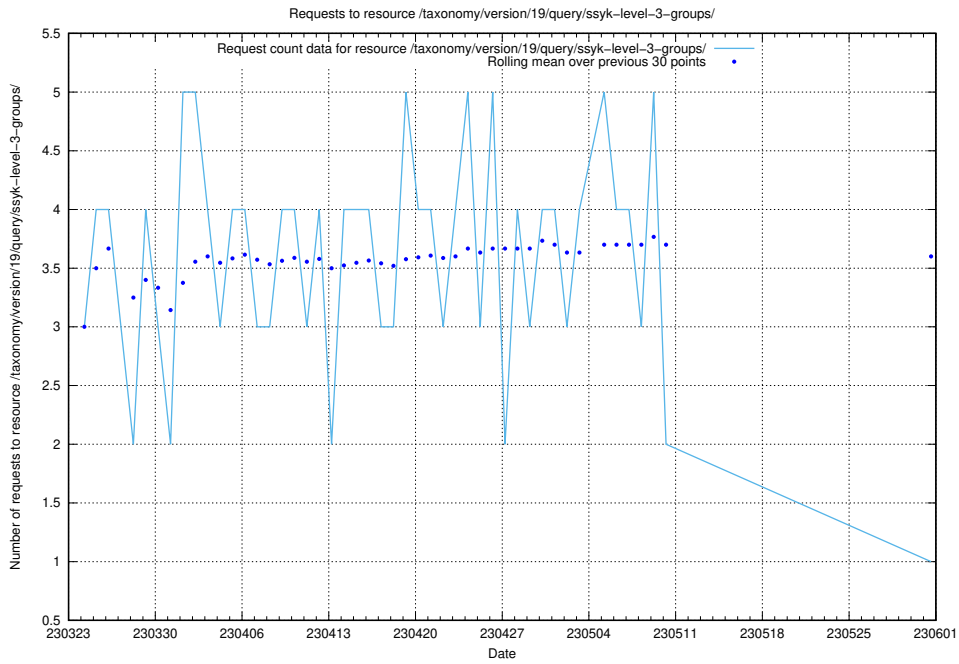

5.7070 Usage of /taxonomy/version/19/query/ssyk-level-3-groups/

Here, we count the number of requests to resource /taxonomy/version/19/query/ssyk-level-3-groups/.