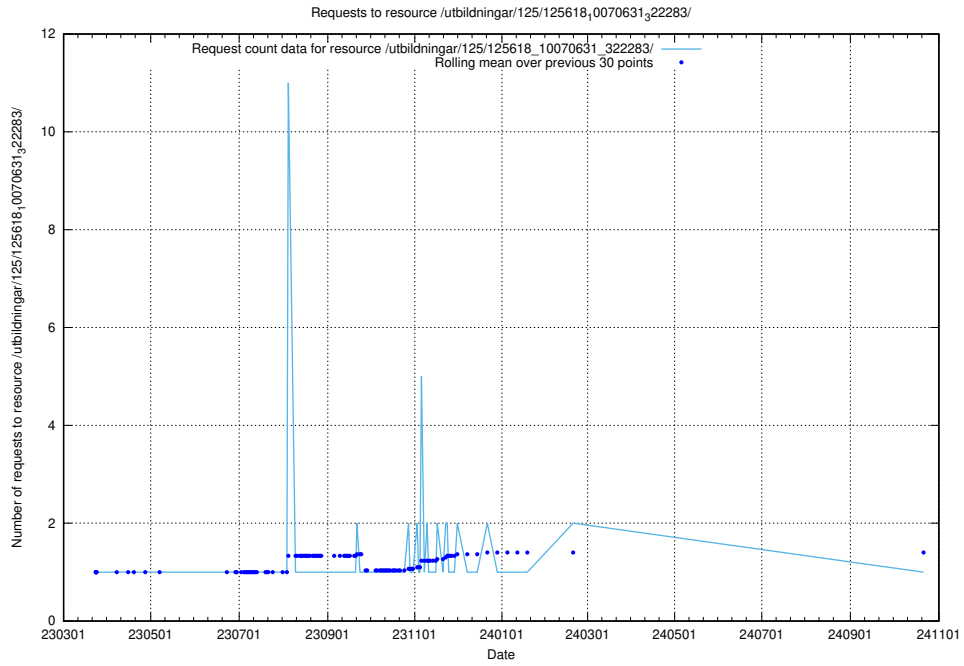

Here, we count the number of requests to resource /utbildningar/125/125618_10070631_322283/events/

5.1118 Usage of /utbildningar/125/125618_10070631_322283/

Here, we count the number of requests to resource /utbildningar/125/125618_10070631_322283/.