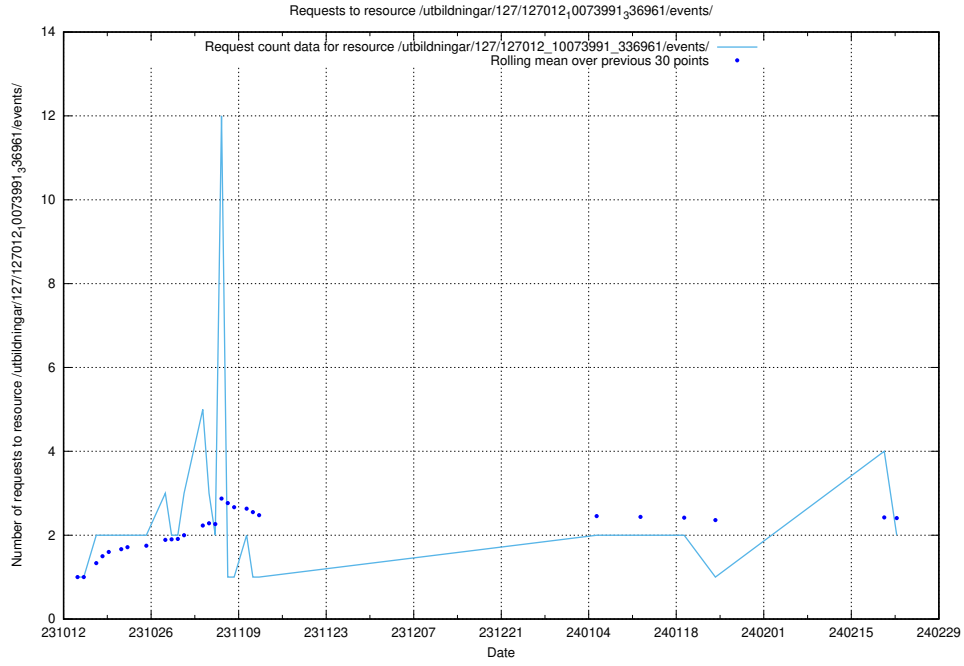

5.792 Usage of /utbildningar/127/127012_10073991_336961/events/

Here, we count the number of requests to resource /utbildningar/127/127012_10073991_336961/events/