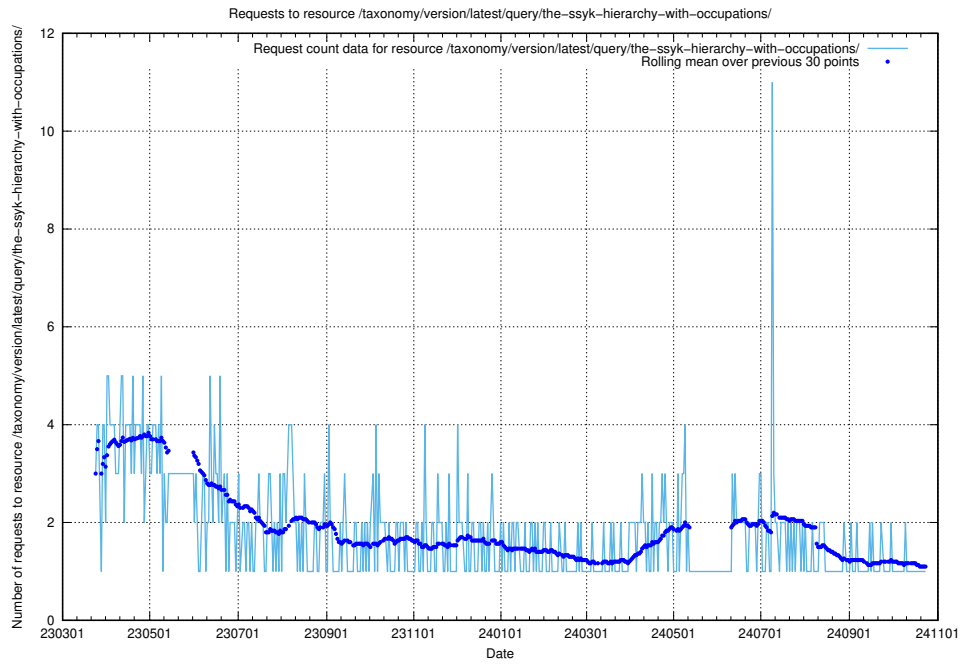

5.6999 Usage of /taxonomy/version/latest/query/the-ssyk-hierarchy-with-occupations/

Here, we count the number of requests to resource /taxonomy/version/latest/query/the-ssyk-hierarchy-with-occupations/.