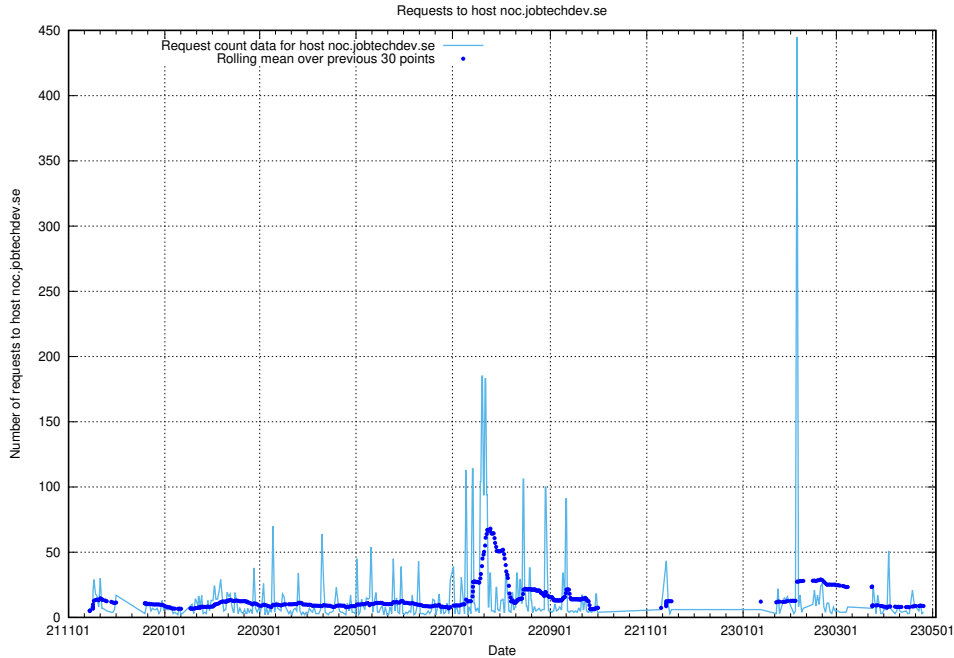

7.172 Usage of noc.jobtechdev.se

Here, we count the number of requests to host noc.jobtechdev.se.