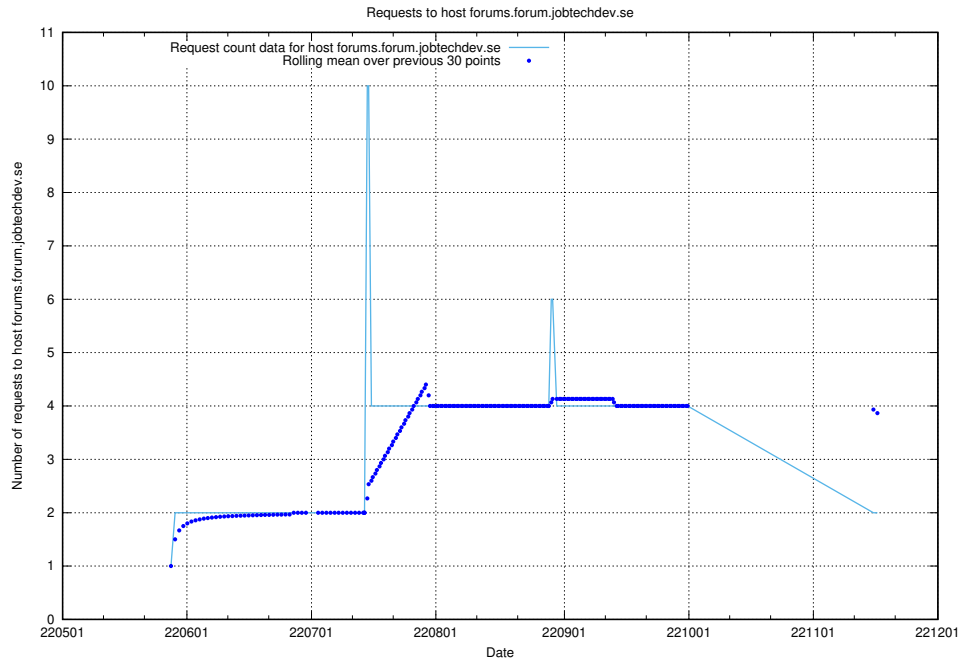

7.426 Usage of forums.forum.jobtechdev.se

Here, we count the number of requests to host forums.forum.jobtechdev.se.