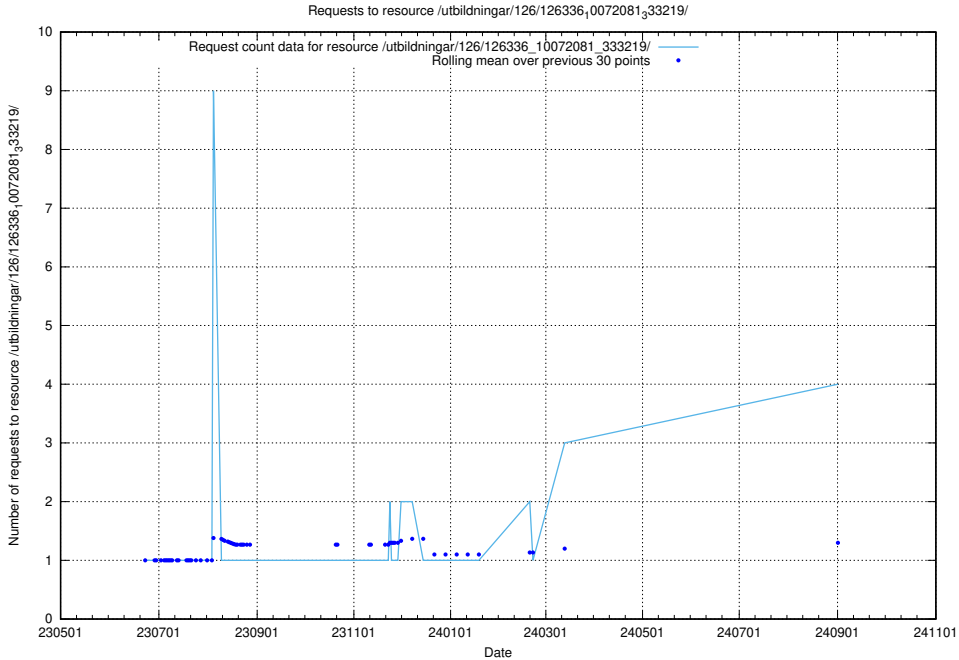

5.351 Usage of /utbildningar/126/126336_10072081_333219/

Here, we count the number of requests to resource /utbildningar/126/126336_10072081_333219/.