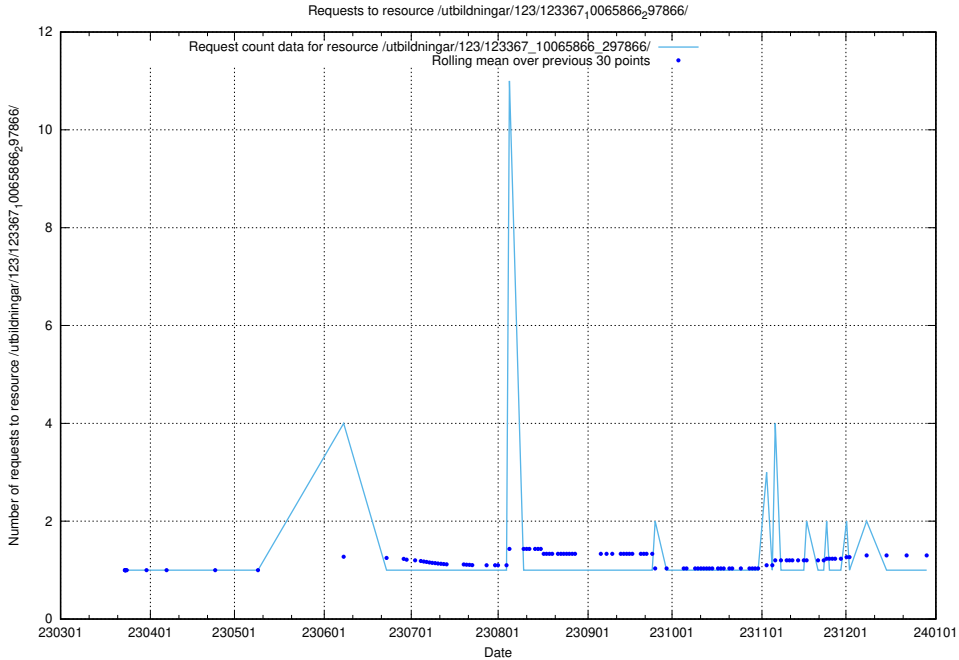

5.5698 Usage of /utbildningar/123/123367_10065866_297866/

Here, we count the number of requests to resource /utbildningar/123/123367_10065866_297866/.