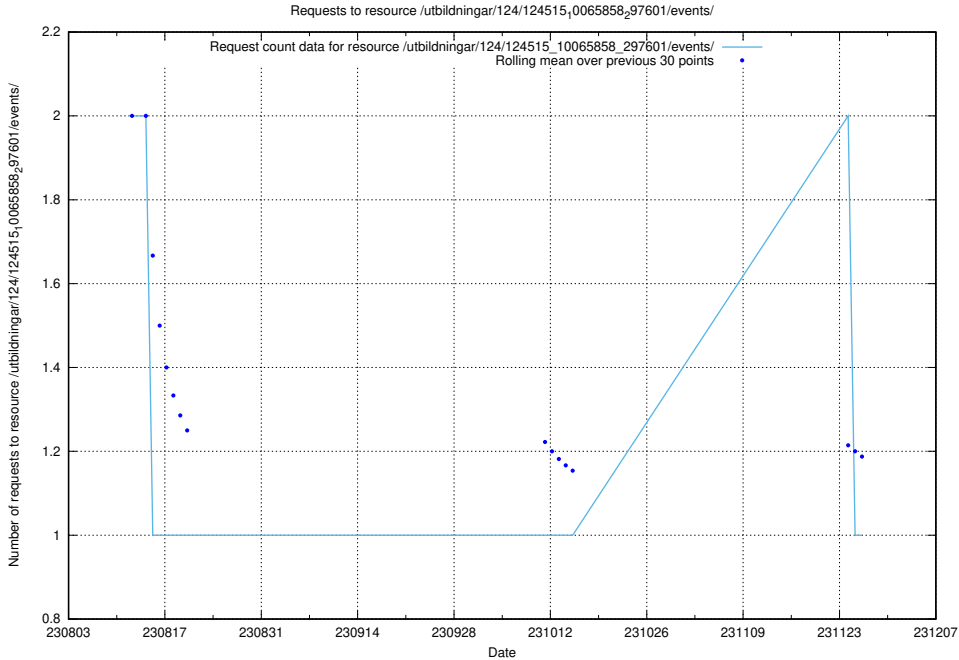

5.5729 Usage of /utbildningar/124/124515_10065858_297601/events/

Here, we count the number of requests to resource /utbildningar/124/124515_10065858_297601/events/