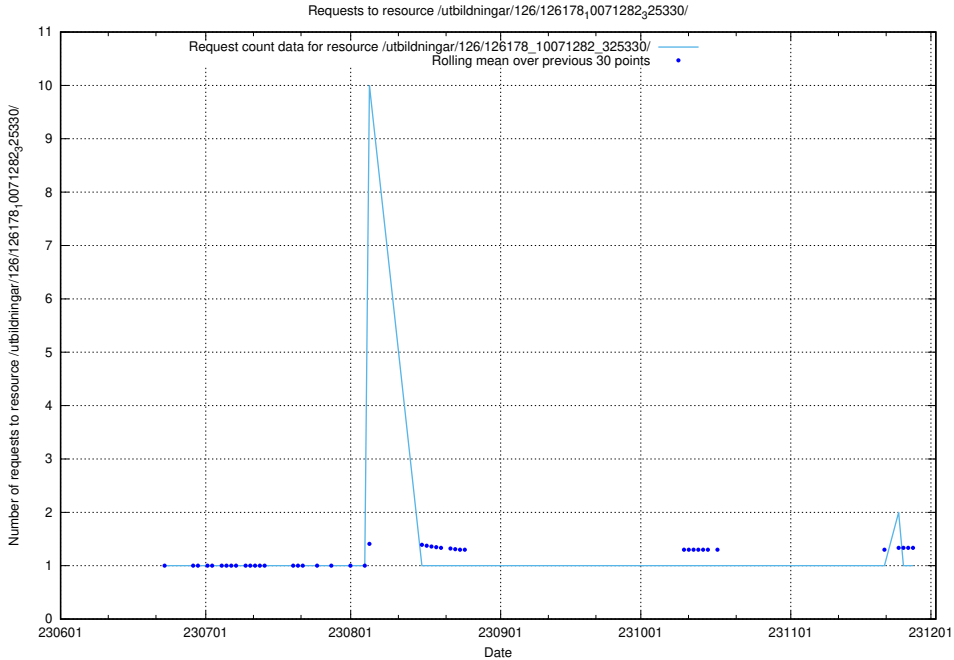

5.6577 Usage of /utbildningar/126/126178_10071282_325330/

Here, we count the number of requests to resource /utbildningar/126/126178_10071282_325330/.