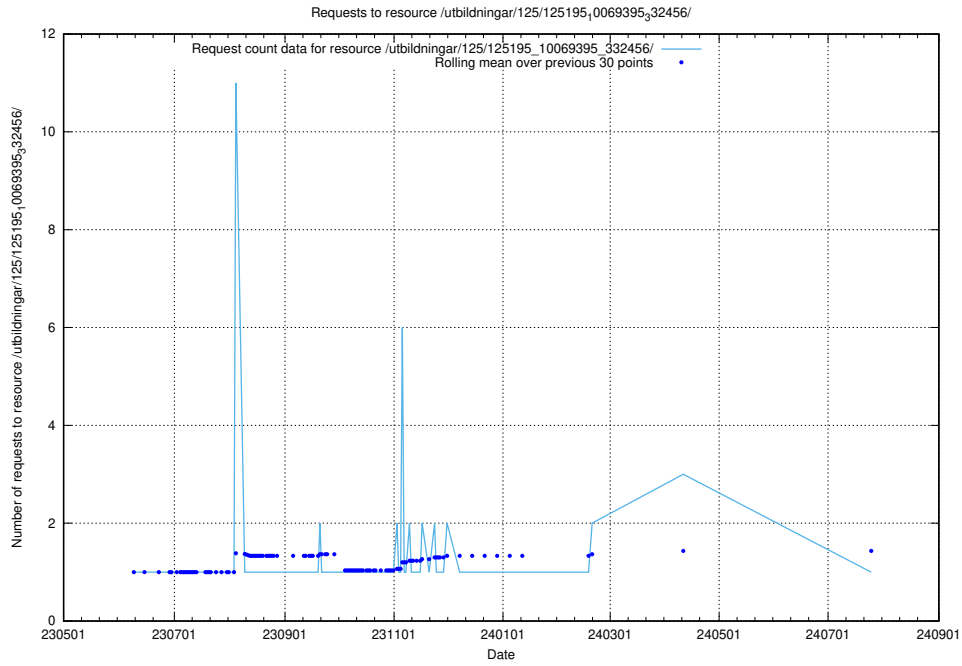

5.6804 Usage of /utbildningar/125/125195_10069395_332456/

Here, we count the number of requests to resource /utbildningar/125/125195_10069395_332456/.