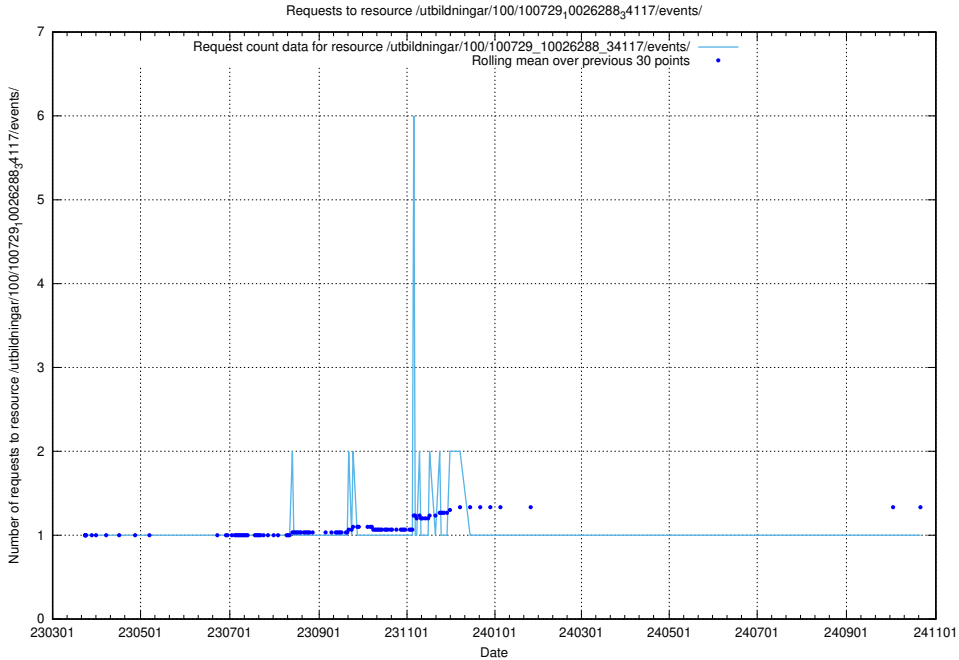

5.6575 Usage of /utbildningar/100/100729_10026288_34117/events/

Here, we count the number of requests to resource /utbildningar/100/100729_10026288_34117/events/.