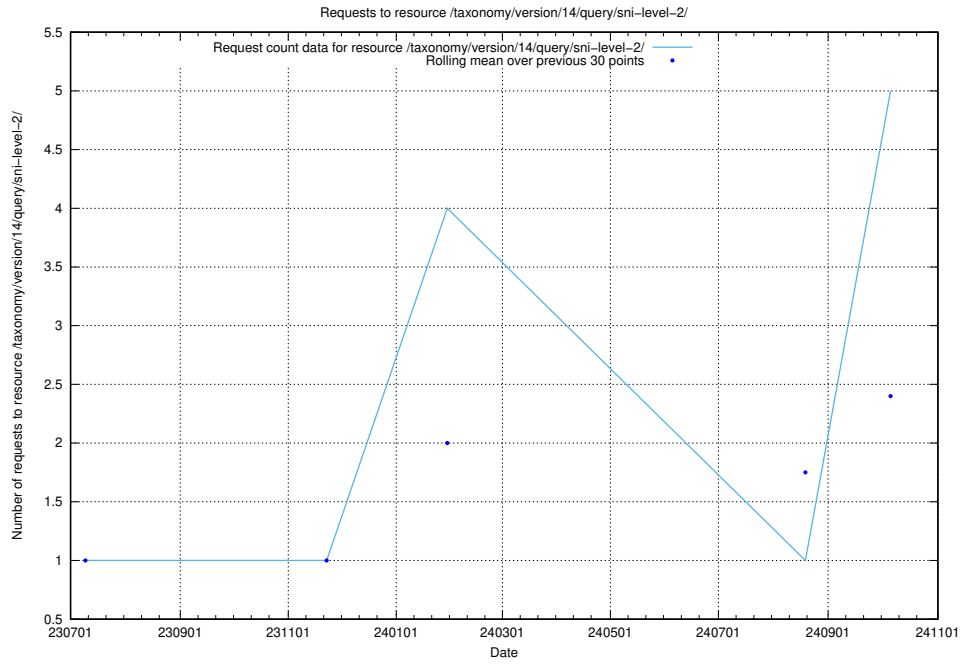

5.233 Usage of /taxonomy/version/14/query/sni-level-2/

Here, we count the number of requests to resource /taxonomy/version/14/query/sni-level-2/.