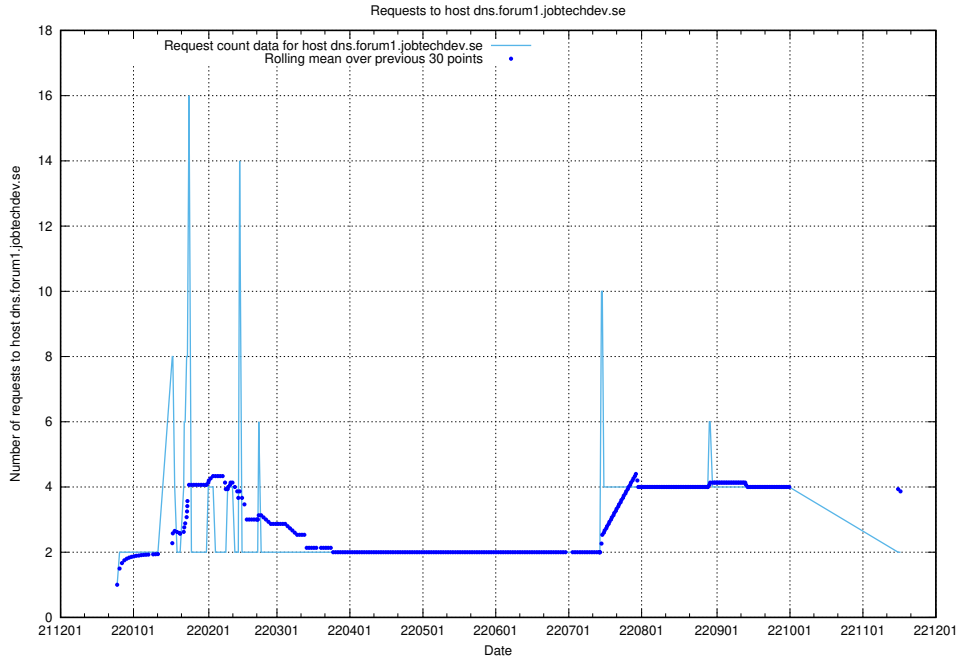

7.372 Usage of dns.forum1.jobtechdev.se

Here, we count the number of requests to host dns.forum1.jobtechdev.se.