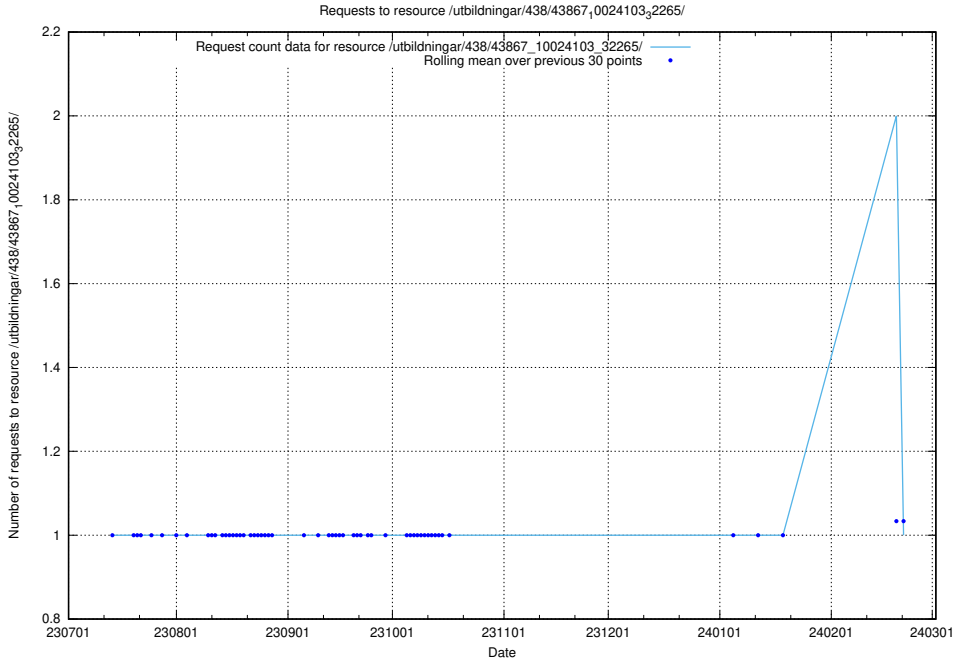

5.6000 Usage of /utbildningar/438/43867_10024103_32265/

Here, we count the number of requests to resource /utbildningar/438/43867_10024103_32265/.