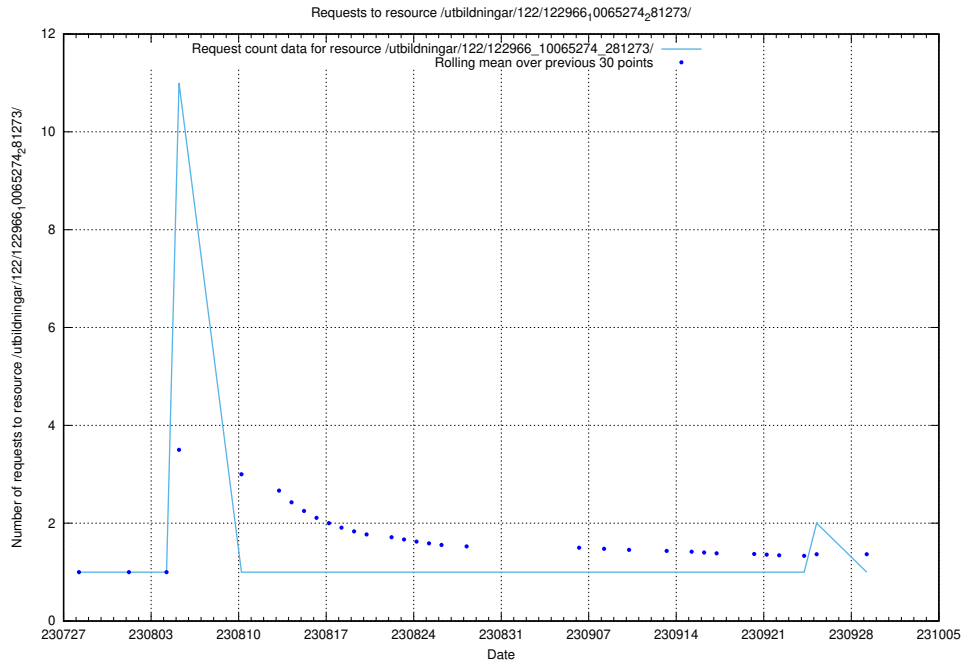

5.5836 Usage of /utbildningar/122/122966_10065274_281273/

Here, we count the number of requests to resource /utbildningar/122/122966_10065274_281273/.