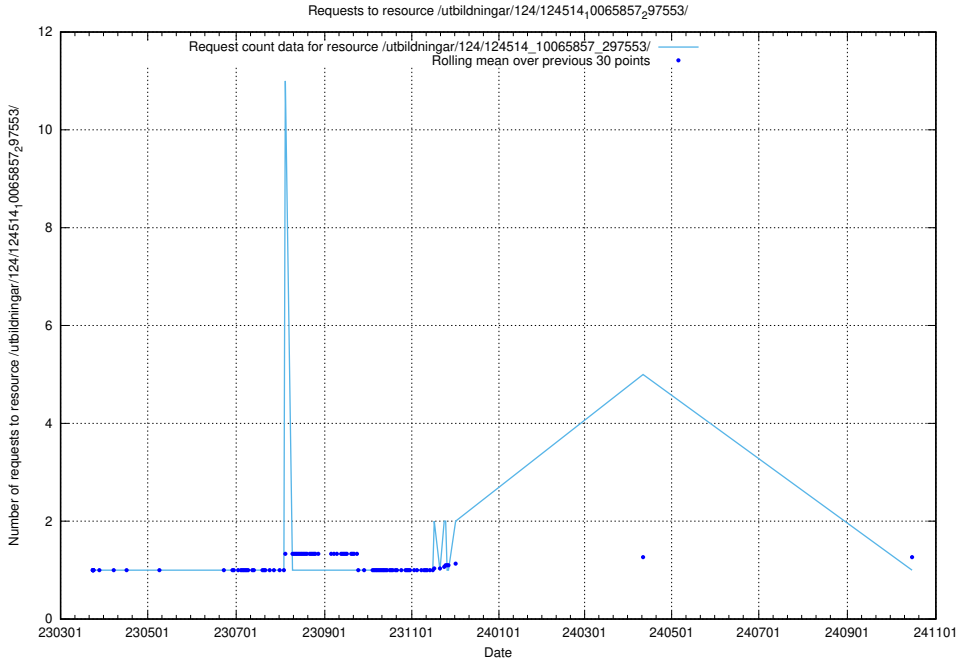

5.3009 Usage of /utbildningar/124/124514_10065857_297553/

Here, we count the number of requests to resource /utbildningar/124/124514_10065857_297553/.