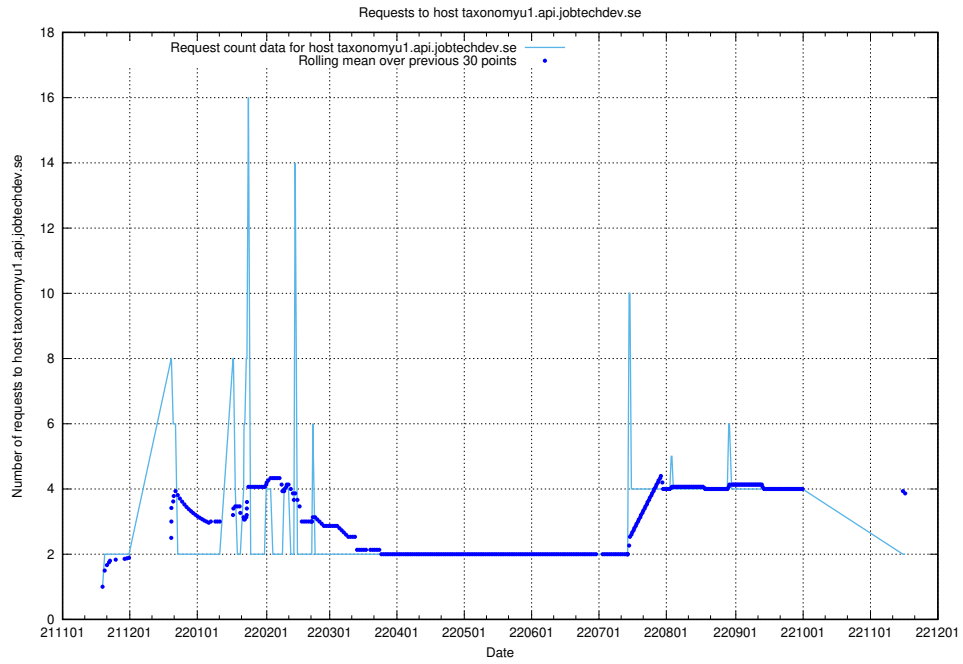

7.471 Usage of taxonomyt2.api.jobtechdev.se

Here, we count the number of requests to host taxonomyt2.api.jobtechdev.se.

7.472 Usage of widget.jobtechdev.se

Here, we count the number of requests to host widget.jobtechdev.se.