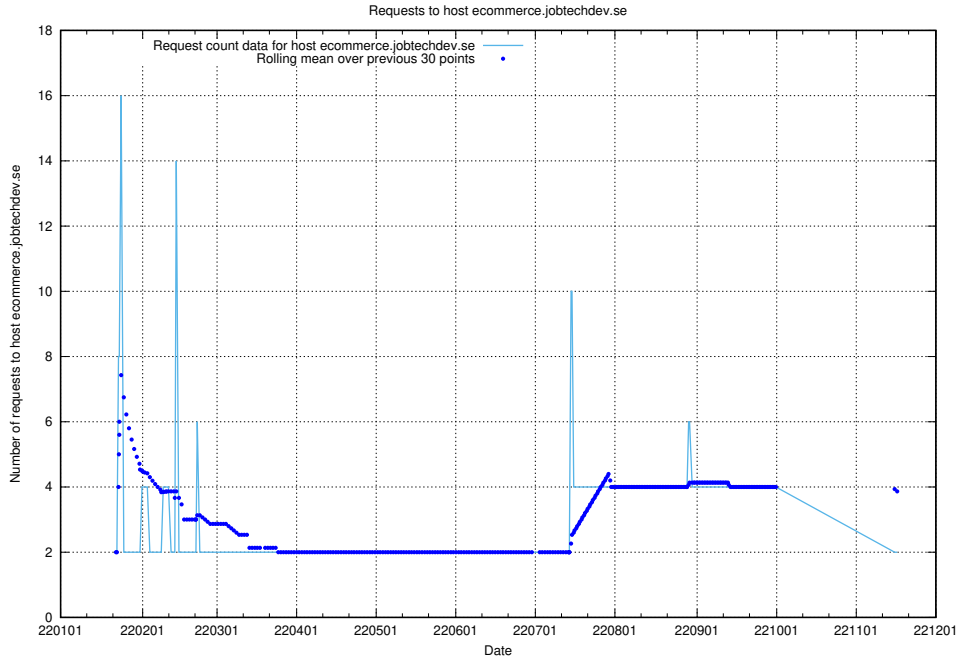

7.265 Usage of ecommerce.jobtechdev.se

Here, we count the number of requests to host ecommerce.jobtechdev.se.