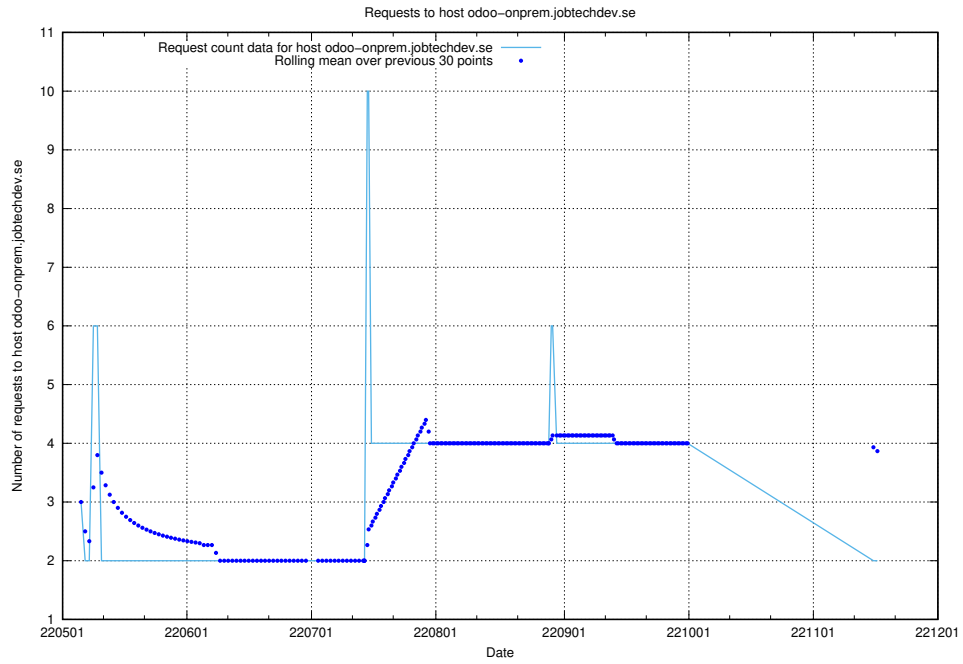

7.439 Usage of odoo-onprem.jobtechdev.se

Here, we count the number of requests to host odoo-onprem.jobtechdev.se.