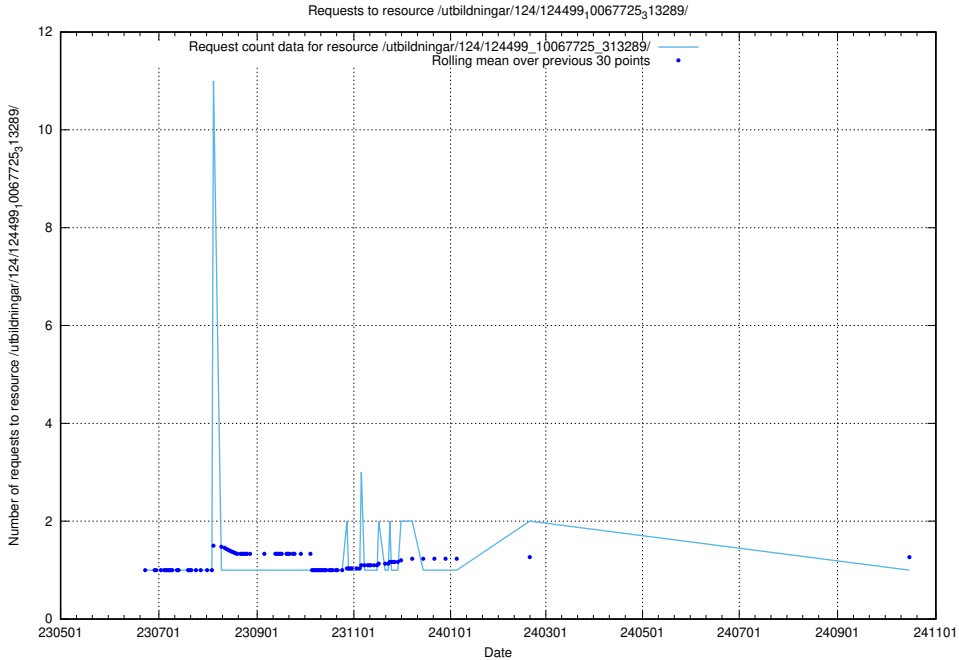

5.6692 Usage of /utbildningar/124/124499_10067725_313289/

Here, we count the number of requests to resource /utbildningar/124/124499_10067725_313289/.