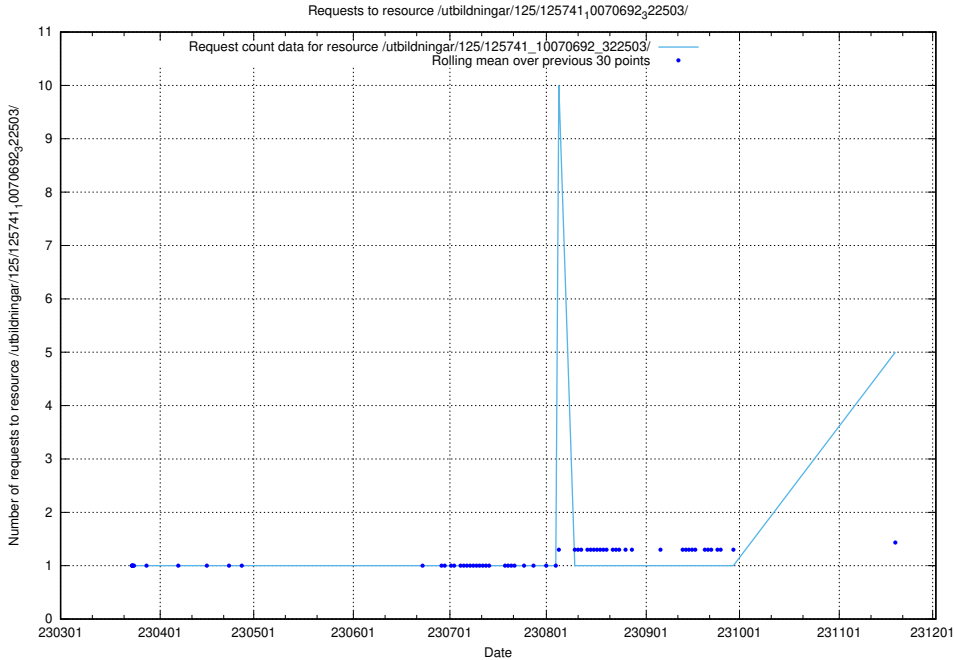

5.257 Usage of /utbildningar/125/125741_10070692_322503/

Here, we count the number of requests to resource /utbildningar/125/125741_10070692_322503/.