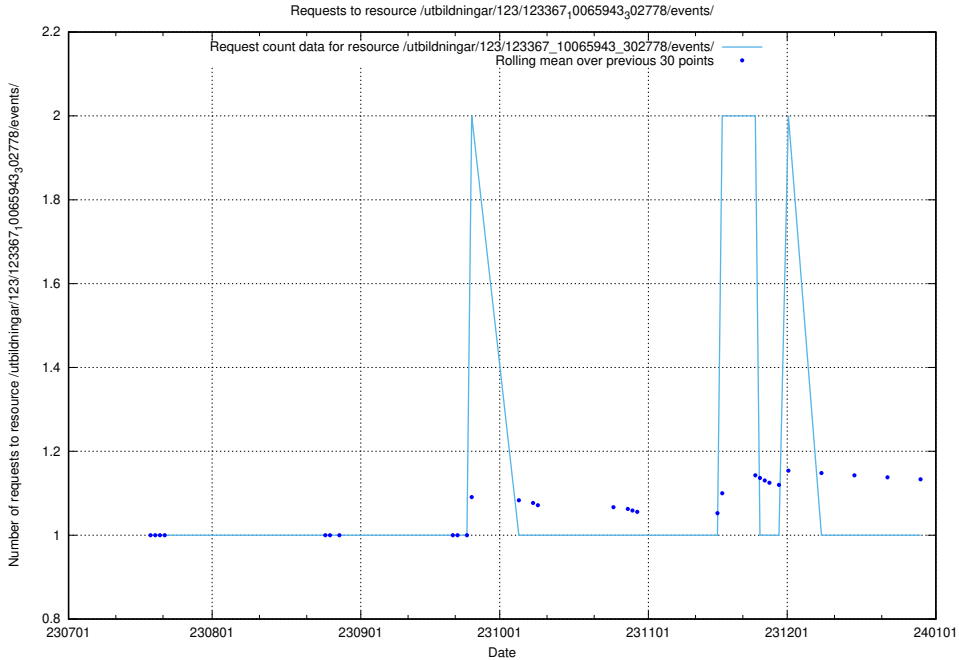

5.5954 Usage of /utbildningar/123/123367_10065943_302778/events/

Here, we count the number of requests to resource /utbildningar/123/123367_10065943_302778/events/