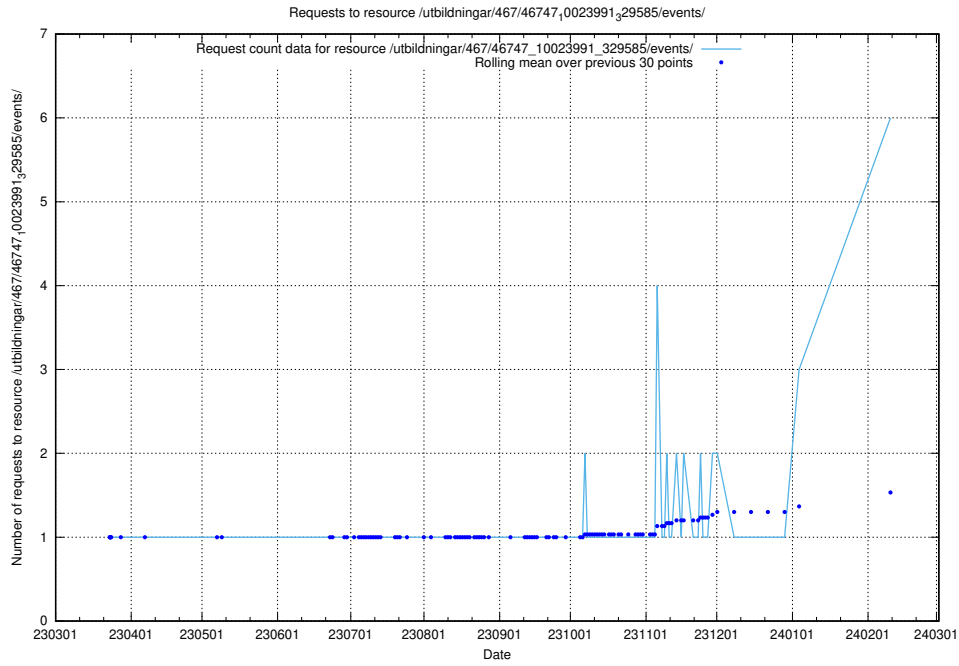

5.178 Usage of /utbildningar/467/46747_10023991_329585/events/

Here, we count the number of requests to resource /utbildningar/467/46747_10023991_329585/events/.