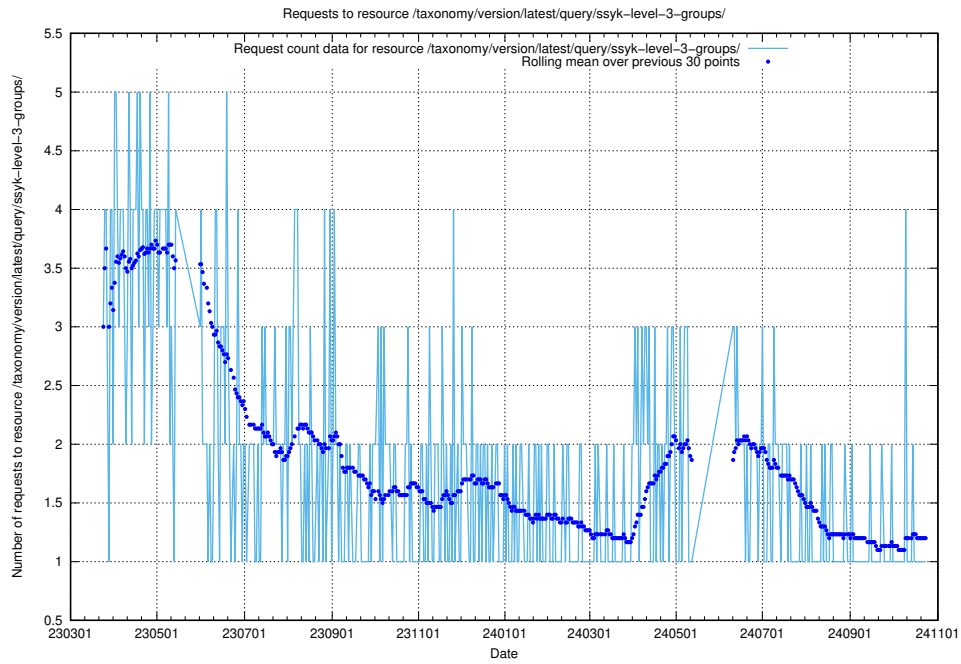

5.7017 Usage of /taxonomy/version/latest/query/ssyk-level-3-groups/

Here, we count the number of requests to resource /taxonomy/version/latest/query/ssyk-level-3-groups/.