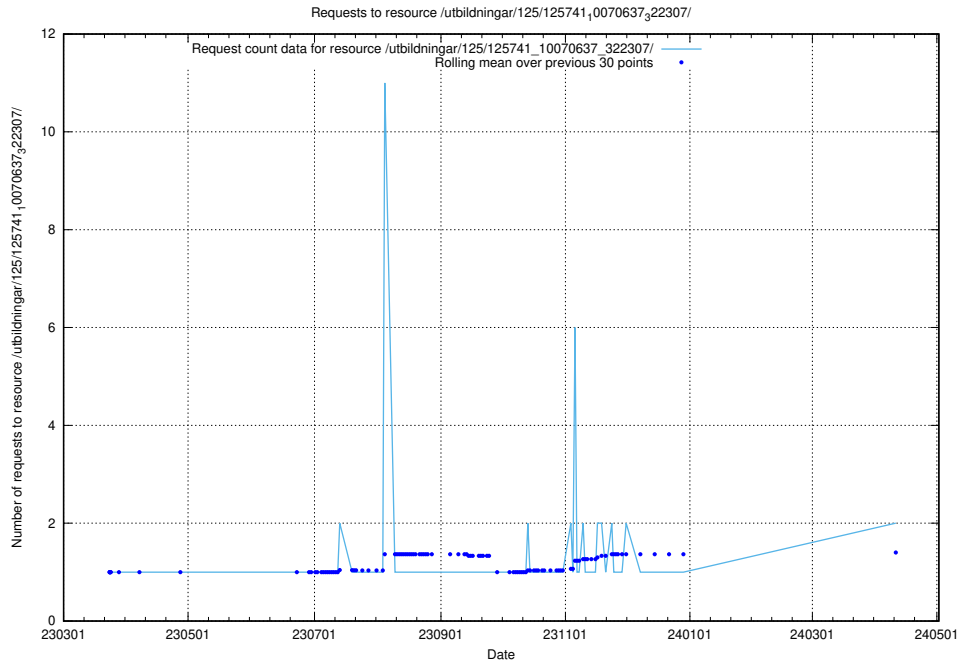

5.555 Usage of /utbildningar/125/125741_10070637_322307/

Here, we count the number of requests to resource /utbildningar/125/125741_10070637_322307/.