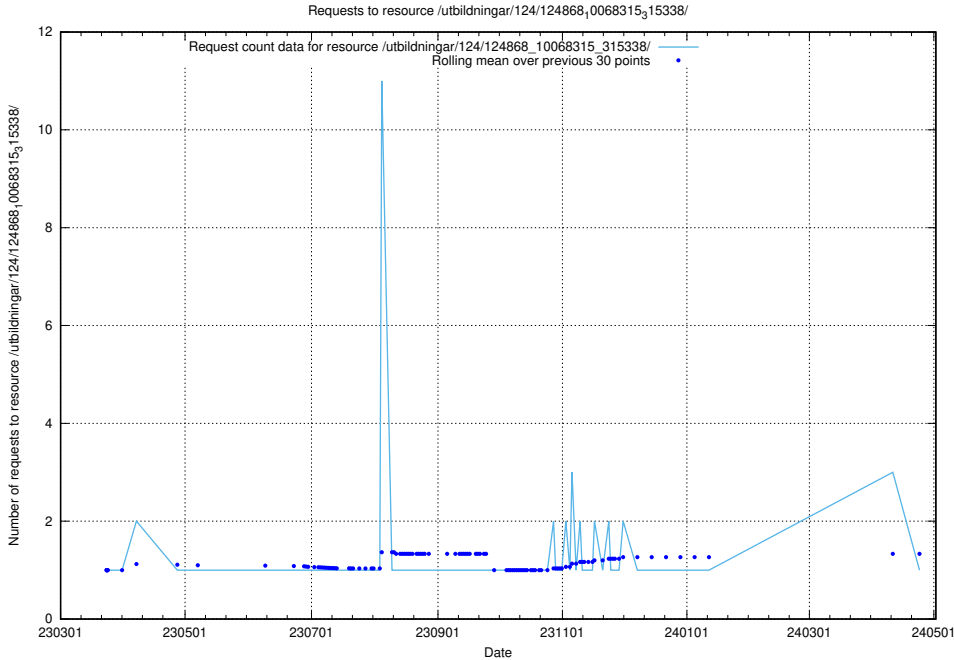

5.1248 Usage of /utbildningar/124/124868_10068315_315338/

Here, we count the number of requests to resource /utbildningar/124/124868_10068315_315338/.