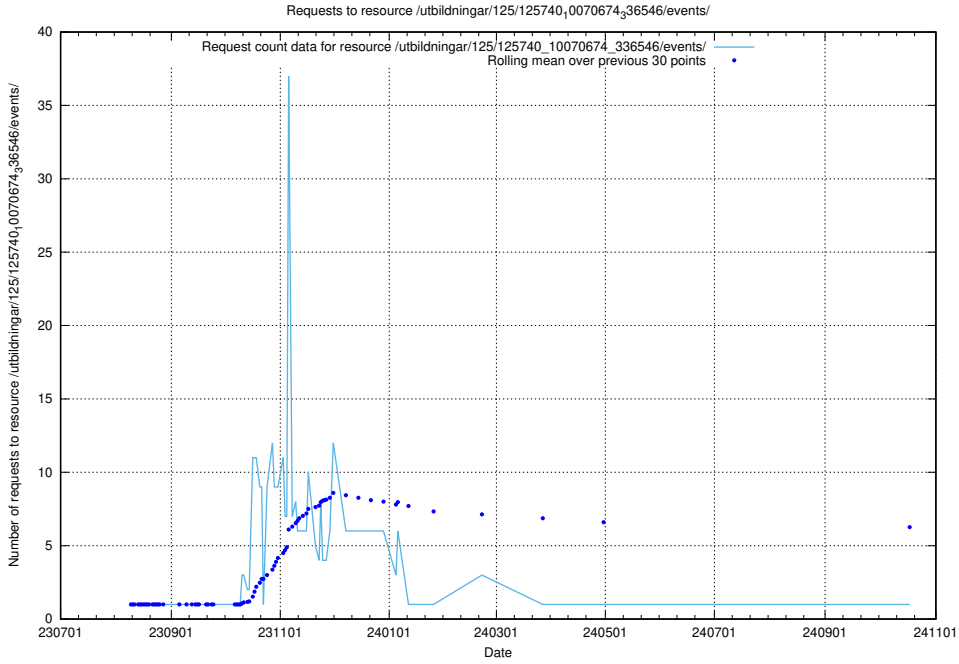

5.5717 Usage of /utbildningar/125/125740_10070674_336546/events/

Here, we count the number of requests to resource /utbildningar/125/125740_10070674_336546/events/