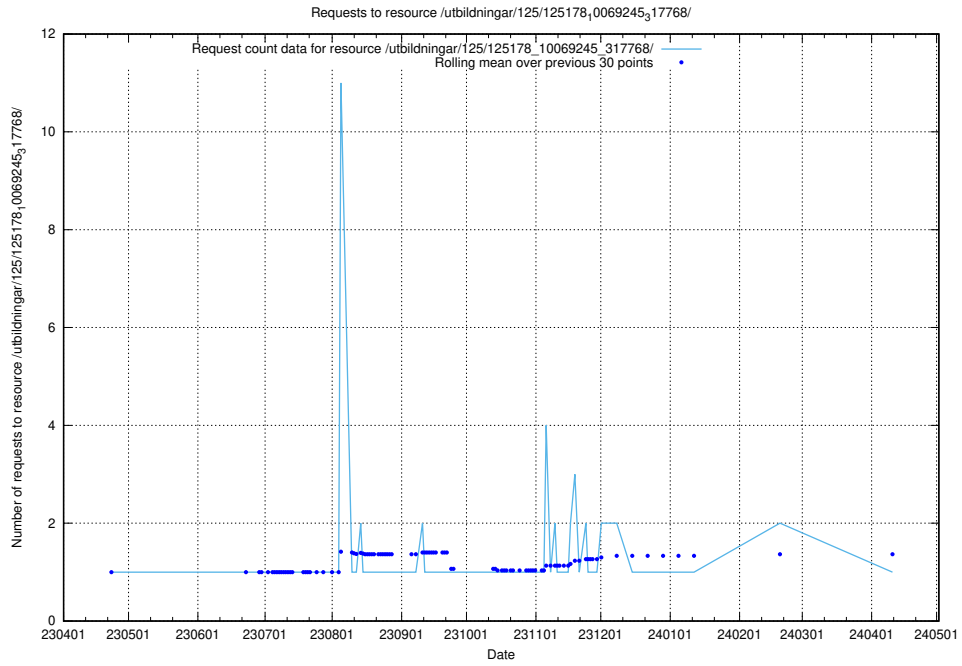

5.6900 Usage of /utbildningar/125/125178_10069245_317768/

Here, we count the number of requests to resource /utbildningar/125/125178_10069245_317768/.