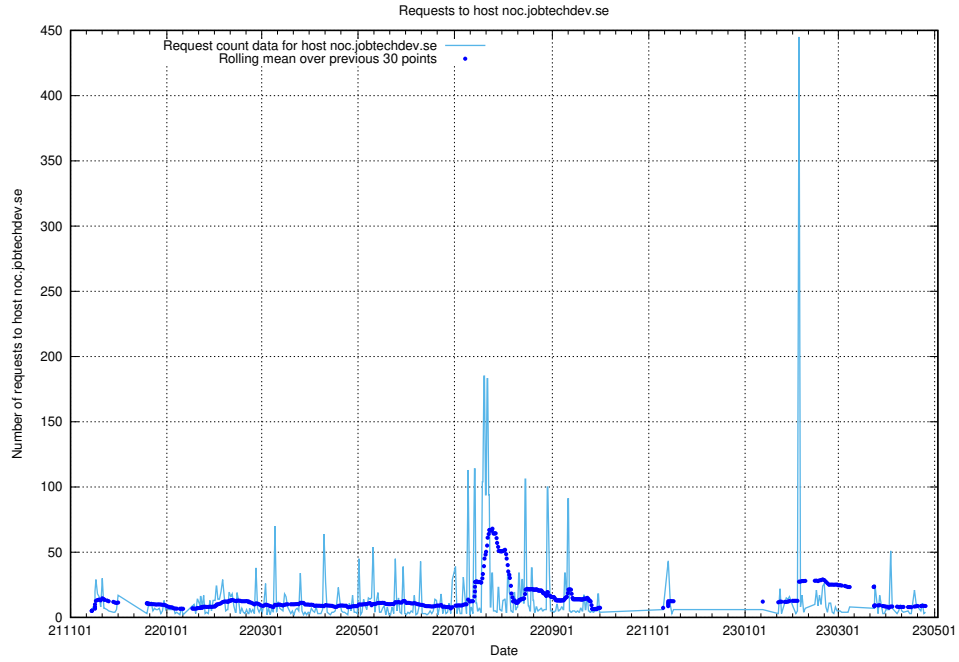

7.170 Usage of noc.jobtechdev.se

Here, we count the number of requests to host noc.jobtechdev.se.