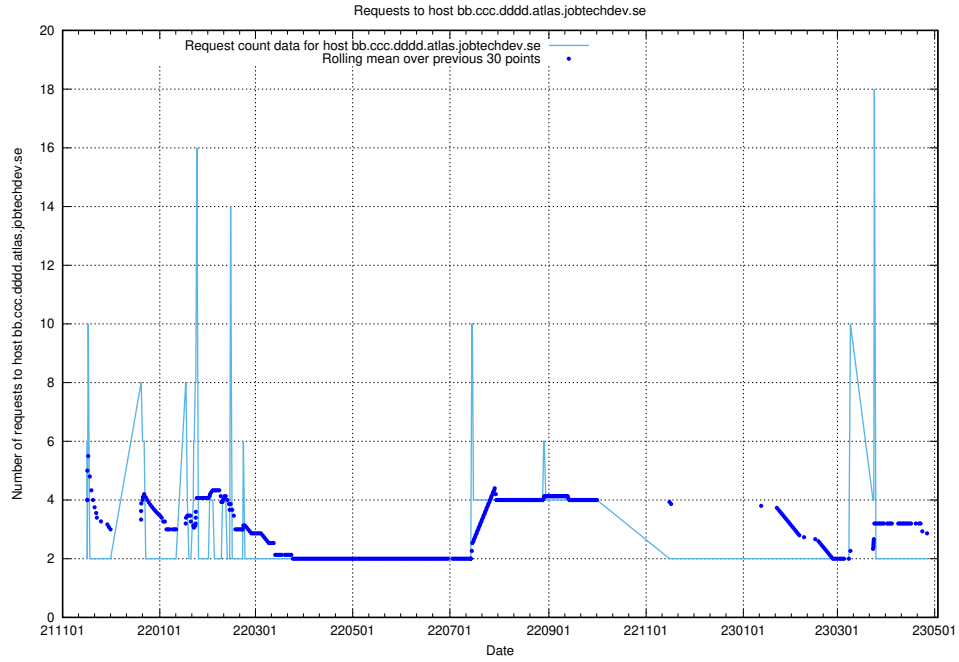

7.533 Usage of bb.ccc.dddd.atlas.jobtechdev.se

Here, we count the number of requests to host bb.ccc.dddd.atlas.jobtechdev.se.