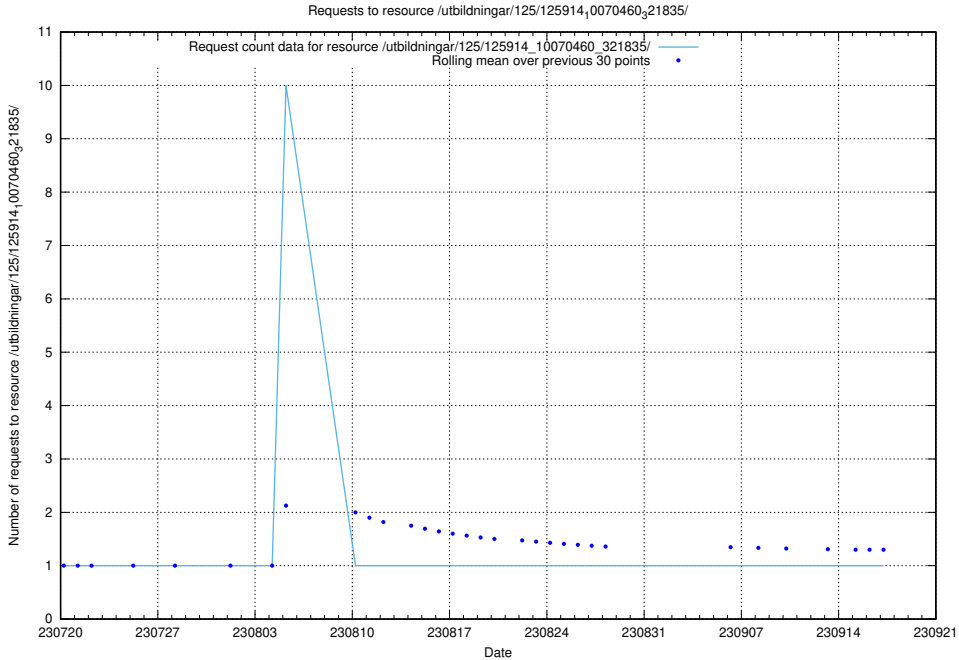

5.5883 Usage of /utbildningar/125/125914_10070460_321835/

Here, we count the number of requests to resource /utbildningar/125/125914_10070460_321835/.