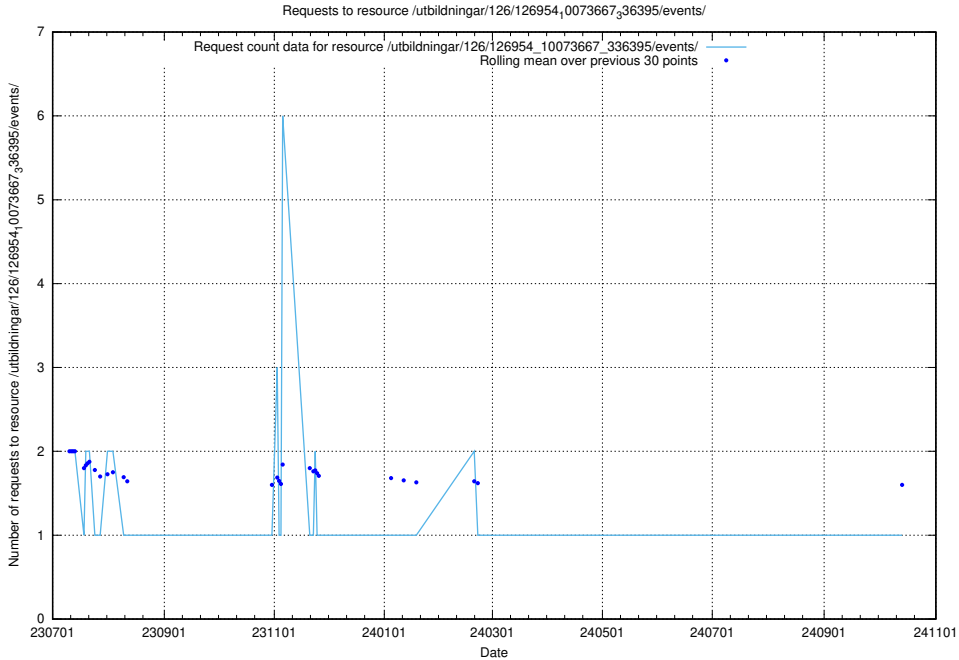

5.6006 Usage of /utbildningar/126/126954_10073667_336395/events/

Here, we count the number of requests to resource /utbildningar/126/126954_10073667_336395/events/

5.6007 Usage of /utbildningar/126/126954_10073667_336395/