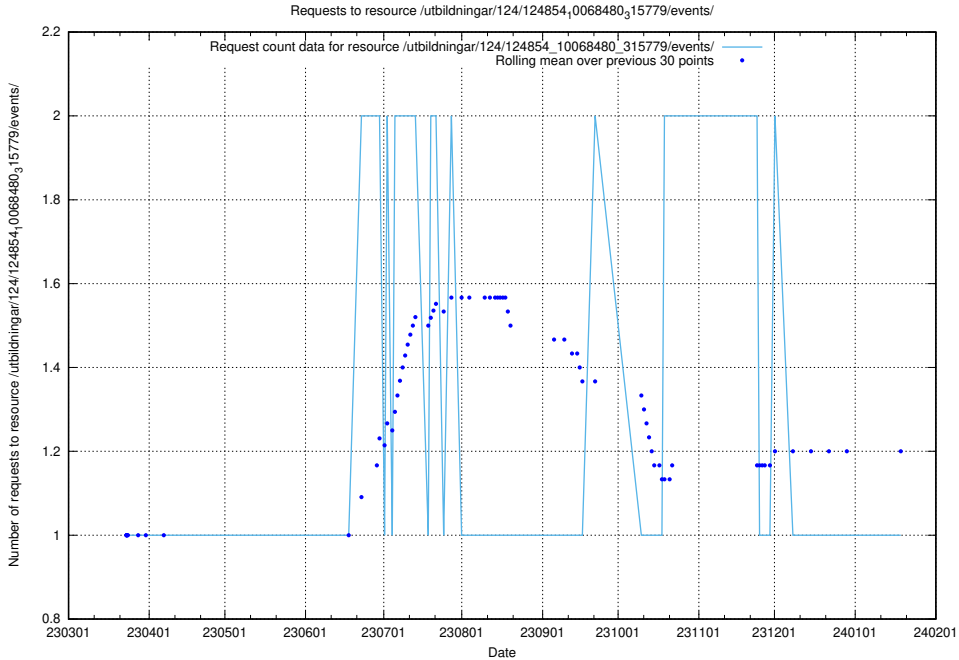

5.1513 Usage of /utbildningar/124/124854_10068480_315779/events/

Here, we count the number of requests to resource /utbildningar/124/124854_10068480_315779/events/