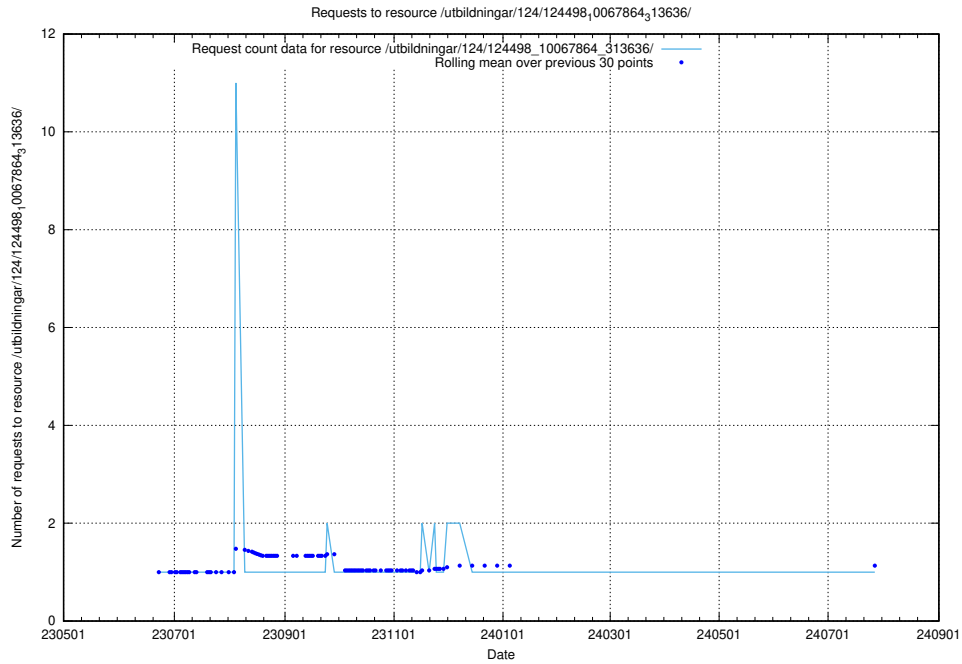

5.6652 Usage of /utbildningar/124/124498_10067864_313636/

Here, we count the number of requests to resource /utbildningar/124/124498_10067864_313636/.