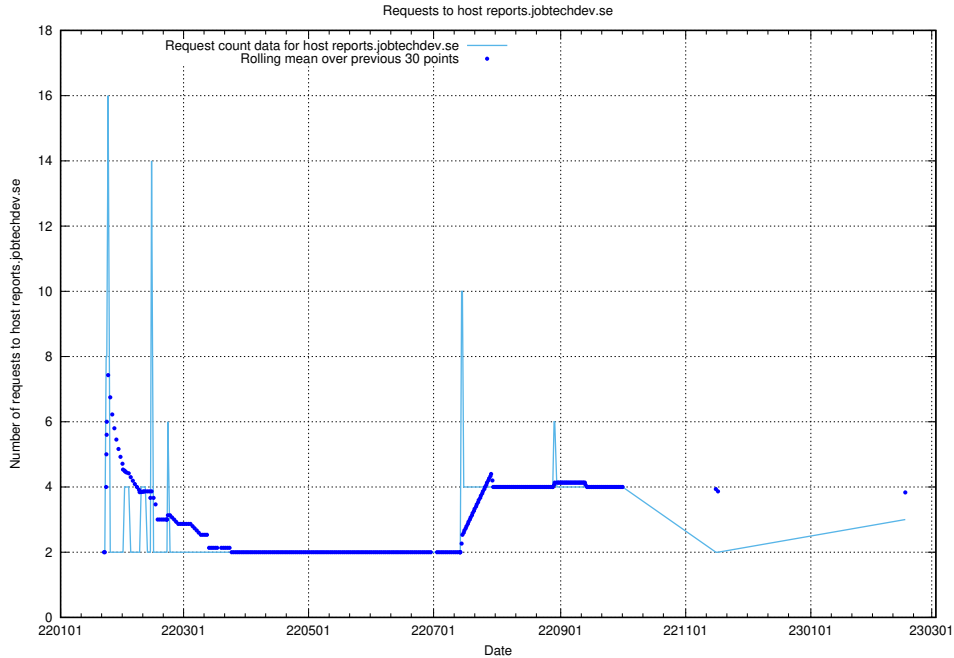

7.255 Usage of reports.jobtechdev.se

Here, we count the number of requests to host reports.jobtechdev.se.