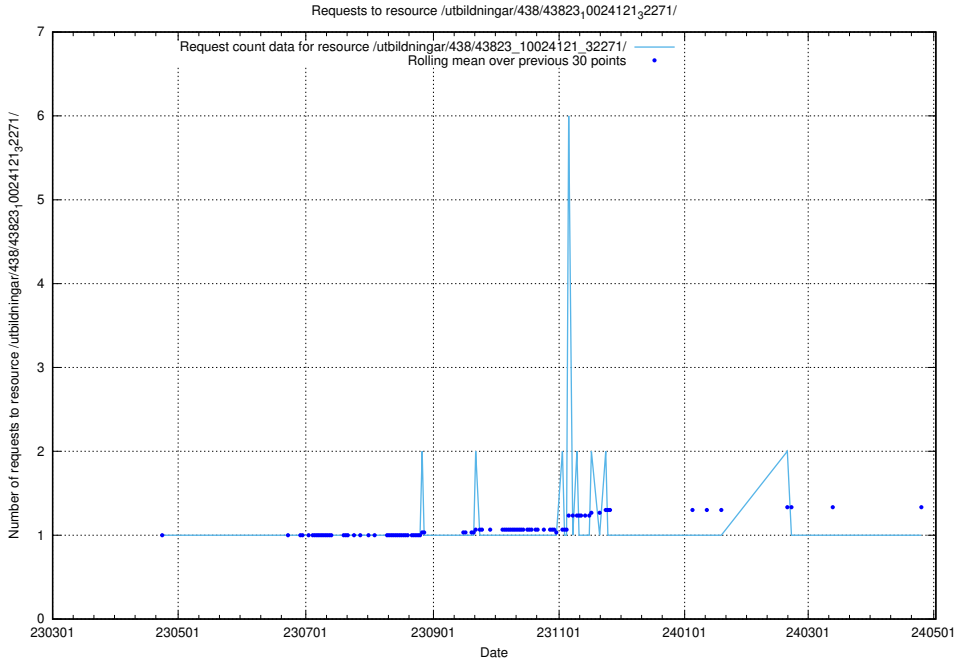

5.6888 Usage of /utbildningar/438/43823_10024121_32271/

Here, we count the number of requests to resource /utbildningar/438/43823_10024121_32271/.