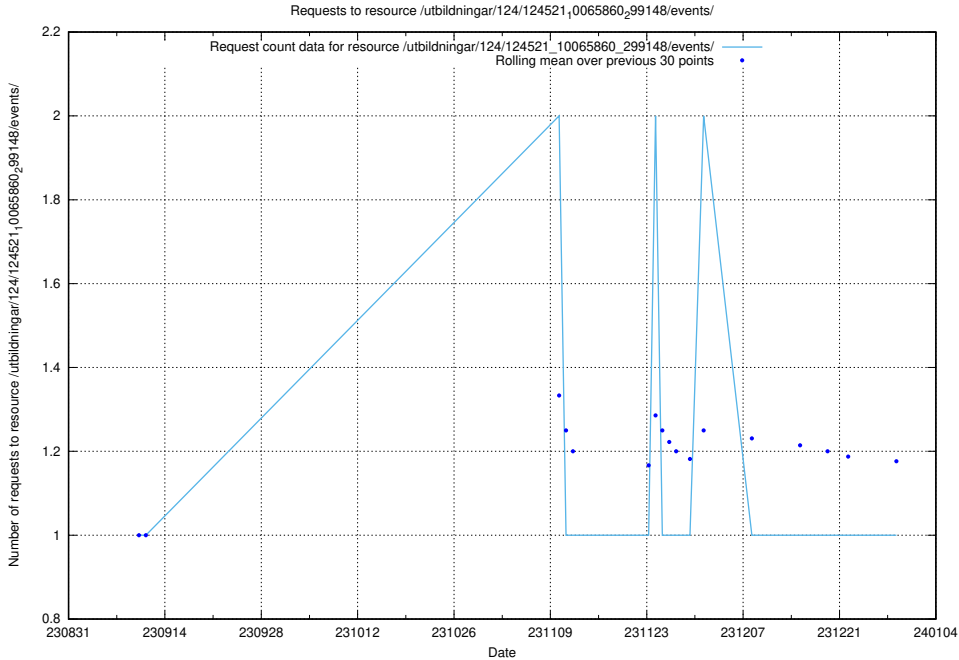

5.5498 Usage of /utbildningar/124/124521_10065860_299148/events/

Here, we count the number of requests to resource /utbildningar/124/124521_10065860_299148/events/