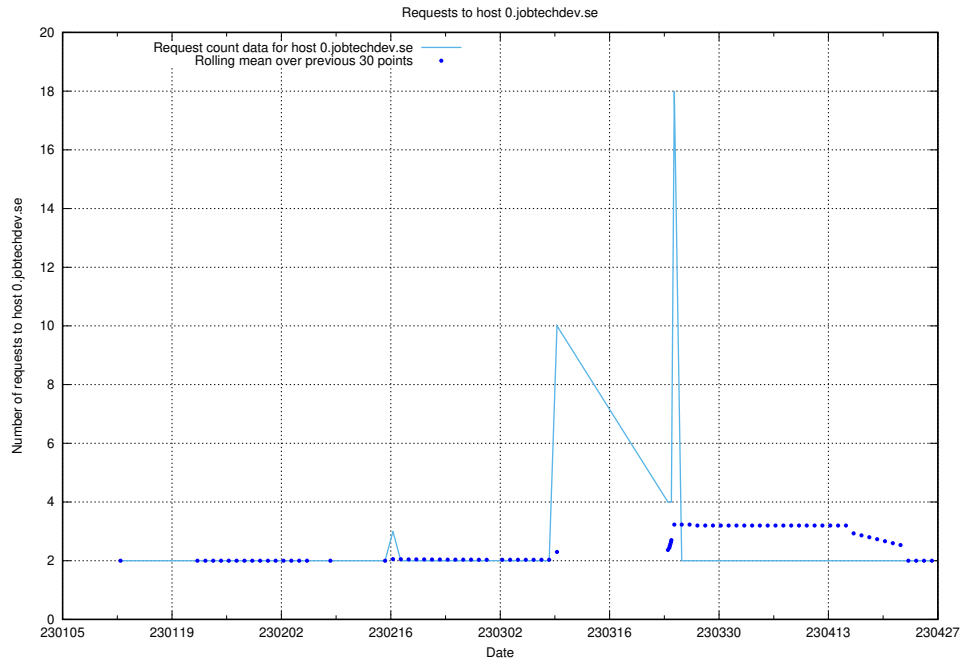

7.307 Usage of 0.jobtechdev.se

Here, we count the number of requests to host 0.jobtechdev.se.