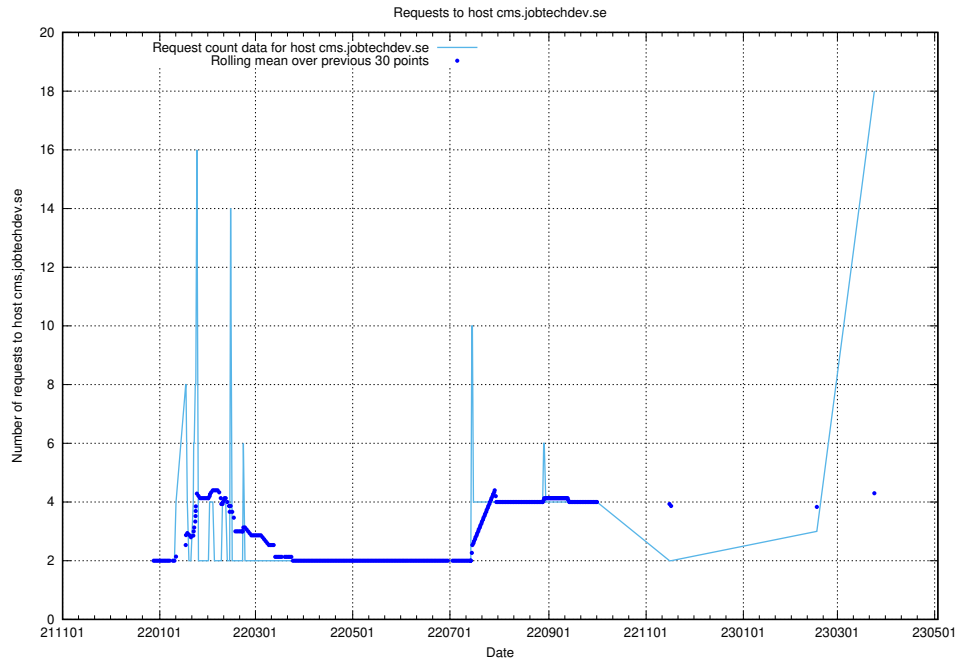

7.37 Usage of cms.jobtechdev.se

Here, we count the number of requests to host cms.jobtechdev.se.