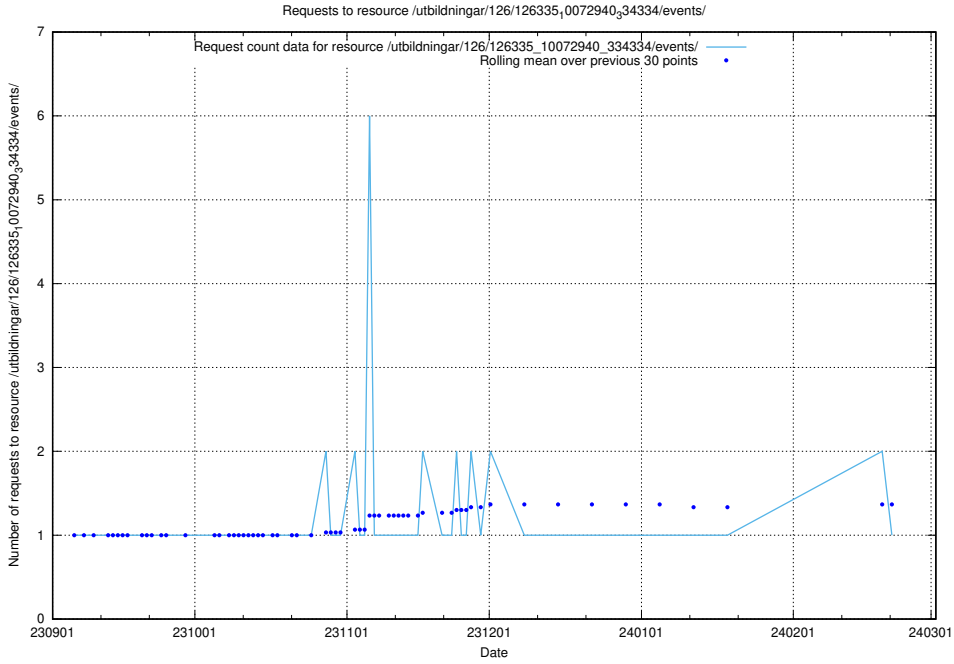

5.5548 Usage of /utbildningar/126/126335_10072940_334334/events/

Here, we count the number of requests to resource /utbildningar/126/126335_10072940_334334/events/