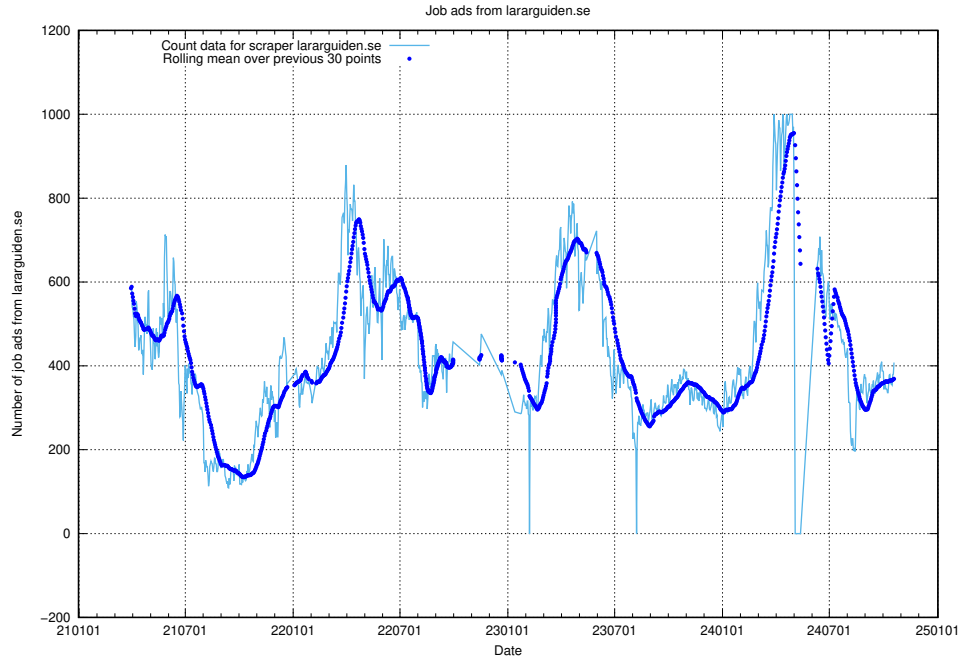

13.10 Number of ads by scraper lararguiden.se

Here, we count the number of job ads scraped from lararguiden.se.