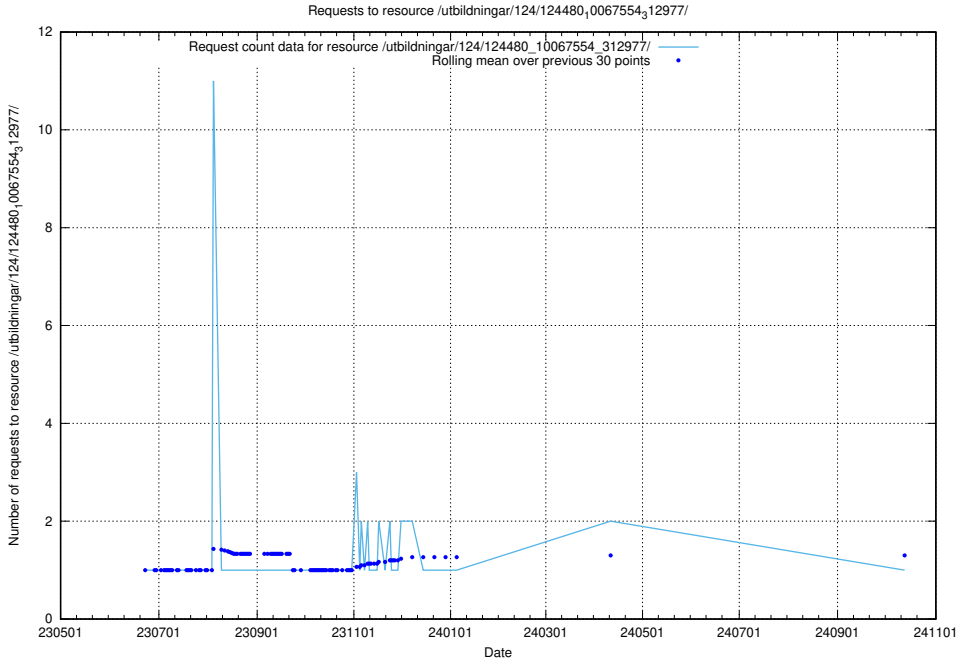

5.6660 Usage of /utbildningar/124/124480_10067554_312977/

Here, we count the number of requests to resource /utbildningar/124/124480_10067554_312977/.