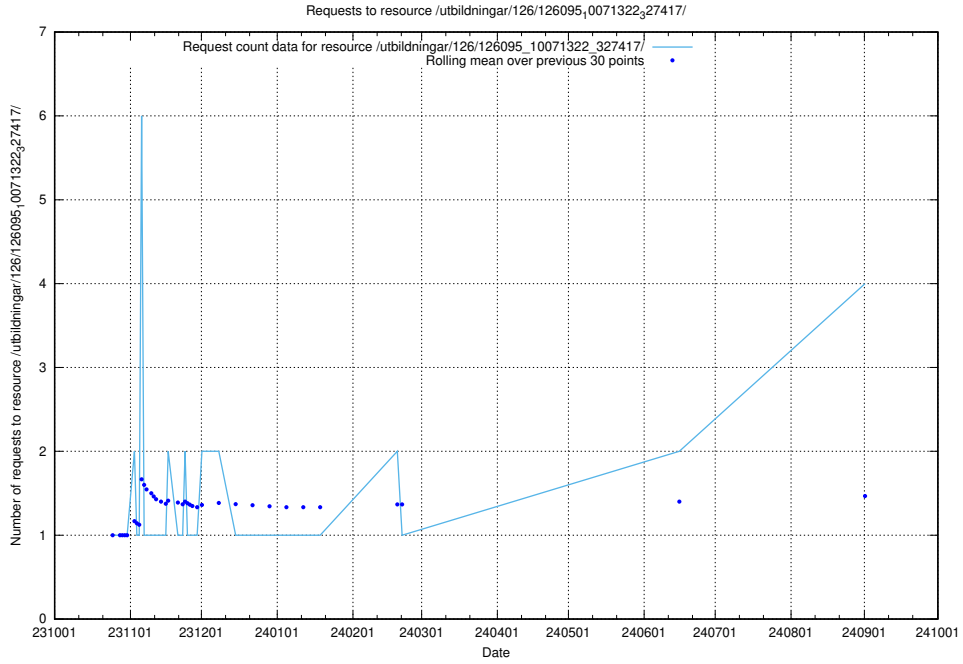

5.335 Usage of /utbildningar/126/126095_10071322_327417/

Here, we count the number of requests to resource /utbildningar/126/126095_10071322_327417/.