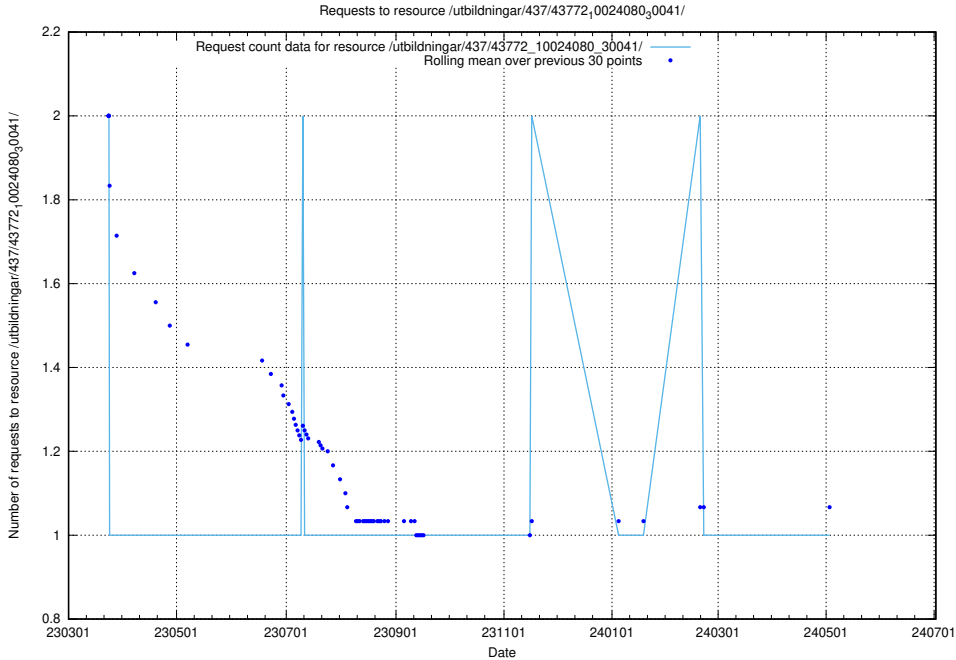

5.7175 Usage of /utbildningar/437/43772_10024080_30041/

Here, we count the number of requests to resource /utbildningar/437/43772_10024080_30041/.