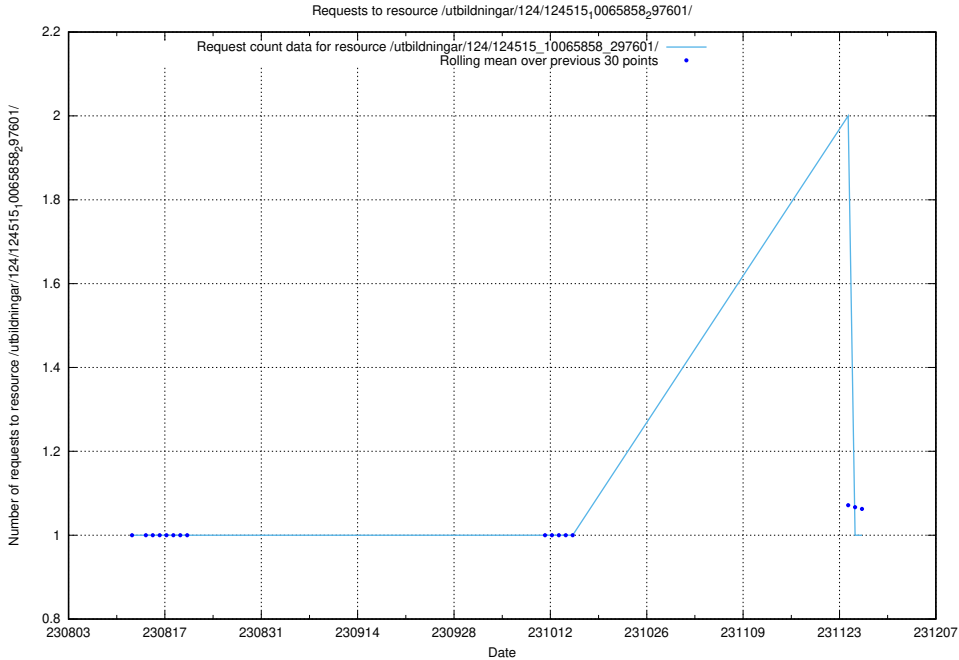

5.5699 Usage of /utbildningar/124/124515_10065858_297601/

Here, we count the number of requests to resource /utbildningar/124/124515_10065858_297601/.