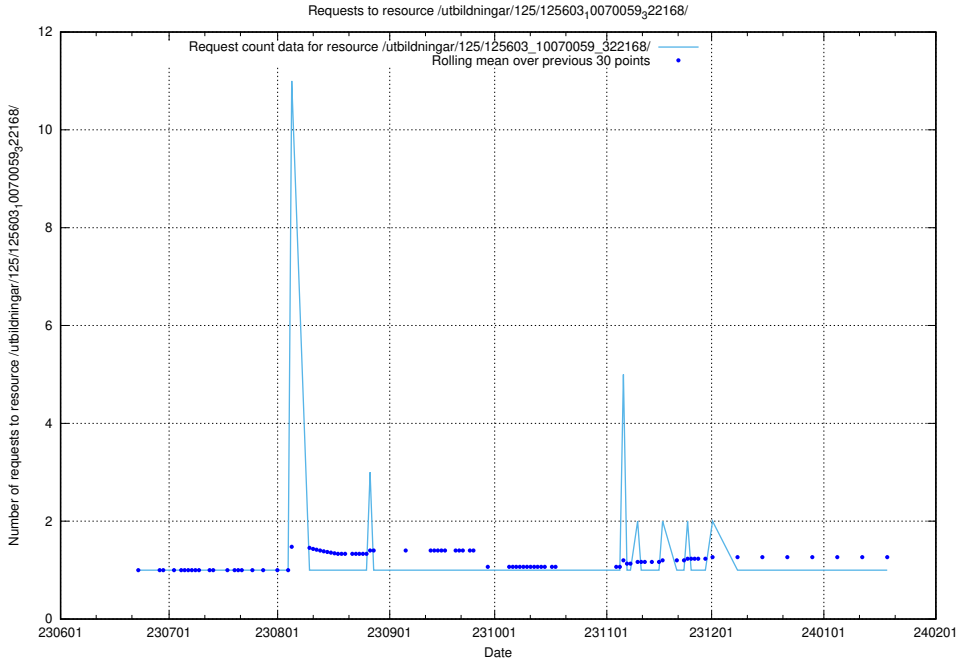

5.6577 Usage of /utbildningar/125/125603_10070059_322168/

Here, we count the number of requests to resource /utbildningar/125/125603_10070059_322168/.