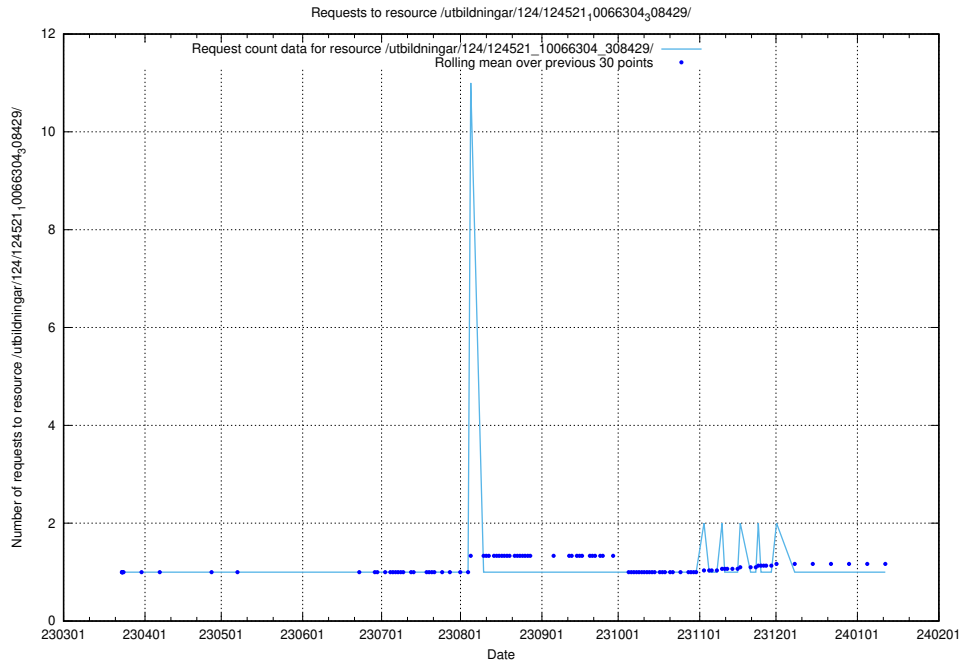

5.1662 Usage of /utbildningar/124/124521_10066304_308429/

Here, we count the number of requests to resource /utbildningar/124/124521_10066304_308429/.