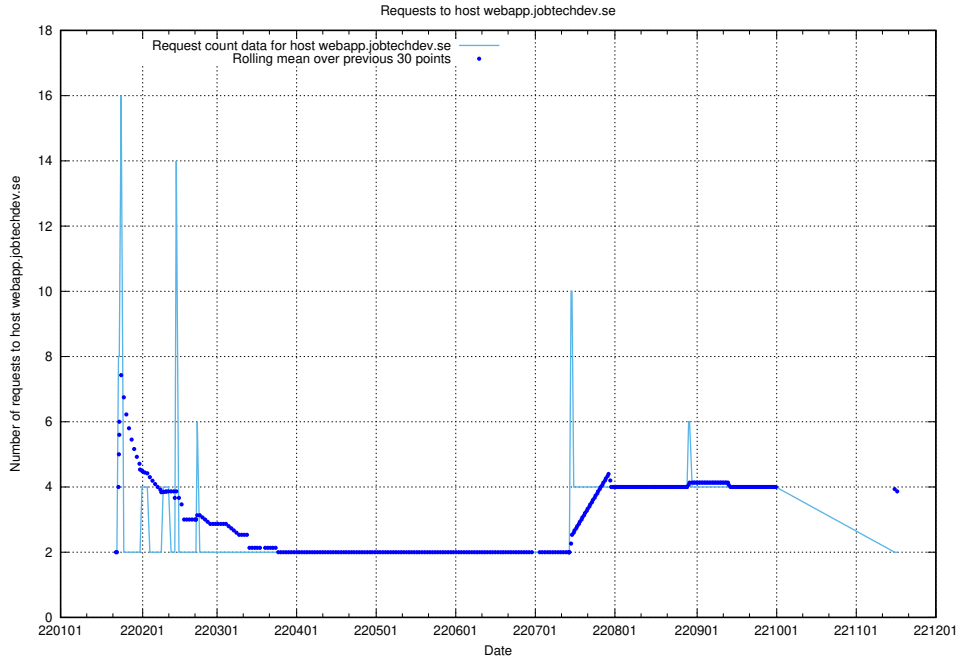

7.586 Usage of webapp.jobtechdev.se

Here, we count the number of requests to host webapp.jobtechdev.se.