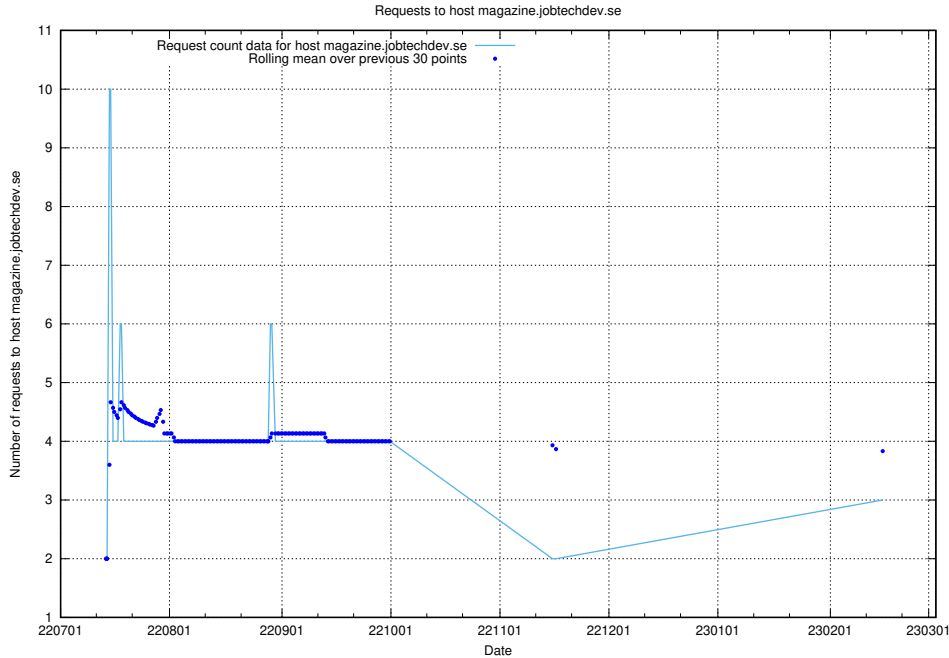

7.218 Usage of magazine.jobtechdev.se

Here, we count the number of requests to host magazine.jobtechdev.se.