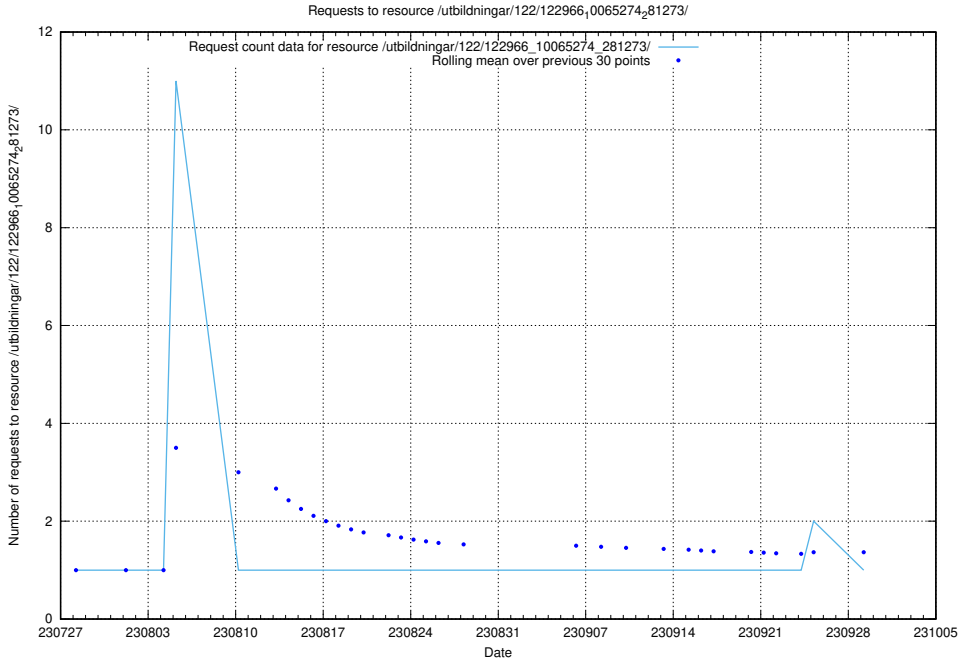

5.5797 Usage of /utbildningar/122/122966_10065274_281273/

Here, we count the number of requests to resource /utbildningar/122/122966_10065274_281273/.