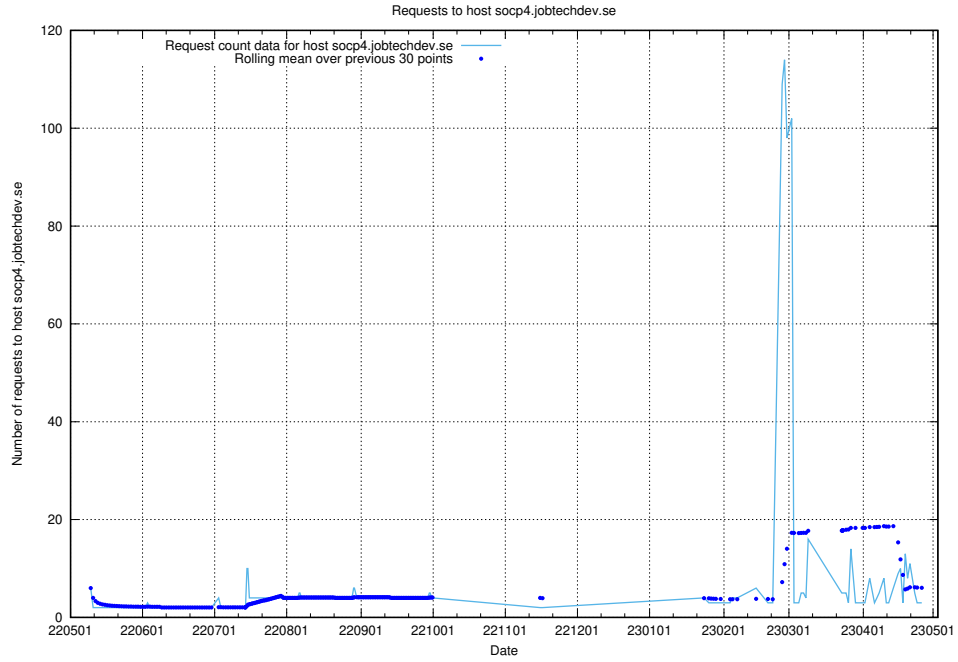

7.224 Usage of education-api-test.jobtechdev.se

Here, we count the number of requests to host education-api-test.jobtechdev.se.

7.225 Usage of socp4.jobtechdev.se

Here, we count the number of requests to host socp4.jobtechdev.se.