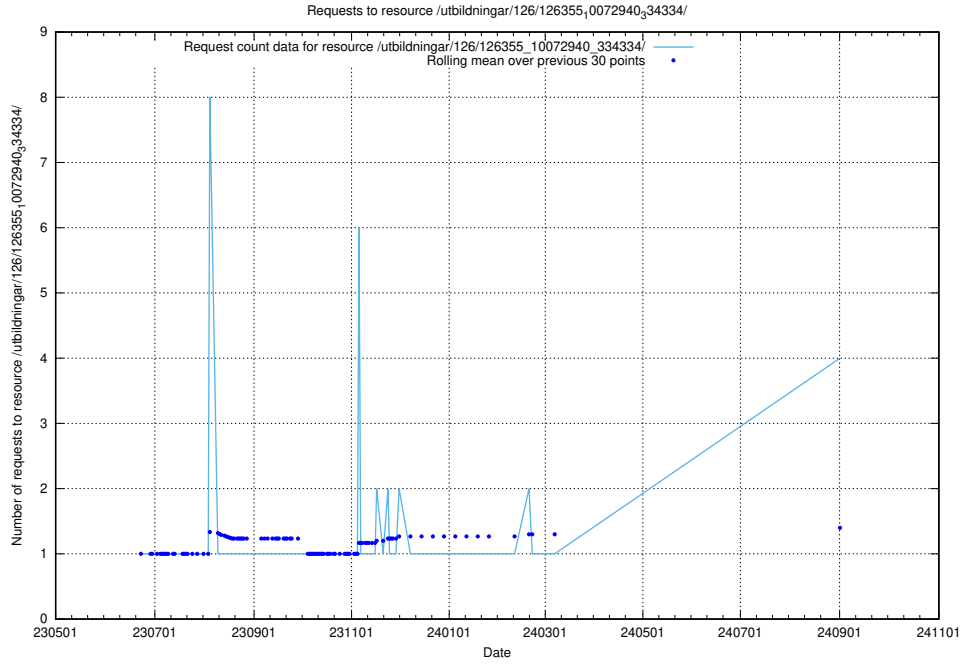

5.365 Usage of /utbildningar/126/126355_10072940_334334/

Here, we count the number of requests to resource /utbildningar/126/126355_10072940_334334/.