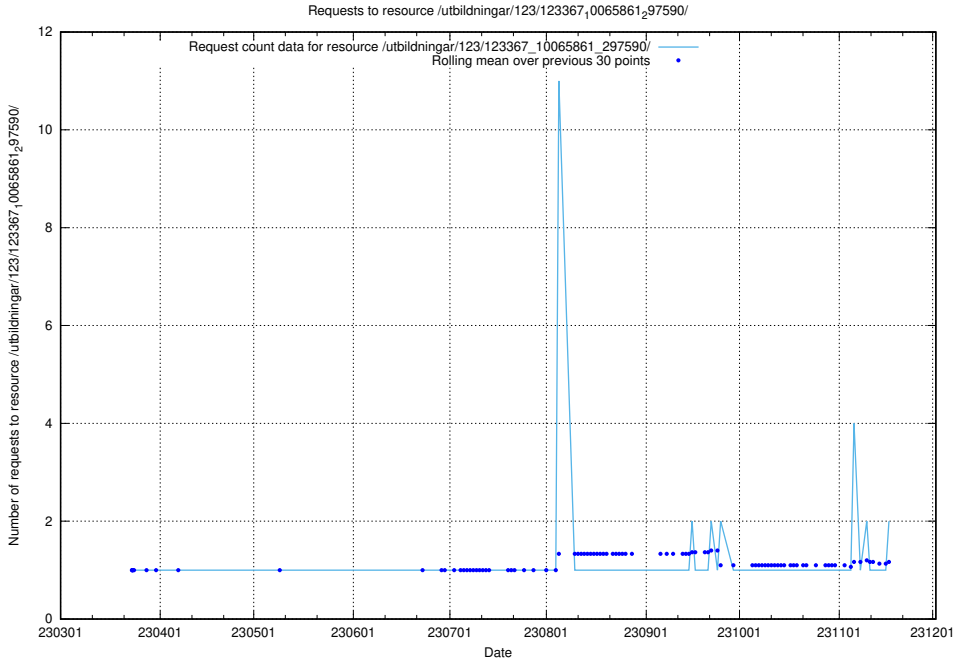

5.868 Usage of /utbildningar/123/123367_10065861_297590/

Here, we count the number of requests to resource /utbildningar/123/123367_10065861_297590/.