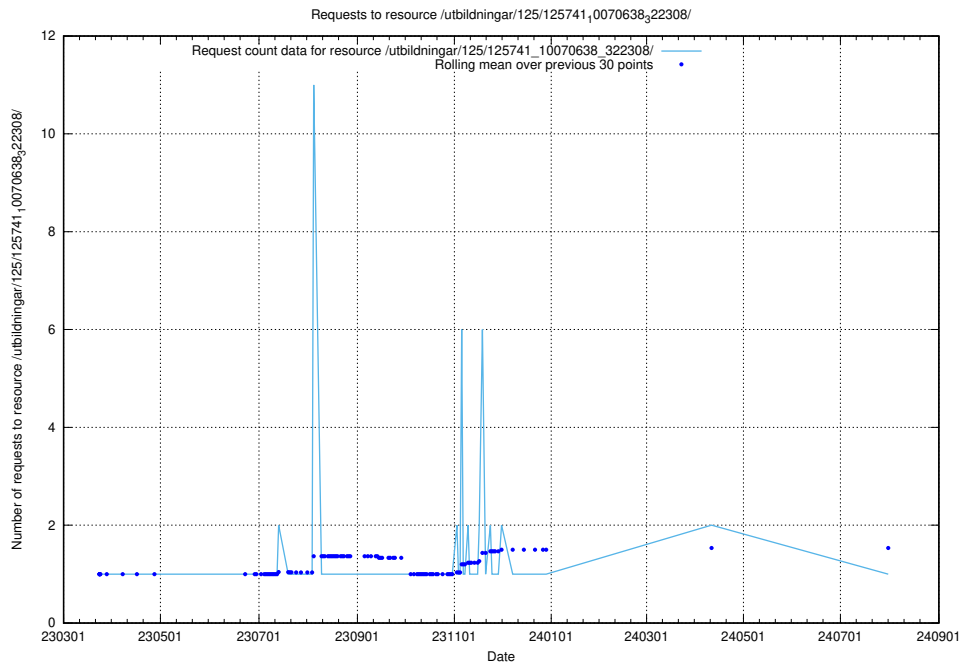

5.1044 Usage of /utbildningar/125/125741_10070638_322308/

Here, we count the number of requests to resource /utbildningar/125/125741_10070638_322308/.