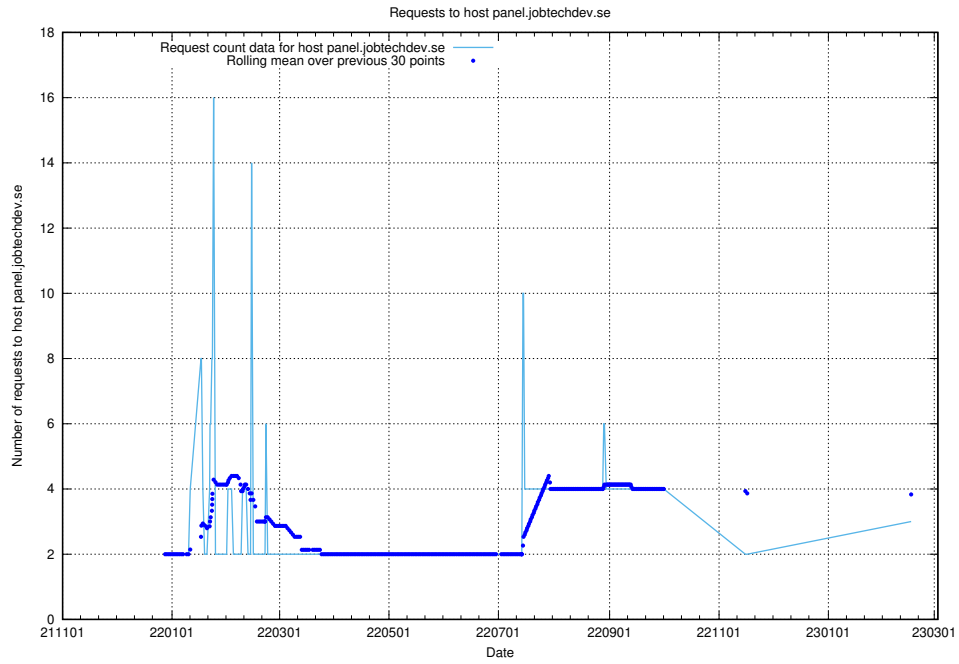

7.200 Usage of panel.jobtechdev.se

Here, we count the number of requests to host panel.jobtechdev.se.