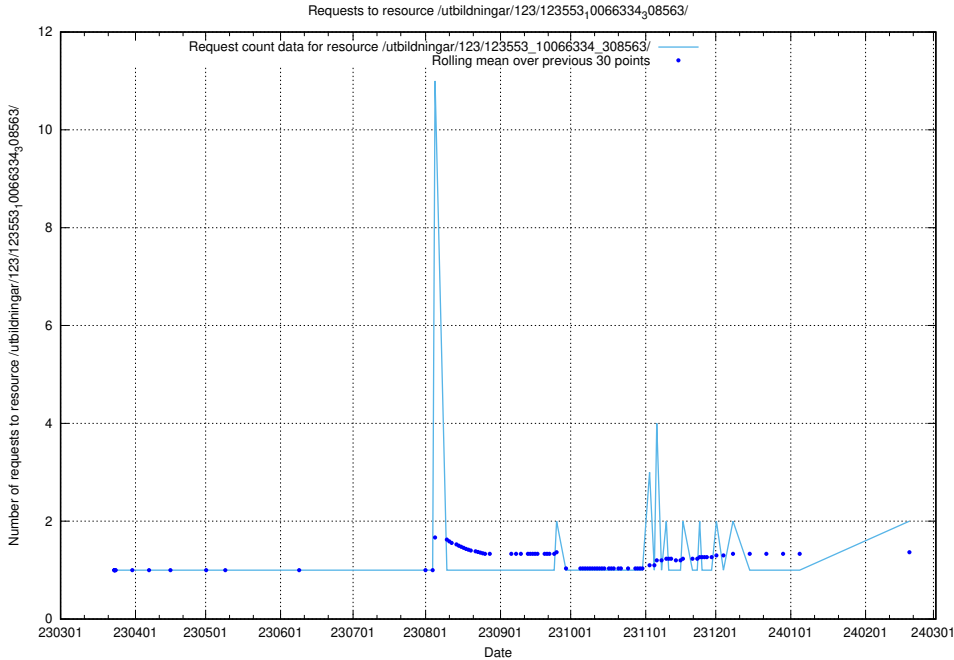

5.838 Usage of /utbildningar/123/123553_10066334_308563/

Here, we count the number of requests to resource /utbildningar/123/123553_10066334_308563/.