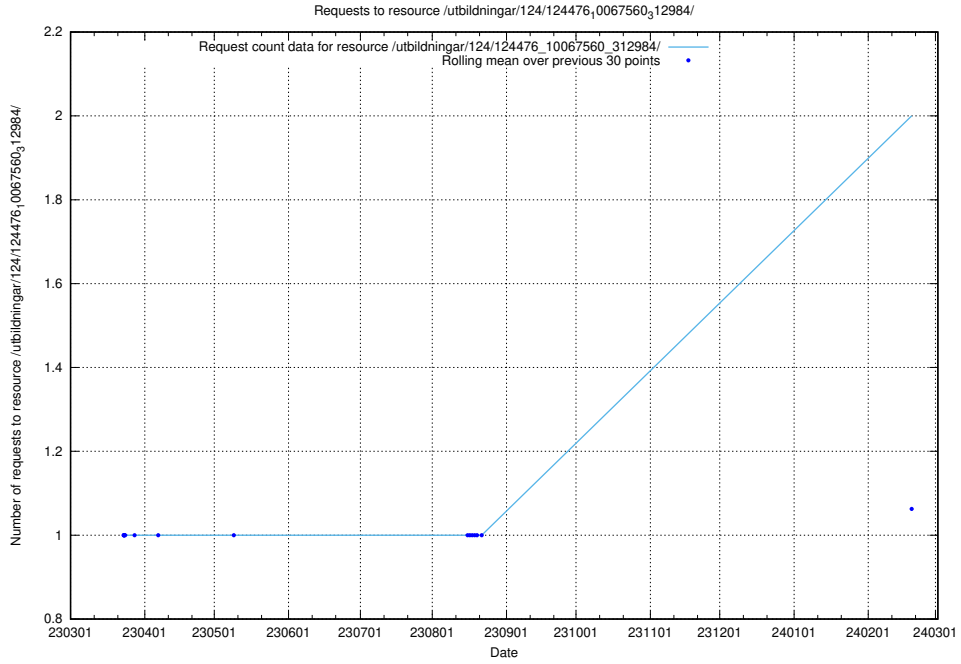

5.732 Usage of /utbildningar/124/124476_10067560_312984/

Here, we count the number of requests to resource /utbildningar/124/124476_10067560_312984/.