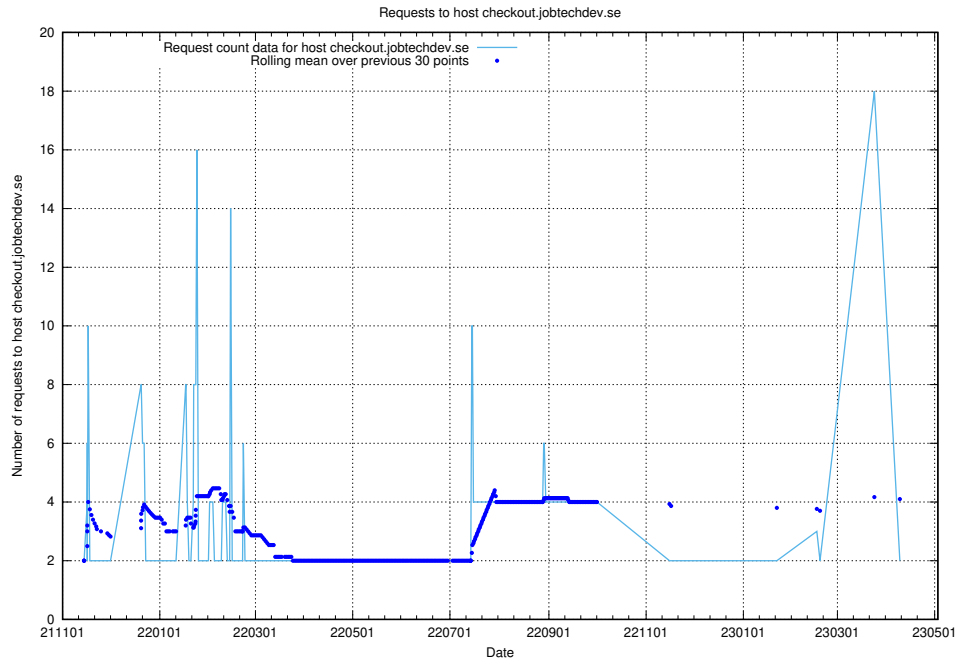

7.281 Usage of checkout.jobtechdev.se

Here, we count the number of requests to host checkout.jobtechdev.se.