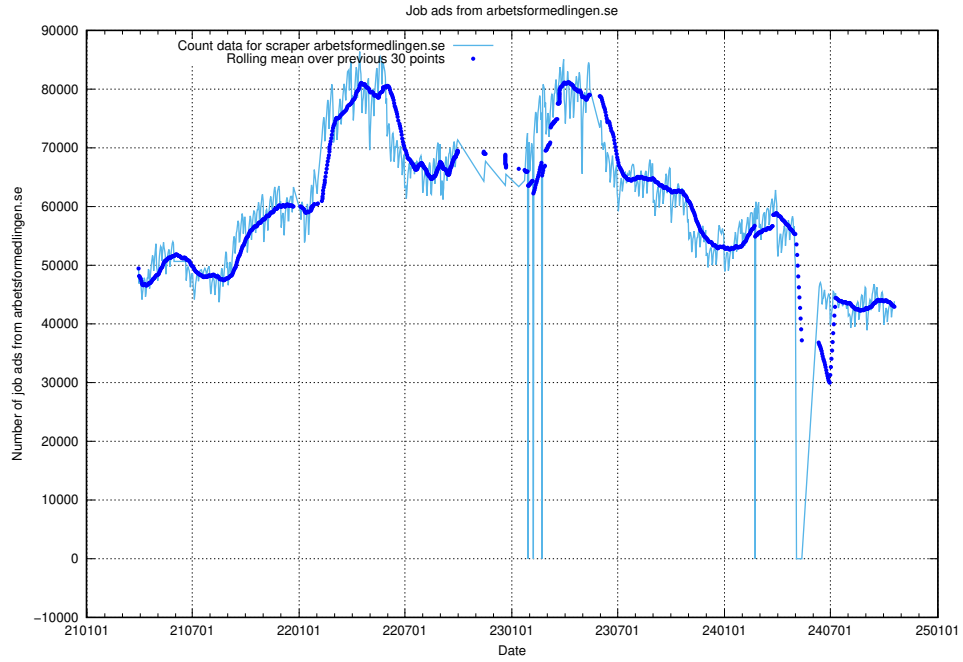

13.2 Number of ads by scraper arbetsformedlingen.se

Here, we count the number of job ads scraped from arbetsformedlingen.se.