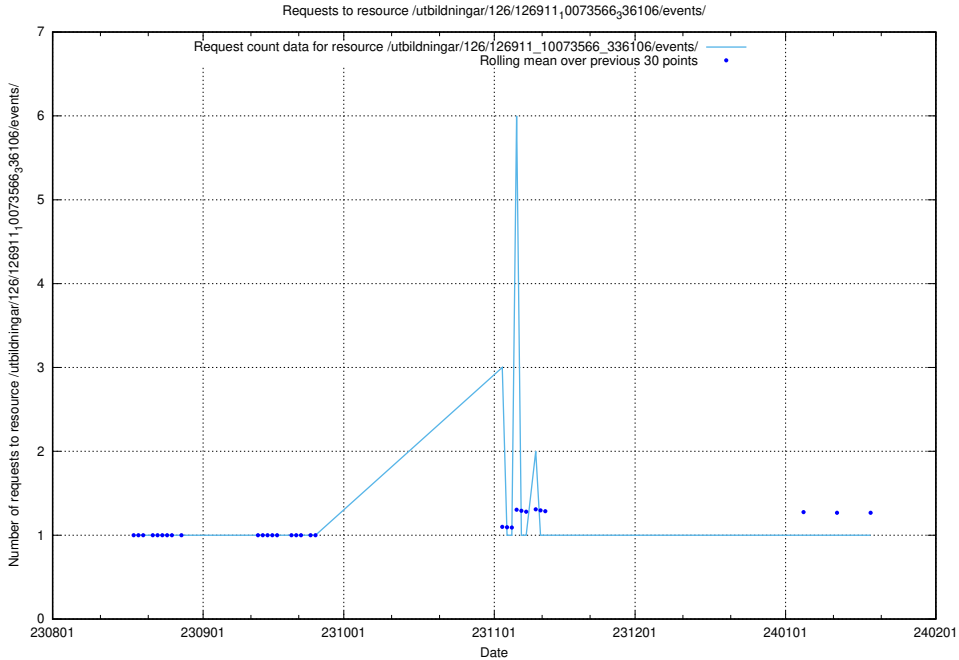

5.5652 Usage of /utbildningar/126/126911_10073566_336106/events/

Here, we count the number of requests to resource /utbildningar/126/126911_10073566_336106/events/