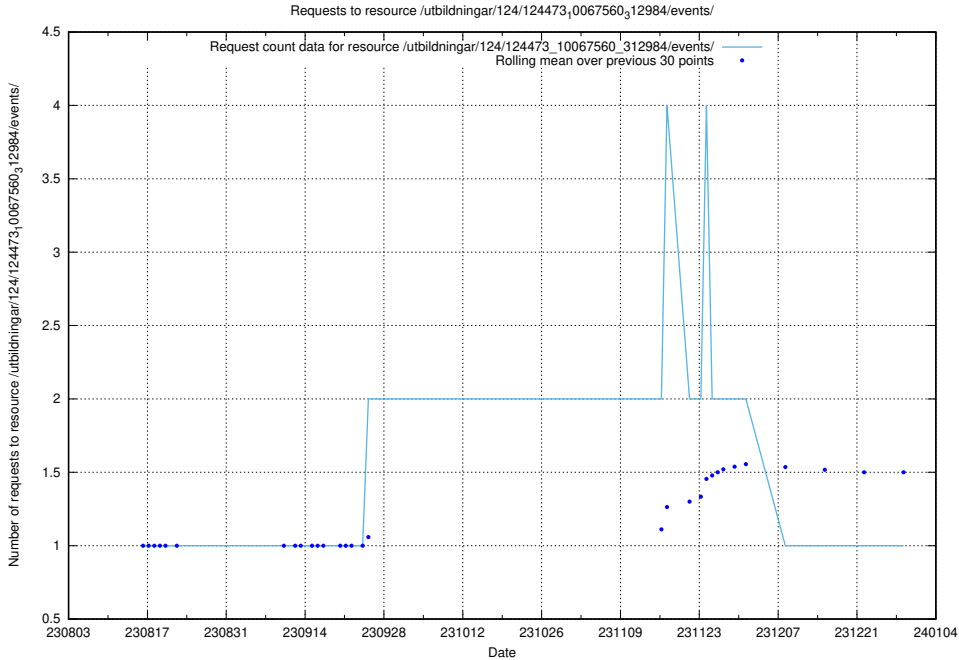

5.5678 Usage of /utbildningar/124/124473_10067560_312984/events/

Here, we count the number of requests to resource /utbildningar/124/124473_10067560_312984/events/