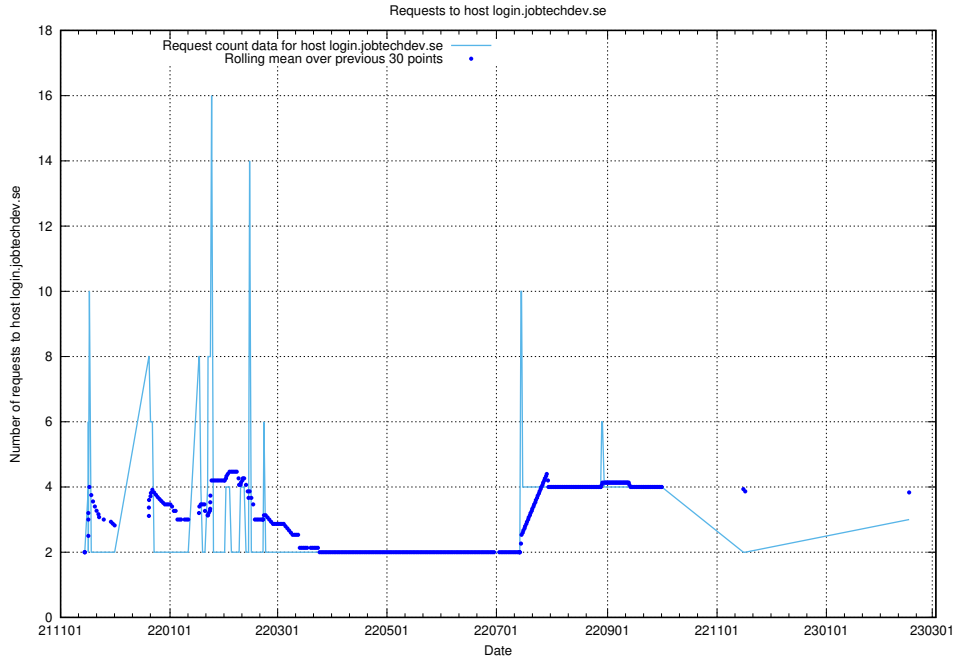

7.252 Usage of login.jobtechdev.se

Here, we count the number of requests to host login.jobtechdev.se.