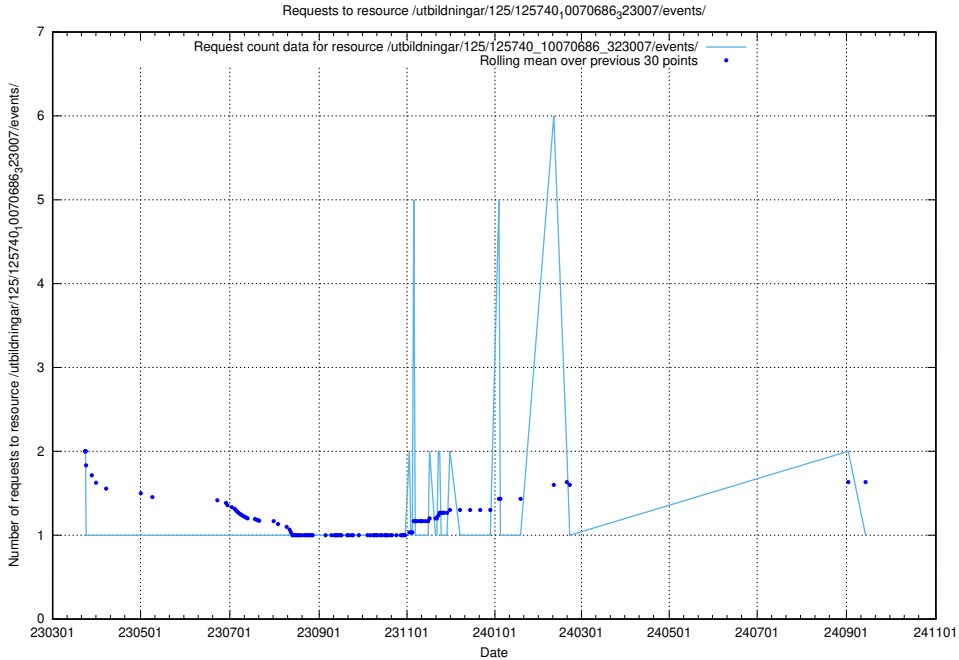

5.7187 Usage of /utbildningar/125/125740_10070686_323007/events/

Here, we count the number of requests to resource /utbildningar/125/125740_10070686_323007/events/