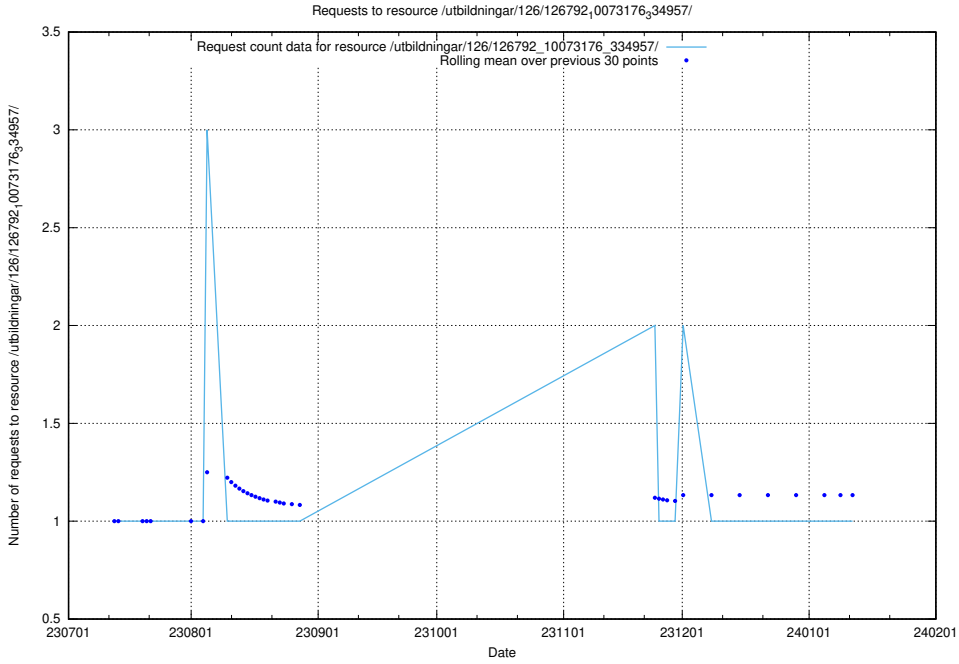

5.5998 Usage of /utbildningar/126/126792_10073176_334957/

Here, we count the number of requests to resource /utbildningar/126/126792_10073176_334957/.