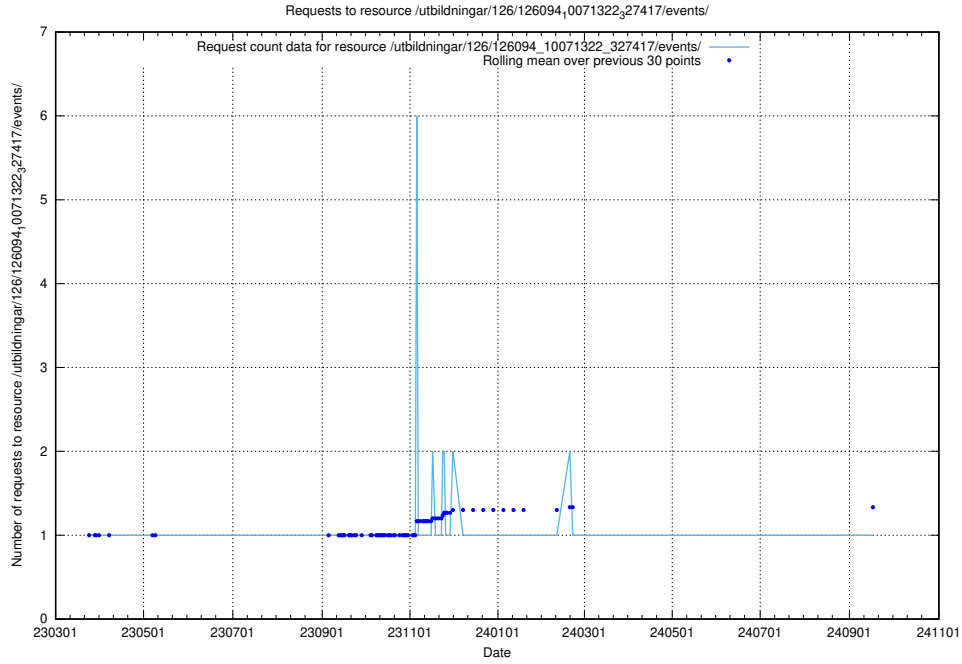

5.7109 Usage of /utbildningar/126/126094_10071322_327417/events/

Here, we count the number of requests to resource /utbildningar/126/126094_10071322_327417/events/