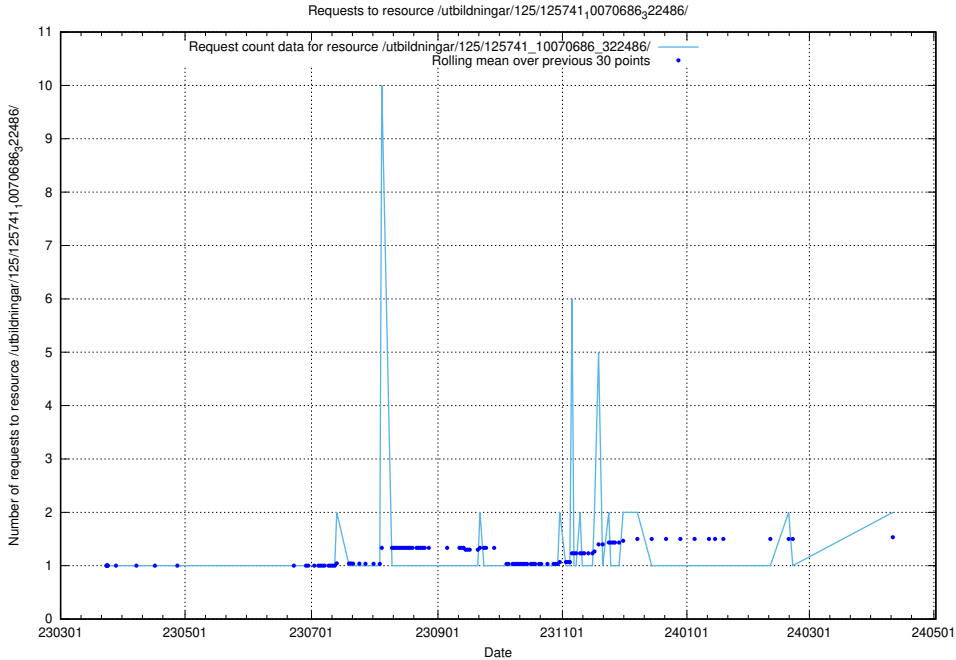

5.1041 Usage of /utbildningar/125/125741_10070686_322486/

Here, we count the number of requests to resource /utbildningar/125/125741_10070686_322486/.