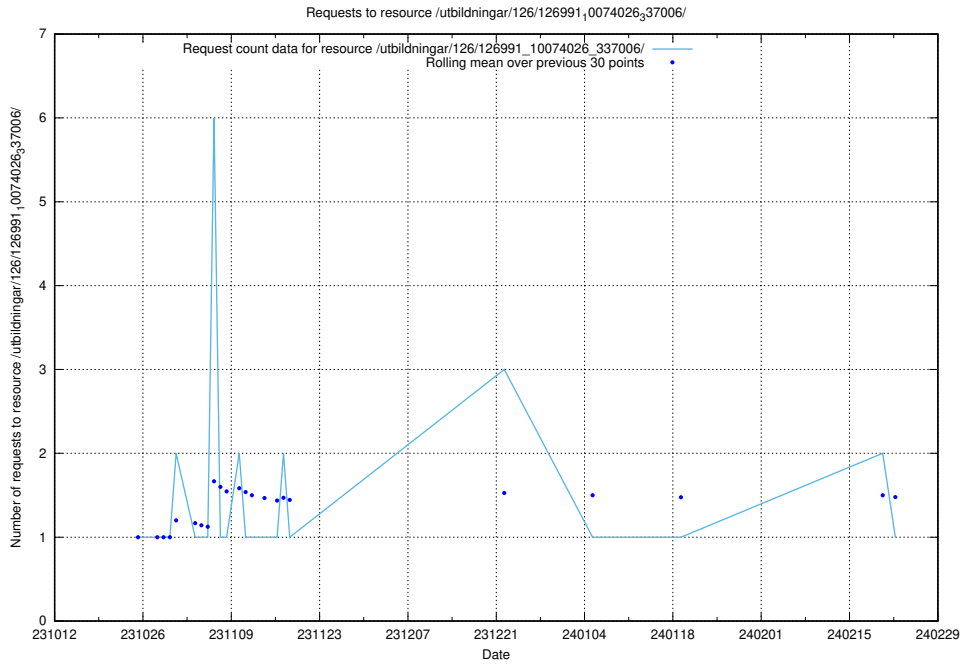

5.5108 Usage of /utbildningar/126/126991_10074026_337006/

Here, we count the number of requests to resource /utbildningar/126/126991_10074026_337006/.