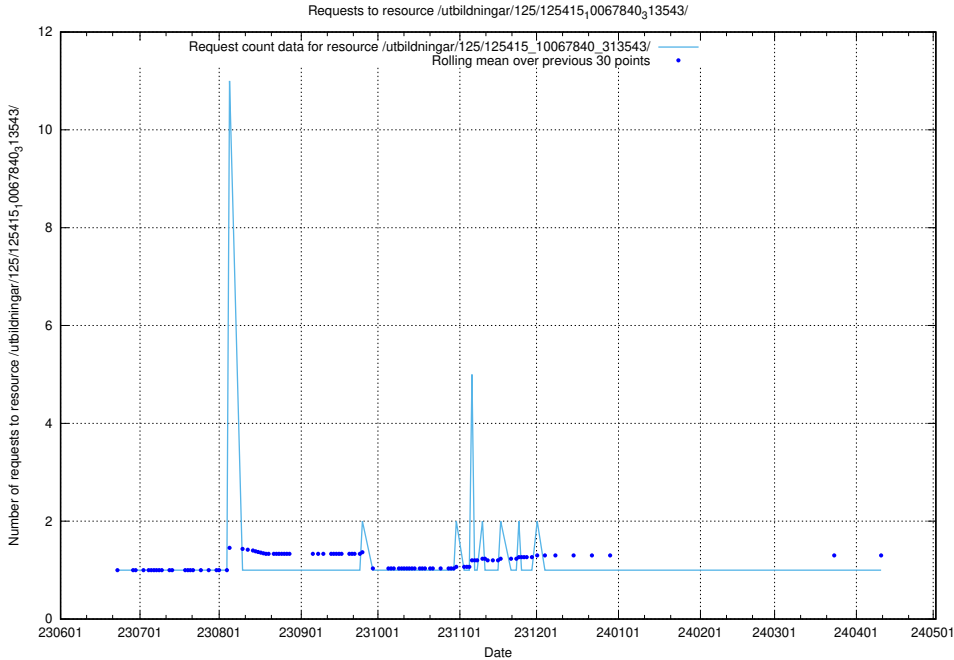

5.6580 Usage of /utbildningar/125/125415_10067840_313543/

Here, we count the number of requests to resource /utbildningar/125/125415_10067840_313543/.