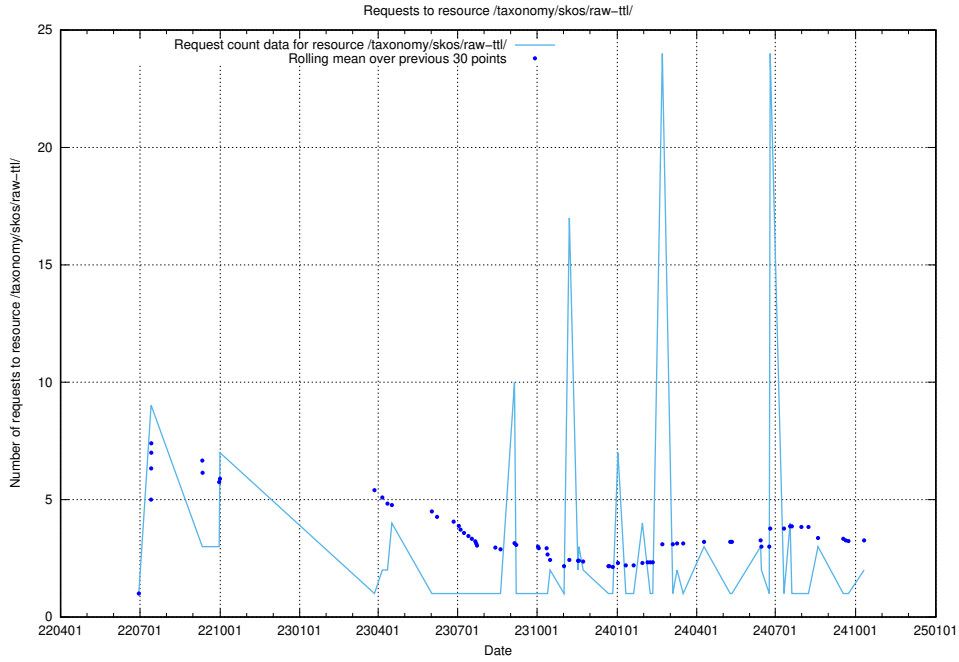

5.562 Usage of /taxonomy/skos/raw-ttl/

Here, we count the number of requests to resource /taxonomy/skos/raw-ttl/.