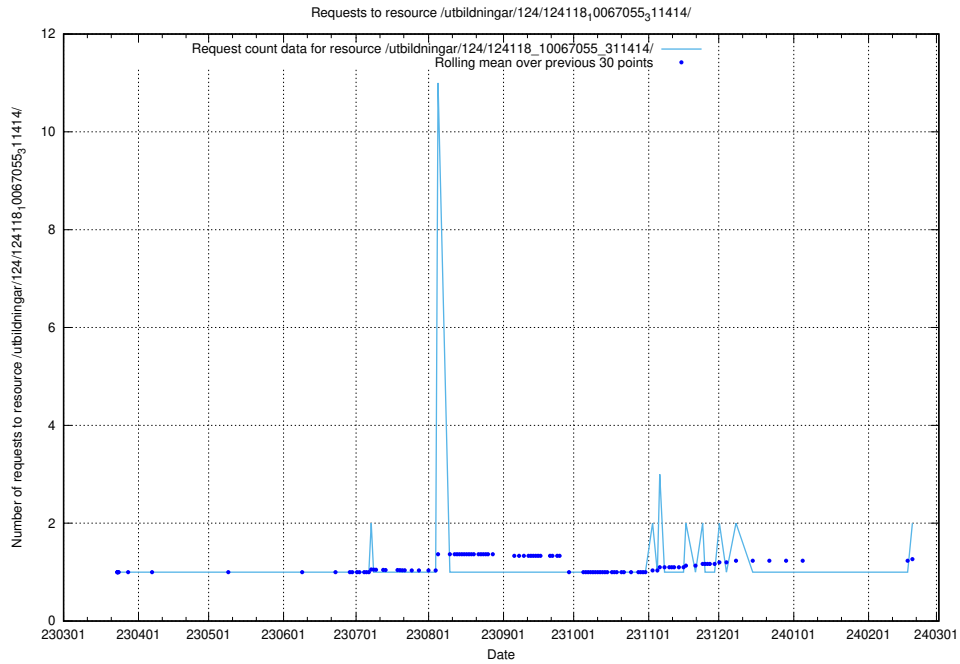

5.801 Usage of /utbildningar/124/124118_10067055_311414/

Here, we count the number of requests to resource /utbildningar/124/124118_10067055_311414/.