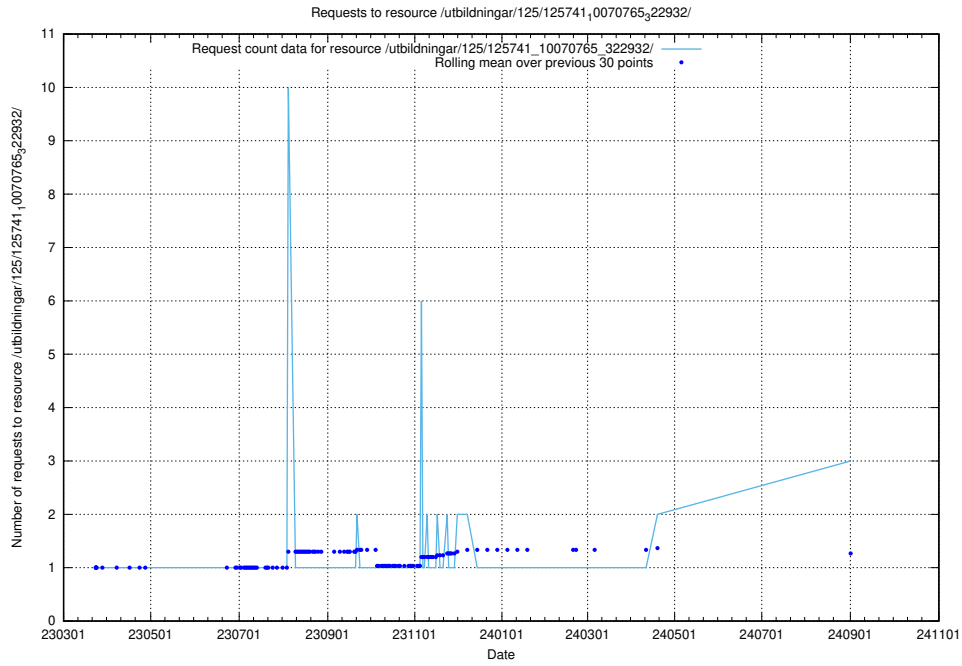

5.553 Usage of /utbildningar/125/125741_10070765_322932/

Here, we count the number of requests to resource /utbildningar/125/125741_10070765_322932/.