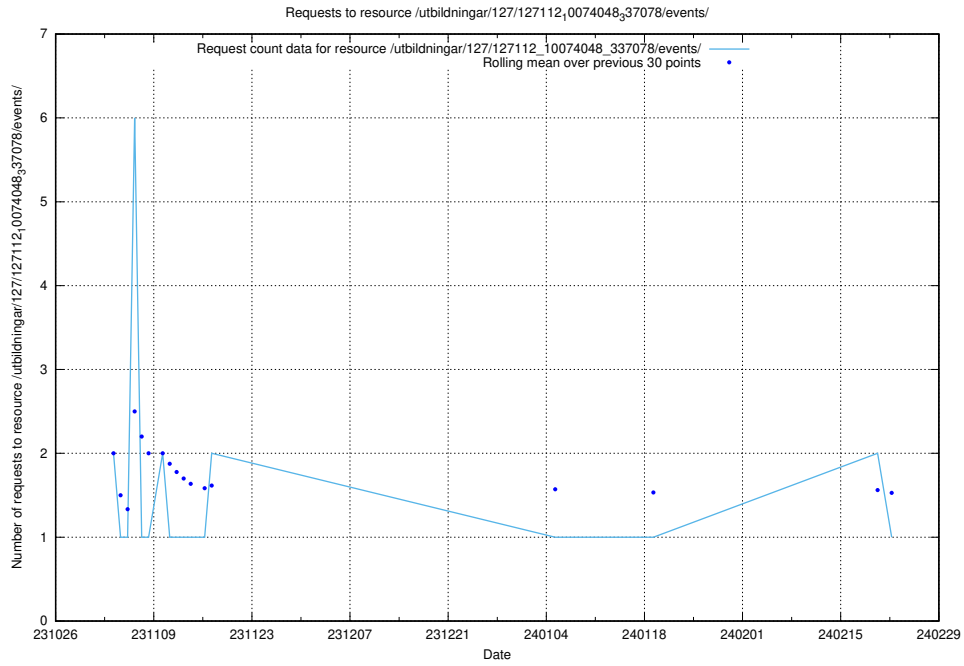

5.5037 Usage of /utbildningar/127/127112_10074048_337078/events/

Here, we count the number of requests to resource /utbildningar/127/127112_10074048_337078/events/