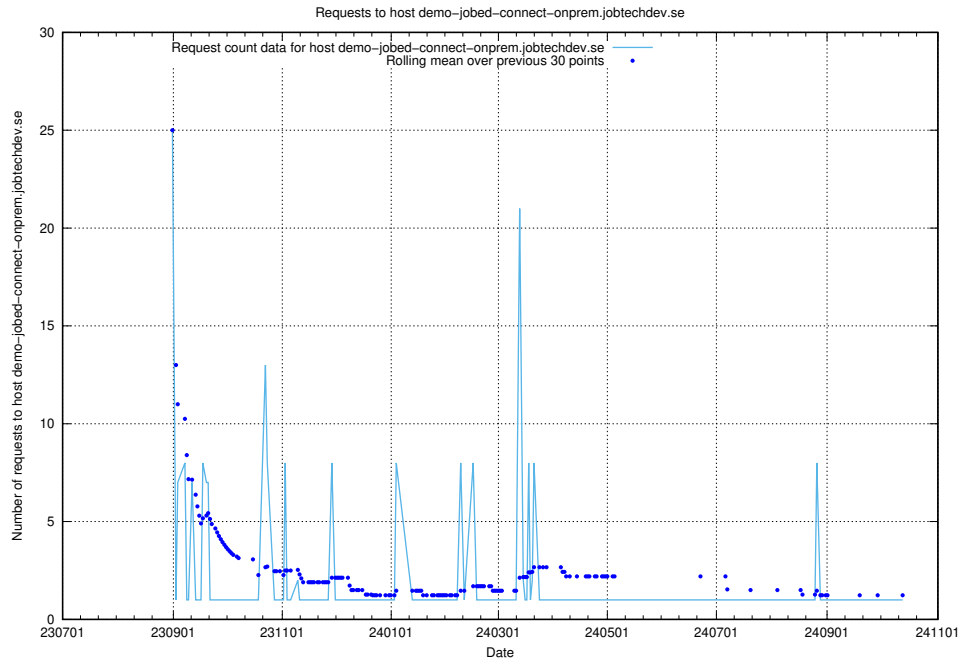

7.609 Usage of demo-jobed-connect-onprem.jobtechdev.se

Here, we count the number of requests to host demo-jobed-connect-onprem.jobtechdev.se.