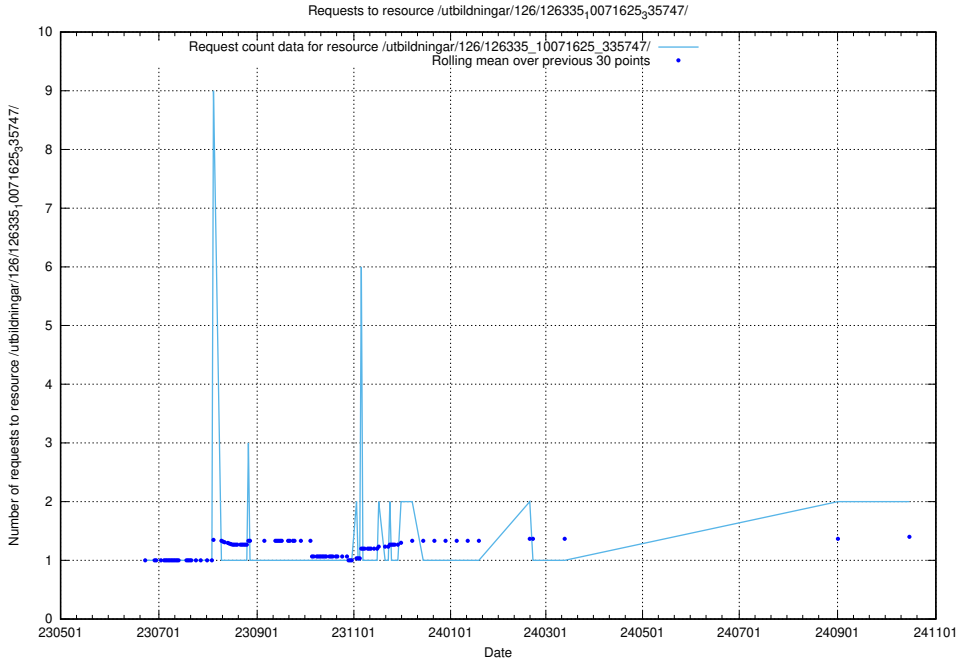

5.954 Usage of /utbildningar/126/126335_10071625_335747/

Here, we count the number of requests to resource /utbildningar/126/126335_10071625_335747/.