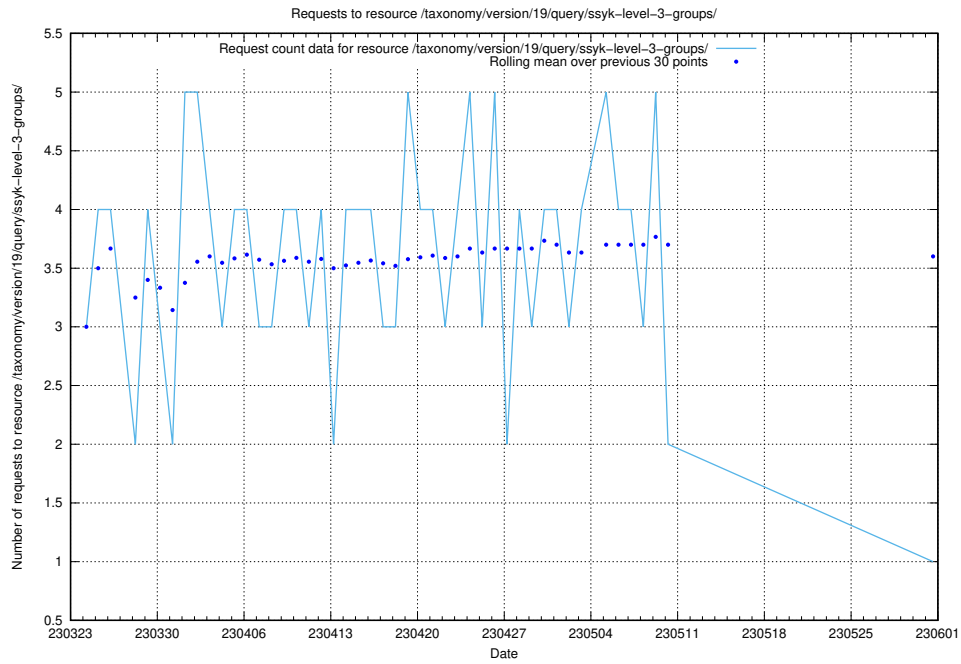

5.7022 Usage of /taxonomy/version/19/query/ssyk-level-3-groups/

Here, we count the number of requests to resource /taxonomy/version/19/query/ssyk-level-3-groups/.