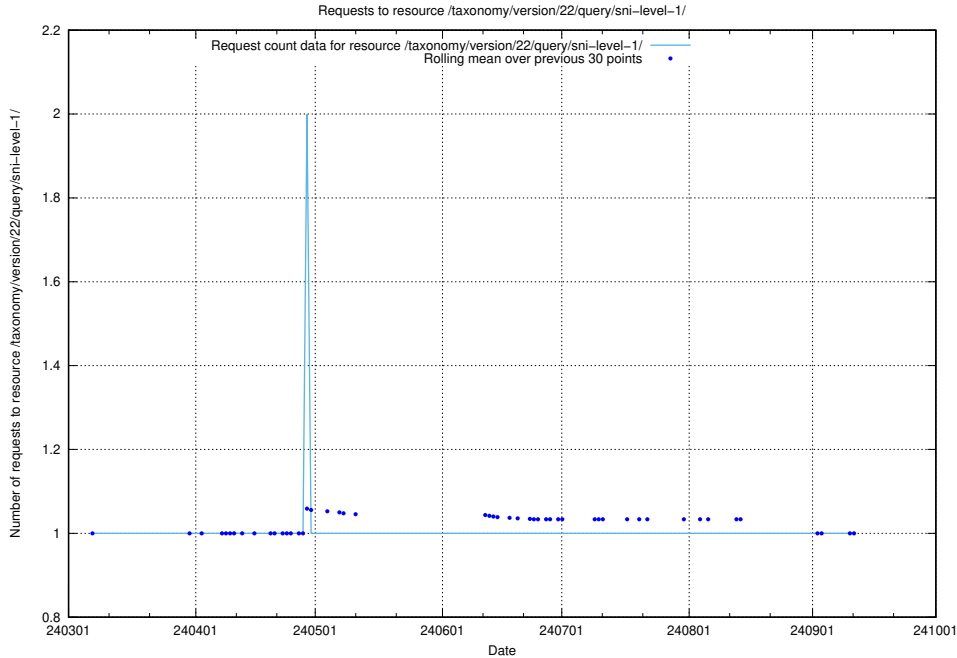

5.2803 Usage of /taxonomy/version/22/query/sni-level-1/

Here, we count the number of requests to resource /taxonomy/version/22/query/sni-level-1/.