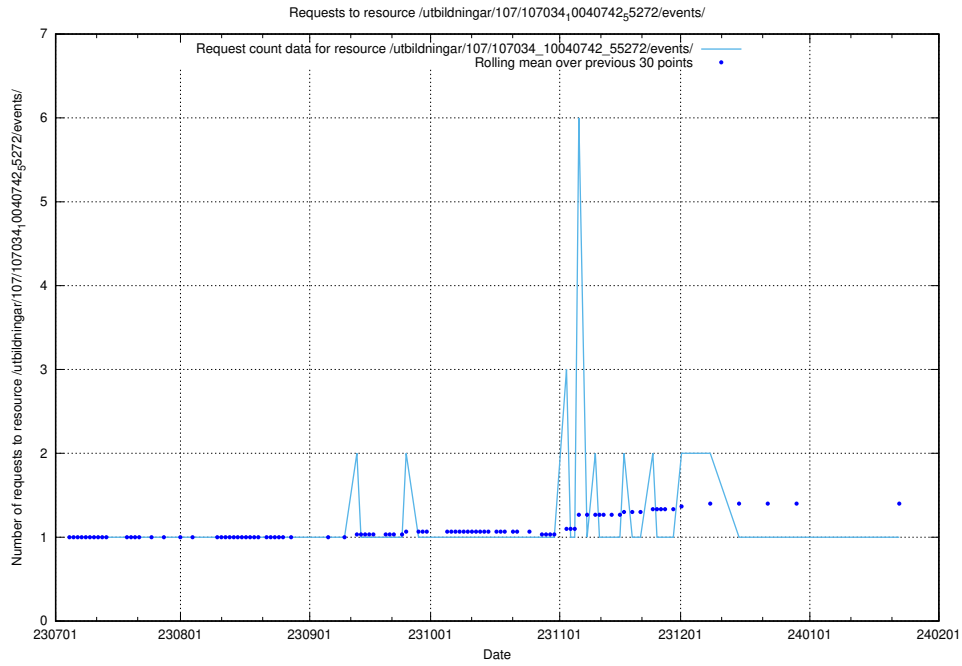

5.6238 Usage of /utbildningar/107/107034_10040742_55272/events/

Here, we count the number of requests to resource /utbildningar/107/107034_10040742_55272/events/.