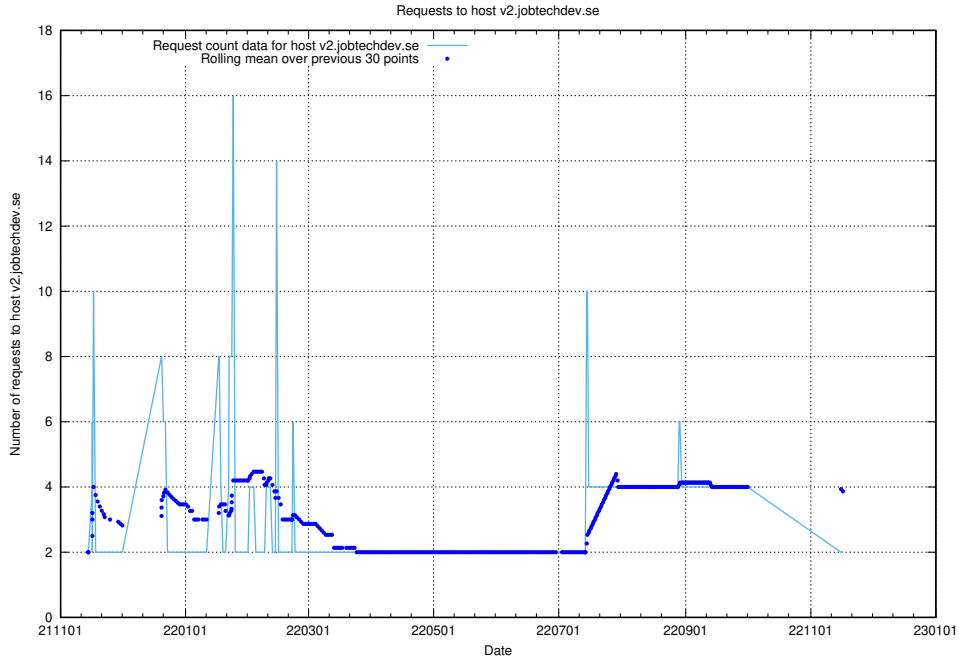

7.559 Usage of v2.jobtechdev.se

Here, we count the number of requests to host v2.jobtechdev.se.