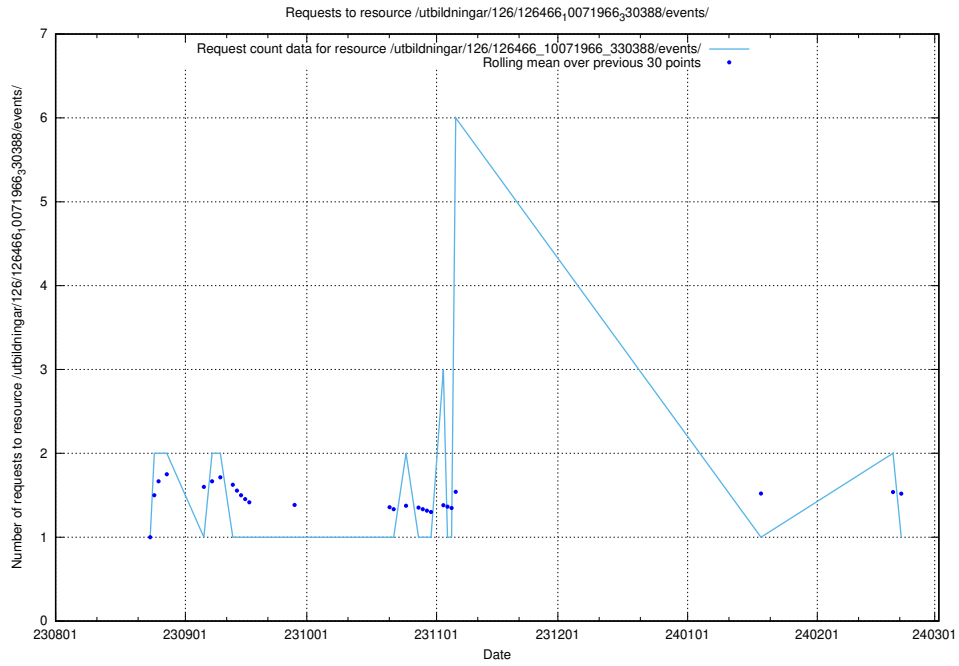

5.5608 Usage of /utbildningar/126/126466_10071966_330388/events/

Here, we count the number of requests to resource /utbildningar/126/126466_10071966_330388/events/