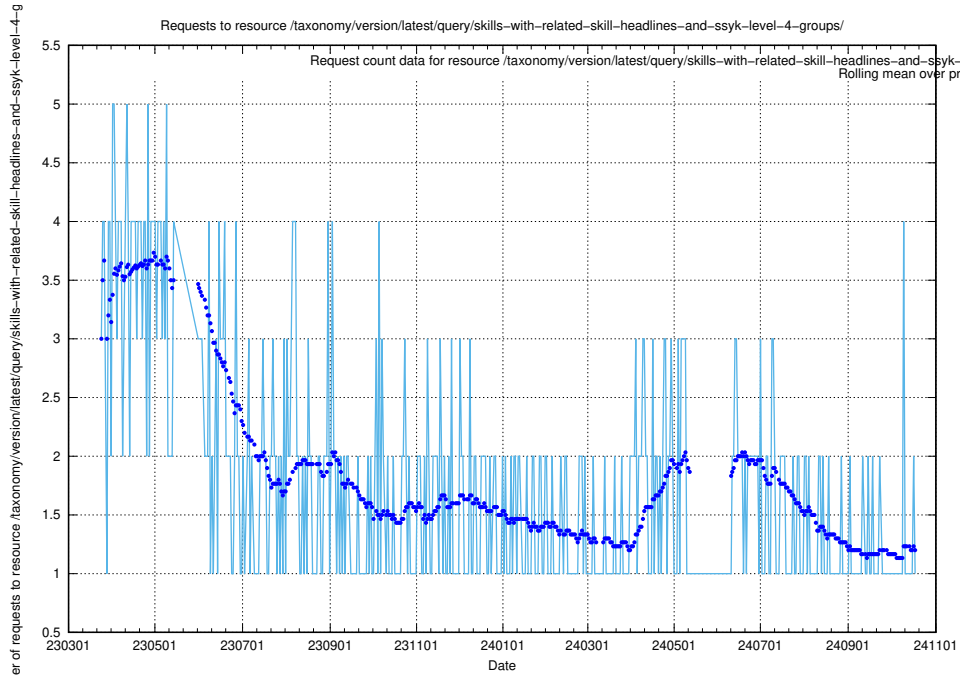

5.6979 Usage of /taxonomy/version/latest/query/skills-with-related-skill-headlines-and-ssyk-level-4-groups/

Here, we count the number of requests to resource /taxonomy/version/latest/query/skills-with-related-skill-headlines-and-ssyk-level-4-groups/.