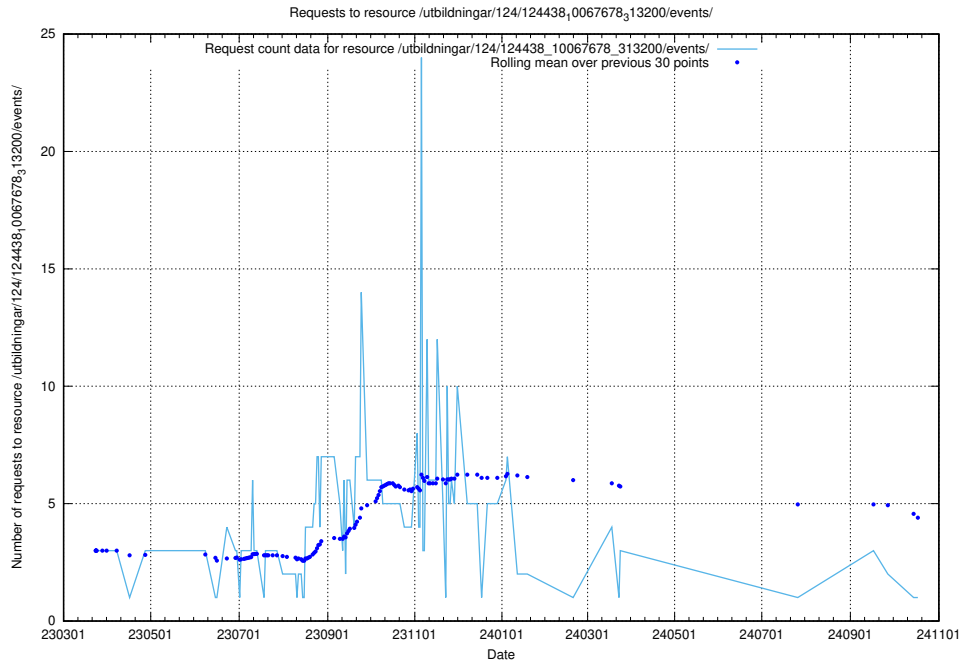

5.7170 Usage of /utbildningar/124/124438_10067678_313200/events/

Here, we count the number of requests to resource /utbildningar/124/124438_10067678_313200/events/