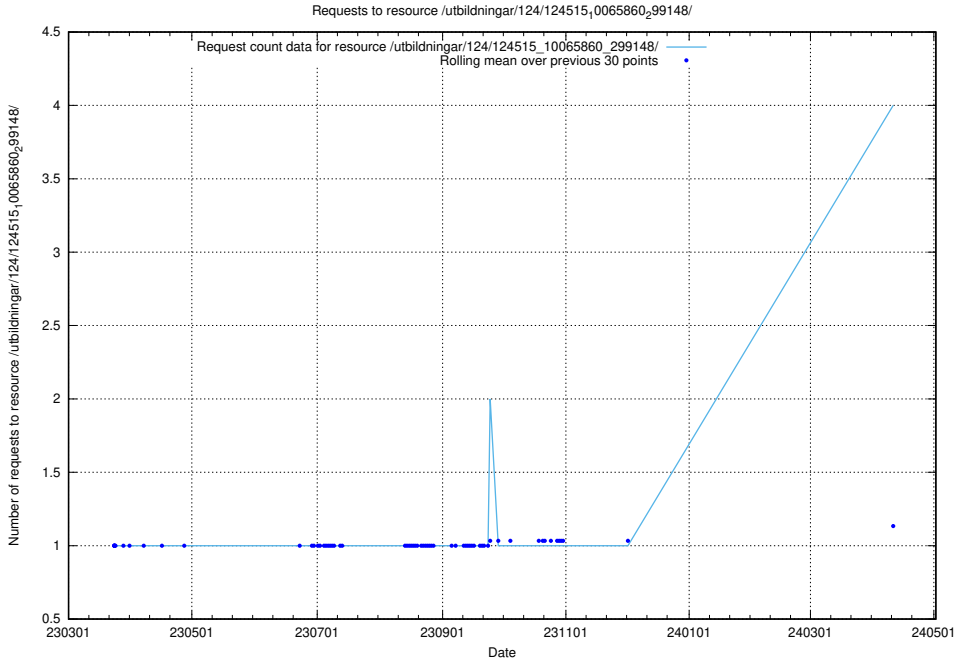

5.302 Usage of /utbildningar/124/124515_10065860_299148/

Here, we count the number of requests to resource /utbildningar/124/124515_10065860_299148/.