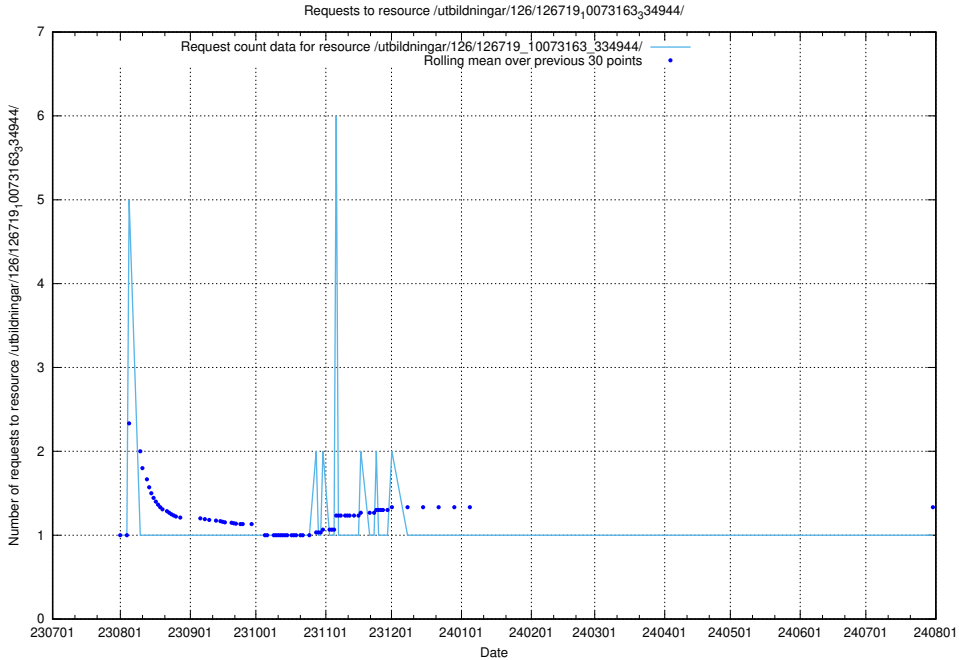

5.5776 Usage of /utbildningar/126/126719_10073163_334944/

Here, we count the number of requests to resource /utbildningar/126/126719_10073163_334944/.