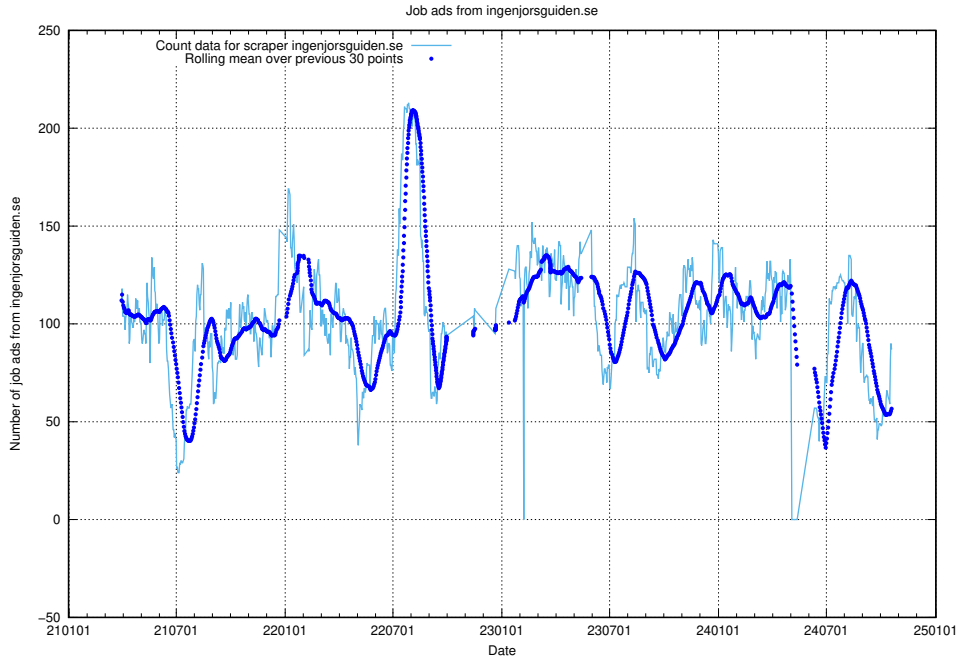

13.14 Number of ads by scraper ingenjorsguiden.se

Here, we count the number of job ads scraped from ingenjorsguiden.se.