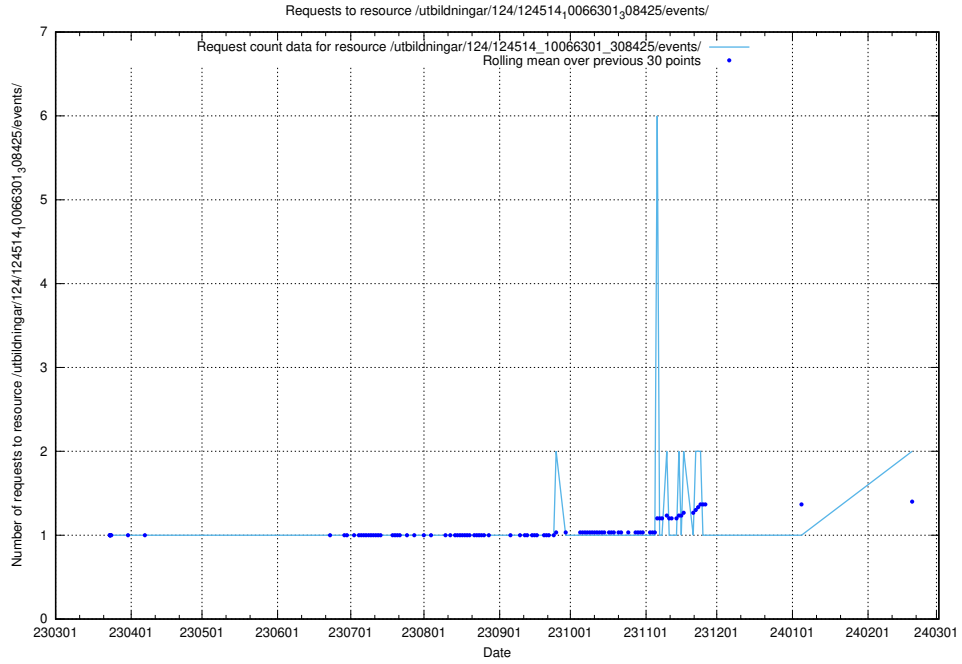

5.664 Usage of /utbildningar/124/124514_10066301_308425/events/

Here, we count the number of requests to resource /utbildningar/124/124514_10066301_308425/events/