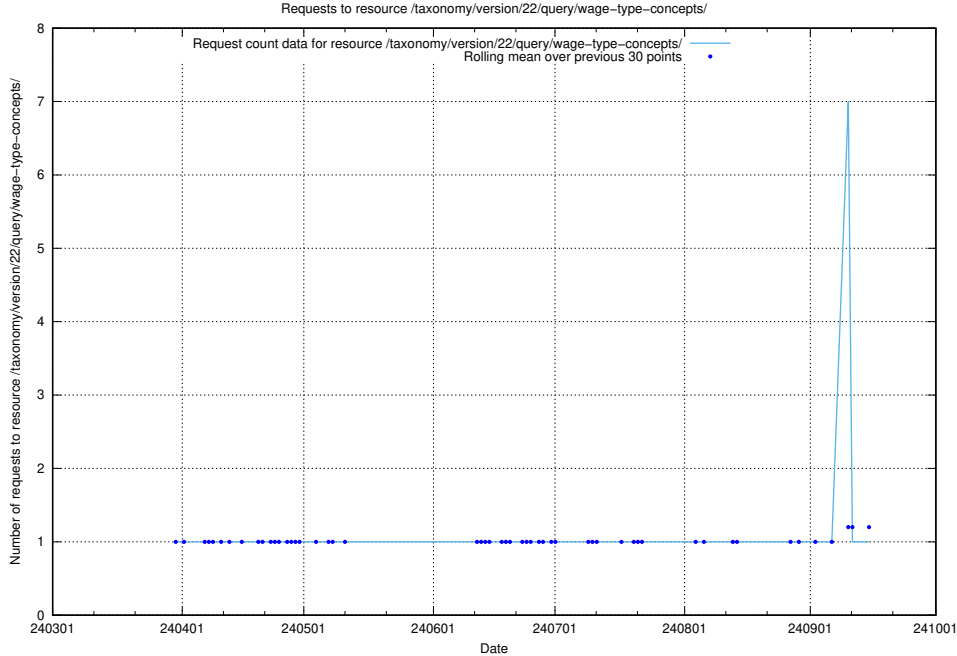

5.2488 Usage of /taxonomy/version/22/query/wage-type-concepts/

Here, we count the number of requests to resource /taxonomy/version/22/query/wage-type-concepts/.