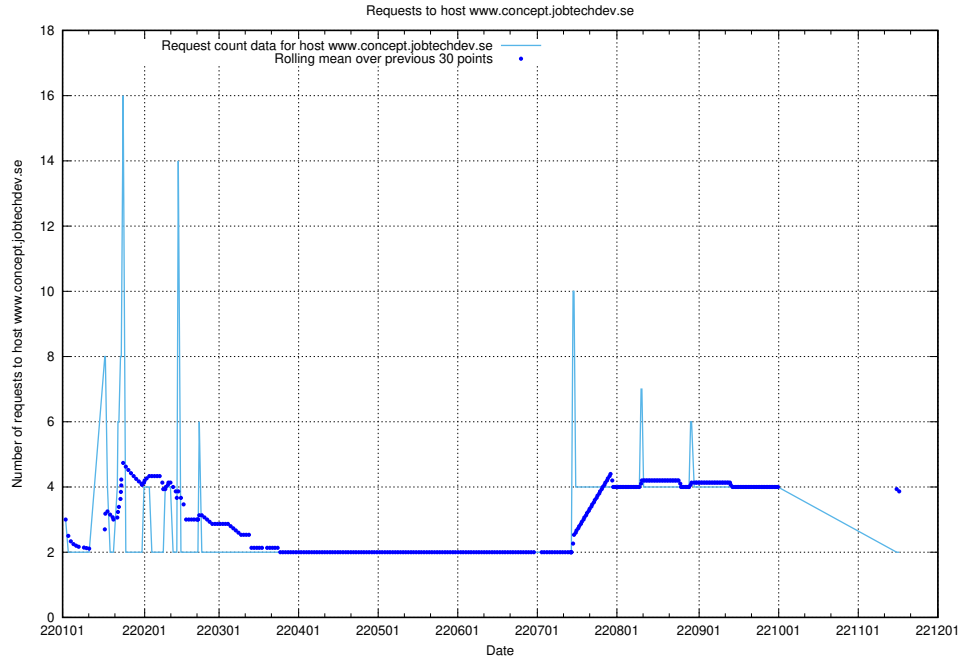

7.313 Usage of www.concept.jobtechdev.se

Here, we count the number of requests to host www.concept.jobtechdev.se.