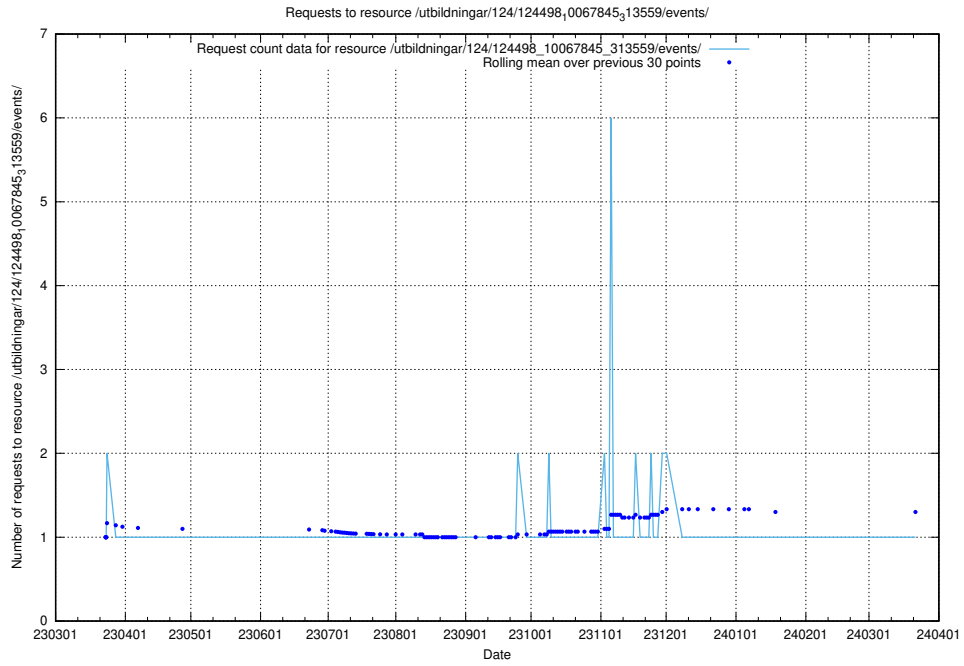

5.3576 Usage of /utbildningar/124/124498_10067845_313559/events/

Here, we count the number of requests to resource /utbildningar/124/124498_10067845_313559/events/