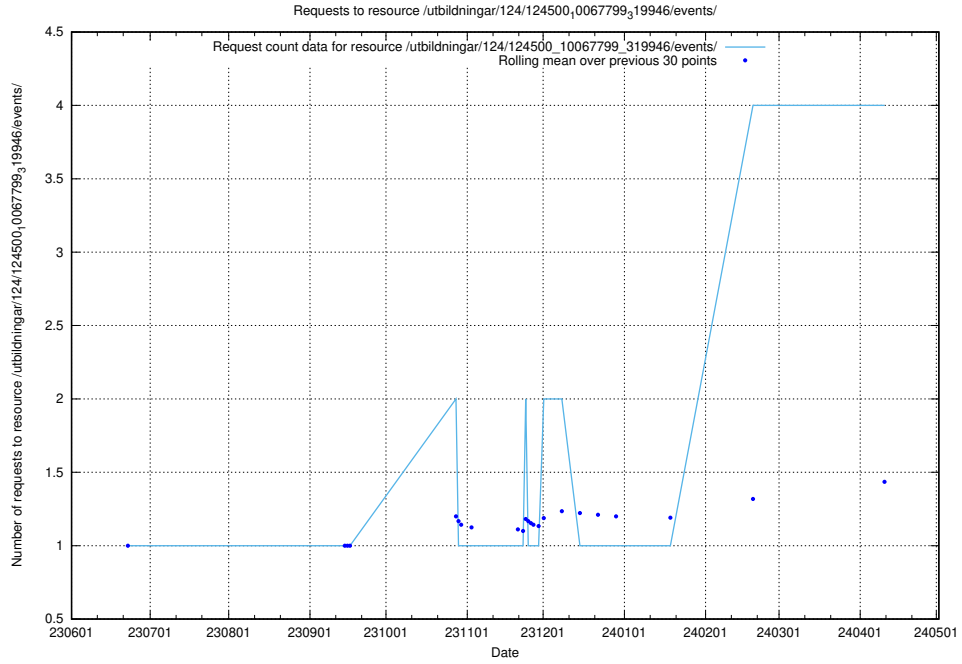

5.367 Usage of /utbildningar/124/124500_10067799_319946/events/

Here, we count the number of requests to resource /utbildningar/124/124500_10067799_319946/events/