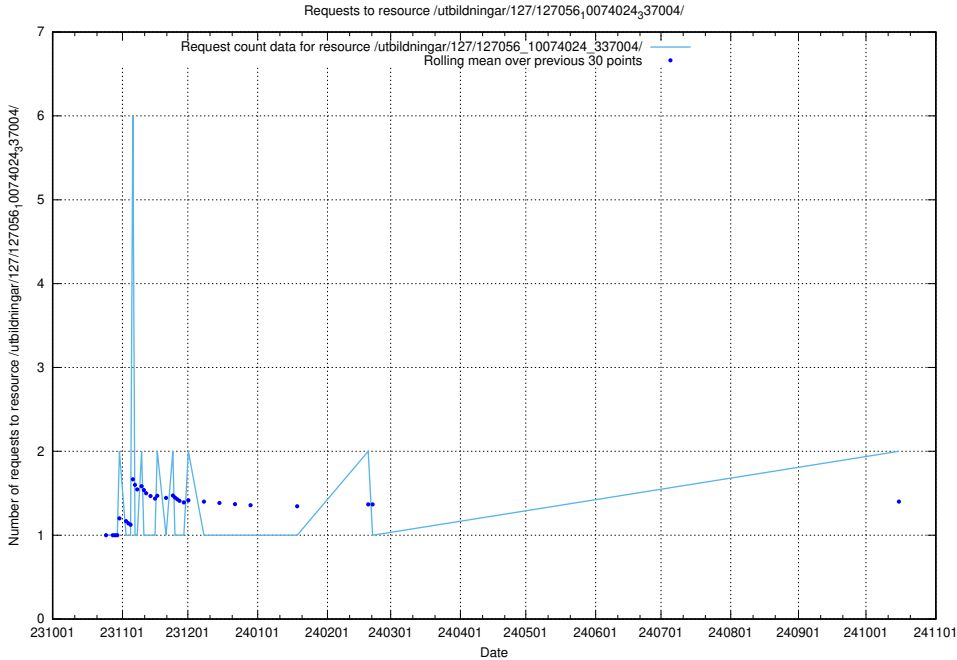

5.810 Usage of /utbildningar/127/127056_10074024_337004/

Here, we count the number of requests to resource /utbildningar/127/127056_10074024_337004/.