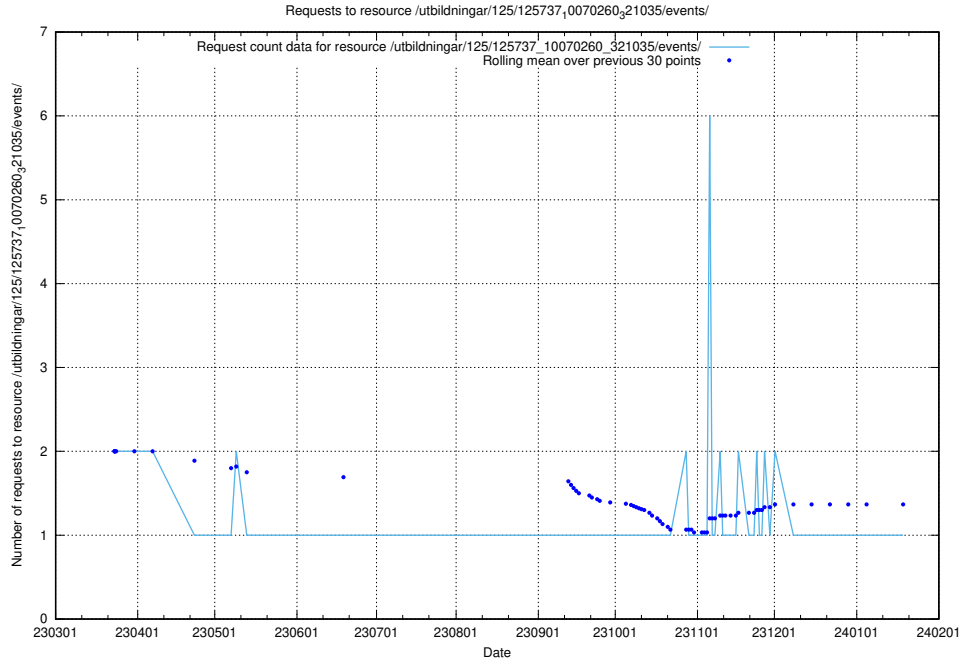

5.7190 Usage of /utbildningar/125/125737_10070260_321035/events/

Here, we count the number of requests to resource /utbildningar/125/125737_10070260_321035/events/