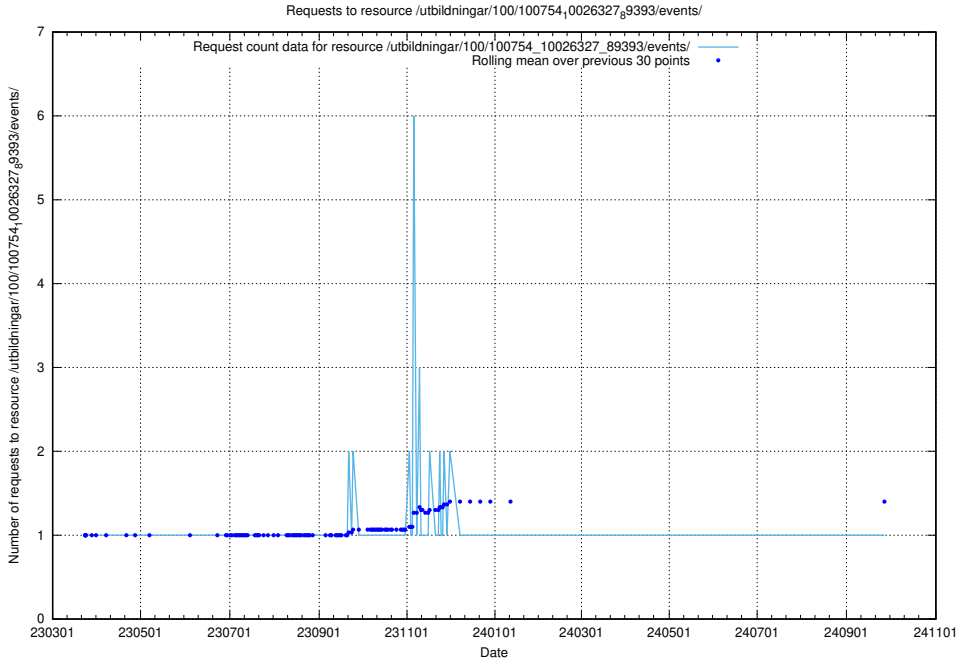

5.6440 Usage of /utbildningar/100/100754_10026327_89393/events/

Here, we count the number of requests to resource /utbildningar/100/100754_10026327_89393/events/.