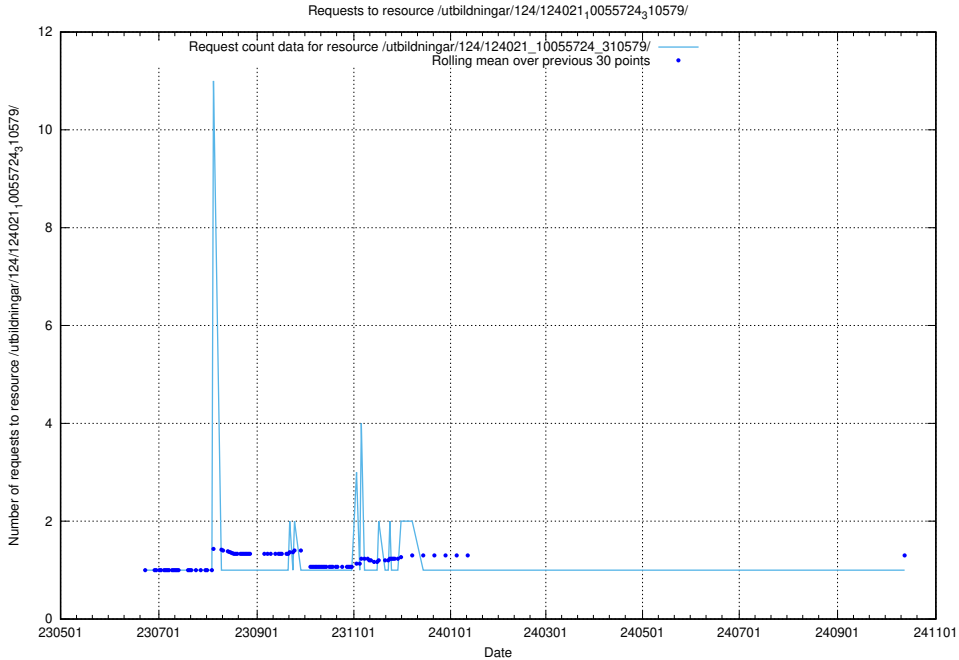

5.6690 Usage of /utbildningar/124/124021_10055724_310579/

Here, we count the number of requests to resource /utbildningar/124/124021_10055724_310579/.