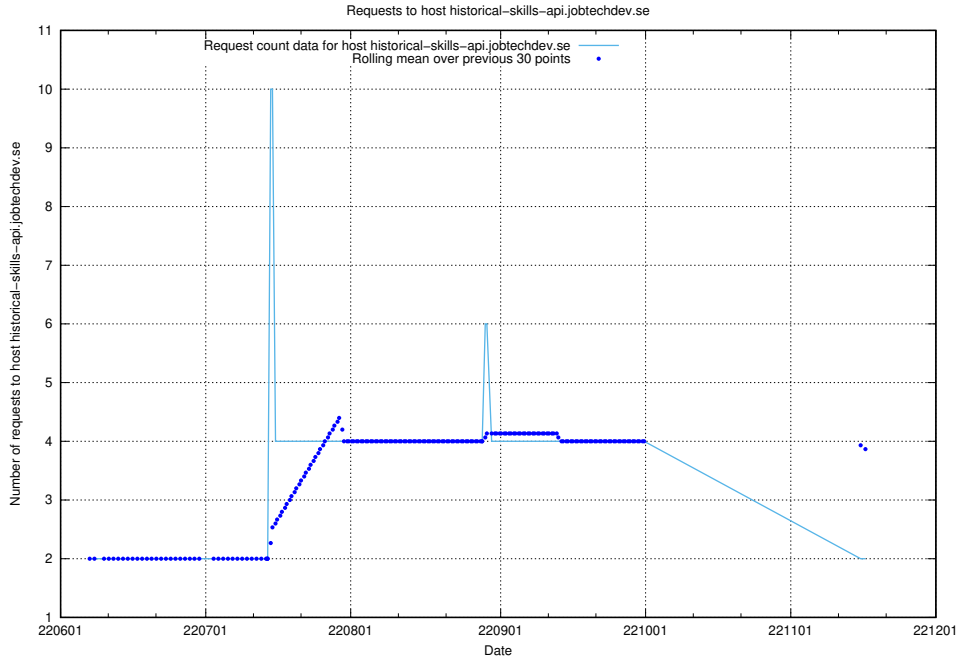

7.417 Usage of historical-skills-api.jobtechdev.se

Here, we count the number of requests to host historical-skills-api.jobtechdev.se.