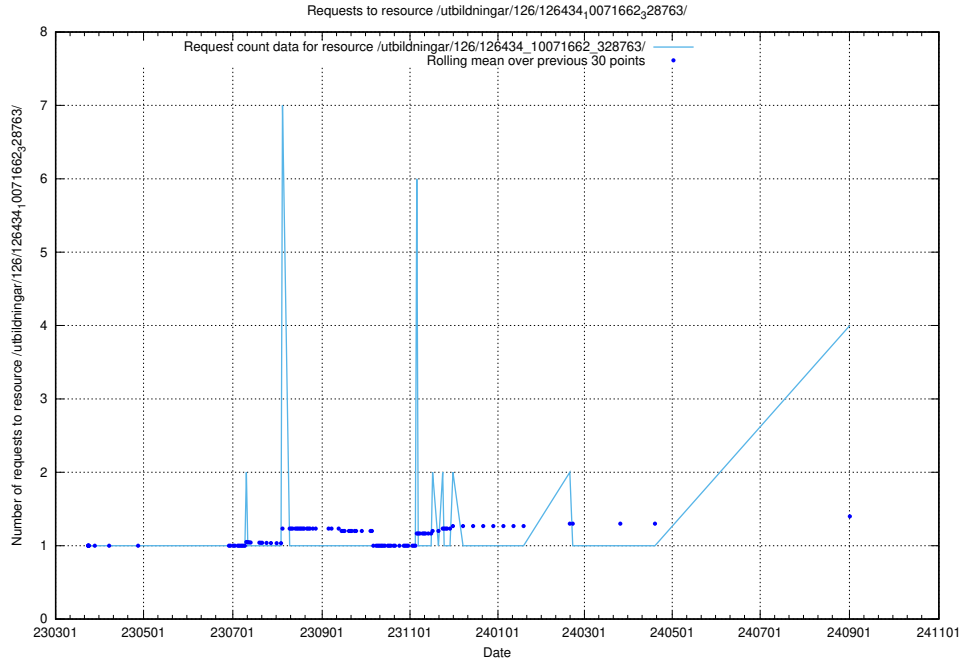

5.376 Usage of /utbildningar/126/126434_10071662_328763/

Here, we count the number of requests to resource /utbildningar/126/126434_10071662_328763/.