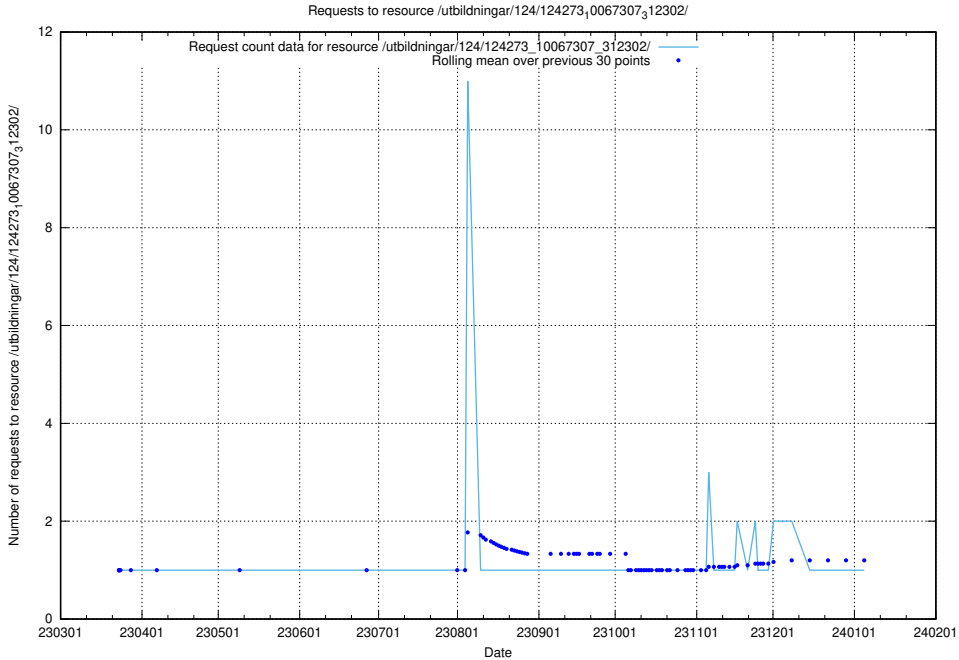

5.4879 Usage of /utbildningar/124/124273_10067307_312302/

Here, we count the number of requests to resource /utbildningar/124/124273_10067307_312302/.