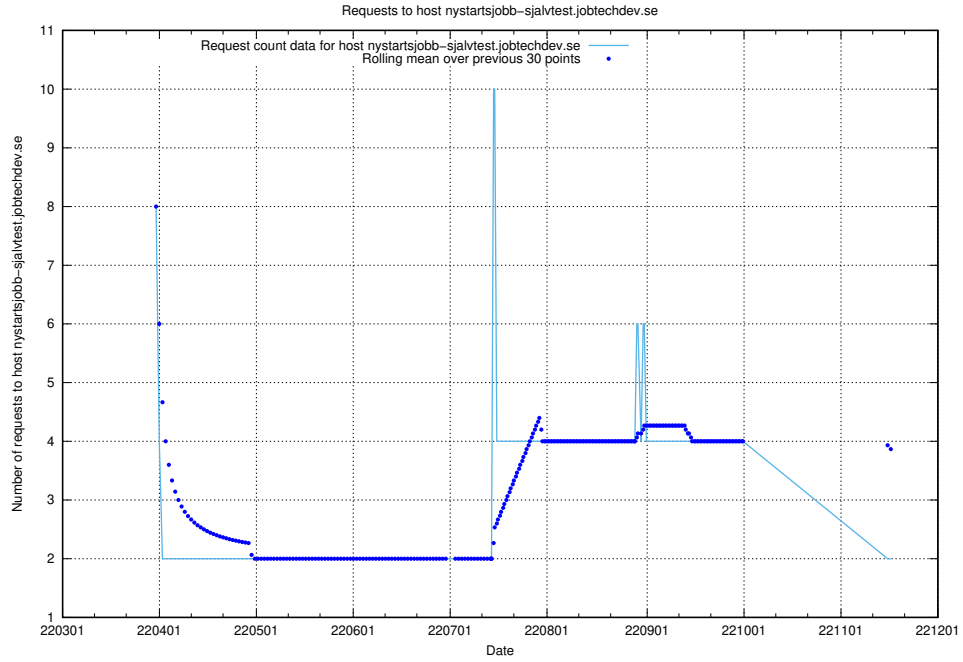

7.486 Usage of nystartsjobb-sjalvtest.jobtechdev.se

Here, we count the number of requests to host nystartsjobb-sjalvtest.jobtechdev.se.