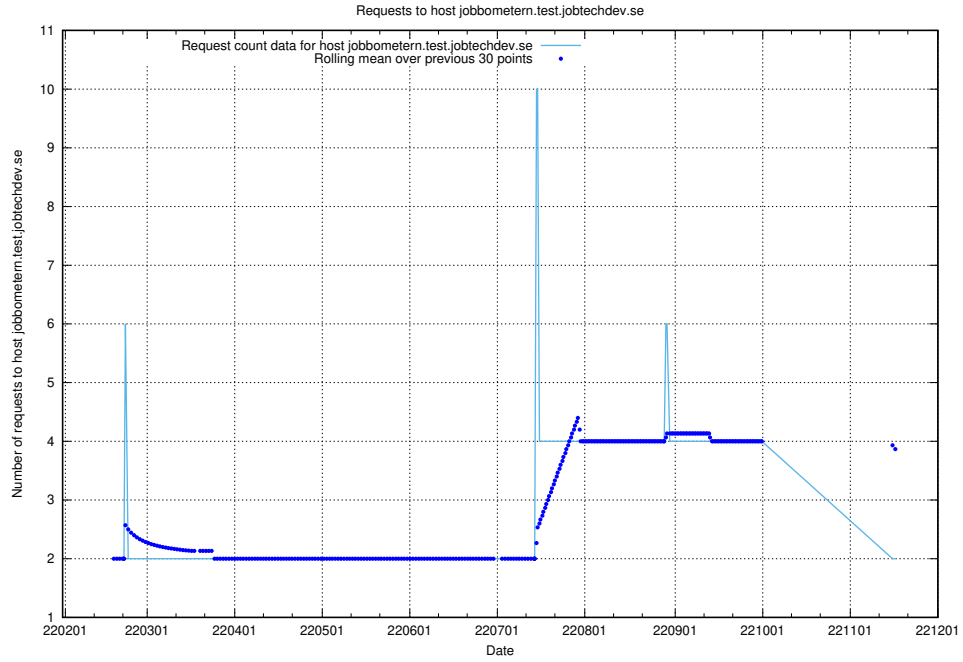

7.540 Usage of `jobbometern.test.jobtechdev.se`

Here, we count the number of requests to host `jobbometern.test.jobtechdev.se`.