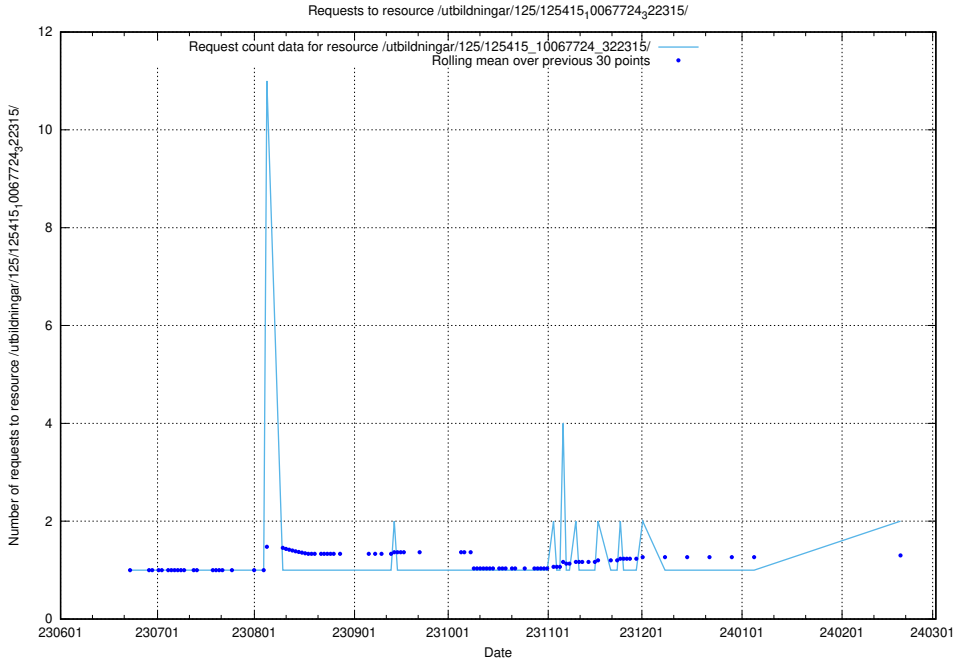

5.957 Usage of /utbildningar/125/125415_10067724_322315/

Here, we count the number of requests to resource /utbildningar/125/125415_10067724_322315/.