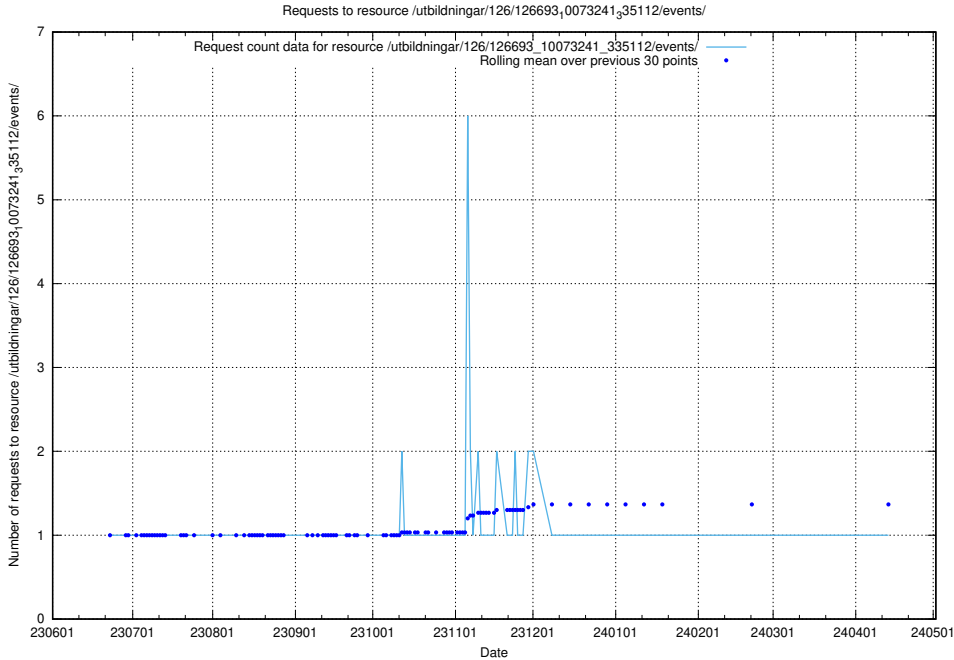

5.6509 Usage of /utbildningar/126/126693_10073241_335112/events/

Here, we count the number of requests to resource /utbildningar/126/126693_10073241_335112/events/