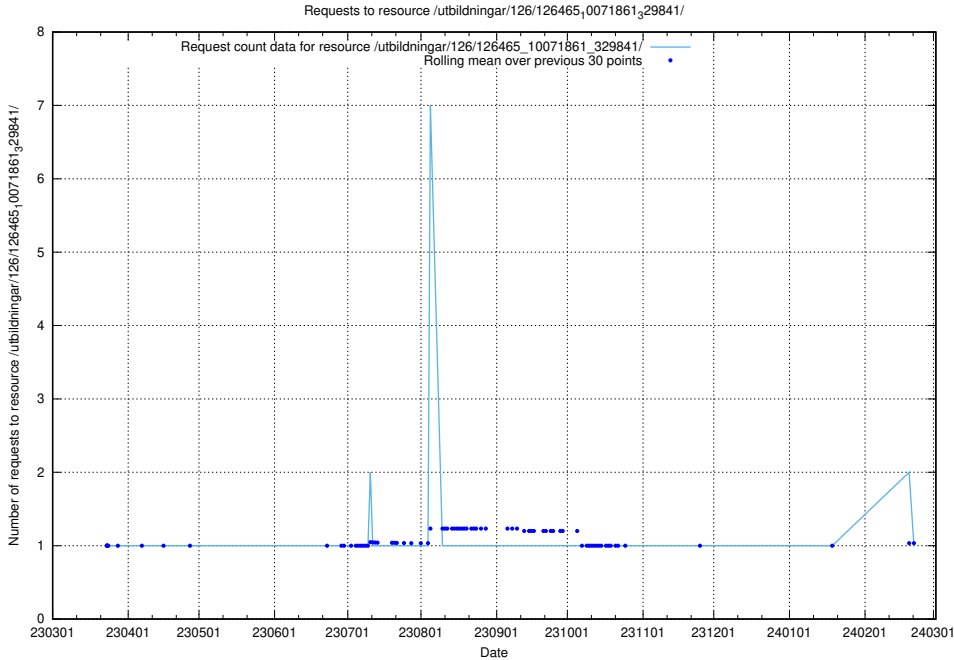

Here, we count the number of requests to resource /utbildningar/126/126465_10071963_330384/.

5.7332 Usage of /utbildningar/126/126465_10071861_329841/

Here, we count the number of requests to resource /utbildningar/126/126465_10071861_329841/.