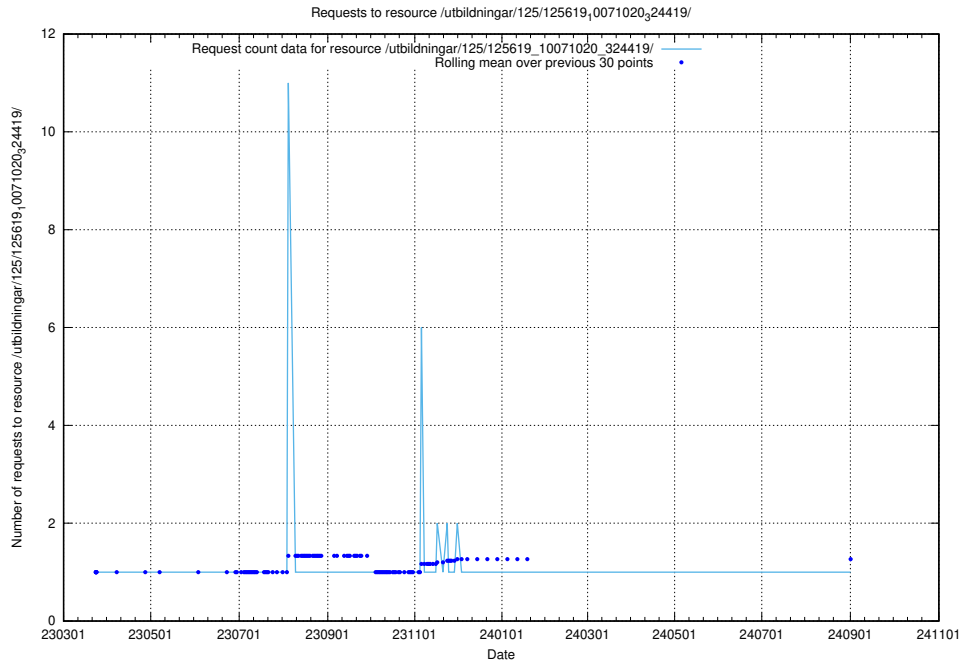

5.1145 Usage of /utbildningar/125/125619_10071020_324419/

Here, we count the number of requests to resource /utbildningar/125/125619_10071020_324419/.