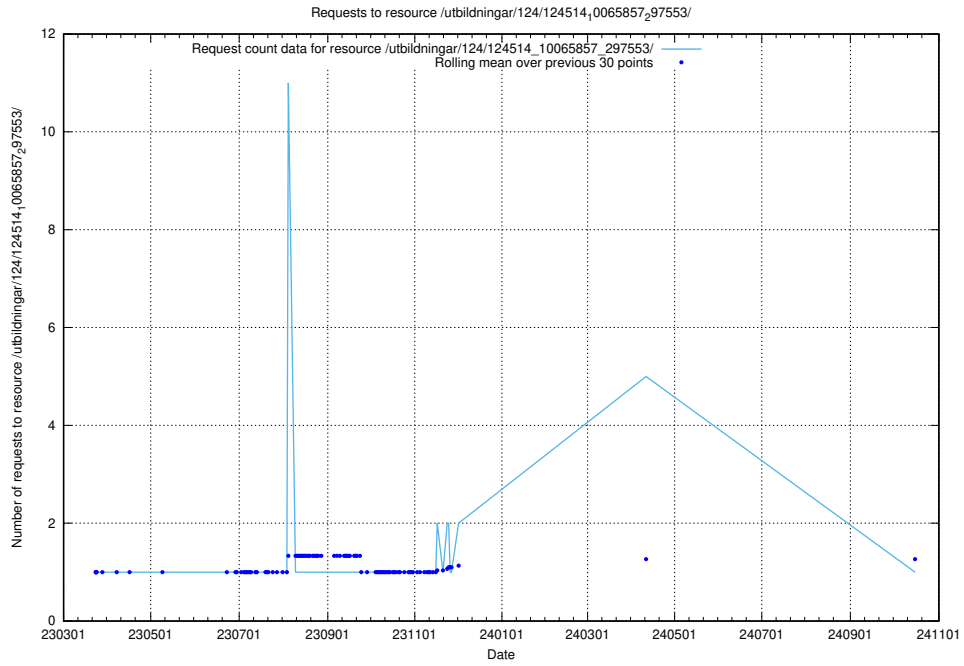

5.2993 Usage of /utbildningar/124/124514_10065857_297553/

Here, we count the number of requests to resource /utbildningar/124/124514_10065857_297553/.