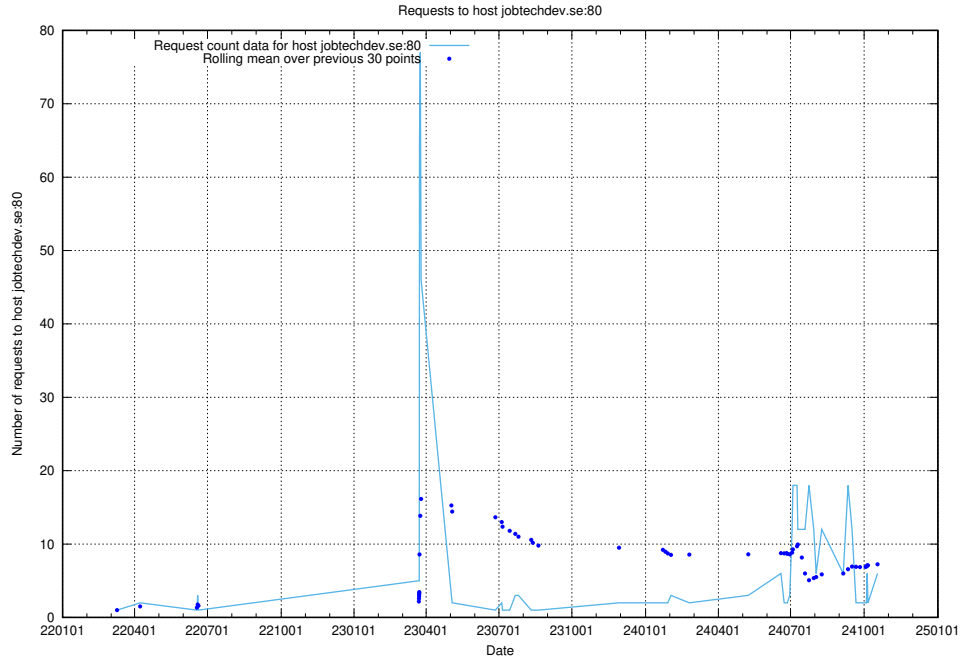

7.88 Usage of jobtechdev.se:80

Here, we count the number of requests to host jobtechdev.se:80.