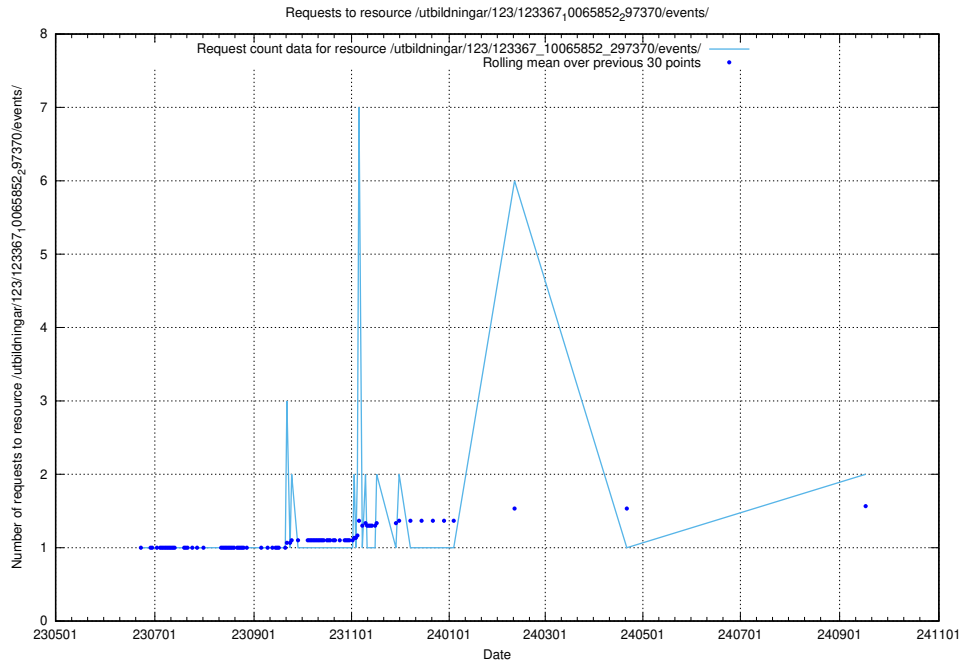

Here, we count the number of requests to resource /utbildningar/123/123367_10065862_297615/events/

5.978 Usage of /utbildningar/123/123367_10065852_297370/events/

Here, we count the number of requests to resource /utbildningar/123/123367_10065852_297370/events/