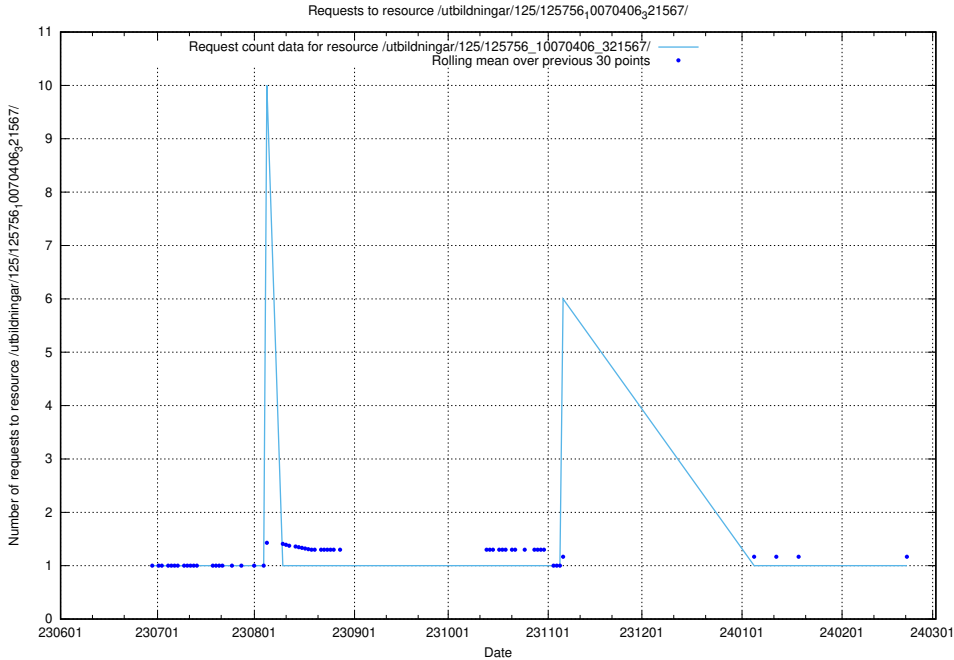

5.6263 Usage of /utbildningar/125/125756_10070406_321567/

Here, we count the number of requests to resource /utbildningar/125/125756_10070406_321567/.