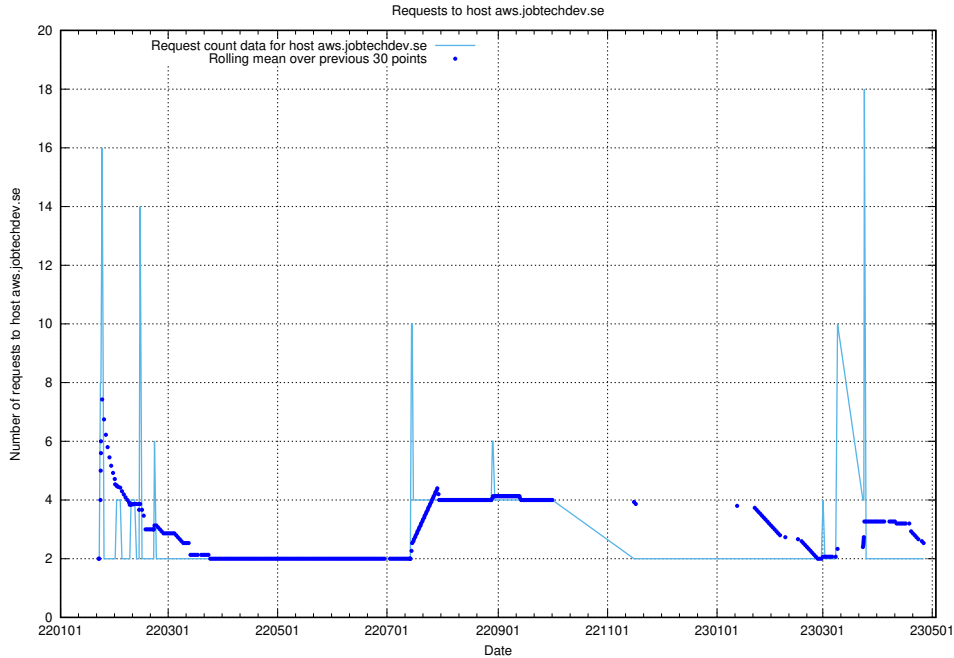

7.266 Usage of aws.jobtechdev.se

Here, we count the number of requests to host aws.jobtechdev.se.