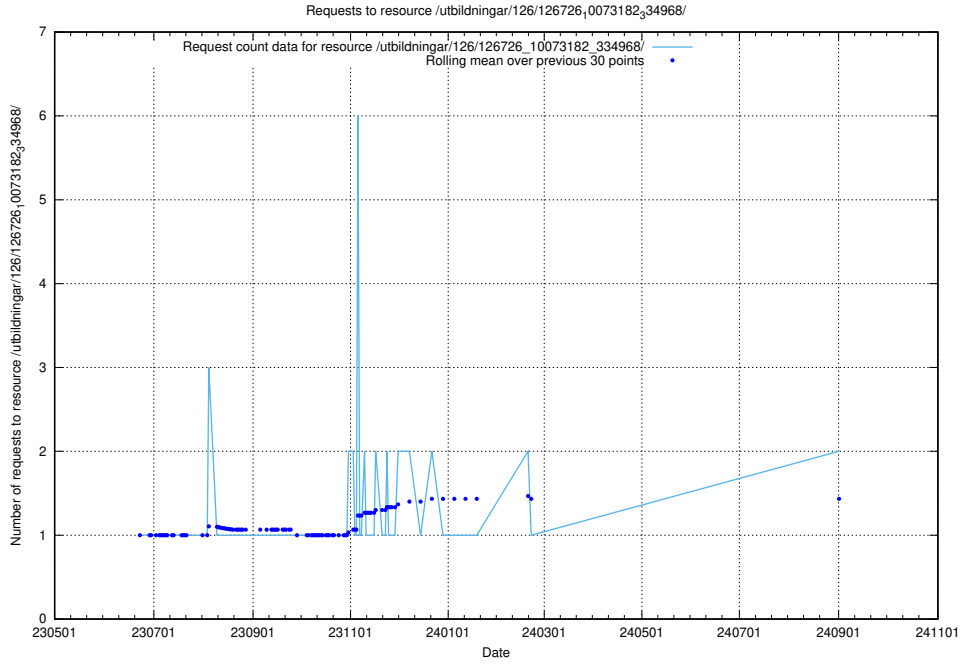

5.945 Usage of /utbildningar/126/126726_10073182_334968/

Here, we count the number of requests to resource /utbildningar/126/126726_10073182_334968/.