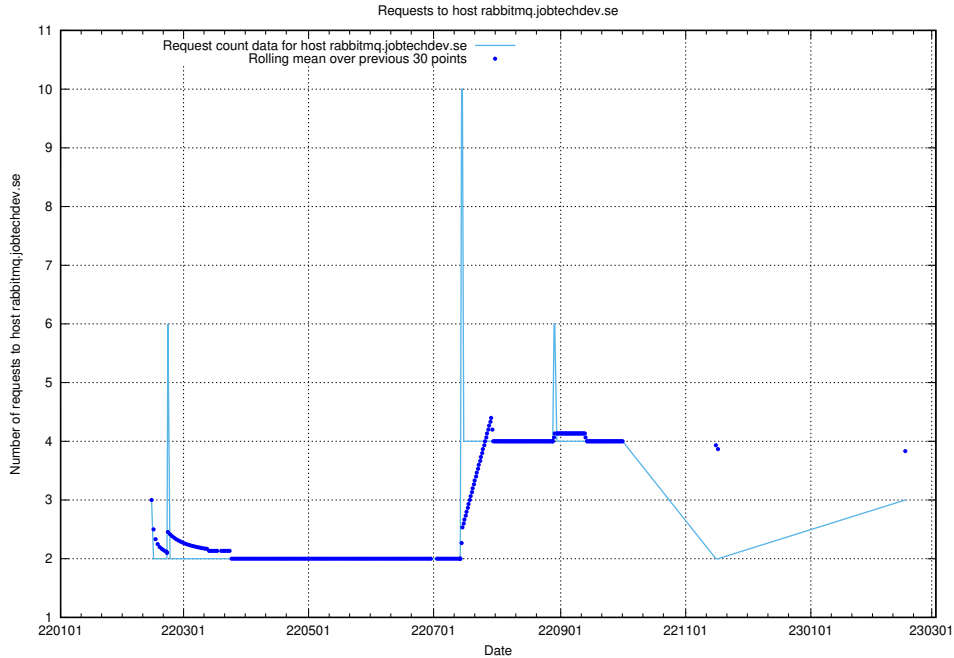

Here, we count the number of requests to host `www.dev-historical-api.jobtechdev.se`.

7.239 Usage of rabbitmq.jobtechdev.se

Here, we count the number of requests to host rabbitmq.jobtechdev.se.

7.240 Usage of kam-openshift-gitops.prod.services.jtech.se