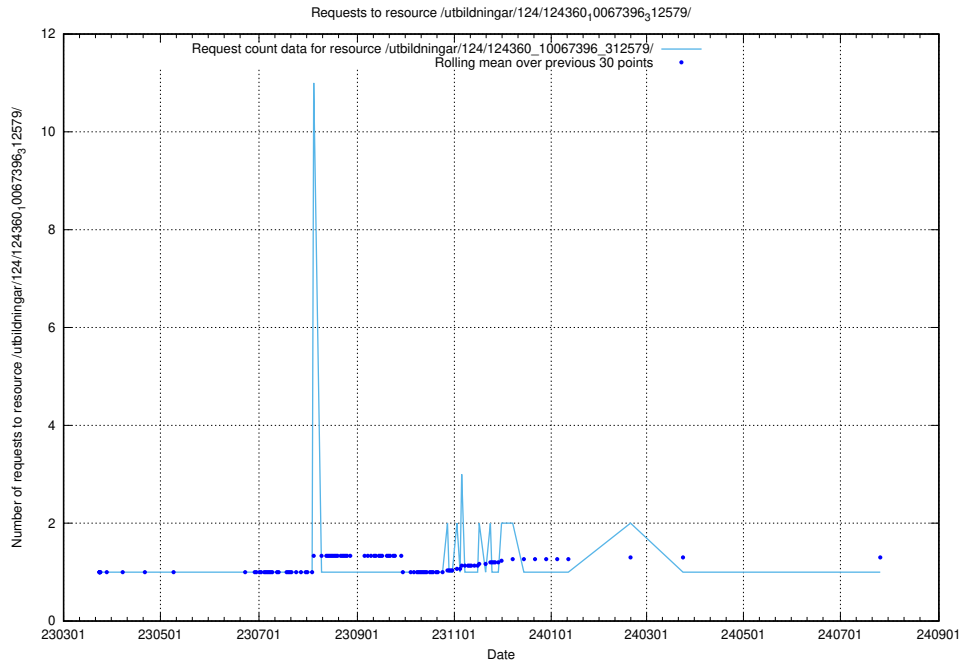

5.4687 Usage of /utbildningar/124/124360_10067396_312579/

Here, we count the number of requests to resource /utbildningar/124/124360_10067396_312579/.