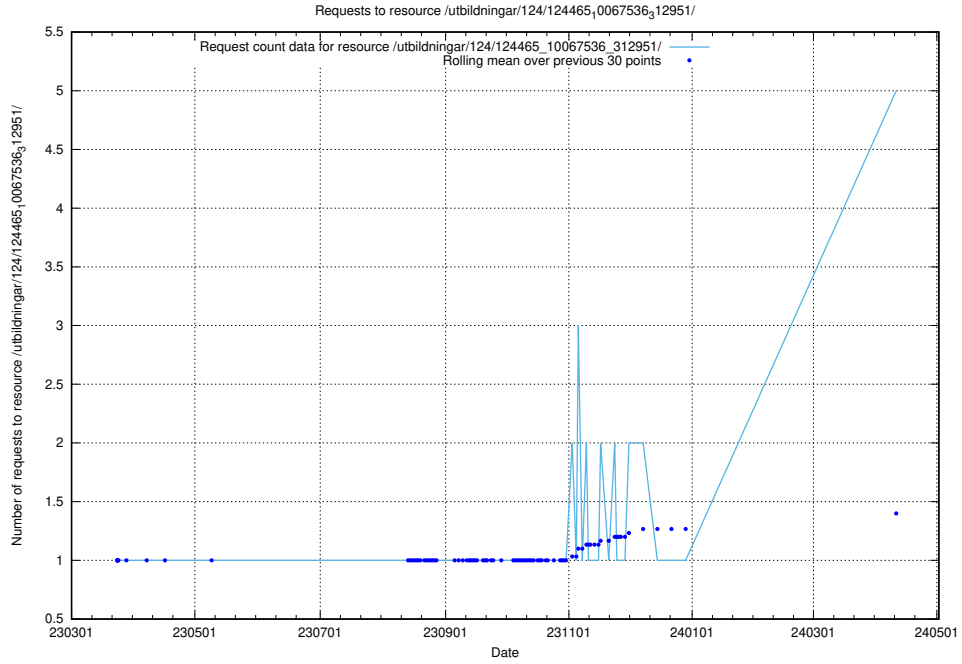

5.230 Usage of /utbildningar/124/124465_10067536_312951/

Here, we count the number of requests to resource /utbildningar/124/124465_10067536_312951/.