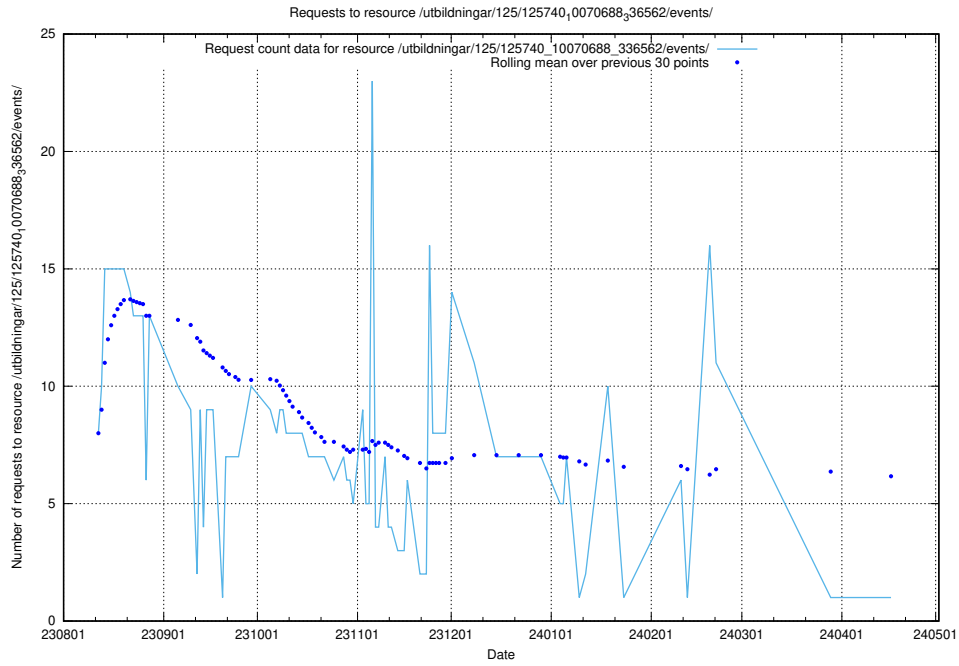

5.5687 Usage of /utbildningar/125/125740_10070688_336562/events/

Here, we count the number of requests to resource /utbildningar/125/125740_10070688_336562/events/