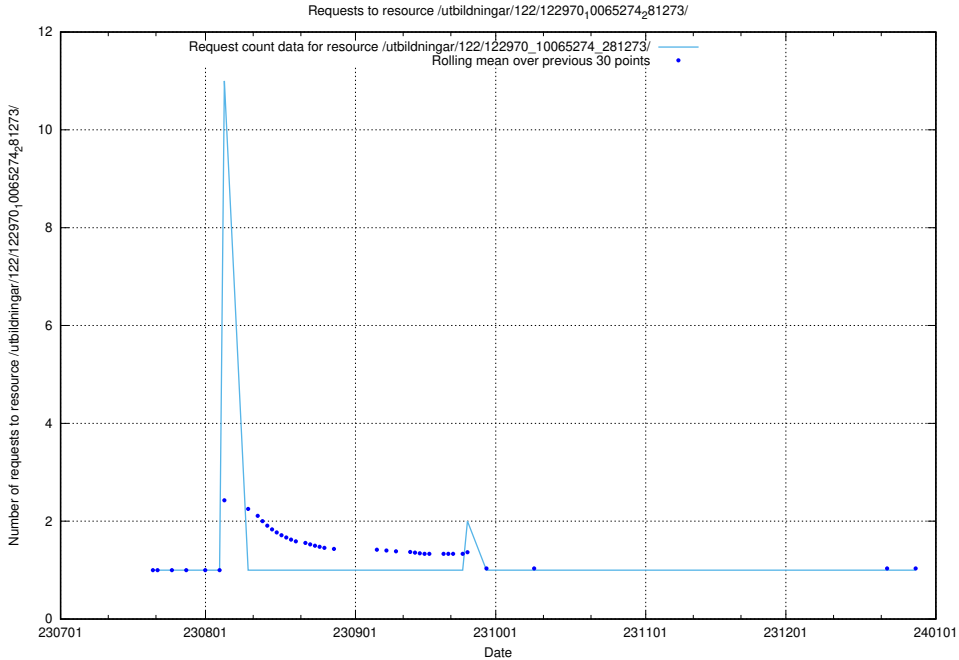

5.5874 Usage of /utbildningar/122/122970_10065274_281273/

Here, we count the number of requests to resource /utbildningar/122/122970_10065274_281273/.