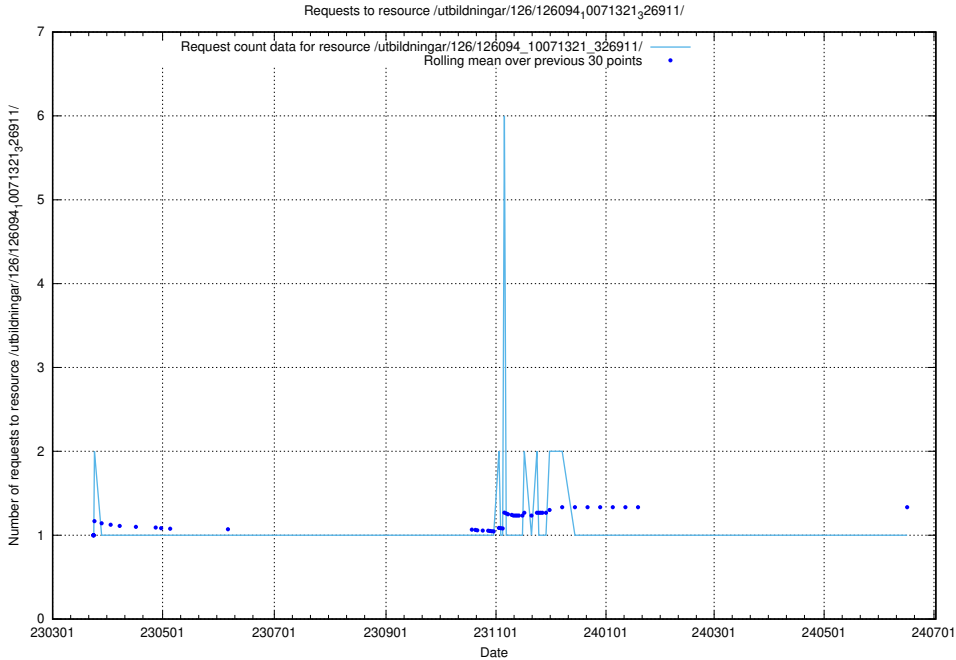

5.7347 Usage of /utbildningar/126/126094_10071321_326911/

Here, we count the number of requests to resource /utbildningar/126/126094_10071321_326911/.