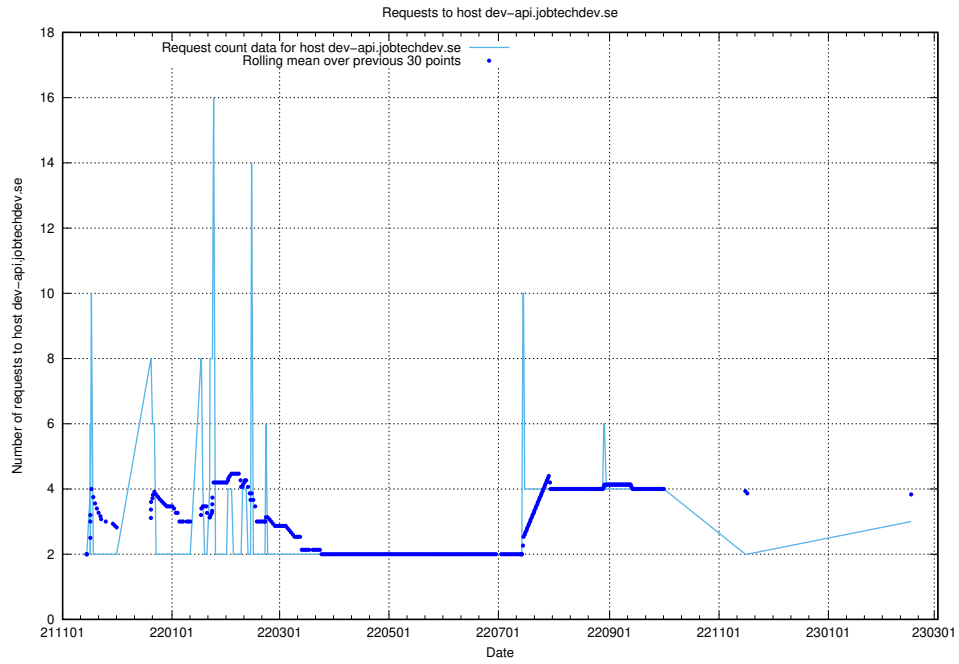

7.175 Usage of dev-api.jobtechdev.se

Here, we count the number of requests to host dev-api.jobtechdev.se.