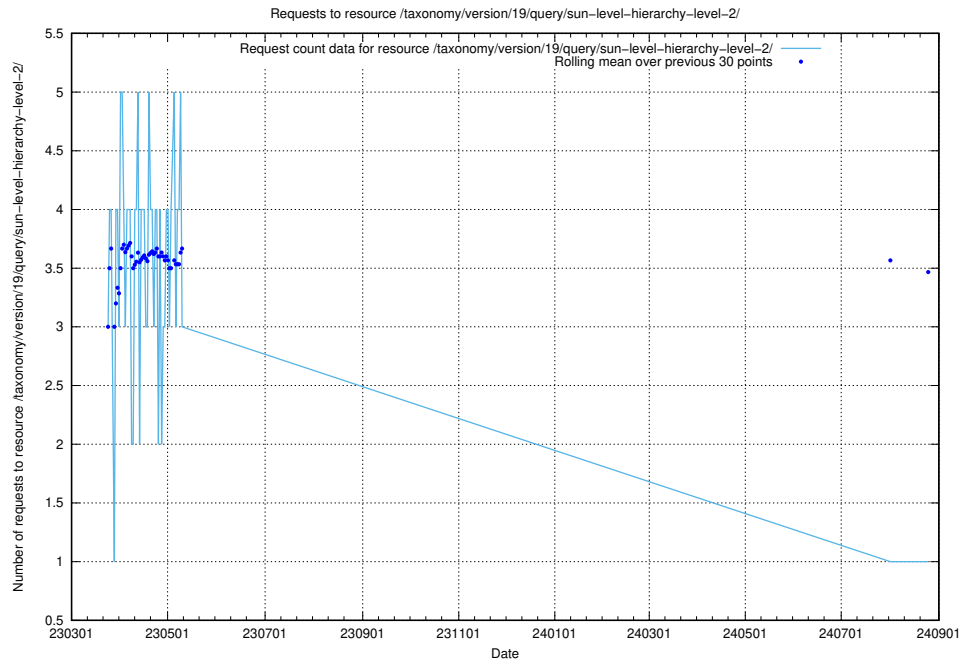

5.7009 Usage of /taxonomy/version/19/query/sun-level-hierarchy-level-2/

Here, we count the number of requests to resource /taxonomy/version/19/query/sun-level-hierarchy-level-2/.