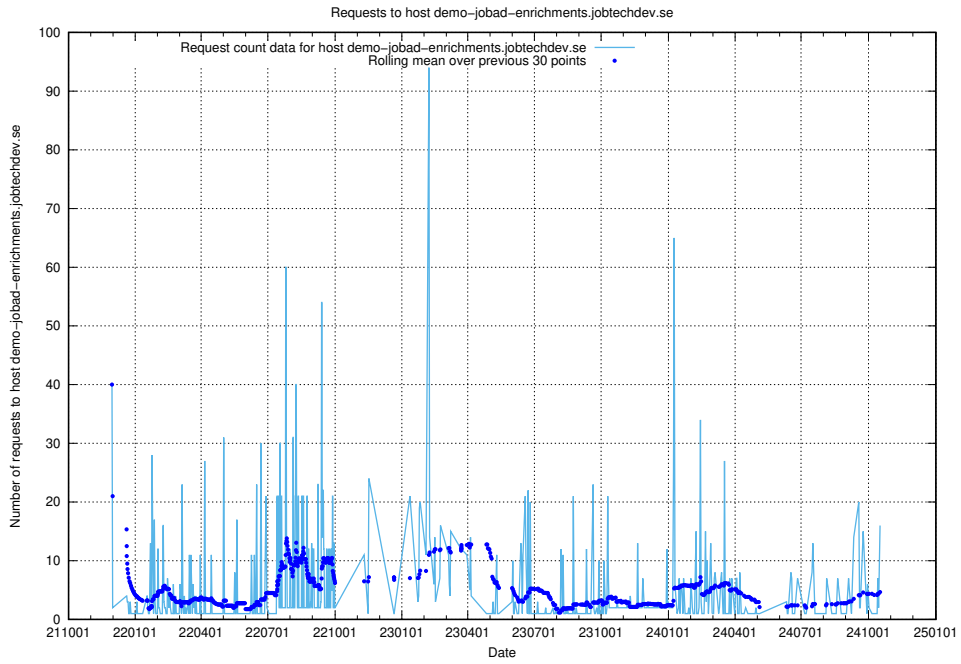

7.40 Usage of demo-jobad-enrichments.jobtechdev.se

Here, we count the number of requests to host demo-jobad-enrichments.jobtechdev.se.

7.41 Usage of console-openshift-console.prod.services.jtech.se:80

Here, we count the number of requests to host console-openshift-console.prod.services.jtech.se:80.