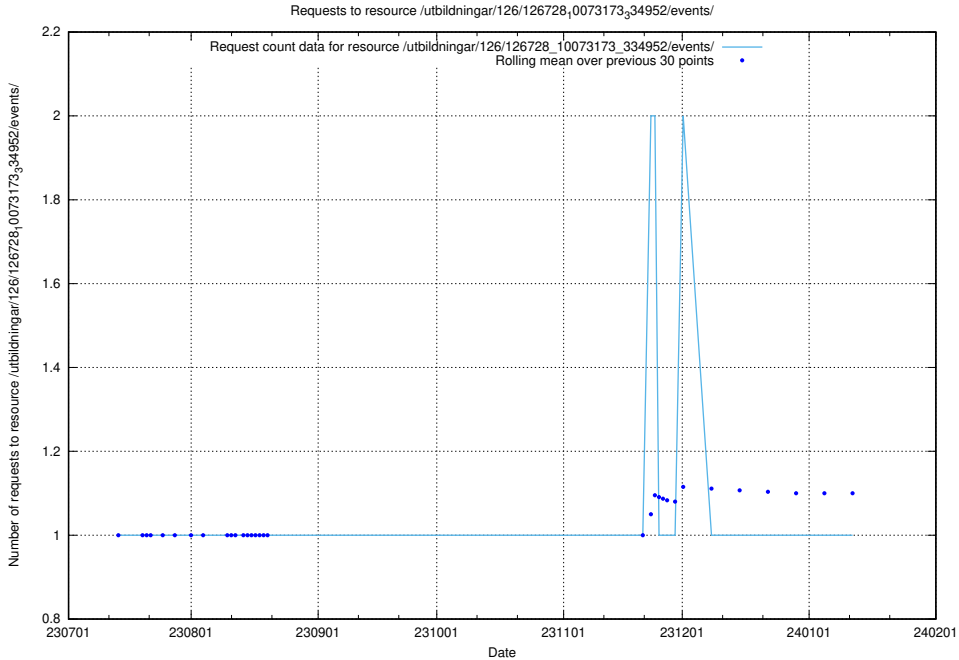

Here, we count the number of requests to resource /utbildningar/438/43867_10024103_32265/.

5.5962 Usage of /utbildningar/126/126728_10073173_334952/events/

Here, we count the number of requests to resource /utbildningar/126/126728_10073173_334952/events/