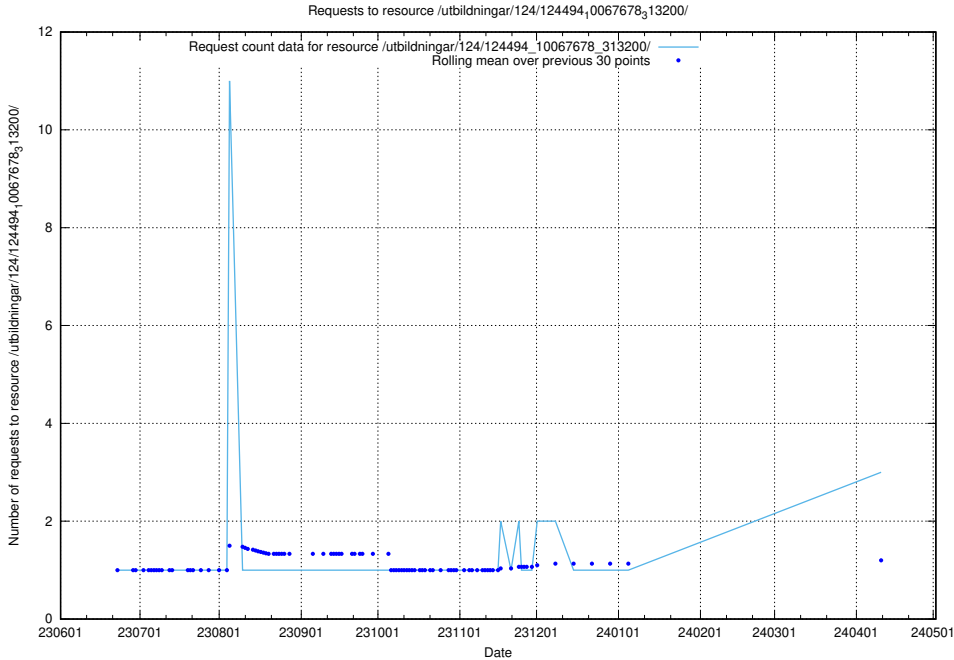

5.516 Usage of /utbildningar/124/124494_10067678_313200/

Here, we count the number of requests to resource /utbildningar/124/124494_10067678_313200/.