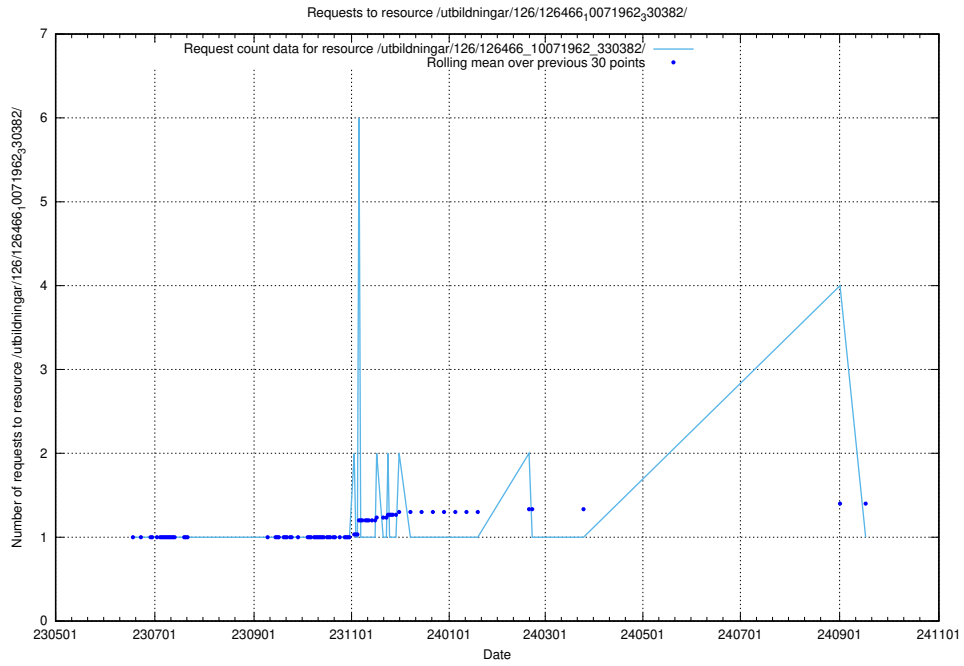

5.6724 Usage of /utbildningar/126/126466_10071962_330382/

Here, we count the number of requests to resource /utbildningar/126/126466_10071962_330382/.