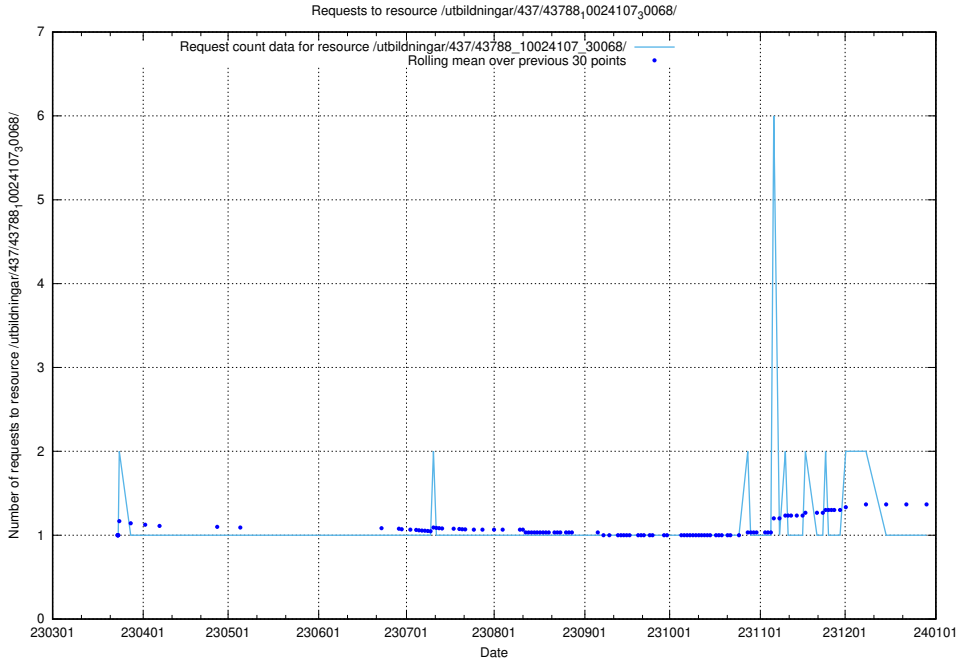

5.7274 Usage of /utbildningar/437/43788_10024107_30068/

Here, we count the number of requests to resource /utbildningar/437/43788_10024107_30068/.