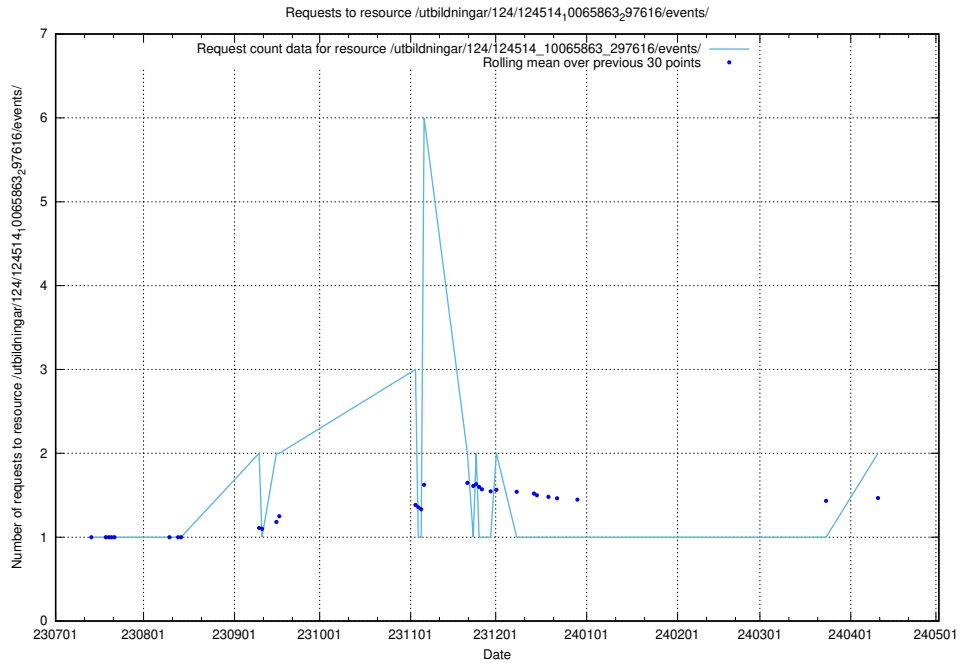

5.904 Usage of /utbildningar/124/124514_10065863_297616/events/

Here, we count the number of requests to resource /utbildningar/124/124514_10065863_297616/events/