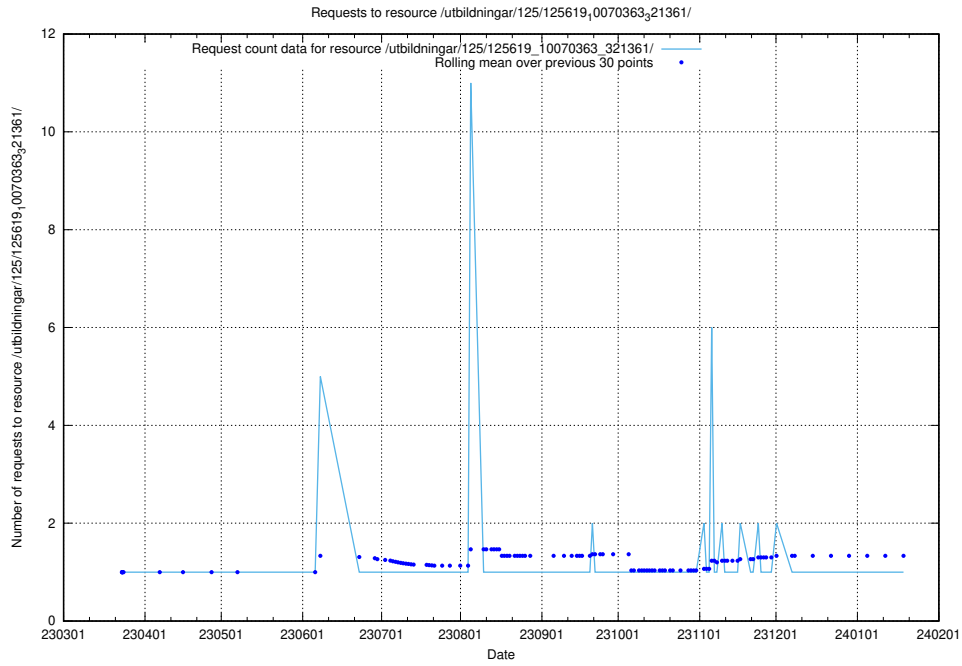

Here, we count the number of requests to resource /utbildningar/125/125619_10070363_321361/events/

5.1149 Usage of /utbildningar/125/125619_10070363_321361/

Here, we count the number of requests to resource /utbildningar/125/125619_10070363_321361/.