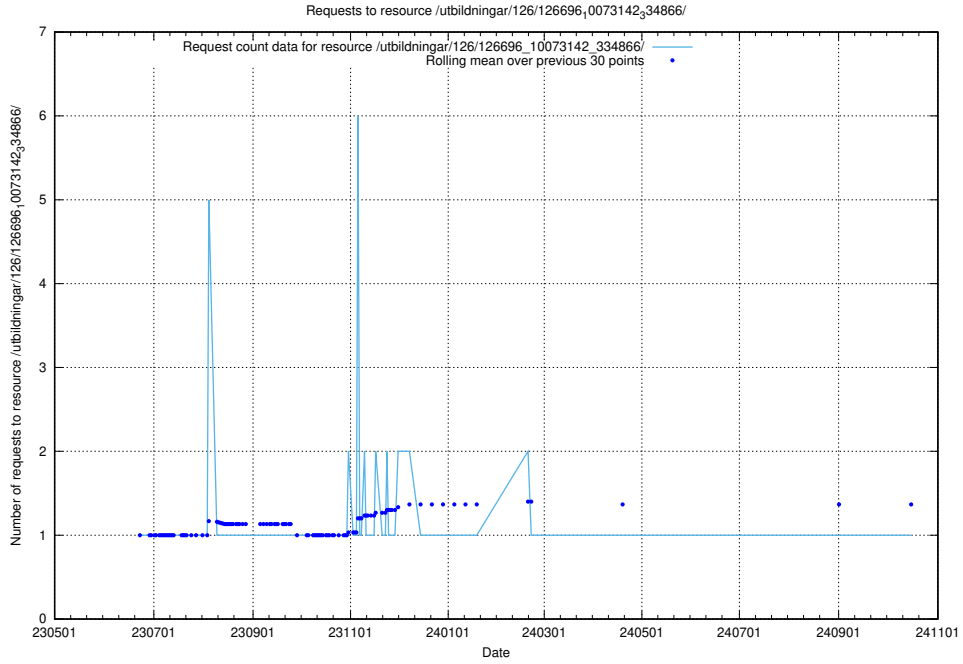

5.6494 Usage of /utbildningar/126/126696_10073142_334866/

Here, we count the number of requests to resource /utbildningar/126/126696_10073142_334866/.