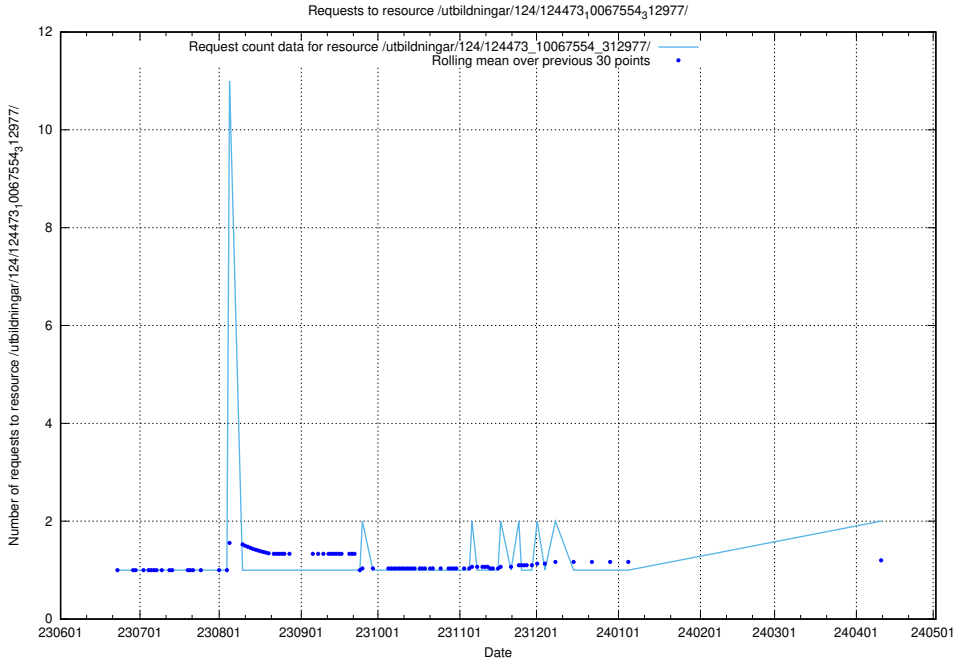

5.966 Usage of /utbildningar/124/124473_10067554_312977/

Here, we count the number of requests to resource /utbildningar/124/124473_10067554_312977/.