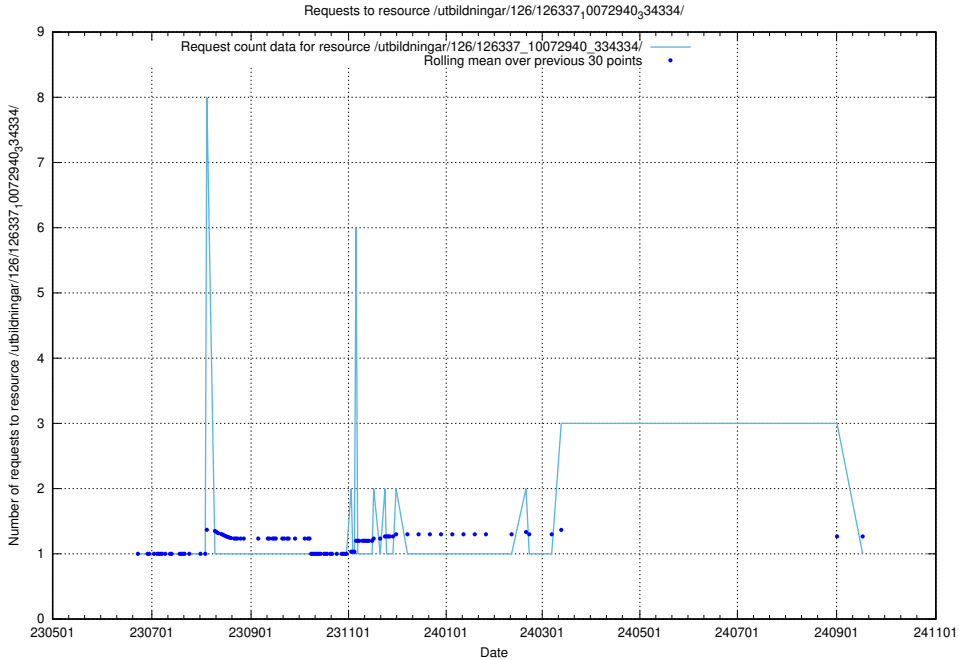

5.6523 Usage of /utbildningar/126/126337_10072940_334334/

Here, we count the number of requests to resource /utbildningar/126/126337_10072940_334334/.