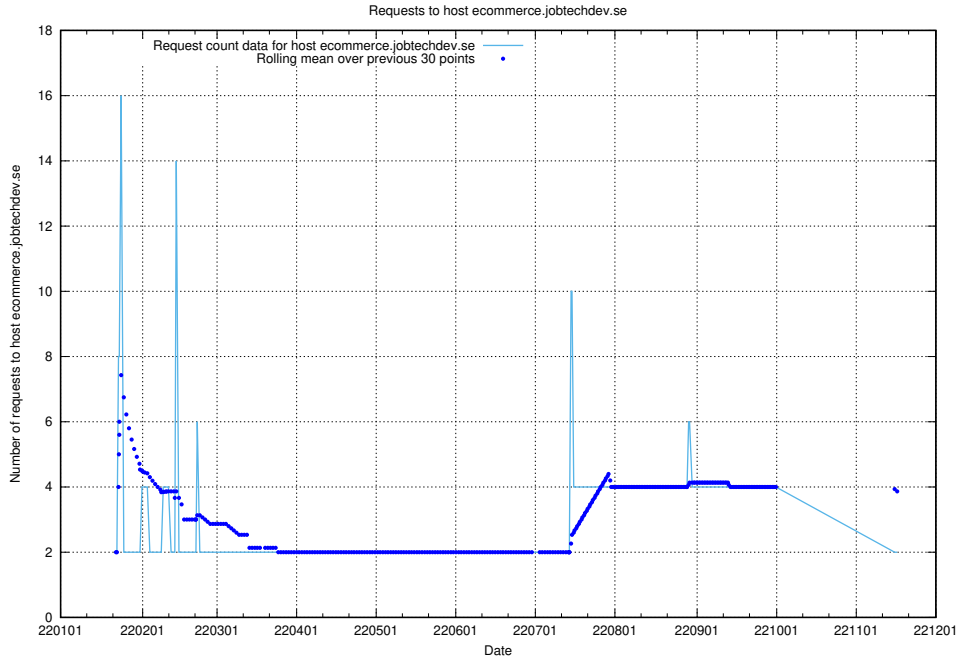

7.263 Usage of ecommerce.jobtechdev.se

Here, we count the number of requests to host ecommerce.jobtechdev.se.