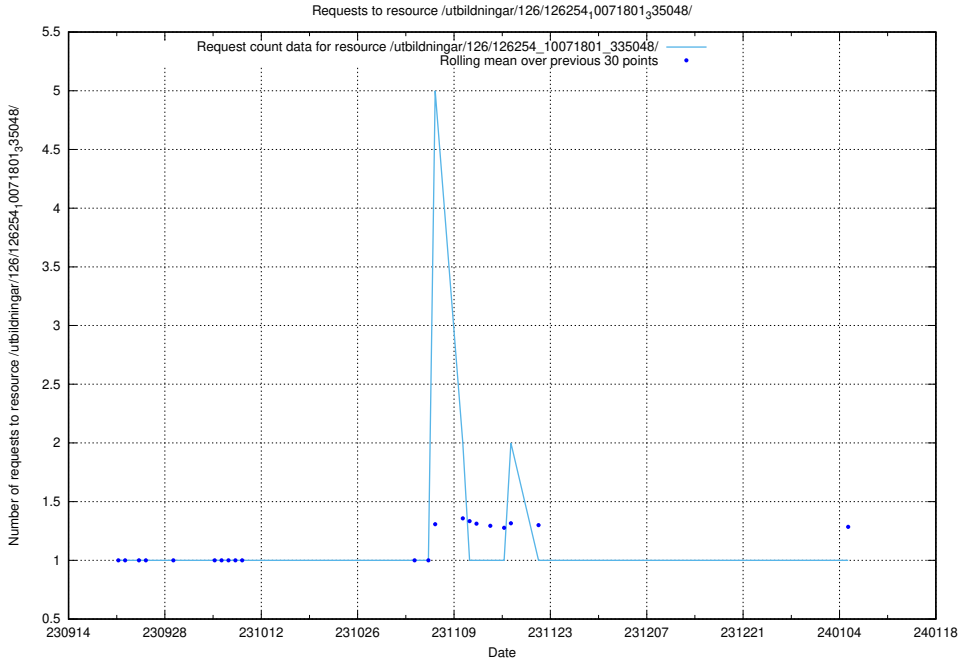

5.5410 Usage of /utbildningar/126/126254_10071801_335048/

Here, we count the number of requests to resource /utbildningar/126/126254_10071801_335048/.