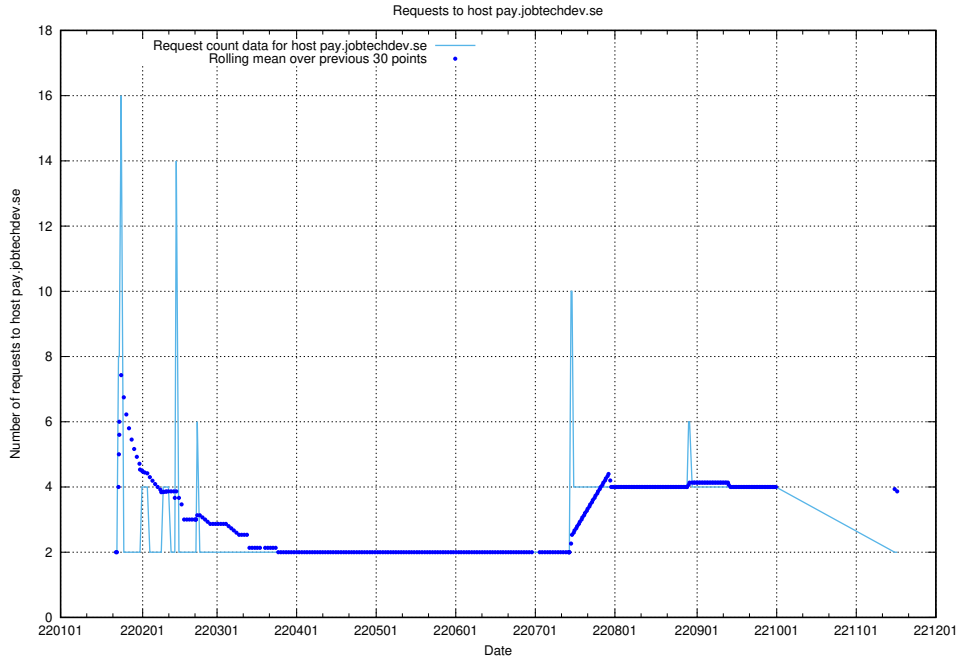

7.599 Usage of pay.jobtechdev.se

Here, we count the number of requests to host pay.jobtechdev.se.