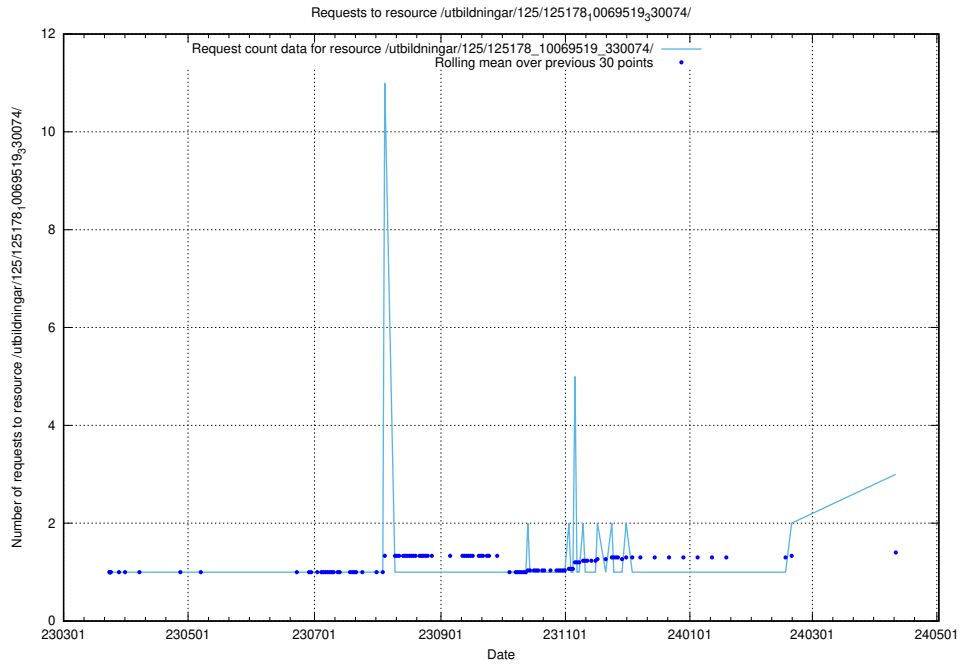

5.382 Usage of /utbildningar/125/125178_10069519_330074/

Here, we count the number of requests to resource /utbildningar/125/125178_10069519_330074/.