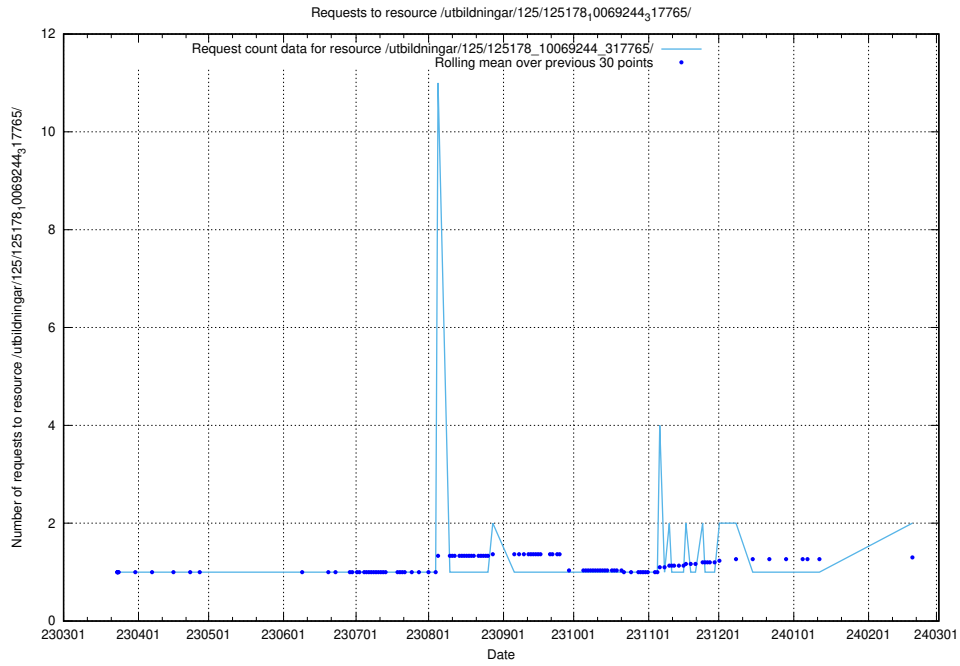

5.581 Usage of /utbildningar/125/125178_10069244_317765/

Here, we count the number of requests to resource /utbildningar/125/125178_10069244_317765/.