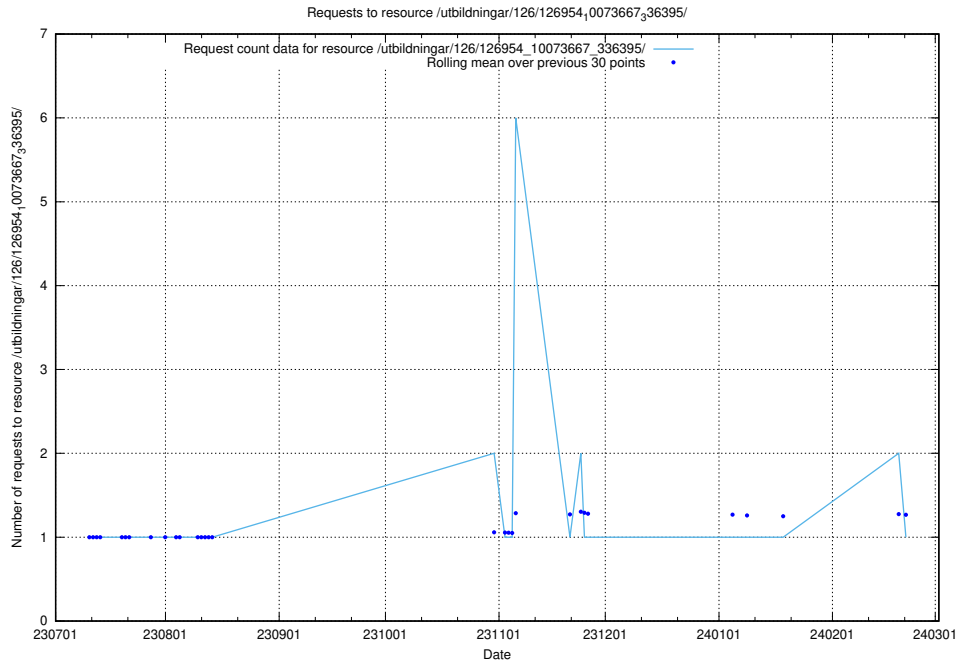

5.6007 Usage of /utbildningar/126/126954_10073667_336395/

Here, we count the number of requests to resource /utbildningar/126/126954_10073667_336395/.