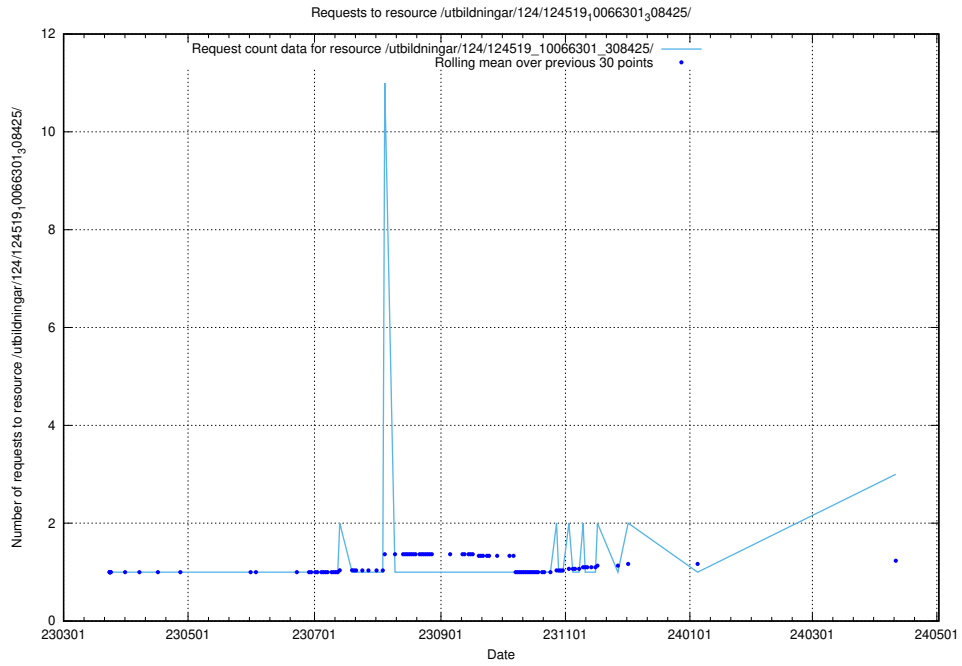

5.411 Usage of /utbildningar/124/124519_10066301_308425/

Here, we count the number of requests to resource /utbildningar/124/124519_10066301_308425/.