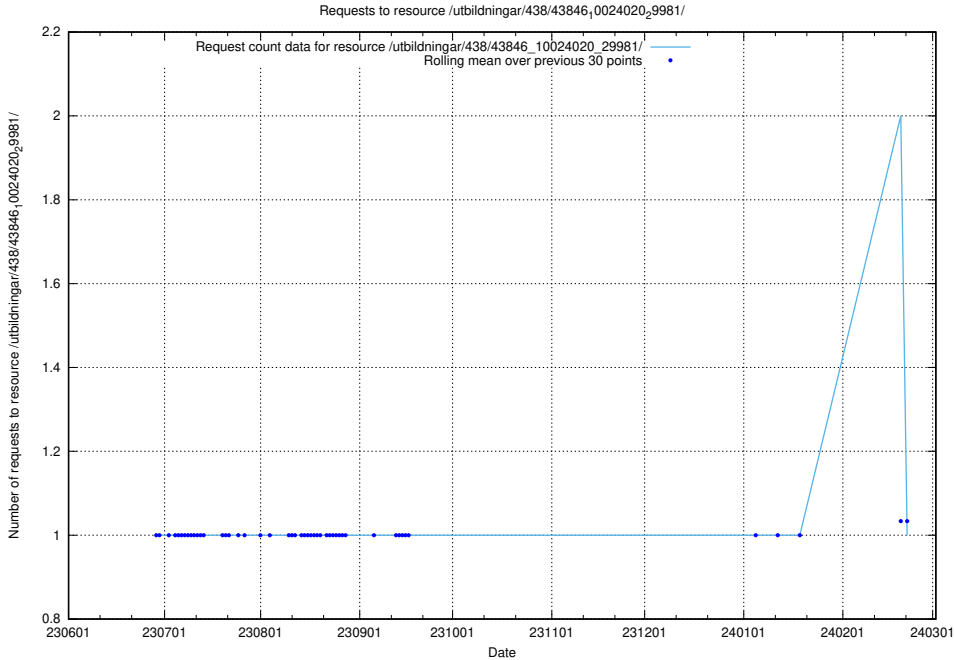

5.6304 Usage of /utbildningar/438/43846_10024020_29981/

Here, we count the number of requests to resource /utbildningar/438/43846_10024020_29981/.