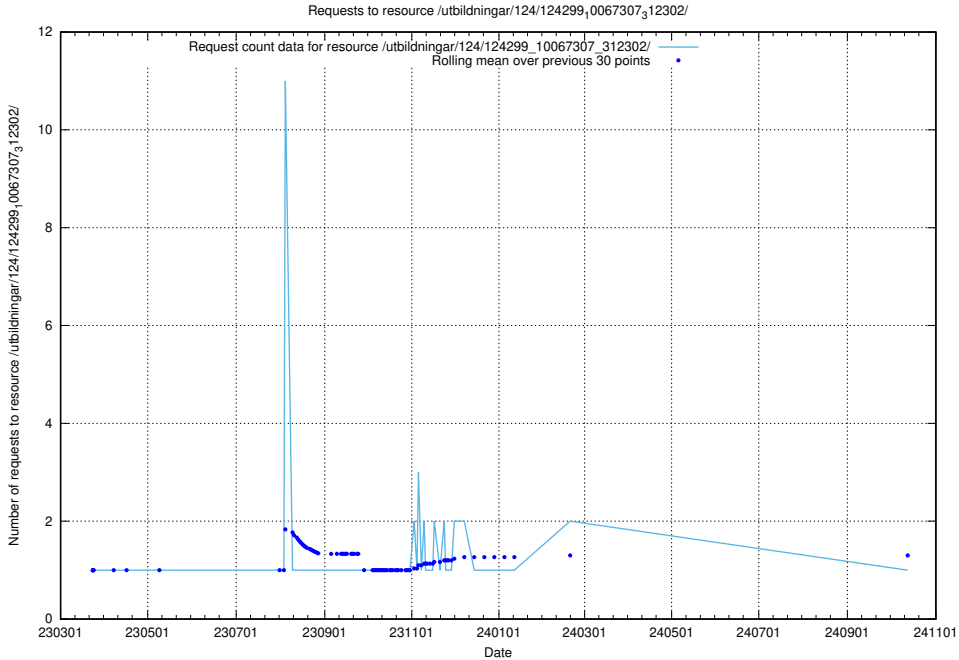

5.4848 Usage of /utbildningar/124/124299_10067307_312302/

Here, we count the number of requests to resource /utbildningar/124/124299_10067307_312302/.