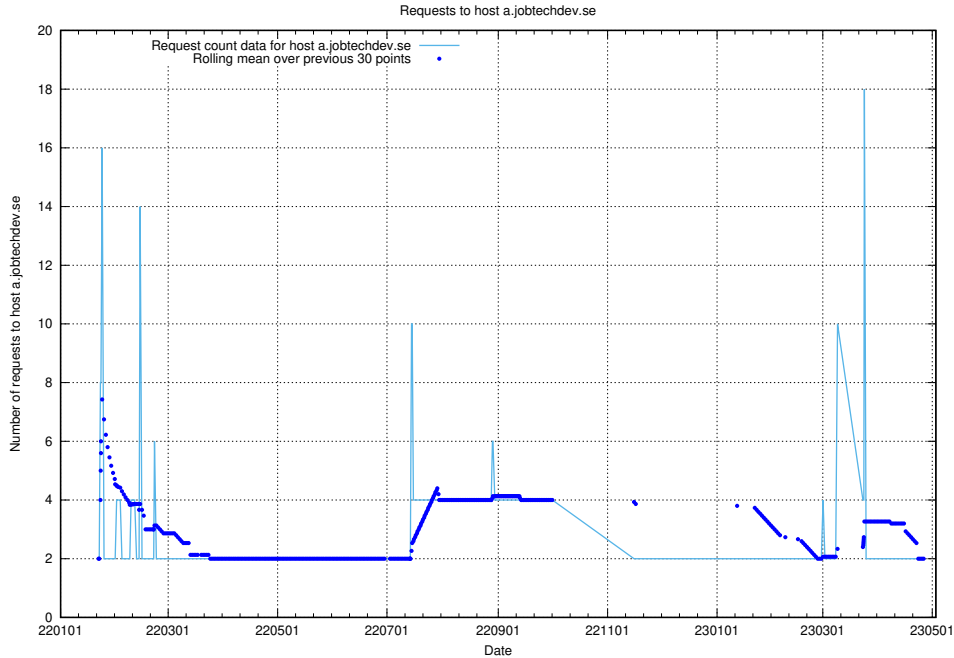

7.270 Usage of a.jobtechdev.se

Here, we count the number of requests to host a.jobtechdev.se.