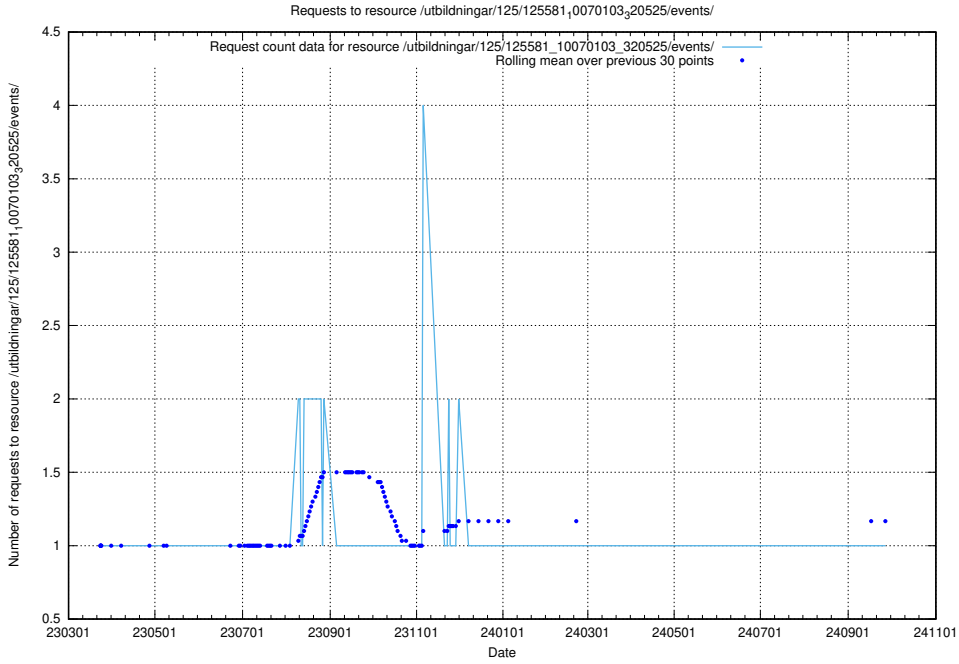

5.1178 Usage of /utbildningar/125/125581_10070103_320525/events/

Here, we count the number of requests to resource /utbildningar/125/125581_10070103_320525/events/