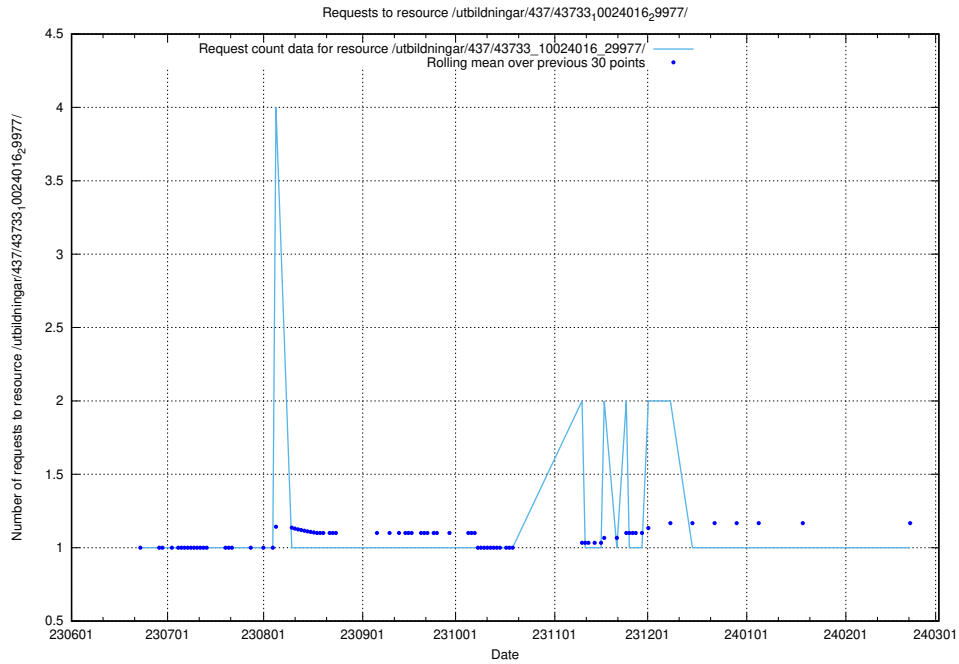

5.6464 Usage of /utbildningar/437/43733_10024016_29977/

Here, we count the number of requests to resource /utbildningar/437/43733_10024016_29977/.