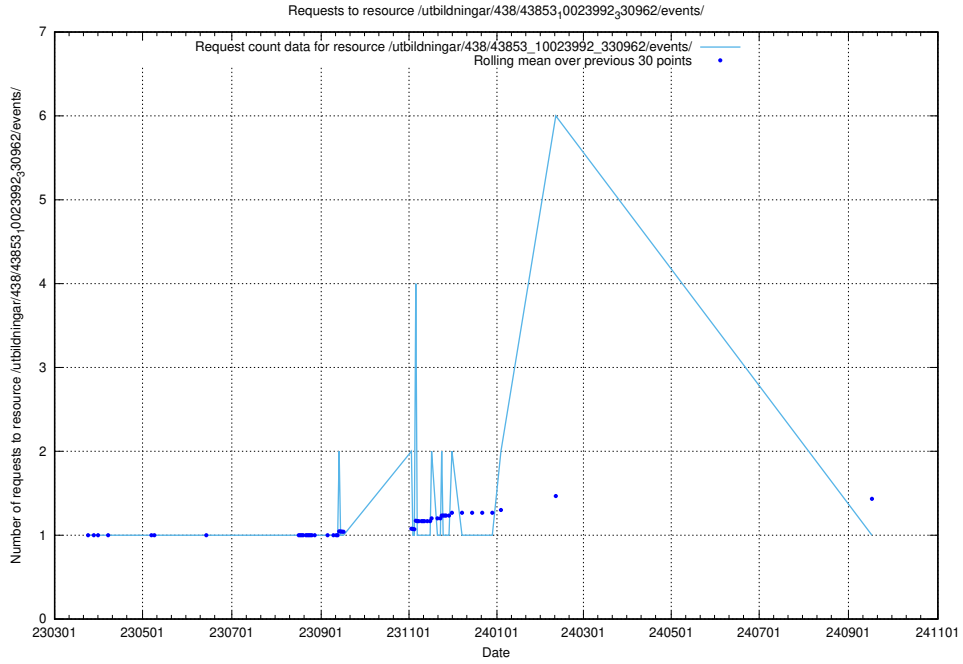

5.7066 Usage of /utbildningar/438/43853_10023992_330962/events/

Here, we count the number of requests to resource /utbildningar/438/43853_10023992_330962/events/.