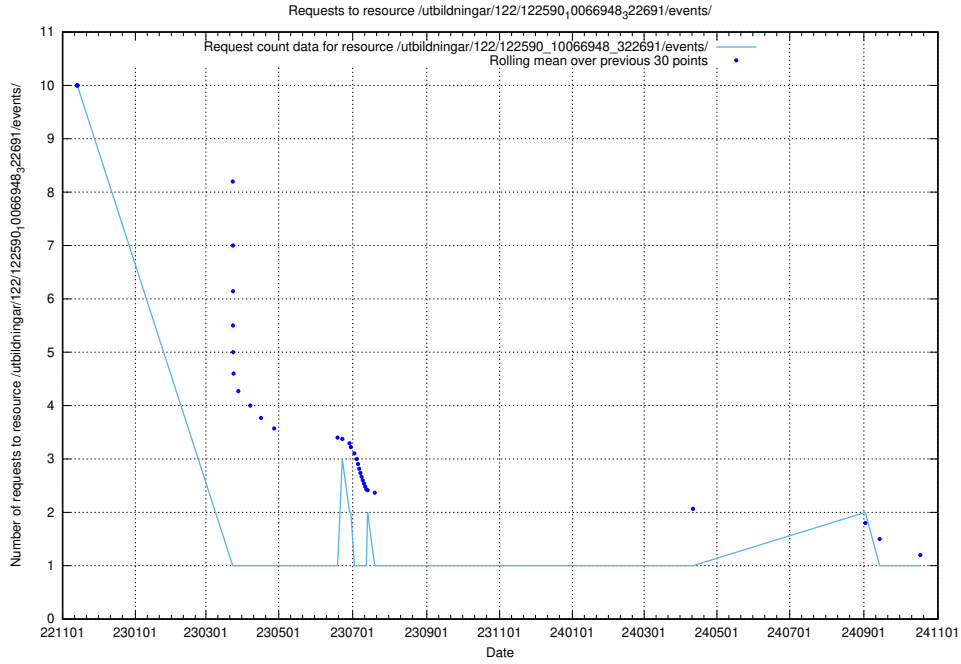

5.6611 Usage of /utbildningar/122/122590_10066948_322691/events/

Here, we count the number of requests to resource /utbildningar/122/122590_10066948_322691/events/