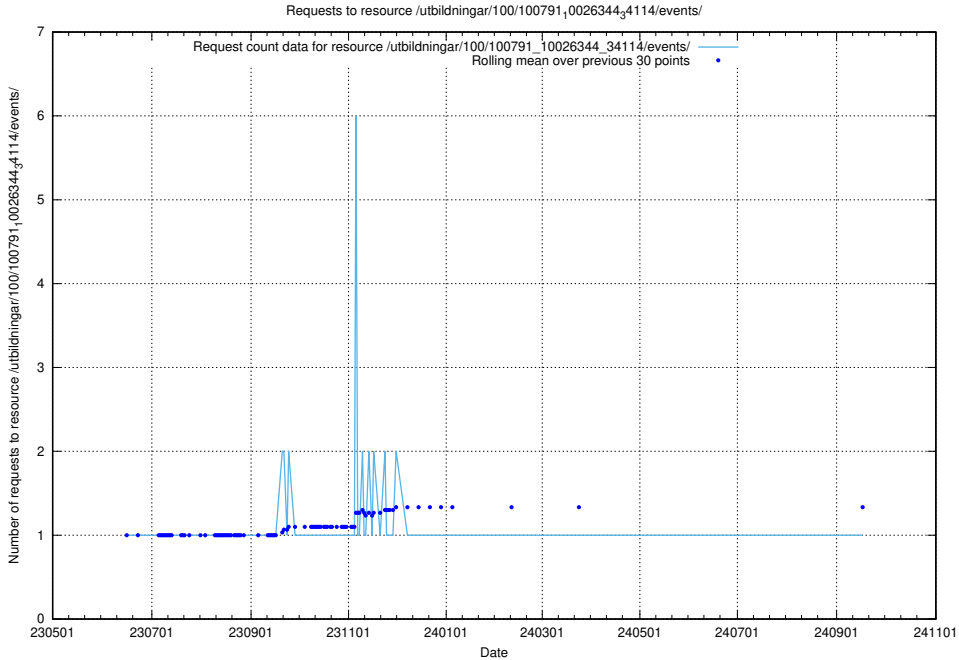

5.6750 Usage of /utbildningar/100/100791_10026344_34114/events/

Here, we count the number of requests to resource /utbildningar/100/100791_10026344_34114/events/.