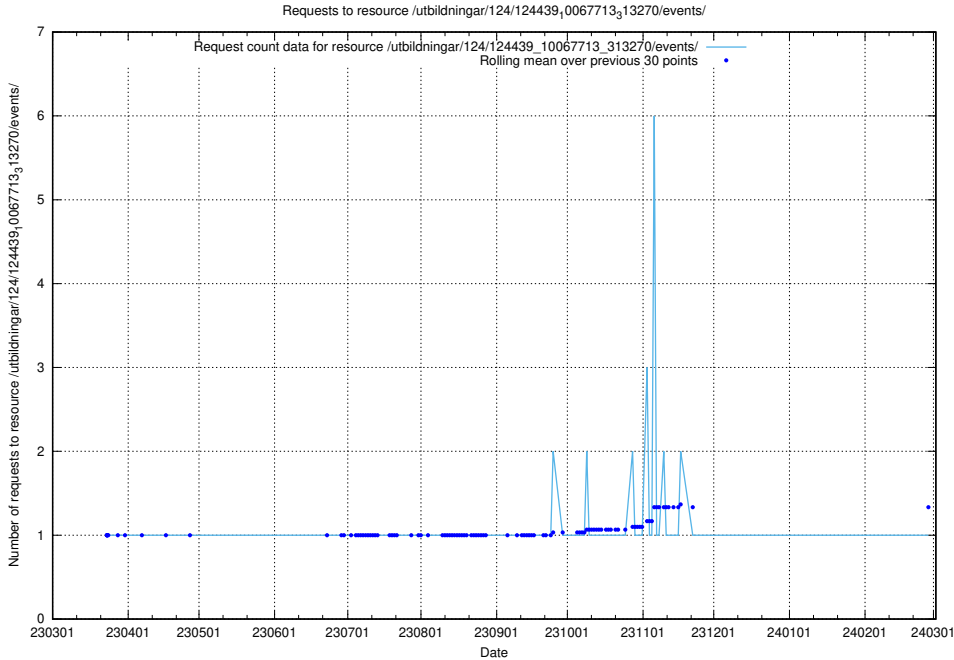

Here, we count the number of requests to resource /utbildningar/utb_emil/124/124515_10066304_308429/

5.4476 Usage of /utbildningar/124/124439_10067713_313270/events/

Here, we count the number of requests to resource /utbildningar/124/124439_10067713_313270/events/