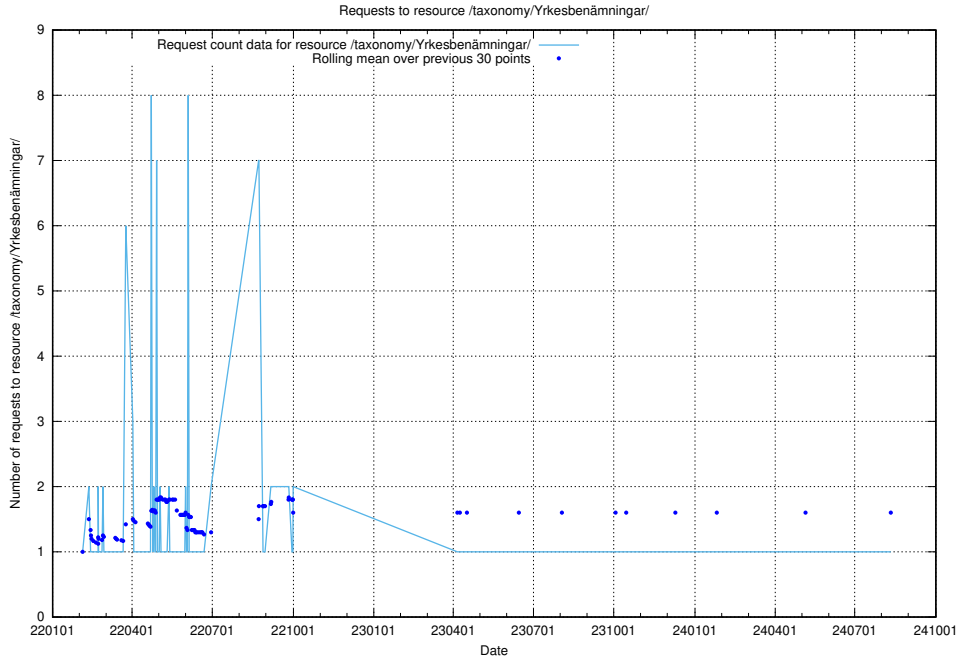

5.3544 Usage of /taxonomy/Yrkesbenämningar/

Here, we count the number of requests to resource /taxonomy/Yrkesbenämningar/.