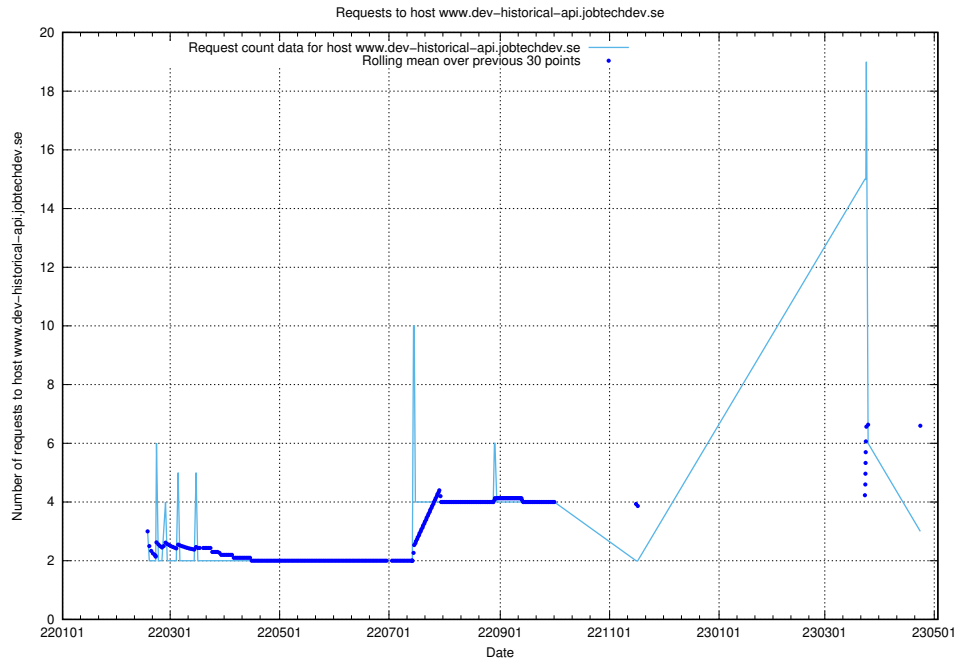

Here, we count the number of requests to host `www.dev-historical-api.jobtechdev.se`.

7.239 Usage of rabbitmq.jobtechdev.se

Here, we count the number of requests to host rabbitmq.jobtechdev.se.

7.240 Usage of kam-openshift-gitops.prod.services.jtech.se