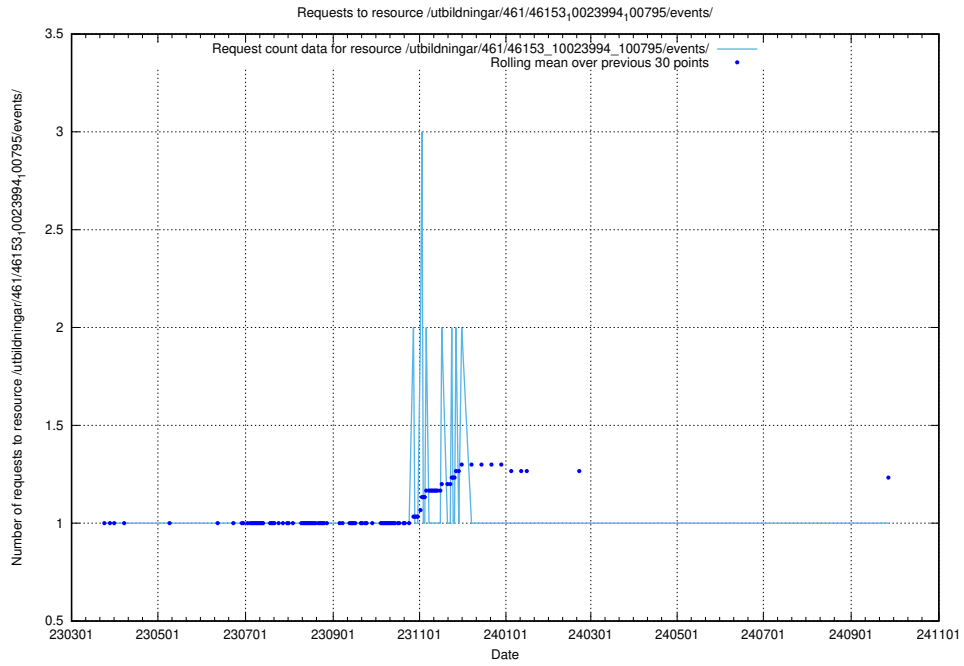

5.7063 Usage of /utbildningar/461/46153_10023994_100795/events/

Here, we count the number of requests to resource /utbildningar/461/46153_10023994_100795/events/.