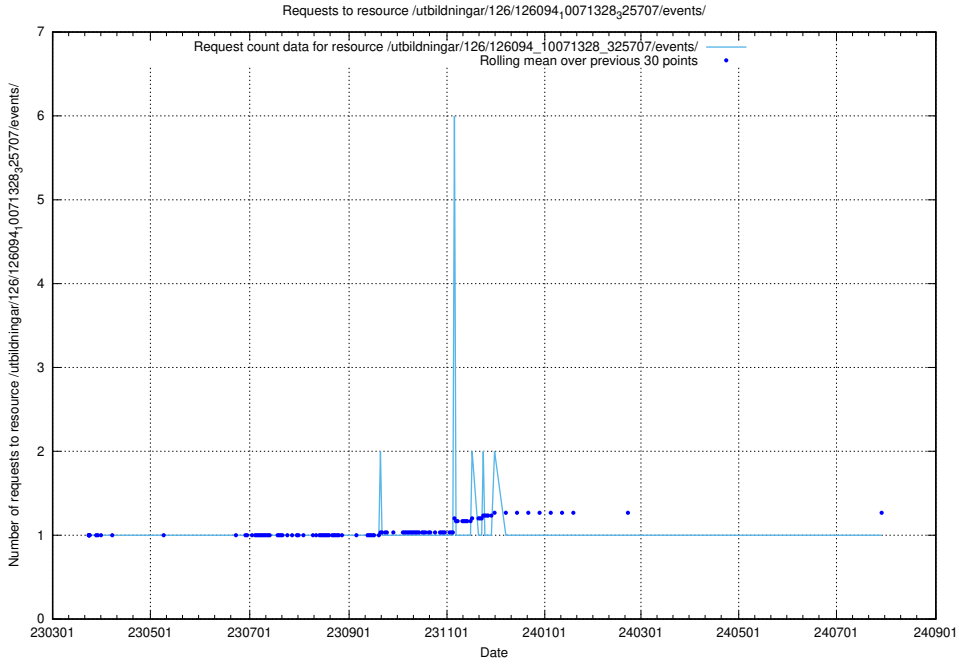

5.7344 Usage of /utbildningar/126/126094_10071328_325707/events/

Here, we count the number of requests to resource /utbildningar/126/126094_10071328_325707/events/