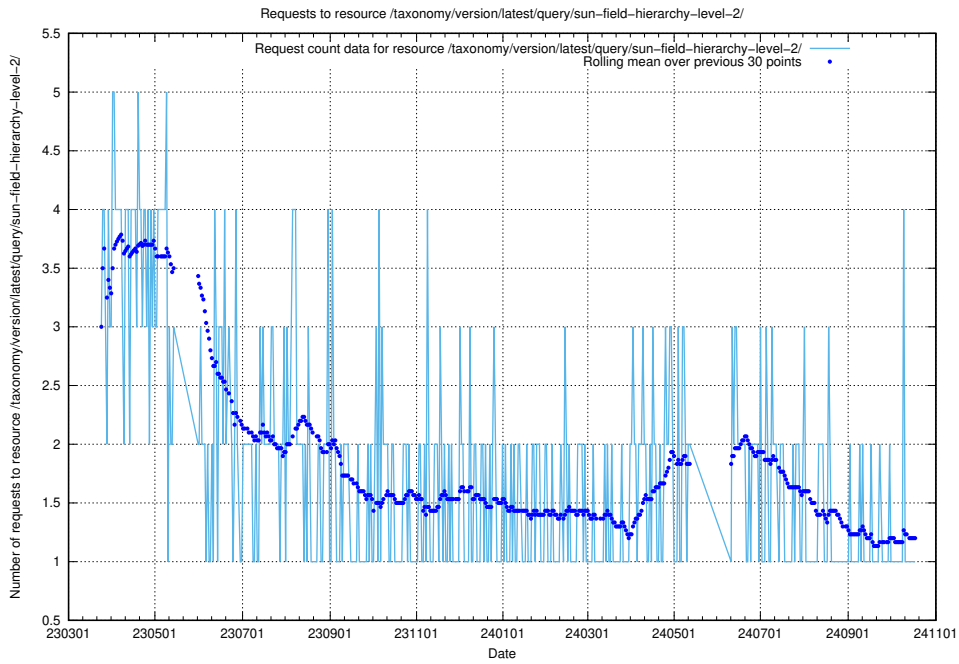

5.6959 Usage of /taxonomy/version/latest/query/sun-field-hierarchy-level-2/

Here, we count the number of requests to resource /taxonomy/version/latest/query/sun-field-hierarchy-level-2/.