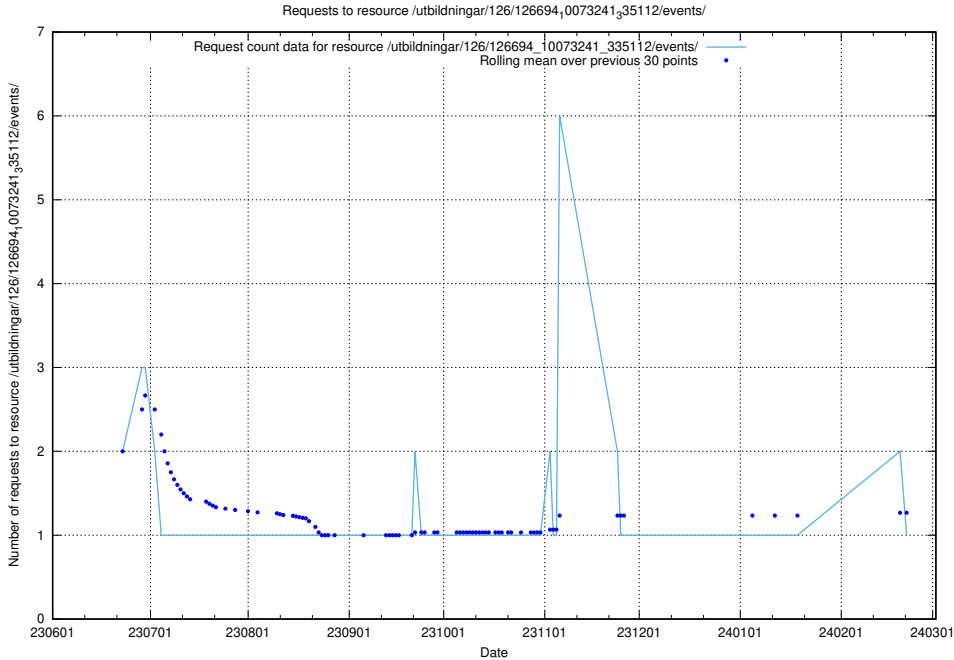

5.6449 Usage of /utbildningar/126/126694_10073241_335112/events/

Here, we count the number of requests to resource /utbildningar/126/126694_10073241_335112/events/