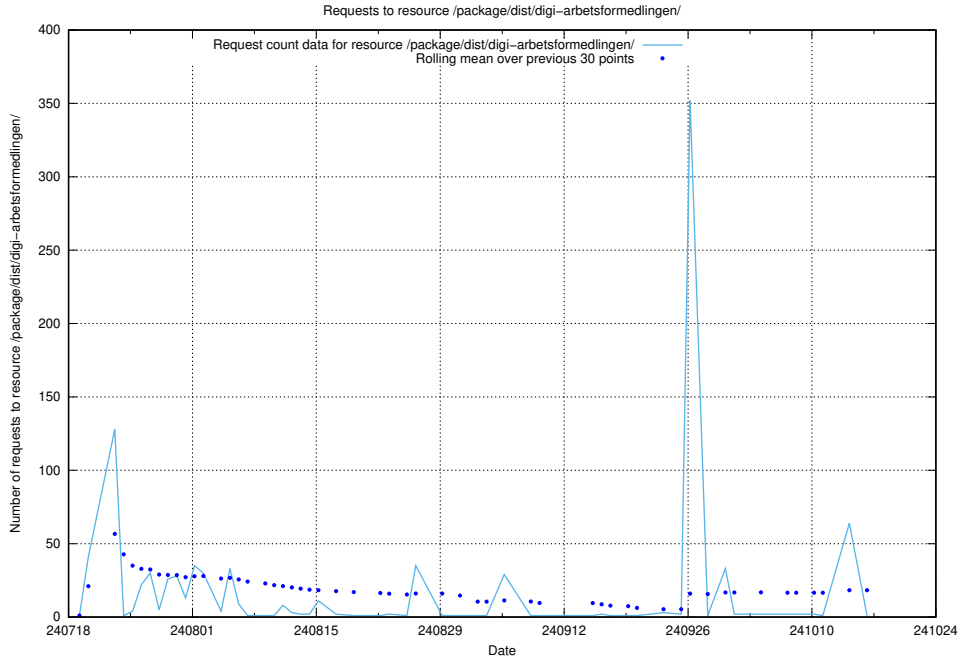

5.1757 Usage of /package/dist/digi-arbetsformedlingen/

Here, we count the number of requests to resource /package/dist/digi-arbetsformedlingen/.