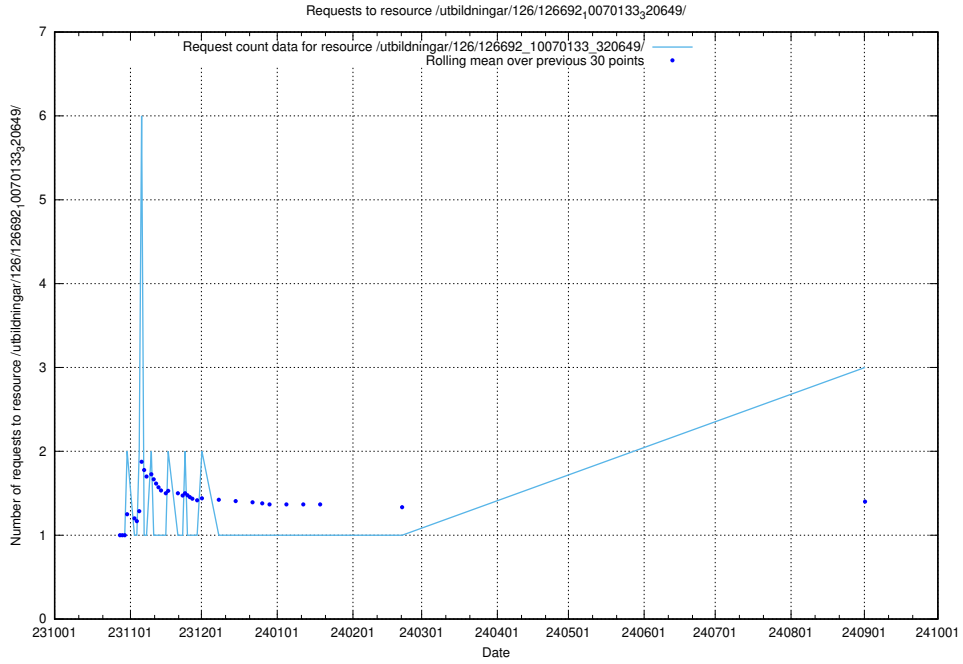

5.465 Usage of /utbildningar/126/126692_10070133_320649/

Here, we count the number of requests to resource /utbildningar/126/126692_10070133_320649/.