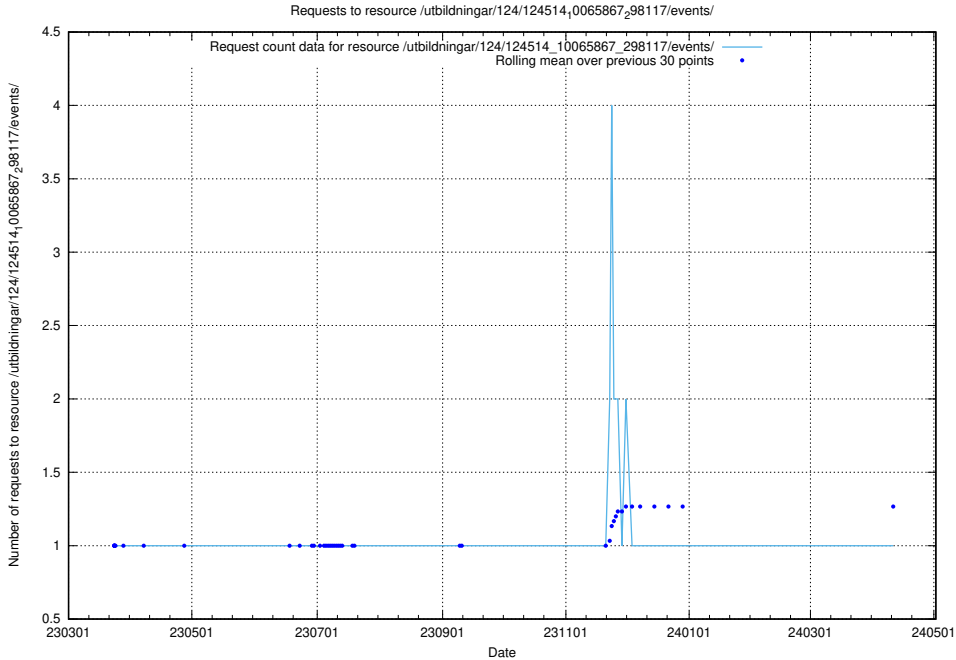

5.2896 Usage of /utbildningar/124/124514_10065867_298117/events/

Here, we count the number of requests to resource /utbildningar/124/124514_10065867_298117/events/