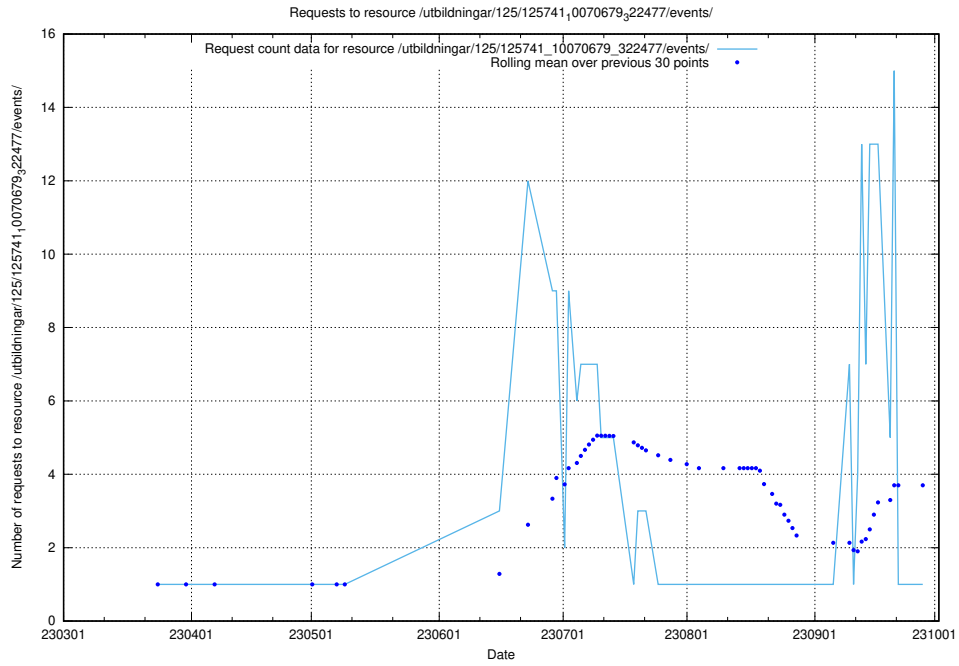

5.7138 Usage of /utbildningar/125/125741_10070679_322477/events/

Here, we count the number of requests to resource /utbildningar/125/125741_10070679_322477/events/