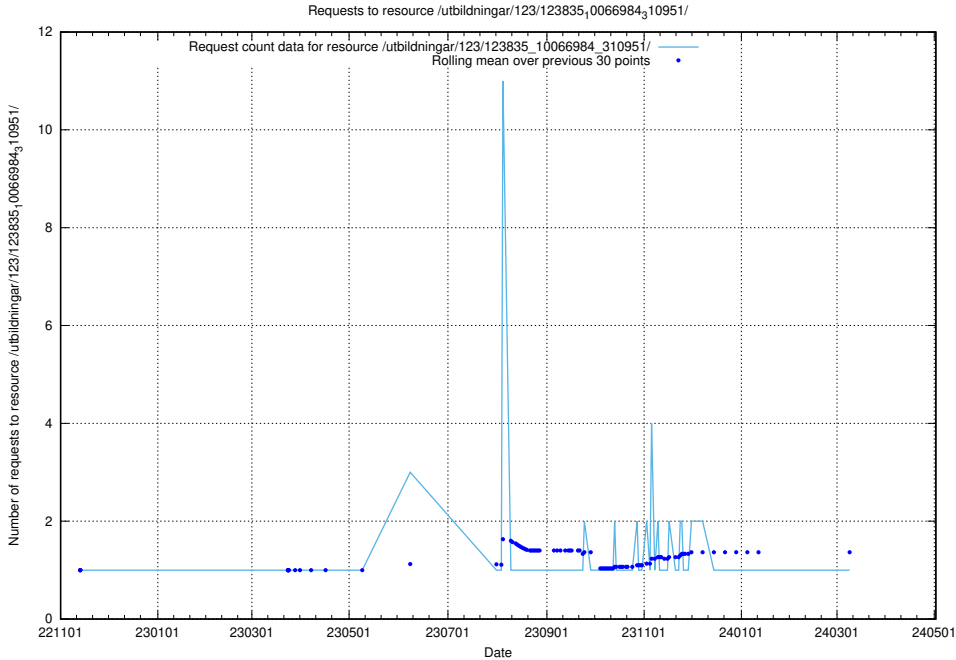

5.6770 Usage of /utbildningar/123/123835_10066984_310951/

Here, we count the number of requests to resource /utbildningar/123/123835_10066984_310951/.