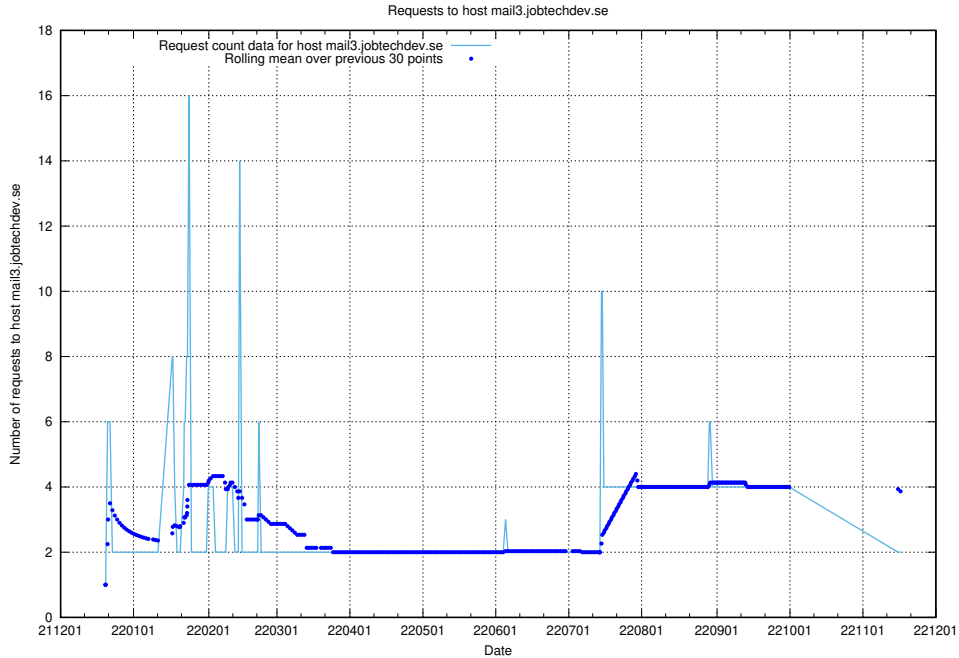

7.379 Usage of mail3.jobtechdev.se

Here, we count the number of requests to host mail3.jobtechdev.se.