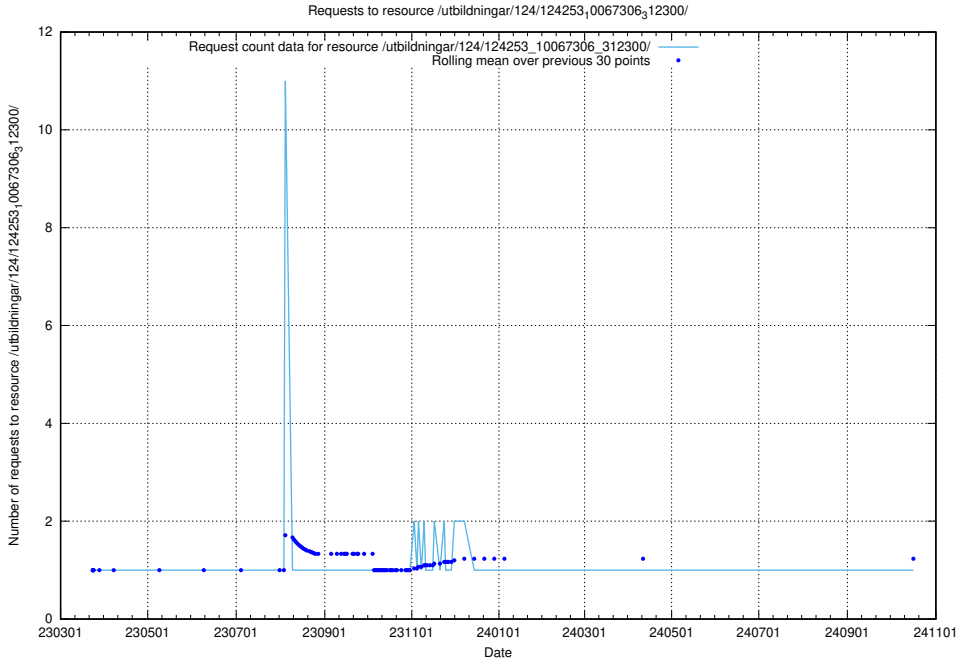

5.4890 Usage of /utbildningar/124/124253_10067306_312300/

Here, we count the number of requests to resource /utbildningar/124/124253_10067306_312300/.