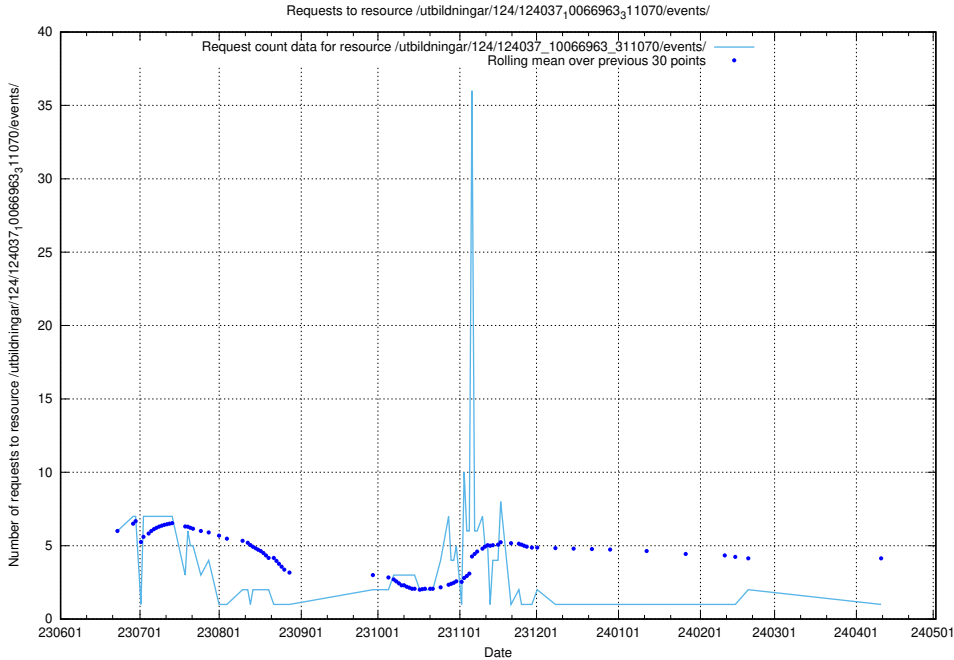

5.6444 Usage of /utbildningar/124/124037_10066963_311070/events/

Here, we count the number of requests to resource /utbildningar/124/124037_10066963_311070/events/