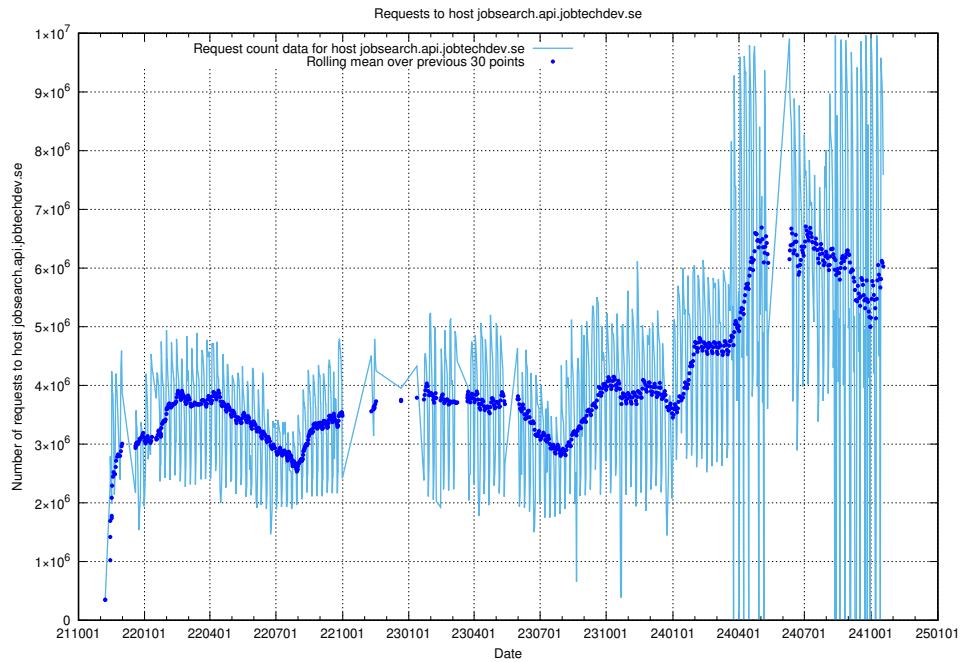

Here, we count the number of requests to host jobsearch.api.jobtechdev.se.

⁸<https://elk.jobtechdev.se>

7.2 Usage of taxonomy.api.jobtechdev.se:443

Here, we count the number of requests to host taxonomy.api.jobtechdev.se:443.