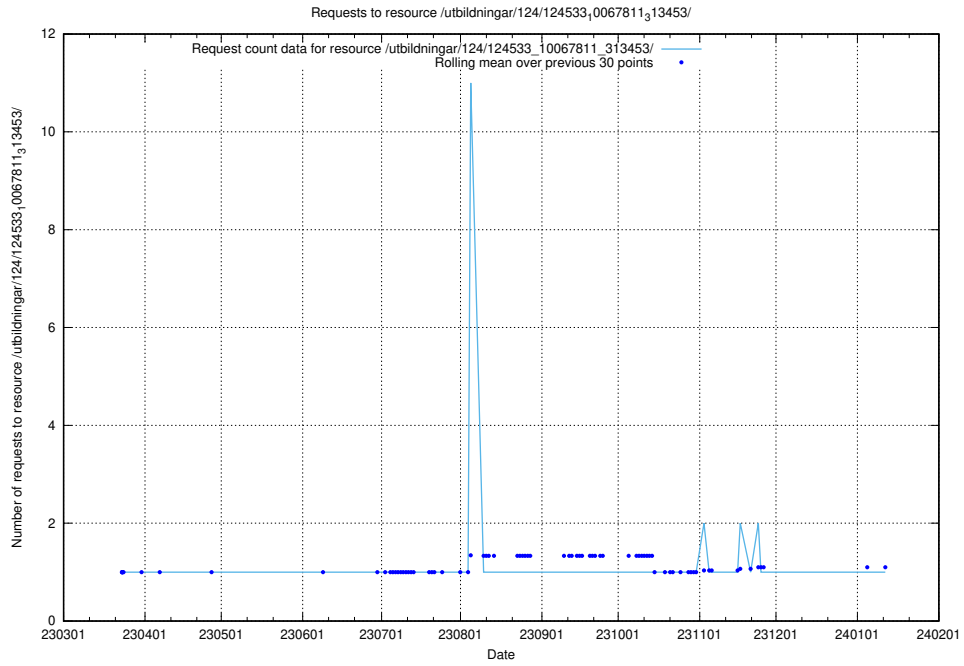

5.1644 Usage of /utbildningar/124/124533_10067811_313453/

Here, we count the number of requests to resource /utbildningar/124/124533_10067811_313453/.