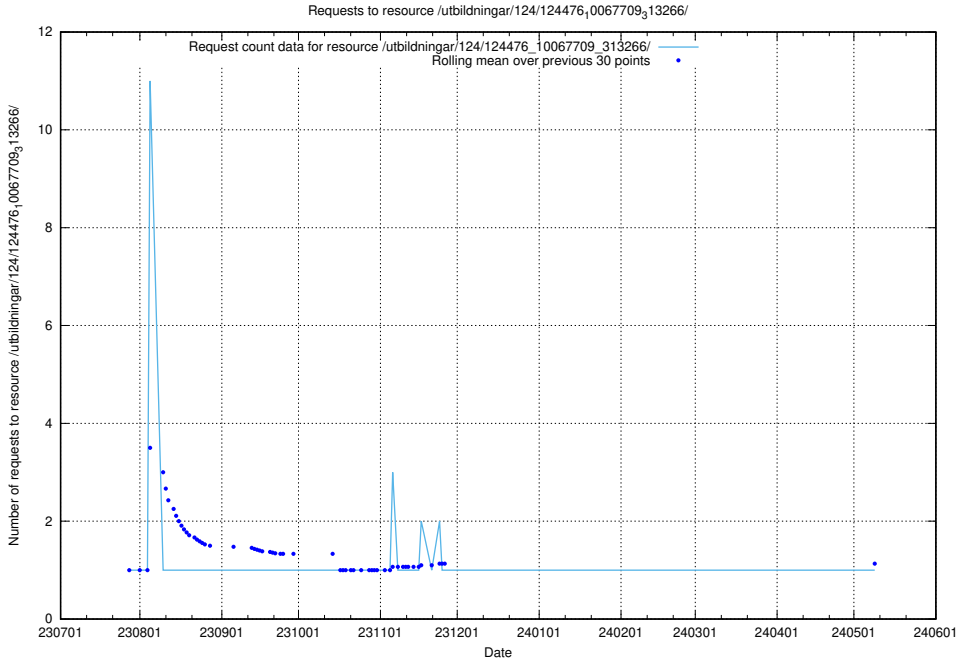

5.5794 Usage of /utbildningar/122/122985_10065275_281274/events/

Here, we count the number of requests to resource /utbildningar/122/122985_10065275_281274/events/

5.5795 Usage of /utbildningar/124/124468_10067709_313266/