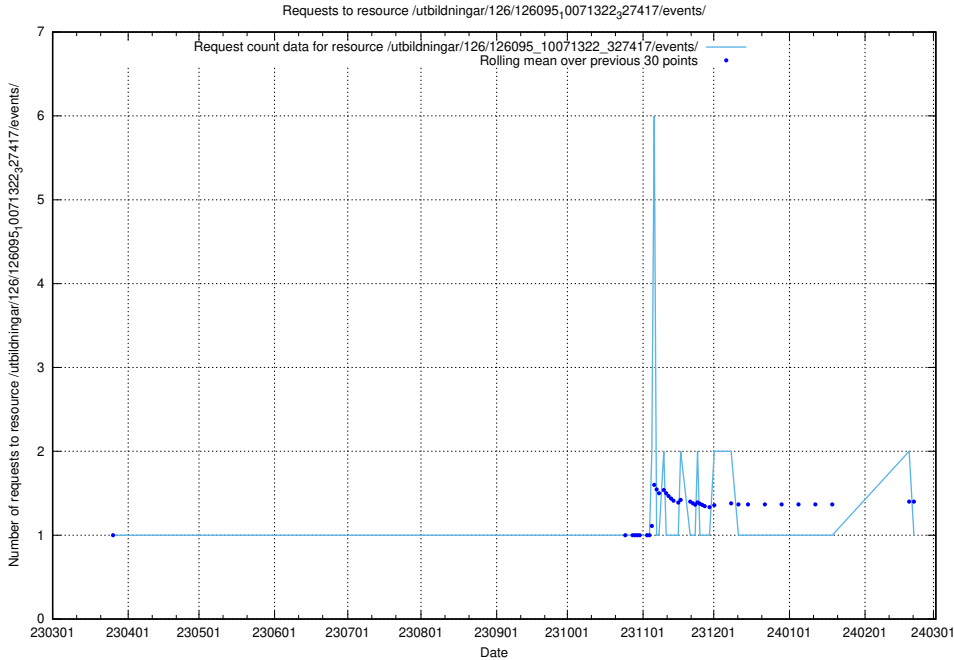

5.6941 Usage of /utbildningar/126/126095_10071322_327417/events/

Here, we count the number of requests to resource /utbildningar/126/126095_10071322_327417/events/