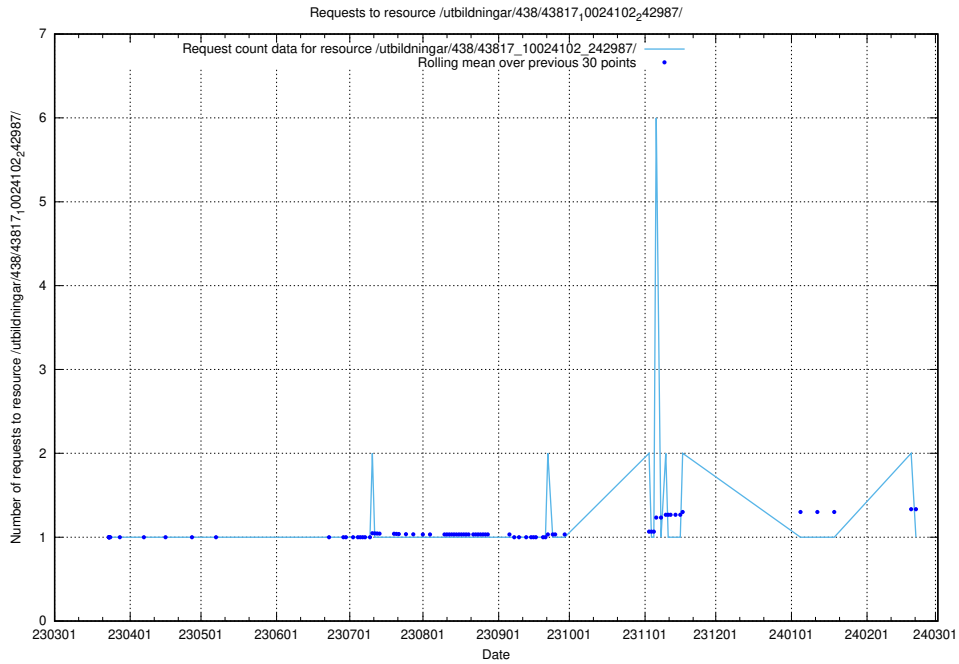

Here, we count the number of requests to resource /utbildningar/438/43817_10024102_314300/.

5.7257 Usage of /utbildningar/438/43817_10024102_242987/

Here, we count the number of requests to resource /utbildningar/438/43817_10024102_242987/.