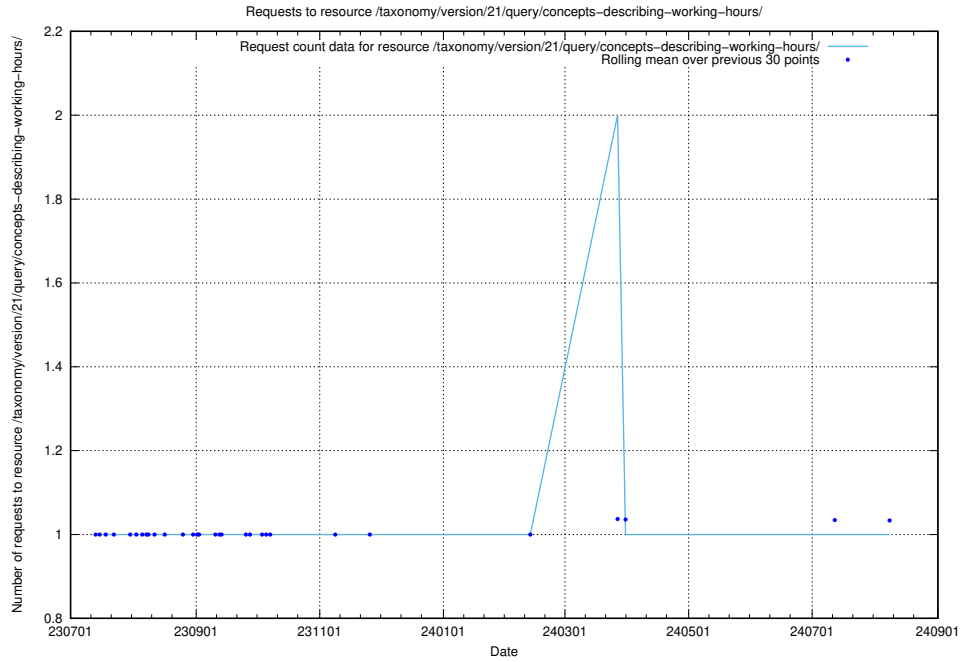

5.5992 Usage of /taxonomy/version/21/query/concepts-describing-working-hours/

Here, we count the number of requests to resource /taxonomy/version/21/query/concepts-describing-working-hours/.