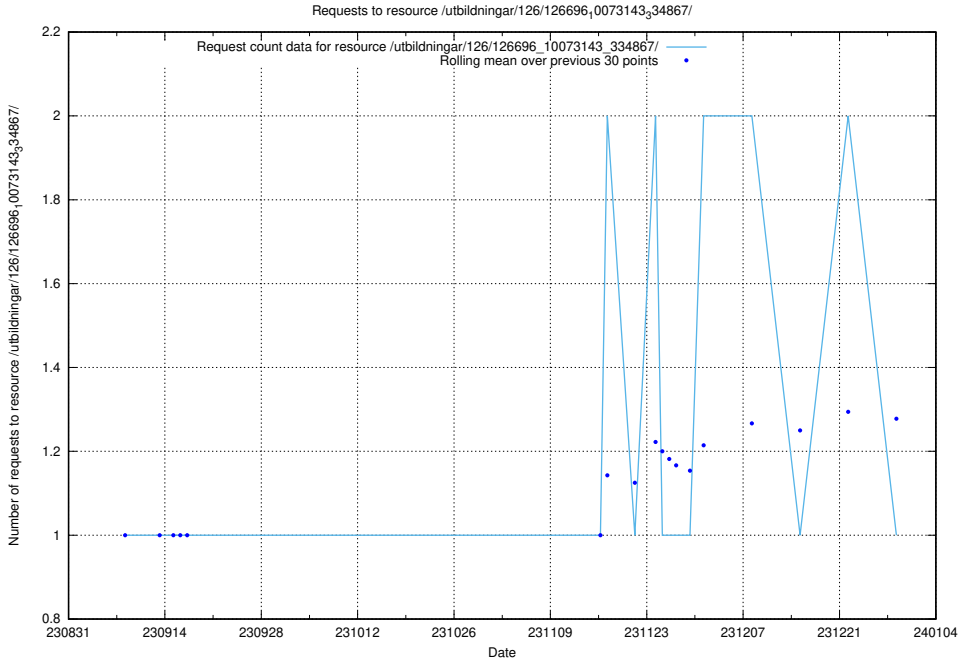

5.5517 Usage of /utbildningar/126/126696_10073143_334867/

Here, we count the number of requests to resource /utbildningar/126/126696_10073143_334867/.