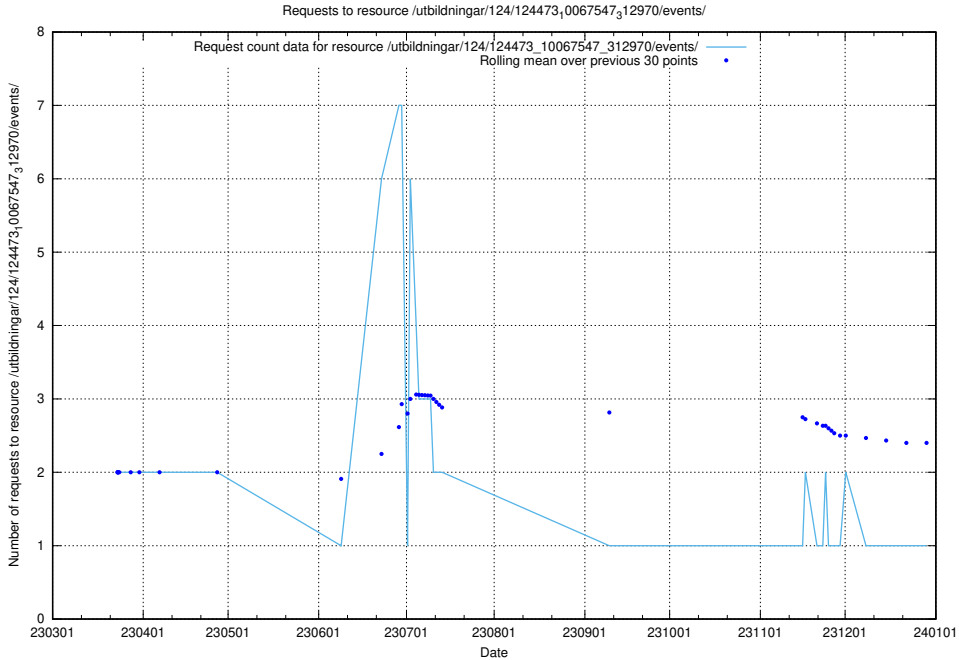

5.7210 Usage of /utbildningar/124/124473_10067547_312970/events/

Here, we count the number of requests to resource /utbildningar/124/124473_10067547_312970/events/