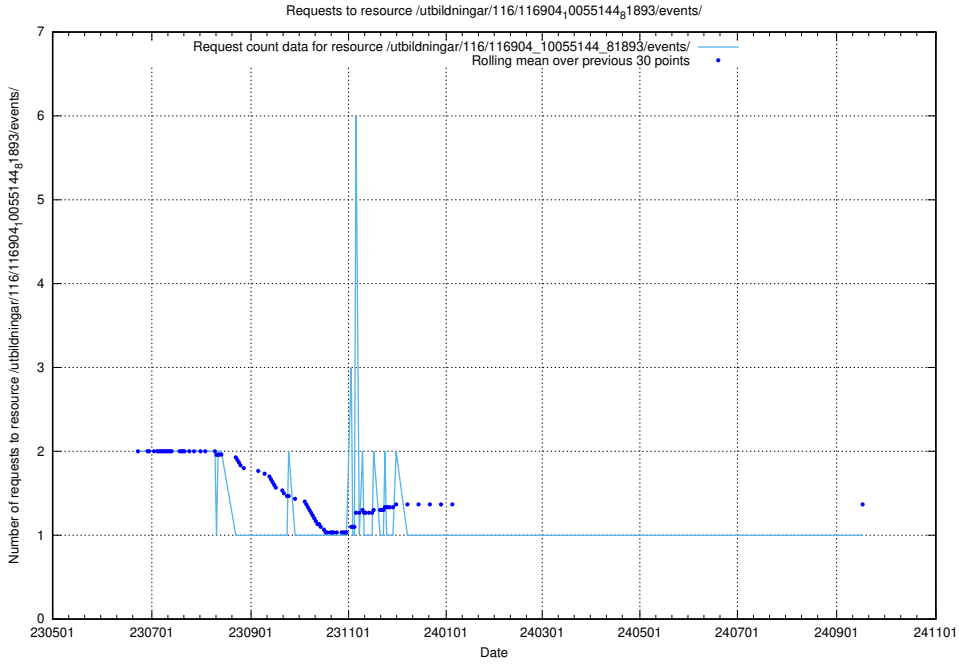

5.6455 Usage of /utbildningar/116/116904_10055144_81893/events/

Here, we count the number of requests to resource /utbildningar/116/116904_10055144_81893/events/.