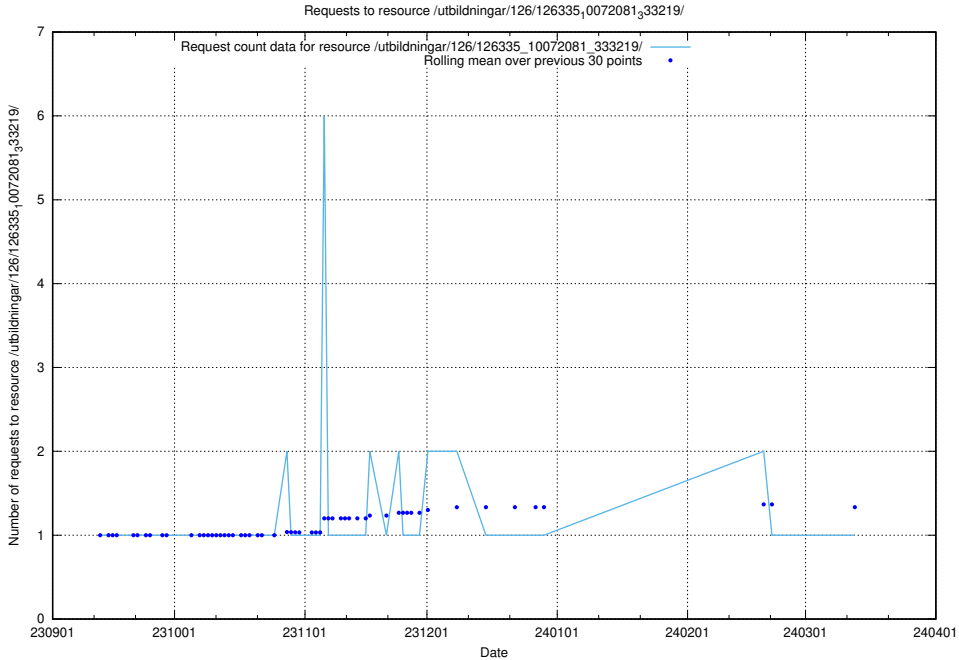

5.5475 Usage of /utbildningar/126/126335_10072081_333219/

Here, we count the number of requests to resource /utbildningar/126/126335_10072081_333219/.