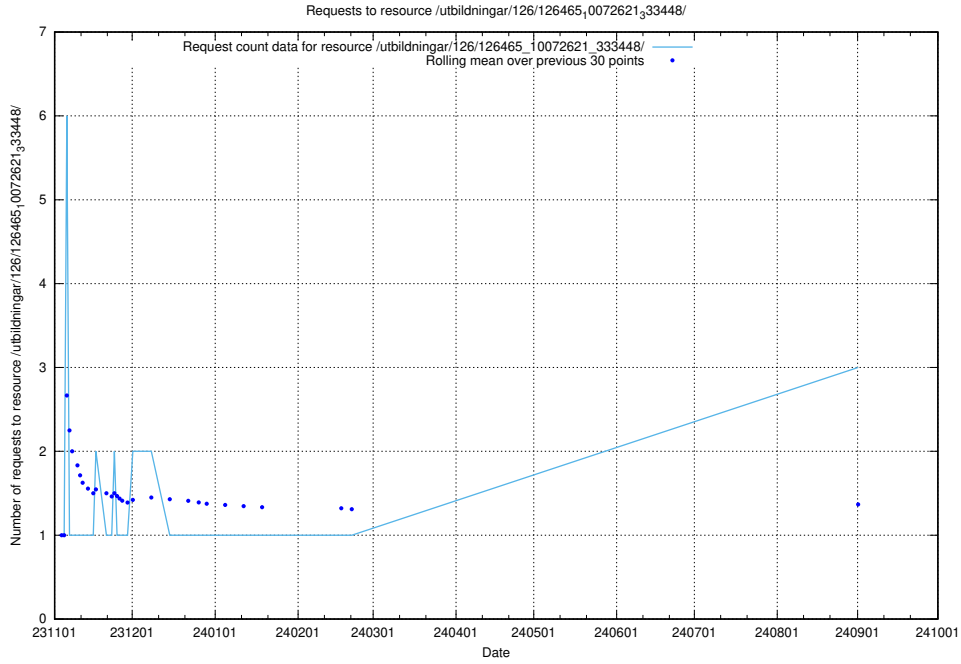

5.460 Usage of /utbildningar/126/126465_10072621_333448/

Here, we count the number of requests to resource /utbildningar/126/126465_10072621_333448/.