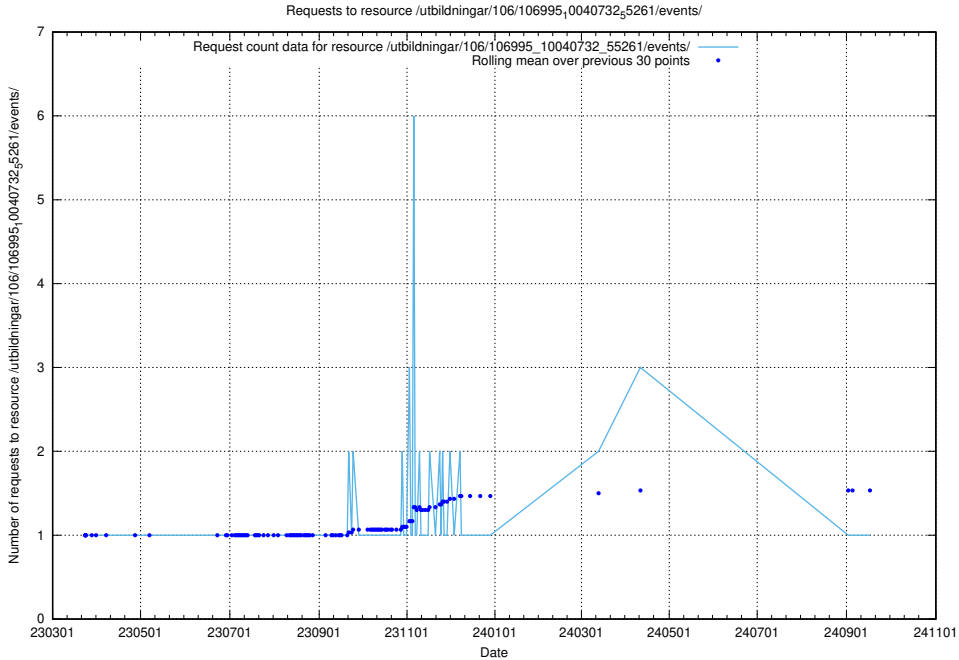

5.6306 Usage of /utbildningar/106/106995_10040732_55261/events/

Here, we count the number of requests to resource /utbildningar/106/106995_10040732_55261/events/.