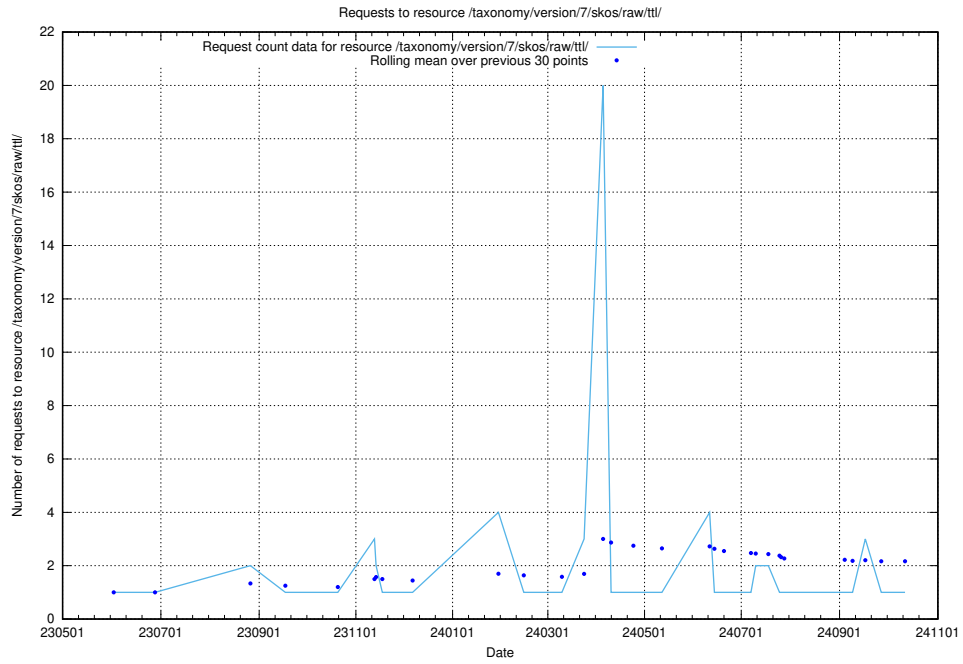

5.6788 Usage of /taxonomy/version/7/skos/raw/ttl/

Here, we count the number of requests to resource /taxonomy/version/7/skos/raw/ttl/.