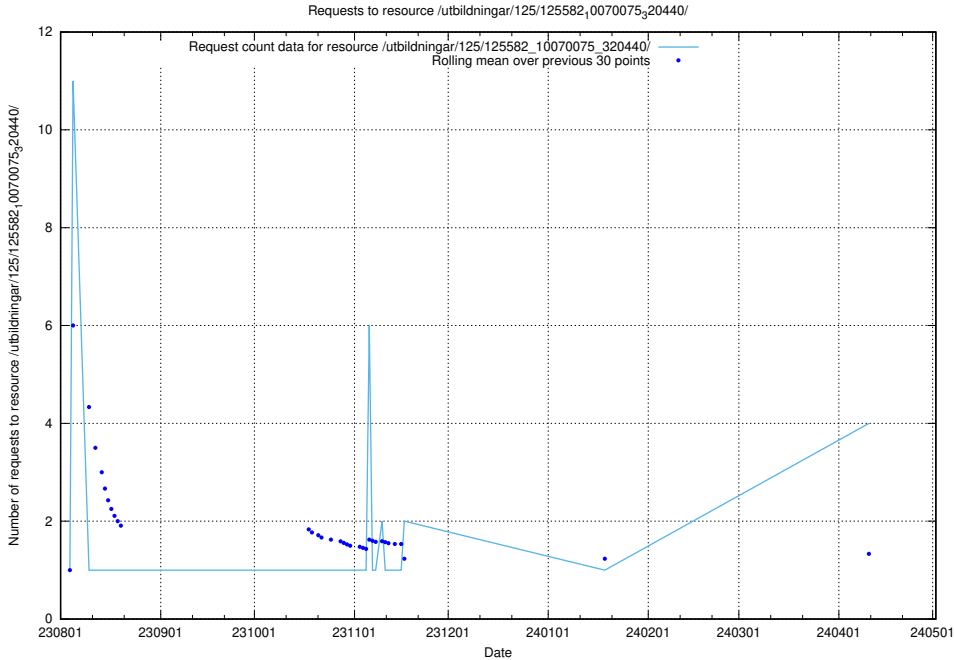

5.355 Usage of /utbildningar/125/125582_10070075_320440/

Here, we count the number of requests to resource /utbildningar/125/125582_10070075_320440/.