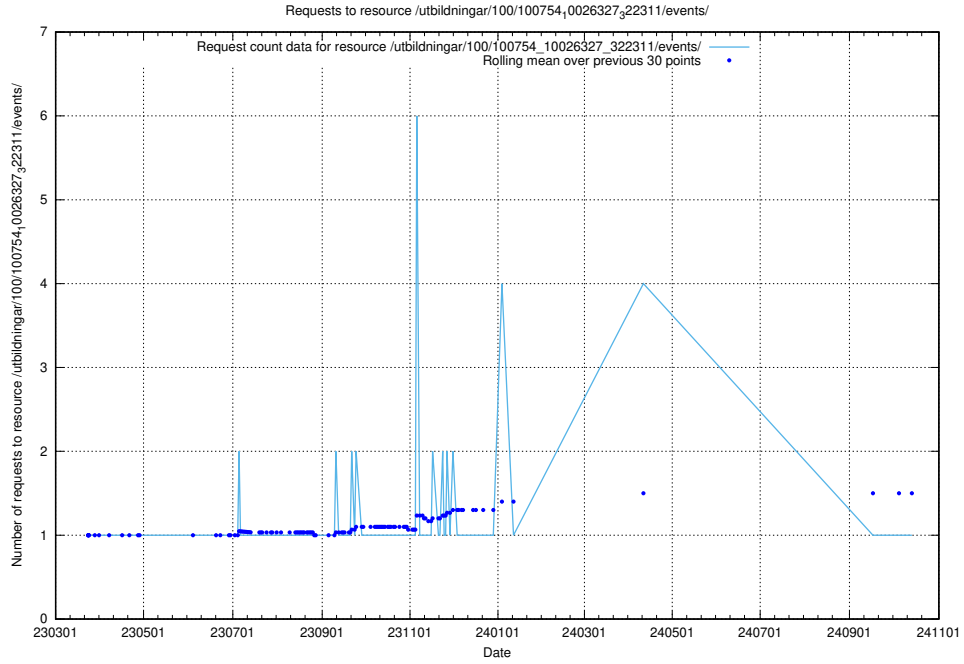

5.6461 Usage of /utbildningar/100/100754_10026327_322311/events/

Here, we count the number of requests to resource /utbildningar/100/100754_10026327_322311/events/