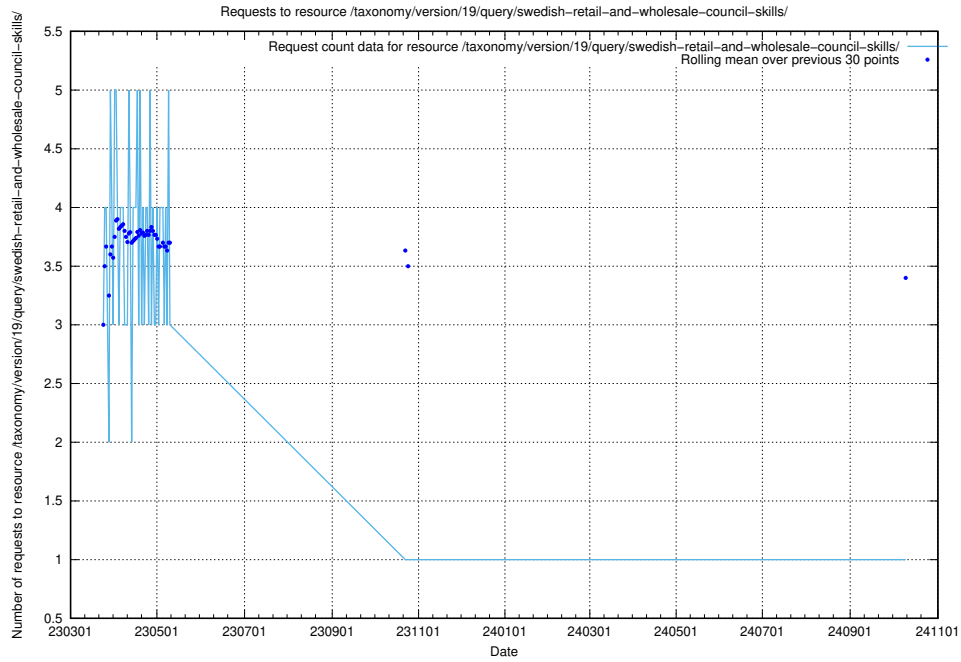

5.7006 Usage of /taxonomy/version/19/query/swedish-retail-and-wholesale-council-skills/

Here, we count the number of requests to resource /taxonomy/version/19/query/swedish-retail-and-wholesale-council-skills/.