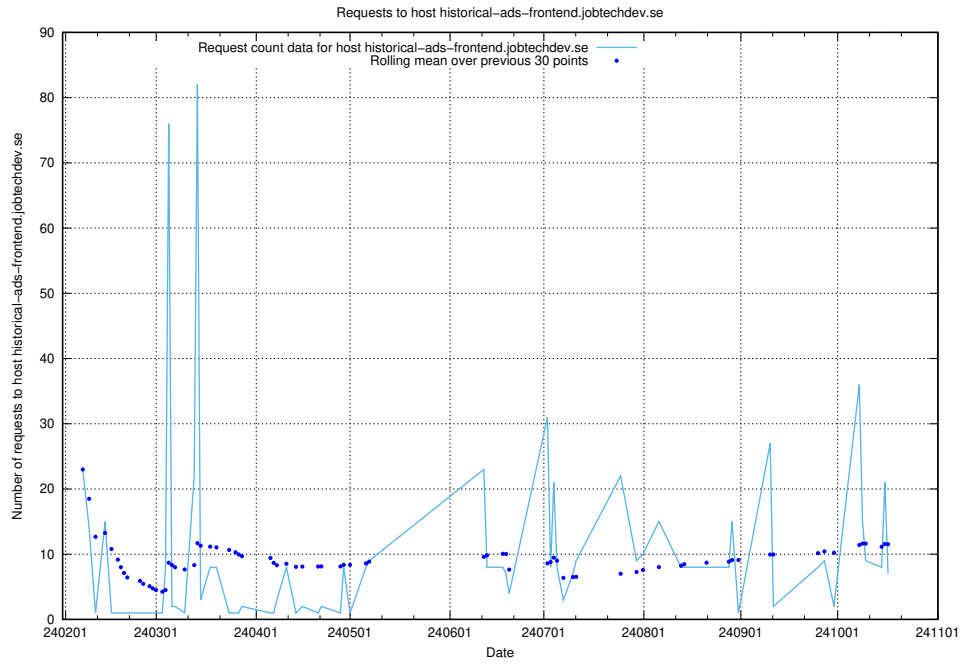

7.81 Usage of historical-ads-frontend.jobtechdev.se

Here, we count the number of requests to host historical-ads-frontend.jobtechdev.se.