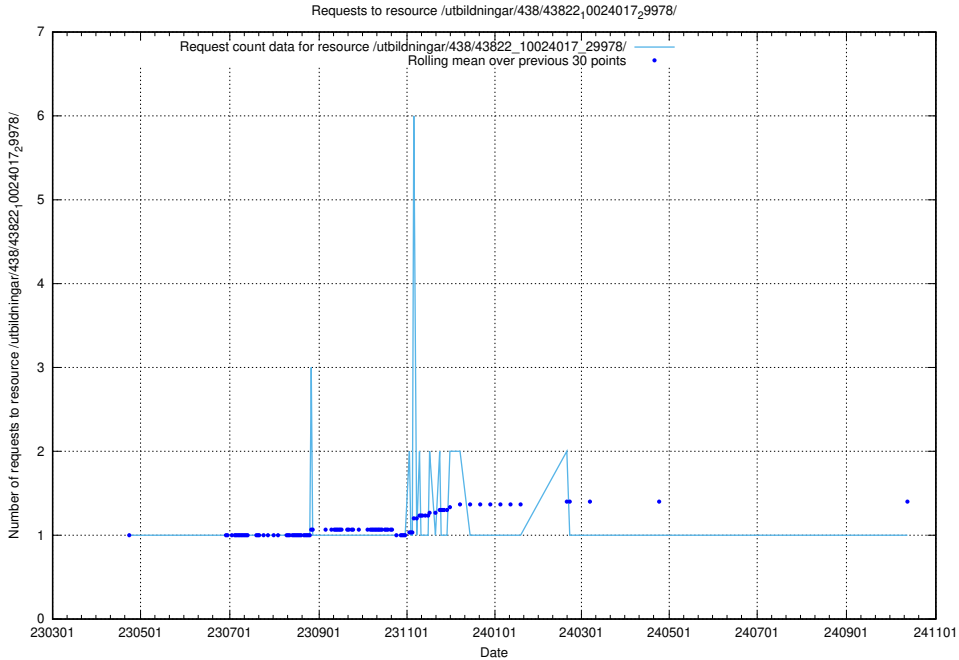

5.6889 Usage of /utbildningar/438/43822_10024017_29978/

Here, we count the number of requests to resource /utbildningar/438/43822_10024017_29978/.