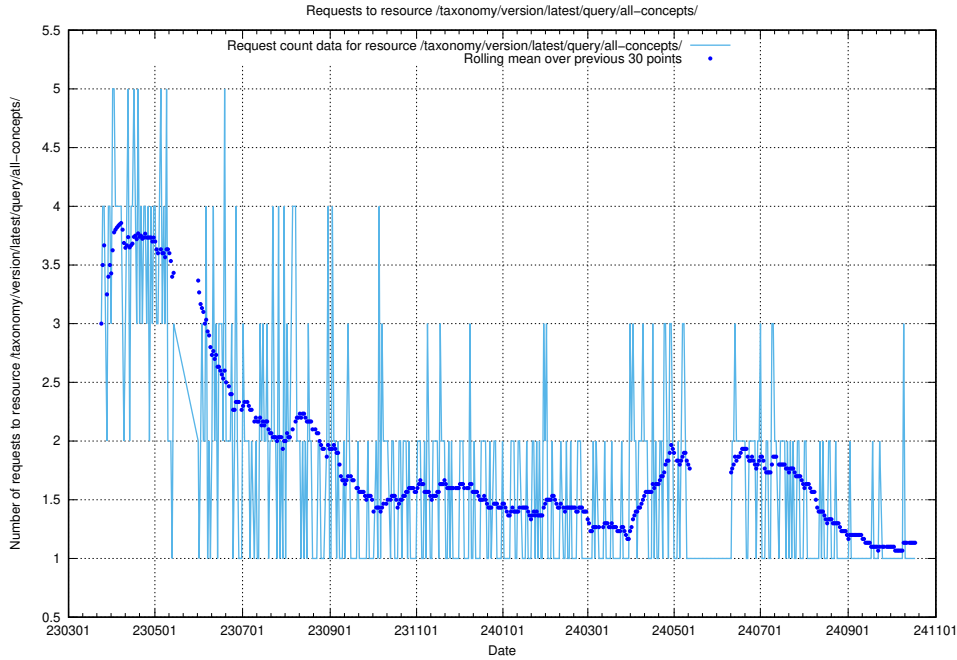

5.7002 Usage of /taxonomy/version/latest/query/all-concepts/

Here, we count the number of requests to resource /taxonomy/version/latest/query/all-concepts/.