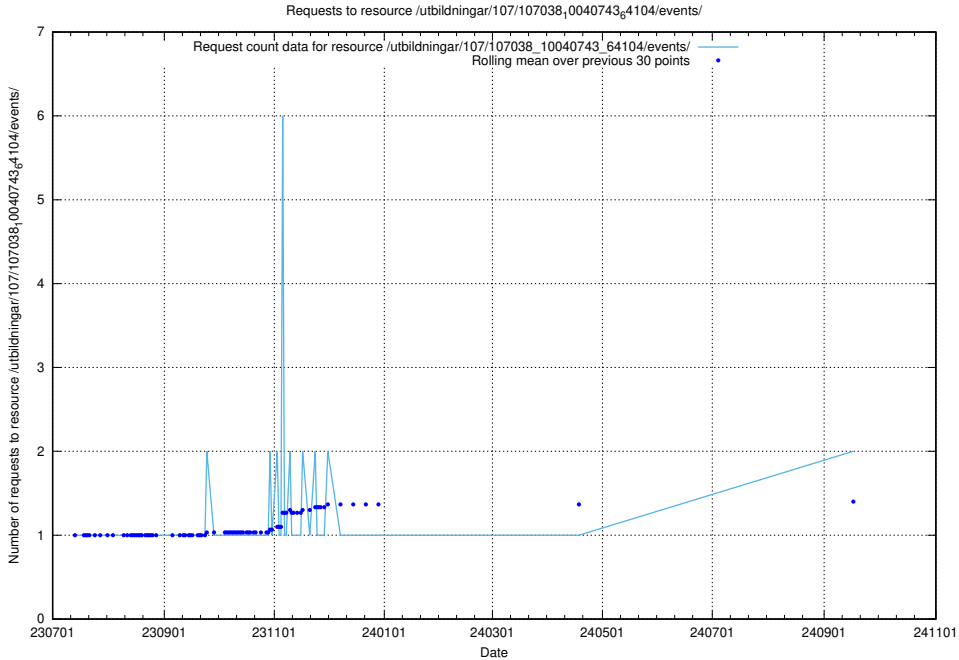

5.905 Usage of /utbildningar/107/107038_10040743_64104/events/

Here, we count the number of requests to resource /utbildningar/107/107038_10040743_64104/events/.