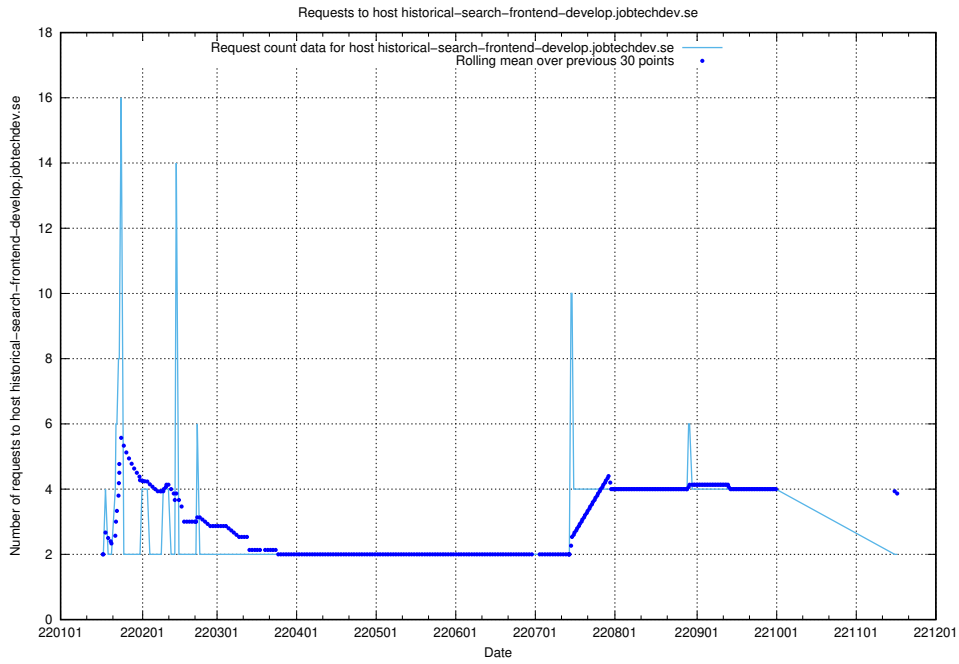

7.278 Usage of historical-search-frontend-develop.jobtechdev.se

Here, we count the number of requests to host historical-search-frontend-develop.jobtechdev.se.