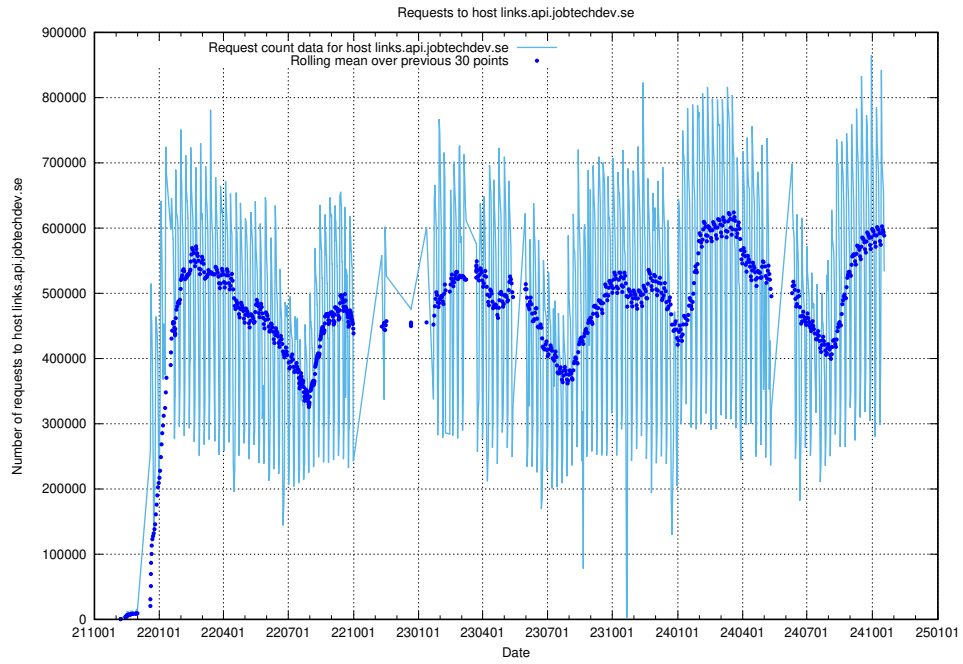

7.3 Usage of links.api.jobtechdev.se

Here, we count the number of requests to host links.api.jobtechdev.se.