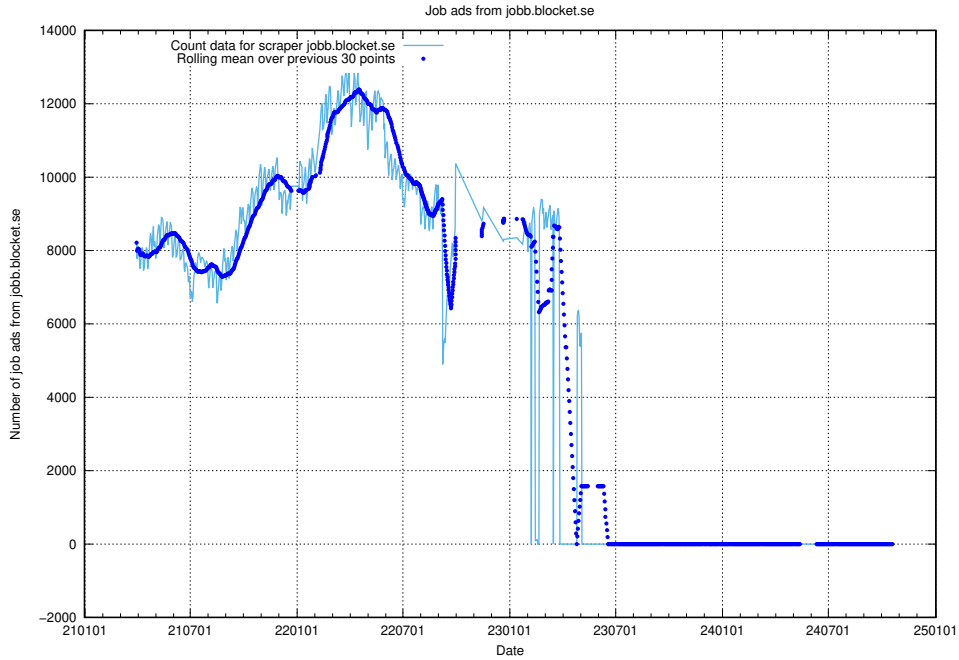

13.22 Number of ads by scraper monster.se

Here, we count the number of job ads scraped from monster.se.

13.23 Number of ads by scraper jobb.blocket.se

Here, we count the number of job ads scraped from jobb.blocket.se.