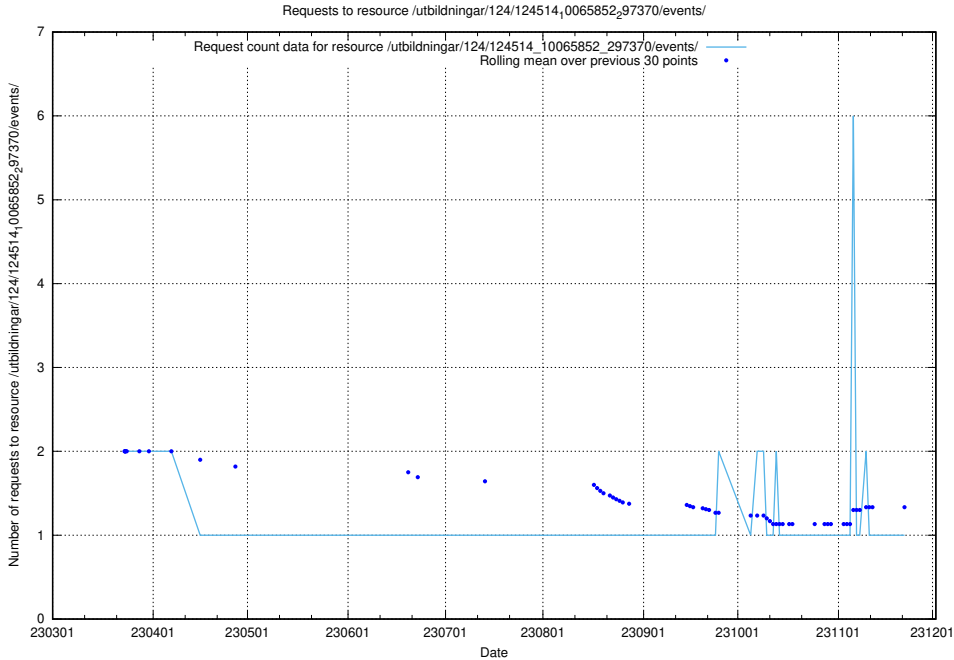

5.7206 Usage of /utbildningar/124/124514_10065852_297370/events/

Here, we count the number of requests to resource /utbildningar/124/124514_10065852_297370/events/