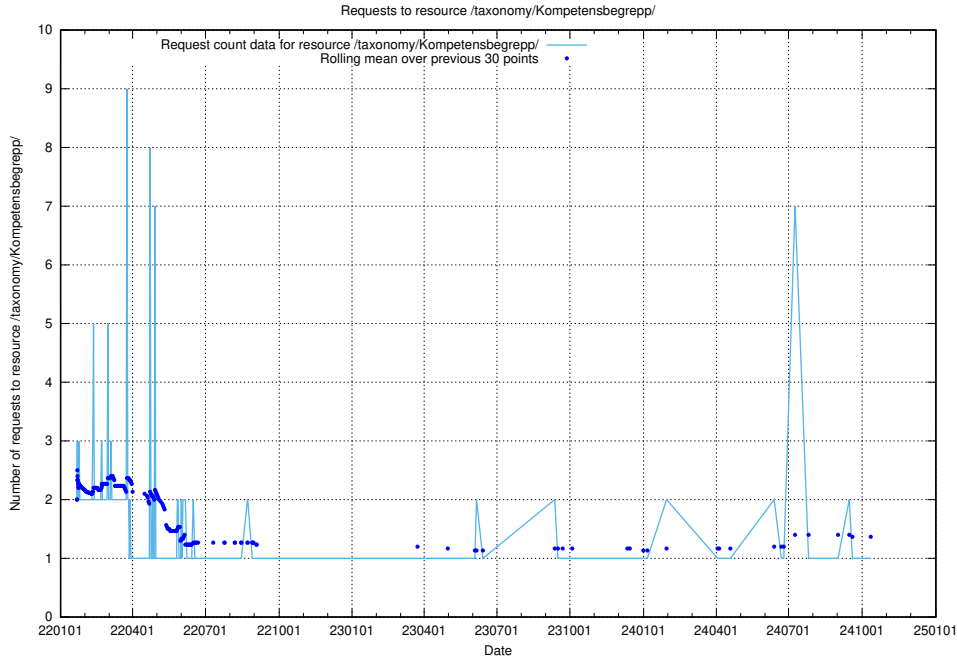

5.7321 Usage of /utbildningar/126/126466_10071966_330388/

Here, we count the number of requests to resource /utbildningar/126/126466_10071966_330388/.

5.7323 Usage of /taxonomy/Kompetensbegrupp/

Here, we count the number of requests to resource /taxonomy/Kompetensbegrupp/.