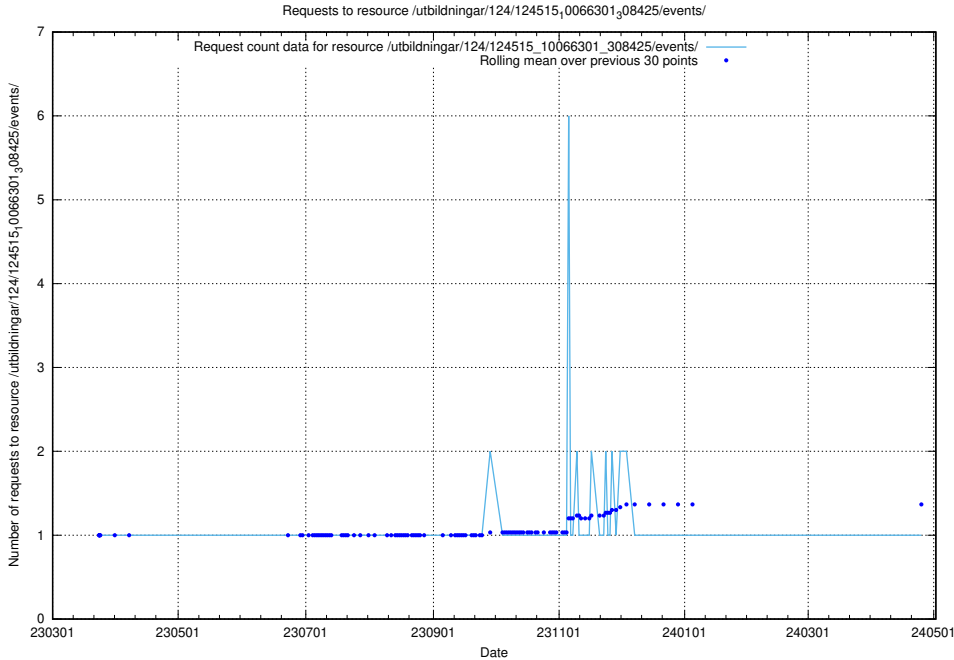

5.2413 Usage of /utbildningar/124/124515_10066301_308425/events/

Here, we count the number of requests to resource /utbildningar/124/124515_10066301_308425/events/