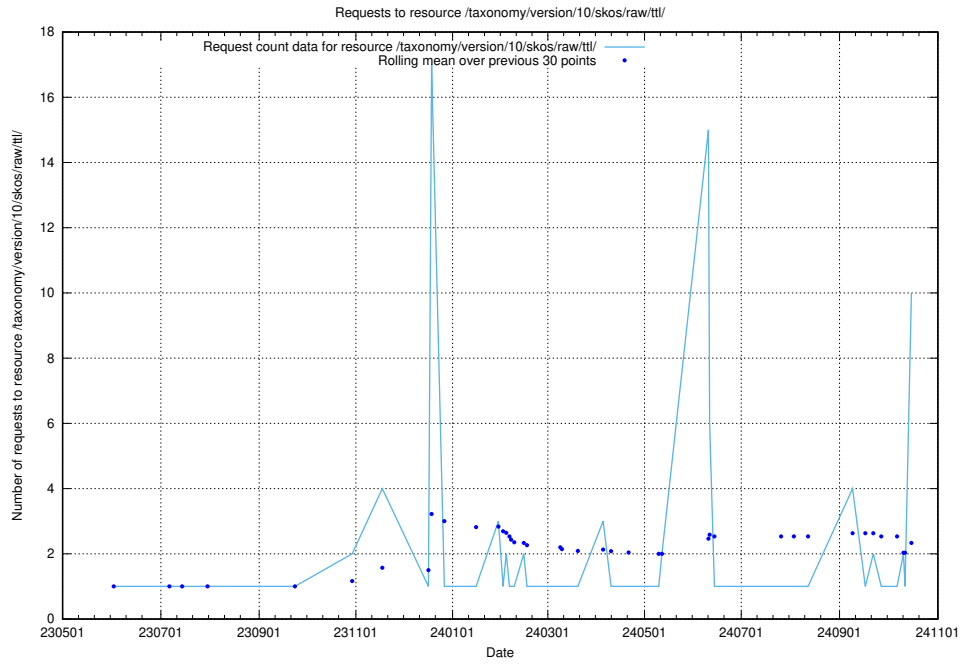

5.21 Usage of /taxonomy/version/10/skos/raw/ttl/

Here, we count the number of requests to resource /taxonomy/version/10/skos/raw/ttl/.