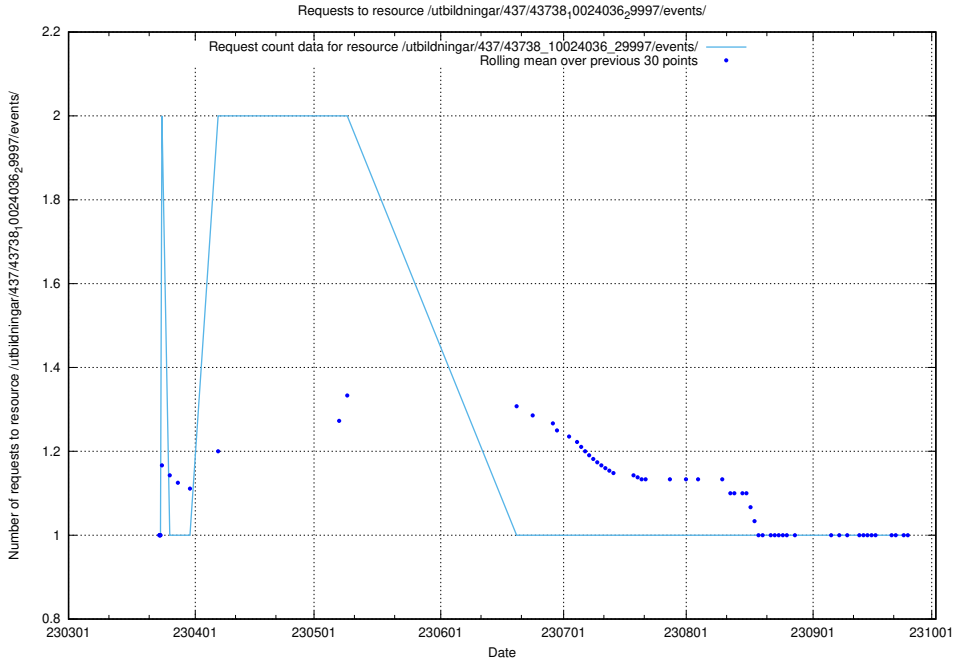

5.7305 Usage of /utbildningar/437/43738_10024036_29997/events/

Here, we count the number of requests to resource /utbildningar/437/43738_10024036_29997/events/.