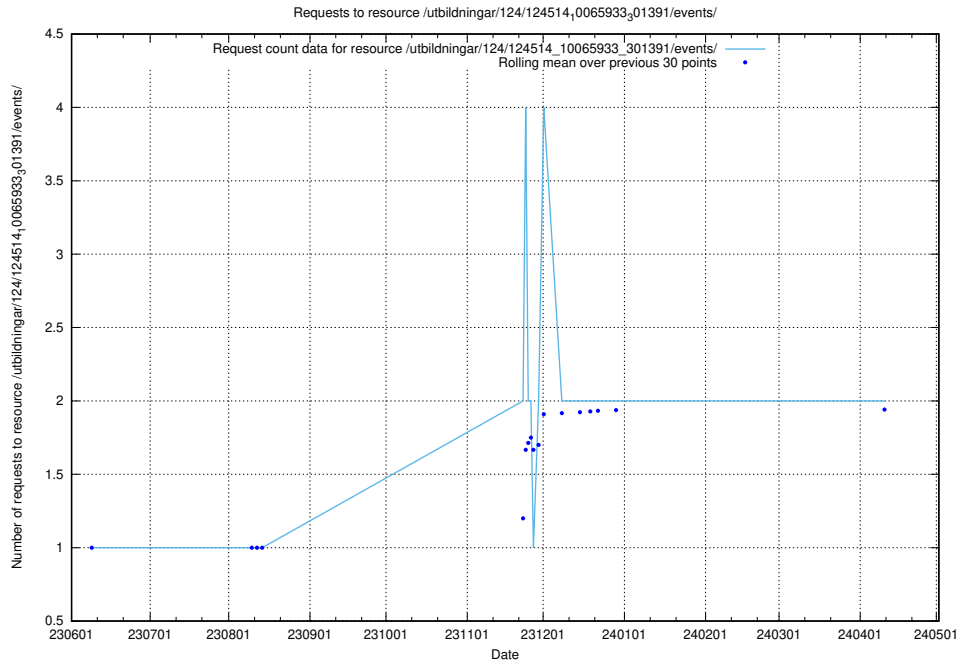

Here, we count the number of requests to resource /utbildningar/124/124514_10065933_301391/events/

5.993 Usage of /taxonomy/version/17/query/skills/

Here, we count the number of requests to resource /taxonomy/version/17/query/skills/.