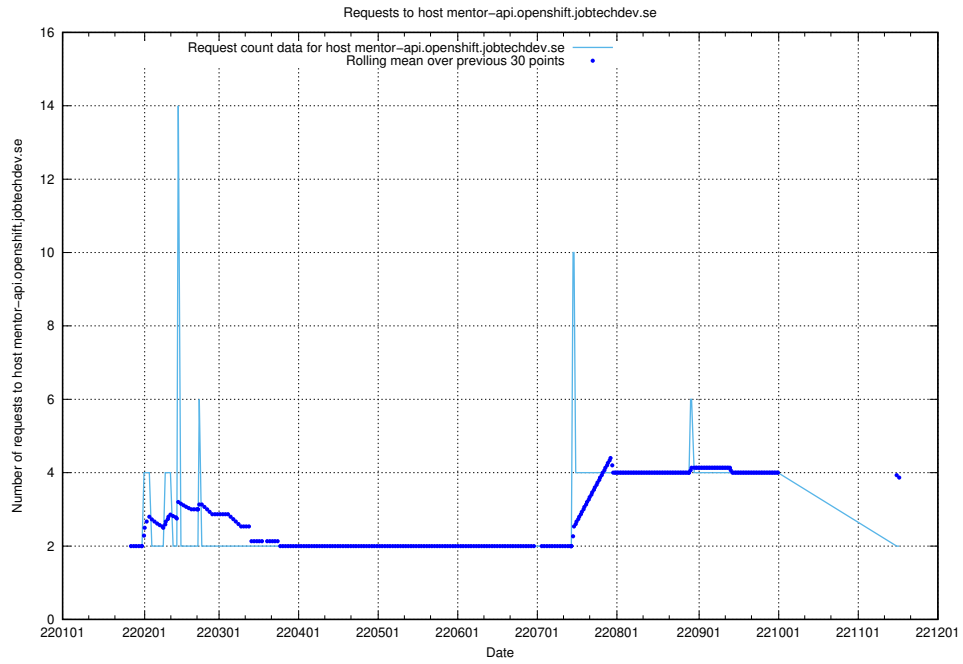

7.580 Usage of mentor-api-4.openshift.jobtechdev.se

Here, we count the number of requests to host mentor-api-4.openshift.jobtechdev.se.

7.581 Usage of mentor-api-4.jobtechdev.se

Here, we count the number of requests to host mentor-api-4.jobtechdev.se.