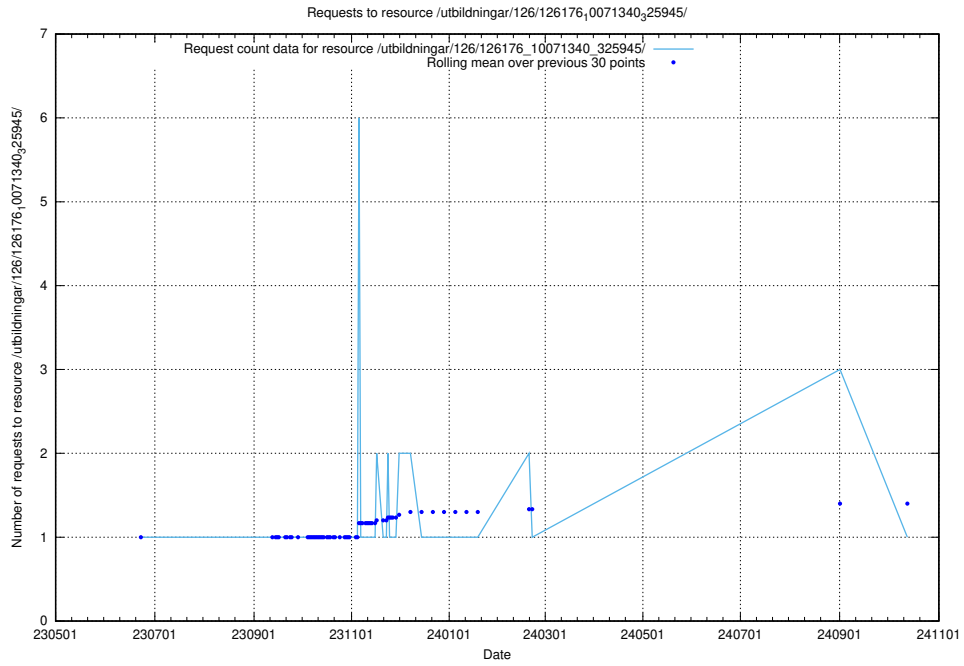

5.6534 Usage of /utbildningar/126/126176_10071340_325945/

Here, we count the number of requests to resource /utbildningar/126/126176_10071340_325945/.