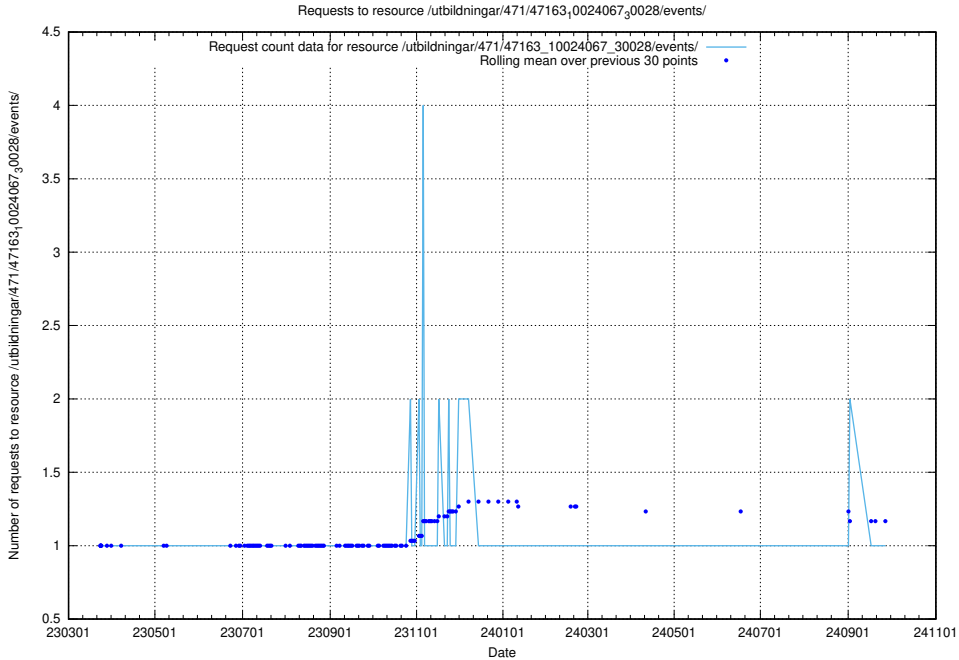

5.7225 Usage of /utbildningar/471/47163_10024067_30028/events/

Here, we count the number of requests to resource /utbildningar/471/47163_10024067_30028/events/.