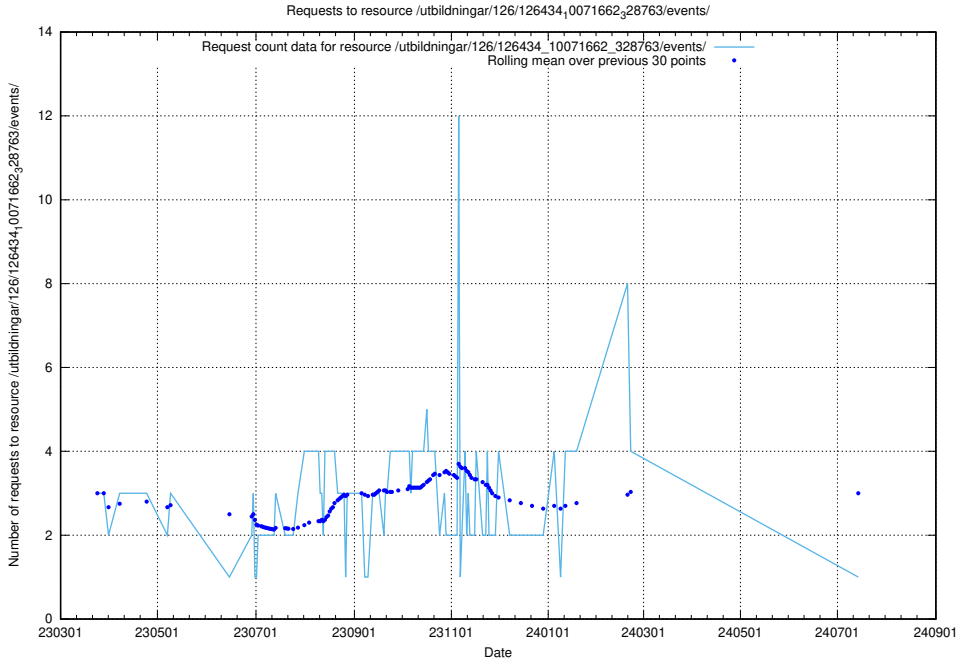

5.6947 Usage of /utbildningar/126/126434_10071662_328763/events/

Here, we count the number of requests to resource /utbildningar/126/126434_10071662_328763/events/