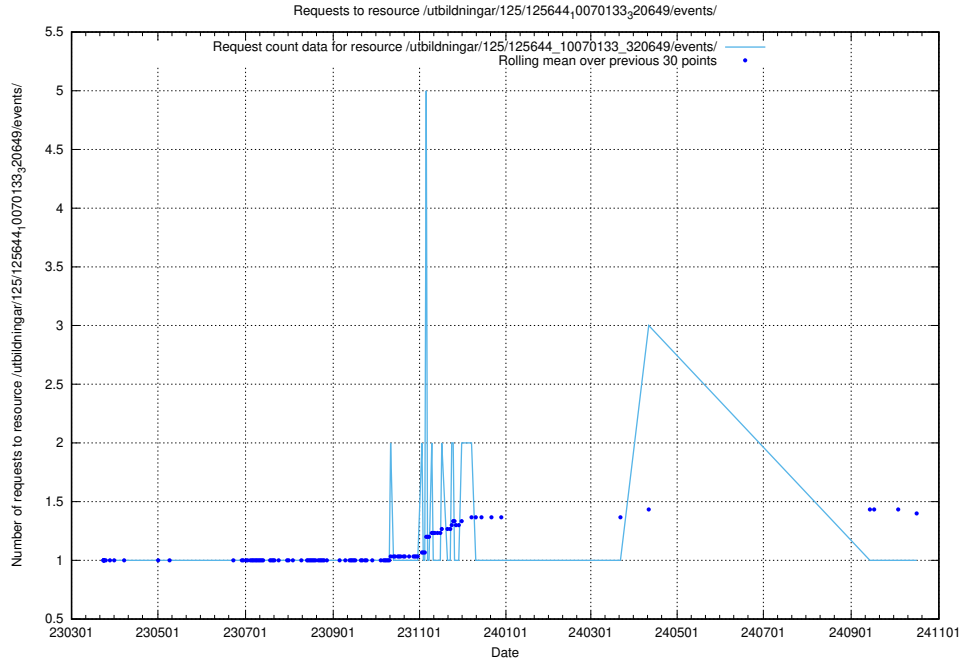

5.1127 Usage of /utbildningar/125/125644_10070133_320649/events/

Here, we count the number of requests to resource /utbildningar/125/125644_10070133_320649/events/