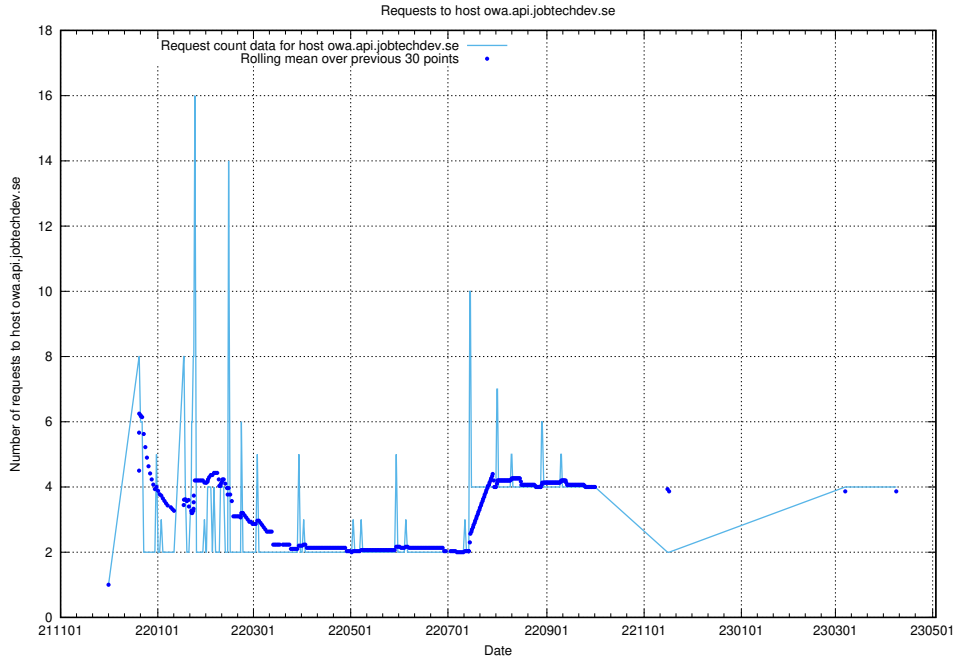

7.142 Usage of owa.api.jobtechdev.se

Here, we count the number of requests to host owa.api.jobtechdev.se.