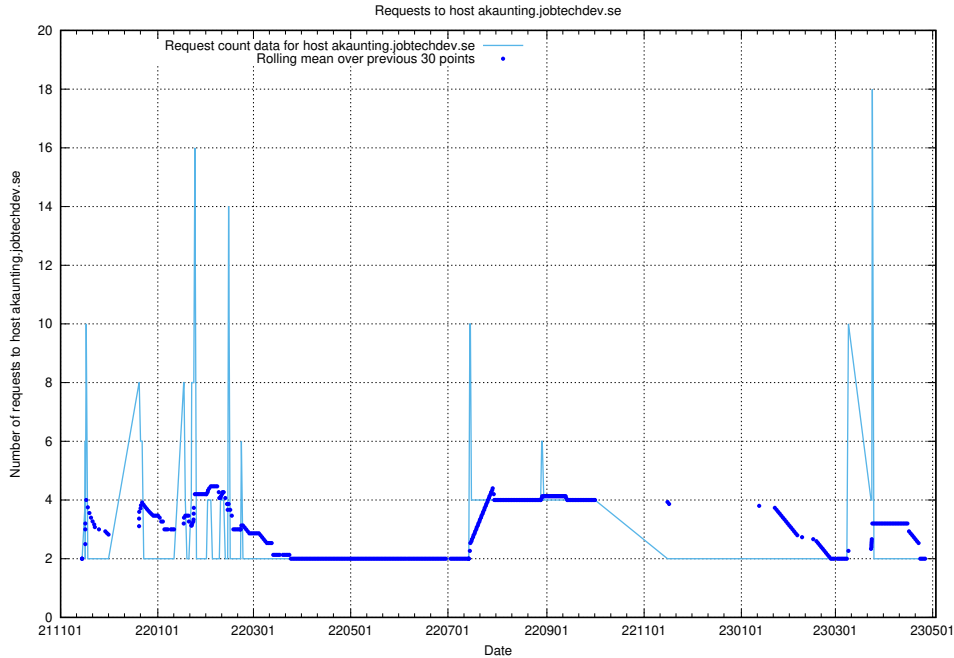

Here, we count the number of requests to host cms-test.jobtechdev.se.

7.297 Usage of akaunting.jobtechdev.se

Here, we count the number of requests to host akaunting.jobtechdev.se.

7.298 Usage of prod-historical-search.jobtechdev.se