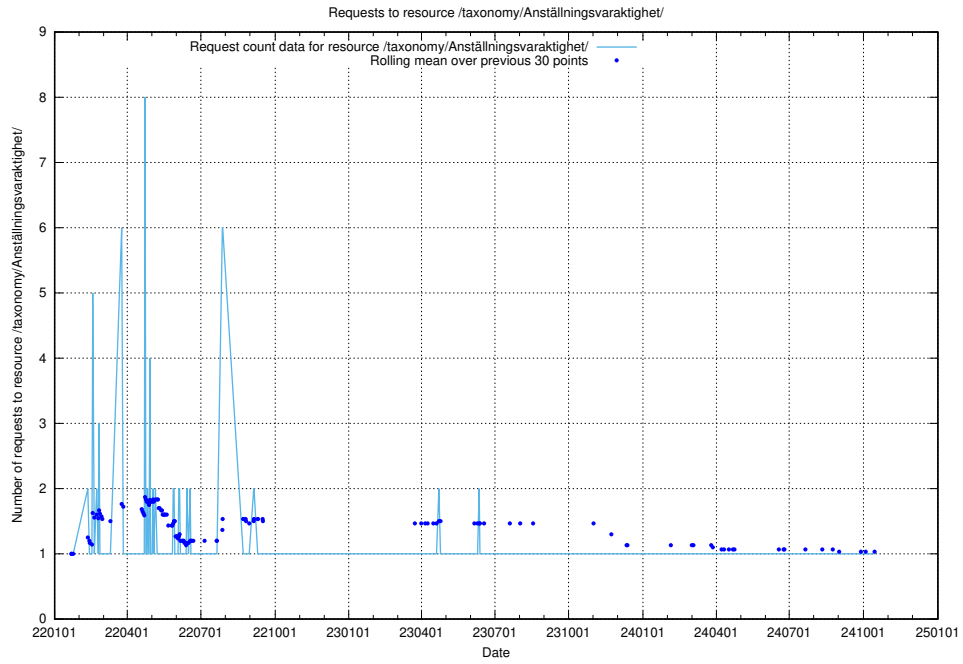

5.6592 Usage of /taxonomy/Anställningsvaraktighet/

Here, we count the number of requests to resource /taxonomy/Anställningsvaraktighet/.