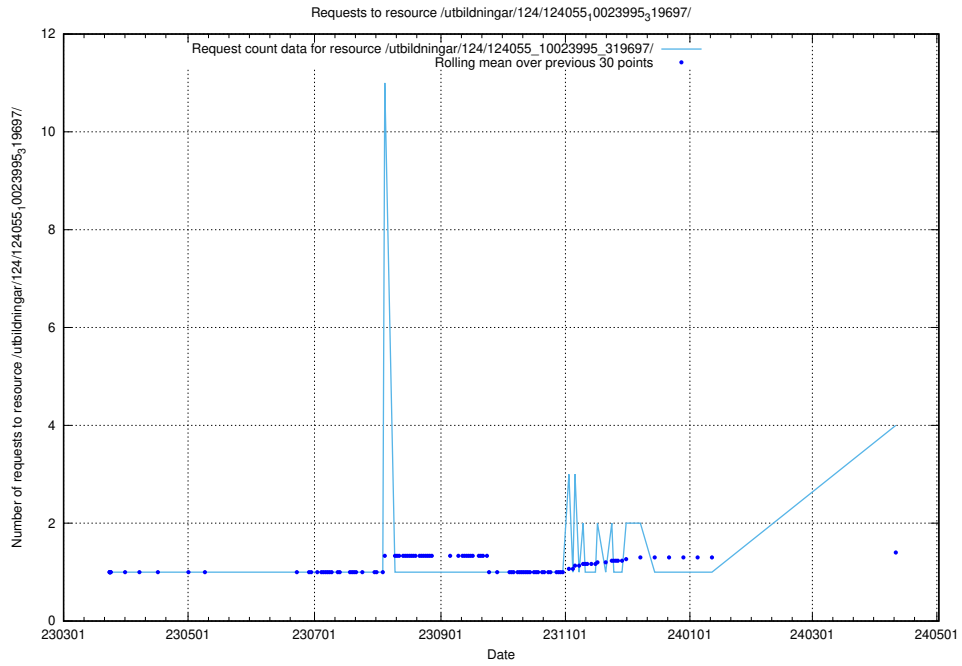

5.339 Usage of /utbildningar/124/124055_10023995_319697/

Here, we count the number of requests to resource /utbildningar/124/124055_10023995_319697/.

5.340 Usage of /utbildningar/126/126695_10073420_337043/