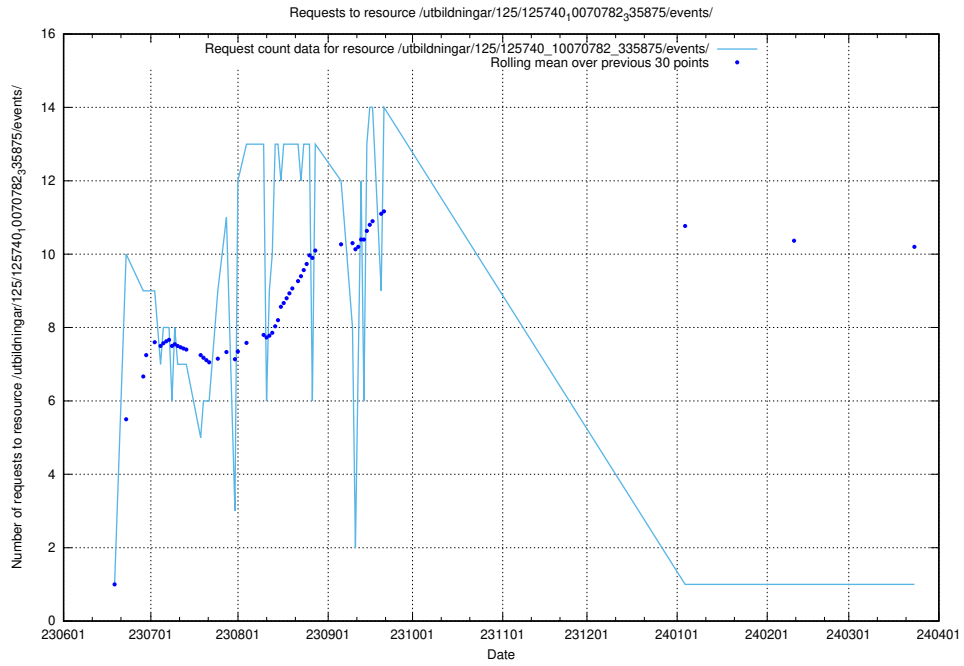

5.6717 Usage of /utbildningar/125/125740_10070782_335875/events/

Here, we count the number of requests to resource /utbildningar/125/125740_10070782_335875/events/