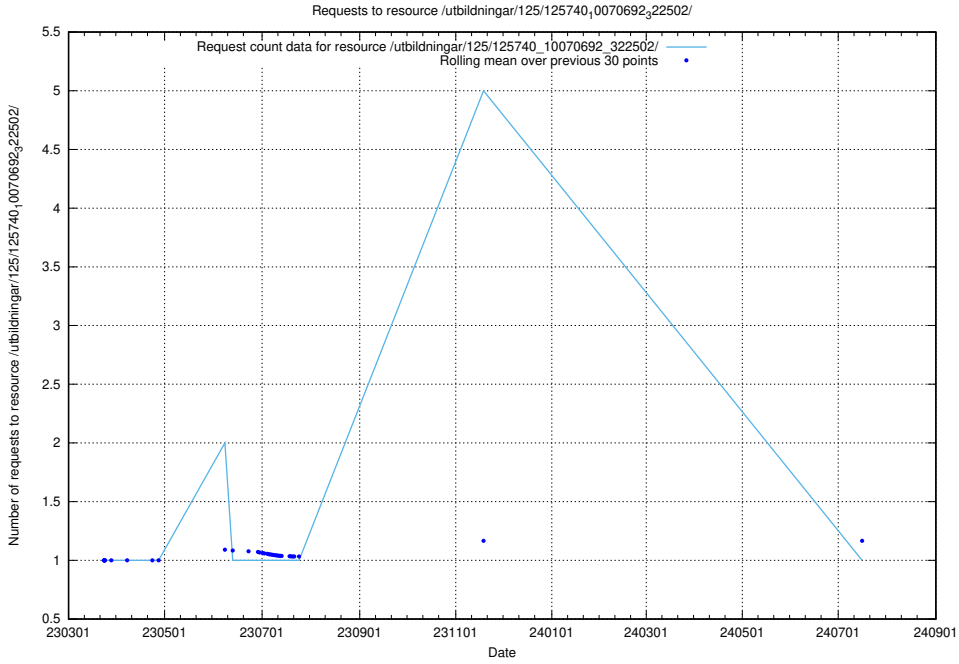

5.1056 Usage of /utbildningar/125/125740_10070692_322502/

Here, we count the number of requests to resource /utbildningar/125/125740_10070692_322502/.