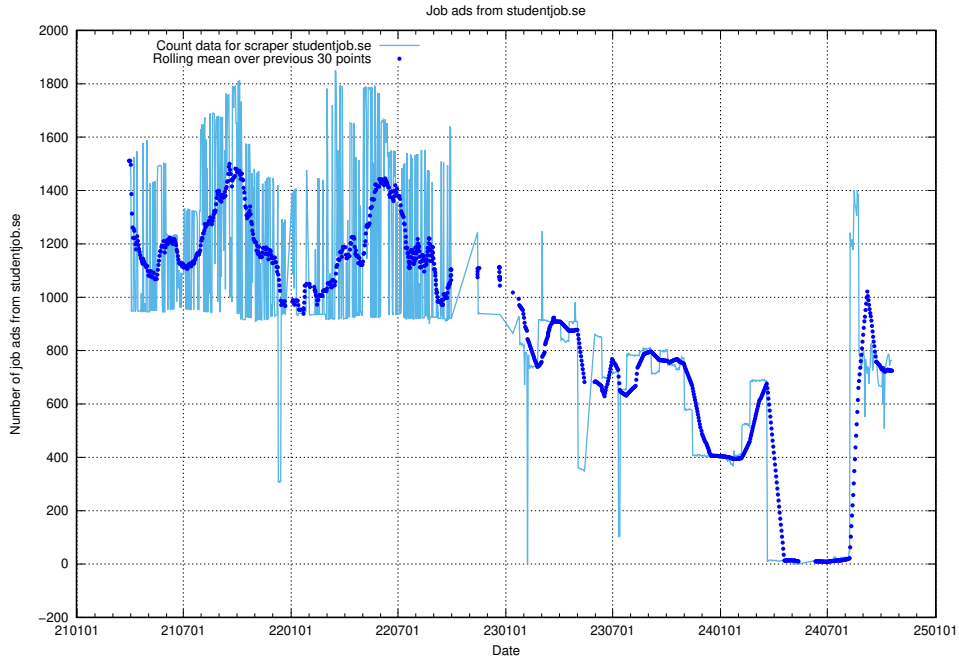

13.6 Number of ads by scraper monster.se.xmlfeed

Here, we count the number of job ads scraped from monster.se.xmlfeed.

13.7 Number of ads by scraper studentjob.se

Here, we count the number of job ads scraped from studentjob.se.