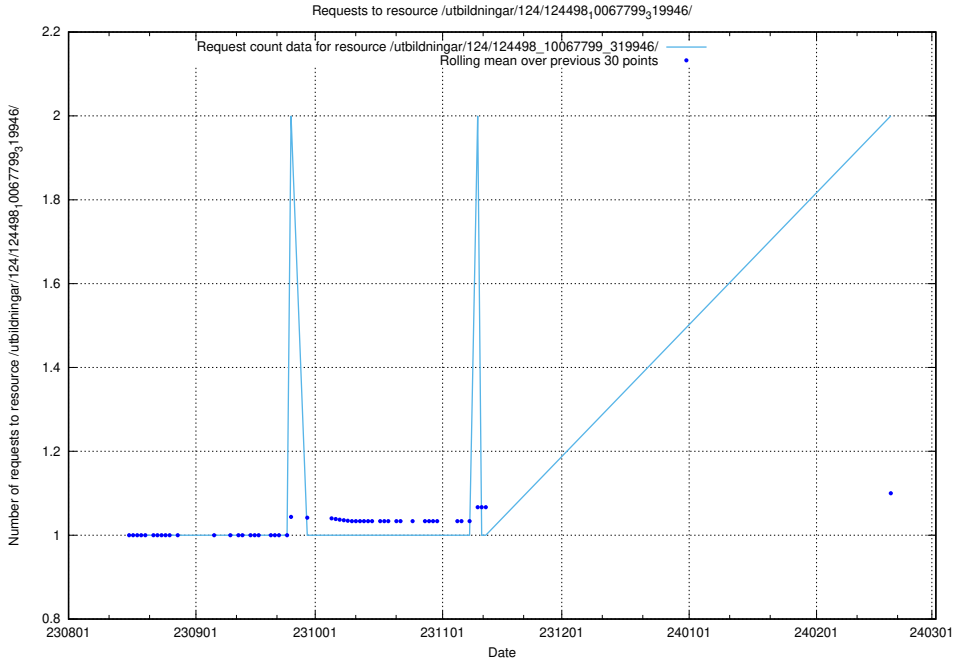

5.866 Usage of /utbildningar/124/124498_10067799_319946/

Here, we count the number of requests to resource /utbildningar/124/124498_10067799_319946/.