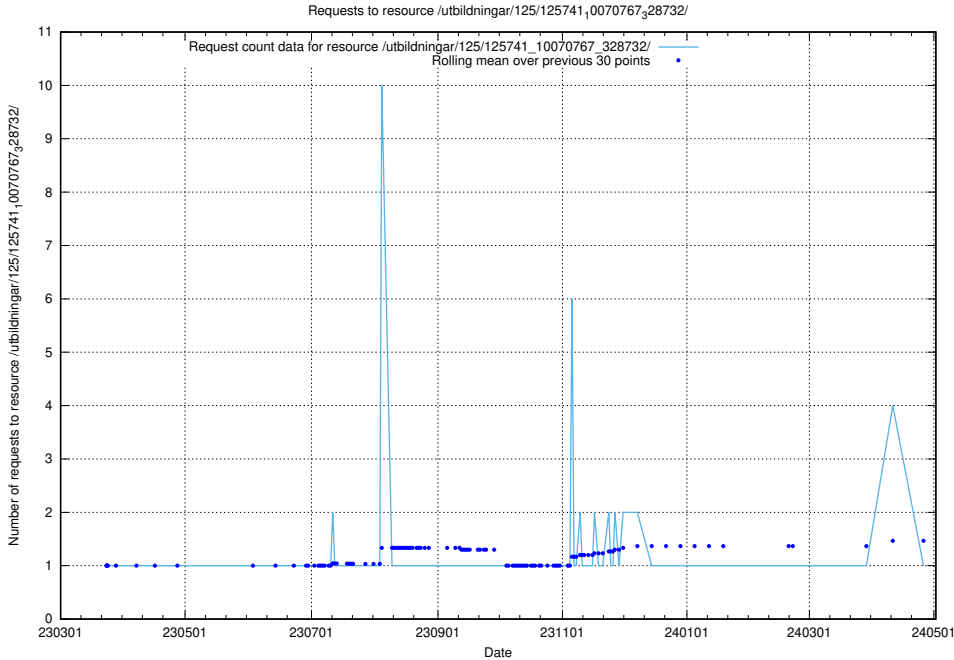

5.7377 Usage of /utbildningar/125/125741_10070767_328732/

Here, we count the number of requests to resource /utbildningar/125/125741_10070767_328732/.