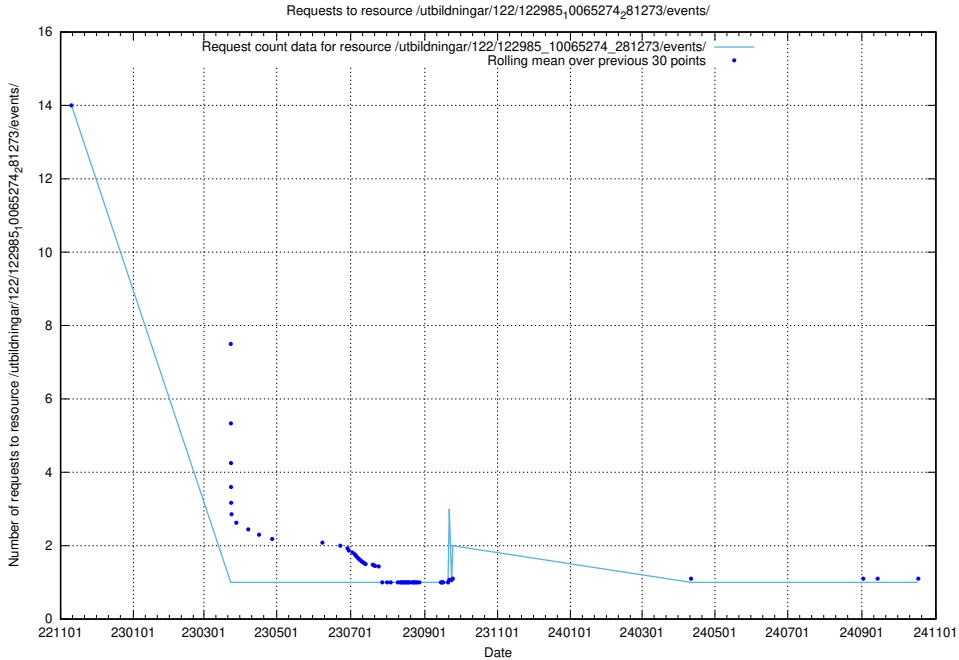

5.7125 Usage of /utbildningar/122/122985_10065274_281273/events/

Here, we count the number of requests to resource /utbildningar/122/122985_10065274_281273/events/