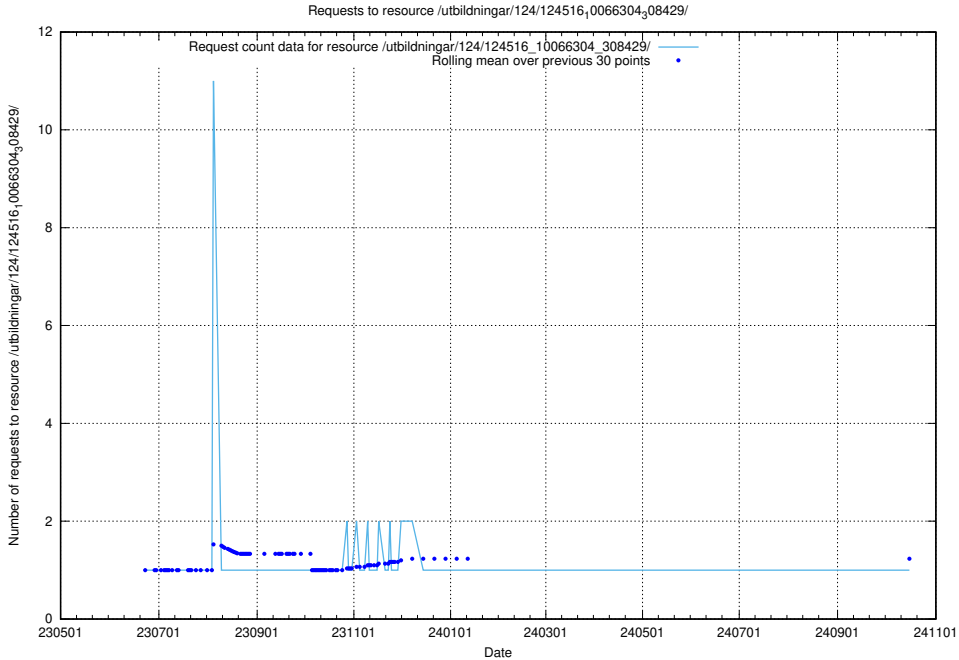

5.6629 Usage of /utbildningar/124/124516_10066304_308429/

Here, we count the number of requests to resource /utbildningar/124/124516_10066304_308429/.