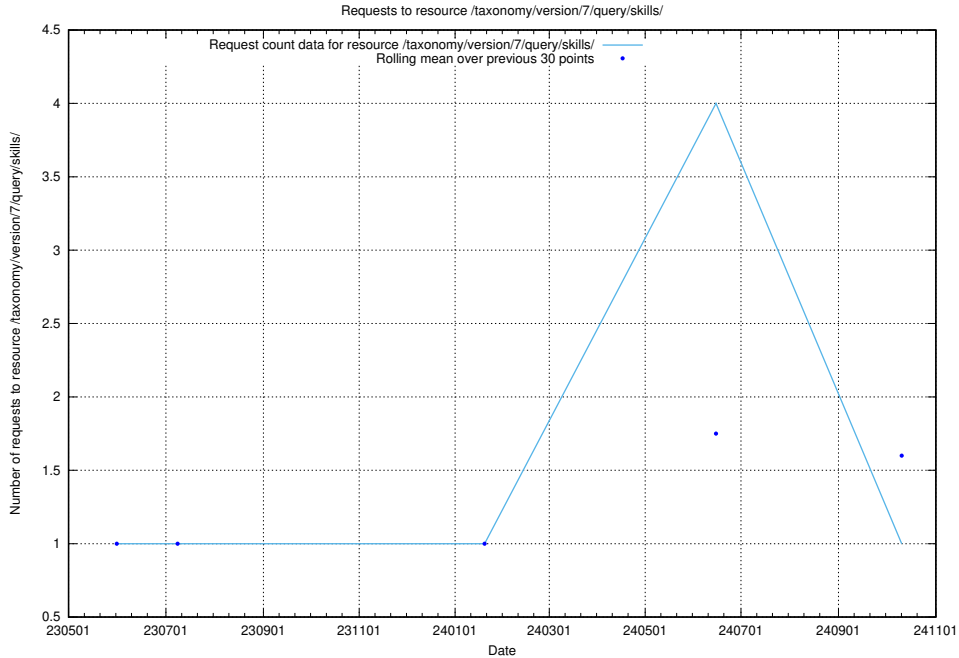

5.6795 Usage of /taxonomy/version/7/query/skills/

Here, we count the number of requests to resource /taxonomy/version/7/query/skills/.