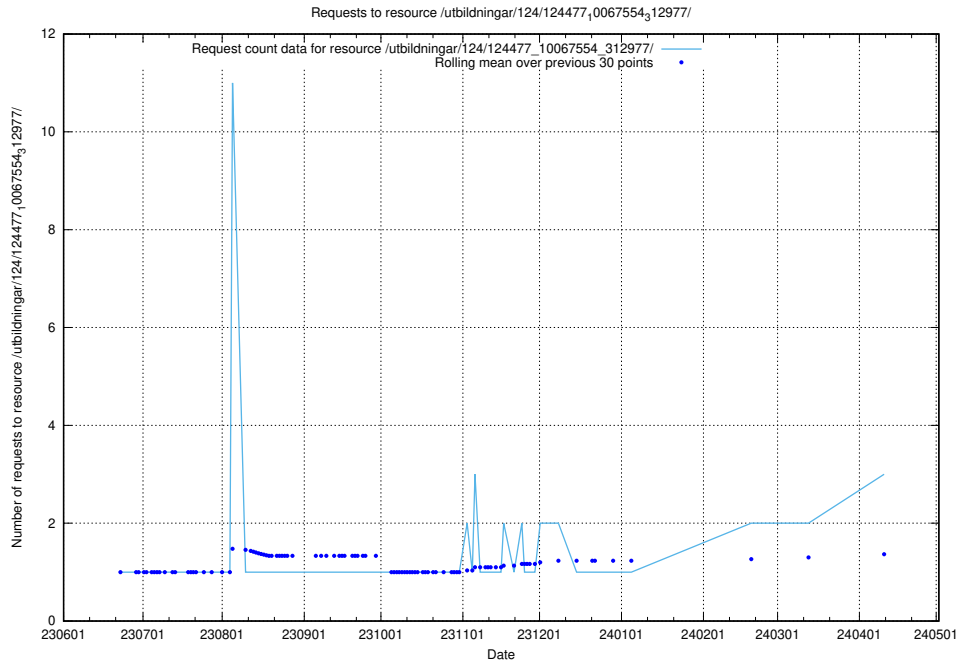

5.519 Usage of /utbildningar/124/124477_10067554_312977/

Here, we count the number of requests to resource /utbildningar/124/124477_10067554_312977/.