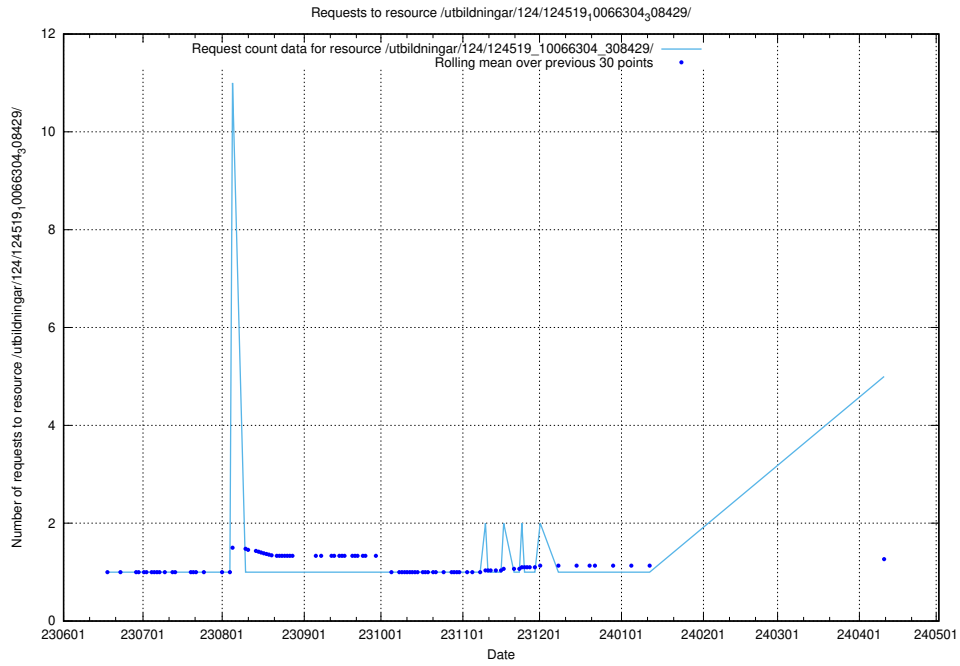

5.258 Usage of /utbildningar/124/124519_10066304_308429/

Here, we count the number of requests to resource /utbildningar/124/124519_10066304_308429/.