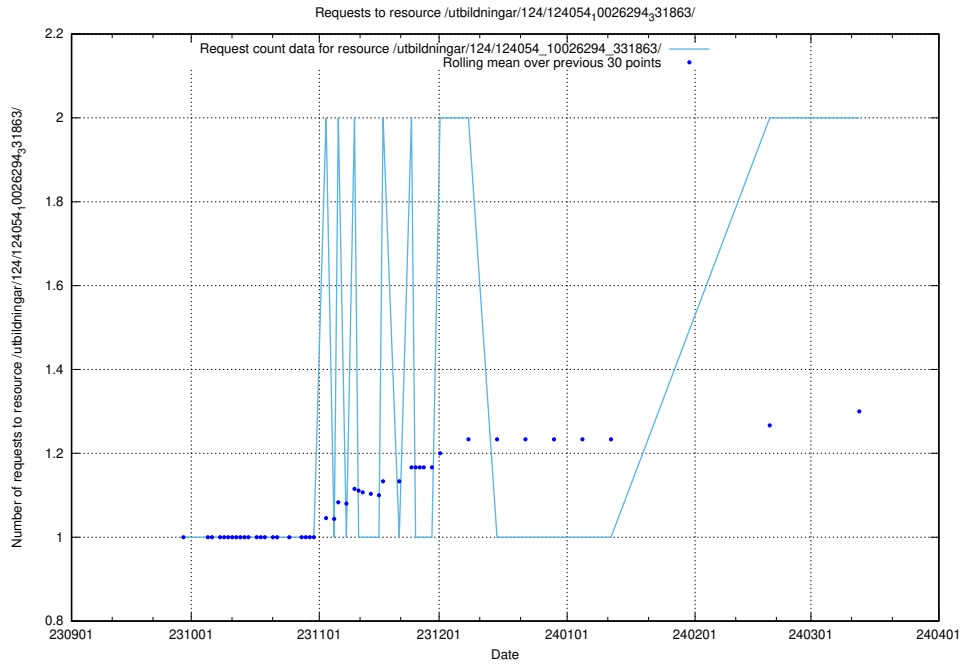

Here, we count the number of requests to resource /utbildningar/124/124118_10067051_317529/events/

5.837 Usage of /utbildningar/124/124054_10026294_331863/

Here, we count the number of requests to resource /utbildningar/124/124054_10026294_331863/.