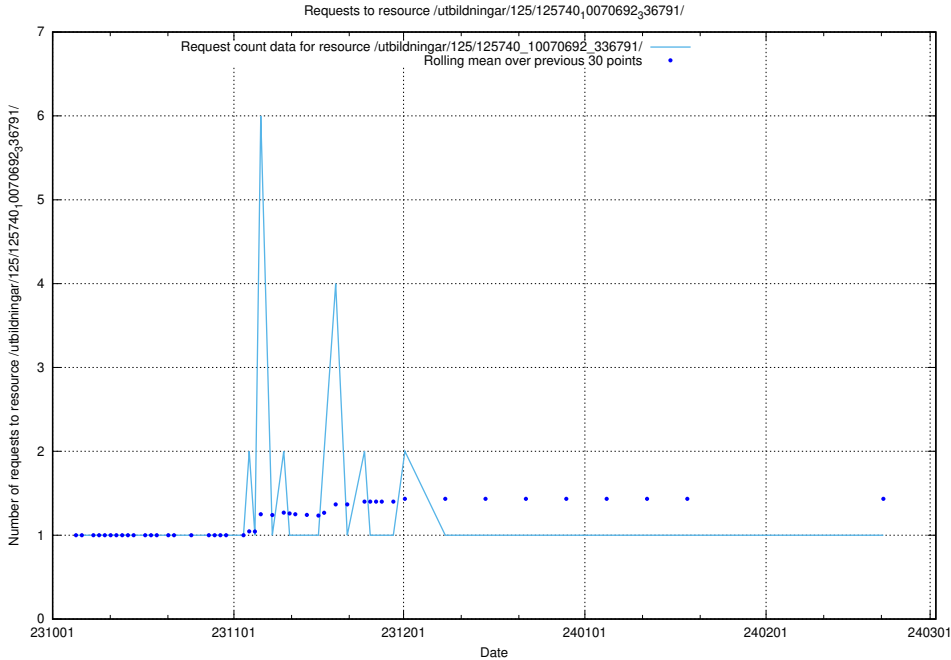

5.5300 Usage of /utbildningar/125/125740_10070692_336791/

Here, we count the number of requests to resource /utbildningar/125/125740_10070692_336791/.