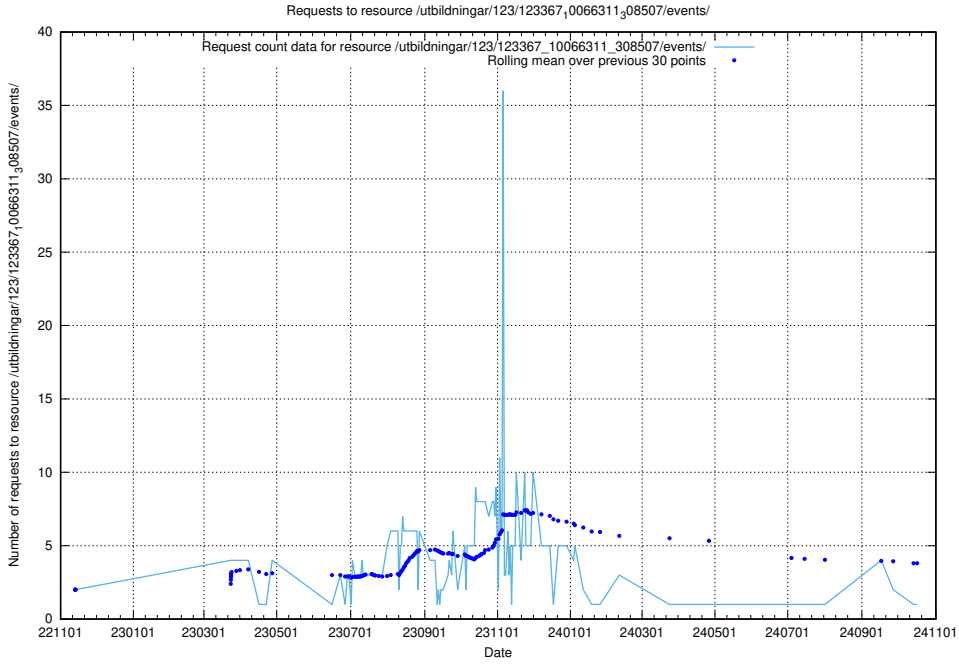

Here, we count the number of requests to resource /utbildningar/124/124021_10055724_83073/.

5.6689 Usage of /utbildningar/123/123367_10066311_308507/events/

Here, we count the number of requests to resource /utbildningar/123/123367_10066311_308507/events/