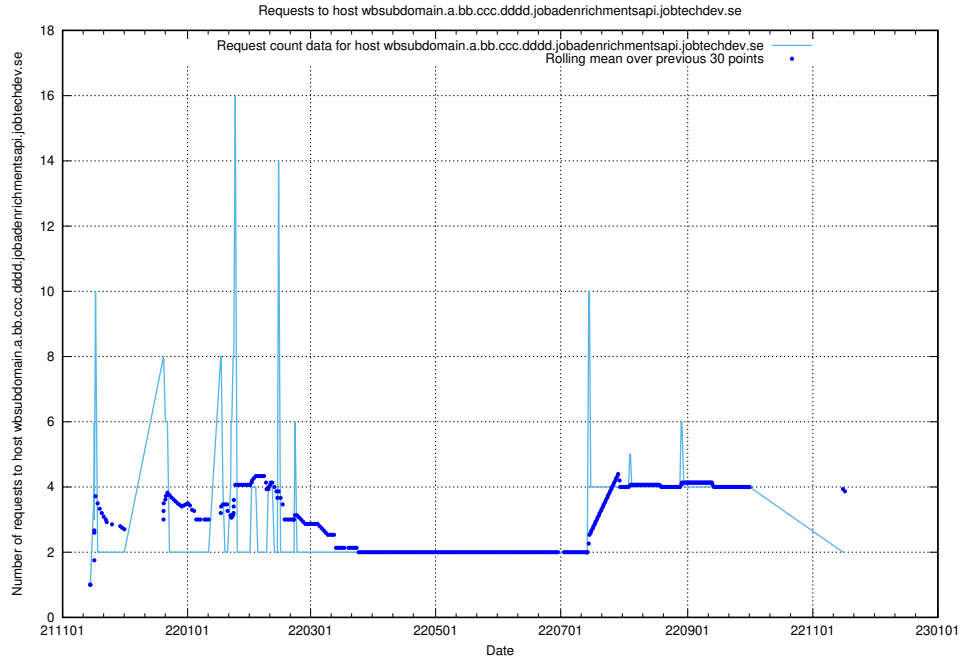

7.555 Usage of wbsubdomain.a.bb.ccc.dddd.jobadenrichmentsapi.jobtechdev.se

Here, we count the number of requests to host wbsubdomain.a.bb.ccc.dddd.jobadenrichmentsapi.jobtechdev.se