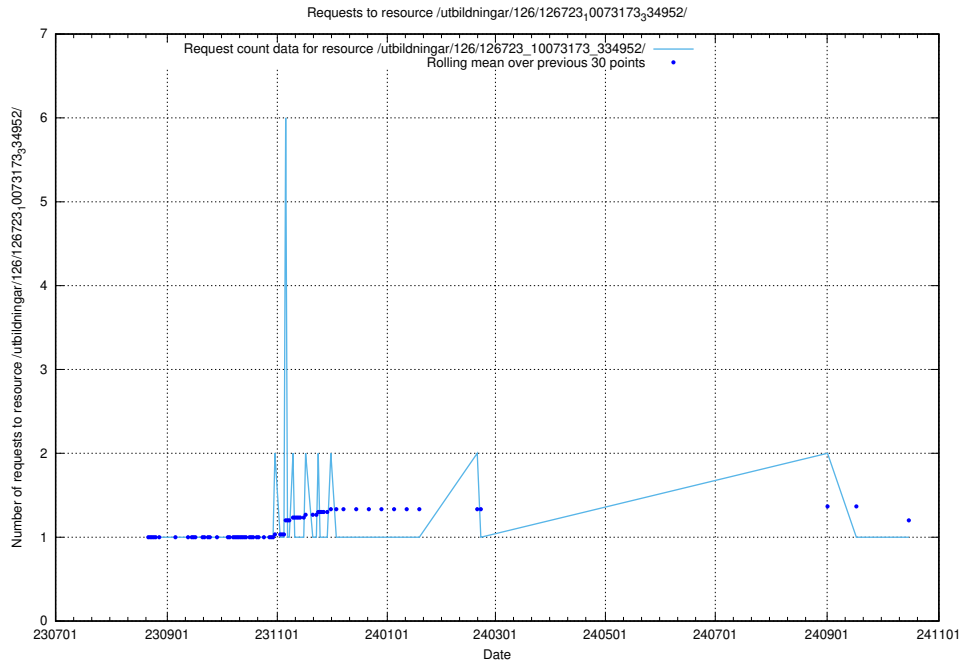

5.5625 Usage of /utbildningar/126/126723_10073173_334952/

Here, we count the number of requests to resource /utbildningar/126/126723_10073173_334952/.