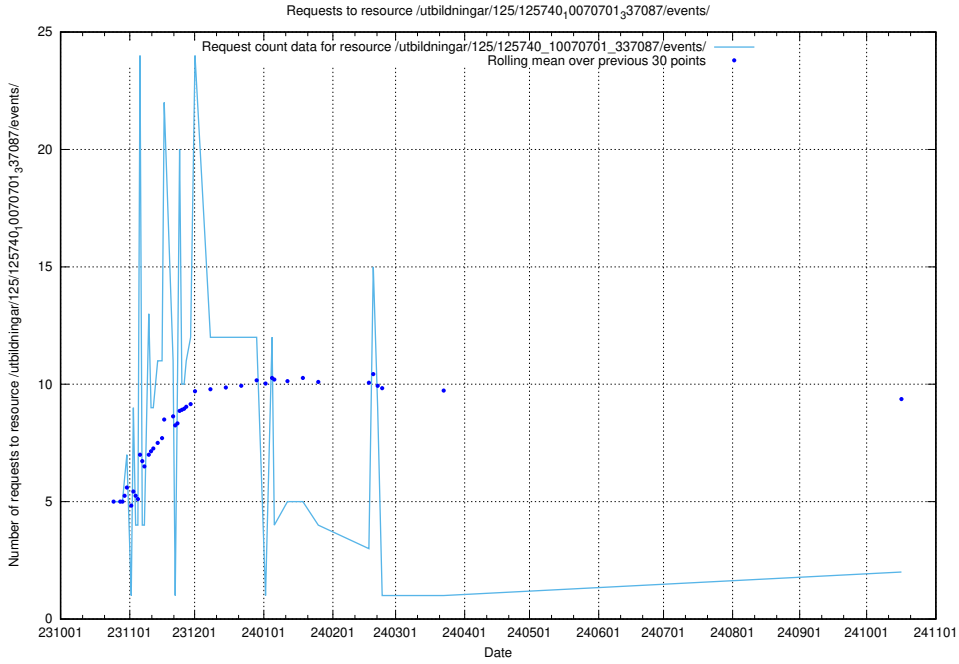

5.809 Usage of /utbildningar/125/125740_10070701_337087/events/

Here, we count the number of requests to resource /utbildningar/125/125740_10070701_337087/events/