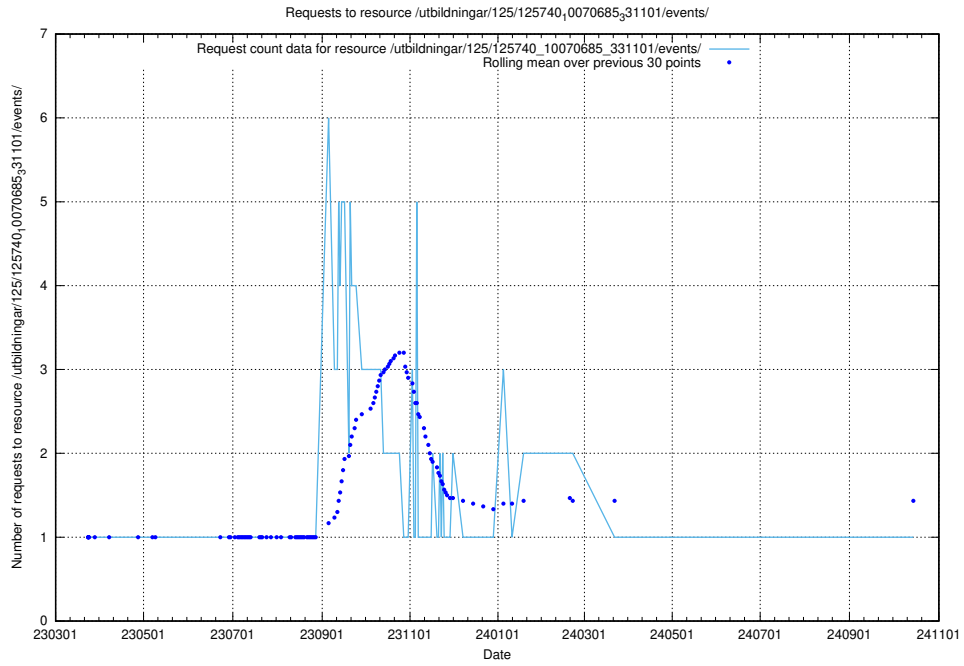

5.1064 Usage of /utbildningar/125/125740_10070685_331101/events/

Here, we count the number of requests to resource /utbildningar/125/125740_10070685_331101/events/