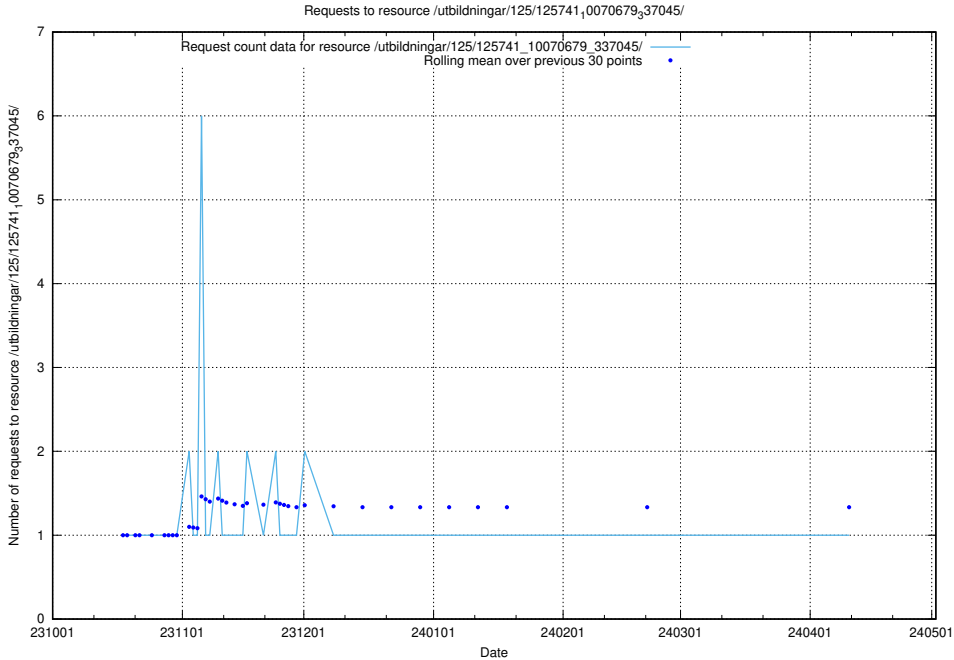

5.5175 Usage of /utbildningar/125/125741_10070679_337045/

Here, we count the number of requests to resource /utbildningar/125/125741_10070679_337045/.