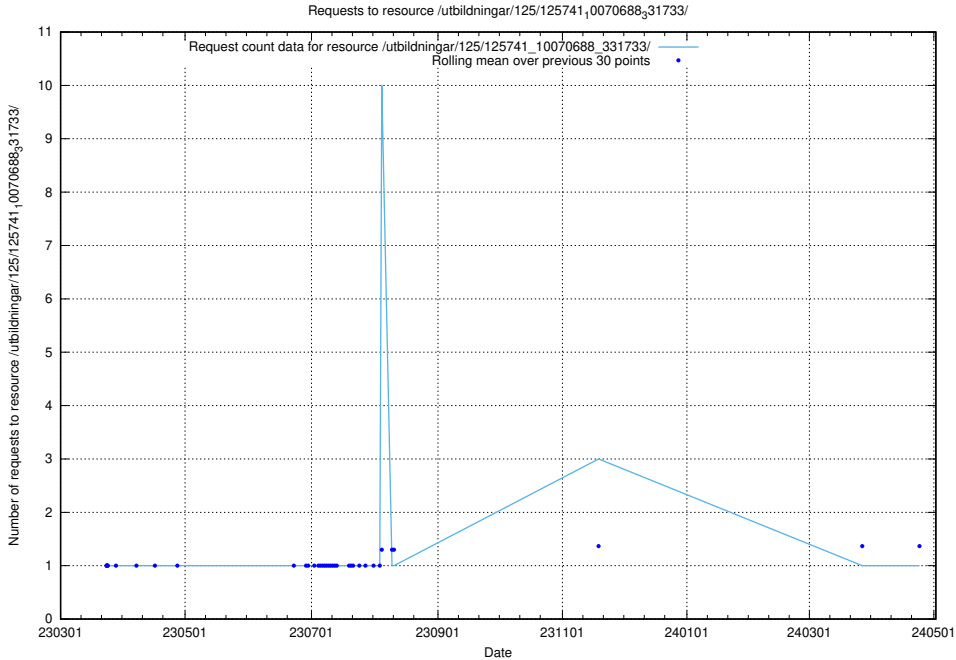

5.7385 Usage of /utbildningar/125/125741_10070688_331733/

Here, we count the number of requests to resource /utbildningar/125/125741_10070688_331733/.