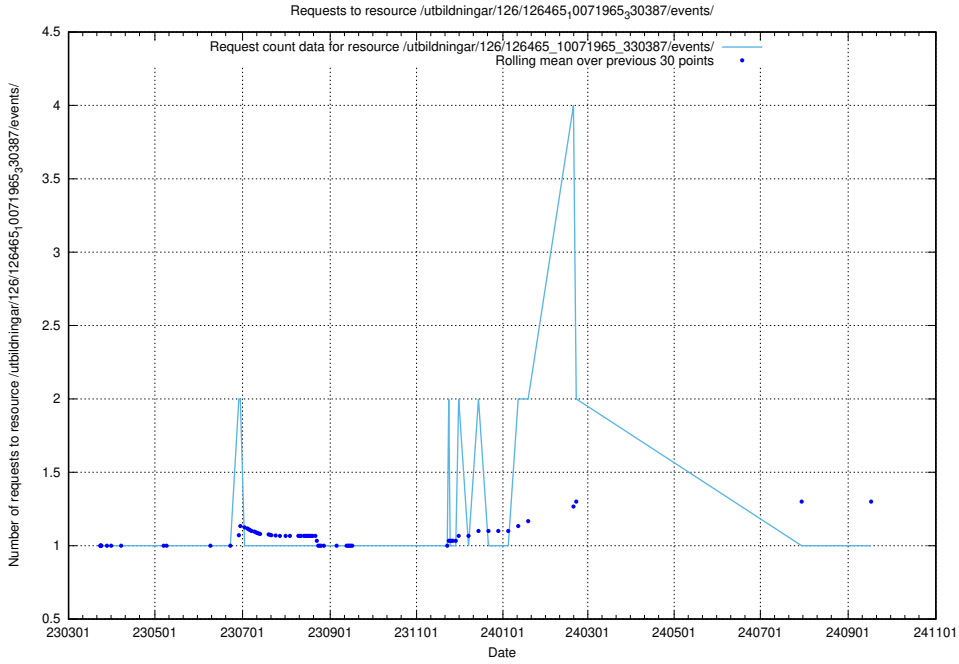

5.7329 Usage of /utbildningar/126/126465_10071965_330387/events/

Here, we count the number of requests to resource /utbildningar/126/126465_10071965_330387/events/