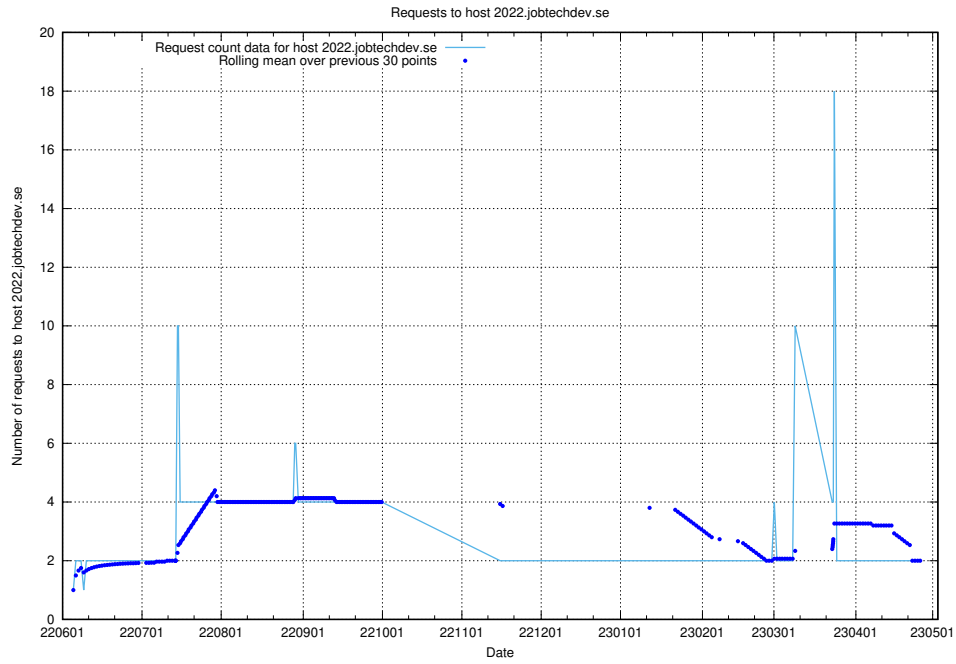

7.419 Usage of 2022.jobtechdev.se

Here, we count the number of requests to host 2022.jobtechdev.se.