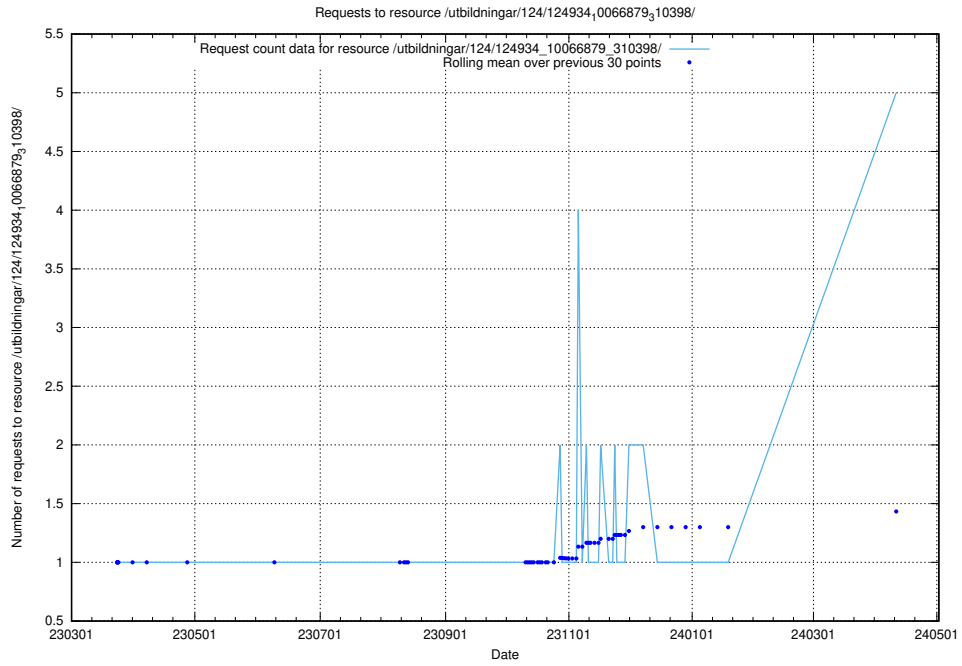

5.187 Usage of /utbildningar/124/124934_10066879_310398/

Here, we count the number of requests to resource /utbildningar/124/124934_10066879_310398/.