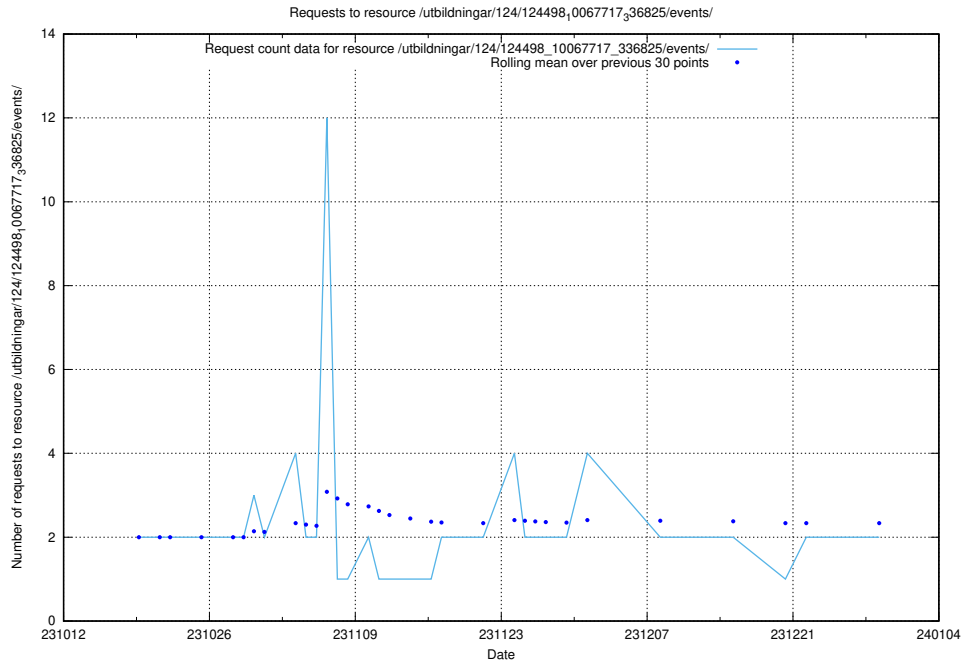

5.815 Usage of /utbildningar/124/124498_10067717_336825/events/

Here, we count the number of requests to resource /utbildningar/124/124498_10067717_336825/events/