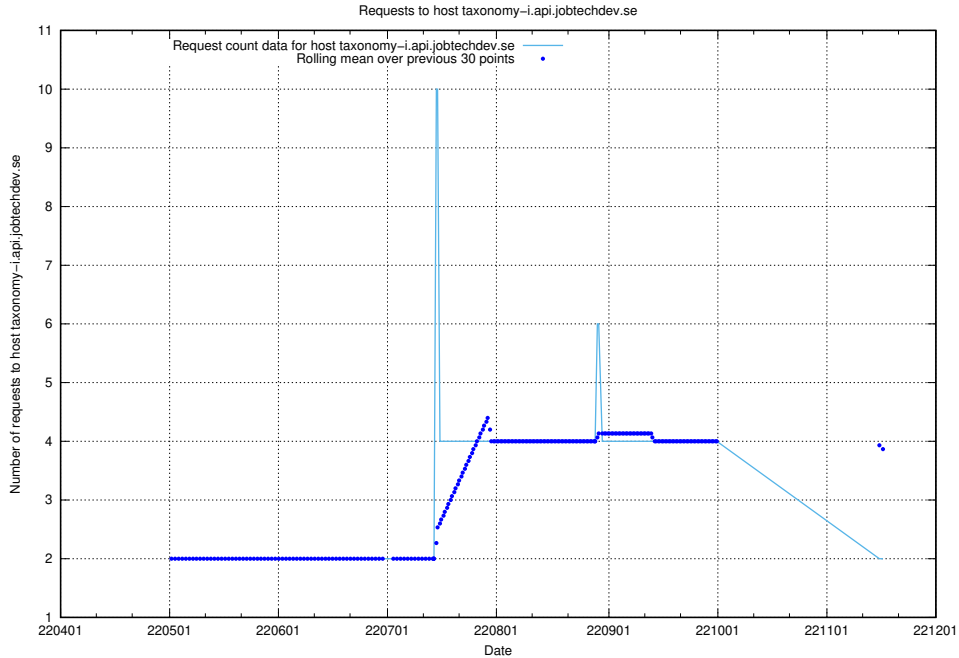

7.439 Usage of `oauth-openshift.prod.services.jtech.se`

Here, we count the number of requests to host `oauth-openshift.prod.services.jtech.se`.

7.440 Usage of taxonomy-i.api.jobtechdev.se

Here, we count the number of requests to host taxonomy-i.api.jobtechdev.se.