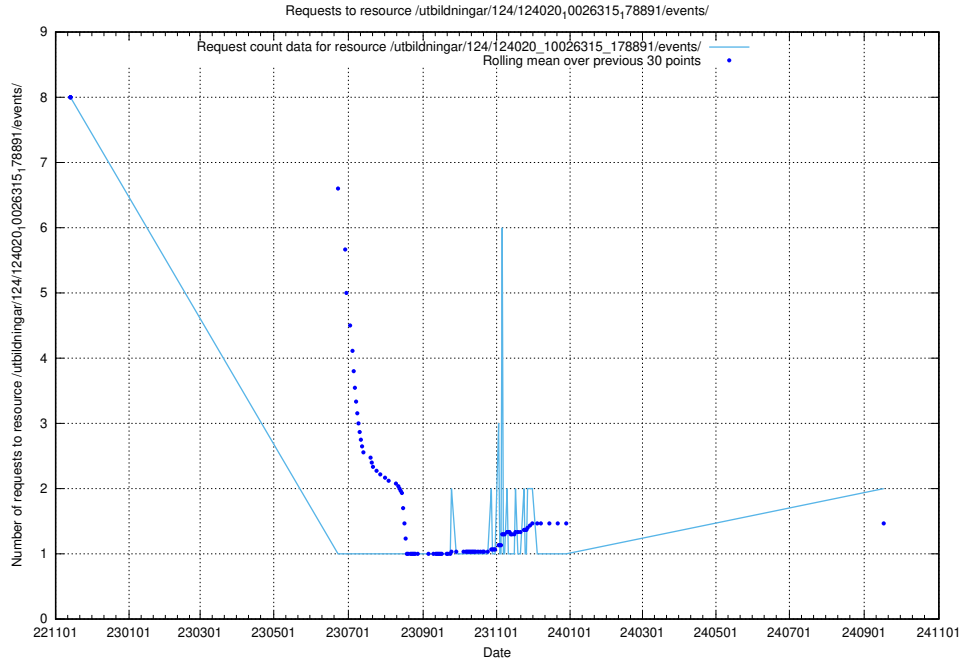

5.959 Usage of /utbildningar/124/124020_10026315_178891/events/

Here, we count the number of requests to resource /utbildningar/124/124020_10026315_178891/events/