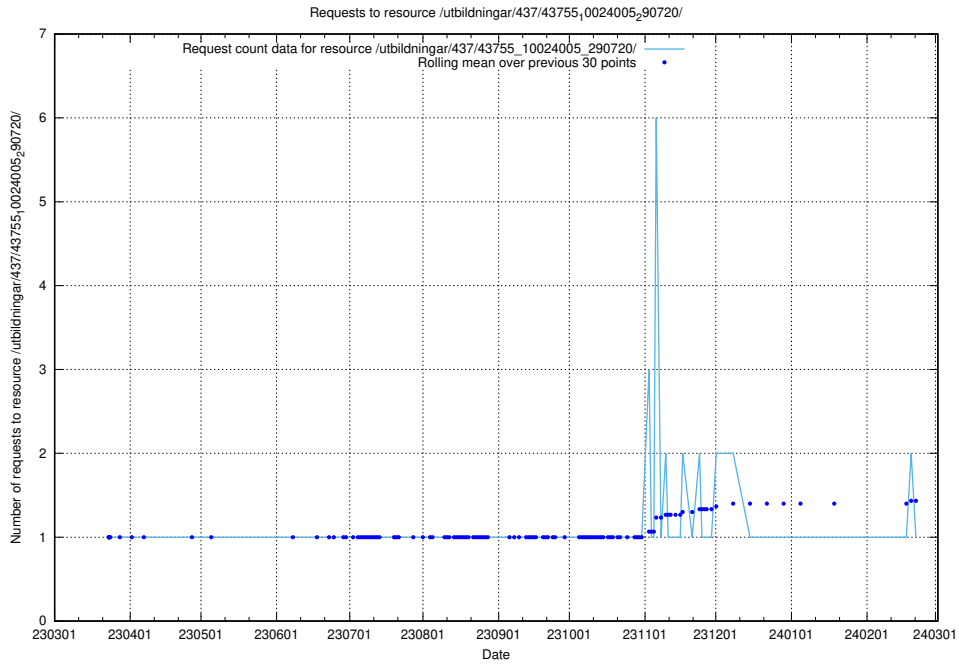

5.7287 Usage of /utbildningar/437/43755_10024005_290720/

Here, we count the number of requests to resource /utbildningar/437/43755_10024005_290720/.