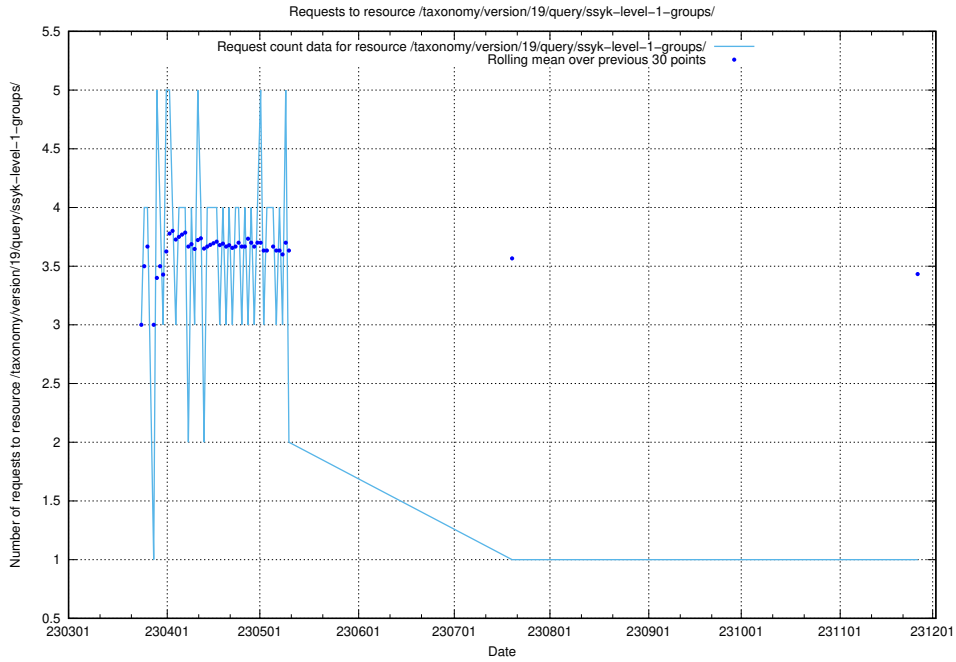

5.7024 Usage of /taxonomy/version/19/query/ssyk-level-1-groups/

Here, we count the number of requests to resource /taxonomy/version/19/query/ssyk-level-1-groups/.