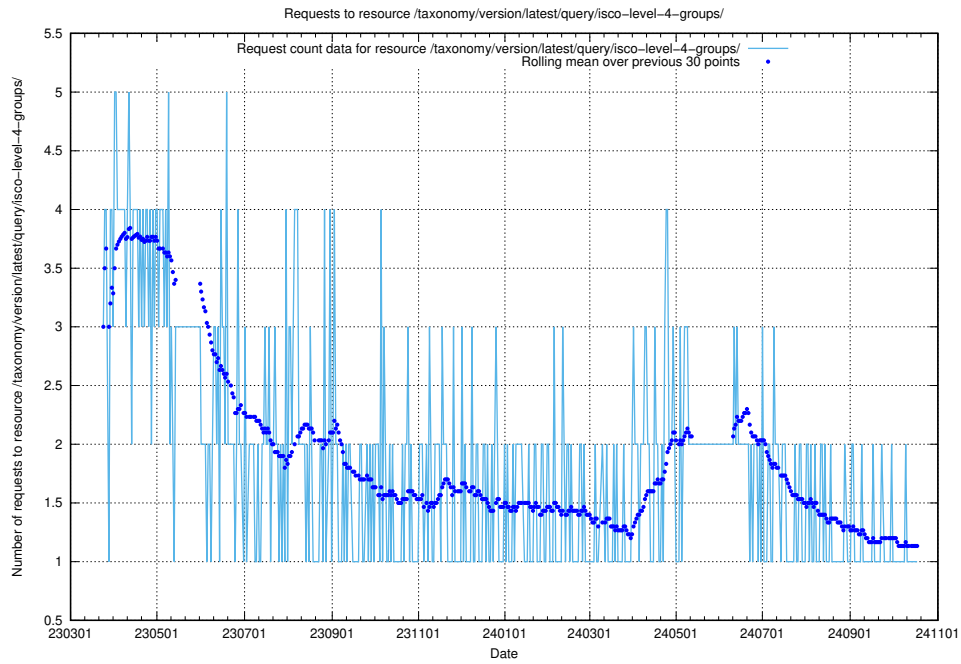

5.6990 Usage of /taxonomy/version/latest/query/isco-level-4-groups/

Here, we count the number of requests to resource /taxonomy/version/latest/query/isco-level-4-groups/.