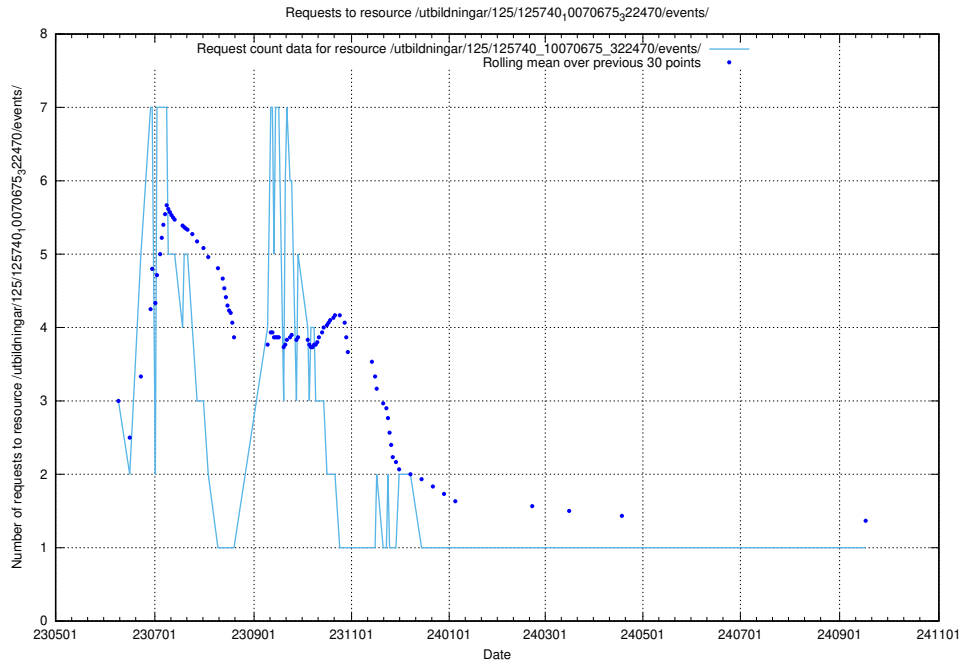

5.6752 Usage of /utbildningar/125/125740_10070675_322470/events/

Here, we count the number of requests to resource /utbildningar/125/125740_10070675_322470/events/