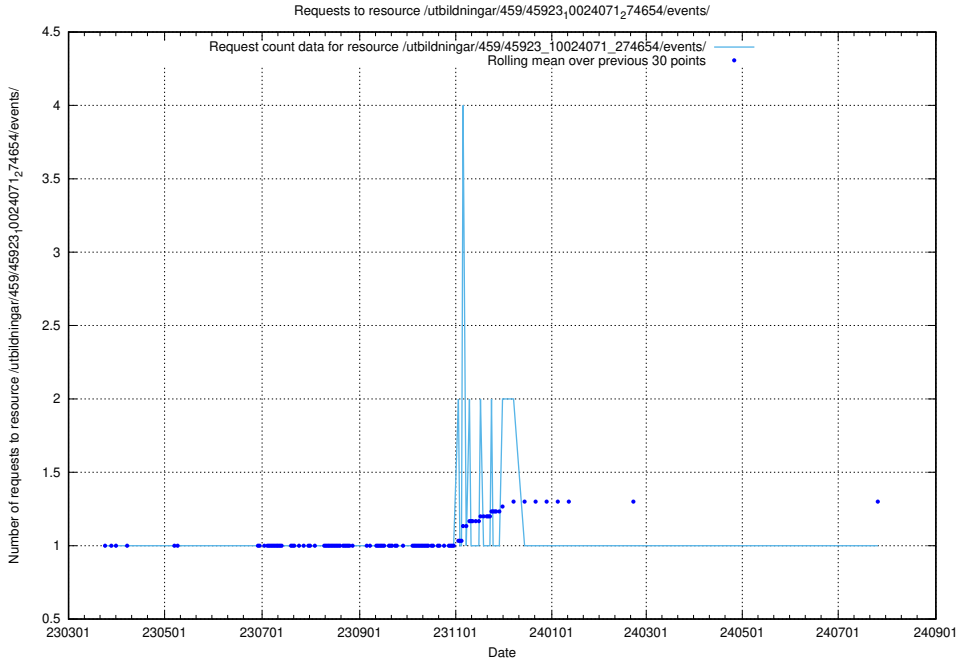

5.7064 Usage of /utbildningar/459/45923_10024071_274654/events/

Here, we count the number of requests to resource /utbildningar/459/45923_10024071_274654/events/.