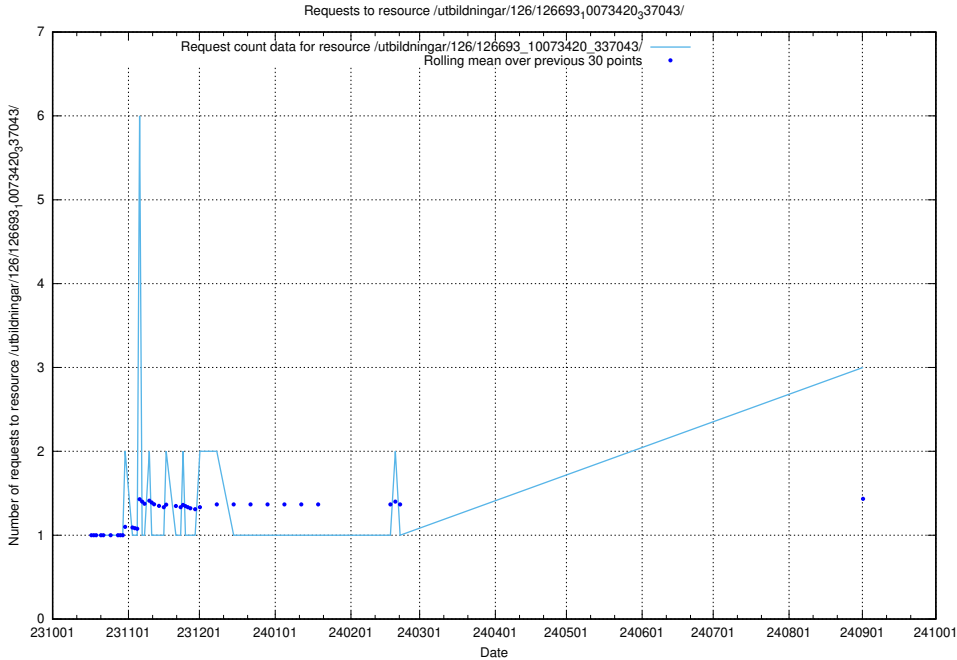

5.471 Usage of /utbildningar/126/126693_10073420_337043/

Here, we count the number of requests to resource /utbildningar/126/126693_10073420_337043/.