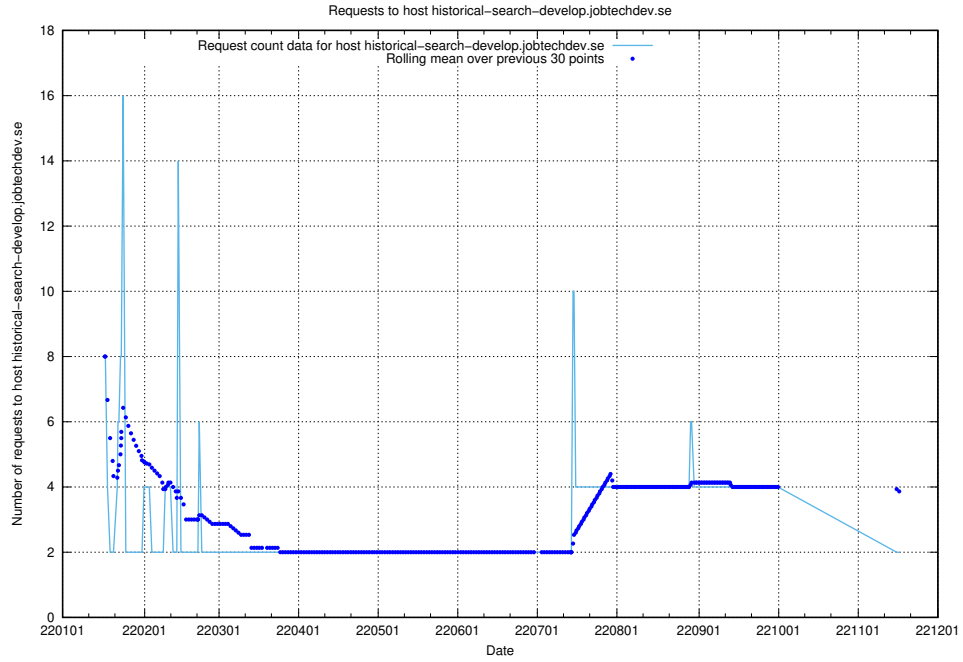

7.279 Usage of historical-search-develop.jobtechdev.se

Here, we count the number of requests to host historical-search-develop.jobtechdev.se.