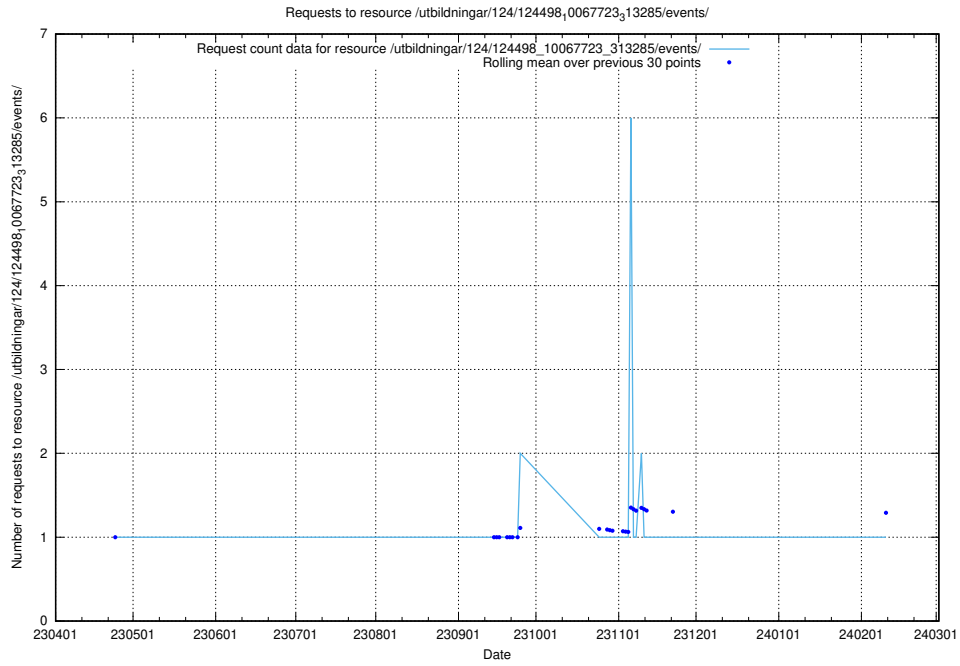

5.6871 Usage of /utbildningar/124/124498_10067723_313285/events/

Here, we count the number of requests to resource /utbildningar/124/124498_10067723_313285/events/