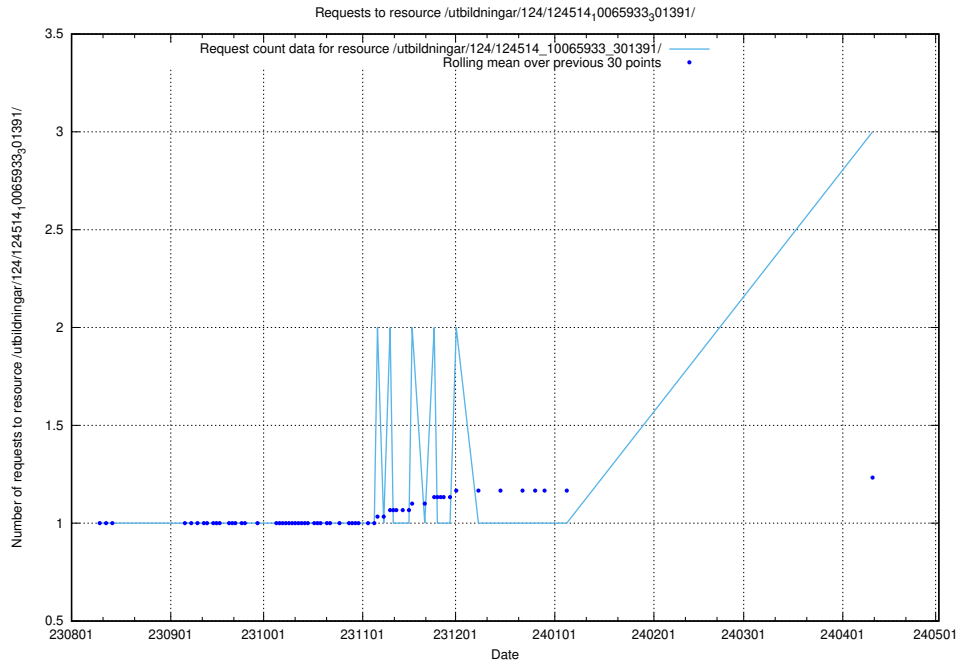

5.486 Usage of /utbildningar/124/124514_10065933_301391/

Here, we count the number of requests to resource /utbildningar/124/124514_10065933_301391/.