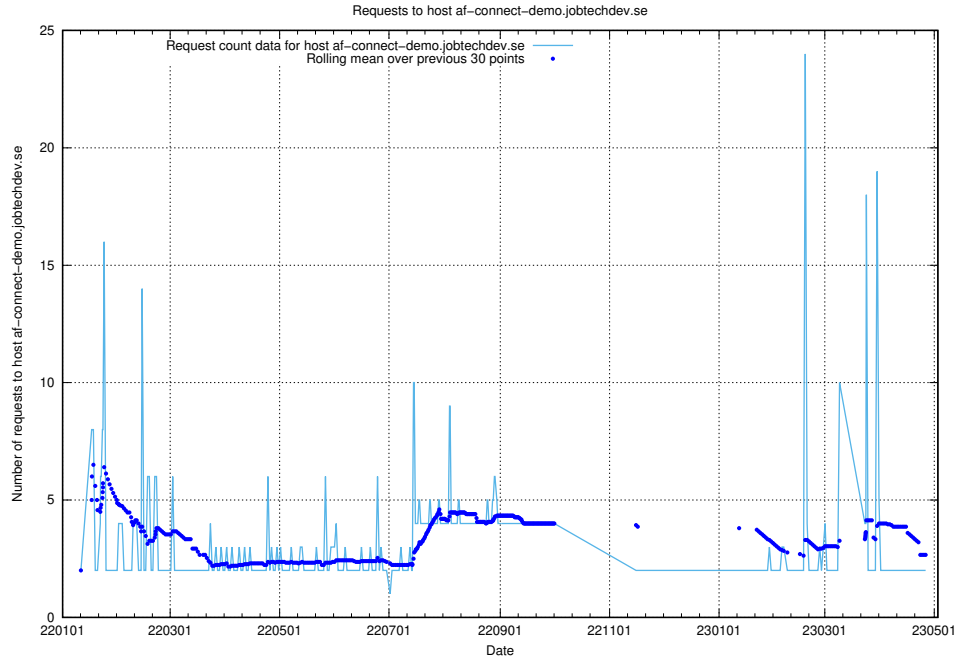

Here, we count the number of requests to host af-connect-demo.jobtechdev.se.

7.289 Usage of taxonomi.jobtechdev.se

Here, we count the number of requests to host taxonomi.jobtechdev.se.

7.290 Usage of jobad-enrichments-api.jobtechdev.se:80