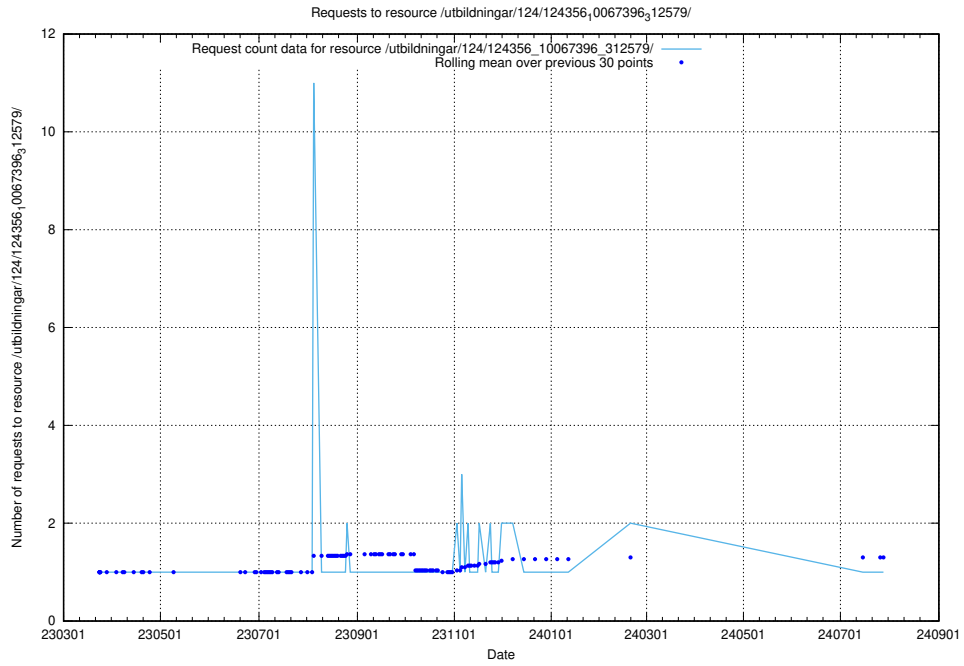

5.4767 Usage of /utbildningar/124/124356_10067396_312579/

Here, we count the number of requests to resource /utbildningar/124/124356_10067396_312579/.