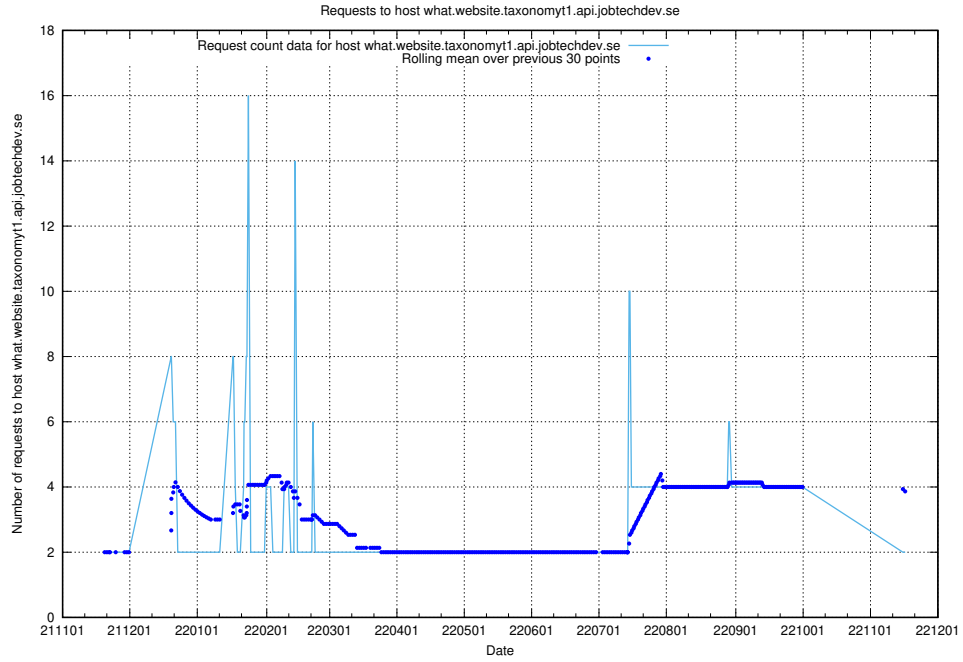

7.458 Usage of what.website.taxonomyt1.api.jobtechdev.se

Here, we count the number of requests to host what.website.taxonomyt1.api.jobtechdev.se.