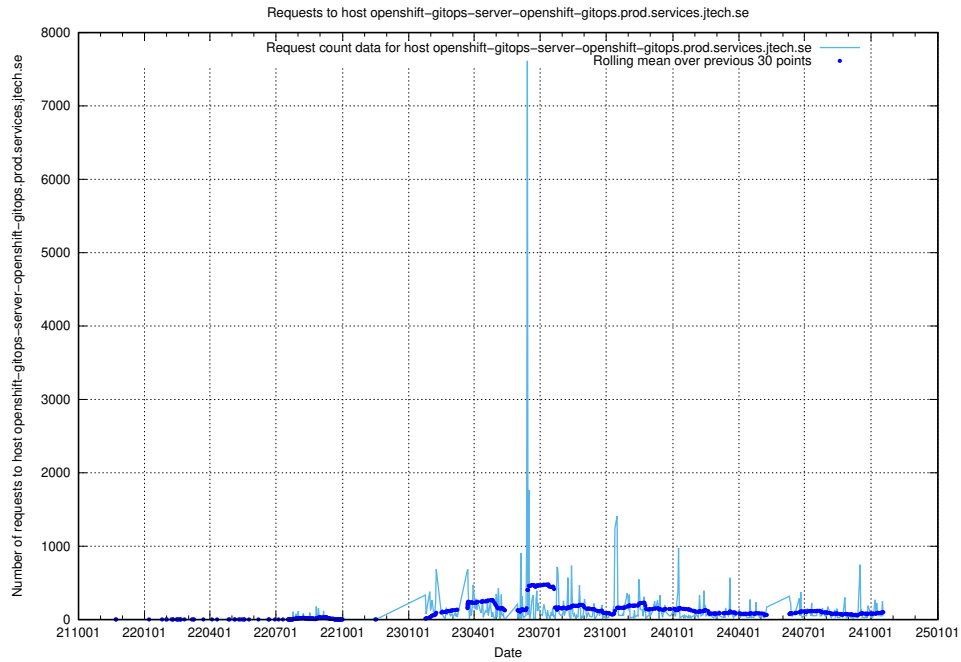

7.26 Usage of openshift-gitops-server-openshift-gitops.prod.services.jtech.se

Here, we count the number of requests to host openshift-gitops-server-openshift-gitops.prod.services.jtech.se.

7.27 Usage of `wikipoc.jobtechdev.se`