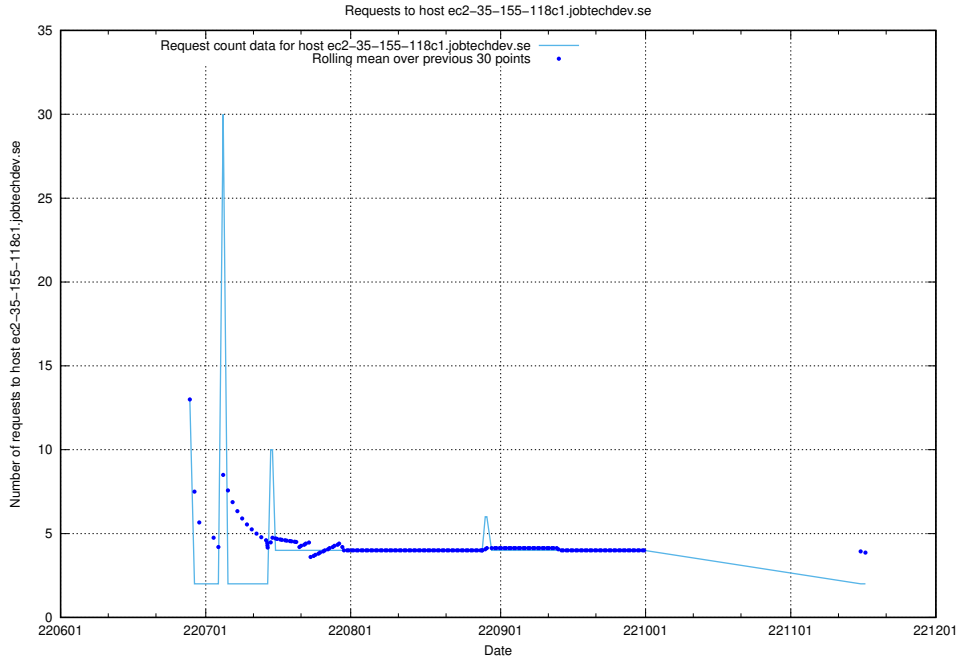

7.401 Usage of ec2-35-155-118c1.jobtechdev.se

Here, we count the number of requests to host ec2-35-155-118c1.jobtechdev.se.