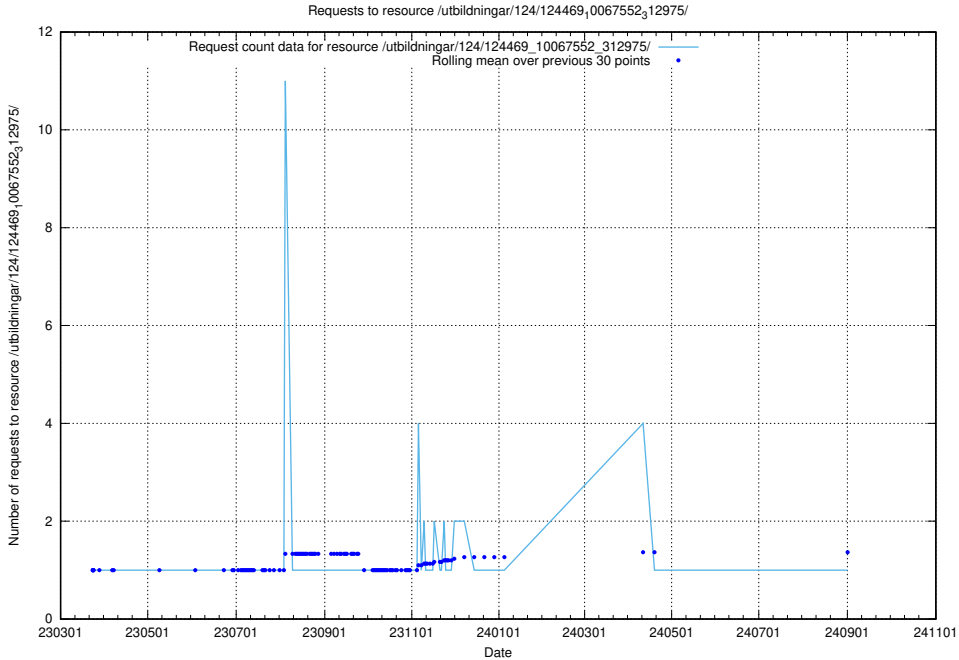

5.4247 Usage of /utbildningar/124/124469_10067552_312975/

Here, we count the number of requests to resource /utbildningar/124/124469_10067552_312975/.