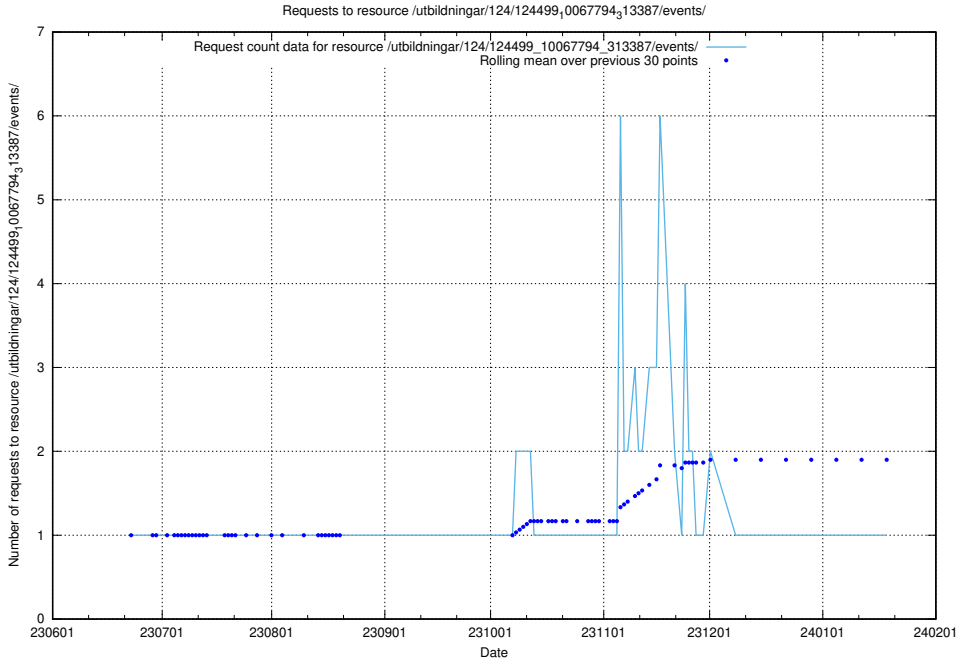

5.6646 Usage of /utbildningar/124/124499_10067794_313387/events/

Here, we count the number of requests to resource /utbildningar/124/124499_10067794_313387/events/