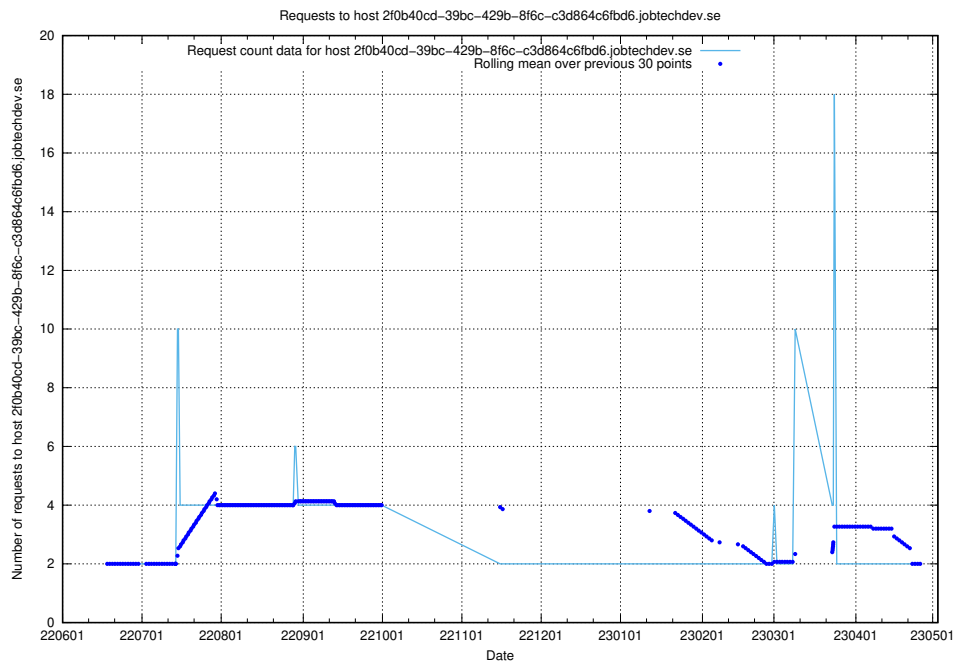

Here, we count the number of requests to host 2f0b40cd-39bc-429b-8f6c-c3d864c6fbd6.jobtechdev.se.

7.407 Usage of openserch-test.jobtechdev.se

Here, we count the number of requests to host openserch-test.jobtechdev.se.