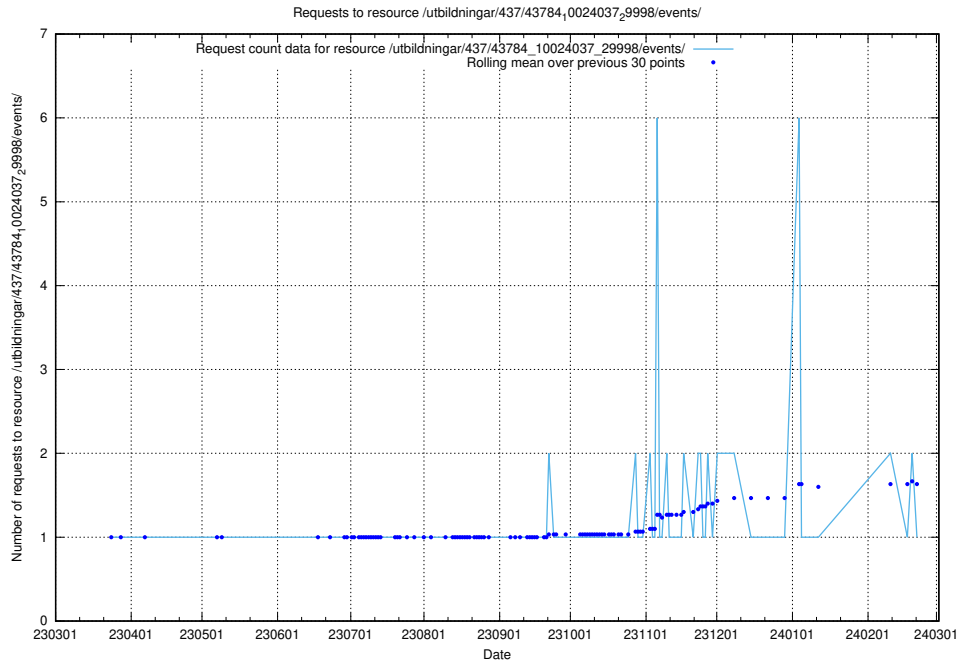

5.7088 Usage of /utbildningar/437/43784_10024037_29998/events/

Here, we count the number of requests to resource /utbildningar/437/43784_10024037_29998/events/.