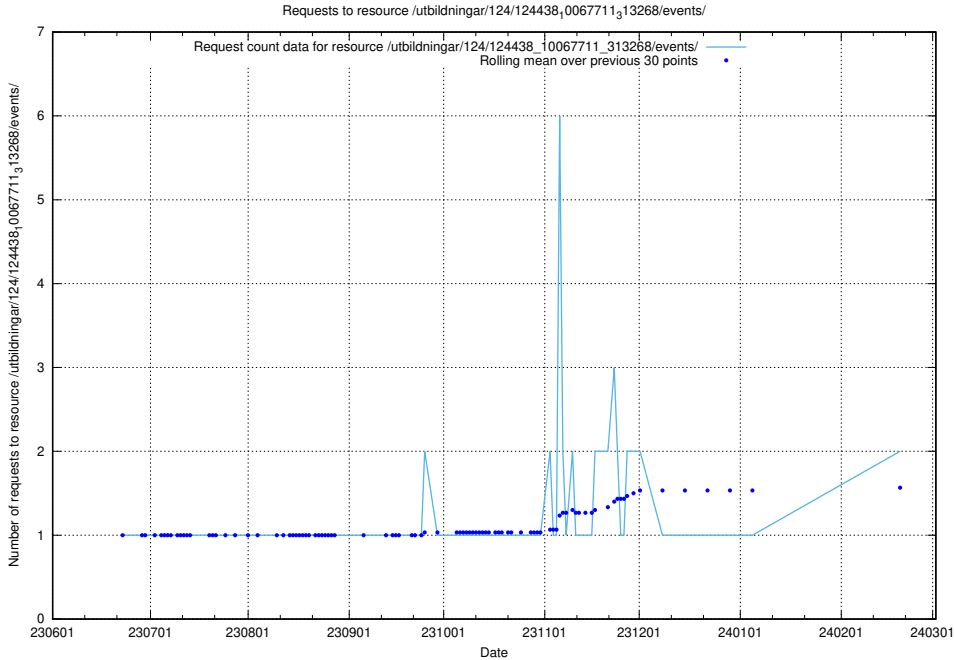

5.972 Usage of /utbildningar/124/124438_10067711_313268/events/

Here, we count the number of requests to resource /utbildningar/124/124438_10067711_313268/events/