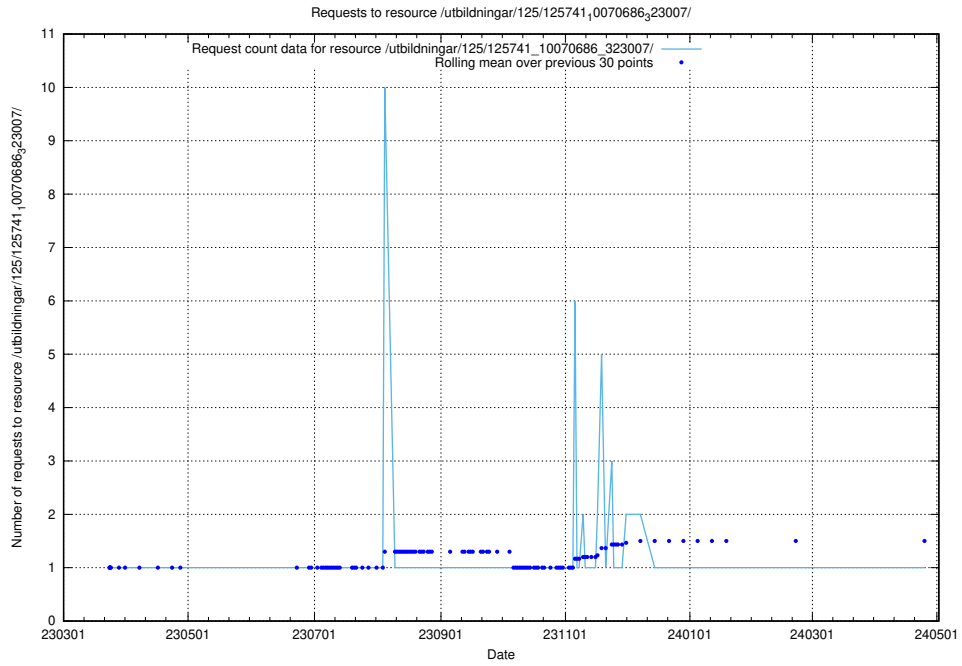

5.7386 Usage of /utbildningar/125/125741_10070686_323007/

Here, we count the number of requests to resource /utbildningar/125/125741_10070686_323007/.