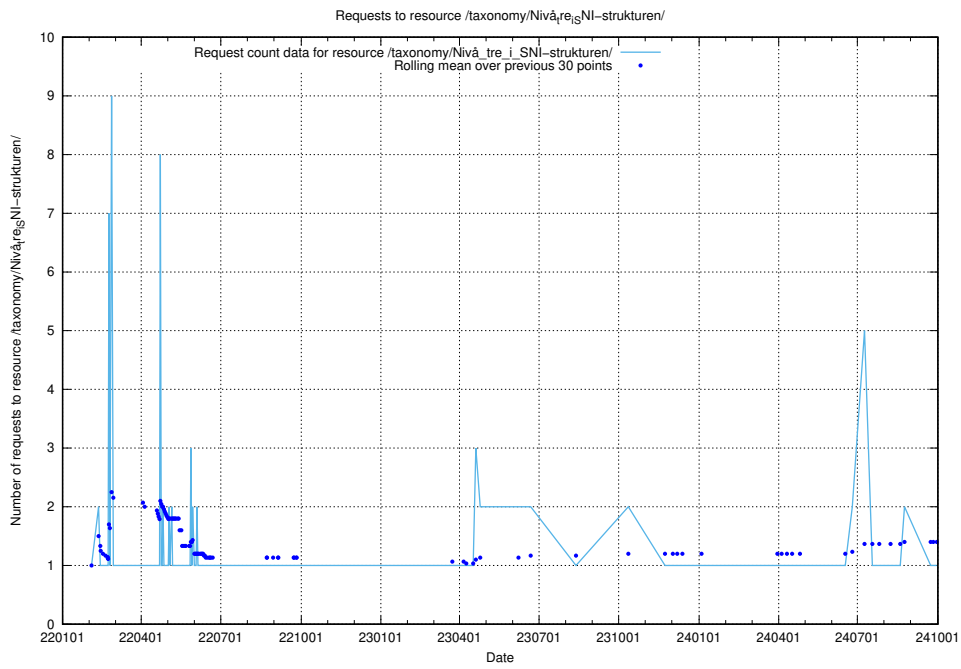

5.3937 Usage of /taxonomy/Nivå_tre_i_SNI-strukturen/

Here, we count the number of requests to resource /taxonomy/Nivå_tre_i_SNI-strukturen/.