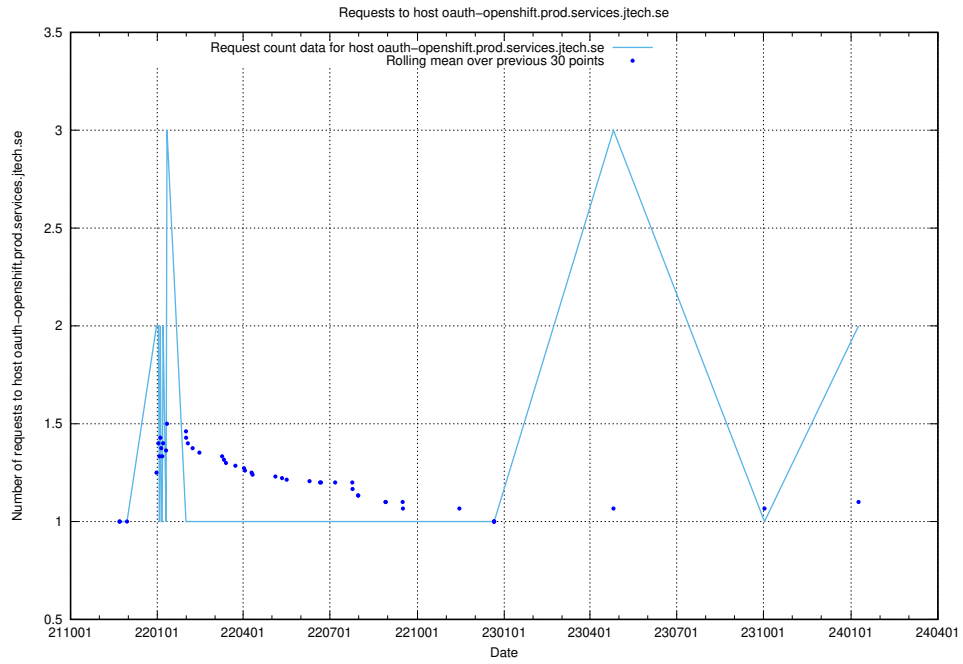

7.439 Usage of `oauth-openshift.prod.services.jtech.se`

Here, we count the number of requests to host `oauth-openshift.prod.services.jtech.se`.