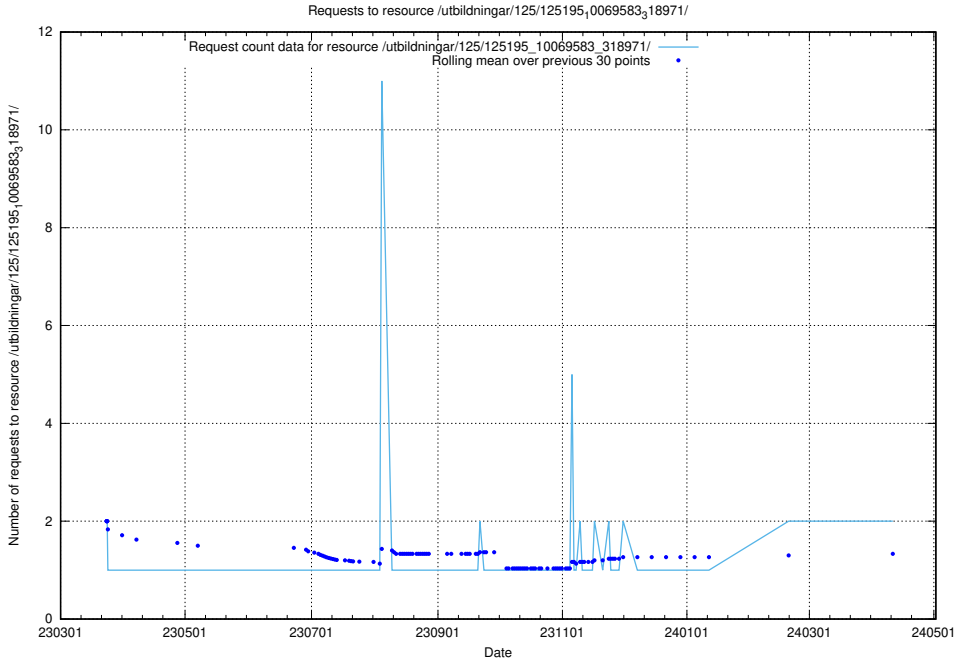

5.1027 Usage of /utbildningar/125/125195_10069583_318971/

Here, we count the number of requests to resource /utbildningar/125/125195_10069583_318971/.