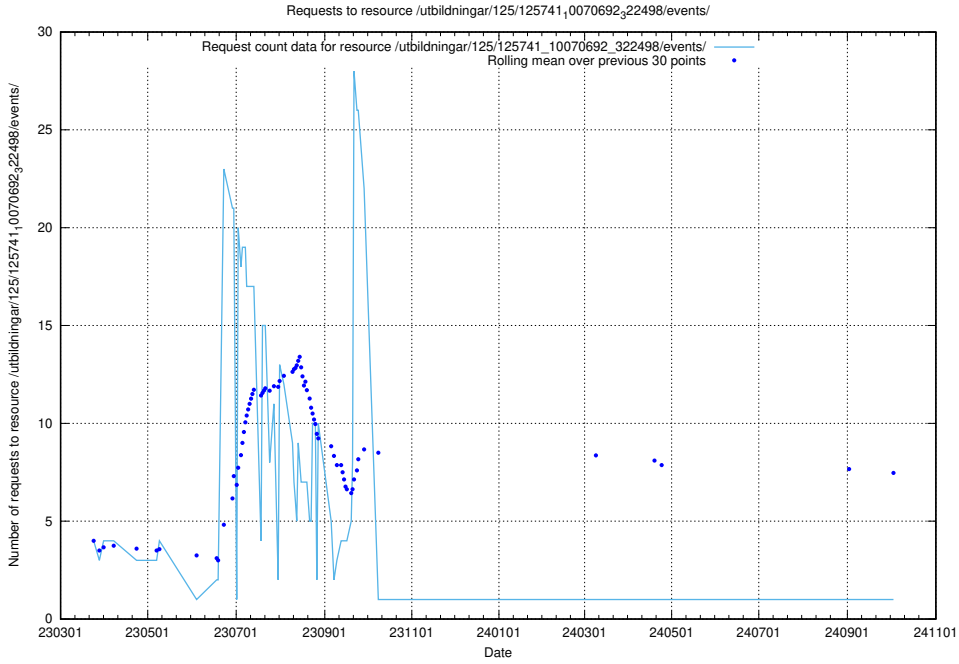

5.6946 Usage of /utbildningar/125/125741_10070692_322498/events/

Here, we count the number of requests to resource /utbildningar/125/125741_10070692_322498/events/