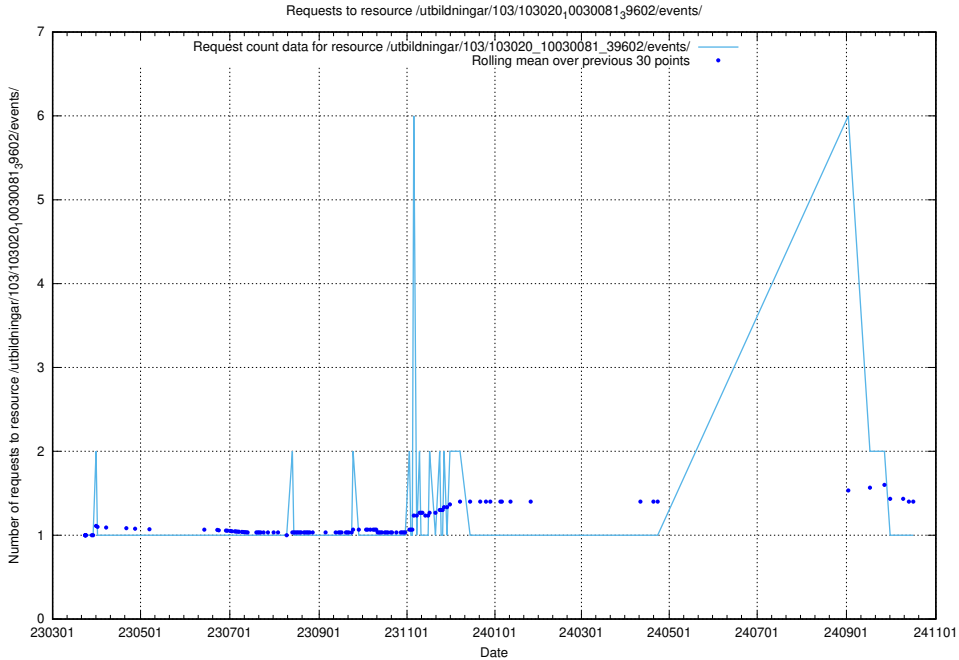

5.6383 Usage of /utbildningar/103/103020_10030081_39602/events/

Here, we count the number of requests to resource /utbildningar/103/103020_10030081_39602/events/.