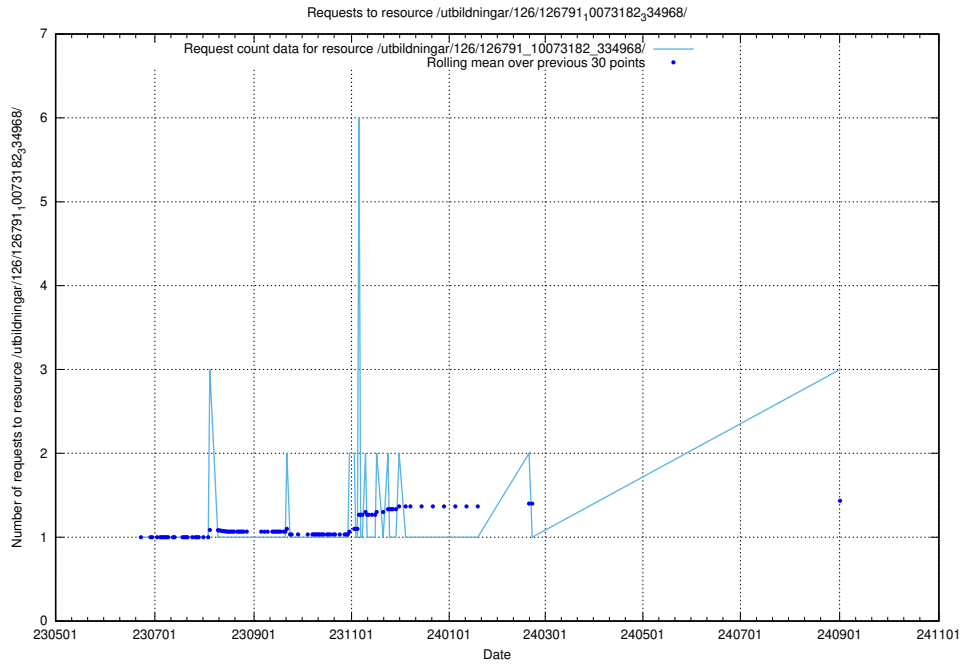

5.503 Usage of /utbildningar/126/126791_10073182_334968/

Here, we count the number of requests to resource /utbildningar/126/126791_10073182_334968/.