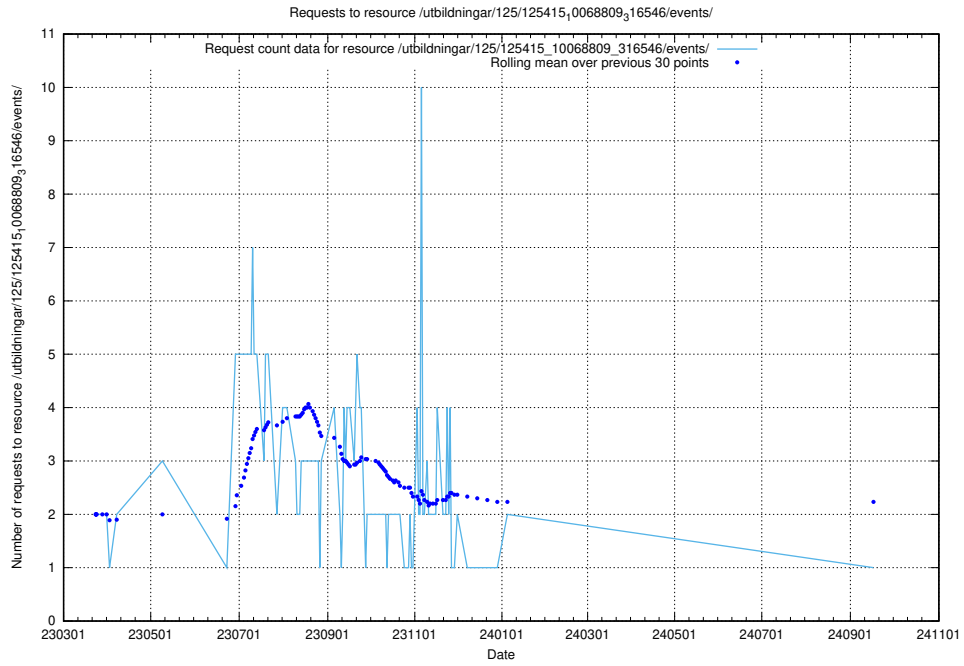

5.7195 Usage of /utbildningar/125/125415_10068809_316546/events/

Here, we count the number of requests to resource /utbildningar/125/125415_10068809_316546/events/