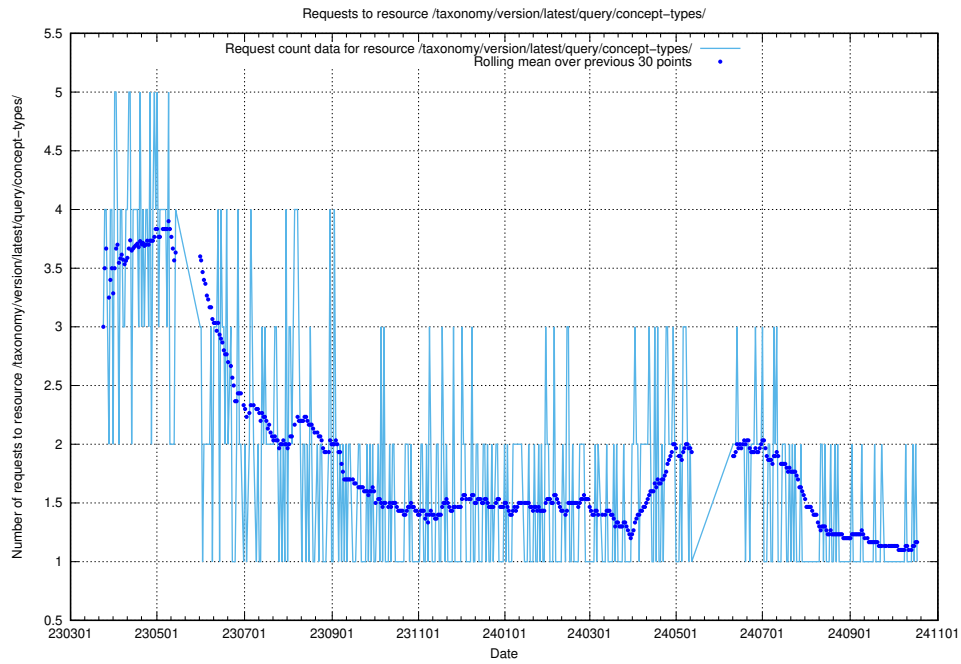

5.7001 Usage of /taxonomy/version/latest/query/concept-types/

Here, we count the number of requests to resource /taxonomy/version/latest/query/concept-types/.