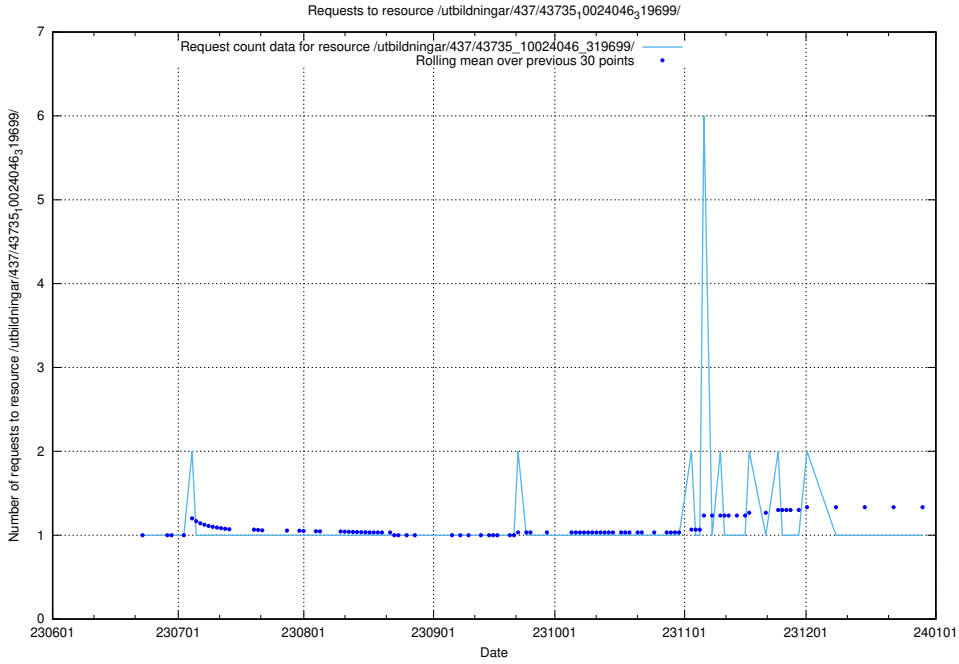

5.6462 Usage of /utbildningar/437/43735_10024046_319699/

Here, we count the number of requests to resource /utbildningar/437/43735_10024046_319699/.