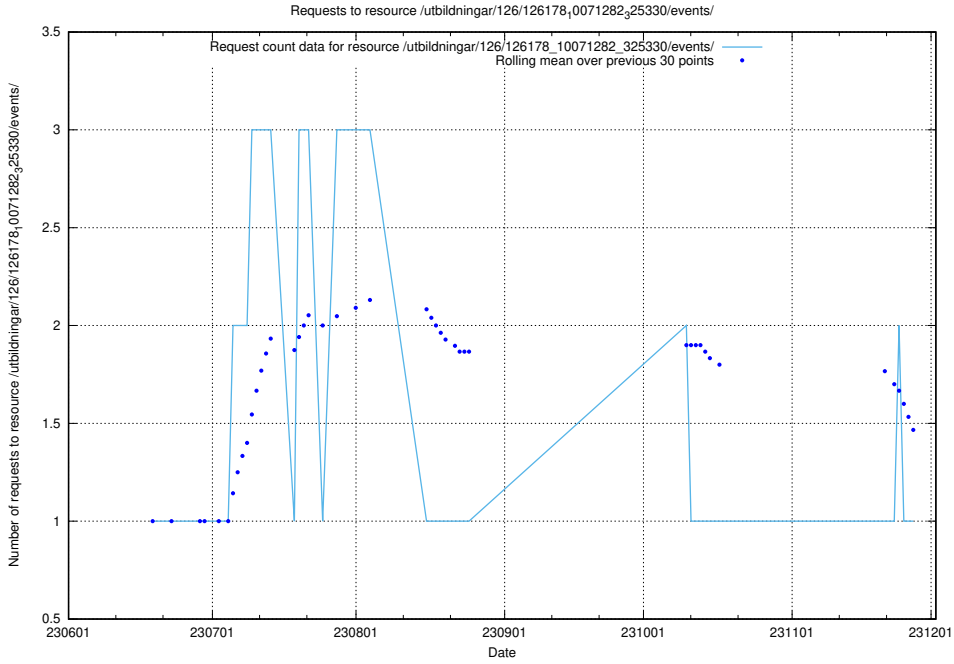

5.6716 Usage of /utbildningar/126/126178_10071282_325330/events/

Here, we count the number of requests to resource /utbildningar/126/126178_10071282_325330/events/