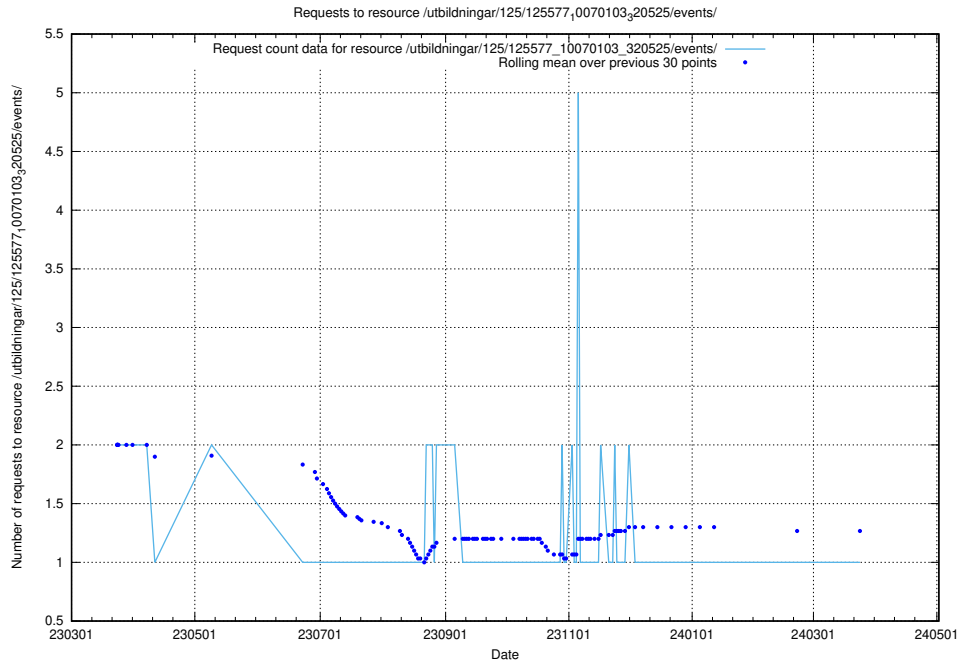

5.7194 Usage of /utbildningar/125/125577_10070103_320525/events/

Here, we count the number of requests to resource /utbildningar/125/125577_10070103_320525/events/