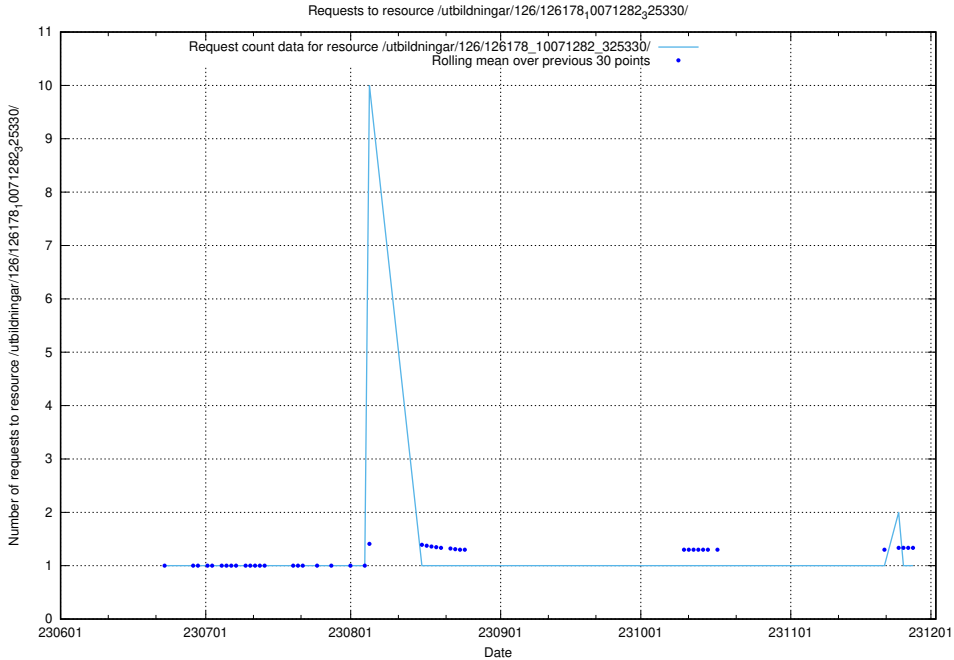

5.6533 Usage of /utbildningar/126/126178_10071282_325330/

Here, we count the number of requests to resource /utbildningar/126/126178_10071282_325330/.