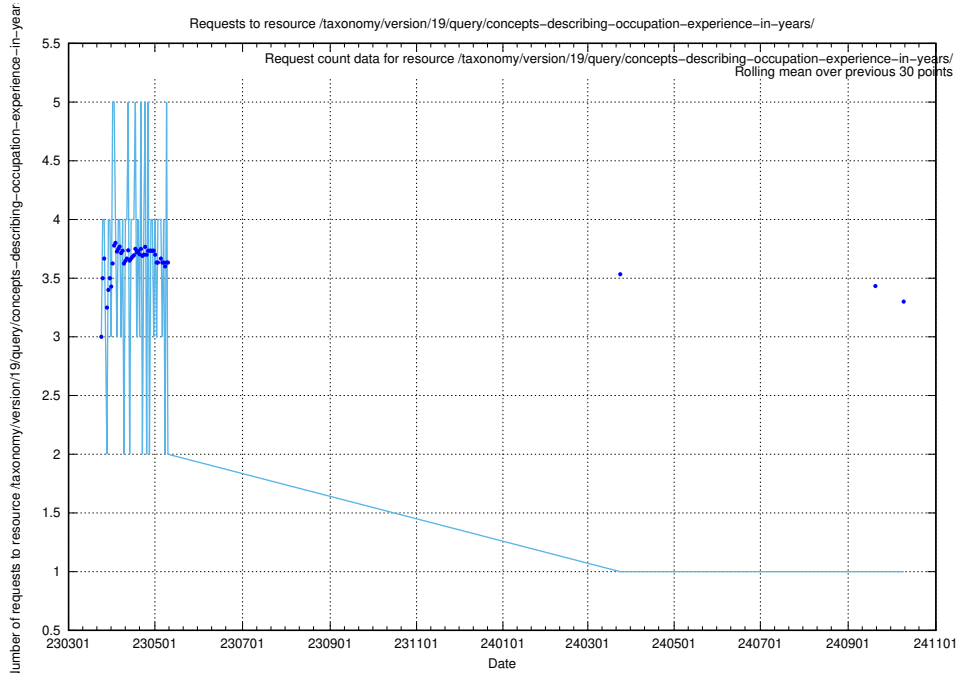

5.7052 Usage of /taxonomy/version/19/query/concepts-describing-occupation-experience-in-years/

Here, we count the number of requests to resource /taxonomy/version/19/query/concepts-describing-occupation-experience-in-years/.