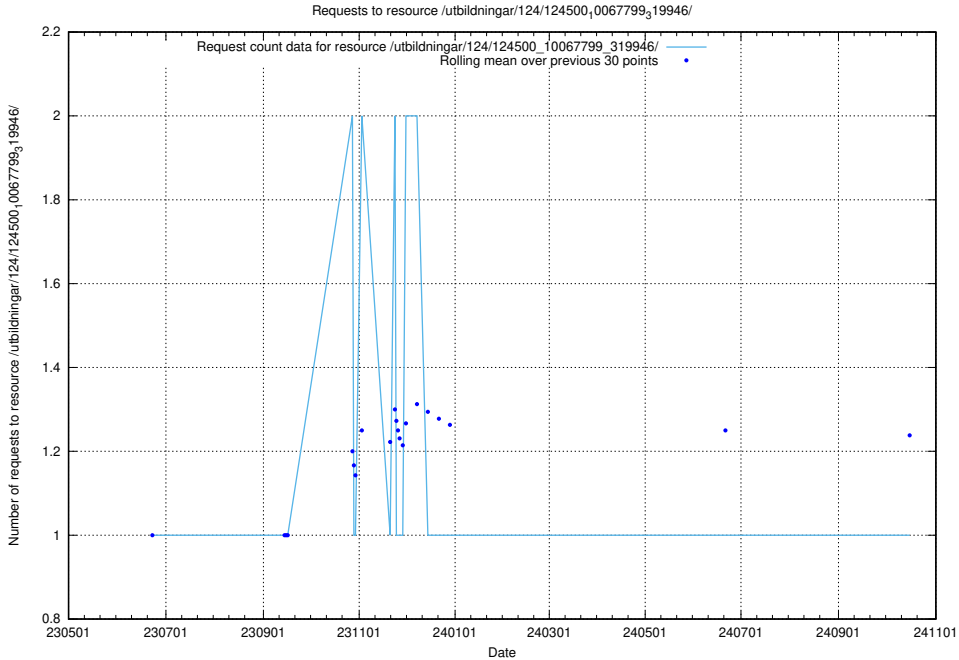

5.6642 Usage of /utbildningar/124/124500_10067799_319946/

Here, we count the number of requests to resource /utbildningar/124/124500_10067799_319946/.