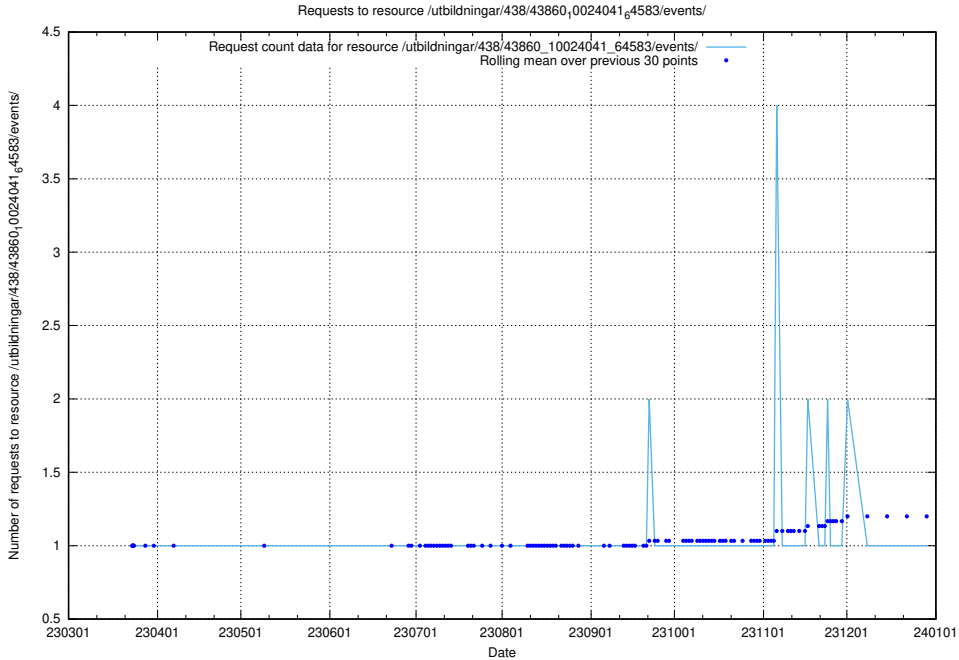

5.7235 Usage of /utbildningar/438/43860_10024041_64583/events/

Here, we count the number of requests to resource /utbildningar/438/43860_10024041_64583/events/.