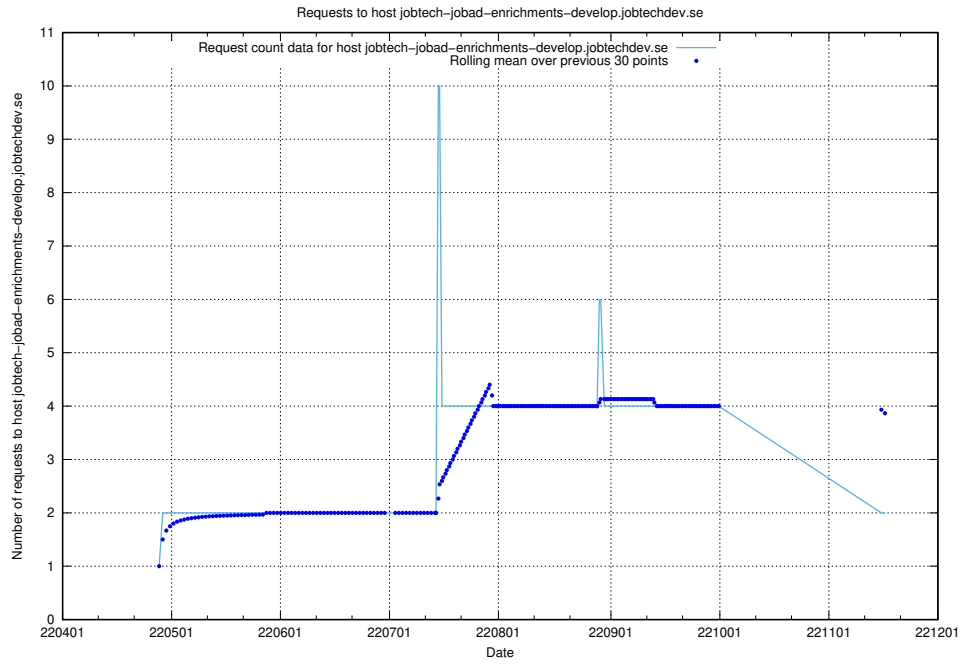

7.446 Usage of `jobtech-jobad-enrichments-develop.jobtechdev.se`

Here, we count the number of requests to host `jobtech-jobad-enrichments-develop.jobtechdev.se`.