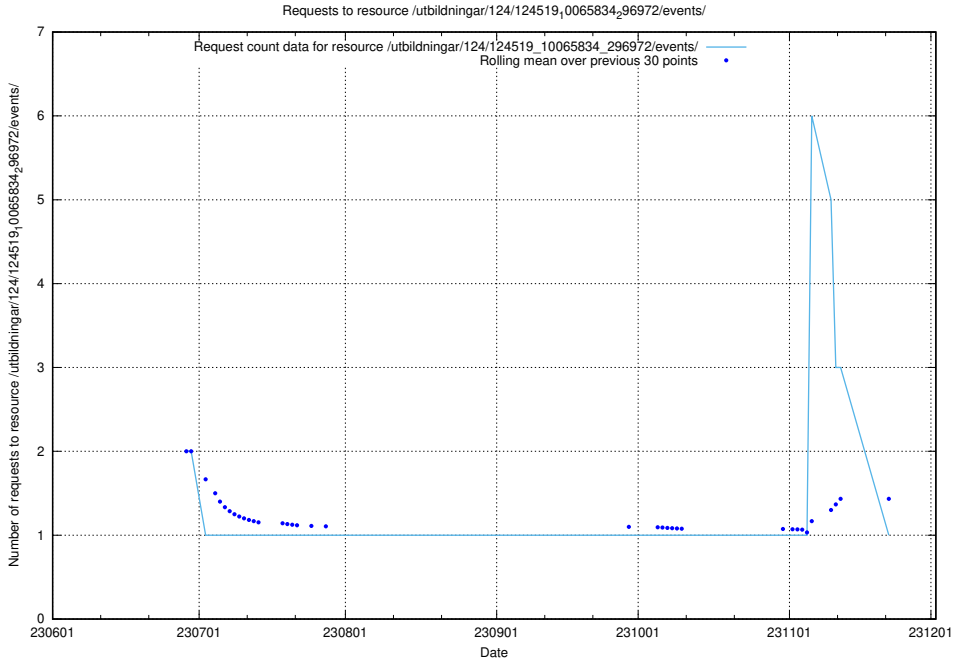

5.6299 Usage of /utbildningar/124/124519_10065834_296972/events/

Here, we count the number of requests to resource /utbildningar/124/124519_10065834_296972/events/