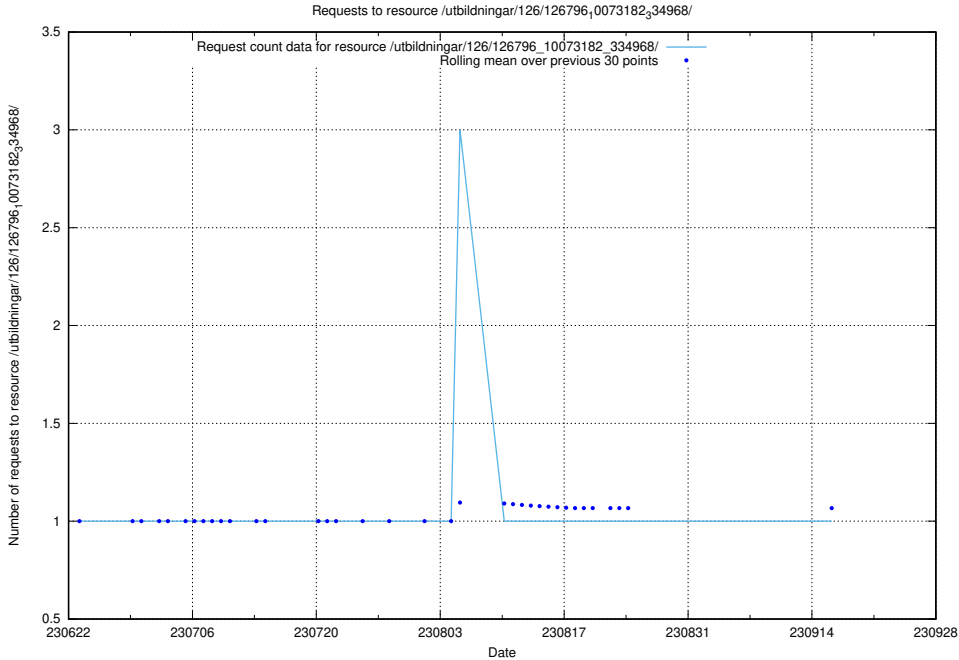

5.6467 Usage of /utbildningar/126/126796_10073182_334968/

Here, we count the number of requests to resource /utbildningar/126/126796_10073182_334968/.