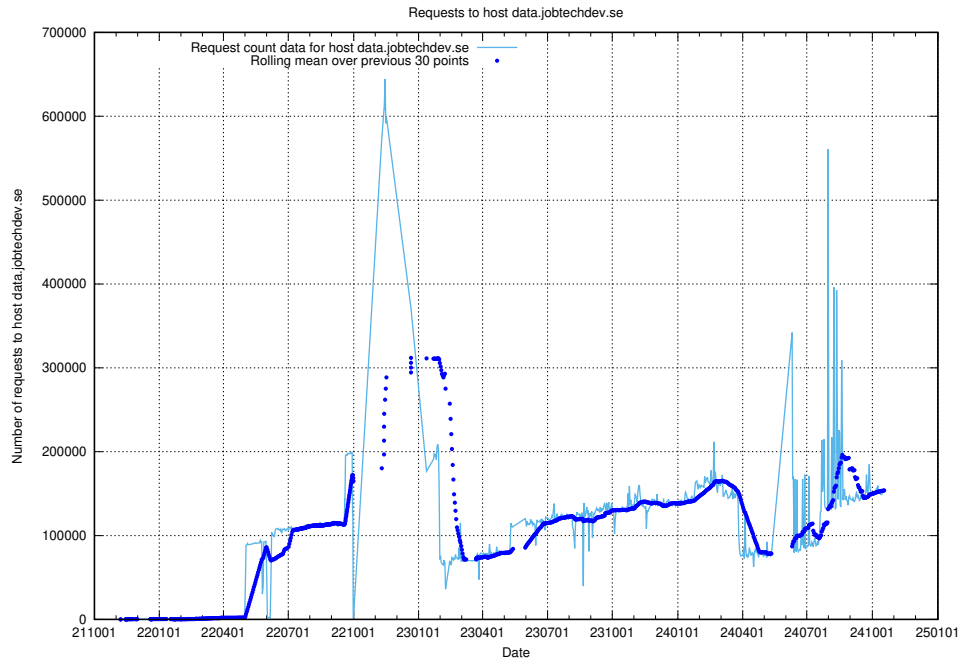

7.4 Usage of data.jobtechdev.se

Here, we count the number of requests to host data.jobtechdev.se.