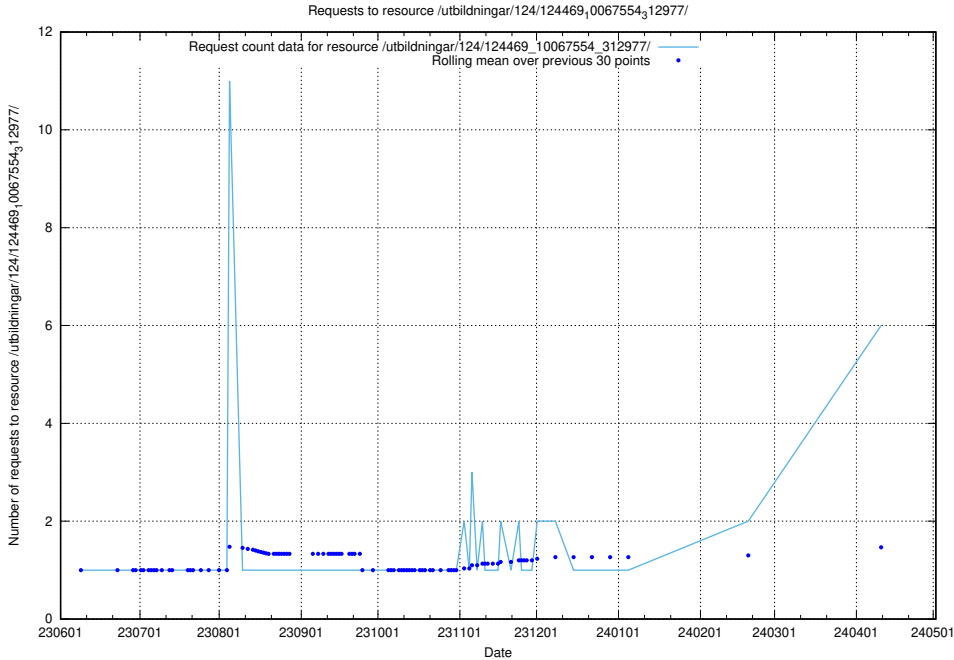

5.172 Usage of /utbildningar/124/124469_10067554_312977/

Here, we count the number of requests to resource /utbildningar/124/124469_10067554_312977/.