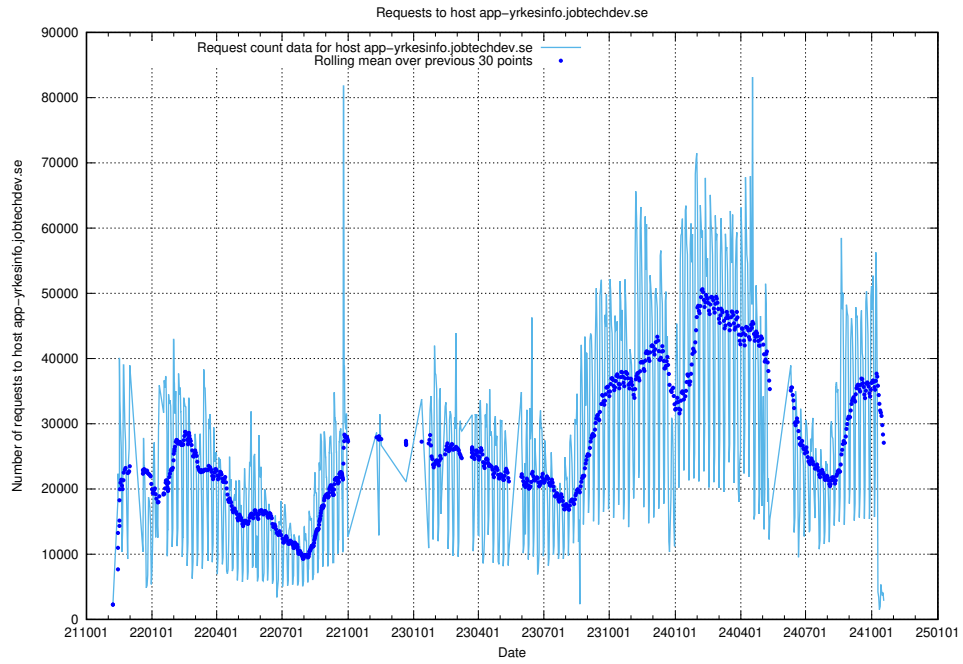

7.16 Usage of app-yrkesinfo.jobtechdev.se

Here, we count the number of requests to host app-yrkesinfo.jobtechdev.se.