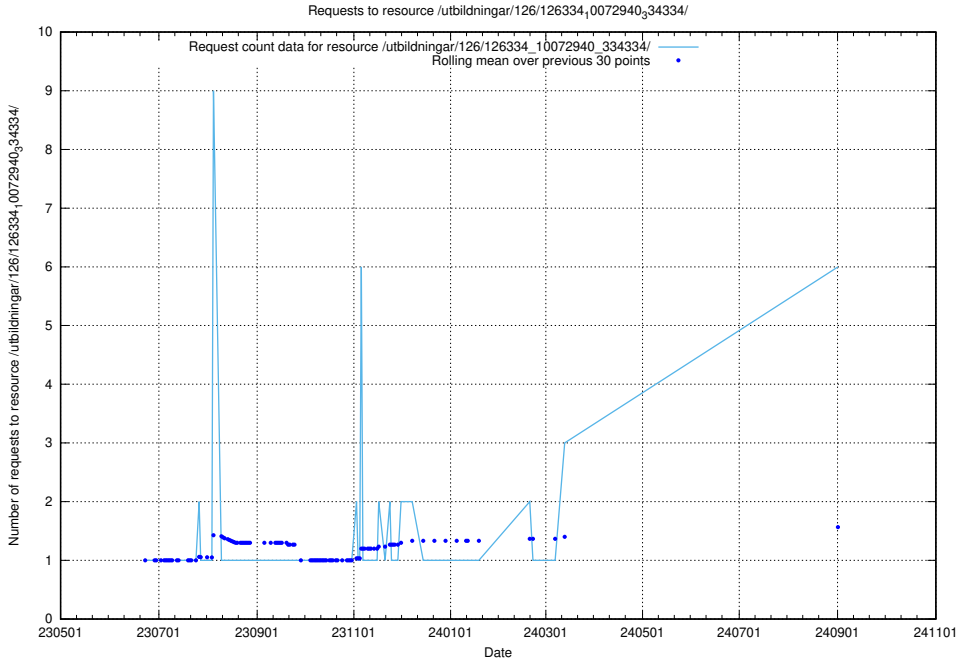

Here, we count the number of requests to resource /utbildningar/126/126334_10072940_334334/.

5.168 Usage of /utbildningar/124/124520_10065942_302616/events/

Here, we count the number of requests to resource /utbildningar/124/124520_10065942_302616/events/