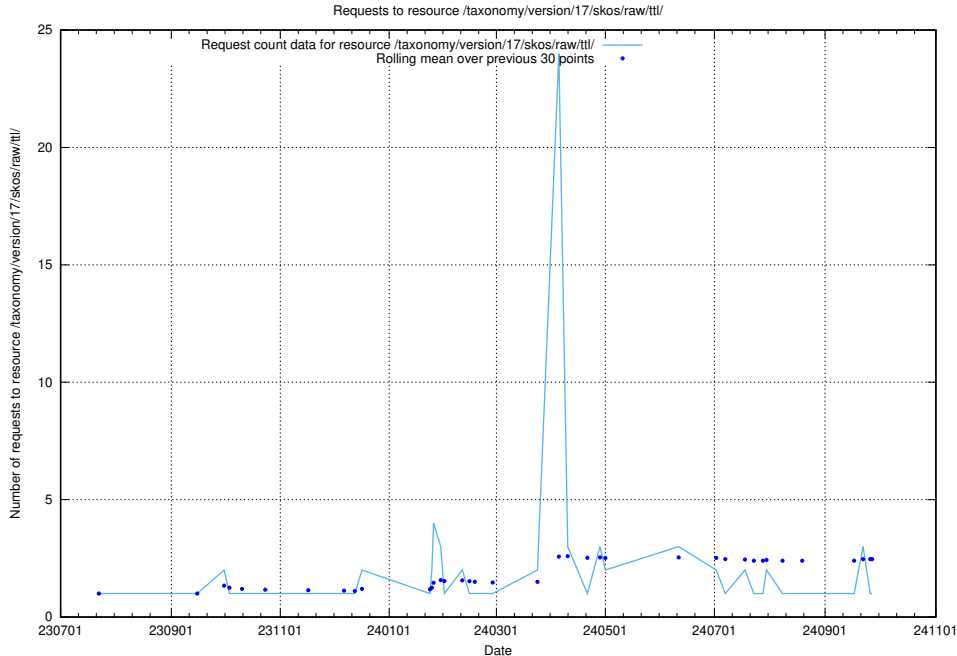

5.5861 Usage of /taxonomy/version/17/skos/raw/ttl/

Here, we count the number of requests to resource /taxonomy/version/17/skos/raw/ttl/.