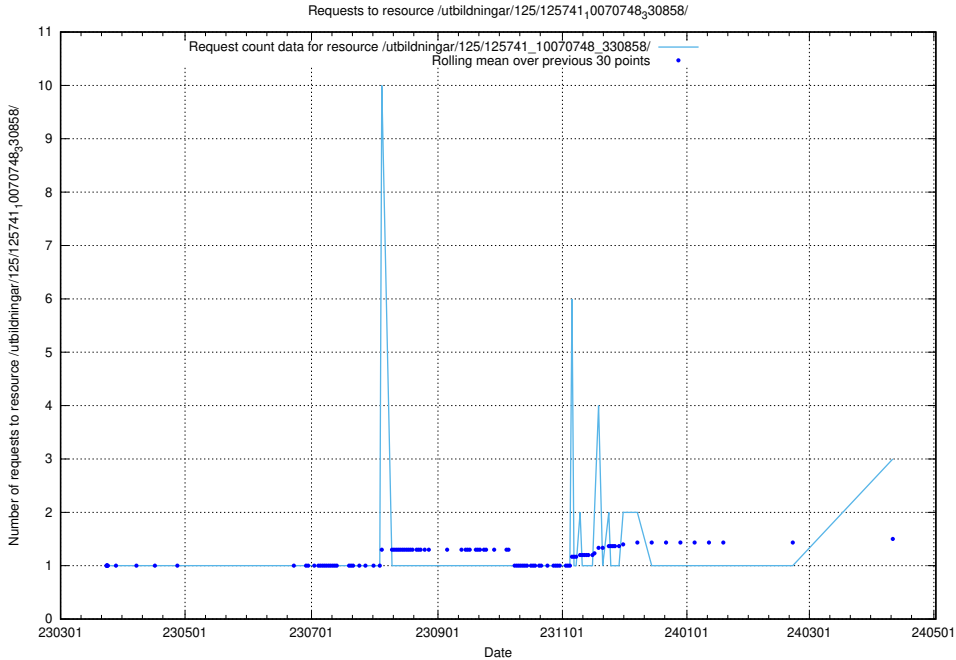

5.554 Usage of /utbildningar/125/125741_10070748_330858/

Here, we count the number of requests to resource /utbildningar/125/125741_10070748_330858/.