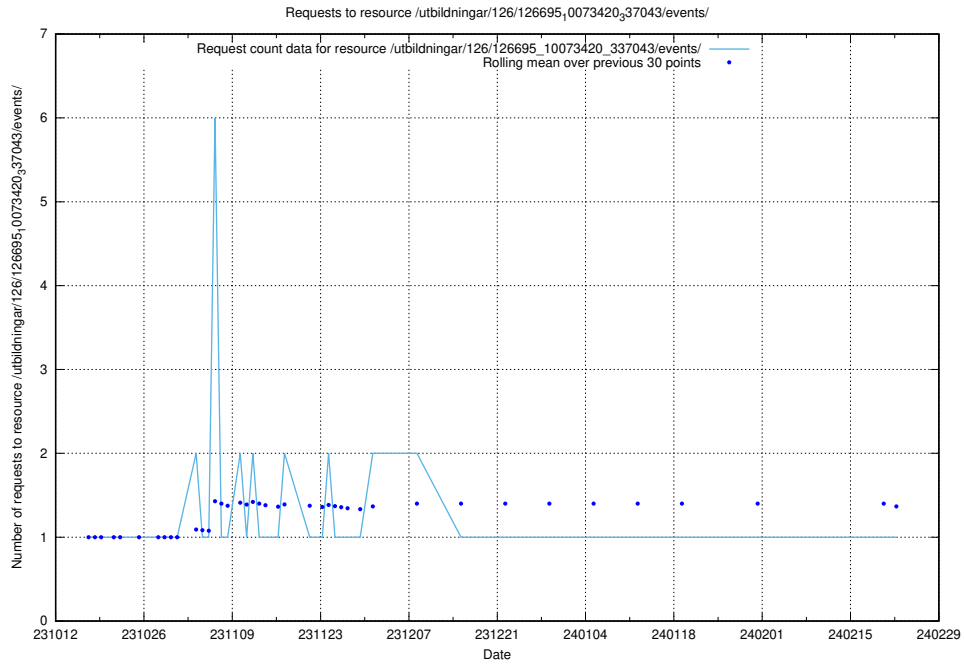

5.5193 Usage of /utbildningar/126/126695_10073420_337043/events/

Here, we count the number of requests to resource /utbildningar/126/126695_10073420_337043/events/