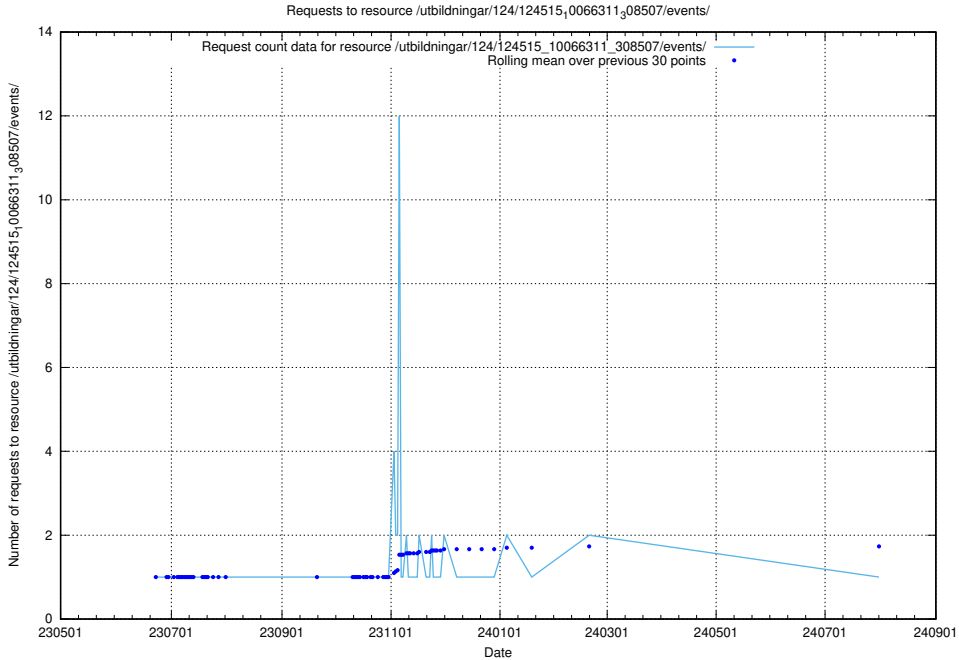

Here, we count the number of requests to resource /utbildningar/124/124516_10065914_300491/.

5.6632 Usage of /utbildningar/124/124515_10066311_308507/events/

Here, we count the number of requests to resource /utbildningar/124/124515_10066311_308507/events/