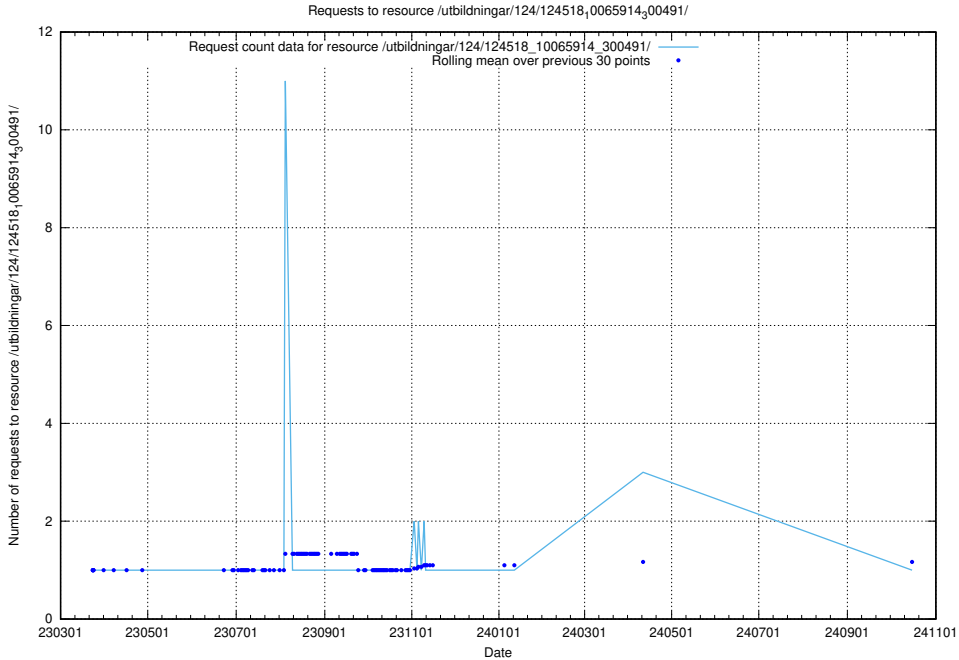

Here, we count the number of requests to resource /utbildningar/124/124518_10065914_300491/.

5.2315 Usage of /db/dbweb/

Here, we count the number of requests to resource /db/dbweb/.

5.2316 Usage of /db/dbadmin/