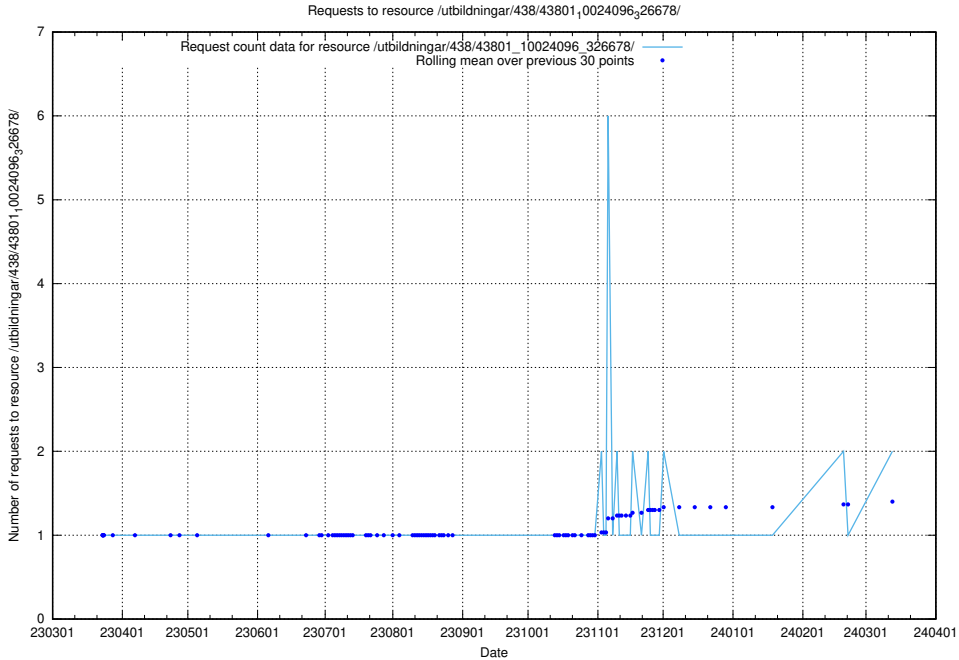

5.1034 Usage of /utbildningar/438/43801_10024096_326678/

Here, we count the number of requests to resource /utbildningar/438/43801_10024096_326678/.