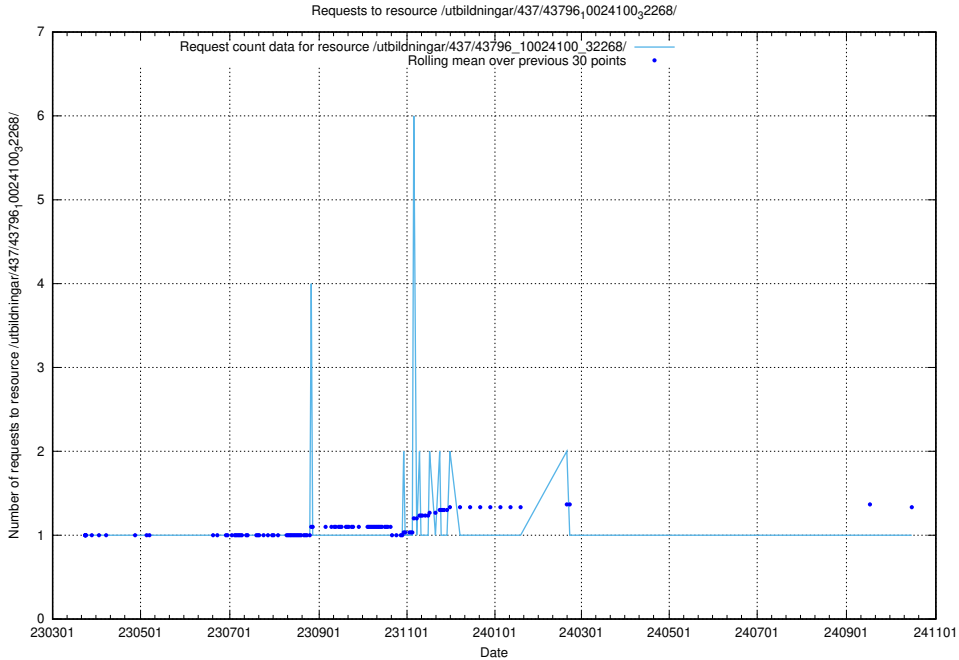

5.7266 Usage of /utbildningar/437/43796_10024100_32268/

Here, we count the number of requests to resource /utbildningar/437/43796_10024100_32268/.