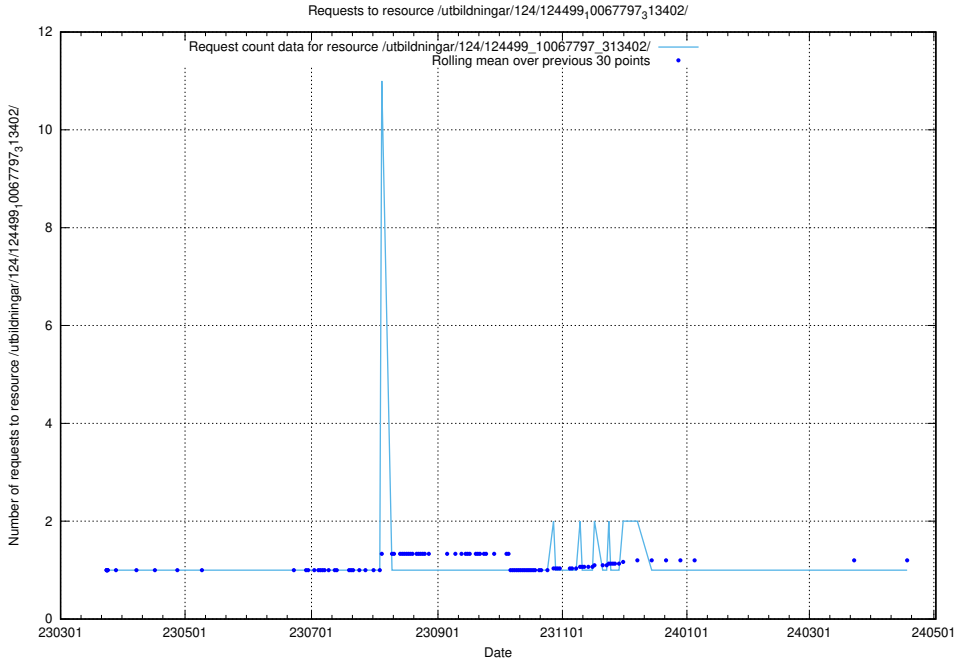

5.3389 Usage of /utbildningar/124/124499_10067797_313402/

Here, we count the number of requests to resource /utbildningar/124/124499_10067797_313402/.