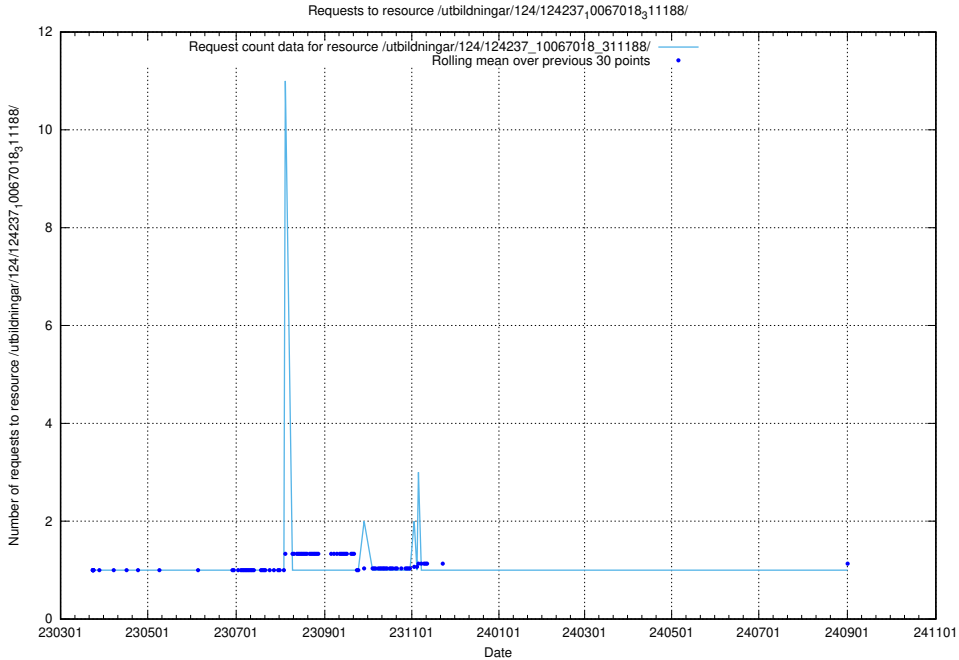

5.4909 Usage of /utbildningar/124/124237_10067018_311188/

Here, we count the number of requests to resource /utbildningar/124/124237_10067018_311188/.