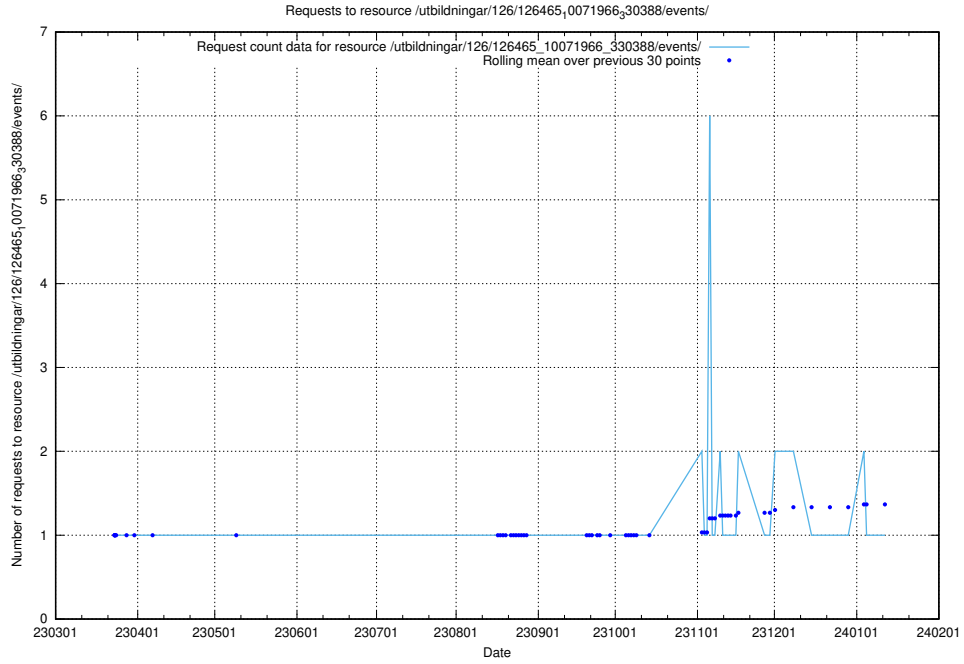

5.7327 Usage of /utbildningar/126/126465_10071966_330388/events/

Here, we count the number of requests to resource /utbildningar/126/126465_10071966_330388/events/