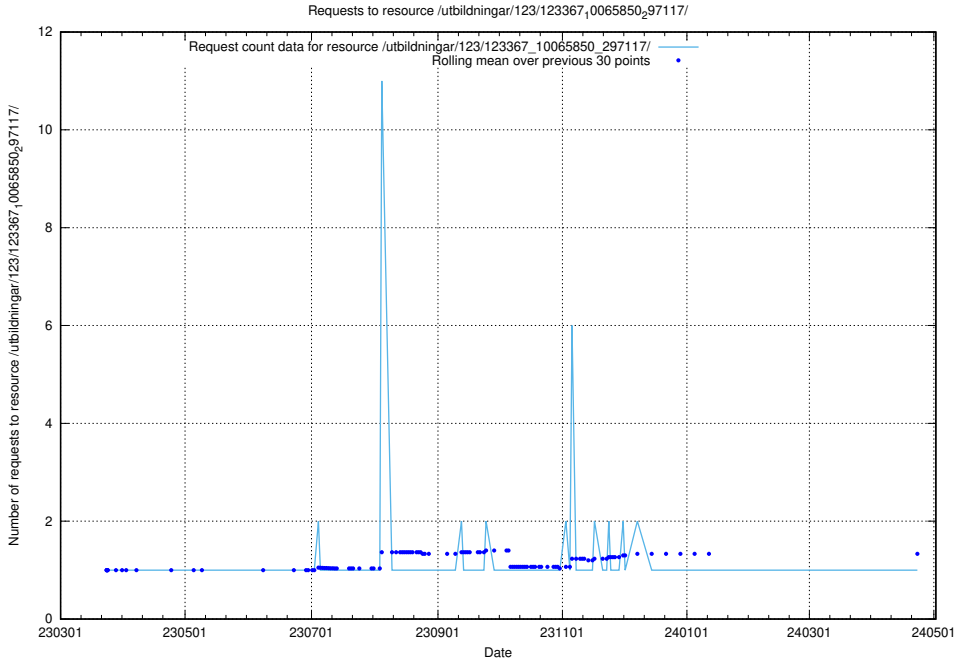

5.5738 Usage of /utbildningar/123/123367_10065850_297117/

Here, we count the number of requests to resource /utbildningar/123/123367_10065850_297117/.