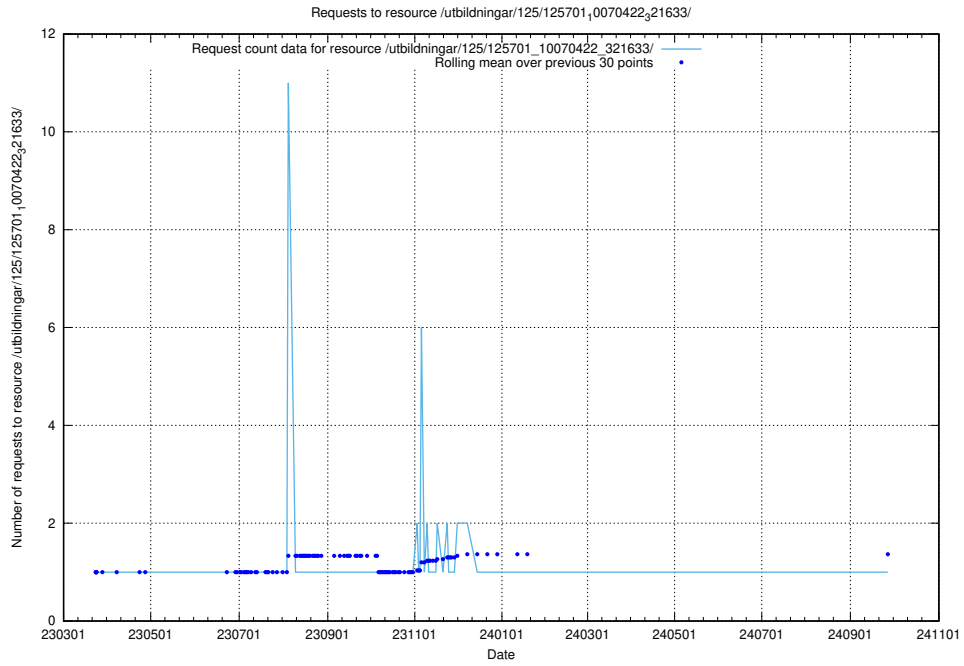

5.1105 Usage of /utbildningar/125/125701_10070422_321633/

Here, we count the number of requests to resource /utbildningar/125/125701_10070422_321633/.