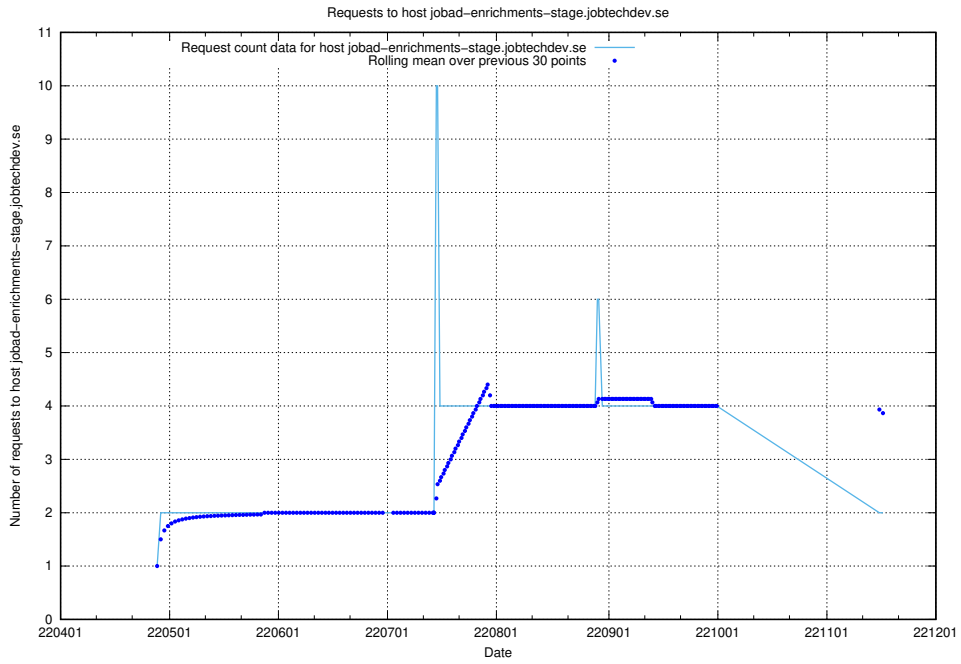

7.448 Usage of jobad-enrichments-stage.jobtechdev.se

Here, we count the number of requests to host jobad-enrichments-stage.jobtechdev.se.