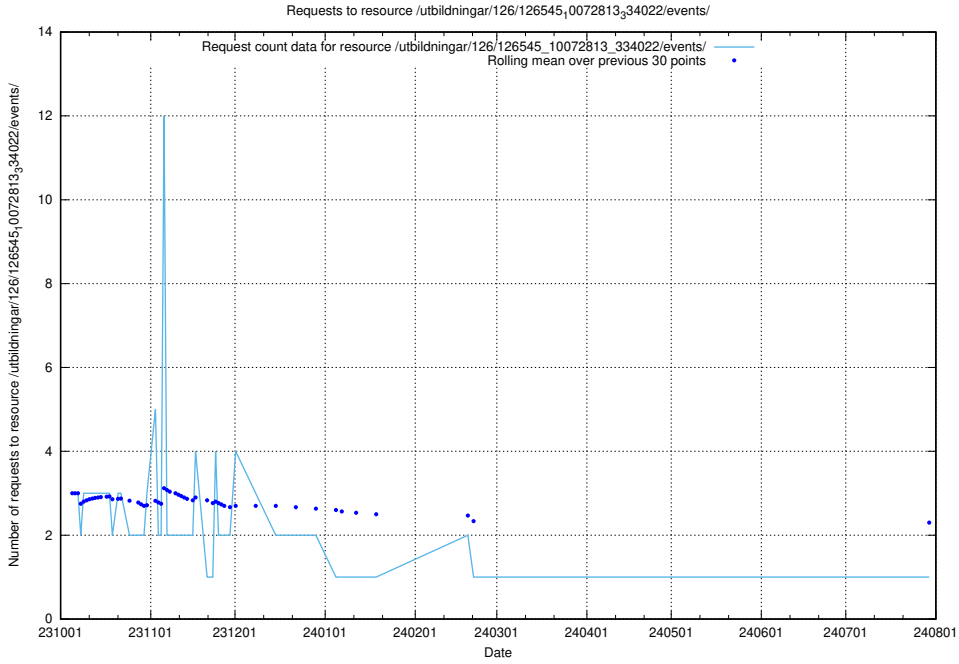

5.5290 Usage of /utbildningar/126/126545_10072813_334022/events/

Here, we count the number of requests to resource /utbildningar/126/126545_10072813_334022/events/