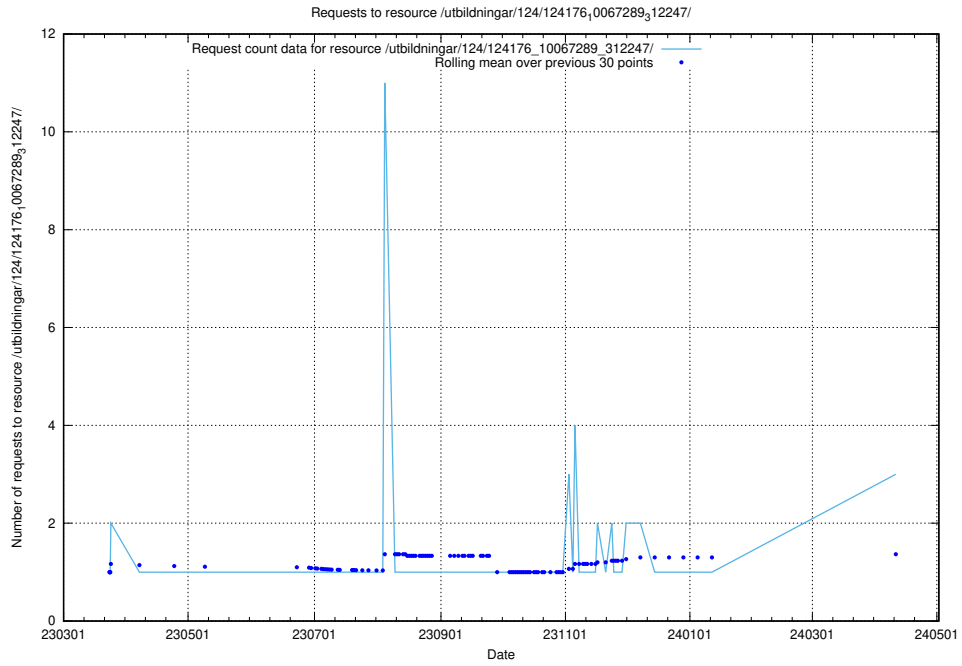

5.455 Usage of /utbildningar/124/124176_10067289_312247/

Here, we count the number of requests to resource /utbildningar/124/124176_10067289_312247/.