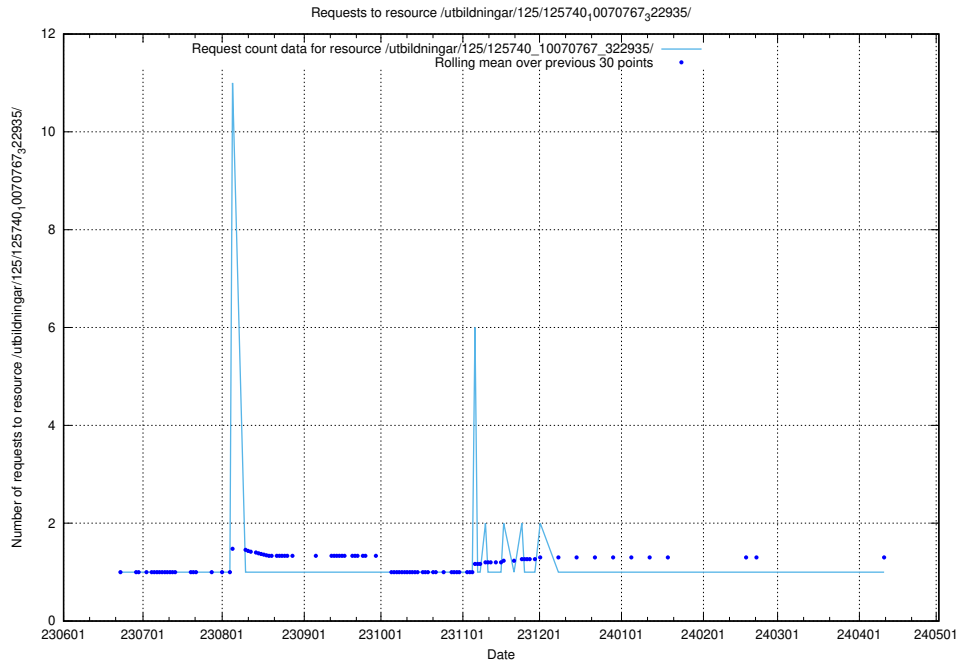

5.6554 Usage of /utbildningar/125/125740_10070767_322935/

Here, we count the number of requests to resource /utbildningar/125/125740_10070767_322935/.