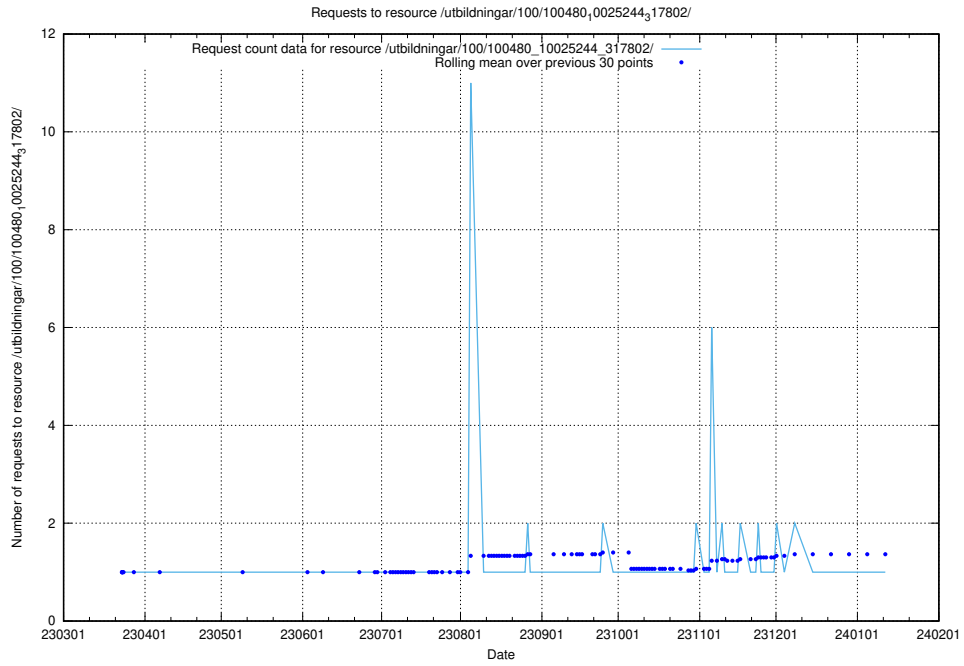

5.6570 Usage of /utbildningar/100/100480_10025244_317802/

Here, we count the number of requests to resource /utbildningar/100/100480_10025244_317802/.