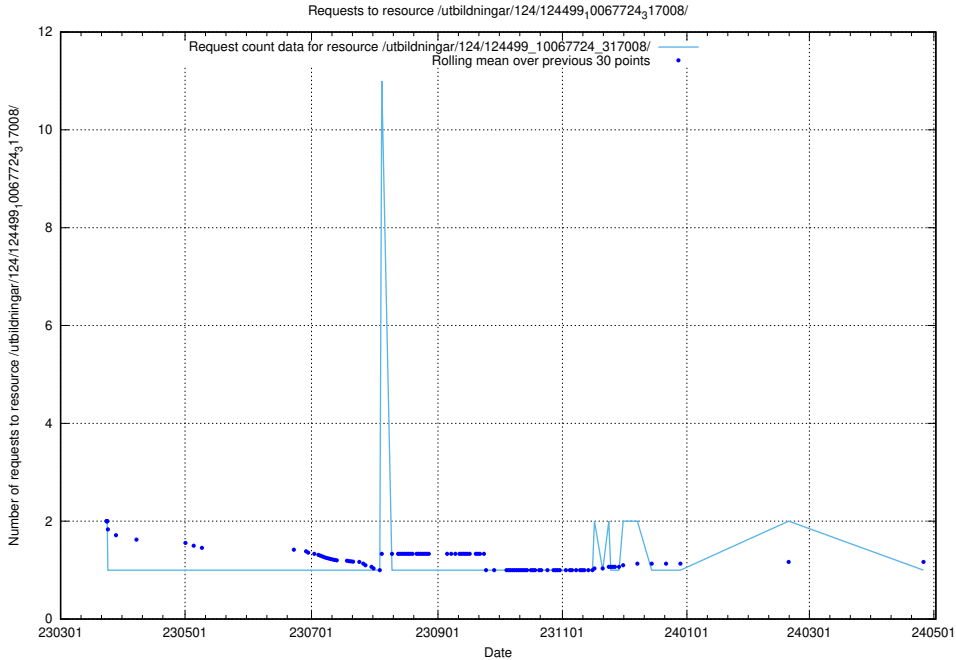

5.7208 Usage of /utbildningar/124/124499_10067724_317008/

Here, we count the number of requests to resource /utbildningar/124/124499_10067724_317008/.