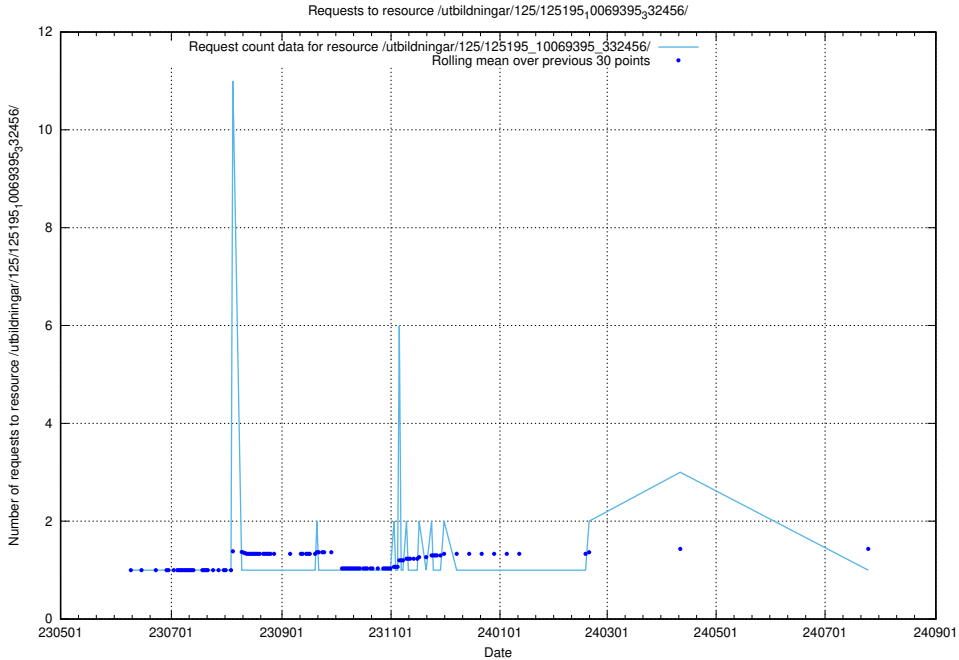

5.6756 Usage of /utbildningar/125/125195_10069395_332456/

Here, we count the number of requests to resource /utbildningar/125/125195_10069395_332456/.