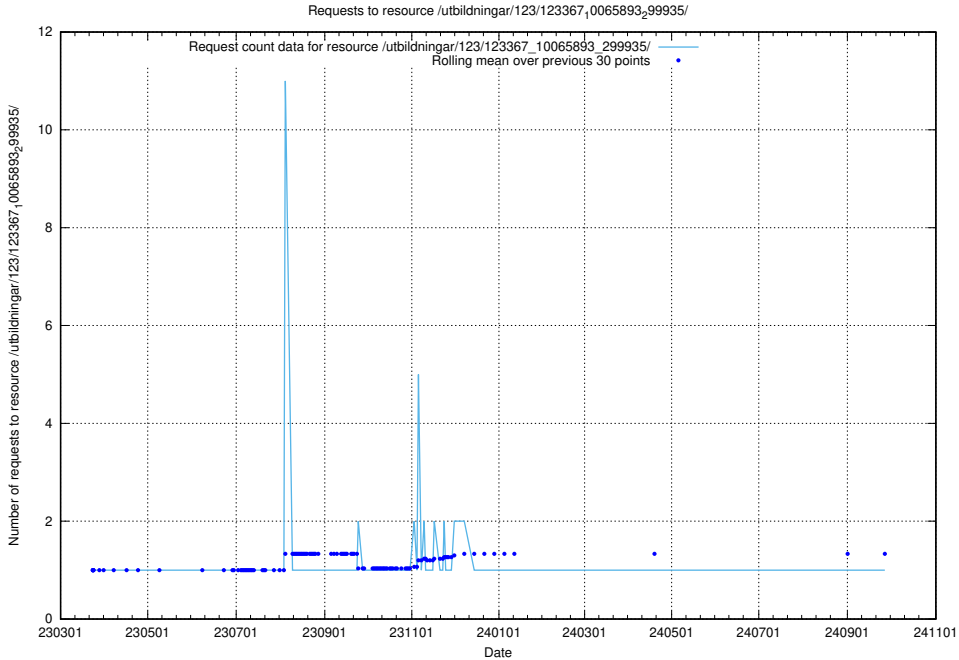

5.5630 Usage of /utbildningar/123/123367_10065893_299935/

Here, we count the number of requests to resource /utbildningar/123/123367_10065893_299935/.