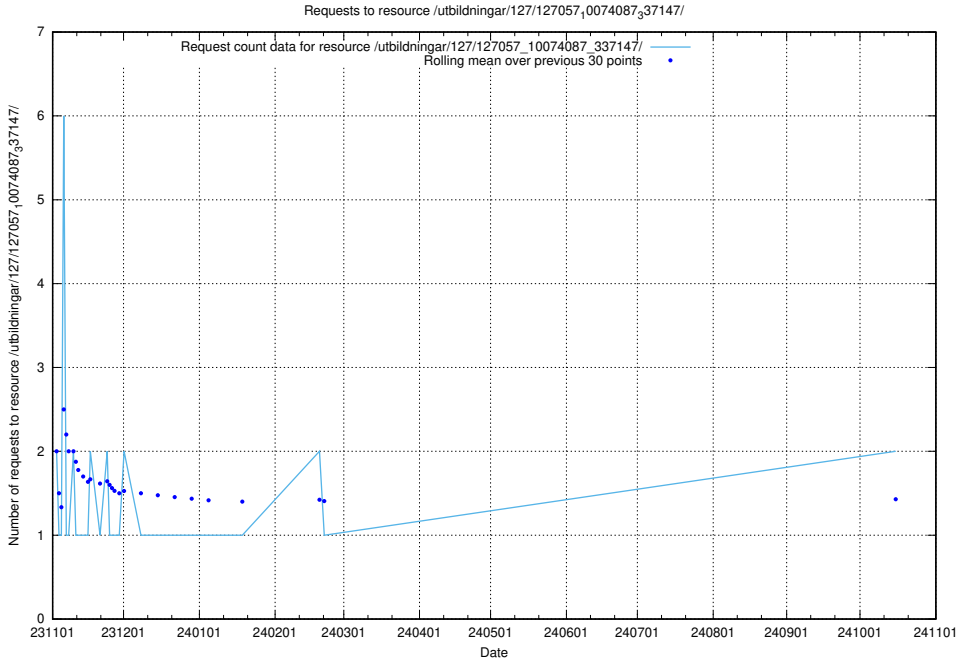

5.803 Usage of /utbildningar/127/127057_10074087_337147/

Here, we count the number of requests to resource /utbildningar/127/127057_10074087_337147/.