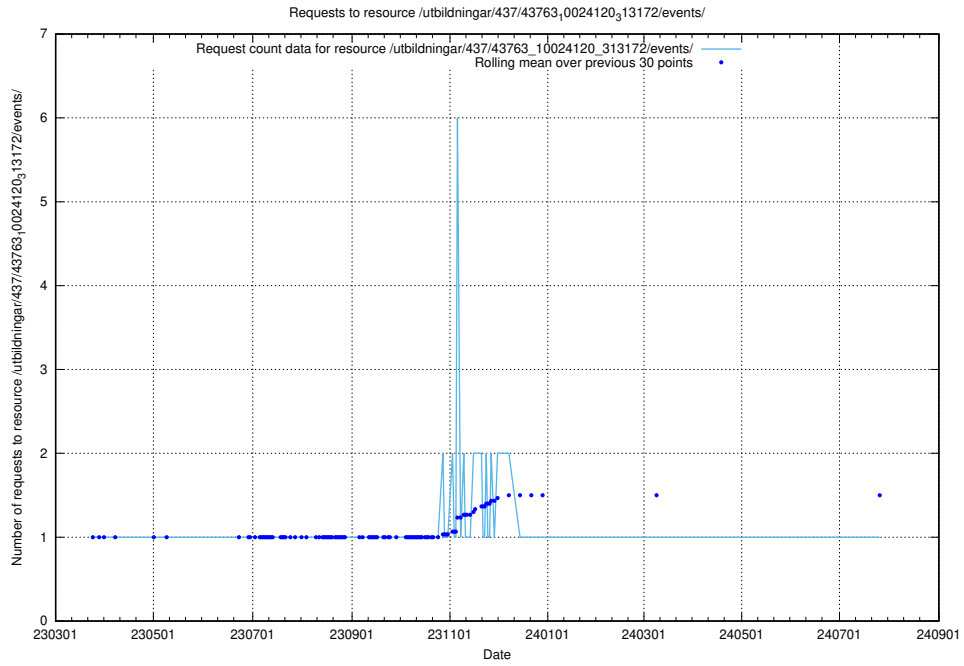

5.7091 Usage of /utbildningar/437/43763_10024120_313172/events/

Here, we count the number of requests to resource /utbildningar/437/43763_10024120_313172/events/.