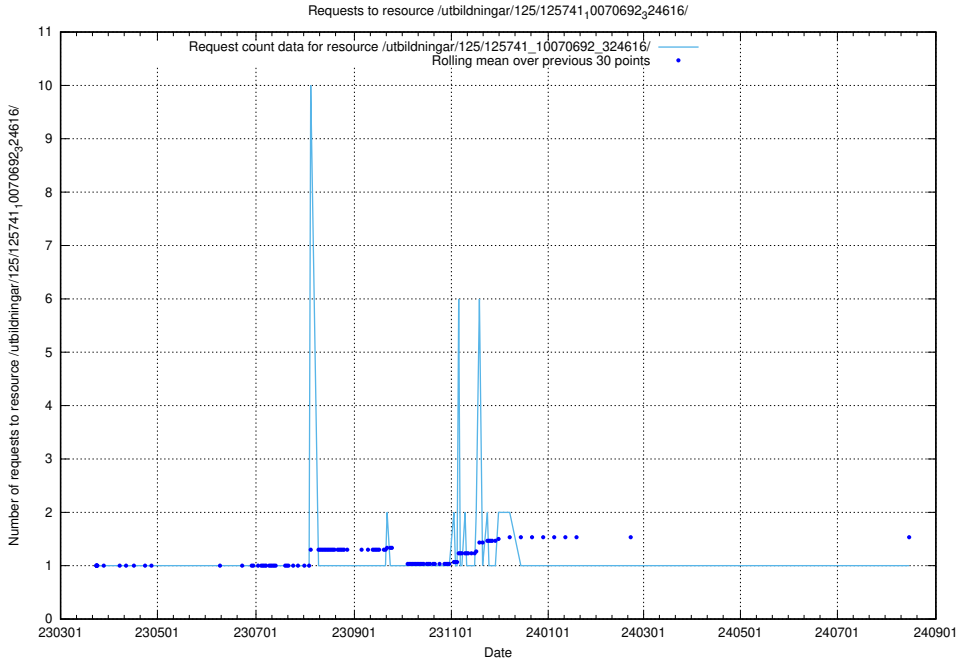

5.7380 Usage of /utbildningar/125/125741_10070692_324616/

Here, we count the number of requests to resource /utbildningar/125/125741_10070692_324616/.