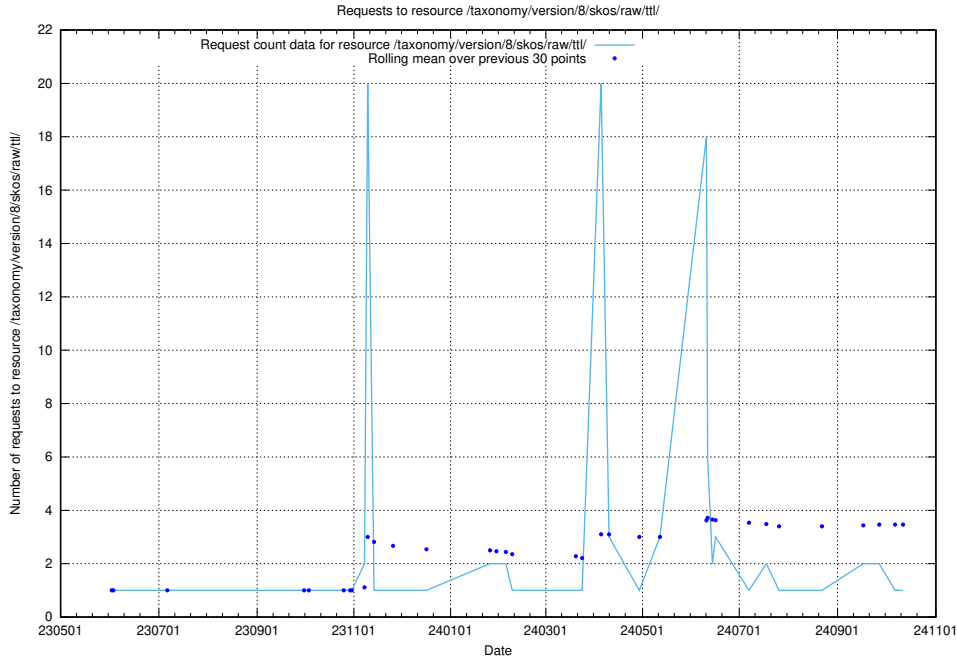

5.6786 Usage of /taxonomy/version/8/skos/raw/ttl/

Here, we count the number of requests to resource /taxonomy/version/8/skos/raw/ttl/.