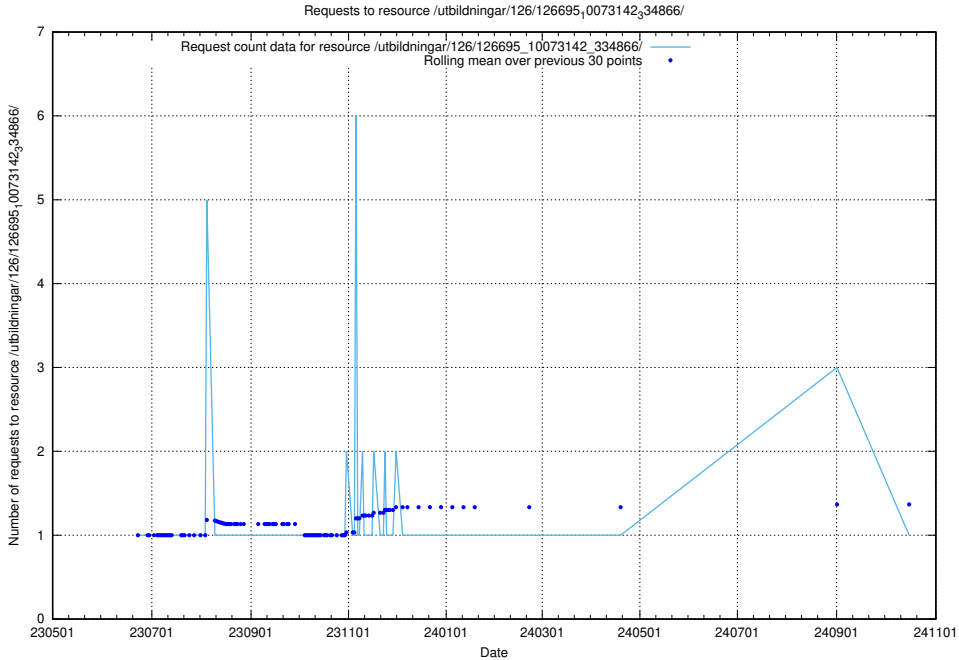

5.6500 Usage of /utbildningar/126/126695_10073142_334866/

Here, we count the number of requests to resource /utbildningar/126/126695_10073142_334866/.