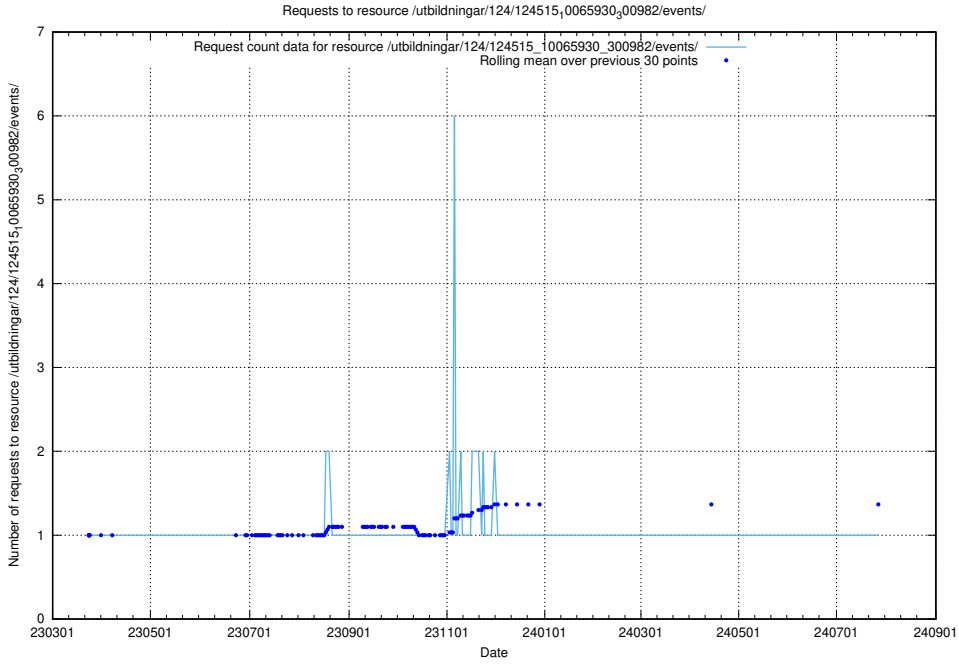

5.2495 Usage of /utbildningar/124/124515_10065930_300982/events/

Here, we count the number of requests to resource /utbildningar/124/124515_10065930_300982/events/