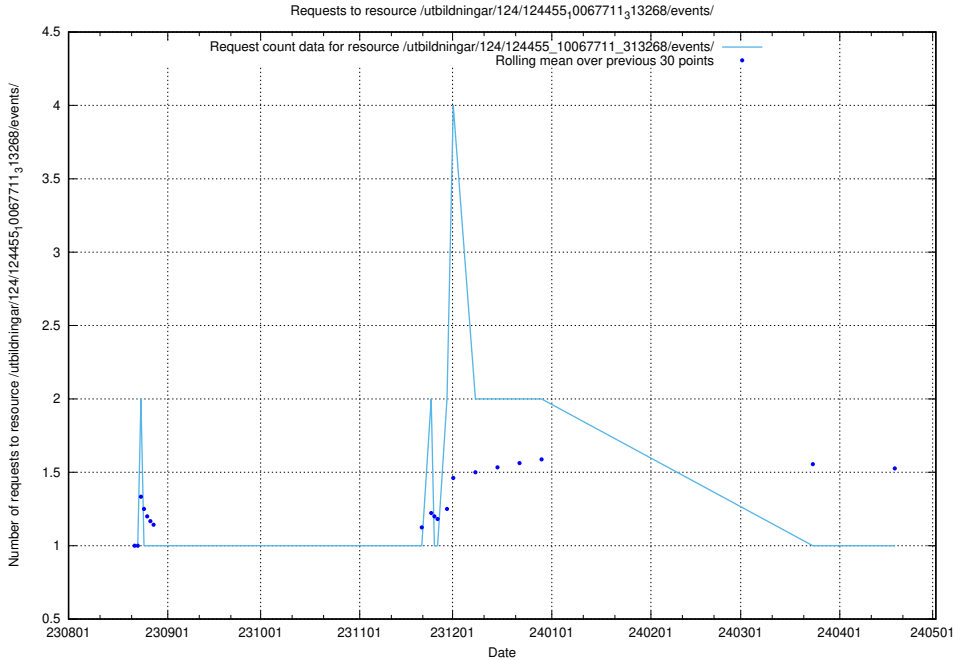

5.5632 Usage of /utbildningar/124/124455_10067711_313268/events/

Here, we count the number of requests to resource /utbildningar/124/124455_10067711_313268/events/

5.5633 Usage of /taxonomy/version/17/query/concepts-and-common-relations/