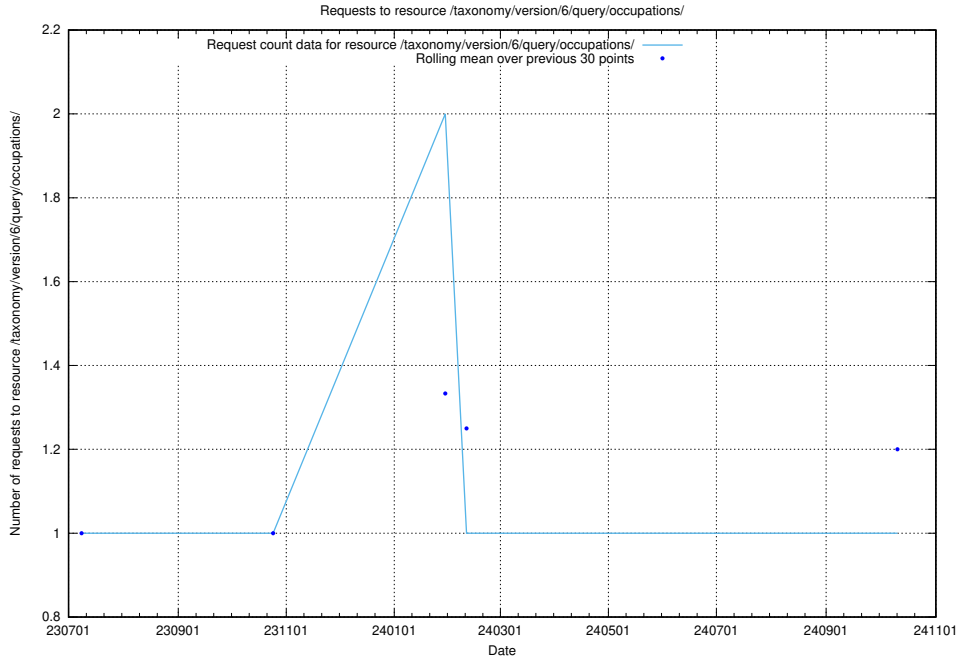

5.6122 Usage of /taxonomy/version/6/query/occupations/

Here, we count the number of requests to resource /taxonomy/version/6/query/occupations/.