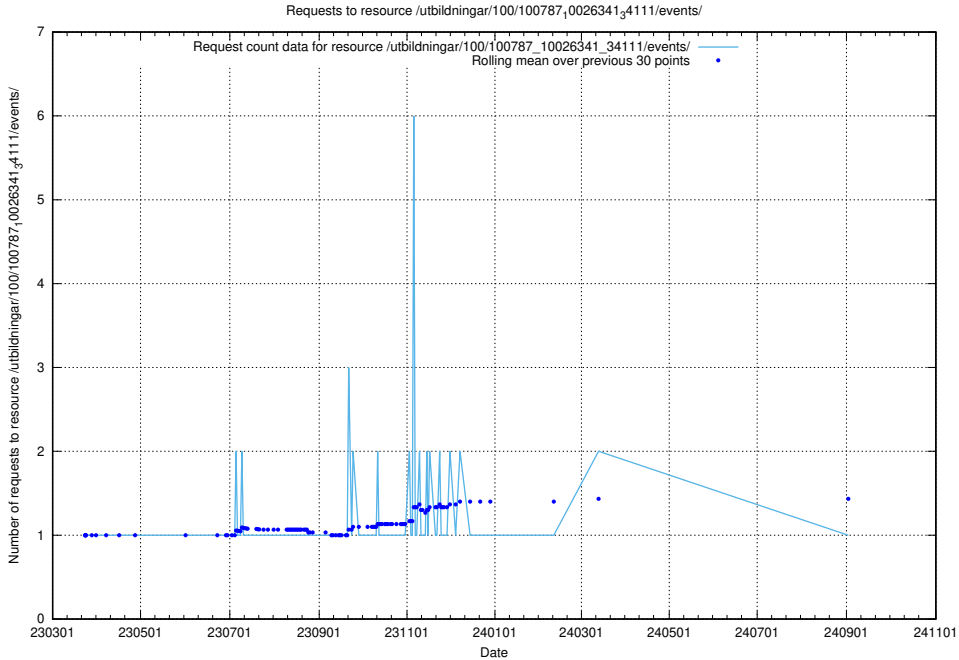

5.6401 Usage of /utbildningar/100/100787_10026341_34111/events/

Here, we count the number of requests to resource /utbildningar/100/100787_10026341_34111/events/.