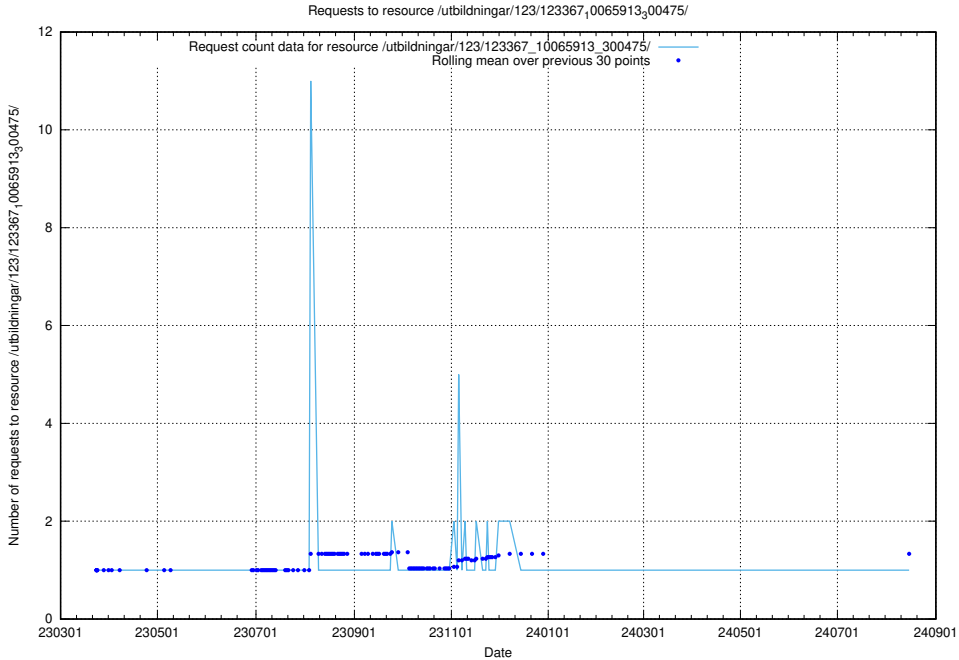

5.5576 Usage of /utbildningar/123/123367_10065913_300475/

Here, we count the number of requests to resource /utbildningar/123/123367_10065913_300475/.