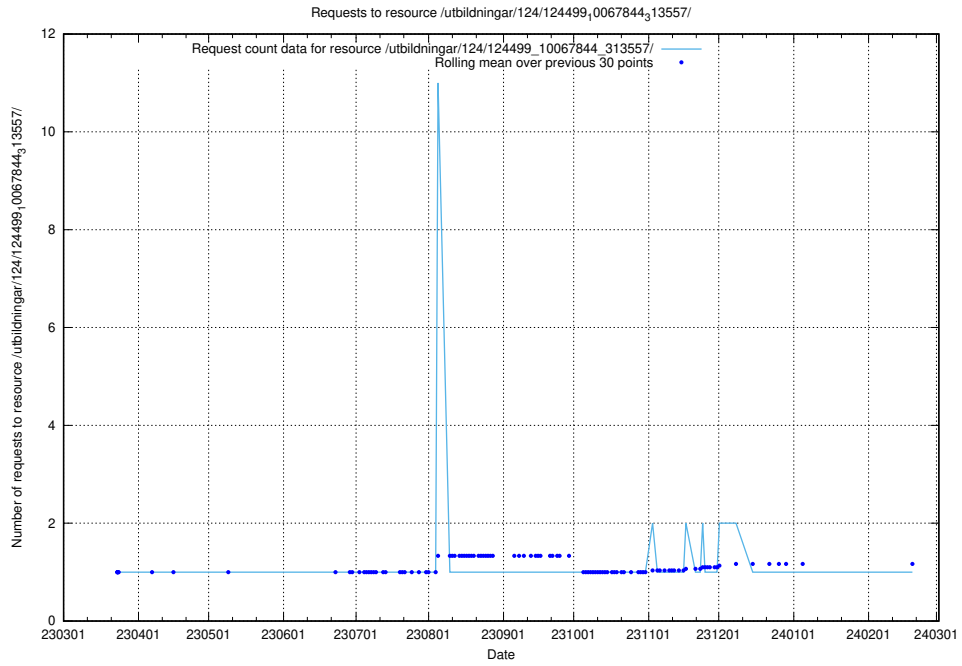

5.3334 Usage of /utbildningar/124/124499_10067844_313557/

Here, we count the number of requests to resource /utbildningar/124/124499_10067844_313557/.