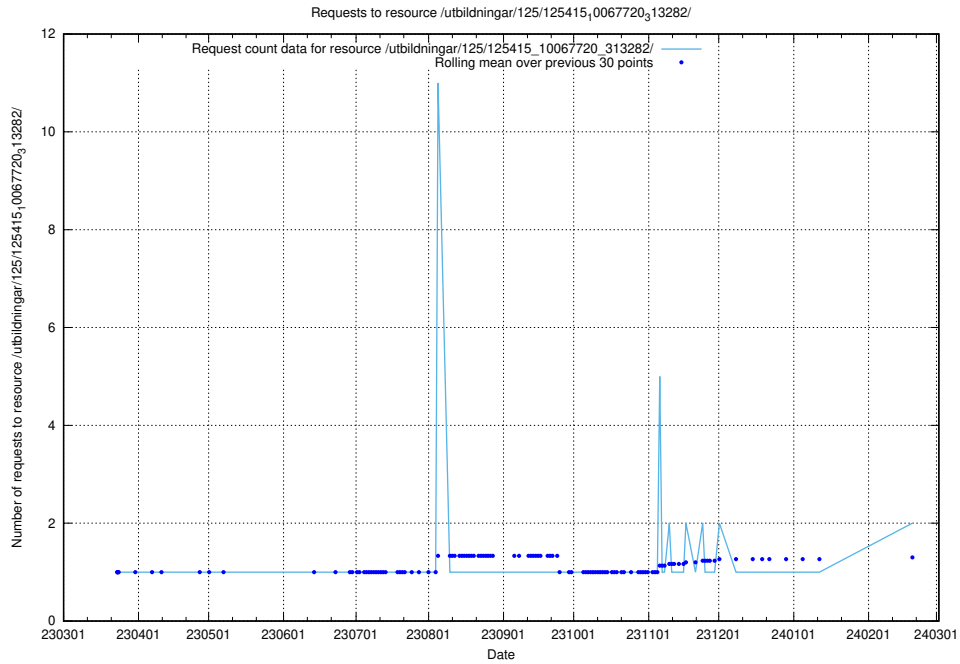

5.578 Usage of /utbildningar/125/125415_10067720_313282/

Here, we count the number of requests to resource /utbildningar/125/125415_10067720_313282/.