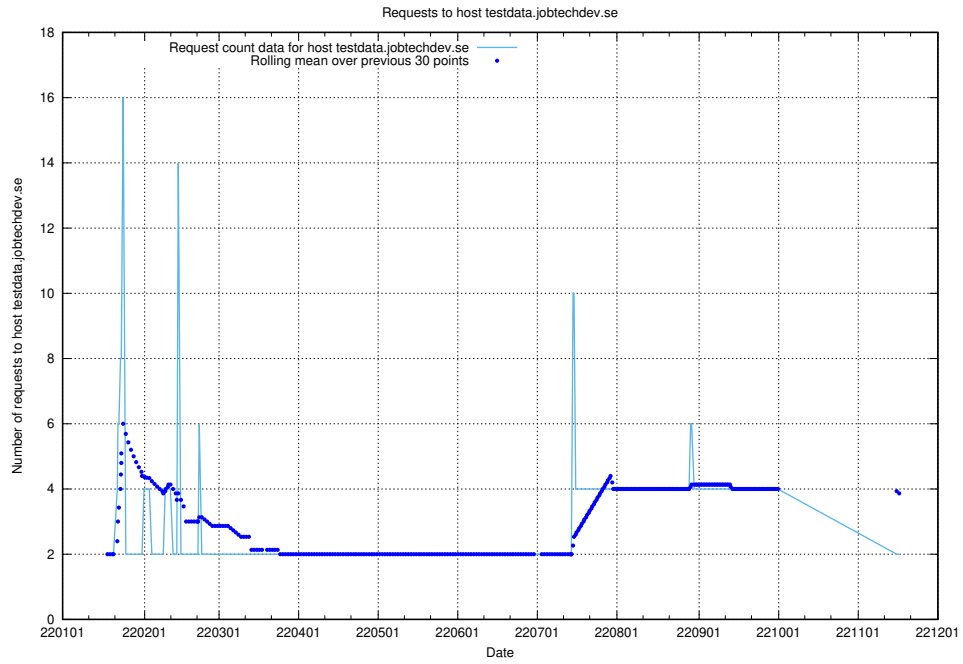

7.277 Usage of testdata.jobtechdev.se

Here, we count the number of requests to host testdata.jobtechdev.se.