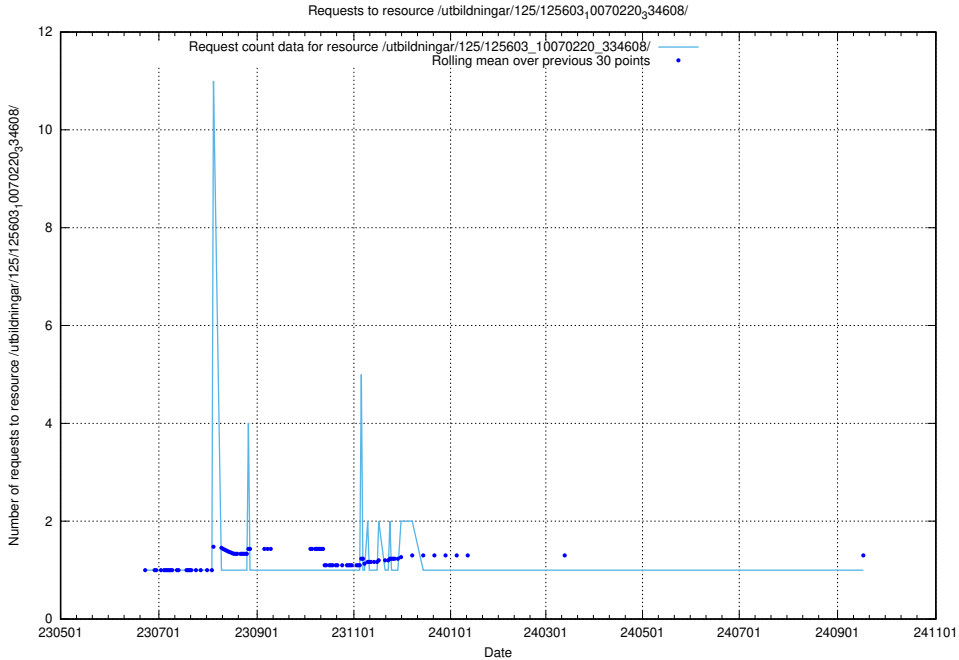

5.6576 Usage of /utbildningar/125/125603_10070220_334608/

Here, we count the number of requests to resource /utbildningar/125/125603_10070220_334608/.