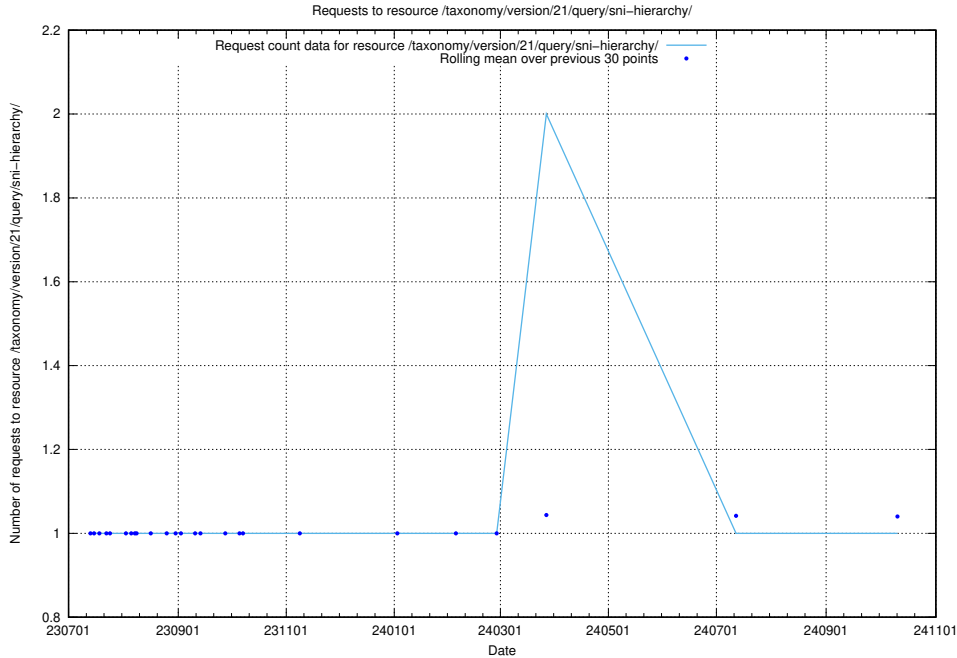

5.5985 Usage of /taxonomy/version/21/query/sni-hierarchy/

Here, we count the number of requests to resource /taxonomy/version/21/query/sni-hierarchy/.