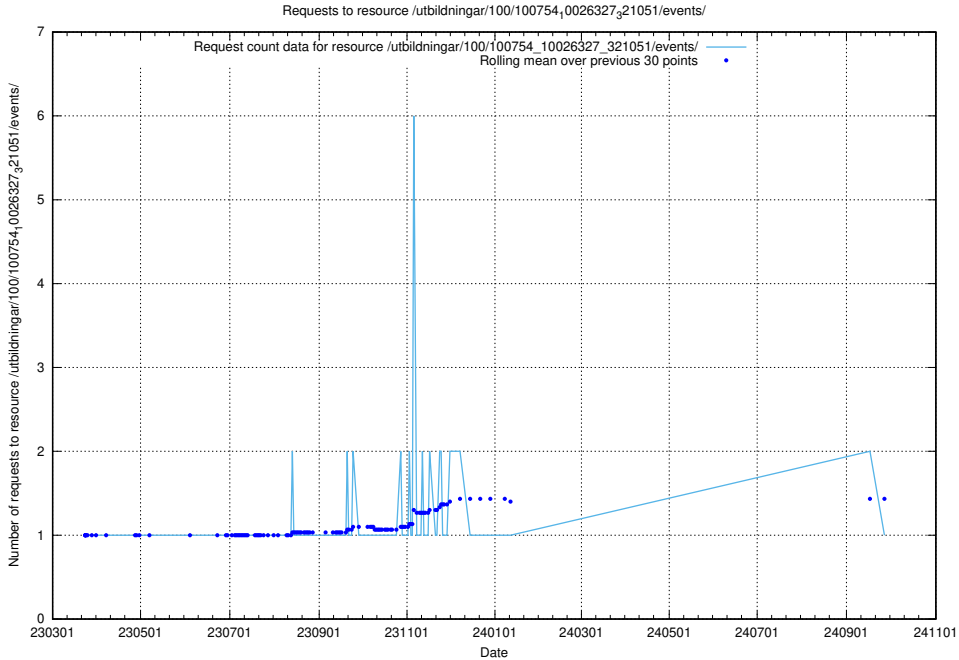

5.6473 Usage of /utbildningar/100/100754_10026327_321051/events/

Here, we count the number of requests to resource /utbildningar/100/100754_10026327_321051/events/