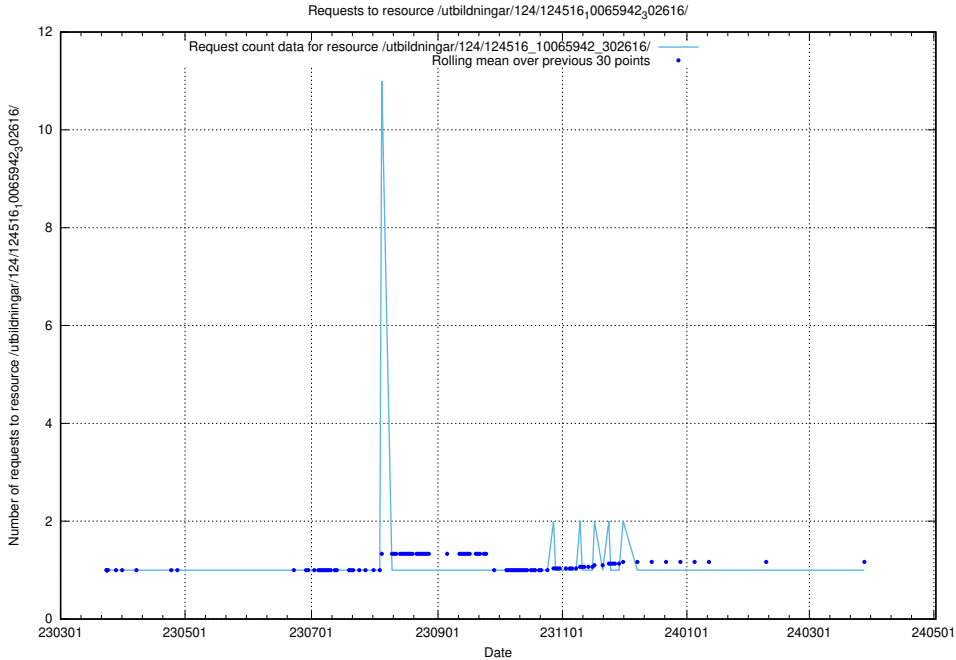

5.2376 Usage of /utbildningar/124/124516_10065942_302616/

Here, we count the number of requests to resource /utbildningar/124/124516_10065942_302616/.