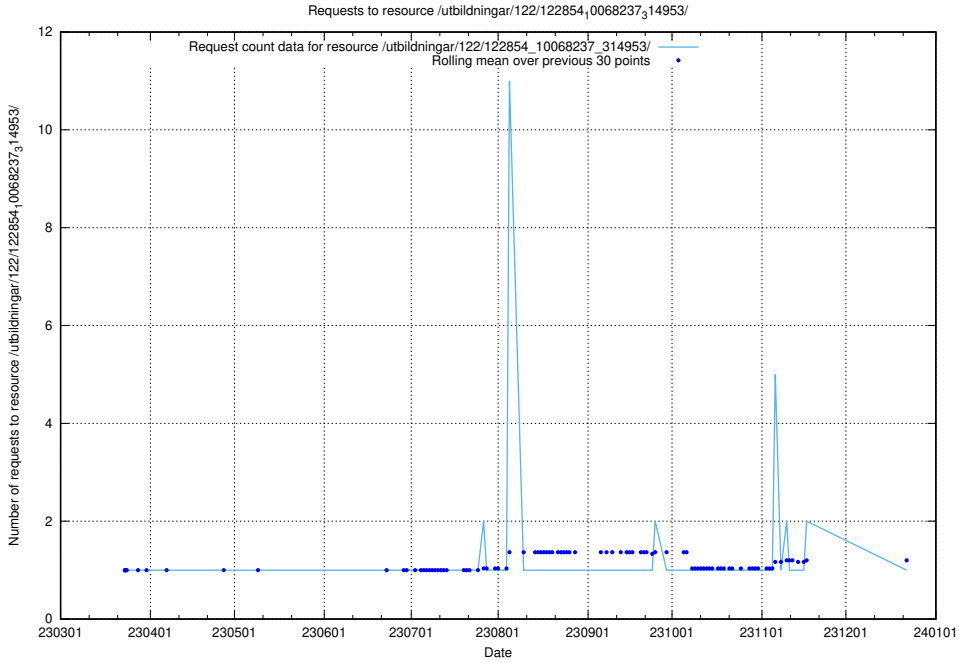

5.6070 Usage of /utbildningar/122/122854_10068237_314953/

Here, we count the number of requests to resource /utbildningar/122/122854_10068237_314953/.