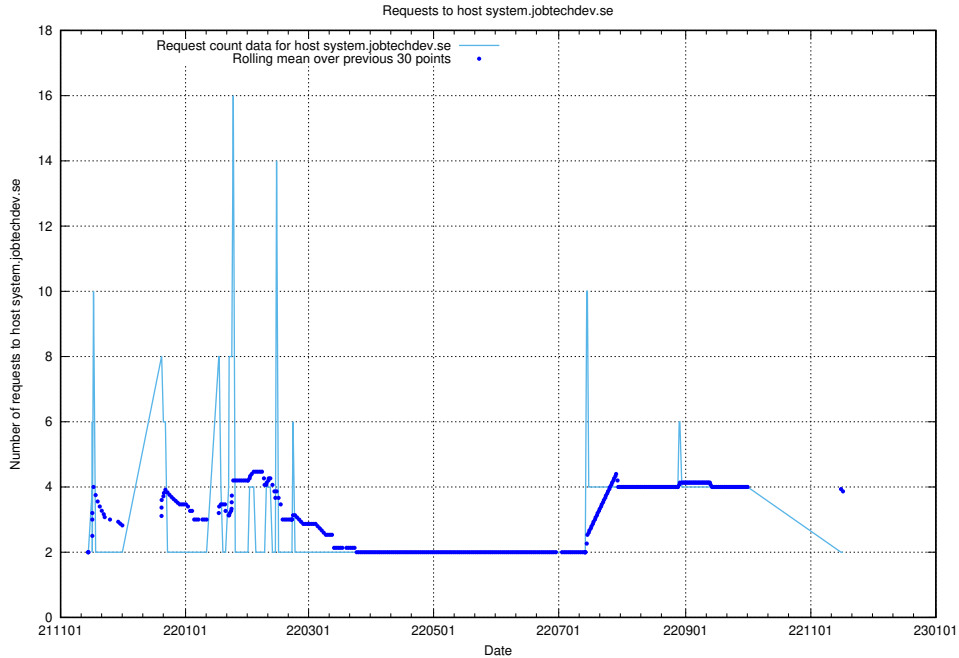

Here, we count the number of requests to host system.jobtechdev.se.

7.563 Usage of store.jobtechdev.se

Here, we count the number of requests to host store.jobtechdev.se.

7.564 Usage of jobtechlinks.api.jobtechdev.se