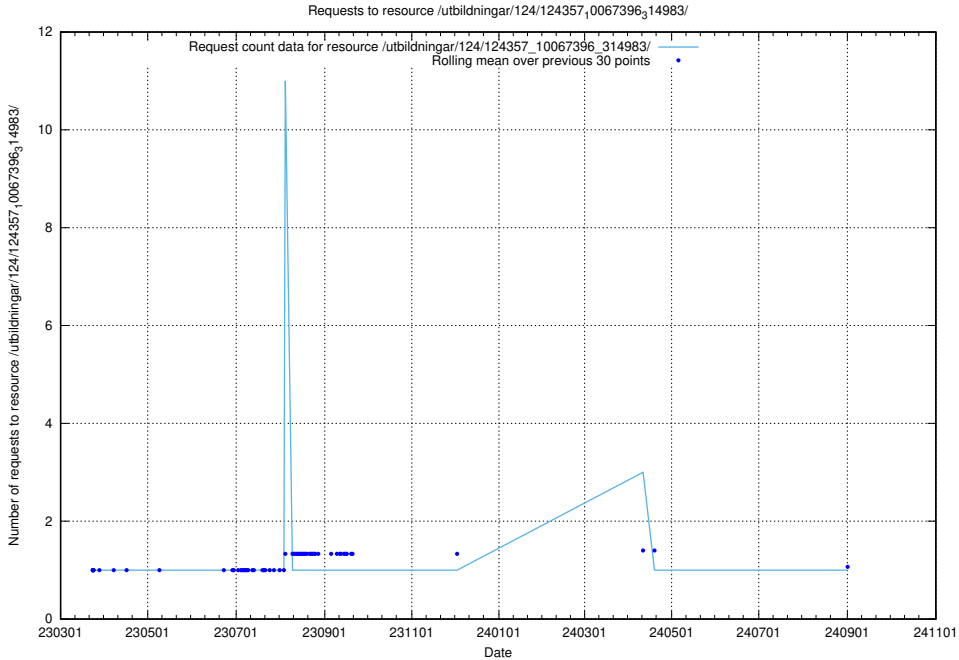

5.4735 Usage of /utbildningar/124/124357_10067396_314983/

Here, we count the number of requests to resource /utbildningar/124/124357_10067396_314983/.