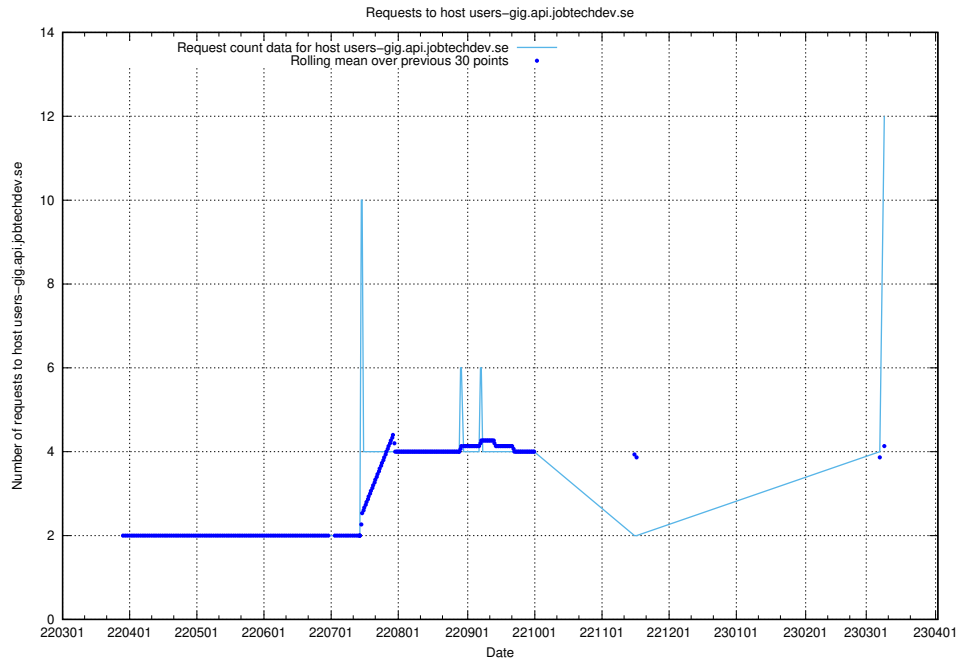

7.59 Usage of users-gig.api.jobtechdev.se

Here, we count the number of requests to host users-gig.api.jobtechdev.se.