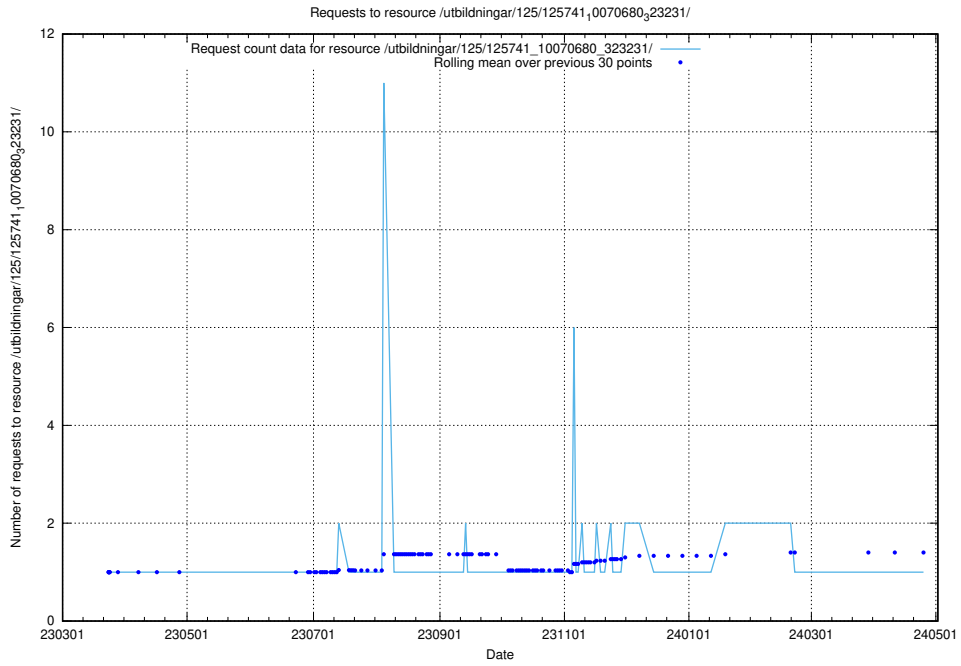

5.7389 Usage of /utbildningar/125/125741_10070680_323231/

Here, we count the number of requests to resource /utbildningar/125/125741_10070680_323231/.