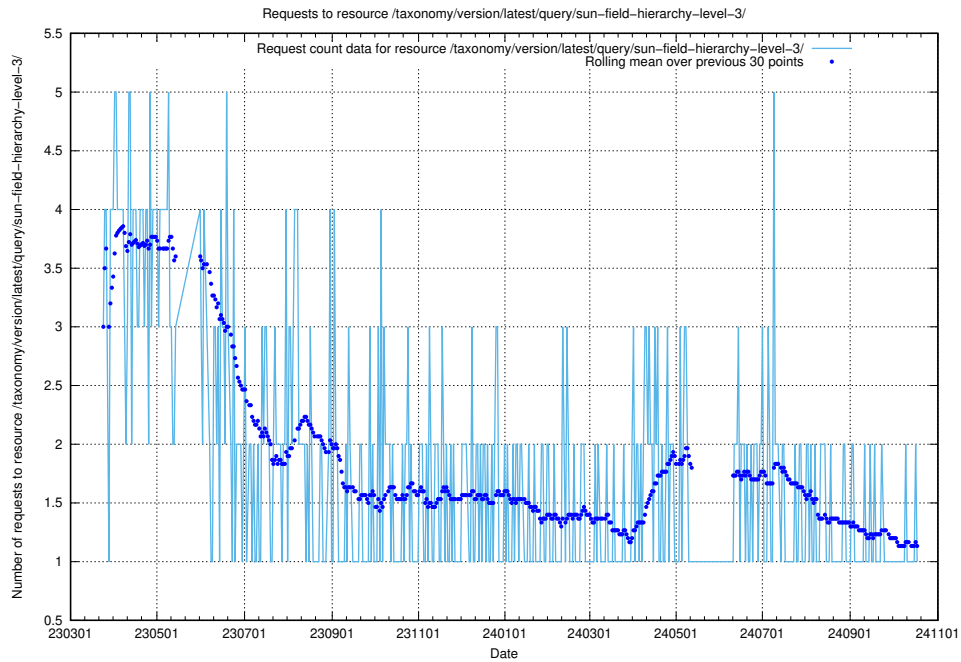

5.6958 Usage of /taxonomy/version/latest/query/sun-field-hierarchy-level-3/

Here, we count the number of requests to resource /taxonomy/version/latest/query/sun-field-hierarchy-level-3/.