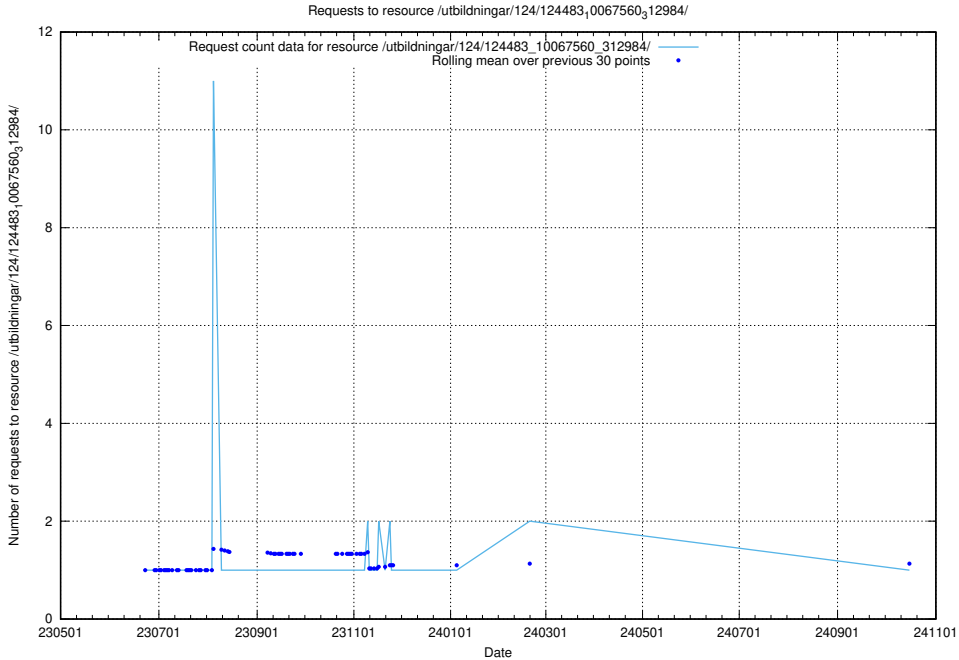

5.6658 Usage of /utbildningar/124/124483_10067560_312984/

Here, we count the number of requests to resource /utbildningar/124/124483_10067560_312984/.