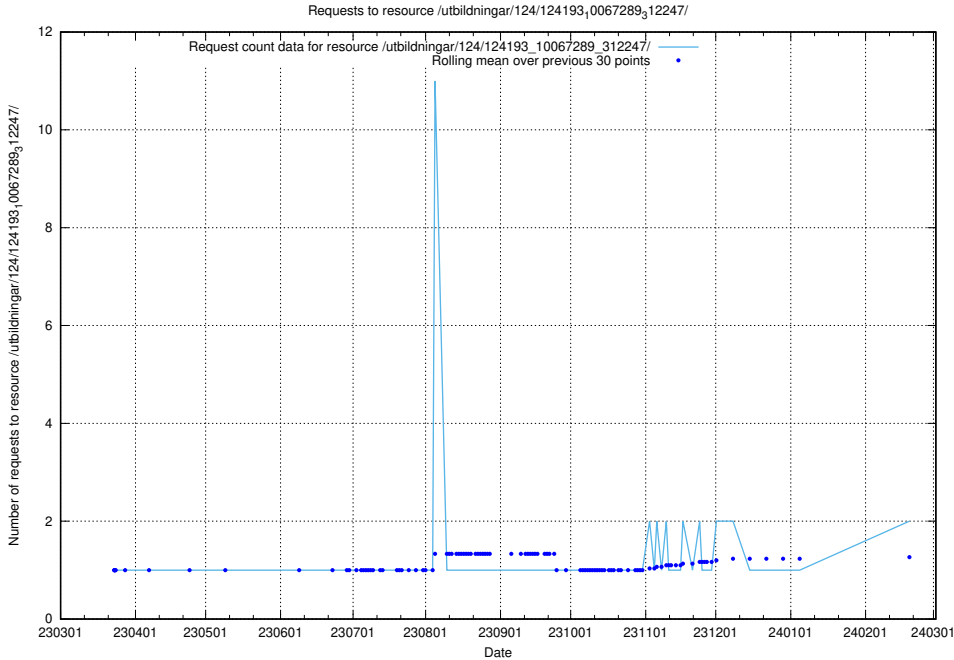

Here, we count the number of requests to resource /utbildningar/124/124193_10067289_312247/.

5.793 Usage of /utbildningar/124/124515_10065859_313815/events/

Here, we count the number of requests to resource /utbildningar/124/124515_10065859_313815/events/