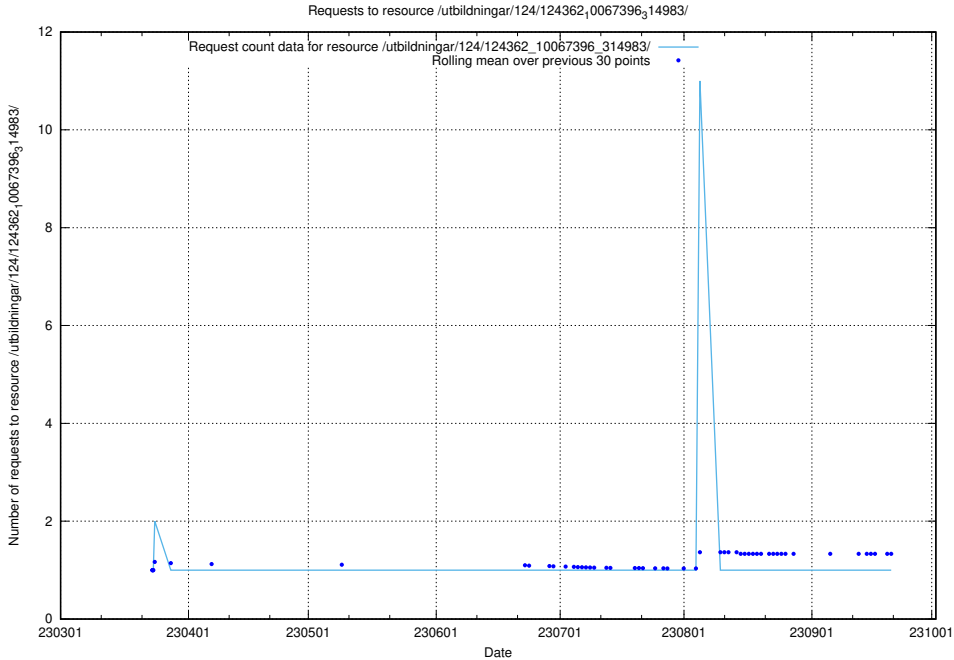

5.4667 Usage of /utbildningar/124/124362_10067396_314983/

Here, we count the number of requests to resource /utbildningar/124/124362_10067396_314983/.