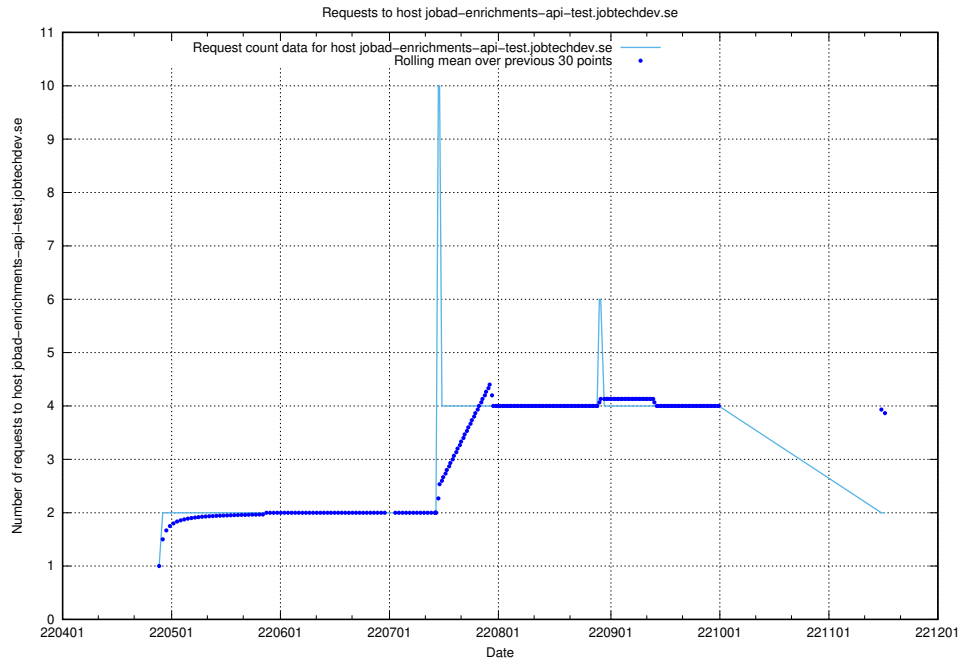

7.450 Usage of `jobad-enrichments-api-test.jobtechdev.se`

Here, we count the number of requests to host `jobad-enrichments-api-test.jobtechdev.se`.