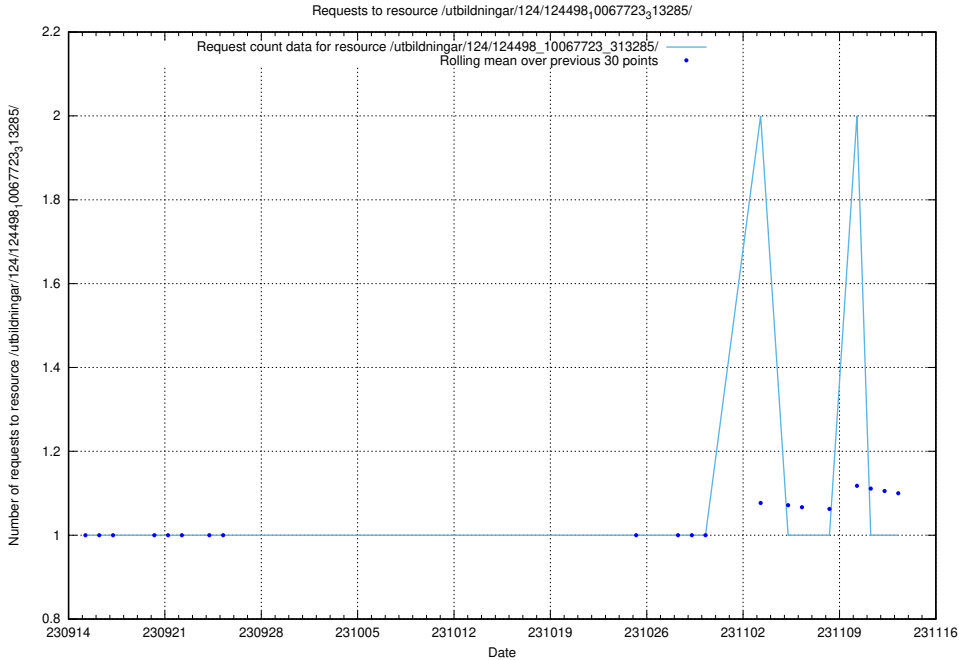

5.5466 Usage of /utbildningar/124/124498_10067723_313285/

Here, we count the number of requests to resource /utbildningar/124/124498_10067723_313285/.