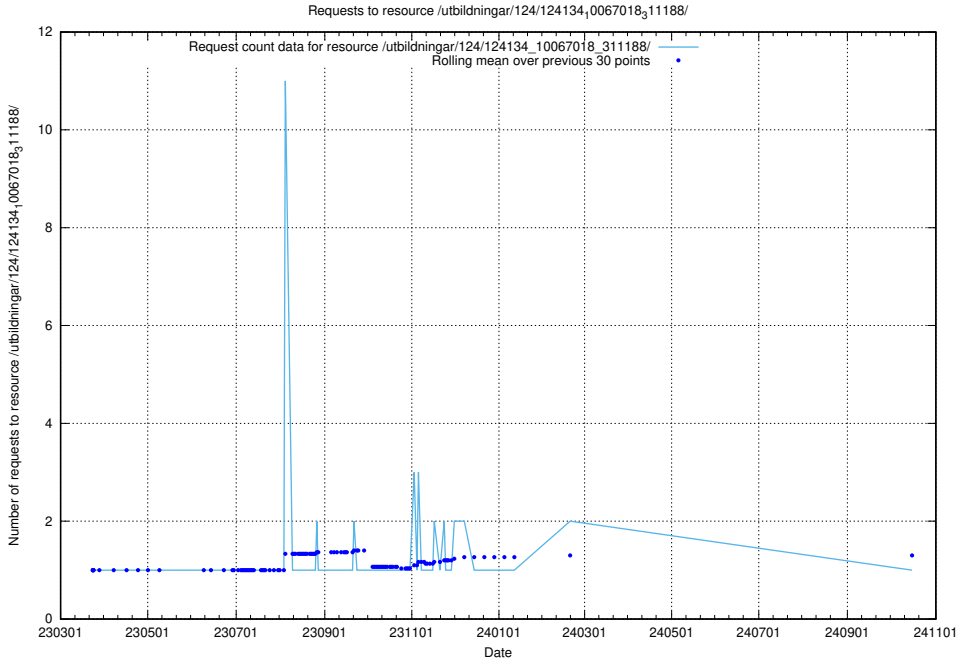

5.4988 Usage of /utbildningar/124/124134_10067018_311188/

Here, we count the number of requests to resource /utbildningar/124/124134_10067018_311188/.