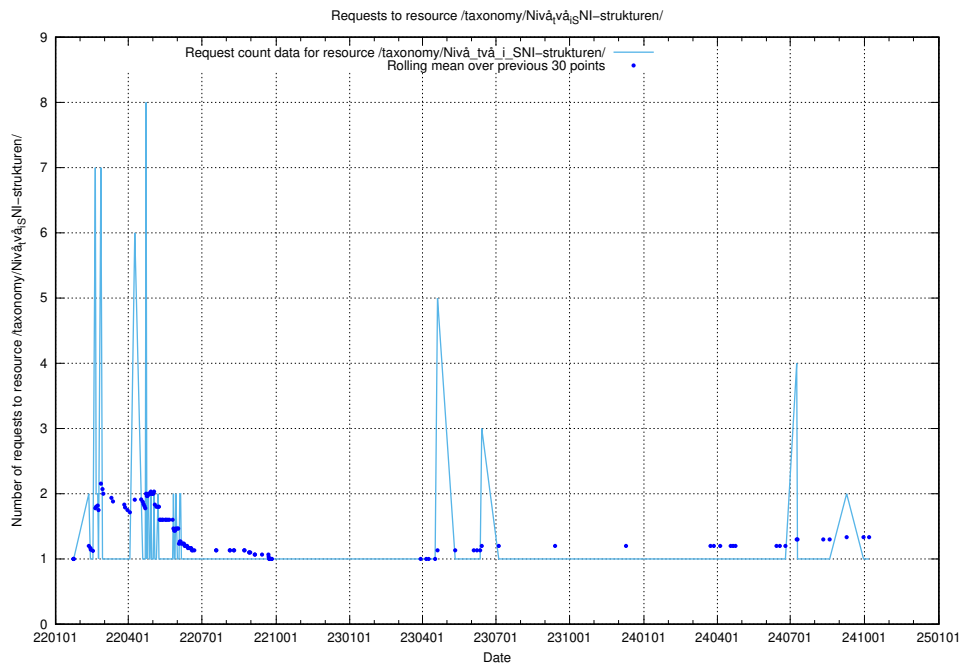

5.5110 Usage of /taxonomy/Nivå_två_i_SNI-strukturen/

Here, we count the number of requests to resource /taxonomy/Nivå_två_i_SNI-strukturen/.