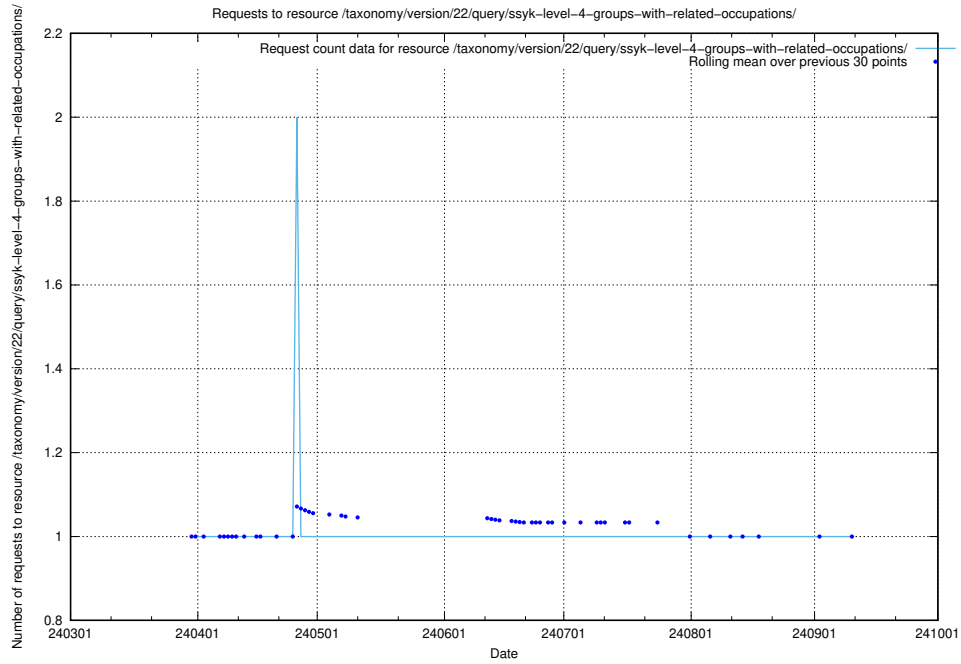

5.2505 Usage of /taxonomy/version/22/query/ssyk-level-4-groups-with-related-occupations/

Here, we count the number of requests to resource /taxonomy/version/22/query/ssyk-level-4-groups-with-related-occupations/.