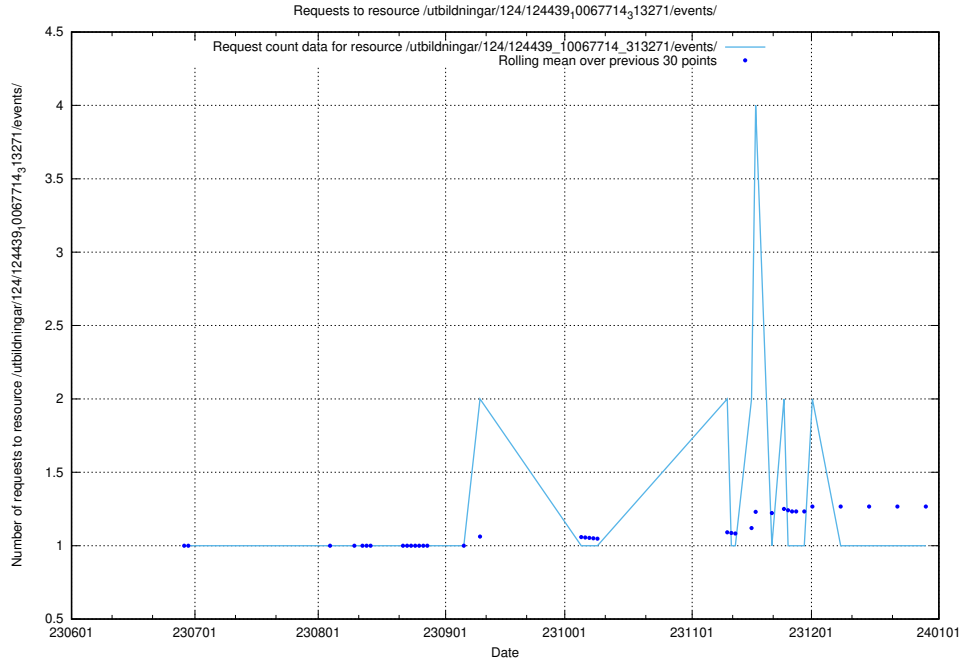

5.6405 Usage of /utbildningar/124/124439_10067714_313271/events/

Here, we count the number of requests to resource /utbildningar/124/124439_10067714_313271/events/