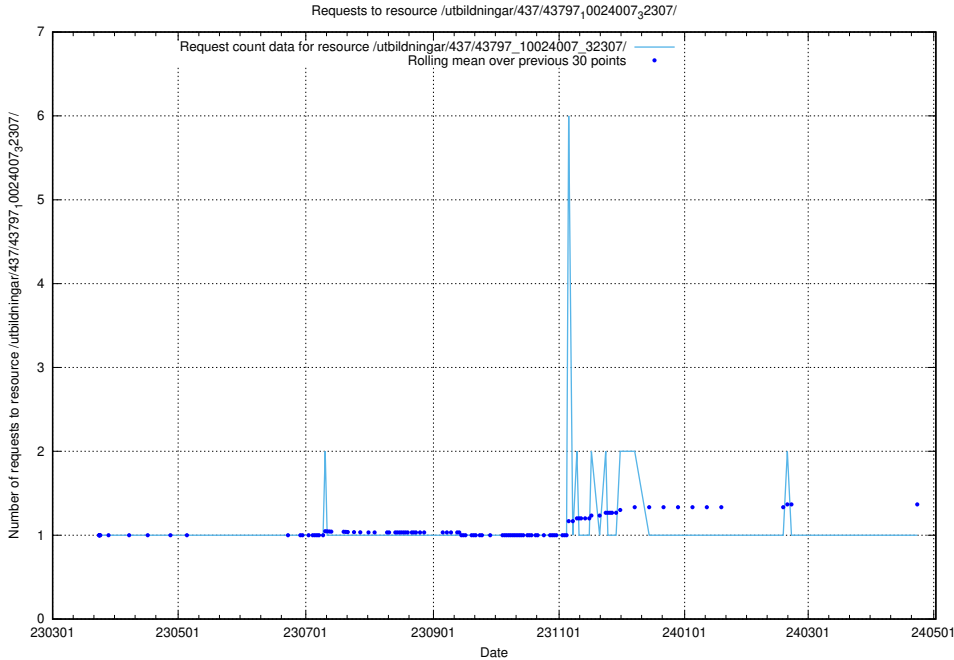

5.7263 Usage of /utbildningar/437/43797_10024007_32307/

Here, we count the number of requests to resource /utbildningar/437/43797_10024007_32307/.