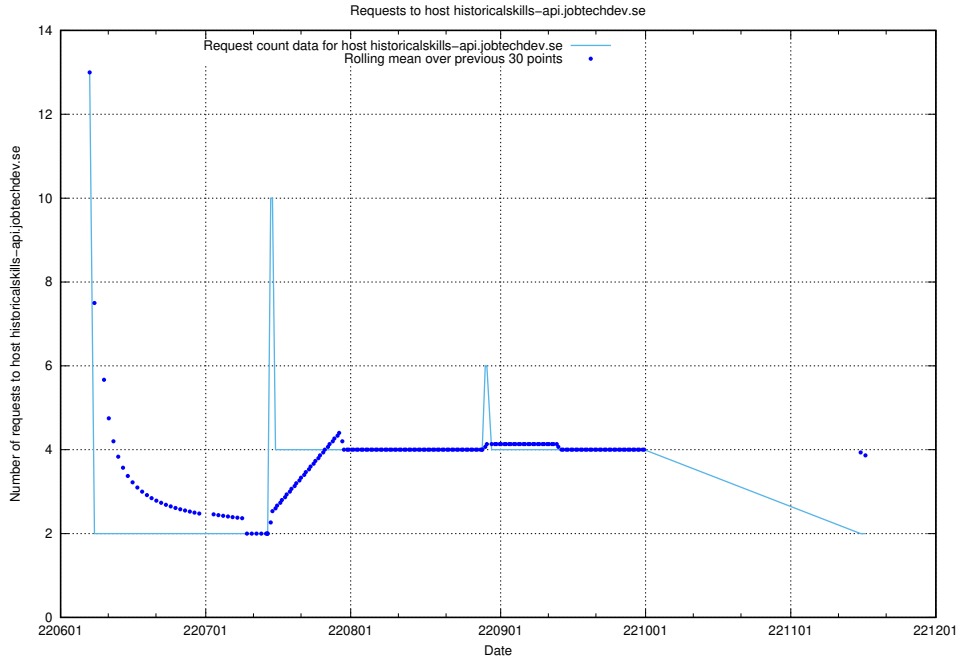

Here, we count the number of requests to host mentor-api-prod.jobtechdev.se.

7.416 Usage of historicalskills-api.jobtechdev.se

Here, we count the number of requests to host historicalskills-api.jobtechdev.se.