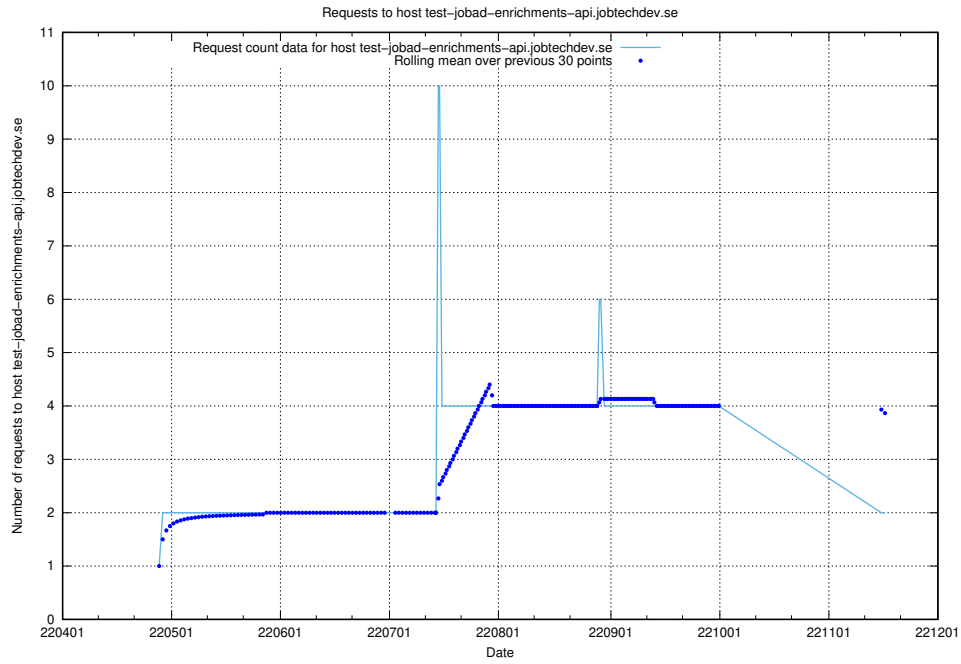

7.445 Usage of test-jobad-enrichments-api.jobtechdev.se

Here, we count the number of requests to host test-jobad-enrichments-api.jobtechdev.se.