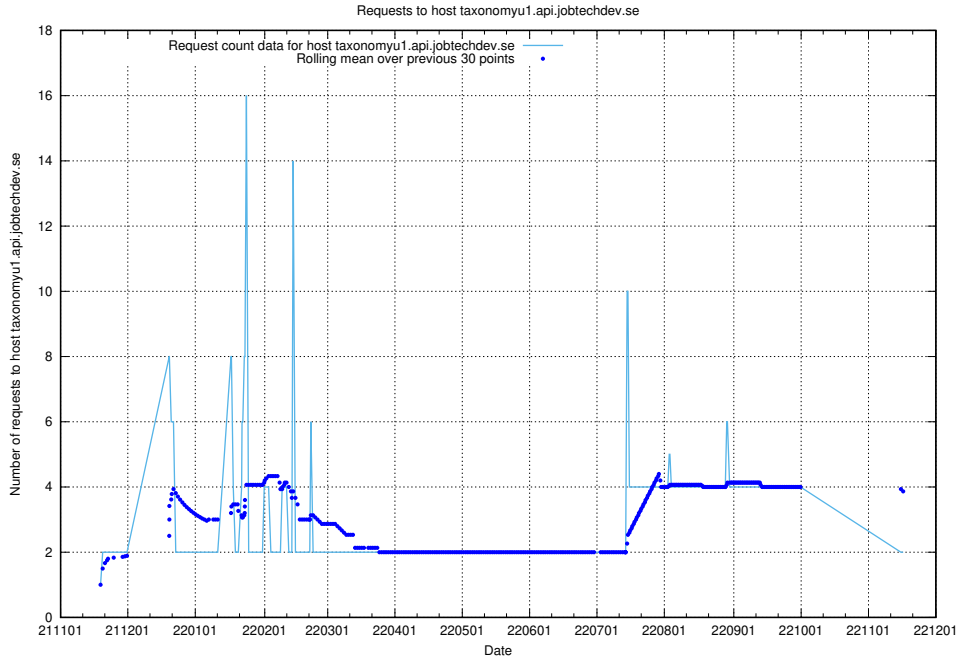

7.469 Usage of taxonomyt2.api.jobtechdev.se

Here, we count the number of requests to host taxonomyt2.api.jobtechdev.se.

7.470 Usage of widget.jobtechdev.se

Here, we count the number of requests to host widget.jobtechdev.se.