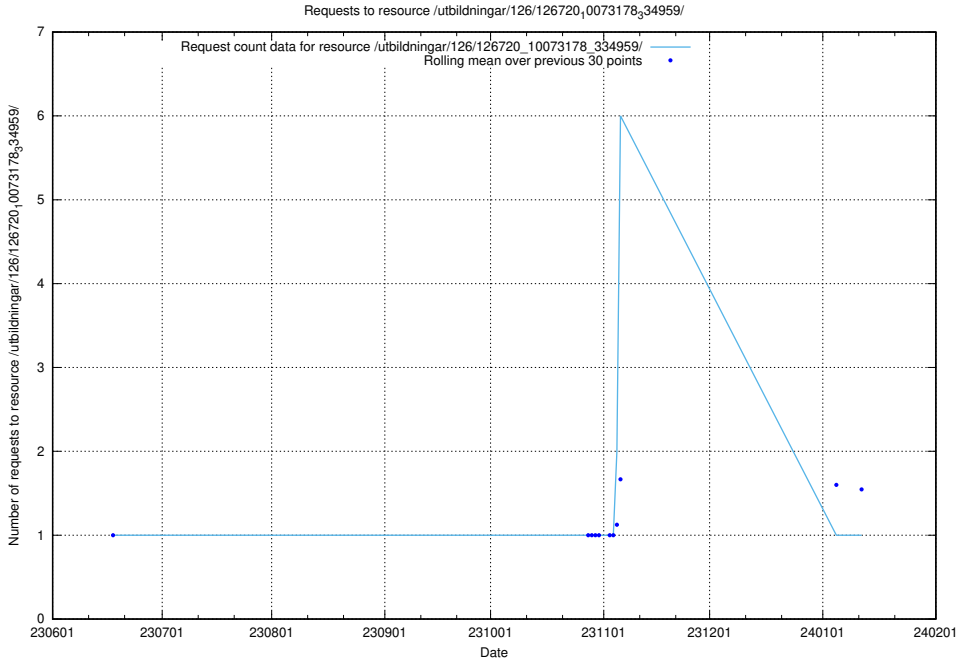

5.6721 Usage of /utbildningar/126/126720_10073178_334959/

Here, we count the number of requests to resource /utbildningar/126/126720_10073178_334959/.