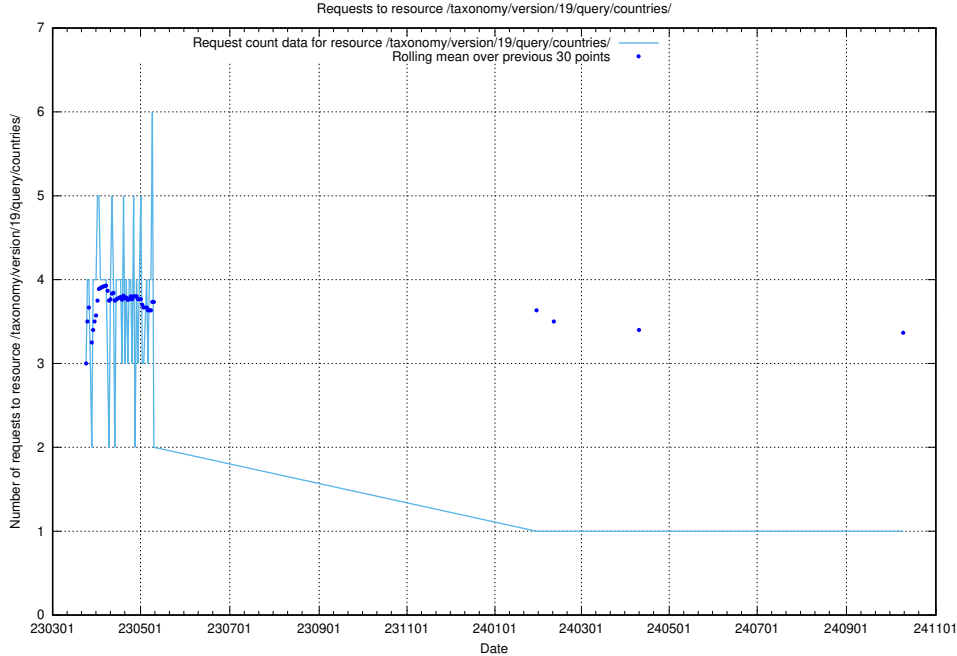

5.7050 Usage of /taxonomy/version/19/query/countries/

Here, we count the number of requests to resource /taxonomy/version/19/query/countries/.