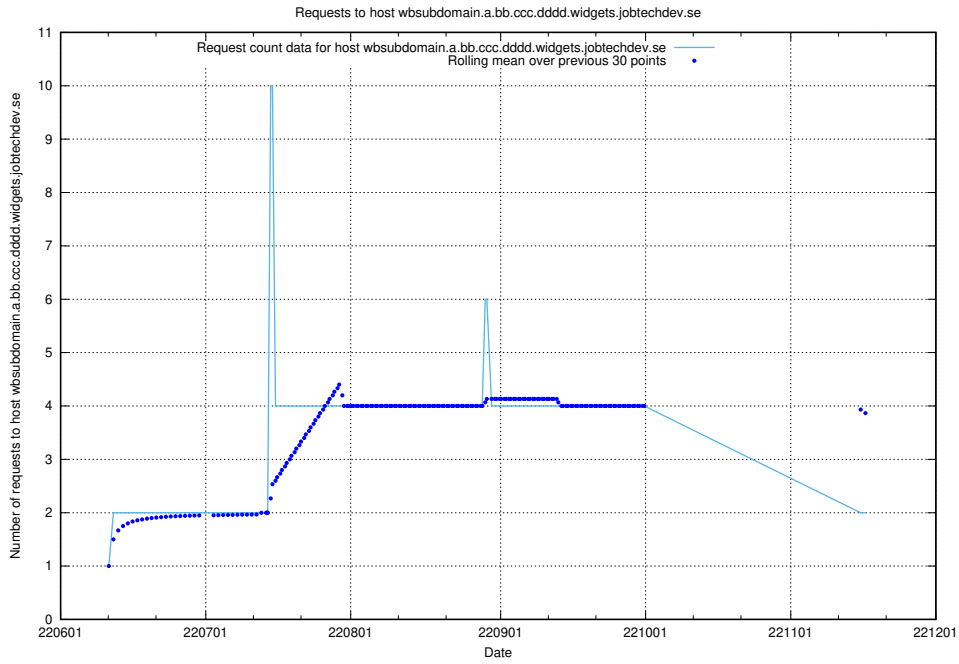

7.414 Usage of wbsubdomain.a.bb.ccc.dddd.widgets.jobtechdev.se

Here, we count the number of requests to host wbsubdomain.a.bb.ccc.dddd.widgets.jobtechdev.se.