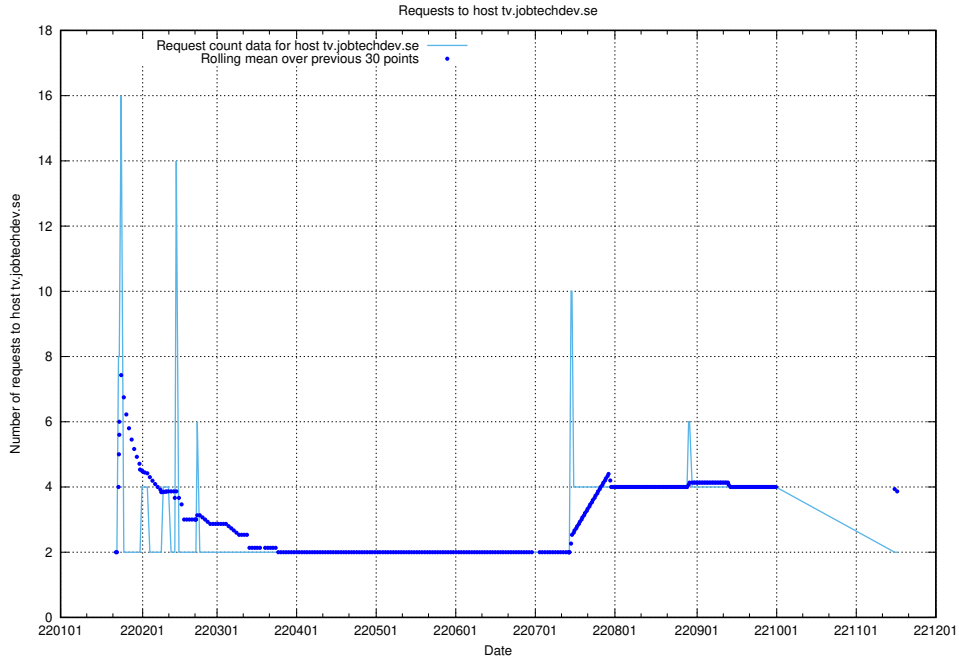

7.590 Usage of tv.jobtechdev.se

Here, we count the number of requests to host tv.jobtechdev.se.