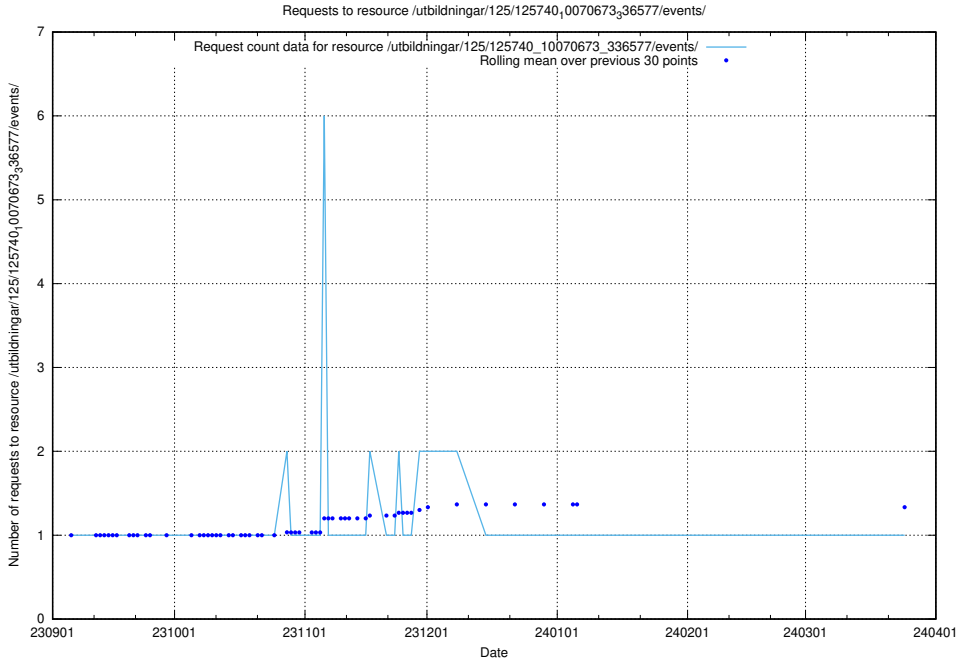

5.5555 Usage of /utbildningar/125/125740_10070673_336577/events/

Here, we count the number of requests to resource /utbildningar/125/125740_10070673_336577/events/