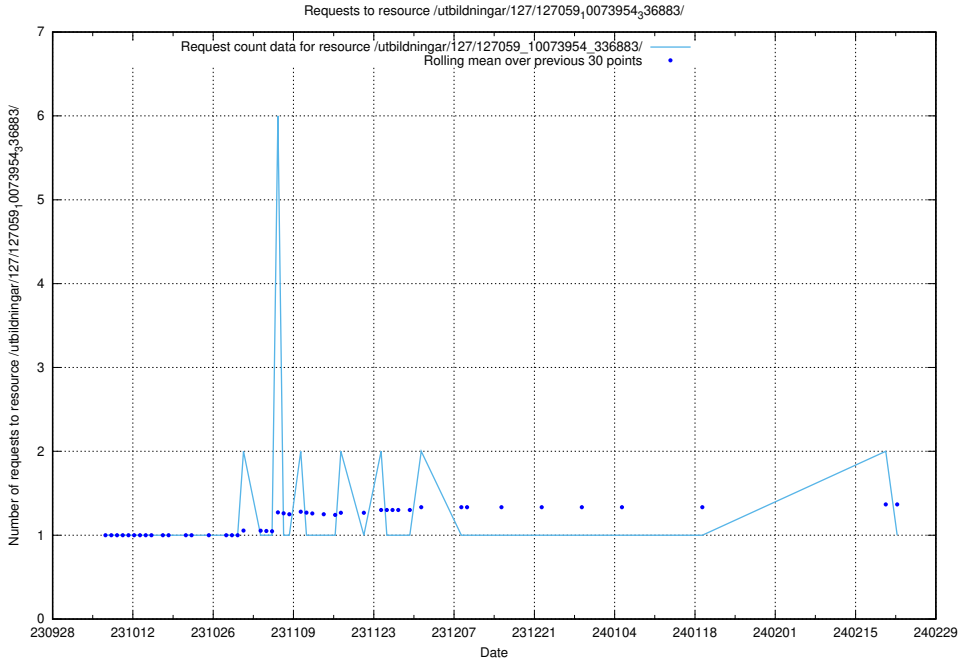

5.5276 Usage of /utbildningar/127/127059_10073954_336883/

Here, we count the number of requests to resource /utbildningar/127/127059_10073954_336883/.