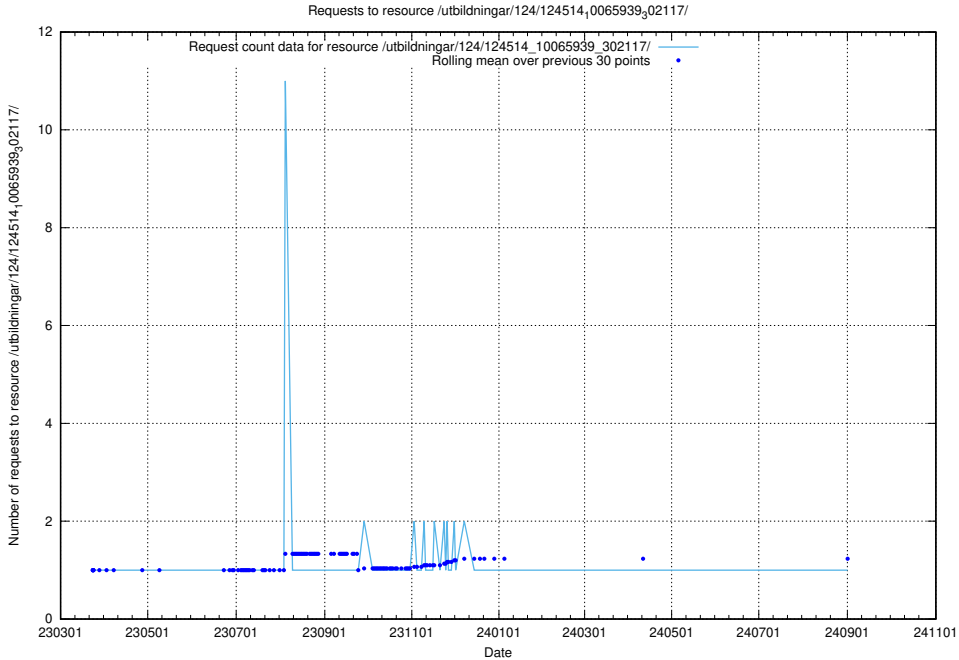

Here, we count the number of requests to resource /taxonomy/version/9/query/employment-length-concepts/.

5.2792 Usage of /utbildningar/124/124514_10065939_302117/

Here, we count the number of requests to resource /utbildningar/124/124514_10065939_302117/.