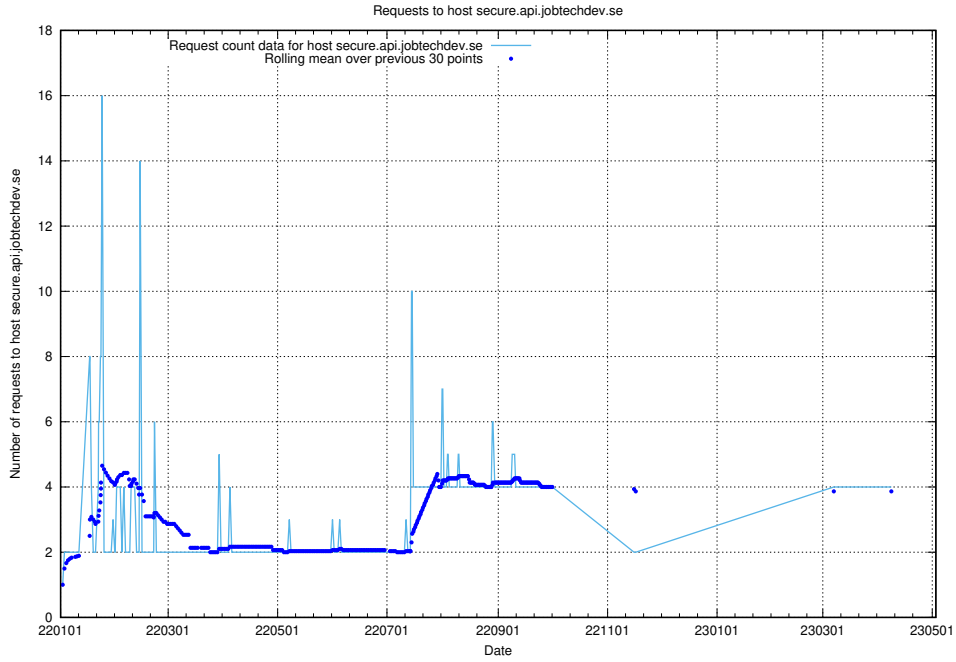

7.124 Usage of secure.api.jobtechdev.se

Here, we count the number of requests to host secure.api.jobtechdev.se.