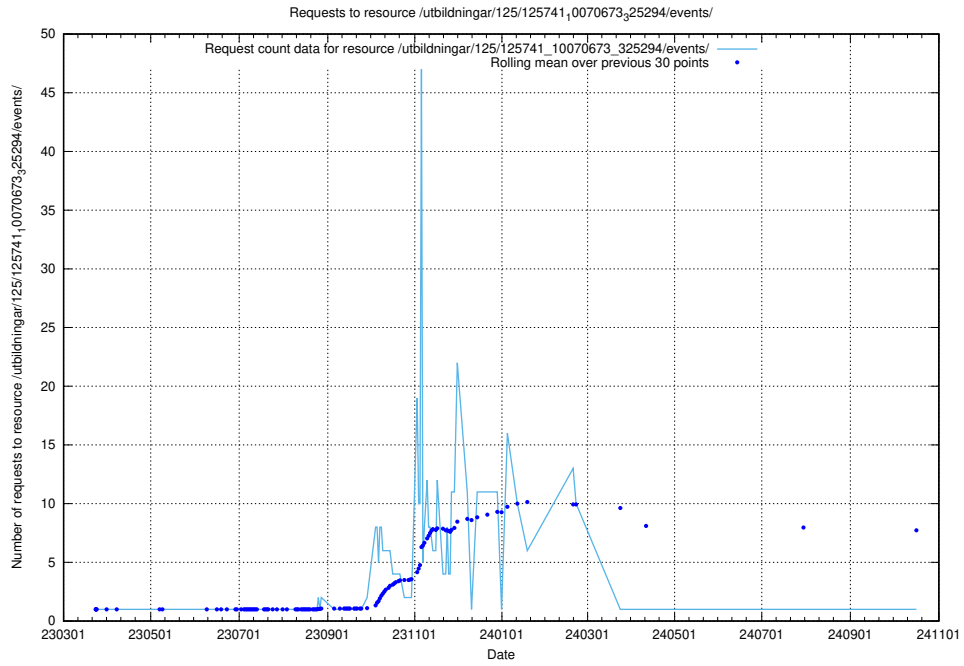

5.7401 Usage of /utbildningar/125/125741_10070673_325294/events/

Here, we count the number of requests to resource /utbildningar/125/125741_10070673_325294/events/