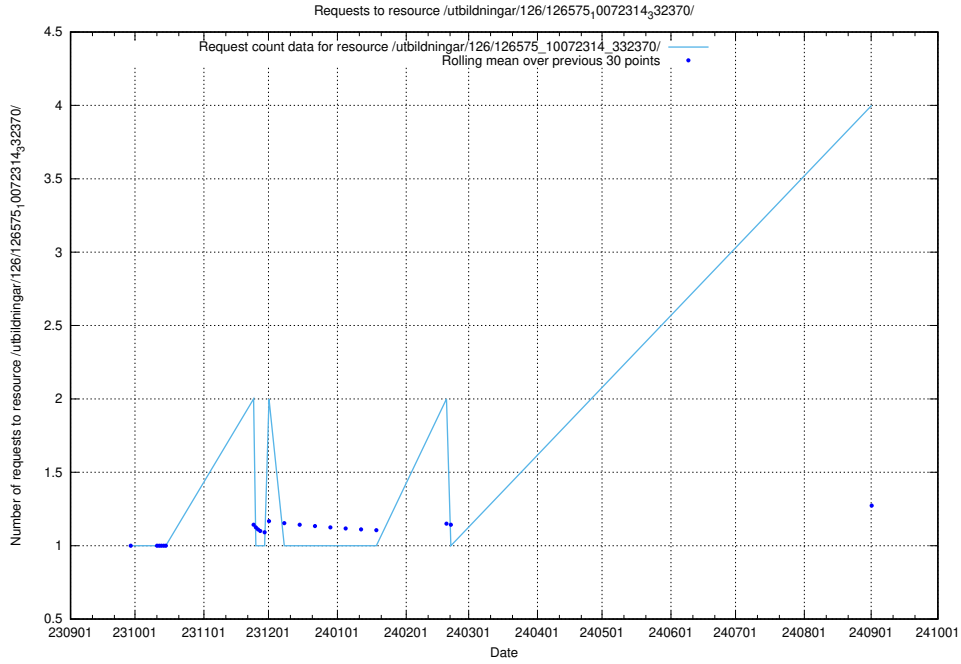

5.345 Usage of /utbildningar/126/126575_10072314_332370/

Here, we count the number of requests to resource /utbildningar/126/126575_10072314_332370/.