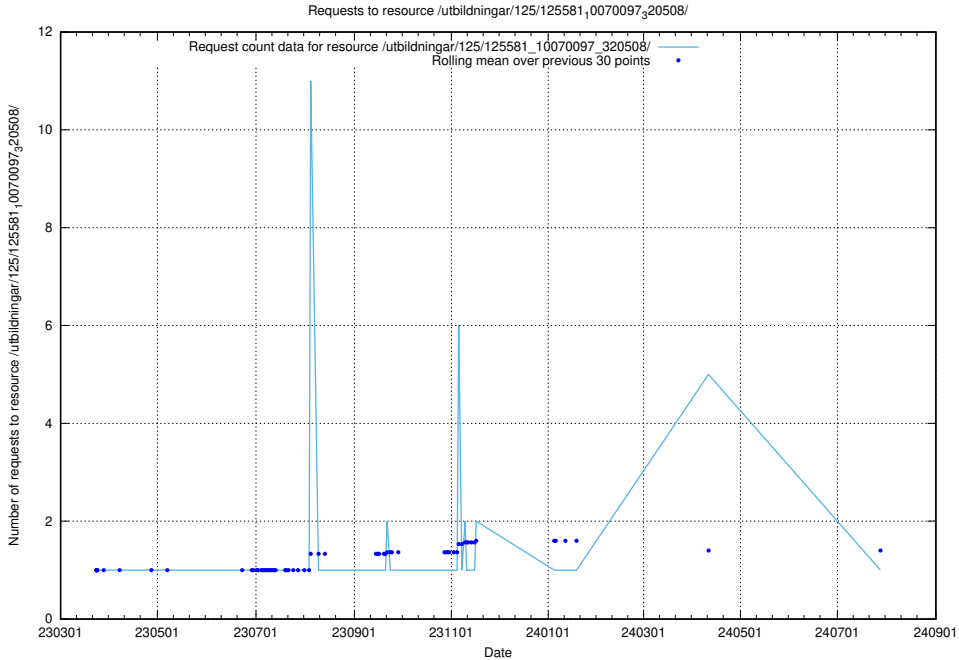

5.1181 Usage of /utbildningar/125/125581_10070097_320508/

Here, we count the number of requests to resource /utbildningar/125/125581_10070097_320508/.