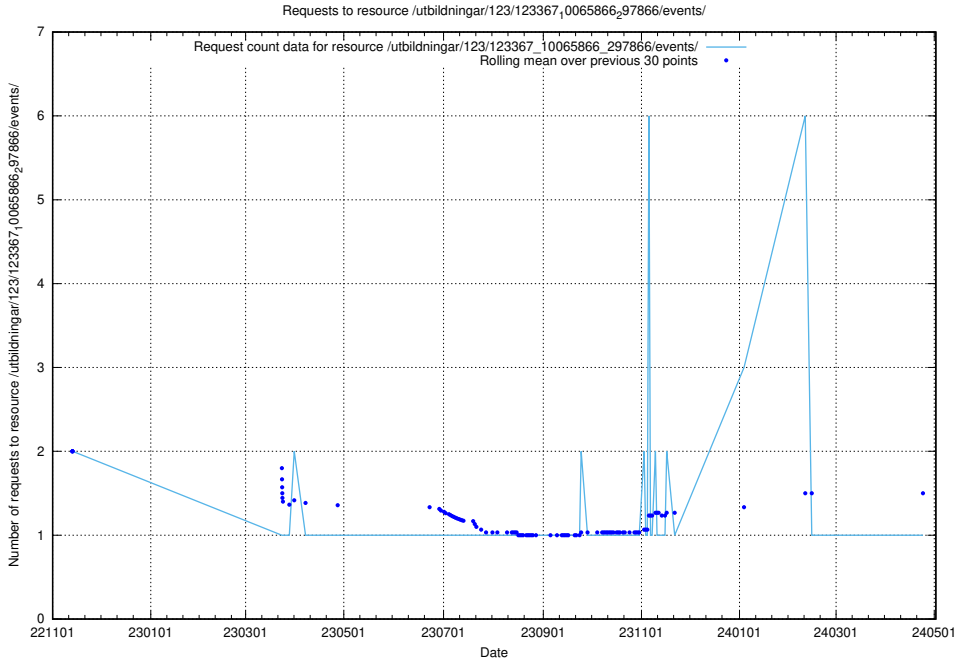

5.6696 Usage of /utbildningar/123/123367_10065866_297866/events/

Here, we count the number of requests to resource /utbildningar/123/123367_10065866_297866/events/

5.6697 Usage of /utbildningar/122/122856_10069060_323400/