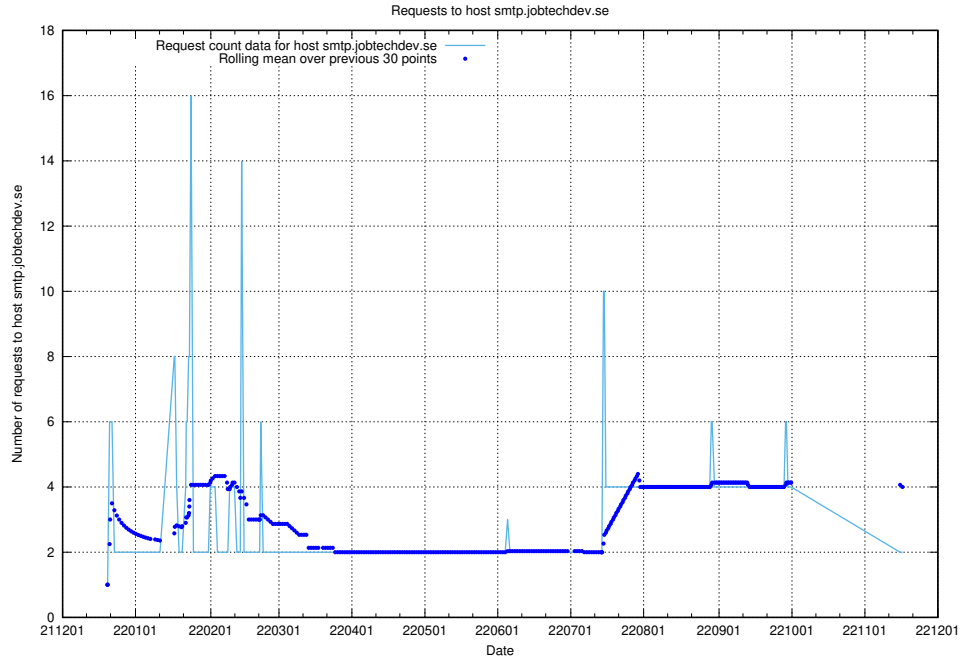

7.374 Usage of smtp.jobtechdev.se

Here, we count the number of requests to host smtp.jobtechdev.se.