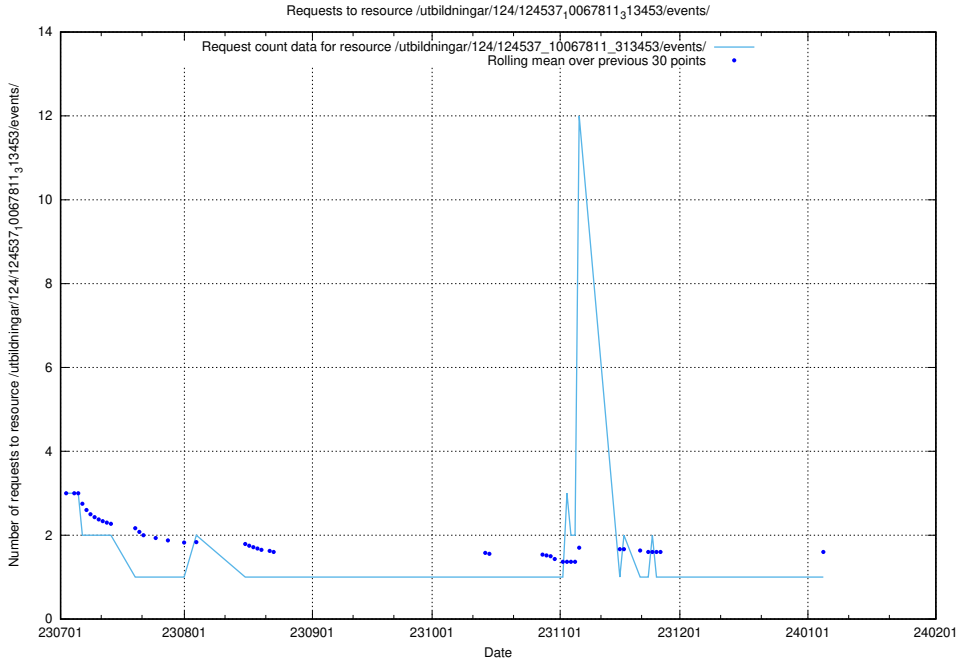

5.6241 Usage of /utbildningar/124/124537_10067811_313453/events/

Here, we count the number of requests to resource /utbildningar/124/124537_10067811_313453/events/