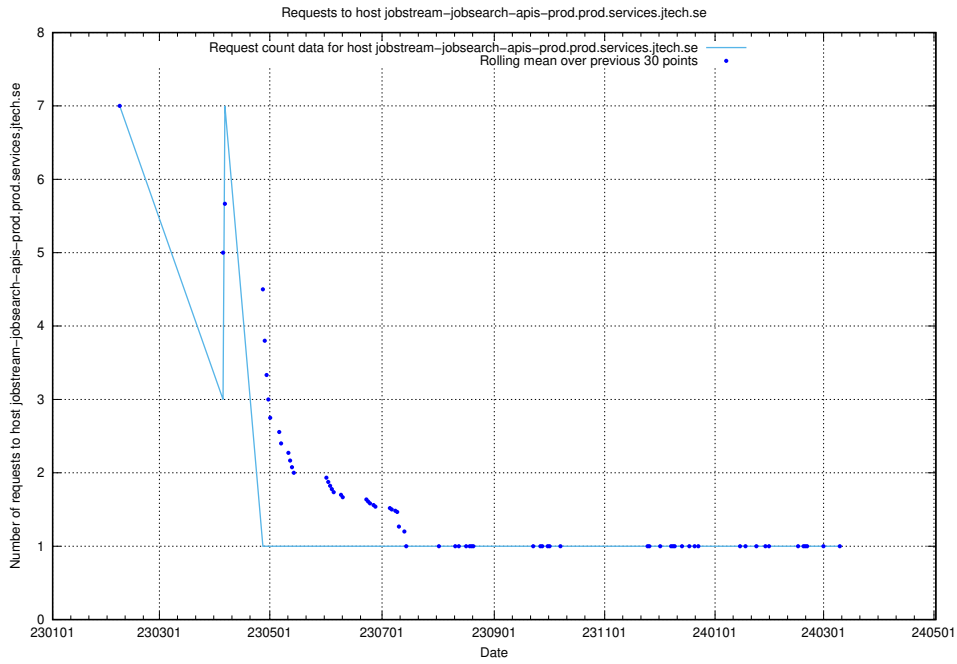

7.619 Usage of jobstream-jobsearch-apis-prod.prod.services.jtech.se

Here, we count the number of requests to host jobstream-jobsearch-apis-prod.prod.services.jtech.se.