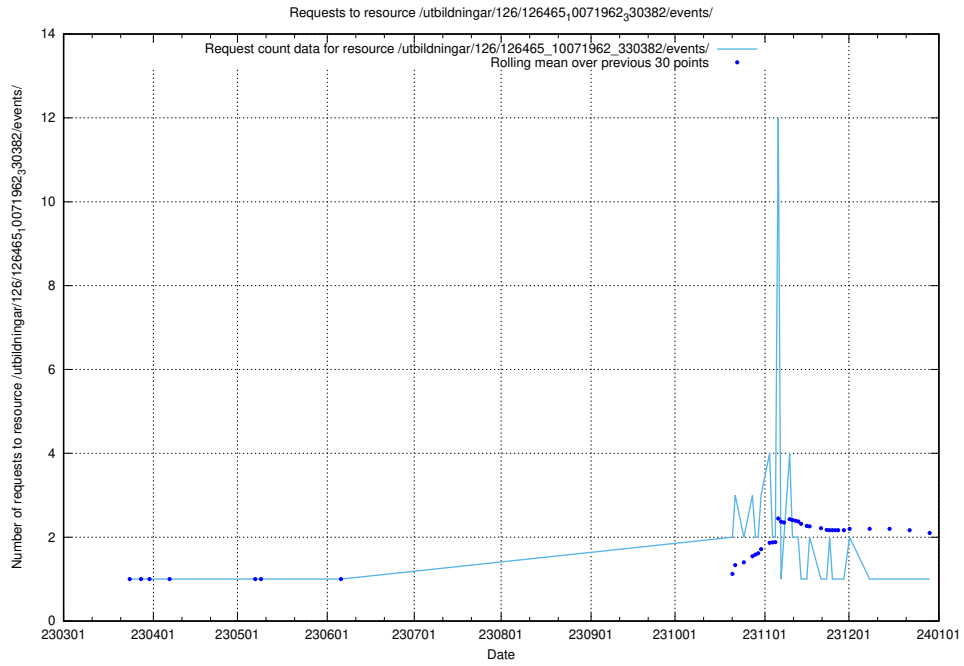

5.7106 Usage of /utbildningar/126/126465_10071962_330382/events/

Here, we count the number of requests to resource /utbildningar/126/126465_10071962_330382/events/