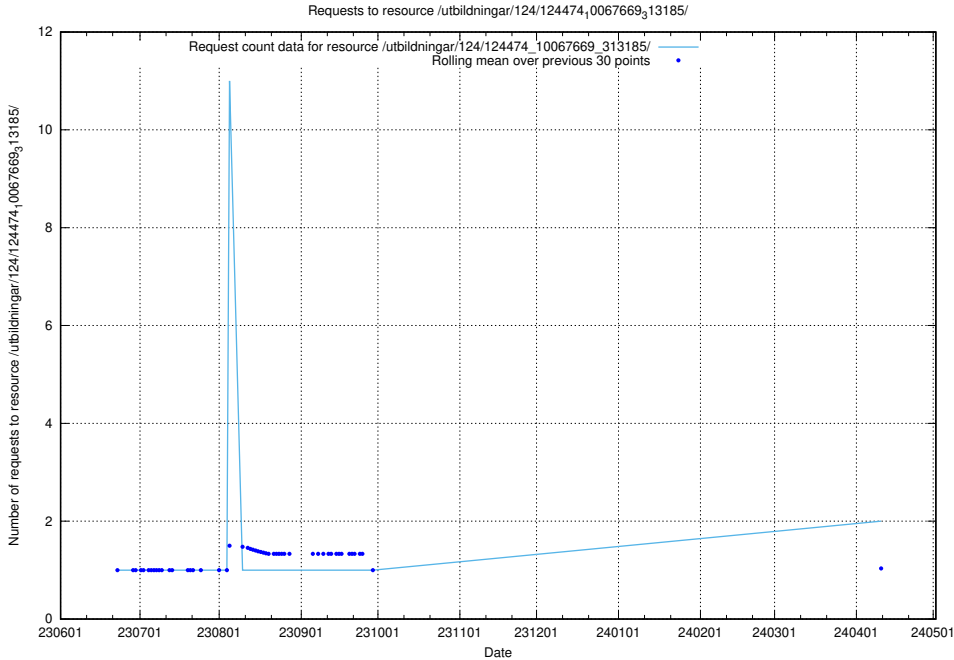

5.964 Usage of /utbildningar/124/124474_10067669_313185/

Here, we count the number of requests to resource /utbildningar/124/124474_10067669_313185/.