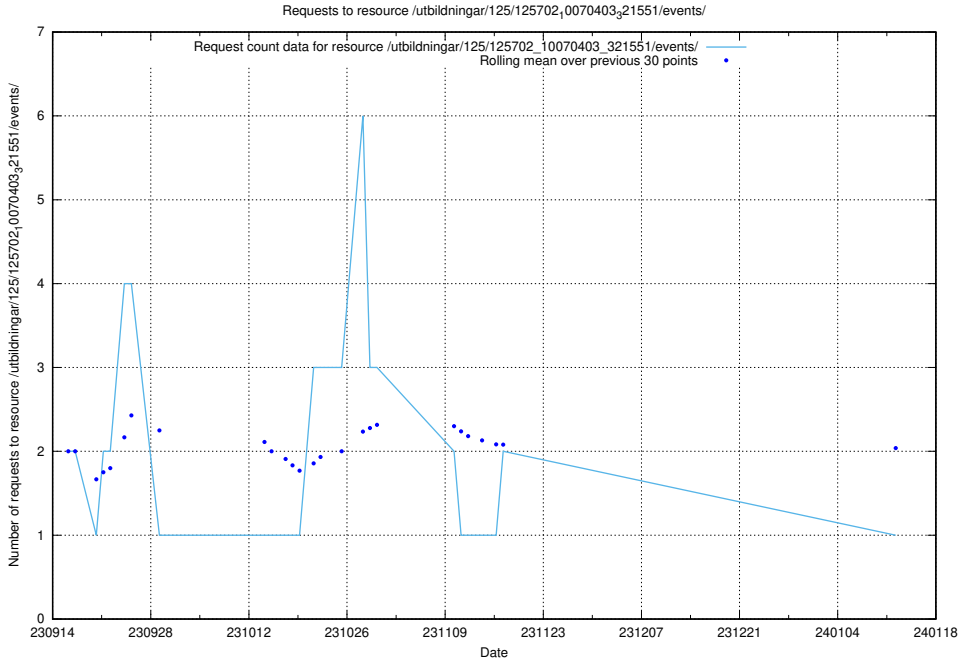

5.5424 Usage of /utbildningar/125/125702_10070403_321551/events/

Here, we count the number of requests to resource /utbildningar/125/125702_10070403_321551/events/