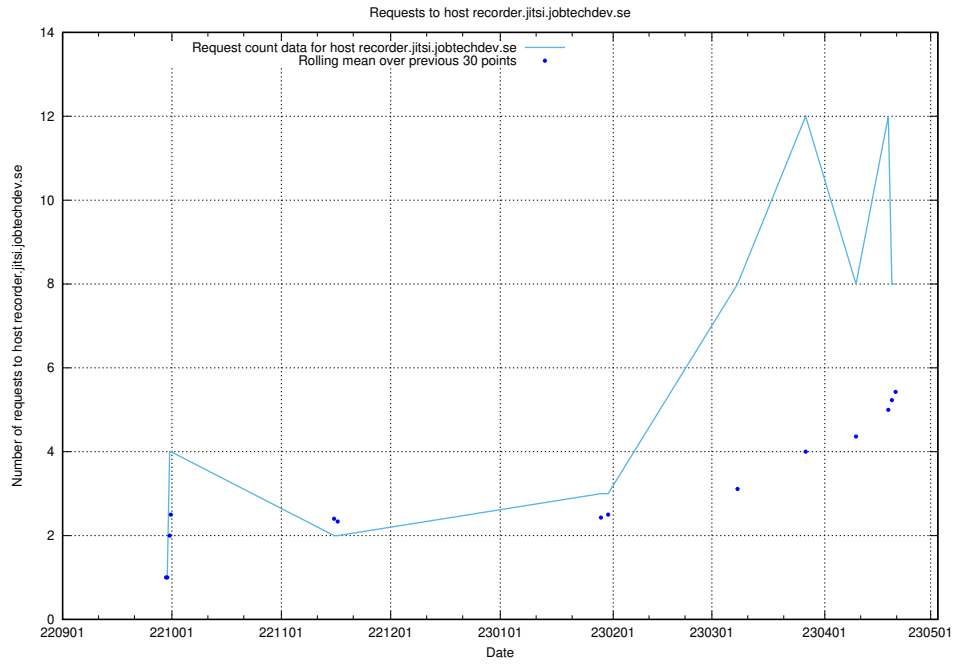

7.72 Usage of recorder.jitsi.jobtechdev.se

Here, we count the number of requests to host recorder.jitsi.jobtechdev.se.