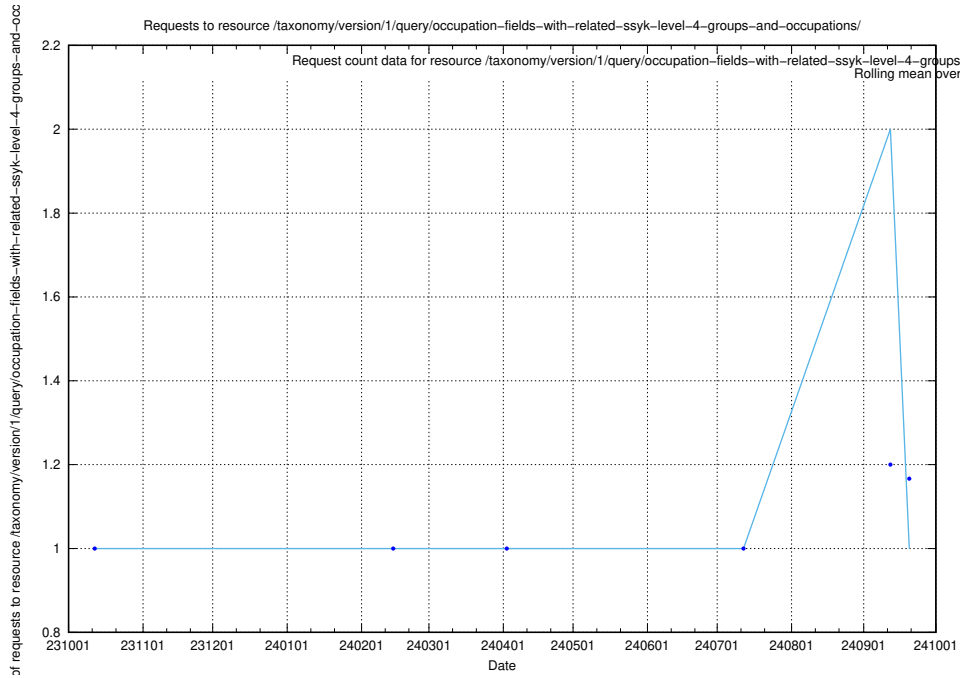

5.5254 Usage of /taxonomy/version/1/query/occupation-fields-with-related-ssyk-level-4-groups-and-occupations/

Here, we count the number of requests to resource /taxonomy/version/1/query/occupation-fields-with-related-ssyk-level-4-groups-and-occupations/.