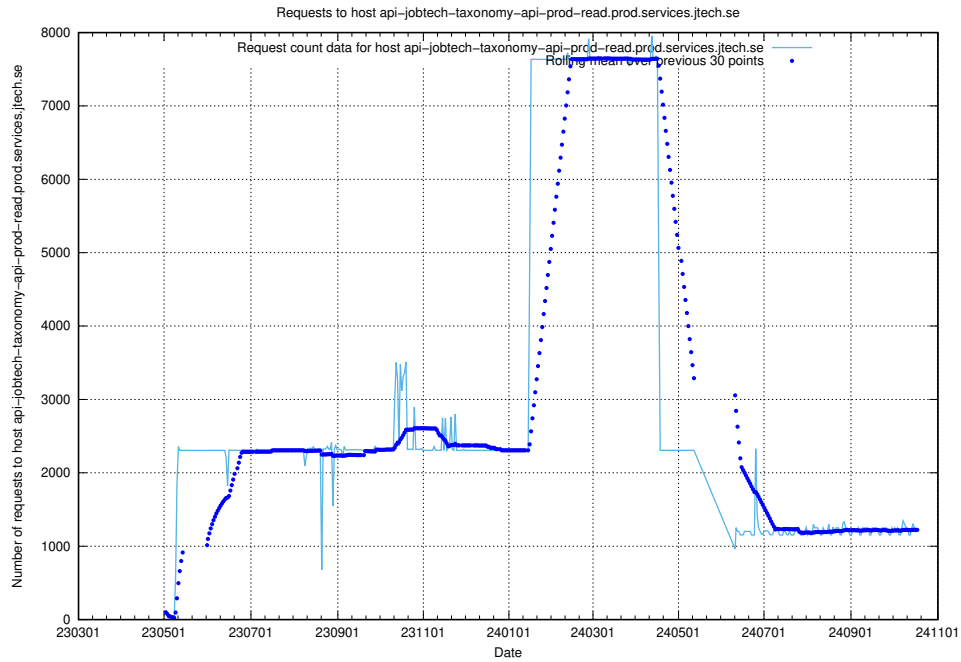

Here, we count the number of requests to host canary-openshift-ingress-canary.prod.services.jtech.se.

7.21 Usage of `api-jobtech-taxonomy-api-prod-read.prod.services.jtech.se`

Here, we count the number of requests to host `api-jobtech-taxonomy-api-prod-read.prod.services.jtech.se`.