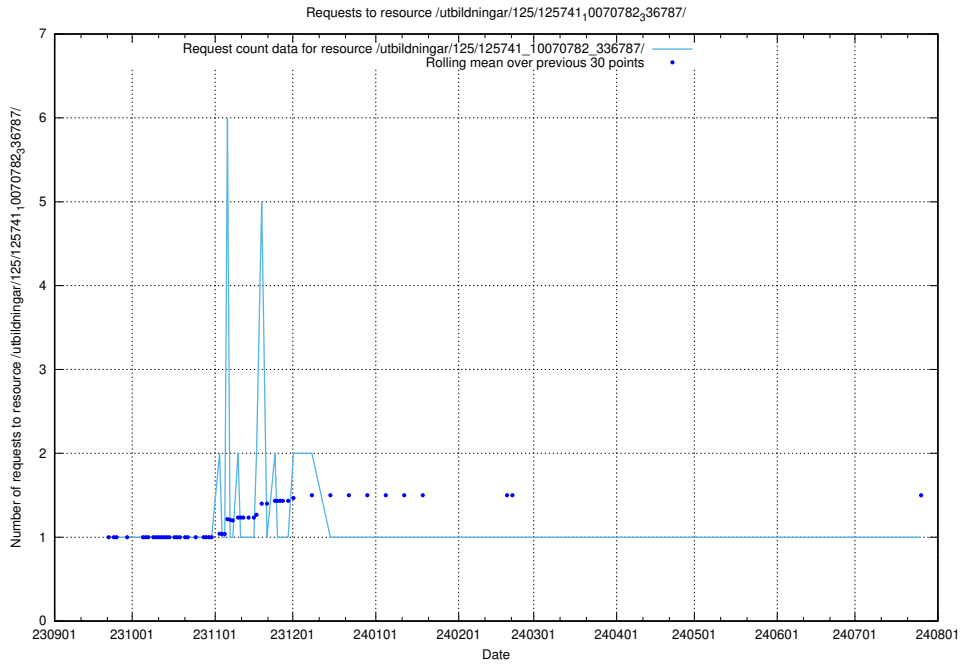

5.5393 Usage of /utbildningar/125/125741_10070782_336787/

Here, we count the number of requests to resource /utbildningar/125/125741_10070782_336787/.