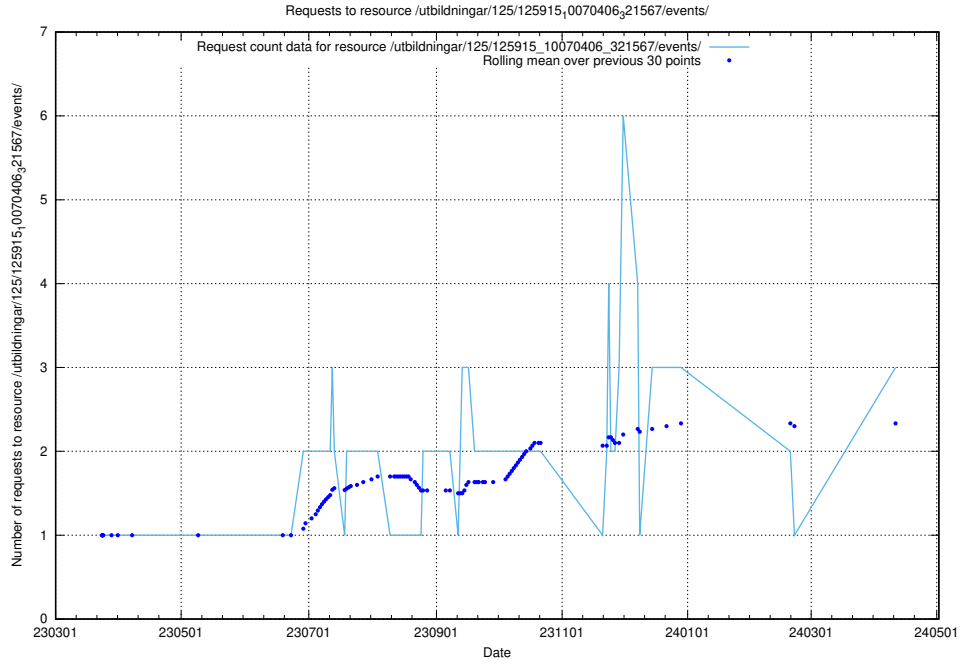

5.550 Usage of /utbildningar/125/125915_10070406_321567/events/

Here, we count the number of requests to resource /utbildningar/125/125915_10070406_321567/events/