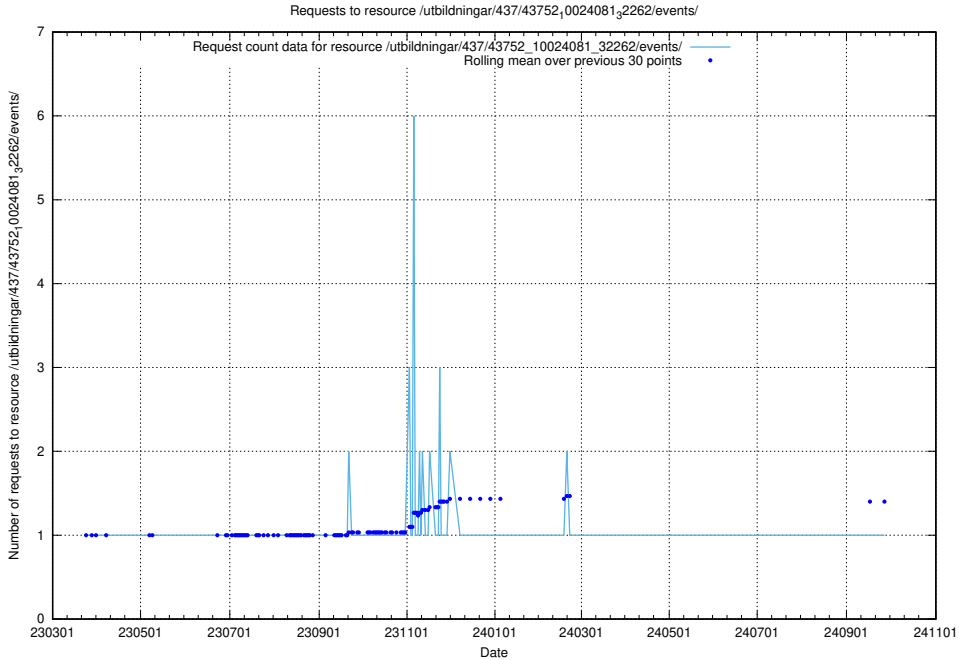

5.7097 Usage of /utbildningar/437/43752_10024081_32262/events/

Here, we count the number of requests to resource /utbildningar/437/43752_10024081_32262/events/.