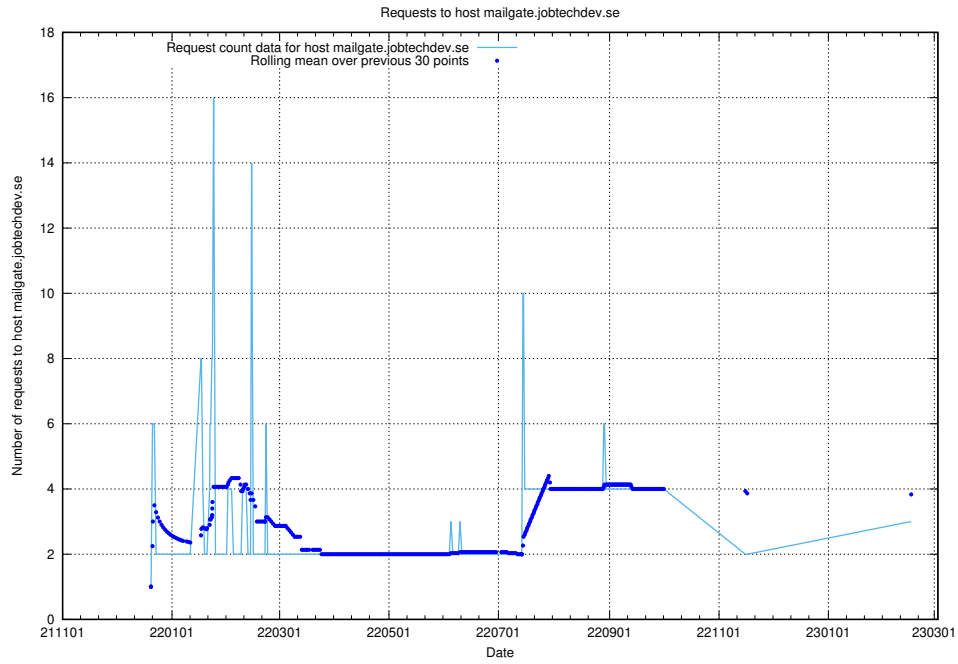

7.208 Usage of mailgate.jobtechdev.se

Here, we count the number of requests to host mailgate.jobtechdev.se.