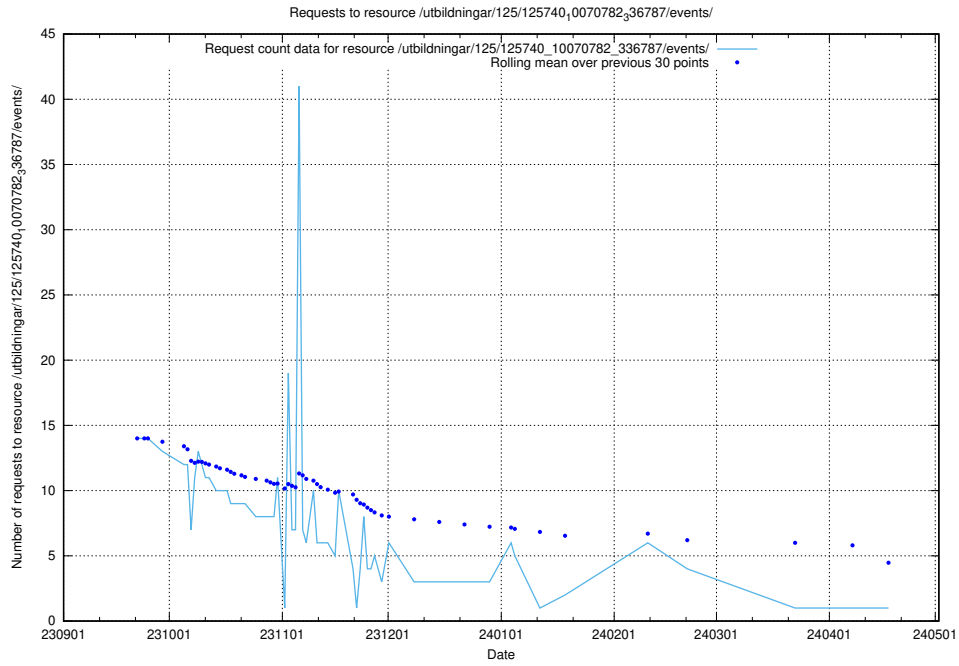

5.5384 Usage of /utbildningar/125/125740_10070782_336787/events/

Here, we count the number of requests to resource /utbildningar/125/125740_10070782_336787/events/