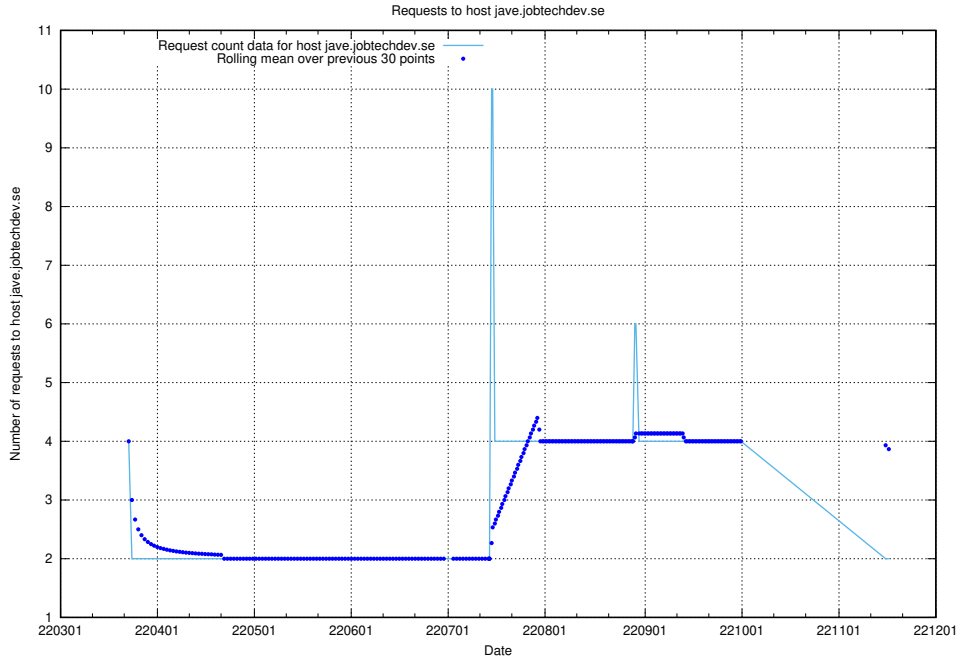

7.497 Usage of `jave.jobtechdev.se`

Here, we count the number of requests to host `jave.jobtechdev.se`.