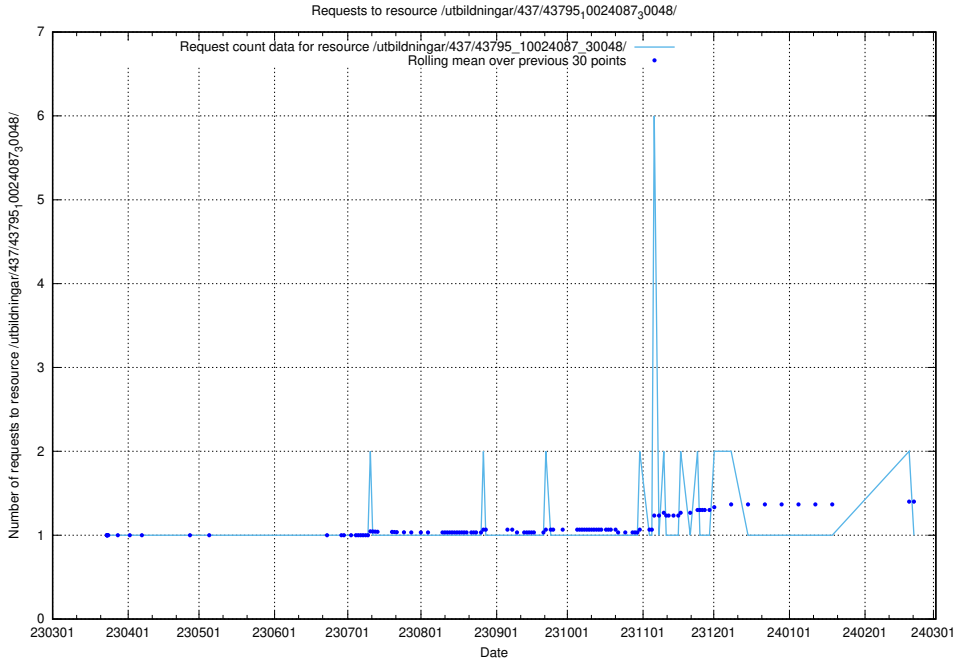

5.7272 Usage of /utbildningar/437/43795_10024087_30048/

Here, we count the number of requests to resource /utbildningar/437/43795_10024087_30048/.