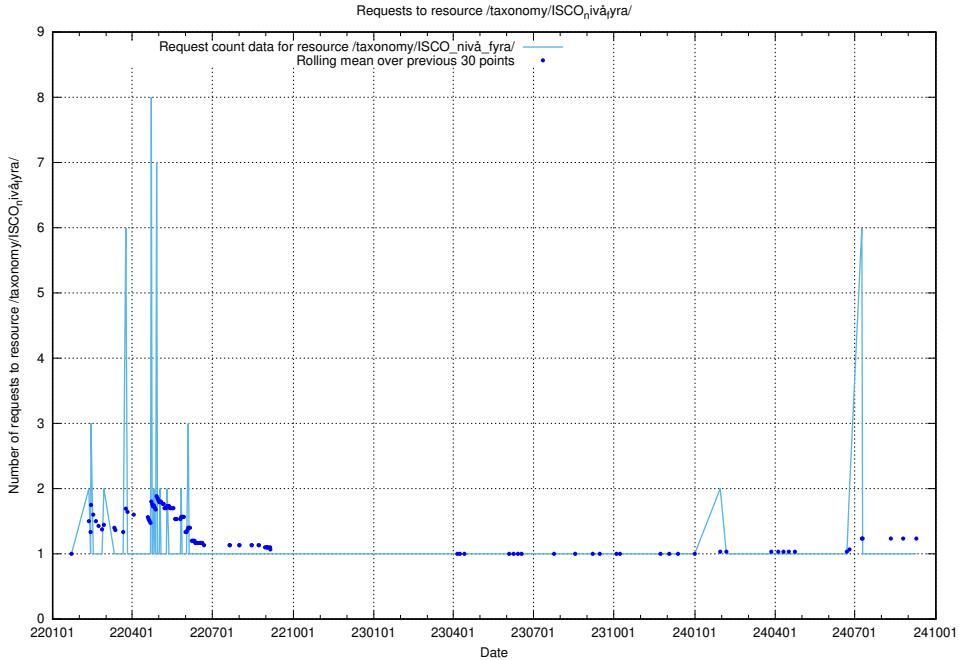

5.5849 Usage of /taxonomy/ISCO_nivå_fyra/

Here, we count the number of requests to resource /taxonomy/ISCO_nivå_fyra/.