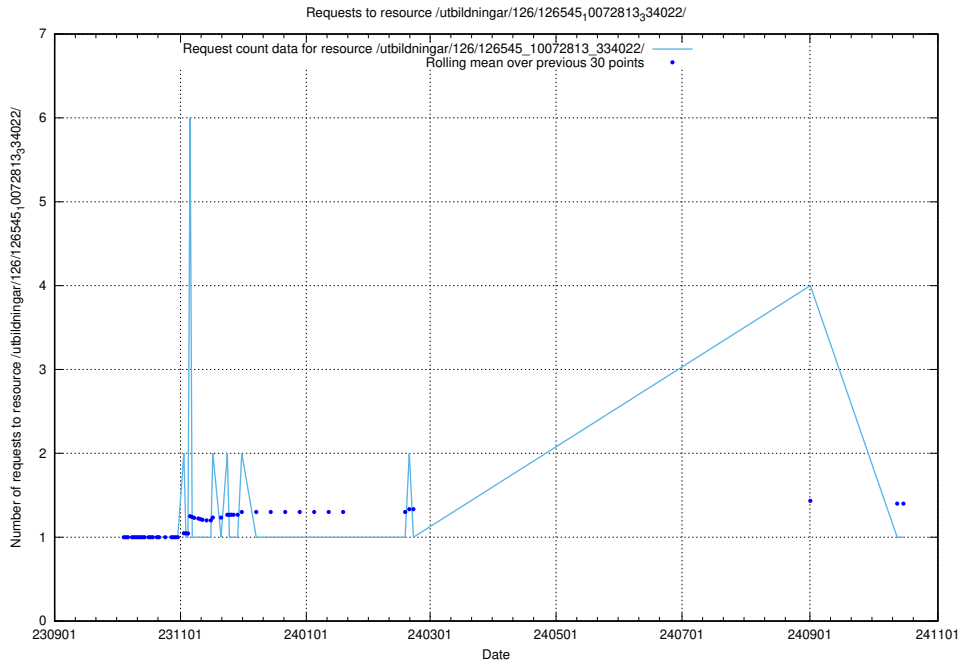

5.5294 Usage of /utbildningar/126/126545_10072813_334022/

Here, we count the number of requests to resource /utbildningar/126/126545_10072813_334022/.