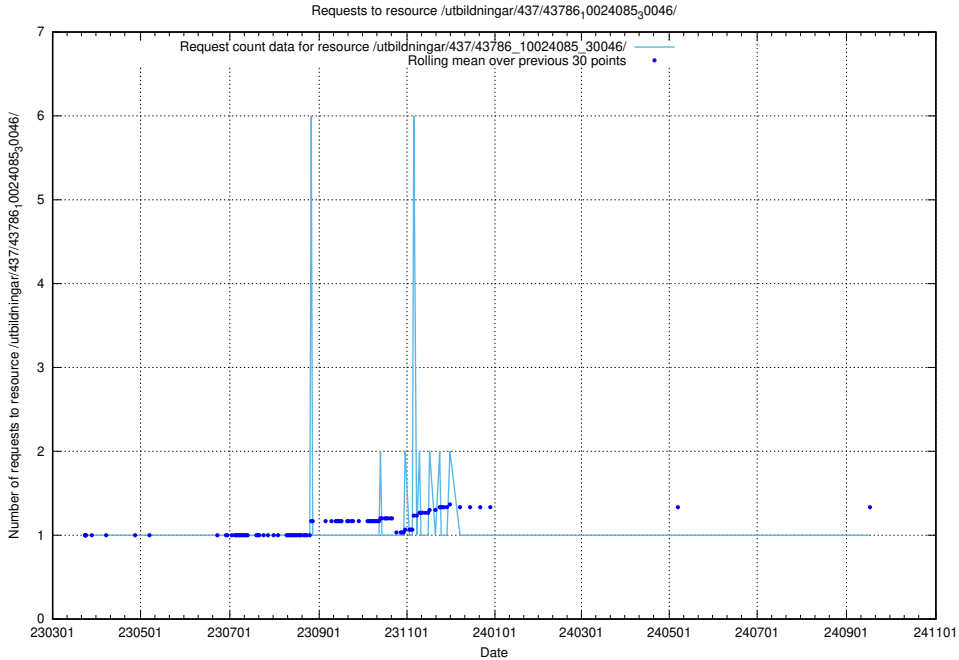

5.7276 Usage of /utbildningar/437/43786_10024085_30046/

Here, we count the number of requests to resource /utbildningar/437/43786_10024085_30046/.