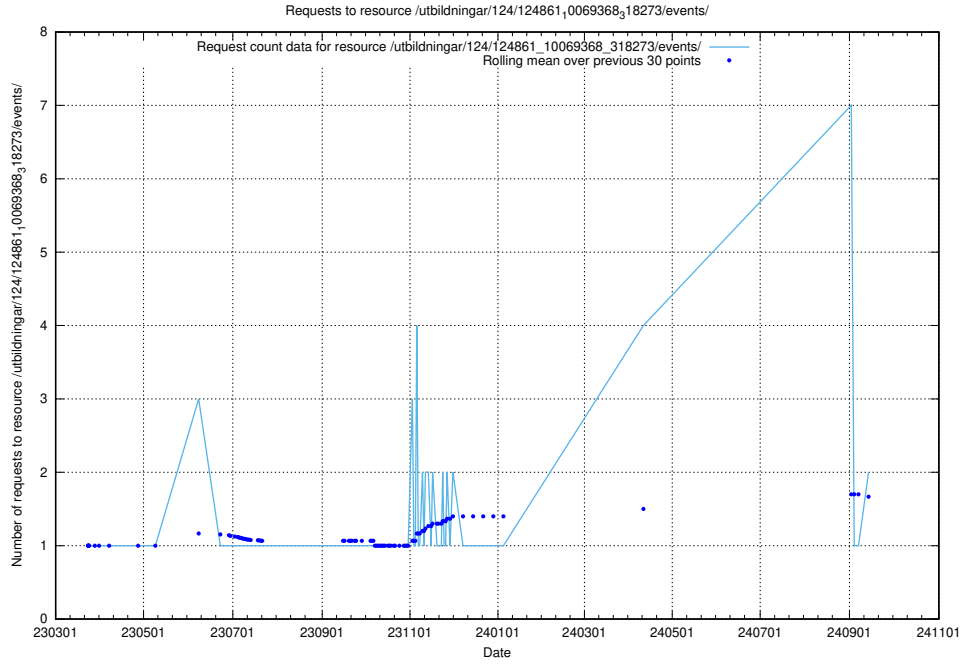

5.584 Usage of /utbildningar/124/124861_10069368_318273/events/

Here, we count the number of requests to resource /utbildningar/124/124861_10069368_318273/events/