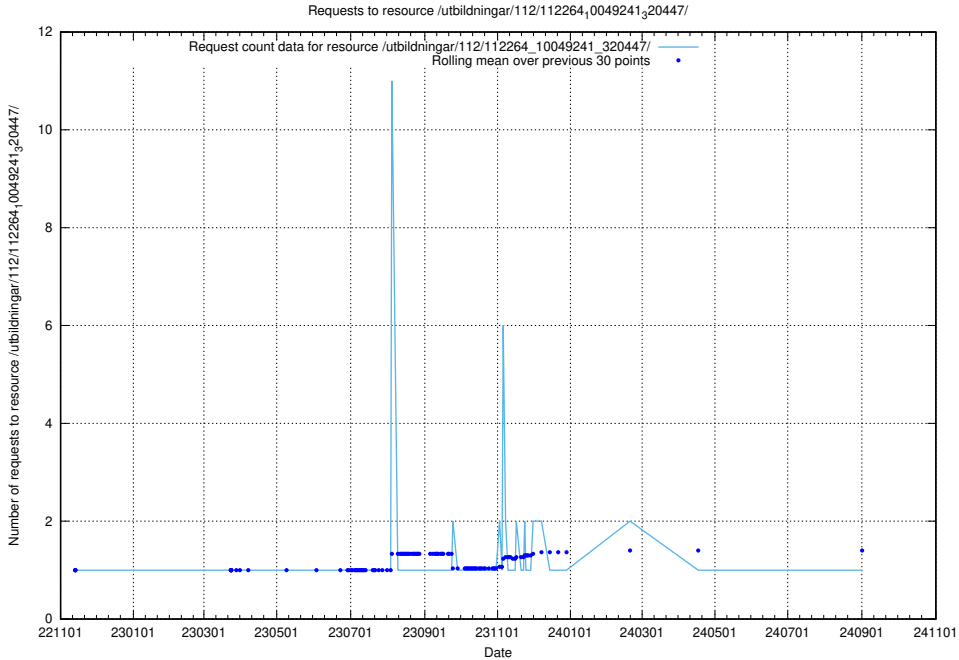

5.7086 Usage of /utbildningar/112/112264_10049241_320447/

Here, we count the number of requests to resource /utbildningar/112/112264_10049241_320447/.