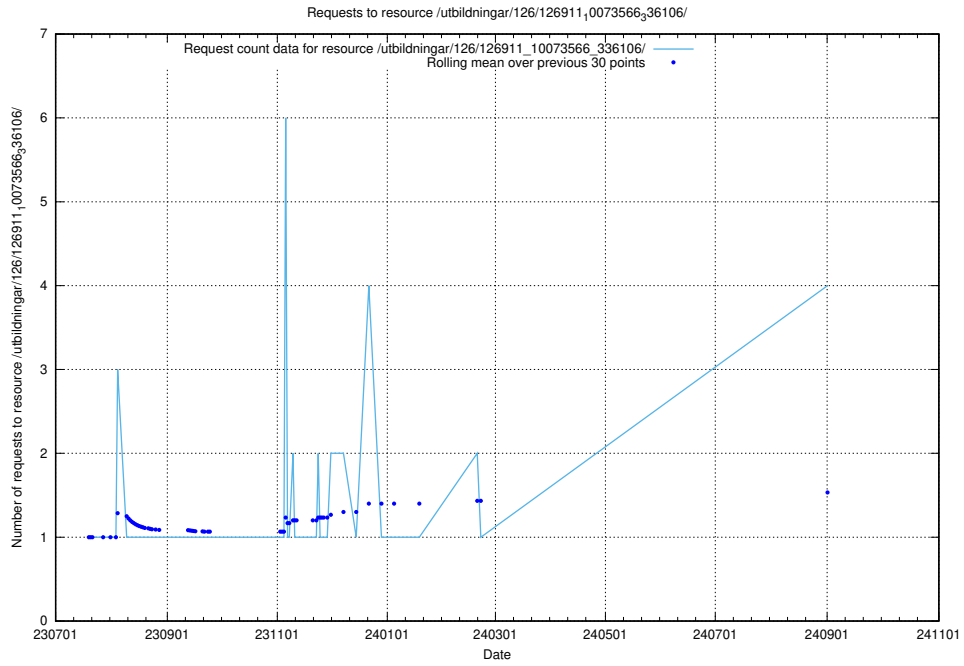

5.358 Usage of /utbildningar/126/126911_10073566_336106/

Here, we count the number of requests to resource /utbildningar/126/126911_10073566_336106/.