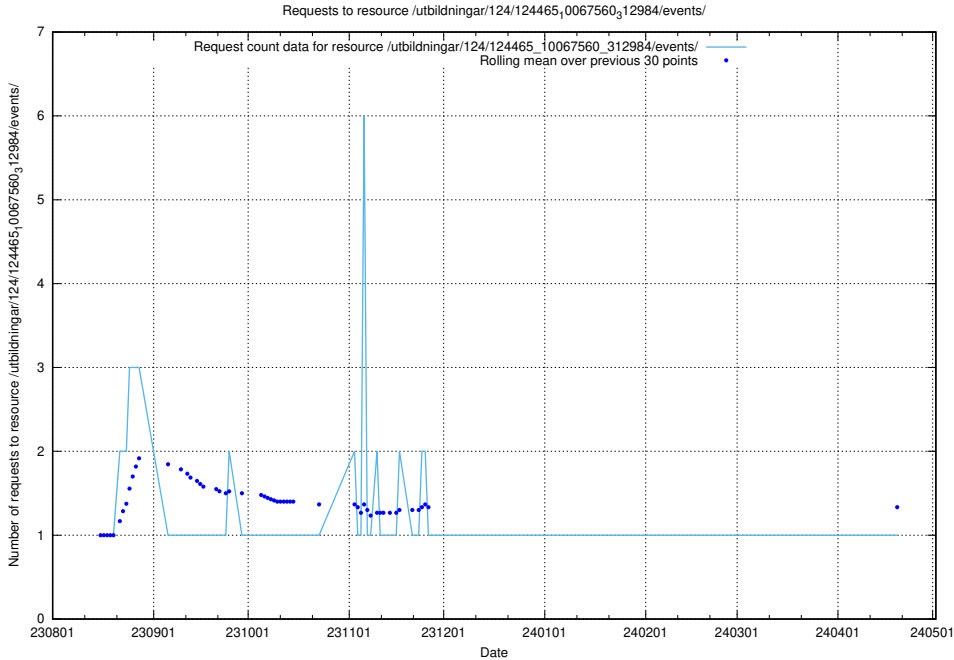

5.5680 Usage of /utbildningar/124/124465_10067560_312984/events/

Here, we count the number of requests to resource /utbildningar/124/124465_10067560_312984/events/