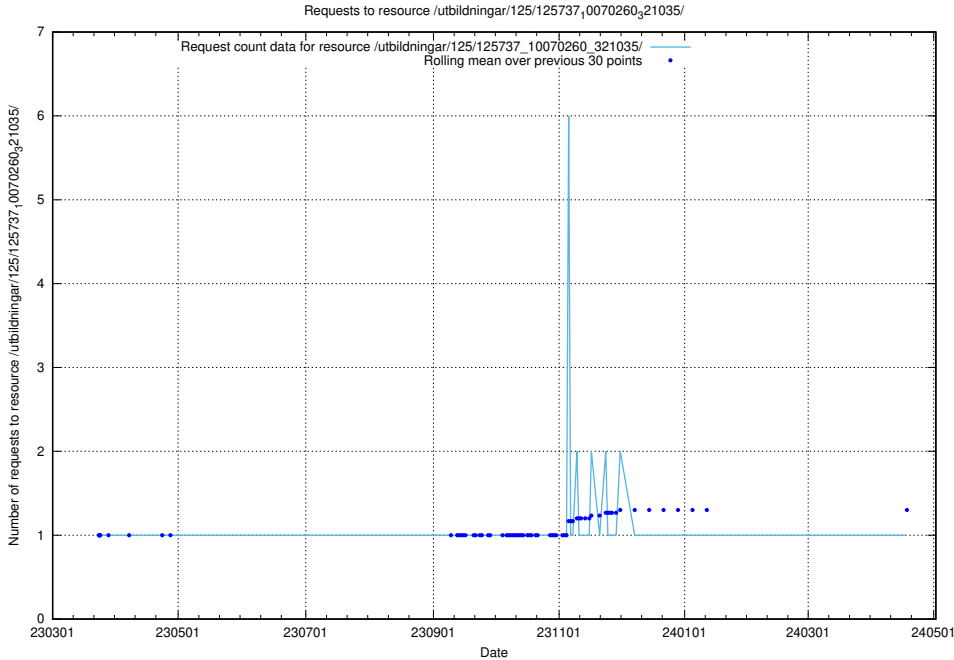

5.1093 Usage of /utbildningar/125/125737_10070260_321035/

Here, we count the number of requests to resource /utbildningar/125/125737_10070260_321035/.

5.1094 Usage of /dcatotron/

Here, we count the number of requests to resource /dcatotron/.