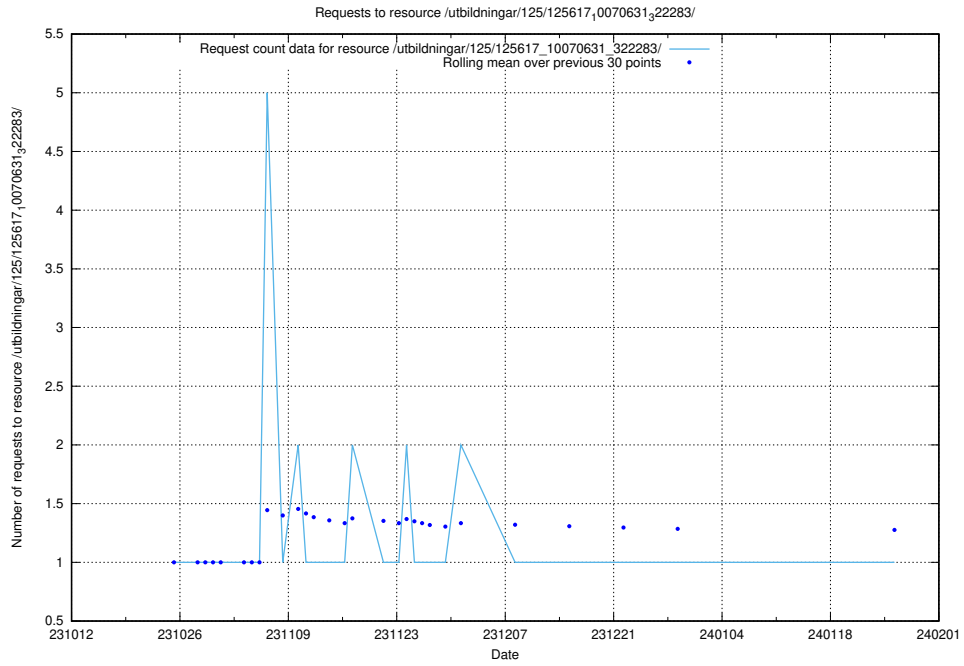

5.5111 Usage of /utbildningar/125/125617_10070631_322283/

Here, we count the number of requests to resource /utbildningar/125/125617_10070631_322283/.