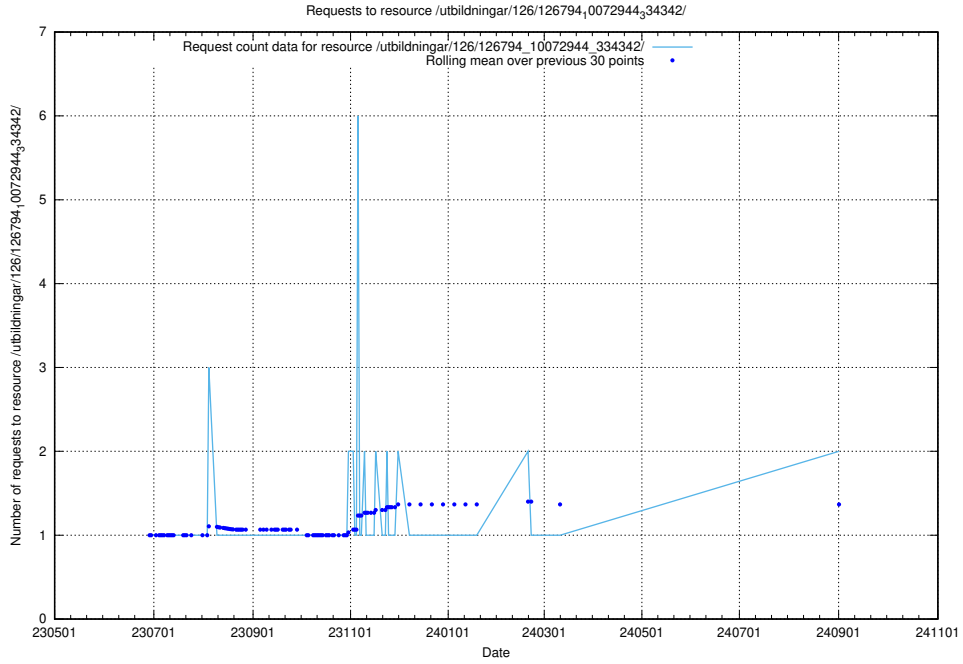

5.925 Usage of /utbildningar/126/126794_10072944_334342/

Here, we count the number of requests to resource /utbildningar/126/126794_10072944_334342/.