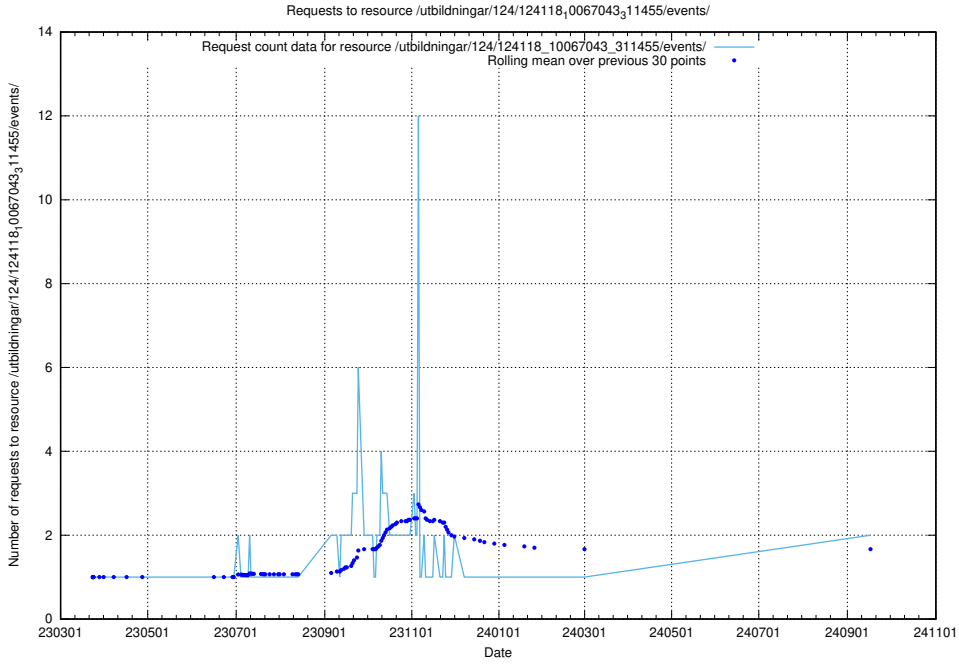

5.806 Usage of /utbildningar/124/124118_10067043_311455/events/

Here, we count the number of requests to resource /utbildningar/124/124118_10067043_311455/events/

5.807 Usage of /taxonomy/version/2/query/employment-length-concepts/