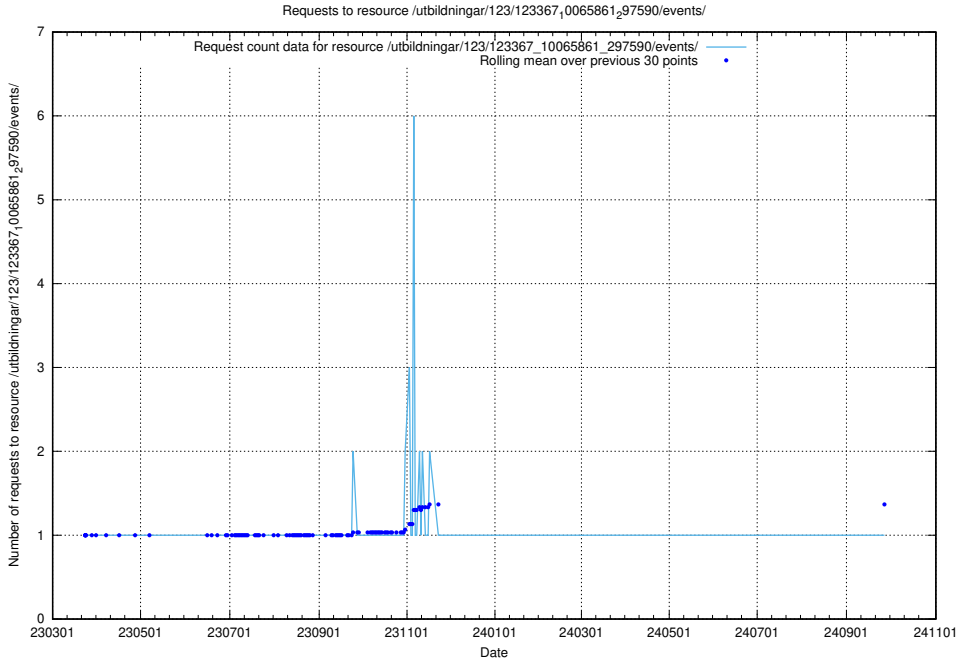

5.5688 Usage of /utbildningar/123/123367_10065861_297590/events/

Here, we count the number of requests to resource /utbildningar/123/123367_10065861_297590/events/