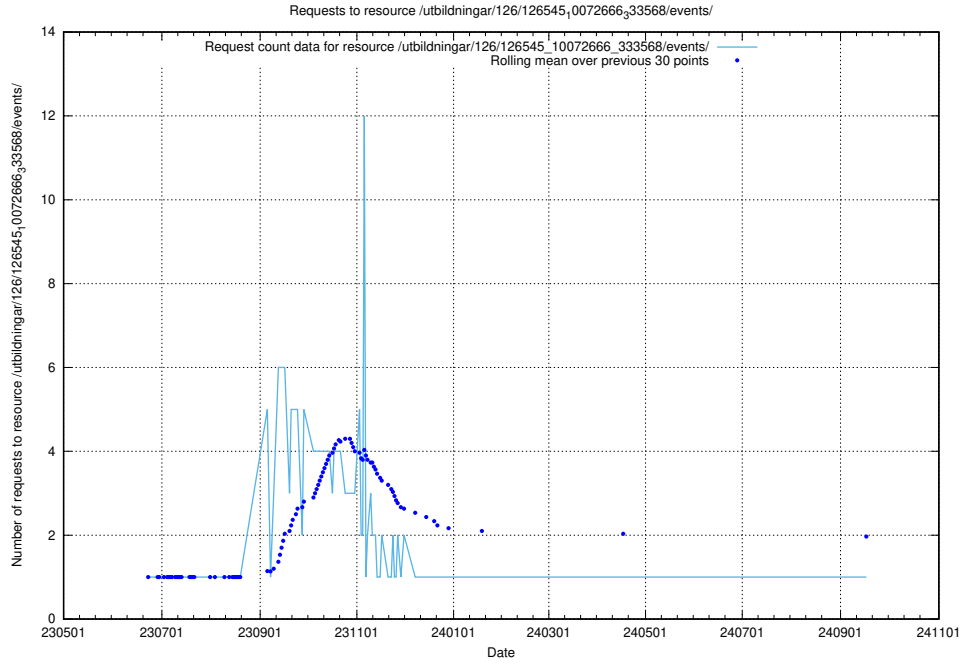

5.6513 Usage of /utbildningar/126/126545_10072666_333568/events/

Here, we count the number of requests to resource /utbildningar/126/126545_10072666_333568/events/