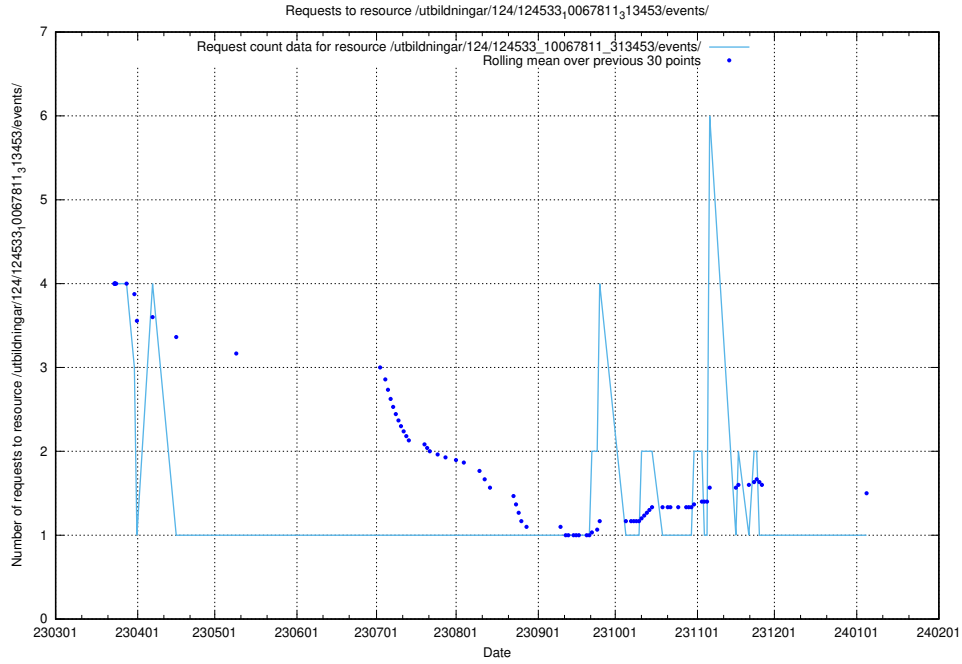

5.7160 Usage of /utbildningar/124/124533_10067811_313453/events/

Here, we count the number of requests to resource /utbildningar/124/124533_10067811_313453/events/