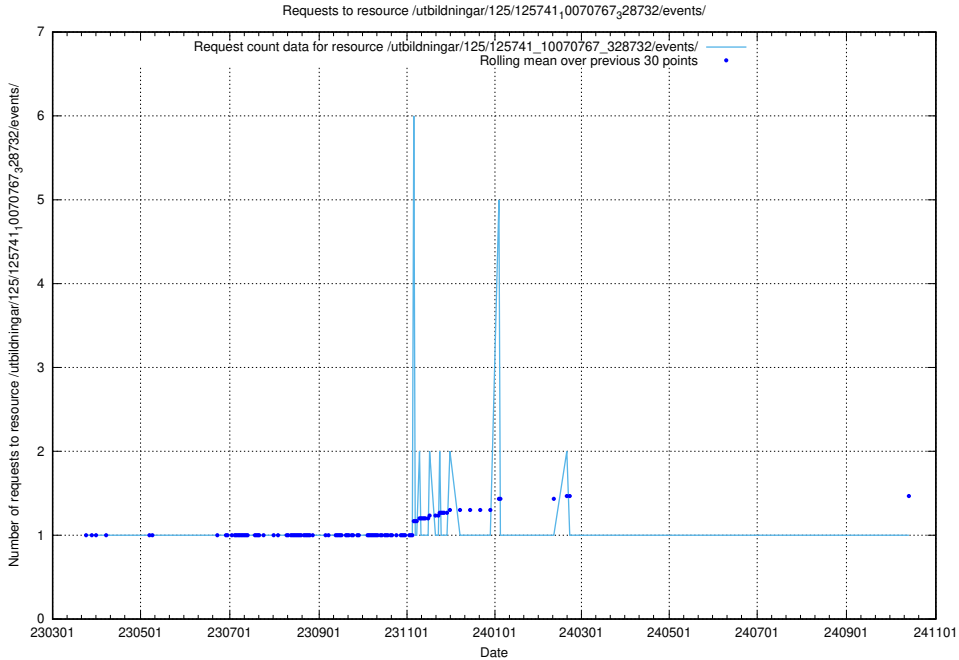

5.7128 Usage of /utbildningar/125/125741_10070767_328732/events/

Here, we count the number of requests to resource /utbildningar/125/125741_10070767_328732/events/