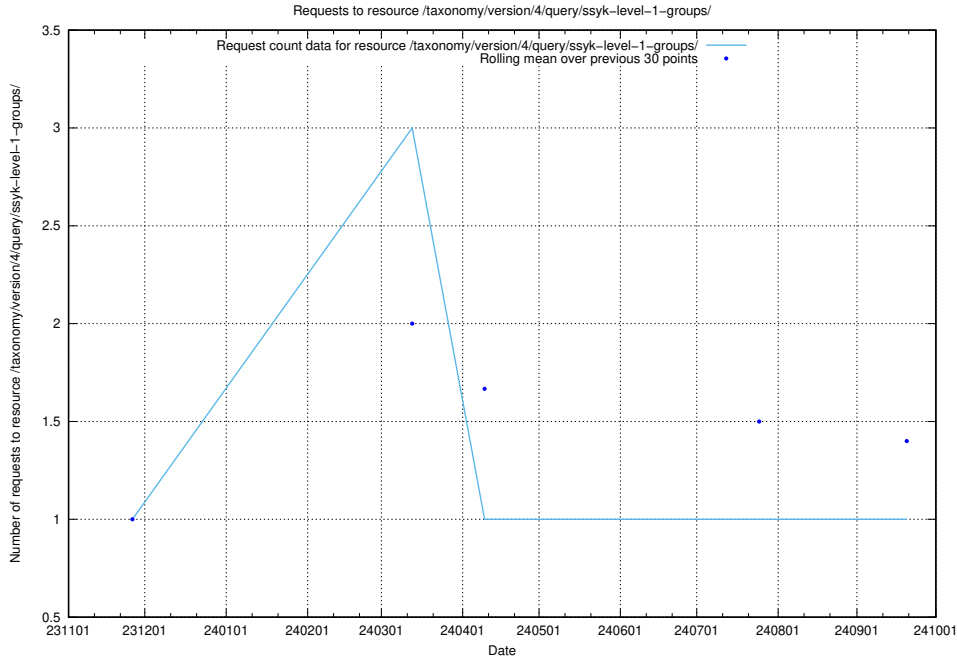

5.4874 Usage of /taxonomy/version/4/query/ssyk-level-1-groups/

Here, we count the number of requests to resource /taxonomy/version/4/query/ssyk-level-1-groups/.