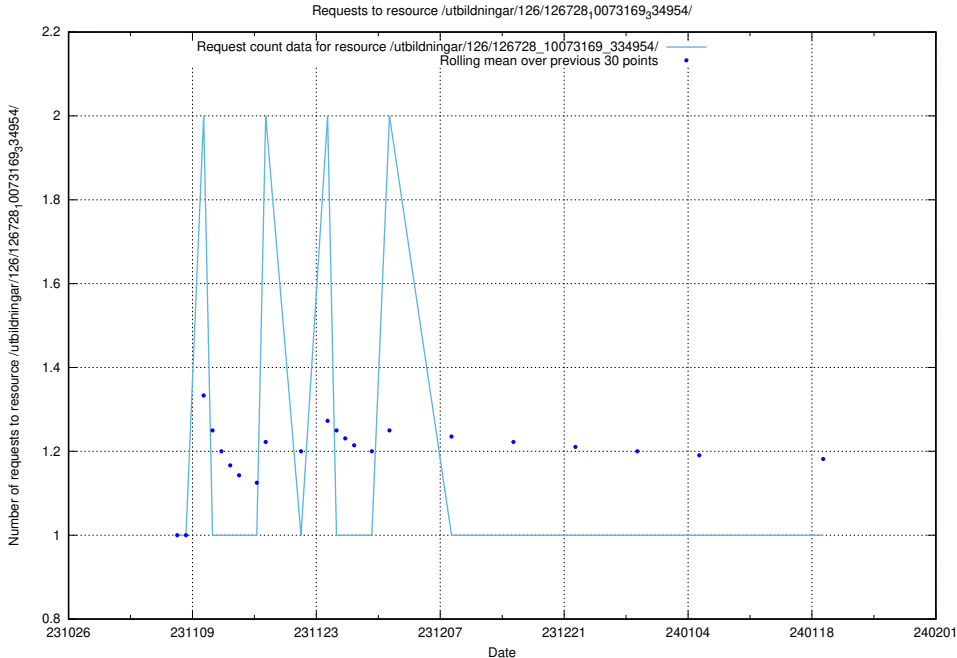

5.5017 Usage of /utbildningar/126/126728_10073169_334954/

Here, we count the number of requests to resource /utbildningar/126/126728_10073169_334954/.