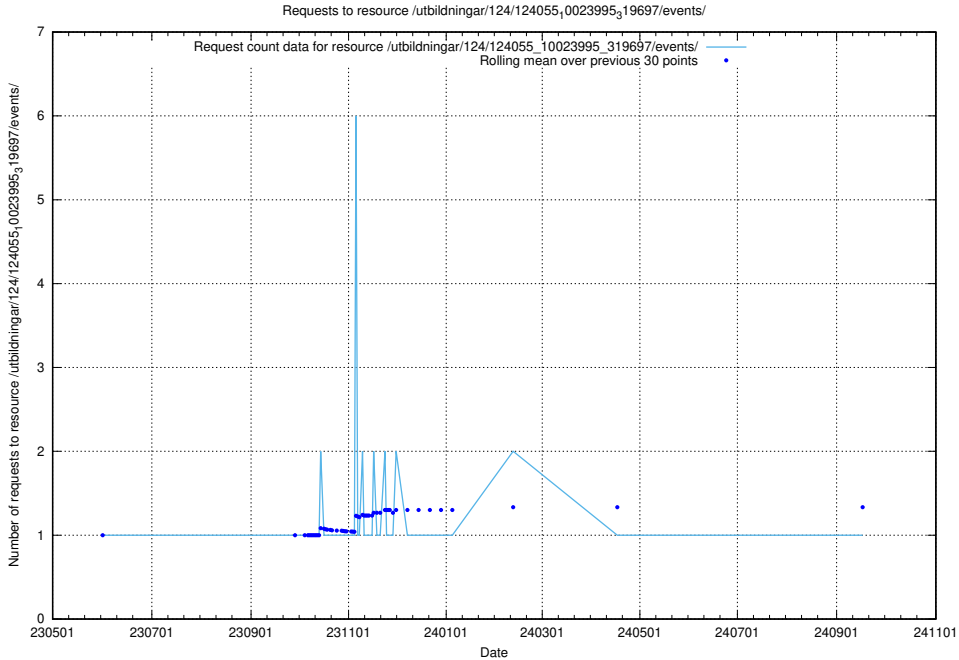

5.6792 Usage of /utbildningar/124/124055_10023995_319697/events/

Here, we count the number of requests to resource /utbildningar/124/124055_10023995_319697/events/

5.6793 Usage of /utbildningar/123/123665_10066431_308906/