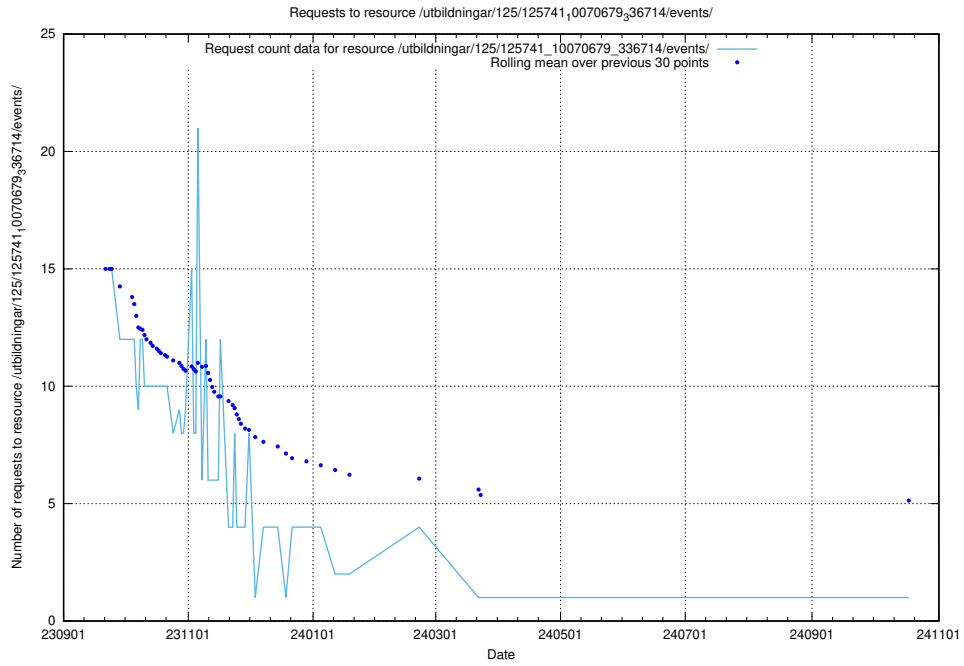

5.5383 Usage of /utbildningar/125/125741_10070679_336714/events/

Here, we count the number of requests to resource /utbildningar/125/125741_10070679_336714/events/