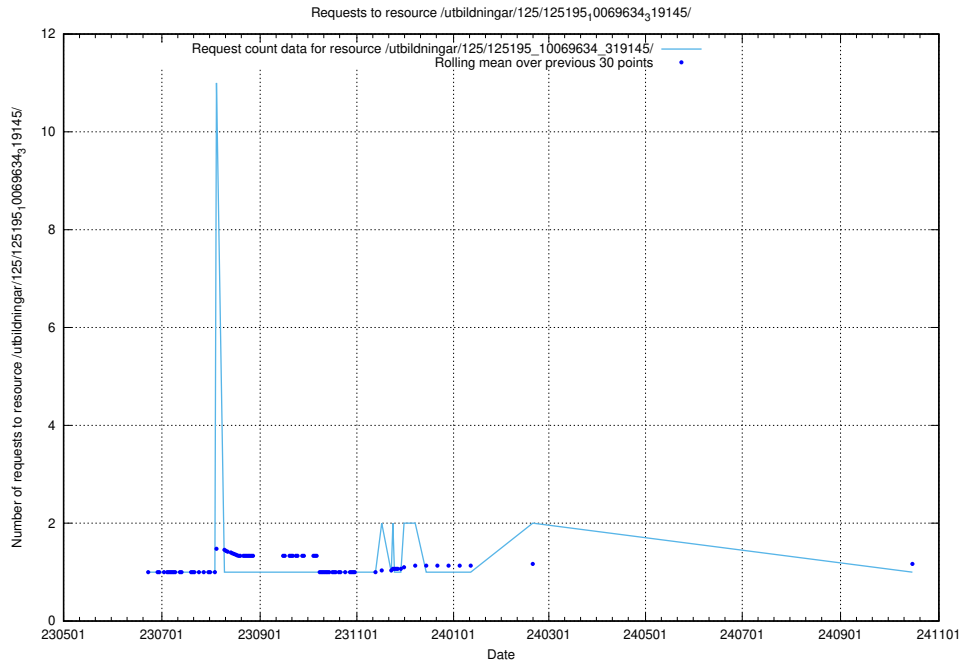

5.6586 Usage of /utbildningar/125/125195_10069634_319145/

Here, we count the number of requests to resource /utbildningar/125/125195_10069634_319145/.