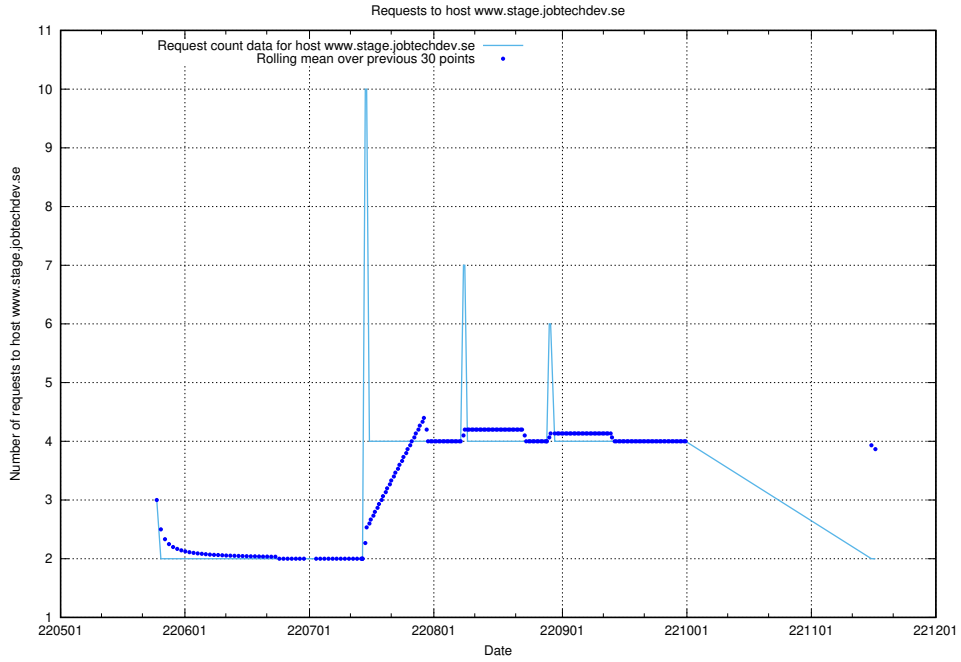

7.426 Usage of `www.stage.jobtechdev.se`

Here, we count the number of requests to host `www.stage.jobtechdev.se`.