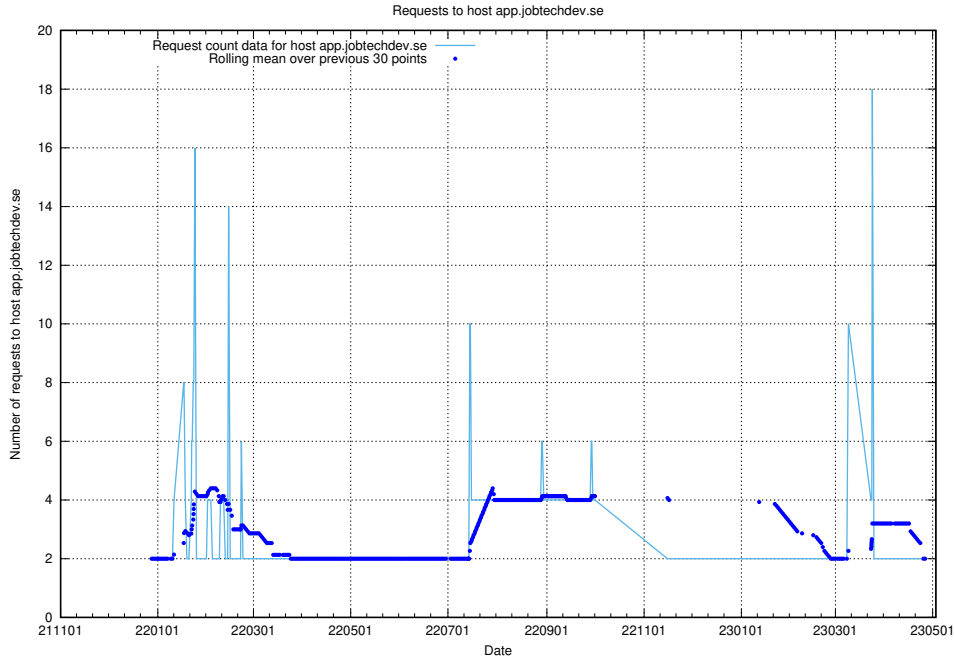

Here, we count the number of requests to host backend.jobtechdev.se.

7.365 Usage of apps.jobtechdev.se

Here, we count the number of requests to host apps.jobtechdev.se.

7.366 Usage of app.jobtechdev.se

Here, we count the number of requests to host app.jobtechdev.se.