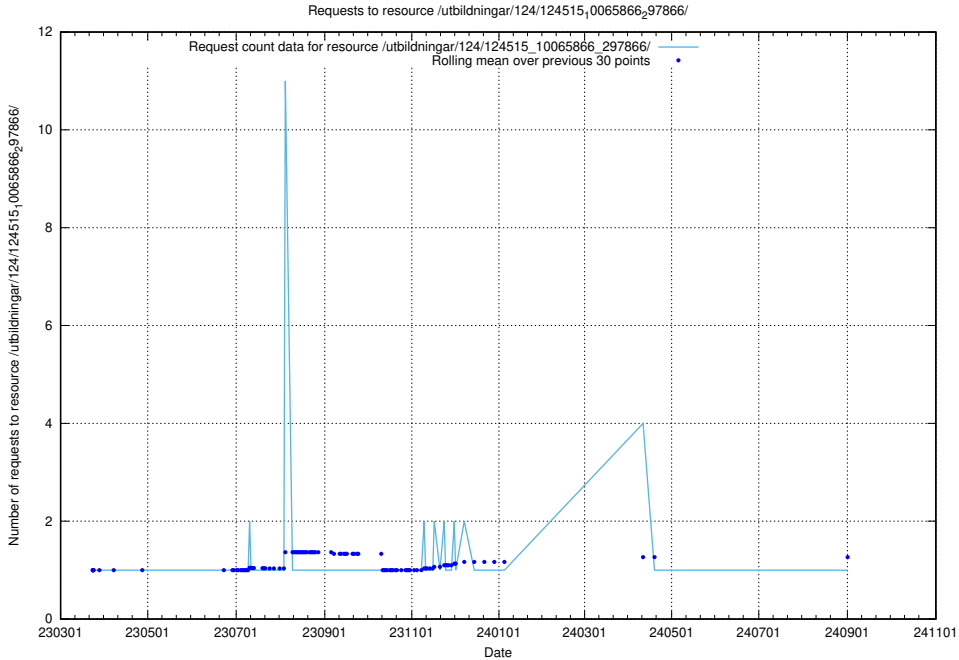

5.2619 Usage of /utbildningar/124/124515_10065866_297866/

Here, we count the number of requests to resource /utbildningar/124/124515_10065866_297866/.