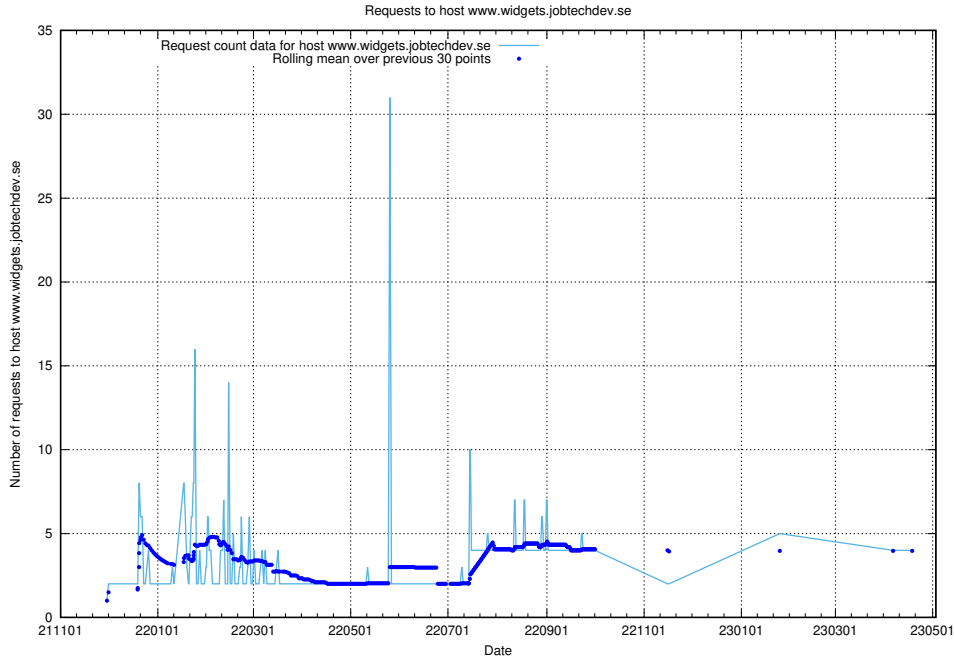

7.143 Usage of www.widgets.jobtechdev.se

Here, we count the number of requests to host www.widgets.jobtechdev.se.