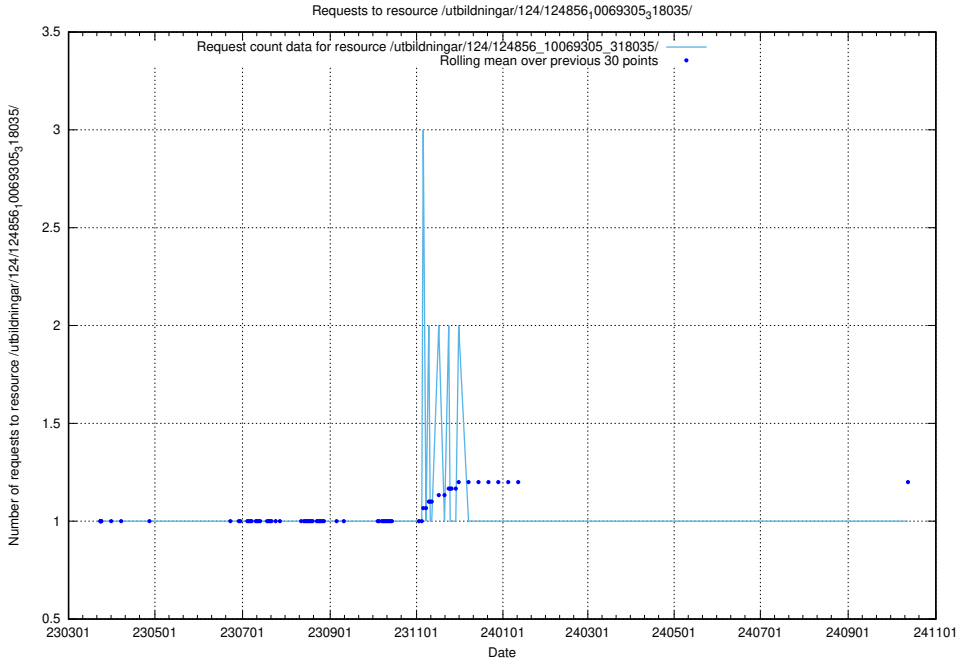

5.1279 Usage of /utbildningar/124/124856_10069305_318035/

Here, we count the number of requests to resource /utbildningar/124/124856_10069305_318035/.