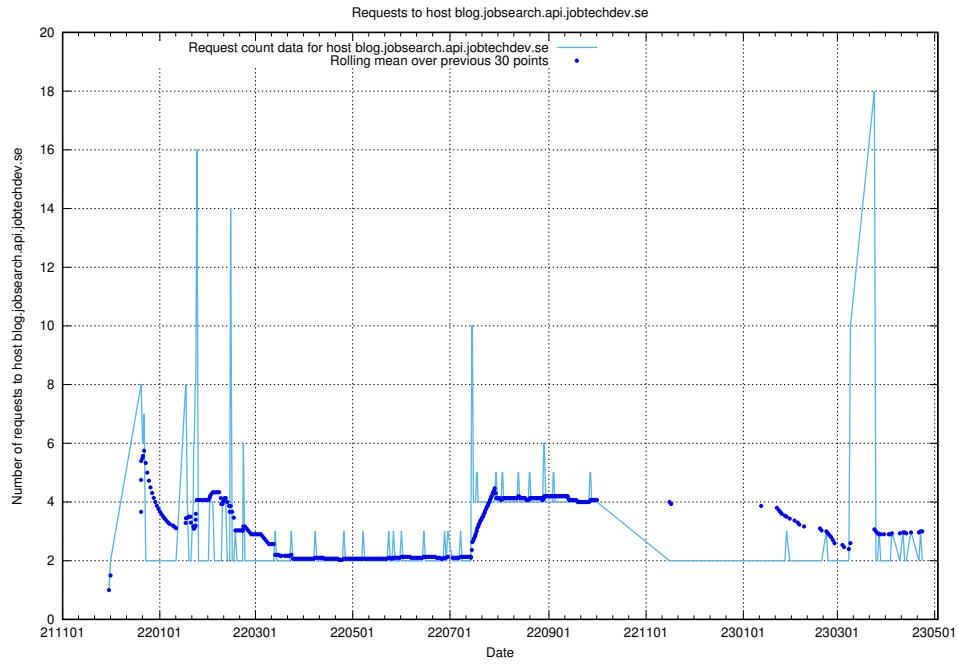

7.389 Usage of `blog.jobsearch.api.jobtechdev.se`

Here, we count the number of requests to host `blog.jobsearch.api.jobtechdev.se`.