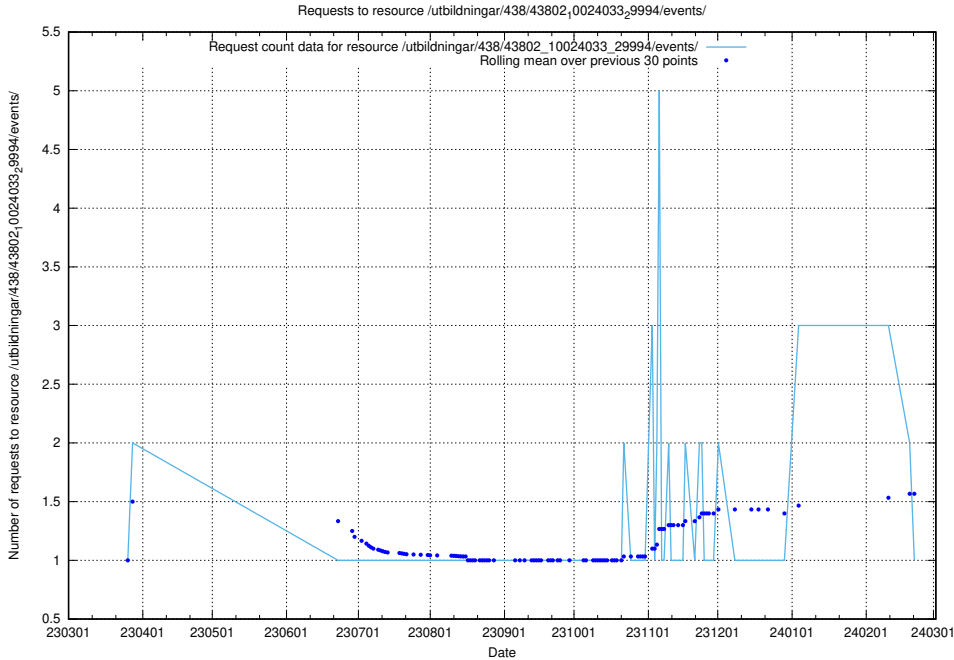

Here, we count the number of requests to resource /utbildningar/438/43849_10024078_30039/events/.

5.6937 Usage of /utbildningar/438/43802_10024033_29994/events/

Here, we count the number of requests to resource /utbildningar/438/43802_10024033_29994/events/.