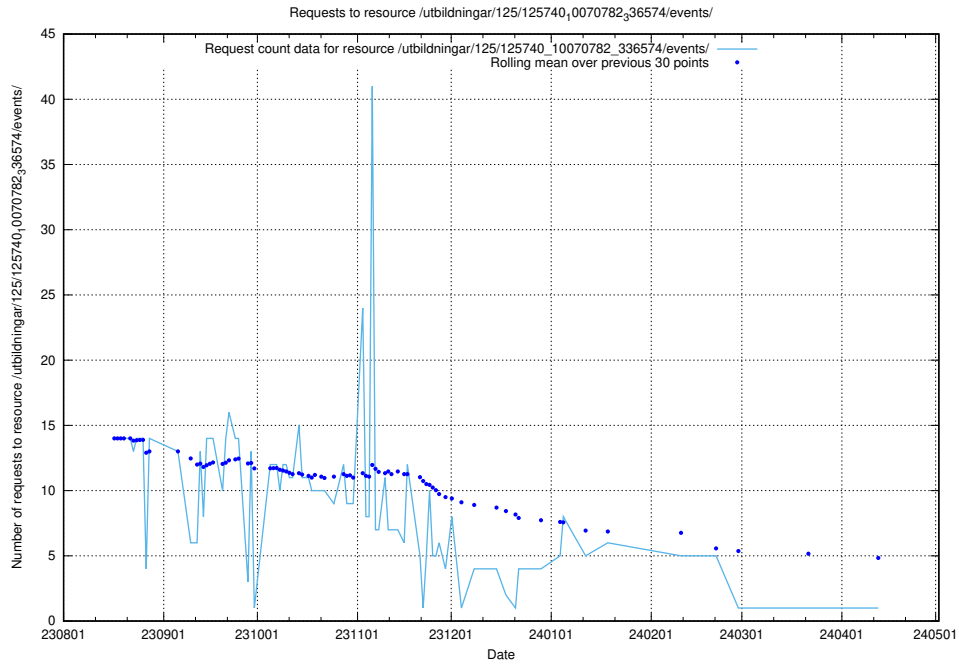

5.5661 Usage of /utbildningar/125/125740_10070782_336574/events/

Here, we count the number of requests to resource /utbildningar/125/125740_10070782_336574/events/