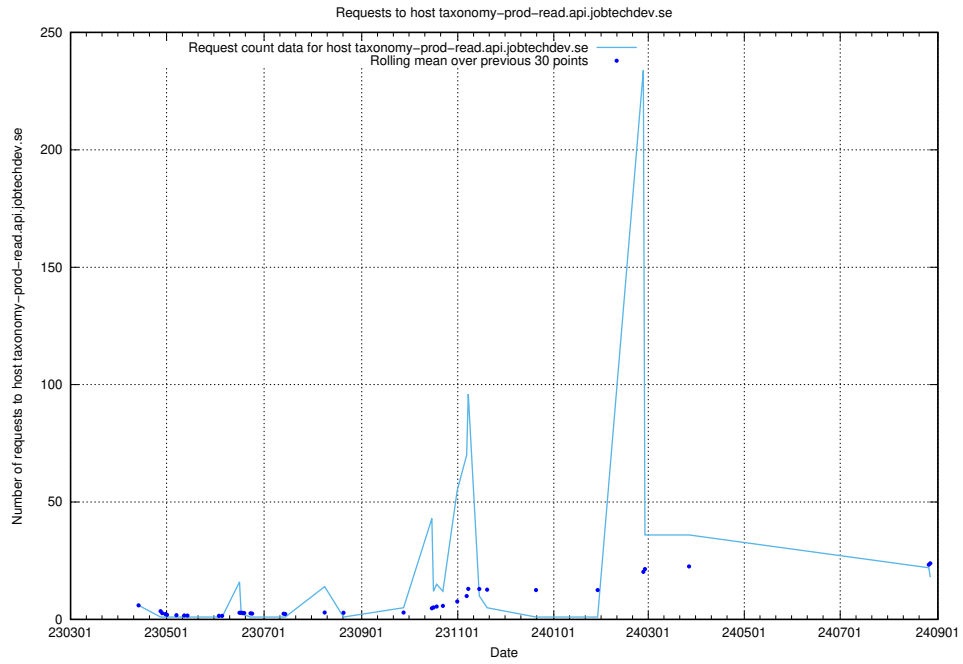

7.35 Usage of taxonomy-prod-read.api.jobtechdev.se

Here, we count the number of requests to host taxonomy-prod-read.api.jobtechdev.se.

7.36 Usage of hakjo.jobtechdev.se

Here, we count the number of requests to host hakjo.jobtechdev.se.