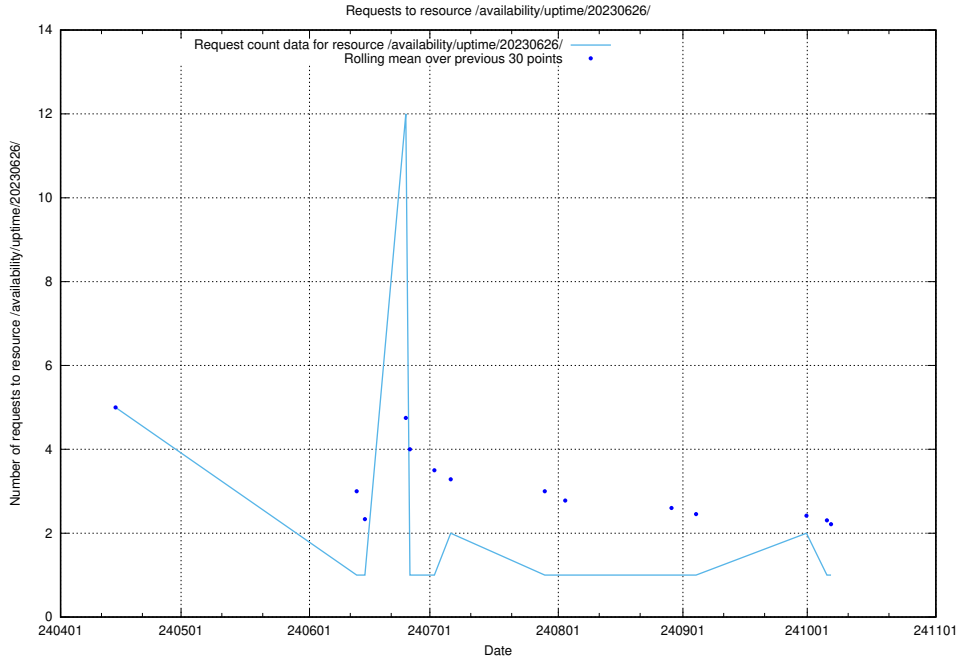

5.2396 Usage of /availability/uptime/20230626/

Here, we count the number of requests to resource /availability/uptime/20230626/.