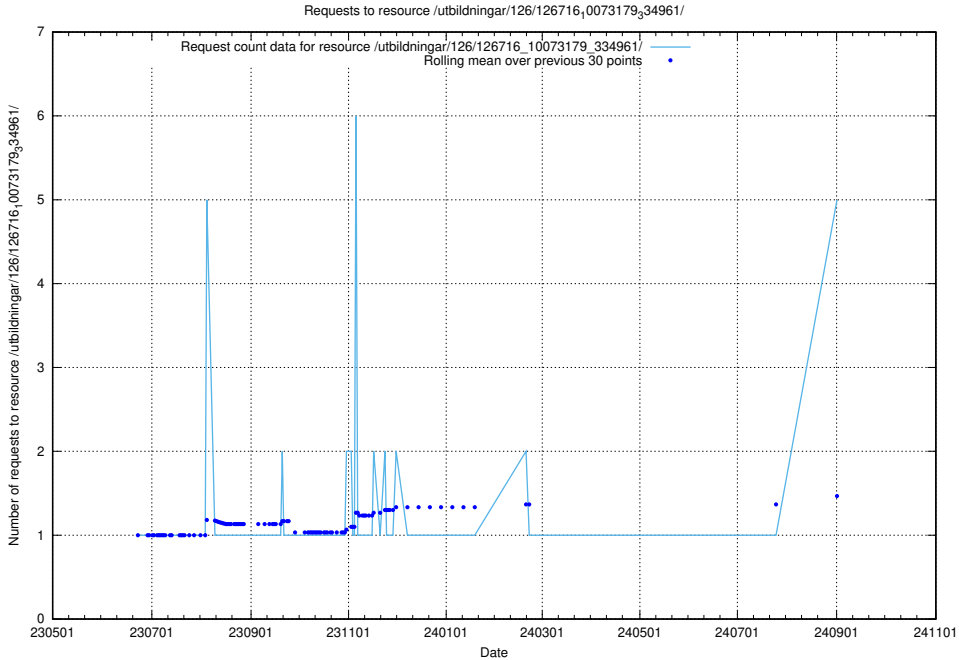

5.251 Usage of /utbildningar/126/126716_10073179_334961/

Here, we count the number of requests to resource /utbildningar/126/126716_10073179_334961/.