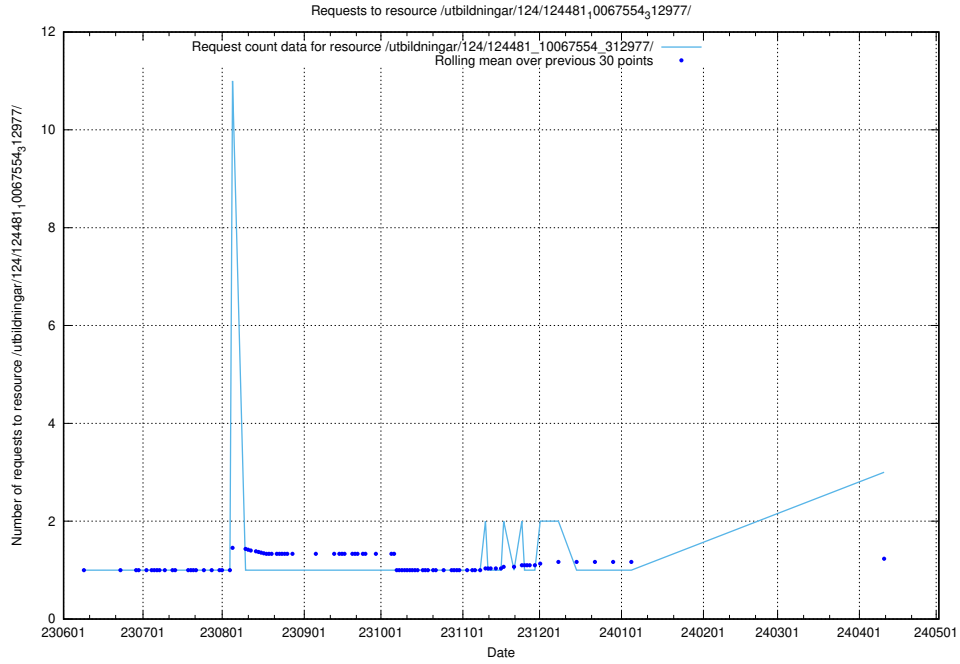

5.528 Usage of /utbildningar/124/124481_10067554_312977/

Here, we count the number of requests to resource /utbildningar/124/124481_10067554_312977/.