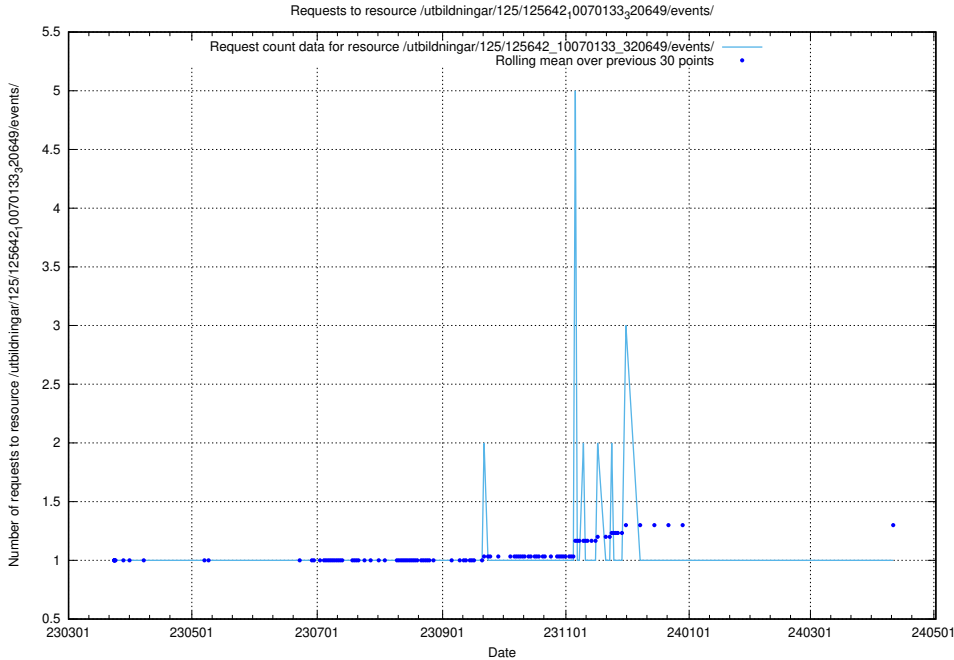

5.1131 Usage of /utbildningar/125/125642_10070133_320649/events/

Here, we count the number of requests to resource /utbildningar/125/125642_10070133_320649/events/