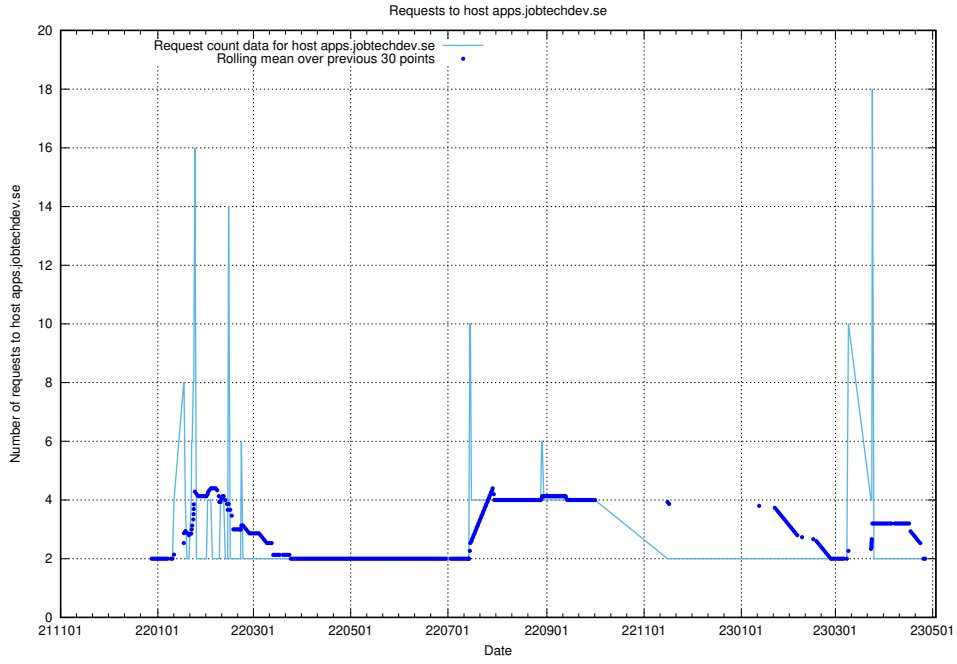

7.365 Usage of apps.jobtechdev.se

Here, we count the number of requests to host apps.jobtechdev.se.