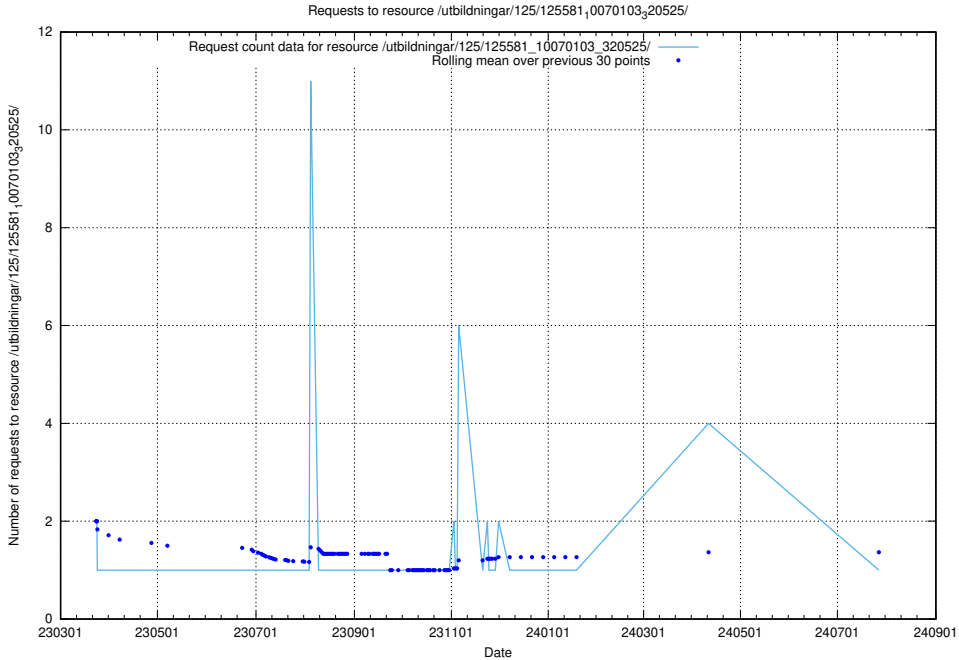

5.7193 Usage of /utbildningar/125/125581_10070103_320525/

Here, we count the number of requests to resource /utbildningar/125/125581_10070103_320525/.