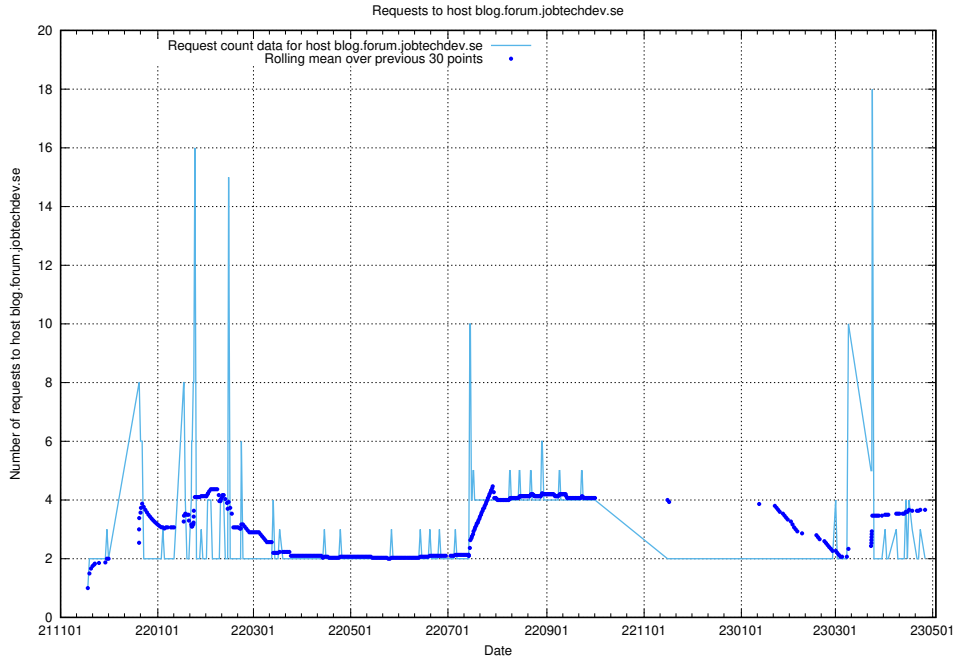

7.491 Usage of blog.forum.jobtechdev.se

Here, we count the number of requests to host blog.forum.jobtechdev.se.