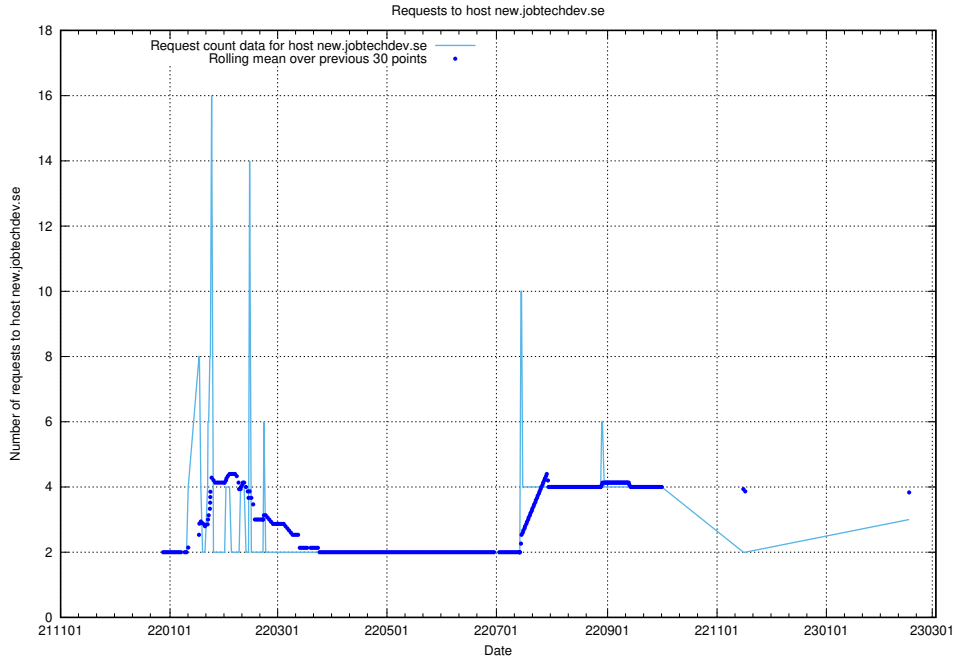

7.201 Usage of new.jobtechdev.se

Here, we count the number of requests to host new.jobtechdev.se.