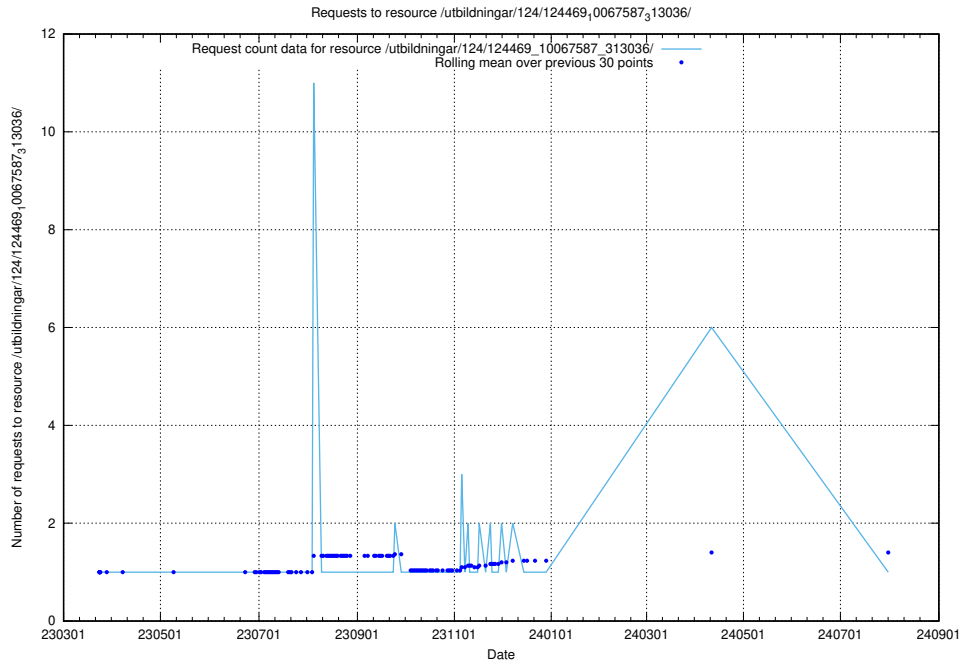

5.4184 Usage of /utbildningar/124/124469_10067587_313036/

Here, we count the number of requests to resource /utbildningar/124/124469_10067587_313036/.