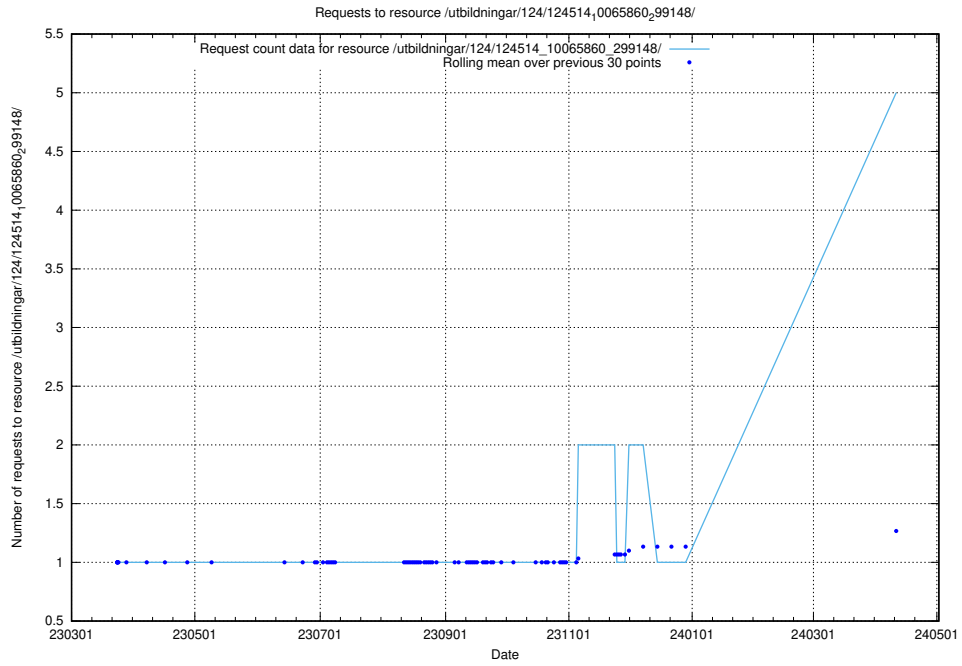

5.223 Usage of /utbildningar/124/124514_10065860_299148/

Here, we count the number of requests to resource /utbildningar/124/124514_10065860_299148/.