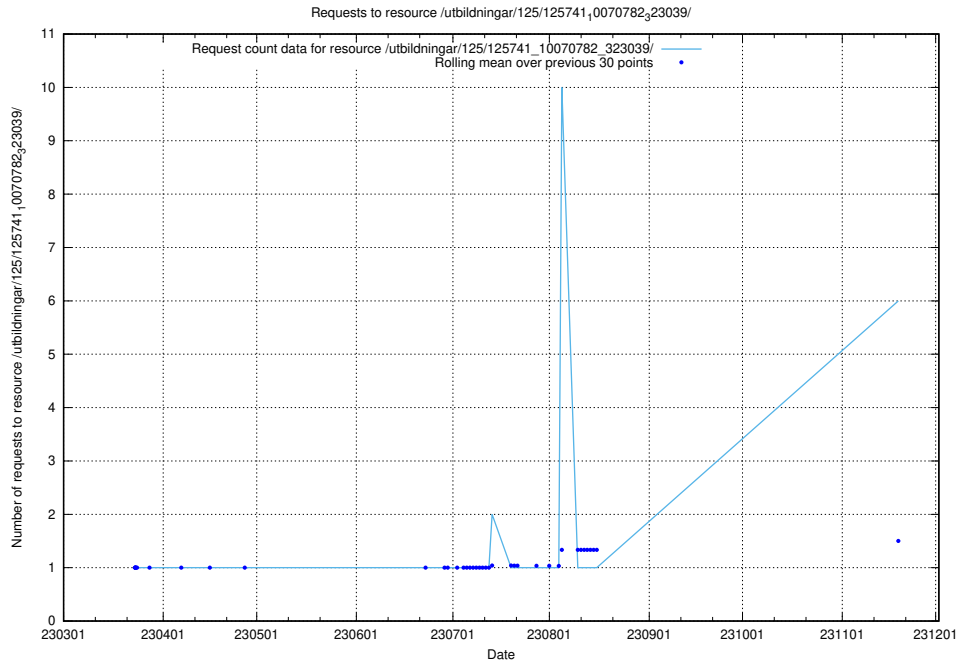

5.182 Usage of /utbildningar/125/125741_10070782_323039/

Here, we count the number of requests to resource /utbildningar/125/125741_10070782_323039/.