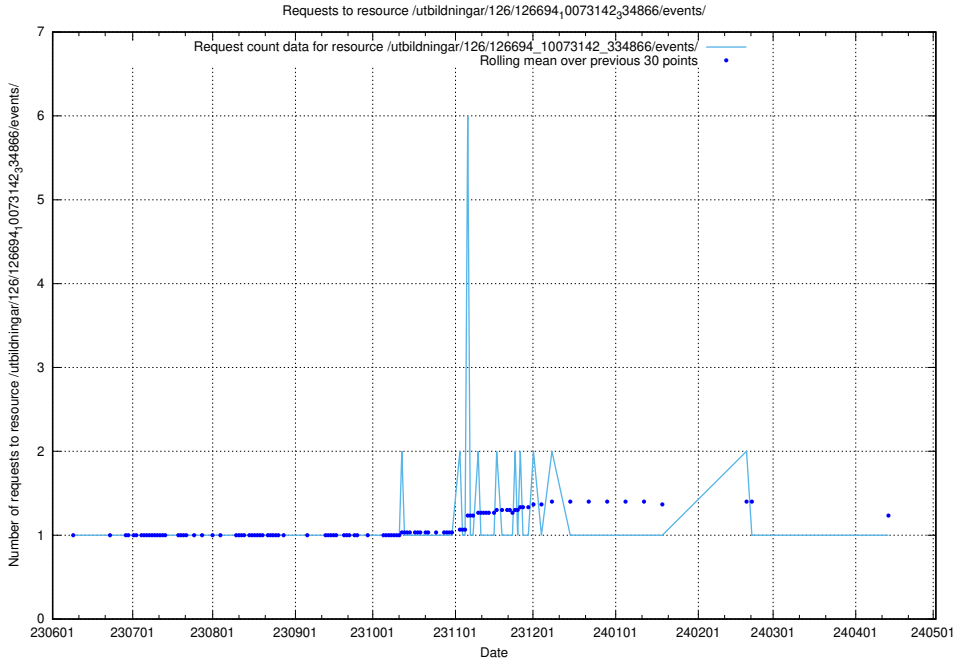

5.6753 Usage of /utbildningar/126/126694_10073142_334866/events/

Here, we count the number of requests to resource /utbildningar/126/126694_10073142_334866/events/