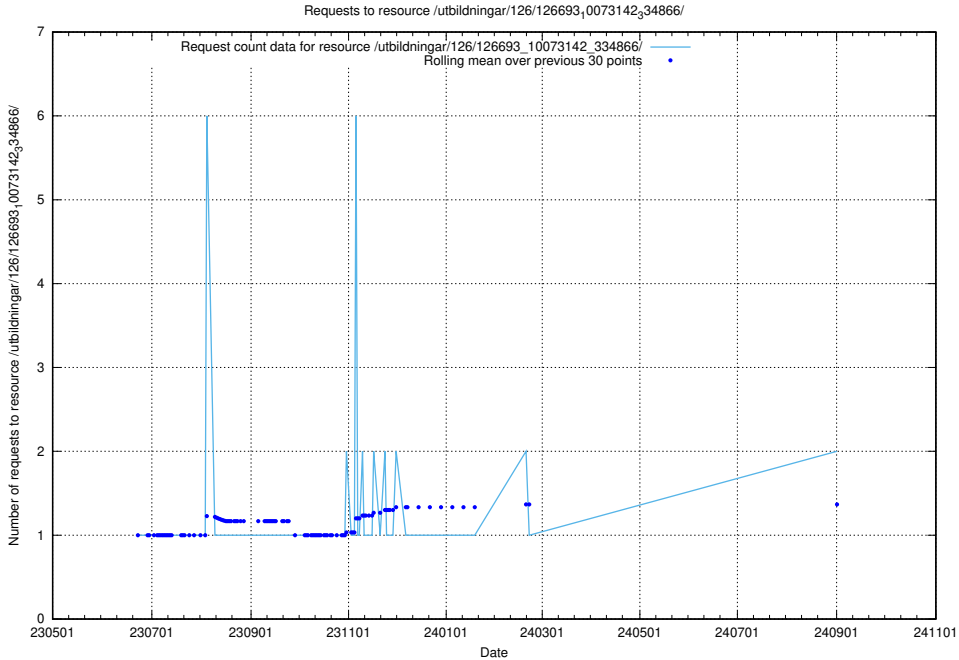

5.949 Usage of /utbildningar/126/126693_10073142_334866/

Here, we count the number of requests to resource /utbildningar/126/126693_10073142_334866/.