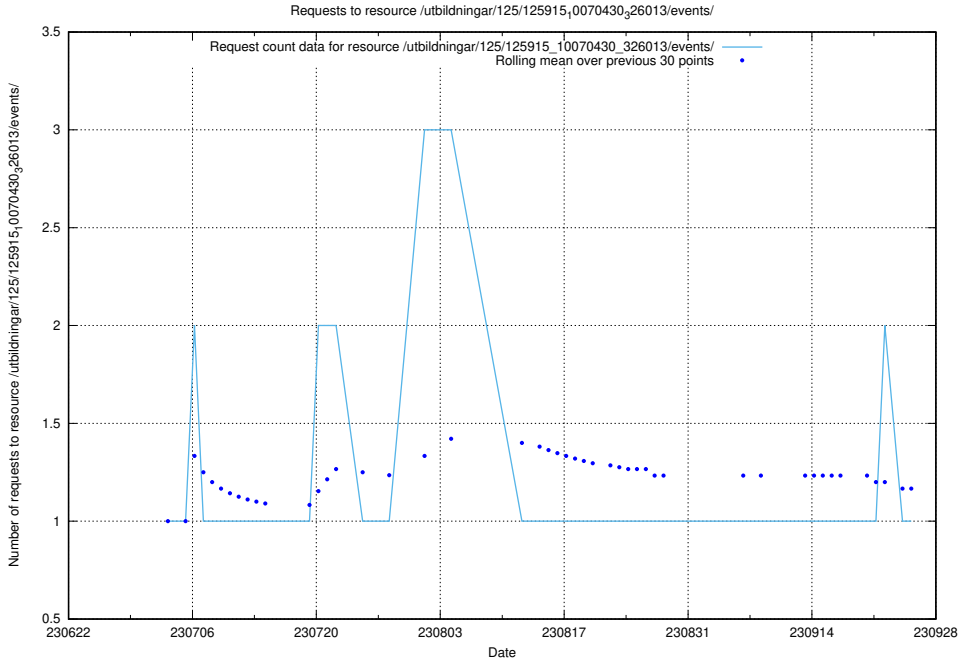

5.6245 Usage of /utbildningar/125/125915_10070430_326013/events/

Here, we count the number of requests to resource /utbildningar/125/125915_10070430_326013/events/