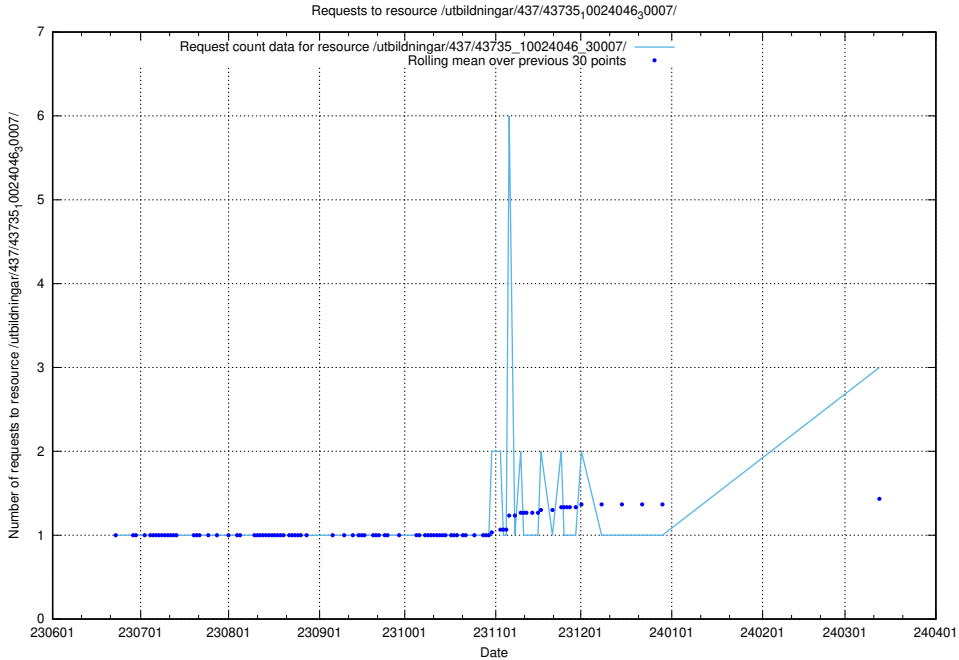

5.501 Usage of /utbildningar/437/43735_10024046_30007/

Here, we count the number of requests to resource /utbildningar/437/43735_10024046_30007/.