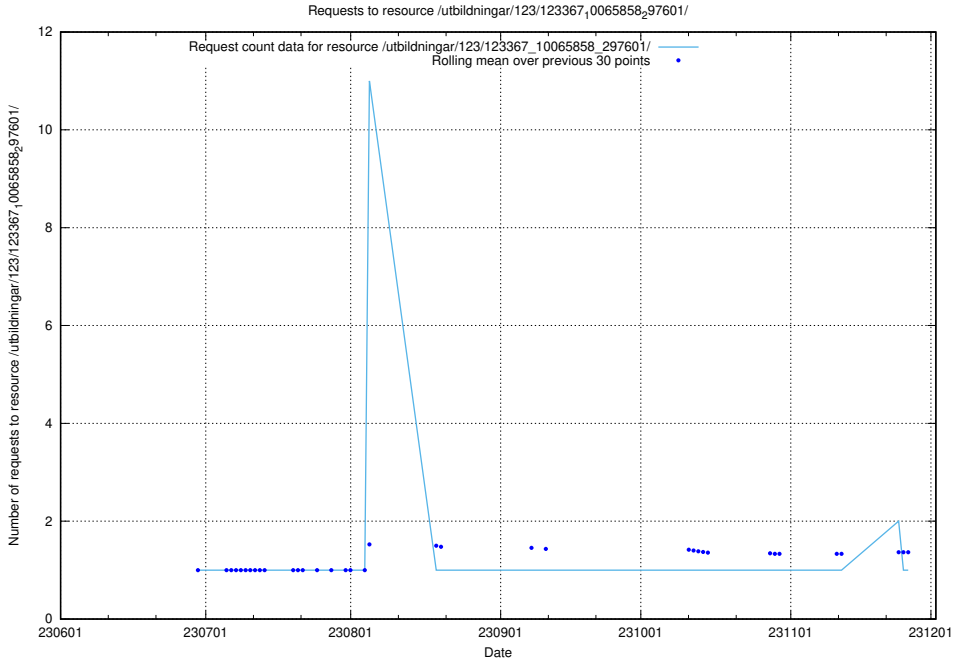

5.6280 Usage of /utbildningar/123/123367_10065858_297601/

Here, we count the number of requests to resource /utbildningar/123/123367_10065858_297601/.