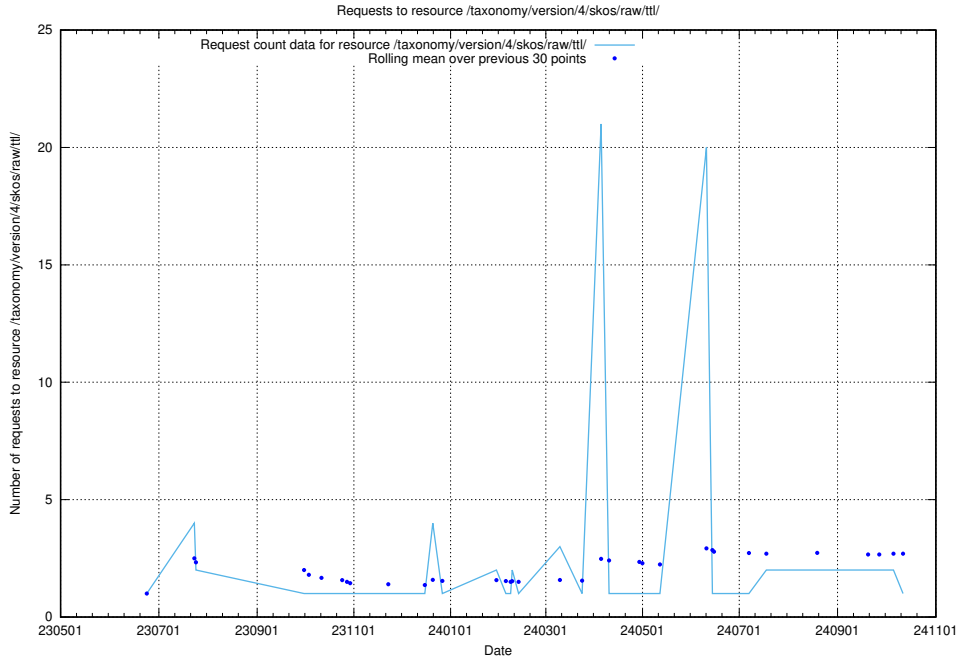

5.6441 Usage of /taxonomy/version/4/skos/raw/ttl/

Here, we count the number of requests to resource /taxonomy/version/4/skos/raw/ttl/.