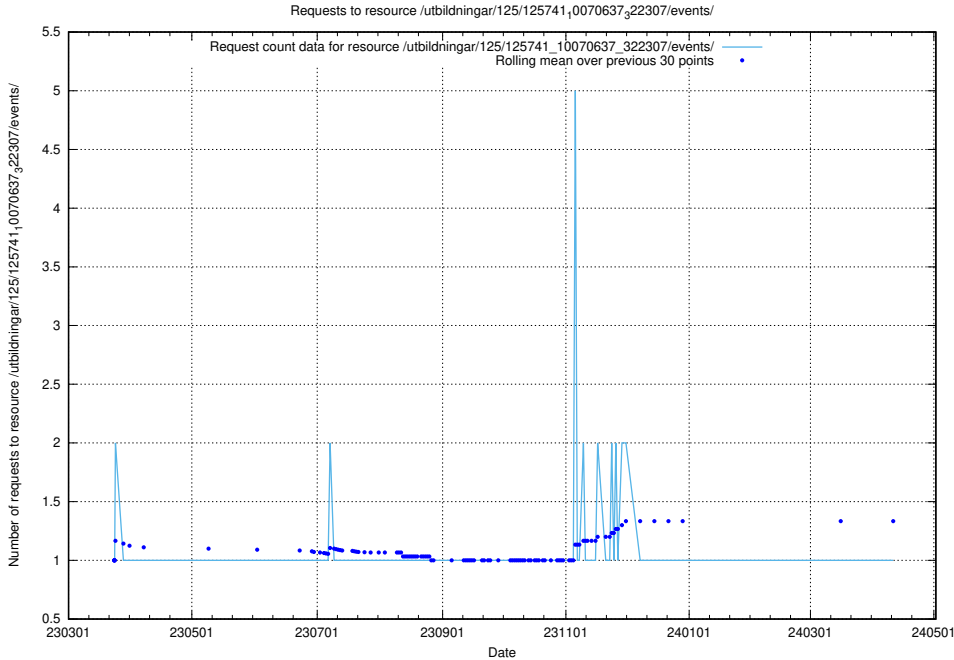

5.1045 Usage of /utbildningar/125/125741_10070637_322307/events/

Here, we count the number of requests to resource /utbildningar/125/125741_10070637_322307/events/