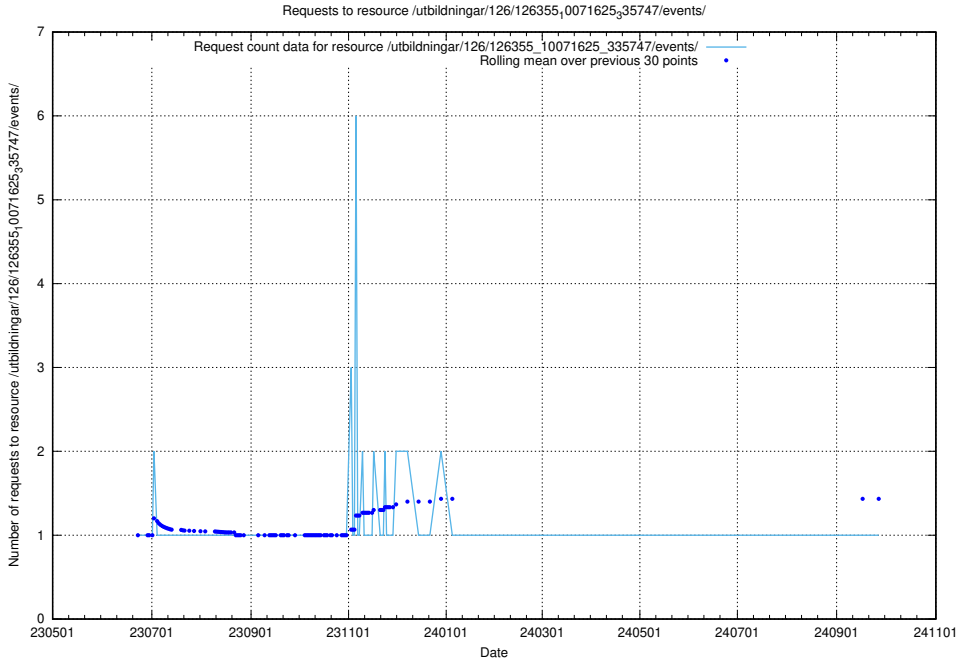

5.6519 Usage of /utbildningar/126/126355_10071625_335747/events/

Here, we count the number of requests to resource /utbildningar/126/126355_10071625_335747/events/