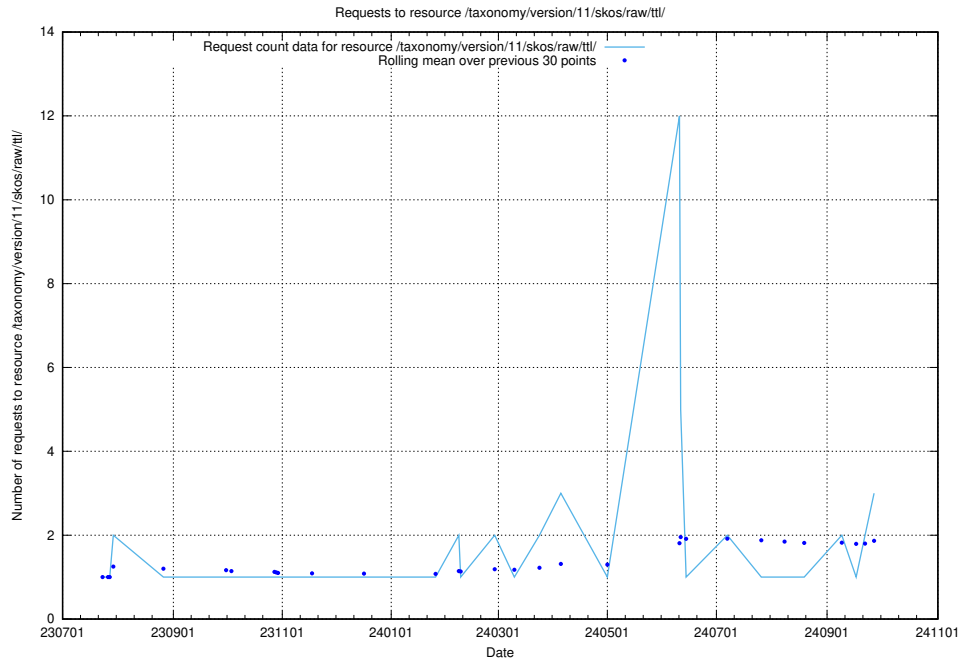

5.488 Usage of `/taxonomy/version/11/skos/raw/ttl/`

Here, we count the number of requests to resource `/taxonomy/version/11/skos/raw/ttl/`.