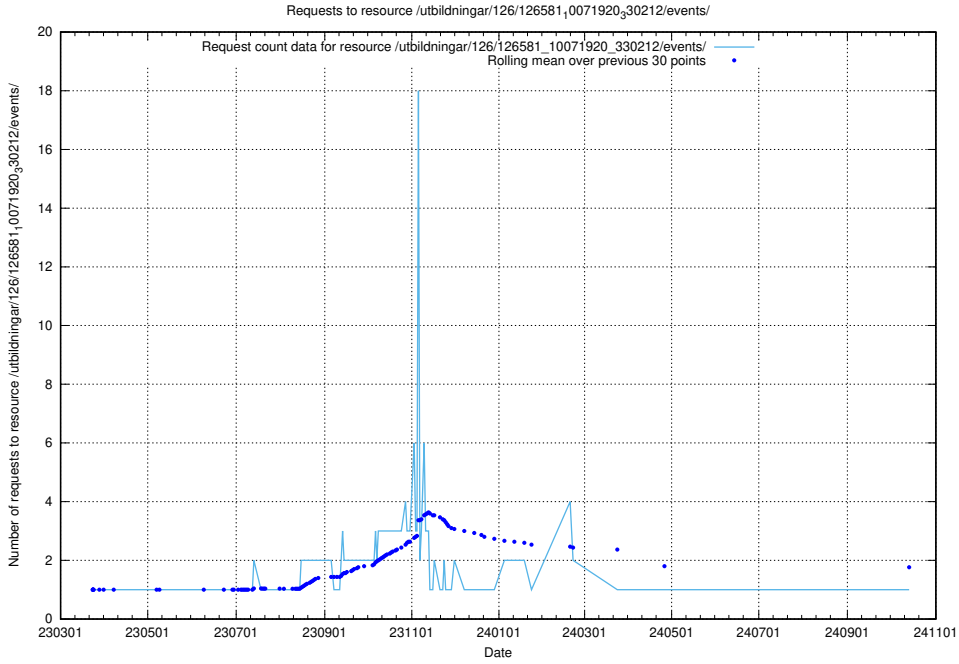

5.7312 Usage of /utbildningar/126/126581_10071920_330212/events/

Here, we count the number of requests to resource /utbildningar/126/126581_10071920_330212/events/