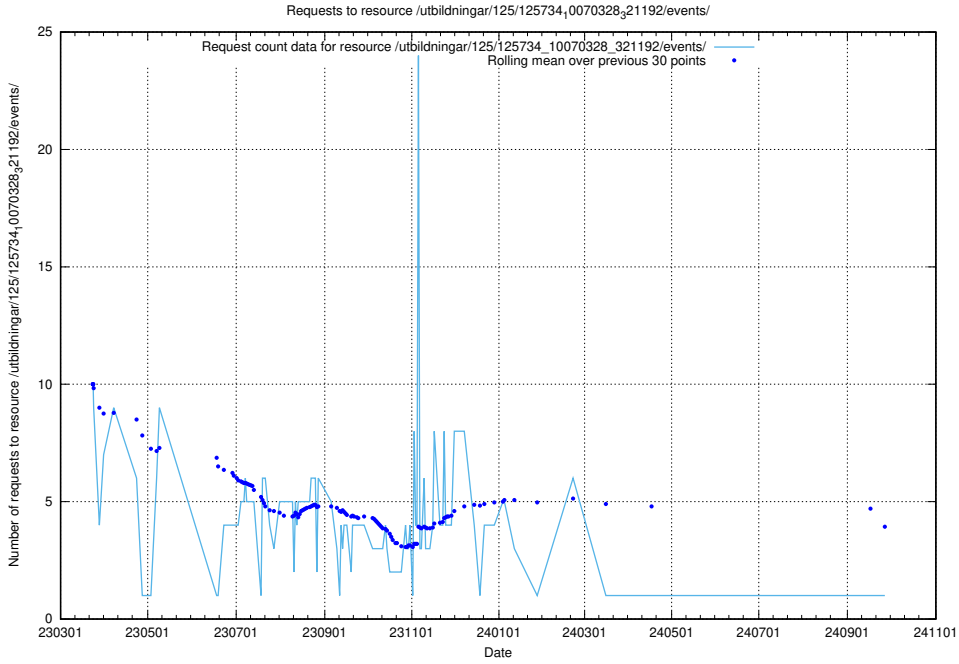

5.7156 Usage of /utbildningar/125/125734_10070328_321192/events/

Here, we count the number of requests to resource /utbildningar/125/125734_10070328_321192/events/