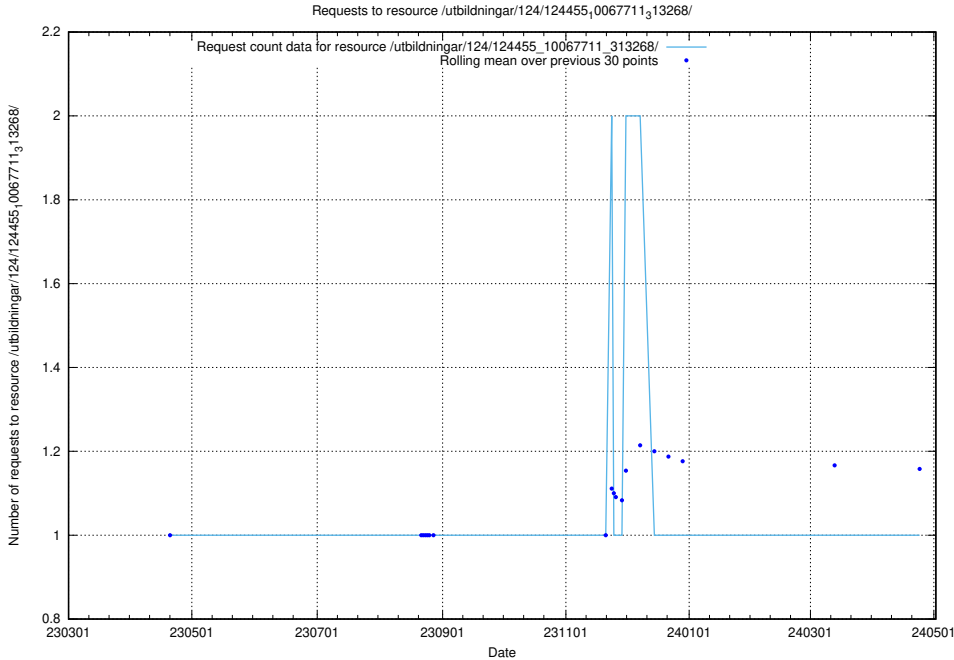

5.6912 Usage of /utbildningar/124/124455_10067711_313268/

Here, we count the number of requests to resource /utbildningar/124/124455_10067711_313268/.