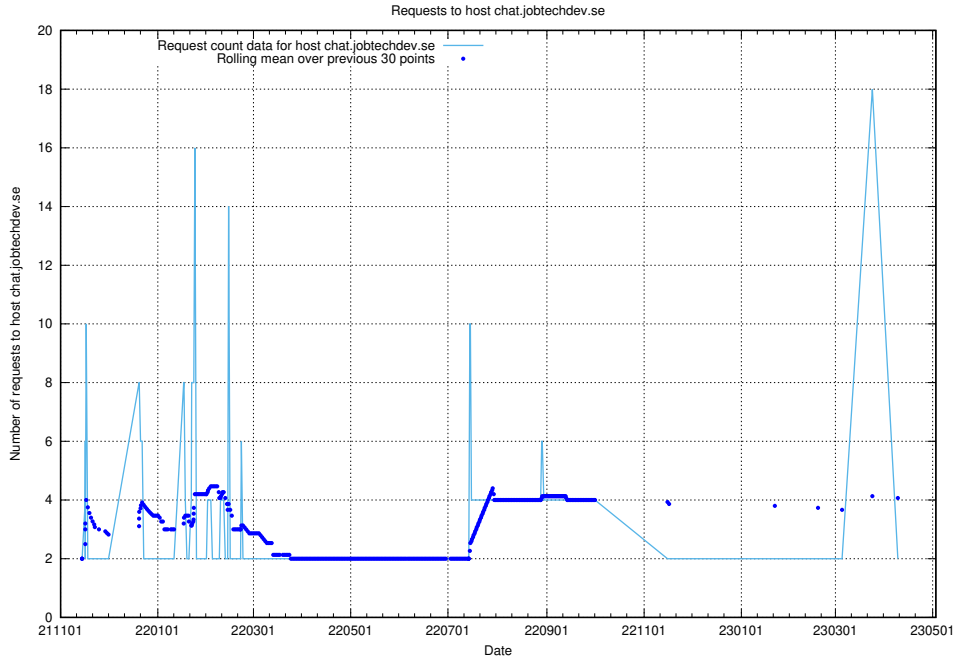

7.282 Usage of chat.jobtechdev.se

Here, we count the number of requests to host chat.jobtechdev.se.