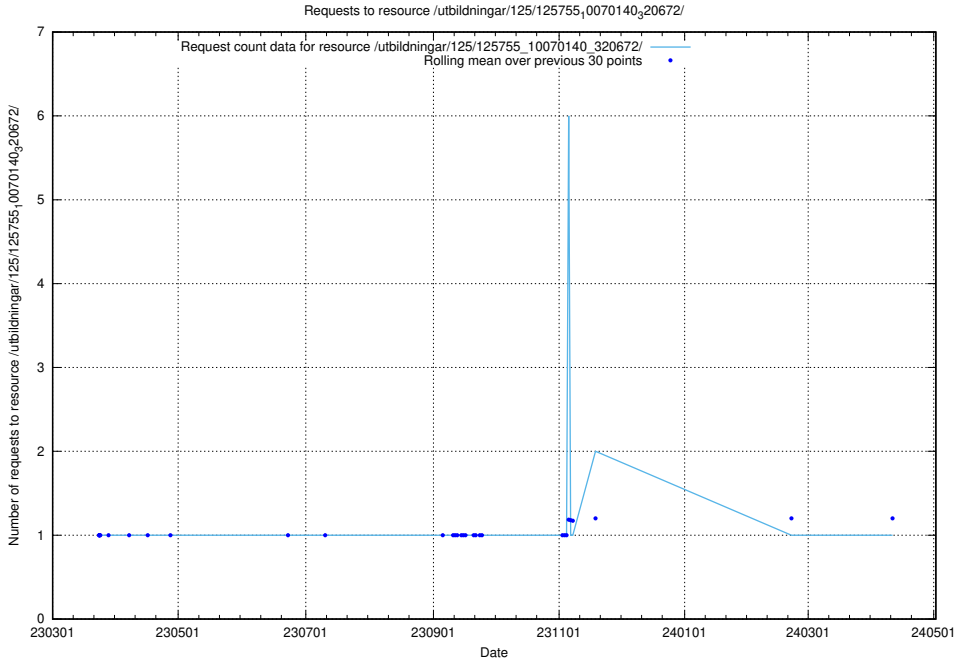

5.7370 Usage of /utbildningar/125/125755_10070140_320672/

Here, we count the number of requests to resource /utbildningar/125/125755_10070140_320672/.