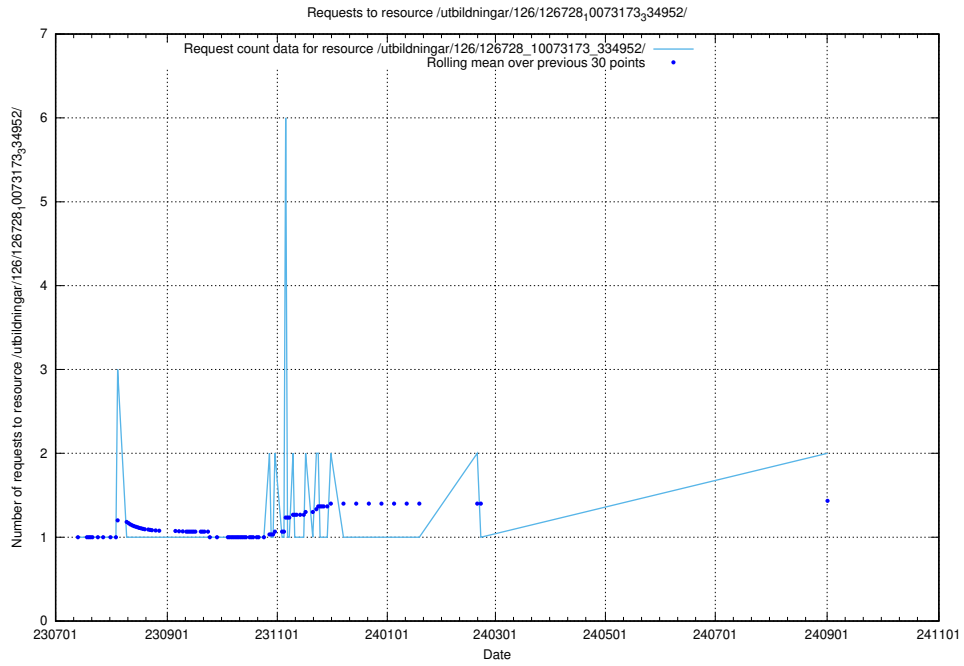

5.900 Usage of /utbildningar/126/126728_10073173_334952/

Here, we count the number of requests to resource /utbildningar/126/126728_10073173_334952/.

5.901 Usage of /utbildningar/126/126235_10071454_326668/events/