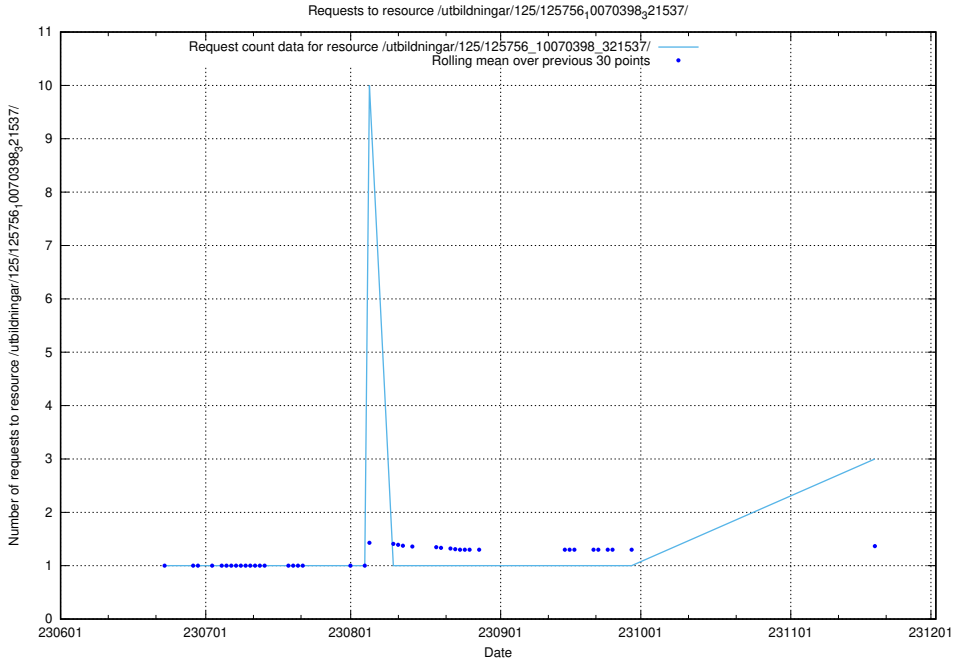

5.512 Usage of /utbildningar/125/125756_10070398_321537/

Here, we count the number of requests to resource /utbildningar/125/125756_10070398_321537/.