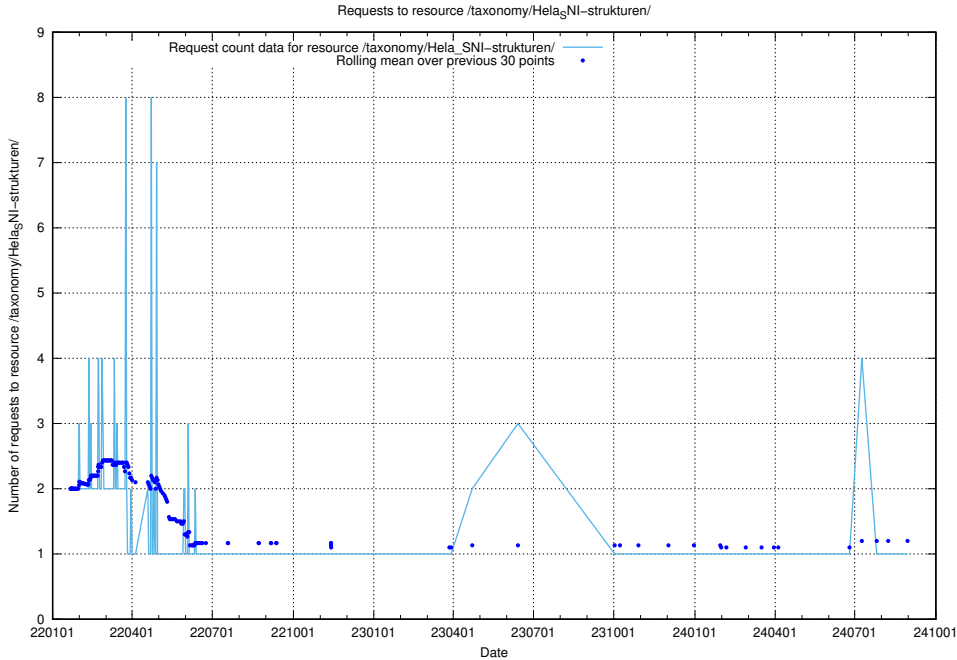

5.1133 Usage of /taxonomy/Hela_SNI-strukturen/

Here, we count the number of requests to resource /taxonomy/Hela_SNI-strukturen/.