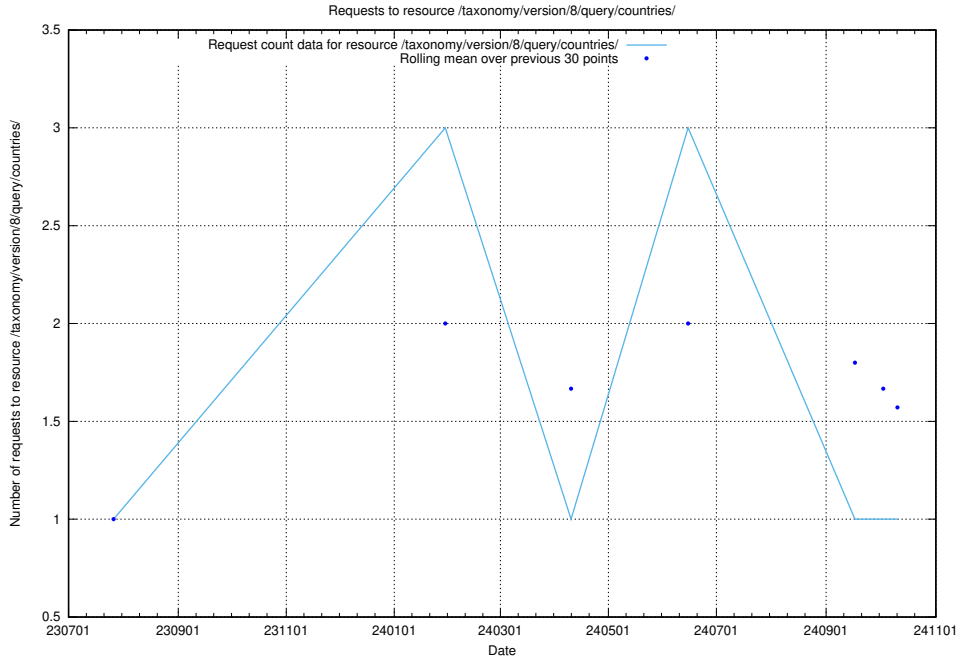

5.5821 Usage of /taxonomy/version/8/query/countries/

Here, we count the number of requests to resource /taxonomy/version/8/query/countries/.