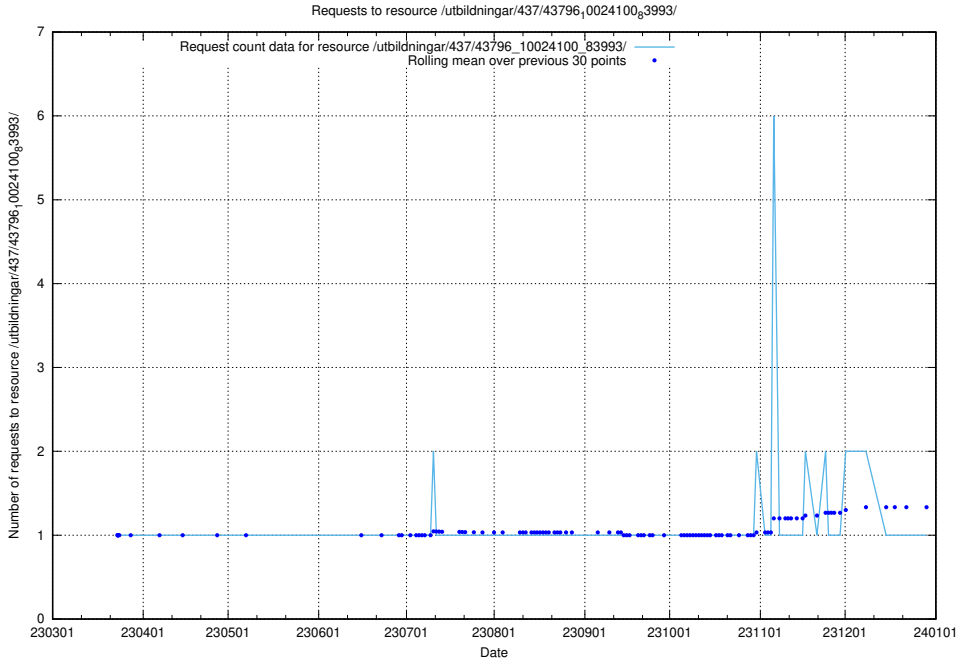

5.7265 Usage of /utbildningar/437/43796_10024100_83993/

Here, we count the number of requests to resource /utbildningar/437/43796_10024100_83993/.