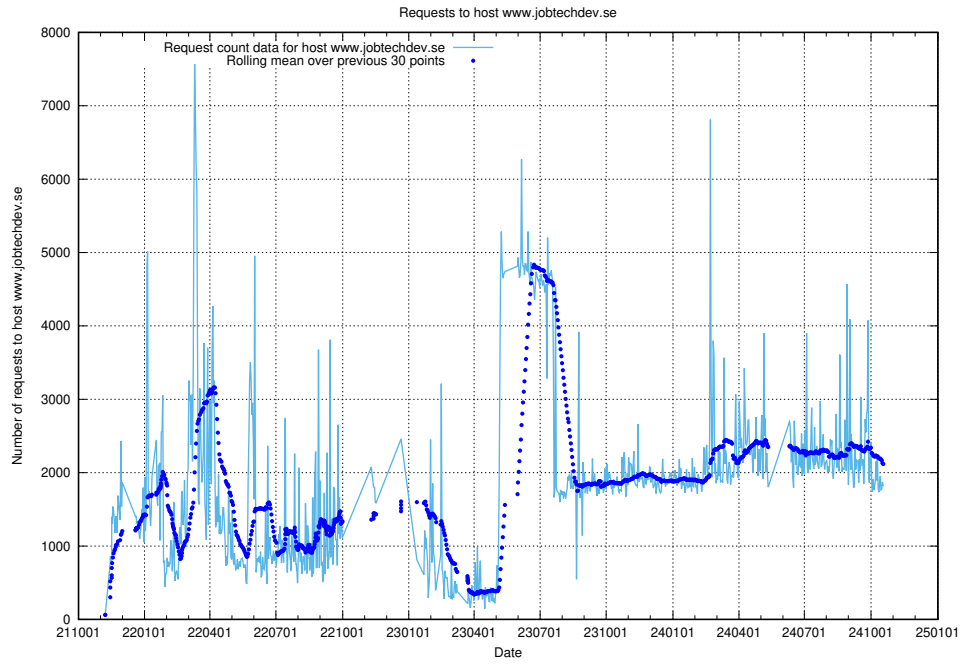

7.18 Usage of www.jobtechdev.se

Here, we count the number of requests to host www.jobtechdev.se.

7.19 Usage of giggi.jobtechdev.se

Here, we count the number of requests to host giggi.jobtechdev.se.

7.20 Usage of canary-openshift-ingress-canary.prod.services.jtech.se