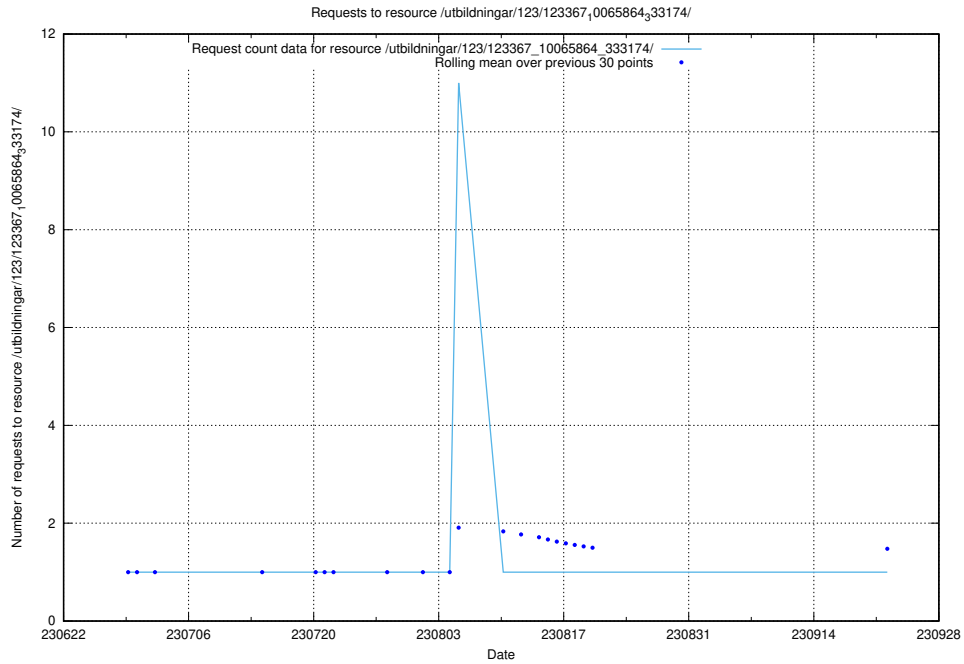

5.6415 Usage of /utbildningar/123/123367_10065864_333174/

Here, we count the number of requests to resource /utbildningar/123/123367_10065864_333174/.