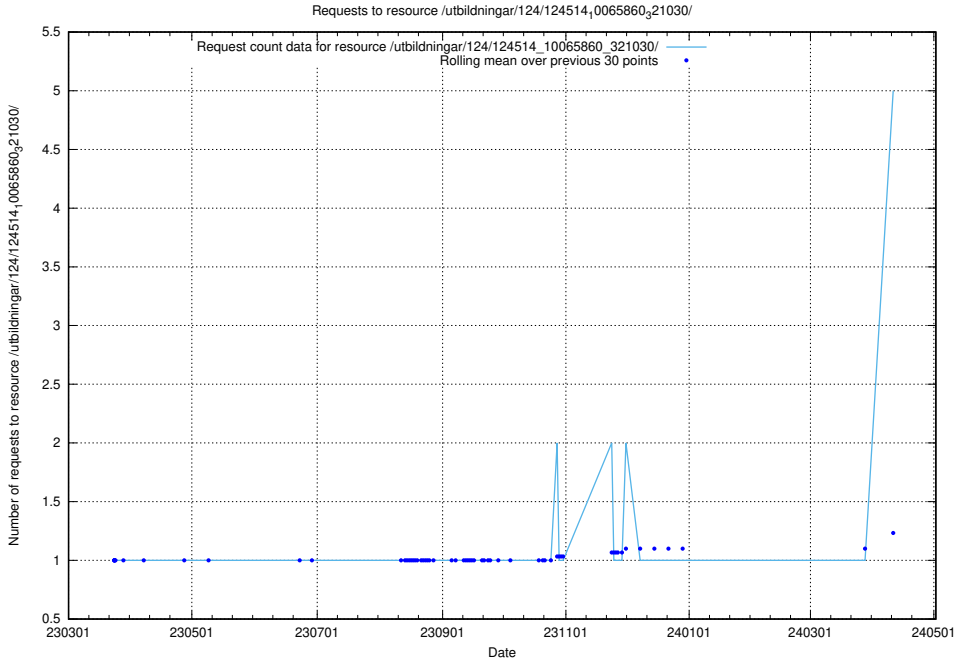

5.222 Usage of /utbildningar/124/124514_10065860_321030/

Here, we count the number of requests to resource /utbildningar/124/124514_10065860_321030/.