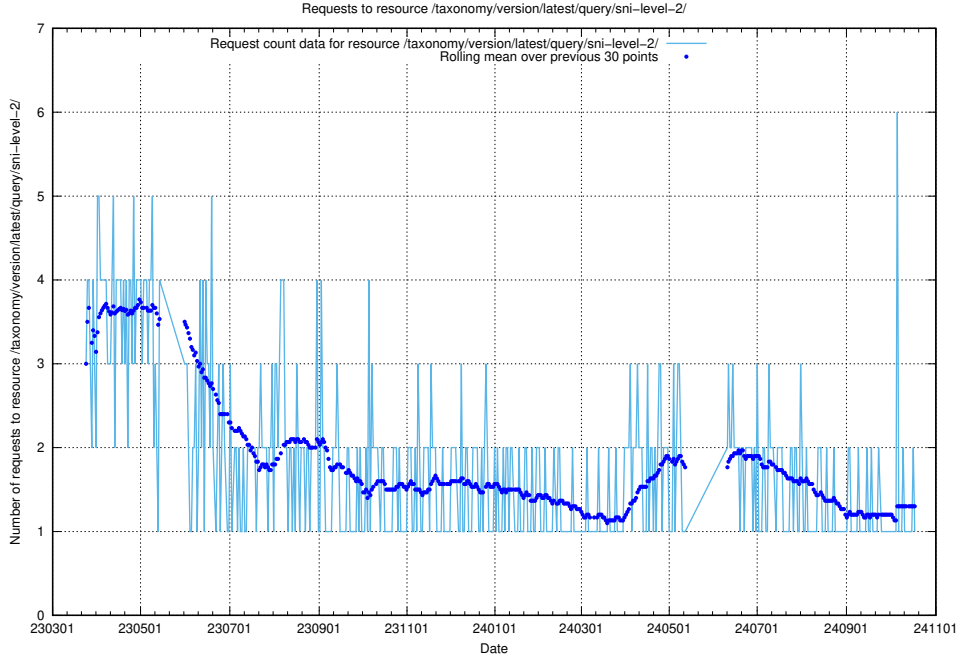

5.6975 Usage of /taxonomy/version/latest/query/sni-level-2/

Here, we count the number of requests to resource /taxonomy/version/latest/query/sni-level-2/.