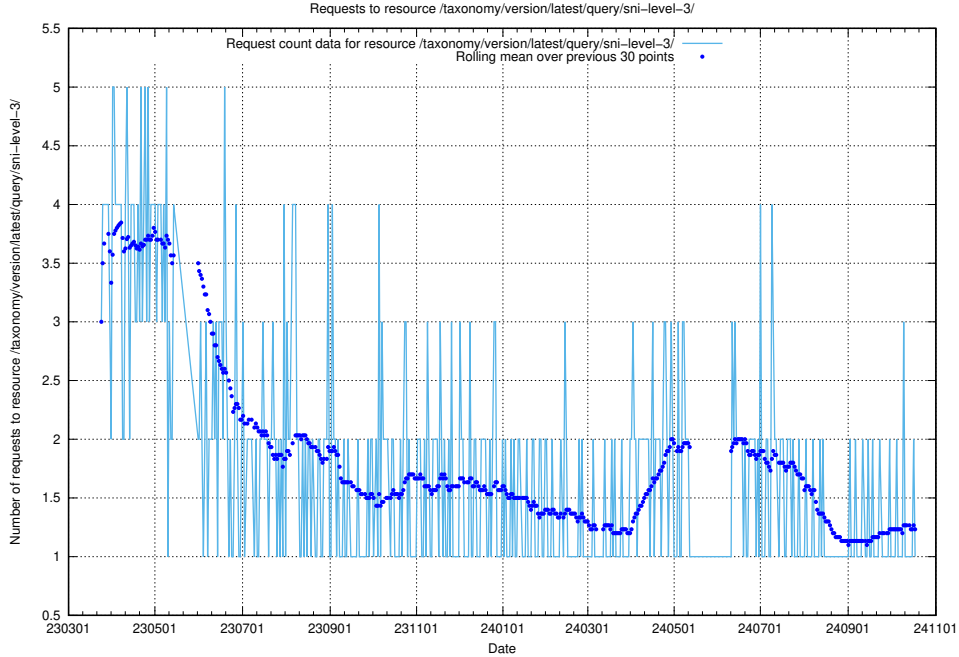

5.6974 Usage of /taxonomy/version/latest/query/sni-level-3/

Here, we count the number of requests to resource /taxonomy/version/latest/query/sni-level-3/.