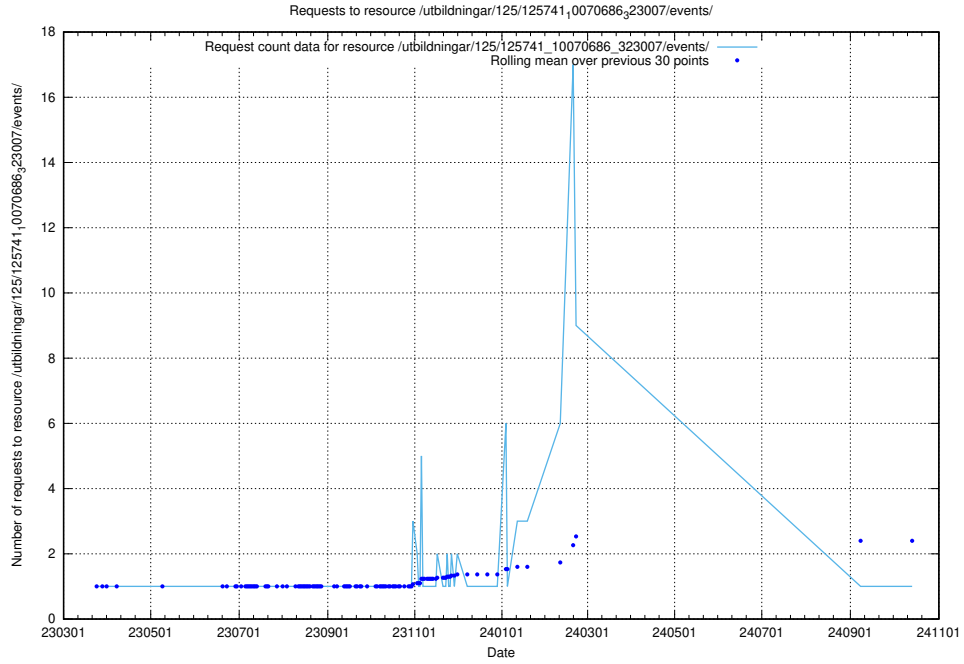

5.7132 Usage of /utbildningar/125/125741_10070686_323007/events/

Here, we count the number of requests to resource /utbildningar/125/125741_10070686_323007/events/