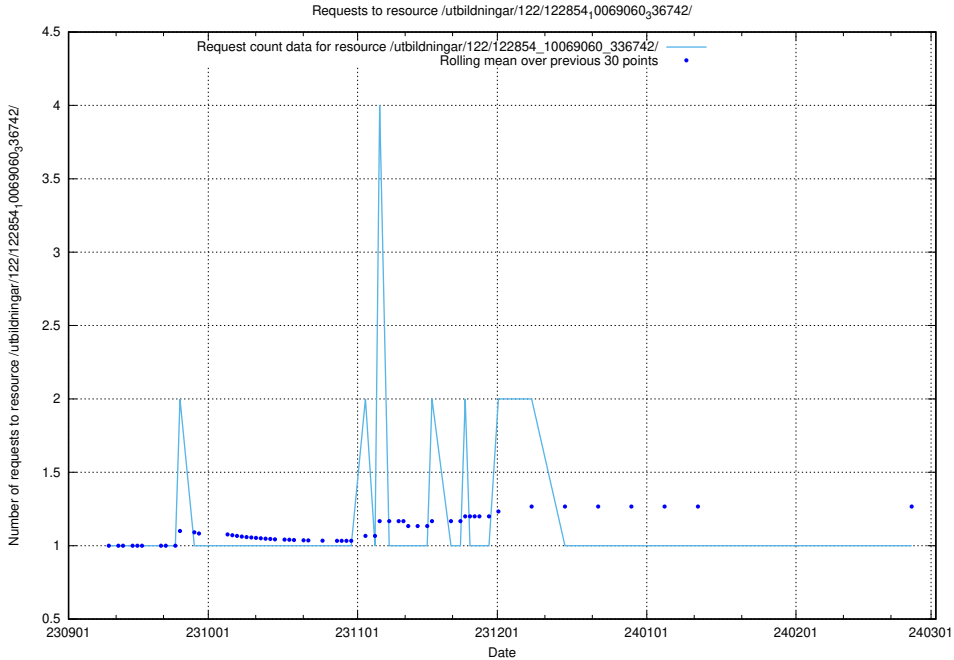

5.5515 Usage of /utbildningar/122/122854_10069060_336742/

Here, we count the number of requests to resource /utbildningar/122/122854_10069060_336742/.