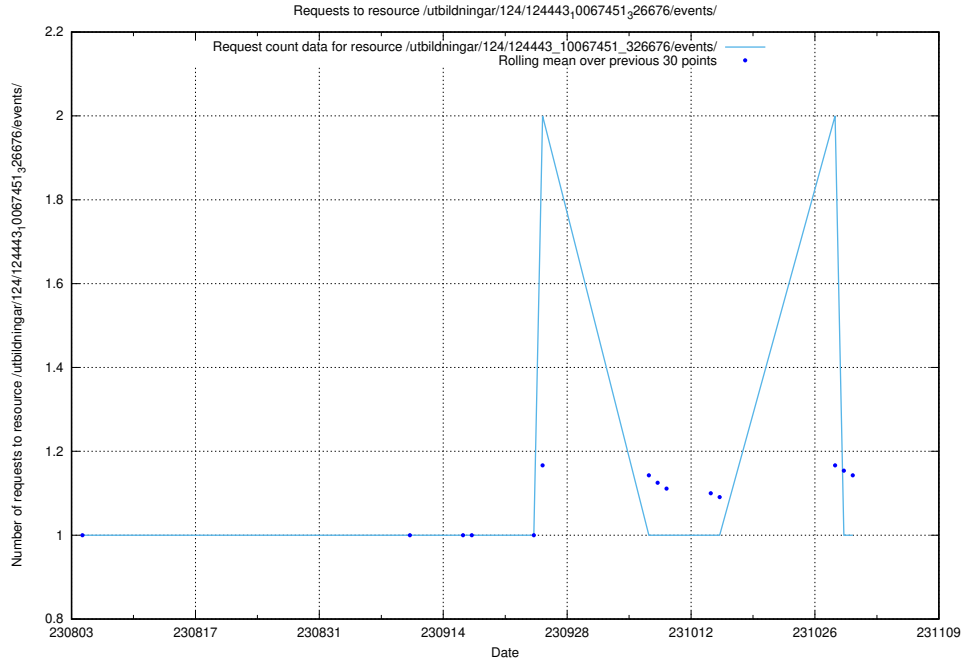

5.5767 Usage of /utbildningar/124/124443_10067451_326676/events/

Here, we count the number of requests to resource /utbildningar/124/124443_10067451_326676/events/

5.5768 Usage of /utbildningar/124/124443_10067451_326676/