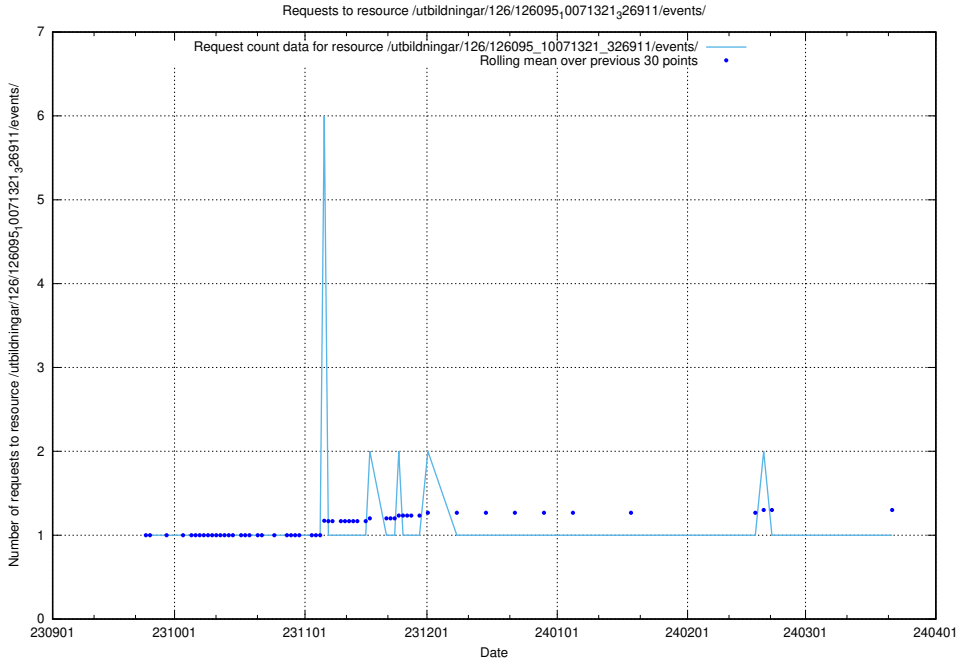

5.5370 Usage of /utbildningar/126/126095_10071321_326911/events/

Here, we count the number of requests to resource /utbildningar/126/126095_10071321_326911/events/

5.5372 Usage of /utbildningar/125/125713_10070422_321633/