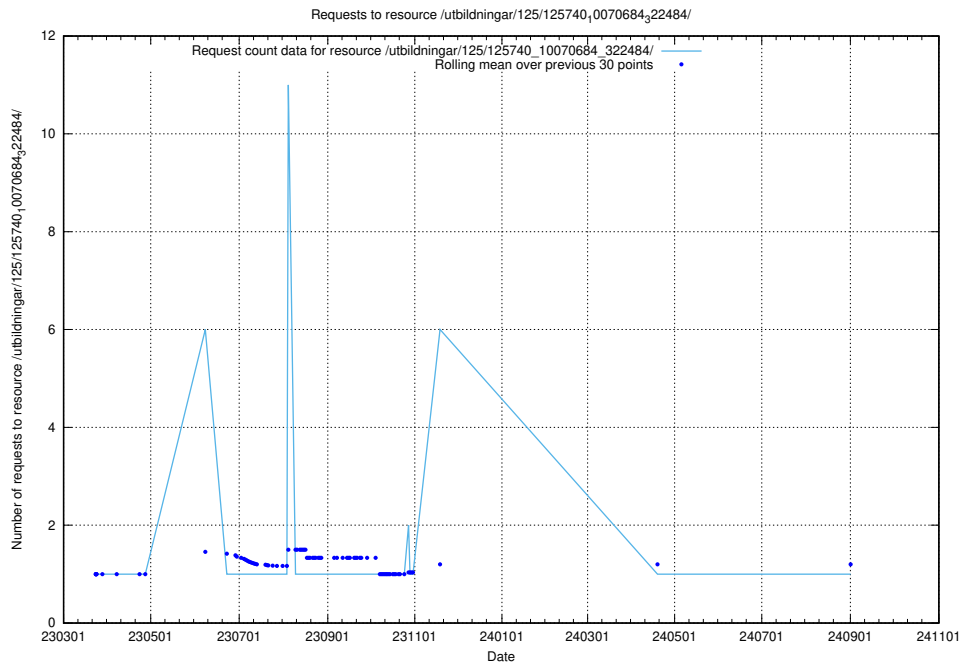

5.1066 Usage of /utbildningar/125/125740_10070684_322484/

Here, we count the number of requests to resource /utbildningar/125/125740_10070684_322484/.