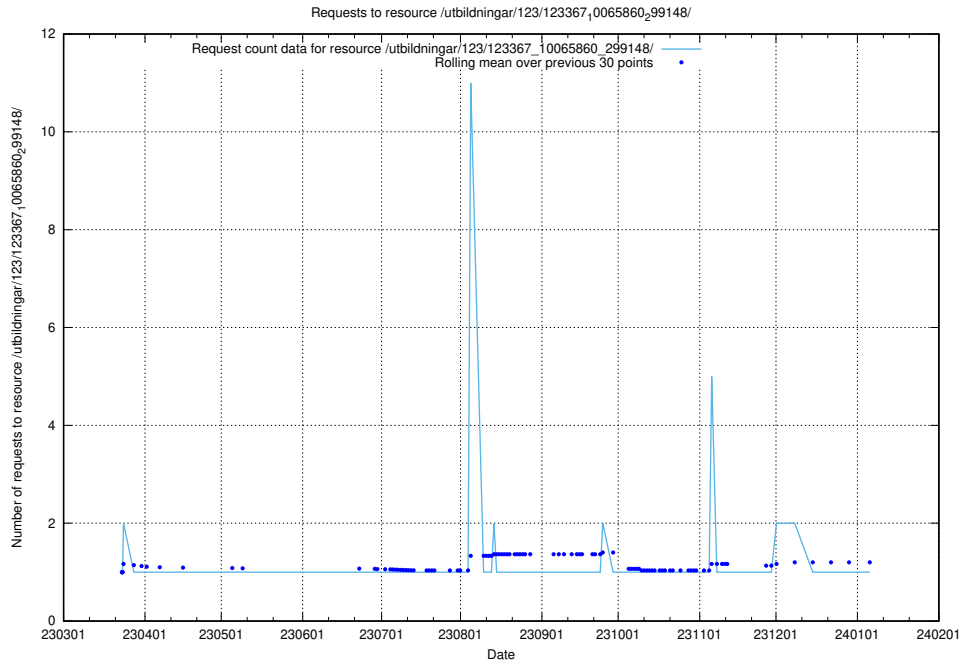

Here, we count the number of requests to resource /utbildningar/126/126336_10072081_333219/events/

5.5713 Usage of /utbildningar/123/123367_10065860_299148/

Here, we count the number of requests to resource /utbildningar/123/123367_10065860_299148/.