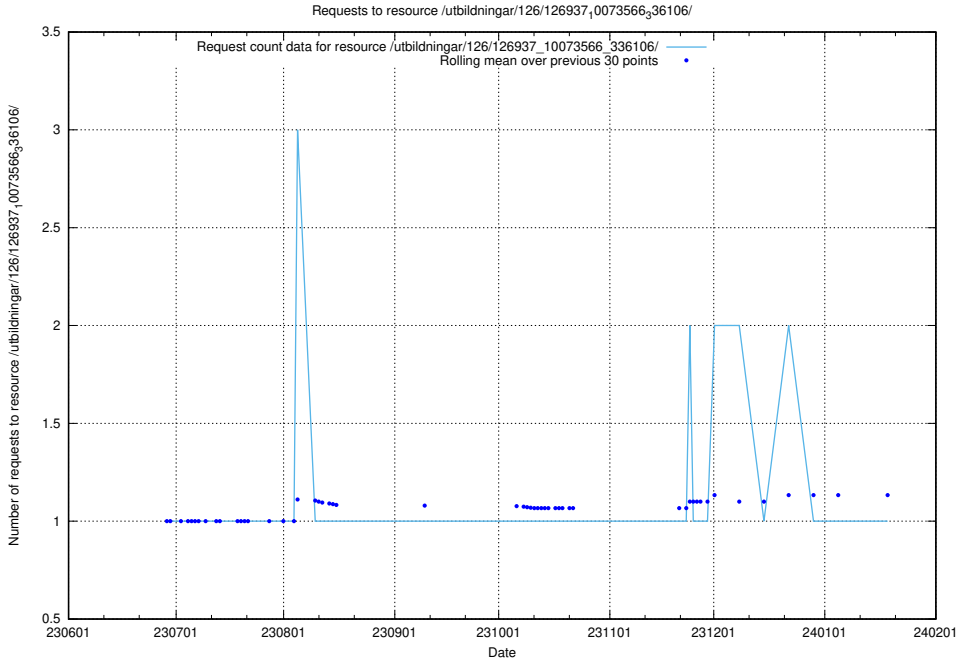

5.6319 Usage of /utbildningar/126/126937_10073566_336106/

Here, we count the number of requests to resource /utbildningar/126/126937_10073566_336106/.