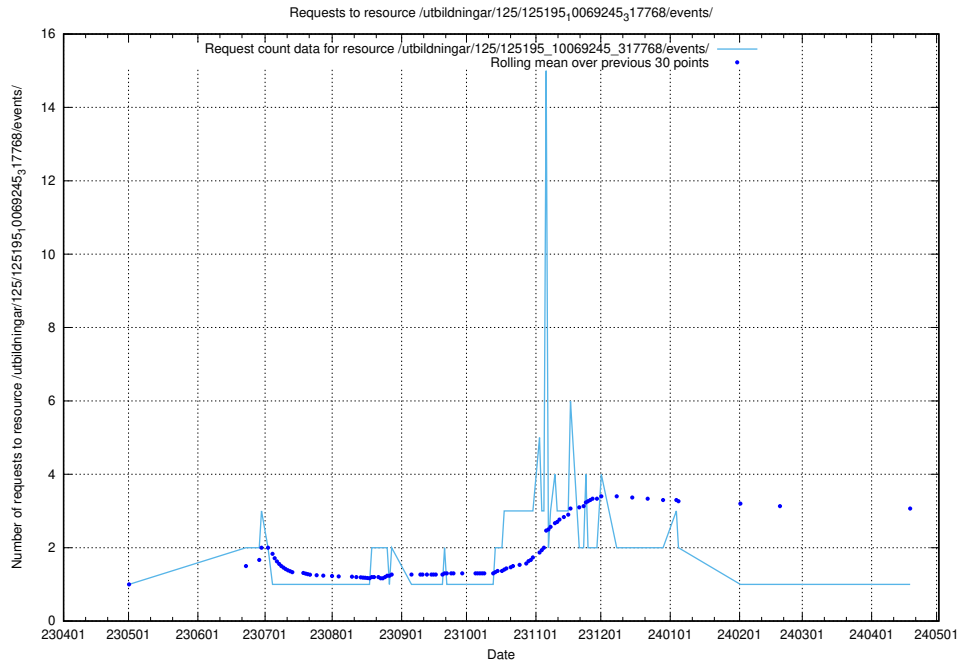

5.6860 Usage of /utbildningar/125/125195_10069245_317768/events/

Here, we count the number of requests to resource /utbildningar/125/125195_10069245_317768/events/