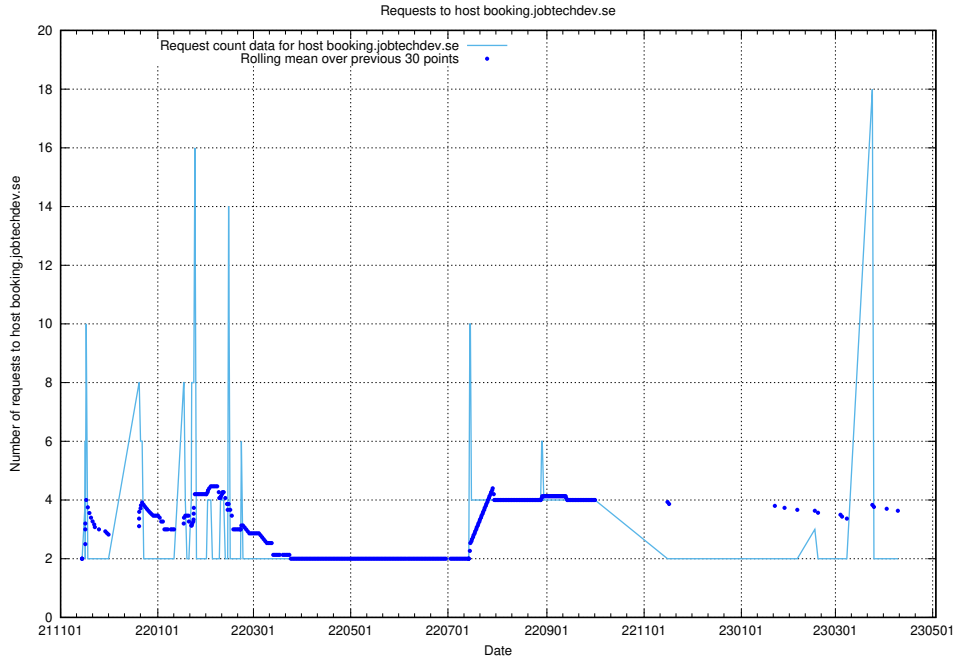

7.287 Usage of booking.jobtechdev.se

Here, we count the number of requests to host booking.jobtechdev.se.