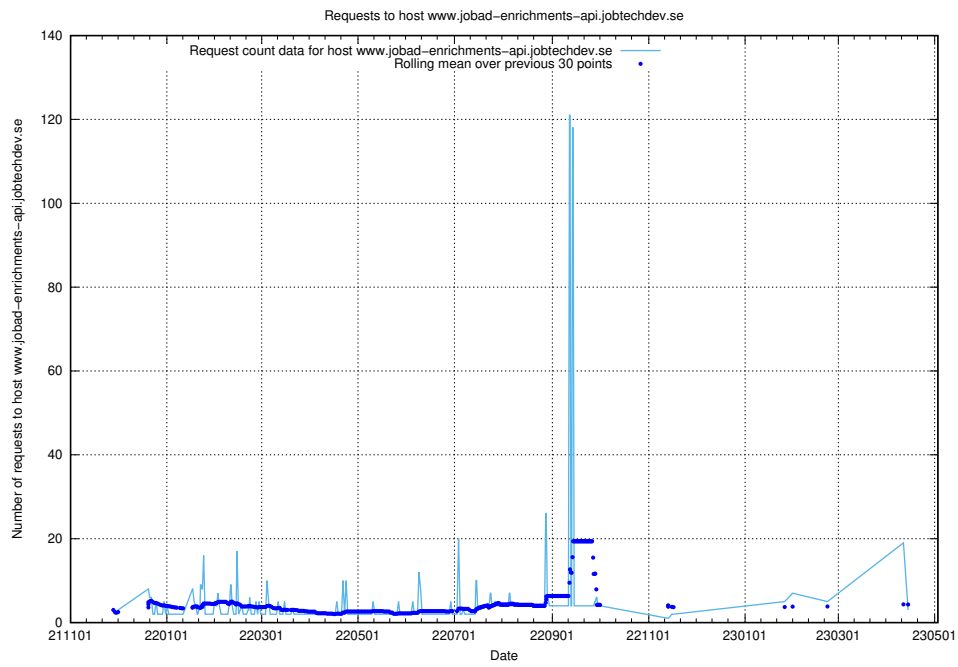

7.217 Usage of www.jobad-enrichments-api.jobtechdev.se

Here, we count the number of requests to host www.jobad-enrichments-api.jobtechdev.se.