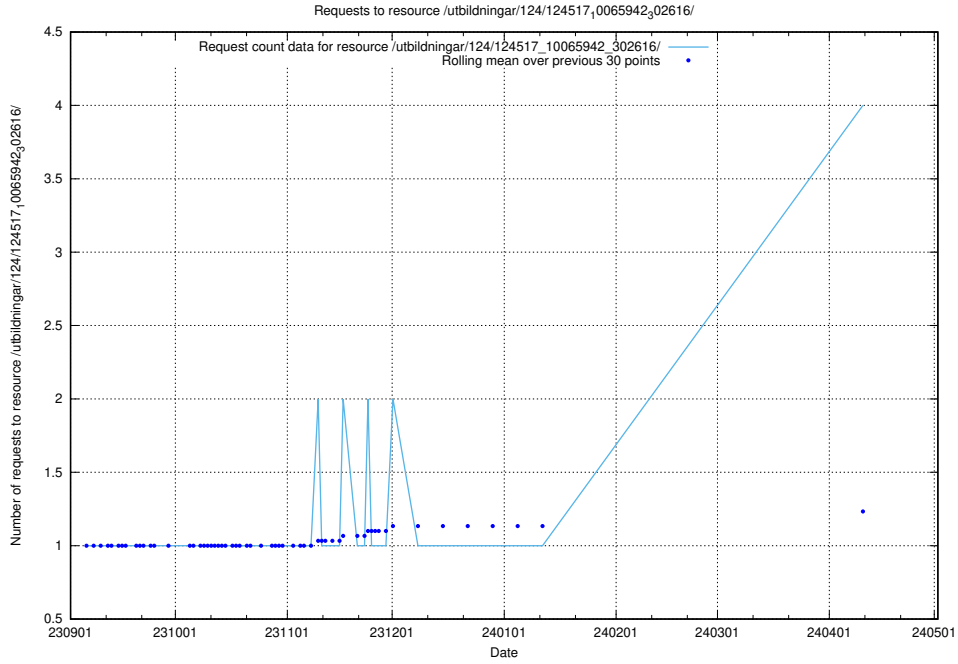

5.352 Usage of /utbildningar/124/124517_10065942_302616/

Here, we count the number of requests to resource /utbildningar/124/124517_10065942_302616/.