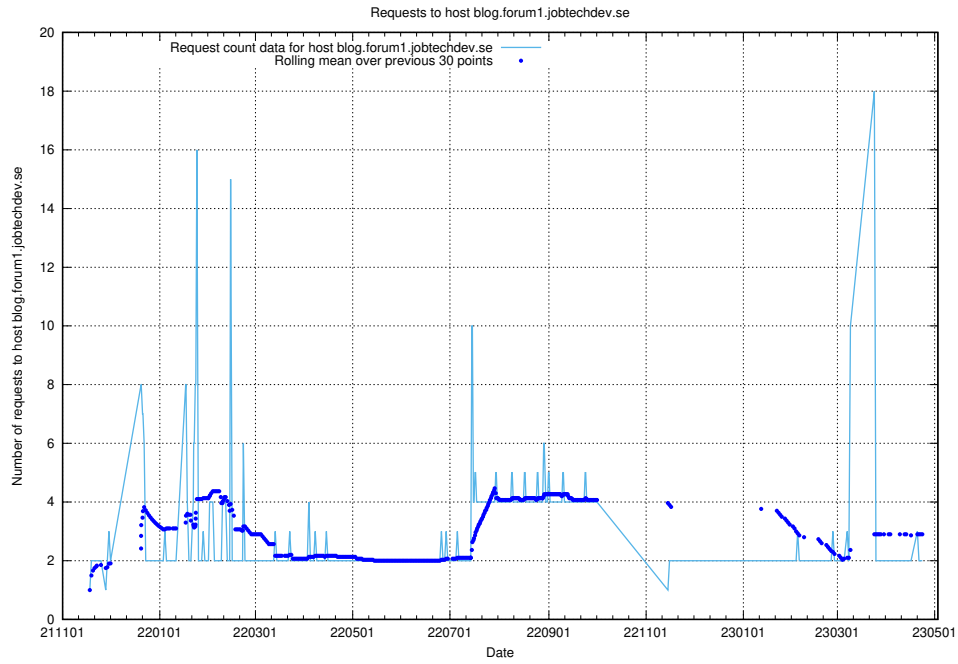

7.489 Usage of `blog.forum1.jobtechdev.se`

Here, we count the number of requests to host `blog.forum1.jobtechdev.se`.