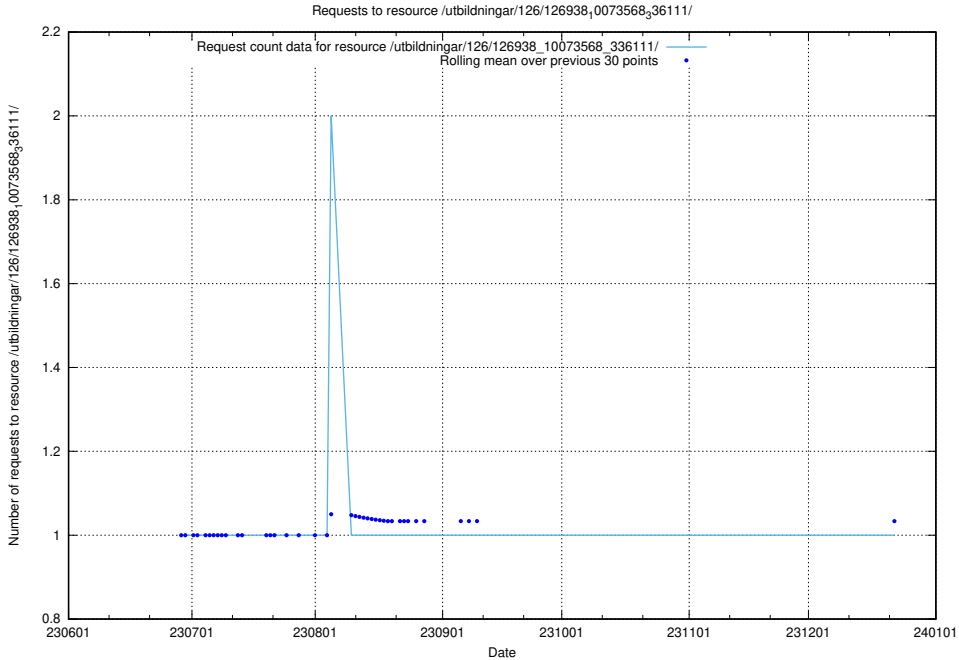

5.6314 Usage of /utbildningar/126/126938_10073568_336111/

Here, we count the number of requests to resource /utbildningar/126/126938_10073568_336111/.