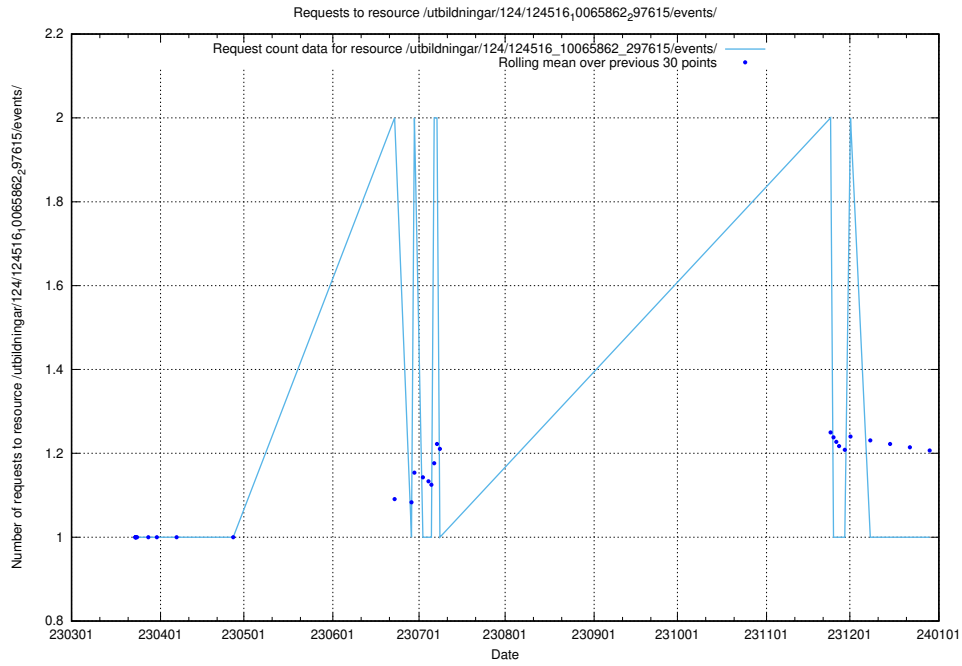

5.2385 Usage of /availability/uptime/20240115/

Here, we count the number of requests to resource /availability/uptime/20240115/.

5.2386 Usage of /utbildningar/124/124516_10065862_297615/events/

Here, we count the number of requests to resource /utbildningar/124/124516_10065862_297615/events/