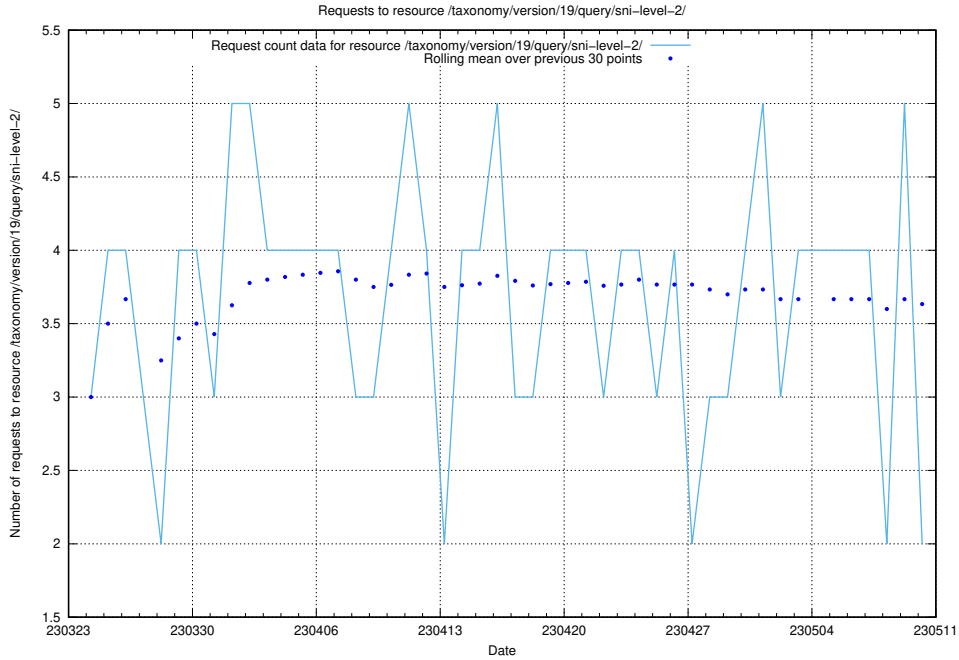

5.1011 Usage of /taxonomy/version/19/query/sni-level-2/

Here, we count the number of requests to resource /taxonomy/version/19/query/sni-level-2/.