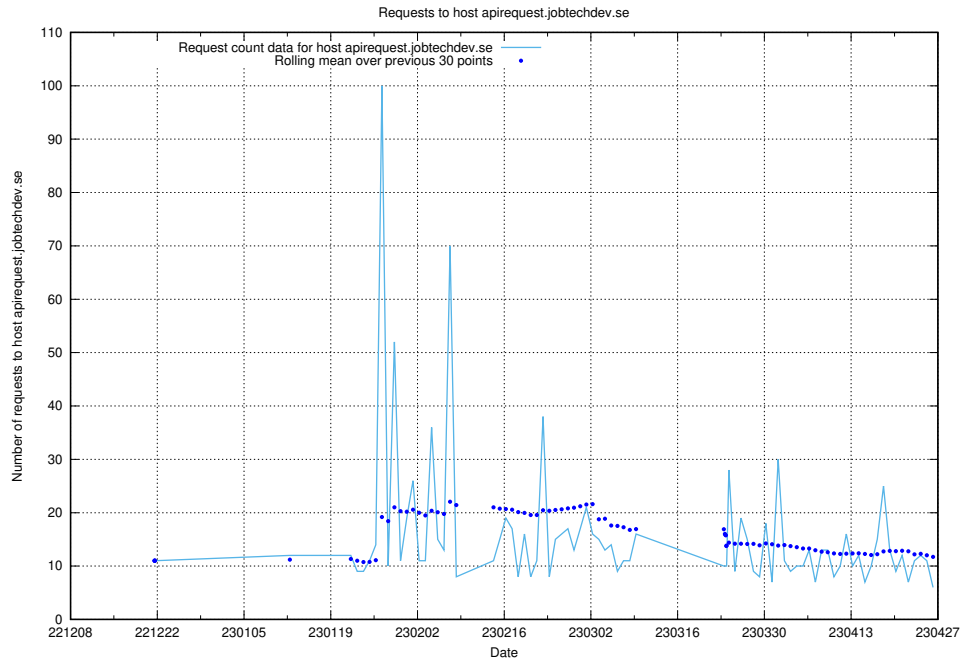

7.84 Usage of apirequest.jobtechdev.se

Here, we count the number of requests to host apirequest.jobtechdev.se.