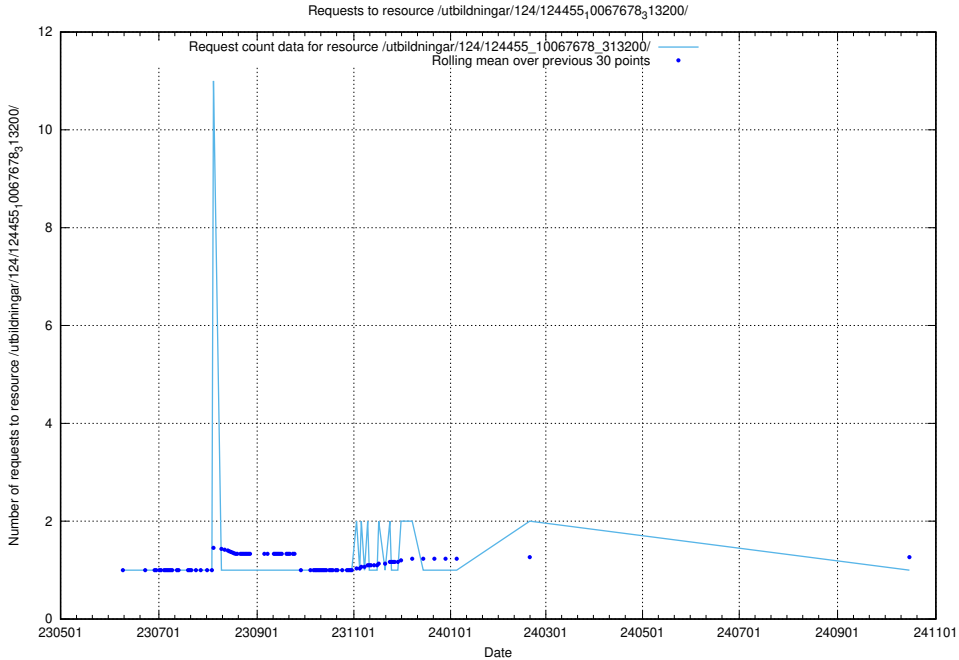

5.6767 Usage of /utbildningar/124/124455_10067678_313200/

Here, we count the number of requests to resource /utbildningar/124/124455_10067678_313200/.