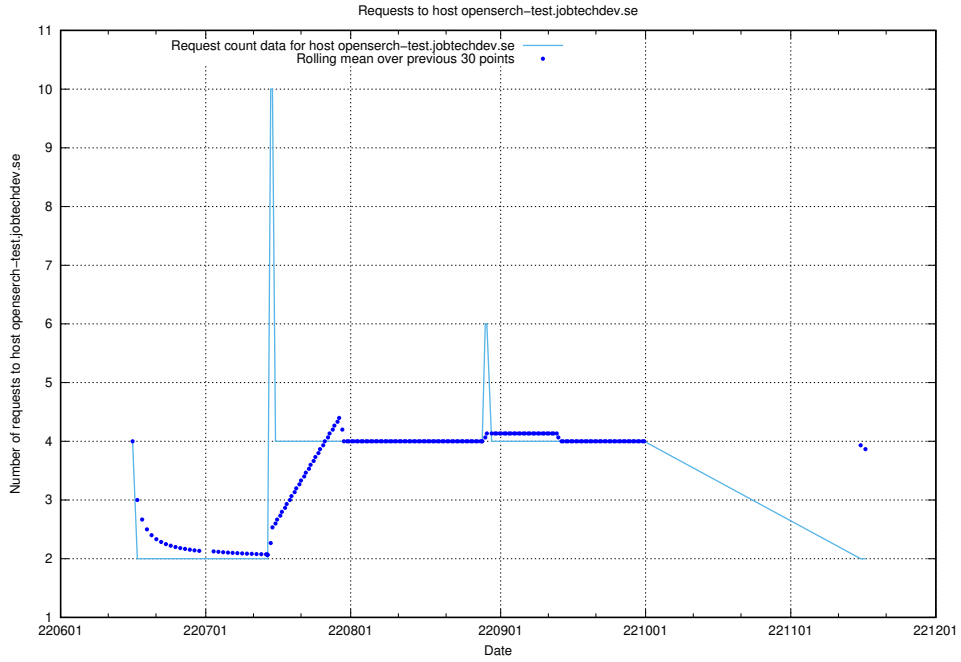

Here, we count the number of requests to host 2f0b40cd-39bc-429b-8f6c-c3d864c6fbd6.jobtechdev.se.

7.407 Usage of openserch-test.jobtechdev.se

Here, we count the number of requests to host openserch-test.jobtechdev.se.