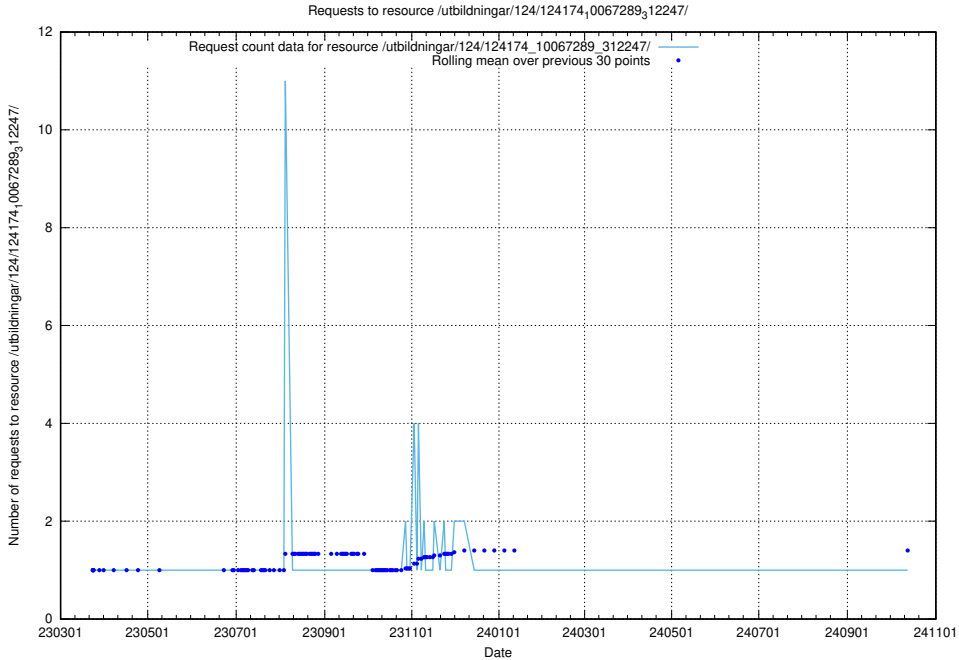

5.4948 Usage of /utbildningar/124/124174_10067289_312247/

Here, we count the number of requests to resource /utbildningar/124/124174_10067289_312247/.