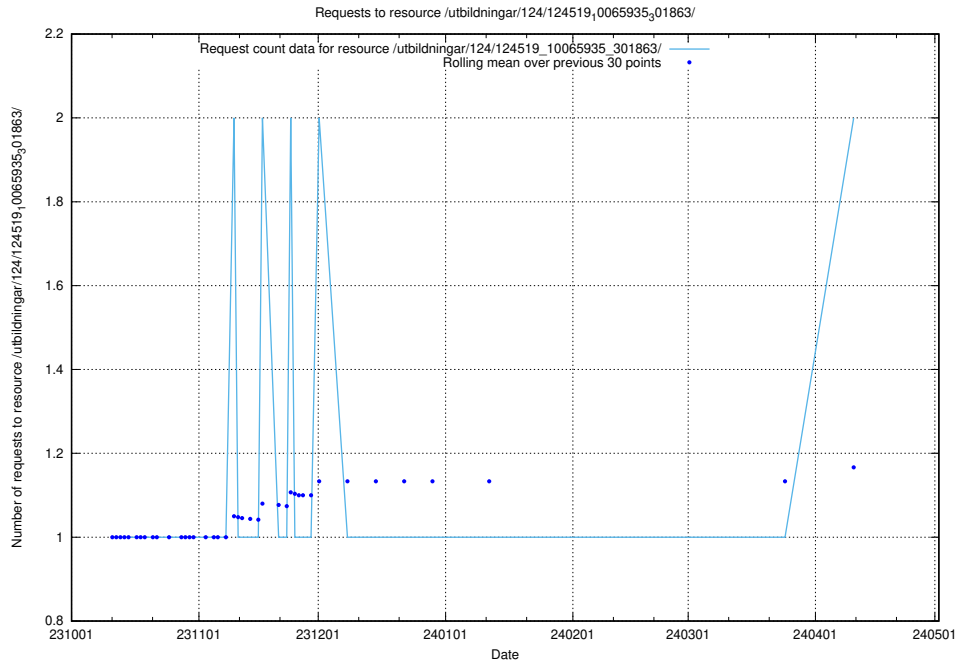

5.824 Usage of /utbildningar/124/124519_10065935_301863/

Here, we count the number of requests to resource /utbildningar/124/124519_10065935_301863/.