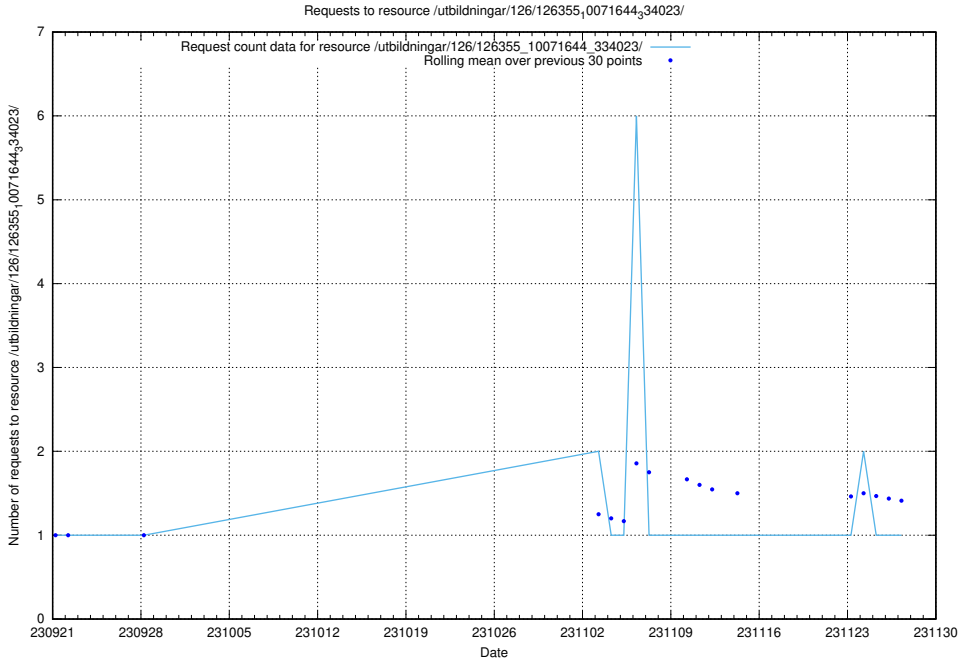

5.5409 Usage of /utbildningar/126/126355_10071644_334023/

Here, we count the number of requests to resource /utbildningar/126/126355_10071644_334023/.