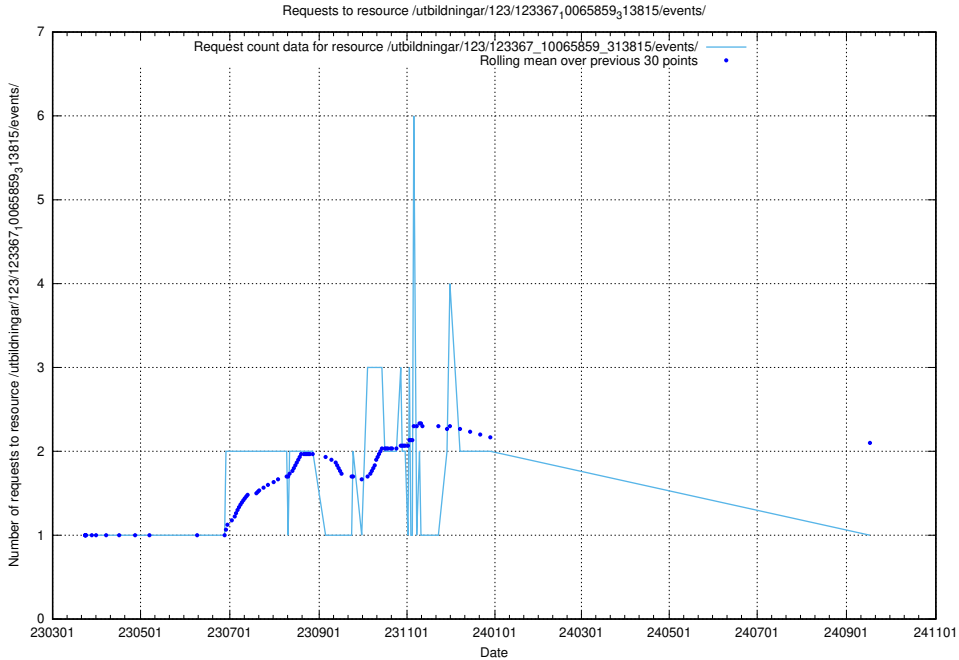

5.5721 Usage of /utbildningar/123/123367_10065859_313815/events/

Here, we count the number of requests to resource /utbildningar/123/123367_10065859_313815/events/