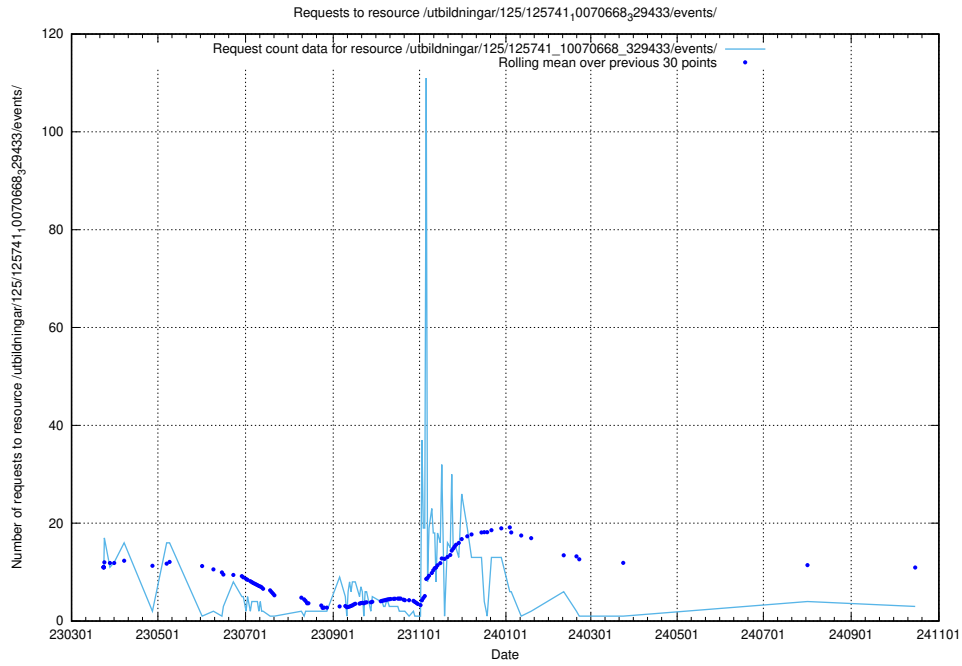

5.545 Usage of /utbildningar/125/125741_10070668_329433/events/

Here, we count the number of requests to resource /utbildningar/125/125741_10070668_329433/events/