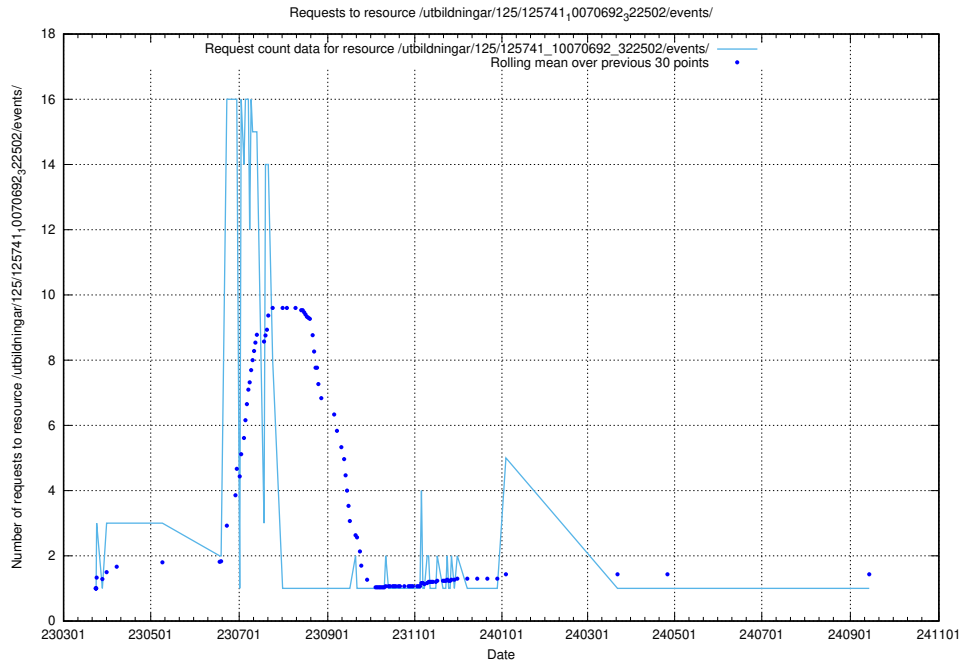

5.7382 Usage of /utbildningar/125/125741_10070692_322502/events/

Here, we count the number of requests to resource /utbildningar/125/125741_10070692_322502/events/