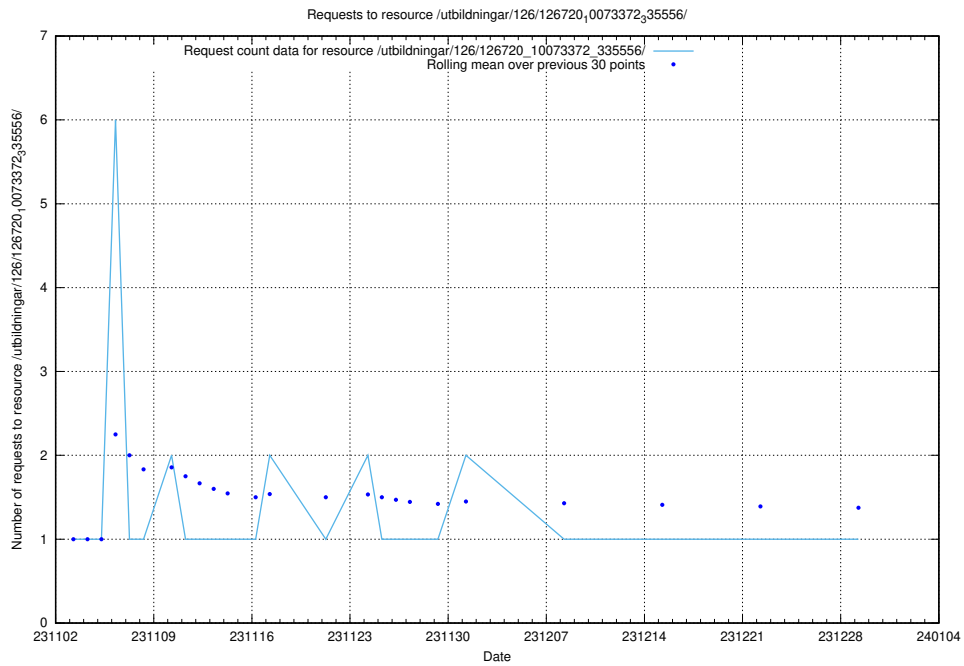

5.5047 Usage of /utbildningar/126/126720_10073372_335556/

Here, we count the number of requests to resource /utbildningar/126/126720_10073372_335556/.