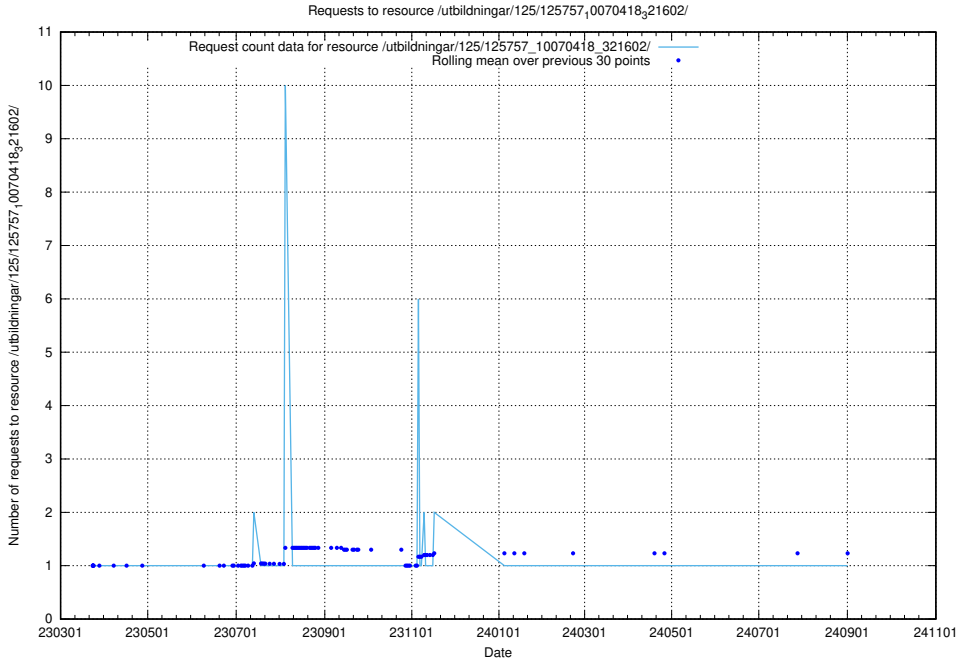

5.7362 Usage of /utbildningar/125/125757_10070418_321602/

Here, we count the number of requests to resource /utbildningar/125/125757_10070418_321602/.