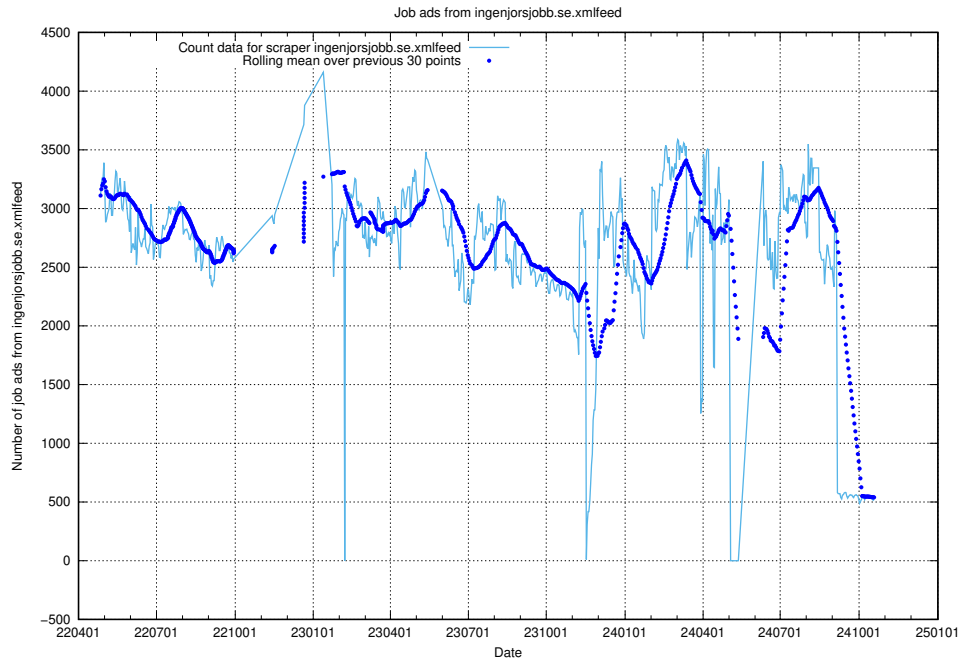

13.8 Number of ads by scraper ingenjorsjobb.se.xmlfeed

Here, we count the number of job ads scraped from ingenjorsjobb.se.xmlfeed.