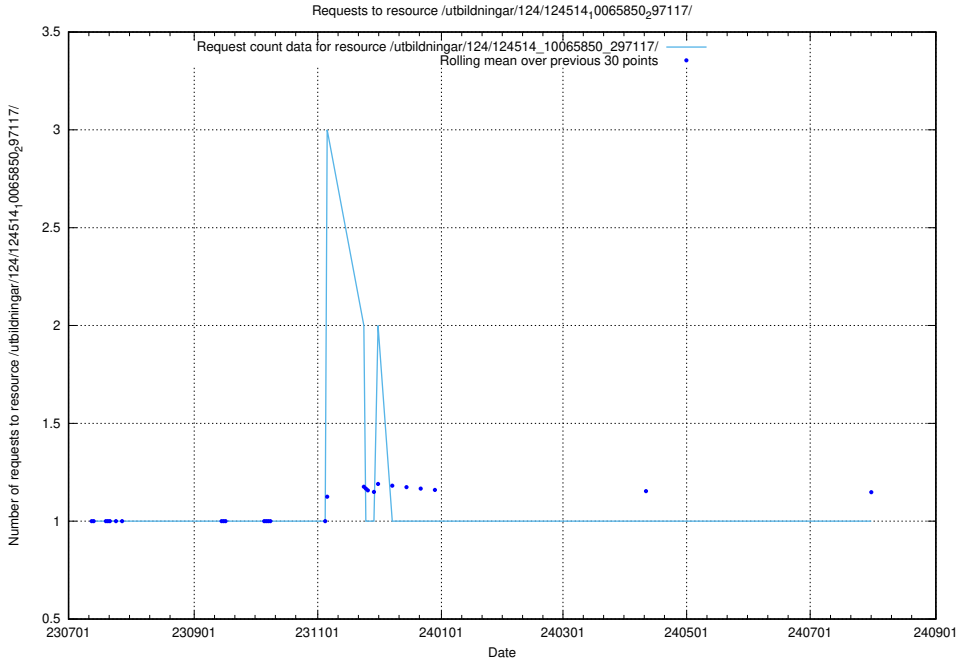

5.6004 Usage of /utbildningar/124/124514_10065850_297117/

Here, we count the number of requests to resource /utbildningar/124/124514_10065850_297117/.