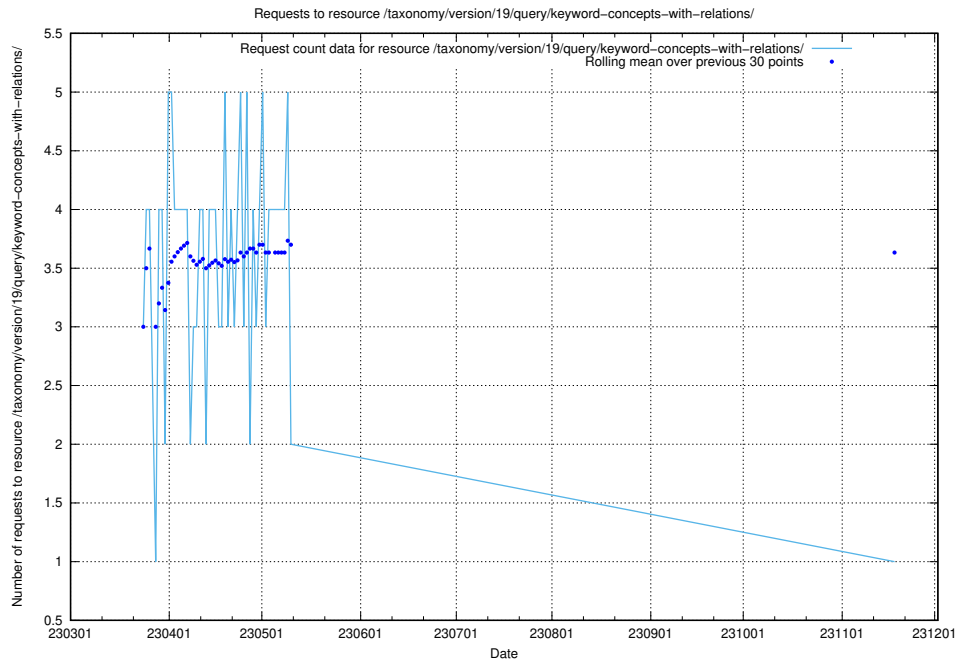

5.7043 Usage of /taxonomy/version/19/query/keyword-concepts-with-relations/

Here, we count the number of requests to resource /taxonomy/version/19/query/keyword-concepts-with-relations/.

5.7044 Usage of /taxonomy/version/19/query/isco-level-4-groups/