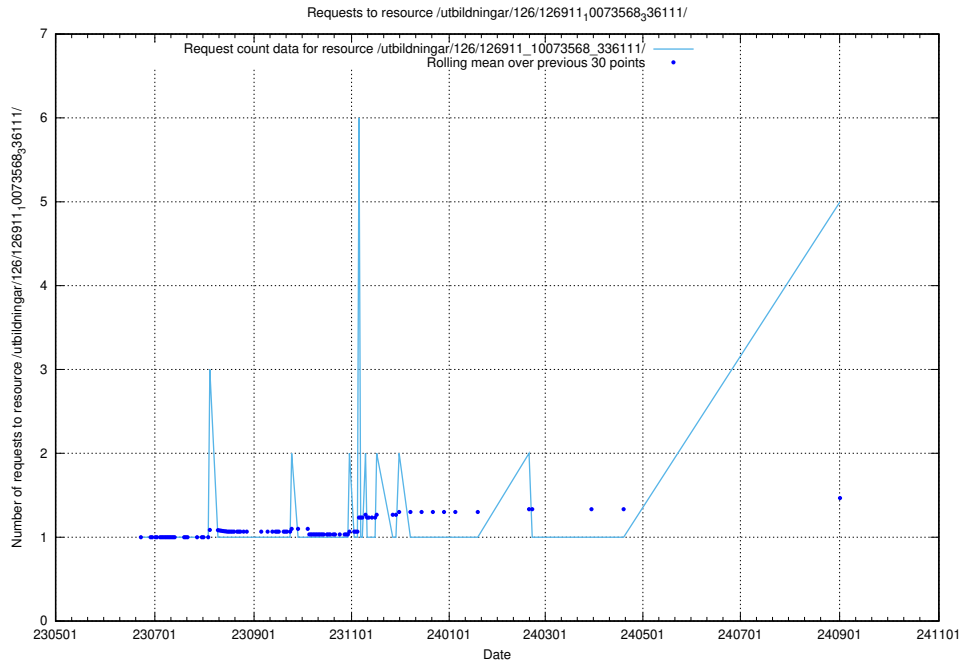

5.246 Usage of /utbildningar/126/126911_10073568_336111/

Here, we count the number of requests to resource /utbildningar/126/126911_10073568_336111/.