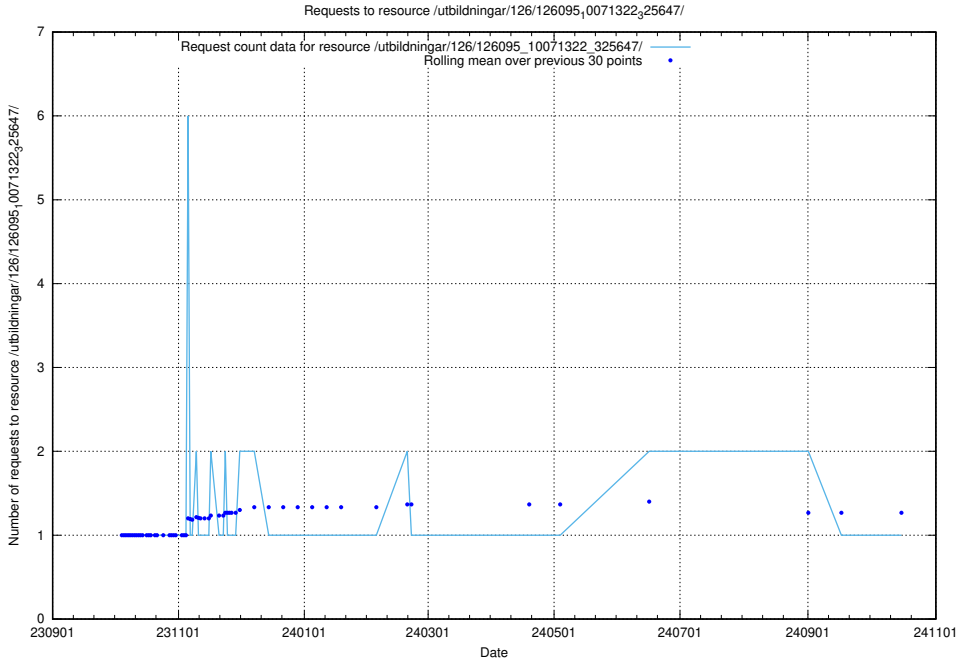

5.5295 Usage of /utbildningar/126/126095_10071322_325647/

Here, we count the number of requests to resource /utbildningar/126/126095_10071322_325647/.