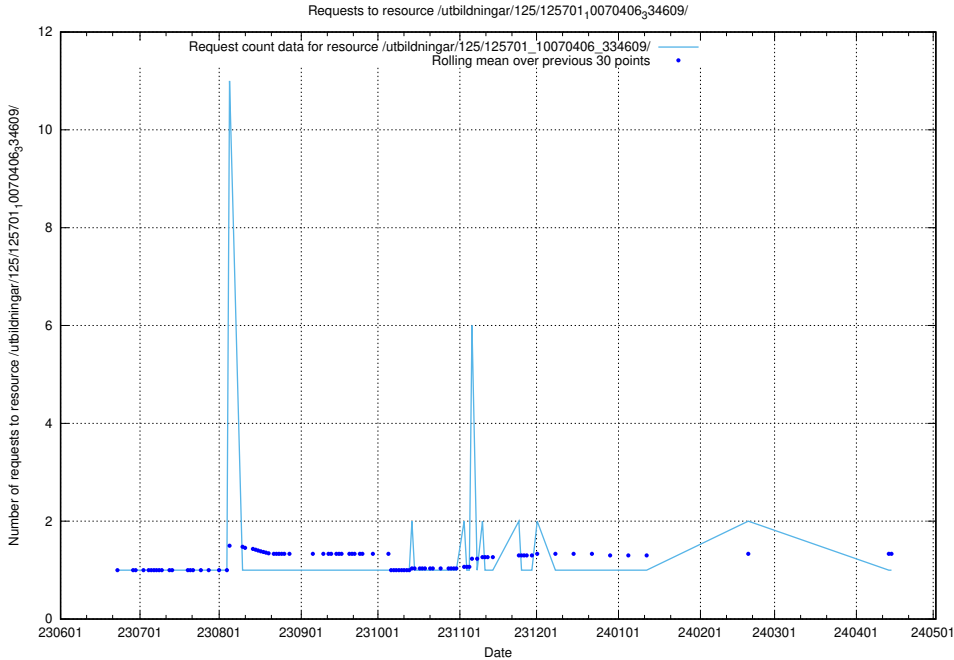

5.6561 Usage of /utbildningar/125/125701_10070406_334609/

Here, we count the number of requests to resource /utbildningar/125/125701_10070406_334609/.

5.6562 Usage of /utbildningar/125/125700_10070460_321835/events/