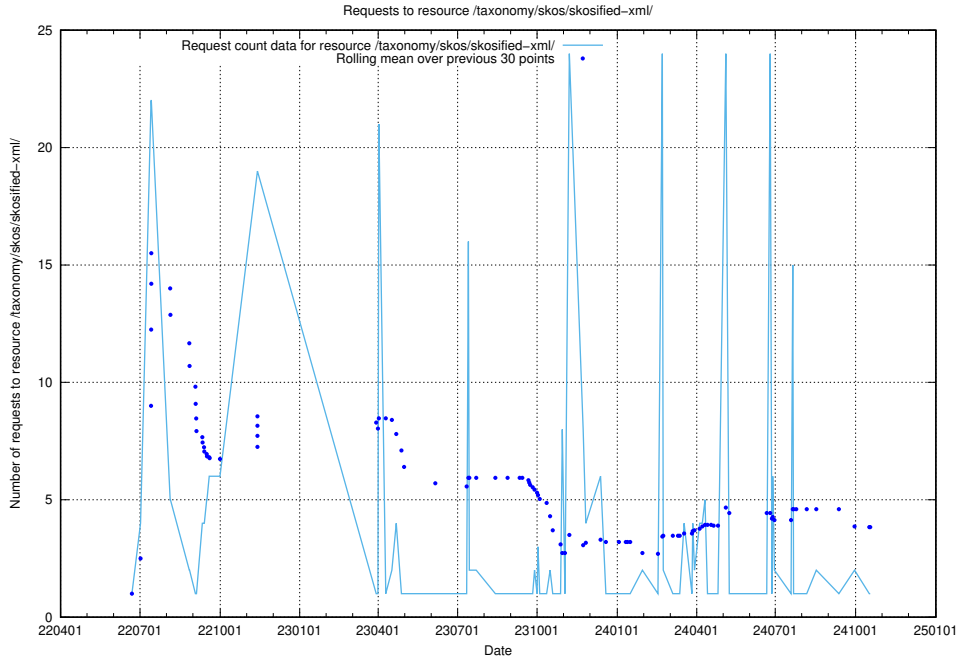

Here, we count the number of requests to resource /utbildningar/125/125696_10070500_321926/events/

5.1112 Usage of /taxonomy/skos/skosified-xml/

Here, we count the number of requests to resource /taxonomy/skos/skosified-xml/.