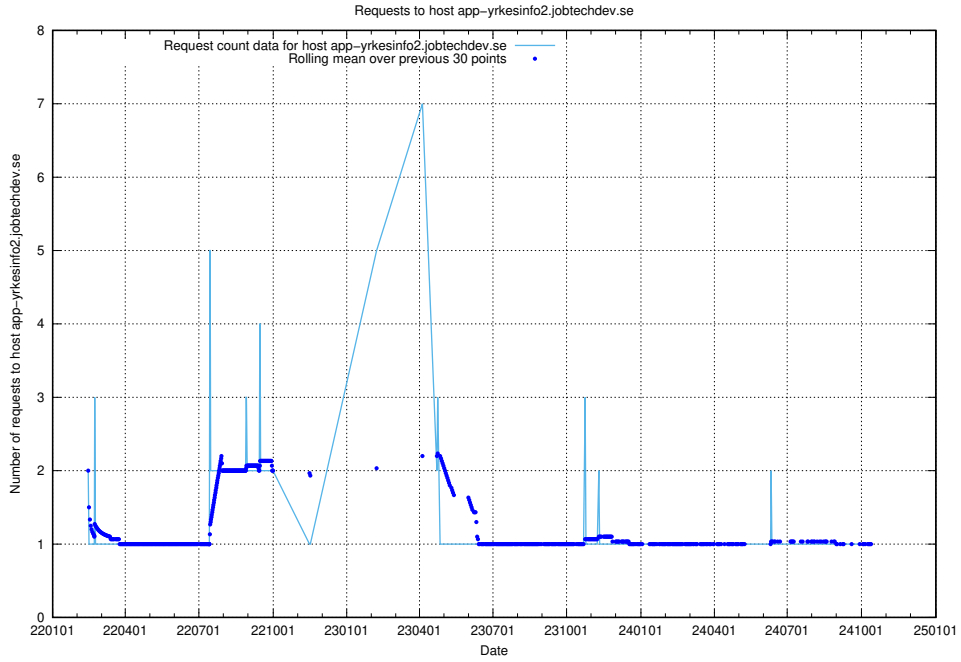

Here, we count the number of requests to host app-yrkesinfo2.jobtechdev.se.

7.661 Usage of djs-frontend-data-jobtechdev-se-prod.prod.services.jtech.se

Here, we count the number of requests to host djs-frontend-data-jobtechdev-se-prod.prod.services.jtech.se.