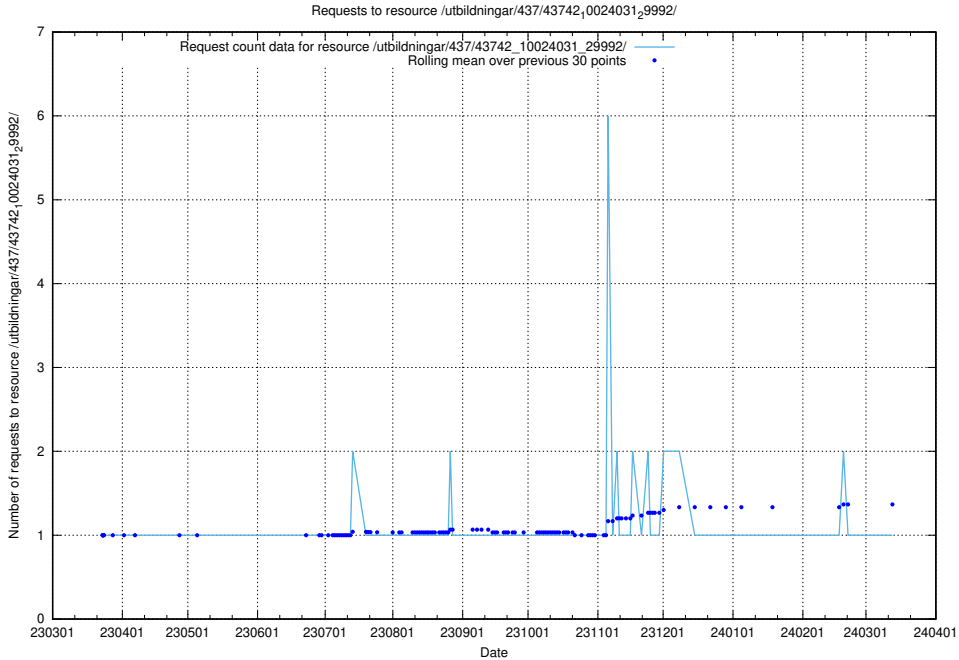

5.7301 Usage of /utbildningar/437/43742_10024031_29992/

Here, we count the number of requests to resource /utbildningar/437/43742_10024031_29992/.