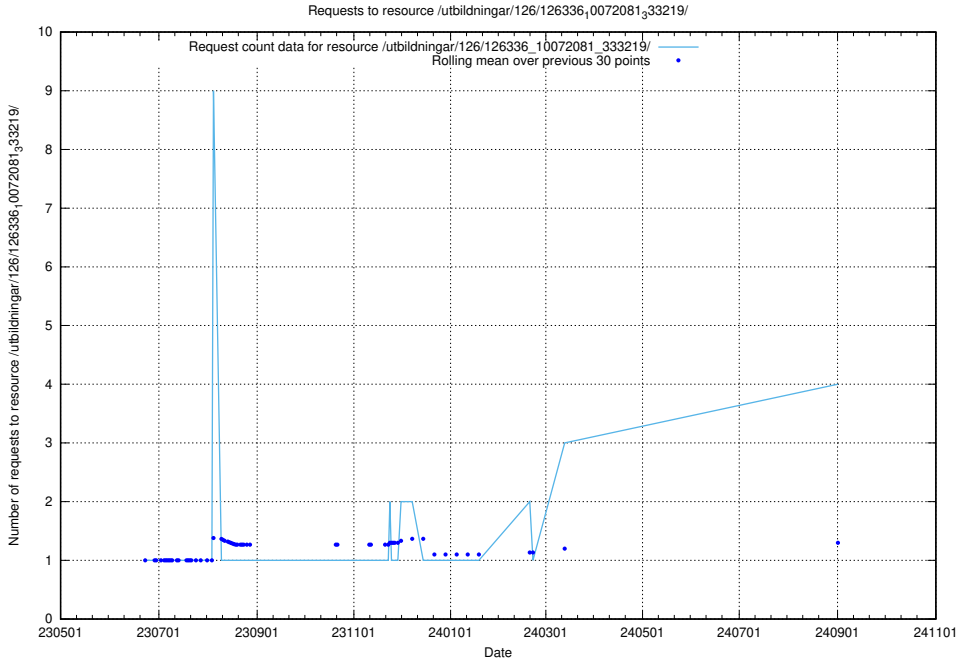

5.367 Usage of /utbildningar/124/124500_10067799_319946/events/

Here, we count the number of requests to resource /utbildningar/124/124500_10067799_319946/events/

5.368 Usage of /utbildningar/125/125914_10070418_321602/events/