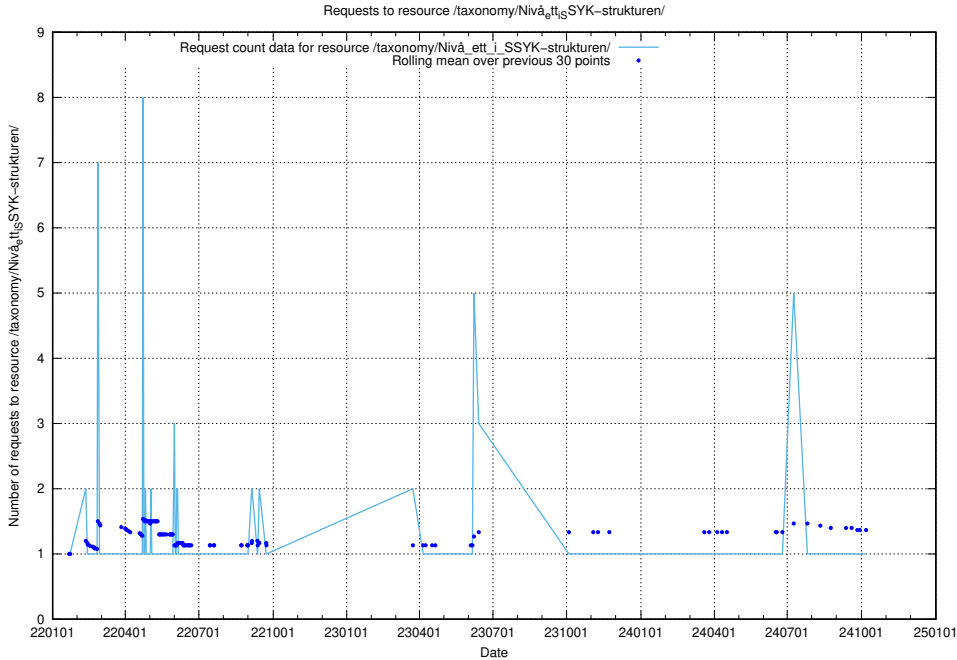

5.6505 Usage of /taxonomy/Nivå_ett_i_SSYK-strukturen/

Here, we count the number of requests to resource /taxonomy/Nivå_ett_i_SSYK-strukturen/.