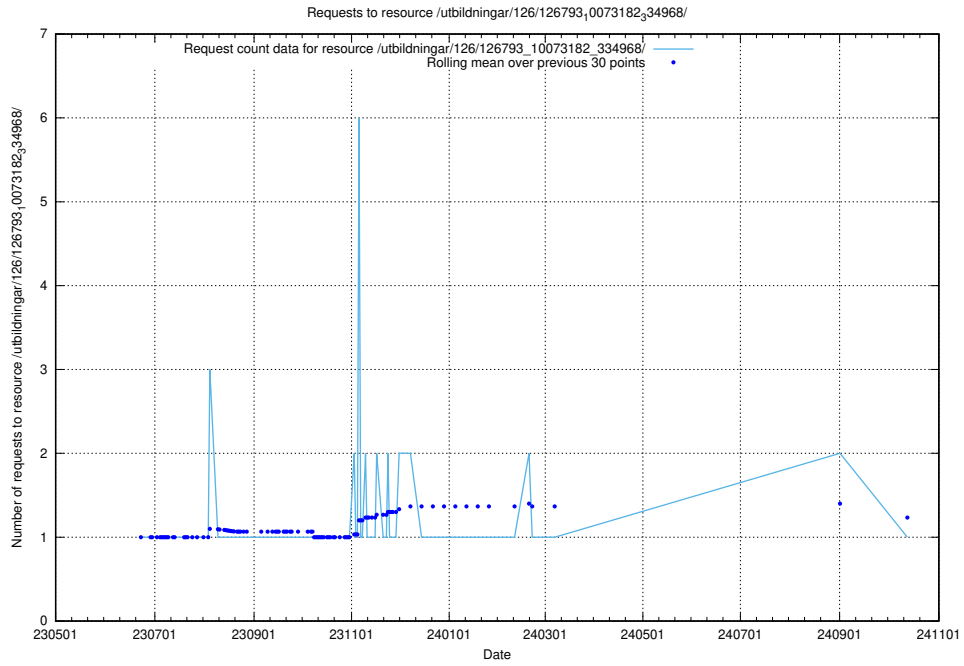

5.6472 Usage of /utbildningar/126/126793_10073182_334968/

Here, we count the number of requests to resource /utbildningar/126/126793_10073182_334968/.