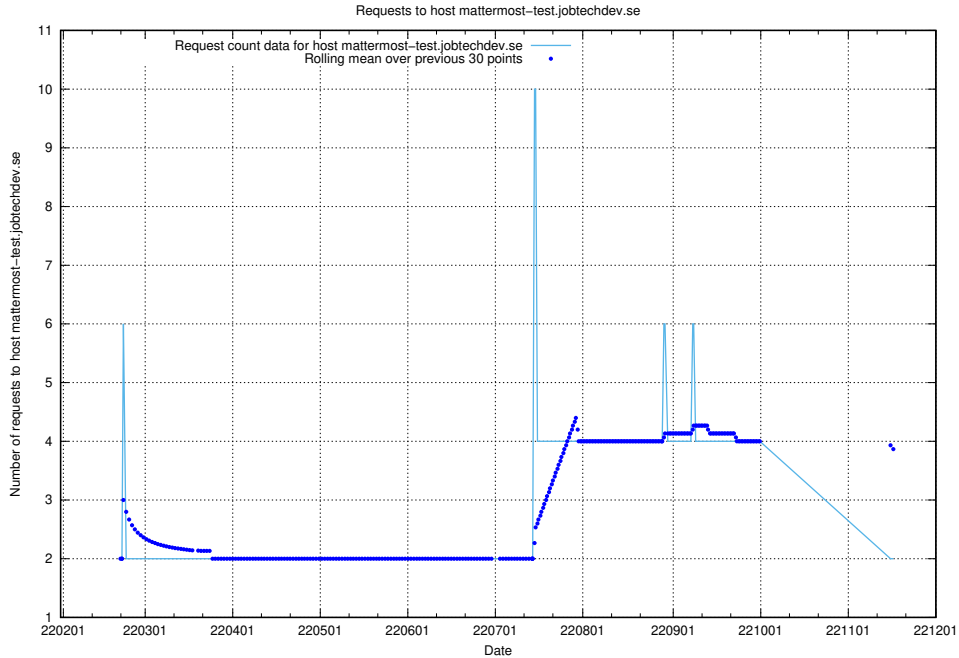

7.529 Usage of mattermost-test.jobtechdev.se

Here, we count the number of requests to host mattermost-test.jobtechdev.se.