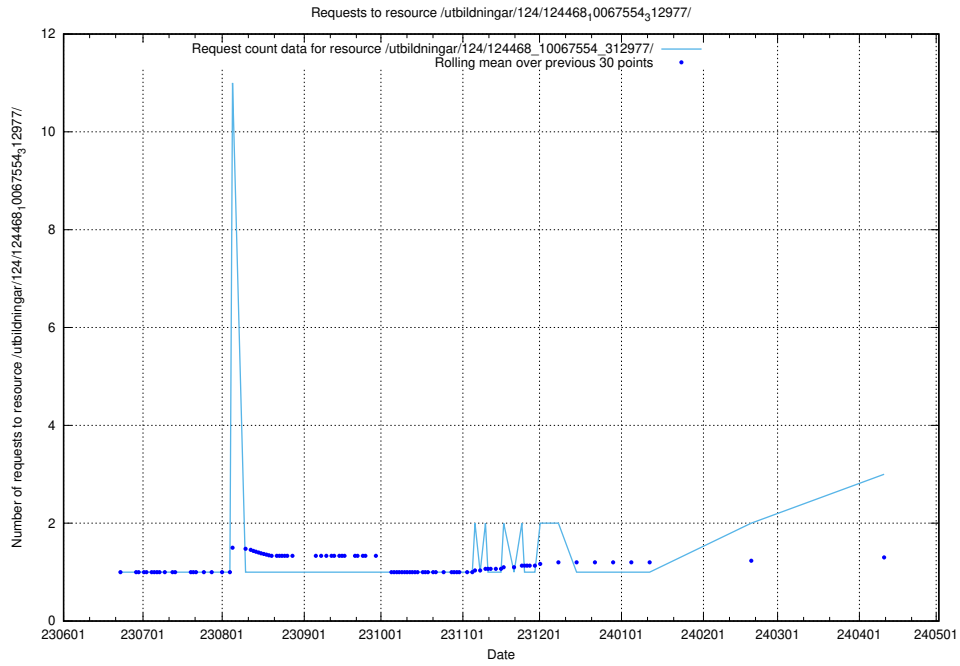

Here, we count the number of requests to resource /utbildningar/124/124474_10067554_312977/.

5.521 Usage of /utbildningar/124/124468_10067554_312977/

Here, we count the number of requests to resource /utbildningar/124/124468_10067554_312977/.