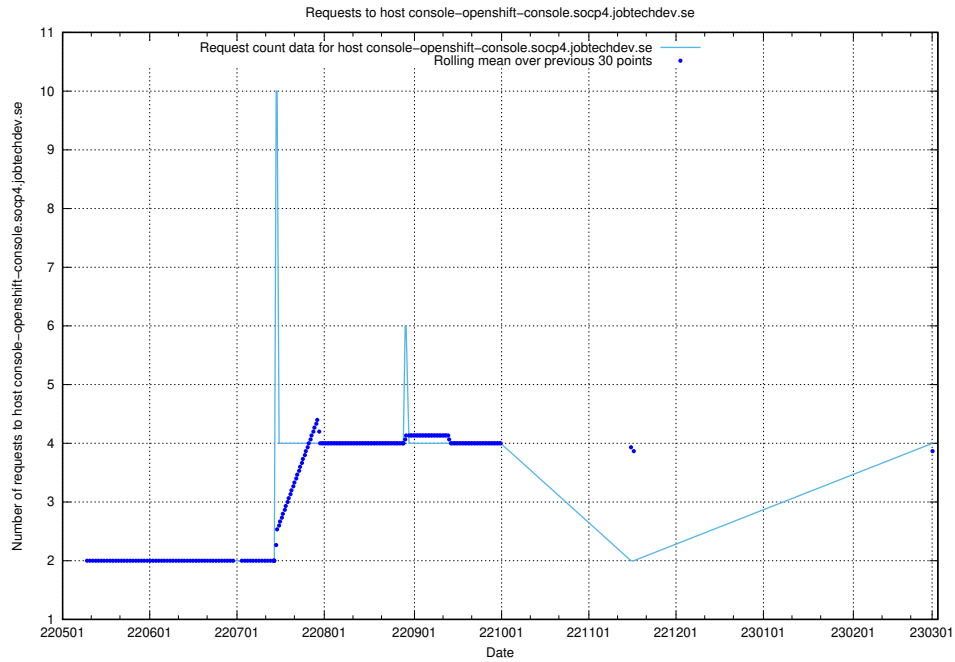

7.157 Usage of console-openshift-console.socp4.jobtechdev.se

Here, we count the number of requests to host console-openshift-console.socp4.jobtechdev.se.