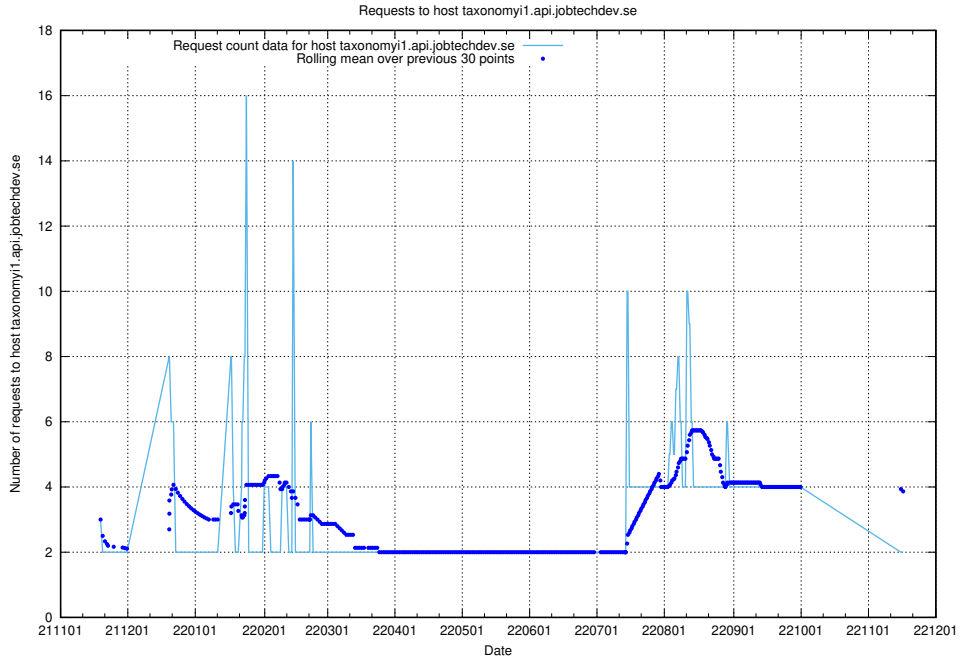

7.472 Usage of taxonomy1.api.jobtechdev.se

Here, we count the number of requests to host taxonomy1.api.jobtechdev.se.