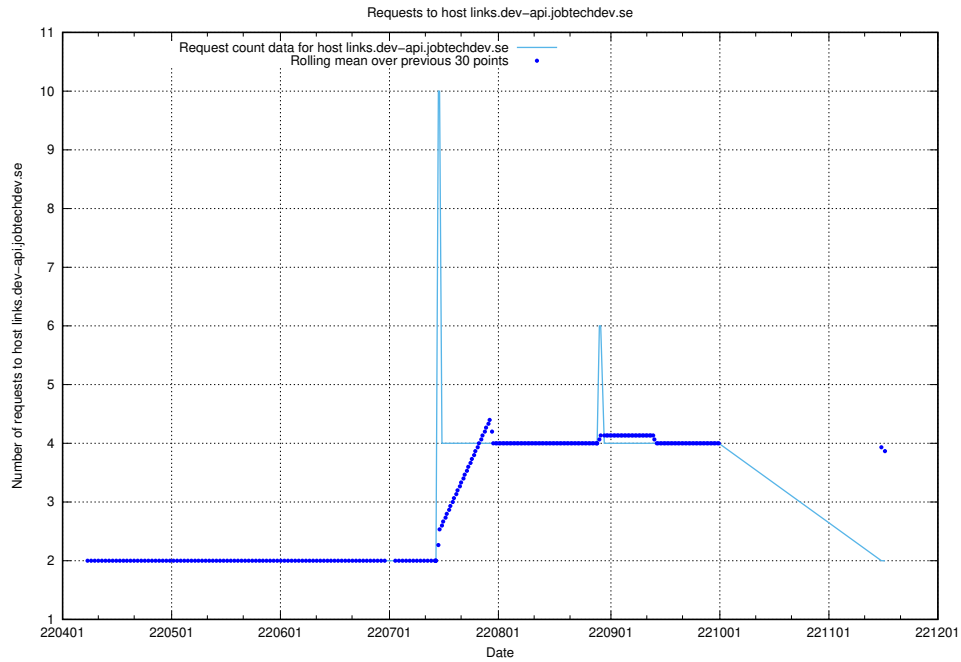

7.476 Usage of links.dev-api.jobtechdev.se

Here, we count the number of requests to host links.dev-api.jobtechdev.se.