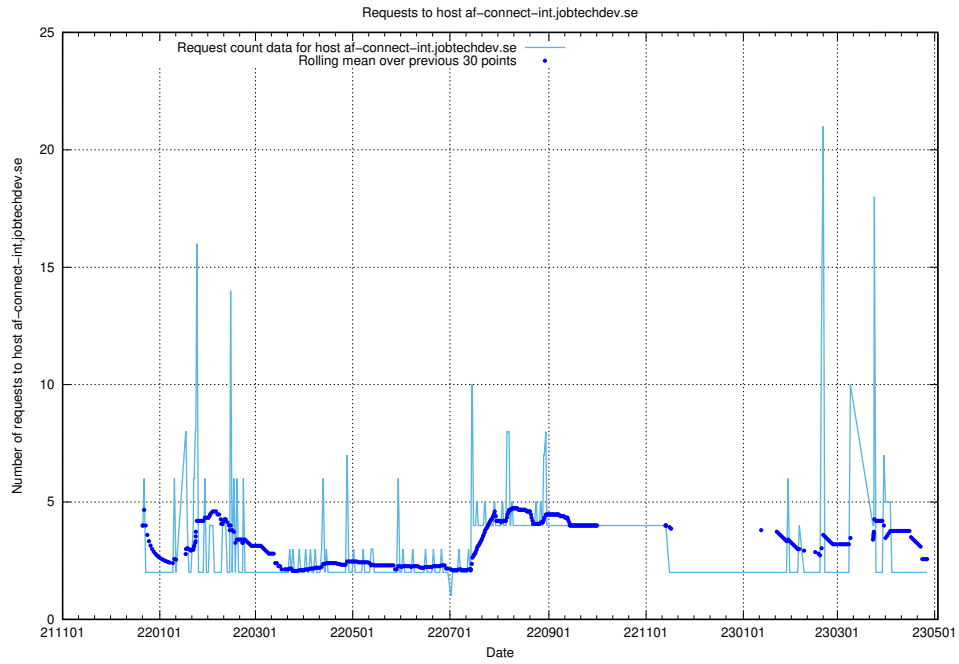

7.372 Usage of af-connect-int.jobtechdev.se

Here, we count the number of requests to host af-connect-int.jobtechdev.se.