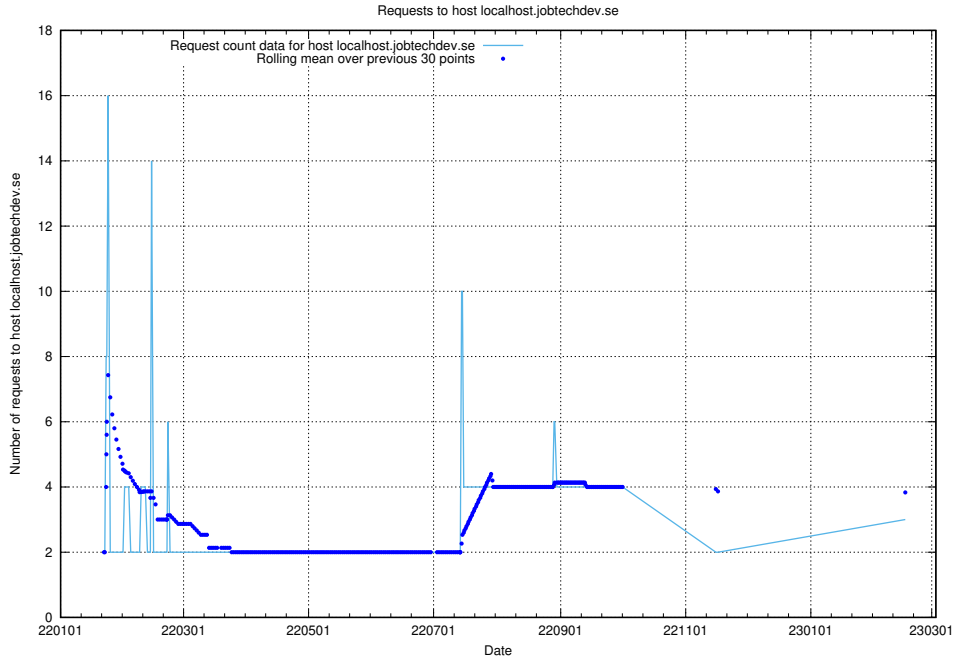

7.261 Usage of learning.jobtechdev.se

Here, we count the number of requests to host learning.jobtechdev.se.

7.262 Usage of intranet.jobtechdev.se

Here, we count the number of requests to host intranet.jobtechdev.se.