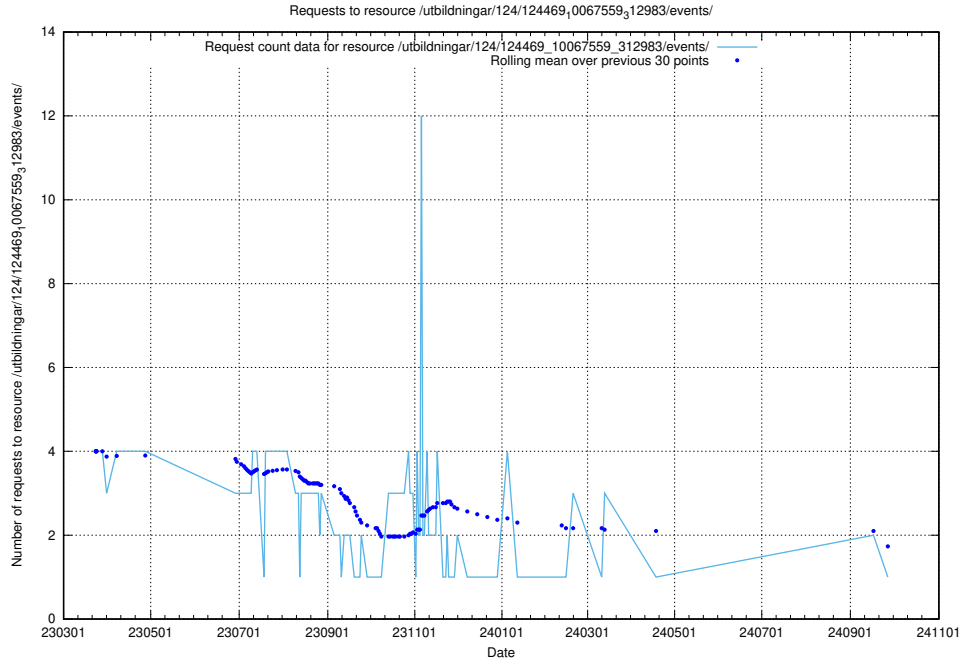

5.7161 Usage of /utbildningar/124/124469_10067559_312983/events/

Here, we count the number of requests to resource /utbildningar/124/124469_10067559_312983/events/