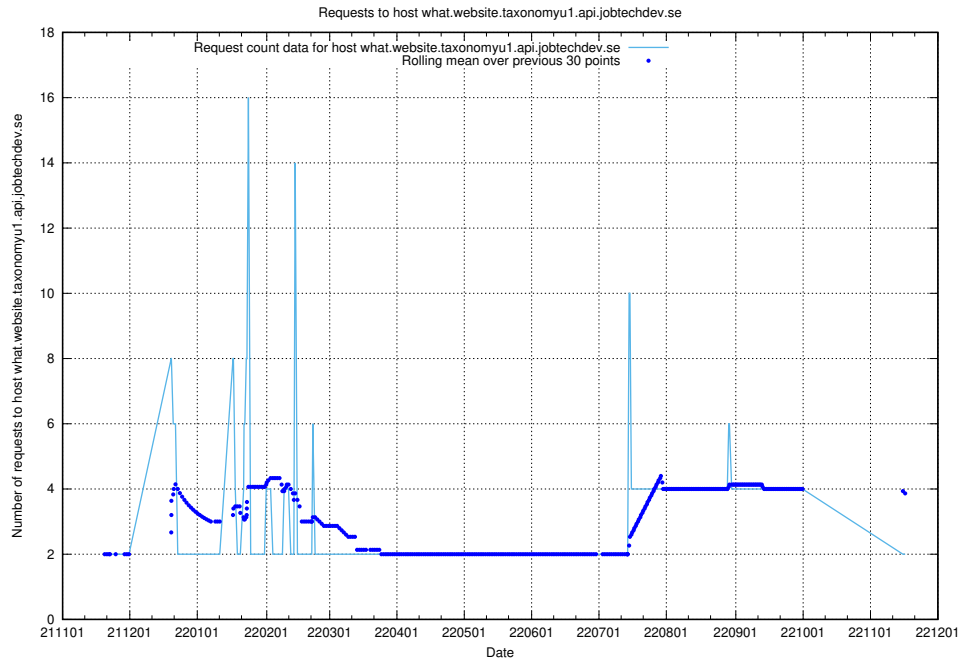

7.456 Usage of what.website.taxonomy1.api.jobtechdev.se

Here, we count the number of requests to host what.website.taxonomy1.api.jobtechdev.se.