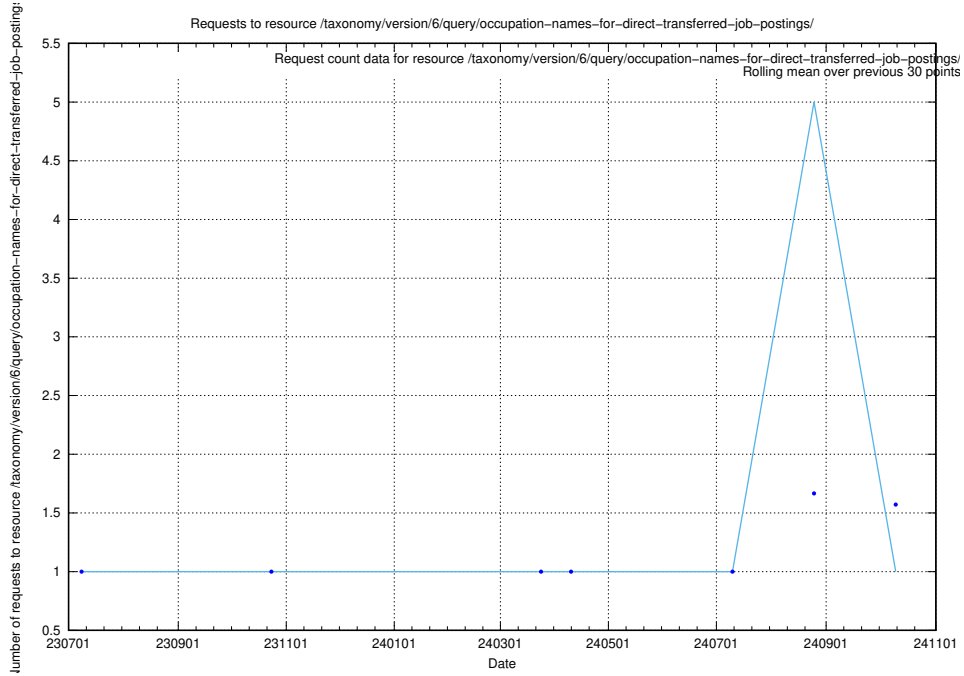

5.6124 Usage of /taxonomy/version/6/query/occupation-names-for-direct-transferred-job-postings/

Here, we count the number of requests to resource /taxonomy/version/6/query/occupation-names-for-direct-transferred-job-postings/.