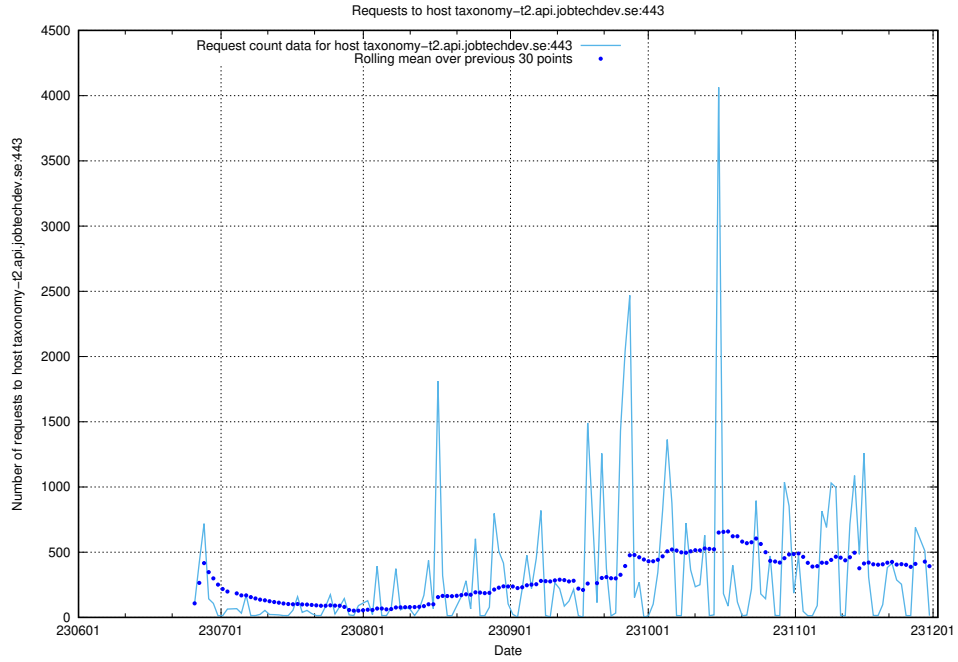

7.45 Usage of taxonomy-t2.api.jobtechdev.se:443

Here, we count the number of requests to host taxonomy-t2.api.jobtechdev.se:443.