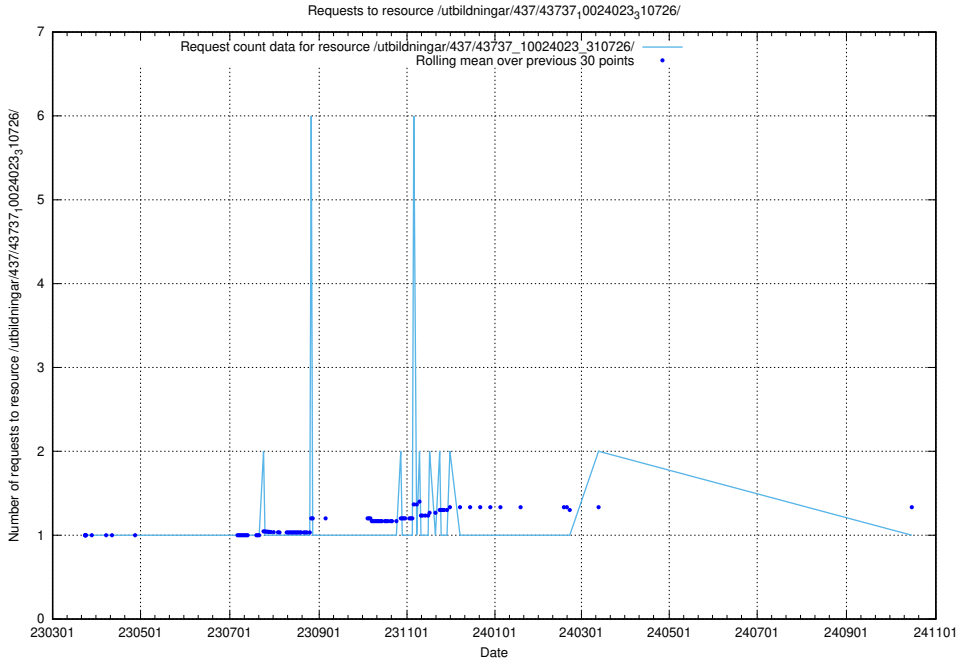

5.7308 Usage of /utbildningar/437/43737_10024023_310726/

Here, we count the number of requests to resource /utbildningar/437/43737_10024023_310726/.