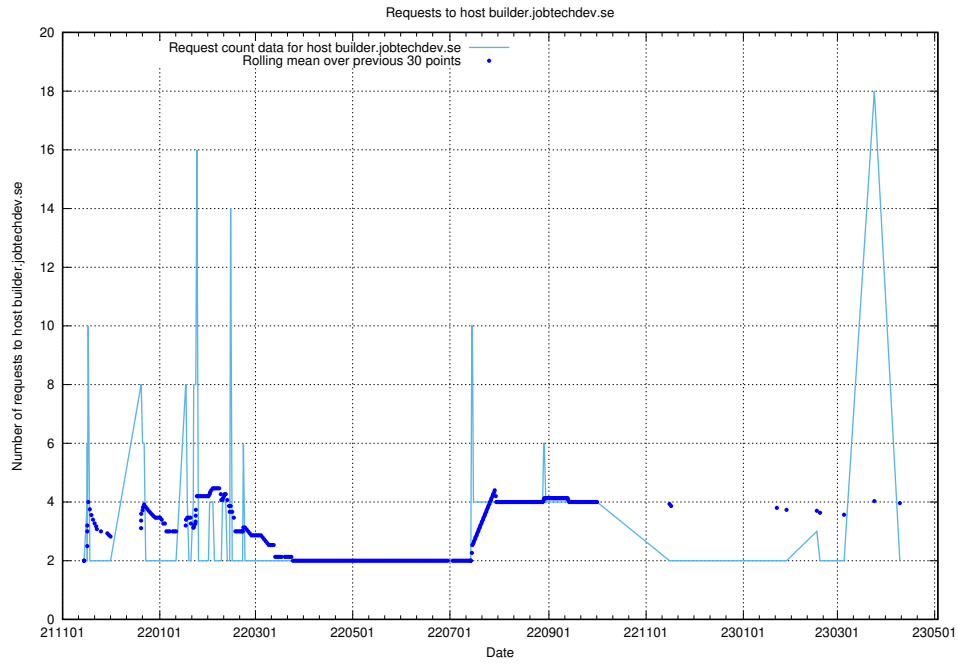

7.285 Usage of builder.jobtechdev.se

Here, we count the number of requests to host builder.jobtechdev.se.