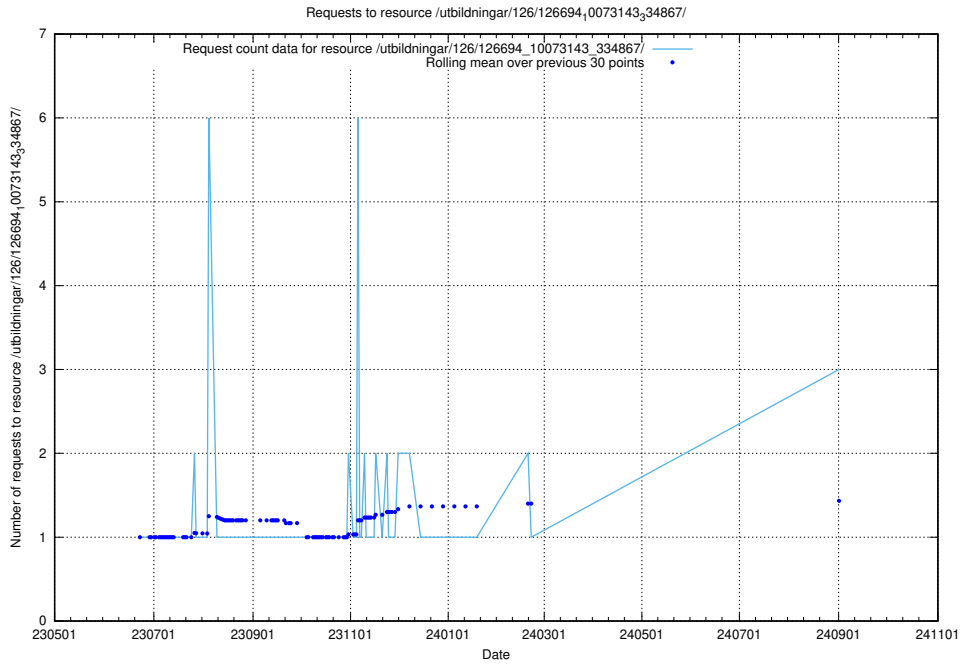

5.506 Usage of /utbildningar/126/126694_10073143_334867/

Here, we count the number of requests to resource /utbildningar/126/126694_10073143_334867/.