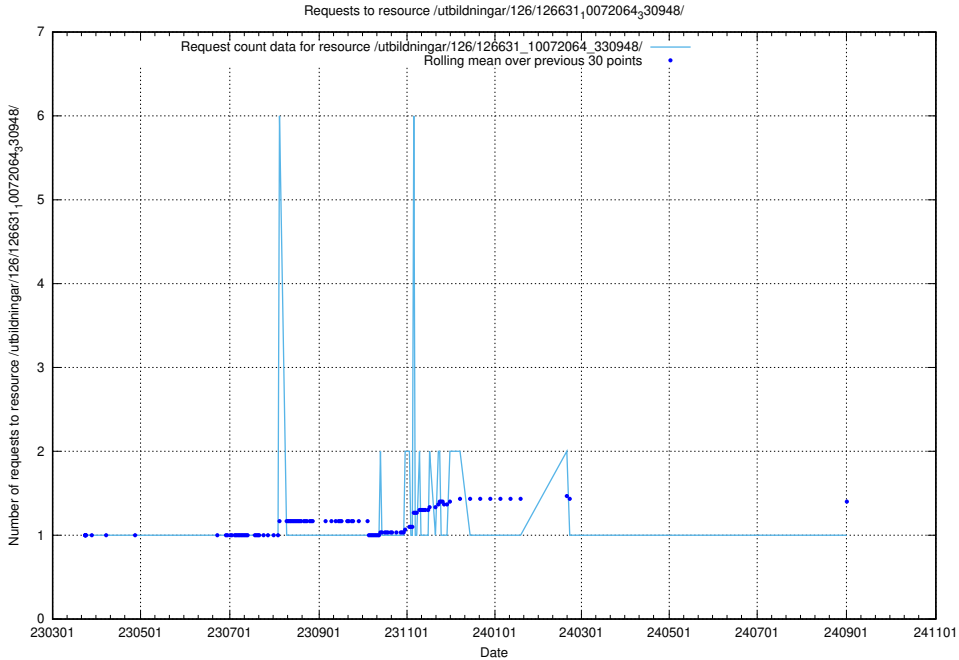

5.7309 Usage of /utbildningar/126/126631_10072064_330948/

Here, we count the number of requests to resource /utbildningar/126/126631_10072064_330948/.