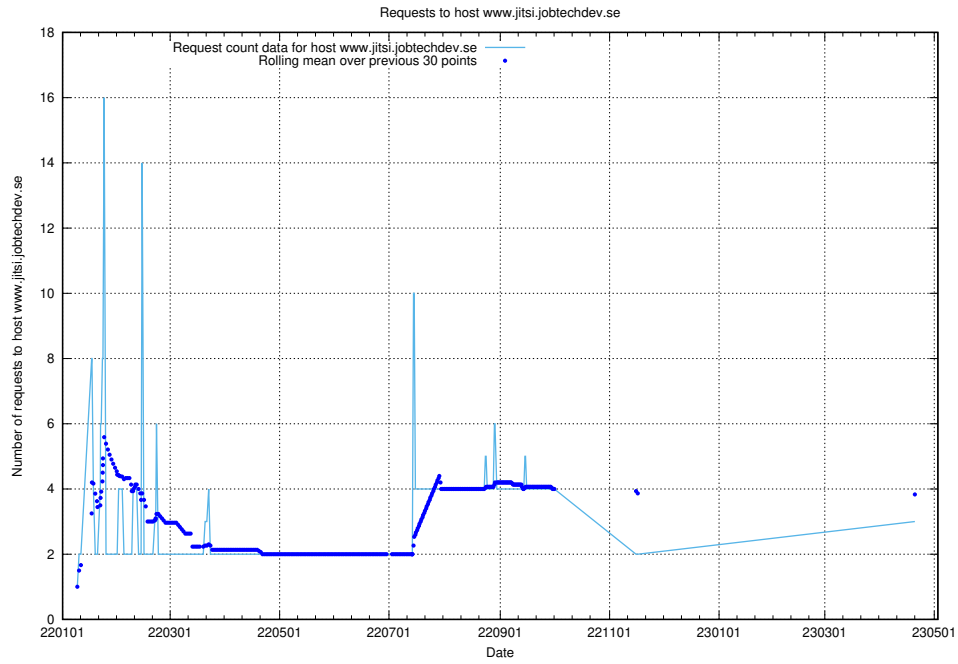

7.184 Usage of www.jitsi.jobtechdev.se

Here, we count the number of requests to host www.jitsi.jobtechdev.se.