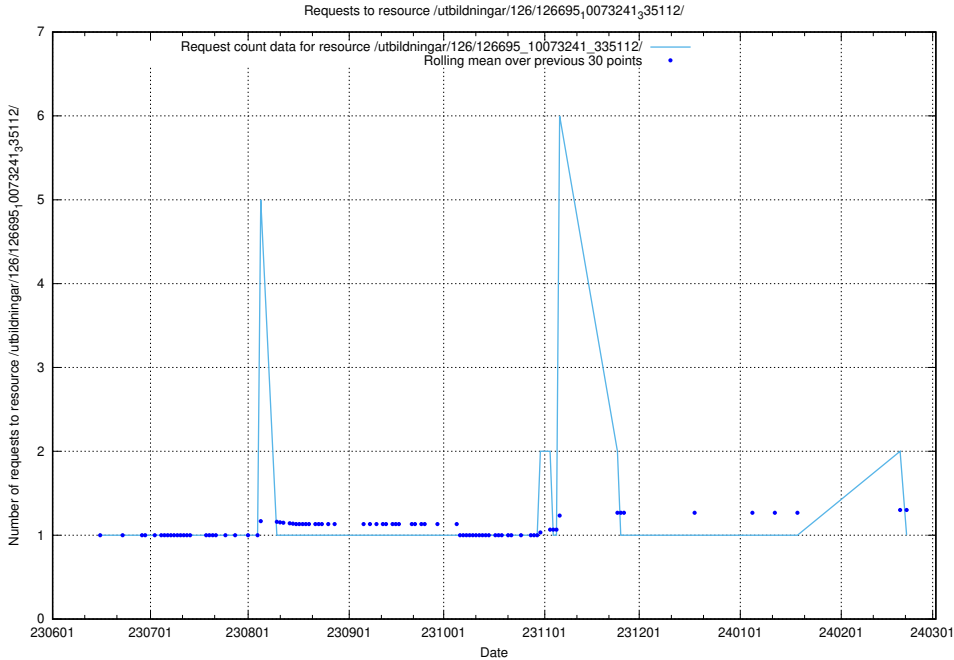

5.6737 Usage of /utbildningar/126/126695_10073241_335112/

Here, we count the number of requests to resource /utbildningar/126/126695_10073241_335112/.