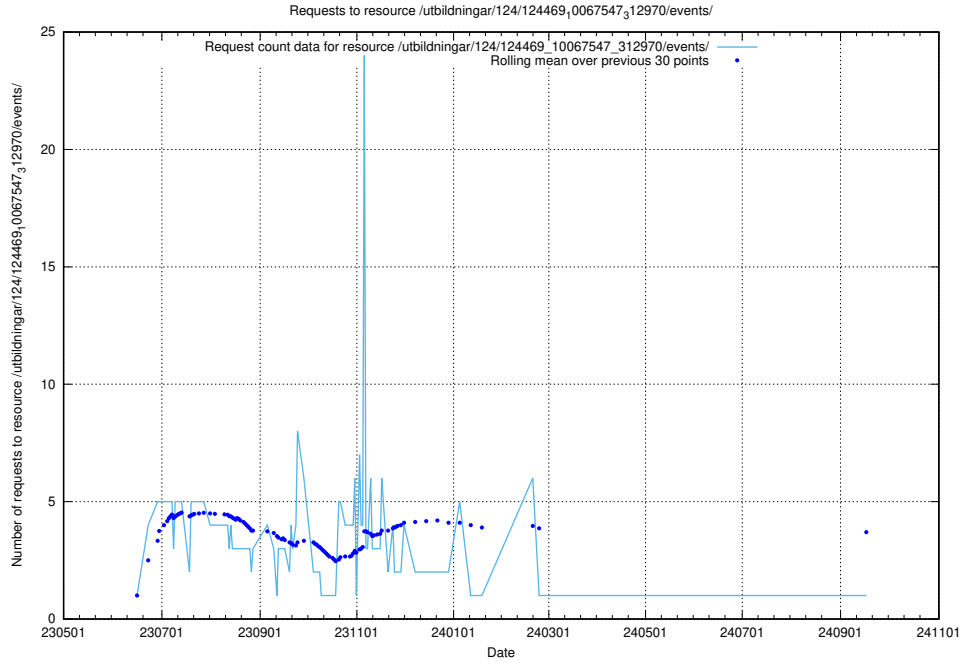

5.6747 Usage of /utbildningar/124/124469_10067547_312970/events/

Here, we count the number of requests to resource /utbildningar/124/124469_10067547_312970/events/