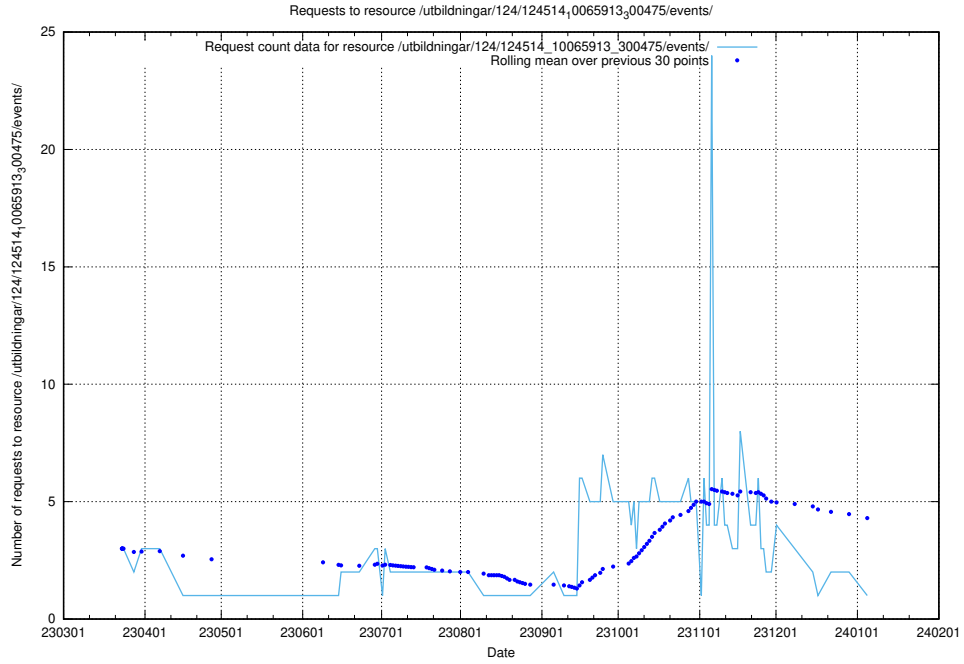

5.7168 Usage of /utbildningar/124/124514_10065913_300475/events/

Here, we count the number of requests to resource /utbildningar/124/124514_10065913_300475/events/