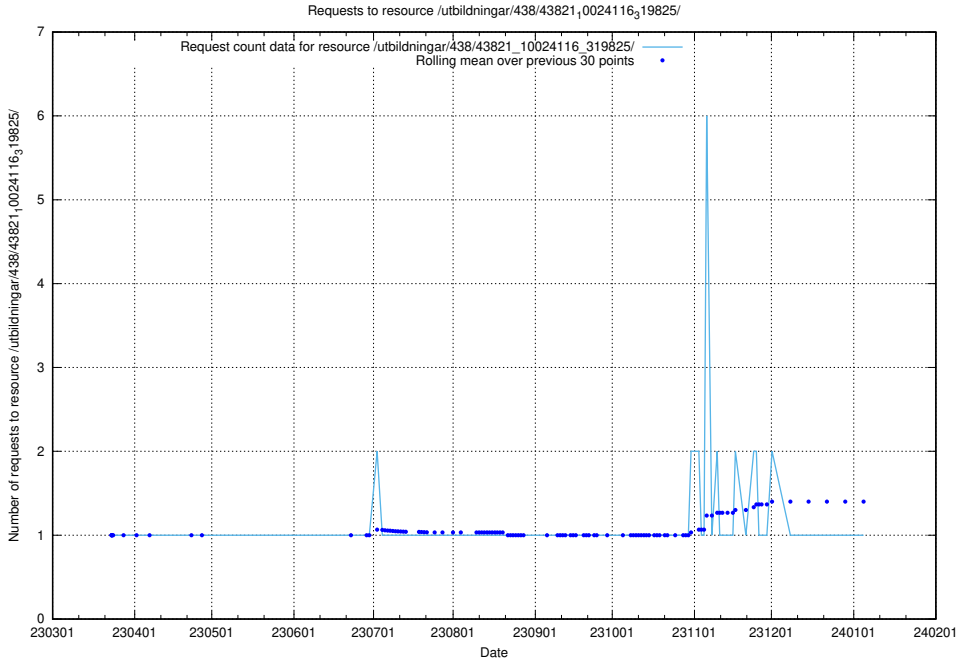

5.7250 Usage of /utbildningar/438/43821_10024116_319825/

Here, we count the number of requests to resource /utbildningar/438/43821_10024116_319825/.