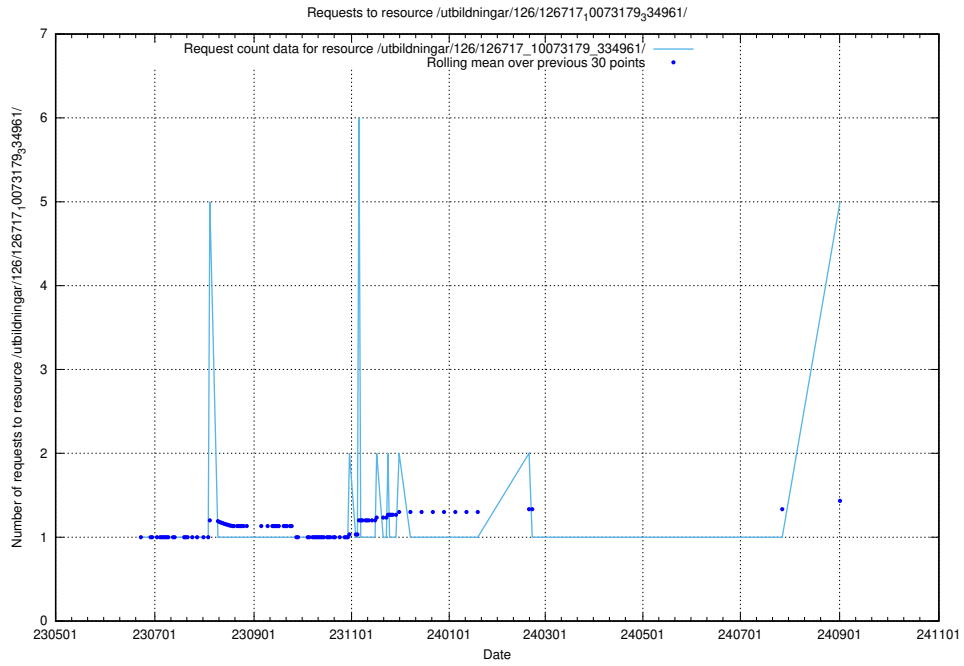

5.250 Usage of /utbildningar/126/126717_10073179_334961/

Here, we count the number of requests to resource /utbildningar/126/126717_10073179_334961/.