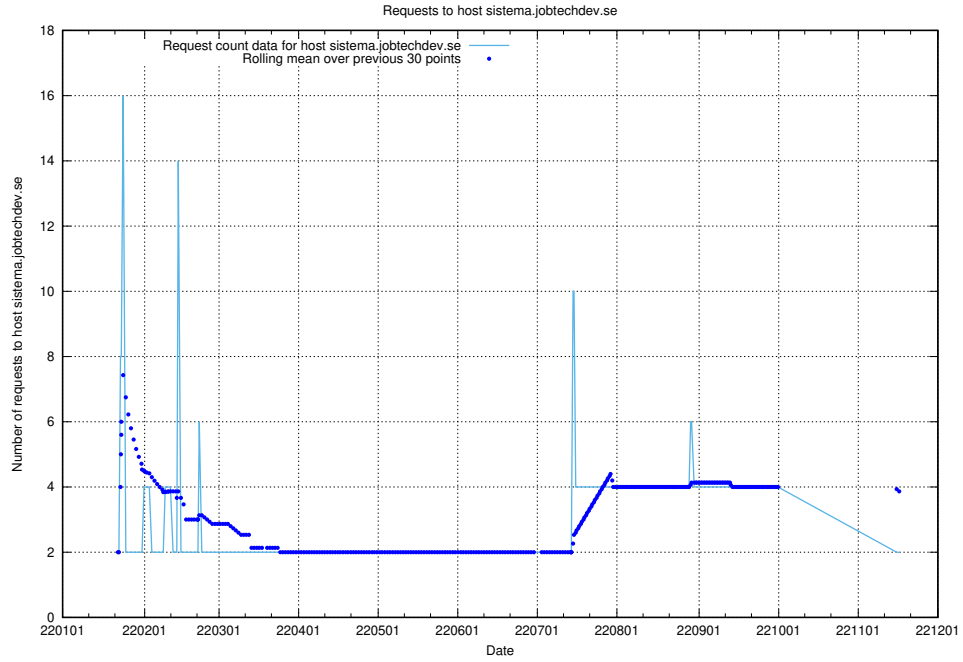

7.594 Usage of shopify.jobtechdev.se

Here, we count the number of requests to host shopify.jobtechdev.se.

7.595 Usage of `jijitsi.jobtechdev.se`

Here, we count the number of requests to host `jijitsi.jobtechdev.se`.