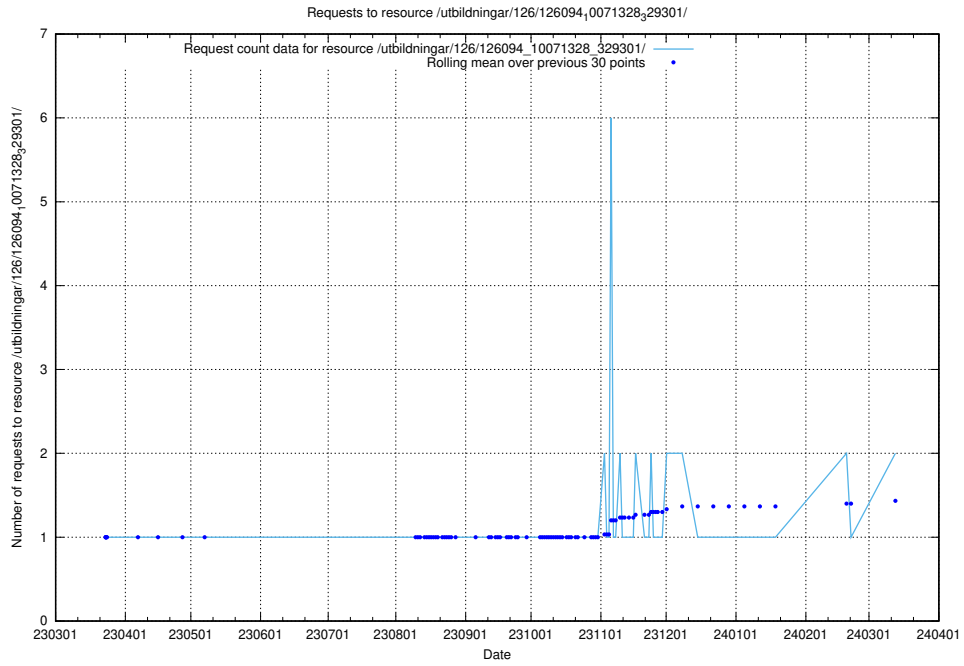

5.1036 Usage of /utbildningar/126/126094_10071328_329301/

Here, we count the number of requests to resource /utbildningar/126/126094_10071328_329301/.