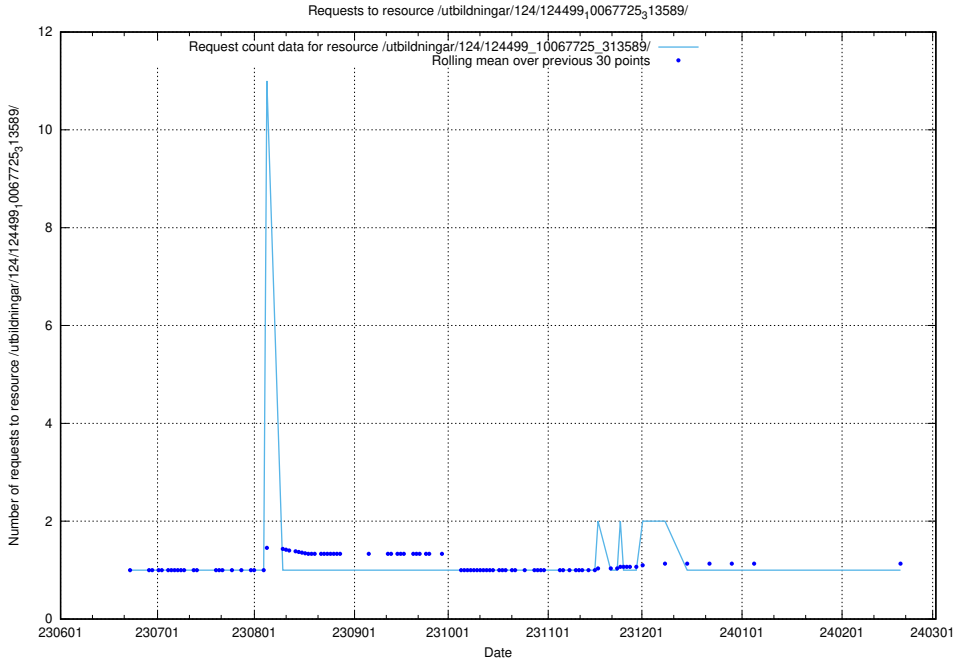

5.6647 Usage of /utbildningar/124/124499_10067725_313589/

Here, we count the number of requests to resource /utbildningar/124/124499_10067725_313589/.