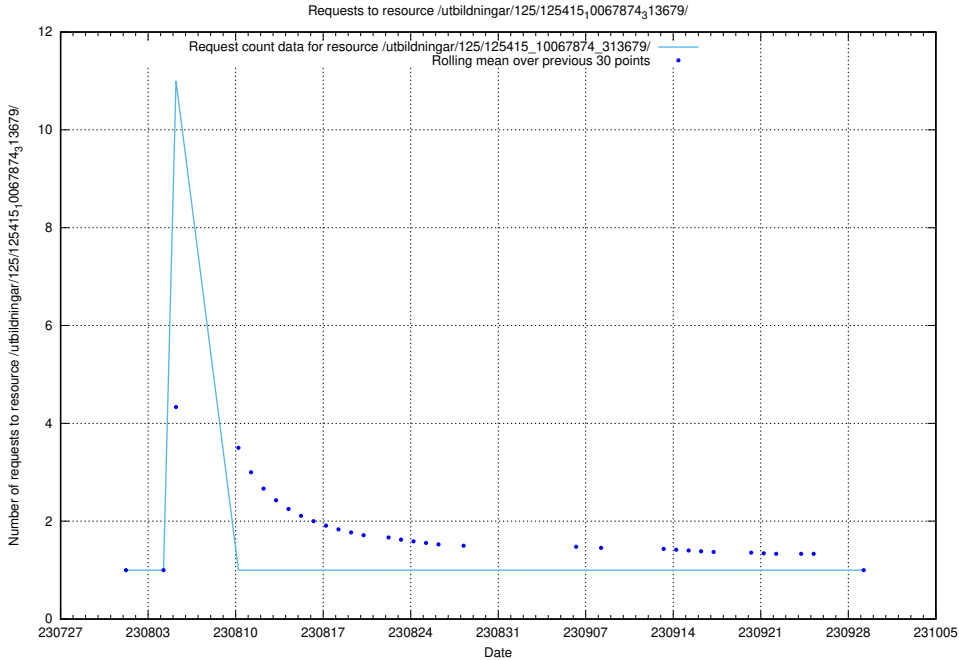

5.5780 Usage of /utbildningar/125/125415_10067874_313679/

Here, we count the number of requests to resource /utbildningar/125/125415_10067874_313679/.