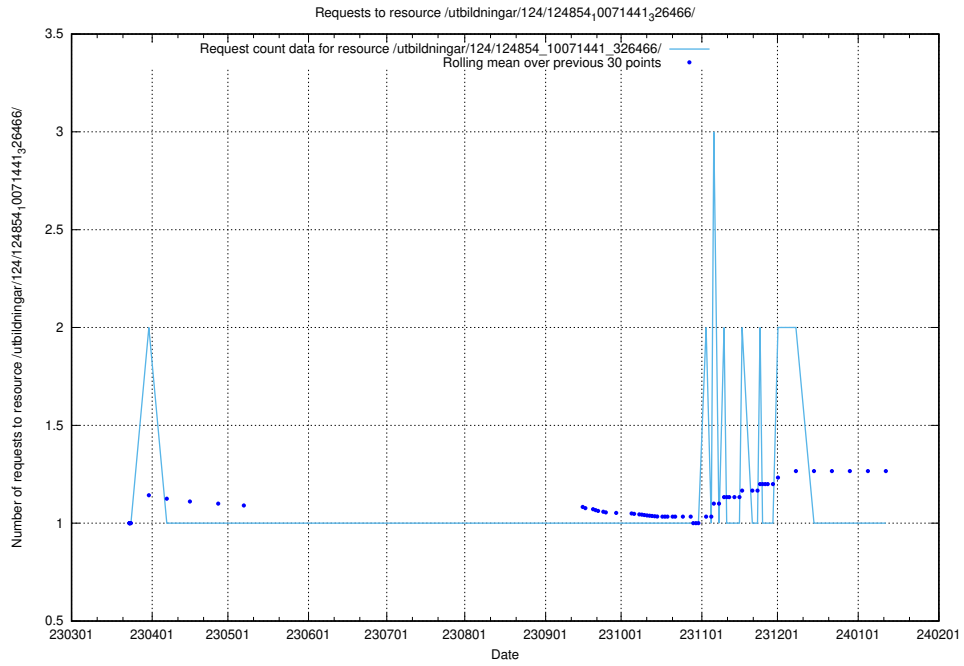

5.1396 Usage of /utbildningar/124/124854_10071441_326466/

Here, we count the number of requests to resource /utbildningar/124/124854_10071441_326466/.