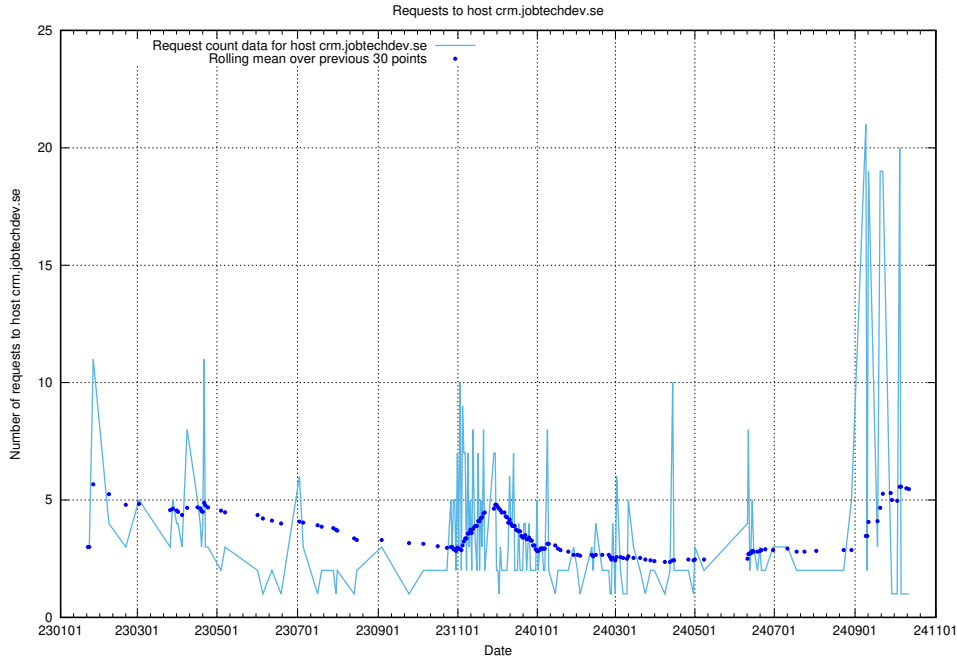

7.620 Usage of crm.jobtechdev.se

Here, we count the number of requests to host crm.jobtechdev.se.