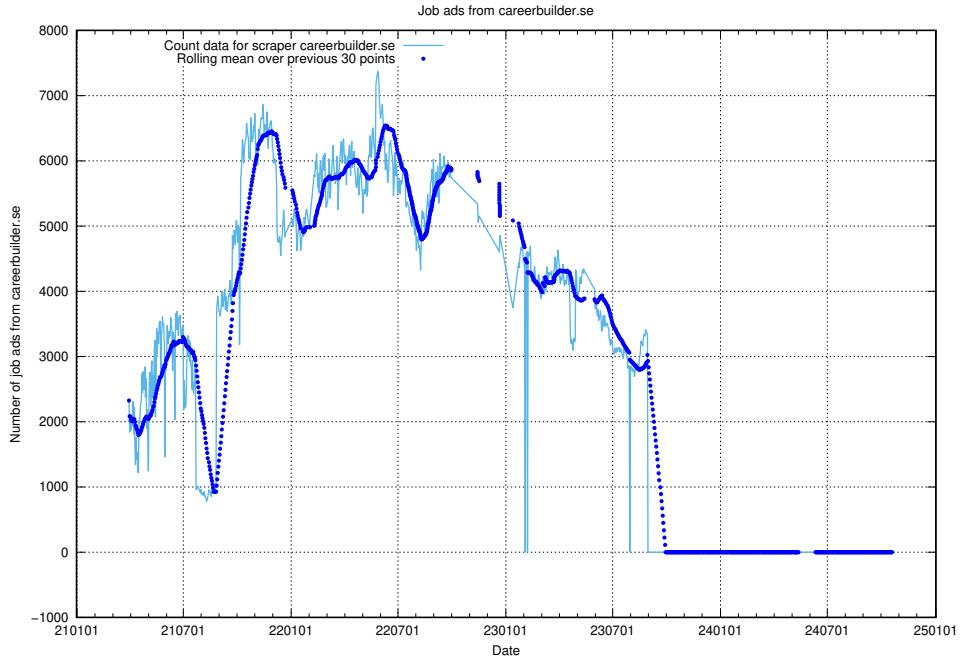

13.20 Number of ads by scraper careerbuilder.se

Here, we count the number of job ads scraped from careerbuilder.se.