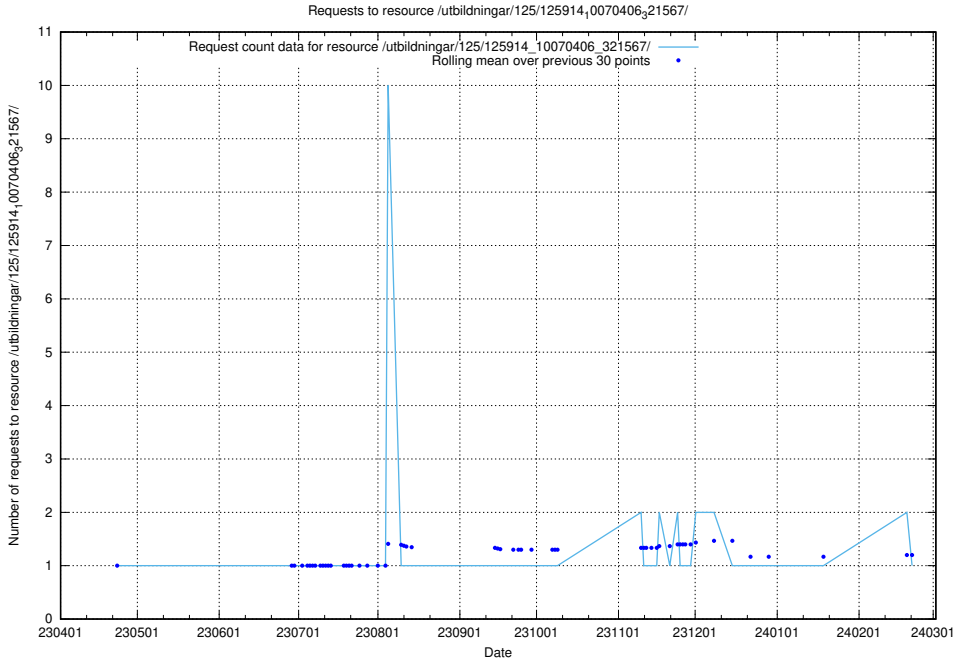

5.6890 Usage of /utbildningar/125/125914_10070406_321567/

Here, we count the number of requests to resource /utbildningar/125/125914_10070406_321567/.