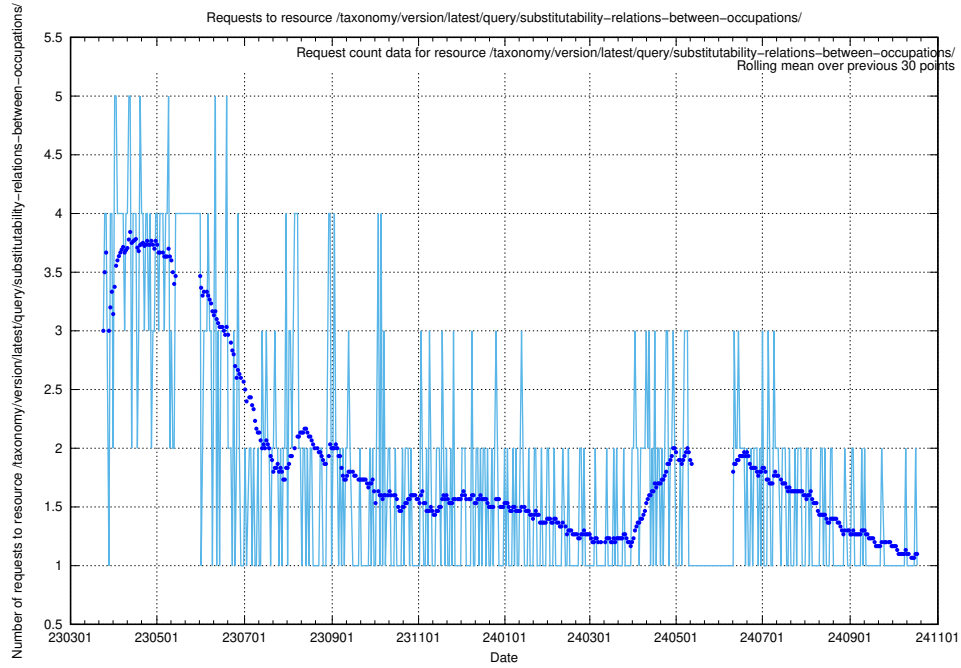

5.6963 Usage of /taxonomy/version/latest/query/ssyk-level-4-with-related-skills-and-occupations/

Here, we count the number of requests to resource /taxonomy/version/latest/query/ssyk-level-4-with-related-skills-and-occupations/.