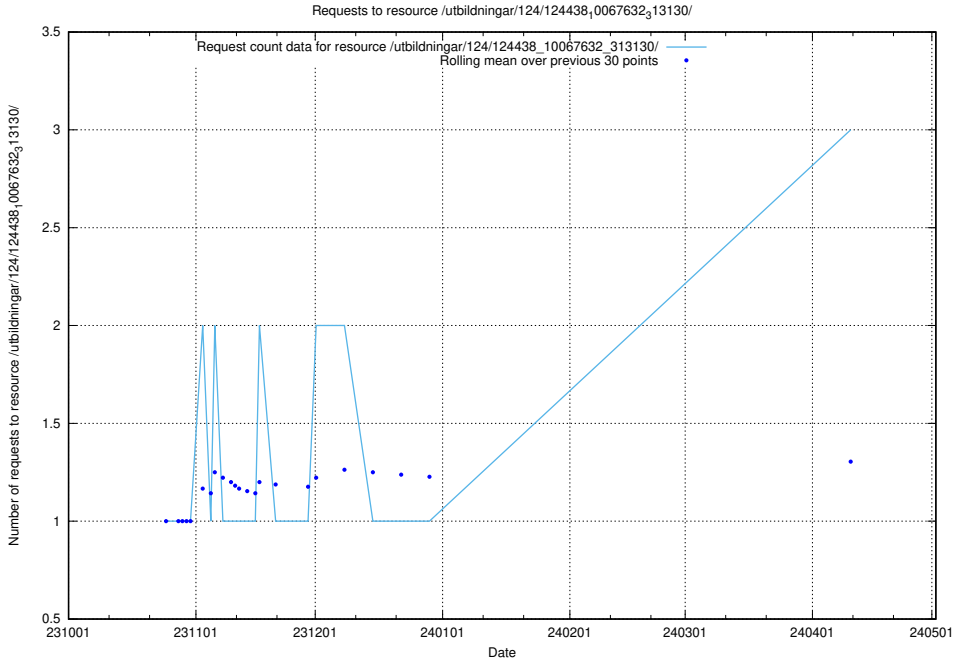

5.470 Usage of /utbildningar/124/124438_10067632_313130/

Here, we count the number of requests to resource /utbildningar/124/124438_10067632_313130/.