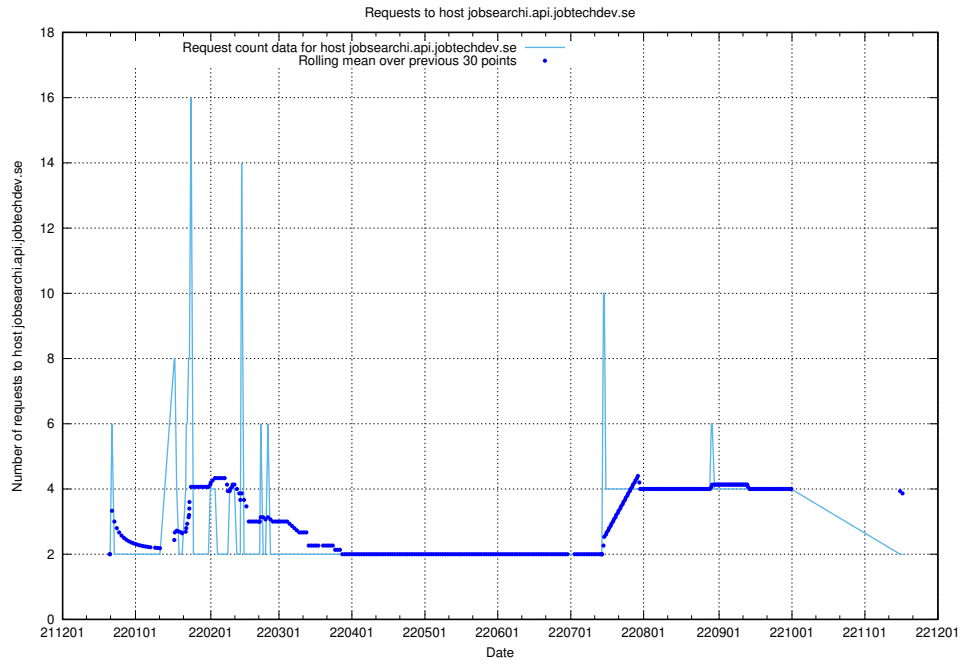

7.371 Usage of `jobsearchi.api.jobtechdev.se`

Here, we count the number of requests to host `jobsearchi.api.jobtechdev.se`.