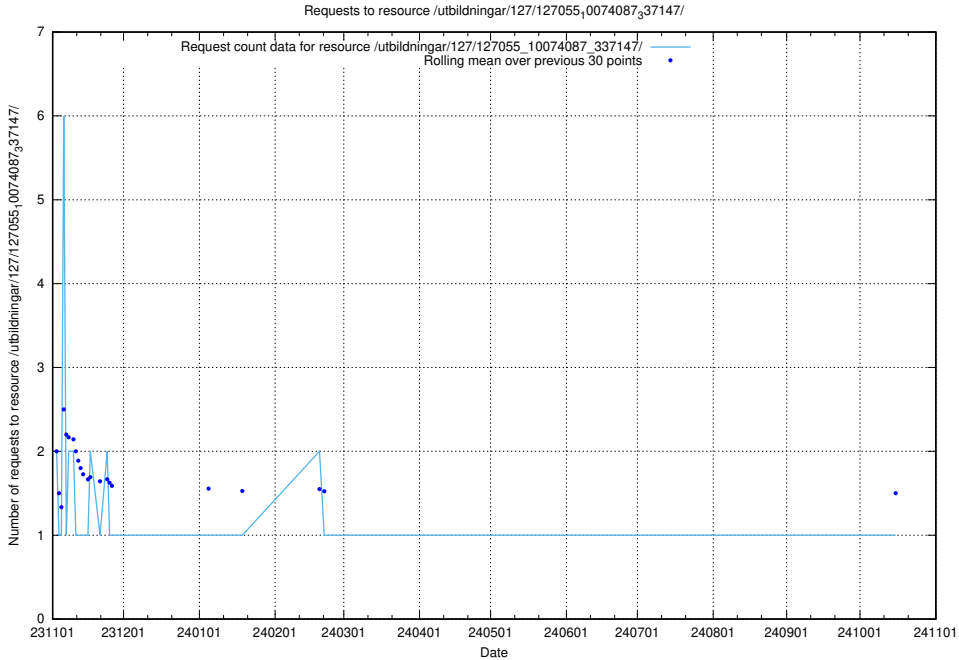

5.5040 Usage of /utbildningar/127/127055_10074087_337147/

Here, we count the number of requests to resource /utbildningar/127/127055_10074087_337147/.