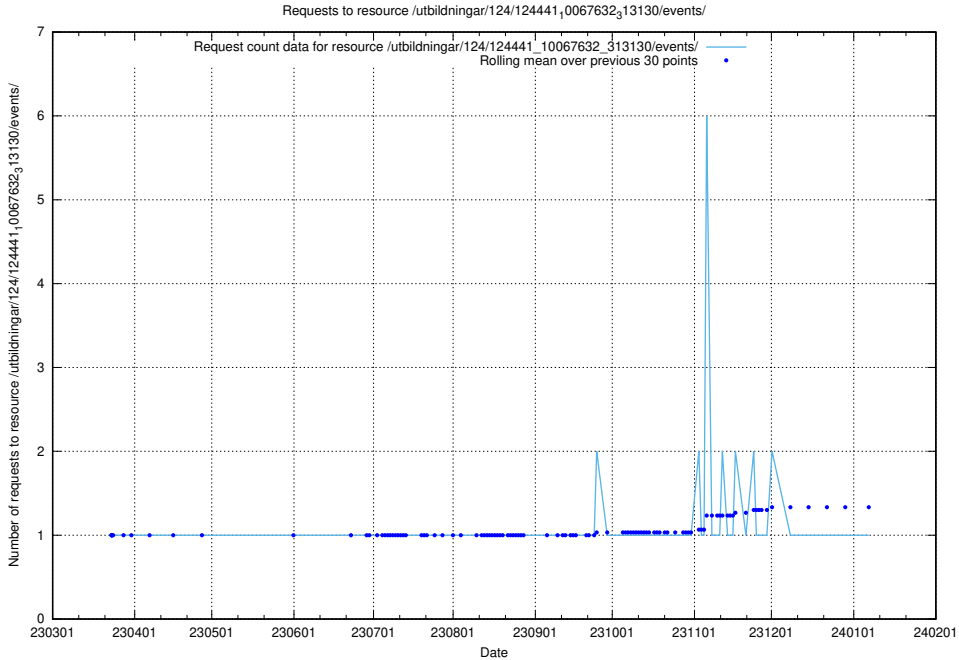

Here, we count the number of requests to resource /utbildningar/utb_emil/124/124520_10066301_308425/

5.4455 Usage of /utbildningar/124/124441_10067632_313130/events/

Here, we count the number of requests to resource /utbildningar/124/124441_10067632_313130/events/