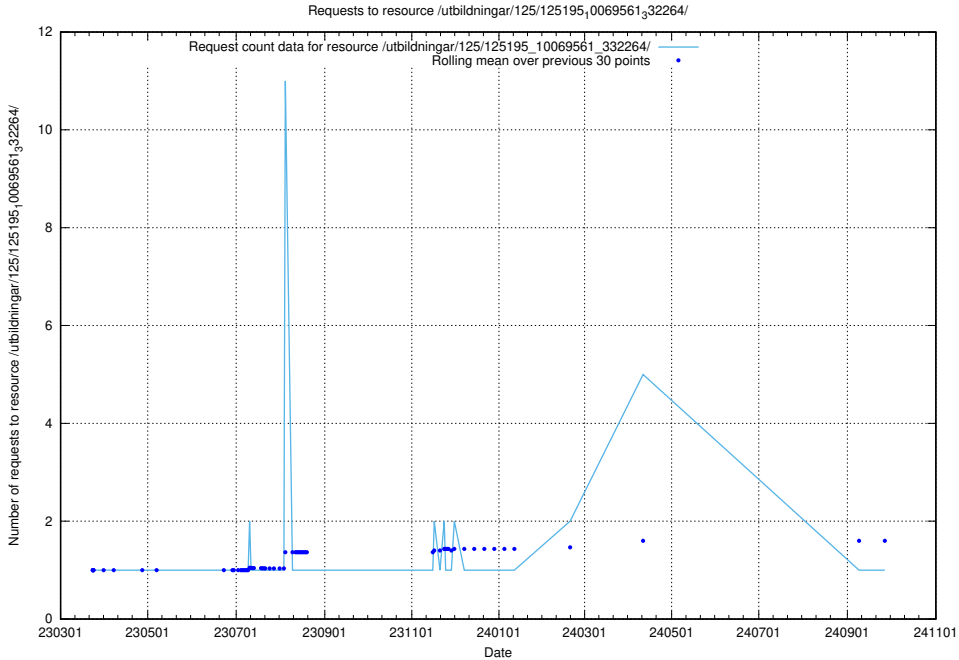

5.1210 Usage of /utbildningar/125/125195_10069561_332264/

Here, we count the number of requests to resource /utbildningar/125/125195_10069561_332264/.