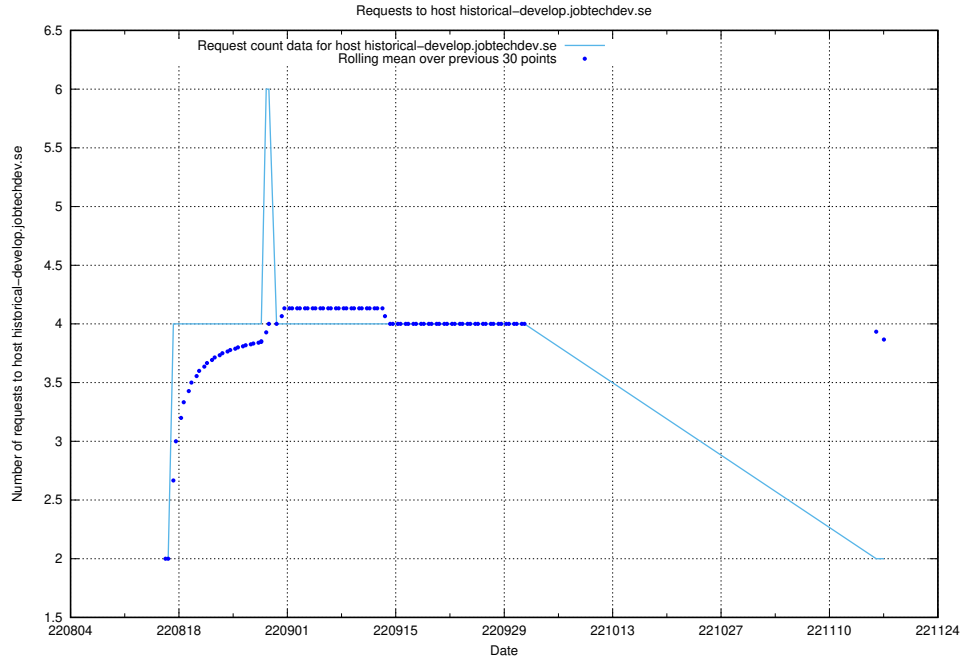

7.348 Usage of historical-develop.jobtechdev.se

Here, we count the number of requests to host historical-develop.jobtechdev.se.