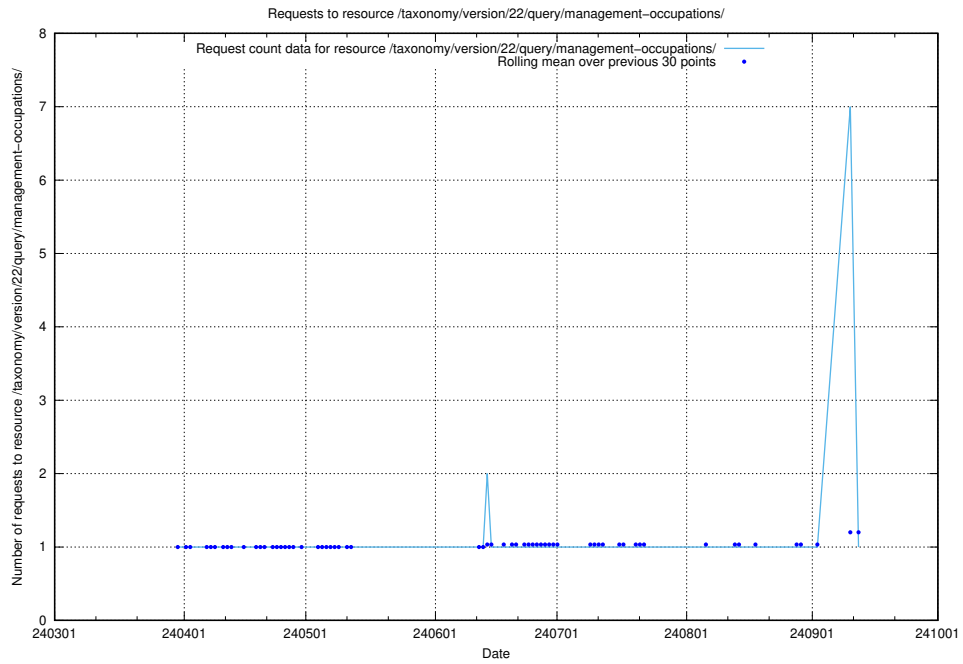

5.2521 Usage of /taxonomy/version/22/query/management-occupations/

Here, we count the number of requests to resource /taxonomy/version/22/query/management-occupations/.