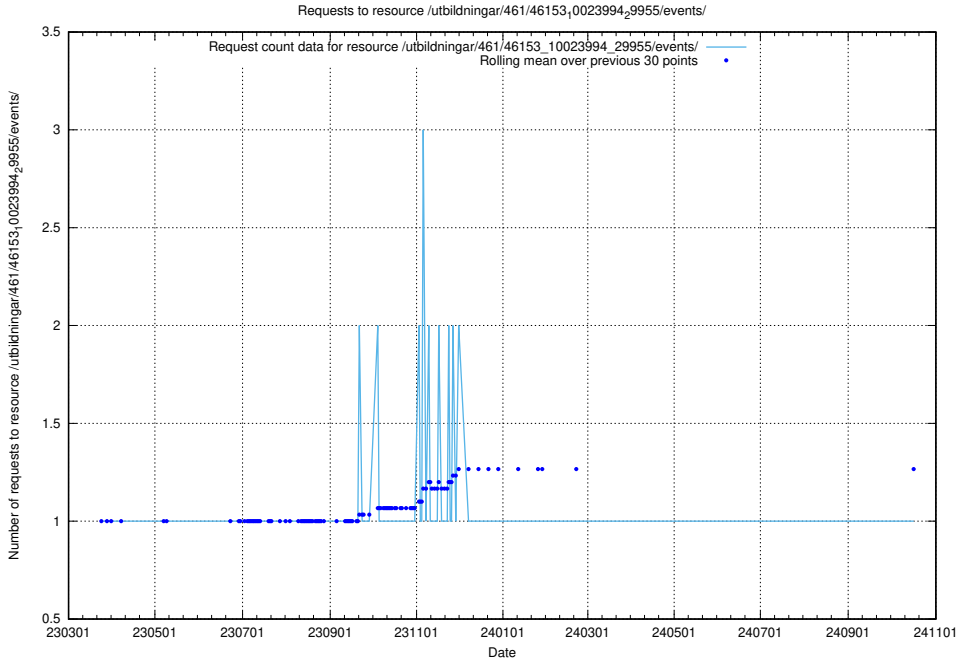

5.7062 Usage of /utbildningar/461/46153_10023994_29955/events/

Here, we count the number of requests to resource /utbildningar/461/46153_10023994_29955/events/.