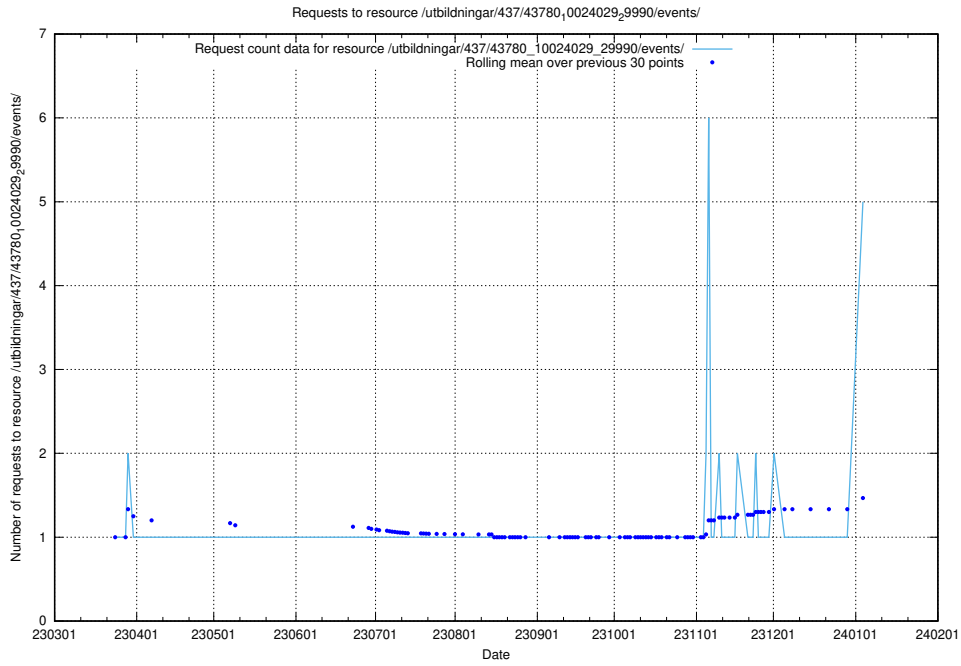

5.263 Usage of /utbildningar/437/43780_10024029_29990/events/

Here, we count the number of requests to resource /utbildningar/437/43780_10024029_29990/events/.

5.264 Usage of /utbildningar/125/125605_10070140_320672/events/