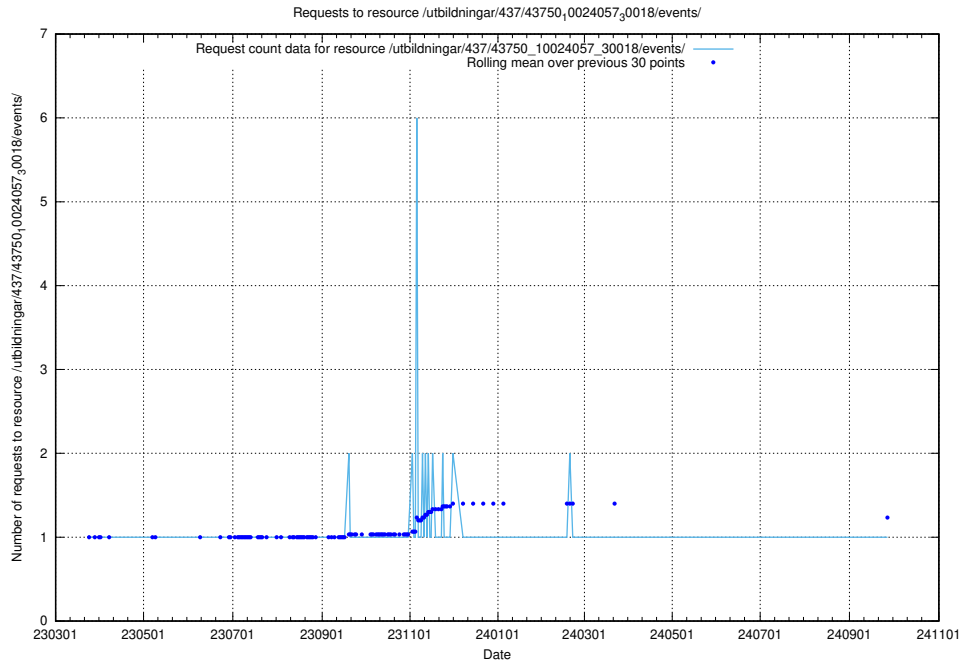

5.7099 Usage of /utbildningar/437/43750_10024057_30018/events/

Here, we count the number of requests to resource /utbildningar/437/43750_10024057_30018/events/.