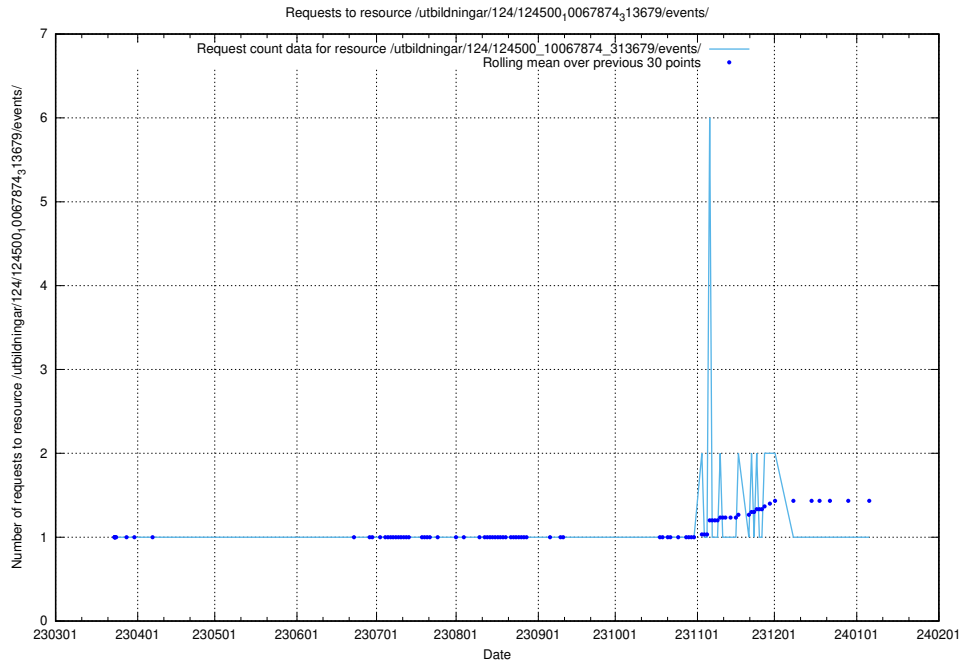

Here, we count the number of requests to resource /taxonomy/version/16/query/swedish-retail-and-wholesale-council-skills/.

5.3192 Usage of /utbildningar/124/124500_10067874_313679/events/

Here, we count the number of requests to resource /utbildningar/124/124500_10067874_313679/events/