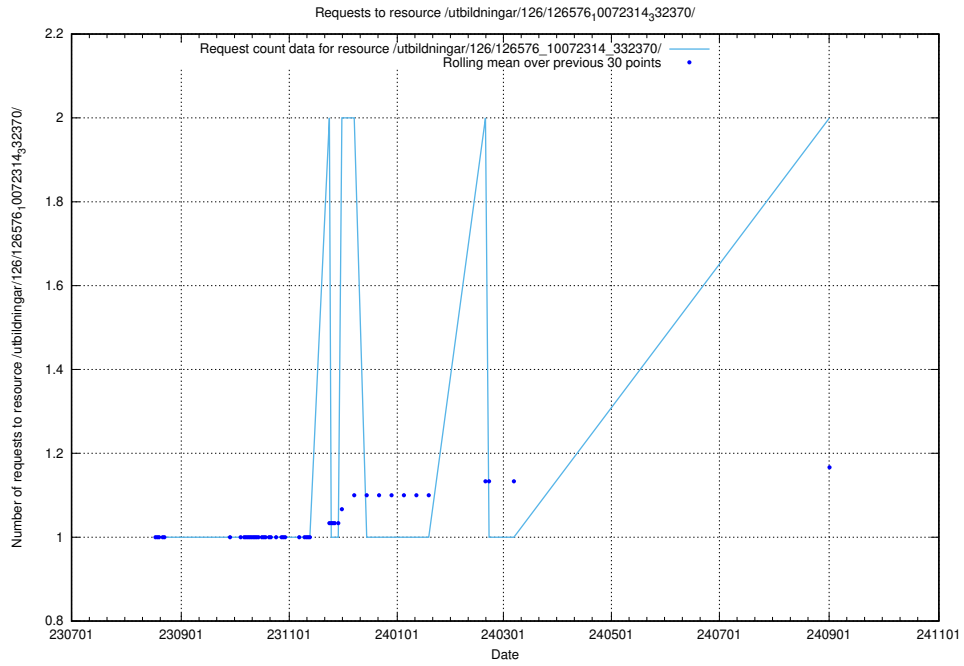

5.863 Usage of /utbildningar/126/126576_10072314_332370/

Here, we count the number of requests to resource /utbildningar/126/126576_10072314_332370/.