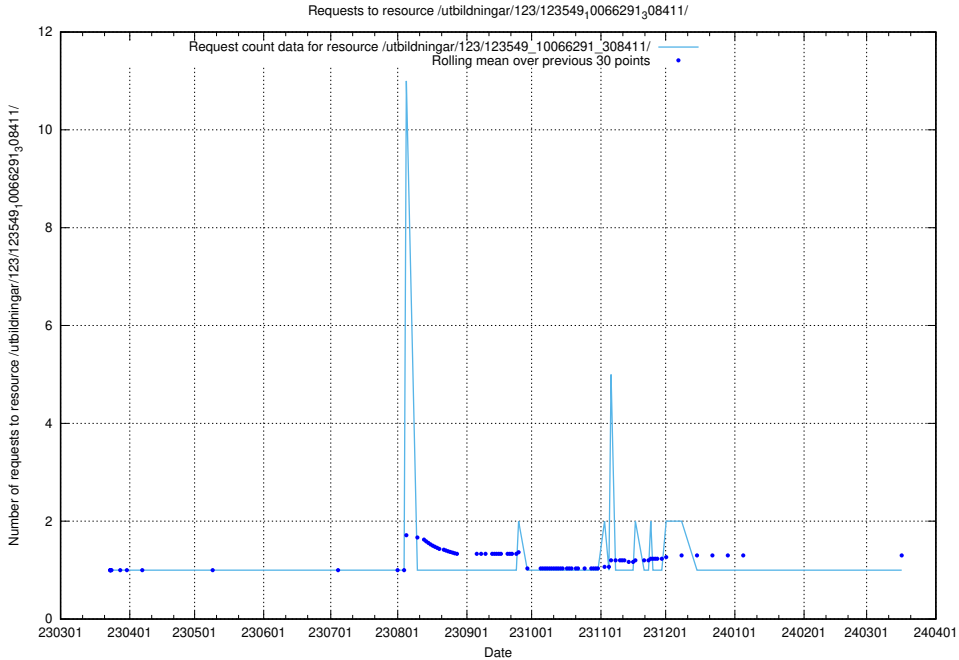

5.5398 Usage of /utbildningar/123/123549_10066291_308411/

Here, we count the number of requests to resource /utbildningar/123/123549_10066291_308411/.