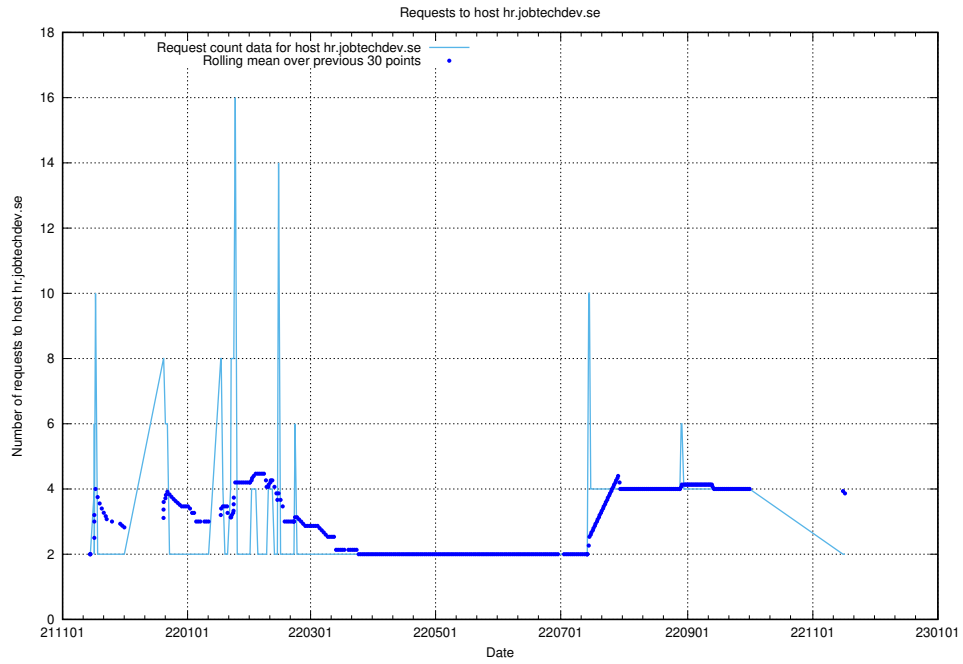

7.607 Usage of events.jobtechdev.se

Here, we count the number of requests to host events.jobtechdev.se.

7.608 Usage of hr.jobtechdev.se

Here, we count the number of requests to host hr.jobtechdev.se.

7.609 Usage of demo-jobed-connect-onprem.jobtechdev.se