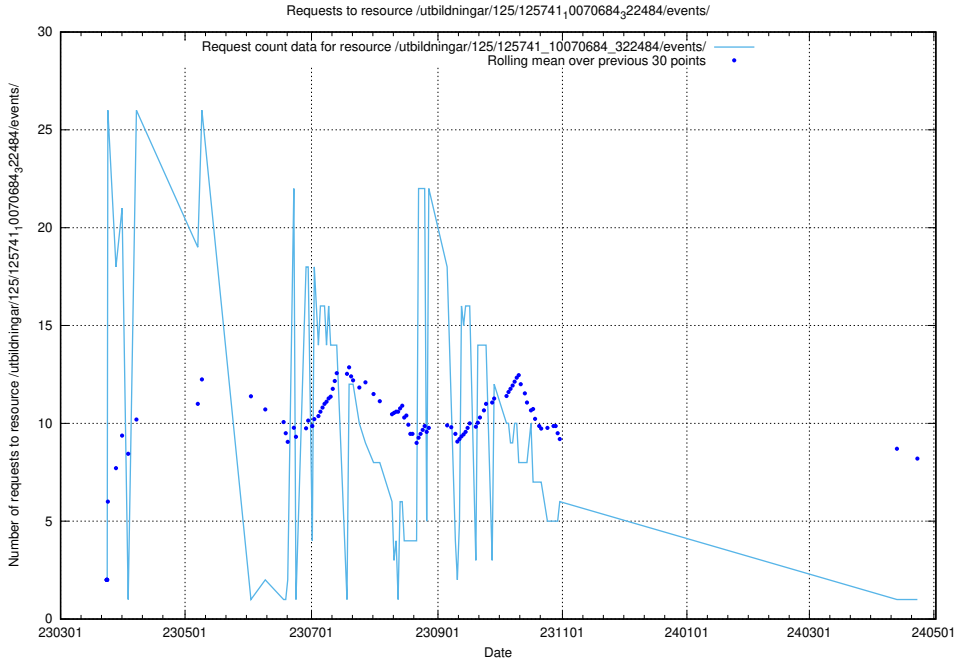

5.7184 Usage of /utbildningar/125/125741_10070684_322484/events/

Here, we count the number of requests to resource /utbildningar/125/125741_10070684_322484/events/