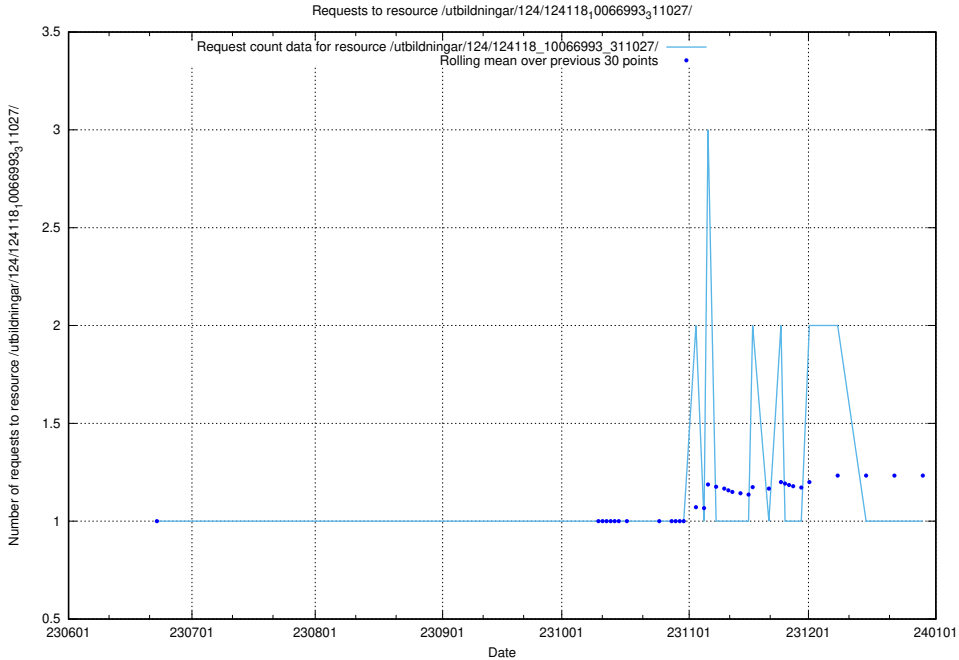

5.6685 Usage of /utbildningar/124/124118_10066993_311027/

Here, we count the number of requests to resource /utbildningar/124/124118_10066993_311027/.