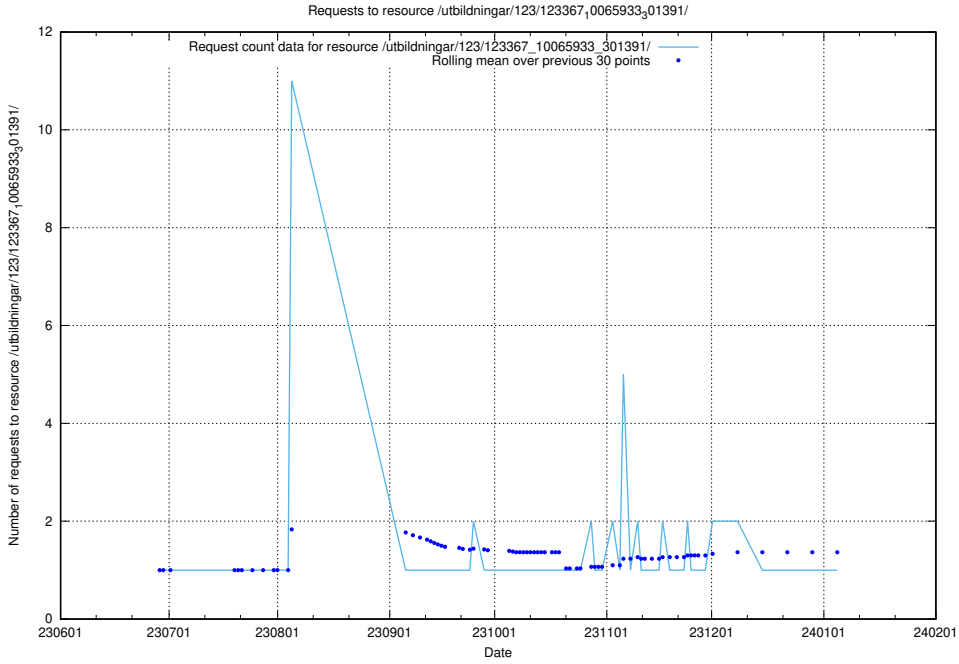

Here, we count the number of requests to resource /utbildningar/123/123367_10065933_301391/events/

5.6414 Usage of /utbildningar/123/123367_10065933_301391/

Here, we count the number of requests to resource /utbildningar/123/123367_10065933_301391/.