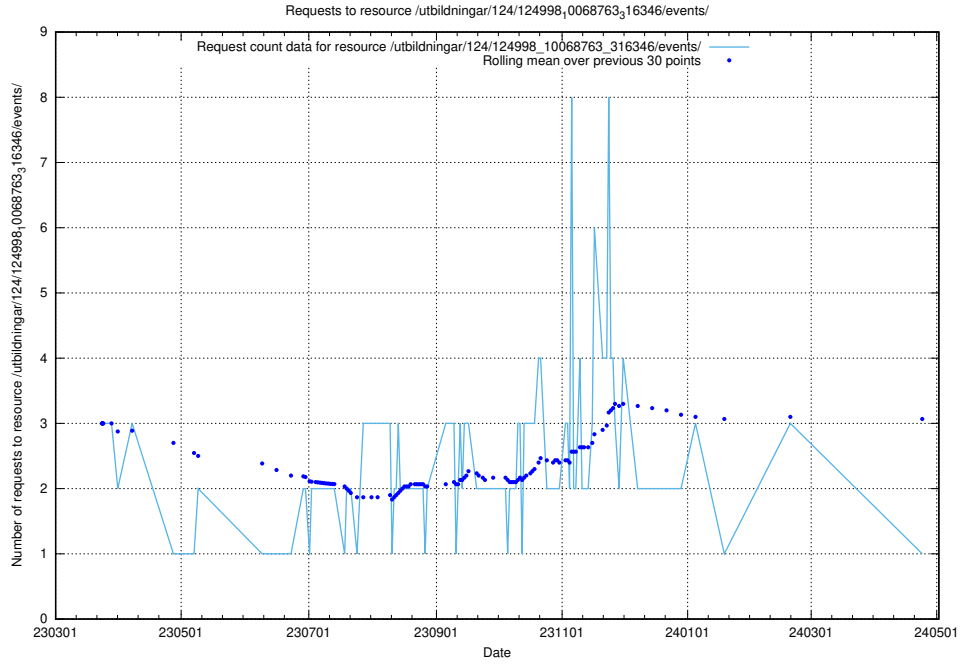

5.7165 Usage of /utbildningar/124/124998_10068763_316346/events/

Here, we count the number of requests to resource /utbildningar/124/124998_10068763_316346/events/