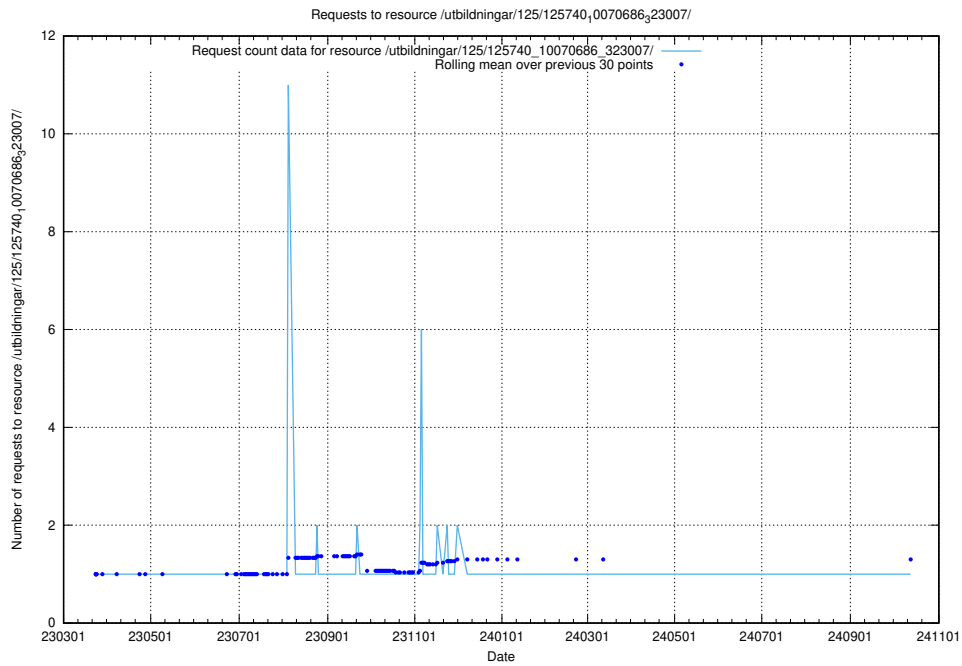

5.1060 Usage of /utbildningar/125/125740_10070686_323007/

Here, we count the number of requests to resource /utbildningar/125/125740_10070686_323007/.