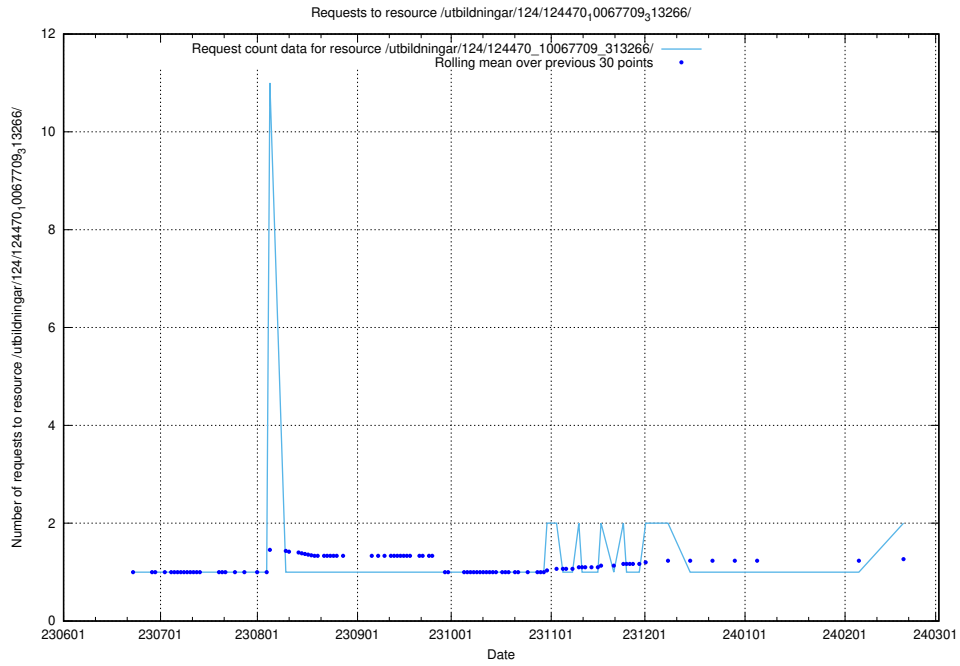

5.967 Usage of /utbildningar/124/124470_10067709_313266/

Here, we count the number of requests to resource /utbildningar/124/124470_10067709_313266/.