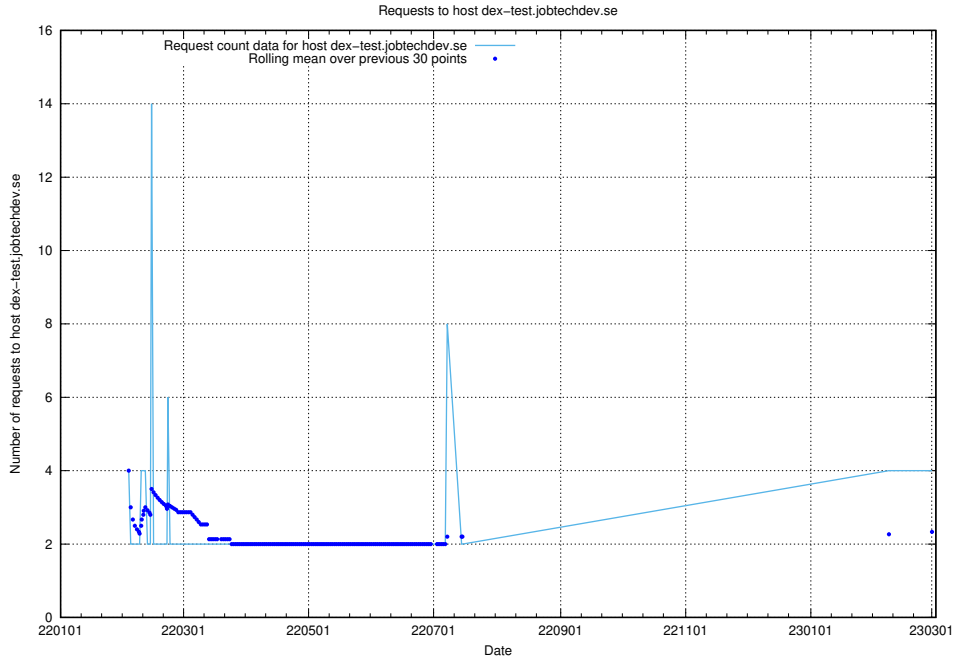

Here, we count the number of requests to host secure.jobtechdev.se.

7.169 Usage of dex-test.jobtechdev.se

Here, we count the number of requests to host dex-test.jobtechdev.se.

7.170 Usage of noc.jobtechdev.se