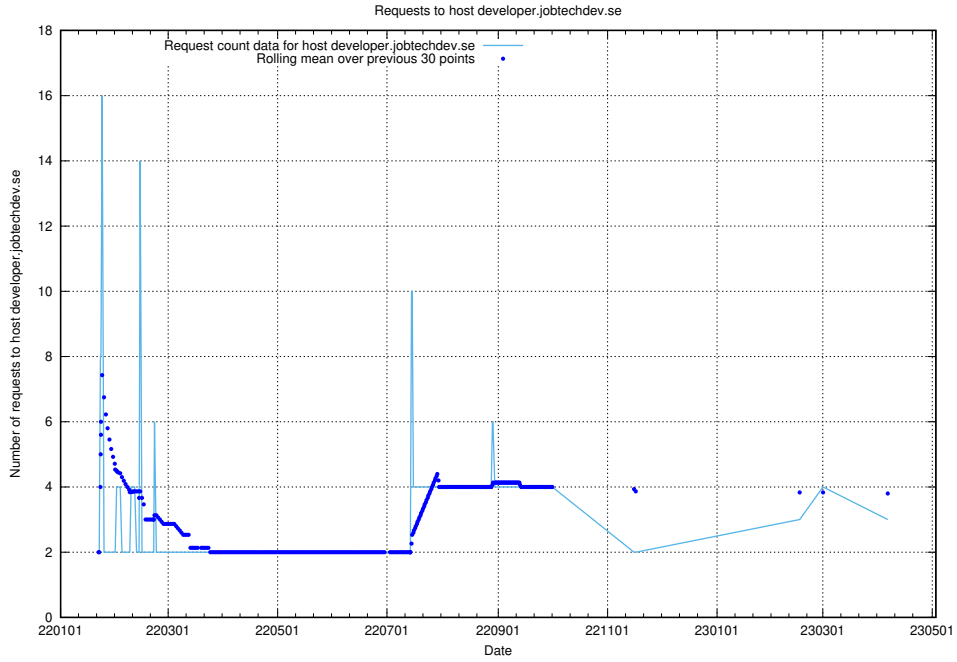

7.171 Usage of developer.jobtechdev.se

Here, we count the number of requests to host developer.jobtechdev.se.