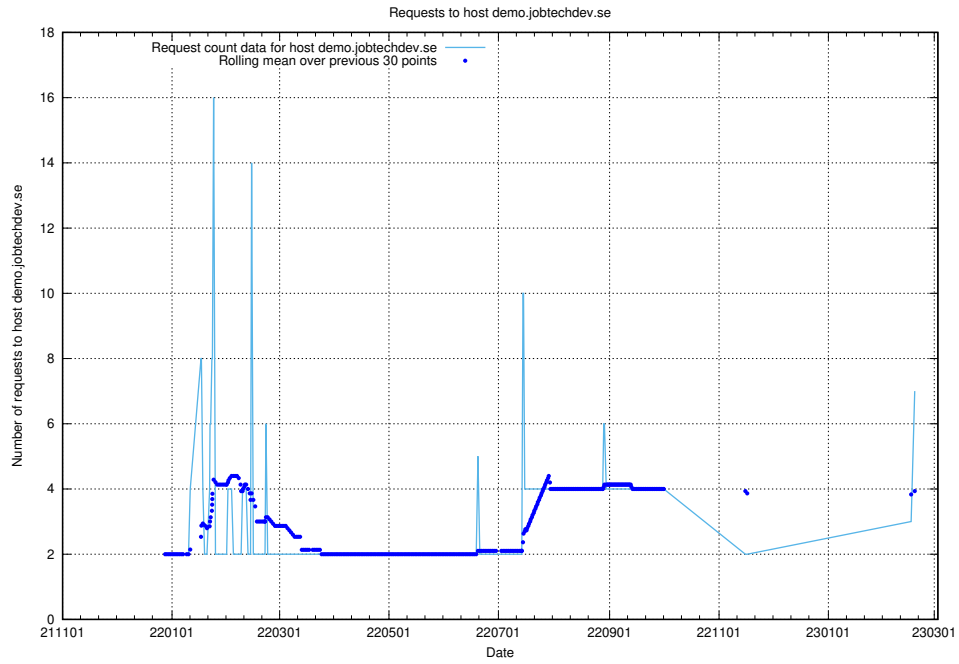

7.77 Usage of demo.jobtechdev.se

Here, we count the number of requests to host demo.jobtechdev.se.