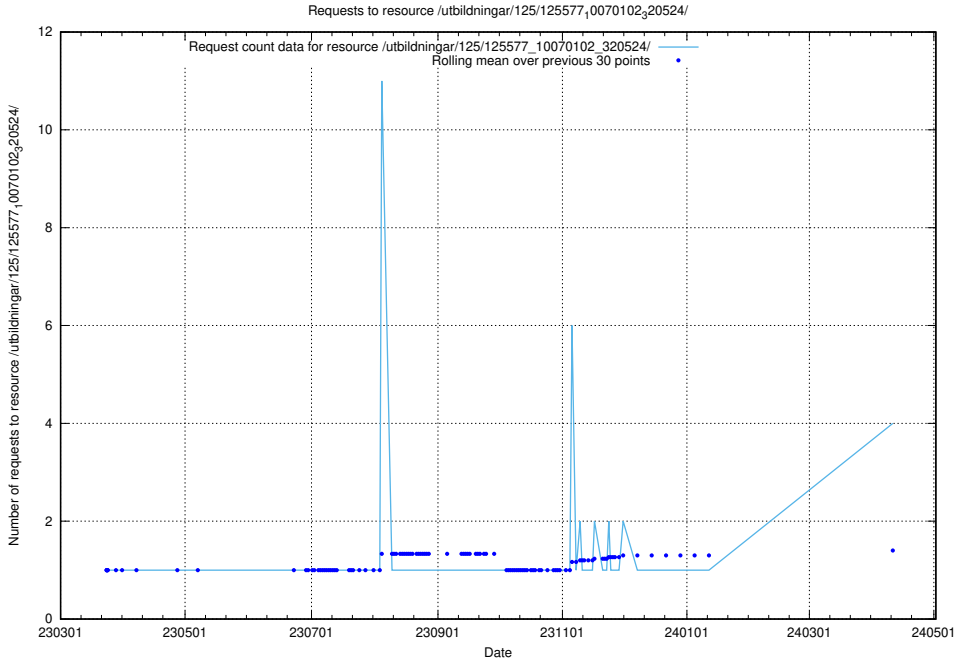

5.274 Usage of /utbildningar/125/125577_10070102_320524/

Here, we count the number of requests to resource /utbildningar/125/125577_10070102_320524/.