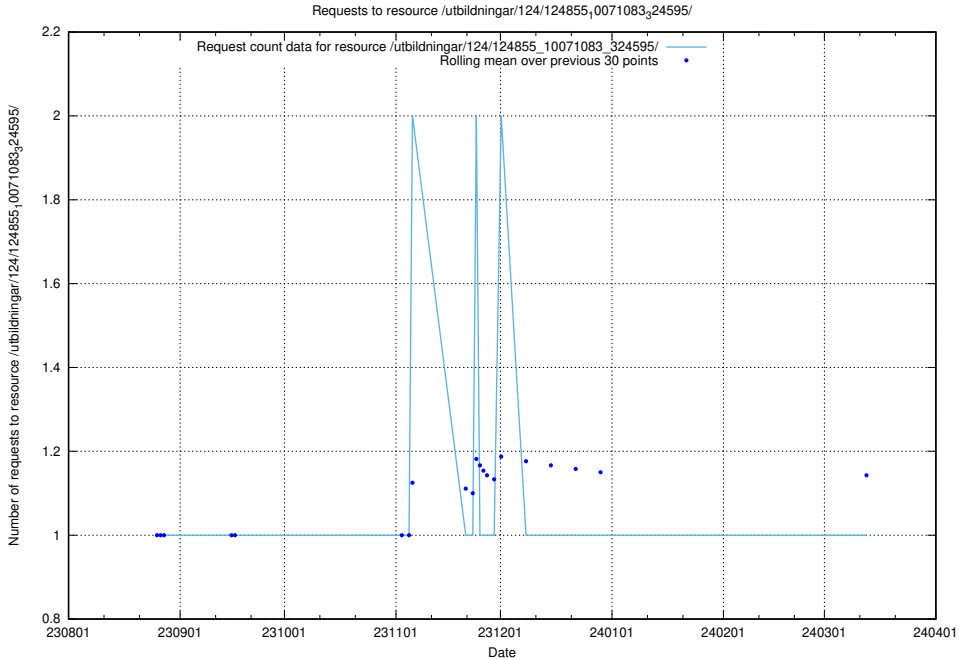

5.5595 Usage of /utbildningar/124/124855_10071083_324595/

Here, we count the number of requests to resource /utbildningar/124/124855_10071083_324595/.