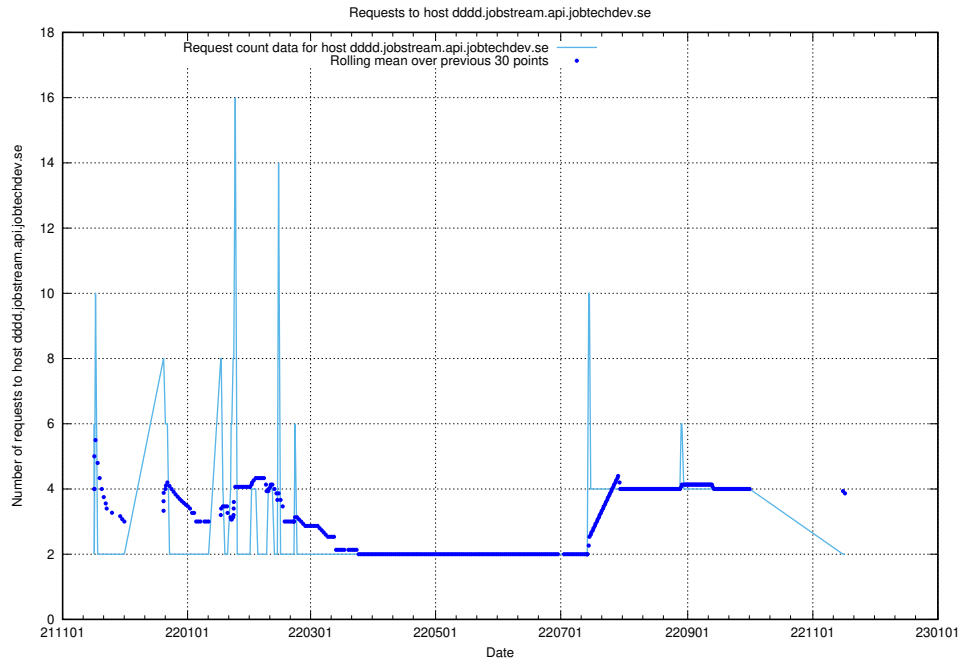

7.531 Usage of dddd.jobstream.api.jobtechdev.se

Here, we count the number of requests to host dddd.jobstream.api.jobtechdev.se.

7.532 Usage of doh.api.jobtechdev.se

Here, we count the number of requests to host doh.api.jobtechdev.se.