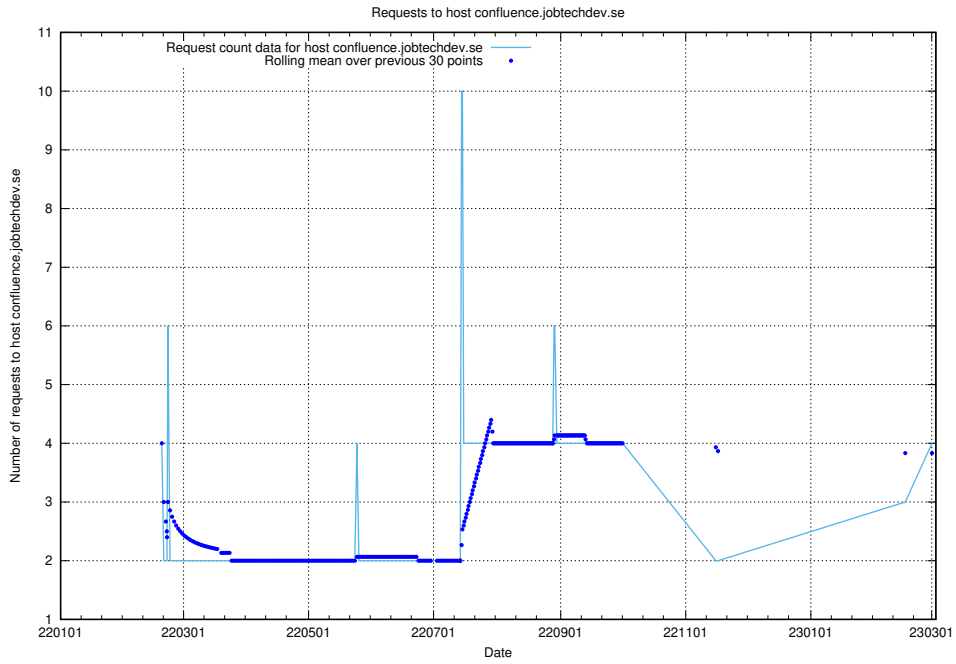

7.166 Usage of confluence.jobtechdev.se

Here, we count the number of requests to host confluence.jobtechdev.se.