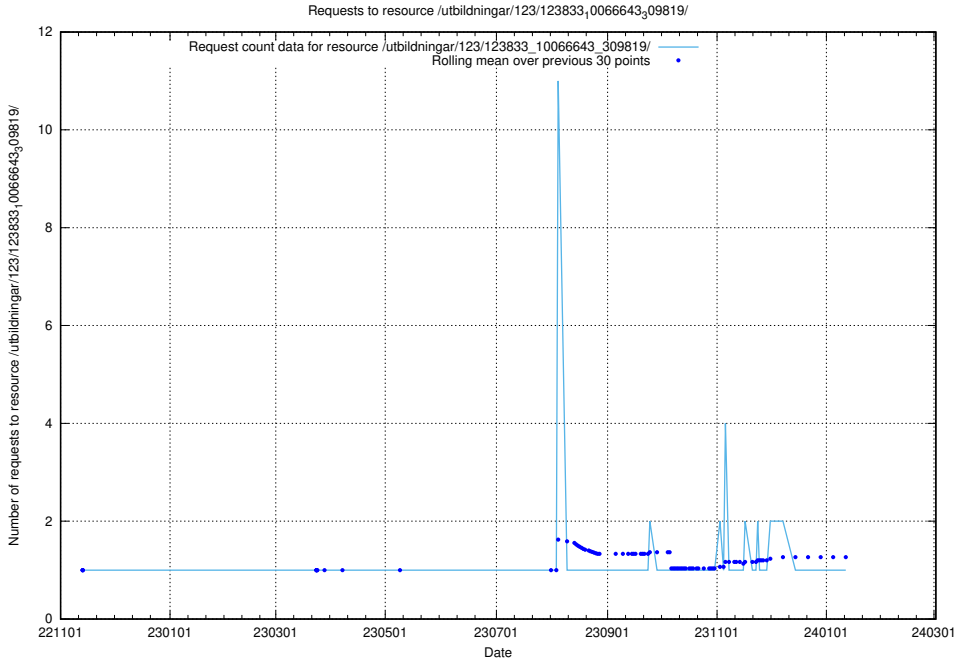

5.6779 Usage of /utbildningar/123/123833_10066643_309819/

Here, we count the number of requests to resource /utbildningar/123/123833_10066643_309819/.