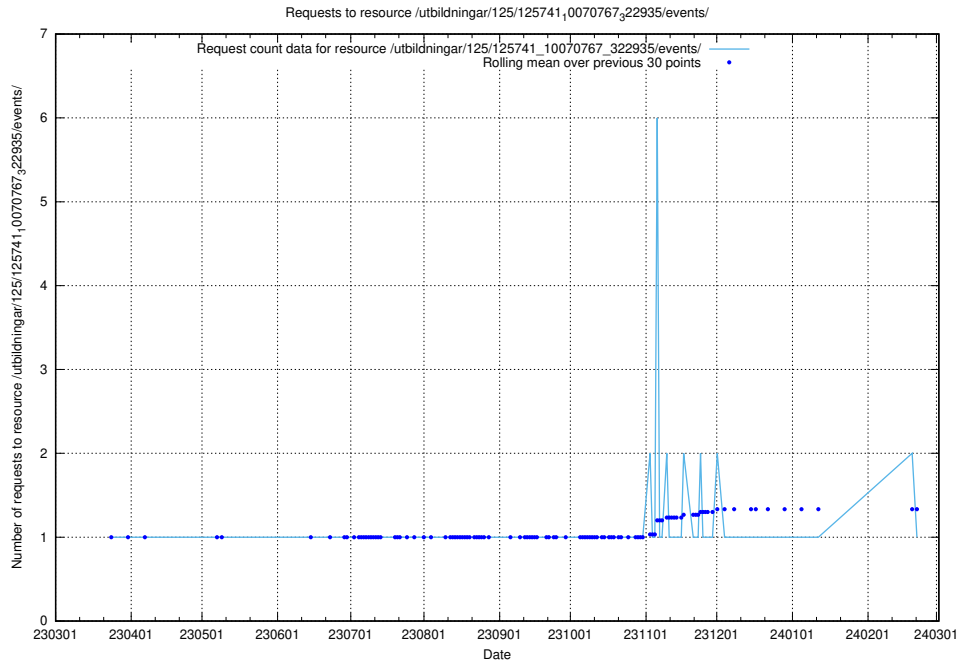

5.7129 Usage of /utbildningar/125/125741_10070767_322935/events/

Here, we count the number of requests to resource /utbildningar/125/125741_10070767_322935/events/