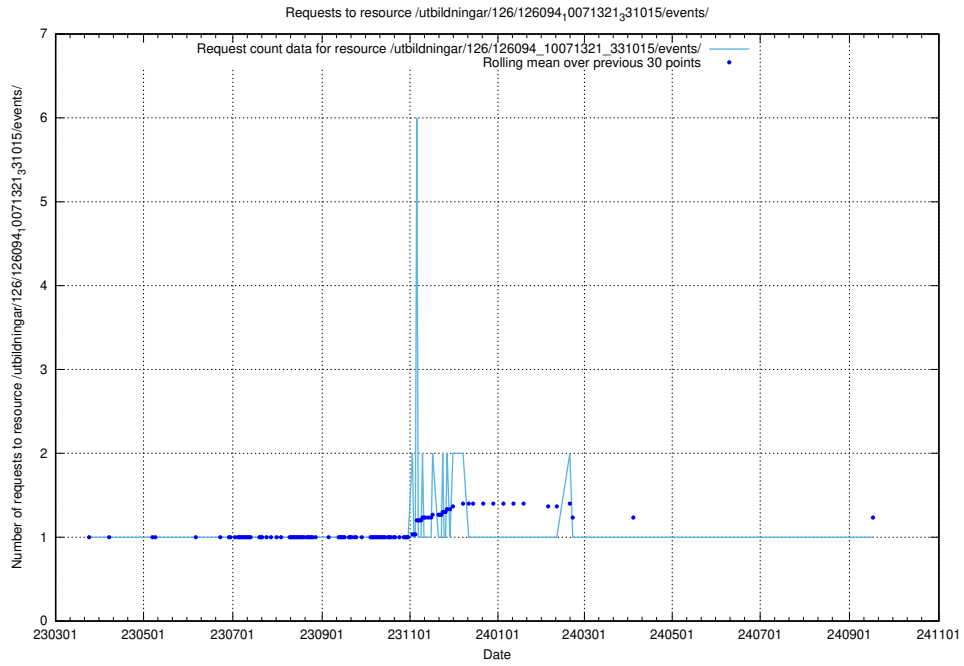

5.7111 Usage of /utbildningar/126/126094_10071321_331015/events/

Here, we count the number of requests to resource /utbildningar/126/126094_10071321_331015/events/