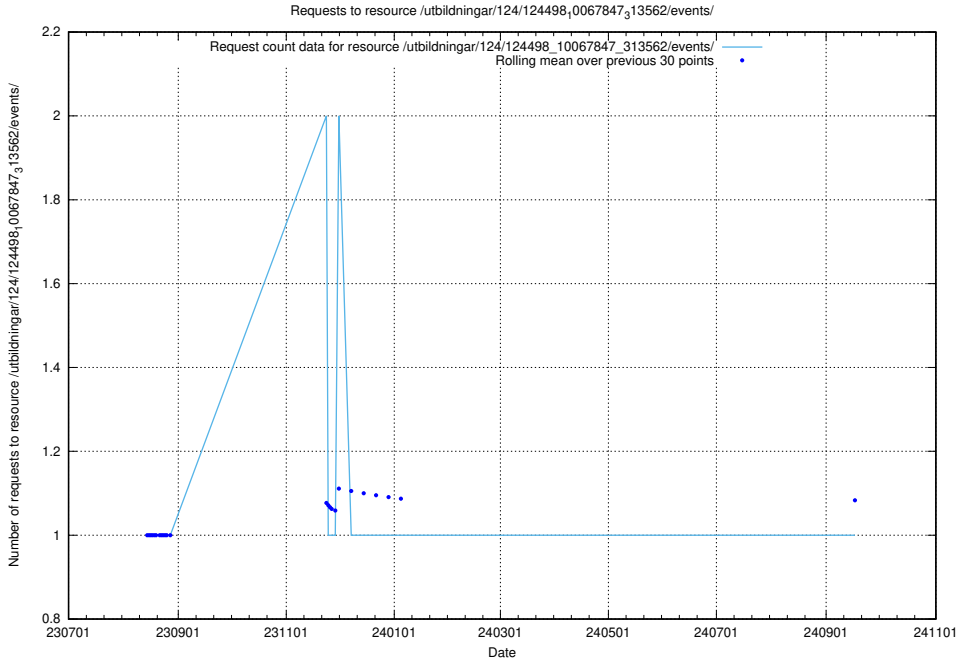

5.5682 Usage of /utbildningar/124/124498_10067847_313562/events/

Here, we count the number of requests to resource /utbildningar/124/124498_10067847_313562/events/