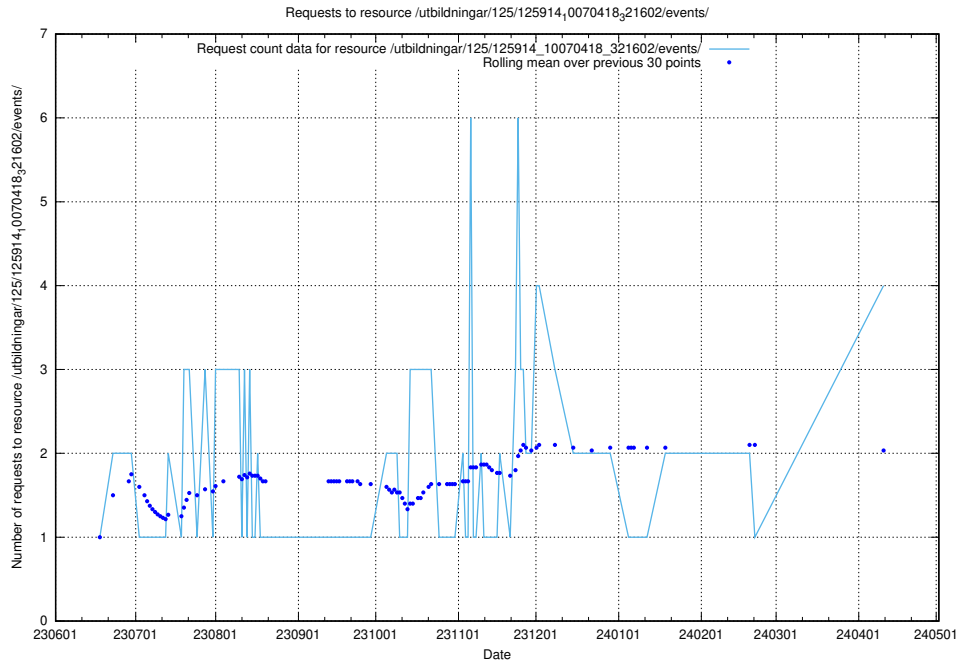

5.368 Usage of /utbildningar/125/125914_10070418_321602/events/

Here, we count the number of requests to resource /utbildningar/125/125914_10070418_321602/events/