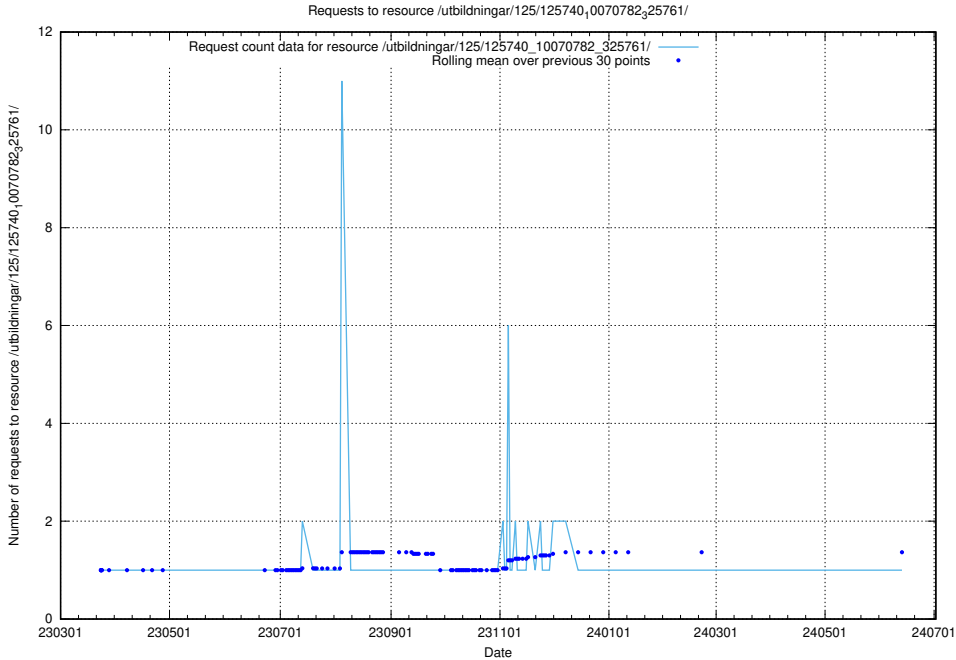

5.1047 Usage of /utbildningar/125/125740_10070782_325761/

Here, we count the number of requests to resource /utbildningar/125/125740_10070782_325761/.