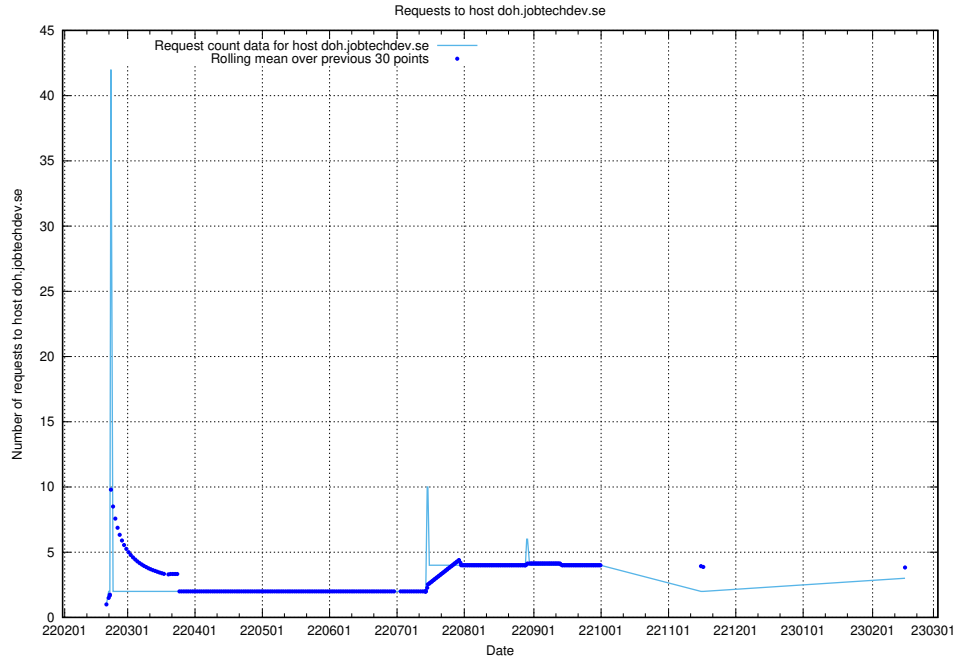

7.234 Usage of doh.jobtechdev.se

Here, we count the number of requests to host doh.jobtechdev.se.

7.235 Usage of ucenter.jobtechdev.se

Here, we count the number of requests to host ucenter.jobtechdev.se.