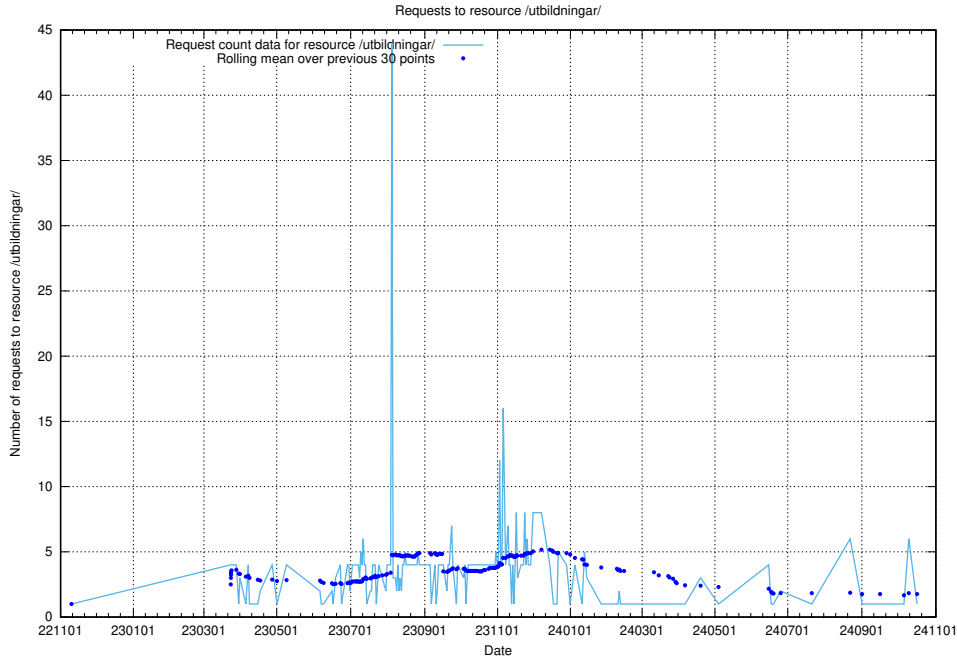

5.7202 Usage of /utbildningar/

Here, we count the number of requests to resource /utbildningar/.