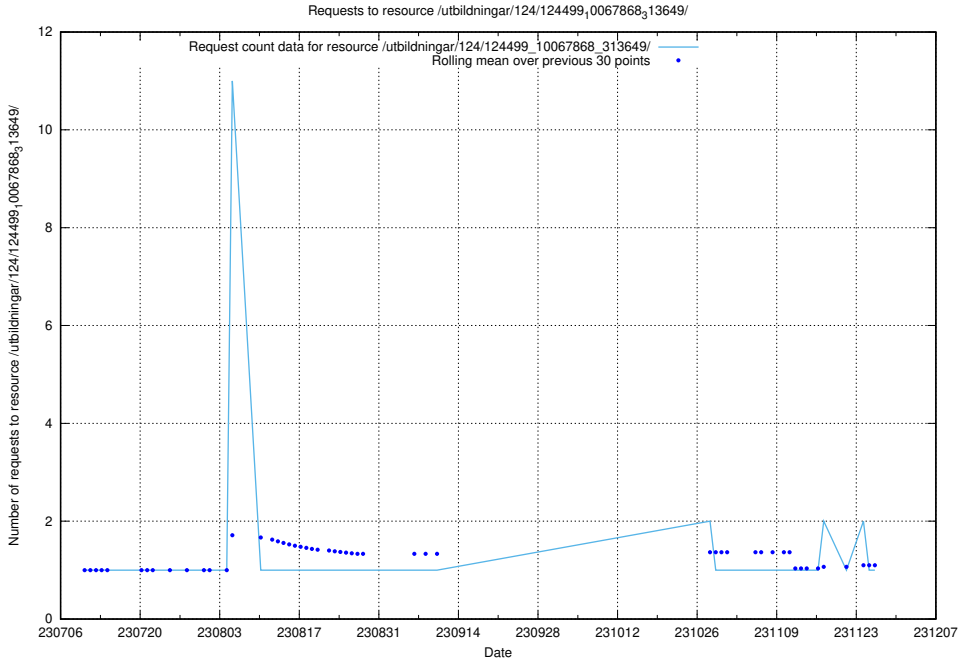

Here, we count the number of requests to resource /utbildningar/124/124499_10067868_313649/events/

5.6017 Usage of /utbildningar/124/124499_10067868_313649/

Here, we count the number of requests to resource /utbildningar/124/124499_10067868_313649/.