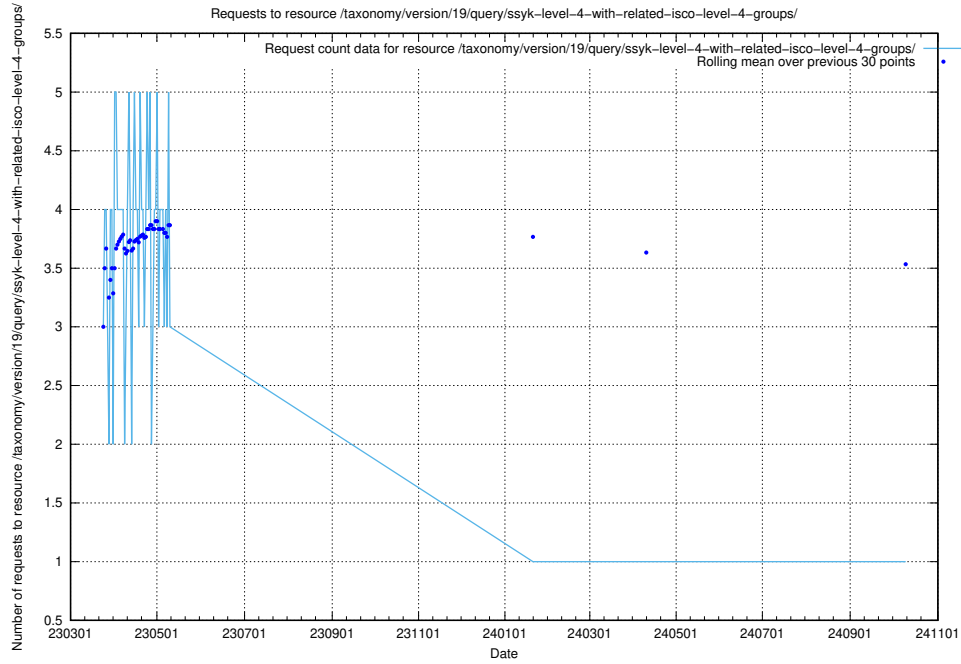

5.7018 Usage of /taxonomy/version/19/query/ssyk-level-4-with-related-isco-level-4-groups/

Here, we count the number of requests to resource /taxonomy/version/19/query/ssyk-level-4-with-related-isco-level-4-groups/.