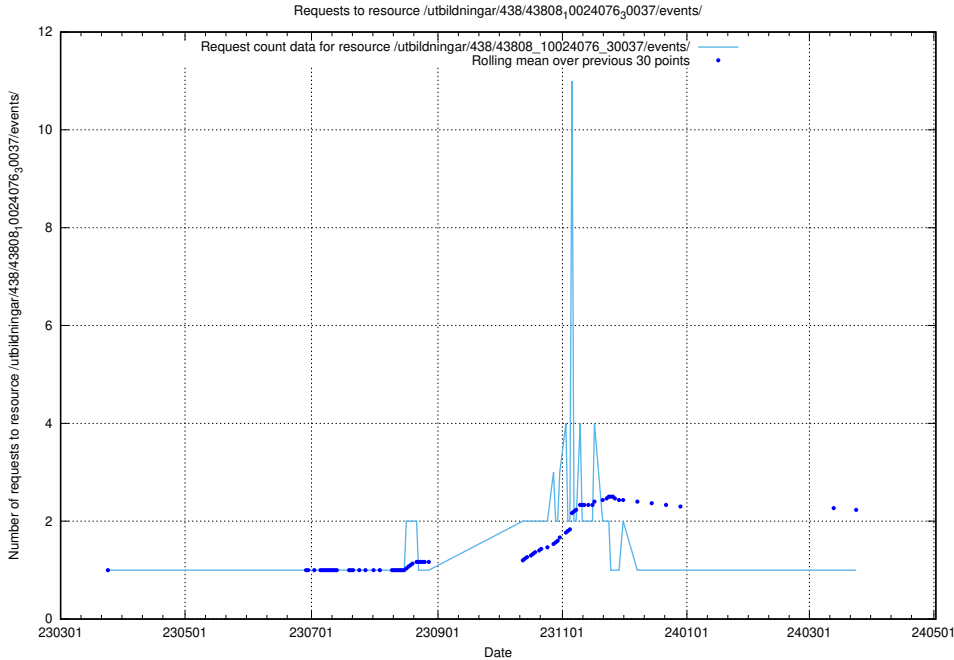

5.7077 Usage of /utbildningar/438/43808_10024076_30037/events/

Here, we count the number of requests to resource /utbildningar/438/43808_10024076_30037/events/.