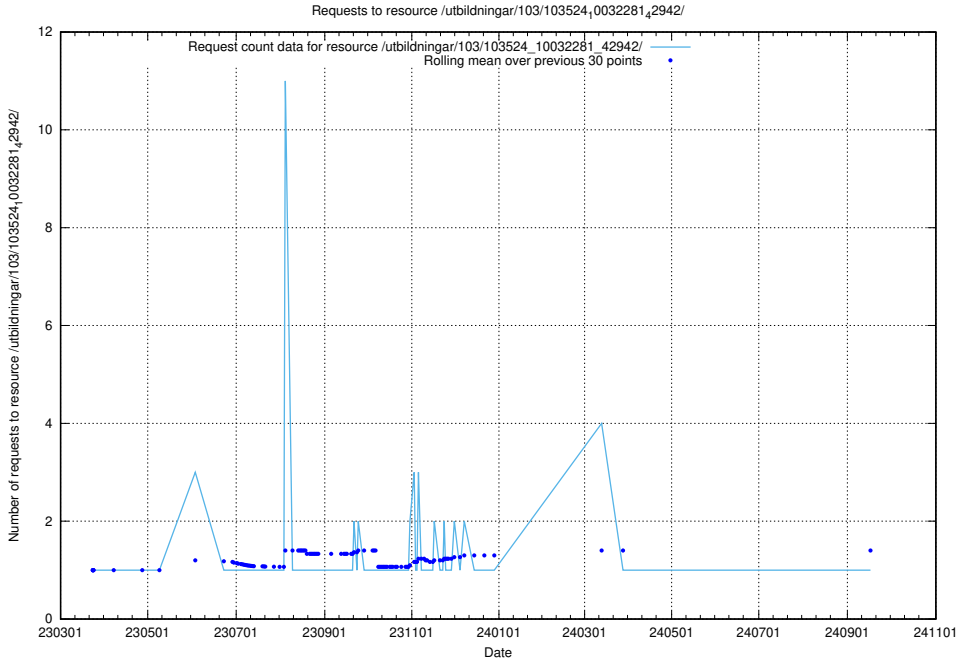

5.6336 Usage of /utbildningar/103/103524_10032281_42942/

Here, we count the number of requests to resource /utbildningar/103/103524_10032281_42942/.