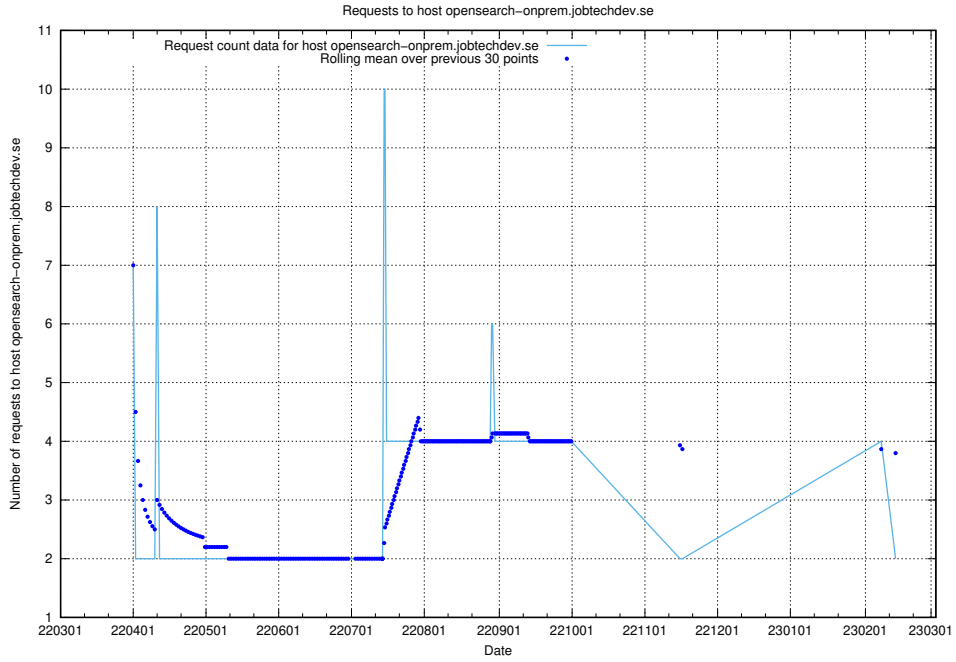

7.484 Usage of gitlab.forum.jobtechdev.se

Here, we count the number of requests to host gitlab.forum.jobtechdev.se.

7.485 Usage of opensearch.jobtechdev.se

Here, we count the number of requests to host opensearch.jobtechdev.se.