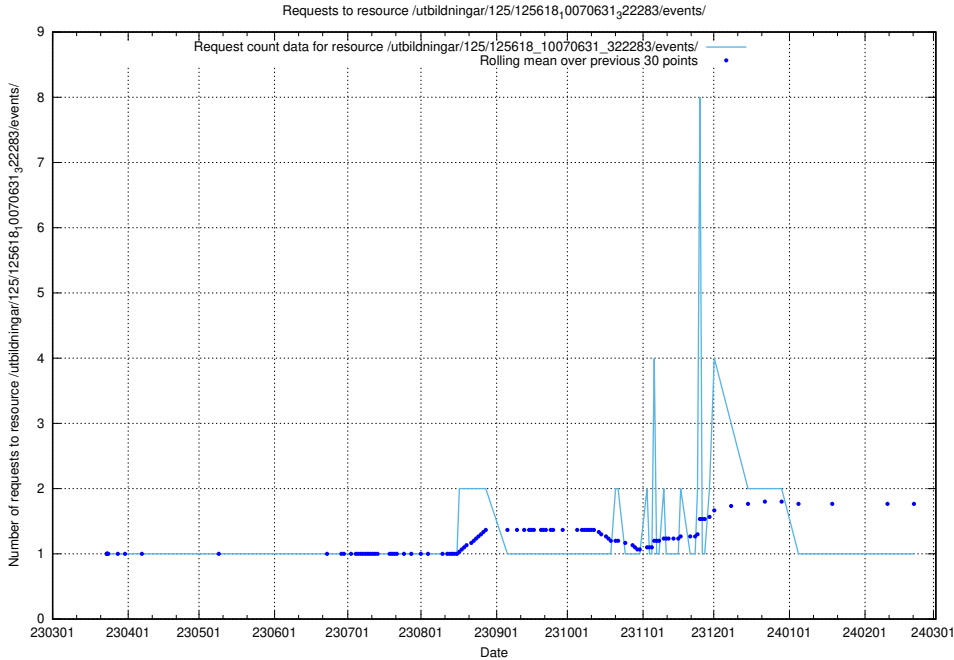

5.1152 Usage of /utbildningar/125/125618_10070631_322283/events/

Here, we count the number of requests to resource /utbildningar/125/125618_10070631_322283/events/