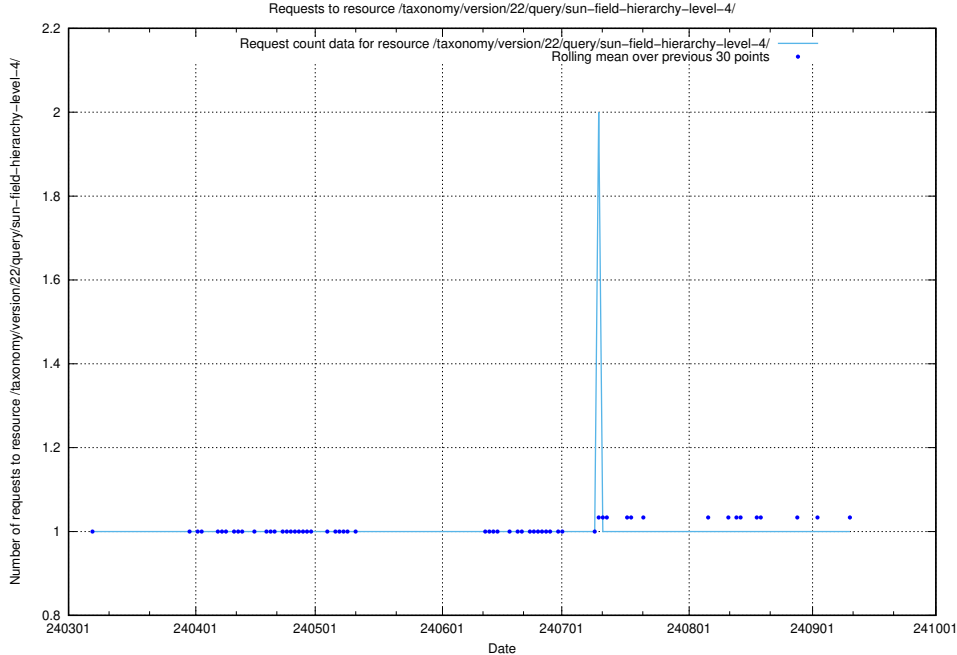

5.2800 Usage of /taxonomy/version/22/query/sun-field-hierarchy-level-4/

Here, we count the number of requests to resource /taxonomy/version/22/query/sun-field-hierarchy-level-4/.