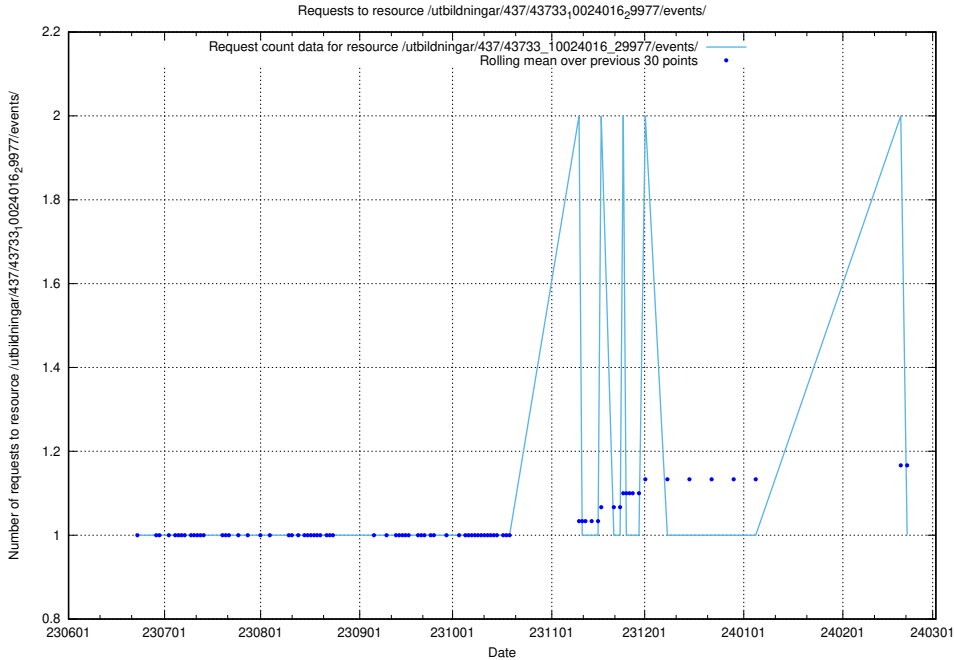

5.6463 Usage of /utbildningar/437/43733_10024016_29977/events/

Here, we count the number of requests to resource /utbildningar/437/43733_10024016_29977/events/.