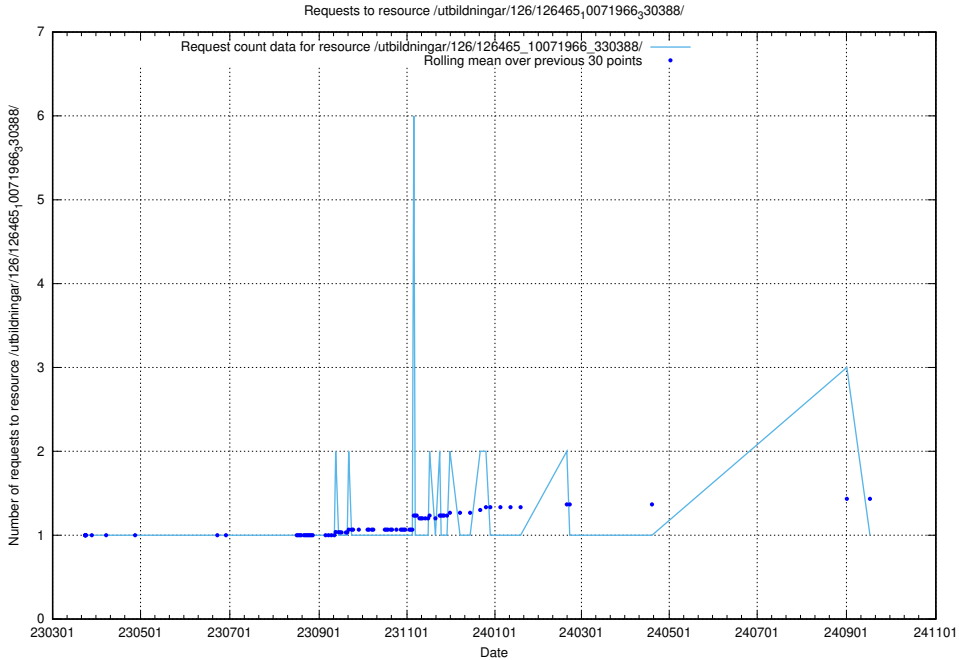

5.7328 Usage of /utbildningar/126/126465_10071966_330388/

Here, we count the number of requests to resource /utbildningar/126/126465_10071966_330388/.