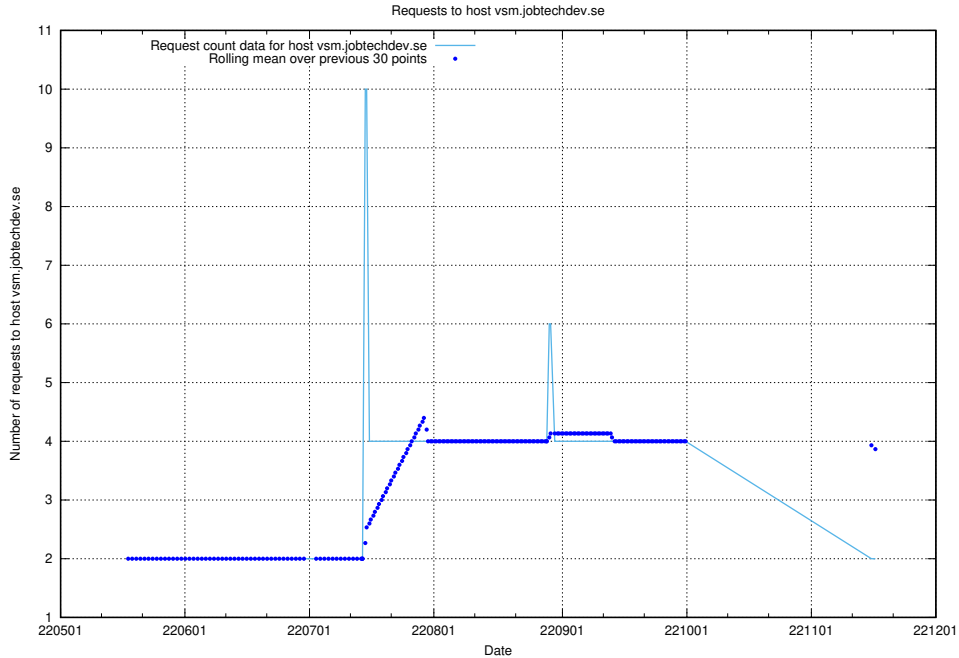

7.431 Usage of vsm.jobtechdev.se

Here, we count the number of requests to host vsm.jobtechdev.se.