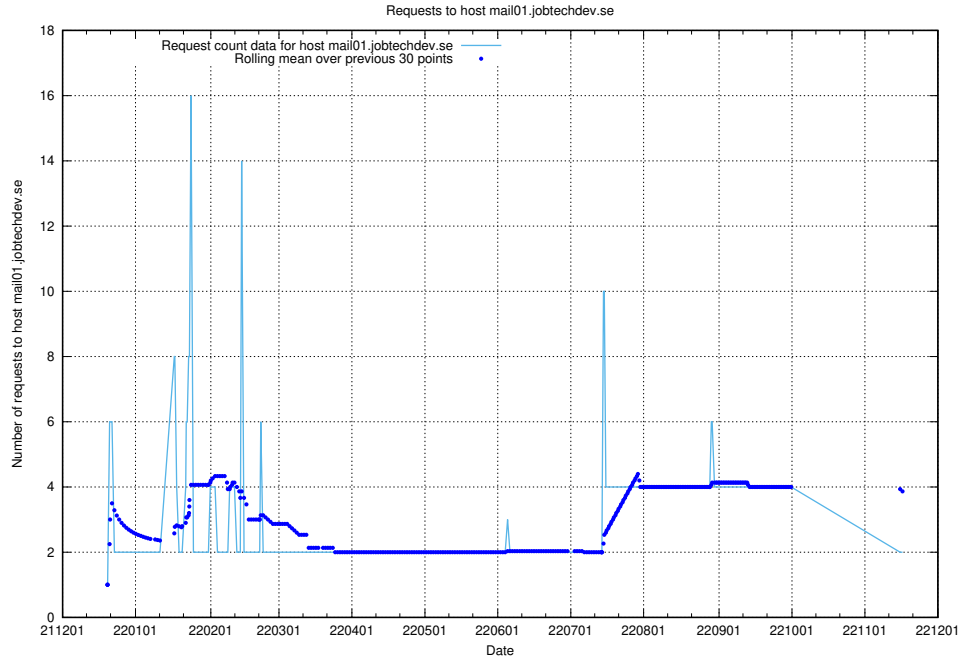

7.382 Usage of mail01.jobtechdev.se

Here, we count the number of requests to host mail01.jobtechdev.se.

7.383 Usage of exchange.jobtechdev.se

Here, we count the number of requests to host exchange.jobtechdev.se.