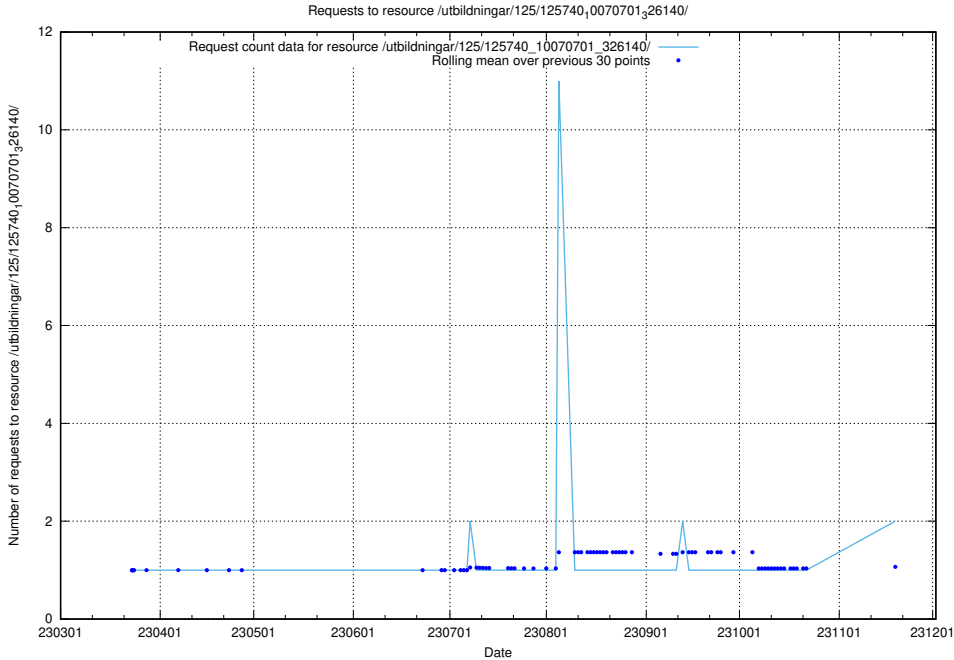

5.558 Usage of /utbildningar/125/125740_10070701_326140/

Here, we count the number of requests to resource /utbildningar/125/125740_10070701_326140/.