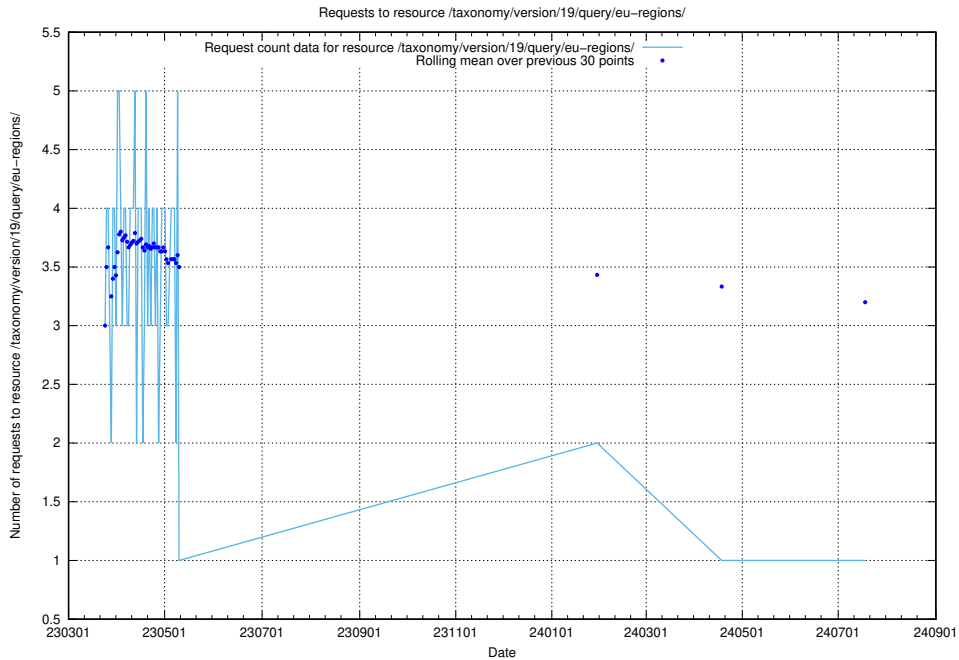

5.7045 Usage of /taxonomy/version/19/query/eu-regions/

Here, we count the number of requests to resource /taxonomy/version/19/query/eu-regions/.