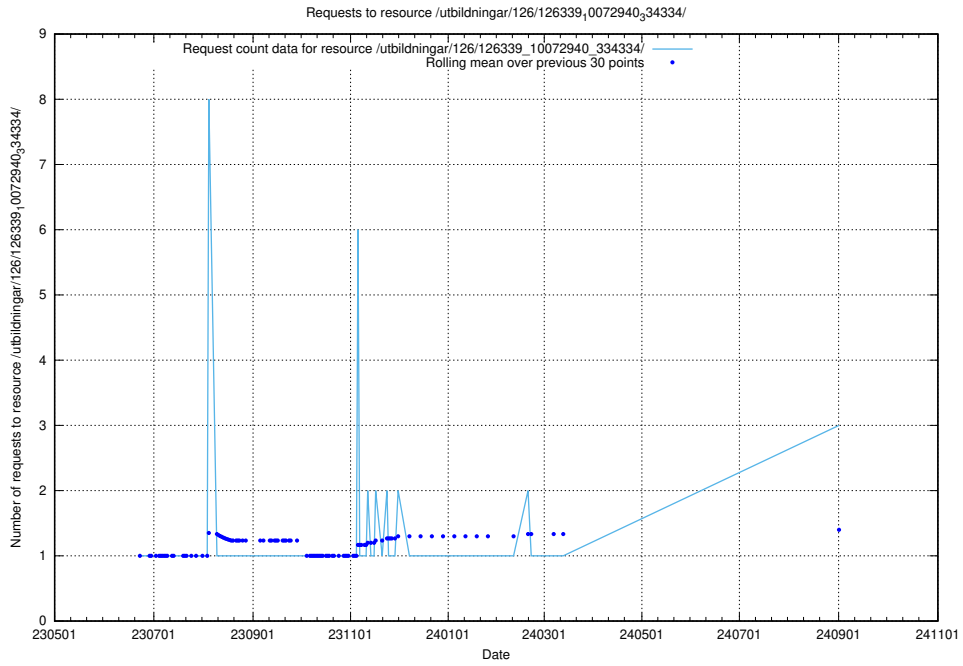

5.508 Usage of /utbildningar/126/126339_10072940_334334/

Here, we count the number of requests to resource /utbildningar/126/126339_10072940_334334/.