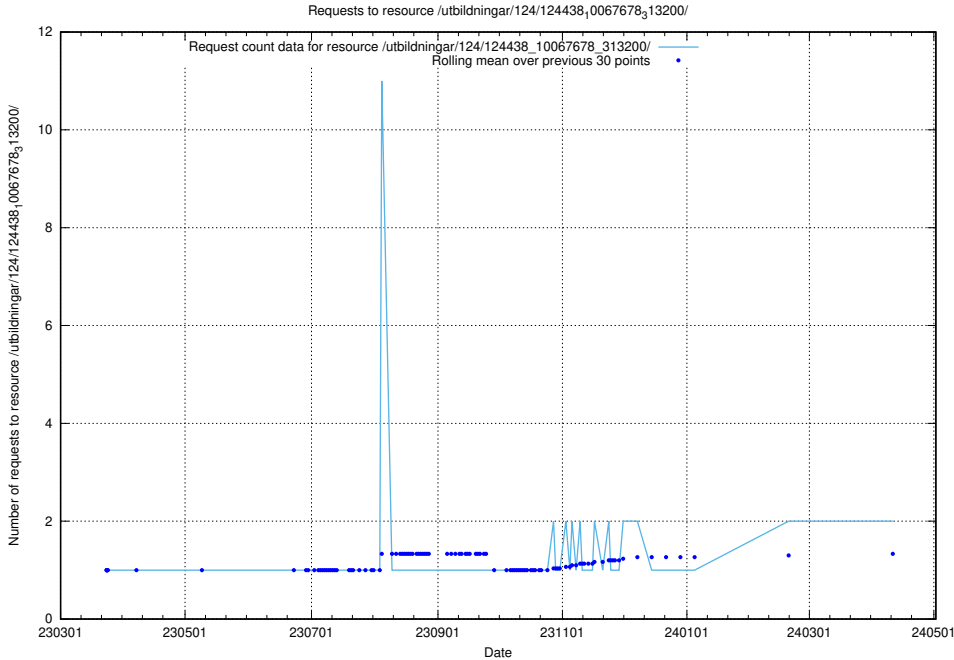

5.772 Usage of /utbildningar/124/124438_10067678_313200/

Here, we count the number of requests to resource /utbildningar/124/124438_10067678_313200/.