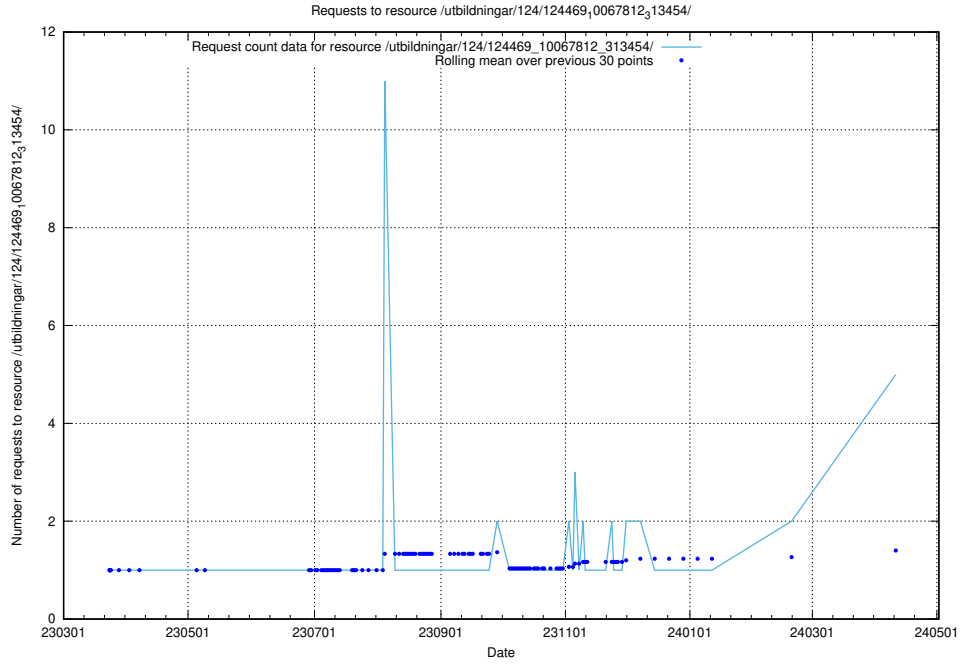

Here, we count the number of requests to resource /utbildningar/utb_emil/126/126911_10073566_336106/

5.227 Usage of /utbildningar/124/124469_10067812_313454/

Here, we count the number of requests to resource /utbildningar/124/124469_10067812_313454/.