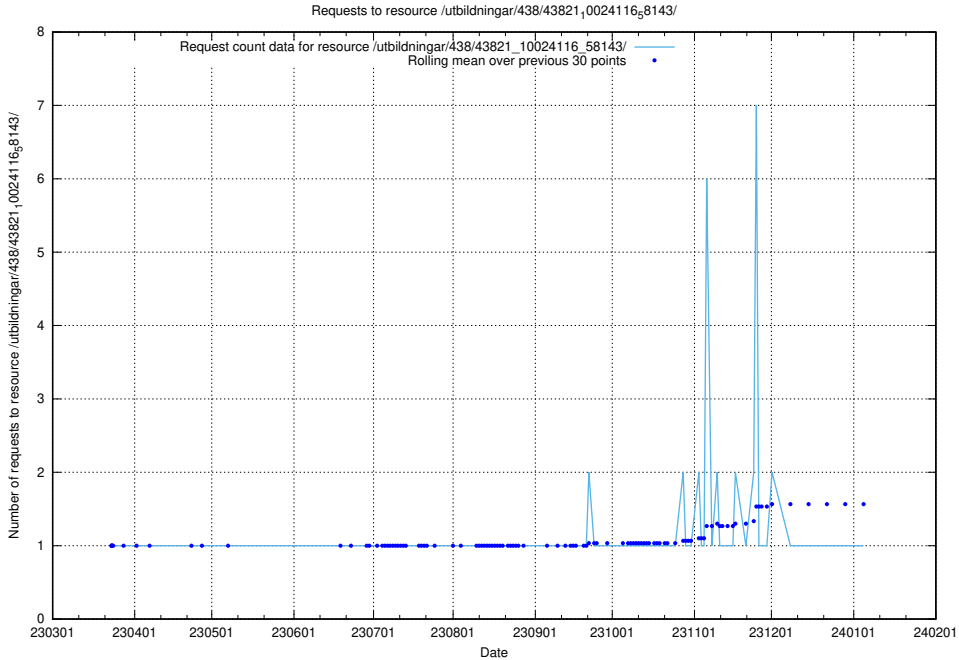

5.7249 Usage of /utbildningar/438/43821_10024116_58143/

Here, we count the number of requests to resource /utbildningar/438/43821_10024116_58143/.