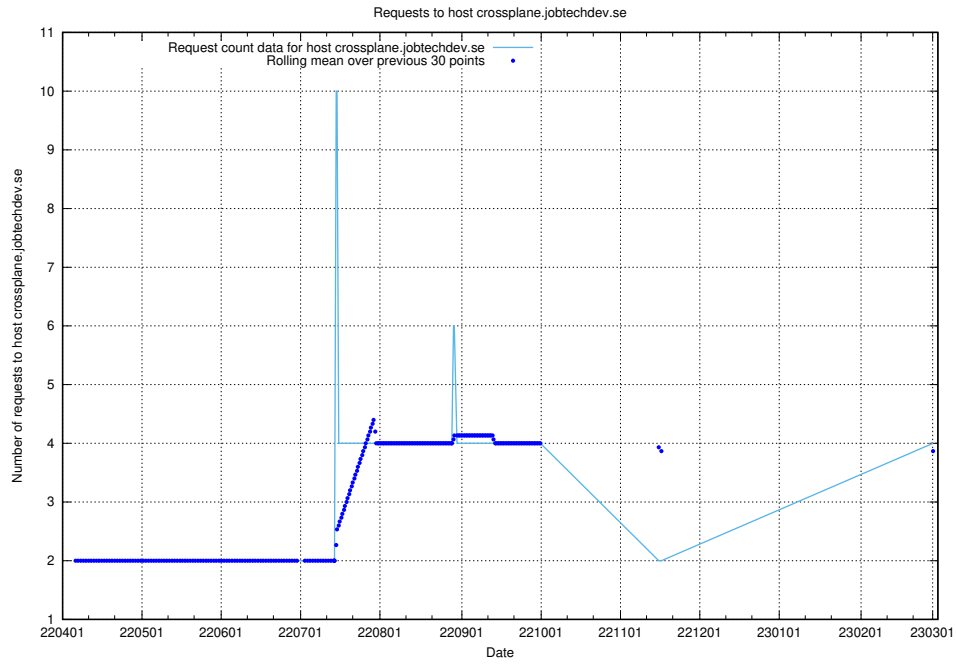

Here, we count the number of requests to host dev-jobad-enrichments-api.jobtechdev.se.

7.159 Usage of crossplane.jobtechdev.se

Here, we count the number of requests to host crossplane.jobtechdev.se.

7.160 Usage of taxonomi.api.jobtechdev.se