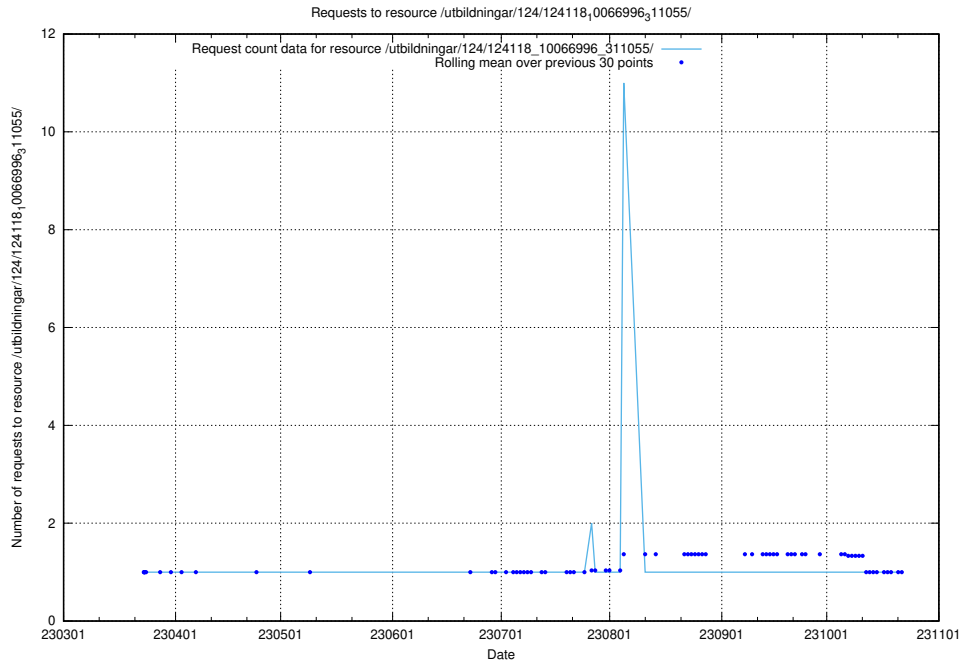

5.5100 Usage of /utbildningar/124/124118_10066996_311055/

Here, we count the number of requests to resource /utbildningar/124/124118_10066996_311055/.