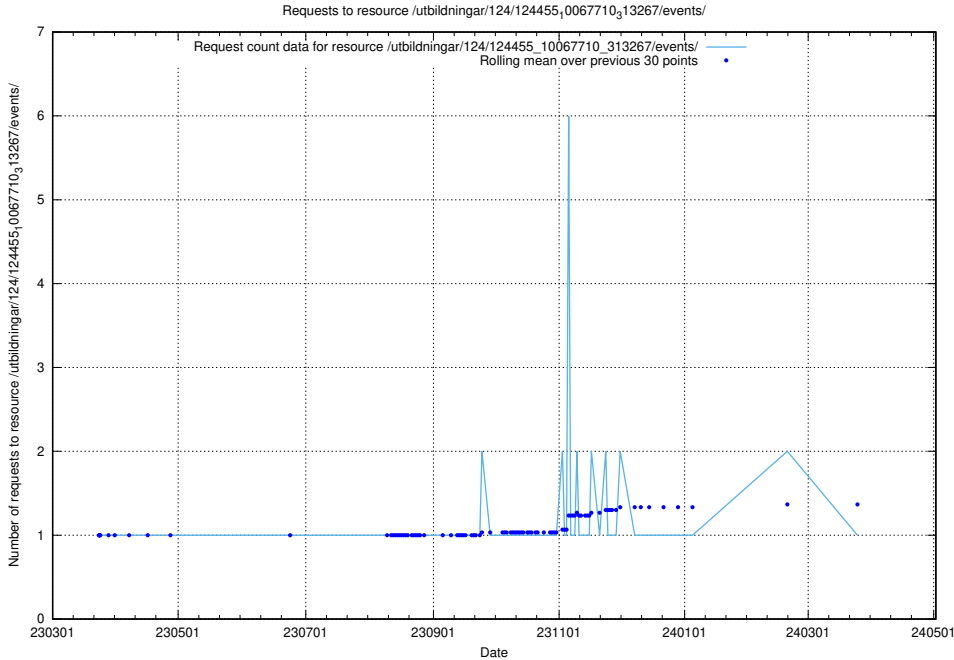

5.4349 Usage of /utbildningar/124/124455_10067710_313267/events/

Here, we count the number of requests to resource /utbildningar/124/124455_10067710_313267/events/