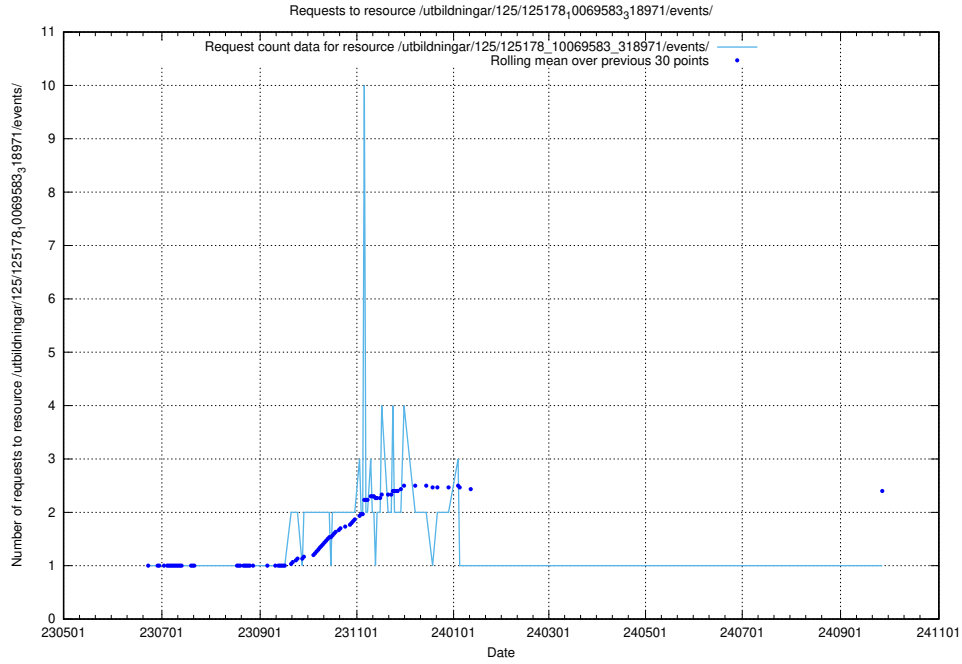

5.6588 Usage of /utbildningar/125/125178_10069583_318971/events/

Here, we count the number of requests to resource /utbildningar/125/125178_10069583_318971/events/