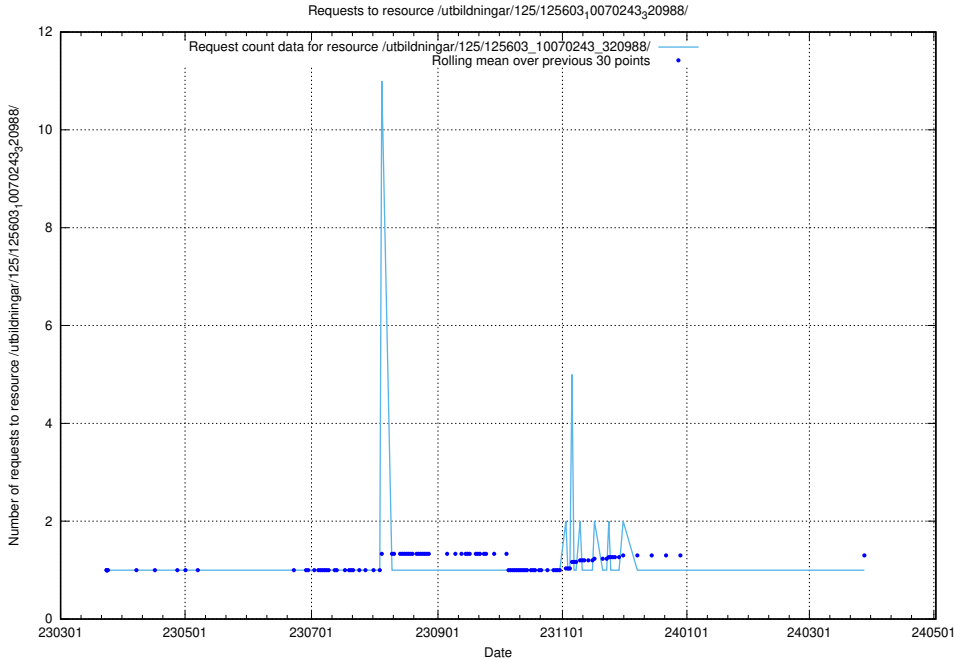

5.1163 Usage of /utbildningar/125/125603_10070243_320988/

Here, we count the number of requests to resource /utbildningar/125/125603_10070243_320988/.