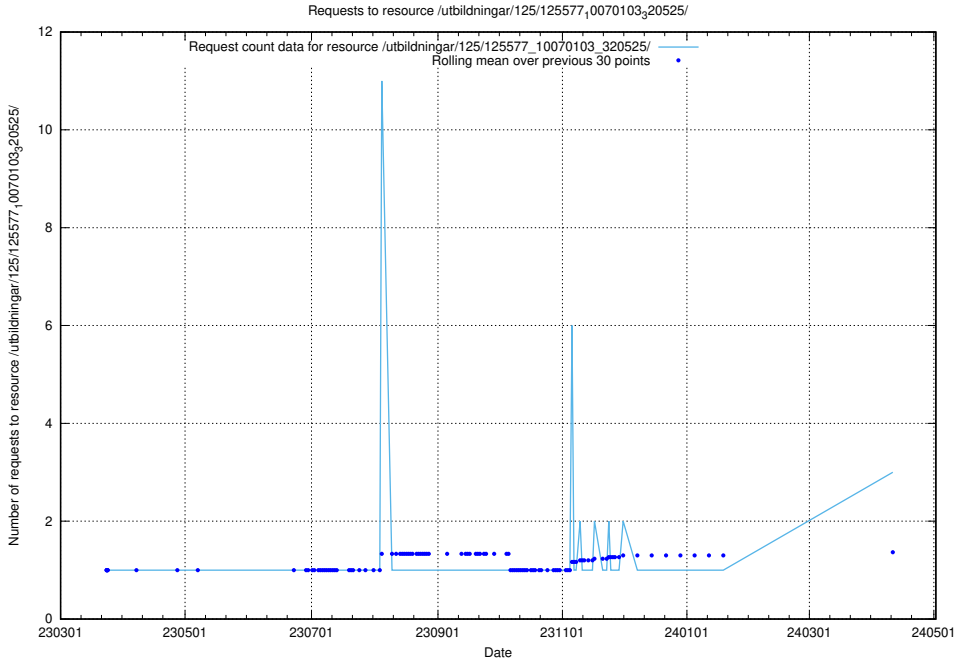

5.381 Usage of /utbildningar/125/125577_10070103_320525/

Here, we count the number of requests to resource /utbildningar/125/125577_10070103_320525/.