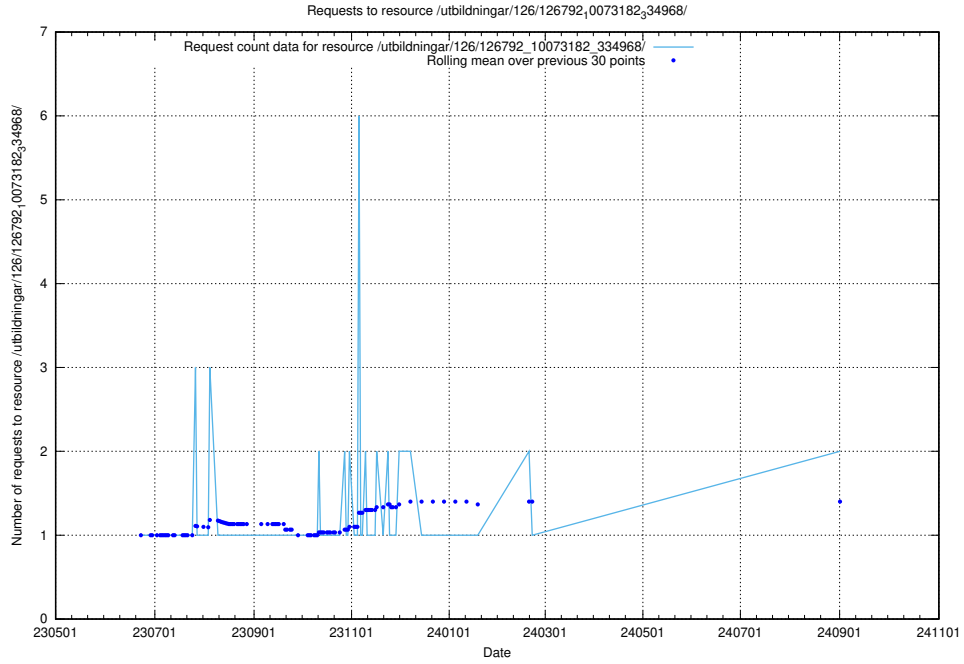

5.944 Usage of /utbildningar/126/126792_10073182_334968/

Here, we count the number of requests to resource /utbildningar/126/126792_10073182_334968/.