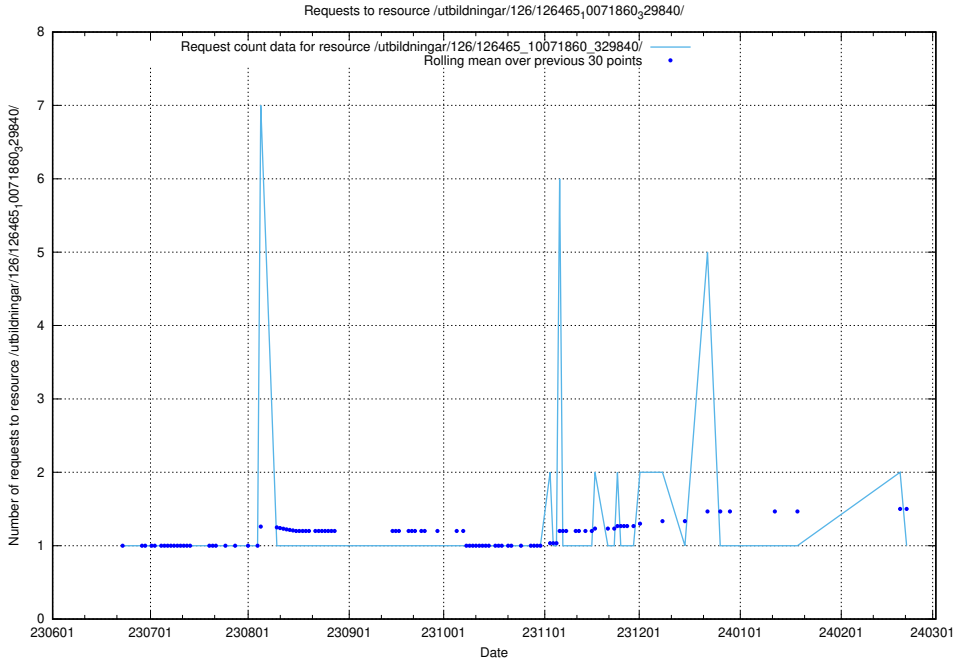

5.6518 Usage of /utbildningar/126/126465_10071860_329840/

Here, we count the number of requests to resource /utbildningar/126/126465_10071860_329840/.