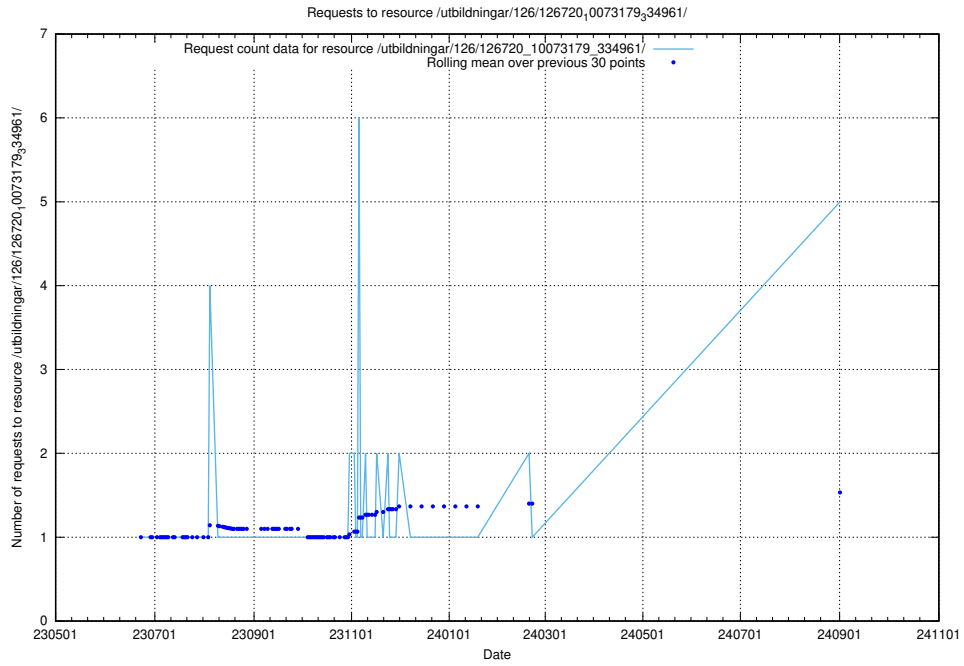

5.249 Usage of /utbildningar/126/126720_10073179_334961/

Here, we count the number of requests to resource /utbildningar/126/126720_10073179_334961/.