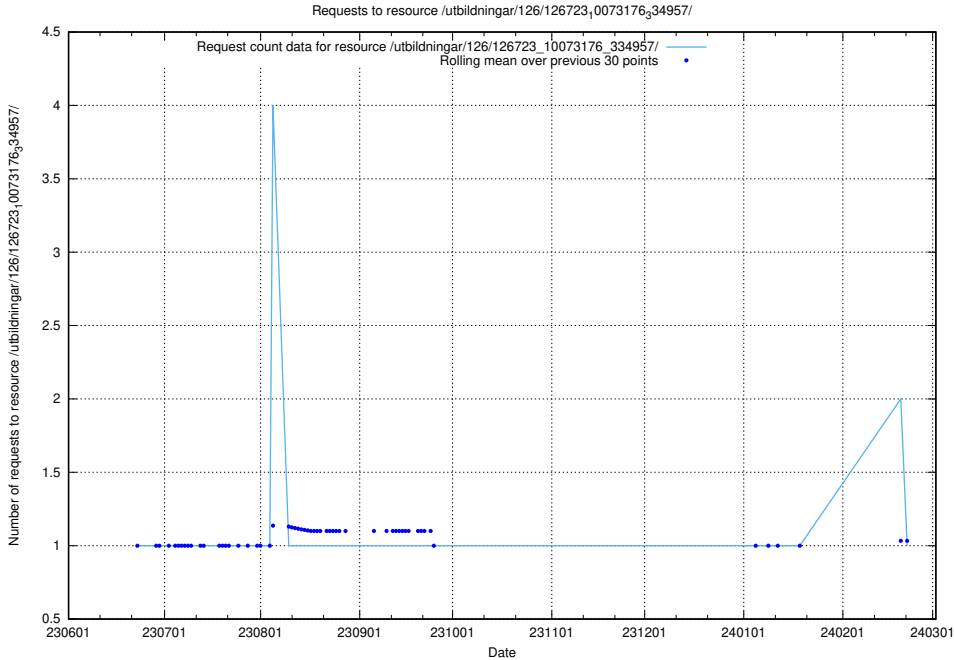

5.6479 Usage of /utbildningar/126/126723_10073176_334957/

Here, we count the number of requests to resource /utbildningar/126/126723_10073176_334957/.