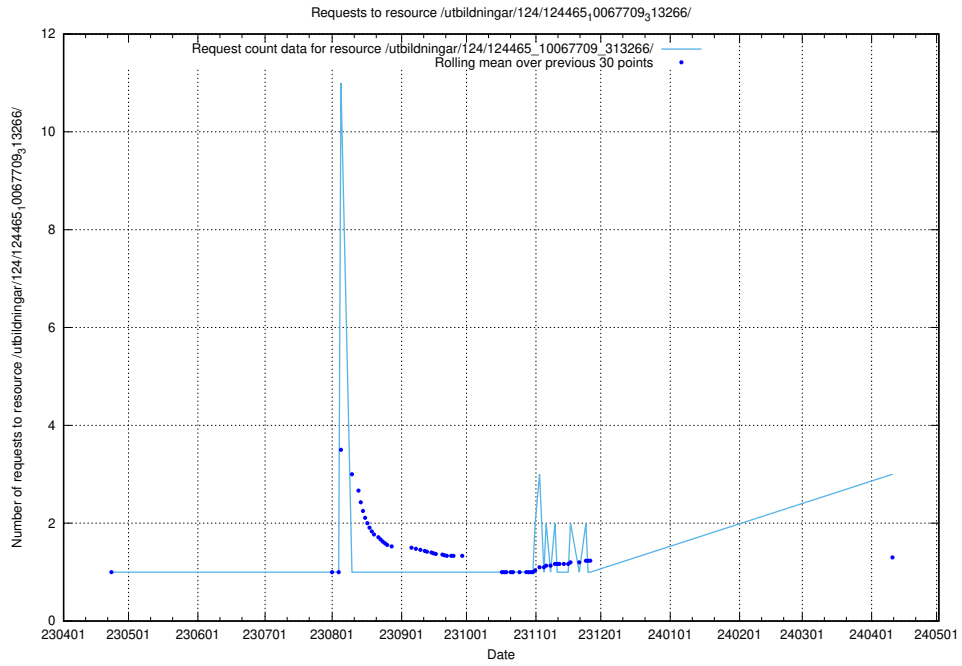

Here, we count the number of requests to resource /utbildningar/124/124465_10067709_313266/.

5.537 Usage of /utbildningar/124/124856_10071083_324595/

Here, we count the number of requests to resource /utbildningar/124/124856_10071083_324595/.