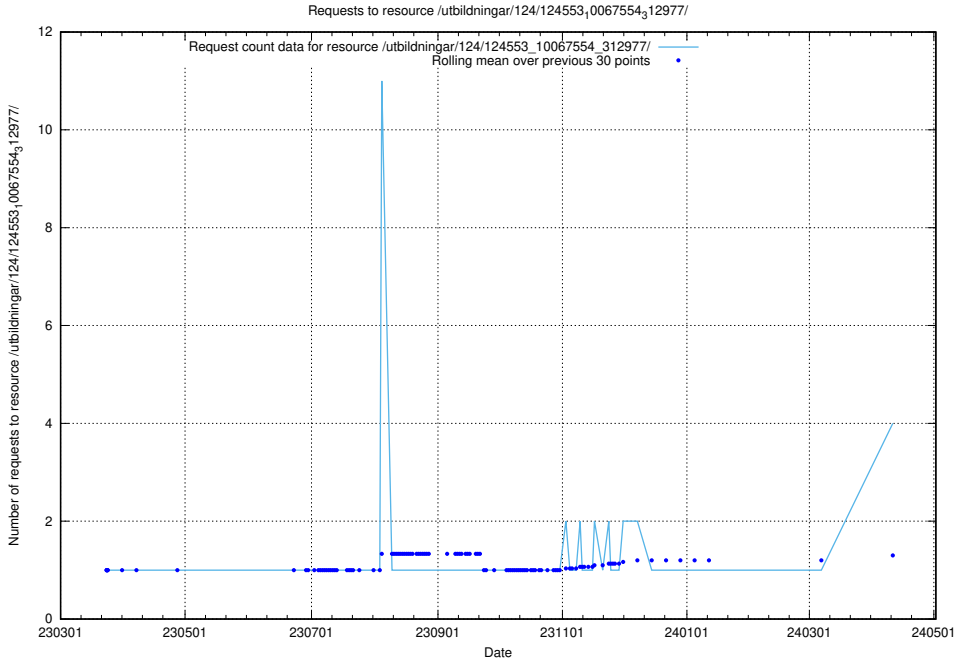

5.290 Usage of /utbildningar/124/124553_10067554_312977/

Here, we count the number of requests to resource /utbildningar/124/124553_10067554_312977/.