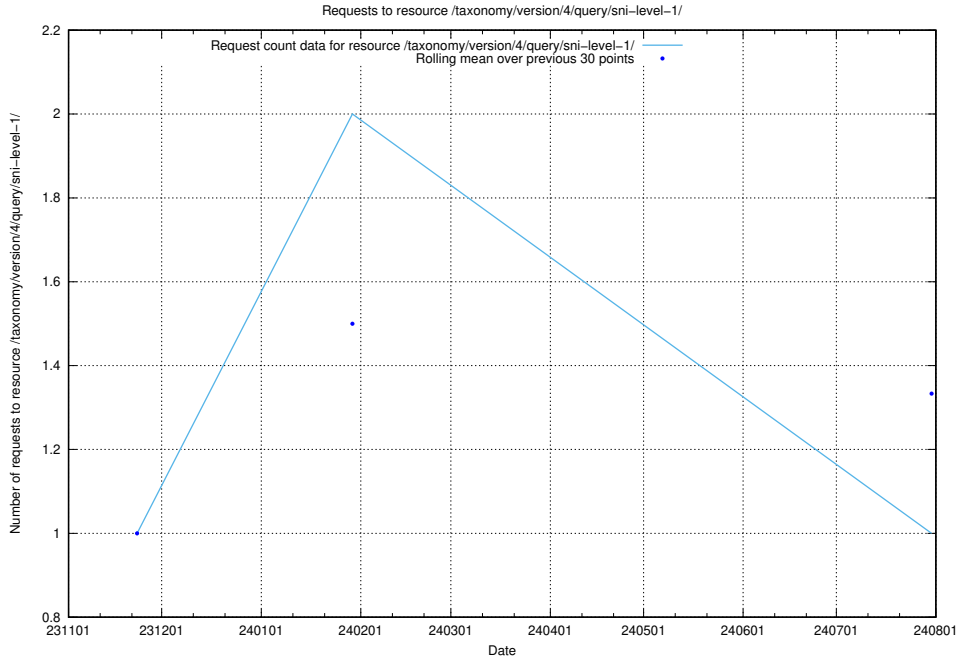

5.4929 Usage of /taxonomy/version/4/query/sni-level-1/

Here, we count the number of requests to resource /taxonomy/version/4/query/sni-level-1/.