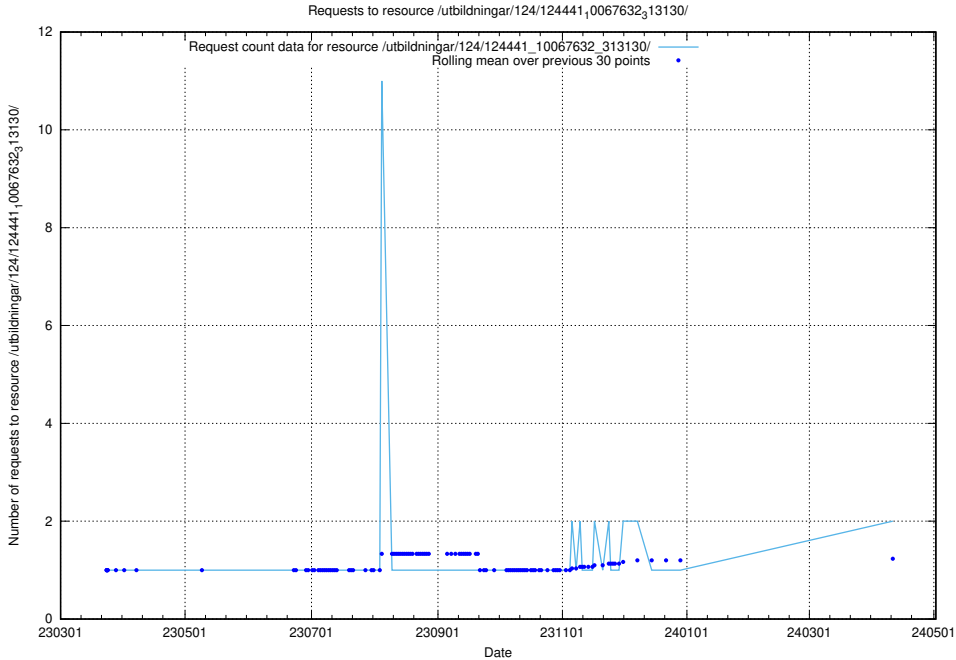

5.762 Usage of /utbildningar/124/124441_10067632_313130/

Here, we count the number of requests to resource /utbildningar/124/124441_10067632_313130/.