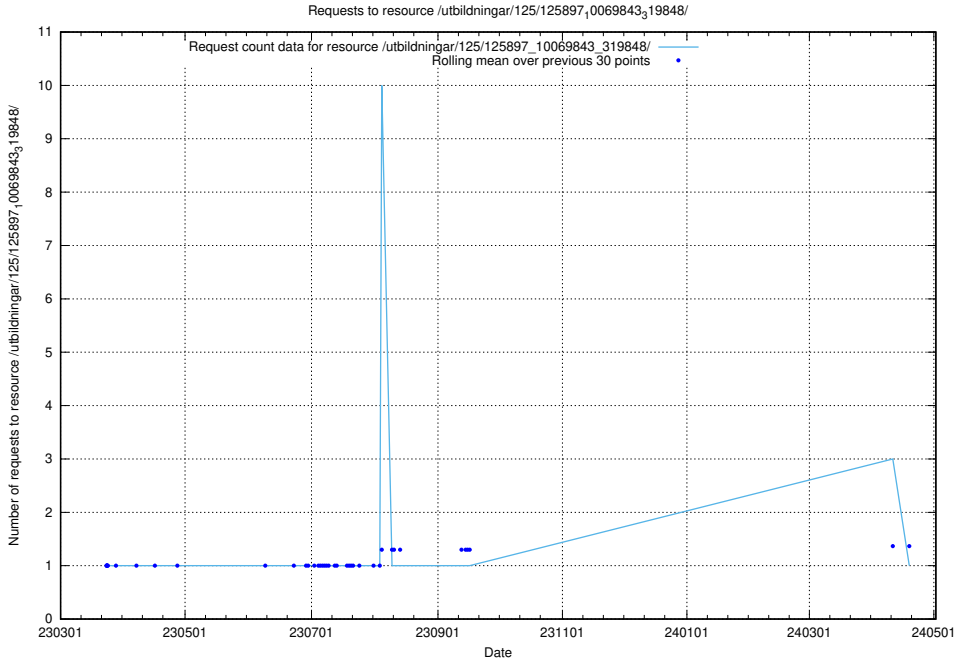

5.7360 Usage of /utbildningar/125/125897_10069843_319848/

Here, we count the number of requests to resource /utbildningar/125/125897_10069843_319848/.