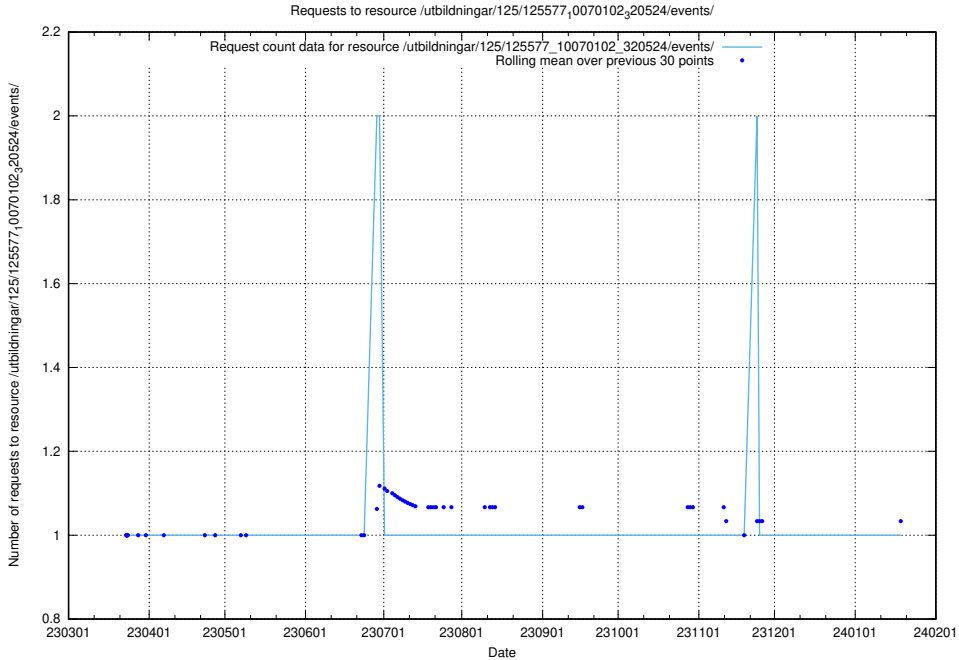

5.1184 Usage of /utbildningar/125/125577_10070102_320524/events/

Here, we count the number of requests to resource /utbildningar/125/125577_10070102_320524/events/