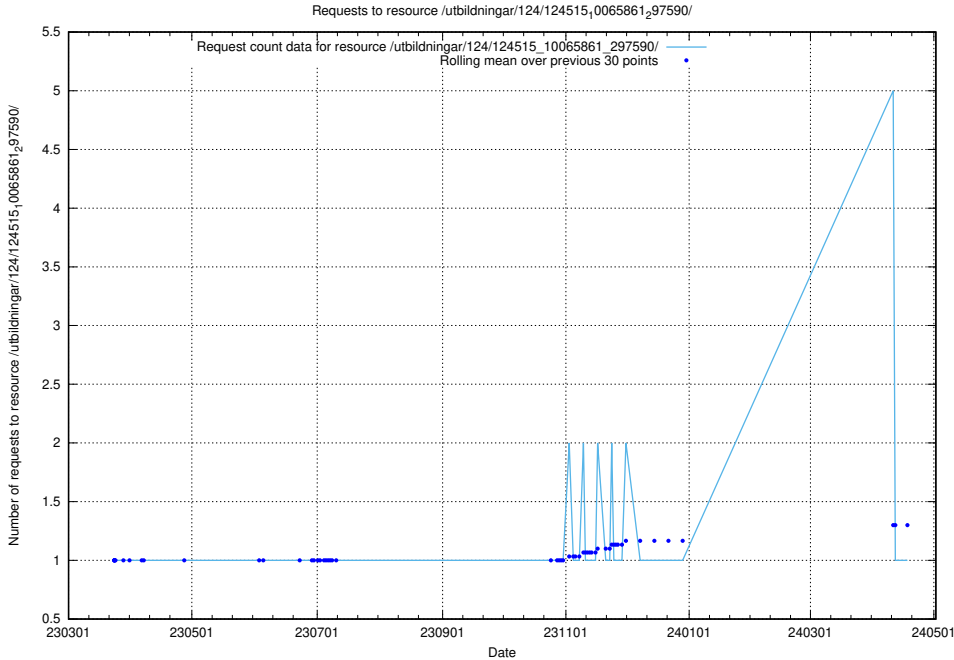

5.2653 Usage of /utbildningar/124/124515_10065861_297590/

Here, we count the number of requests to resource /utbildningar/124/124515_10065861_297590/.