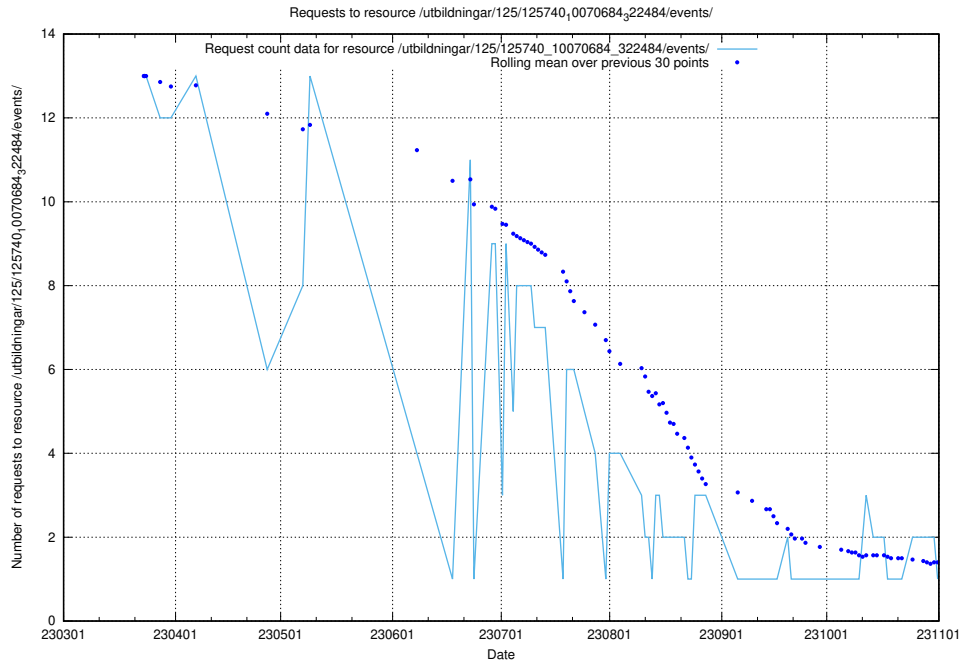

5.7153 Usage of /utbildningar/125/125740_10070684_322484/events/

Here, we count the number of requests to resource /utbildningar/125/125740_10070684_322484/events/