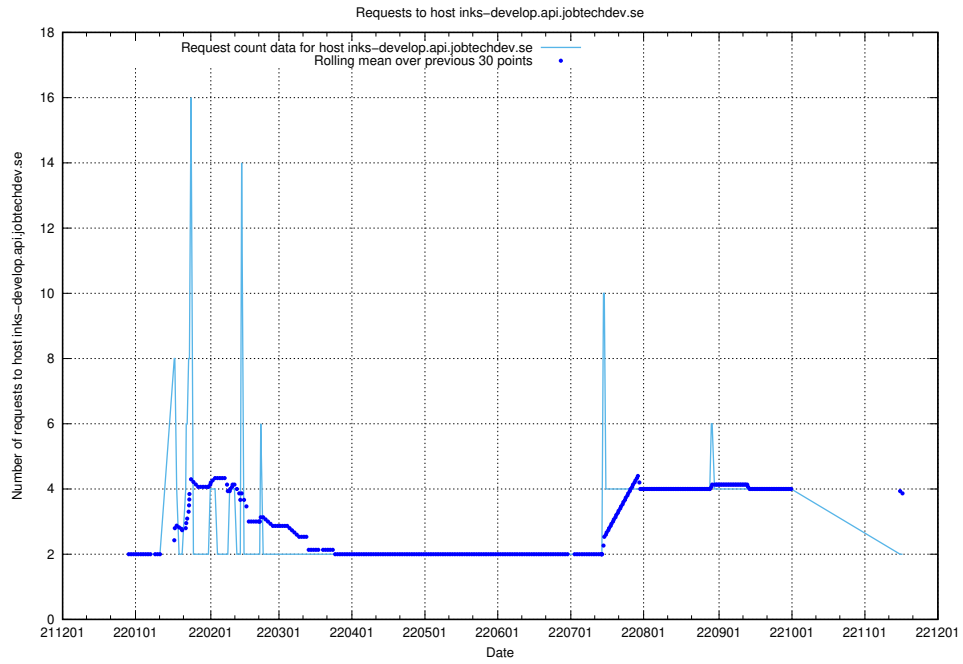

7.358 Usage of inks-develop.api.jobtechdev.se

Here, we count the number of requests to host inks-develop.api.jobtechdev.se.