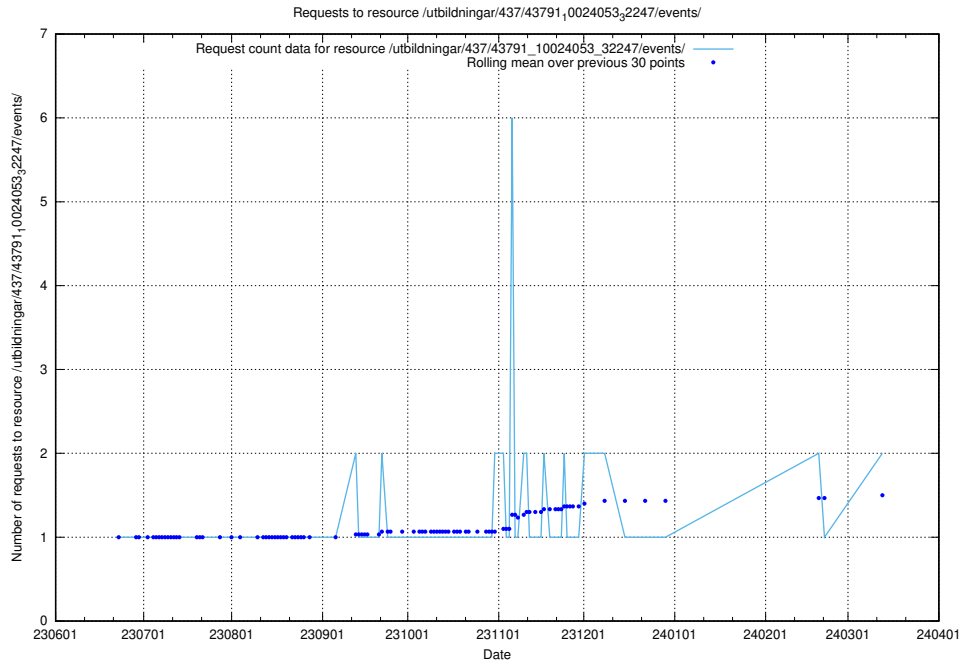

5.940 Usage of /utbildningar/437/43791_10024053_32247/events/

Here, we count the number of requests to resource /utbildningar/437/43791_10024053_32247/events/.

5.941 Usage of /utbildningar/437/43773_10023987_29948/