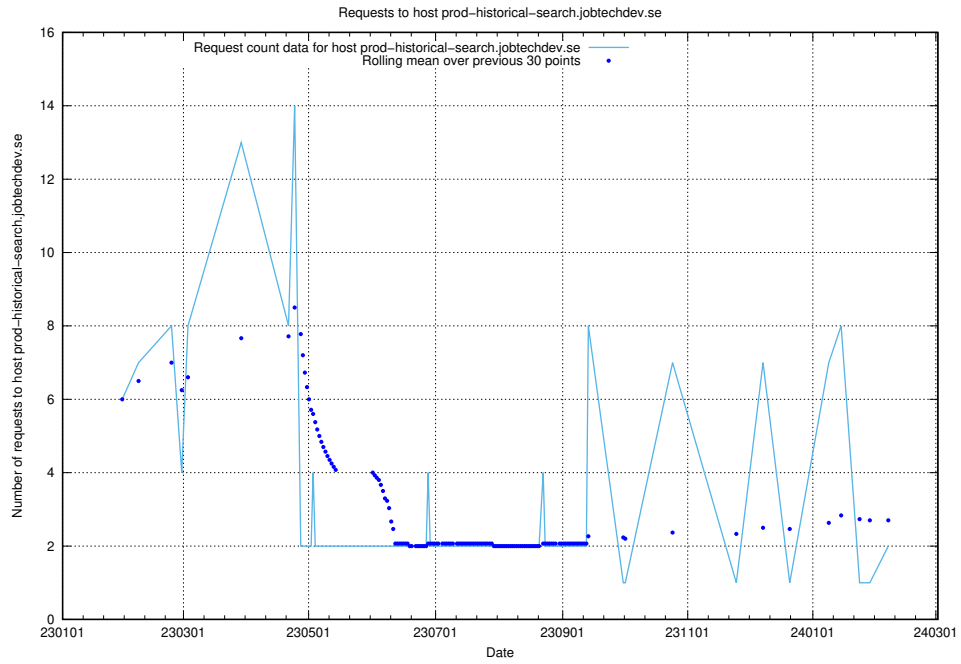

7.298 Usage of prod-historical-search.jobtechdev.se

Here, we count the number of requests to host prod-historical-search.jobtechdev.se.