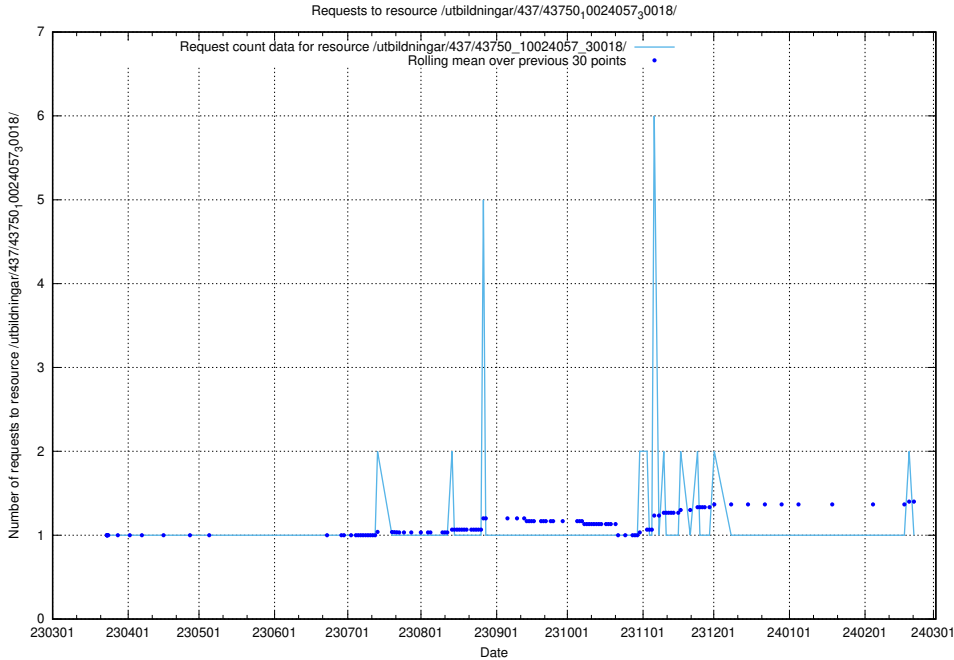

5.7291 Usage of /utbildningar/437/43750_10024057_30018/

Here, we count the number of requests to resource /utbildningar/437/43750_10024057_30018/.