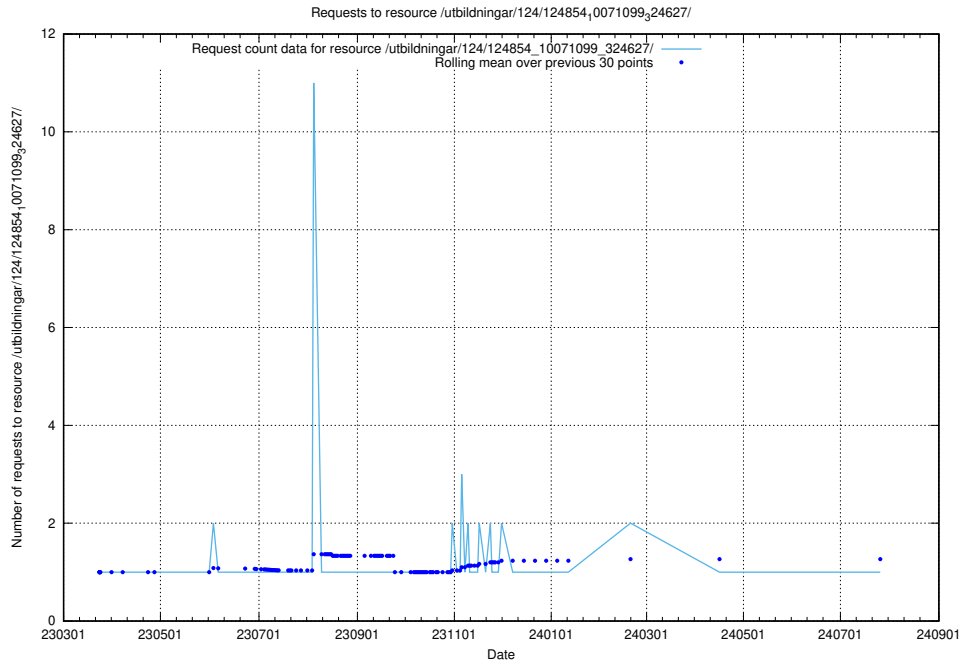

5.1425 Usage of /utbildningar/124/124854_10071099_324627/

Here, we count the number of requests to resource /utbildningar/124/124854_10071099_324627/.