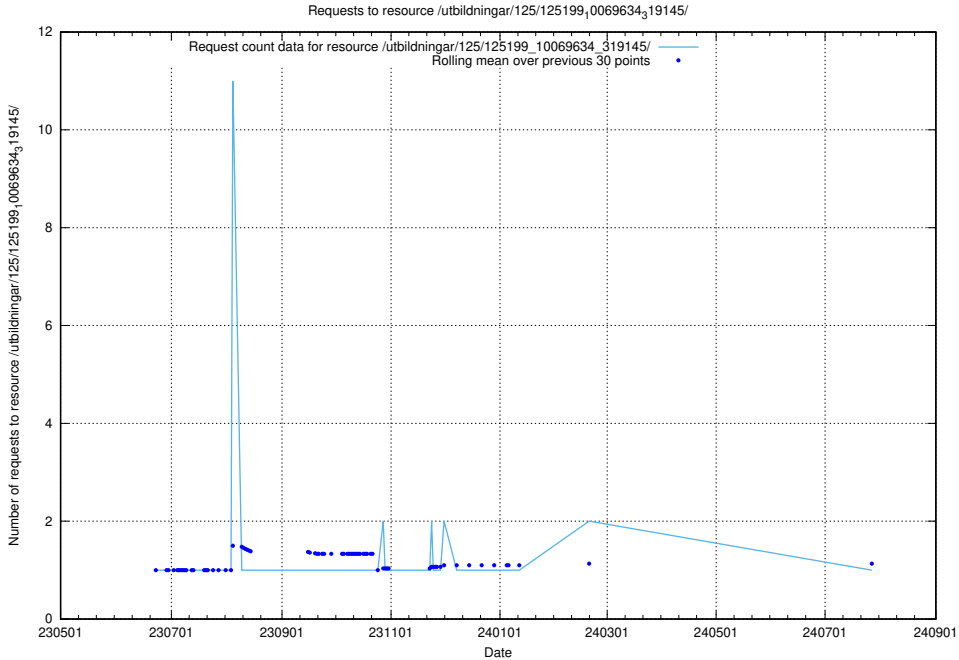

5.6583 Usage of /utbildningar/125/125199_10069634_319145/

Here, we count the number of requests to resource /utbildningar/125/125199_10069634_319145/.