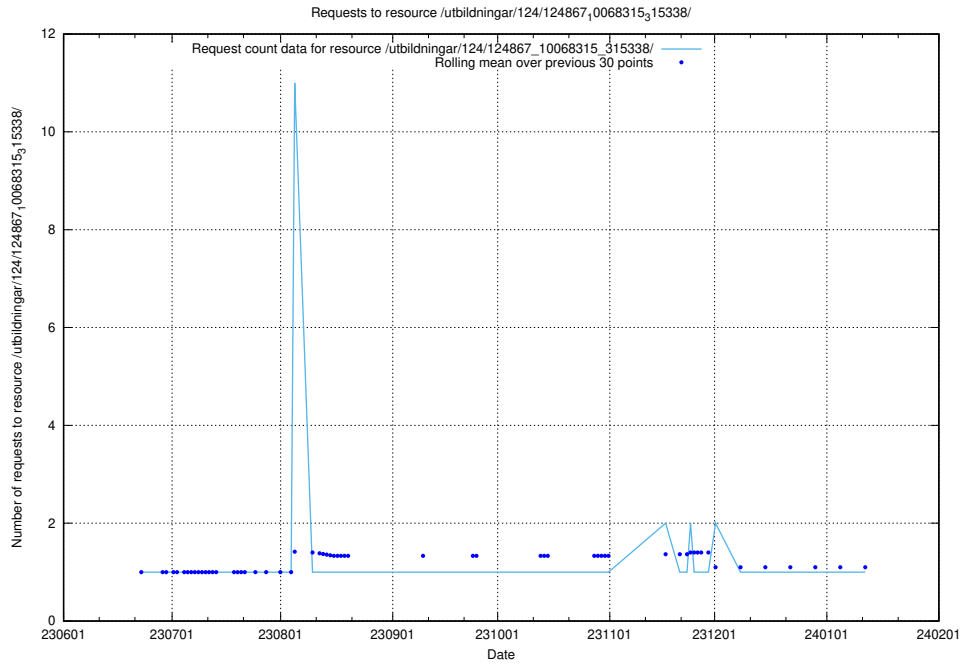

5.6598 Usage of /utbildningar/124/124867_10068315_315338/

Here, we count the number of requests to resource /utbildningar/124/124867_10068315_315338/.