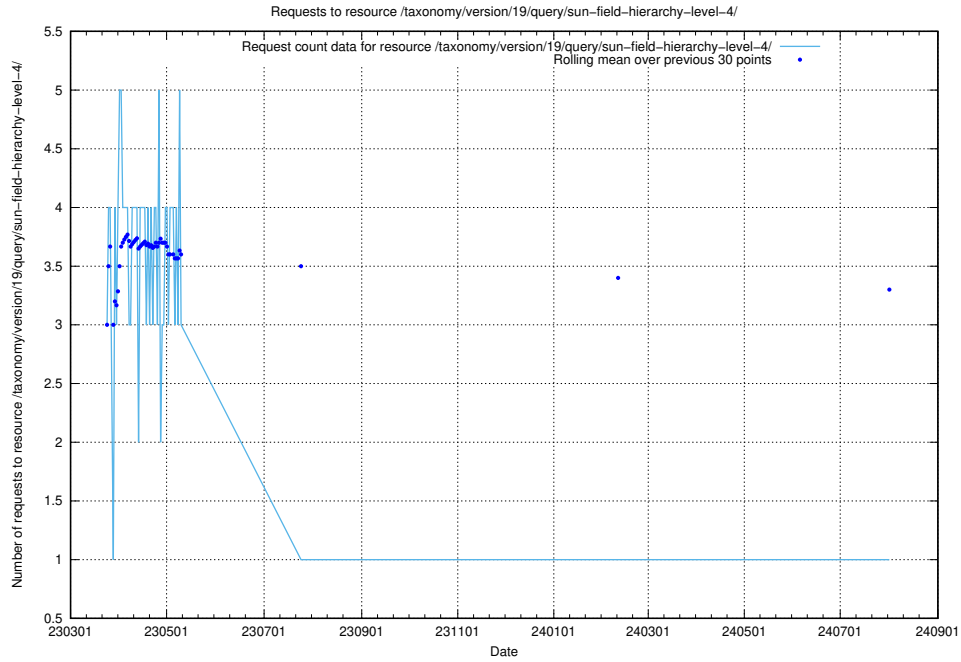

5.7012 Usage of /taxonomy/version/19/query/sun-field-hierarchy-level-4/

Here, we count the number of requests to resource /taxonomy/version/19/query/sun-field-hierarchy-level-4/.