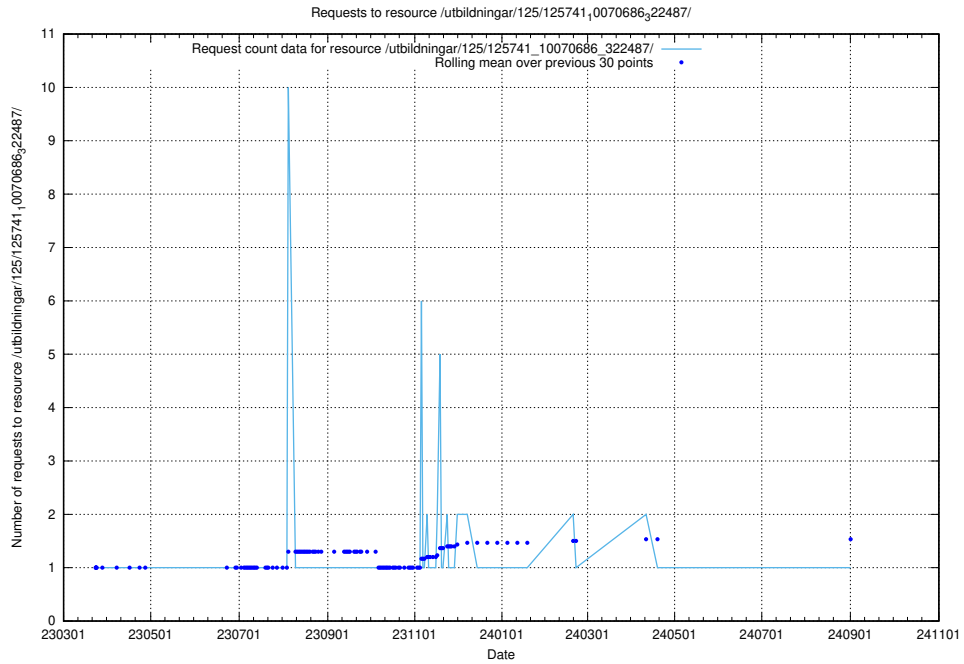

5.7387 Usage of /utbildningar/125/125741_10070686_322487/

Here, we count the number of requests to resource /utbildningar/125/125741_10070686_322487/.