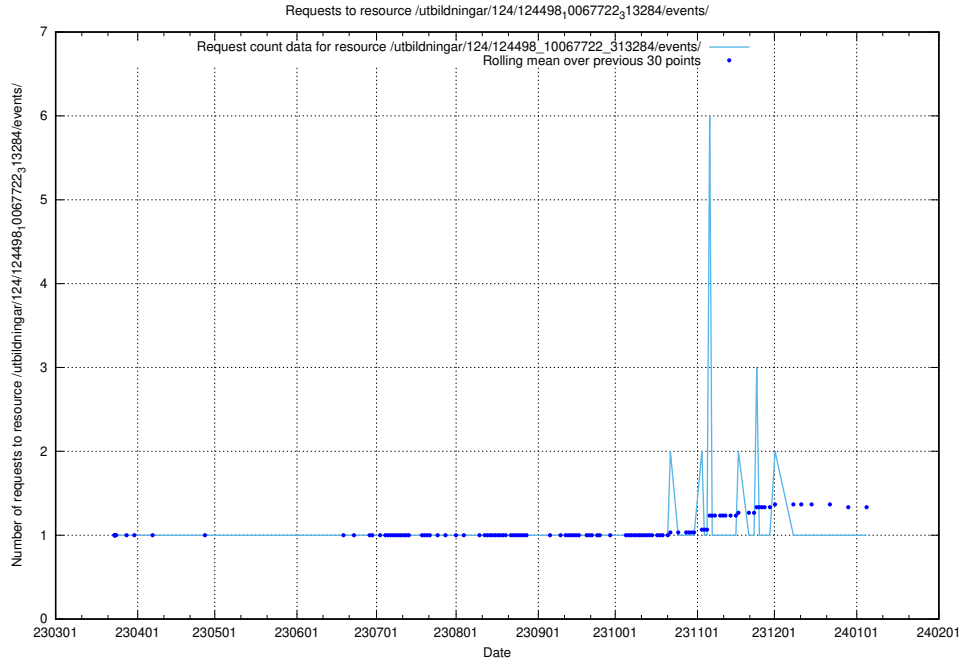

5.3608 Usage of /utbildningar/124/124498_10067722_313284/events/

Here, we count the number of requests to resource /utbildningar/124/124498_10067722_313284/events/