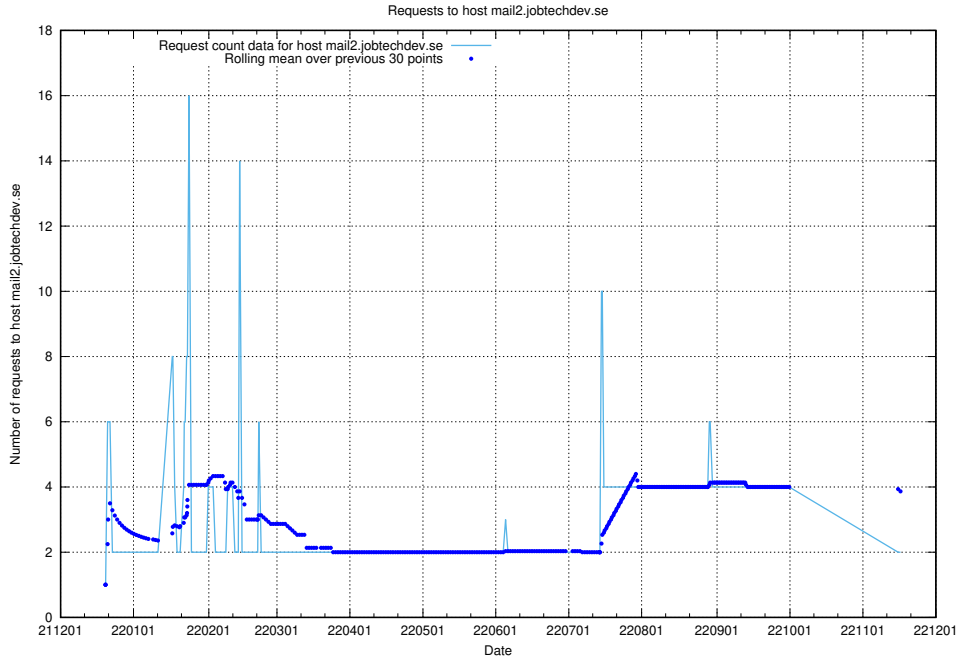

7.380 Usage of mail2.jobtechdev.se

Here, we count the number of requests to host mail2.jobtechdev.se.