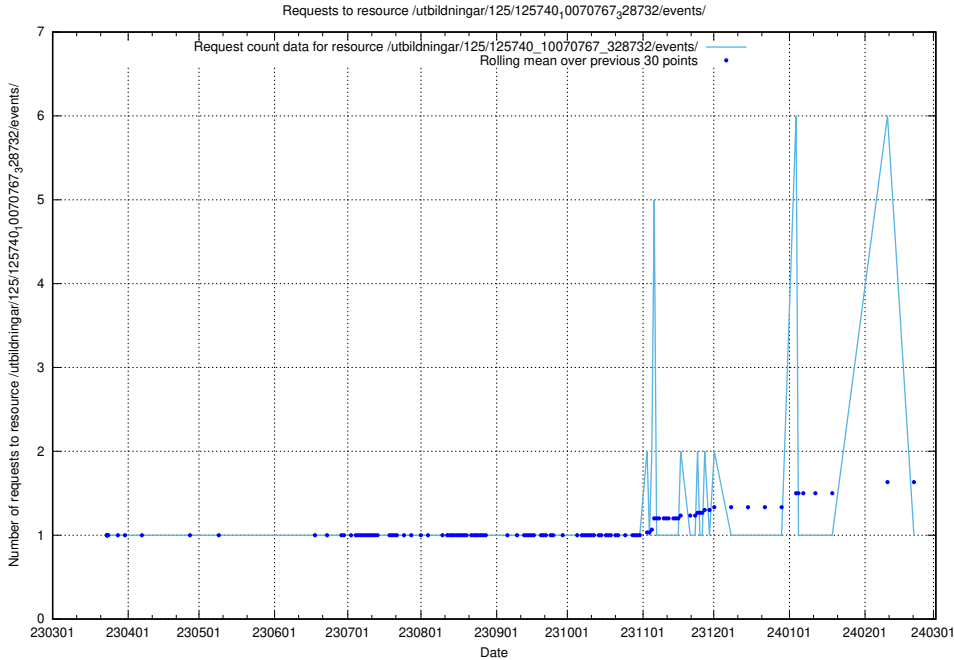

5.1050 Usage of /utbildningar/125/125740_10070767_328732/events/

Here, we count the number of requests to resource /utbildningar/125/125740_10070767_328732/events/