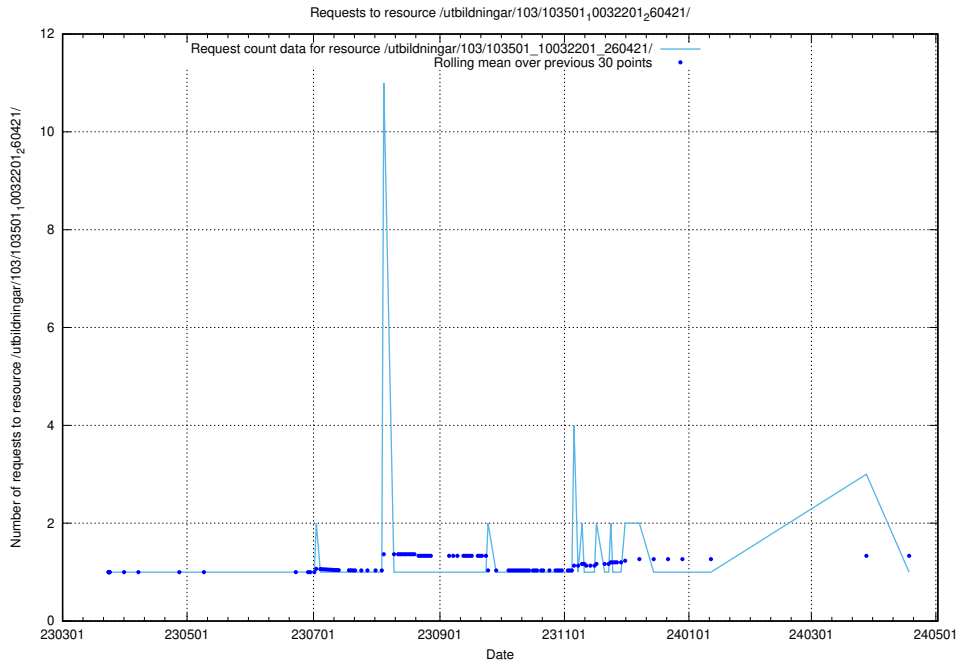

5.6351 Usage of /utbildningar/103/103501_10032201_260421/

Here, we count the number of requests to resource /utbildningar/103/103501_10032201_260421/.