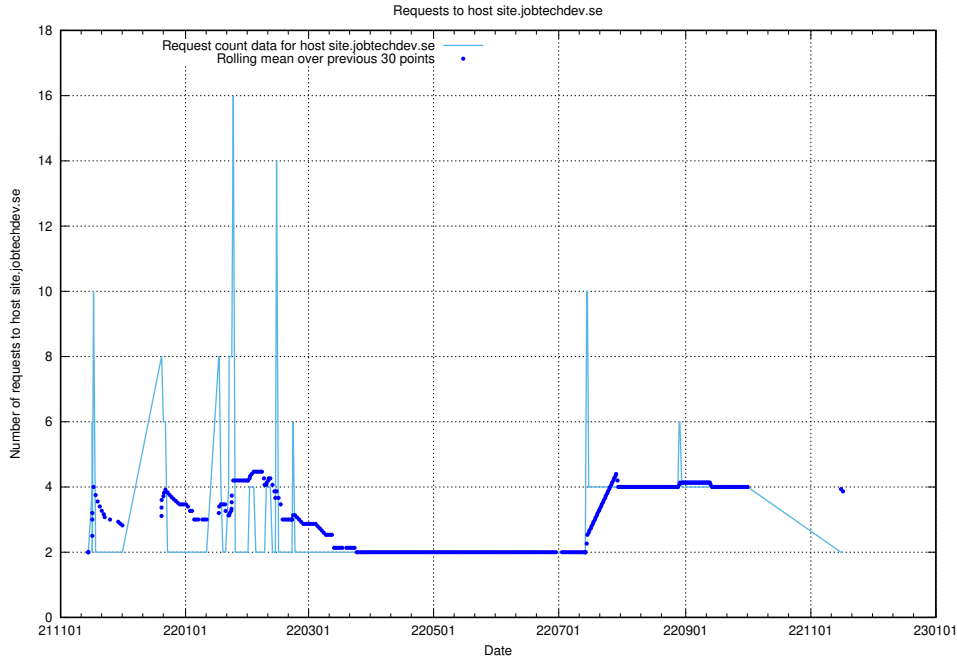

7.570 Usage of shop.jobtechdev.se

Here, we count the number of requests to host shop.jobtechdev.se.

7.571 Usage of office.jobtechdev.se

Here, we count the number of requests to host office.jobtechdev.se.