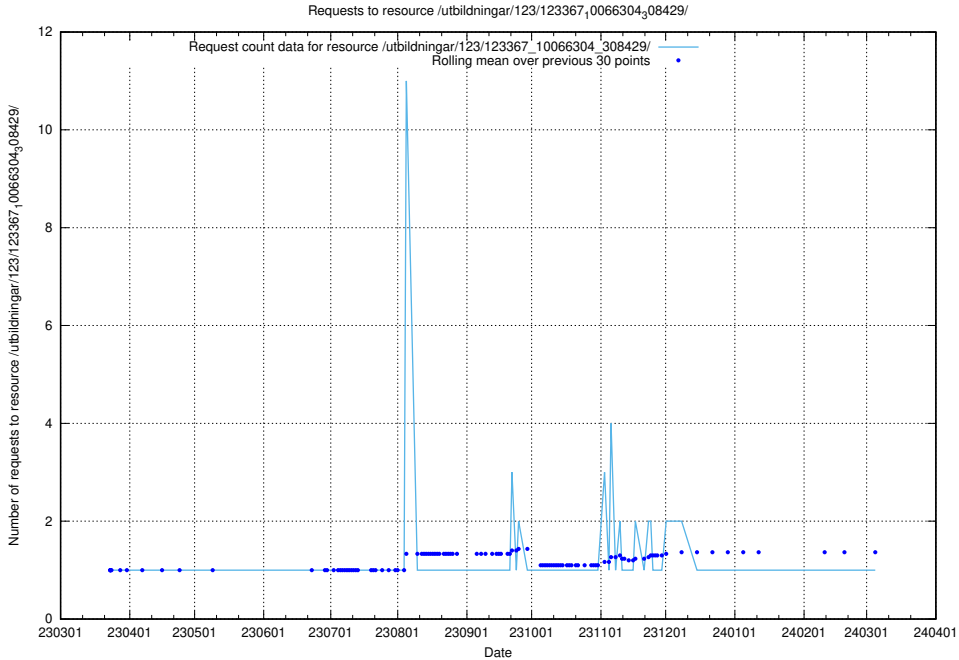

5.5423 Usage of /utbildningar/123/123367_10066304_308429/

Here, we count the number of requests to resource /utbildningar/123/123367_10066304_308429/.