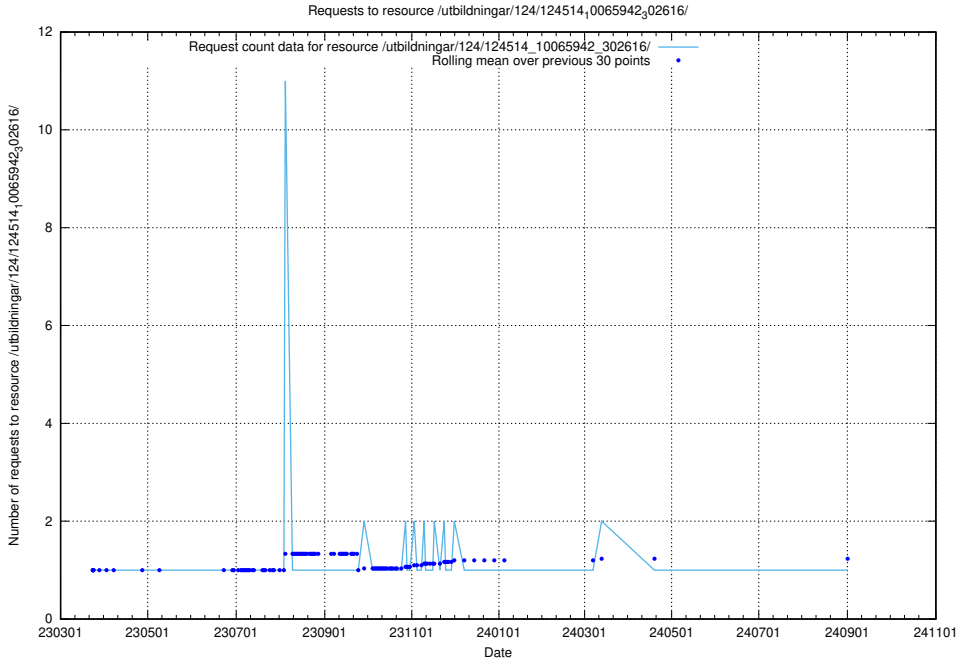

5.2784 Usage of /utbildningar/124/124514_10065942_302616/

Here, we count the number of requests to resource /utbildningar/124/124514_10065942_302616/.