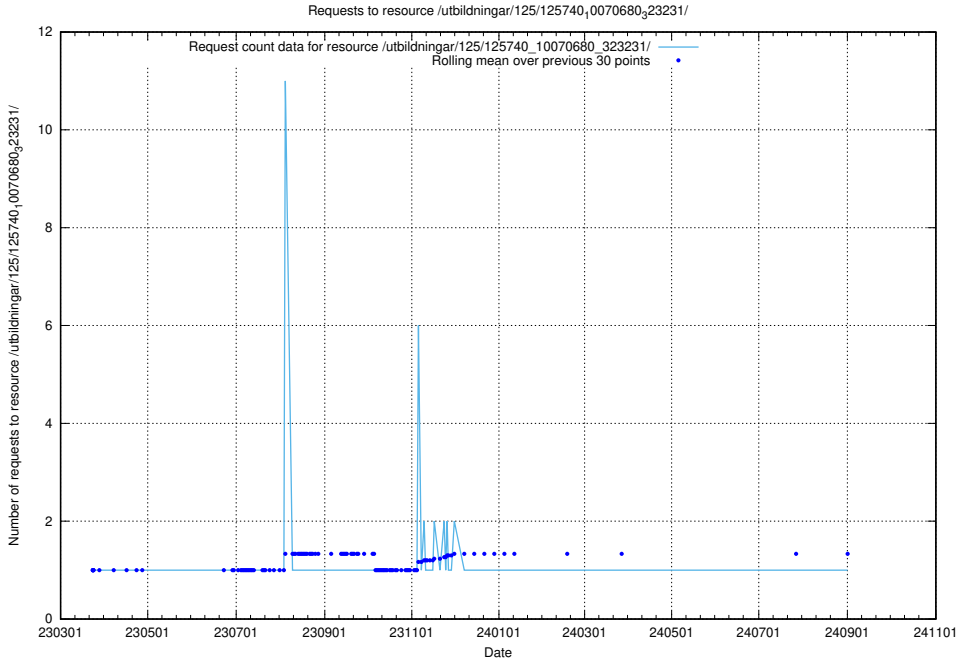

5.1068 Usage of /utbildningar/125/125740_10070680_323231/

Here, we count the number of requests to resource /utbildningar/125/125740_10070680_323231/.