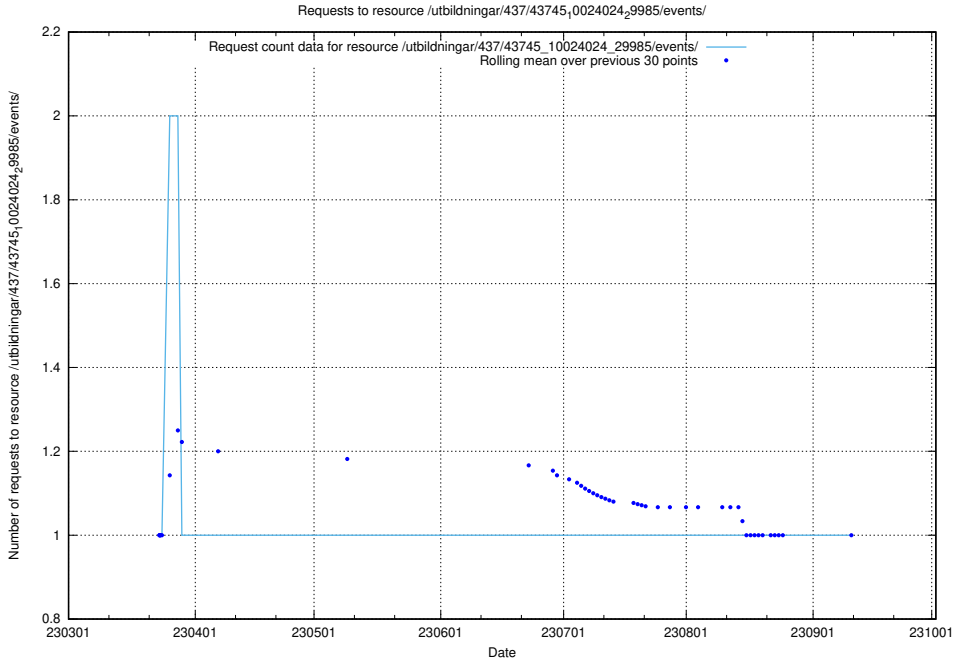

5.7298 Usage of /utbildningar/437/43745_10024024_29985/events/

Here, we count the number of requests to resource /utbildningar/437/43745_10024024_29985/events/.