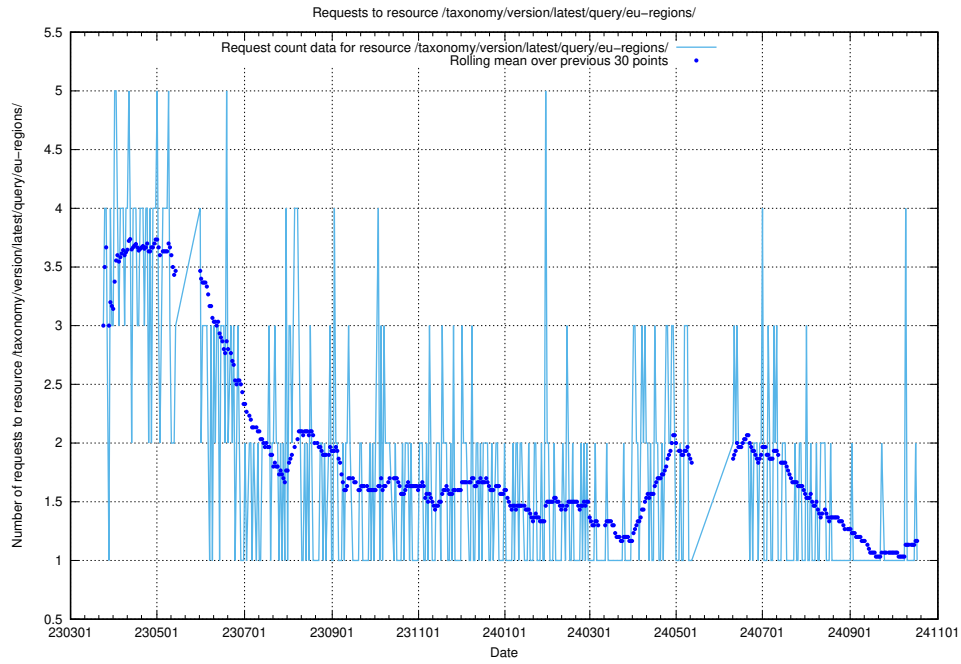

5.6991 Usage of /taxonomy/version/latest/query/eu-regions/

Here, we count the number of requests to resource /taxonomy/version/latest/query/eu-regions/.