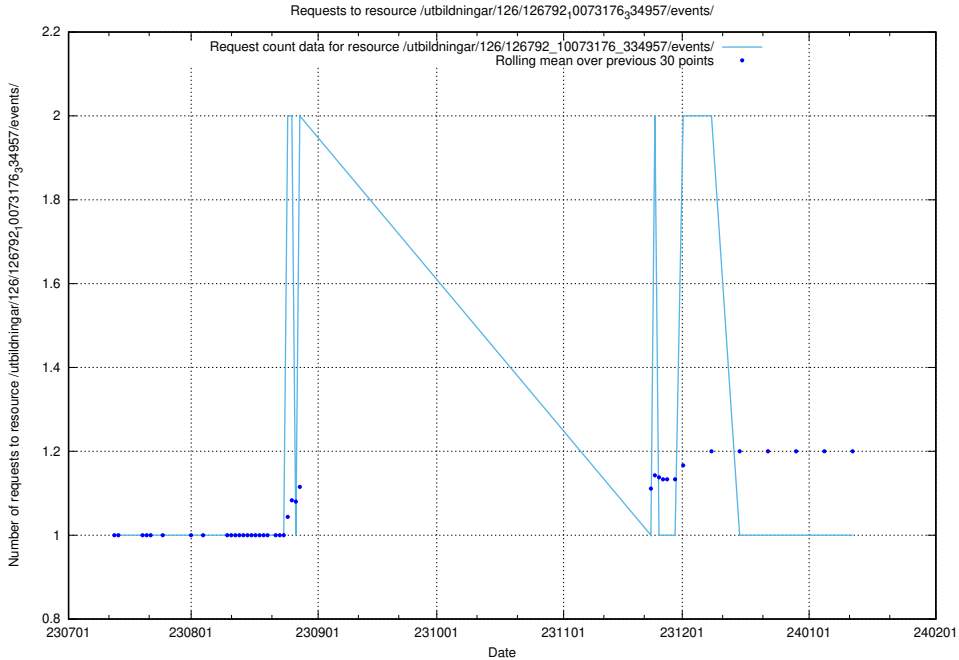

5.5997 Usage of /utbildningar/126/126792_10073176_334957/events/

Here, we count the number of requests to resource /utbildningar/126/126792_10073176_334957/events/