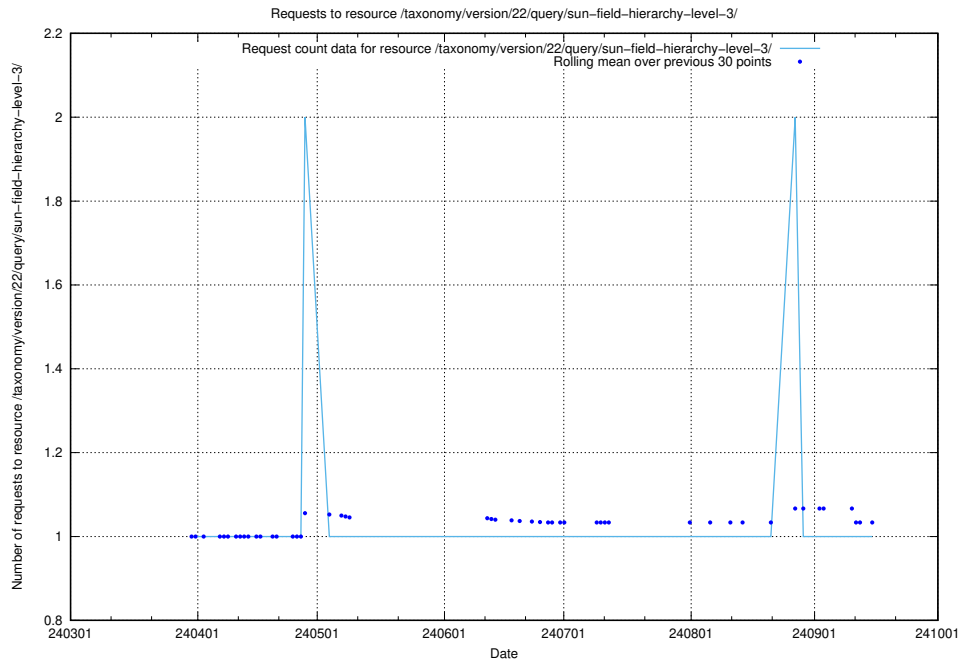

5.2497 Usage of /taxonomy/version/22/query/sun-field-hierarchy-level-3/

Here, we count the number of requests to resource /taxonomy/version/22/query/sun-field-hierarchy-level-3/.