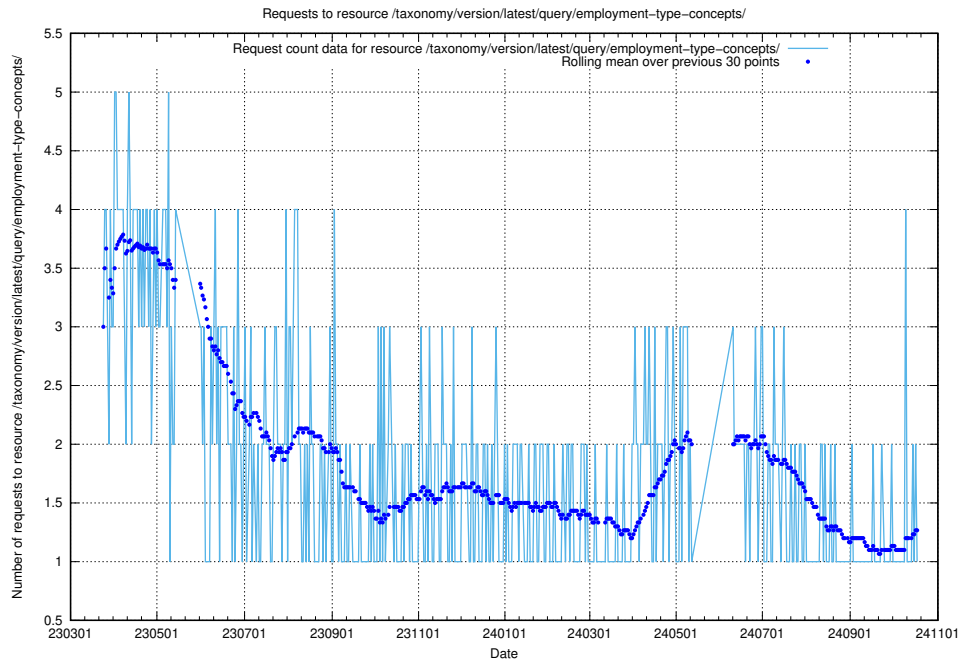

5.6994 Usage of /taxonomy/version/latest/query/employment-type-concepts/

Here, we count the number of requests to resource /taxonomy/version/latest/query/employment-type-concepts/.