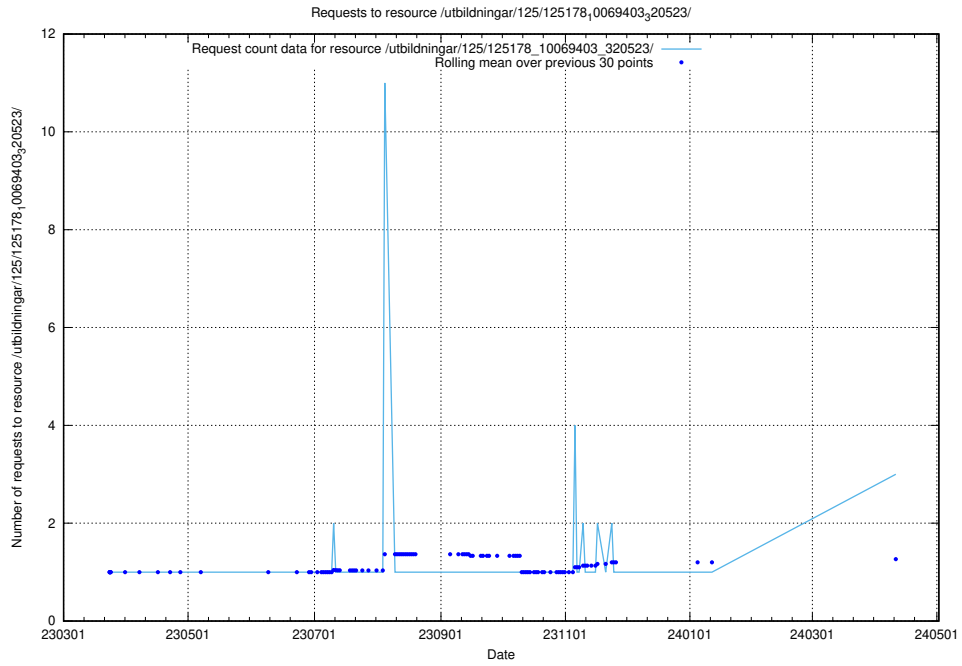

5.383 Usage of /utbildningar/125/125178_10069403_320523/

Here, we count the number of requests to resource /utbildningar/125/125178_10069403_320523/.