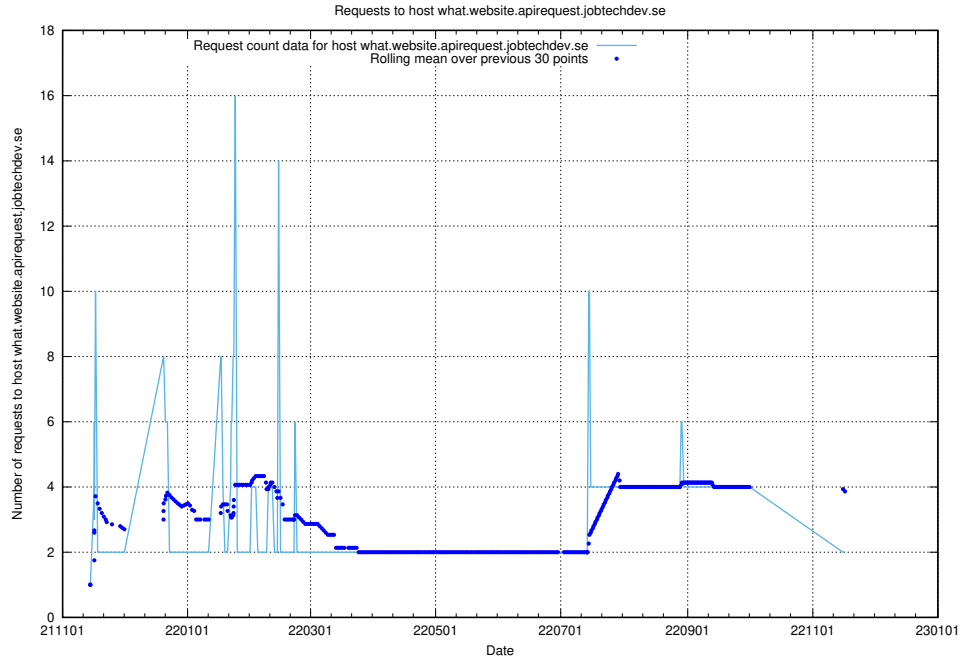

7.553 Usage of what.website.apirequest.jobtechdev.se

Here, we count the number of requests to host what.website.apirequest.jobtechdev.se.