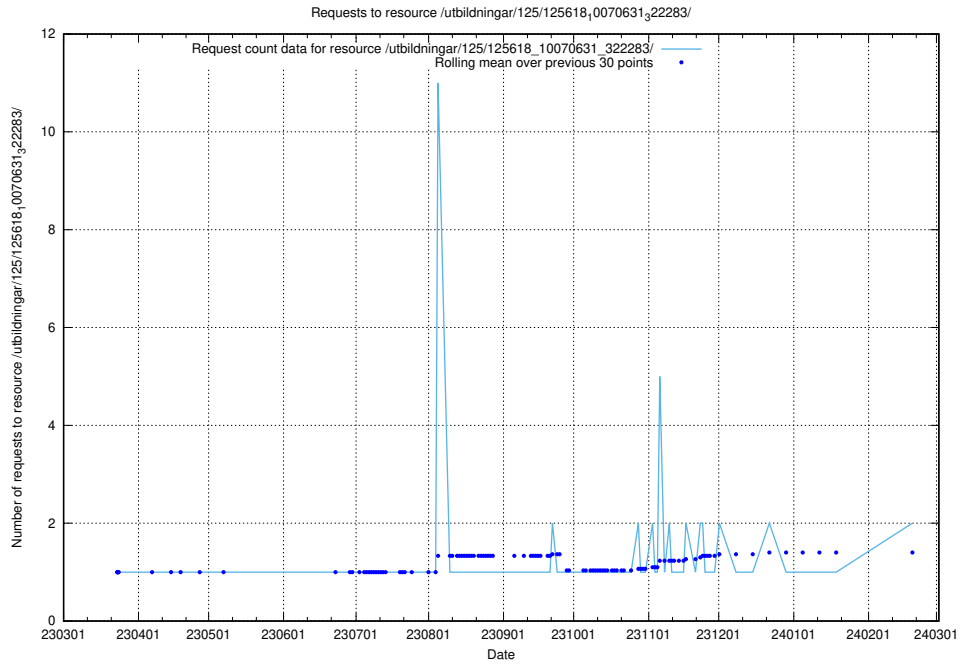

Here, we count the number of requests to resource /utbildningar/125/125618_10070631_322283/.

5.571 Usage of /utbildningar/125/125608_10070196_320822/events/

Here, we count the number of requests to resource /utbildningar/125/125608_10070196_320822/events/