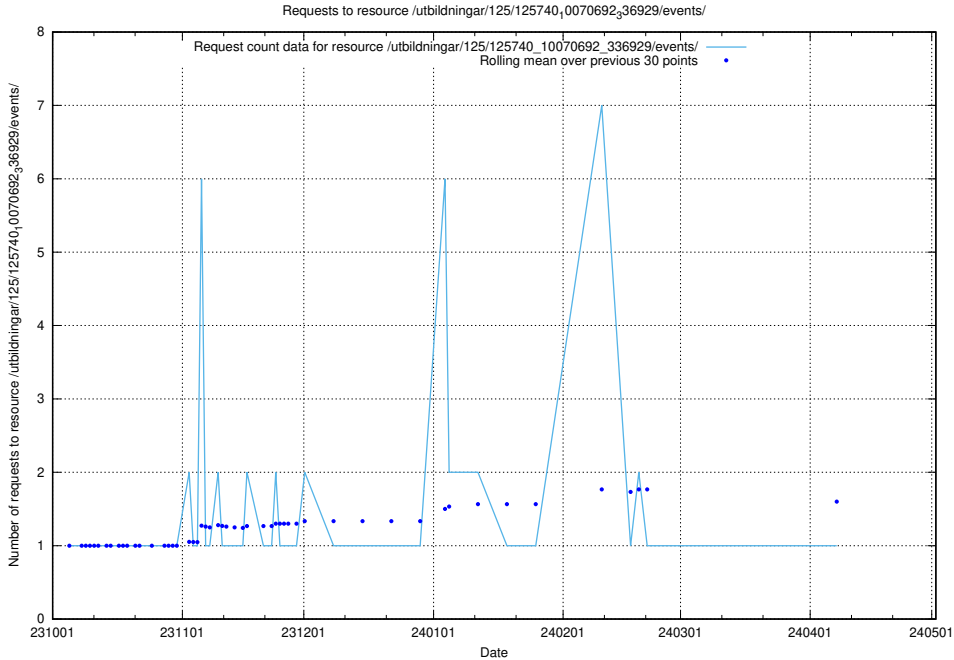

5.5298 Usage of /utbildningar/125/125740_10070692_336929/events/

Here, we count the number of requests to resource /utbildningar/125/125740_10070692_336929/events/