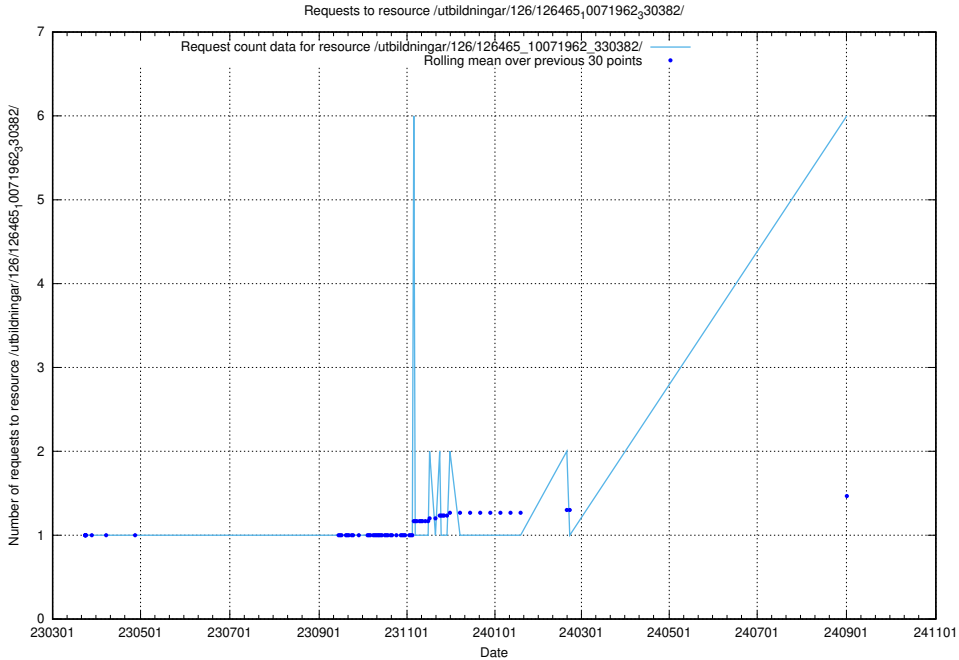

5.181 Usage of /utbildningar/126/126465_10071962_330382/

Here, we count the number of requests to resource /utbildningar/126/126465_10071962_330382/.