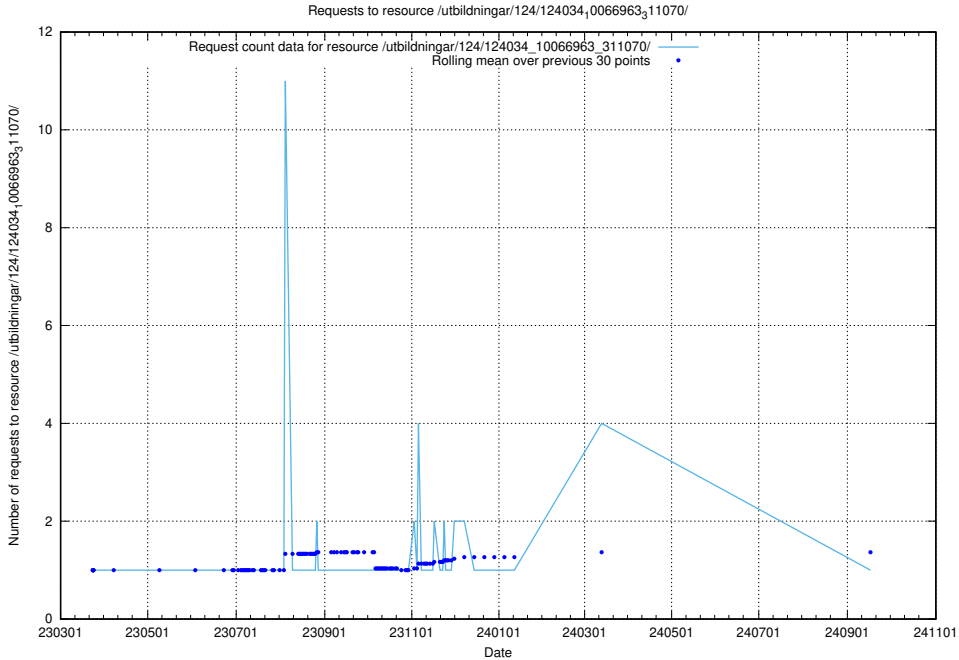

5.5306 Usage of /utbildningar/124/124034_10066963_311070/

Here, we count the number of requests to resource /utbildningar/124/124034_10066963_311070/.