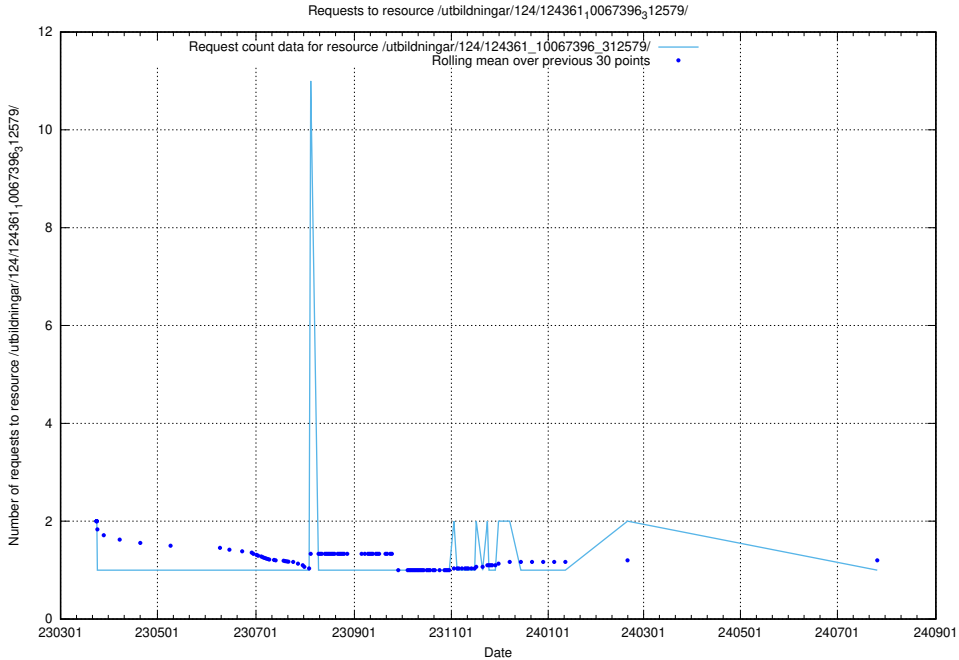

5.7215 Usage of /utbildningar/124/124361_10067396_312579/

Here, we count the number of requests to resource /utbildningar/124/124361_10067396_312579/.