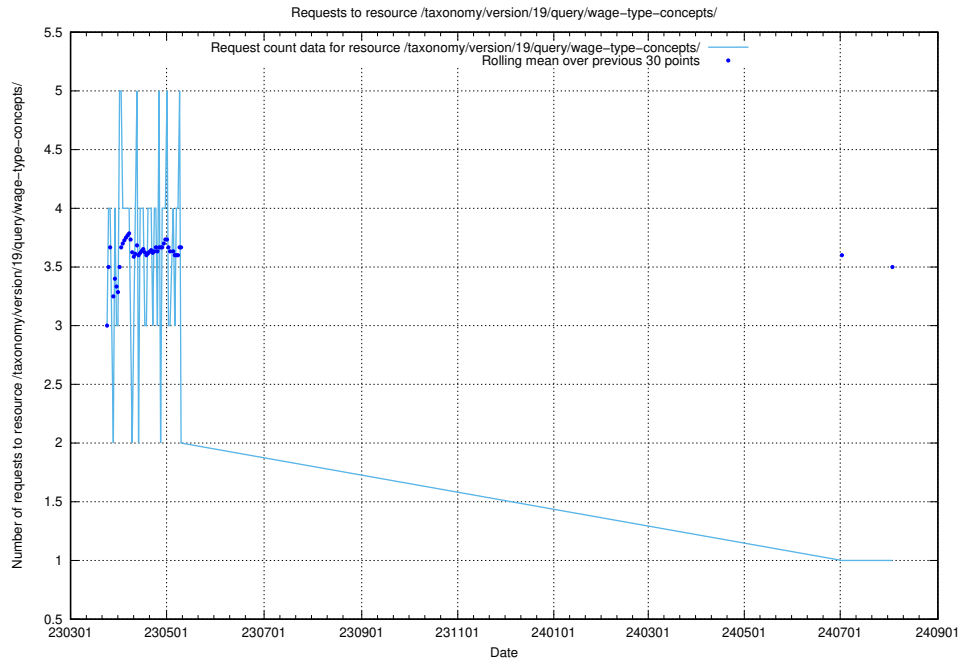

5.7003 Usage of /taxonomy/version/19/query/wage-type-concepts/

Here, we count the number of requests to resource /taxonomy/version/19/query/wage-type-concepts/.