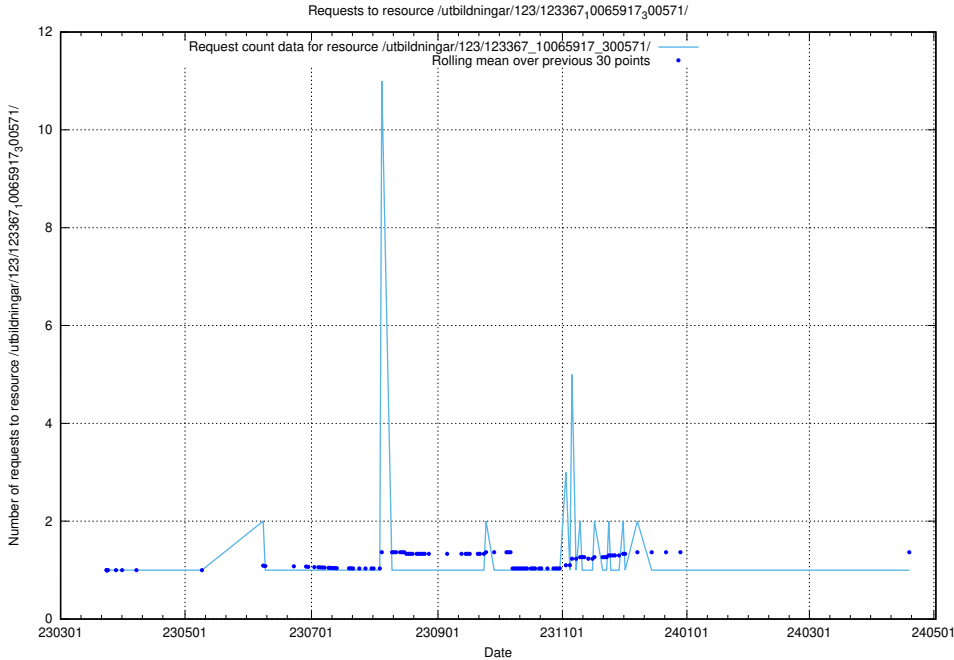

5.5536 Usage of /utbildningar/123/123367_10065917_300571/

Here, we count the number of requests to resource /utbildningar/123/123367_10065917_300571/.