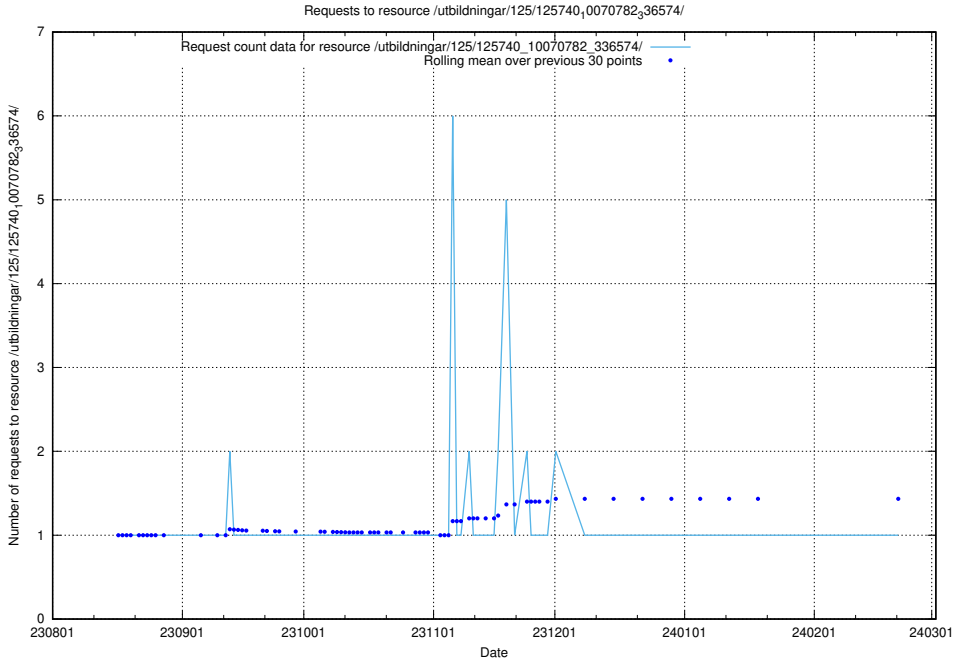

5.5668 Usage of /utbildningar/125/125740_10070782_336574/

Here, we count the number of requests to resource /utbildningar/125/125740_10070782_336574/.