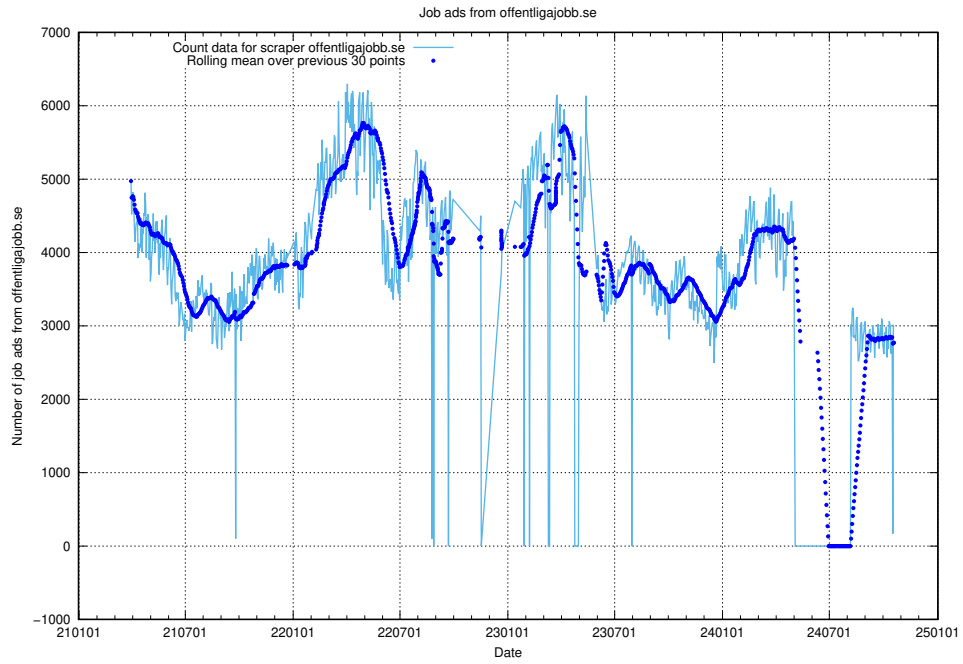

13.3 Number of ads by scraper offentligajobb.se

Here, we count the number of job ads scraped from offentligajobb.se.