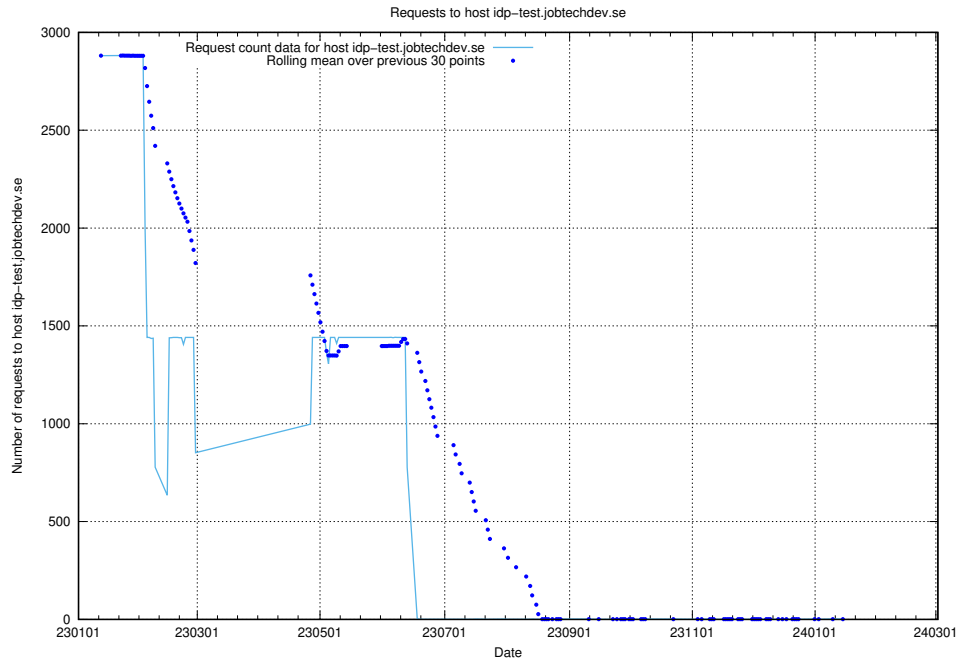

Here, we count the number of requests to host 0.0.jobtechdev.se.

7.309 Usage of idp-test.jobtechdev.se

Here, we count the number of requests to host idp-test.jobtechdev.se.

7.310 Usage of jobstore.jobtechdev.se