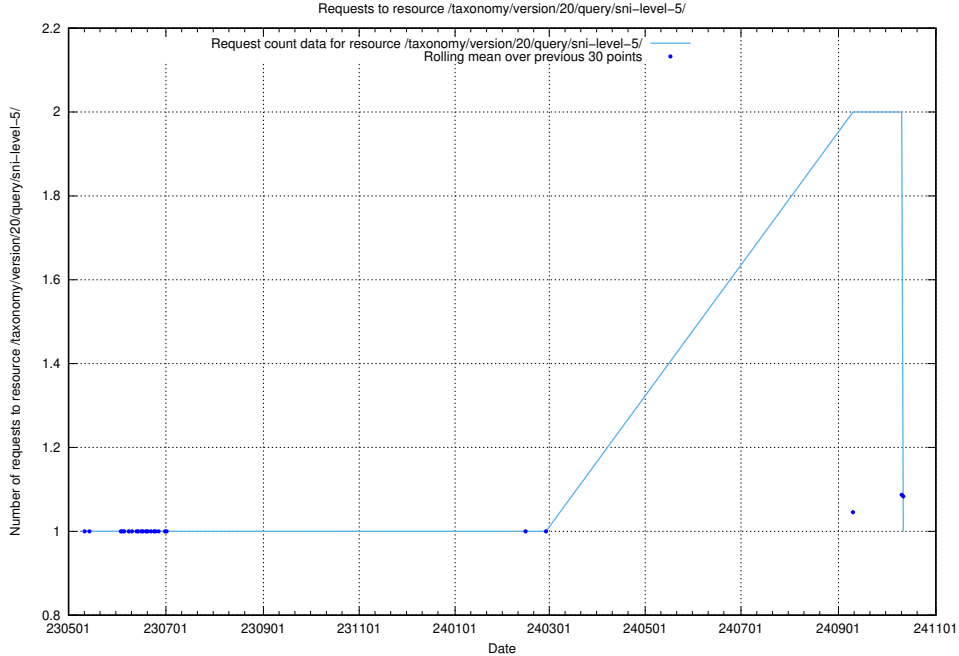

5.6833 Usage of /taxonomy/version/20/query/sni-level-5/

Here, we count the number of requests to resource /taxonomy/version/20/query/sni-level-5/.