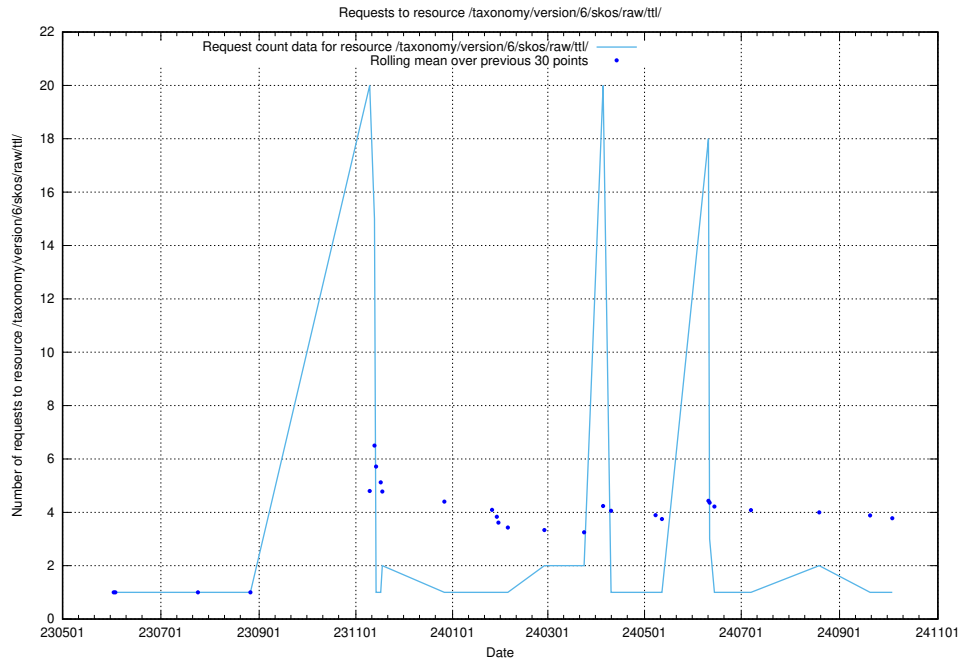

5.6789 Usage of /taxonomy/version/6/skos/raw/ttl/

Here, we count the number of requests to resource /taxonomy/version/6/skos/raw/ttl/.