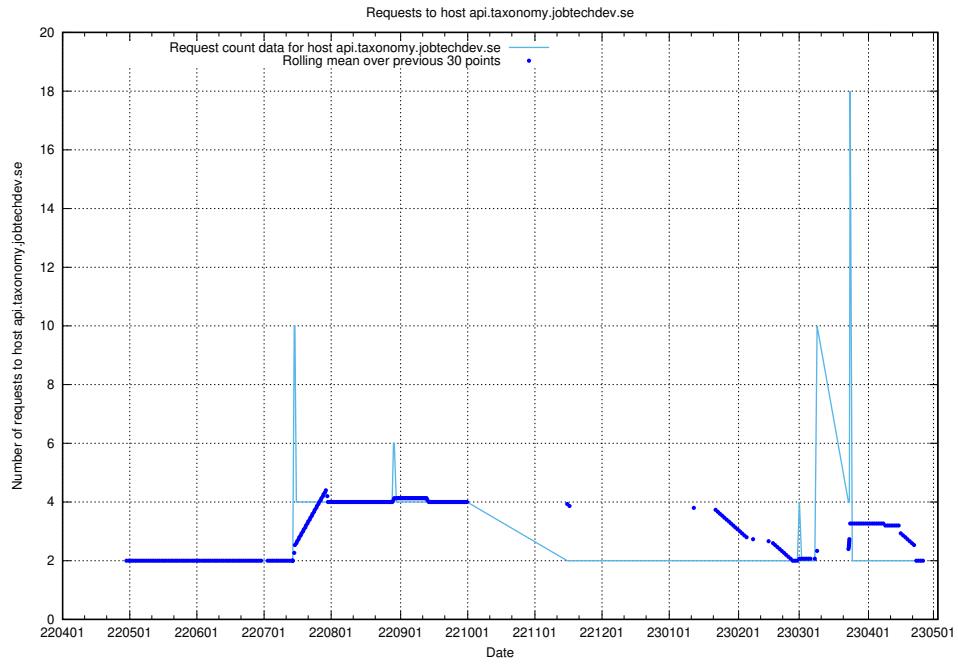

7.443 Usage of api.taxonomy.jobtechdev.se

Here, we count the number of requests to host api.taxonomy.jobtechdev.se.