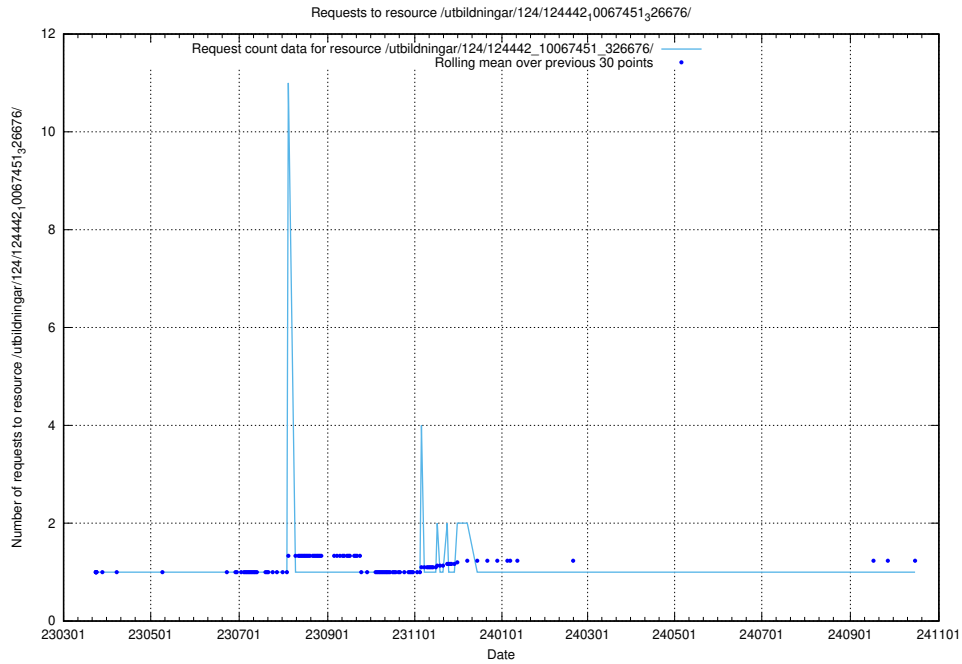

5.4417 Usage of /utbildningar/124/124442_10067451_326676/

Here, we count the number of requests to resource /utbildningar/124/124442_10067451_326676/.