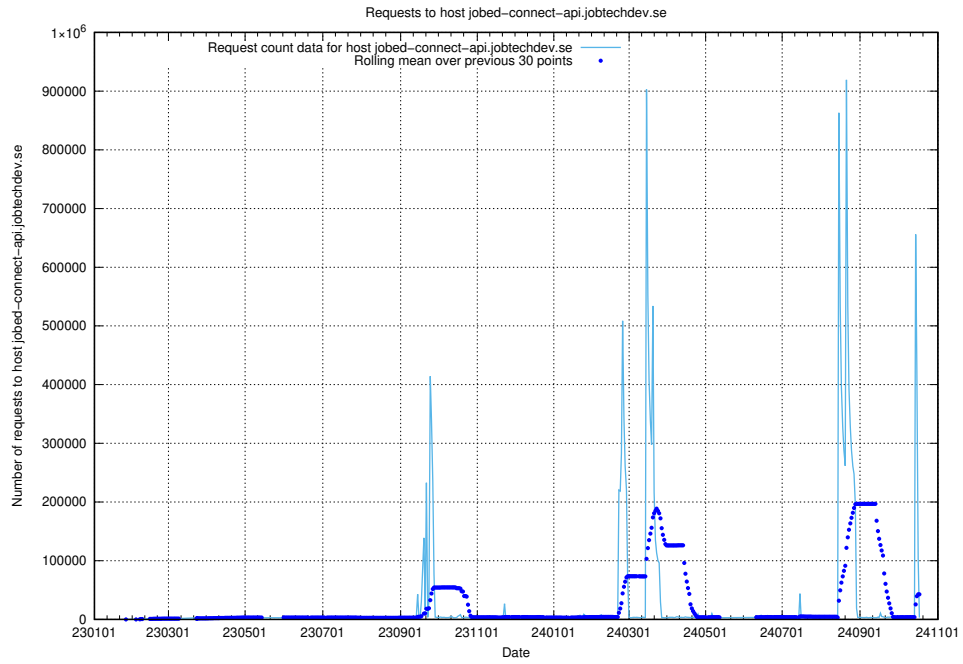

7.14 Usage of `jobed-connect-api.jobtechdev.se`

Here, we count the number of requests to host `jobed-connect-api.jobtechdev.se`.