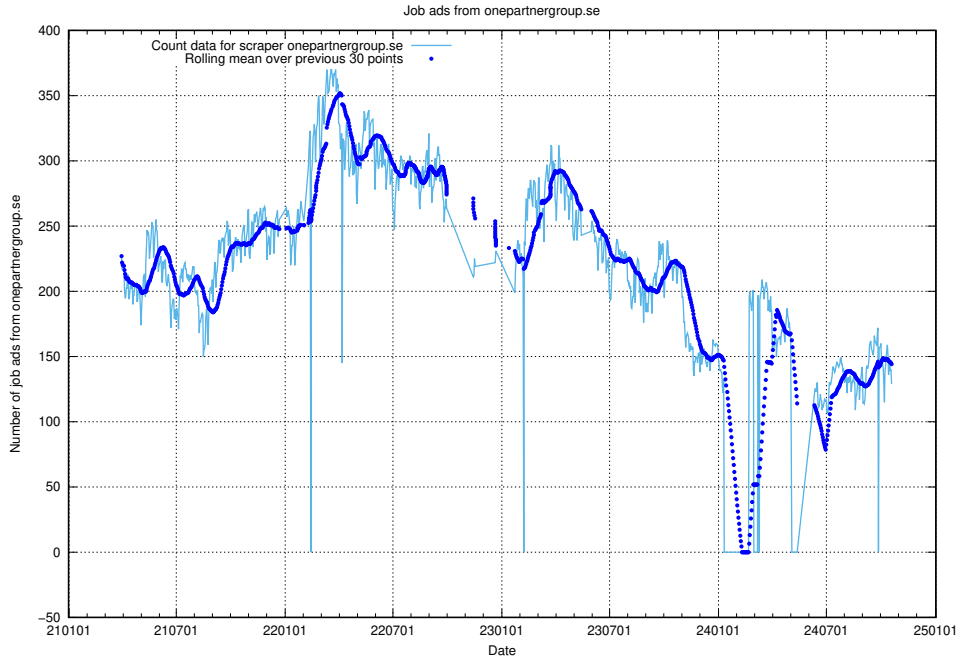

13.12 Number of ads by scraper thehub.io

Here, we count the number of job ads scraped from thehub.io.

13.13 Number of ads by scraper onepartnergroup.se

Here, we count the number of job ads scraped from onepartnergroup.se.