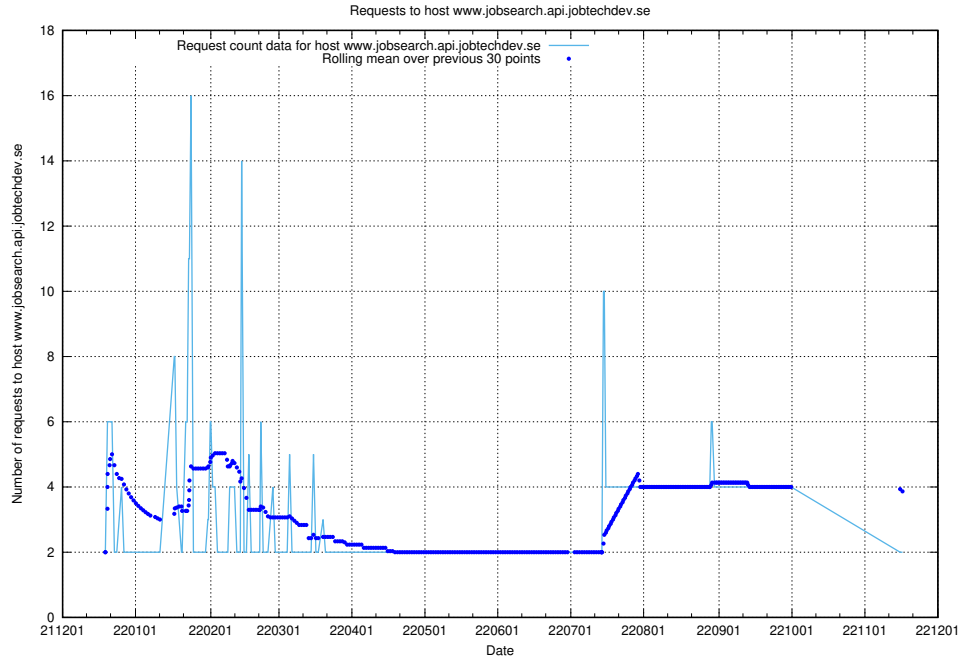

7.386 Usage of www.jobsearch.api.jobtechdev.se

Here, we count the number of requests to host www.jobsearch.api.jobtechdev.se.