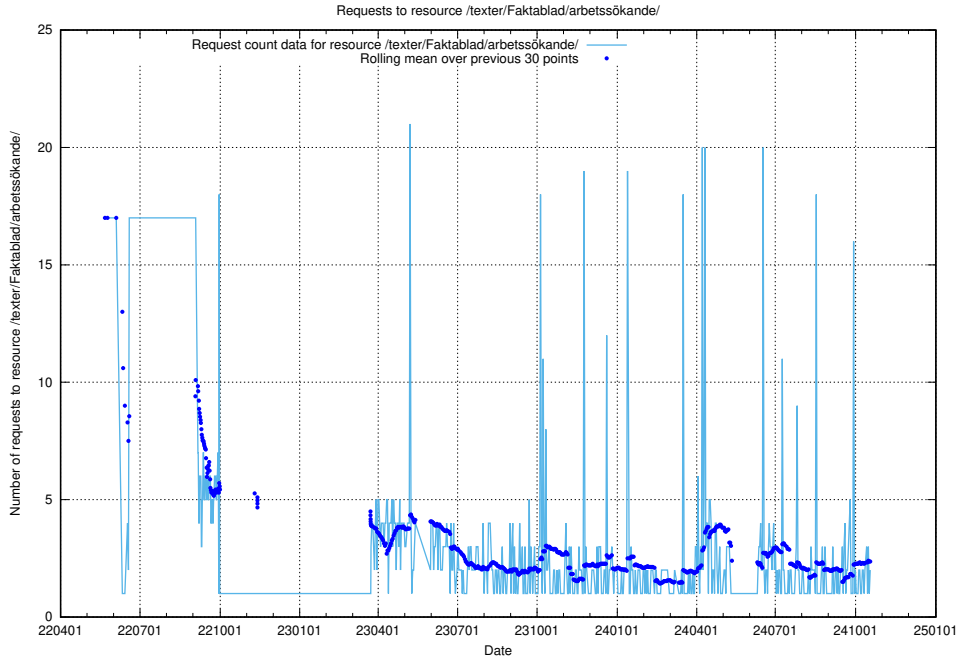

5.568 Usage of /texter/Faktablad/arbetsökande/

Here, we count the number of requests to resource /texter/Faktablad/arbetsökande/.