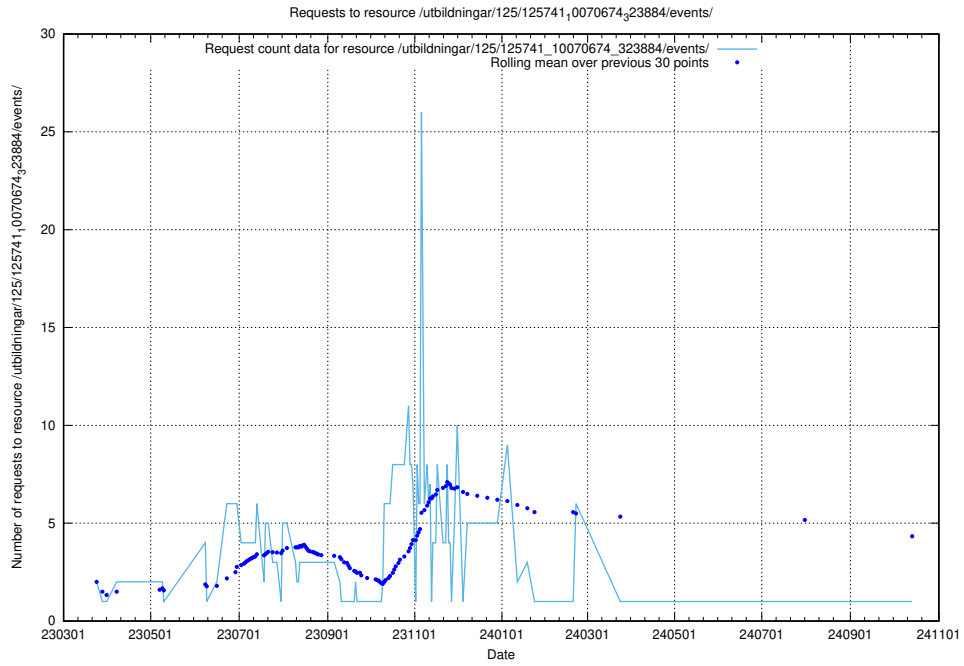

5.7061 Usage of /utbildningar/125/125741_10070674_323884/events/

Here, we count the number of requests to resource /utbildningar/125/125741_10070674_323884/events/