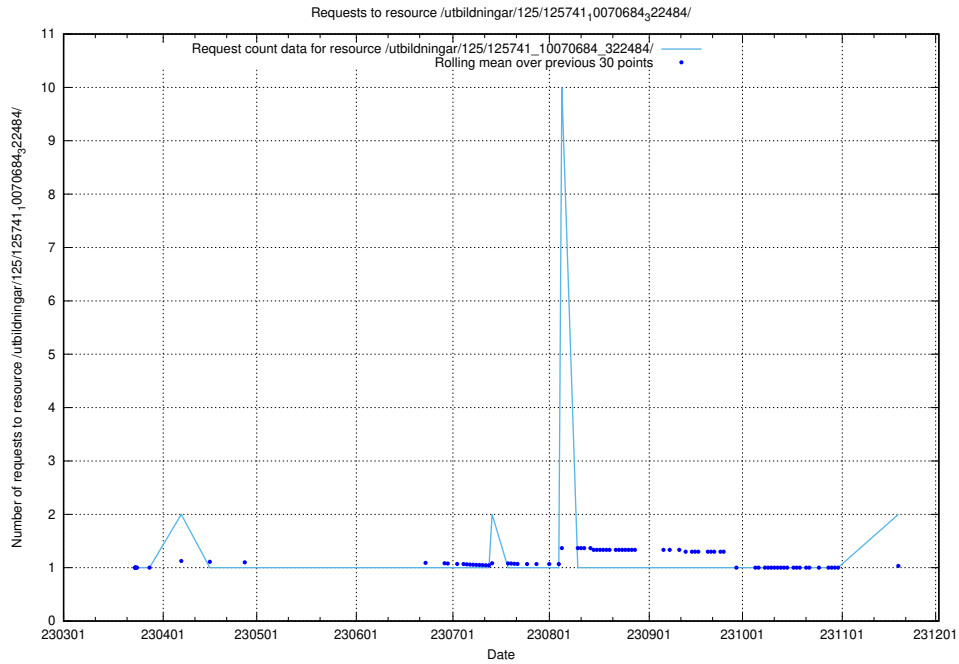

5.1042 Usage of /utbildningar/125/125741_10070684_322484/

Here, we count the number of requests to resource /utbildningar/125/125741_10070684_322484/.