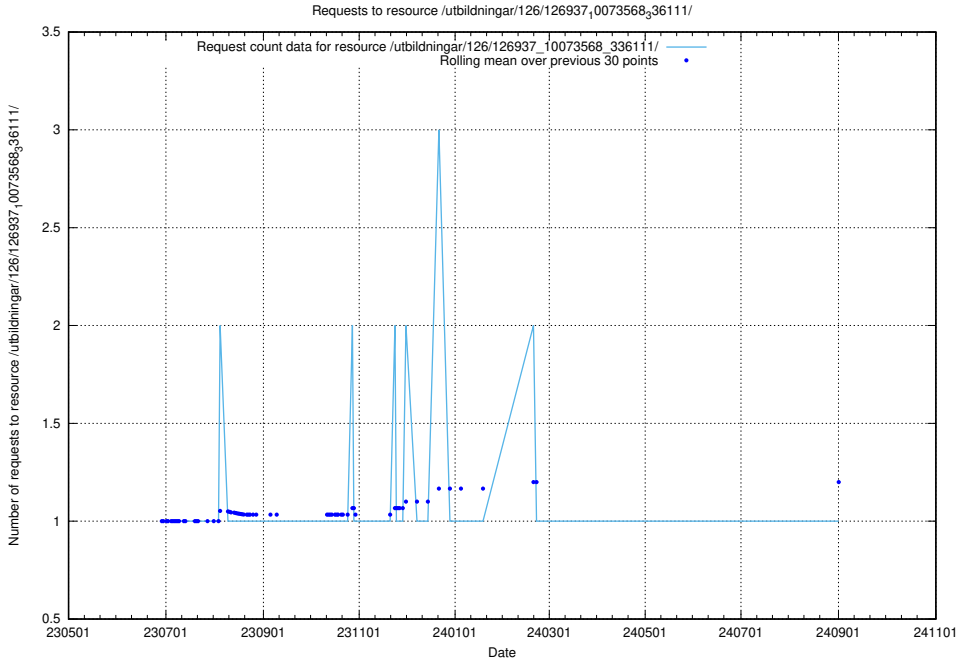

5.6318 Usage of /utbildningar/126/126937_10073568_336111/

Here, we count the number of requests to resource /utbildningar/126/126937_10073568_336111/.