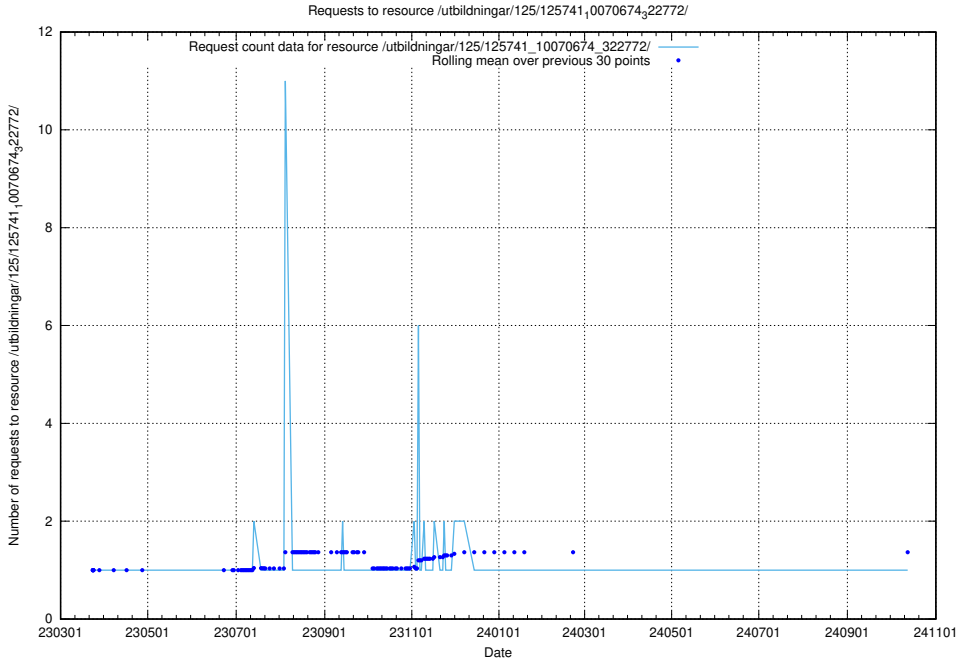

5.7398 Usage of /utbildningar/125/125741_10070674_322772/

Here, we count the number of requests to resource /utbildningar/125/125741_10070674_322772/.