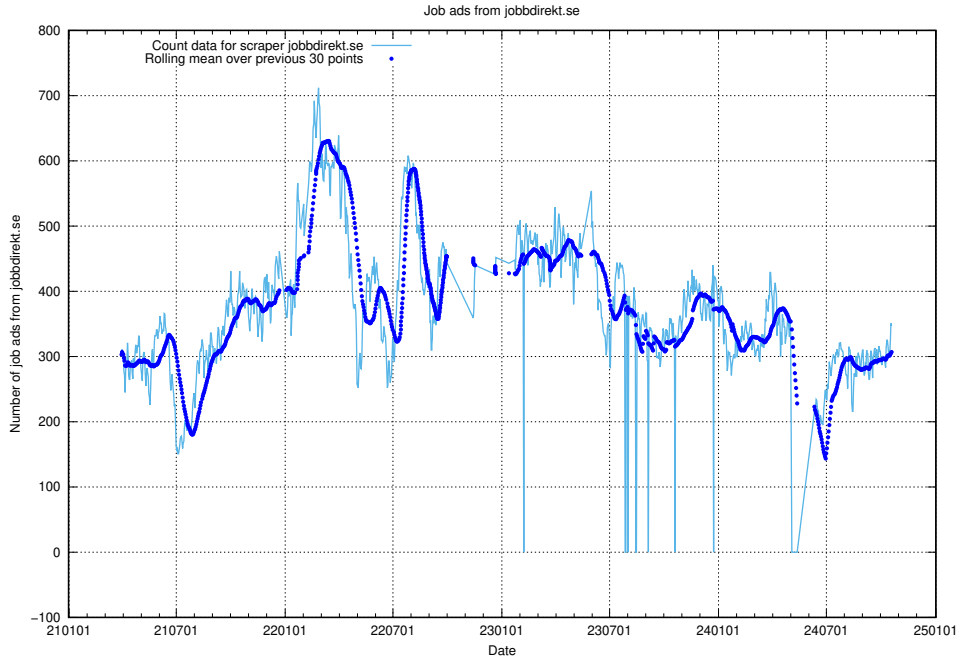

13.11 Number of ads by scraper jobbdirekt.se

Here, we count the number of job ads scraped from jobbdirekt.se.