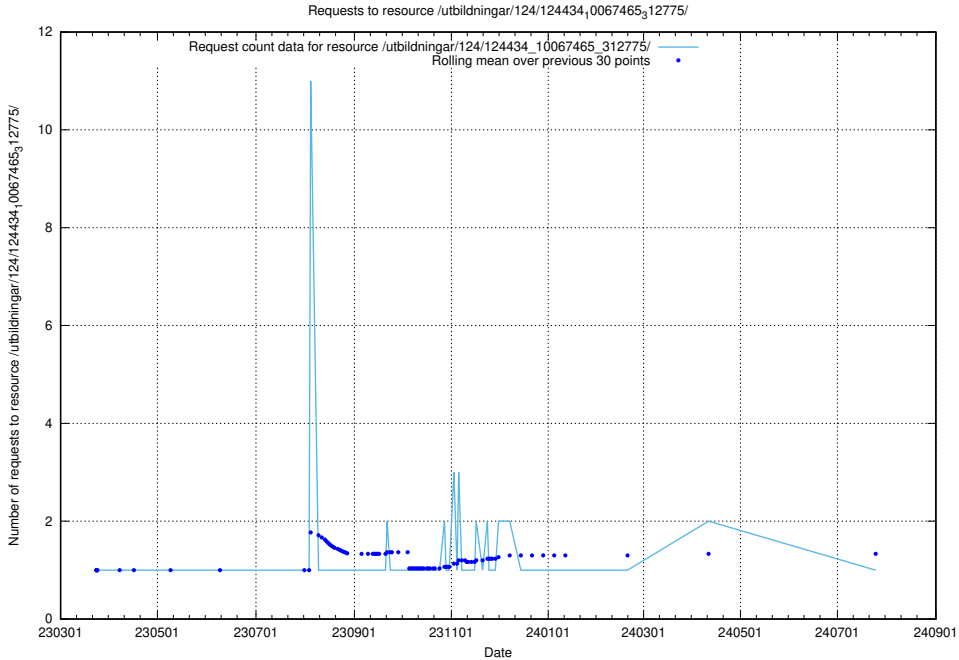

5.4656 Usage of /utbildningar/124/124434_10067465_312775/

Here, we count the number of requests to resource /utbildningar/124/124434_10067465_312775/.