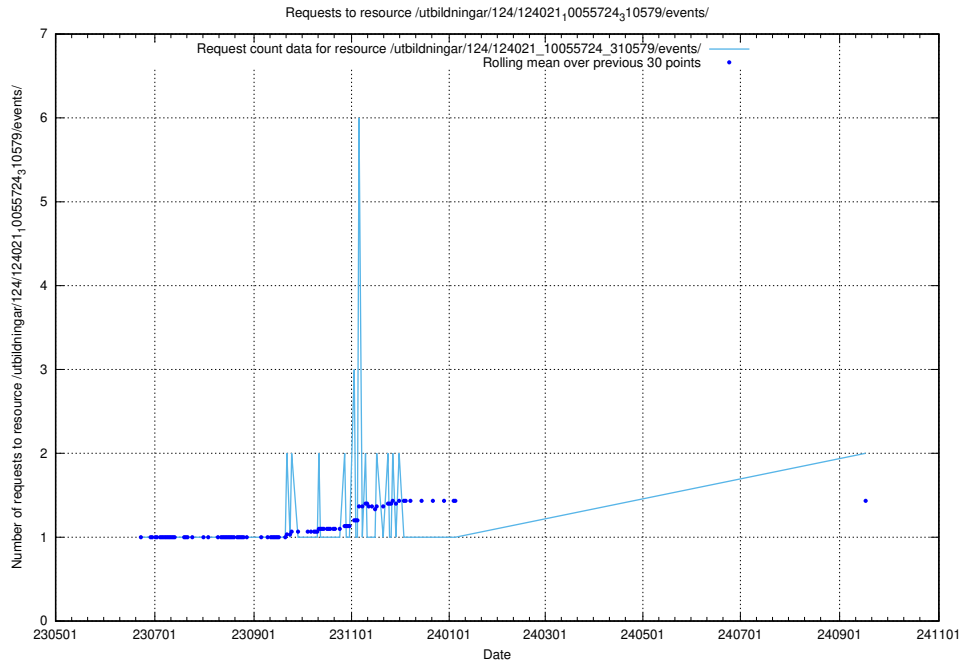

5.975 Usage of /utbildningar/124/124021_10055724_310579/events/

Here, we count the number of requests to resource /utbildningar/124/124021_10055724_310579/events/