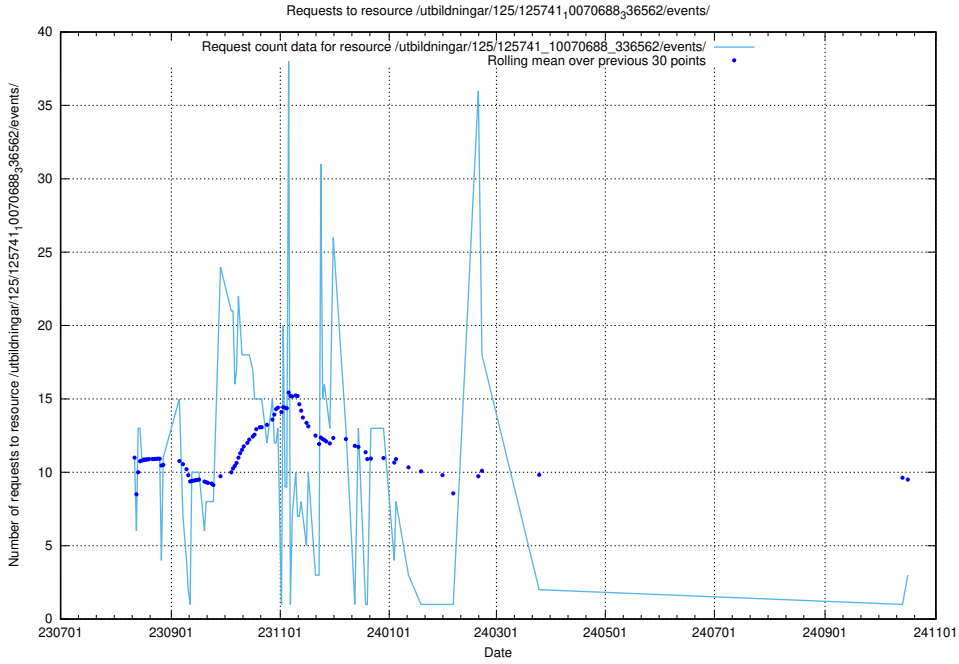

5.484 Usage of /utbildningar/125/125741_10070688_336562/events/

Here, we count the number of requests to resource /utbildningar/125/125741_10070688_336562/events/