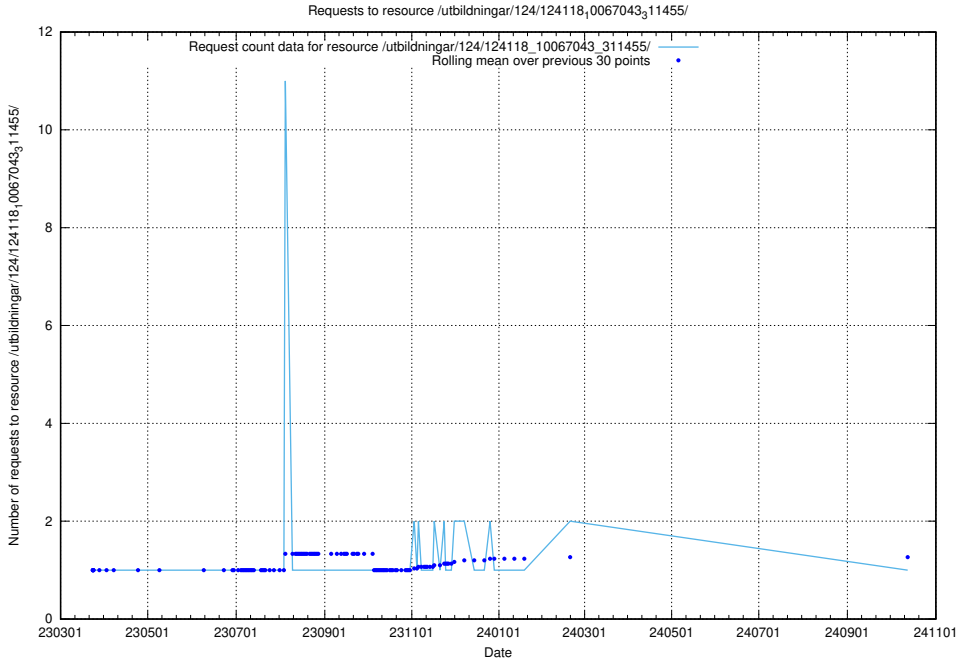

5.5074 Usage of /utbildningar/124/124118_10067043_311455/

Here, we count the number of requests to resource /utbildningar/124/124118_10067043_311455/.