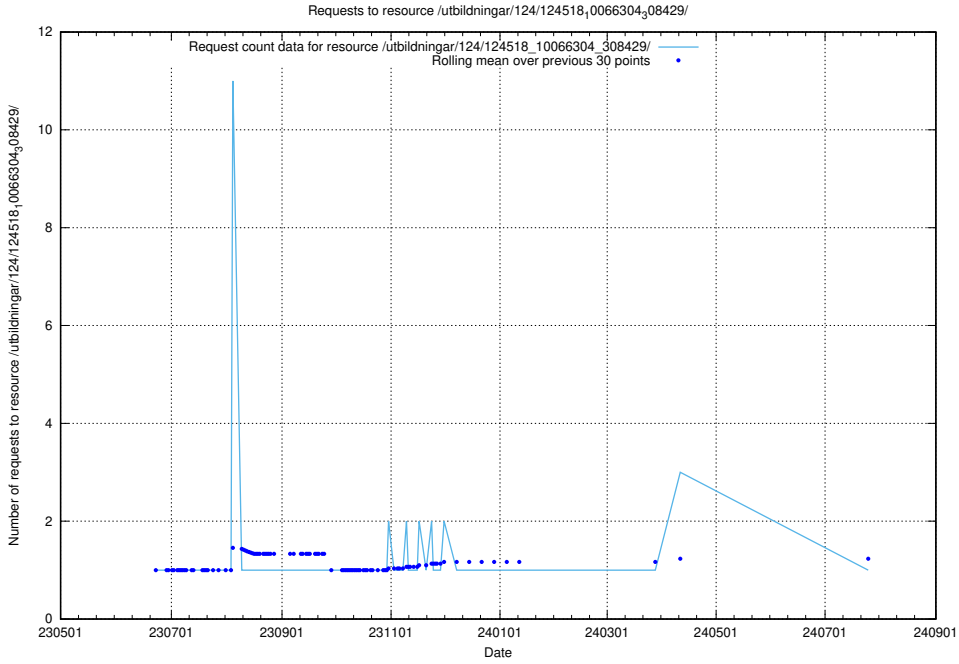

5.6627 Usage of /utbildningar/124/124518_10066304_308429/

Here, we count the number of requests to resource /utbildningar/124/124518_10066304_308429/.