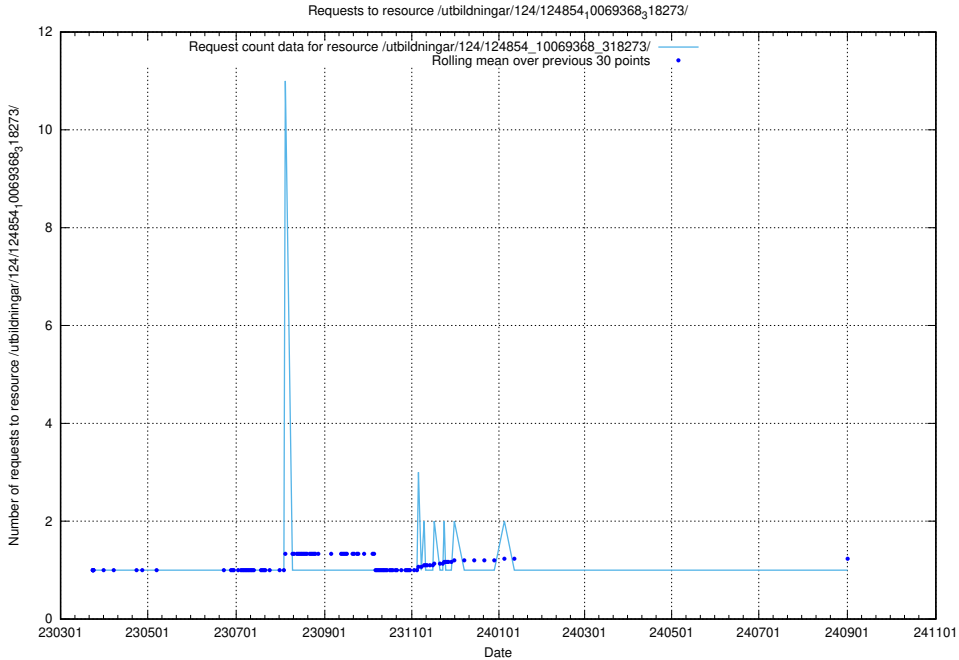

5.1478 Usage of /utbildningar/124/124854_10069368_318273/

Here, we count the number of requests to resource /utbildningar/124/124854_10069368_318273/.