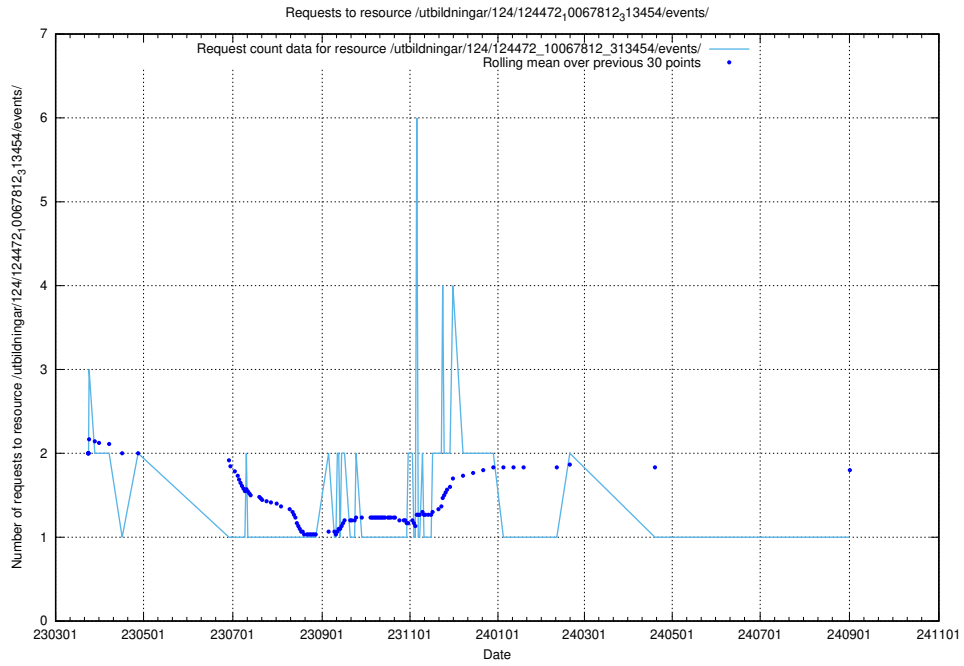

5.7212 Usage of /utbildningar/124/124472_10067812_313454/events/

Here, we count the number of requests to resource /utbildningar/124/124472_10067812_313454/events/