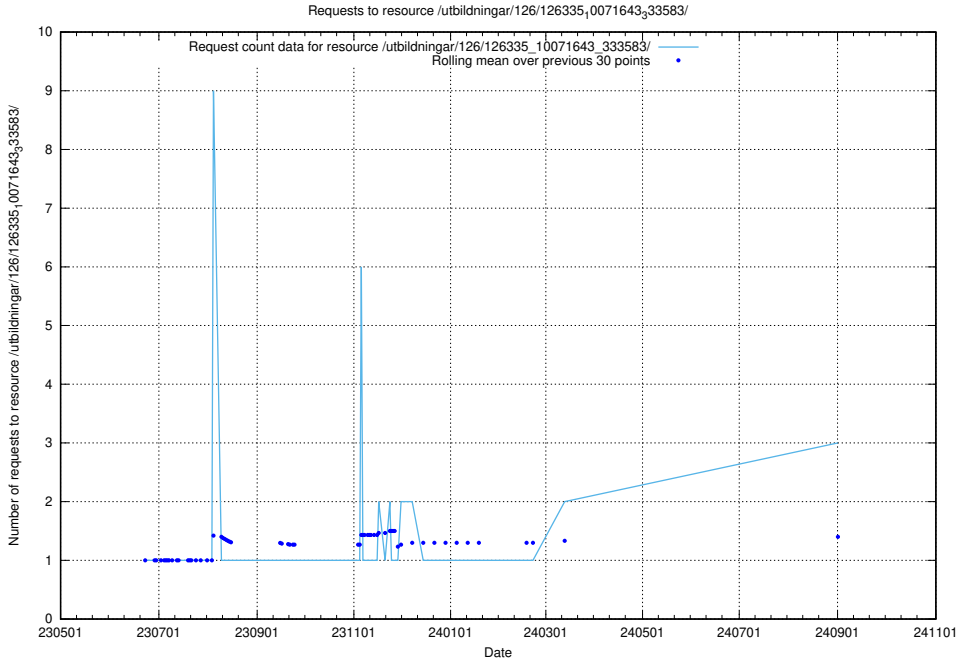

5.511 Usage of /utbildningar/126/126335_10071643_333583/

Here, we count the number of requests to resource /utbildningar/126/126335_10071643_333583/.