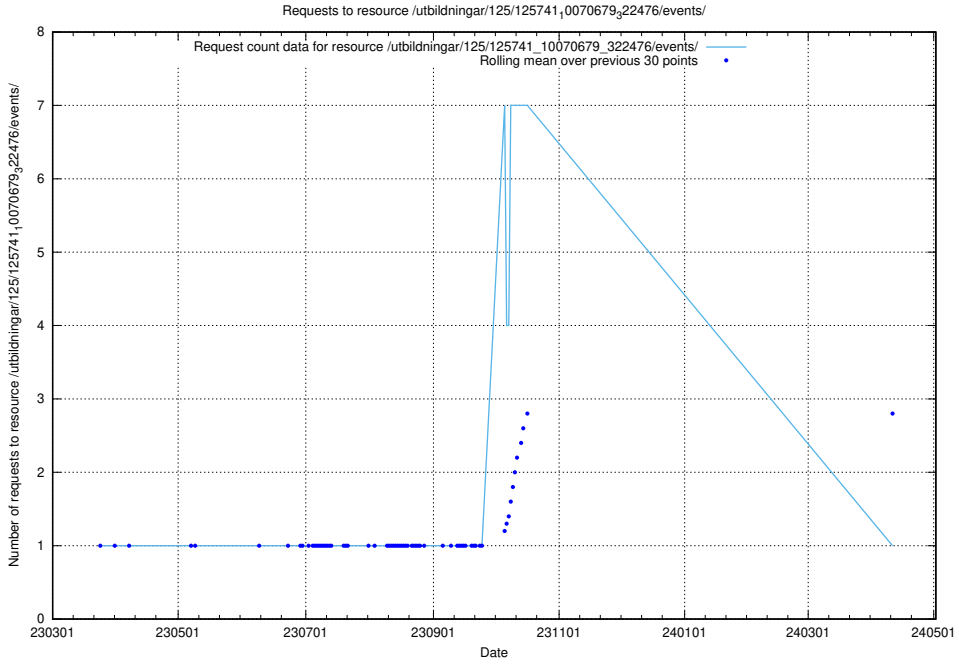

5.7139 Usage of /utbildningar/125/125741_10070679_322476/events/

Here, we count the number of requests to resource /utbildningar/125/125741_10070679_322476/events/