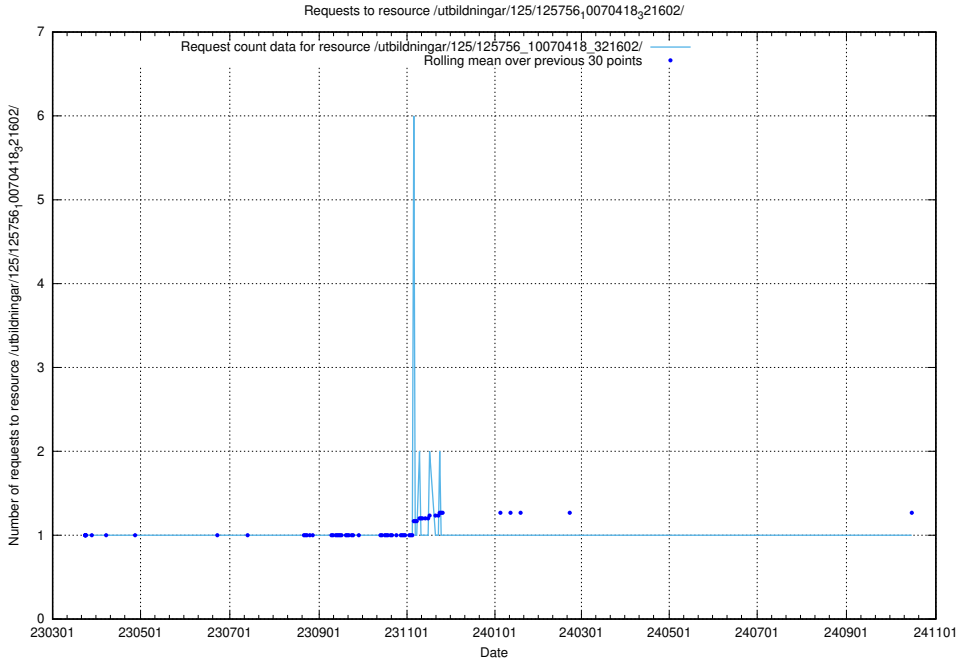

5.7365 Usage of /utbildningar/125/125756_10070418_321602/

Here, we count the number of requests to resource /utbildningar/125/125756_10070418_321602/.