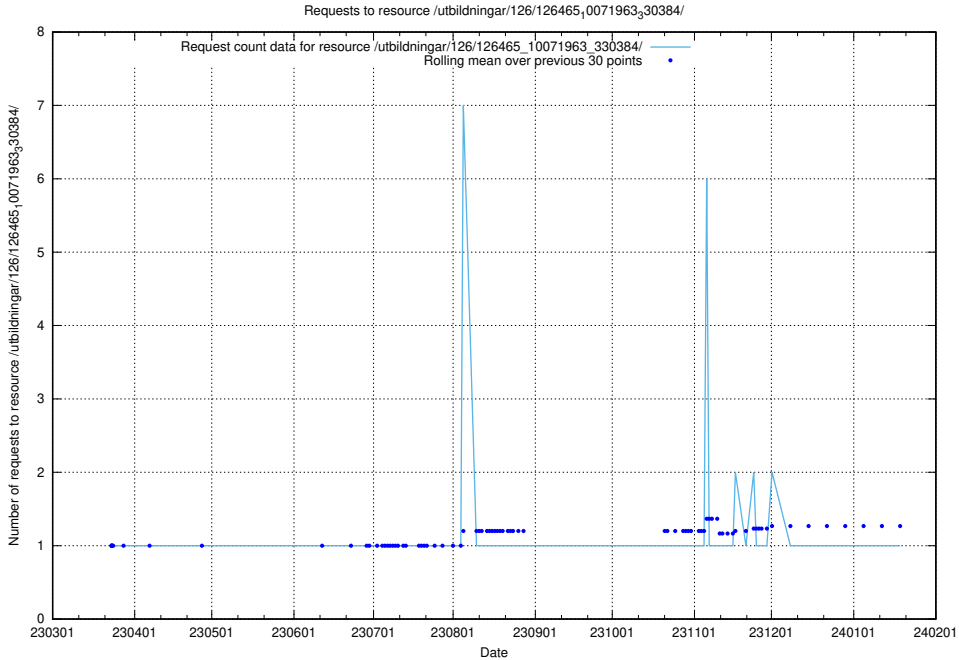

5.7331 Usage of /utbildningar/126/126465_10071963_330384/

Here, we count the number of requests to resource /utbildningar/126/126465_10071963_330384/.