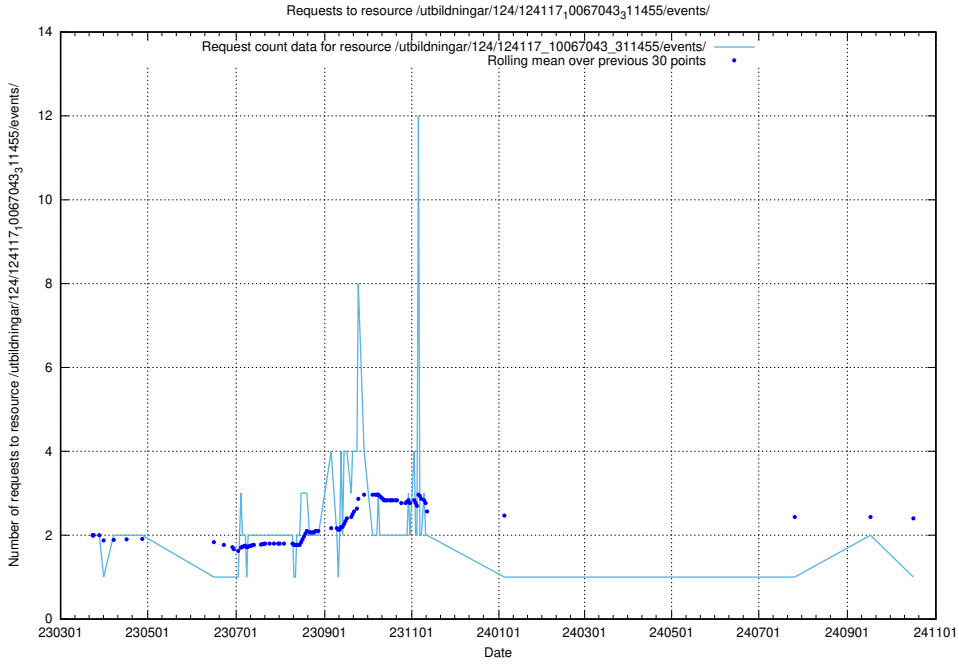

5.7219 Usage of /utbildningar/124/124117_10067043_311455/events/

Here, we count the number of requests to resource /utbildningar/124/124117_10067043_311455/events/