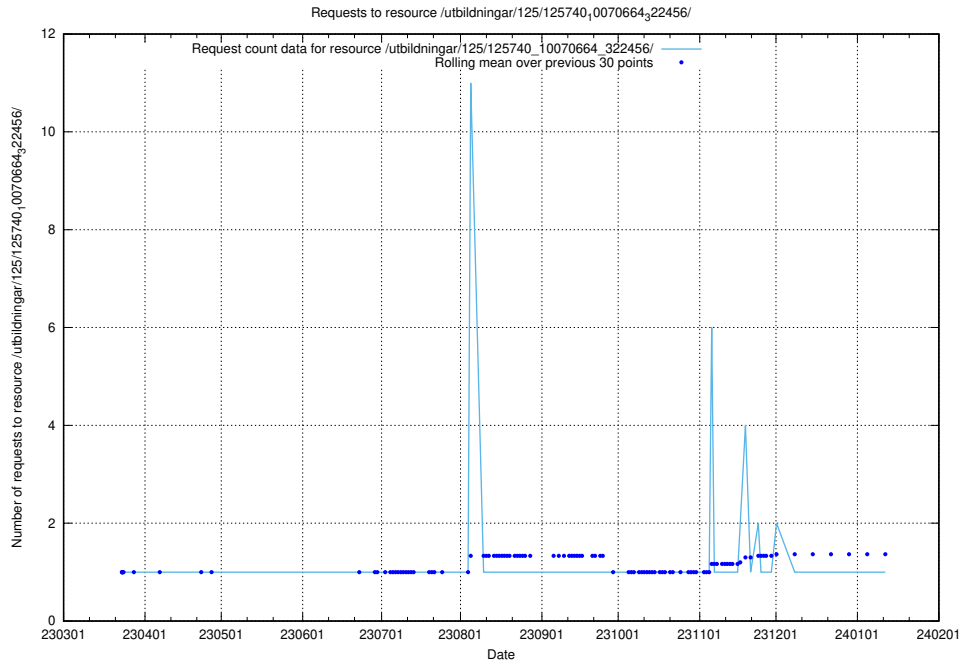

5.1087 Usage of /utbildningar/125/125740_10070664_322456/

Here, we count the number of requests to resource /utbildningar/125/125740_10070664_322456/.