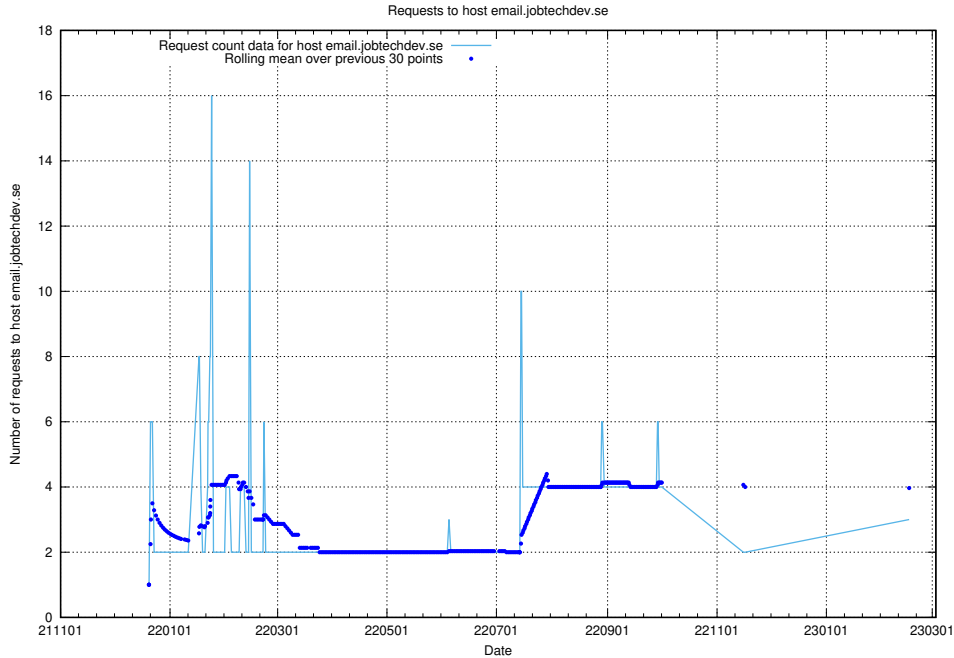

7.210 Usage of email.jobtechdev.se

Here, we count the number of requests to host email.jobtechdev.se.

7.211 Usage of correo.jobtechdev.se

Here, we count the number of requests to host correo.jobtechdev.se.