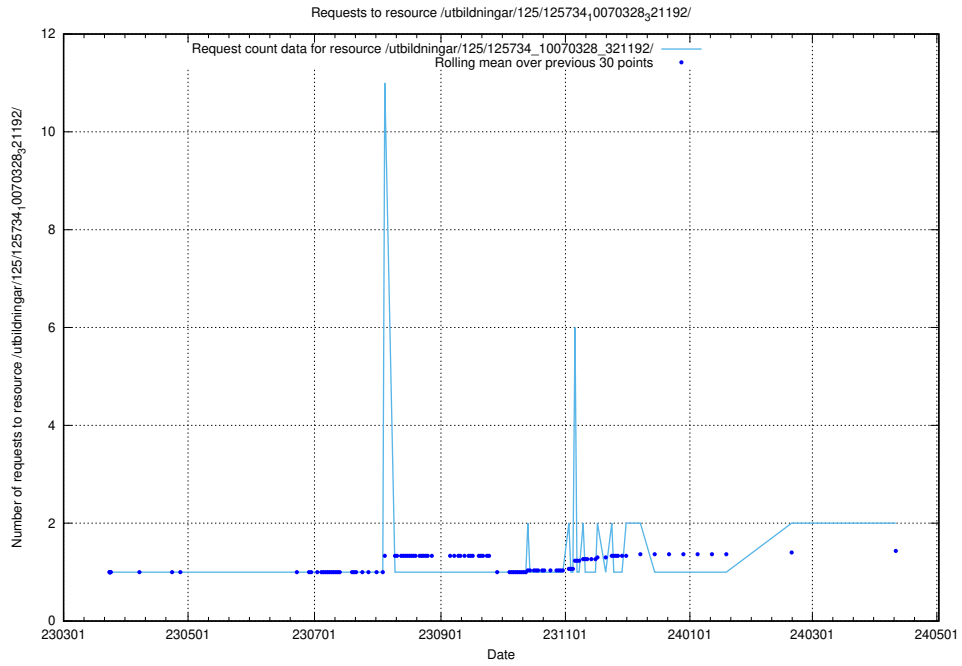

5.564 Usage of /utbildningar/125/125734_10070328_321192/

Here, we count the number of requests to resource /utbildningar/125/125734_10070328_321192/.