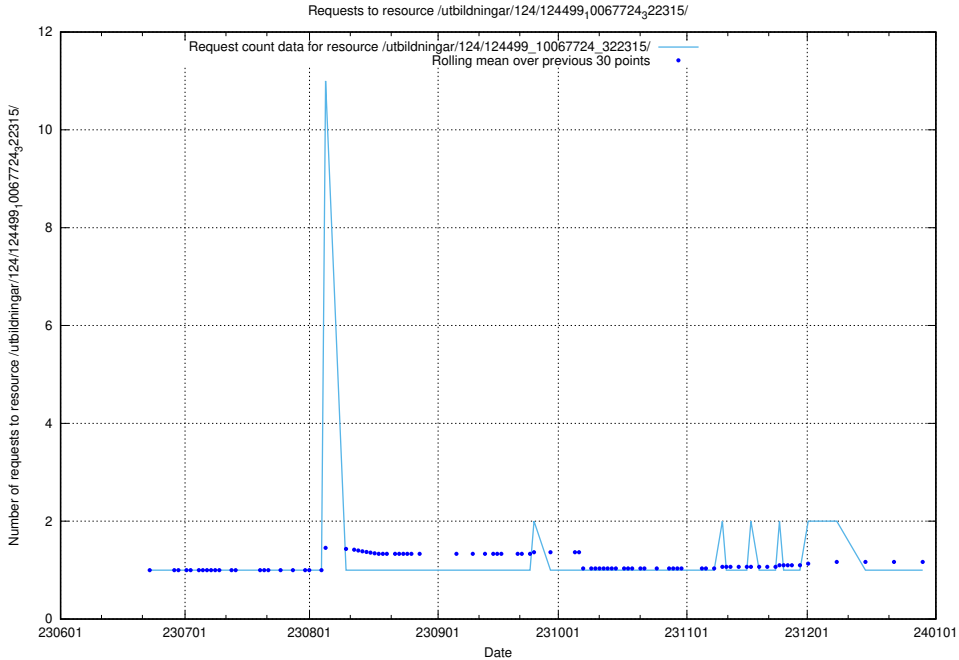

5.6649 Usage of /utbildningar/124/124499_10067724_322315/

Here, we count the number of requests to resource /utbildningar/124/124499_10067724_322315/.