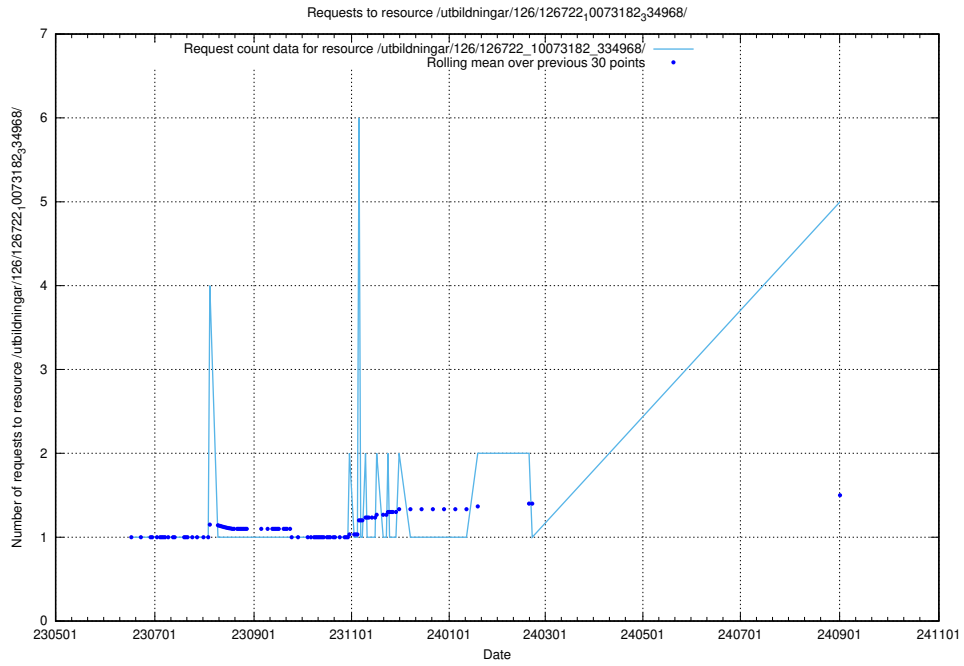

5.259 Usage of /utbildningar/126/126722_10073182_334968/

Here, we count the number of requests to resource /utbildningar/126/126722_10073182_334968/.