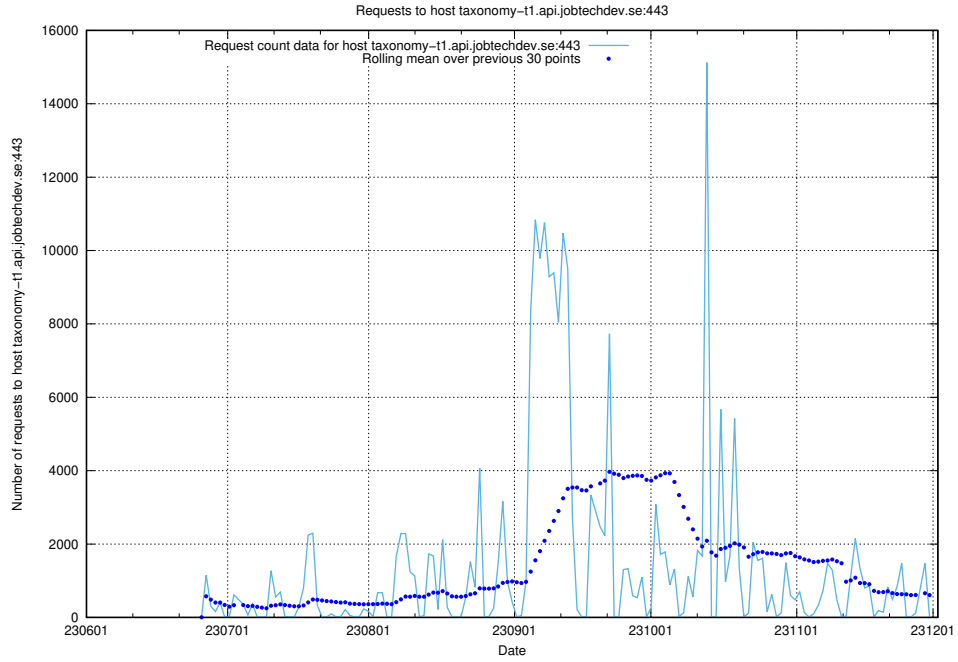

7.63 Usage of taxonomy-t1.api.jobtechdev.se:443

Here, we count the number of requests to host taxonomy-t1.api.jobtechdev.se:443.