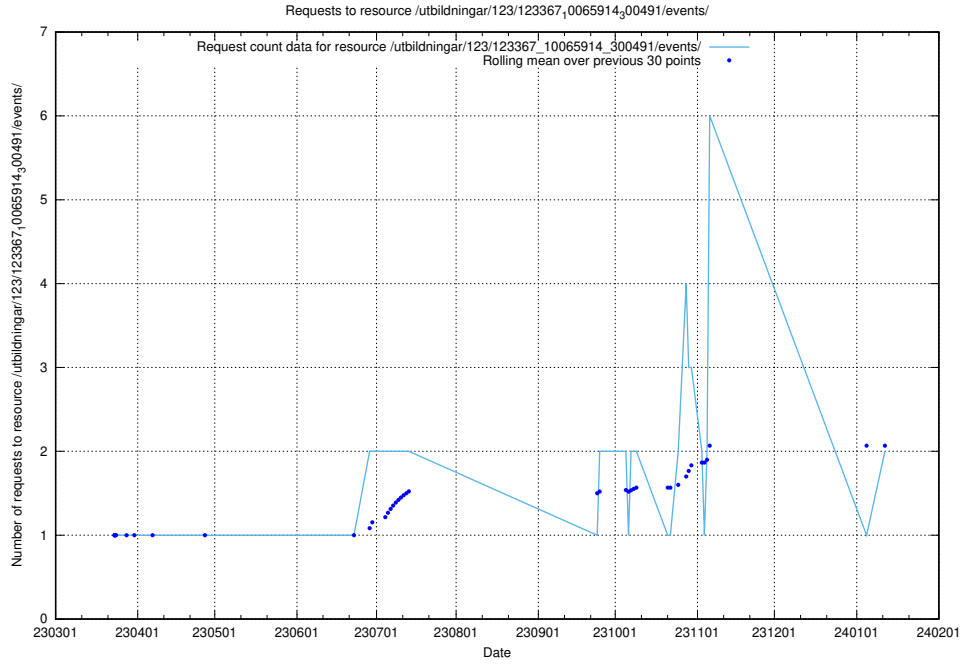

5.859 Usage of /utbildningar/123/123367_10065914_300491/events/

Here, we count the number of requests to resource /utbildningar/123/123367_10065914_300491/events/

5.860 Usage of /utbildningar/124/124854_10068612_316101/