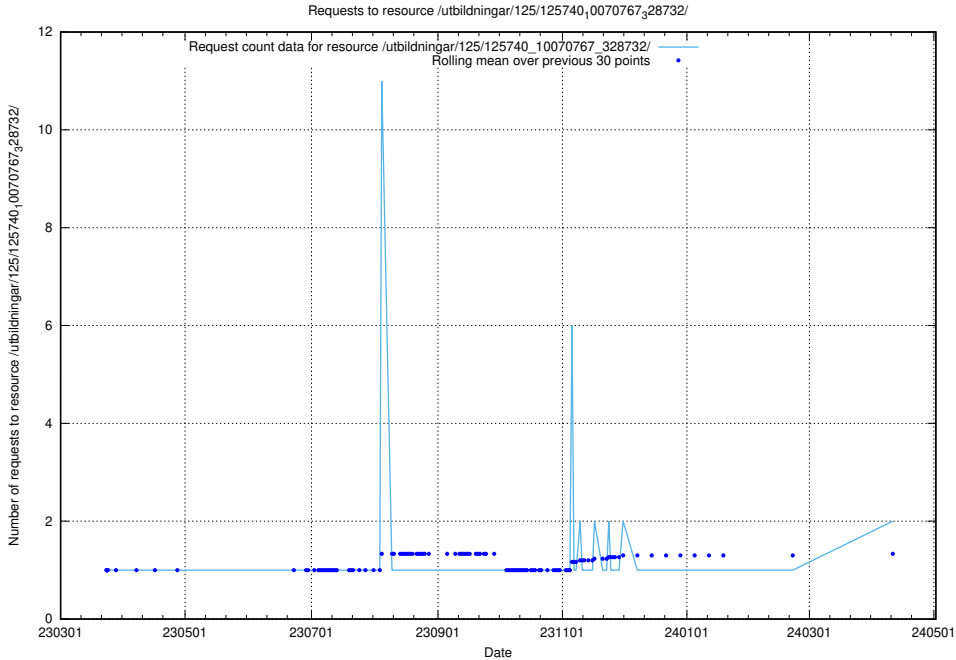

5.556 Usage of /utbildningar/125/125740_10070767_328732/

Here, we count the number of requests to resource /utbildningar/125/125740_10070767_328732/.