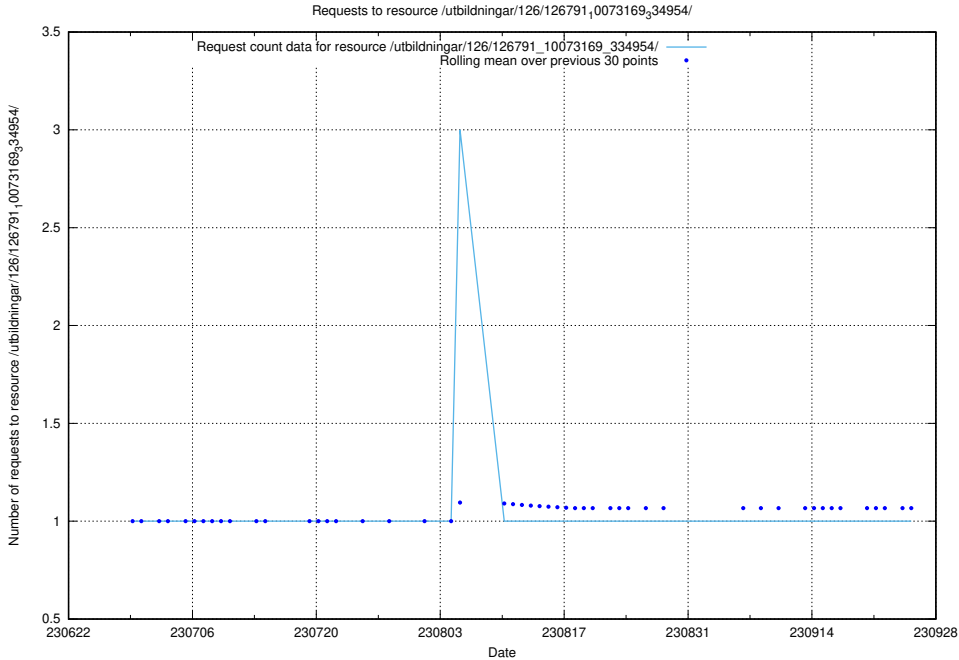

5.6323 Usage of /utbildningar/126/126791_10073169_334954/

Here, we count the number of requests to resource /utbildningar/126/126791_10073169_334954/.