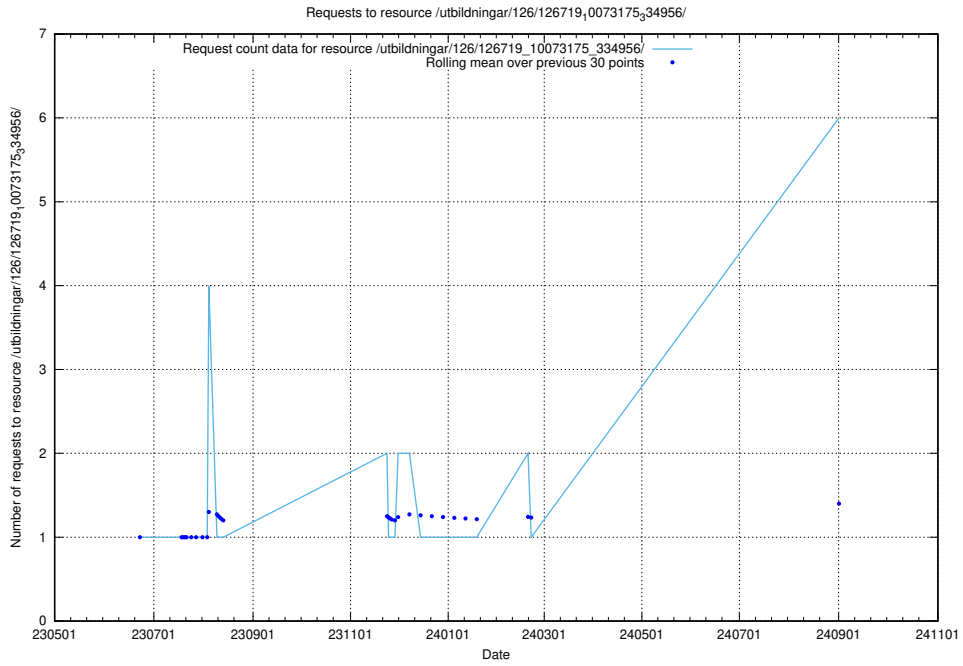

5.165 Usage of /utbildningar/126/126719_10073175_334956/

Here, we count the number of requests to resource /utbildningar/126/126719_10073175_334956/.