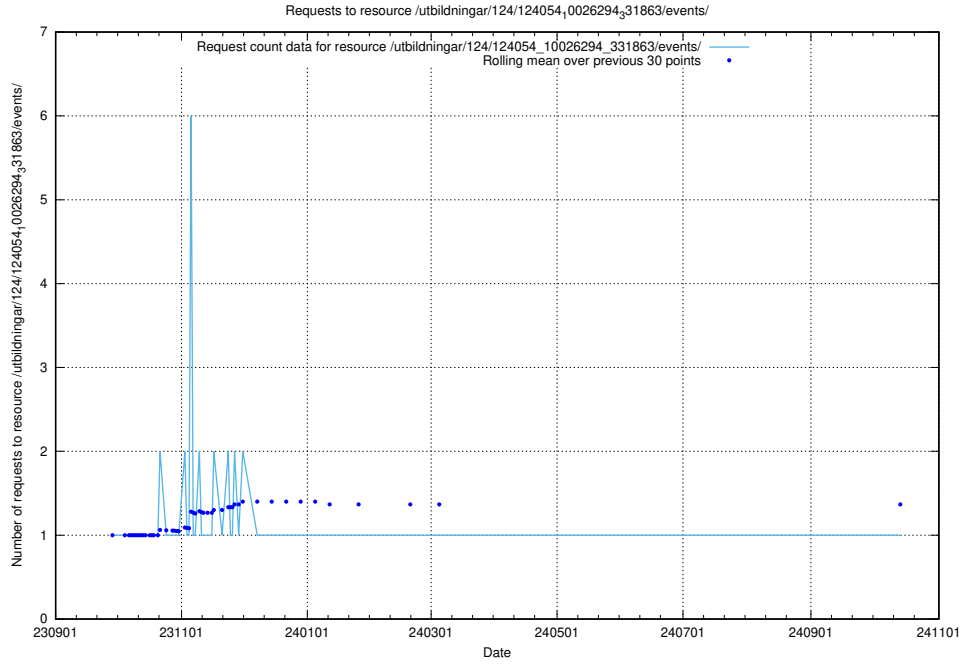

5.5358 Usage of /utbildningar/124/124054_10026294_331863/events/

Here, we count the number of requests to resource /utbildningar/124/124054_10026294_331863/events/