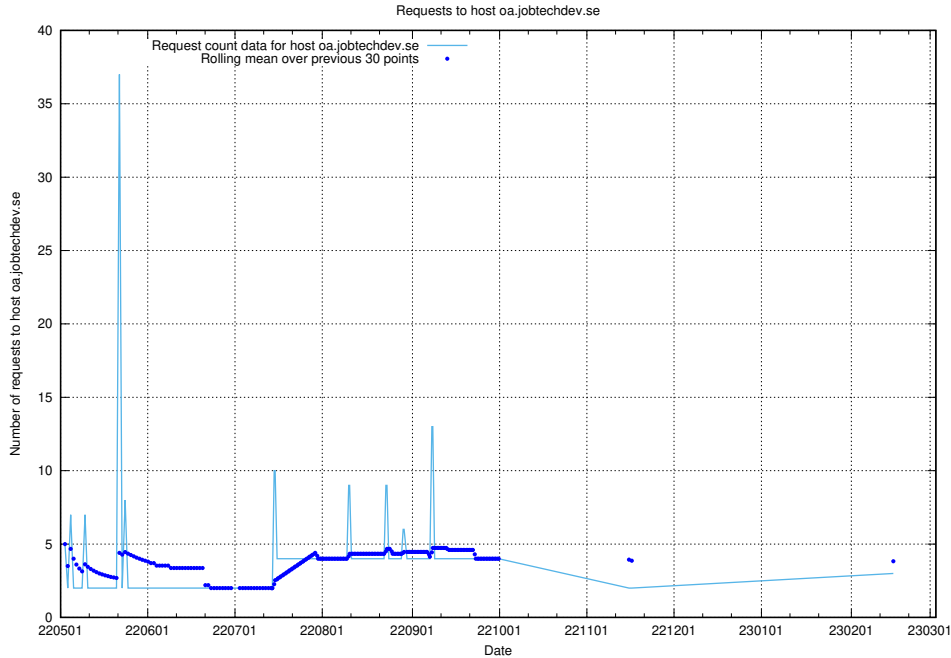

7.226 Usage of oa.jobtechdev.se

Here, we count the number of requests to host oa.jobtechdev.se.