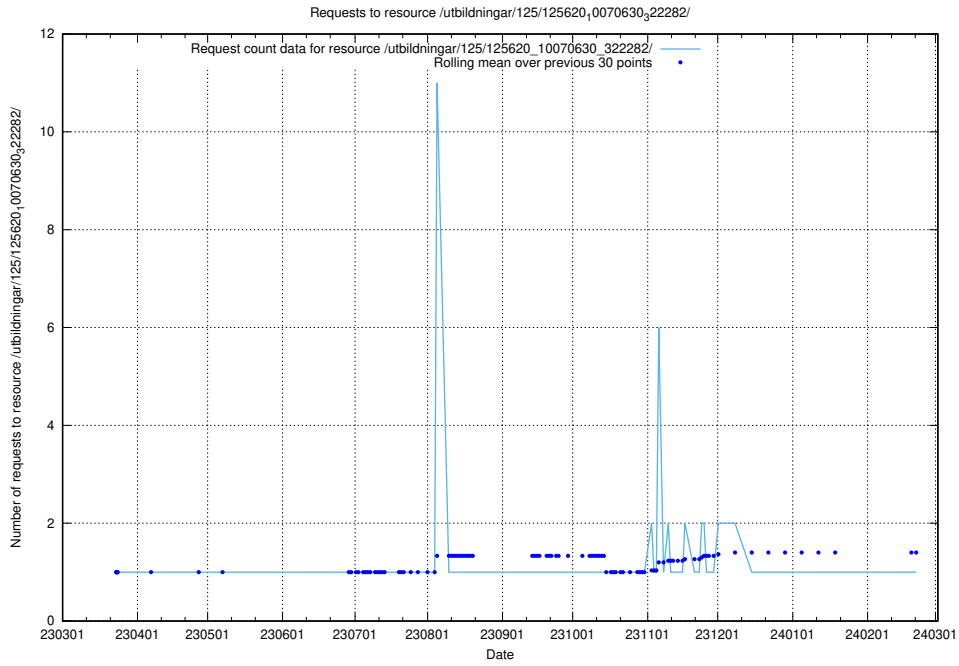

5.1142 Usage of /utbildningar/125/125620_10070630_322282/

Here, we count the number of requests to resource /utbildningar/125/125620_10070630_322282/.