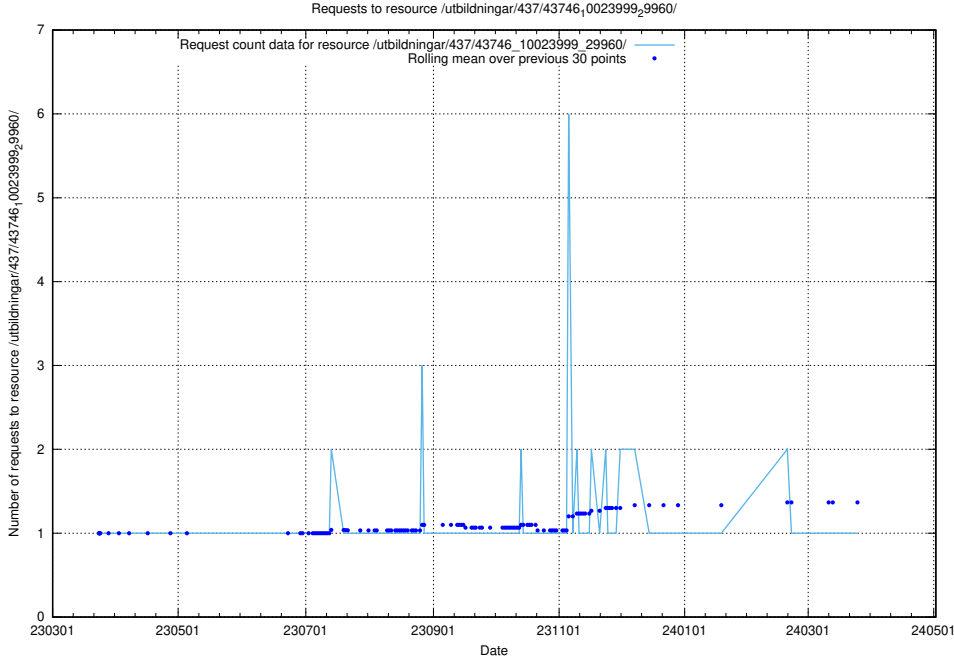

5.7296 Usage of /utbildningar/437/43746_10023999_29960/

Here, we count the number of requests to resource /utbildningar/437/43746_10023999_29960/.