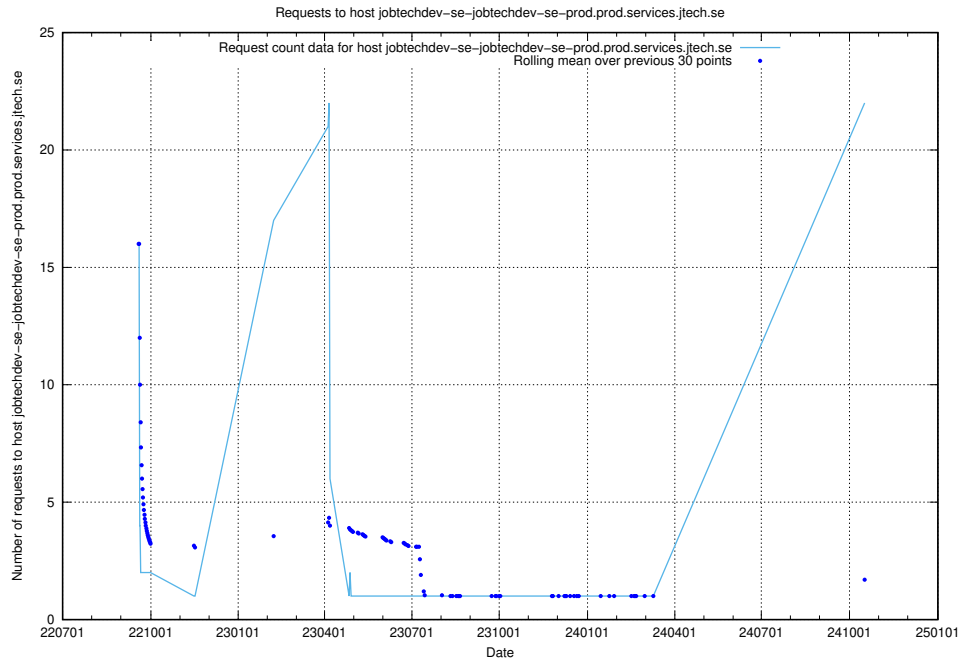

7.32 Usage of jobtechdev-se-jobtechdev-se-prod.prod.services.jtech.se

Here, we count the number of requests to host jobtechdev-se-jobtechdev-se-prod.prod.services.jtech.se.