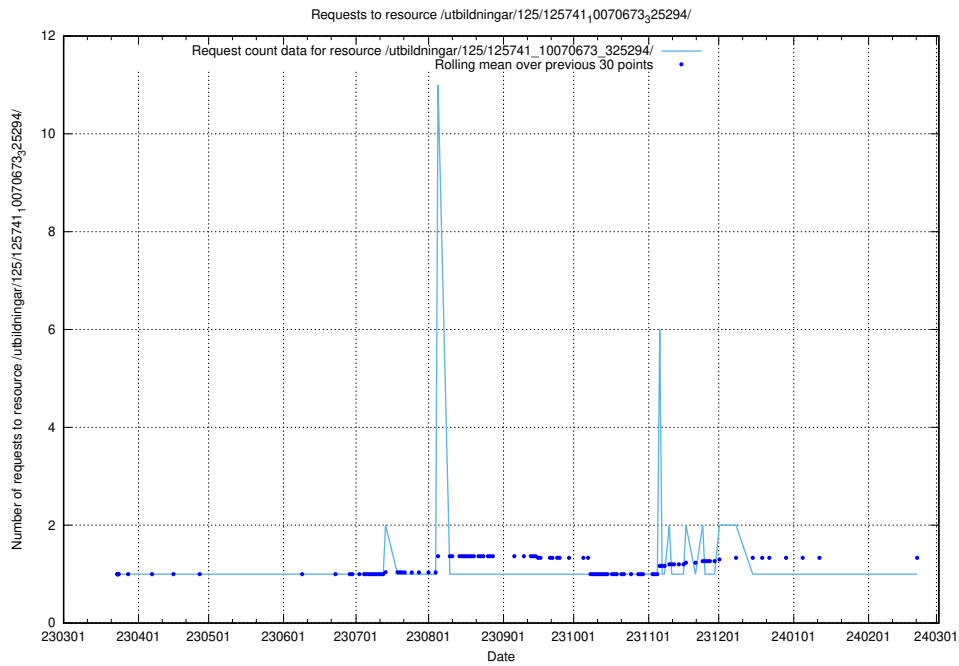

5.7402 Usage of /utbildningar/125/125741_10070673_325294/

Here, we count the number of requests to resource /utbildningar/125/125741_10070673_325294/.