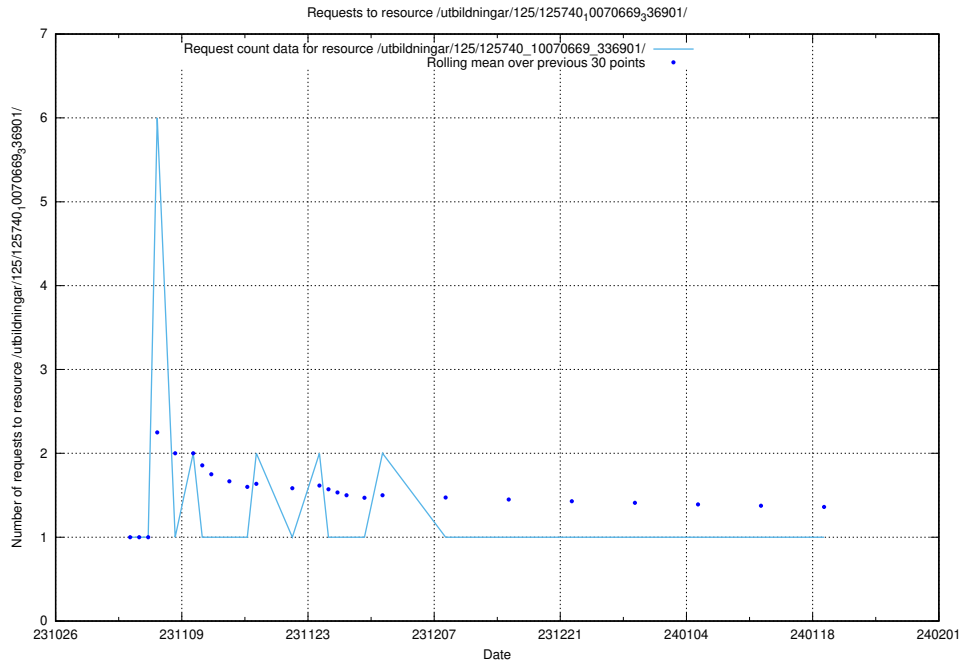

5.5049 Usage of /utbildningar/125/125740_10070669_336901/

Here, we count the number of requests to resource /utbildningar/125/125740_10070669_336901/.