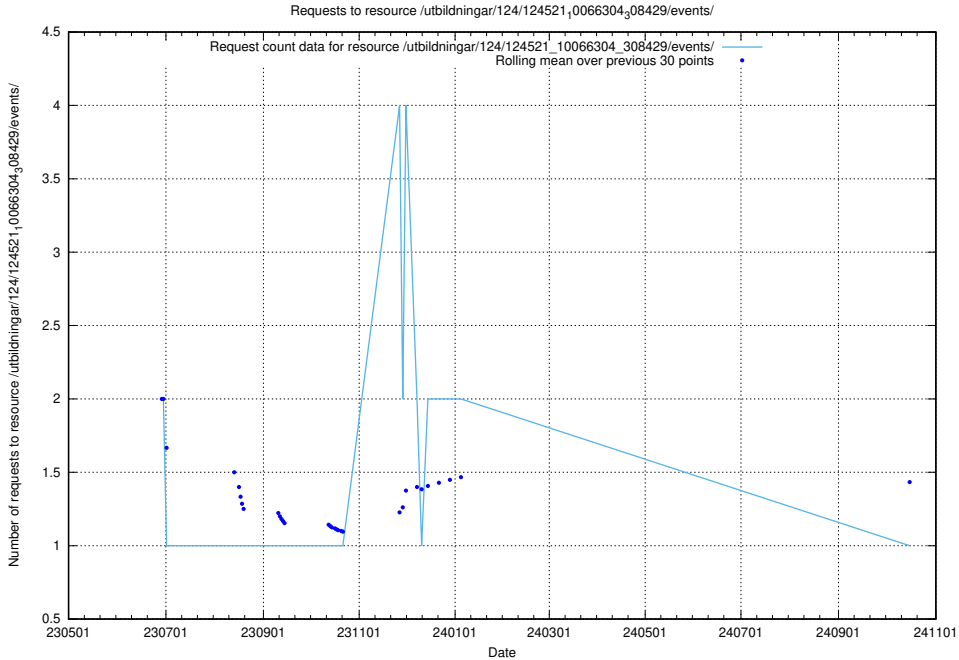

Here, we count the number of requests to resource /taxonomy/version/1/query/employment-type-concepts/.

5.6295 Usage of /utbildningar/124/124521_10066304_308429/events/

Here, we count the number of requests to resource /utbildningar/124/124521_10066304_308429/events/