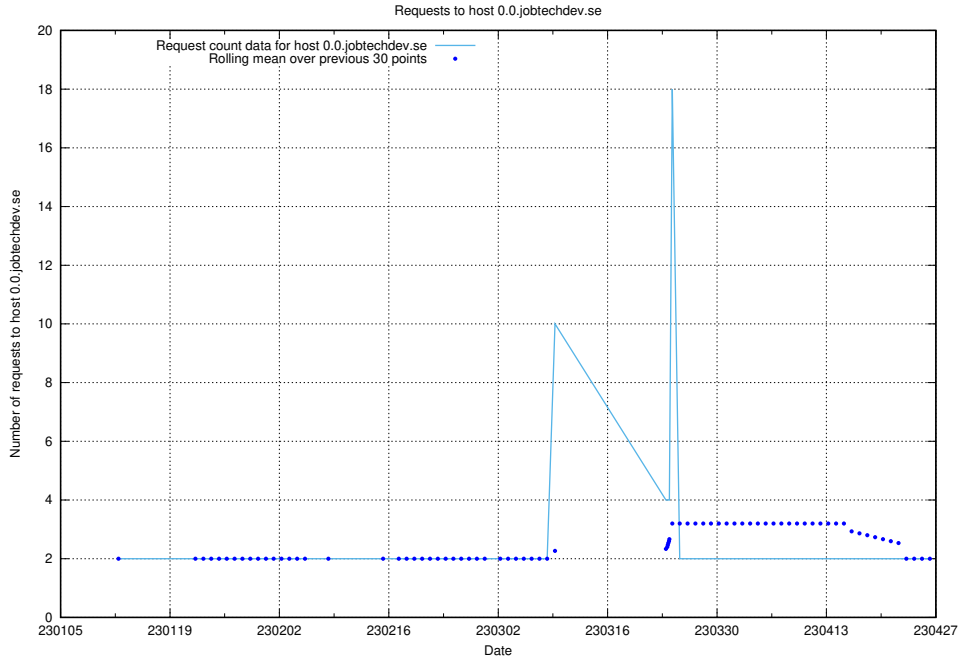

Here, we count the number of requests to host 0.0.jobtechdev.se.

7.309 Usage of idp-test.jobtechdev.se

Here, we count the number of requests to host idp-test.jobtechdev.se.

7.310 Usage of jobstore.jobtechdev.se