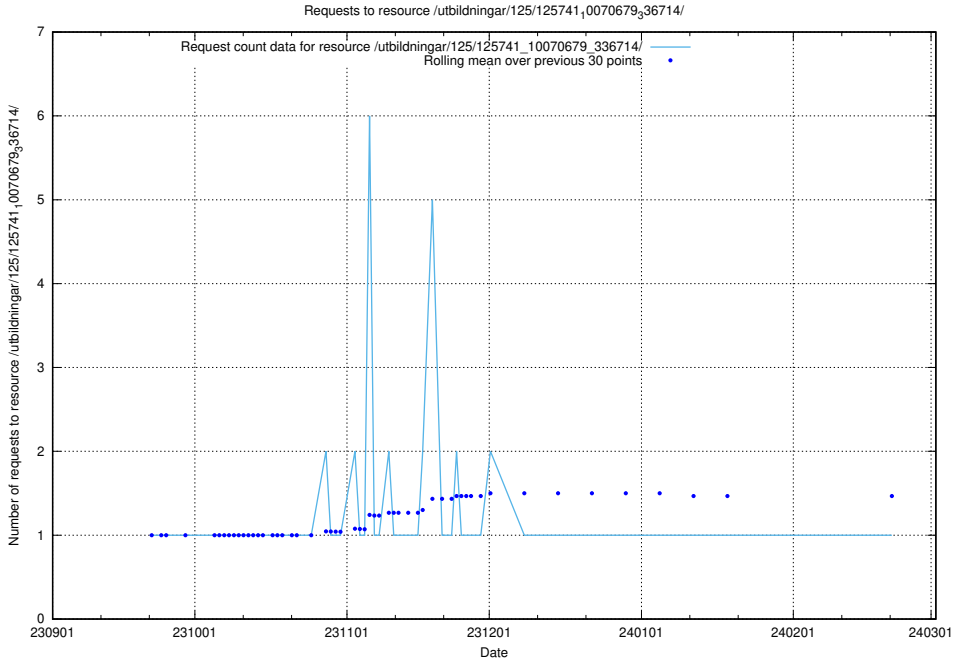

5.5394 Usage of /utbildningar/125/125741_10070679_336714/

Here, we count the number of requests to resource /utbildningar/125/125741_10070679_336714/.