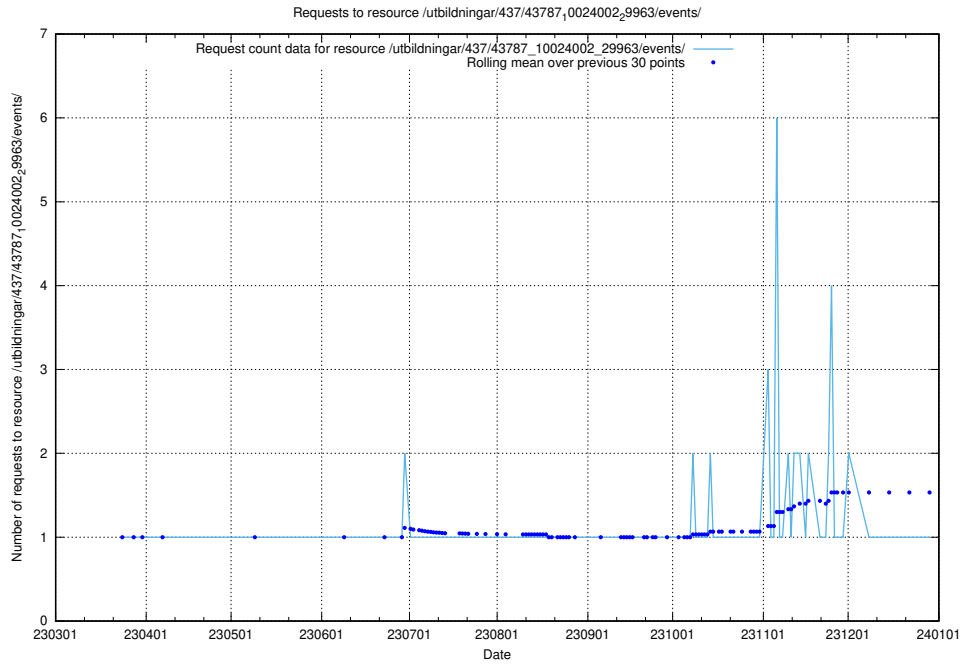

5.7085 Usage of /utbildningar/437/43787_10024002_29963/events/

Here, we count the number of requests to resource /utbildningar/437/43787_10024002_29963/events/.