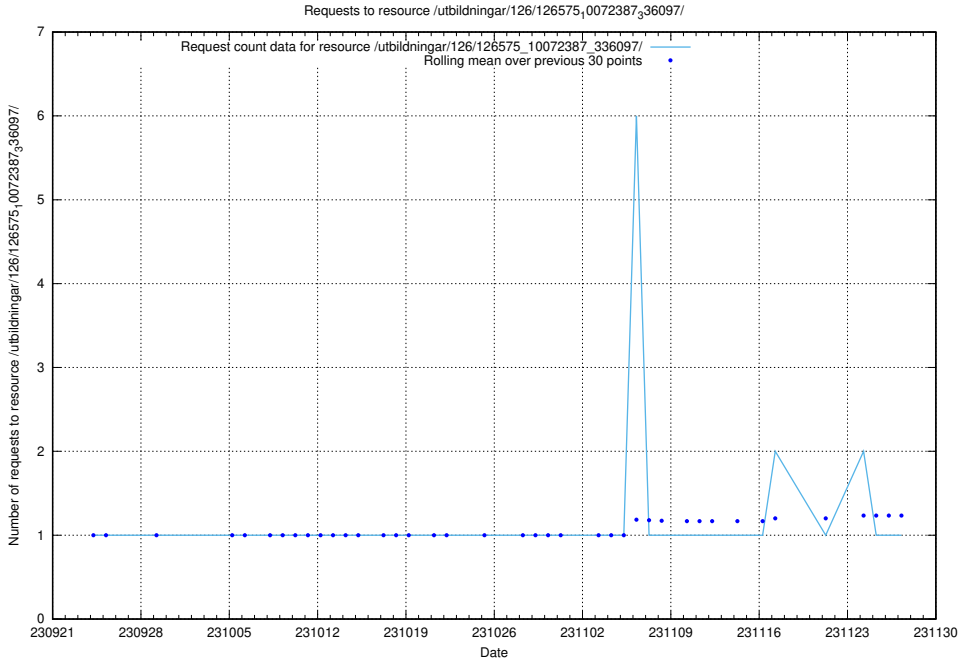

5.5367 Usage of /utbildningar/126/126575_10072387_336097/

Here, we count the number of requests to resource /utbildningar/126/126575_10072387_336097/.