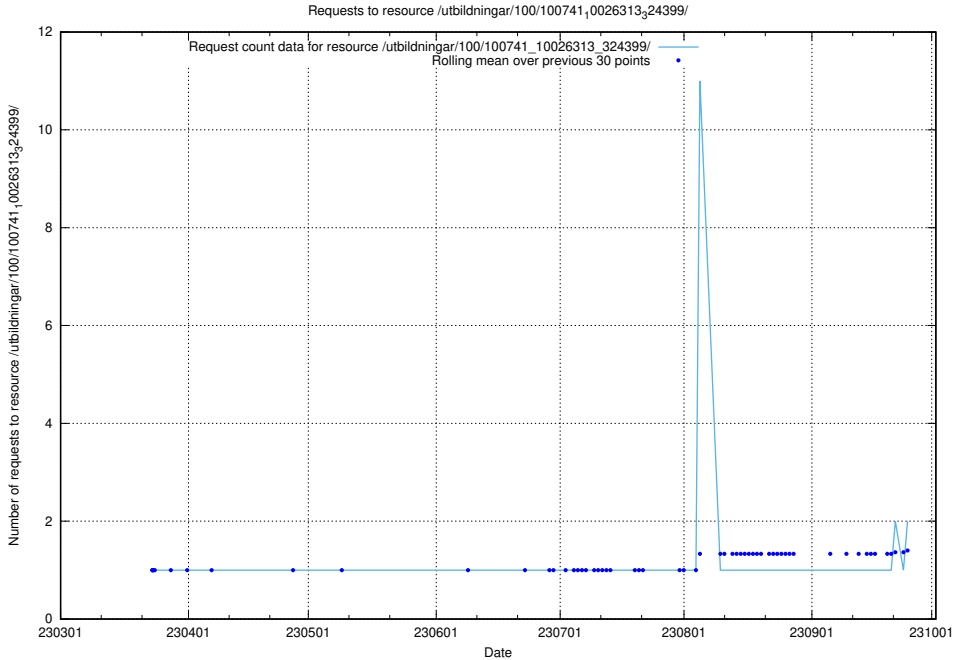

5.952 Usage of /utbildningar/100/100741_10026313_324399/

Here, we count the number of requests to resource /utbildningar/100/100741_10026313_324399/.