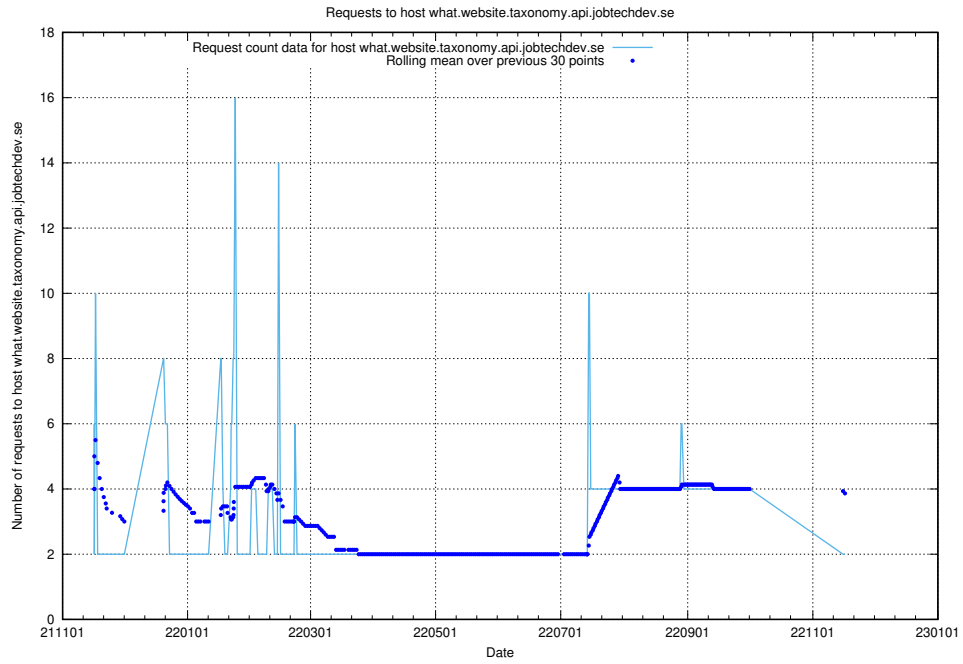

7.524 Usage of what.website.taxonomy.api.jobtechdev.se

Here, we count the number of requests to host what.website.taxonomy.api.jobtechdev.se.