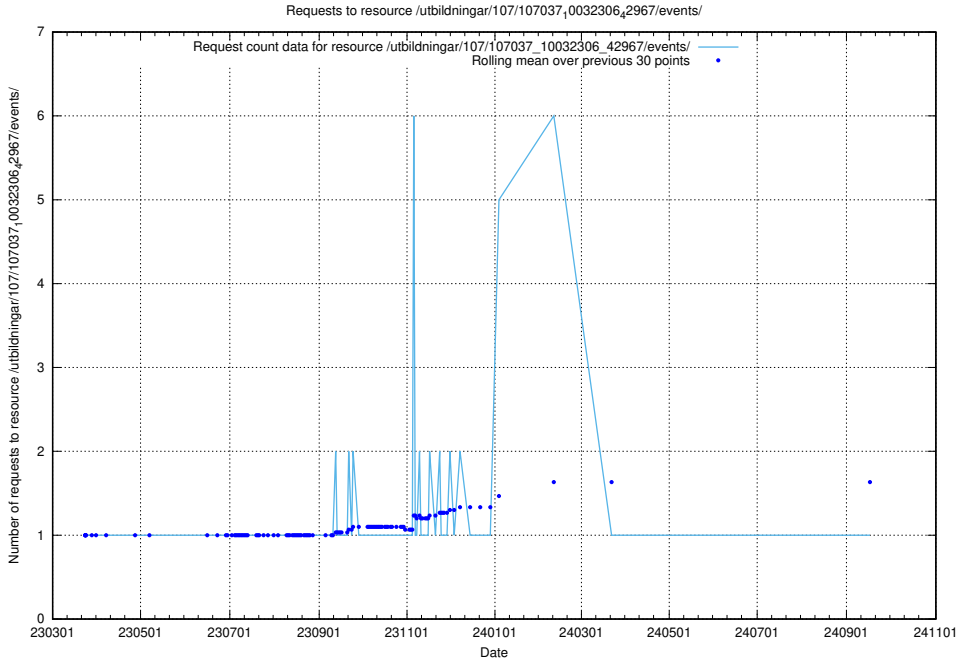

5.6249 Usage of /utbildningar/107/107037_10032306_42967/events/

Here, we count the number of requests to resource /utbildningar/107/107037_10032306_42967/events/.