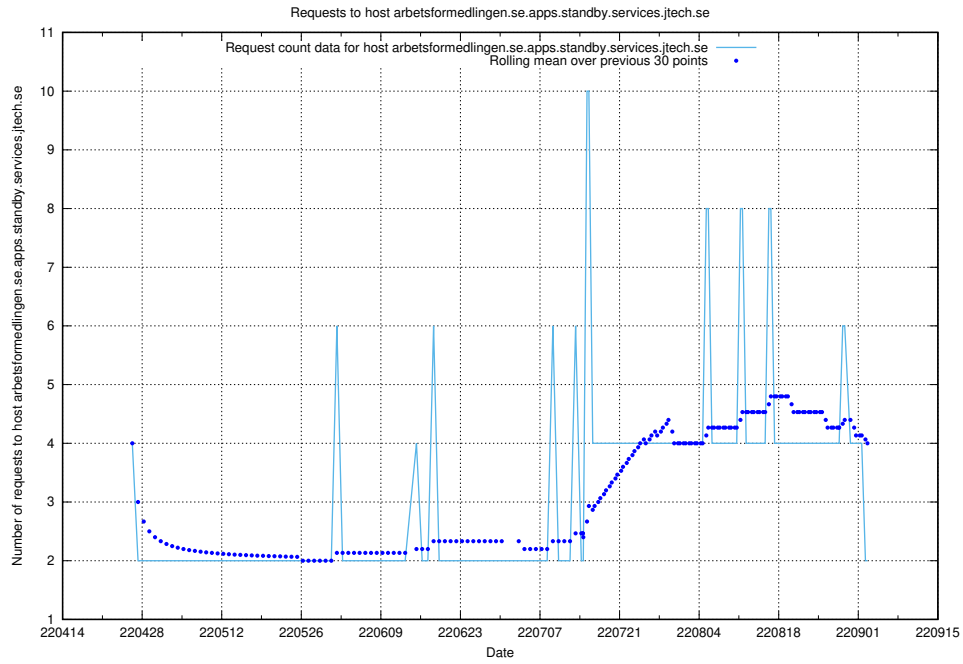

7.453 Usage of rhvms.jobtechdev.se

Here, we count the number of requests to host rhvms.jobtechdev.se.

7.454 Usage of arbetsformedlingen.se.apps.standby.services.jtech.se

Here, we count the number of requests to host arbetsformedlingen.se.apps.standby.services.jtech.se.