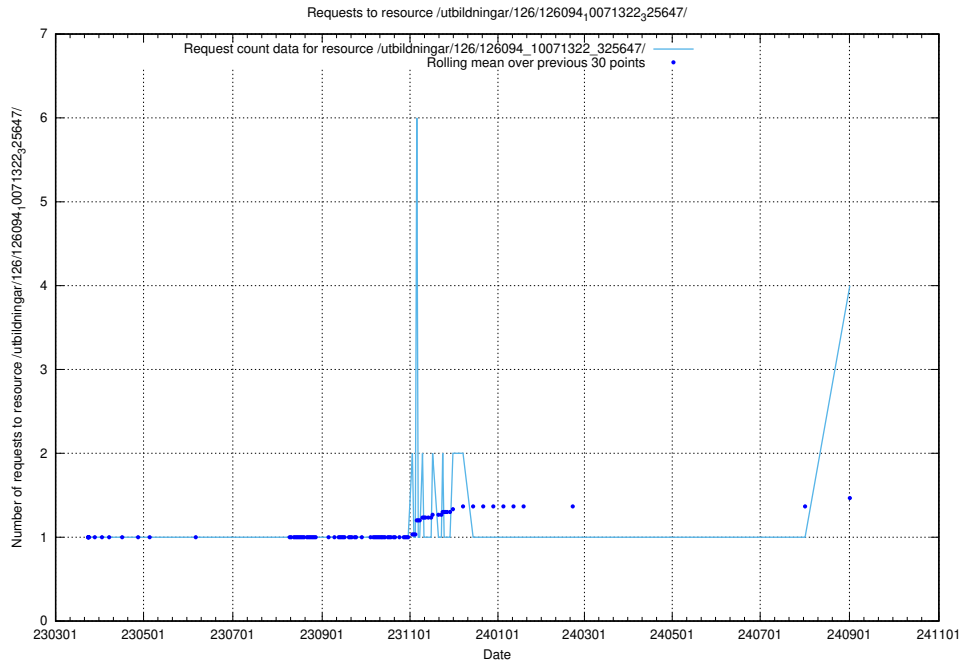

5.377 Usage of /utbildningar/126/126094_10071322_325647/

Here, we count the number of requests to resource /utbildningar/126/126094_10071322_325647/.