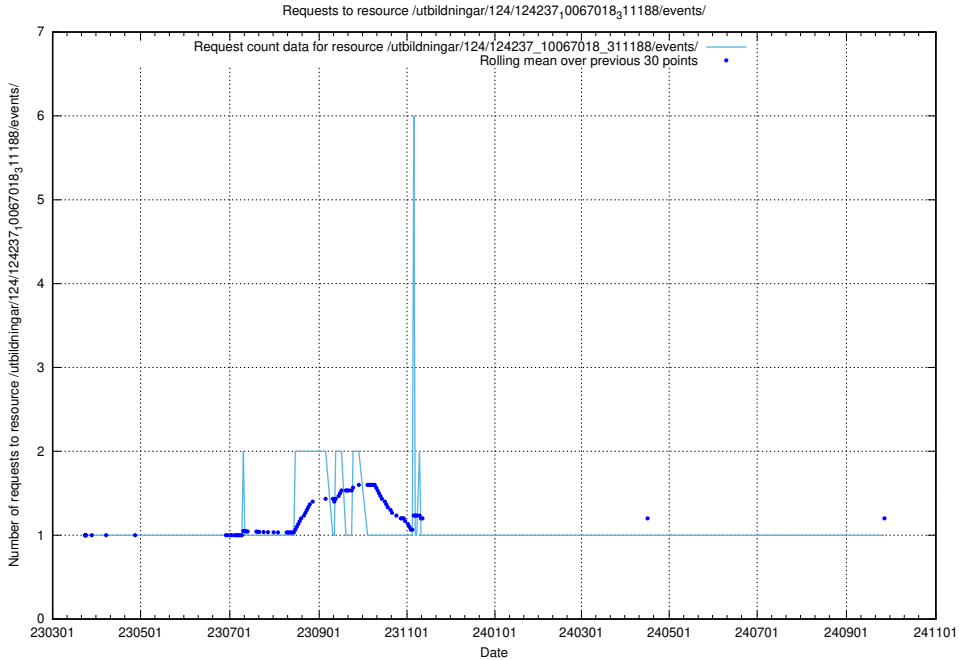

5.4901 Usage of /utbildningar/124/124237_10067018_311188/events/

Here, we count the number of requests to resource /utbildningar/124/124237_10067018_311188/events/