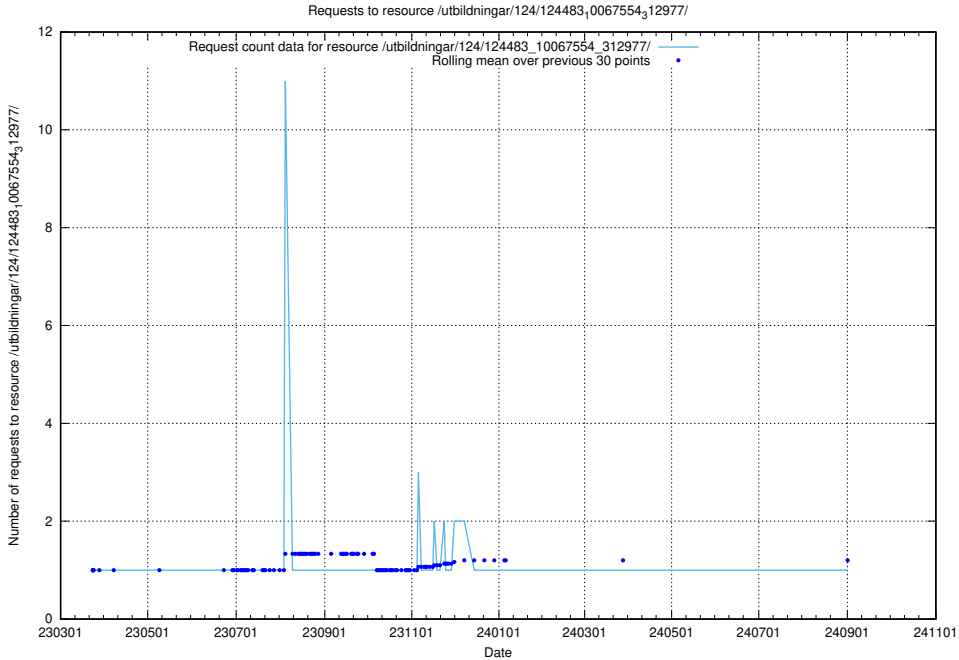

5.3711 Usage of /utbildningar/124/124483_10067554_312977/

Here, we count the number of requests to resource /utbildningar/124/124483_10067554_312977/.