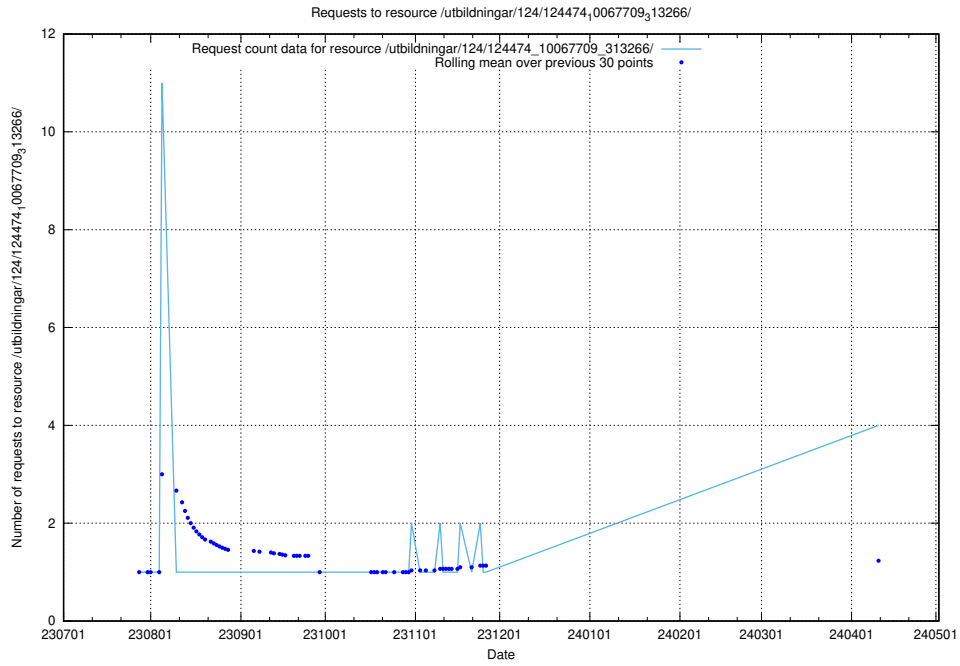

5.356 Usage of /utbildningar/124/124474_10067709_313266/

Here, we count the number of requests to resource /utbildningar/124/124474_10067709_313266/.