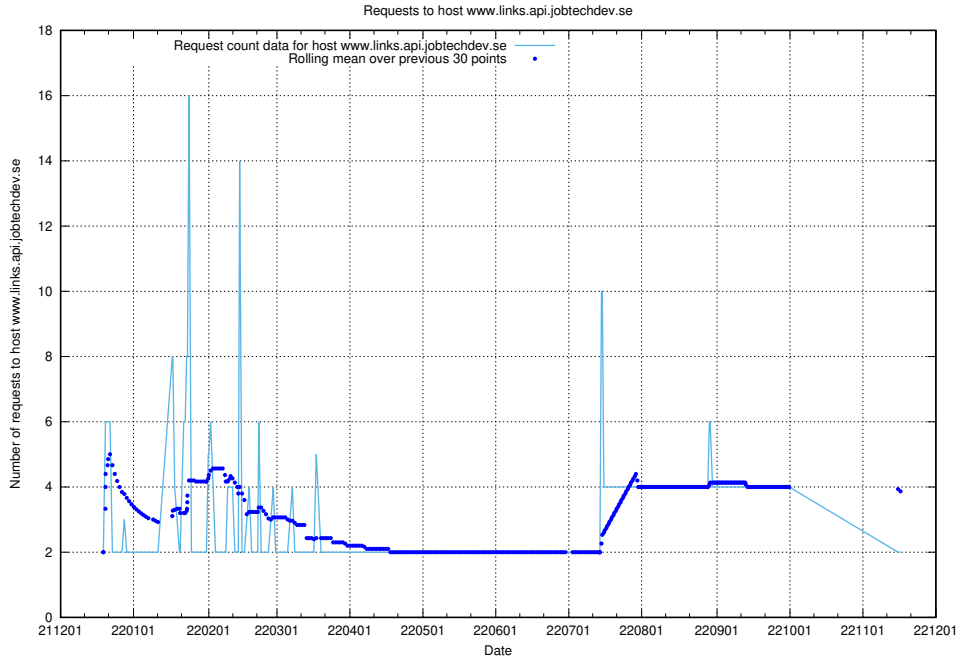

7.385 Usage of `www.links.api.jobtechdev.se`

Here, we count the number of requests to host `www.links.api.jobtechdev.se`.