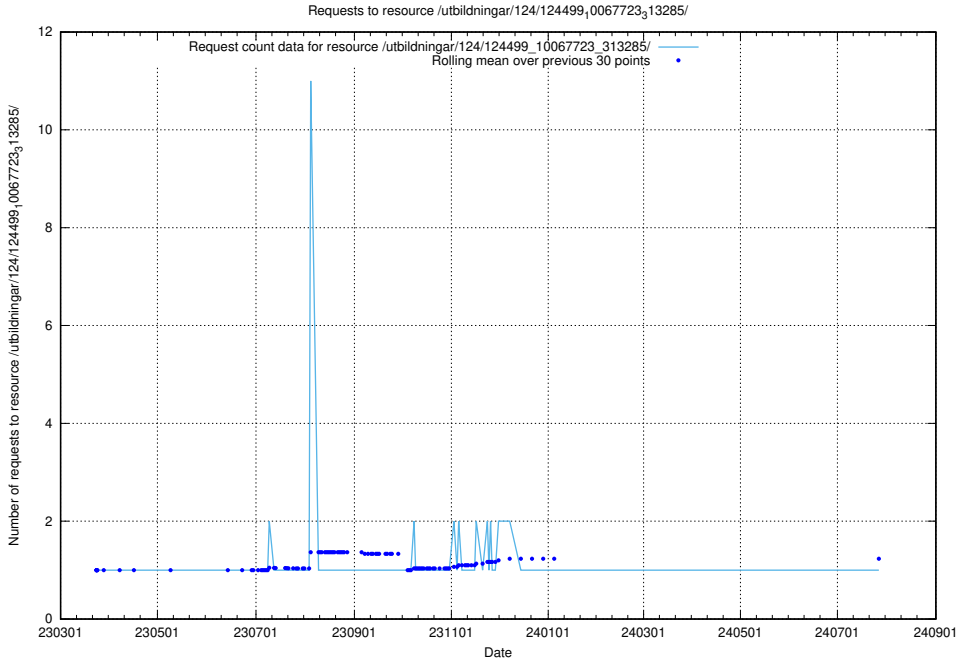

5.3429 Usage of /utbildningar/124/124499_10067723_313285/

Here, we count the number of requests to resource /utbildningar/124/124499_10067723_313285/.