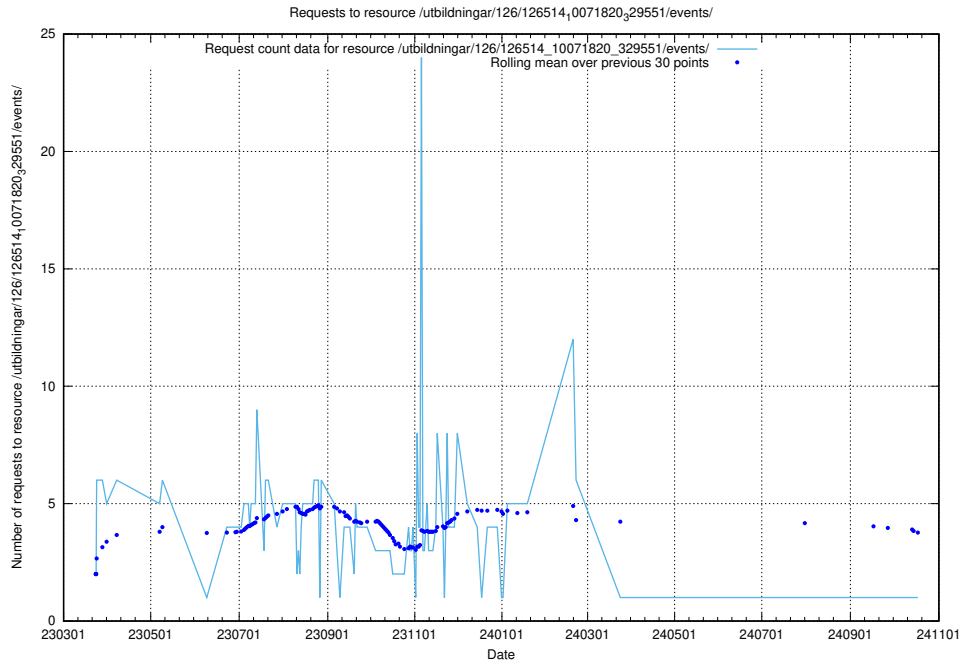

5.7176 Usage of /utbildningar/126/126514_10071820_329551/events/

Here, we count the number of requests to resource /utbildningar/126/126514_10071820_329551/events/