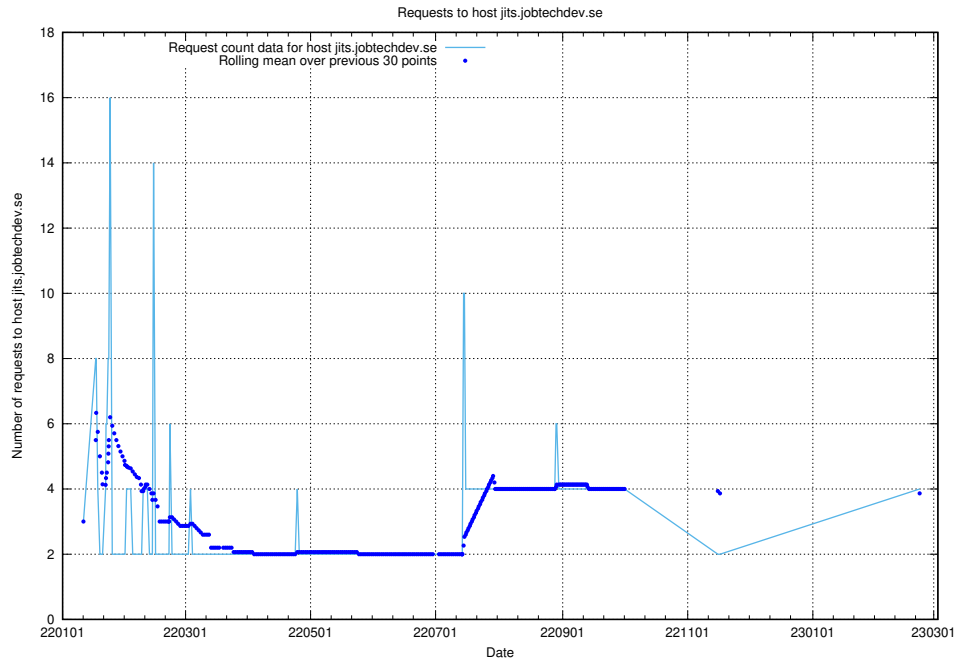

7.114 Usage of jits.jobtechdev.se

Here, we count the number of requests to host jits.jobtechdev.se.