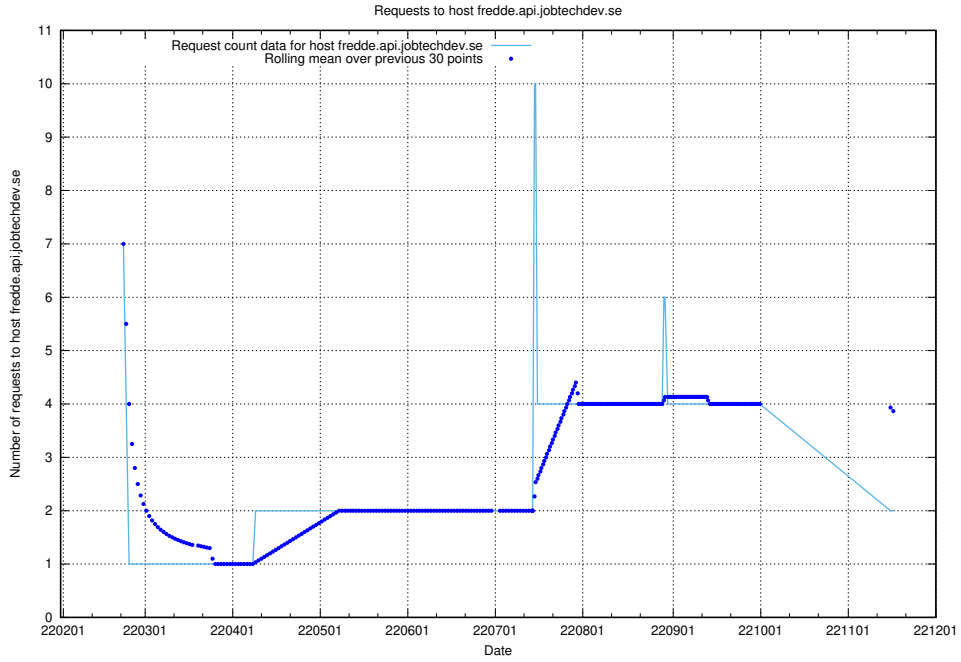

7.522 Usage of fredde.jobtechdev.se

Here, we count the number of requests to host fredde.jobtechdev.se.

7.523 Usage of fredde.api.jobtechdev.se

Here, we count the number of requests to host fredde.api.jobtechdev.se.