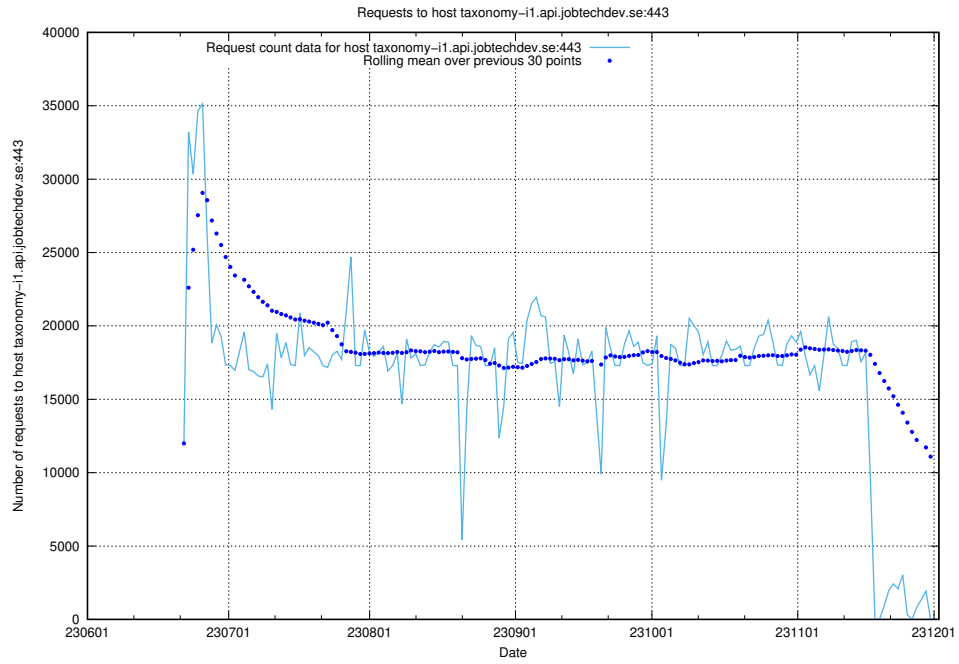

7.42 Usage of taxonomy-i1.api.jobtechdev.se:443

Here, we count the number of requests to host taxonomy-i1.api.jobtechdev.se:443.