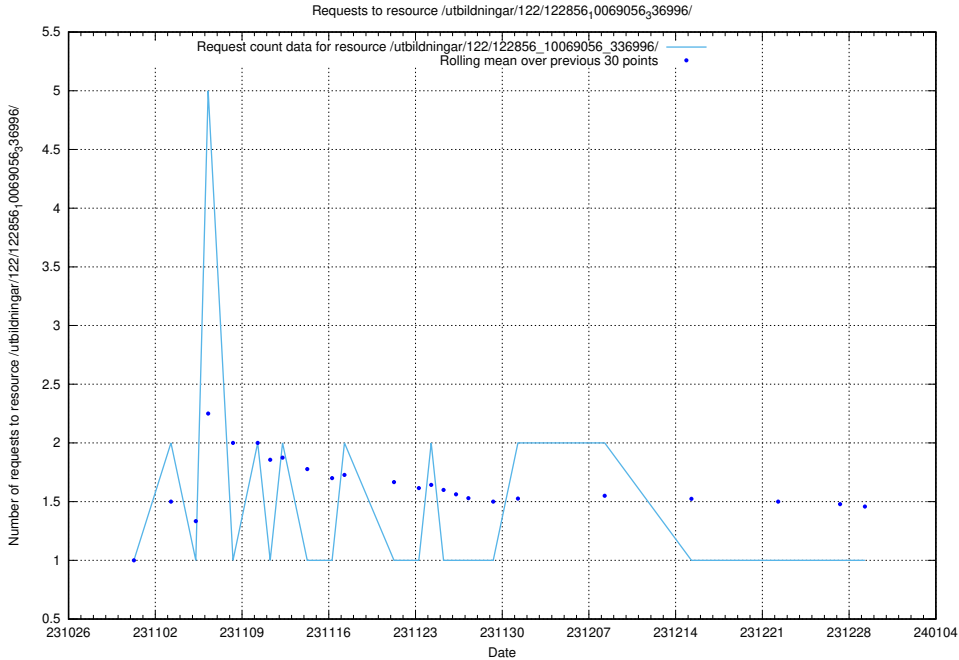

5.5062 Usage of /utbildningar/122/122856_10069056_336996/

Here, we count the number of requests to resource /utbildningar/122/122856_10069056_336996/.