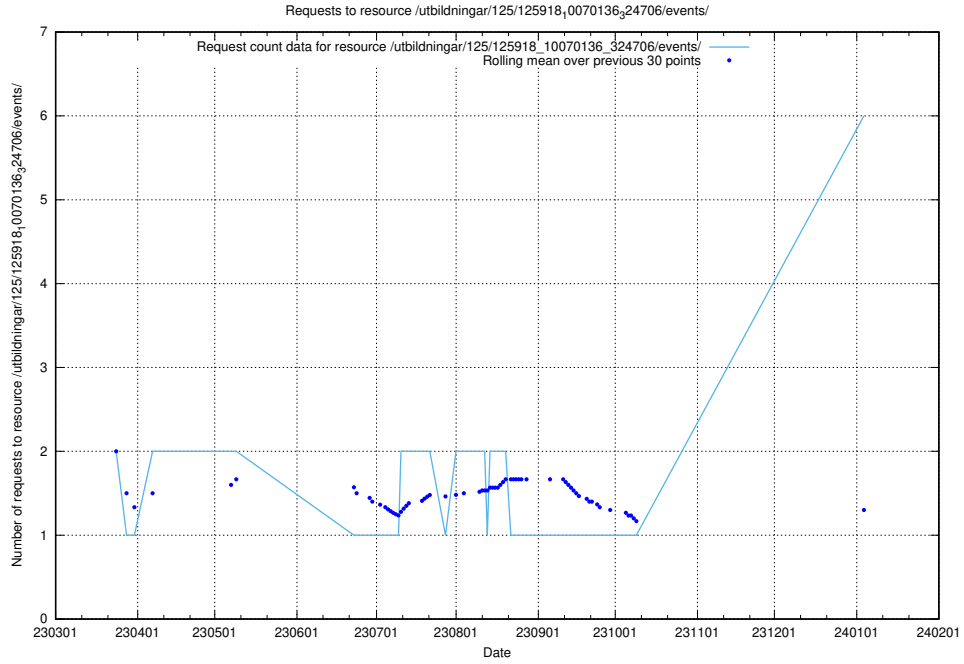

5.178 Usage of /utbildningar/437/

Here, we count the number of requests to resource /utbildningar/437/.

5.179 Usage of /utbildningar/125/125918_10070136_324706/events/

Here, we count the number of requests to resource /utbildningar/125/125918_10070136_324706/events/