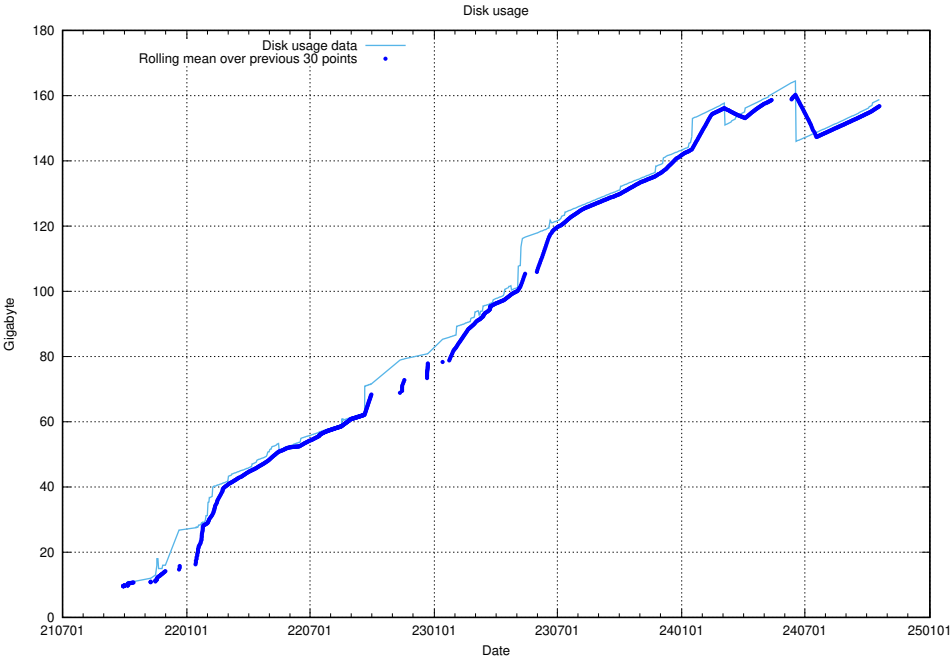

5.2 Disk space usage

A table showing the disk space usage on the data server.