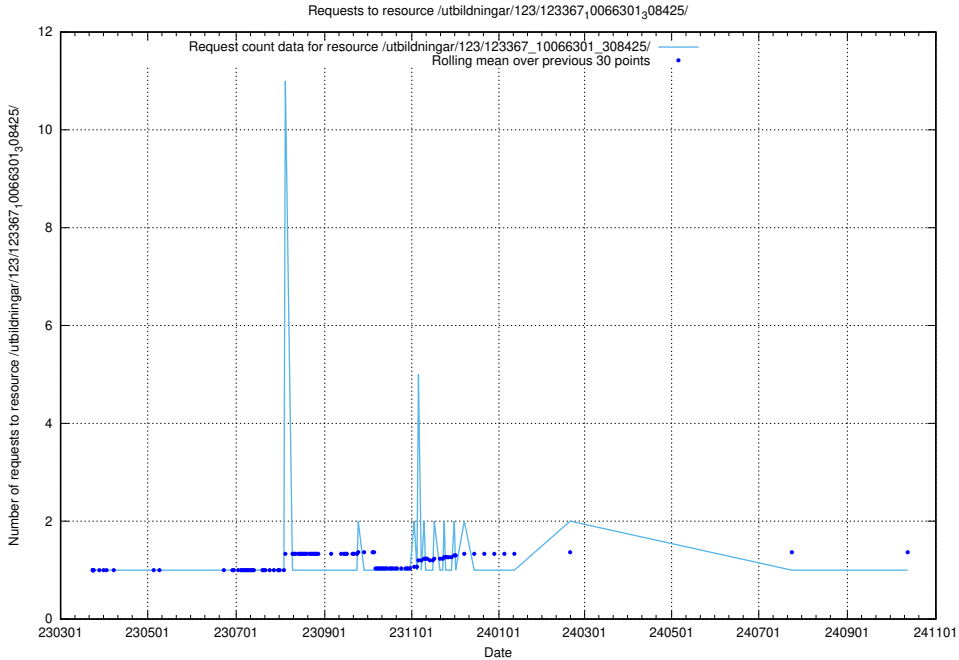

Here, we count the number of requests to resource /utbildningar/125/125598_10070276_321390/events/

5.5441 Usage of /utbildningar/123/123367_10066301_308425/

Here, we count the number of requests to resource /utbildningar/123/123367_10066301_308425/.