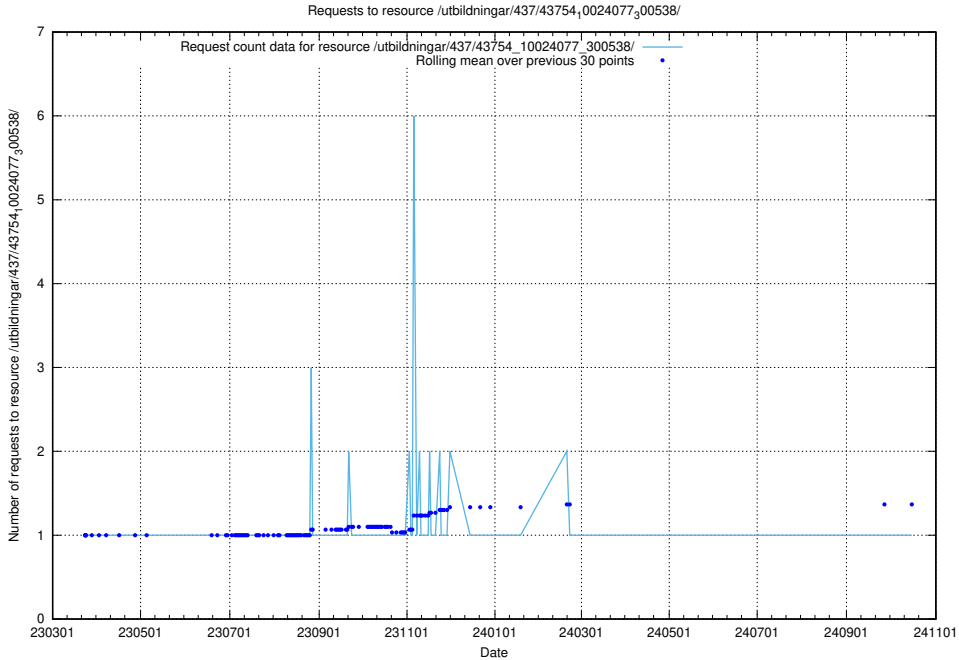

5.7288 Usage of /utbildningar/437/43754_10024077_300538/

Here, we count the number of requests to resource /utbildningar/437/43754_10024077_300538/.