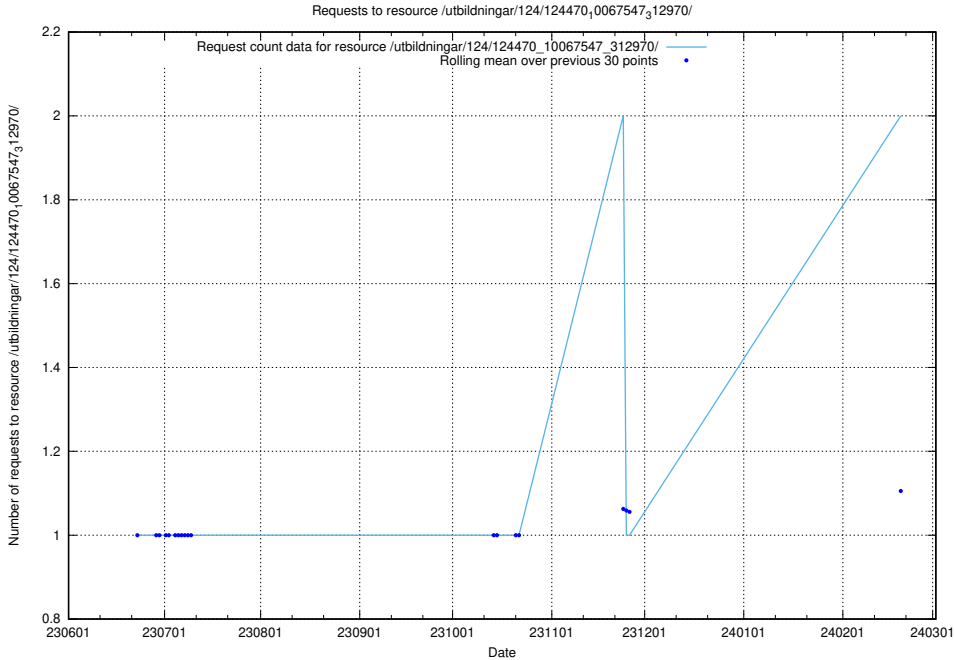

5.969 Usage of /utbildningar/124/124470_10067547_312970/

Here, we count the number of requests to resource /utbildningar/124/124470_10067547_312970/.