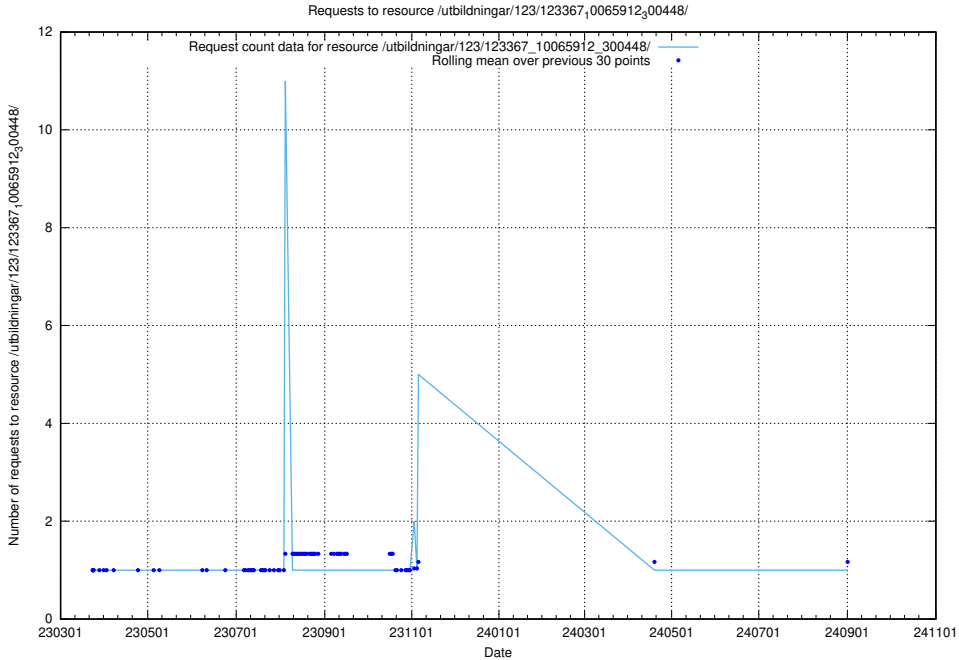

Here, we count the number of requests to resource /utbildningar/123/123367_10065912_300448/.

5.5588 Usage of /utbildningar/125/125915_10070460_321835/events/

Here, we count the number of requests to resource /utbildningar/125/125915_10070460_321835/events/