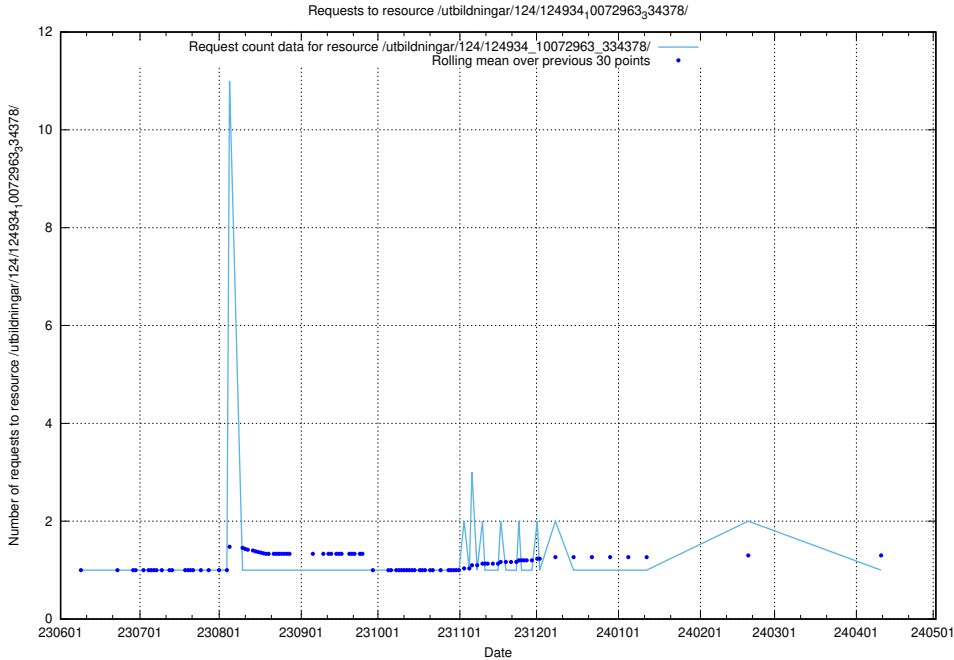

5.6757 Usage of /utbildningar/124/124934_10072963_334378/

Here, we count the number of requests to resource /utbildningar/124/124934_10072963_334378/.