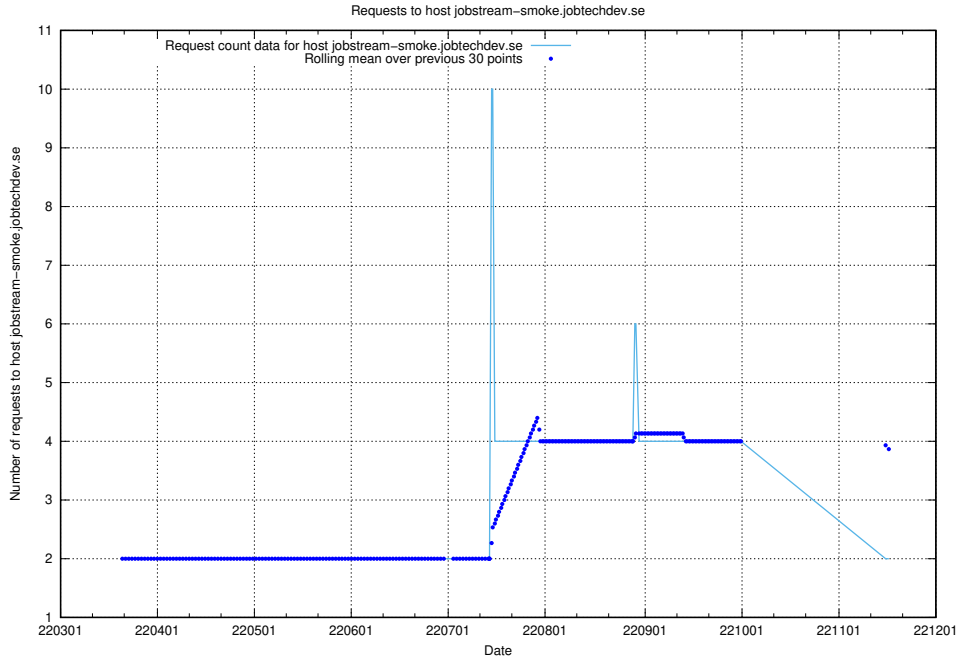

7.498 Usage of `jobstream-smoke.jobtechdev.se`

Here, we count the number of requests to host `jobstream-smoke.jobtechdev.se`.

7.499 Usage of jobad-enrichments-internal-standby-api.jobtechdev.se

Here, we count the number of requests to host jobad-enrichments-internal-standby-api.jobtechdev.se.