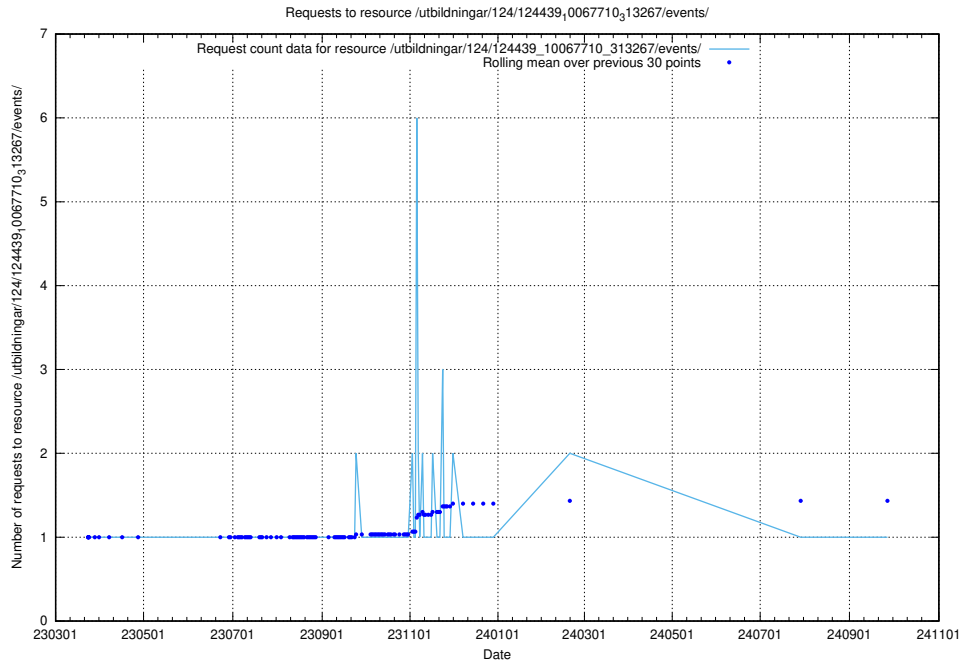

5.4530 Usage of /utbildningar/124/124439_10067710_313267/events/

Here, we count the number of requests to resource /utbildningar/124/124439_10067710_313267/events/