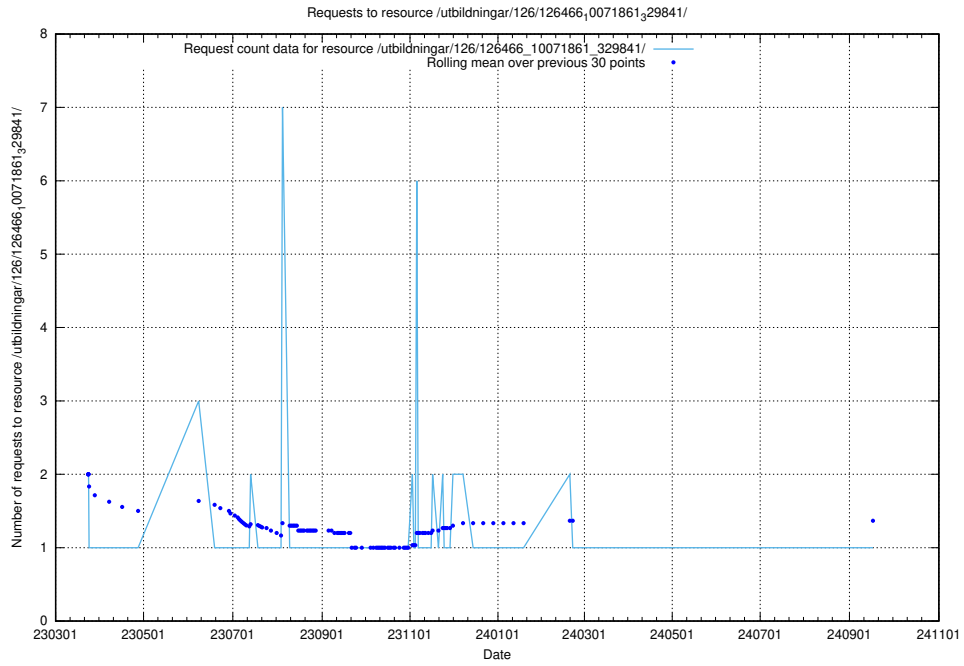

5.7178 Usage of /utbildningar/126/126466_10071861_329841/

Here, we count the number of requests to resource /utbildningar/126/126466_10071861_329841/.