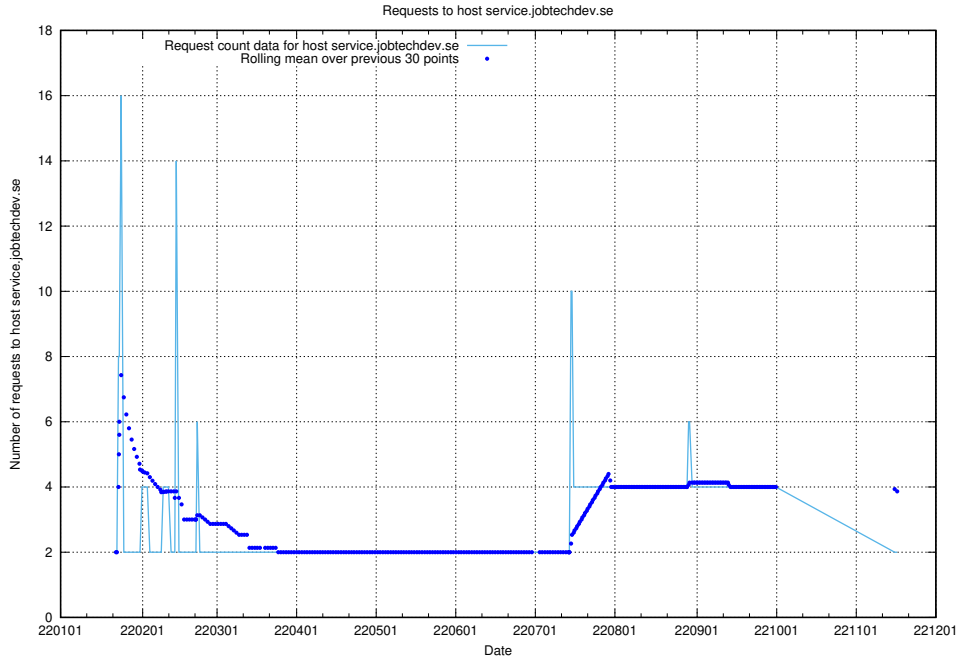

7.596 Usage of service.jobtechdev.se

Here, we count the number of requests to host service.jobtechdev.se.