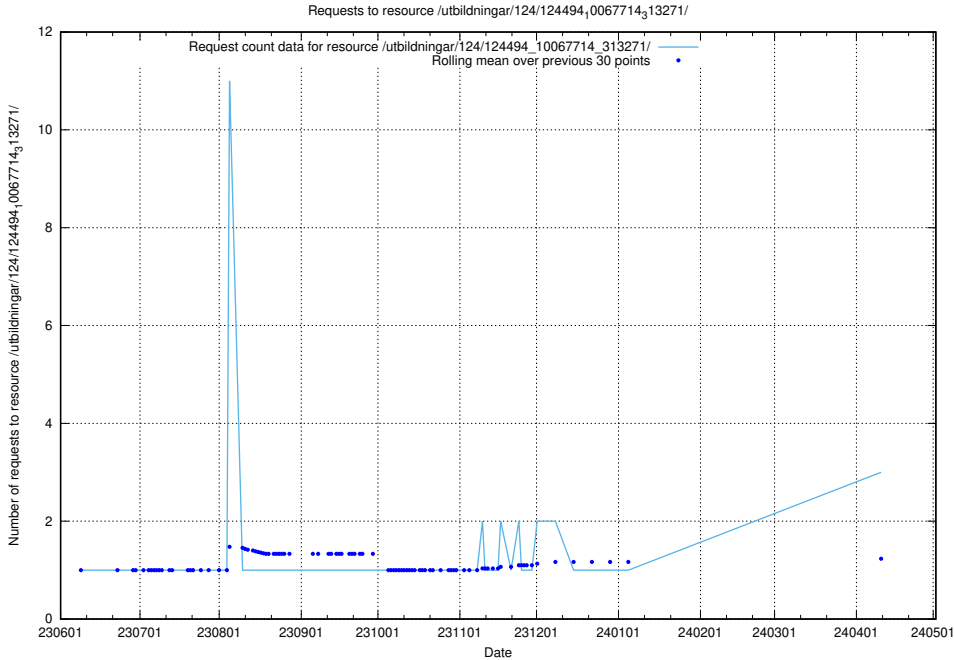

5.527 Usage of /utbildningar/124/124494_10067714_313271/

Here, we count the number of requests to resource /utbildningar/124/124494_10067714_313271/.