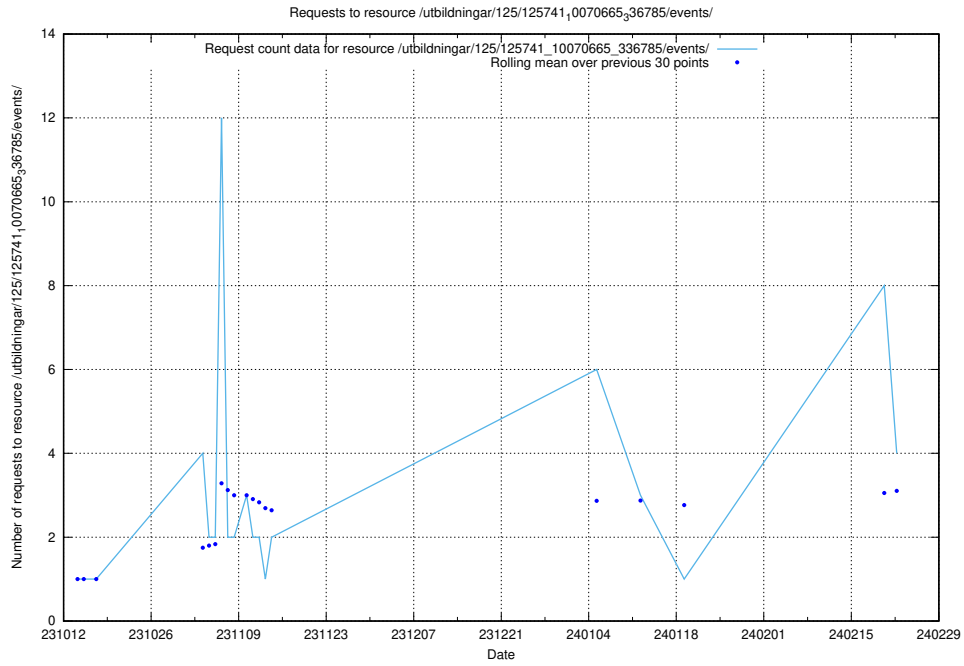

5.342 Usage of /utbildningar/125/125741_10070665_336785/events/

Here, we count the number of requests to resource /utbildningar/125/125741_10070665_336785/events/