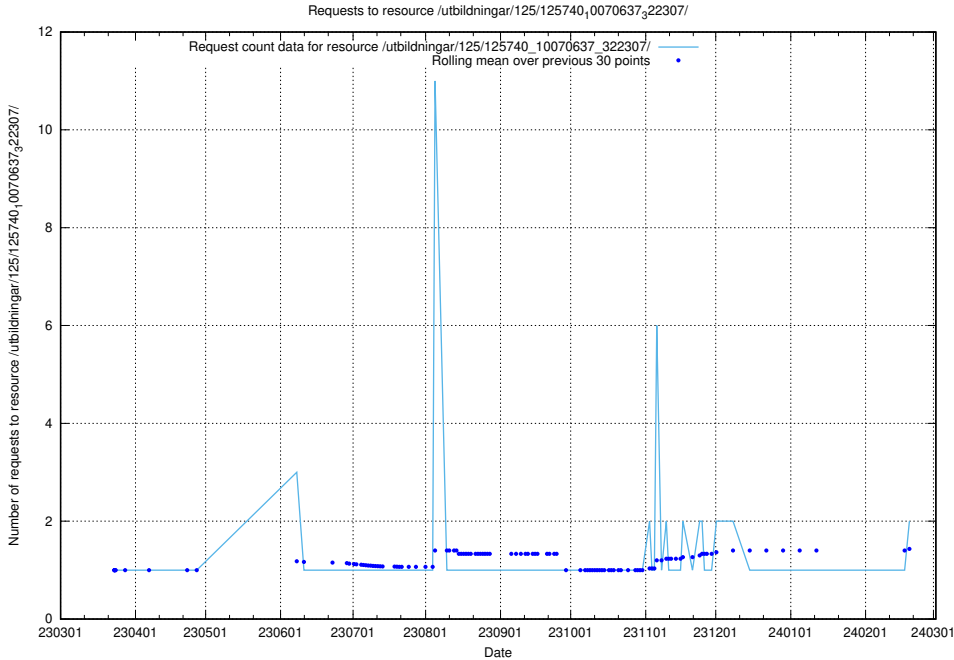

5.563 Usage of /utbildningar/125/125740_10070637_322307/

Here, we count the number of requests to resource /utbildningar/125/125740_10070637_322307/.