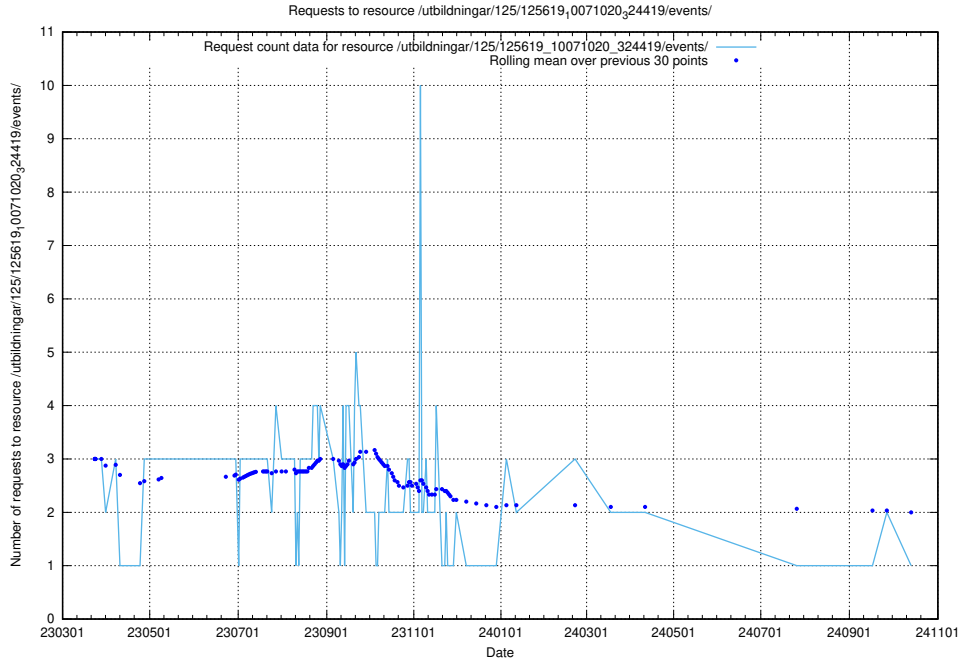

5.7164 Usage of /utbildningar/125/125619_10071020_324419/events/

Here, we count the number of requests to resource /utbildningar/125/125619_10071020_324419/events/