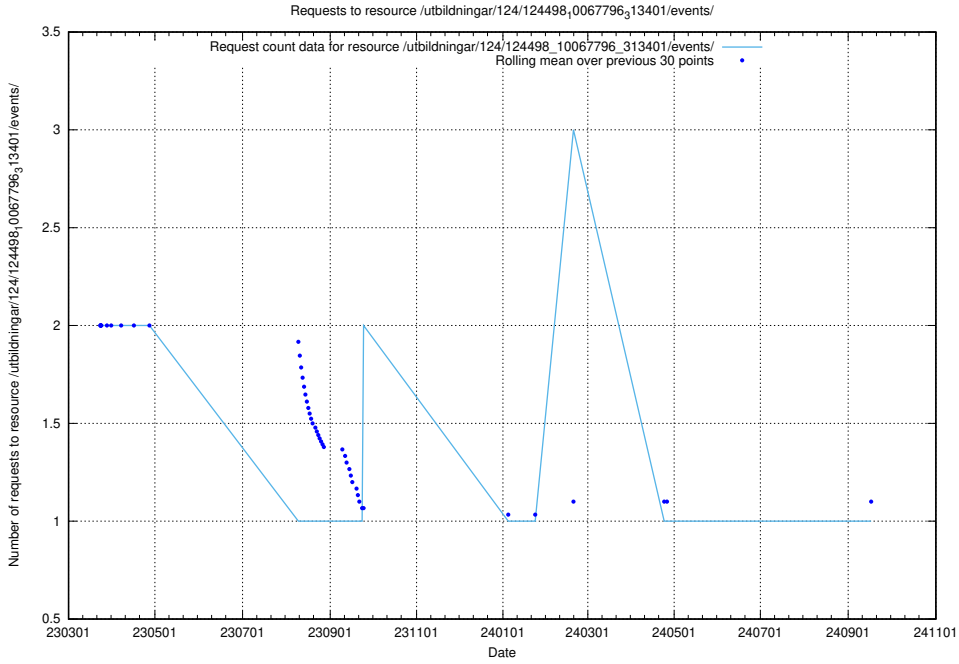

5.7209 Usage of /utbildningar/124/124498_10067796_313401/events/

Here, we count the number of requests to resource /utbildningar/124/124498_10067796_313401/events/