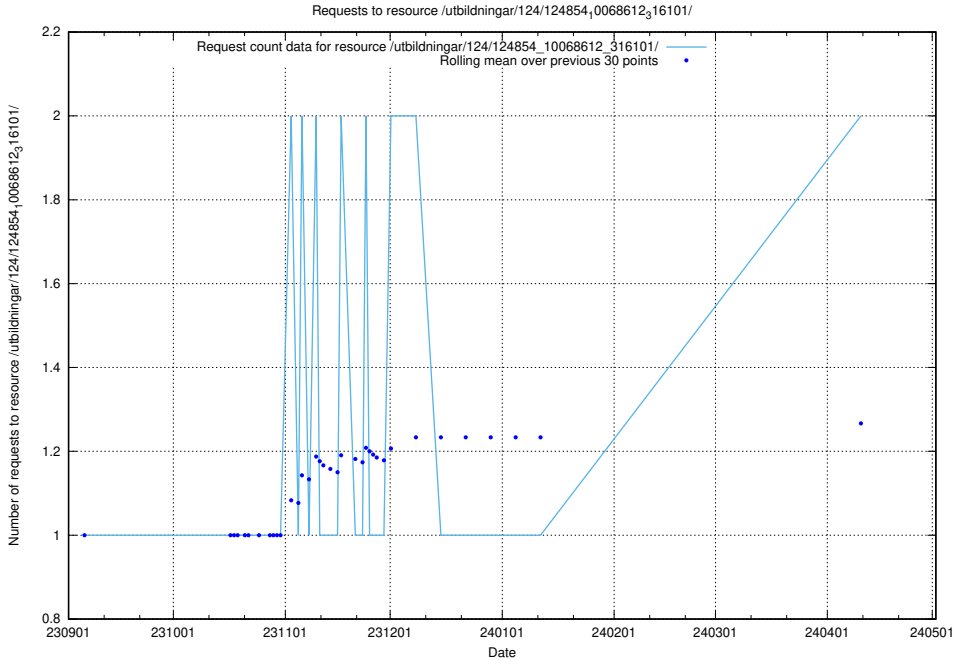

5.860 Usage of /utbildningar/124/124854_10068612_316101/

Here, we count the number of requests to resource /utbildningar/124/124854_10068612_316101/.