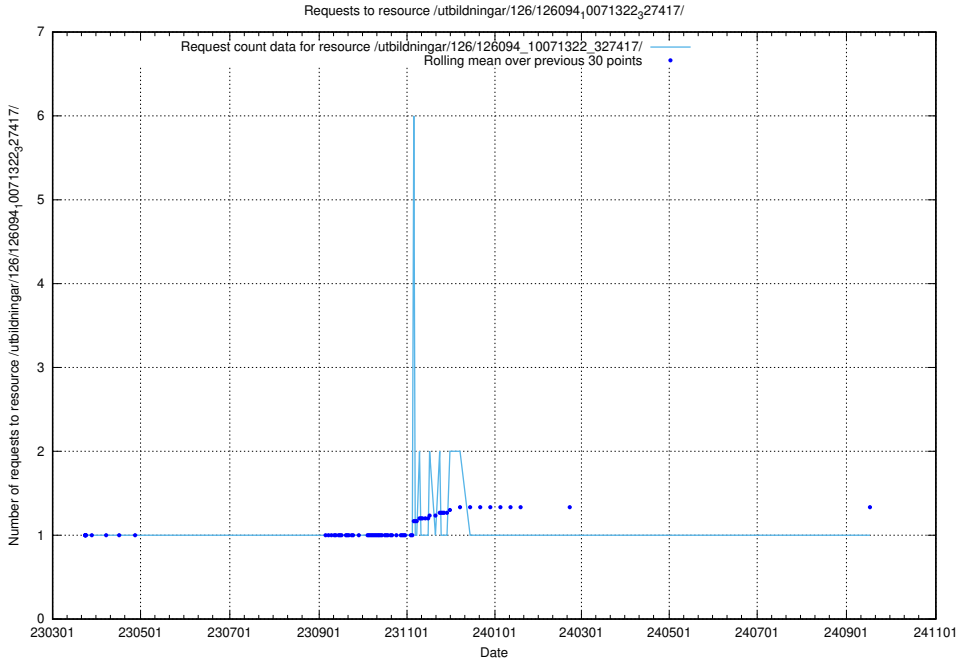

5.7345 Usage of /utbildningar/126/126094_10071322_327417/

Here, we count the number of requests to resource /utbildningar/126/126094_10071322_327417/.