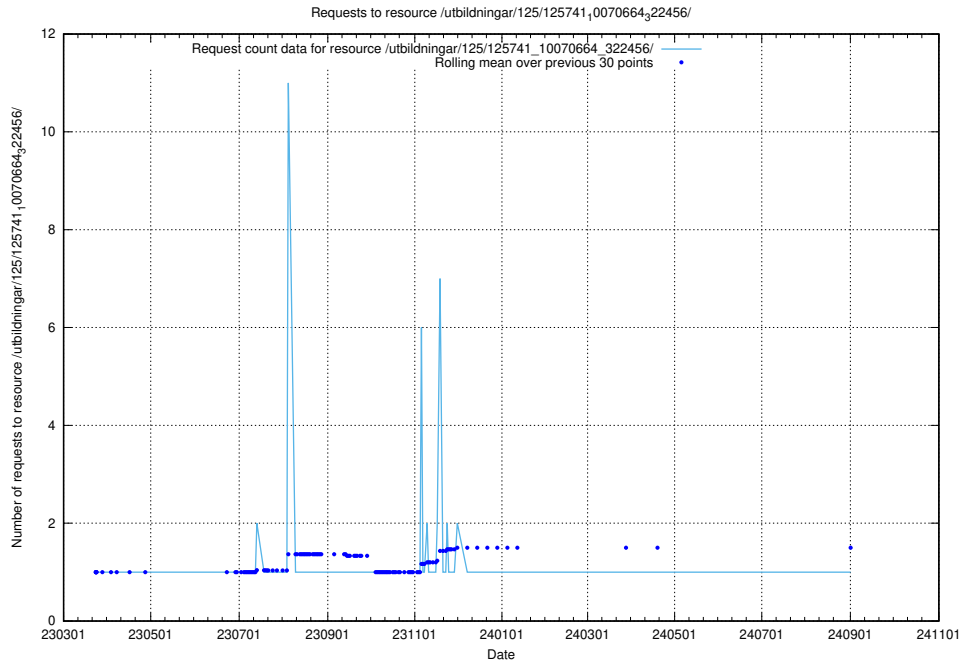

5.7407 Usage of /utbildningar/125/125741_10070664_322456/

Here, we count the number of requests to resource /utbildningar/125/125741_10070664_322456/.