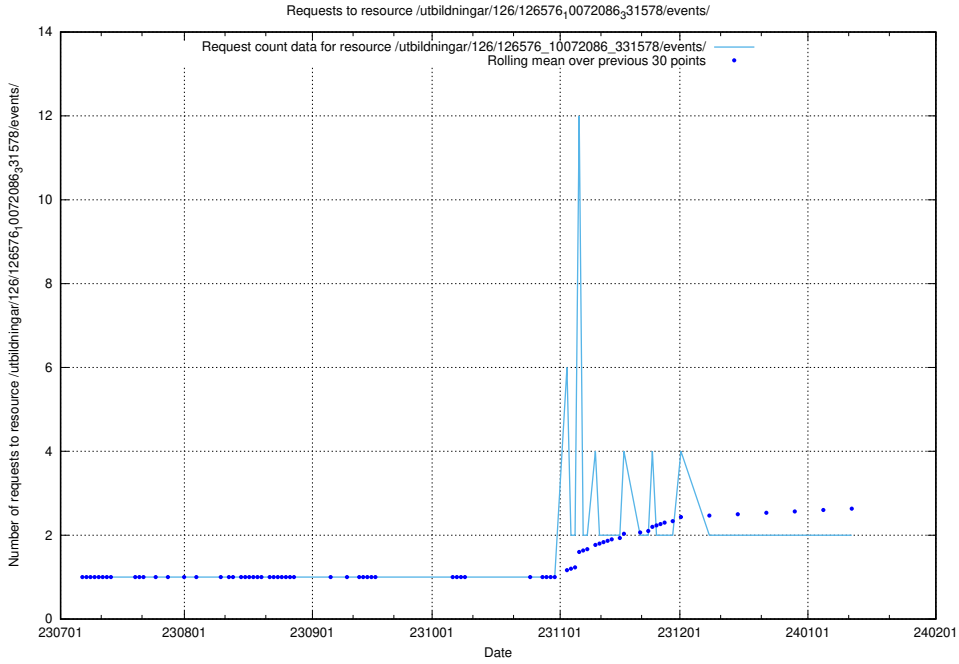

5.913 Usage of /utbildningar/126/126576_10072086_331578/events/

Here, we count the number of requests to resource /utbildningar/126/126576_10072086_331578/events/