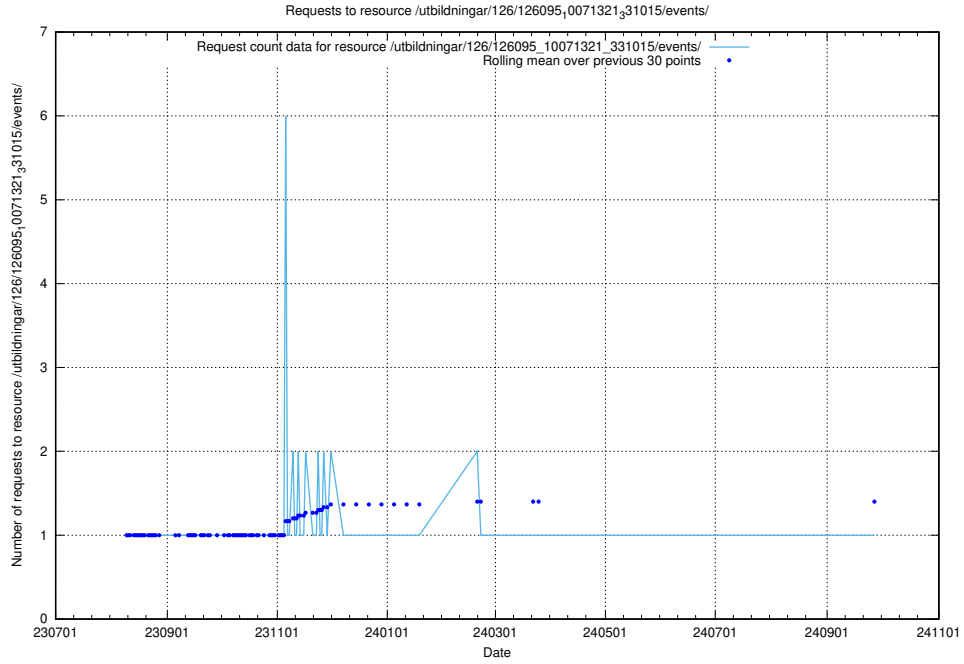

5.5714 Usage of /utbildningar/126/126095_10071321_331015/events/

Here, we count the number of requests to resource /utbildningar/126/126095_10071321_331015/events/