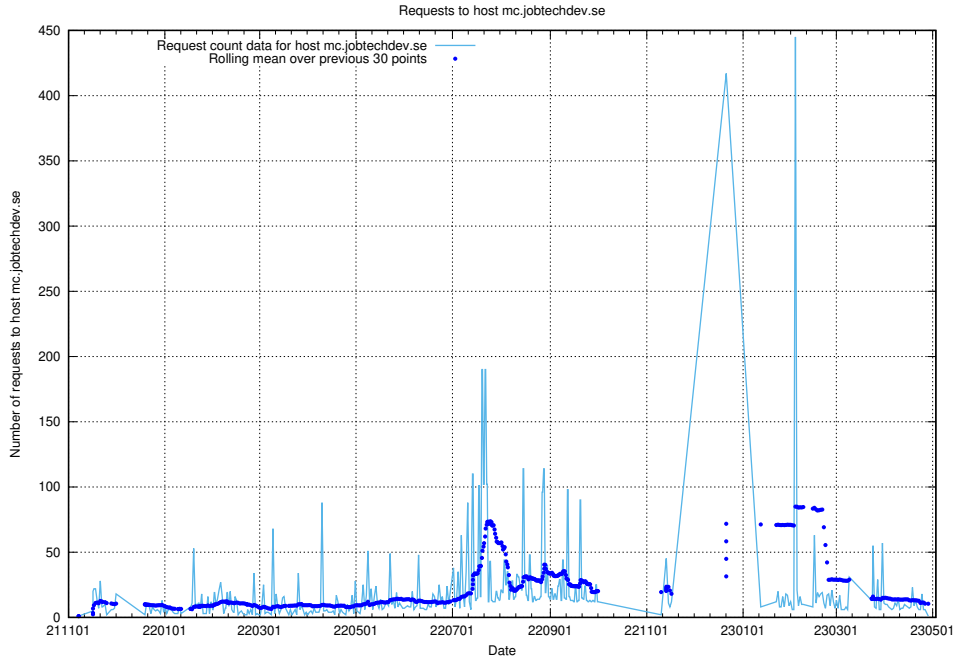

7.628 Usage of q.jobtechdev.se

Here, we count the number of requests to host q.jobtechdev.se.

7.629 Usage of mc.jobtechdev.se

Here, we count the number of requests to host mc.jobtechdev.se.

7.630 Usage of list.jobtechdev.se