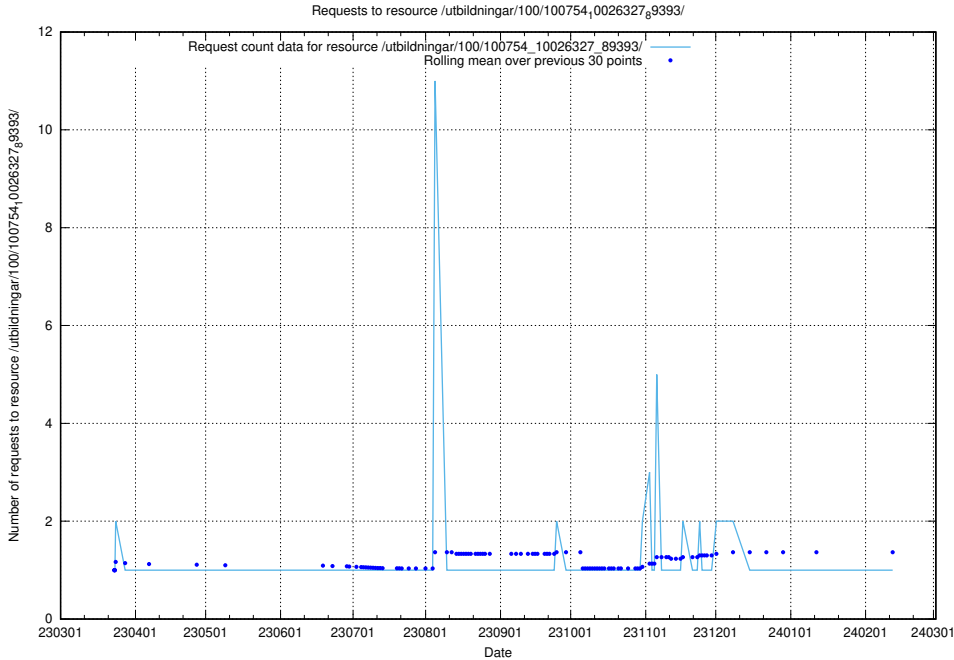

5.6451 Usage of /utbildningar/100/100754_10026327_89393/

Here, we count the number of requests to resource /utbildningar/100/100754_10026327_89393/.