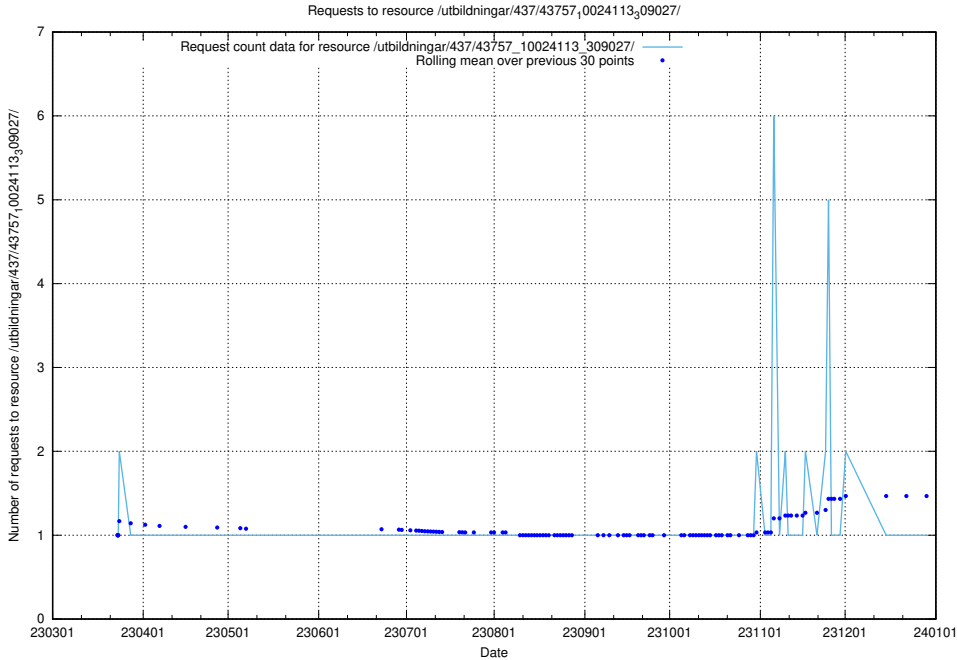

5.7285 Usage of /utbildningar/437/43757_10024113_309027/

Here, we count the number of requests to resource /utbildningar/437/43757_10024113_309027/.