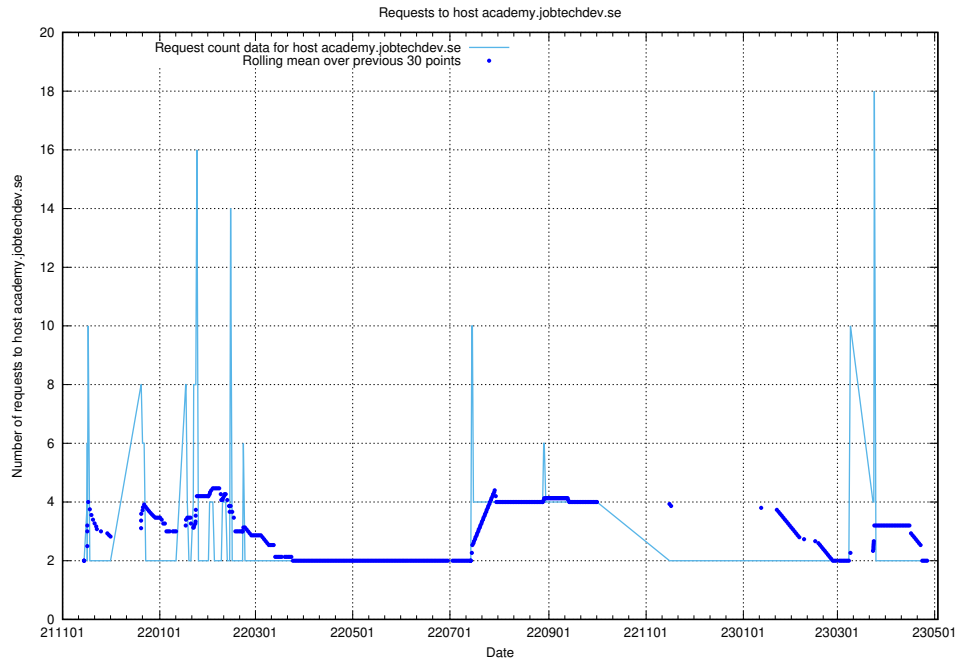

7.311 Usage of academy.jobtechdev.se

Here, we count the number of requests to host academy.jobtechdev.se.