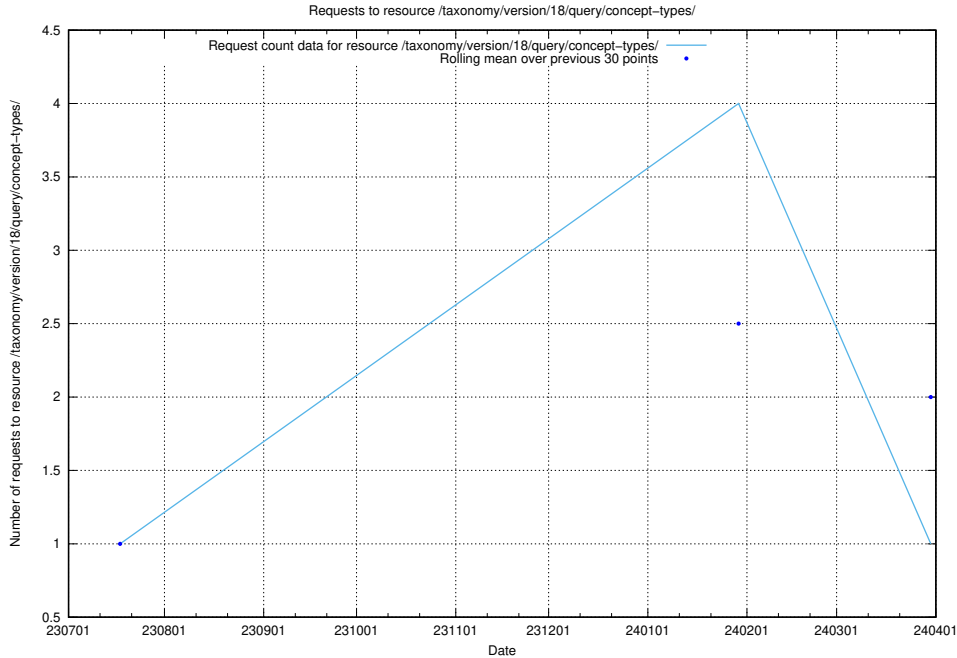

Here, we count the number of requests to resource /taxonomy/version/18/query/keyword-concepts-with-relations/.

5.5933 Usage of /taxonomy/version/18/query/concept-types/

Here, we count the number of requests to resource /taxonomy/version/18/query/concept-types/.