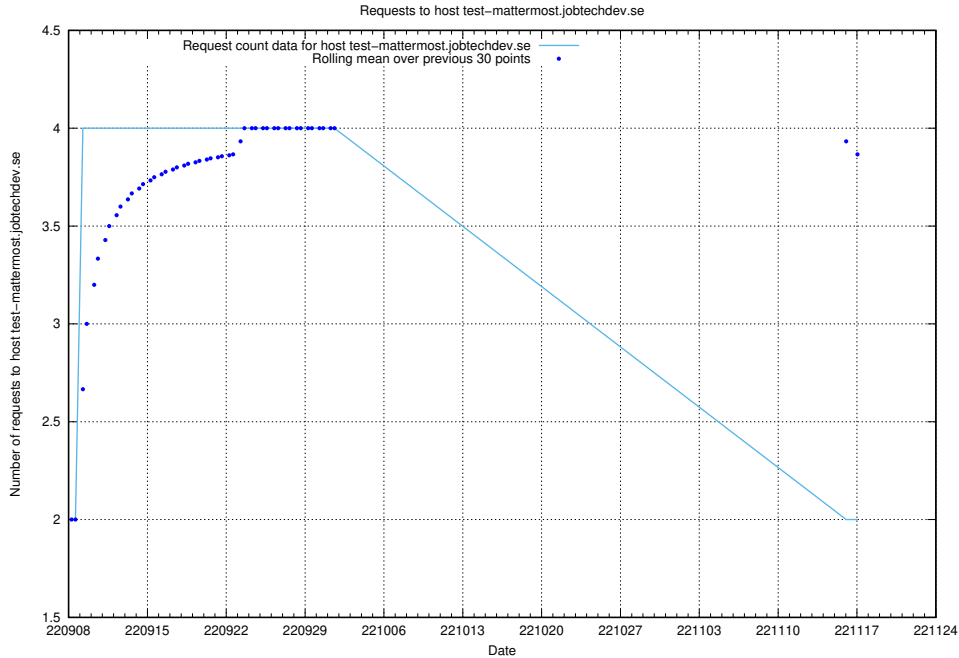

7.333 Usage of test-mattermost.jobtechdev.se

Here, we count the number of requests to host test-mattermost.jobtechdev.se.