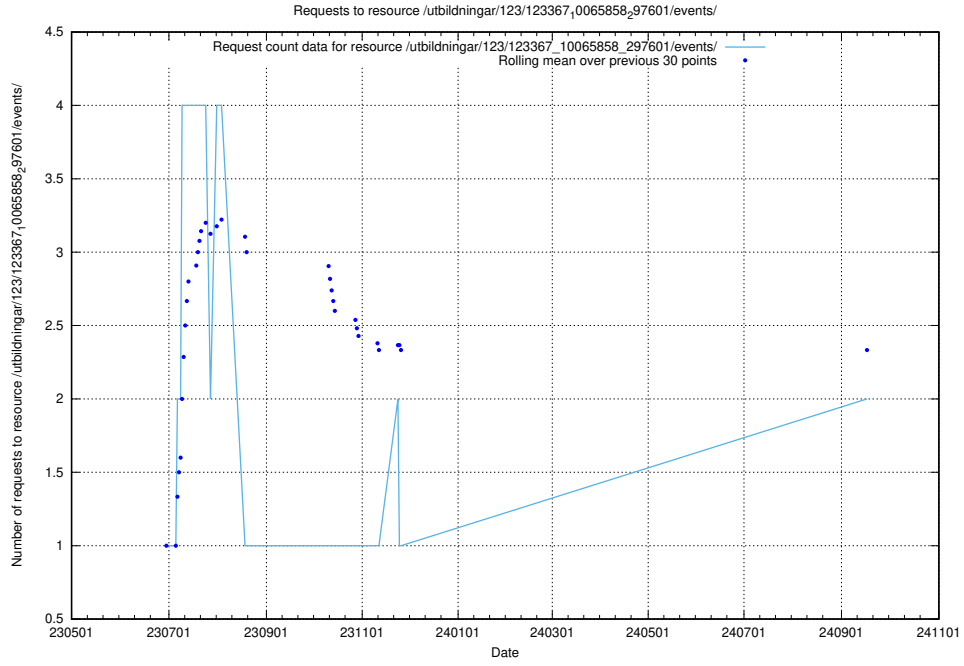

5.921 Usage of /utbildningar/123/123367_10065858_297601/events/

Here, we count the number of requests to resource /utbildningar/123/123367_10065858_297601/events/