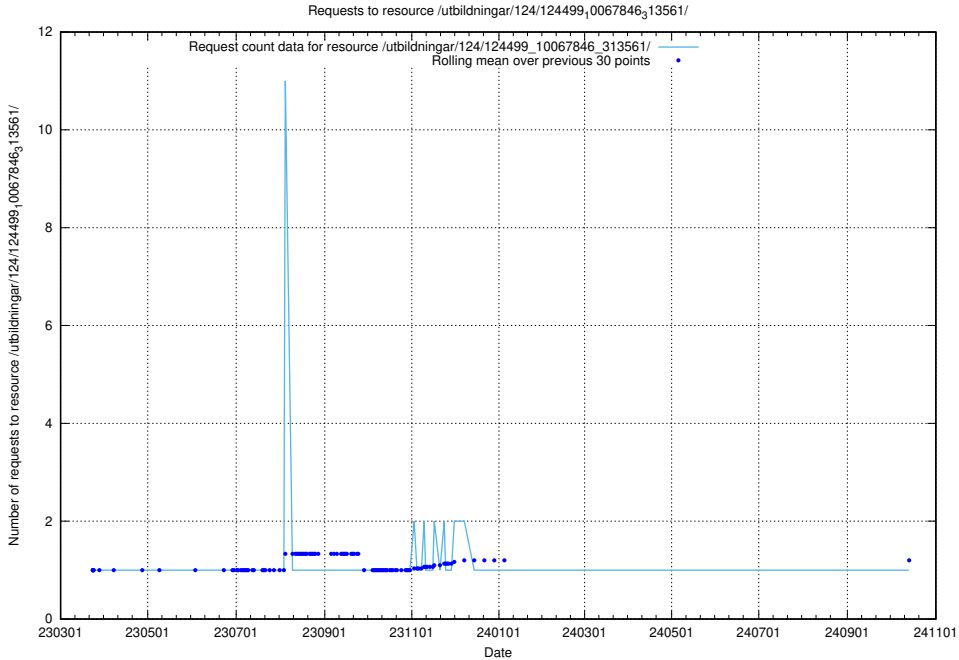

5.3312 Usage of /utbildningar/124/124499_10067846_313561/

Here, we count the number of requests to resource /utbildningar/124/124499_10067846_313561/.