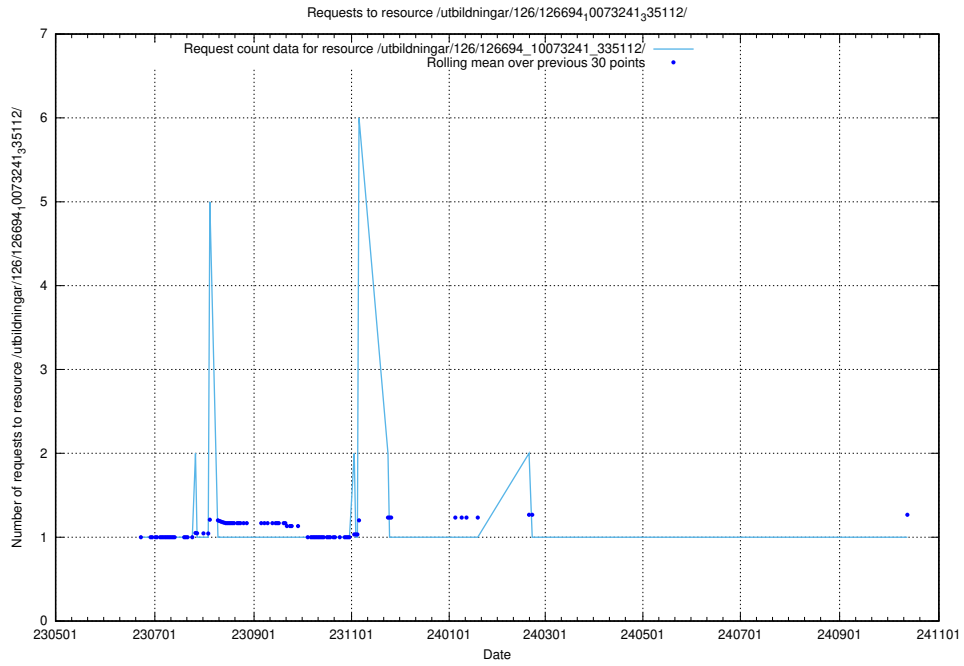

5.6502 Usage of /utbildningar/126/126694_10073241_335112/

Here, we count the number of requests to resource /utbildningar/126/126694_10073241_335112/.