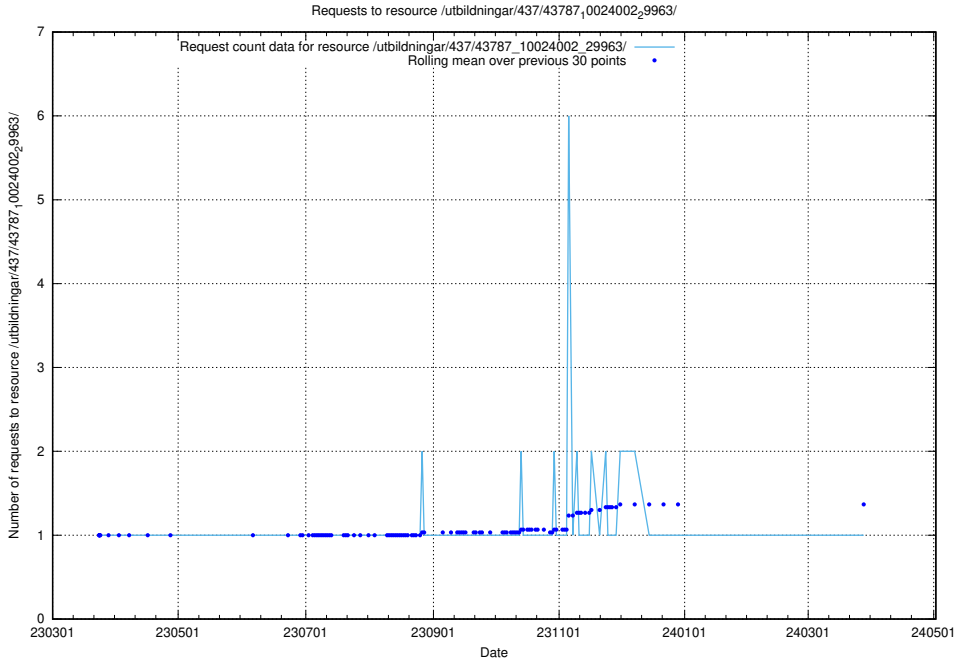

5.7275 Usage of /utbildningar/437/43787_10024002_29963/

Here, we count the number of requests to resource /utbildningar/437/43787_10024002_29963/.