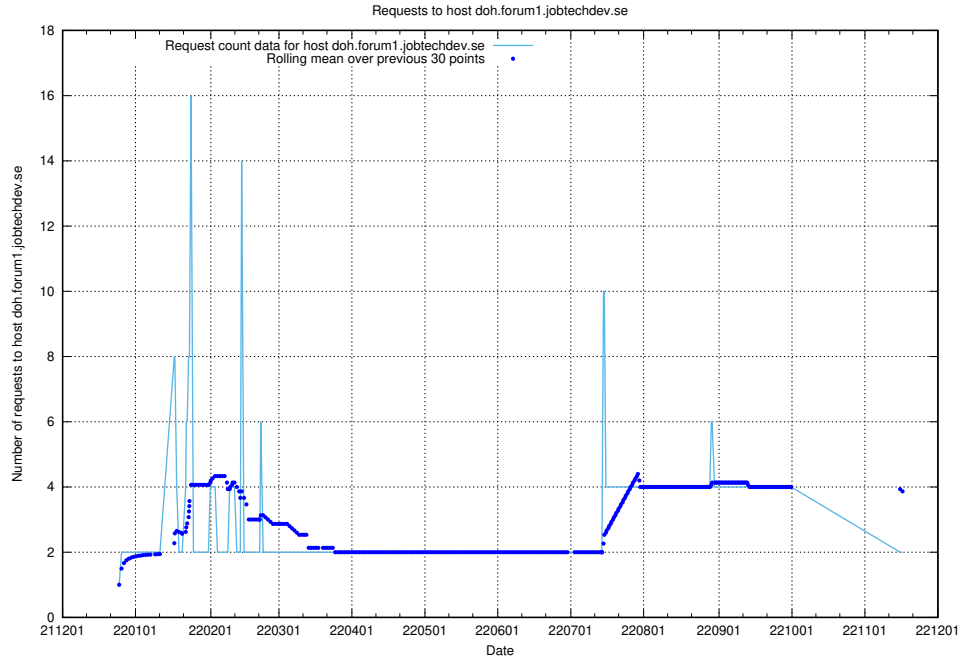

7.369 Usage of doh.forum1.jobtechdev.se

Here, we count the number of requests to host doh.forum1.jobtechdev.se.