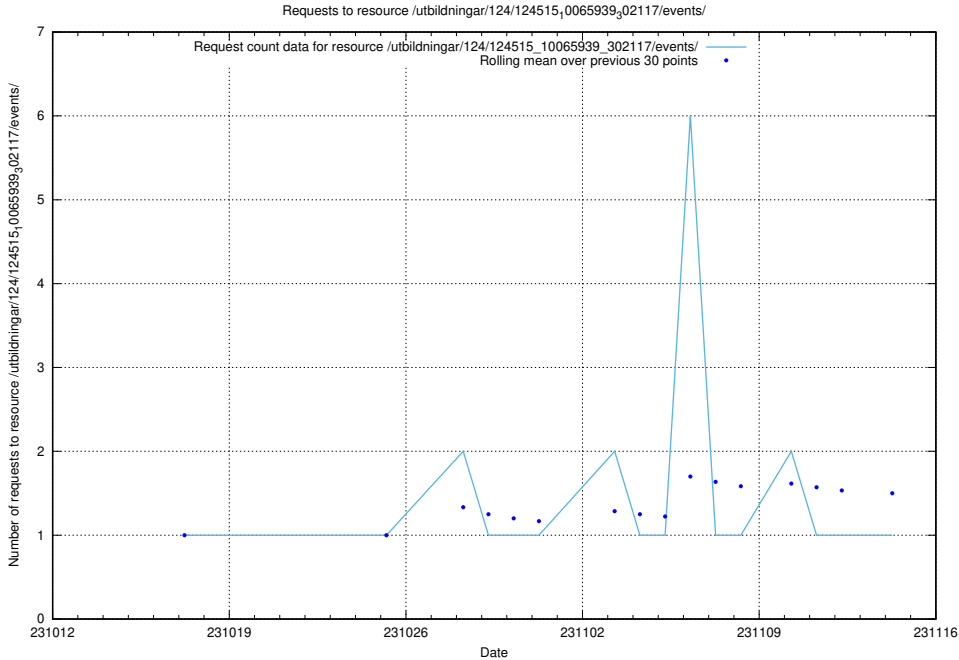

5.5199 Usage of /utbildningar/124/124515_10065939_302117/events/

Here, we count the number of requests to resource /utbildningar/124/124515_10065939_302117/events/