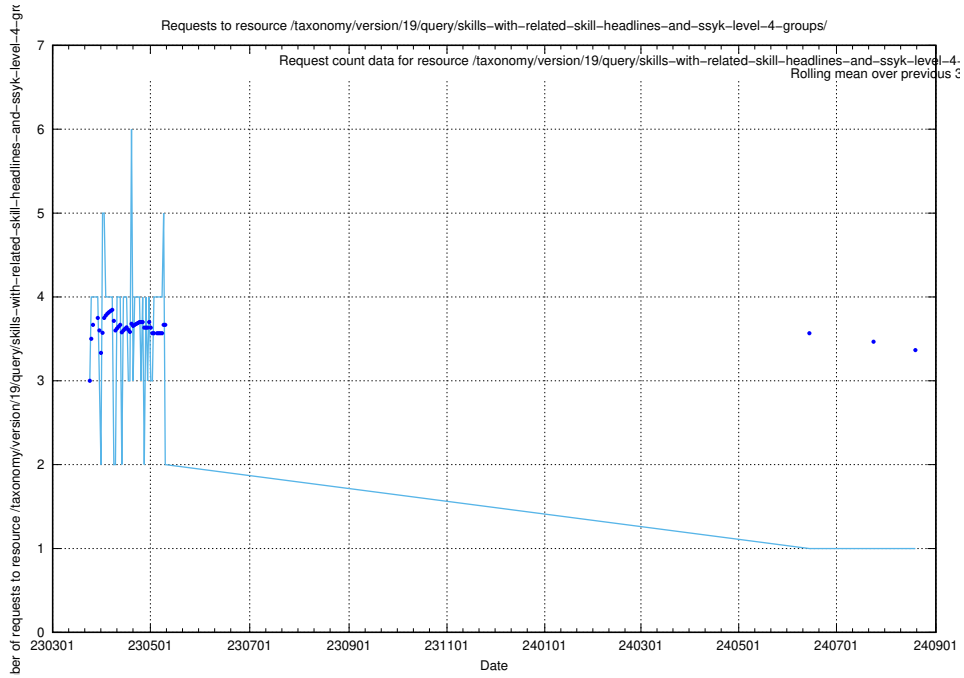

5.7032 Usage of /taxonomy/version/19/query/skills-with-related-skill-headlines-and-ssyk-level-4-groups/

Here, we count the number of requests to resource /taxonomy/version/19/query/skills-with-related-skill-headlines-and-ssyk-level-4-groups/.