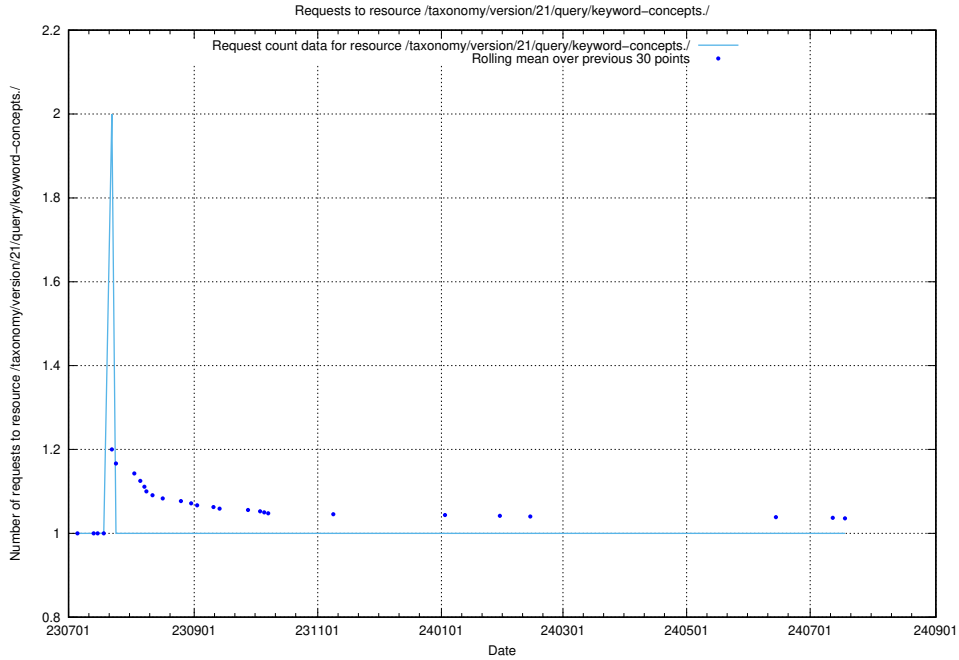

5.6218 Usage of /taxonomy/version/21/query/keyword-concepts./

Here, we count the number of requests to resource /taxonomy/version/21/query/keyword-concepts./.