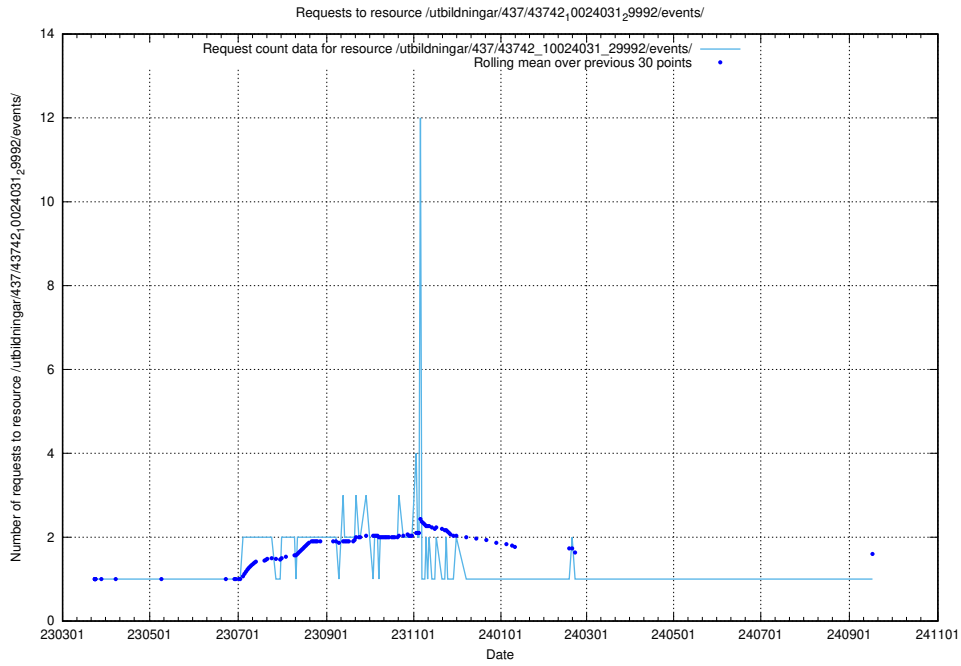

5.7300 Usage of /utbildningar/437/43742_10024031_29992/events/

Here, we count the number of requests to resource /utbildningar/437/43742_10024031_29992/events/.