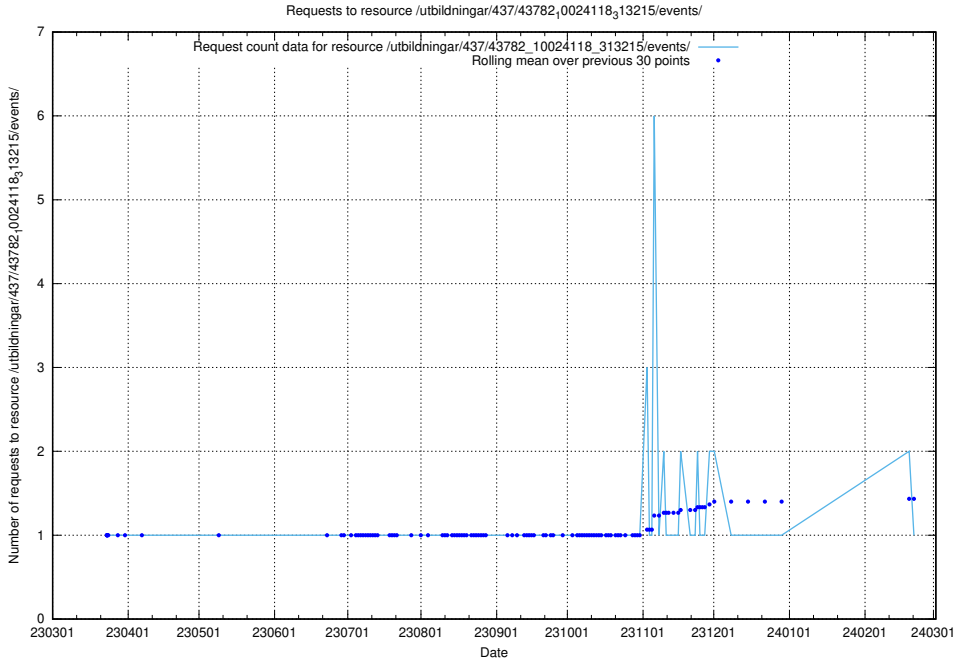

5.7278 Usage of /utbildningar/437/43782_10024118_313215/events/

Here, we count the number of requests to resource /utbildningar/437/43782_10024118_313215/events/.