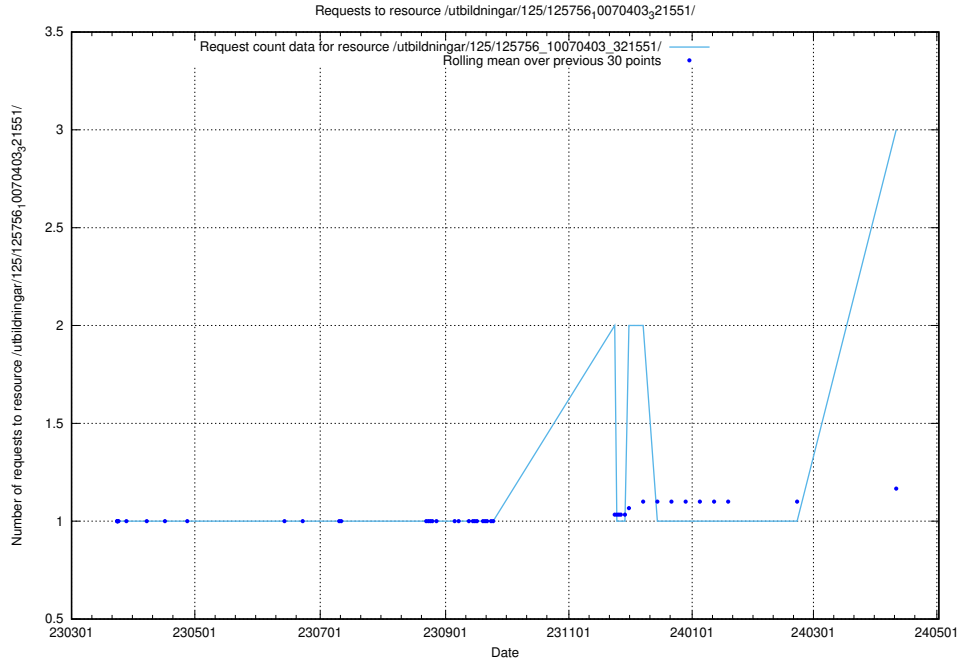

5.552 Usage of /utbildningar/125/125756_10070403_321551/

Here, we count the number of requests to resource /utbildningar/125/125756_10070403_321551/.