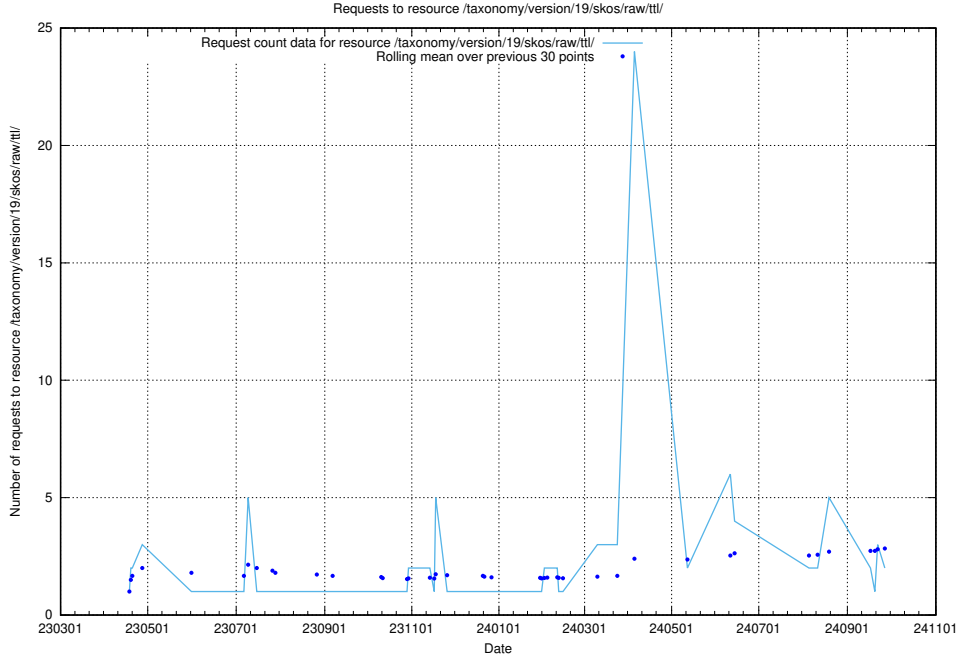

5.1006 Usage of /taxonomy/version/19/skos/raw/ttl/

Here, we count the number of requests to resource /taxonomy/version/19/skos/raw/ttl/.