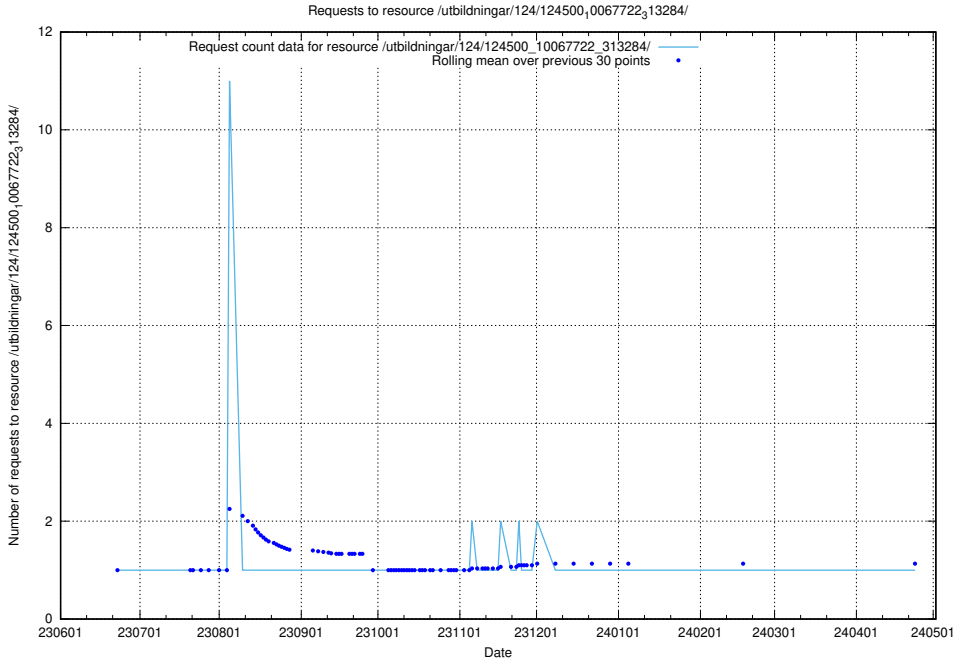

5.6643 Usage of /utbildningar/124/124500_10067722_313284/

Here, we count the number of requests to resource /utbildningar/124/124500_10067722_313284/.