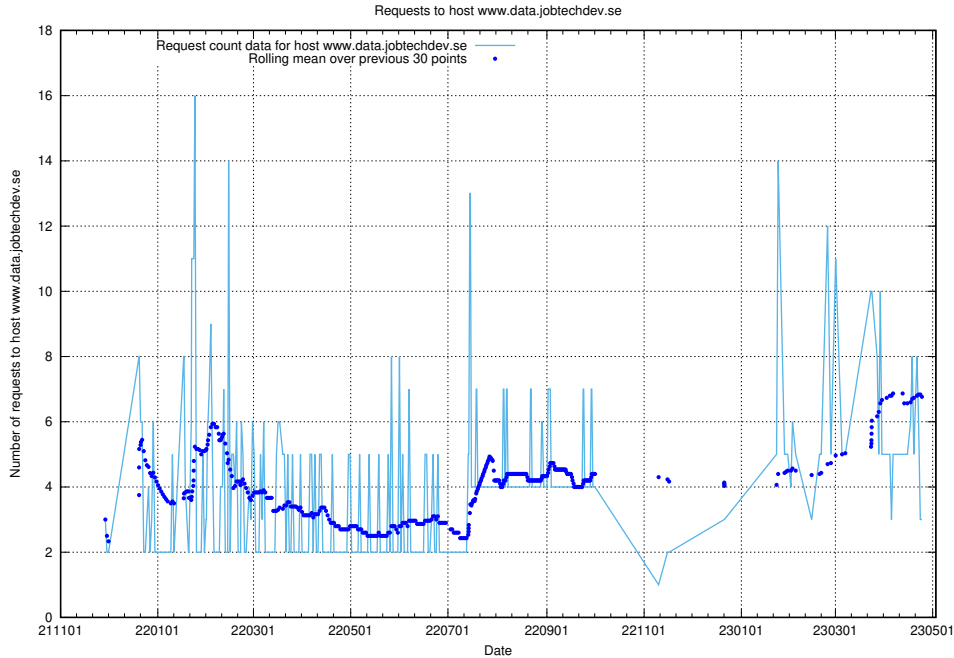

7.216 Usage of www.data.jobtechdev.se

Here, we count the number of requests to host www.data.jobtechdev.se.