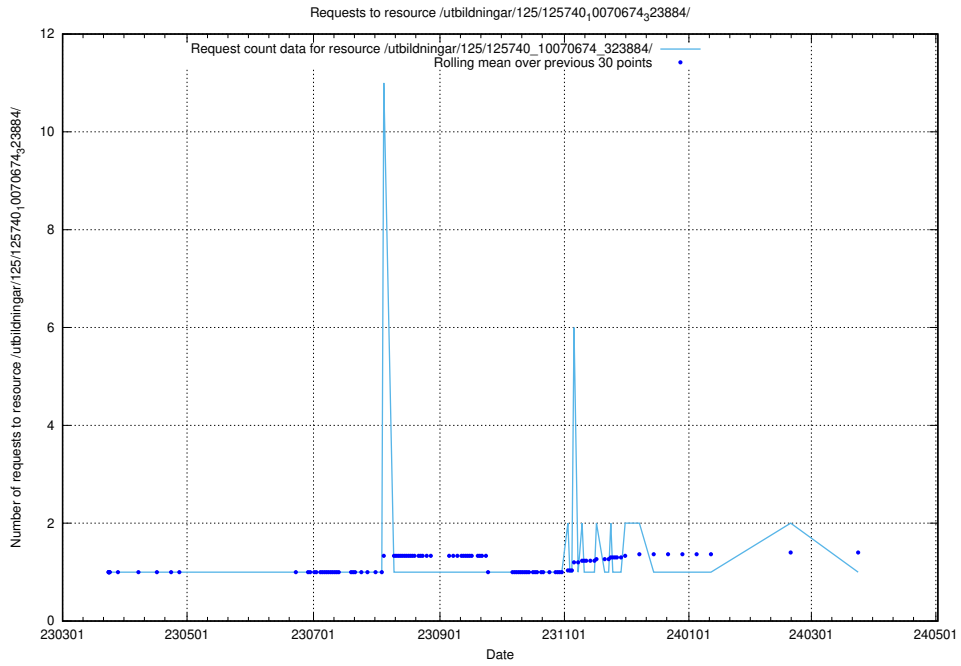

5.1074 Usage of /utbildningar/125/125740_10070674_323884/

Here, we count the number of requests to resource /utbildningar/125/125740_10070674_323884/.