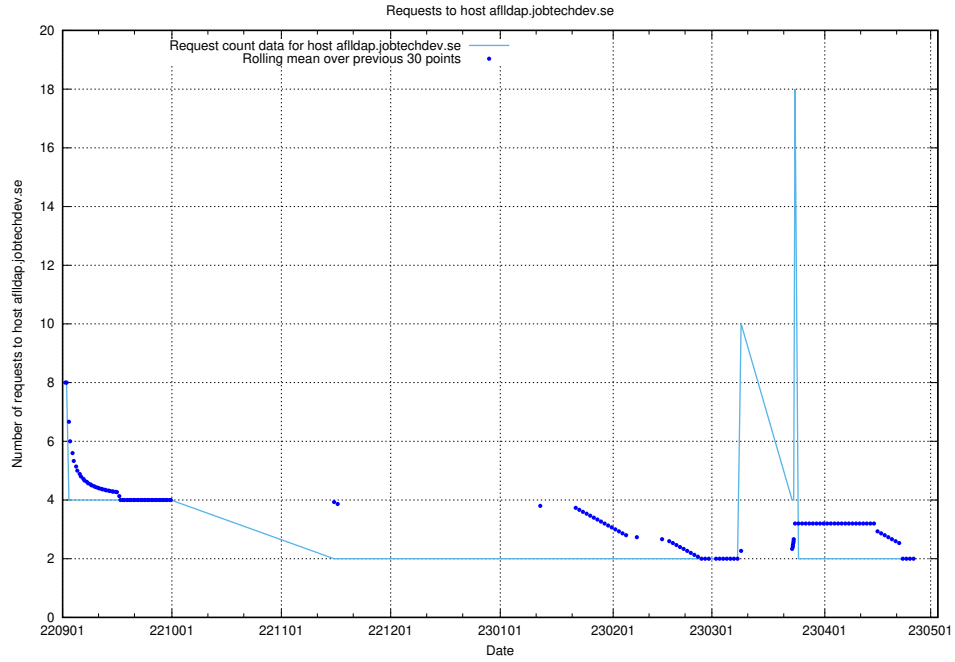

7.339 Usage of nystartsjobb.jobtechdev.se

Here, we count the number of requests to host nystartsjobb.jobtechdev.se.

7.340 Usage of `jobbometern-prod.jobtechdev.se`

Here, we count the number of requests to host `jobbometern-prod.jobtechdev.se`.