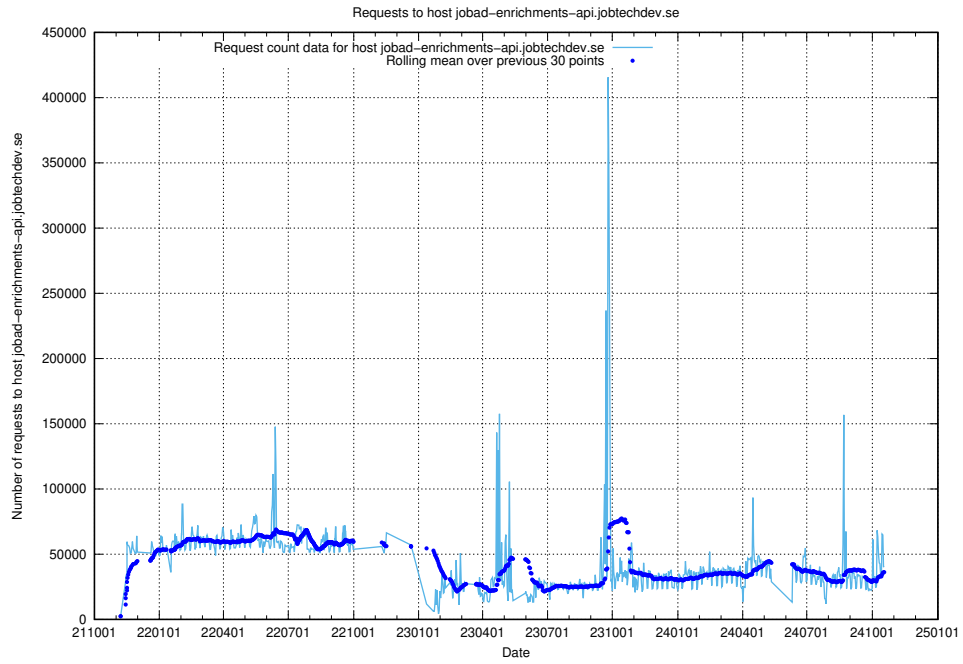

7.6 Usage of jobad-enrichments-api.jobtechdev.se

Here, we count the number of requests to host jobad-enrichments-api.jobtechdev.se.