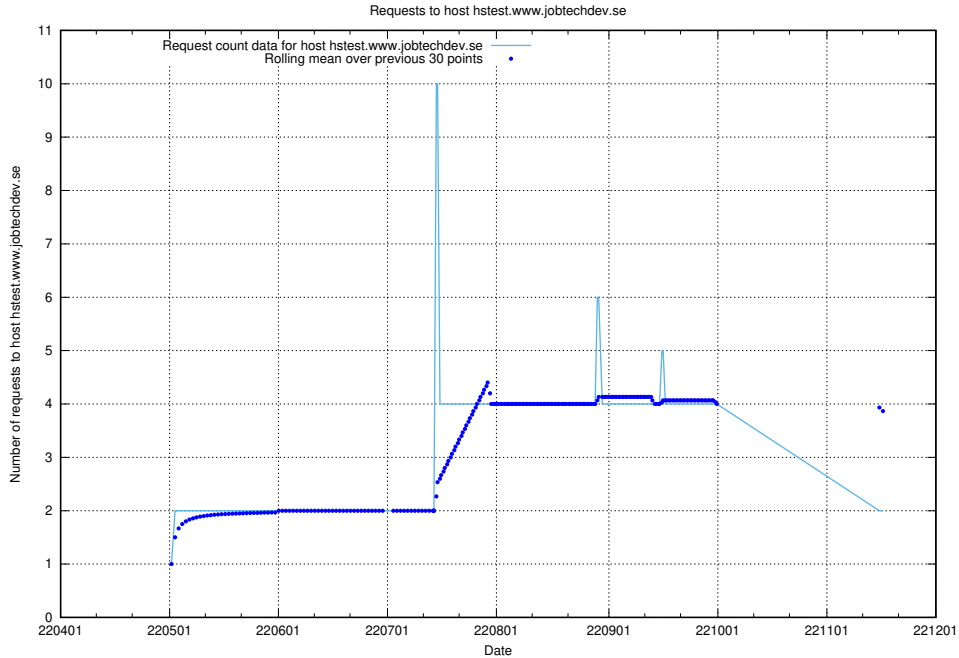

7.441 Usage of hstest.www.jobtechdev.se

Here, we count the number of requests to host hstest.www.jobtechdev.se.