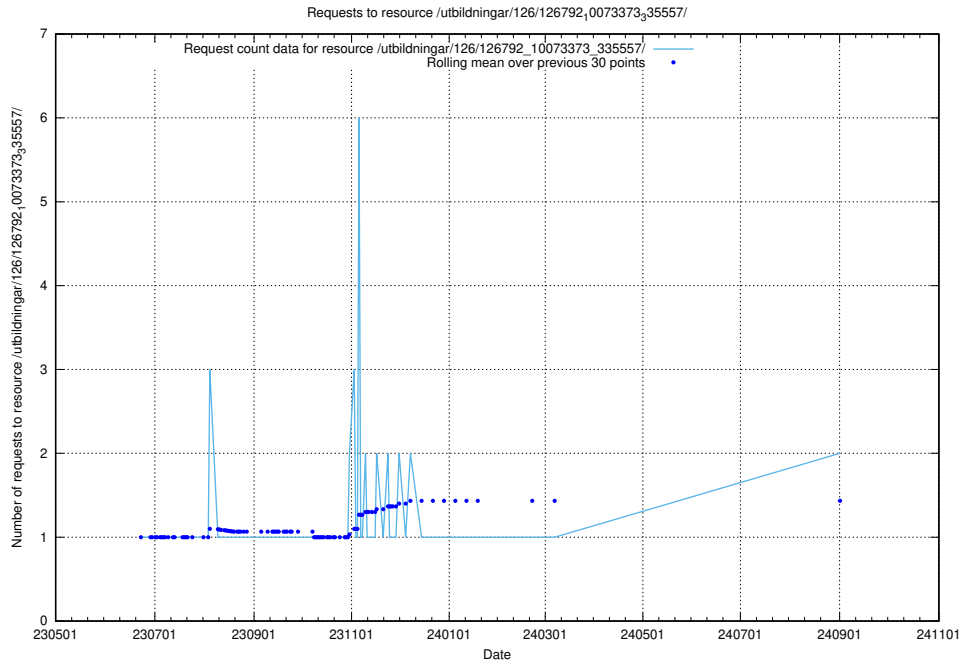

5.943 Usage of /utbildningar/126/126792_10073373_335557/

Here, we count the number of requests to resource /utbildningar/126/126792_10073373_335557/.