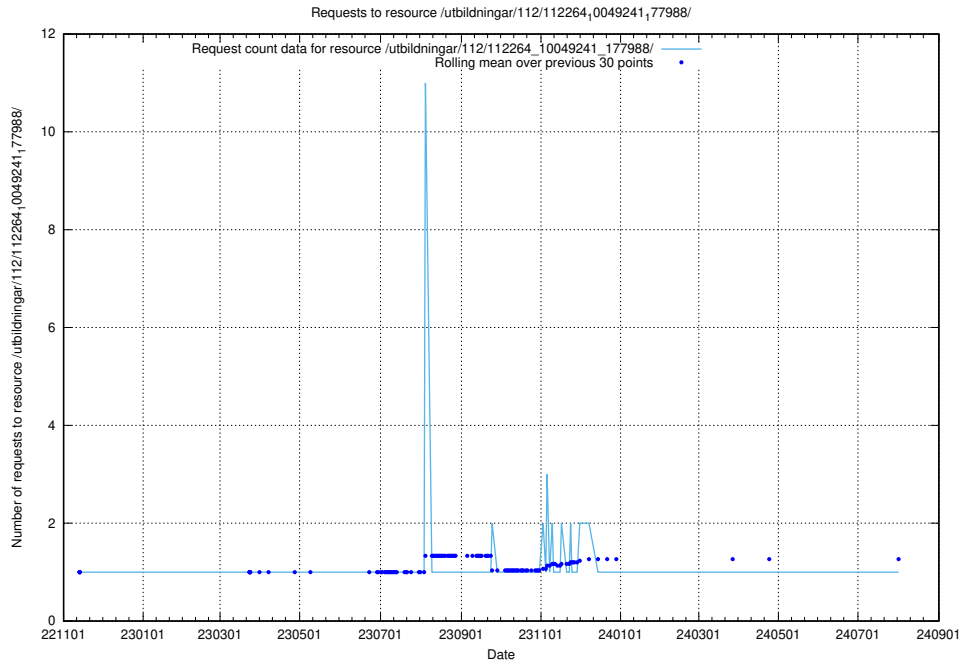

5.7094 Usage of /utbildningar/112/112264_10049241_177988/

Here, we count the number of requests to resource /utbildningar/112/112264_10049241_177988/.