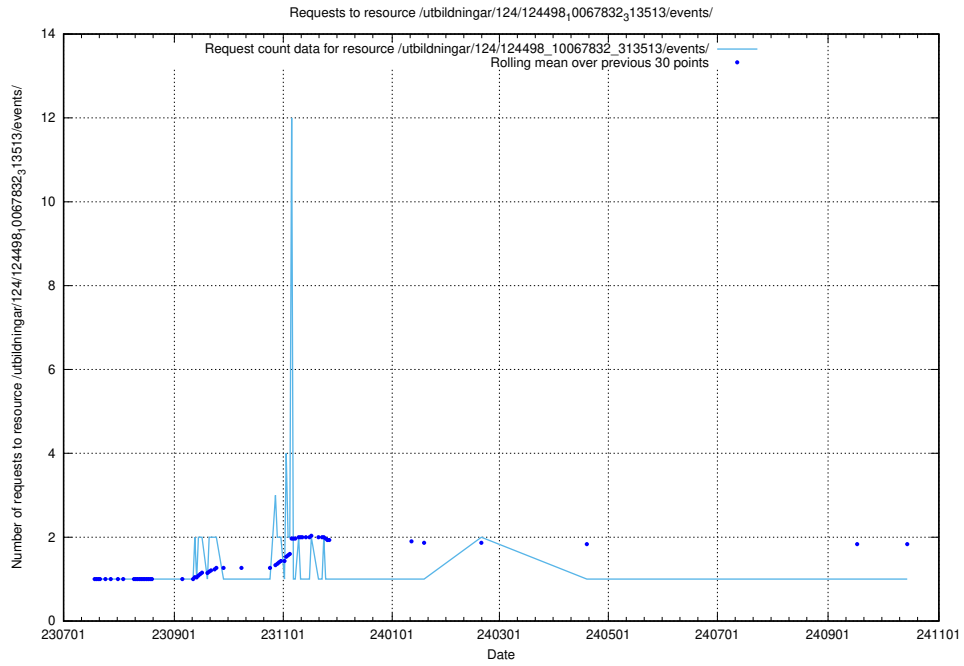

5.5913 Usage of /utbildningar/124/124498_10067832_313513/events/

Here, we count the number of requests to resource /utbildningar/124/124498_10067832_313513/events/