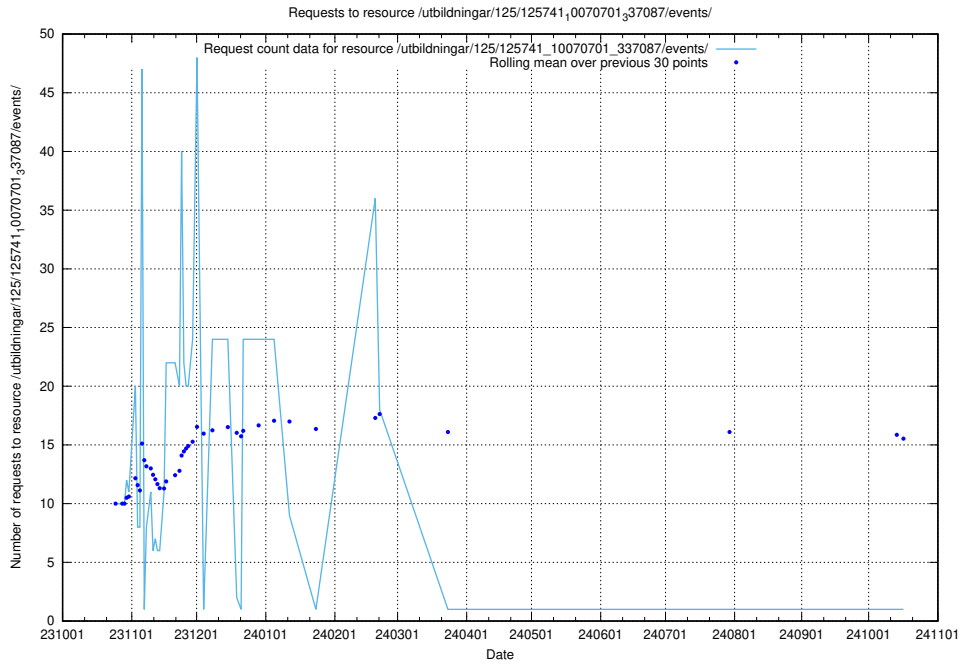

5.5095 Usage of /utbildningar/125/125741_10070701_337087/events/

Here, we count the number of requests to resource /utbildningar/125/125741_10070701_337087/events/