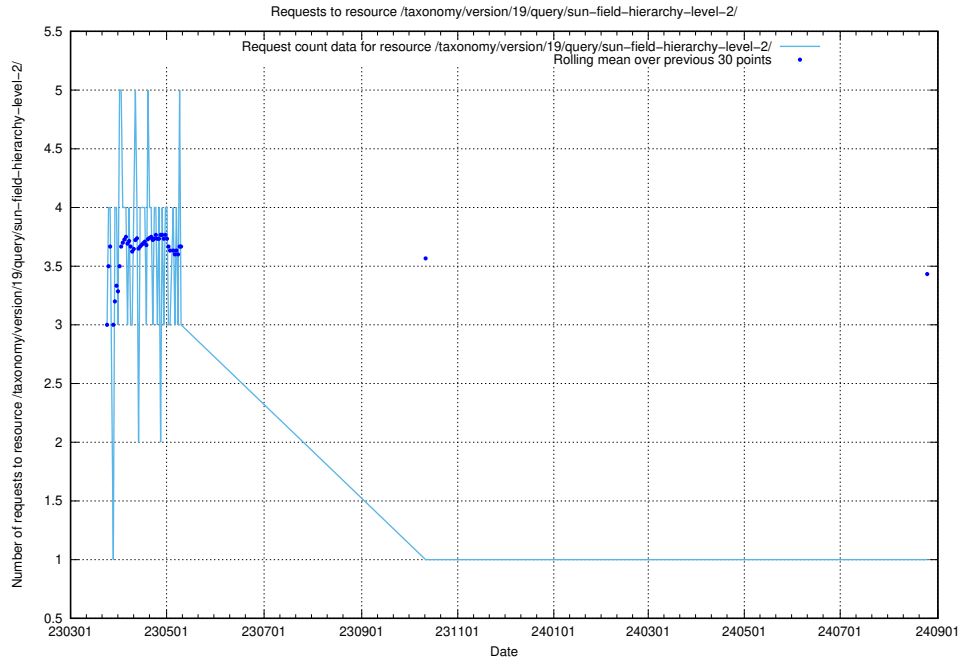

5.7014 Usage of /taxonomy/version/19/query/sun-field-hierarchy-level-2/

Here, we count the number of requests to resource /taxonomy/version/19/query/sun-field-hierarchy-level-2/.