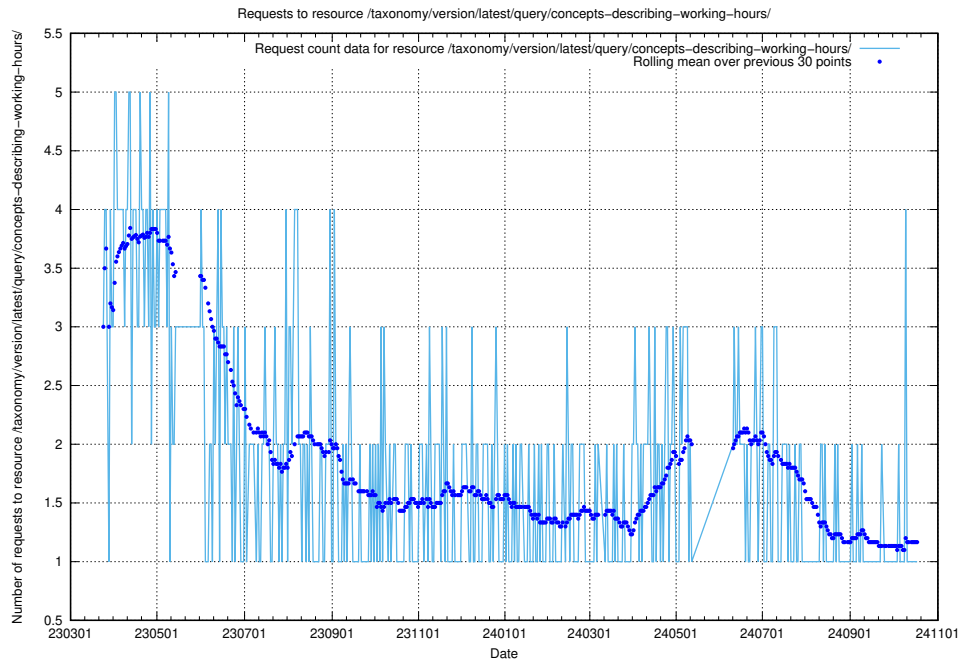

5.6998 Usage of /taxonomy/version/latest/query/concepts-describing-working-hours/

Here, we count the number of requests to resource /taxonomy/version/latest/query/concepts-describing-working-hours/.