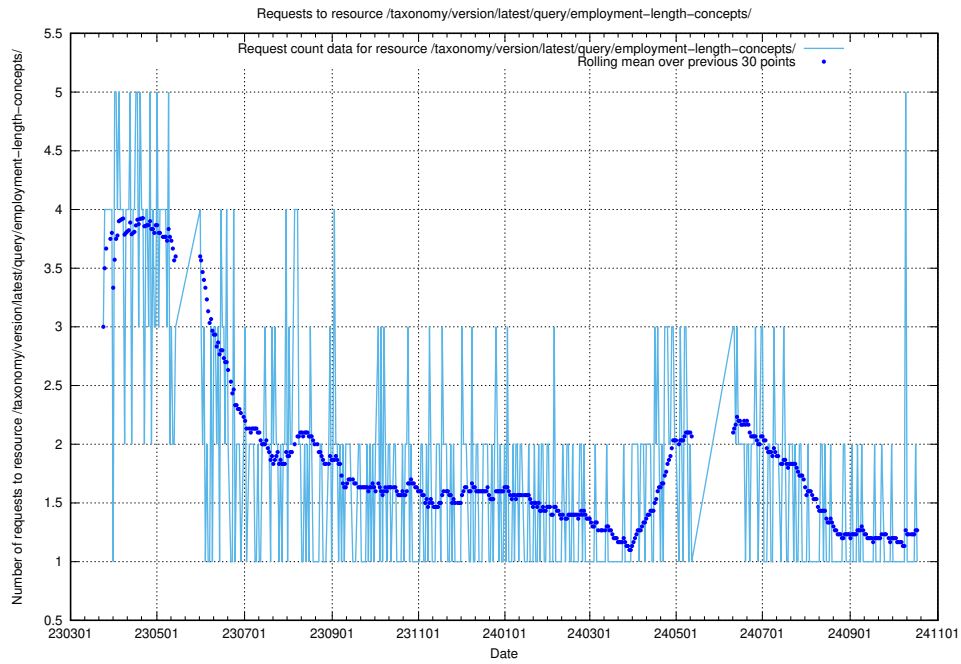

5.6995 Usage of /taxonomy/version/latest/query/employment-length-concepts/

Here, we count the number of requests to resource /taxonomy/version/latest/query/employment-length-concepts/.