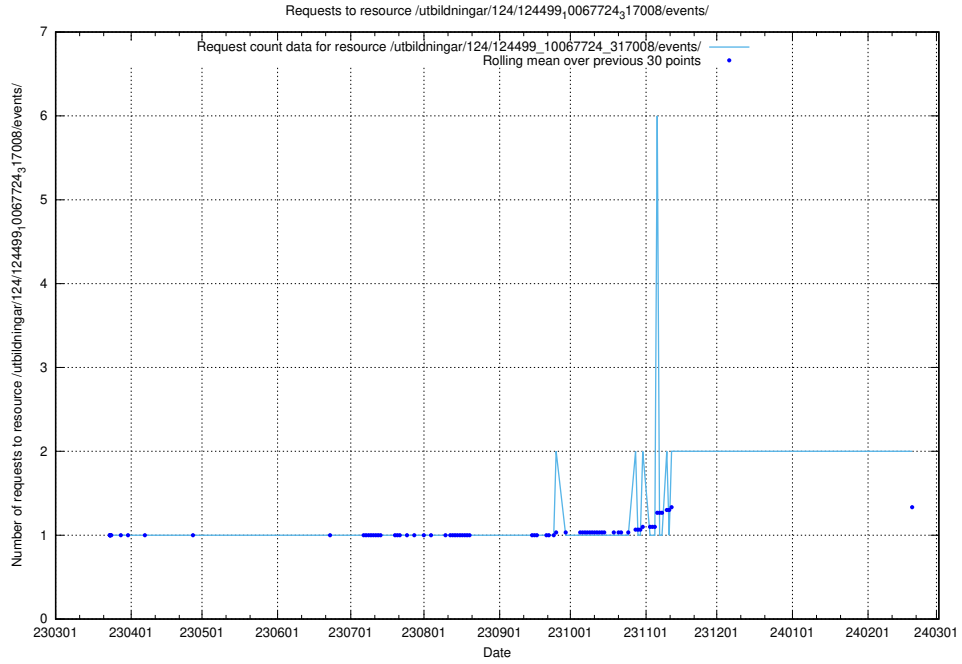

Here, we count the number of requests to resource /utbildningar/utb_emil/124/124465_10067631_336914/

5.697 Usage of /utbildningar/124/124499_10067724_317008/events/

Here, we count the number of requests to resource /utbildningar/124/124499_10067724_317008/events/