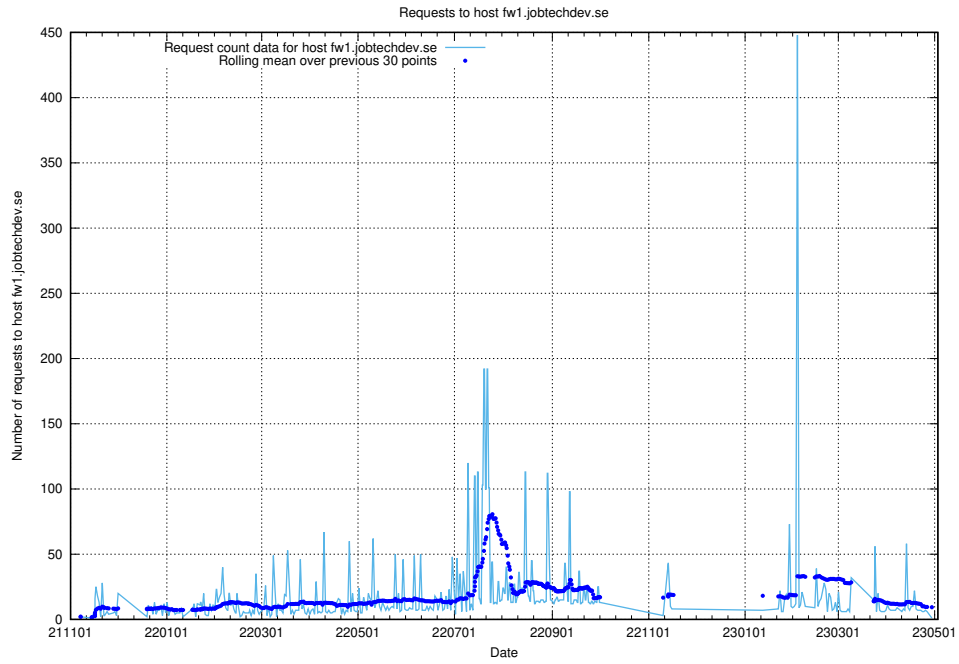

7.634 Usage of fw1.jobtechdev.se

Here, we count the number of requests to host fw1.jobtechdev.se.