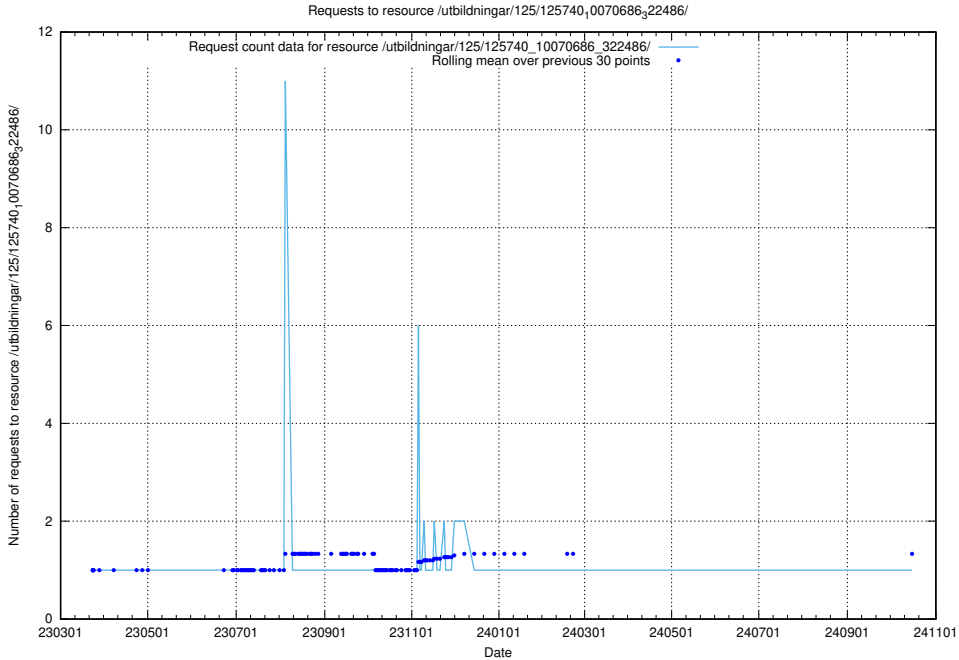

5.1063 Usage of /utbildningar/125/125740_10070686_322486/

Here, we count the number of requests to resource /utbildningar/125/125740_10070686_322486/.