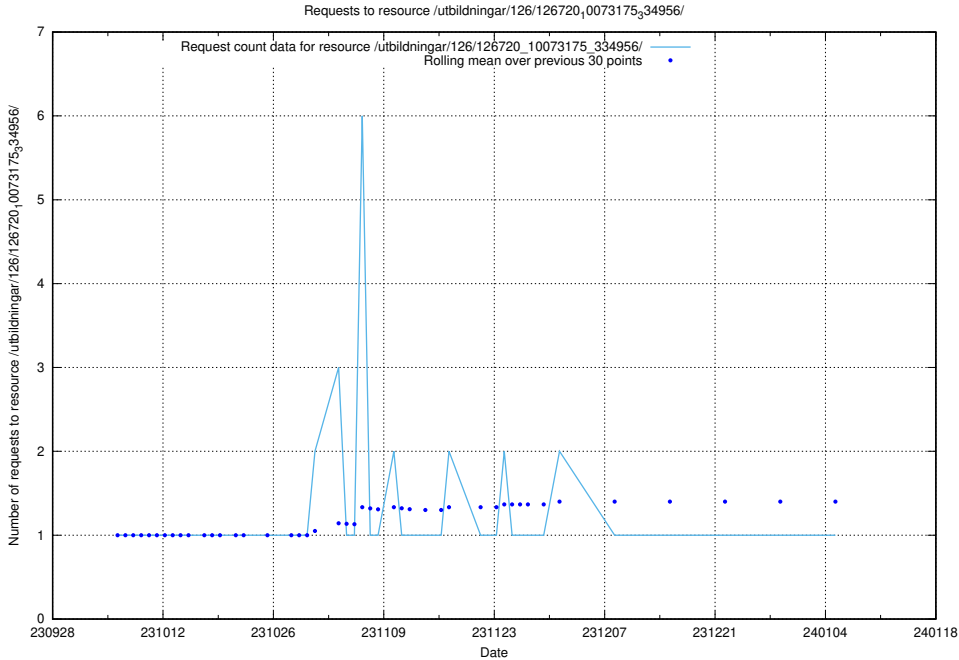

5.5286 Usage of /utbildningar/126/126720_10073175_334956/

Here, we count the number of requests to resource /utbildningar/126/126720_10073175_334956/.