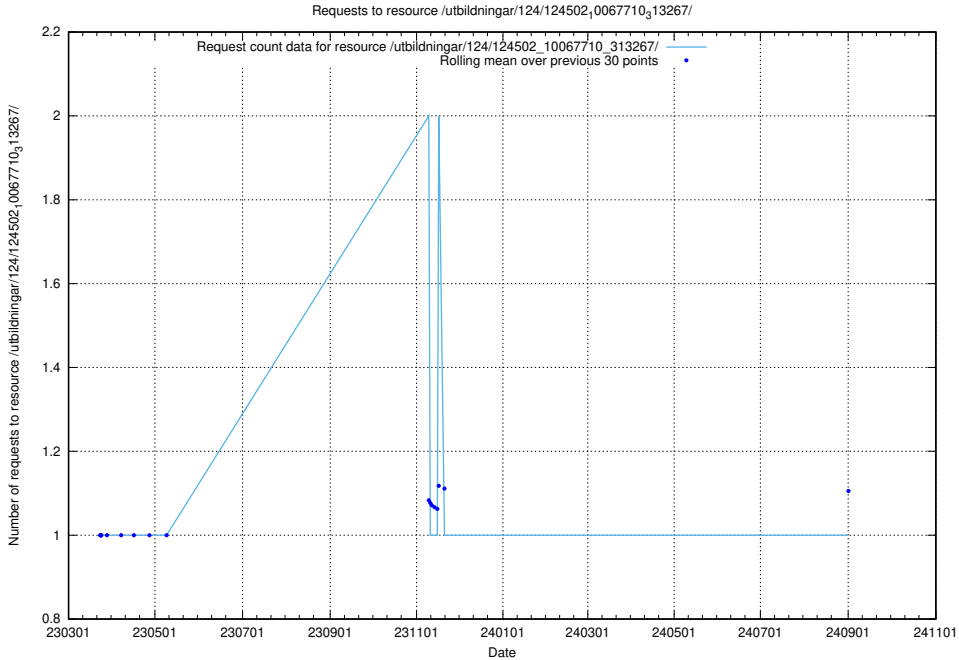

5.3086 Usage of /utbildningar/124/124502_10067710_313267/

Here, we count the number of requests to resource /utbildningar/124/124502_10067710_313267/.