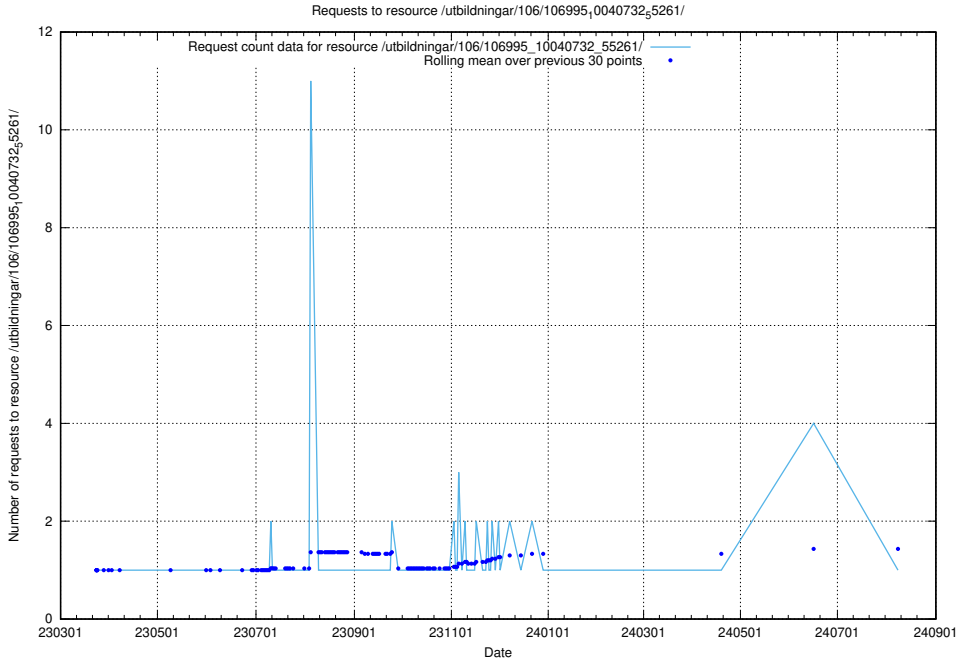

5.6316 Usage of /utbildningar/106/106995_10040732_55261/

Here, we count the number of requests to resource /utbildningar/106/106995_10040732_55261/.