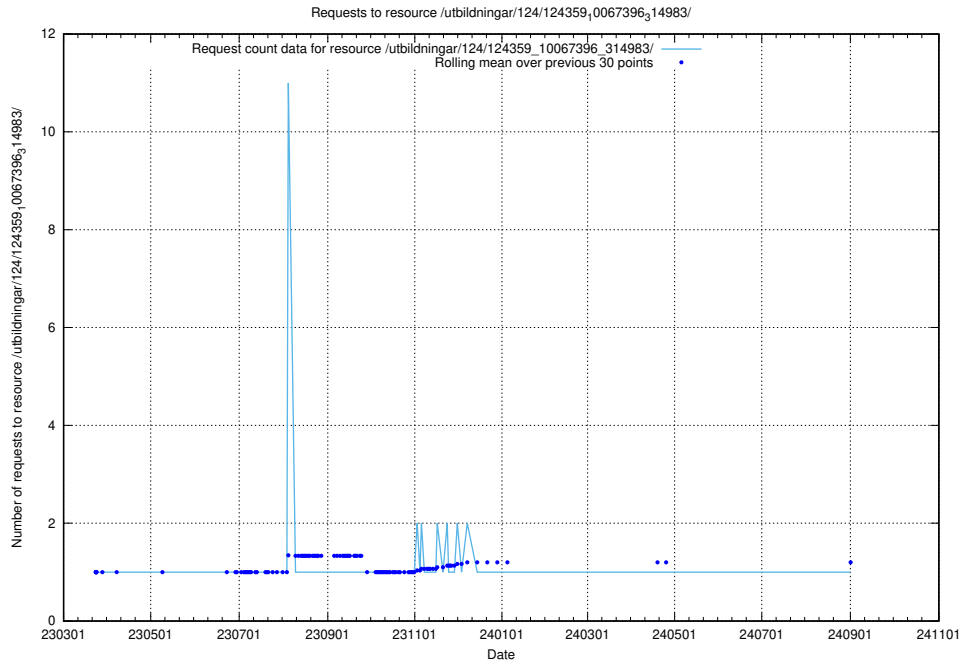

5.4697 Usage of /utbildningar/124/124359_10067396_314983/

Here, we count the number of requests to resource /utbildningar/124/124359_10067396_314983/.