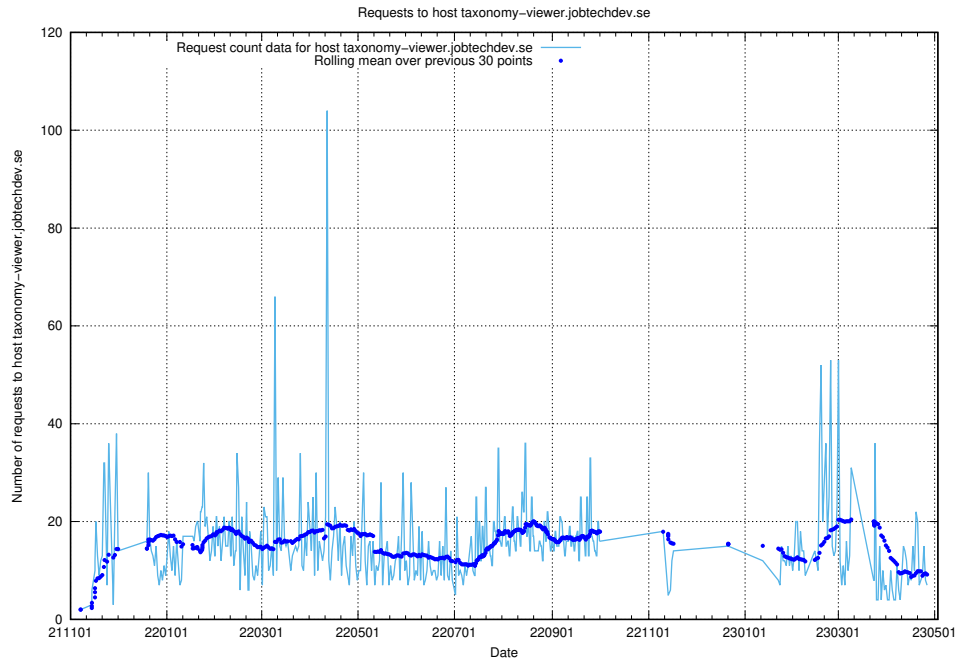

7.78 Usage of taxonomy-viewer.jobtechdev.se

Here, we count the number of requests to host taxonomy-viewer.jobtechdev.se.