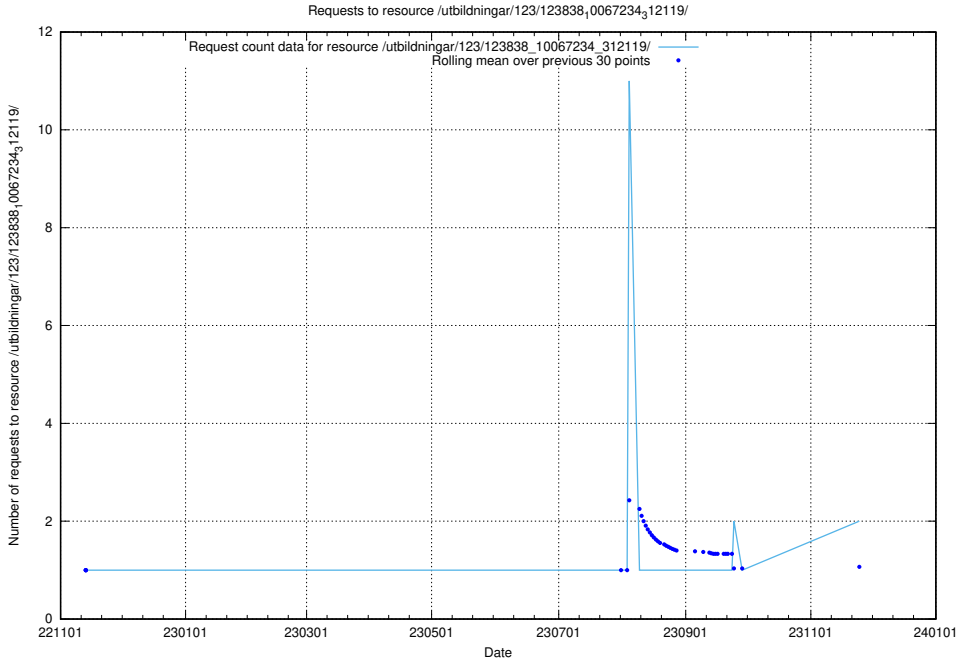

5.990 Usage of /utbildningar/123/123838_10067234_312119/

Here, we count the number of requests to resource /utbildningar/123/123838_10067234_312119/.