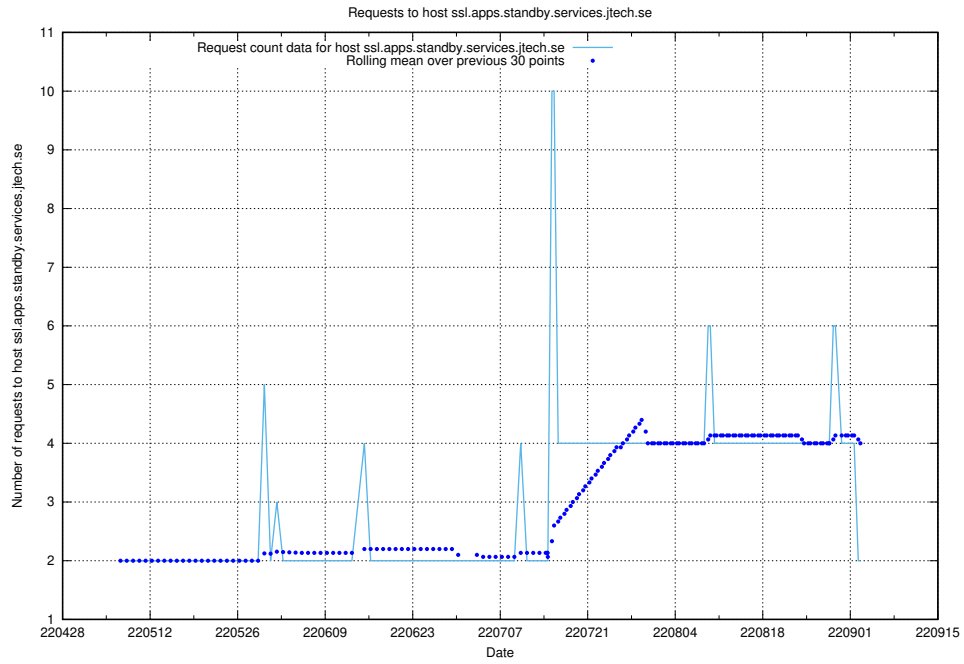

7.435 Usage of ssl.apps.standby.services.jtech.se

Here, we count the number of requests to host ssl.apps.standby.services.jtech.se.