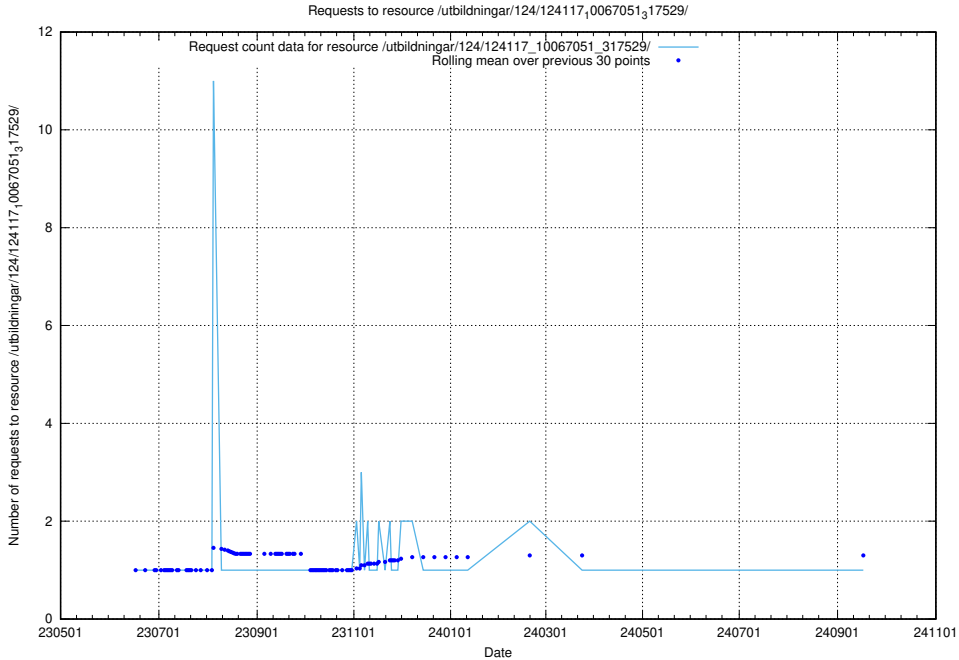

5.6735 Usage of /utbildningar/124/124117_10067051_317529/

Here, we count the number of requests to resource /utbildningar/124/124117_10067051_317529/.