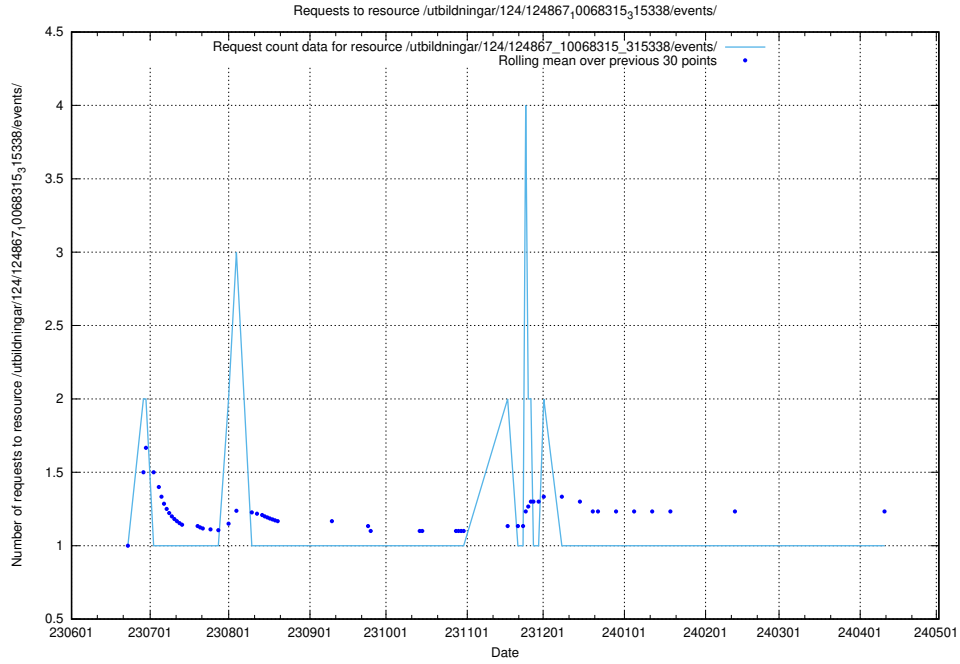

5.6597 Usage of /utbildningar/124/124867_10068315_315338/events/

Here, we count the number of requests to resource /utbildningar/124/124867_10068315_315338/events/