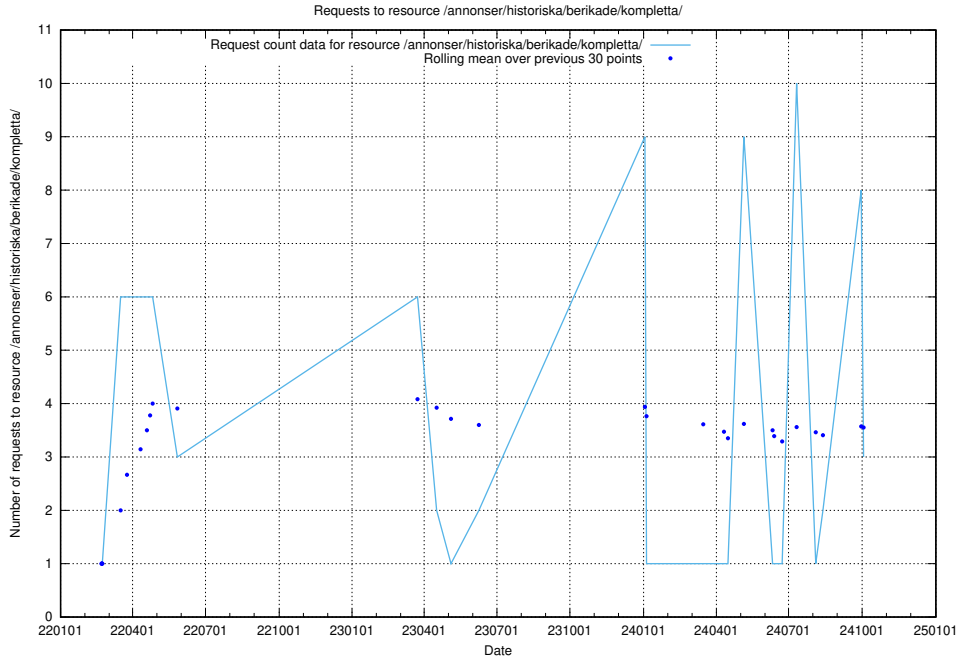

5.405 Usage of /availability/kpi/20240702/

Here, we count the number of requests to resource /availability/kpi/20240702/.

5.406 Usage of /annonser/historiska/berikade/kompletta/

Here, we count the number of requests to resource /annonser/historiska/berikade/kompletta/.