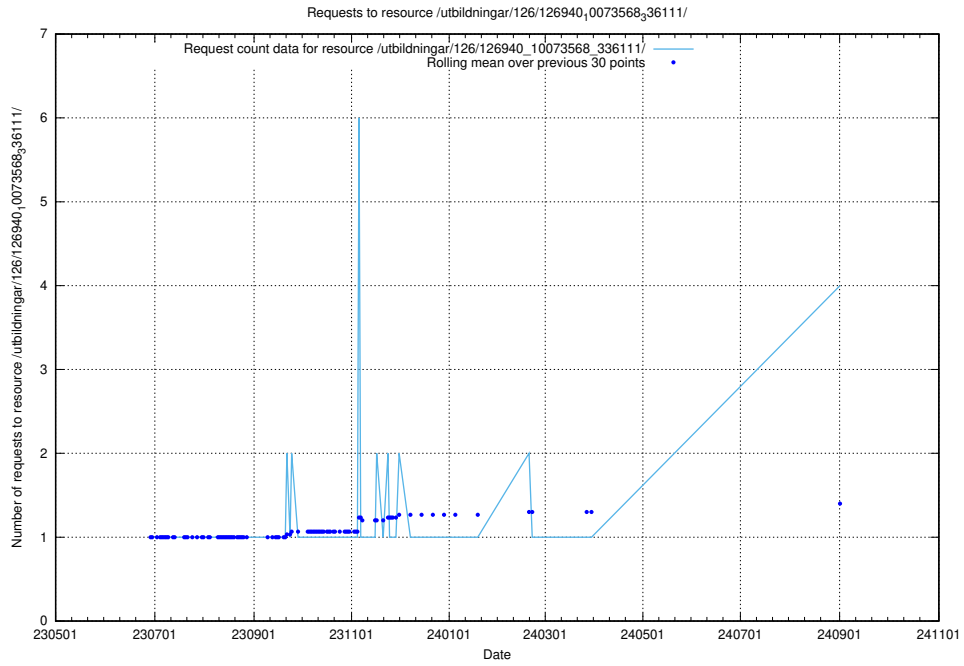

5.362 Usage of /utbildningar/126/126940_10073568_336111/

Here, we count the number of requests to resource /utbildningar/126/126940_10073568_336111/.