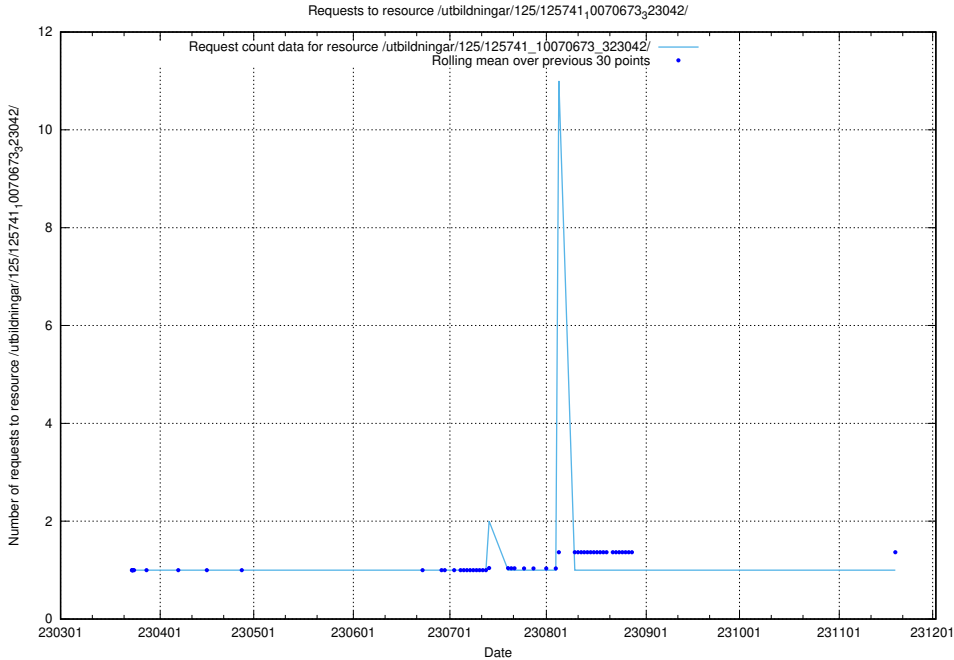

5.7403 Usage of /utbildningar/125/125741_10070673_323042/

Here, we count the number of requests to resource /utbildningar/125/125741_10070673_323042/.