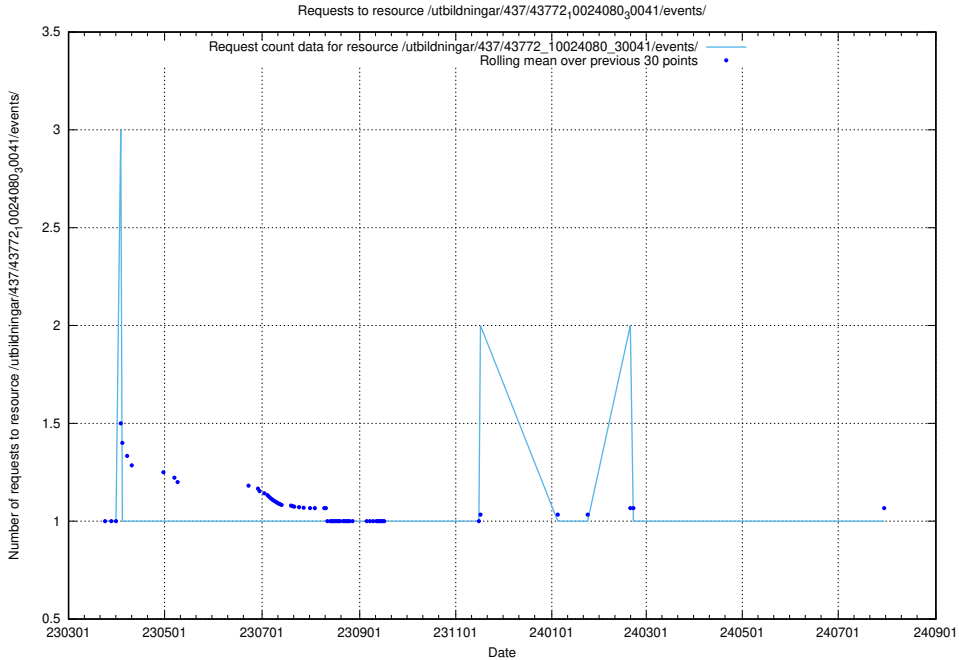

5.7089 Usage of /utbildningar/437/43772_10024080_30041/events/

Here, we count the number of requests to resource /utbildningar/437/43772_10024080_30041/events/.