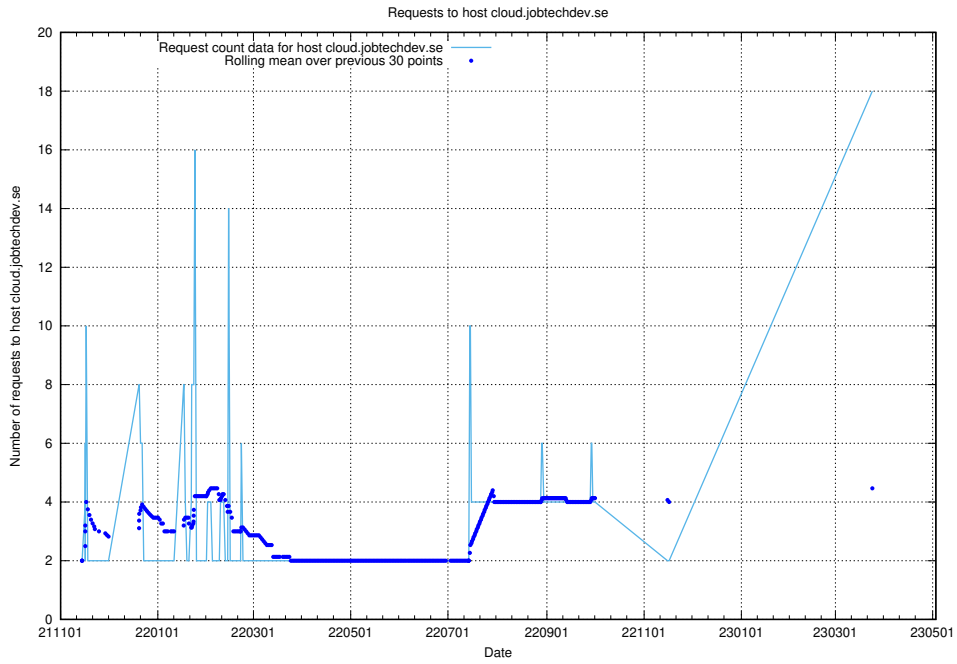

7.34 Usage of cloud.jobtechdev.se

Here, we count the number of requests to host cloud.jobtechdev.se.