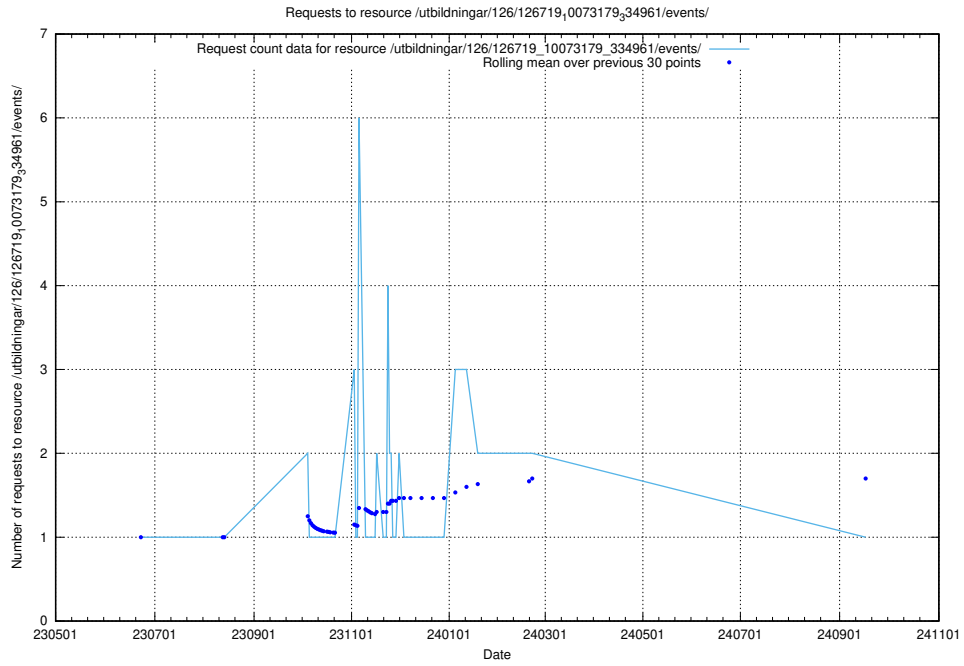

5.6483 Usage of /utbildningar/126/126719_10073179_334961/events/

Here, we count the number of requests to resource /utbildningar/126/126719_10073179_334961/events/