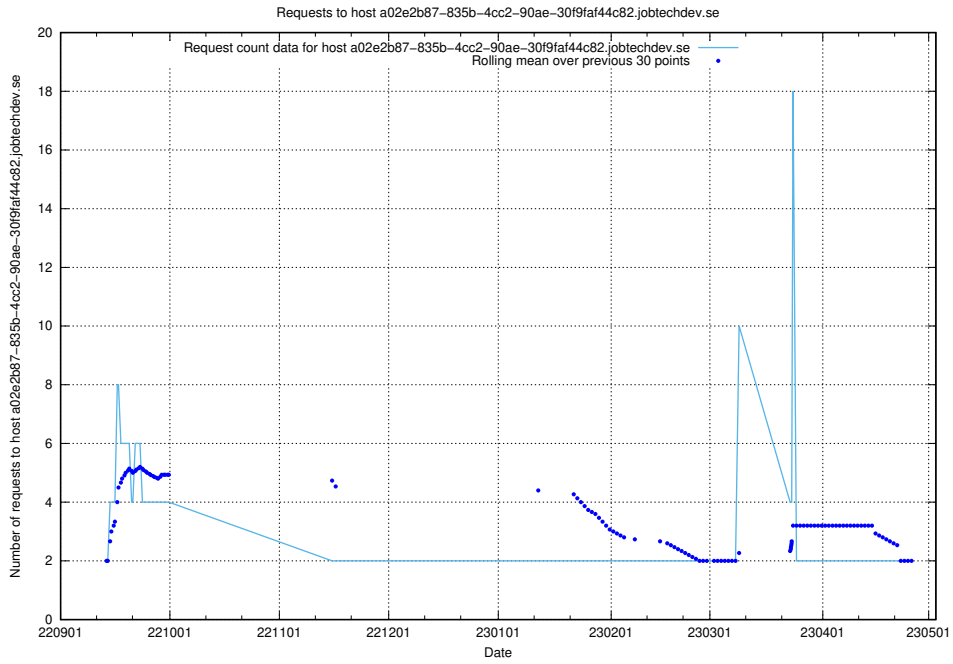

7.329 Usage of a02e2b87-835b-4cc2-90ae-30f9faf44c82.jobtechdev.se

Here, we count the number of requests to host a02e2b87-835b-4cc2-90ae-30f9faf44c82.jobtechdev.se.