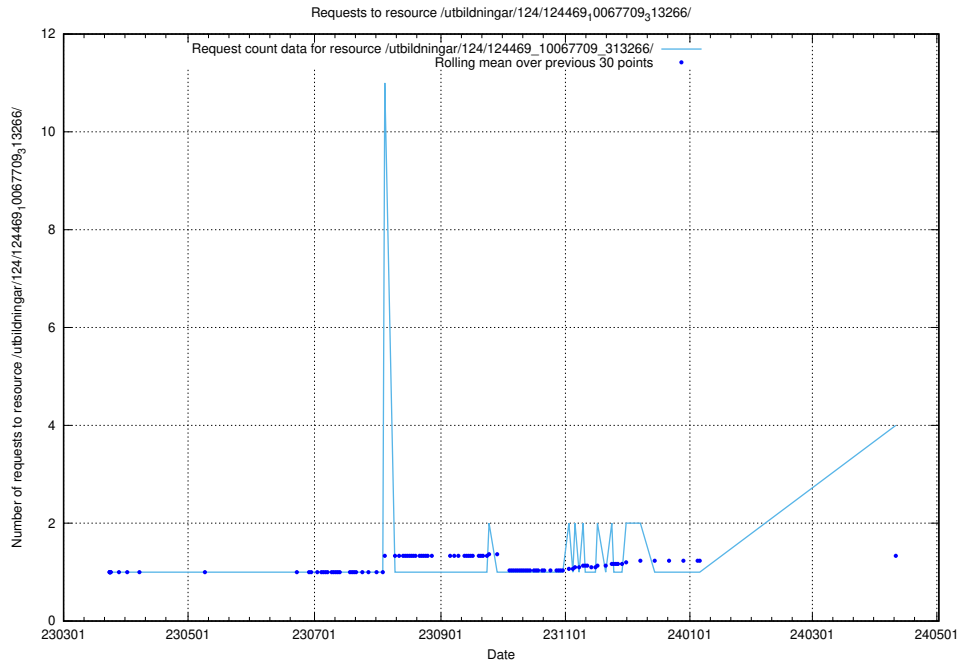

5.323 Usage of /utbildningar/124/124469_10067709_313266/

Here, we count the number of requests to resource /utbildningar/124/124469_10067709_313266/.