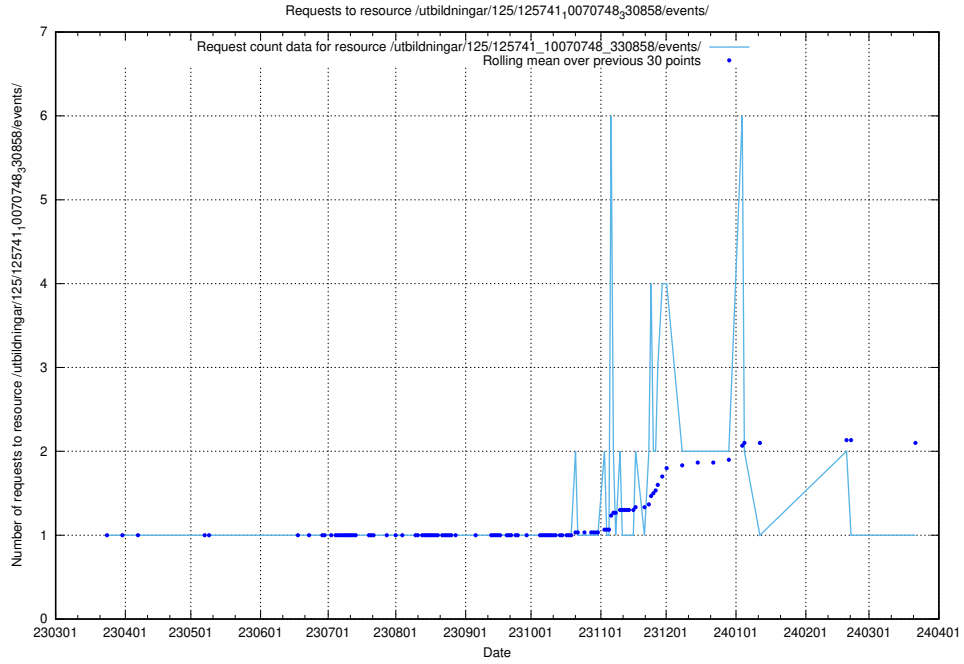

5.7131 Usage of /utbildningar/125/125741_10070748_330858/events/

Here, we count the number of requests to resource /utbildningar/125/125741_10070748_330858/events/