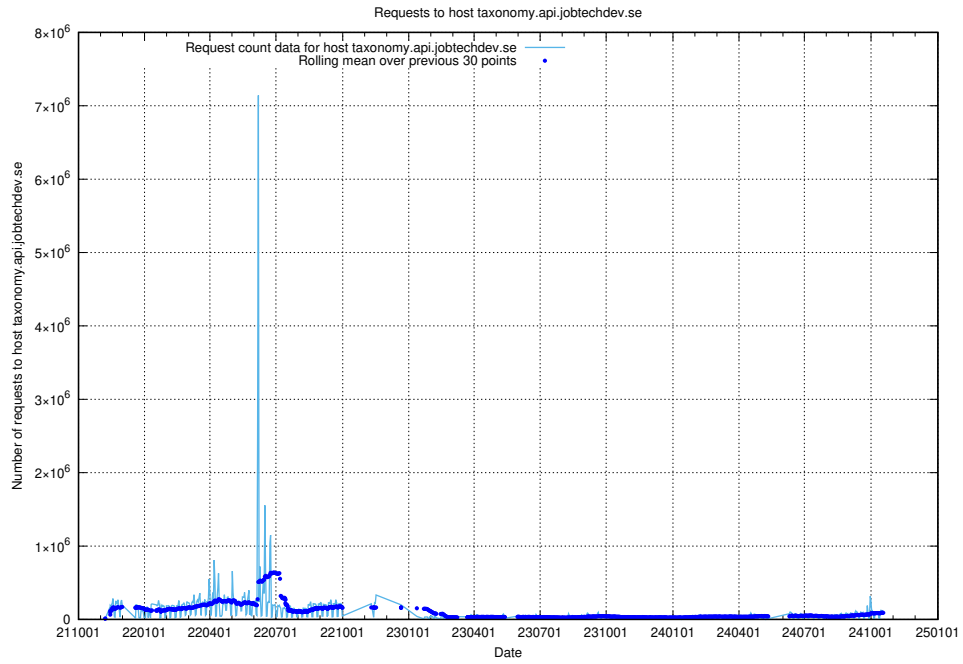

7.5 Usage of taxonomy.api.jobtechdev.se

Here, we count the number of requests to host taxonomy.api.jobtechdev.se.