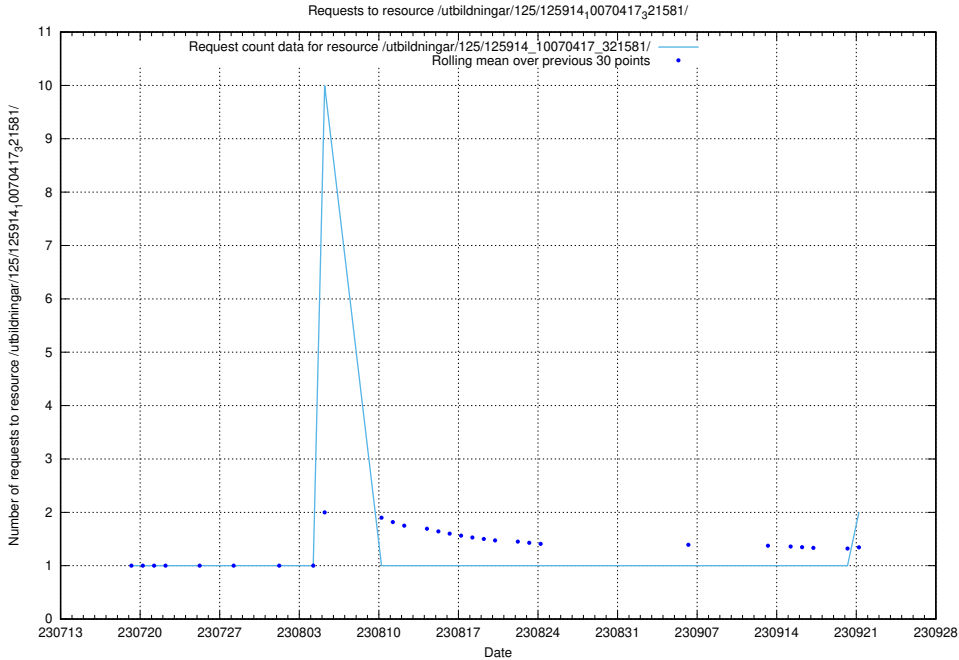

5.896 Usage of /utbildningar/125/125914_10070417_321581/

Here, we count the number of requests to resource /utbildningar/125/125914_10070417_321581/.