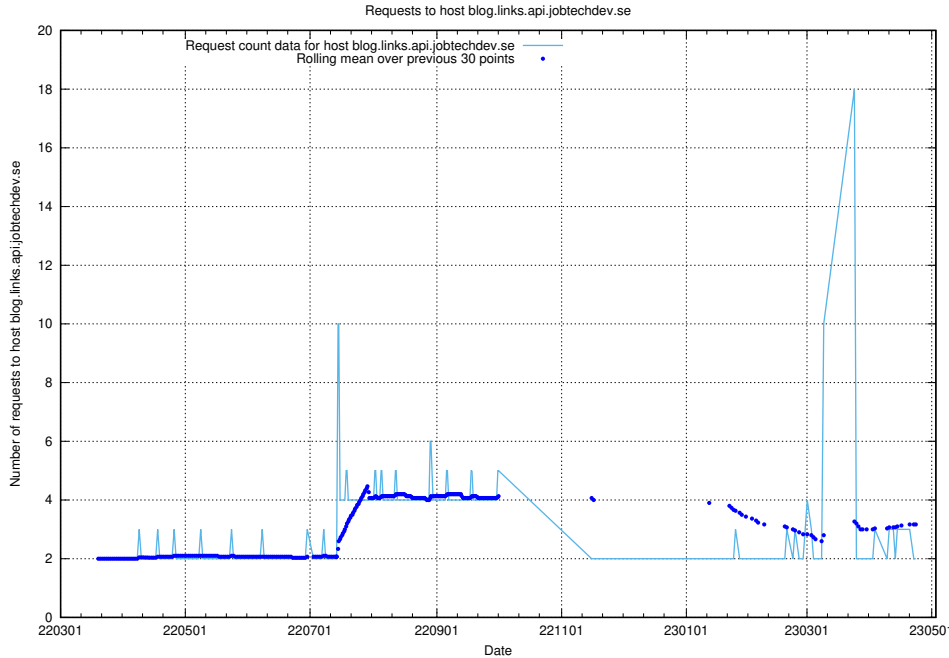

7.500 Usage of `blog.links.api.jobtechdev.se`

Here, we count the number of requests to host `blog.links.api.jobtechdev.se`.