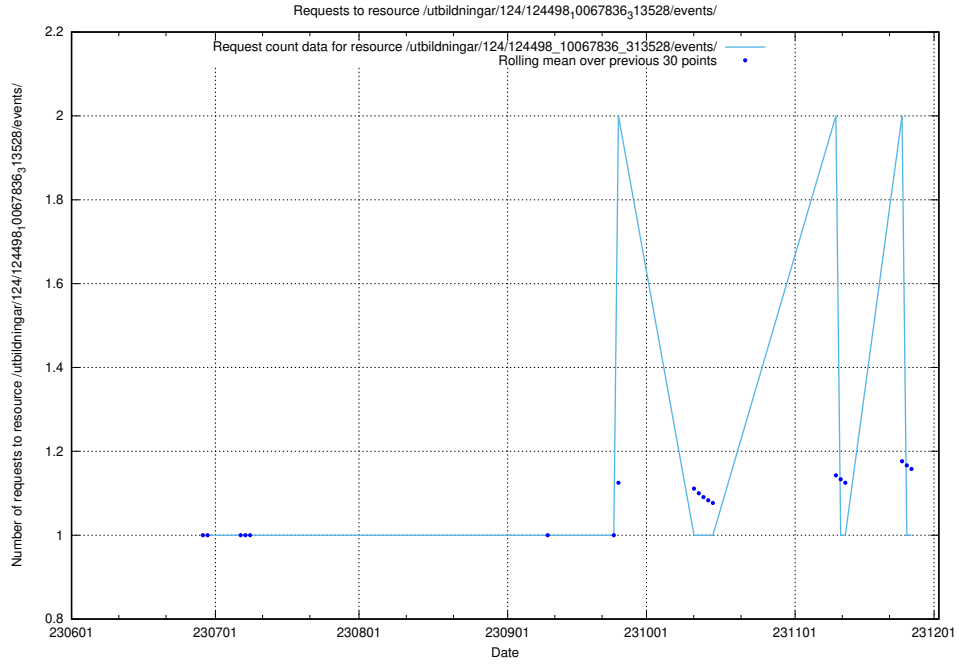

5.6391 Usage of /utbildningar/124/124498_10067836_313528/events/

Here, we count the number of requests to resource /utbildningar/124/124498_10067836_313528/events/