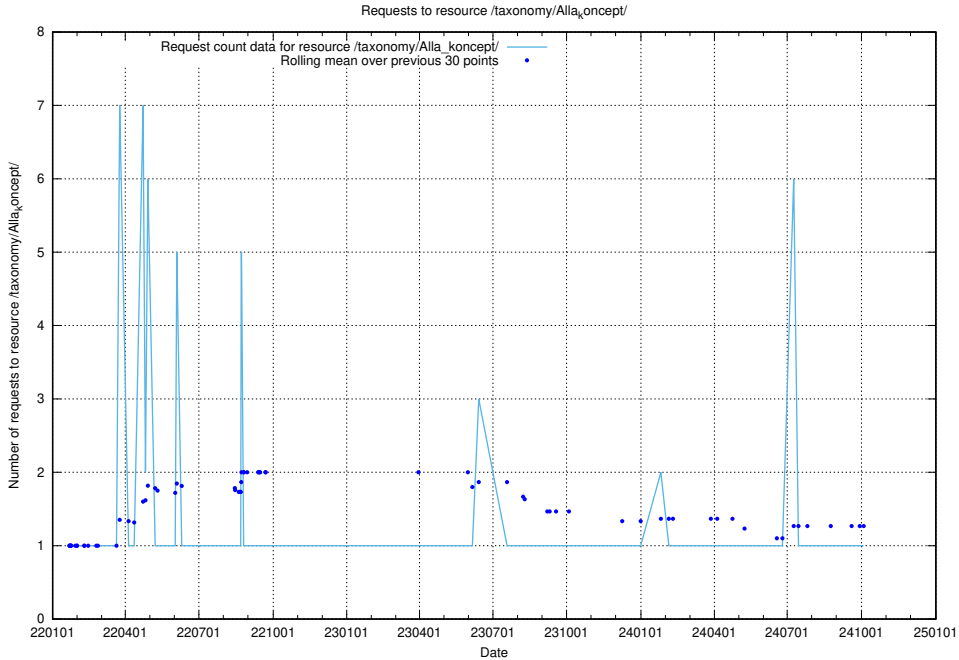

5.6676 Usage of /taxonomy/Alla_koncept/

Here, we count the number of requests to resource /taxonomy/Alla_koncept/.