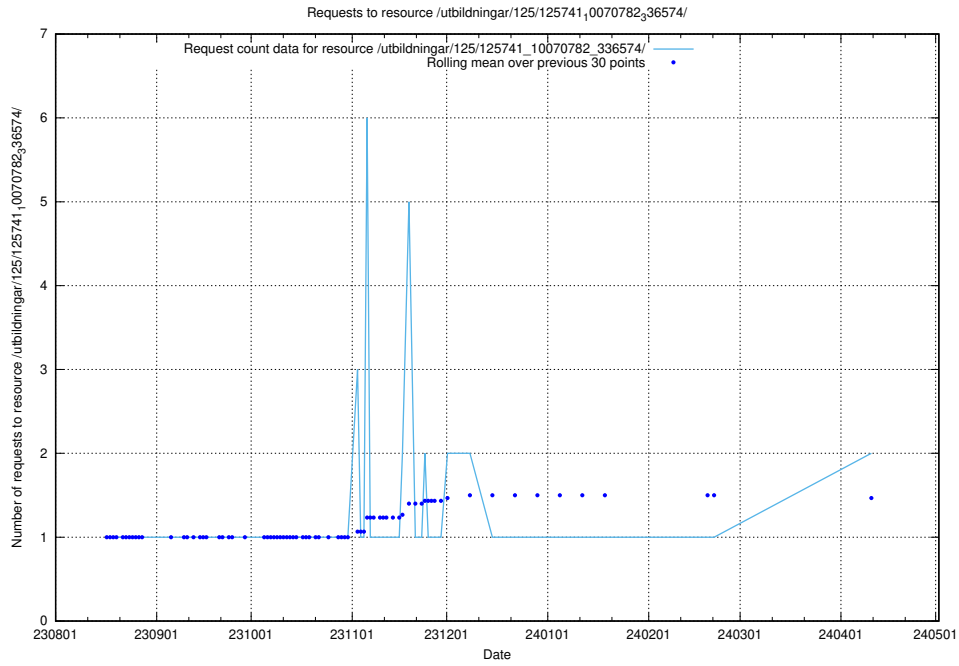

5.864 Usage of /utbildningar/125/125741_10070782_336574/

Here, we count the number of requests to resource /utbildningar/125/125741_10070782_336574/.