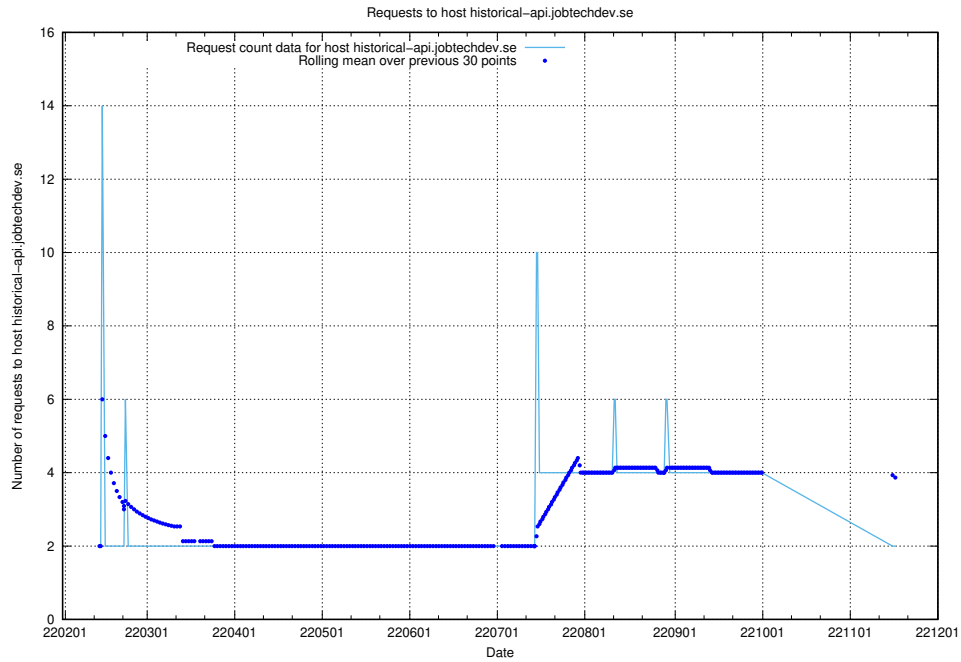

7.551 Usage of historical-api.jobtechdev.se

Here, we count the number of requests to host historical-api.jobtechdev.se.