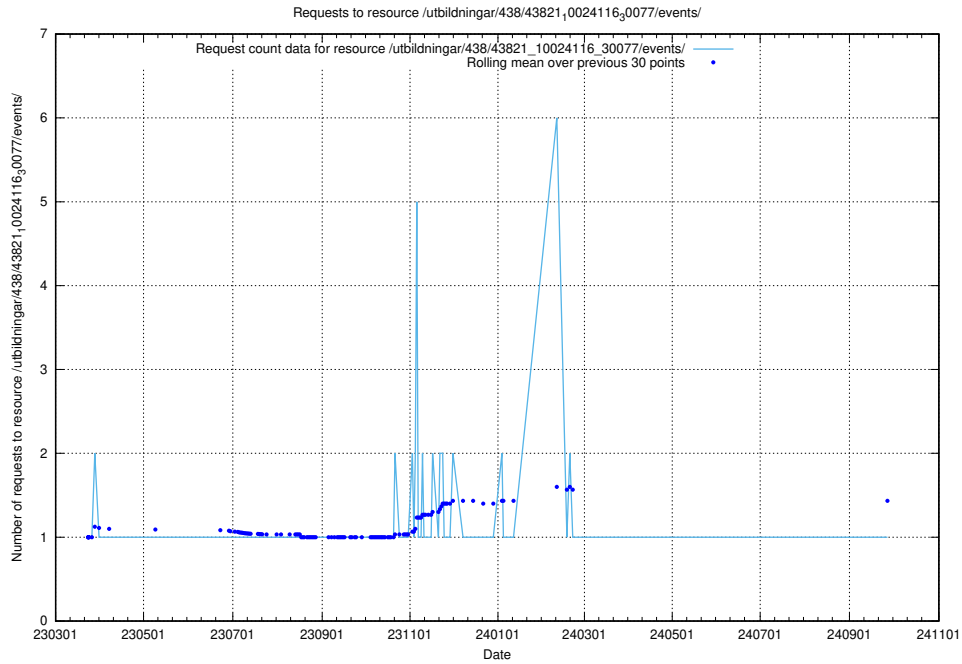

Here, we count the number of requests to resource /utbildningar/438/43821_10024116_319825/.

5.7251 Usage of /utbildningar/438/43821_10024116_30077/events/

Here, we count the number of requests to resource /utbildningar/438/43821_10024116_30077/events/.