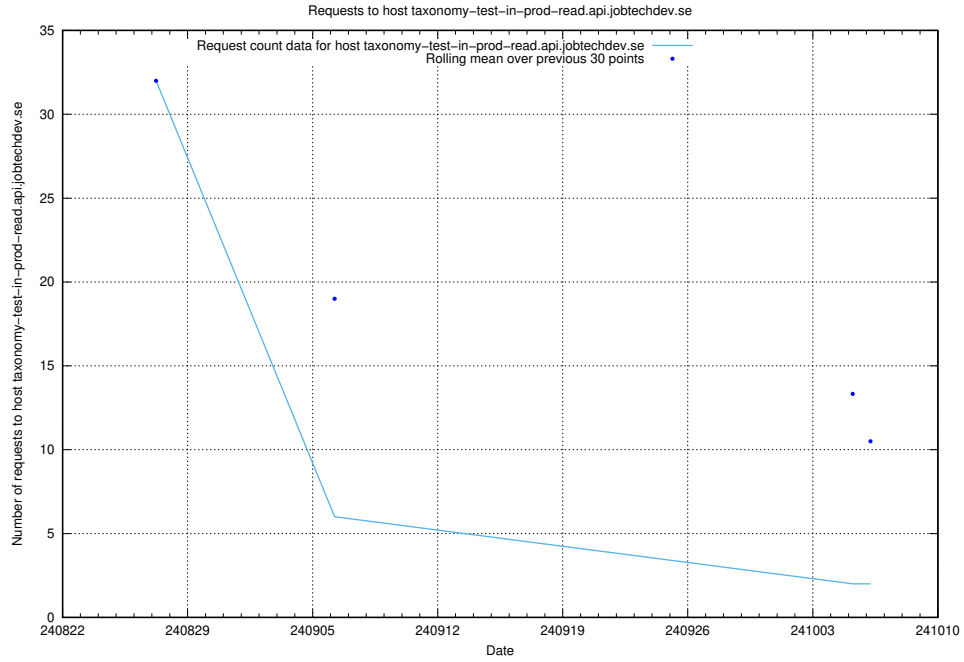

7.537 Usage of taxonomy-test-in-prod-read.api.jobtechdev.se

Here, we count the number of requests to host taxonomy-test-in-prod-read.api.jobtechdev.se.