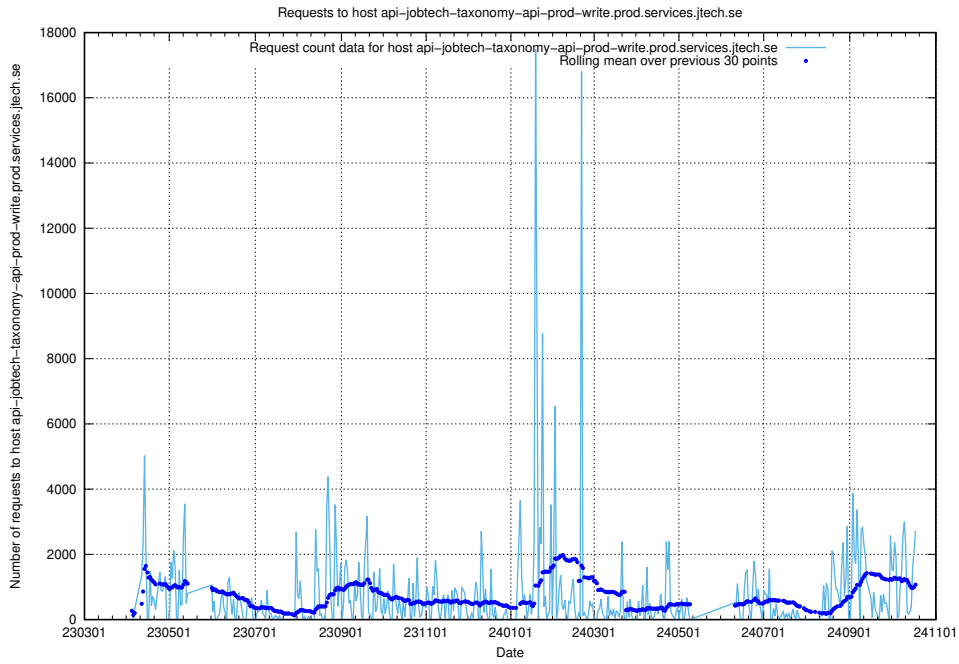

7.18 Usage of www.jobtechdev.se

Here, we count the number of requests to host www.jobtechdev.se.

7.19 Usage of giggi.jobtechdev.se

Here, we count the number of requests to host giggi.jobtechdev.se.

7.20 Usage of canary-openshift-ingress-canary.prod.services.jtech.se