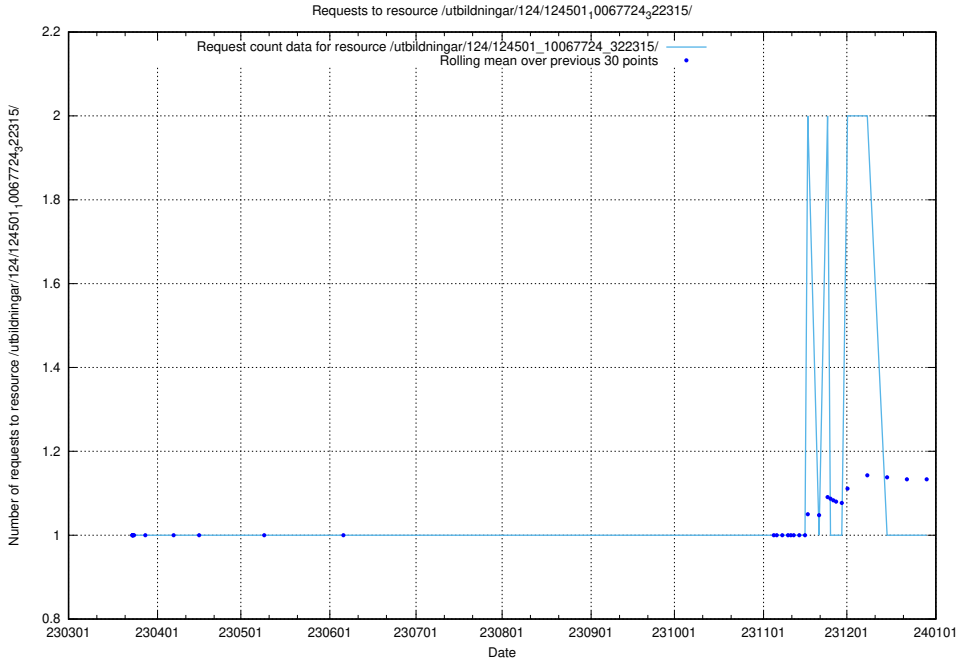

5.3173 Usage of /utbildningar/124/124501_10067724_322315/

Here, we count the number of requests to resource /utbildningar/124/124501_10067724_322315/.