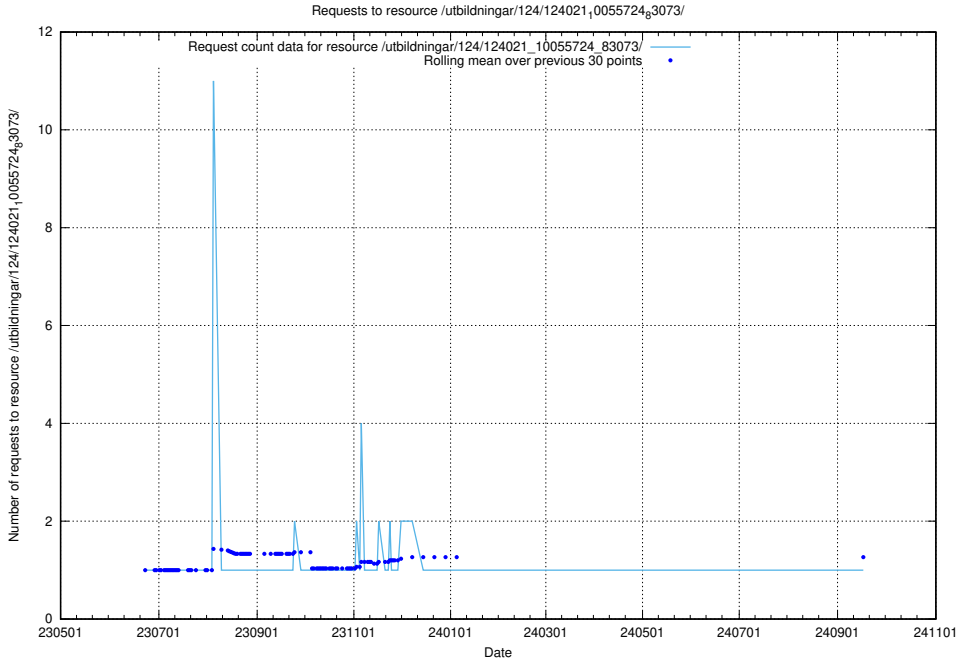

5.6688 Usage of /utbildningar/124/124021_10055724_83073/

Here, we count the number of requests to resource /utbildningar/124/124021_10055724_83073/.