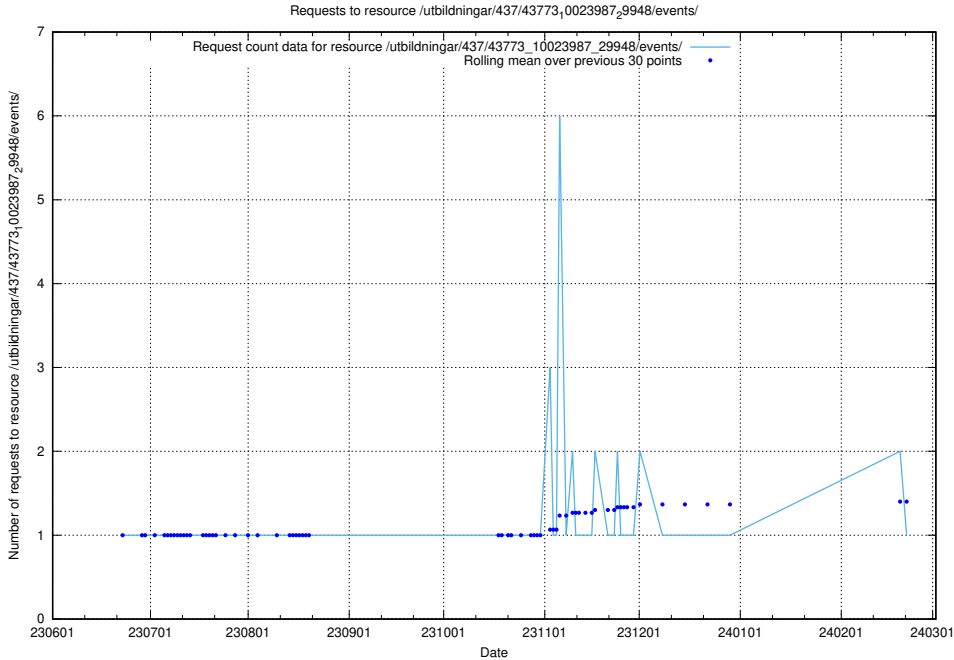

Here, we count the number of requests to resource /utbildningar/437/43791_10024053_32247/.

5.6460 Usage of /utbildningar/437/43773_10023987_29948/events/

Here, we count the number of requests to resource /utbildningar/437/43773_10023987_29948/events/.