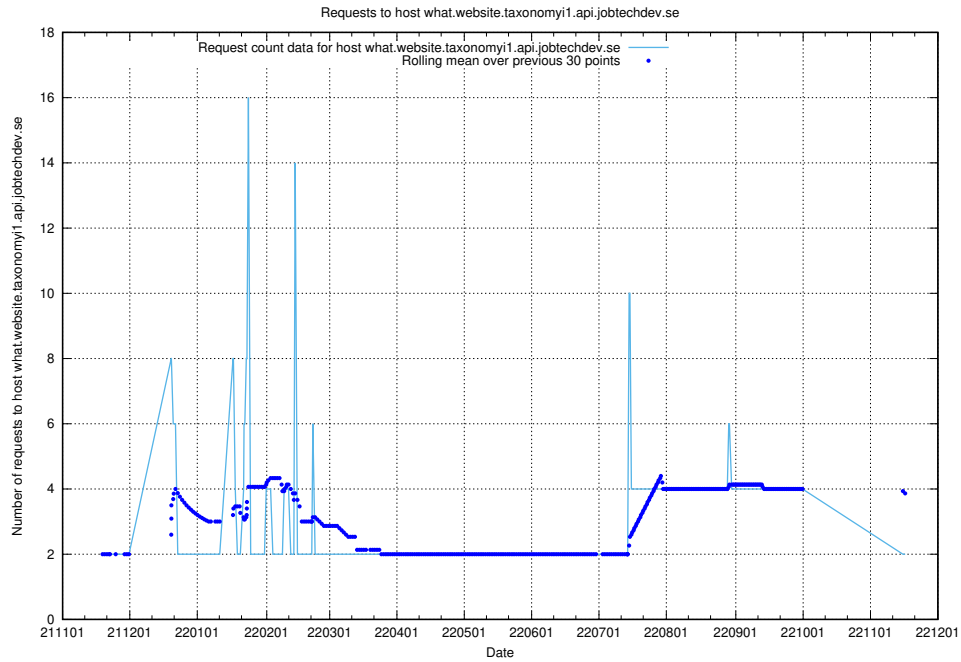

7.461 Usage of what.website.taxonomy1.api.jobtechdev.se

Here, we count the number of requests to host what.website.taxonomy1.api.jobtechdev.se.