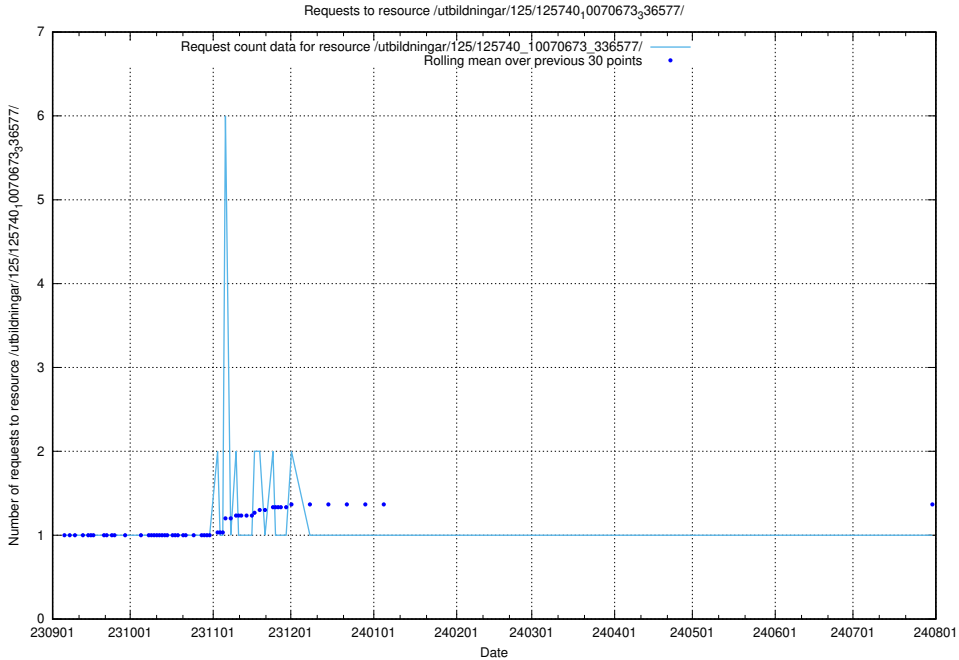

5.5557 Usage of /utbildningar/125/125740_10070673_336577/

Here, we count the number of requests to resource /utbildningar/125/125740_10070673_336577/.