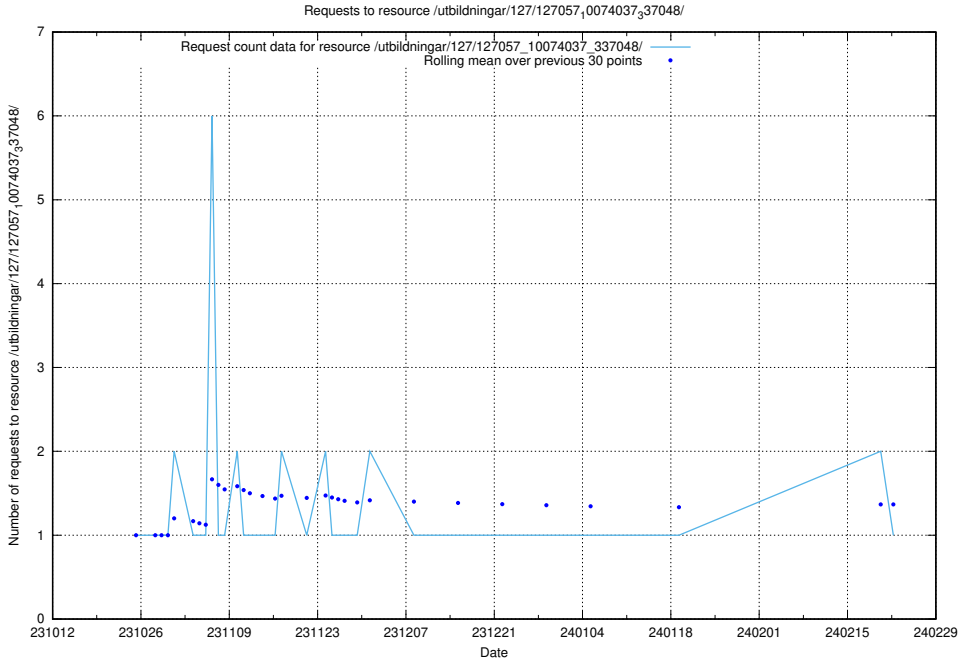

5.5101 Usage of /utbildningar/127/127057_10074037_337048/

Here, we count the number of requests to resource /utbildningar/127/127057_10074037_337048/.