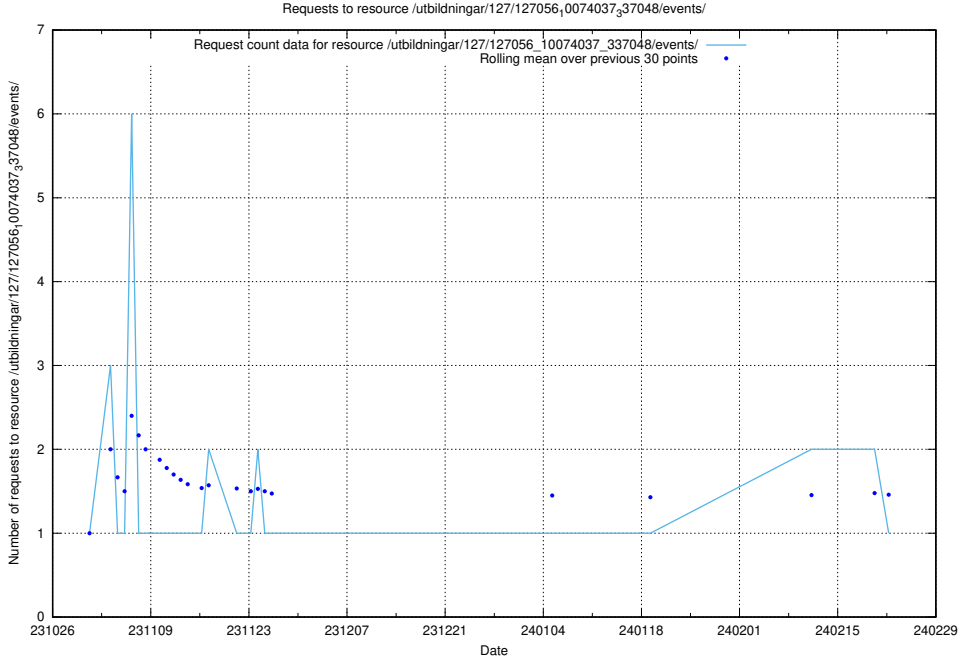

Here, we count the number of requests to resource /utbildningar/127/127057_10074037_337048/events/

5.5060 Usage of /utbildningar/127/127056_10074037_337048/events/

Here, we count the number of requests to resource /utbildningar/127/127056_10074037_337048/events/