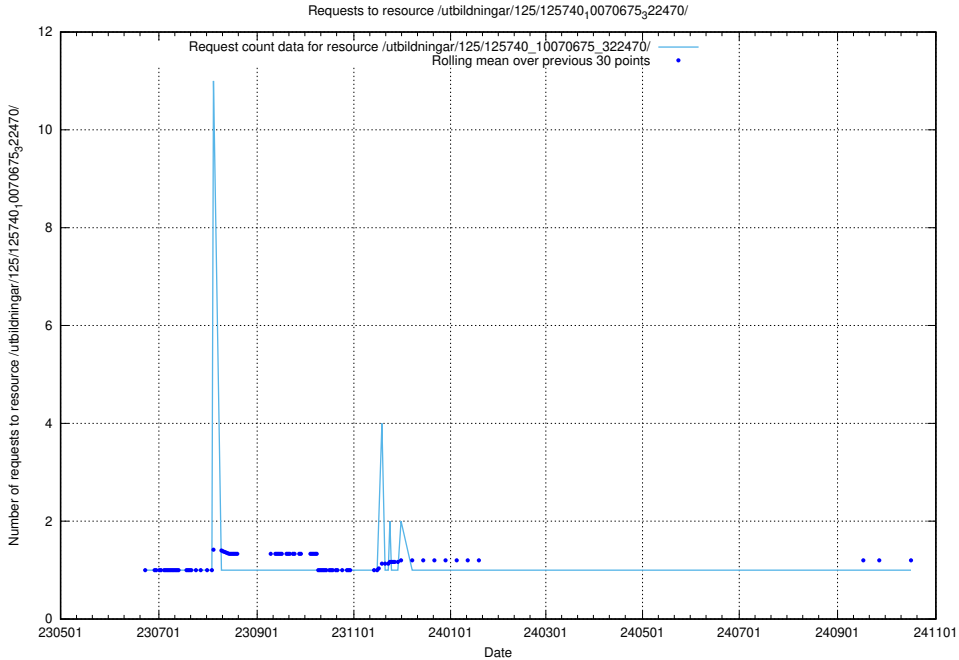

5.6555 Usage of /utbildningar/125/125740_10070675_322470/

Here, we count the number of requests to resource /utbildningar/125/125740_10070675_322470/.