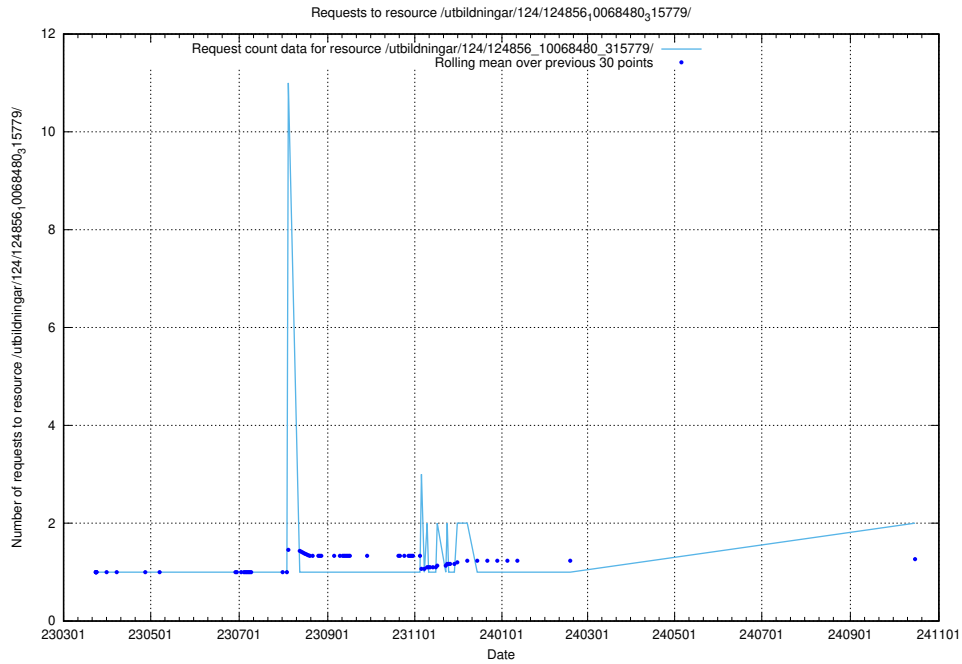

5.590 Usage of /utbildningar/124/124856_10068480_315779/

Here, we count the number of requests to resource /utbildningar/124/124856_10068480_315779/.