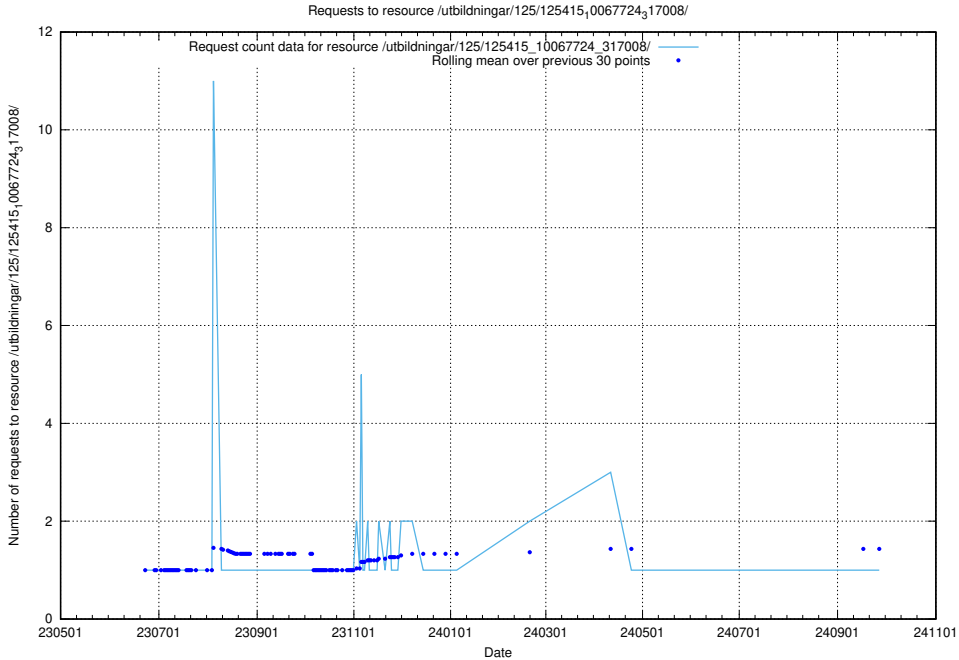

5.6582 Usage of /utbildningar/125/125415_10067724_317008/

Here, we count the number of requests to resource /utbildningar/125/125415_10067724_317008/.