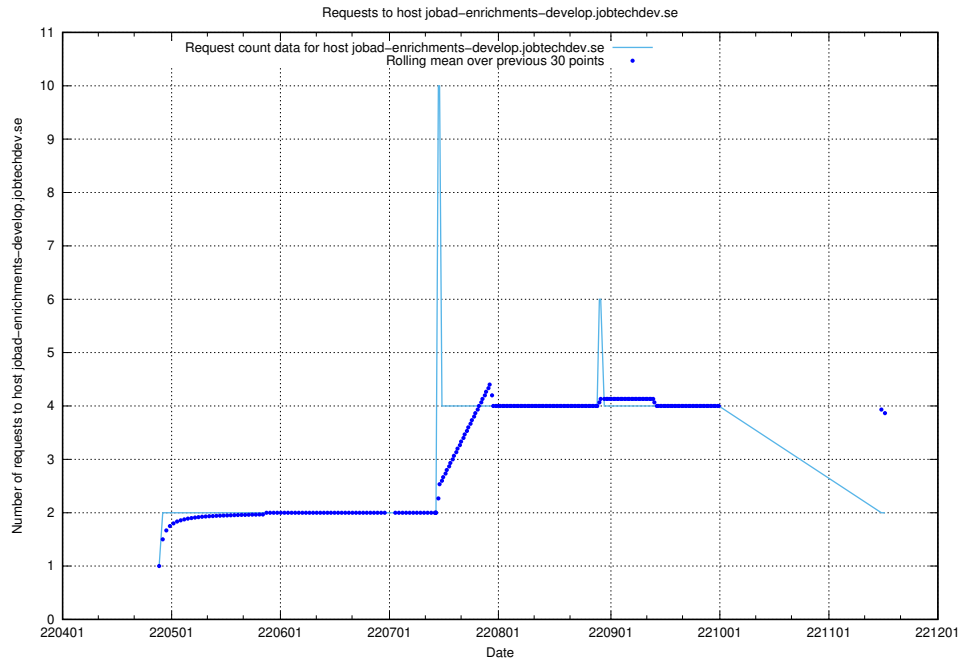

7.449 Usage of `jobad-enrichments-develop.jobtechdev.se`

Here, we count the number of requests to host `jobad-enrichments-develop.jobtechdev.se`.