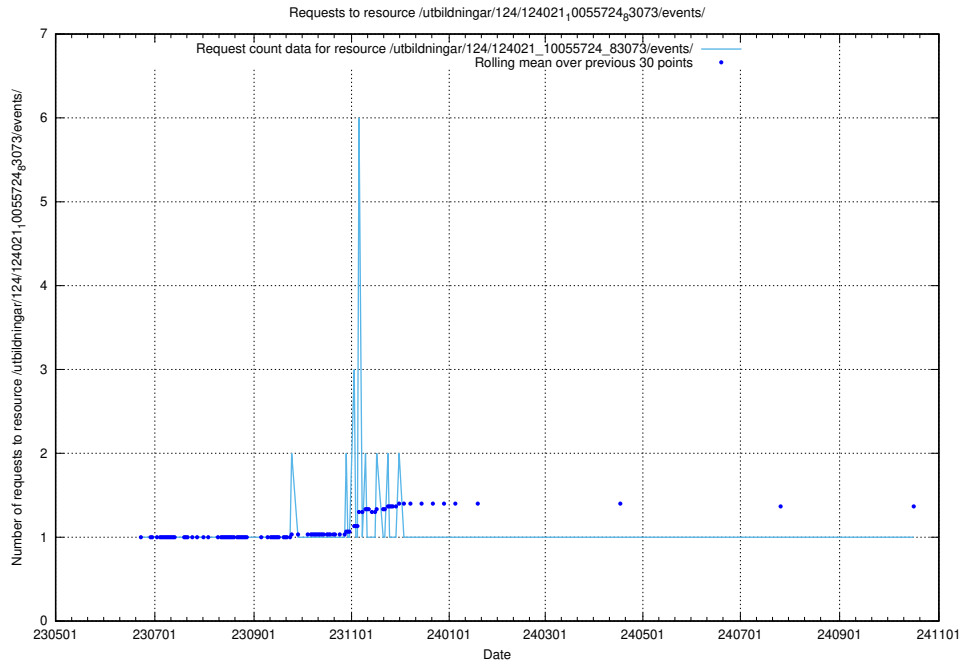

5.6687 Usage of /utbildningar/124/124021_10055724_83073/events/

Here, we count the number of requests to resource /utbildningar/124/124021_10055724_83073/events/.