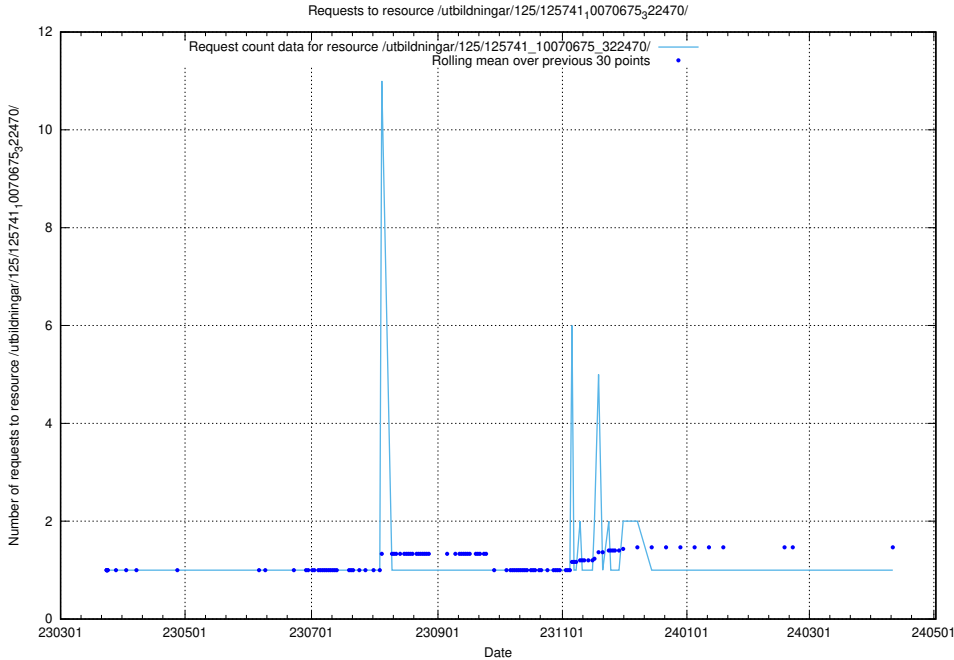

5.7395 Usage of /utbildningar/125/125741_10070675_322470/

Here, we count the number of requests to resource /utbildningar/125/125741_10070675_322470/.