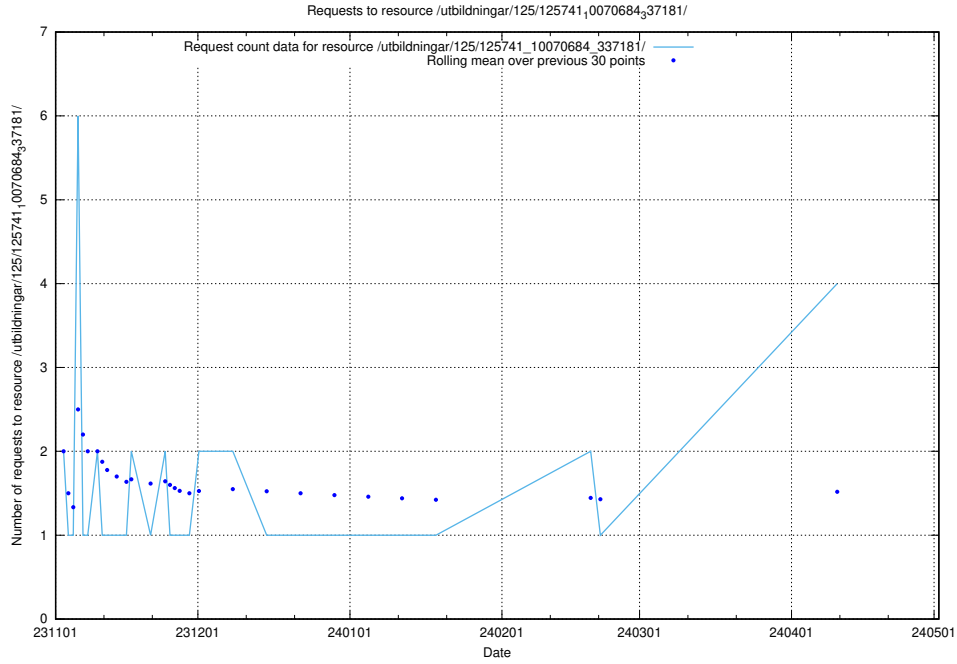

5.334 Usage of /utbildningar/125/125741_10070684_337181/

Here, we count the number of requests to resource /utbildningar/125/125741_10070684_337181/.