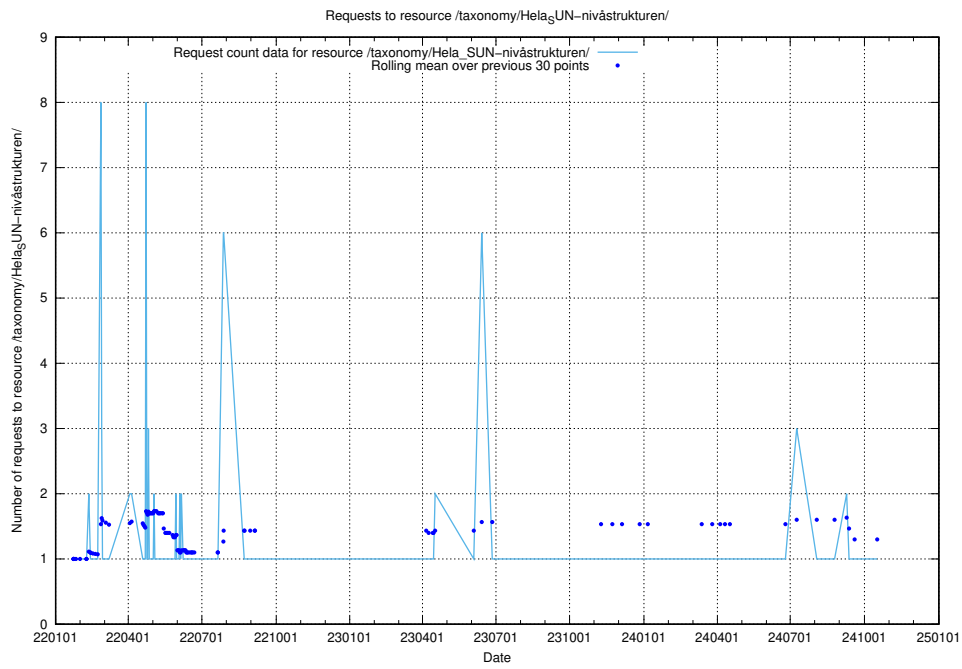

5.5196 Usage of /taxonomy/Hela_SUN-nivåstrukturen/

Here, we count the number of requests to resource /taxonomy/Hela_SUN-nivåstrukturen/.