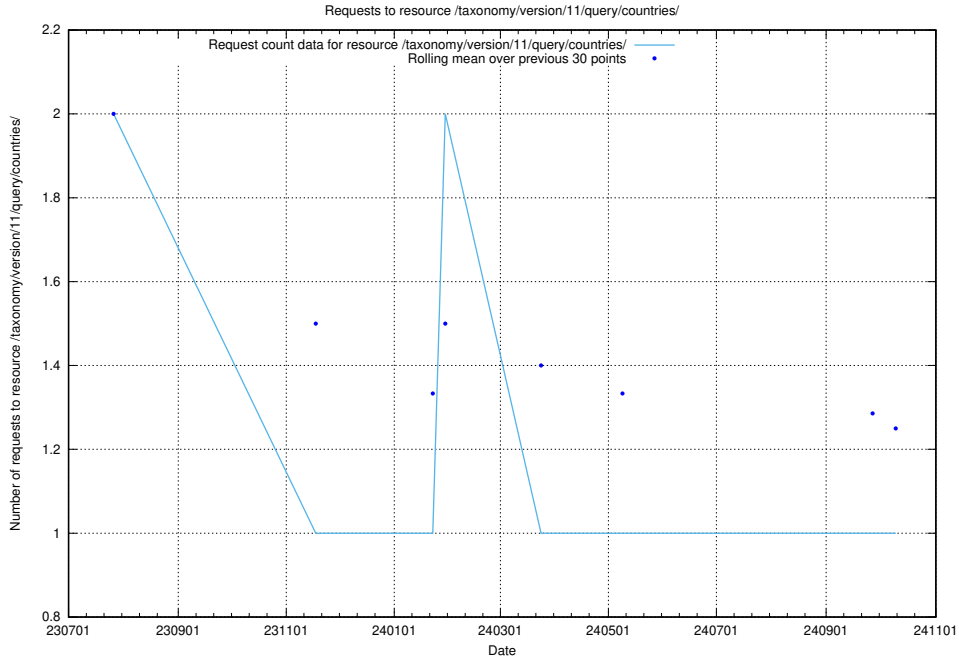

5.5815 Usage of /taxonomy/version/11/query/countries/

Here, we count the number of requests to resource /taxonomy/version/11/query/countries/.