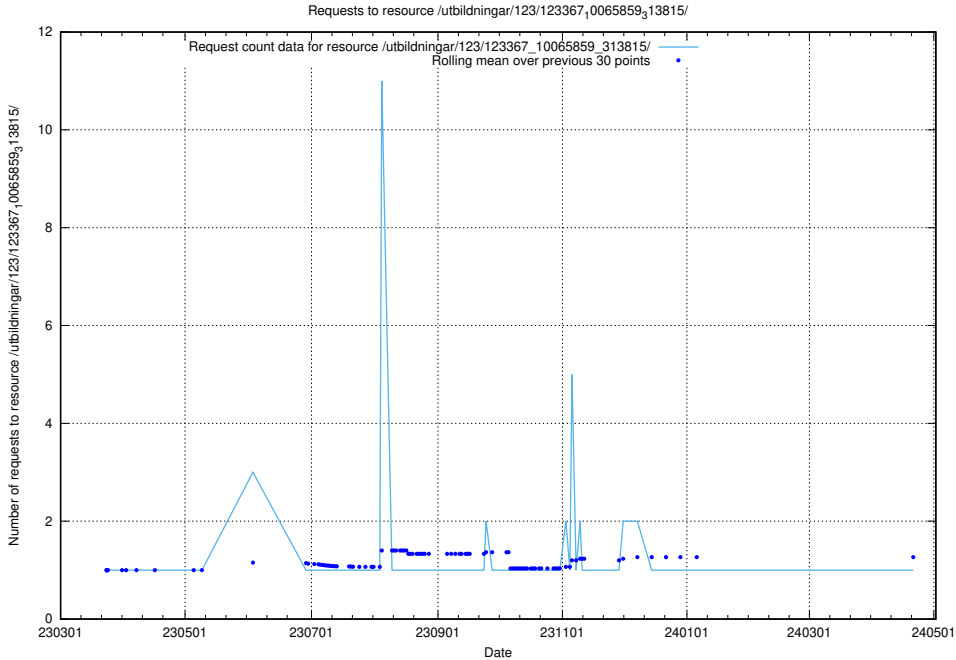

5.5729 Usage of /utbildningar/123/123367_10065859_313815/

Here, we count the number of requests to resource /utbildningar/123/123367_10065859_313815/.