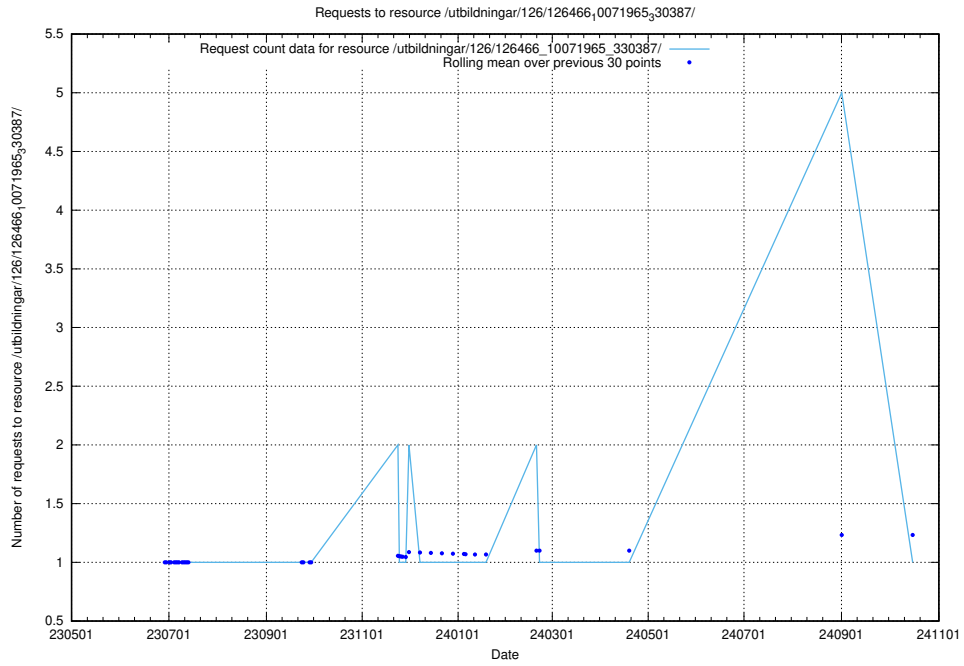

5.6333 Usage of /utbildningar/126/126466_10071965_330387/

Here, we count the number of requests to resource /utbildningar/126/126466_10071965_330387/.