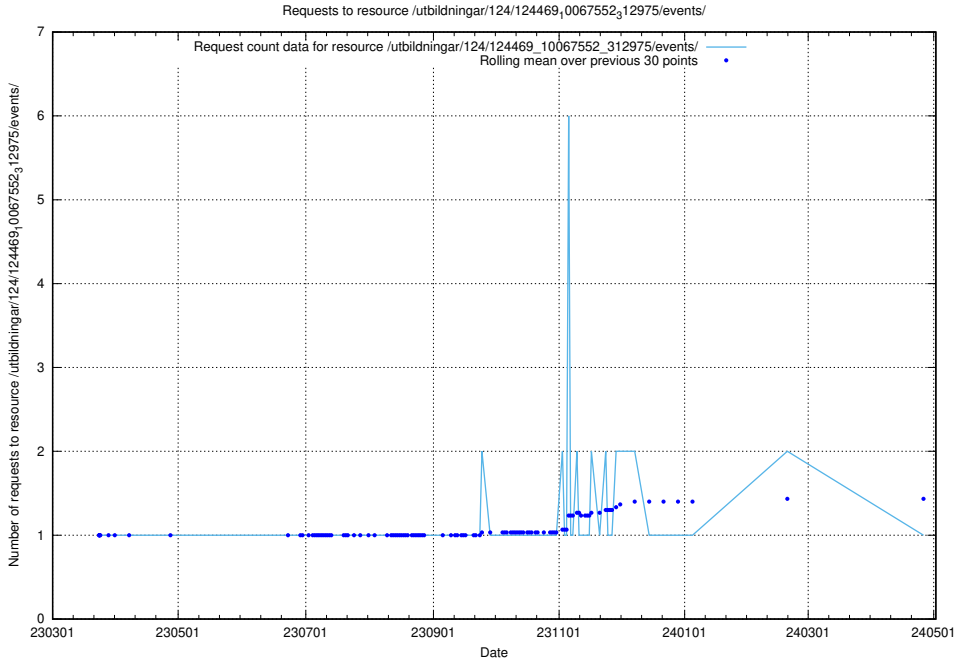

5.4237 Usage of /utbildningar/124/124469_10067552_312975/events/

Here, we count the number of requests to resource /utbildningar/124/124469_10067552_312975/events/