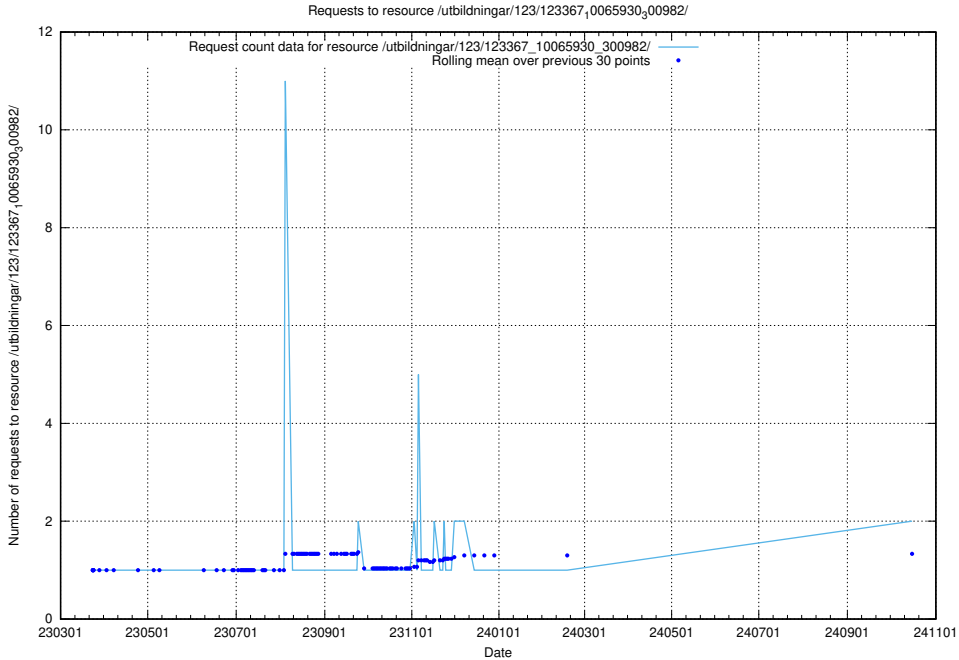

5.856 Usage of /utbildningar/123/123367_10065930_300982/

Here, we count the number of requests to resource /utbildningar/123/123367_10065930_300982/.