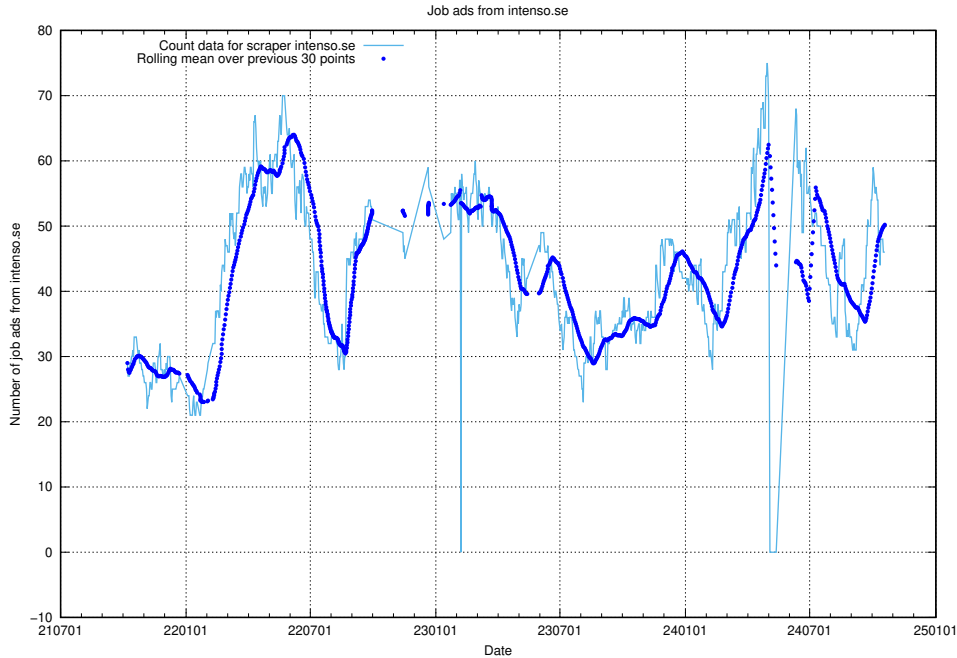

13.17 Number of ads by scraper intenso.se

Here, we count the number of job ads scraped from intenso.se.