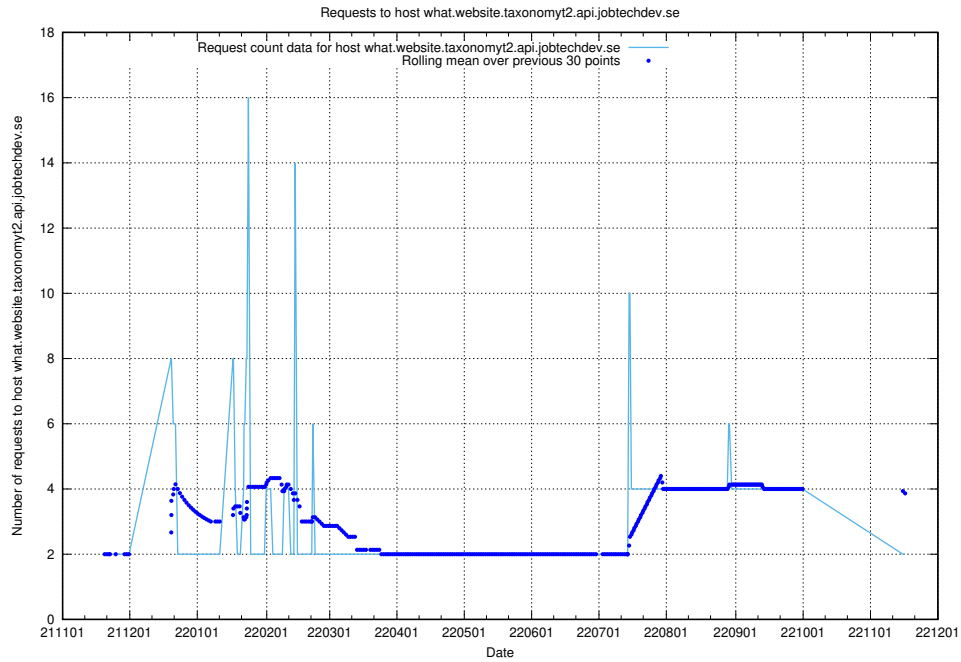

7.457 Usage of what.website.taxonomy2.api.jobtechdev.se

Here, we count the number of requests to host what.website.taxonomy2.api.jobtechdev.se.