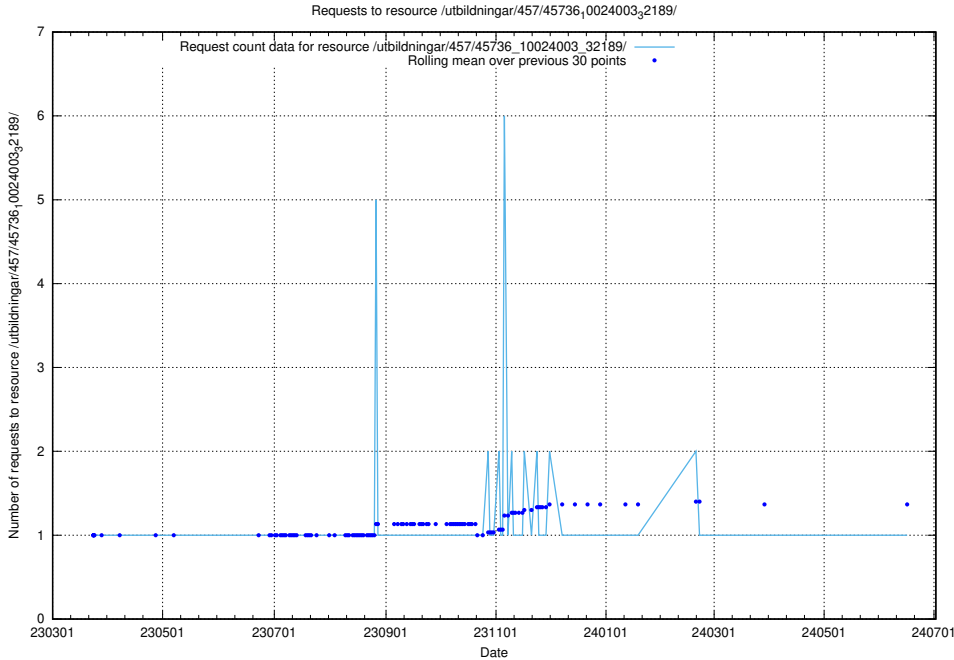

5.7232 Usage of /utbildningar/457/45736_10024003_32189/

Here, we count the number of requests to resource /utbildningar/457/45736_10024003_32189/.