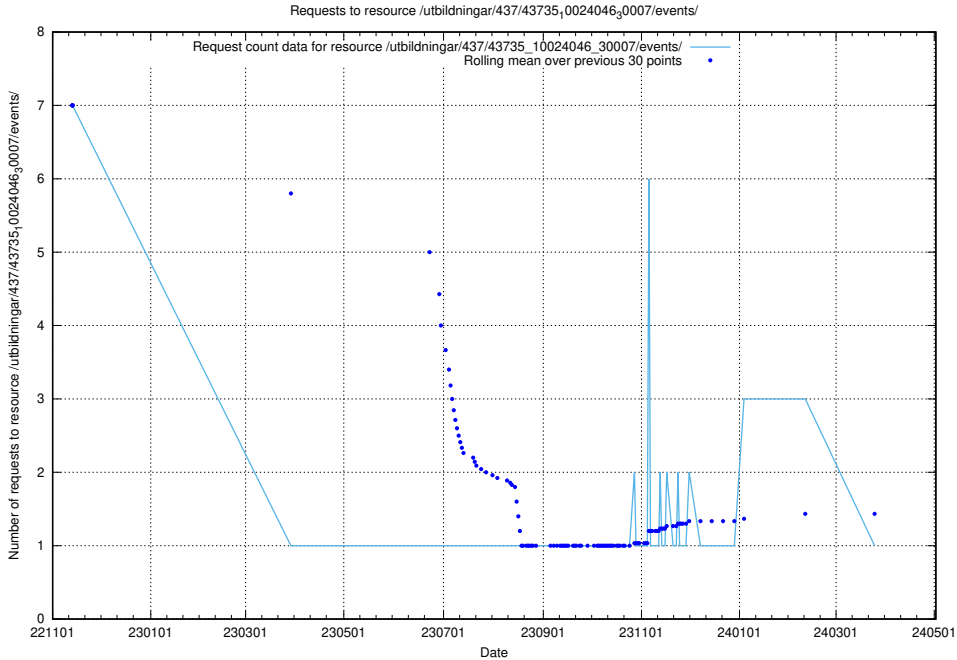

5.6663 Usage of /utbildningar/437/43735_10024046_30007/events/

Here, we count the number of requests to resource /utbildningar/437/43735_10024046_30007/events/.