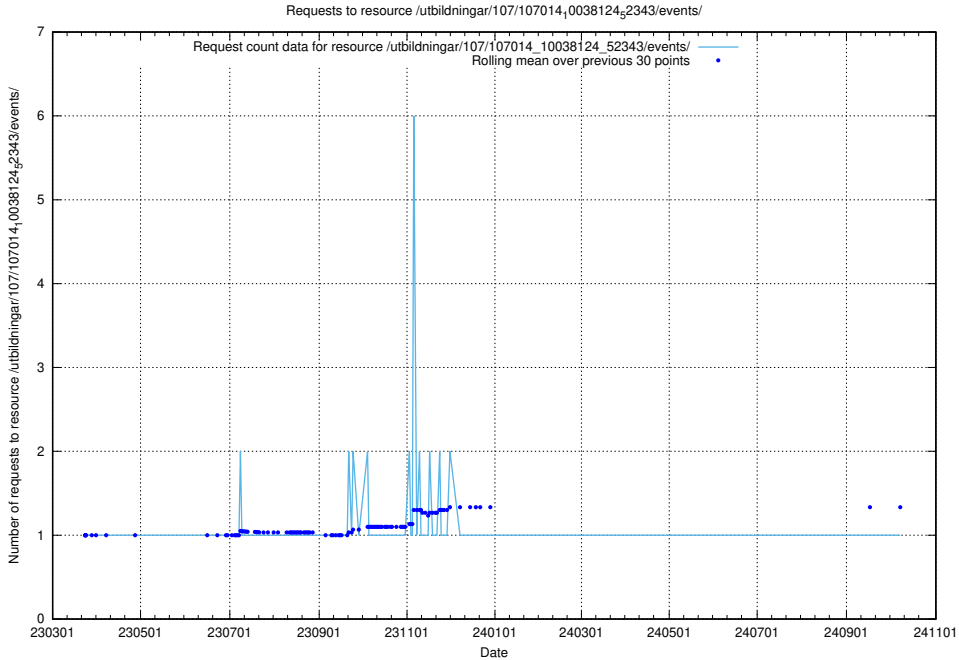

5.6266 Usage of /utbildningar/107/107014_10038124_52343/events/

Here, we count the number of requests to resource /utbildningar/107/107014_10038124_52343/events/.