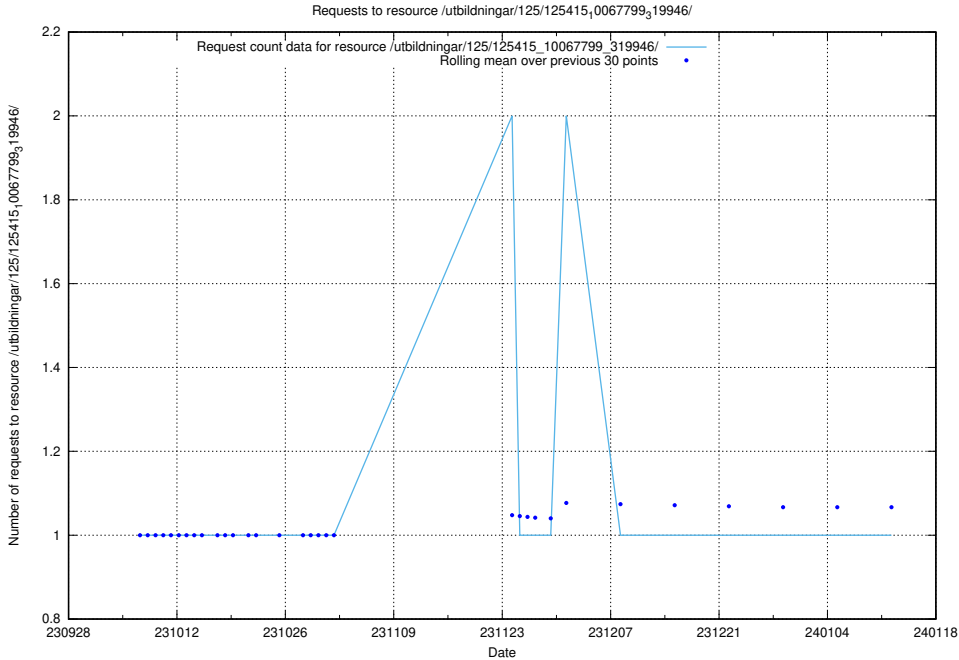

5.5281 Usage of /utbildningar/125/125415_10067799_319946/

Here, we count the number of requests to resource /utbildningar/125/125415_10067799_319946/.