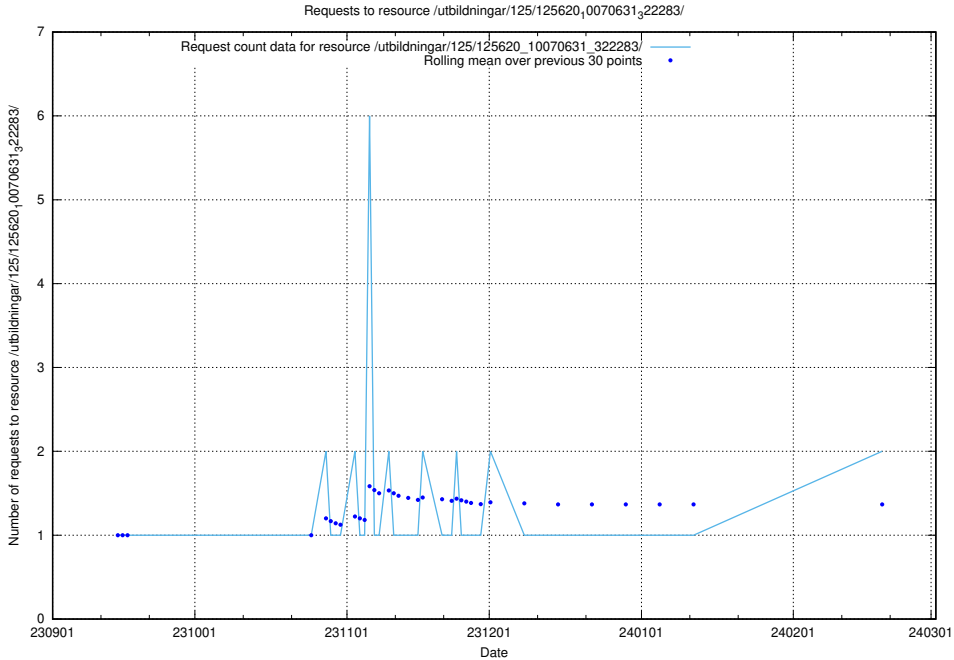

5.850 Usage of /utbildningar/125/125620_10070631_322283/

Here, we count the number of requests to resource /utbildningar/125/125620_10070631_322283/.