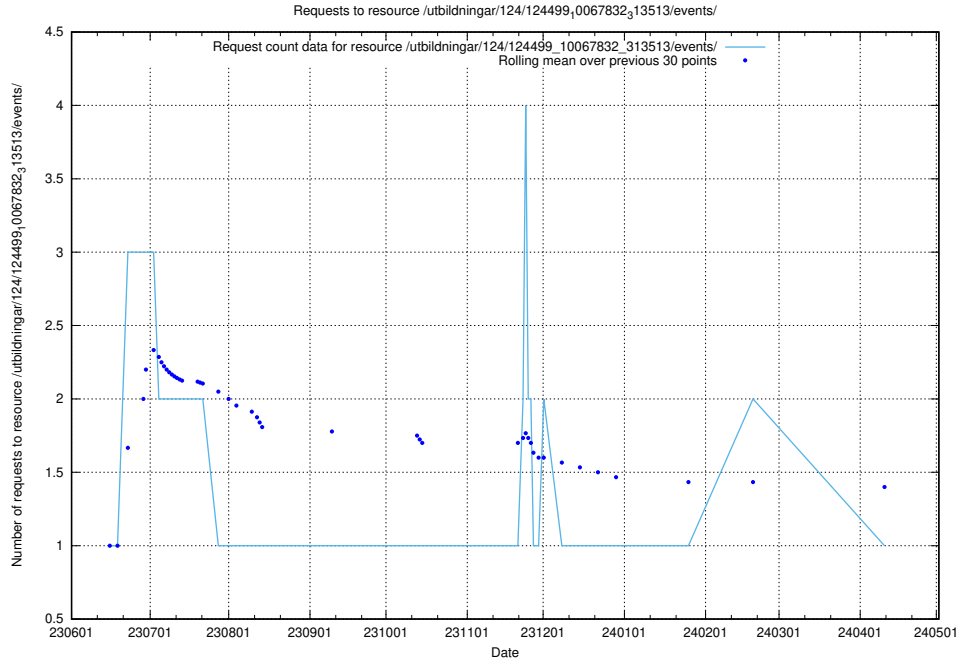

5.6744 Usage of /utbildningar/124/124499_10067832_313513/events/

Here, we count the number of requests to resource /utbildningar/124/124499_10067832_313513/events/