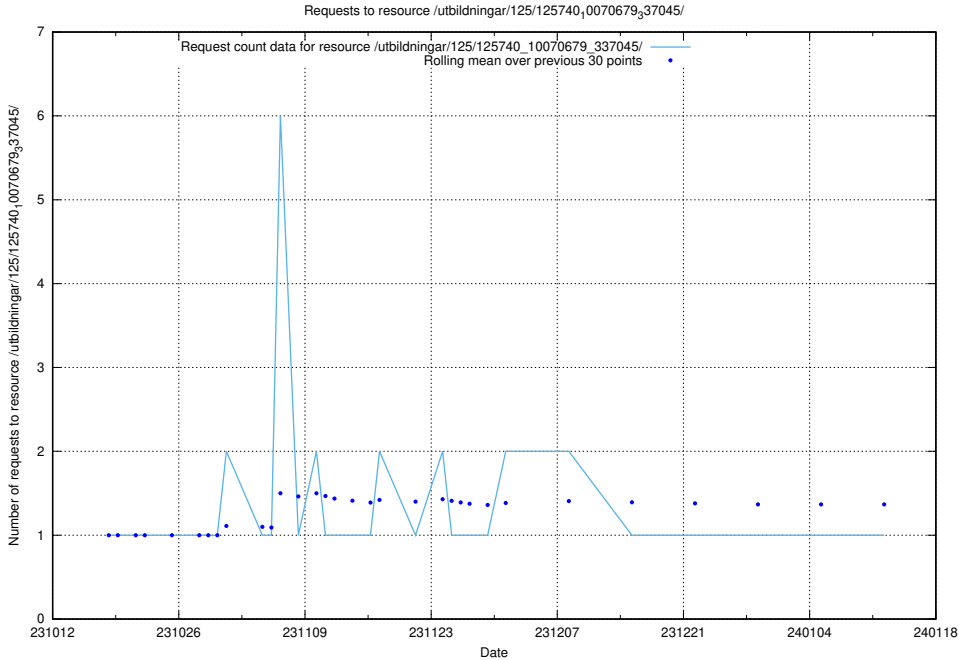

5.5176 Usage of /utbildningar/125/125740_10070679_337045/

Here, we count the number of requests to resource /utbildningar/125/125740_10070679_337045/.