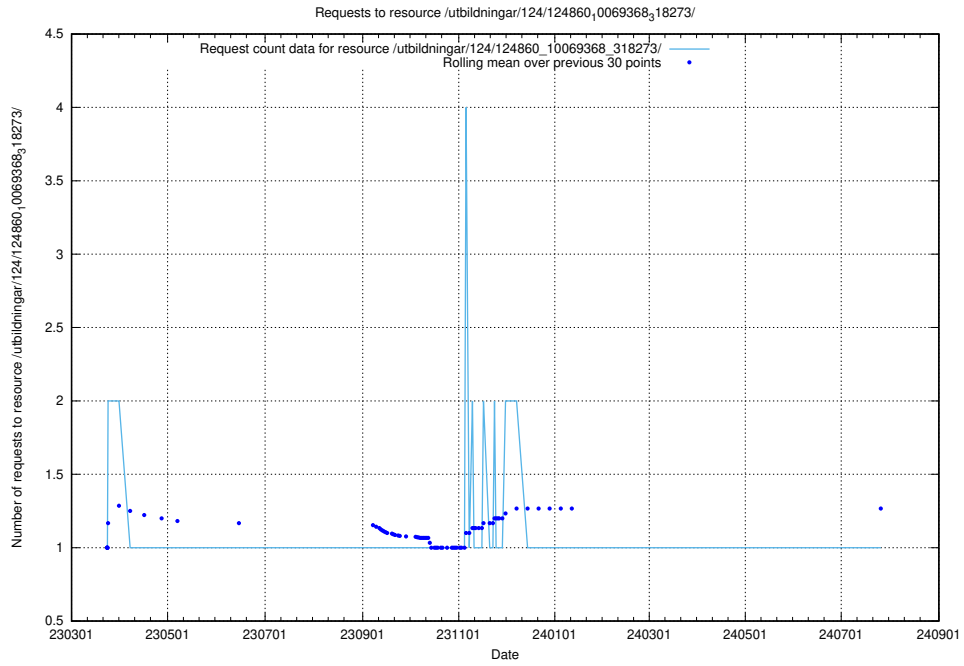

5.1262 Usage of /utbildningar/124/124860_10069368_318273/

Here, we count the number of requests to resource /utbildningar/124/124860_10069368_318273/.