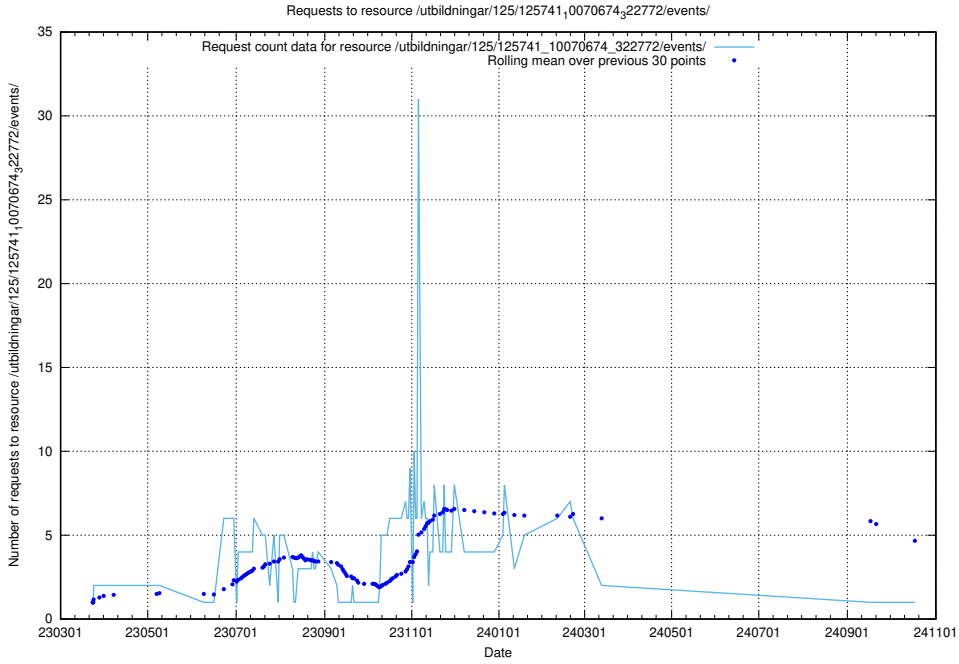

5.7397 Usage of /utbildningar/125/125741_10070674_322772/events/

Here, we count the number of requests to resource /utbildningar/125/125741_10070674_322772/events/