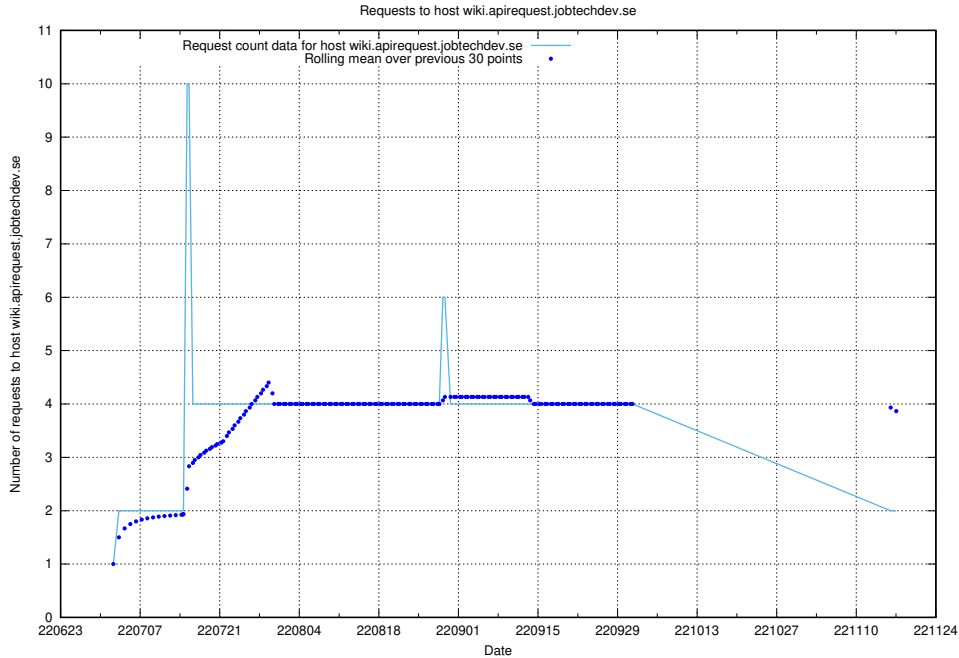

7.397 Usage of wiki.apirequest.jobtechdev.se

Here, we count the number of requests to host wiki.apirequest.jobtechdev.se.

7.398 Usage of wiki.api.jobtechdev.se

Here, we count the number of requests to host wiki.api.jobtechdev.se.