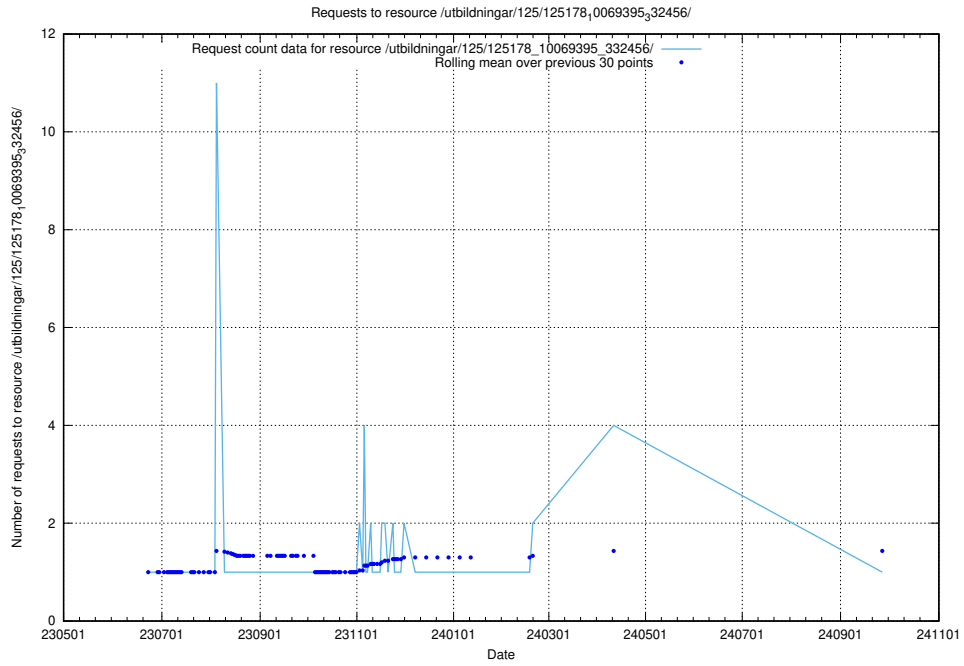

5.6590 Usage of /utbildningar/125/125178_10069395_332456/

Here, we count the number of requests to resource /utbildningar/125/125178_10069395_332456/.