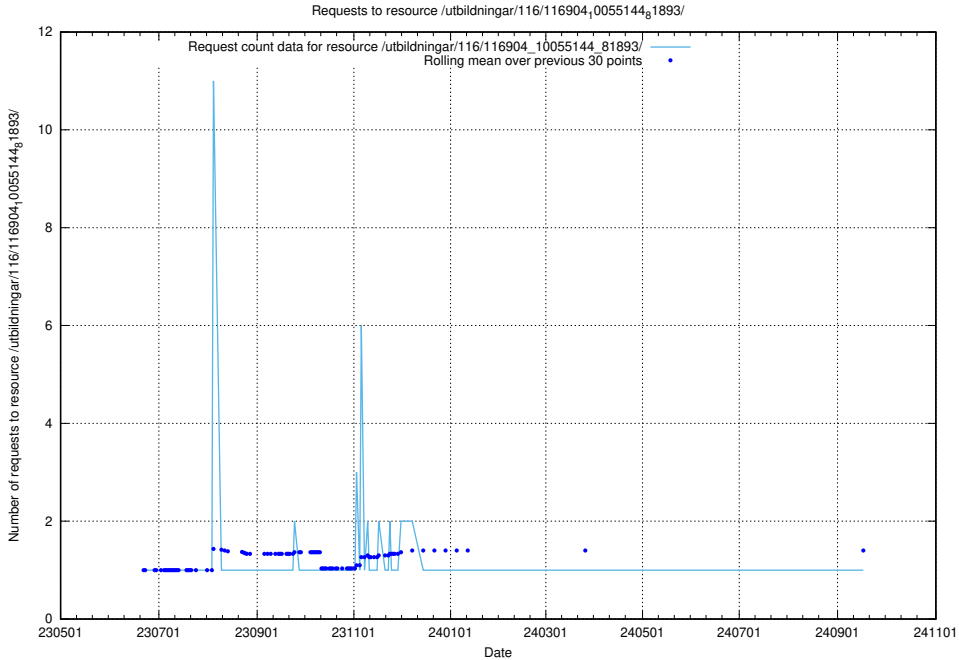

5.6710 Usage of /utbildningar/116/116904_10055144_81893/

Here, we count the number of requests to resource /utbildningar/116/116904_10055144_81893/.