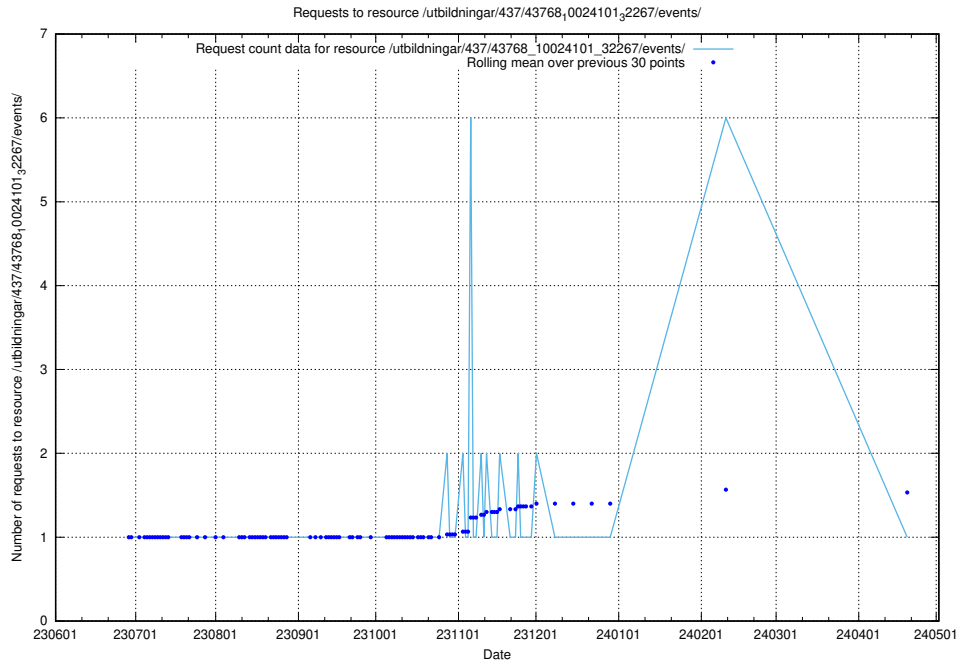

Here, we count the number of requests to resource /utbildningar/438/43808_10024076_30037/.

5.6310 Usage of /utbildningar/437/43768_10024101_32267/events/

Here, we count the number of requests to resource /utbildningar/437/43768_10024101_32267/events/.