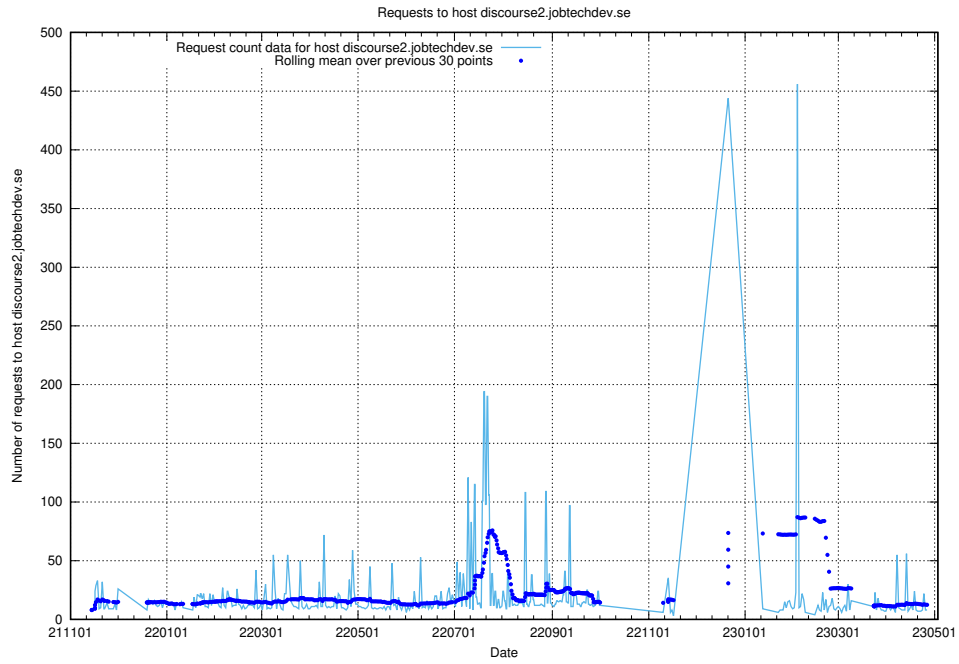

7.69 Usage of discourse2.jobtechdev.se

Here, we count the number of requests to host discourse2.jobtechdev.se.