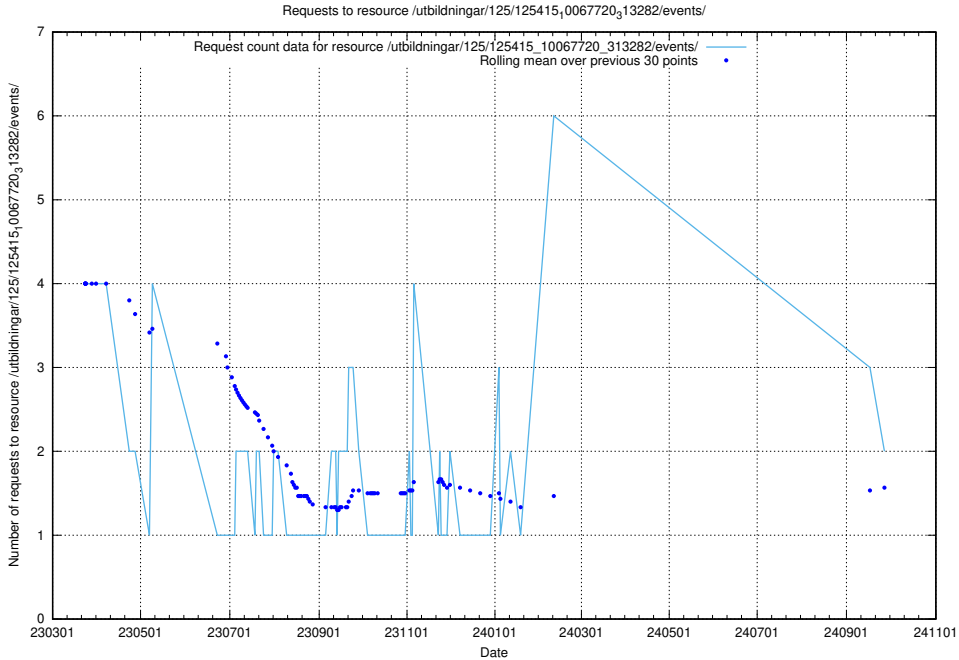

5.1019 Usage of /utbildningar/125/125415_10067720_313282/events/

Here, we count the number of requests to resource /utbildningar/125/125415_10067720_313282/events/