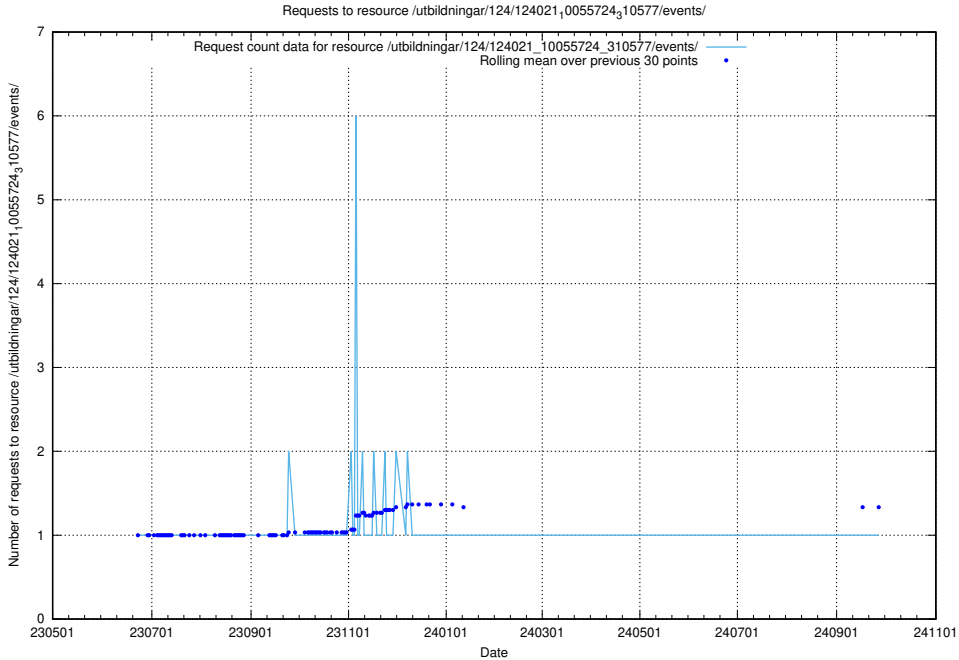

5.6691 Usage of /utbildningar/124/124021_10055724_310577/events/

Here, we count the number of requests to resource /utbildningar/124/124021_10055724_310577/events/