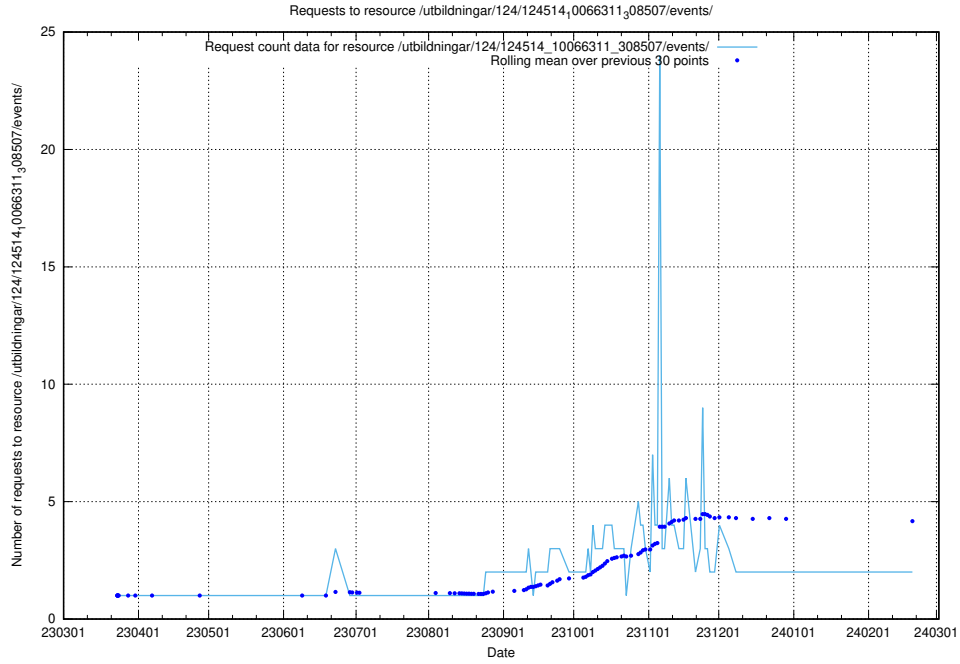

5.662 Usage of /utbildningar/124/124514_10066311_308507/events/

Here, we count the number of requests to resource /utbildningar/124/124514_10066311_308507/events/

5.663 Usage of /utbildningar/utb_emil/125/125754_10070140_320672/events/