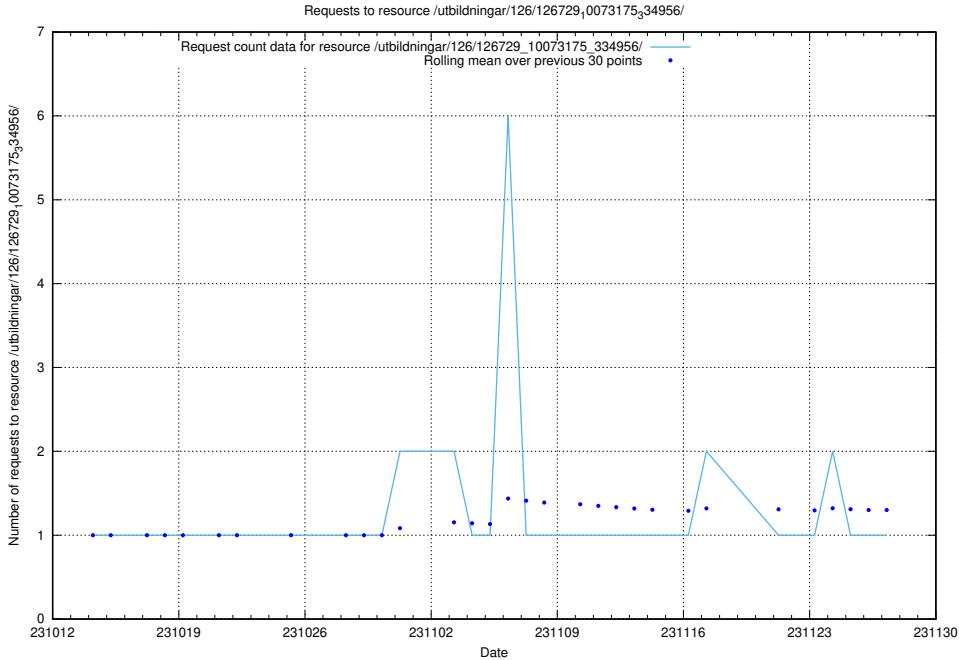

5.5221 Usage of /utbildningar/126/126729_10073175_334956/

Here, we count the number of requests to resource /utbildningar/126/126729_10073175_334956/.