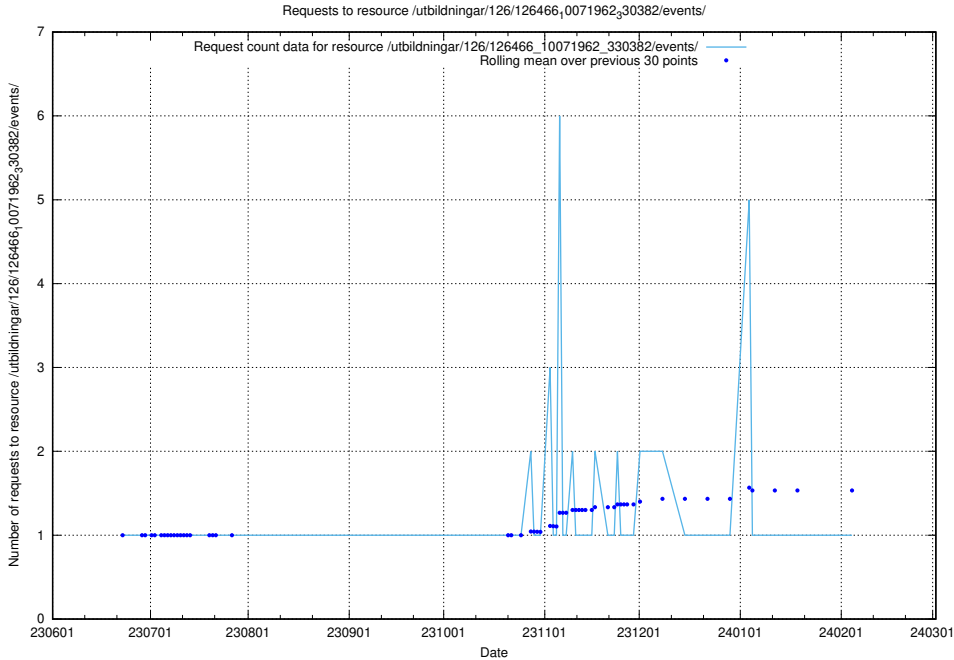

5.6516 Usage of /utbildningar/126/126466_10071962_330382/events/

Here, we count the number of requests to resource /utbildningar/126/126466_10071962_330382/events/