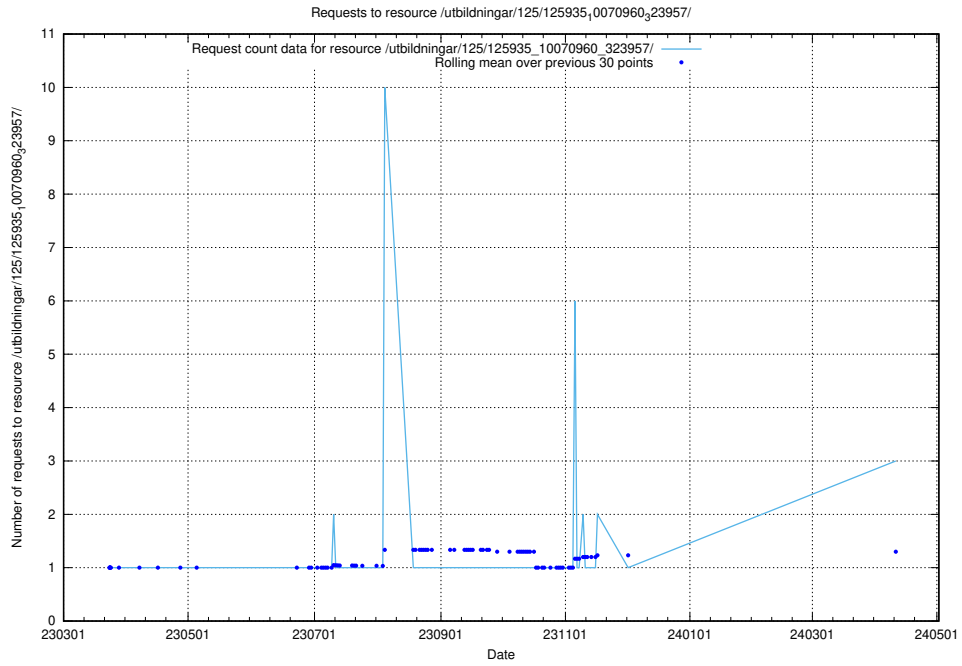

5.549 Usage of /utbildningar/125/125935_10070960_323957/

Here, we count the number of requests to resource /utbildningar/125/125935_10070960_323957/.