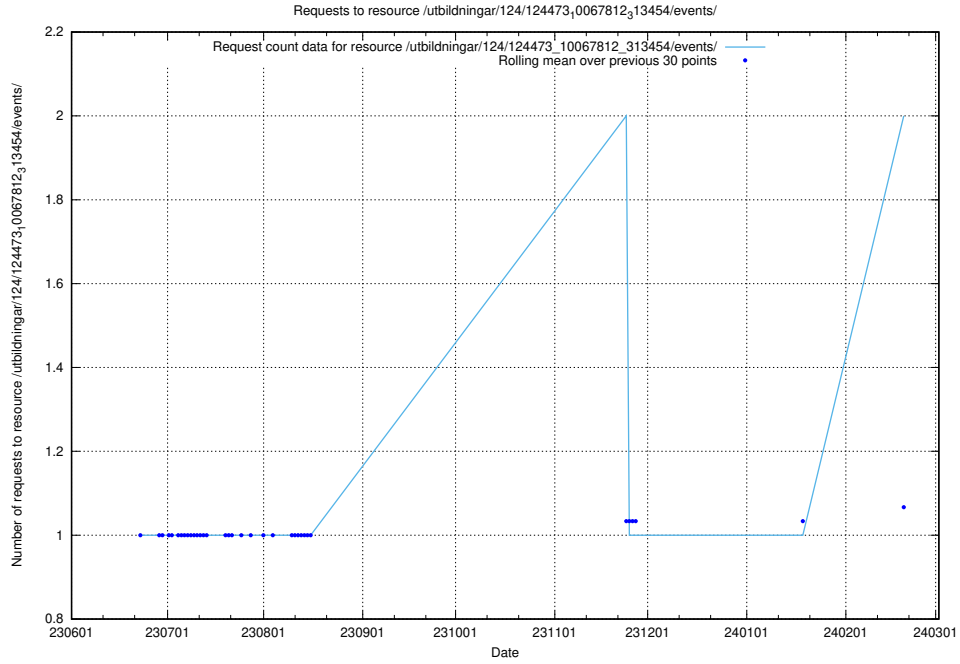

5.965 Usage of /utbildningar/124/124473_10067812_313454/events/

Here, we count the number of requests to resource /utbildningar/124/124473_10067812_313454/events/