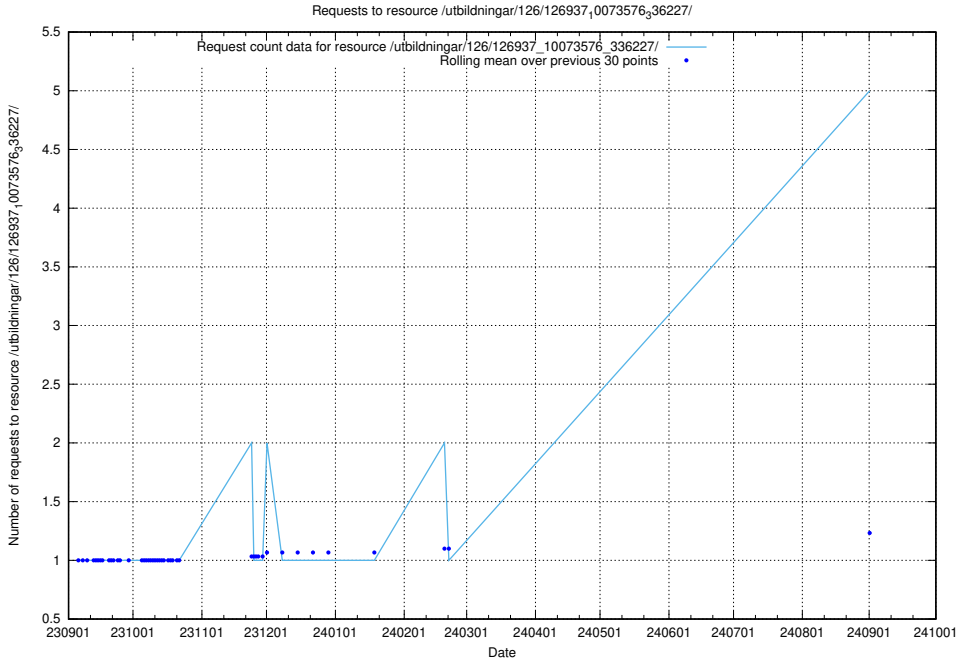

5.241 Usage of /utbildningar/126/126937_10073576_336227/

Here, we count the number of requests to resource /utbildningar/126/126937_10073576_336227/.