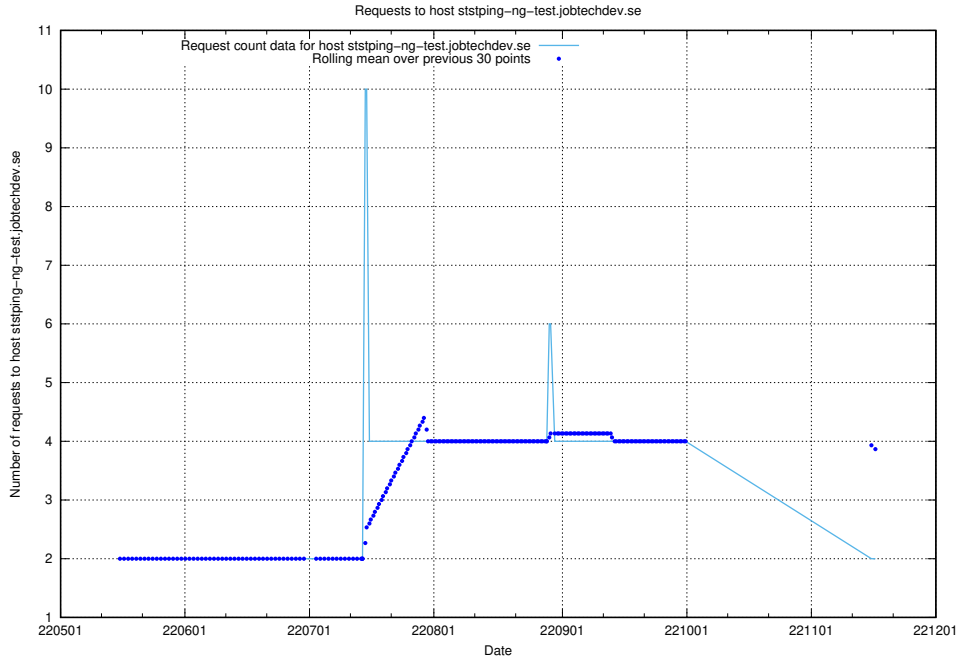

7.432 Usage of ststping-ng-test.jobtechdev.se

Here, we count the number of requests to host ststping-ng-test.jobtechdev.se.