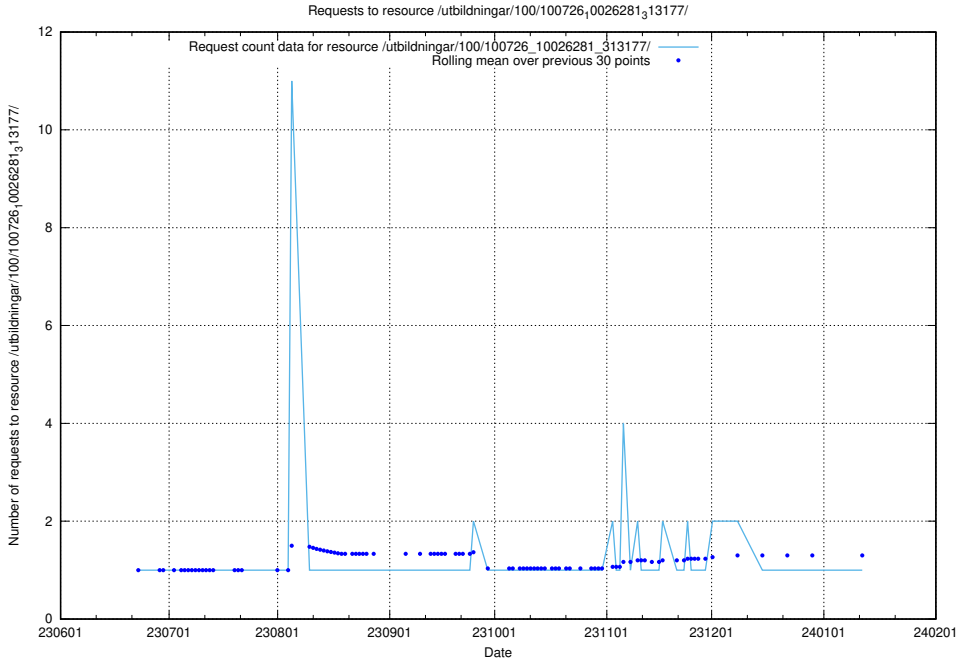

5.6708 Usage of /utbildningar/100/100726_10026281_313177/

Here, we count the number of requests to resource /utbildningar/100/100726_10026281_313177/.