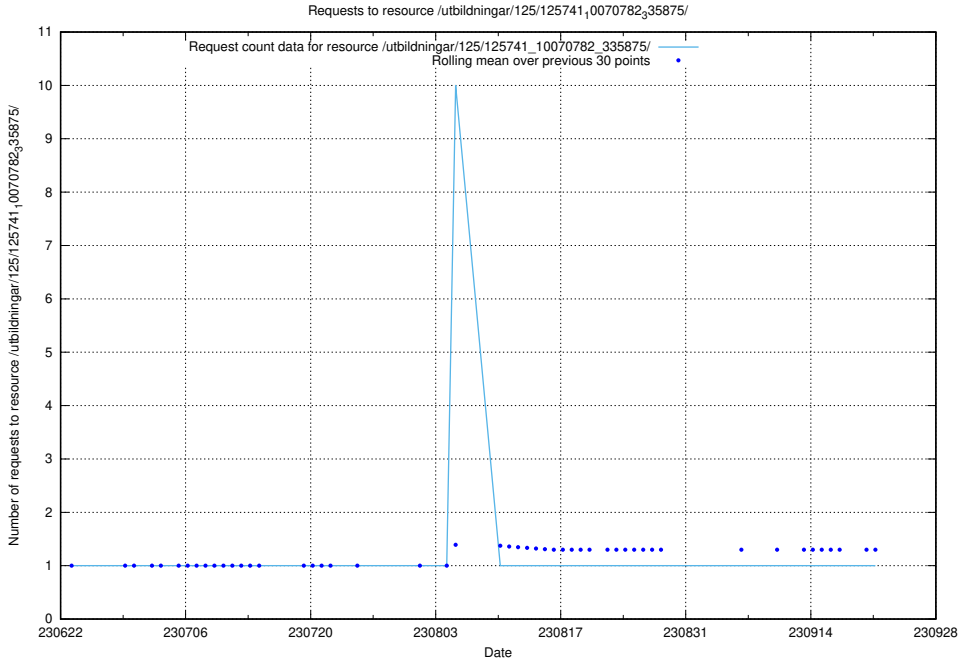

5.6548 Usage of /utbildningar/125/125741_10070782_335875/

Here, we count the number of requests to resource /utbildningar/125/125741_10070782_335875/.