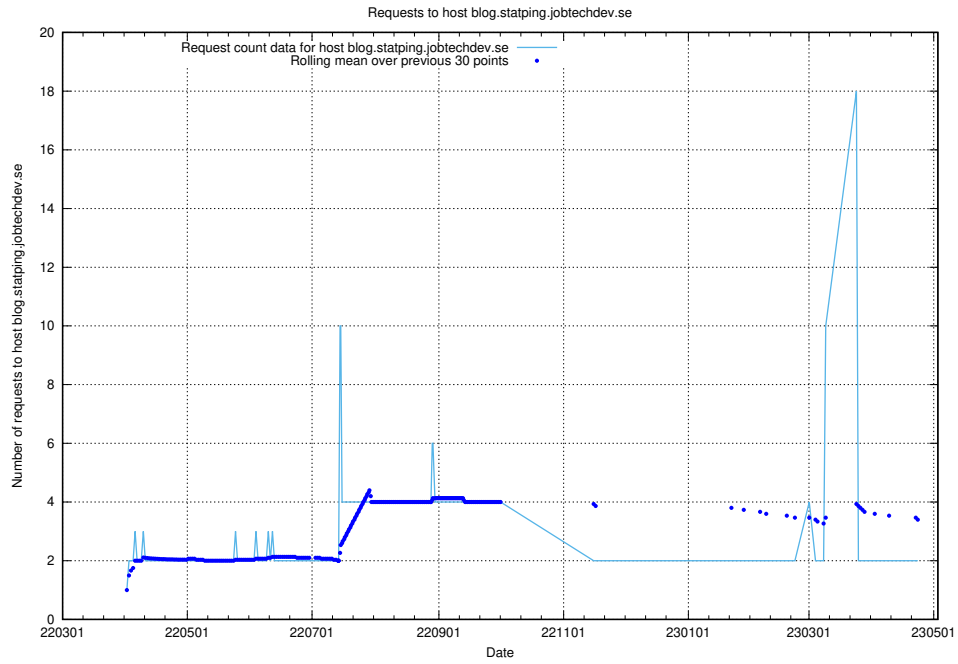

7.482 Usage of blog.statping.jobtechdev.se

Here, we count the number of requests to host blog.statping.jobtechdev.se.