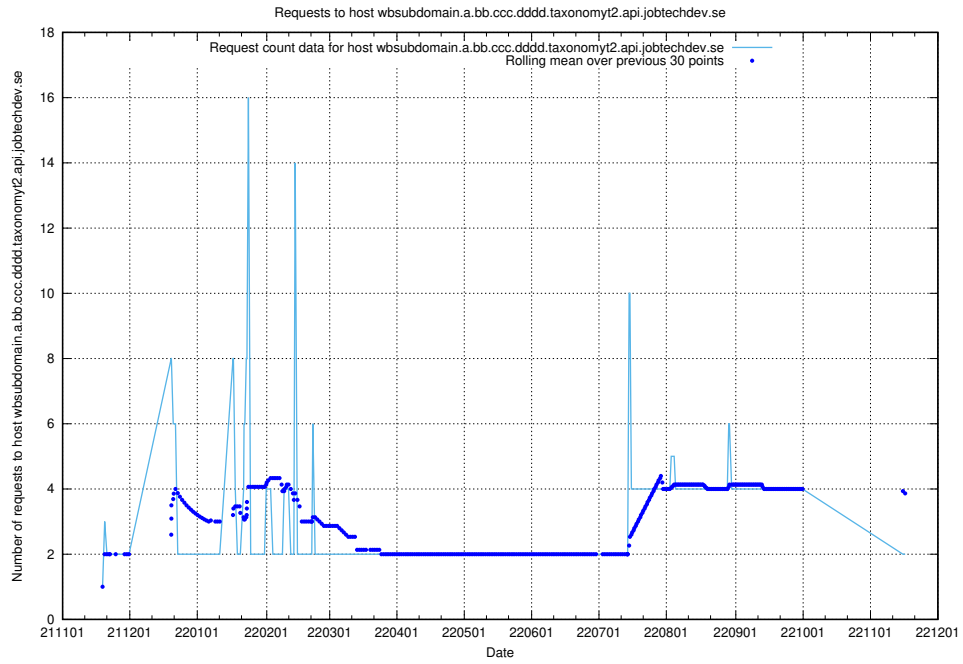

7.464 Usage of wbsubdomain.a.bb.ccc.dddd.taxonomyt2.api.jobtechdev.se

Here, we count the number of requests to host wbsubdomain.a.bb.ccc.dddd.taxonomyt2.api.jobtechdev.se