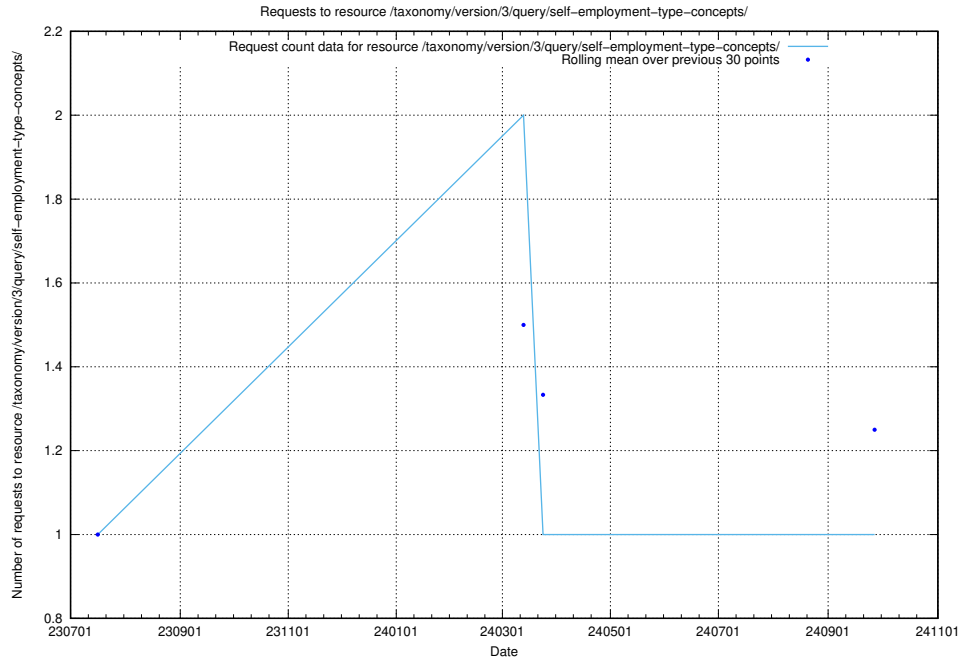

5.5944 Usage of /taxonomy/version/3/query/self-employment-type-concepts/

Here, we count the number of requests to resource /taxonomy/version/3/query/self-employment-type-concepts/.