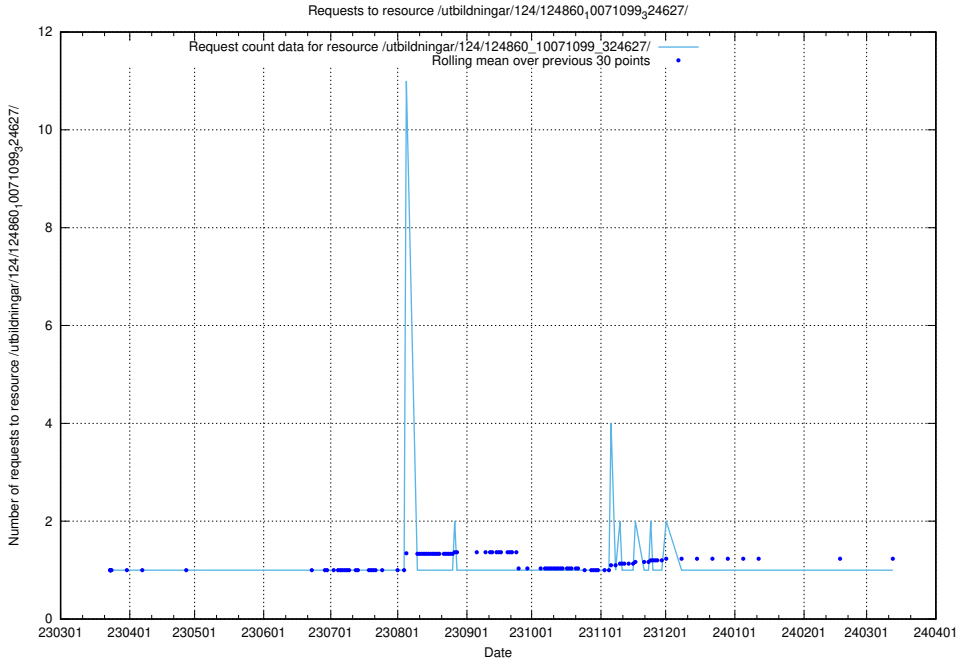

5.1258 Usage of /utbildningar/124/124860_10071099_324627/

Here, we count the number of requests to resource /utbildningar/124/124860_10071099_324627/.