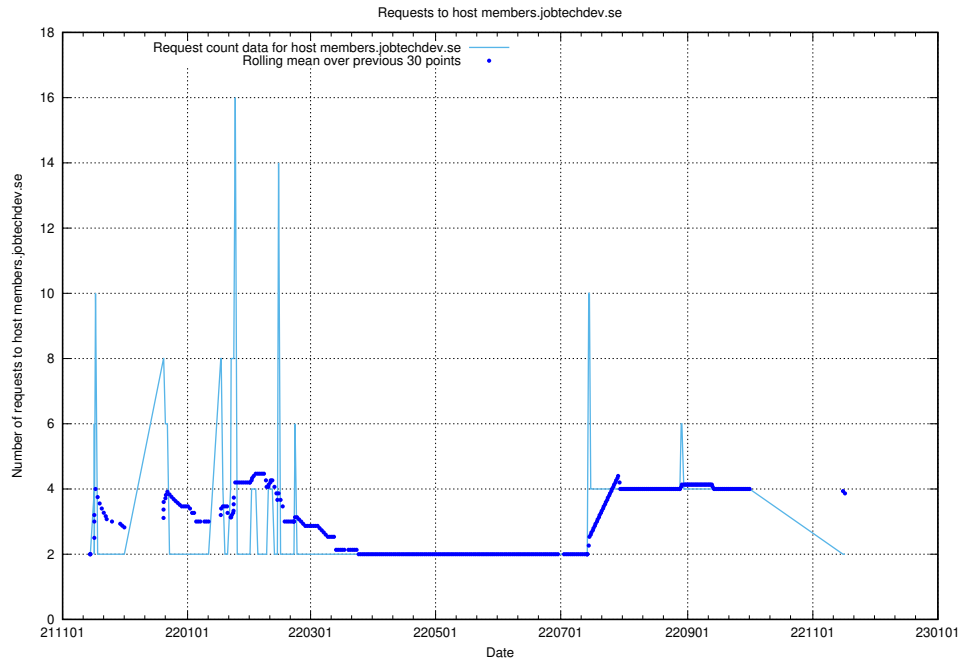

7.576 Usage of members.jobtechdev.se

Here, we count the number of requests to host members.jobtechdev.se.