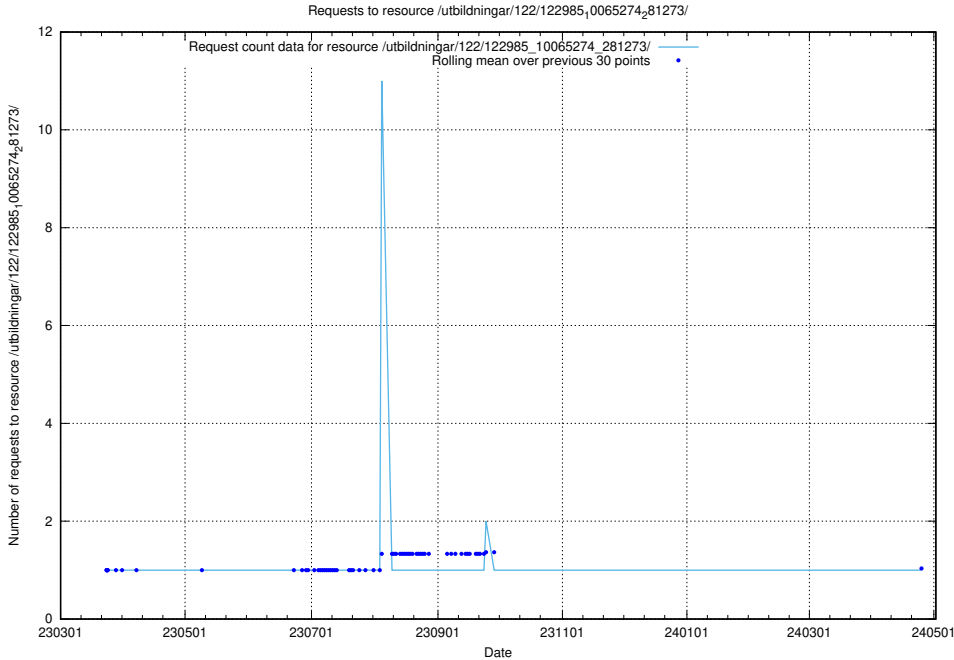

5.5810 Usage of /utbildningar/122/122985_10065274_281273/

Here, we count the number of requests to resource /utbildningar/122/122985_10065274_281273/.