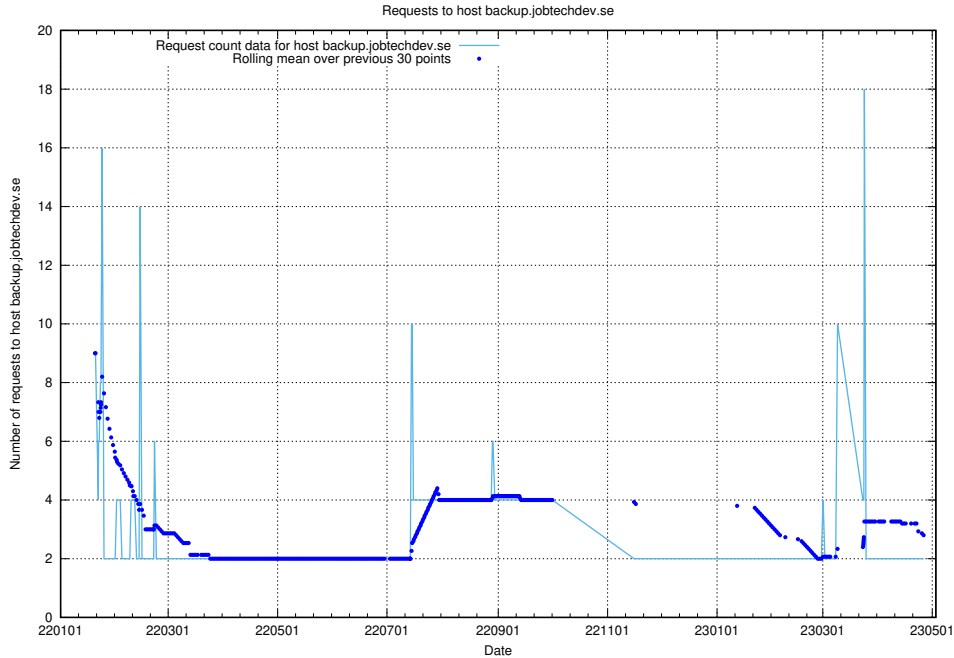

7.273 Usage of backup.jobtechdev.se

Here, we count the number of requests to host backup.jobtechdev.se.