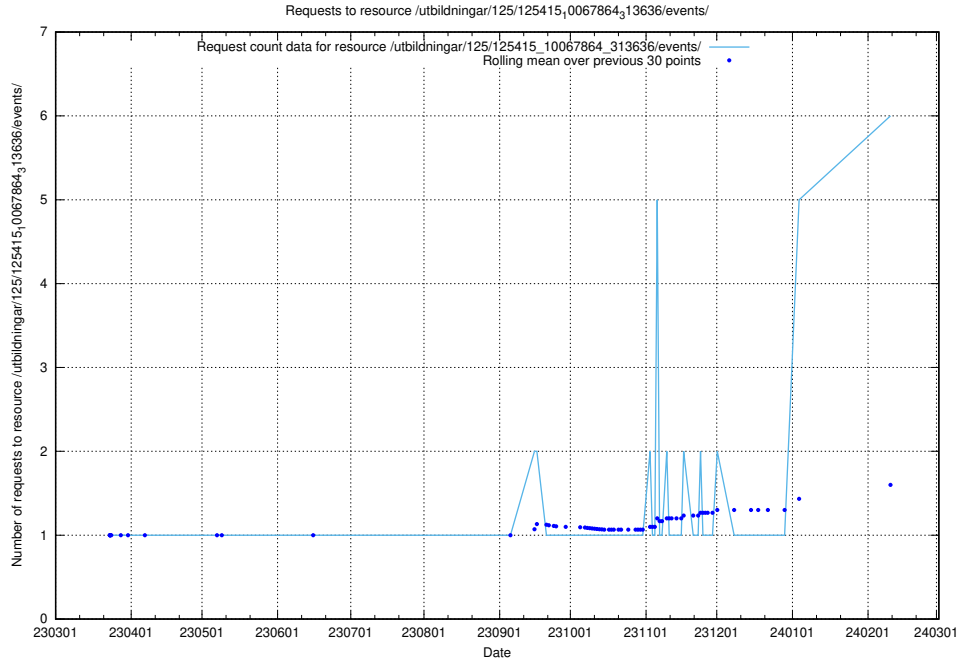

5.44 Usage of /utbildningar/125/125415_10067864_313636/events/

Here, we count the number of requests to resource /utbildningar/125/125415_10067864_313636/events/

5.45 Usage of /availability/kpi/20241016/