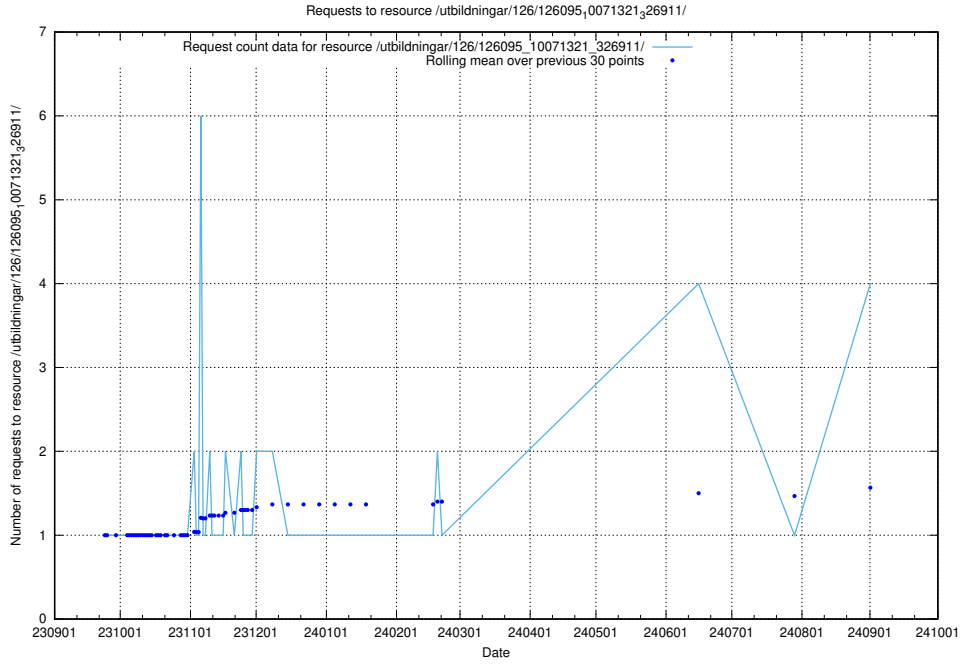

5.346 Usage of /utbildningar/126/126095_10071321_326911/

Here, we count the number of requests to resource /utbildningar/126/126095_10071321_326911/.