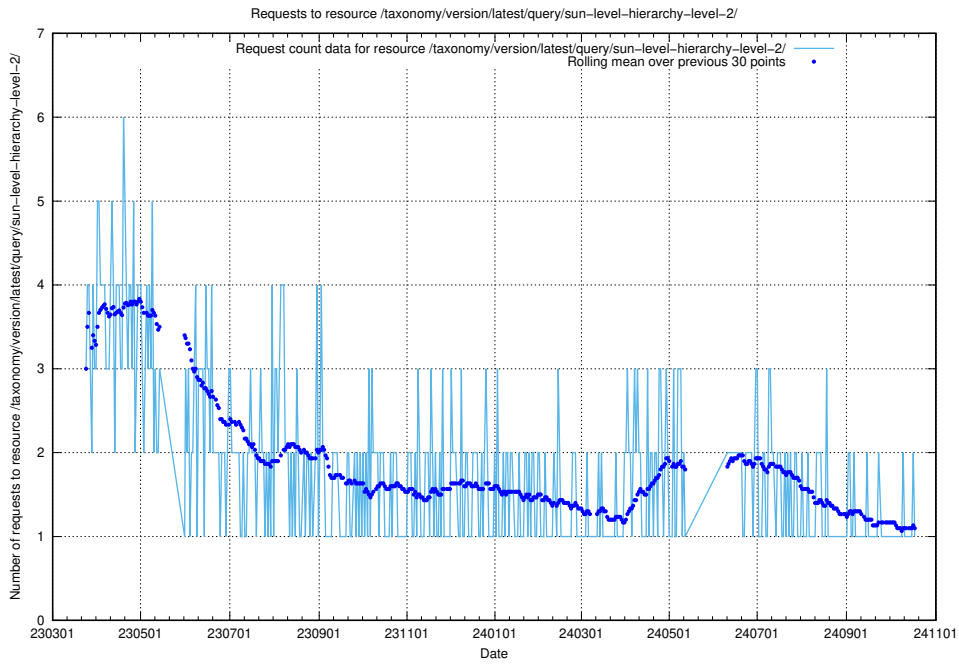

5.6954 Usage of /taxonomy/version/latest/query/sun-level-hierarchy-level-2/

Here, we count the number of requests to resource /taxonomy/version/latest/query/sun-level-hierarchy-level-2/.