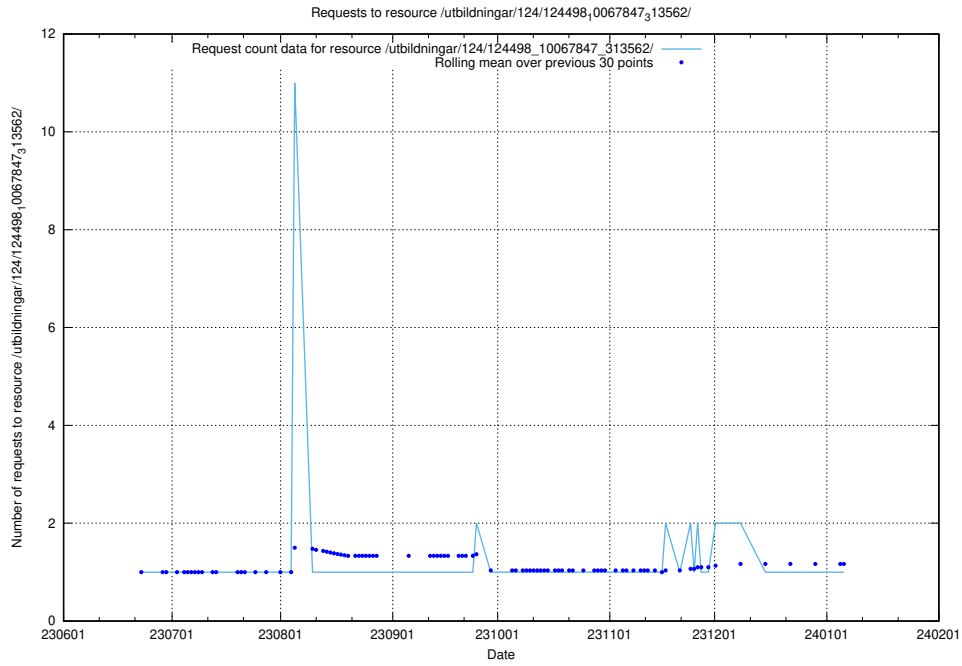

5.6653 Usage of /utbildningar/124/124498_10067847_313562/

Here, we count the number of requests to resource /utbildningar/124/124498_10067847_313562/.