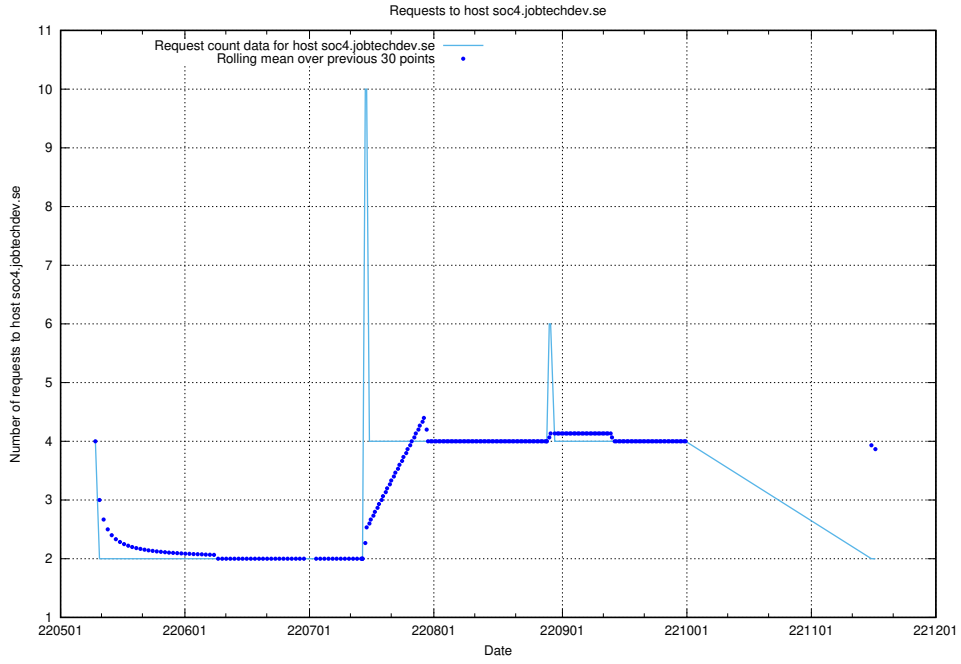

7.433 Usage of soc4.jobtechdev.se

Here, we count the number of requests to host soc4.jobtechdev.se.