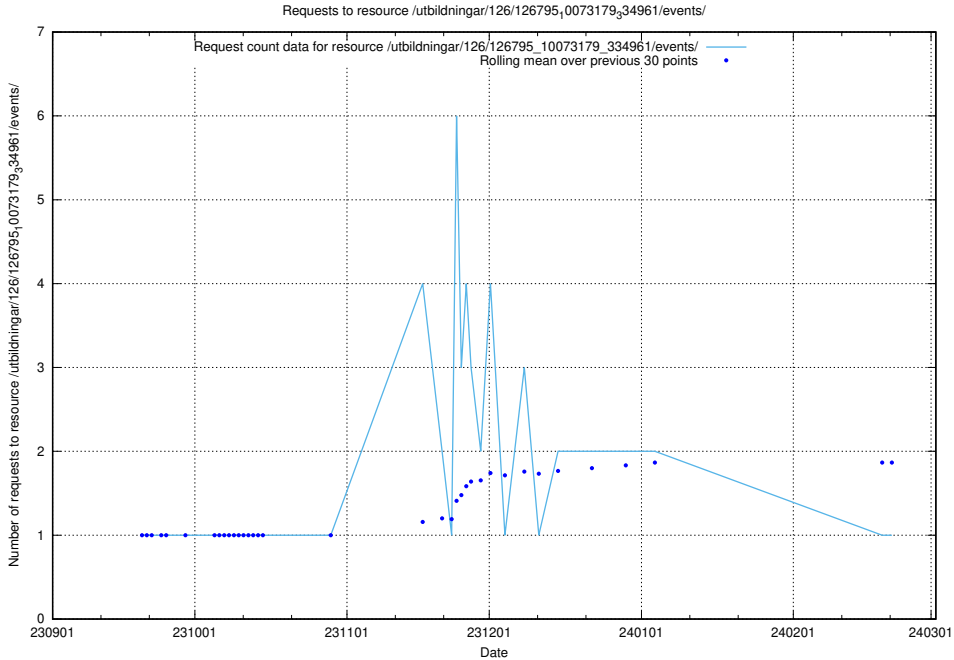

Here, we count the number of requests to resource /taxonomy/version/11/query/keyword-concepts-with-relations/.

5.5413 Usage of /utbildningar/126/126795_10073179_334961/events/

Here, we count the number of requests to resource /utbildningar/126/126795_10073179_334961/events/