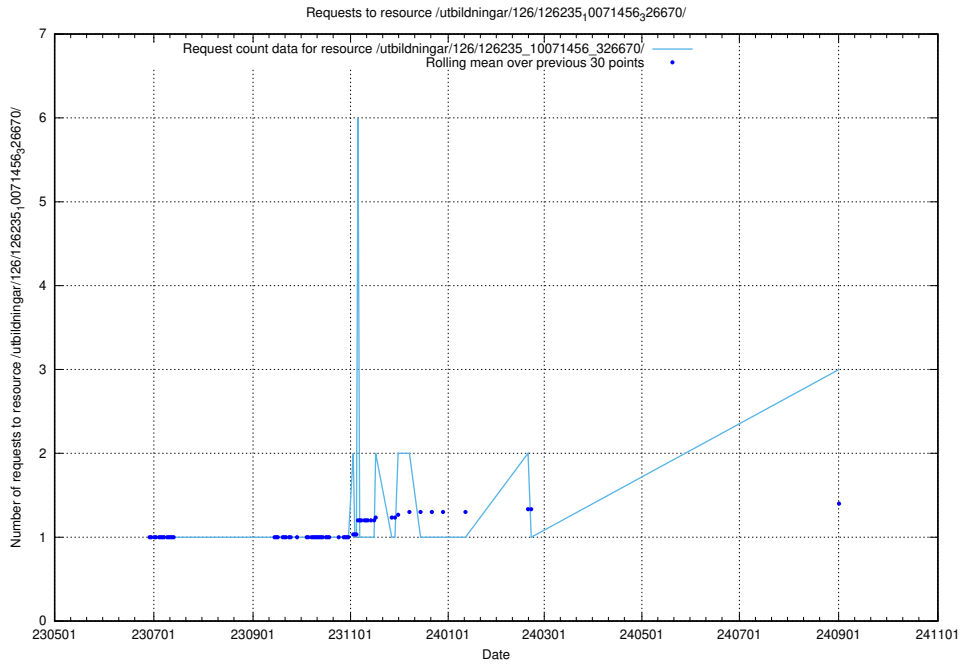

5.497 Usage of /utbildningar/126/126235_10071456_326670/

Here, we count the number of requests to resource /utbildningar/126/126235_10071456_326670/.