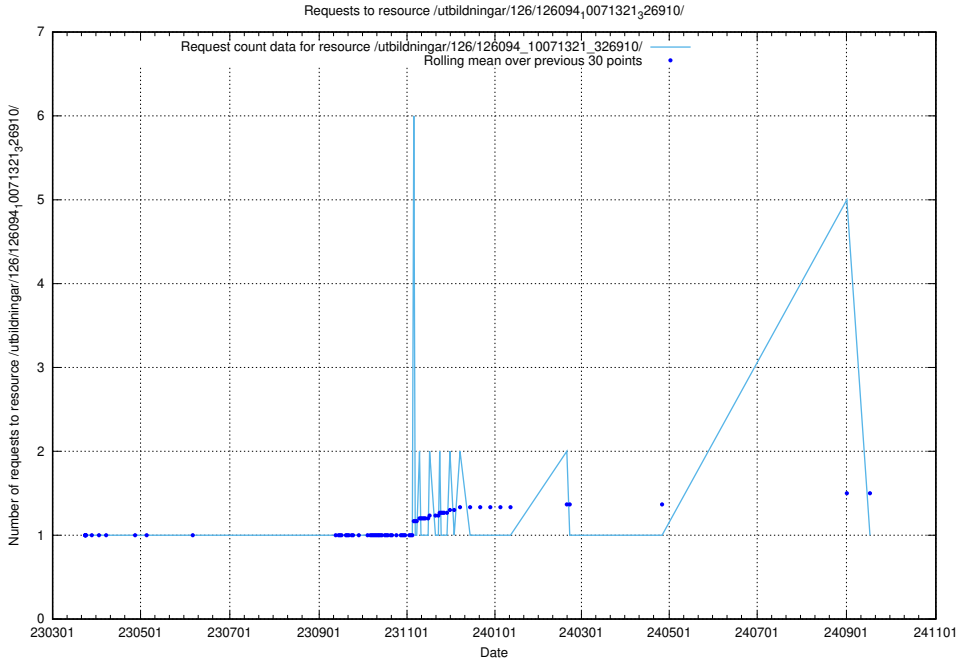

5.7348 Usage of /utbildningar/126/126094_10071321_326910/

Here, we count the number of requests to resource /utbildningar/126/126094_10071321_326910/.