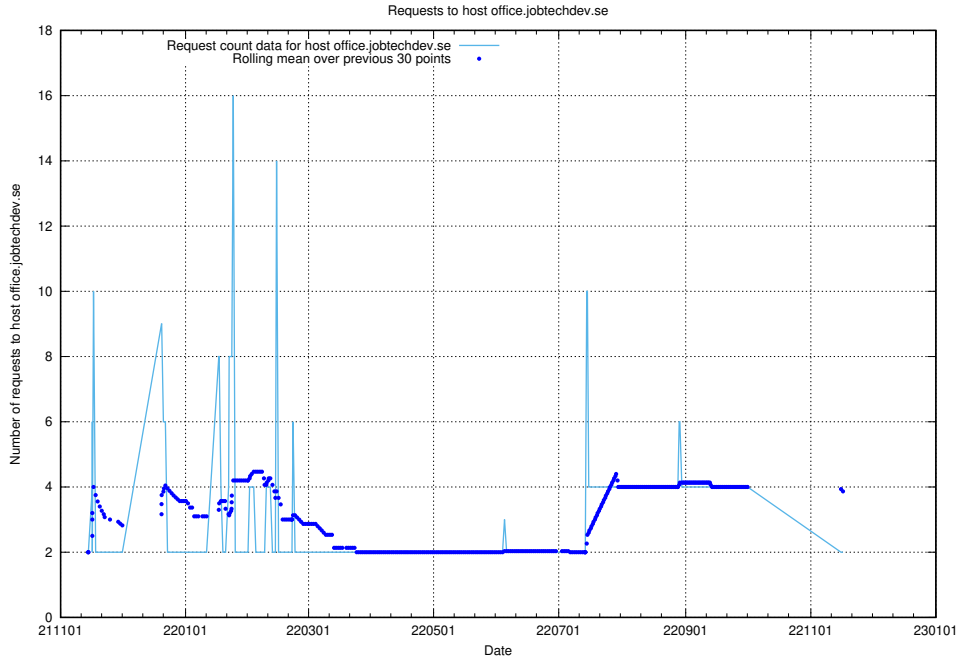

7.570 Usage of shop.jobtechdev.se

Here, we count the number of requests to host shop.jobtechdev.se.

7.571 Usage of office.jobtechdev.se

Here, we count the number of requests to host office.jobtechdev.se.