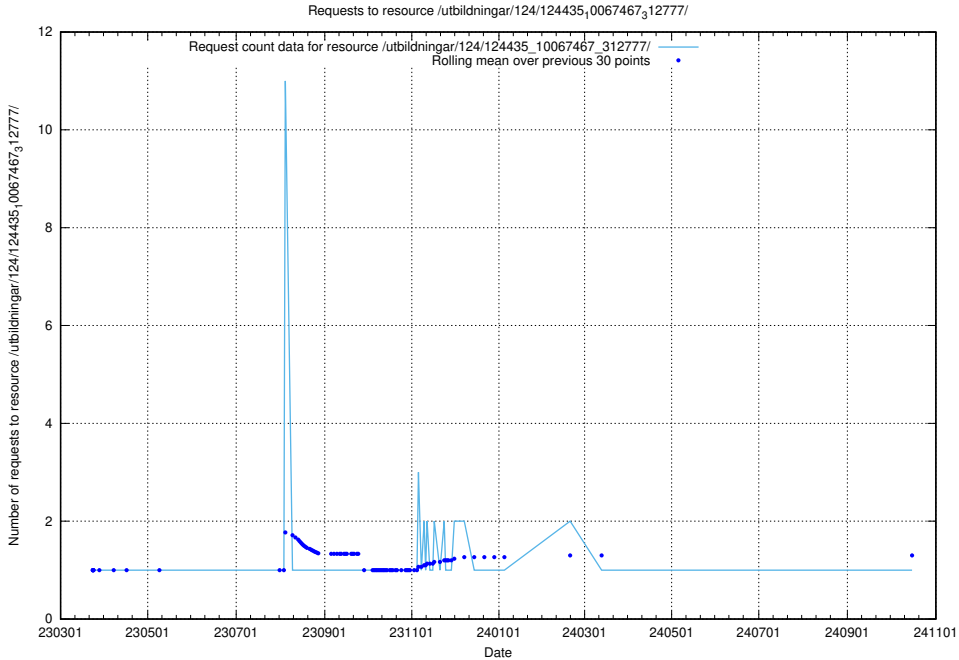

5.4645 Usage of /utbildningar/124/124435_10067467_312777/

Here, we count the number of requests to resource /utbildningar/124/124435_10067467_312777/.