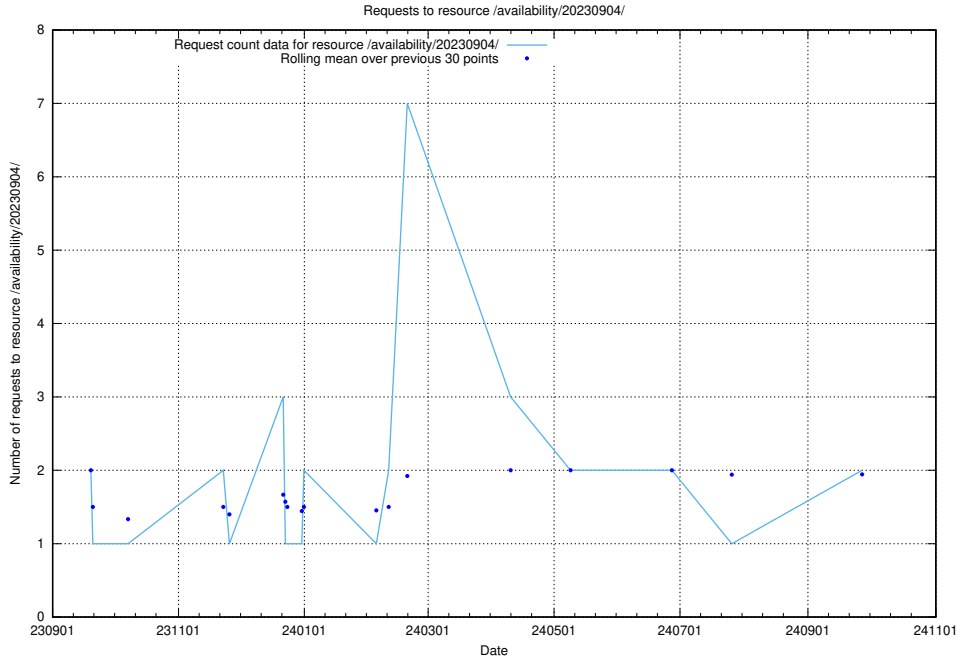

5.846 Usage of /availability/20230904/

Here, we count the number of requests to resource /availability/20230904/.