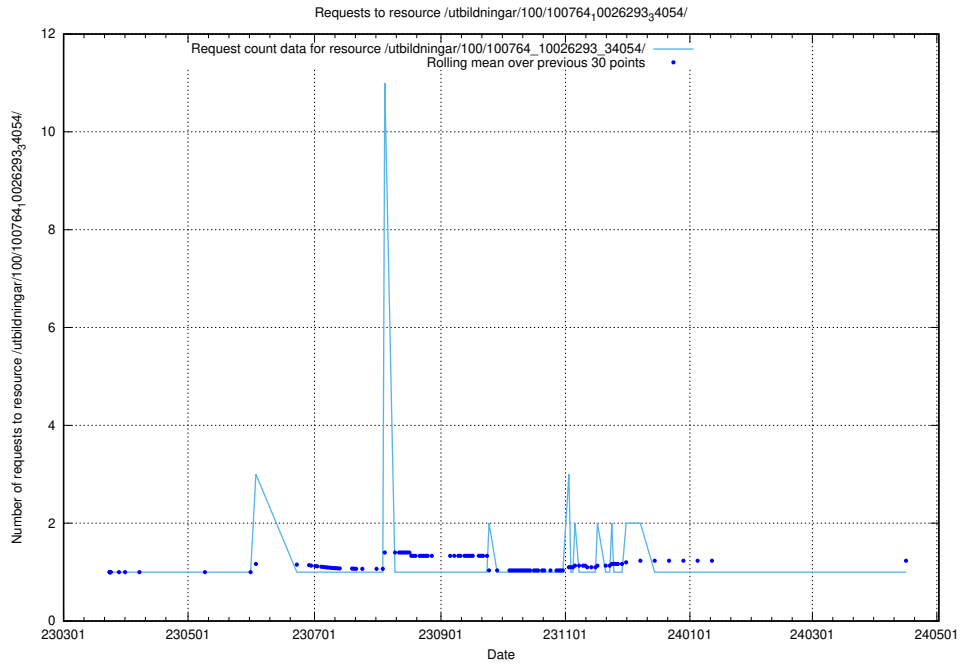

5.6429 Usage of /utbildningar/100/100764_10026293_34054/

Here, we count the number of requests to resource /utbildningar/100/100764_10026293_34054/.