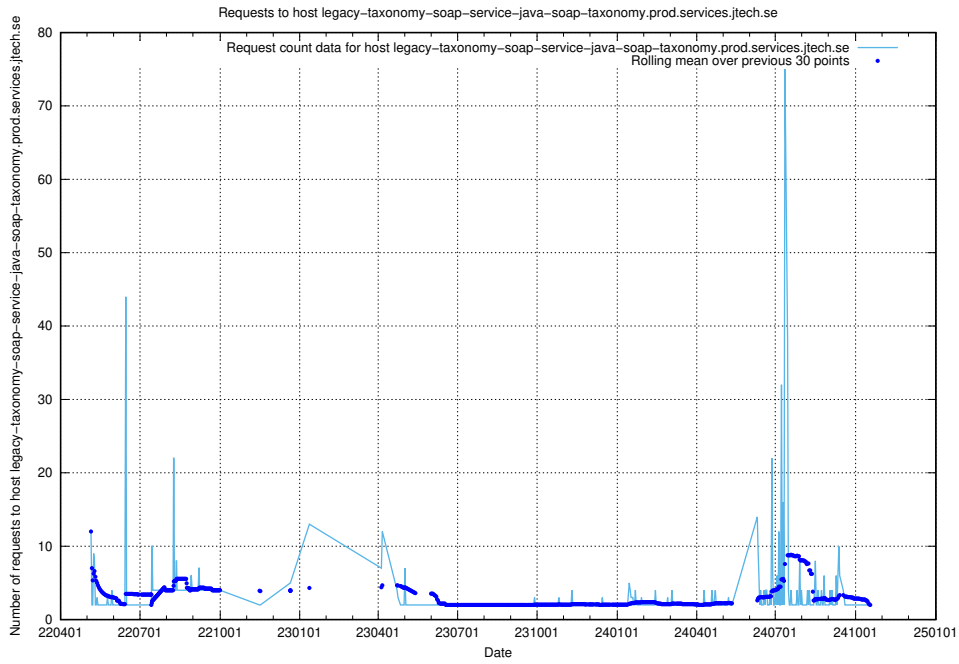

7.438 Usage of legacy-taxonomy-soap-service-java-soap-taxonomy.prod.services.jtech.se

Here, we count the number of requests to host legacy-taxonomy-soap-service-java-soap-taxonomy.prod.services.jtech.se.