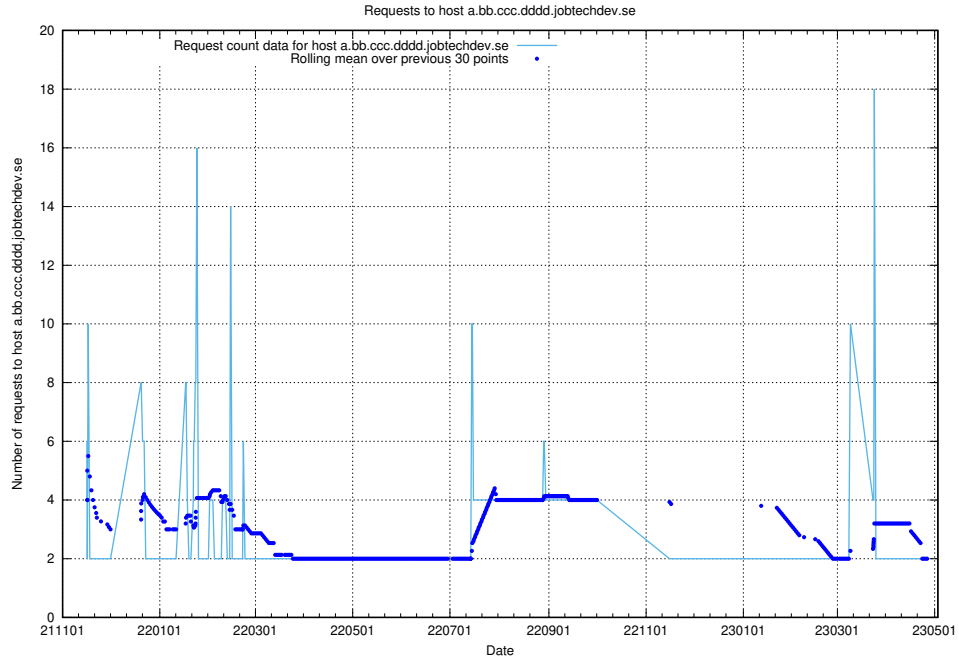

7.534 Usage of a.bb.ccc.dddd.jobtechdev.se

Here, we count the number of requests to host a.bb.ccc.dddd.jobtechdev.se.