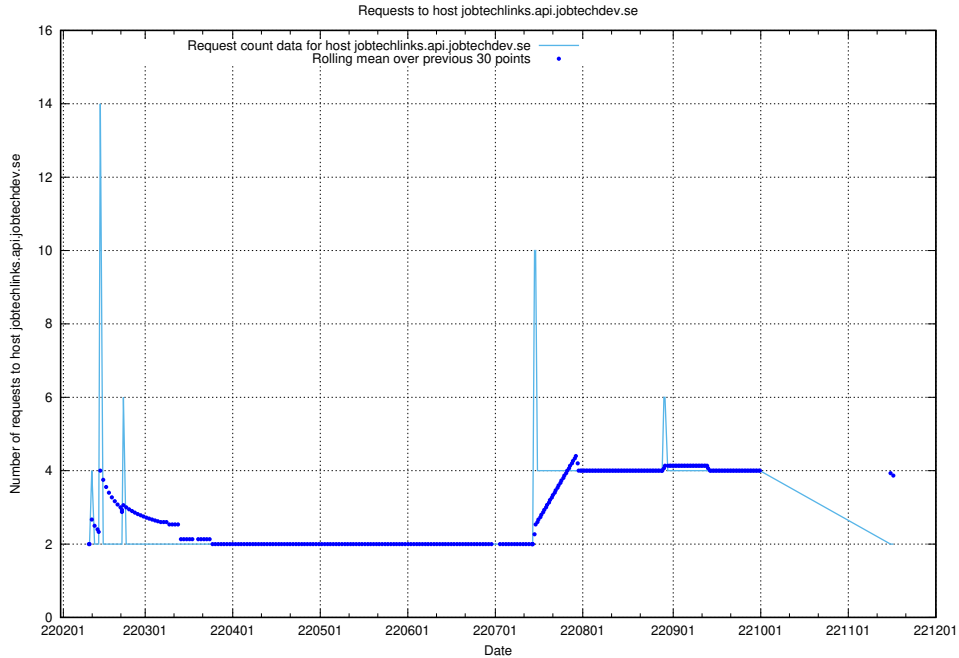

7.564 Usage of jobtechlinks.api.jobtechdev.se

Here, we count the number of requests to host jobtechlinks.api.jobtechdev.se.