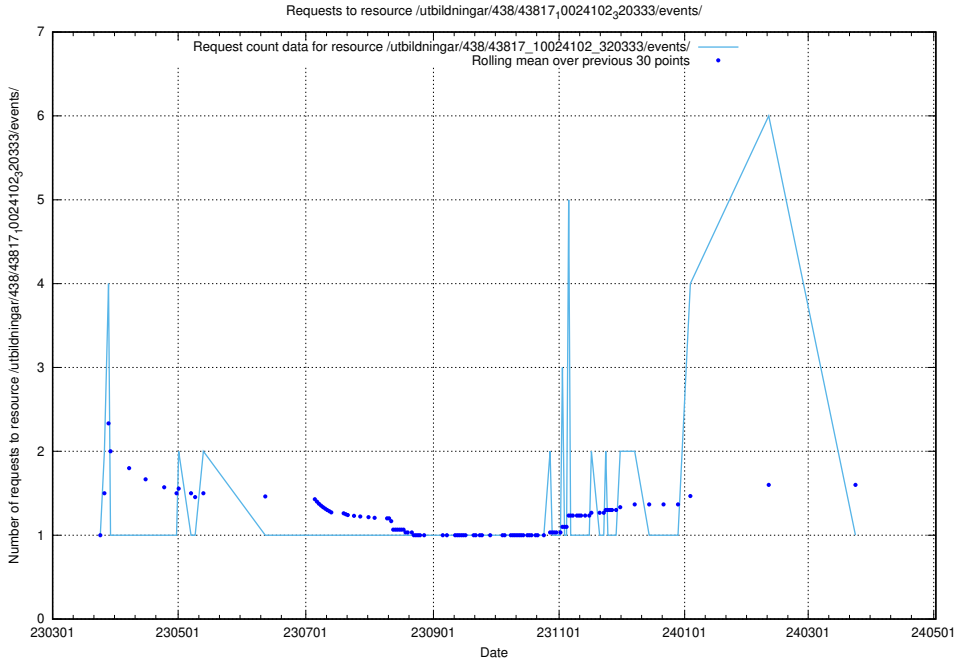

5.7072 Usage of /utbildningar/438/43817_10024102_320333/events/

Here, we count the number of requests to resource /utbildningar/438/43817_10024102_320333/events/.