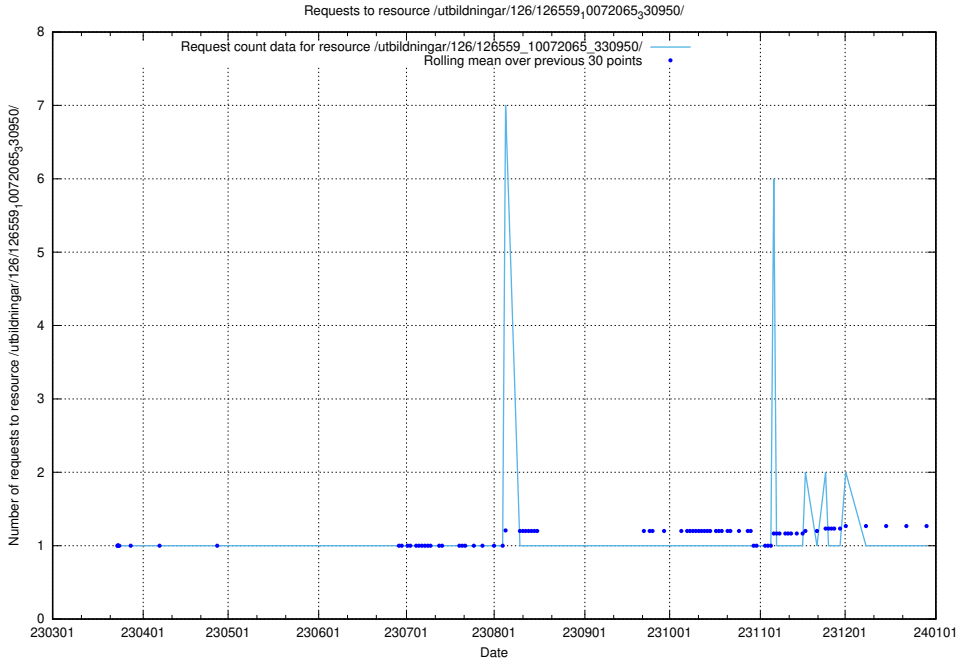

5.7315 Usage of /utbildningar/126/126559_10072065_330950/

Here, we count the number of requests to resource /utbildningar/126/126559_10072065_330950/.