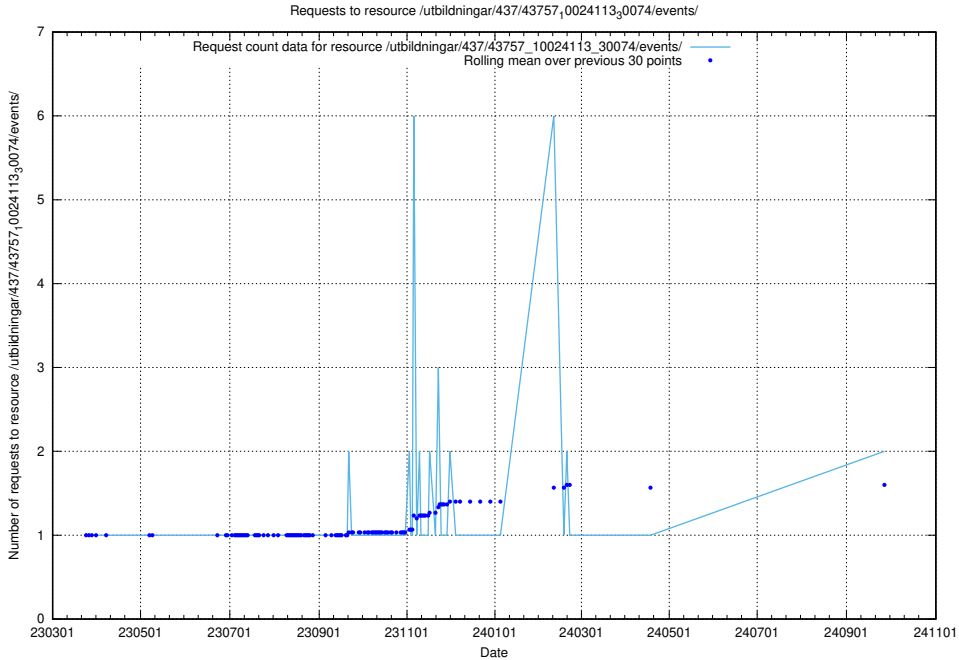

5.1015 Usage of /utbildningar/437/43757_10024113_30074/events/

Here, we count the number of requests to resource /utbildningar/437/43757_10024113_30074/events/.