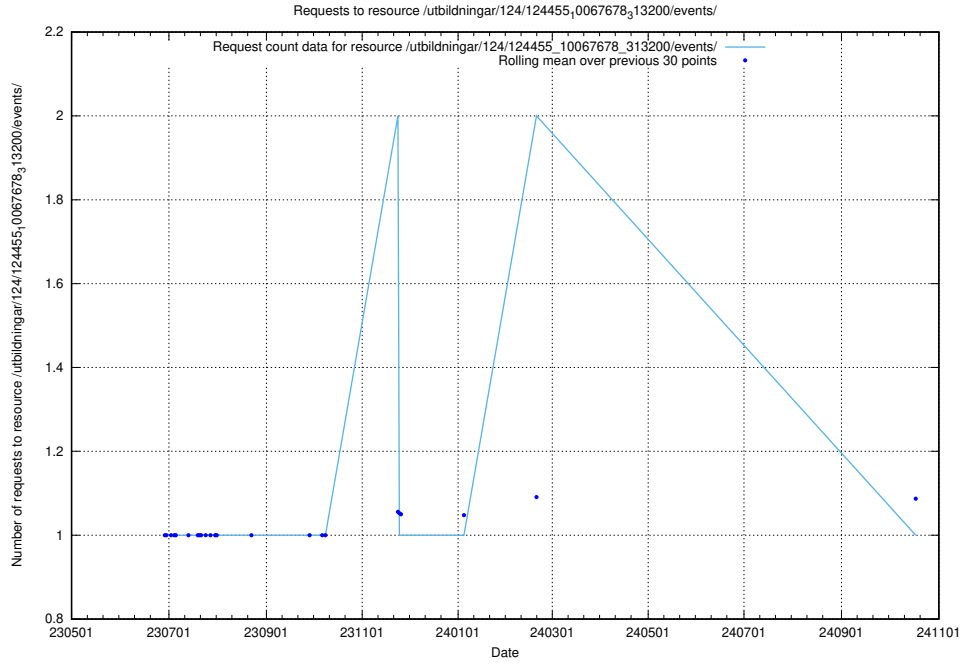

5.6399 Usage of /utbildningar/124/124455_10067678_313200/events/

Here, we count the number of requests to resource /utbildningar/124/124455_10067678_313200/events/