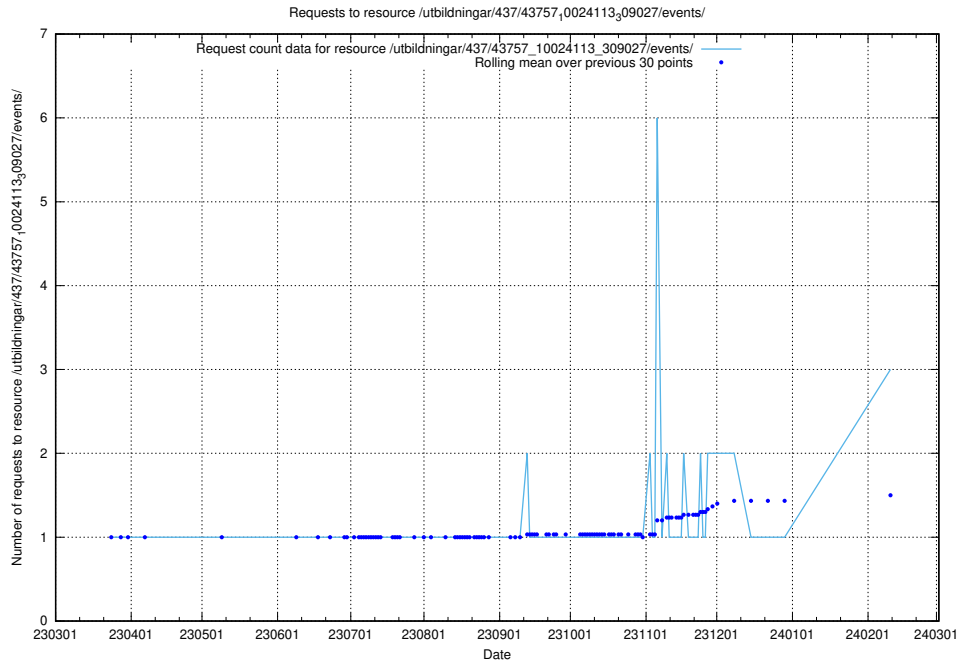

5.542 Usage of /utbildningar/437/43757_10024113_309027/events/

Here, we count the number of requests to resource /utbildningar/437/43757_10024113_309027/events/.