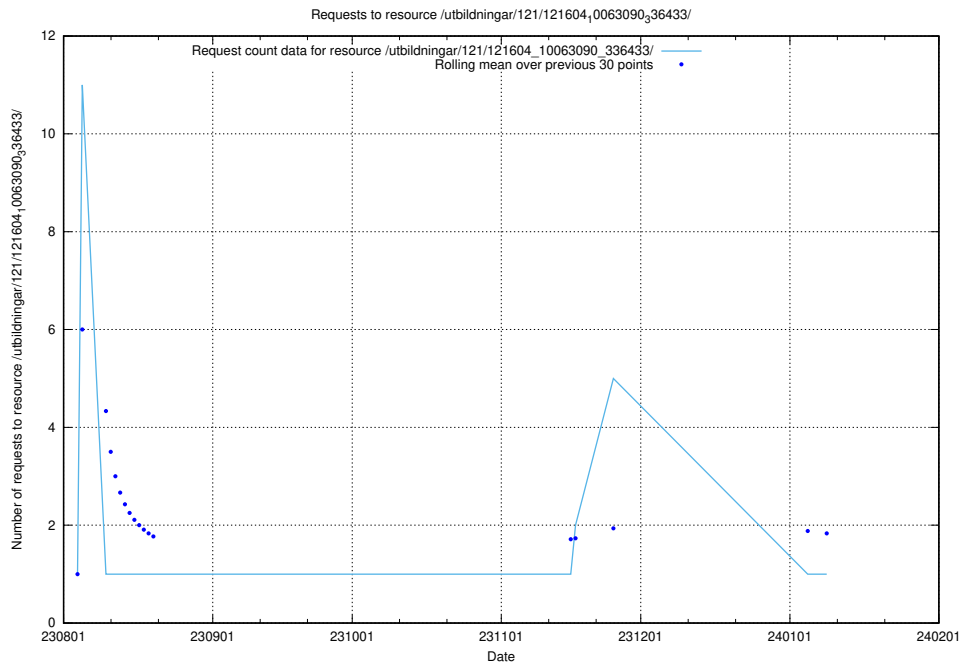

5.5775 Usage of /utbildningar/121/121604_10063090_336433/

Here, we count the number of requests to resource /utbildningar/121/121604_10063090_336433/.