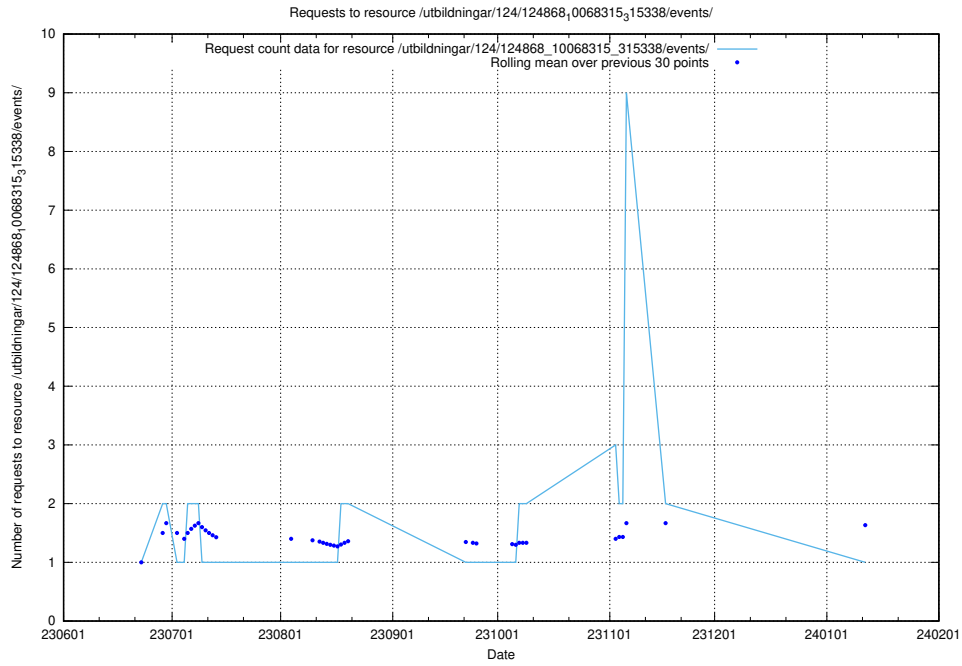

5.6596 Usage of /utbildningar/124/124868_10068315_315338/events/

Here, we count the number of requests to resource /utbildningar/124/124868_10068315_315338/events/