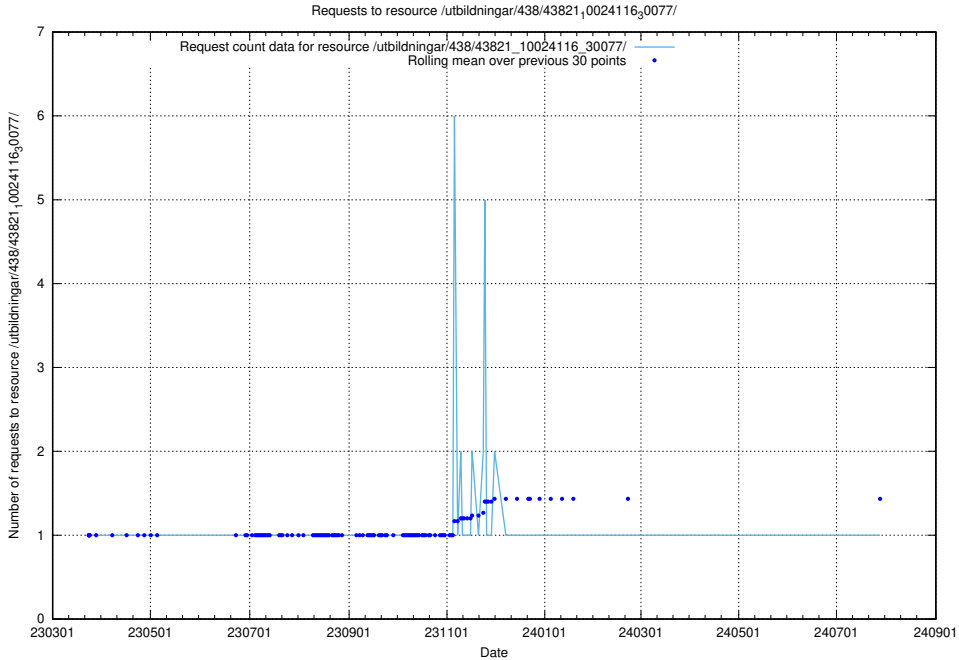

5.7252 Usage of /utbildningar/438/43821_10024116_30077/

Here, we count the number of requests to resource /utbildningar/438/43821_10024116_30077/.