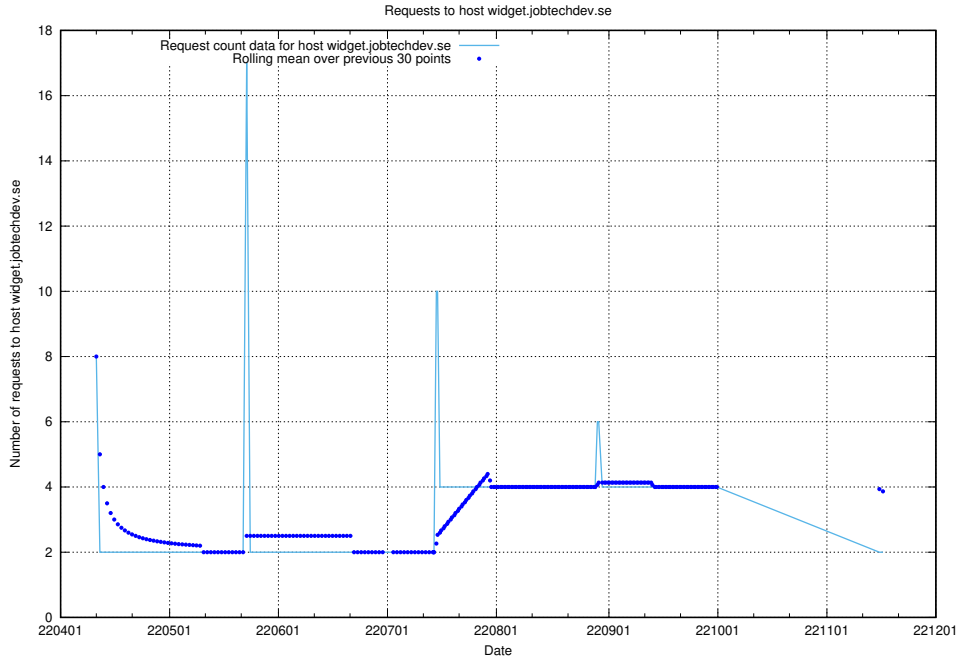

7.469 Usage of taxonomyt2.api.jobtechdev.se

Here, we count the number of requests to host taxonomyt2.api.jobtechdev.se.

7.470 Usage of widget.jobtechdev.se

Here, we count the number of requests to host widget.jobtechdev.se.