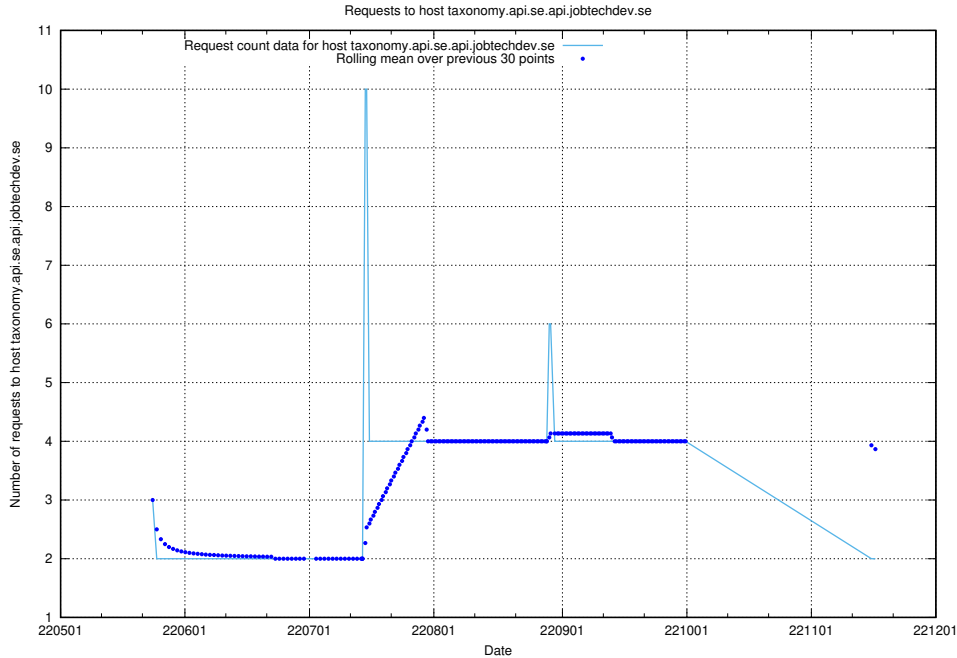

7.427 Usage of taxonomy.api.se.api.jobtechdev.se

Here, we count the number of requests to host taxonomy.api.se.api.jobtechdev.se.

7.428 Usage of education-dev-api.jobtechdev.se

Here, we count the number of requests to host education-dev-api.jobtechdev.se.