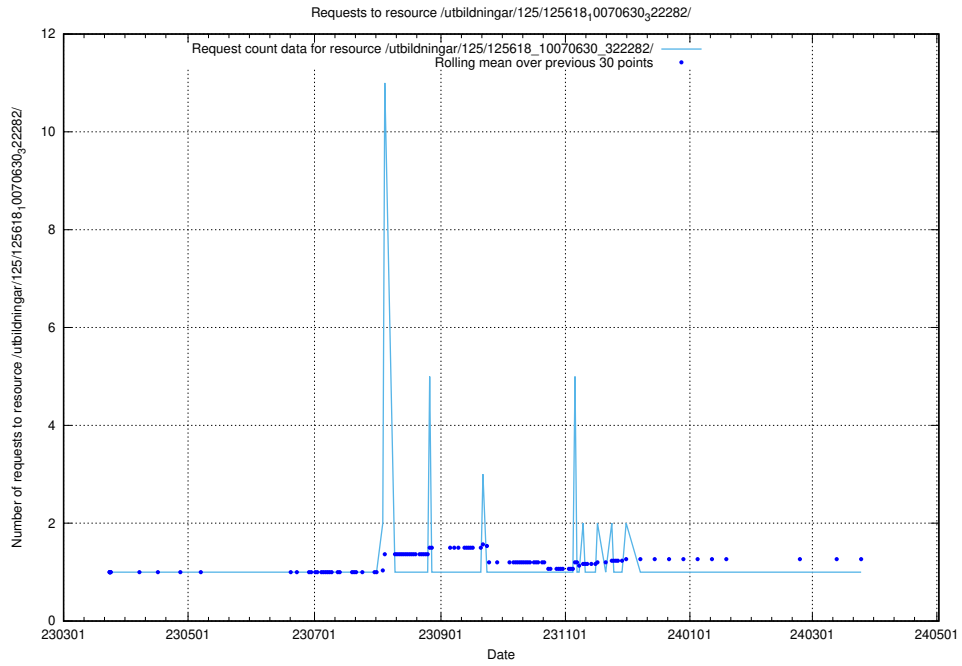

5.1154 Usage of /utbildningar/125/125618_10070630_322282/

Here, we count the number of requests to resource /utbildningar/125/125618_10070630_322282/.