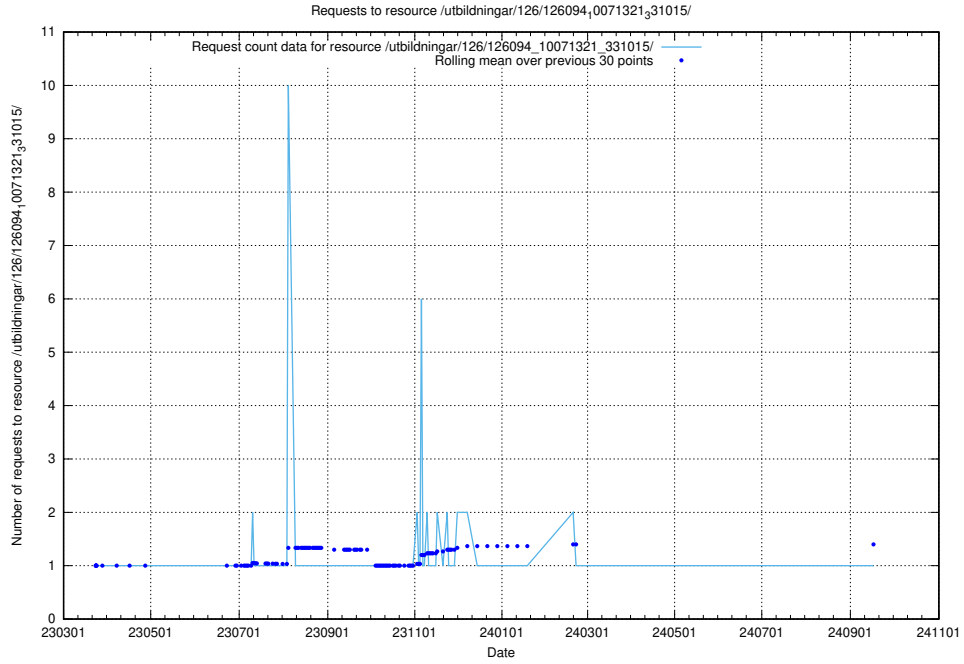

5.7346 Usage of /utbildningar/126/126094_10071321_331015/

Here, we count the number of requests to resource /utbildningar/126/126094_10071321_331015/.