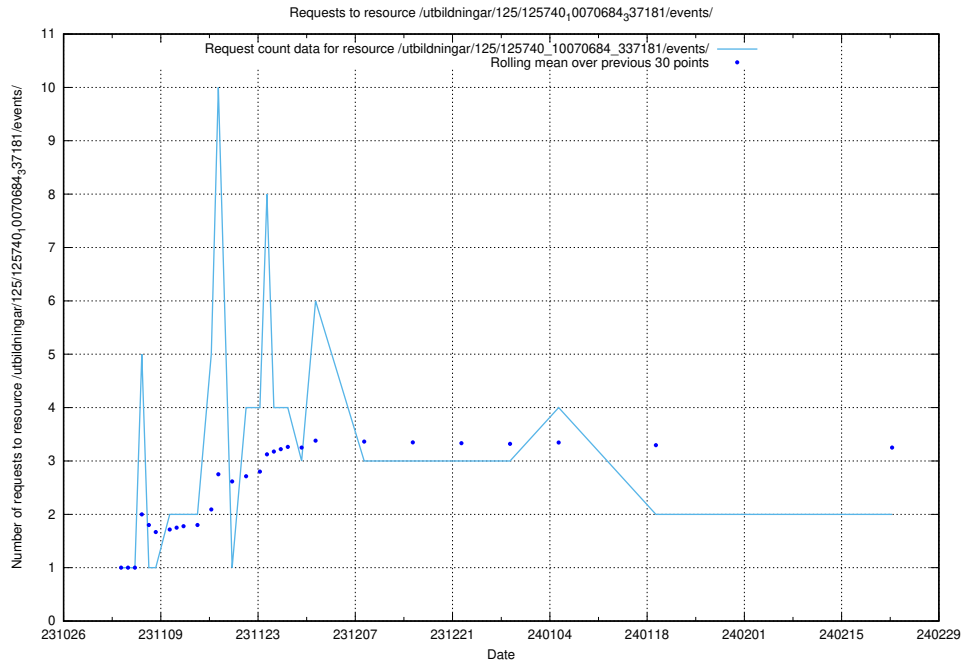

5.805 Usage of /utbildningar/125/125740_10070684_337181/events/

Here, we count the number of requests to resource /utbildningar/125/125740_10070684_337181/events/