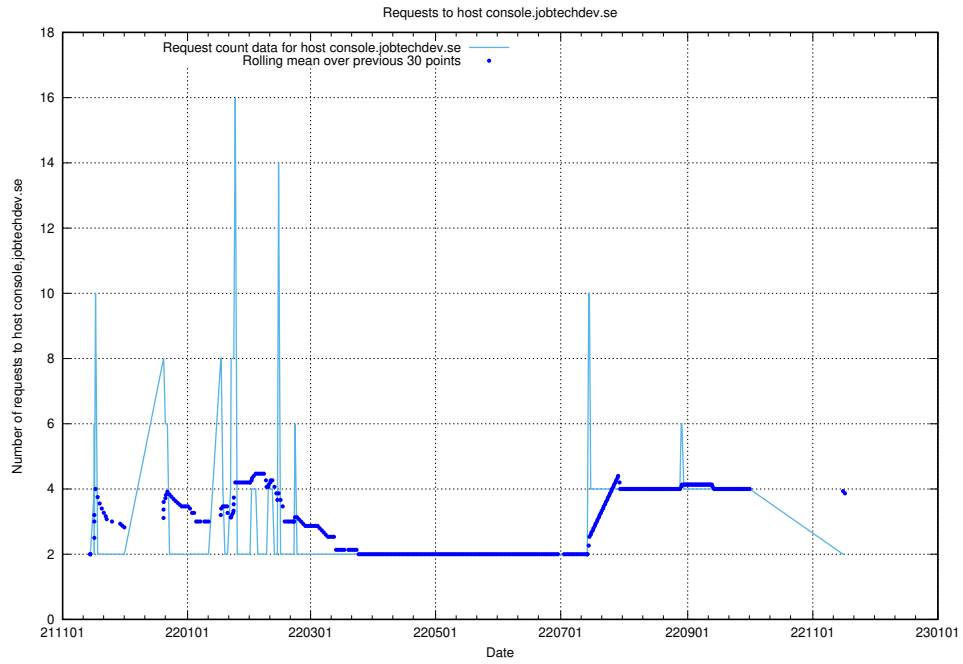

7.276 Usage of console.jobtechdev.se

Here, we count the number of requests to host console.jobtechdev.se.