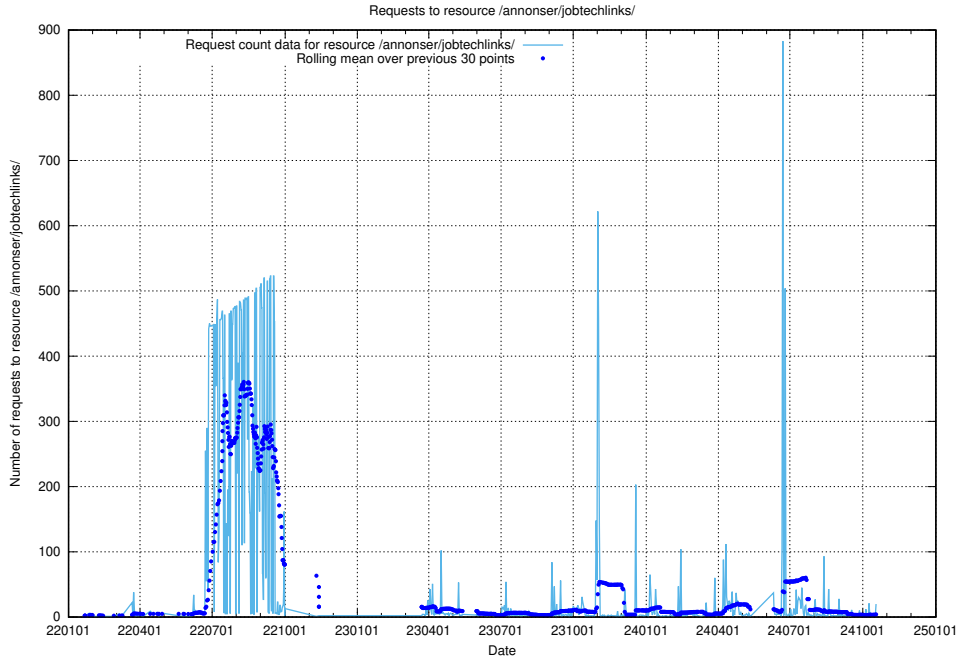

5.7 Usage of /annonser/jobtechlinks/

Here, we count the number of requests to resource /annonser/jobtechlinks/.