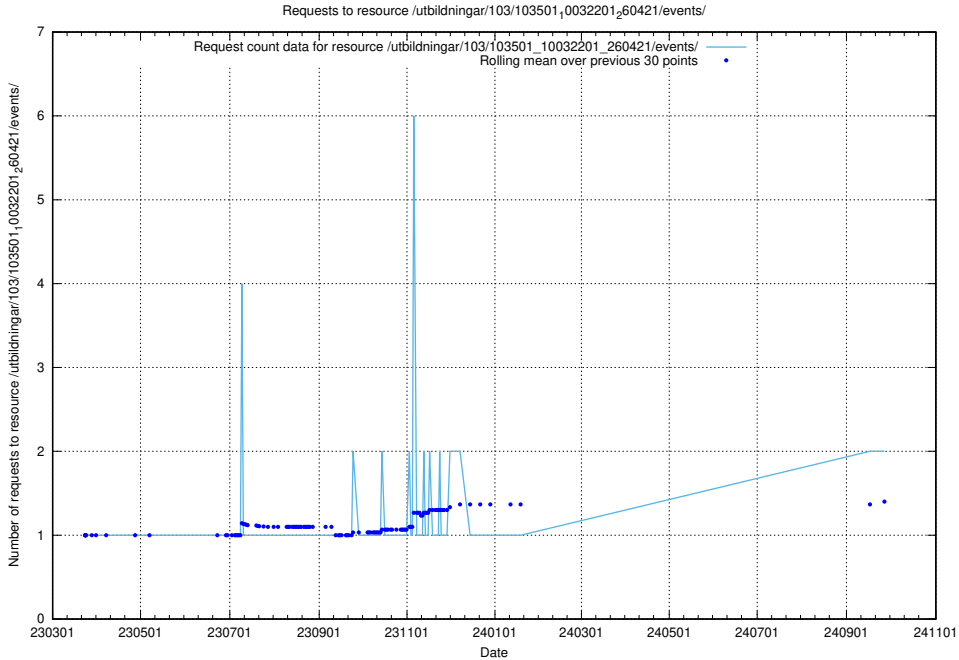

5.929 Usage of /utbildningar/103/103501_10032201_260421/events/

Here, we count the number of requests to resource /utbildningar/103/103501_10032201_260421/events/