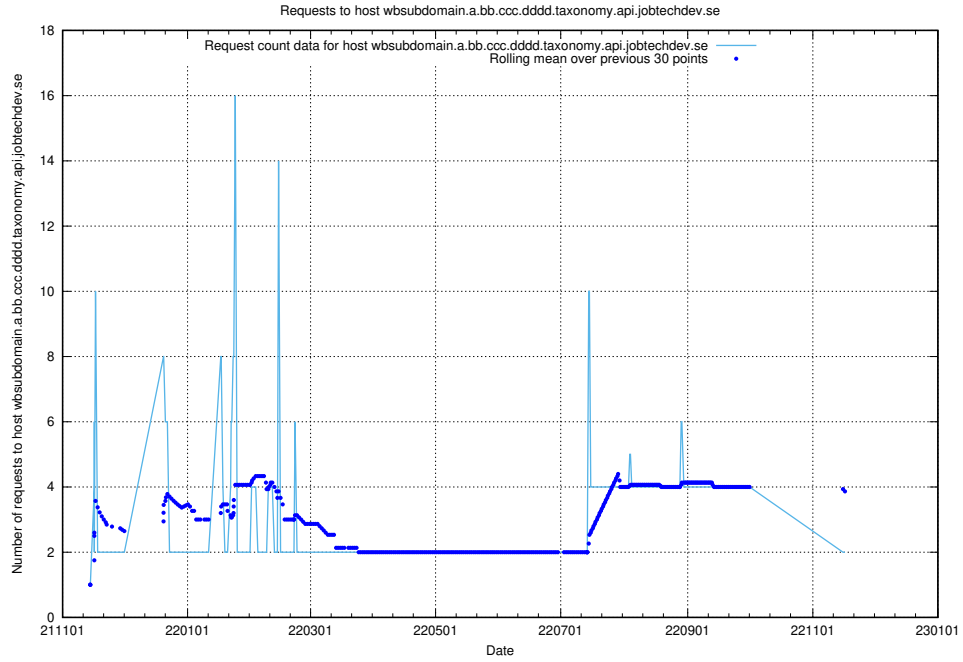

7.554 Usage of wbsubdomain.a.bb.ccc.dddd.taxonomy.api.jobtechdev.se

Here, we count the number of requests to host wbsubdomain.a.bb.ccc.dddd.taxonomy.api.jobtechdev.se.