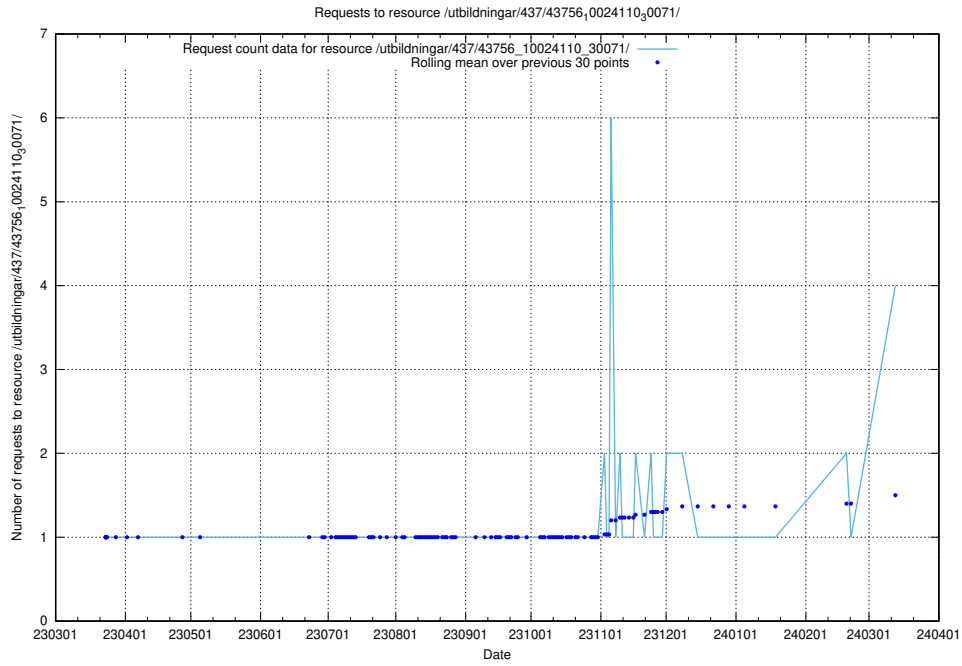

5.374 Usage of /utbildningar/437/43756_10024110_30071/

Here, we count the number of requests to resource /utbildningar/437/43756_10024110_30071/.