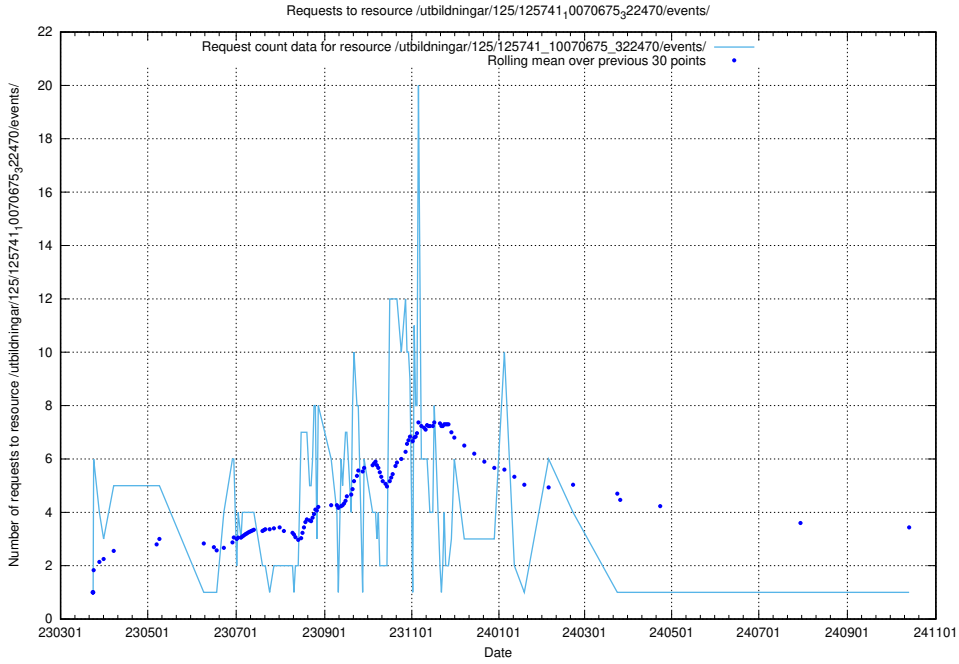

5.7394 Usage of /utbildningar/125/125741_10070675_322470/events/

Here, we count the number of requests to resource /utbildningar/125/125741_10070675_322470/events/