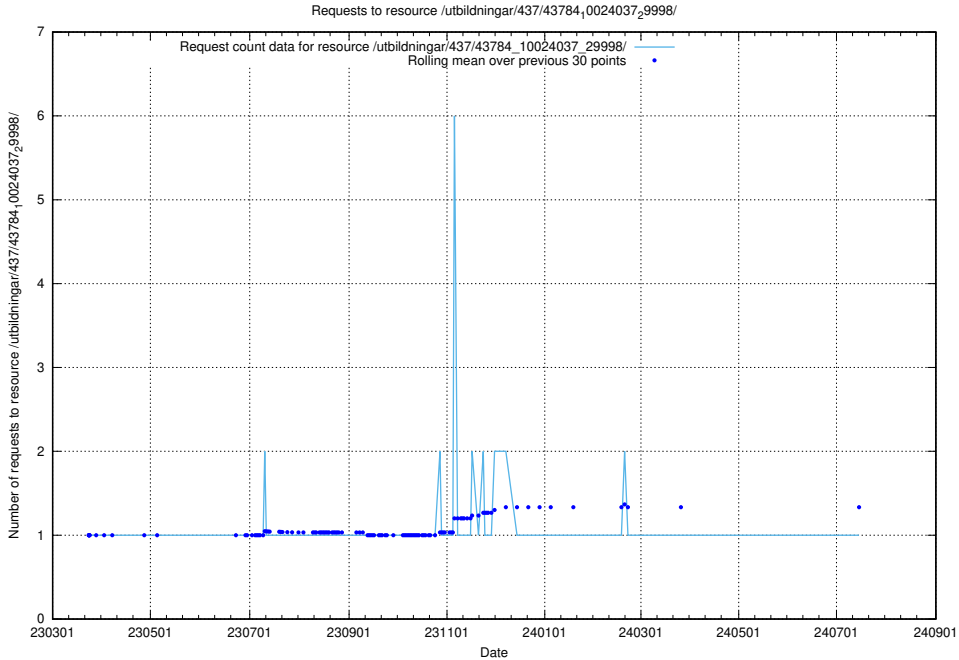

5.7277 Usage of /utbildningar/437/43784_10024037_29998/

Here, we count the number of requests to resource /utbildningar/437/43784_10024037_29998/.