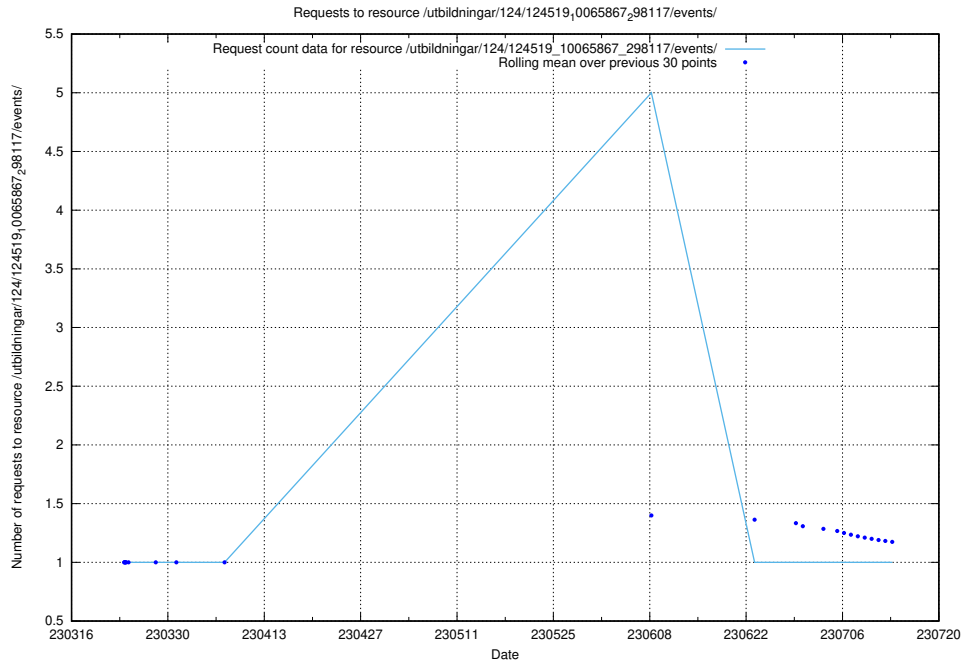

Here, we count the number of requests to resource /utbildningar/124/124519_10065867_298117/events/

5.2197 Usage of /utbildningar/124/124515_10065933_301391/events/

Here, we count the number of requests to resource /utbildningar/124/124515_10065933_301391/events/