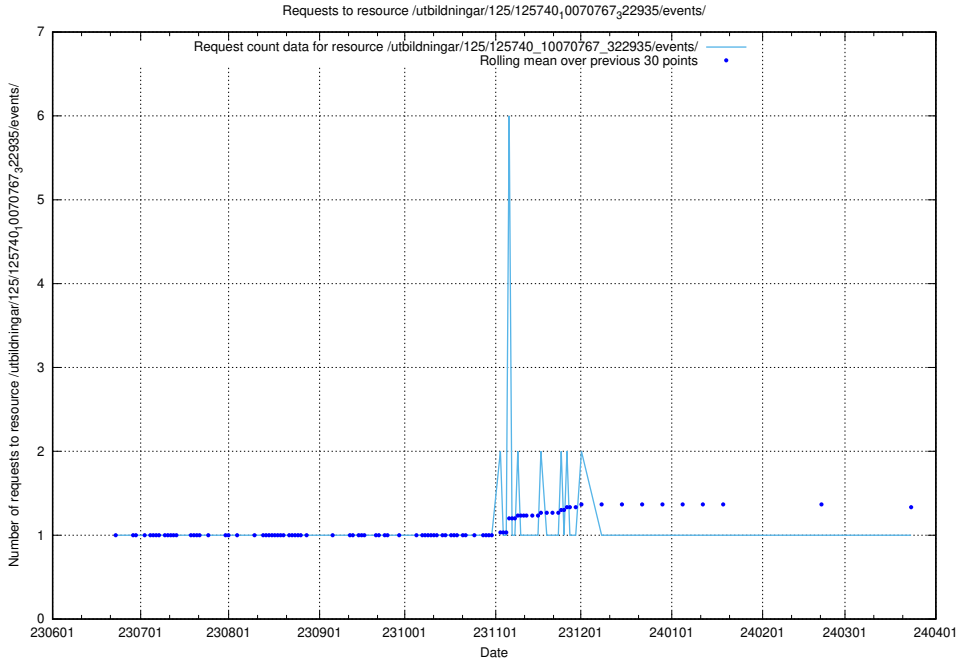

5.6553 Usage of /utbildningar/125/125740_10070767_322935/events/

Here, we count the number of requests to resource /utbildningar/125/125740_10070767_322935/events/