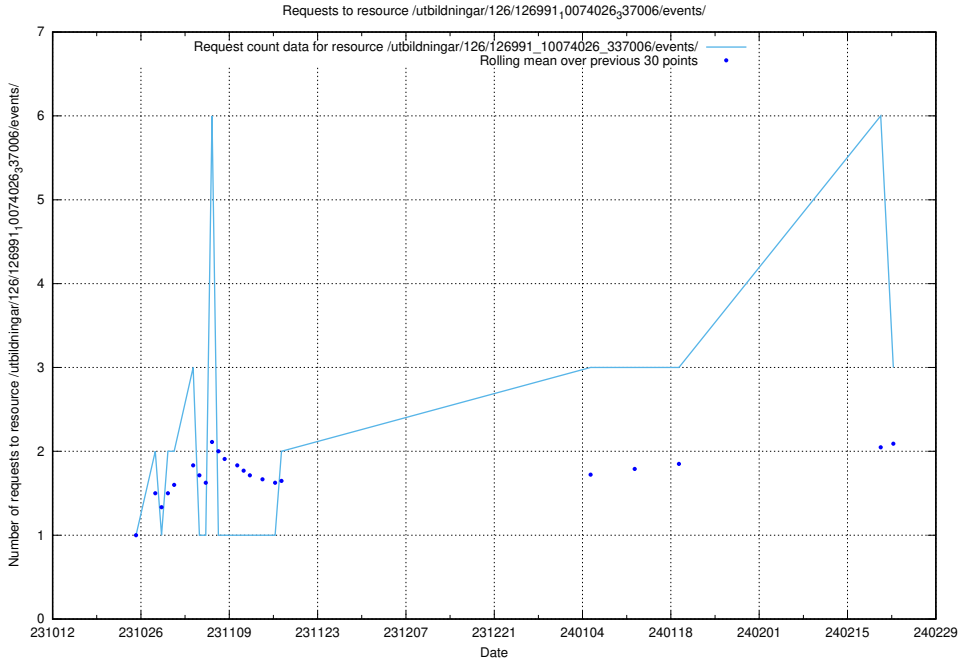

5.468 Usage of /utbildningar/126/126991_10074026_337006/events/

Here, we count the number of requests to resource /utbildningar/126/126991_10074026_337006/events/