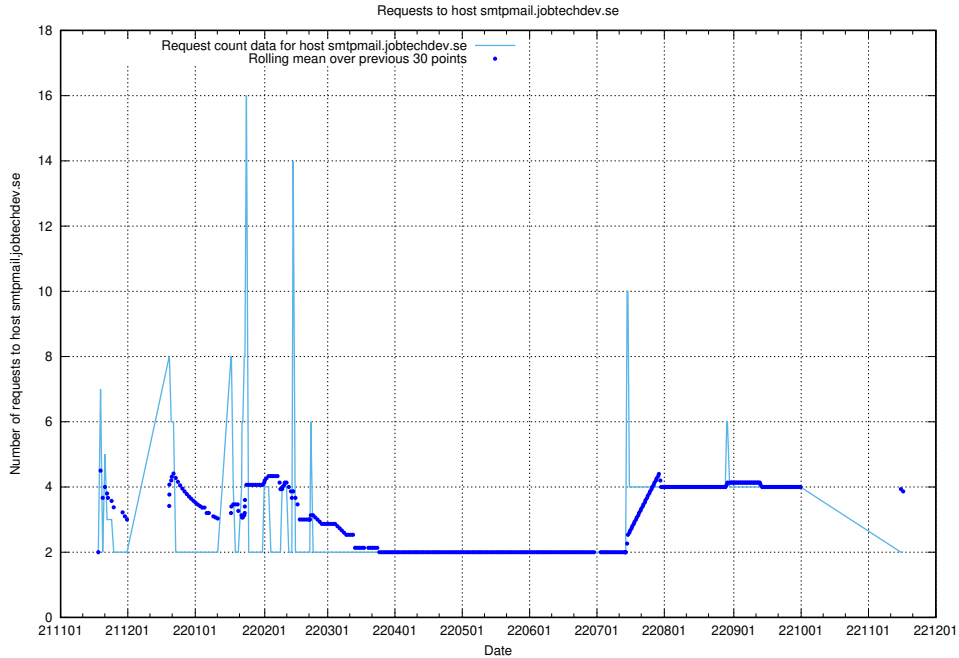

7.481 Usage of smtpmail.jobtechdev.se

Here, we count the number of requests to host smtpmail.jobtechdev.se.