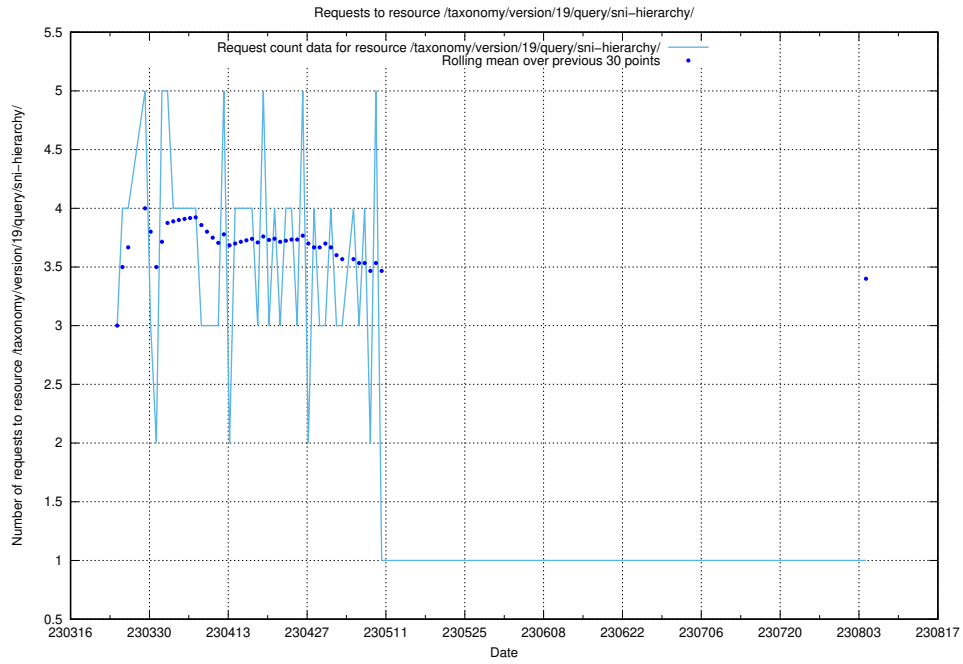

5.7031 Usage of /taxonomy/version/19/query/skills/

Here, we count the number of requests to resource /taxonomy/version/19/query/skills/.

5.7032 Usage of /taxonomy/version/19/query/skills-with-related-skill-headlines-and-ssyk-level-4-groups/