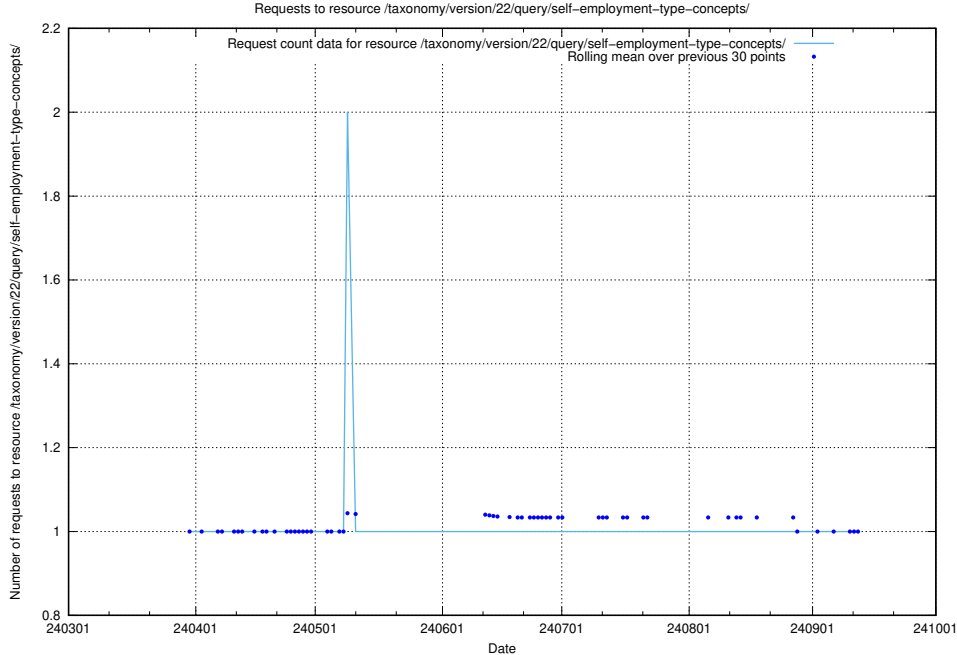

5.2515 Usage of /taxonomy/version/22/query/self-employment-type-concepts/

Here, we count the number of requests to resource /taxonomy/version/22/query/self-employment-type-concepts/.