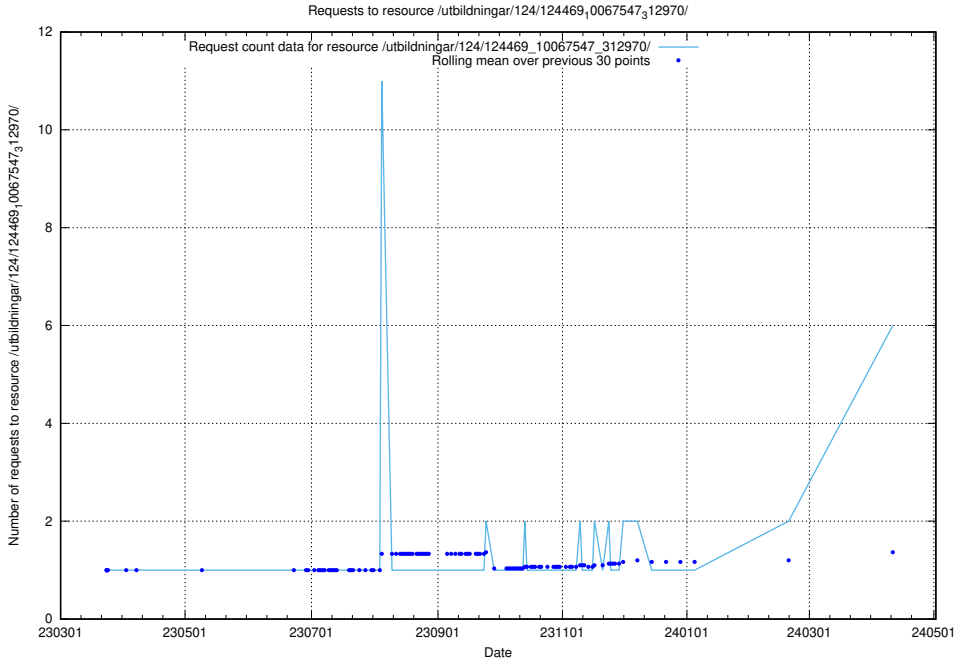

Here, we count the number of requests to resource /utbildningar/utb_emil/126/126937_10073569_336113/

5.100 Usage of /utbildningar/124/124469_10067547_312970/

Here, we count the number of requests to resource /utbildningar/124/124469_10067547_312970/.