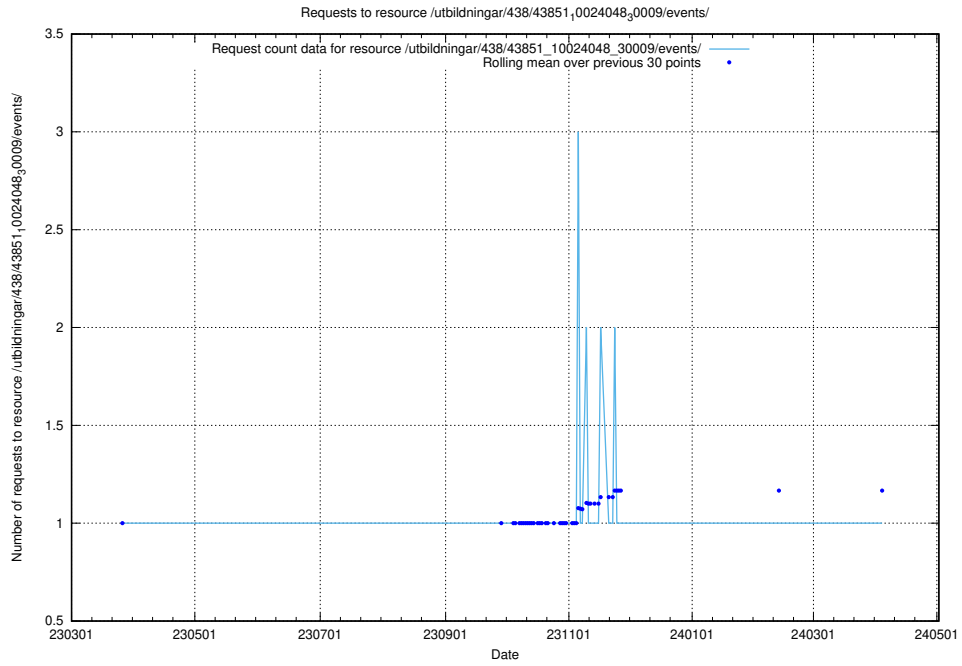

5.6935 Usage of /utbildningar/438/43851_10024048_30009/events/

Here, we count the number of requests to resource /utbildningar/438/43851_10024048_30009/events/.