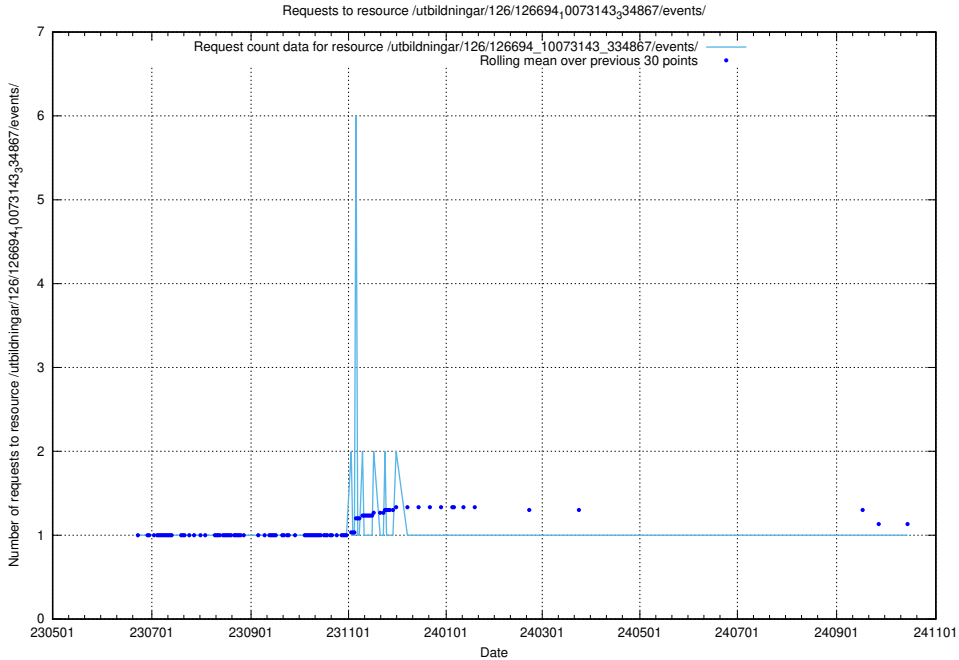

5.6503 Usage of /utbildningar/126/126694_10073143_334867/events/

Here, we count the number of requests to resource /utbildningar/126/126694_10073143_334867/events/

5.6504 Usage of /utbildningar/100/100741_10026313_65244/events/