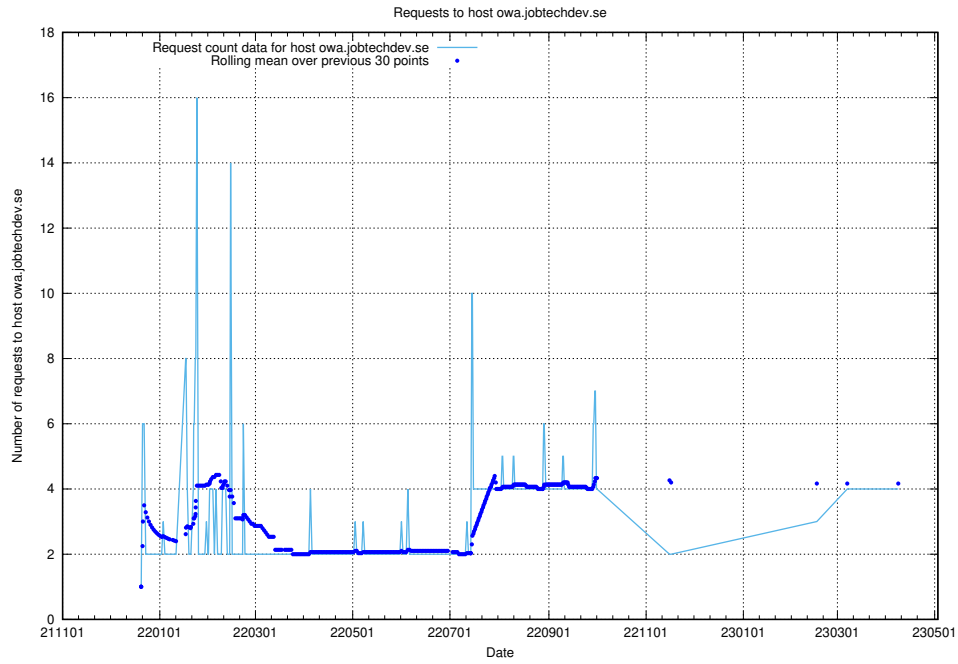

7.141 Usage of owa.jobtechdev.se

Here, we count the number of requests to host owa.jobtechdev.se.