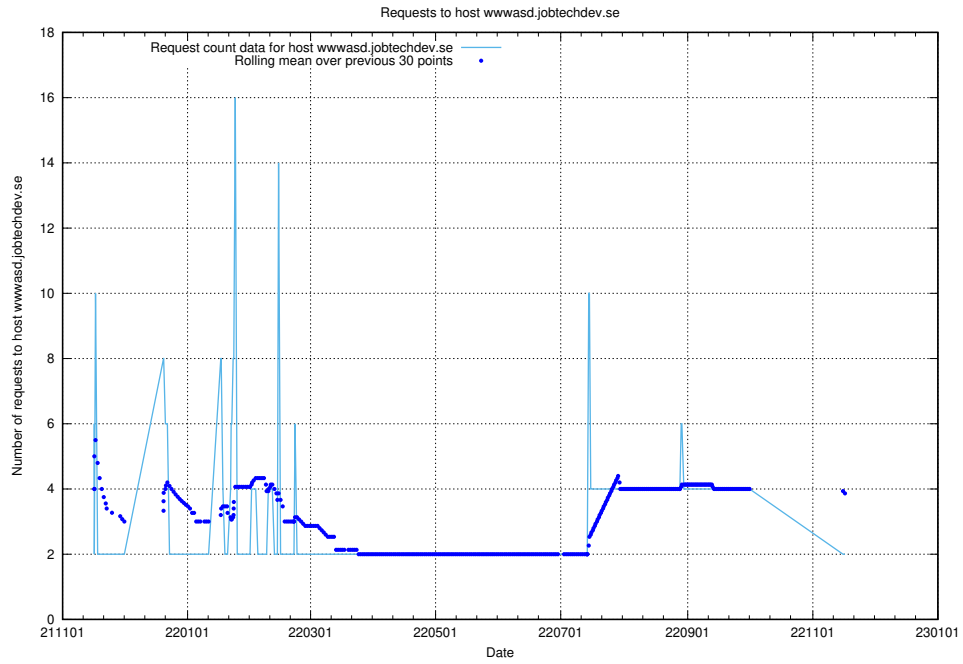

7.542 Usage of wwwasd.jobtechdev.se

Here, we count the number of requests to host wwwasd.jobtechdev.se.