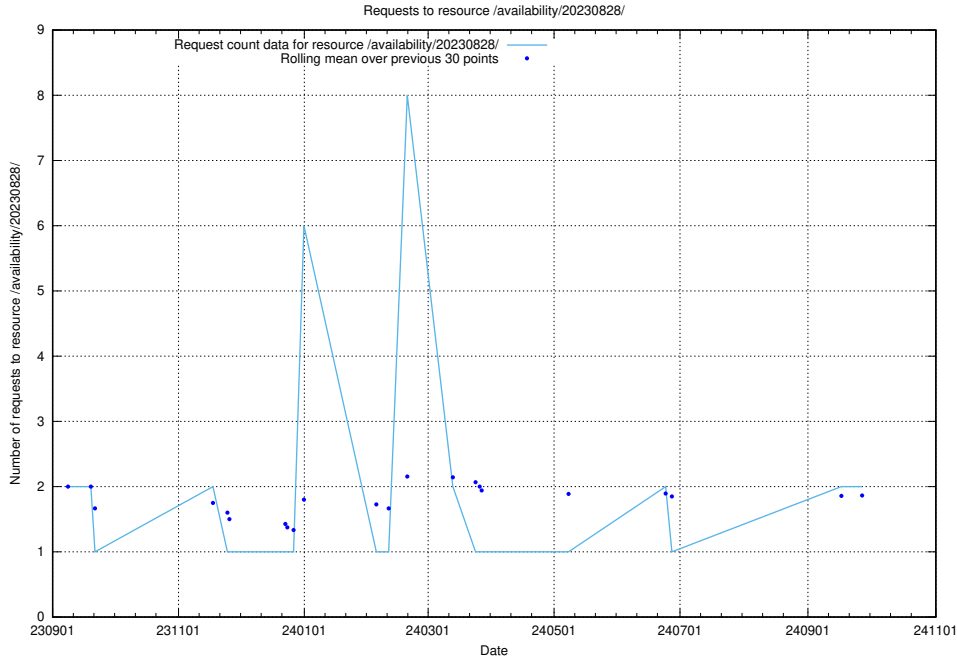

5.855 Usage of /availability/20230828/

Here, we count the number of requests to resource /availability/20230828/.