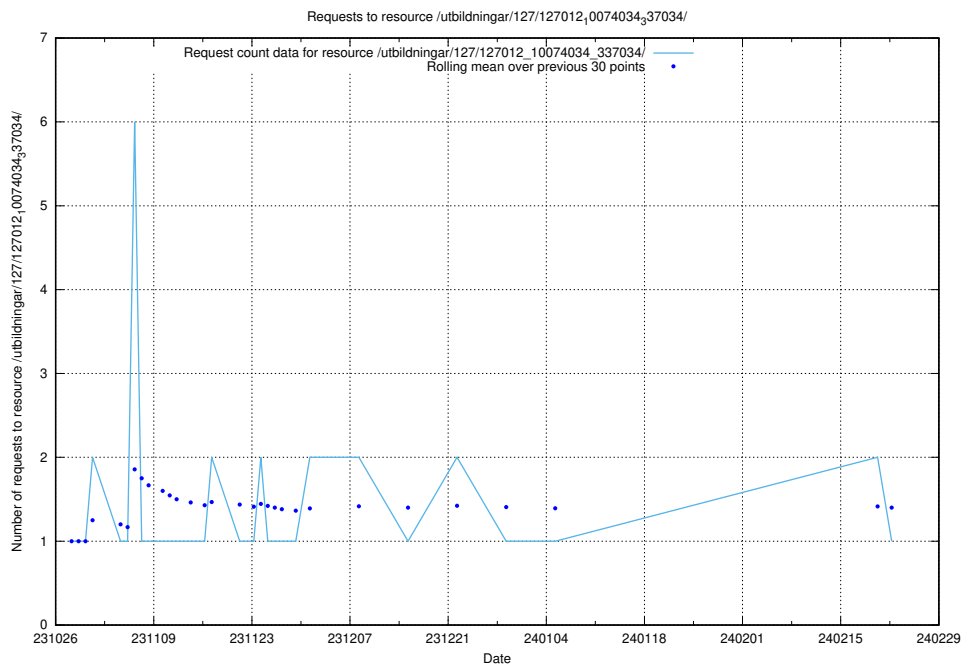

5.5082 Usage of /utbildningar/127/127012_10074034_337034/

Here, we count the number of requests to resource /utbildningar/127/127012_10074034_337034/.