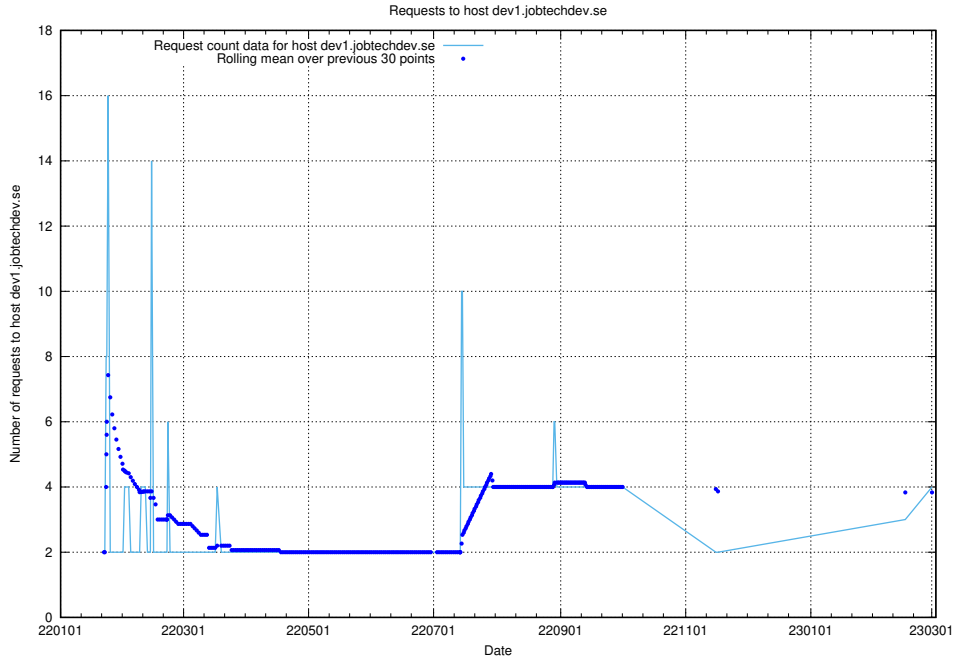

7.105 Usage of dev1.jobtechdev.se

Here, we count the number of requests to host dev1.jobtechdev.se.