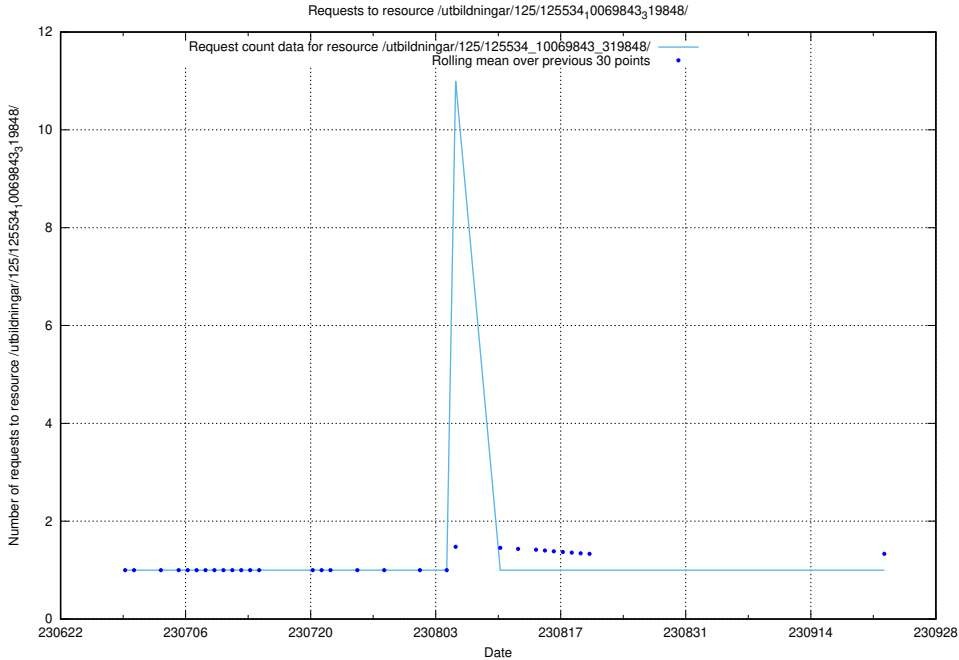

5.6354 Usage of /utbildningar/125/125534_10069843_319848/

Here, we count the number of requests to resource /utbildningar/125/125534_10069843_319848/.