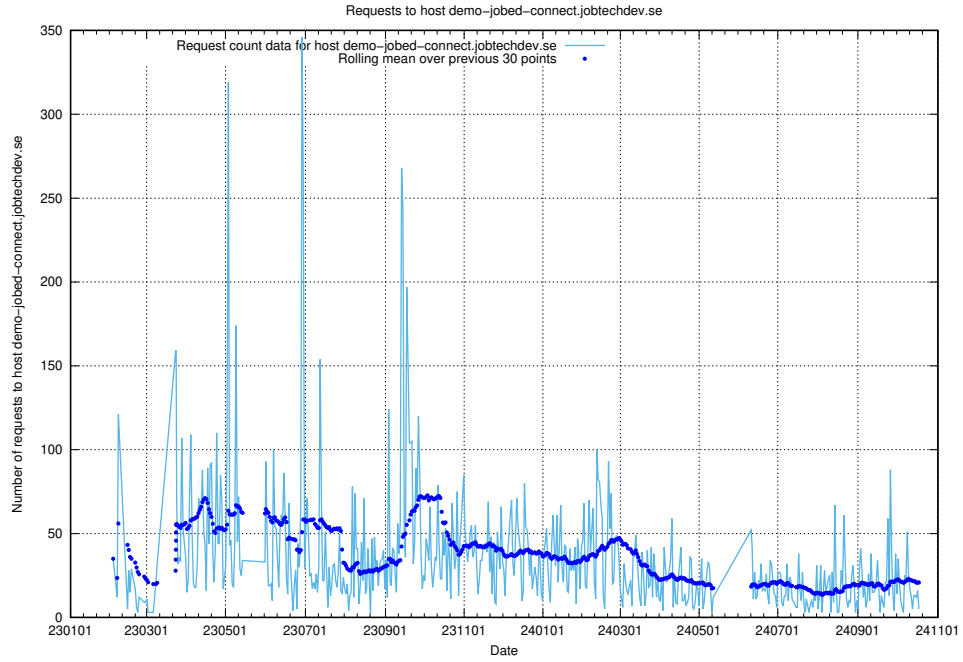

7.93 Usage of demo-jobed-connect.jobtechdev.se

Here, we count the number of requests to host demo-jobed-connect.jobtechdev.se.