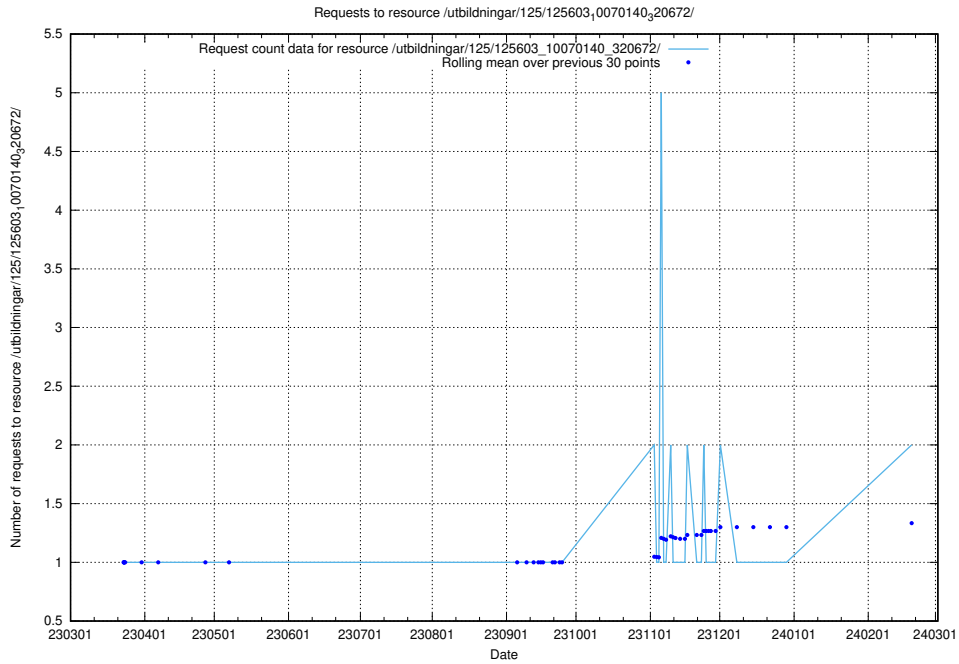

5.572 Usage of /utbildningar/125/125603_10070140_320672/

Here, we count the number of requests to resource /utbildningar/125/125603_10070140_320672/.