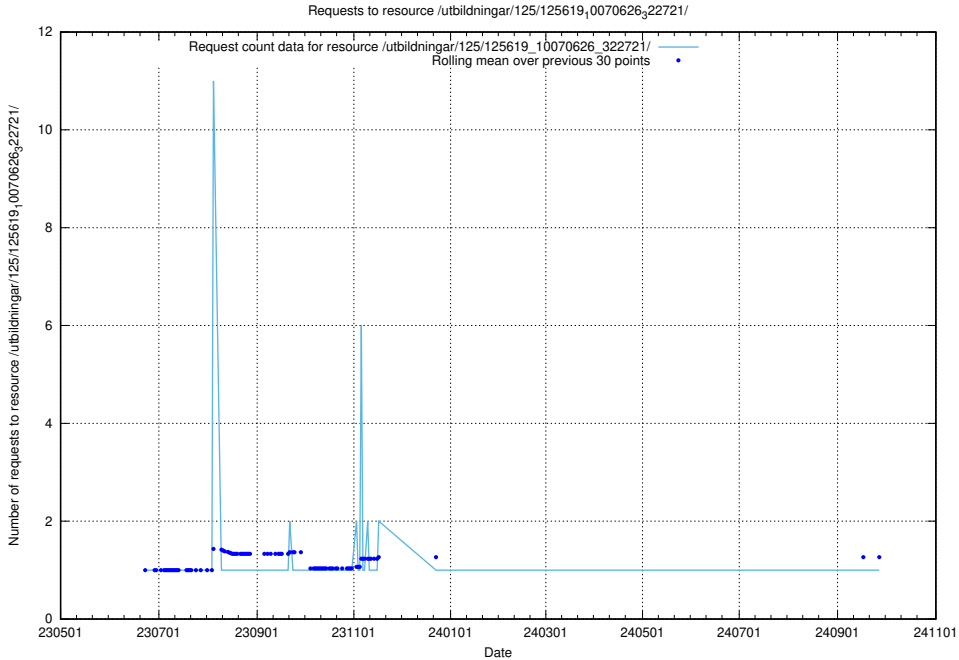

5.6575 Usage of /utbildningar/125/125619_10070626_322721/

Here, we count the number of requests to resource /utbildningar/125/125619_10070626_322721/.