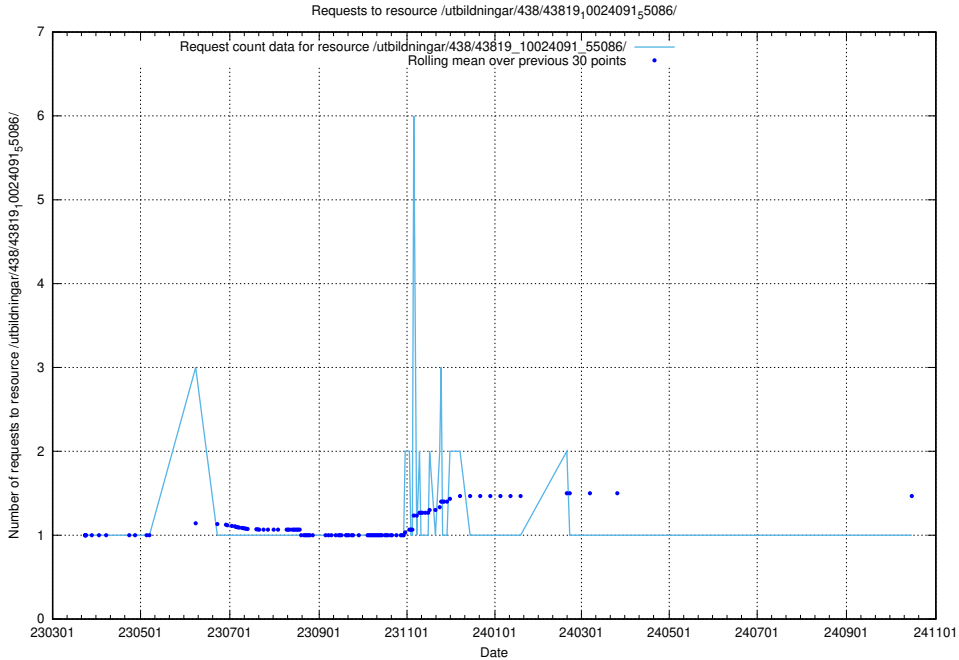

5.7254 Usage of /utbildningar/438/43819_10024091_55086/

Here, we count the number of requests to resource /utbildningar/438/43819_10024091_55086/.