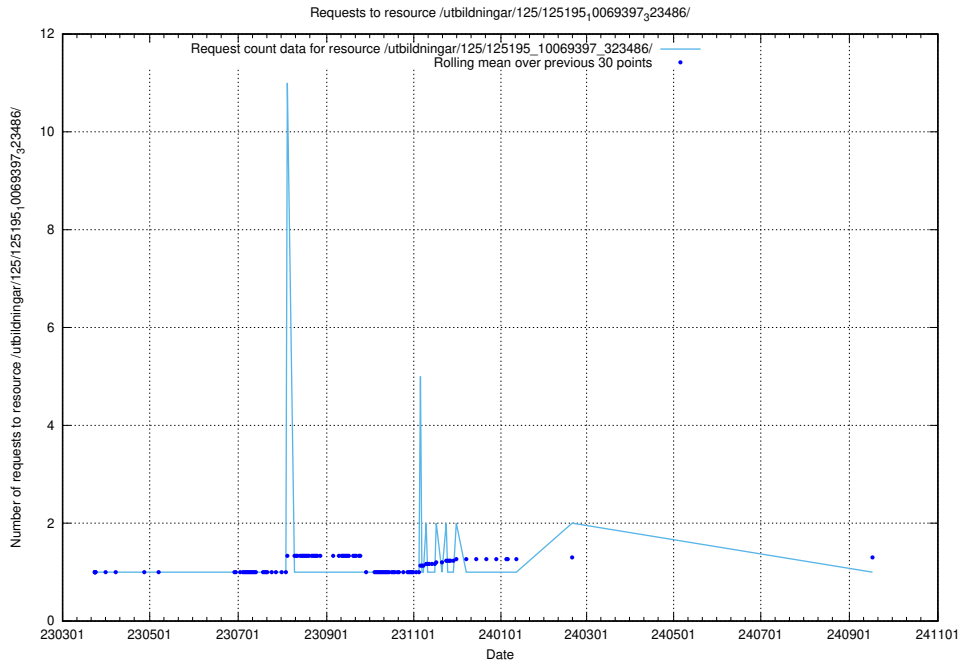

5.1215 Usage of /utbildningar/125/125195_10069397_323486/

Here, we count the number of requests to resource /utbildningar/125/125195_10069397_323486/.