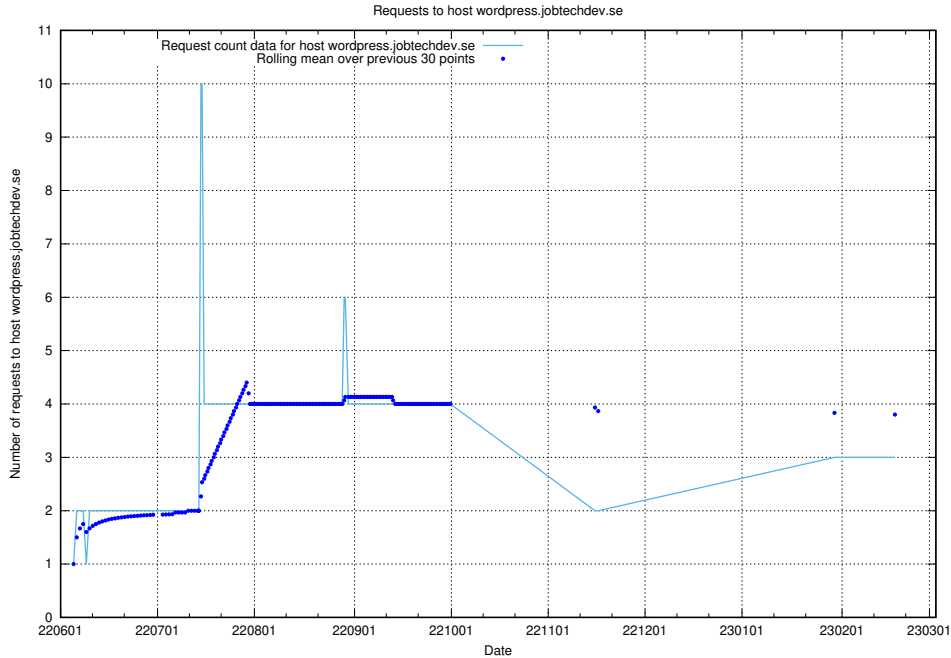

7.223 Usage of wordpress.jobtechdev.se

Here, we count the number of requests to host wordpress.jobtechdev.se.