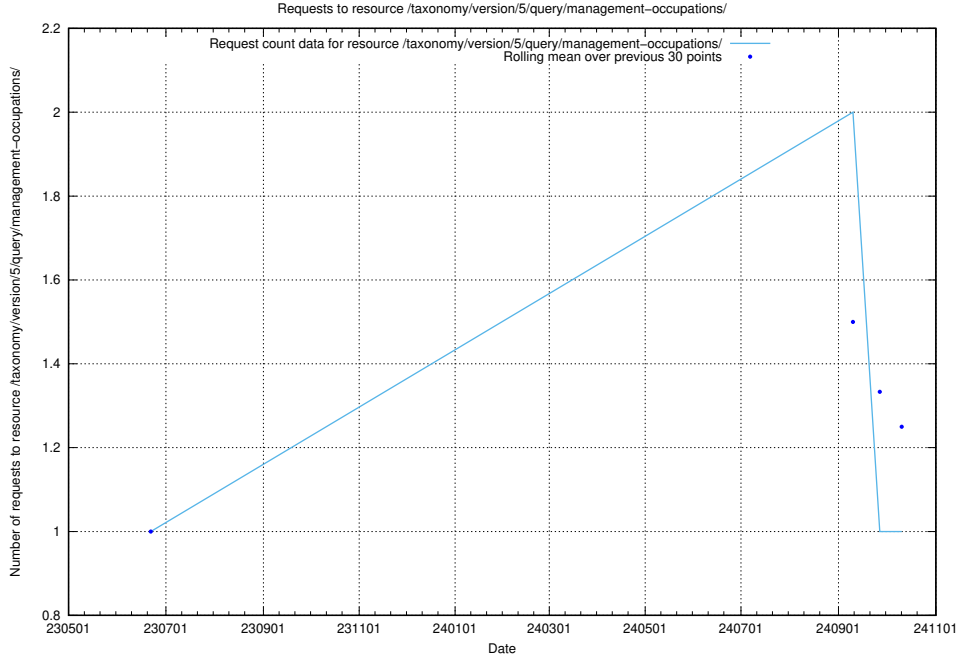

5.6711 Usage of /taxonomy/version/5/query/management-occupations/

Here, we count the number of requests to resource /taxonomy/version/5/query/management-occupations/.