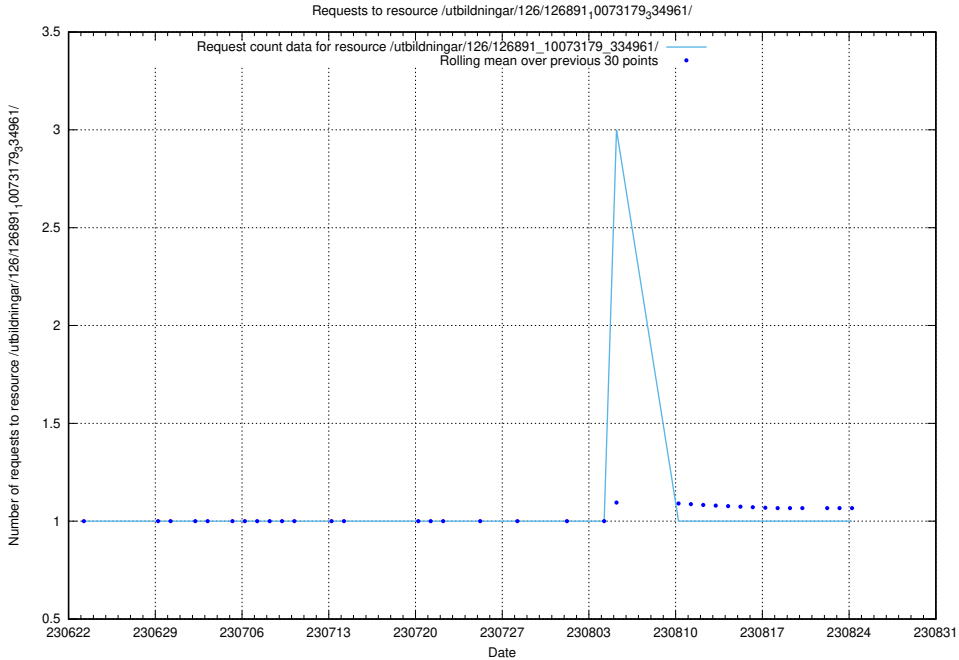

5.6466 Usage of /utbildningar/126/126891_10073179_334961/

Here, we count the number of requests to resource /utbildningar/126/126891_10073179_334961/.