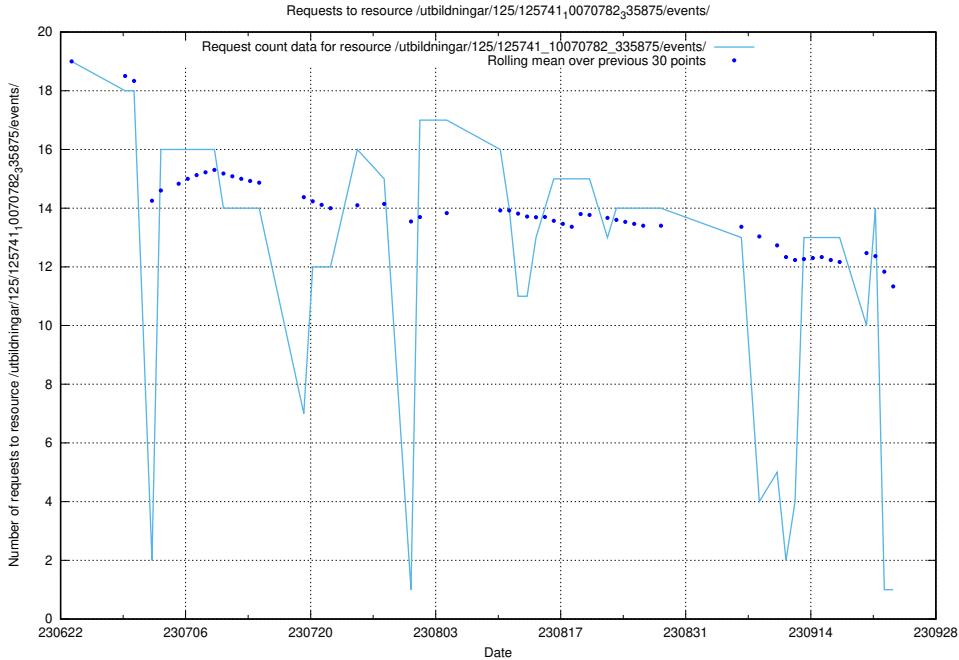

5.6443 Usage of /utbildningar/124/124038_10066963_311070/events/

Here, we count the number of requests to resource /utbildningar/124/124038_10066963_311070/events/

5.6444 Usage of /utbildningar/124/124037_10066963_311070/events/