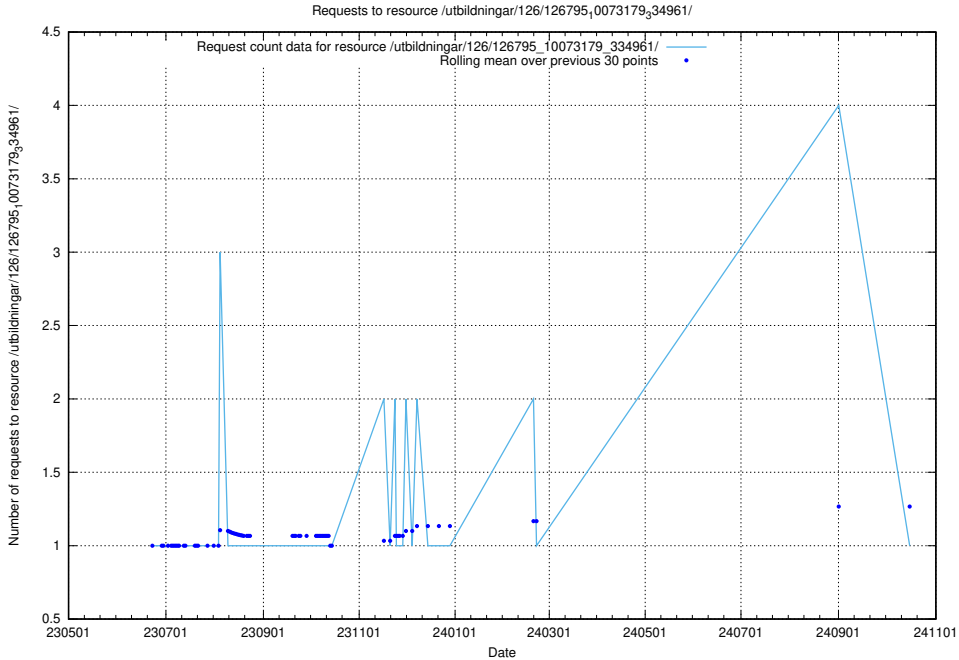

5.6468 Usage of /utbildningar/126/126795_10073179_334961/

Here, we count the number of requests to resource /utbildningar/126/126795_10073179_334961/.