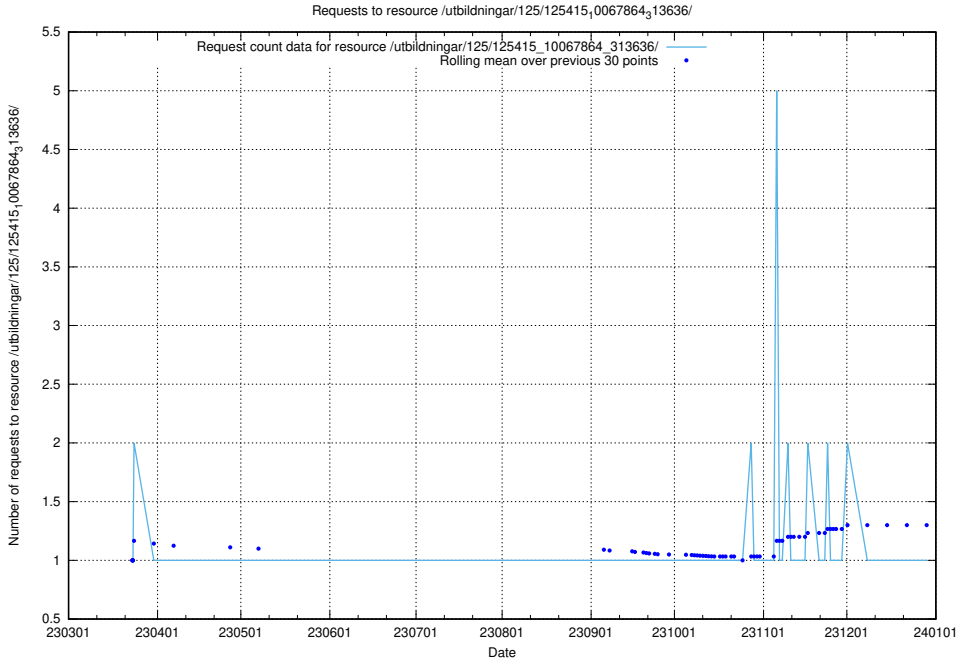

5.1191 Usage of /utbildningar/125/125415_10067864_313636/

Here, we count the number of requests to resource /utbildningar/125/125415_10067864_313636/.