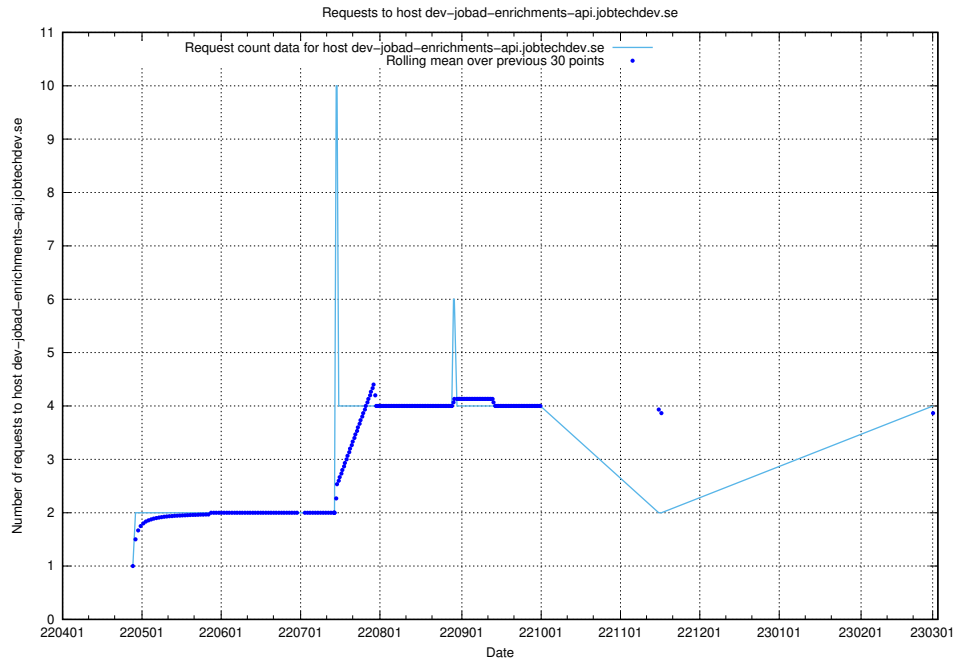

Here, we count the number of requests to host dev-jobad-enrichments-api.jobtechdev.se.

7.159 Usage of crossplane.jobtechdev.se

Here, we count the number of requests to host crossplane.jobtechdev.se.

7.160 Usage of taxonomi.api.jobtechdev.se