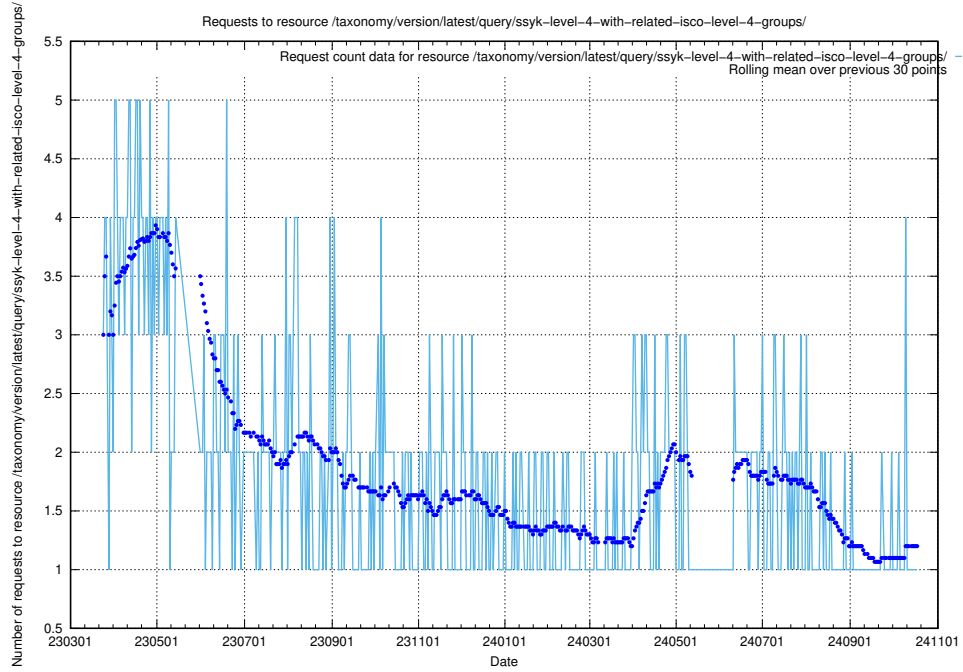

5.6964 Usage of /taxonomy/version/latest/query/ssyk-level-4-with-related-isco-level-4-groups/

Here, we count the number of requests to resource /taxonomy/version/latest/query/ssyk-level-4-with-related-isco-level-4-groups/.