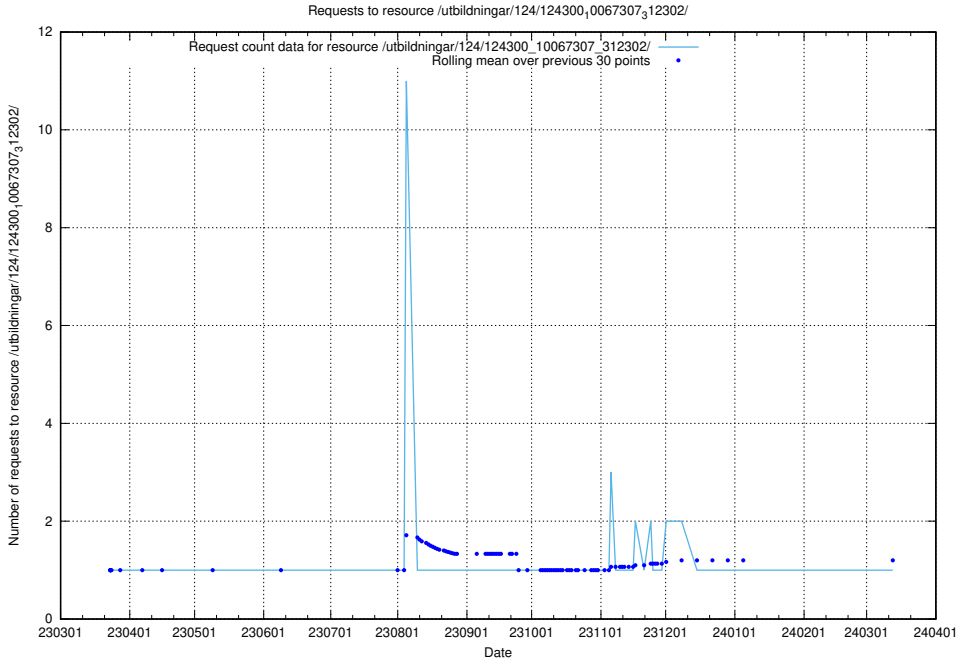

5.4837 Usage of /utbildningar/124/124300_10067307_312302/

Here, we count the number of requests to resource /utbildningar/124/124300_10067307_312302/.