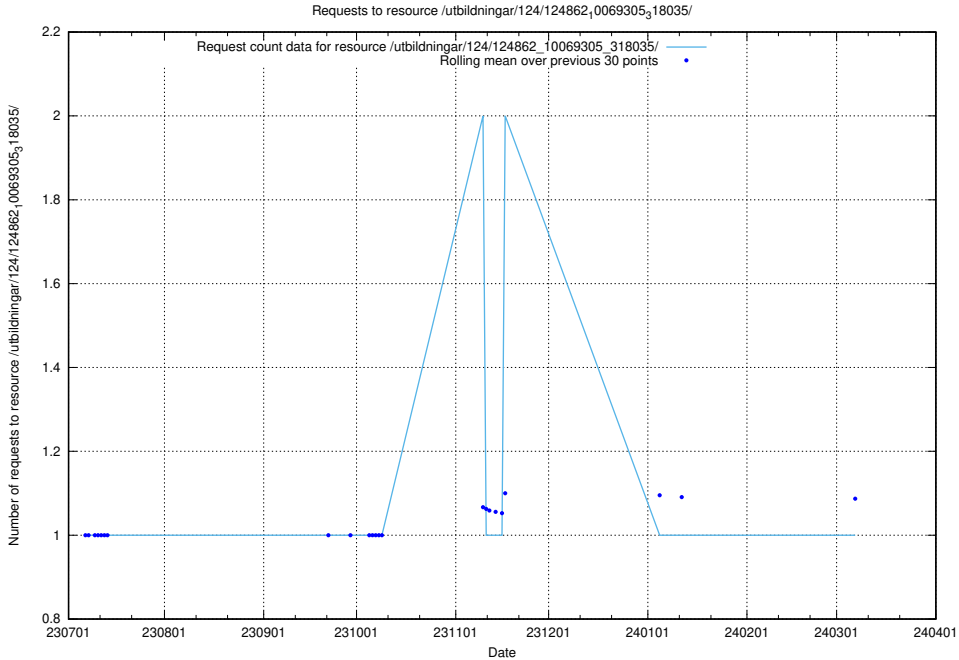

5.6190 Usage of /utbildningar/124/124862_10069305_318035/

Here, we count the number of requests to resource /utbildningar/124/124862_10069305_318035/.