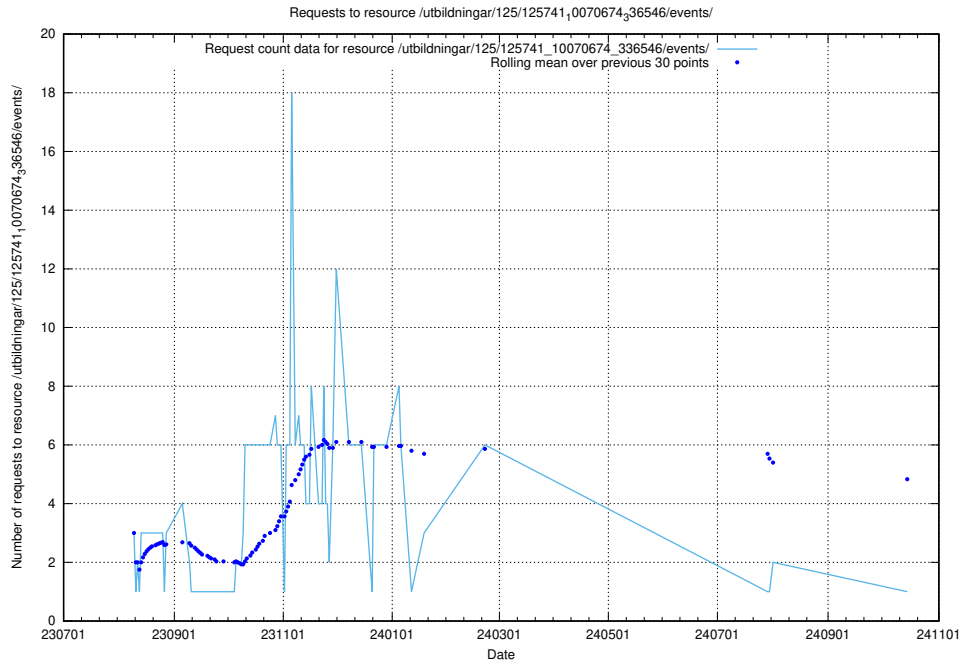

5.5702 Usage of /utbildningar/125/125741_10070674_336546/events/

Here, we count the number of requests to resource /utbildningar/125/125741_10070674_336546/events/