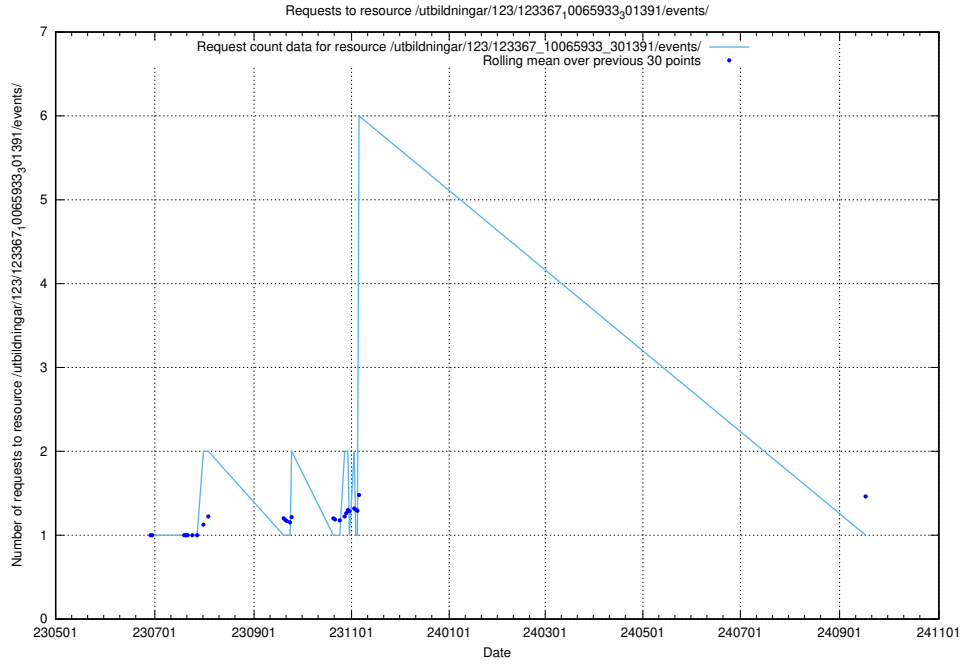

5.6413 Usage of /utbildningar/123/123367_10065933_301391/events/

Here, we count the number of requests to resource /utbildningar/123/123367_10065933_301391/events/