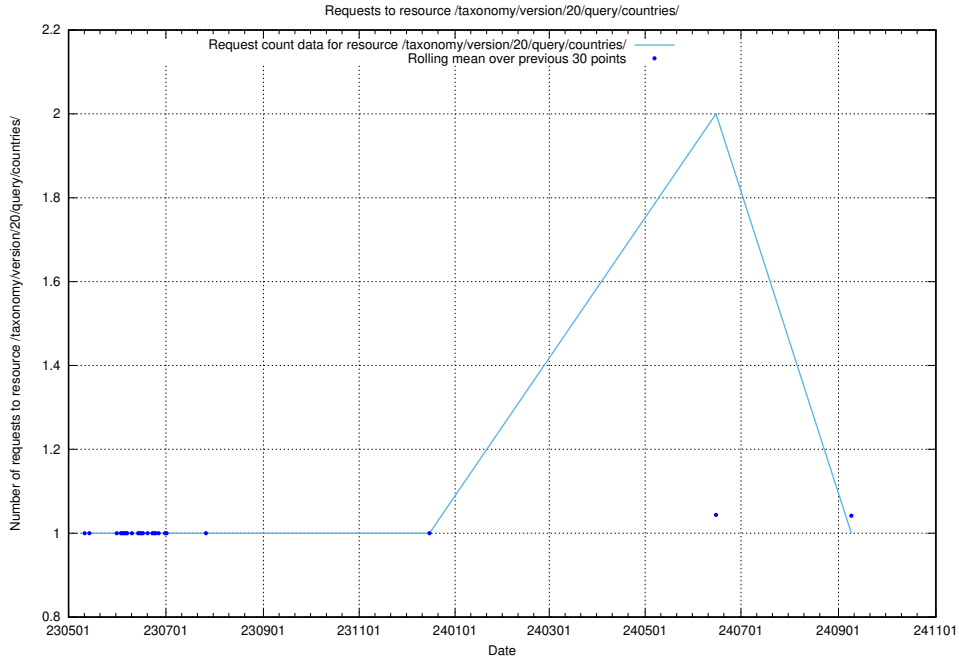

5.6849 Usage of /taxonomy/version/20/query/countries/

Here, we count the number of requests to resource /taxonomy/version/20/query/countries/.