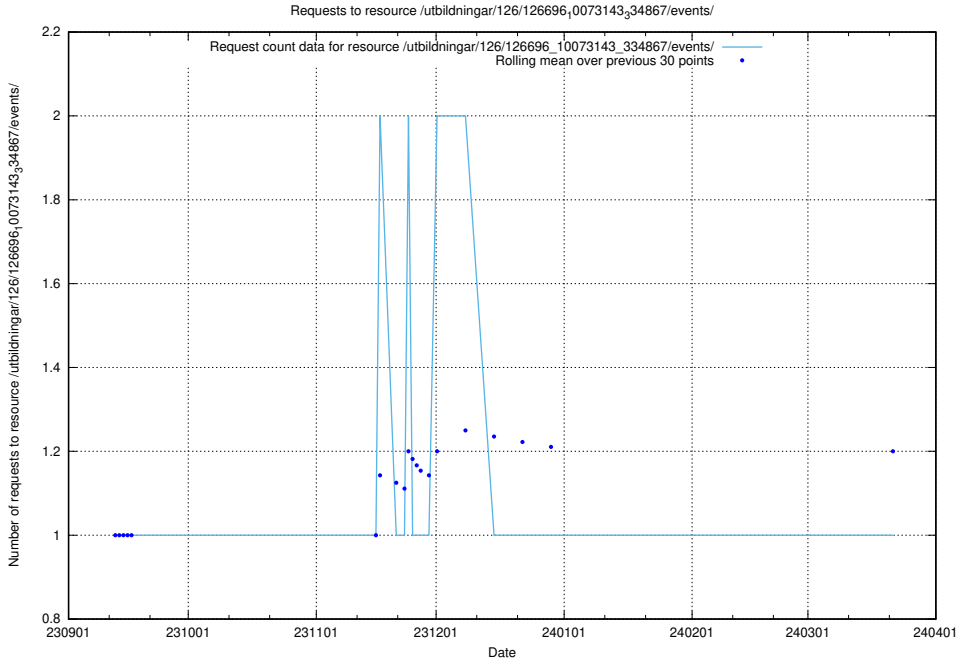

Here, we count the number of requests to resource /utbildningar/124/124519_10065852_297370/events/

5.5474 Usage of /utbildningar/126/126696_10073143_334867/events/

Here, we count the number of requests to resource /utbildningar/126/126696_10073143_334867/events/