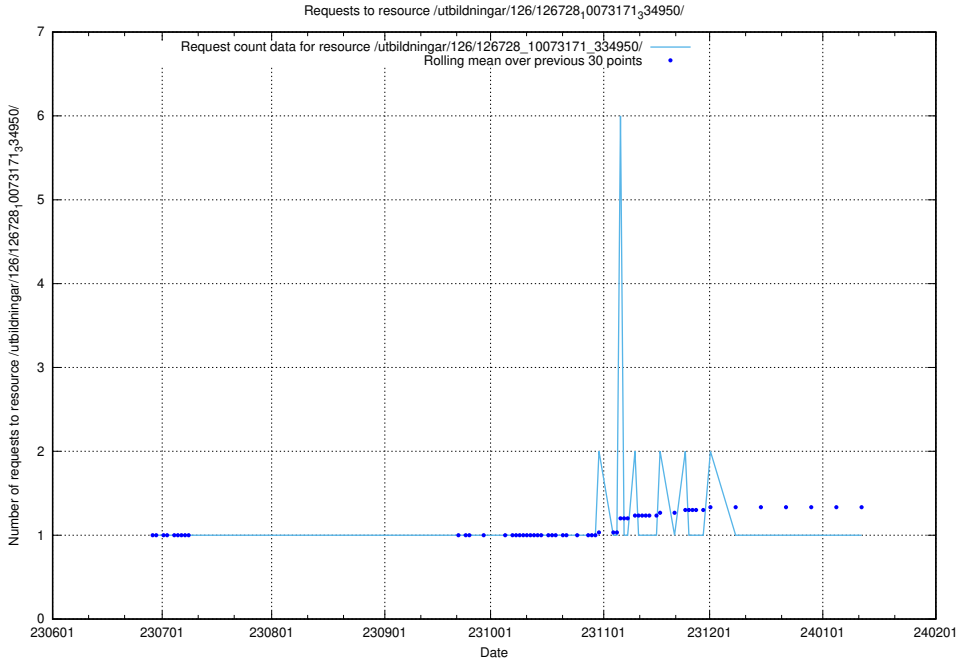

5.6327 Usage of /utbildningar/126/126728_10073171_334950/

Here, we count the number of requests to resource /utbildningar/126/126728_10073171_334950/.