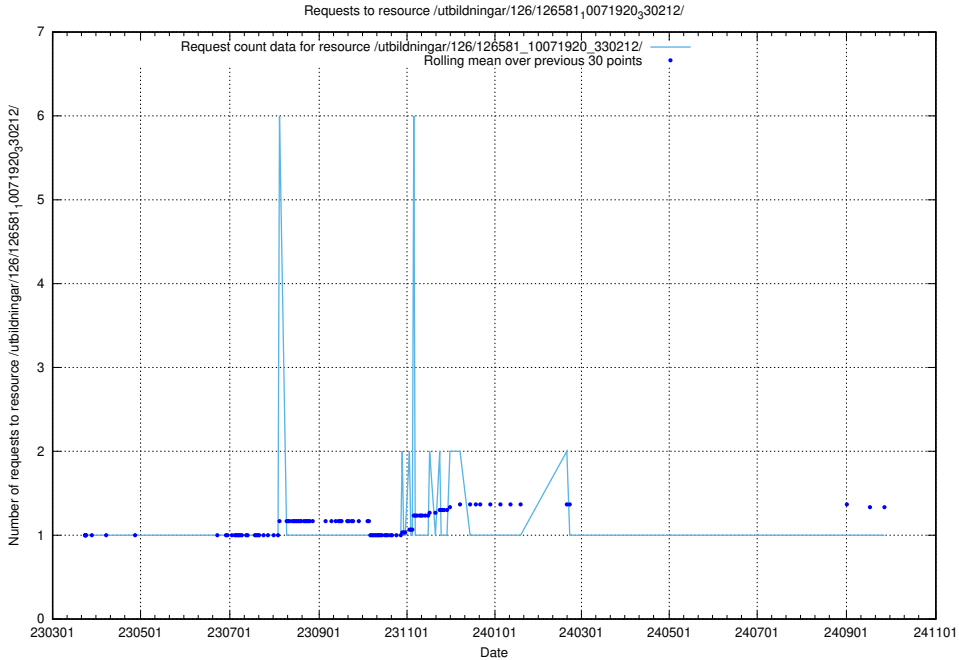

5.7313 Usage of /utbildningar/126/126581_10071920_330212/

Here, we count the number of requests to resource /utbildningar/126/126581_10071920_330212/.