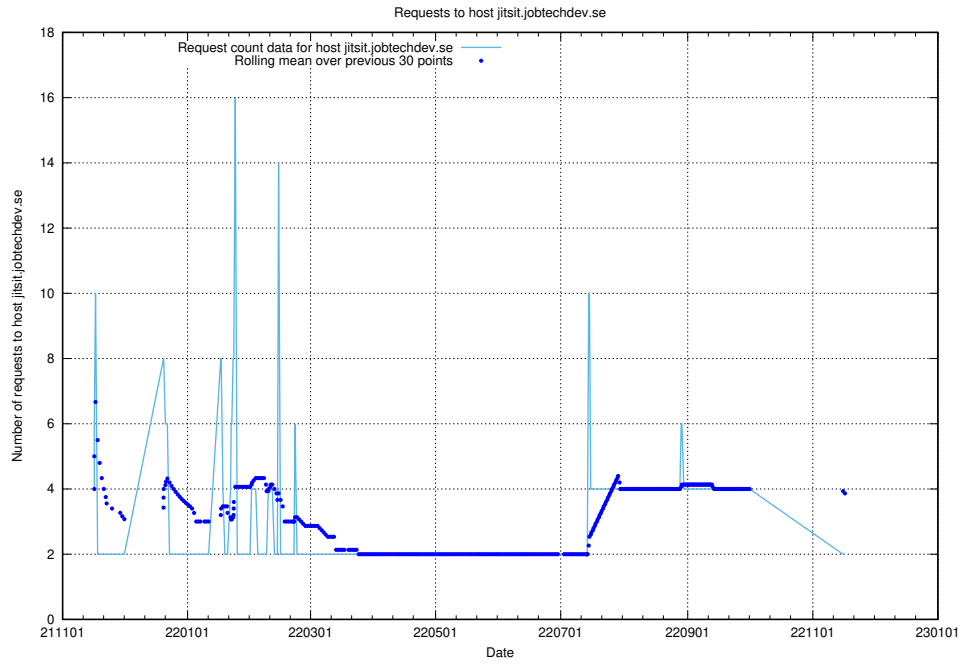

7.504 Usage of jitsit.jobtechdev.se

Here, we count the number of requests to host jitsit.jobtechdev.se.