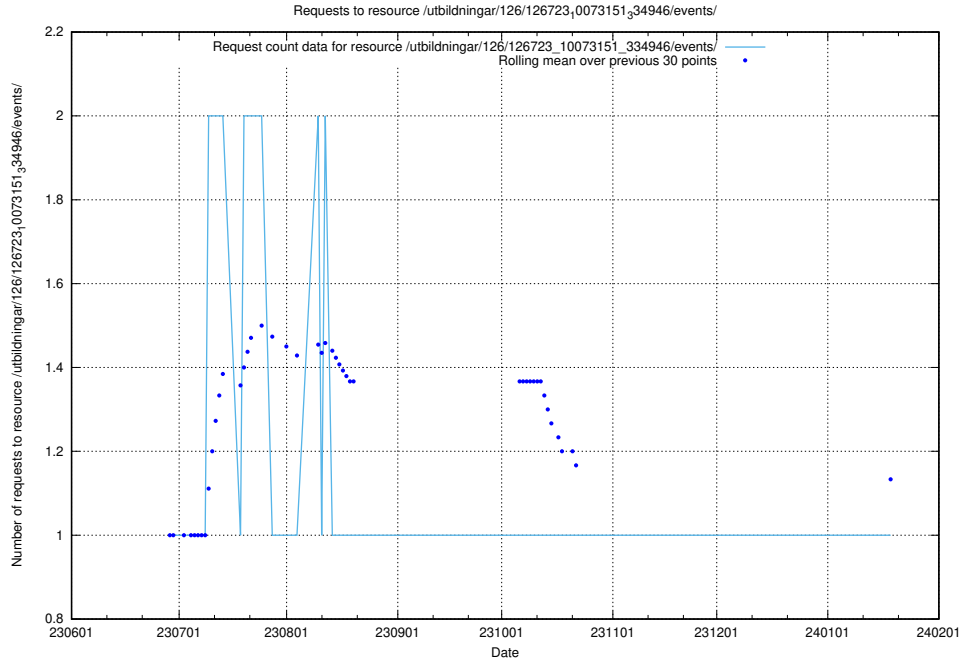

5.6329 Usage of /utbildningar/126/126723_10073151_334946/events/

Here, we count the number of requests to resource /utbildningar/126/126723_10073151_334946/events/