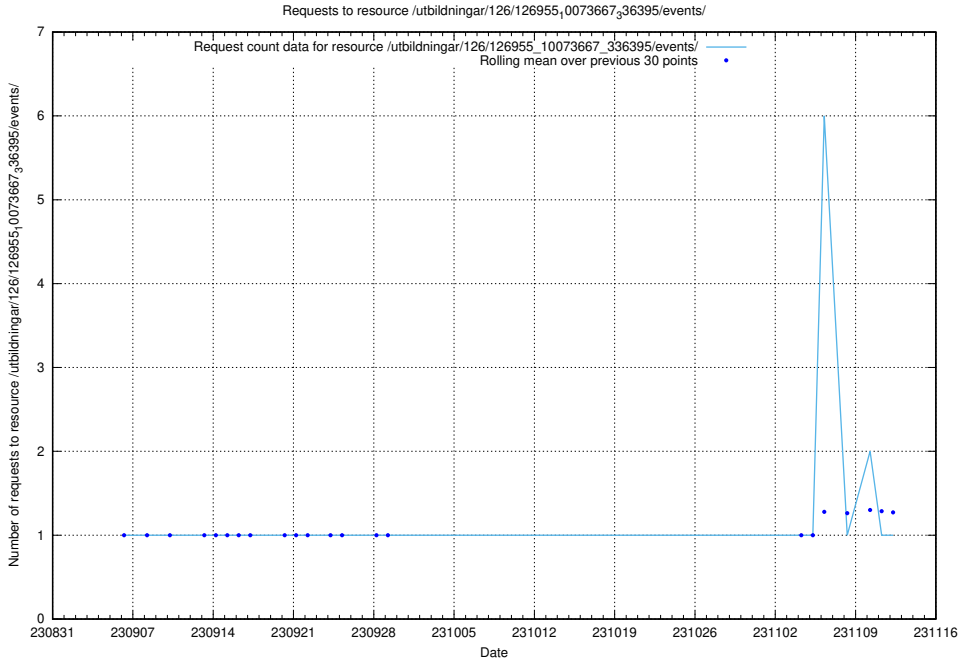

5.5539 Usage of /utbildningar/126/126955_10073667_336395/

Here, we count the number of requests to resource /utbildningar/126/126955_10073667_336395/.

5.5540 Usage of /utbildningar/126/126937_10073593_336226/events/