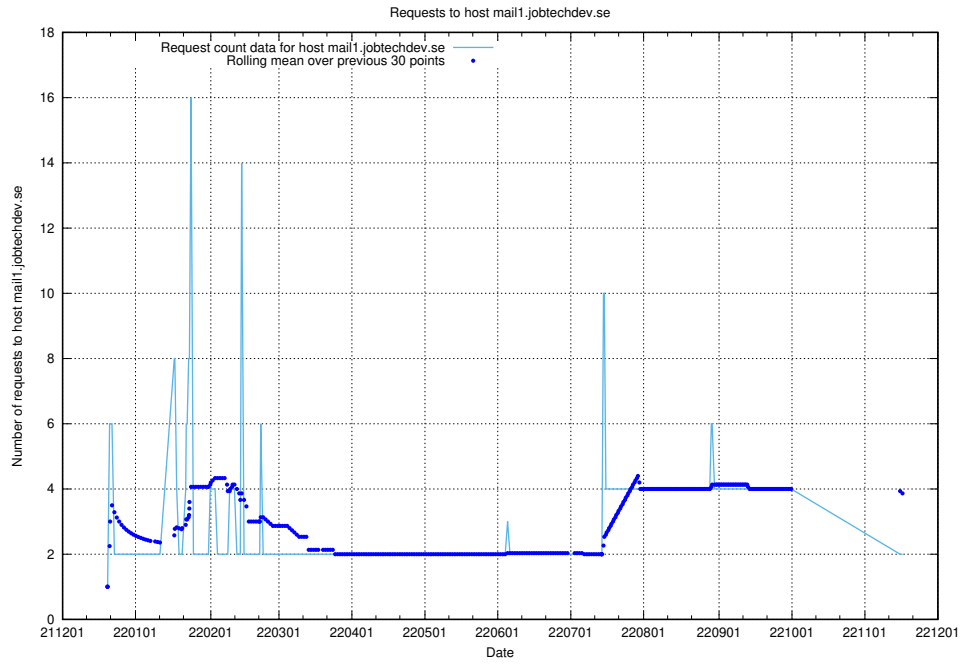

7.381 Usage of mail1.jobtechdev.se

Here, we count the number of requests to host mail1.jobtechdev.se.