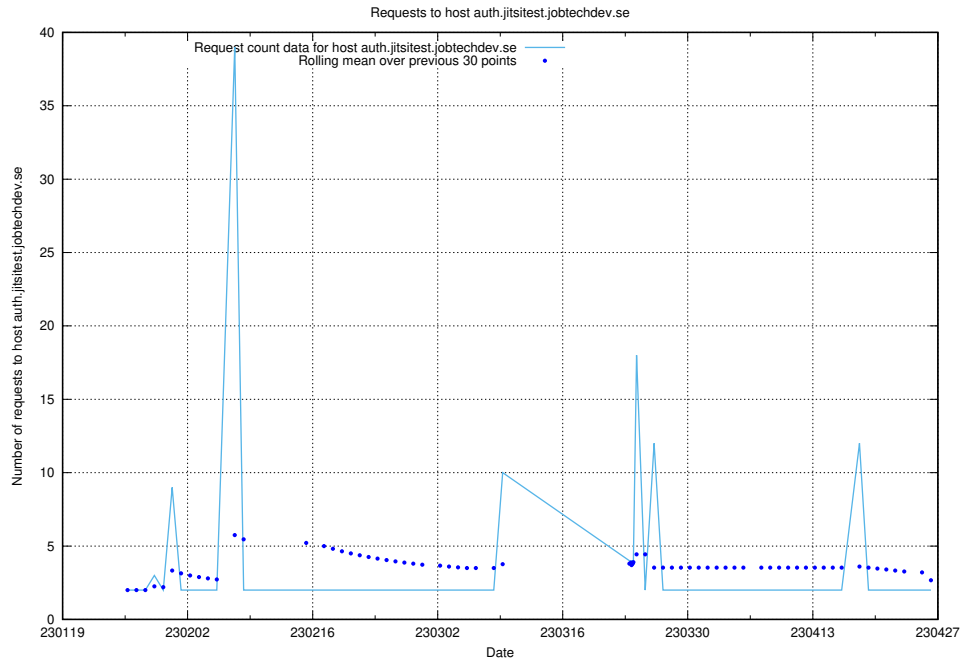

7.300 Usage of auth.jitsitest.jobtechdev.se

Here, we count the number of requests to host auth.jitsitest.jobtechdev.se.