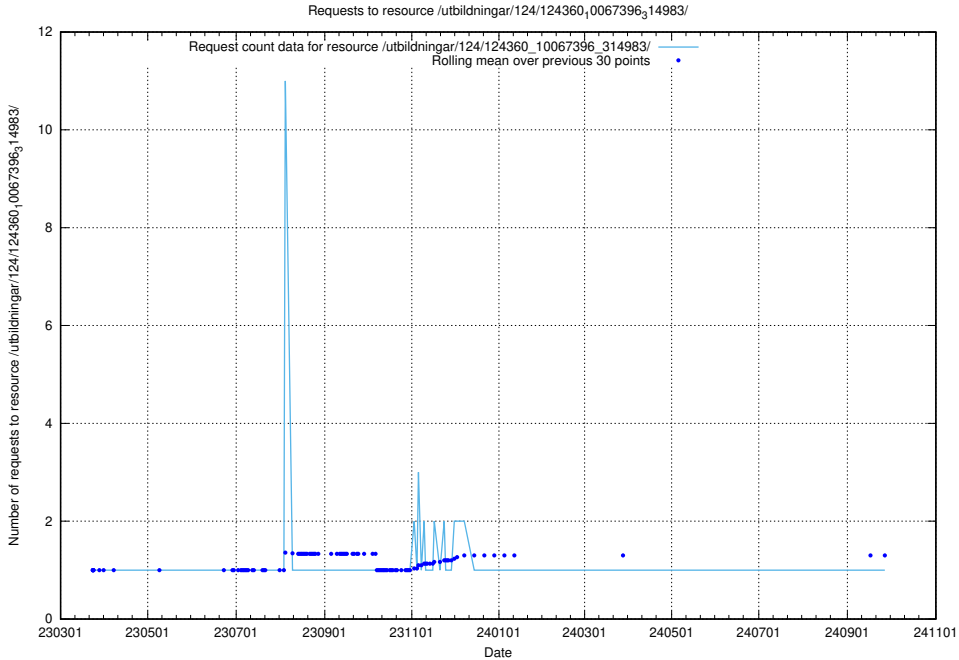

5.4676 Usage of /utbildningar/124/124360_10067396_314983/

Here, we count the number of requests to resource /utbildningar/124/124360_10067396_314983/.