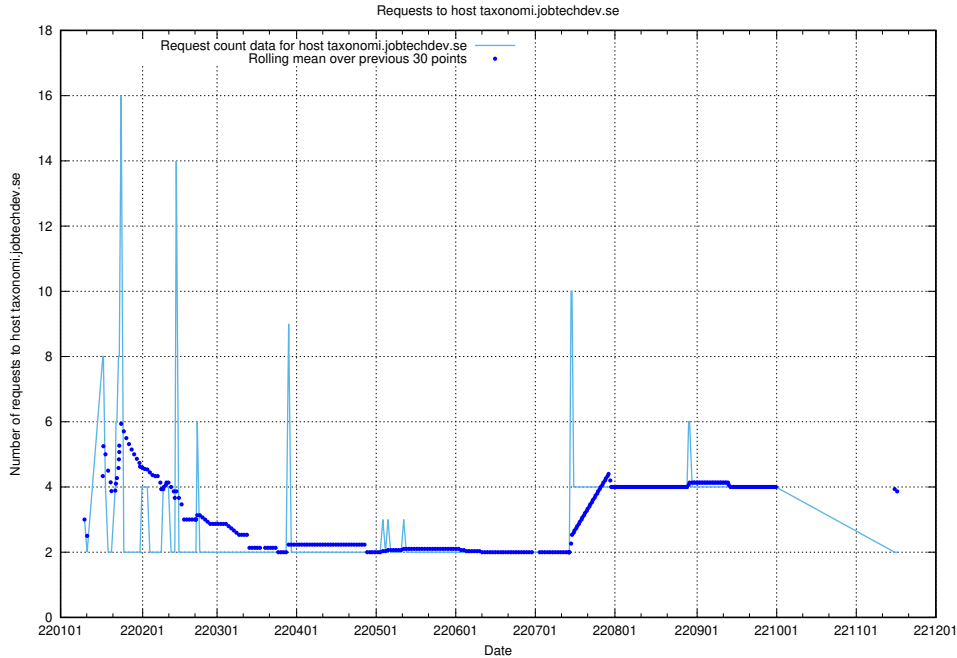

Here, we count the number of requests to host af-connect-demo.jobtechdev.se.

7.289 Usage of taxonomi.jobtechdev.se

Here, we count the number of requests to host taxonomi.jobtechdev.se.

7.290 Usage of jobad-enrichments-api.jobtechdev.se:80