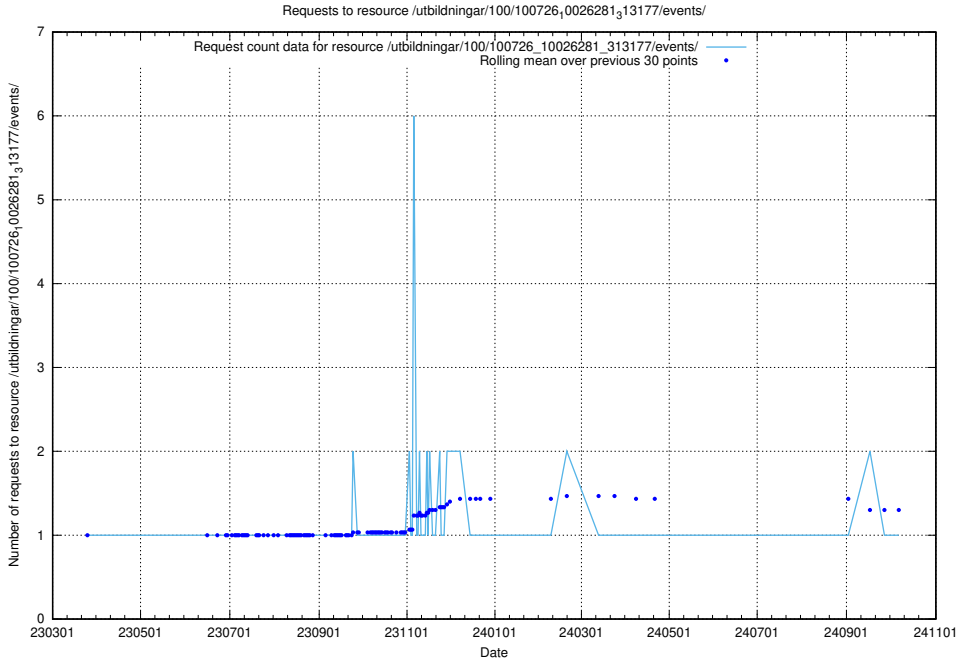

5.6942 Usage of /utbildningar/100/100726_10026281_313177/events/

Here, we count the number of requests to resource /utbildningar/100/100726_10026281_313177/events/