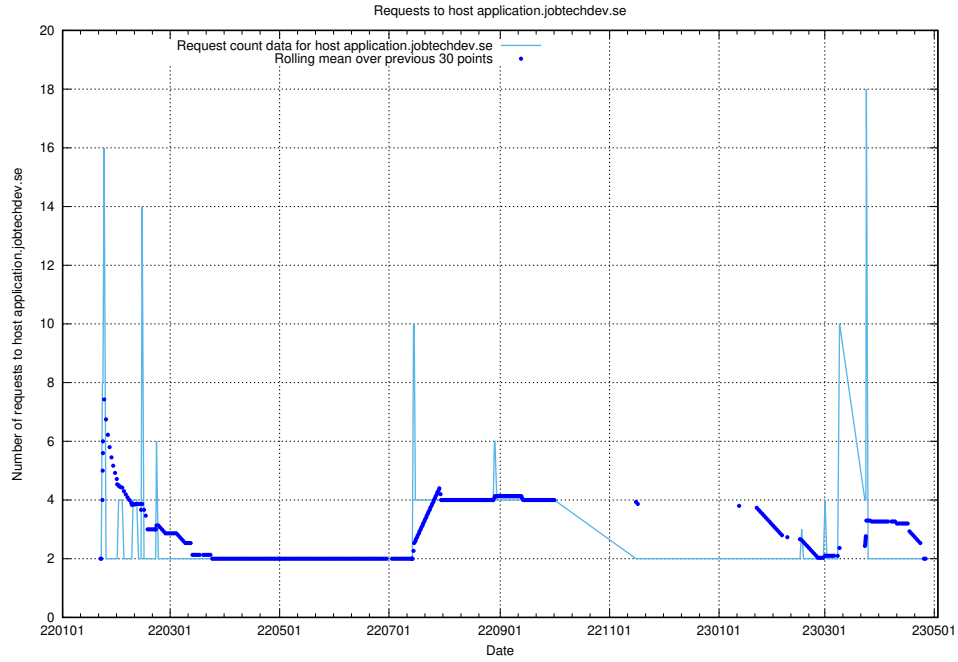

7.267 Usage of application.jobtechdev.se

Here, we count the number of requests to host application.jobtechdev.se.