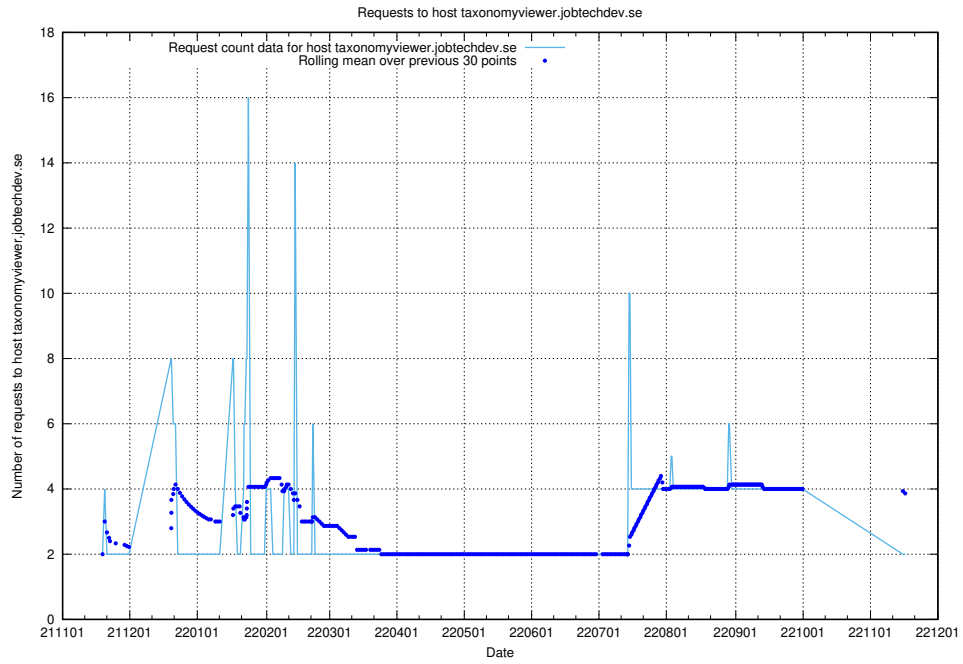

7.467 Usage of taxonomyviewer.jobtechdev.se

Here, we count the number of requests to host taxonomyviewer.jobtechdev.se.