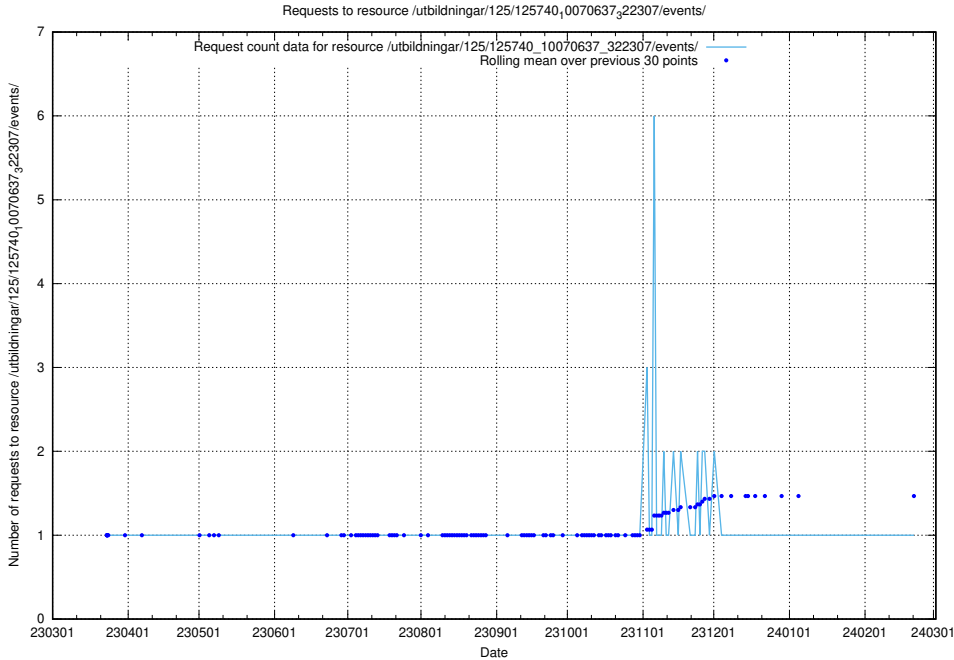

5.1090 Usage of /utbildningar/125/125740_10070637_322307/events/

Here, we count the number of requests to resource /utbildningar/125/125740_10070637_322307/events/