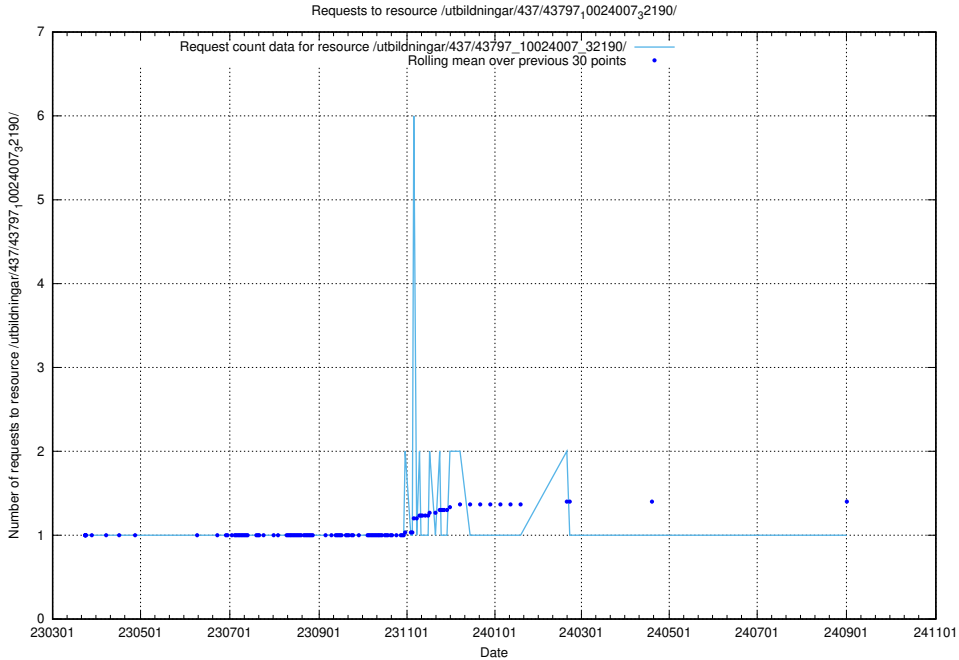

5.7264 Usage of /utbildningar/437/43797_10024007_32190/

Here, we count the number of requests to resource /utbildningar/437/43797_10024007_32190/.