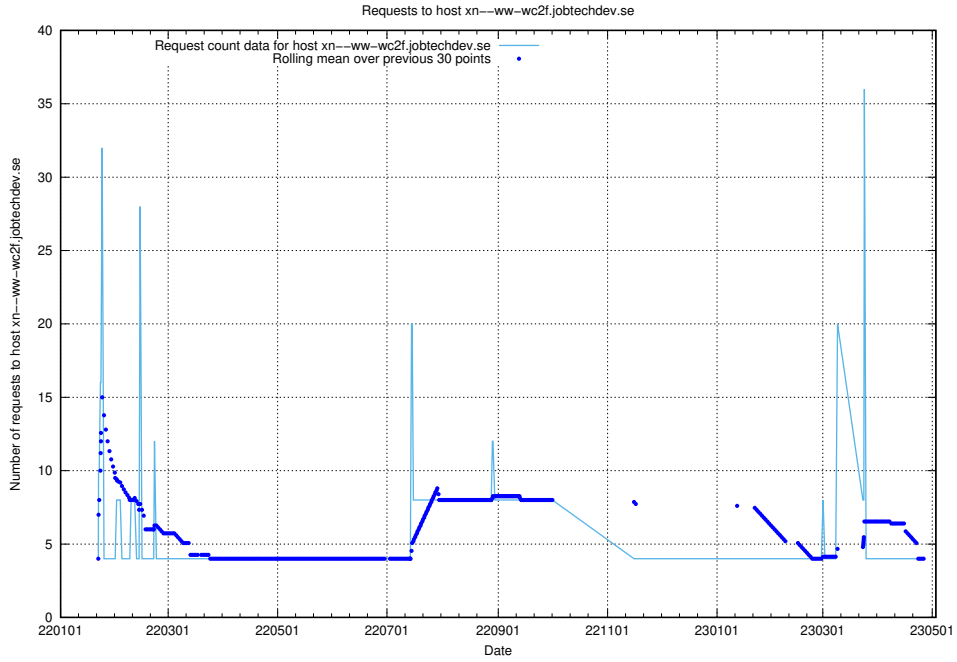

7.108 Usage of xn-ww-wc2f.jobtechdev.se

Here, we count the number of requests to host xn-ww-wc2f.jobtechdev.se.