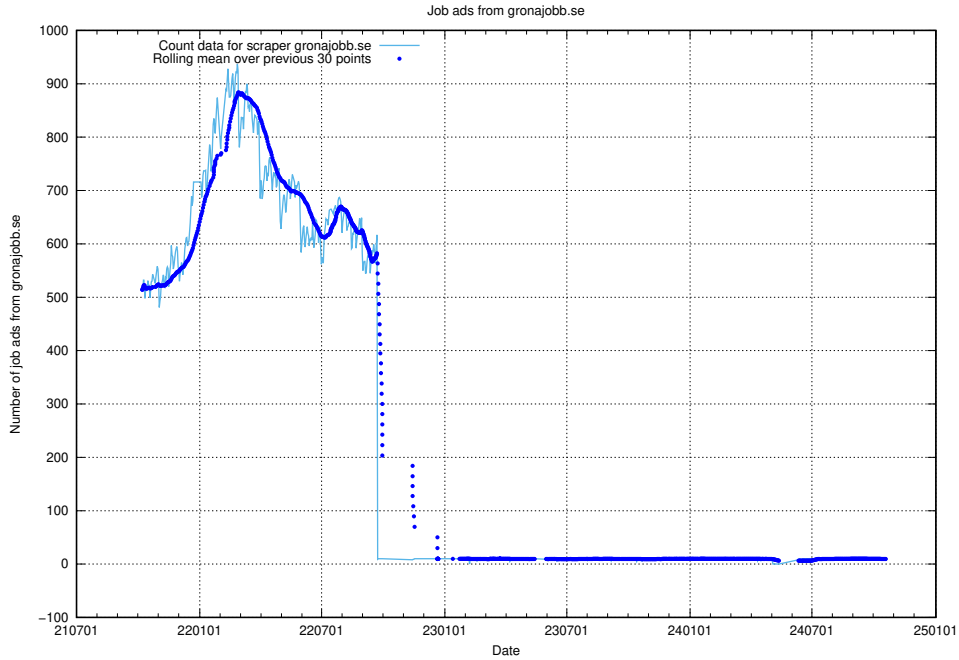

13.18 Number of ads by scraper gronajobb.se

Here, we count the number of job ads scraped from gronajobb.se.