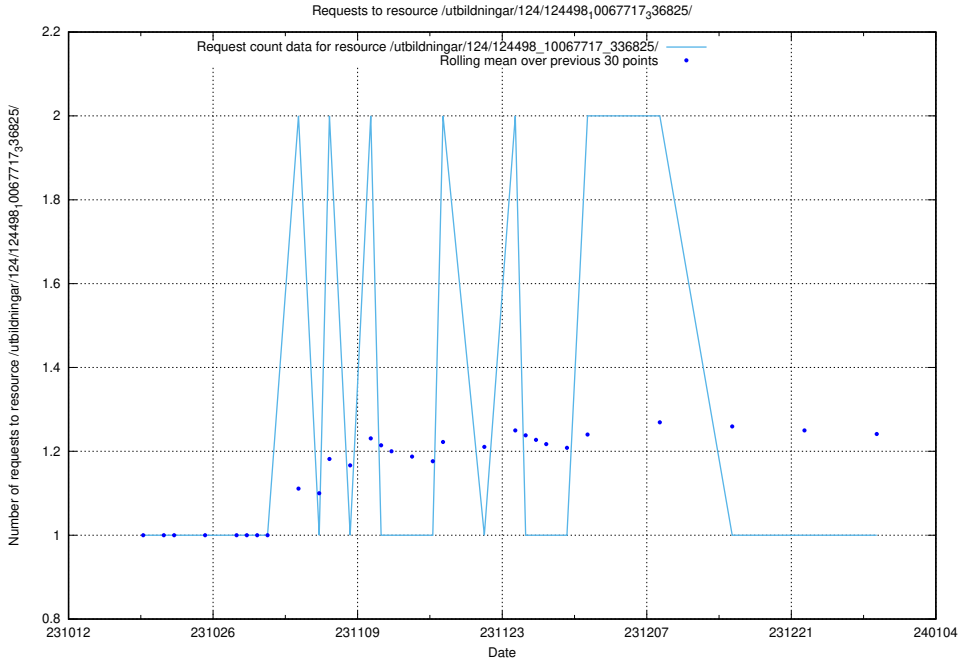

5.5160 Usage of /utbildningar/124/124498_10067717_336825/

Here, we count the number of requests to resource /utbildningar/124/124498_10067717_336825/.

5.5161 Usage of /utbildningar/107/107006_10040733_55262/events/