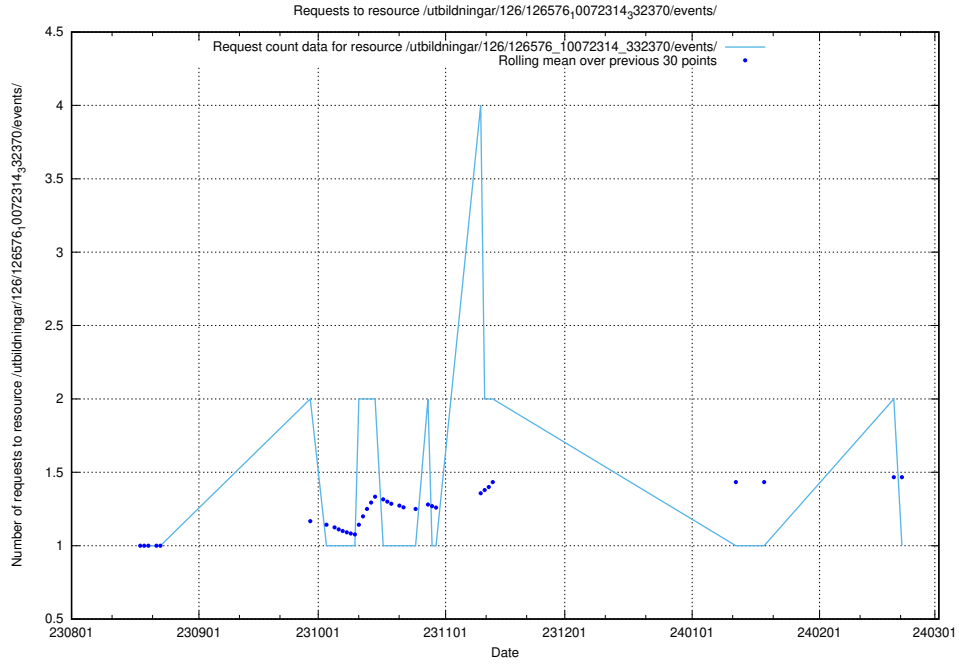

5.5653 Usage of /utbildningar/126/126576_10072314_332370/events/

Here, we count the number of requests to resource /utbildningar/126/126576_10072314_332370/events/