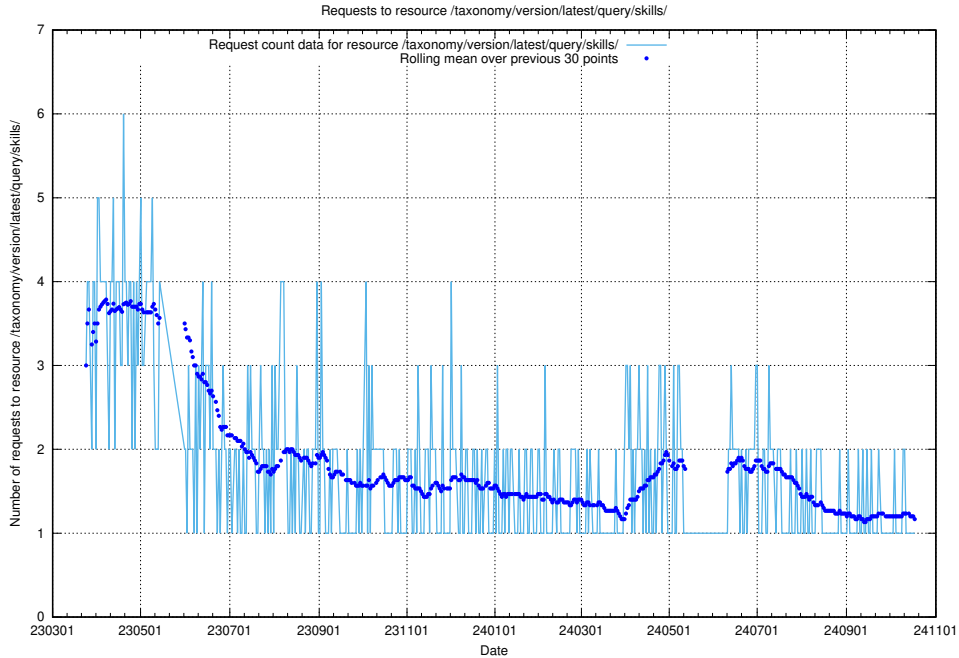

5.6979 Usage of /taxonomy/version/latest/query/skills-with-related-skill-headlines-and-ssyk-level-4-groups/

Here, we count the number of requests to resource /taxonomy/version/latest/query/skills-with-related-skill-headlines-and-ssyk-level-4-groups/.