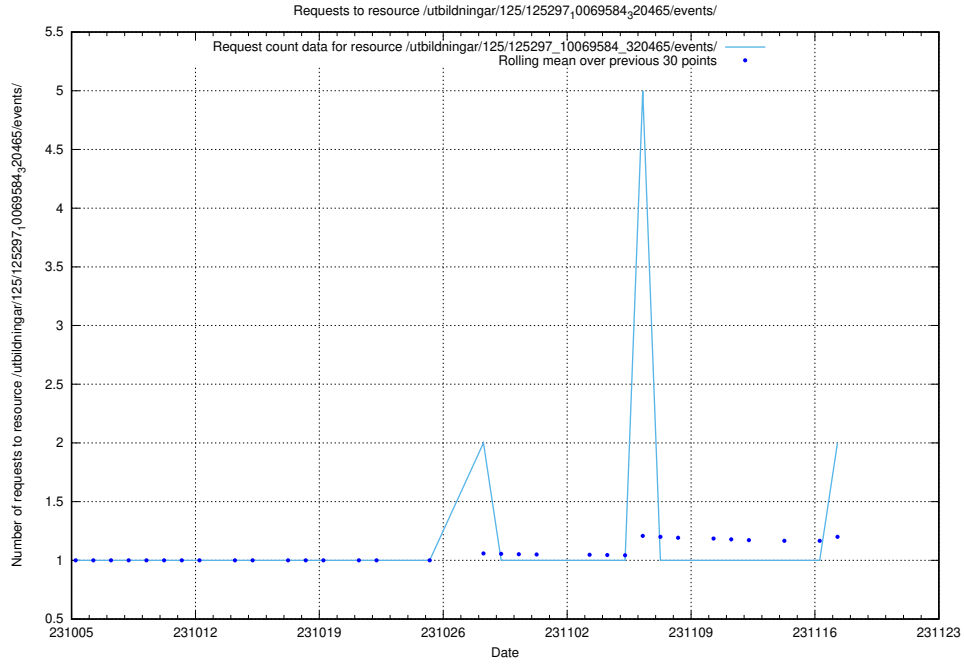

5.829 Usage of /utbildningar/125/125297_10069584_320465/events/

Here, we count the number of requests to resource /utbildningar/125/125297_10069584_320465/events/