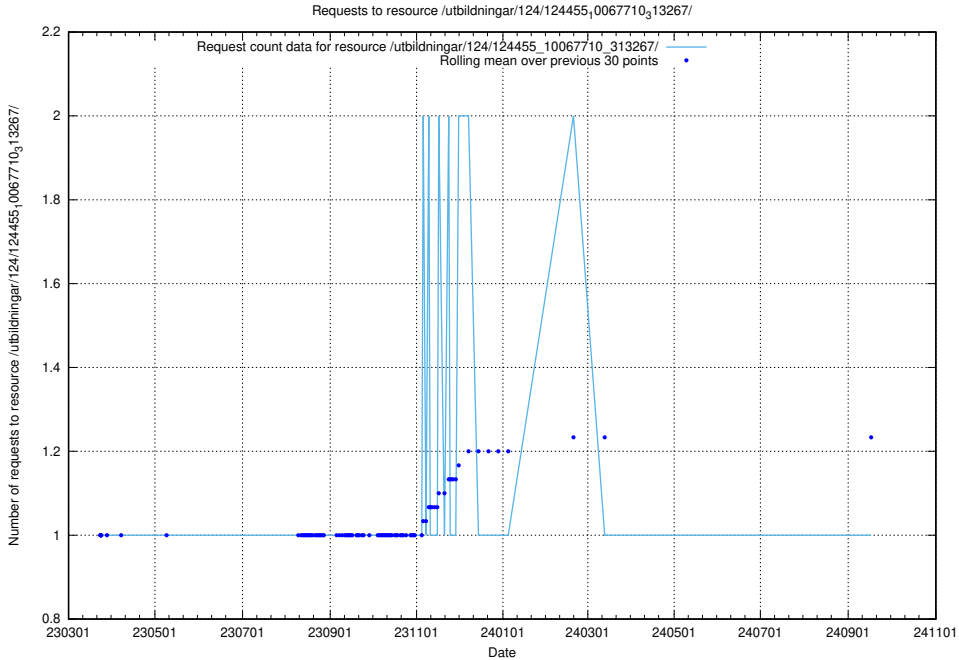

5.4361 Usage of /utbildningar/124/124455_10067710_313267/

Here, we count the number of requests to resource /utbildningar/124/124455_10067710_313267/.