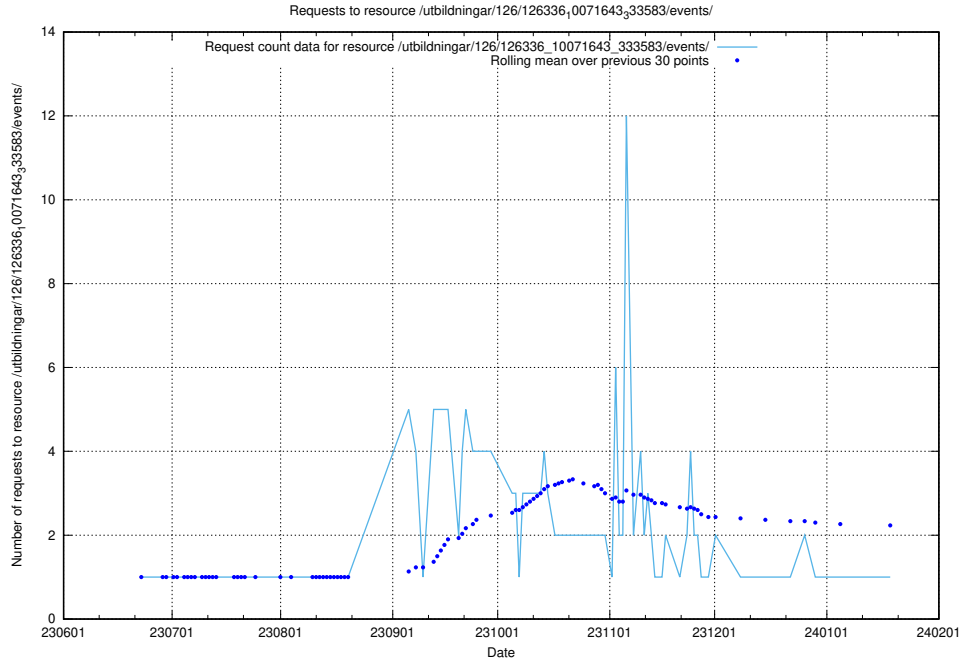

5.6527 Usage of /utbildningar/126/126336_10071643_333583/events/

Here, we count the number of requests to resource /utbildningar/126/126336_10071643_333583/events/