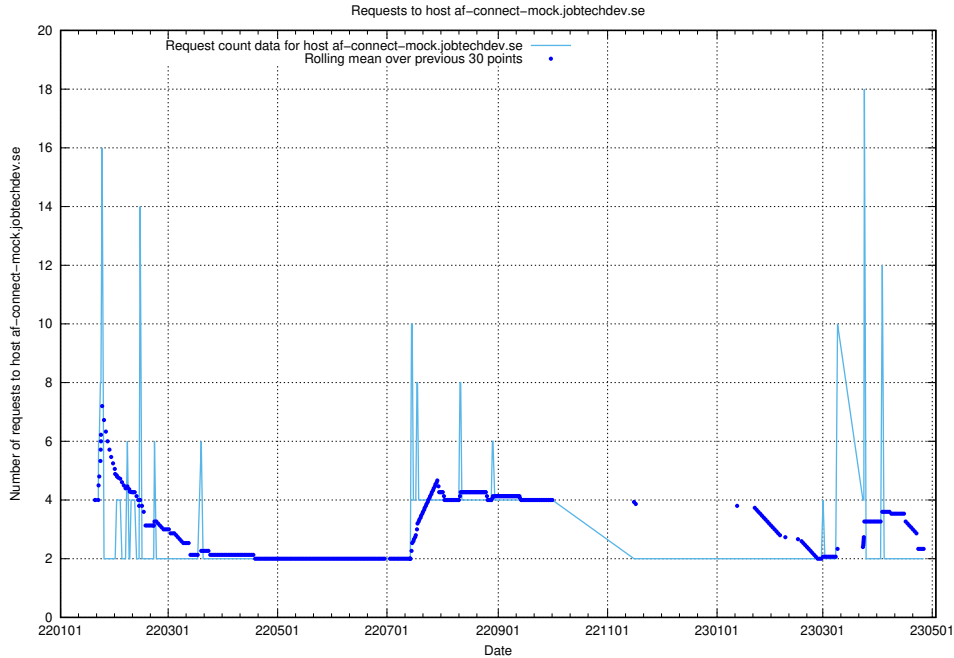

Here, we count the number of requests to host af-connect-mock.jobtechdev.se.

7.275 Usage of jittsi.jobtechdev.se

Here, we count the number of requests to host jittsi.jobtechdev.se.

7.276 Usage of console.jobtechdev.se