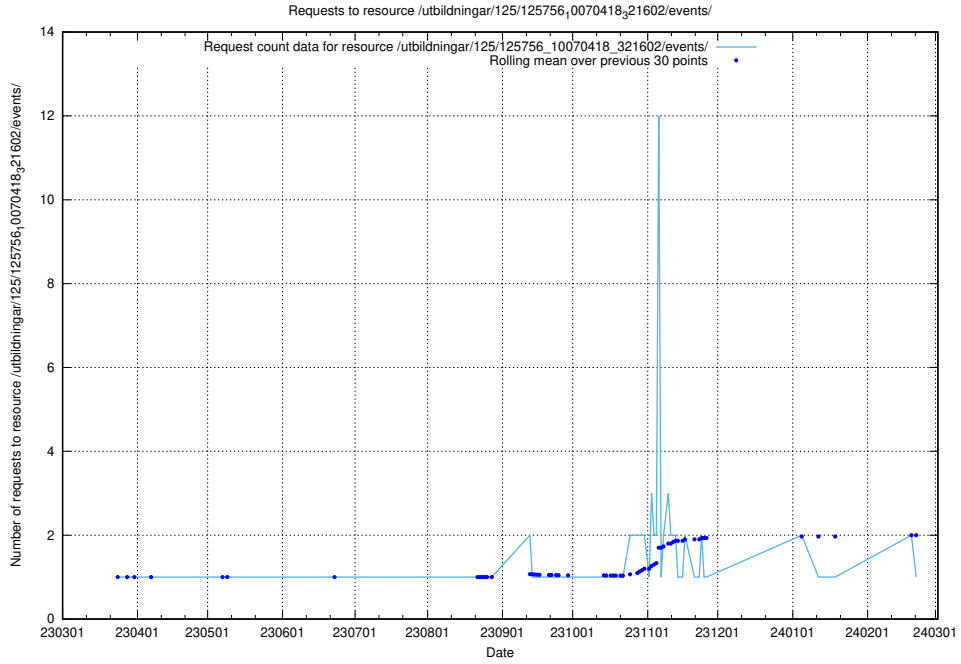

5.7123 Usage of /utbildningar/125/125756_10070418_321602/events/

Here, we count the number of requests to resource /utbildningar/125/125756_10070418_321602/events/