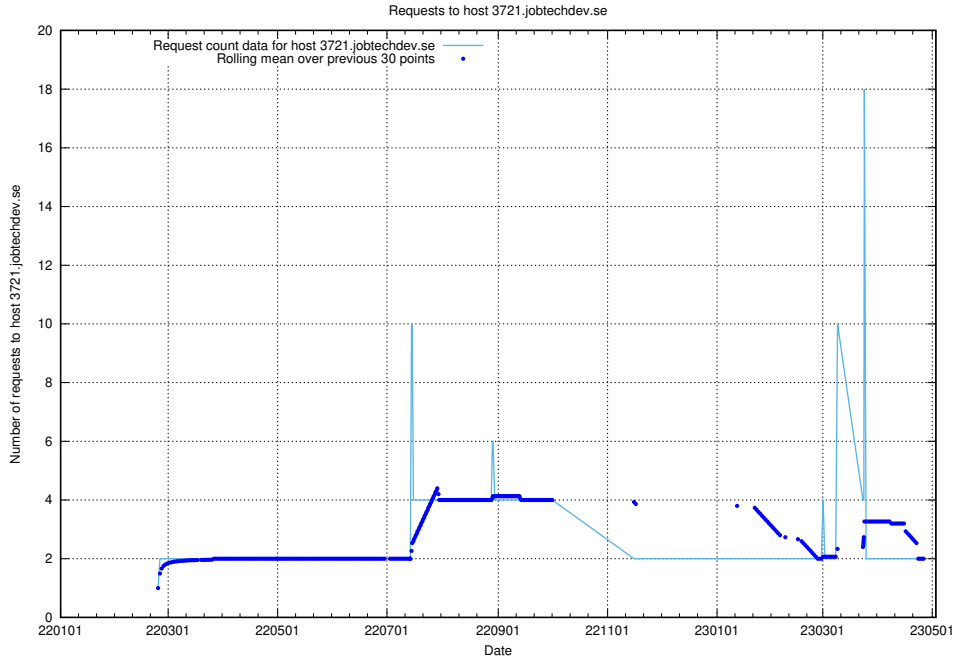

7.517 Usage of 3721.jobtechdev.se

Here, we count the number of requests to host 3721.jobtechdev.se.