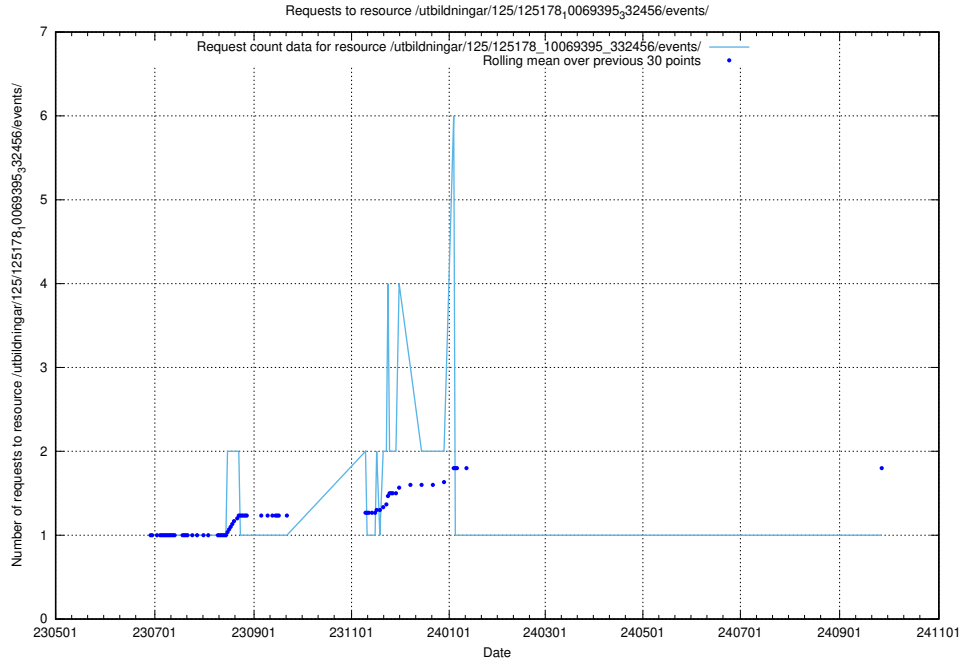

5.6355 Usage of /utbildningar/125/125178_10069395_332456/events/

Here, we count the number of requests to resource /utbildningar/125/125178_10069395_332456/events/