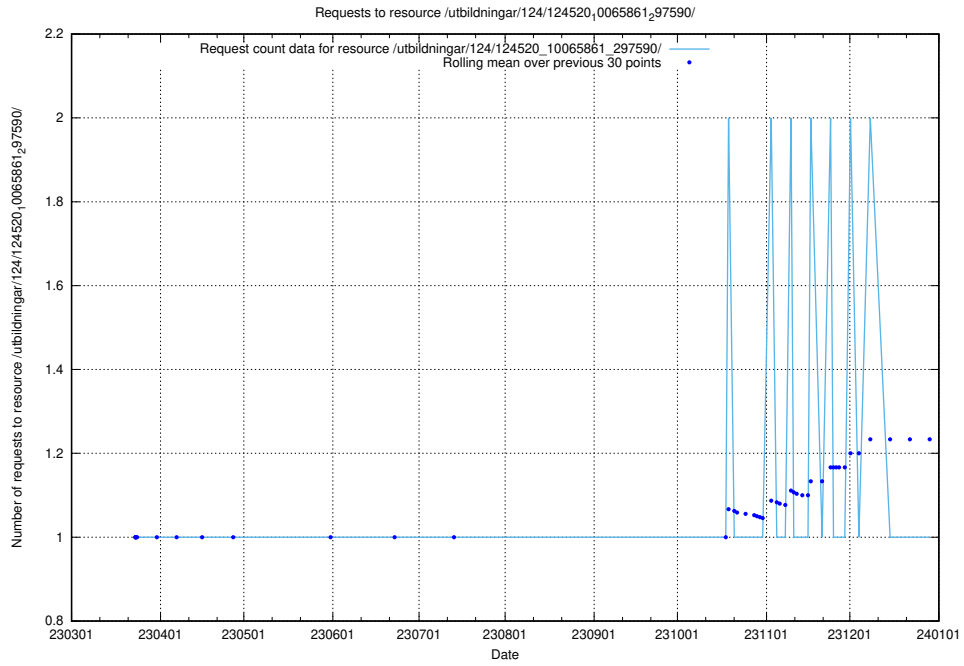

5.2067 Usage of /utbildningar/124/124520_10065861_297590/

Here, we count the number of requests to resource /utbildningar/124/124520_10065861_297590/.