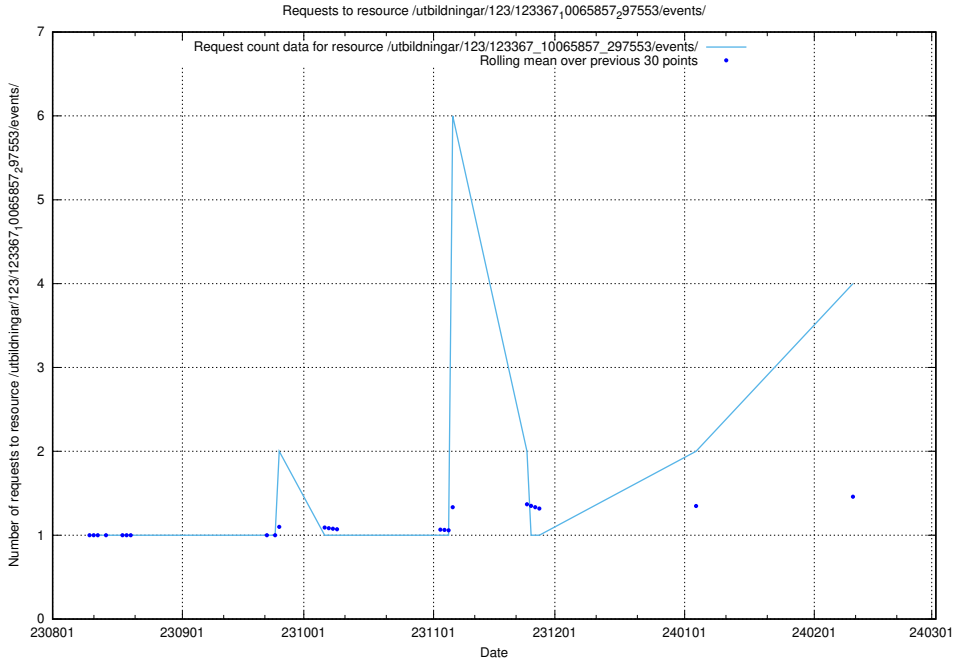

5.354 Usage of /utbildningar/123/123367_10065857_297553/events/

Here, we count the number of requests to resource /utbildningar/123/123367_10065857_297553/events/