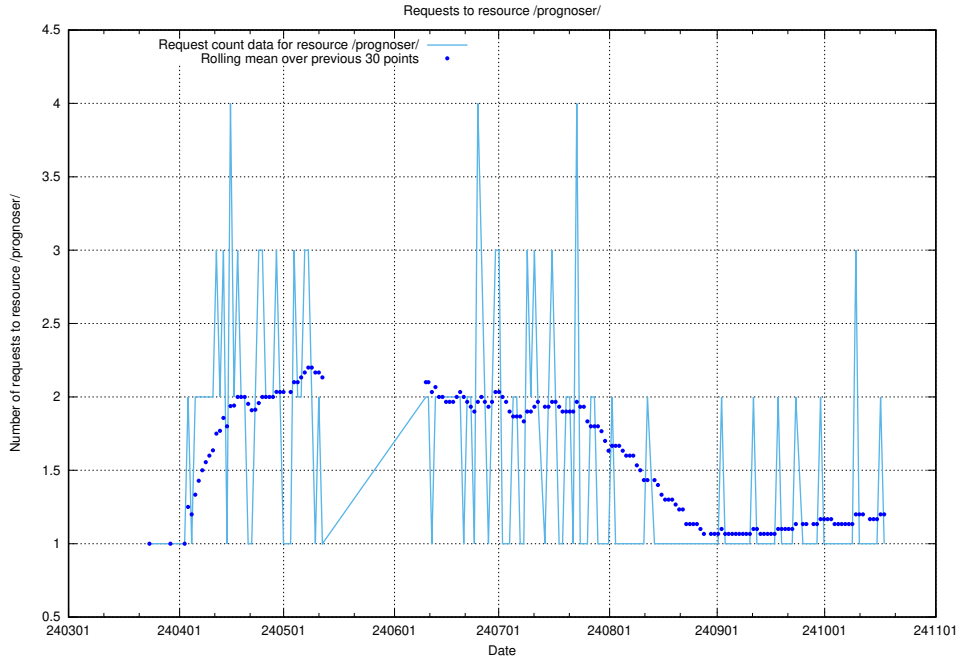

5.2553 Usage of /utbildningar/utb_emil/127/127633_10074551_337972/events/

Here, we count the number of requests to resource /utbildningar/utb_emil/127/127633_10074551_337972/events/

5.2554 Usage of /utbildningar/utb_emil/127/127632_10074551_337972/events/