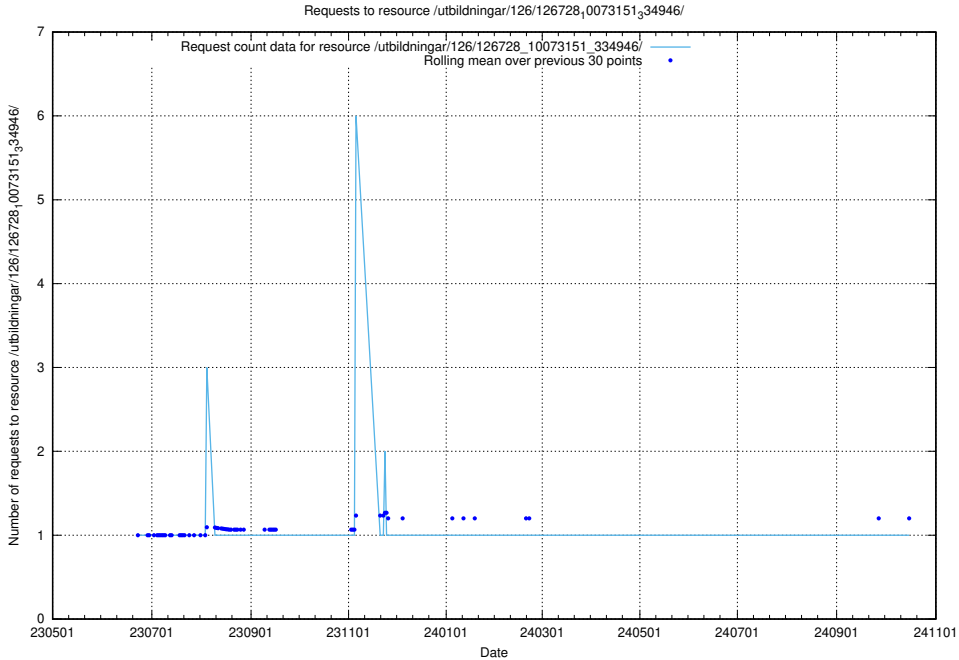

5.6476 Usage of /utbildningar/126/126728_10073151_334946/

Here, we count the number of requests to resource /utbildningar/126/126728_10073151_334946/.