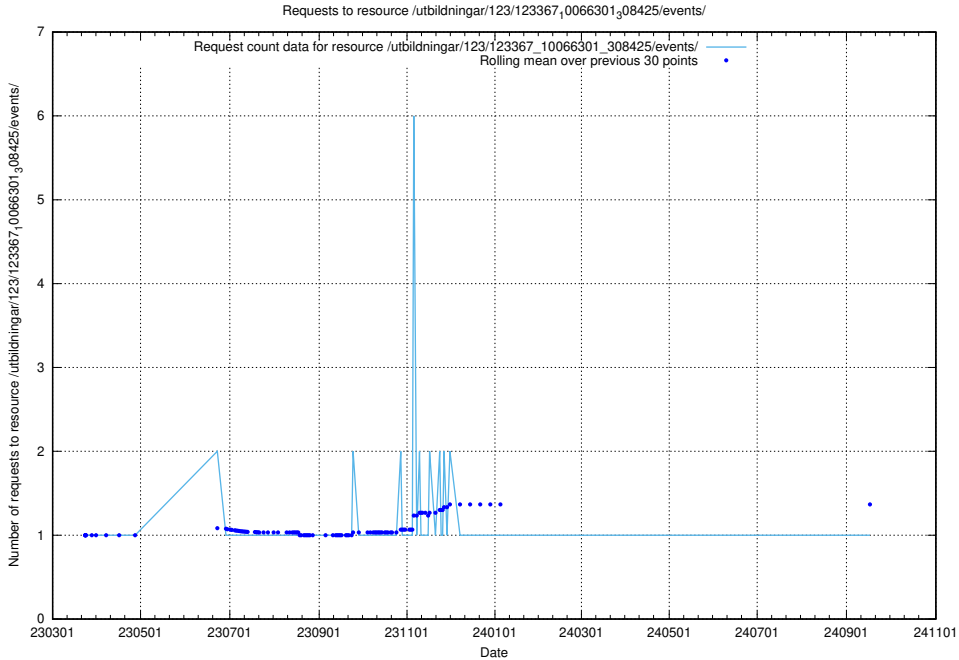

5.5430 Usage of /utbildningar/123/123367_10066301_308425/events/

Here, we count the number of requests to resource /utbildningar/123/123367_10066301_308425/events/