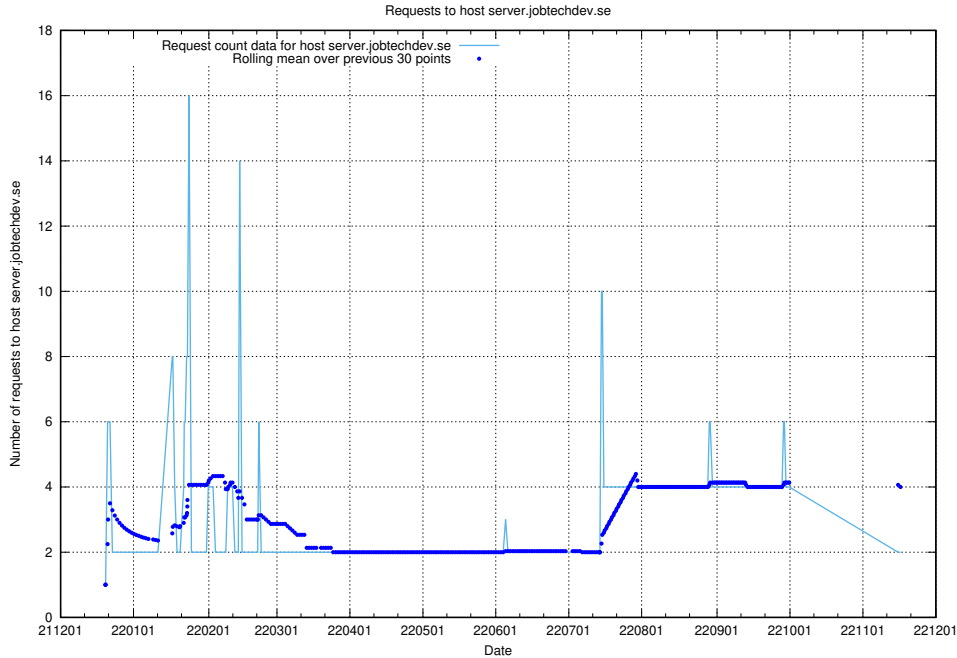

7.375 Usage of server.jobtechdev.se

Here, we count the number of requests to host server.jobtechdev.se.