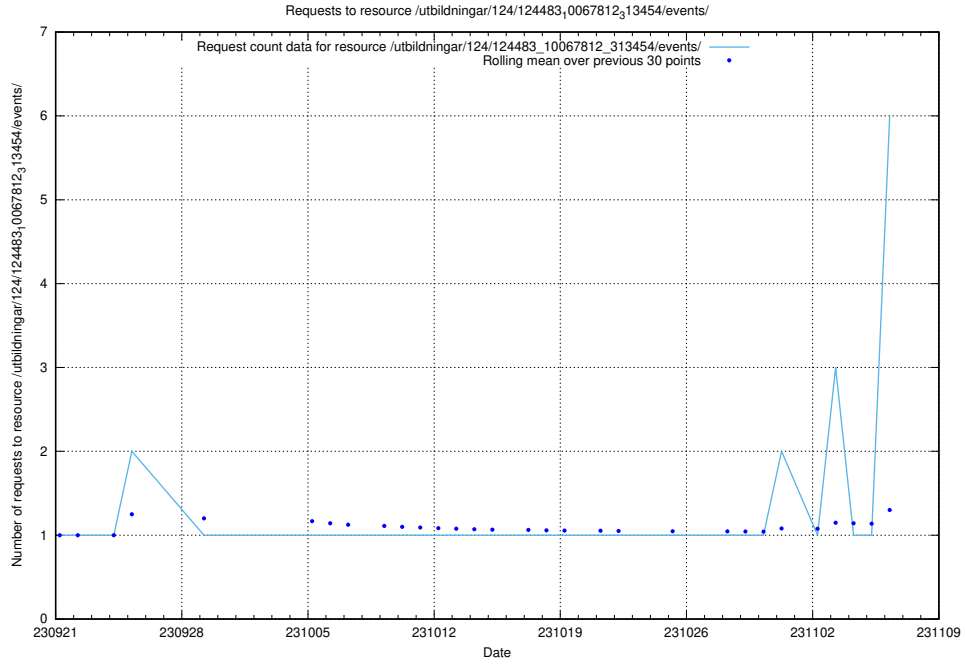

Here, we count the number of requests to resource /utbildningar/437/43778_10023985_29946/.

5.136 Usage of /utbildningar/124/124483_10067812_313454/events/

Here, we count the number of requests to resource /utbildningar/124/124483_10067812_313454/events/