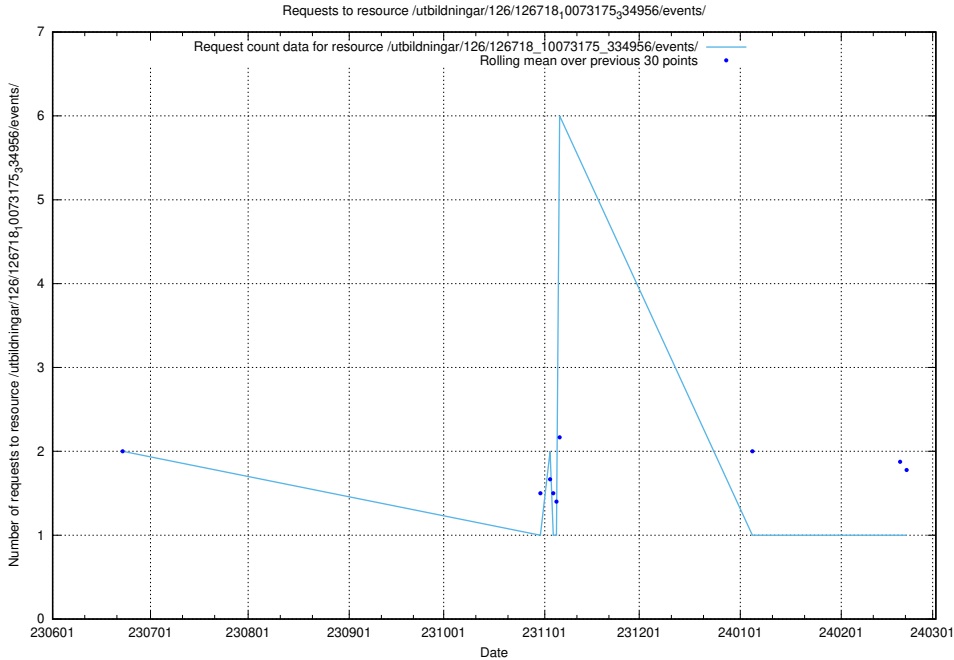

5.6447 Usage of /utbildningar/126/126718_10073175_334956/events/

Here, we count the number of requests to resource /utbildningar/126/126718_10073175_334956/events/