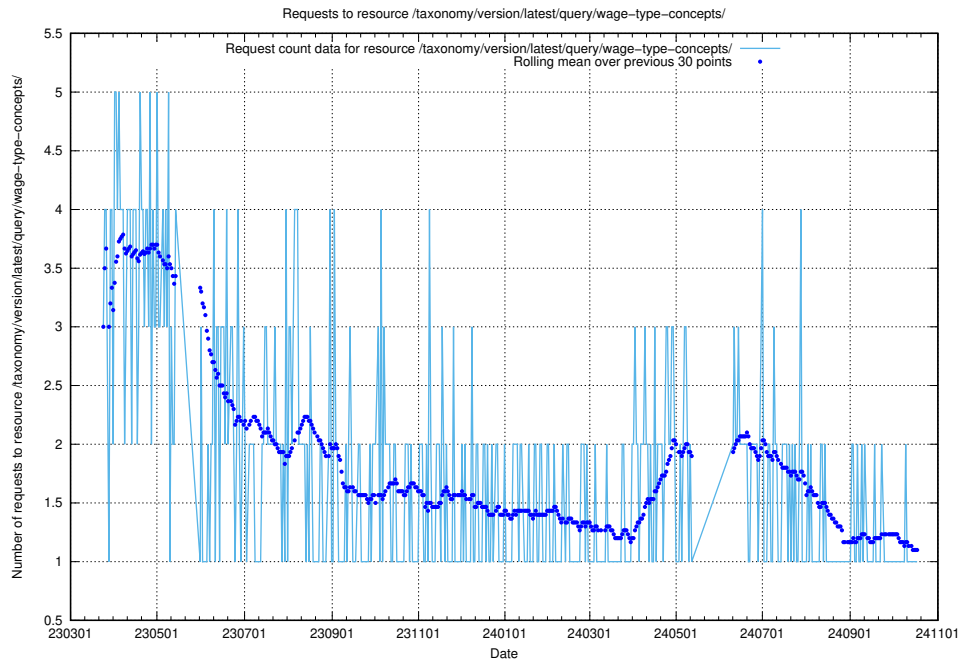

Here, we count the number of requests to resource /utbildningar/126/126434_10071662_328763/events/

5.6948 Usage of /taxonomy/version/latest/query/wage-type-concepts/

Here, we count the number of requests to resource /taxonomy/version/latest/query/wage-type-concepts/.