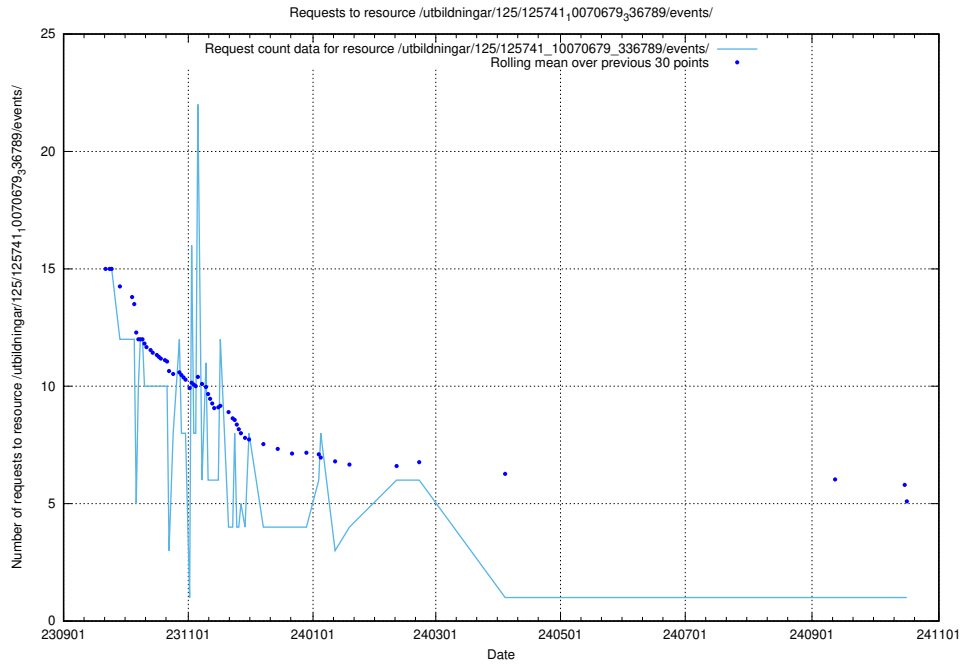

5.5382 Usage of /utbildningar/125/125741_10070679_336789/events/

Here, we count the number of requests to resource /utbildningar/125/125741_10070679_336789/events/