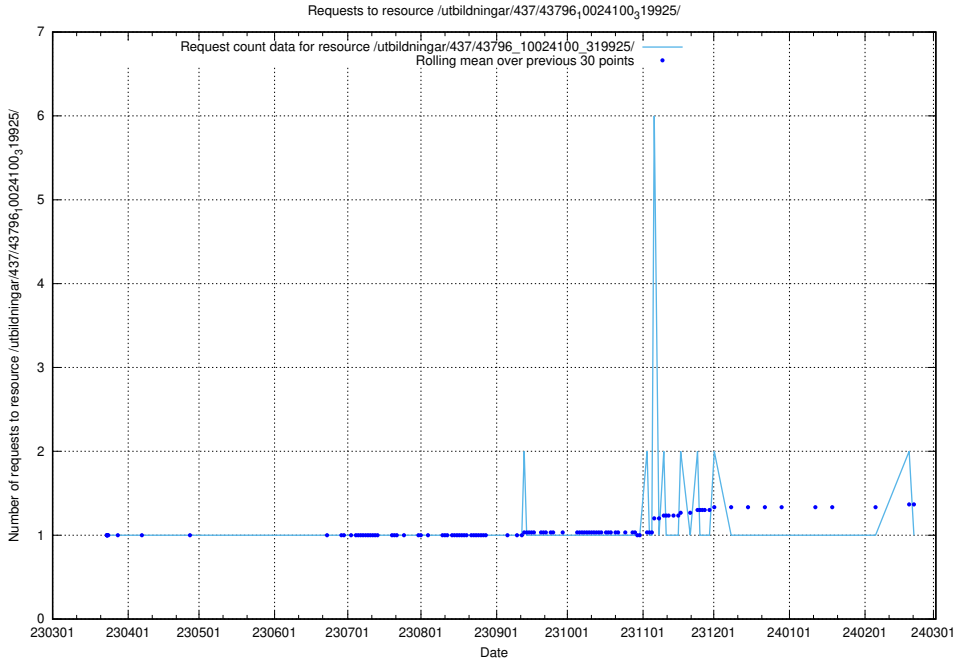

5.7268 Usage of /utbildningar/437/43796_10024100_319925/

Here, we count the number of requests to resource /utbildningar/437/43796_10024100_319925/.