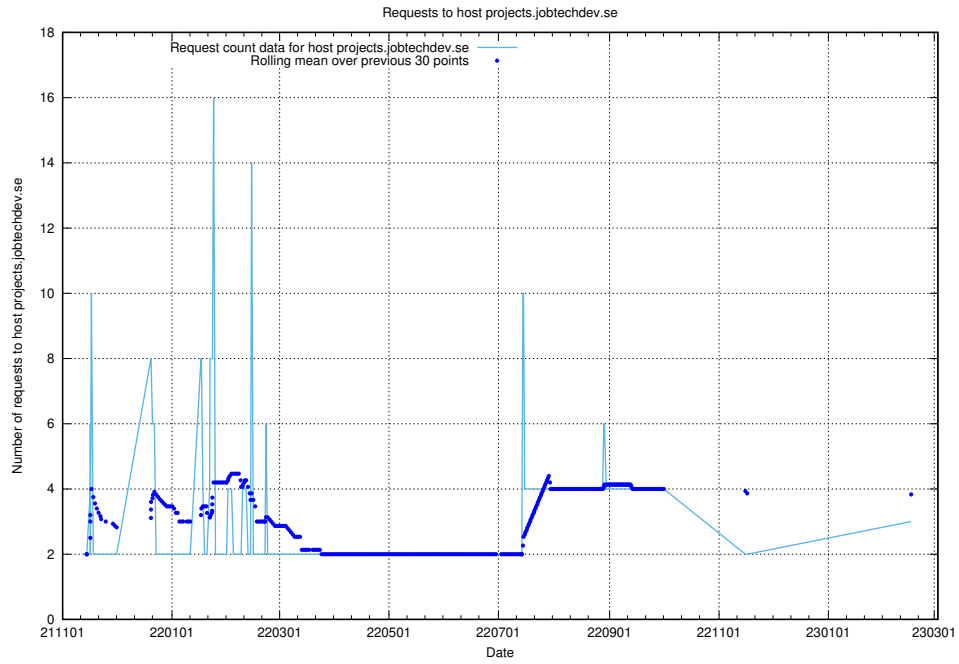

7.244 Usage of projects.jobtechdev.se

Here, we count the number of requests to host projects.jobtechdev.se.