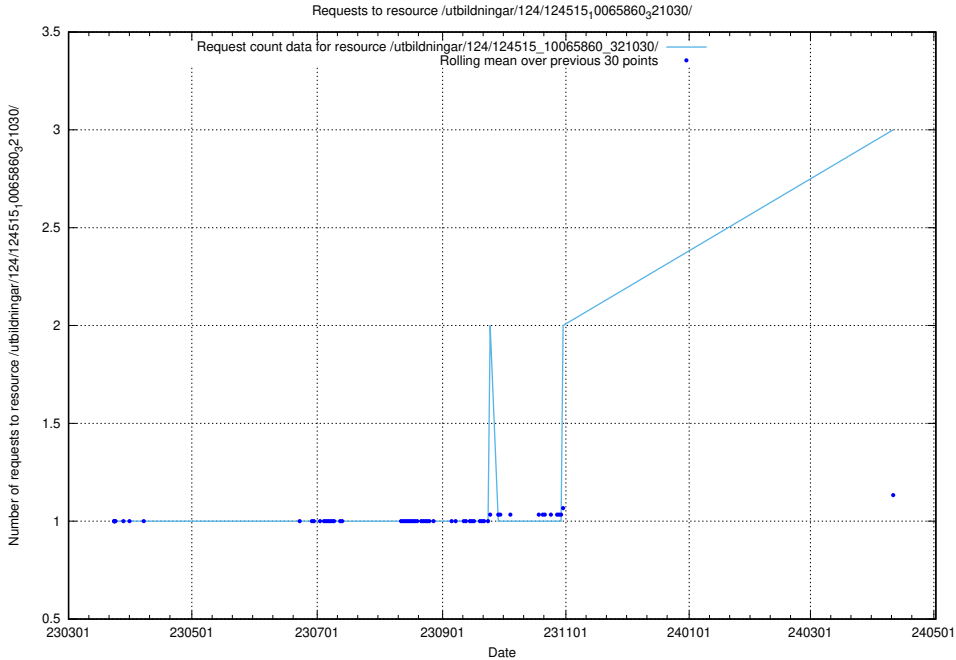

5.423 Usage of /utbildningar/124/124515_10065860_321030/

Here, we count the number of requests to resource /utbildningar/124/124515_10065860_321030/.