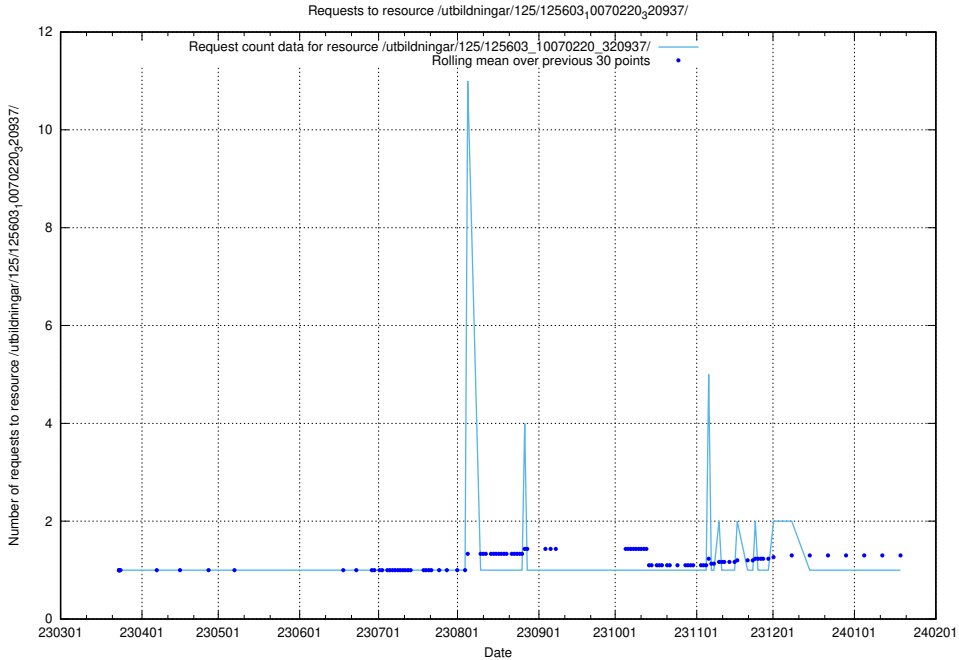

5.1164 Usage of /utbildningar/125/125603_10070220_320937/

Here, we count the number of requests to resource /utbildningar/125/125603_10070220_320937/.