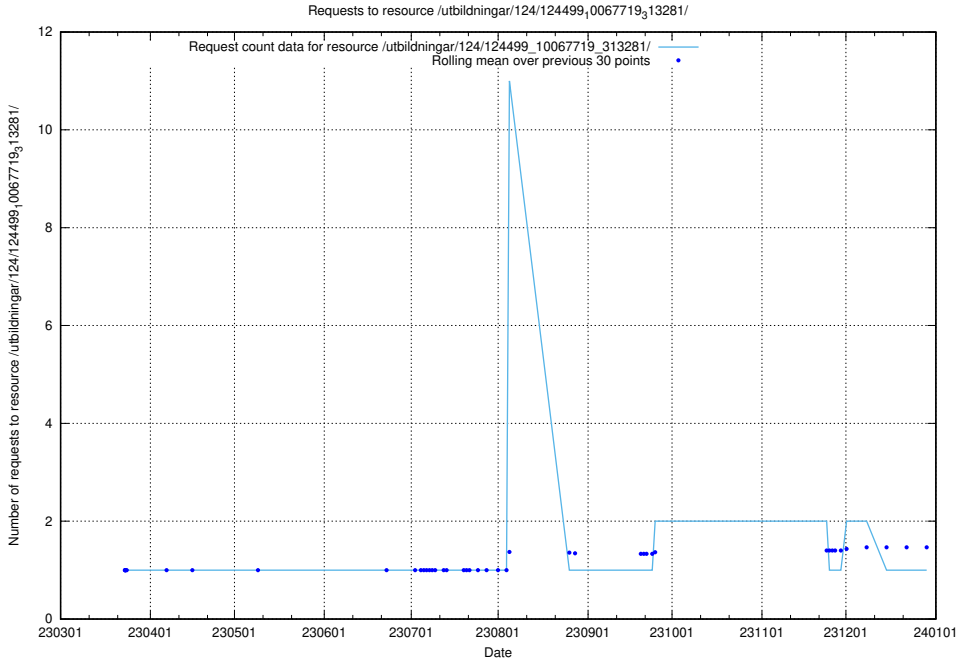

5.3450 Usage of /utbildningar/124/124499_10067719_313281/

Here, we count the number of requests to resource /utbildningar/124/124499_10067719_313281/.