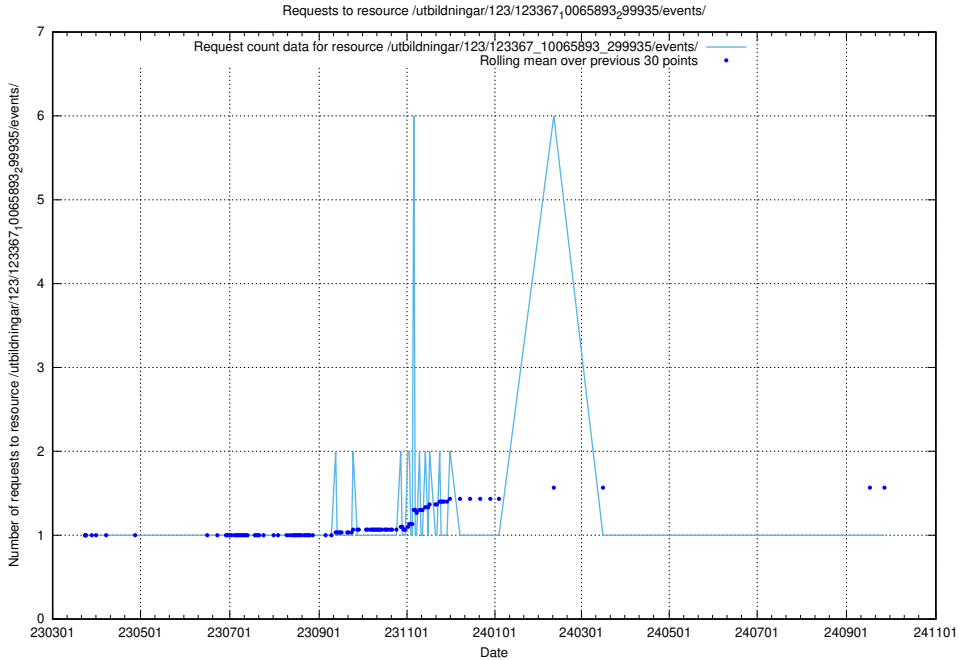

5.5620 Usage of /utbildningar/123/123367_10065893_299935/events/

Here, we count the number of requests to resource /utbildningar/123/123367_10065893_299935/events/