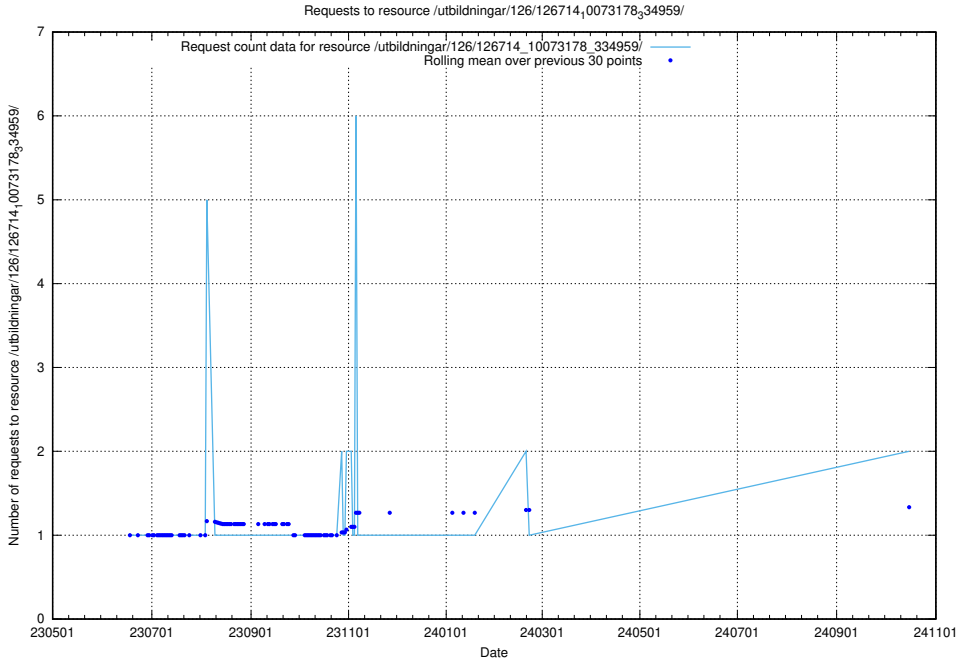

5.984 Usage of /utbildningar/126/126714_10073178_334959/

Here, we count the number of requests to resource /utbildningar/126/126714_10073178_334959/.