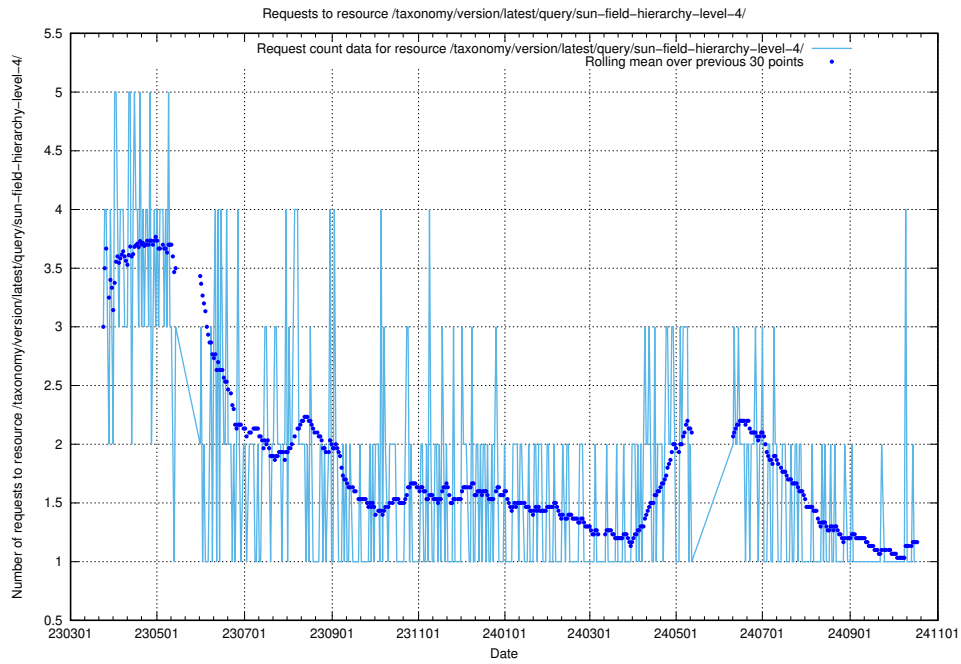

5.6957 Usage of /taxonomy/version/latest/query/sun-field-hierarchy-level-4/

Here, we count the number of requests to resource /taxonomy/version/latest/query/sun-field-hierarchy-level-4/.