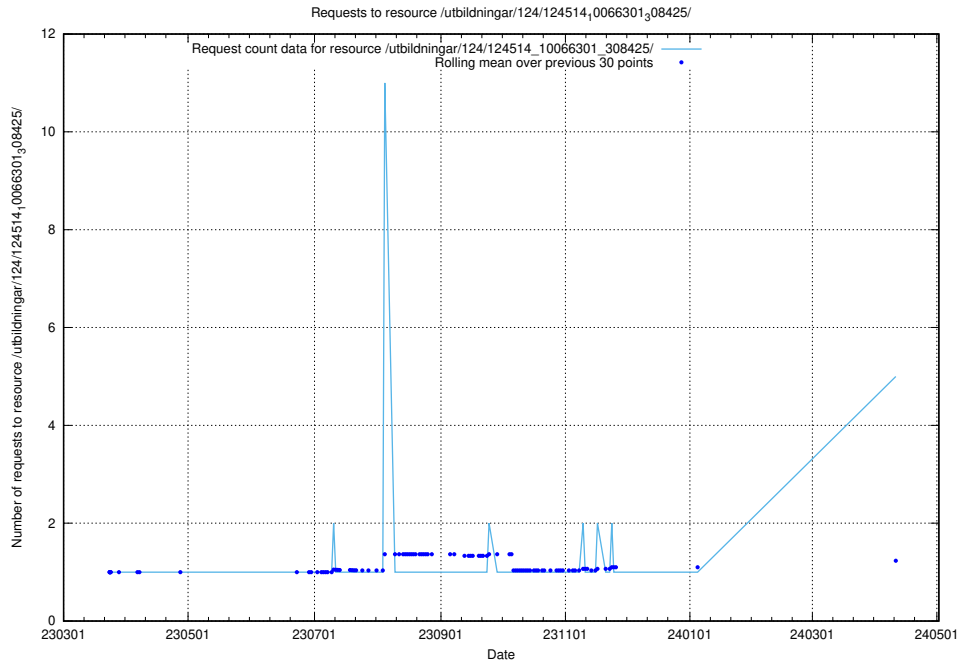

Here, we count the number of requests to resource /utbildningar/utb_emil/125/125198_10069245_317768/

5.221 Usage of /utbildningar/124/124514_10066301_308425/

Here, we count the number of requests to resource /utbildningar/124/124514_10066301_308425/.