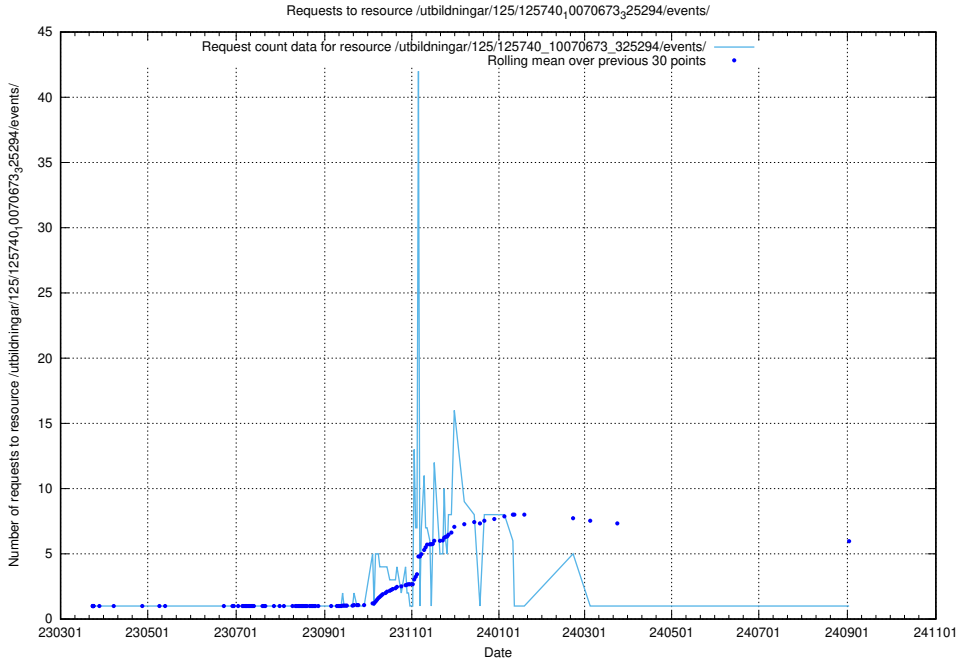

5.1079 Usage of /utbildningar/125/125740_10070673_325294/events/

Here, we count the number of requests to resource /utbildningar/125/125740_10070673_325294/events/