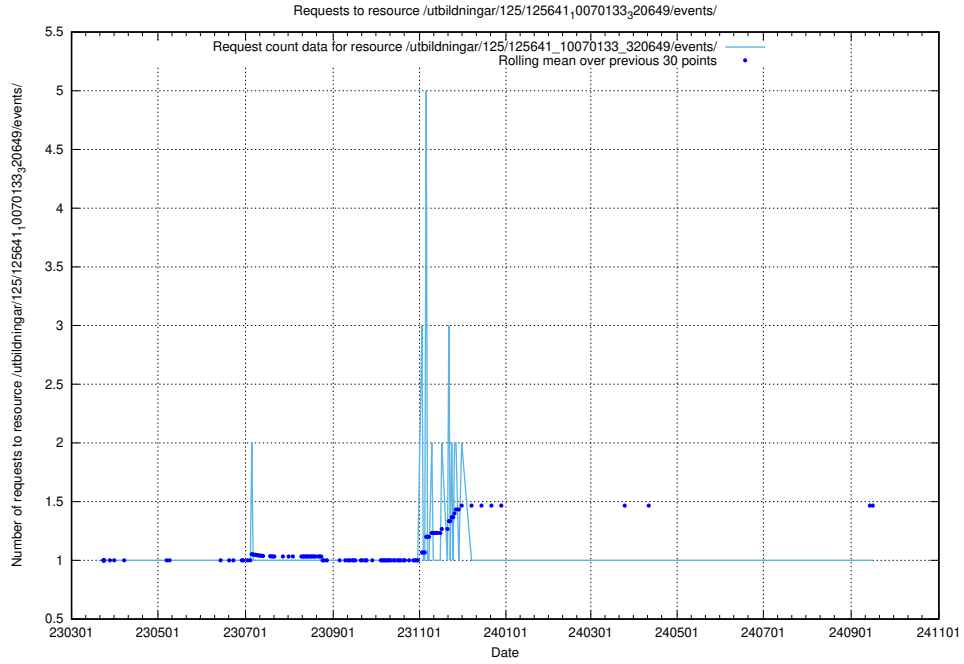

5.1134 Usage of /utbildningar/125/125641_10070133_320649/events/

Here, we count the number of requests to resource /utbildningar/125/125641_10070133_320649/events/