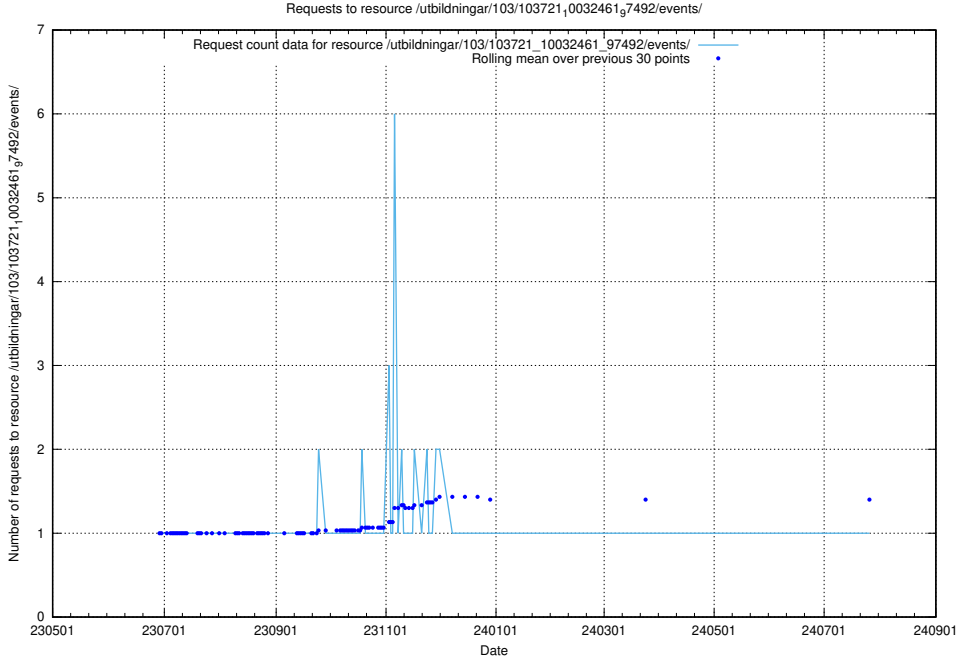

5.6417 Usage of /utbildningar/103/103721_10032461_97492/events/

Here, we count the number of requests to resource /utbildningar/103/103721_10032461_97492/events/.