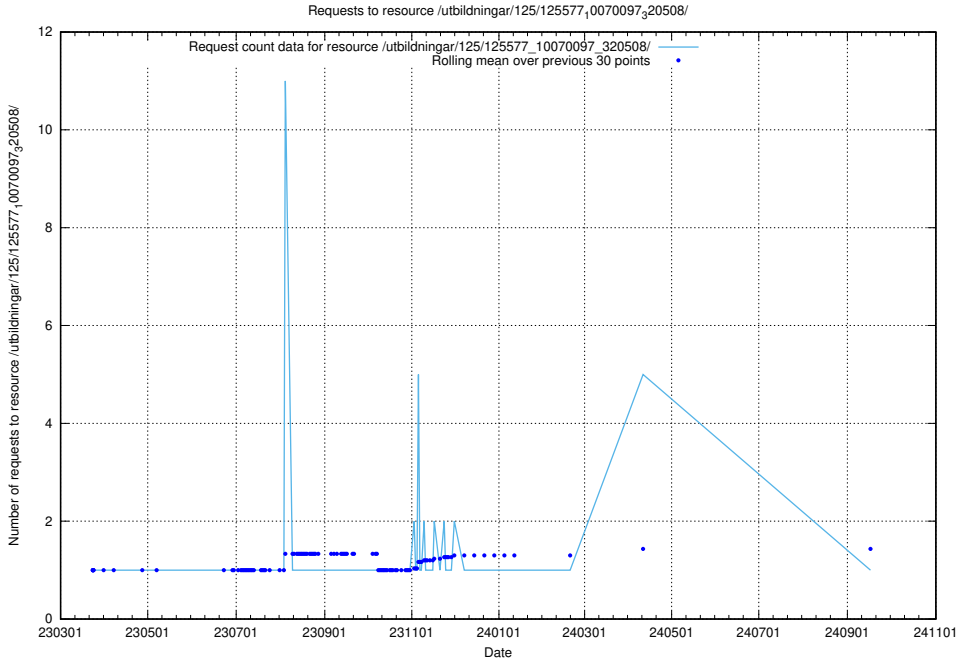

5.1186 Usage of /utbildningar/125/125577_10070097_320508/

Here, we count the number of requests to resource /utbildningar/125/125577_10070097_320508/.