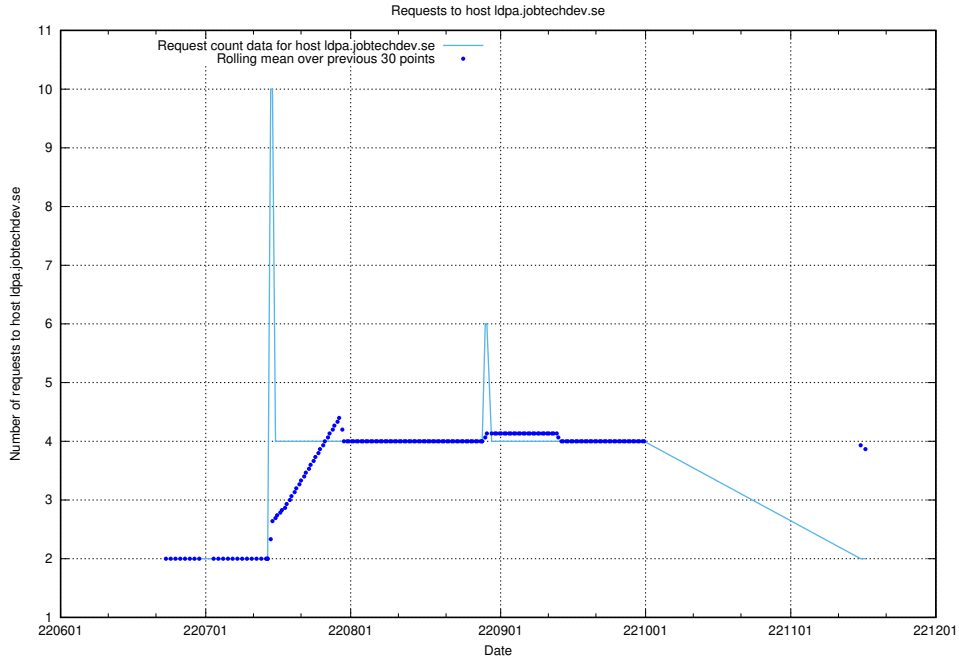

7.404 Usage of ldpa.jobtechdev.se

Here, we count the number of requests to host ldpa.jobtechdev.se.