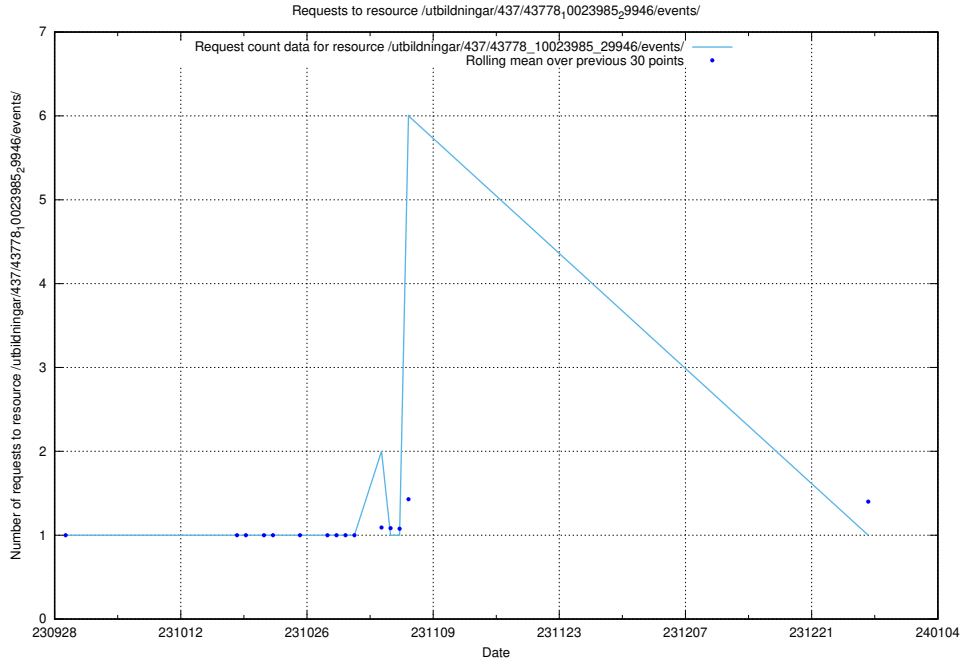

5.5334 Usage of /utbildningar/437/43778_10023985_29946/events/

Here, we count the number of requests to resource /utbildningar/437/43778_10023985_29946/events/.