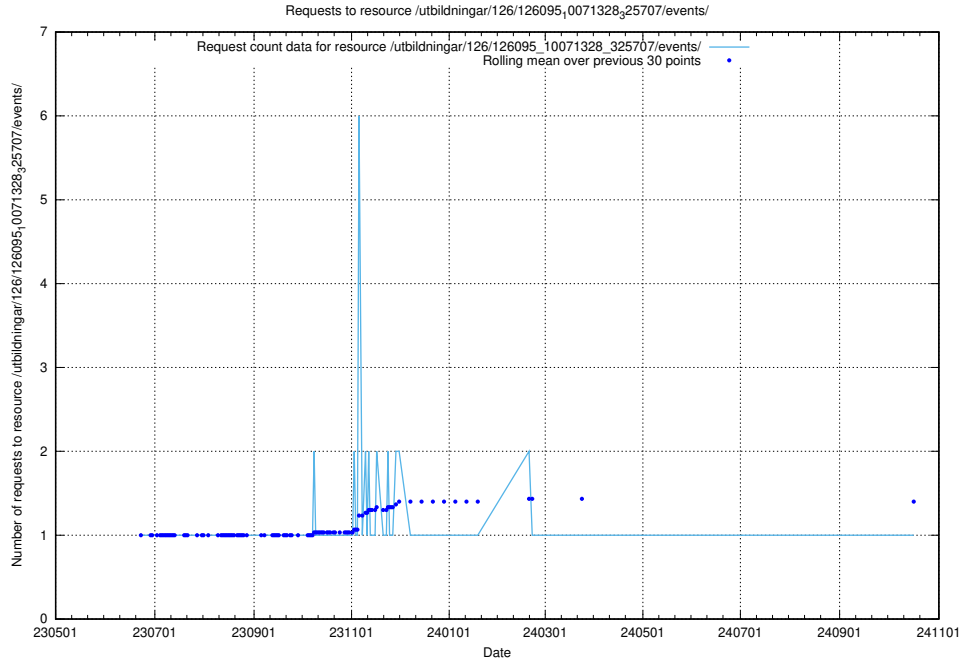

5.6536 Usage of /utbildningar/126/126095_10071328_325707/events/

Here, we count the number of requests to resource /utbildningar/126/126095_10071328_325707/events/