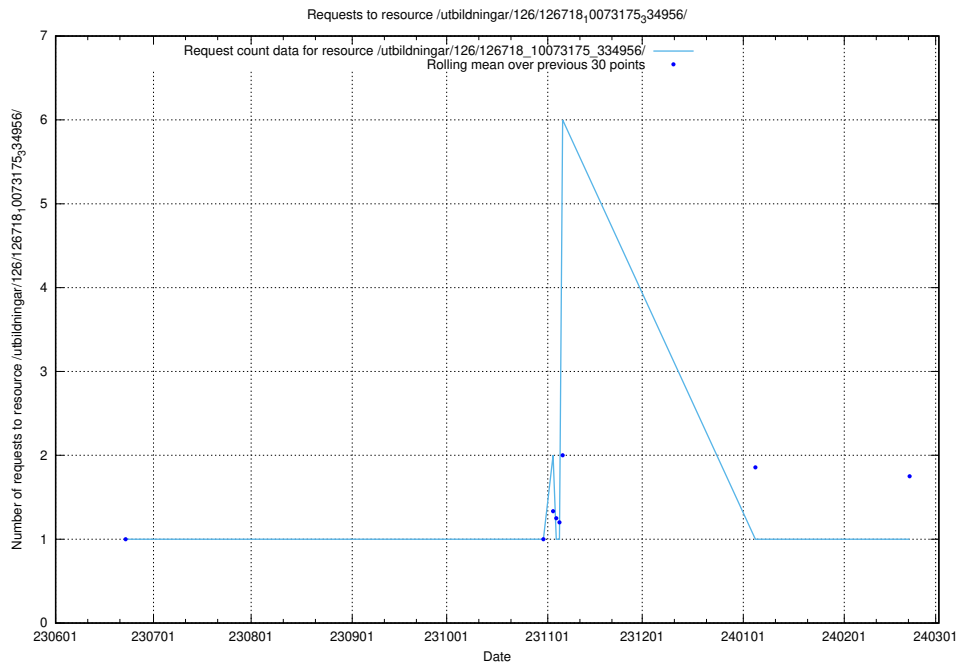

5.6487 Usage of /utbildningar/126/126718_10073175_334956/

Here, we count the number of requests to resource /utbildningar/126/126718_10073175_334956/.