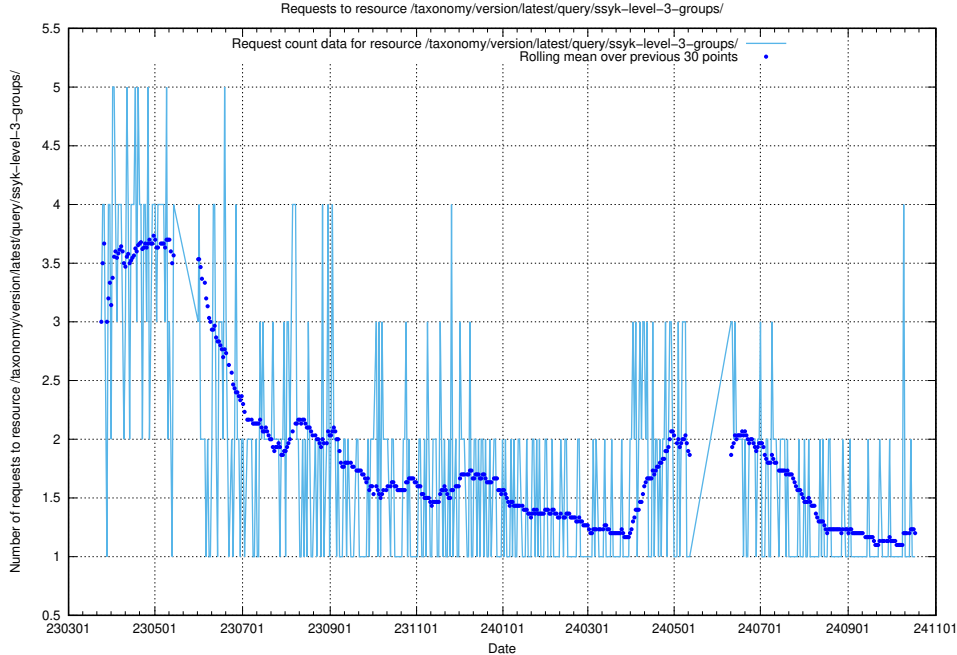

5.6968 Usage of /taxonomy/version/latest/query/ssyk-level-3-groups/

Here, we count the number of requests to resource /taxonomy/version/latest/query/ssyk-level-3-groups/.