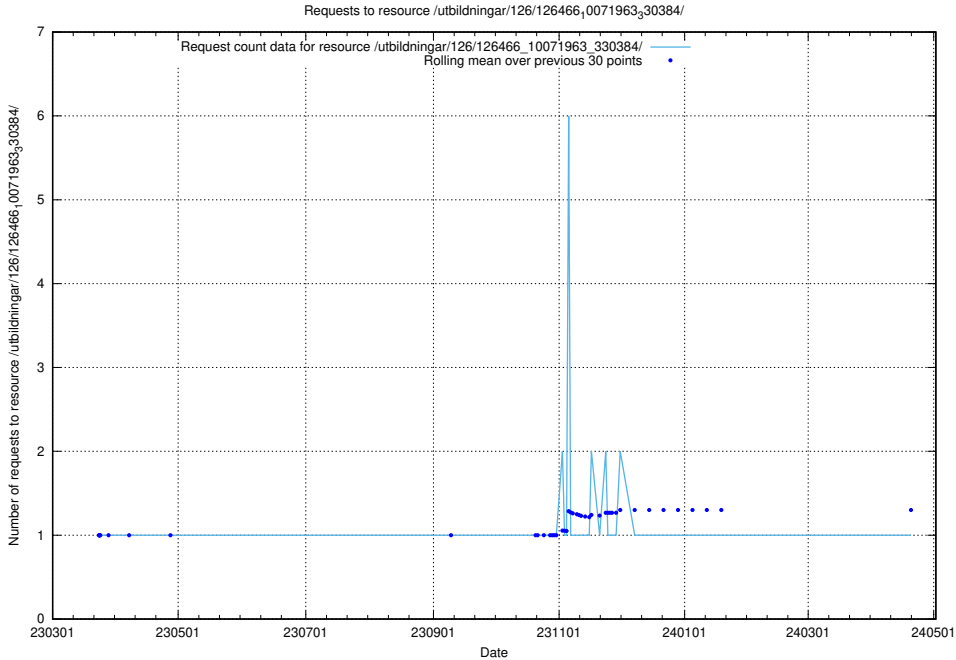

5.7324 Usage of /utbildningar/126/126466_10071963_330384/

Here, we count the number of requests to resource /utbildningar/126/126466_10071963_330384/.