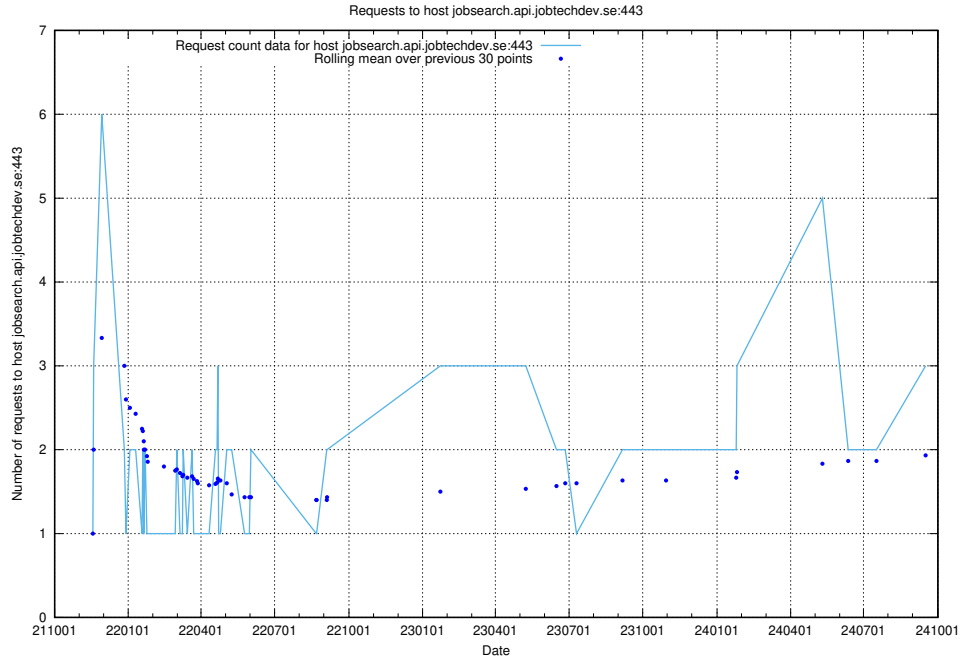

7.230 Usage of jobsearch.api.jobtechdev.se:443

Here, we count the number of requests to host jobsearch.api.jobtechdev.se:443.