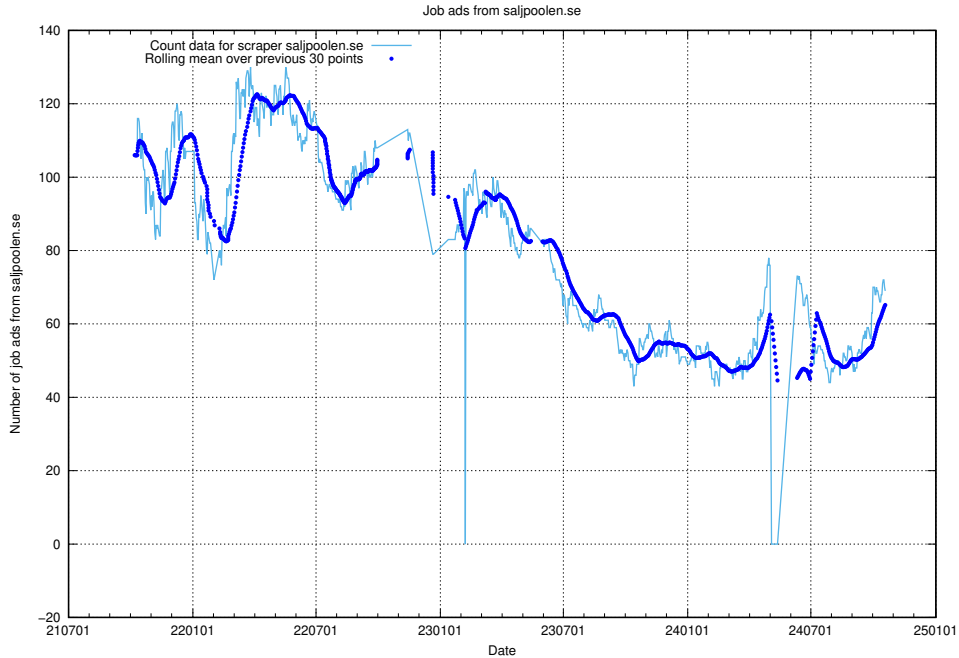

13.16 Number of ads by scraper saljpoolen.se

Here, we count the number of job ads scraped from saljpoolen.se.