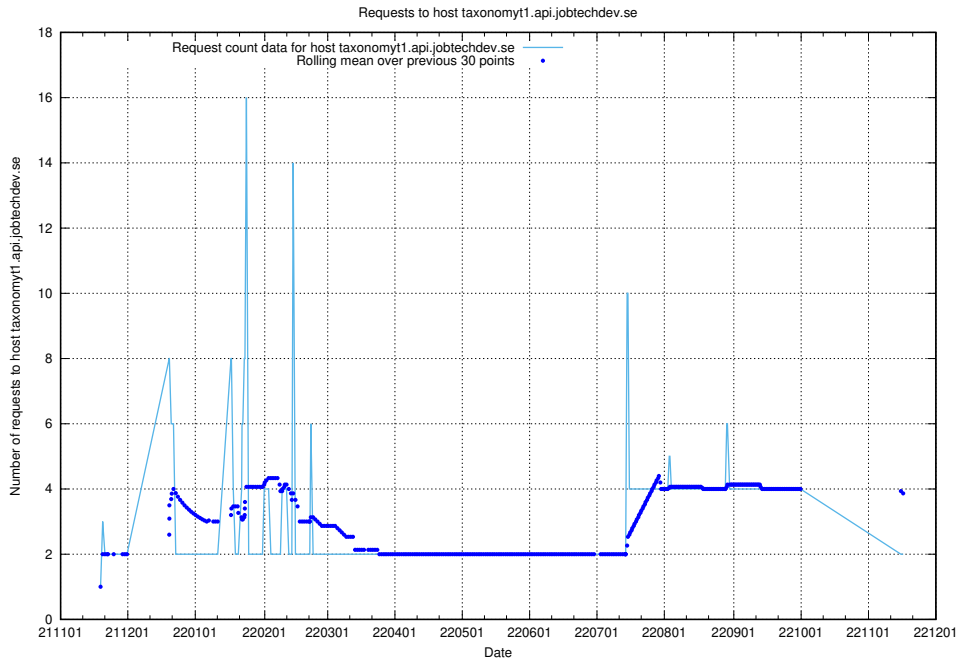

7.471 Usage of taxonomyt1.api.jobtechdev.se

Here, we count the number of requests to host taxonomyt1.api.jobtechdev.se.