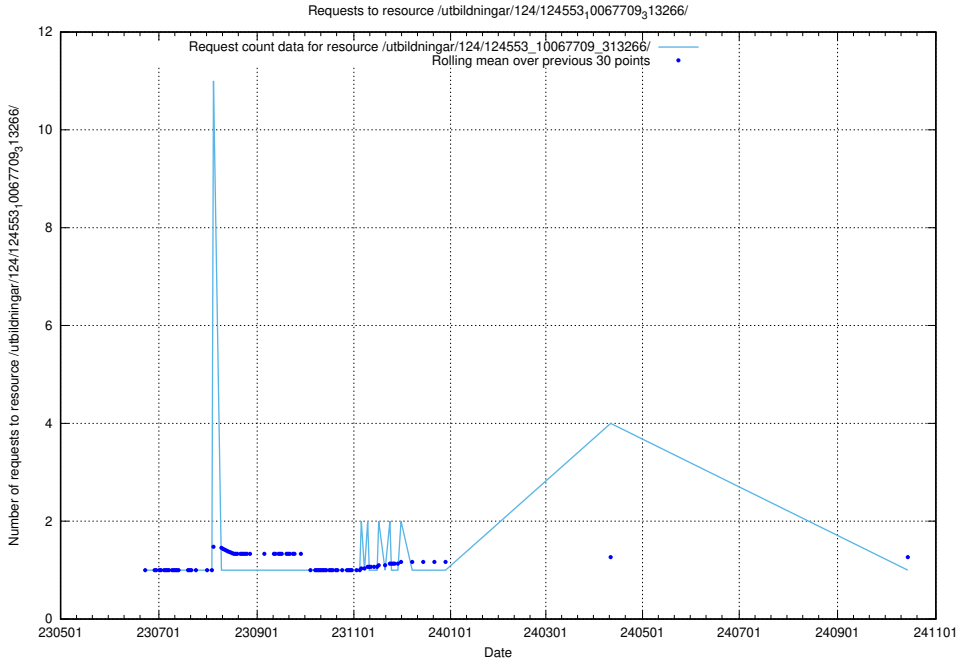

5.6609 Usage of /utbildningar/124/124553_10067709_313266/

Here, we count the number of requests to resource /utbildningar/124/124553_10067709_313266/.