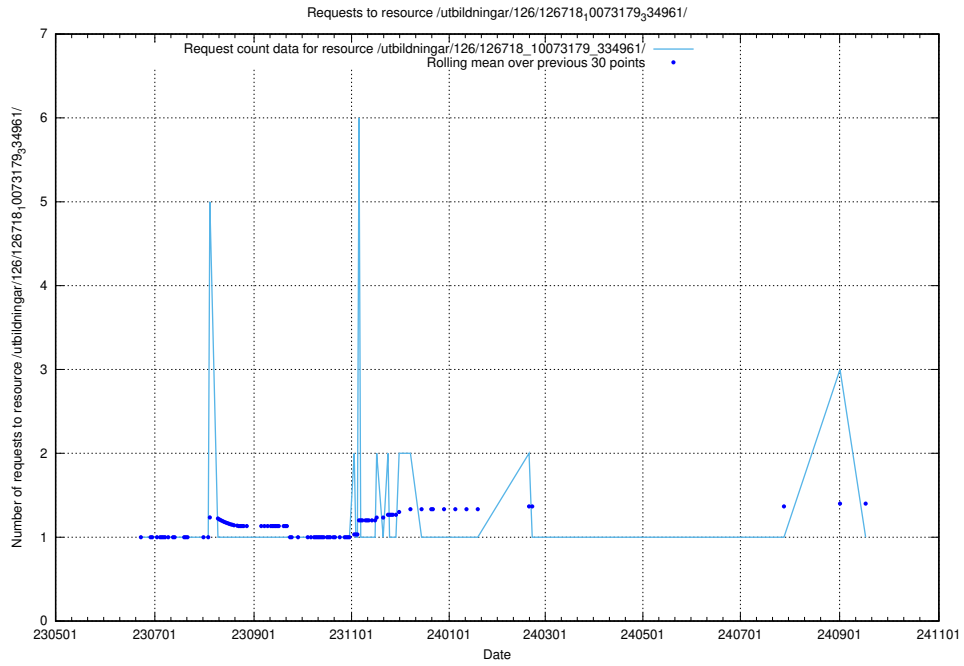

5.6486 Usage of /utbildningar/126/126718_10073179_334961/

Here, we count the number of requests to resource /utbildningar/126/126718_10073179_334961/.