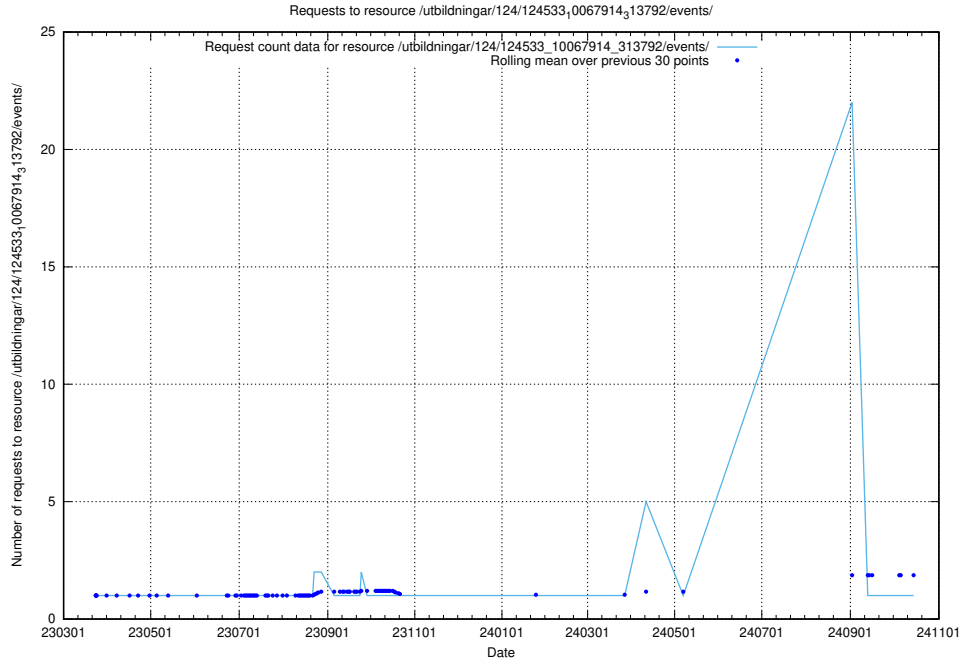

5.1623 Usage of /utbildningar/124/124533_10067914_313792/events/

Here, we count the number of requests to resource /utbildningar/124/124533_10067914_313792/events/