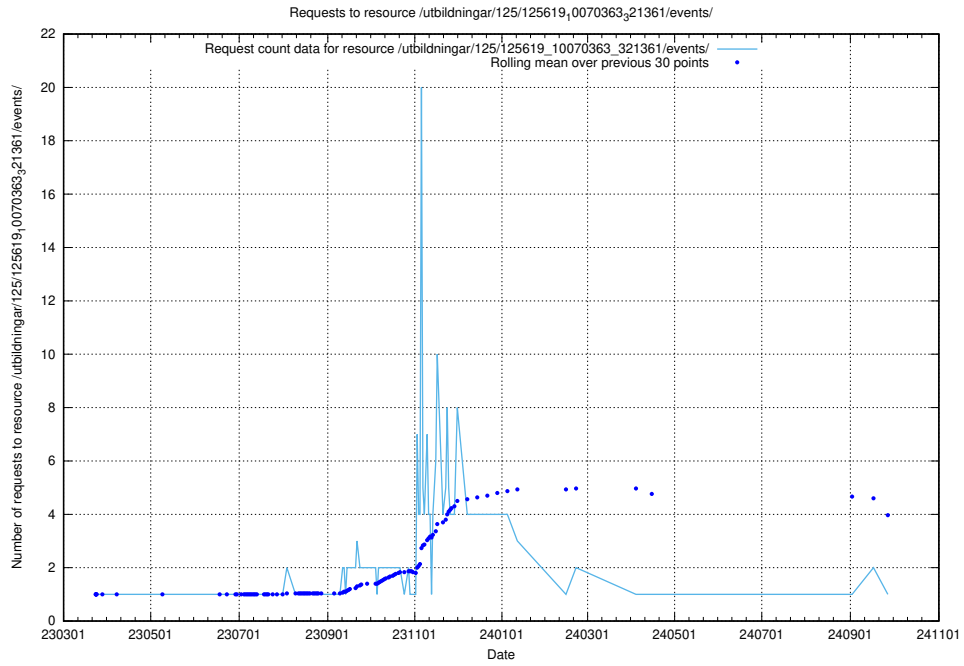

5.1148 Usage of /utbildningar/125/125619_10070363_321361/events/

Here, we count the number of requests to resource /utbildningar/125/125619_10070363_321361/events/