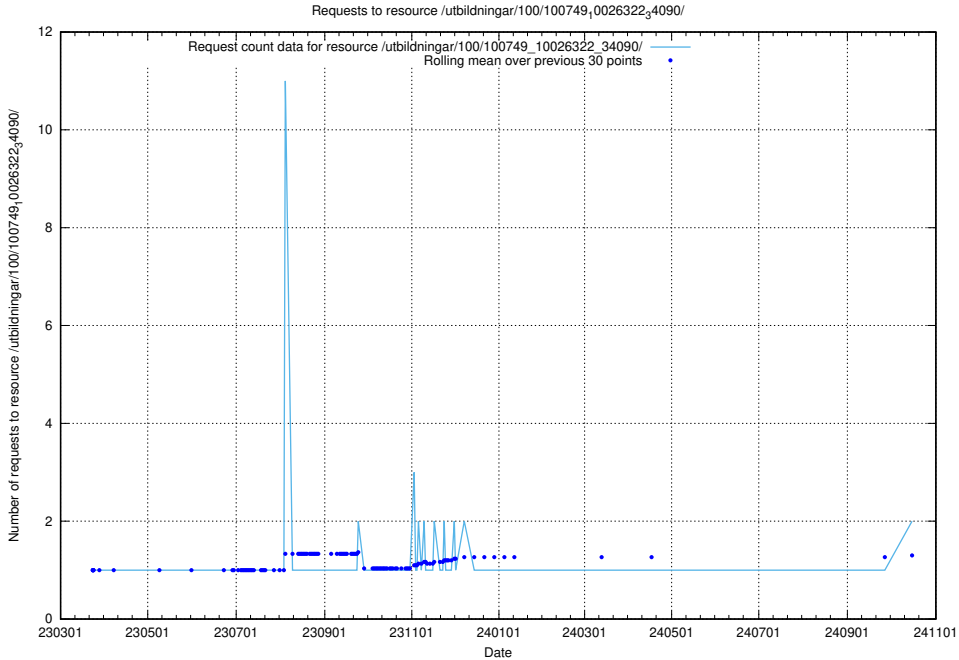

5.948 Usage of /utbildningar/100/100749_10026322_34090/

Here, we count the number of requests to resource /utbildningar/100/100749_10026322_34090/.