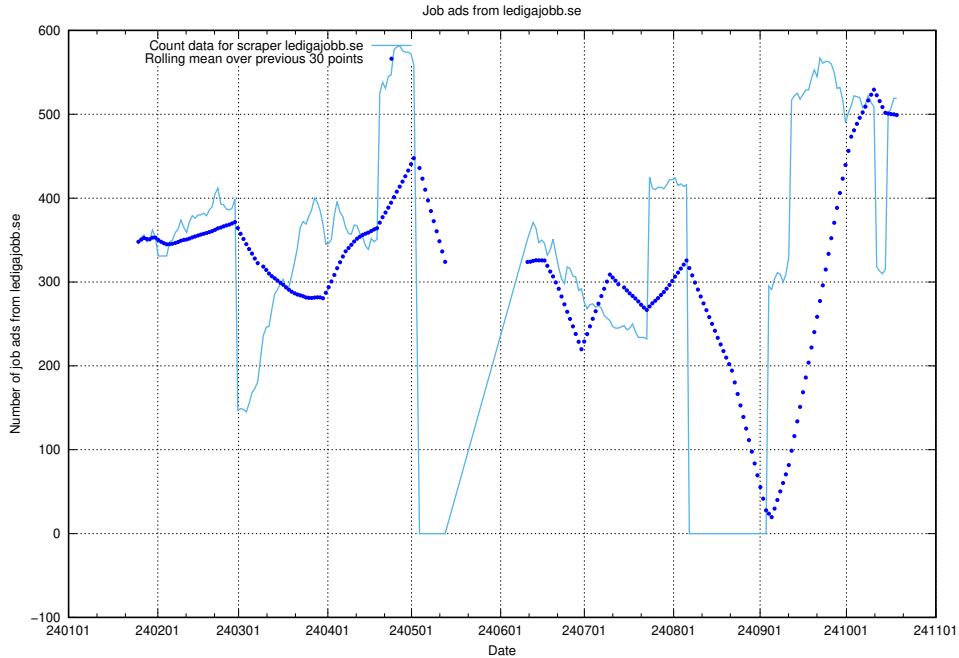

13.9 Number of ads by scraper ledigajobb.se

Here, we count the number of job ads scraped from ledigajobb.se.