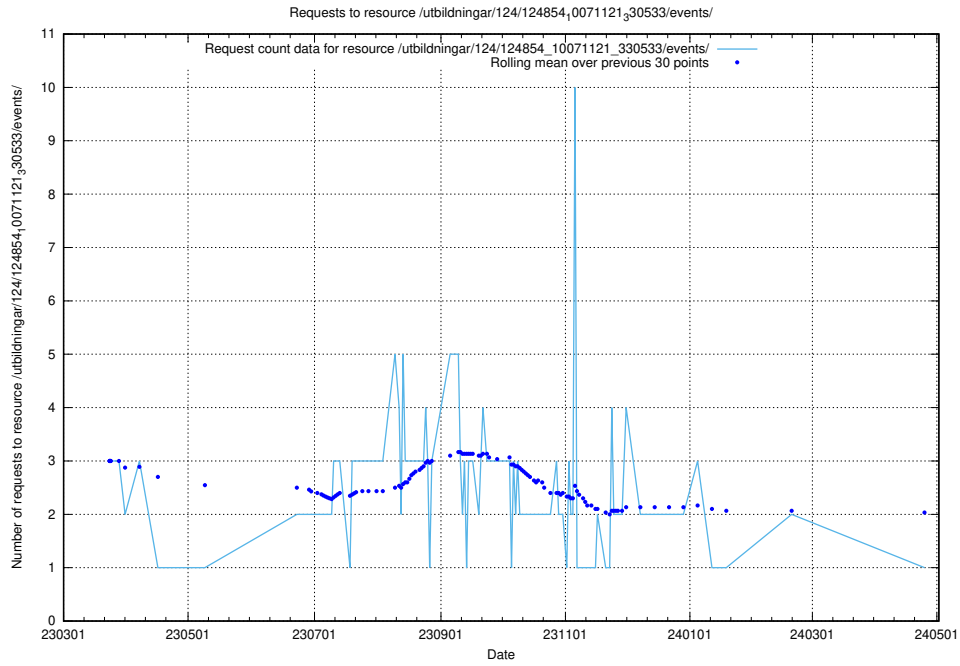

5.7166 Usage of /utbildningar/124/124854_10071121_330533/events/

Here, we count the number of requests to resource /utbildningar/124/124854_10071121_330533/events/

5.7167 Usage of /utbildningar/124/124854_10071083_324595/events/