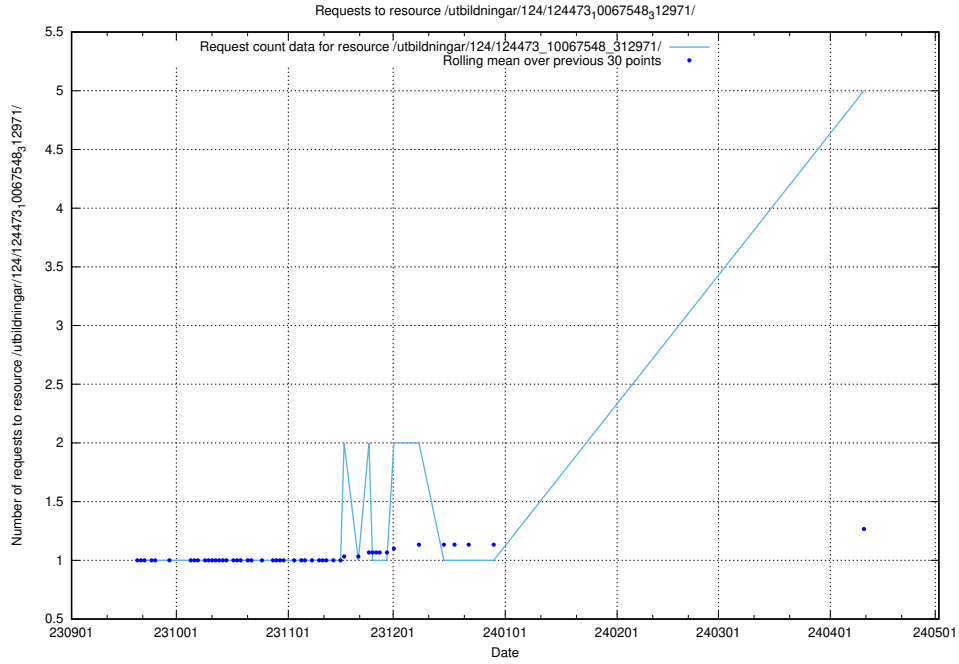

5.239 Usage of /utbildningar/124/124473_10067548_312971/

Here, we count the number of requests to resource /utbildningar/124/124473_10067548_312971/.