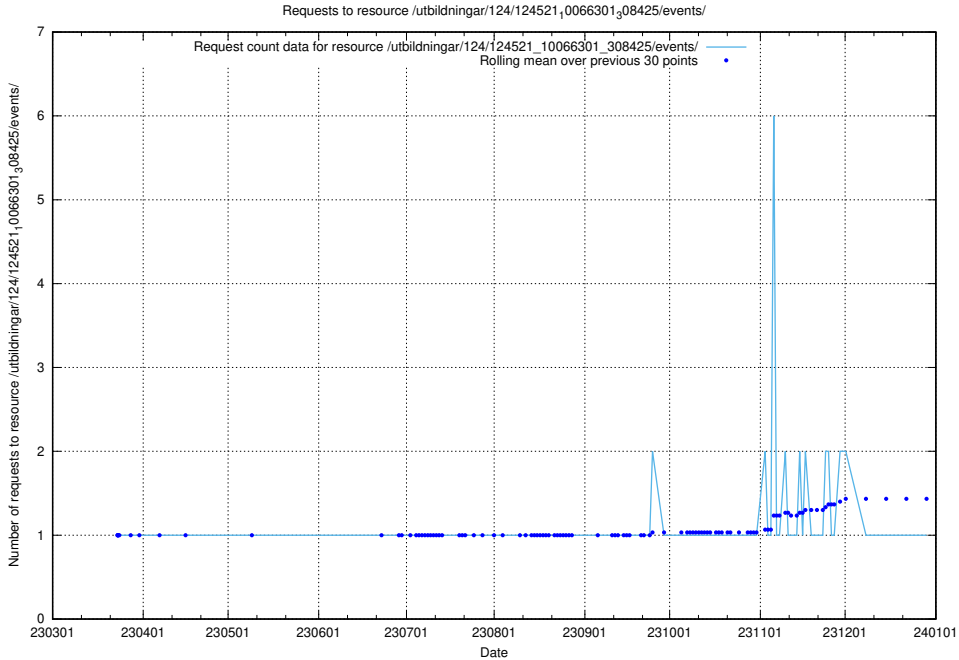

5.1672 Usage of /utbildningar/124/124521_10066301_308425/events/

Here, we count the number of requests to resource /utbildningar/124/124521_10066301_308425/events/