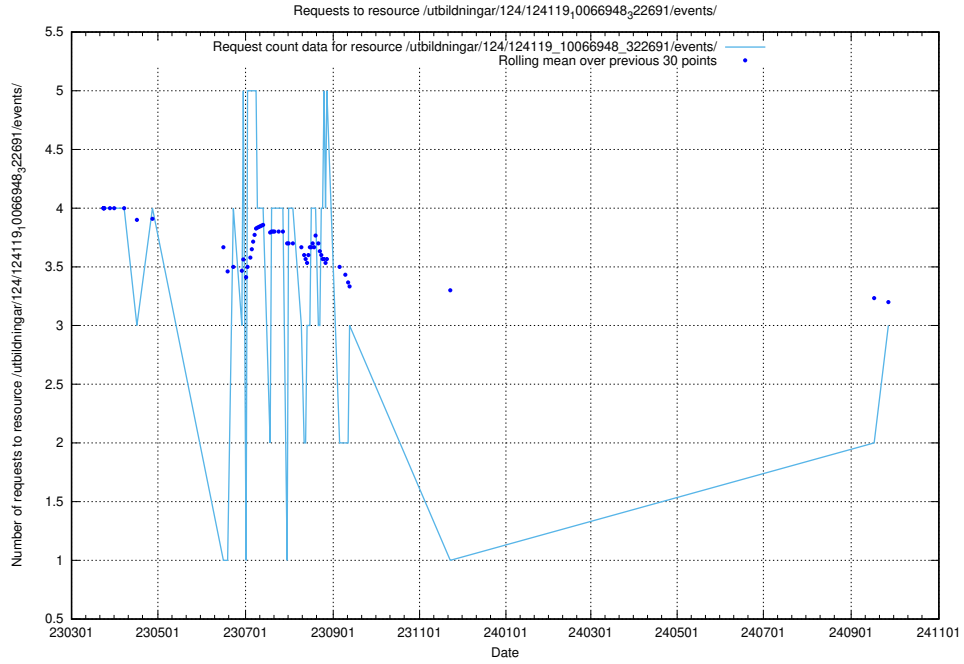

5.546 Usage of /utbildningar/124/124119_10066948_322691/events/

Here, we count the number of requests to resource /utbildningar/124/124119_10066948_322691/events/