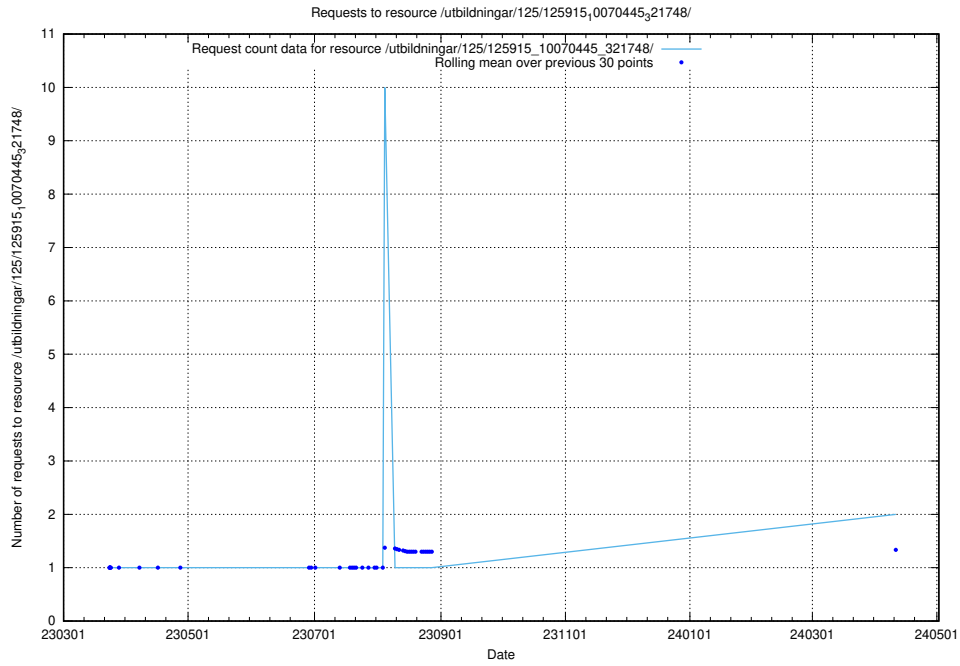

5.1037 Usage of /utbildningar/125/125915_10070445_321748/

Here, we count the number of requests to resource /utbildningar/125/125915_10070445_321748/.