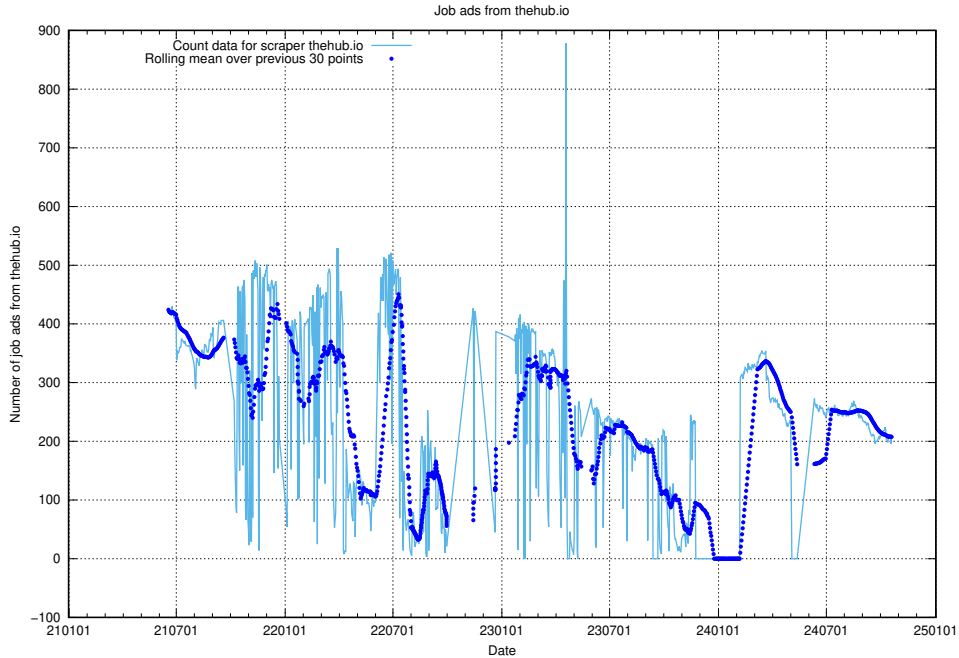

13.12 Number of ads by scraper thehub.io

Here, we count the number of job ads scraped from thehub.io.

13.13 Number of ads by scraper onepartnergroup.se

Here, we count the number of job ads scraped from onepartnergroup.se.