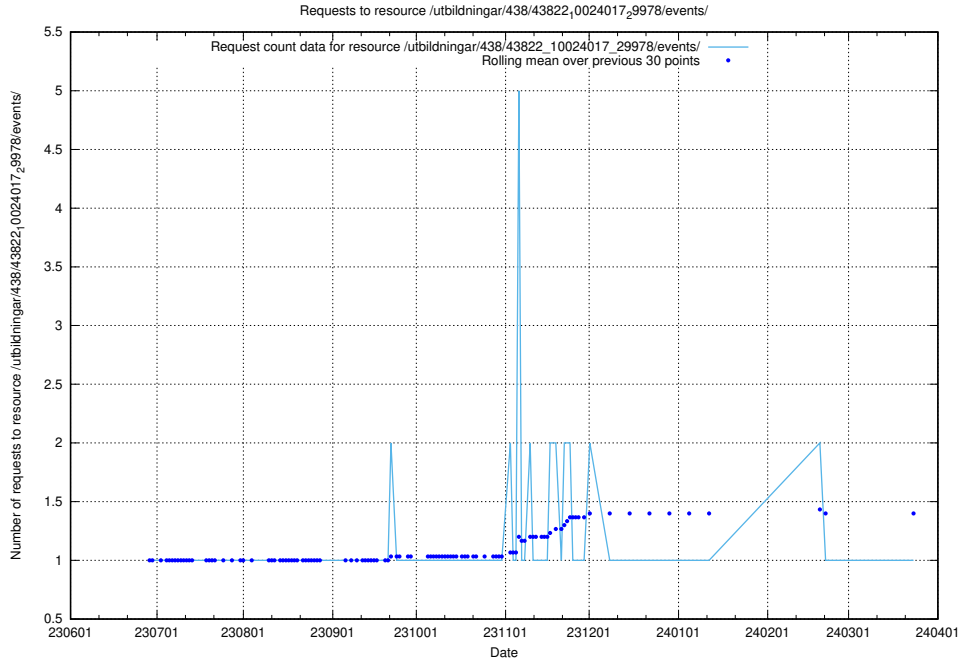

5.6308 Usage of /utbildningar/438/43822_10024017_29978/events/

Here, we count the number of requests to resource /utbildningar/438/43822_10024017_29978/events/.