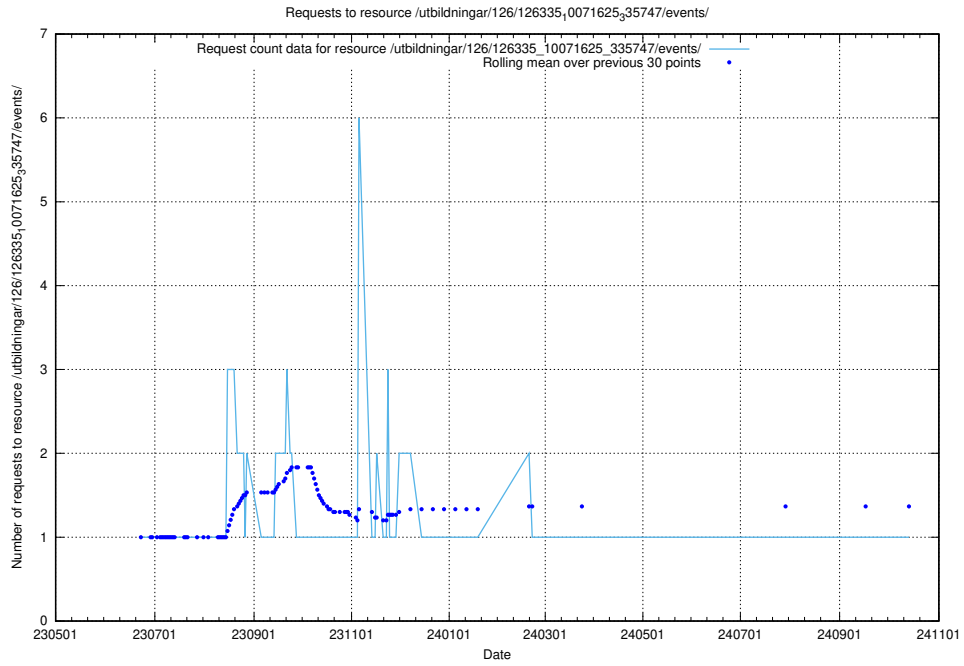

5.6530 Usage of /utbildningar/126/126335_10071625_335747/events/

Here, we count the number of requests to resource /utbildningar/126/126335_10071625_335747/events/