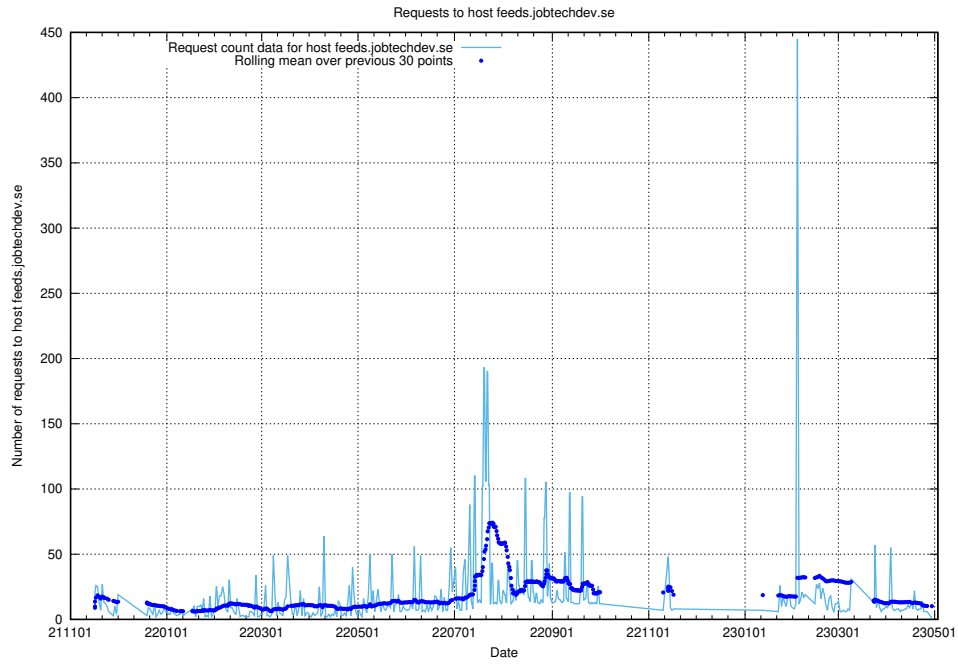

7.658 Usage of feeds.jobtechdev.se

Here, we count the number of requests to host feeds.jobtechdev.se.