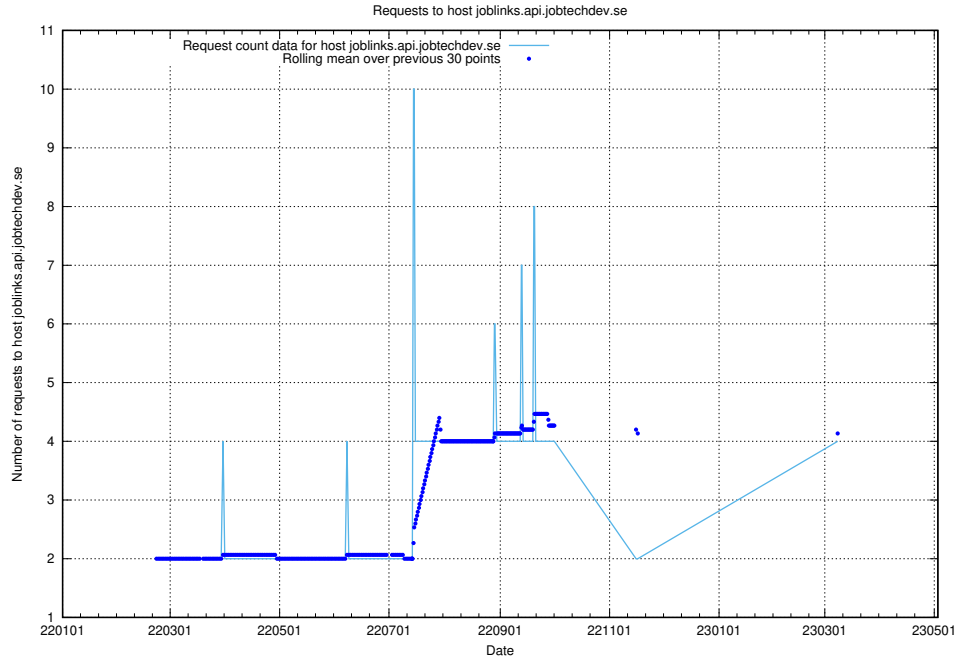

7.163 Usage of `joblinks.api.jobtechdev.se`

Here, we count the number of requests to host `joblinks.api.jobtechdev.se`.