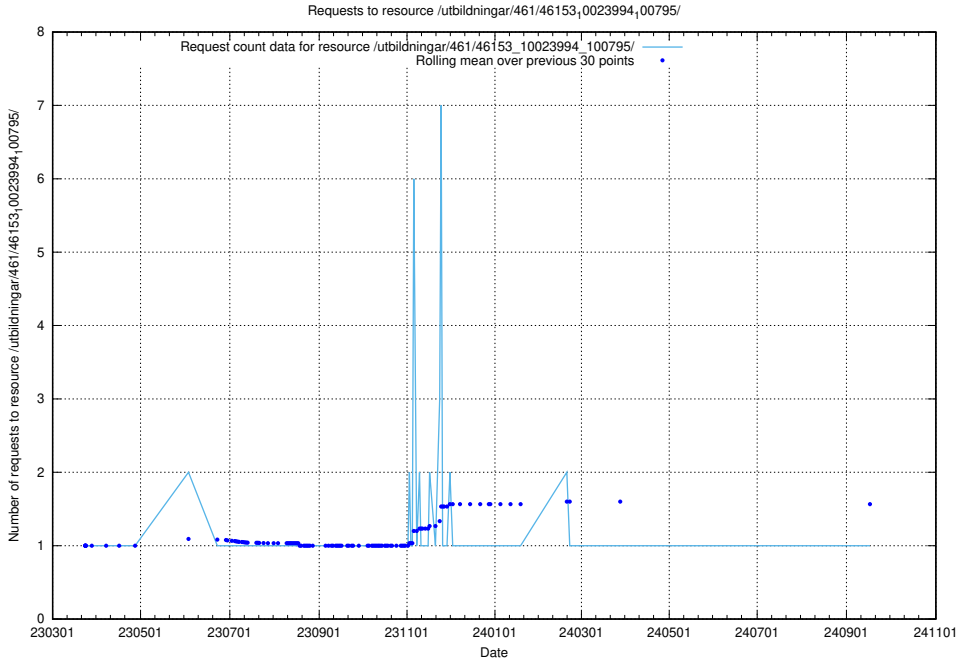

5.7229 Usage of /utbildningar/461/46153_10023994_100795/

Here, we count the number of requests to resource /utbildningar/461/46153_10023994_100795/.