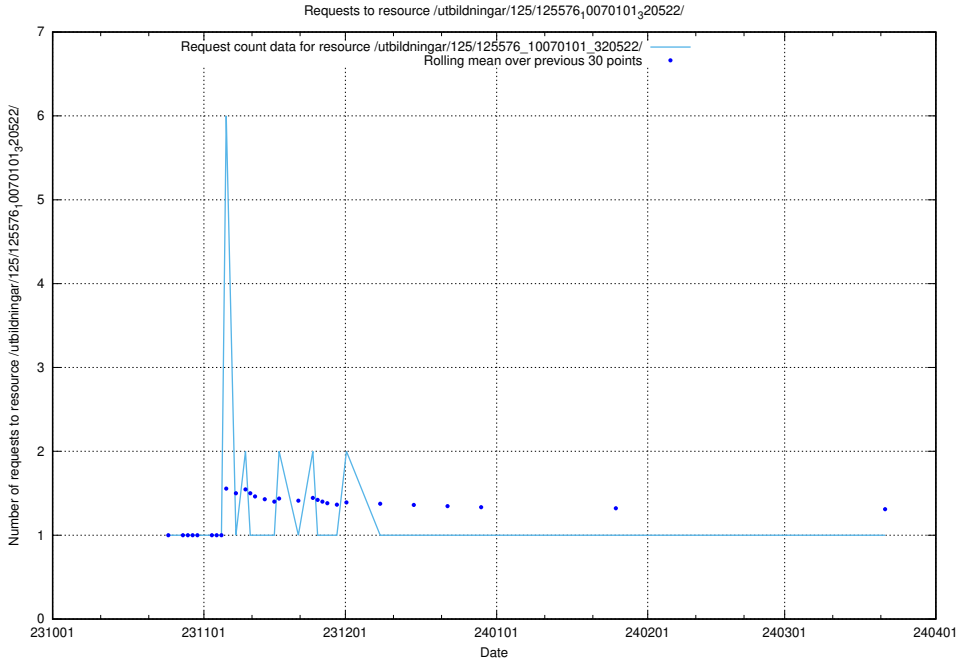

5.5112 Usage of /utbildningar/125/125576_10070101_320522/

Here, we count the number of requests to resource /utbildningar/125/125576_10070101_320522/.