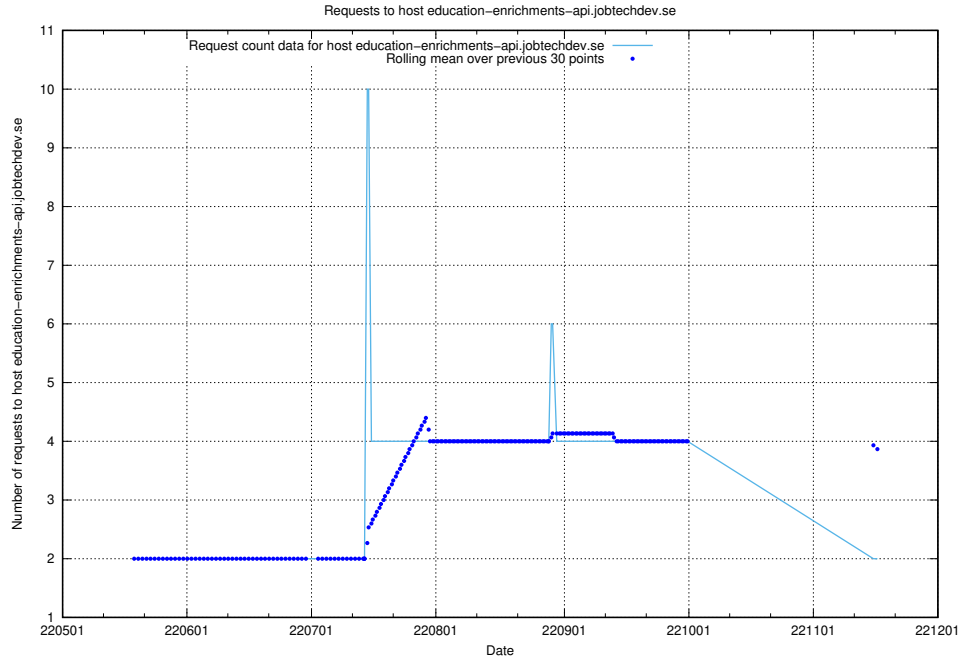

7.430 Usage of education-enrichments-api.jobtechdev.se

Here, we count the number of requests to host education-enrichments-api.jobtechdev.se.