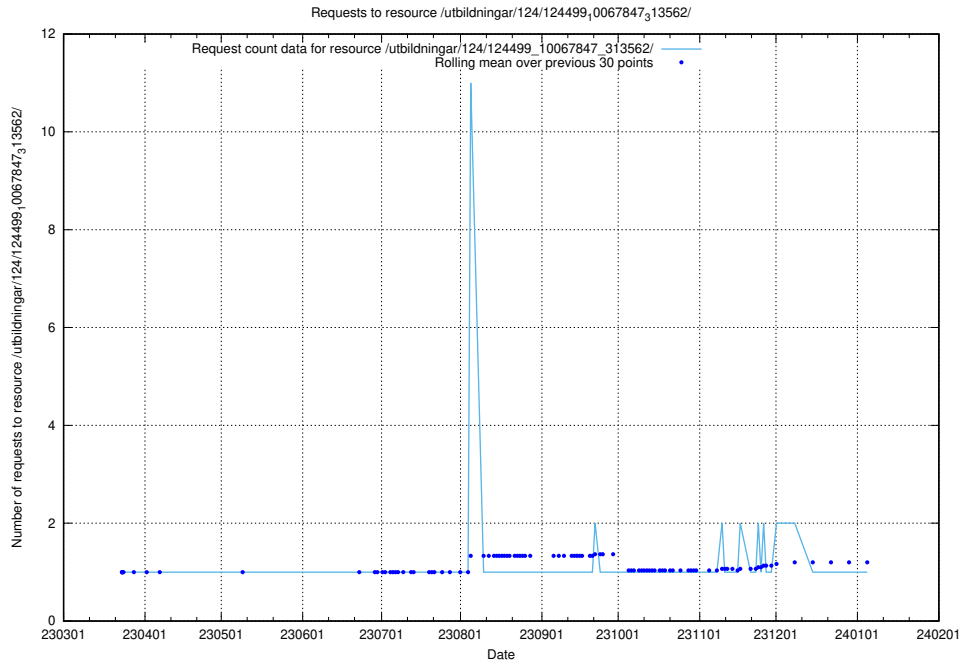

5.3303 Usage of /utbildningar/124/124499_10067847_313562/

Here, we count the number of requests to resource /utbildningar/124/124499_10067847_313562/.