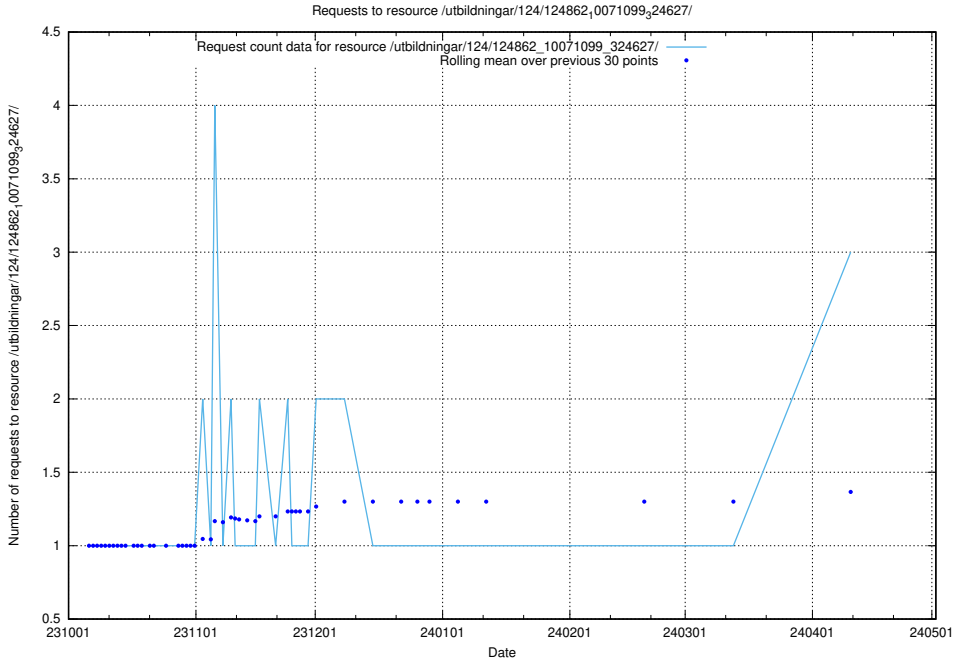

5.475 Usage of /utbildningar/124/124862_10071099_324627/

Here, we count the number of requests to resource /utbildningar/124/124862_10071099_324627/.