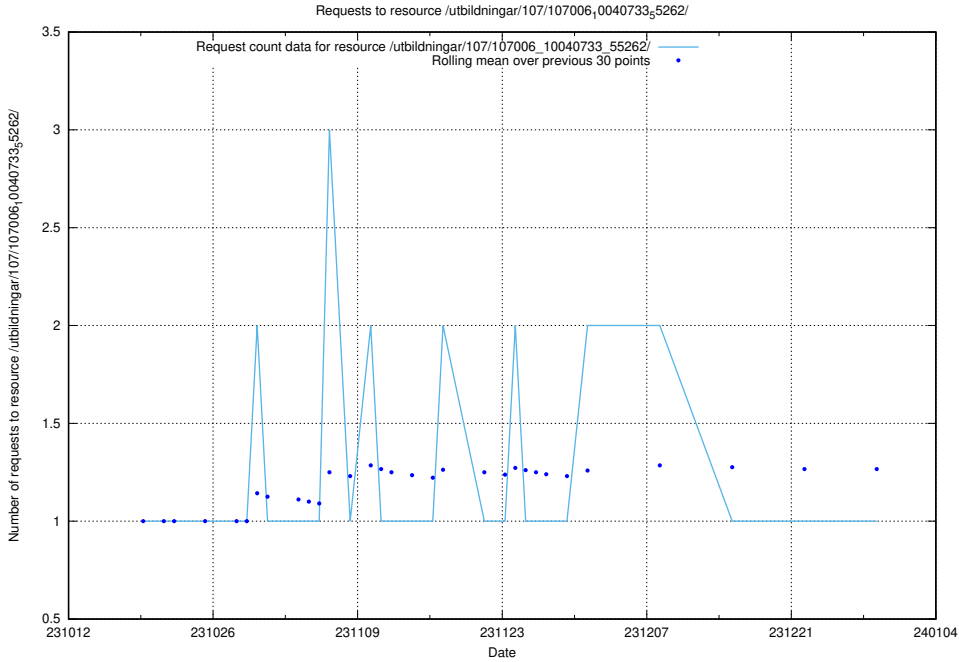

5.5162 Usage of /utbildningar/107/107006_10040733_55262/

Here, we count the number of requests to resource /utbildningar/107/107006_10040733_55262/.