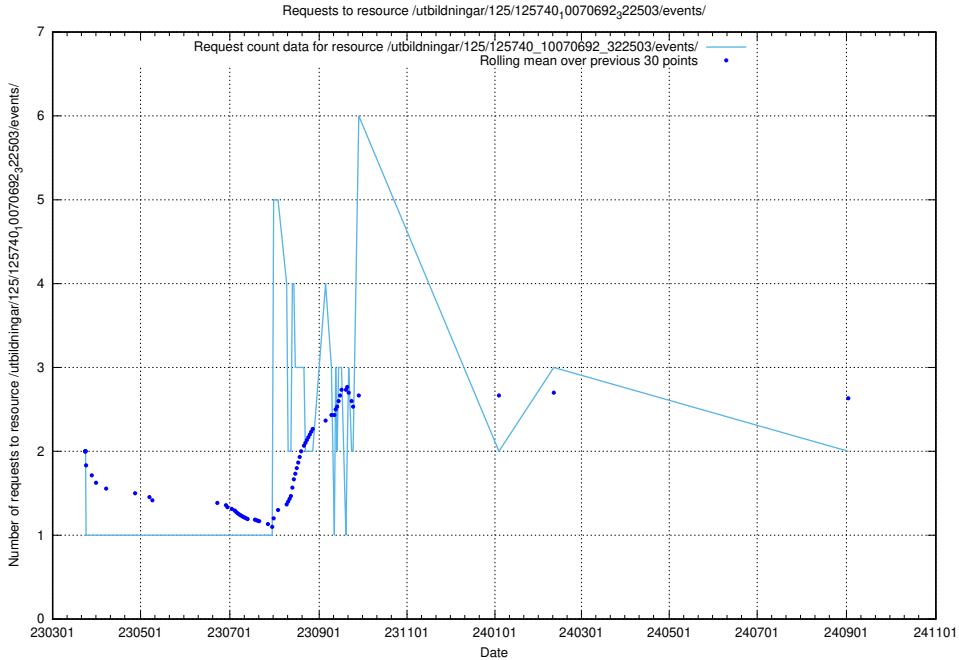

Here, we count the number of requests to resource /utbildningar/124/124499_10067720_313282/events/

5.1022 Usage of /utbildningar/125/125740_10070692_322503/events/

Here, we count the number of requests to resource /utbildningar/125/125740_10070692_322503/events/