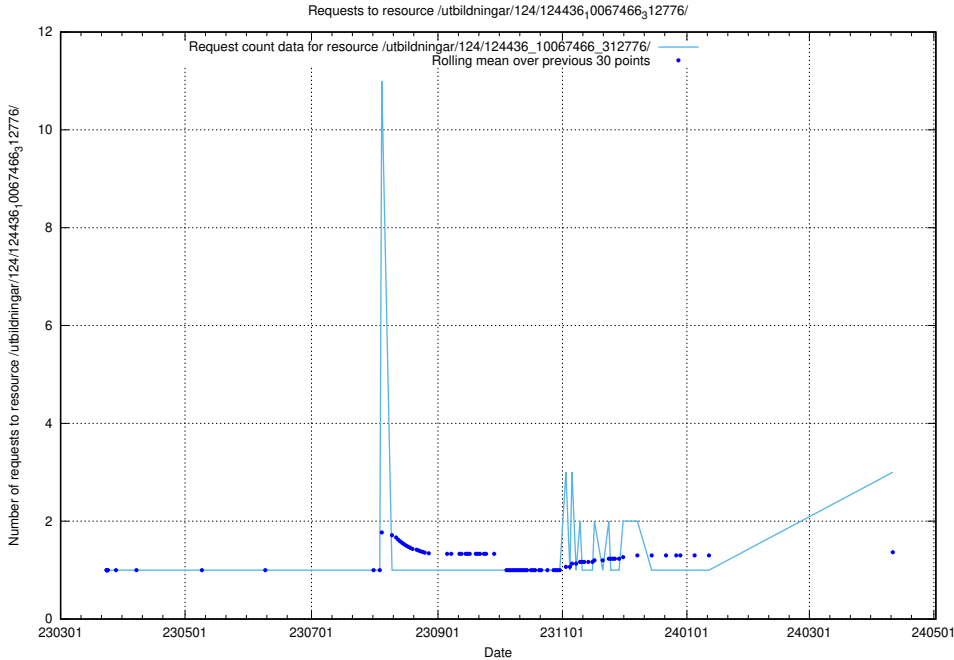

5.451 Usage of /utbildningar/124/124436_10067466_312776/

Here, we count the number of requests to resource /utbildningar/124/124436_10067466_312776/.