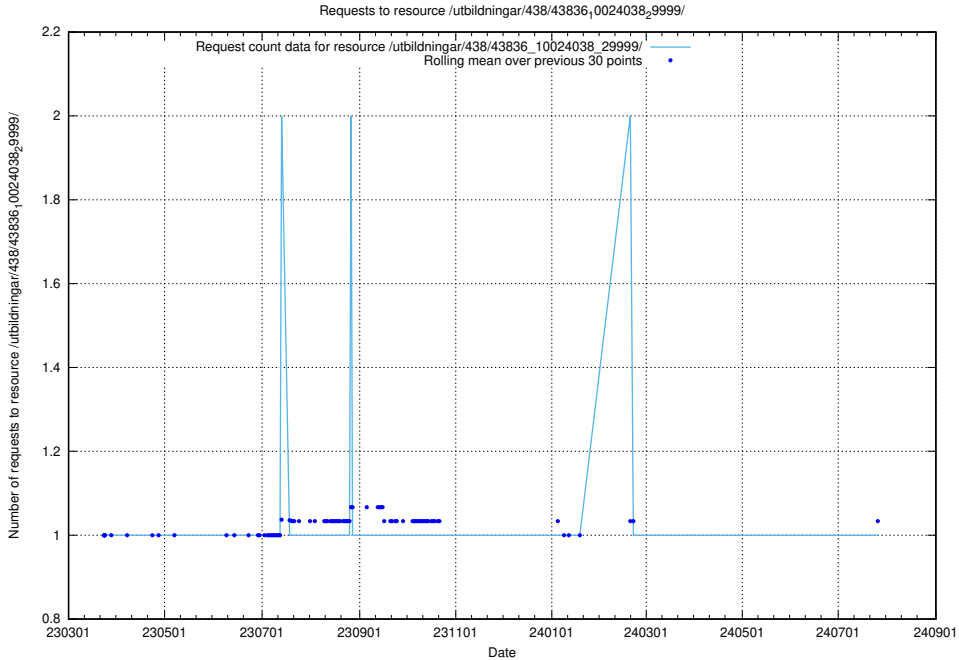

Here, we count the number of requests to resource /utbildningar/438/43836_10024038_29999/.

5.7245 Usage of /utbildningar/438/43831_10024051_32246/

Here, we count the number of requests to resource /utbildningar/438/43831_10024051_32246/.