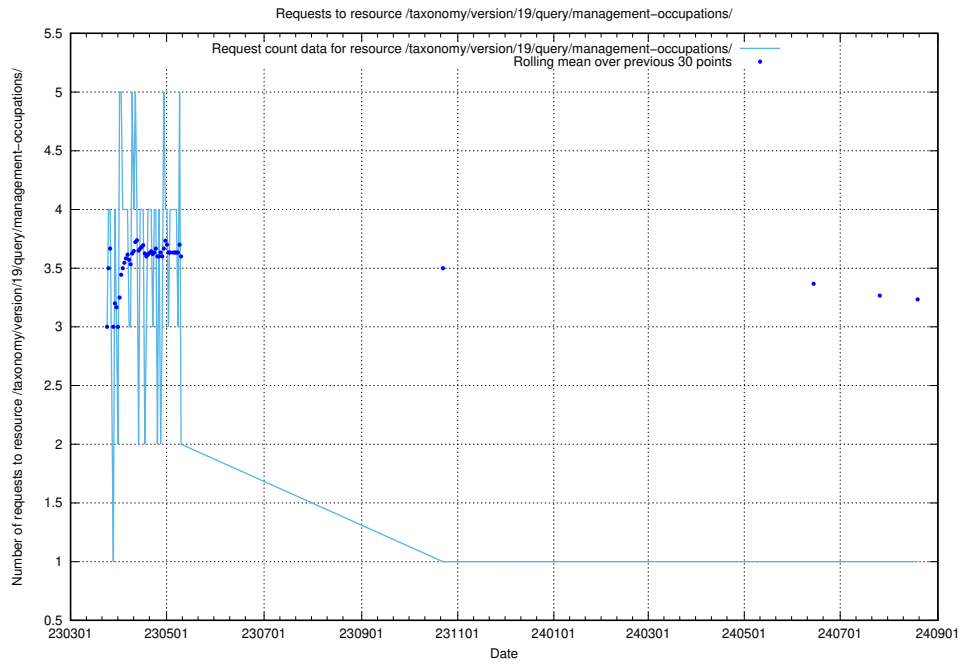

5.7040 Usage of /taxonomy/version/19/query/management-occupations/

Here, we count the number of requests to resource /taxonomy/version/19/query/management-occupations/.