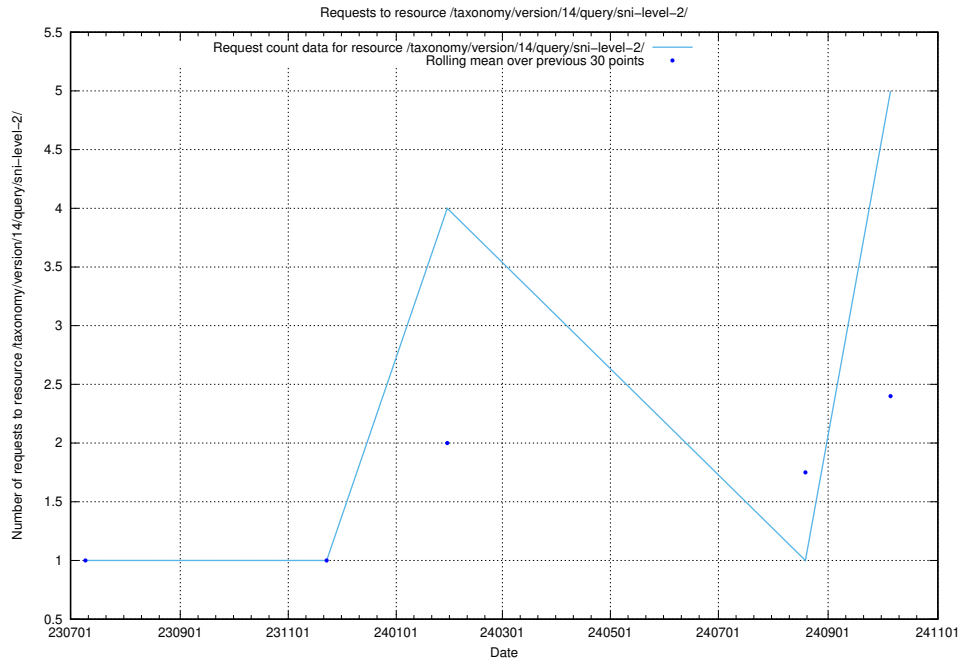

5.244 Usage of /taxonomy/version/14/query/sni-level-2/

Here, we count the number of requests to resource /taxonomy/version/14/query/sni-level-2/.