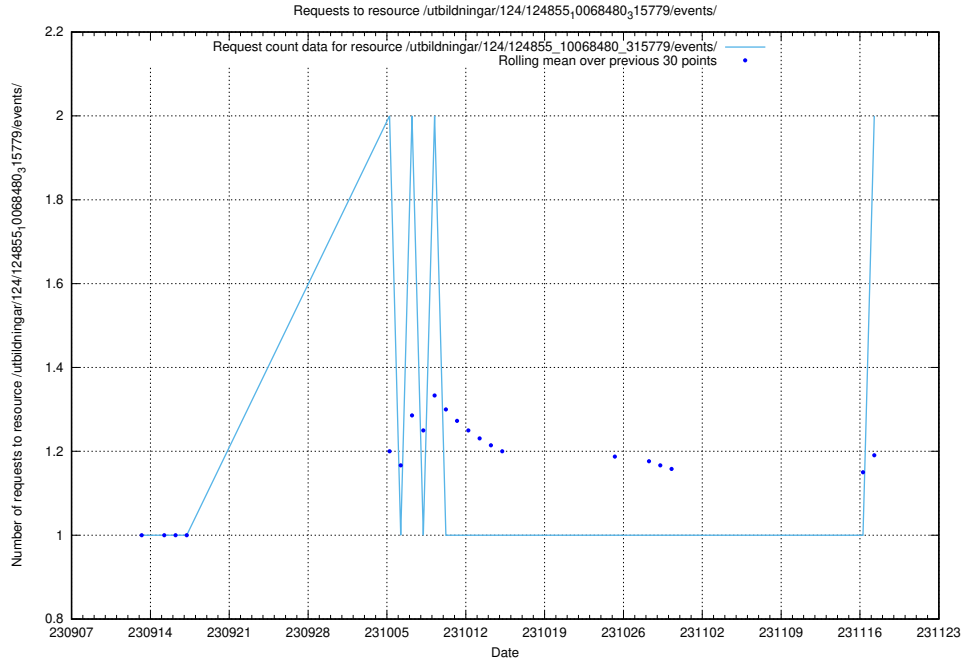

5.851 Usage of /utbildningar/124/124855_10068480_315779/events/

Here, we count the number of requests to resource /utbildningar/124/124855_10068480_315779/events/