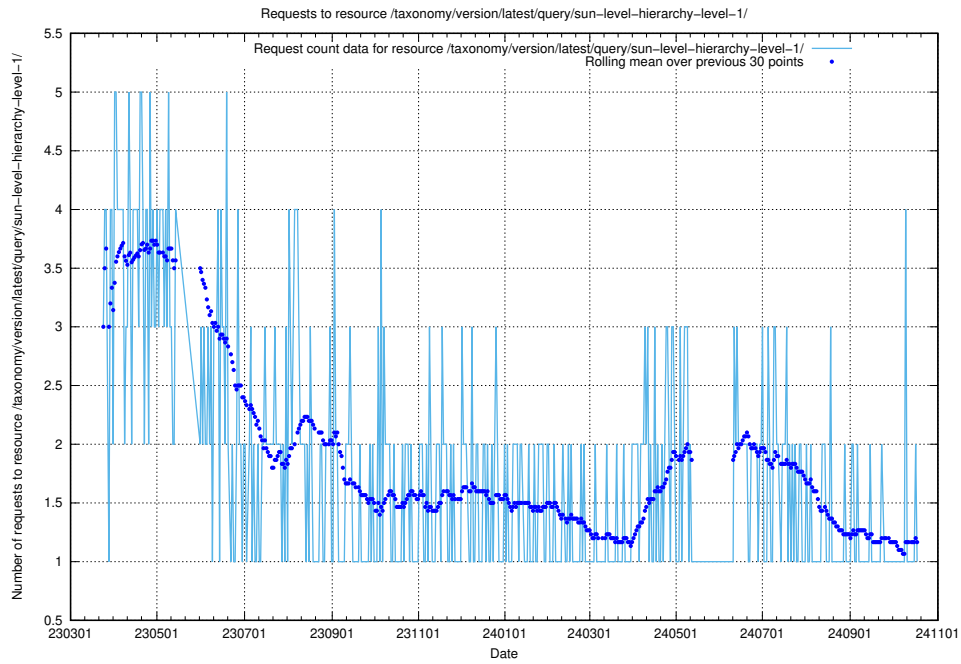

5.6955 Usage of /taxonomy/version/latest/query/sun-level-hierarchy-level-1/

Here, we count the number of requests to resource /taxonomy/version/latest/query/sun-level-hierarchy-level-1/.