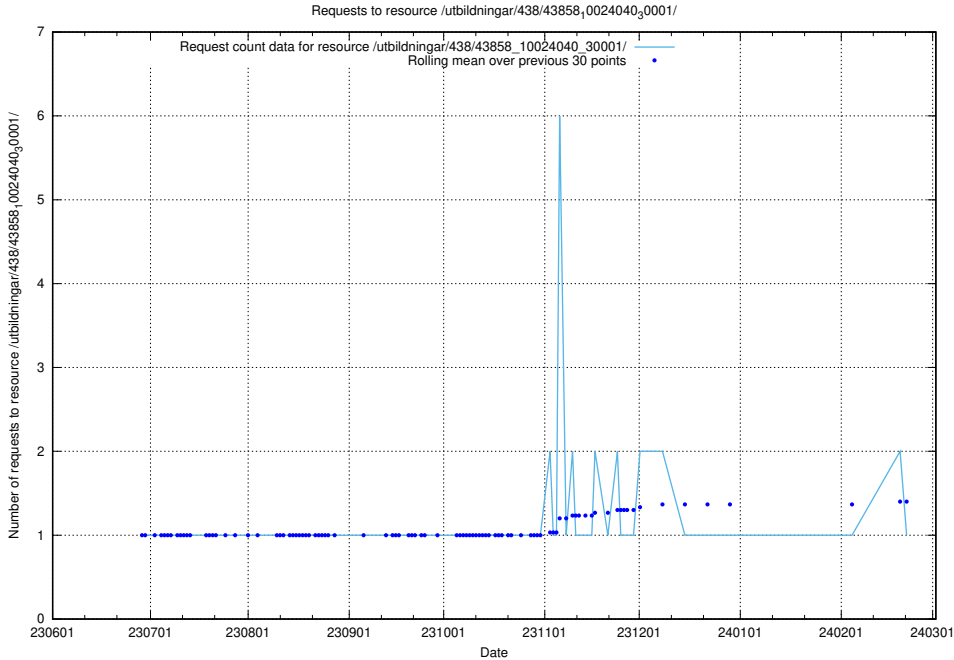

5.6302 Usage of /utbildningar/438/43858_10024040_30001/

Here, we count the number of requests to resource /utbildningar/438/43858_10024040_30001/.