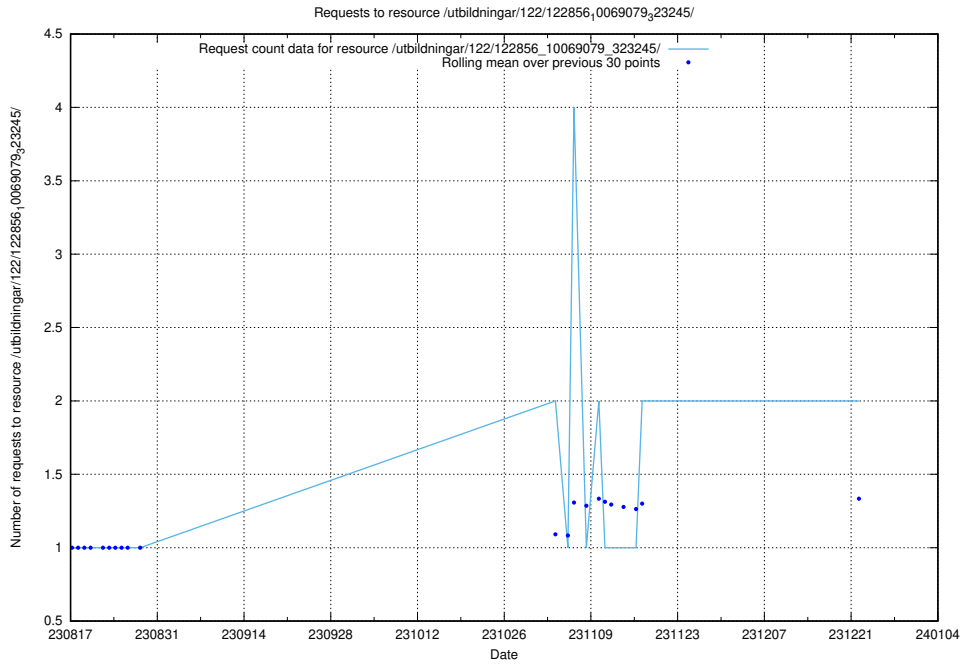

5.865 Usage of /utbildningar/122/122856_10069079_323245/

Here, we count the number of requests to resource /utbildningar/122/122856_10069079_323245/.