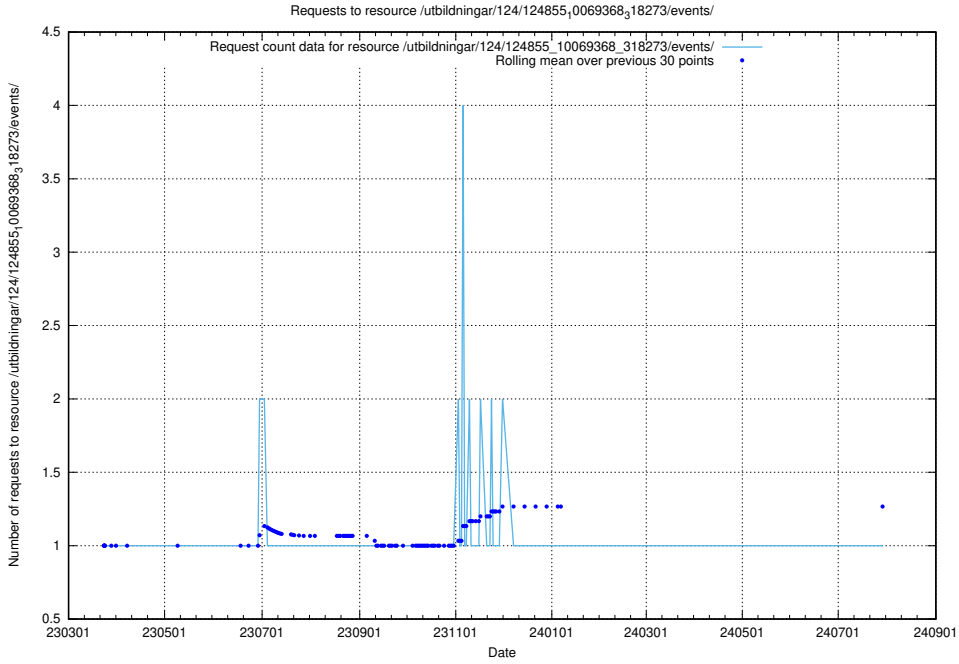

5.1333 Usage of /utbildningar/124/124855_10069368_318273/events/

Here, we count the number of requests to resource /utbildningar/124/124855_10069368_318273/events/