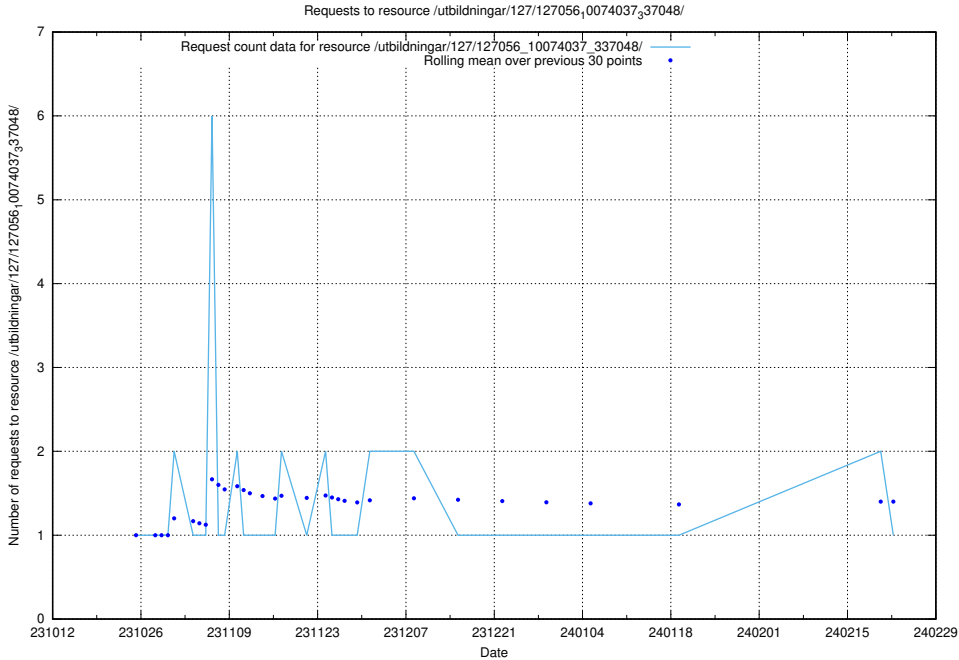

Here, we count the number of requests to resource /utbildningar/127/127057_10074024_337004/.

5.5103 Usage of /utbildningar/127/127056_10074037_337048/

Here, we count the number of requests to resource /utbildningar/127/127056_10074037_337048/.