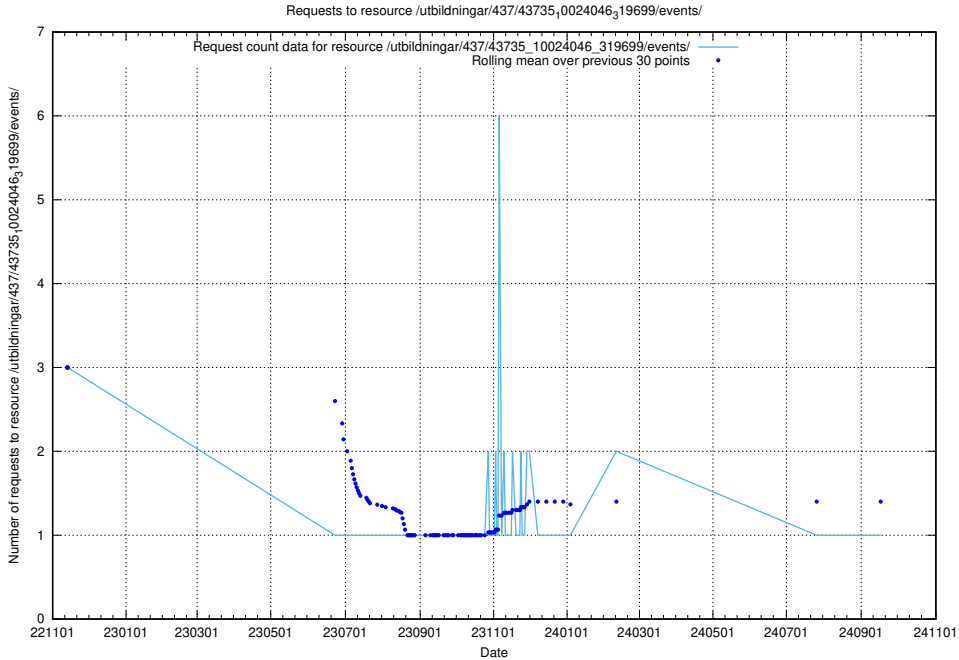

5.6675 Usage of /utbildningar/437/43735_10024046_319699/events/

Here, we count the number of requests to resource /utbildningar/437/43735_10024046_319699/events/.