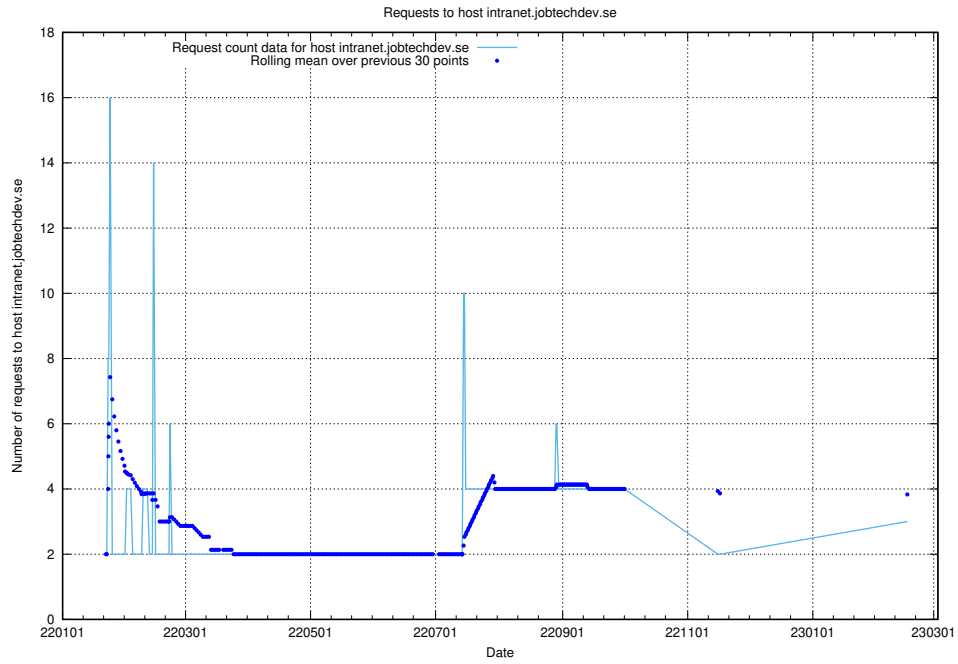

7.262 Usage of intranet.jobtechdev.se

Here, we count the number of requests to host intranet.jobtechdev.se.