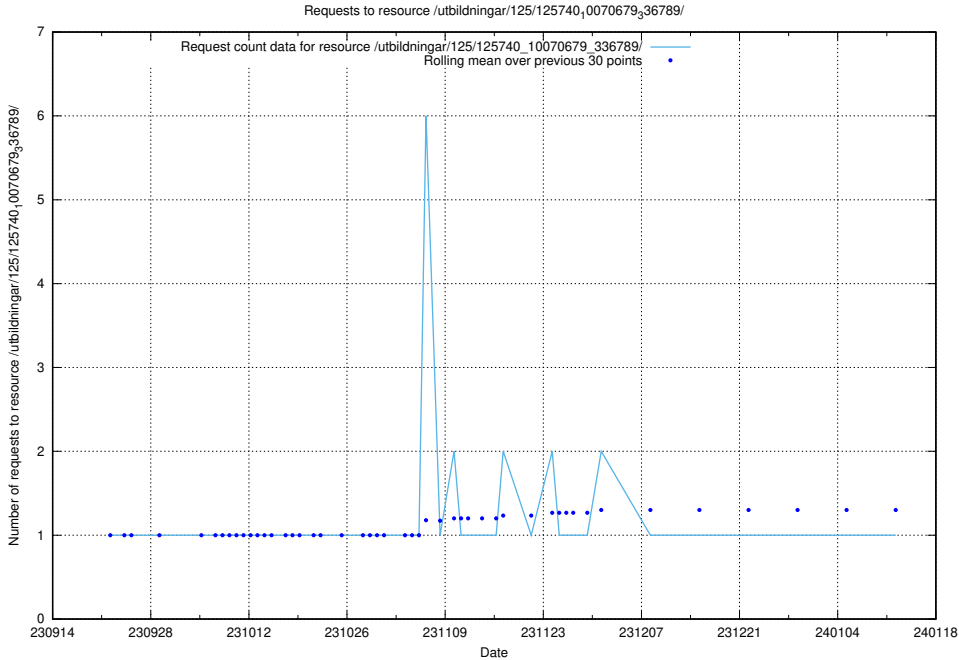

5.5396 Usage of /utbildningar/125/125740_10070679_336789/

Here, we count the number of requests to resource /utbildningar/125/125740_10070679_336789/.