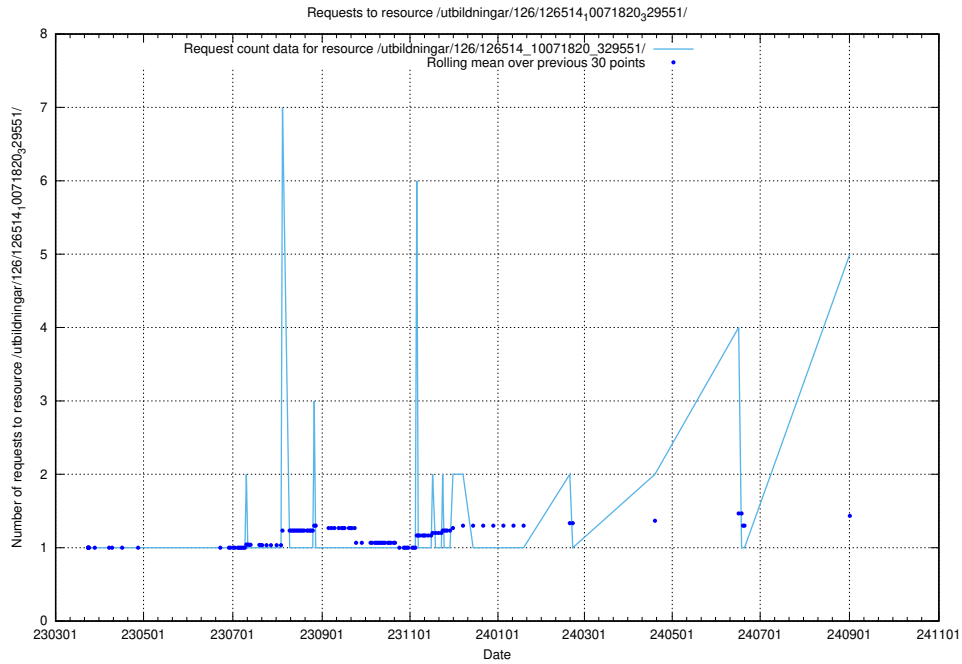

5.266 Usage of /utbildningar/126/126514_10071820_329551/

Here, we count the number of requests to resource /utbildningar/126/126514_10071820_329551/.