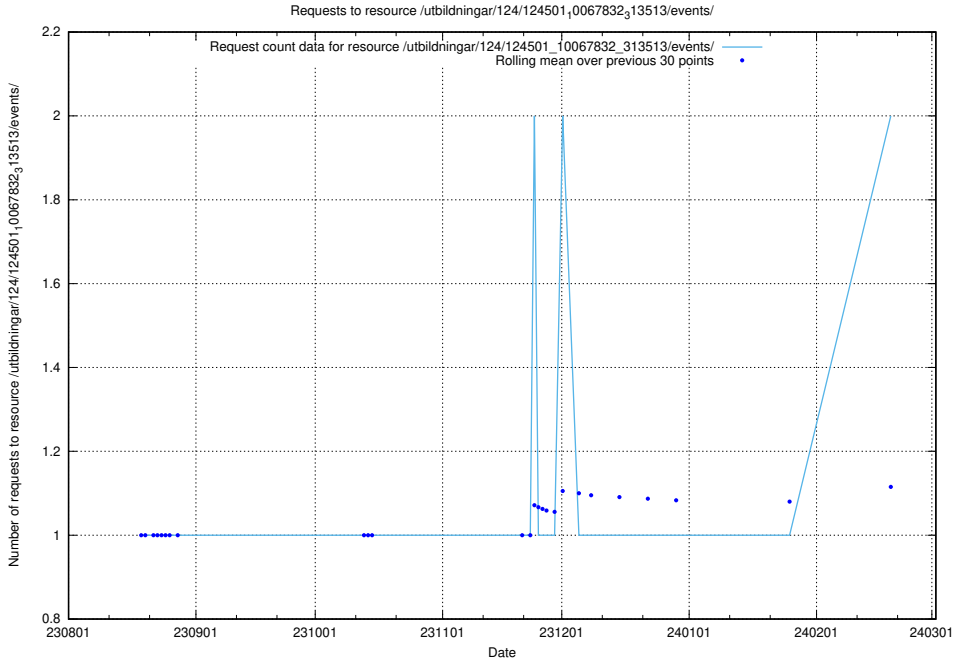

5.862 Usage of /utbildningar/124/124501_10067832_313513/events/

Here, we count the number of requests to resource /utbildningar/124/124501_10067832_313513/events/