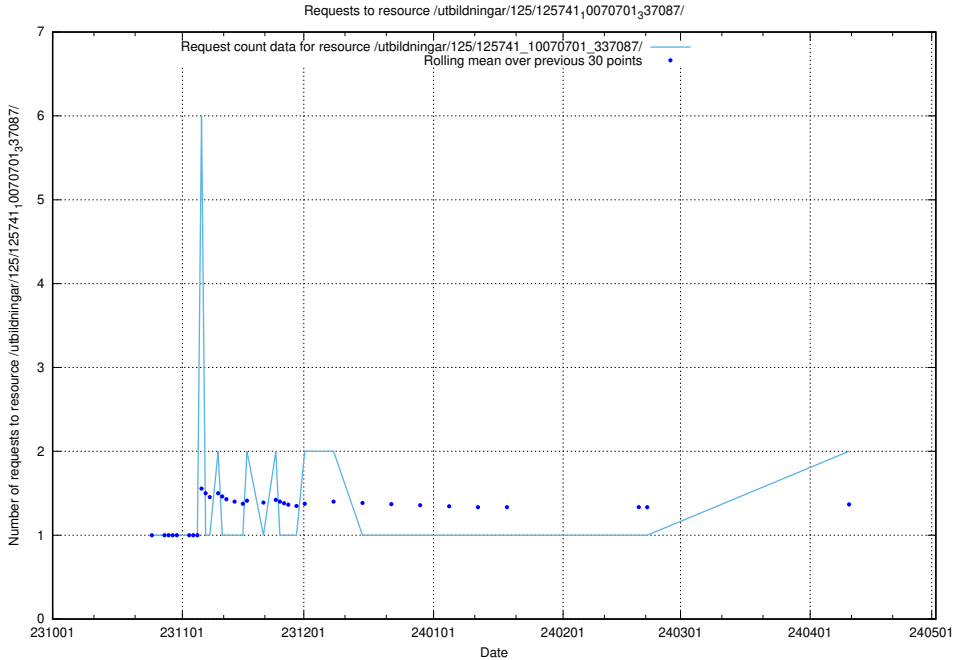

5.811 Usage of /utbildningar/125/125741_10070701_337087/

Here, we count the number of requests to resource /utbildningar/125/125741_10070701_337087/.