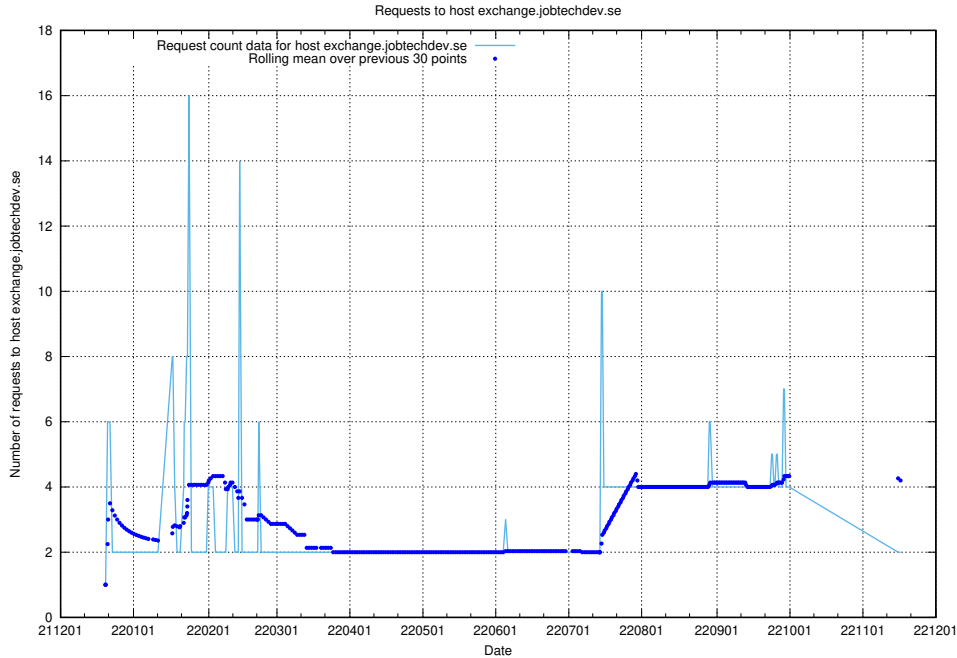

7.382 Usage of mail01.jobtechdev.se

Here, we count the number of requests to host mail01.jobtechdev.se.

7.383 Usage of exchange.jobtechdev.se

Here, we count the number of requests to host exchange.jobtechdev.se.