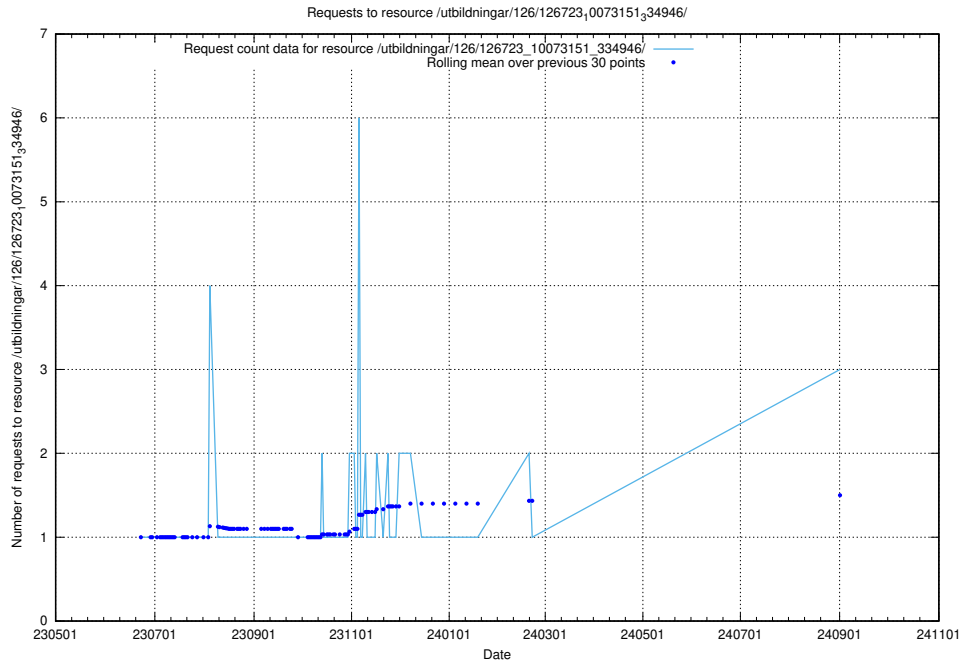

5.504 Usage of /utbildningar/126/126723_10073151_334946/

Here, we count the number of requests to resource /utbildningar/126/126723_10073151_334946/.