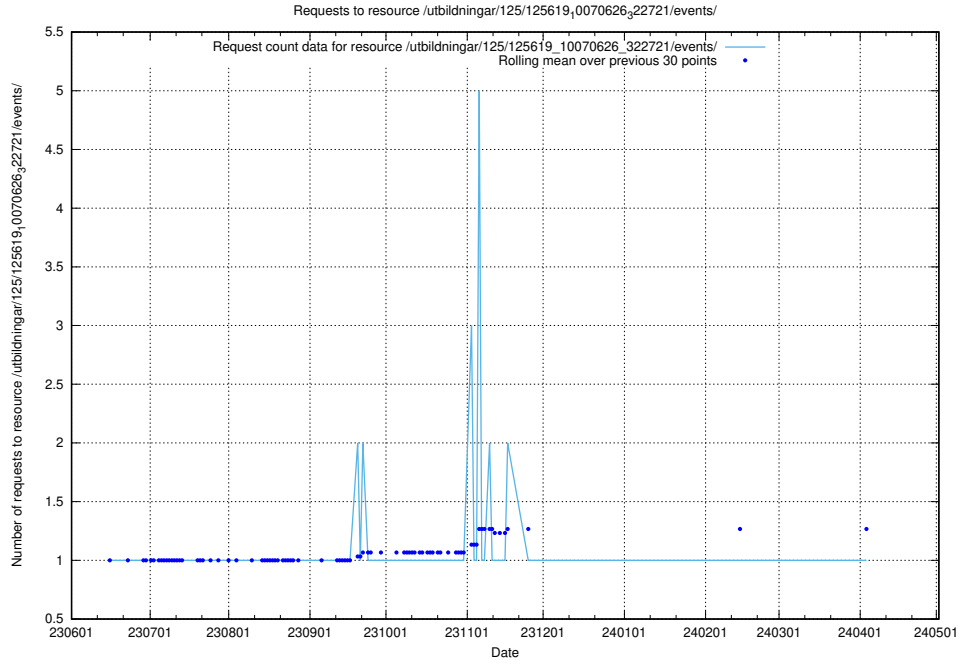

5.6740 Usage of /utbildningar/125/125619_10070626_322721/events/

Here, we count the number of requests to resource /utbildningar/125/125619_10070626_322721/events/