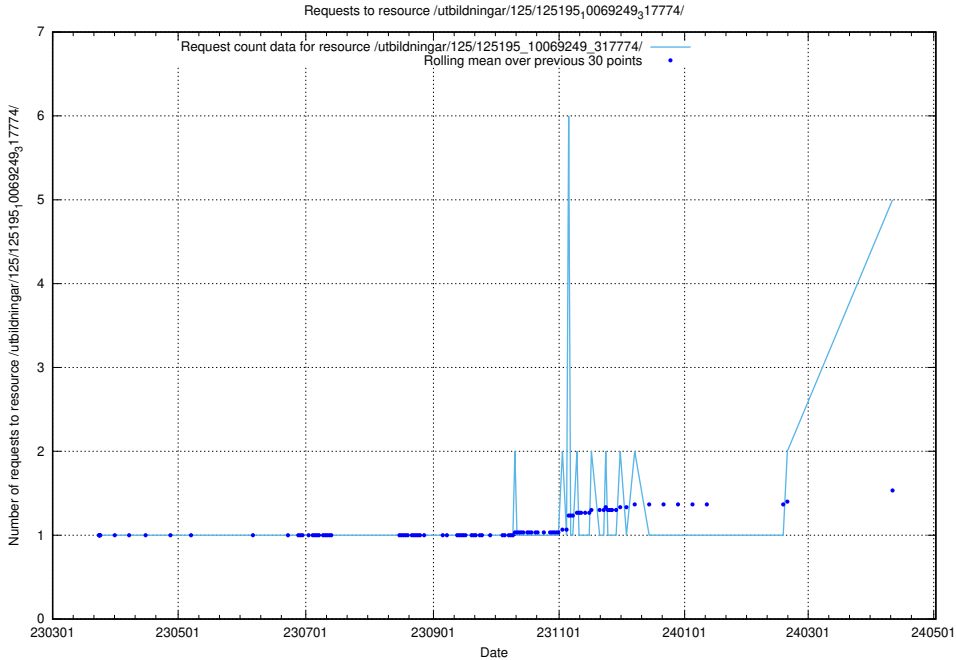

5.186 Usage of /utbildningar/125/125195_10069249_317774/

Here, we count the number of requests to resource /utbildningar/125/125195_10069249_317774/.