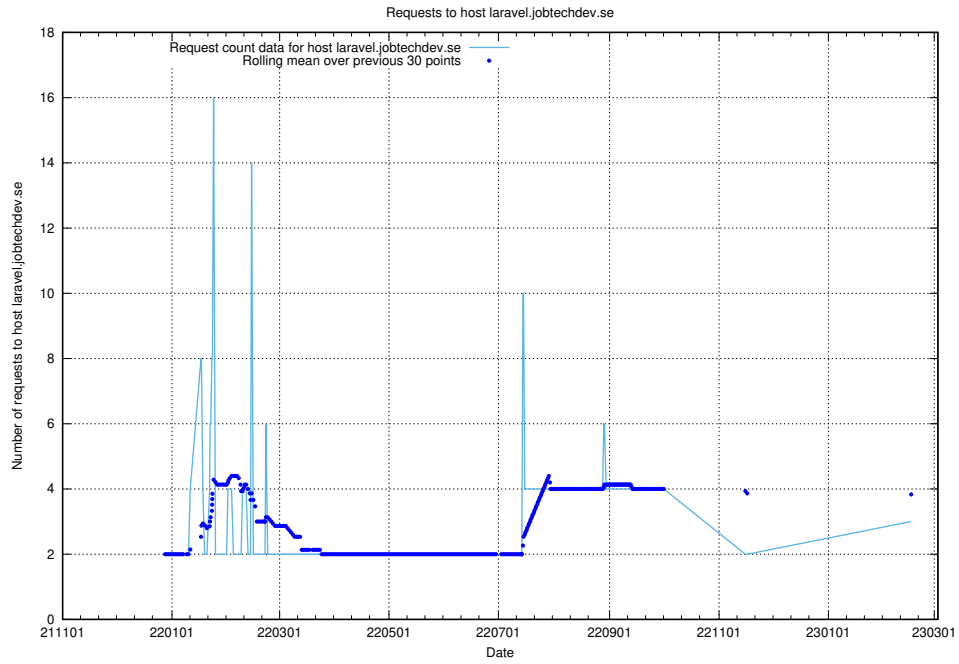

Here, we count the number of requests to host panel.jobtechdev.se.

7.201 Usage of new.jobtechdev.se

Here, we count the number of requests to host new.jobtechdev.se.

7.202 Usage of laravel.jobtechdev.se

Here, we count the number of requests to host laravel.jobtechdev.se.