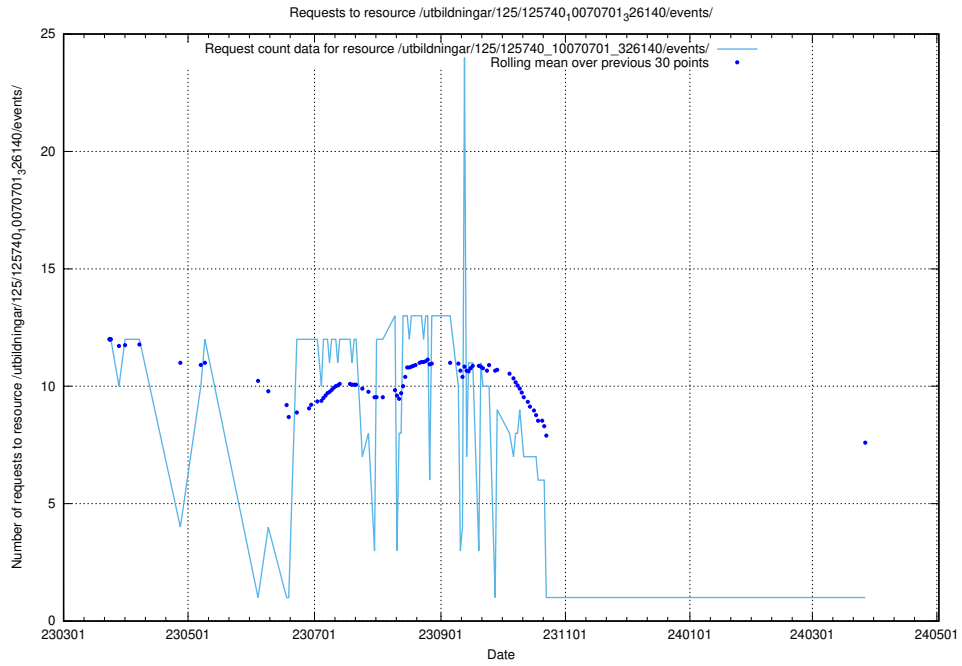

5.7155 Usage of /utbildningar/125/125740_10070701_326140/events/

Here, we count the number of requests to resource /utbildningar/125/125740_10070701_326140/events/