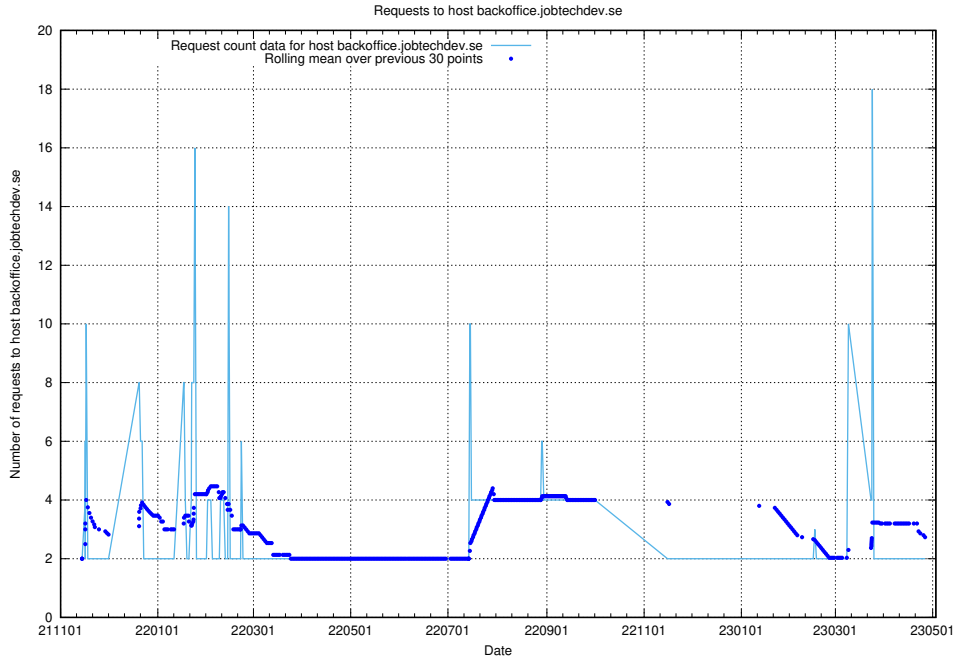

7.292 Usage of backoffice.jobtechdev.se

Here, we count the number of requests to host backoffice.jobtechdev.se.