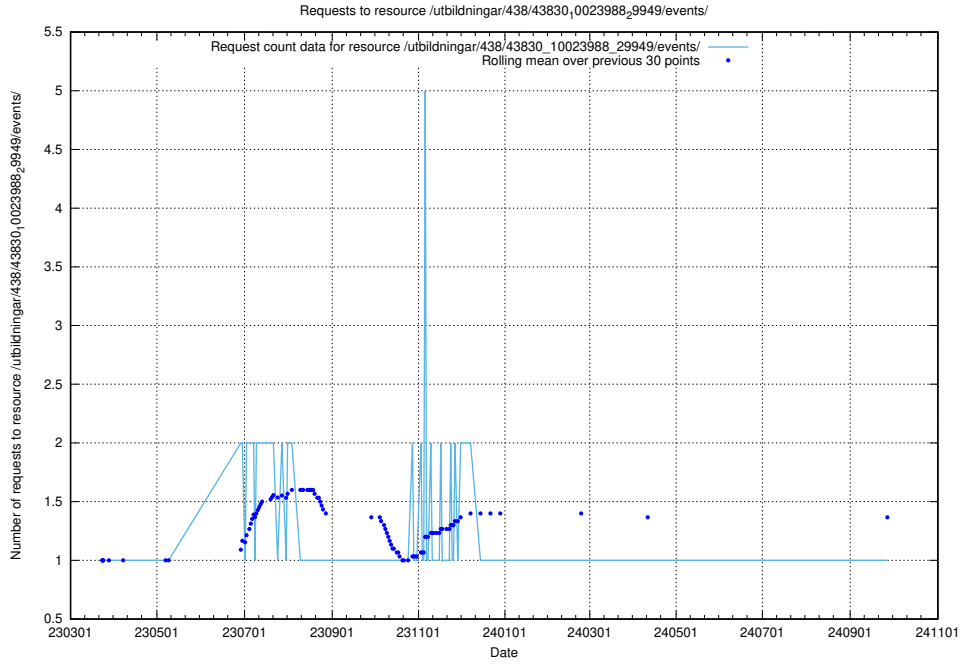

5.7246 Usage of /utbildningar/438/43830_10023988_29949/events/

Here, we count the number of requests to resource /utbildningar/438/43830_10023988_29949/events/.