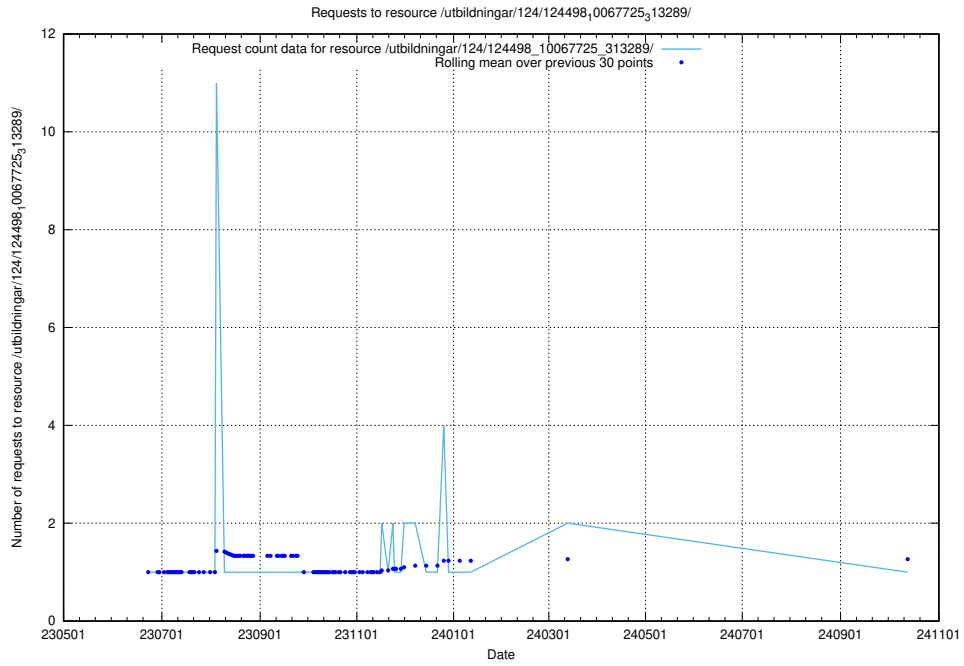

5.6657 Usage of /utbildningar/124/124498_10067725_313289/

Here, we count the number of requests to resource /utbildningar/124/124498_10067725_313289/.