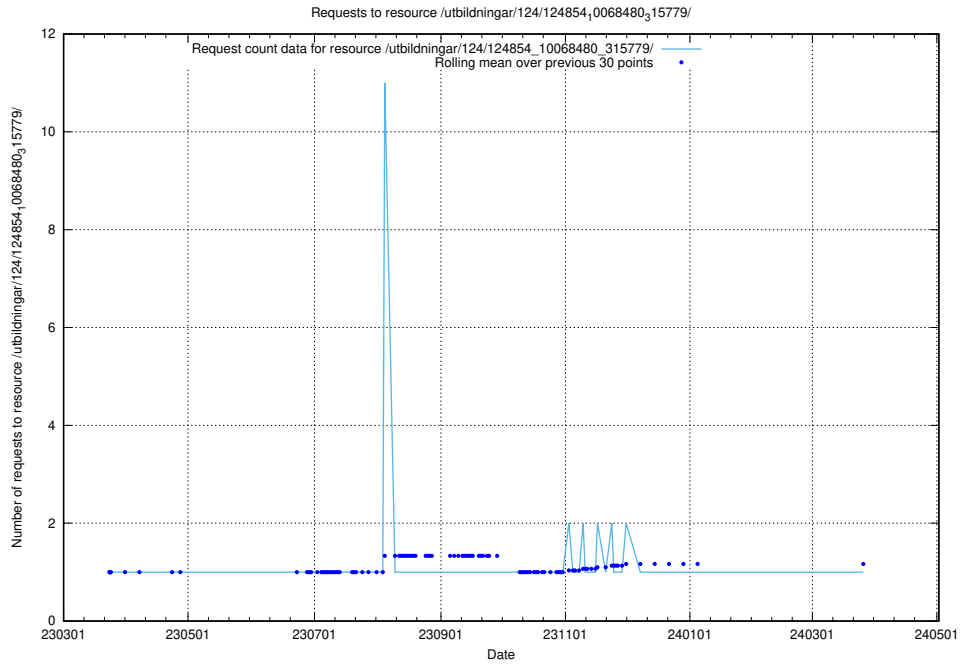

5.1523 Usage of /utbildningar/124/124854_10068480_315779/

Here, we count the number of requests to resource /utbildningar/124/124854_10068480_315779/.