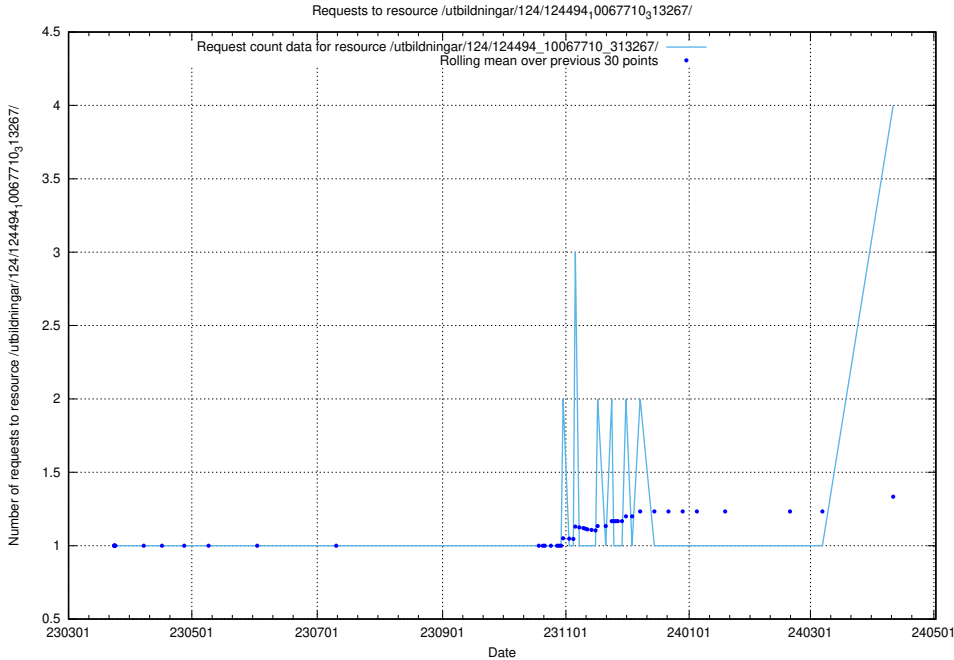

5.319 Usage of /utbildningar/124/124494_10067710_313267/

Here, we count the number of requests to resource /utbildningar/124/124494_10067710_313267/.