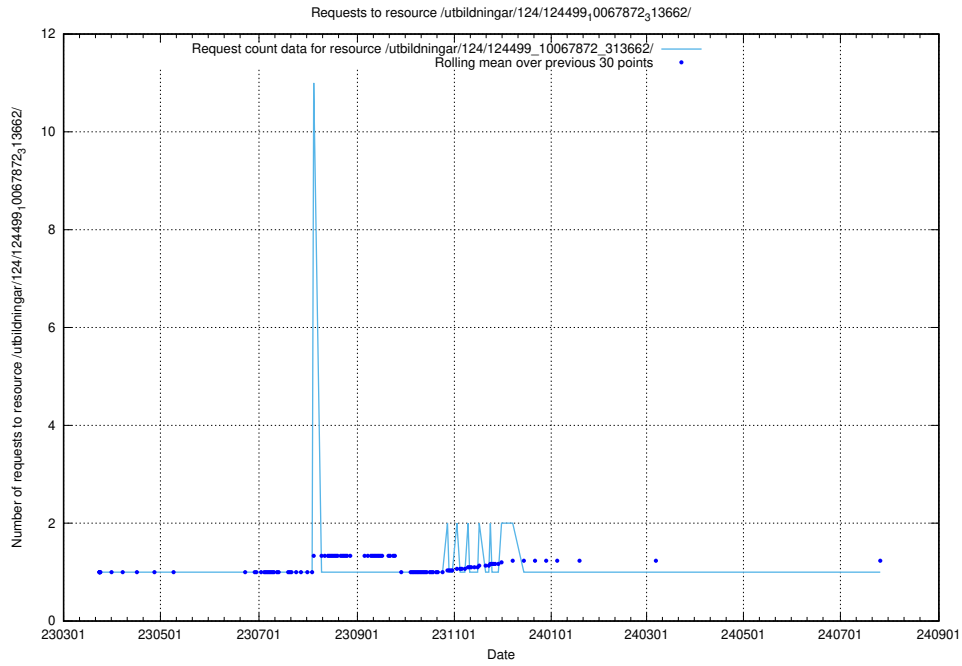

5.3274 Usage of /utbildningar/124/124499_10067872_313662/

Here, we count the number of requests to resource /utbildningar/124/124499_10067872_313662/.