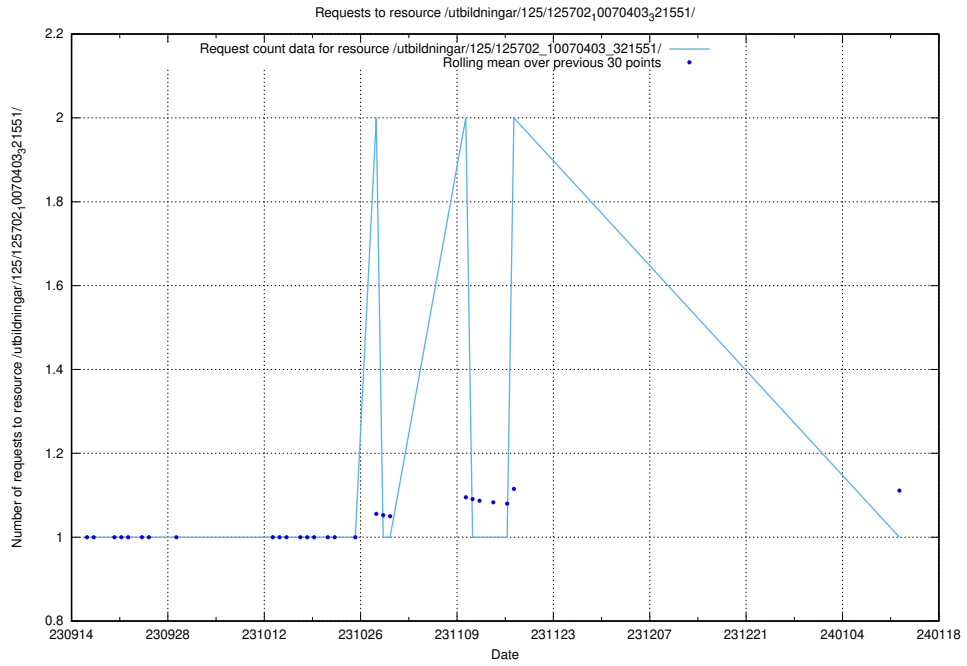

5.5439 Usage of /utbildningar/125/125702_10070403_321551/

Here, we count the number of requests to resource /utbildningar/125/125702_10070403_321551/.