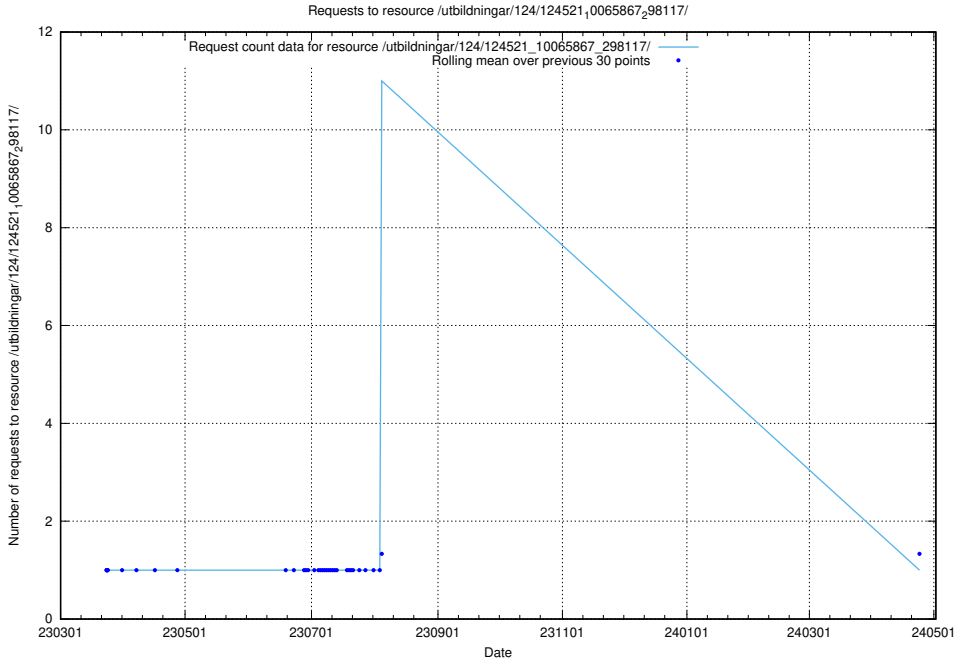

5.1748 Usage of /utbildningar/124/124521_10065867_298117/

Here, we count the number of requests to resource /utbildningar/124/124521_10065867_298117/.