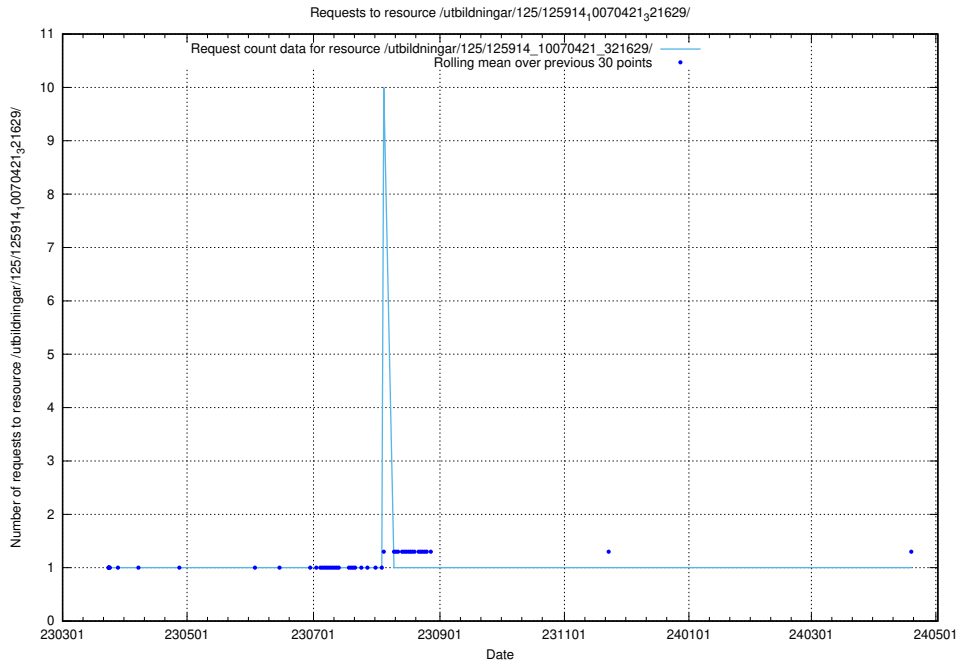

5.7358 Usage of /utbildningar/125/125914_10070421_321629/

Here, we count the number of requests to resource /utbildningar/125/125914_10070421_321629/.