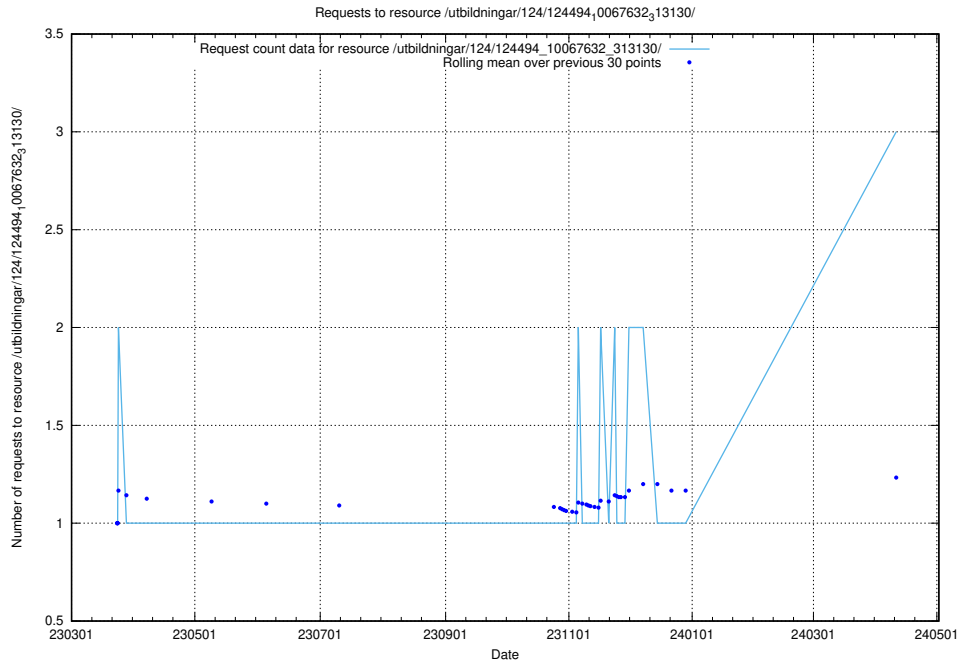

5.438 Usage of /utbildningar/124/124494_10067632_313130/

Here, we count the number of requests to resource /utbildningar/124/124494_10067632_313130/.