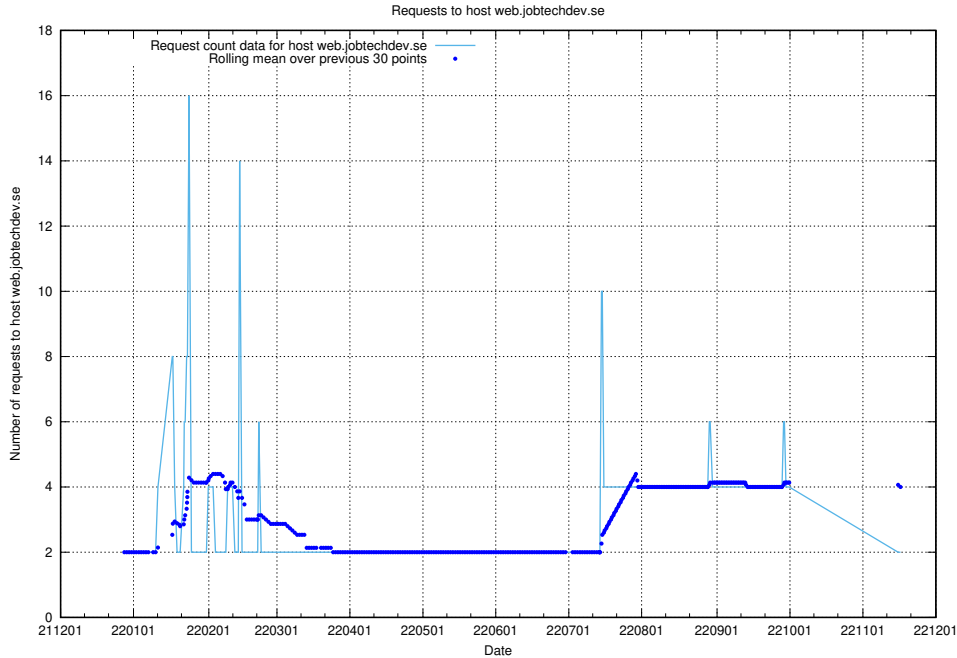

7.359 Usage of web.jobtechdev.se

Here, we count the number of requests to host web.jobtechdev.se.