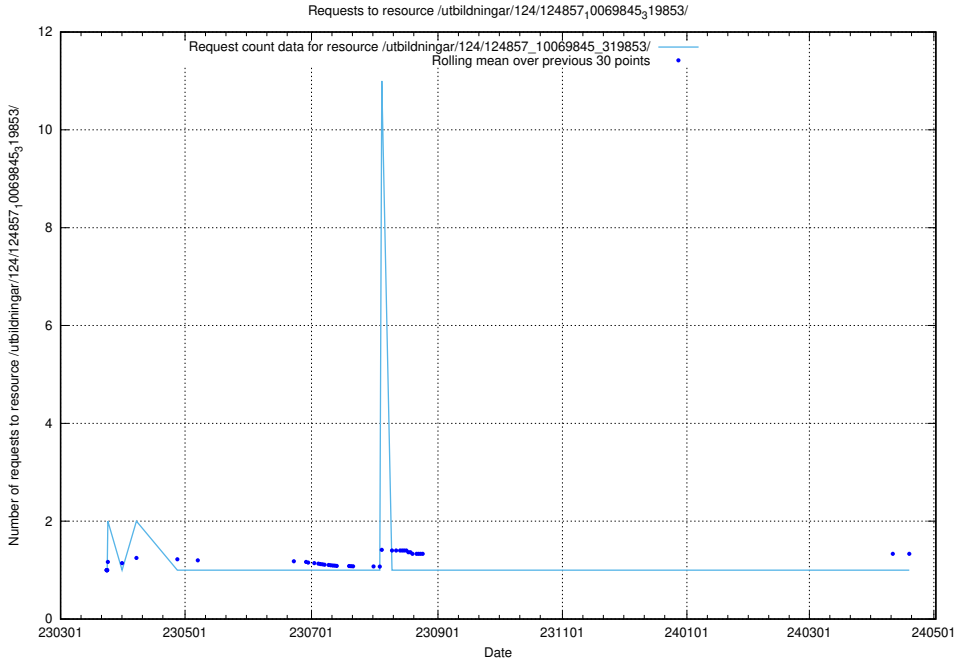

5.1270 Usage of /utbildningar/124/124857_10069845_319853/

Here, we count the number of requests to resource /utbildningar/124/124857_10069845_319853/.