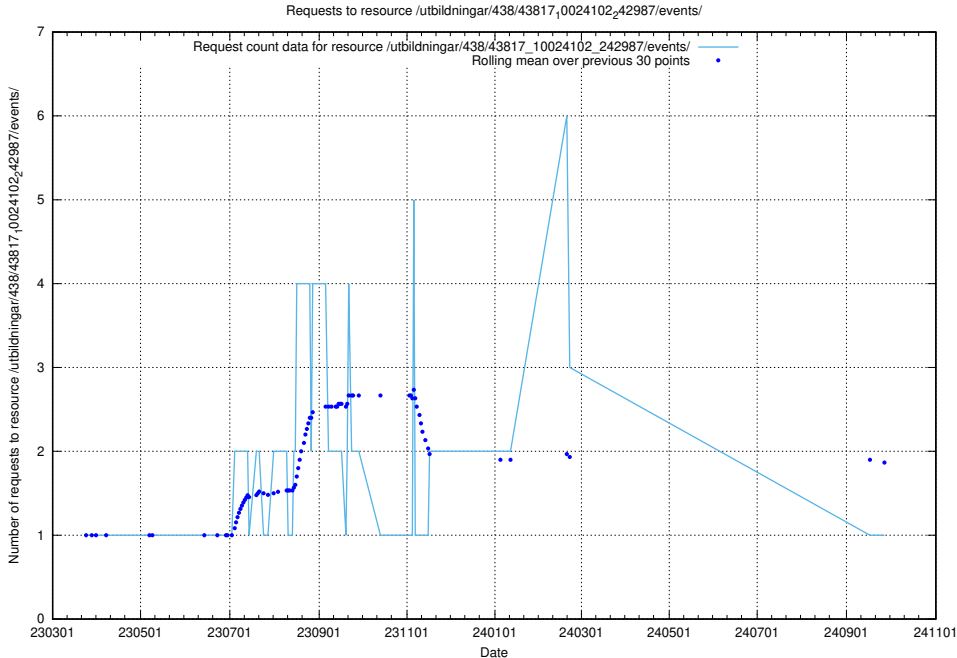

5.7073 Usage of /utbildningar/438/43817_10024102_242987/events/

Here, we count the number of requests to resource /utbildningar/438/43817_10024102_242987/events/.