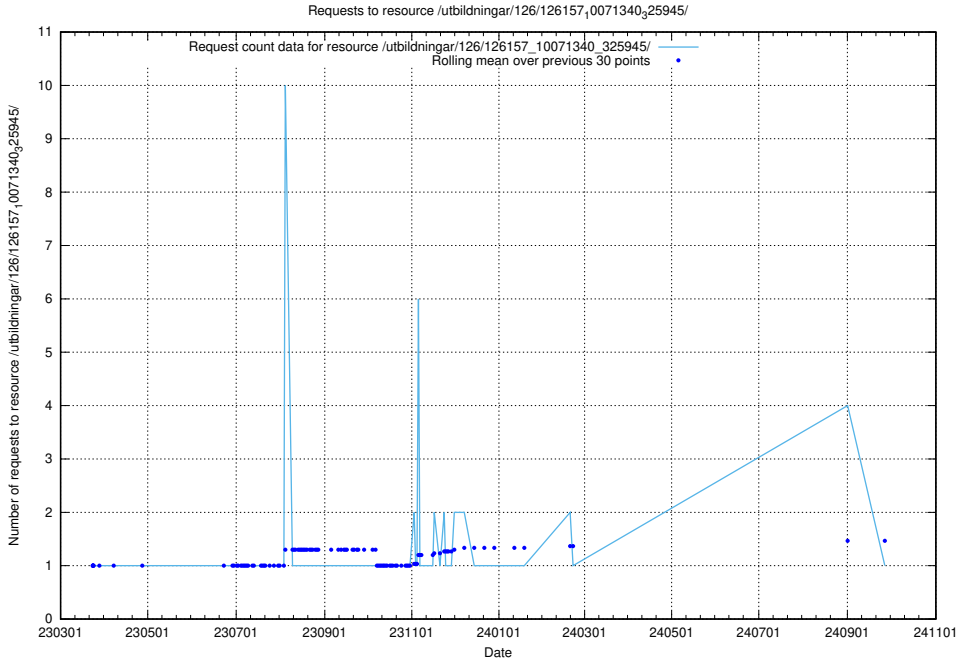

5.7340 Usage of /utbildningar/126/126157_10071340_325945/

Here, we count the number of requests to resource /utbildningar/126/126157_10071340_325945/.