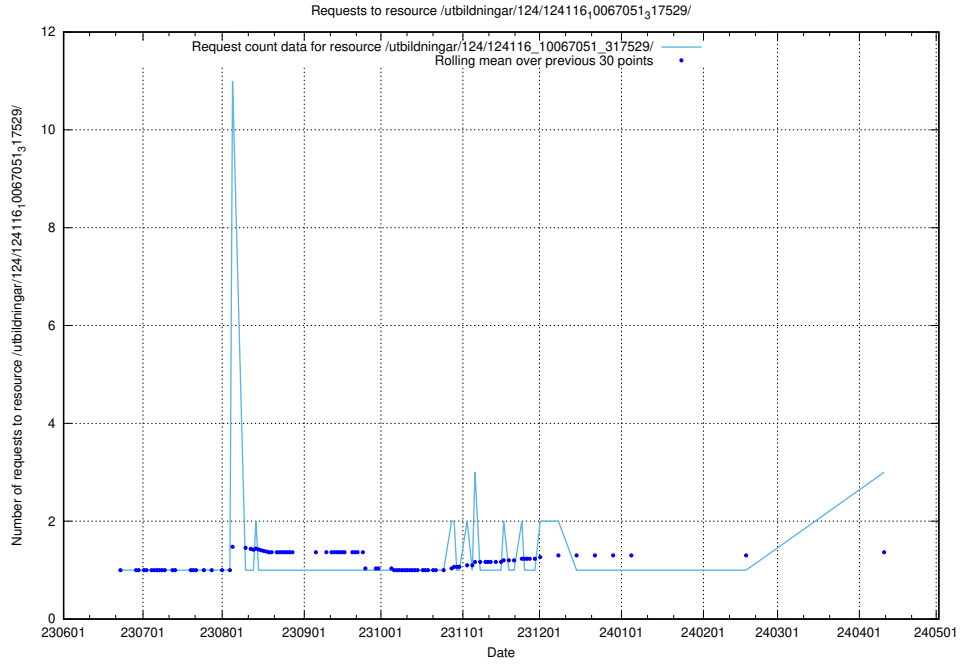

5.523 Usage of /utbildningar/124/124116_10067051_317529/

Here, we count the number of requests to resource /utbildningar/124/124116_10067051_317529/.