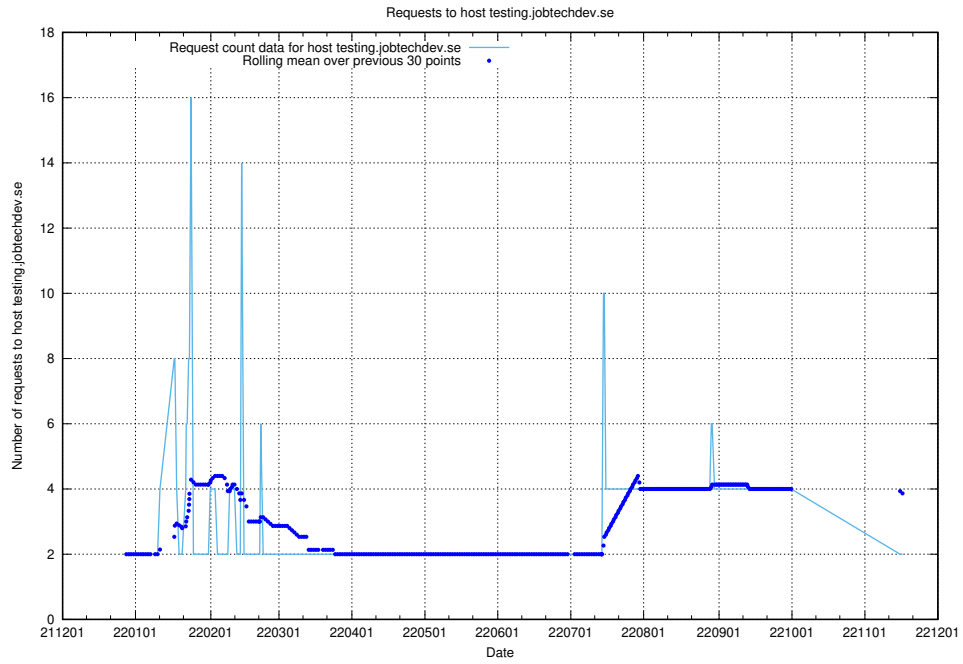

Here, we count the number of requests to host testing.jobtechdev.se.

7.361 Usage of support.jobtechdev.se

Here, we count the number of requests to host support.jobtechdev.se.

7.362 Usage of staging.jobtechdev.se