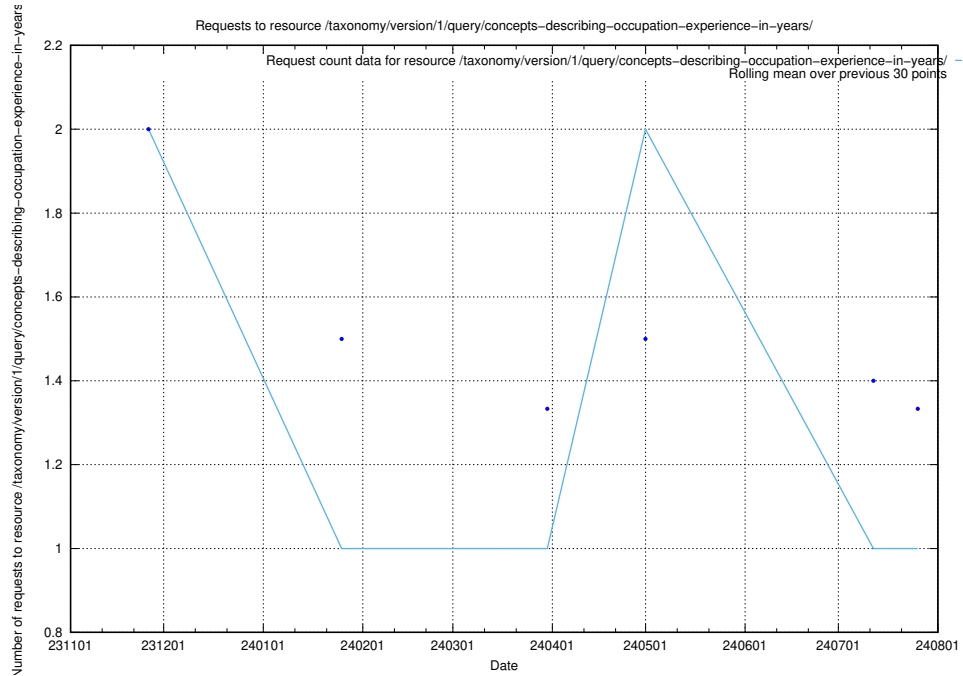

5.4866 Usage of /taxonomy/version/1/query/concepts-describing-occupation-experience-in-years/

Here, we count the number of requests to resource /taxonomy/version/1/query/concepts-describing-occupation-experience-in-years/.