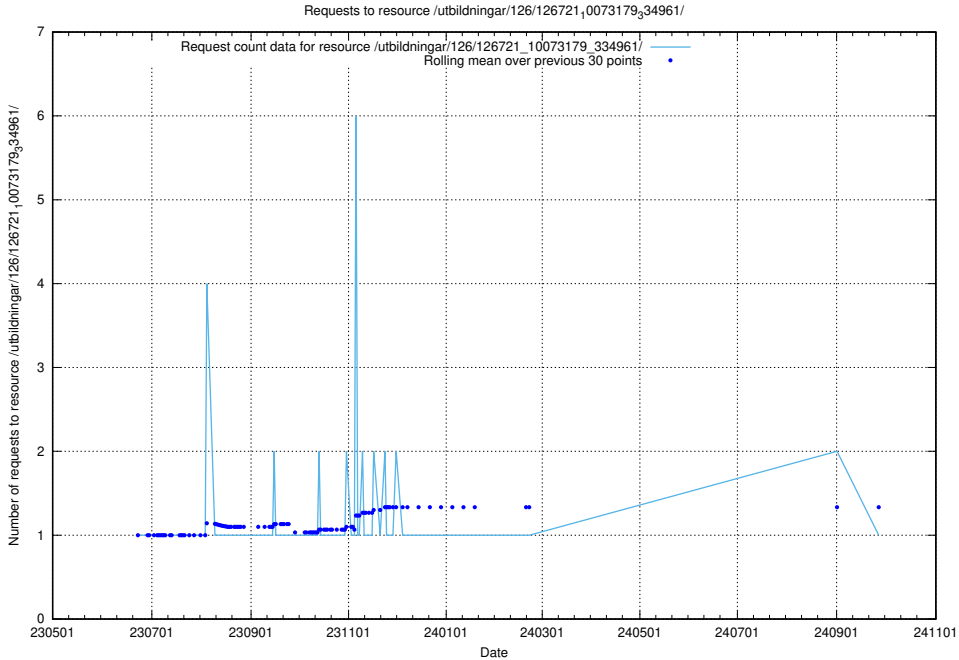

5.6480 Usage of /utbildningar/126/126721_10073179_334961/

Here, we count the number of requests to resource /utbildningar/126/126721_10073179_334961/.