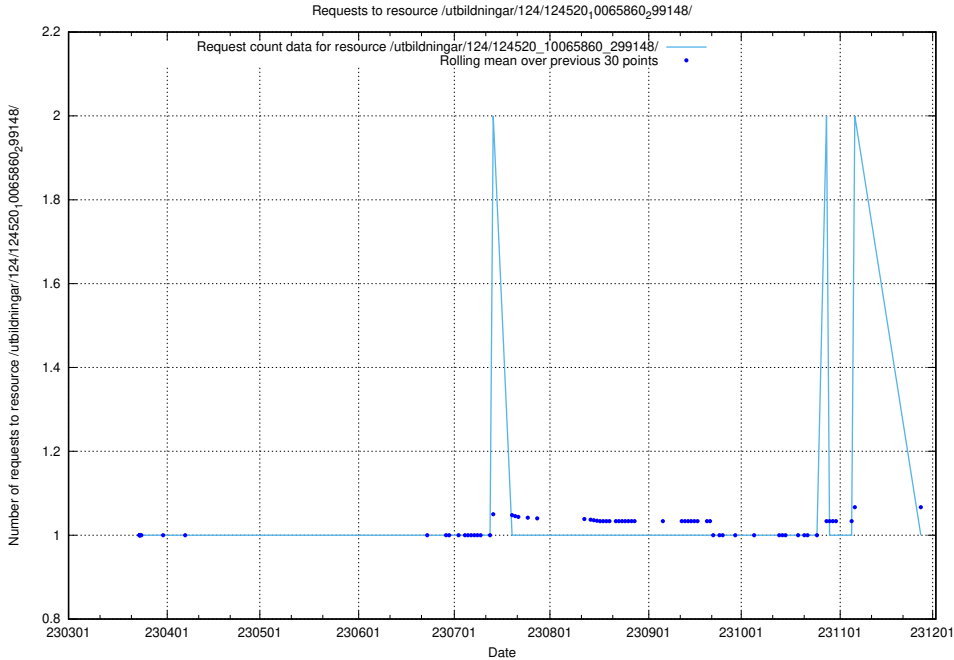

5.2088 Usage of /utbildningar/124/124520_10065860_299148/

Here, we count the number of requests to resource /utbildningar/124/124520_10065860_299148/.