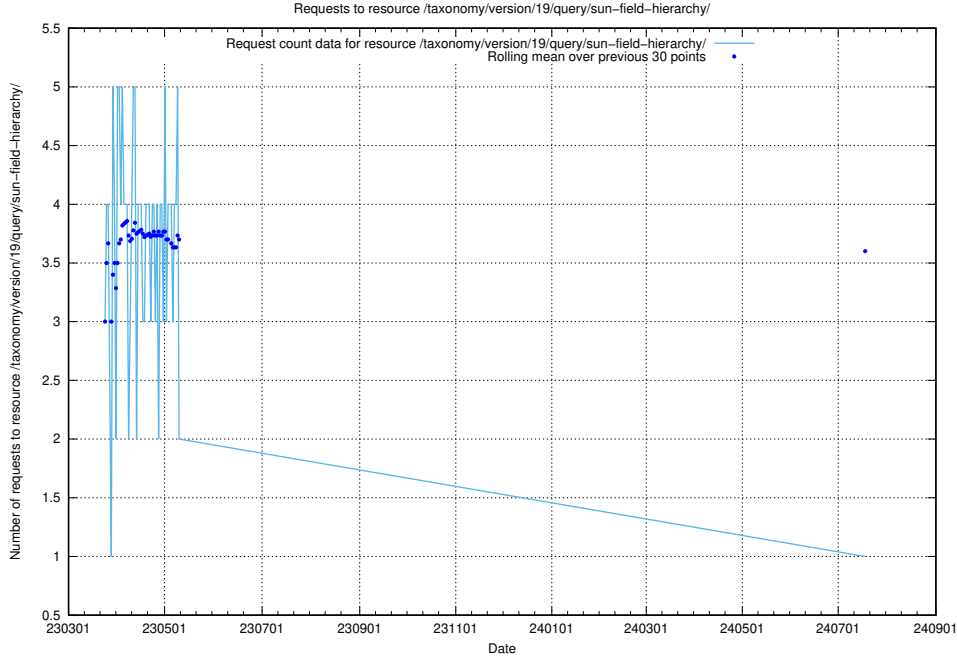

5.7011 Usage of /taxonomy/version/19/query/sun-field-hierarchy/

Here, we count the number of requests to resource /taxonomy/version/19/query/sun-field-hierarchy/.