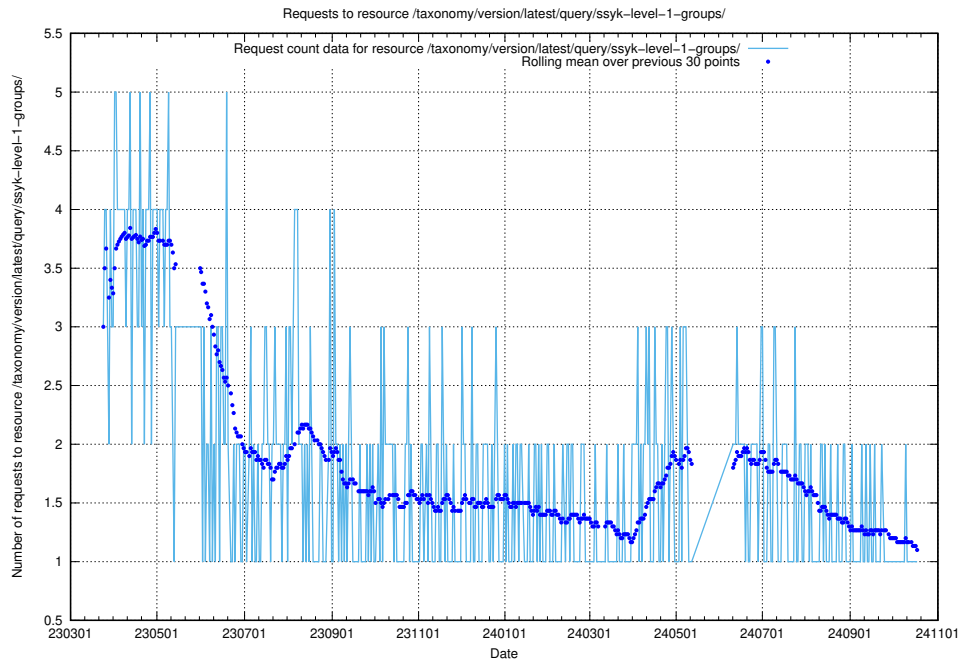

5.6970 Usage of /taxonomy/version/latest/query/ssyk-level-1-groups/

Here, we count the number of requests to resource /taxonomy/version/latest/query/ssyk-level-1-groups/.