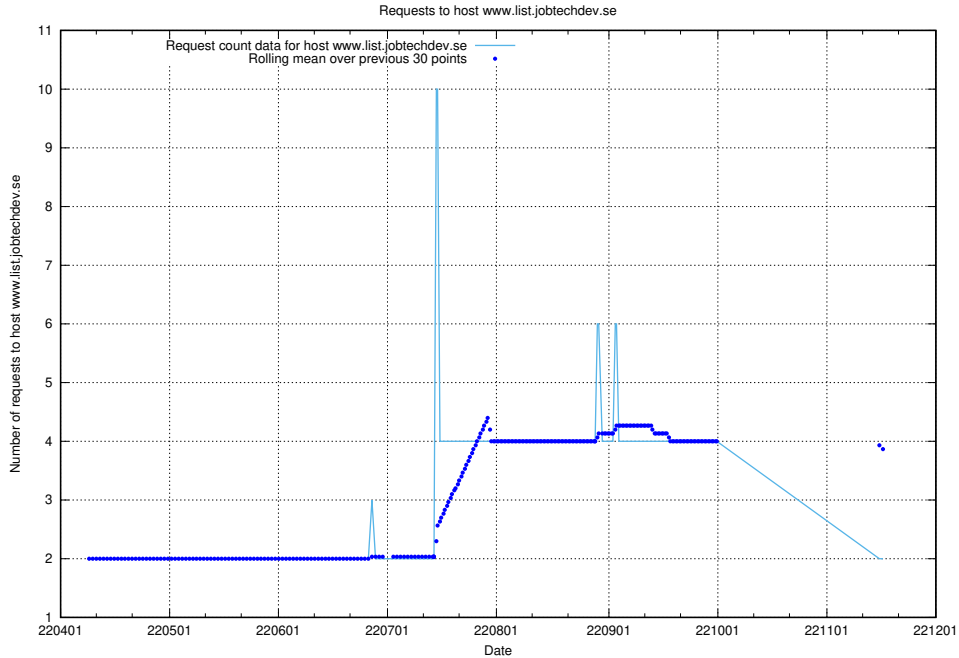

7.475 Usage of `www.list.jobtechdev.se`

Here, we count the number of requests to host `www.list.jobtechdev.se`.