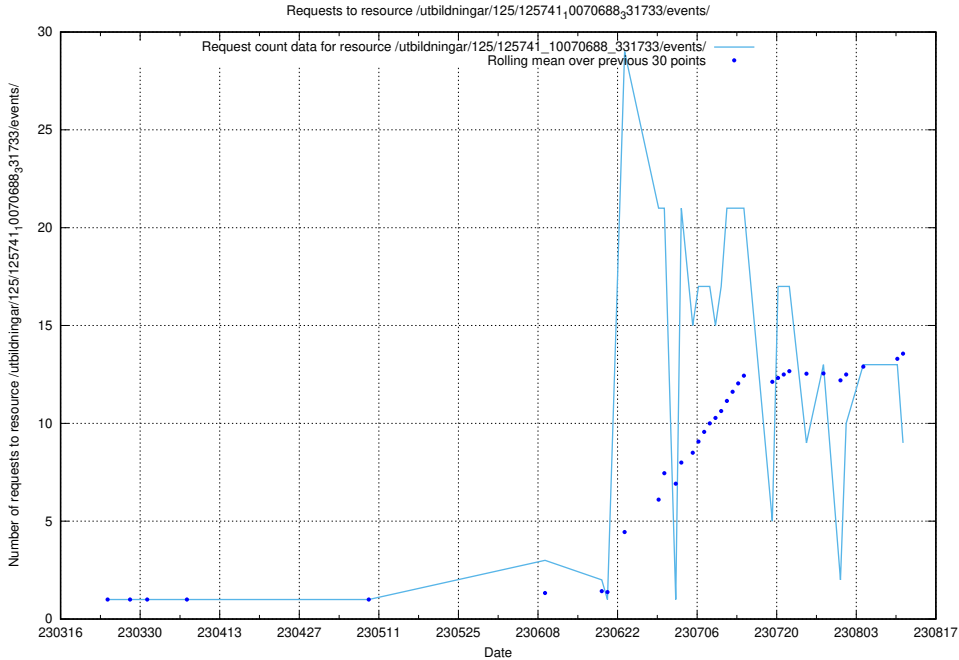

5.26 Usage of /utbildningar/125/125741_10070688_331733/events/

Here, we count the number of requests to resource /utbildningar/125/125741_10070688_331733/events/