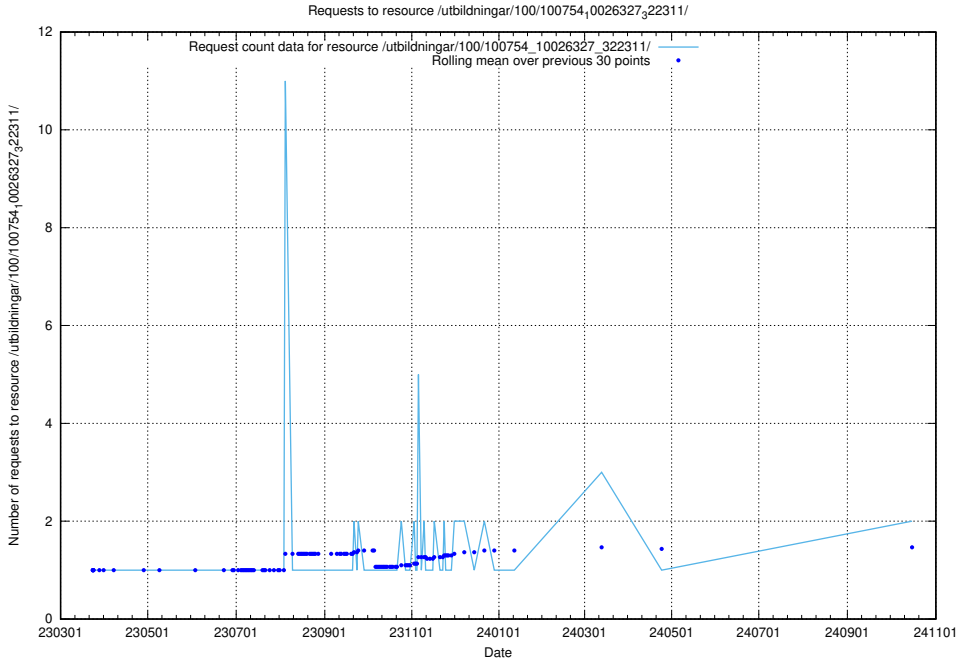

5.942 Usage of /utbildningar/100/100754_10026327_322311/

Here, we count the number of requests to resource /utbildningar/100/100754_10026327_322311/.