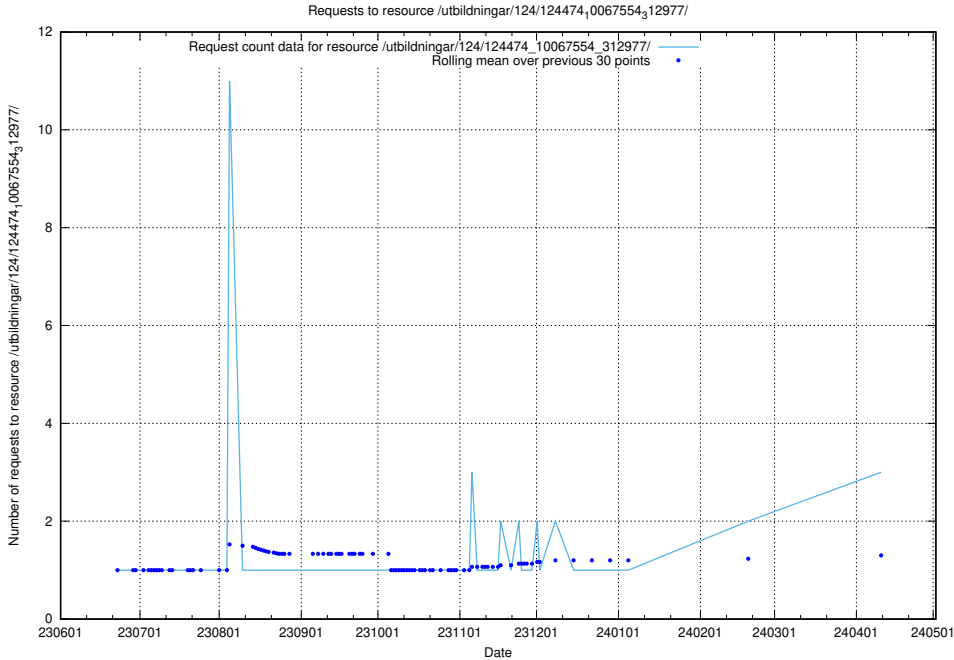

5.520 Usage of /utbildningar/124/124474_10067554_312977/

Here, we count the number of requests to resource /utbildningar/124/124474_10067554_312977/.