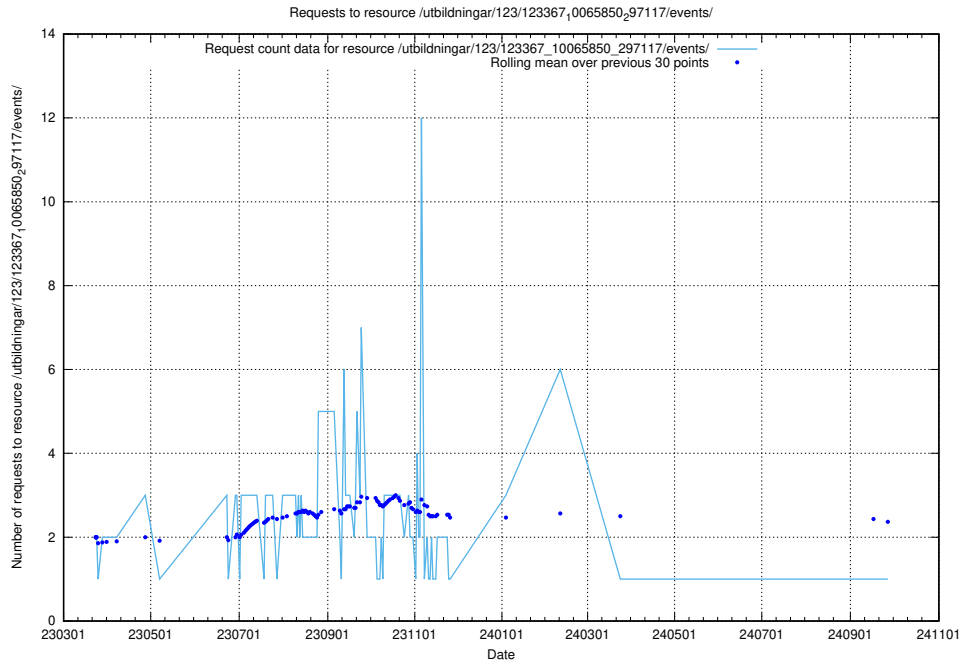

Here, we count the number of requests to resource /taxonomy/Tid_i_yrke/.

5.7223 Usage of /utbildningar/123/123367_10065850_297117/events/

Here, we count the number of requests to resource /utbildningar/123/123367_10065850_297117/events/