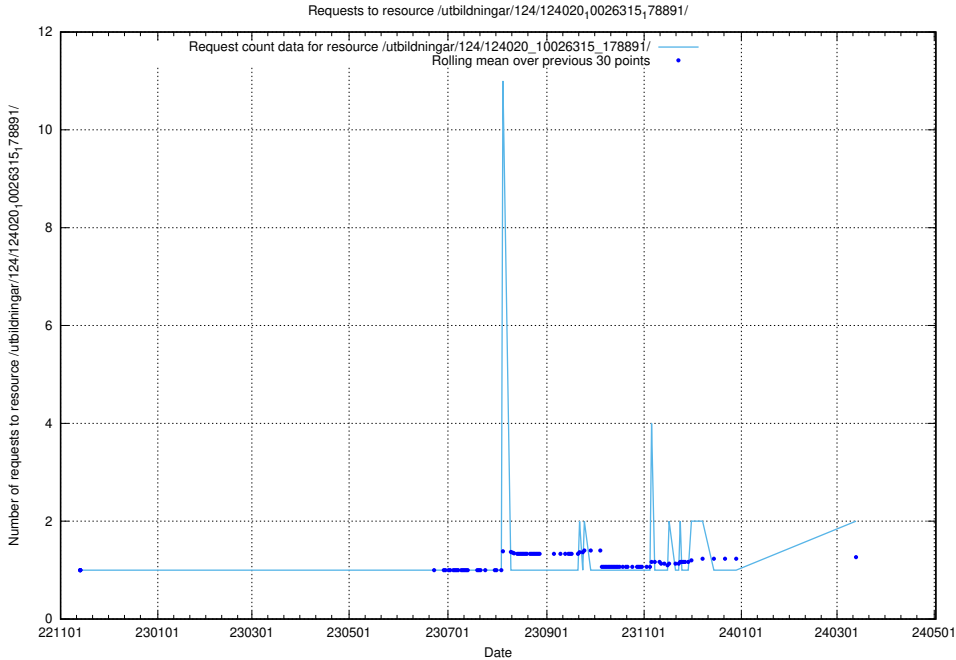

5.985 Usage of /utbildningar/124/124020_10026315_178891/

Here, we count the number of requests to resource /utbildningar/124/124020_10026315_178891/.