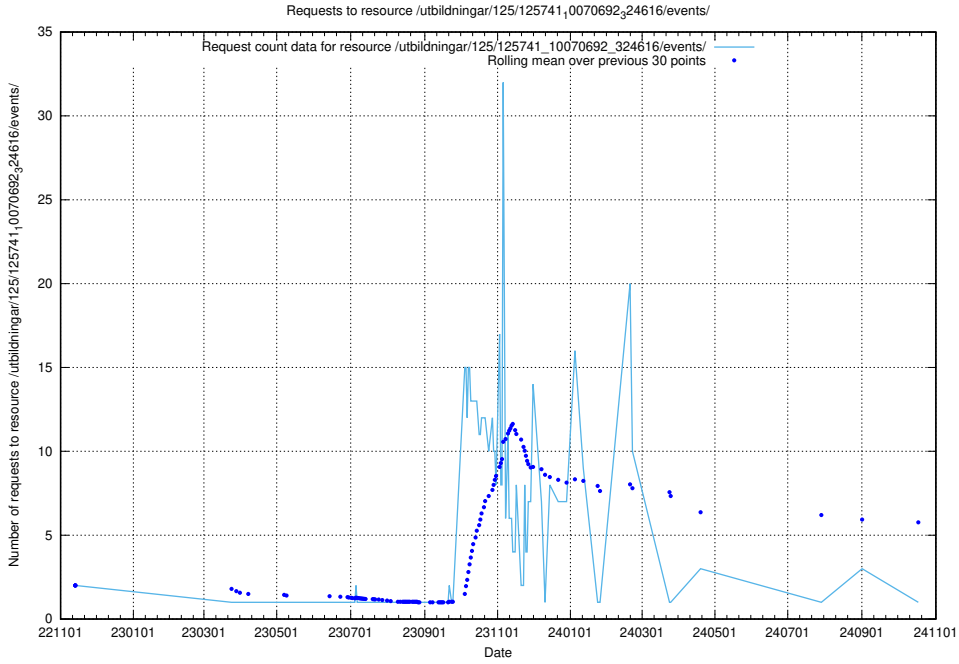

5.6682 Usage of /utbildningar/125/125741_10070692_324616/events/

Here, we count the number of requests to resource /utbildningar/125/125741_10070692_324616/events/