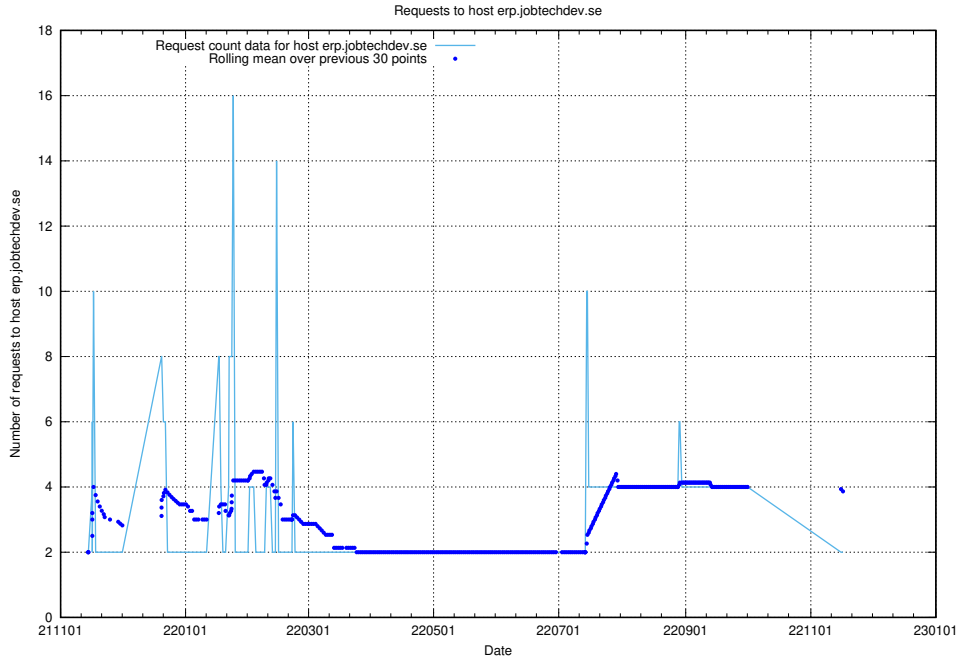

7.272 Usage of erp.jobtechdev.se

Here, we count the number of requests to host erp.jobtechdev.se.