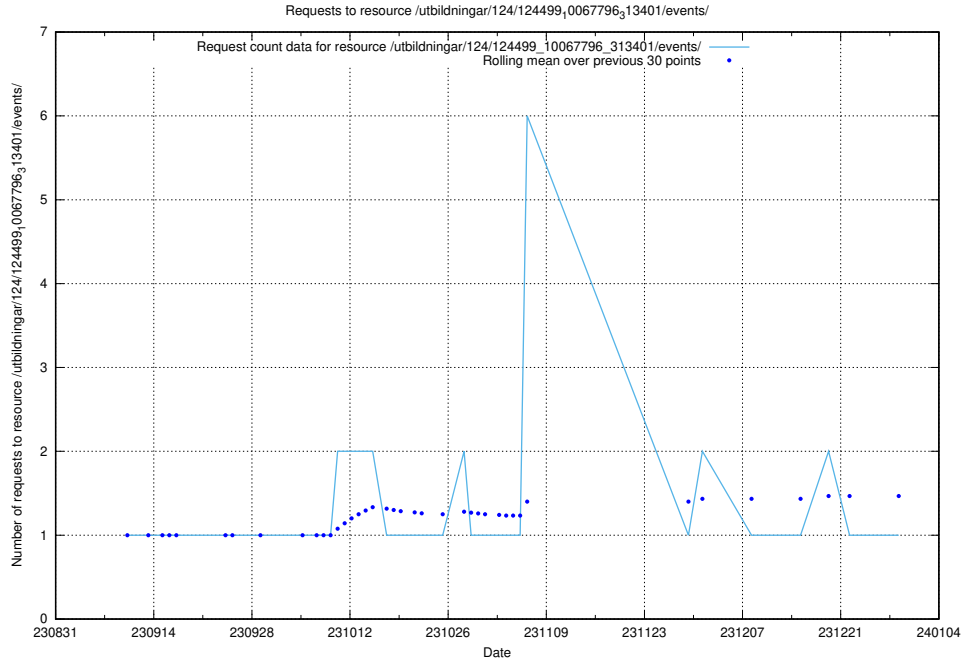

5.5500 Usage of /utbildningar/124/124499_10067796_313401/events/

Here, we count the number of requests to resource /utbildningar/124/124499_10067796_313401/events/