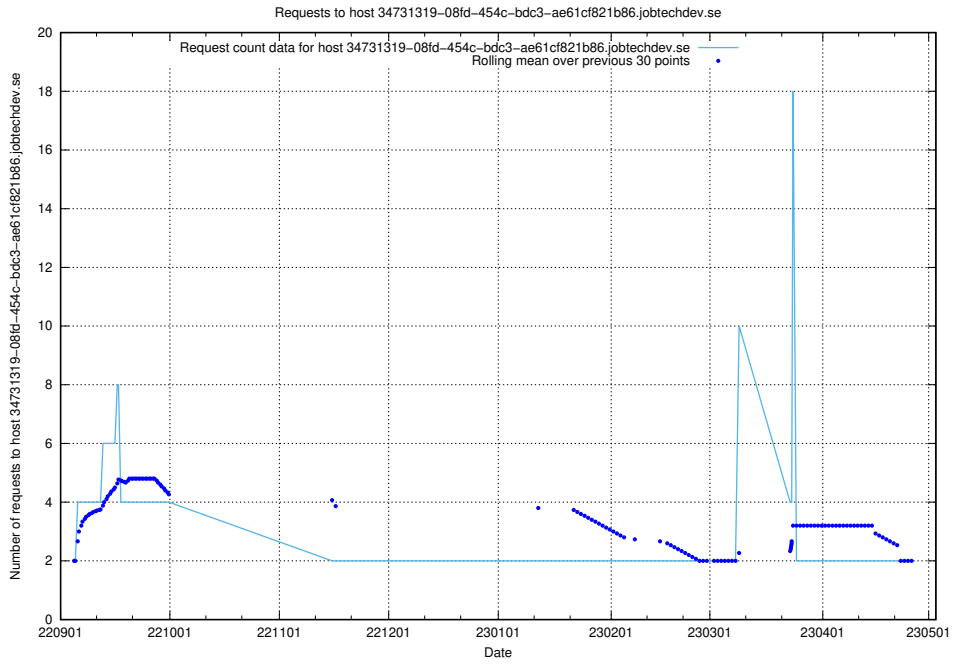

7.335 Usage of 34731319-08fd-454c-bdc3-ae61cf821b86.jobtechdev.se

Here, we count the number of requests to host 34731319-08fd-454c-bdc3-ae61cf821b86.jobtechdev.se.