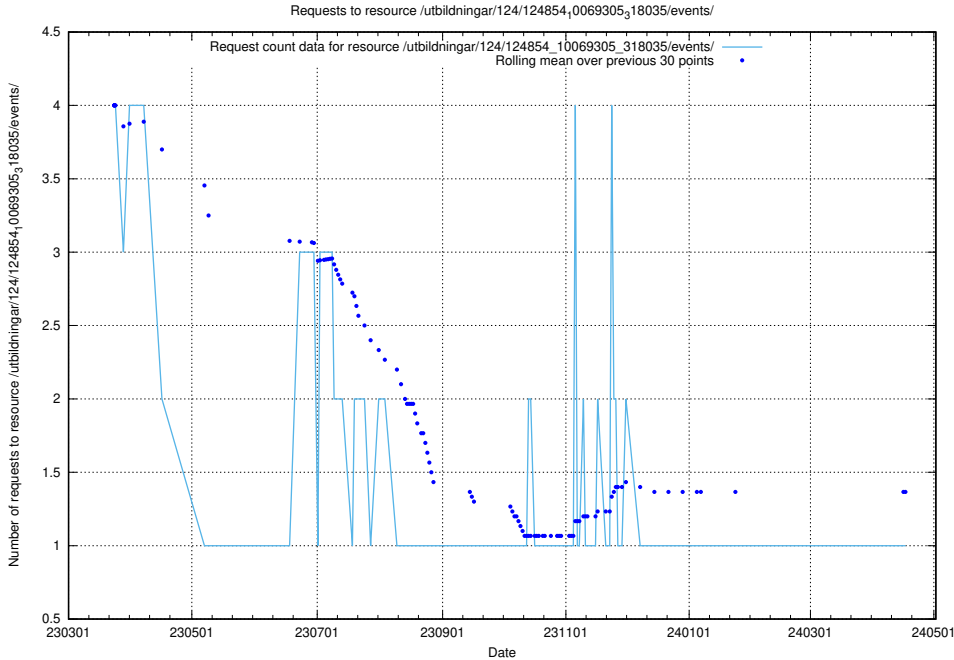

Here, we count the number of requests to resource /utbildningar/124/124855_10069305_318035/events/

5.7159 Usage of /utbildningar/124/124854_10069305_318035/events/

Here, we count the number of requests to resource /utbildningar/124/124854_10069305_318035/events/