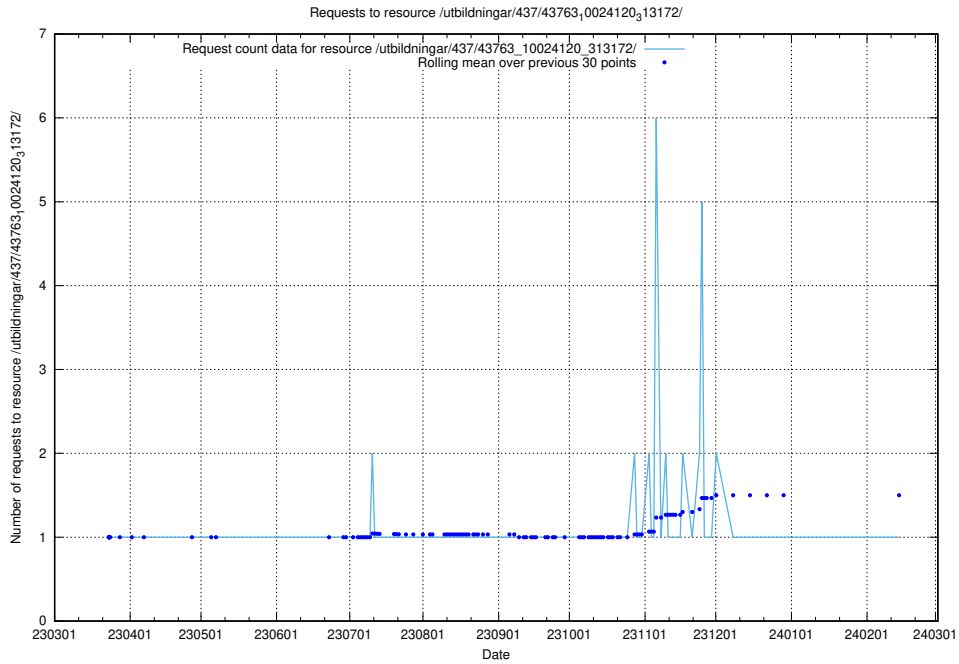

5.7282 Usage of /utbildningar/437/43763_10024120_313172/

Here, we count the number of requests to resource /utbildningar/437/43763_10024120_313172/.