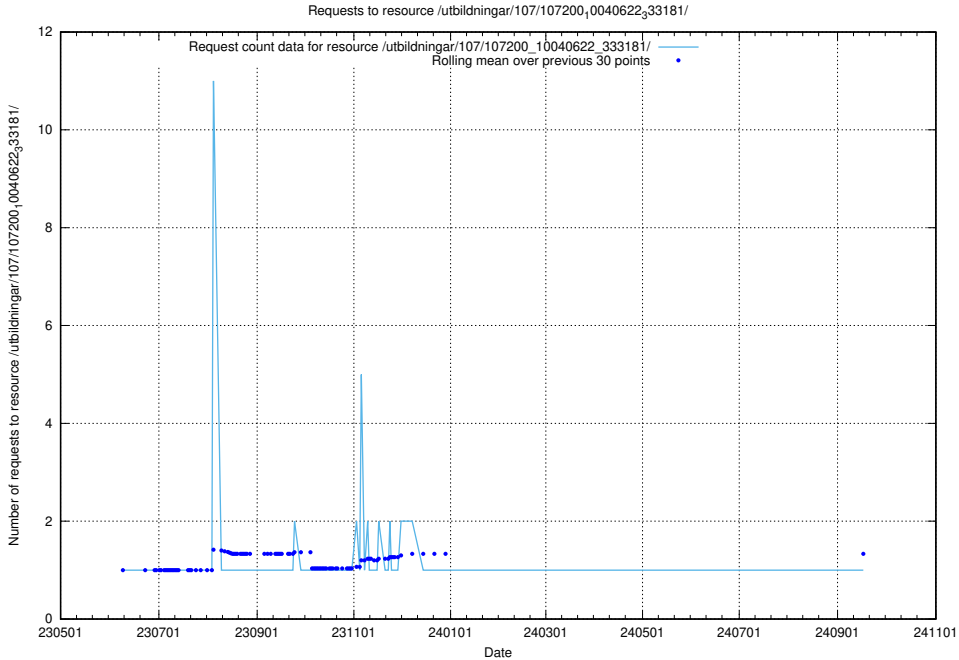

5.6769 Usage of /utbildningar/107/107200_10040622_333181/

Here, we count the number of requests to resource /utbildningar/107/107200_10040622_333181/.