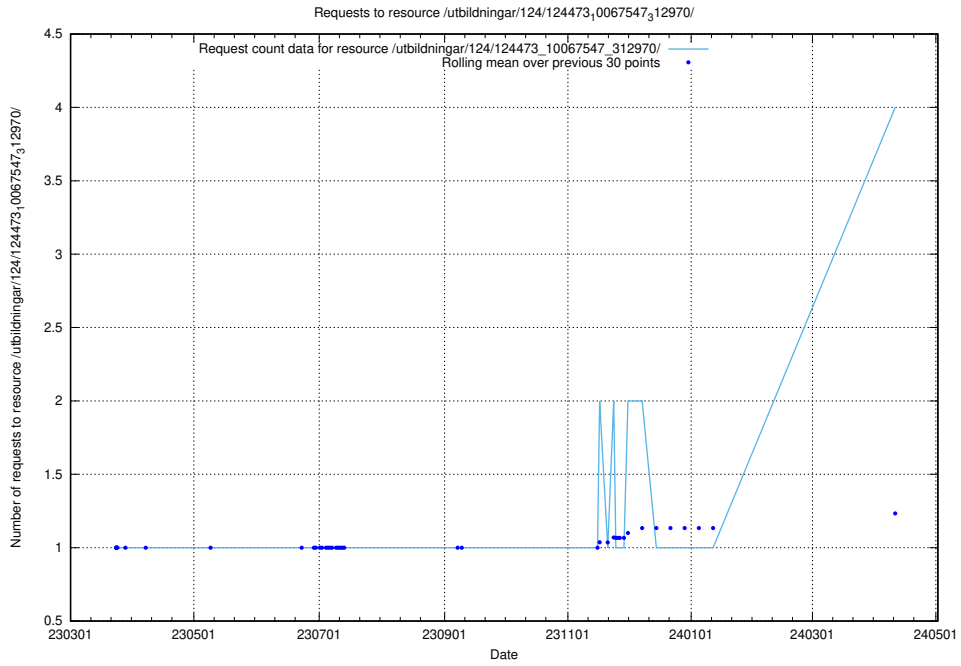

5.321 Usage of /utbildningar/124/124473_10067547_312970/

Here, we count the number of requests to resource /utbildningar/124/124473_10067547_312970/.