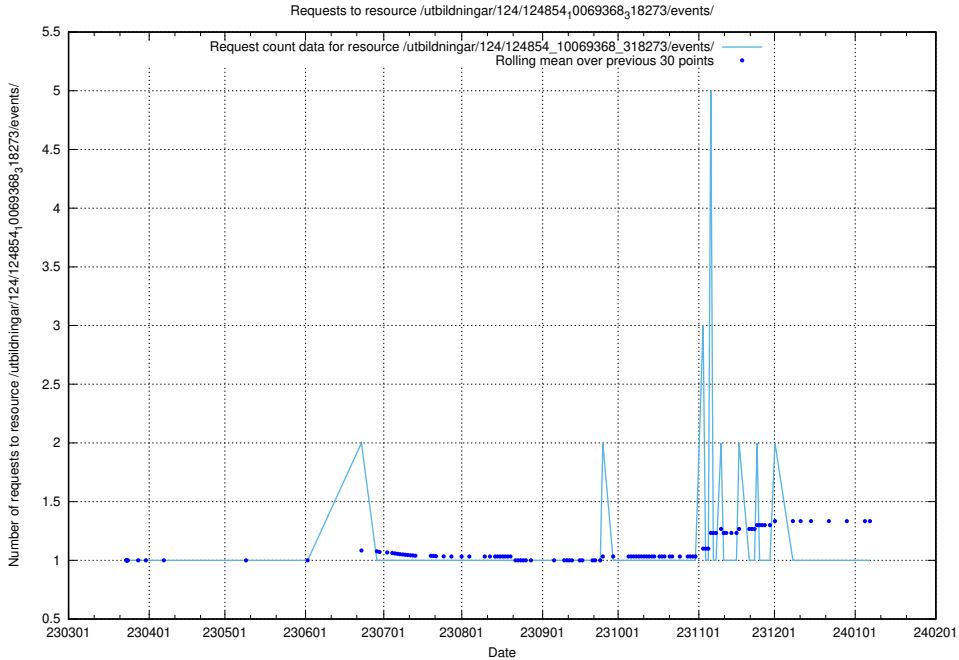

5.1467 Usage of /utbildningar/124/124854_10069368_318273/events/

Here, we count the number of requests to resource /utbildningar/124/124854_10069368_318273/events/