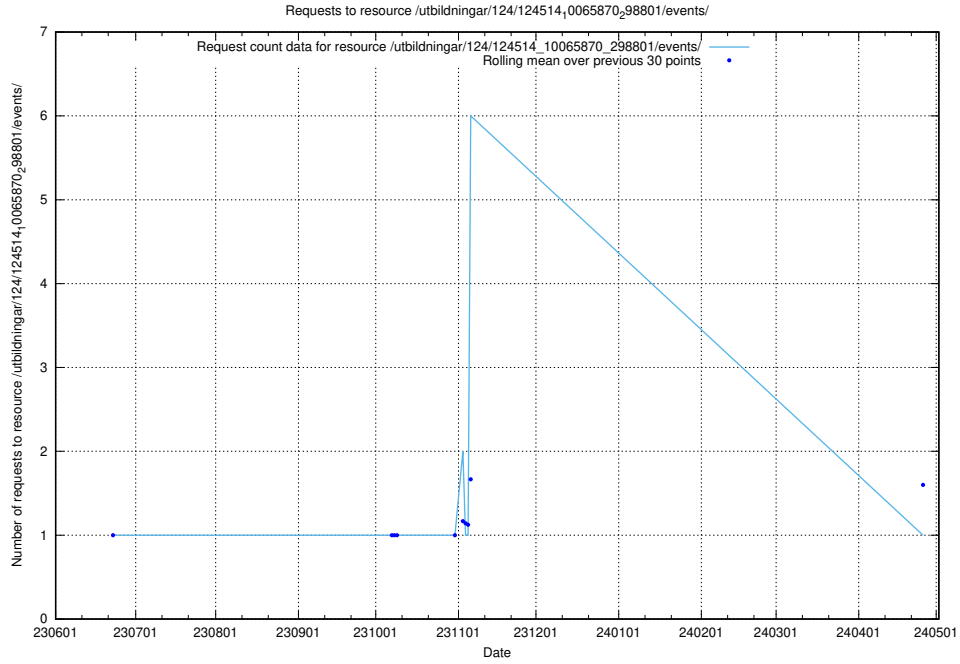

5.6638 Usage of /utbildningar/124/124514_10065870_298801/events/

Here, we count the number of requests to resource /utbildningar/124/124514_10065870_298801/events/