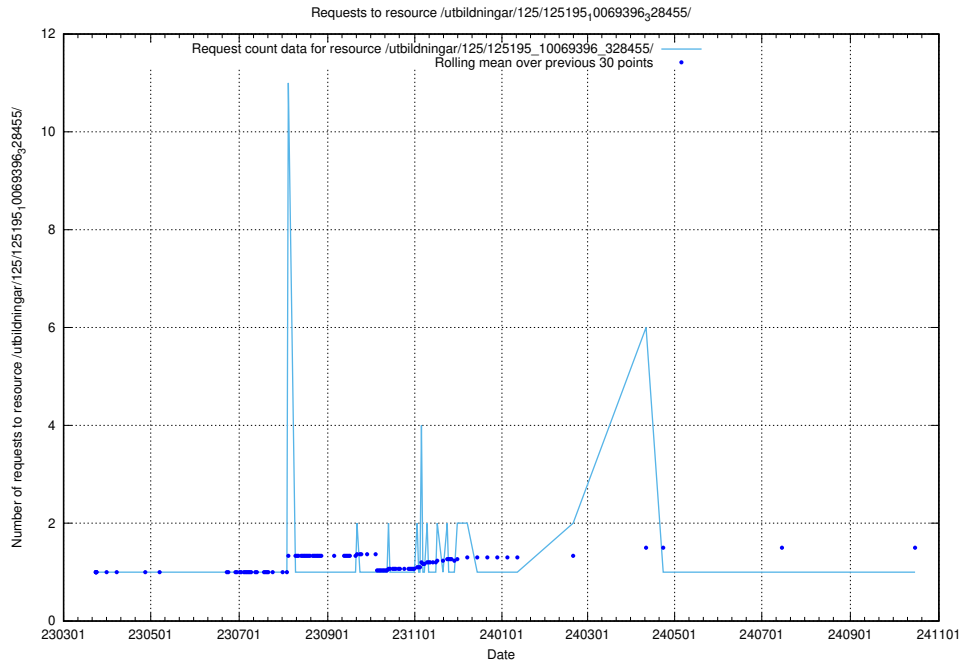

5.1216 Usage of /utbildningar/125/125195_10069396_328455/

Here, we count the number of requests to resource /utbildningar/125/125195_10069396_328455/.