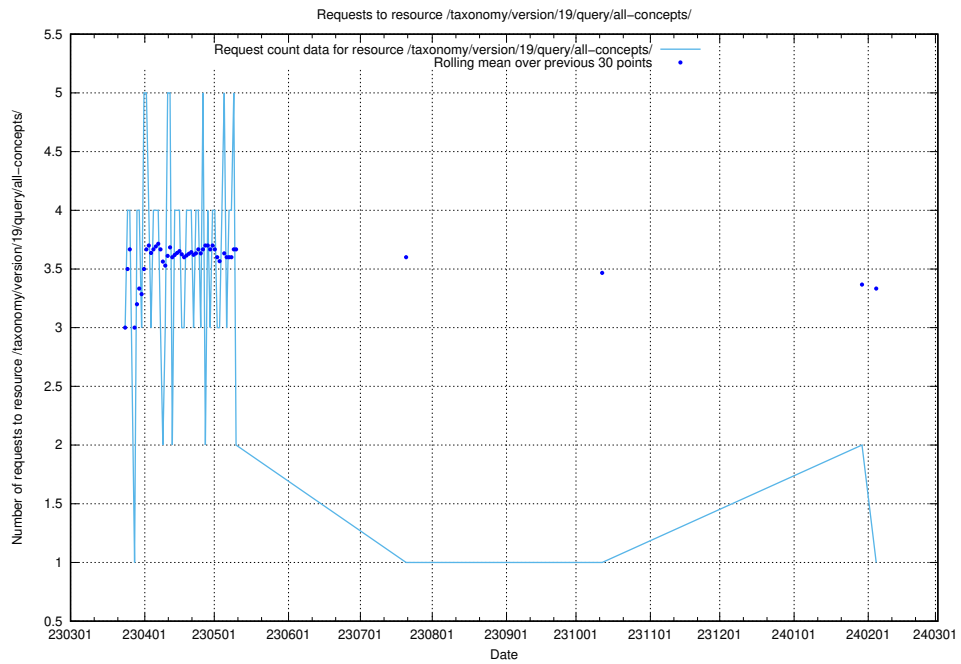

Here, we count the number of requests to resource /taxonomy/version/19/query/concept-types/.

5.7055 Usage of /taxonomy/version/19/query/all-concepts/

Here, we count the number of requests to resource /taxonomy/version/19/query/all-concepts/.