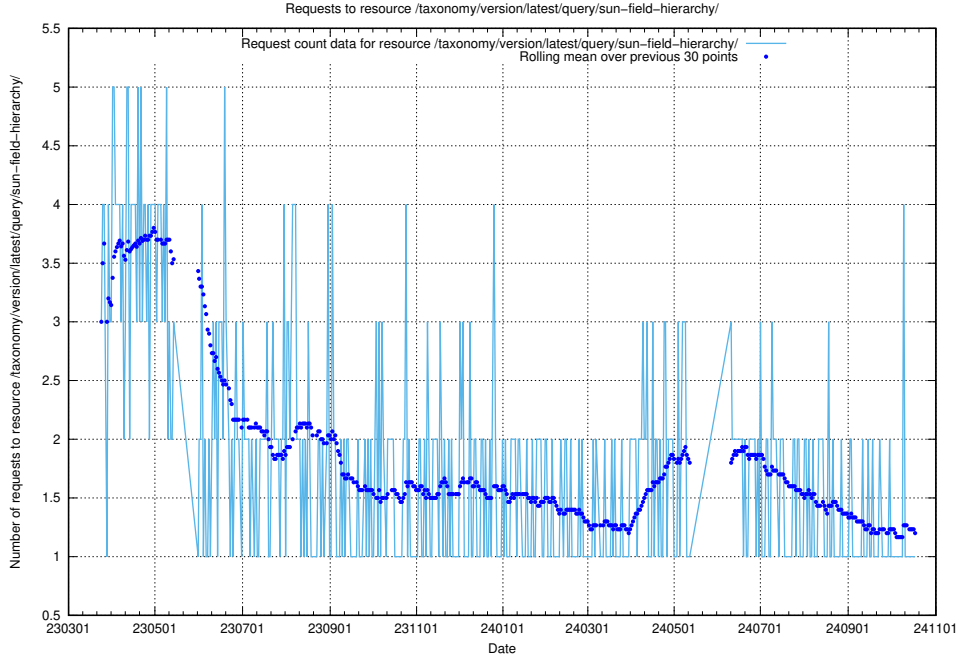

5.6956 Usage of /taxonomy/version/latest/query/sun-field-hierarchy/

Here, we count the number of requests to resource /taxonomy/version/latest/query/sun-field-hierarchy/.