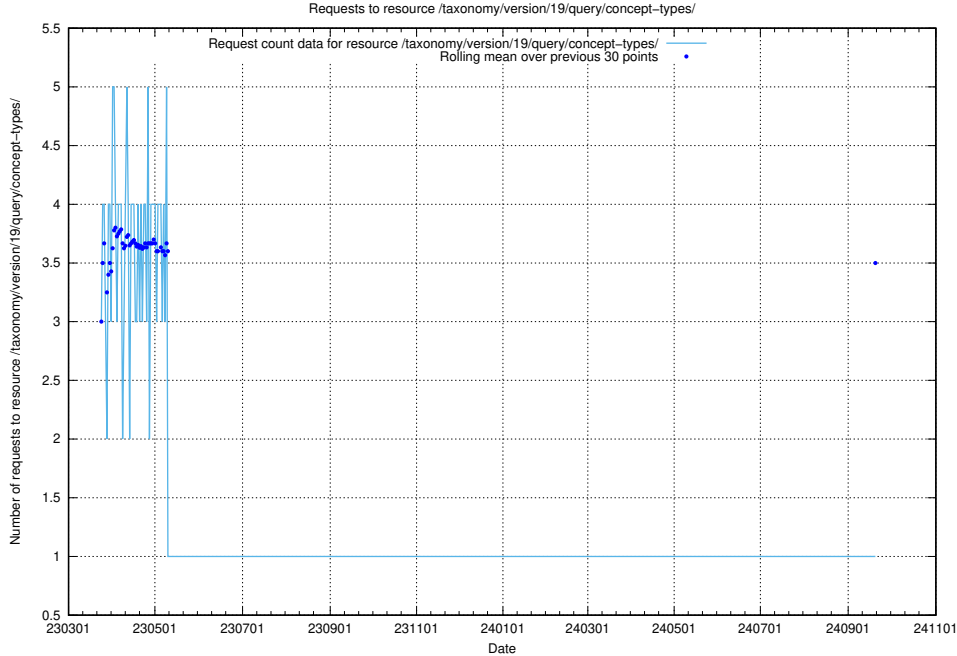

Here, we count the number of requests to resource /taxonomy/version/19/query/concept-types/.

5.7055 Usage of /taxonomy/version/19/query/all-concepts/

Here, we count the number of requests to resource /taxonomy/version/19/query/all-concepts/.