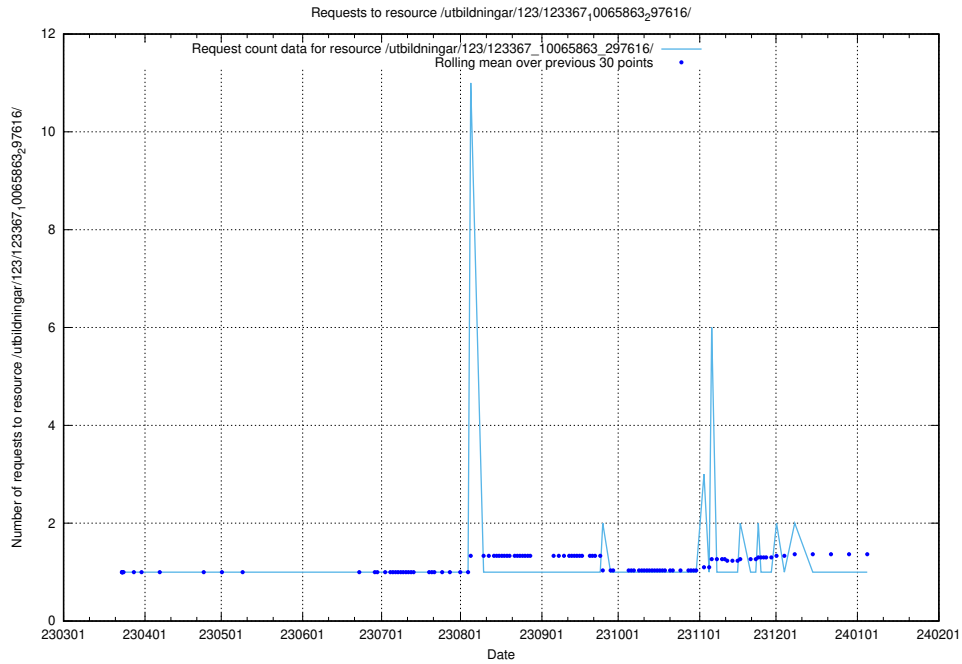

5.5670 Usage of /utbildningar/123/123367_10065863_297616/

Here, we count the number of requests to resource /utbildningar/123/123367_10065863_297616/.