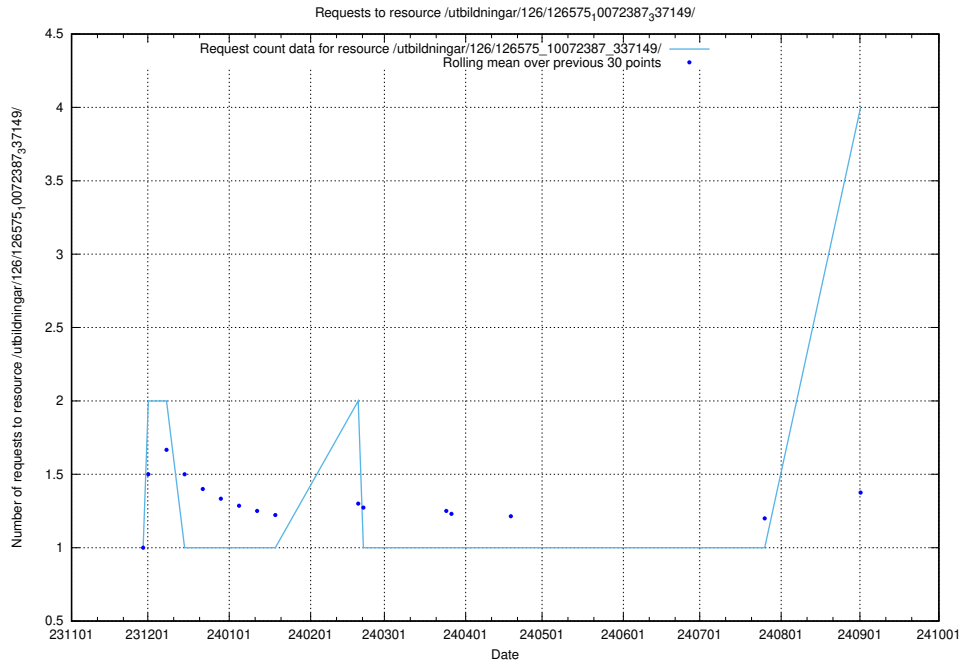

5.329 Usage of /utbildningar/126/126575_10072387_337149/

Here, we count the number of requests to resource /utbildningar/126/126575_10072387_337149/.