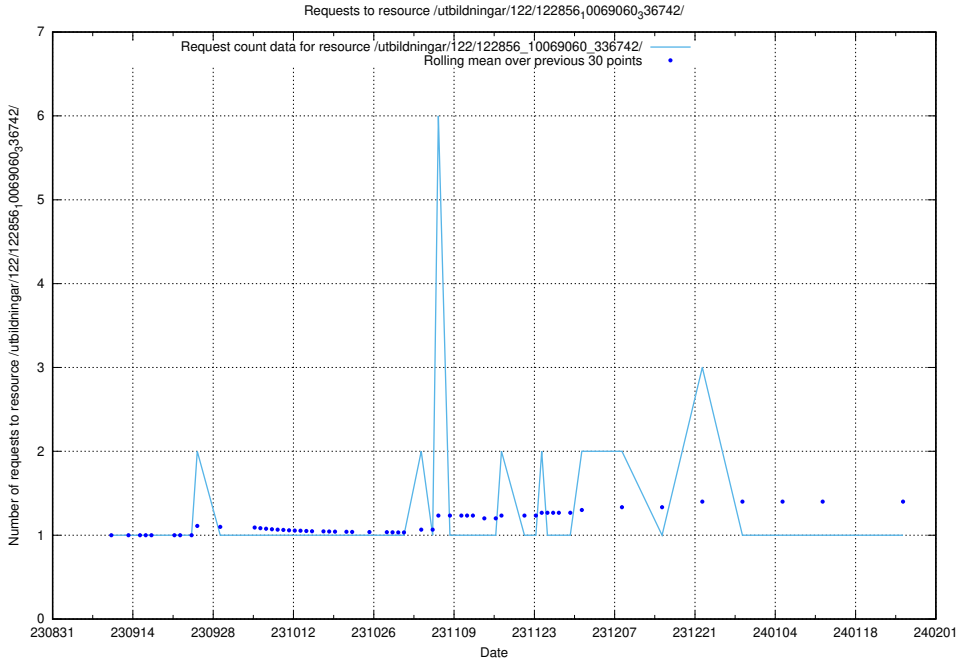

5.5514 Usage of /utbildningar/122/122856_10069060_336742/

Here, we count the number of requests to resource /utbildningar/122/122856_10069060_336742/.