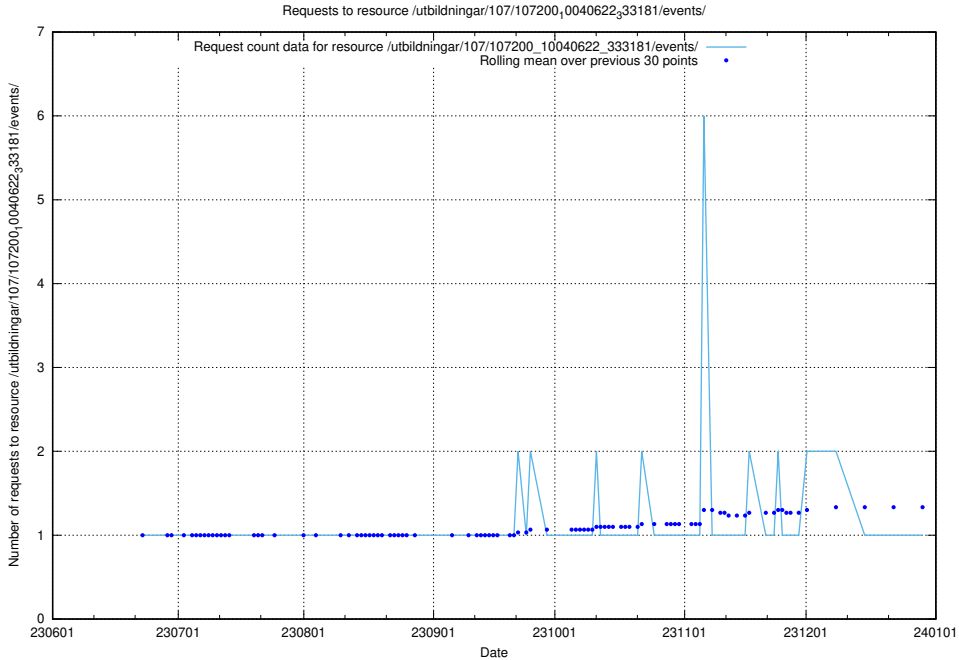

5.6705 Usage of /utbildningar/107/107200_10040622_333181/events/

Here, we count the number of requests to resource /utbildningar/107/107200_10040622_333181/events/