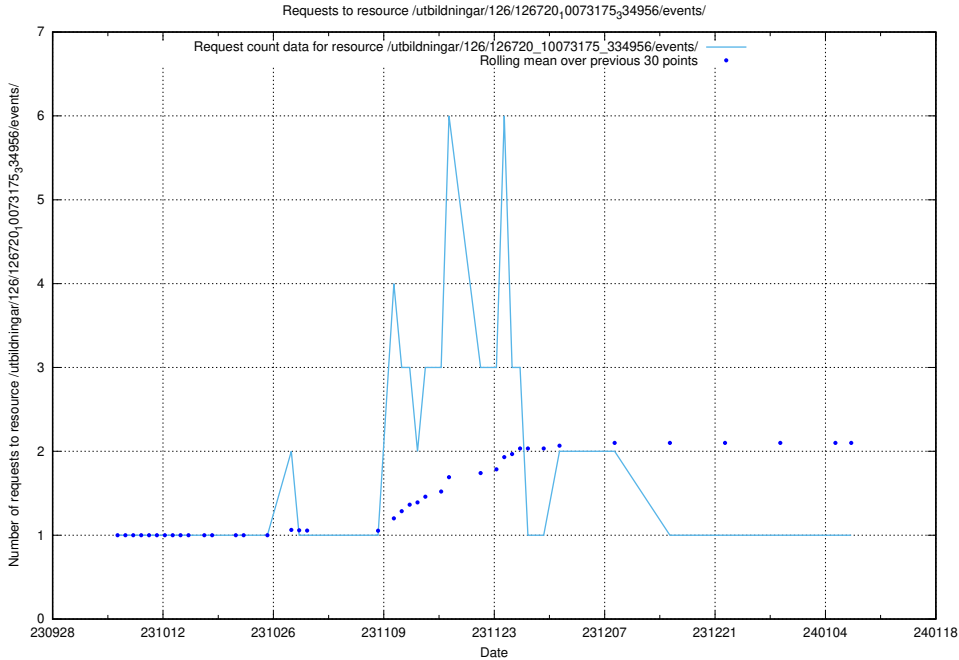

5.5285 Usage of /utbildningar/126/126720_10073175_334956/events/

Here, we count the number of requests to resource /utbildningar/126/126720_10073175_334956/events/