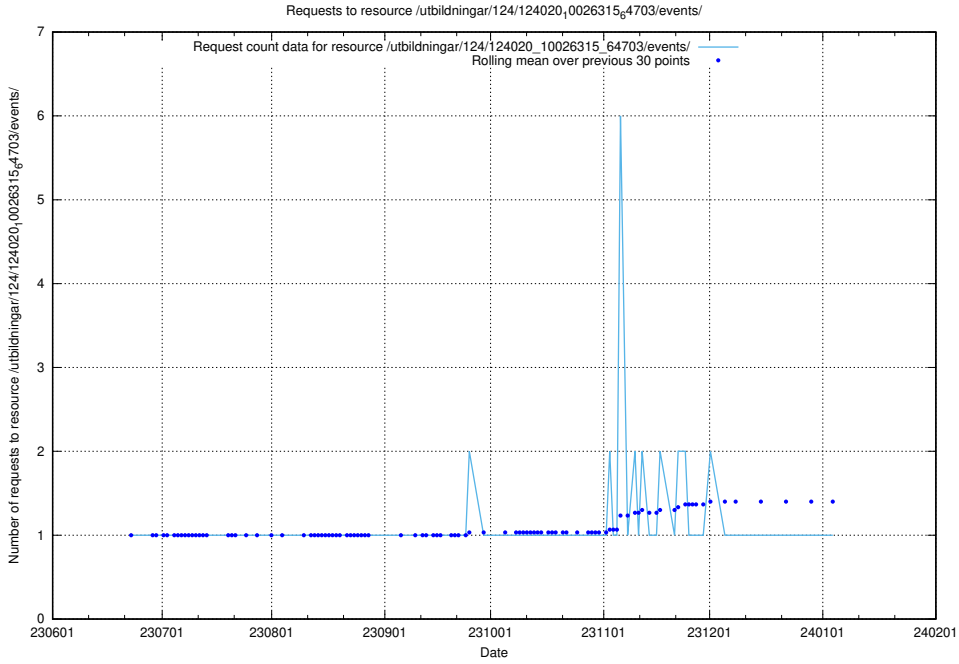

5.6692 Usage of /utbildningar/124/124020_10026315_64703/events/

Here, we count the number of requests to resource /utbildningar/124/124020_10026315_64703/events/.