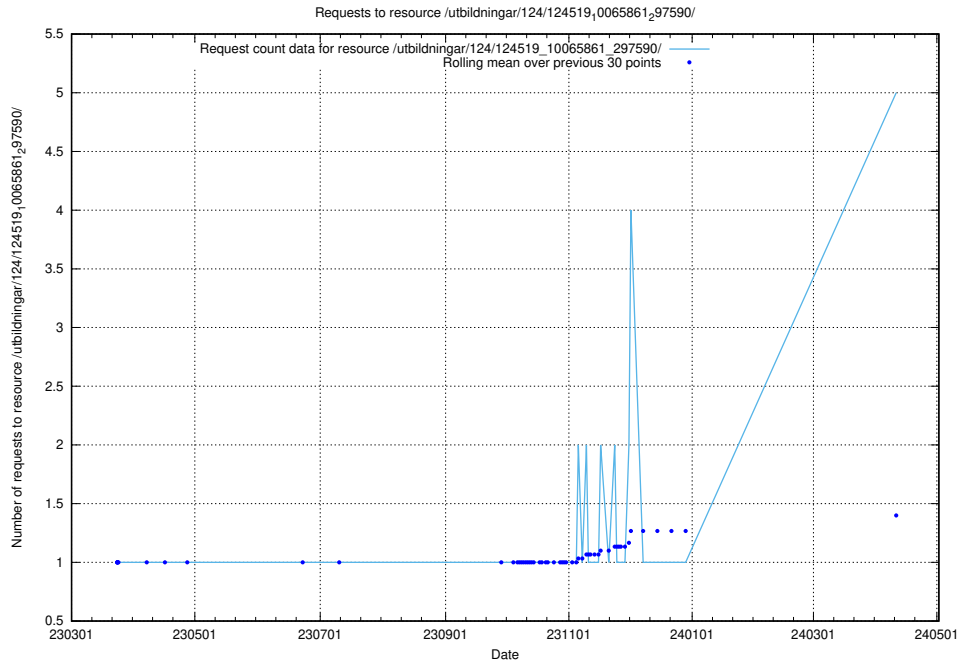

5.215 Usage of /availability/kpi/5/1/2024/

Here, we count the number of requests to resource /availability/kpi/5/1/2024/.

5.216 Usage of /utbildningar/124/124519_10065861_297590/

Here, we count the number of requests to resource /utbildningar/124/124519_10065861_297590/.