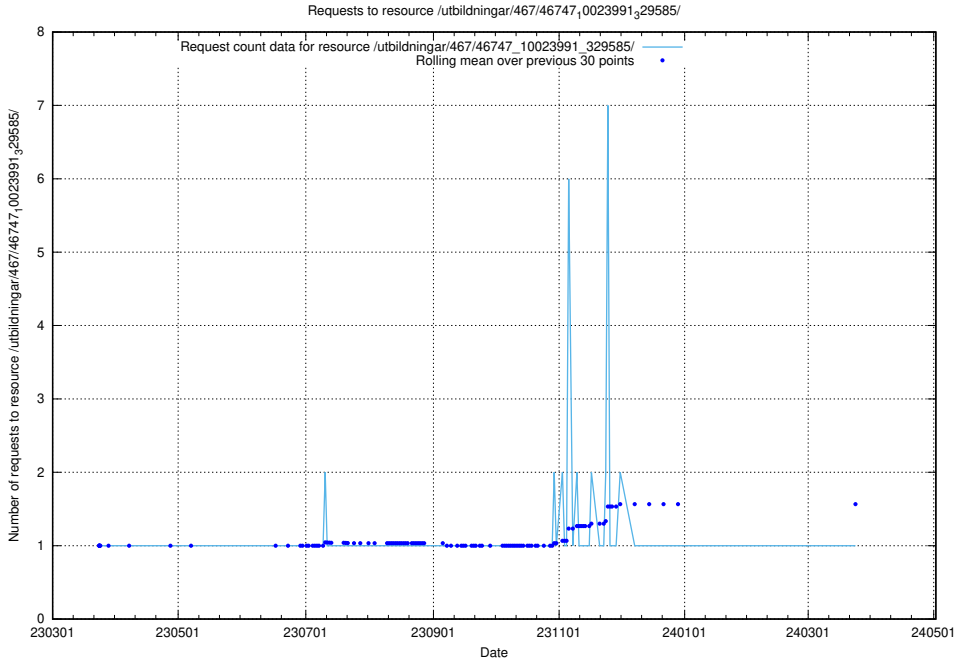

5.7227 Usage of /utbildningar/467/46747_10023991_329585/

Here, we count the number of requests to resource /utbildningar/467/46747_10023991_329585/.