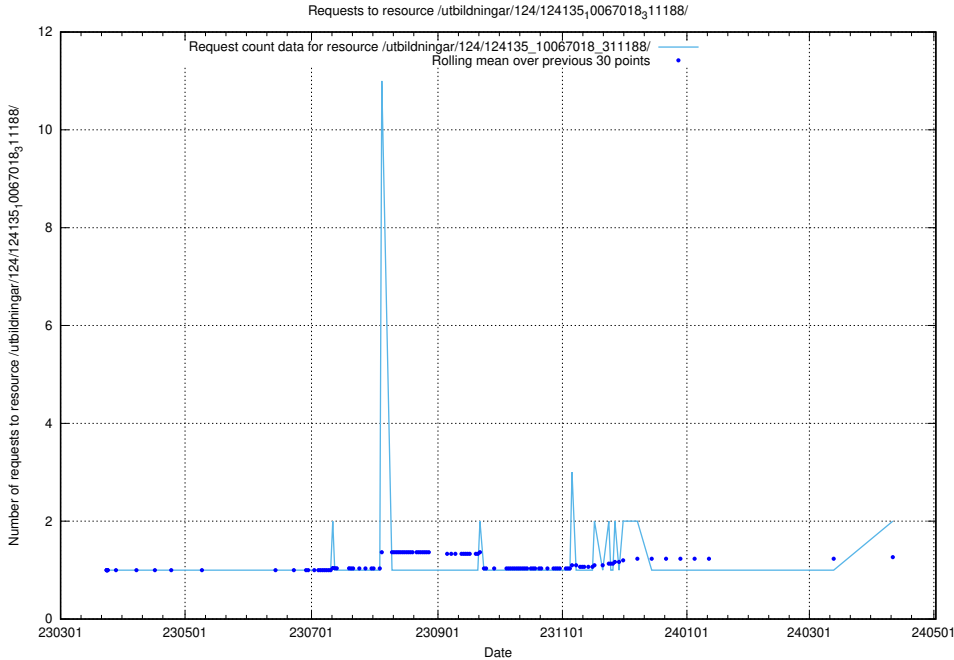

5.794 Usage of /utbildningar/124/124135_10067018_311188/

Here, we count the number of requests to resource /utbildningar/124/124135_10067018_311188/.