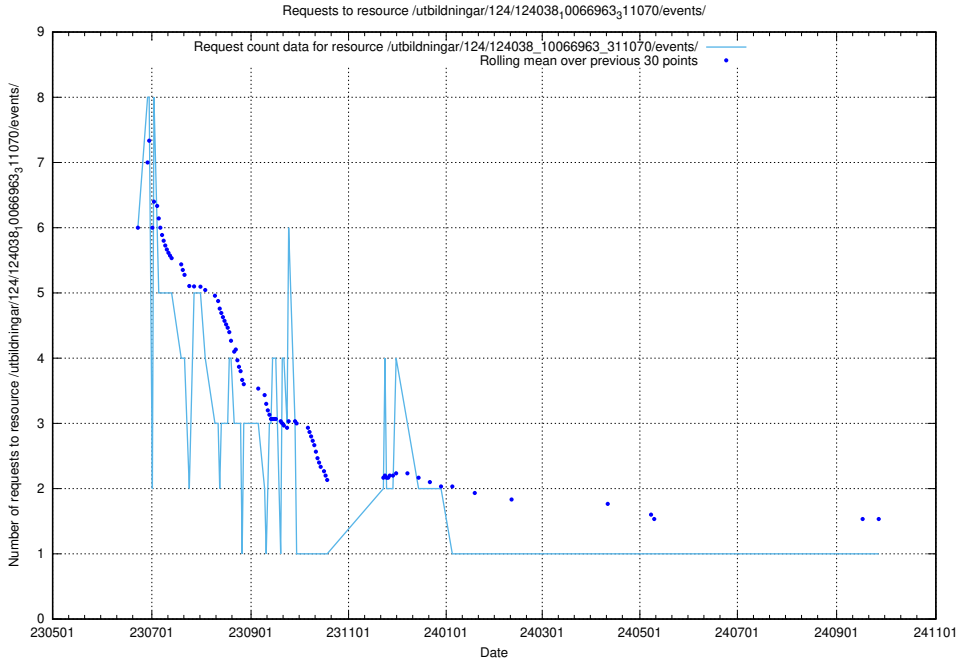

5.6443 Usage of /utbildningar/124/124038_10066963_311070/events/

Here, we count the number of requests to resource /utbildningar/124/124038_10066963_311070/events/

5.6444 Usage of /utbildningar/124/124037_10066963_311070/events/