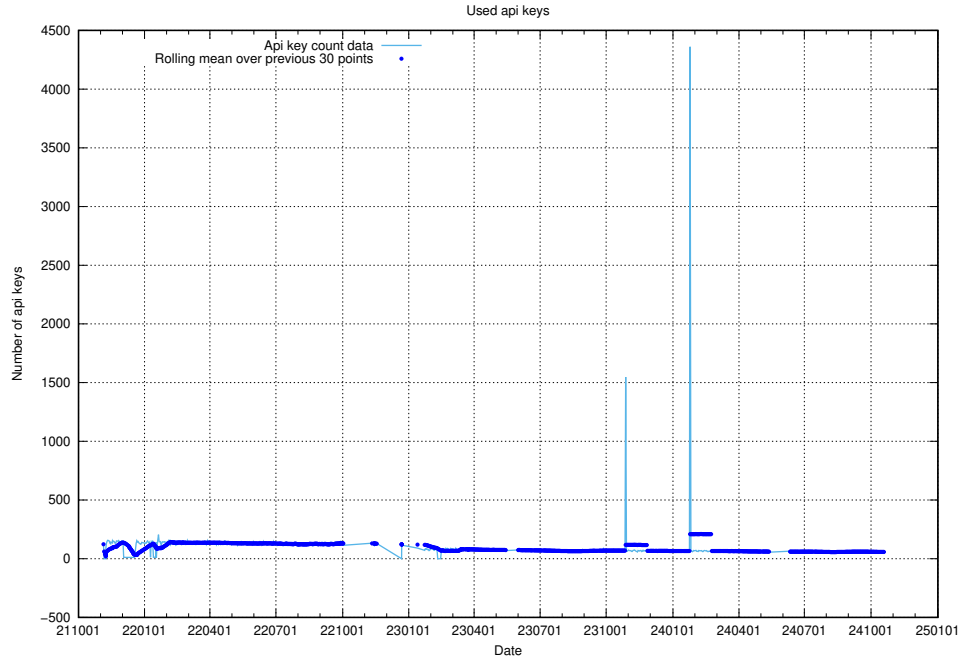

8.3 Number of used api keys

Here we extract the number of keys that were used for at least one request.