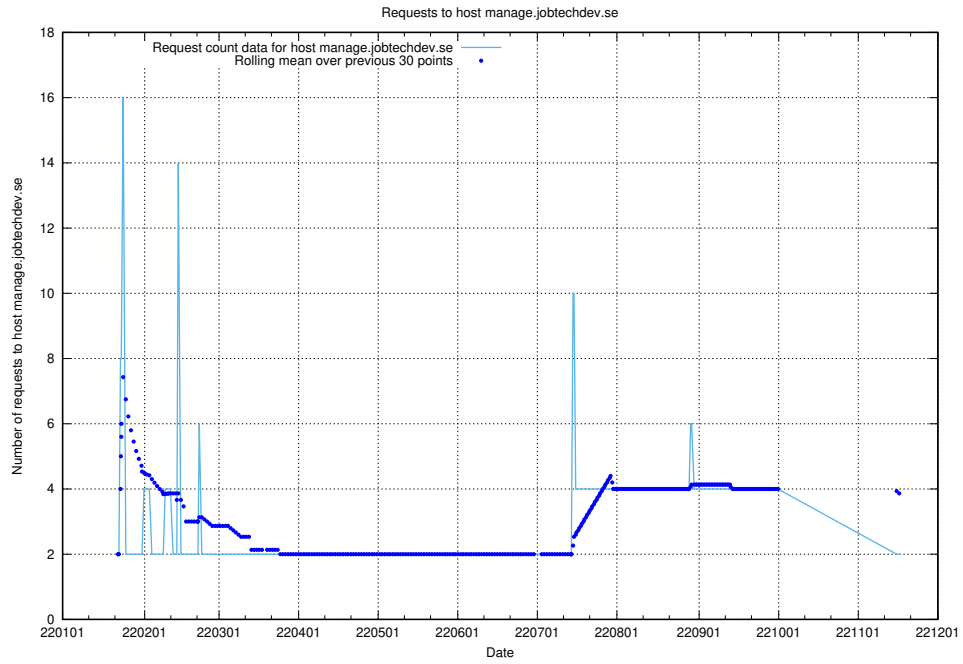

7.603 Usage of manage.jobtechdev.se

Here, we count the number of requests to host manage.jobtechdev.se.