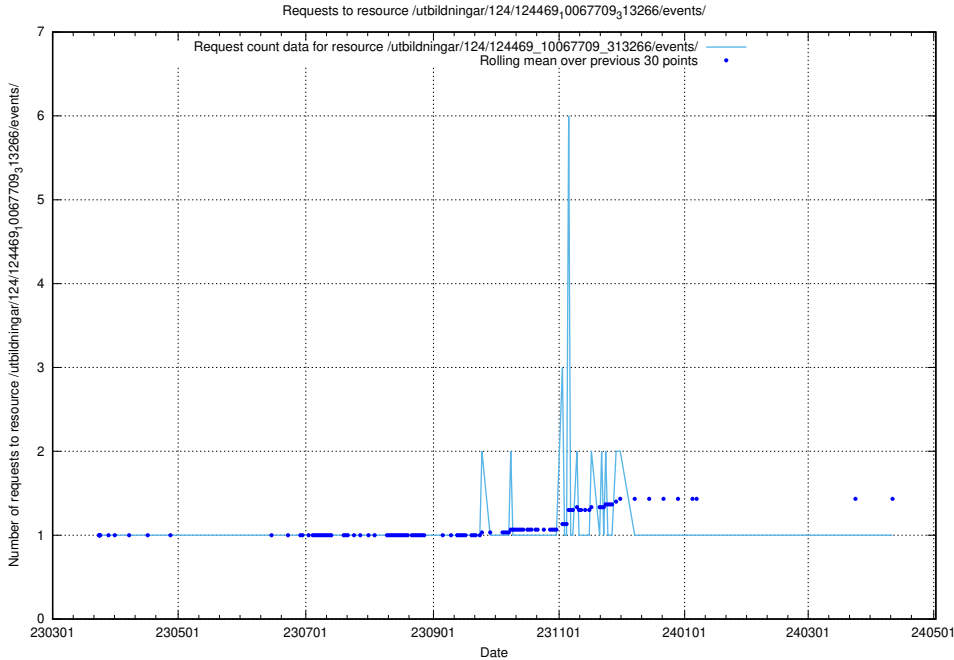

5.4152 Usage of /utbildningar/124/124469_10067709_313266/events/

Here, we count the number of requests to resource /utbildningar/124/124469_10067709_313266/events/