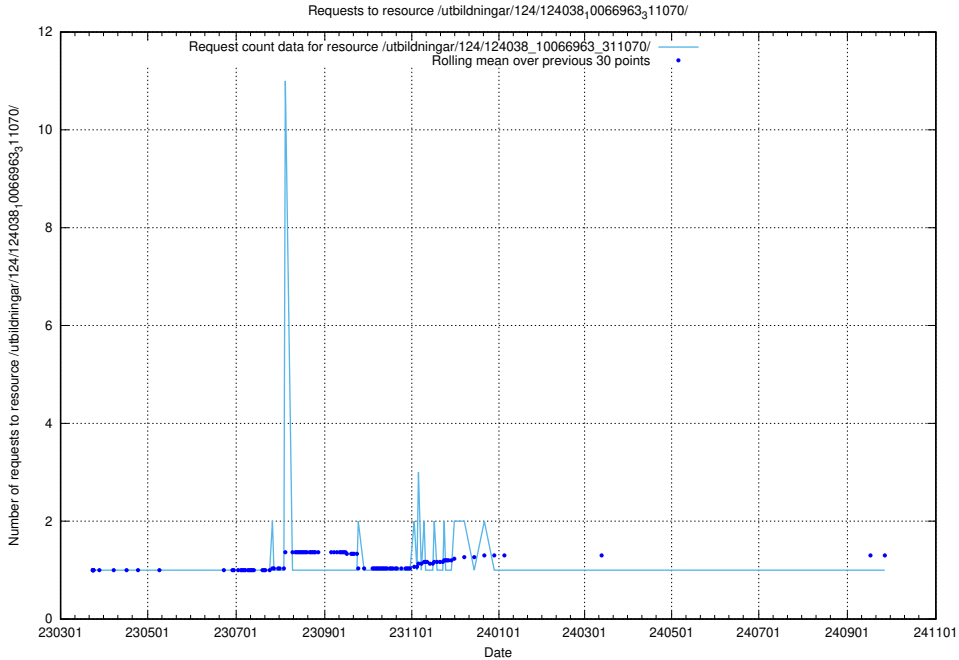

5.5251 Usage of /utbildningar/124/124038_10066963_311070/

Here, we count the number of requests to resource /utbildningar/124/124038_10066963_311070/.