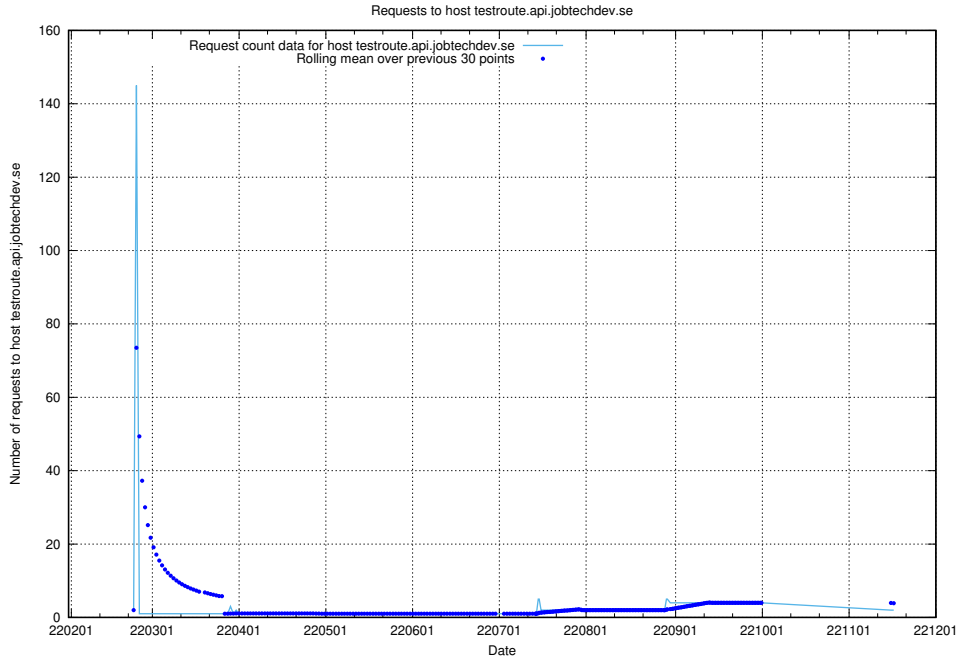

7.518 Usage of testroute.api.jobtechdev.se

Here, we count the number of requests to host testroute.api.jobtechdev.se.