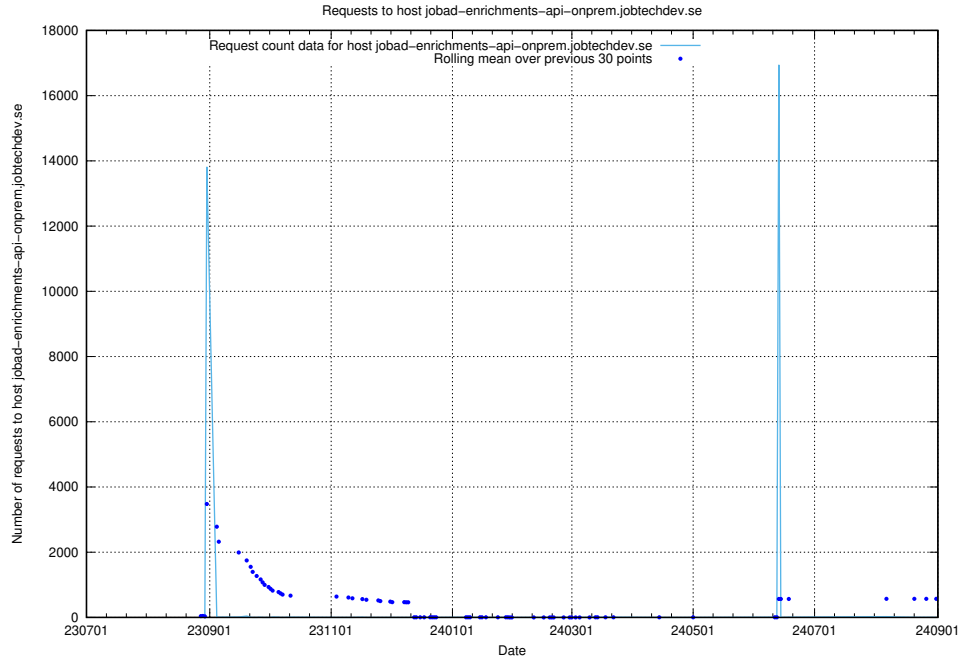

7.610 Usage of jobad-enrichments-api-onprem.jobtechdev.se

Here, we count the number of requests to host jobad-enrichments-api-onprem.jobtechdev.se.