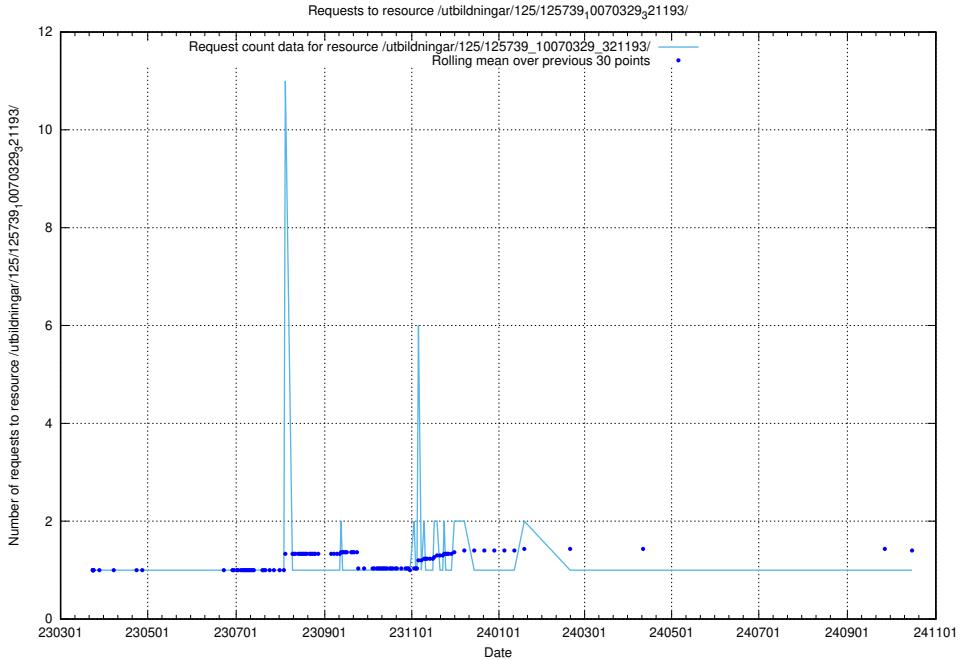

5.1091 Usage of /utbildningar/125/125739_10070329_321193/

Here, we count the number of requests to resource /utbildningar/125/125739_10070329_321193/.