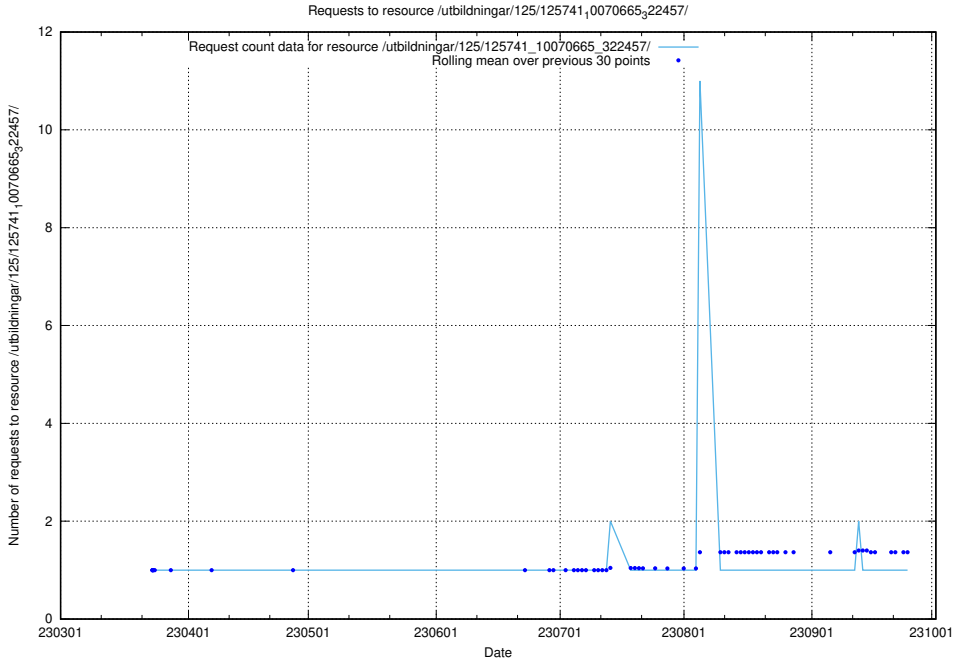

5.7406 Usage of /utbildningar/125/125741_10070665_322457/

Here, we count the number of requests to resource /utbildningar/125/125741_10070665_322457/.