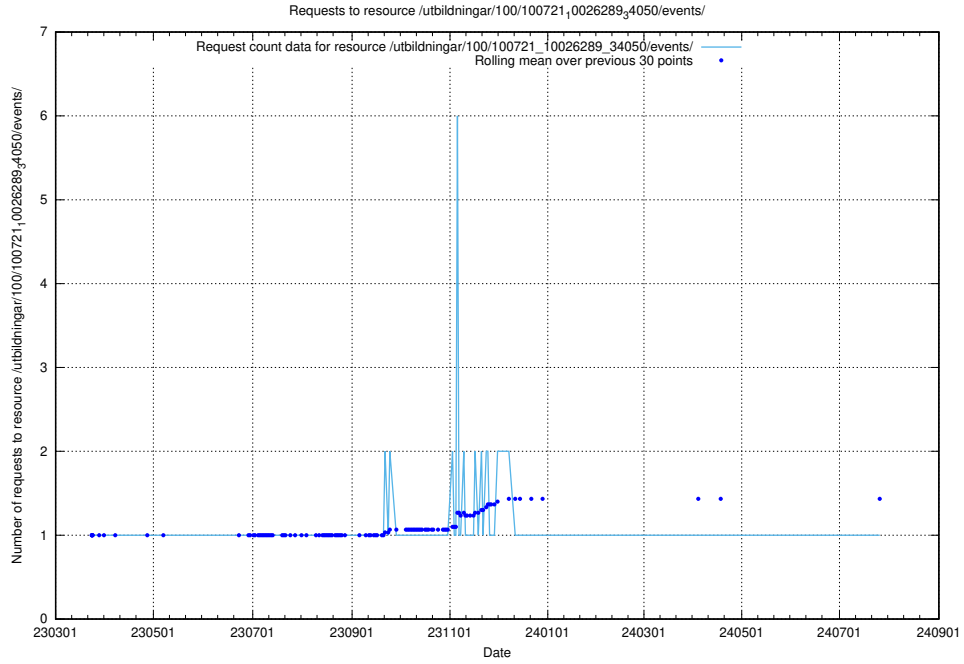

5.6549 Usage of /utbildningar/100/100721_10026289_34050/events/

Here, we count the number of requests to resource /utbildningar/100/100721_10026289_34050/events/.