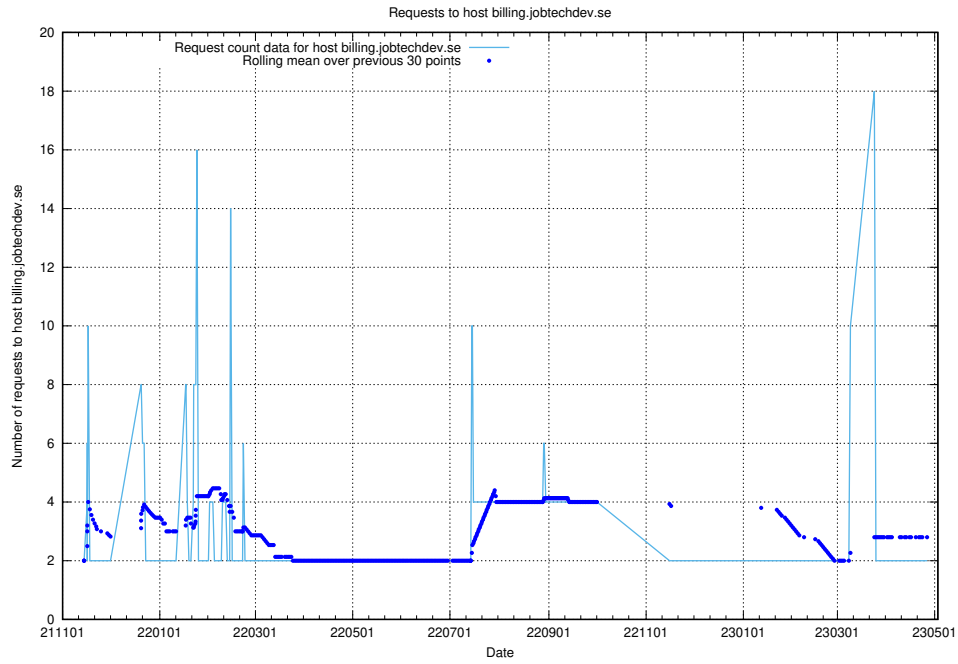

7.291 Usage of billing.jobtechdev.se

Here, we count the number of requests to host billing.jobtechdev.se.