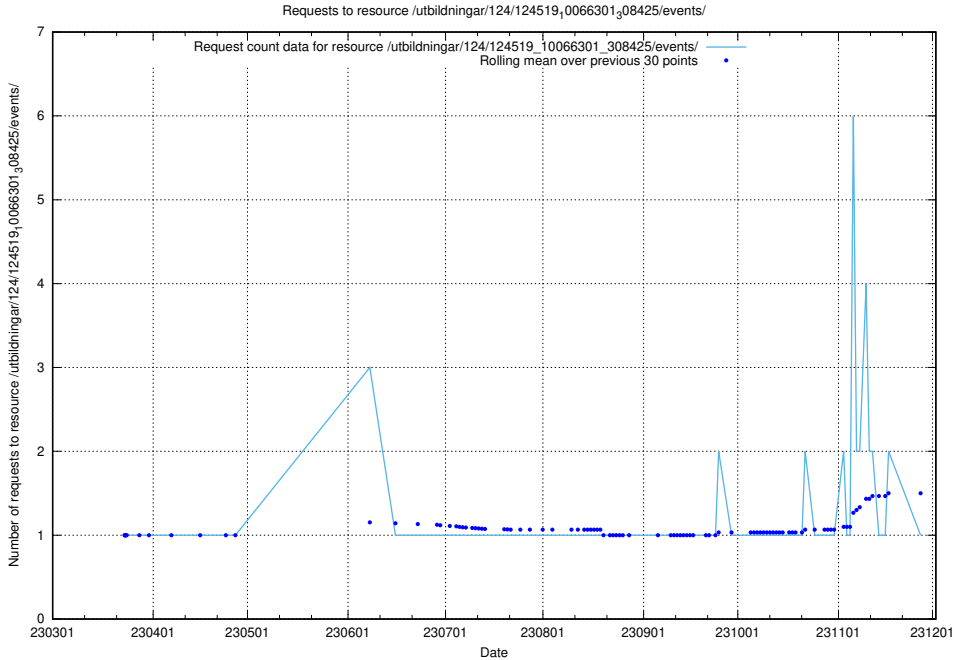

Here, we count the number of requests to resource /taxonomy/version/14/query/ssyk-level-4-with-related-isco-level-4-groups/.

5.2136 Usage of /utbildningar/124/124519_10066301_308425/events/

Here, we count the number of requests to resource /utbildningar/124/124519_10066301_308425/events/