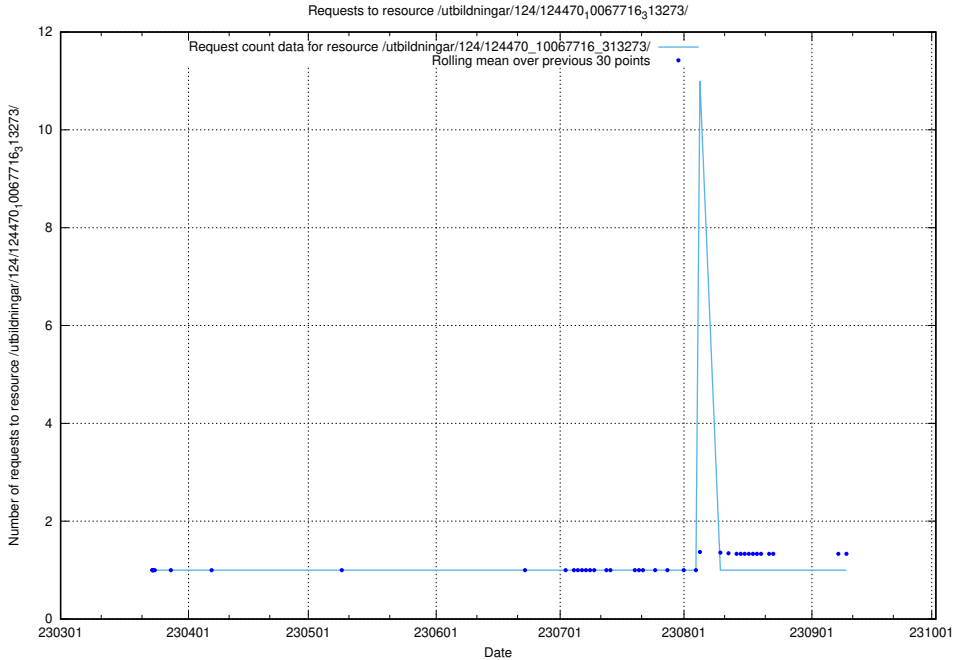

5.4080 Usage of /utbildningar/124/124470_10067716_313273/

Here, we count the number of requests to resource /utbildningar/124/124470_10067716_313273/.

5.4081 Usage of /utbildningar/utb_emil/126/126466_10074437_337741/events/