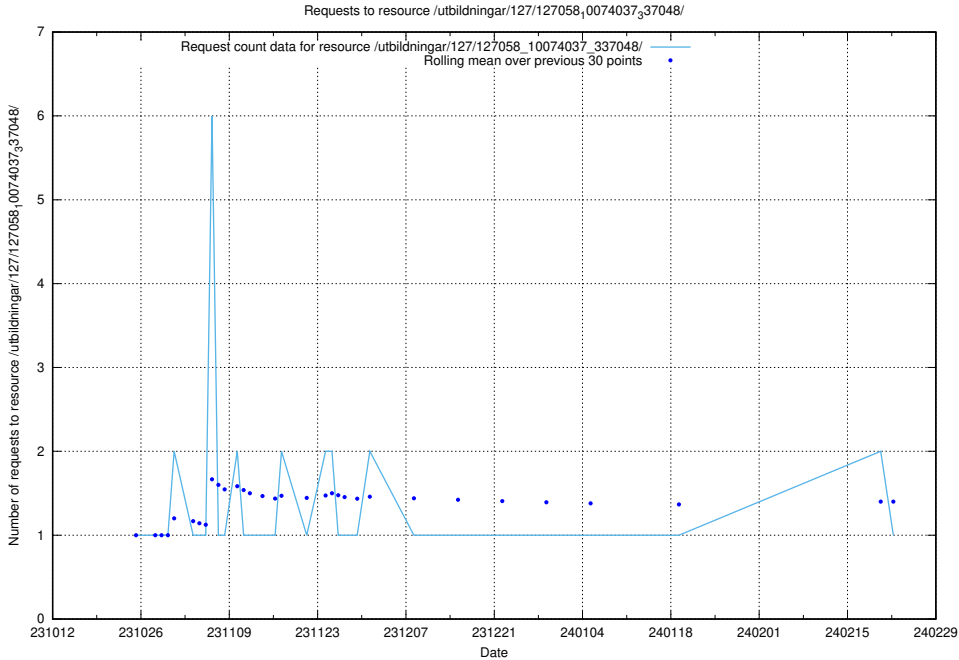

5.5099 Usage of /utbildningar/127/127058_10074037_337048/

Here, we count the number of requests to resource /utbildningar/127/127058_10074037_337048/.