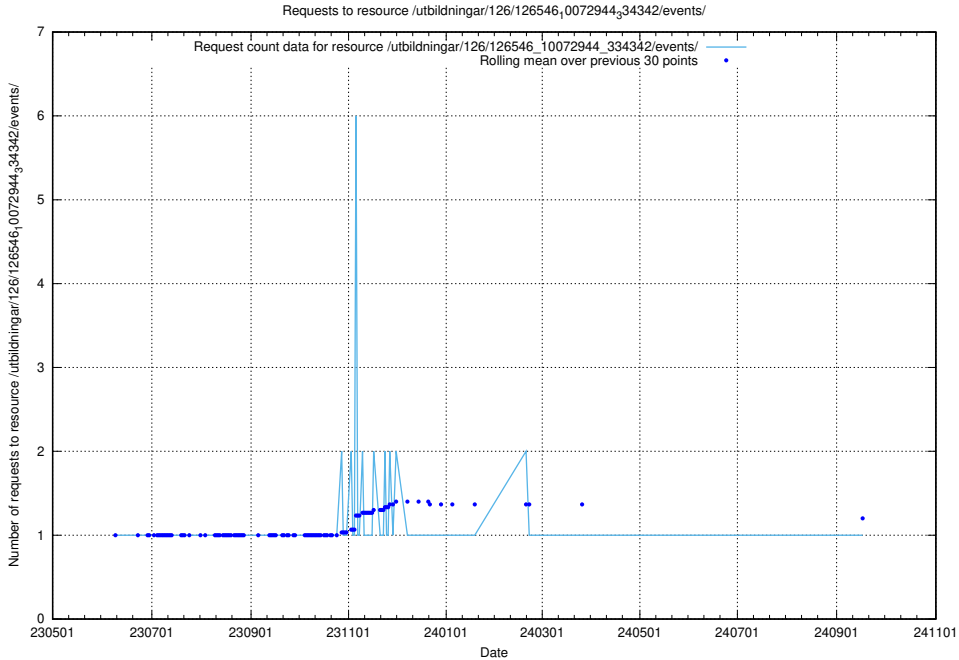

5.6755 Usage of /utbildningar/126/126546_10072944_334342/events/

Here, we count the number of requests to resource /utbildningar/126/126546_10072944_334342/events/