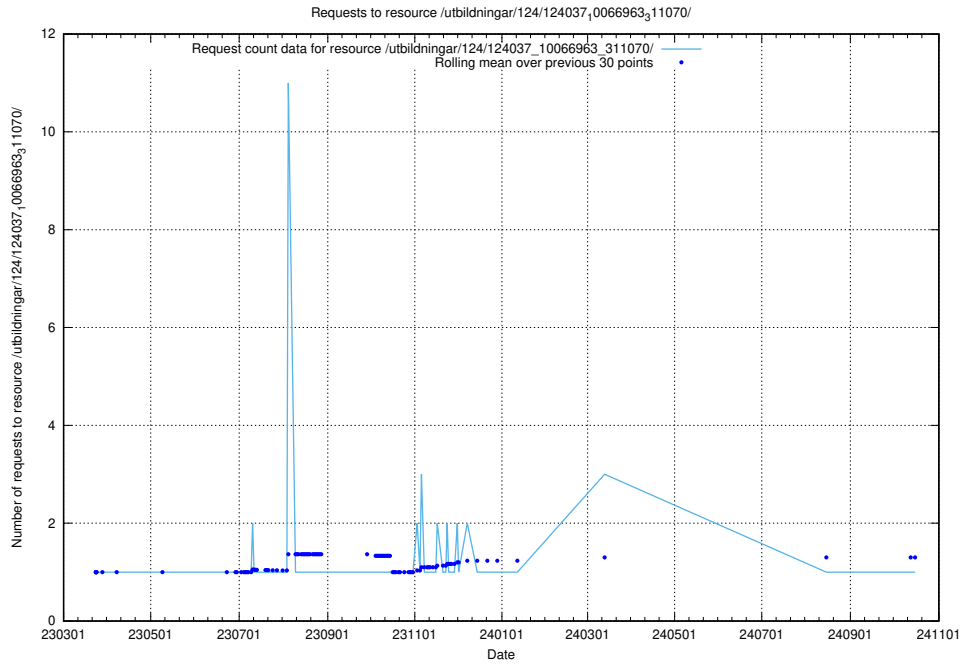

5.5271 Usage of /utbildningar/124/124037_10066963_311070/

Here, we count the number of requests to resource /utbildningar/124/124037_10066963_311070/.