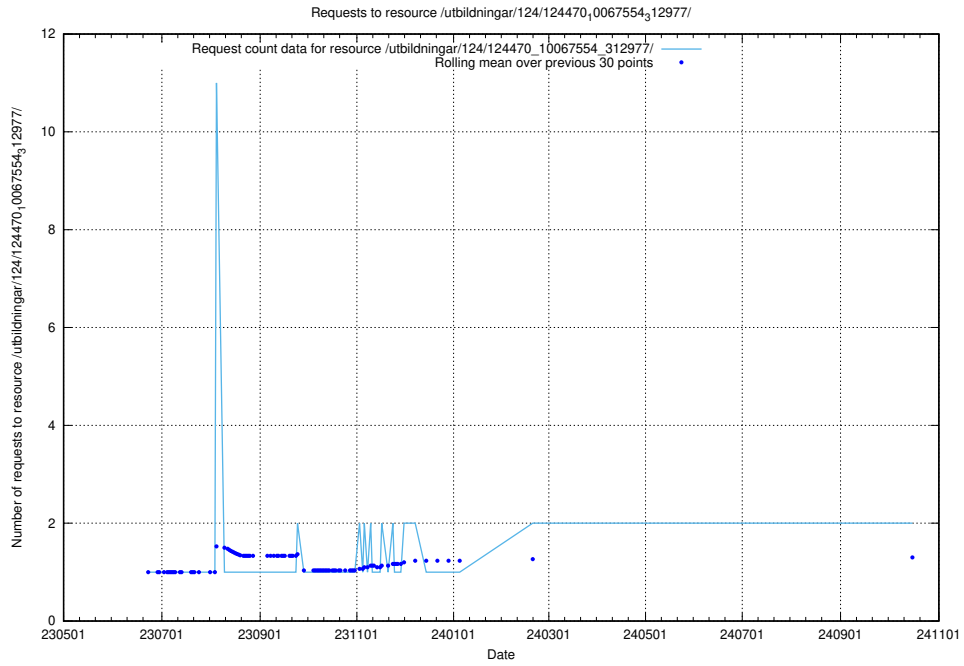

5.968 Usage of /utbildningar/124/124470_10067554_312977/

Here, we count the number of requests to resource /utbildningar/124/124470_10067554_312977/.