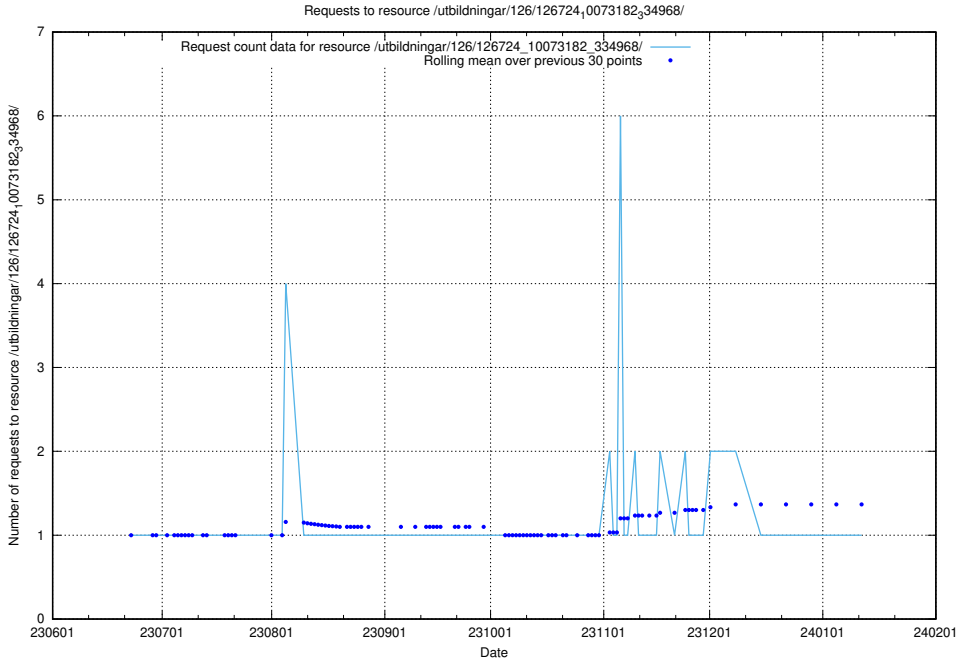

5.6477 Usage of /utbildningar/126/126724_10073182_334968/

Here, we count the number of requests to resource /utbildningar/126/126724_10073182_334968/.