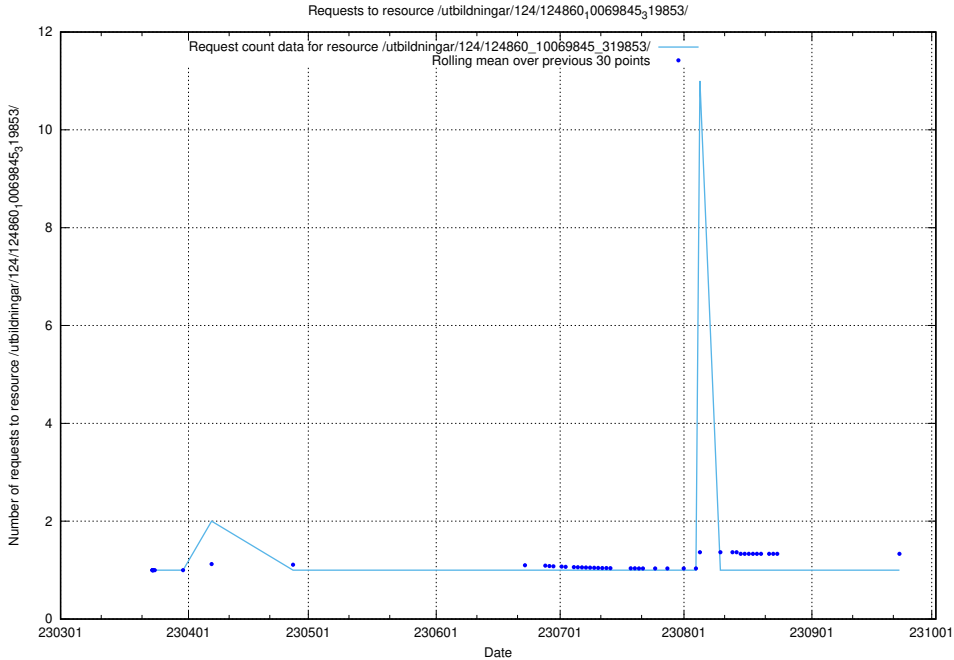

5.1260 Usage of /utbildningar/124/124860_10069845_319853/

Here, we count the number of requests to resource /utbildningar/124/124860_10069845_319853/.