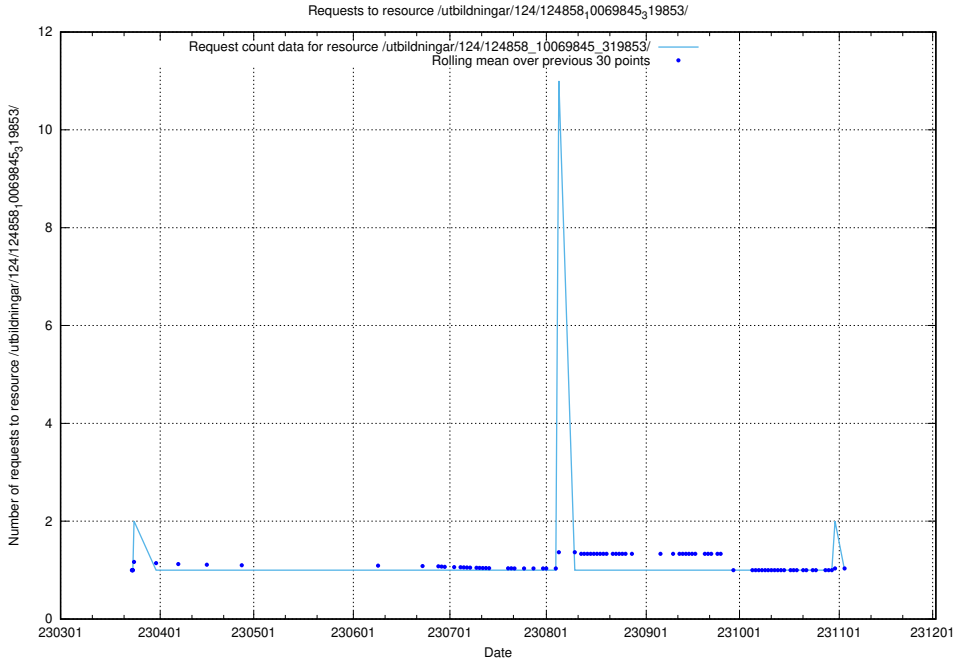

5.1269 Usage of /utbildningar/124/124858_10069845_319853/

Here, we count the number of requests to resource /utbildningar/124/124858_10069845_319853/.