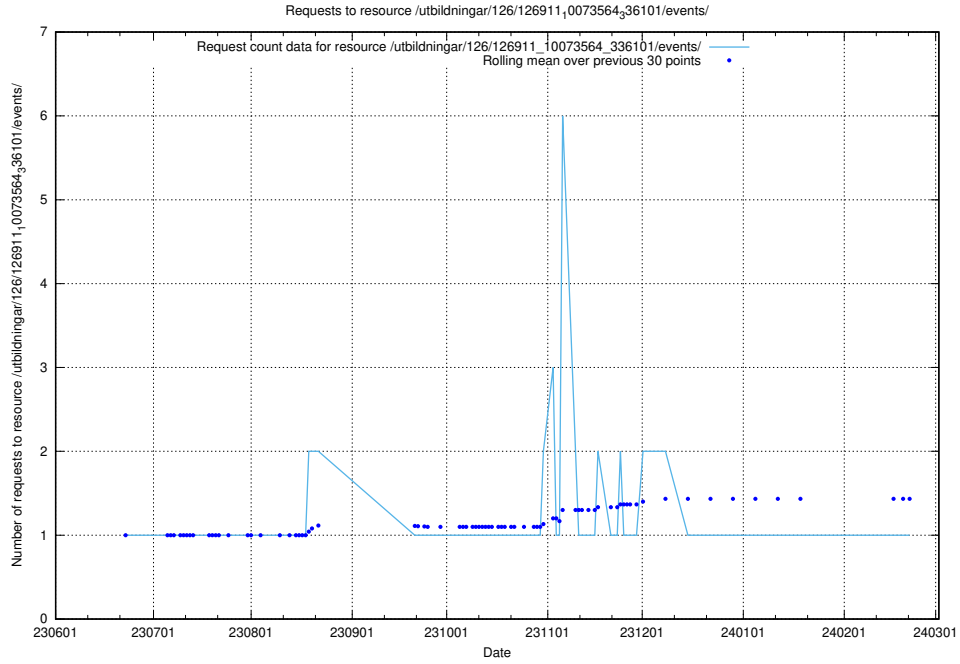

5.6465 Usage of /utbildningar/126/126911_10073564_336101/events/

Here, we count the number of requests to resource /utbildningar/126/126911_10073564_336101/events/