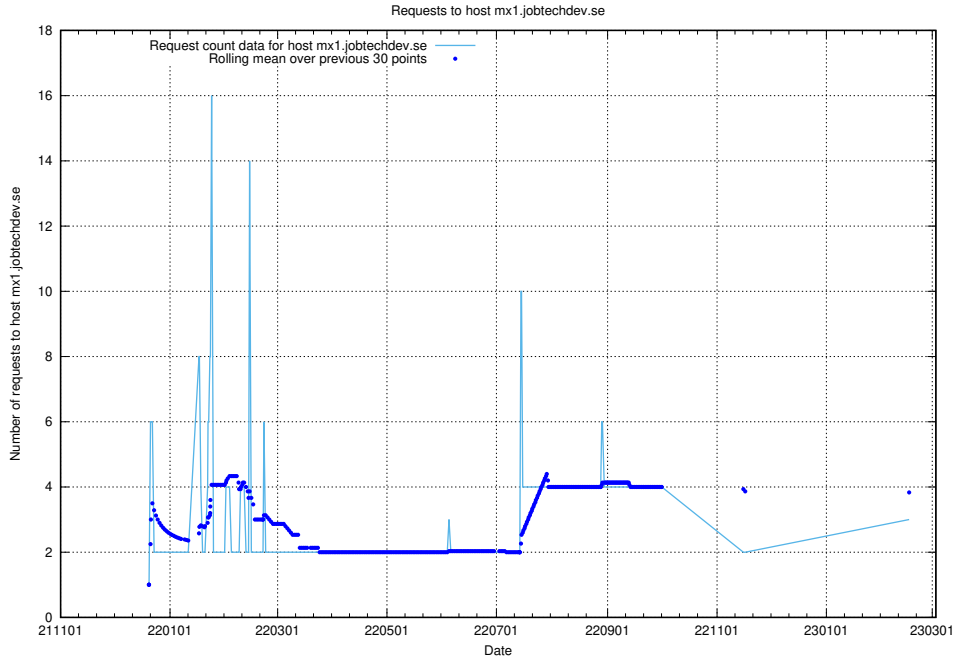

7.206 Usage of mx1.jobtechdev.se

Here, we count the number of requests to host mx1.jobtechdev.se.