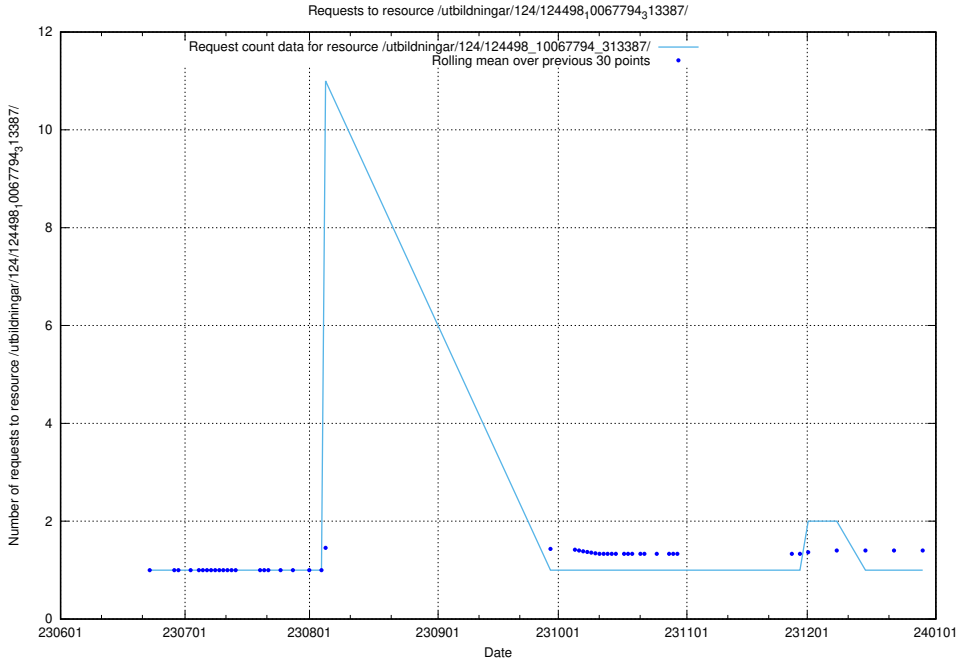

Here, we count the number of requests to resource /utbildningar/124/124498_10067794_313387/events/

5.6656 Usage of /utbildningar/124/124498_10067794_313387/

Here, we count the number of requests to resource /utbildningar/124/124498_10067794_313387/.