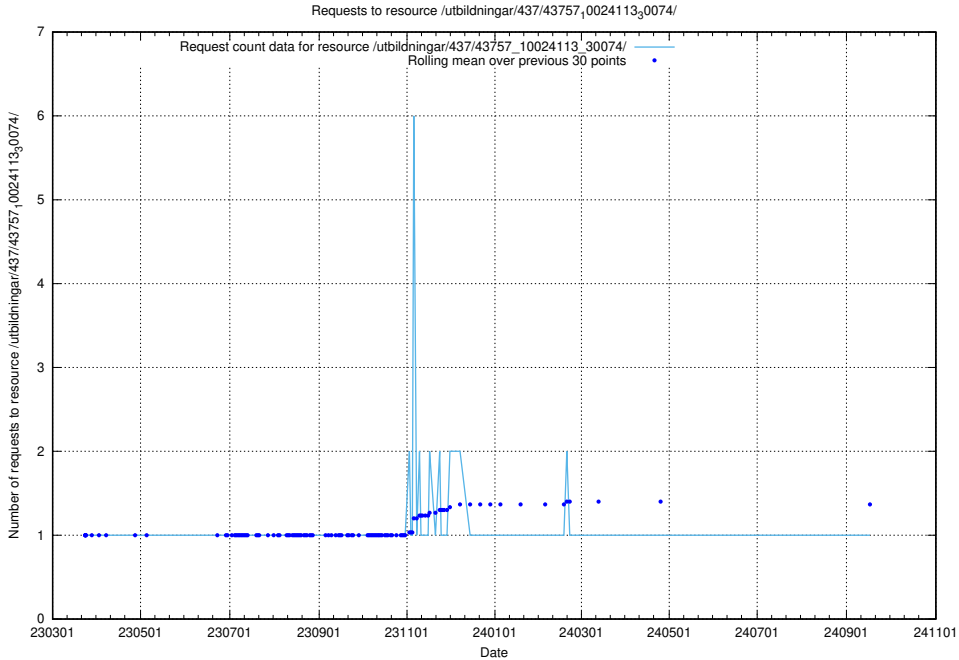

Here, we count the number of requests to resource /utbildningar/437/43757_10024113_309027/.

5.7286 Usage of /utbildningar/437/43757_10024113_30074/

Here, we count the number of requests to resource /utbildningar/437/43757_10024113_30074/.