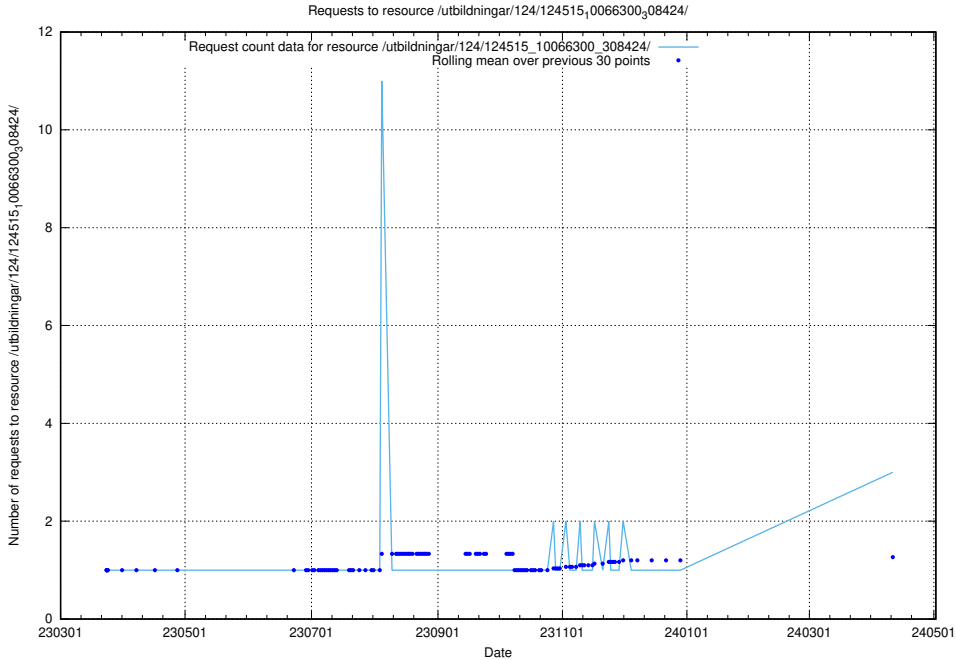

5.420 Usage of /utbildningar/124/124515_10066300_308424/

Here, we count the number of requests to resource /utbildningar/124/124515_10066300_308424/.

5.421 Usage of /availability/kpi/4/1/2024/

Here, we count the number of requests to resource /availability/kpi/4/1/2024/.