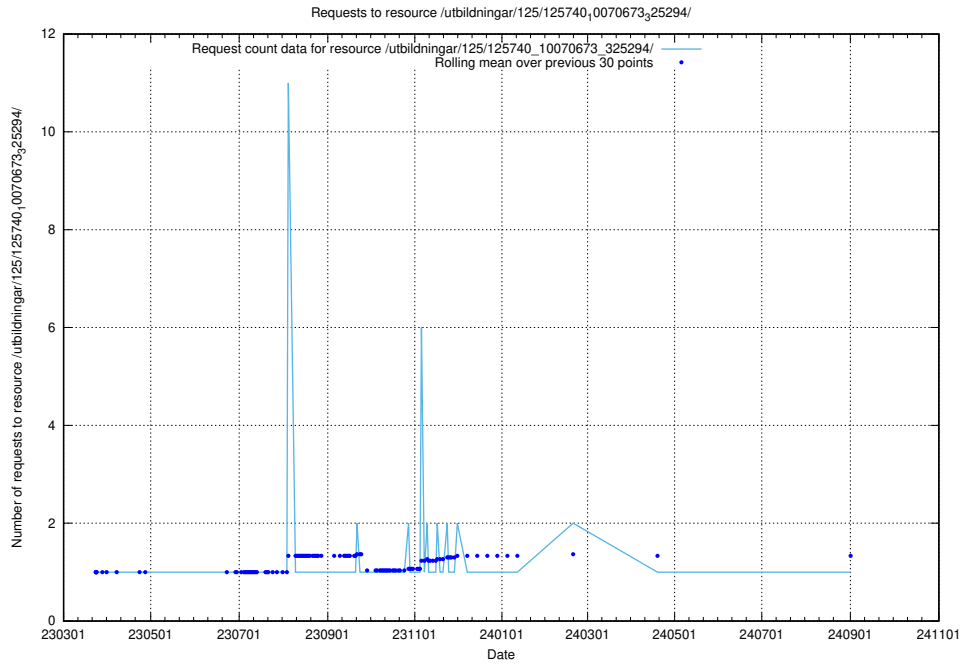

5.1080 Usage of /utbildningar/125/125740_10070673_325294/

Here, we count the number of requests to resource /utbildningar/125/125740_10070673_325294/.