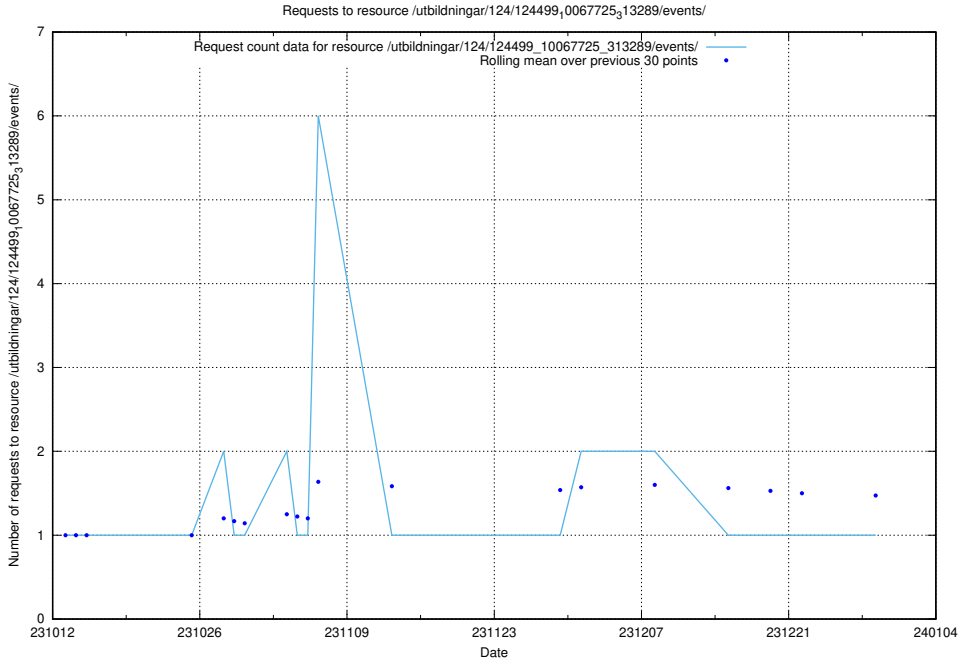

5.5246 Usage of /utbildningar/124/124499_10067725_313289/events/

Here, we count the number of requests to resource /utbildningar/124/124499_10067725_313289/events/