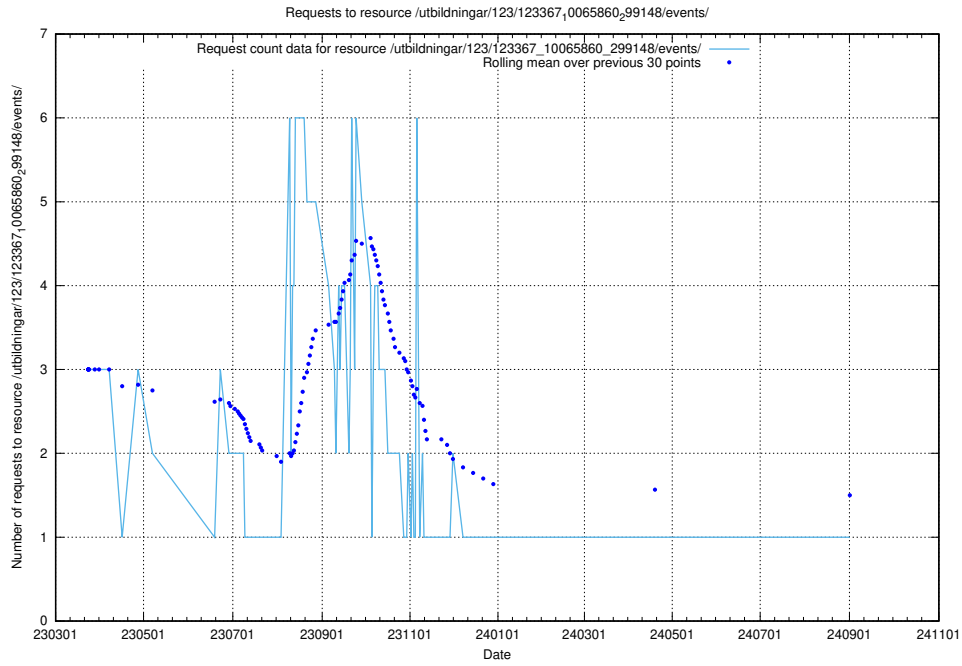

5.7172 Usage of /utbildningar/123/123367_10065860_299148/events/

Here, we count the number of requests to resource /utbildningar/123/123367_10065860_299148/events/