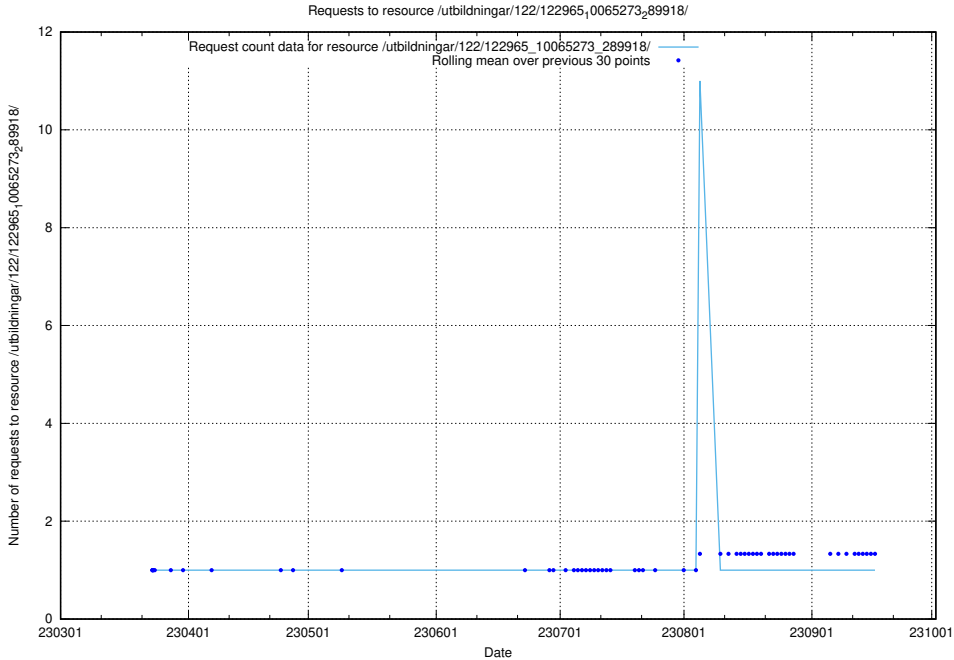

5.6028 Usage of /utbildningar/122/122965_10065273_289918/

Here, we count the number of requests to resource /utbildningar/122/122965_10065273_289918/.