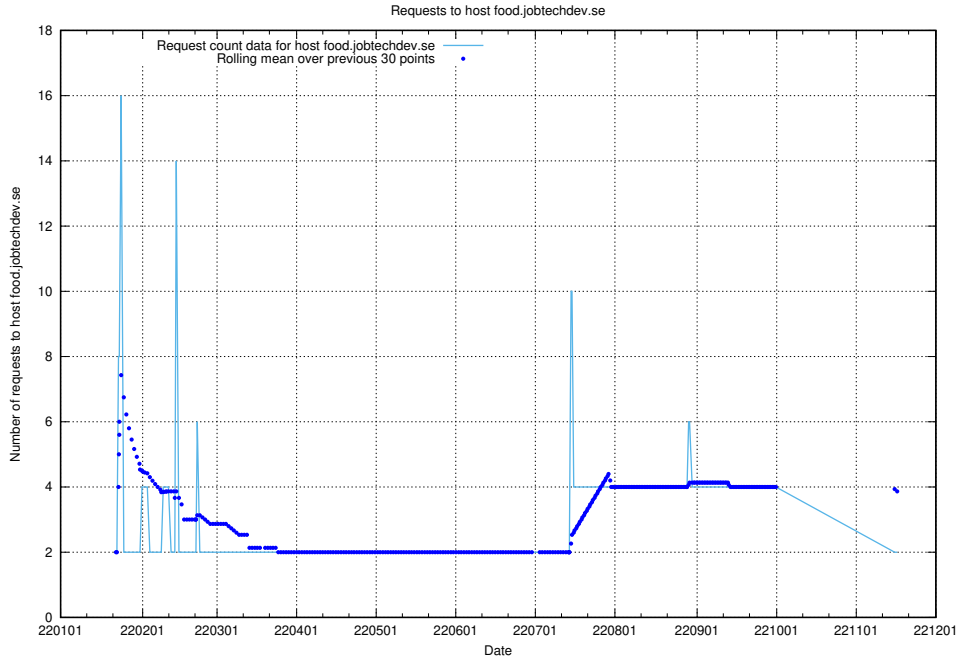

7.607 Usage of events.jobtechdev.se

Here, we count the number of requests to host events.jobtechdev.se.

7.608 Usage of hr.jobtechdev.se

Here, we count the number of requests to host hr.jobtechdev.se.

7.609 Usage of demo-jobed-connect-onprem.jobtechdev.se