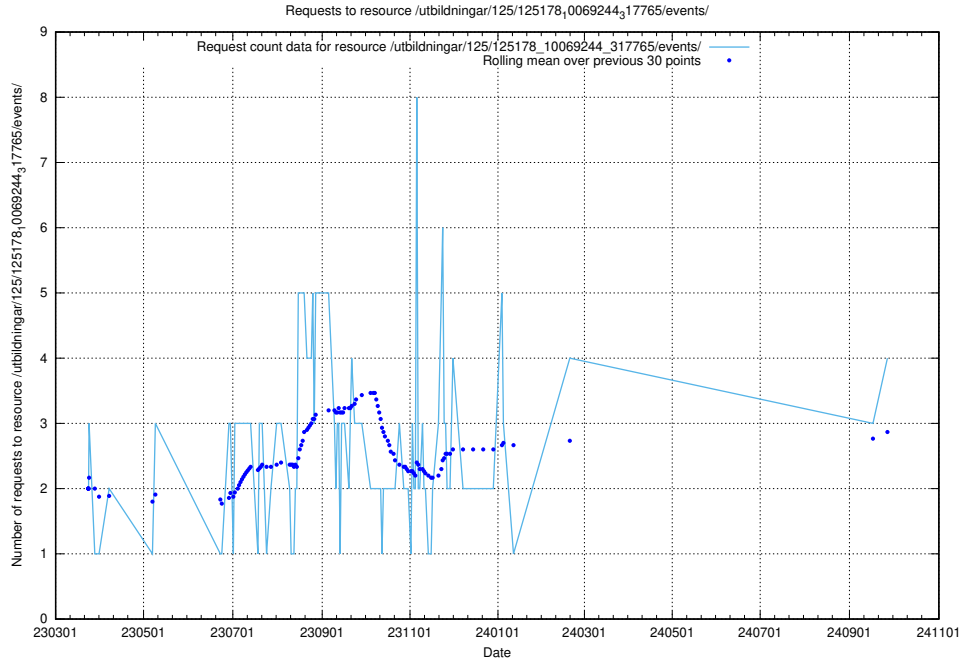

5.373 Usage of /utbildningar/125/125178_10069244_317765/events/

Here, we count the number of requests to resource /utbildningar/125/125178_10069244_317765/events/