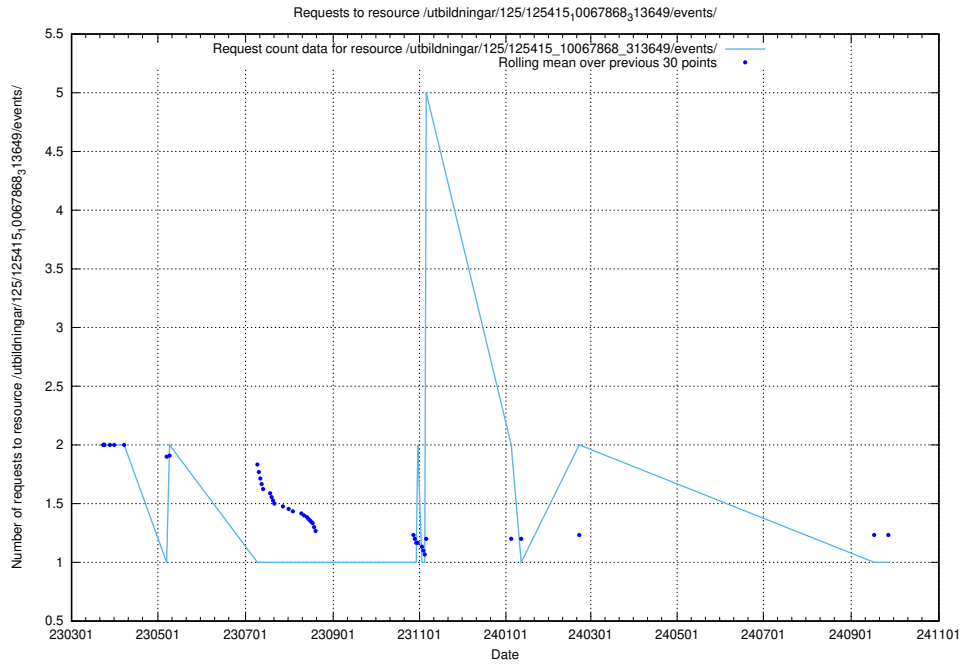

5.7196 Usage of /utbildningar/125/125415_10067868_313649/events/

Here, we count the number of requests to resource /utbildningar/125/125415_10067868_313649/events/