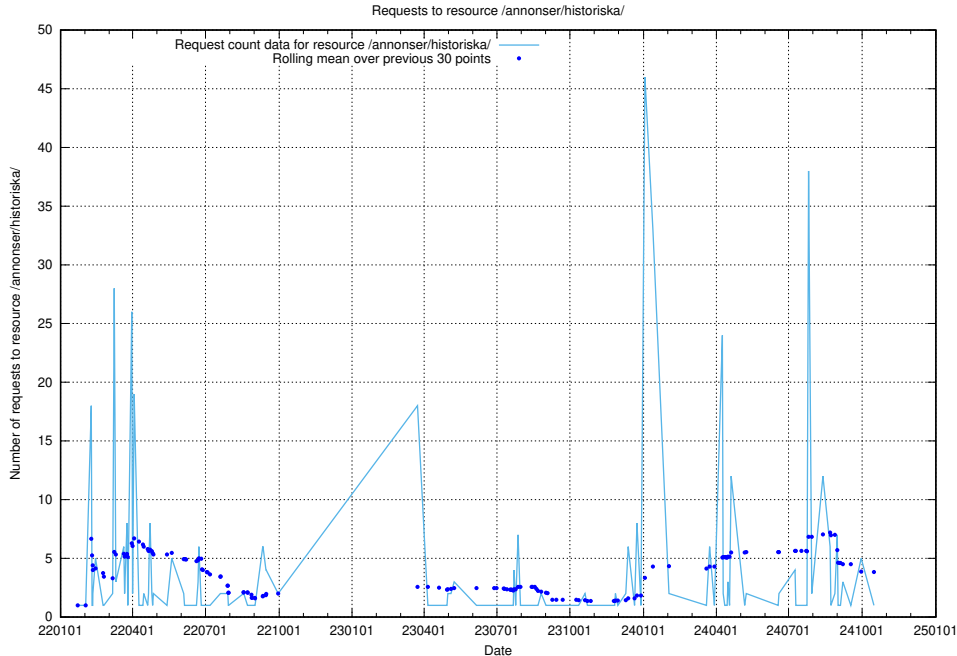

5.6040 Usage of /annonser/historiska/

Here, we count the number of requests to resource /annonser/historiska/.