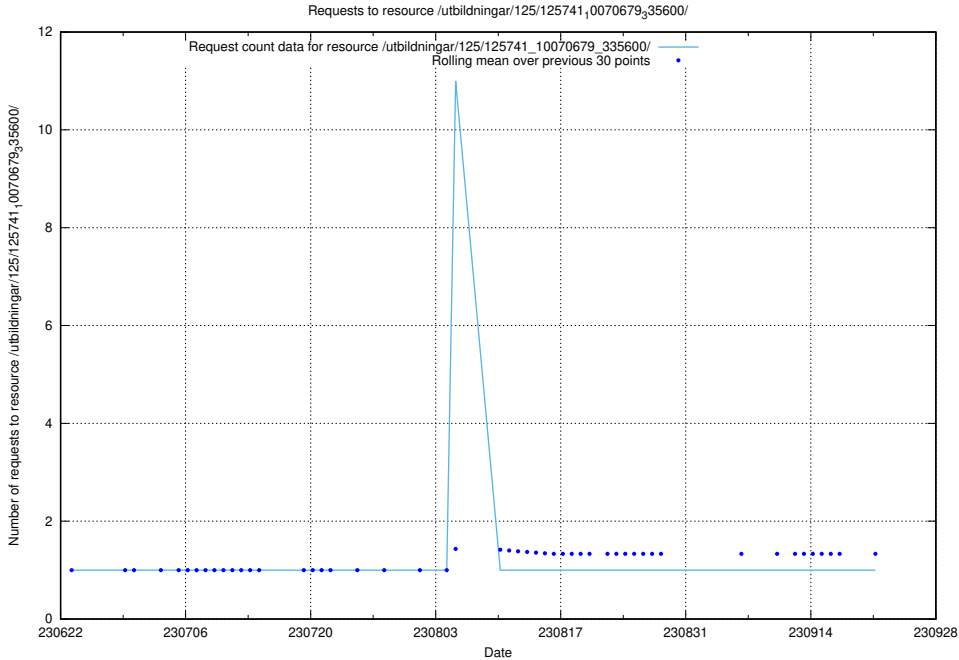

5.6552 Usage of /utbildningar/125/125740_10070782_335875/

Here, we count the number of requests to resource /utbildningar/125/125740_10070782_335875/.

5.6553 Usage of /utbildningar/125/125740_10070767_322935/events/