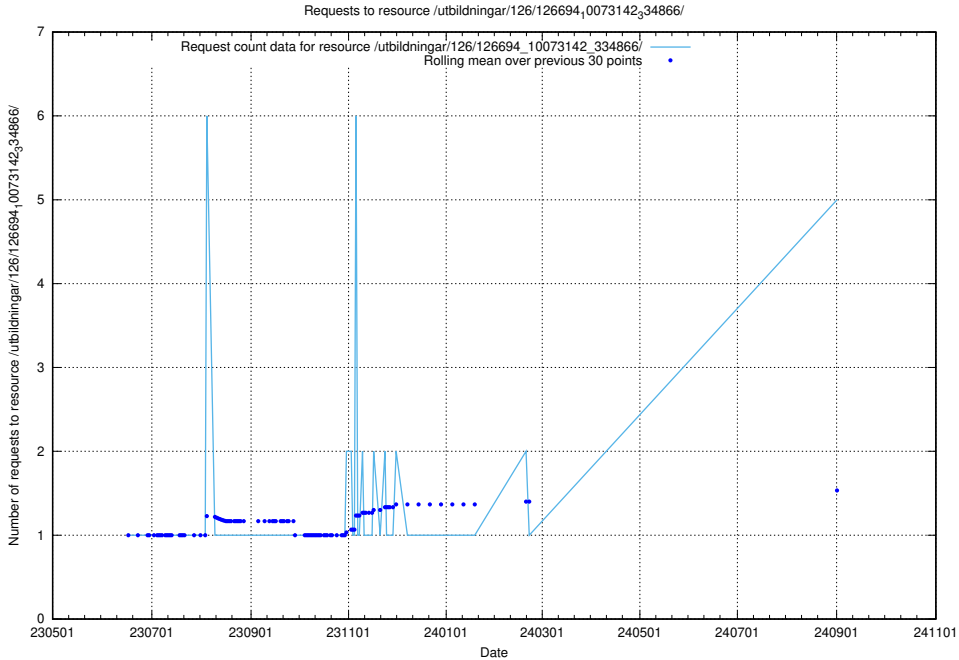

5.260 Usage of /utbildningar/126/126694_10073142_334866/

Here, we count the number of requests to resource /utbildningar/126/126694_10073142_334866/.