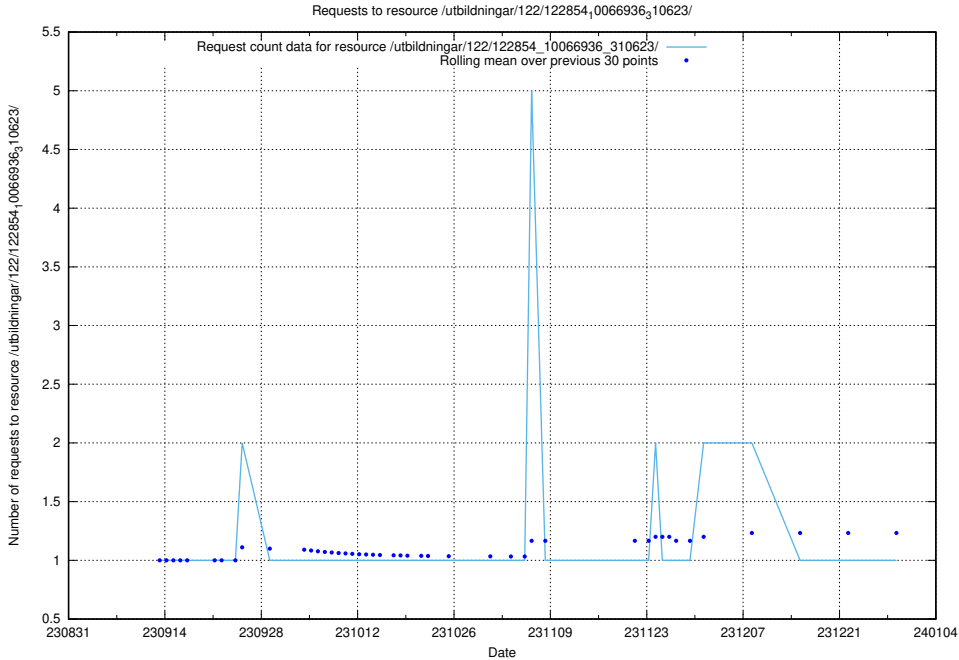

5.5480 Usage of /utbildningar/122/122854_10066936_310623/

Here, we count the number of requests to resource /utbildningar/122/122854_10066936_310623/.