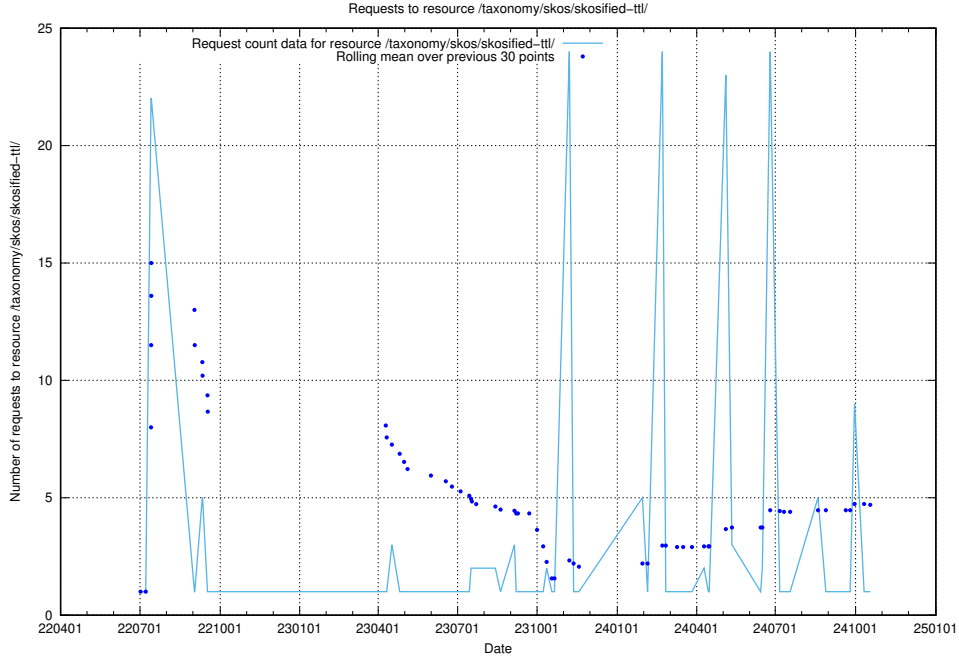

5.1075 Usage of /taxonomy/skos/skosified-ttl/

Here, we count the number of requests to resource /taxonomy/skos/skosified-ttl/.