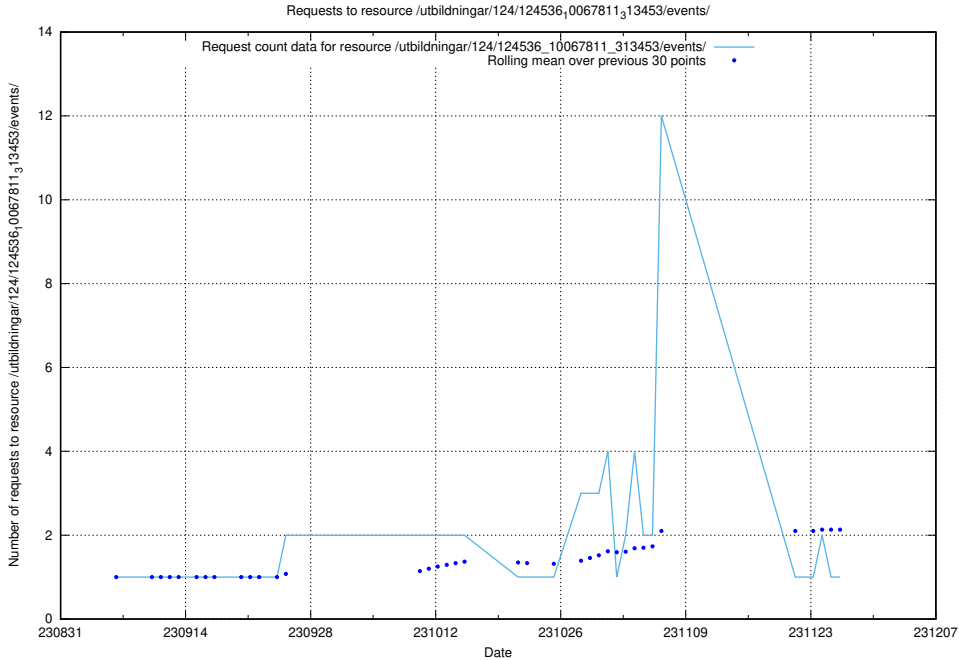

5.5568 Usage of /utbildningar/124/124536_10067811_313453/events/

Here, we count the number of requests to resource /utbildningar/124/124536_10067811_313453/events/