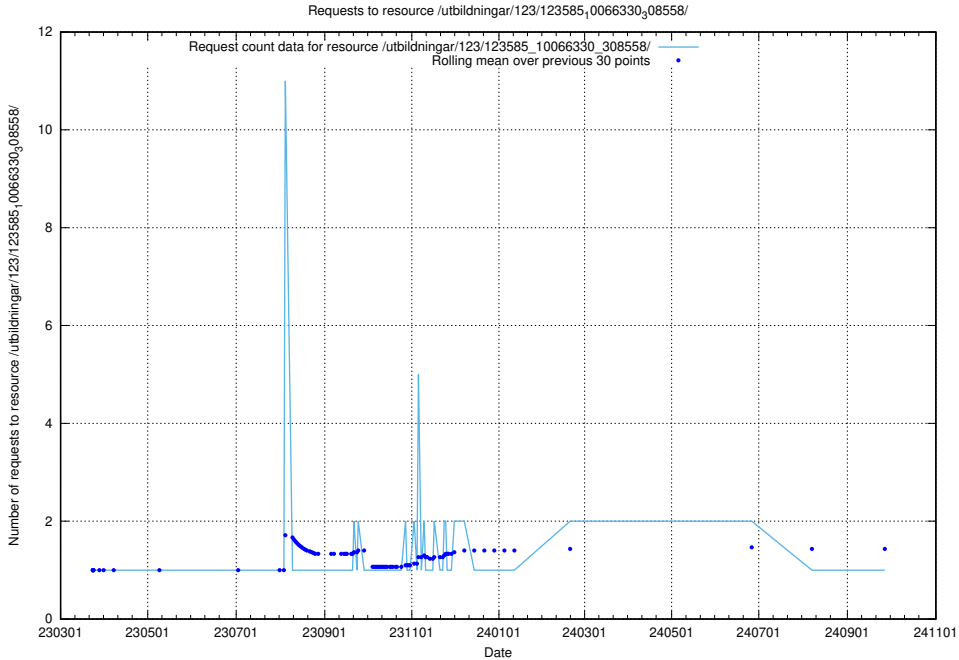

5.5359 Usage of /utbildningar/123/123585_10066330_308558/

Here, we count the number of requests to resource /utbildningar/123/123585_10066330_308558/.