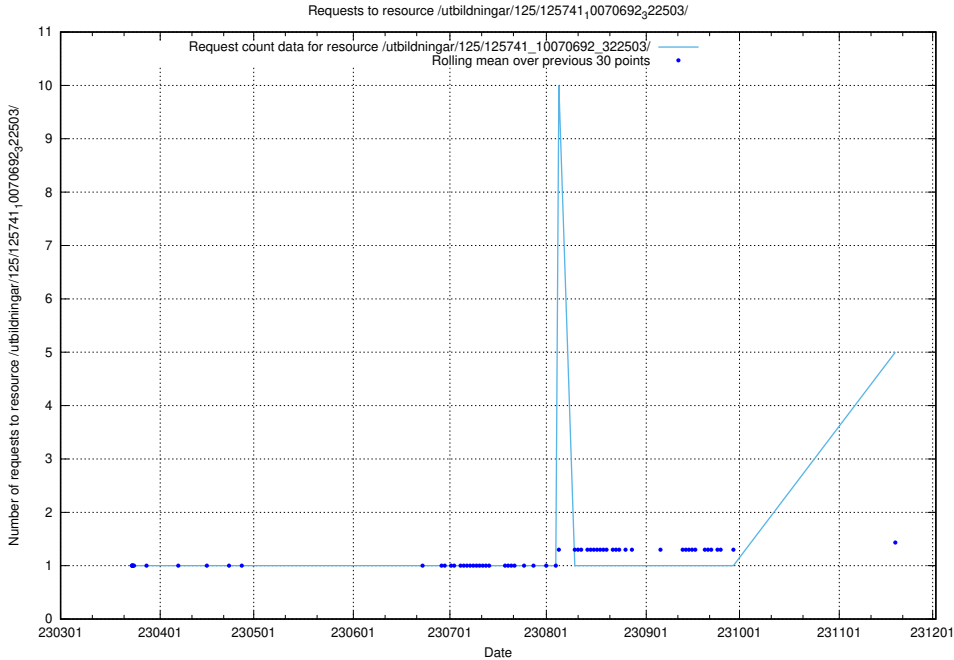

5.268 Usage of /utbildningar/125/125741_10070692_322503/

Here, we count the number of requests to resource /utbildningar/125/125741_10070692_322503/.