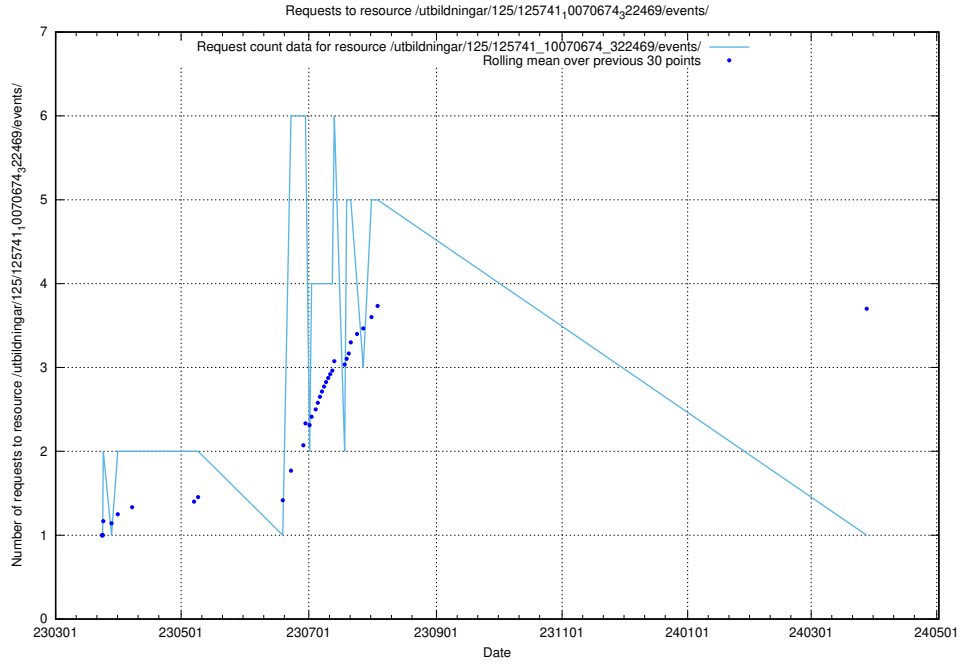

5.7399 Usage of /utbildningar/125/125741_10070674_322469/events/

Here, we count the number of requests to resource /utbildningar/125/125741_10070674_322469/events/