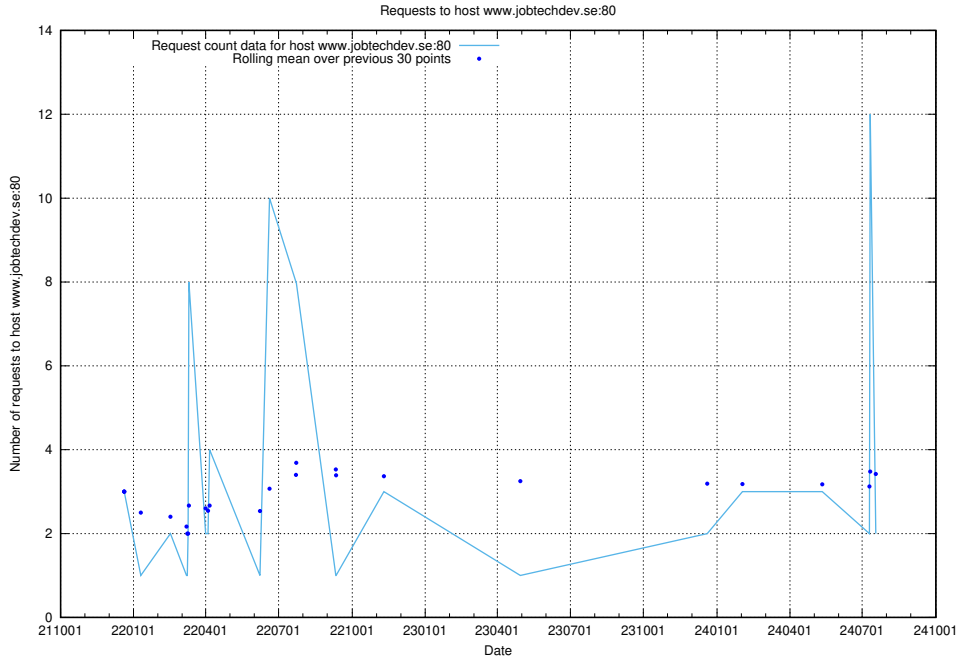

Here, we count the number of requests to host www.jobtechdev.se:80.

7.374 Usage of smtp.jobtechdev.se

Here, we count the number of requests to host smtp.jobtechdev.se.

7.375 Usage of server.jobtechdev.se