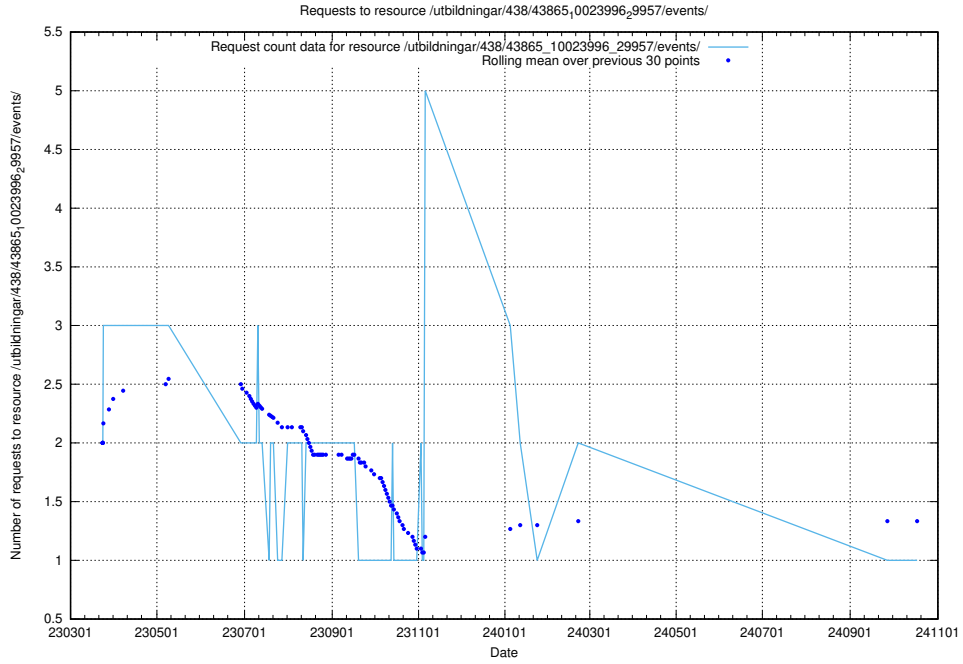

5.7173 Usage of /utbildningar/438/43865_10023996_29957/events/

Here, we count the number of requests to resource /utbildningar/438/43865_10023996_29957/events/.