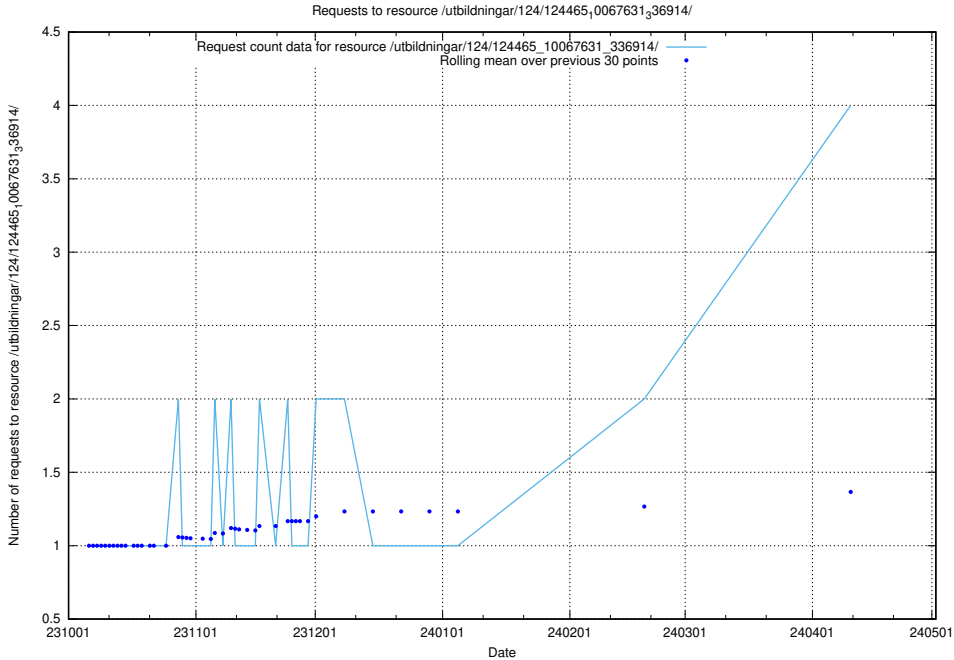

5.344 Usage of /utbildningar/124/124465_10067631_336914/

Here, we count the number of requests to resource /utbildningar/124/124465_10067631_336914/.