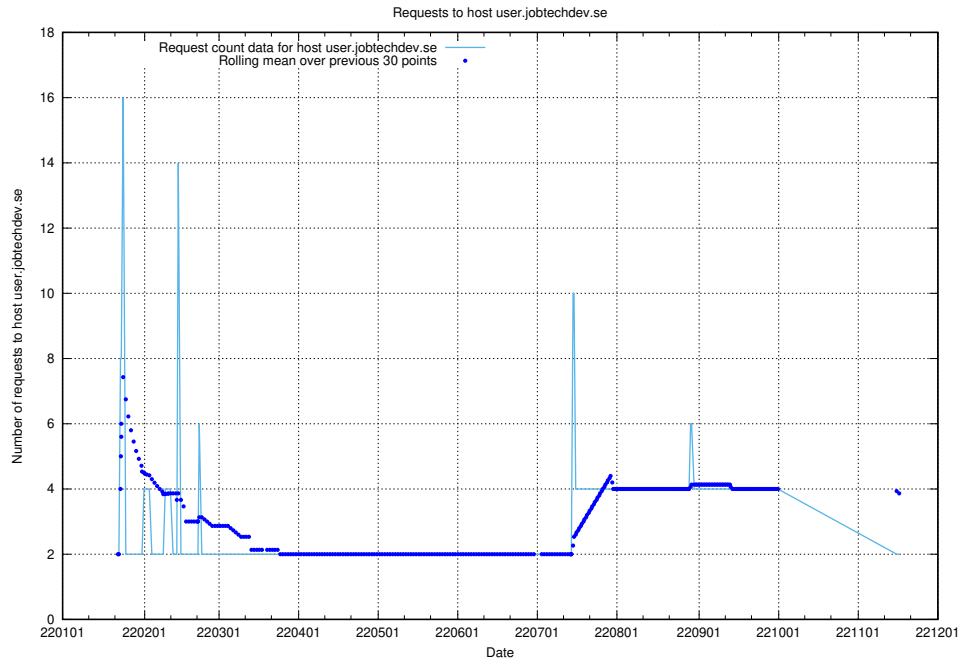

7.589 Usage of user.jobtechdev.se

Here, we count the number of requests to host user.jobtechdev.se.