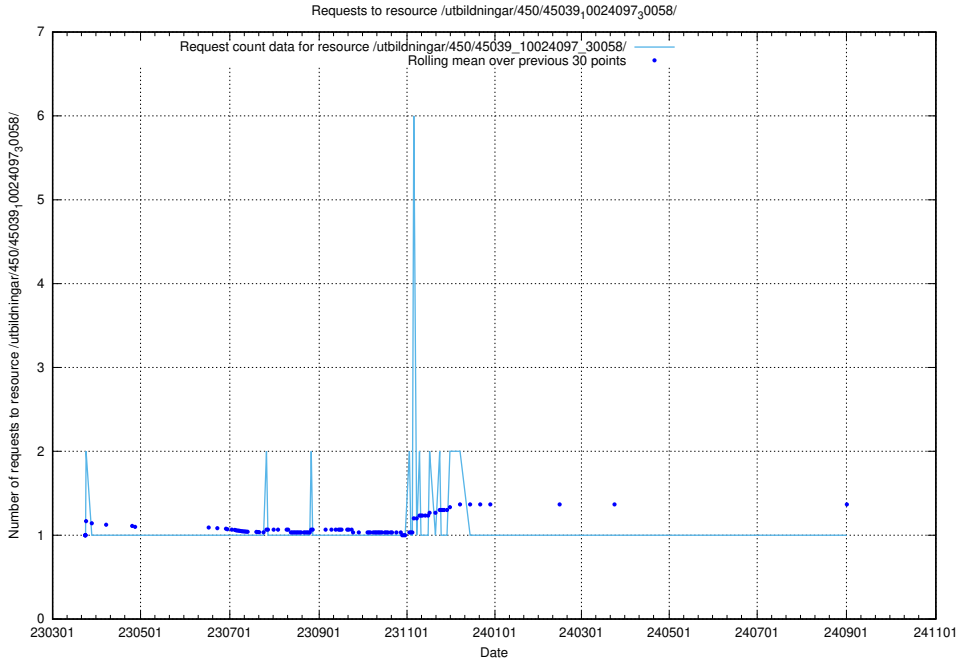

5.7233 Usage of /utbildningar/450/45039_10024097_30058/

Here, we count the number of requests to resource /utbildningar/450/45039_10024097_30058/.