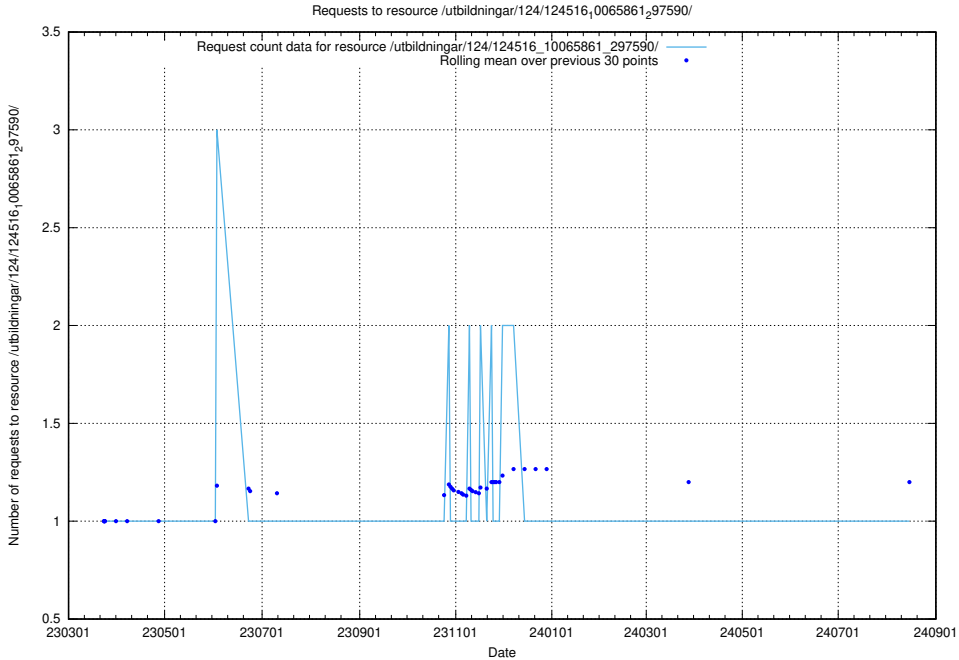

5.2403 Usage of /utbildningar/124/124516_10065861_297590/

Here, we count the number of requests to resource /utbildningar/124/124516_10065861_297590/.

5.2404 Usage of /availability/uptime/20240408/

Here, we count the number of requests to resource /availability/uptime/20240408/.