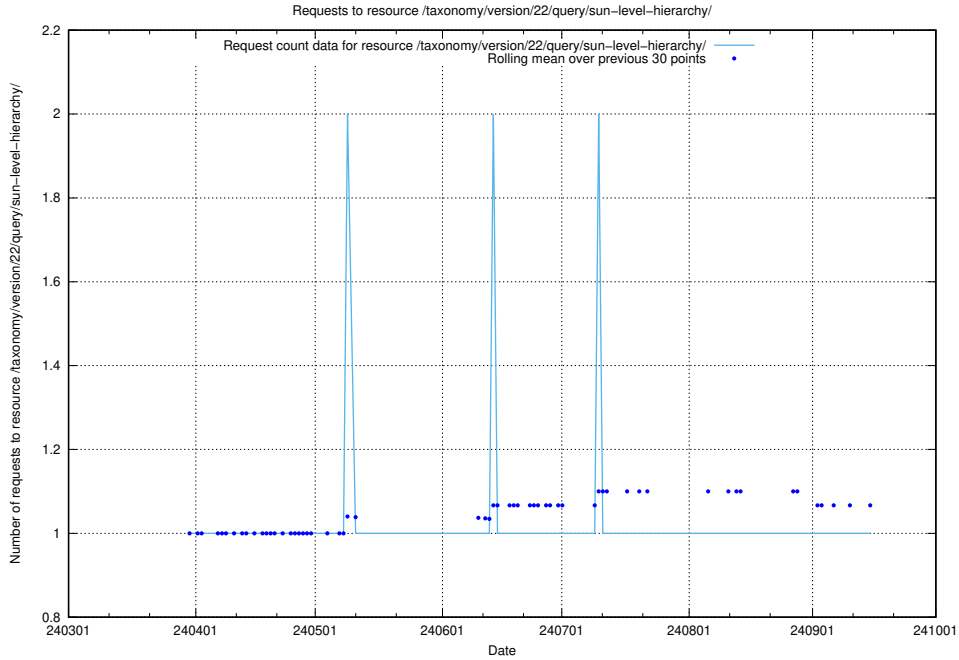

5.2491 Usage of /taxonomy/version/22/query/sun-level-hierarchy/

Here, we count the number of requests to resource /taxonomy/version/22/query/sun-level-hierarchy/.