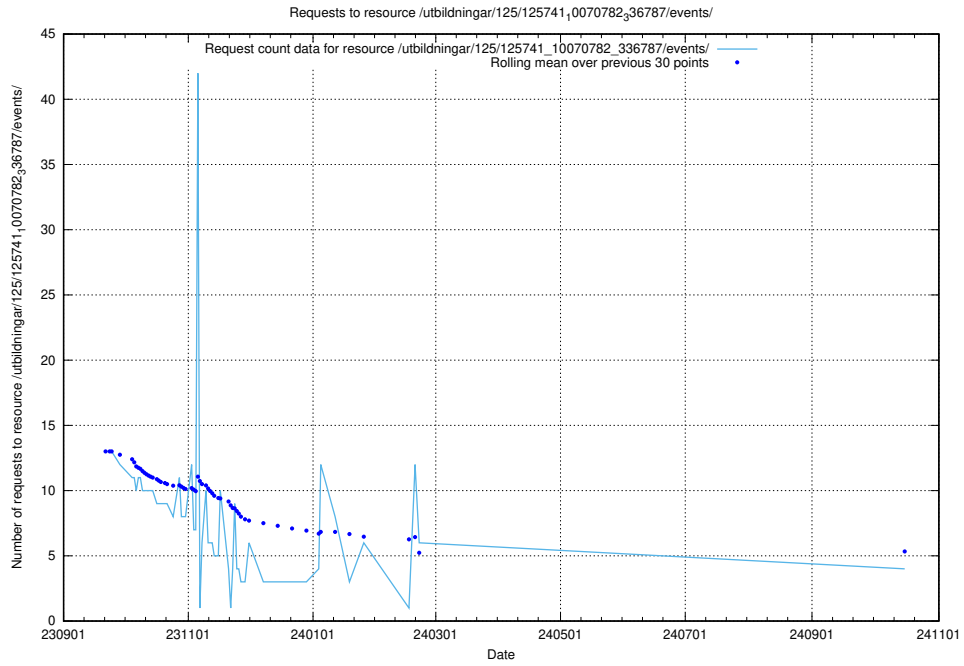

Here, we count the number of requests to resource /utbildningar/126/126095_10071321_326911/.

5.347 Usage of /utbildningar/125/125741_10070782_336787/events/

Here, we count the number of requests to resource /utbildningar/125/125741_10070782_336787/events/