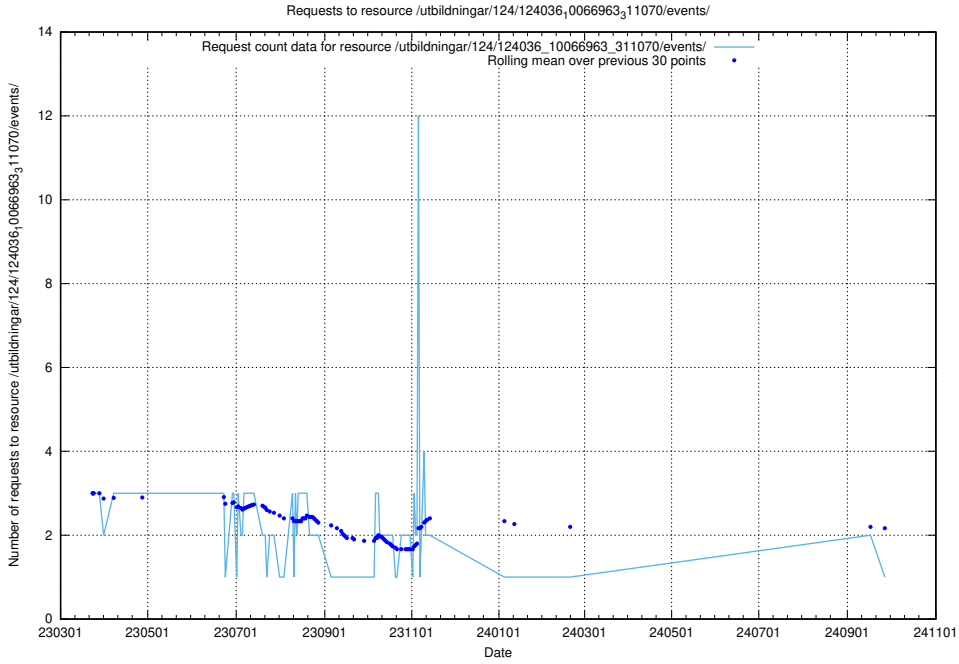

5.7171 Usage of /utbildningar/124/124036_10066963_311070/events/

Here, we count the number of requests to resource /utbildningar/124/124036_10066963_311070/events/