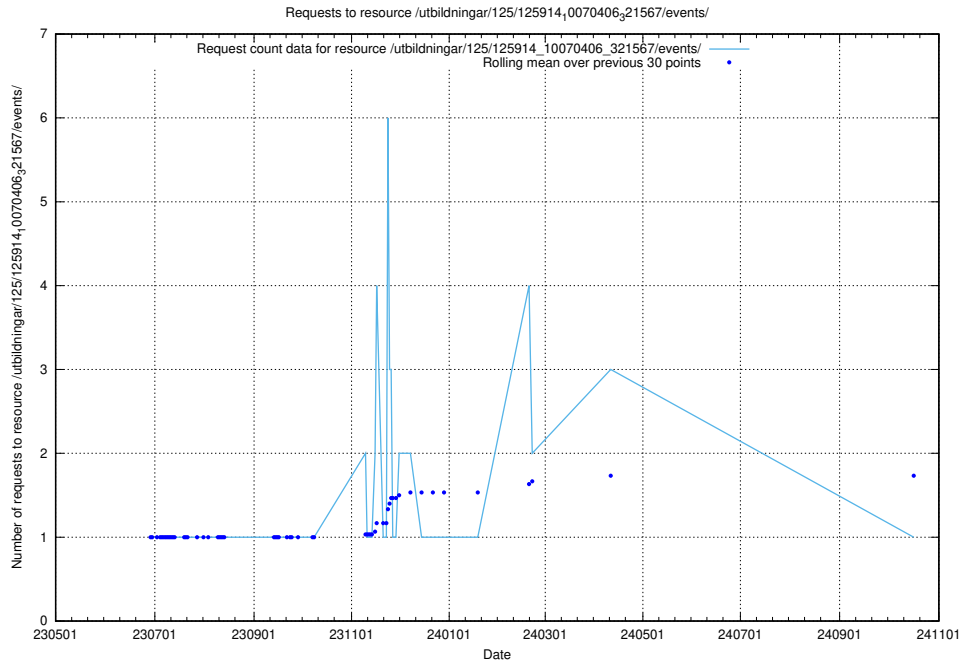

5.6343 Usage of /utbildningar/125/125914_10070406_321567/events/

Here, we count the number of requests to resource /utbildningar/125/125914_10070406_321567/events/