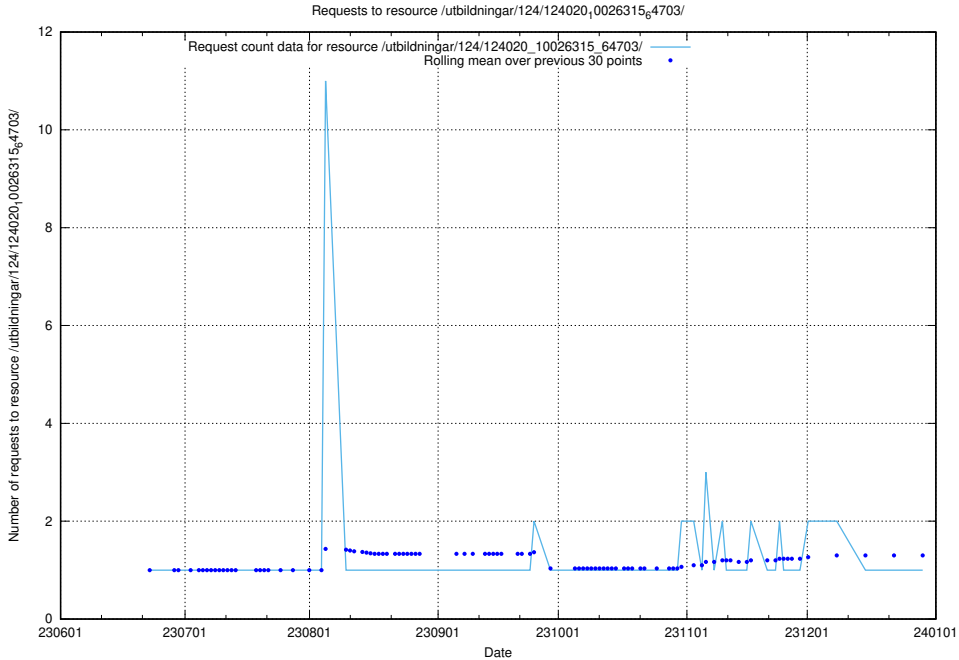

5.6693 Usage of /utbildningar/124/124020_10026315_64703/

Here, we count the number of requests to resource /utbildningar/124/124020_10026315_64703/.