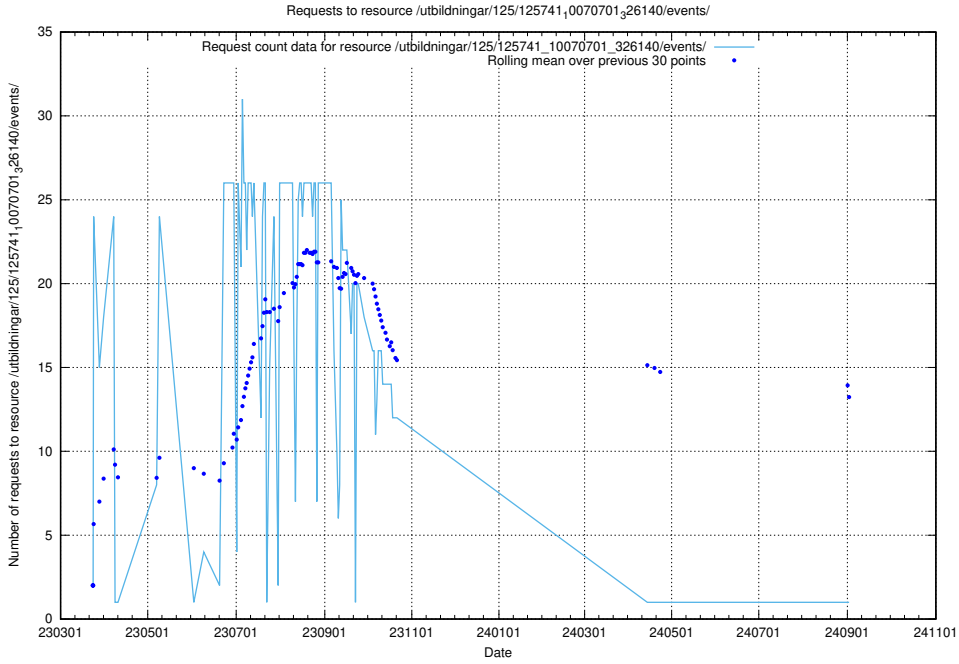

5.7183 Usage of /utbildningar/125/125741_10070701_326140/events/

Here, we count the number of requests to resource /utbildningar/125/125741_10070701_326140/events/