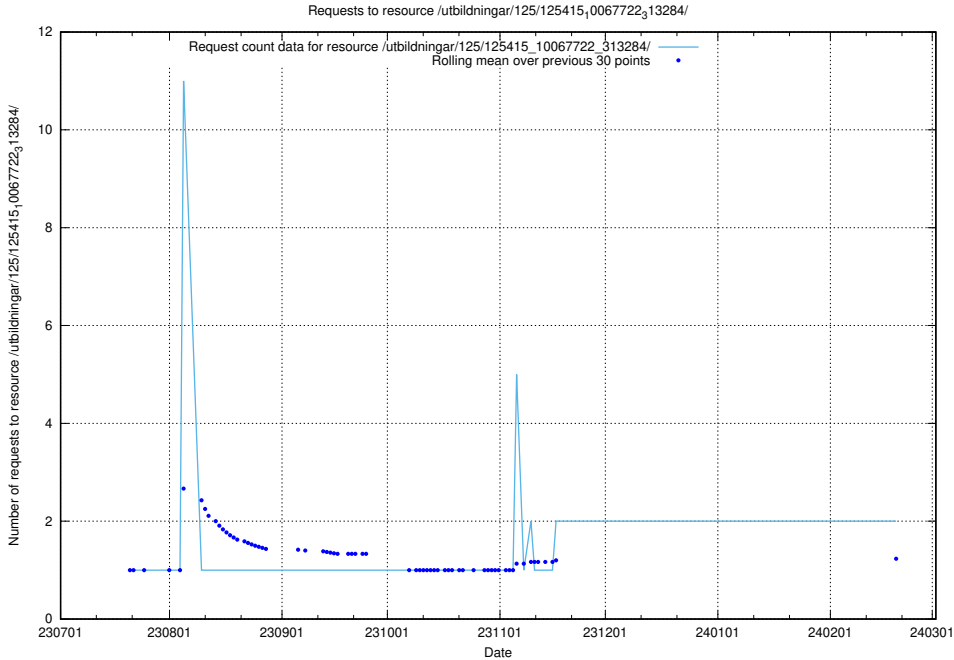

5.894 Usage of /utbildningar/125/125415_10067722_313284/

Here, we count the number of requests to resource /utbildningar/125/125415_10067722_313284/.