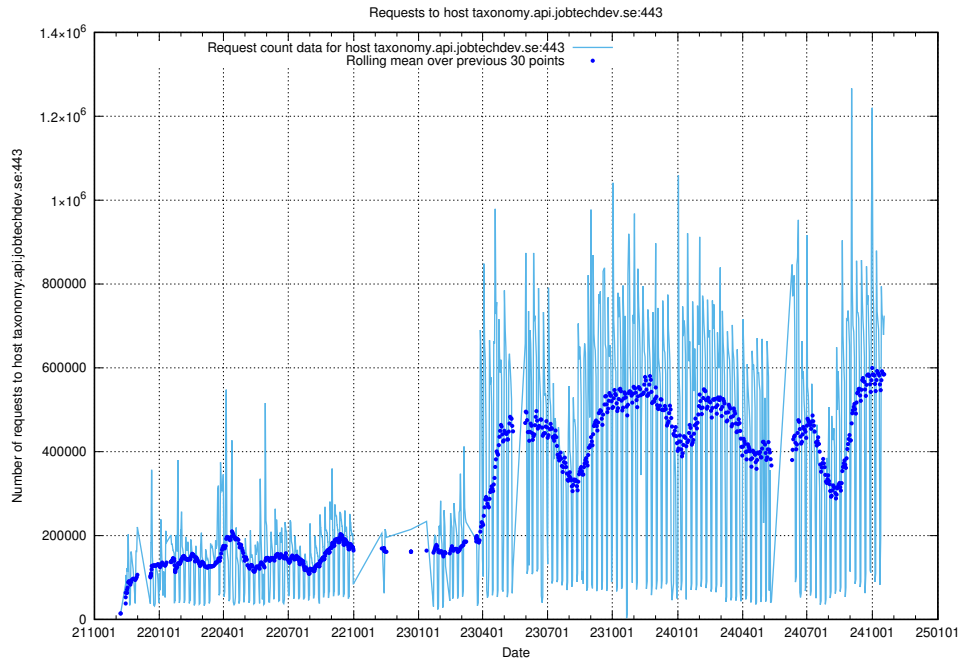

Here, we count the number of requests to host jobsearch.api.jobtechdev.se.

⁸<https://elk.jobtechdev.se>

7.2 Usage of taxonomy.api.jobtechdev.se:443

Here, we count the number of requests to host taxonomy.api.jobtechdev.se:443.