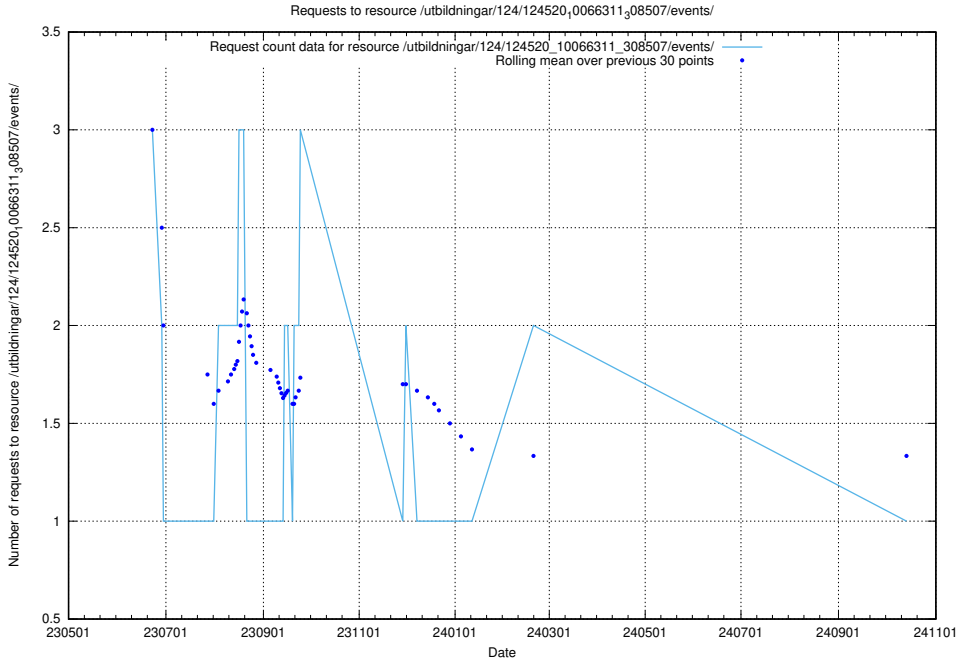

5.6445 Usage of /utbildningar/124/124520_10066311_308507/events/

Here, we count the number of requests to resource /utbildningar/124/124520_10066311_308507/events/