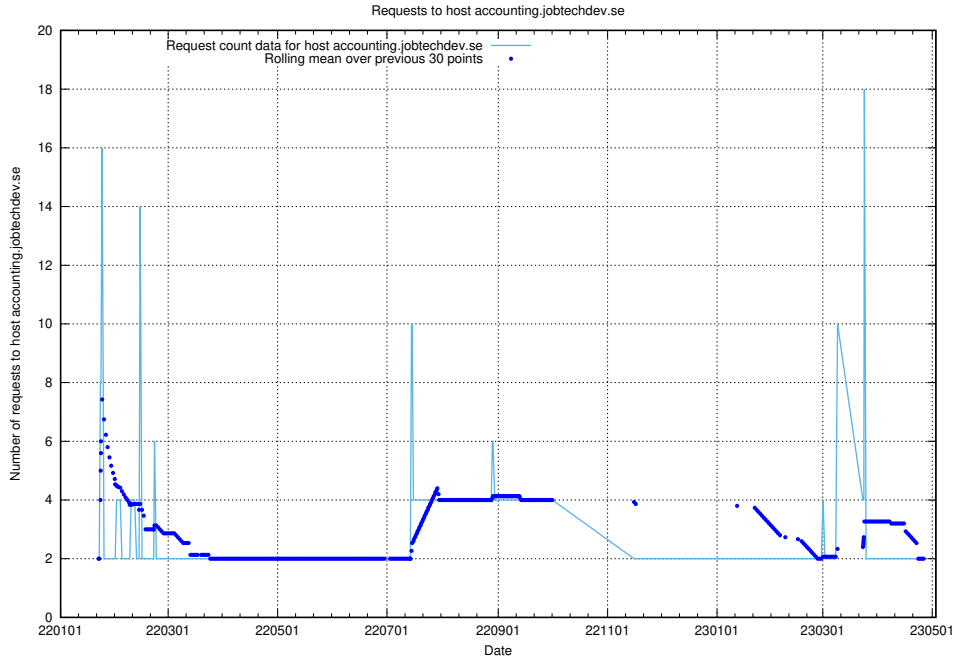

7.269 Usage of accounting.jobtechdev.se

Here, we count the number of requests to host accounting.jobtechdev.se.