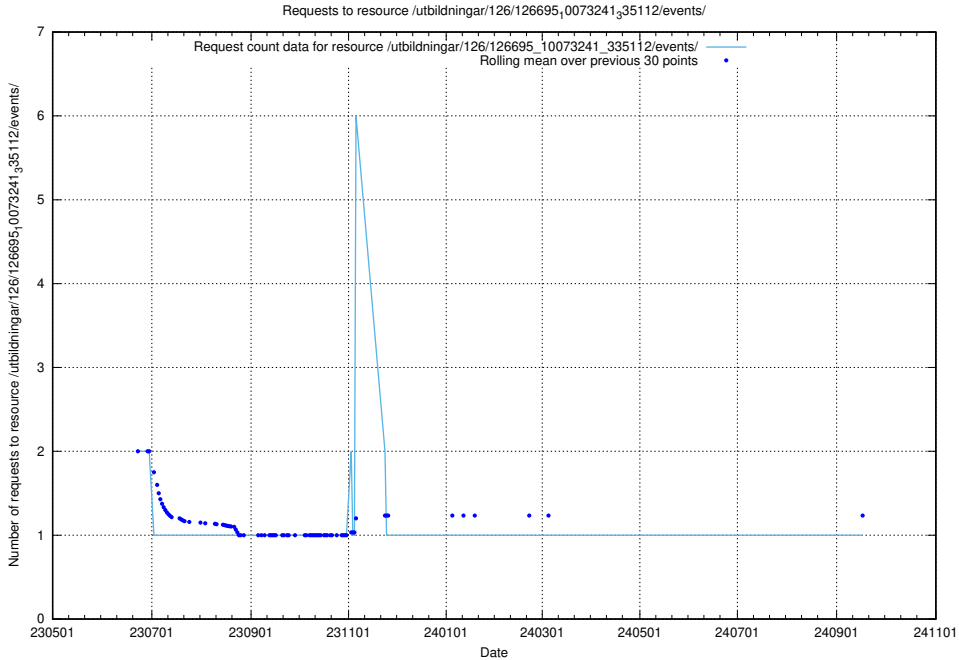

5.6448 Usage of /utbildningar/126/126695_10073241_335112/events/

Here, we count the number of requests to resource /utbildningar/126/126695_10073241_335112/events/