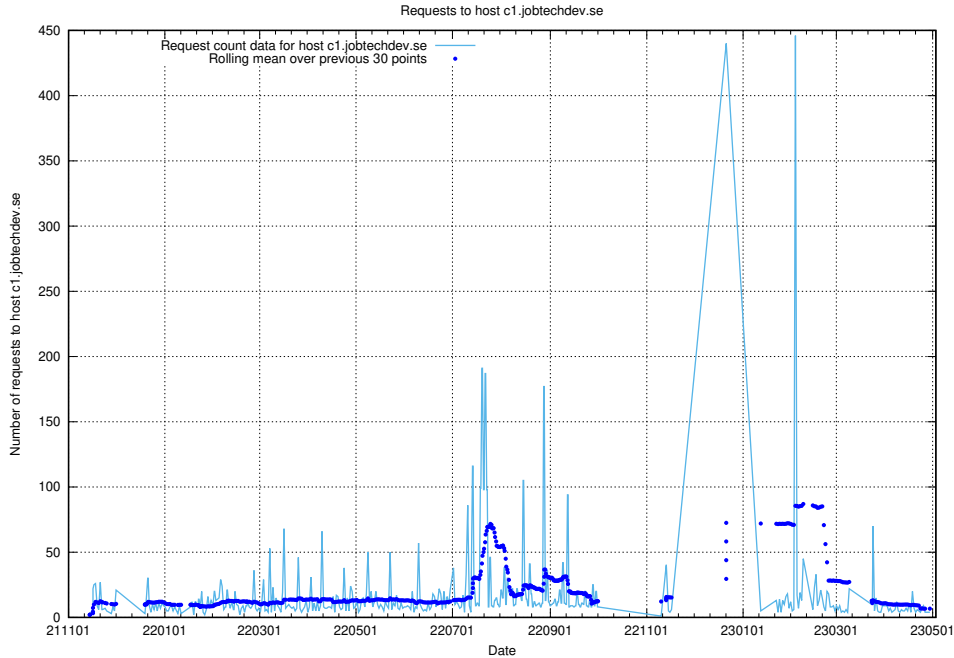

7.110 Usage of c1.jobtechdev.se

Here, we count the number of requests to host c1.jobtechdev.se.