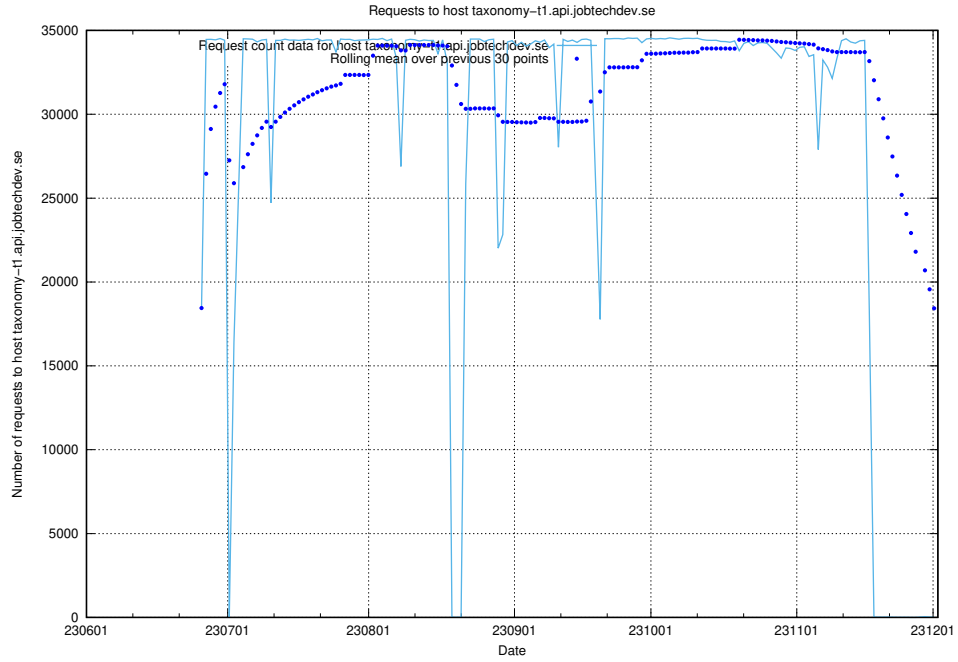

7.176 Usage of taxonomy-t1.api.jobtechdev.se

Here, we count the number of requests to host taxonomy-t1.api.jobtechdev.se.