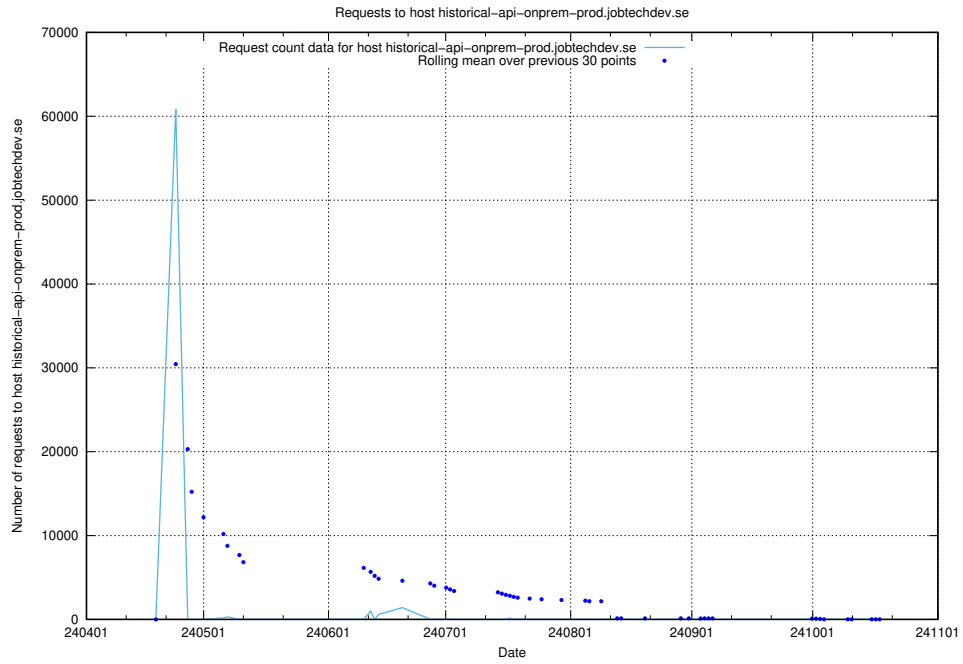

7.44 Usage of historical-api-onprem-prod.jobtechdev.se

Here, we count the number of requests to host historical-api-onprem-prod.jobtechdev.se.