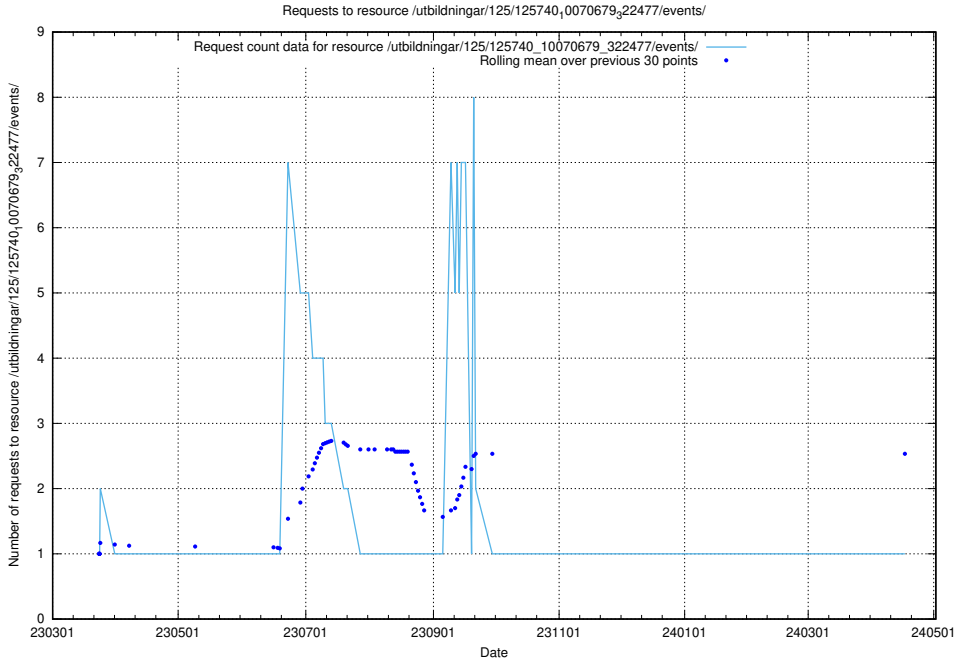

5.1069 Usage of /utbildningar/125/125740_10070679_322477/events/

Here, we count the number of requests to resource /utbildningar/125/125740_10070679_322477/events/