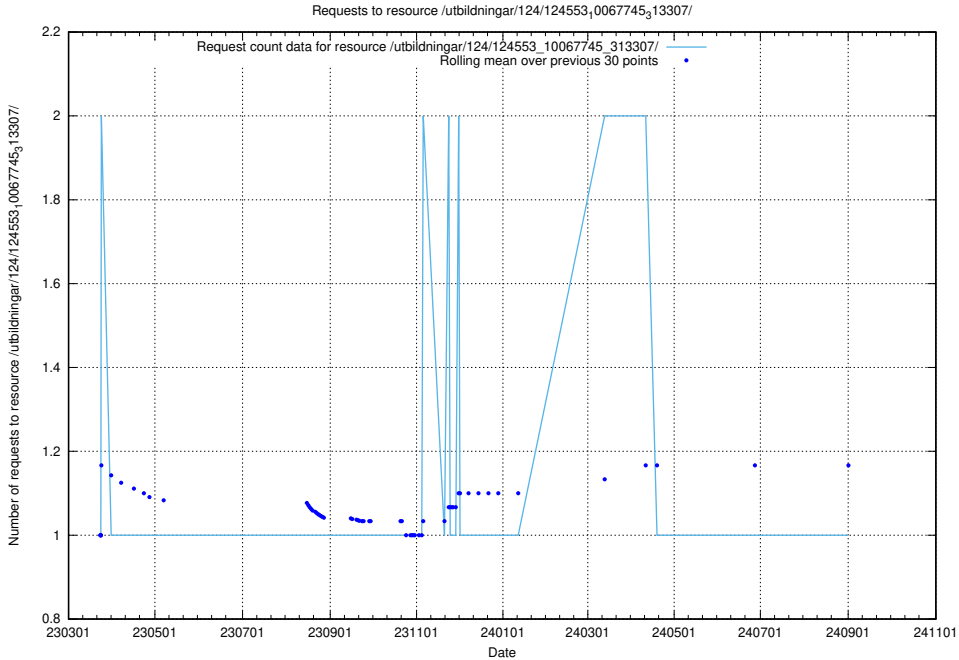

5.1554 Usage of /availability/kpi/20240826/

Here, we count the number of requests to resource /availability/kpi/20240826/.

5.1555 Usage of /utbildningar/124/124553_10067745_313307/

Here, we count the number of requests to resource /utbildningar/124/124553_10067745_313307/.