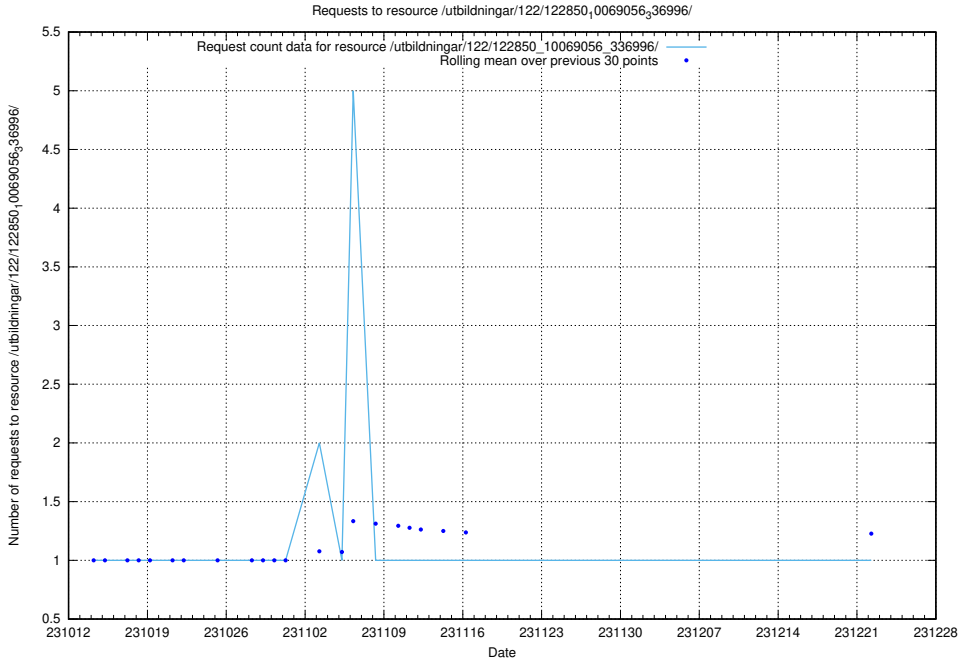

5.5233 Usage of /utbildningar/122/122850_10069056_336996/

Here, we count the number of requests to resource /utbildningar/122/122850_10069056_336996/.