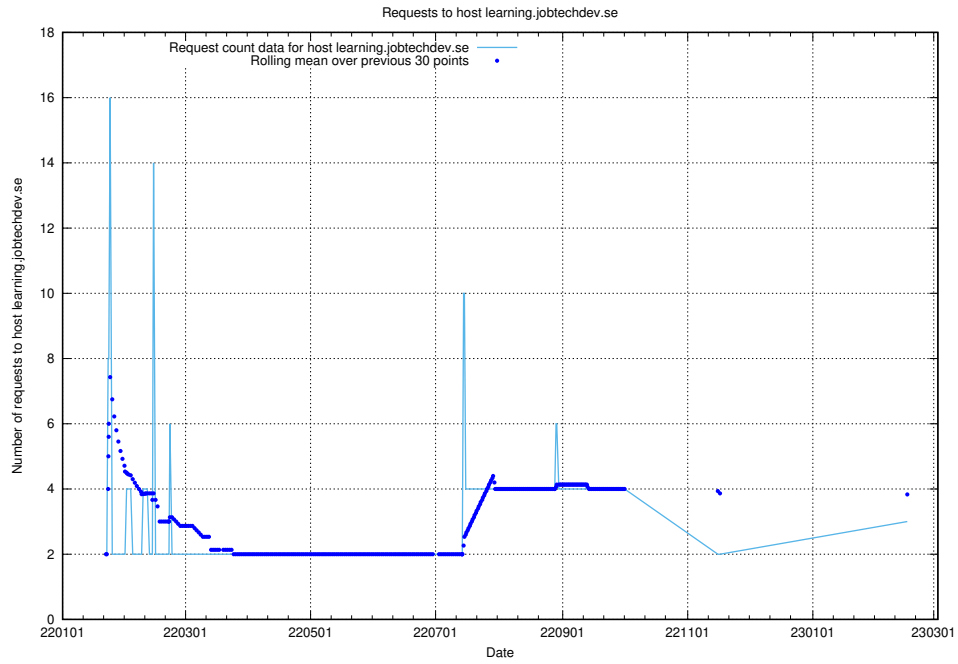

7.261 Usage of learning.jobtechdev.se

Here, we count the number of requests to host learning.jobtechdev.se.

7.262 Usage of intranet.jobtechdev.se

Here, we count the number of requests to host intranet.jobtechdev.se.