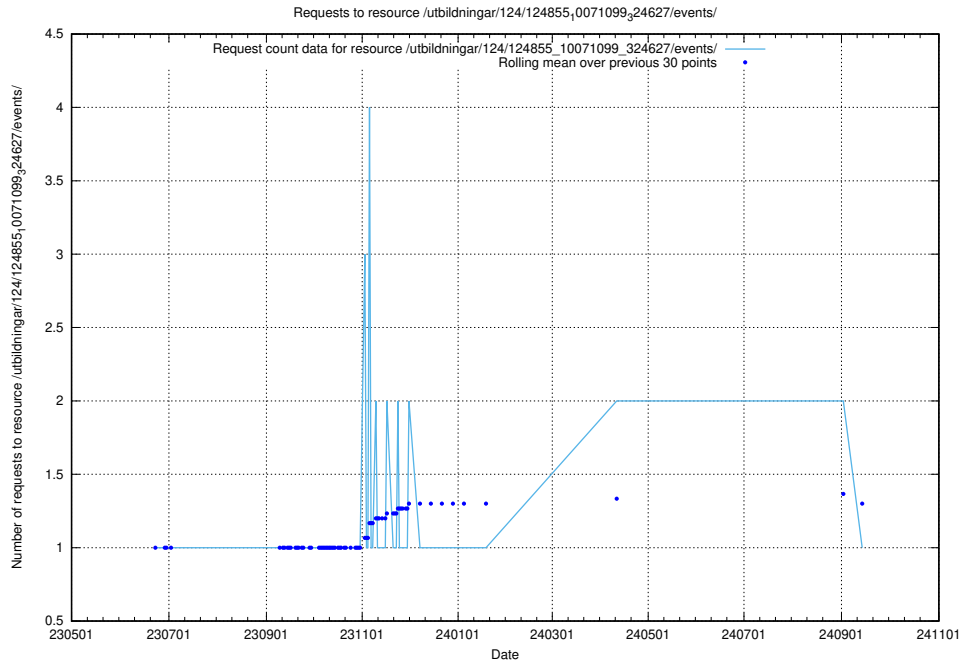

5.6606 Usage of /utbildningar/124/124855_10071099_324627/events/

Here, we count the number of requests to resource /utbildningar/124/124855_10071099_324627/events/