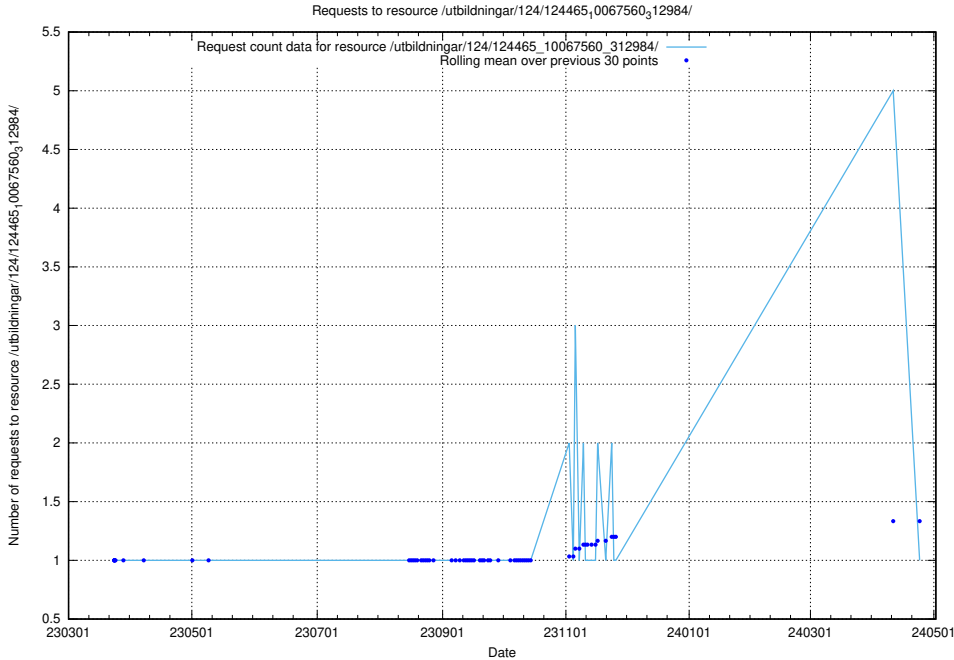

5.4331 Usage of /utbildningar/124/124465_10067560_312984/

Here, we count the number of requests to resource /utbildningar/124/124465_10067560_312984/.