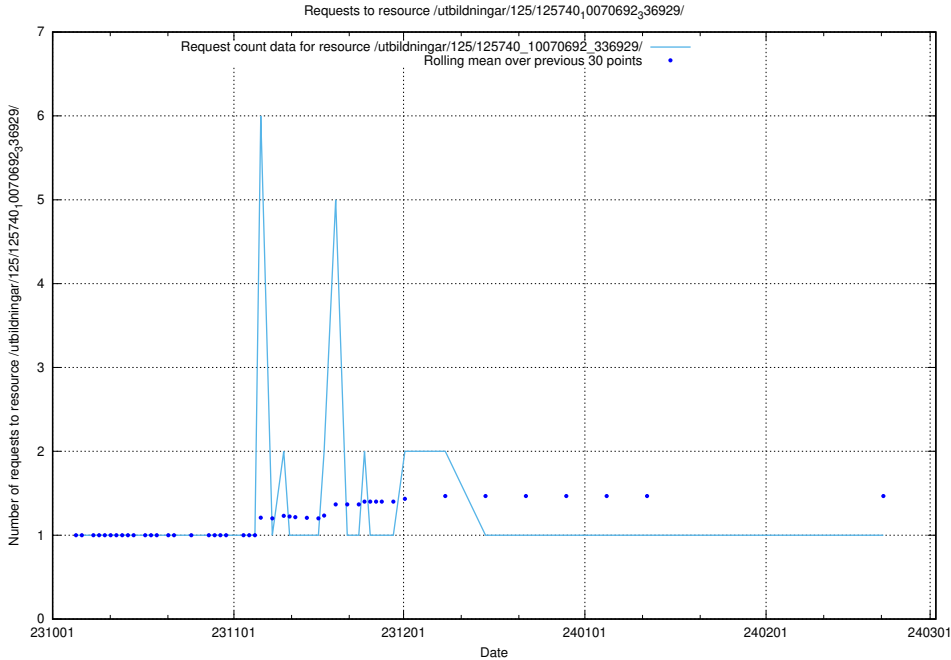

5.5299 Usage of /utbildningar/125/125740_10070692_336929/

Here, we count the number of requests to resource /utbildningar/125/125740_10070692_336929/.