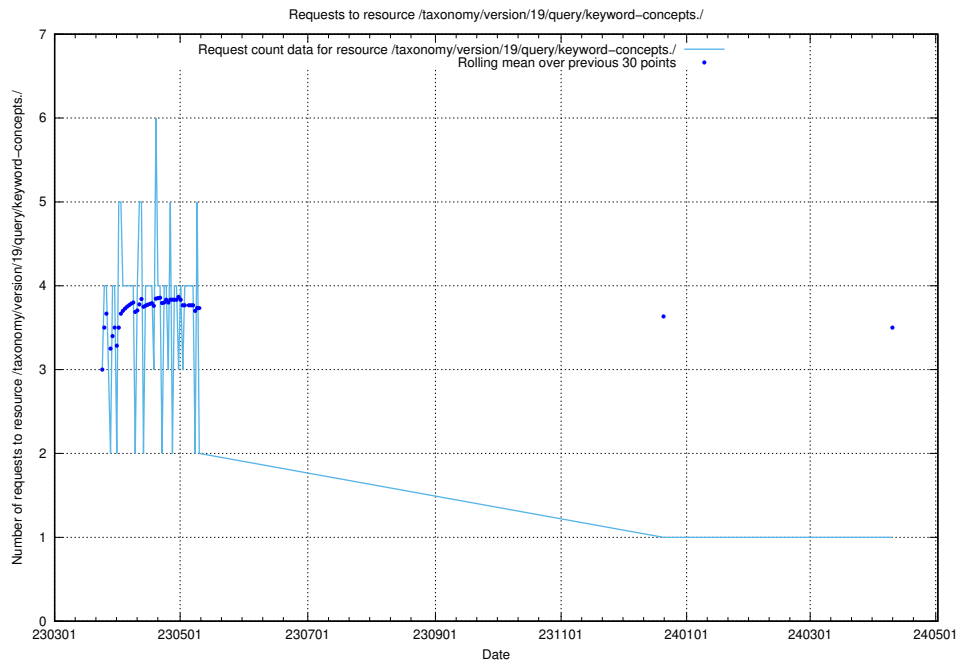

5.7043 Usage of /taxonomy/version/19/query/keyword-concepts-with-relations/

Here, we count the number of requests to resource /taxonomy/version/19/query/keyword-concepts-with-relations/.

5.7044 Usage of /taxonomy/version/19/query/isco-level-4-groups/