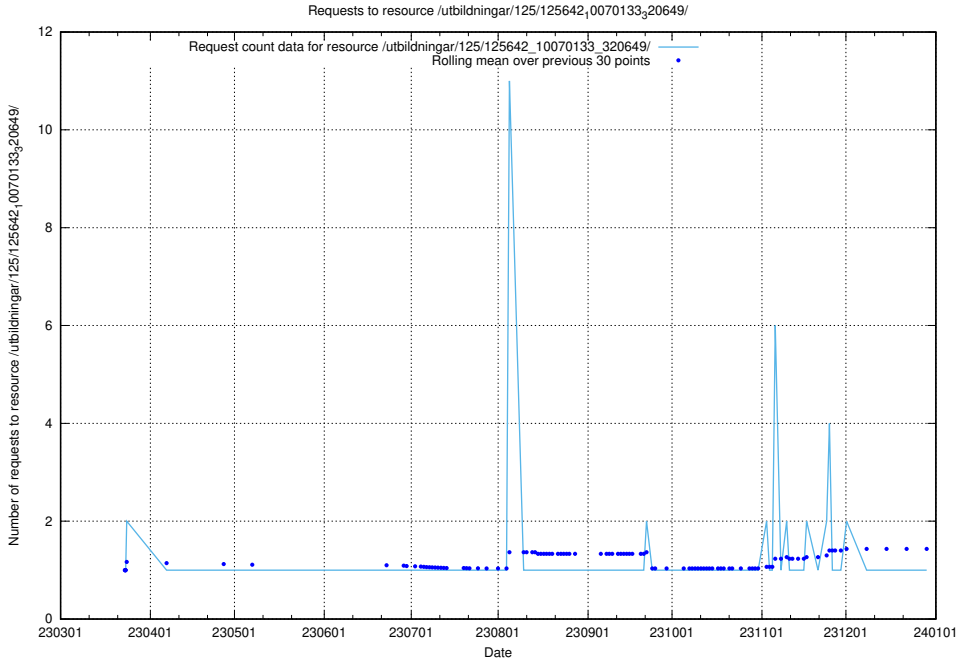

5.1132 Usage of /utbildningar/125/125642_10070133_320649/

Here, we count the number of requests to resource /utbildningar/125/125642_10070133_320649/.