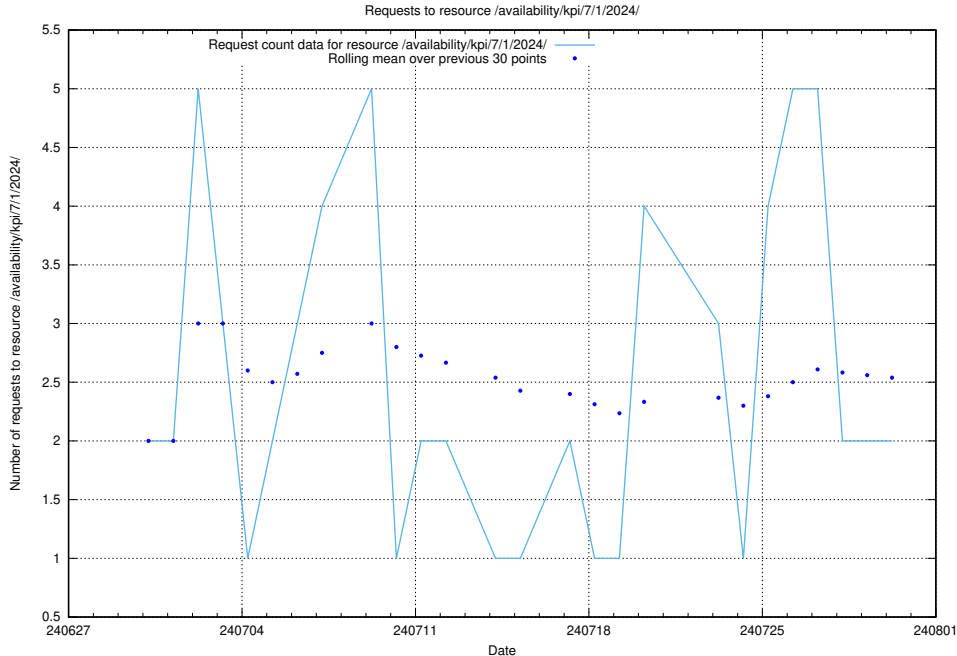

5.629 Usage of /availability/kpi/7/1/2024/

Here, we count the number of requests to resource /availability/kpi/7/1/2024/.