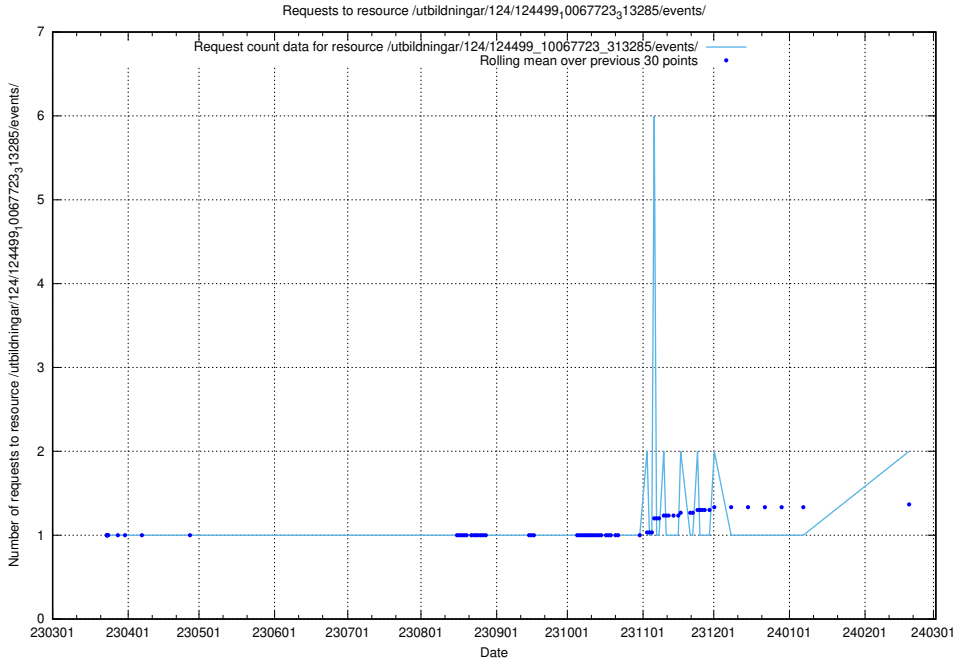

5.698 Usage of /utbildningar/124/124499_10067723_313285/events/

Here, we count the number of requests to resource /utbildningar/124/124499_10067723_313285/events/