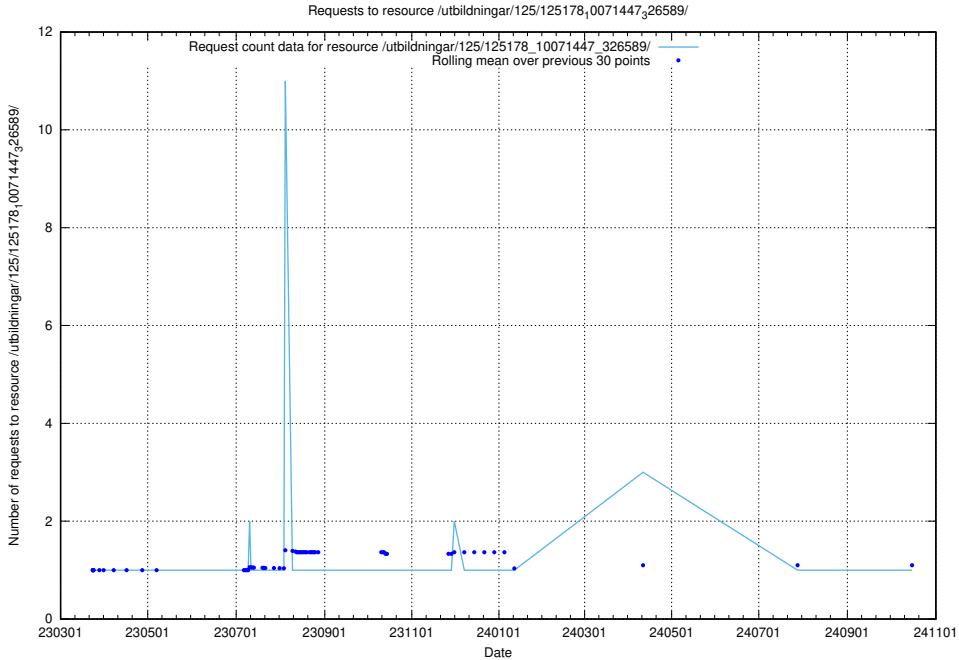

5.1220 Usage of /utbildningar/125/125178_10071447_326589/

Here, we count the number of requests to resource /utbildningar/125/125178_10071447_326589/.