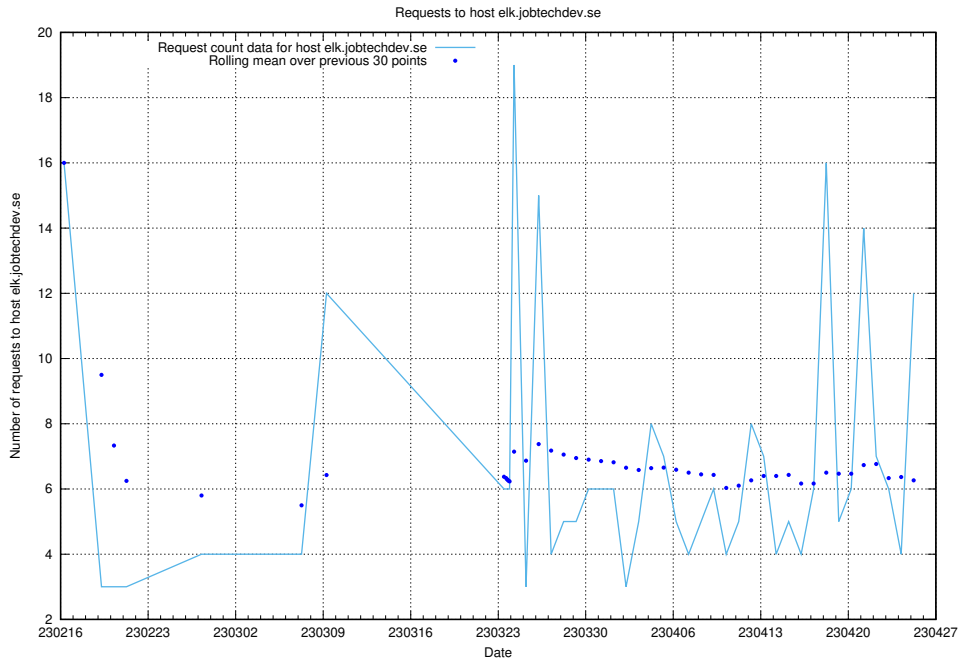

7.50 Usage of elk.jobtechdev.se

Here, we count the number of requests to host elk.jobtechdev.se.