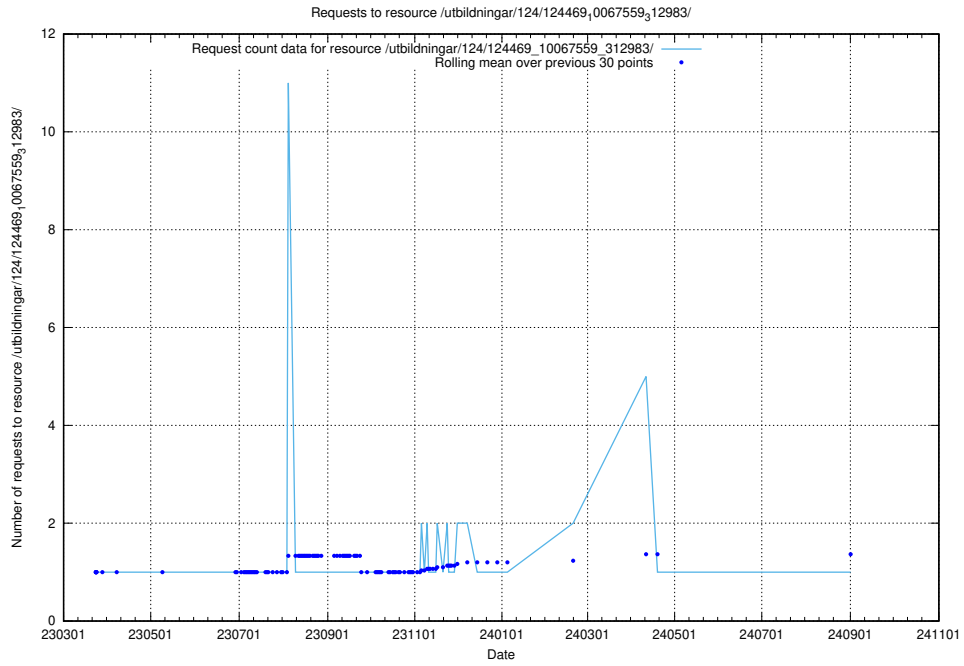

5.4226 Usage of /utbildningar/124/124469_10067559_312983/

Here, we count the number of requests to resource /utbildningar/124/124469_10067559_312983/.