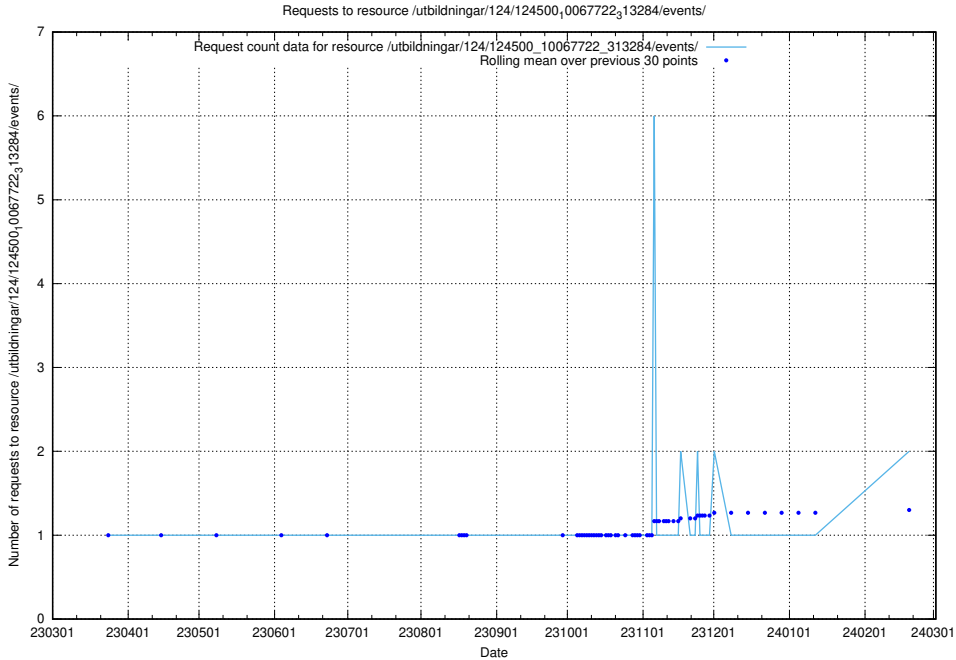

5.1017 Usage of /utbildningar/124/124500_10067722_313284/events/

Here, we count the number of requests to resource /utbildningar/124/124500_10067722_313284/events/