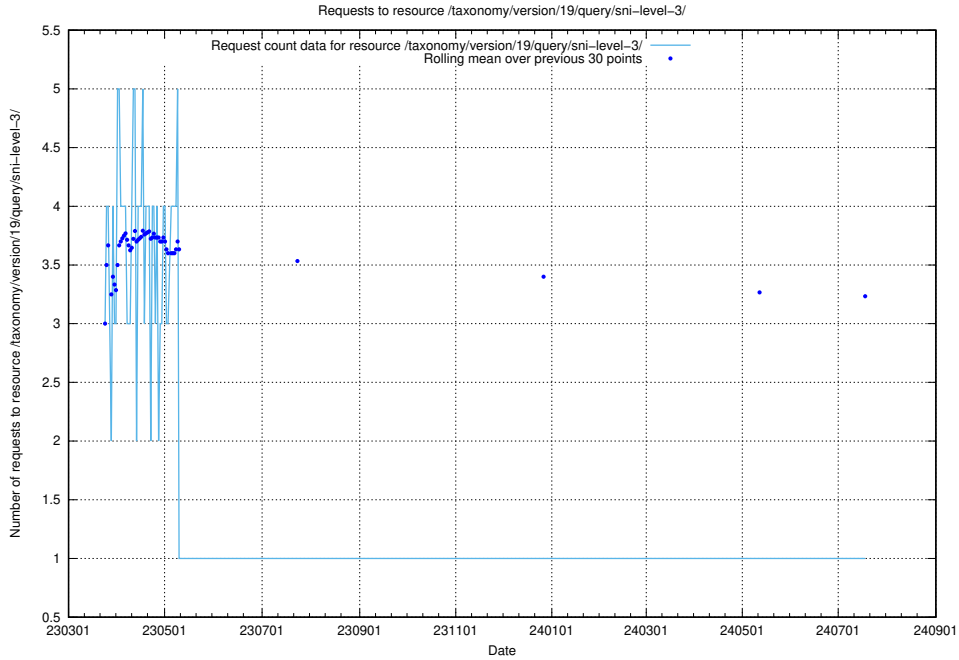

5.7028 Usage of /taxonomy/version/19/query/sni-level-3/

Here, we count the number of requests to resource /taxonomy/version/19/query/sni-level-3/.