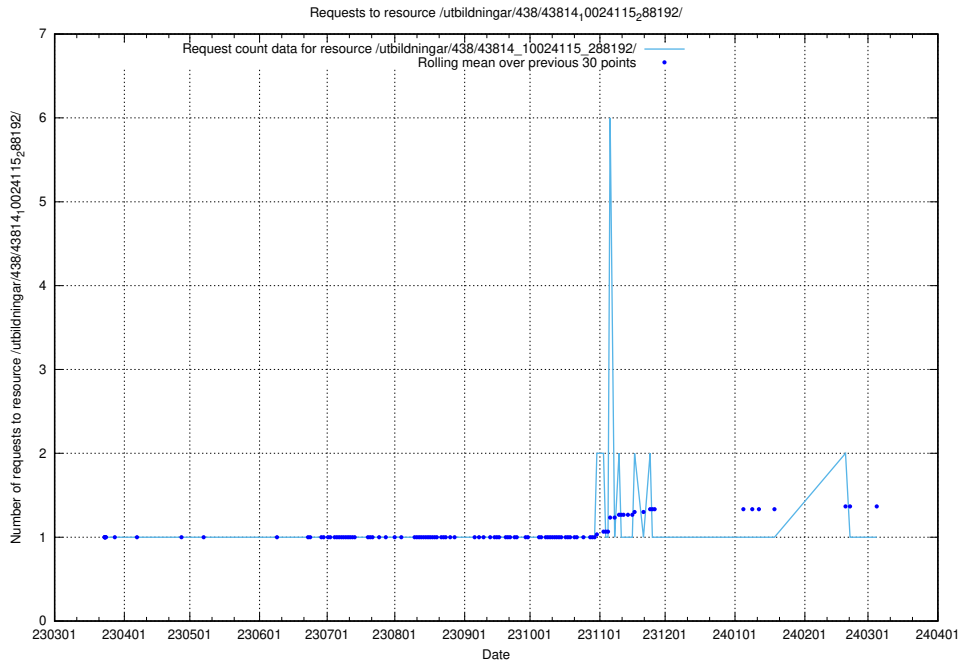

5.7258 Usage of /utbildningar/438/43814_10024115_288192/

Here, we count the number of requests to resource /utbildningar/438/43814_10024115_288192/.