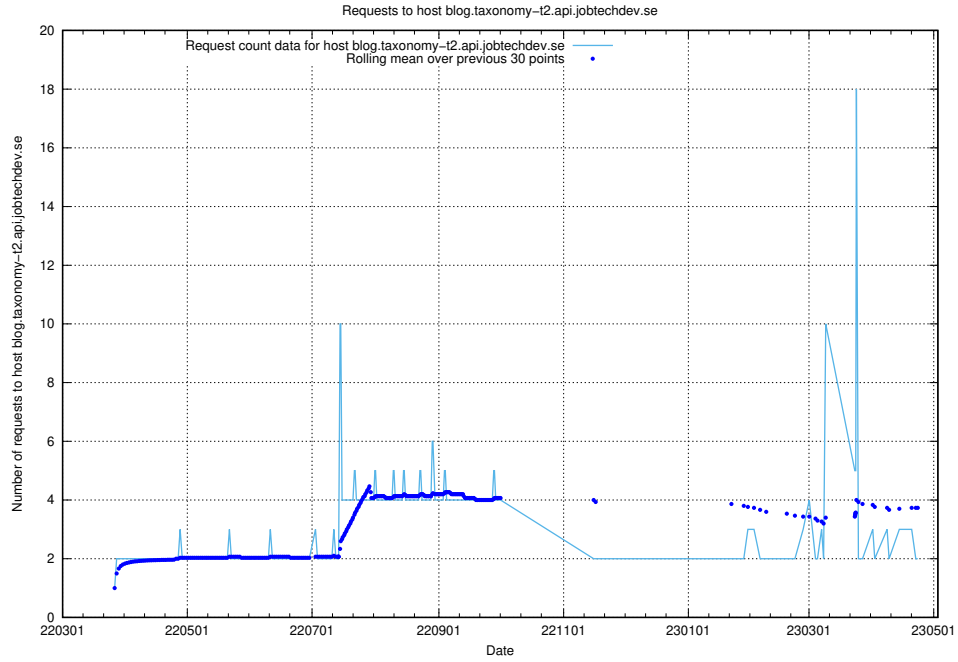

7.496 Usage of `blog.taxonomy-t2.api.jobtechdev.se`

Here, we count the number of requests to host `blog.taxonomy-t2.api.jobtechdev.se`.