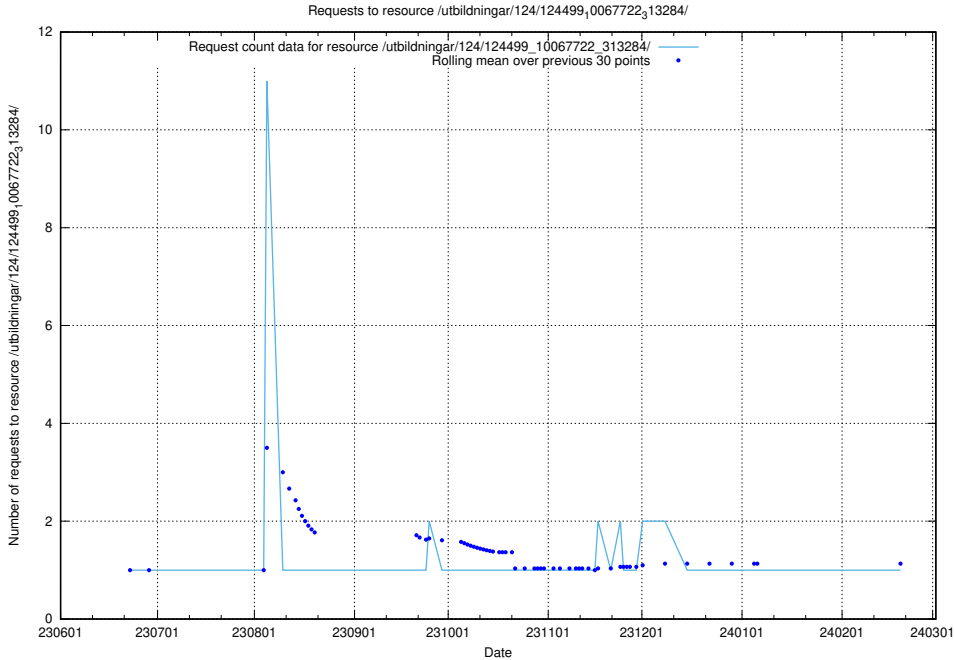

5.6650 Usage of /utbildningar/124/124499_10067722_313284/

Here, we count the number of requests to resource /utbildningar/124/124499_10067722_313284/.