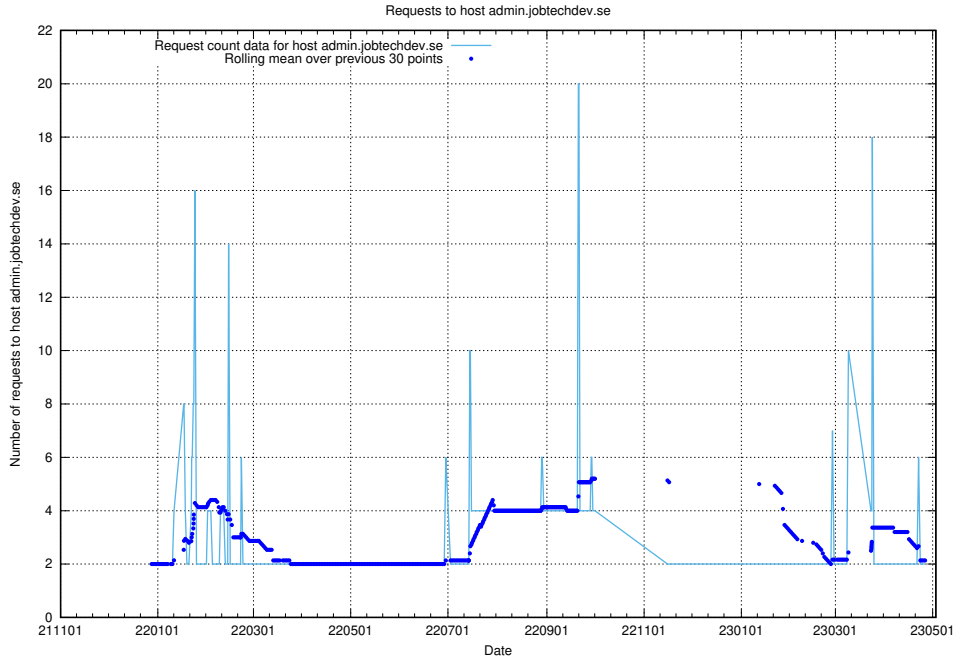

7.367 Usage of admin.jobtechdev.se

Here, we count the number of requests to host admin.jobtechdev.se.