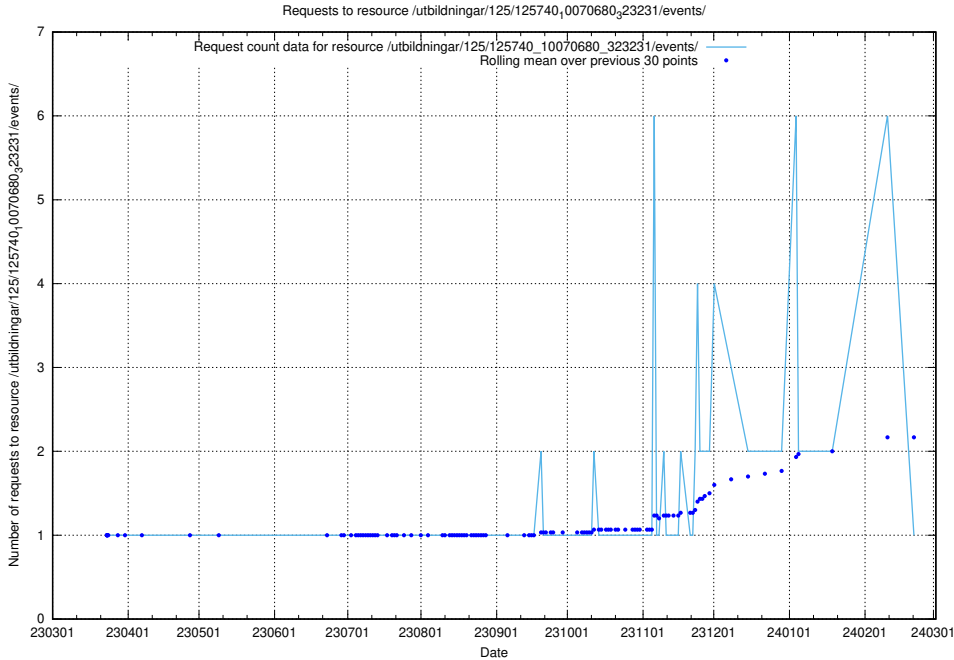

5.1067 Usage of /utbildningar/125/125740_10070680_323231/events/

Here, we count the number of requests to resource /utbildningar/125/125740_10070680_323231/events/