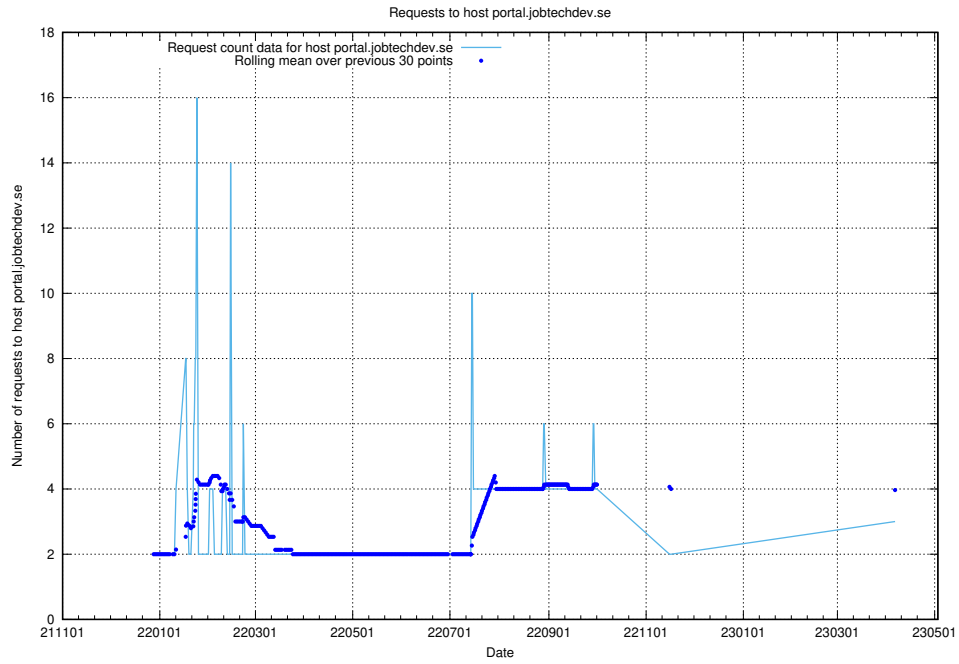

Here, we count the number of requests to host files.jobtechdev.se.

7.199 Usage of portal.jobtechdev.se

Here, we count the number of requests to host portal.jobtechdev.se.

7.200 Usage of panel.jobtechdev.se