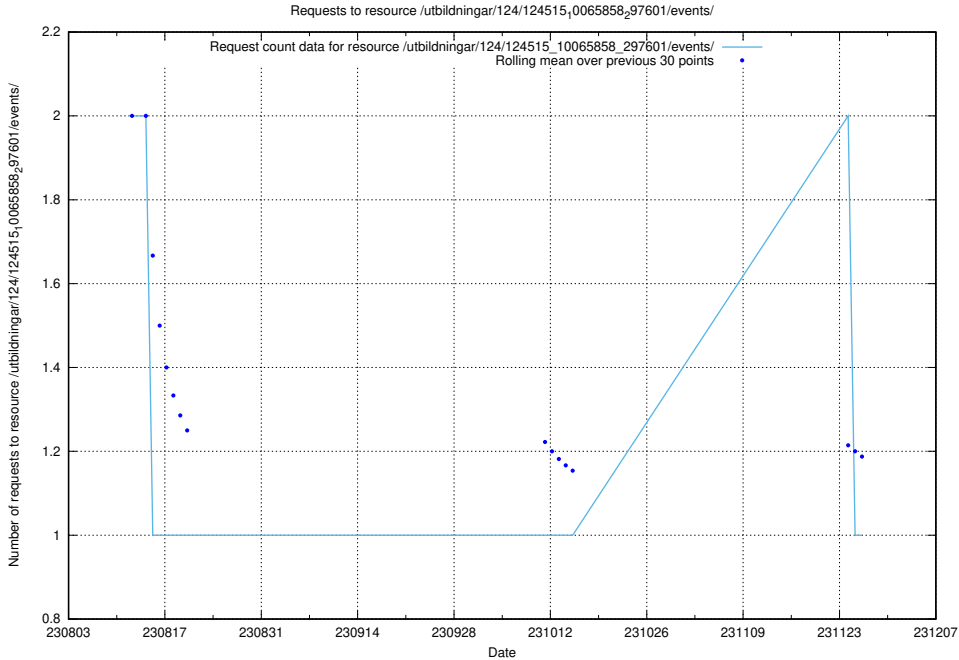

5.5690 Usage of /utbildningar/124/124515_10065858_297601/events/

Here, we count the number of requests to resource /utbildningar/124/124515_10065858_297601/events/