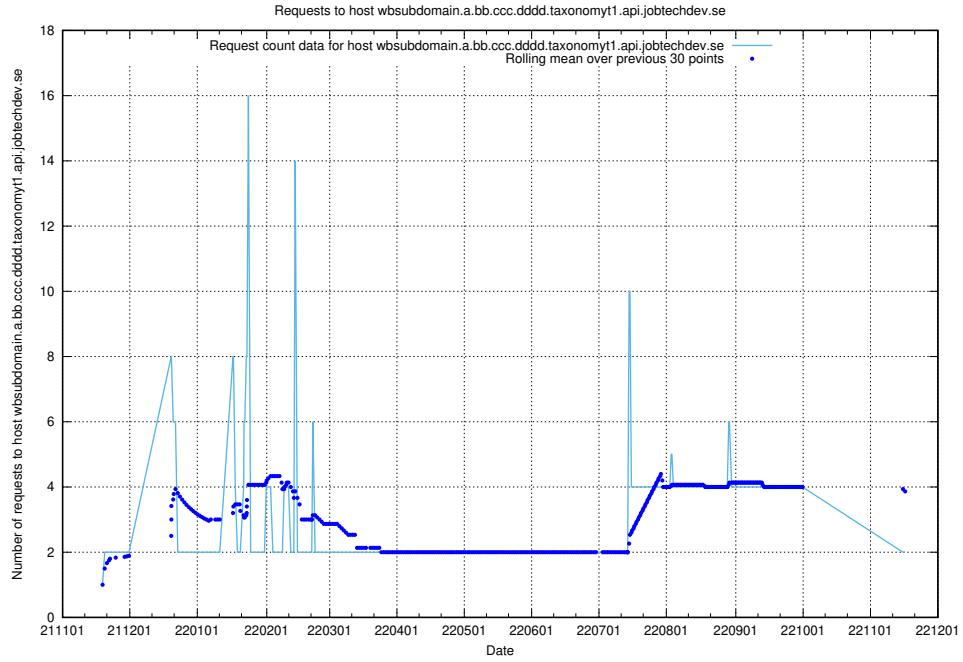

7.465 Usage of wbsubdomain.a.bb.ccc.dddd.taxonomyt1.api.jobtechdev.se

Here, we count the number of requests to host wbsubdomain.a.bb.ccc.dddd.taxonomyt1.api.jobtechdev.se