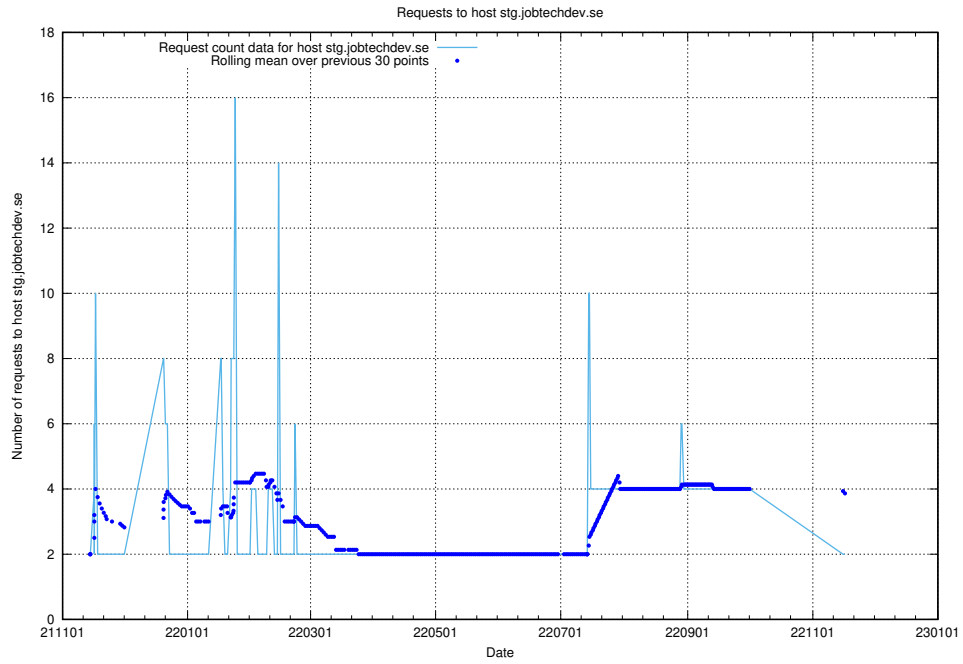

7.567 Usage of stg.jobtechdev.se

Here, we count the number of requests to host stg.jobtechdev.se.