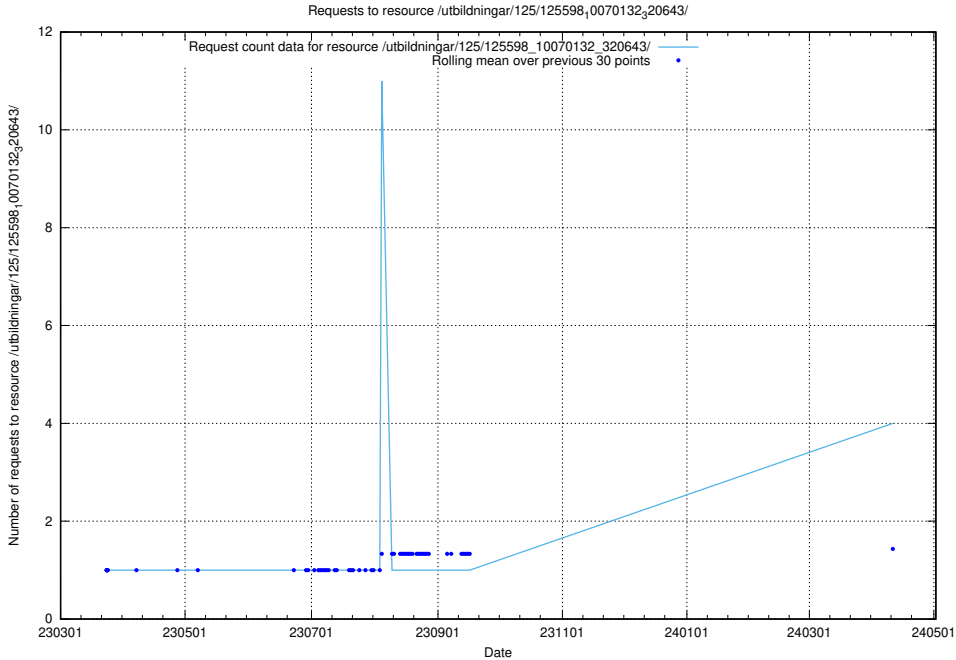

5.272 Usage of /utbildningar/125/125598_10070132_320643/

Here, we count the number of requests to resource /utbildningar/125/125598_10070132_320643/.