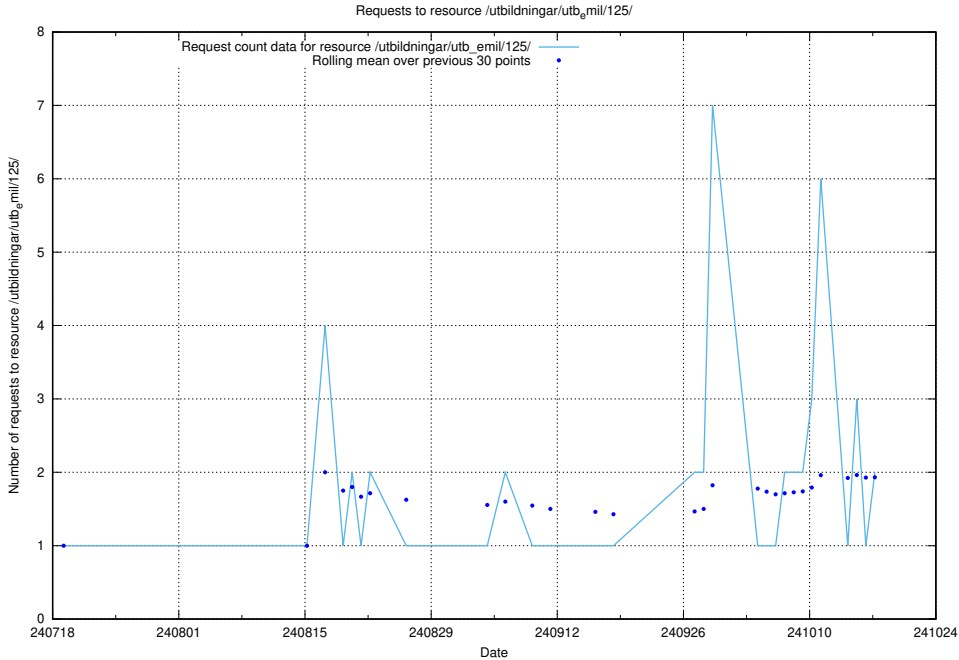

5.626 Usage of /utbildningar/utb_emil/125/

Here, we count the number of requests to resource /utbildningar/utb_emil/125/.