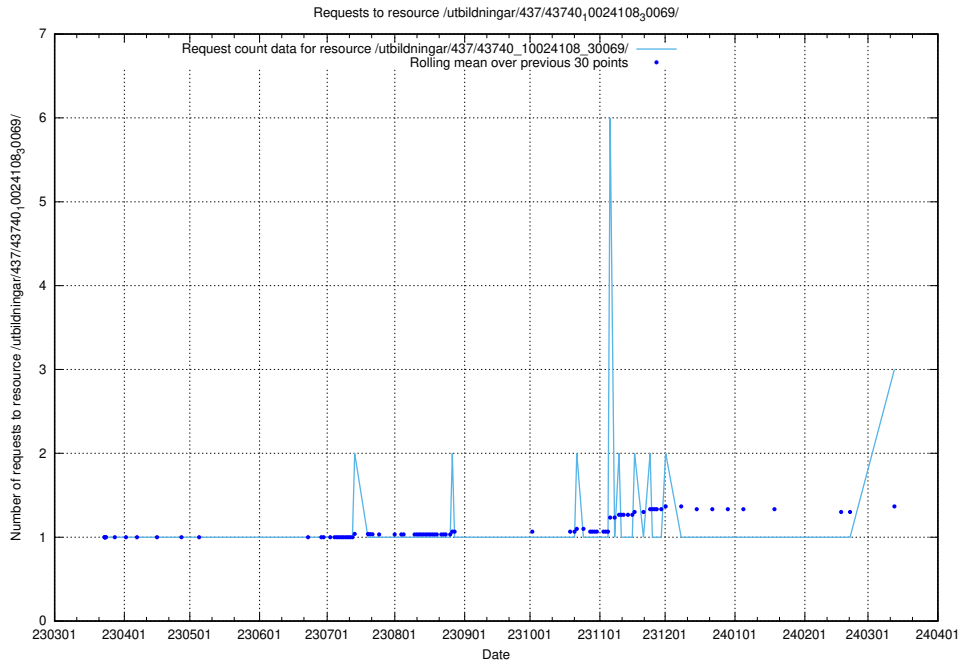

5.548 Usage of /utbildningar/437/43740_10024108_30069/

Here, we count the number of requests to resource /utbildningar/437/43740_10024108_30069/.