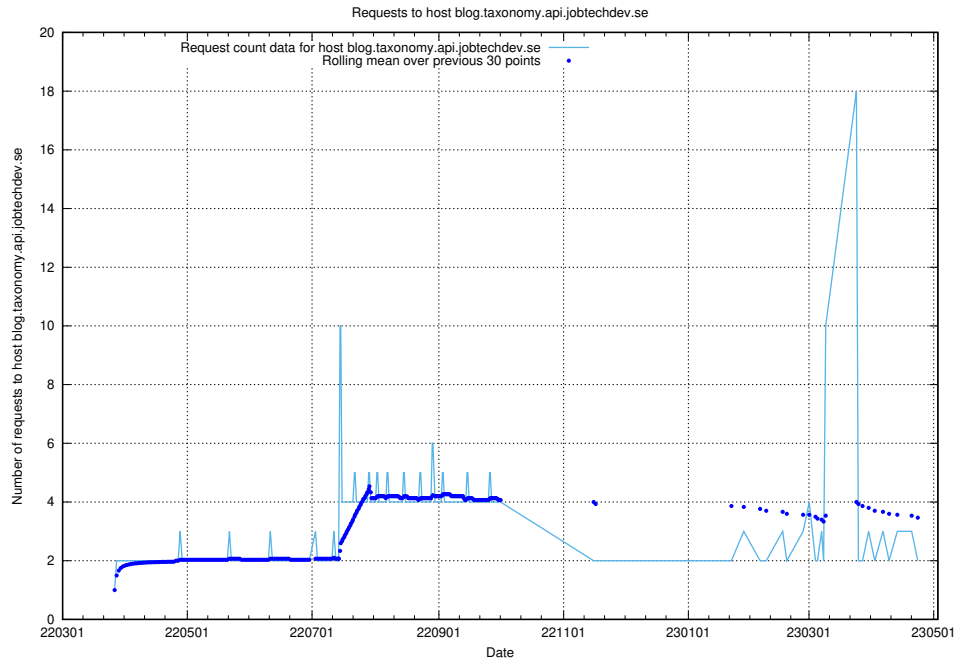

7.495 Usage of `blog.taxonomy.api.jobtechdev.se`

Here, we count the number of requests to host `blog.taxonomy.api.jobtechdev.se`.