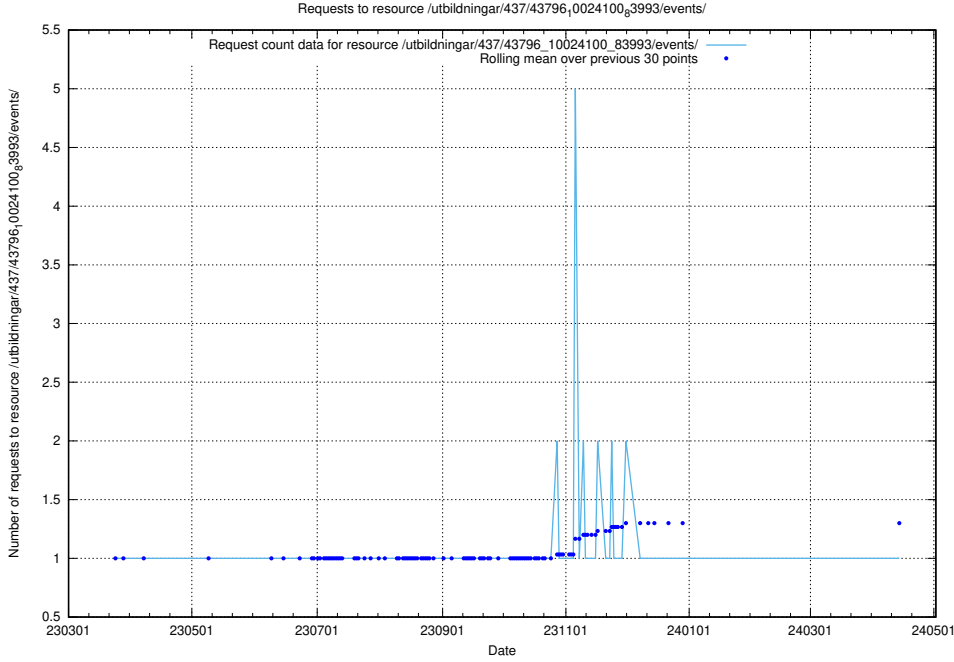

5.7082 Usage of /utbildningar/437/43796_10024100_83993/events/

Here, we count the number of requests to resource /utbildningar/437/43796_10024100_83993/events/.