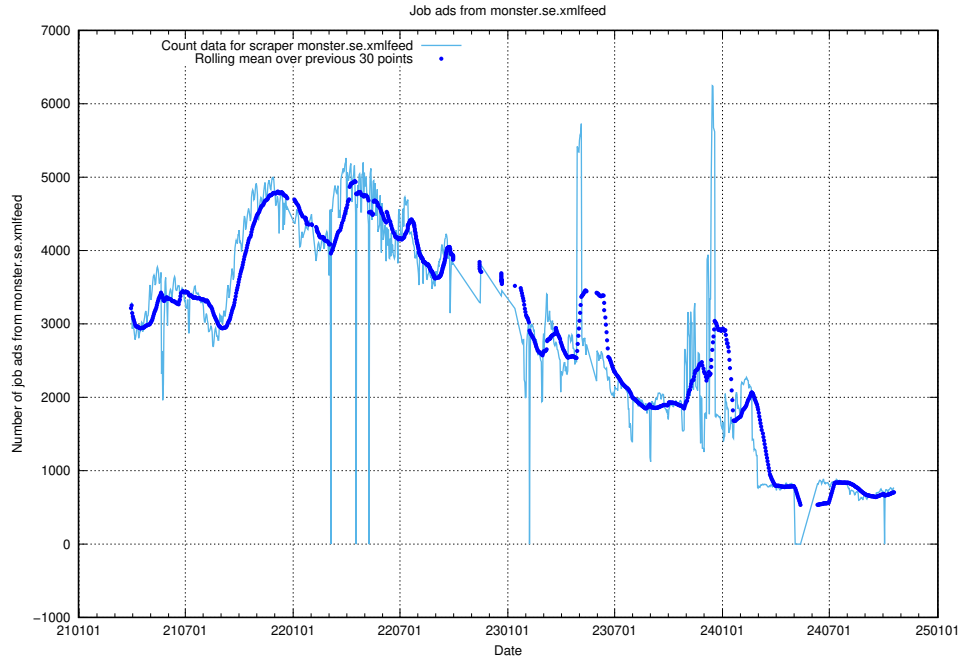

13.6 Number of ads by scraper monster.se.xmlfeed

Here, we count the number of job ads scraped from monster.se.xmlfeed.

13.7 Number of ads by scraper studentjob.se

Here, we count the number of job ads scraped from studentjob.se.