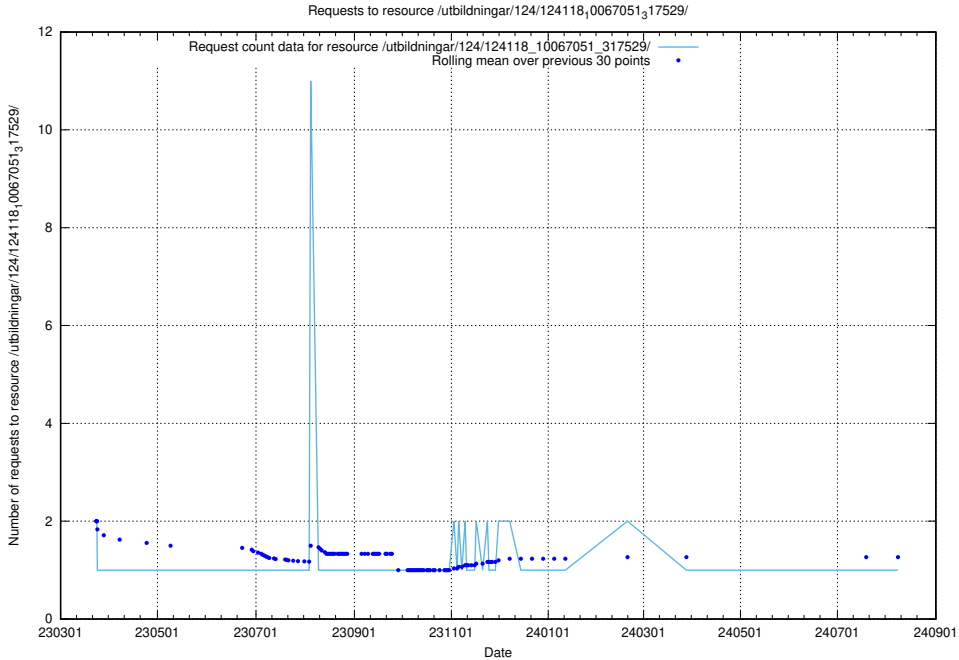

5.7218 Usage of /utbildningar/124/124118_10067051_317529/

Here, we count the number of requests to resource /utbildningar/124/124118_10067051_317529/.