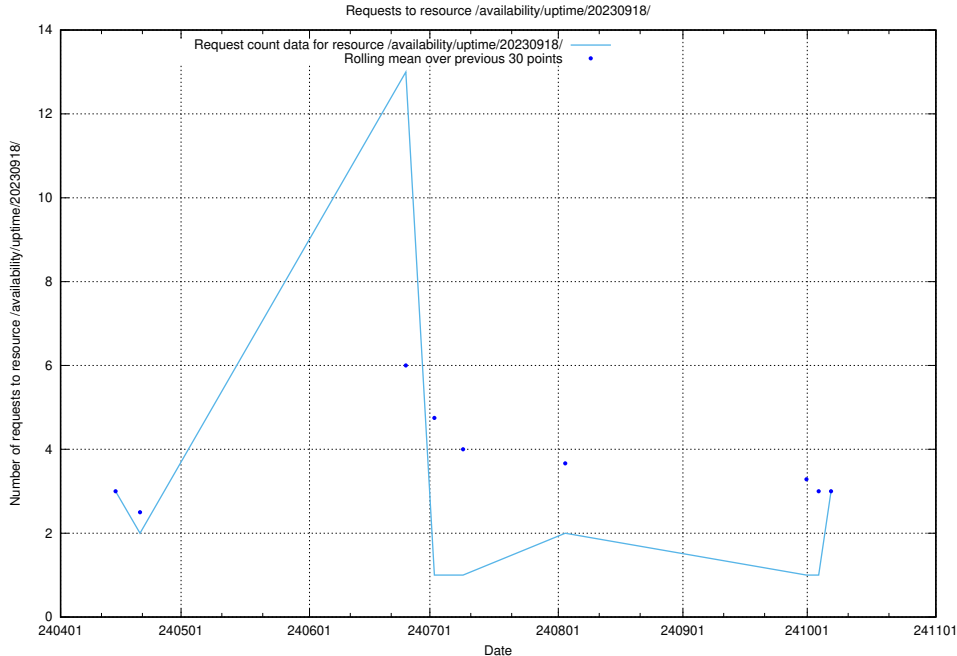

5.419 Usage of /availability/uptime/20230918/

Here, we count the number of requests to resource /availability/uptime/20230918/.