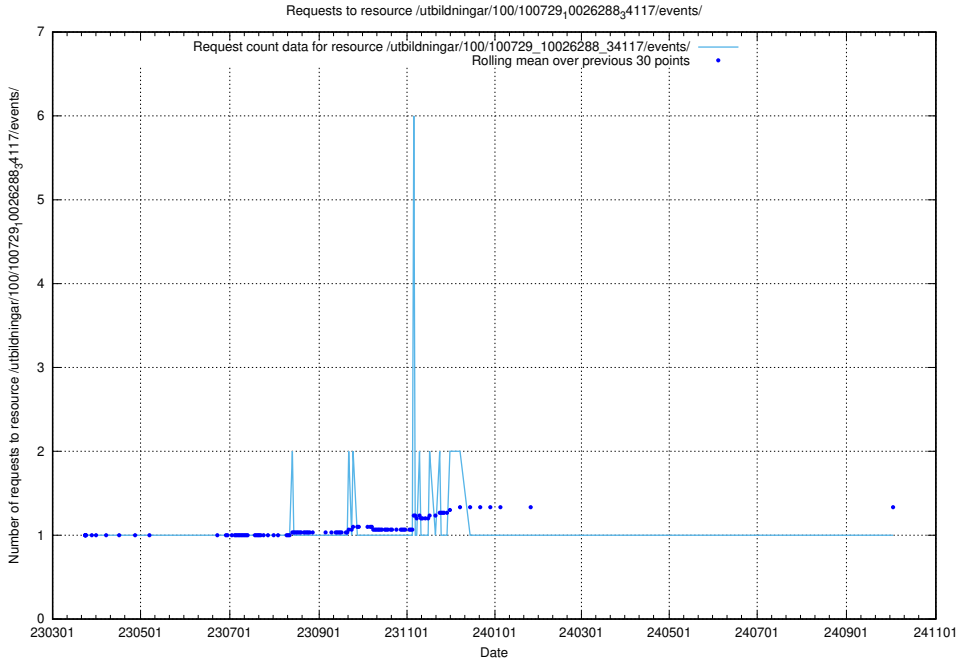

5.6531 Usage of /utbildningar/100/100729_10026288_34117/events/

Here, we count the number of requests to resource /utbildningar/100/100729_10026288_34117/events/.