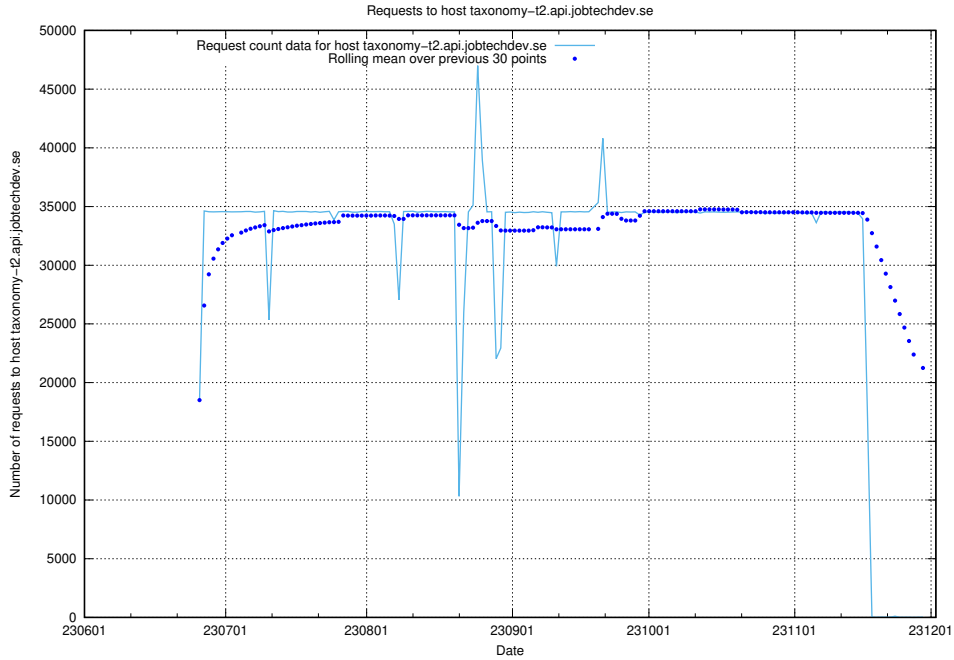

7.38 Usage of taxonomy-t2.api.jobtechdev.se

Here, we count the number of requests to host taxonomy-t2.api.jobtechdev.se.