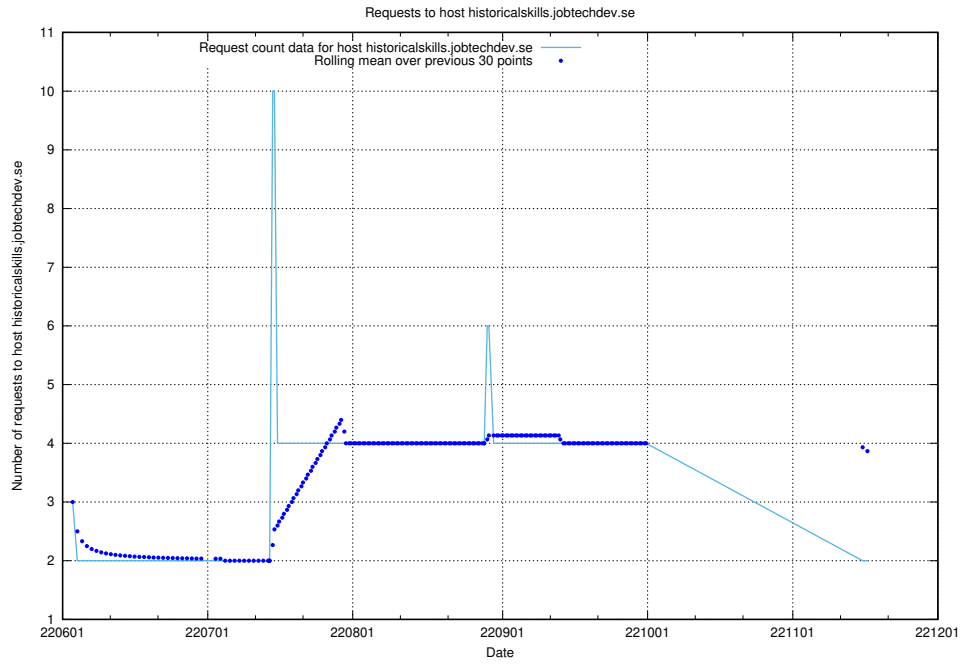

7.420 Usage of `historicalskills.jobtechdev.se`

Here, we count the number of requests to host `historicalskills.jobtechdev.se`.