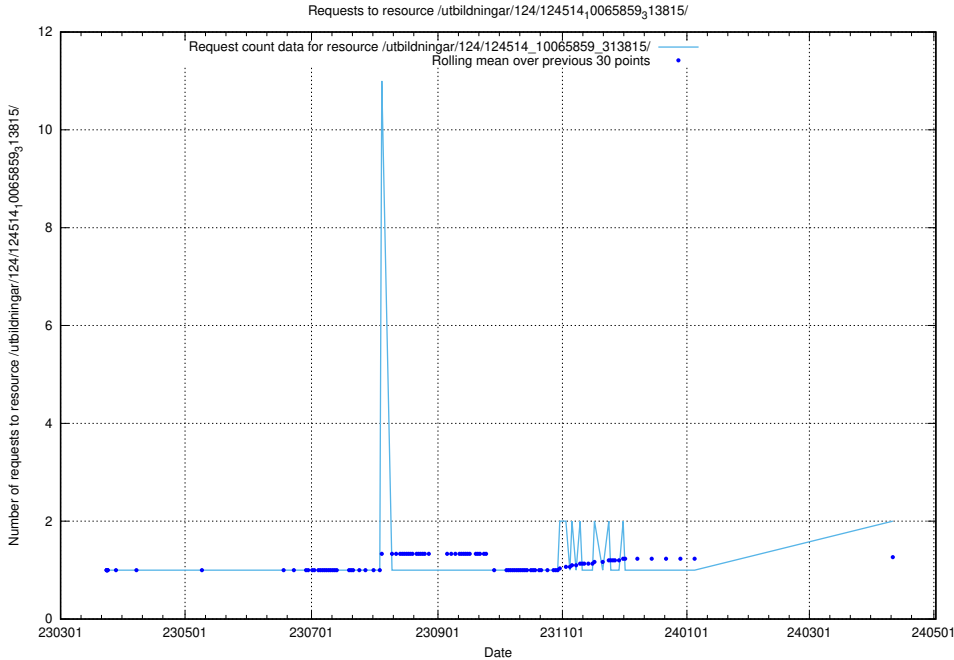

5.674 Usage of /utbildningar/124/124514_10065859_313815/

Here, we count the number of requests to resource /utbildningar/124/124514_10065859_313815/.