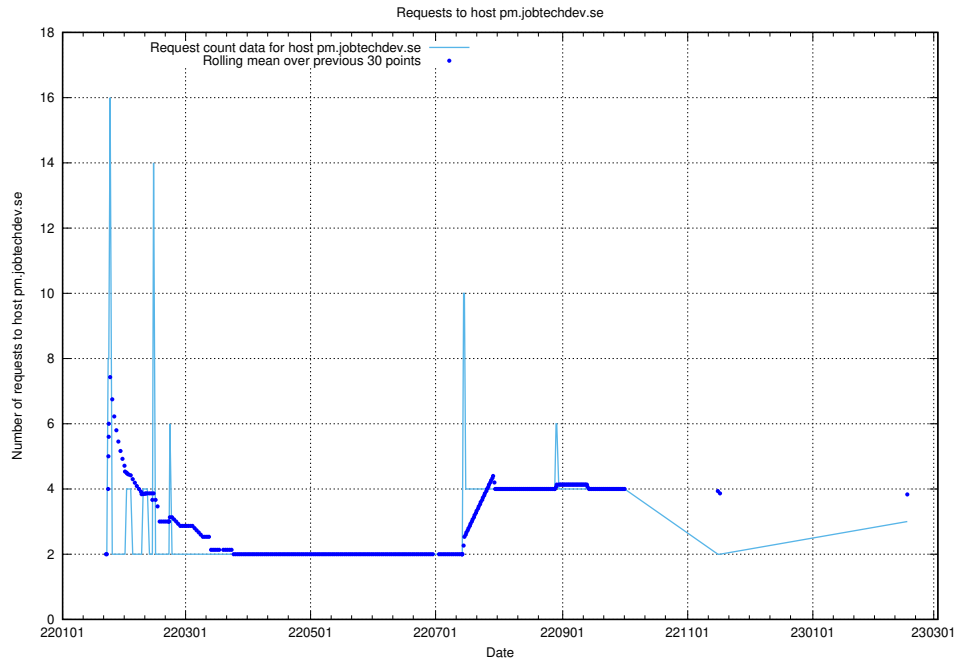

7.256 Usage of pm.jobtechdev.se

Here, we count the number of requests to host pm.jobtechdev.se.