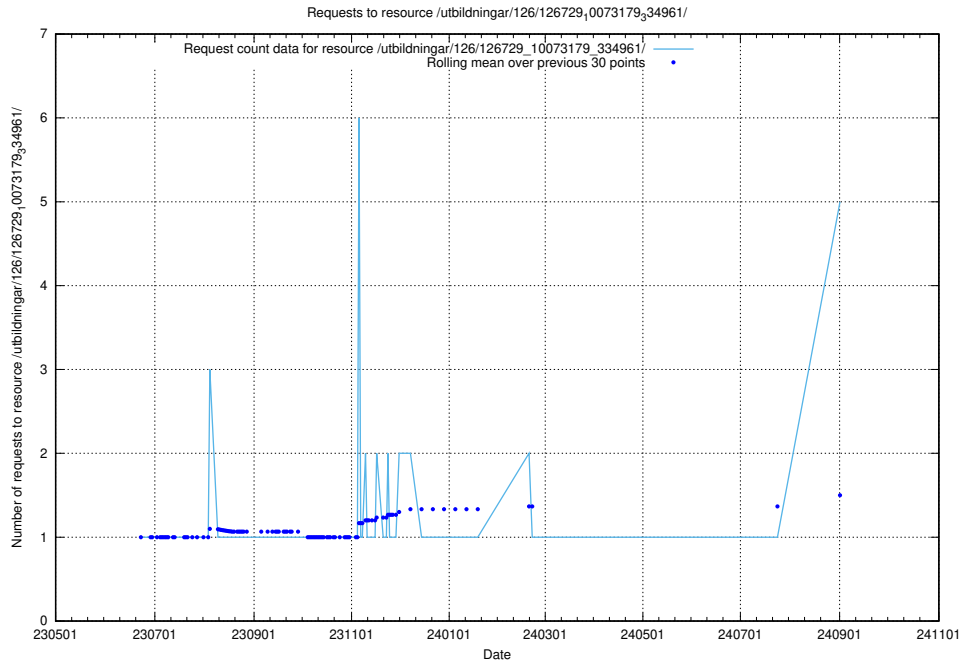

5.247 Usage of /utbildningar/126/126729_10073179_334961/

Here, we count the number of requests to resource /utbildningar/126/126729_10073179_334961/.