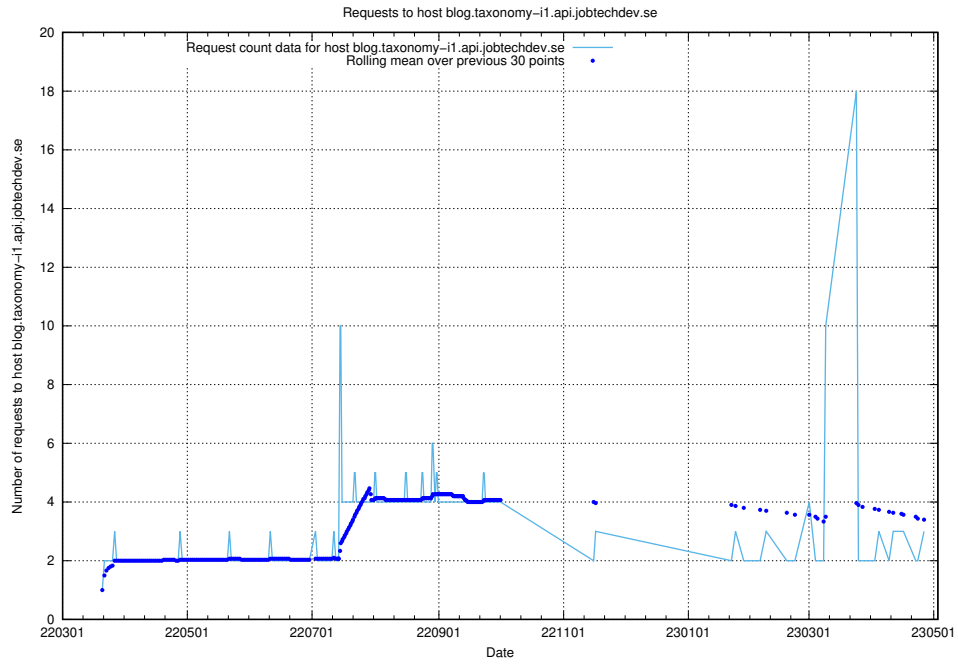

7.231 Usage of `blog.taxonomy-i1.api.jobtechdev.se`

Here, we count the number of requests to host `blog.taxonomy-i1.api.jobtechdev.se`.