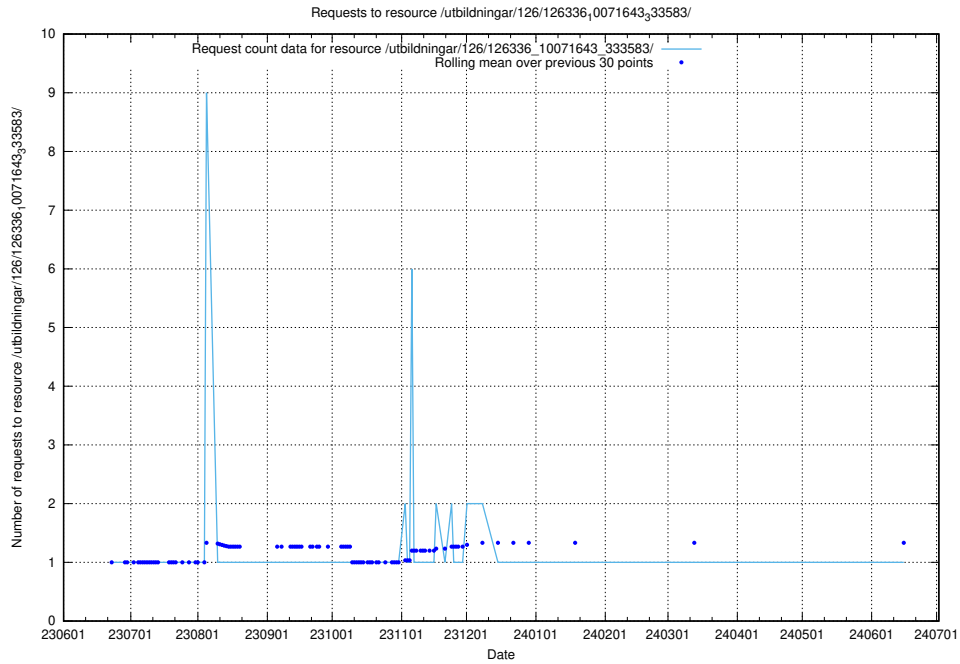

5.6528 Usage of /utbildningar/126/126336_10071643_333583/

Here, we count the number of requests to resource /utbildningar/126/126336_10071643_333583/.