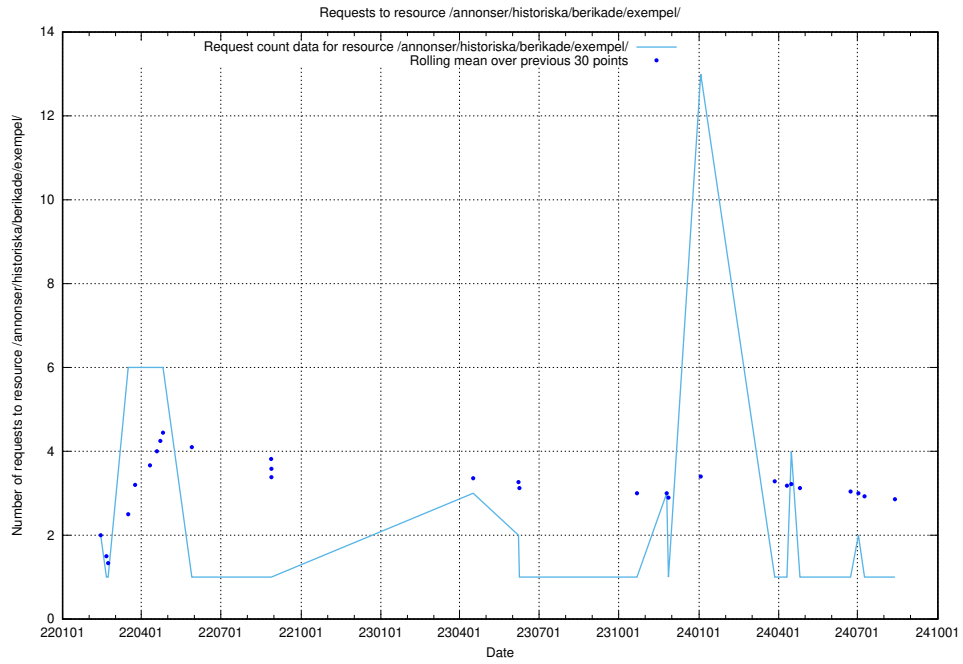

5.2137 Usage of /annonser/historiska/berikade/exempel/

Here, we count the number of requests to resource /annonser/historiska/berikade/exempel/.