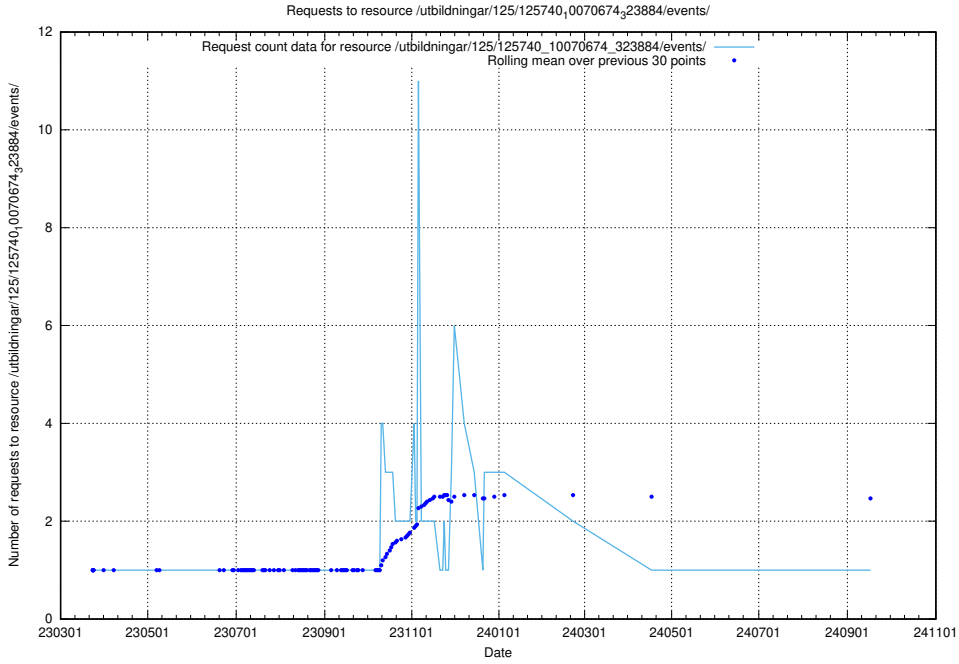

5.1073 Usage of /utbildningar/125/125740_10070674_323884/events/

Here, we count the number of requests to resource /utbildningar/125/125740_10070674_323884/events/