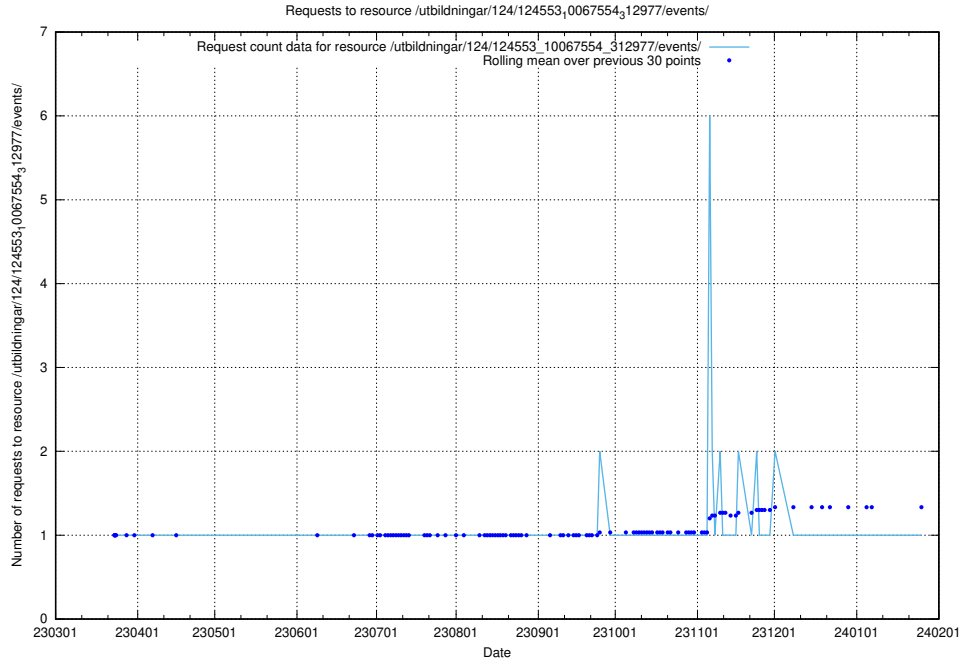

5.1563 Usage of /utbildningar/124/124553_10067554_312977/events/

Here, we count the number of requests to resource /utbildningar/124/124553_10067554_312977/events/