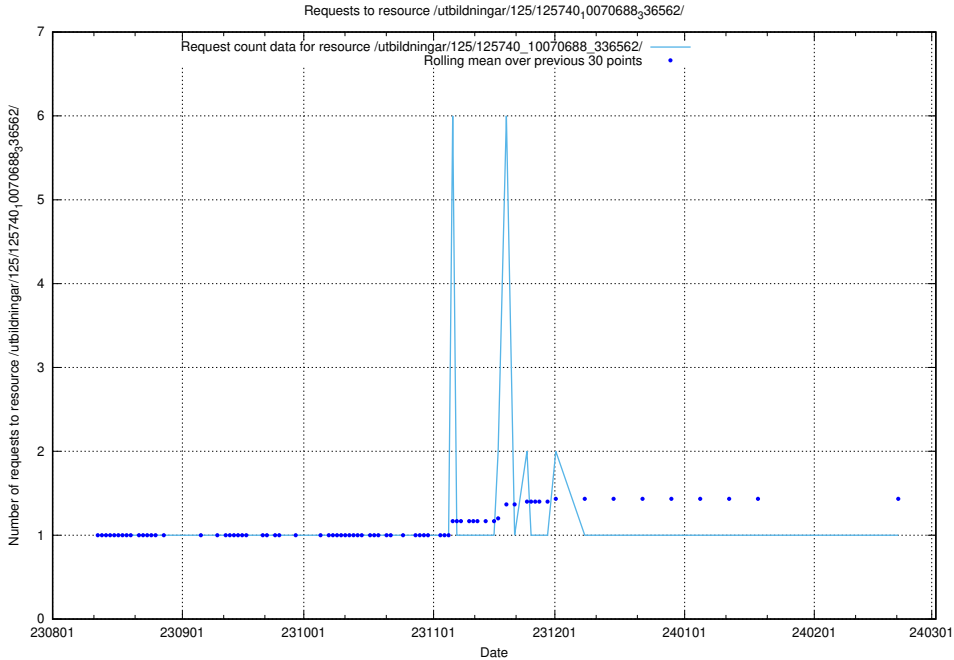

5.5693 Usage of /utbildningar/125/125740_10070688_336562/

Here, we count the number of requests to resource /utbildningar/125/125740_10070688_336562/.