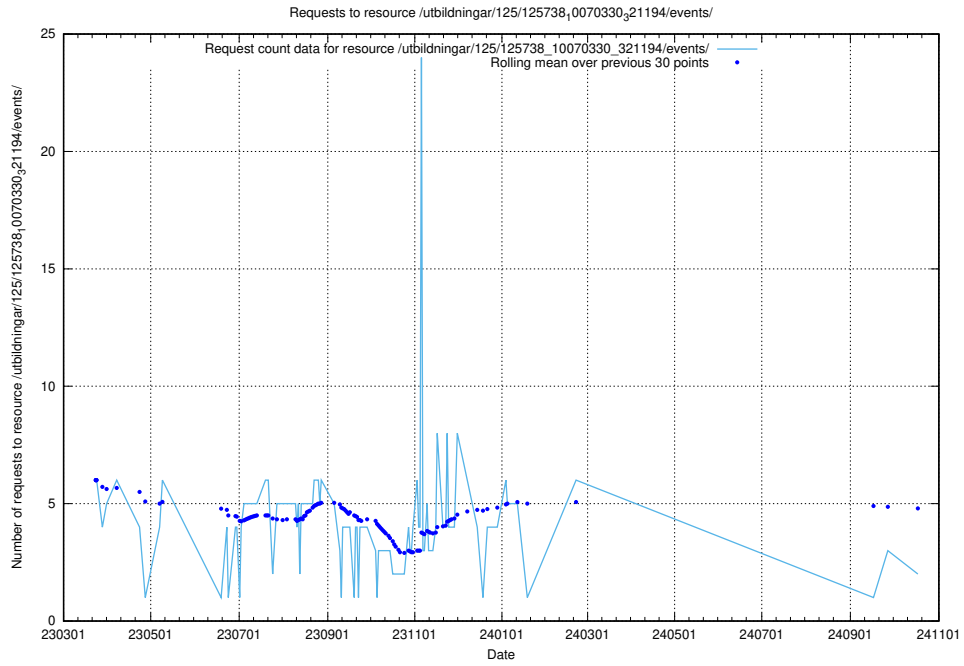

5.1018 Usage of /utbildningar/125/125738_10070330_321194/events/

Here, we count the number of requests to resource /utbildningar/125/125738_10070330_321194/events/