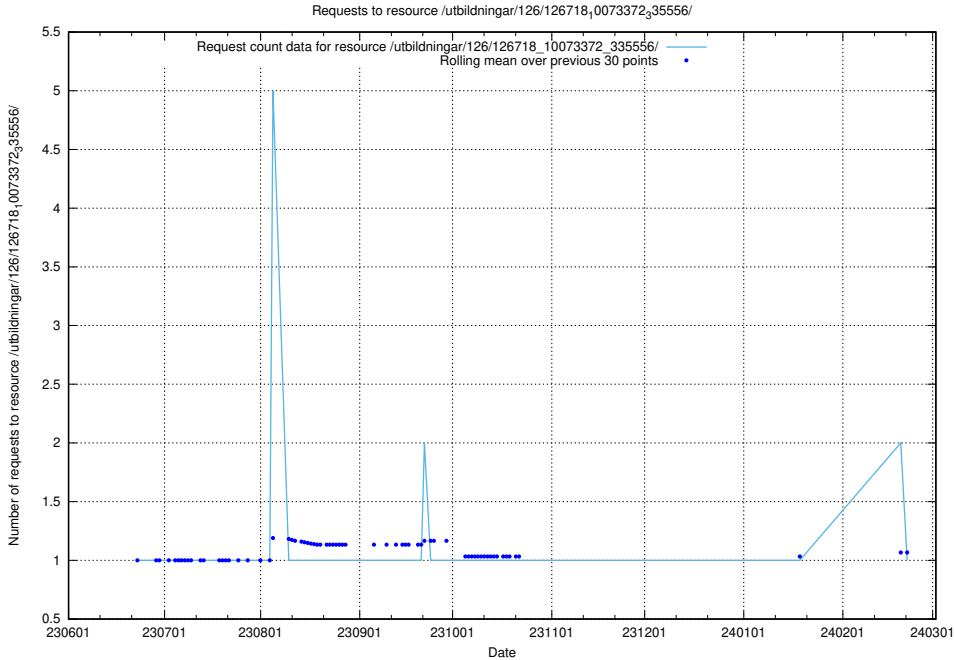

5.6485 Usage of /utbildningar/126/126718_10073372_335556/

Here, we count the number of requests to resource /utbildningar/126/126718_10073372_335556/.