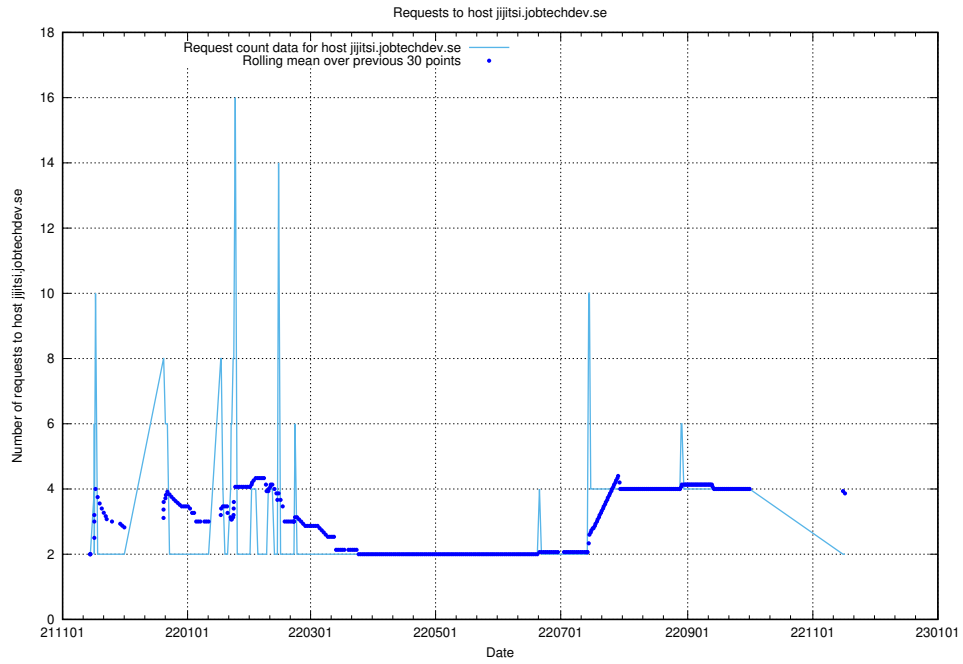

7.594 Usage of shopify.jobtechdev.se

Here, we count the number of requests to host shopify.jobtechdev.se.

7.595 Usage of `jijitsi.jobtechdev.se`

Here, we count the number of requests to host `jijitsi.jobtechdev.se`.