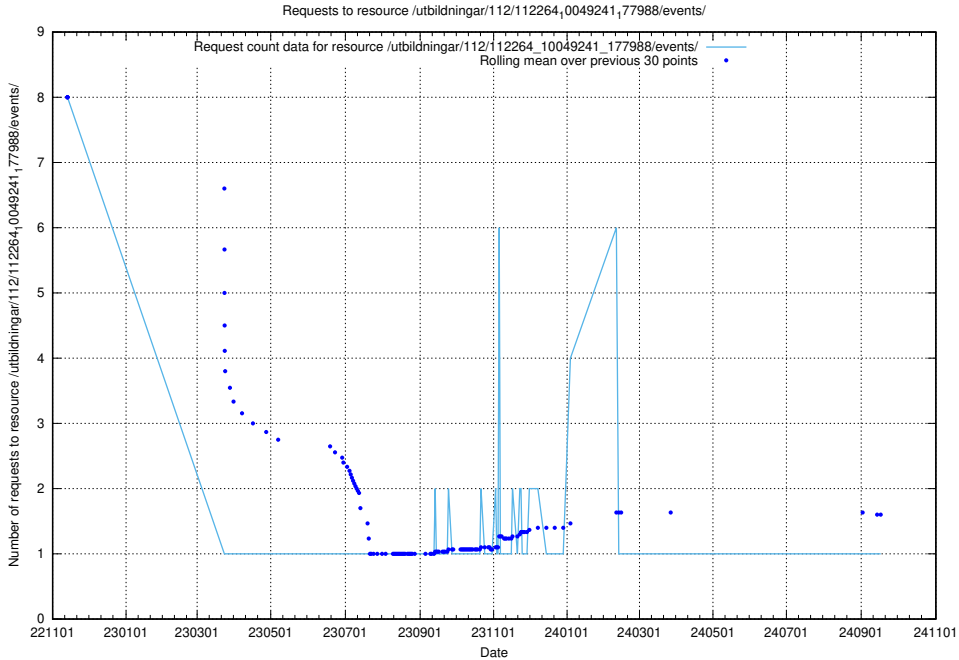

5.6654 Usage of /utbildningar/112/112264_10049241_177988/events/

Here, we count the number of requests to resource /utbildningar/112/112264_10049241_177988/events/