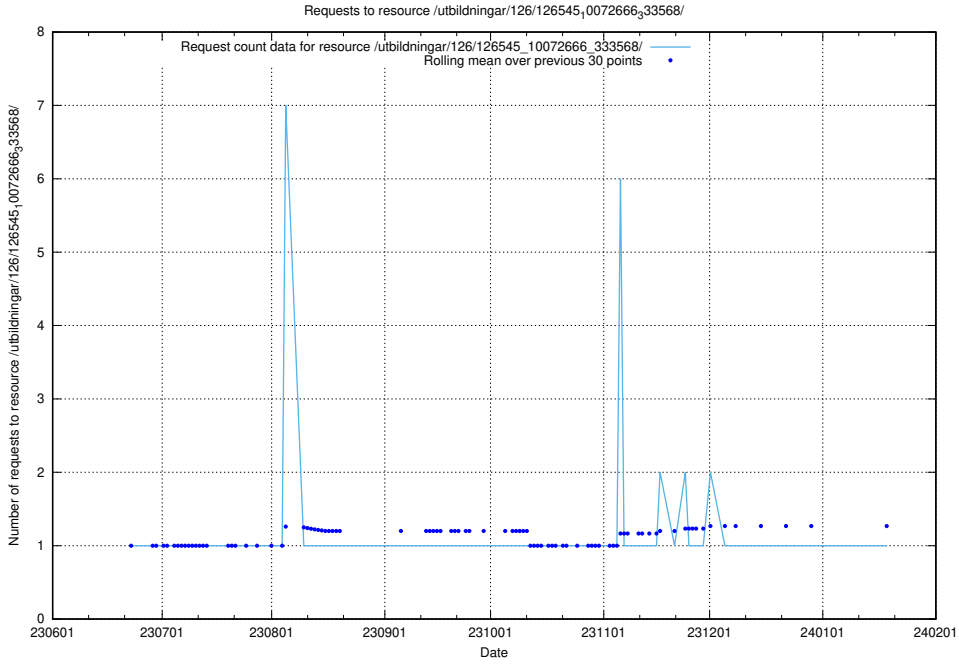

5.6515 Usage of /utbildningar/126/126545_10072666_333568/

Here, we count the number of requests to resource /utbildningar/126/126545_10072666_333568/.