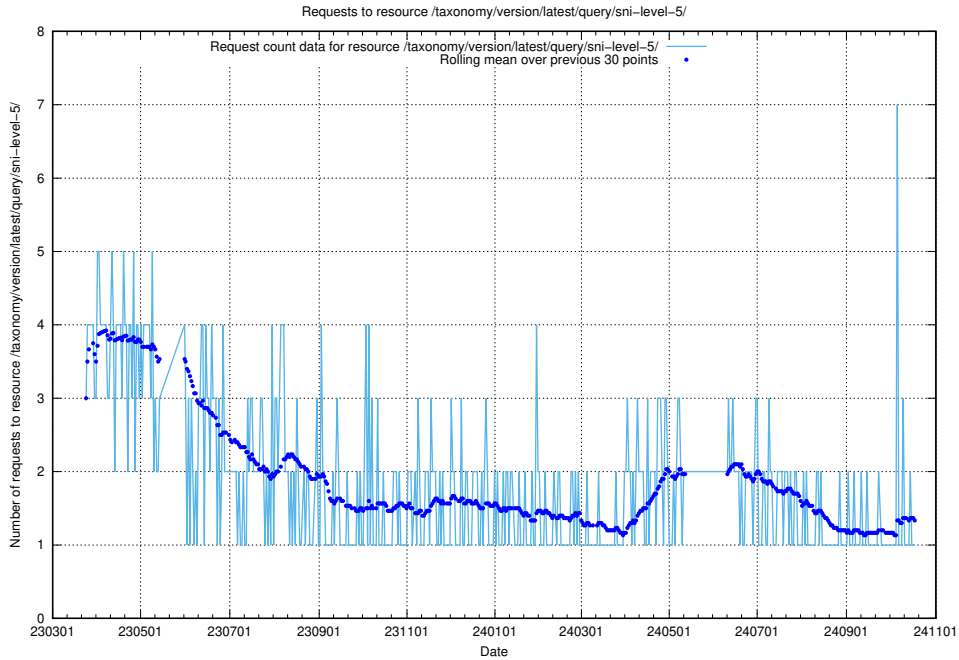

5.6972 Usage of /taxonomy/version/latest/query/sni-level-5/

Here, we count the number of requests to resource /taxonomy/version/latest/query/sni-level-5/.