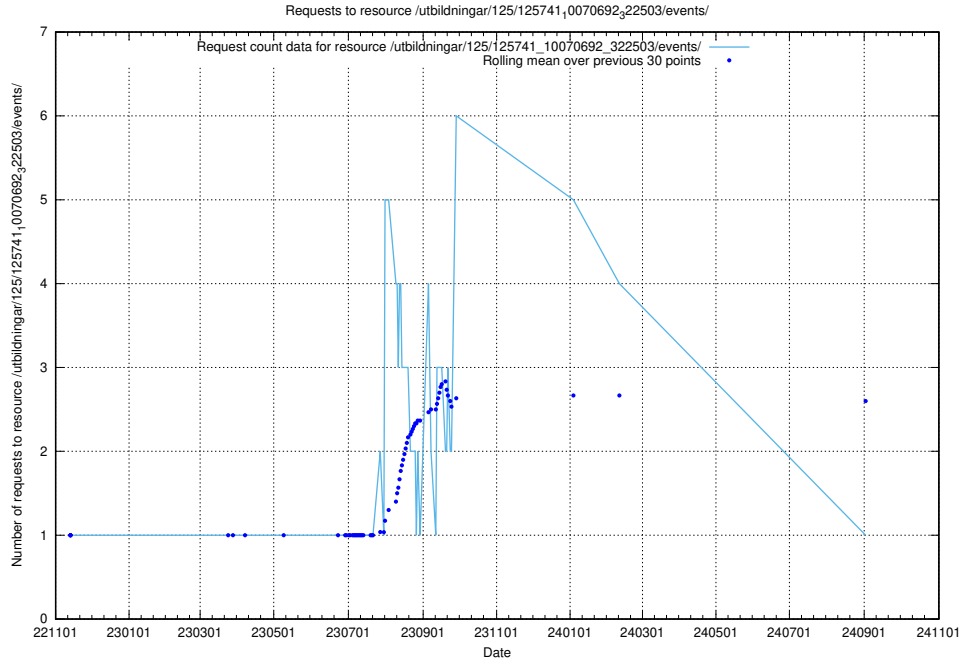

5.6730 Usage of /utbildningar/125/125741_10070692_322503/events/

Here, we count the number of requests to resource /utbildningar/125/125741_10070692_322503/events/