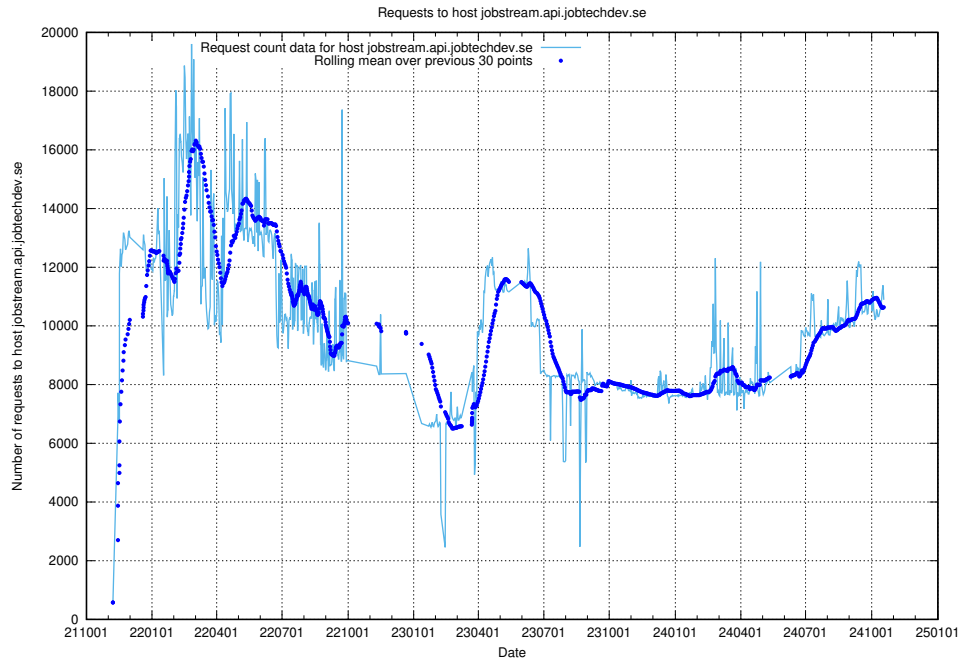

Here, we count the number of requests to host jobstream.api.jobtechdev.se.

7.10 Usage of console-openshift-console.prod.services.jtech.se

Here, we count the number of requests to host console-openshift-console.prod.services.jtech.se.