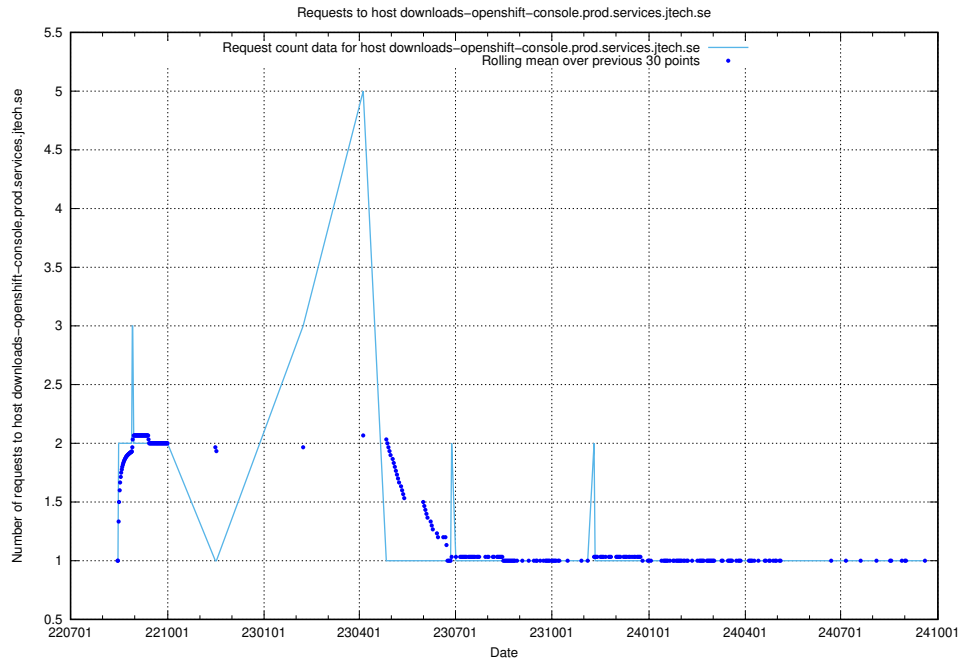

Here, we count the number of requests to host taxonomy-atlas-jobtech-taxonomy-atlas-prod.prod.services.jtech.se.

7.624 Usage of downloads-openshift-console.prod.services.jtech.se

Here, we count the number of requests to host downloads-openshift-console.prod.services.jtech.se.