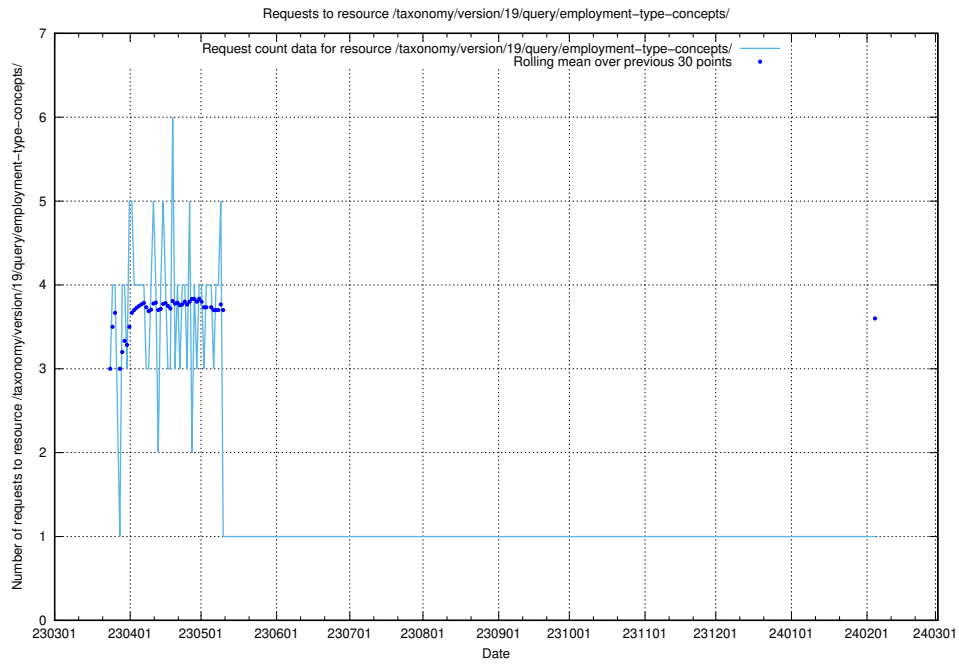

5.7047 Usage of /taxonomy/version/19/query/employment-type-concepts/

Here, we count the number of requests to resource /taxonomy/version/19/query/employment-type-concepts/.