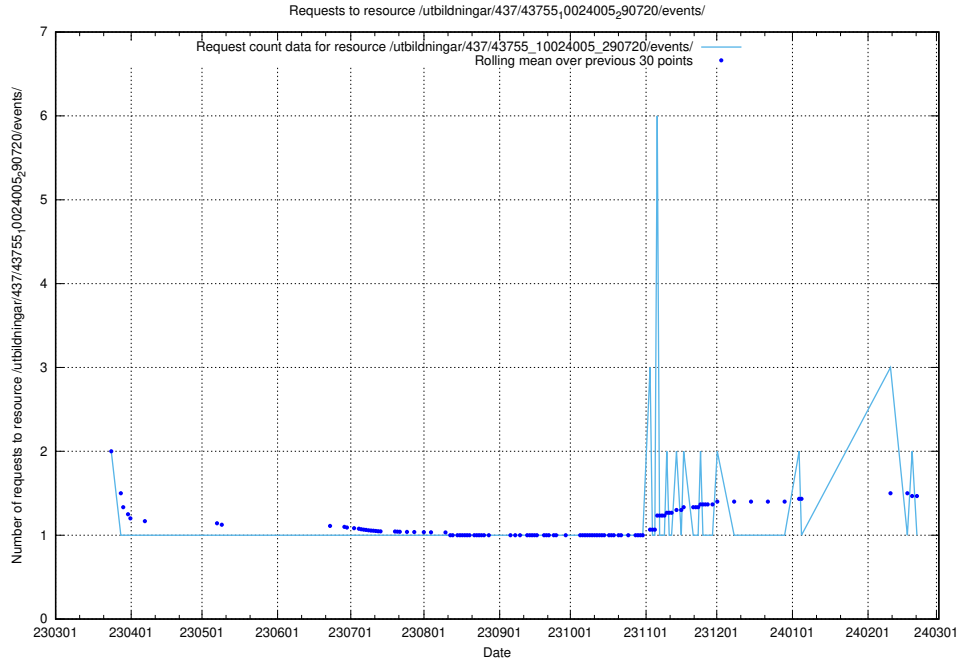

5.7056 Usage of /utbildningar/437/43755_10024005_290720/events/

Here, we count the number of requests to resource /utbildningar/437/43755_10024005_290720/events/.