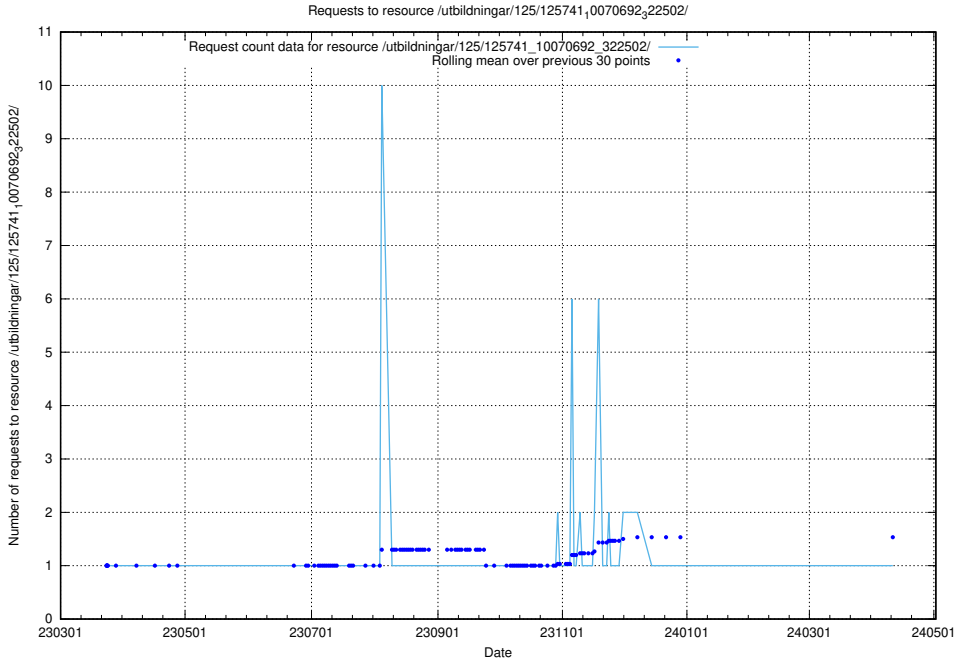

5.7383 Usage of /utbildningar/125/125741_10070692_322502/

Here, we count the number of requests to resource /utbildningar/125/125741_10070692_322502/.