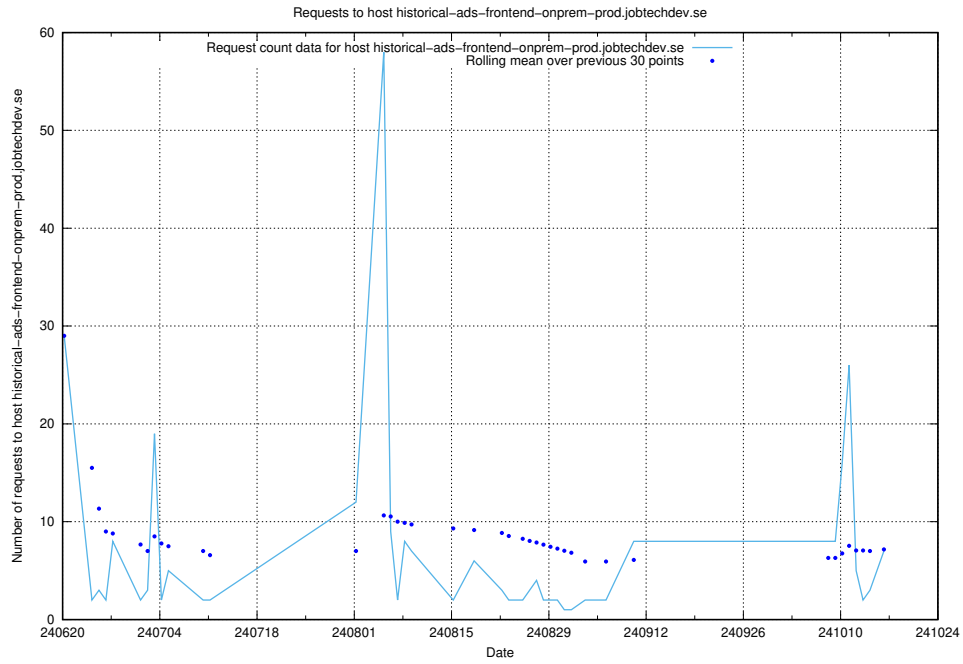

7.80 Usage of historical-ads-frontend-onprem-prod.jobtechdev.se

Here, we count the number of requests to host historical-ads-frontend-onprem-prod.jobtechdev.se.