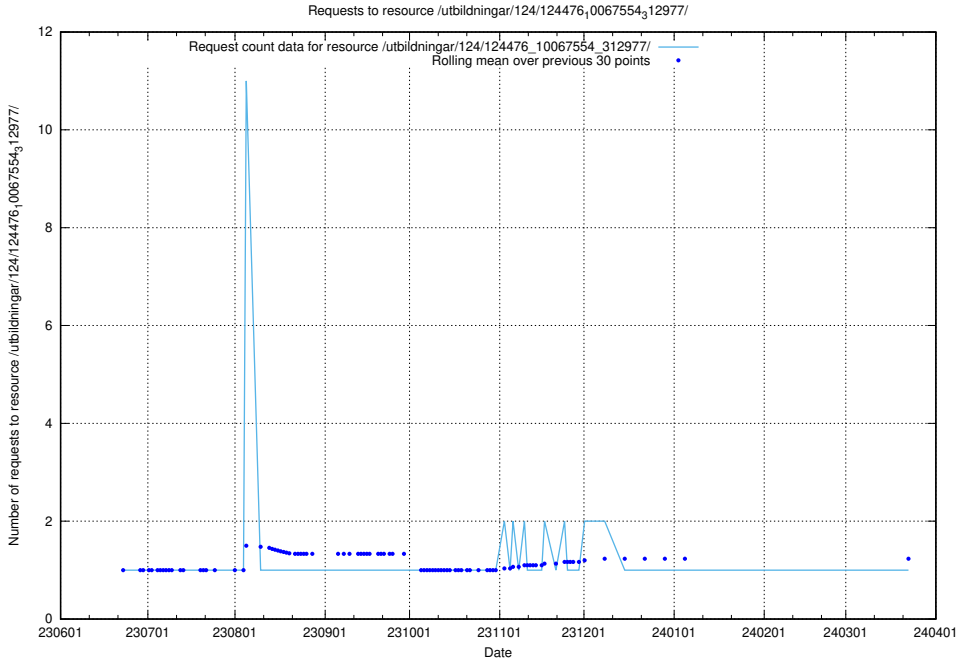

5.6666 Usage of /utbildningar/124/124476_10067554_312977/

Here, we count the number of requests to resource /utbildningar/124/124476_10067554_312977/.