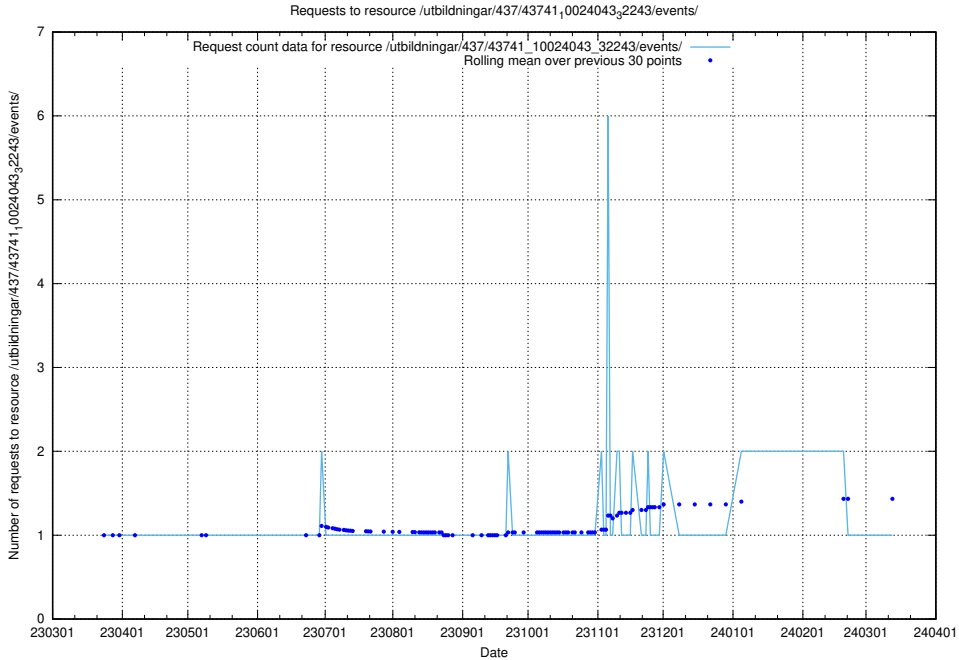

Here, we count the number of requests to resource /utbildningar/437/43745_10024024_325478/events/.

5.7103 Usage of /utbildningar/437/43741_10024043_32243/events/

Here, we count the number of requests to resource /utbildningar/437/43741_10024043_32243/events/.