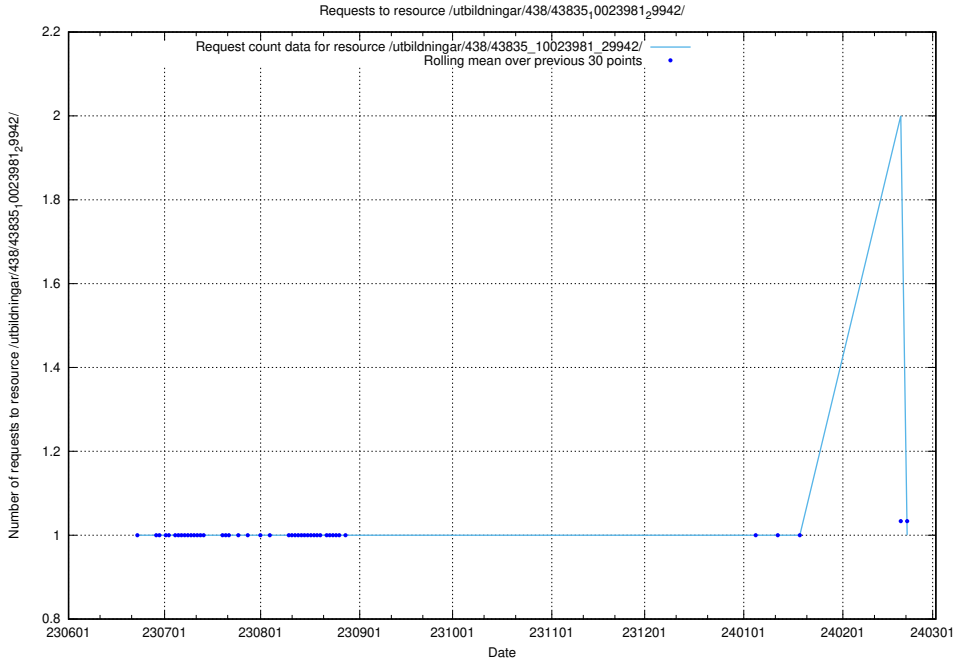

5.6457 Usage of /utbildningar/438/43835_10023981_29942/

Here, we count the number of requests to resource /utbildningar/438/43835_10023981_29942/.