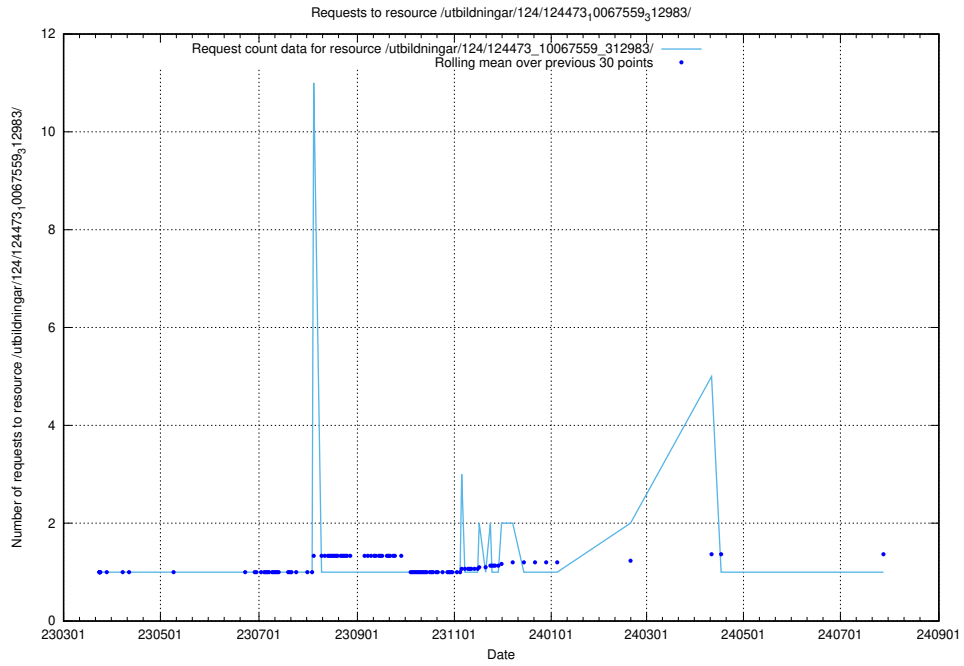

5.3855 Usage of /utbildningar/124/124473_10067559_312983/

Here, we count the number of requests to resource /utbildningar/124/124473_10067559_312983/.