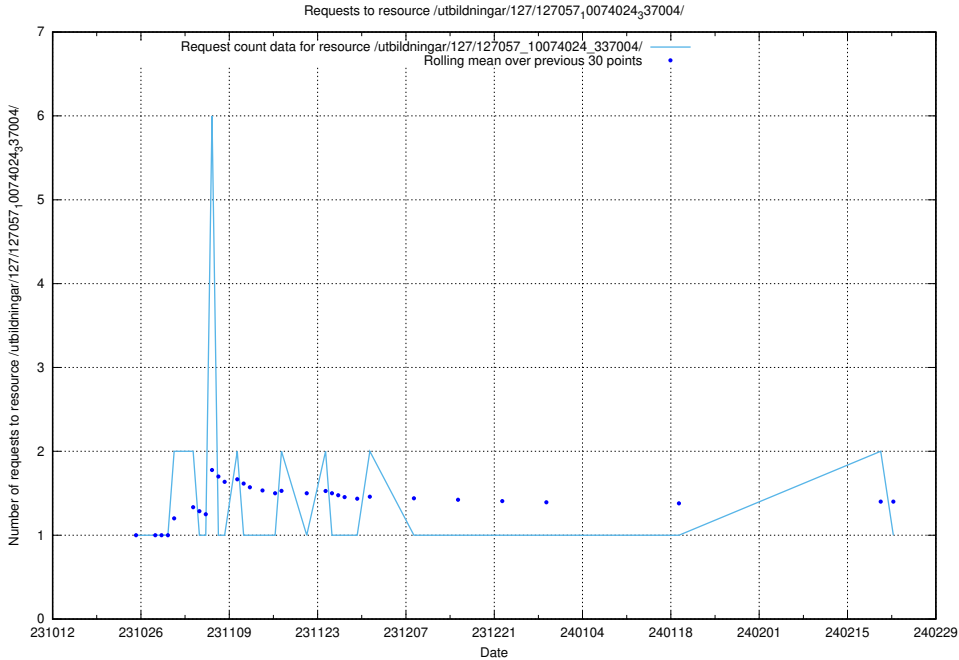

5.5102 Usage of /utbildningar/127/127057_10074024_337004/

Here, we count the number of requests to resource /utbildningar/127/127057_10074024_337004/.