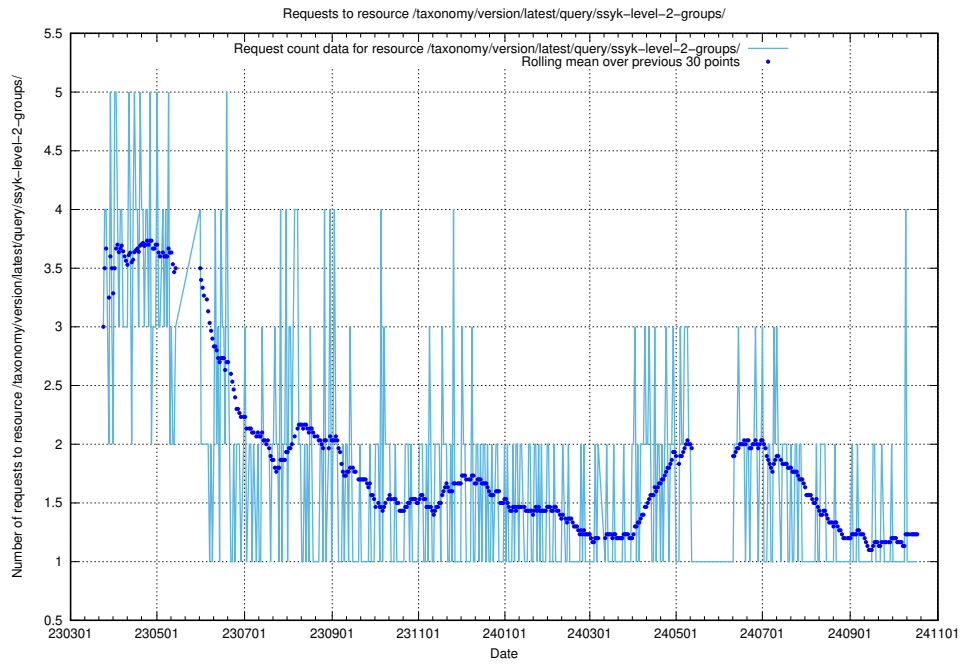

5.6969 Usage of /taxonomy/version/latest/query/ssyk-level-2-groups/

Here, we count the number of requests to resource /taxonomy/version/latest/query/ssyk-level-2-groups/.