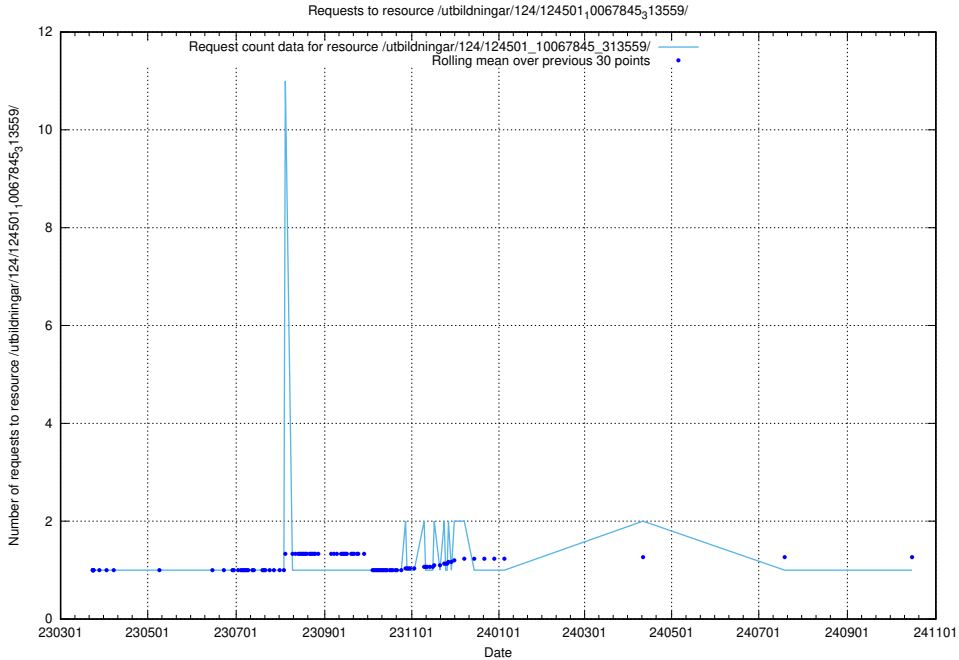

5.3136 Usage of /utbildningar/124/124501_10067845_313559/

Here, we count the number of requests to resource /utbildningar/124/124501_10067845_313559/.