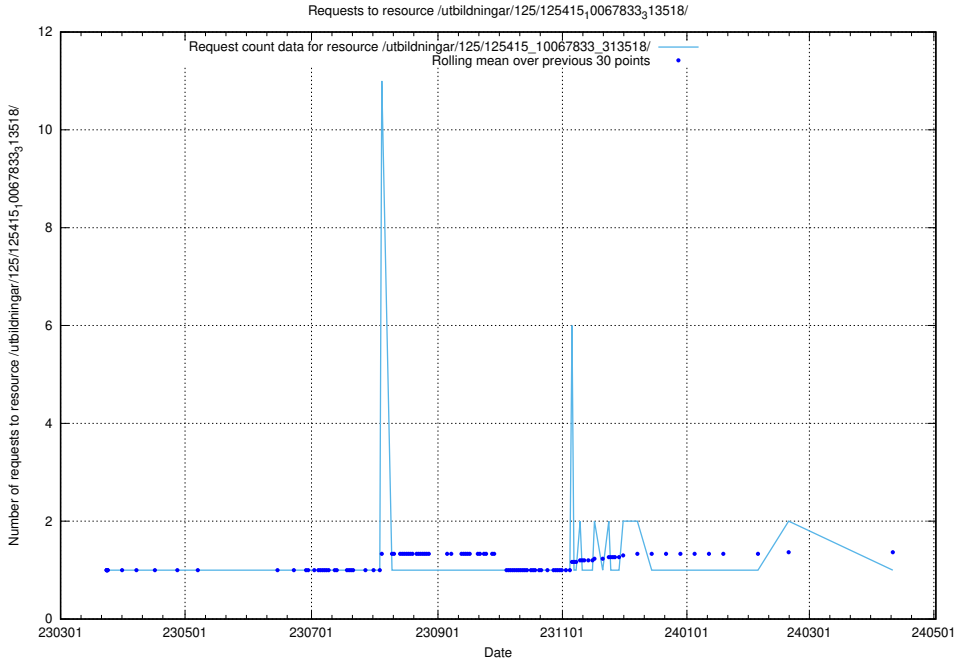

5.1192 Usage of /utbildningar/125/125415_10067833_313518/

Here, we count the number of requests to resource /utbildningar/125/125415_10067833_313518/.