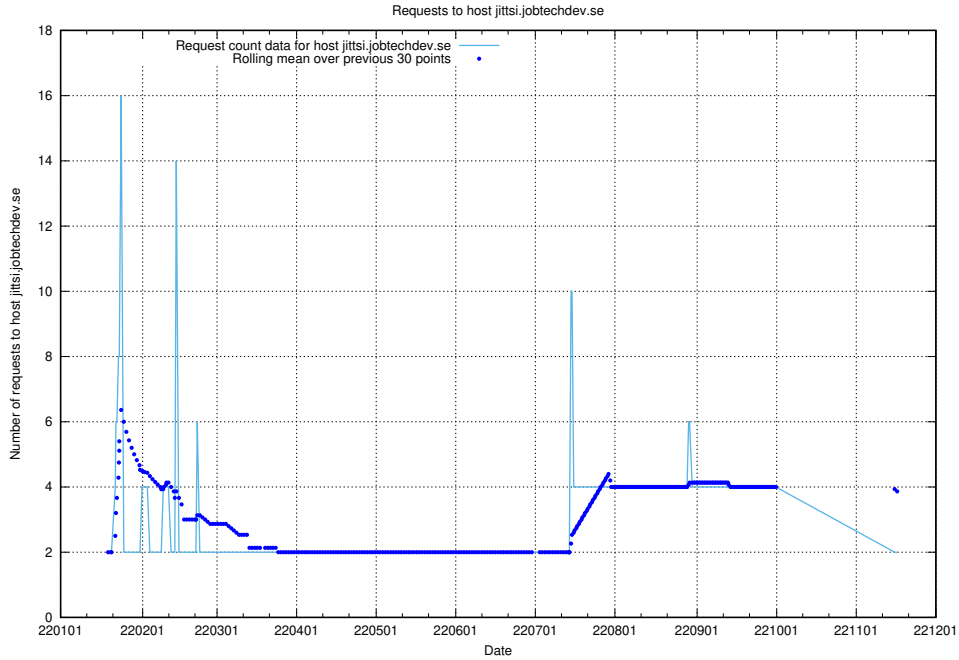

Here, we count the number of requests to host af-connect-mock.jobtechdev.se.

7.275 Usage of jittsi.jobtechdev.se

Here, we count the number of requests to host jittsi.jobtechdev.se.

7.276 Usage of console.jobtechdev.se