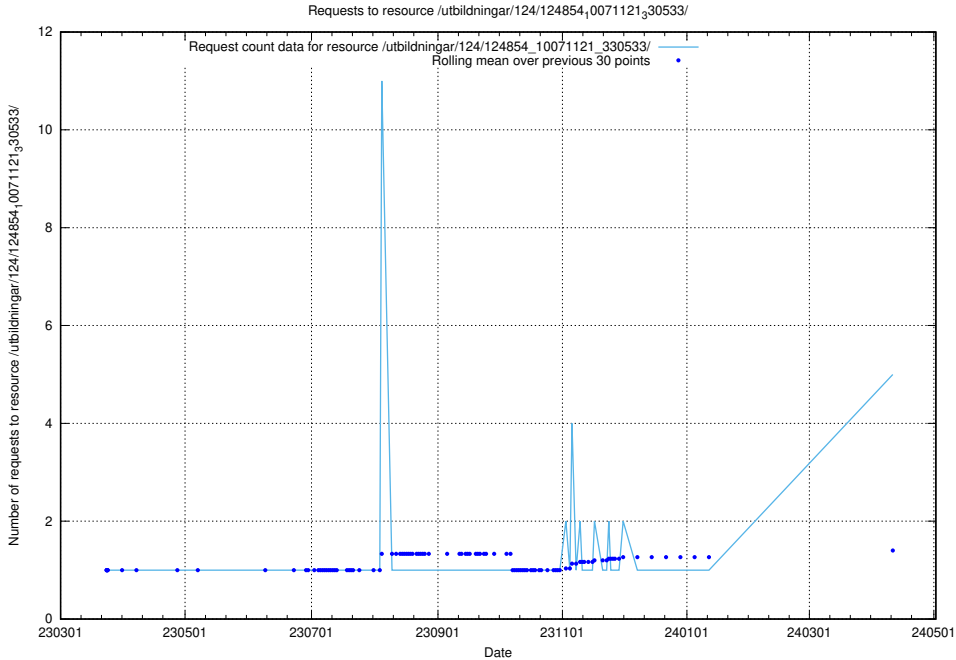

5.198 Usage of /utbildningar/124/124854_10071121_330533/

Here, we count the number of requests to resource /utbildningar/124/124854_10071121_330533/.