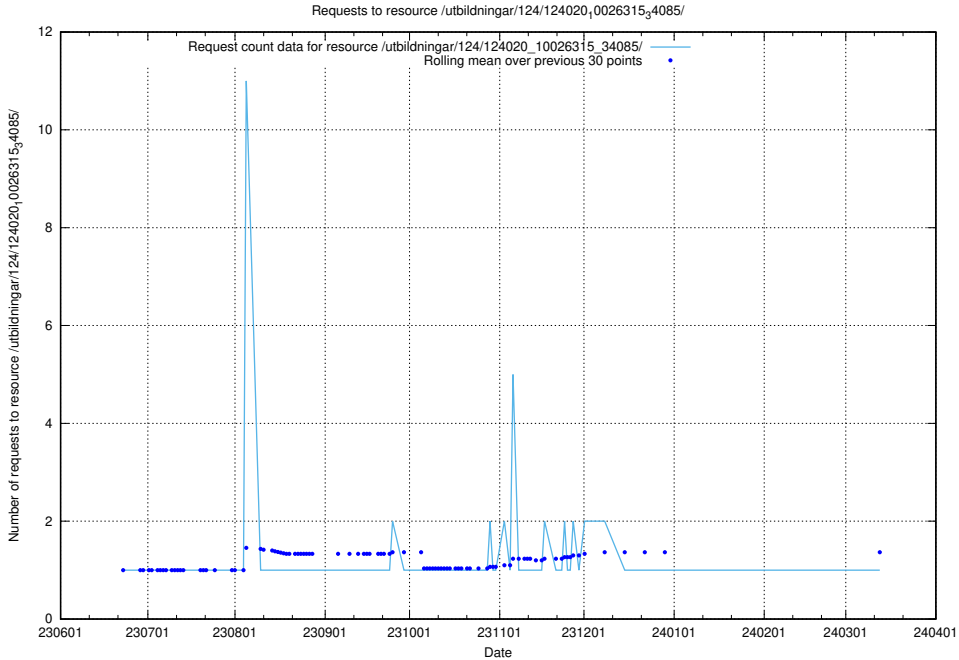

5.6695 Usage of /utbildningar/124/124020_10026315_34085/

Here, we count the number of requests to resource /utbildningar/124/124020_10026315_34085/.