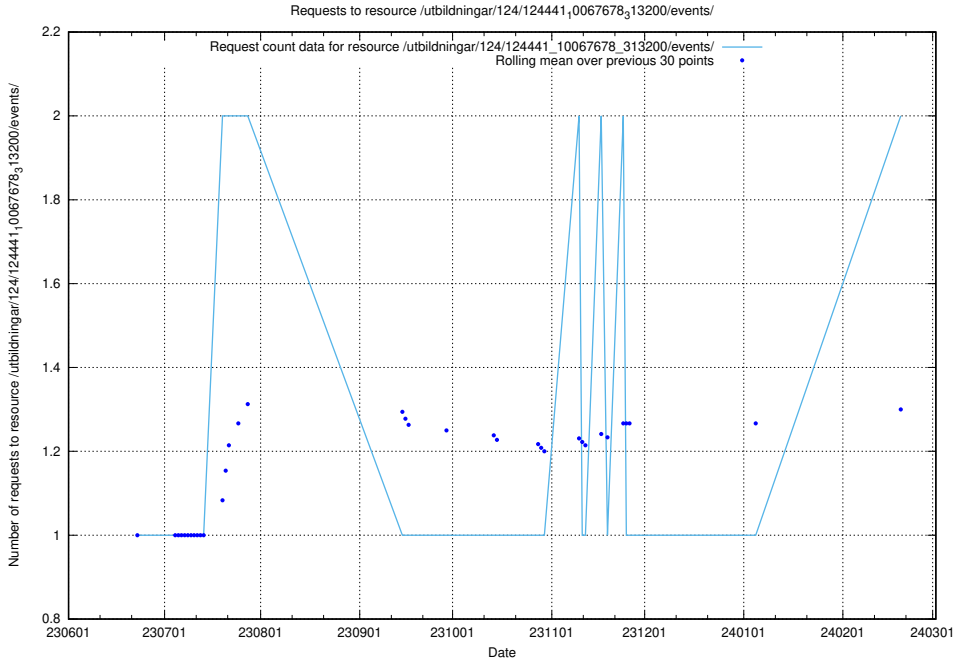

5.970 Usage of /utbildningar/124/124441_10067678_313200/events/

Here, we count the number of requests to resource /utbildningar/124/124441_10067678_313200/events/