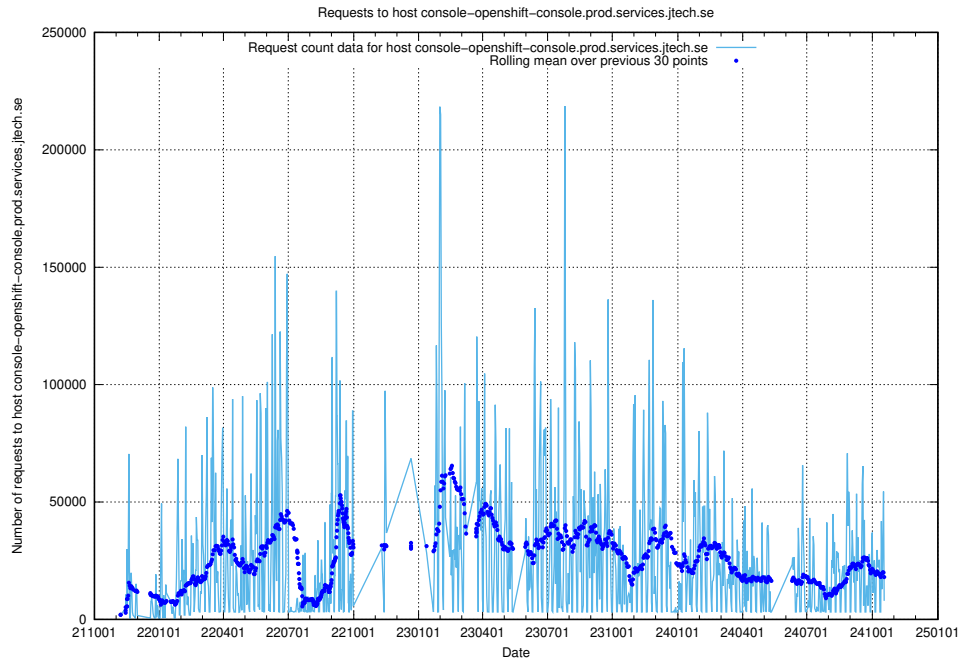

Here, we count the number of requests to host jobstream.api.jobtechdev.se.

7.10 Usage of console-openshift-console.prod.services.jtech.se

Here, we count the number of requests to host console-openshift-console.prod.services.jtech.se.