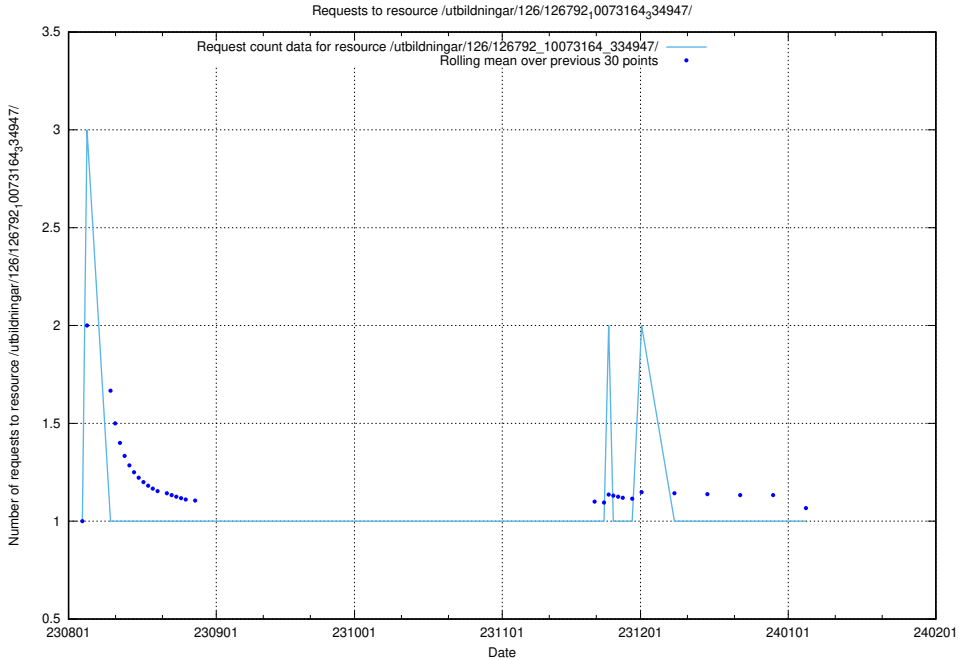

5.5754 Usage of /utbildningar/126/126792_10073164_334947/

Here, we count the number of requests to resource /utbildningar/126/126792_10073164_334947/.