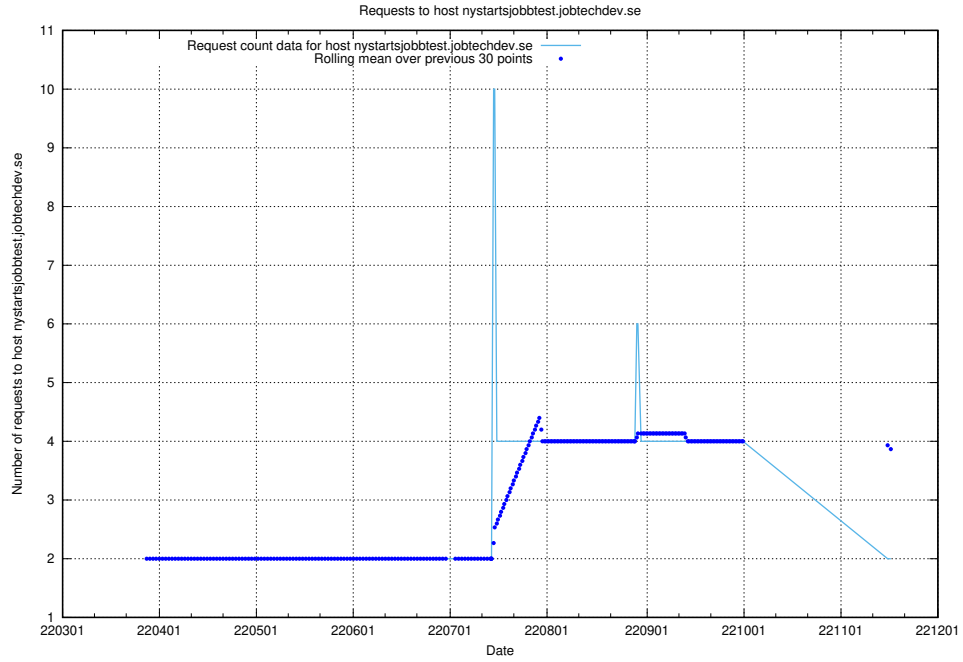

7.493 Usage of nystartsjobbtest.jobtechdev.se

Here, we count the number of requests to host nystartsjobbtest.jobtechdev.se.