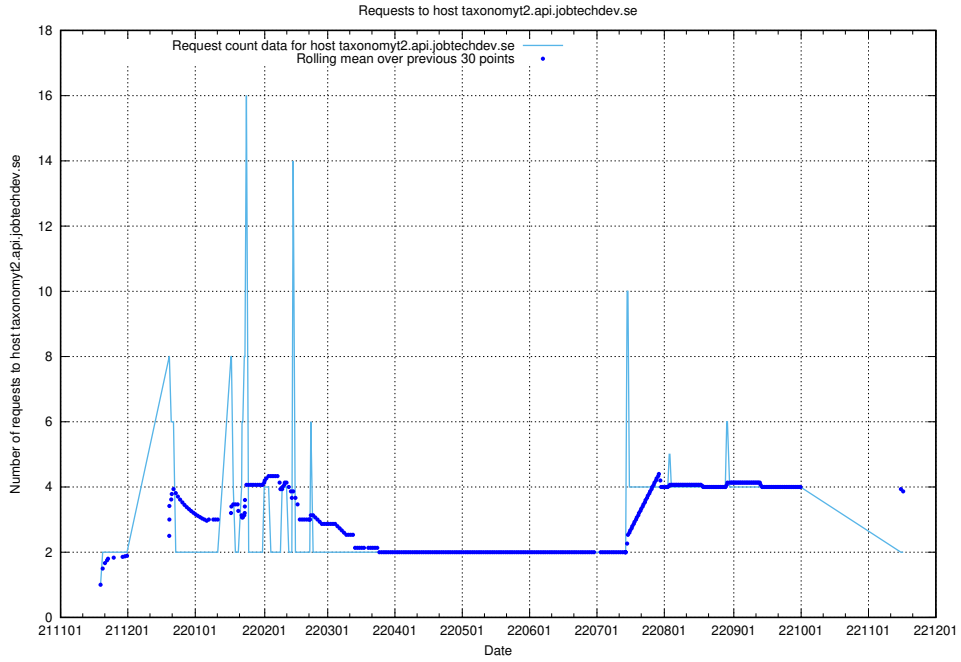

7.469 Usage of taxonomyt2.api.jobtechdev.se

Here, we count the number of requests to host taxonomyt2.api.jobtechdev.se.

7.470 Usage of widget.jobtechdev.se

Here, we count the number of requests to host widget.jobtechdev.se.