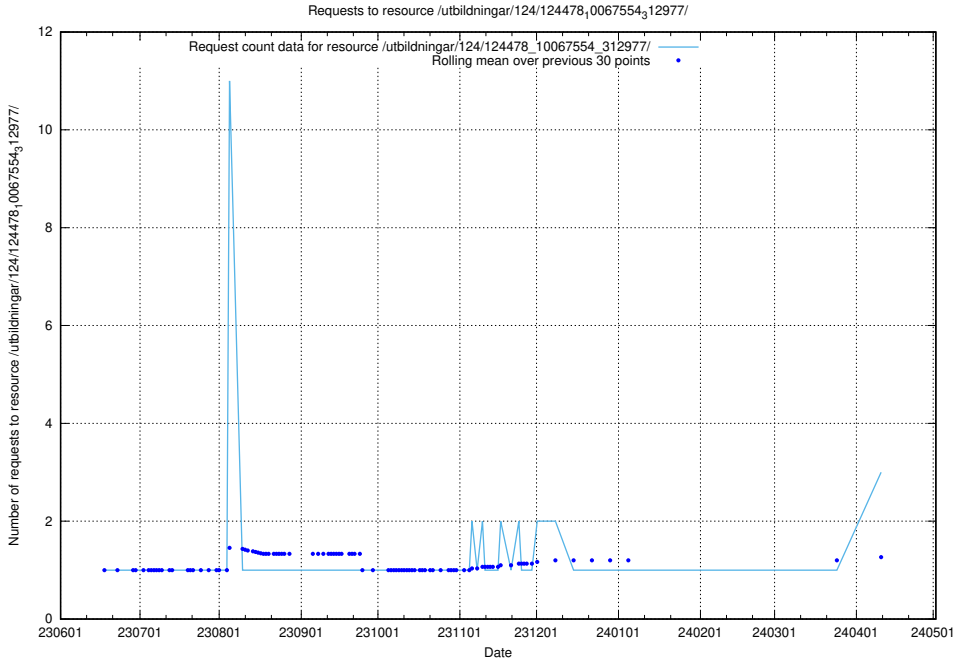

5.524 Usage of /utbildningar/124/124478_10067554_312977/

Here, we count the number of requests to resource /utbildningar/124/124478_10067554_312977/.