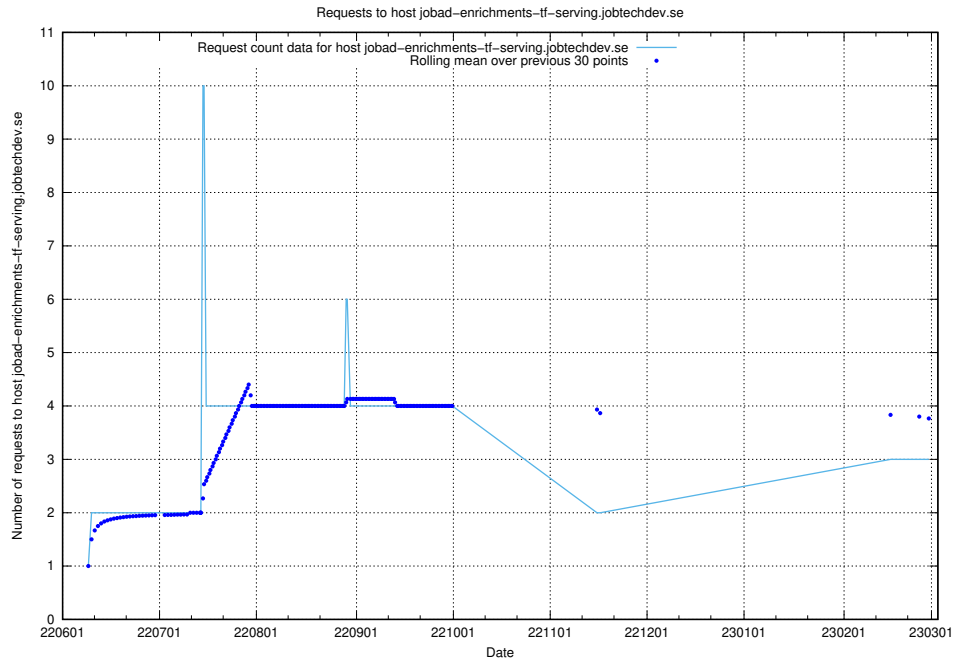

7.222 Usage of jobad-enrichments-tf-serving.jobtechdev.se

Here, we count the number of requests to host jobad-enrichments-tf-serving.jobtechdev.se.