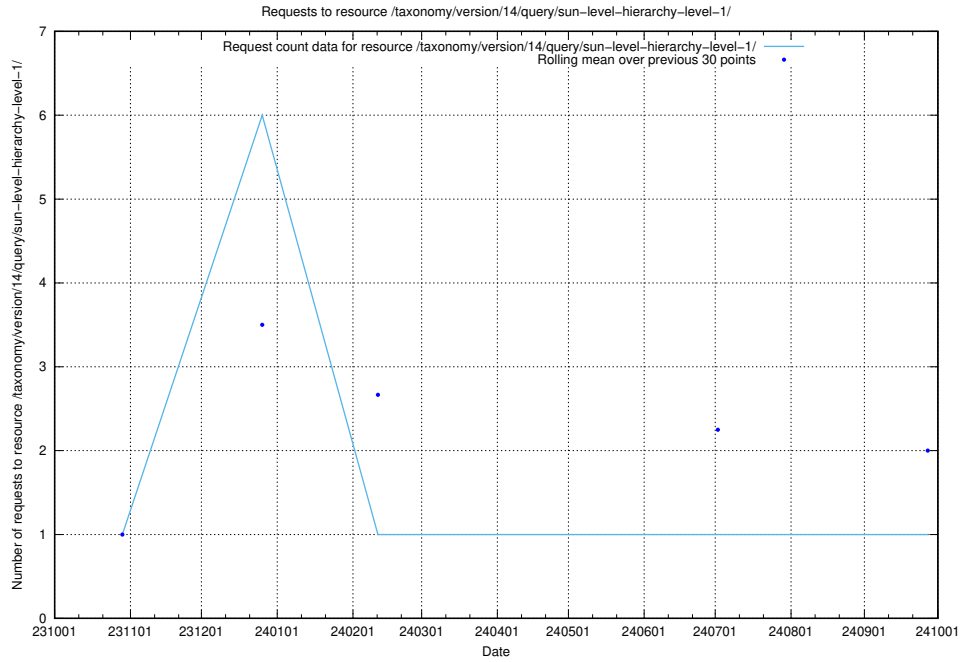

5.5073 Usage of /taxonomy/version/14/query/sun-level-hierarchy-level-1/

Here, we count the number of requests to resource /taxonomy/version/14/query/sun-level-hierarchy-level-1/.