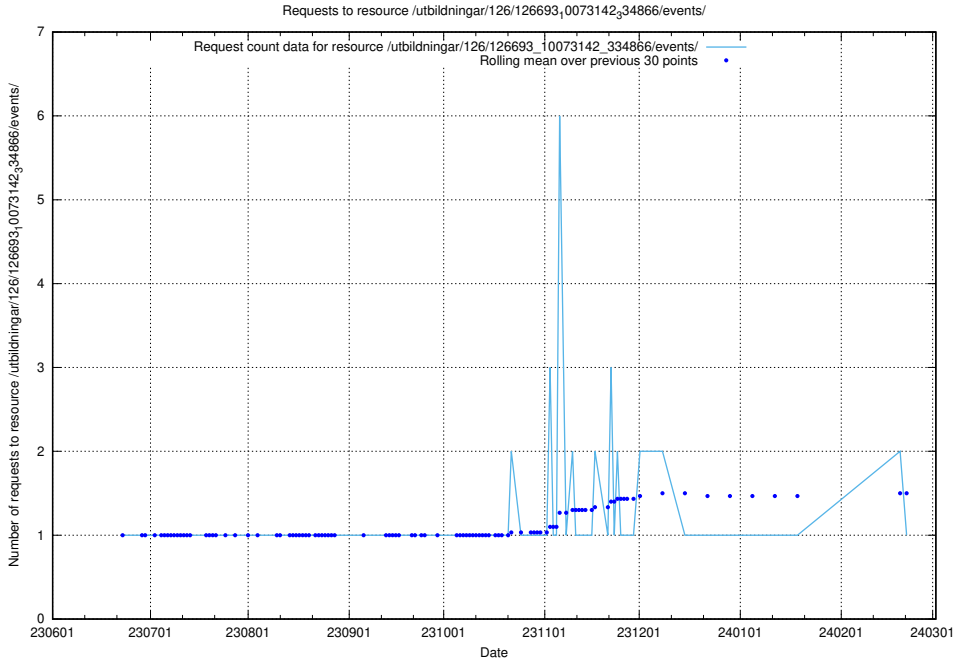

Here, we count the number of requests to resource /utbildningar/126/126693_10073143_334867/events/

5.6511 Usage of /utbildningar/126/126693_10073142_334866/events/

Here, we count the number of requests to resource /utbildningar/126/126693_10073142_334866/events/