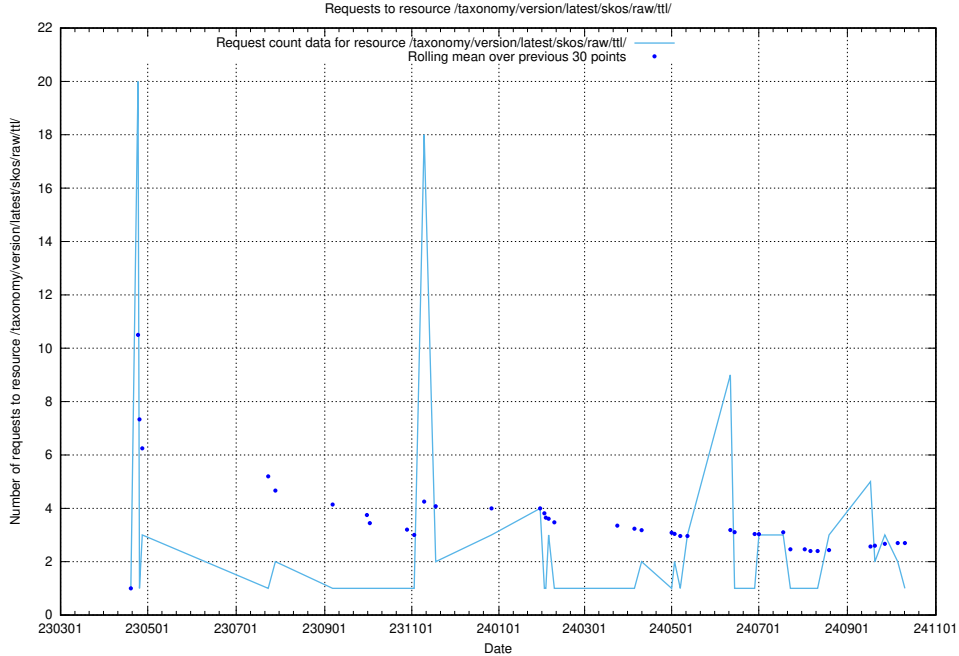

5.6913 Usage of /taxonomy/version/latest/skos/raw/ttl/

Here, we count the number of requests to resource /taxonomy/version/latest/skos/raw/ttl/.