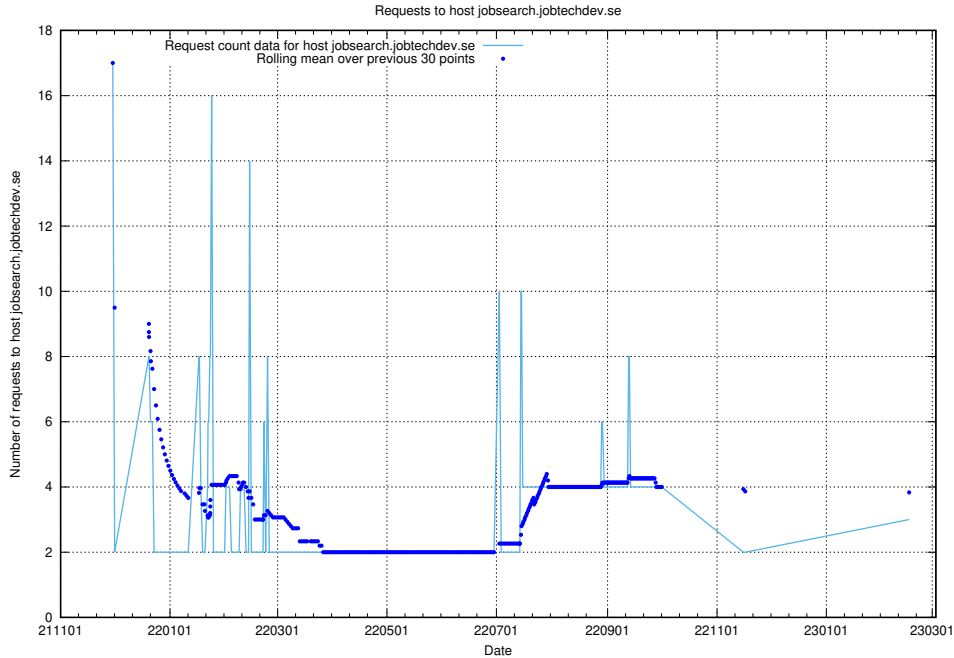

7.215 Usage of jobsearch.jobtechdev.se

Here, we count the number of requests to host jobsearch.jobtechdev.se.