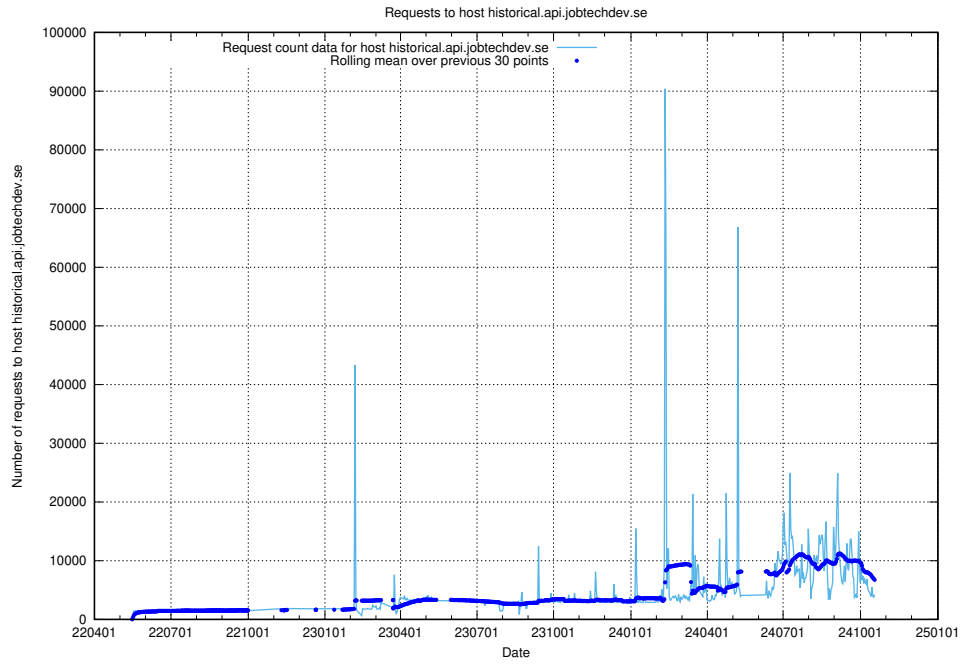

7.12 Usage of historical.api.jobtechdev.se

Here, we count the number of requests to host historical.api.jobtechdev.se.