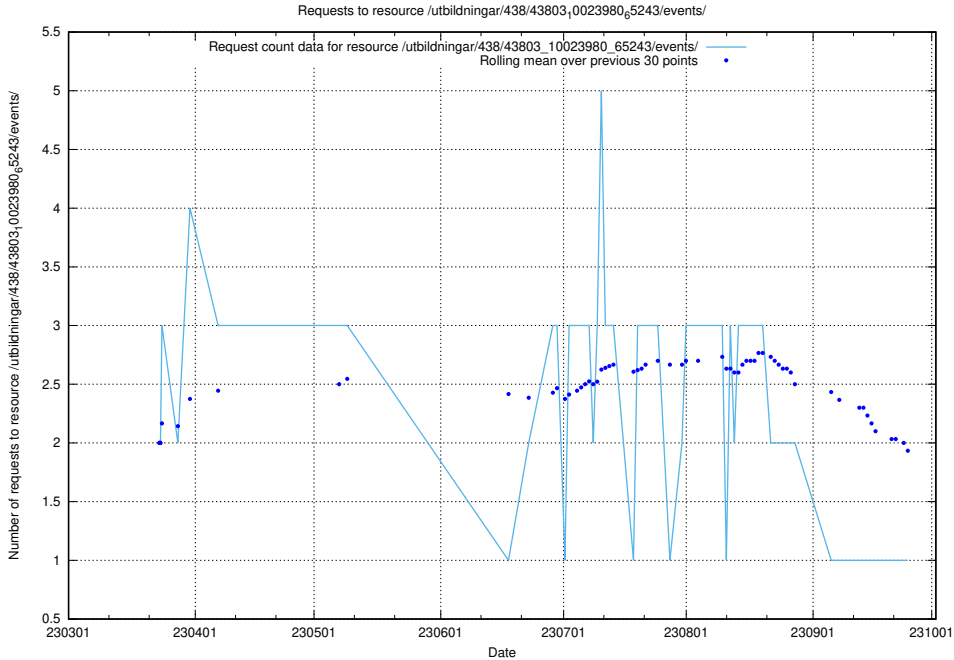

5.7174 Usage of /utbildningar/438/43803_10023980_65243/events/

Here, we count the number of requests to resource /utbildningar/438/43803_10023980_65243/events/.