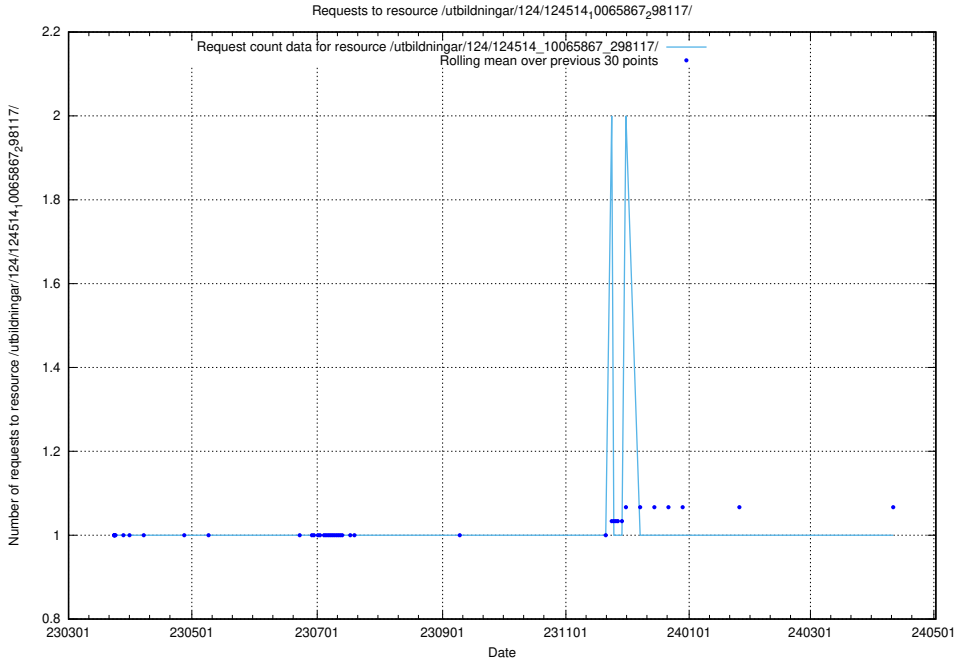

5.2907 Usage of /utbildningar/124/124514_10065867_298117/

Here, we count the number of requests to resource /utbildningar/124/124514_10065867_298117/.