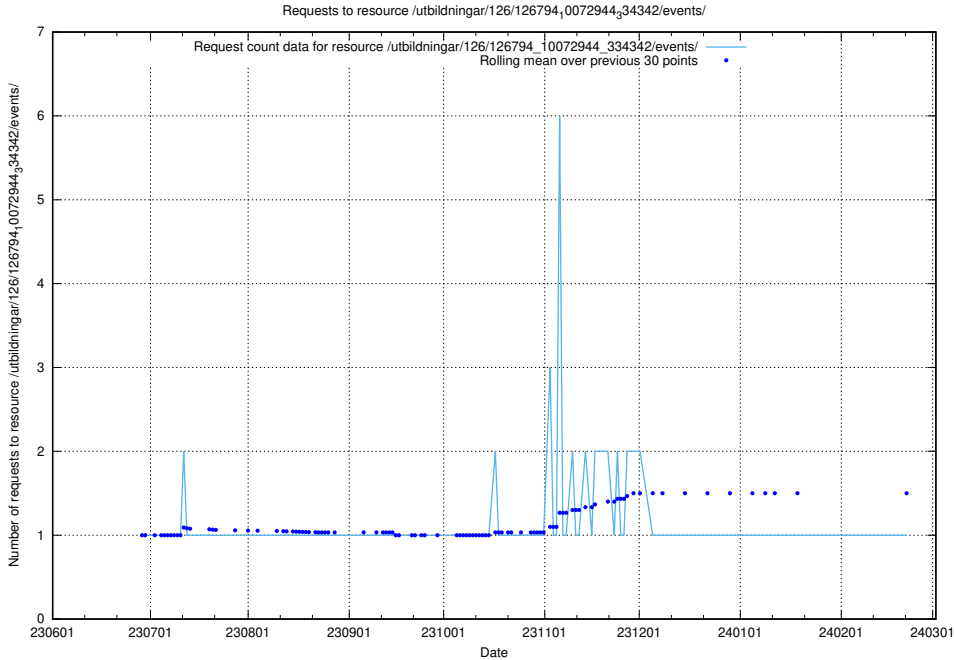

5.6321 Usage of /utbildningar/126/126794_10072944_334342/events/

Here, we count the number of requests to resource /utbildningar/126/126794_10072944_334342/events/