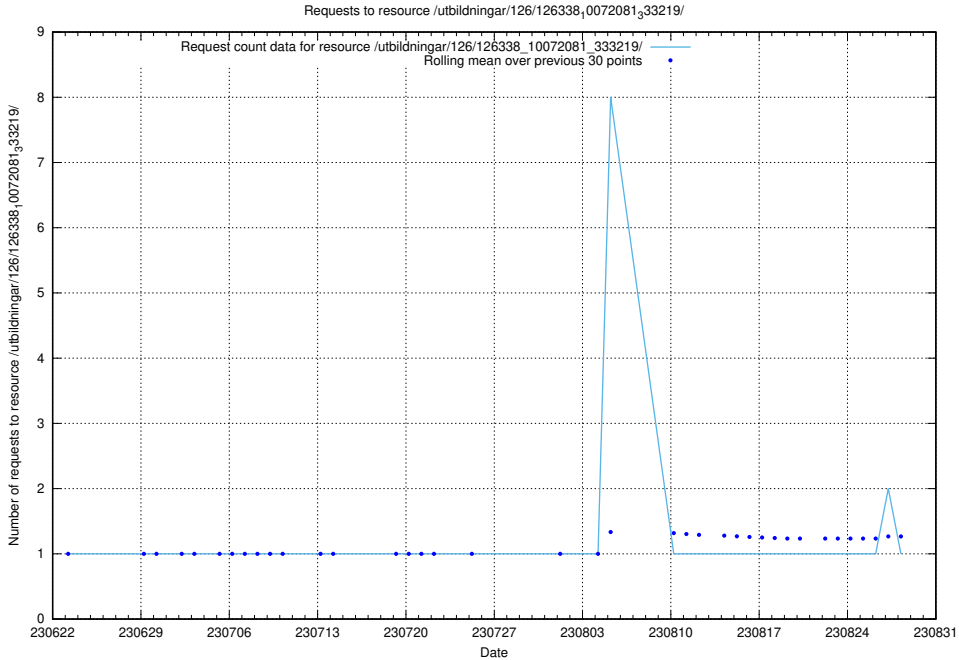

5.6522 Usage of /utbildningar/126/126338_10072081_333219/

Here, we count the number of requests to resource /utbildningar/126/126338_10072081_333219/.