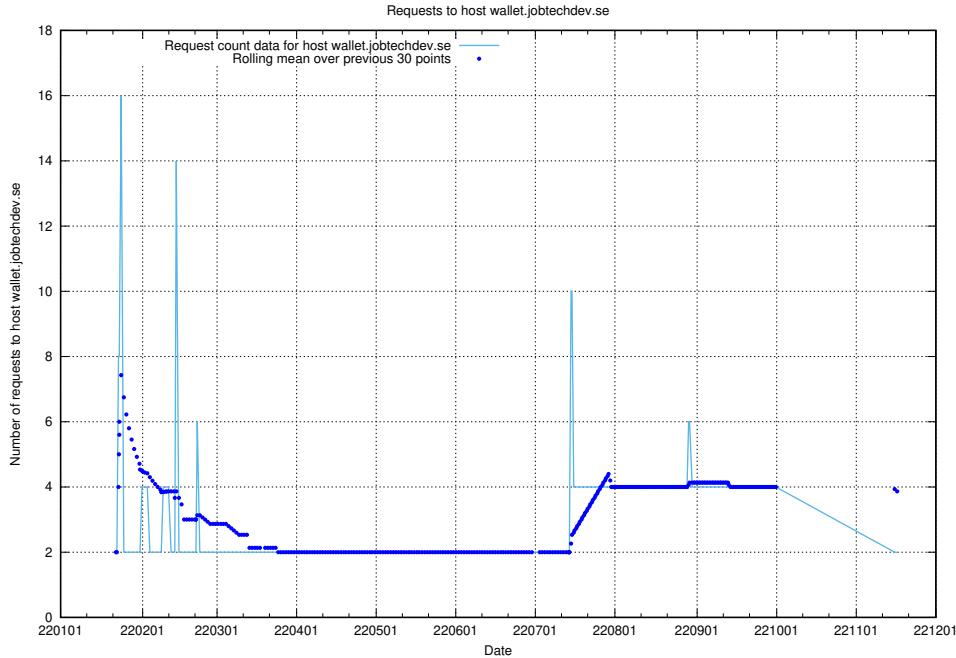

7.587 Usage of wallet.jobtechdev.se

Here, we count the number of requests to host wallet.jobtechdev.se.