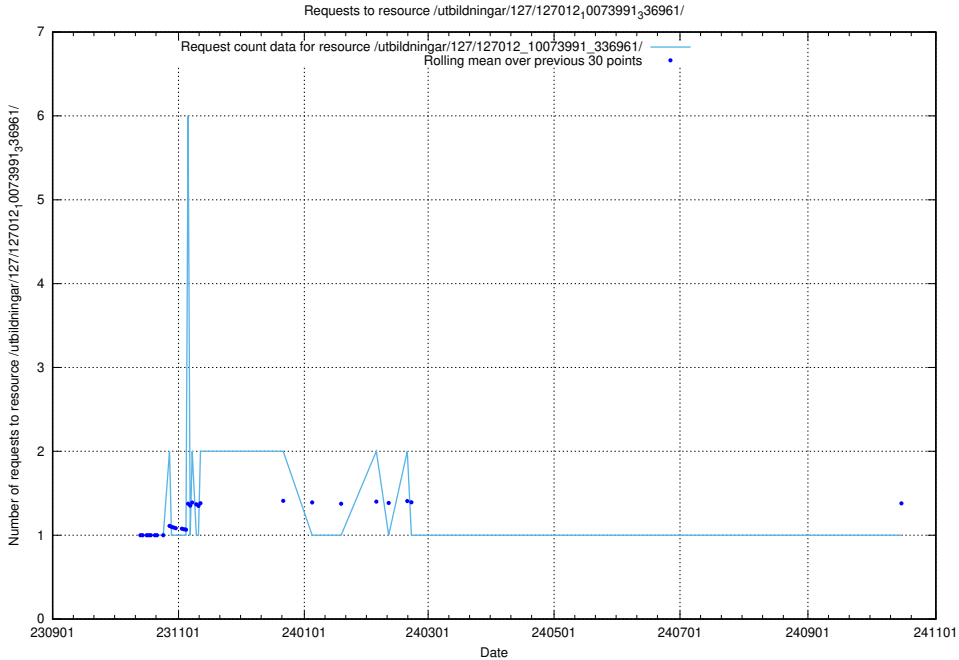

5.5218 Usage of /utbildningar/127/127012_10073991_336961/

Here, we count the number of requests to resource /utbildningar/127/127012_10073991_336961/.