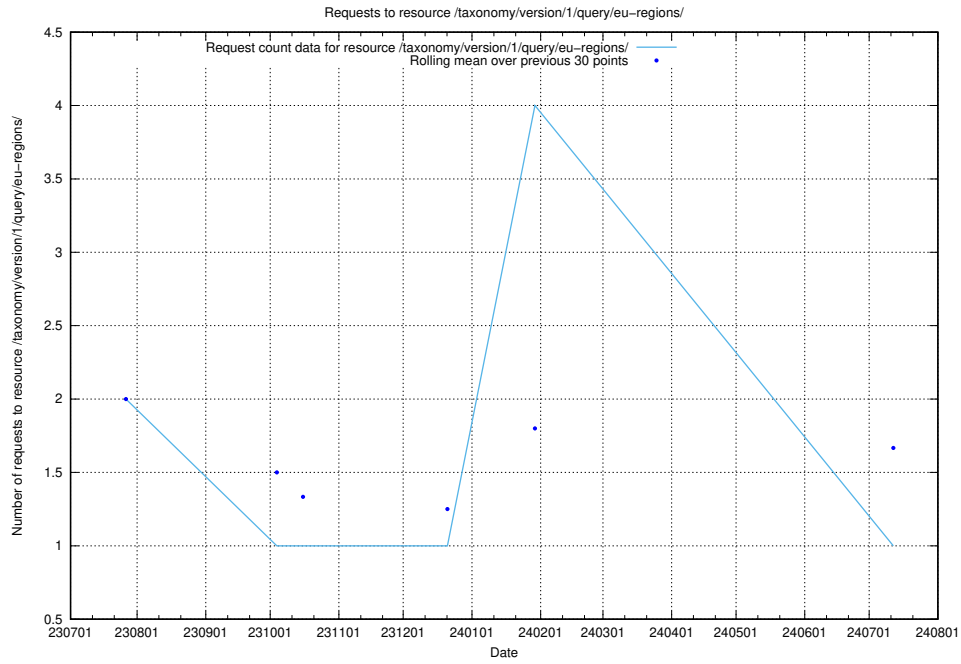

5.5818 Usage of /taxonomy/version/1/query/eu-regions/

Here, we count the number of requests to resource /taxonomy/version/1/query/eu-regions/.