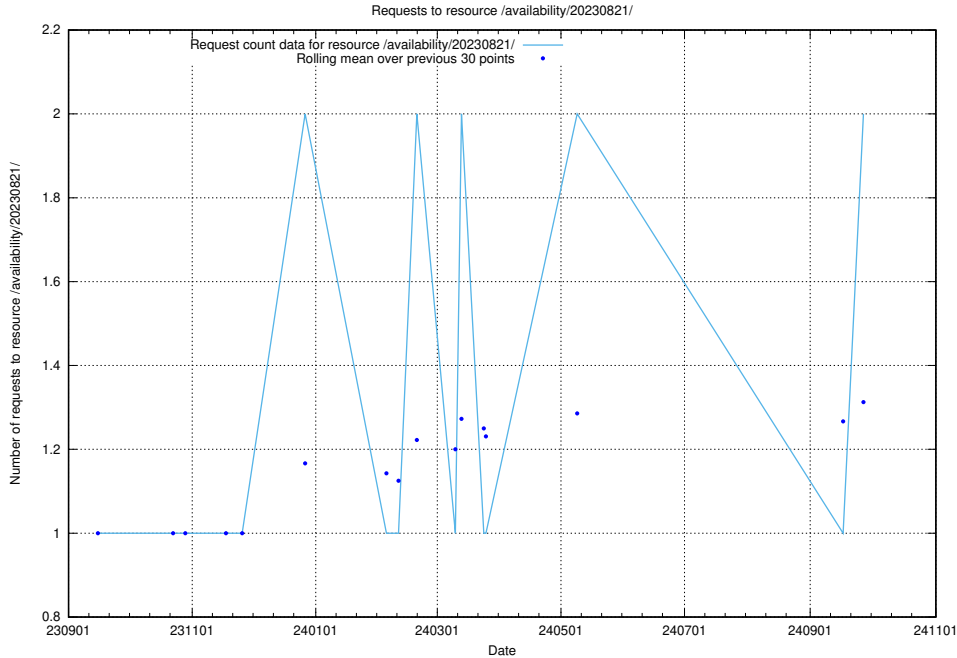

5.848 Usage of /availability/20230821/

Here, we count the number of requests to resource /availability/20230821/.