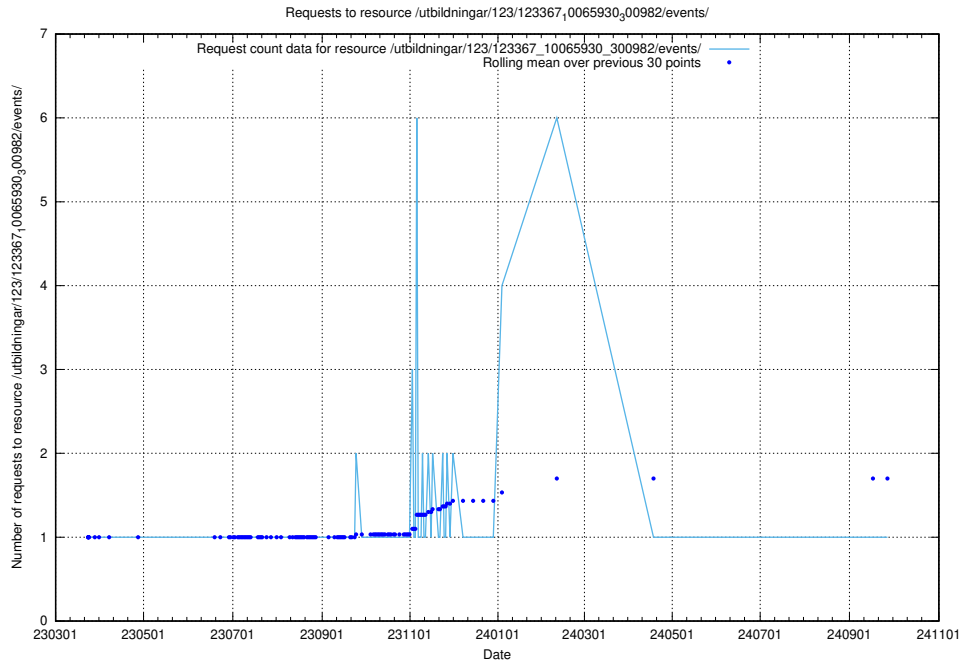

5.5507 Usage of /utbildningar/123/123367_10065930_300982/events/

Here, we count the number of requests to resource /utbildningar/123/123367_10065930_300982/events/