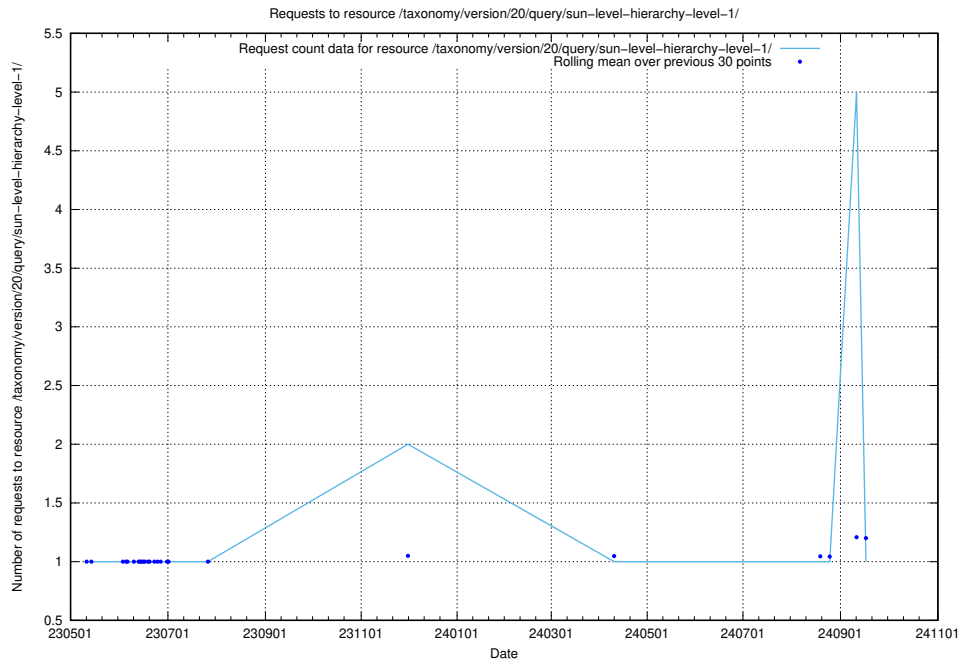

5.6818 Usage of /taxonomy/version/20/query/sun-level-hierarchy-level-1/

Here, we count the number of requests to resource /taxonomy/version/20/query/sun-level-hierarchy-level-1/.