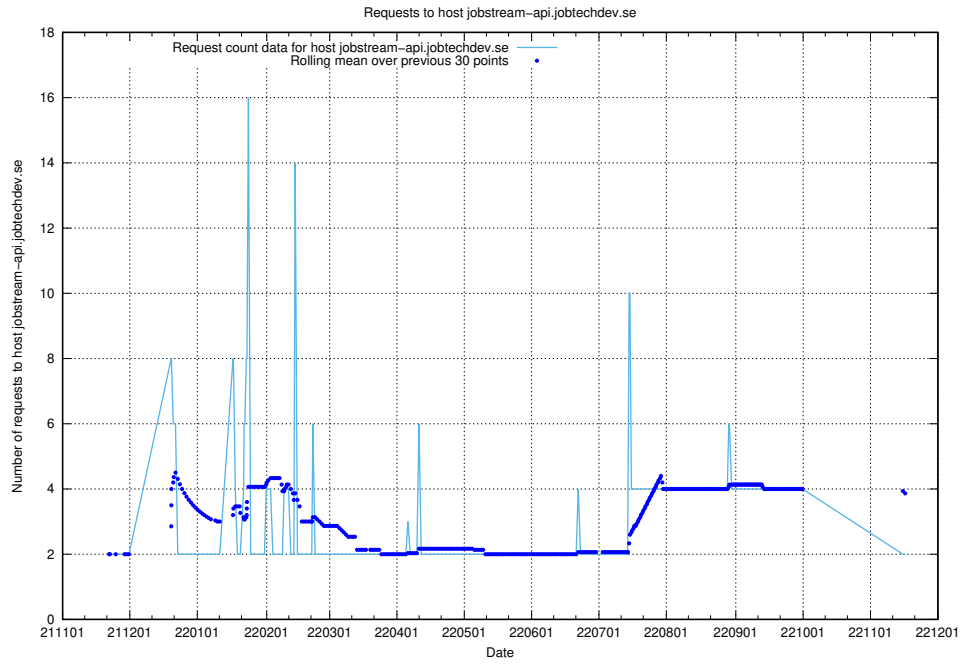

7.442 Usage of jobstream-api.jobtechdev.se

Here, we count the number of requests to host jobstream-api.jobtechdev.se.