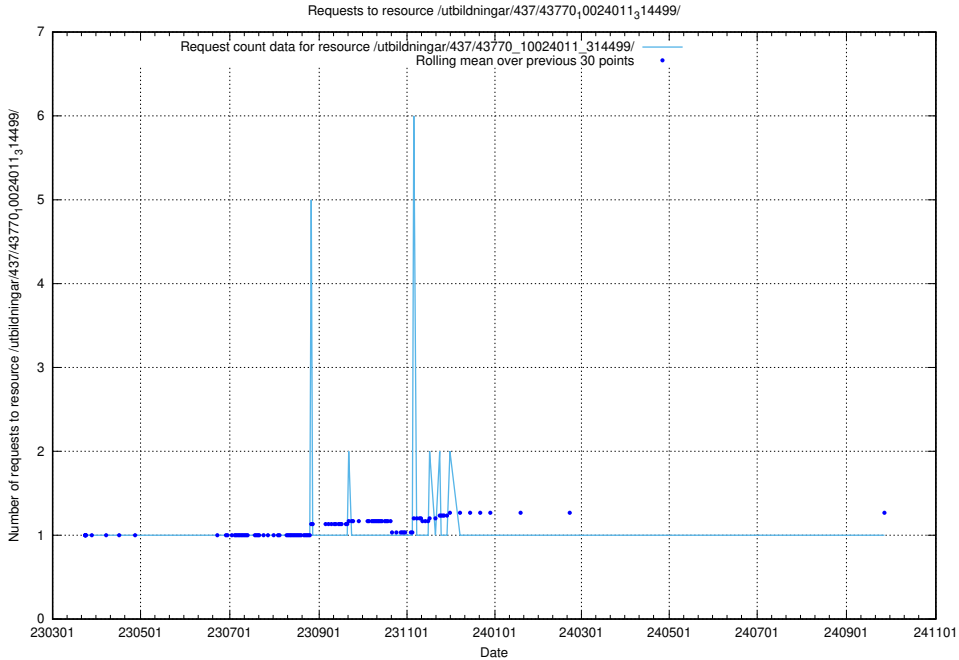

5.7281 Usage of /utbildningar/437/43770_10024011_314499/

Here, we count the number of requests to resource /utbildningar/437/43770_10024011_314499/.