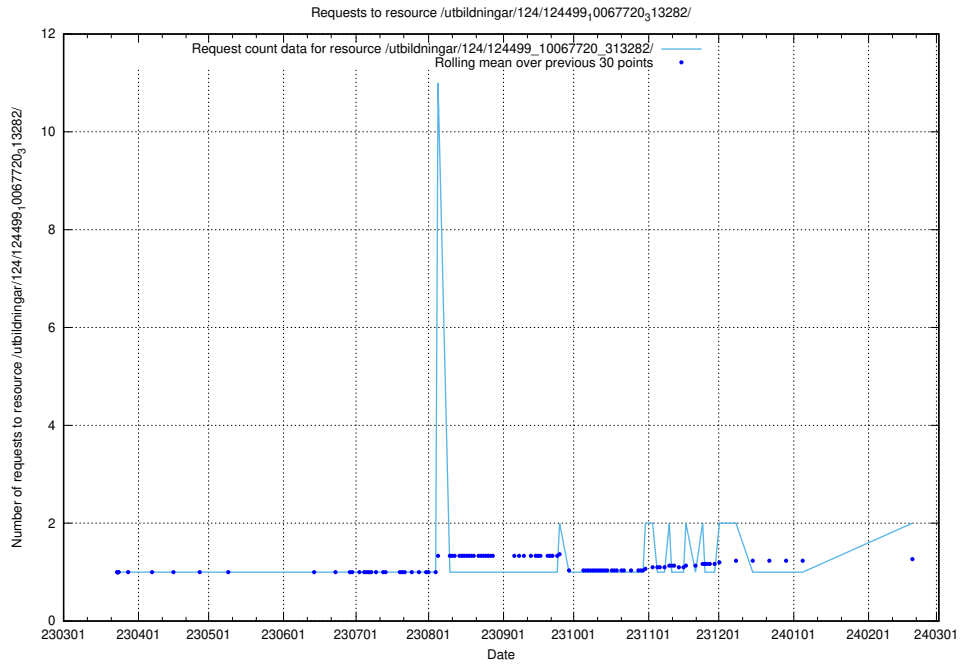

5.699 Usage of /utbildningar/124/124499_10067720_313282/

Here, we count the number of requests to resource /utbildningar/124/124499_10067720_313282/.