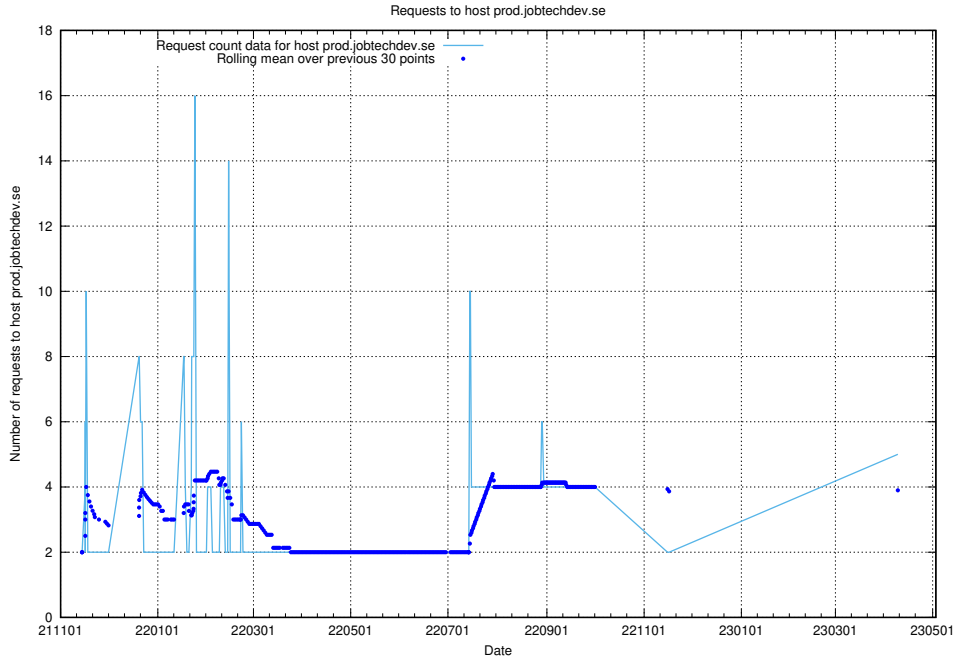

7.103 Usage of prod.jobtechdev.se

Here, we count the number of requests to host prod.jobtechdev.se.