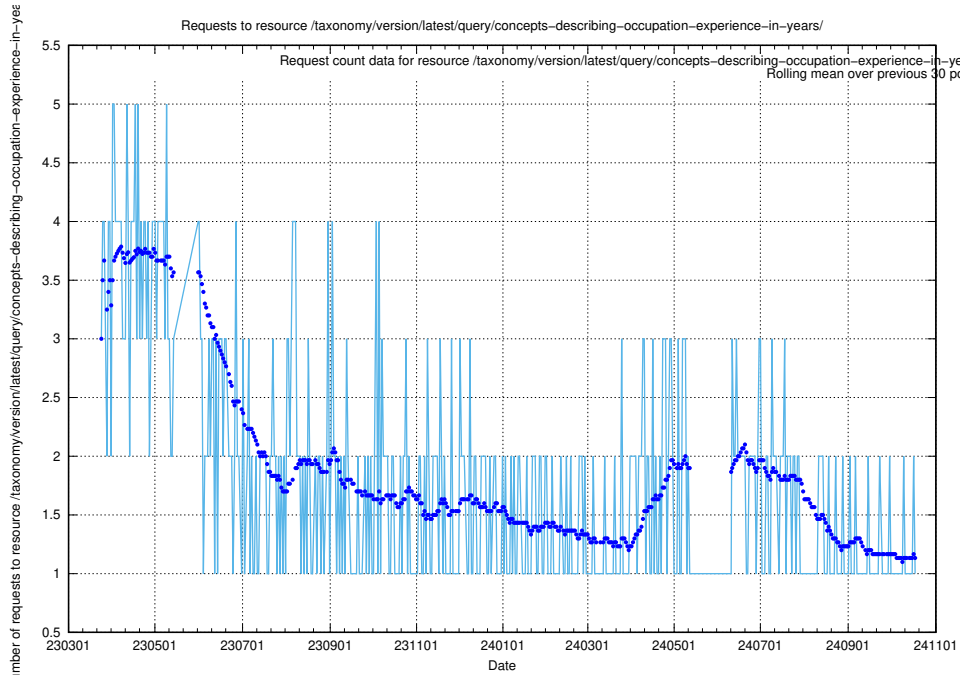

5.6999 Usage of /taxonomy/version/latest/query/concepts-describing-occupation-experience-in-years/

Here, we count the number of requests to resource /taxonomy/version/latest/query/concepts-describing-occupation-experience-in-years/.