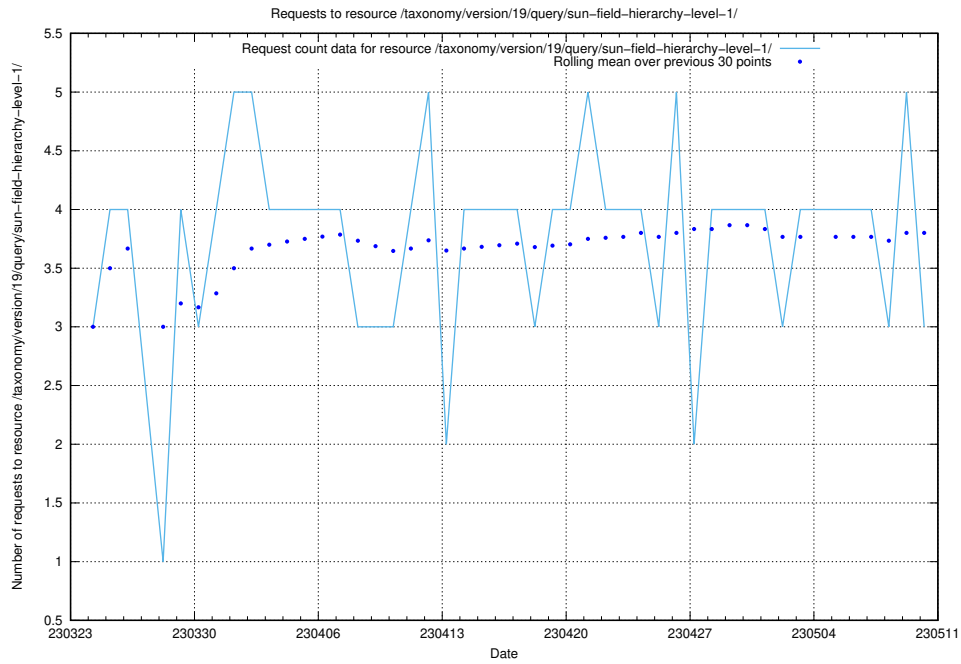

5.540 Usage of /taxonomy/version/19/query/sun-field-hierarchy-level-1/

Here, we count the number of requests to resource /taxonomy/version/19/query/sun-field-hierarchy-level-1/.