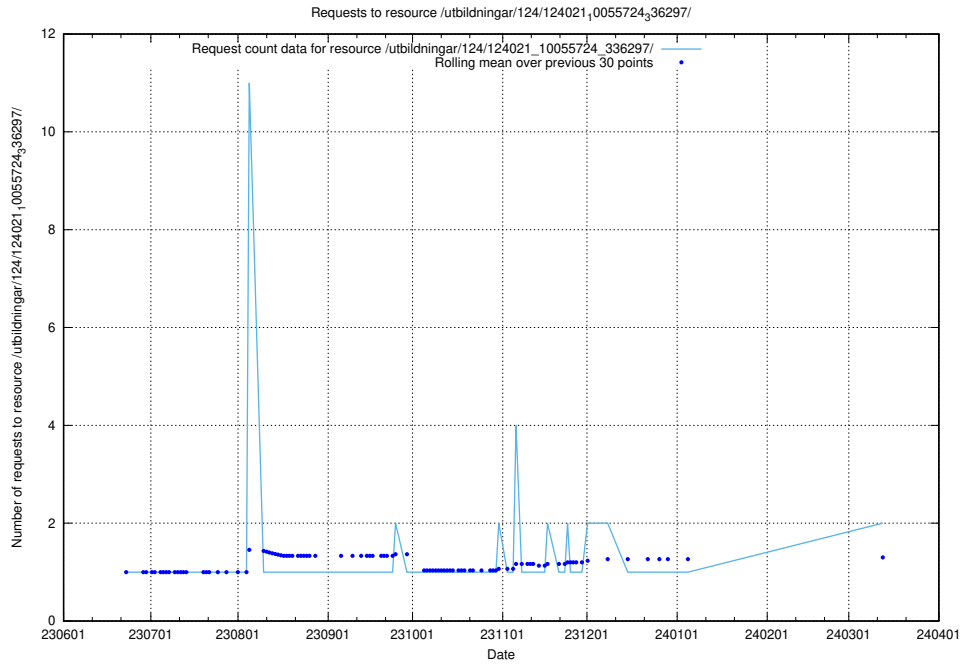

5.974 Usage of /utbildningar/124/124021_10055724_336297/

Here, we count the number of requests to resource /utbildningar/124/124021_10055724_336297/.