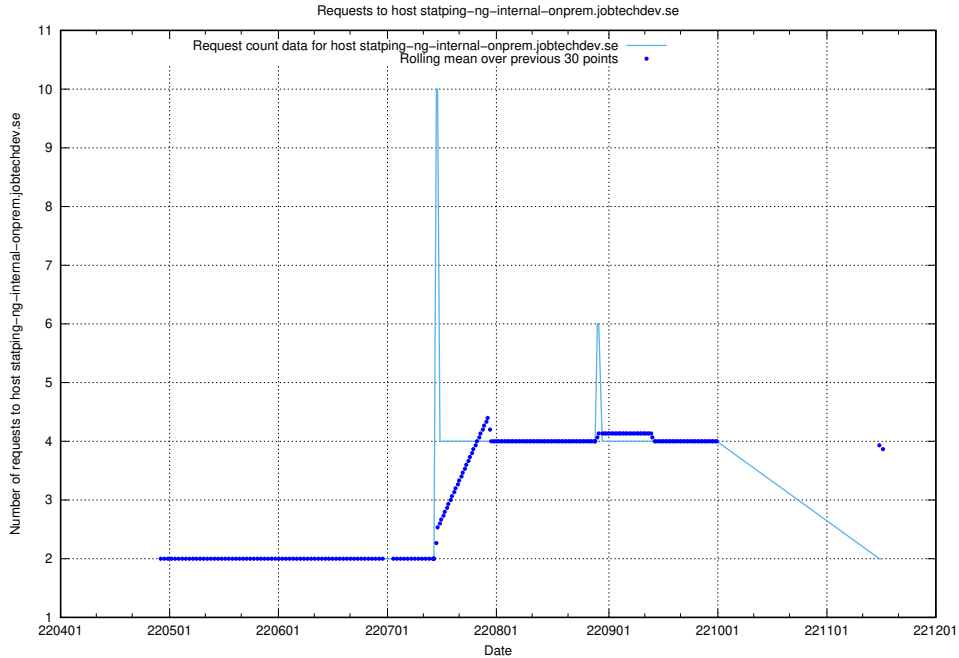

7.445 Usage of test-jobad-enrichments-api.jobtechdev.se

Here, we count the number of requests to host test-jobad-enrichments-api.jobtechdev.se.

7.446 Usage of `jobtech-jobad-enrichments-develop.jobtechdev.se`