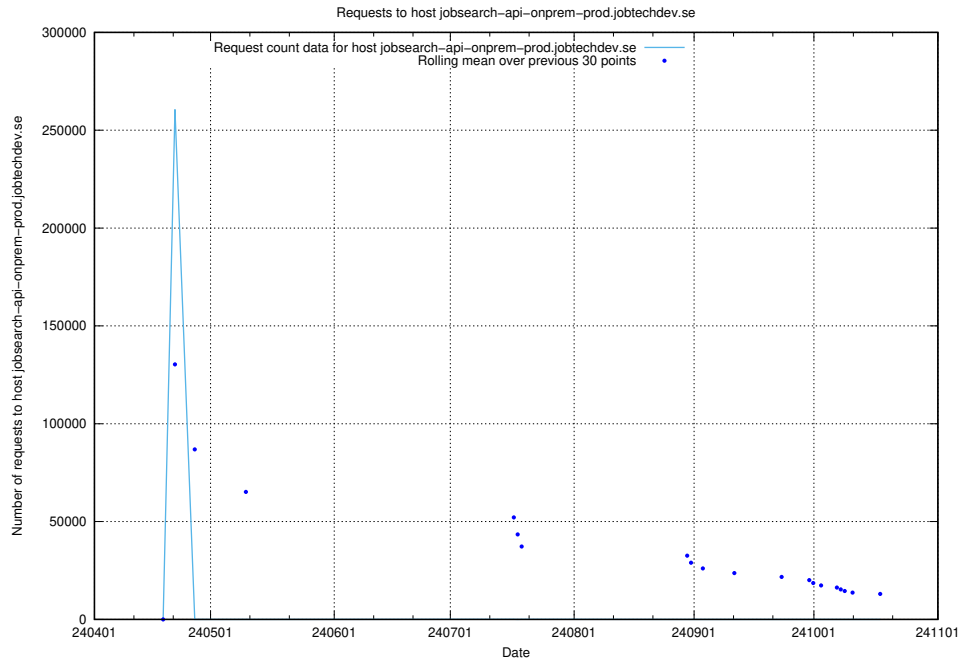

7.90 Usage of jobsearch-api-onprem-prod.jobtechdev.se

Here, we count the number of requests to host jobsearch-api-onprem-prod.jobtechdev.se.