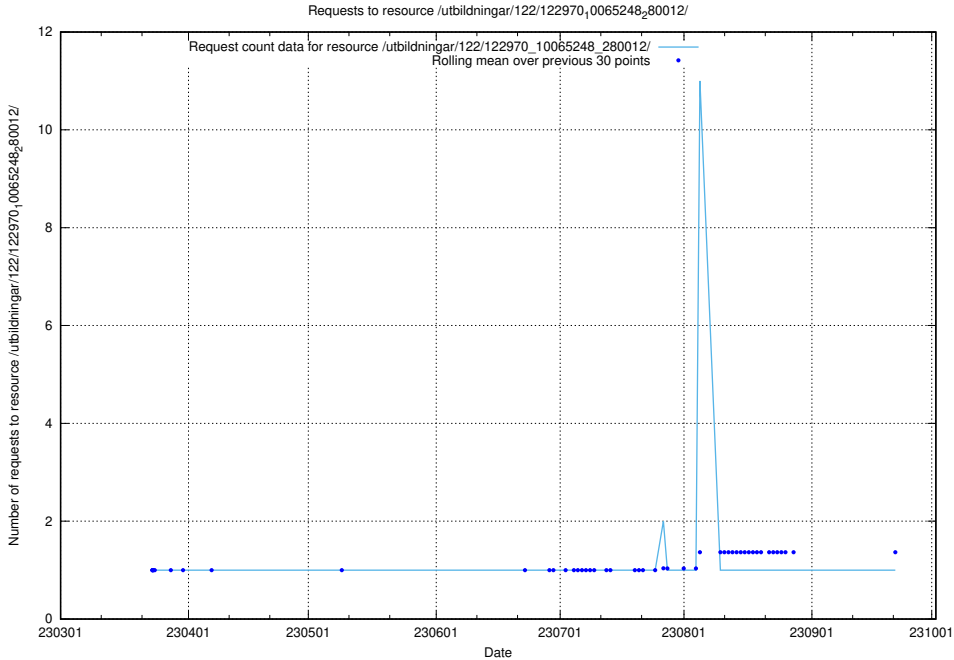

5.5868 Usage of /utbildningar/122/122970_10065248_280012/

Here, we count the number of requests to resource /utbildningar/122/122970_10065248_280012/.