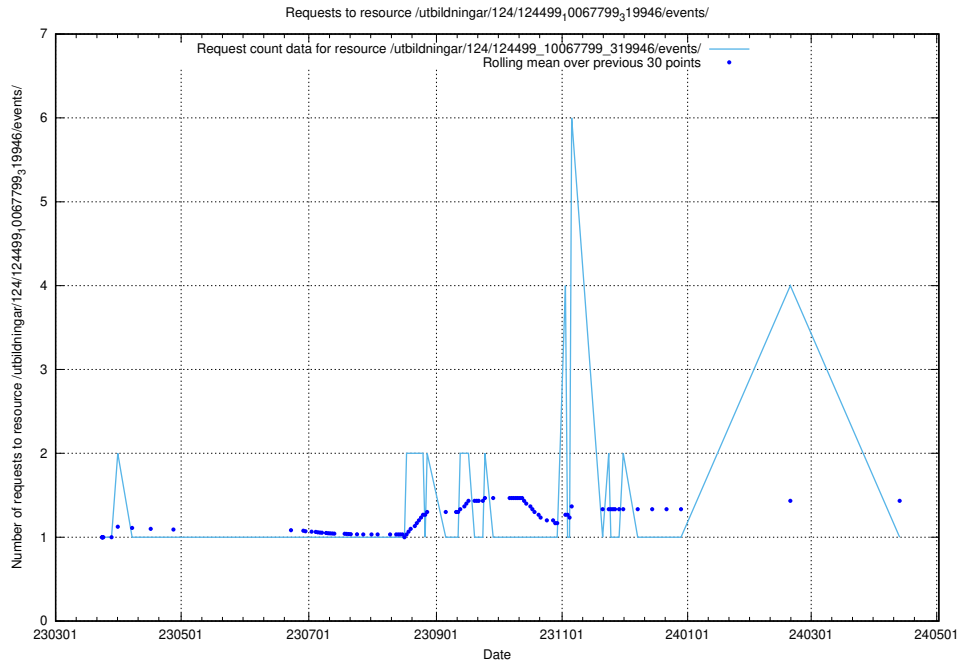

5.3367 Usage of /utbildningar/124/124499_10067799_319946/events/

Here, we count the number of requests to resource /utbildningar/124/124499_10067799_319946/events/