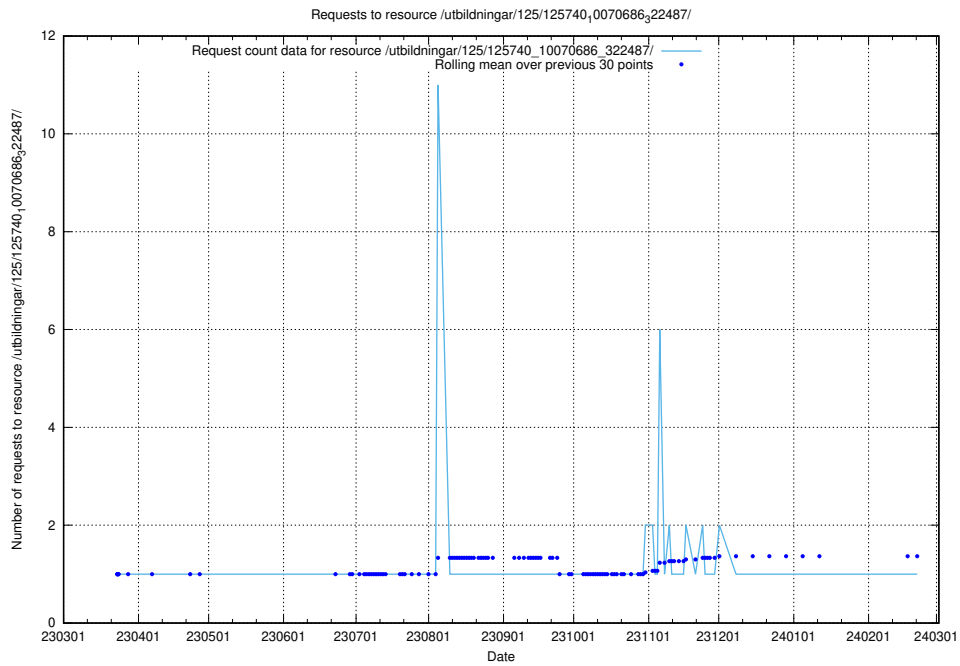

5.1062 Usage of /utbildningar/125/125740_10070686_322487/

Here, we count the number of requests to resource /utbildningar/125/125740_10070686_322487/.