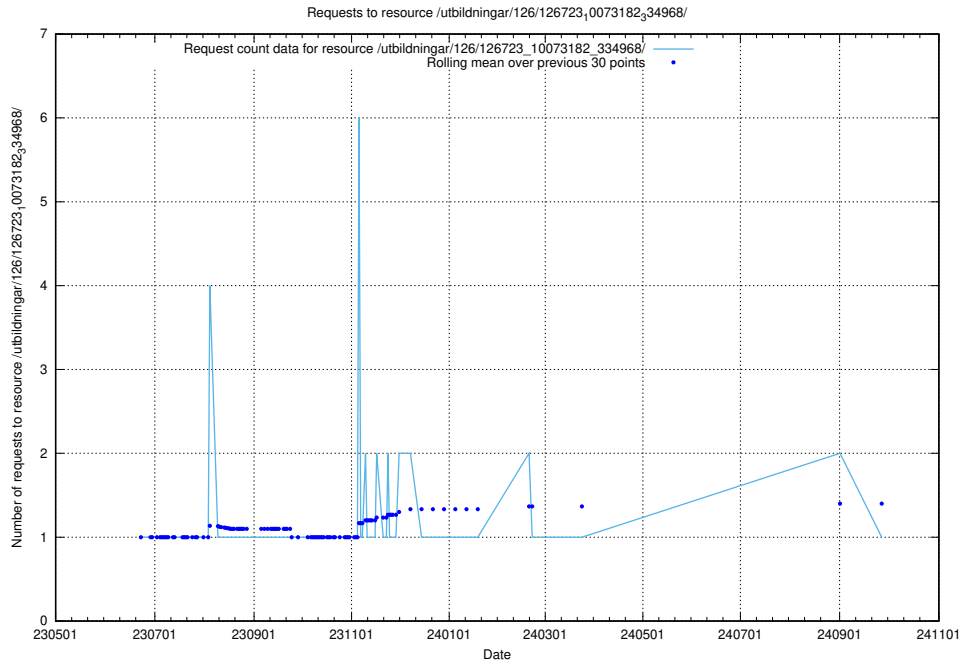

5.6478 Usage of /utbildningar/126/126723_10073182_334968/

Here, we count the number of requests to resource /utbildningar/126/126723_10073182_334968/.