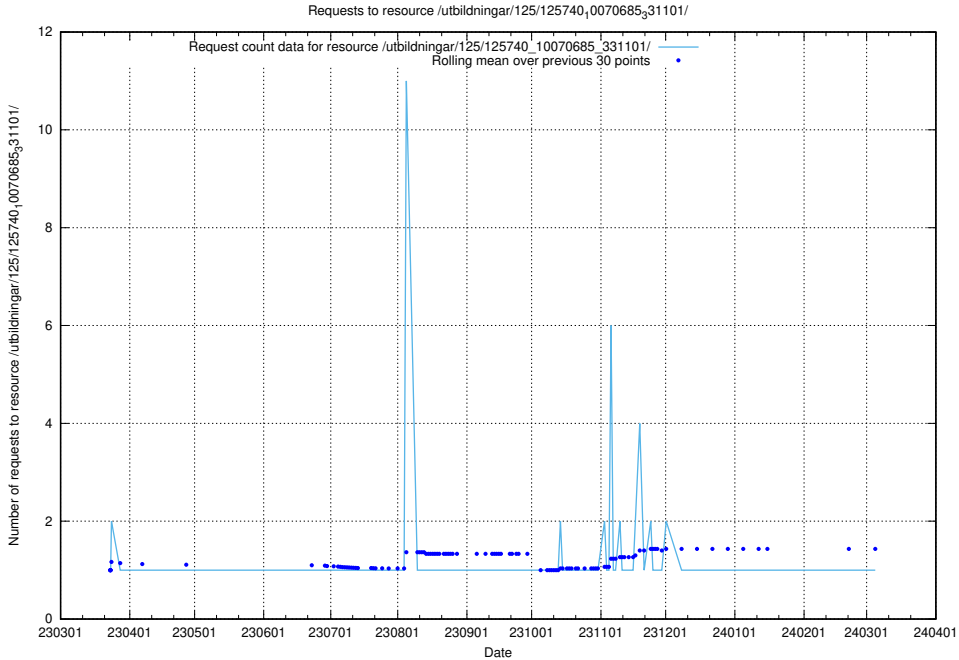

5.1065 Usage of /utbildningar/125/125740_10070685_331101/

Here, we count the number of requests to resource /utbildningar/125/125740_10070685_331101/.