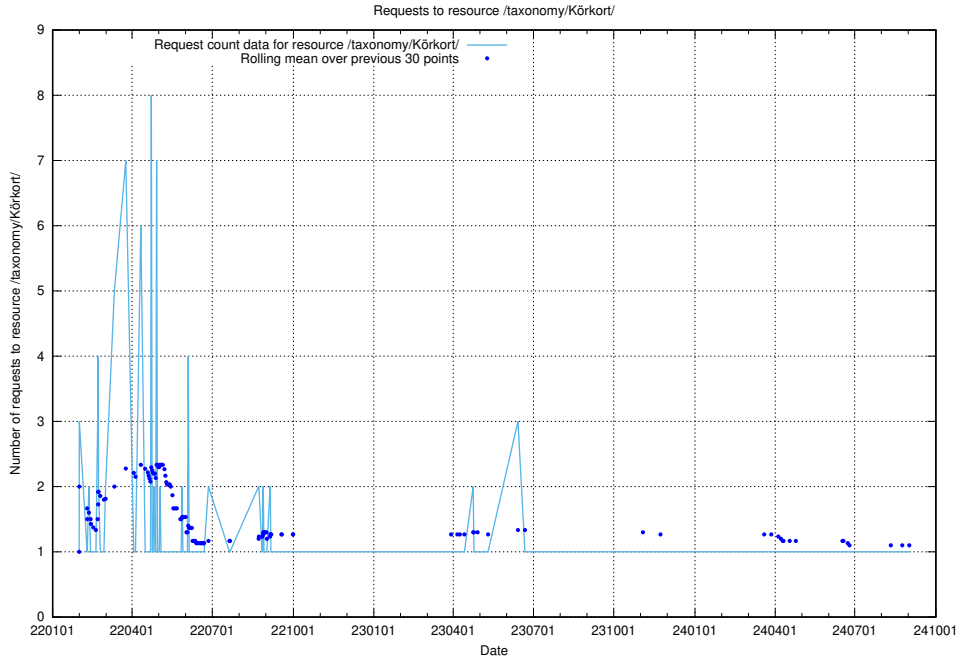

Here, we count the number of requests to resource /utbildningar/124/124455_10067710_313267/events/

5.4350 Usage of /taxonomy/Körkort/

Here, we count the number of requests to resource /taxonomy/Körkort/.