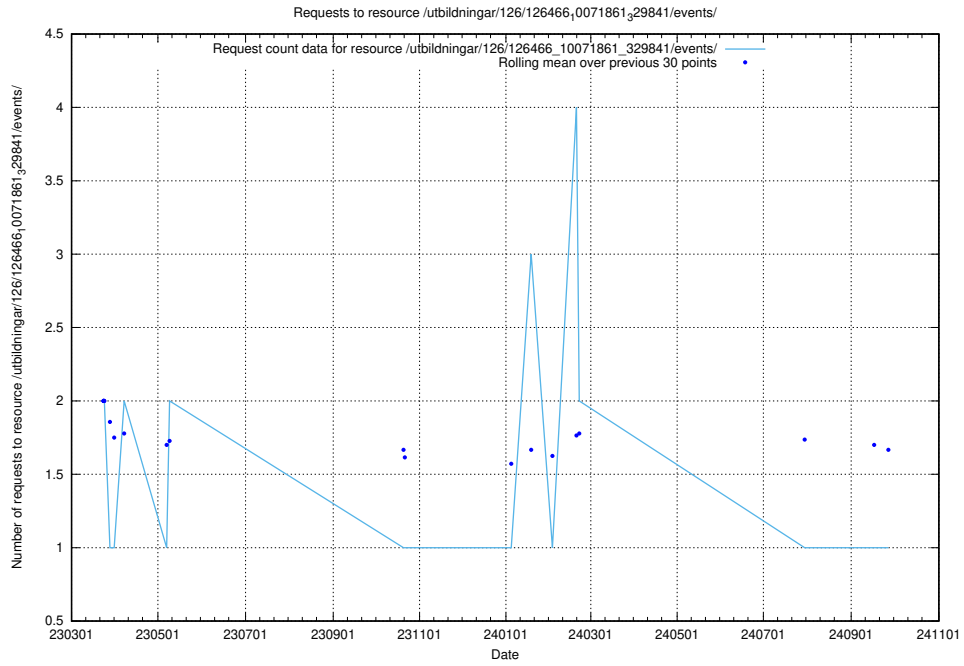

5.7177 Usage of /utbildningar/126/126466_10071861_329841/events/

Here, we count the number of requests to resource /utbildningar/126/126466_10071861_329841/events/