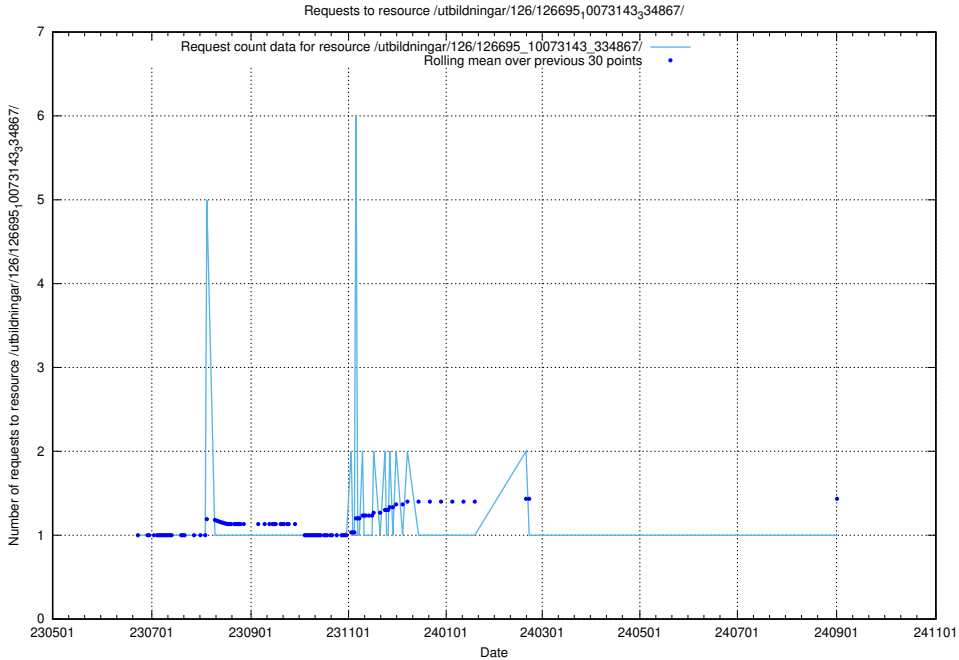

5.6498 Usage of /utbildningar/126/126695_10073143_334867/

Here, we count the number of requests to resource /utbildningar/126/126695_10073143_334867/.