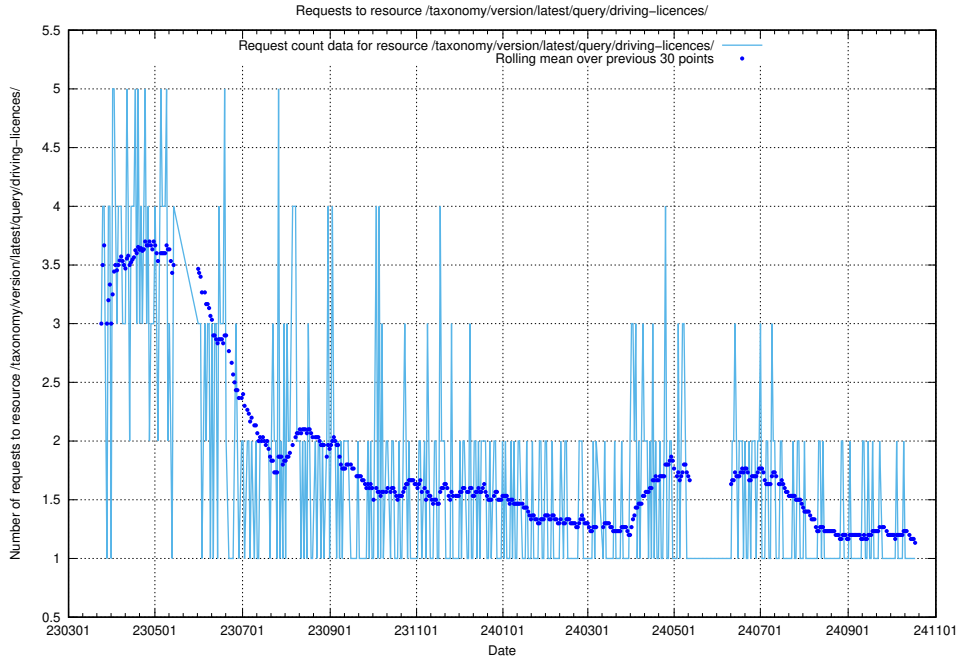

5.6996 Usage of /taxonomy/version/latest/query/driving-licences/

Here, we count the number of requests to resource /taxonomy/version/latest/query/driving-licences/.