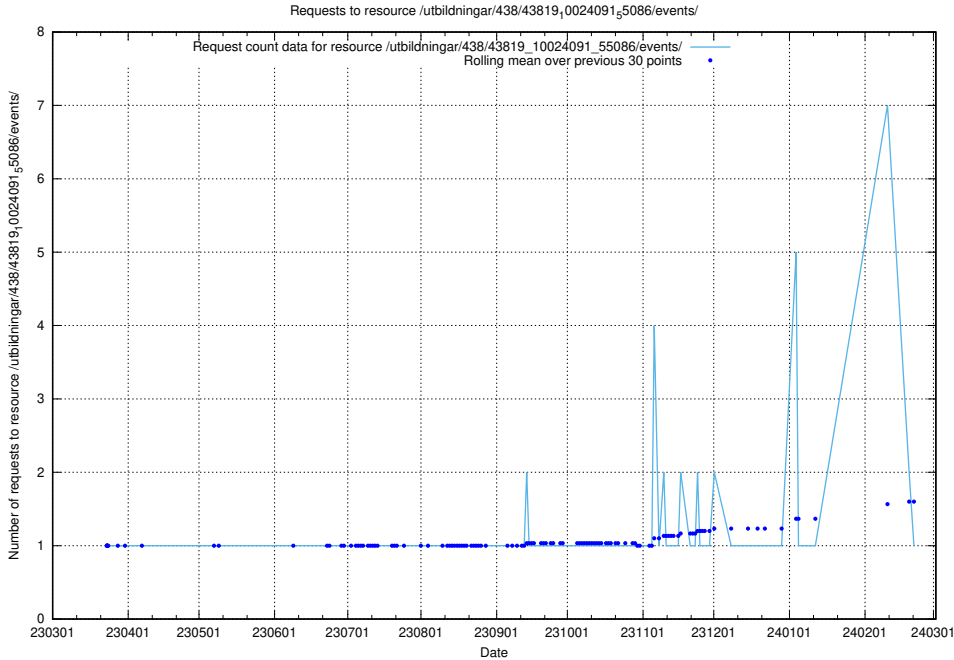

5.7253 Usage of /utbildningar/438/43819_10024091_55086/events/

Here, we count the number of requests to resource /utbildningar/438/43819_10024091_55086/events/.