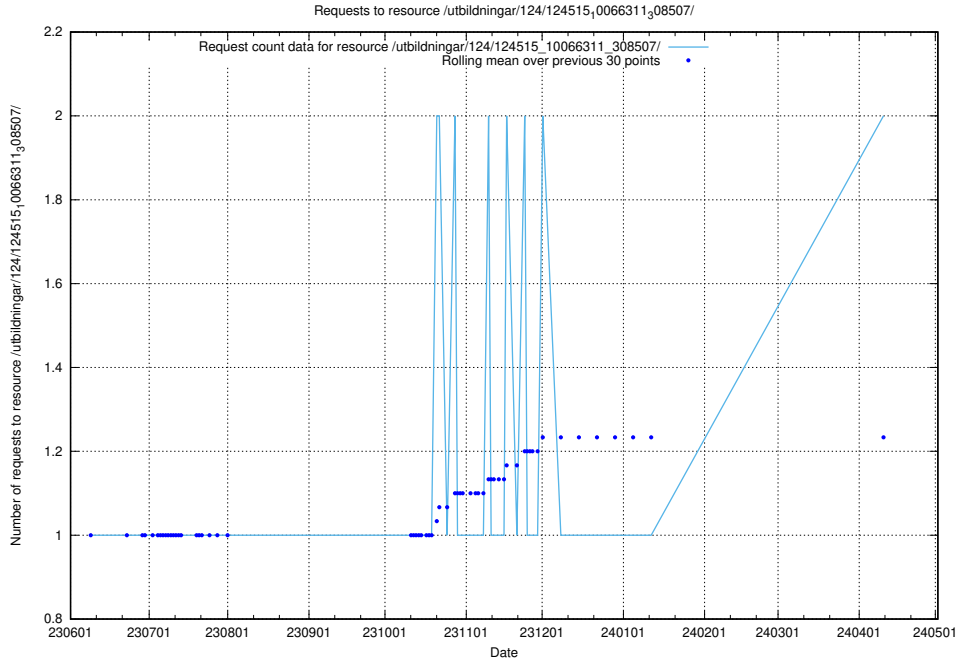

5.991 Usage of /utbildningar/124/124515_10066311_308507/

Here, we count the number of requests to resource /utbildningar/124/124515_10066311_308507/.