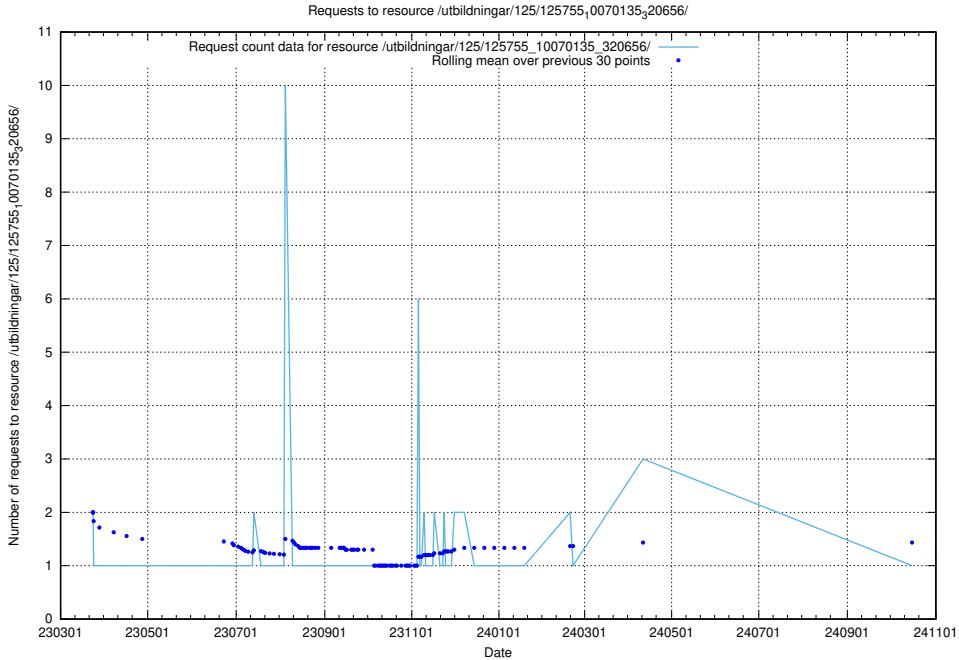

5.7182 Usage of /utbildningar/125/125755_10070135_320656/

Here, we count the number of requests to resource /utbildningar/125/125755_10070135_320656/.