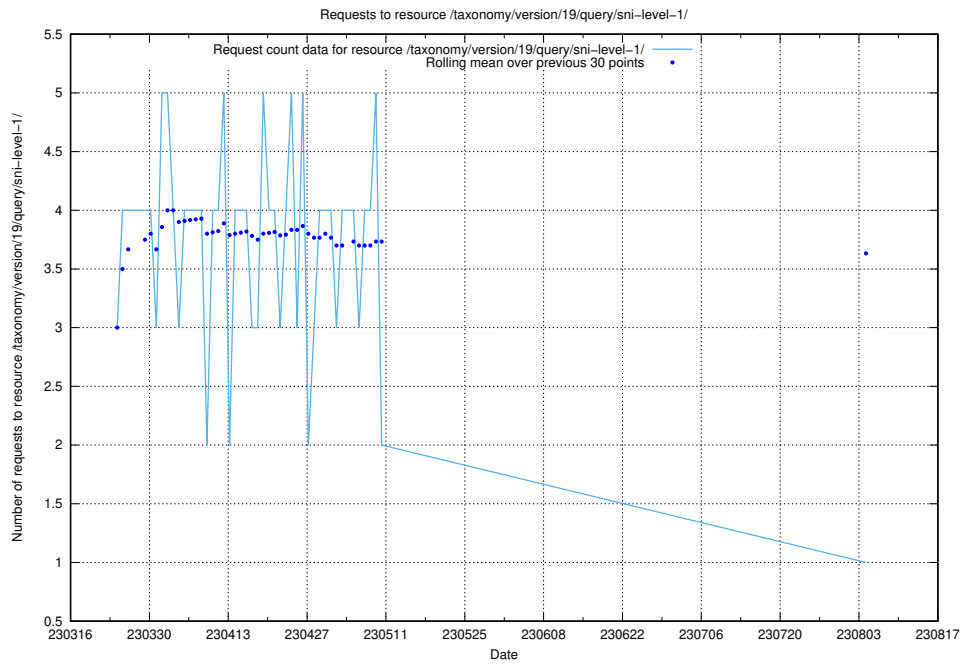

5.7029 Usage of /taxonomy/version/19/query/sni-level-1/

Here, we count the number of requests to resource /taxonomy/version/19/query/sni-level-1/.