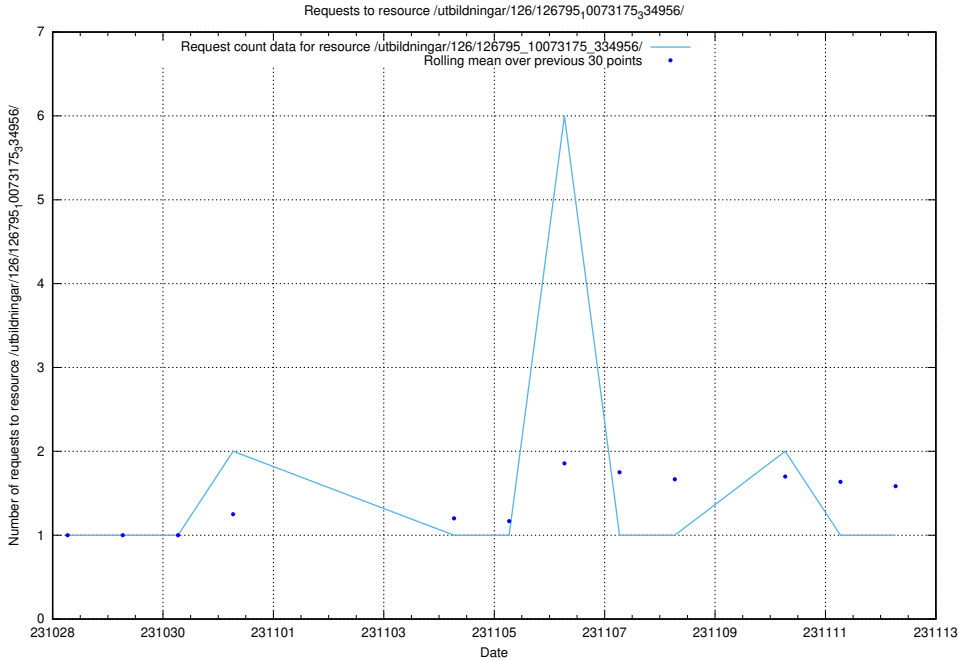

5.5083 Usage of /utbildningar/126/126795_10073175_334956/

Here, we count the number of requests to resource /utbildningar/126/126795_10073175_334956/.