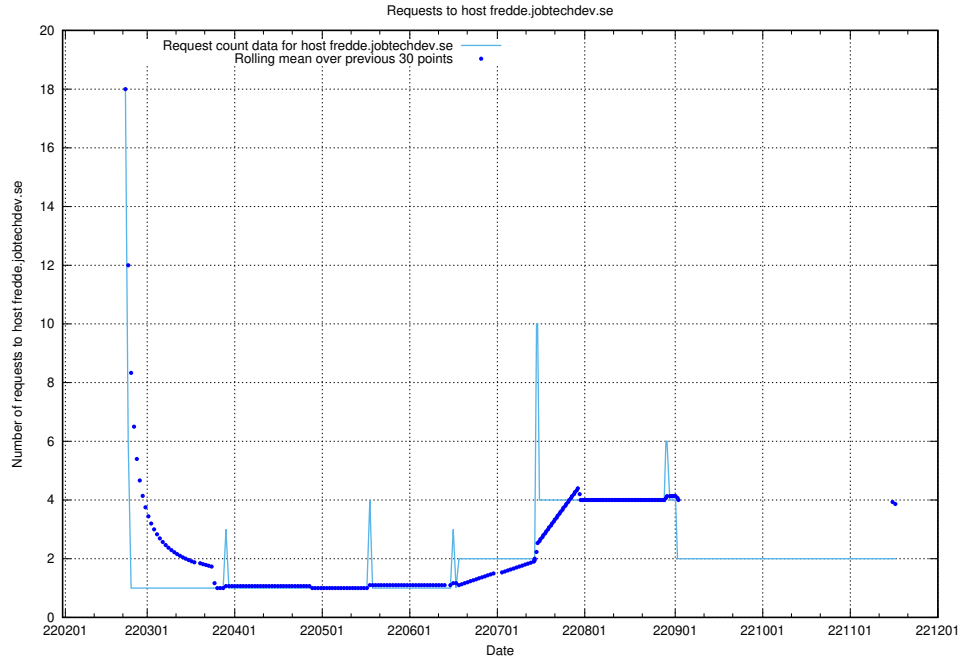

7.522 Usage of fredde.jobtechdev.se

Here, we count the number of requests to host fredde.jobtechdev.se.

7.523 Usage of fredde.api.jobtechdev.se

Here, we count the number of requests to host fredde.api.jobtechdev.se.