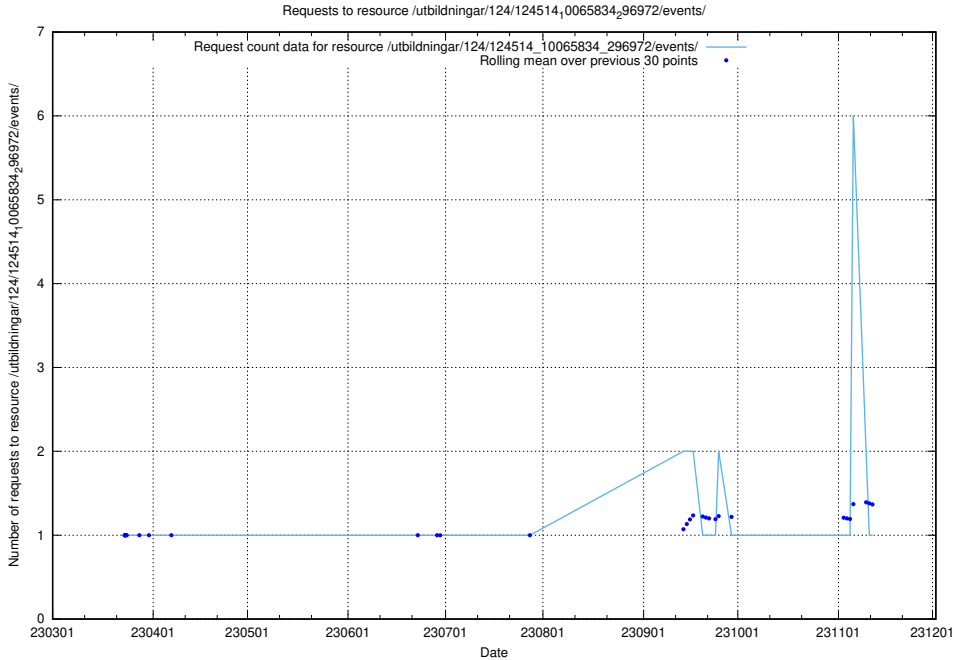

5.3013 Usage of /utbildningar/124/124514_10065834_296972/events/

Here, we count the number of requests to resource /utbildningar/124/124514_10065834_296972/events/