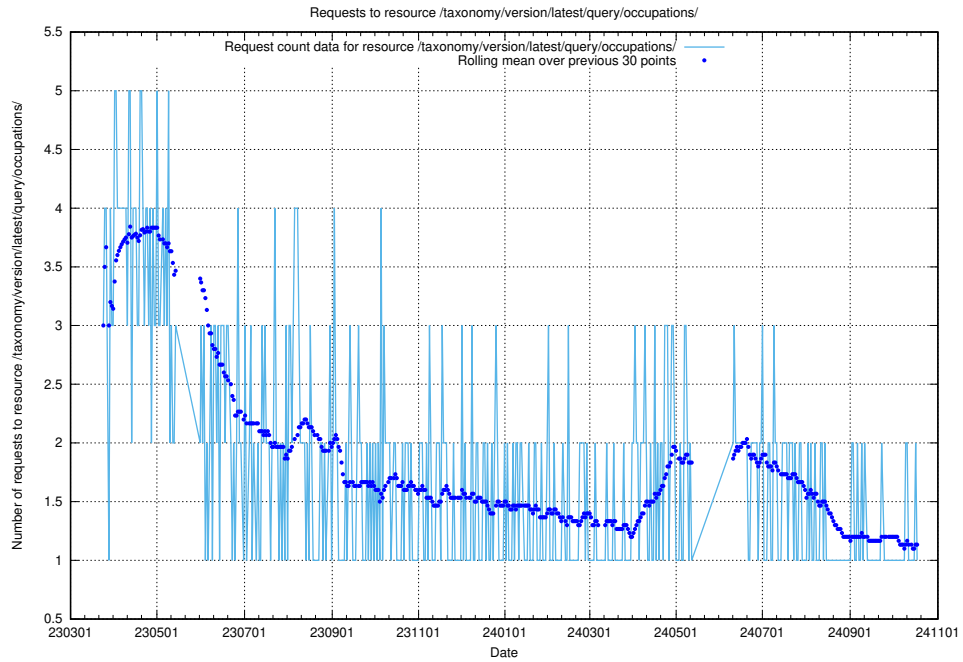

5.6981 Usage of /taxonomy/version/latest/query/occupations/

Here, we count the number of requests to resource /taxonomy/version/latest/query/occupations/.