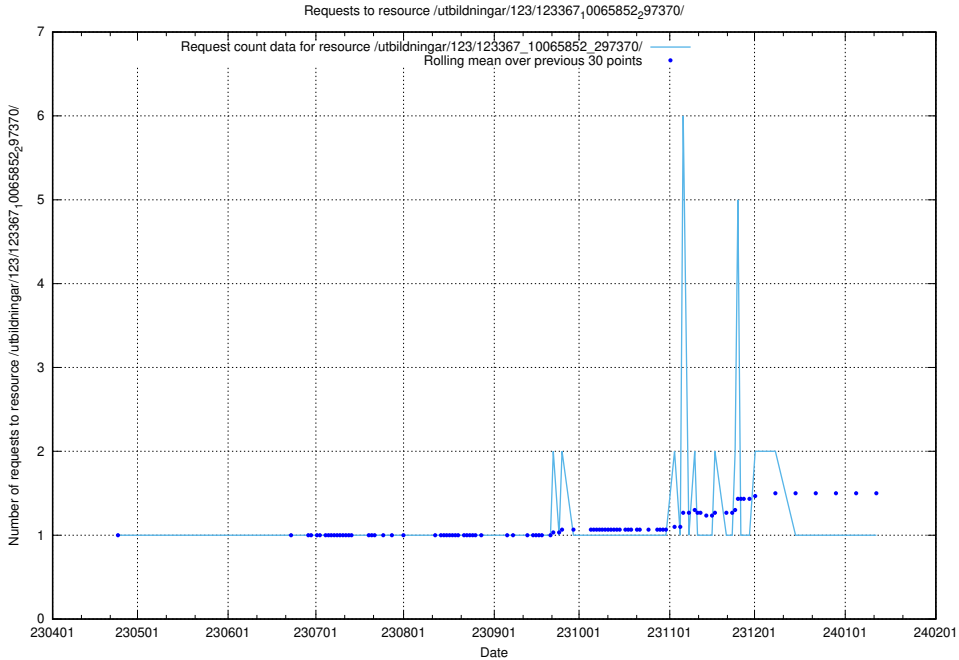

5.6873 Usage of /utbildningar/123/123367_10065852_297370/

Here, we count the number of requests to resource /utbildningar/123/123367_10065852_297370/.