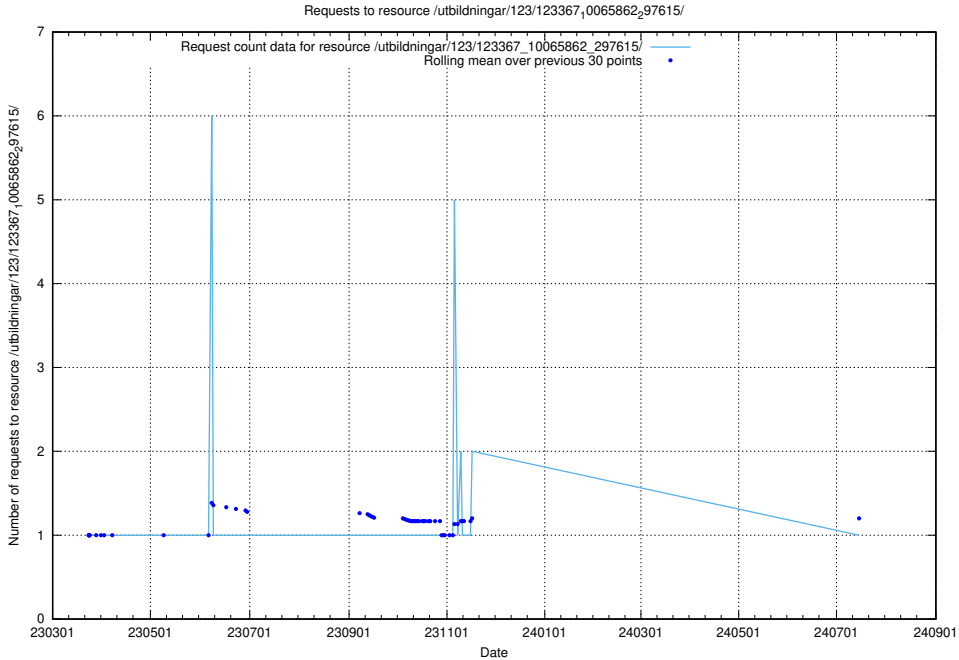

5.5679 Usage of /utbildningar/123/123367_10065862_297615/

Here, we count the number of requests to resource /utbildningar/123/123367_10065862_297615/.