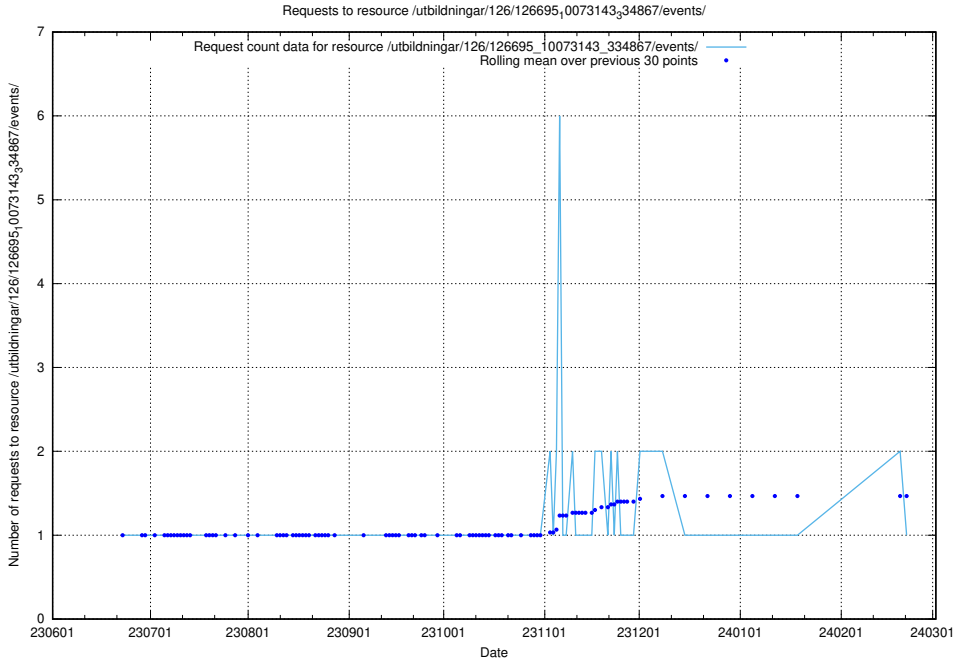

5.6497 Usage of /utbildningar/126/126695_10073143_334867/events/

Here, we count the number of requests to resource /utbildningar/126/126695_10073143_334867/events/