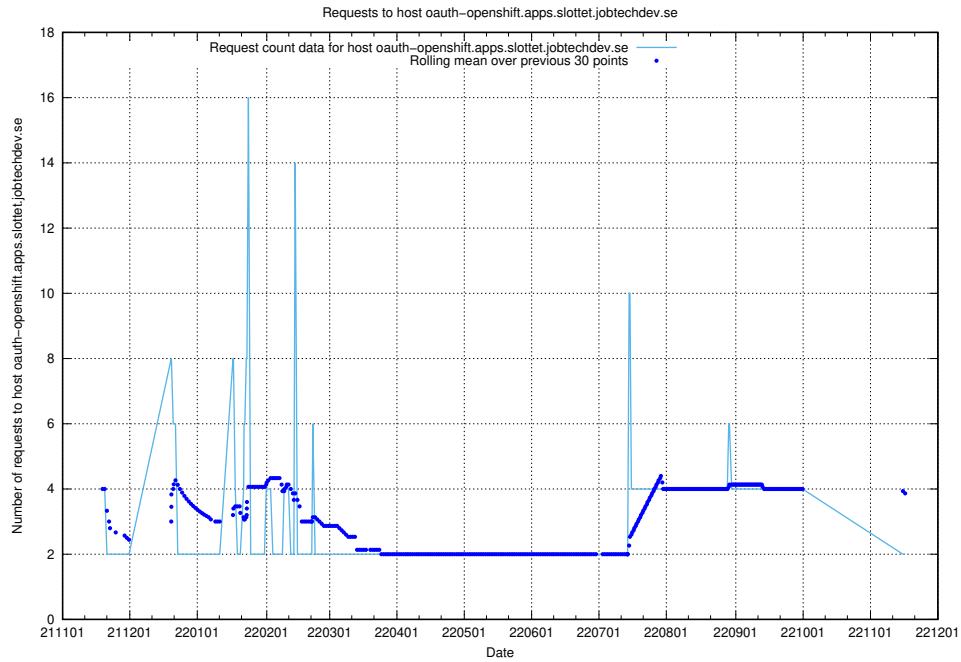

7.474 Usage of `oauth-openshift.apps.slottet.jobtechdev.se`

Here, we count the number of requests to host `oauth-openshift.apps.slottet.jobtechdev.se`.