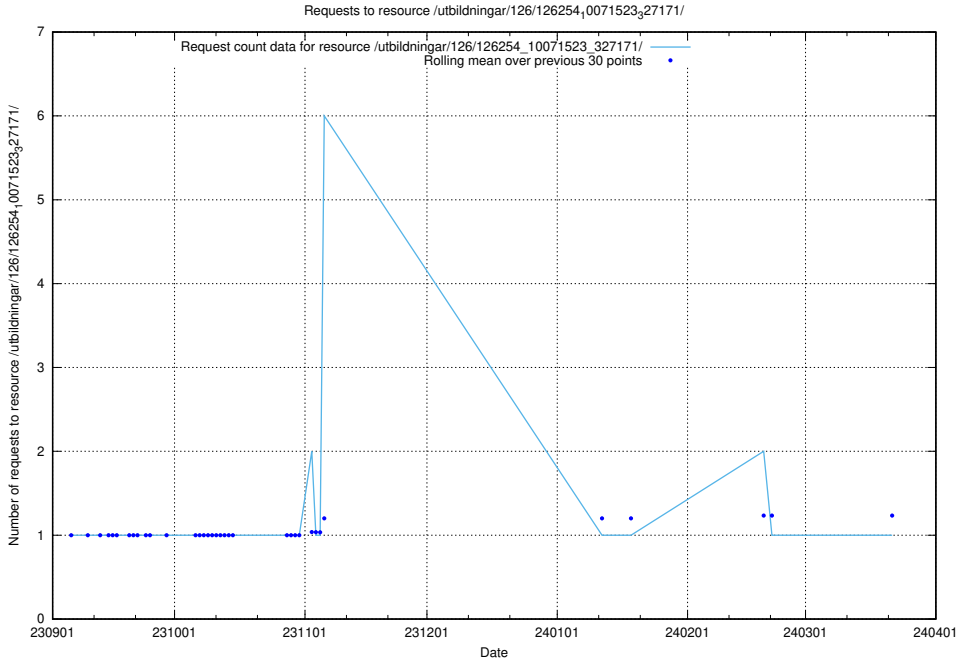

5.5550 Usage of /utbildningar/126/126254_10071523_327171/

Here, we count the number of requests to resource /utbildningar/126/126254_10071523_327171/.