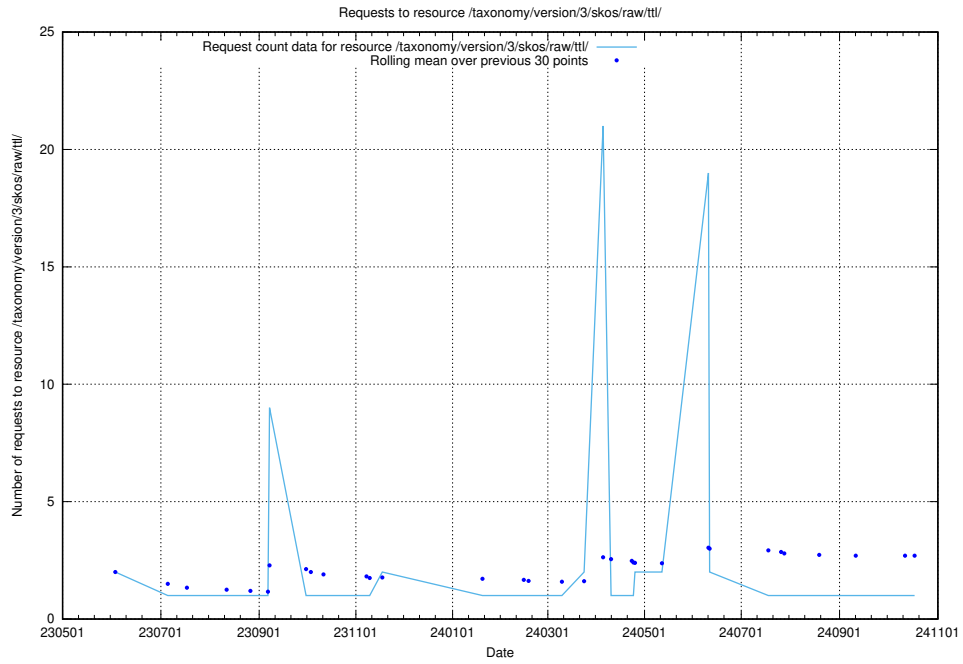

5.6783 Usage of /taxonomy/version/3/skos/raw/ttl/

Here, we count the number of requests to resource /taxonomy/version/3/skos/raw/ttl/.