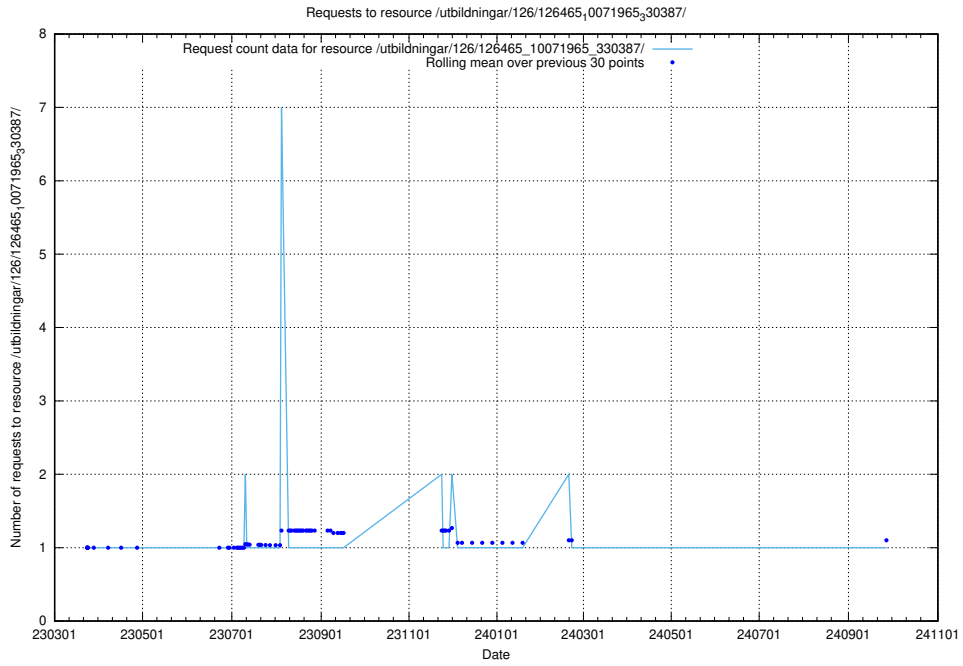

5.7330 Usage of /utbildningar/126/126465_10071965_330387/

Here, we count the number of requests to resource /utbildningar/126/126465_10071965_330387/.