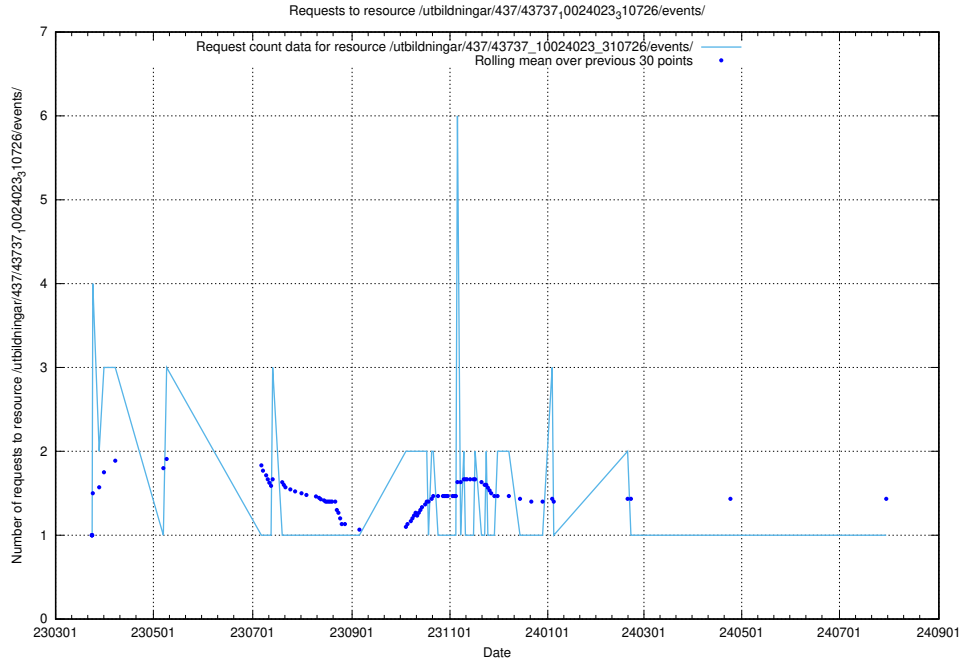

5.7307 Usage of /utbildningar/437/43737_10024023_310726/events/

Here, we count the number of requests to resource /utbildningar/437/43737_10024023_310726/events/.