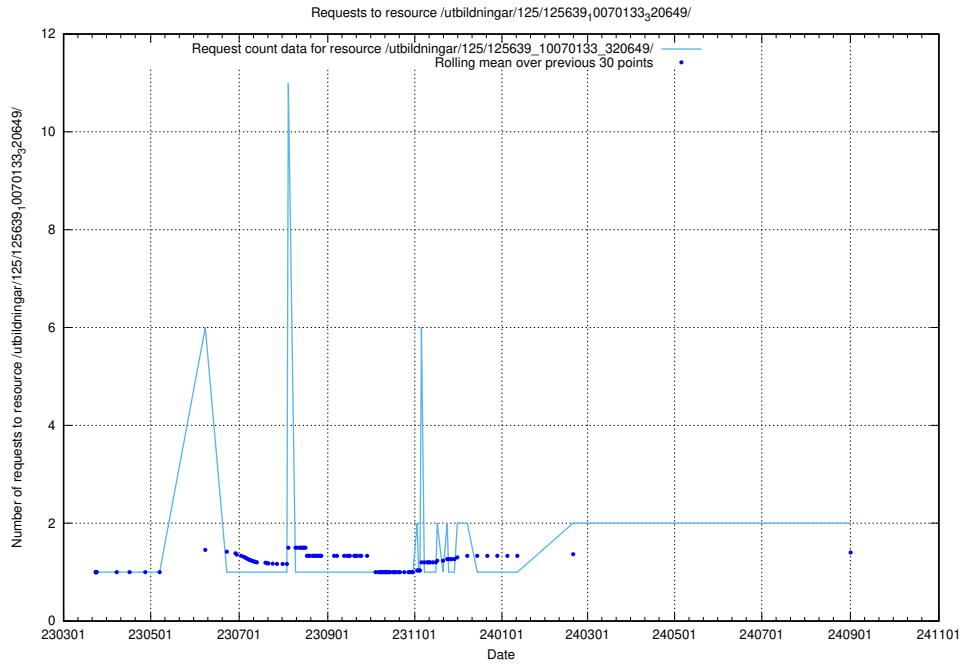

5.569 Usage of /utbildningar/125/125639_10070133_320649/

Here, we count the number of requests to resource /utbildningar/125/125639_10070133_320649/.