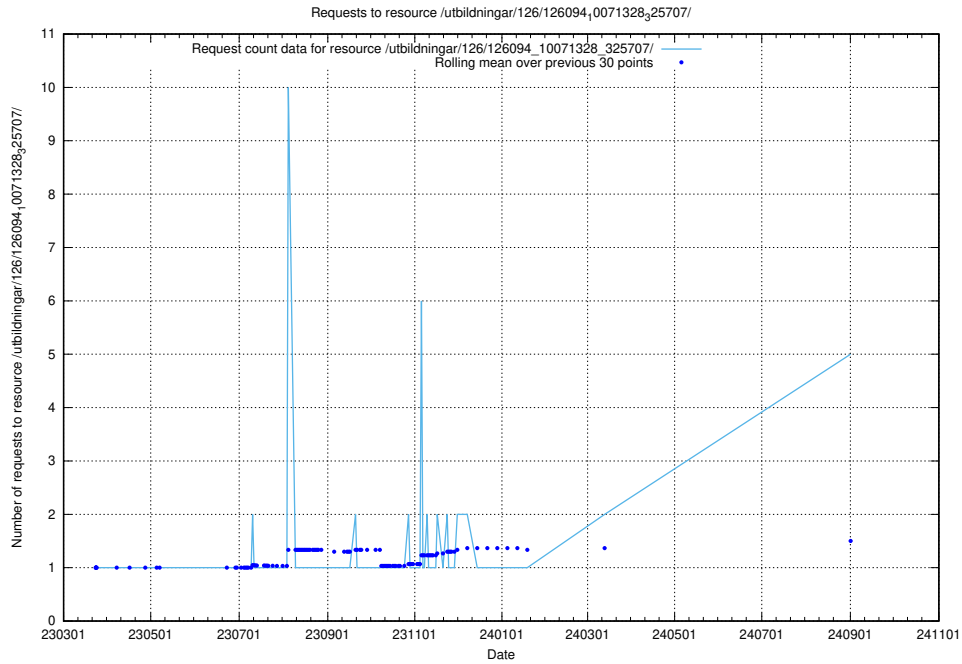

5.267 Usage of /utbildningar/126/126094_10071328_325707/

Here, we count the number of requests to resource /utbildningar/126/126094_10071328_325707/.