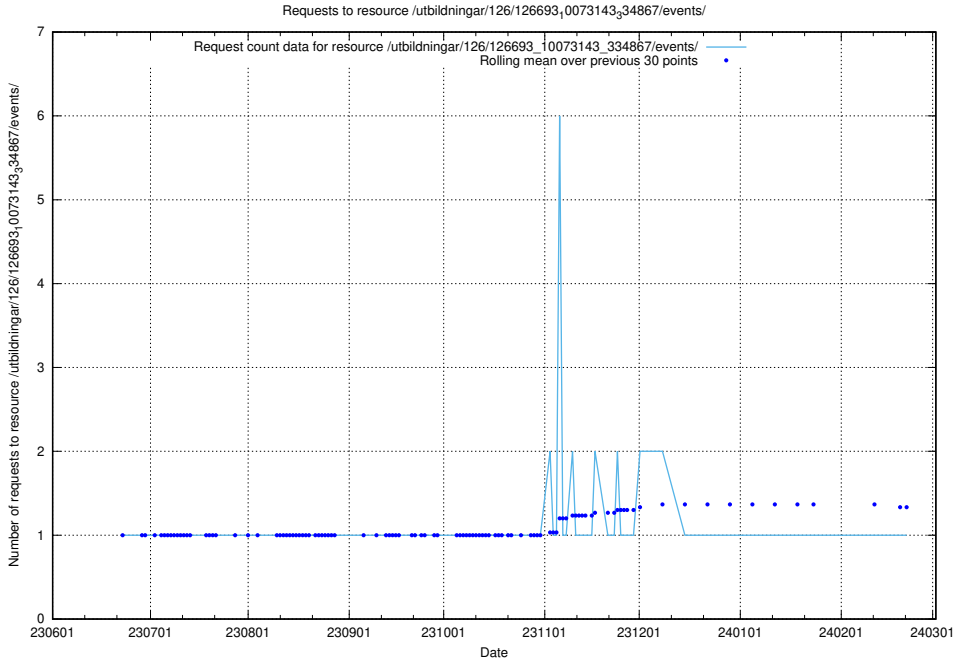

5.6510 Usage of /utbildningar/126/126693_10073143_334867/events/

Here, we count the number of requests to resource /utbildningar/126/126693_10073143_334867/events/