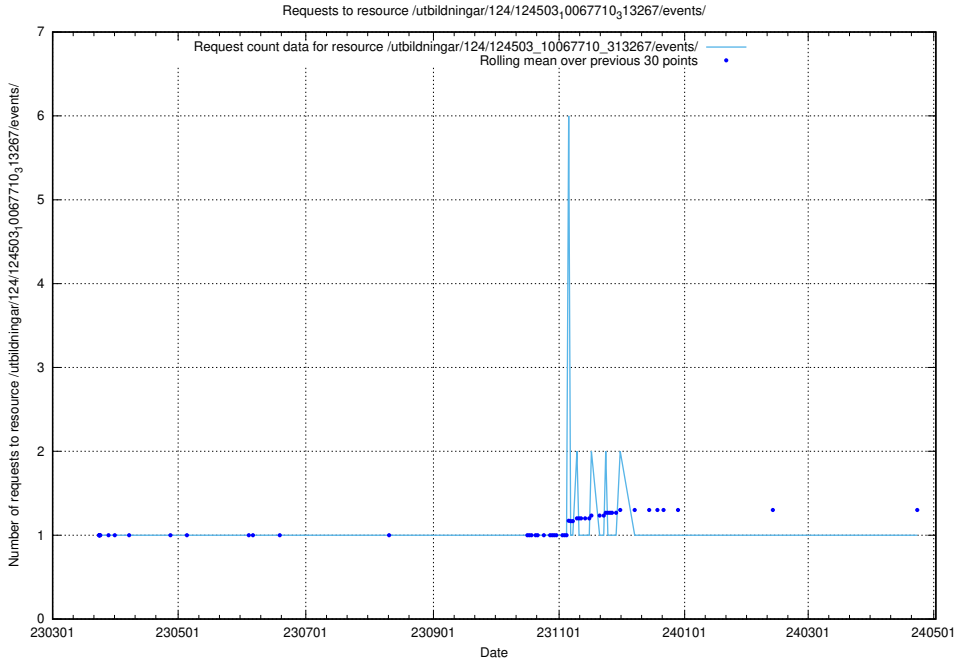

Here, we count the number of requests to resource /utbildningar/utb_emil/126/126696_10073420_337043/

5.3045 Usage of /utbildningar/124/124503_10067710_313267/events/

Here, we count the number of requests to resource /utbildningar/124/124503_10067710_313267/events/