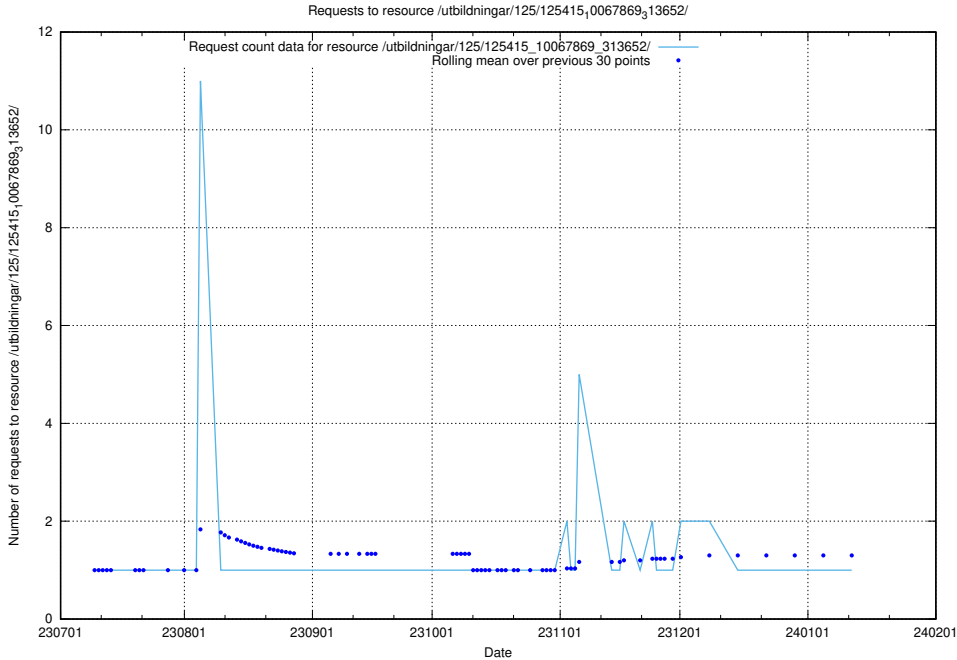

5.6015 Usage of /utbildningar/125/125415_10067869_313652/

Here, we count the number of requests to resource /utbildningar/125/125415_10067869_313652/.