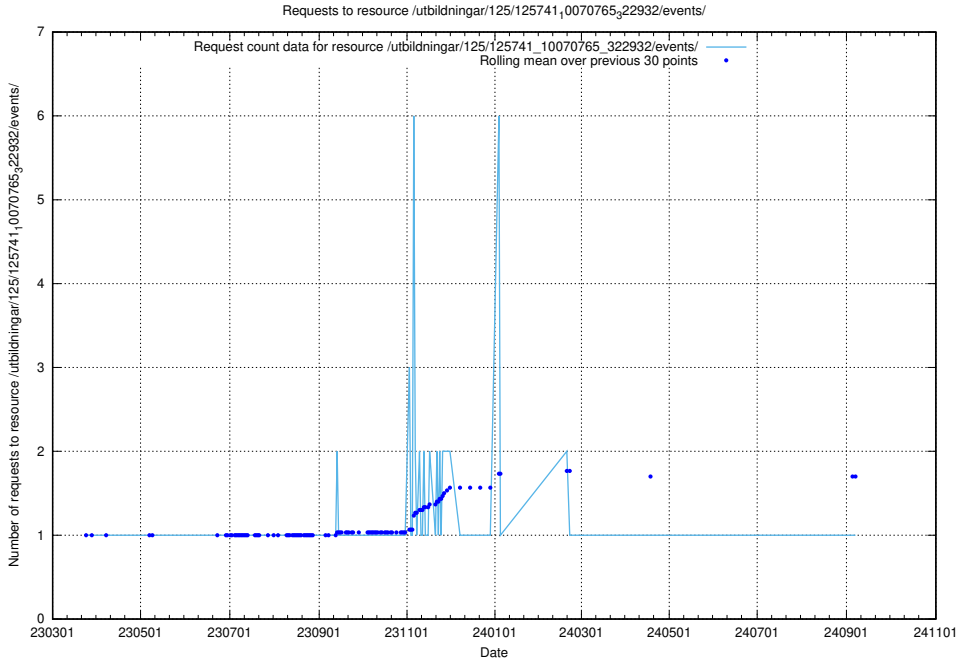

5.7130 Usage of /utbildningar/125/125741_10070765_322932/events/

Here, we count the number of requests to resource /utbildningar/125/125741_10070765_322932/events/