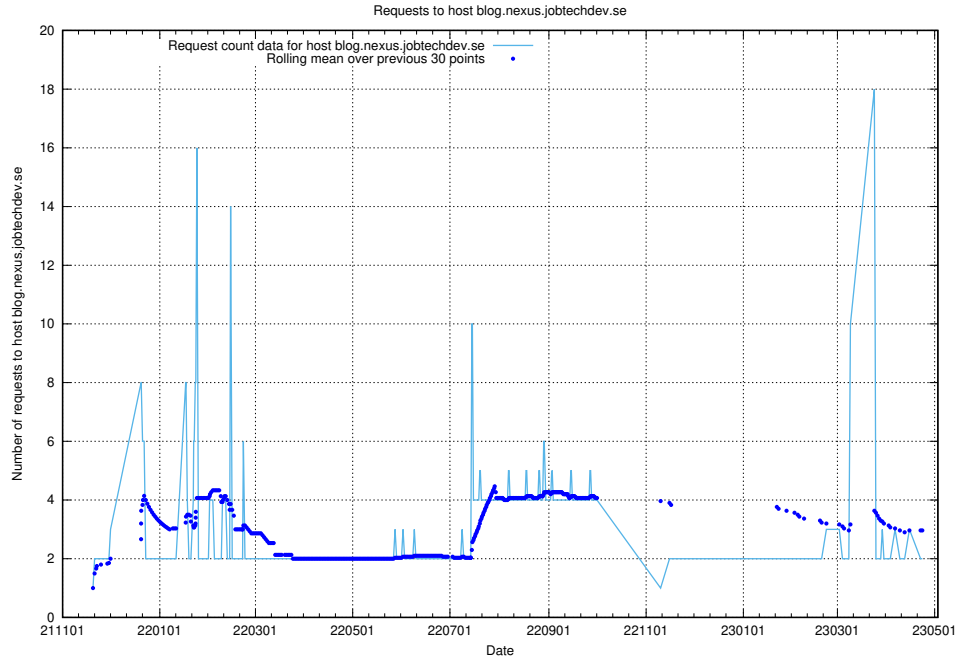

7.459 Usage of `blog.nexus.jobtechdev.se`

Here, we count the number of requests to host `blog.nexus.jobtechdev.se`.