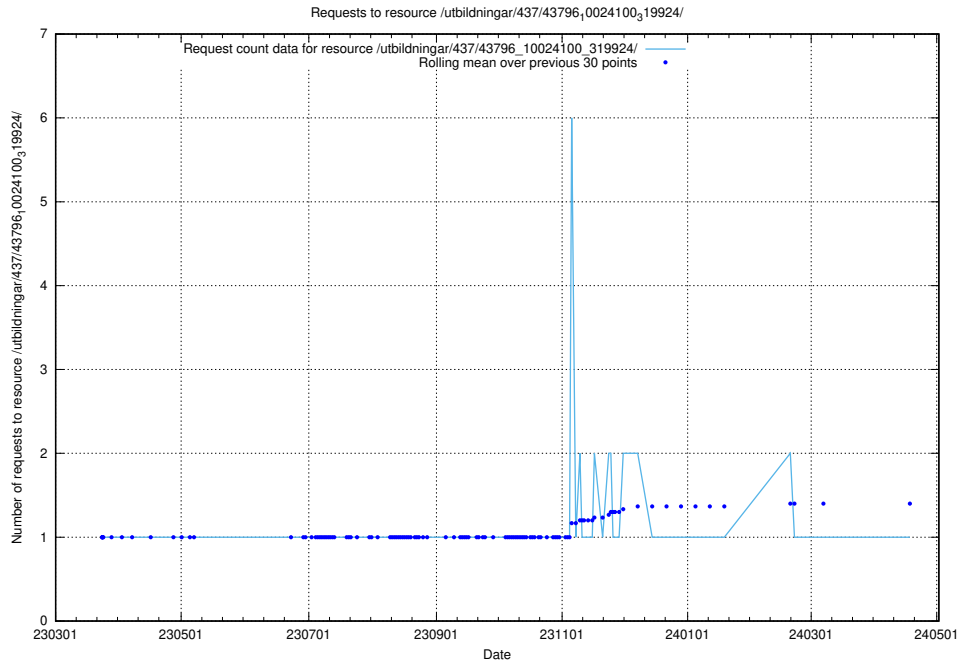

5.7269 Usage of /utbildningar/437/43796_10024100_319924/

Here, we count the number of requests to resource /utbildningar/437/43796_10024100_319924/.