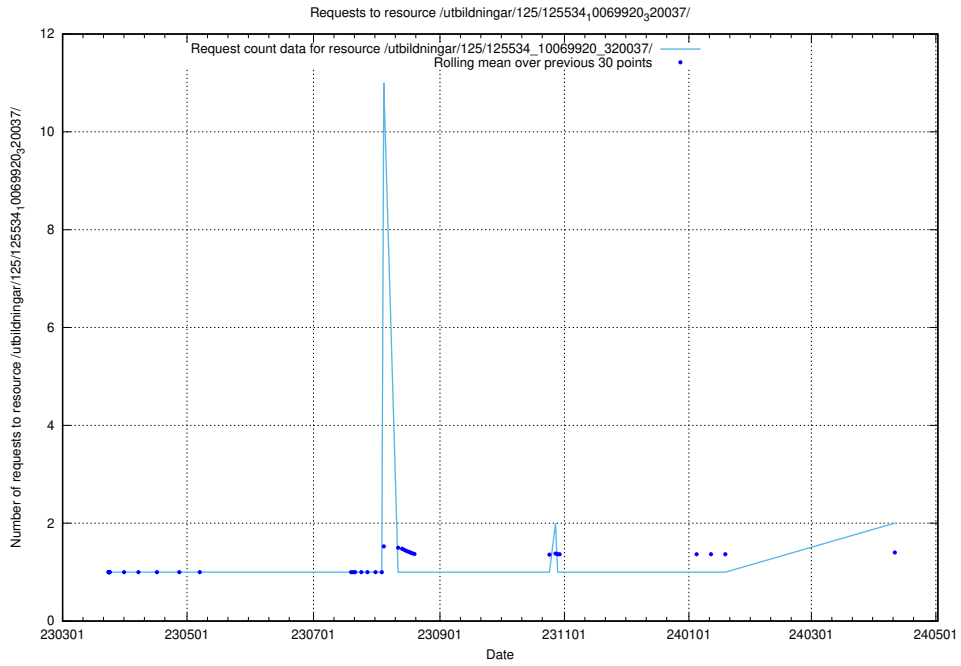

5.576 Usage of /utbildningar/125/125534_10069920_320037/

Here, we count the number of requests to resource /utbildningar/125/125534_10069920_320037/.