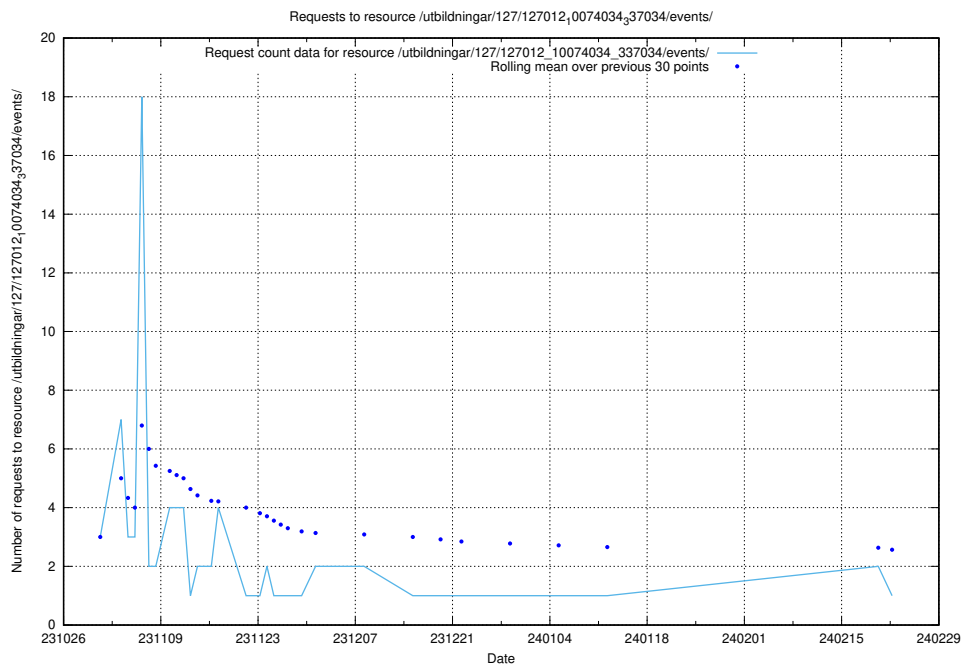

5.5057 Usage of /utbildningar/127/127012_10074034_337034/events/

Here, we count the number of requests to resource /utbildningar/127/127012_10074034_337034/events/