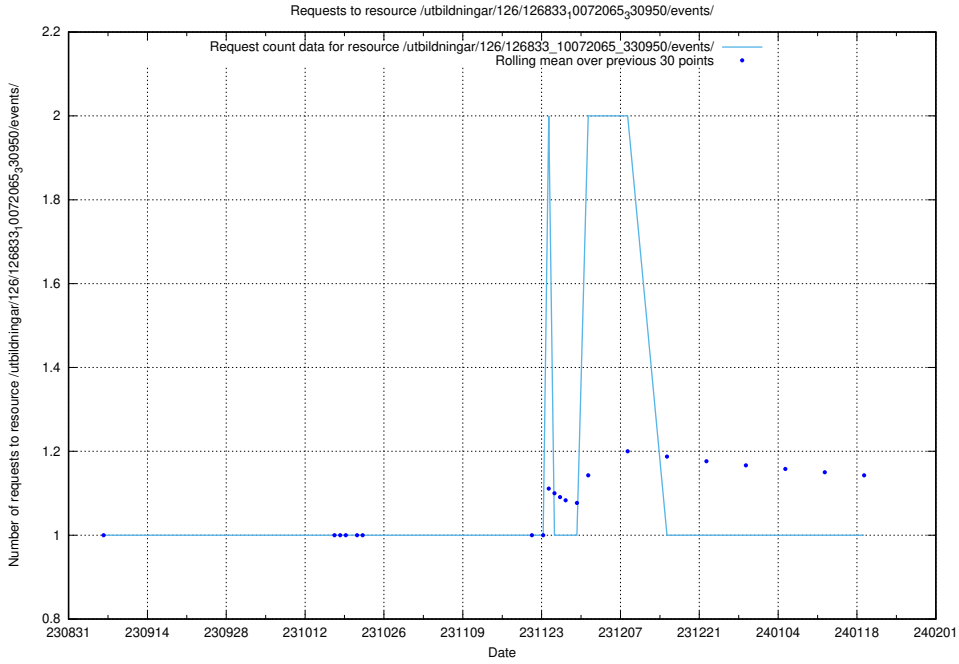

5.5545 Usage of /utbildningar/126/126833_10072065_330950/events/

Here, we count the number of requests to resource /utbildningar/126/126833_10072065_330950/events/