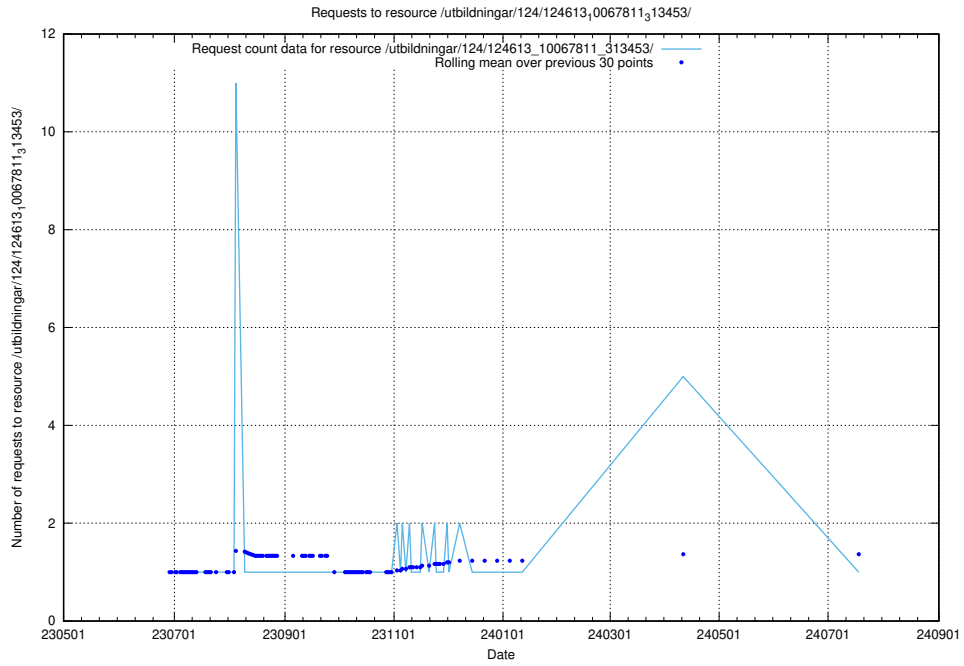

5.6369 Usage of /utbildningar/124/124613_10067811_313453/

Here, we count the number of requests to resource /utbildningar/124/124613_10067811_313453/.