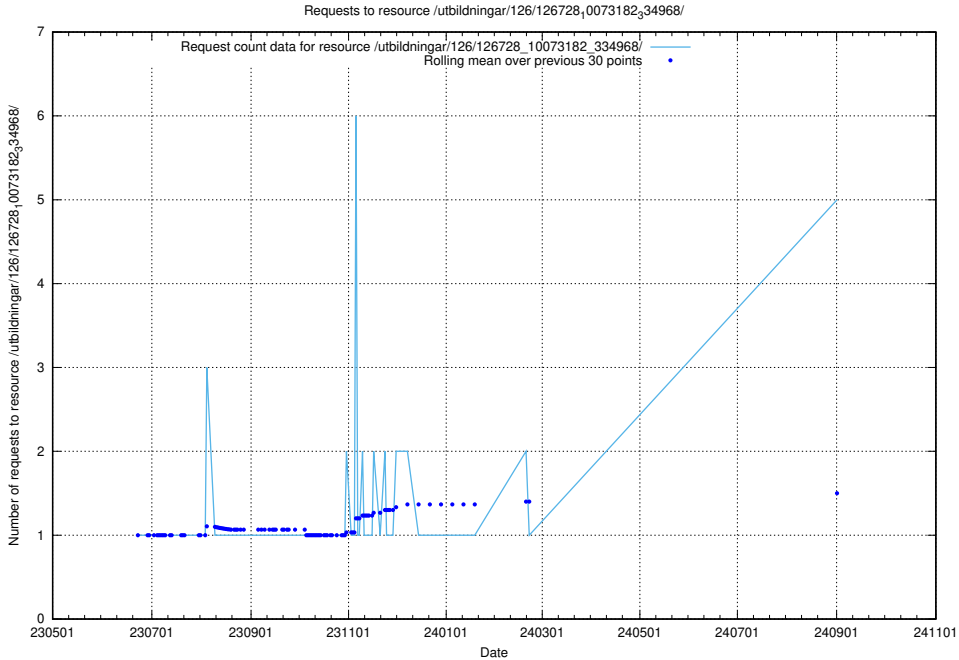

5.248 Usage of /utbildningar/126/126728_10073182_334968/

Here, we count the number of requests to resource /utbildningar/126/126728_10073182_334968/.