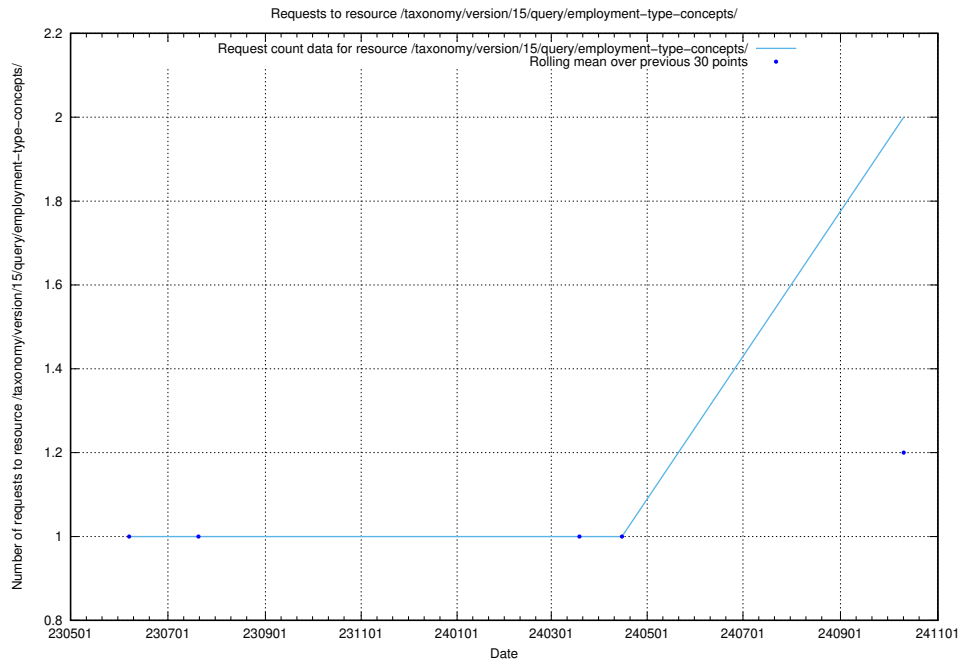

5.994 Usage of /taxonomy/version/15/query/employment-type-concepts/

Here, we count the number of requests to resource /taxonomy/version/15/query/employment-type-concepts/.