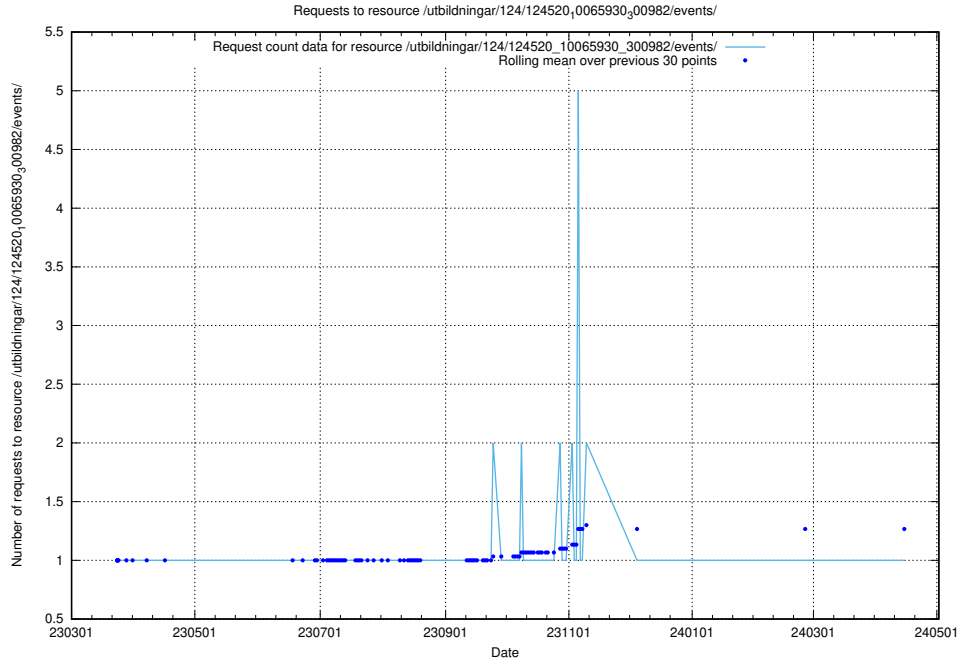

5.1919 Usage of /utbildningar/124/124520_10065930_300982/events/

Here, we count the number of requests to resource /utbildningar/124/124520_10065930_300982/events/