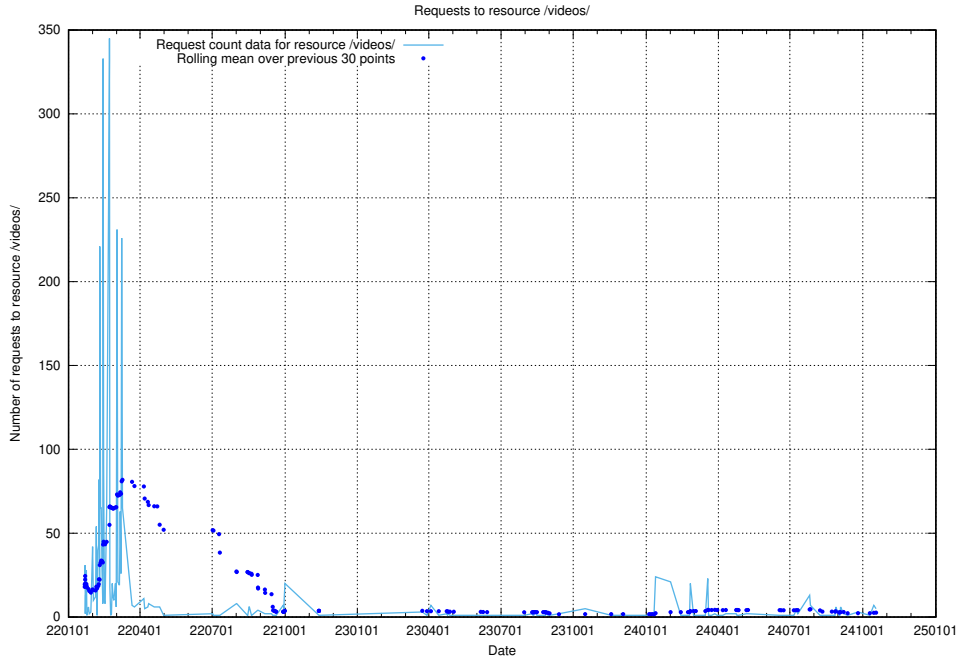

5.261 Usage of /videos/

Here, we count the number of requests to resource /videos/.