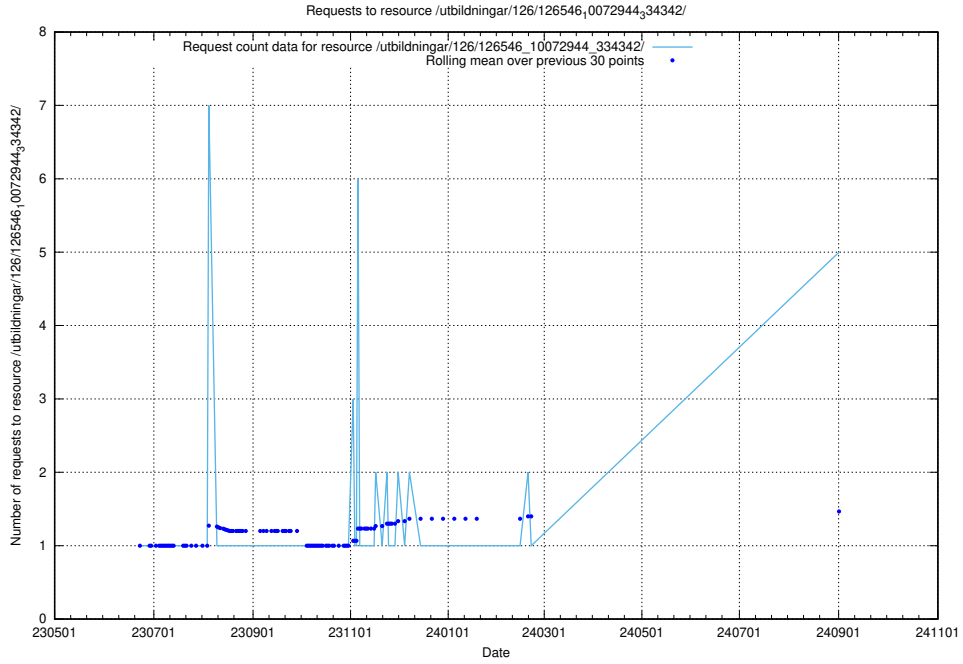

5.253 Usage of /utbildningar/126/126546_10072944_334342/

Here, we count the number of requests to resource /utbildningar/126/126546_10072944_334342/.