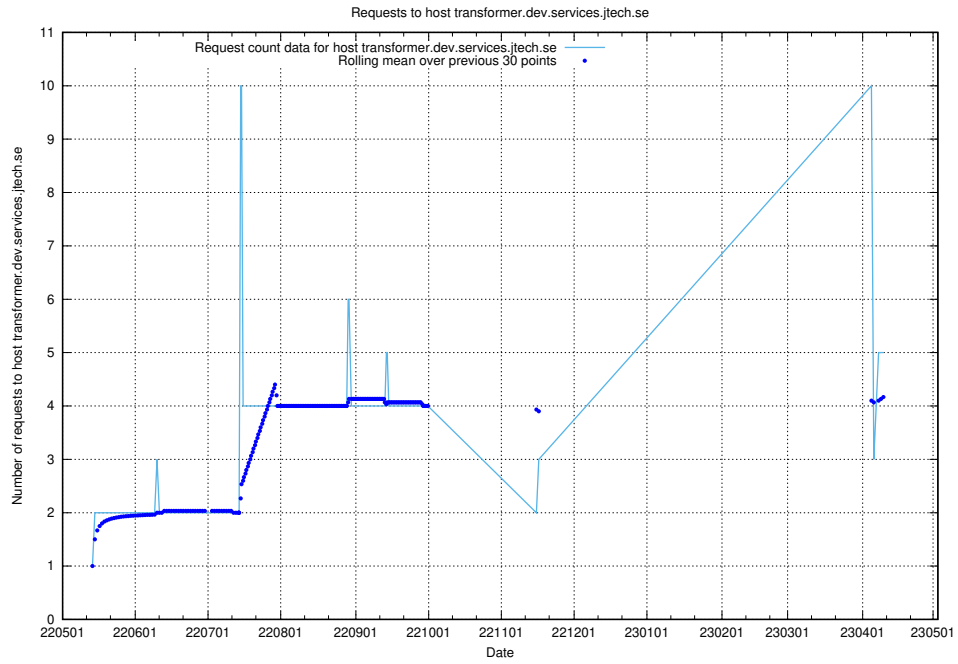

7.101 Usage of transformer.dev.services.jtech.se

Here, we count the number of requests to host transformer.dev.services.jtech.se.