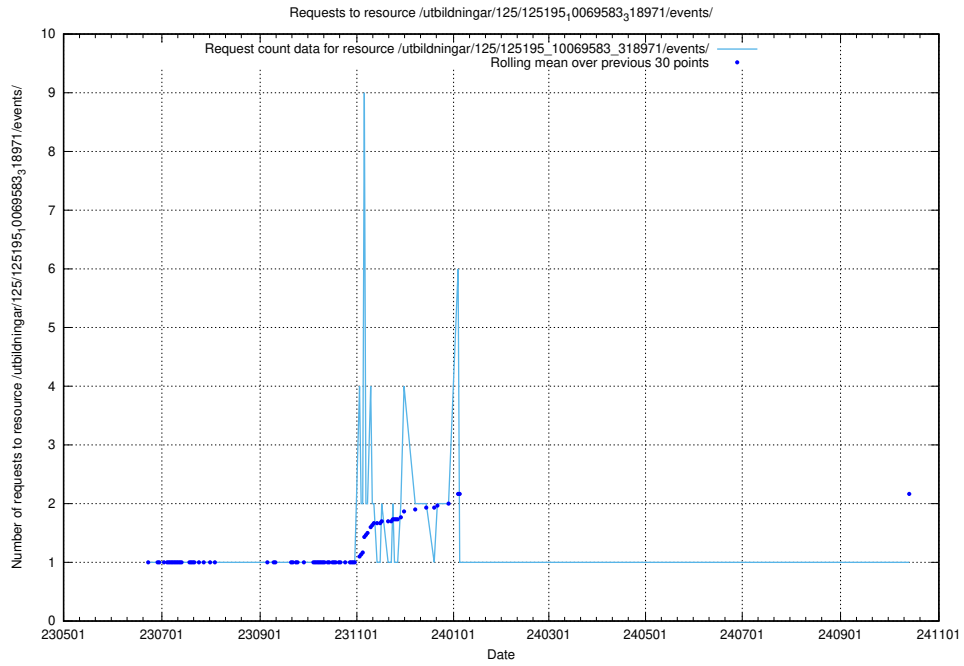

Here, we count the number of requests to resource /utbildningar/125/125195_10069634_319145/.

5.6587 Usage of /utbildningar/125/125195_10069583_318971/events/

Here, we count the number of requests to resource /utbildningar/125/125195_10069583_318971/events/