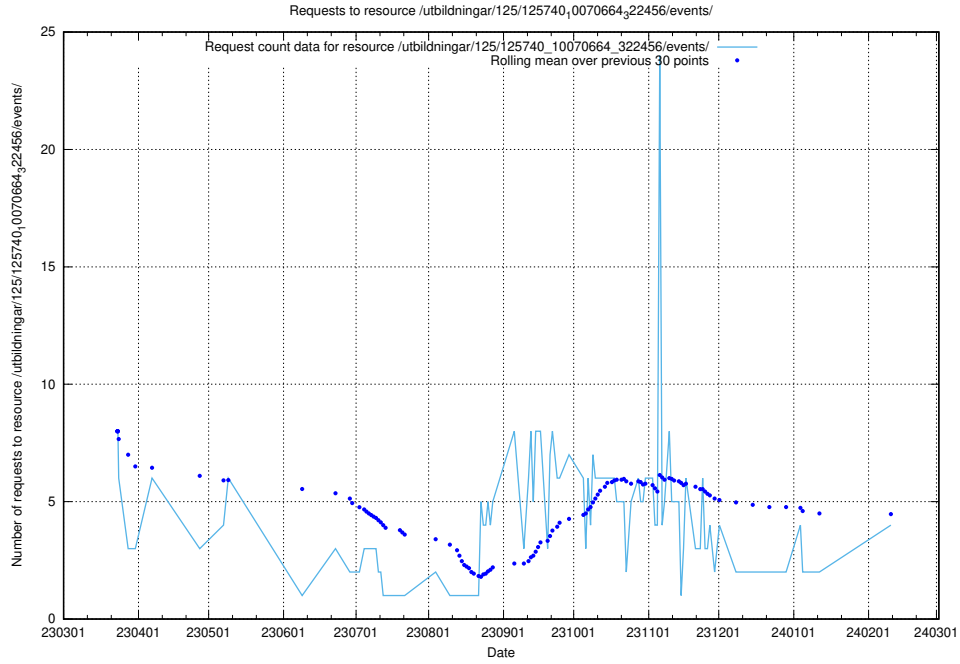

5.372 Usage of /utbildningar/125/125740_10070664_322456/events/

Here, we count the number of requests to resource /utbildningar/125/125740_10070664_322456/events/