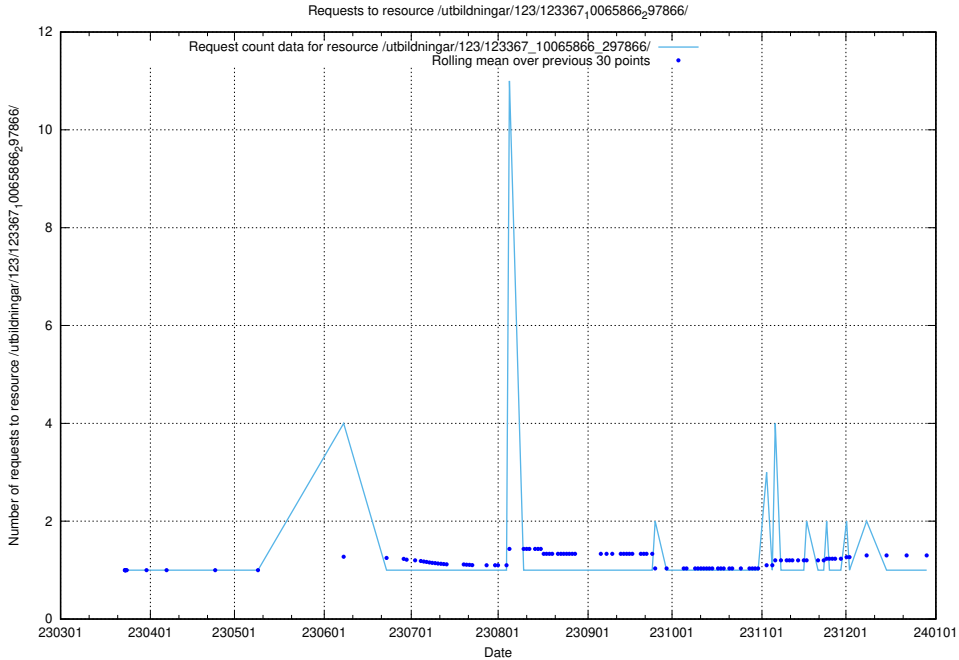

5.5660 Usage of /utbildningar/123/123367_10065866_297866/

Here, we count the number of requests to resource /utbildningar/123/123367_10065866_297866/.