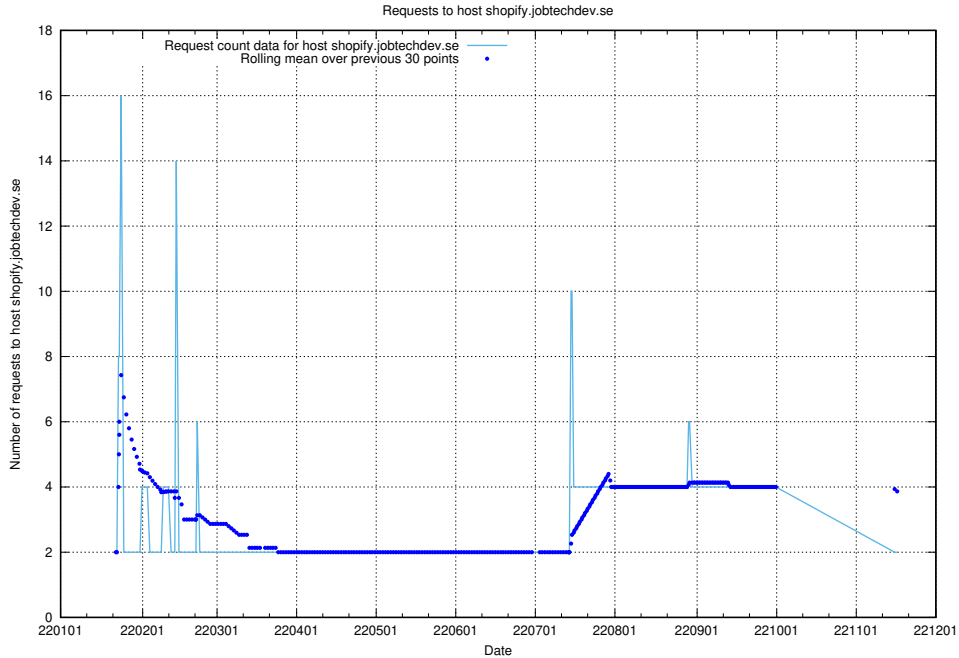

7.594 Usage of shopify.jobtechdev.se

Here, we count the number of requests to host shopify.jobtechdev.se.

7.595 Usage of `jijitsi.jobtechdev.se`

Here, we count the number of requests to host `jijitsi.jobtechdev.se`.