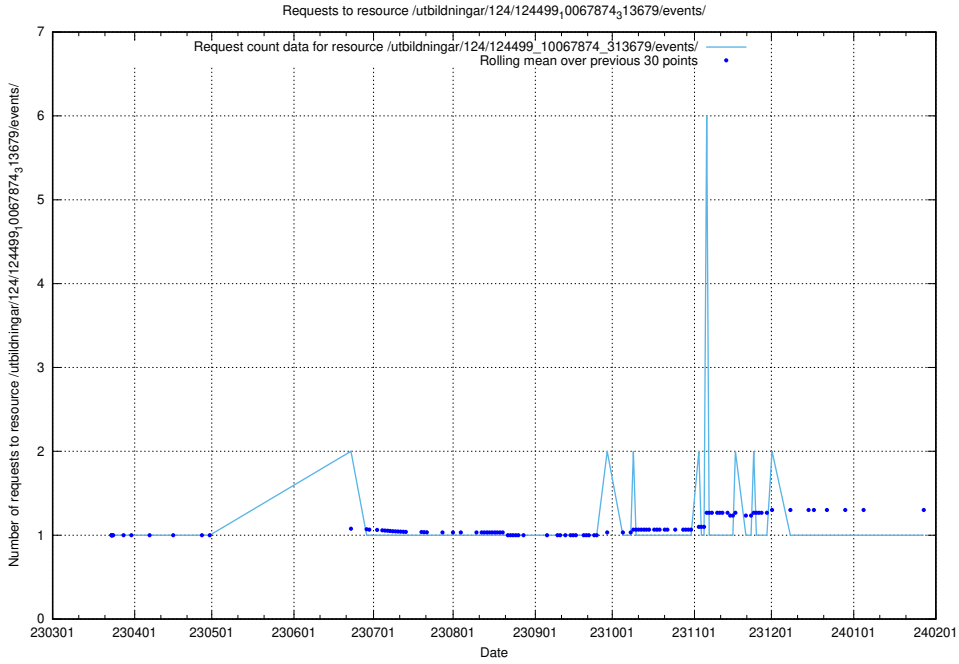

5.3252 Usage of /utbildningar/124/124499_10067874_313679/events/

Here, we count the number of requests to resource /utbildningar/124/124499_10067874_313679/events/