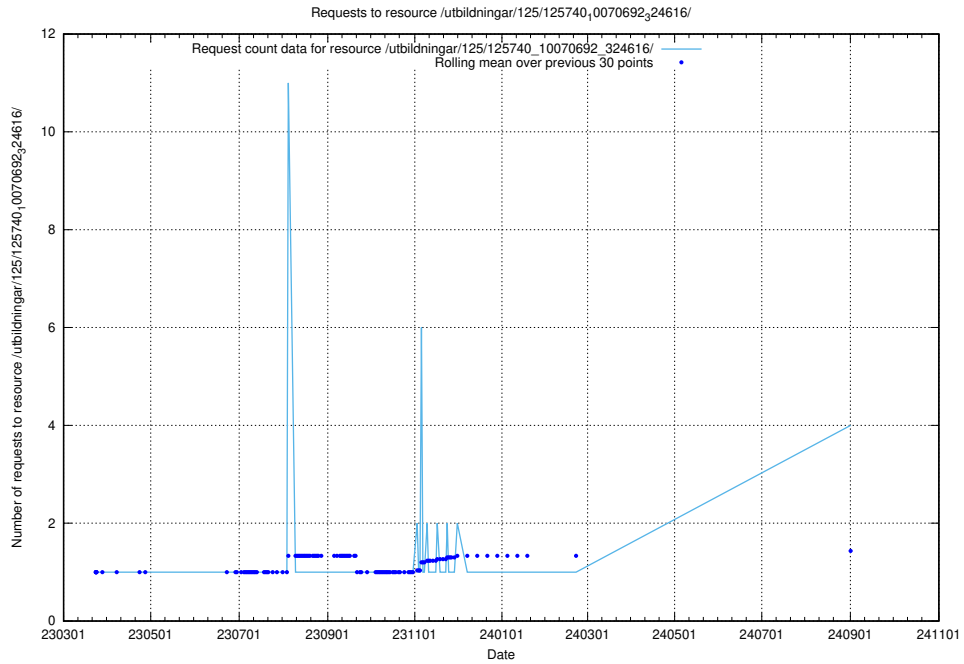

5.269 Usage of /utbildningar/125/125740_10070692_324616/

Here, we count the number of requests to resource /utbildningar/125/125740_10070692_324616/.