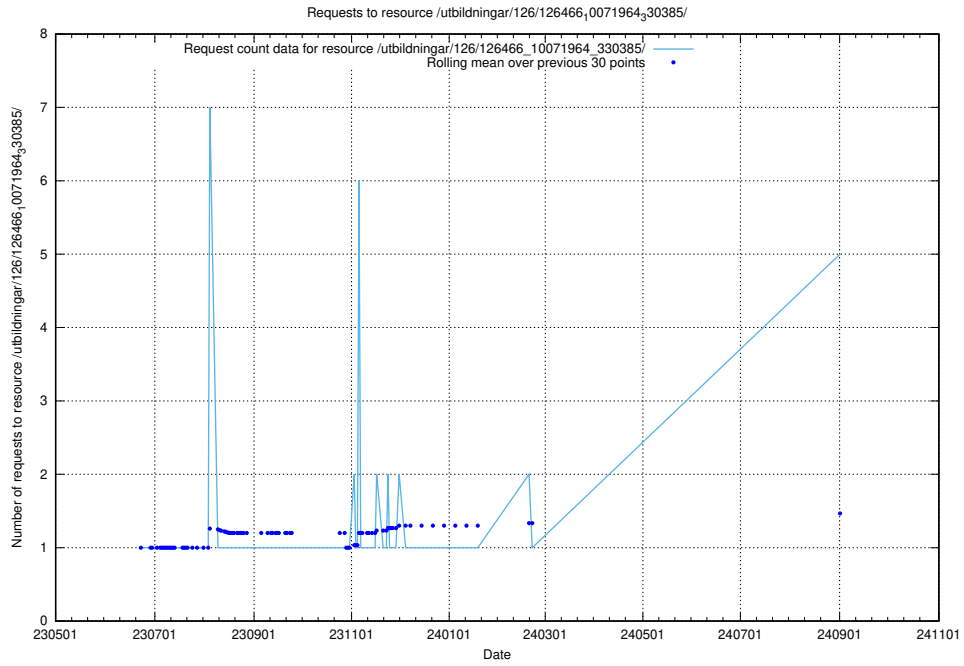

Here, we count the number of requests to resource /utbildningar/126/126546_10072944_334342/.

5.254 Usage of /utbildningar/126/126466_10071964_330385/

Here, we count the number of requests to resource /utbildningar/126/126466_10071964_330385/.