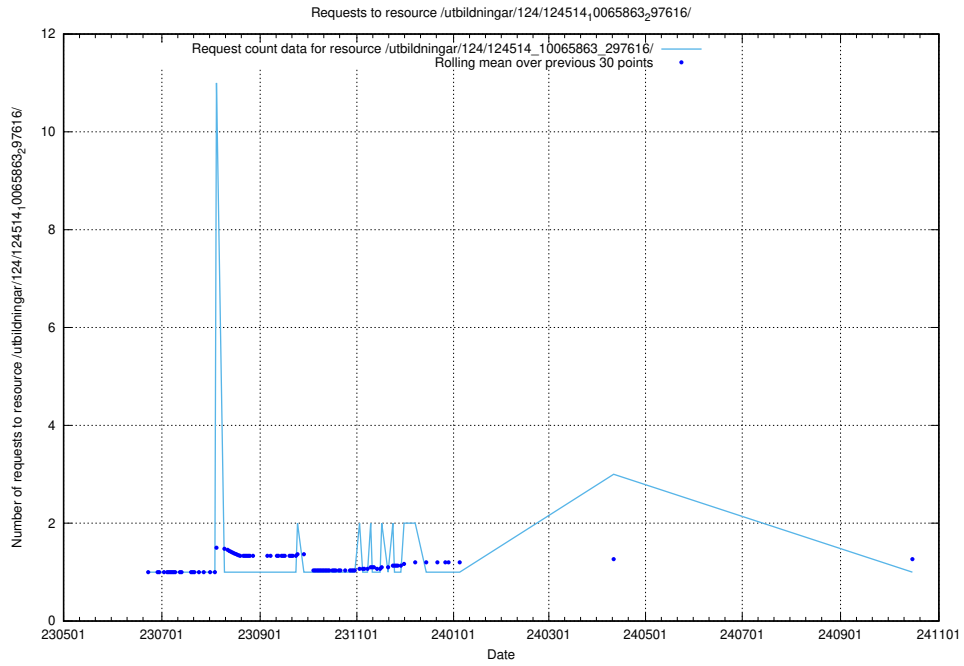

5.6639 Usage of /utbildningar/124/124514_10065863_297616/

Here, we count the number of requests to resource /utbildningar/124/124514_10065863_297616/.