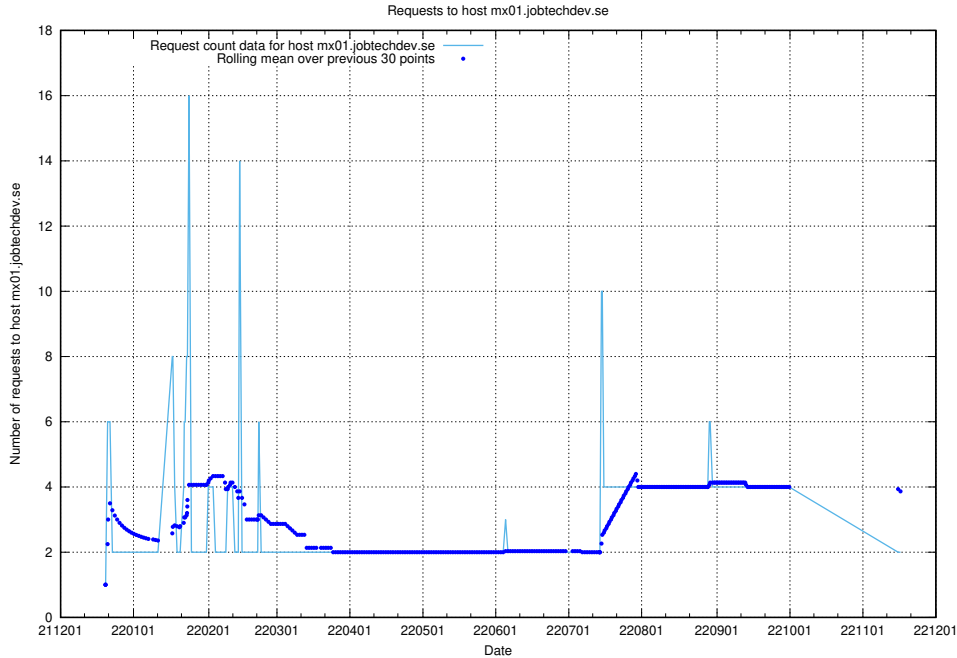

7.376 Usage of mx01.jobtechdev.se

Here, we count the number of requests to host mx01.jobtechdev.se.