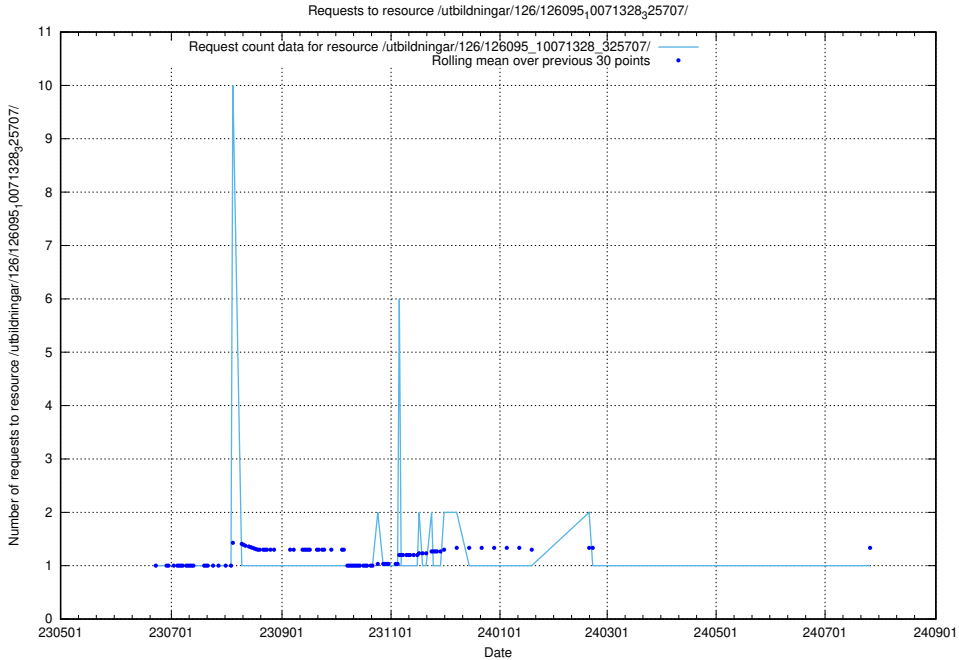

5.6537 Usage of /utbildningar/126/126095_10071328_325707/

Here, we count the number of requests to resource /utbildningar/126/126095_10071328_325707/.