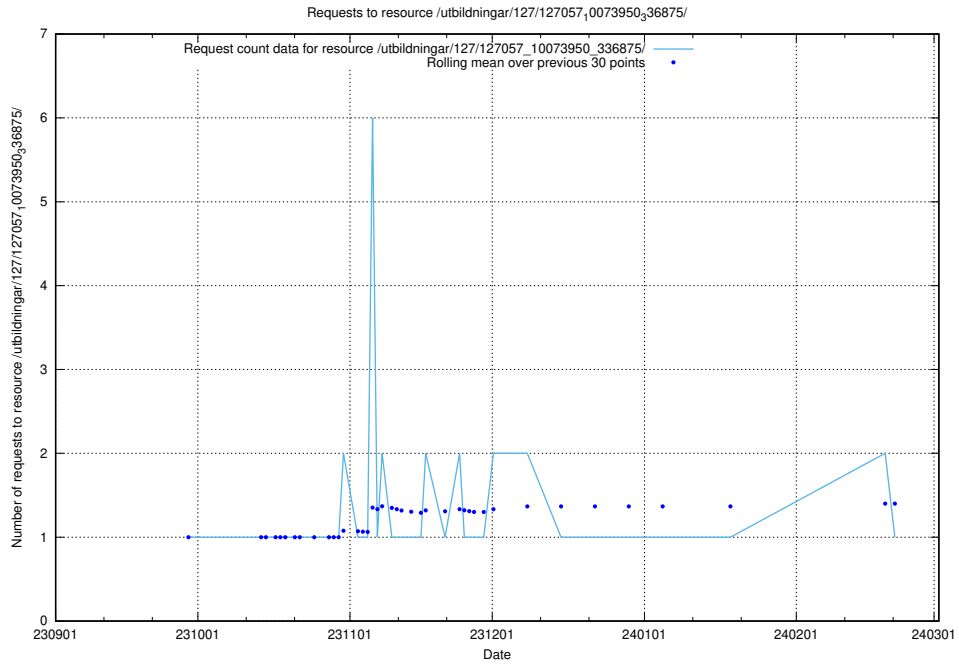

5.5336 Usage of /utbildningar/127/127057_10073950_336875/

Here, we count the number of requests to resource /utbildningar/127/127057_10073950_336875/.