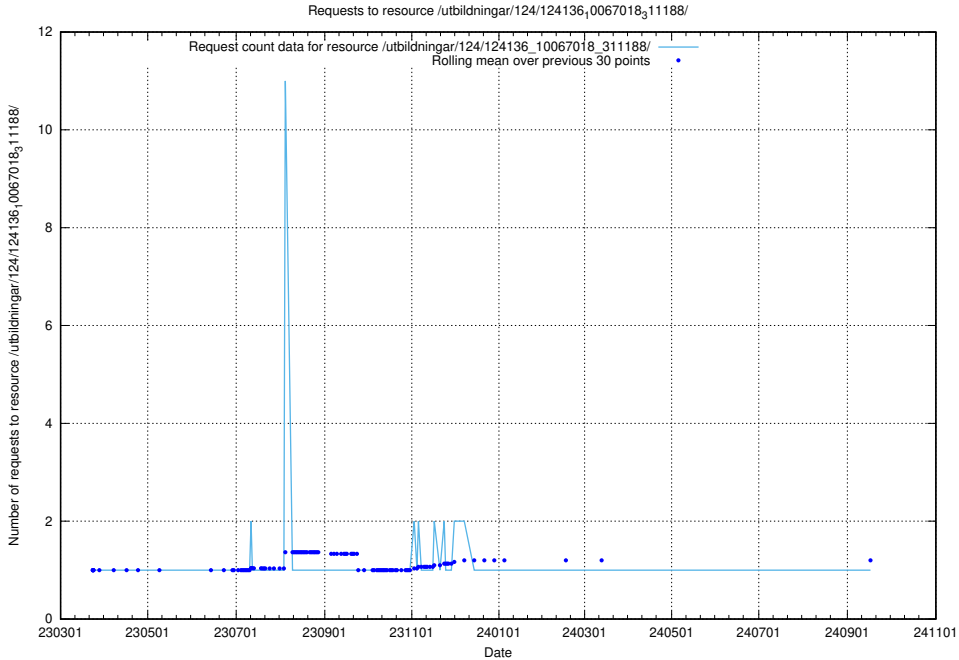

5.4958 Usage of /utbildningar/124/124136_10067018_311188/

Here, we count the number of requests to resource /utbildningar/124/124136_10067018_311188/.