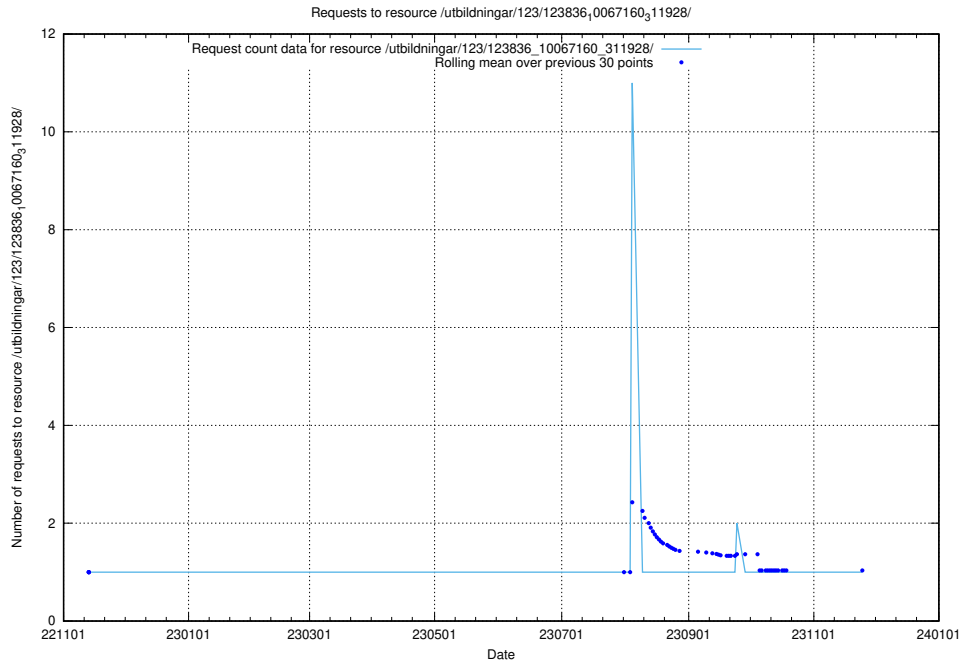

5.6762 Usage of /utbildningar/123/123836_10067160_311928/

Here, we count the number of requests to resource /utbildningar/123/123836_10067160_311928/.