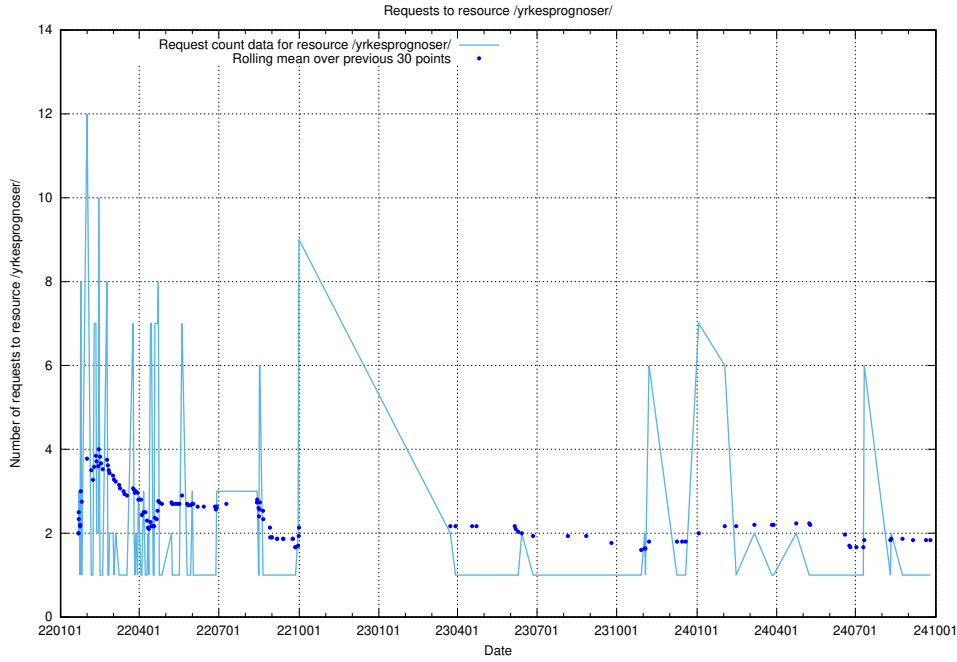

5.7135 Usage of /yrkesprognoser/

Here, we count the number of requests to resource /yrkesprognoser/.