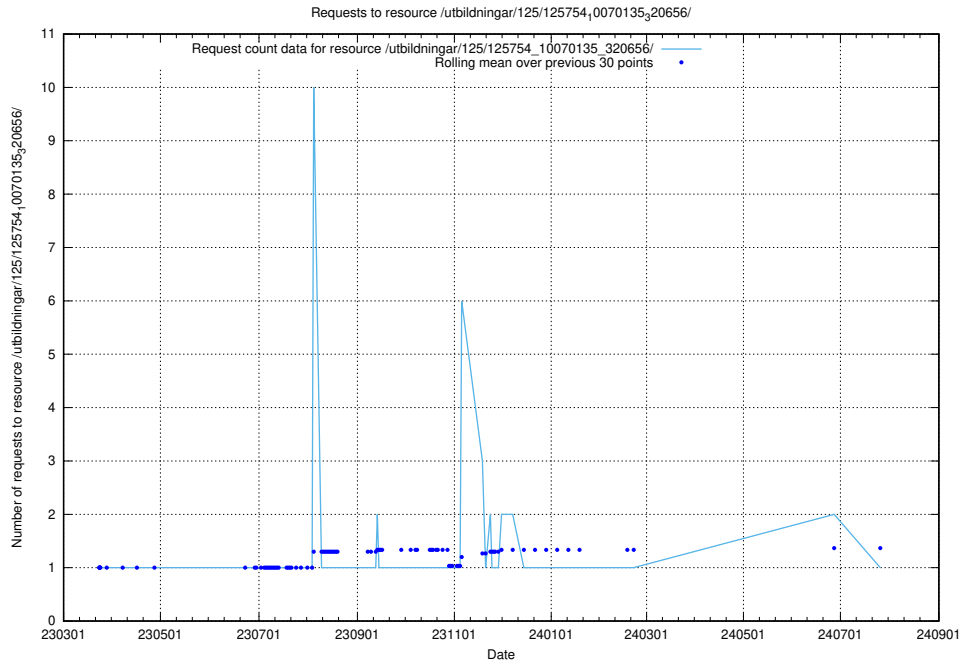

5.7373 Usage of /utbildningar/125/125754_10070135_320656/

Here, we count the number of requests to resource /utbildningar/125/125754_10070135_320656/.