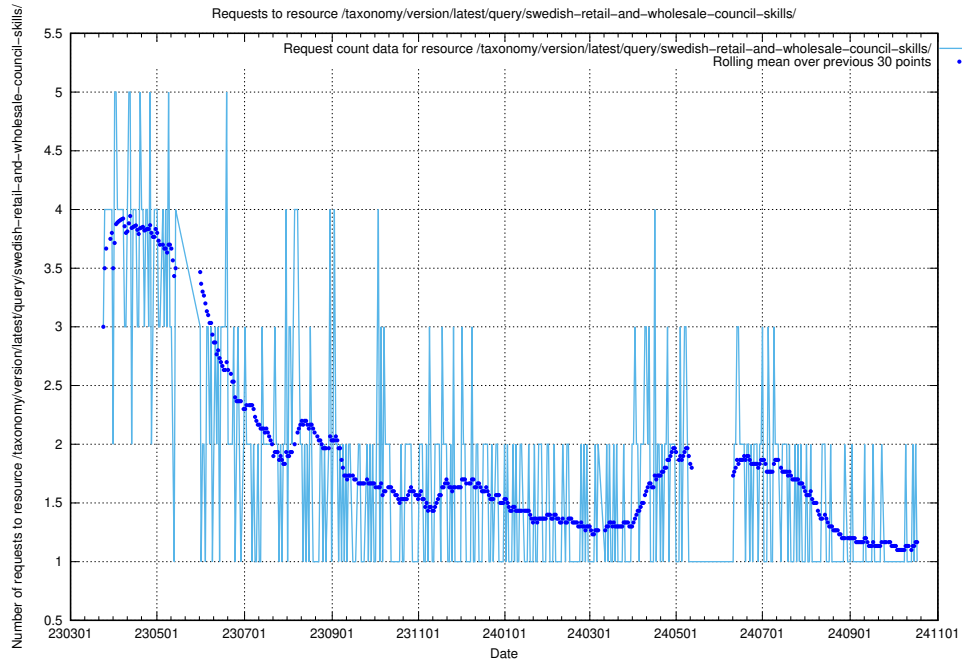

5.6951 Usage of /taxonomy/version/latest/query/swedish-retail-and-wholesale-council-skills/

Here, we count the number of requests to resource /taxonomy/version/latest/query/swedish-retail-and-wholesale-council-skills/.