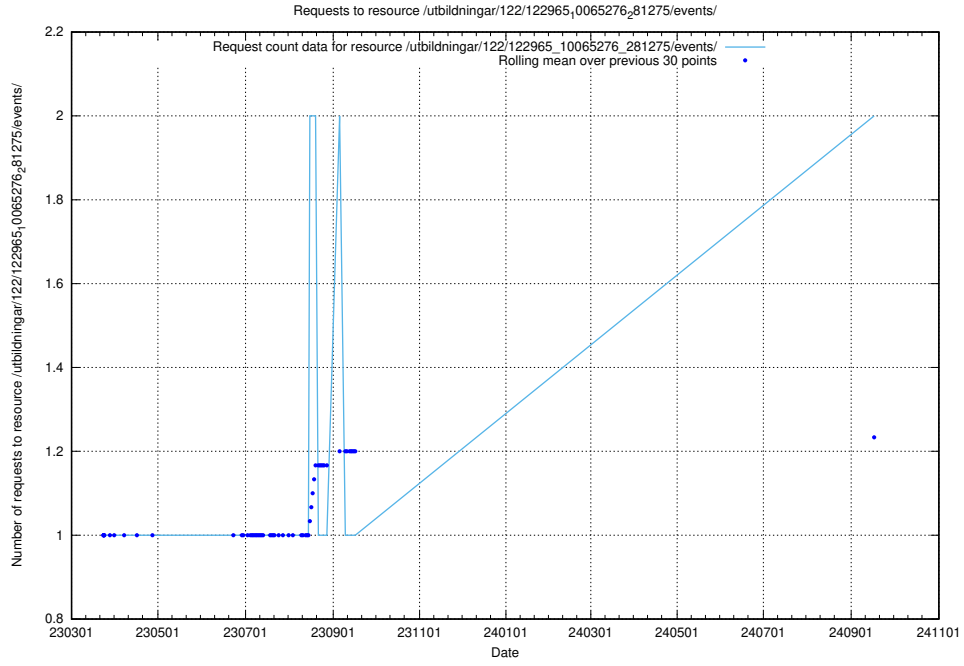

5.906 Usage of /utbildningar/122/122965_10065276_281275/events/

Here, we count the number of requests to resource /utbildningar/122/122965_10065276_281275/events/