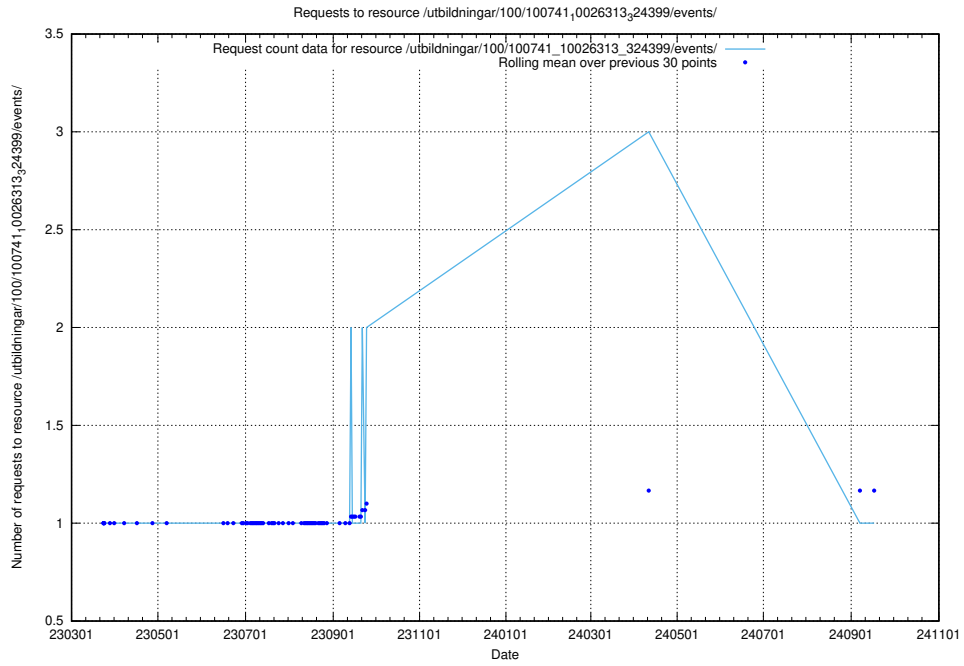

5.6520 Usage of /utbildningar/100/100741_10026313_324399/events/

Here, we count the number of requests to resource /utbildningar/100/100741_10026313_324399/events/