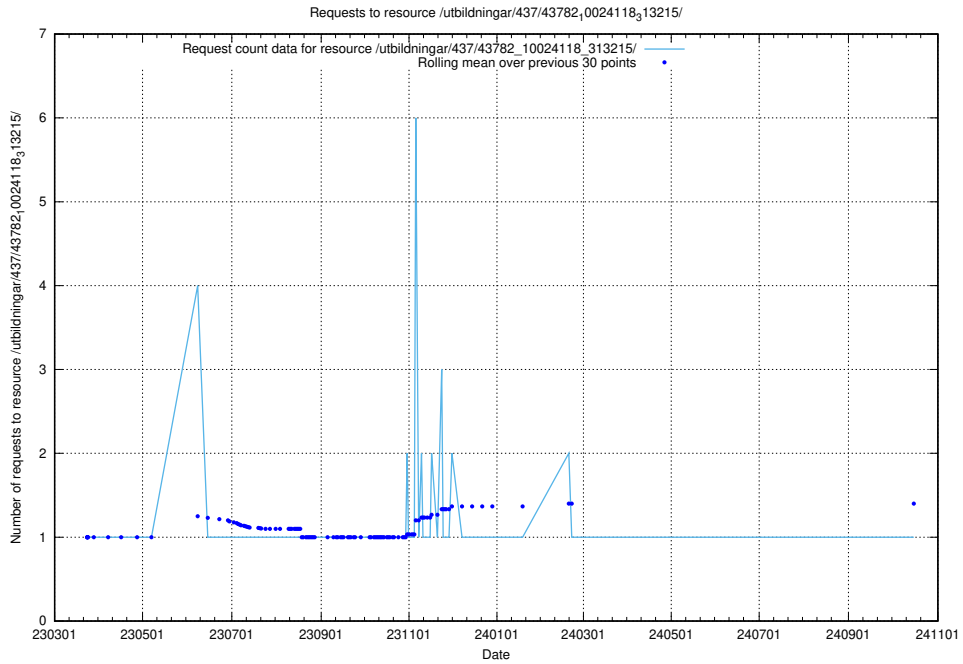

5.7279 Usage of /utbildningar/437/43782_10024118_313215/

Here, we count the number of requests to resource /utbildningar/437/43782_10024118_313215/.