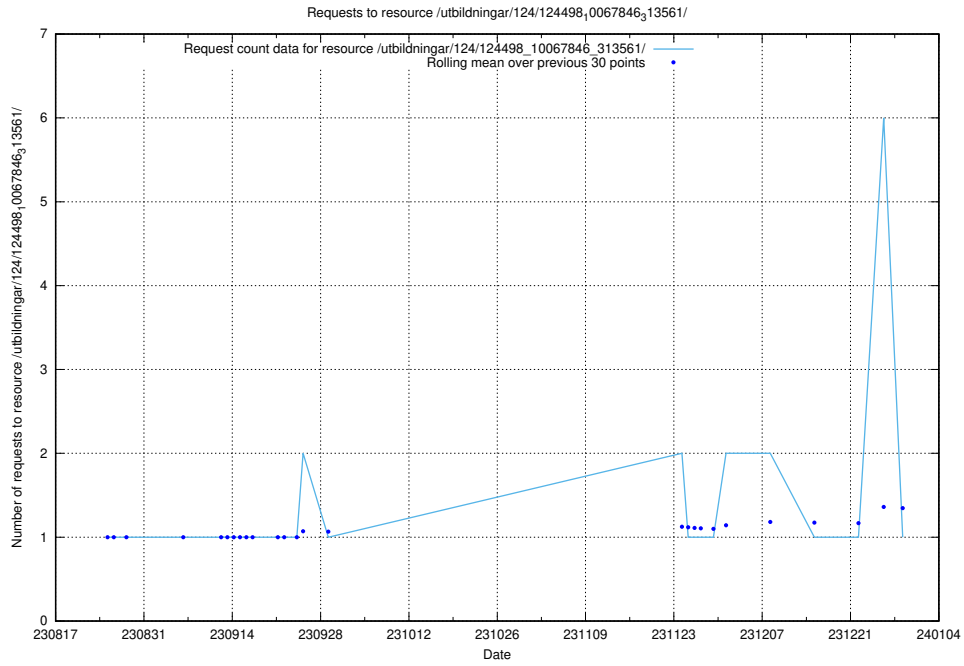

5.5605 Usage of /utbildningar/124/124498_10067846_313561/

Here, we count the number of requests to resource /utbildningar/124/124498_10067846_313561/.