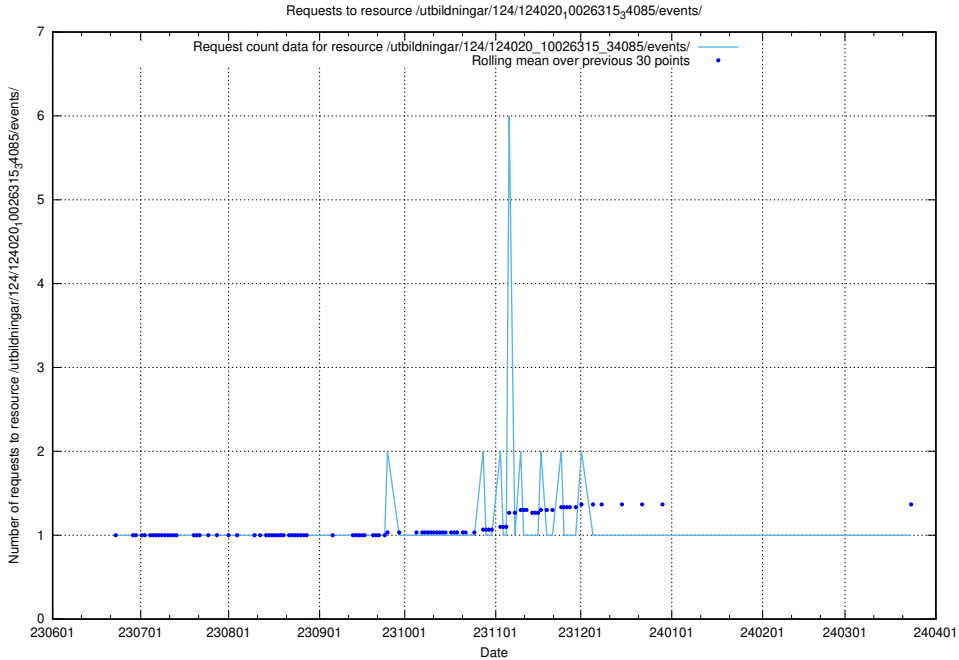

5.6694 Usage of /utbildningar/124/124020_10026315_34085/events/

Here, we count the number of requests to resource /utbildningar/124/124020_10026315_34085/events/.