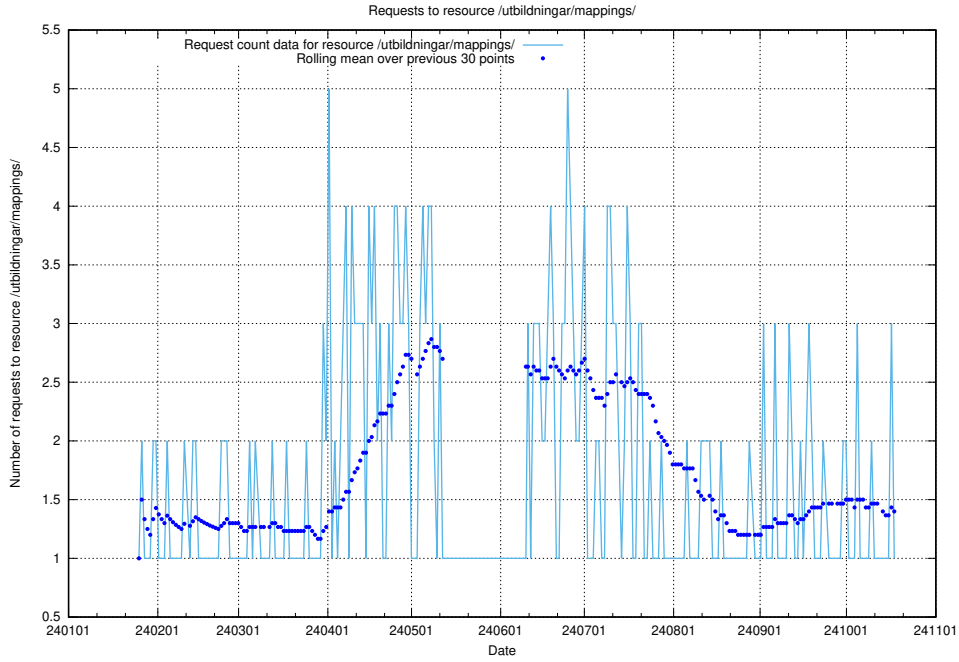

5.4623 Usage of /utbildningar/mappings/

Here, we count the number of requests to resource /utbildningar/mappings/.