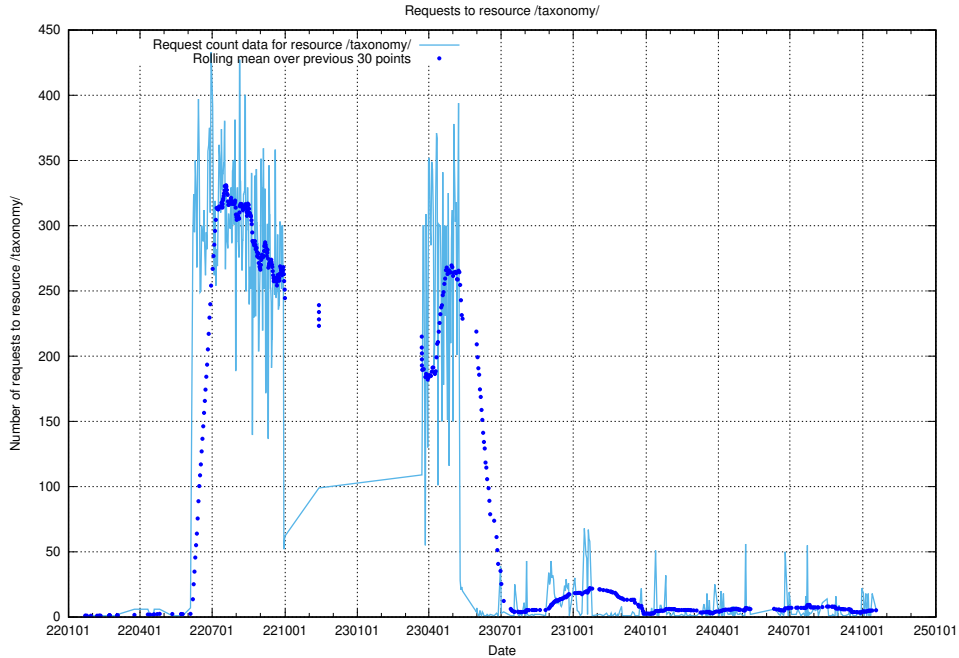

5.157 Usage of /taxonomy/

Here, we count the number of requests to resource /taxonomy/.