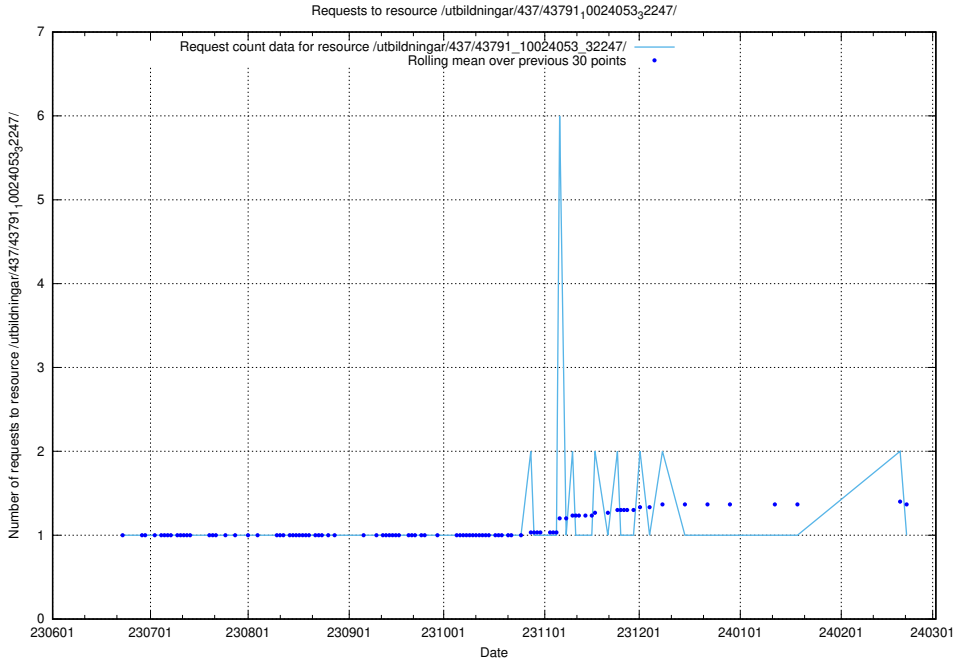

5.6459 Usage of /utbildningar/437/43791_10024053_32247/

Here, we count the number of requests to resource /utbildningar/437/43791_10024053_32247/.