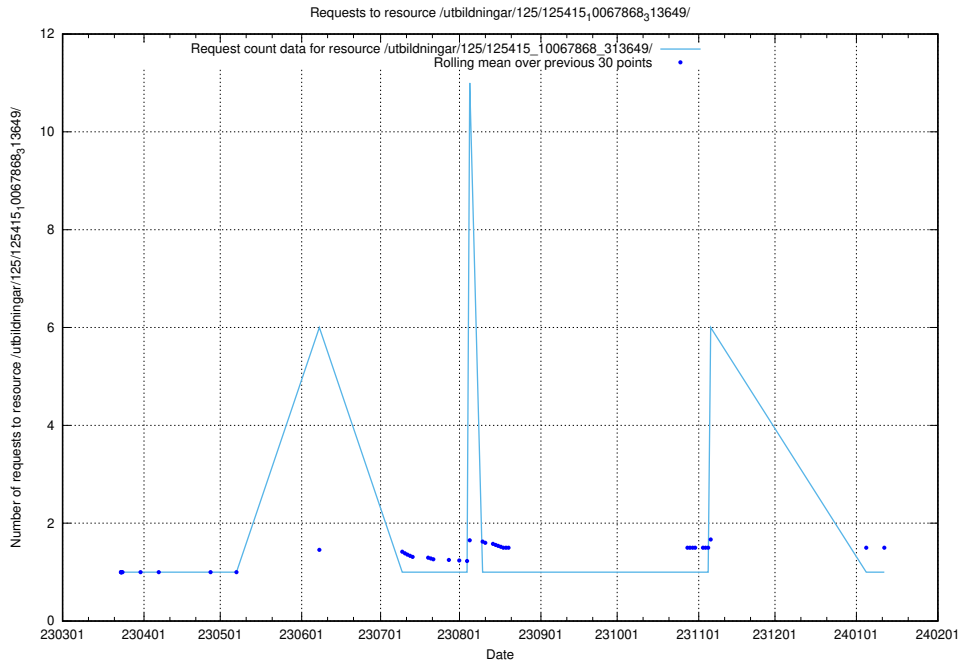

5.1190 Usage of /utbildningar/125/125415_10067868_313649/

Here, we count the number of requests to resource /utbildningar/125/125415_10067868_313649/.