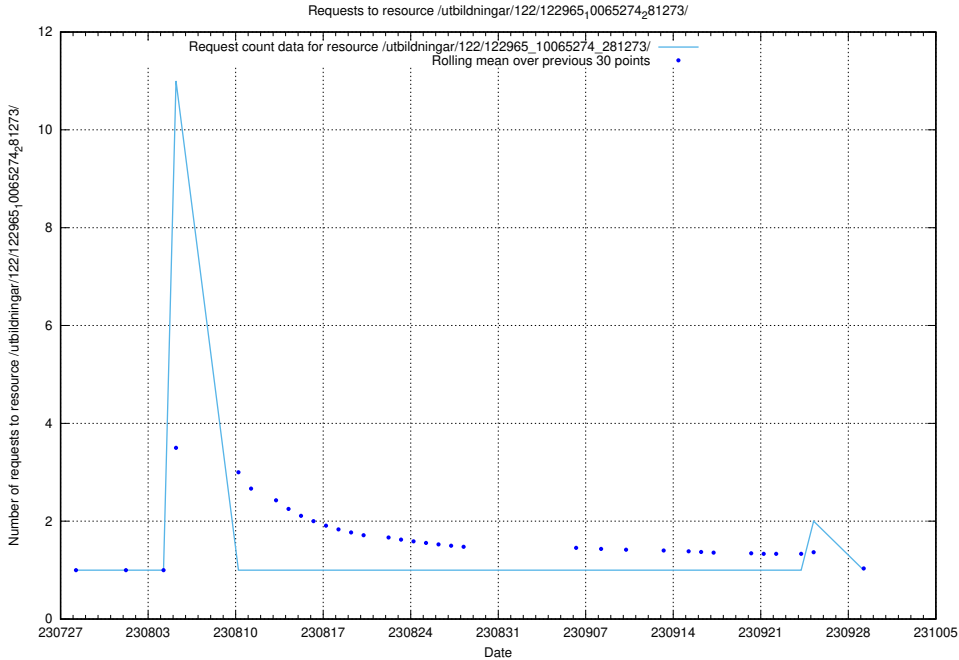

5.5798 Usage of /utbildningar/122/122965_10065274_281273/

Here, we count the number of requests to resource /utbildningar/122/122965_10065274_281273/.