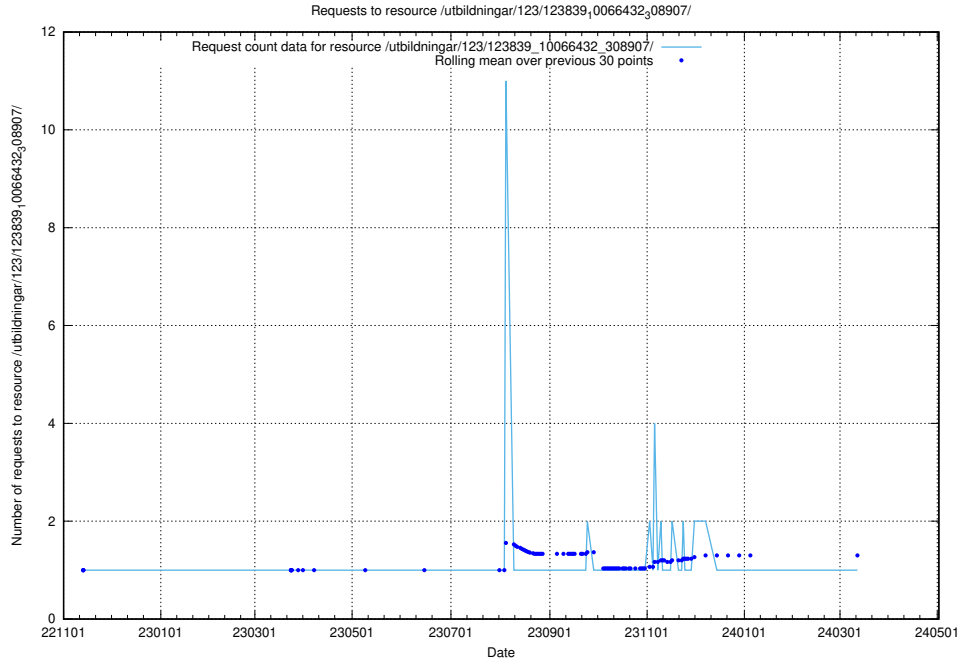

5.6746 Usage of /utbildningar/123/123839_10066432_308907/

Here, we count the number of requests to resource /utbildningar/123/123839_10066432_308907/.

5.6747 Usage of /utbildningar/124/124469_10067547_312970/events/