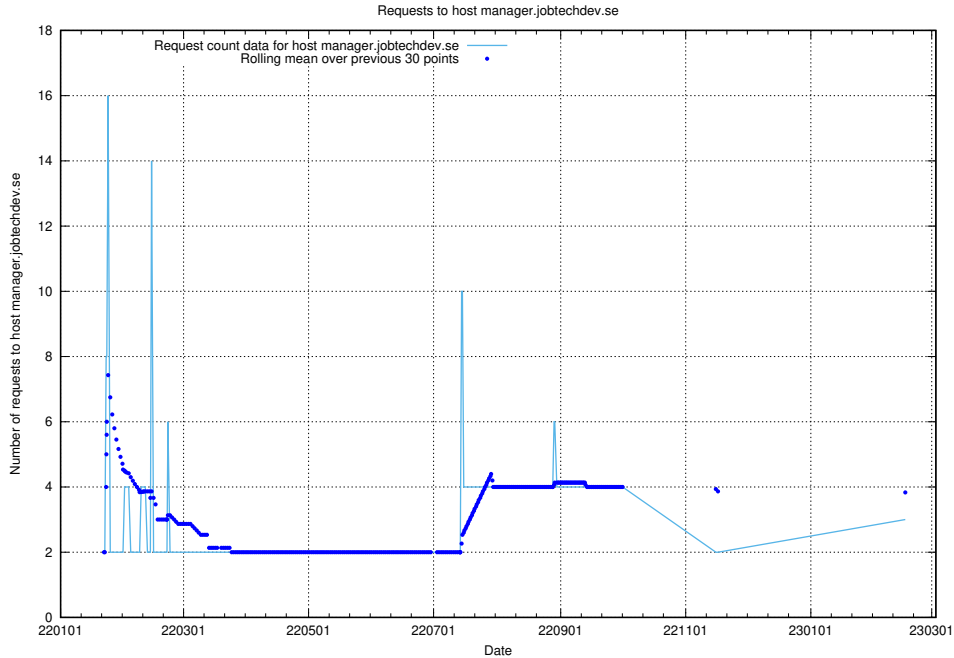

7.258 Usage of manager.jobtechdev.se

Here, we count the number of requests to host manager.jobtechdev.se.