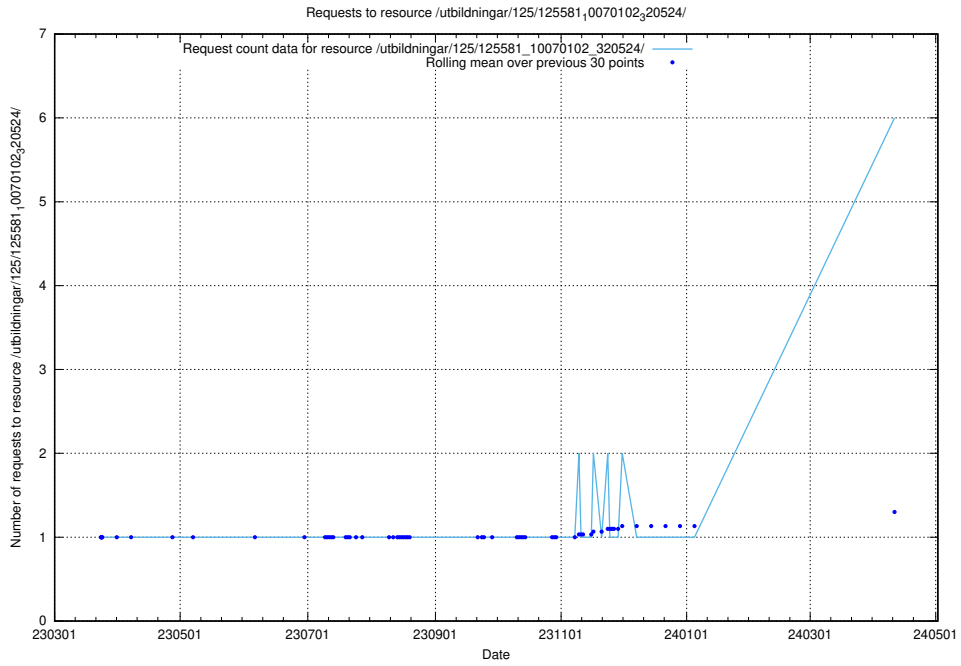

5.43 Usage of /utbildningar/125/125581_10070102_320524/

Here, we count the number of requests to resource /utbildningar/125/125581_10070102_320524/.