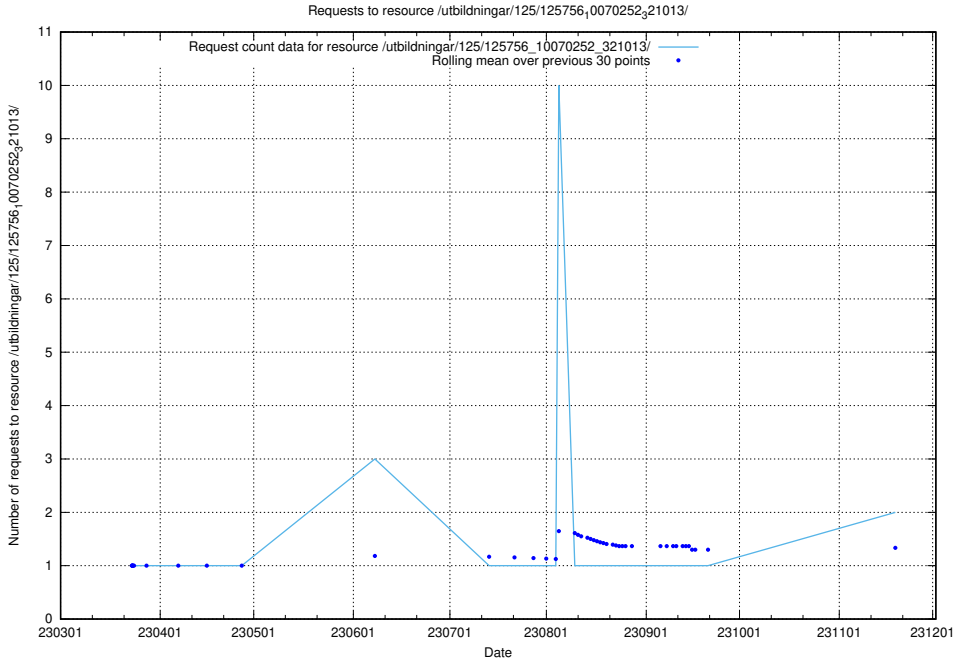

5.1040 Usage of /utbildningar/125/125756_10070252_321013/

Here, we count the number of requests to resource /utbildningar/125/125756_10070252_321013/.