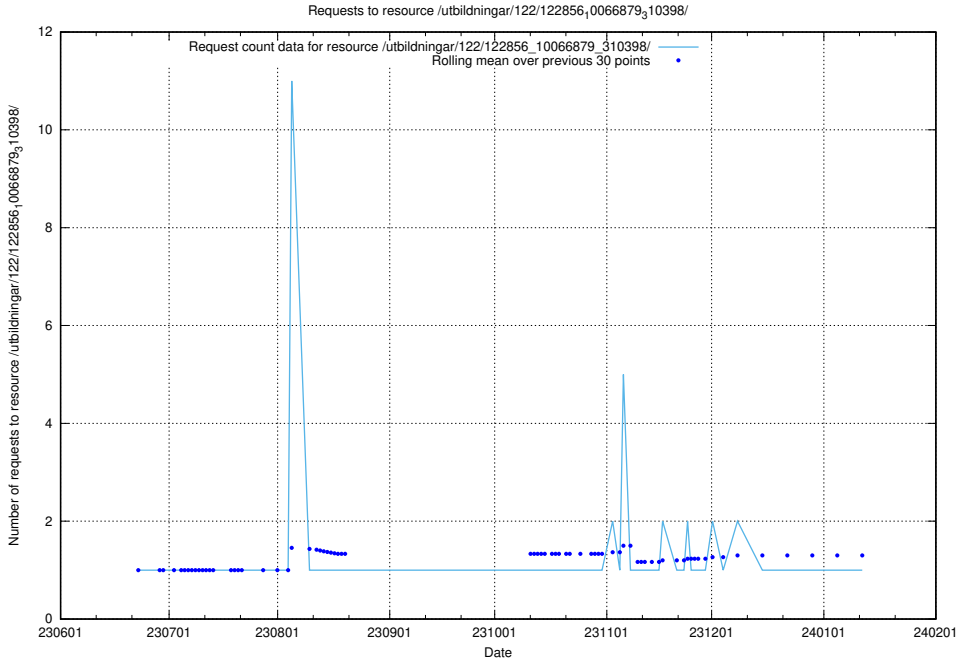

5.6698 Usage of /utbildningar/122/122856_10066879_310398/

Here, we count the number of requests to resource /utbildningar/122/122856_10066879_310398/.