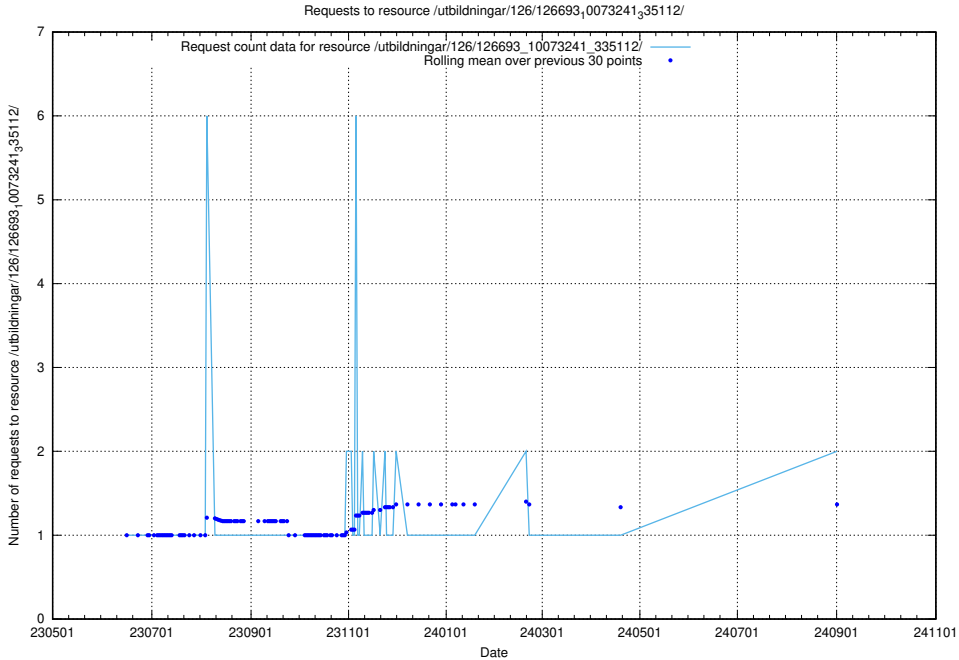

5.986 Usage of /utbildningar/126/126693_10073241_335112/

Here, we count the number of requests to resource /utbildningar/126/126693_10073241_335112/.