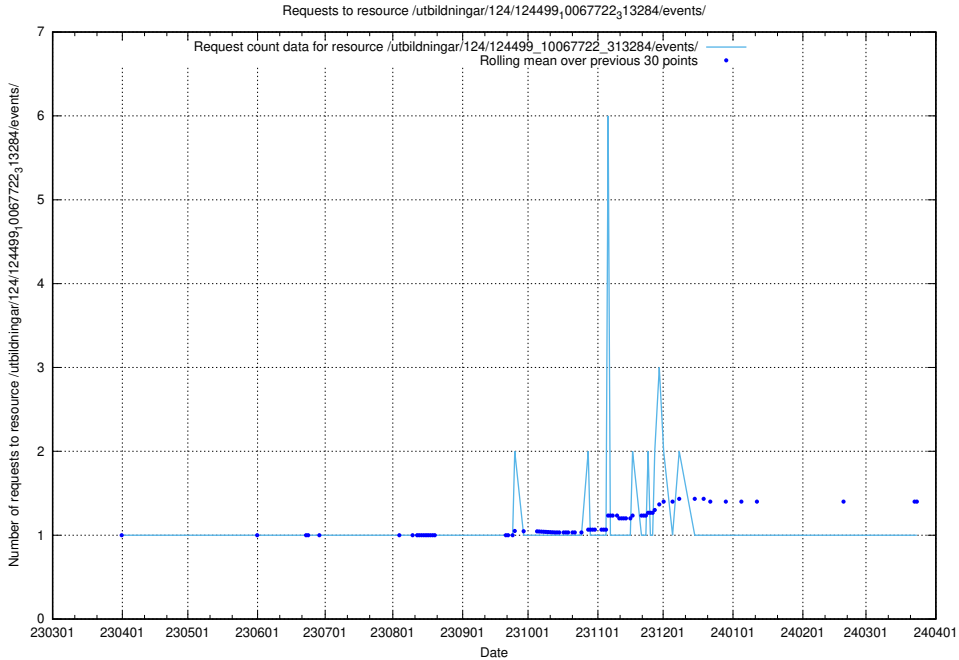

5.6922 Usage of /utbildningar/124/124499_10067722_313284/events/

Here, we count the number of requests to resource /utbildningar/124/124499_10067722_313284/events/