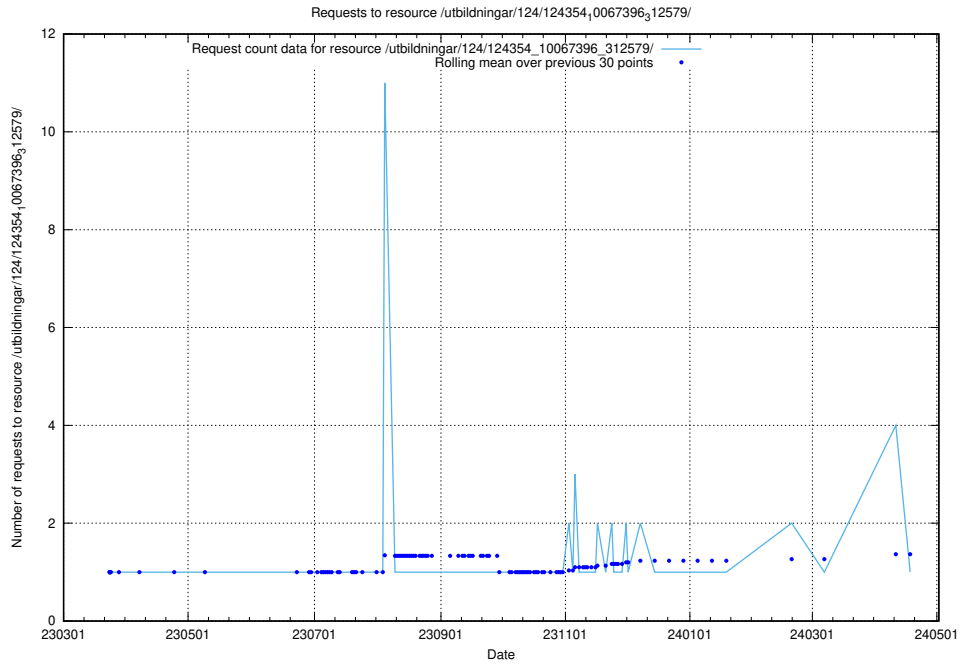

5.4802 Usage of /utbildningar/124/124354_10067396_312579/

Here, we count the number of requests to resource /utbildningar/124/124354_10067396_312579/.