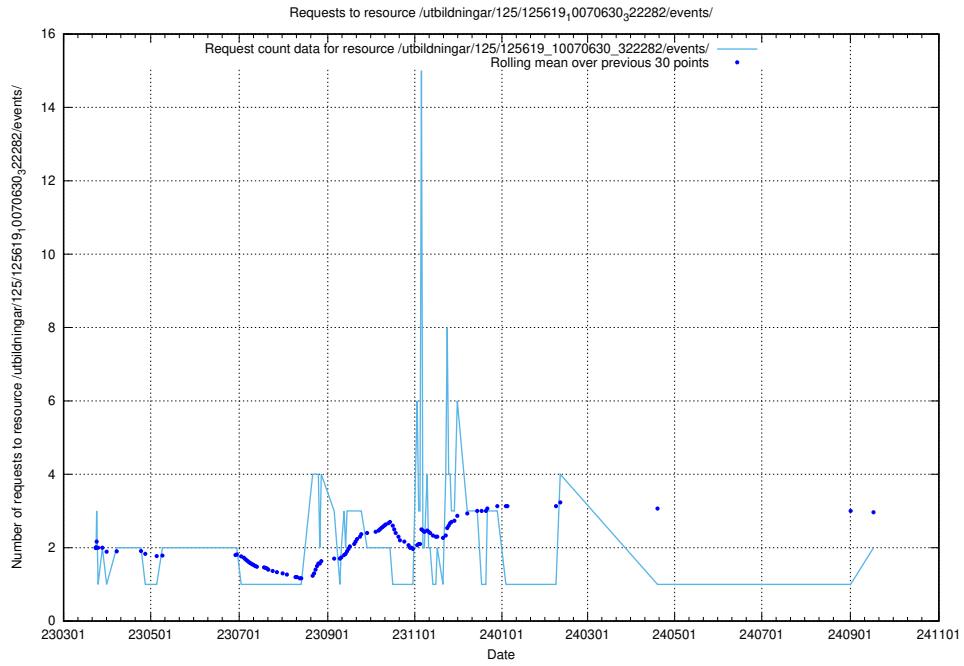

5.1025 Usage of /utbildningar/125/125619_10070630_322282/events/

Here, we count the number of requests to resource /utbildningar/125/125619_10070630_322282/events/