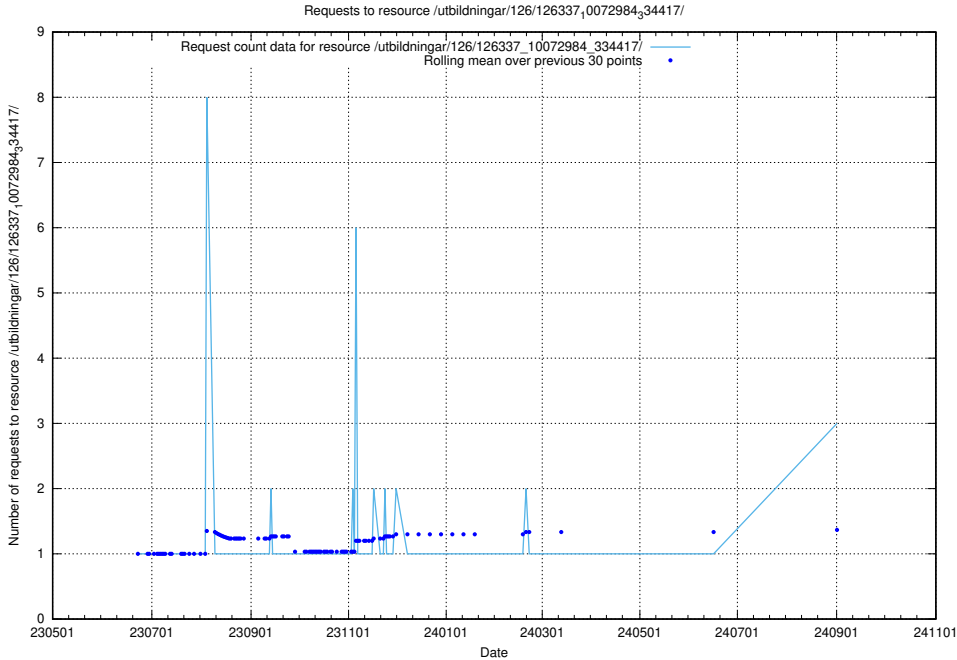

Here, we count the number of requests to resource /utbildningar/126/126339_10072940_334334/.

5.509 Usage of /utbildningar/126/126337_10072984_334417/

Here, we count the number of requests to resource /utbildningar/126/126337_10072984_334417/.