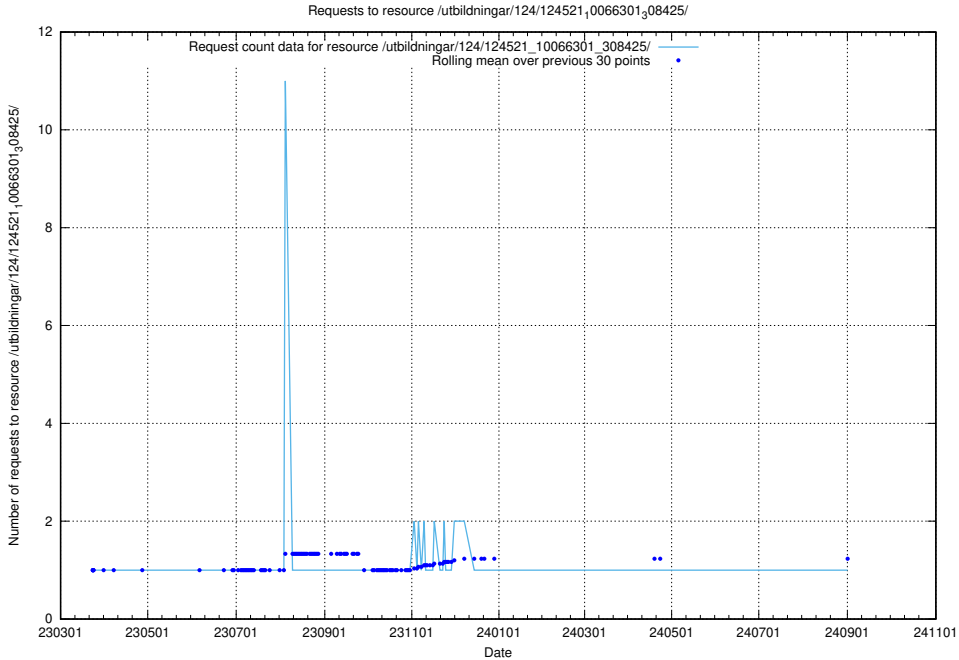

5.1679 Usage of /utbildningar/124/124521_10066301_308425/

Here, we count the number of requests to resource /utbildningar/124/124521_10066301_308425/.