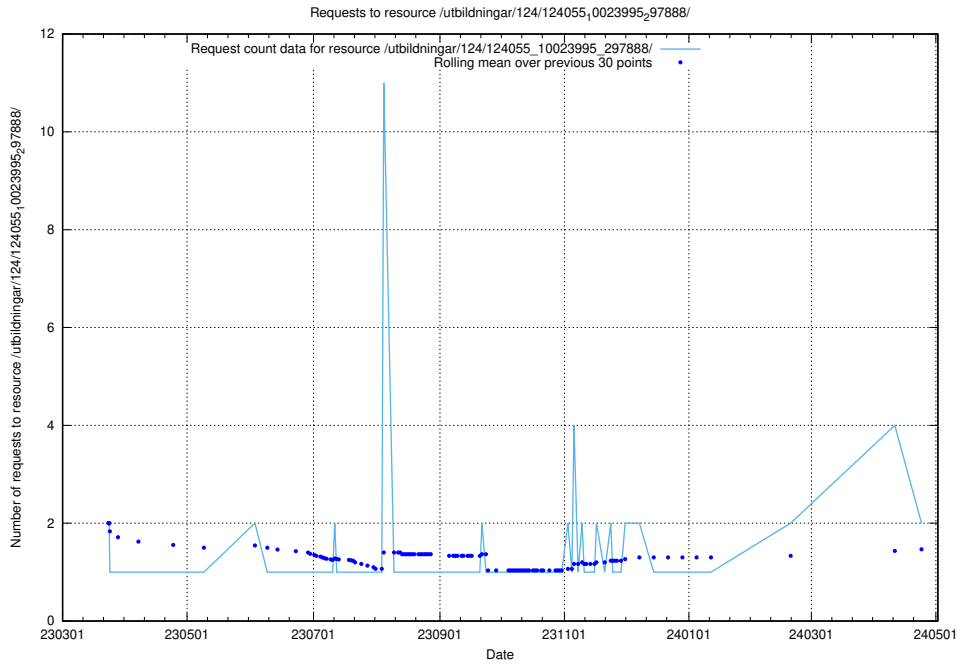

5.1032 Usage of /utbildningar/124/124055_10023995_297888/

Here, we count the number of requests to resource /utbildningar/124/124055_10023995_297888/.