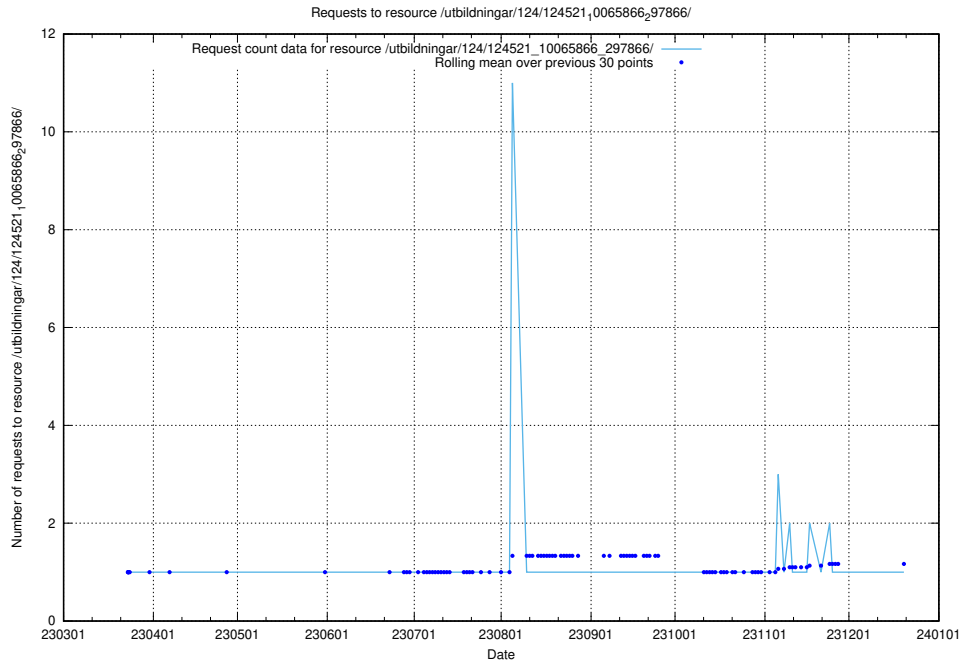

5.1766 Usage of /utbildningar/124/124521_10065866_297866/

Here, we count the number of requests to resource /utbildningar/124/124521_10065866_297866/.