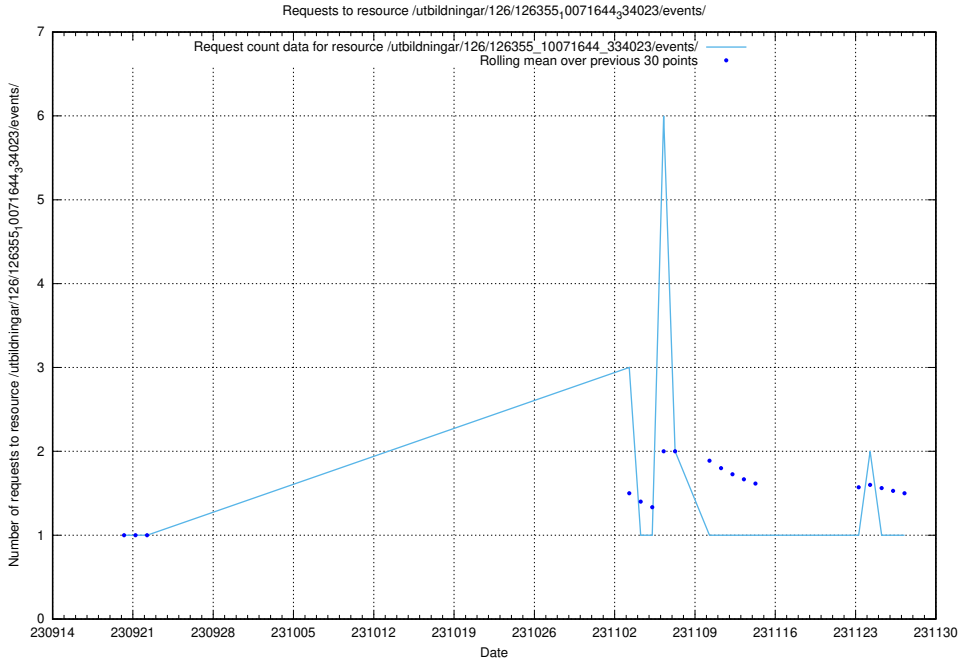

5.5416 Usage of /utbildningar/126/126355_10071644_334023/events/

Here, we count the number of requests to resource /utbildningar/126/126355_10071644_334023/events/