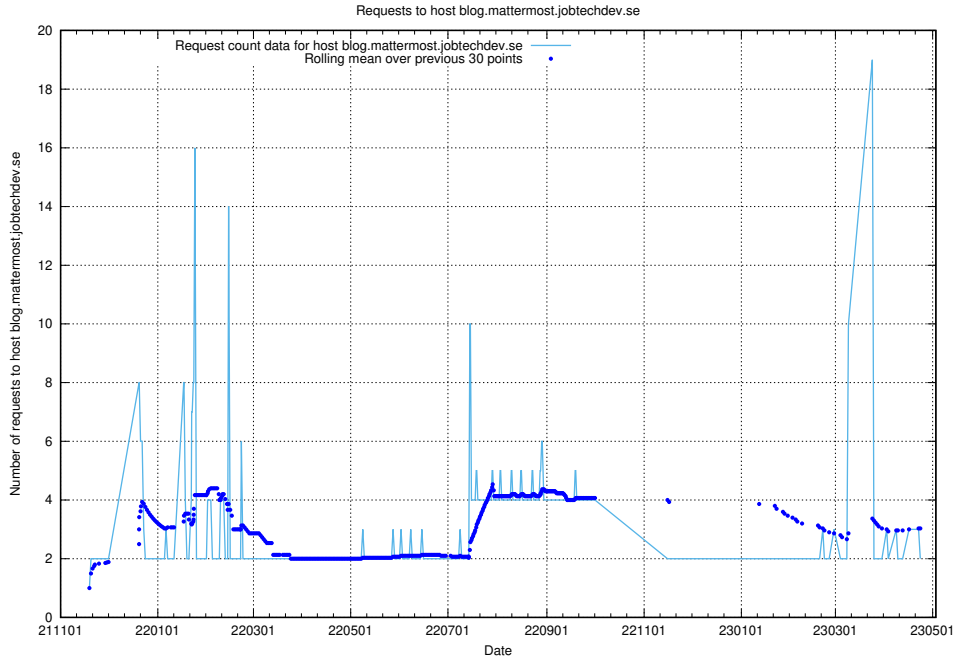

7.479 Usage of `blog.mattermost.jobtechdev.se`

Here, we count the number of requests to host `blog.mattermost.jobtechdev.se`.