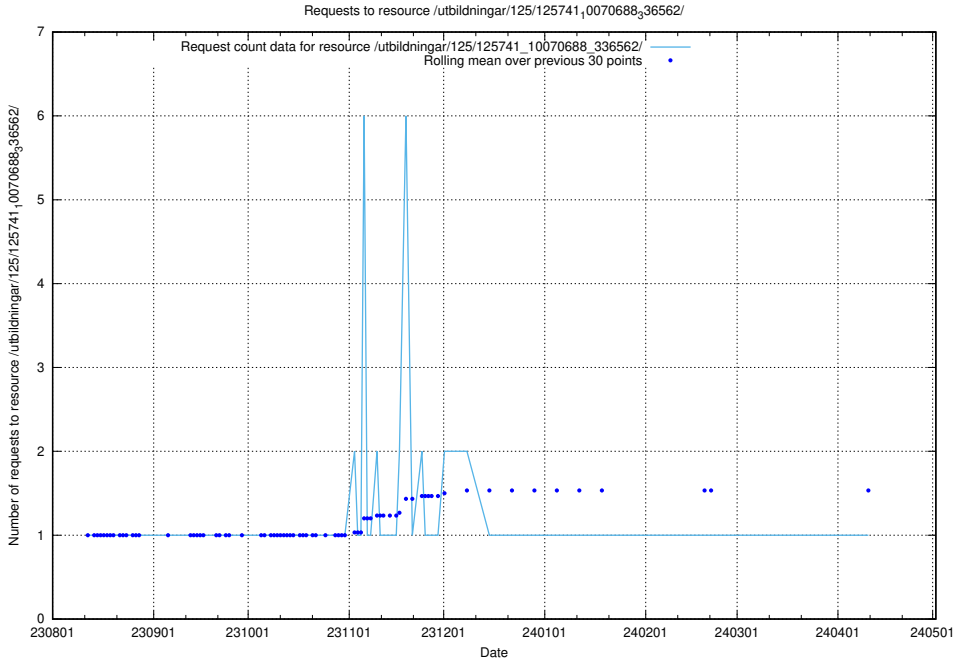

5.5692 Usage of /utbildningar/125/125741_10070688_336562/

Here, we count the number of requests to resource /utbildningar/125/125741_10070688_336562/.