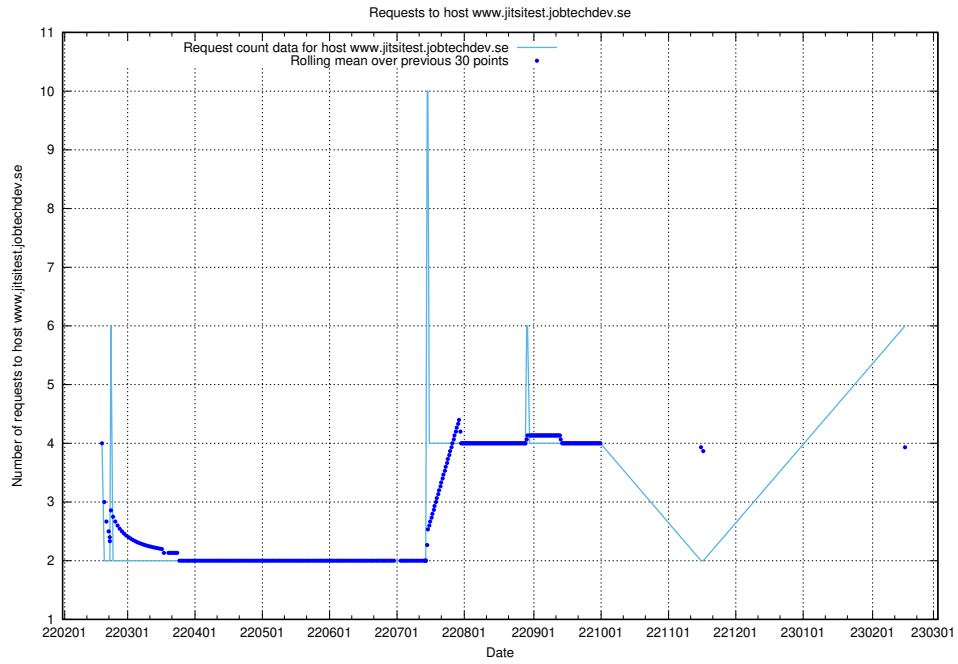

7.89 Usage of www.jitsitest.jobtechdev.se

Here, we count the number of requests to host www.jitsitest.jobtechdev.se.