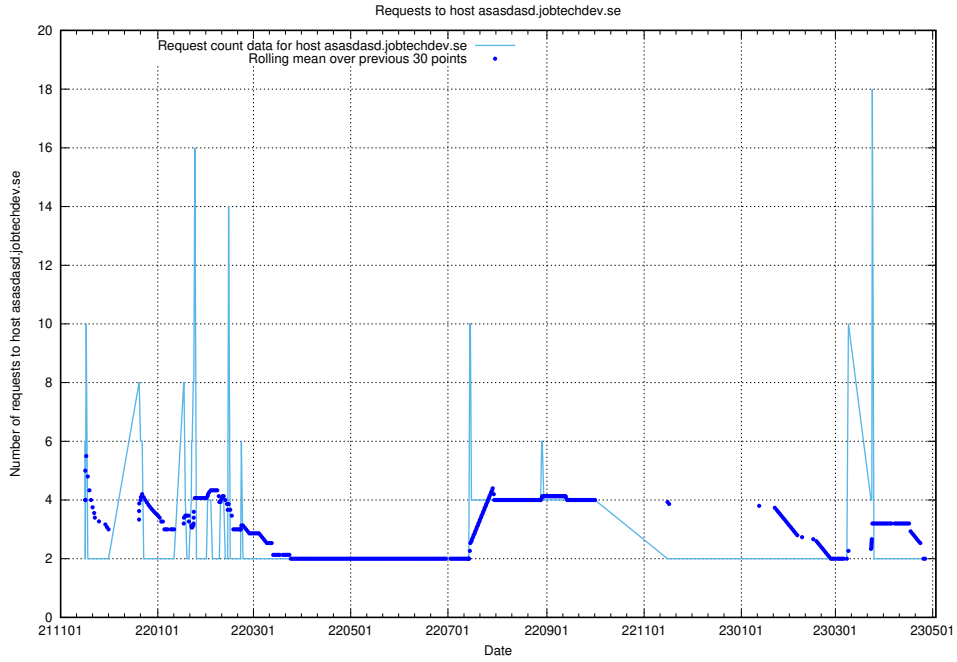

7.547 Usage of `asasdasd.jobtechdev.se`

Here, we count the number of requests to host `asasdasd.jobtechdev.se`.