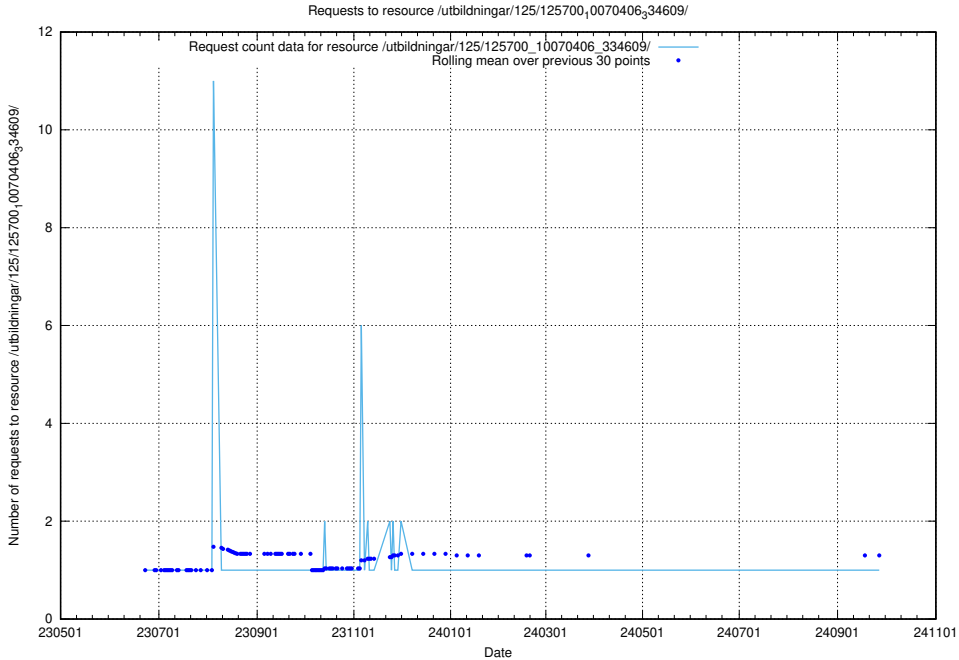

5.6566 Usage of /utbildningar/125/125700_10070406_334609/

Here, we count the number of requests to resource /utbildningar/125/125700_10070406_334609/.