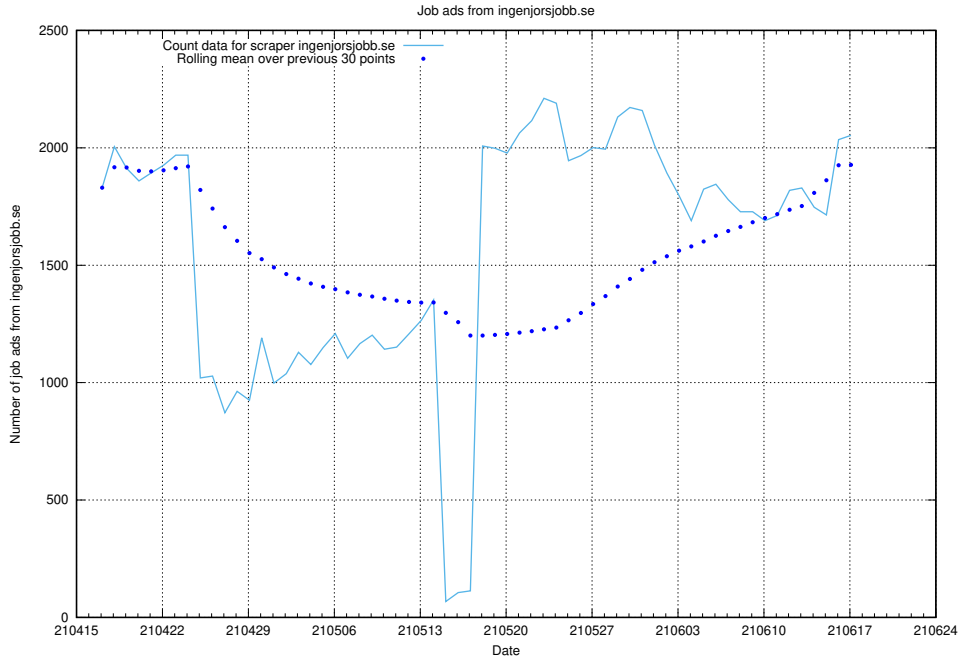

13.5 Number of ads by scraper ingenjorsjobb.se

Here, we count the number of job ads scraped from ingenjorsjobb.se.