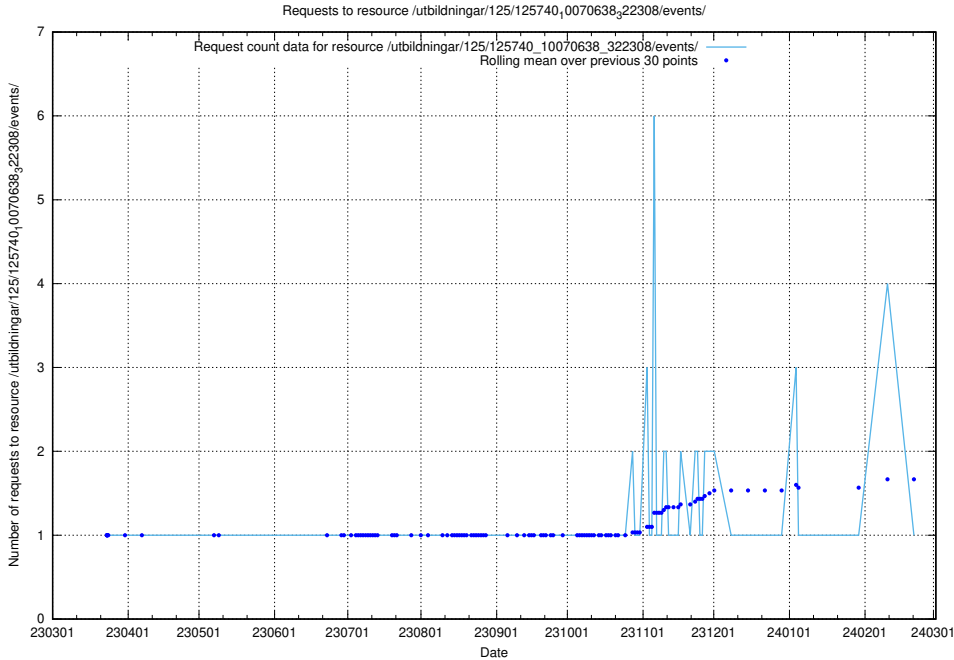

5.1088 Usage of /utbildningar/125/125740_10070638_322308/events/

Here, we count the number of requests to resource /utbildningar/125/125740_10070638_322308/events/