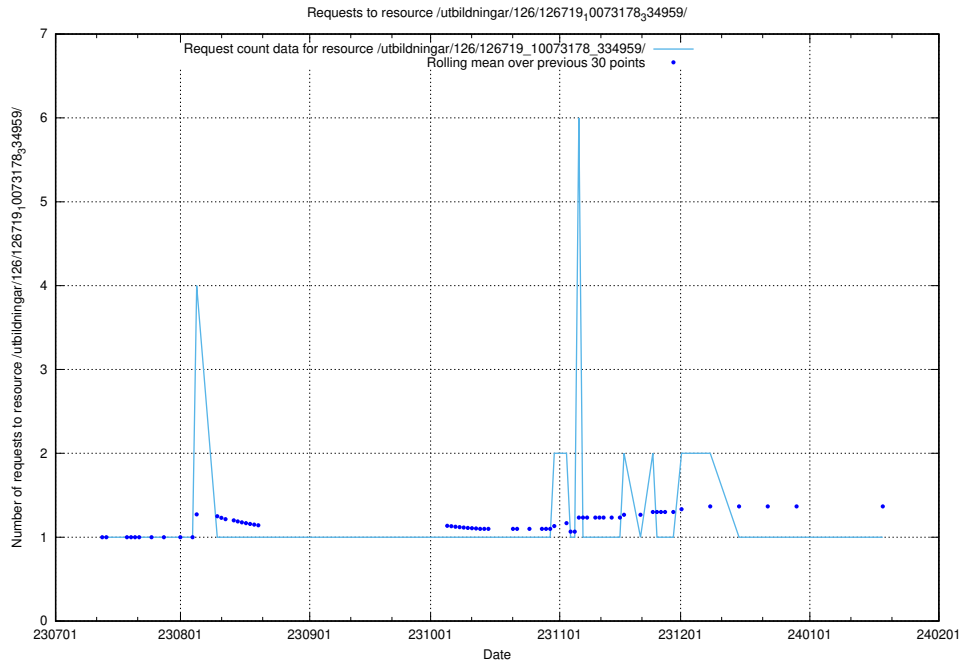

5.6000 Usage of /utbildningar/126/126719_10073178_334959/

Here, we count the number of requests to resource /utbildningar/126/126719_10073178_334959/.