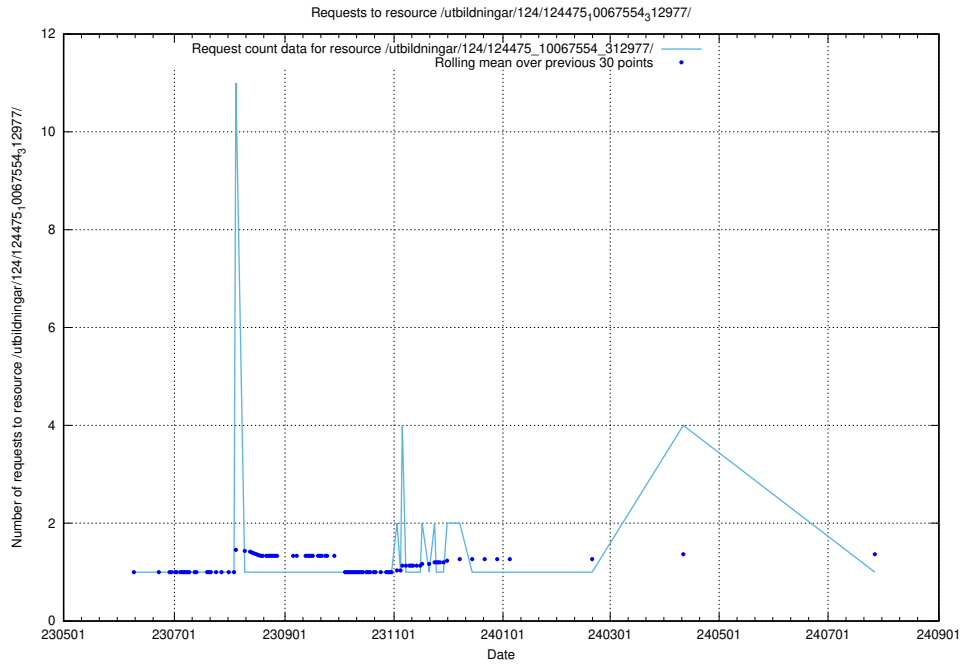

5.6763 Usage of /utbildningar/124/124475_10067554_312977/

Here, we count the number of requests to resource /utbildningar/124/124475_10067554_312977/.