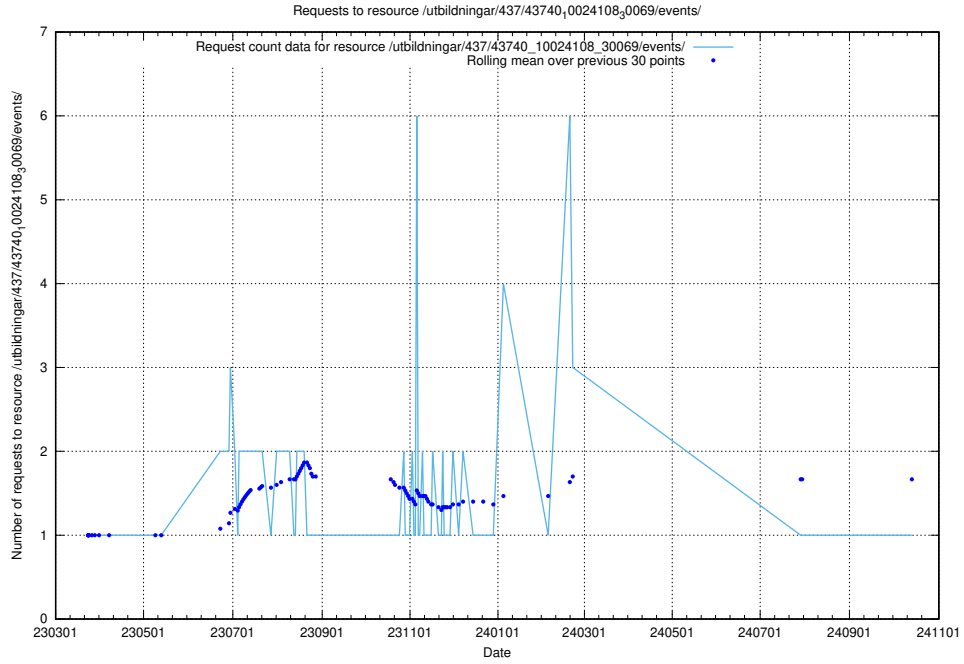

Here, we count the number of requests to resource /utbildningar/437/43741_10024043_32243/.

5.7303 Usage of /utbildningar/437/43740_10024108_30069/events/

Here, we count the number of requests to resource /utbildningar/437/43740_10024108_30069/events/.