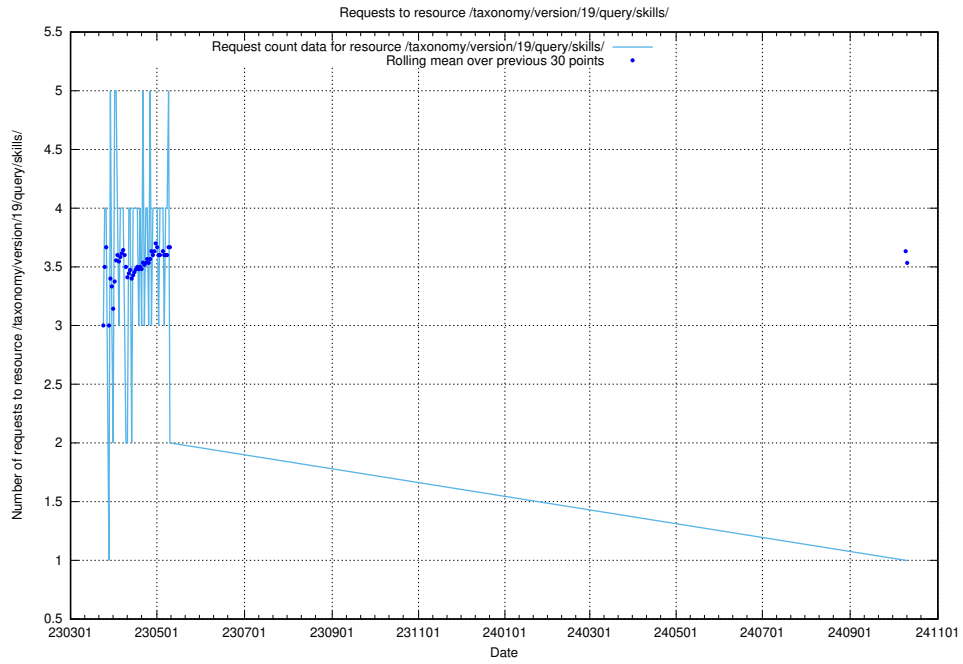

5.7031 Usage of /taxonomy/version/19/query/skills/

Here, we count the number of requests to resource /taxonomy/version/19/query/skills/.

5.7032 Usage of /taxonomy/version/19/query/skills-with-related-skill-headlines-and-ssyk-level-4-groups/