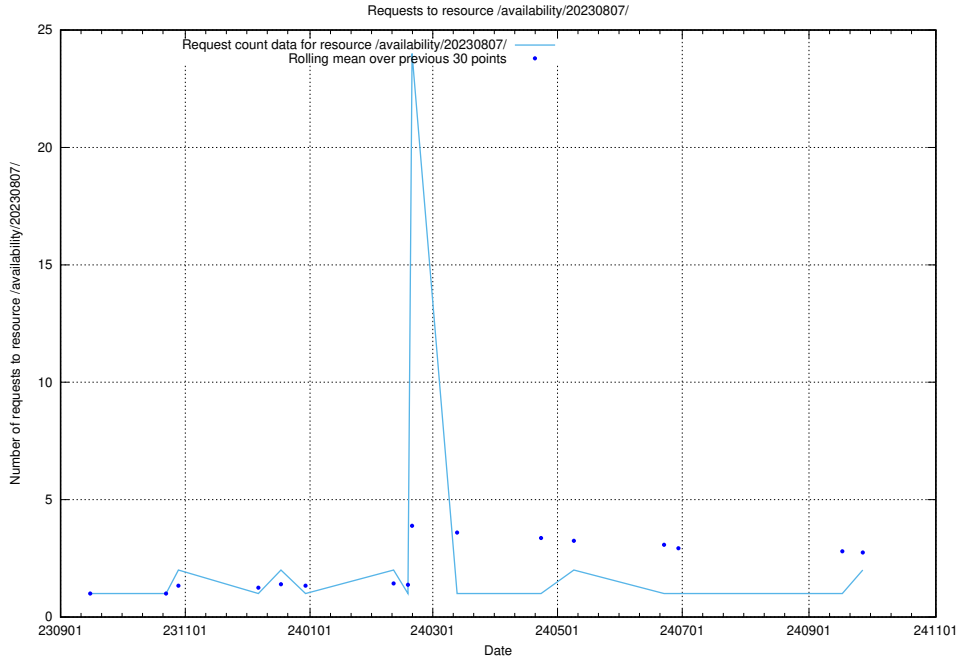

5.849 Usage of /availability/20230807/

Here, we count the number of requests to resource /availability/20230807/.