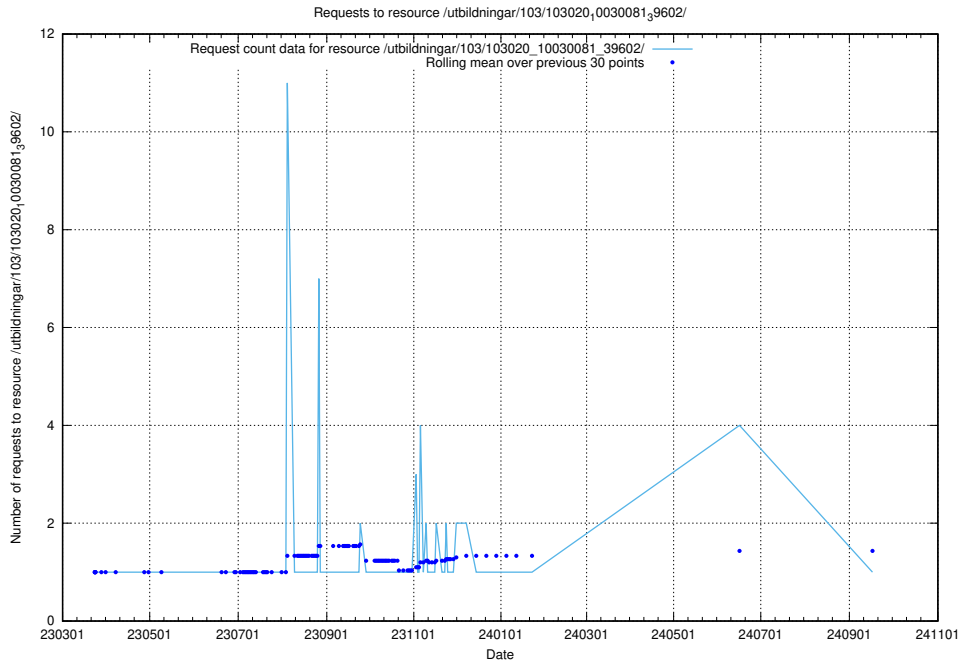

5.6392 Usage of /utbildningar/103/103020_10030081_39602/

Here, we count the number of requests to resource /utbildningar/103/103020_10030081_39602/.