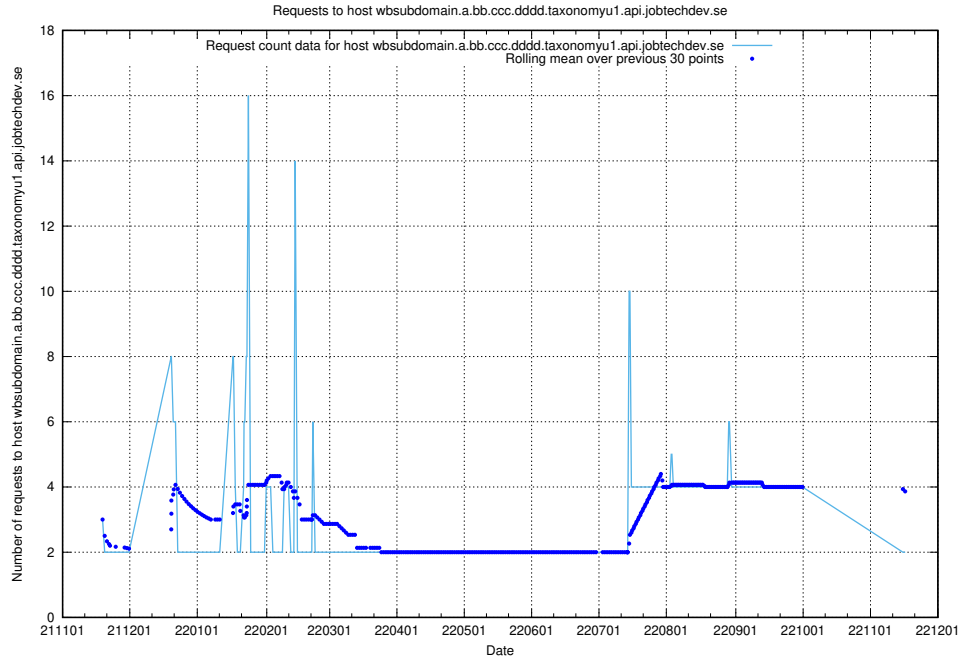

7.463 Usage of wbsubdomain.a.bb.ccc.dddd.taxonomy1.api.jobtechdev.se

Here, we count the number of requests to host wbsubdomain.a.bb.ccc.dddd.taxonomy1.api.jobtechdev.se