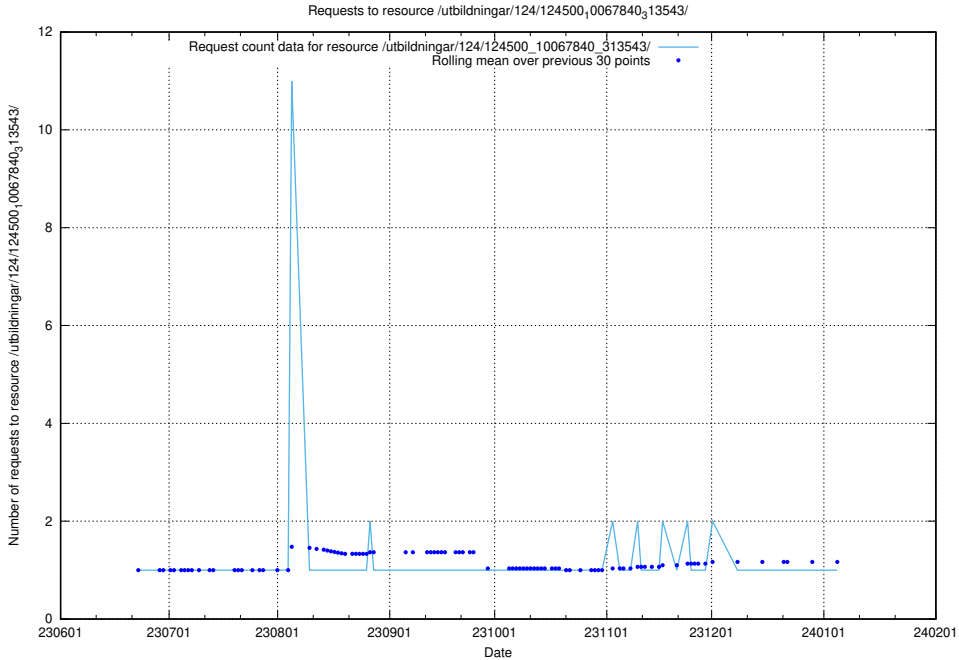

5.6641 Usage of /utbildningar/124/124500_10067840_313543/

Here, we count the number of requests to resource /utbildningar/124/124500_10067840_313543/.