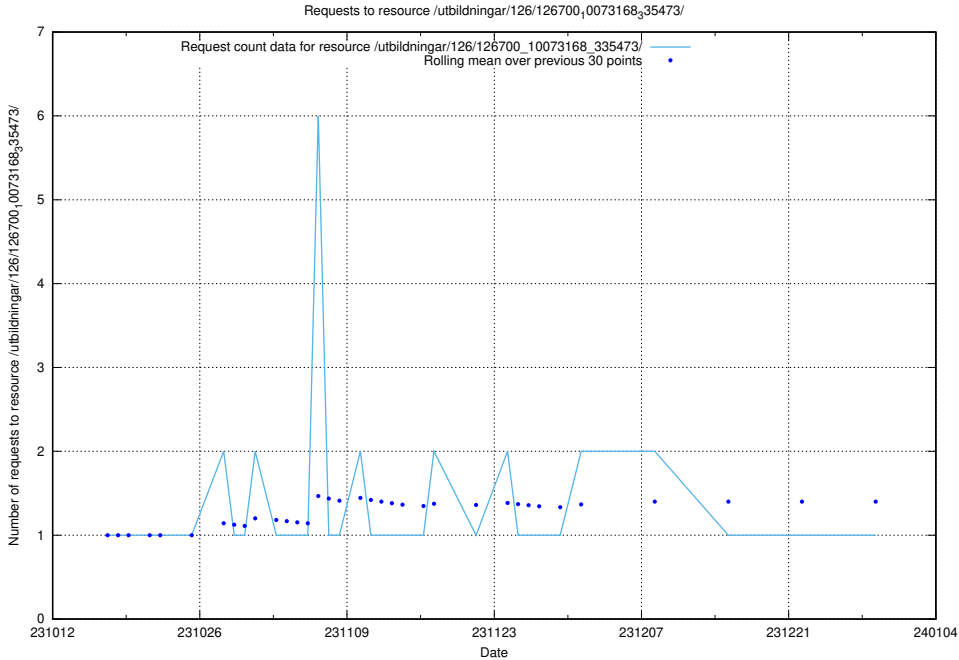

5.5187 Usage of /taxonomy/version/6/query/

Here, we count the number of requests to resource /taxonomy/version/6/query/.

5.5188 Usage of /utbildningar/126/126700_10073168_335473/

Here, we count the number of requests to resource /utbildningar/126/126700_10073168_335473/.