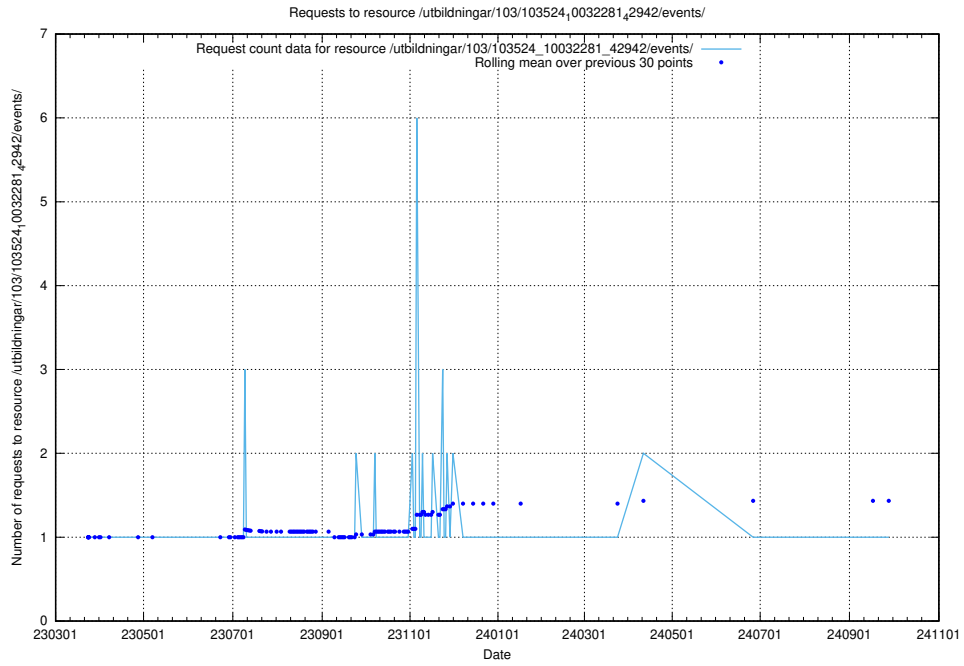

5.6324 Usage of /utbildningar/103/103524_10032281_42942/events/

Here, we count the number of requests to resource /utbildningar/103/103524_10032281_42942/events/.