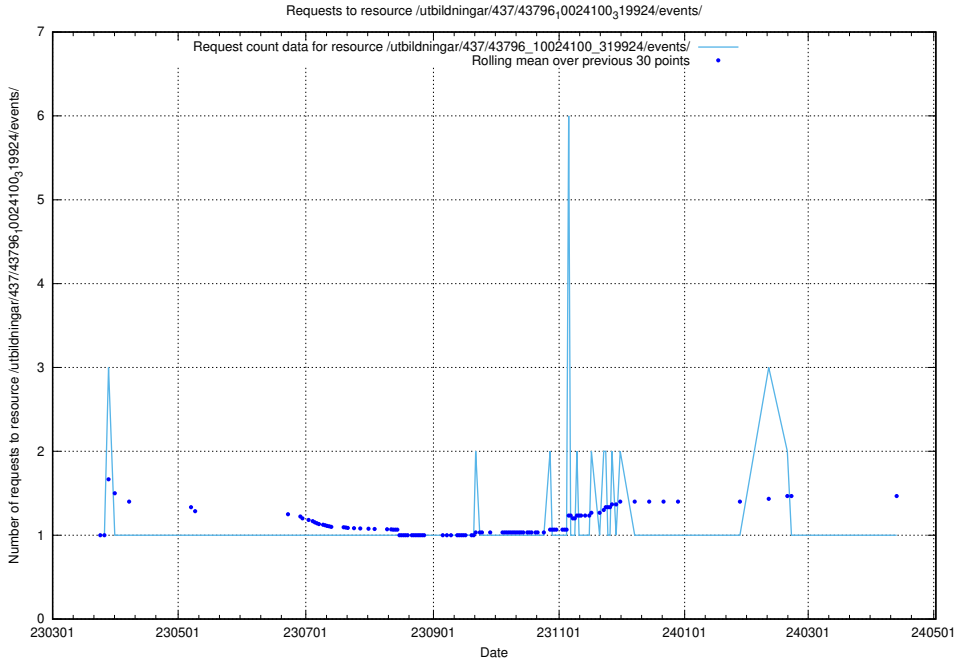

5.7083 Usage of /utbildningar/437/43796_10024100_319924/events/

Here, we count the number of requests to resource /utbildningar/437/43796_10024100_319924/events/.