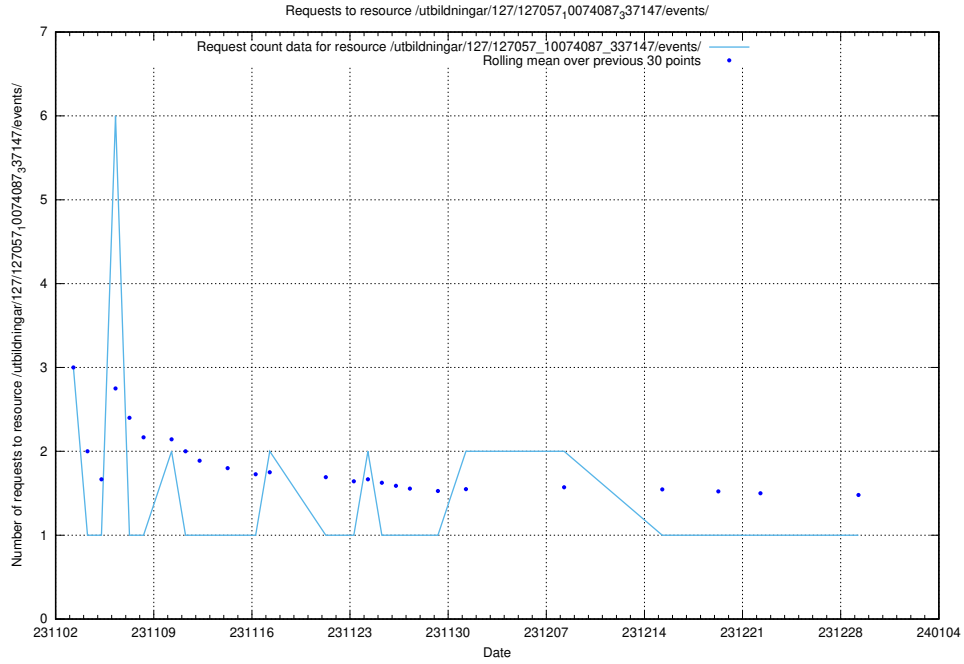

5.5035 Usage of /utbildningar/127/127057_10074087_337147/events/

Here, we count the number of requests to resource /utbildningar/127/127057_10074087_337147/events/