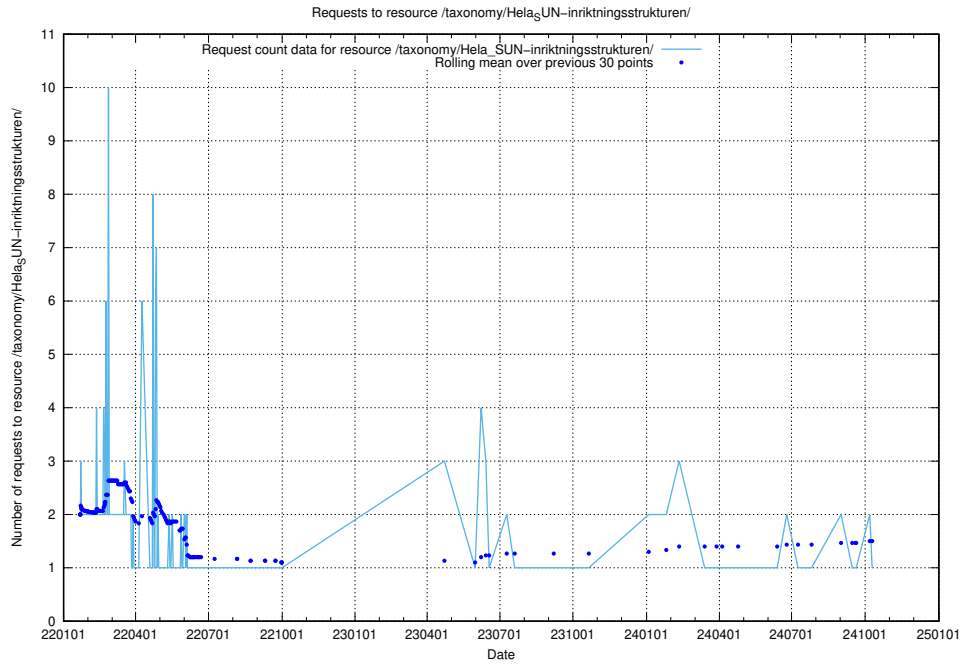

5.7410 Usage of /taxonomy/Hela_SUN-inriktningsstrukturen/

Here, we count the number of requests to resource /taxonomy/Hela_SUN-inriktningsstrukturen/.