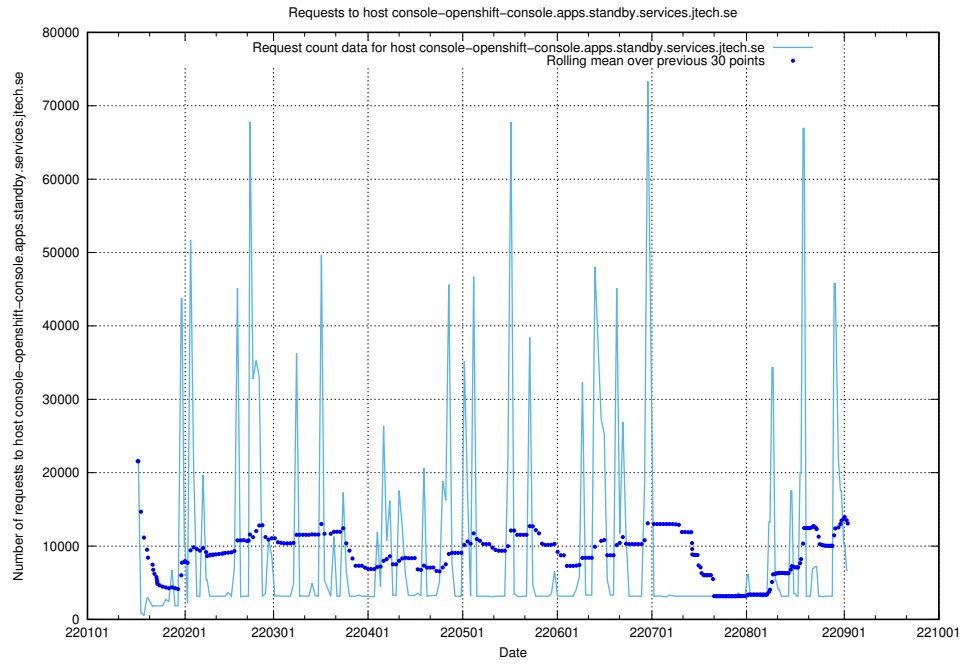

7.11 Usage of console-openshift-console.apps.standby.services.jtech.se

Here, we count the number of requests to host console-openshift-console.apps.standby.services.jtech.se.