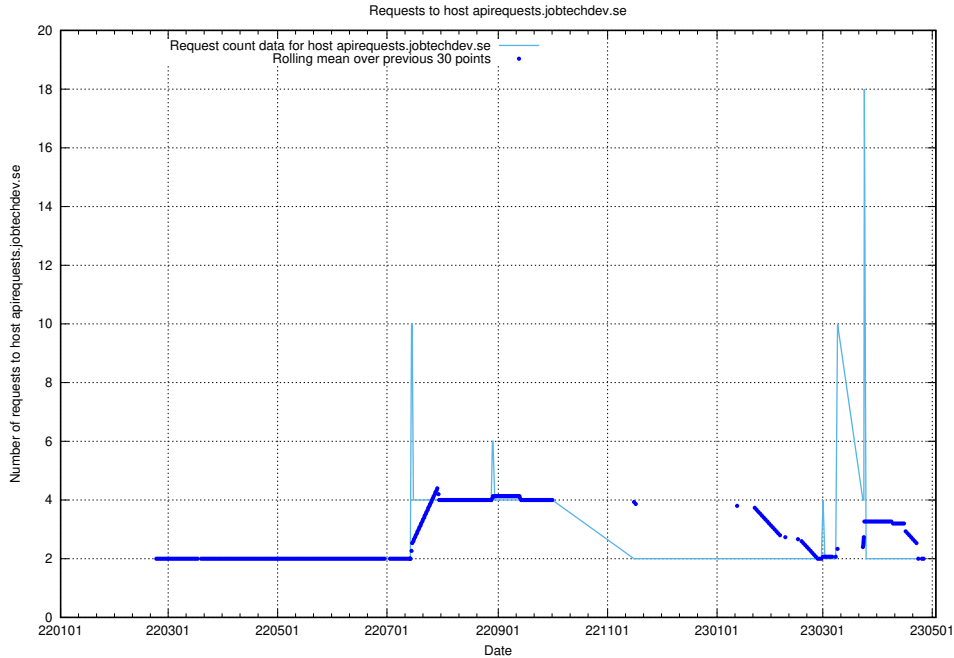

7.519 Usage of apirequests.jobtechdev.se

Here, we count the number of requests to host apirequests.jobtechdev.se.