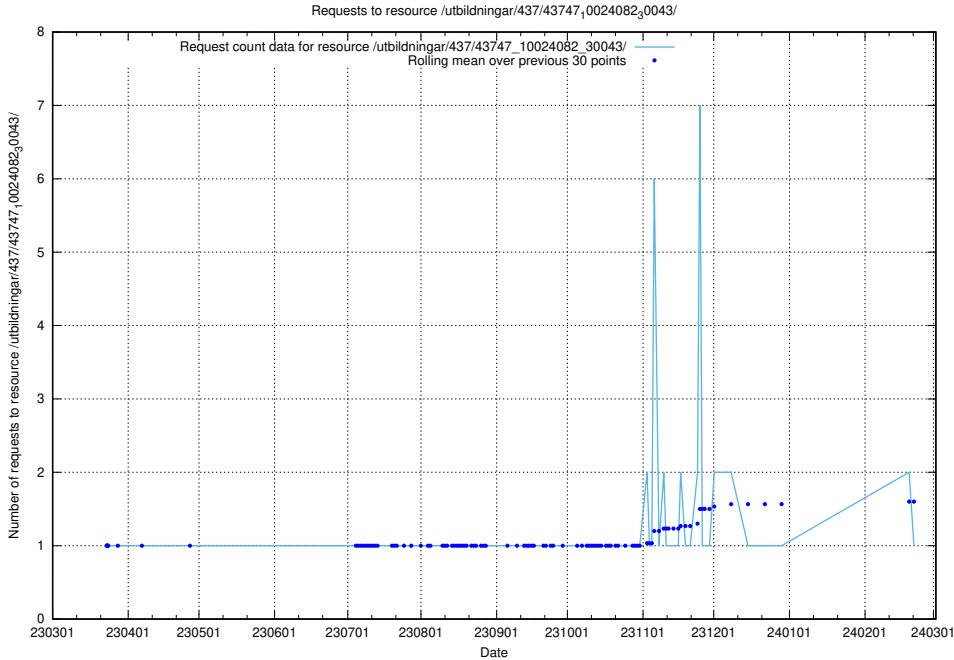

5.7295 Usage of /utbildningar/437/43747_10024082_30043/

Here, we count the number of requests to resource /utbildningar/437/43747_10024082_30043/.