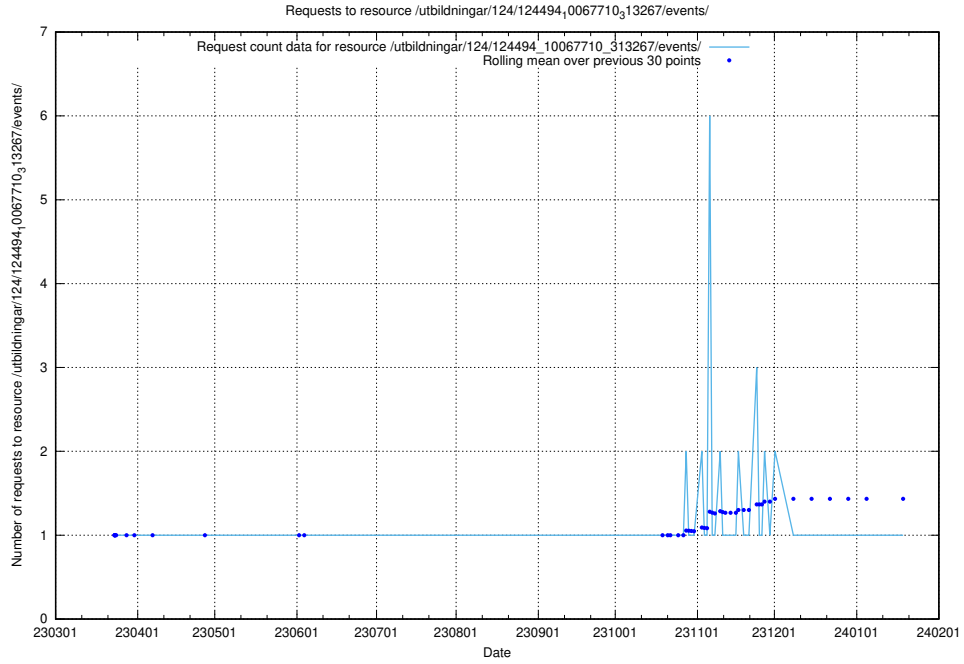

5.3649 Usage of /utbildningar/124/124494_10067710_313267/events/

Here, we count the number of requests to resource /utbildningar/124/124494_10067710_313267/events/