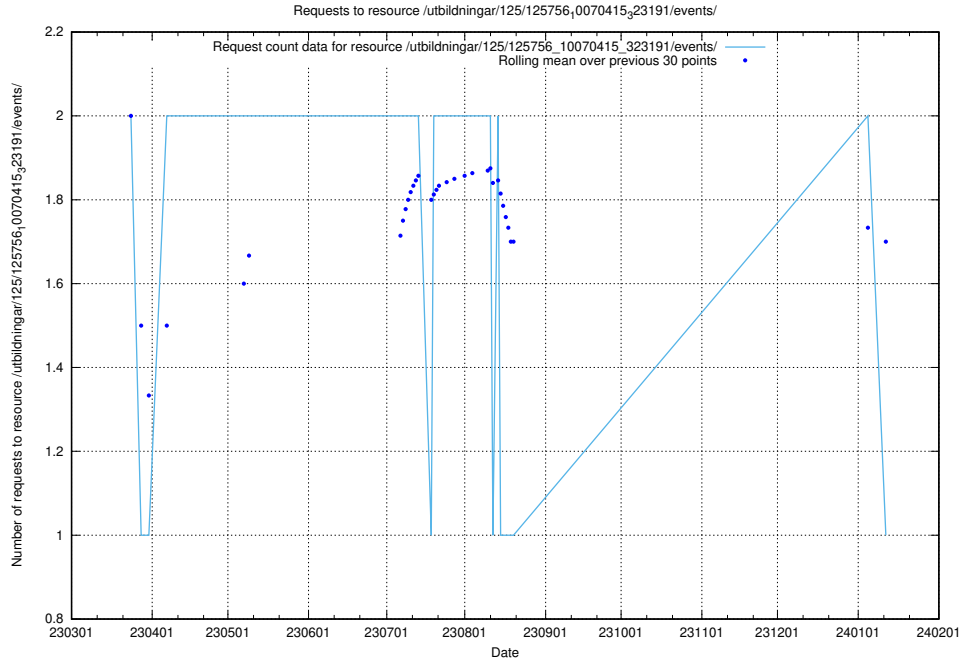

5.7059 Usage of /utbildningar/125/125756_10070415_323191/events/

Here, we count the number of requests to resource /utbildningar/125/125756_10070415_323191/events/