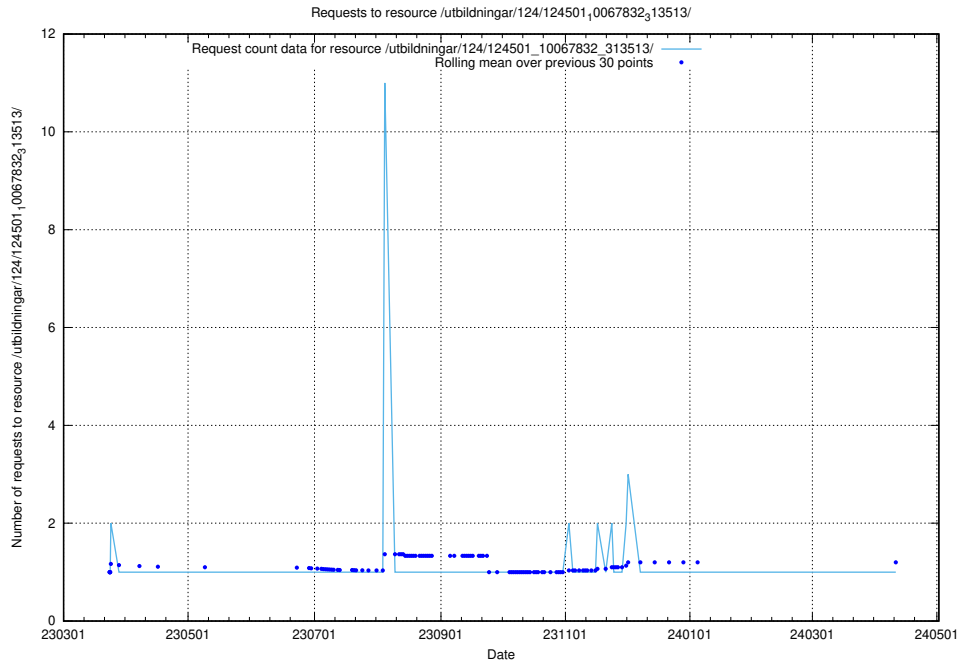

Here, we count the number of requests to resource /utbildningar/utb_emil/125/125796_10070642_322362/events/

5.3147 Usage of /utbildningar/124/124501_10067832_313513/

Here, we count the number of requests to resource /utbildningar/124/124501_10067832_313513/.