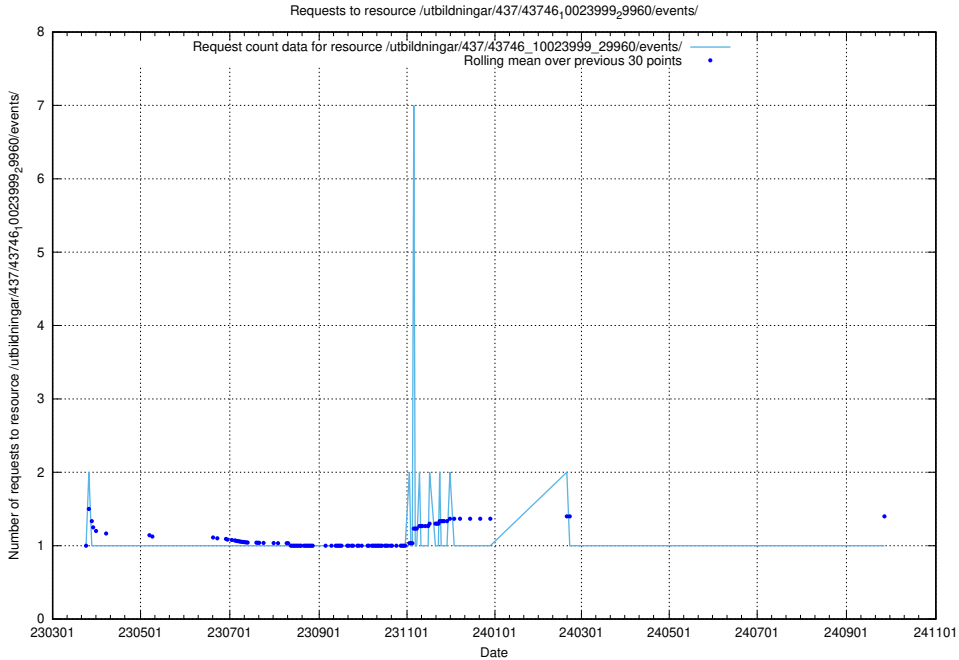

5.7101 Usage of /utbildningar/437/43746_10023999_29960/events/

Here, we count the number of requests to resource /utbildningar/437/43746_10023999_29960/events/.