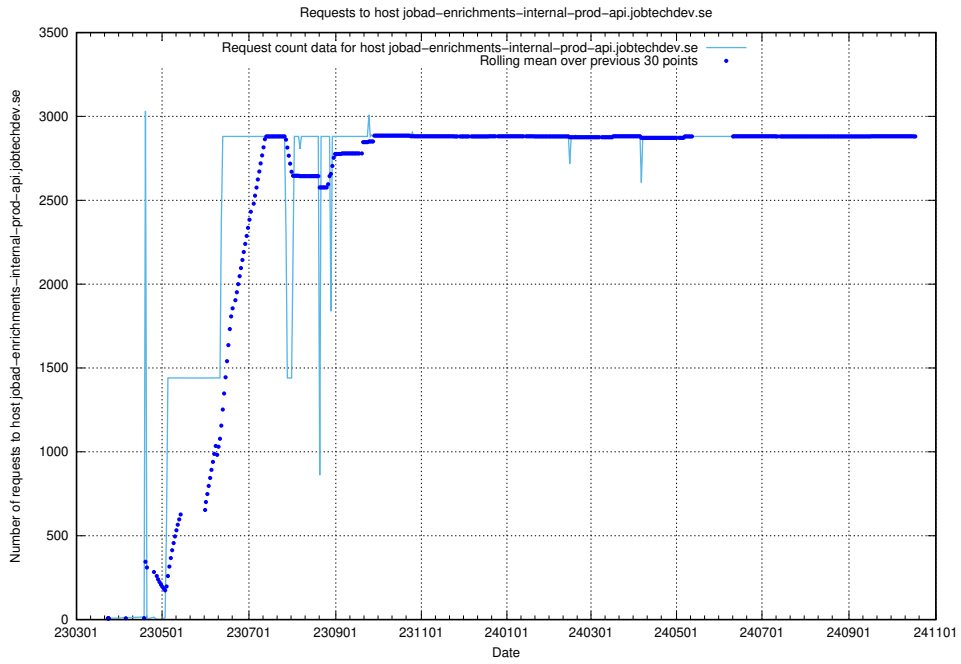

7.15 Usage of jobad-enrichments-internal-prod-api.jobtechdev.se

Here, we count the number of requests to host jobad-enrichments-internal-prod-api.jobtechdev.se.