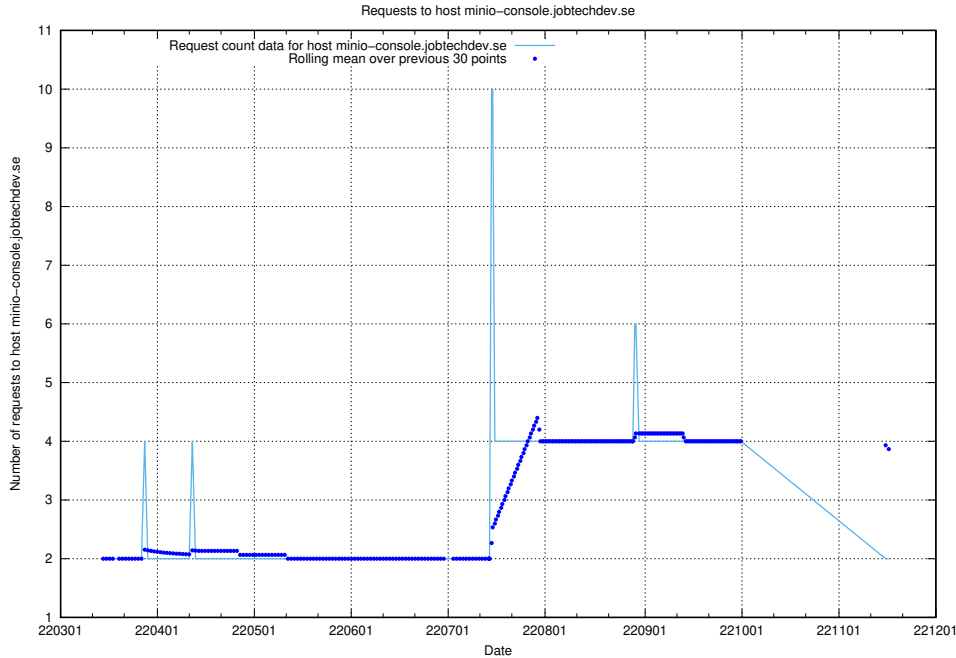

7.502 Usage of minioconsole.jobtechdev.se

Here, we count the number of requests to host minioconsole.jobtechdev.se.

7.503 Usage of minio-console.jobtechdev.se

Here, we count the number of requests to host minio-console.jobtechdev.se.