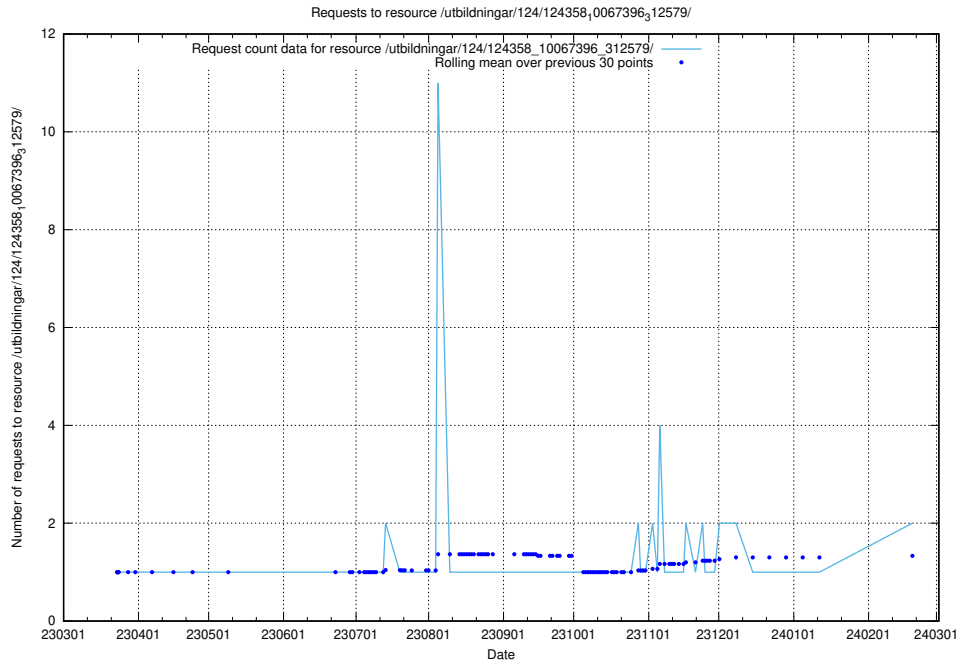

5.780 Usage of /utbildningar/124/124358_10067396_312579/

Here, we count the number of requests to resource /utbildningar/124/124358_10067396_312579/.