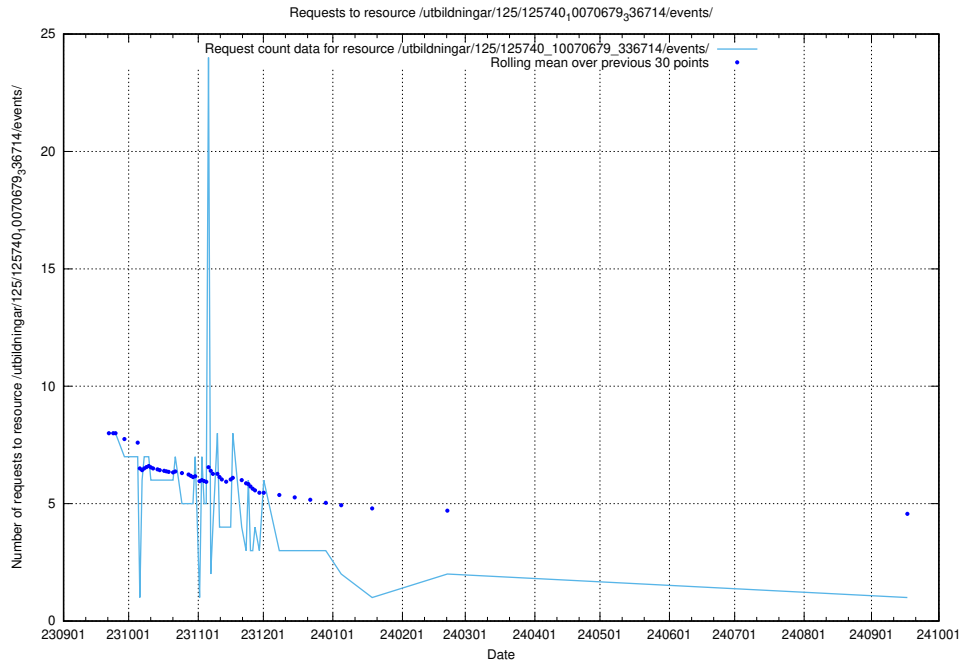

5.5386 Usage of /utbildningar/125/125740_10070679_336714/events/

Here, we count the number of requests to resource /utbildningar/125/125740_10070679_336714/events/