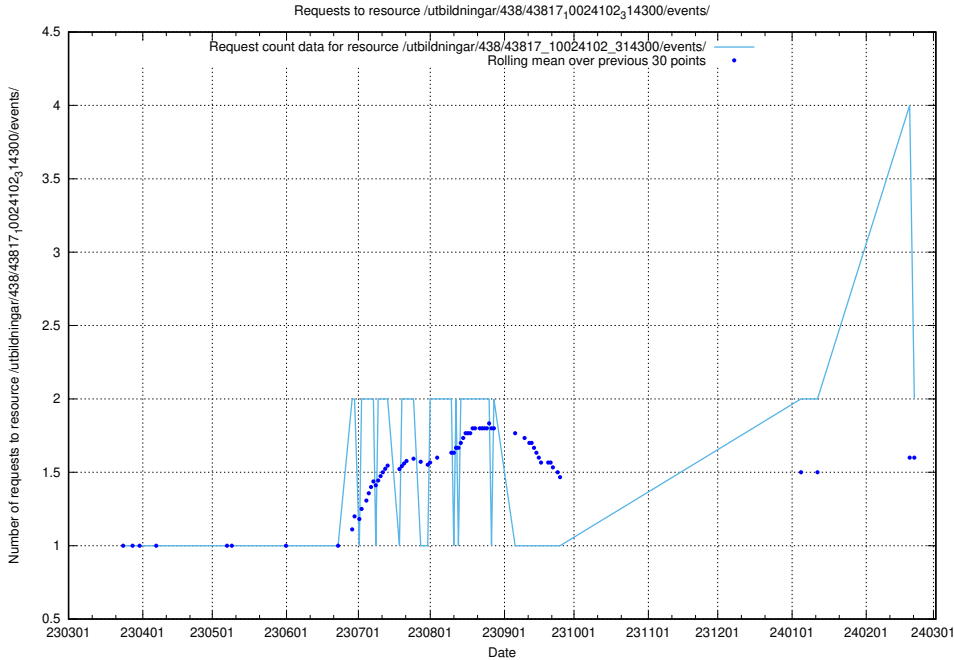

5.1014 Usage of /utbildningar/438/43817_10024102_314300/events/

Here, we count the number of requests to resource /utbildningar/438/43817_10024102_314300/events/.