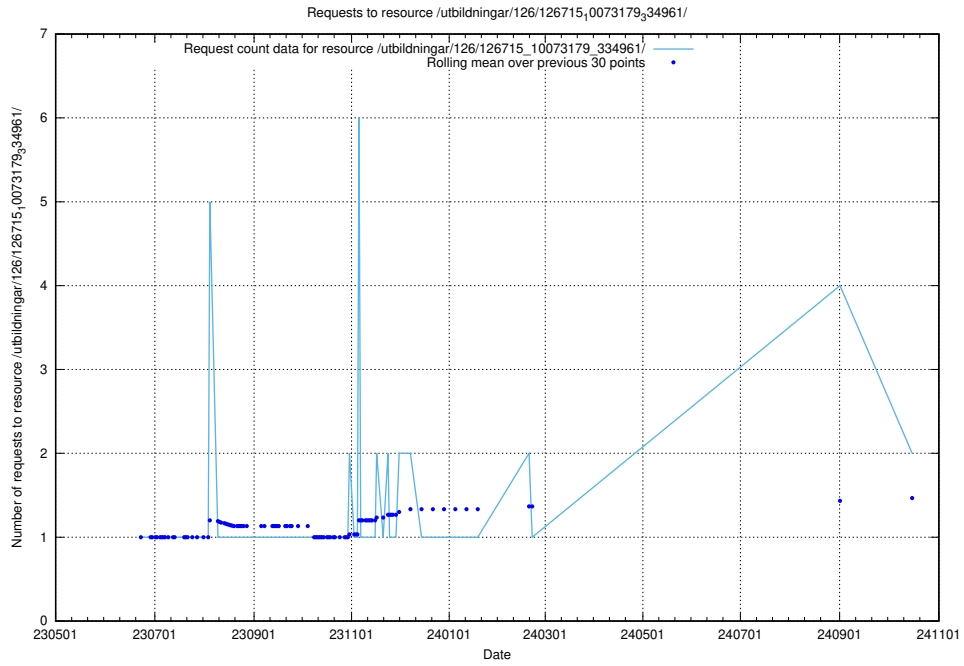

5.947 Usage of /utbildningar/126/126715_10073179_334961/

Here, we count the number of requests to resource /utbildningar/126/126715_10073179_334961/.