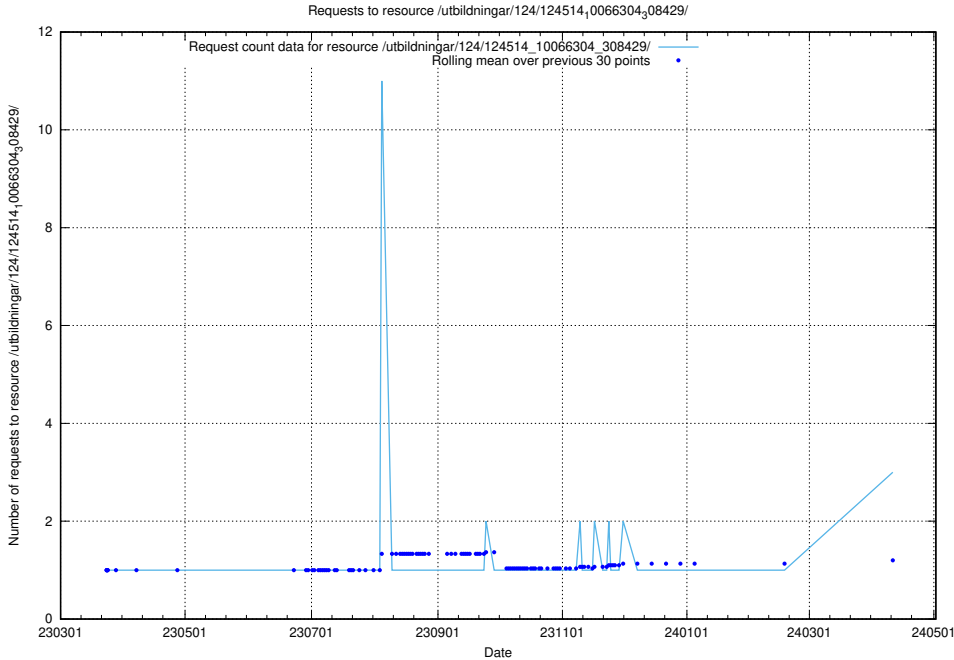

Here, we count the number of requests to resource /utbildningar/124/124515_10065860_321030/.

5.424 Usage of /utbildningar/124/124514_10066304_308429/

Here, we count the number of requests to resource /utbildningar/124/124514_10066304_308429/.