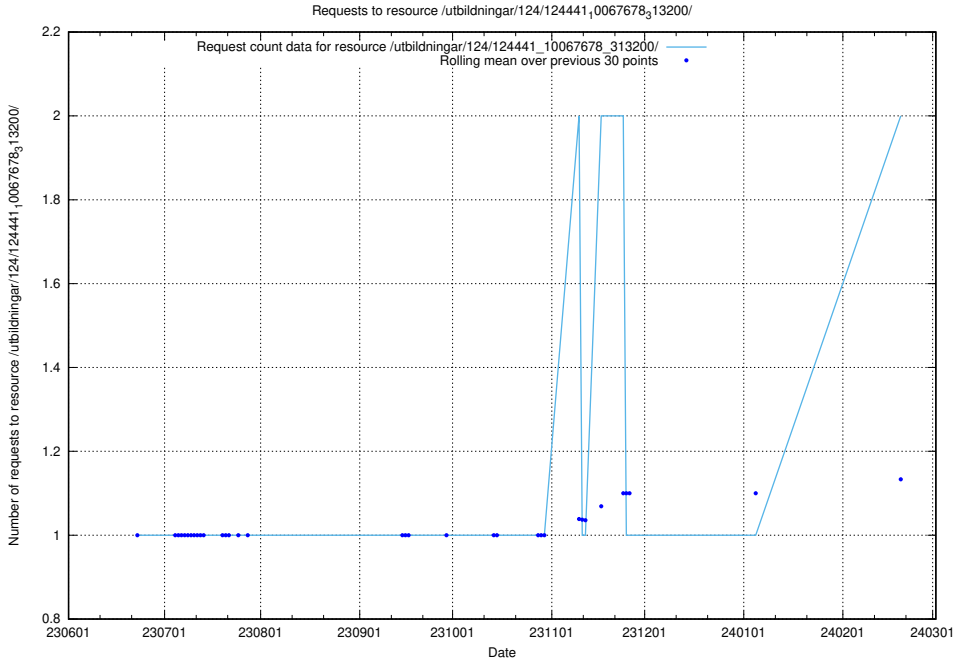

5.971 Usage of /utbildningar/124/124441_10067678_313200/

Here, we count the number of requests to resource /utbildningar/124/124441_10067678_313200/.