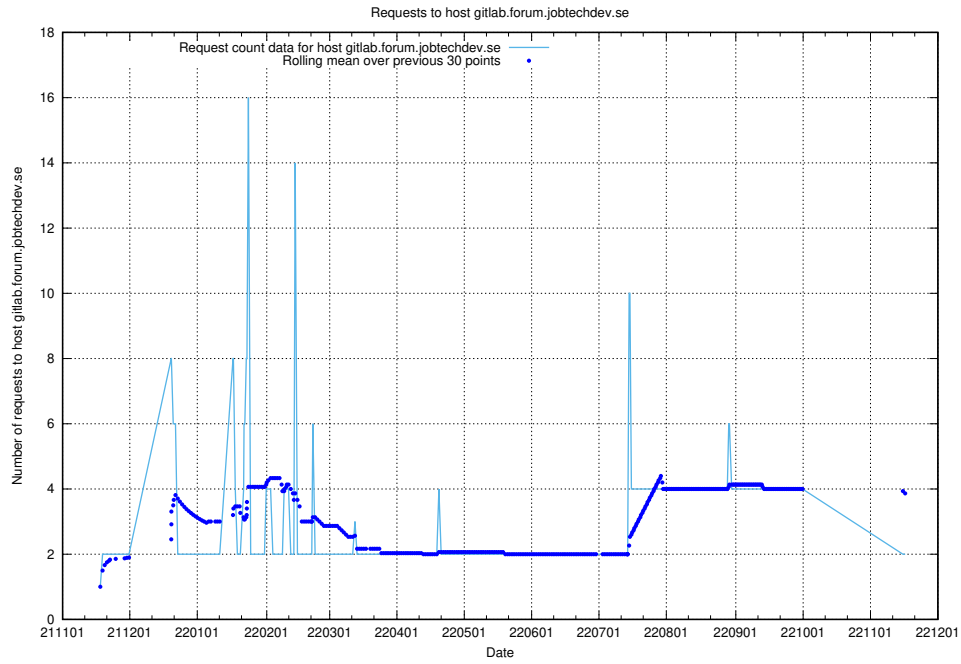

7.484 Usage of gitlab.forum.jobtechdev.se

Here, we count the number of requests to host gitlab.forum.jobtechdev.se.

7.485 Usage of opensearch.jobtechdev.se

Here, we count the number of requests to host opensearch.jobtechdev.se.