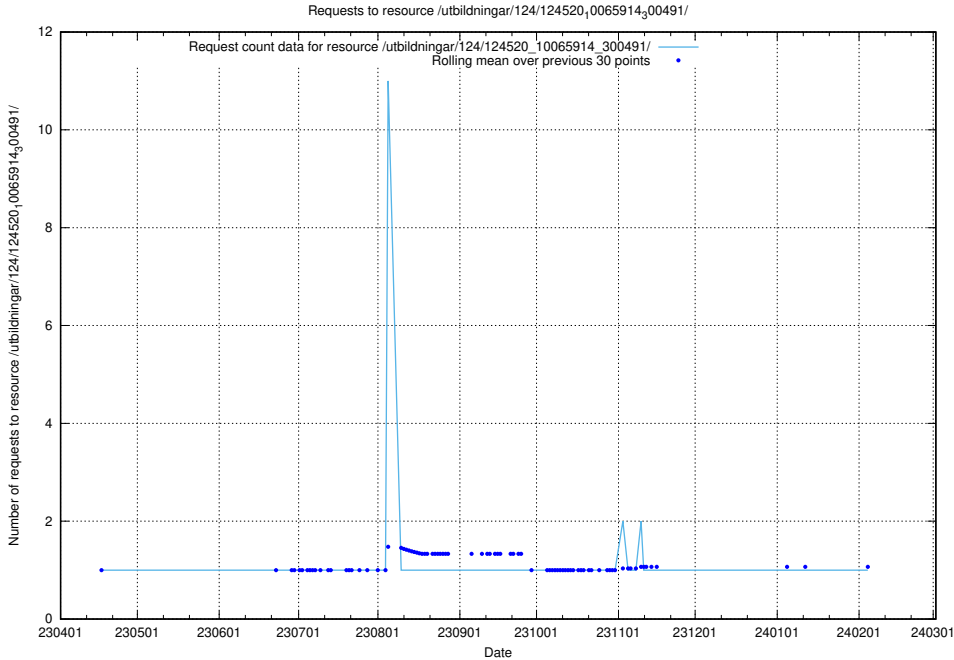

5.6914 Usage of /utbildningar/124/124520_10065914_300491/

Here, we count the number of requests to resource /utbildningar/124/124520_10065914_300491/.