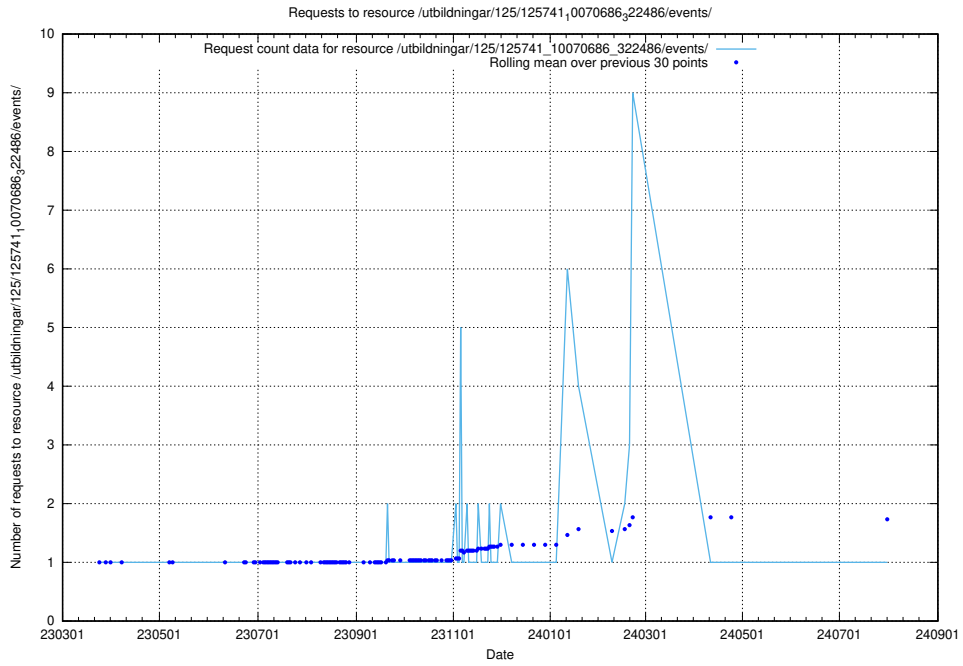

5.7136 Usage of /utbildningar/125/125741_10070686_322486/events/

Here, we count the number of requests to resource /utbildningar/125/125741_10070686_322486/events/