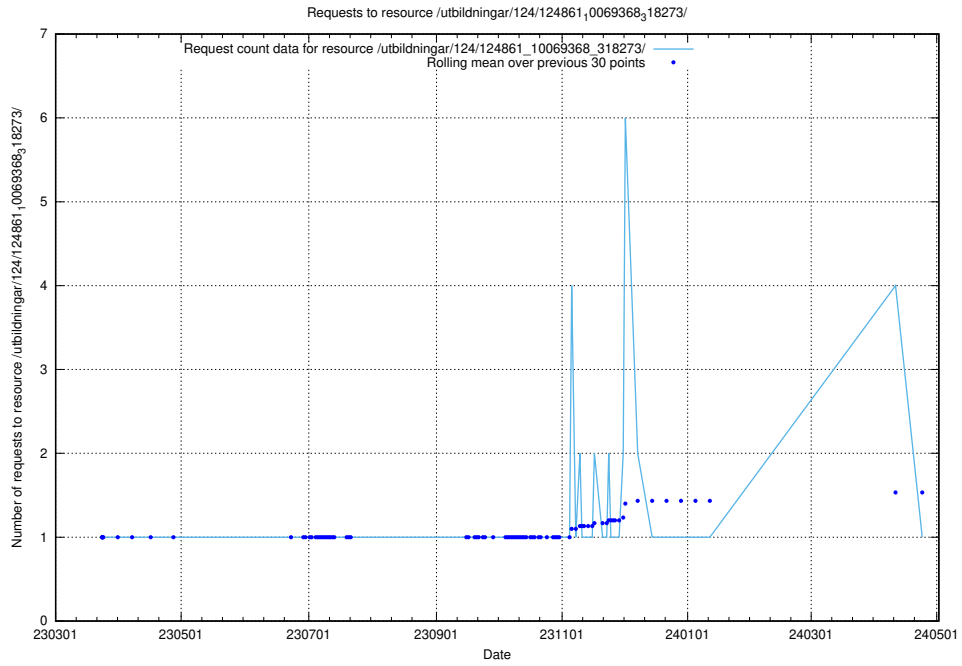

5.1254 Usage of /utbildningar/124/124861_10069368_318273/

Here, we count the number of requests to resource /utbildningar/124/124861_10069368_318273/.