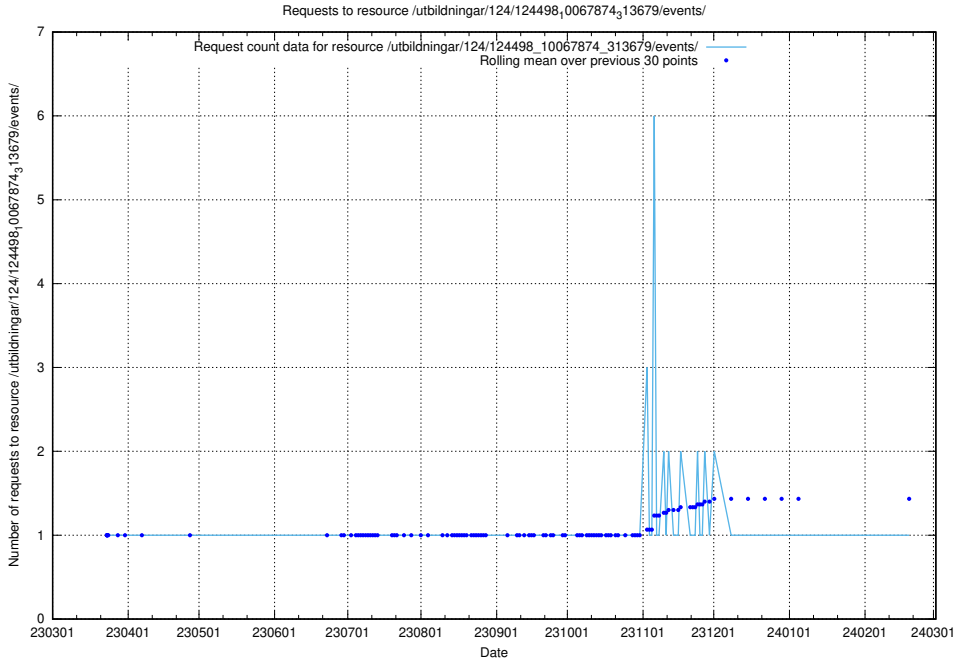

5.3532 Usage of /utbildningar/124/124498_10067874_313679/events/

Here, we count the number of requests to resource /utbildningar/124/124498_10067874_313679/events/