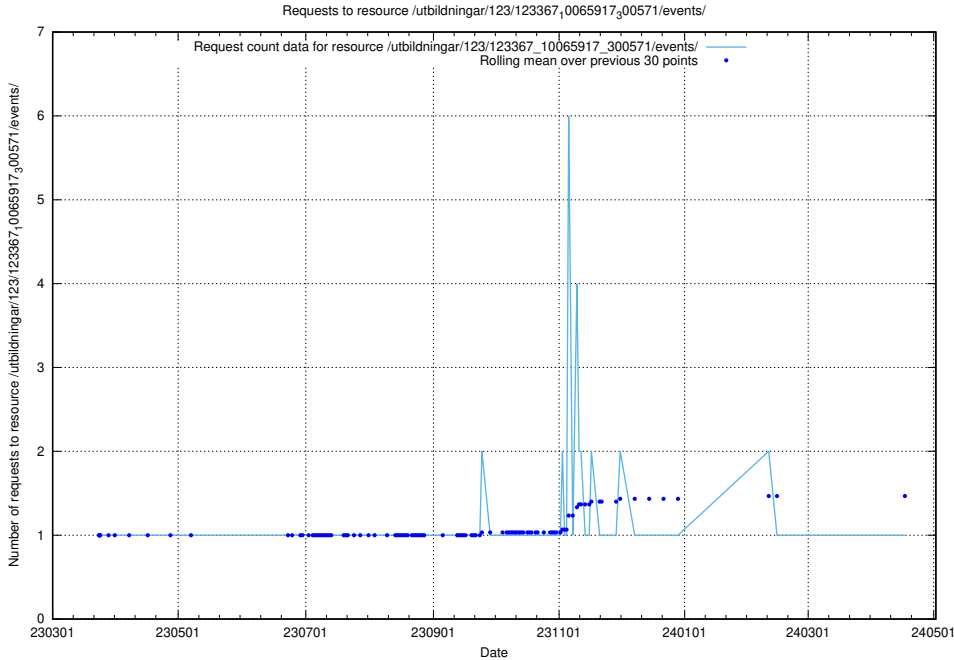

5.5527 Usage of /utbildningar/123/123367_10065917_300571/events/

Here, we count the number of requests to resource /utbildningar/123/123367_10065917_300571/events/