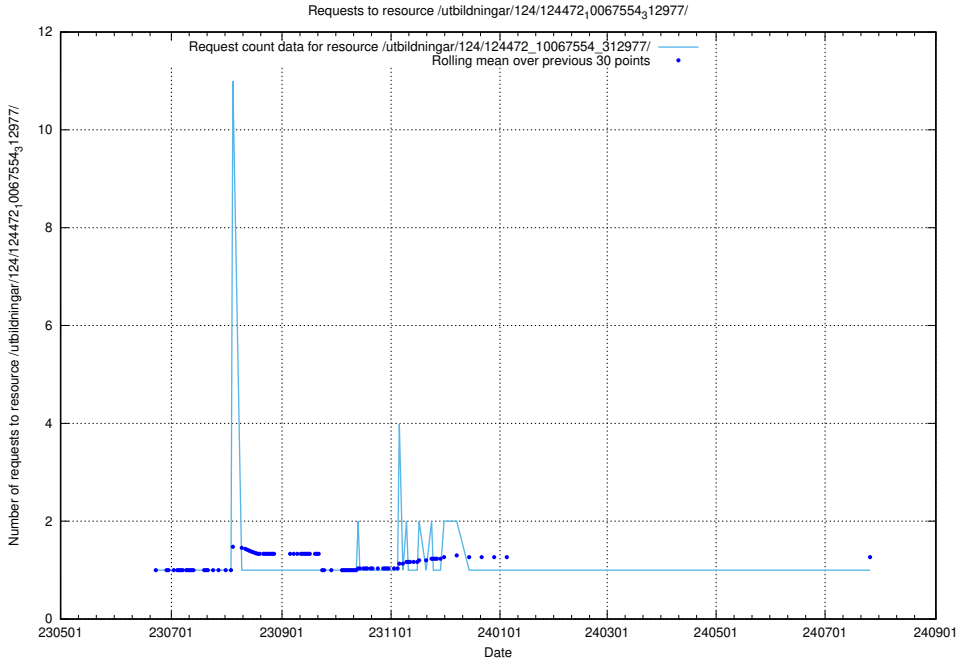

5.6670 Usage of /utbildningar/124/124472_10067554_312977/

Here, we count the number of requests to resource /utbildningar/124/124472_10067554_312977/.