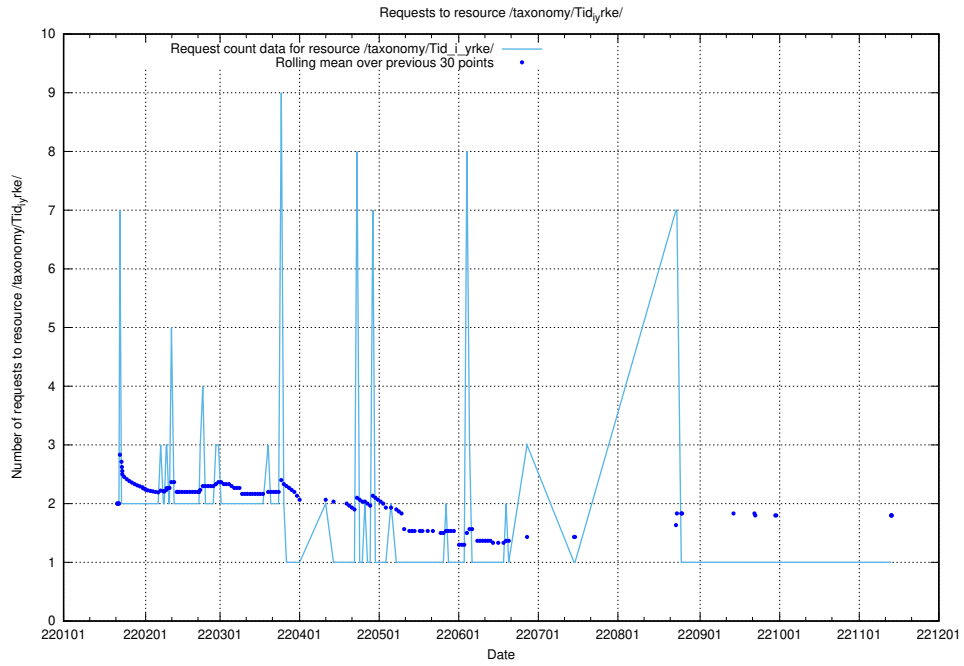

Here, we count the number of requests to resource /taxonomy/Tid_i_yrke/.

5.7223 Usage of /utbildningar/123/123367_10065850_297117/events/

Here, we count the number of requests to resource /utbildningar/123/123367_10065850_297117/events/