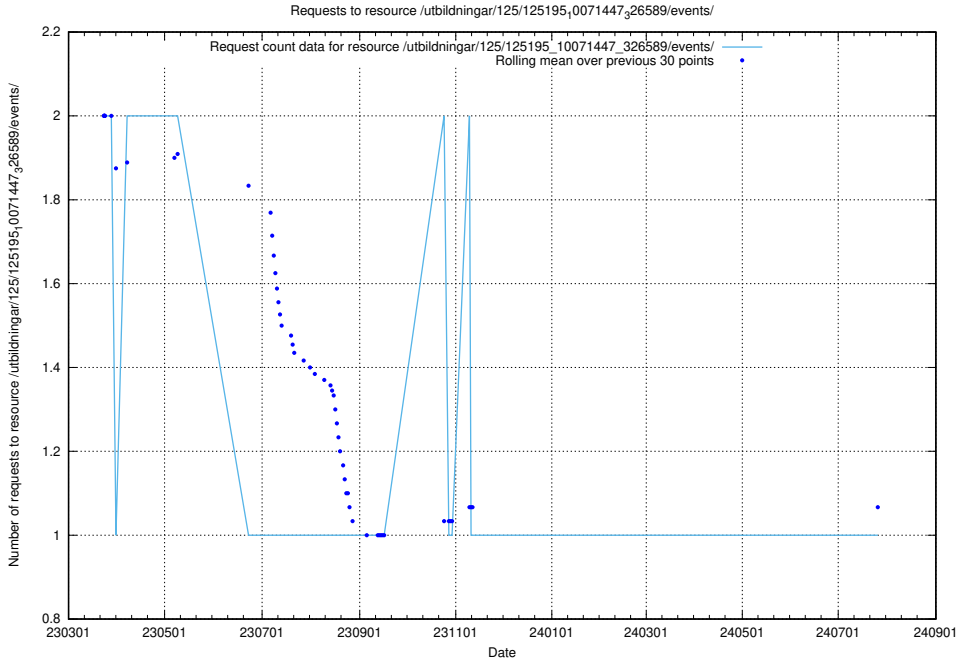

5.7197 Usage of /utbildningar/125/125195_10071447_326589/events/

Here, we count the number of requests to resource /utbildningar/125/125195_10071447_326589/events/