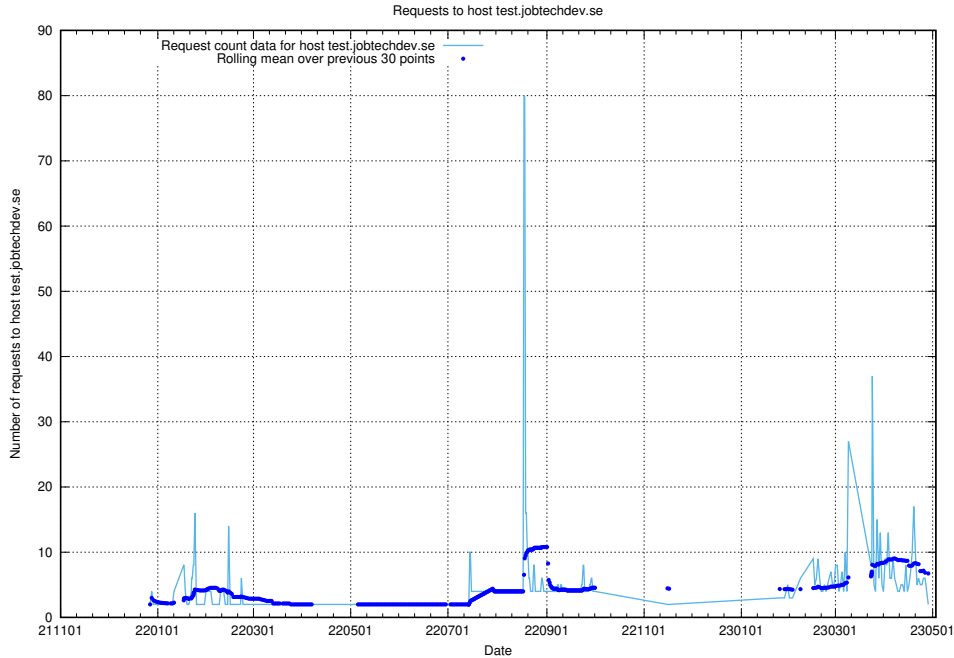

7.368 Usage of test.jobtechdev.se

Here, we count the number of requests to host test.jobtechdev.se.