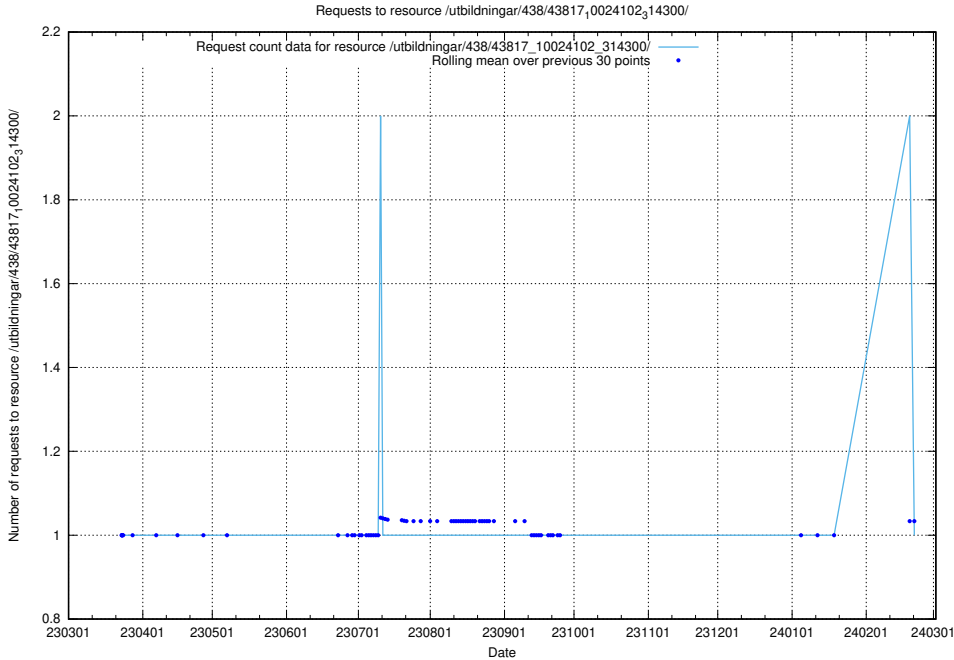

5.7256 Usage of /utbildningar/438/43817_10024102_314300/

Here, we count the number of requests to resource /utbildningar/438/43817_10024102_314300/.