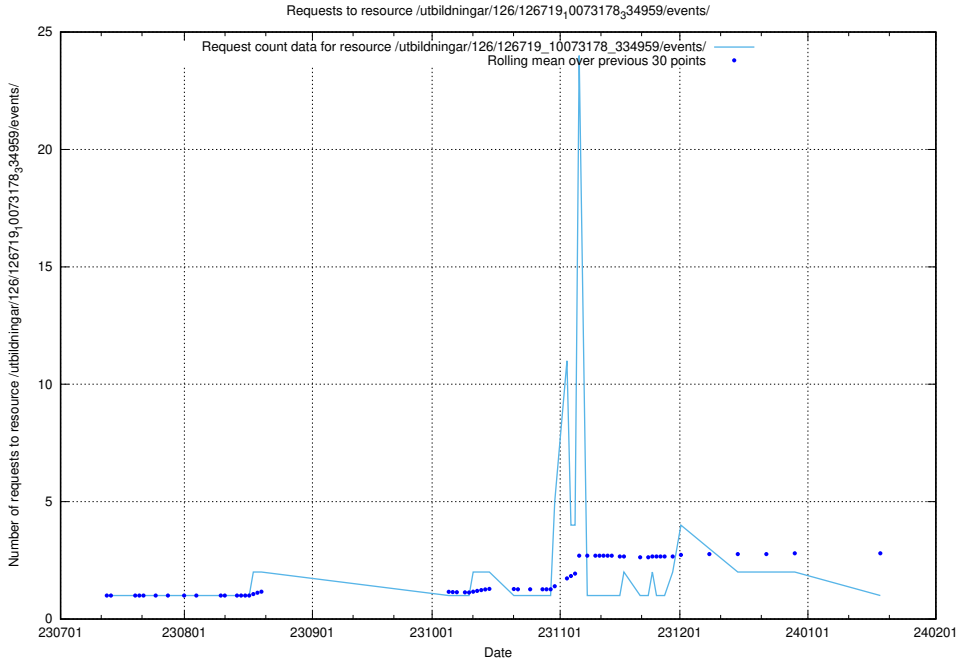

5.5999 Usage of /utbildningar/126/126719_10073178_334959/events/

Here, we count the number of requests to resource /utbildningar/126/126719_10073178_334959/events/