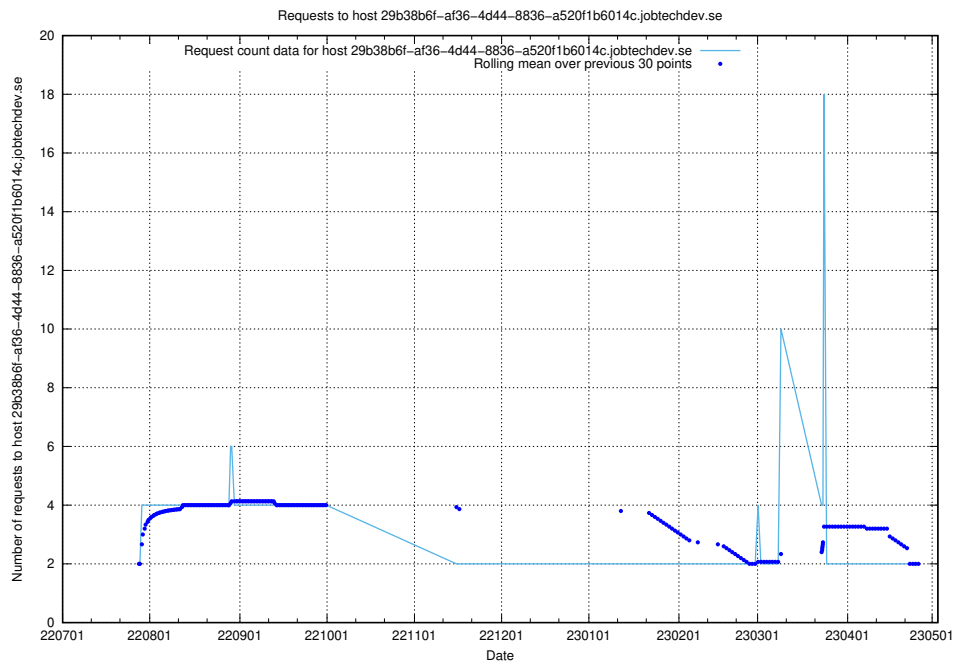

7.390 Usage of 29b38b6f-af36-4d44-8836-a520f1b6014c.jobtechdev.se

Here, we count the number of requests to host 29b38b6f-af36-4d44-8836-a520f1b6014c.jobtechdev.se.

7.391 Usage of f3a814f1-4873-498e-b9ee-af3d3efa533f.jobtechdev.se