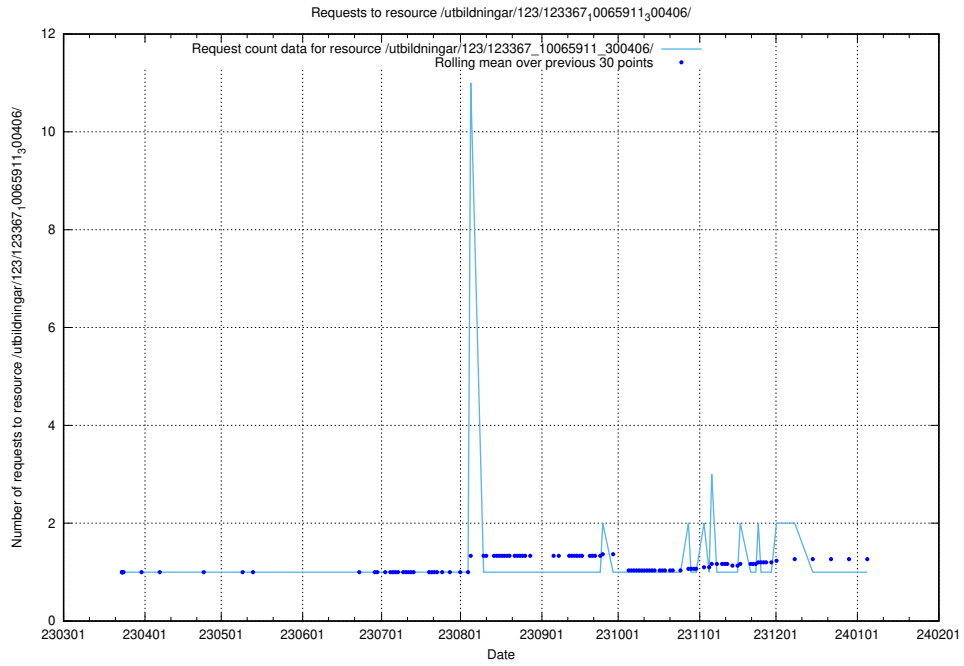

5.5609 Usage of /utbildningar/123/123367_10065911_300406/

Here, we count the number of requests to resource /utbildningar/123/123367_10065911_300406/.