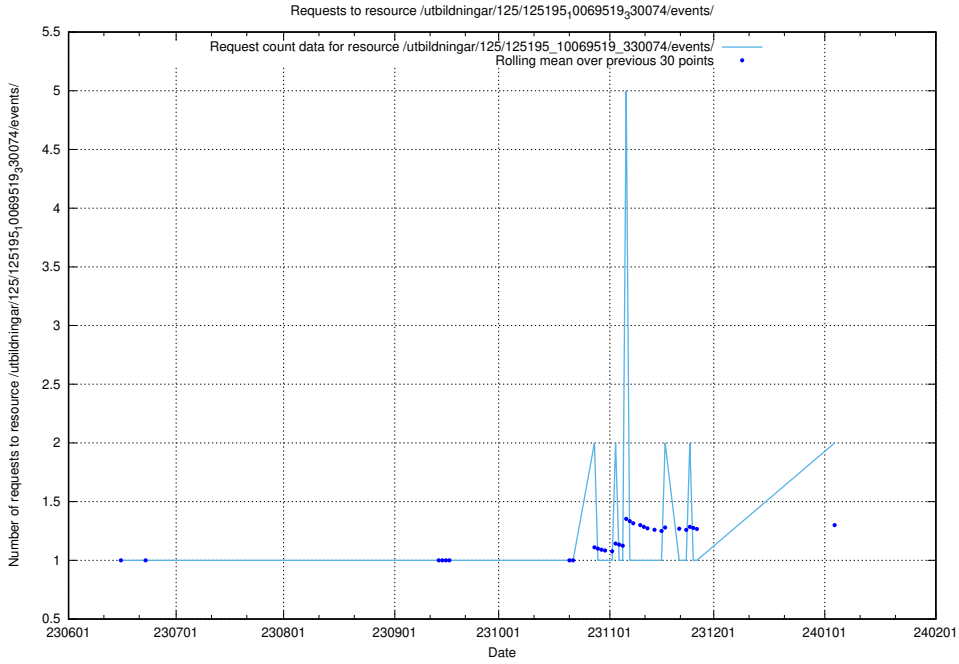

5.987 Usage of /utbildningar/125/125195_10069519_330074/events/

Here, we count the number of requests to resource /utbildningar/125/125195_10069519_330074/events/