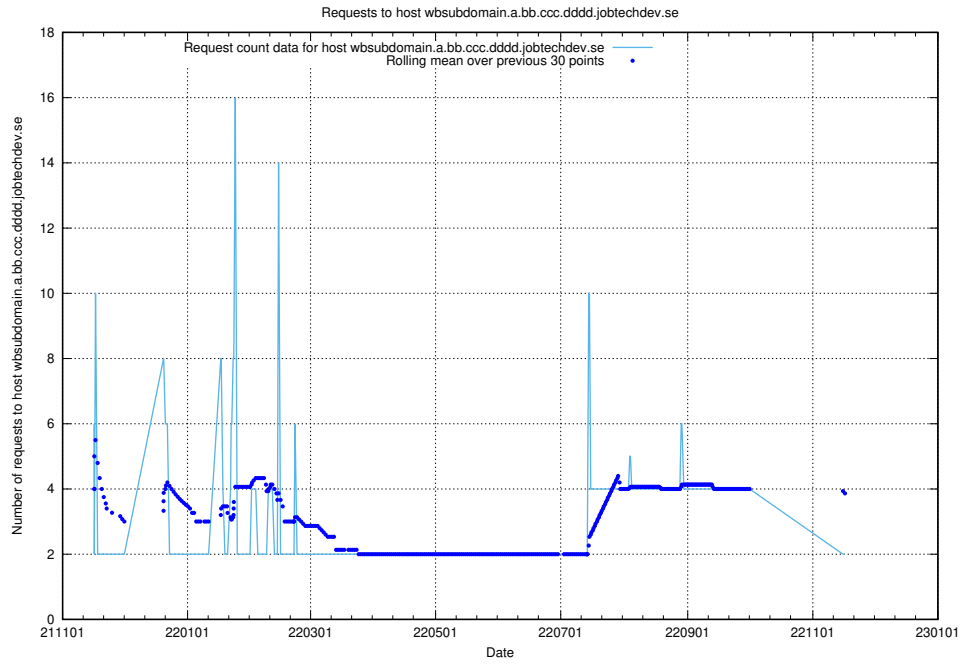

7.527 Usage of wbsubdomain.a.bb.ccc.dddd.jobtechdev.se

Here, we count the number of requests to host wbsubdomain.a.bb.ccc.dddd.jobtechdev.se.