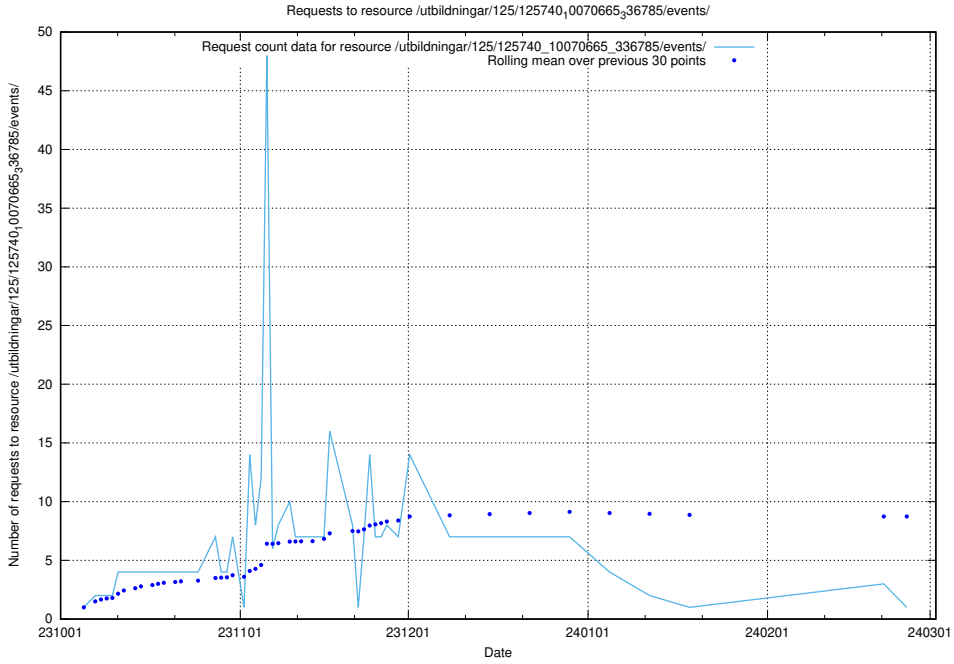

5.5301 Usage of /utbildningar/125/125740_10070665_336785/events/

Here, we count the number of requests to resource /utbildningar/125/125740_10070665_336785/events/