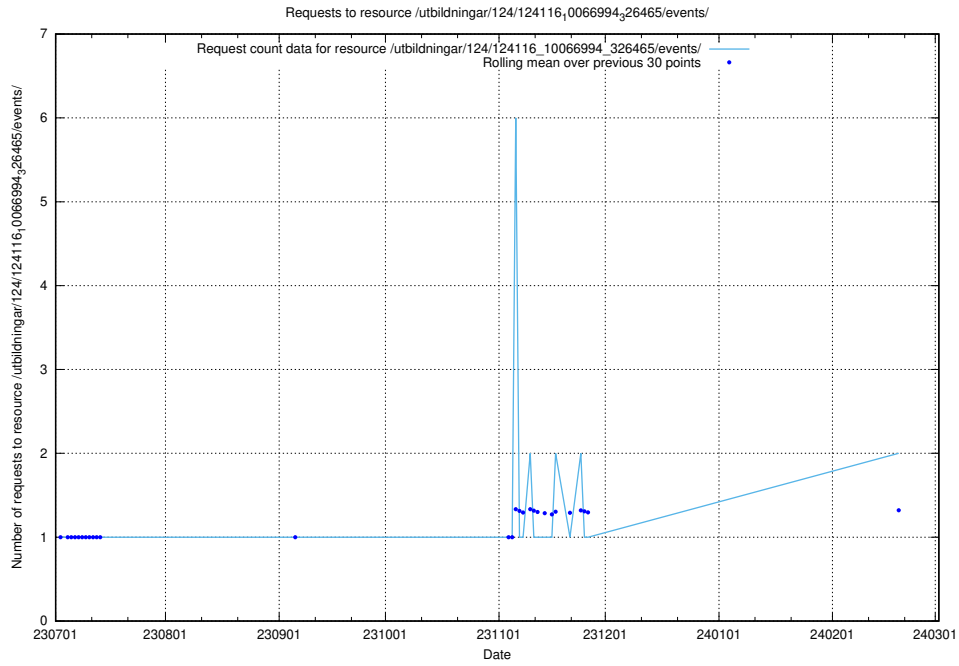

5.919 Usage of /utbildningar/124/124116_10066994_326465/events/

Here, we count the number of requests to resource /utbildningar/124/124116_10066994_326465/events/