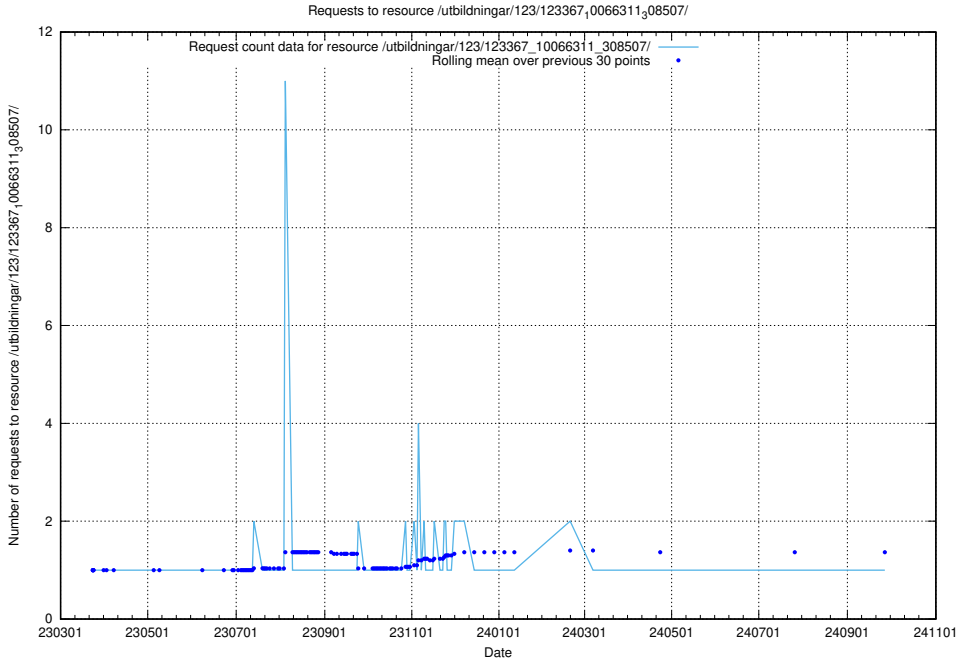

5.5405 Usage of /utbildningar/123/123367_10066311_308507/

Here, we count the number of requests to resource /utbildningar/123/123367_10066311_308507/.