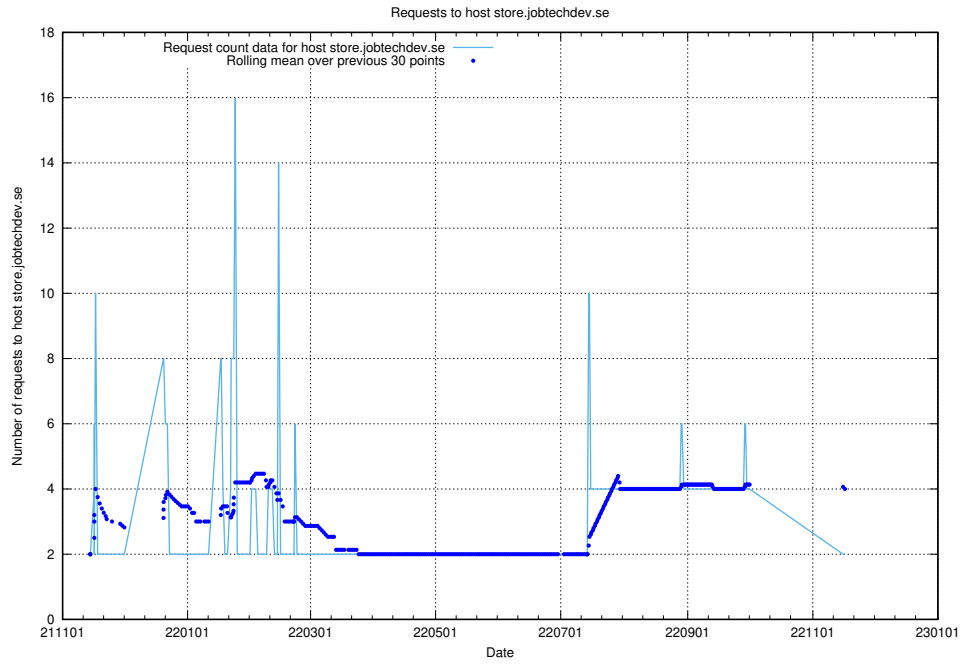

Here, we count the number of requests to host system.jobtechdev.se.

7.563 Usage of store.jobtechdev.se

Here, we count the number of requests to host store.jobtechdev.se.

7.564 Usage of jobtechlinks.api.jobtechdev.se