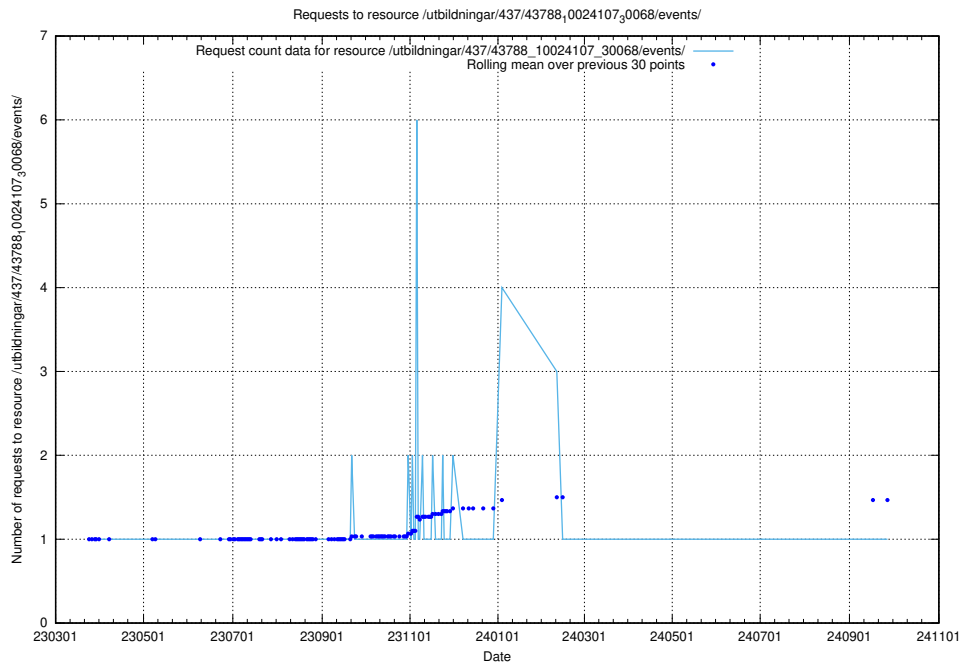

5.7084 Usage of /utbildningar/437/43788_10024107_30068/events/

Here, we count the number of requests to resource /utbildningar/437/43788_10024107_30068/events/.