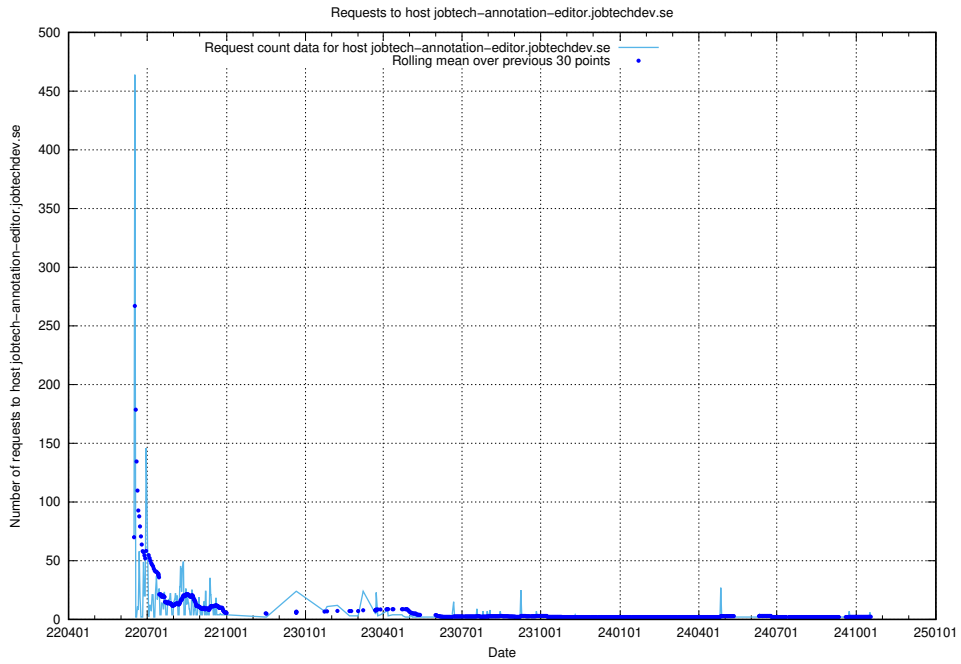

7.409 Usage of `jobtech-annotation-editor.jobtechdev.se`

Here, we count the number of requests to host `jobtech-annotation-editor.jobtechdev.se`.