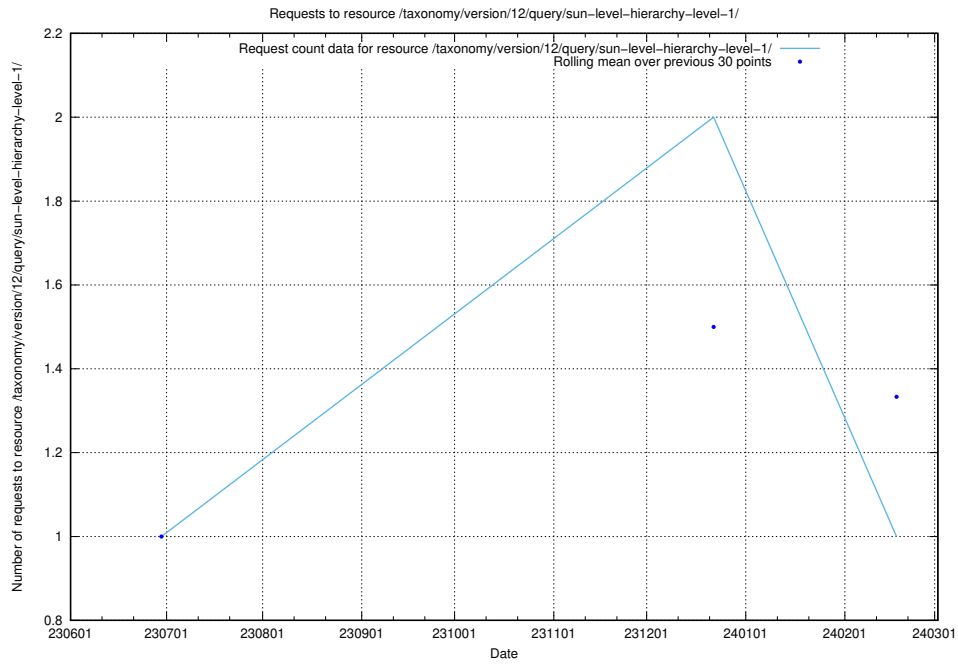

5.6292 Usage of /taxonomy/version/12/query/sun-level-hierarchy-level-1/

Here, we count the number of requests to resource /taxonomy/version/12/query/sun-level-hierarchy-level-1/.