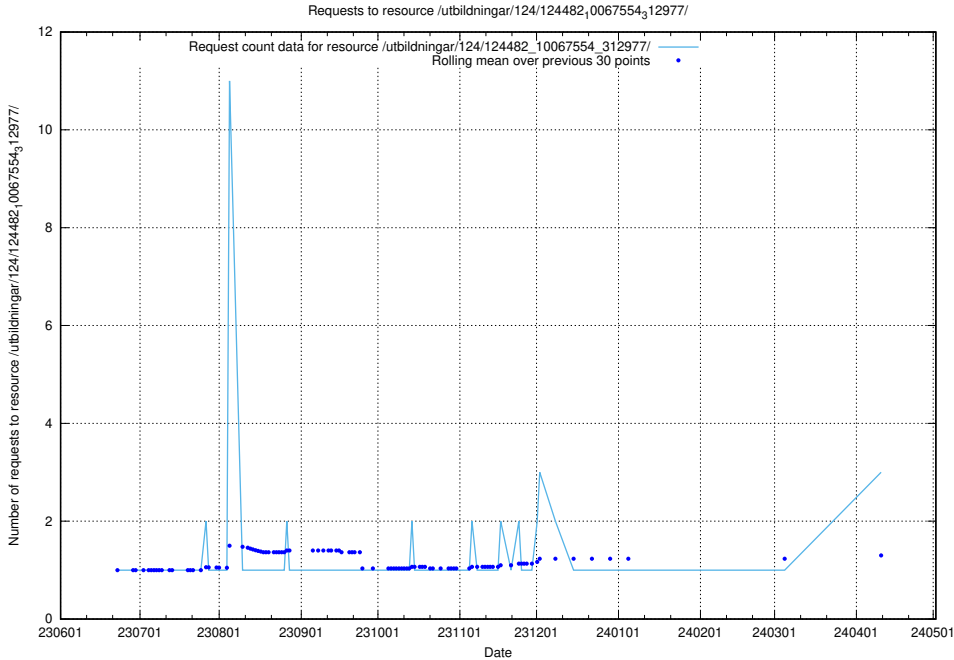

5.517 Usage of /utbildningar/124/124482_10067554_312977/

Here, we count the number of requests to resource /utbildningar/124/124482_10067554_312977/.