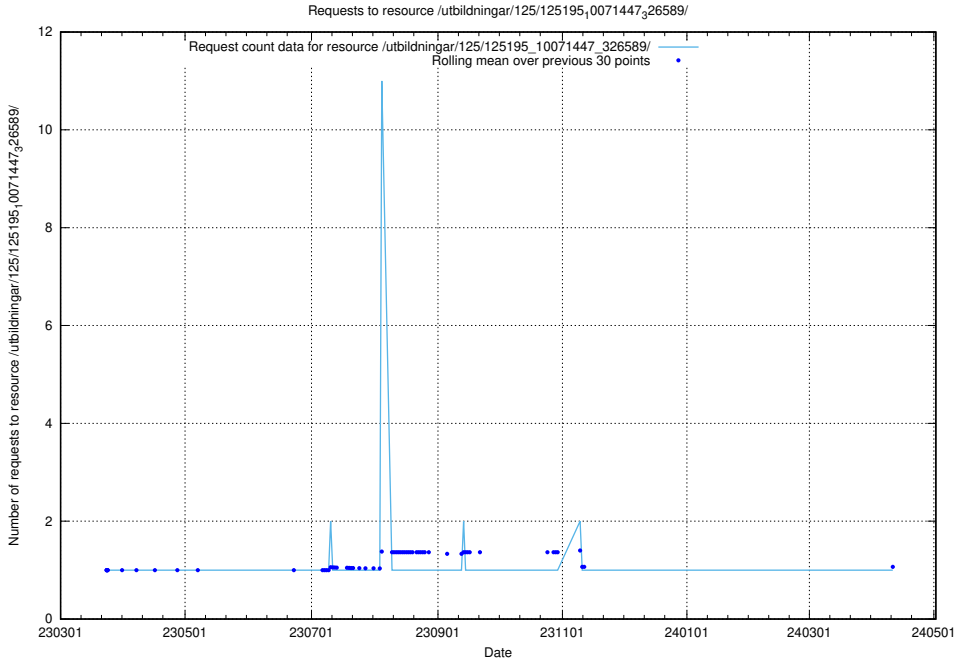

5.1208 Usage of /utbildningar/125/125195_10071447_326589/

Here, we count the number of requests to resource /utbildningar/125/125195_10071447_326589/.