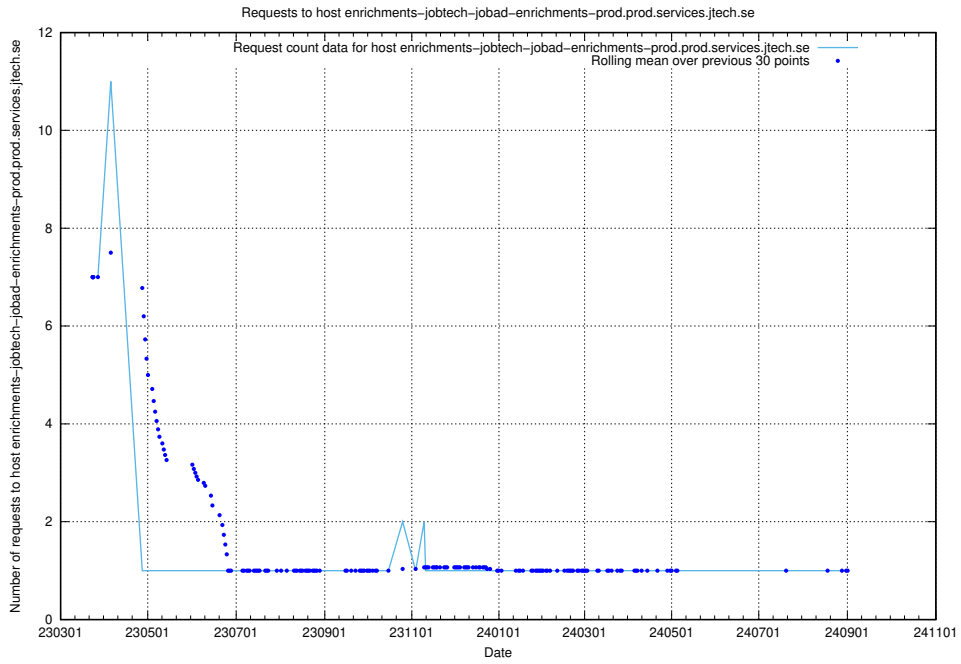

Here, we count the number of requests to host taxonomy-atlas-jobtech-taxonomy-atlas-af-prod.prod.services.jtech.se.

7.616 Usage of enrichments-jobtech-jobad-enrichments-prod.prod.services.jtech.se

Here, we count the number of requests to host enrichments-jobtech-jobad-enrichments-prod.prod.services.jtech.se.