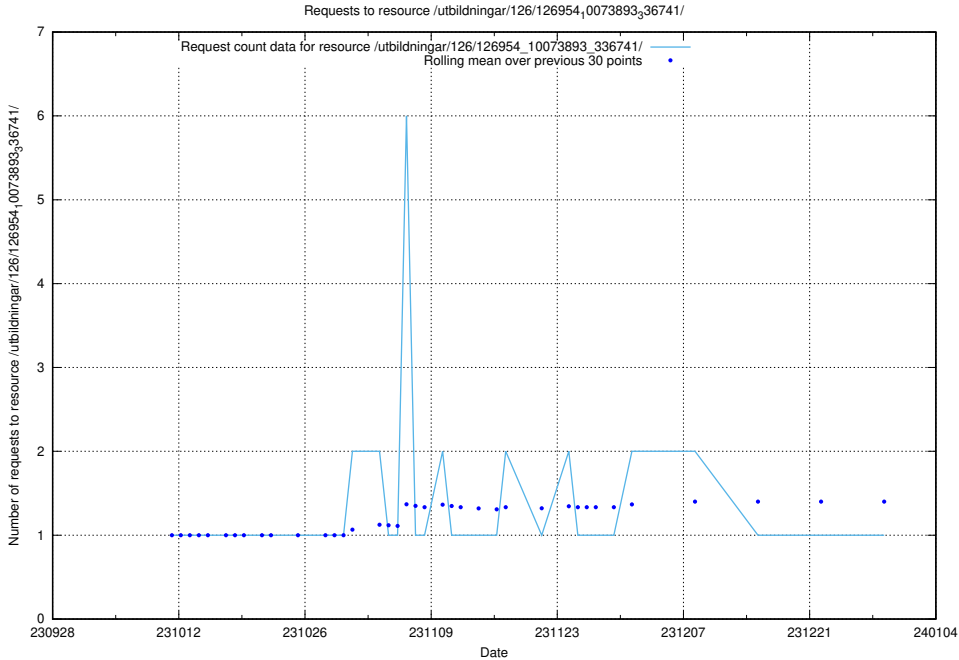

Here, we count the number of requests to resource /utbildningar/126/126954_10073893_336741/events/

5.5256 Usage of /utbildningar/126/126954_10073893_336741/

Here, we count the number of requests to resource /utbildningar/126/126954_10073893_336741/.