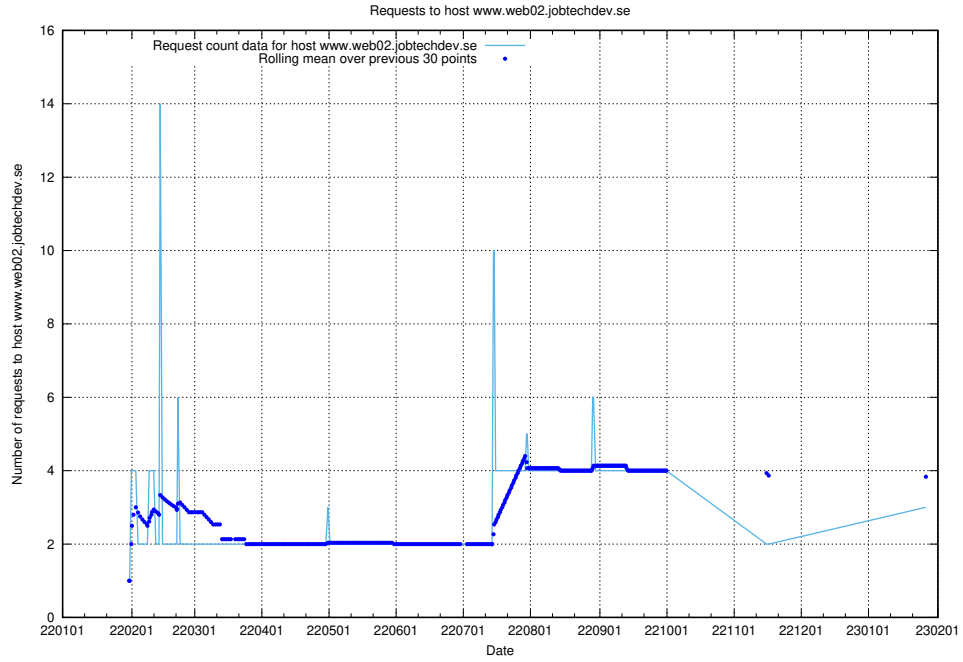

7.246 Usage of www.web02.jobtechdev.se

Here, we count the number of requests to host www.web02.jobtechdev.se.