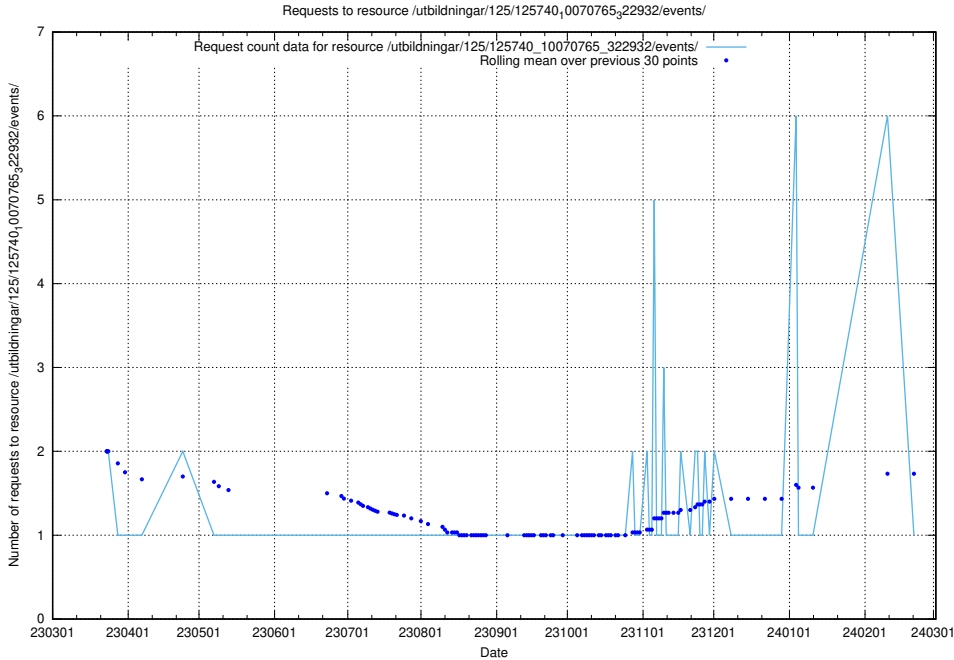

5.7186 Usage of /utbildningar/125/125740_10070765_322932/events/

Here, we count the number of requests to resource /utbildningar/125/125740_10070765_322932/events/