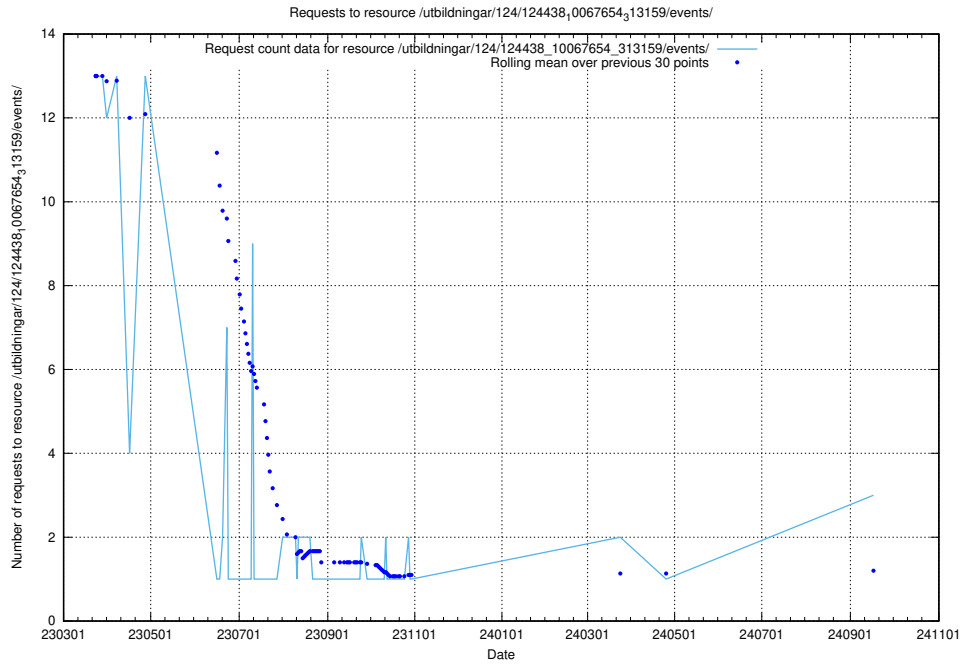

5.544 Usage of /utbildningar/124/124438_10067654_313159/events/

Here, we count the number of requests to resource /utbildningar/124/124438_10067654_313159/events/