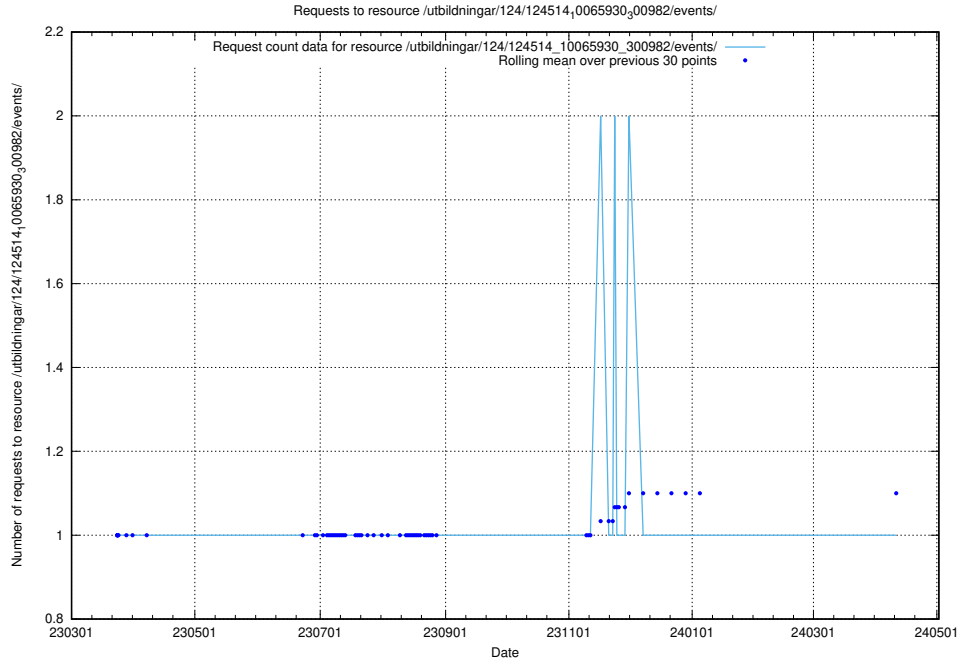

5.2811 Usage of /utbildningar/124/124514_10065930_300982/events/

Here, we count the number of requests to resource /utbildningar/124/124514_10065930_300982/events/