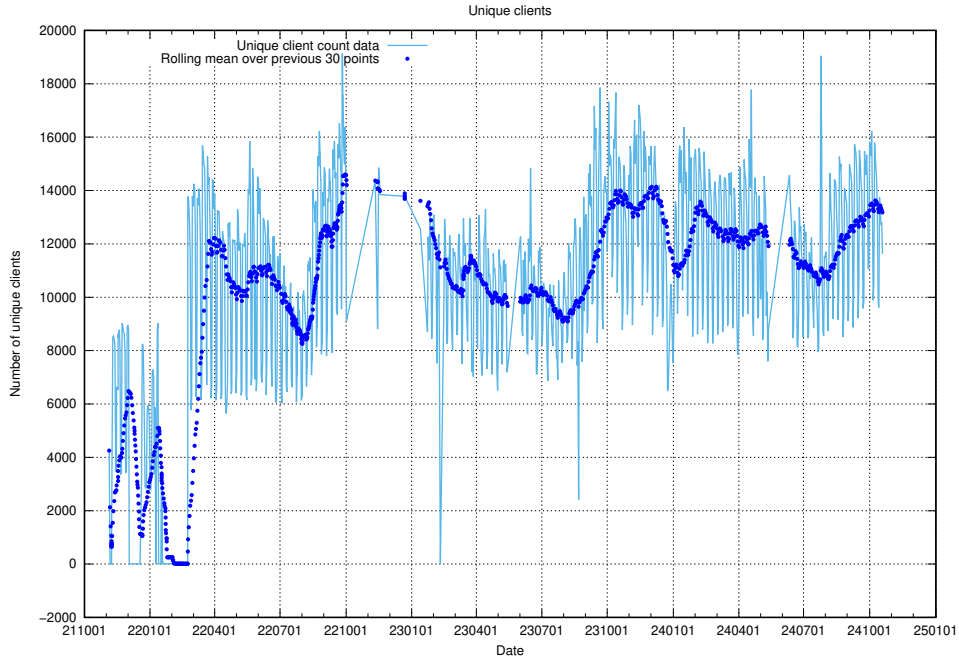

8.2 Number of unique clients

Here we extract the number of unique clients that have used our APIs.