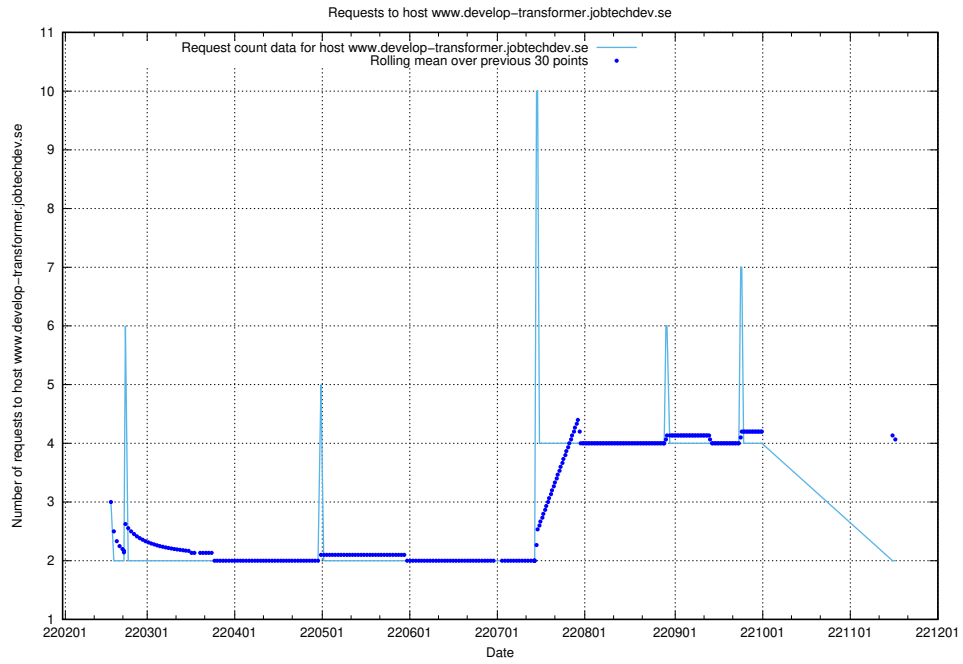

7.544 Usage of cr2q334g064ask5t63f0.jobtechdev.se

Here, we count the number of requests to host cr2q334g064ask5t63f0.jobtechdev.se.

7.545 Usage of `www.develop-transformer.jobtechdev.se`

Here, we count the number of requests to host `www.develop-transformer.jobtechdev.se`.