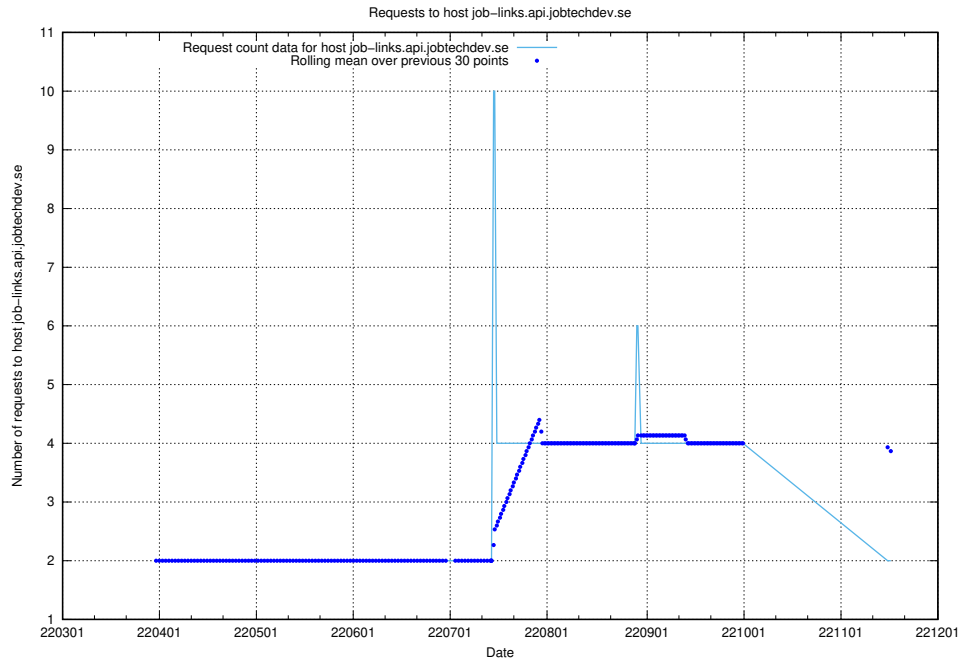

7.487 Usage of job-links.api.jobtechdev.se

Here, we count the number of requests to host job-links.api.jobtechdev.se.