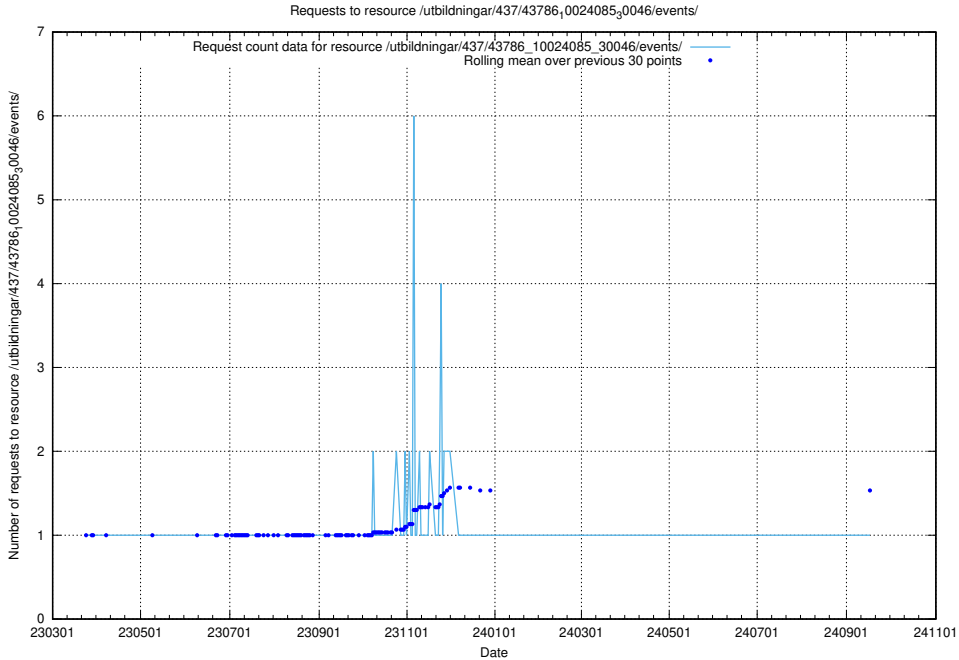

5.7087 Usage of /utbildningar/437/43786_10024085_30046/events/

Here, we count the number of requests to resource /utbildningar/437/43786_10024085_30046/events/.