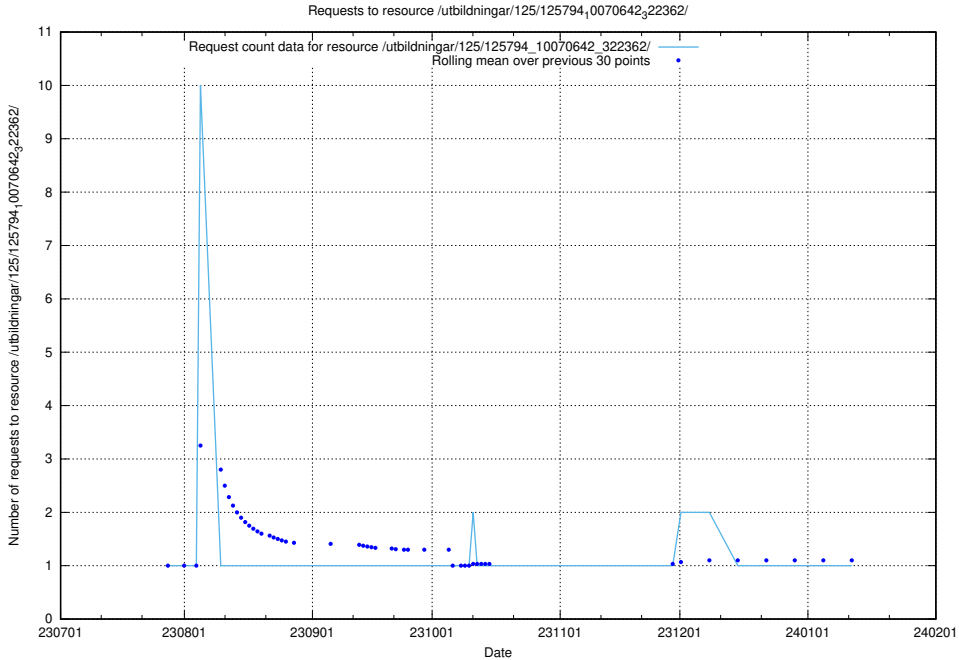

5.5788 Usage of /utbildningar/125/125794_10070642_322362/

Here, we count the number of requests to resource /utbildningar/125/125794_10070642_322362/.