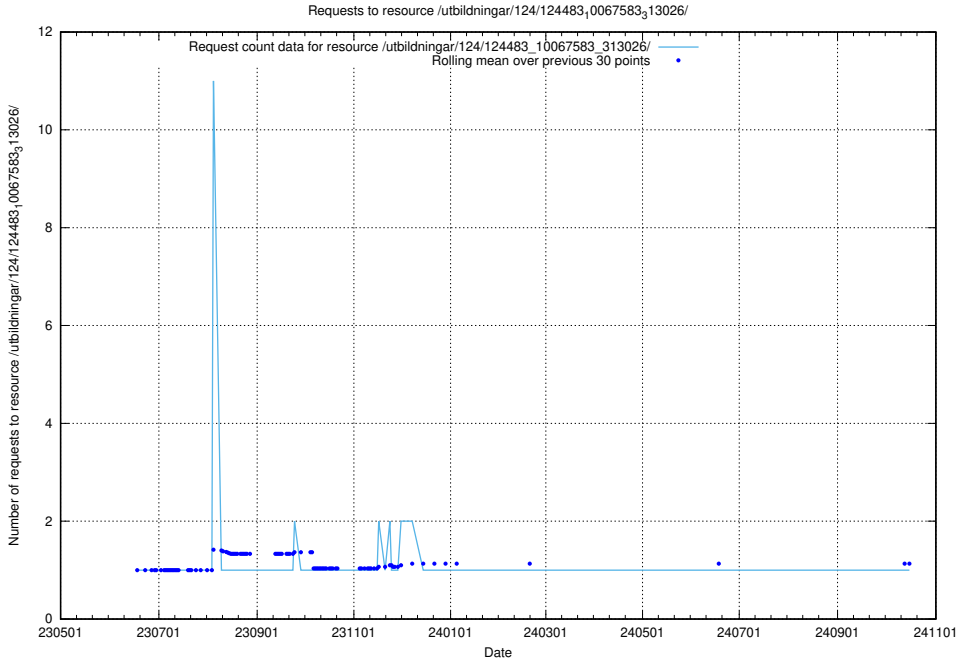

5.6727 Usage of /utbildningar/124/124483_10067583_313026/

Here, we count the number of requests to resource /utbildningar/124/124483_10067583_313026/.