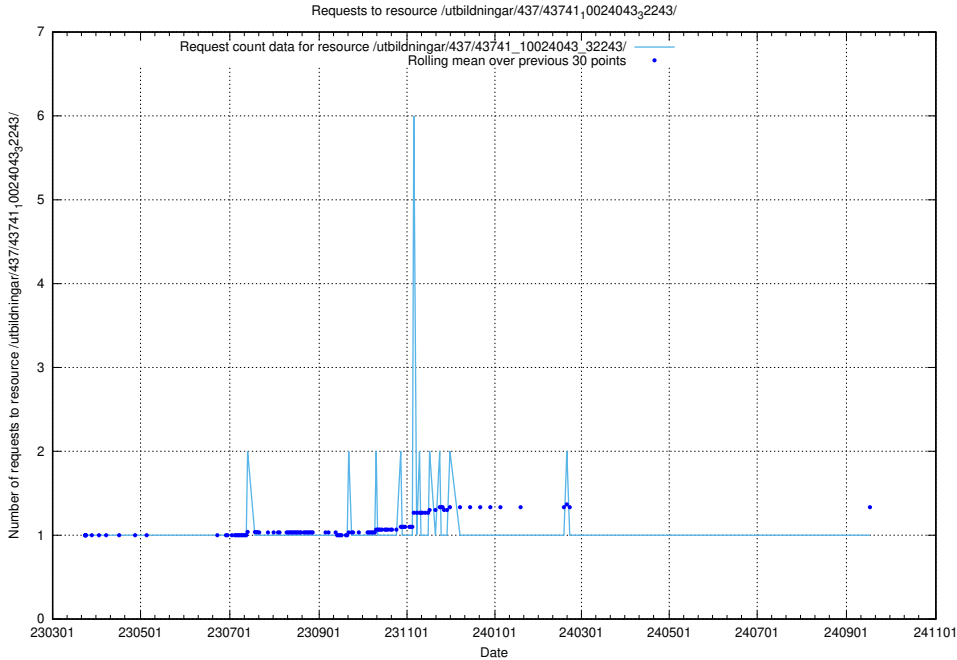

5.7302 Usage of /utbildningar/437/43741_10024043_32243/

Here, we count the number of requests to resource /utbildningar/437/43741_10024043_32243/.