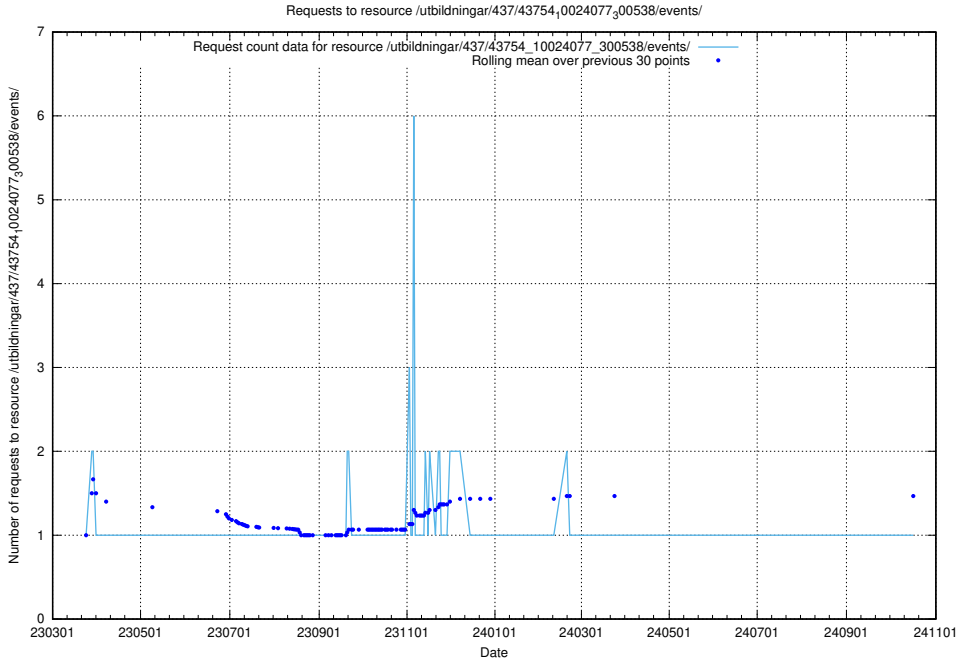

5.7095 Usage of /utbildningar/437/43754_10024077_300538/events/

Here, we count the number of requests to resource /utbildningar/437/43754_10024077_300538/events/.