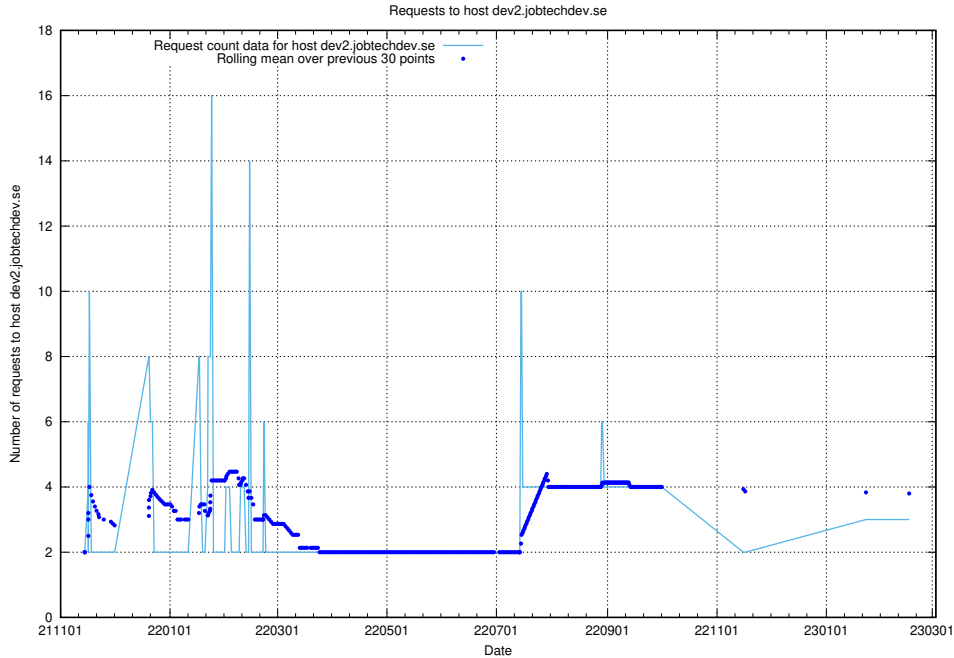

7.174 Usage of dev2.jobtechdev.se

Here, we count the number of requests to host dev2.jobtechdev.se.