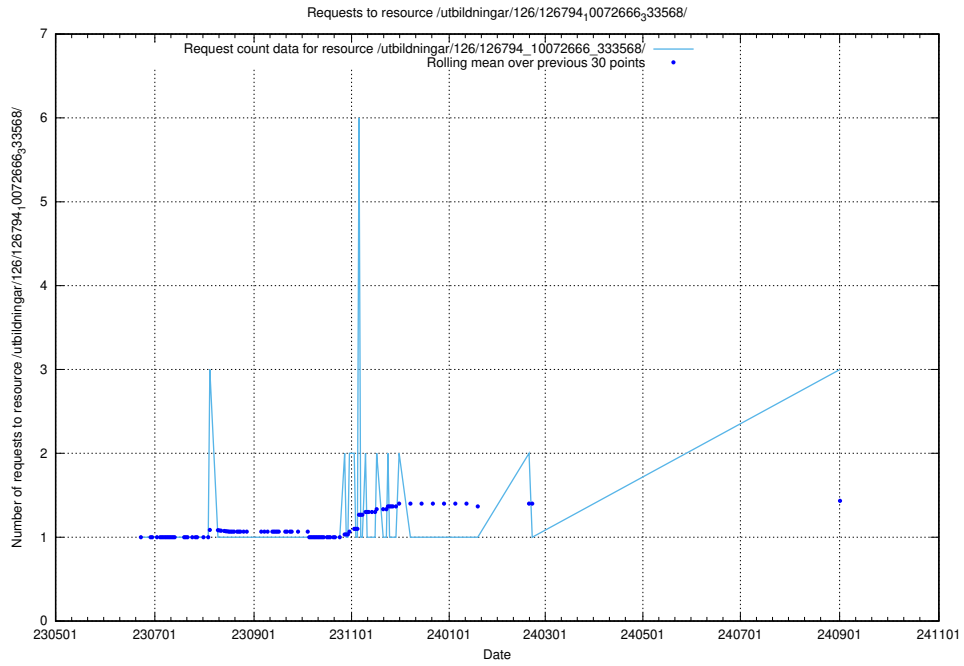

5.502 Usage of /utbildningar/126/126794_10072666_333568/

Here, we count the number of requests to resource /utbildningar/126/126794_10072666_333568/.