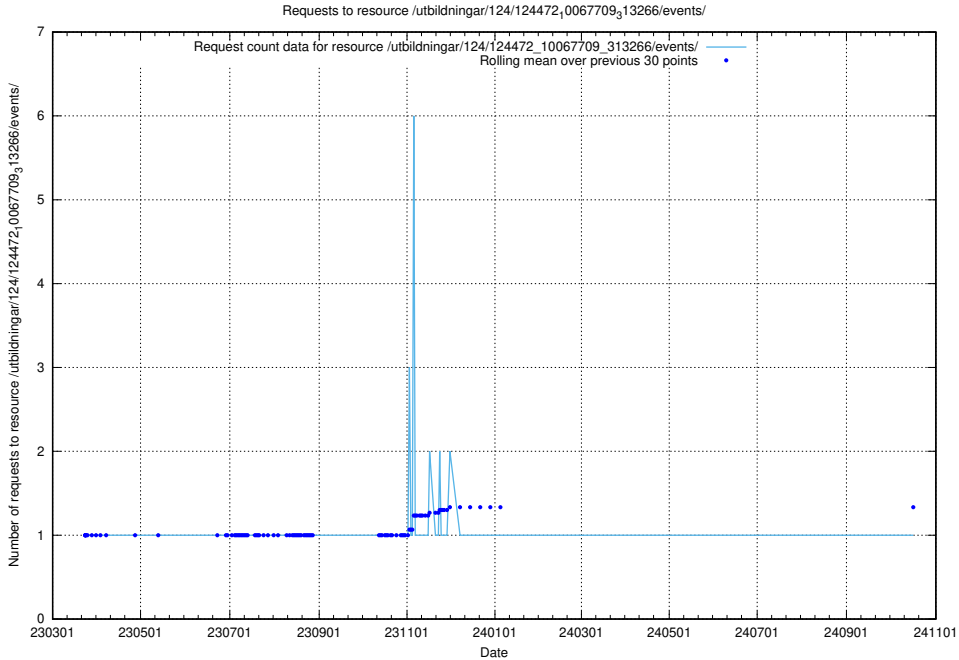

5.3952 Usage of /utbildningar/124/124472_10067709_313266/events/

Here, we count the number of requests to resource /utbildningar/124/124472_10067709_313266/events/