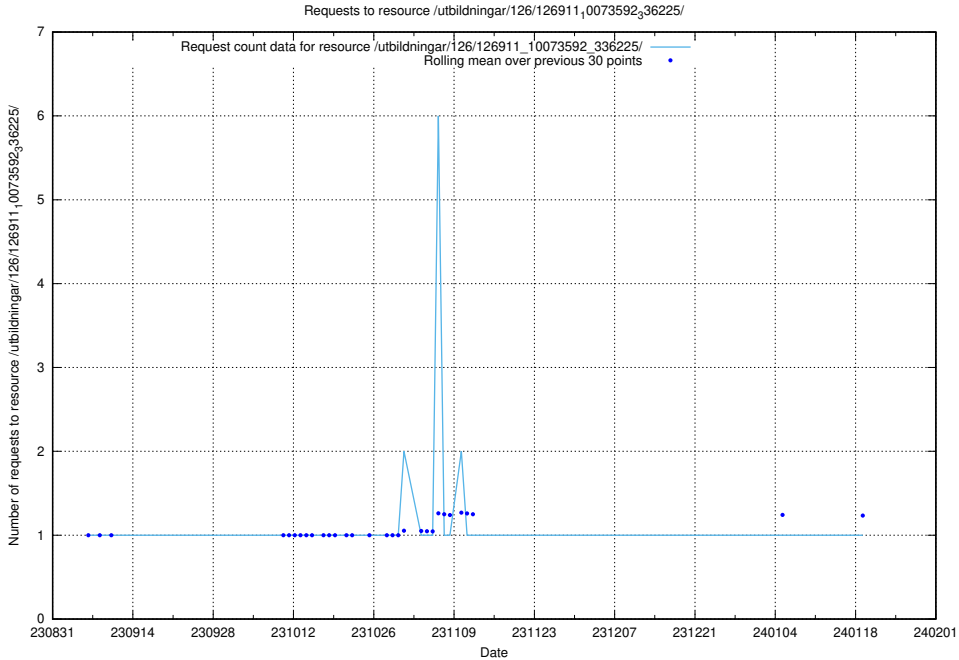

5.5543 Usage of /utbildningar/126/126911_10073592_336225/

Here, we count the number of requests to resource /utbildningar/126/126911_10073592_336225/.