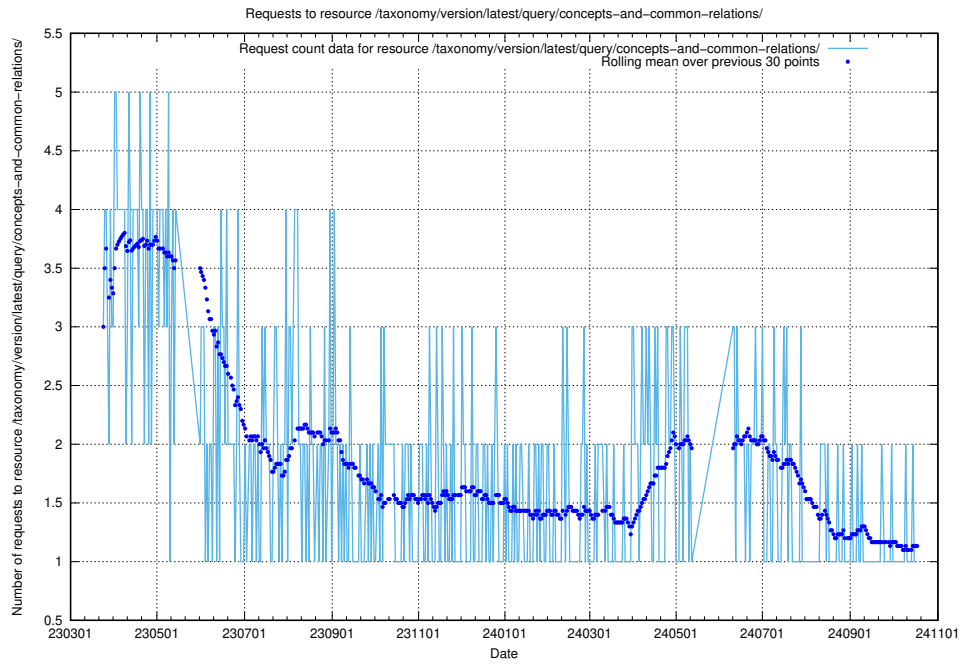

5.7000 Usage of /taxonomy/version/latest/query/concepts-and-common-relations/

Here, we count the number of requests to resource /taxonomy/version/latest/query/concepts-and-common-relations/.

5.7001 Usage of /taxonomy/version/latest/query/concept-types/