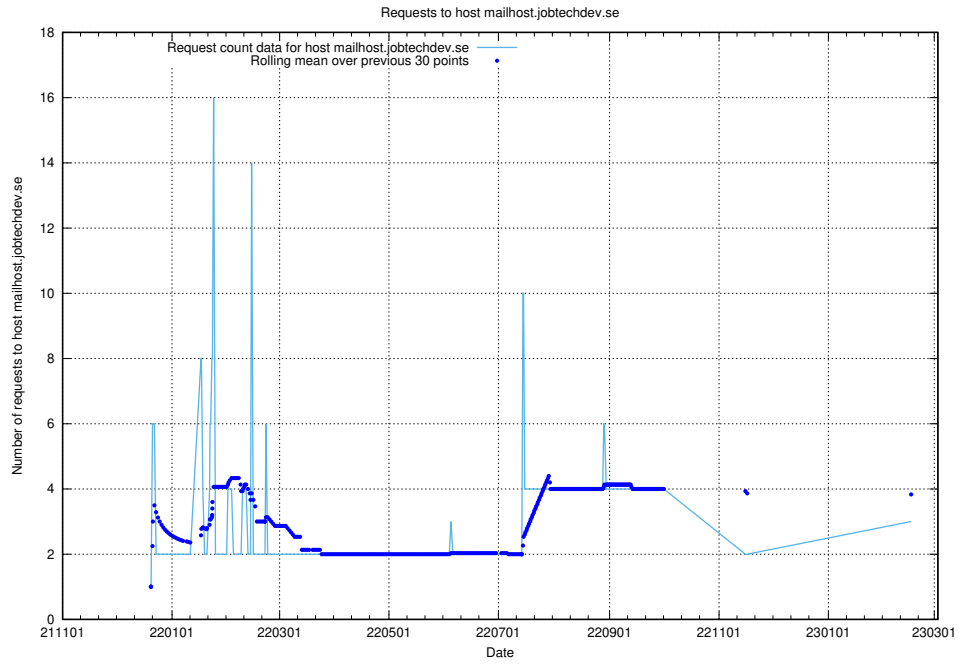

7.207 Usage of mailhost.jobtechdev.se

Here, we count the number of requests to host mailhost.jobtechdev.se.