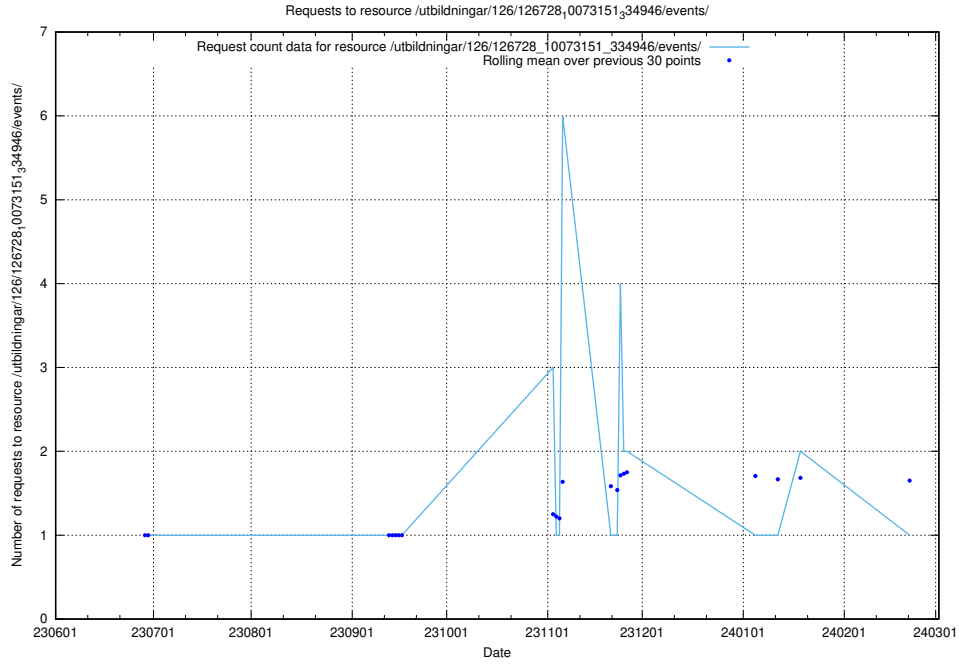

5.6328 Usage of /utbildningar/126/126728_10073151_334946/events/

Here, we count the number of requests to resource /utbildningar/126/126728_10073151_334946/events/