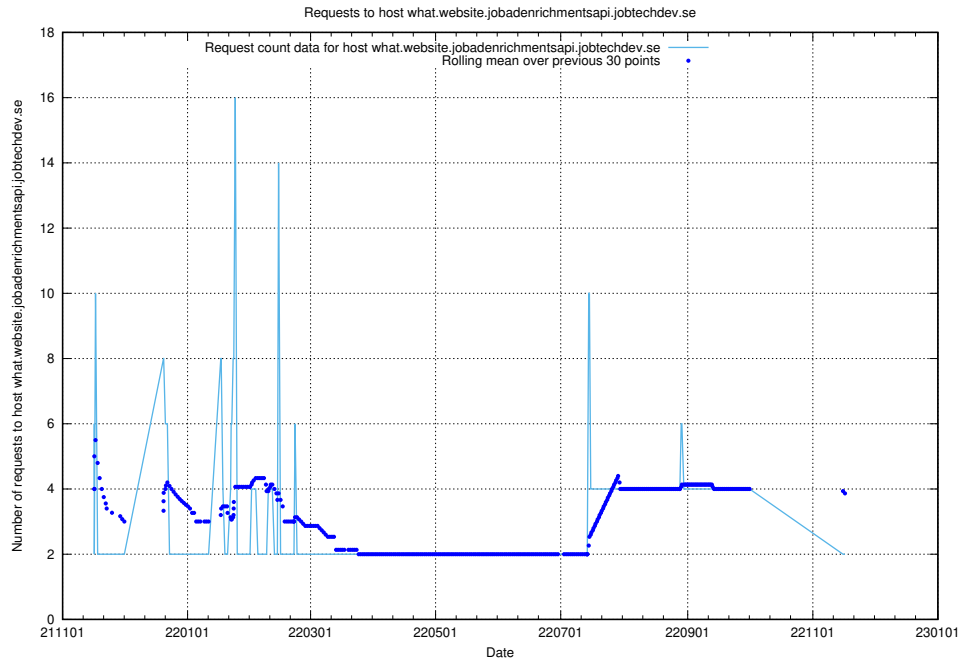

7.509 Usage of what.website.jobadenrichmentsapi.jobtechdev.se

Here, we count the number of requests to host what.website.jobadenrichmentsapi.jobtechdev.se.