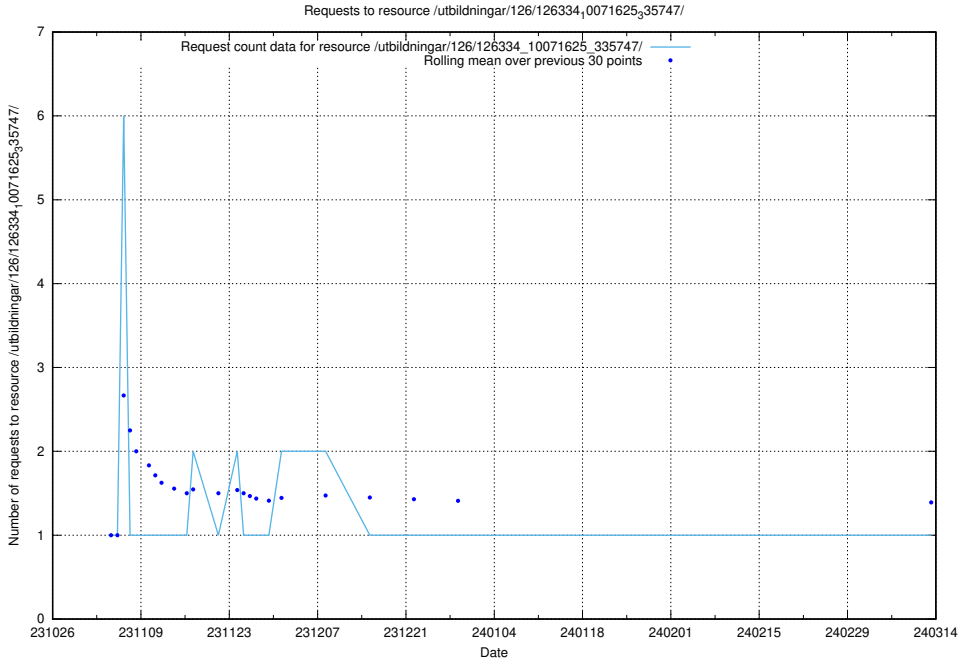

5.5031 Usage of /utbildningar/126/126334_10071625_335747/

Here, we count the number of requests to resource /utbildningar/126/126334_10071625_335747/.