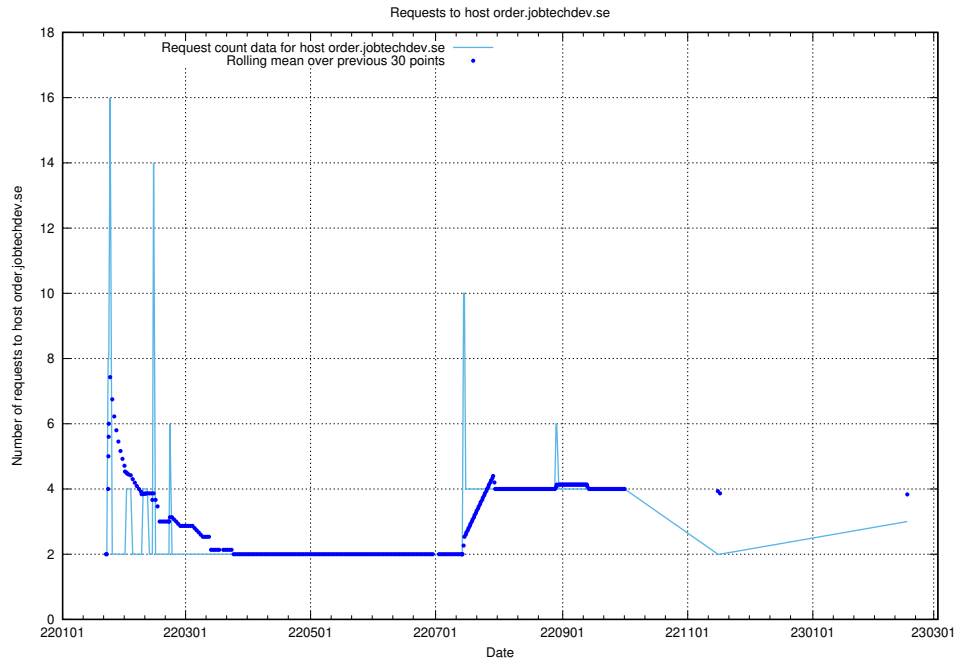

7.257 Usage of order.jobtechdev.se

Here, we count the number of requests to host order.jobtechdev.se.