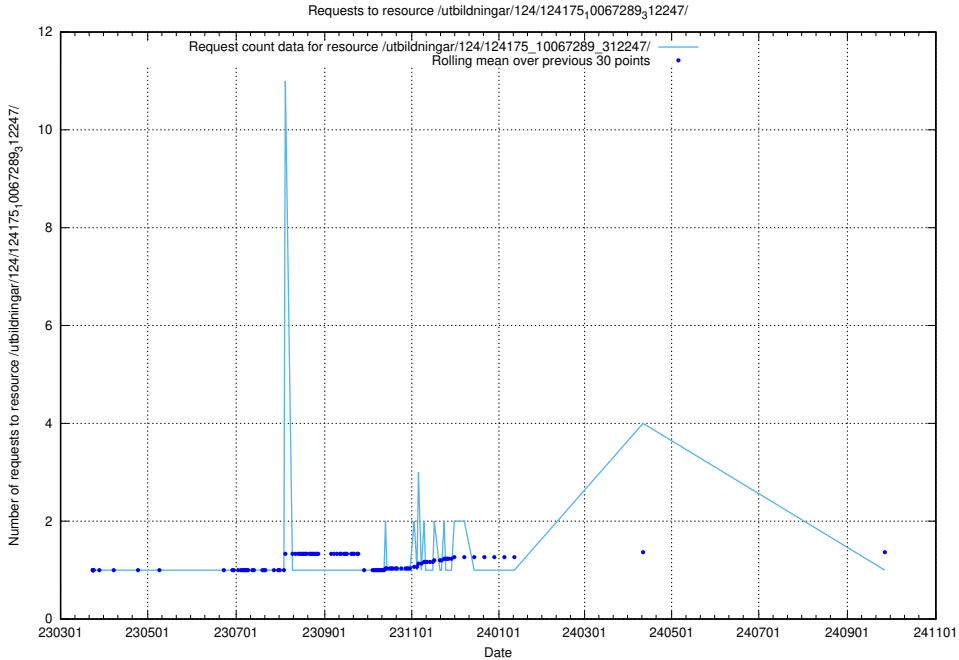

5.4938 Usage of /utbildningar/124/124175_10067289_312247/

Here, we count the number of requests to resource /utbildningar/124/124175_10067289_312247/.