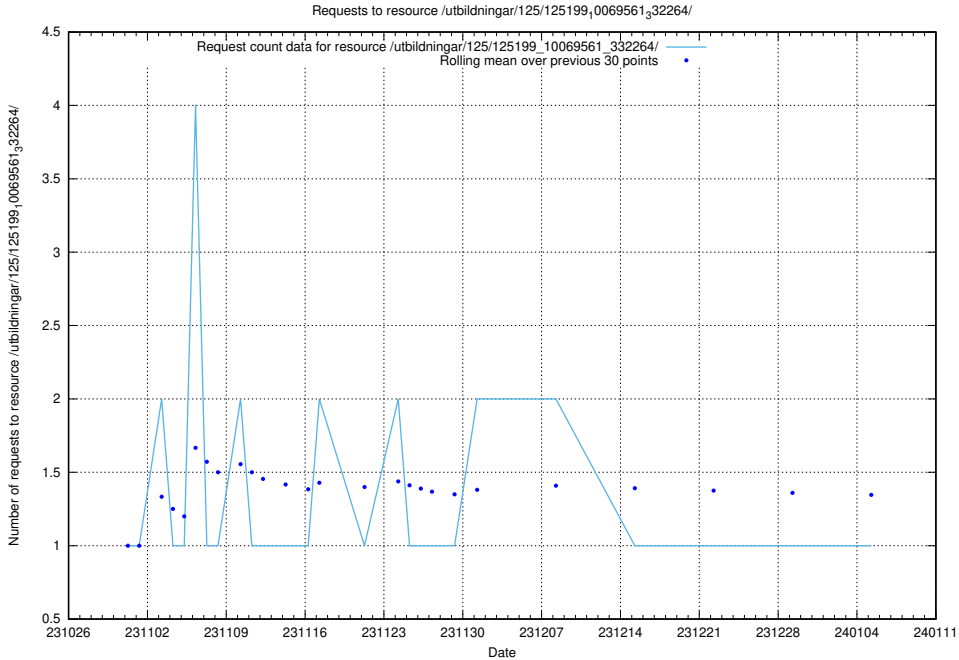

5.5061 Usage of /utbildningar/125/125199_10069561_332264/

Here, we count the number of requests to resource /utbildningar/125/125199_10069561_332264/.