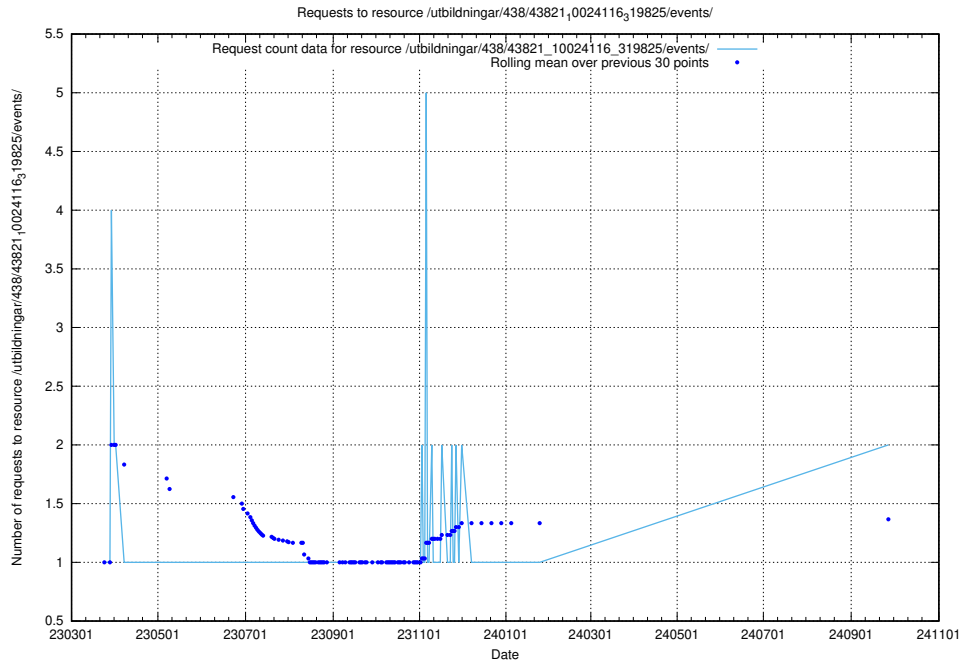

Here, we count the number of requests to resource /utbildningar/438/43836_10024038_29999/events/.

5.1013 Usage of /utbildningar/438/43821_10024116_319825/events/

Here, we count the number of requests to resource /utbildningar/438/43821_10024116_319825/events/.