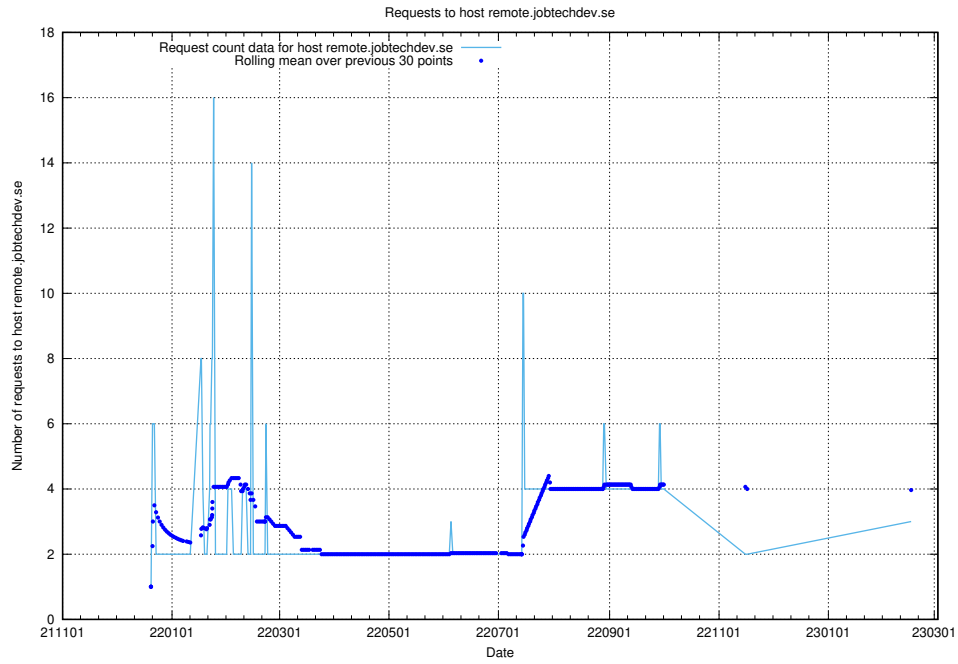

7.203 Usage of remote.jobtechdev.se

Here, we count the number of requests to host remote.jobtechdev.se.