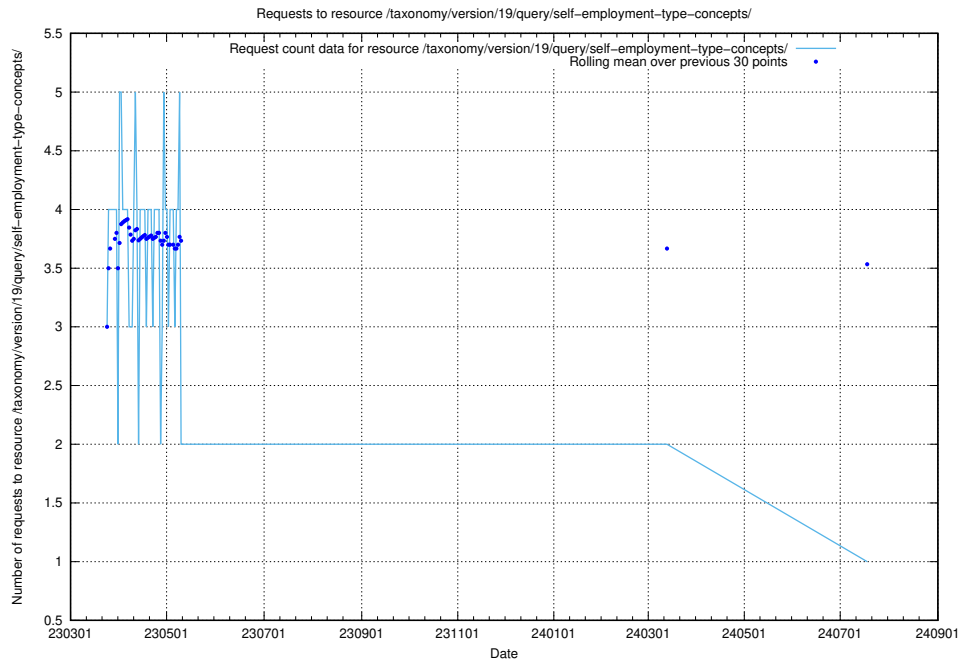

5.7033 Usage of /taxonomy/version/19/query/self-employment-type-concepts/

Here, we count the number of requests to resource /taxonomy/version/19/query/self-employment-type-concepts/.