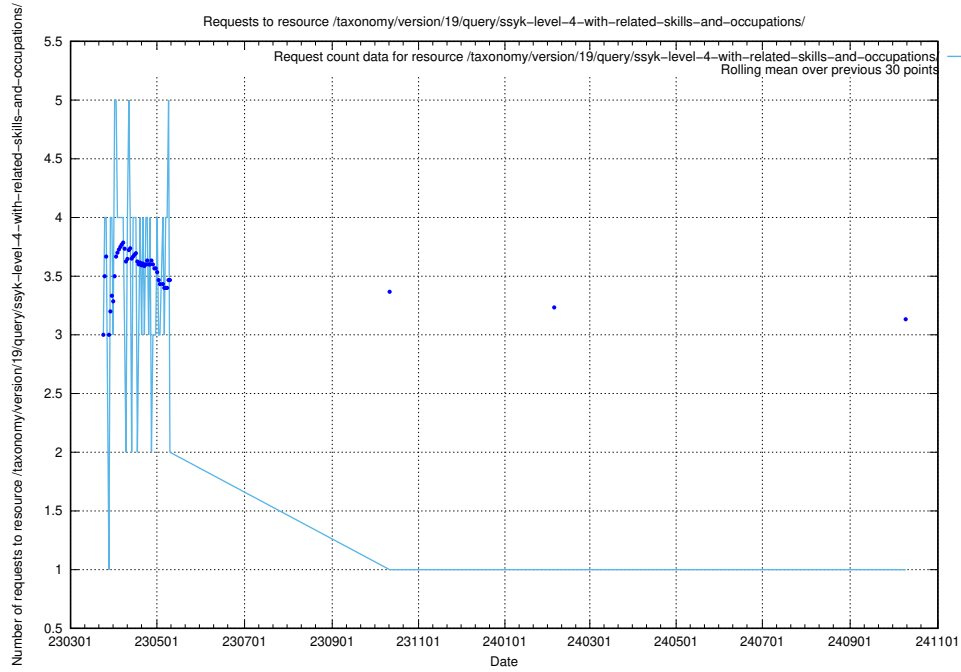

Here, we count the number of requests to resource /taxonomy/version/19/query/ssyk-level-4-with-related-skills-and-occupations/.

5.7018 Usage of /taxonomy/version/19/query/ssyk-level-4-with-related-isco-level-4-groups/