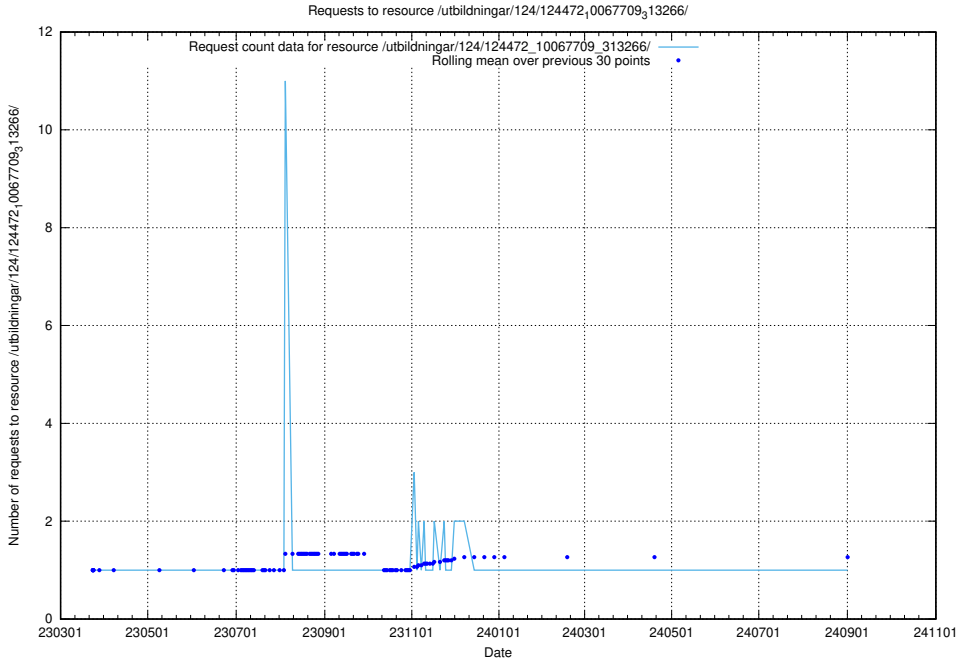

5.3961 Usage of /utbildningar/124/124472_10067709_313266/

Here, we count the number of requests to resource /utbildningar/124/124472_10067709_313266/.