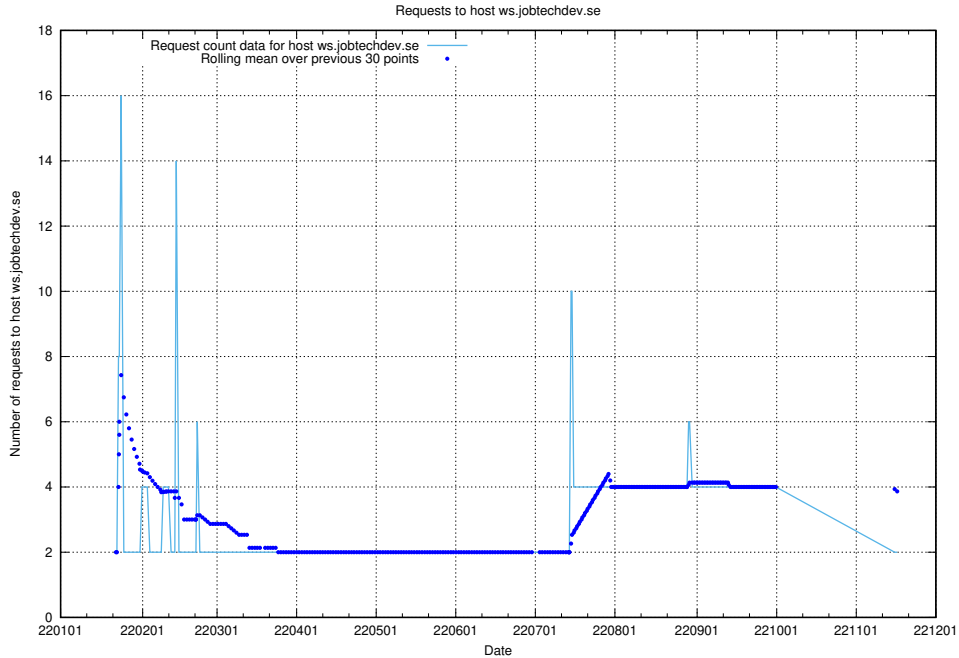

7.585 Usage of ws.jobtechdev.se

Here, we count the number of requests to host ws.jobtechdev.se.