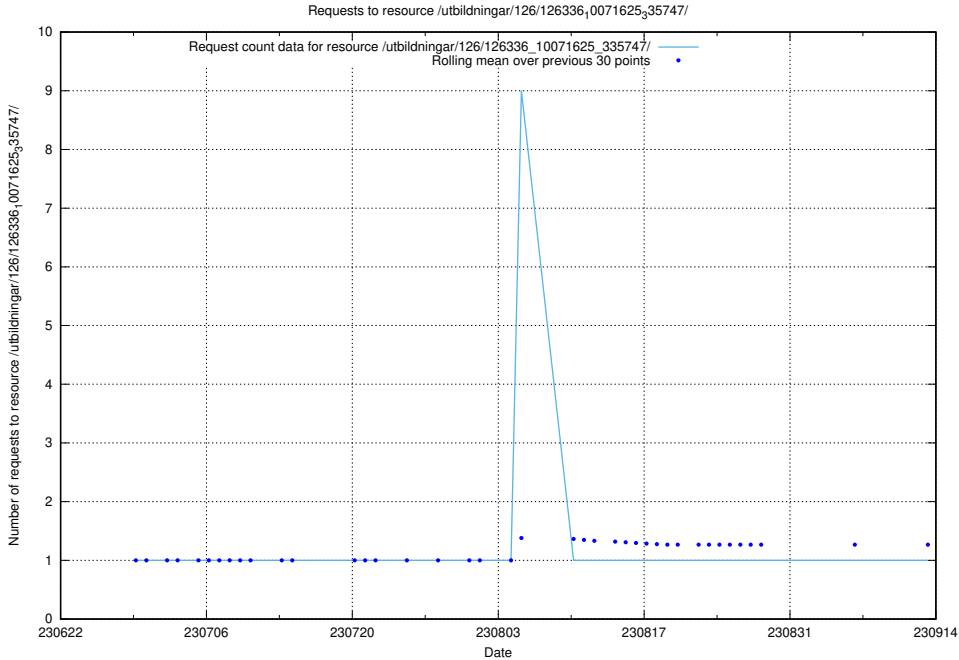

5.6334 Usage of /utbildningar/126/126336_10071625_335747/

Here, we count the number of requests to resource /utbildningar/126/126336_10071625_335747/.