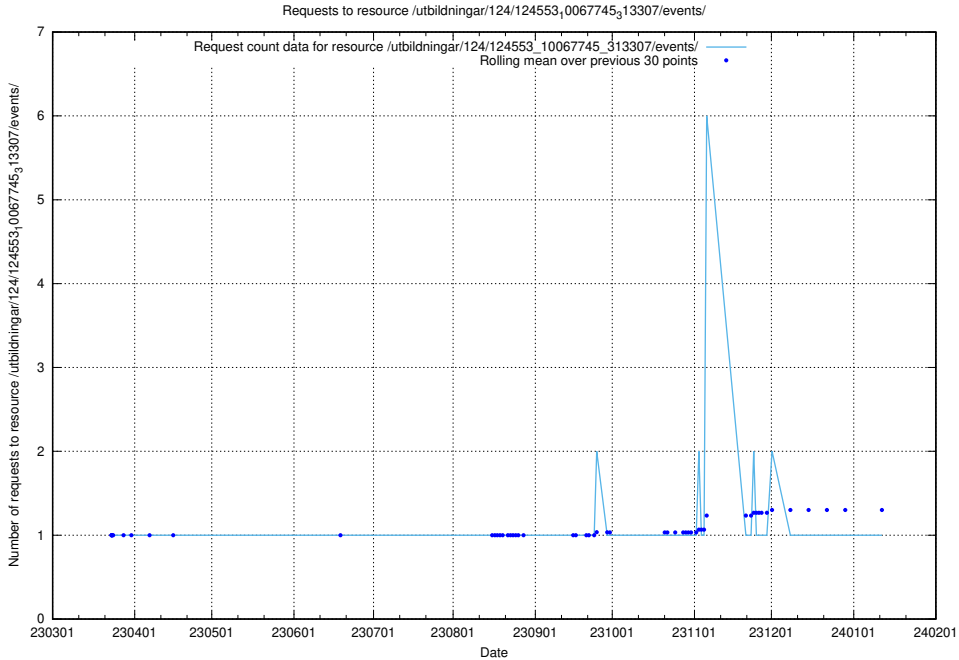

5.1545 Usage of /utbildningar/124/124553_10067745_313307/events/

Here, we count the number of requests to resource /utbildningar/124/124553_10067745_313307/events/