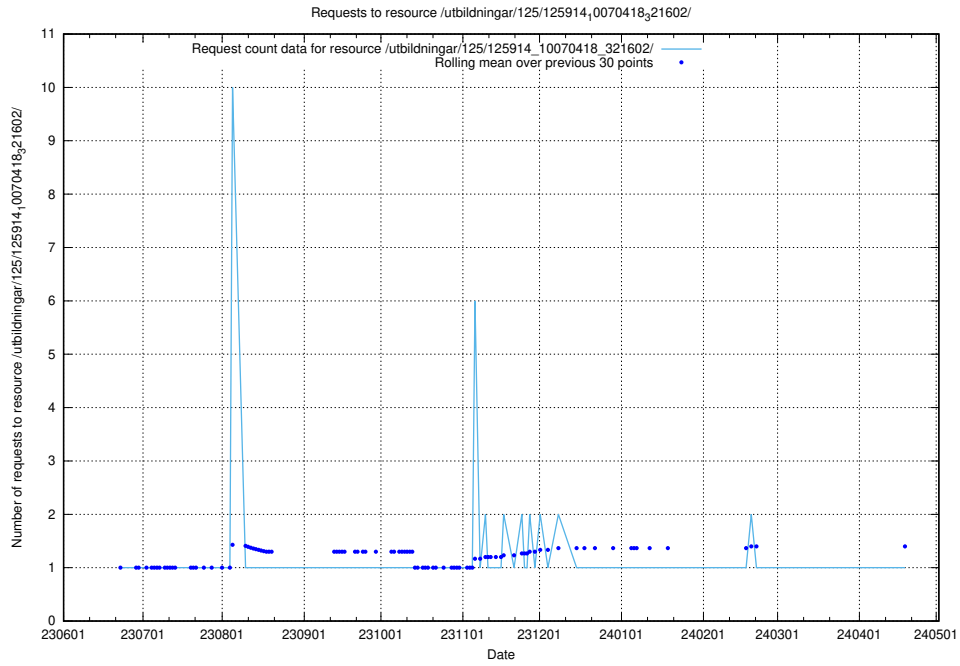

5.6544 Usage of /utbildningar/125/125914_10070418_321602/

Here, we count the number of requests to resource /utbildningar/125/125914_10070418_321602/.