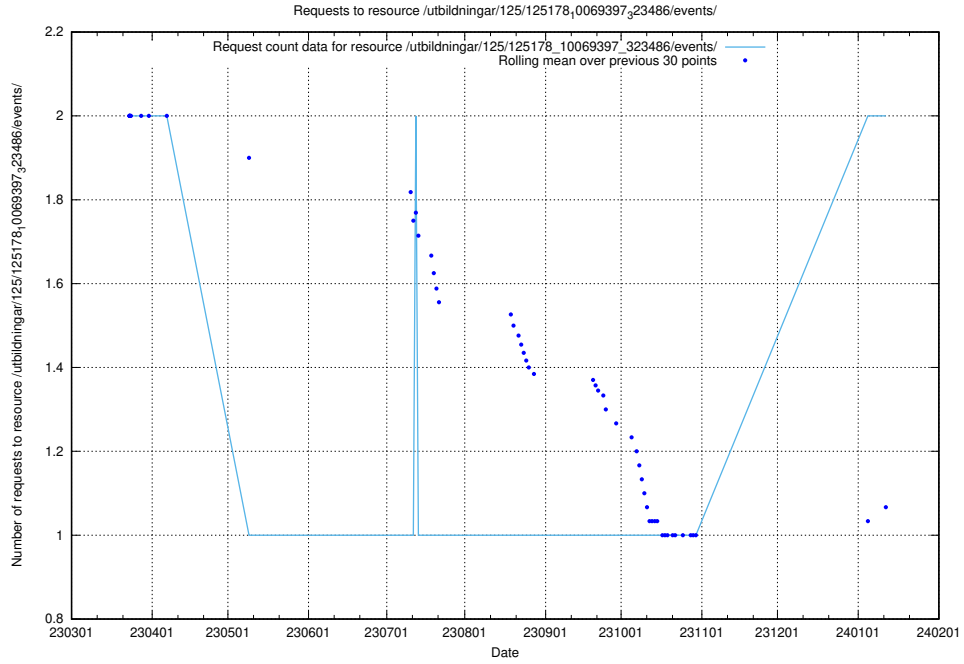

5.1029 Usage of /utbildningar/125/125178_10069397_323486/events/

Here, we count the number of requests to resource /utbildningar/125/125178_10069397_323486/events/