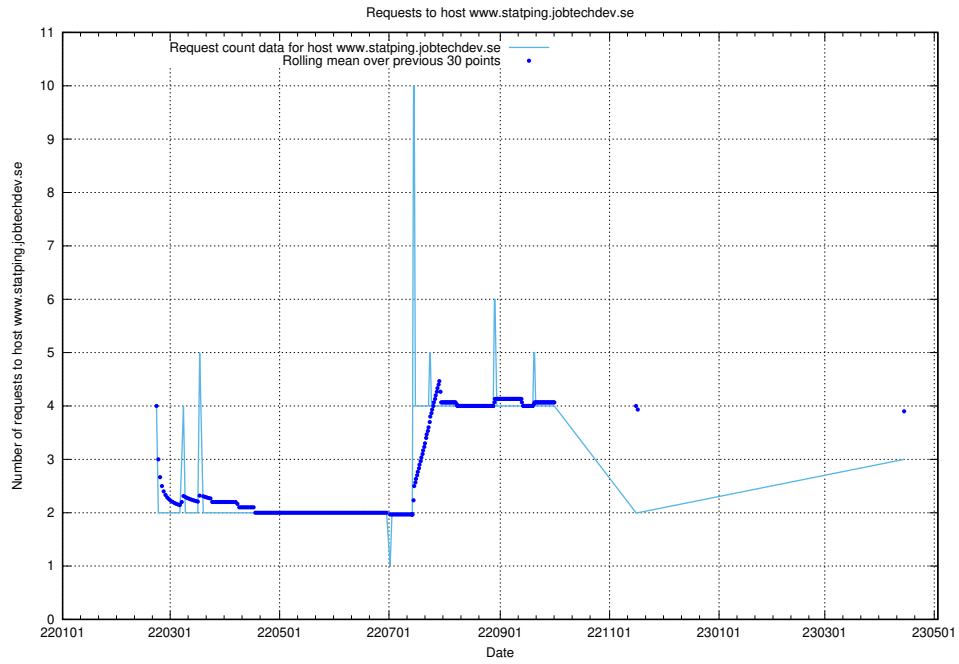

7.234 Usage of doh.jobtechdev.se

Here, we count the number of requests to host doh.jobtechdev.se.

7.235 Usage of ucenter.jobtechdev.se

Here, we count the number of requests to host ucenter.jobtechdev.se.