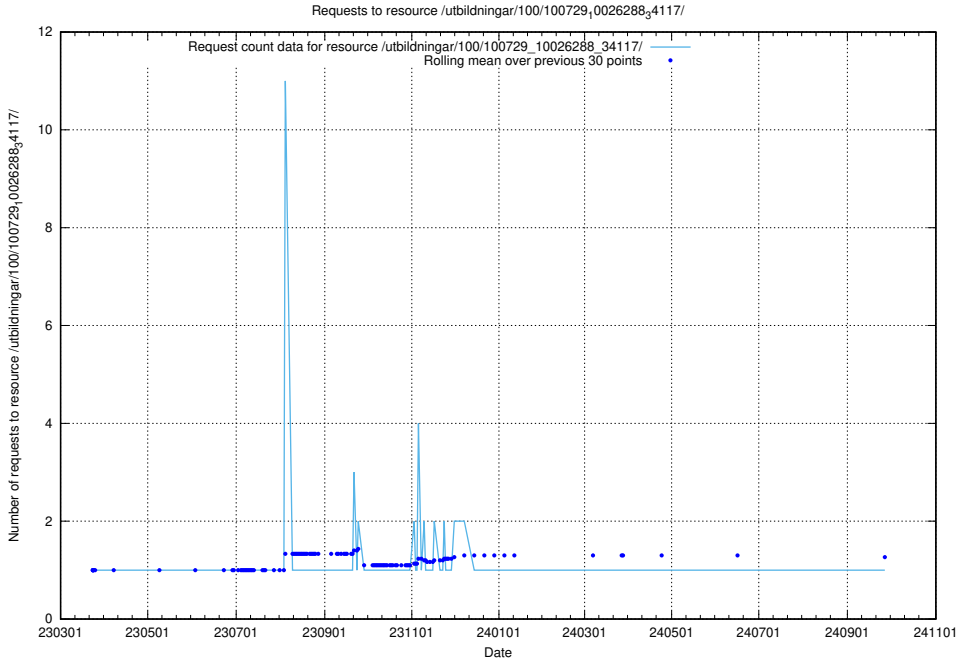

5.6540 Usage of /utbildningar/100/100729_10026288_34117/

Here, we count the number of requests to resource /utbildningar/100/100729_10026288_34117/.