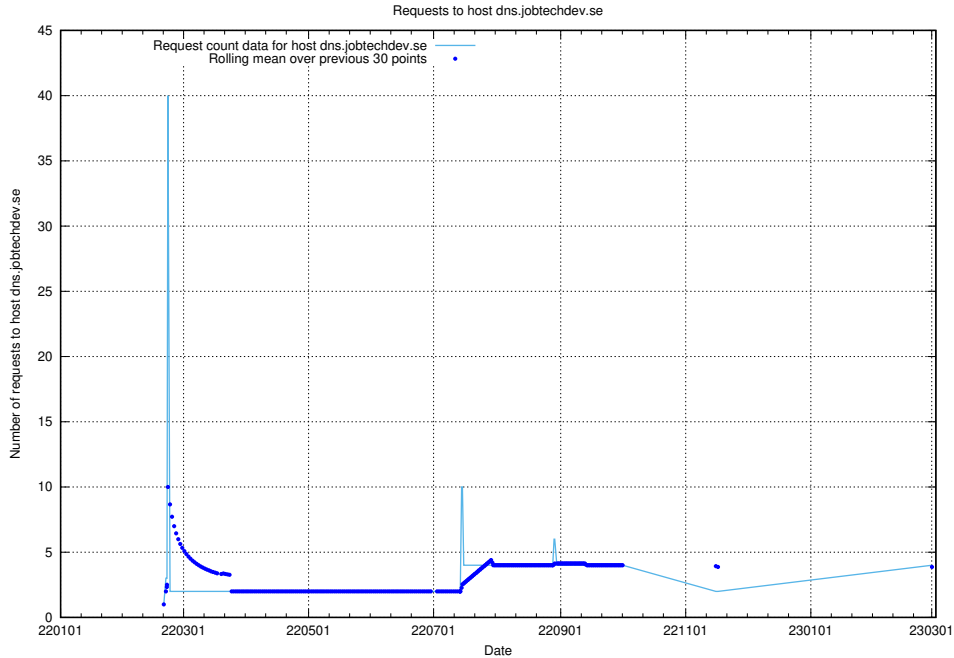

7.164 Usage of dns.jobtechdev.se

Here, we count the number of requests to host dns.jobtechdev.se.