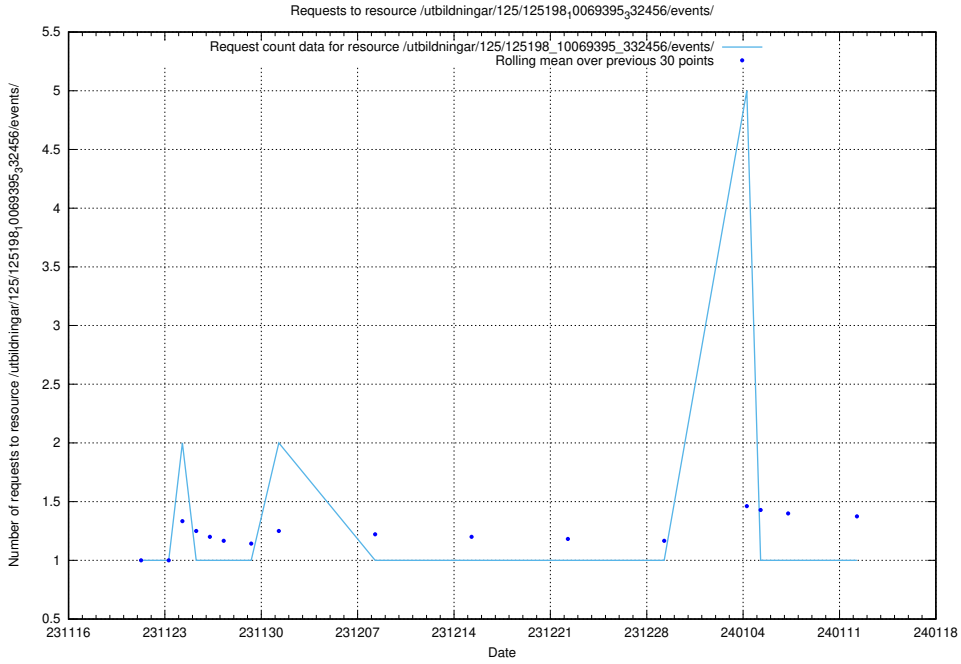

5.4949 Usage of /utbildningar/125/125198_10069395_332456/events/

Here, we count the number of requests to resource /utbildningar/125/125198_10069395_332456/events/