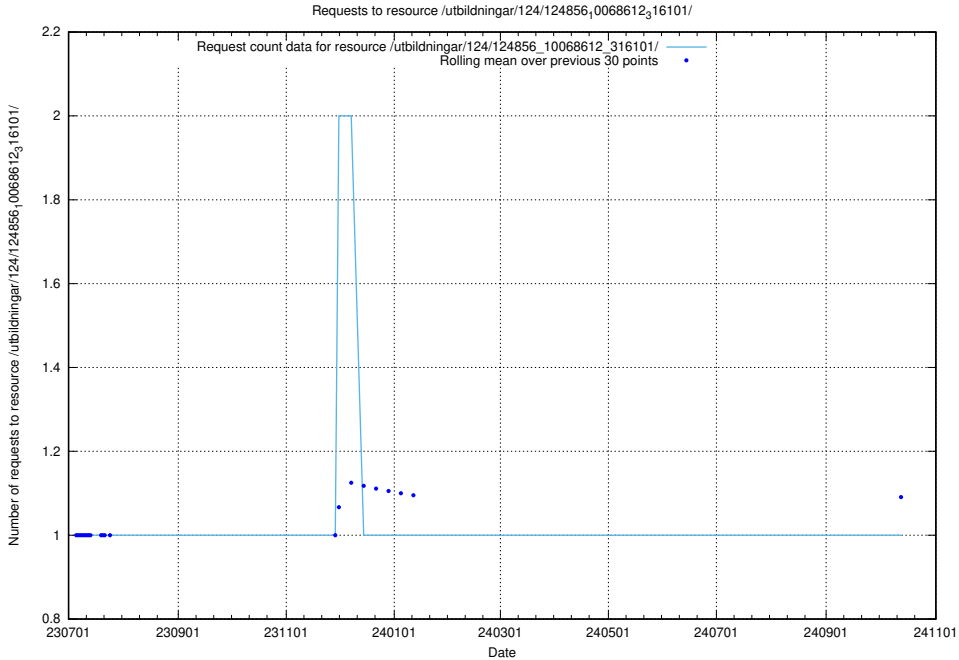

Here, we count the number of requests to resource /utbildningar/124/124856_10068612_316101/.

5.6210 Usage of /utbildningar/124/124515_10065914_300491/events/

Here, we count the number of requests to resource /utbildningar/124/124515_10065914_300491/events/