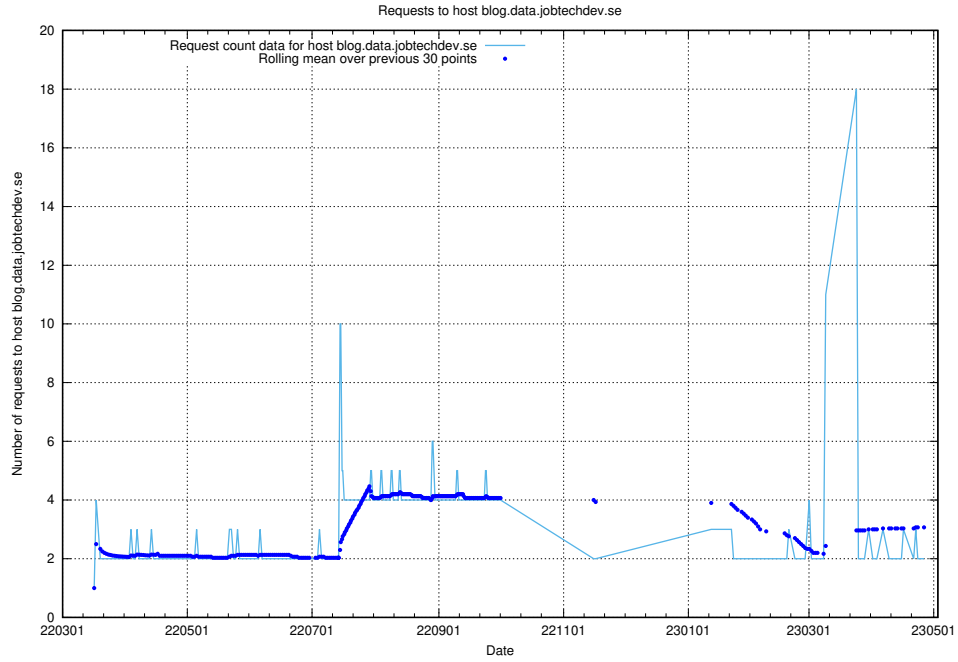

7.501 Usage of `blog.data.jobtechdev.se`

Here, we count the number of requests to host `blog.data.jobtechdev.se`.