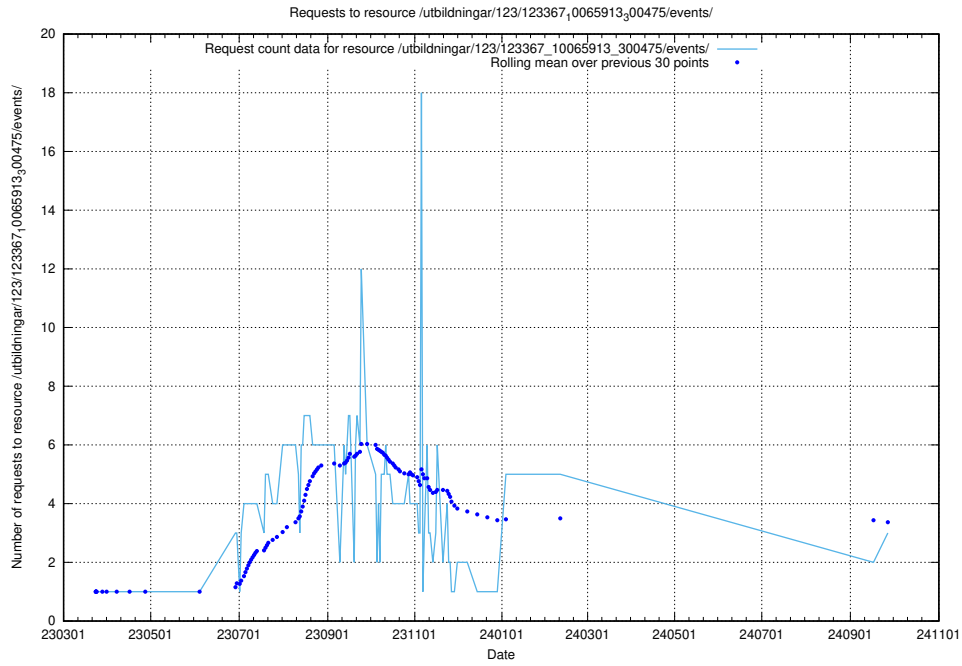

5.480 Usage of /utbildningar/123/123367_10065913_300475/events/

Here, we count the number of requests to resource /utbildningar/123/123367_10065913_300475/events/