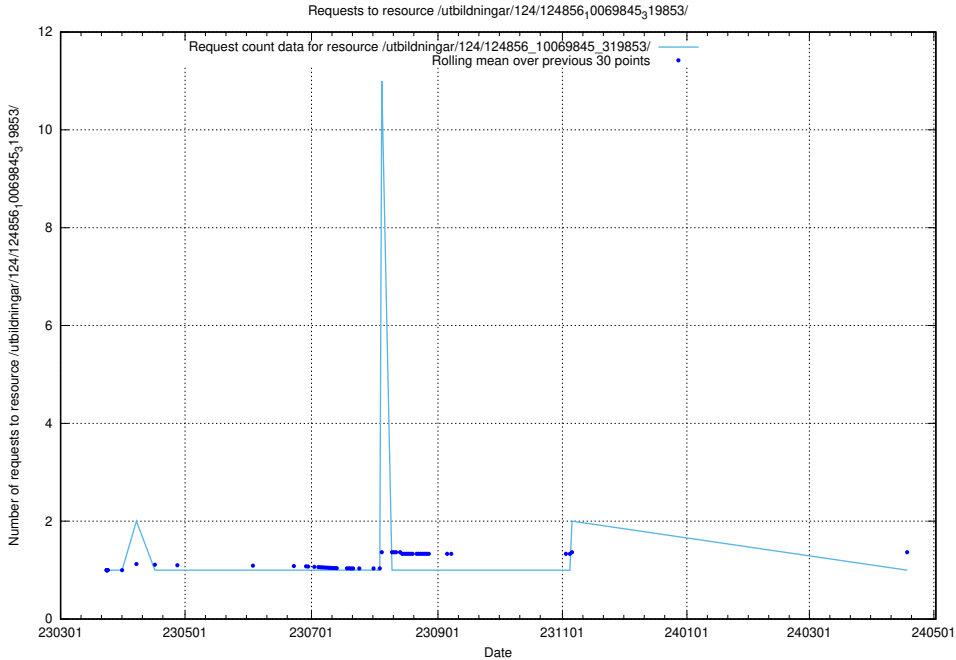

Here, we count the number of requests to resource /utbildningar/124/124856_10069845_319853/events/

5.1272 Usage of /utbildningar/124/124856_10069845_319853/

Here, we count the number of requests to resource /utbildningar/124/124856_10069845_319853/.