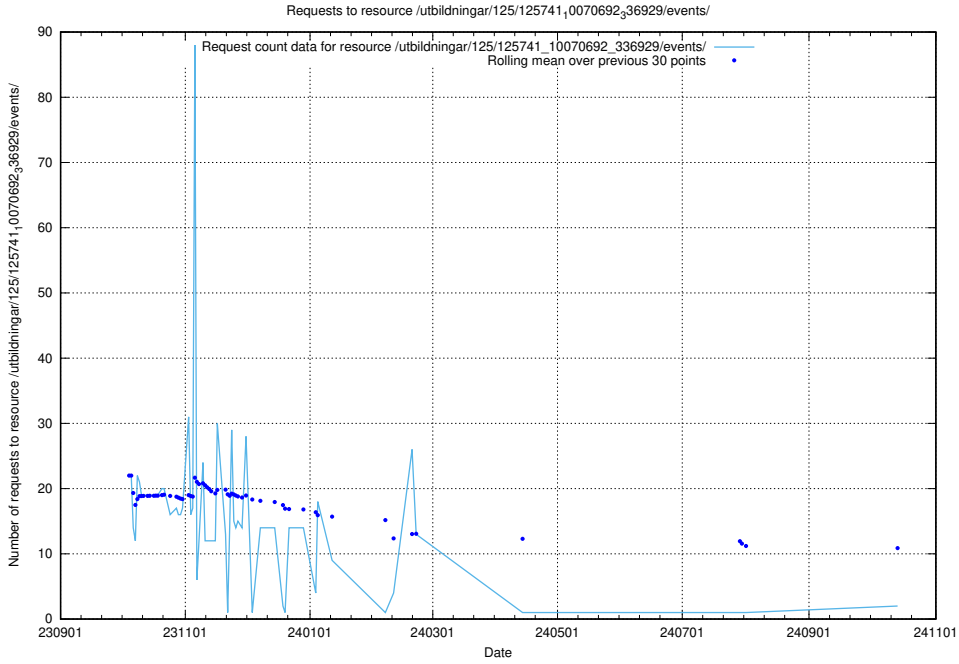

5.827 Usage of /utbildningar/125/125741_10070692_336929/events/

Here, we count the number of requests to resource /utbildningar/125/125741_10070692_336929/events/