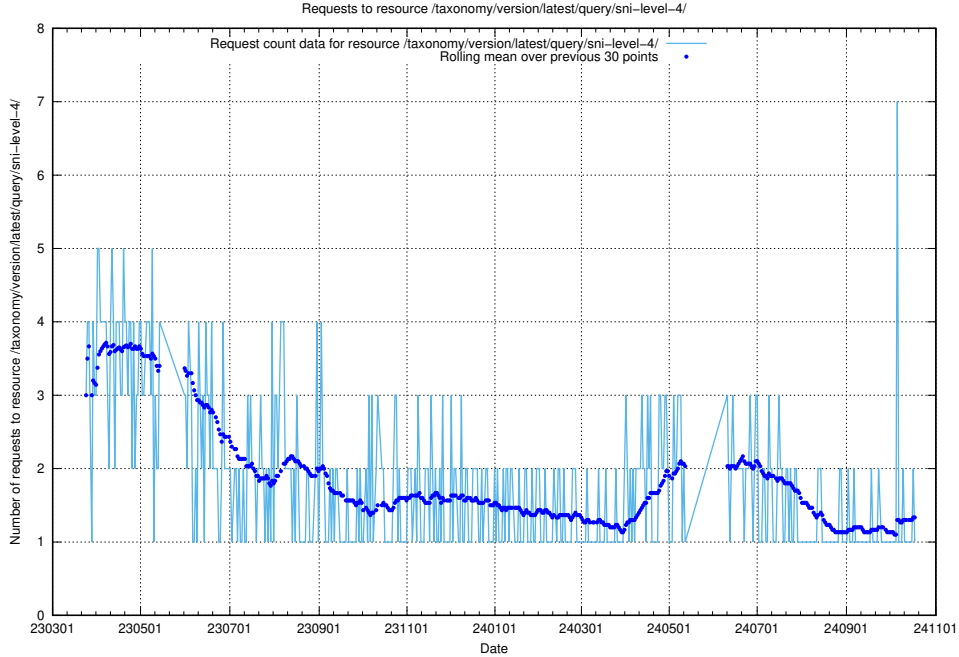

5.6973 Usage of /taxonomy/version/latest/query/sni-level-4/

Here, we count the number of requests to resource /taxonomy/version/latest/query/sni-level-4/.