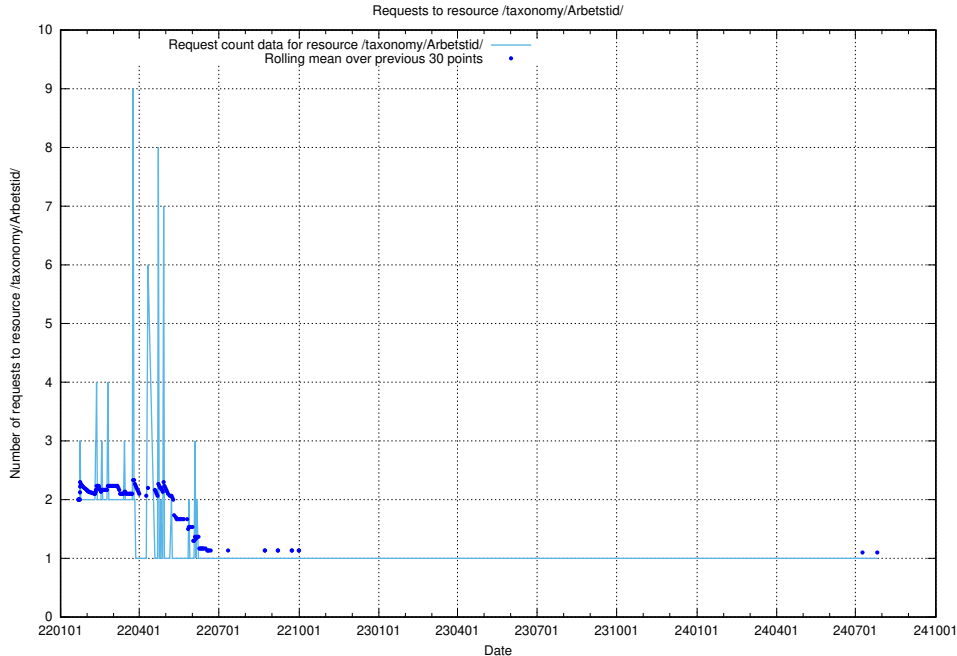

5.2642 Usage of /taxonomy/Arbetstid/

Here, we count the number of requests to resource /taxonomy/Arbetstid/.