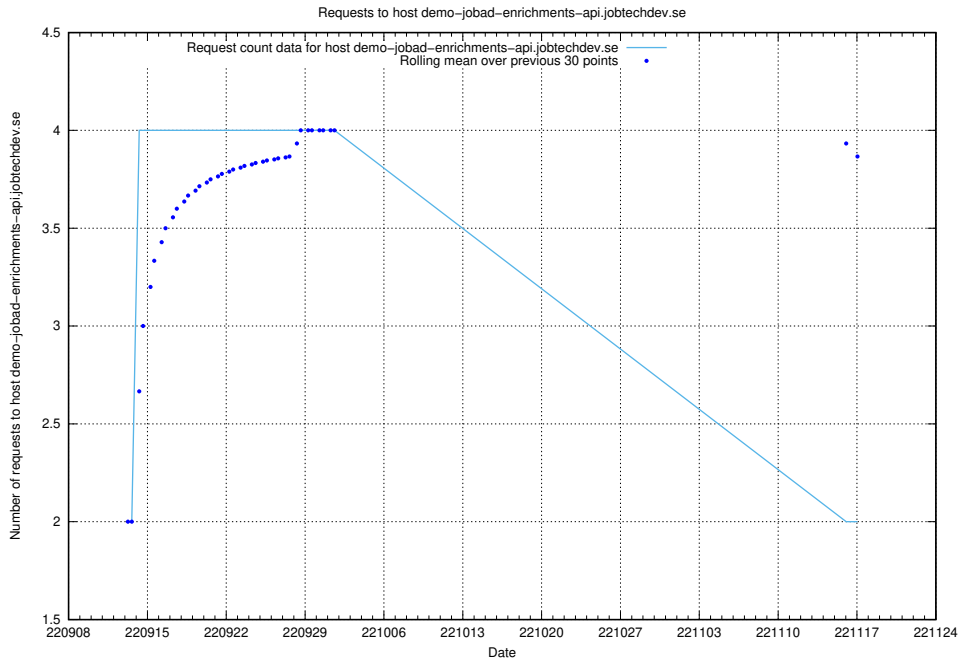

7.330 Usage of demo-jobad-enrichments-api.jobtechdev.se

Here, we count the number of requests to host demo-jobad-enrichments-api.jobtechdev.se.

7.331 Usage of www.elk.jobtechdev.se

Here, we count the number of requests to host www.elk.jobtechdev.se.