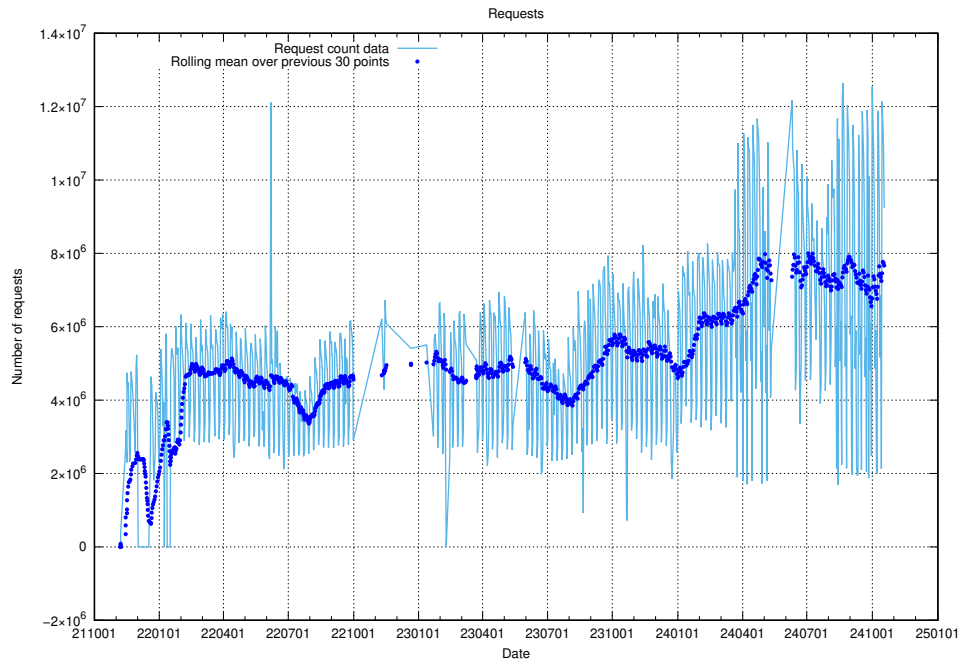

8 Log Stack - General Statistics

This section contains general statistics from [JobTech's log stack](#)⁸.

8.1 Total number of requests

Here, we count the total number of requests.