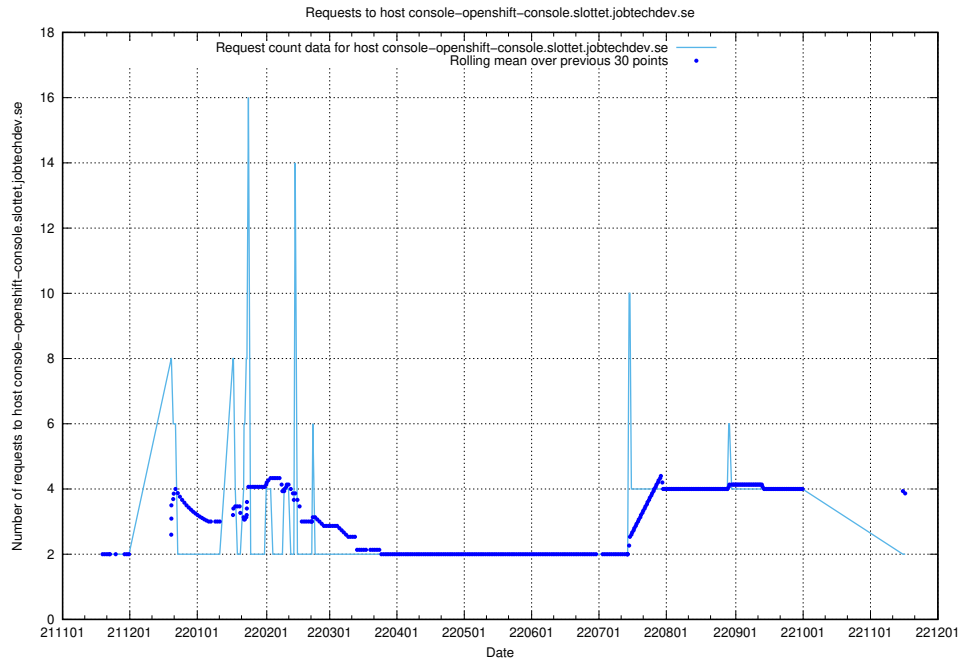

7.477 Usage of console-openshift-console.slottet.jobtechdev.se

Here, we count the number of requests to host console-openshift-console.slottet.jobtechdev.se.