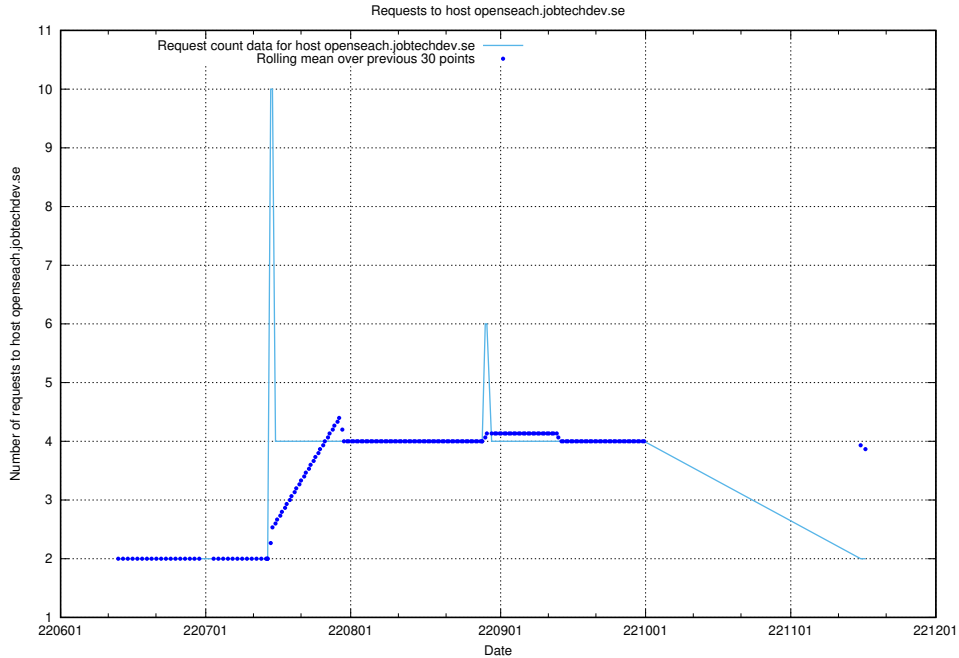

7.411 Usage of openseach.jobtechdev.se

Here, we count the number of requests to host openseach.jobtechdev.se.