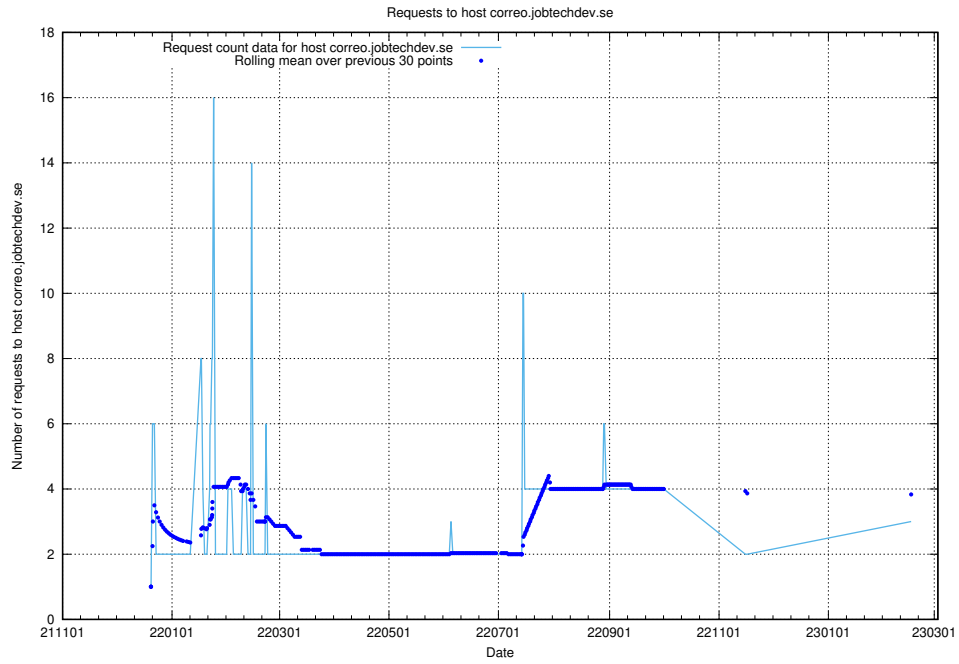

7.210 Usage of email.jobtechdev.se

Here, we count the number of requests to host email.jobtechdev.se.

7.211 Usage of correo.jobtechdev.se

Here, we count the number of requests to host correo.jobtechdev.se.