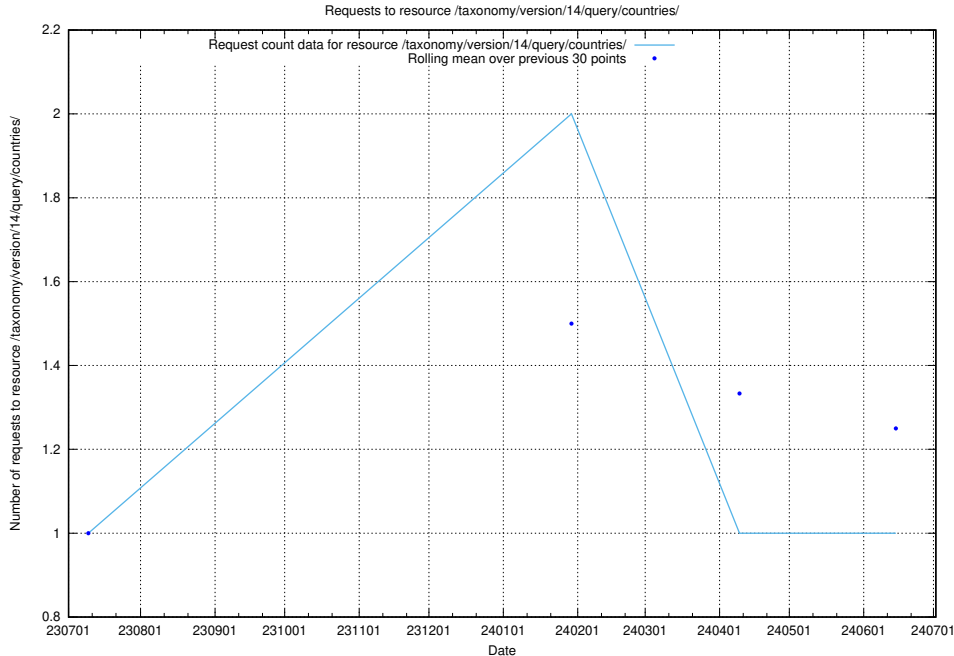

5.6033 Usage of /taxonomy/version/14/query/countries/

Here, we count the number of requests to resource /taxonomy/version/14/query/countries/.