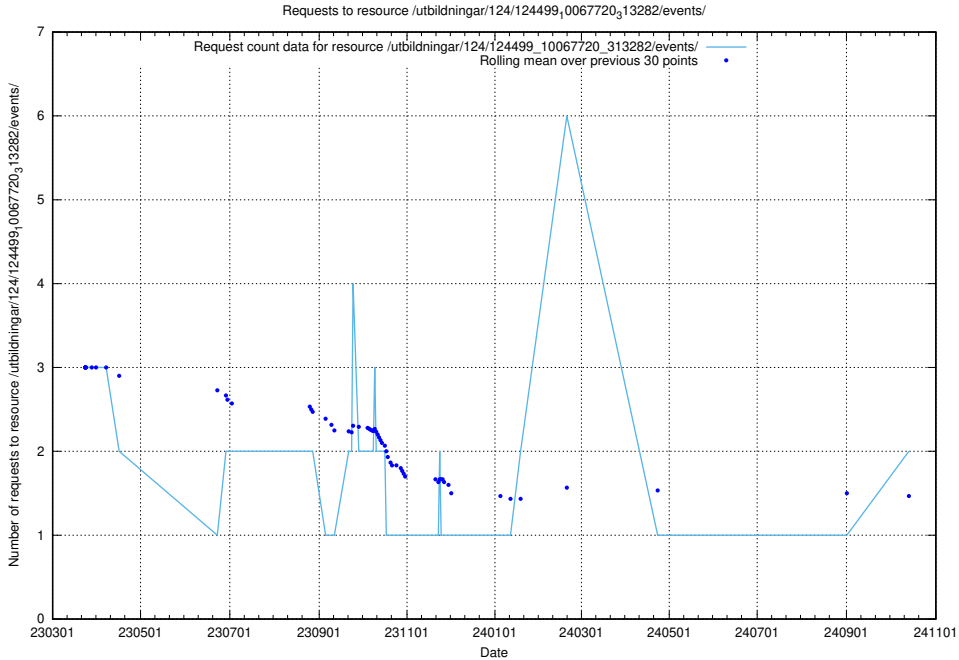

5.1021 Usage of /utbildningar/124/124499_10067720_313282/events/

Here, we count the number of requests to resource /utbildningar/124/124499_10067720_313282/events/