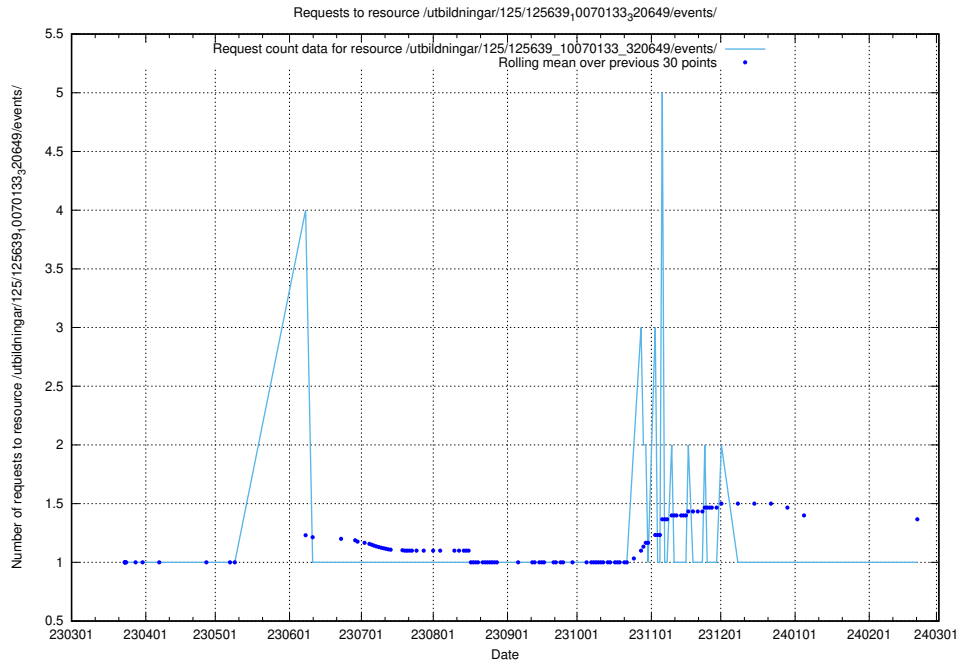

5.1138 Usage of /utbildningar/125/125639_10070133_320649/events/

Here, we count the number of requests to resource /utbildningar/125/125639_10070133_320649/events/