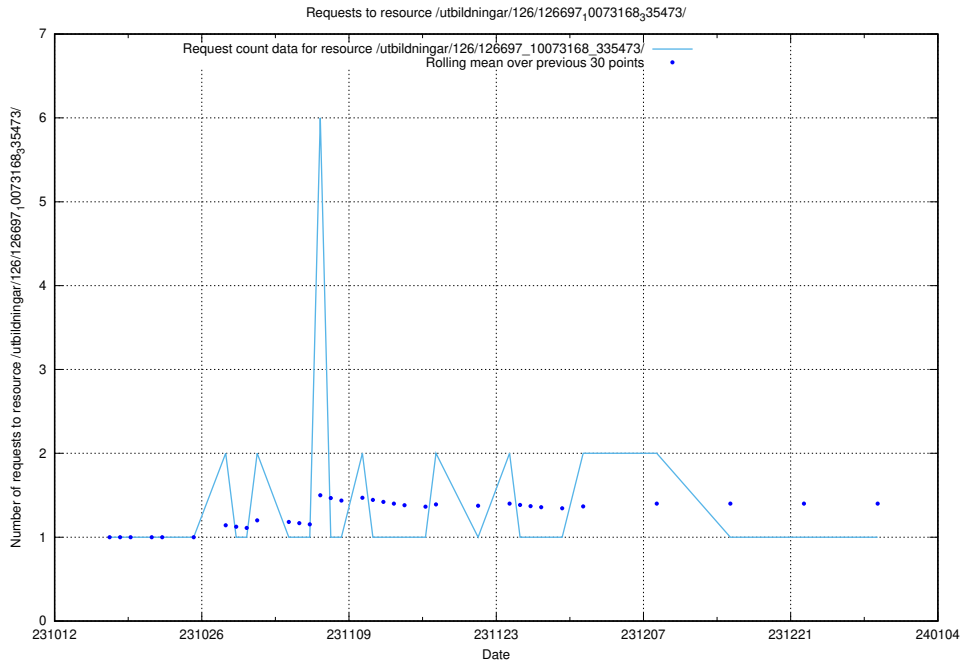

5.5191 Usage of /utbildningar/126/126697_10073168_335473/

Here, we count the number of requests to resource /utbildningar/126/126697_10073168_335473/.