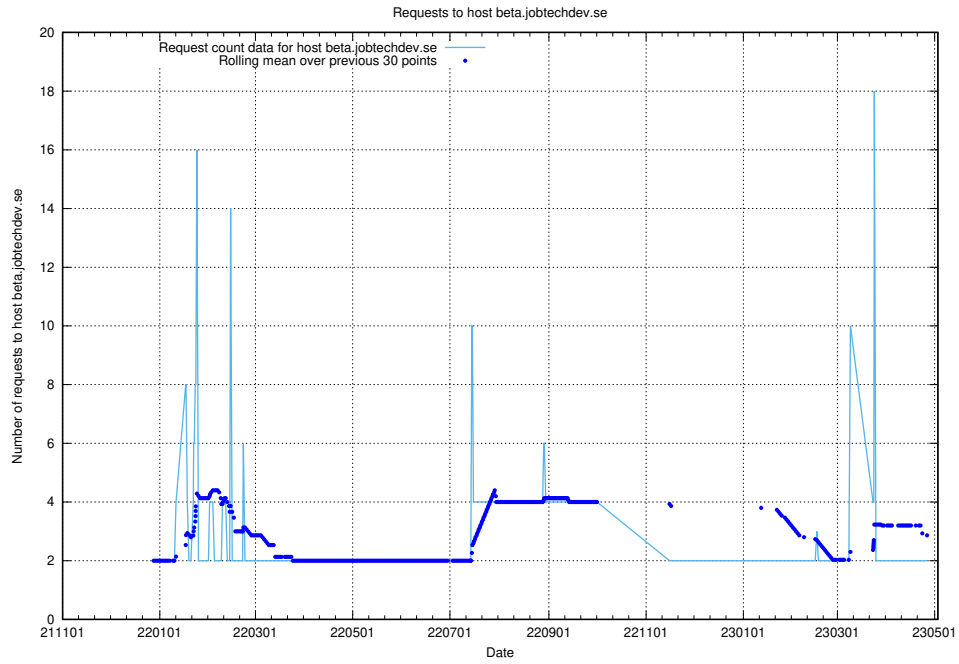

7.363 Usage of beta.jobtechdev.se

Here, we count the number of requests to host beta.jobtechdev.se.