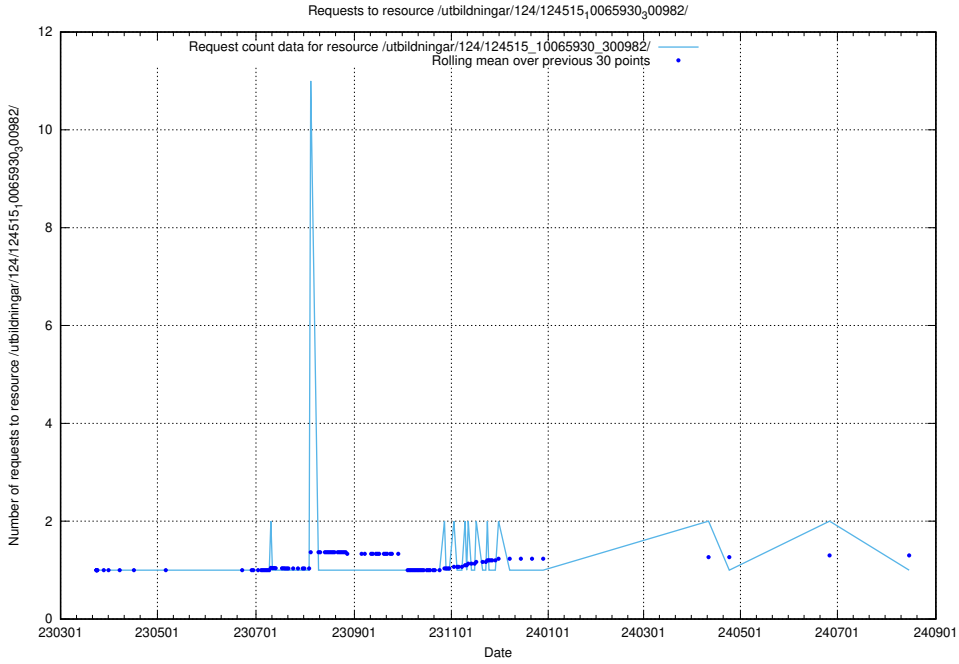

5.2506 Usage of /utbildningar/124/124515_10065930_300982/

Here, we count the number of requests to resource /utbildningar/124/124515_10065930_300982/.