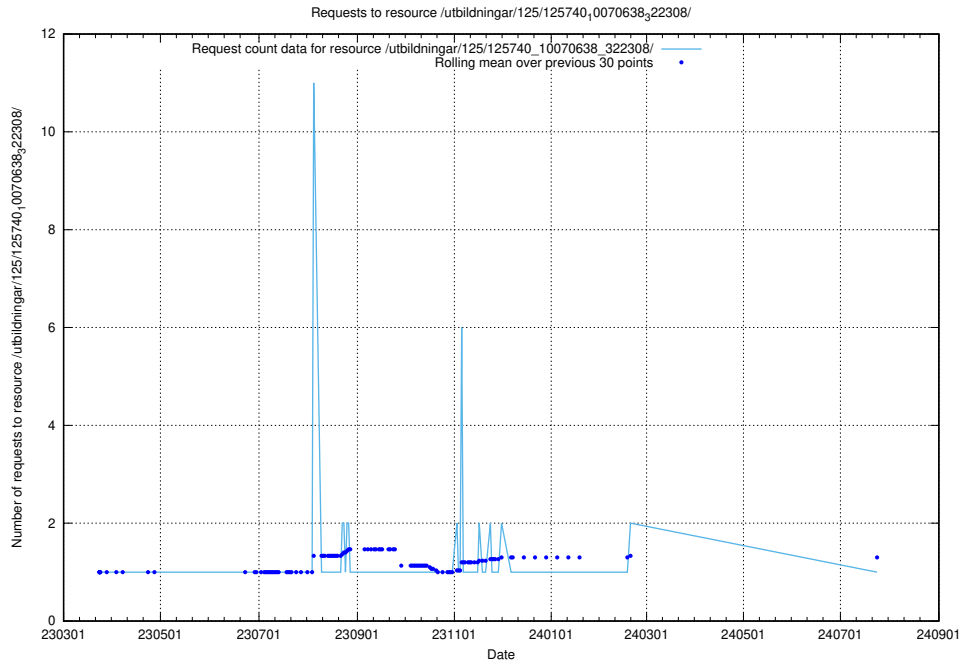

5.1089 Usage of /utbildningar/125/125740_10070638_322308/

Here, we count the number of requests to resource /utbildningar/125/125740_10070638_322308/.