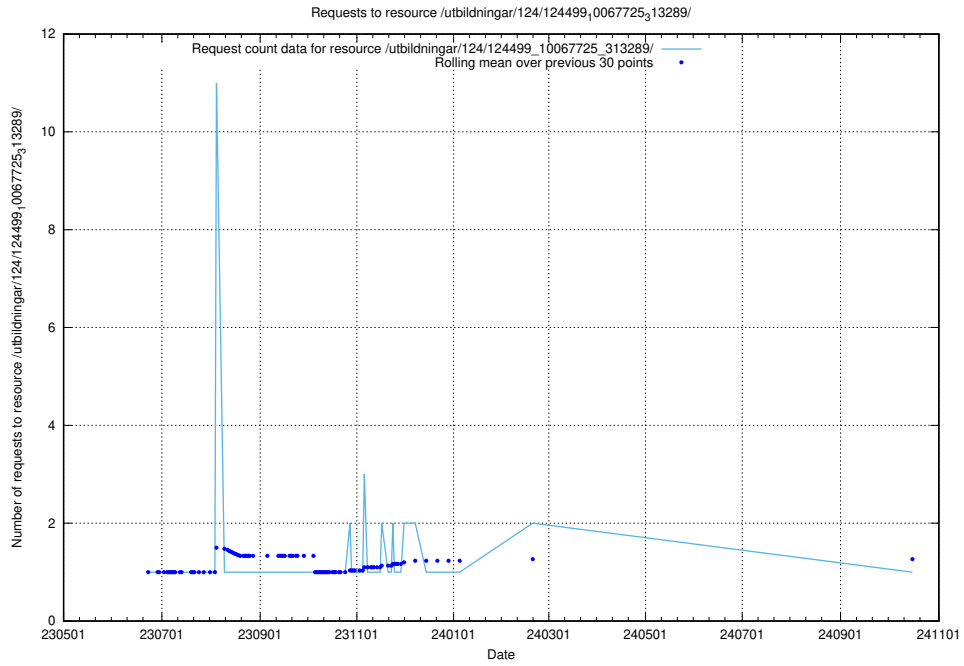

5.6648 Usage of /utbildningar/124/124499_10067725_313289/

Here, we count the number of requests to resource /utbildningar/124/124499_10067725_313289/.