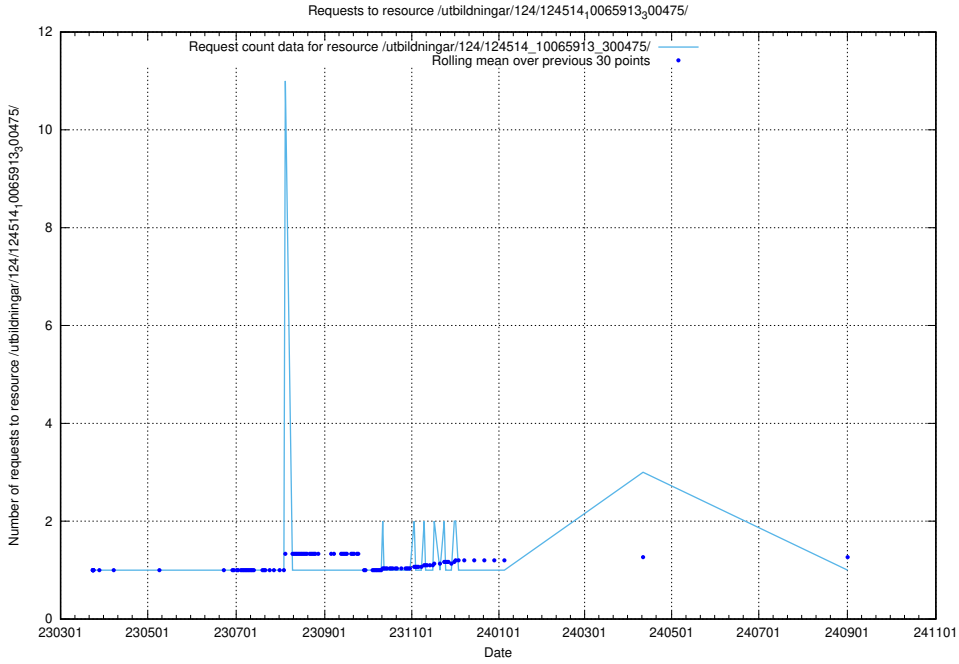

5.2831 Usage of /utbildningar/124/124514_10065913_300475/

Here, we count the number of requests to resource /utbildningar/124/124514_10065913_300475/.