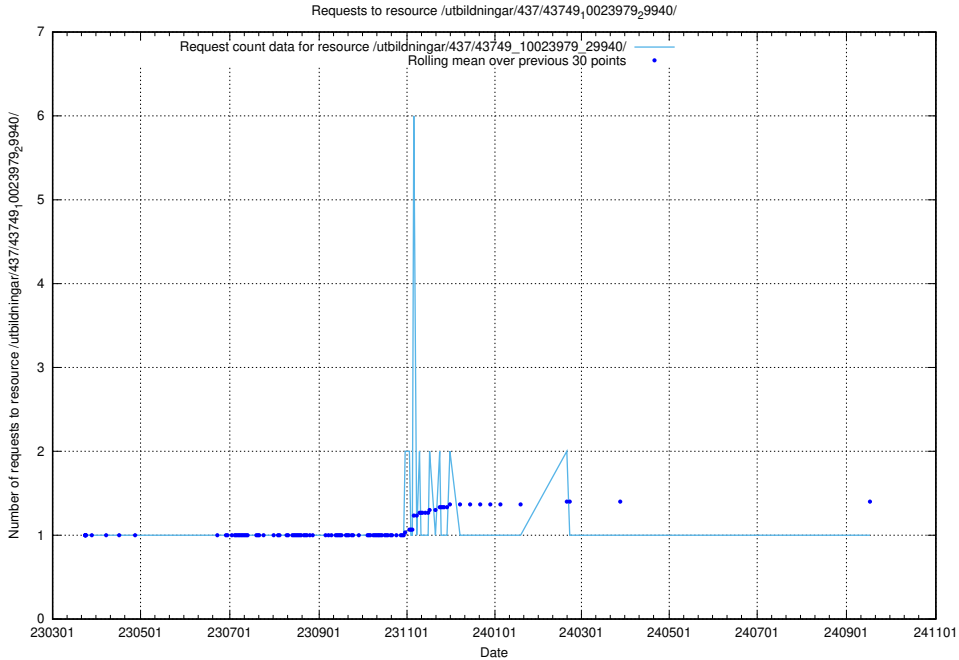

5.7294 Usage of /utbildningar/437/43749_10023979_29940/

Here, we count the number of requests to resource /utbildningar/437/43749_10023979_29940/.