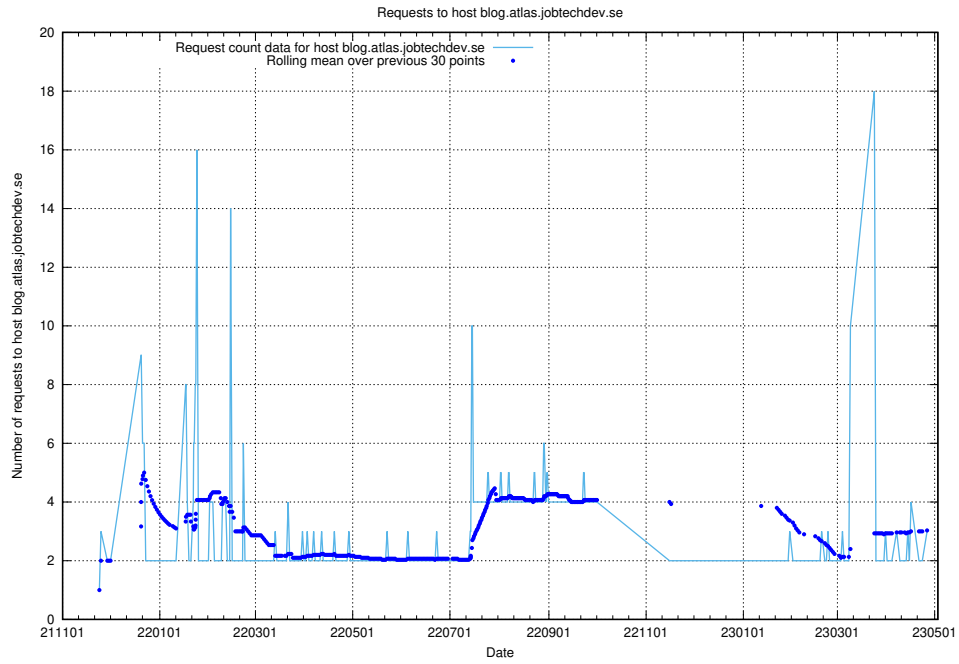

7.219 Usage of `blog.atlas.jobtechdev.se`

Here, we count the number of requests to host `blog.atlas.jobtechdev.se`.