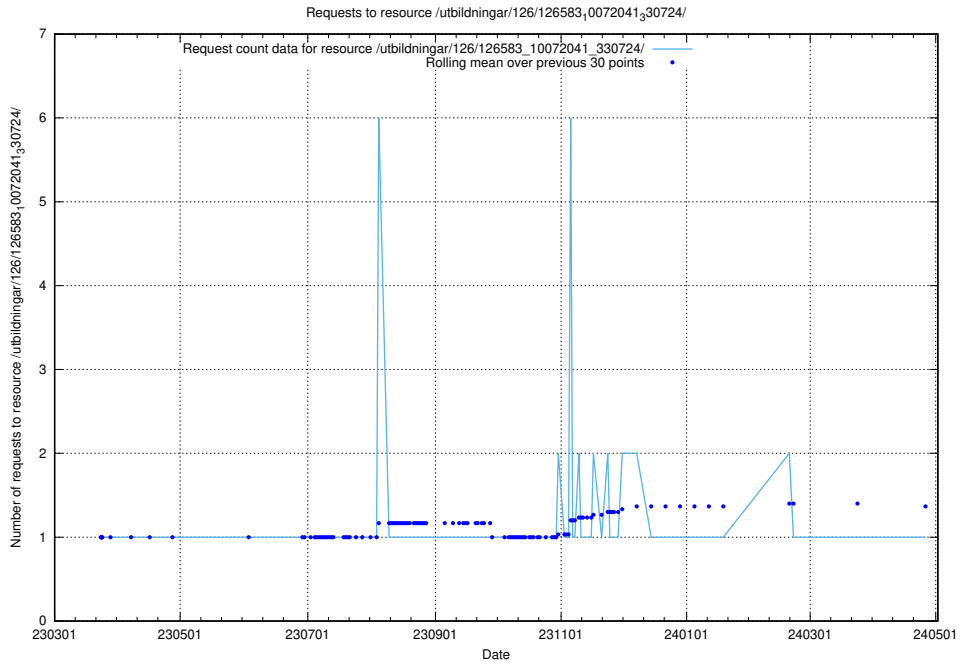

Here, we count the number of requests to resource /utbildningar/126/126583_10072041_330724/events/

5.7311 Usage of /utbildningar/126/126583_10072041_330724/

Here, we count the number of requests to resource /utbildningar/126/126583_10072041_330724/.