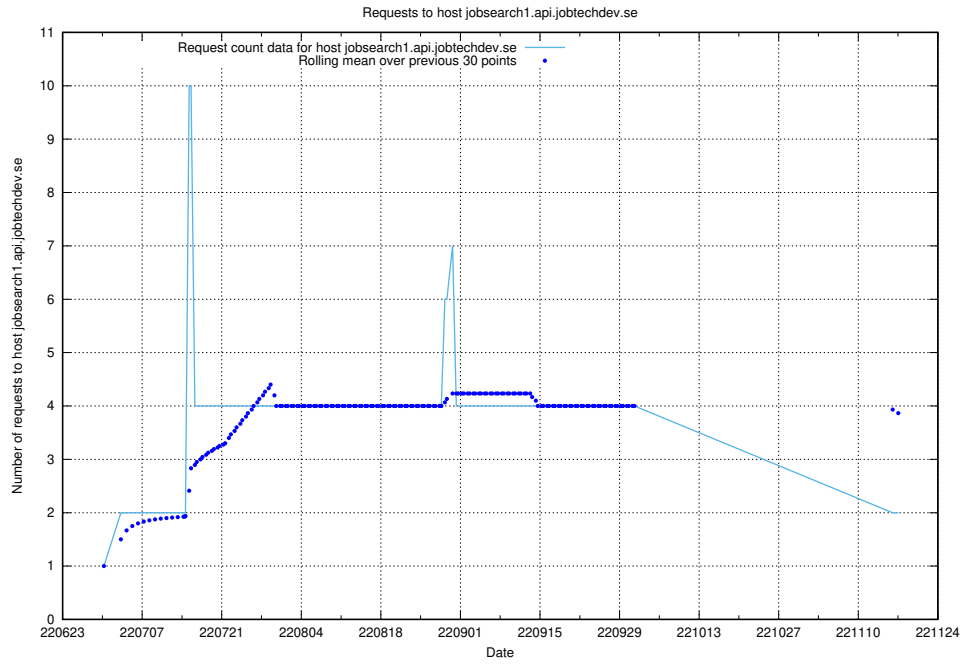

7.400 Usage of jobsearch1.api.jobtechdev.se

Here, we count the number of requests to host jobsearch1.api.jobtechdev.se.