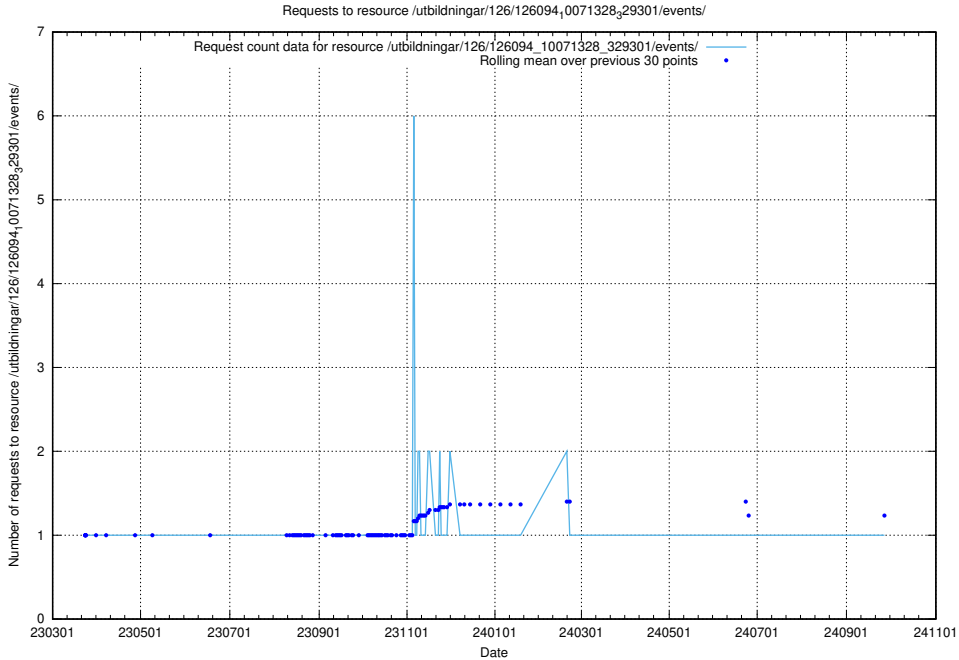

Here, we count the number of requests to resource /utbildningar/126/126156_10071282_325330/.

5.7342 Usage of /utbildningar/126/126094_10071328_329301/events/

Here, we count the number of requests to resource /utbildningar/126/126094_10071328_329301/events/