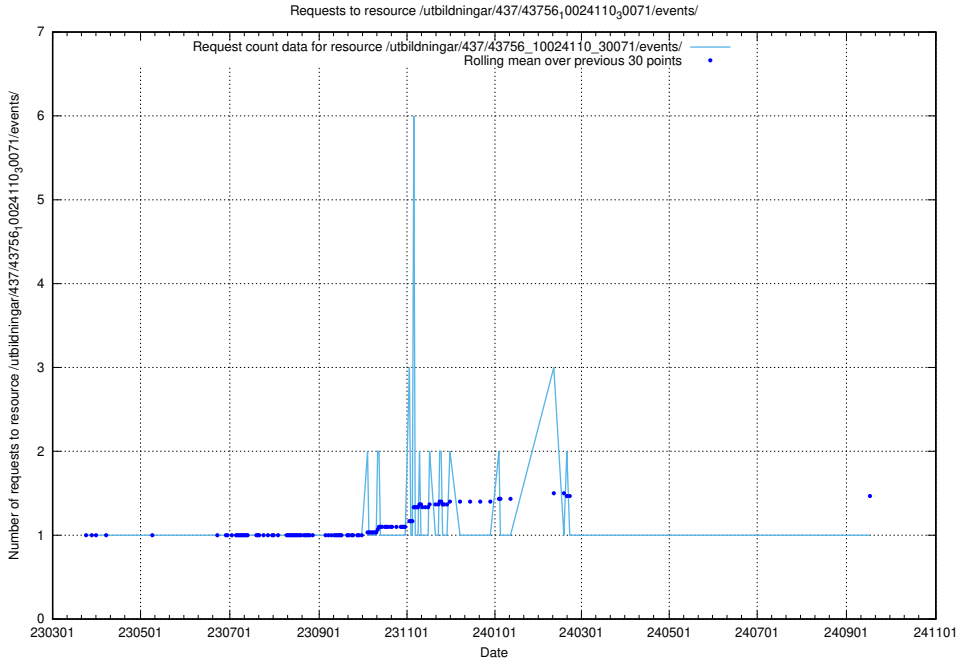

5.7093 Usage of /utbildningar/437/43756_10024110_30071/events/

Here, we count the number of requests to resource /utbildningar/437/43756_10024110_30071/events/.