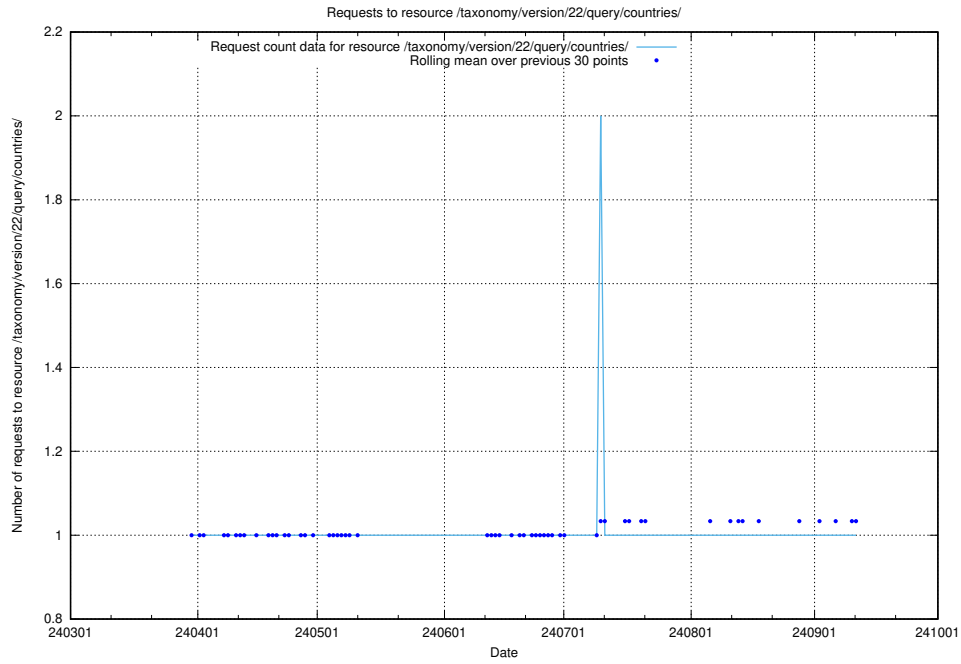

5.2531 Usage of /taxonomy/version/22/query/countries/

Here, we count the number of requests to resource /taxonomy/version/22/query/countries/.