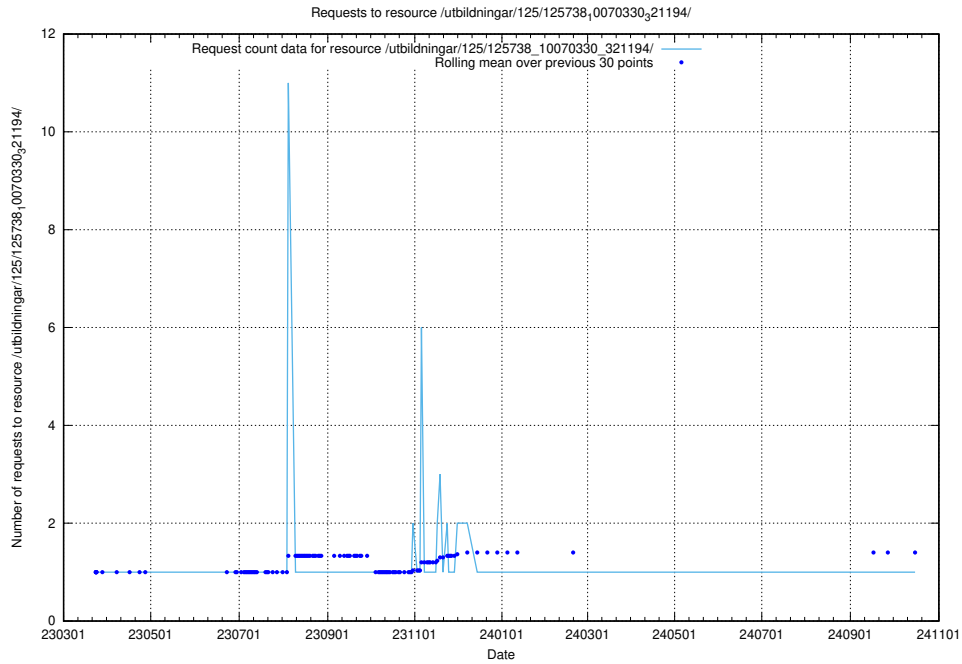

5.1092 Usage of /utbildningar/125/125738_10070330_321194/

Here, we count the number of requests to resource /utbildningar/125/125738_10070330_321194/.