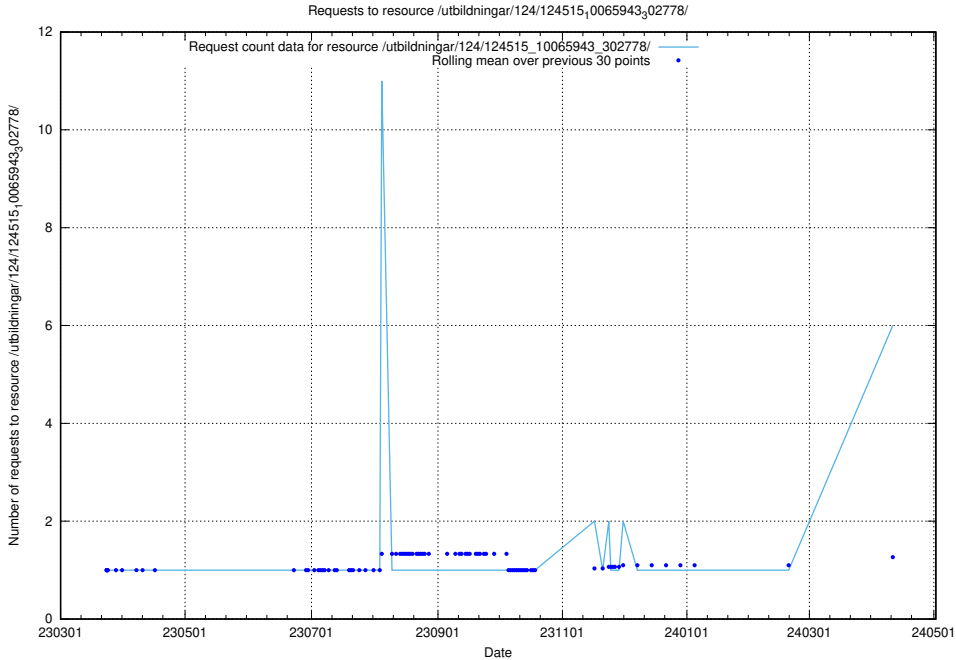

5.73 Usage of /utbildningar/124/124515_10065943_302778/

Here, we count the number of requests to resource /utbildningar/124/124515_10065943_302778/.