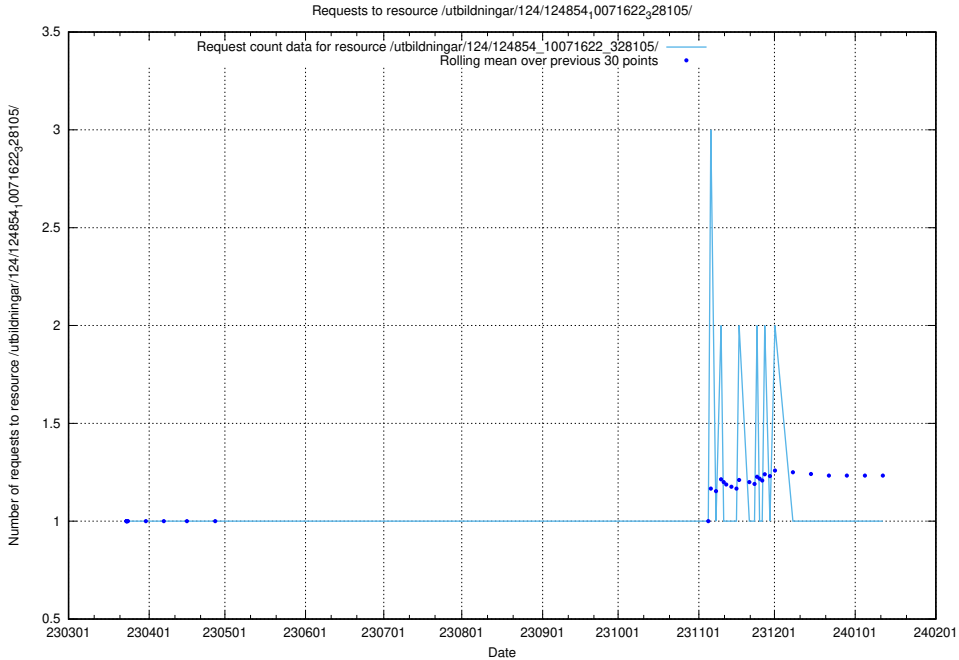

5.1386 Usage of /utbildningar/124/124854_10071622_328105/

Here, we count the number of requests to resource /utbildningar/124/124854_10071622_328105/.