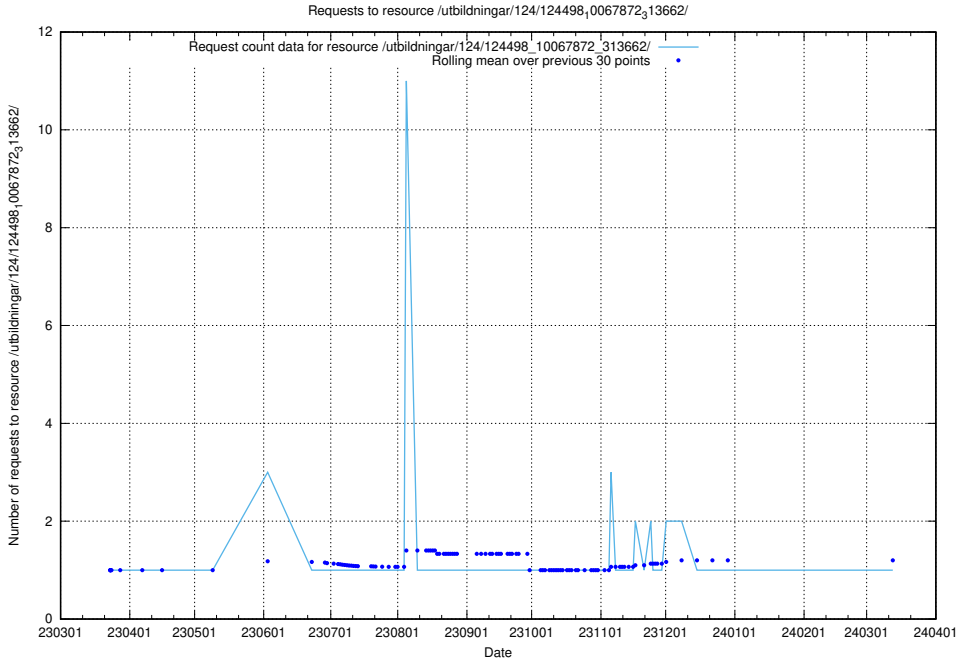

5.3553 Usage of /utbildningar/124/124498_10067872_313662/

Here, we count the number of requests to resource /utbildningar/124/124498_10067872_313662/.