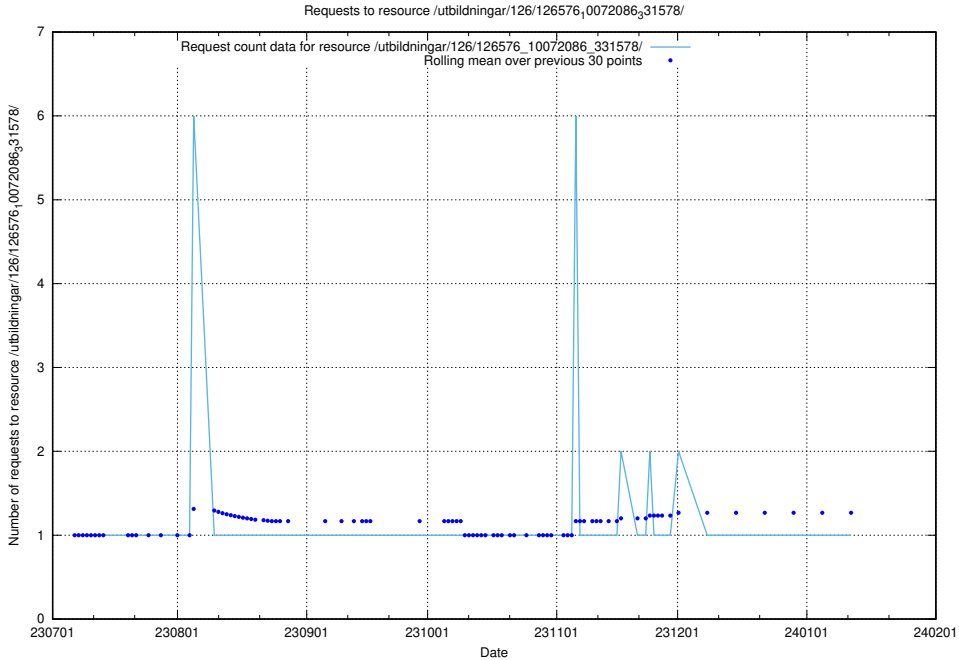

Here, we count the number of requests to resource /utbildningar/125/125600_10070136_324706/events/

5.6178 Usage of /utbildningar/126/126576_10072086_331578/

Here, we count the number of requests to resource /utbildningar/126/126576_10072086_331578/.