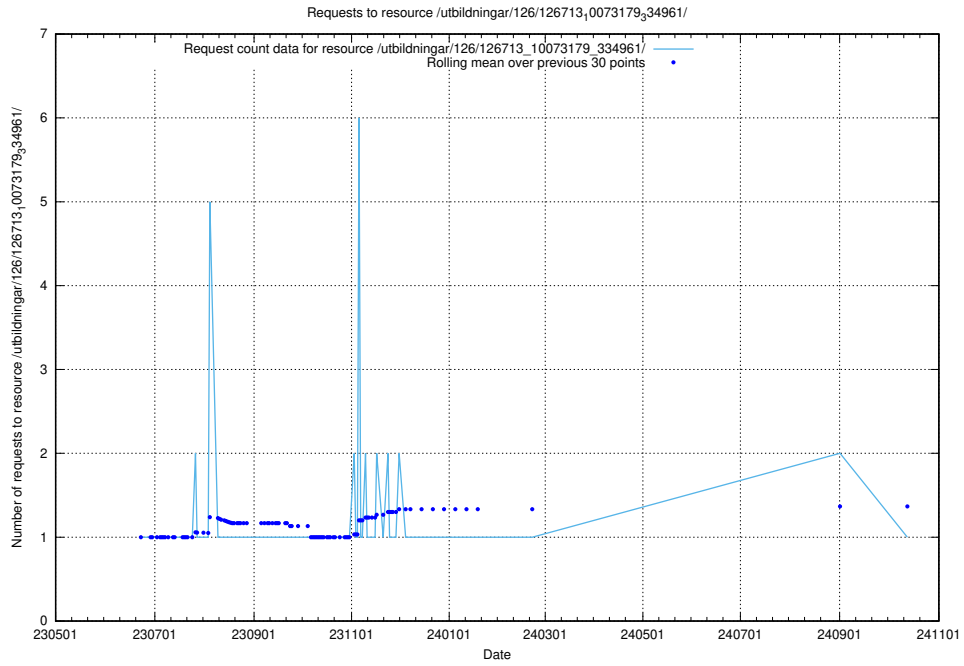

5.6490 Usage of /utbildningar/126/126713_10073179_334961/

Here, we count the number of requests to resource /utbildningar/126/126713_10073179_334961/.