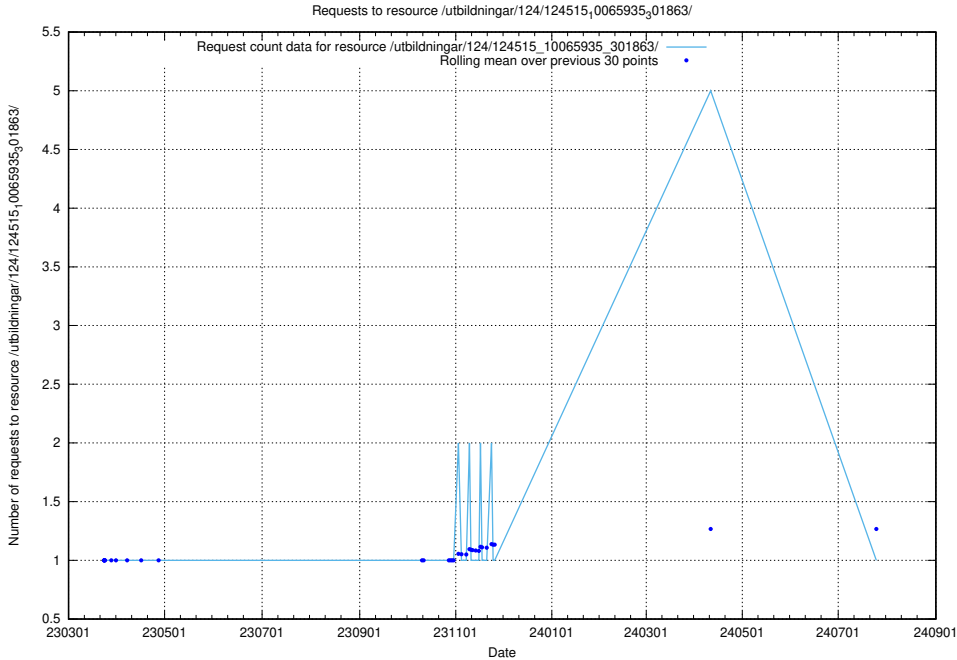

5.2485 Usage of /utbildningar/124/124515_10065935_301863/

Here, we count the number of requests to resource /utbildningar/124/124515_10065935_301863/.