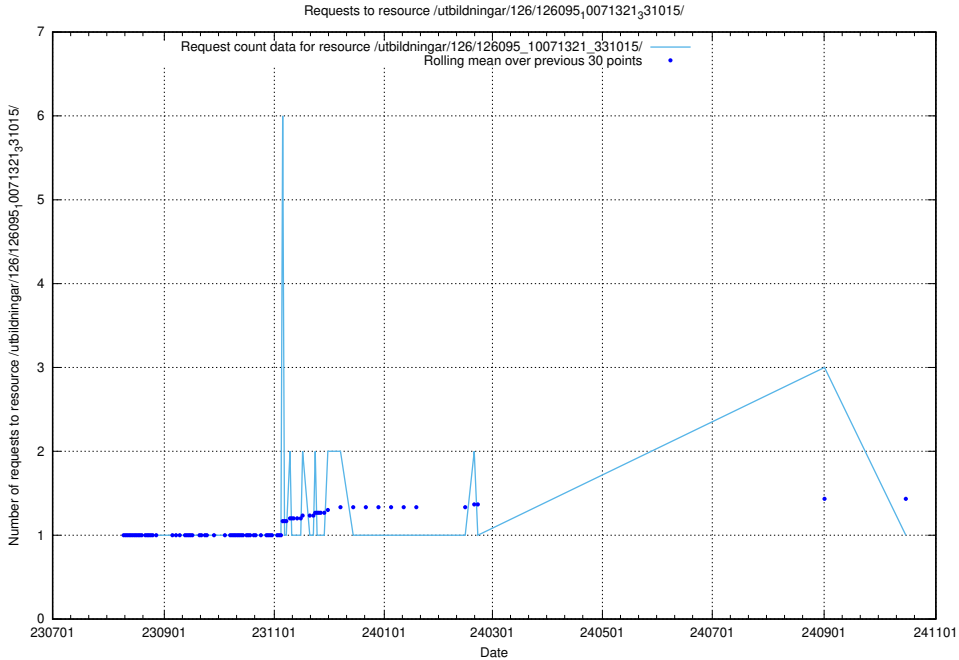

5.5715 Usage of /utbildningar/126/126095_10071321_331015/

Here, we count the number of requests to resource /utbildningar/126/126095_10071321_331015/.