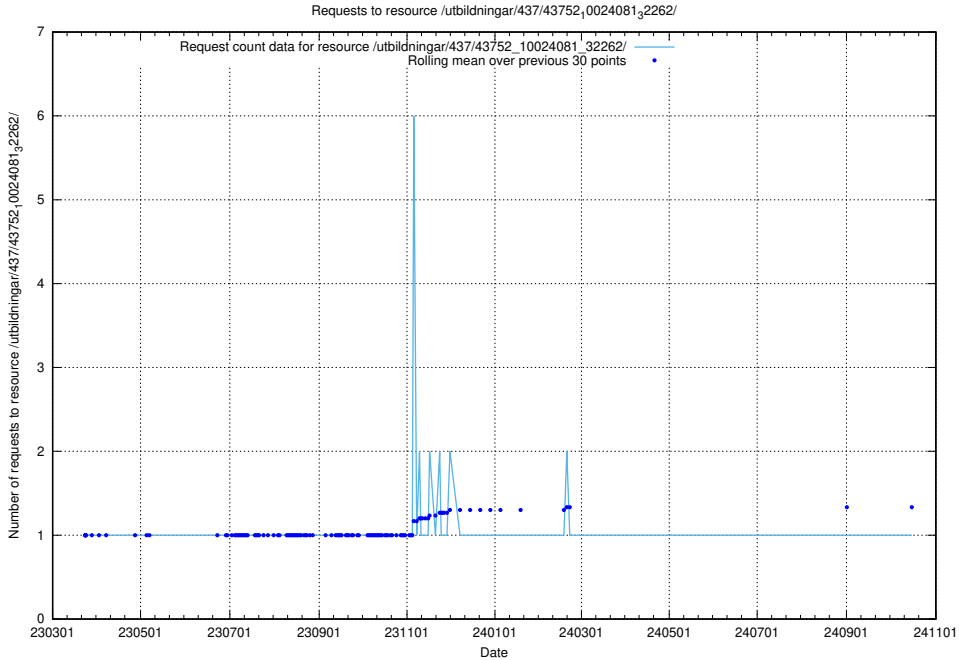

5.7290 Usage of /utbildningar/437/43752_10024081_32262/

Here, we count the number of requests to resource /utbildningar/437/43752_10024081_32262/.