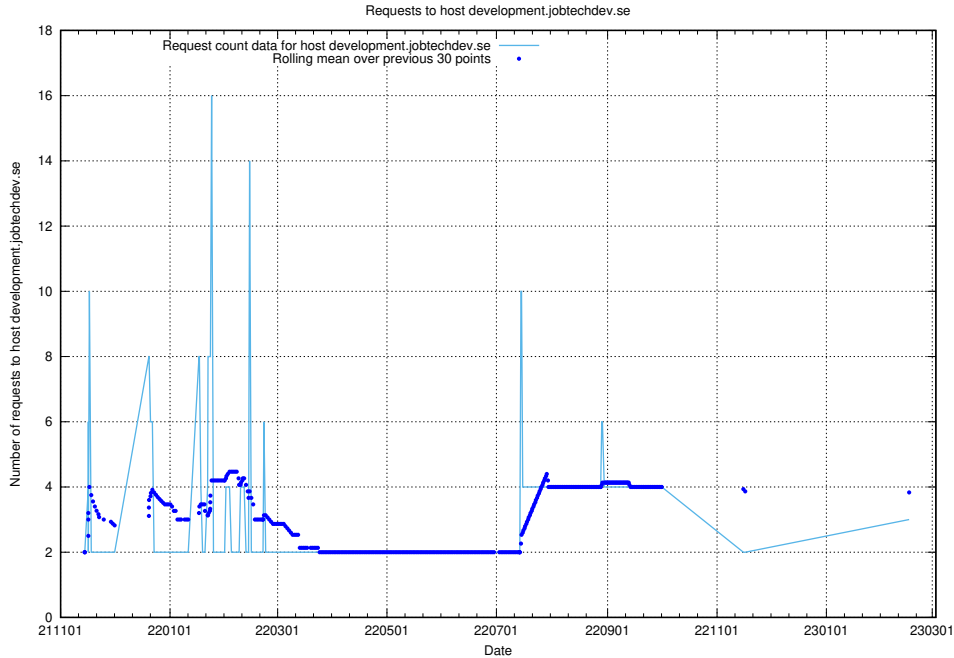

7.173 Usage of development.jobtechdev.se

Here, we count the number of requests to host development.jobtechdev.se.