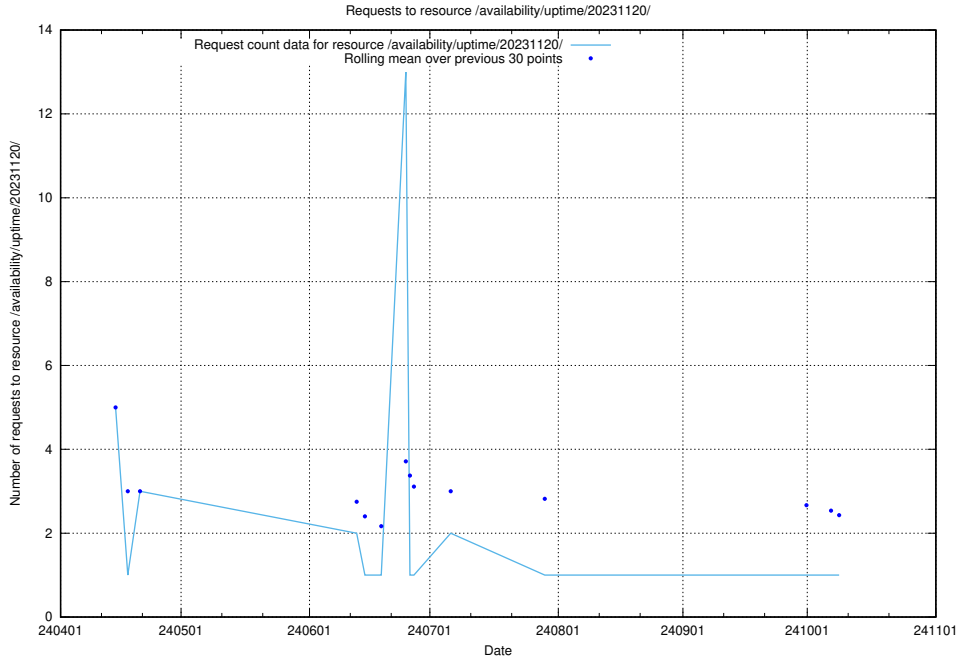

5.2395 Usage of /availability/uptime/20231120/

Here, we count the number of requests to resource /availability/uptime/20231120/.