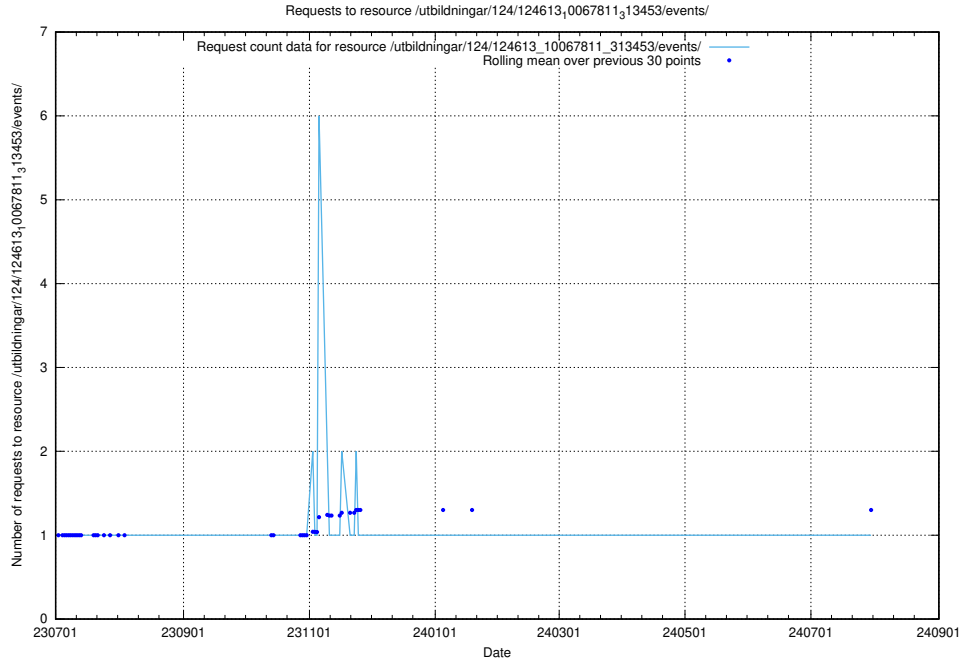

5.6250 Usage of /utbildningar/124/124613_10067811_313453/events/

Here, we count the number of requests to resource /utbildningar/124/124613_10067811_313453/events/