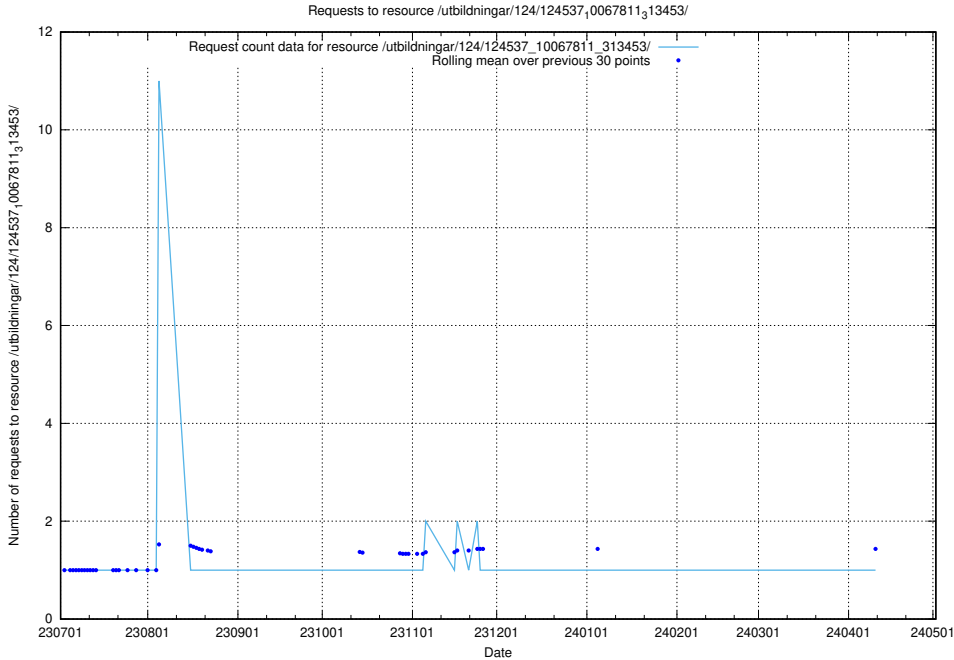

5.6251 Usage of /utbildningar/124/124537_10067811_313453/

Here, we count the number of requests to resource /utbildningar/124/124537_10067811_313453/.