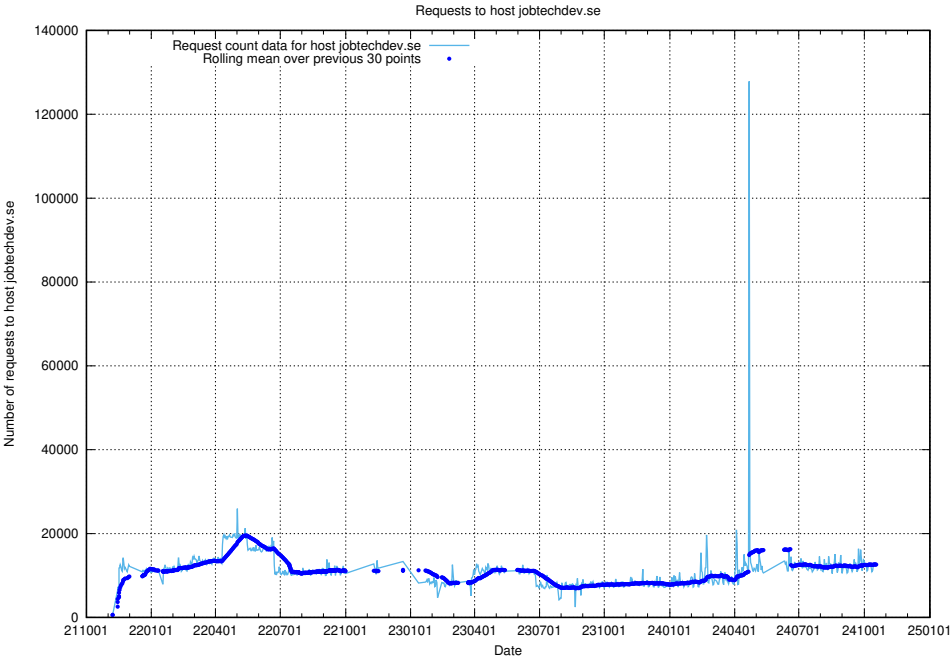

7.8 Usage of jobtechdev.se

Here, we count the number of requests to host jobtechdev.se.