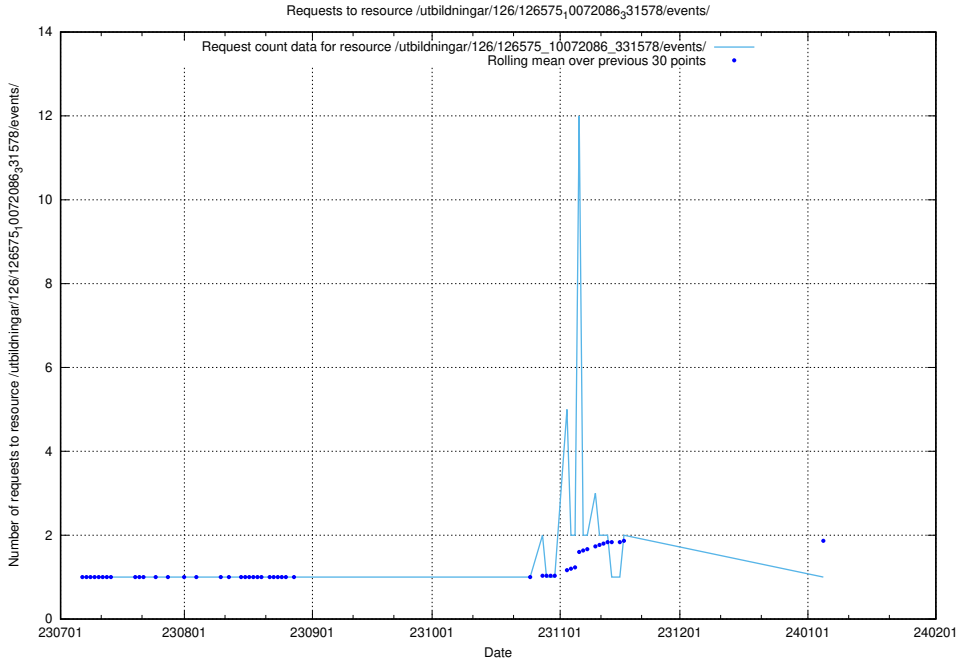

5.6179 Usage of /utbildningar/126/126575_10072086_331578/events/

Here, we count the number of requests to resource /utbildningar/126/126575_10072086_331578/events/