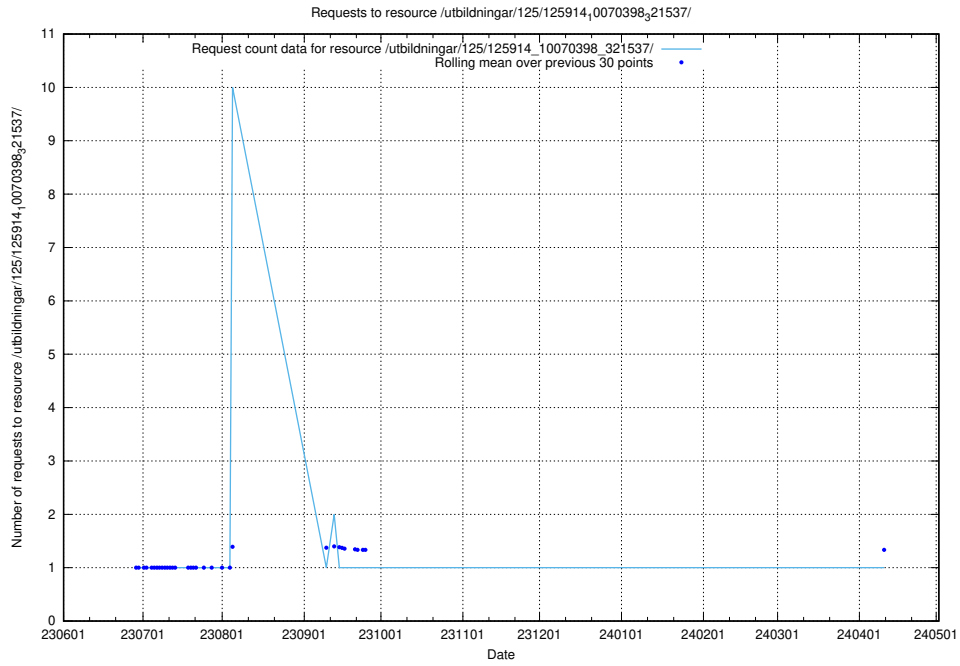

5.6345 Usage of /utbildningar/125/125914_10070398_321537/

Here, we count the number of requests to resource /utbildningar/125/125914_10070398_321537/.