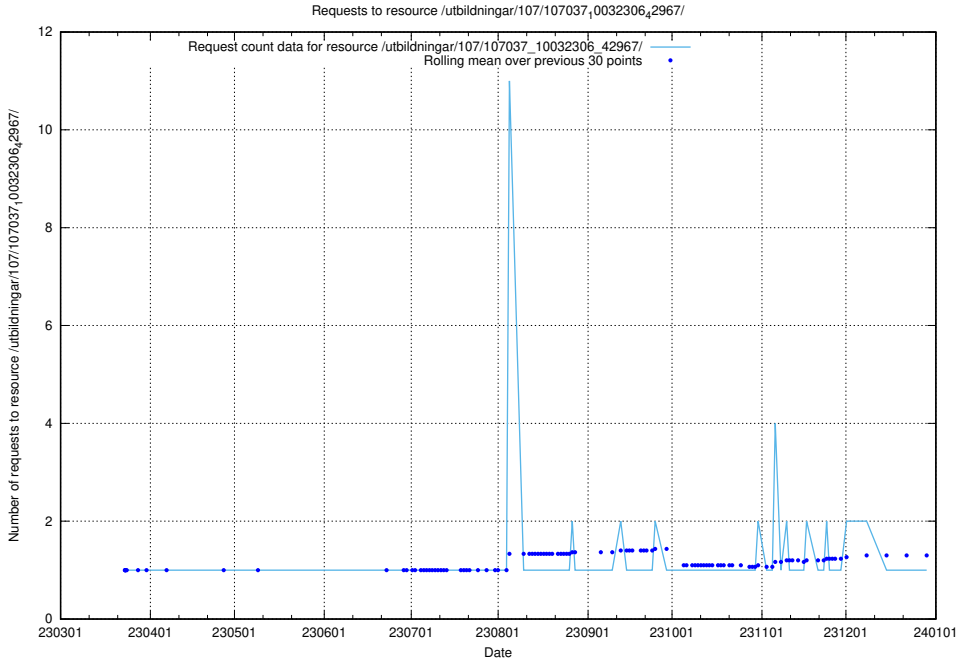

5.6255 Usage of /utbildningar/107/107037_10032306_42967/

Here, we count the number of requests to resource /utbildningar/107/107037_10032306_42967/.