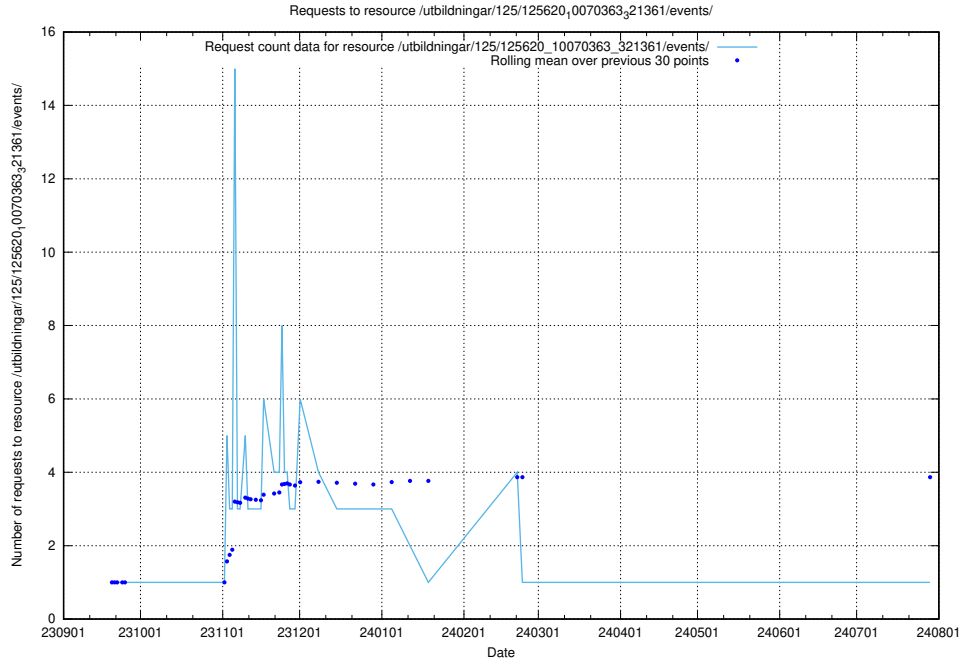

5.5419 Usage of /utbildningar/125/125620_10070363_321361/events/

Here, we count the number of requests to resource /utbildningar/125/125620_10070363_321361/events/