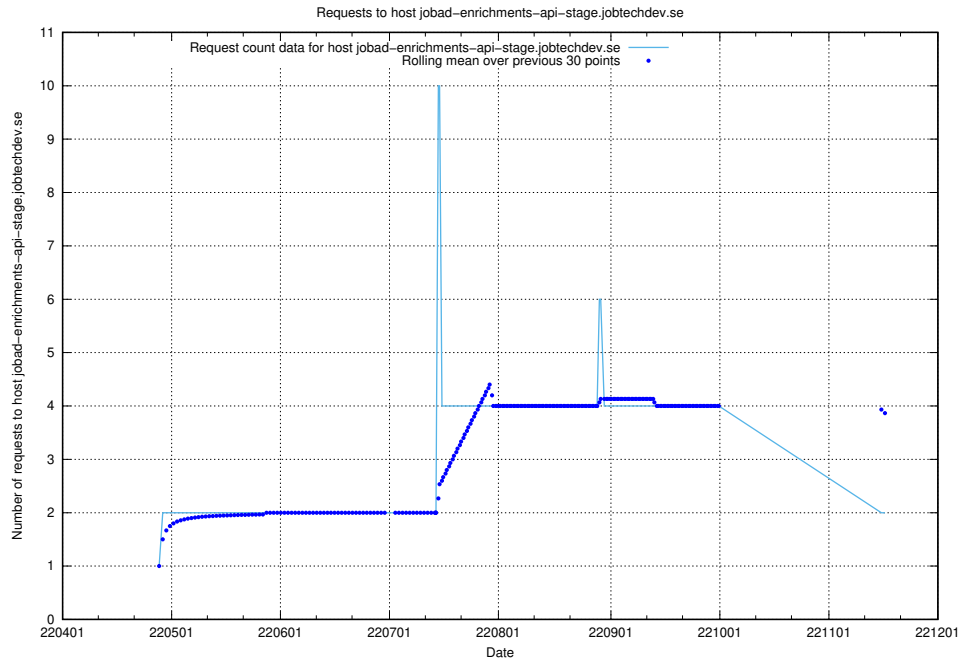

7.451 Usage of `jobad-enrichments-api-stage.jobtechdev.se`

Here, we count the number of requests to host `jobad-enrichments-api-stage.jobtechdev.se`.