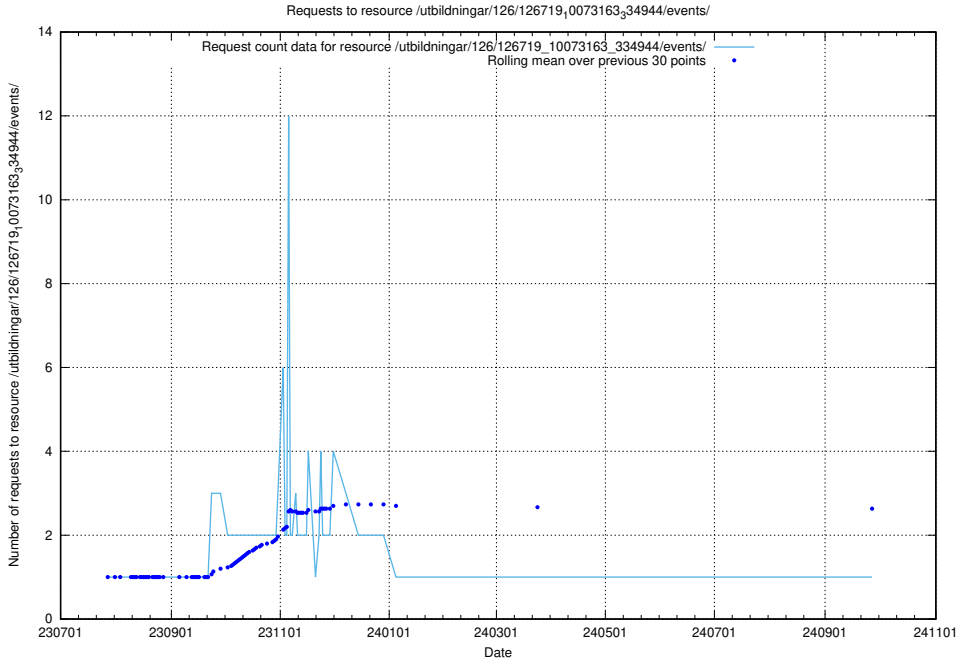

5.5787 Usage of /utbildningar/126/126719_10073163_334944/events/

Here, we count the number of requests to resource /utbildningar/126/126719_10073163_334944/events/