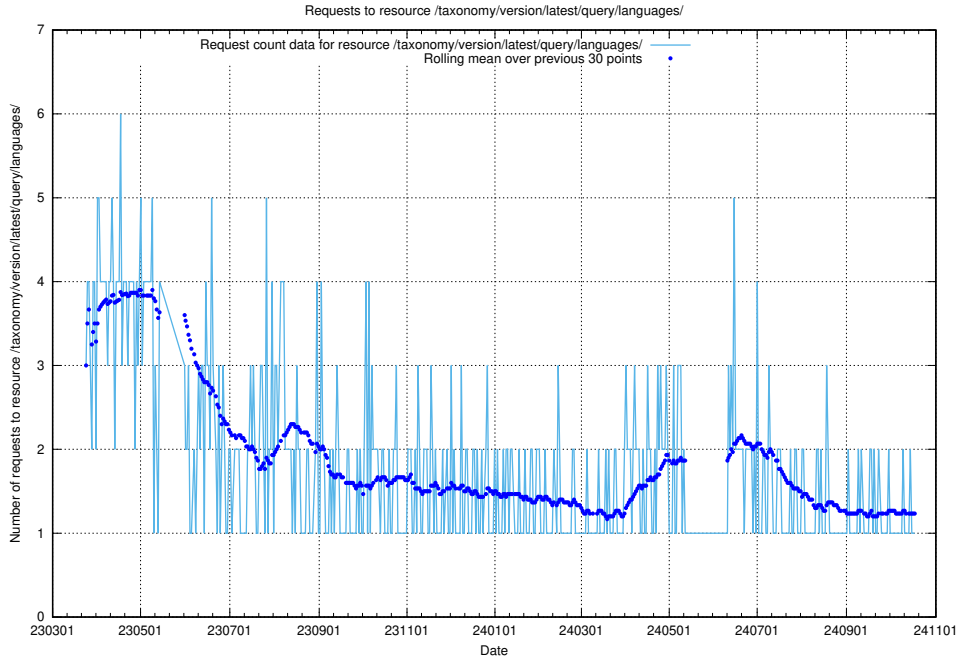

5.6987 Usage of /taxonomy/version/latest/query/languages/

Here, we count the number of requests to resource /taxonomy/version/latest/query/languages/.