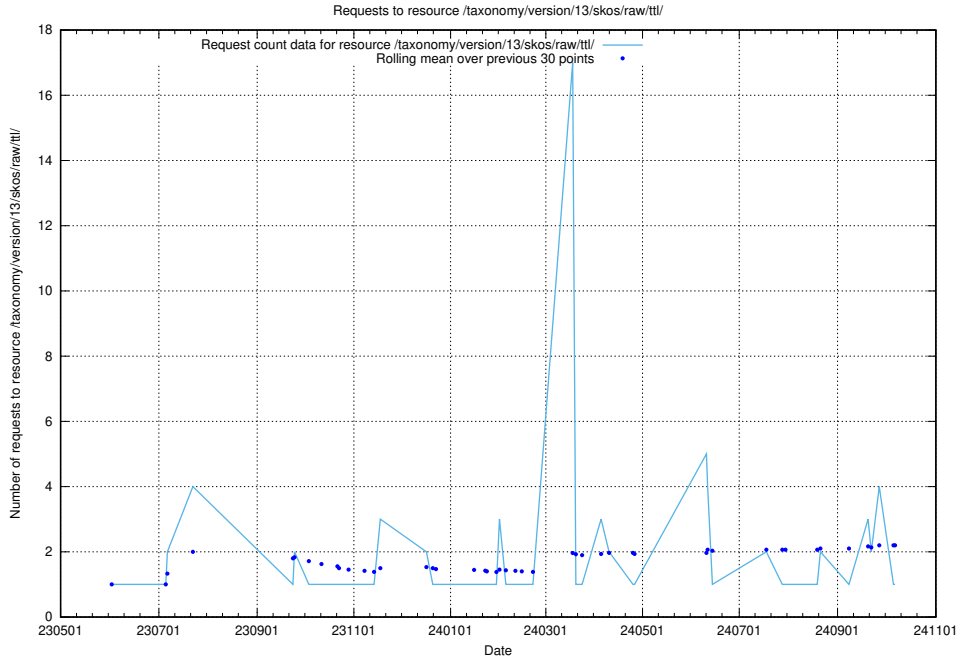

5.6792 Usage of /utbildningar/124/124055_10023995_319697/events/

Here, we count the number of requests to resource /utbildningar/124/124055_10023995_319697/events/

5.6793 Usage of /utbildningar/123/123665_10066431_308906/