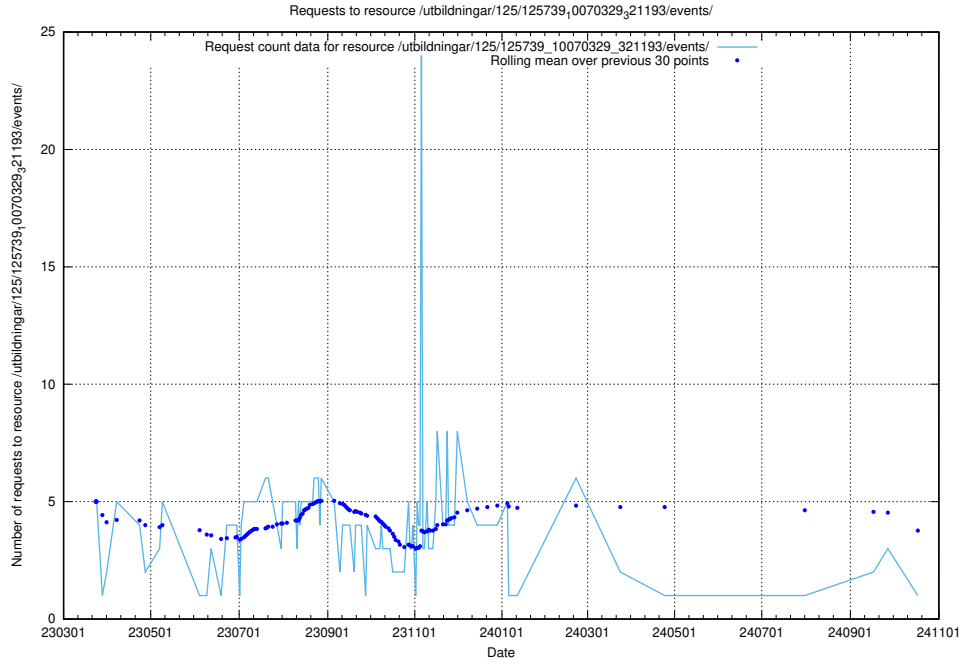

5.7157 Usage of /utbildningar/125/125739_10070329_321193/events/

Here, we count the number of requests to resource /utbildningar/125/125739_10070329_321193/events/