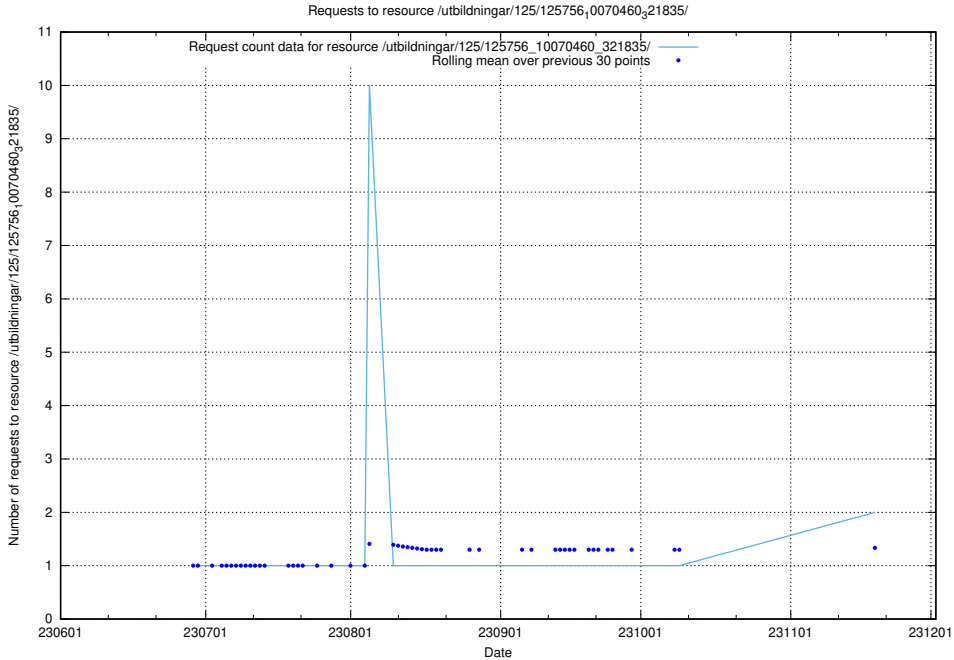

5.930 Usage of /utbildningar/125/125756_10070460_321835/

Here, we count the number of requests to resource /utbildningar/125/125756_10070460_321835/.