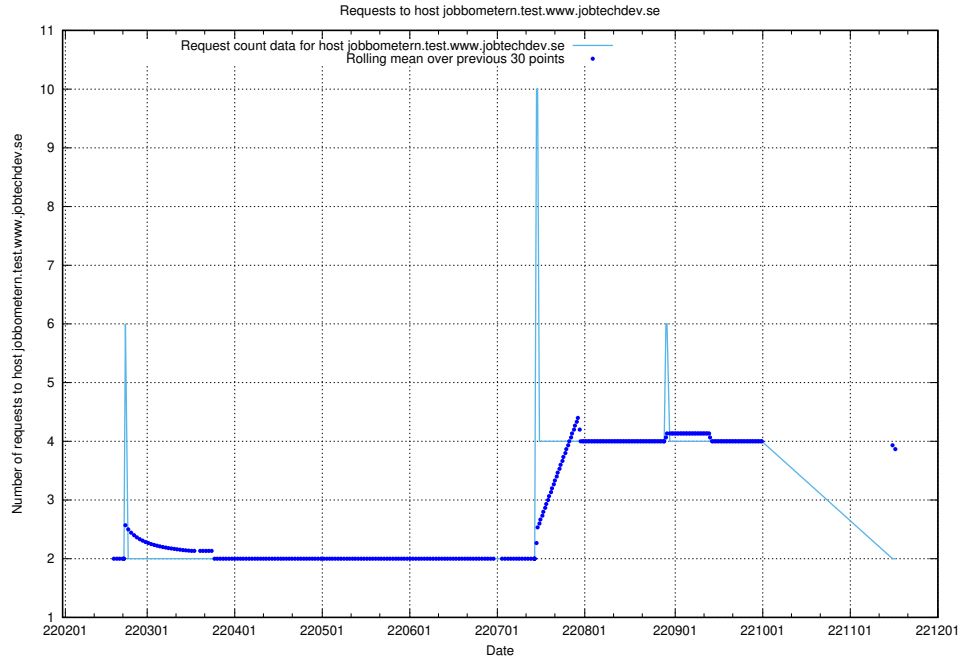

7.539 Usage of `jobbometern.test.www.jobtechdev.se`

Here, we count the number of requests to host `jobbometern.test.www.jobtechdev.se`.