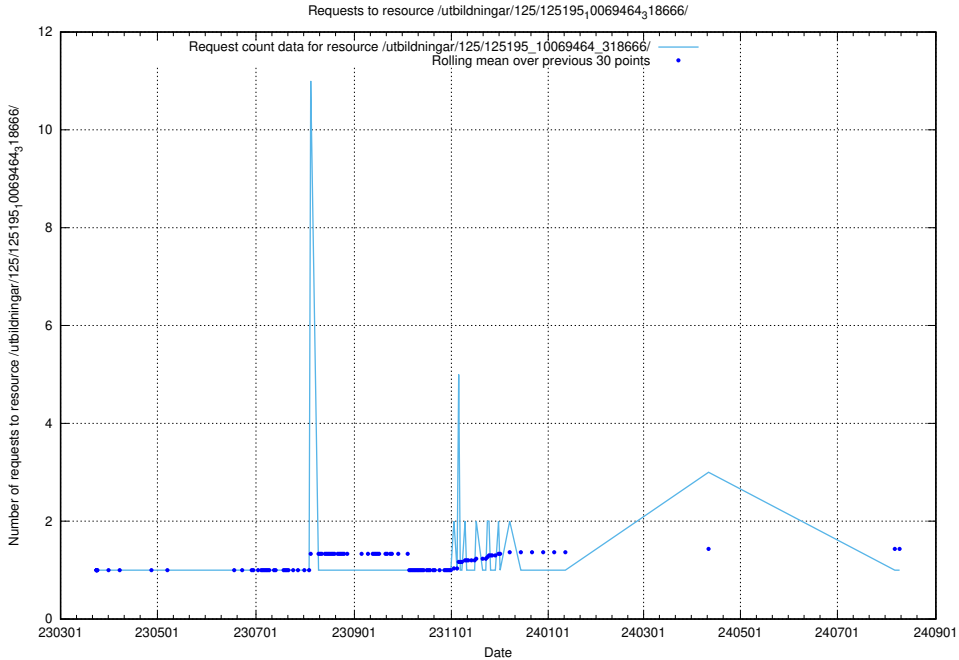

5.1212 Usage of /utbildningar/125/125195_10069464_318666/

Here, we count the number of requests to resource /utbildningar/125/125195_10069464_318666/.