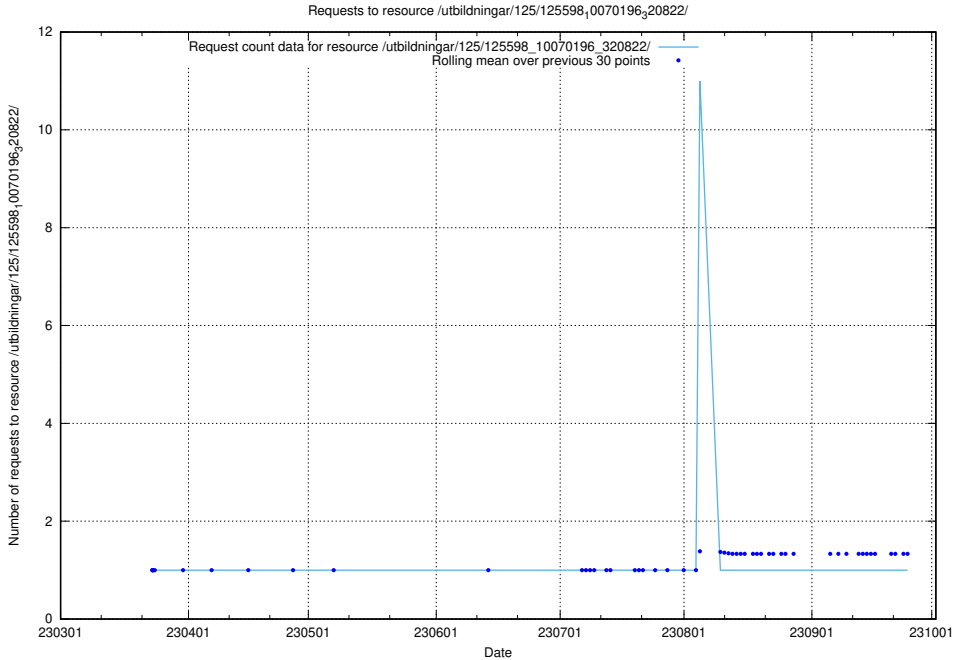

5.1174 Usage of /utbildningar/125/125598_10070196_320822/

Here, we count the number of requests to resource /utbildningar/125/125598_10070196_320822/.