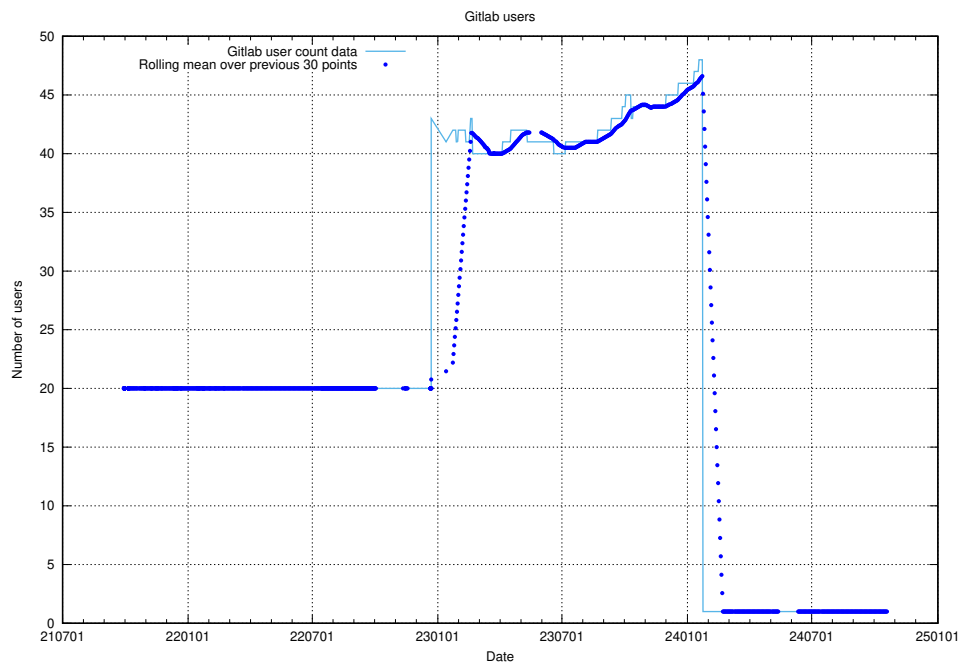

6 Gitlab

This section summarises the state of [JobTech's code repositories](https://gitlab.com/arbetsformedlingen)⁷.

6.1 User count

A graph of users in JobTech's official code repository.

⁷<https://gitlab.com/arbetsformedlingen>