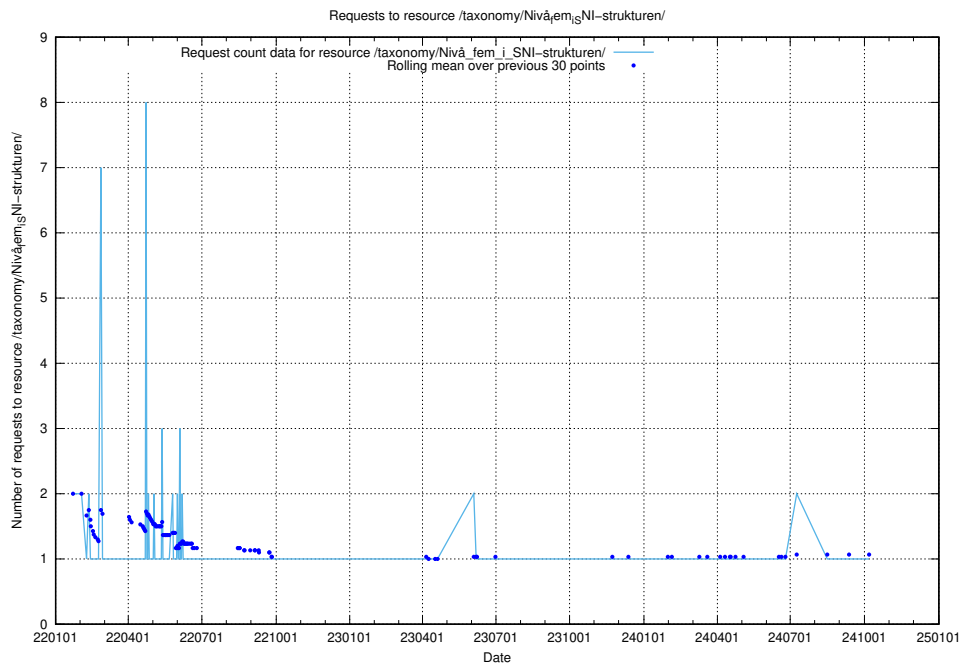

5.5380 Usage of /taxonomy/Nivå_fem_i_SNI-strukturen/

Here, we count the number of requests to resource /taxonomy/Nivå_fem_i_SNI-strukturen/.