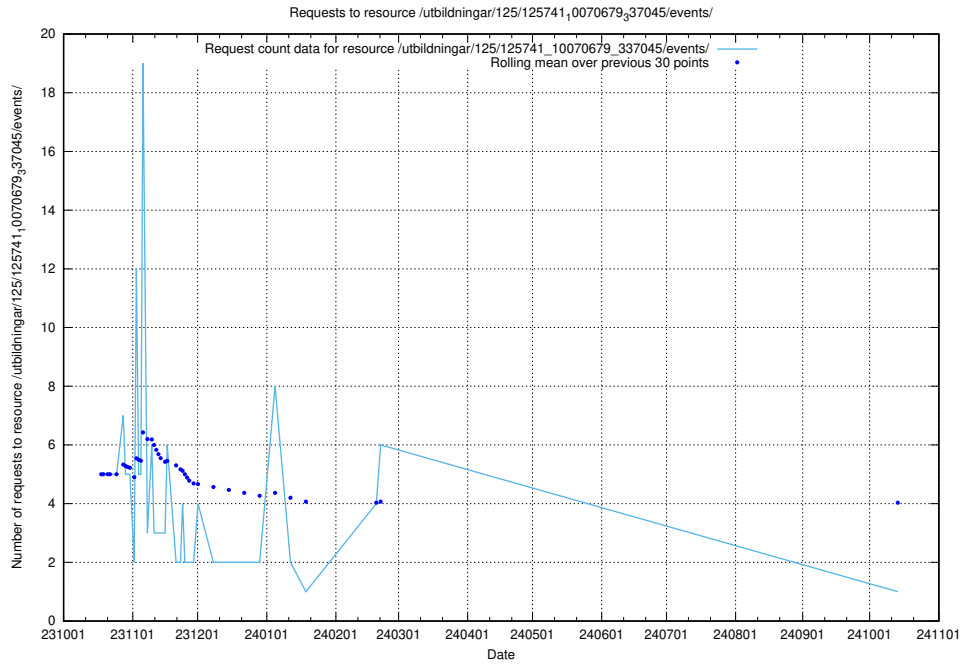

5.5171 Usage of /utbildningar/125/125741_10070679_337045/events/

Here, we count the number of requests to resource /utbildningar/125/125741_10070679_337045/events/