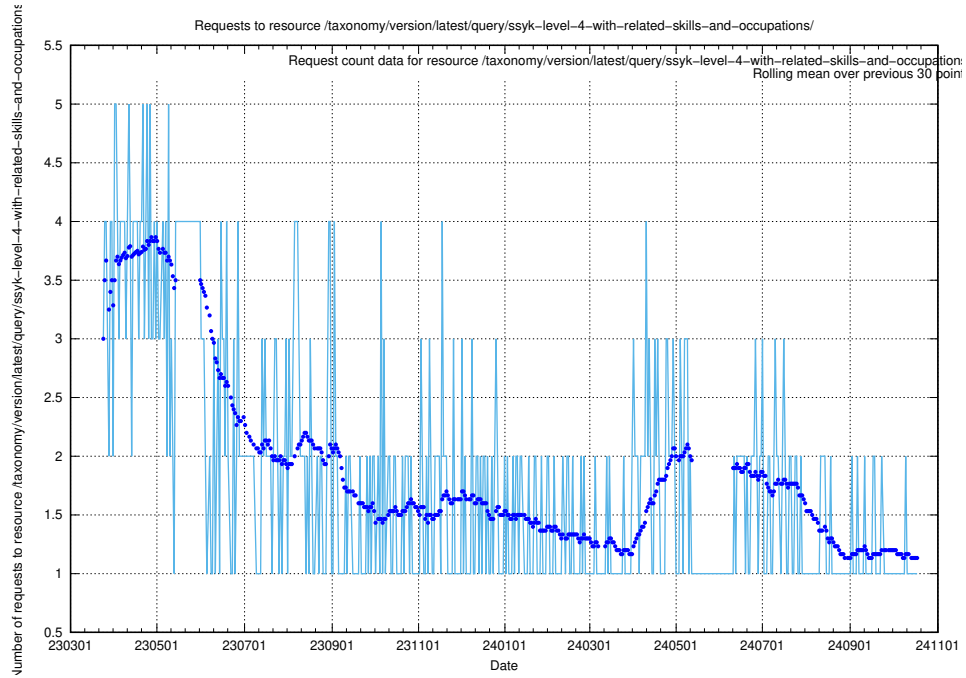

5.6964 Usage of /taxonomy/version/latest/query/ssyk-level-4-with-related-isco-level-4-groups/

Here, we count the number of requests to resource /taxonomy/version/latest/query/ssyk-level-4-with-related-isco-level-4-groups/.