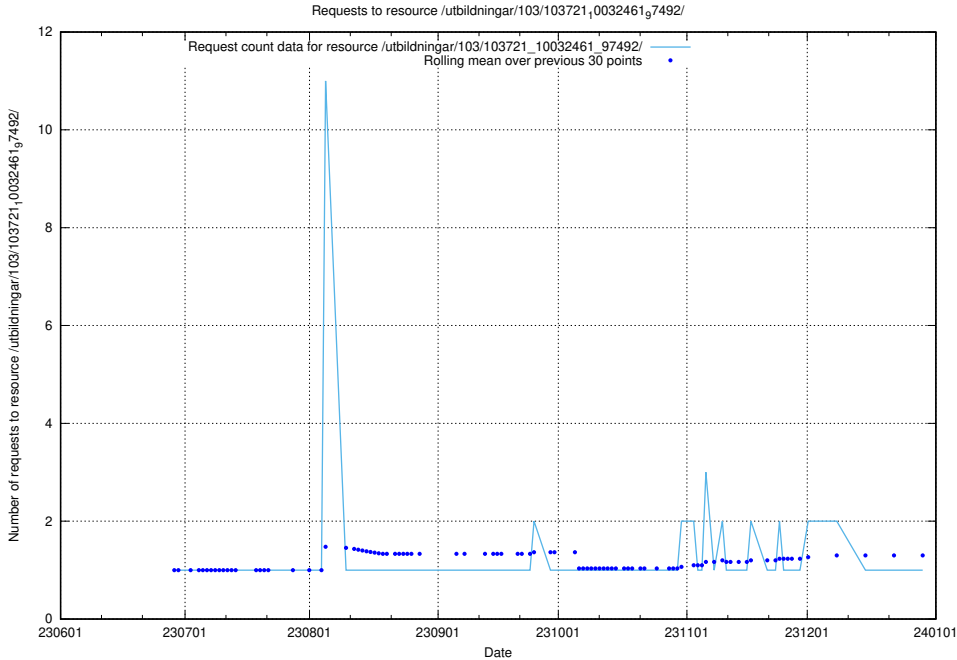

5.6418 Usage of /utbildningar/103/103721_10032461_97492/

Here, we count the number of requests to resource /utbildningar/103/103721_10032461_97492/.