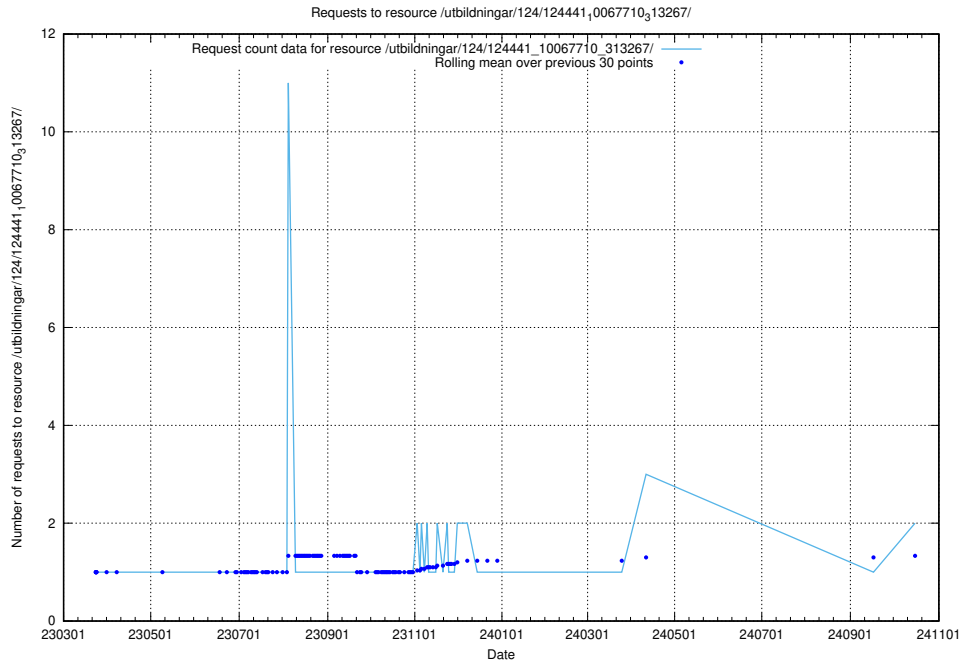

5.760 Usage of /utbildningar/124/124441_10067710_313267/

Here, we count the number of requests to resource /utbildningar/124/124441_10067710_313267/.