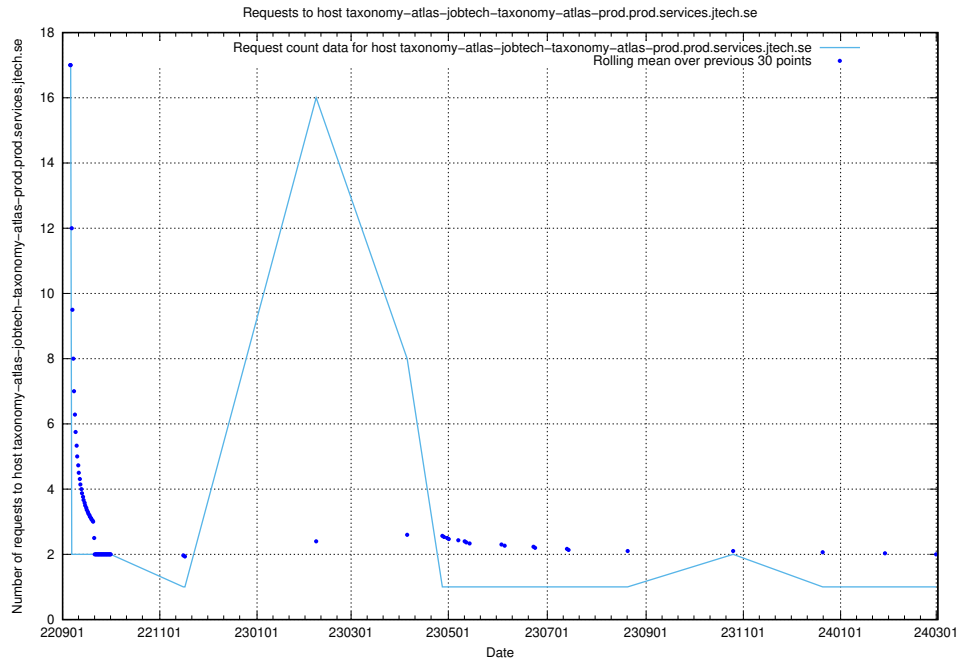

7.623 Usage of taxonomy-atlas-jobtech-taxonomy-atlas-prod.prod.services.jtech.se

Here, we count the number of requests to host taxonomy-atlas-jobtech-taxonomy-atlas-prod.prod.services.jtech.se.