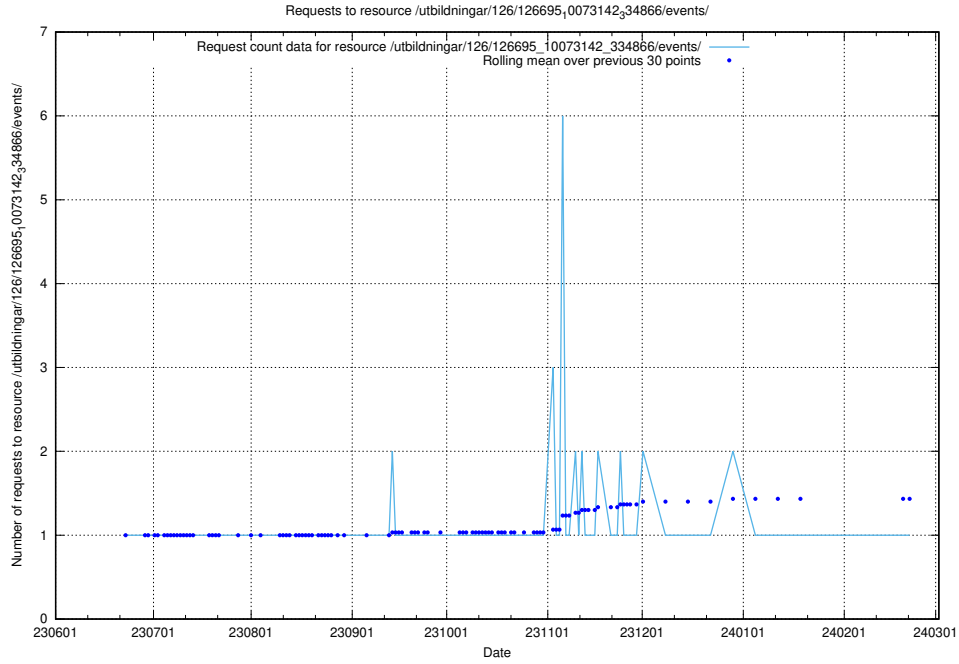

5.6499 Usage of /utbildningar/126/126695_10073142_334866/events/

Here, we count the number of requests to resource /utbildningar/126/126695_10073142_334866/events/