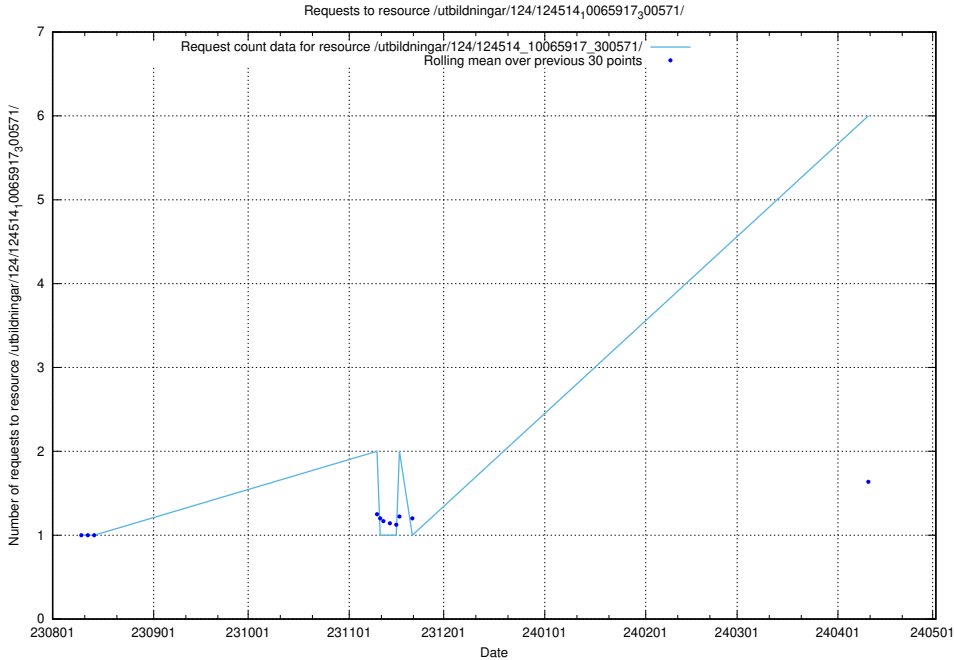

5.140 Usage of /utbildningar/124/124514_10065917_300571/

Here, we count the number of requests to resource /utbildningar/124/124514_10065917_300571/.