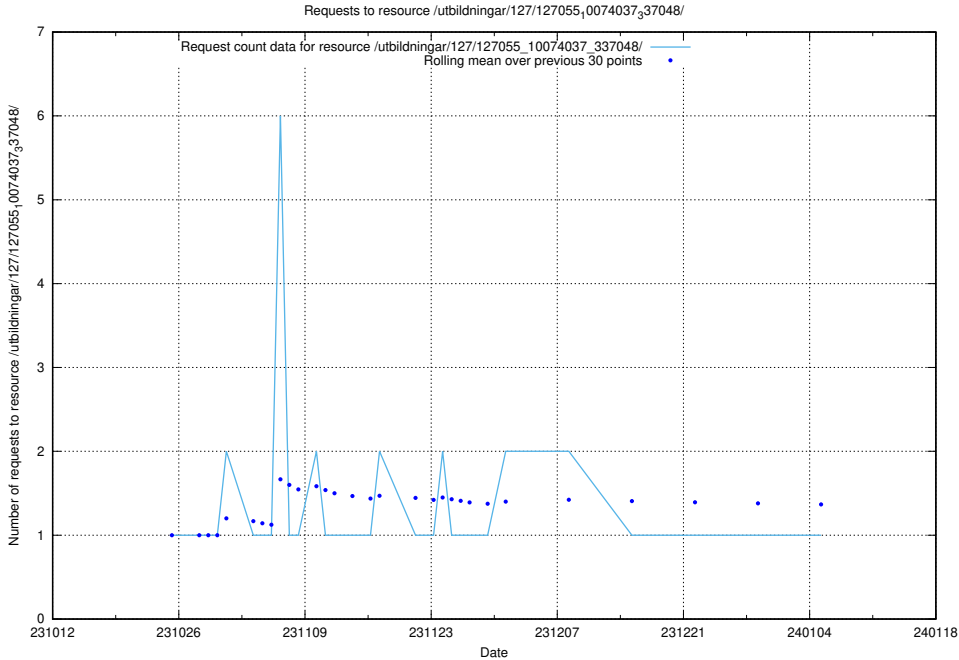

5.5106 Usage of /utbildningar/127/127055_10074037_337048/

Here, we count the number of requests to resource /utbildningar/127/127055_10074037_337048/.