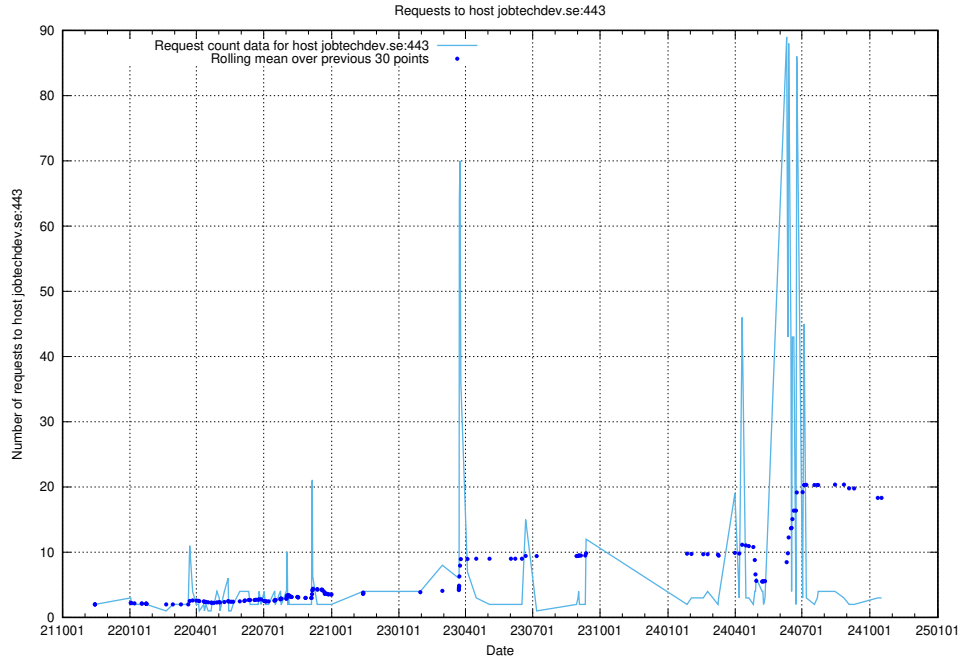

7.254 Usage of jobtechdev.se:443

Here, we count the number of requests to host jobtechdev.se:443.