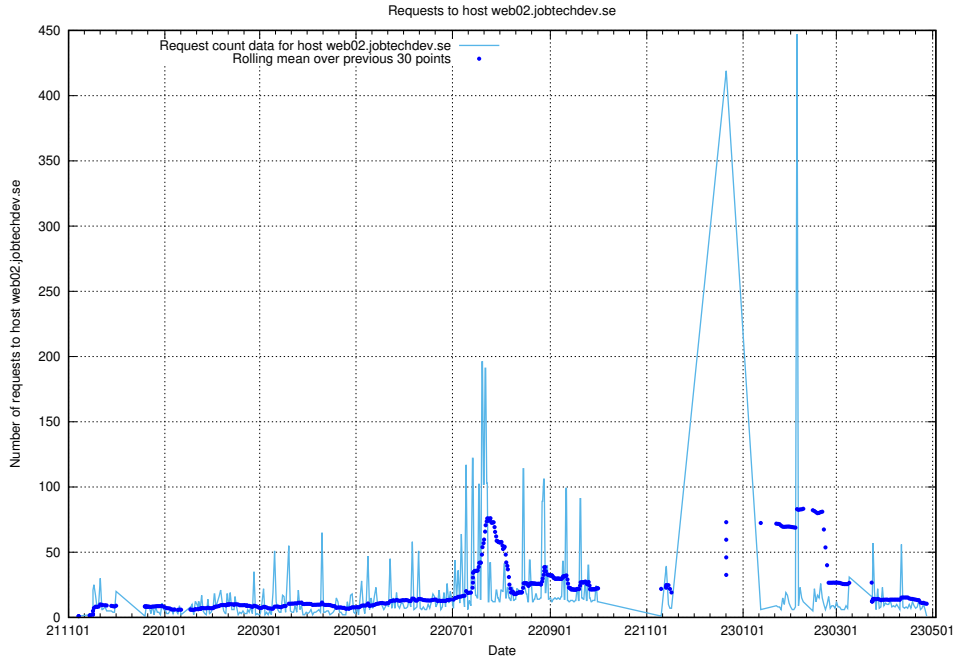

7.627 Usage of web02.jobtechdev.se

Here, we count the number of requests to host web02.jobtechdev.se.