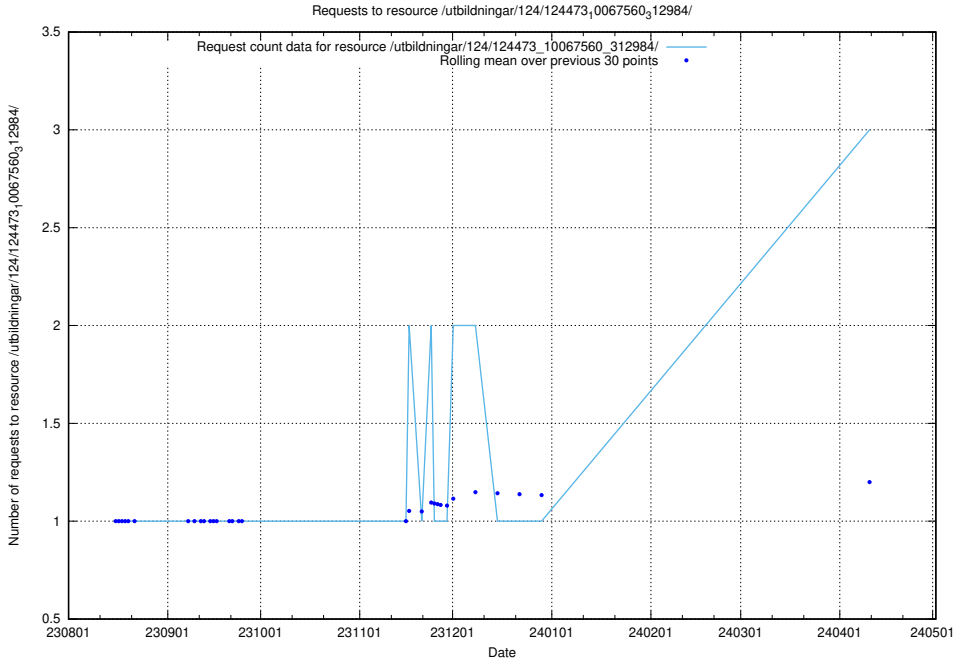

5.483 Usage of /utbildningar/124/124473_10067560_312984/

Here, we count the number of requests to resource /utbildningar/124/124473_10067560_312984/.