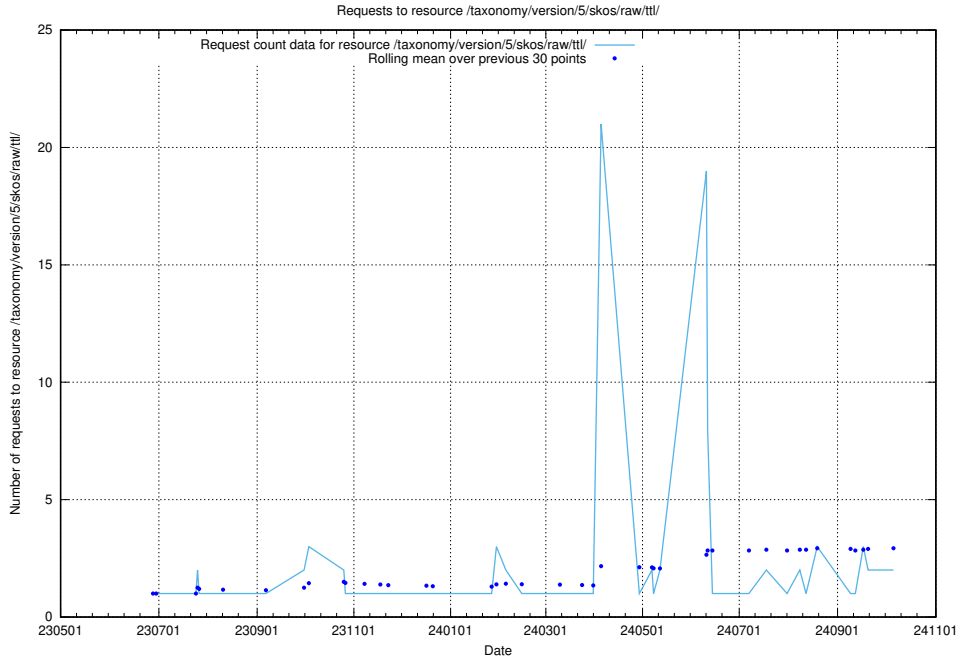

5.939 Usage of /taxonomy/version/5/skos/raw/ttl/

Here, we count the number of requests to resource /taxonomy/version/5/skos/raw/ttl/.