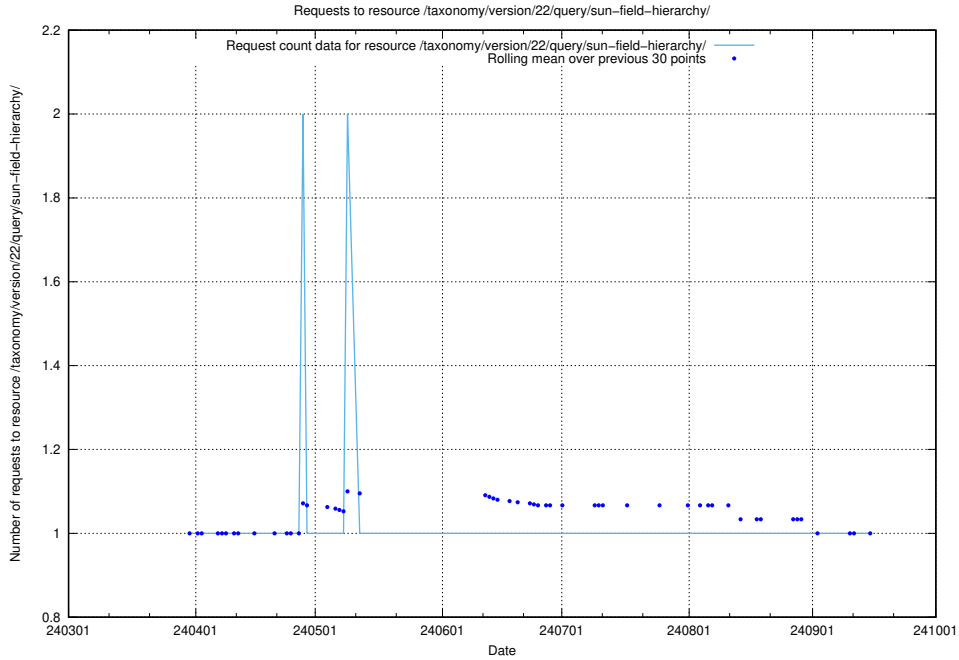

5.2496 Usage of /taxonomy/version/22/query/sun-field-hierarchy/

Here, we count the number of requests to resource /taxonomy/version/22/query/sun-field-hierarchy/.