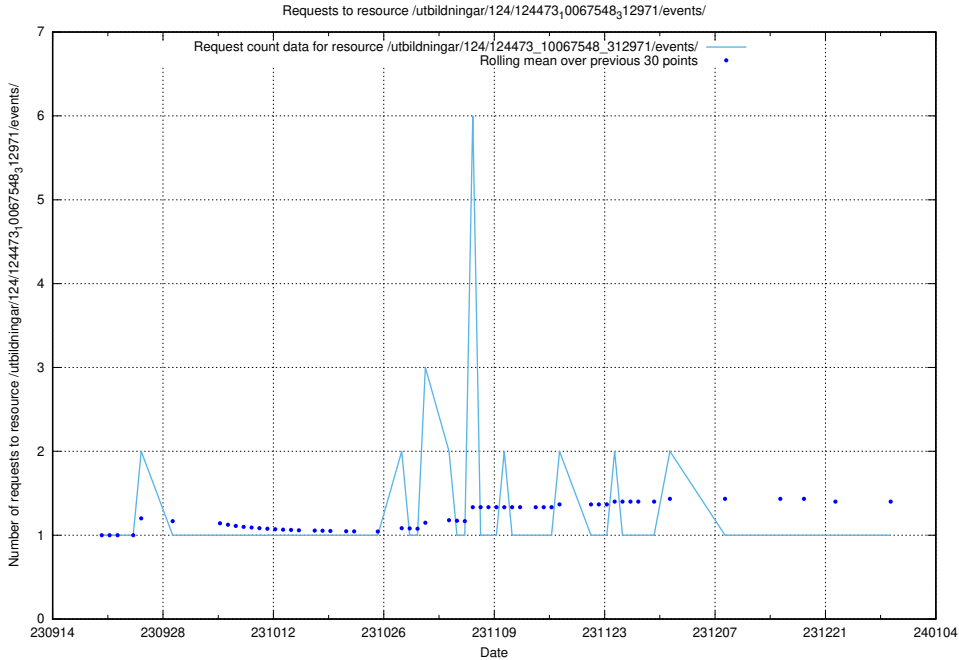

Here, we count the number of requests to resource /utbildningar/124/124483_10067812_313454/.

5.5422 Usage of /utbildningar/124/124473_10067548_312971/events/

Here, we count the number of requests to resource /utbildningar/124/124473_10067548_312971/events/