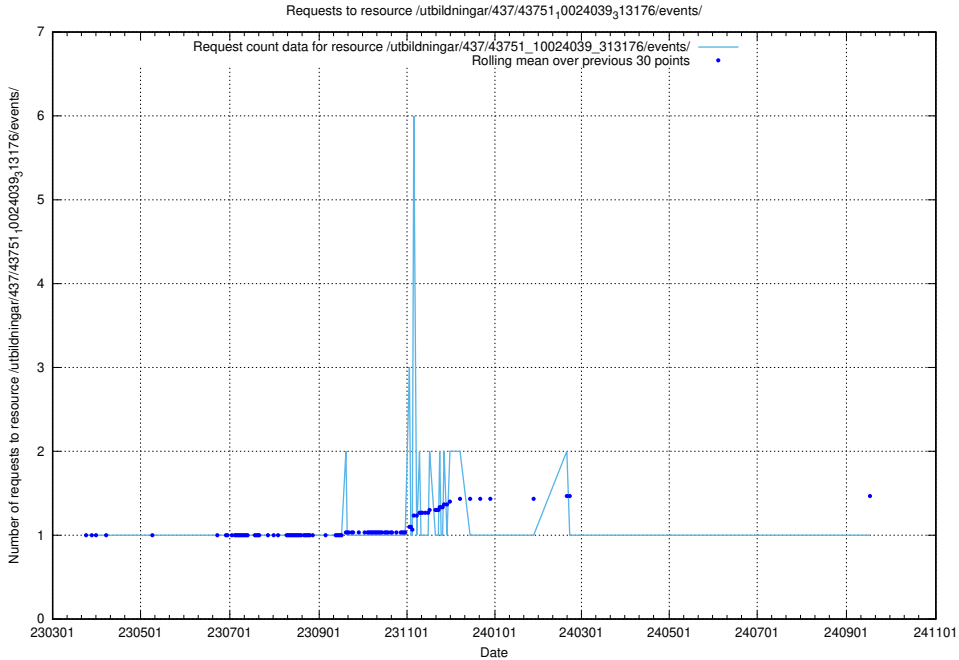

5.7098 Usage of /utbildningar/437/43751_10024039_313176/events/

Here, we count the number of requests to resource /utbildningar/437/43751_10024039_313176/events/.