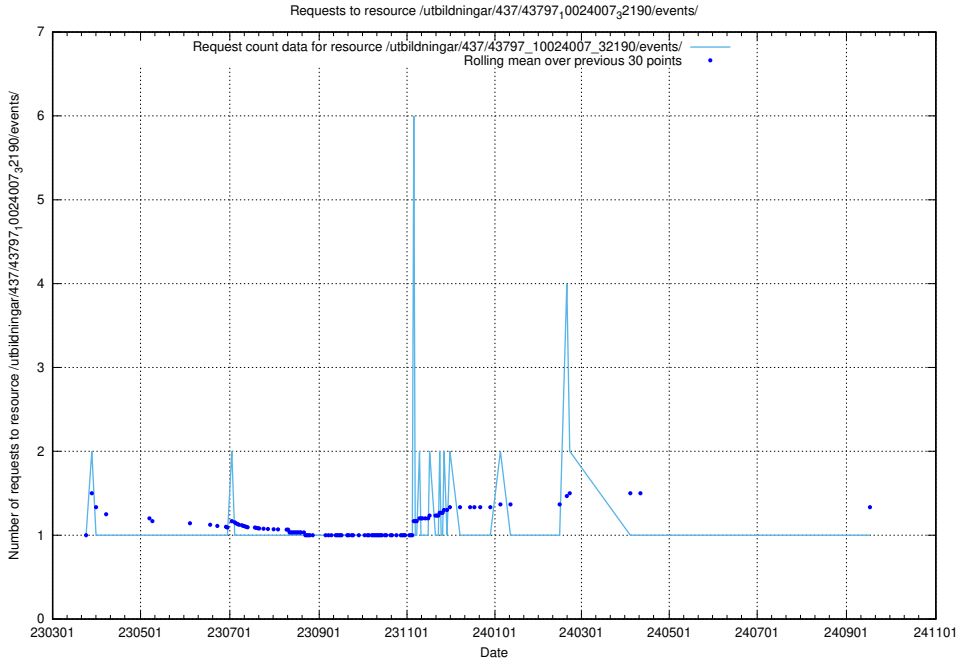

5.7081 Usage of /utbildningar/437/43797_10024007_32190/events/

Here, we count the number of requests to resource /utbildningar/437/43797_10024007_32190/events/.