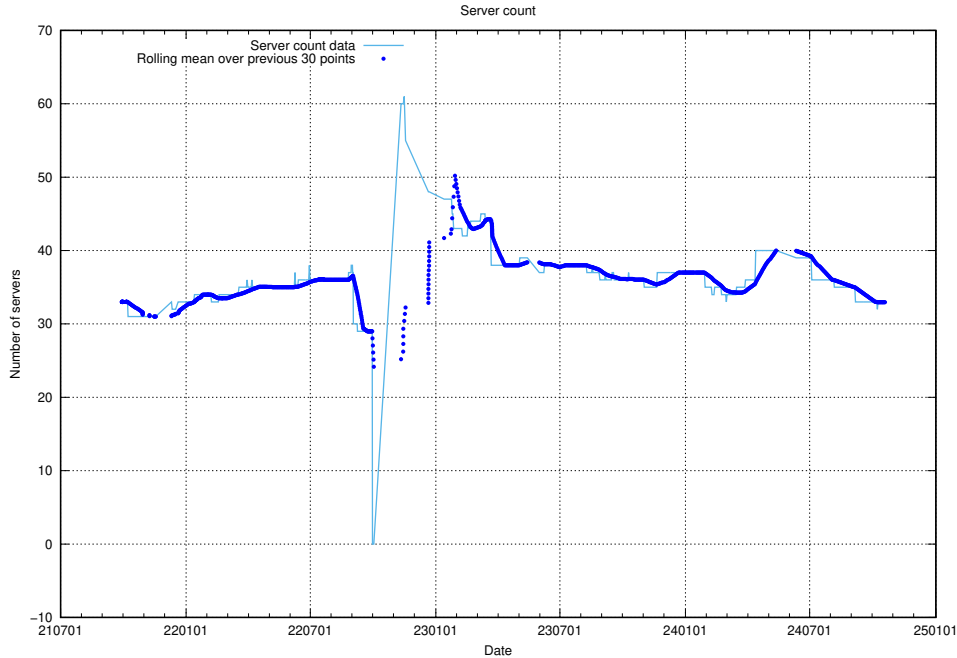

2.2 Number of servers in the JobTech production region

A graph of the servers in AWS region eu-north-1.