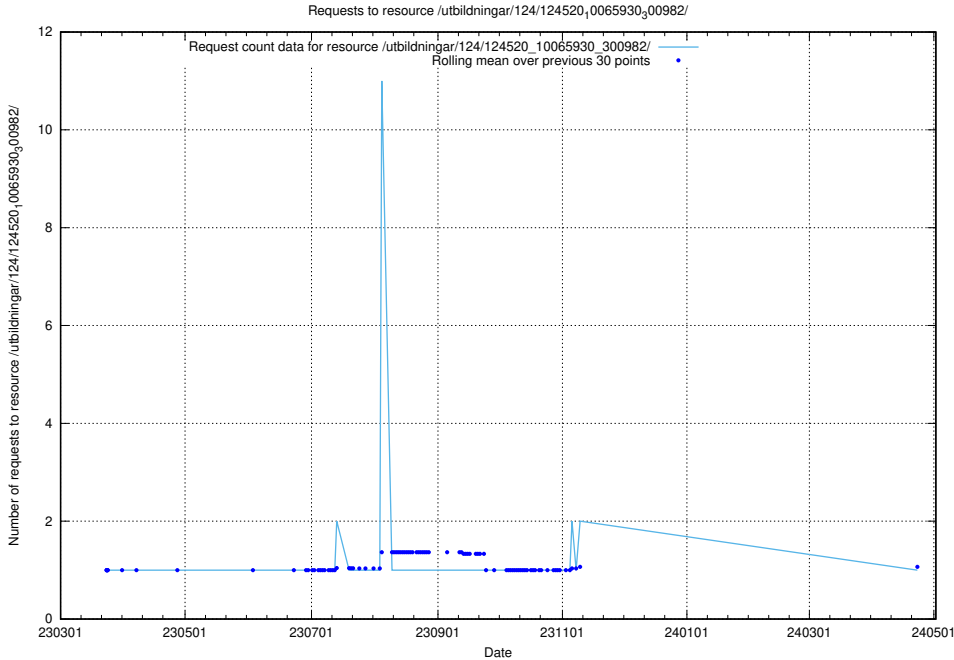

5.1929 Usage of /utbildningar/124/124520_10065930_300982/

Here, we count the number of requests to resource /utbildningar/124/124520_10065930_300982/.