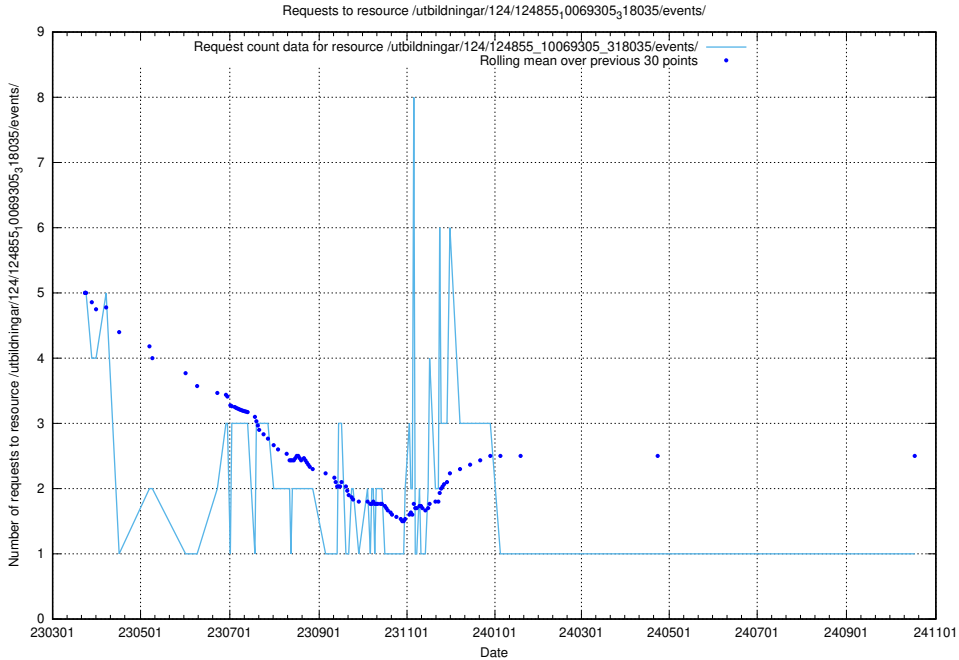

5.7158 Usage of /utbildningar/124/124855_10069305_318035/events/

Here, we count the number of requests to resource /utbildningar/124/124855_10069305_318035/events/