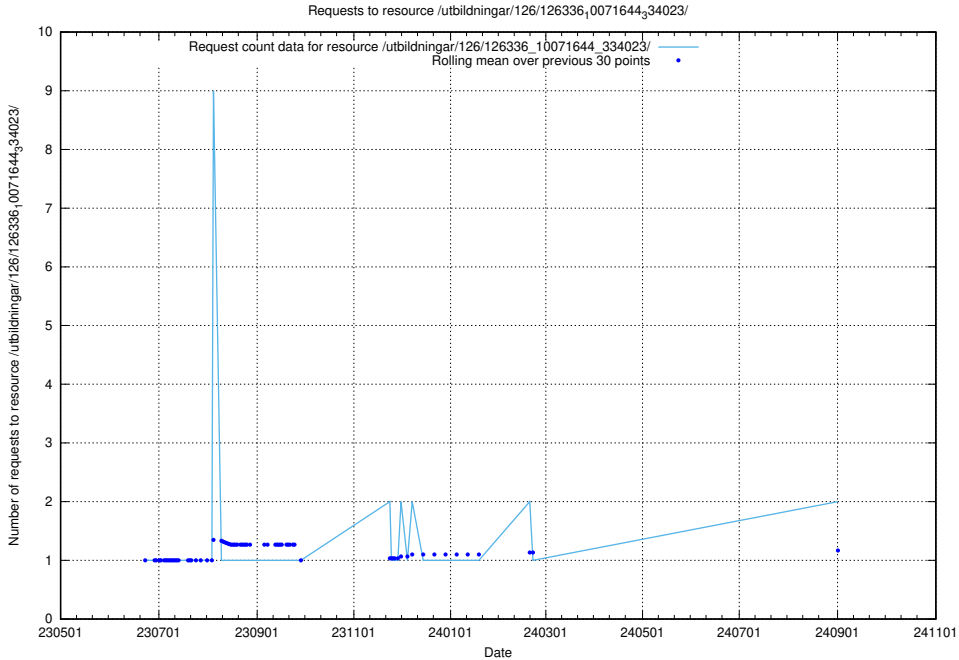

5.953 Usage of /utbildningar/126/126336_10071644_334023/

Here, we count the number of requests to resource /utbildningar/126/126336_10071644_334023/.