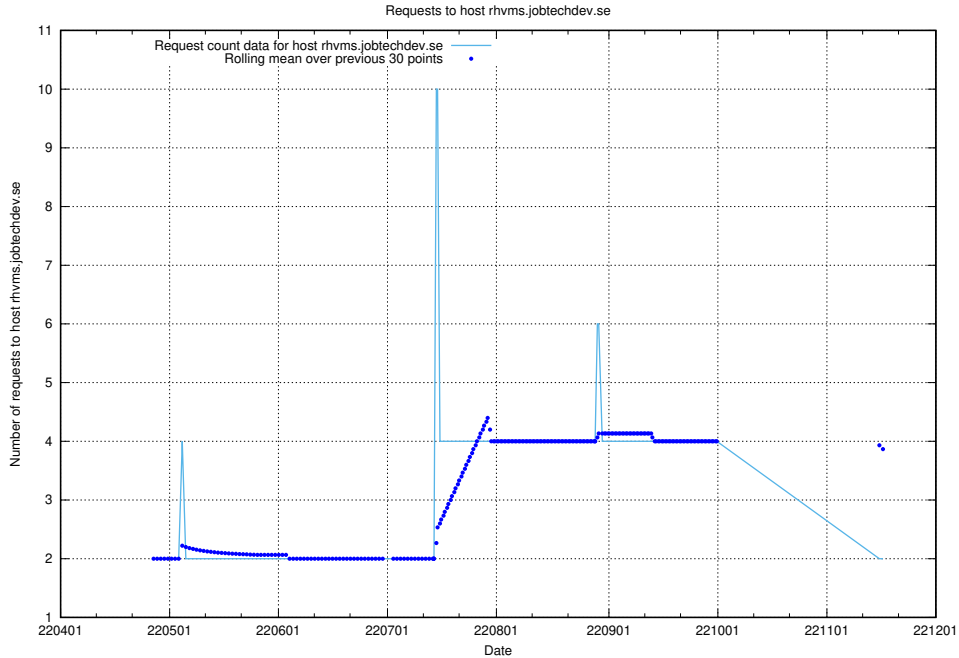

7.453 Usage of rhvms.jobtechdev.se

Here, we count the number of requests to host rhvms.jobtechdev.se.

7.454 Usage of arbetsformedlingen.se.apps.standby.services.jtech.se

Here, we count the number of requests to host arbetsformedlingen.se.apps.standby.services.jtech.se.