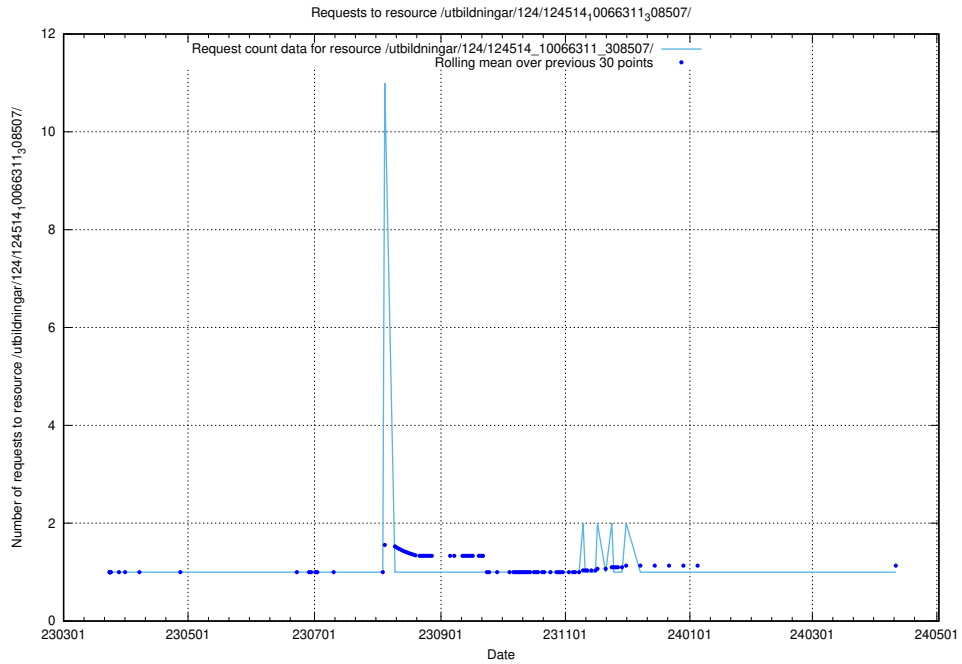

5.2715 Usage of /utbildningar/124/124514_10066311_308507/

Here, we count the number of requests to resource /utbildningar/124/124514_10066311_308507/.