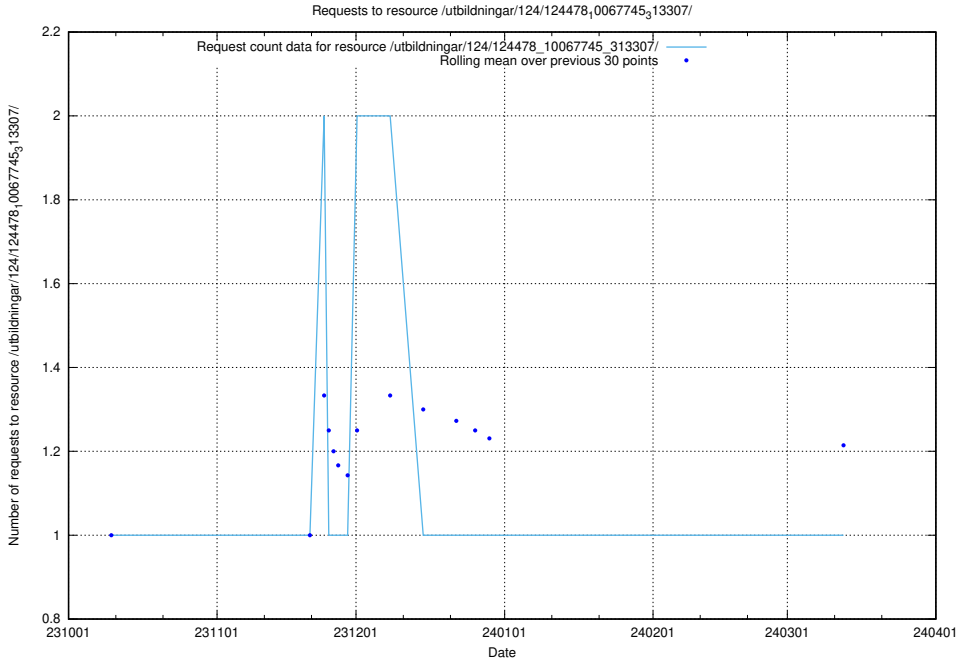

5.5270 Usage of /utbildningar/124/124478_10067745_313307/

Here, we count the number of requests to resource /utbildningar/124/124478_10067745_313307/.