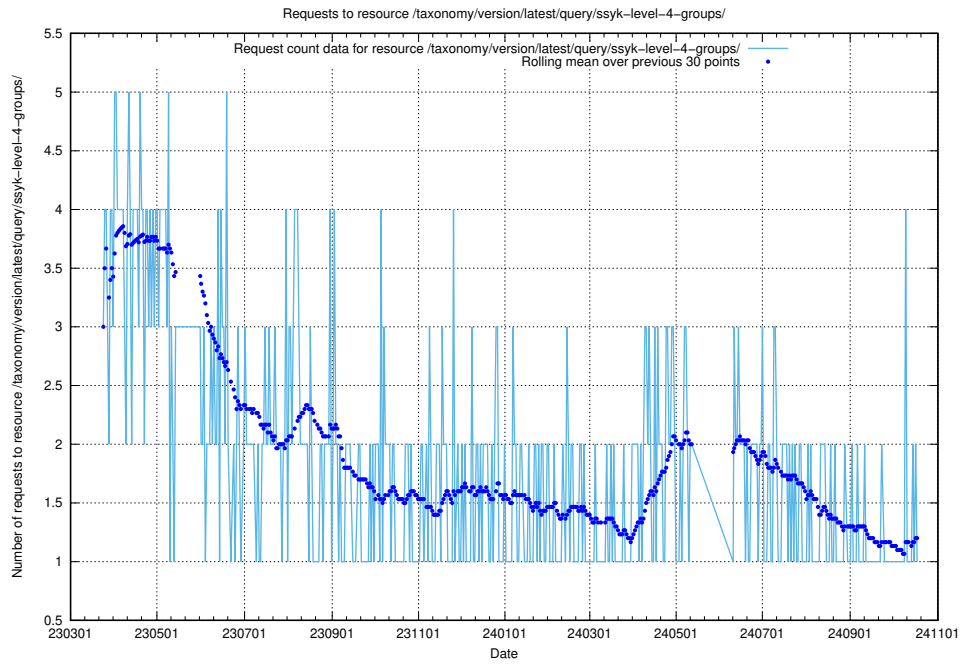

5.6965 Usage of /taxonomy/version/latest/query/ssyk-level-4-groups/

Here, we count the number of requests to resource /taxonomy/version/latest/query/ssyk-level-4-groups/.