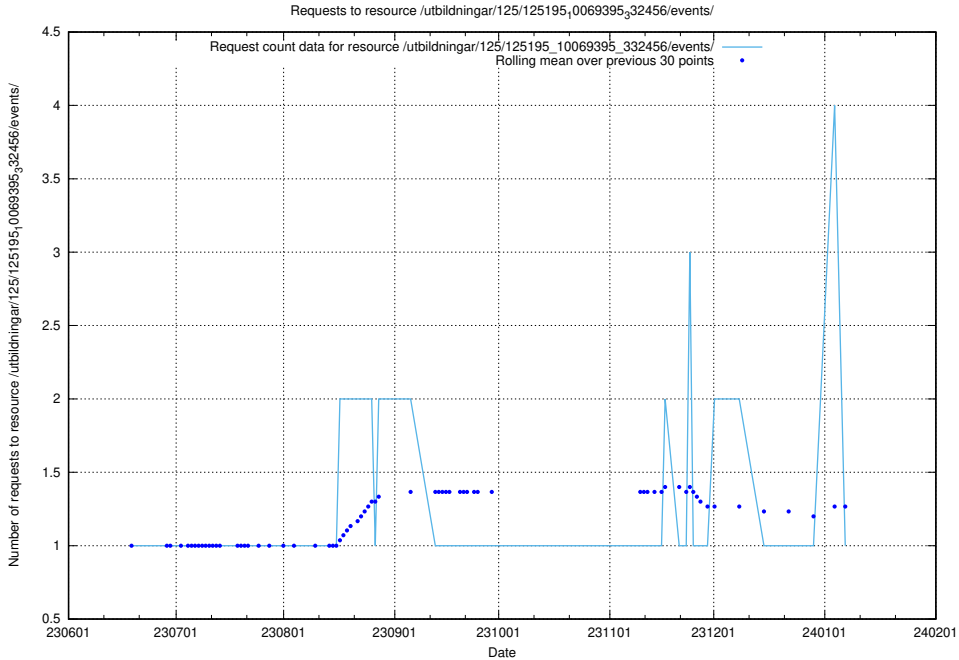

5.6718 Usage of /utbildningar/125/125195_10069395_332456/events/

Here, we count the number of requests to resource /utbildningar/125/125195_10069395_332456/events/