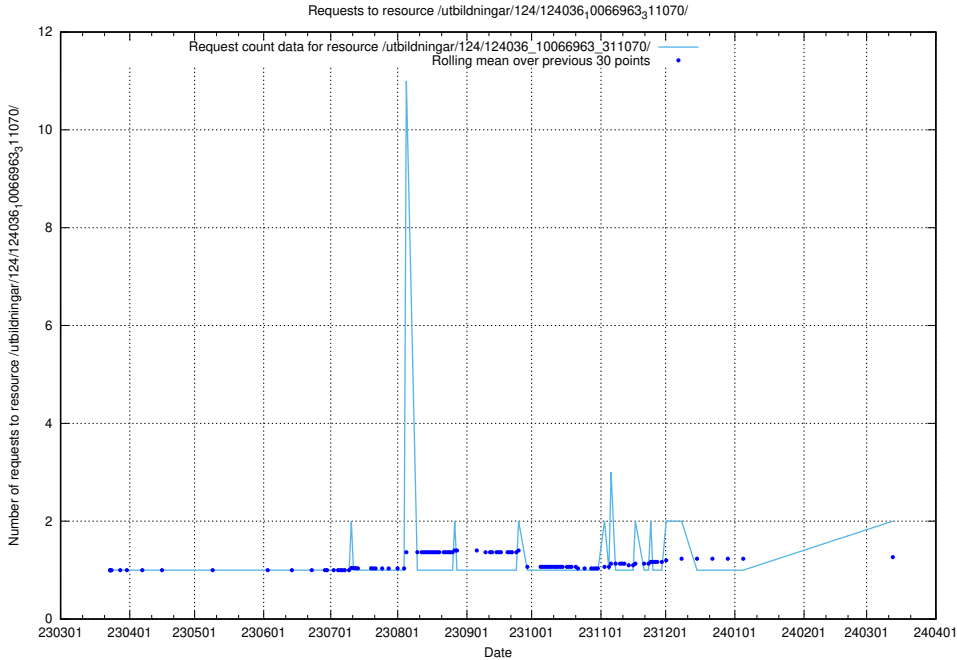

5.826 Usage of /utbildningar/124/124036_10066963_311070/

Here, we count the number of requests to resource /utbildningar/124/124036_10066963_311070/.