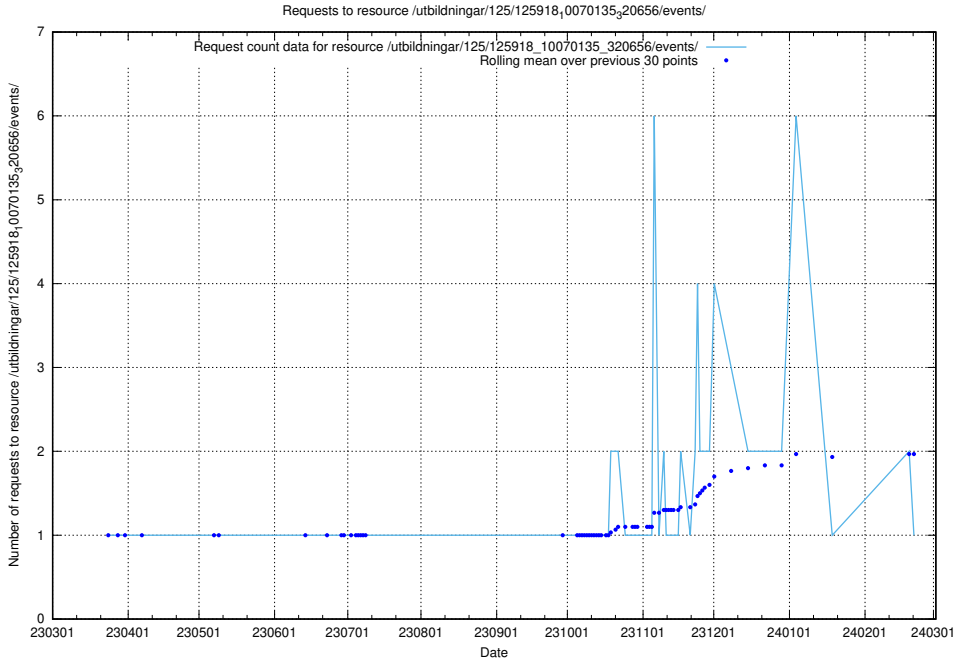

5.7113 Usage of /utbildningar/125/125918_10070135_320656/events/

Here, we count the number of requests to resource /utbildningar/125/125918_10070135_320656/events/