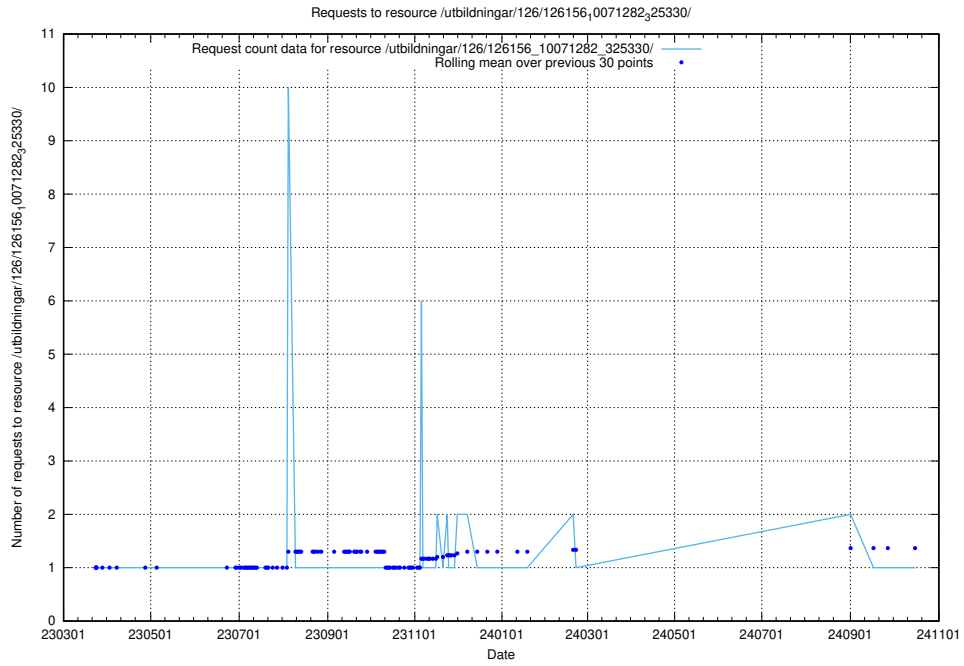

5.7341 Usage of /utbildningar/126/126156_10071282_325330/

Here, we count the number of requests to resource /utbildningar/126/126156_10071282_325330/.