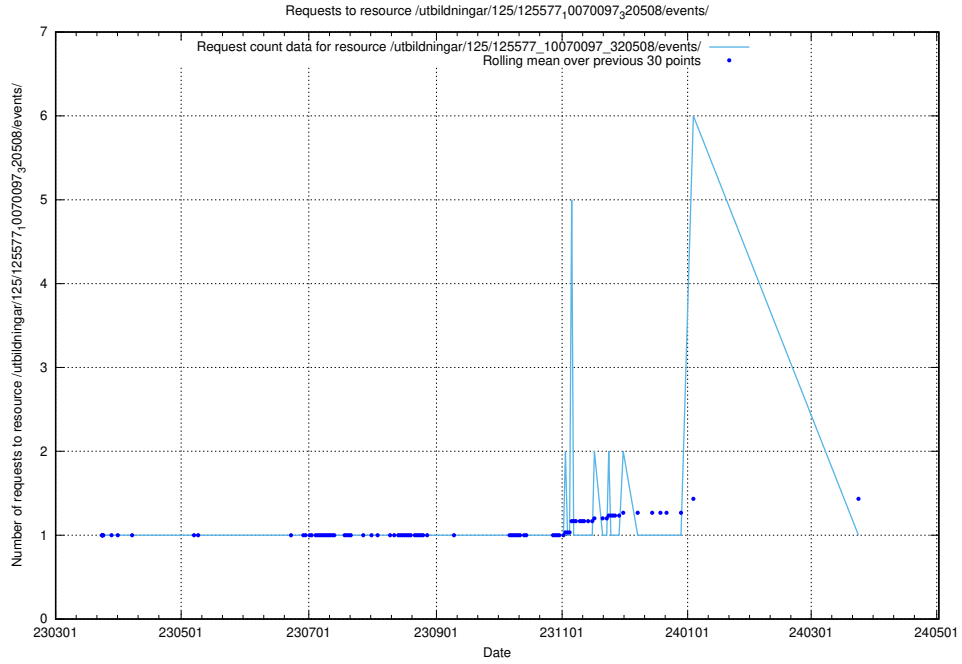

5.1185 Usage of /utbildningar/125/125577_10070097_320508/events/

Here, we count the number of requests to resource /utbildningar/125/125577_10070097_320508/events/