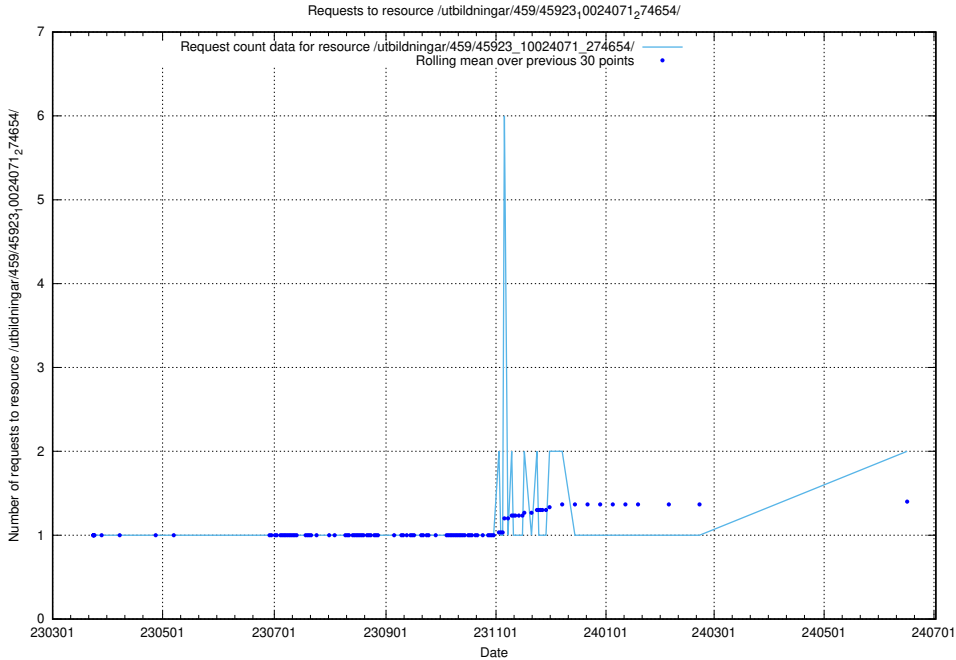

5.1033 Usage of /utbildningar/459/45923_10024071_274654/

Here, we count the number of requests to resource /utbildningar/459/45923_10024071_274654/.