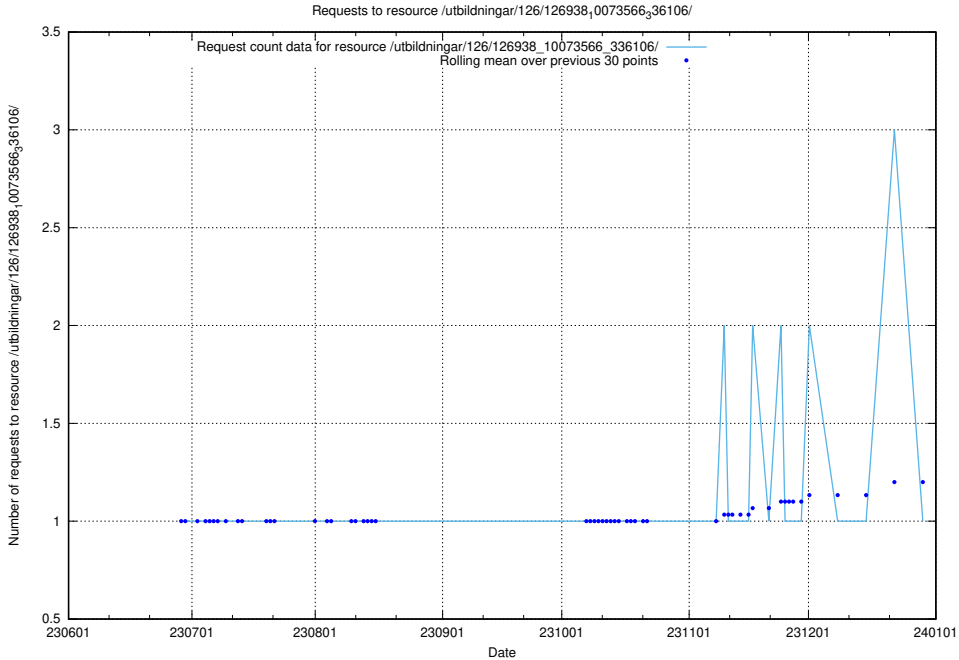

5.6315 Usage of /utbildningar/126/126938_10073566_336106/

Here, we count the number of requests to resource /utbildningar/126/126938_10073566_336106/.