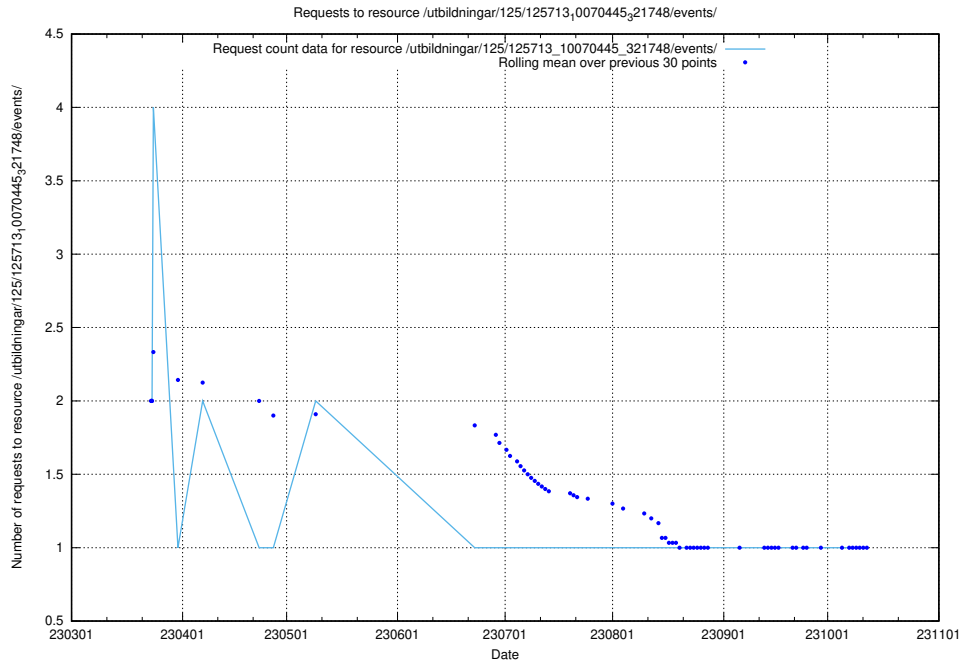

5.7191 Usage of /utbildningar/125/125713_10070445_321748/events/

Here, we count the number of requests to resource /utbildningar/125/125713_10070445_321748/events/