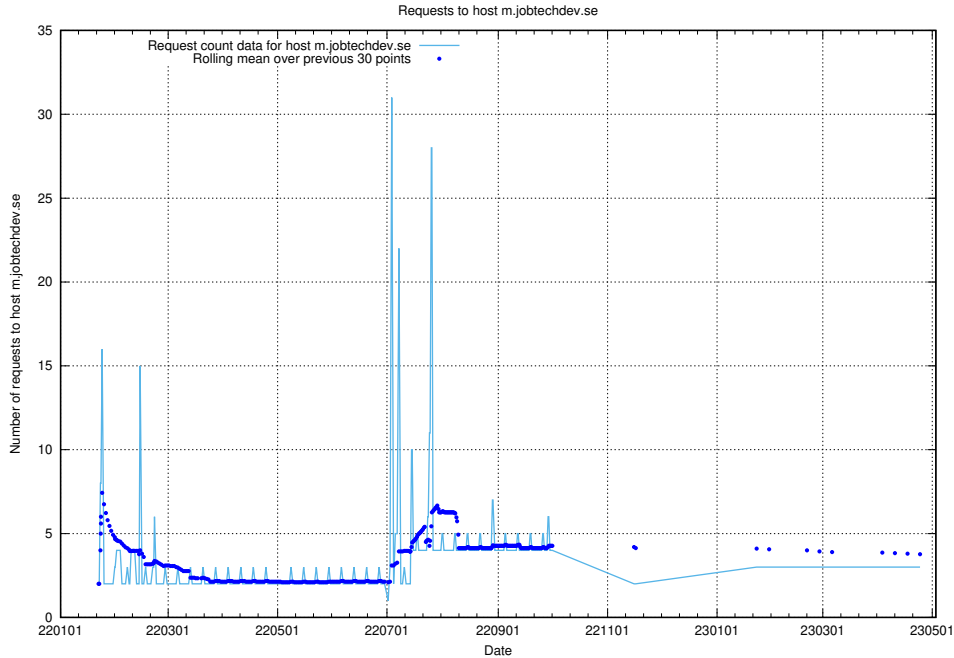

7.259 Usage of m.jobtechdev.se

Here, we count the number of requests to host m.jobtechdev.se.