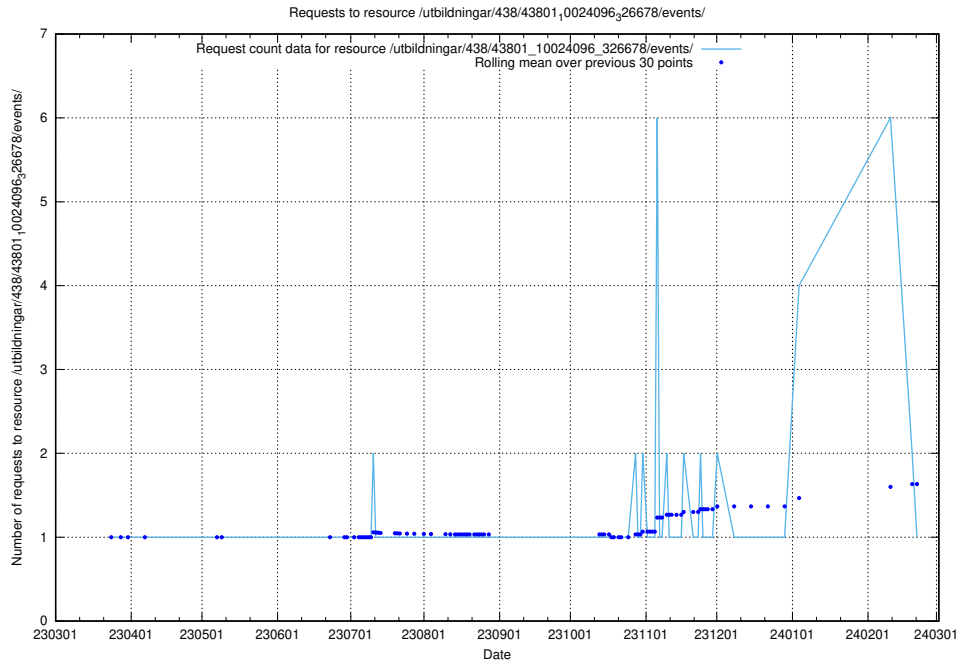

5.7078 Usage of /utbildningar/438/43801_10024096_326678/events/

Here, we count the number of requests to resource /utbildningar/438/43801_10024096_326678/events/.