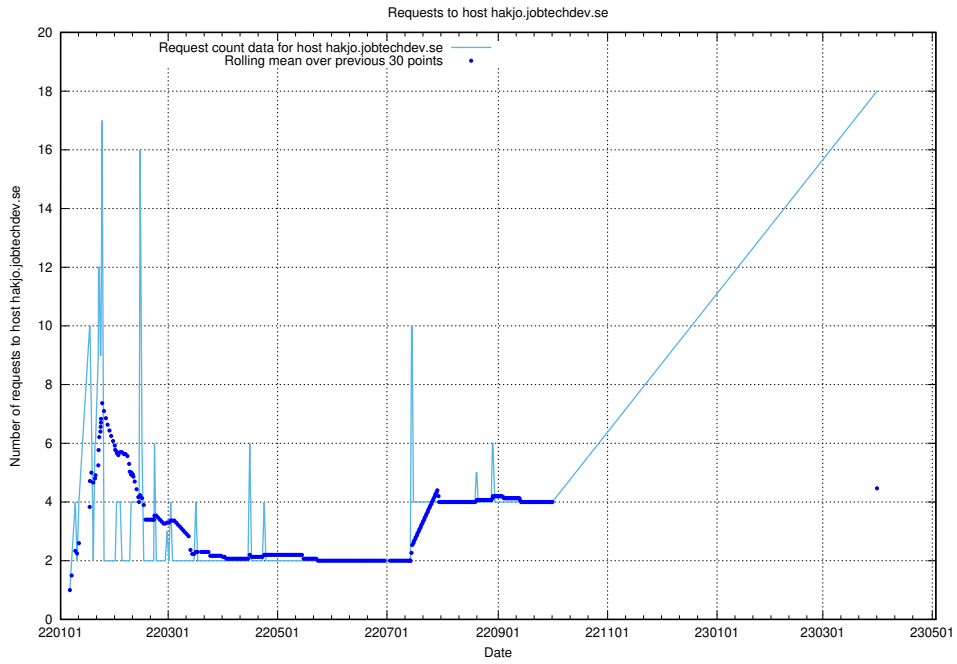

7.35 Usage of taxonomy-prod-read.api.jobtechdev.se

Here, we count the number of requests to host taxonomy-prod-read.api.jobtechdev.se.

7.36 Usage of hakjo.jobtechdev.se

Here, we count the number of requests to host hakjo.jobtechdev.se.