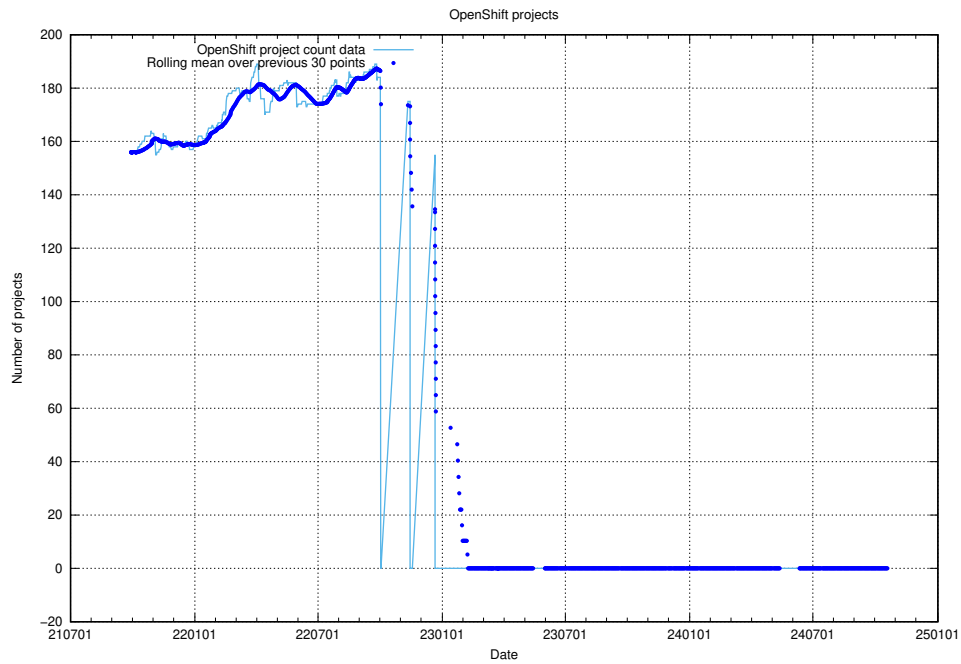

10.1 Number of projects in OpenShift

A graph of the number of projects in JobTech's production cluster of OpenShift.

¹⁰<https://console-openshift-console.prod.services.jtech.se>

11 Customer Relation Management