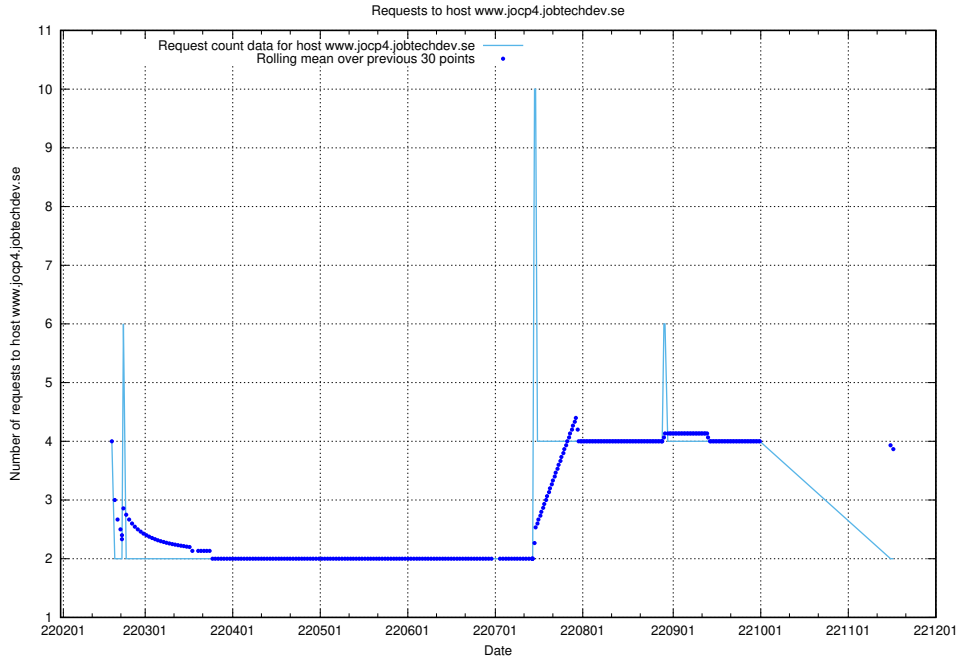

7.536 Usage of www.jocp4.jobtechdev.se

Here, we count the number of requests to host www.jocp4.jobtechdev.se.