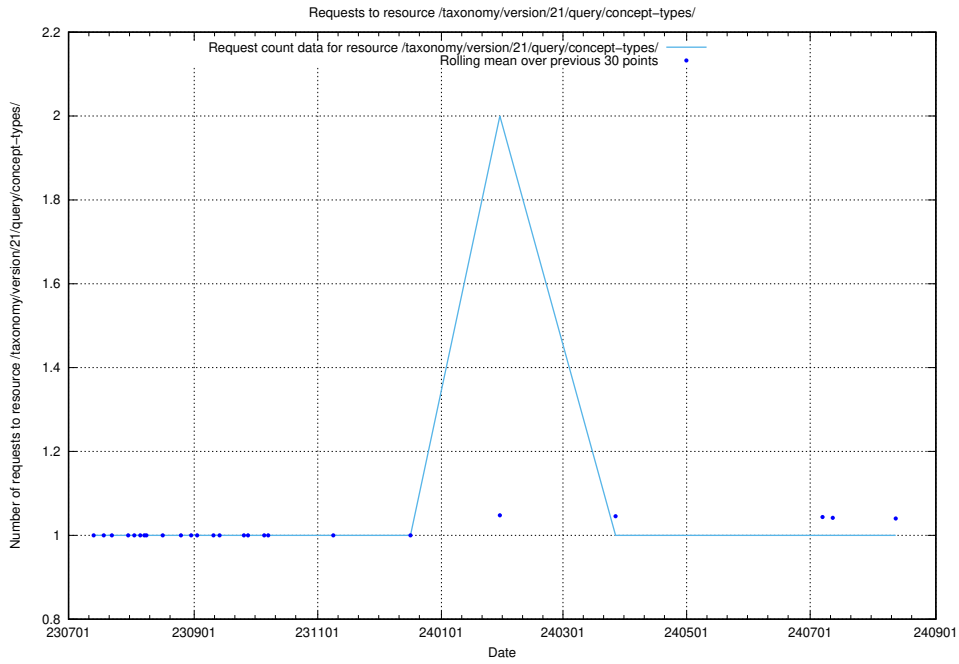

5.5993 Usage of `/taxonomy/version/21/query/concept-types/`

Here, we count the number of requests to resource `/taxonomy/version/21/query/concept-types/`.