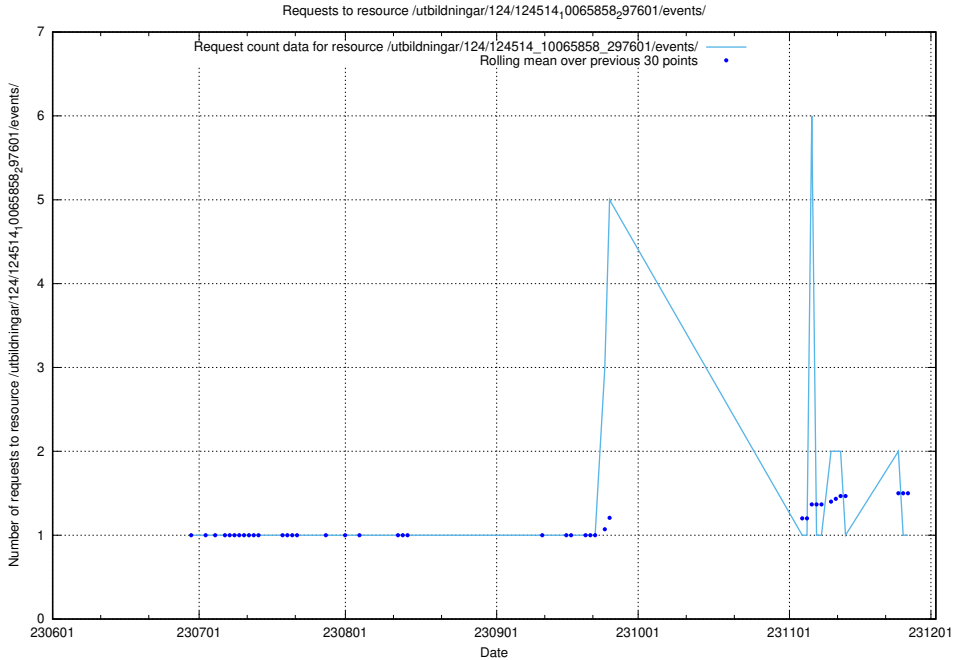

5.6274 Usage of /utbildningar/124/124514_10065858_297601/events/

Here, we count the number of requests to resource /utbildningar/124/124514_10065858_297601/events/