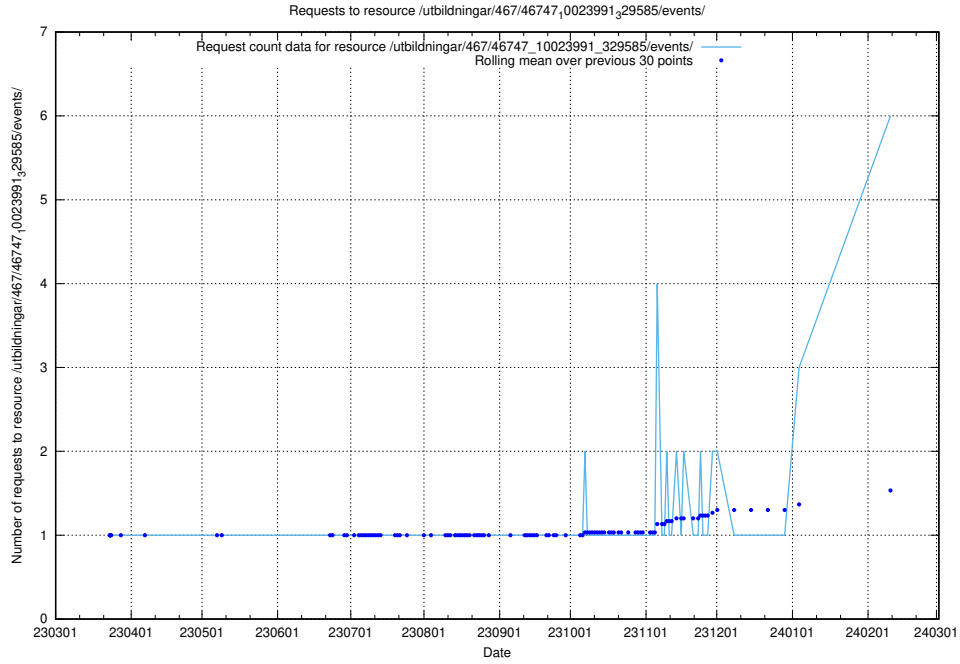

5.180 Usage of /utbildningar/467/46747_10023991_329585/events/

Here, we count the number of requests to resource /utbildningar/467/46747_10023991_329585/events/.