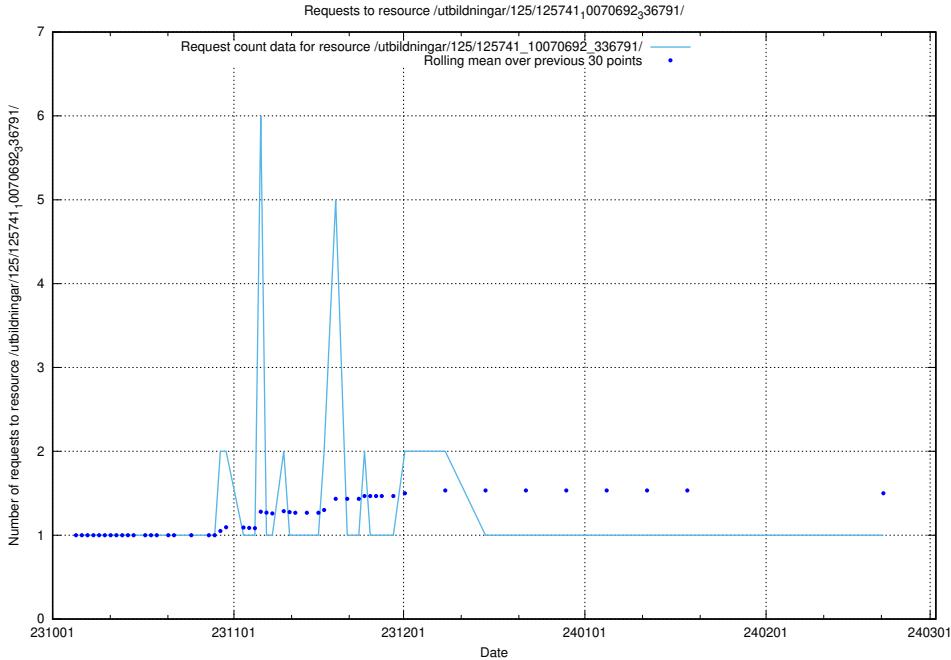

5.5297 Usage of /utbildningar/125/125741_10070692_336791/

Here, we count the number of requests to resource /utbildningar/125/125741_10070692_336791/.