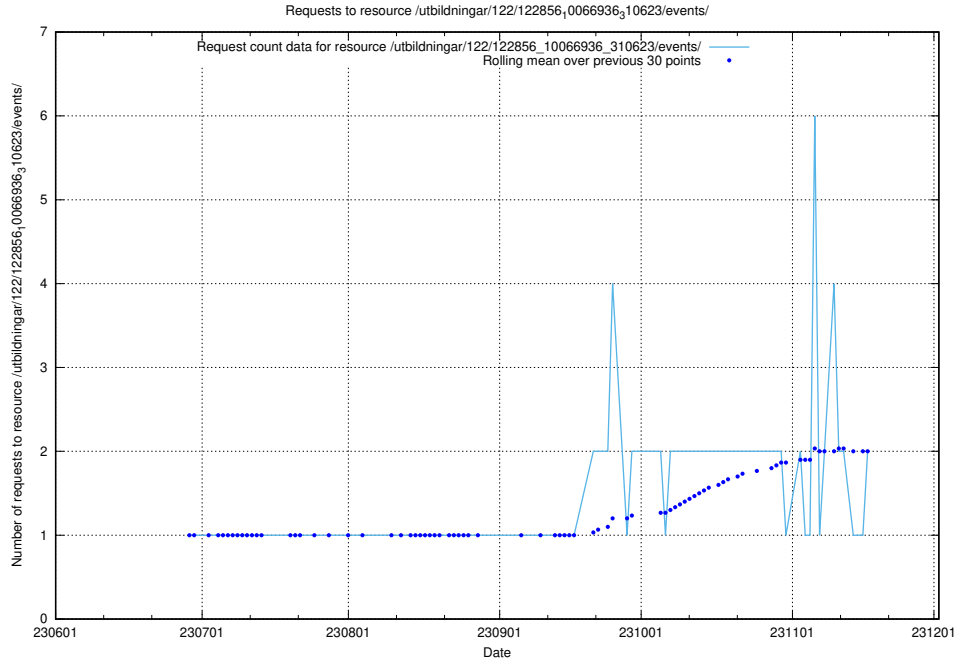

5.938 Usage of /utbildningar/122/122856_10066936_310623/events/

Here, we count the number of requests to resource /utbildningar/122/122856_10066936_310623/events/