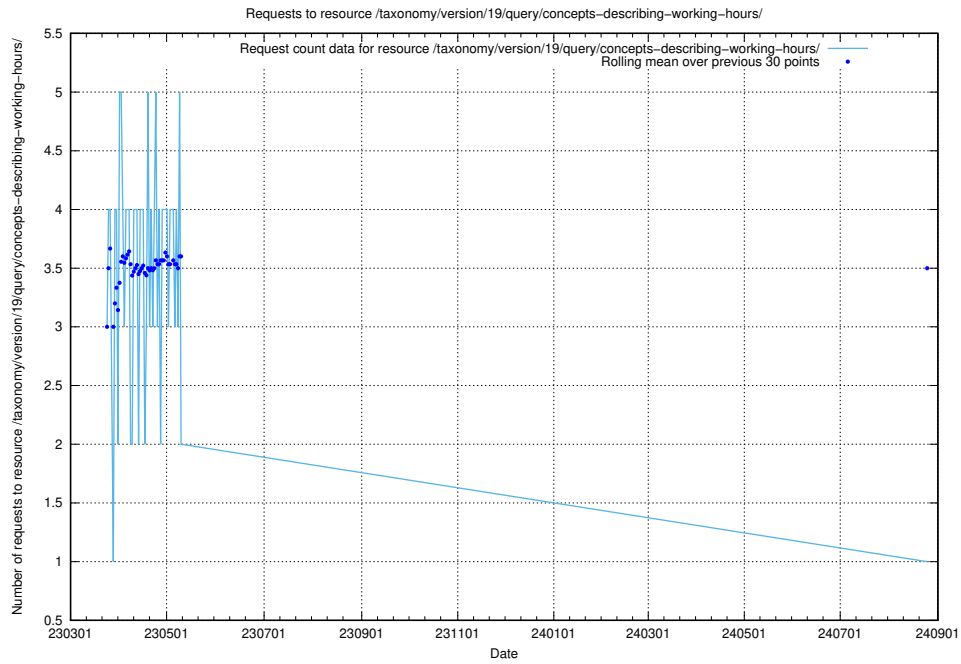

5.7051 Usage of /taxonomy/version/19/query/concepts-describing-working-hours/

Here, we count the number of requests to resource /taxonomy/version/19/query/concepts-describing-working-hours/.