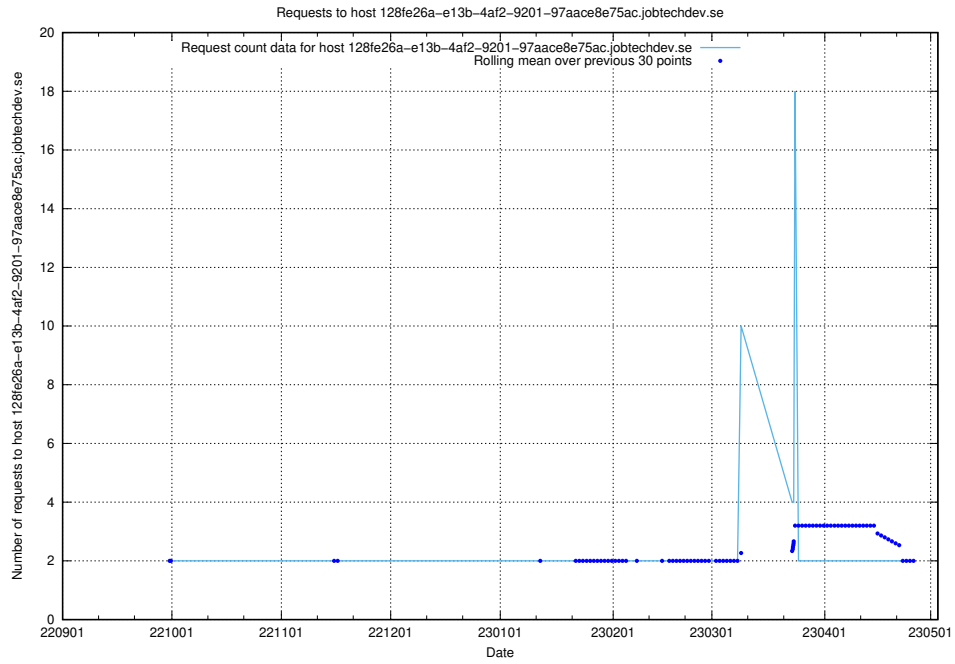

7.314 Usage of 128fe26a-e13b-4af2-9201-97aace8e75ac.jobtechdev.se

Here, we count the number of requests to host 128fe26a-e13b-4af2-9201-97aace8e75ac.jobtechdev.se.