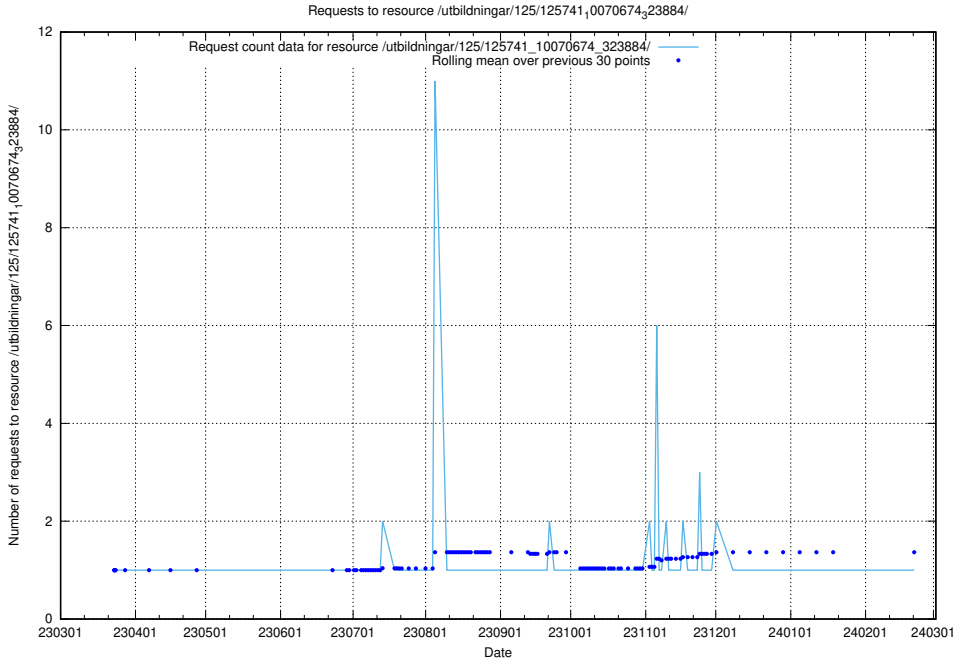

5.7396 Usage of /utbildningar/125/125741_10070674_323884/

Here, we count the number of requests to resource /utbildningar/125/125741_10070674_323884/.