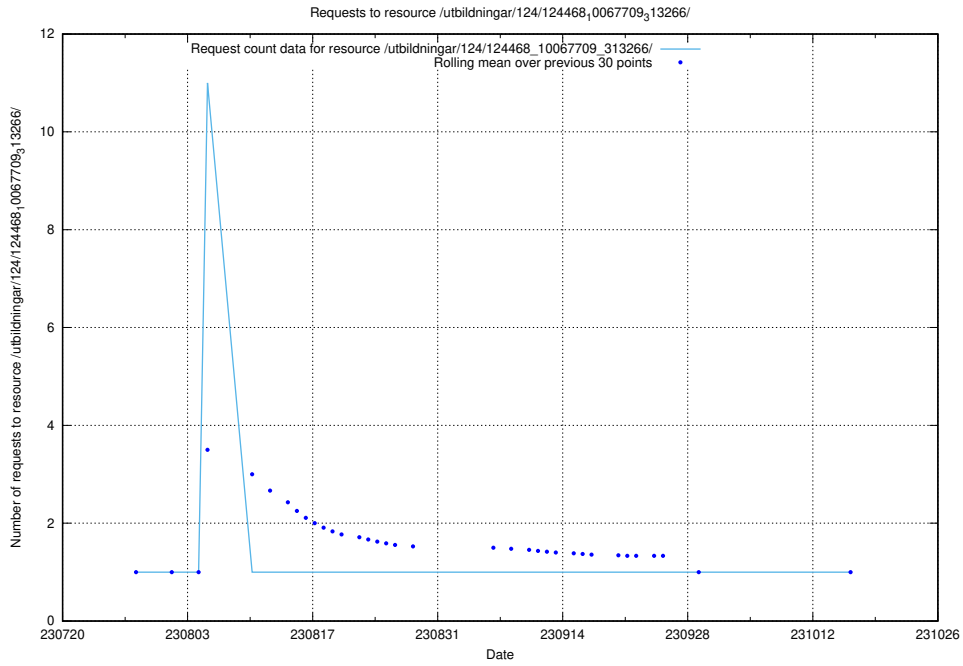

5.5795 Usage of /utbildningar/124/124468_10067709_313266/

Here, we count the number of requests to resource /utbildningar/124/124468_10067709_313266/.