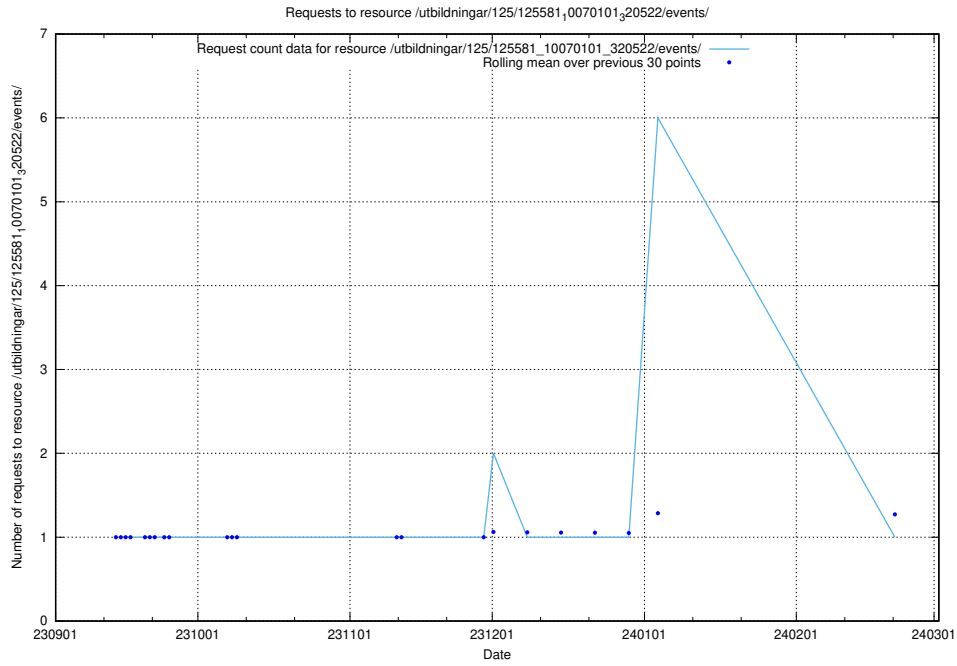

5.5472 Usage of /utbildningar/125/125581_10070101_320522/events/

Here, we count the number of requests to resource /utbildningar/125/125581_10070101_320522/events/