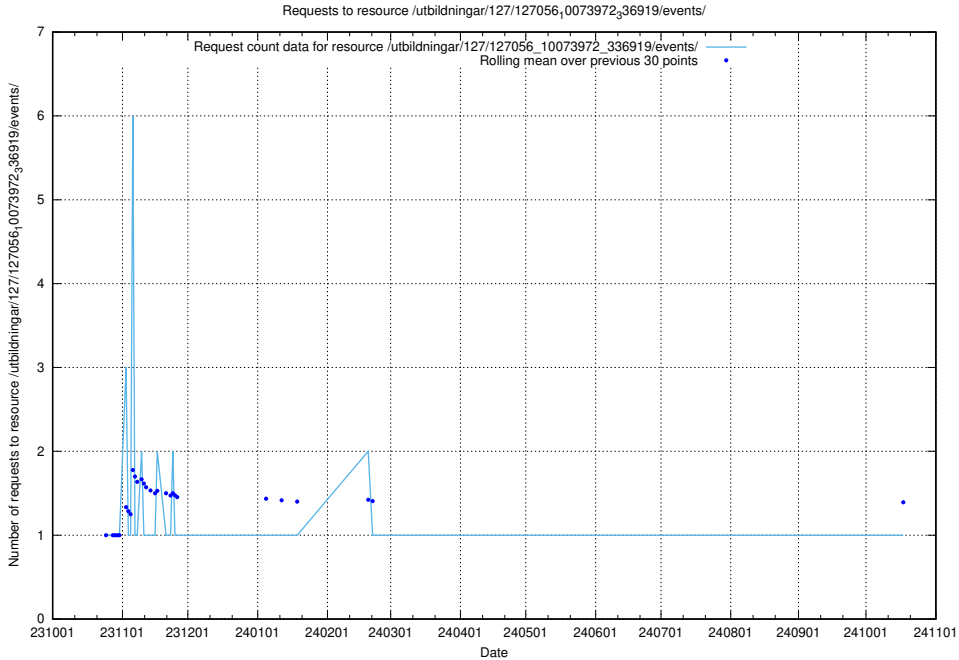

5.5104 Usage of /utbildningar/127/127056_10073972_336919/events/

Here, we count the number of requests to resource /utbildningar/127/127056_10073972_336919/events/