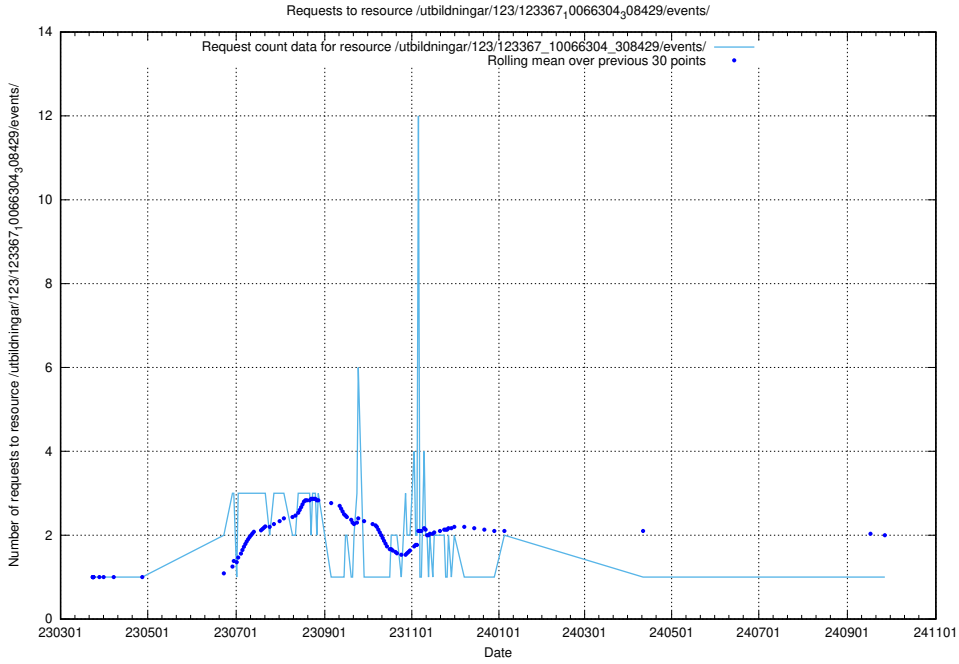

5.5414 Usage of /utbildningar/123/123367_10066304_308429/events/

Here, we count the number of requests to resource /utbildningar/123/123367_10066304_308429/events/