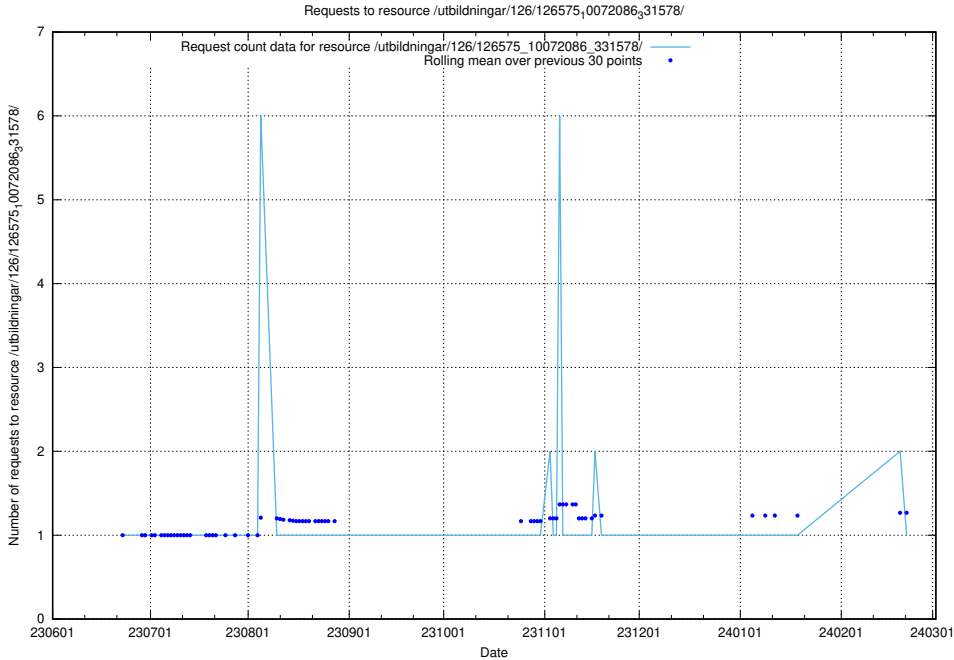

5.6512 Usage of /utbildningar/126/126575_10072086_331578/

Here, we count the number of requests to resource /utbildningar/126/126575_10072086_331578/.