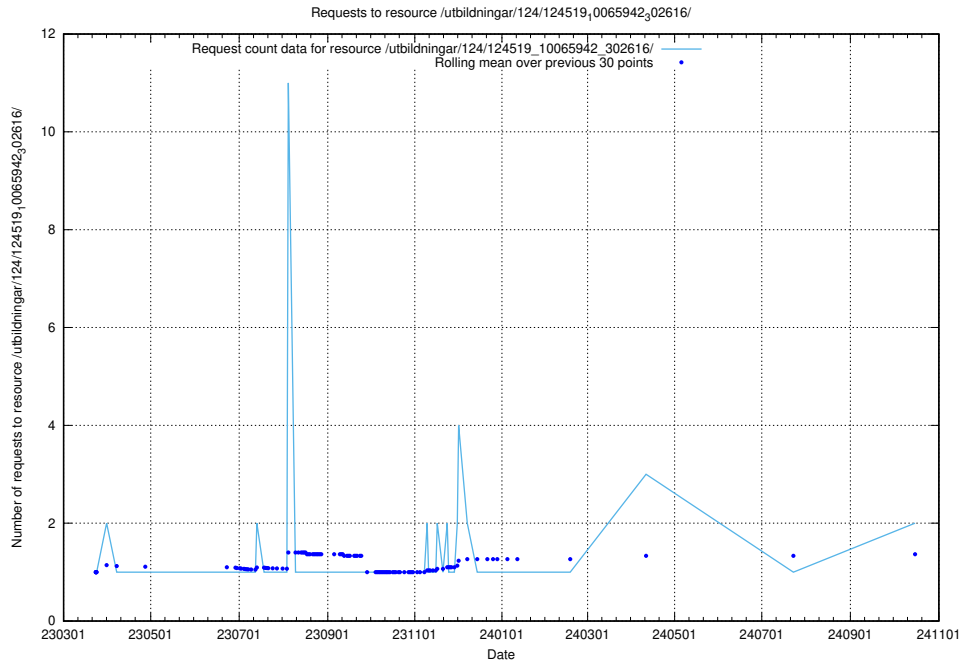

5.646 Usage of /utbildningar/124/124519_10065942_302616/

Here, we count the number of requests to resource /utbildningar/124/124519_10065942_302616/.