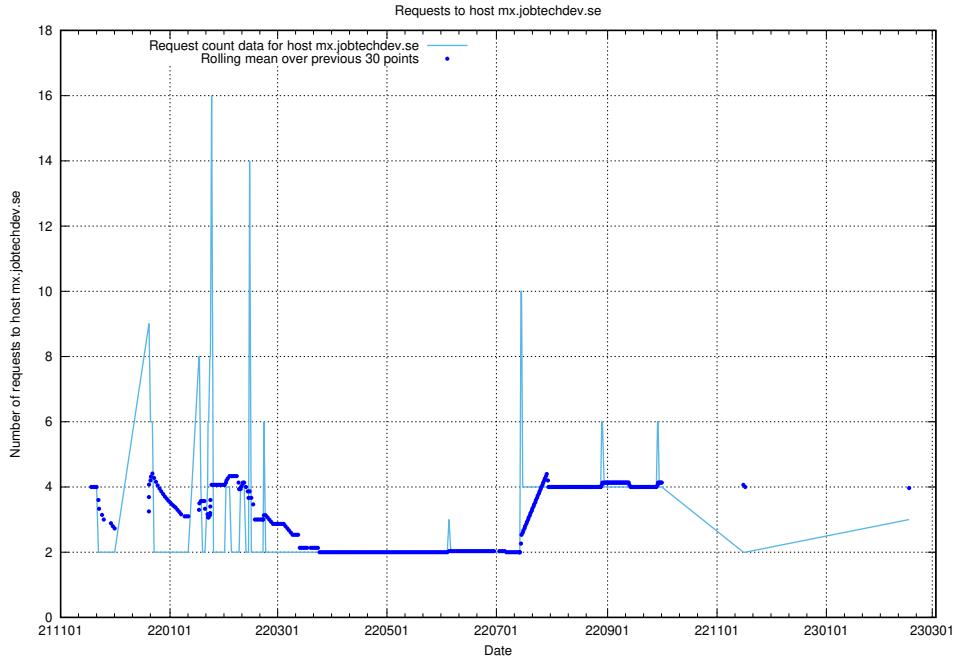

7.229 Usage of mx.jobtechdev.se

Here, we count the number of requests to host mx.jobtechdev.se.