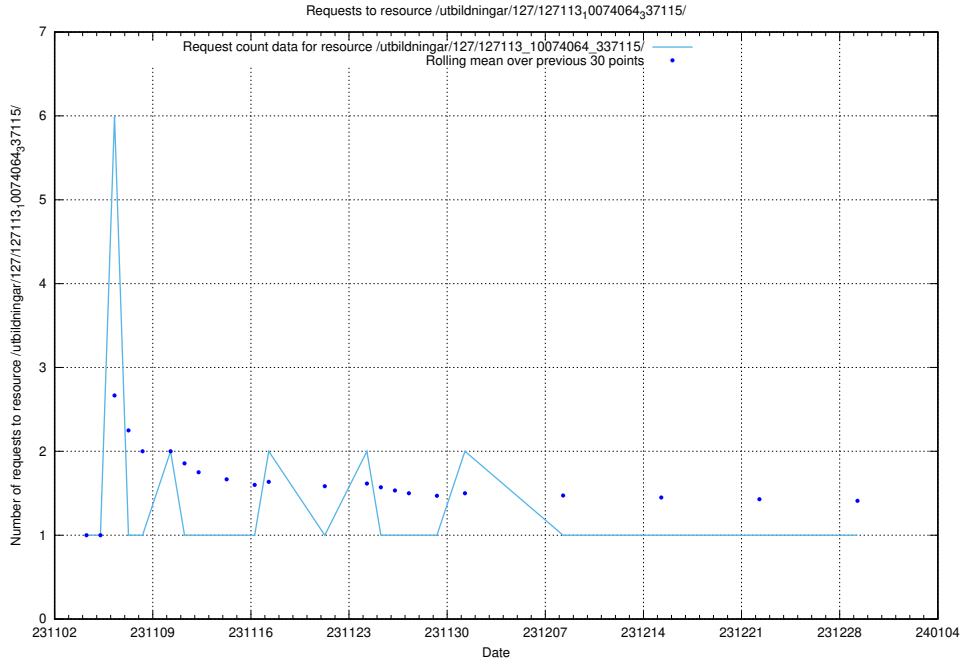

5.5022 Usage of /utbildningar/127/127113_10074064_337115/

Here, we count the number of requests to resource /utbildningar/127/127113_10074064_337115/.