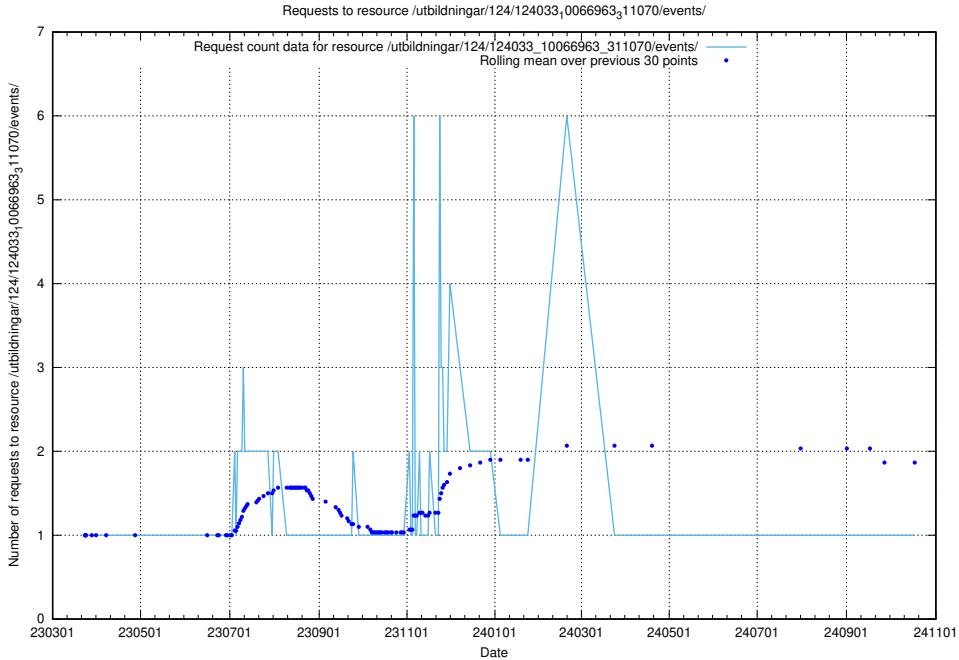

5.5333 Usage of /utbildningar/124/124033_10066963_311070/events/

Here, we count the number of requests to resource /utbildningar/124/124033_10066963_311070/events/

5.5334 Usage of /utbildningar/437/43778_10023985_29946/events/