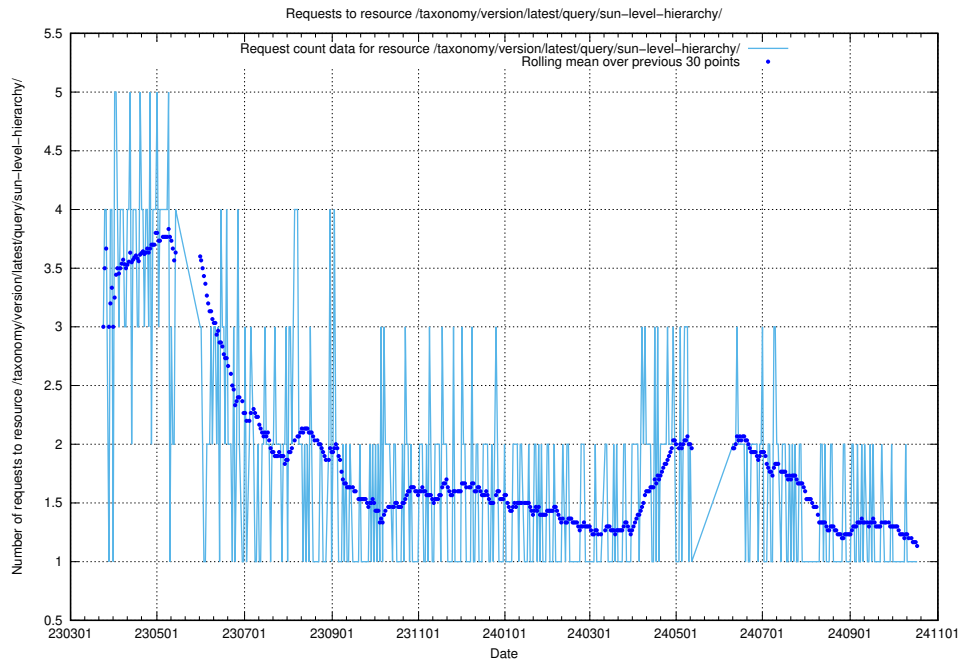

5.6952 Usage of /taxonomy/version/latest/query/sun-level-hierarchy/

Here, we count the number of requests to resource /taxonomy/version/latest/query/sun-level-hierarchy/.