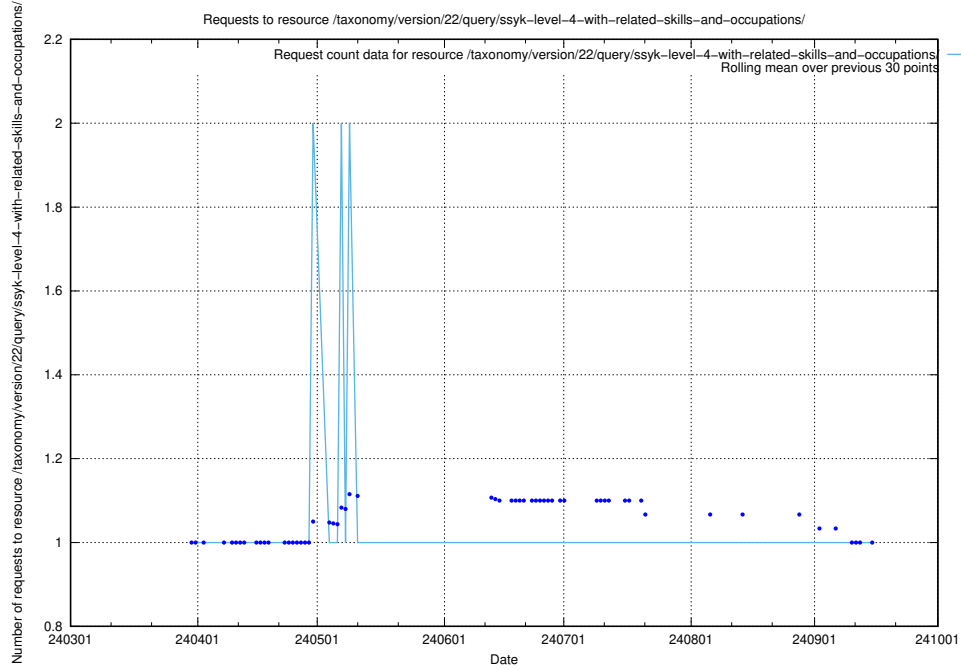

5.2501 Usage of /taxonomy/version/22/query/ssyk-level-4-with-related-skills-and-occupations/

Here, we count the number of requests to resource /taxonomy/version/22/query/ssyk-level-4-with-related-skills-and-occupations/.