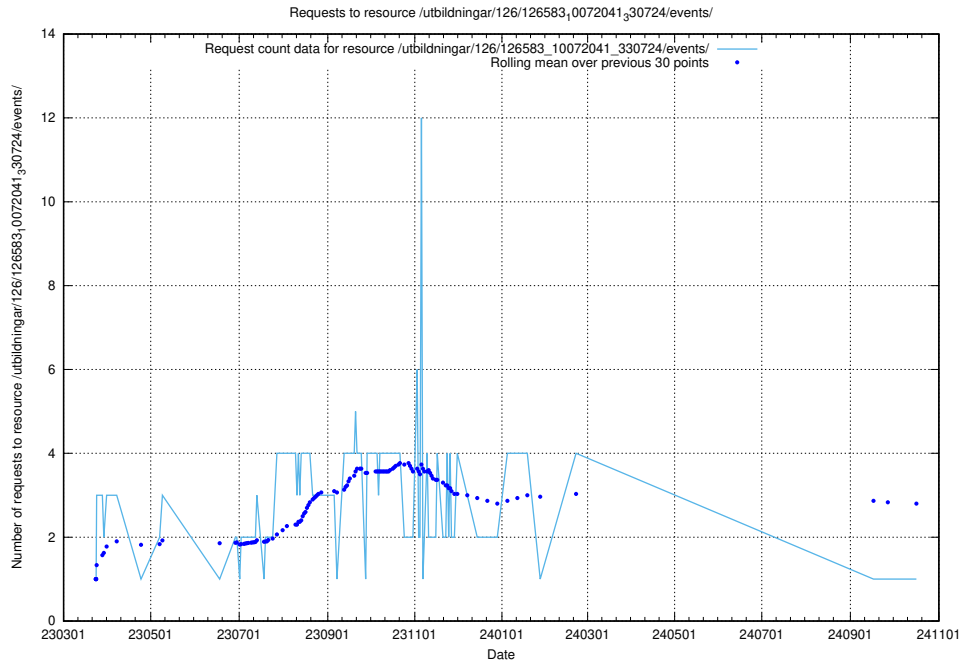

5.7310 Usage of /utbildningar/126/126583_10072041_330724/events/

Here, we count the number of requests to resource /utbildningar/126/126583_10072041_330724/events/