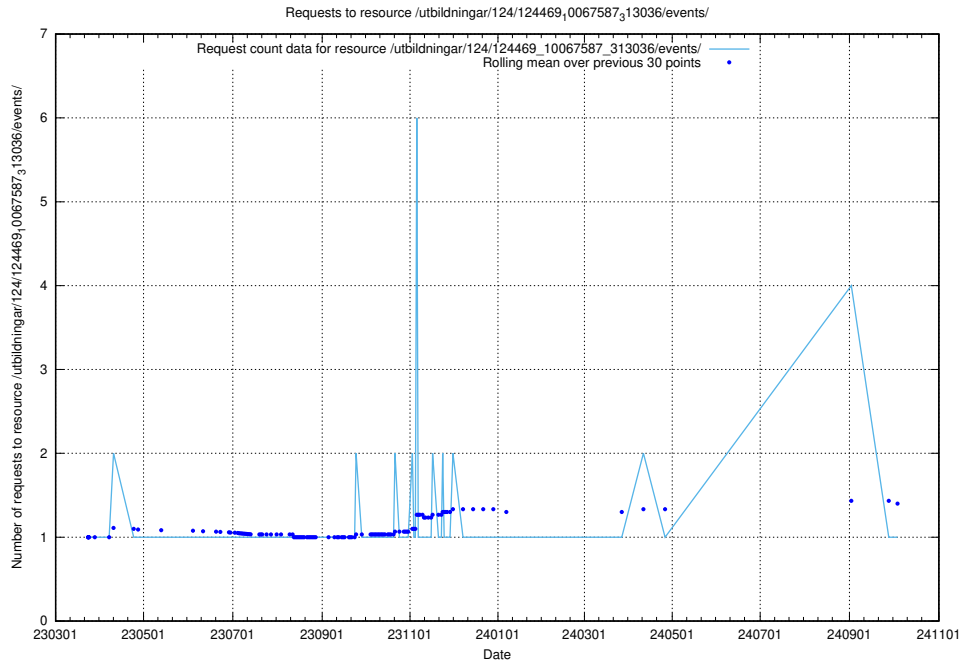

5.4173 Usage of /utbildningar/124/124469_10067587_313036/events/

Here, we count the number of requests to resource /utbildningar/124/124469_10067587_313036/events/