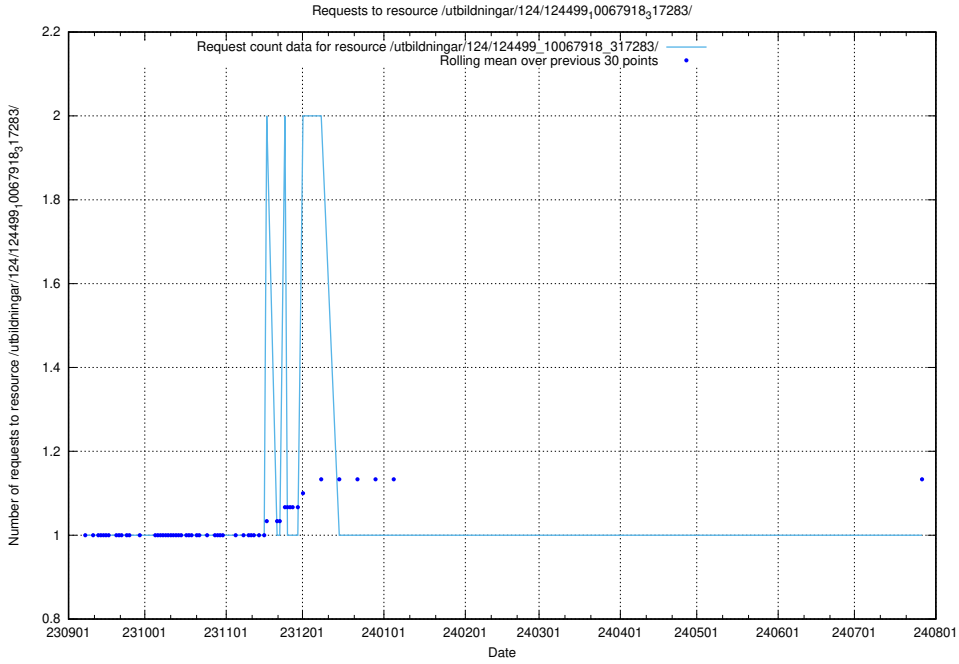

Here, we count the number of requests to resource /utbildningar/124/124515_10065938_301948/.

5.5523 Usage of /utbildningar/124/124499_10067918_317283/

Here, we count the number of requests to resource /utbildningar/124/124499_10067918_317283/.