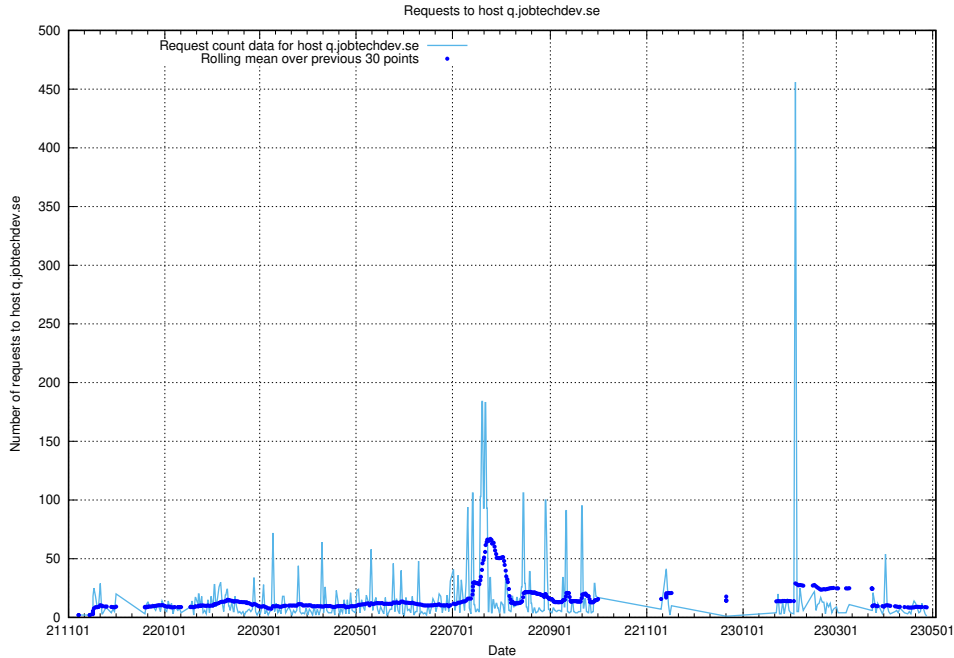

7.628 Usage of q.jobtechdev.se

Here, we count the number of requests to host q.jobtechdev.se.

7.629 Usage of mc.jobtechdev.se

Here, we count the number of requests to host mc.jobtechdev.se.

7.630 Usage of list.jobtechdev.se