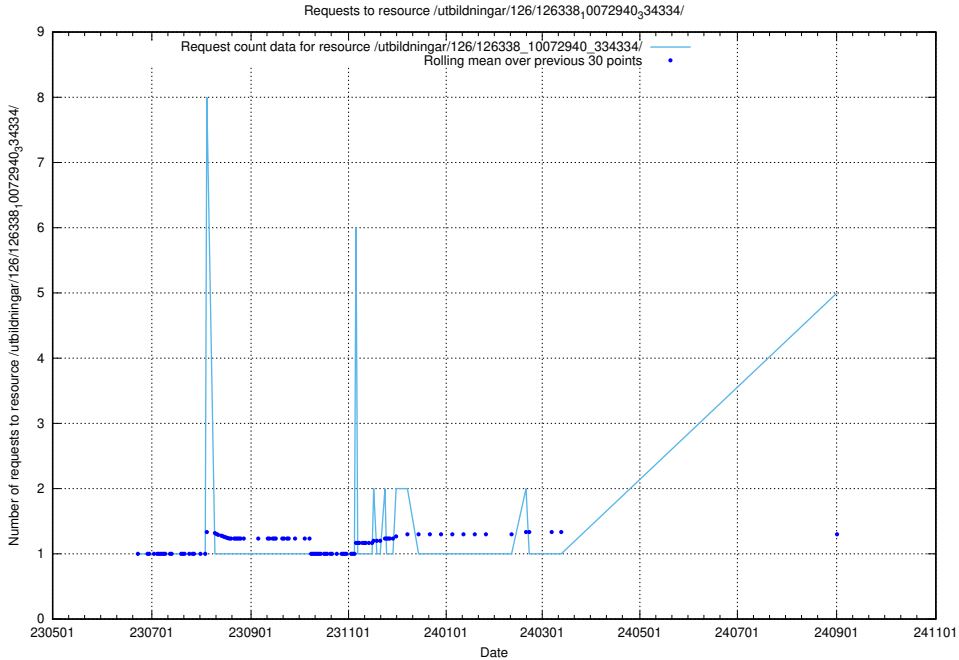

5.255 Usage of /utbildningar/126/126338_10072940_334334/

Here, we count the number of requests to resource /utbildningar/126/126338_10072940_334334/.