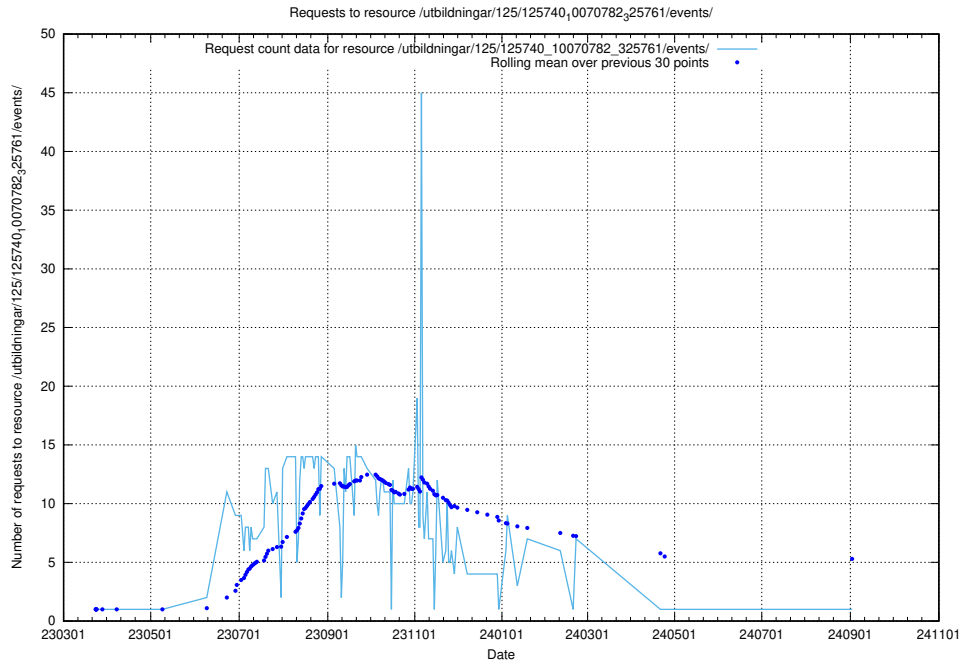

Here, we count the number of requests to resource /utbildningar/125/125741_10070637_322307/events/

5.1046 Usage of /utbildningar/125/125740_10070782_325761/events/

Here, we count the number of requests to resource /utbildningar/125/125740_10070782_325761/events/