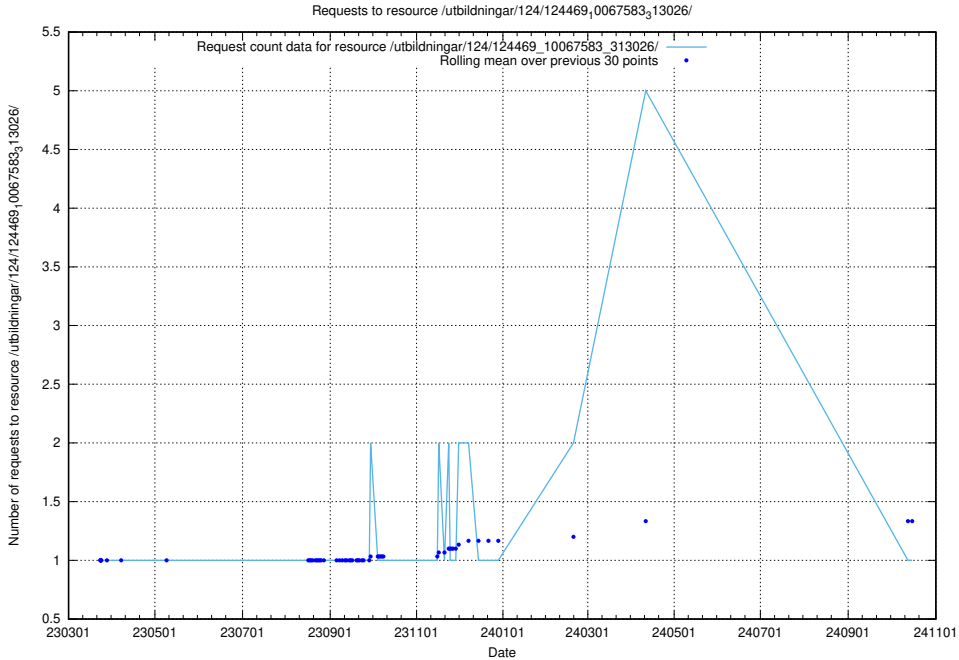

Here, we count the number of requests to resource /utbildningar/utb_emil/125/125741_10070684_337181/

5.4206 Usage of /utbildningar/124/124469_10067583_313026/

Here, we count the number of requests to resource /utbildningar/124/124469_10067583_313026/.