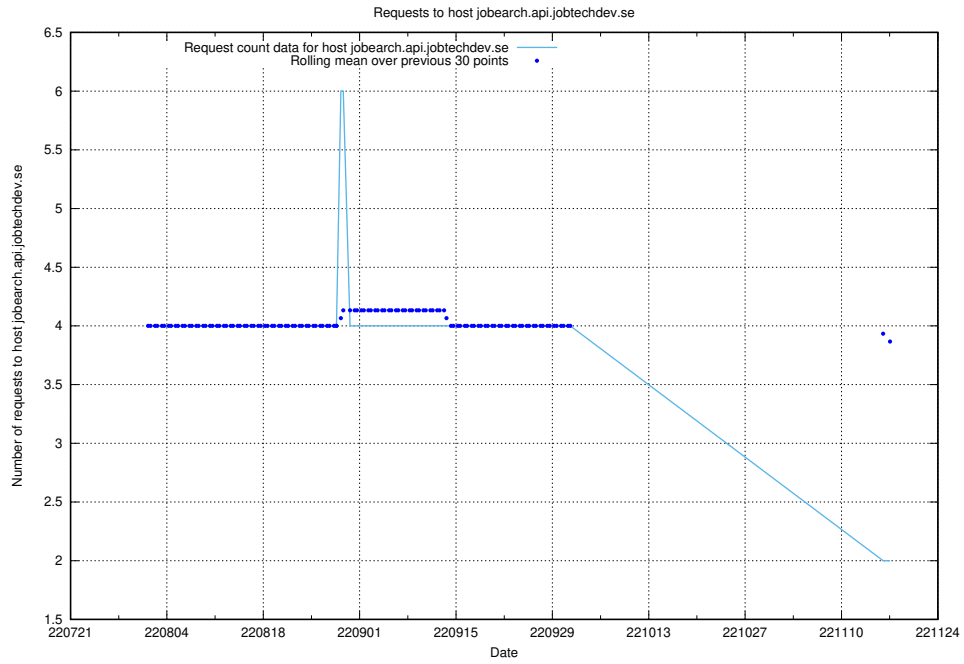

7.387 Usage of `jobearch.api.jobtechdev.se`

Here, we count the number of requests to host `jobearch.api.jobtechdev.se`.