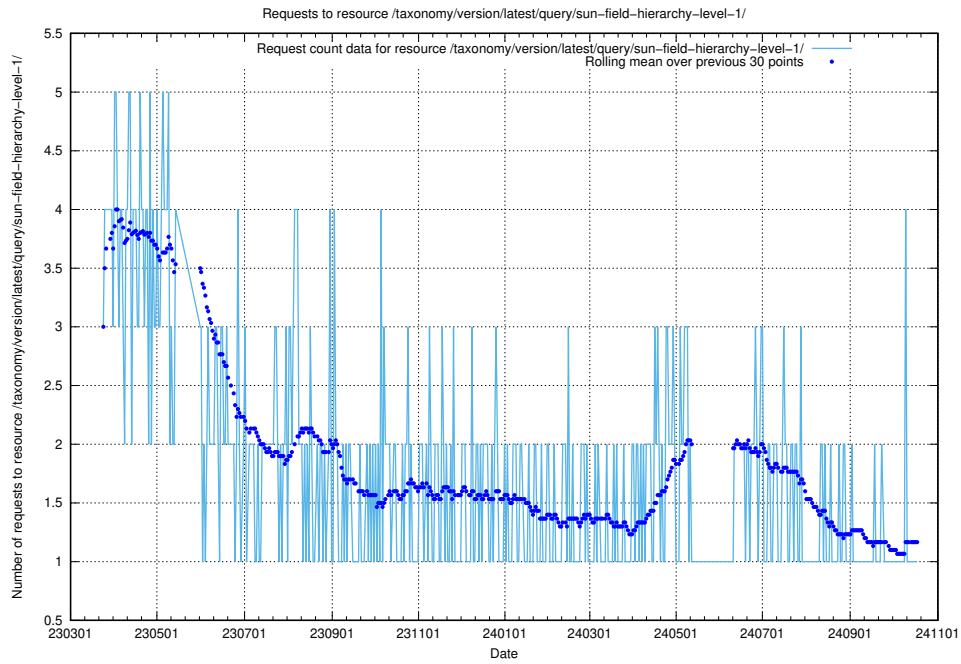

Here, we count the number of requests to resource /utbildningar/122/122425_10064537_257545/.

5.6961 Usage of /taxonomy/version/latest/query/sun-field-hierarchy-level-1/

Here, we count the number of requests to resource /taxonomy/version/latest/query/sun-field-hierarchy-level-1/.