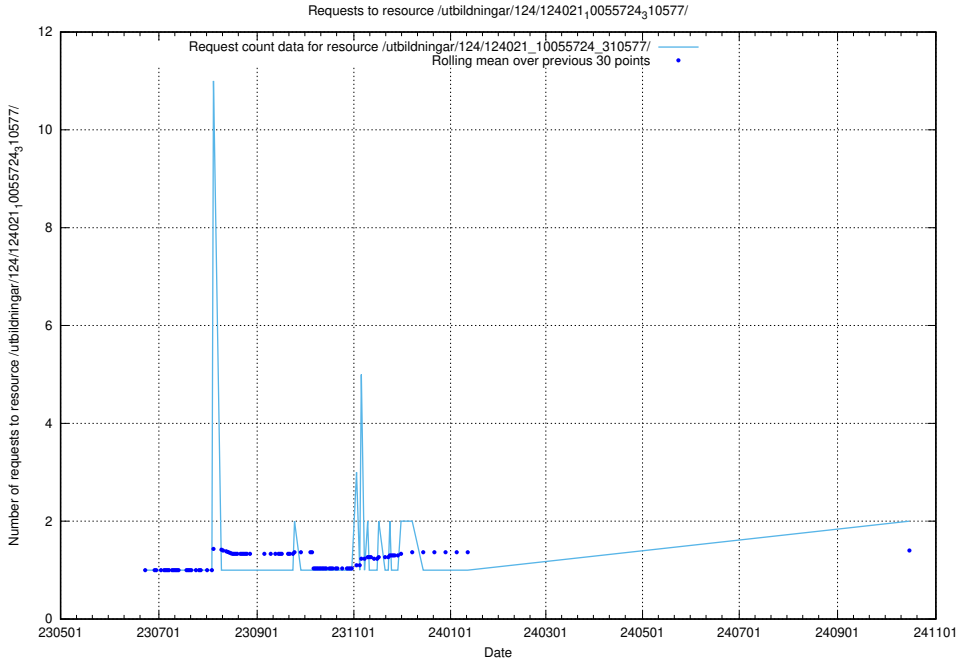

5.976 Usage of /utbildningar/124/124021_10055724_310577/

Here, we count the number of requests to resource /utbildningar/124/124021_10055724_310577/.