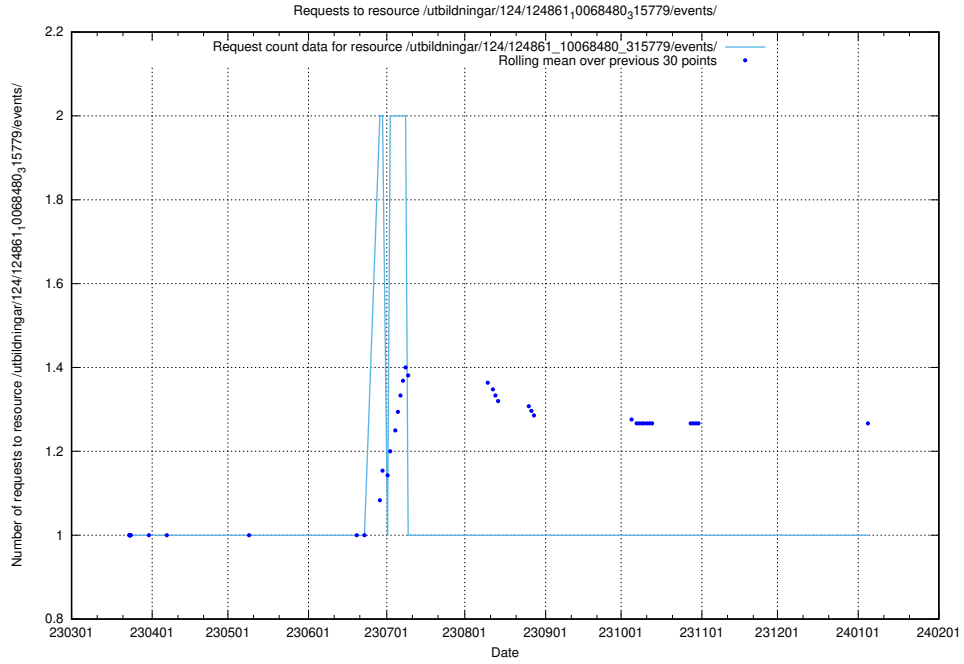

5.1255 Usage of /utbildningar/124/124861_10068480_315779/events/

Here, we count the number of requests to resource /utbildningar/124/124861_10068480_315779/events/