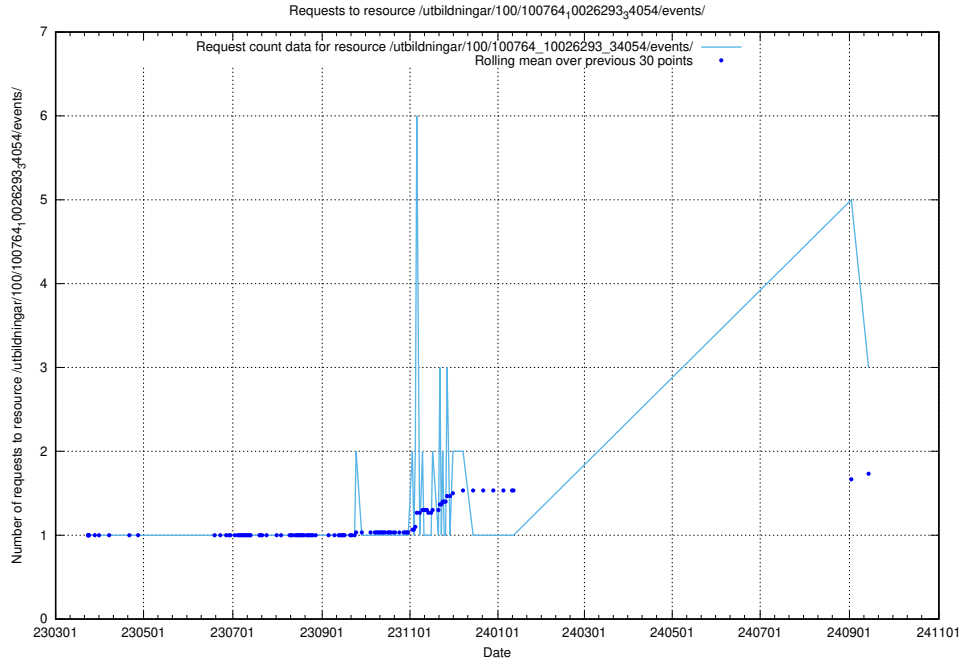

Here, we count the number of requests to resource /utbildningar/125/125700_10070443_321899/.

5.500 Usage of /utbildningar/100/100764_10026293_34054/events/

Here, we count the number of requests to resource /utbildningar/100/100764_10026293_34054/events/.