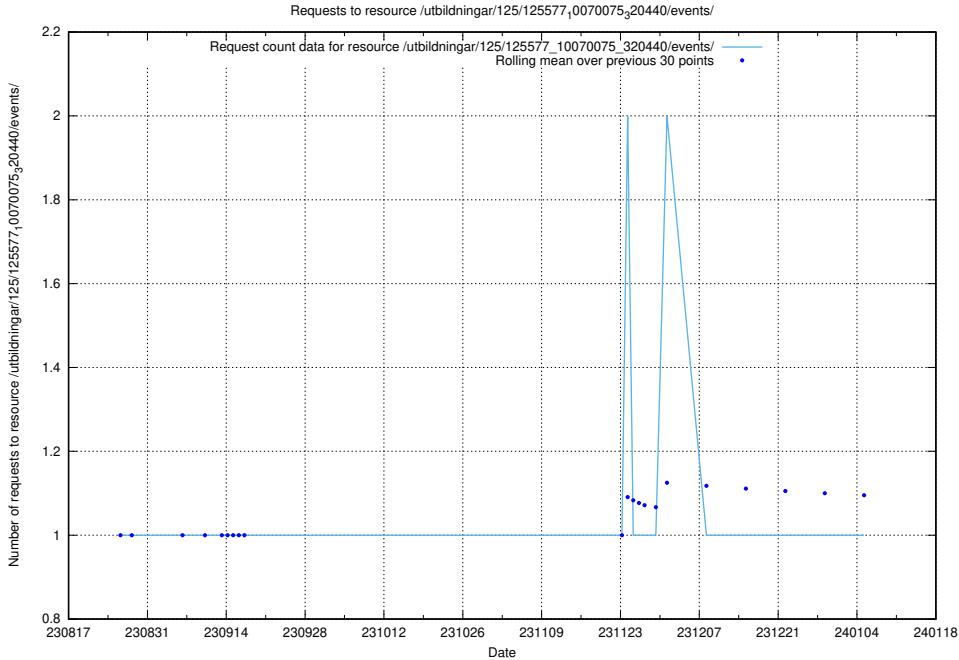

5.5592 Usage of /utbildningar/125/125577_10070075_320440/events/

Here, we count the number of requests to resource /utbildningar/125/125577_10070075_320440/events/