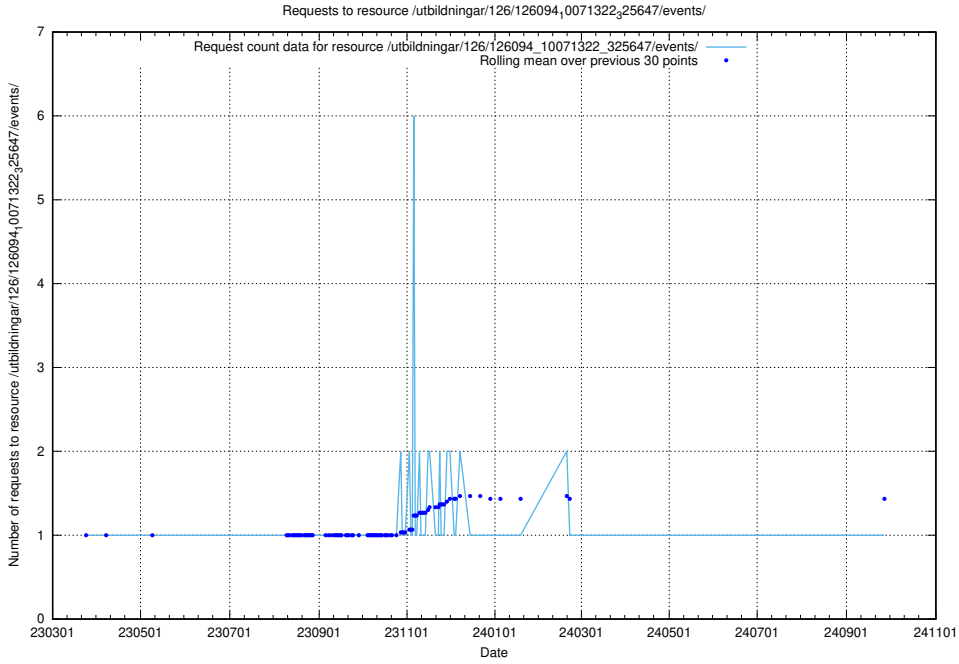

5.7110 Usage of /utbildningar/126/126094_10071322_325647/events/

Here, we count the number of requests to resource /utbildningar/126/126094_10071322_325647/events/