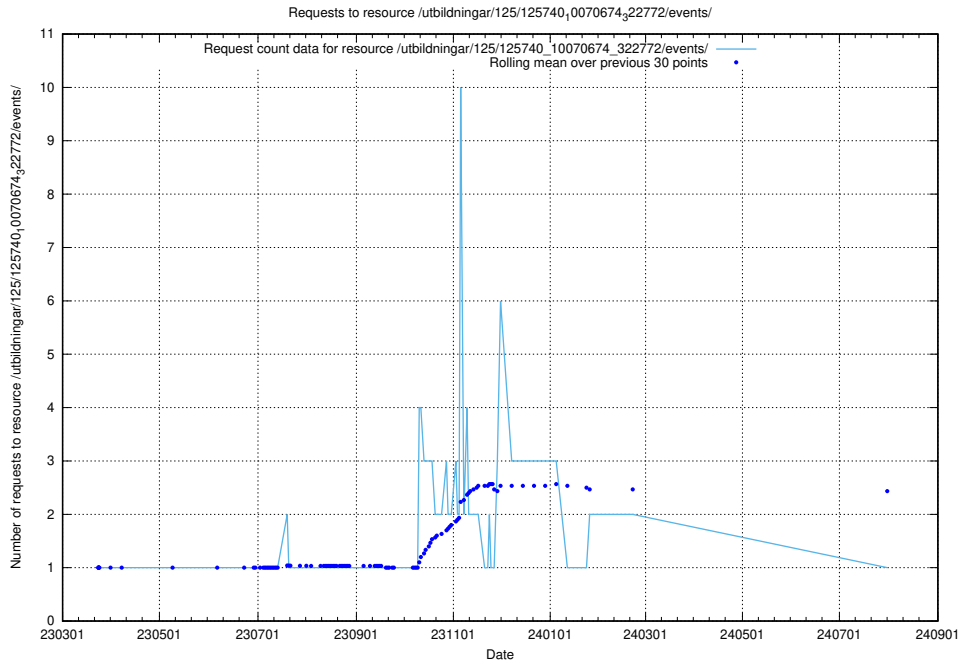

5.1076 Usage of /utbildningar/125/125740_10070674_322772/events/

Here, we count the number of requests to resource /utbildningar/125/125740_10070674_322772/events/