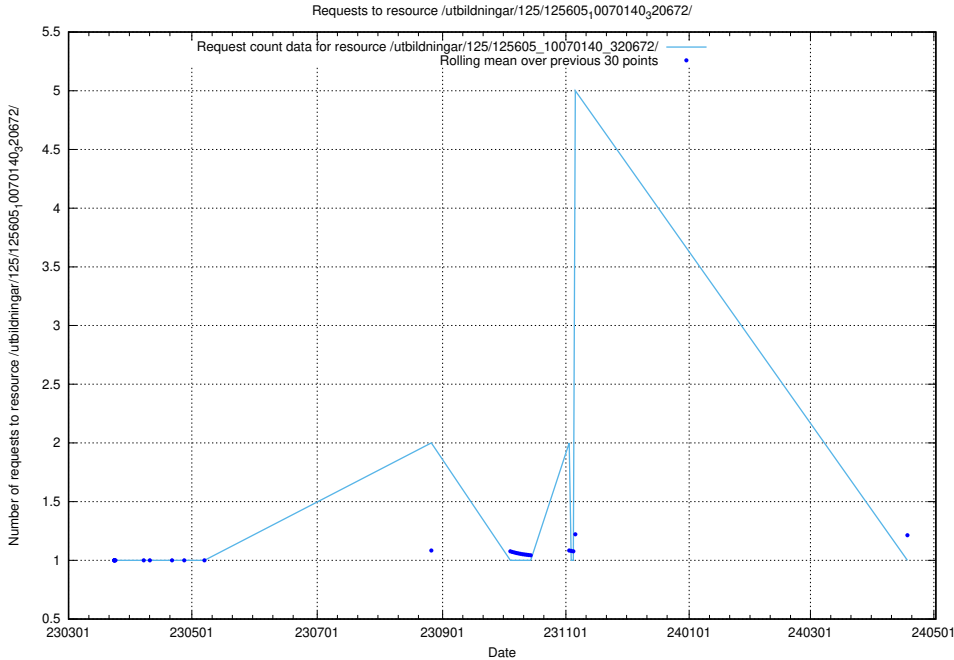

5.1159 Usage of /utbildningar/125/125605_10070140_320672/

Here, we count the number of requests to resource /utbildningar/125/125605_10070140_320672/.