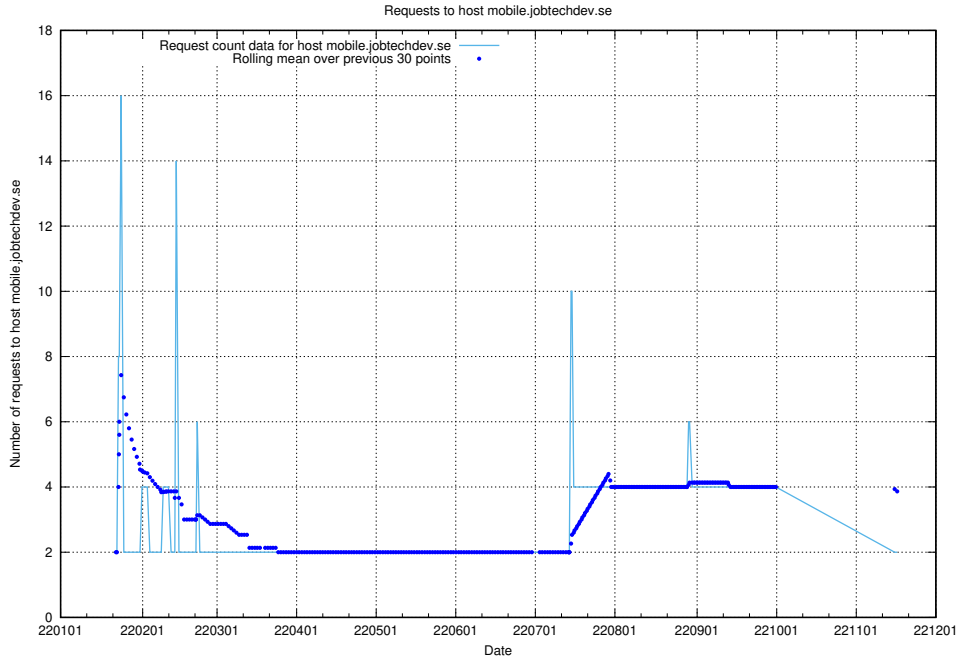

7.601 Usage of mobile.jobtechdev.se

Here, we count the number of requests to host mobile.jobtechdev.se.