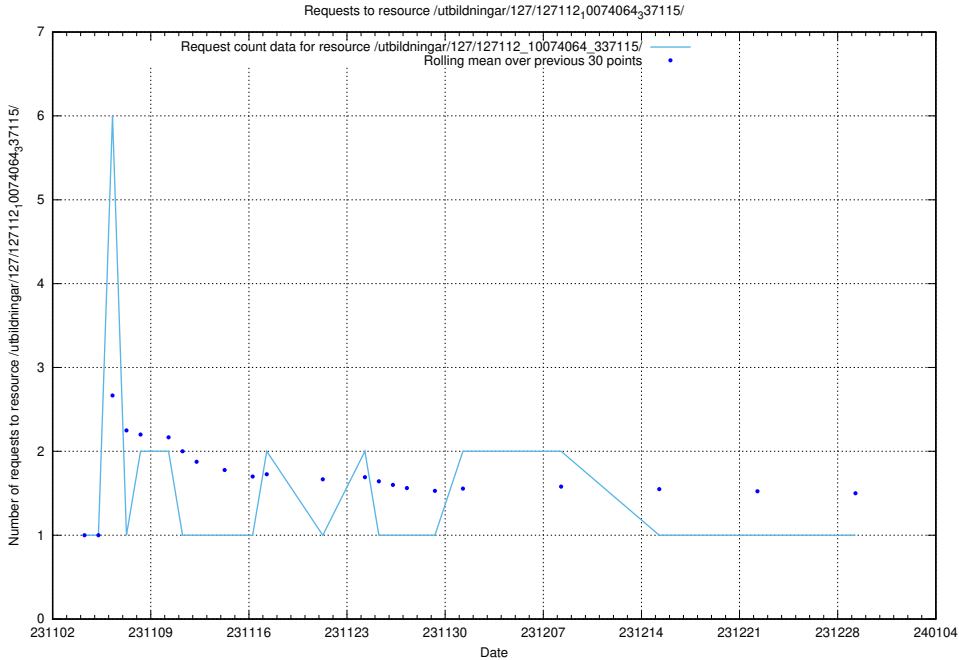

5.5027 Usage of /utbildningar/127/127112_10074064_337115/

Here, we count the number of requests to resource /utbildningar/127/127112_10074064_337115/.