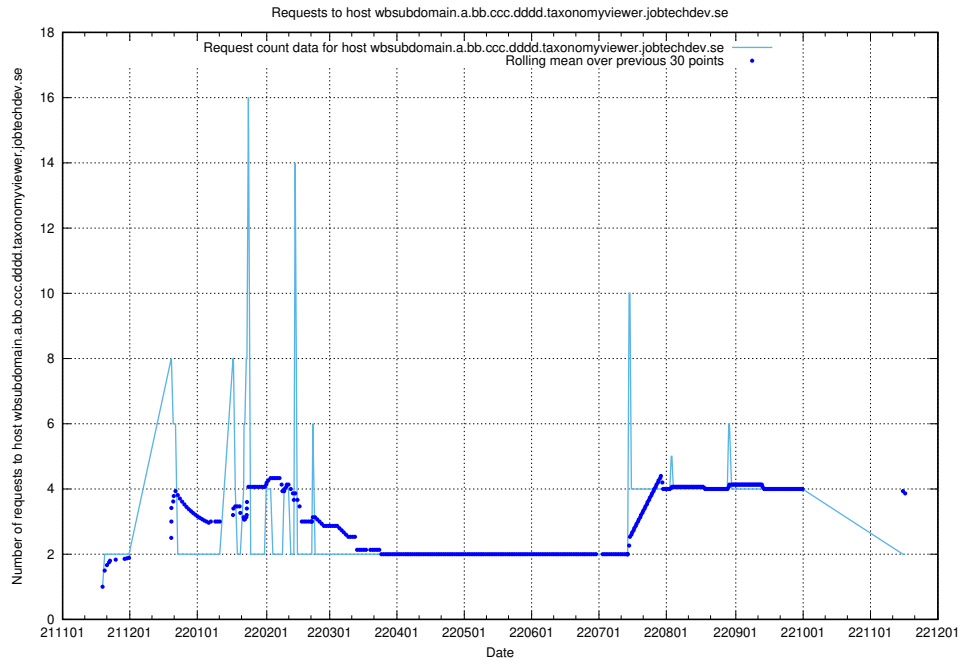

7.462 Usage of wbsubdomain.a.bb.ccc.dddd.taxonomyviewer.jobtechdev.se

Here, we count the number of requests to host wbsubdomain.a.bb.ccc.dddd.taxonomyviewer.jobtechdev.se