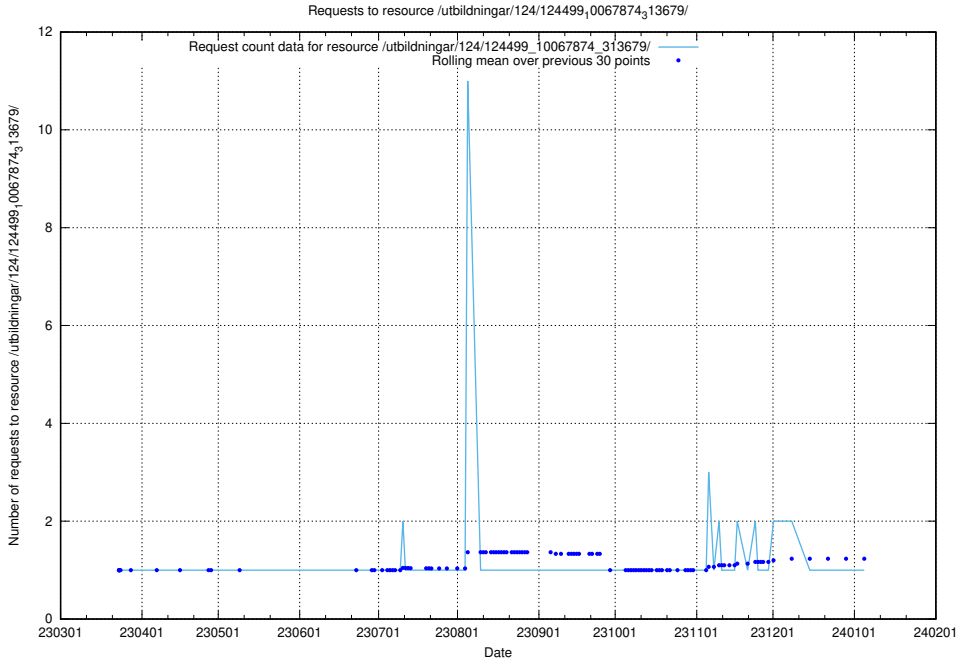

5.3263 Usage of /utbildningar/124/124499_10067874_313679/

Here, we count the number of requests to resource /utbildningar/124/124499_10067874_313679/.