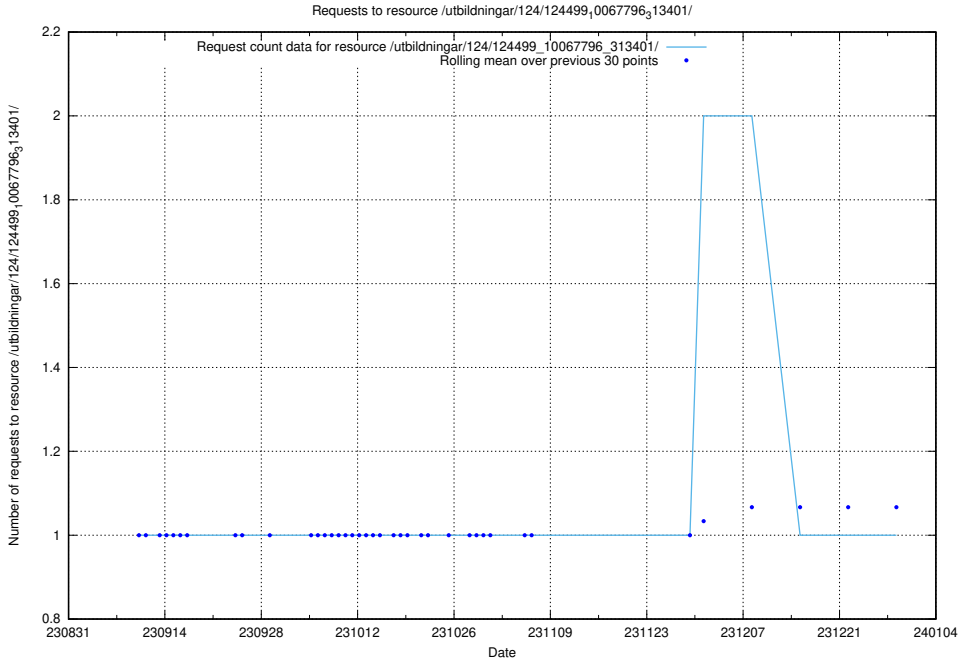

5.5501 Usage of /utbildningar/124/124499_10067796_313401/

Here, we count the number of requests to resource /utbildningar/124/124499_10067796_313401/.