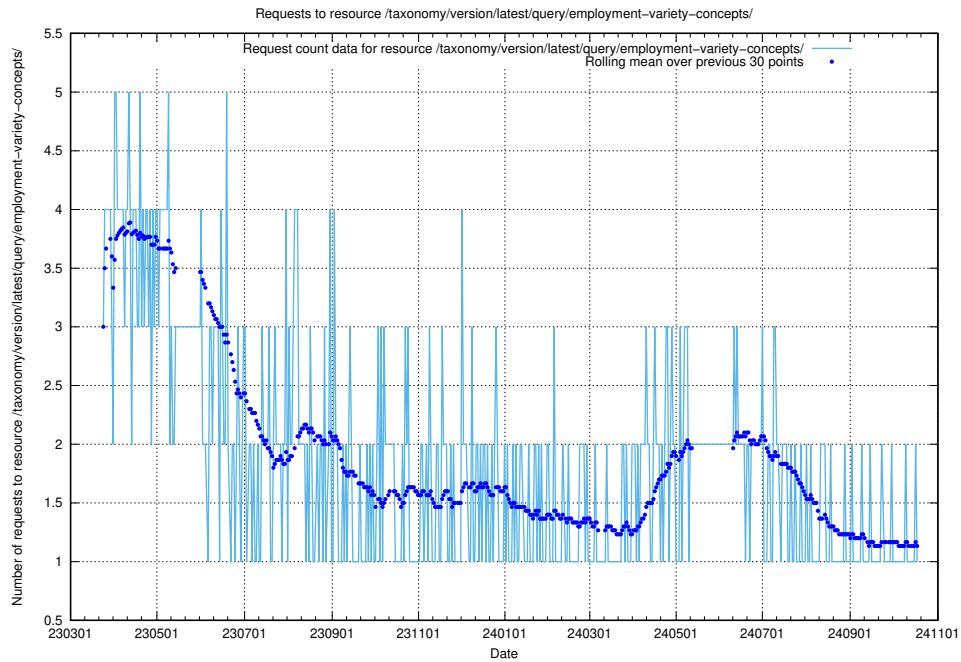

5.6992 Usage of /taxonomy/version/latest/query/employment-variety-concepts/

Here, we count the number of requests to resource /taxonomy/version/latest/query/employment-variety-concepts/.