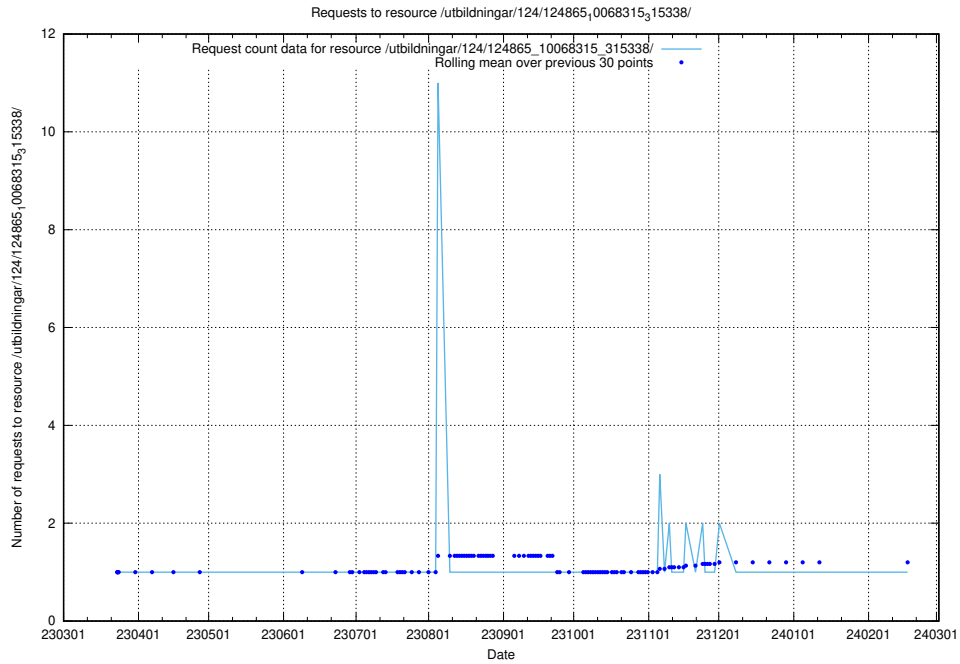

5.1249 Usage of /utbildningar/124/124865_10068315_315338/

Here, we count the number of requests to resource /utbildningar/124/124865_10068315_315338/.