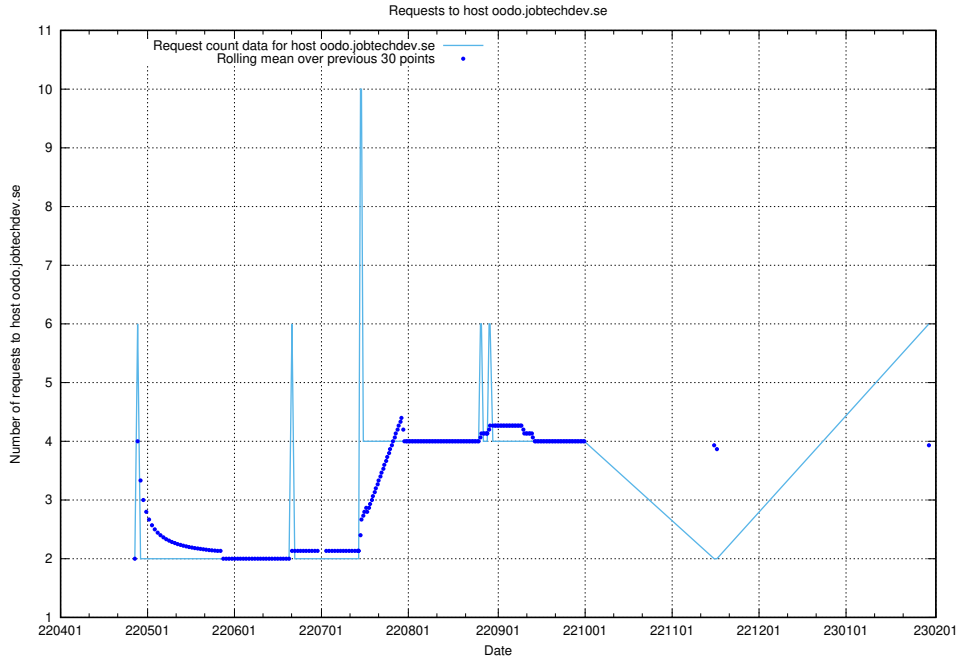

7.87 Usage of oodo.jobtechdev.se

Here, we count the number of requests to host oodo.jobtechdev.se.