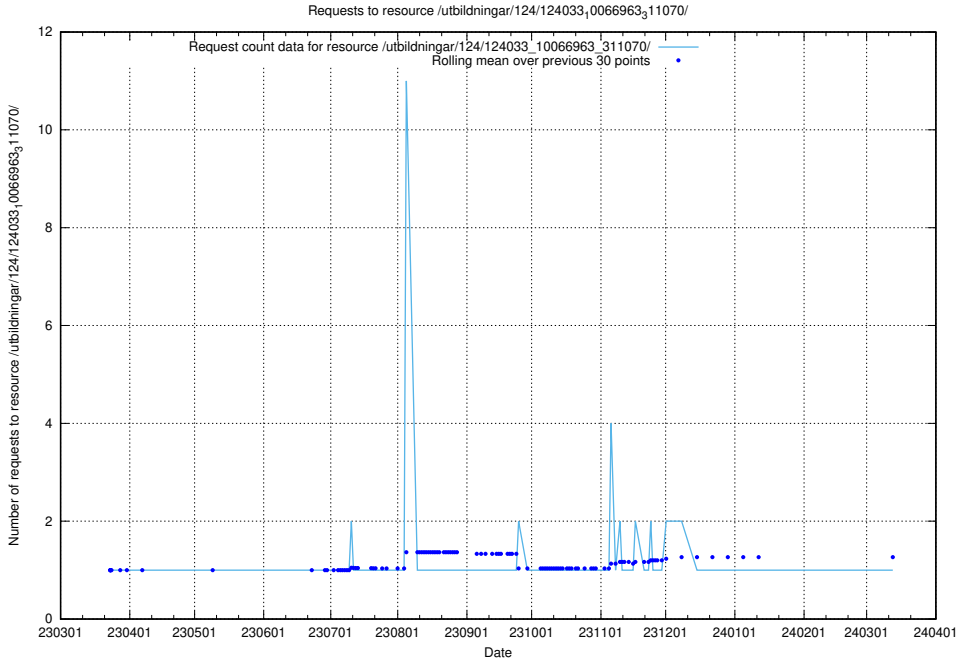

5.5340 Usage of /utbildningar/124/124033_10066963_311070/

Here, we count the number of requests to resource /utbildningar/124/124033_10066963_311070/.