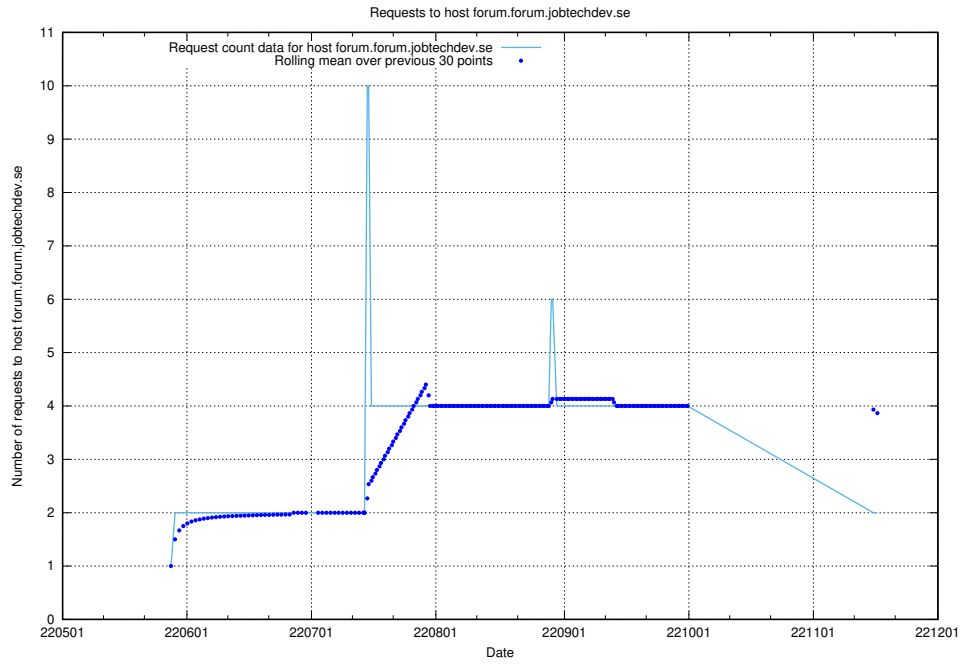

7.425 Usage of forum.forum.jobtechdev.se

Here, we count the number of requests to host forum.forum.jobtechdev.se.