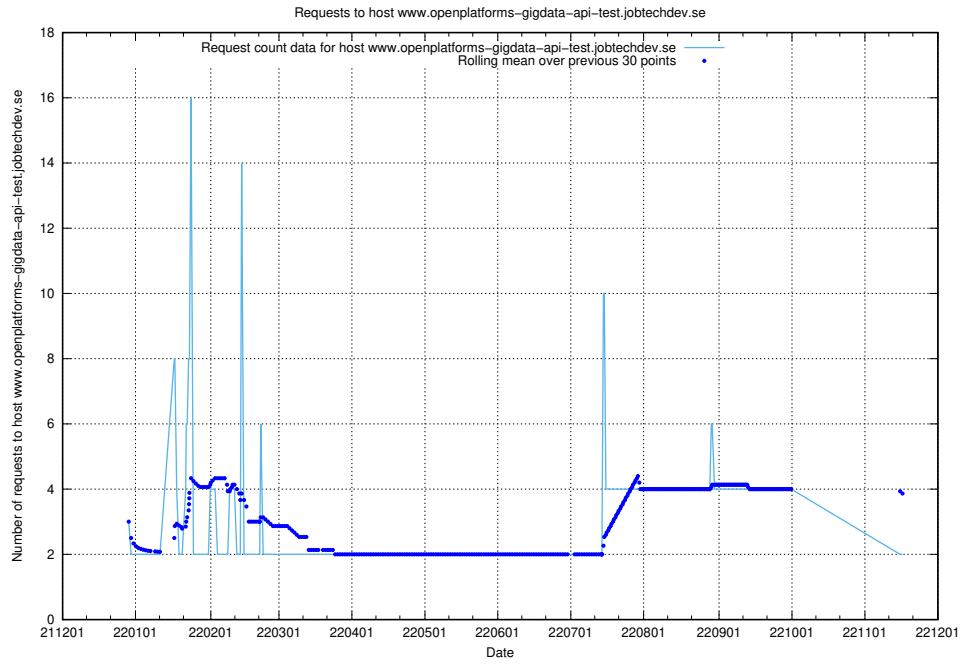

7.357 Usage of www.openplatforms-gigdata-api-test.jobtechdev.se

Here, we count the number of requests to host www.openplatforms-gigdata-api-test.jobtechdev.se.