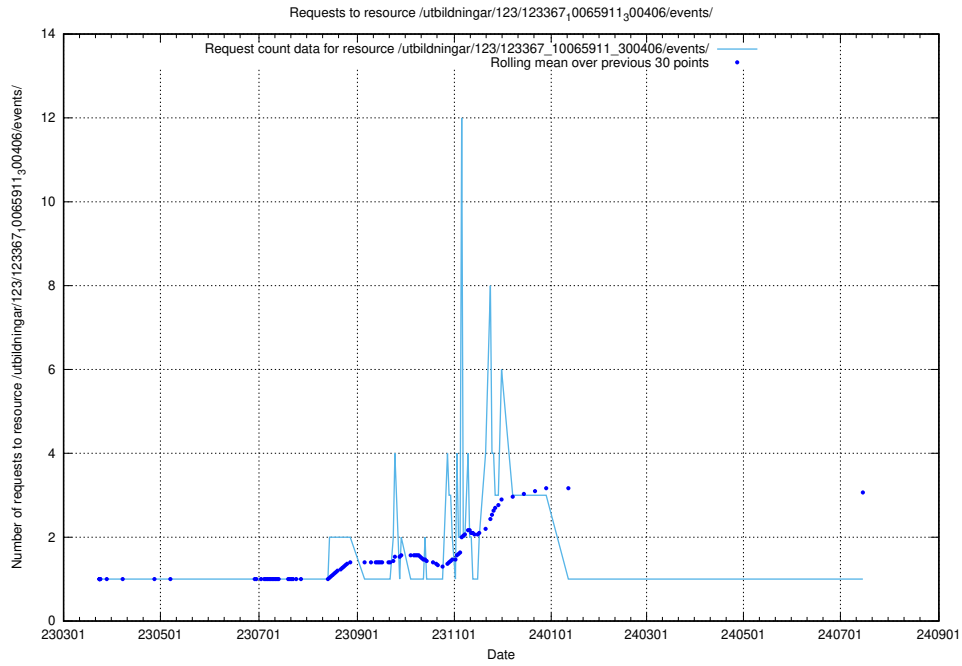

5.5598 Usage of /utbildningar/123/123367_10065911_300406/events/

Here, we count the number of requests to resource /utbildningar/123/123367_10065911_300406/events/

5.5599 Usage of /utbildningar/124/124500_10067840_313543/events/