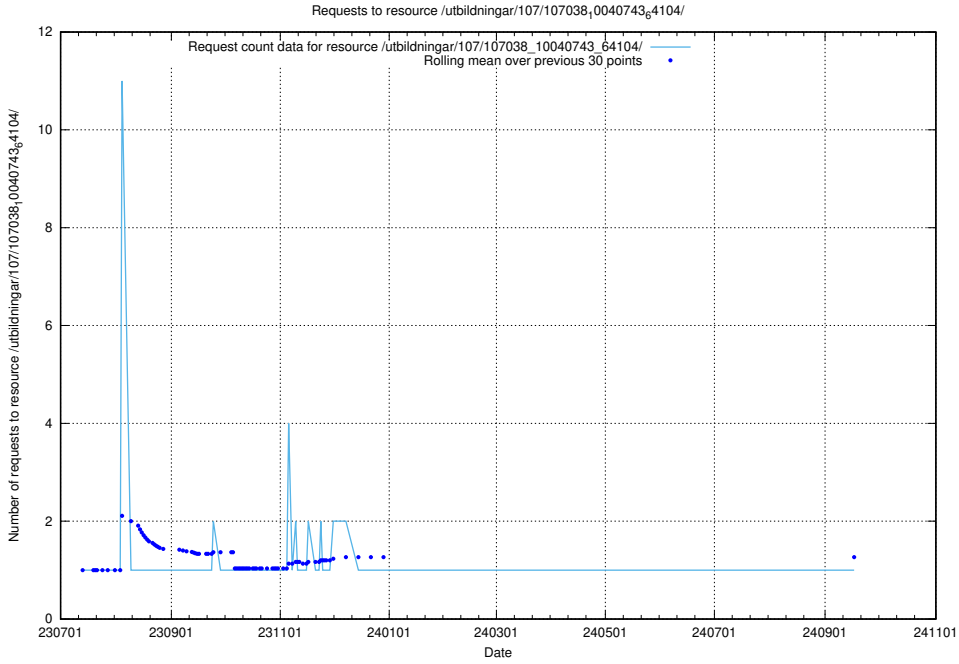

Here, we count the number of requests to resource /utbildningar/124/124514_10065864_333174/events/

5.5968 Usage of /utbildningar/107/107038_10040743_64104/

Here, we count the number of requests to resource /utbildningar/107/107038_10040743_64104/.