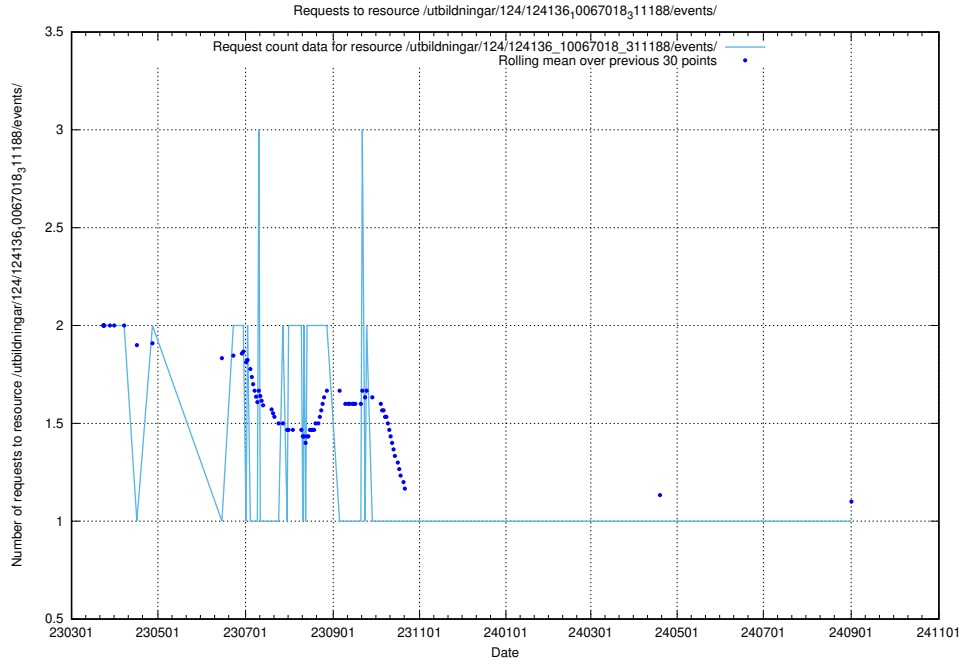

5.7216 Usage of /utbildningar/124/124136_10067018_311188/events/

Here, we count the number of requests to resource /utbildningar/124/124136_10067018_311188/events/