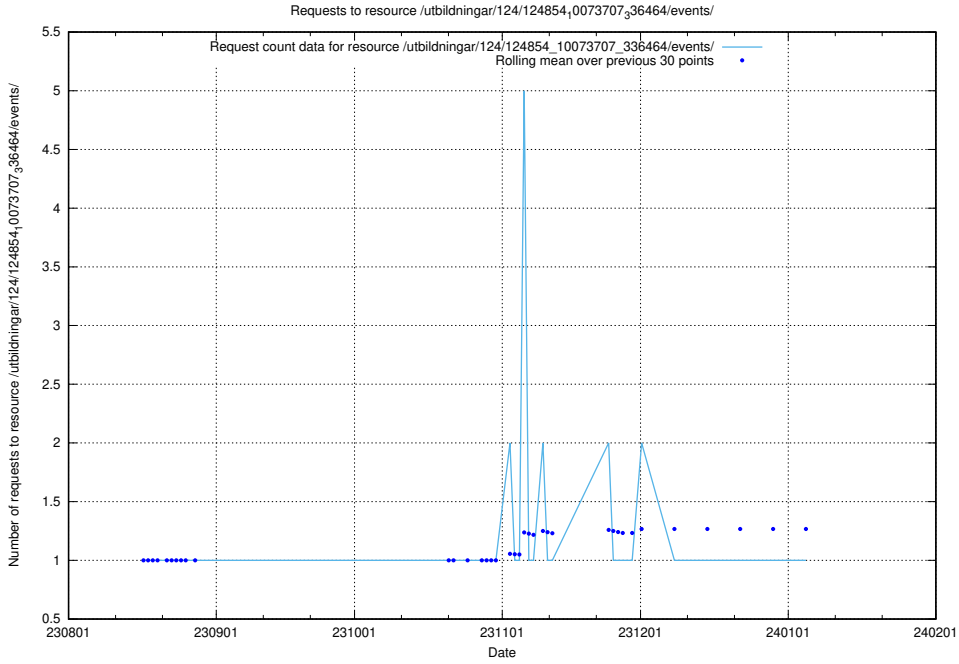

5.5669 Usage of /utbildningar/124/124854_10073707_336464/events/

Here, we count the number of requests to resource /utbildningar/124/124854_10073707_336464/events/

5.5670 Usage of /utbildningar/123/123367_10065863_297616/