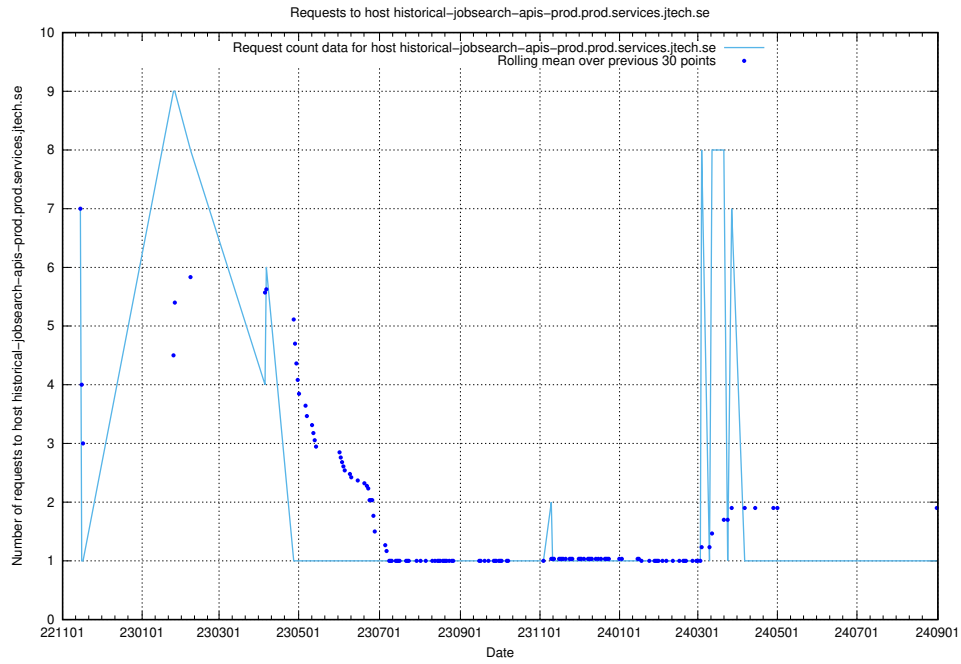

7.621 Usage of historical-jobsearch-apis-prod.prod.services.jtech.se

Here, we count the number of requests to host historical-jobsearch-apis-prod.prod.services.jtech.se.