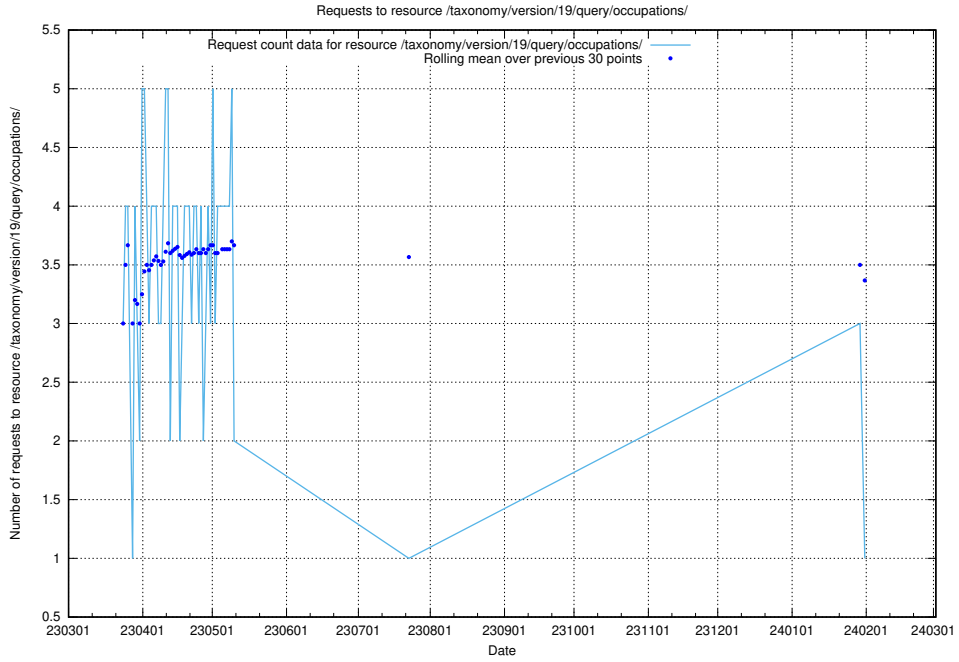

Here, we count the number of requests to resource /taxonomy/version/19/query/self-employment-type-concepts/.

5.7034 Usage of /taxonomy/version/19/query/occupations/

Here, we count the number of requests to resource /taxonomy/version/19/query/occupations/.