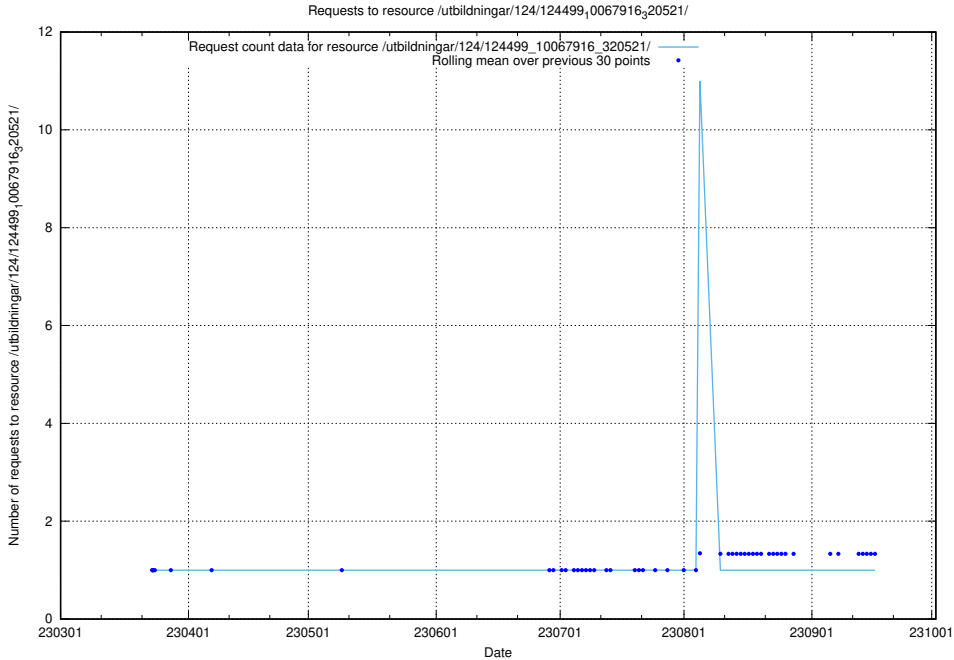

5.3241 Usage of /utbildningar/124/124499_10067916_320521/

Here, we count the number of requests to resource /utbildningar/124/124499_10067916_320521/.