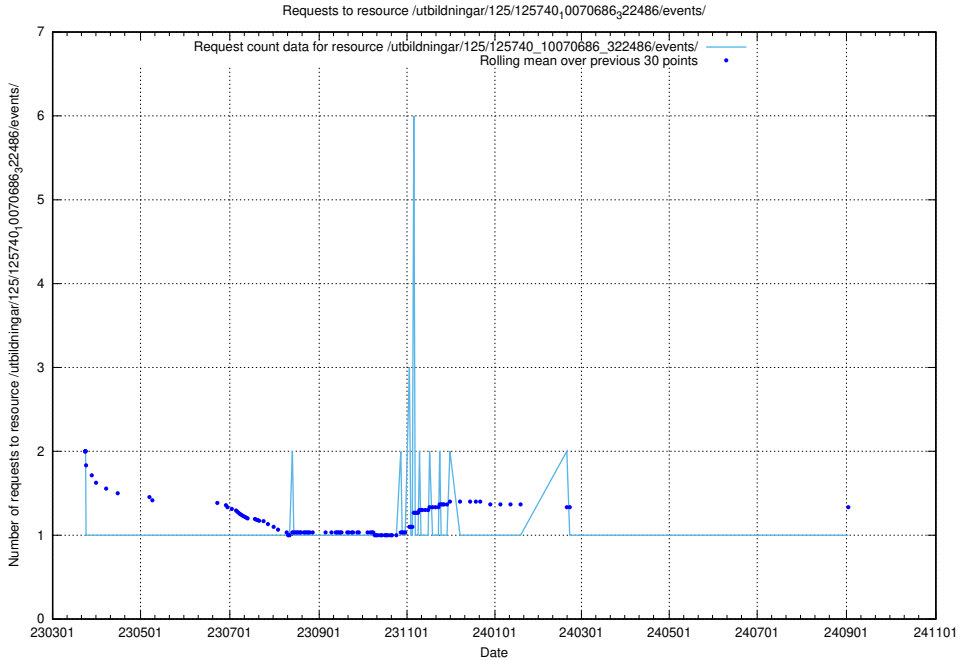

5.7188 Usage of /utbildningar/125/125740_10070686_322486/events/

Here, we count the number of requests to resource /utbildningar/125/125740_10070686_322486/events/