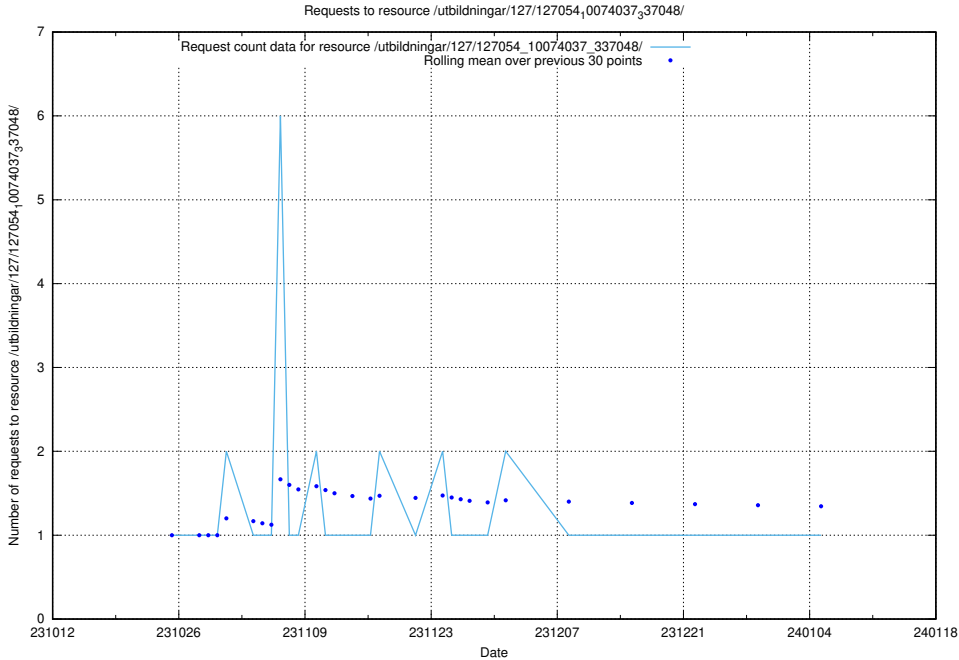

5.5107 Usage of /utbildningar/127/127054_10074037_337048/

Here, we count the number of requests to resource /utbildningar/127/127054_10074037_337048/.