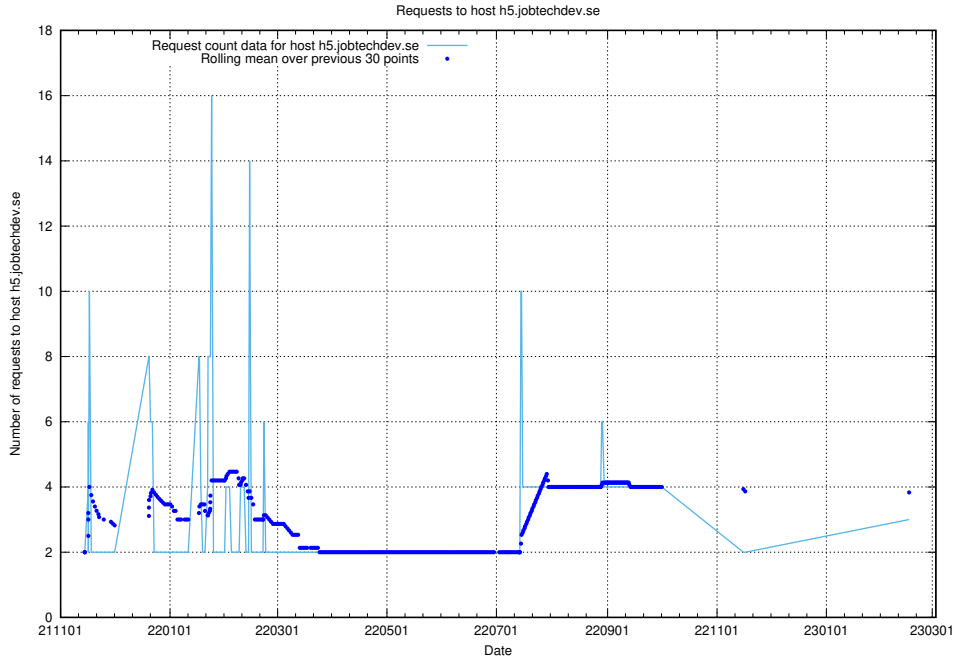

7.172 Usage of h5.jobtechdev.se

Here, we count the number of requests to host h5.jobtechdev.se.