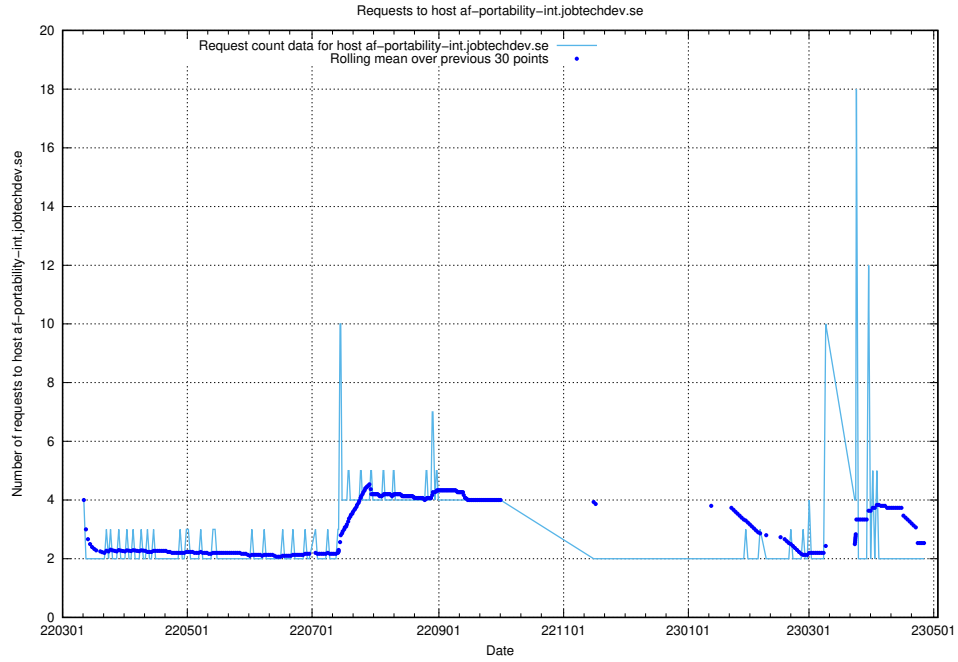

7.507 Usage of af-portability-int.jobtechdev.se

Here, we count the number of requests to host af-portability-int.jobtechdev.se.