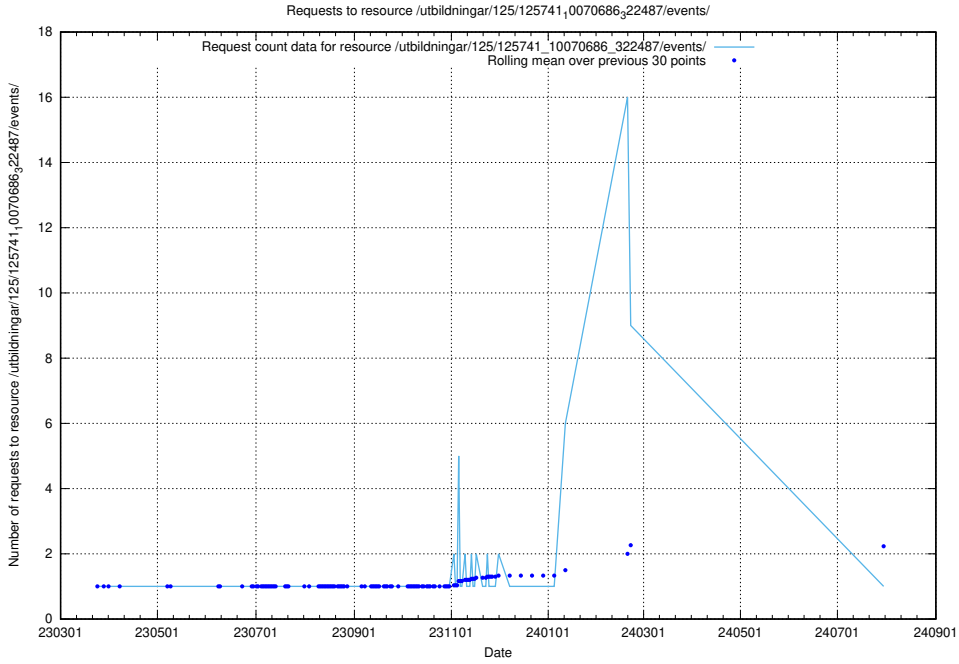

5.7133 Usage of /utbildningar/125/125741_10070686_322487/events/

Here, we count the number of requests to resource /utbildningar/125/125741_10070686_322487/events/