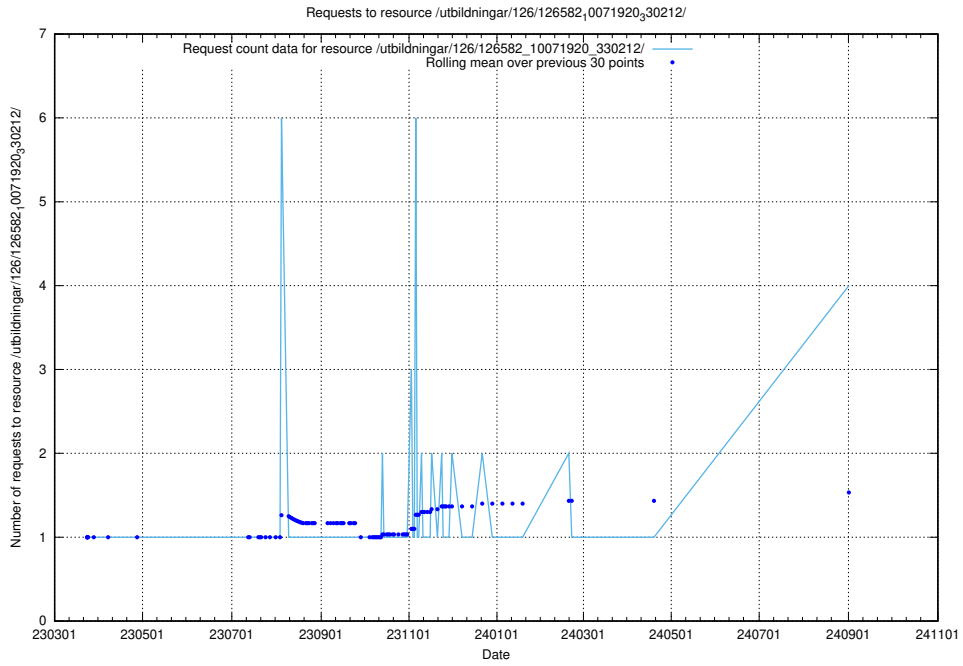

5.375 Usage of /utbildningar/126/126582_10071920_330212/

Here, we count the number of requests to resource /utbildningar/126/126582_10071920_330212/.