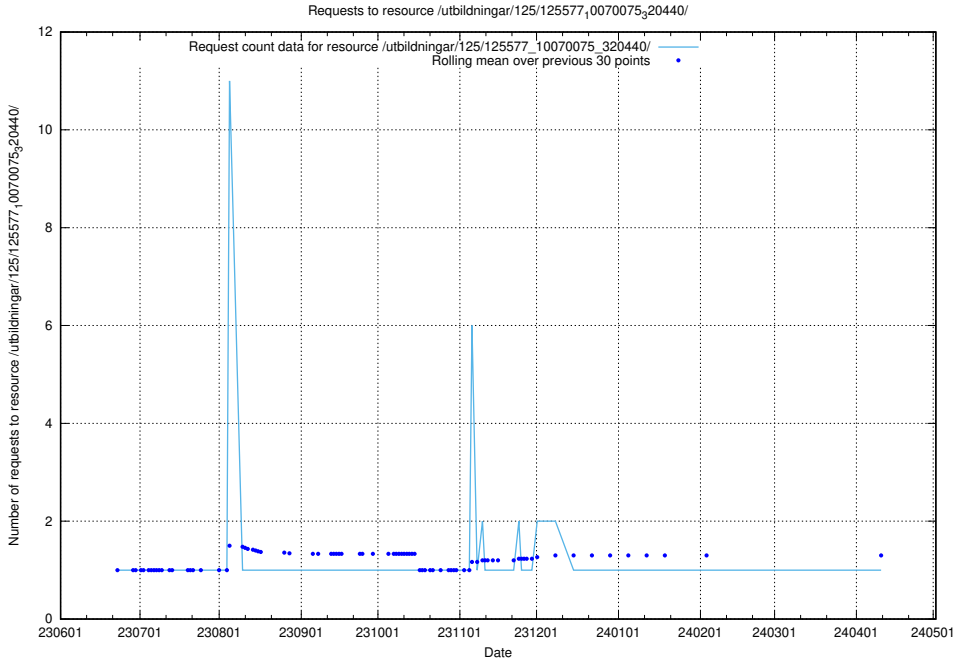

5.6579 Usage of /utbildningar/125/125577_10070075_320440/

Here, we count the number of requests to resource /utbildningar/125/125577_10070075_320440/.