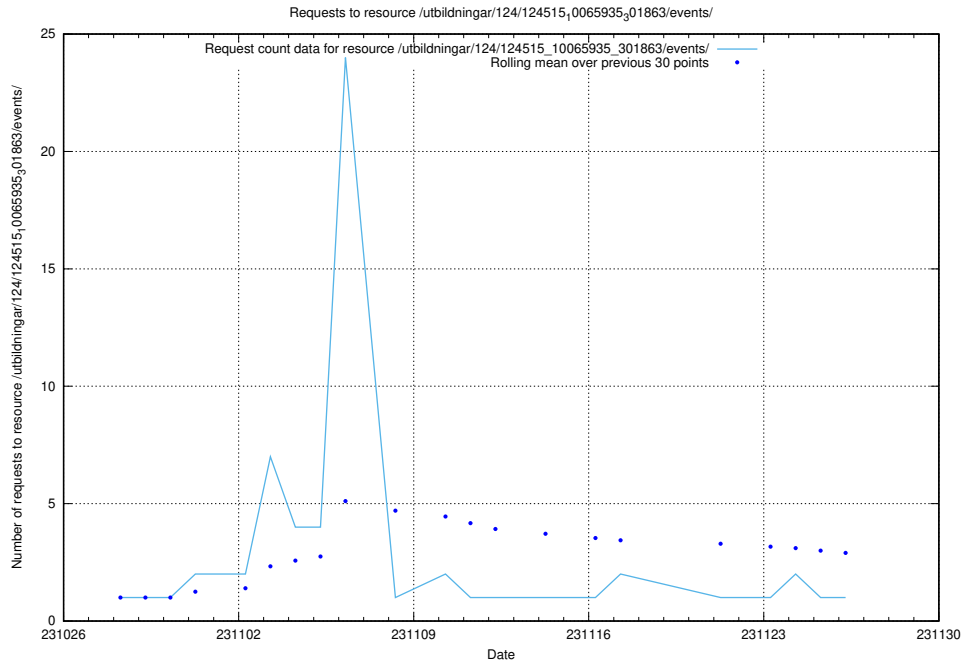

Here, we count the number of requests to resource /utbildningar/124/124519_10065913_300475/events/

5.5089 Usage of /utbildningar/124/124515_10065935_301863/events/

Here, we count the number of requests to resource /utbildningar/124/124515_10065935_301863/events/