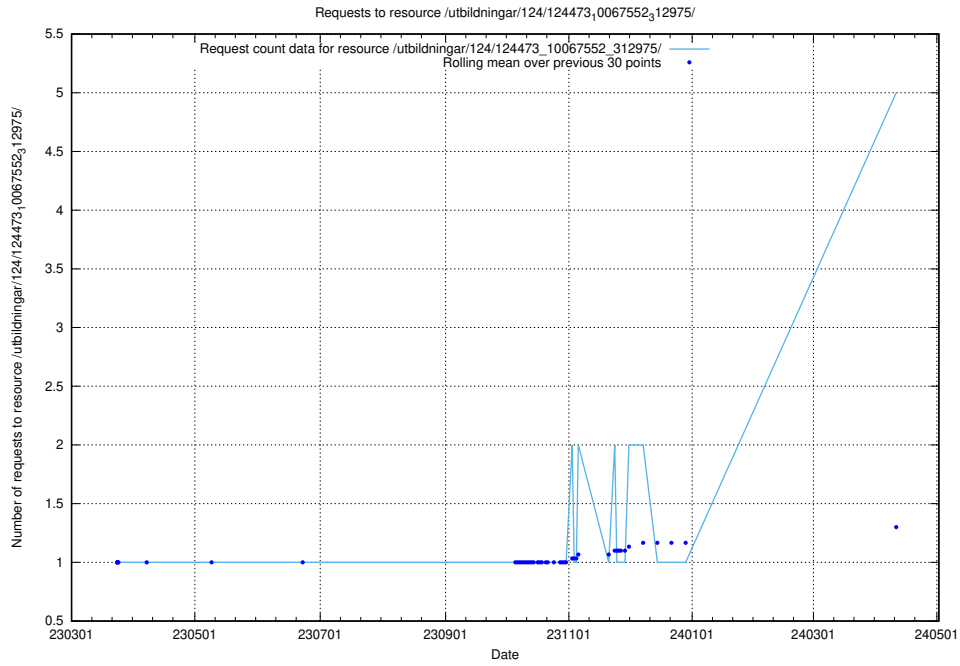

5.225 Usage of /utbildningar/124/124473_10067552_312975/

Here, we count the number of requests to resource /utbildningar/124/124473_10067552_312975/.