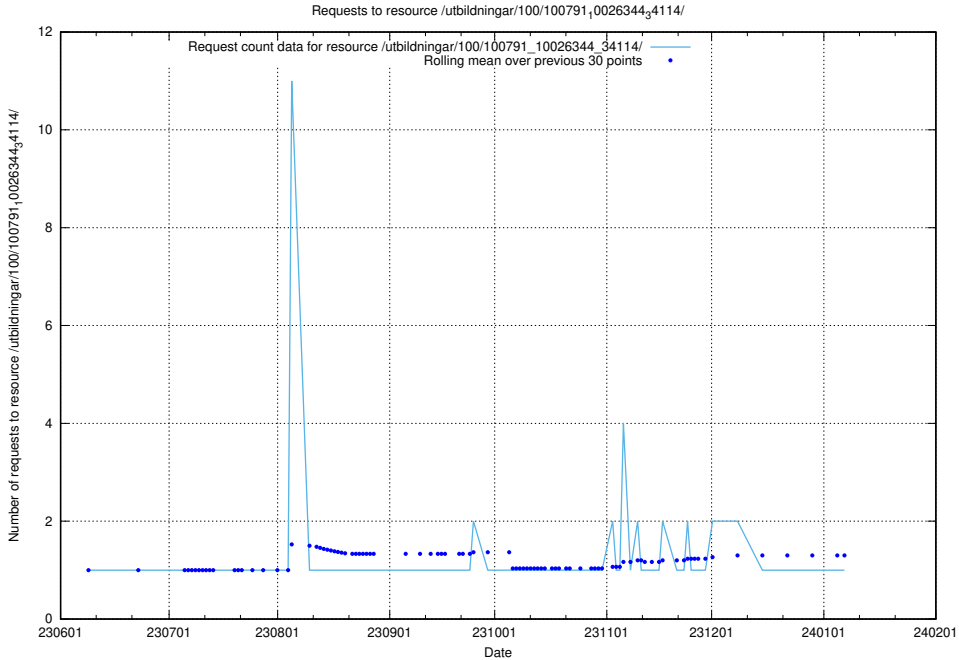

5.6771 Usage of /utbildningar/100/100791_10026344_34114/

Here, we count the number of requests to resource /utbildningar/100/100791_10026344_34114/.