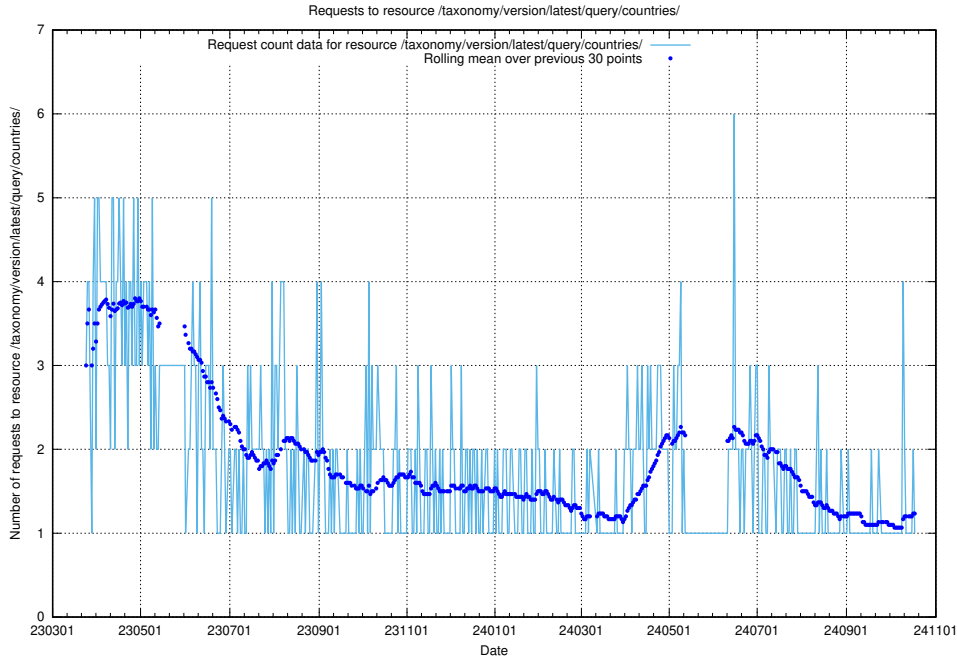

5.6997 Usage of /taxonomy/version/latest/query/countries/

Here, we count the number of requests to resource /taxonomy/version/latest/query/countries/.