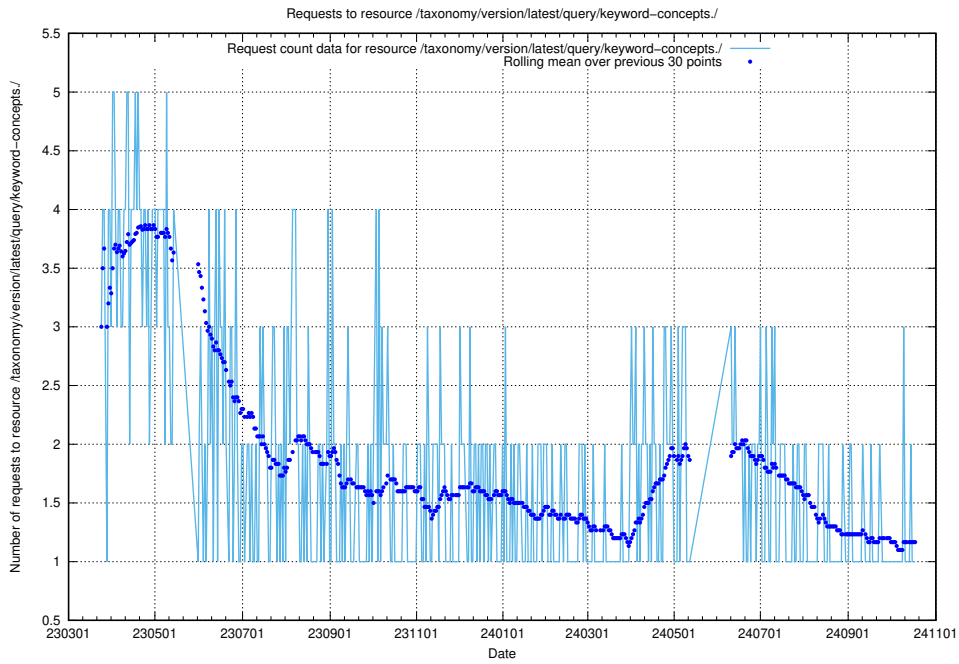

5.6989 Usage of /taxonomy/version/latest/query/keyword-concepts-with-relations/

Here, we count the number of requests to resource /taxonomy/version/latest/query/keyword-concepts-with-relations/.

5.6990 Usage of /taxonomy/version/latest/query/isco-level-4-groups/