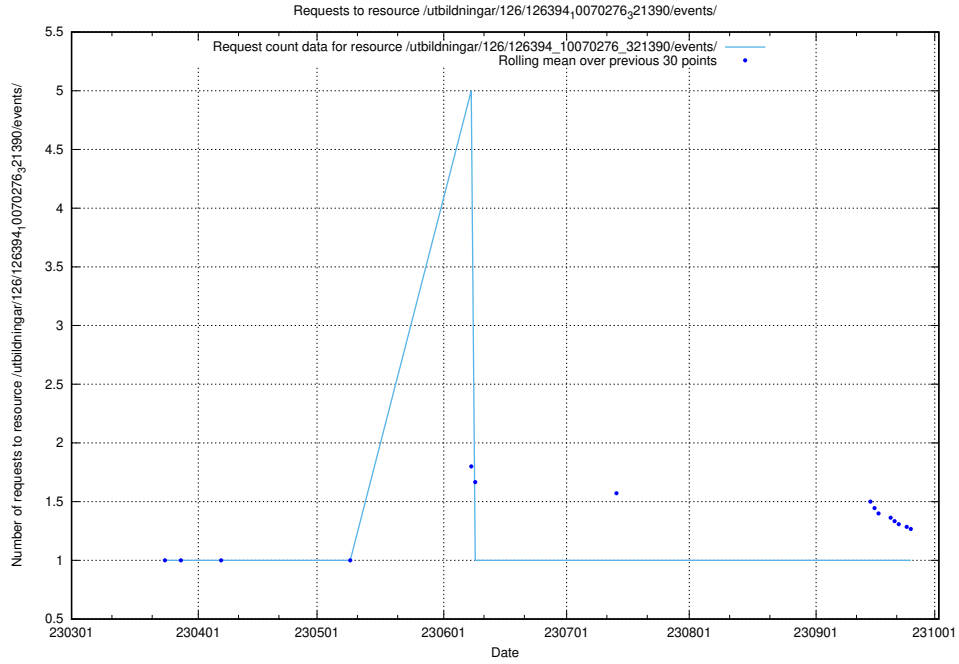

5.7107 Usage of /utbildningar/126/126394_10070276_321390/events/

Here, we count the number of requests to resource /utbildningar/126/126394_10070276_321390/events/

5.7108 Usage of /utbildningar/126/126095_10071321_326910/