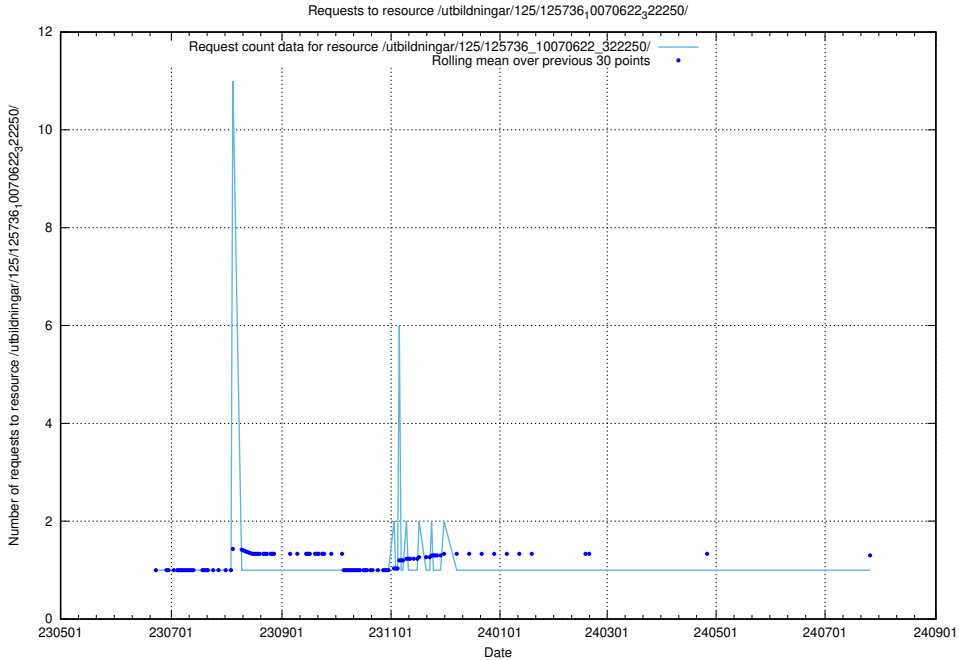

5.6556 Usage of /utbildningar/125/125736_10070622_322250/

Here, we count the number of requests to resource /utbildningar/125/125736_10070622_322250/.