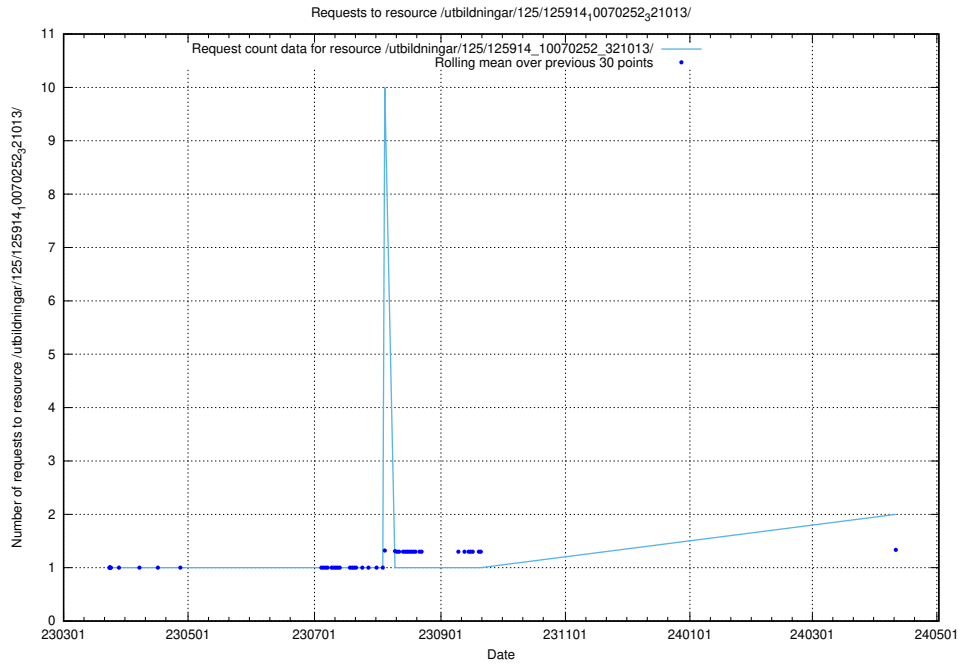

5.1039 Usage of /utbildningar/125/125914_10070252_321013/

Here, we count the number of requests to resource /utbildningar/125/125914_10070252_321013/.