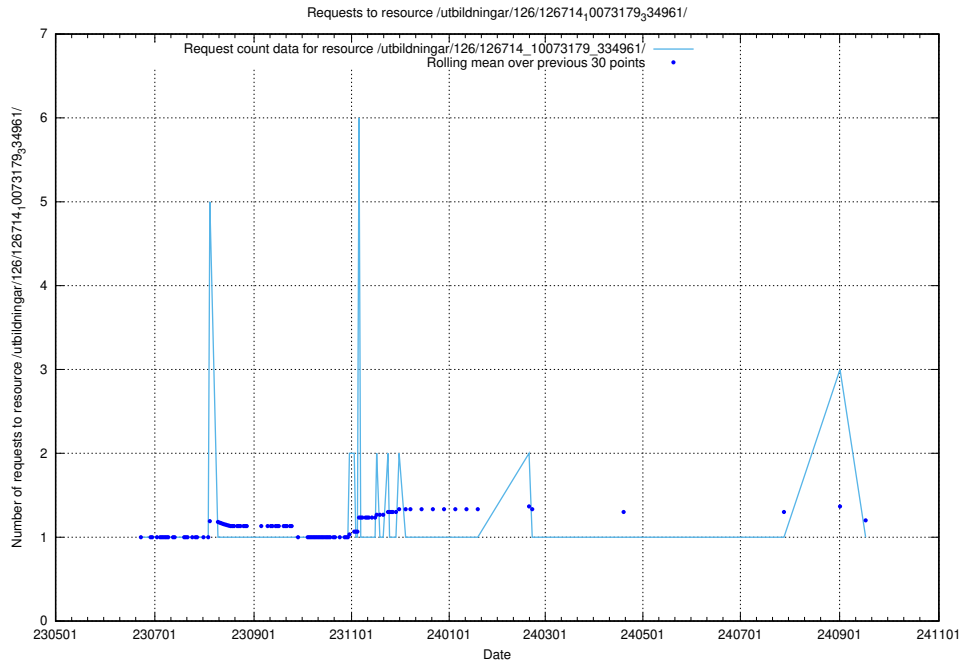

5.6489 Usage of /utbildningar/126/126714_10073179_334961/

Here, we count the number of requests to resource /utbildningar/126/126714_10073179_334961/.