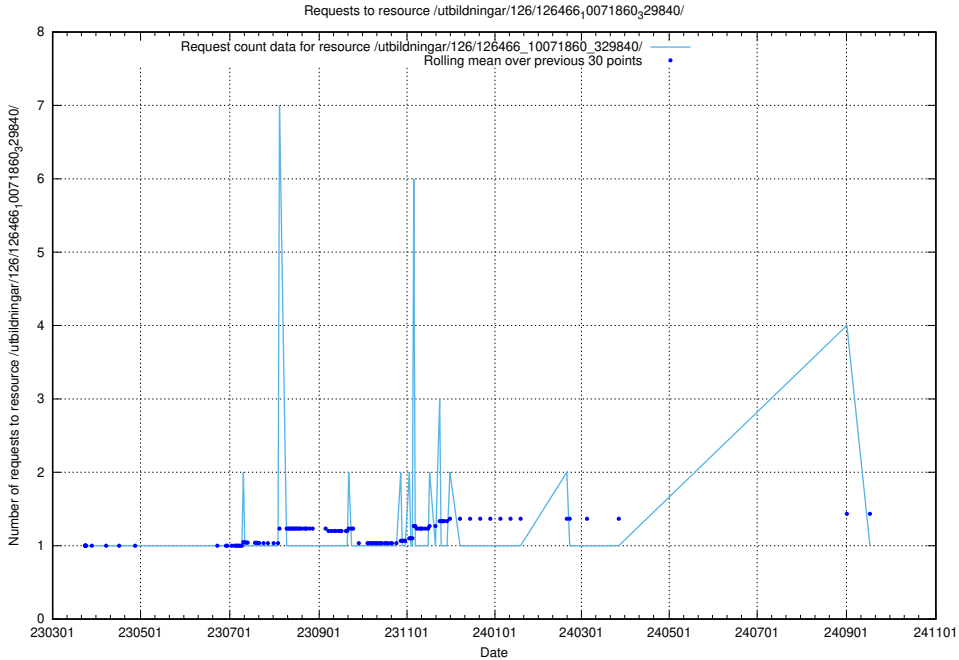

5.7326 Usage of /utbildningar/126/126466_10071860_329840/

Here, we count the number of requests to resource /utbildningar/126/126466_10071860_329840/.