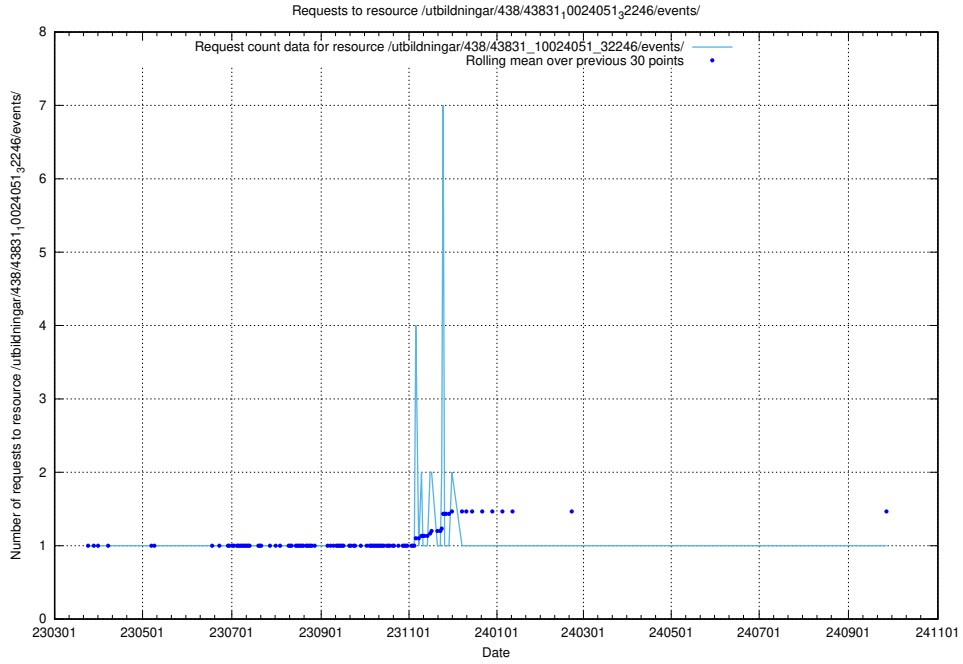

5.7071 Usage of /utbildningar/438/43831_10024051_32246/events/

Here, we count the number of requests to resource /utbildningar/438/43831_10024051_32246/events/.