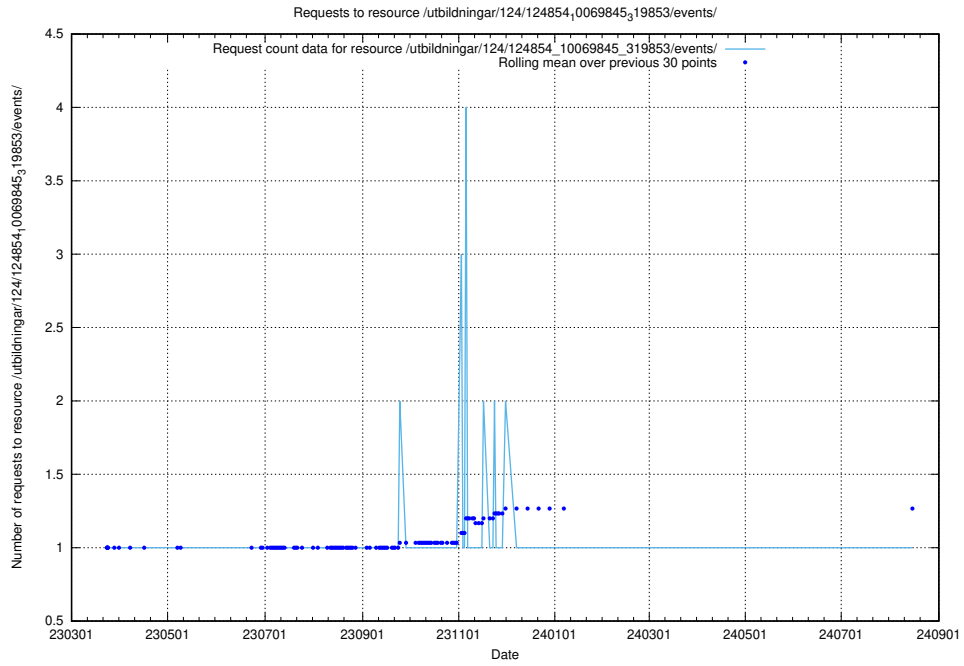

5.1445 Usage of /utbildningar/124/124854_10069845_319853/events/

Here, we count the number of requests to resource /utbildningar/124/124854_10069845_319853/events/