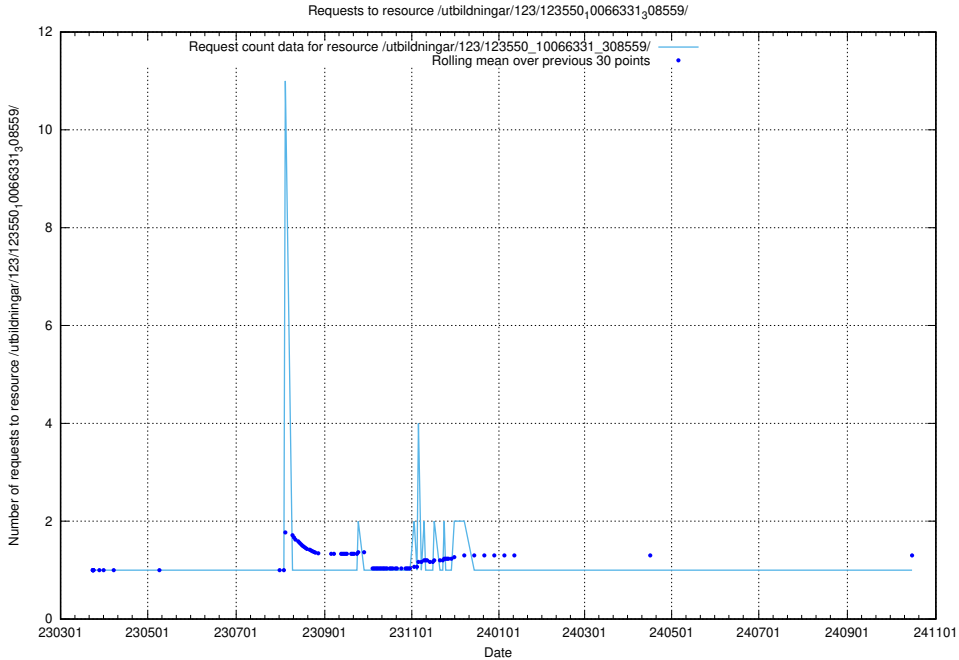

5.5388 Usage of /utbildningar/123/123550_10066331_308559/

Here, we count the number of requests to resource /utbildningar/123/123550_10066331_308559/.