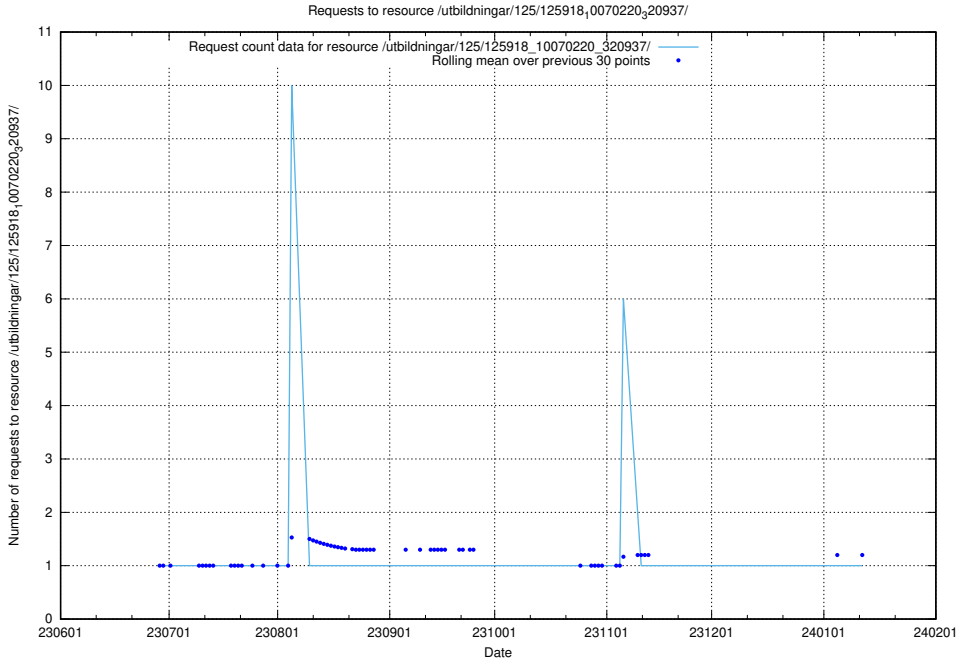

5.6341 Usage of /utbildningar/125/125918_10070220_320937/

Here, we count the number of requests to resource /utbildningar/125/125918_10070220_320937/.