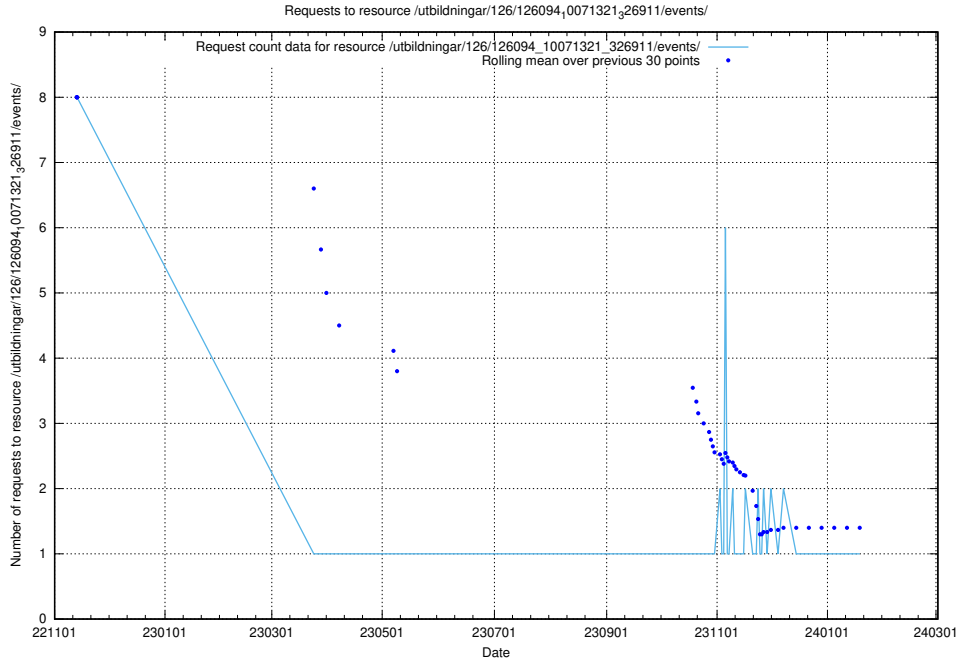

5.6630 Usage of /utbildningar/126/126094_10071321_326911/events/

Here, we count the number of requests to resource /utbildningar/126/126094_10071321_326911/events/