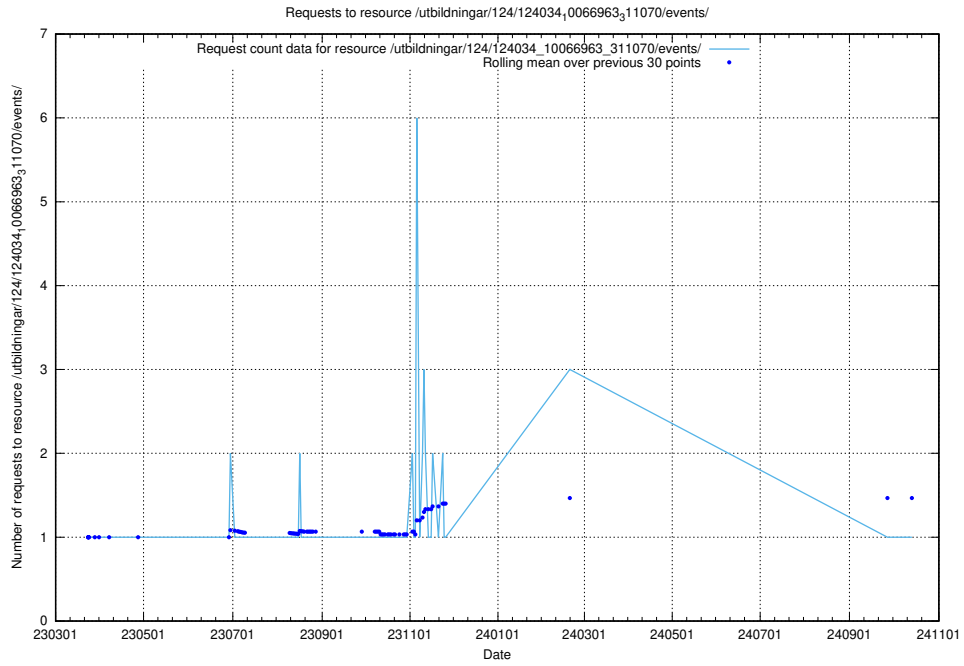

Here, we count the number of requests to resource /utbildningar/126/126095_10071322_325647/.

5.5296 Usage of /utbildningar/124/124034_10066963_311070/events/

Here, we count the number of requests to resource /utbildningar/124/124034_10066963_311070/events/