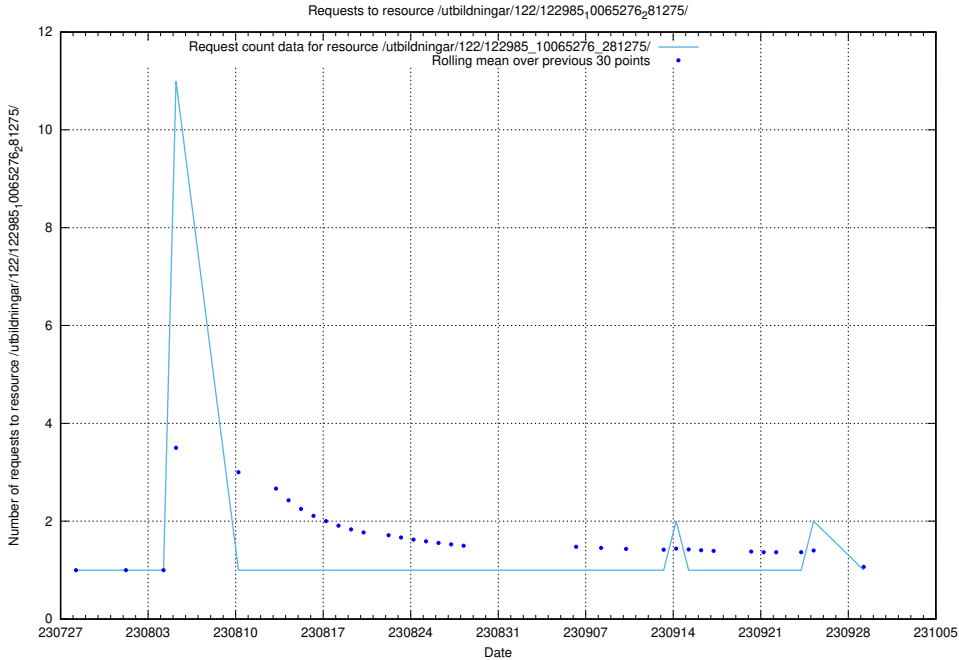

5.5796 Usage of /utbildningar/122/122985_10065276_281275/

Here, we count the number of requests to resource /utbildningar/122/122985_10065276_281275/.