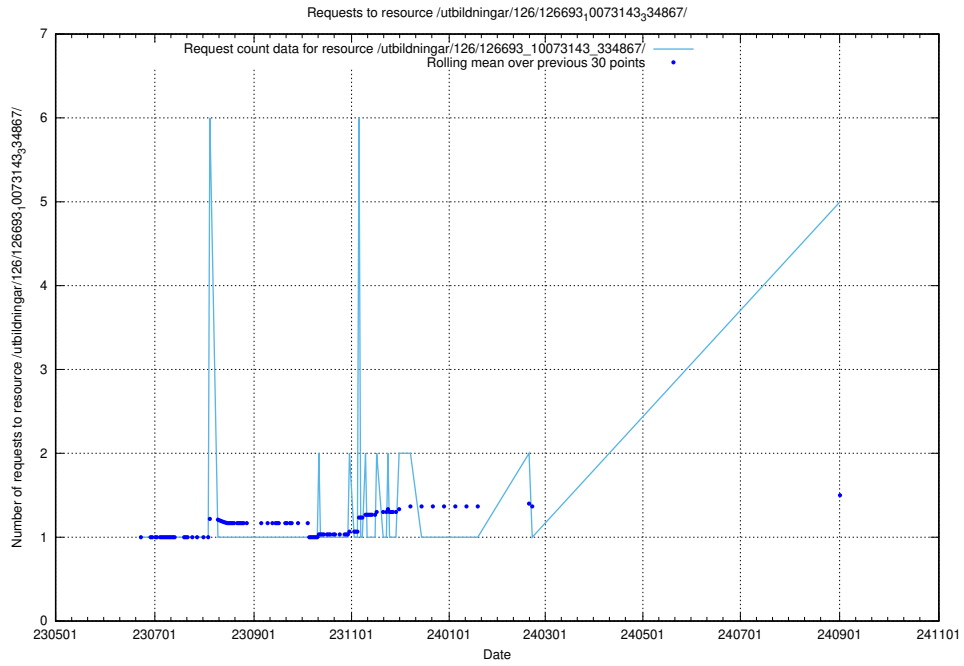

5.252 Usage of /utbildningar/126/126693_10073143_334867/

Here, we count the number of requests to resource /utbildningar/126/126693_10073143_334867/.