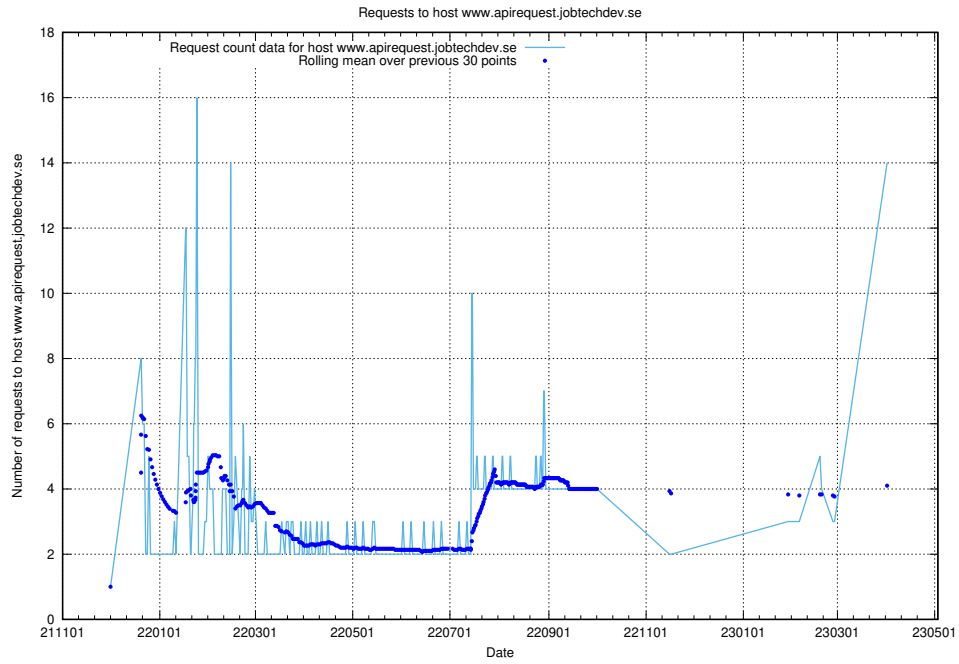

7.43 Usage of `www.apirequest.jobtechdev.se`

Here, we count the number of requests to host `www.apirequest.jobtechdev.se`.