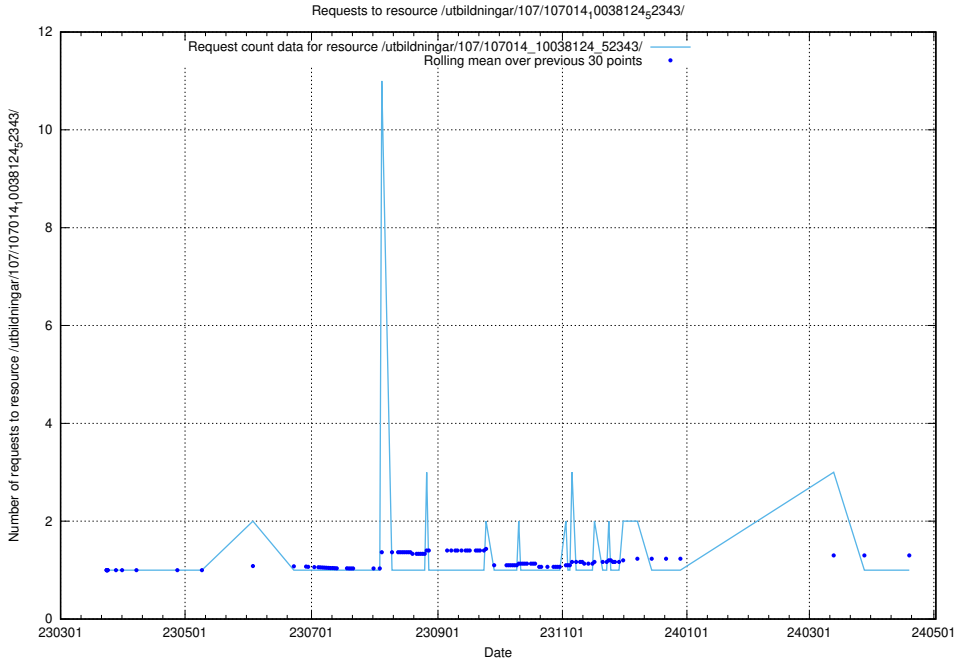

5.6277 Usage of /utbildningar/107/107014_10038124_52343/

Here, we count the number of requests to resource /utbildningar/107/107014_10038124_52343/.