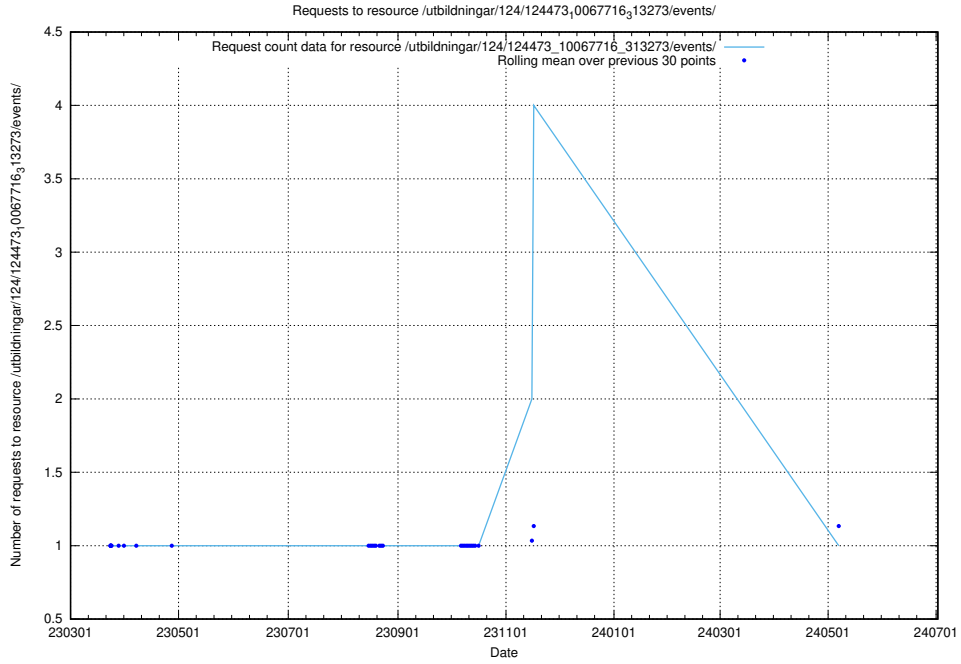

5.3824 Usage of /utbildningar/124/124473_10067716_313273/events/

Here, we count the number of requests to resource /utbildningar/124/124473_10067716_313273/events/