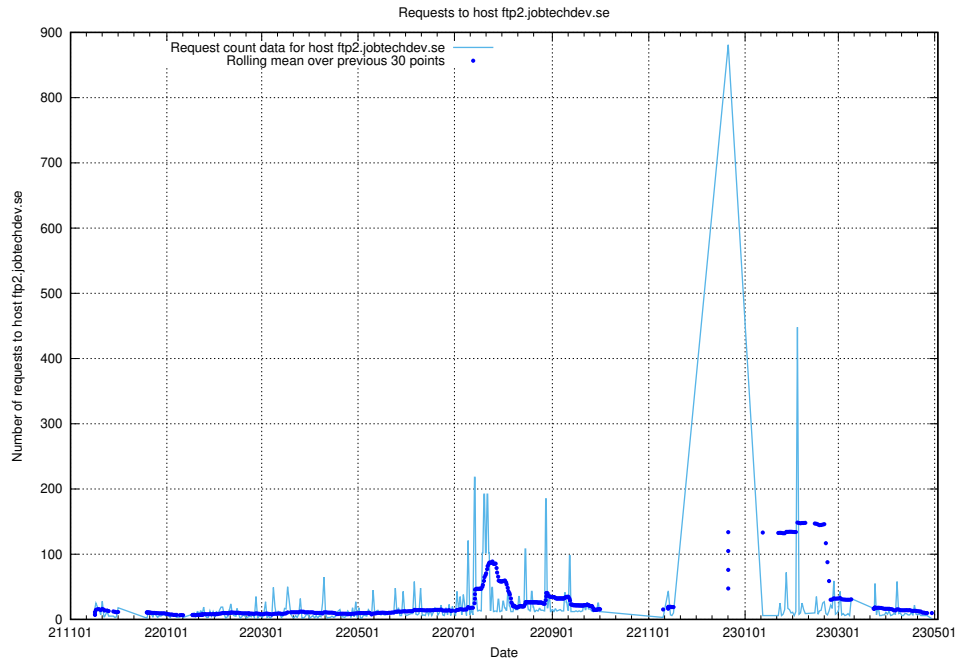

7.659 Usage of ftp2.jobtechdev.se

Here, we count the number of requests to host ftp2.jobtechdev.se.