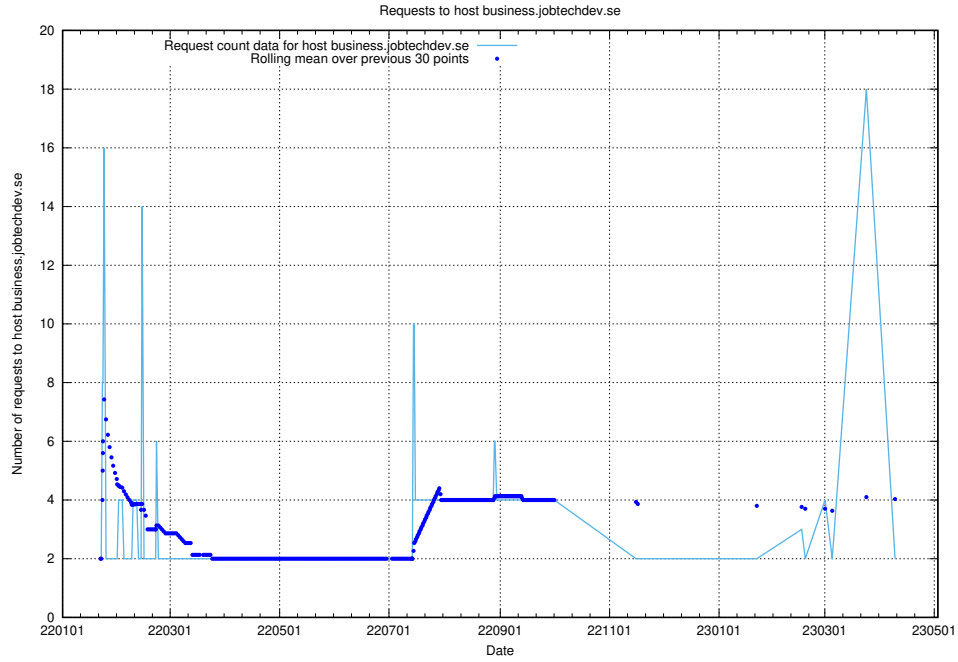

7.264 Usage of business.jobtechdev.se

Here, we count the number of requests to host business.jobtechdev.se.