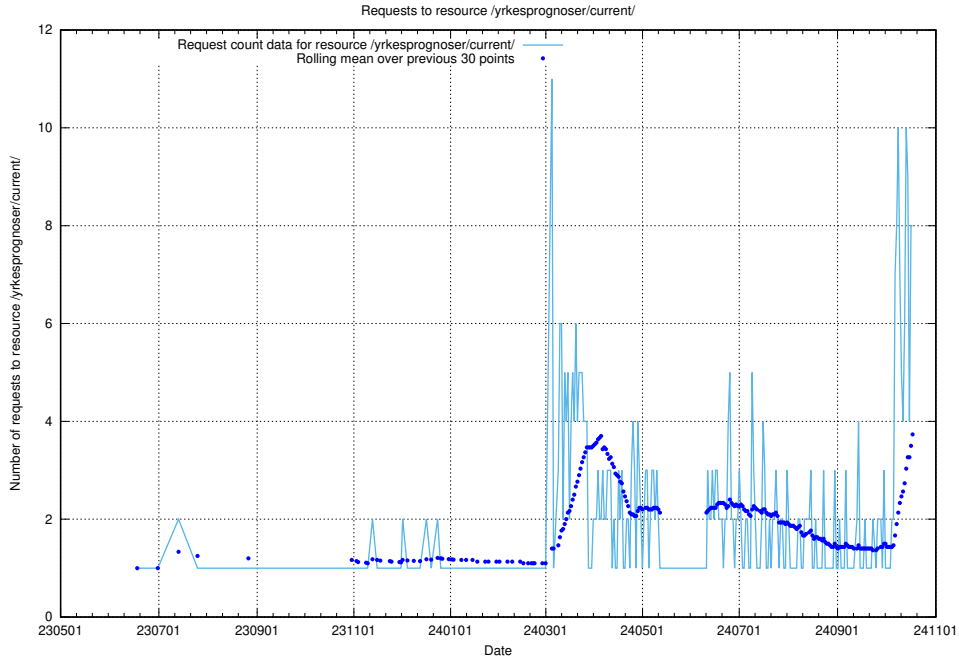

5.33 Usage of /yrkesprognoser/current/

Here, we count the number of requests to resource /yrkesprognoser/current/.