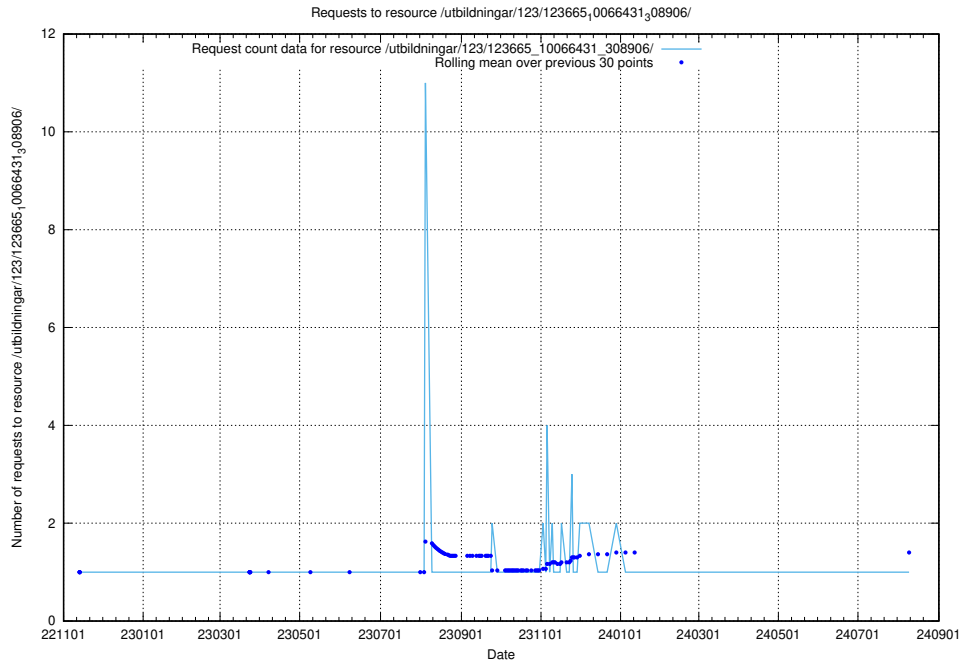

5.6793 Usage of /utbildningar/123/123665_10066431_308906/

Here, we count the number of requests to resource /utbildningar/123/123665_10066431_308906/.