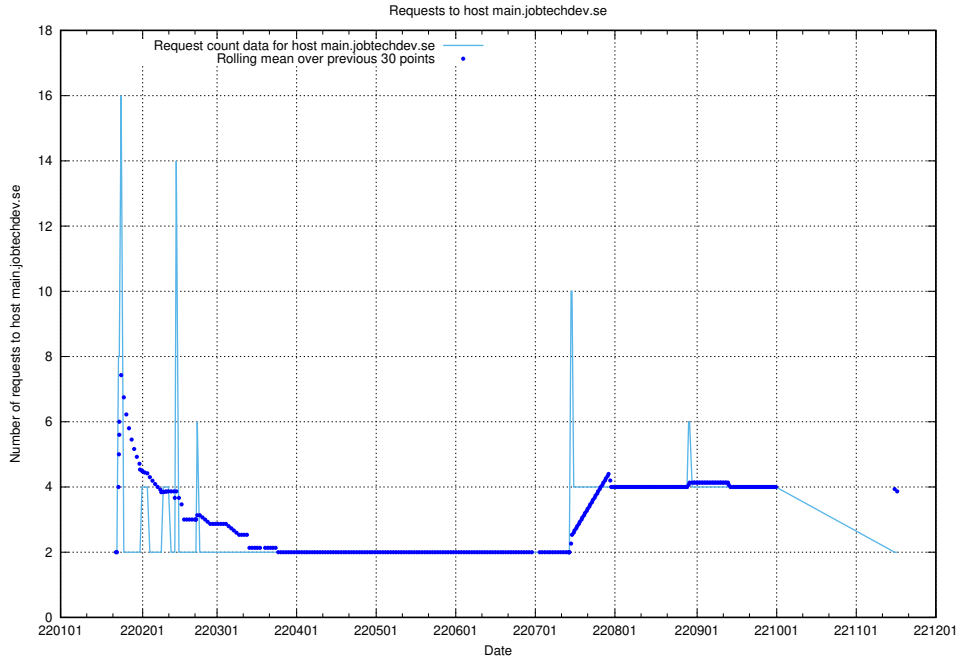

7.604 Usage of main.jobtechdev.se

Here, we count the number of requests to host main.jobtechdev.se.