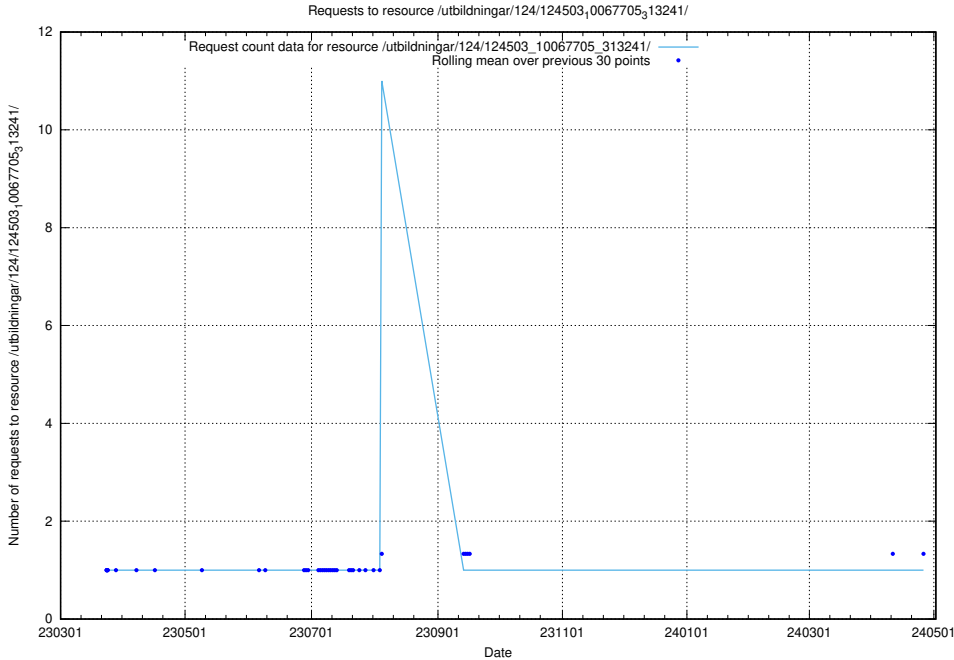

5.3067 Usage of /utbildningar/124/124503_10067705_313241/

Here, we count the number of requests to resource /utbildningar/124/124503_10067705_313241/.