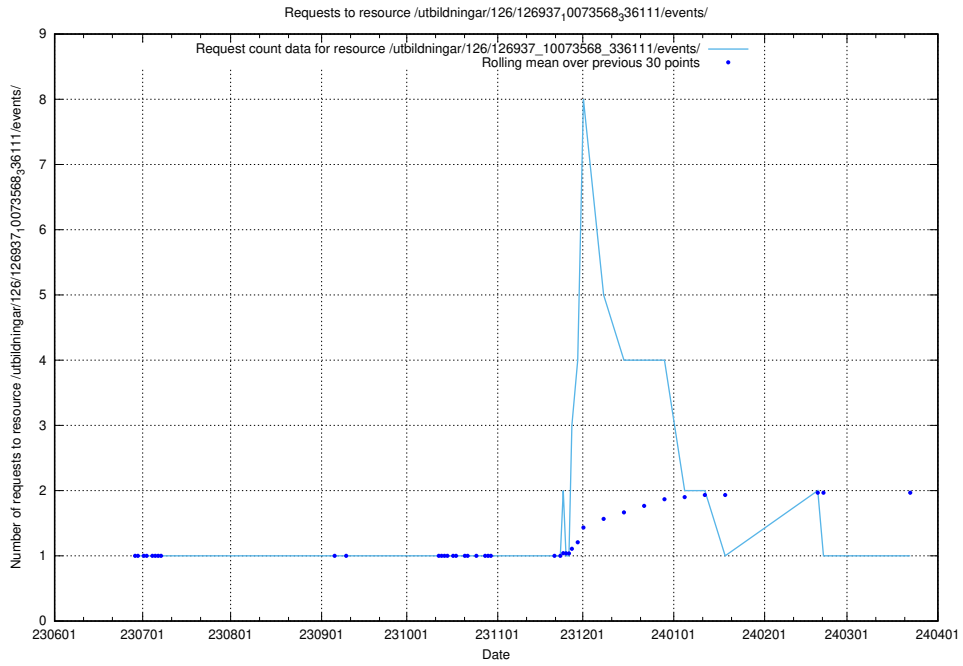

5.6317 Usage of /utbildningar/126/126937_10073568_336111/events/

Here, we count the number of requests to resource /utbildningar/126/126937_10073568_336111/events/