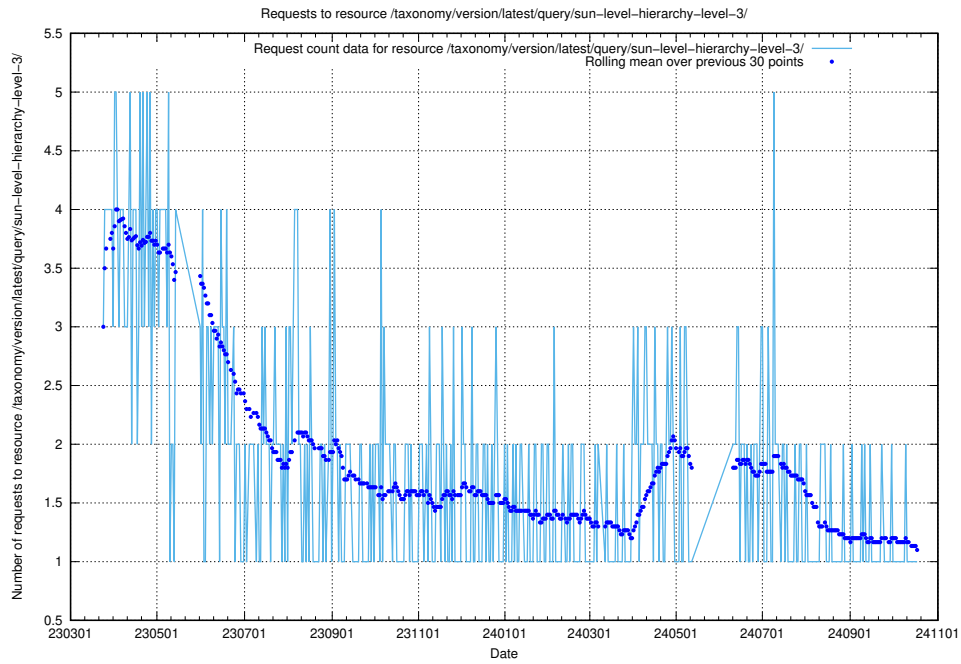

5.6953 Usage of /taxonomy/version/latest/query/sun-level-hierarchy-level-3/

Here, we count the number of requests to resource /taxonomy/version/latest/query/sun-level-hierarchy-level-3/.