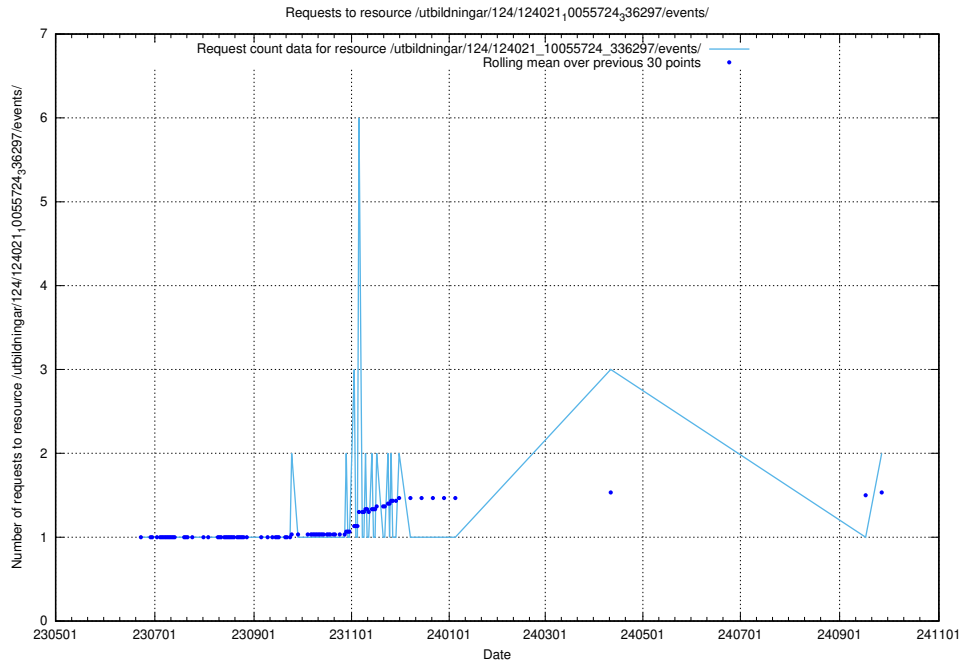

5.973 Usage of /utbildningar/124/124021_10055724_336297/events/

Here, we count the number of requests to resource /utbildningar/124/124021_10055724_336297/events/