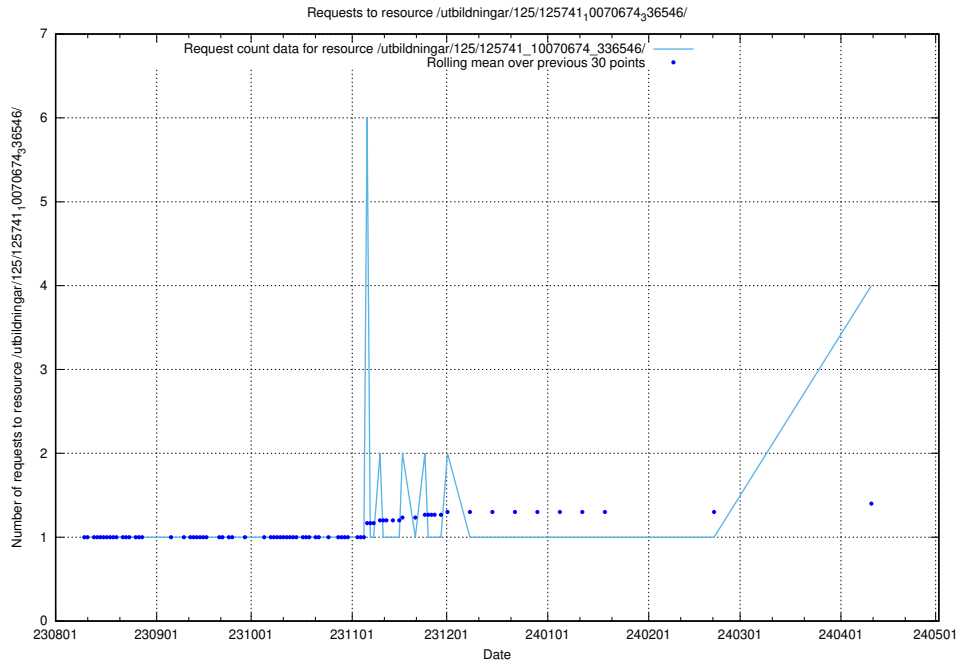

5.353 Usage of /utbildningar/125/125741_10070674_336546/

Here, we count the number of requests to resource /utbildningar/125/125741_10070674_336546/.