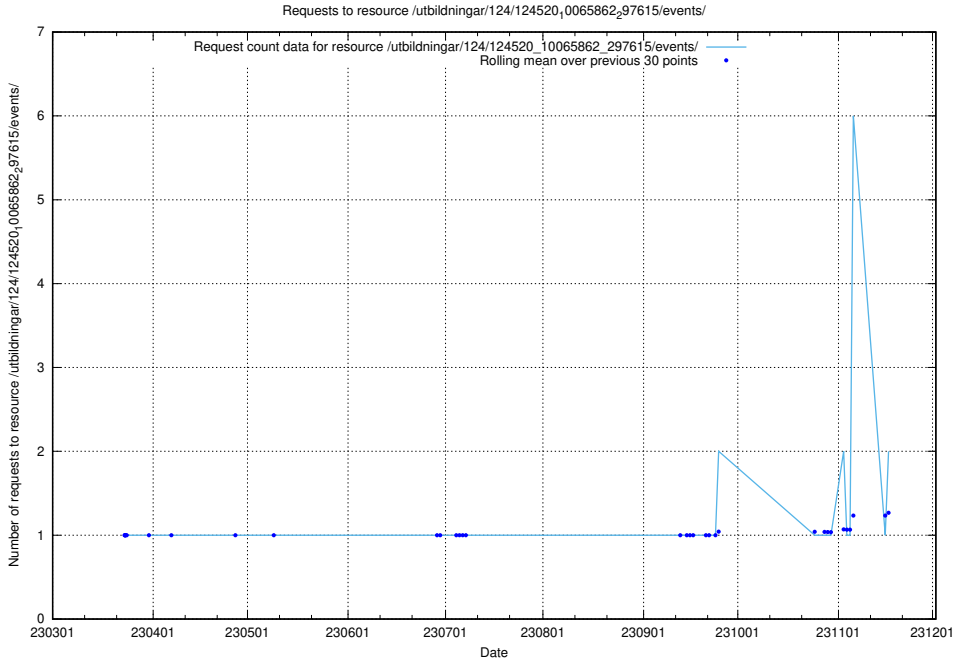

5.639 Usage of /utbildningar/124/124520_10065862_297615/events/

Here, we count the number of requests to resource /utbildningar/124/124520_10065862_297615/events/