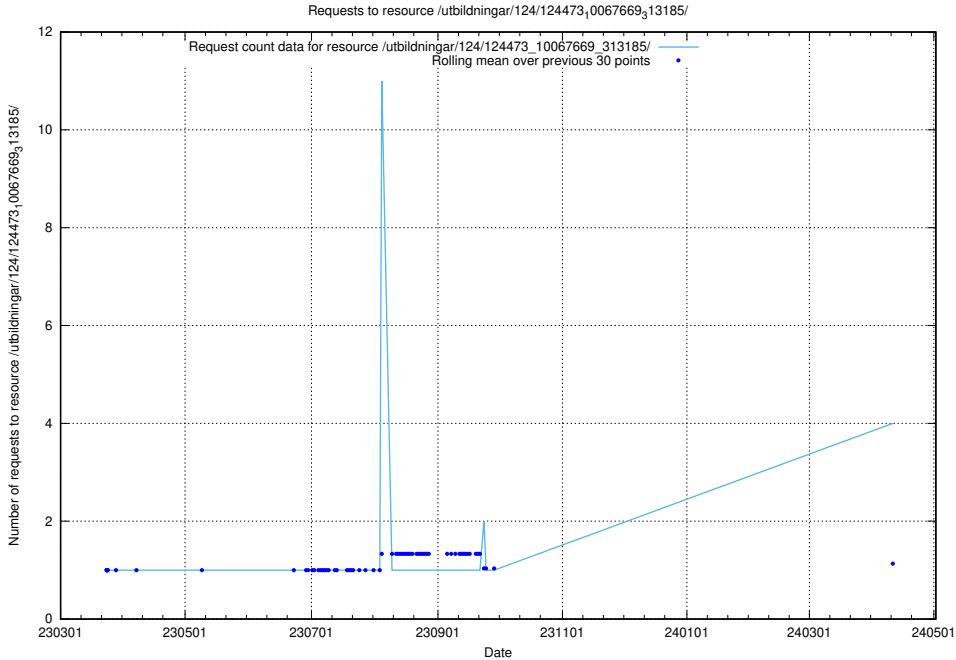

5.320 Usage of /utbildningar/124/124473_10067669_313185/

Here, we count the number of requests to resource /utbildningar/124/124473_10067669_313185/.