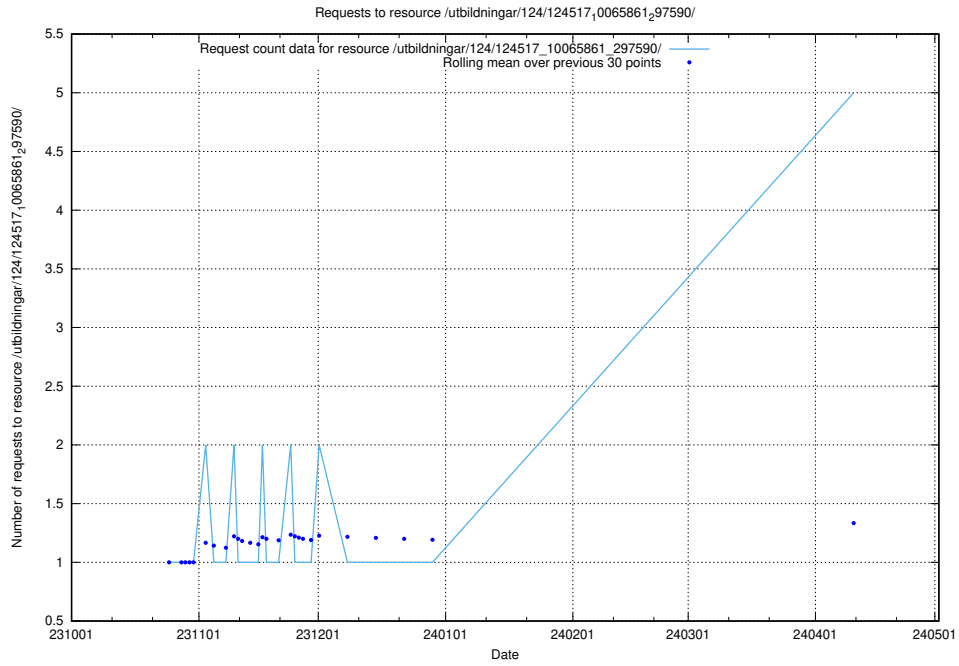

5.237 Usage of /utbildningar/124/124517_10065861_297590/

Here, we count the number of requests to resource /utbildningar/124/124517_10065861_297590/.