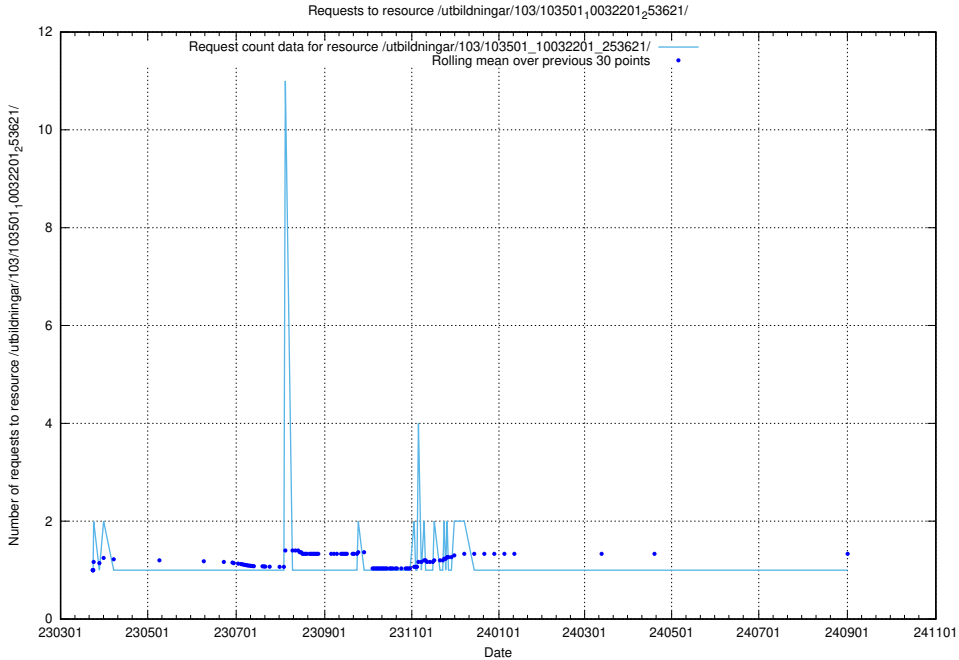

5.6372 Usage of /utbildningar/103/103501_10032201_253621/

Here, we count the number of requests to resource /utbildningar/103/103501_10032201_253621/.