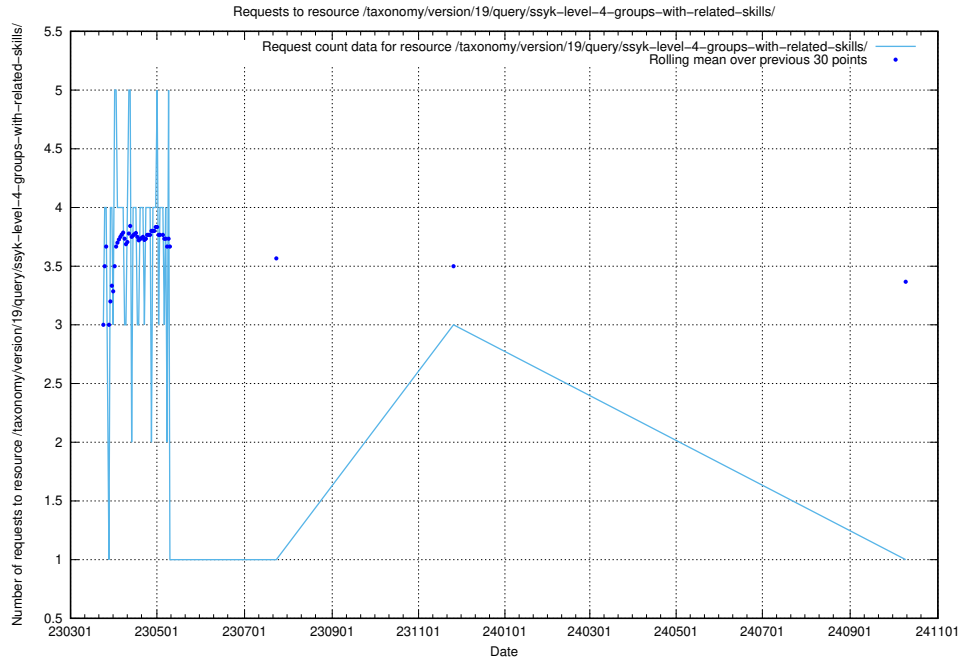

5.7020 Usage of /taxonomy/version/19/query/ssyk-level-4-groups-with-related-skills/

Here, we count the number of requests to resource /taxonomy/version/19/query/ssyk-level-4-groups-with-related-skills/.