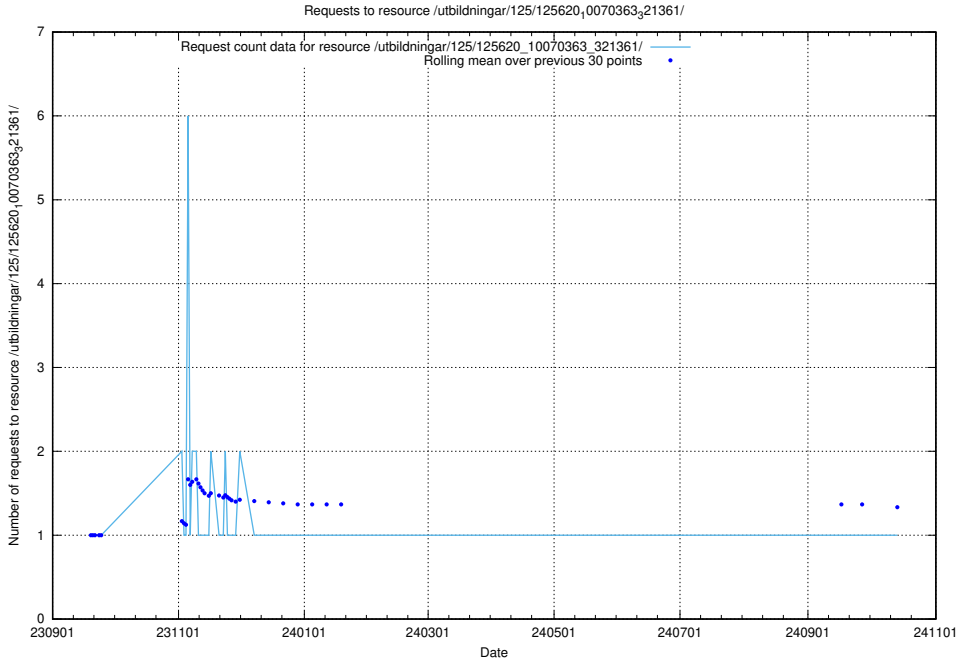

5.5420 Usage of /utbildningar/125/125620_10070363_321361/

Here, we count the number of requests to resource /utbildningar/125/125620_10070363_321361/.