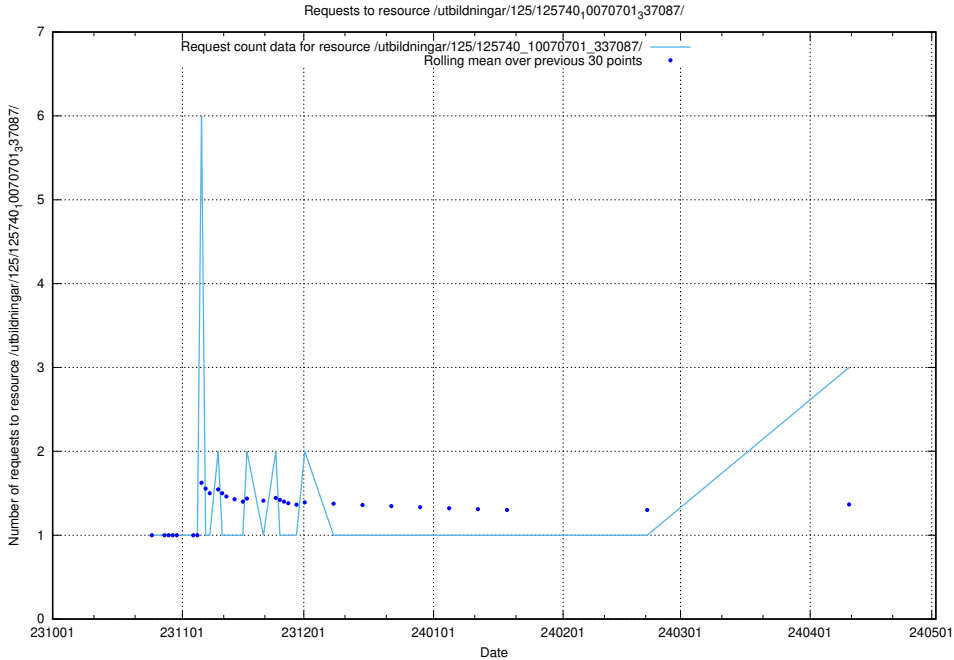

5.469 Usage of /utbildningar/125/125740_10070701_337087/

Here, we count the number of requests to resource /utbildningar/125/125740_10070701_337087/.