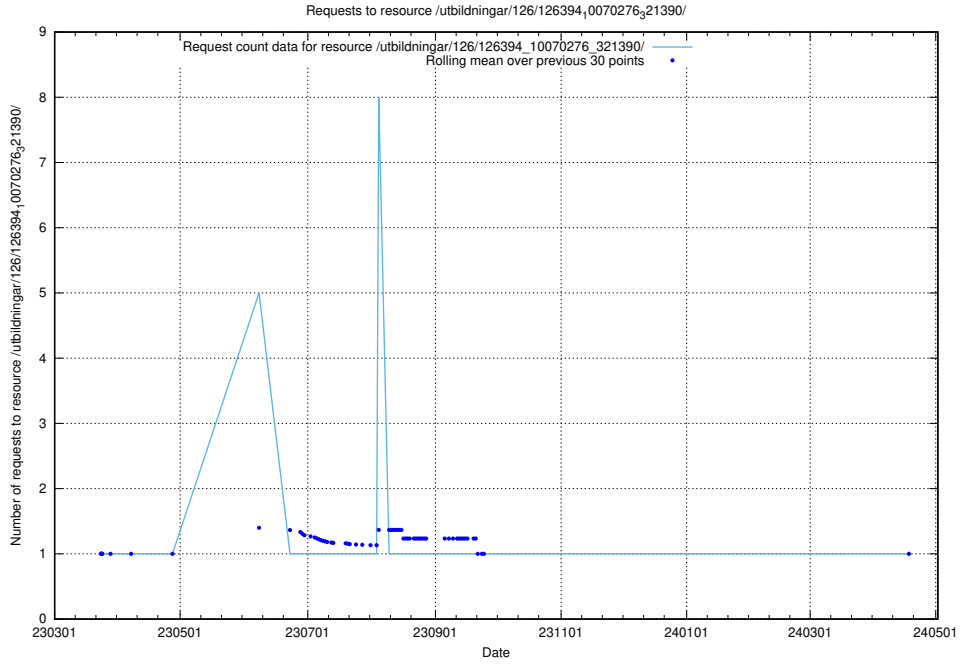

5.7334 Usage of /utbildningar/126/126394_10070276_321390/

Here, we count the number of requests to resource /utbildningar/126/126394_10070276_321390/.