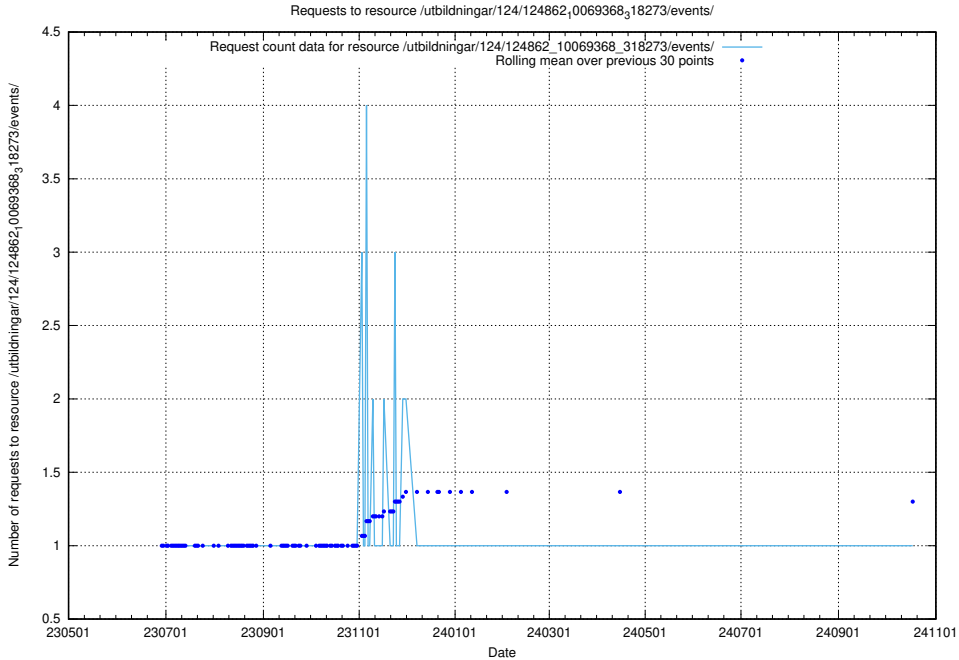

5.6357 Usage of /utbildningar/124/124862_10069368_318273/events/

Here, we count the number of requests to resource /utbildningar/124/124862_10069368_318273/events/