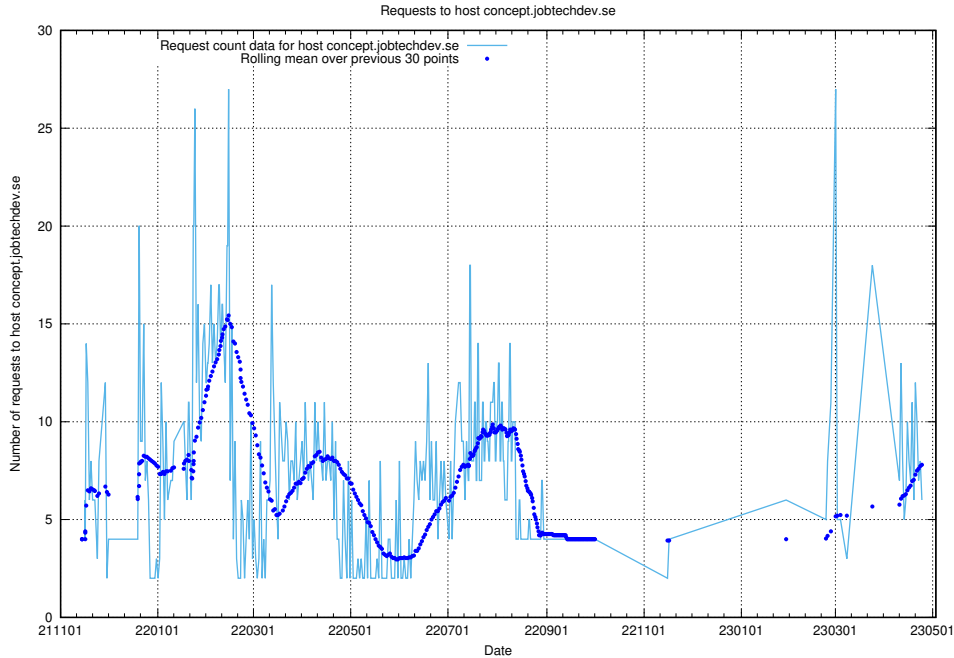

7.82 Usage of concept.jobtechdev.se

Here, we count the number of requests to host concept.jobtechdev.se.