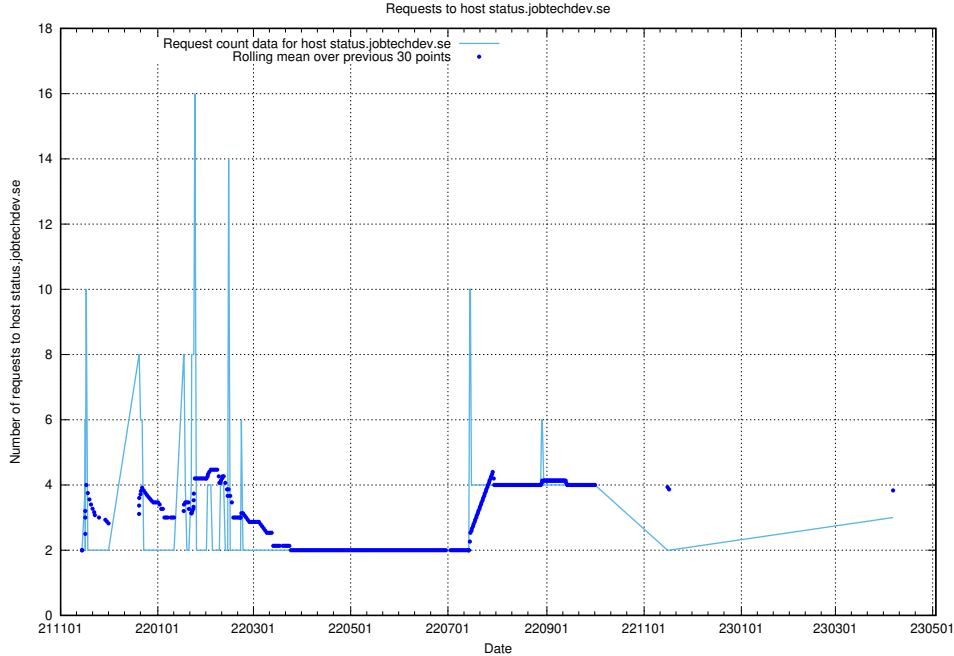

7.242 Usage of status.jobtechdev.se

Here, we count the number of requests to host status.jobtechdev.se.