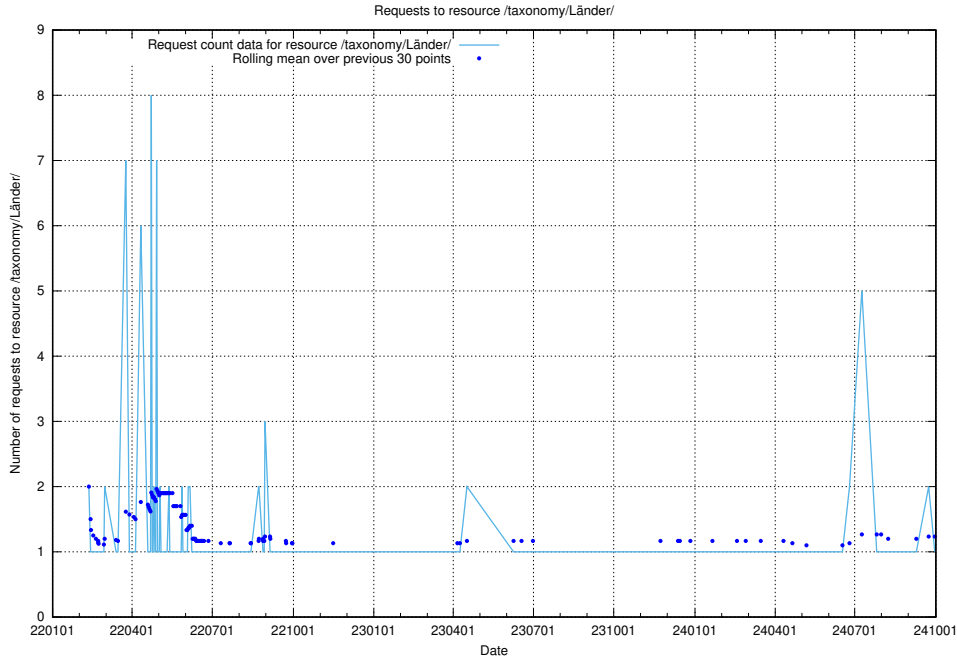

5.2536 Usage of /taxonomy/Länder/

Here, we count the number of requests to resource /taxonomy/Länder/.