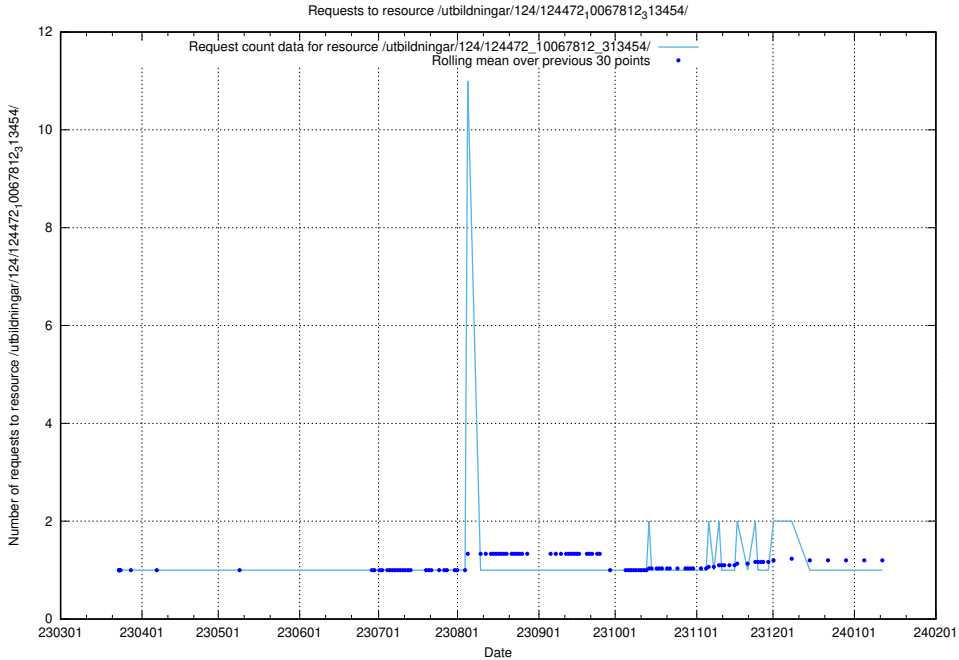

5.3906 Usage of /utbildningar/124/124472_10067812_313454/

Here, we count the number of requests to resource /utbildningar/124/124472_10067812_313454/.