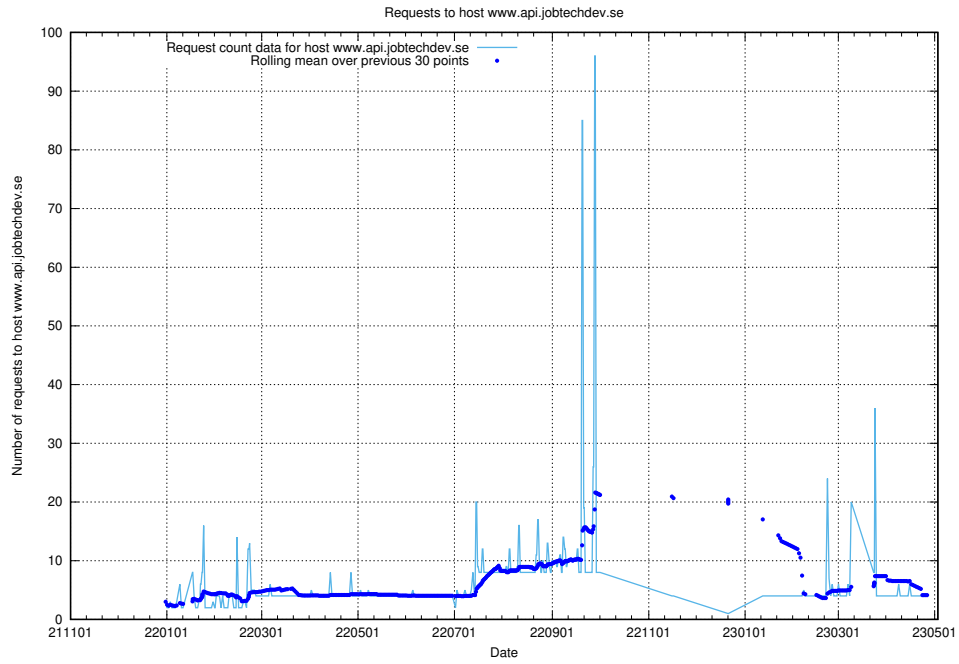

7.138 Usage of www.api.jobtechdev.se

Here, we count the number of requests to host www.api.jobtechdev.se.