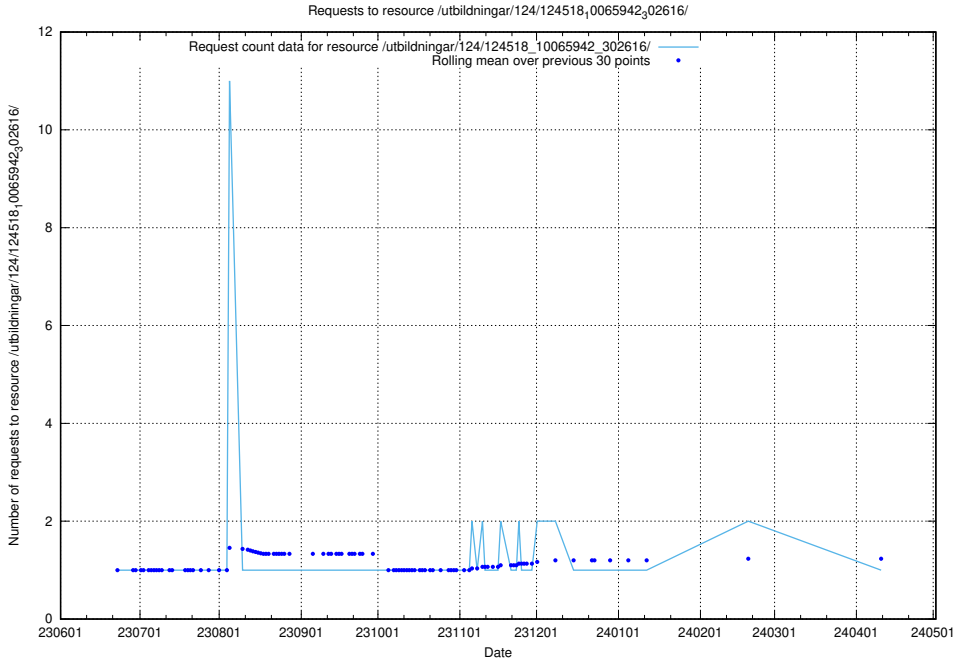

5.6628 Usage of /utbildningar/124/124518_10065942_302616/

Here, we count the number of requests to resource /utbildningar/124/124518_10065942_302616/.