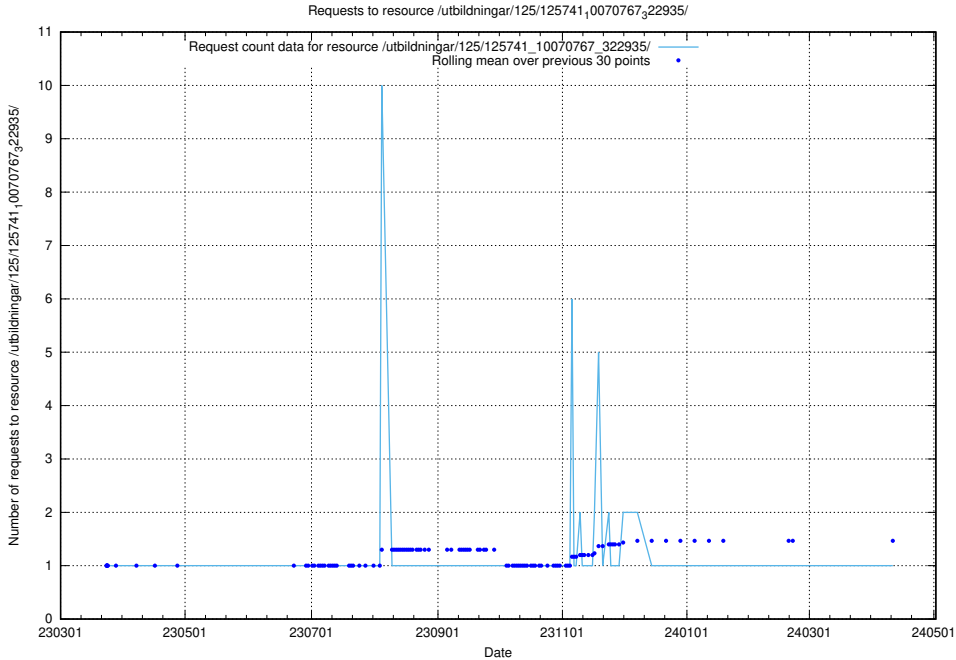

5.7378 Usage of /utbildningar/125/125741_10070767_322935/

Here, we count the number of requests to resource /utbildningar/125/125741_10070767_322935/.