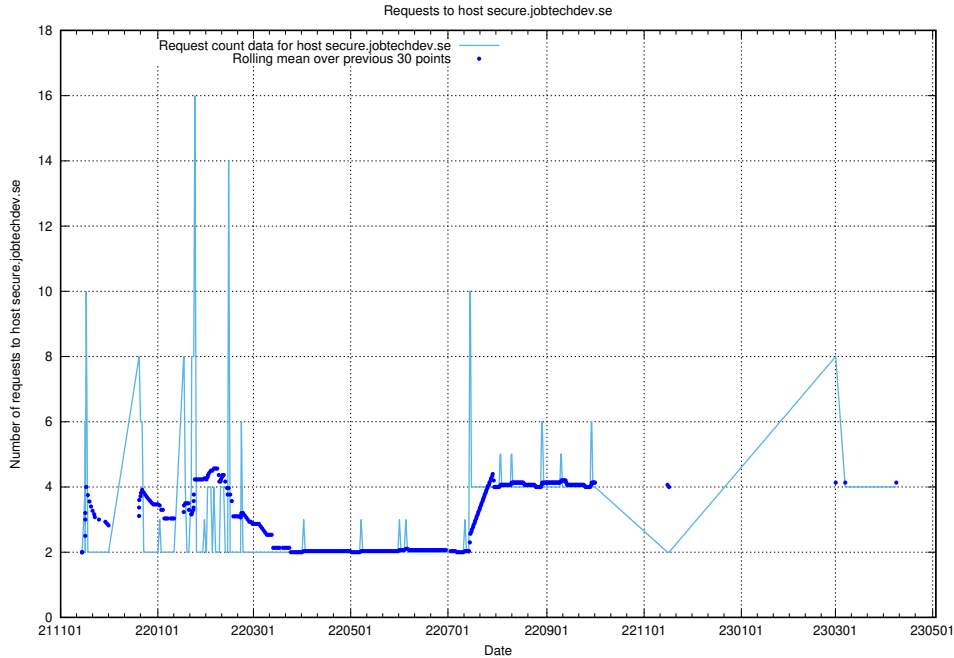

Here, we count the number of requests to host secure.jobtechdev.se.

7.169 Usage of dex-test.jobtechdev.se

Here, we count the number of requests to host dex-test.jobtechdev.se.

7.170 Usage of noc.jobtechdev.se