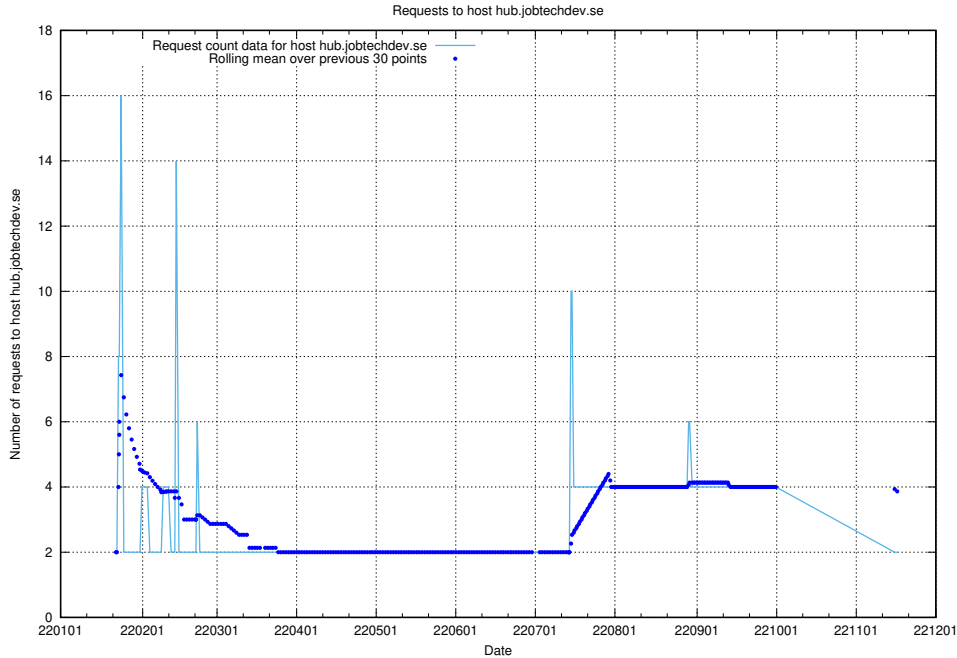

7.605 Usage of hub.jobtechdev.se

Here, we count the number of requests to host hub.jobtechdev.se.