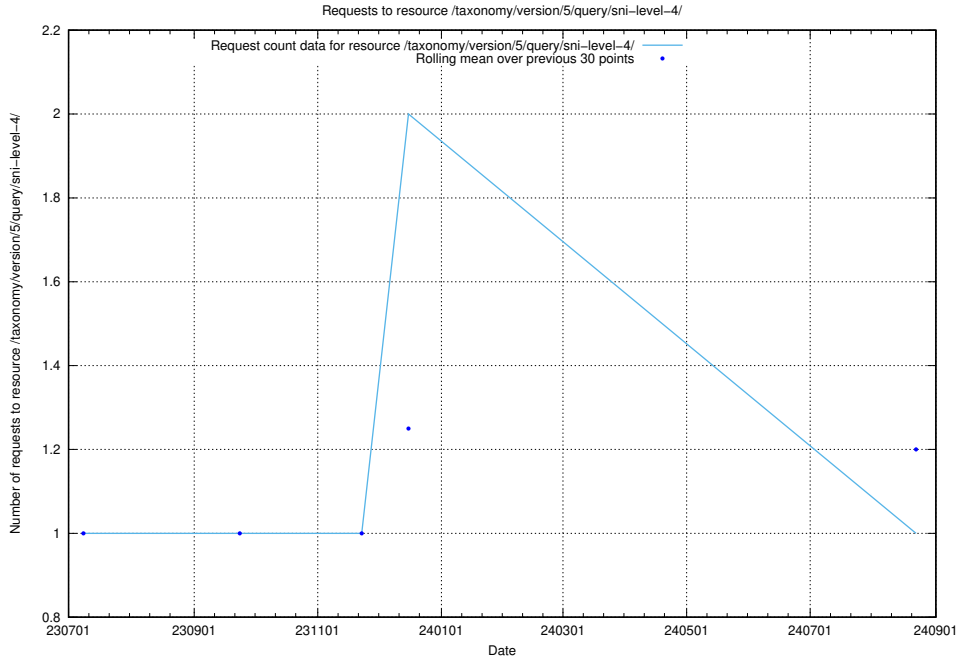

5.6151 Usage of /taxonomy/version/5/query/sni-level-4/

Here, we count the number of requests to resource /taxonomy/version/5/query/sni-level-4/.