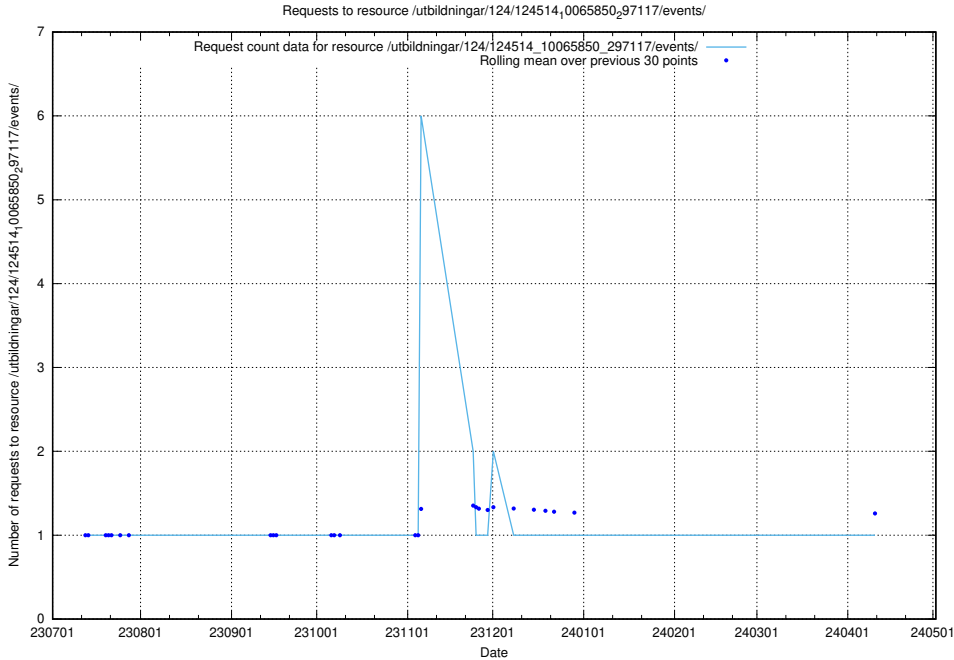

Here, we count the number of requests to resource /utbildningar/125/125914_10070423_321634/events/

5.6003 Usage of /utbildningar/124/124514_10065850_297117/events/

Here, we count the number of requests to resource /utbildningar/124/124514_10065850_297117/events/