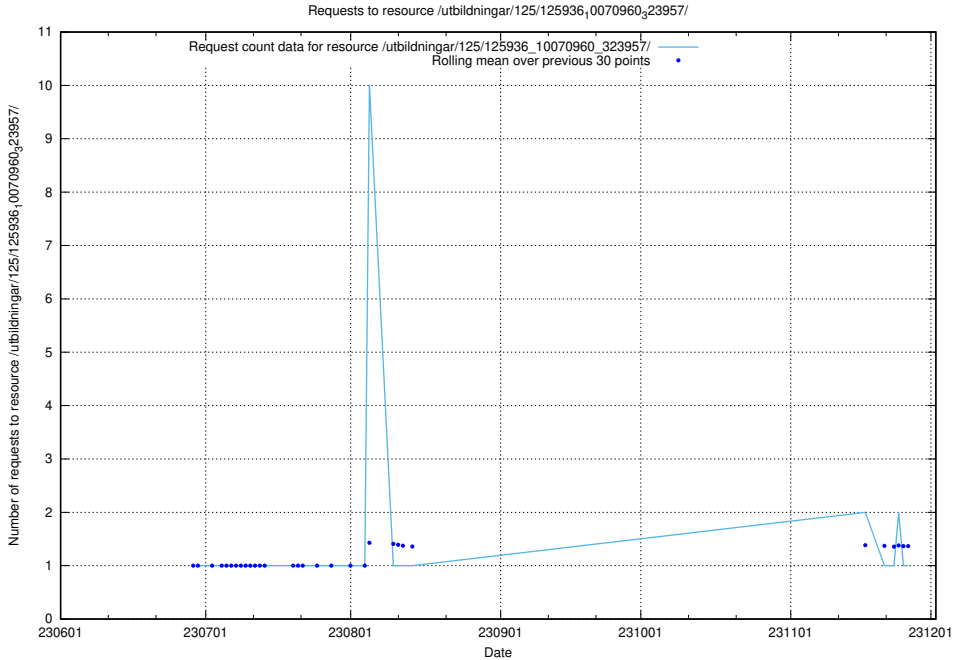

Here, we count the number of requests to resource /utbildningar/125/125936_10070960_323957/events/

5.6340 Usage of /utbildningar/125/125936_10070960_323957/

Here, we count the number of requests to resource /utbildningar/125/125936_10070960_323957/.