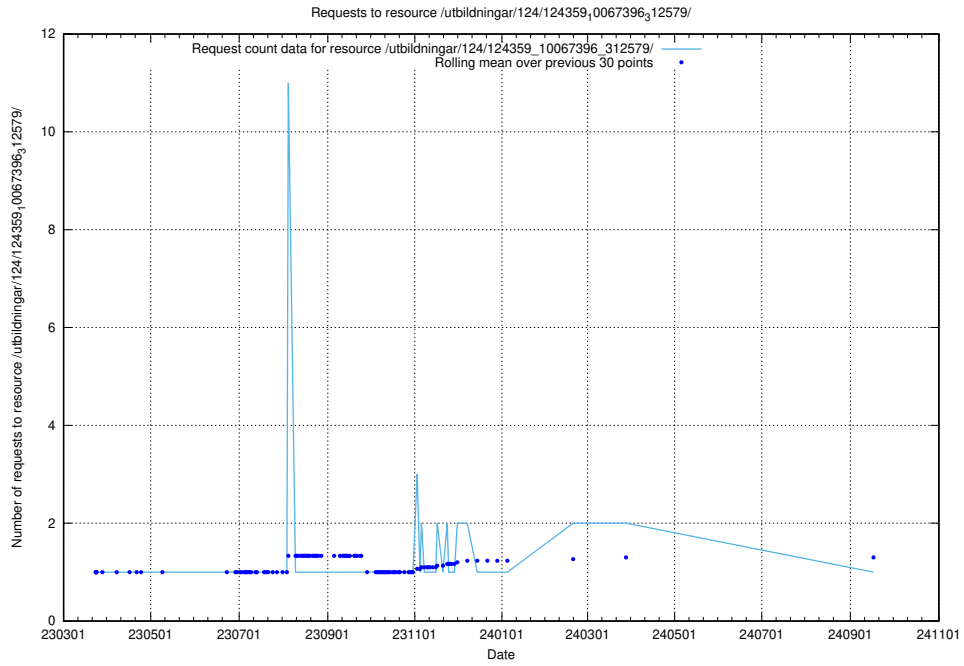

5.4708 Usage of /utbildningar/124/124359_10067396_312579/

Here, we count the number of requests to resource /utbildningar/124/124359_10067396_312579/.

5.4709 Usage of /taxonomy/version/4/query/skills/

Here, we count the number of requests to resource /taxonomy/version/4/query/skills/.