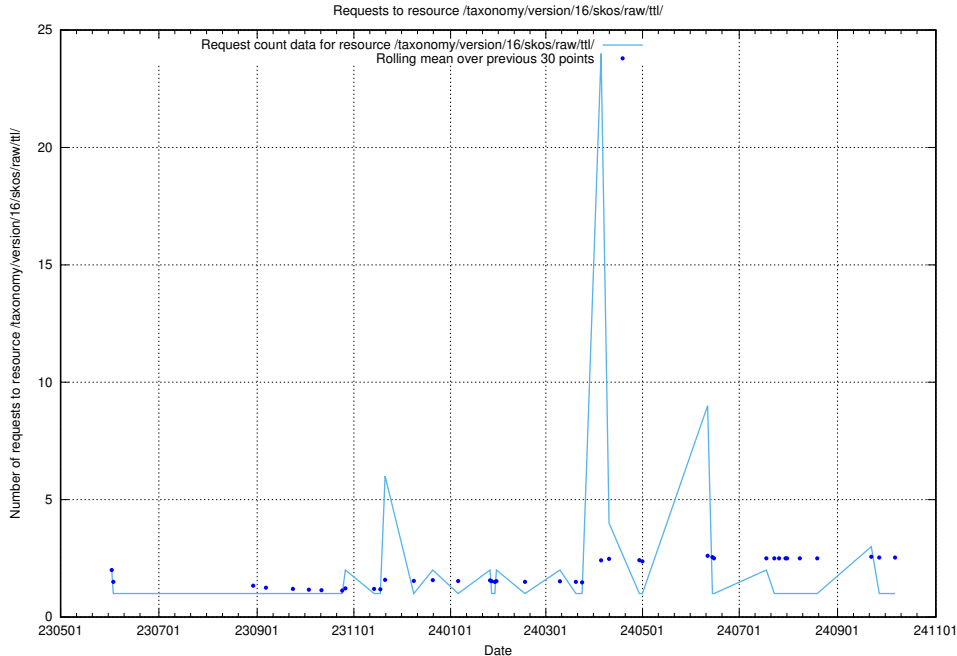

5.6784 Usage of /taxonomy/version/16/skos/raw/ttl/

Here, we count the number of requests to resource /taxonomy/version/16/skos/raw/ttl/.