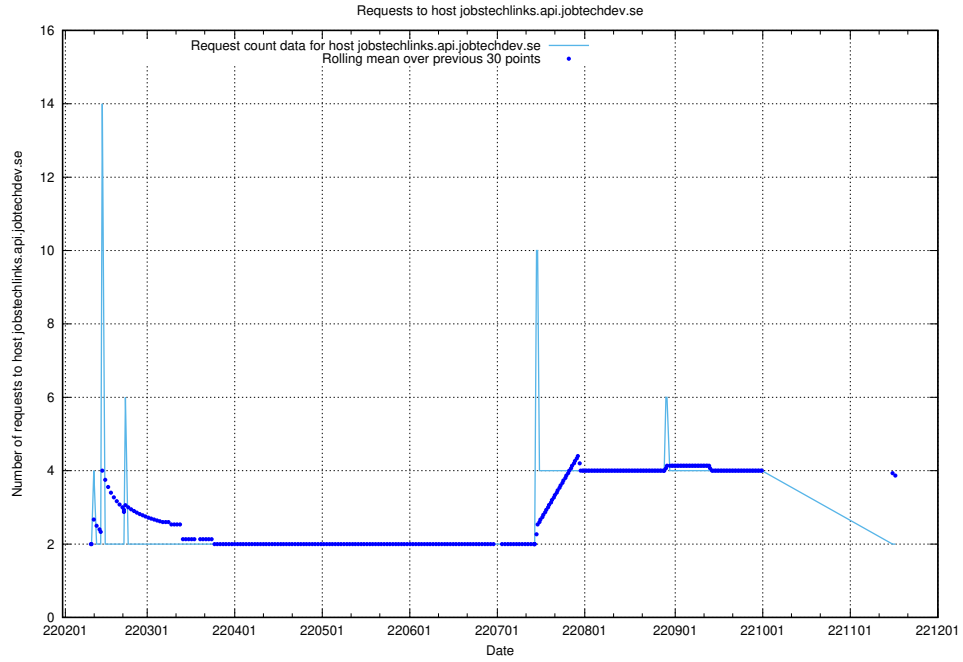

7.565 Usage of `jobstechlinks.api.jobtechdev.se`

Here, we count the number of requests to host `jobstechlinks.api.jobtechdev.se`.