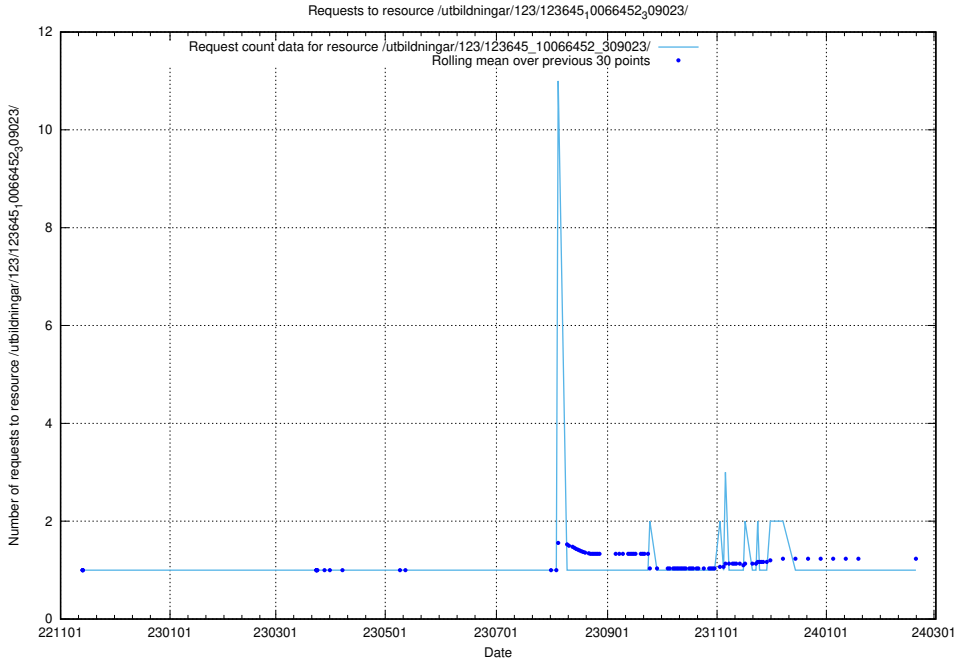

5.6803 Usage of /utbildningar/123/123645_10066452_309023/

Here, we count the number of requests to resource /utbildningar/123/123645_10066452_309023/.