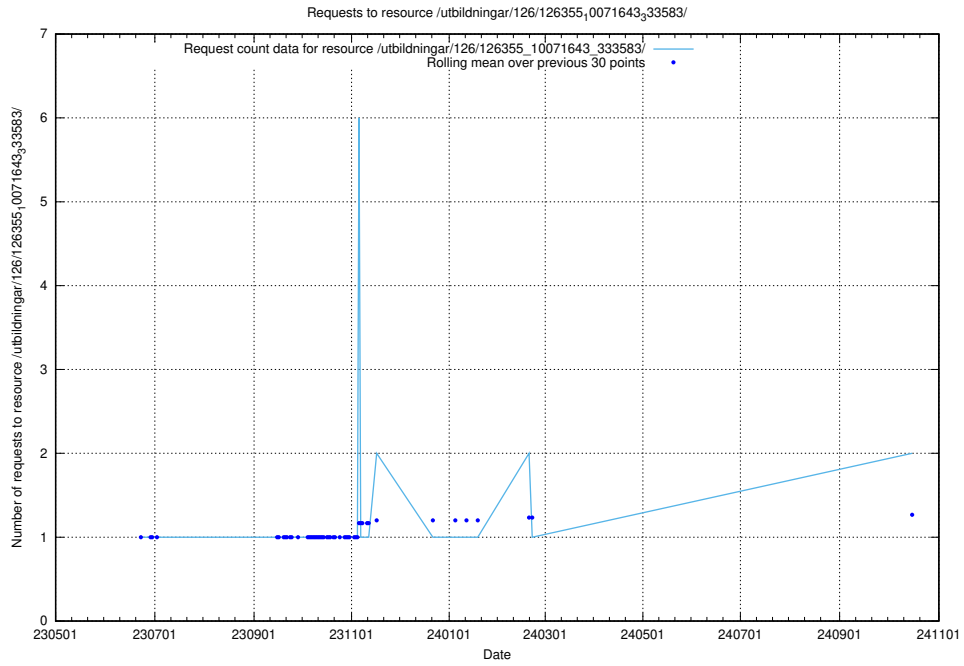

5.951 Usage of /utbildningar/126/126355_10071643_333583/

Here, we count the number of requests to resource /utbildningar/126/126355_10071643_333583/.