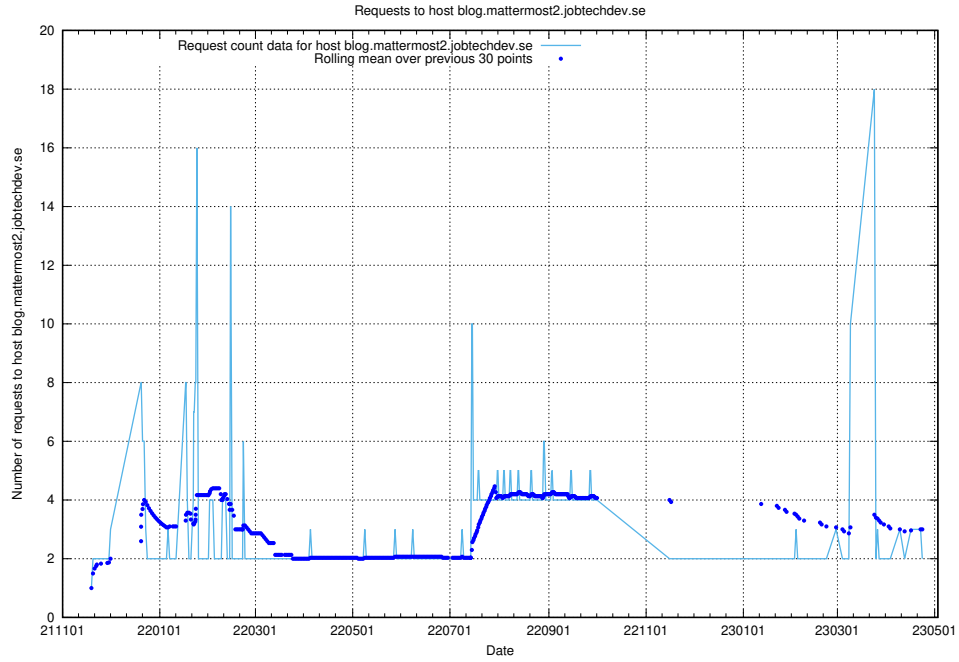

7.478 Usage of `blog.mattermost2.jobtechdev.se`

Here, we count the number of requests to host `blog.mattermost2.jobtechdev.se`.