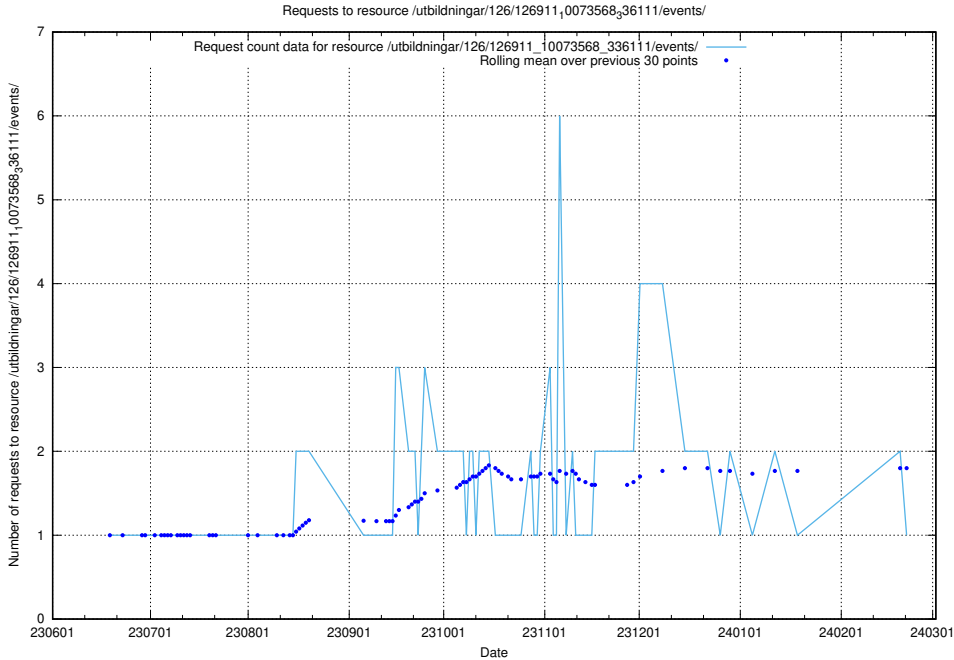

5.6714 Usage of /utbildningar/126/126911_10073568_336111/events/

Here, we count the number of requests to resource /utbildningar/126/126911_10073568_336111/events/