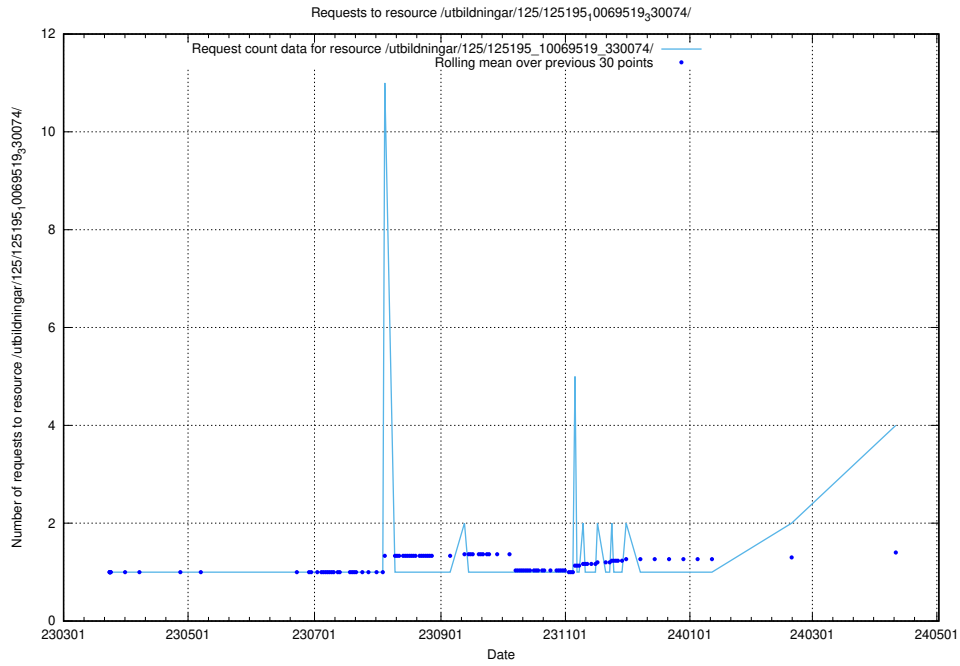

5.276 Usage of /utbildningar/125/125195_10069519_330074/

Here, we count the number of requests to resource /utbildningar/125/125195_10069519_330074/.