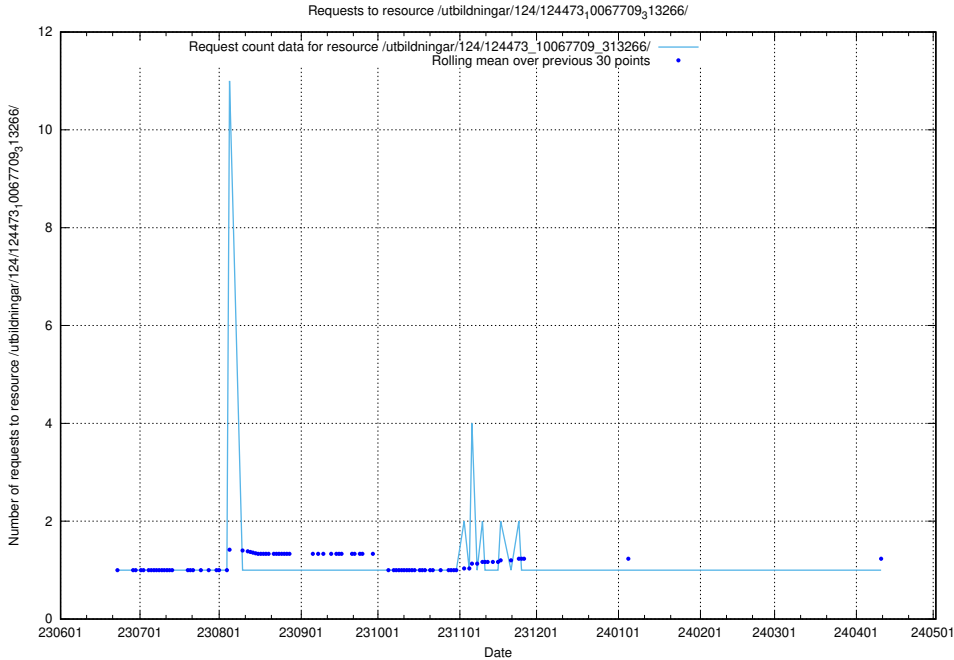

5.6668 Usage of /utbildningar/124/124473_10067709_313266/

Here, we count the number of requests to resource /utbildningar/124/124473_10067709_313266/.