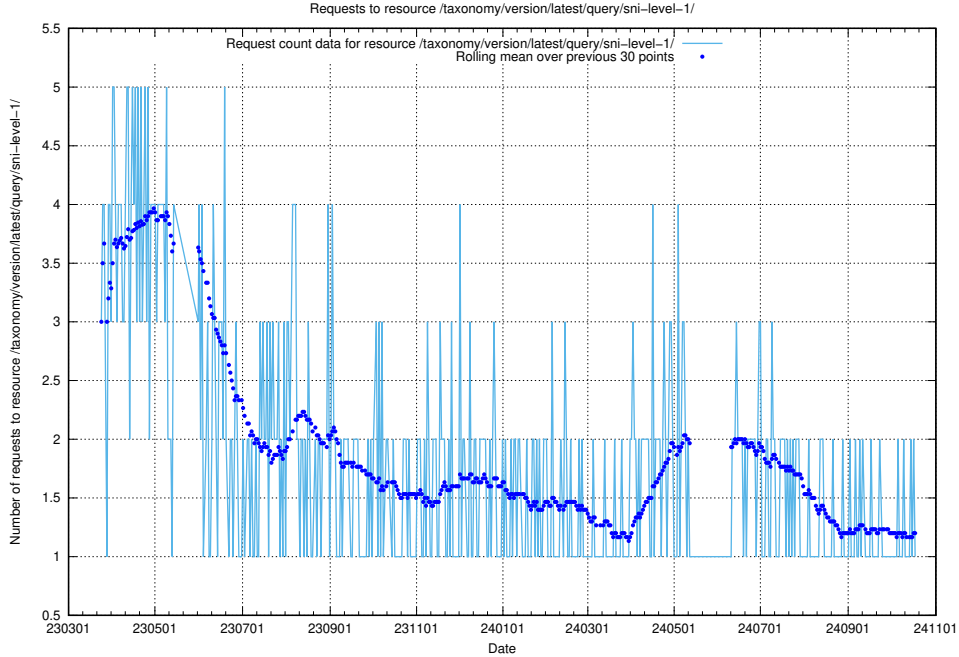

5.6976 Usage of /taxonomy/version/latest/query/sni-level-1/

Here, we count the number of requests to resource /taxonomy/version/latest/query/sni-level-1/.