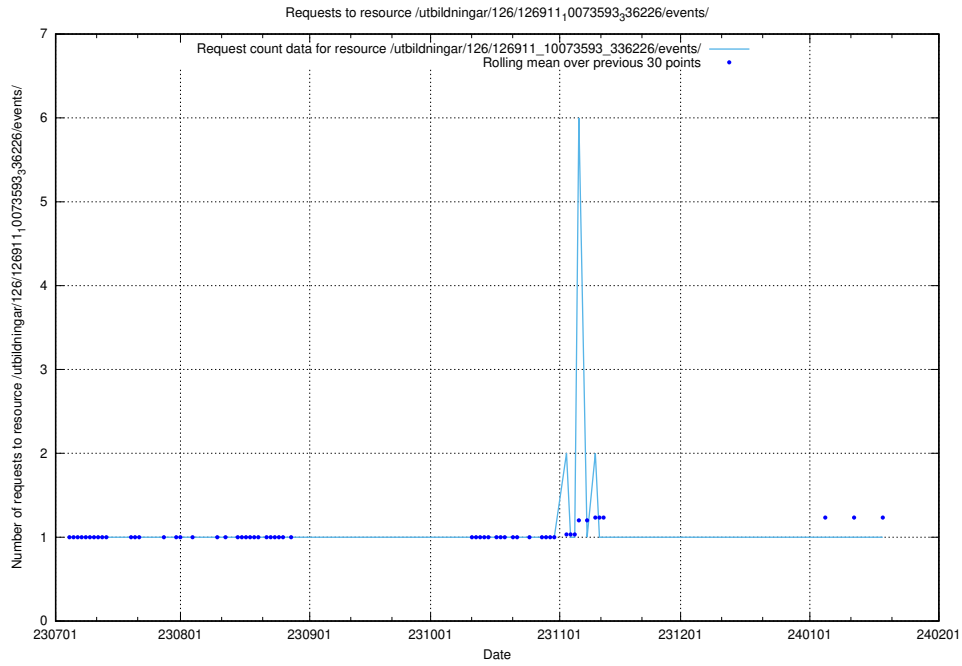

5.6223 Usage of /utbildningar/126/126911_10073593_336226/events/

Here, we count the number of requests to resource /utbildningar/126/126911_10073593_336226/events/