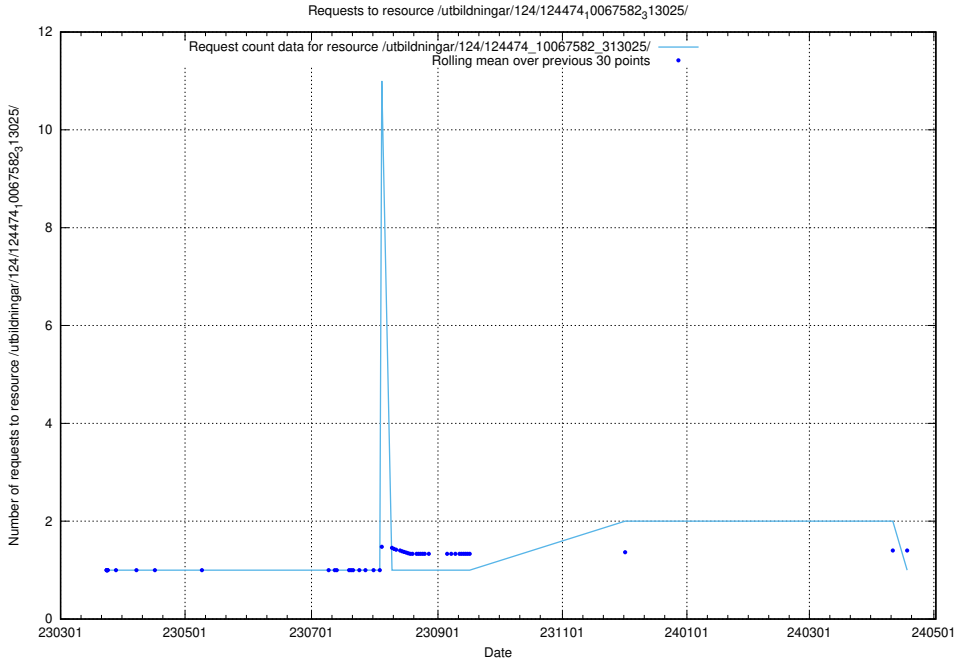

5.3803 Usage of /utbildningar/124/124474_10067582_313025/

Here, we count the number of requests to resource /utbildningar/124/124474_10067582_313025/.