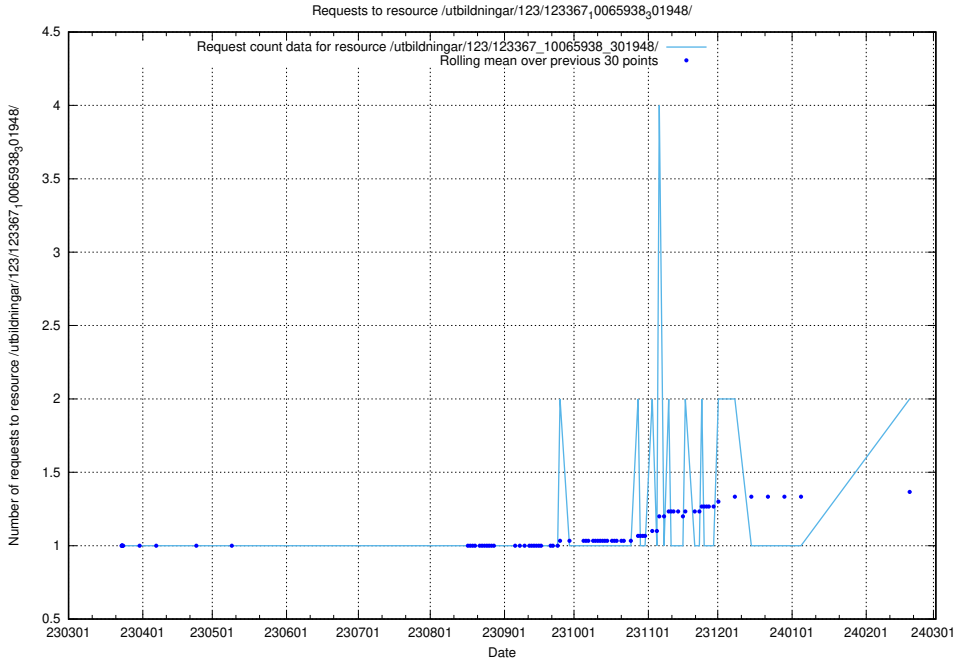

5.853 Usage of /utbildningar/123/123367_10065938_301948/

Here, we count the number of requests to resource /utbildningar/123/123367_10065938_301948/.