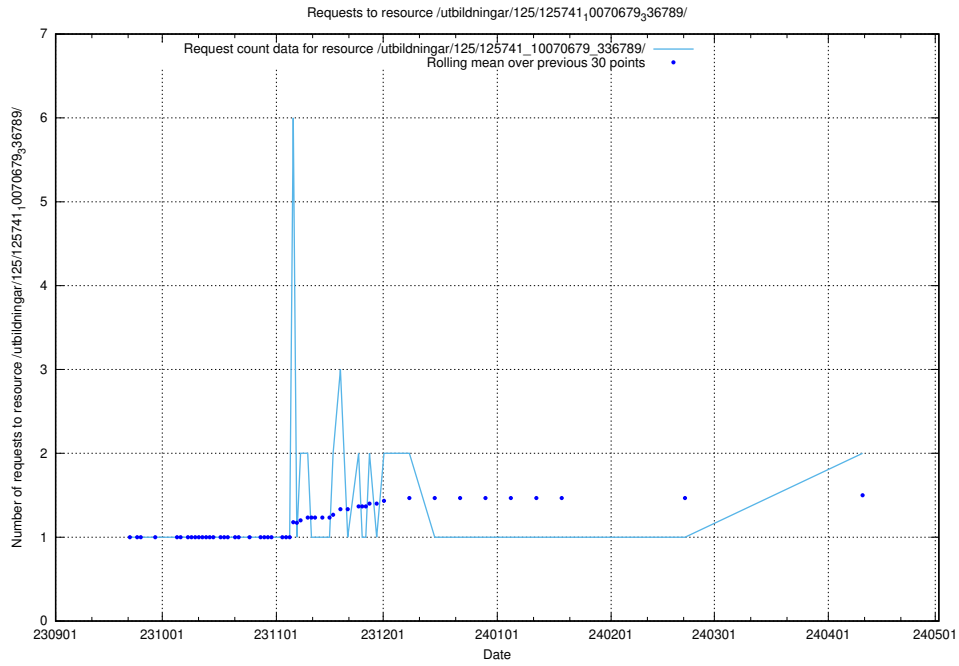

5.841 Usage of /utbildningar/125/125741_10070679_336789/

Here, we count the number of requests to resource /utbildningar/125/125741_10070679_336789/.