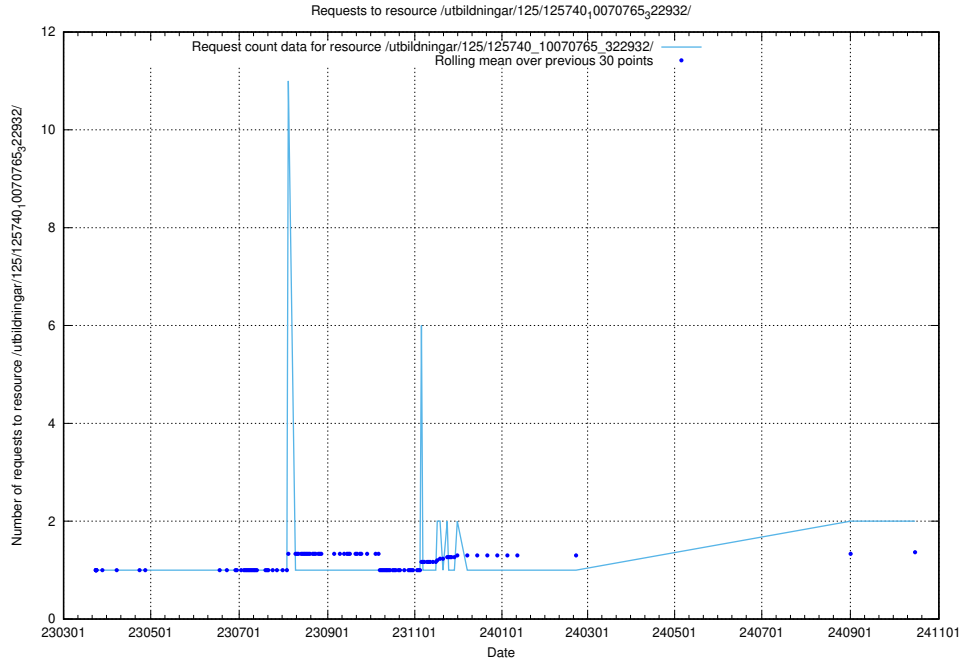

5.557 Usage of /utbildningar/125/125740_10070765_322932/

Here, we count the number of requests to resource /utbildningar/125/125740_10070765_322932/.