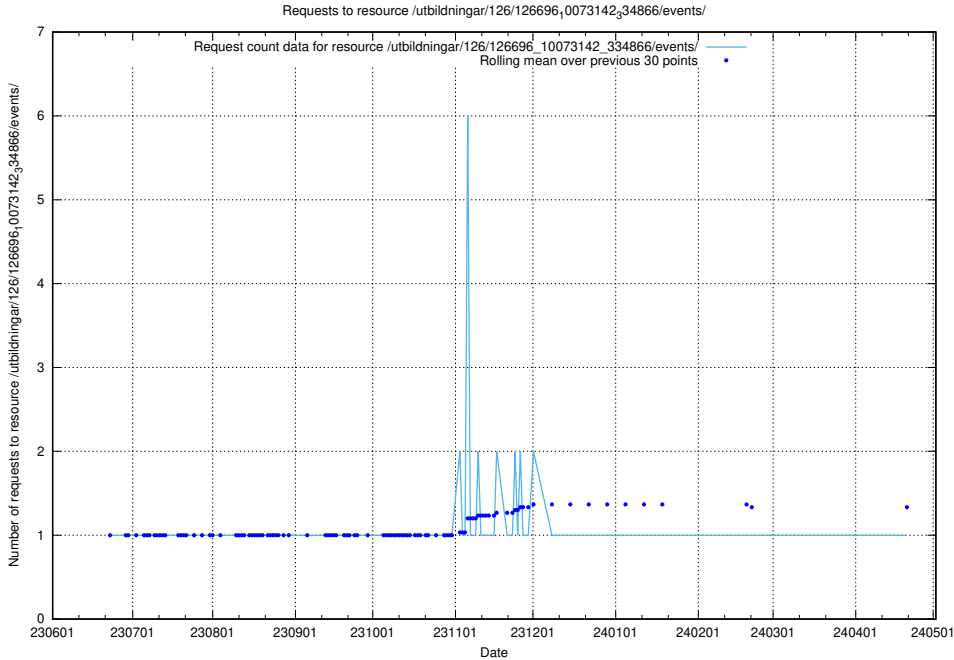

5.6493 Usage of /utbildningar/126/126696_10073142_334866/events/

Here, we count the number of requests to resource /utbildningar/126/126696_10073142_334866/events/