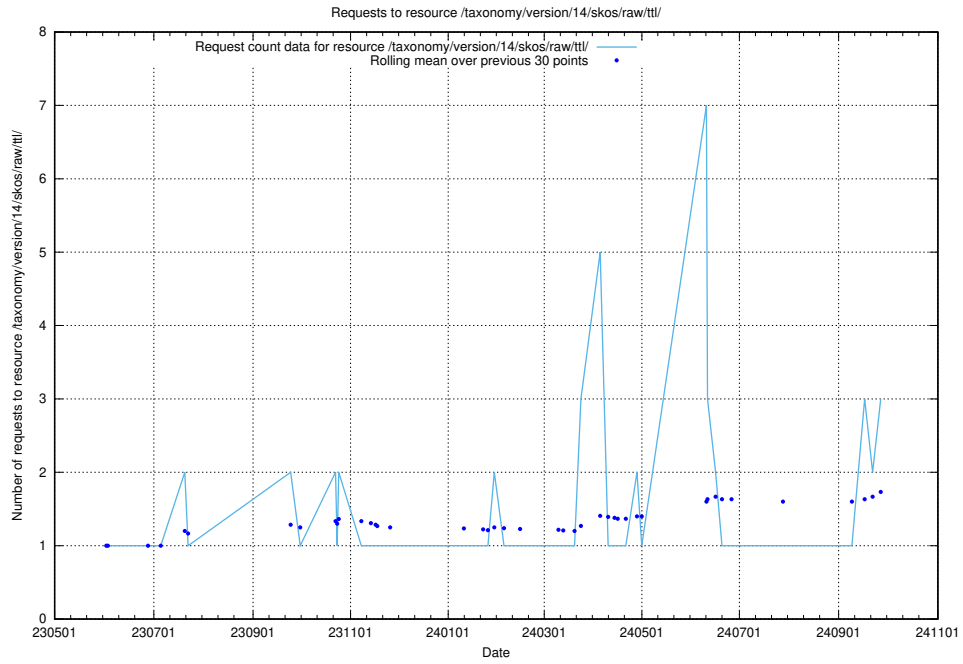

5.529 Usage of `/taxonomy/version/14/skos/raw/ttl/`

Here, we count the number of requests to resource `/taxonomy/version/14/skos/raw/ttl/`.