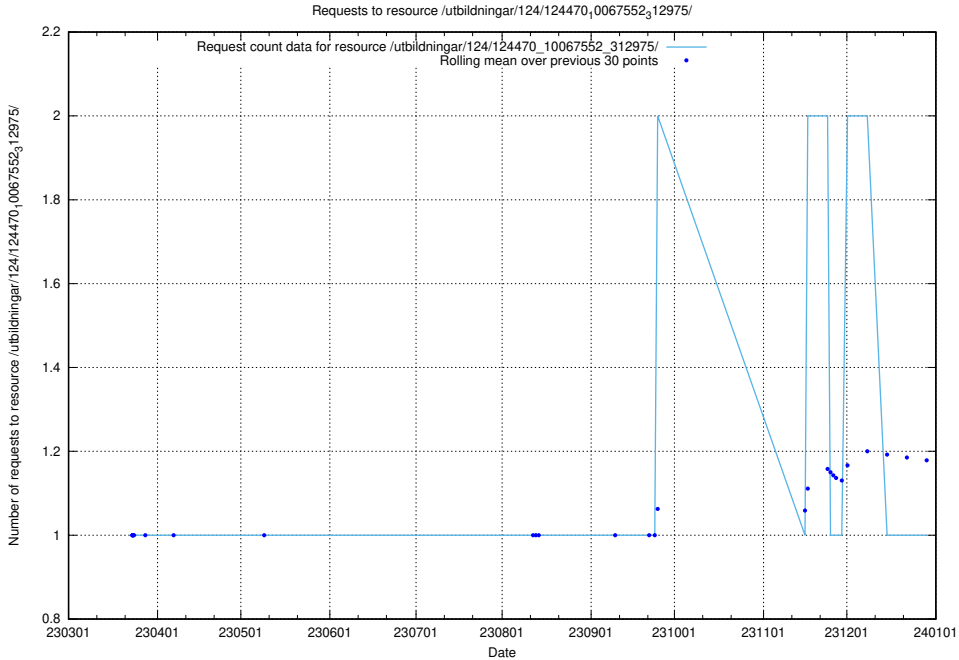

5.4101 Usage of /utbildningar/124/124470_10067552_312975/

Here, we count the number of requests to resource /utbildningar/124/124470_10067552_312975/.