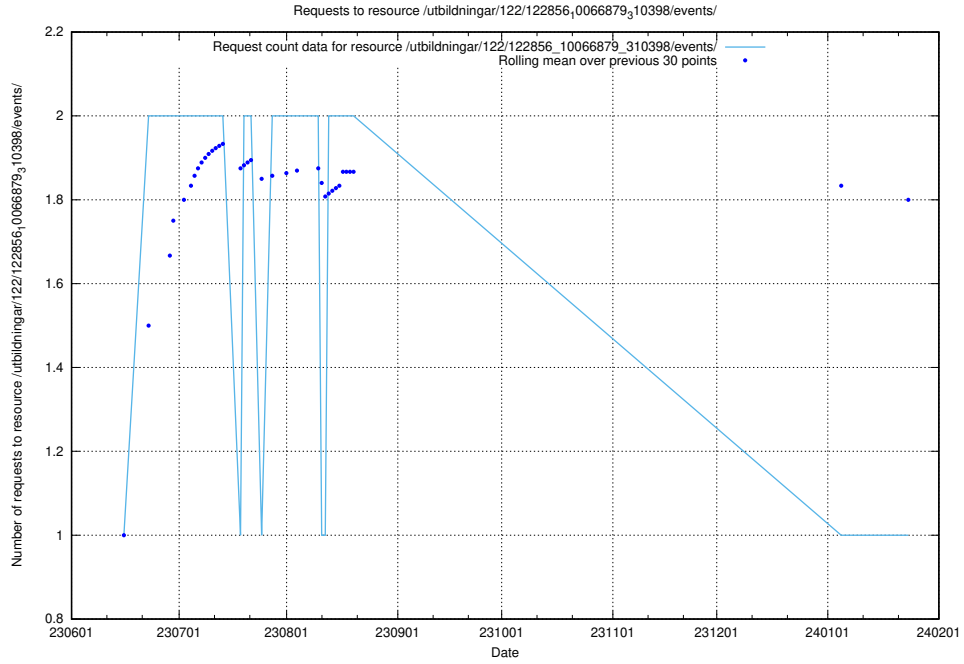

5.6749 Usage of /utbildningar/122/122856_10066879_310398/events/

Here, we count the number of requests to resource /utbildningar/122/122856_10066879_310398/events/