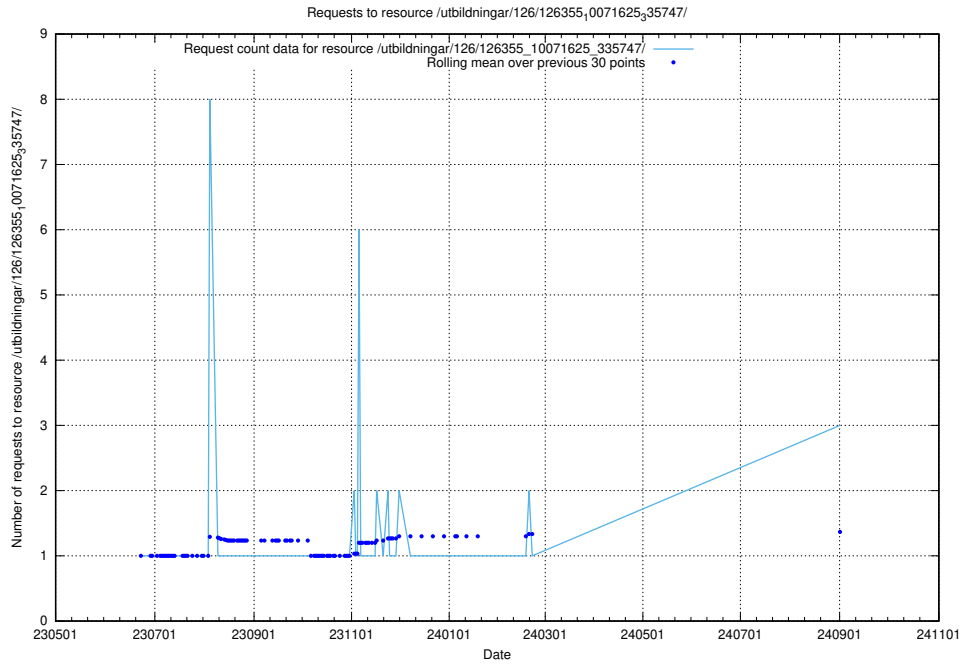

5.507 Usage of /utbildningar/126/126355_10071625_335747/

Here, we count the number of requests to resource /utbildningar/126/126355_10071625_335747/.