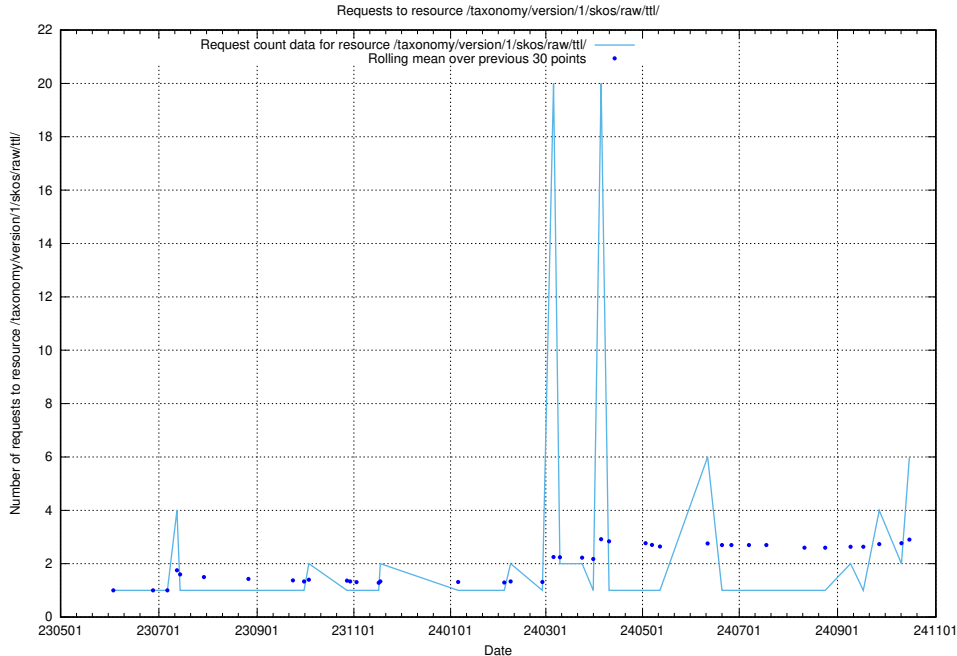

5.173 Usage of /taxonomy/version/1/skos/raw/ttl/

Here, we count the number of requests to resource /taxonomy/version/1/skos/raw/ttl/.