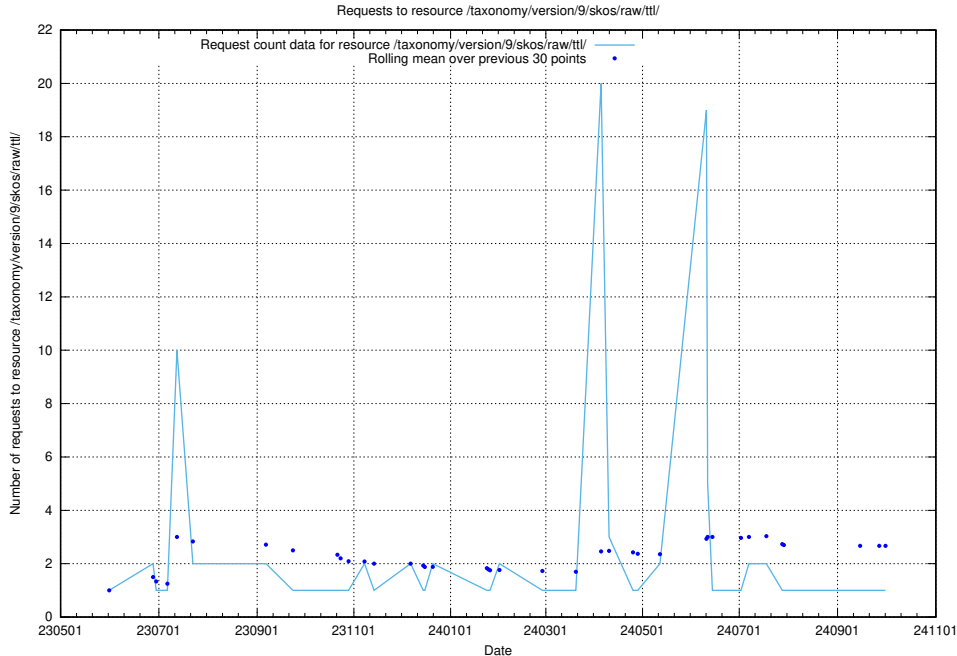

5.6794 Usage of /taxonomy/version/9/skos/raw/ttl/

Here, we count the number of requests to resource /taxonomy/version/9/skos/raw/ttl/.