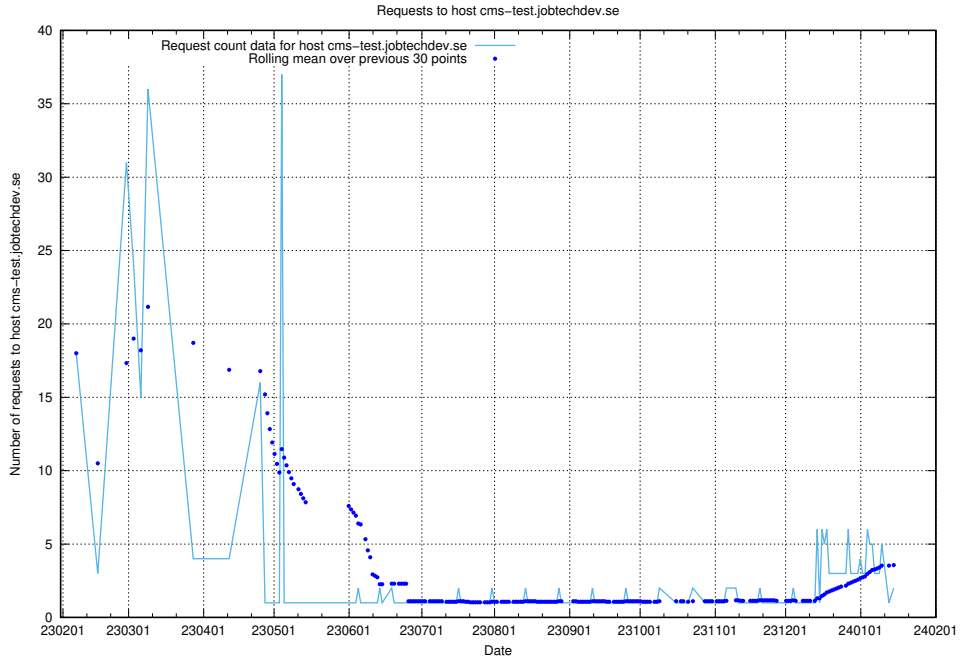

Here, we count the number of requests to host cms-test.jobtechdev.se.

7.297 Usage of akaunting.jobtechdev.se

Here, we count the number of requests to host akaunting.jobtechdev.se.

7.298 Usage of prod-historical-search.jobtechdev.se