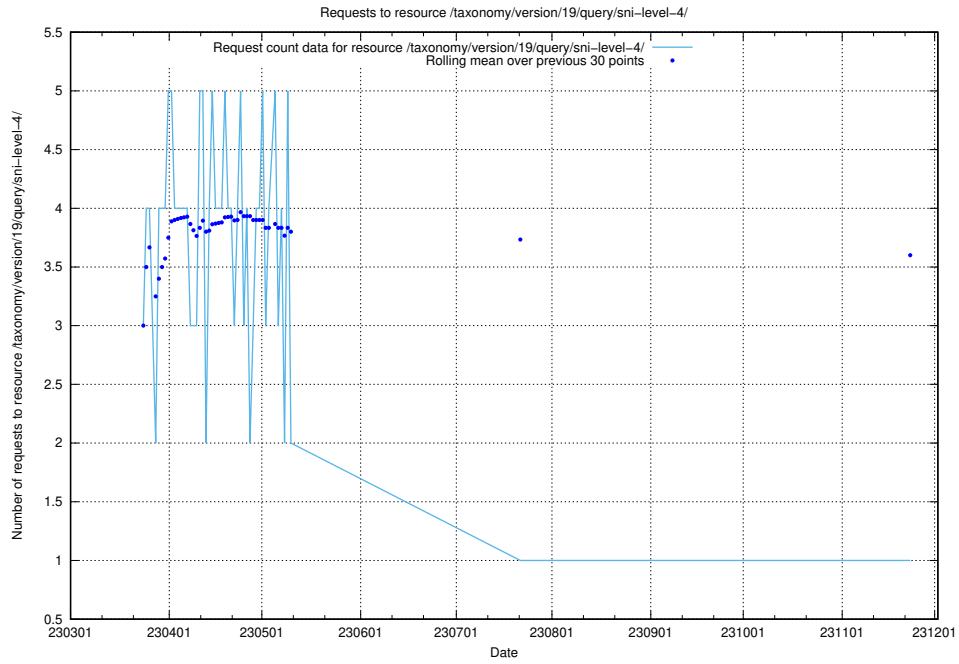

5.7027 Usage of /taxonomy/version/19/query/sni-level-4/

Here, we count the number of requests to resource /taxonomy/version/19/query/sni-level-4/.