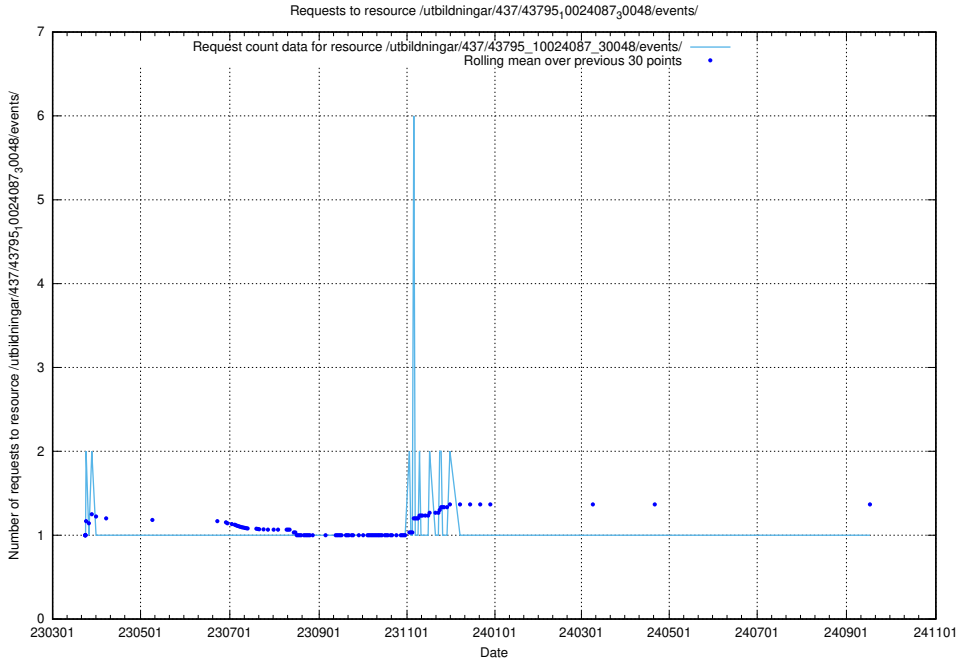

Here, we count the number of requests to resource /utbildningar/437/43796_10024100_313818/.

5.7271 Usage of /utbildningar/437/43795_10024087_30048/events/

Here, we count the number of requests to resource /utbildningar/437/43795_10024087_30048/events/.