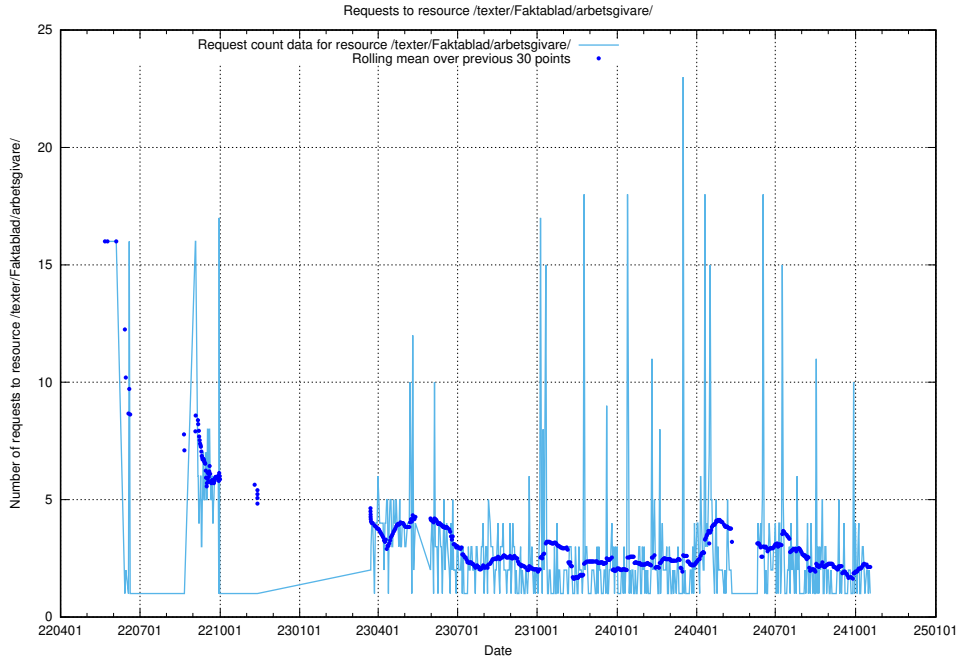

5.1143 Usage of /texter/Faktablad/arbetsgivare/

Here, we count the number of requests to resource /texter/Faktablad/arbetsgivare/.