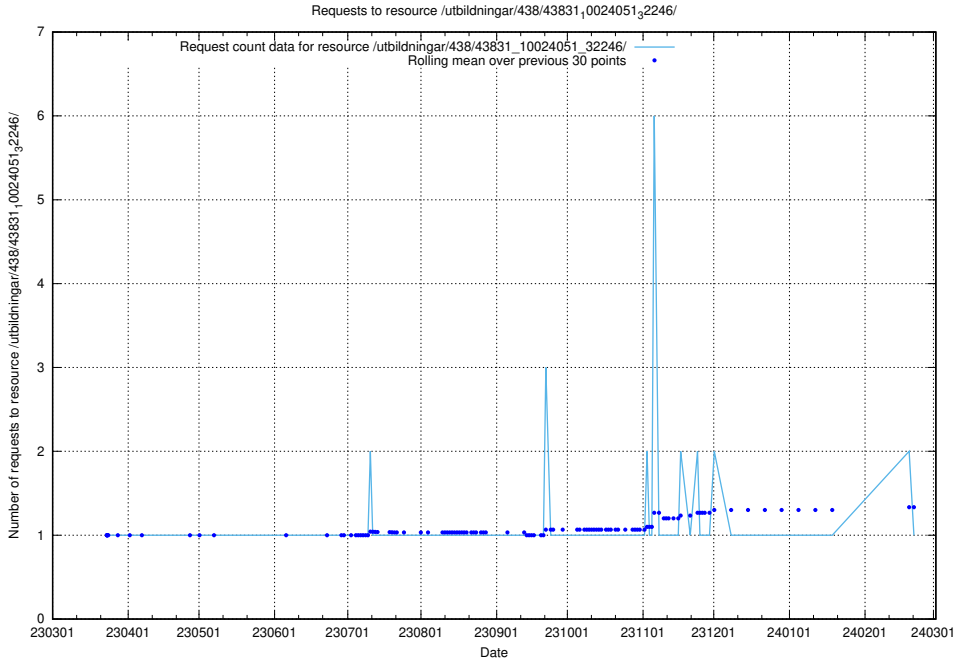

Here, we count the number of requests to resource /utbildningar/438/43836_10024038_29999/.

5.7245 Usage of /utbildningar/438/43831_10024051_32246/

Here, we count the number of requests to resource /utbildningar/438/43831_10024051_32246/.