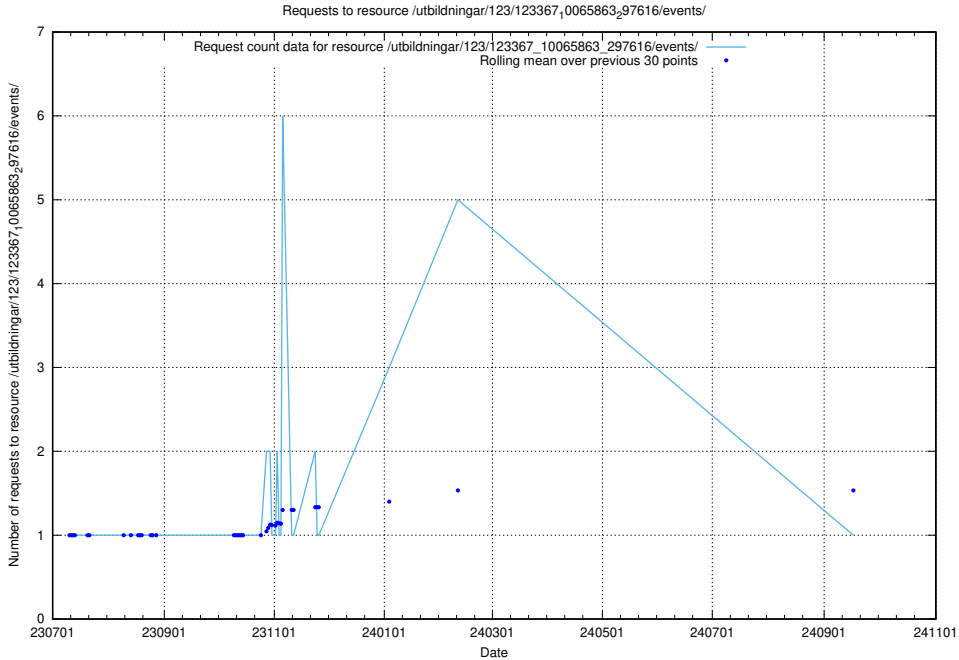

5.6012 Usage of /utbildningar/123/123367_10065863_297616/events/

Here, we count the number of requests to resource /utbildningar/123/123367_10065863_297616/events/