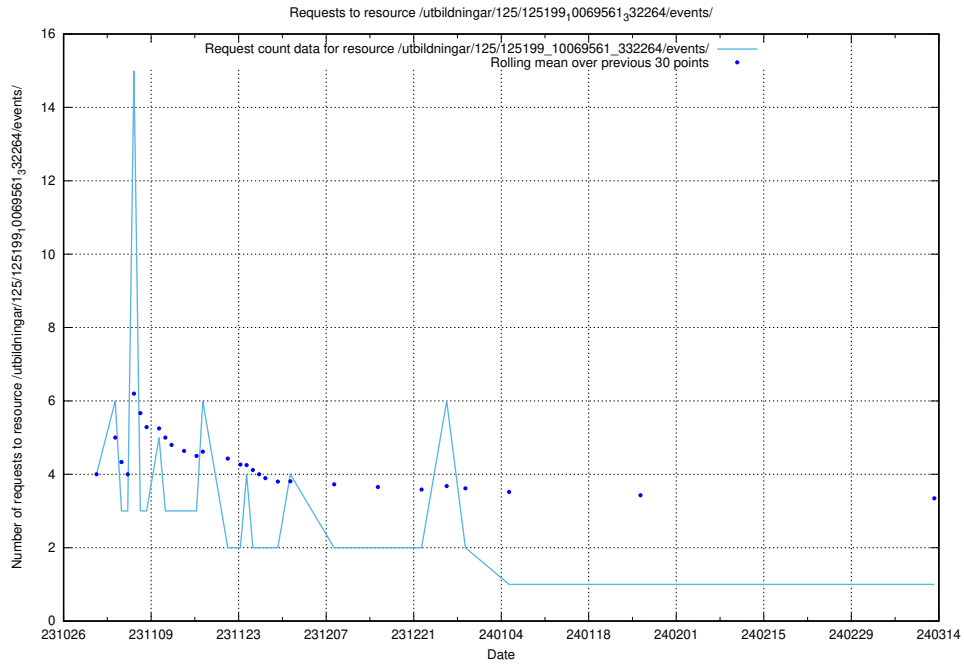

5.5056 Usage of /utbildningar/125/125199_10069561_332264/events/

Here, we count the number of requests to resource /utbildningar/125/125199_10069561_332264/events/