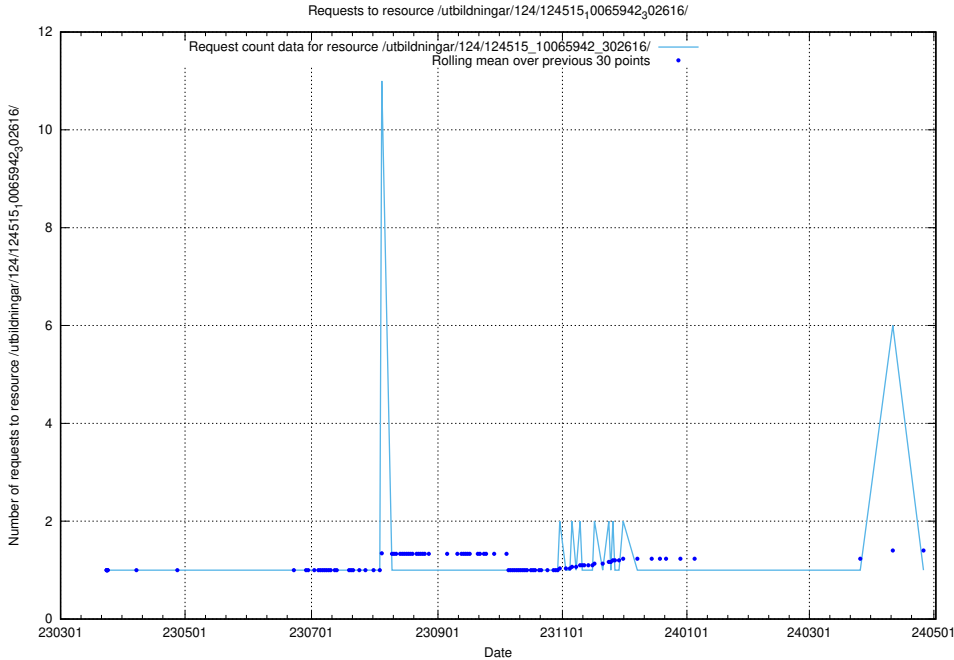

5.2475 Usage of /utbildningar/124/124515_10065942_302616/

Here, we count the number of requests to resource /utbildningar/124/124515_10065942_302616/.

5.2476 Usage of /availability/uptime/prod/20231009/