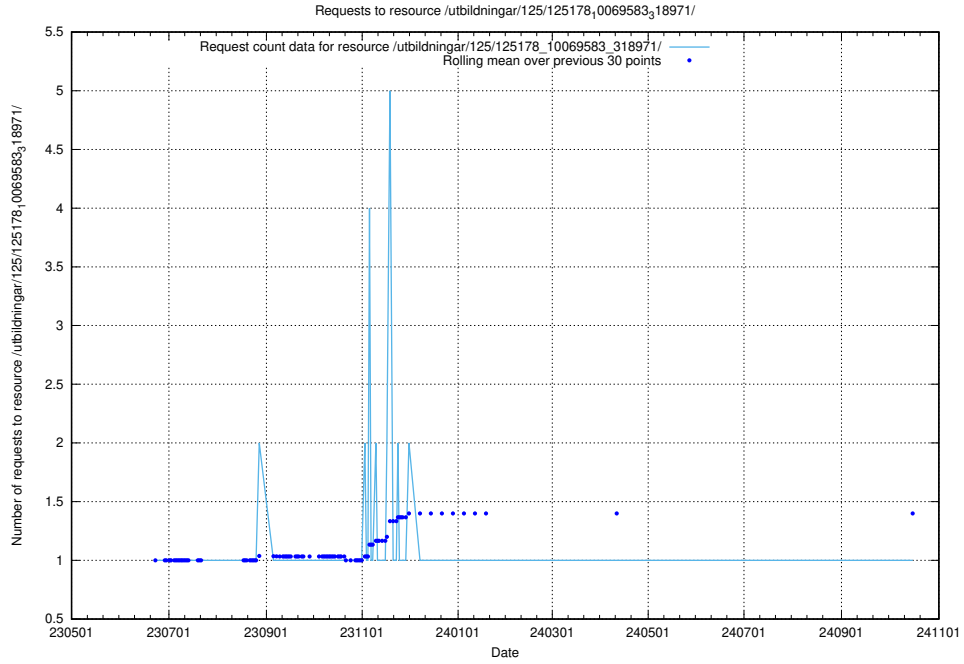

5.6589 Usage of /utbildningar/125/125178_10069583_318971/

Here, we count the number of requests to resource /utbildningar/125/125178_10069583_318971/.