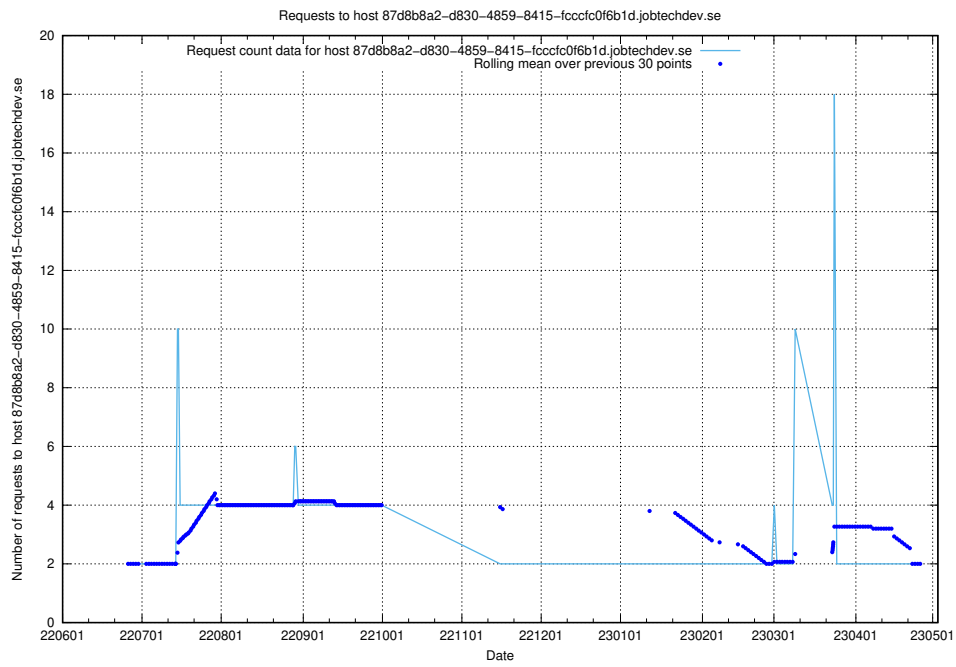

7.403 Usage of 87d8b8a2-d830-4859-8415-fccfc0f6b1d.jobtechdev.se

Here, we count the number of requests to host 87d8b8a2-d830-4859-8415-fccfc0f6b1d.jobtechdev.se.