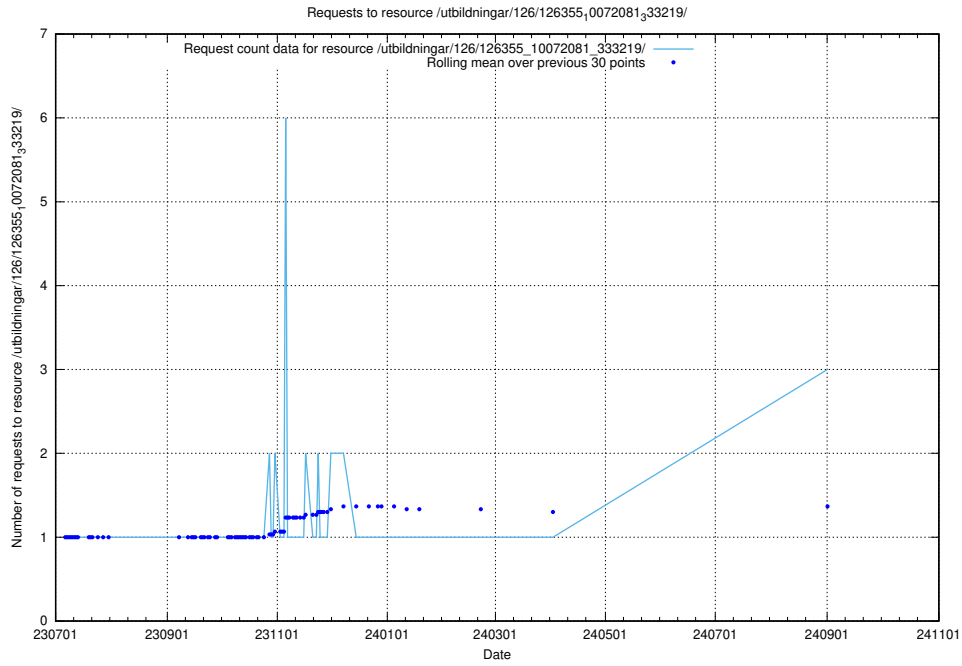

Here, we count the number of requests to resource /taxonomy/version/5/query/skills/.

5.494 Usage of /utbildningar/126/126355_10072081_333219/

Here, we count the number of requests to resource /utbildningar/126/126355_10072081_333219/.