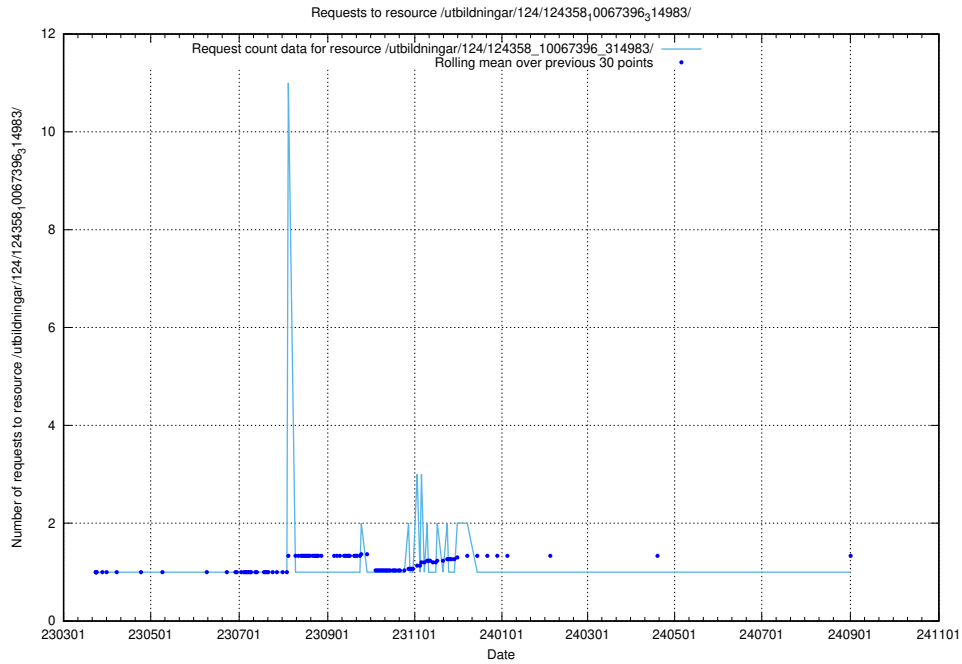

5.4717 Usage of /utbildningar/124/124358_10067396_314983/

Here, we count the number of requests to resource /utbildningar/124/124358_10067396_314983/.