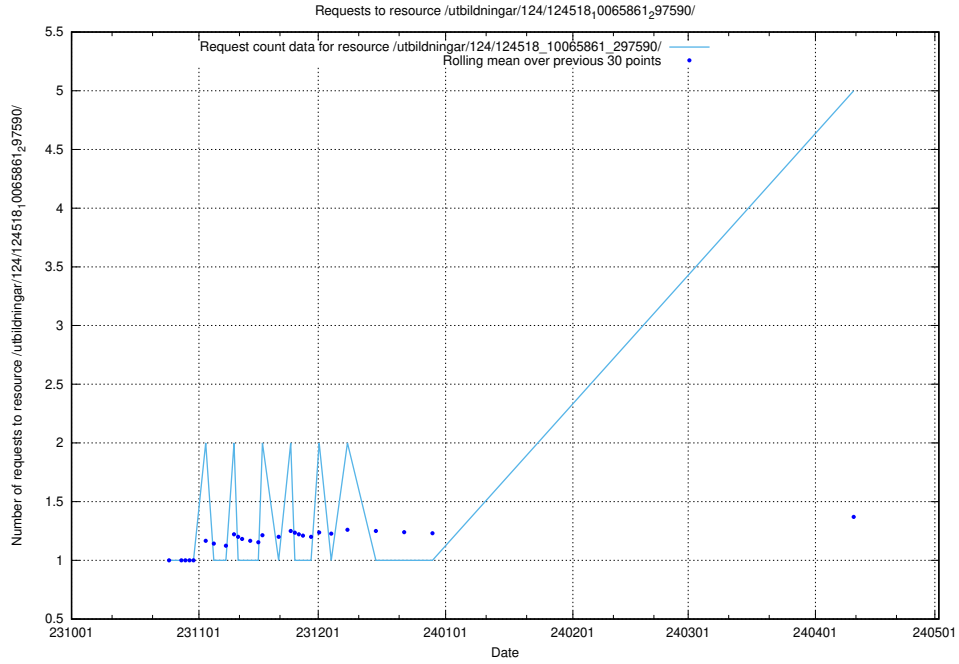

Here, we count the number of requests to resource /utbildningar/124/124934_10069056_336996/events/

5.236 Usage of /utbildningar/124/124518_10065861_297590/

Here, we count the number of requests to resource /utbildningar/124/124518_10065861_297590/.