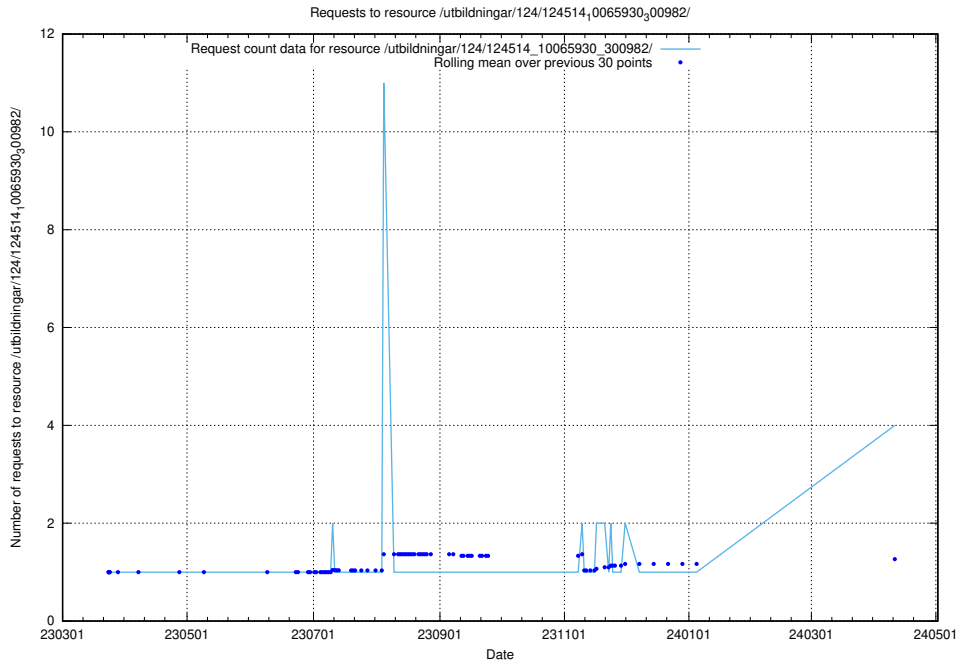

5.304 Usage of /utbildningar/124/124514_10065930_300982/

Here, we count the number of requests to resource /utbildningar/124/124514_10065930_300982/.