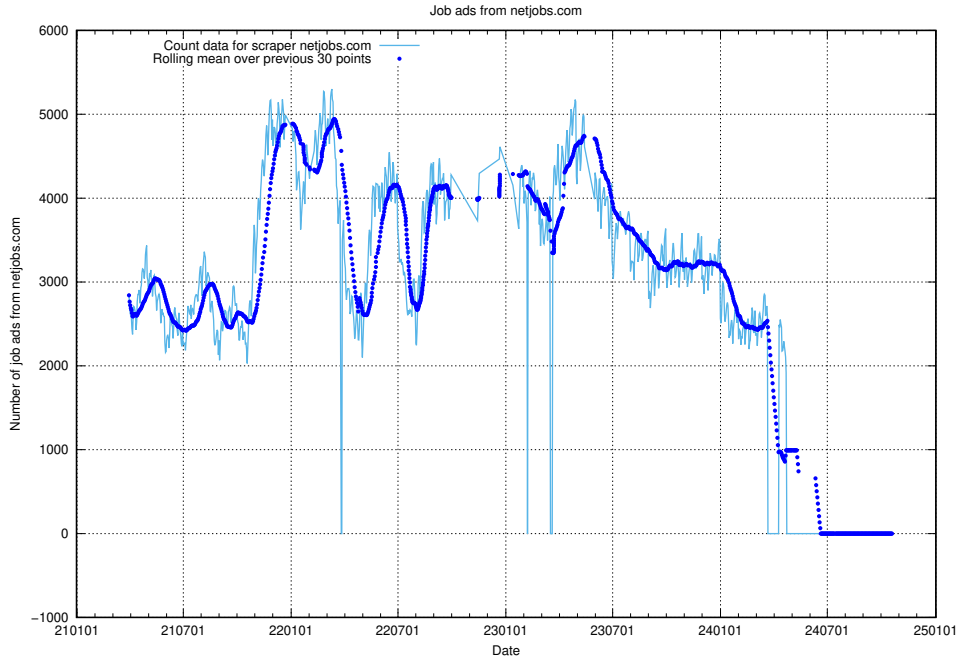

13.19 Number of ads by scraper netjobs.com

Here, we count the number of job ads scraped from netjobs.com.