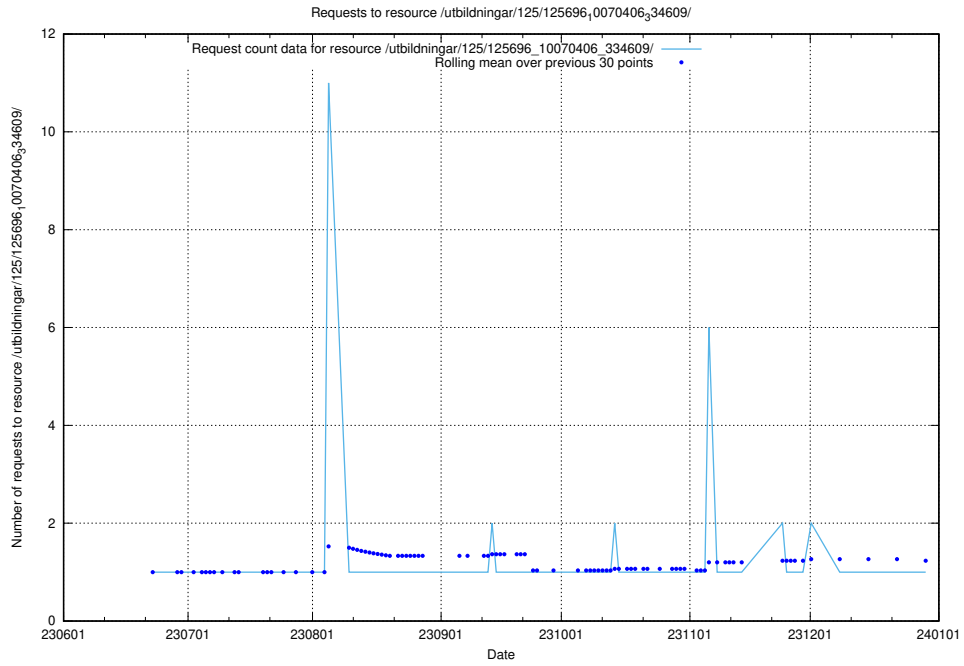

5.6571 Usage of /utbildningar/125/125696_10070406_334609/

Here, we count the number of requests to resource /utbildningar/125/125696_10070406_334609/.