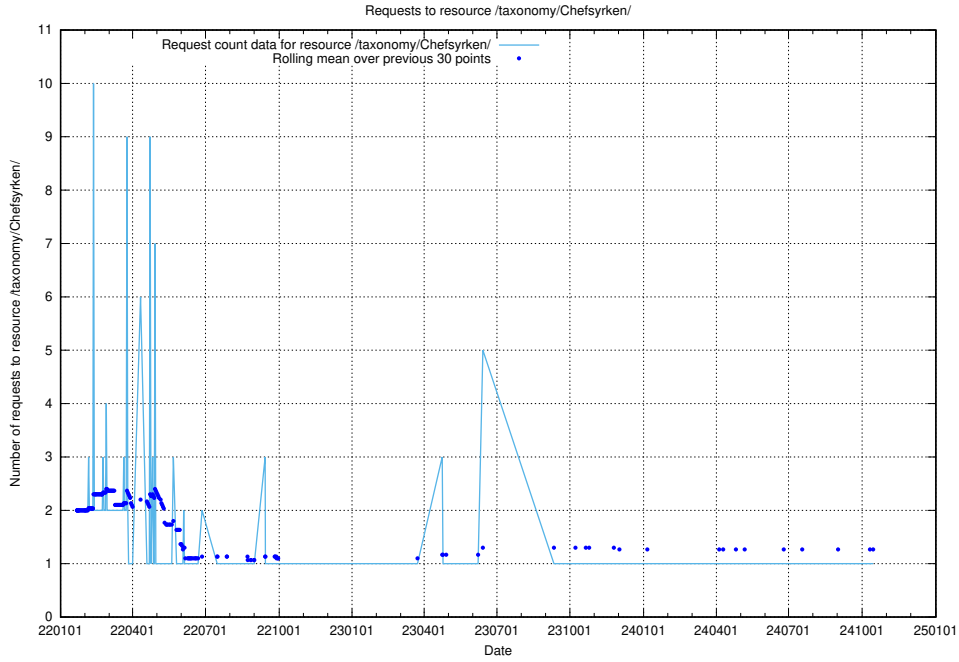

5.1663 Usage of /taxonomy/Chefsyrken/

Here, we count the number of requests to resource /taxonomy/Chefsyrken/.