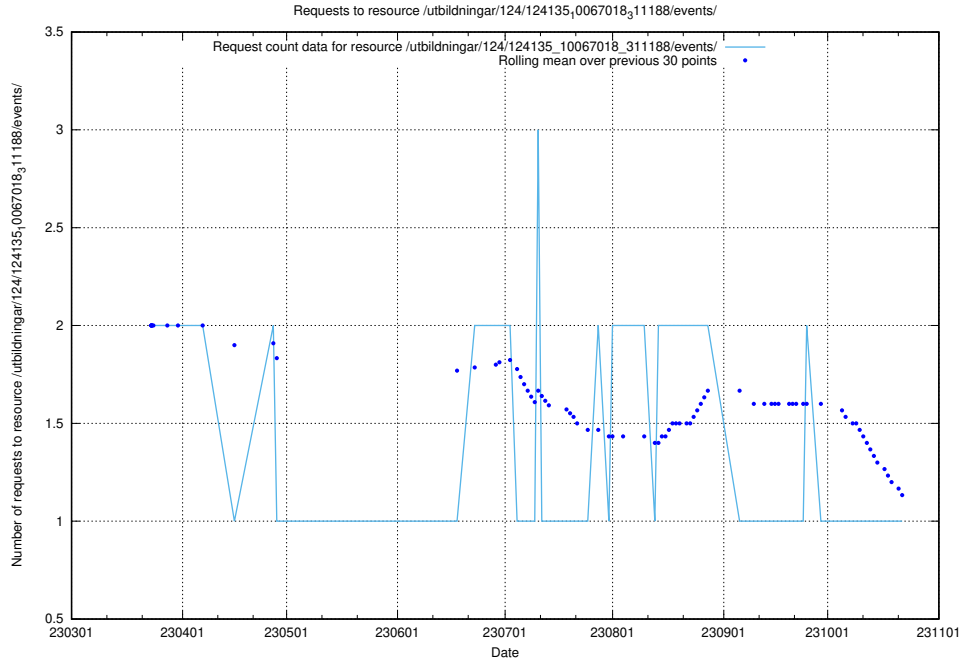

5.7217 Usage of /utbildningar/124/124135_10067018_311188/events/

Here, we count the number of requests to resource /utbildningar/124/124135_10067018_311188/events/