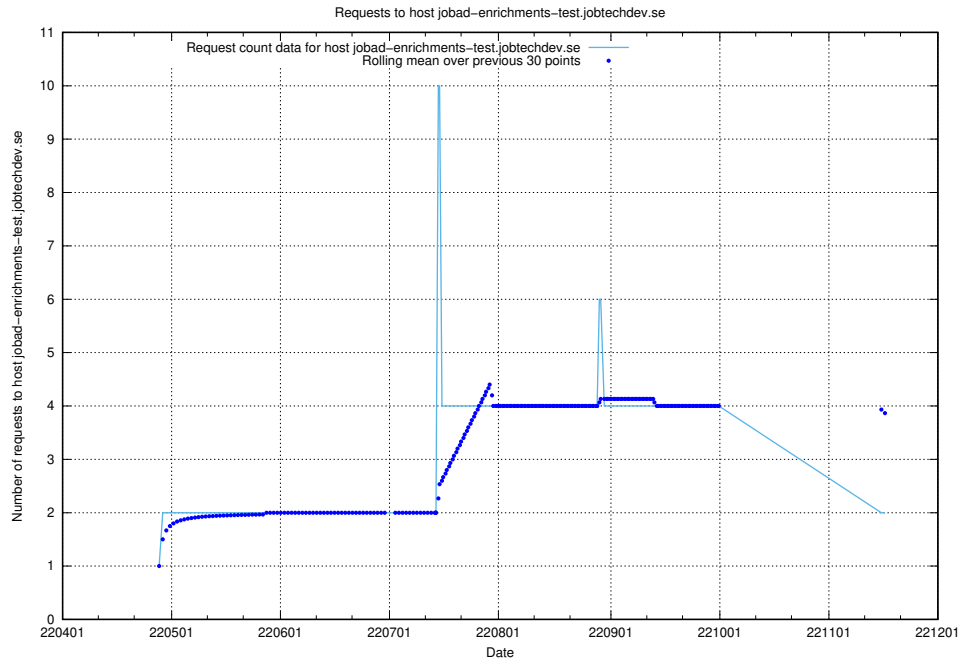

7.447 Usage of `jobad-enrichments-test.jobtechdev.se`

Here, we count the number of requests to host `jobad-enrichments-test.jobtechdev.se`.