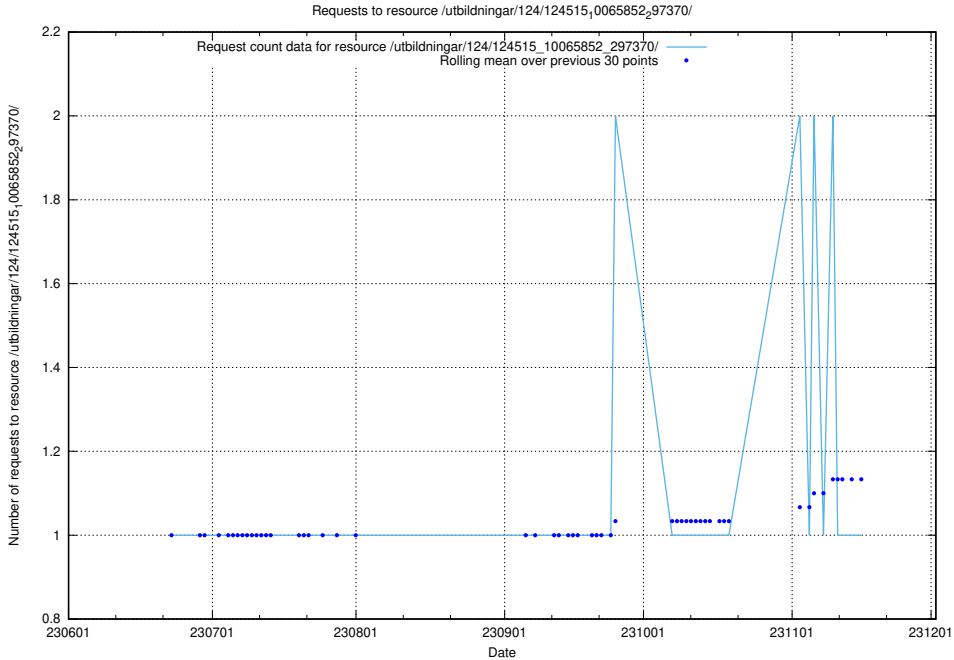

5.6634 Usage of /utbildningar/124/124515_10065852_297370/

Here, we count the number of requests to resource /utbildningar/124/124515_10065852_297370/.