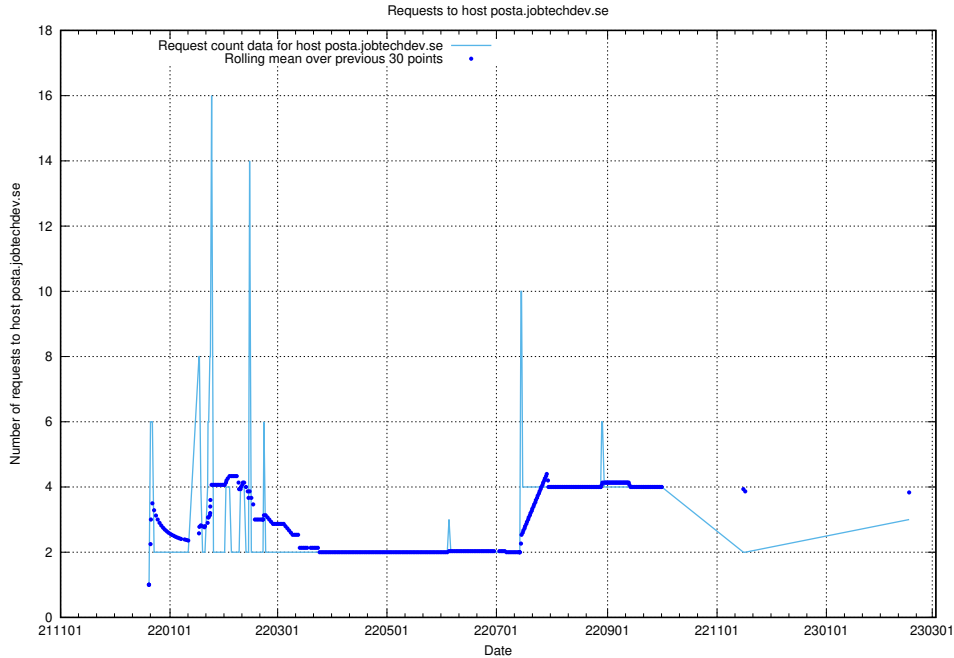

7.204 Usage of posta.jobtechdev.se

Here, we count the number of requests to host posta.jobtechdev.se.