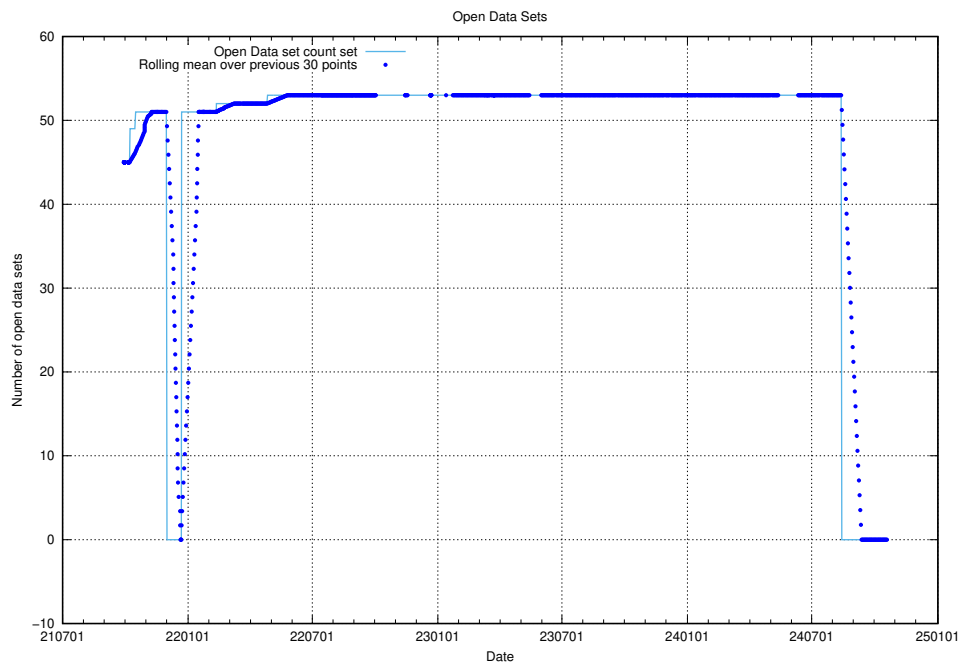

12 Open Data

This section contains statistics about JobTech's published open data in DIGG's [Sweden's data portal](https://www.dataportal.se)¹².

12.1 Number of open data sets

The tables shows the number of open data sets published by JobTech on DIGG's data portal.