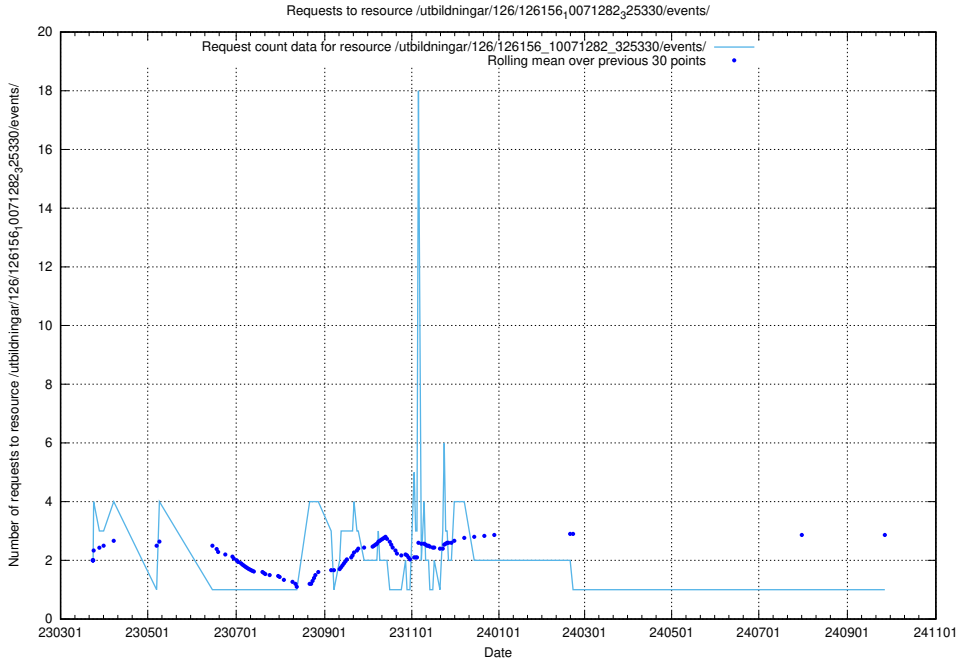

5.7180 Usage of /utbildningar/126/126156_10071282_325330/events/

Here, we count the number of requests to resource /utbildningar/126/126156_10071282_325330/events/