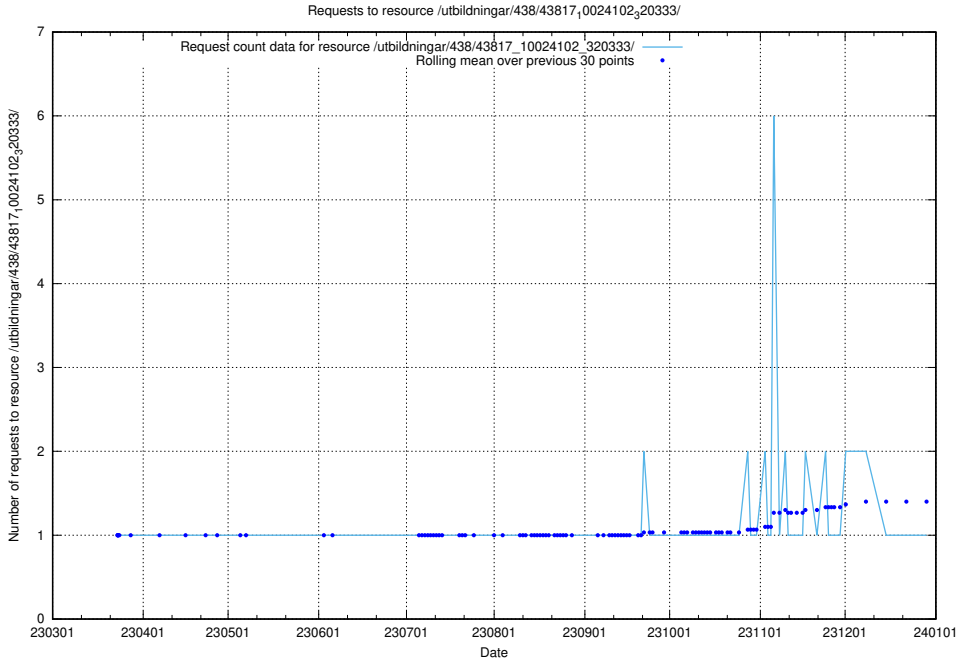

5.7255 Usage of /utbildningar/438/43817_10024102_320333/

Here, we count the number of requests to resource /utbildningar/438/43817_10024102_320333/.