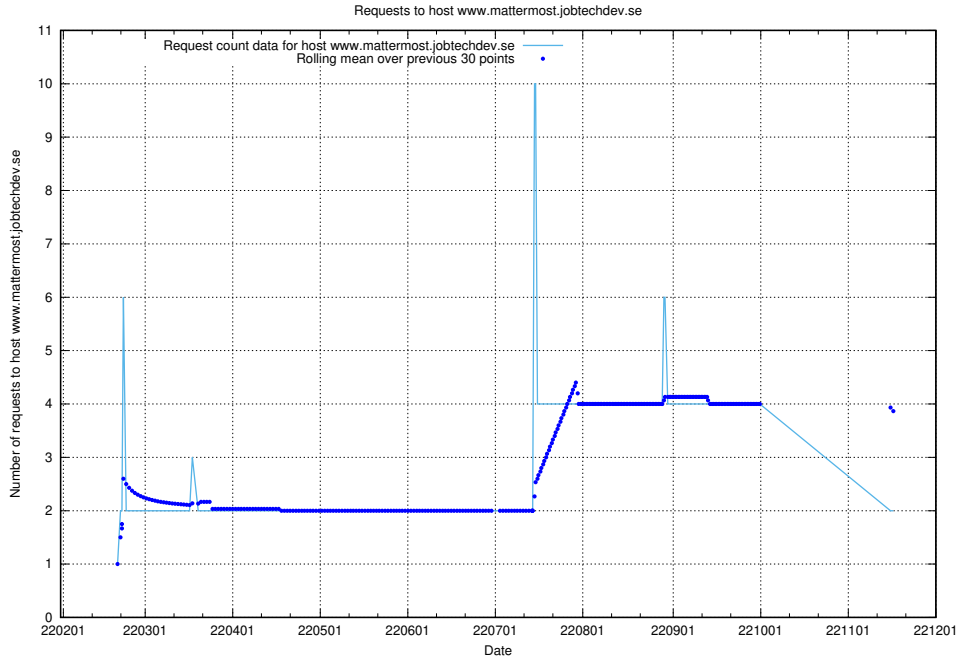

7.530 Usage of www.mattermost.jobtechdev.se

Here, we count the number of requests to host www.mattermost.jobtechdev.se.