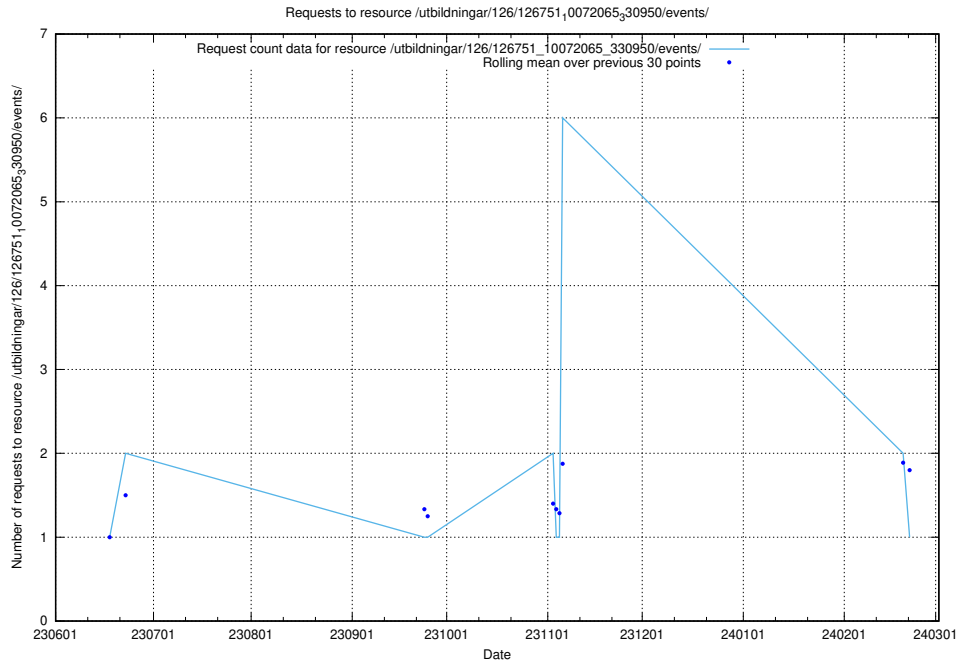

5.6720 Usage of /utbildningar/126/126751_10072065_330950/events/

Here, we count the number of requests to resource /utbildningar/126/126751_10072065_330950/events/