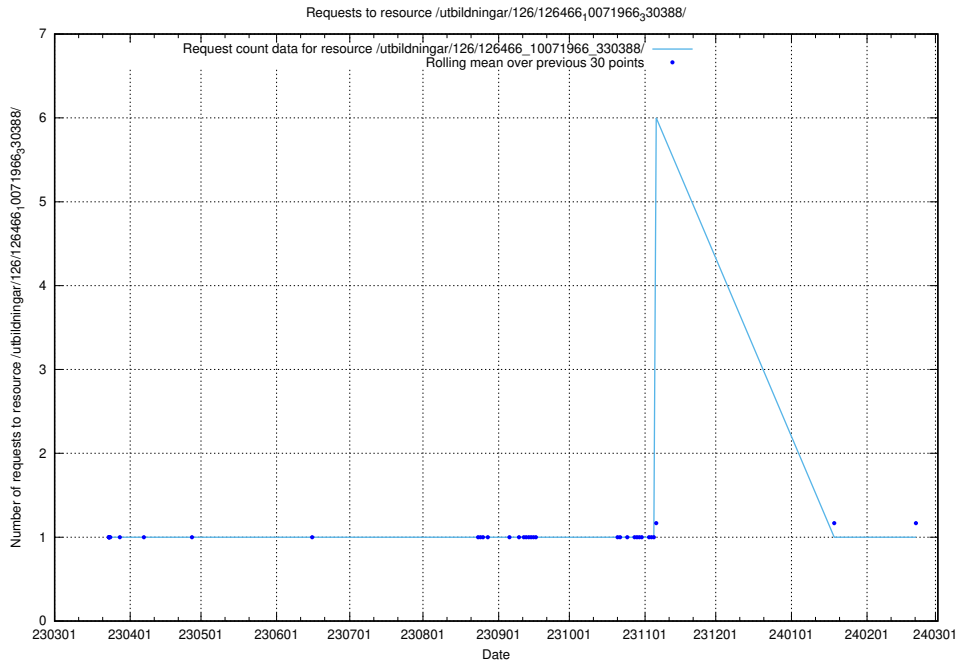

5.7321 Usage of /utbildningar/126/126466_10071966_330388/

Here, we count the number of requests to resource /utbildningar/126/126466_10071966_330388/.

5.7323 Usage of /taxonomy/Kompetensbegrupp/

Here, we count the number of requests to resource /taxonomy/Kompetensbegrupp/.