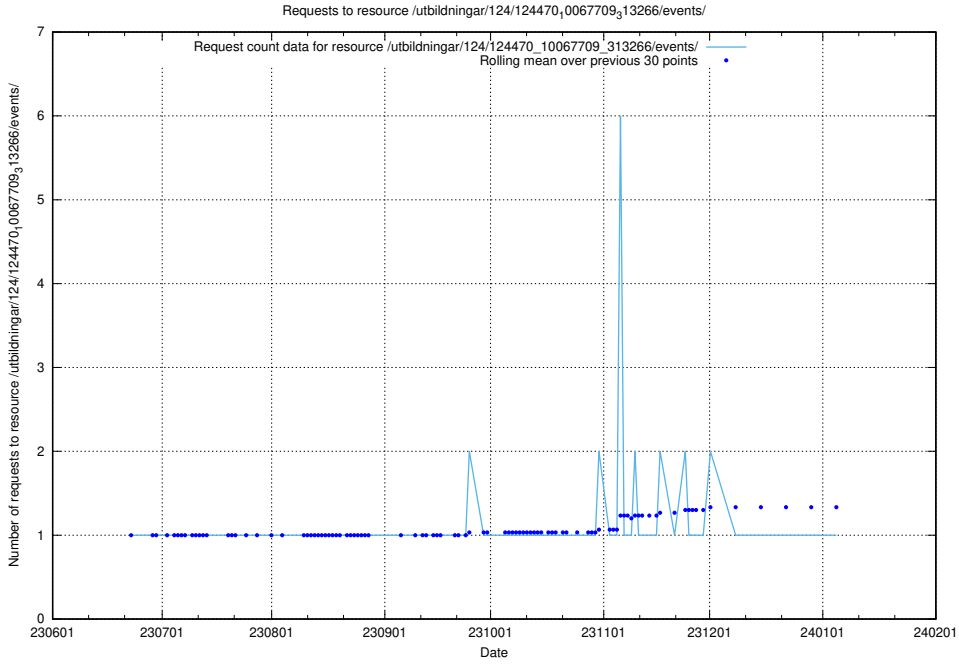

5.6671 Usage of /utbildningar/124/124470_10067709_313266/events/

Here, we count the number of requests to resource /utbildningar/124/124470_10067709_313266/events/