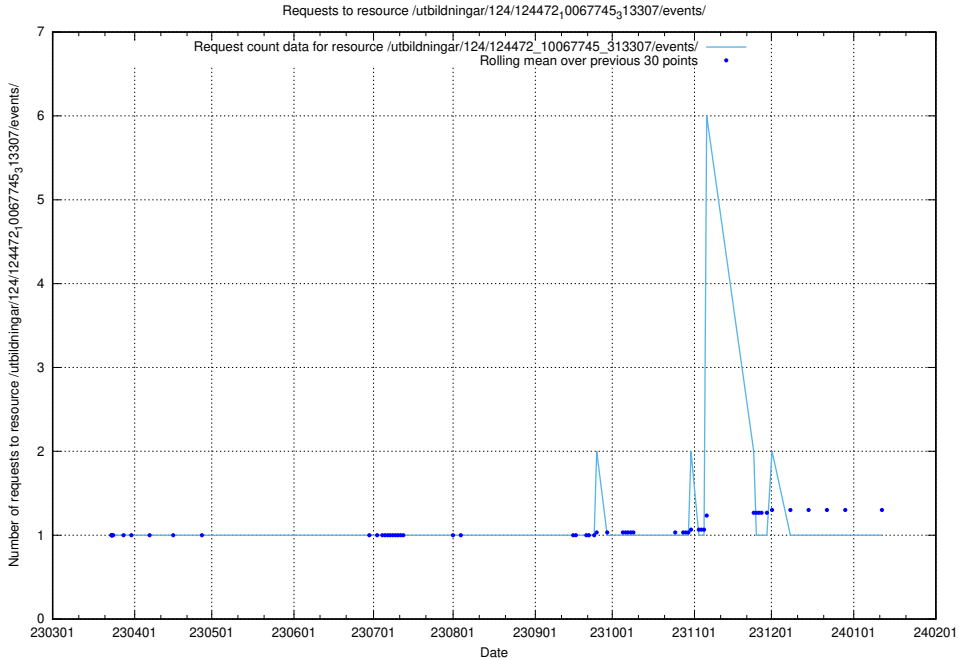

5.3917 Usage of /utbildningar/124/124472_10067745_313307/events/

Here, we count the number of requests to resource /utbildningar/124/124472_10067745_313307/events/