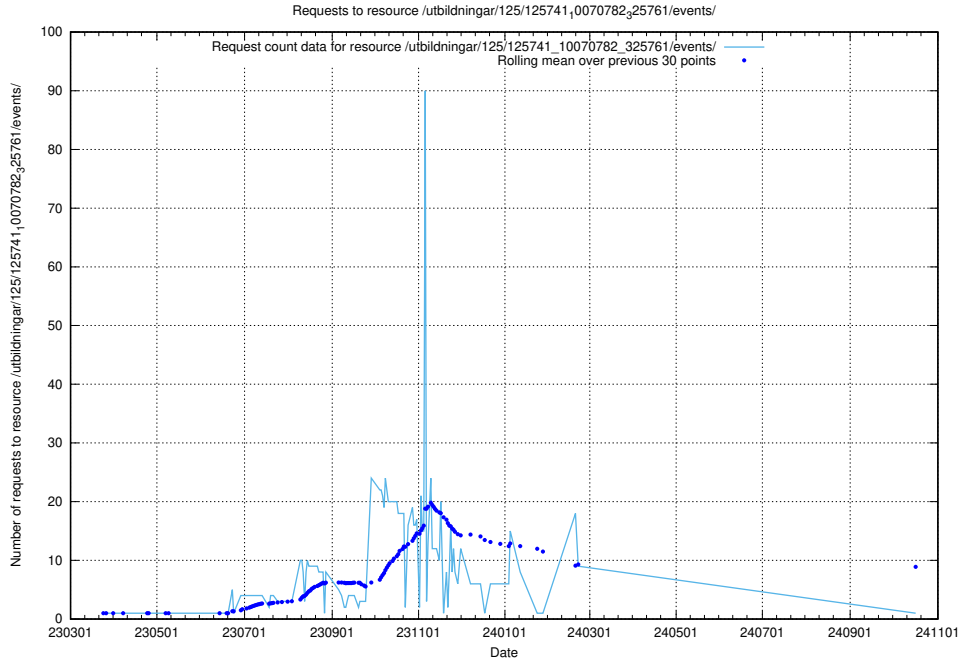

5.7127 Usage of /utbildningar/125/125741_10070782_325761/events/

Here, we count the number of requests to resource /utbildningar/125/125741_10070782_325761/events/