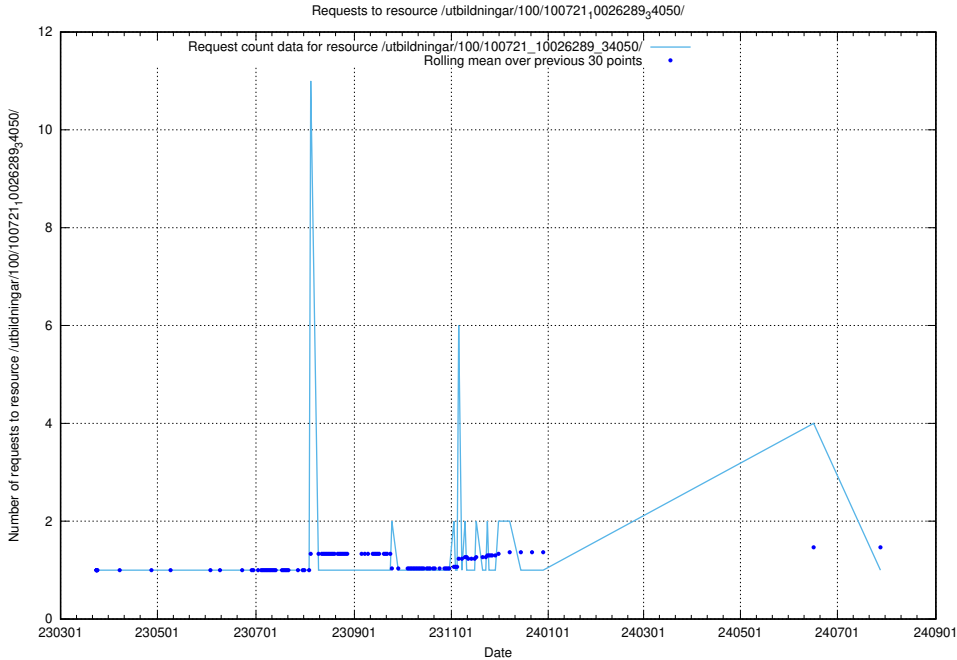

5.6559 Usage of /utbildningar/100/100721_10026289_34050/

Here, we count the number of requests to resource /utbildningar/100/100721_10026289_34050/.