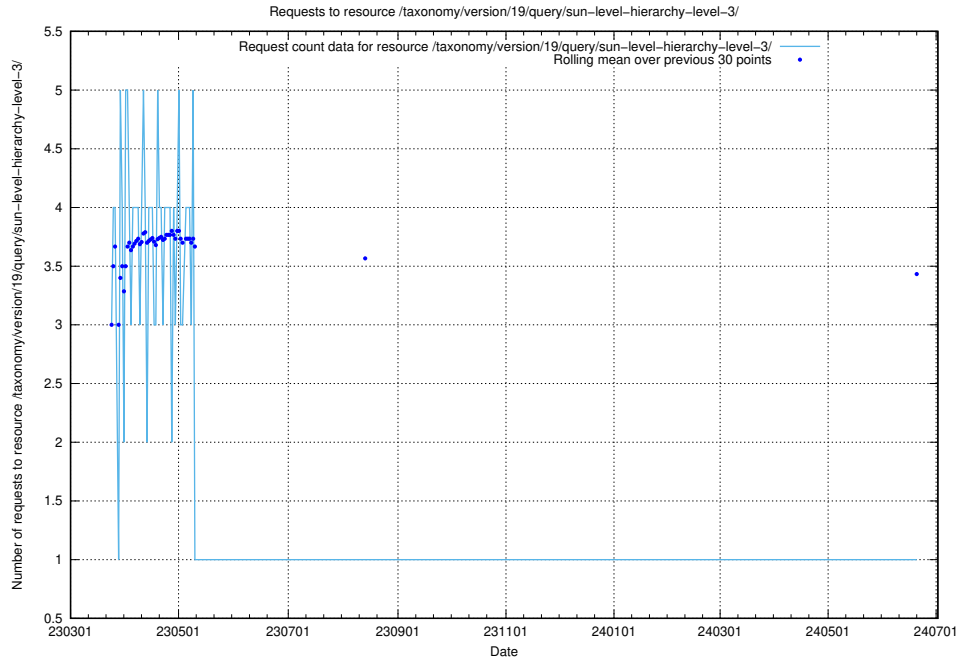

5.7008 Usage of /taxonomy/version/19/query/sun-level-hierarchy-level-3/

Here, we count the number of requests to resource /taxonomy/version/19/query/sun-level-hierarchy-level-3/.