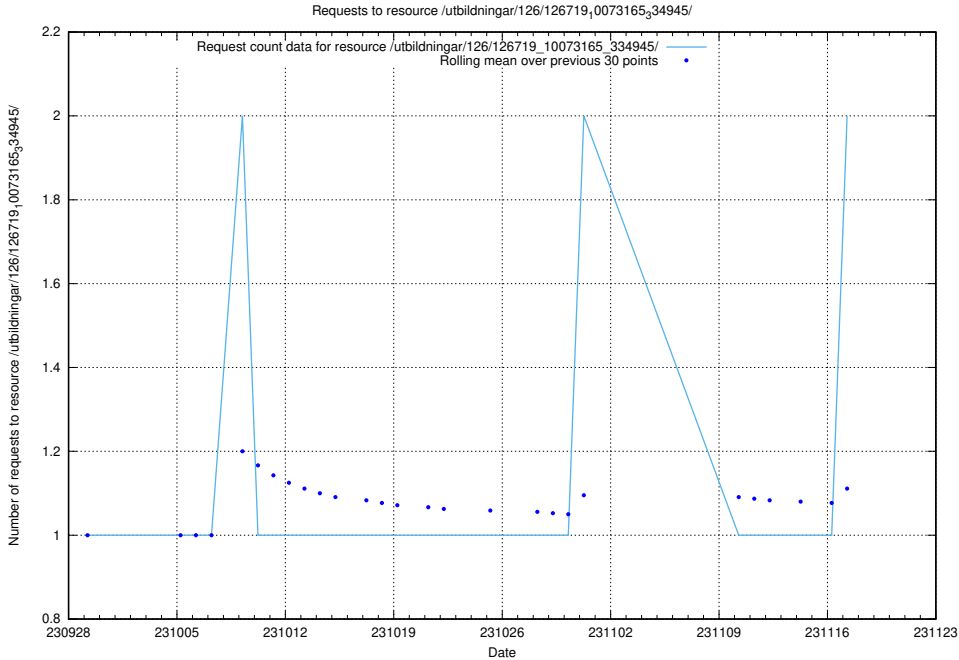

5.835 Usage of /utbildningar/126/126719_10073165_334945/

Here, we count the number of requests to resource /utbildningar/126/126719_10073165_334945/.