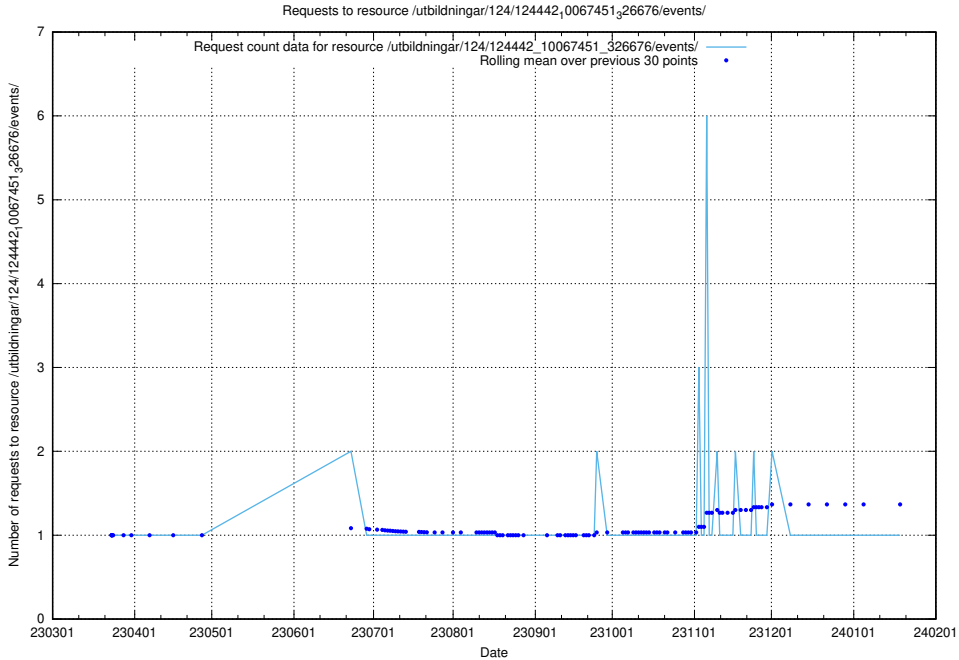

5.4406 Usage of /utbildningar/124/124442_10067451_326676/events/

Here, we count the number of requests to resource /utbildningar/124/124442_10067451_326676/events/