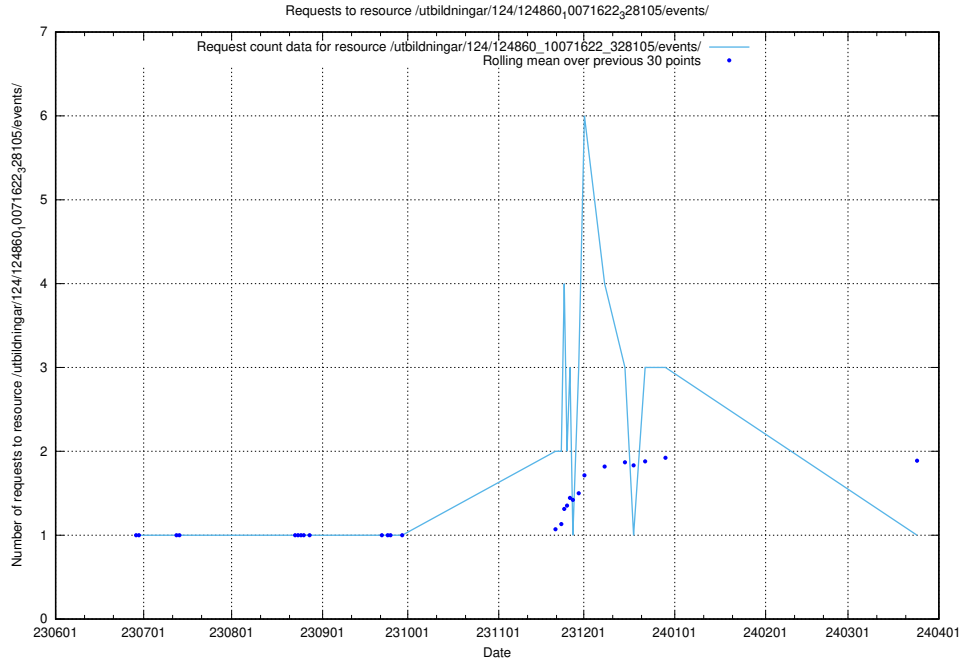

5.6363 Usage of /utbildningar/124/124860_10071622_328105/events/

Here, we count the number of requests to resource /utbildningar/124/124860_10071622_328105/events/