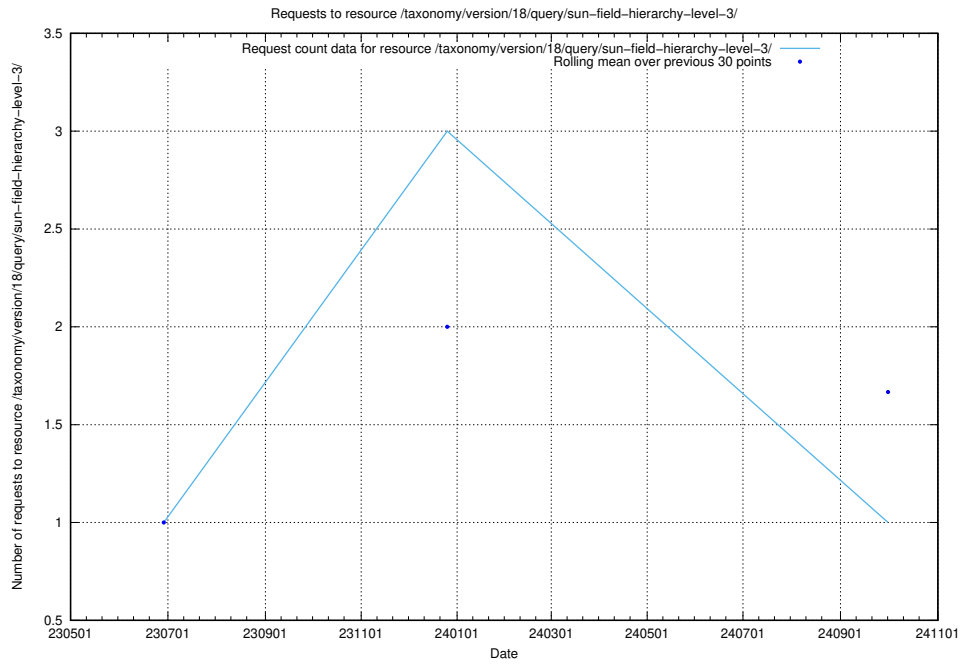

5.6422 Usage of /taxonomy/version/18/query/sun-field-hierarchy-level-3/

Here, we count the number of requests to resource /taxonomy/version/18/query/sun-field-hierarchy-level-3/.