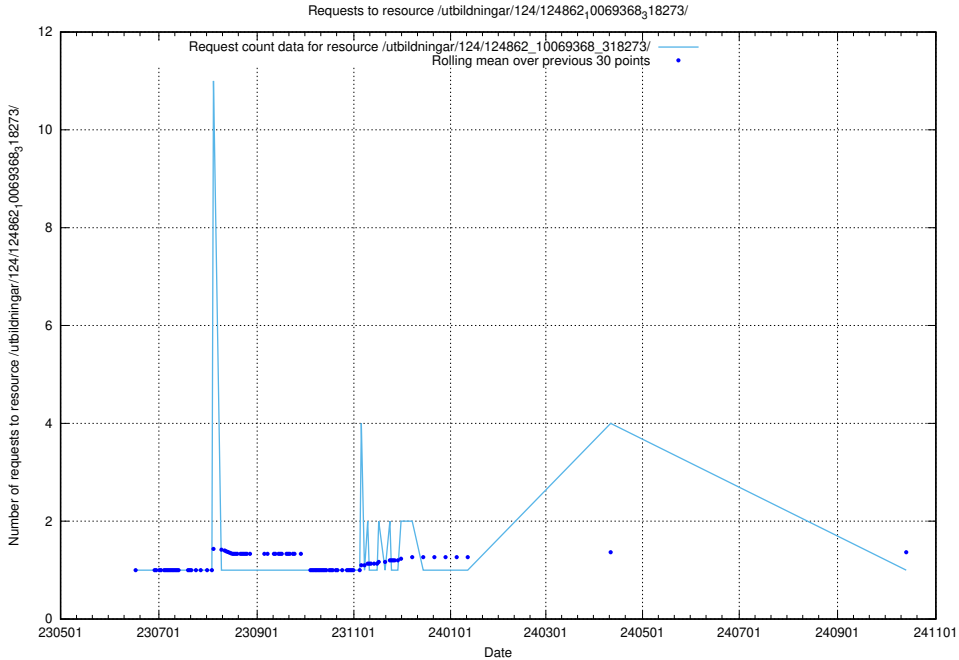

Here, we count the number of requests to resource /utbildningar/125/125605_10070132_320643/events/

5.6734 Usage of /utbildningar/124/124862_10069368_318273/

Here, we count the number of requests to resource /utbildningar/124/124862_10069368_318273/.