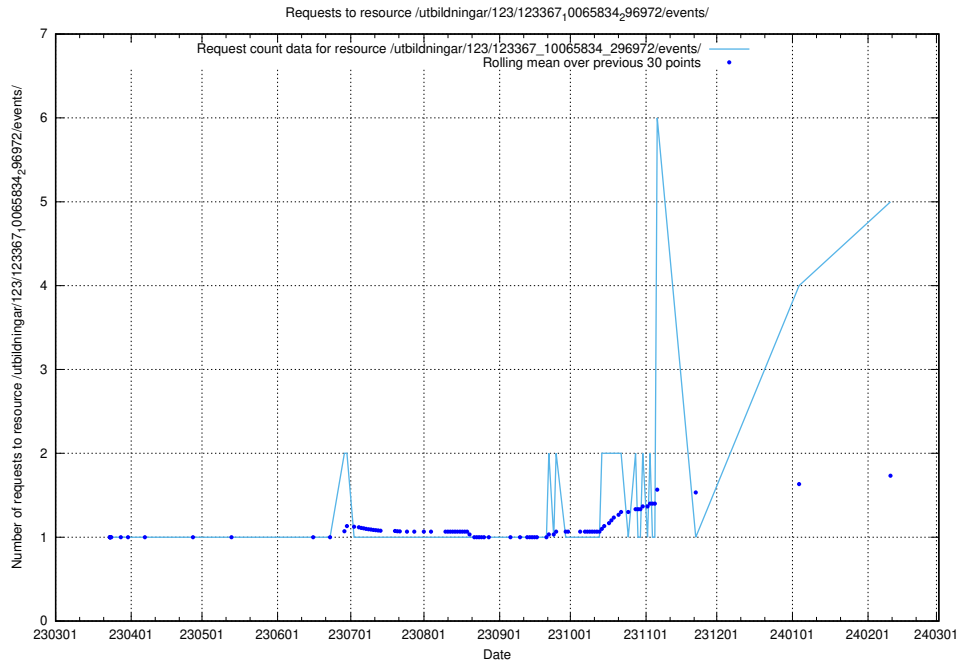

5.242 Usage of /utbildningar/123/123367_10065834_296972/events/

Here, we count the number of requests to resource /utbildningar/123/123367_10065834_296972/events/