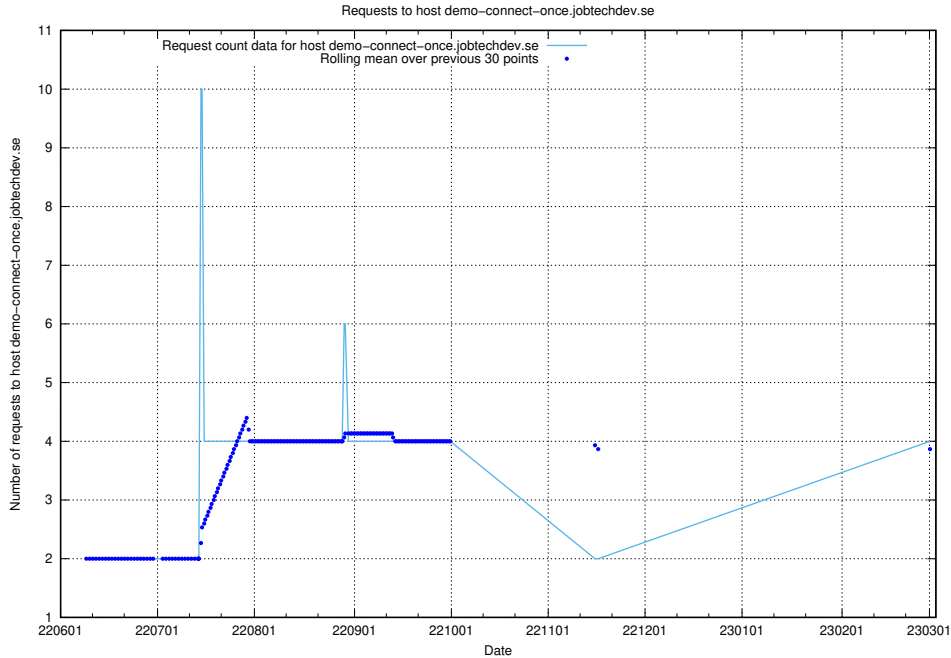

7.153 Usage of demo-connect-once.jobtechdev.se

Here, we count the number of requests to host demo-connect-once.jobtechdev.se.