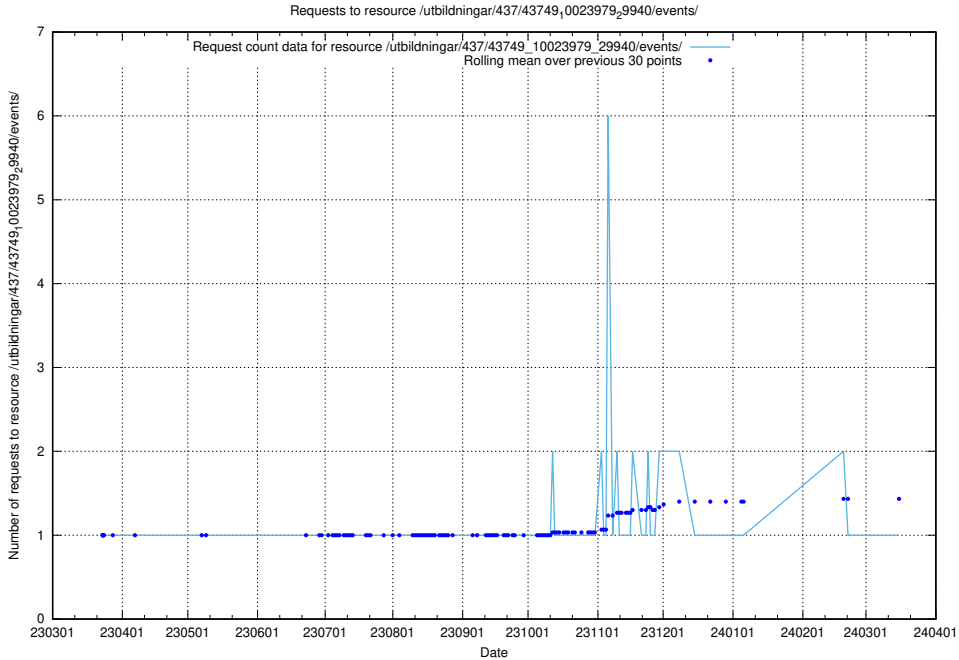

Here, we count the number of requests to resource /utbildningar/437/43750_10024057_30018/.

5.7292 Usage of /utbildningar/437/43749_10023979_29940/events/

Here, we count the number of requests to resource /utbildningar/437/43749_10023979_29940/events/.