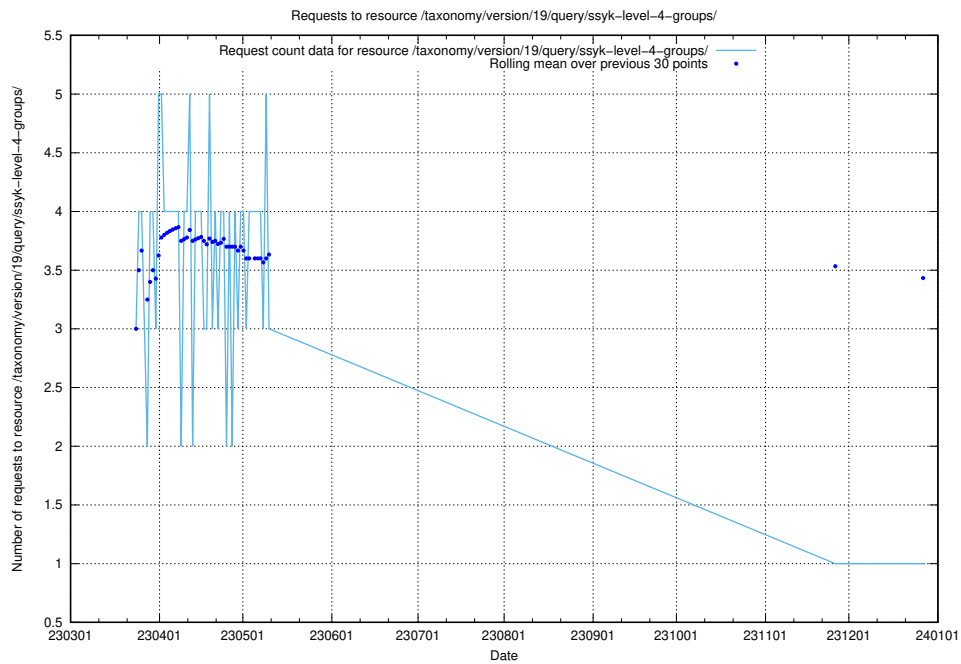

5.7019 Usage of /taxonomy/version/19/query/ssyk-level-4-groups/

Here, we count the number of requests to resource /taxonomy/version/19/query/ssyk-level-4-groups/.