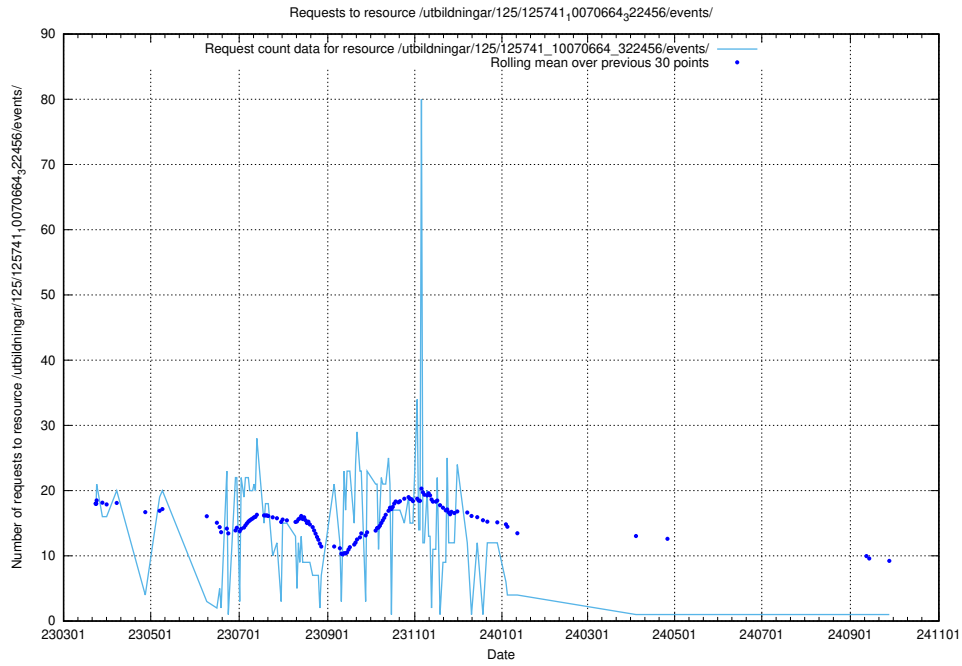

5.7151 Usage of /utbildningar/125/125741_10070664_322456/events/

Here, we count the number of requests to resource /utbildningar/125/125741_10070664_322456/events/