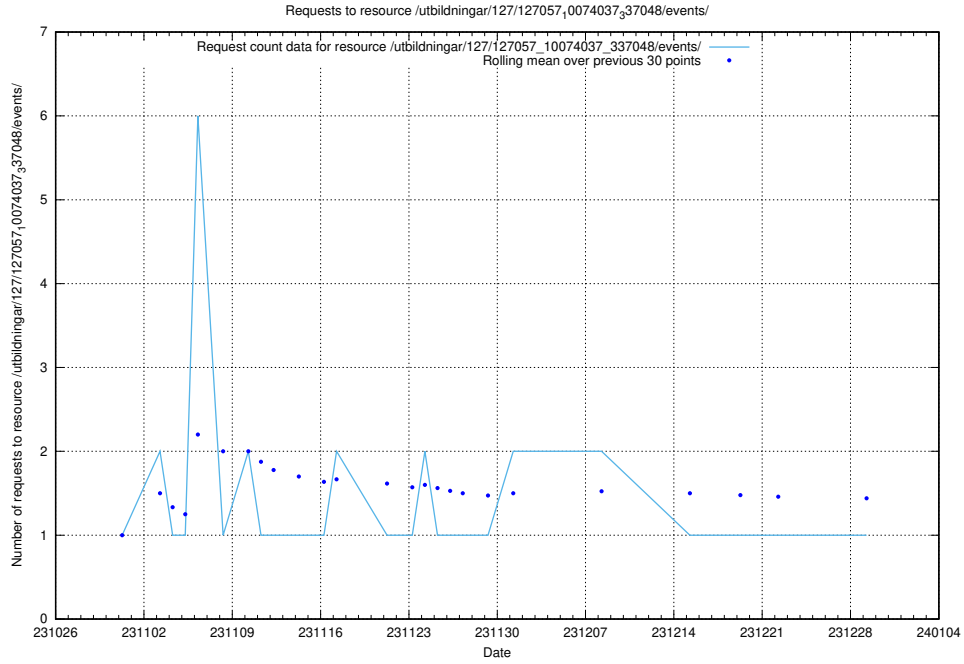

5.5059 Usage of /utbildningar/127/127057_10074037_337048/events/

Here, we count the number of requests to resource /utbildningar/127/127057_10074037_337048/events/