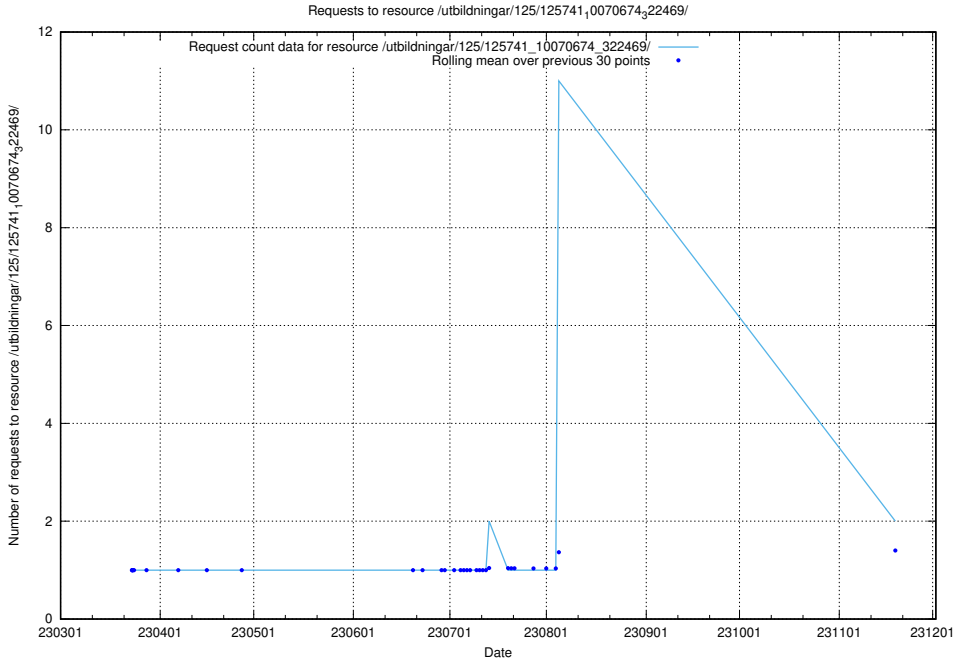

5.1043 Usage of /utbildningar/125/125741_10070674_322469/

Here, we count the number of requests to resource /utbildningar/125/125741_10070674_322469/.