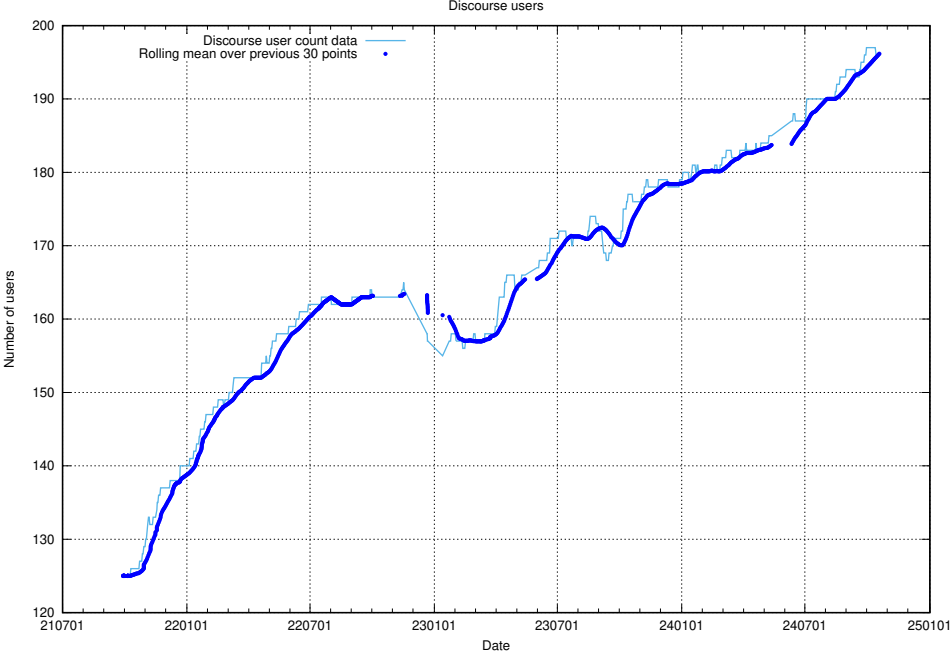

4 Discourse

This section summarises activities from the [JobTech Discourse Forum](https://forum.jobtechdev.se)⁵.

4.1 User count

A table of the number of users in Discourse.

⁵<https://forum.jobtechdev.se>