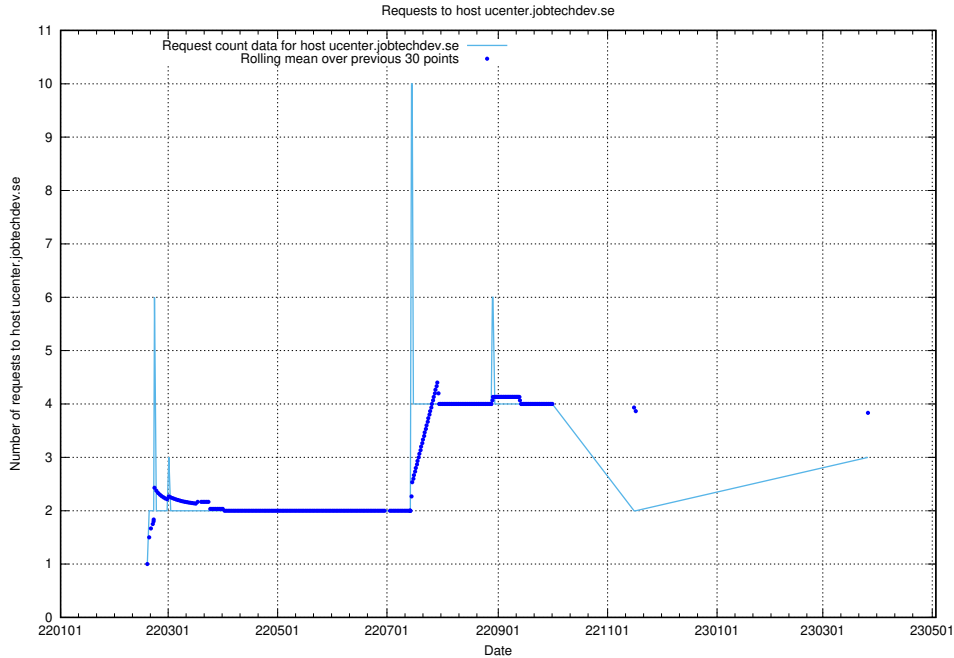

7.234 Usage of doh.jobtechdev.se

Here, we count the number of requests to host doh.jobtechdev.se.

7.235 Usage of ucenter.jobtechdev.se

Here, we count the number of requests to host ucenter.jobtechdev.se.