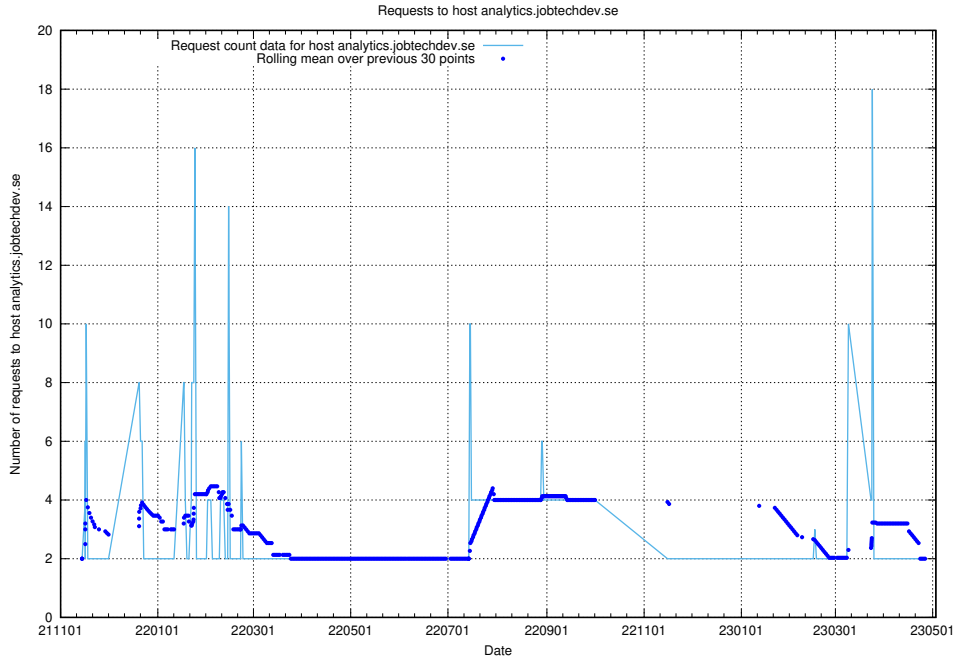

7.294 Usage of analytics.jobtechdev.se

Here, we count the number of requests to host analytics.jobtechdev.se.