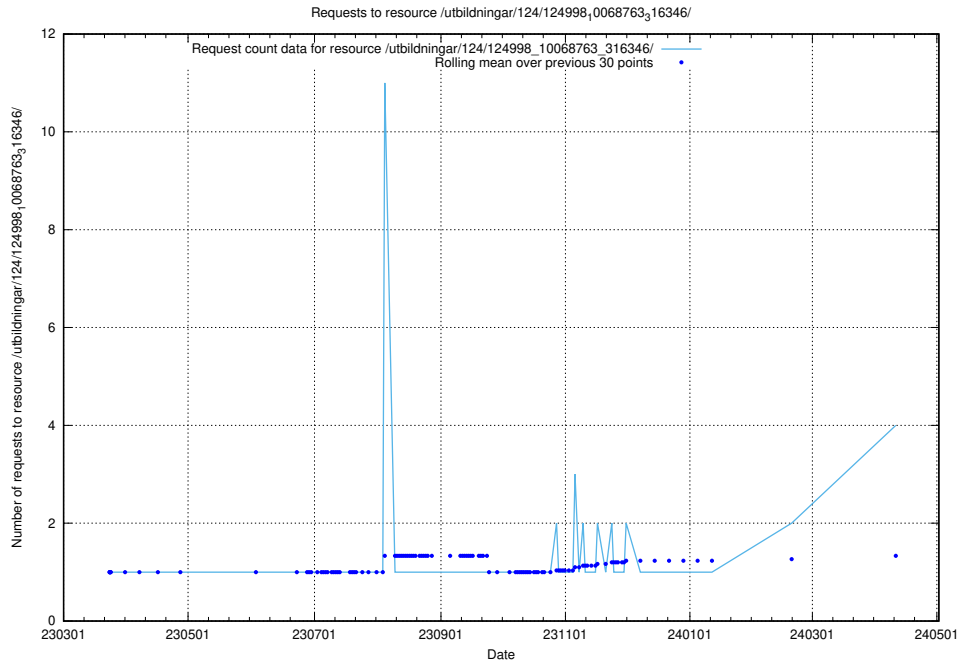

Here, we count the number of requests to resource /utbildningar/125/125000_10068810_316550/.

5.278 Usage of /utbildningar/124/124998_10068763_316346/

Here, we count the number of requests to resource /utbildningar/124/124998_10068763_316346/.