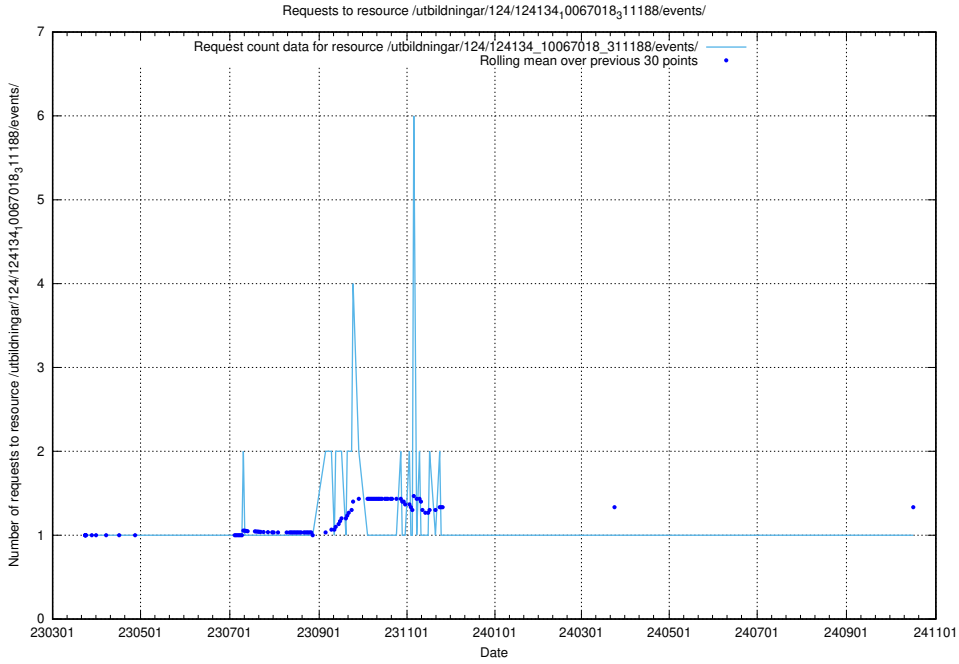

5.4978 Usage of /utbildningar/124/124134_10067018_311188/events/

Here, we count the number of requests to resource /utbildningar/124/124134_10067018_311188/events/