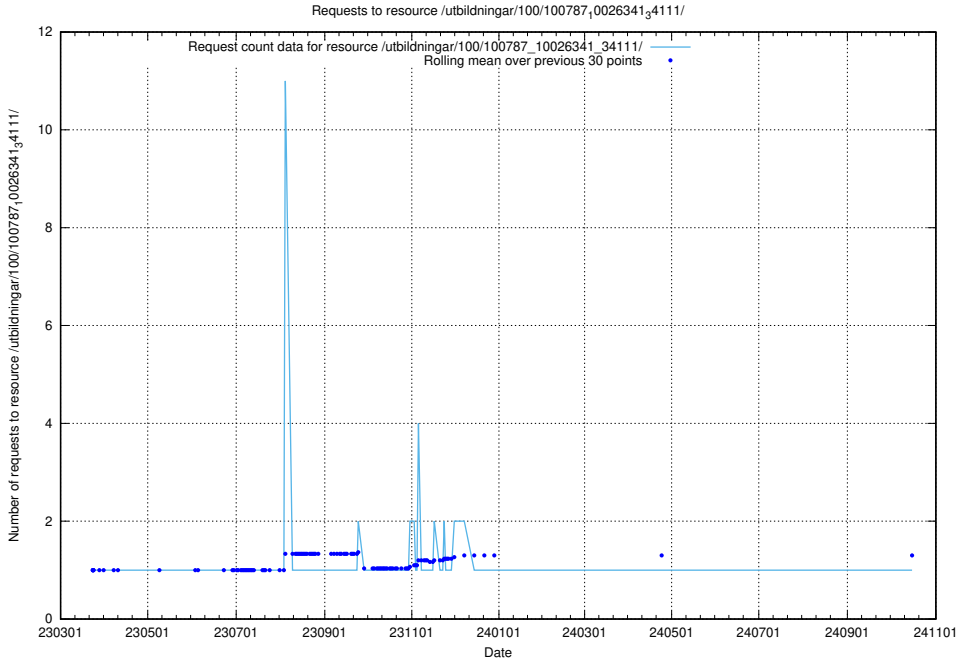

5.6409 Usage of /utbildningar/100/100787_10026341_34111/

Here, we count the number of requests to resource /utbildningar/100/100787_10026341_34111/.