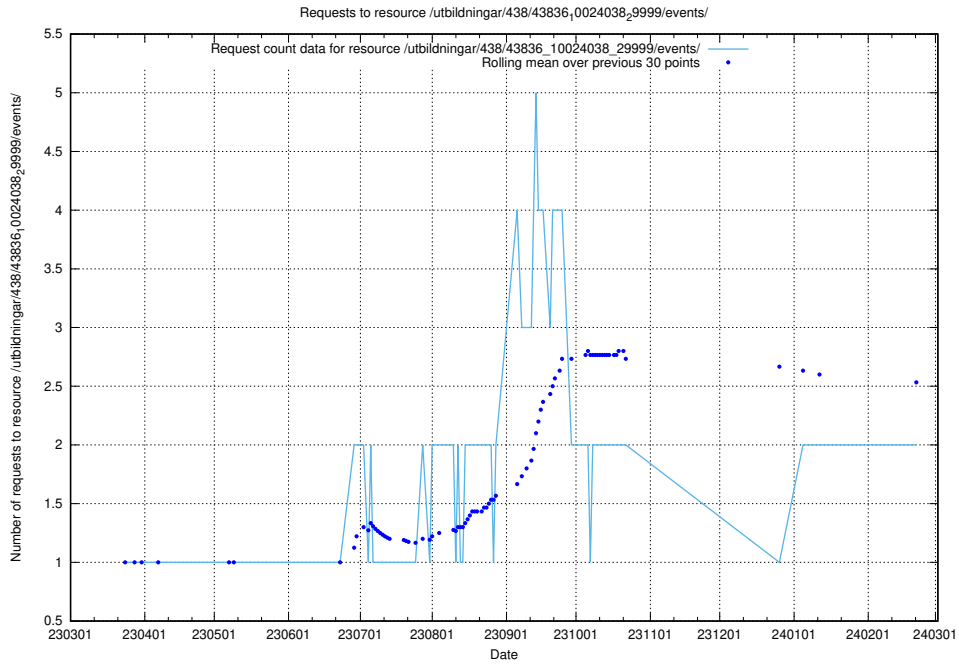

5.1012 Usage of /utbildningar/438/43836_10024038_29999/events/

Here, we count the number of requests to resource /utbildningar/438/43836_10024038_29999/events/.