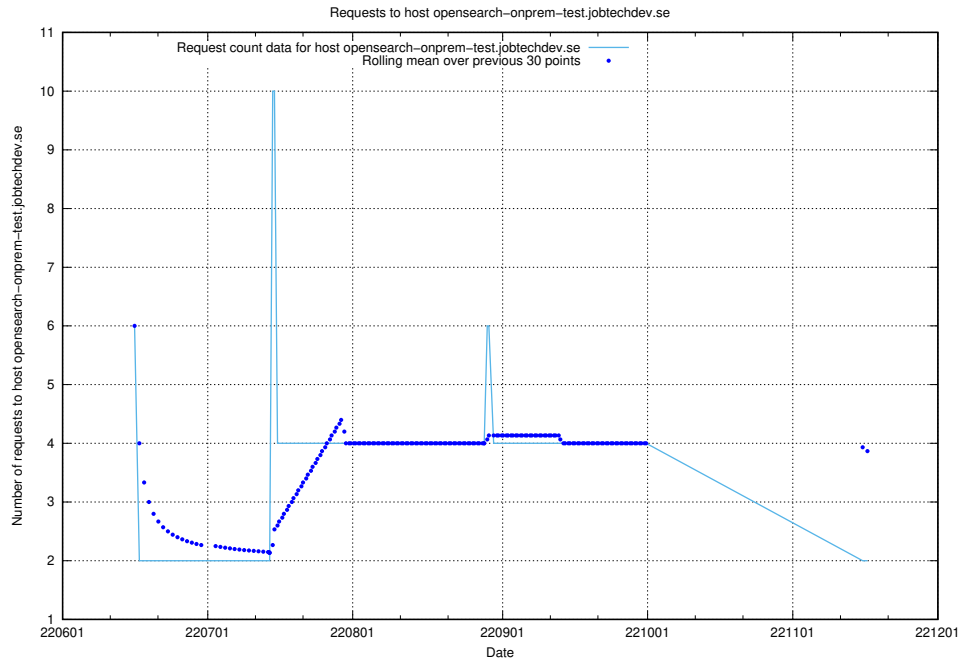

7.408 Usage of opensearch-onprem-test.jobtechdev.se

Here, we count the number of requests to host opensearch-onprem-test.jobtechdev.se.