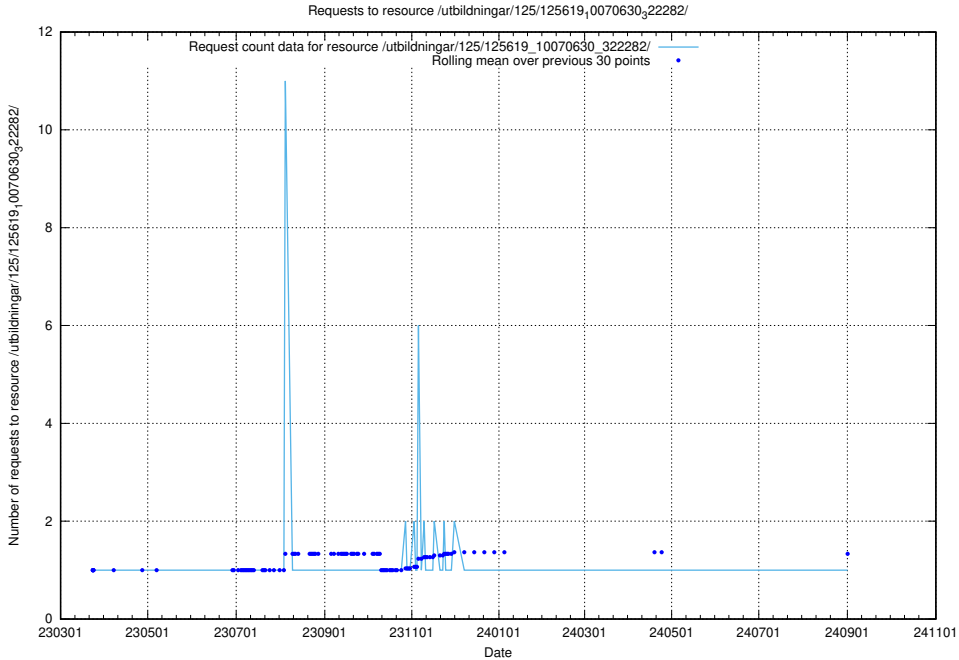

5.1147 Usage of /utbildningar/125/125619_10070630_322282/

Here, we count the number of requests to resource /utbildningar/125/125619_10070630_322282/.