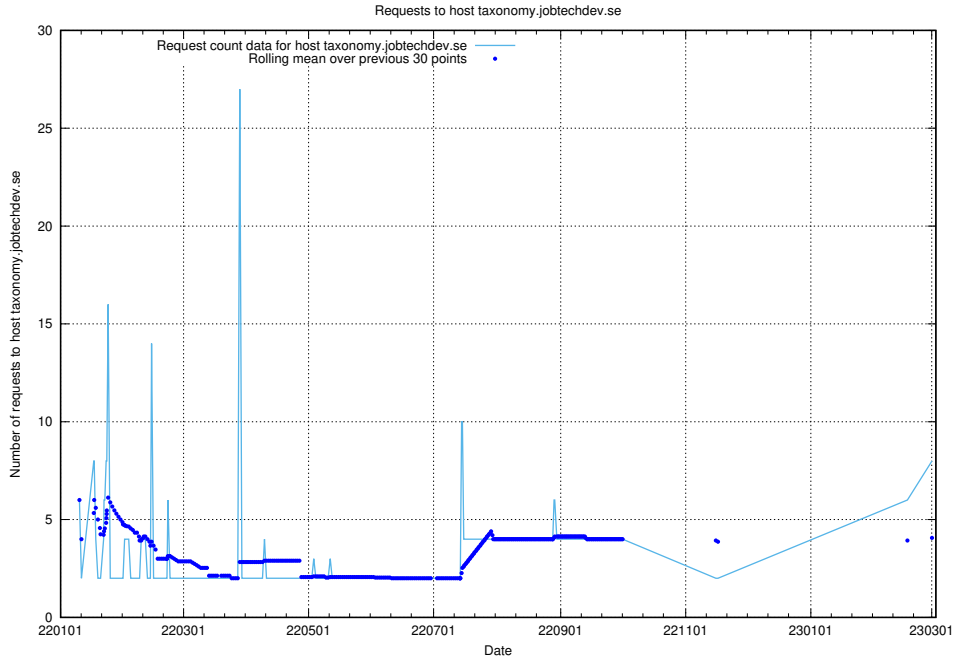

7.70 Usage of taxonomy.jobtechdev.se

Here, we count the number of requests to host taxonomy.jobtechdev.se.

7.71 Usage of inspelning.jobtechdev.se

Here, we count the number of requests to host inspelning.jobtechdev.se.