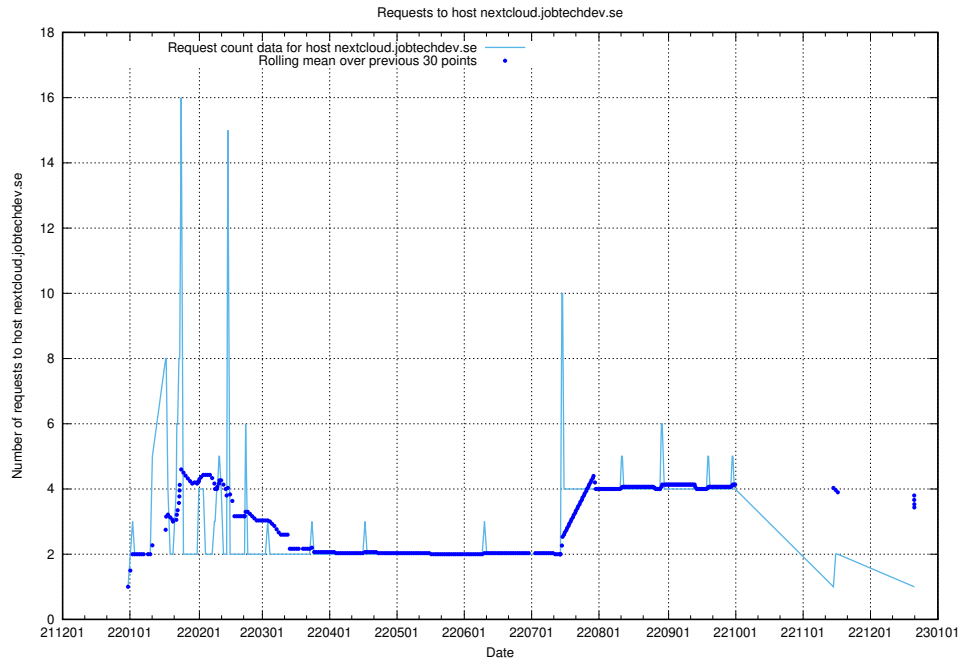

7.626 Usage of nextcloud.jobtechdev.se

Here, we count the number of requests to host nextcloud.jobtechdev.se.