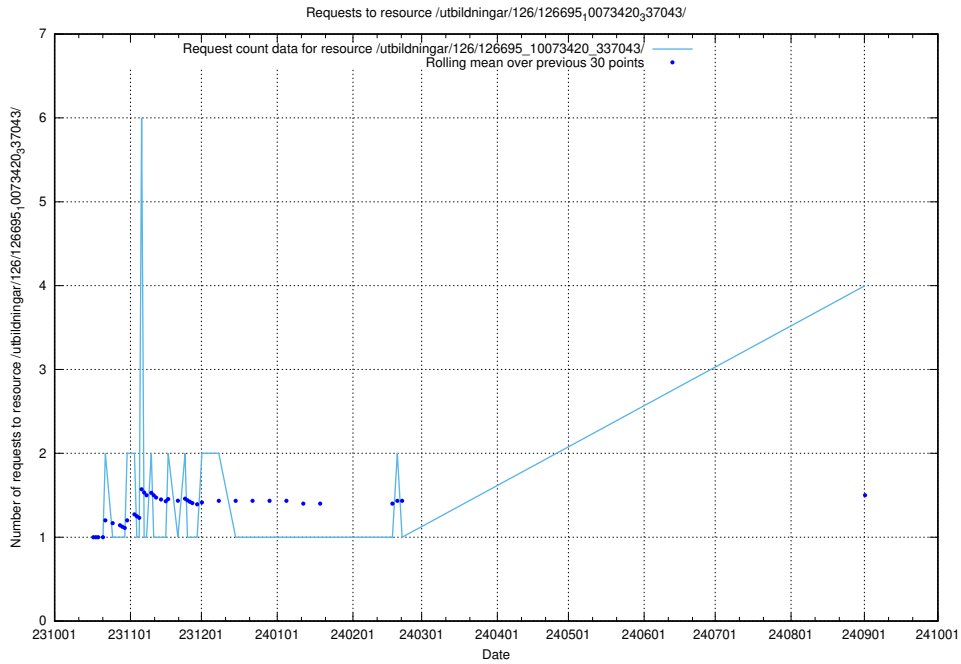

5.340 Usage of /utbildningar/126/126695_10073420_337043/

Here, we count the number of requests to resource /utbildningar/126/126695_10073420_337043/.