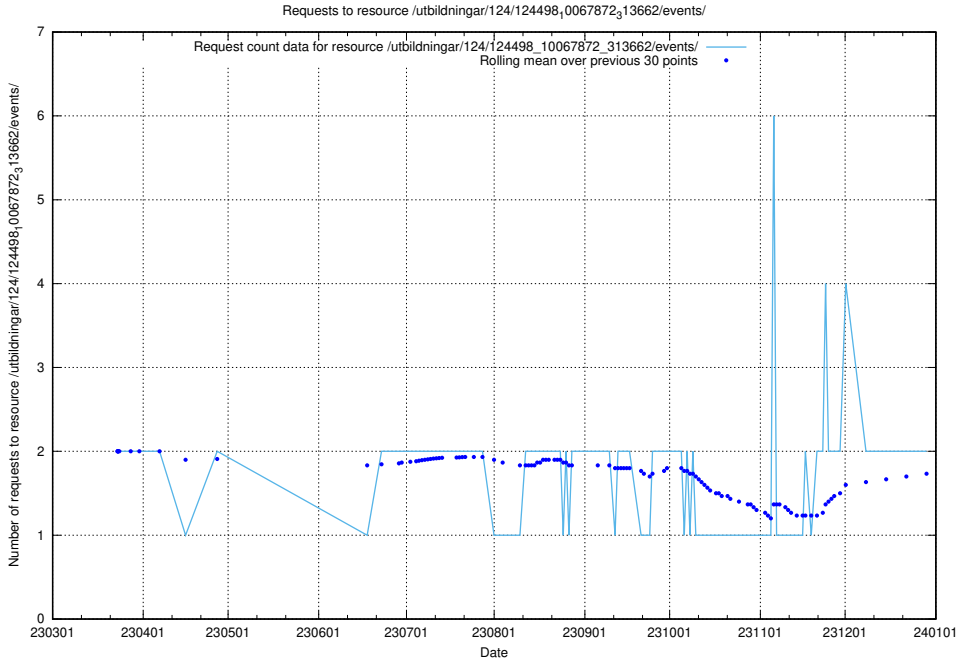

Here, we count the number of requests to resource /utbildningar/124/124533_10067809_313450/events/

5.1031 Usage of /utbildningar/124/124498_10067872_313662/events/

Here, we count the number of requests to resource /utbildningar/124/124498_10067872_313662/events/