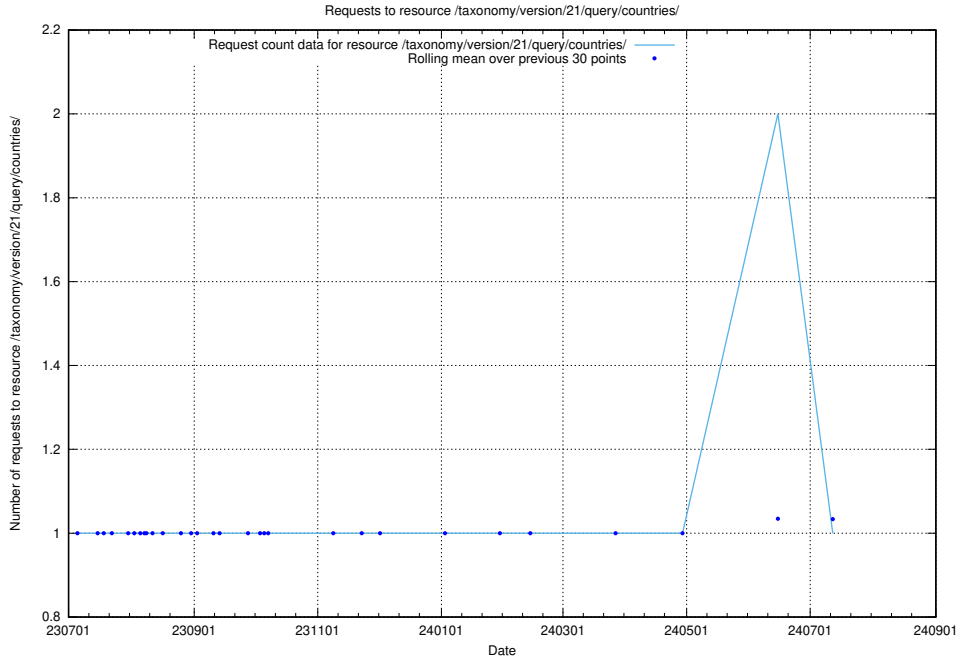

5.6221 Usage of /taxonomy/version/21/query/countries/

Here, we count the number of requests to resource /taxonomy/version/21/query/countries/.