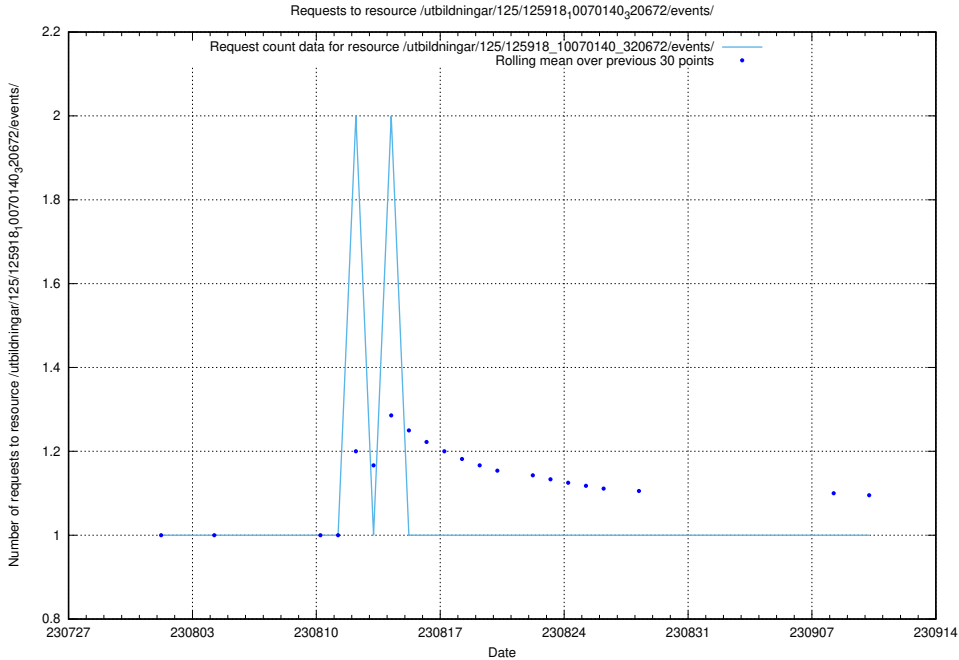

5.5777 Usage of /utbildningar/125/125918_10070140_320672/events/

Here, we count the number of requests to resource /utbildningar/125/125918_10070140_320672/events/