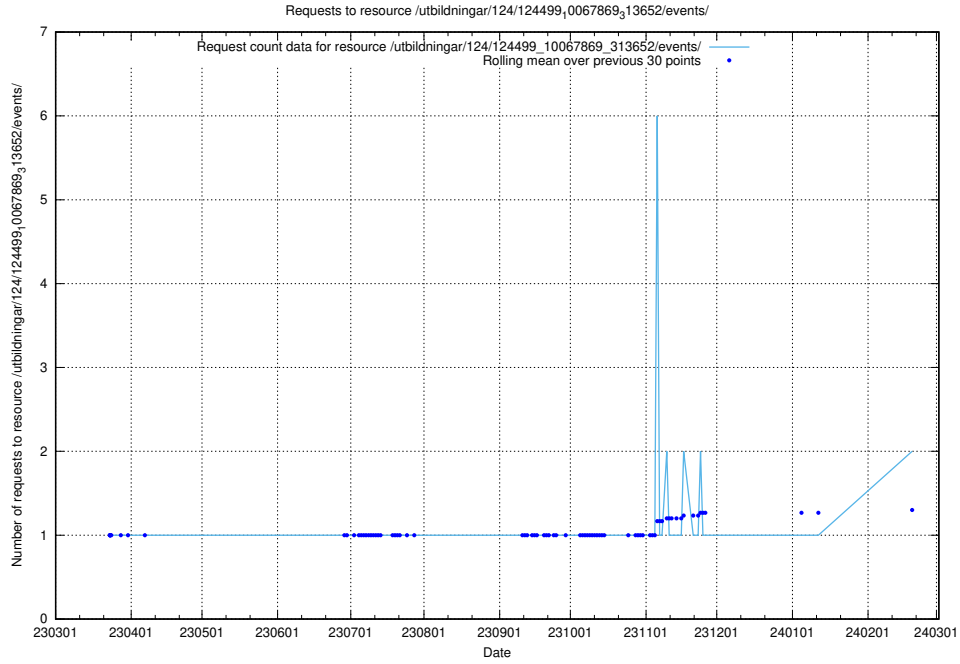

Here, we count the number of requests to resource /utbildningar/utb_emil/126/126545_10072666_333568/events/

5.691 Usage of /utbildningar/124/124499_10067869_313652/events/

Here, we count the number of requests to resource /utbildningar/124/124499_10067869_313652/events/