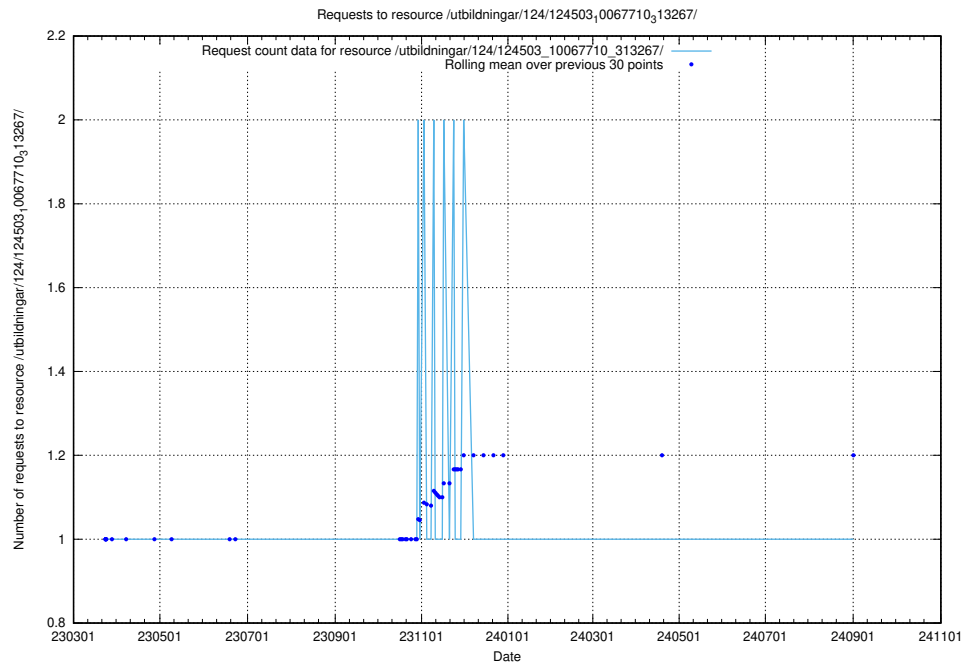

5.3056 Usage of /utbildningar/124/124503_10067710_313267/

Here, we count the number of requests to resource /utbildningar/124/124503_10067710_313267/.