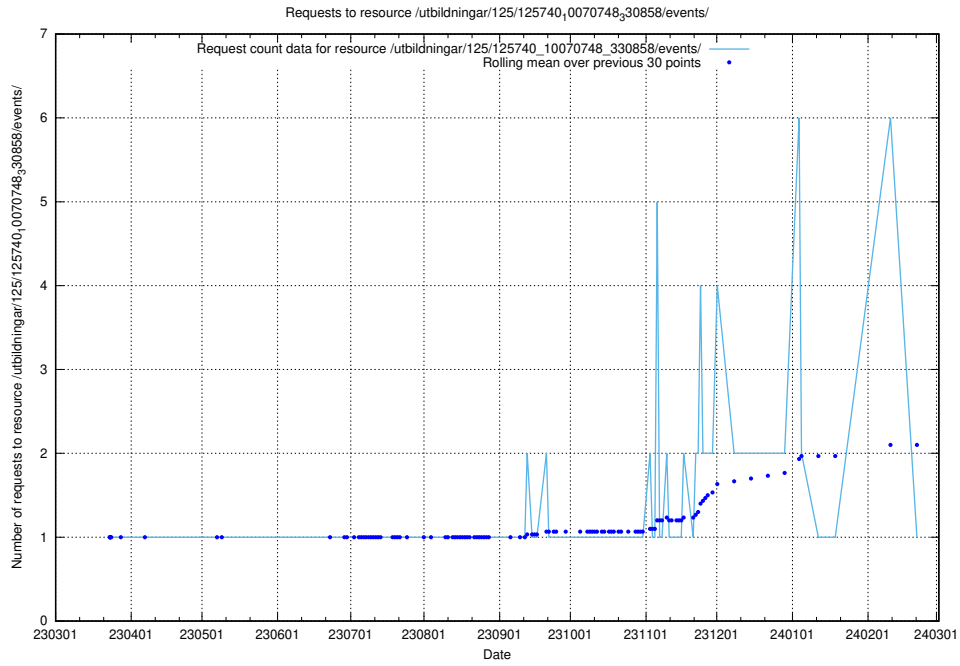

5.1052 Usage of /utbildningar/125/125740_10070748_330858/events/

Here, we count the number of requests to resource /utbildningar/125/125740_10070748_330858/events/