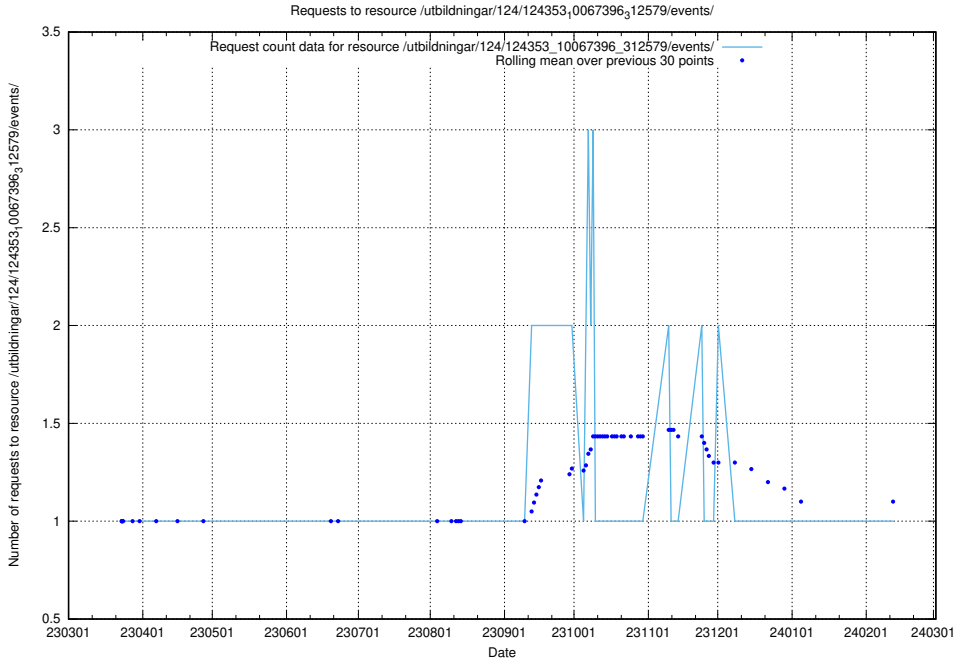

Here, we count the number of requests to resource /availability/20231120/.

5.4820 Usage of /utbildningar/124/124353_10067396_312579/events/

Here, we count the number of requests to resource /utbildningar/124/124353_10067396_312579/events/