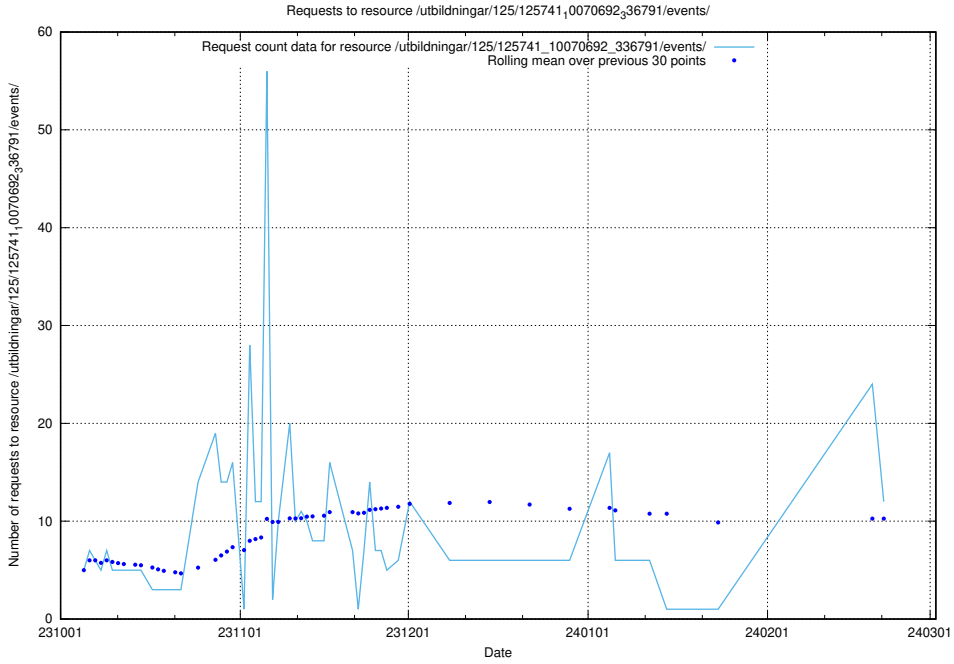

5.10 Usage of /utbildningar/125/125741_10070692_336791/events/

Here, we count the number of requests to resource /utbildningar/125/125741_10070692_336791/events/