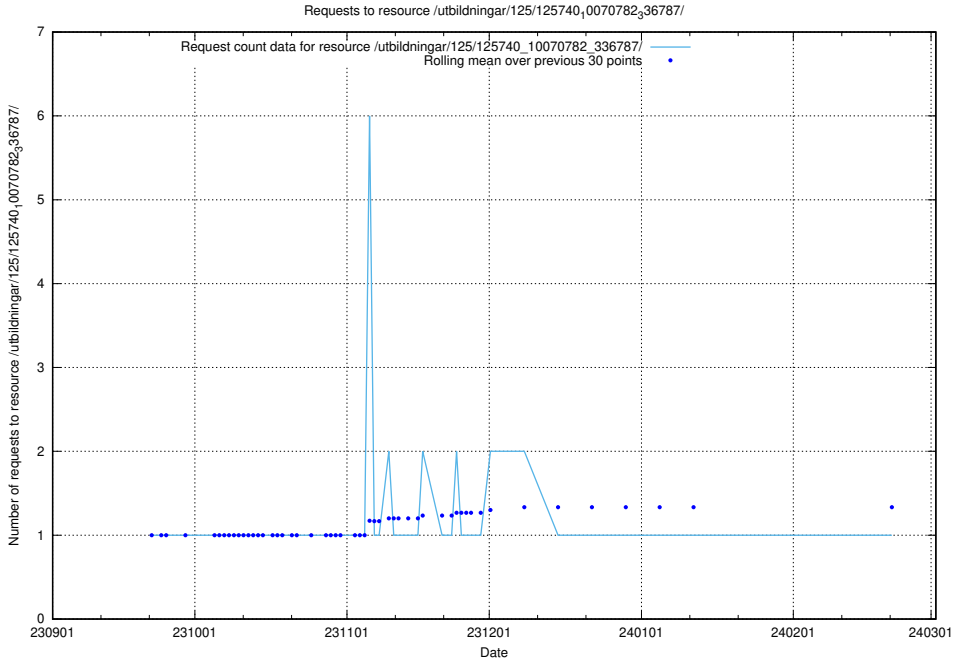

5.5395 Usage of /utbildningar/125/125740_10070782_336787/

Here, we count the number of requests to resource /utbildningar/125/125740_10070782_336787/.