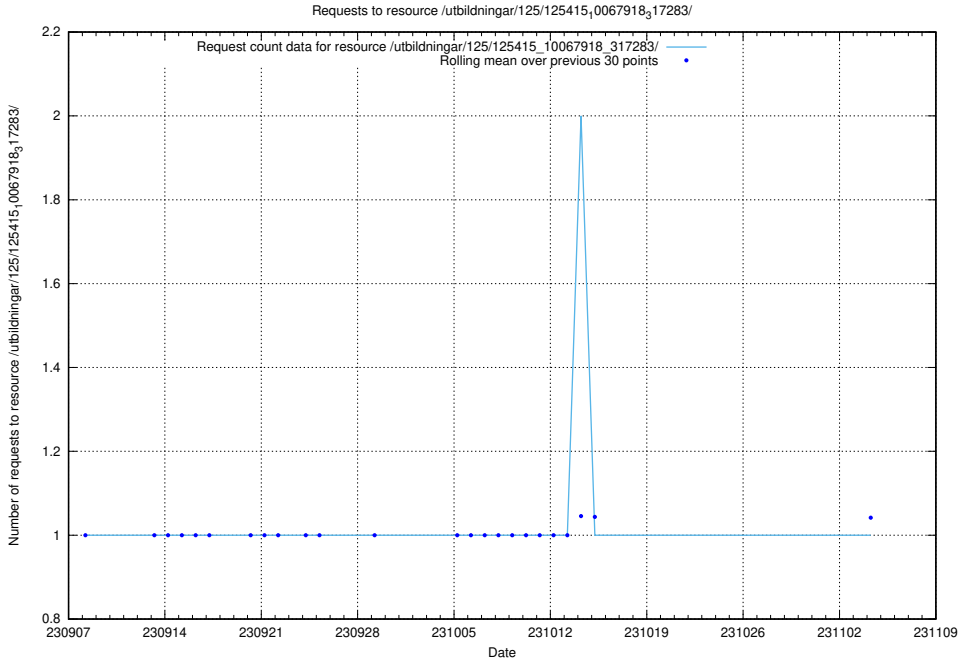

5.5520 Usage of /utbildningar/125/125415_10067918_317283/

Here, we count the number of requests to resource /utbildningar/125/125415_10067918_317283/.