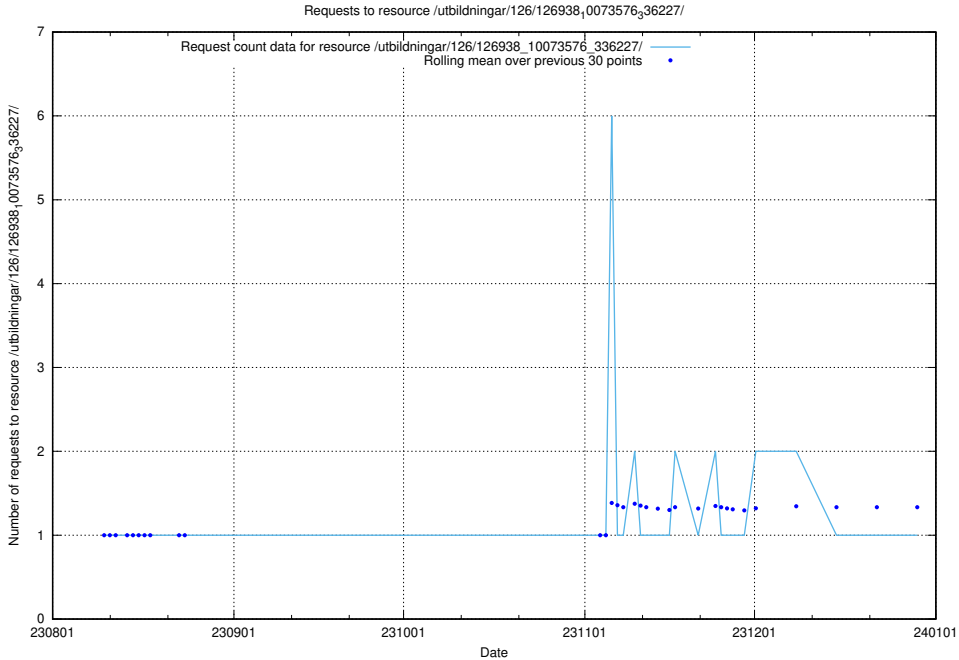

5.5704 Usage of /utbildningar/126/126938_10073576_336227/

Here, we count the number of requests to resource /utbildningar/126/126938_10073576_336227/.