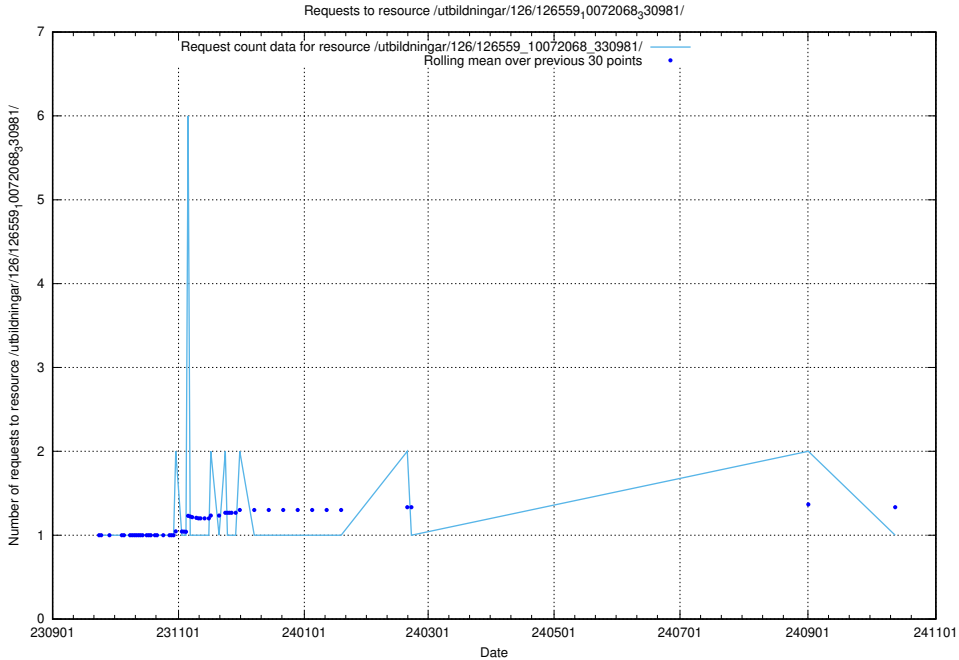

5.5368 Usage of /utbildningar/126/126559_10072068_330981/

Here, we count the number of requests to resource /utbildningar/126/126559_10072068_330981/.