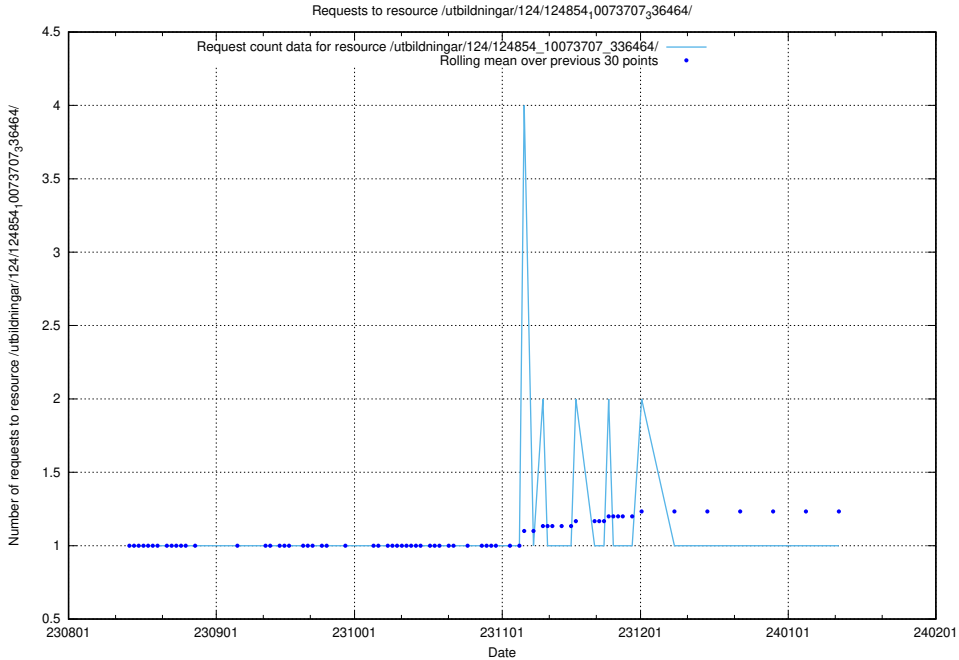

5.5684 Usage of /utbildningar/124/124854_10073707_336464/

Here, we count the number of requests to resource /utbildningar/124/124854_10073707_336464/.