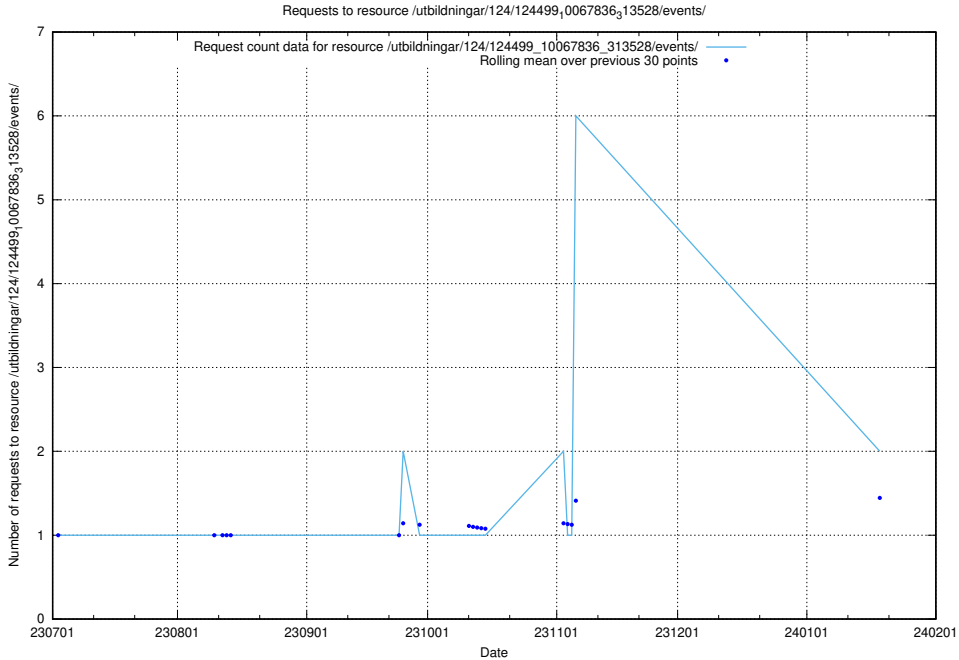

5.917 Usage of /utbildningar/124/124499_10067836_313528/events/

Here, we count the number of requests to resource /utbildningar/124/124499_10067836_313528/events/