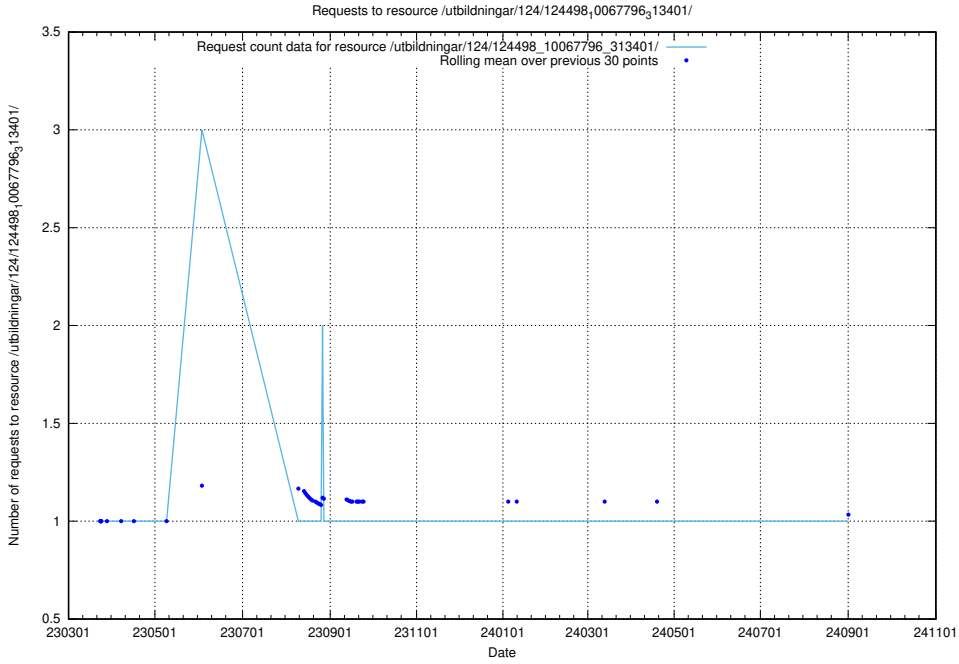

5.3599 Usage of /utbildningar/124/124498_10067796_313401/

Here, we count the number of requests to resource /utbildningar/124/124498_10067796_313401/.