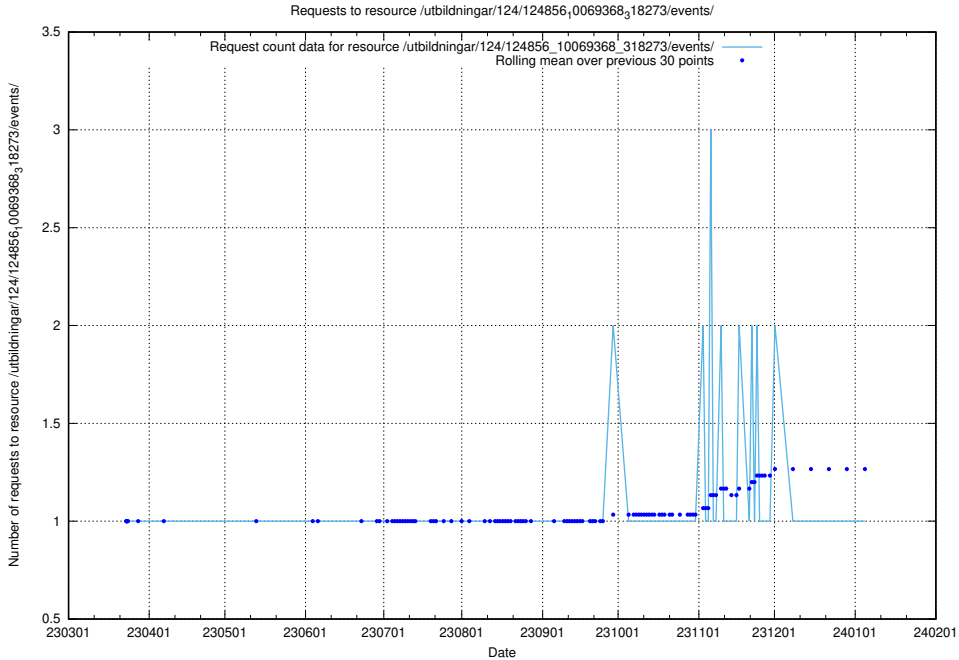

5.1273 Usage of /utbildningar/124/124856_10069368_318273/events/

Here, we count the number of requests to resource /utbildningar/124/124856_10069368_318273/events/