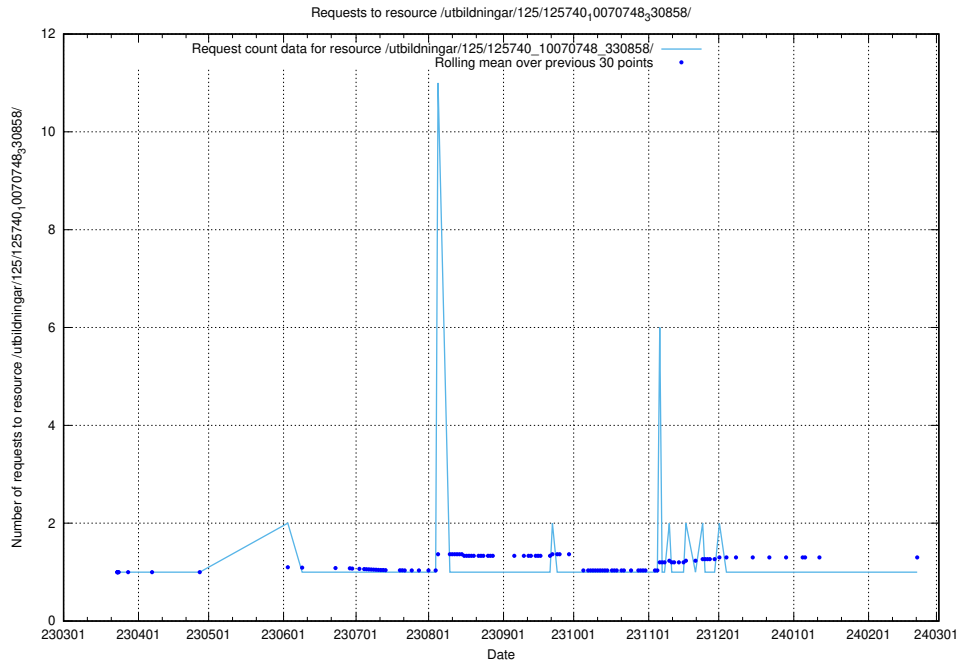

5.1053 Usage of /utbildningar/125/125740_10070748_330858/

Here, we count the number of requests to resource /utbildningar/125/125740_10070748_330858/.