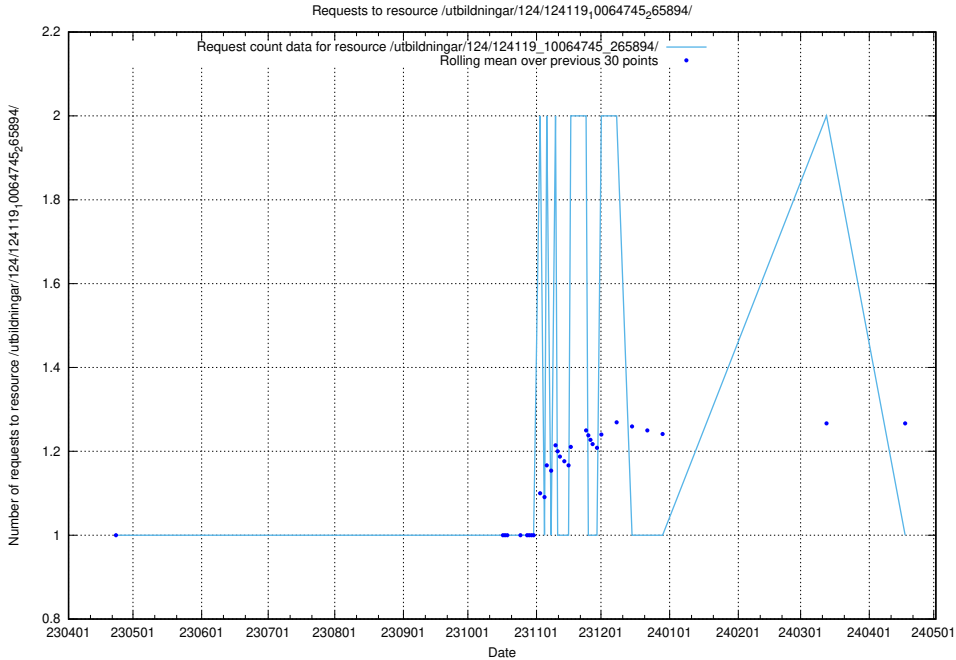

Here, we count the number of requests to resource /utbildningar/124/124475_10067587_313036/.

5.6902 Usage of /utbildningar/124/124119_10064745_265894/

Here, we count the number of requests to resource /utbildningar/124/124119_10064745_265894/.