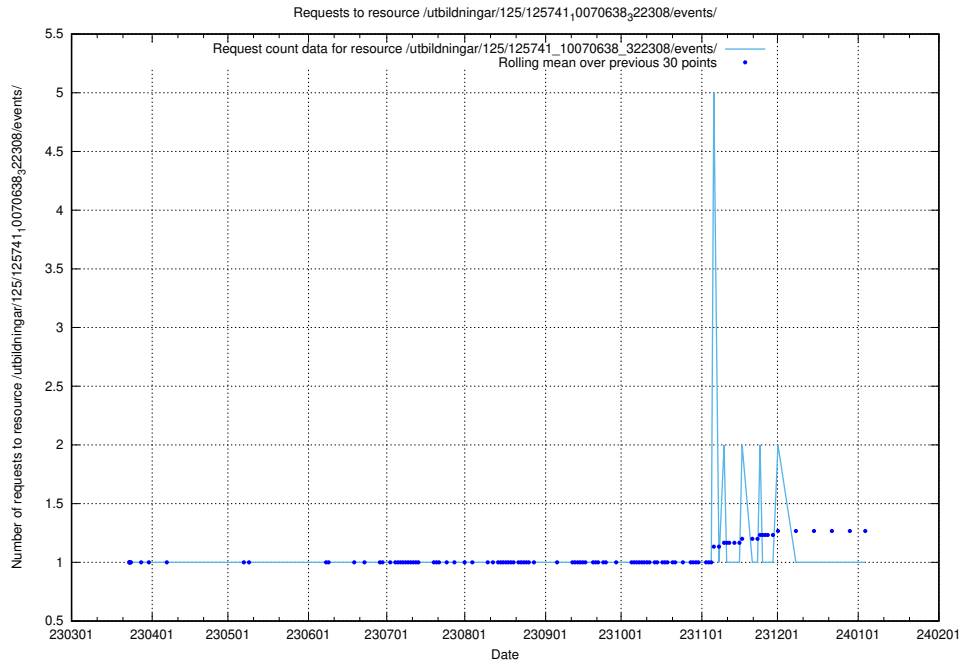

5.7408 Usage of /utbildningar/125/125741_10070638_322308/events/

Here, we count the number of requests to resource /utbildningar/125/125741_10070638_322308/events/