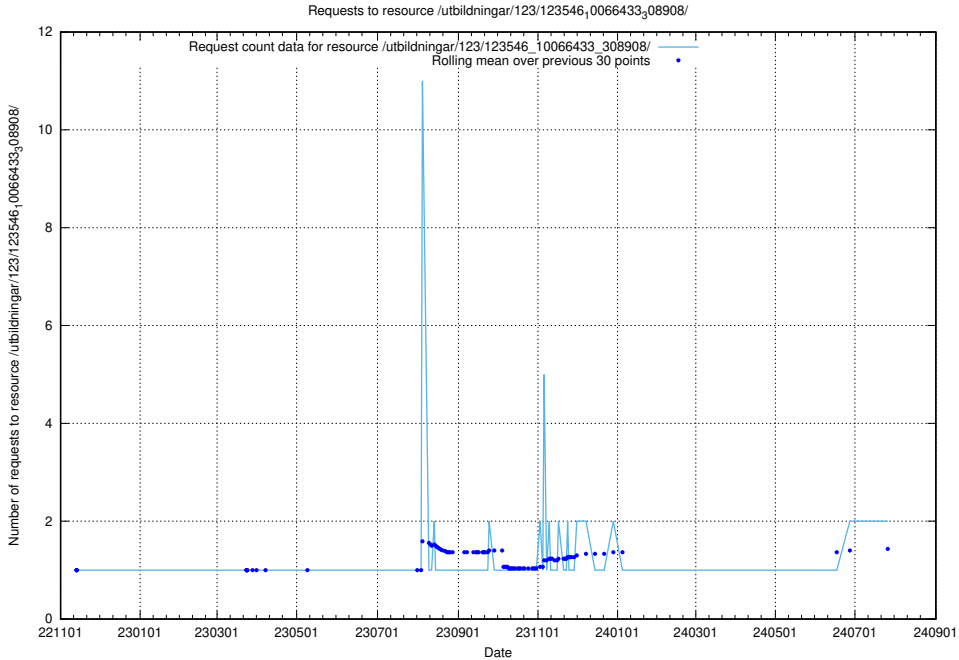

5.1000 Usage of /utbildningar/123/123546_10066433_308908/

Here, we count the number of requests to resource /utbildningar/123/123546_10066433_308908/.