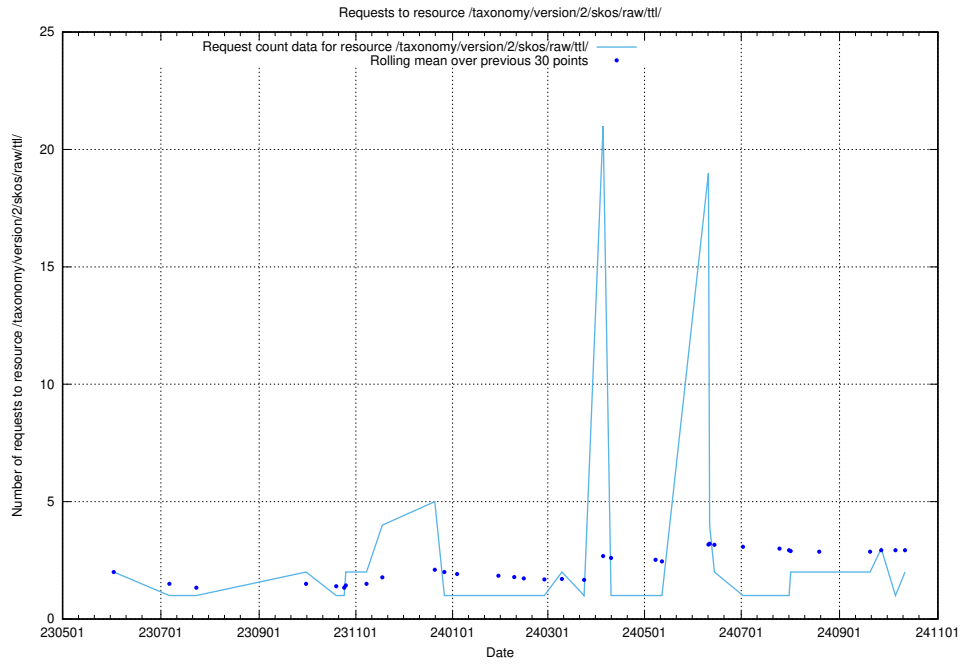

5.996 Usage of /taxonomy/version/2/skos/raw/ttl/

Here, we count the number of requests to resource /taxonomy/version/2/skos/raw/ttl/.