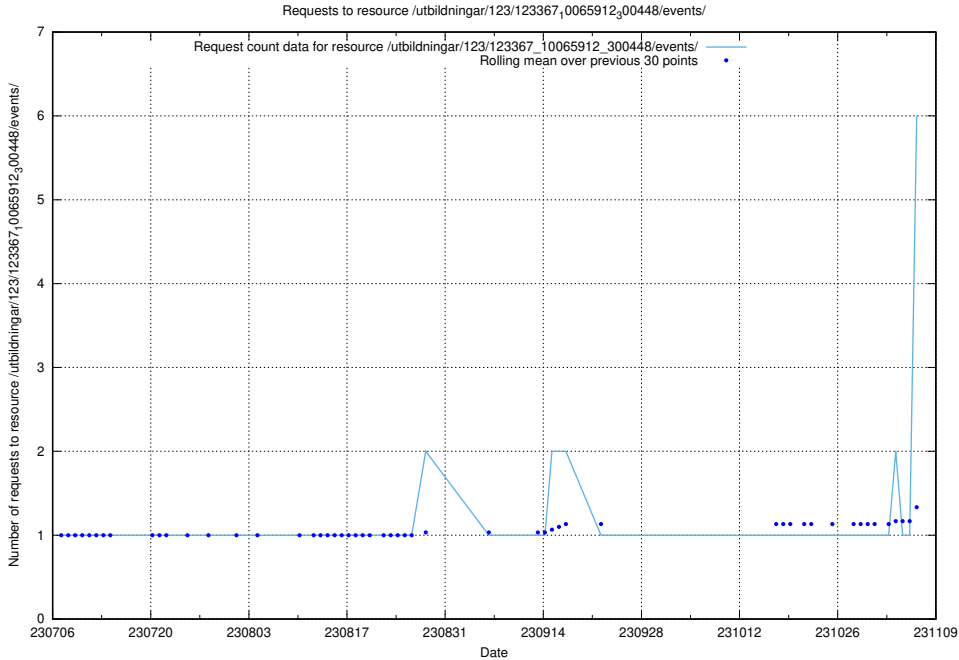

Here, we count the number of requests to resource /taxonomy/version/3/query/management-occupations/.

5.162 Usage of /utbildningar/123/123367_10065912_300448/events/

Here, we count the number of requests to resource /utbildningar/123/123367_10065912_300448/events/