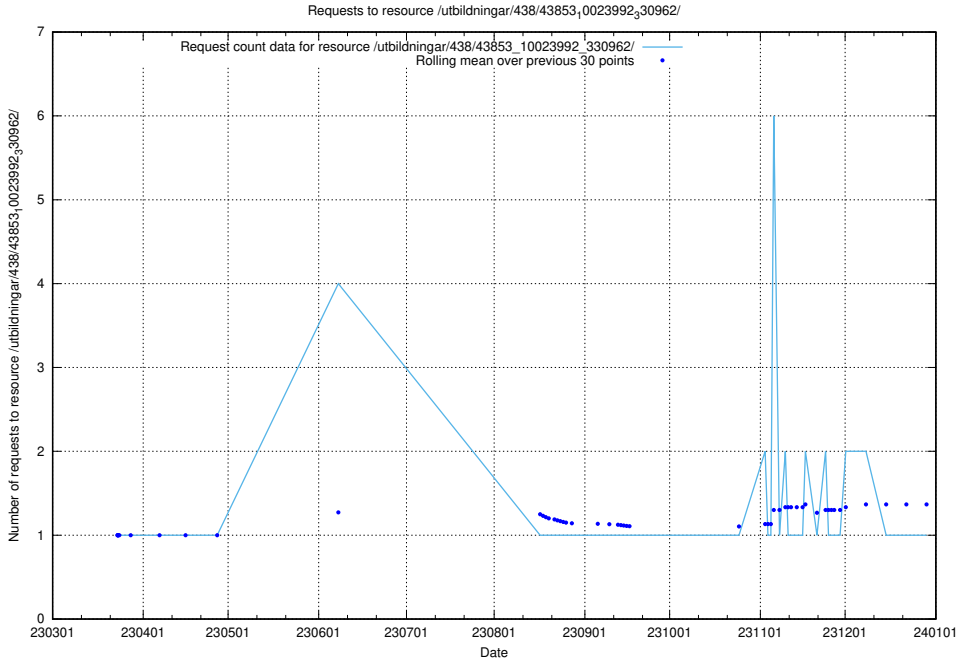

5.7239 Usage of /utbildningar/438/43853_10023992_330962/

Here, we count the number of requests to resource /utbildningar/438/43853_10023992_330962/.