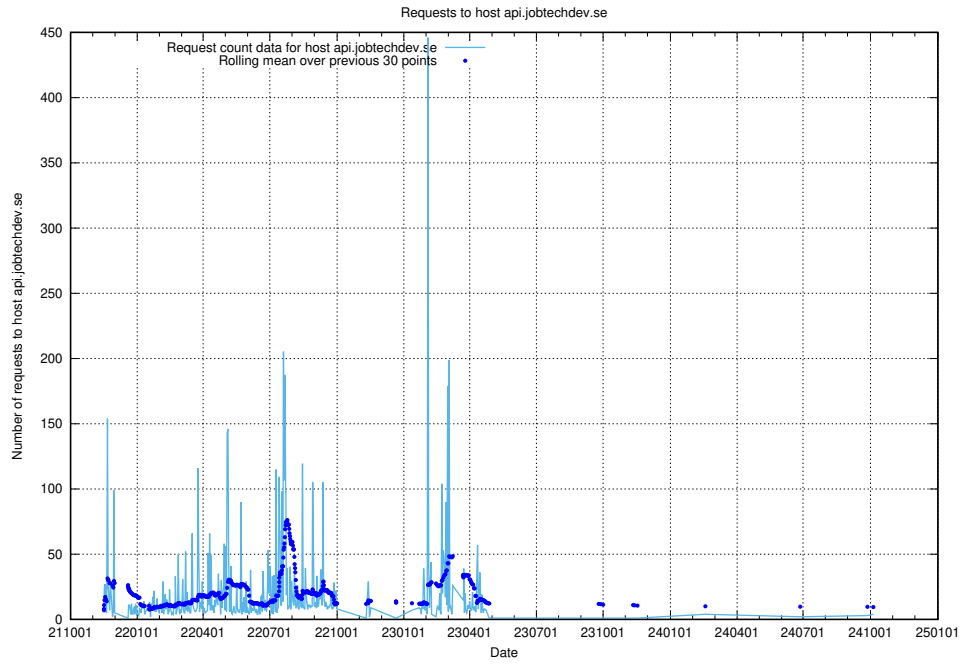

7.162 Usage of api.jobtechdev.se

Here, we count the number of requests to host api.jobtechdev.se.