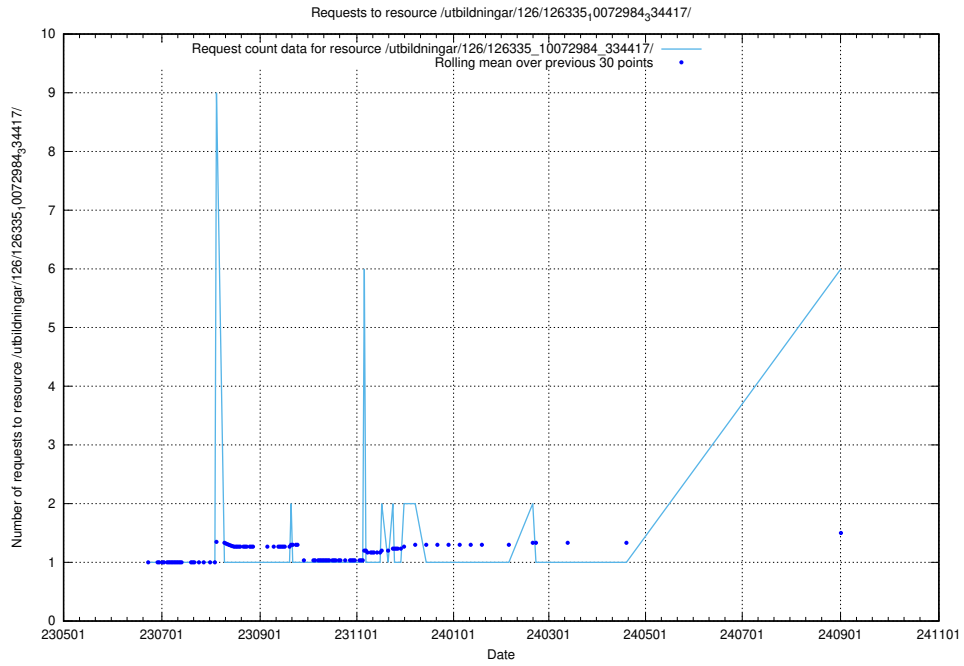

5.166 Usage of /utbildningar/126/126335_10072984_334417/

Here, we count the number of requests to resource /utbildningar/126/126335_10072984_334417/.