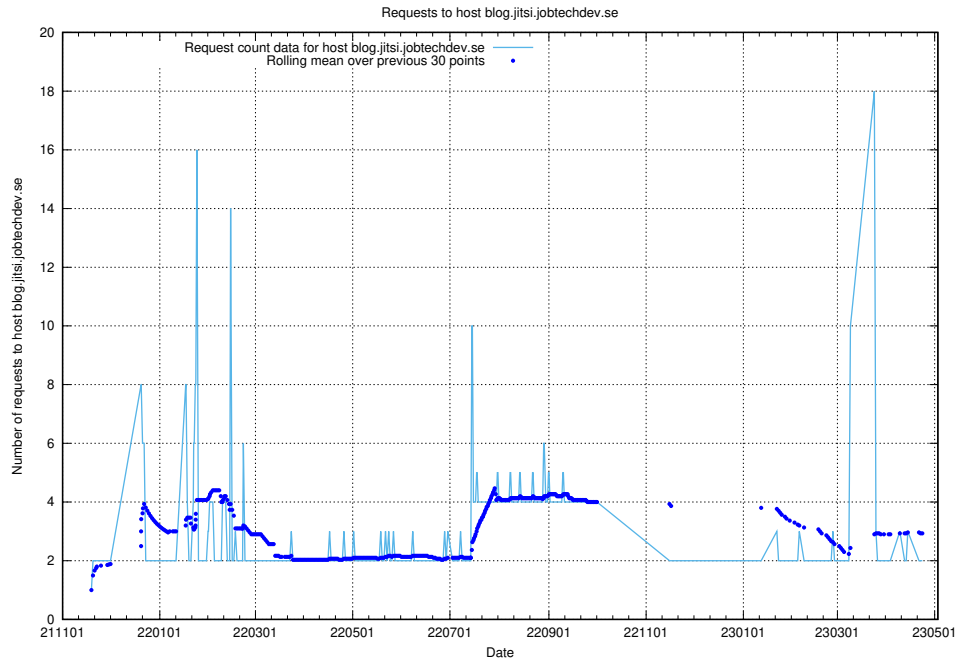

7.480 Usage of `blog.jitsi.jobtechdev.se`

Here, we count the number of requests to host `blog.jitsi.jobtechdev.se`.