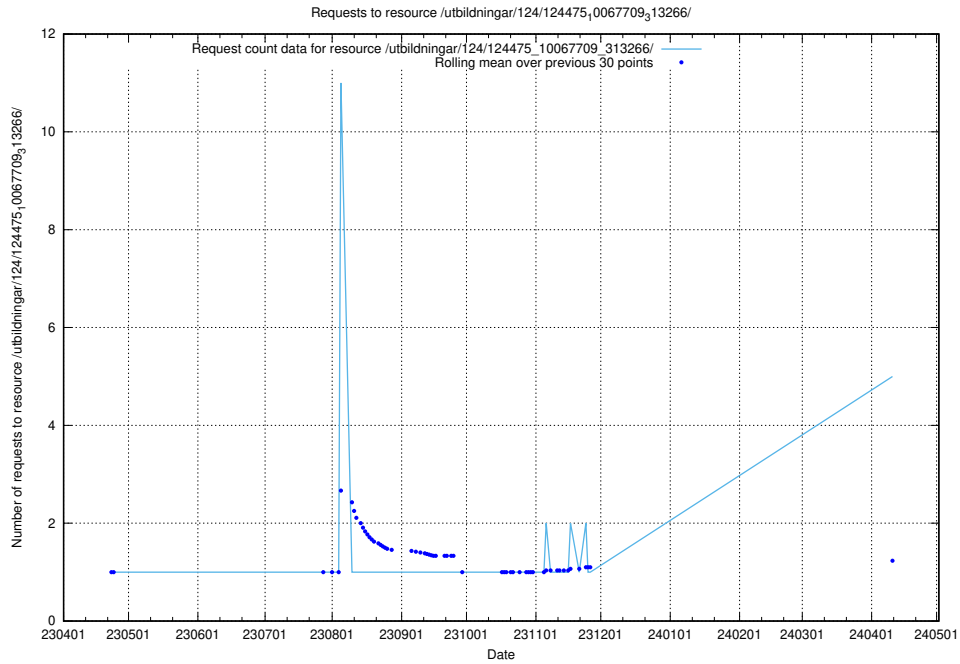

5.262 Usage of /utbildningar/124/124475_10067709_313266/

Here, we count the number of requests to resource /utbildningar/124/124475_10067709_313266/.