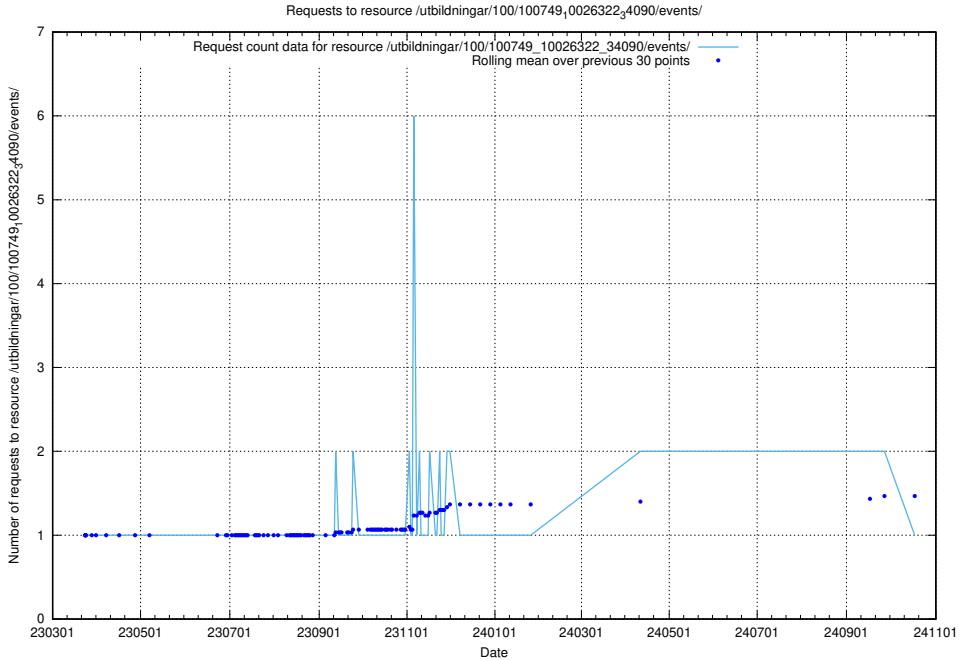

5.6488 Usage of /utbildningar/100/100749_10026322_34090/events/

Here, we count the number of requests to resource /utbildningar/100/100749_10026322_34090/events/.

5.6489 Usage of /utbildningar/126/126714_10073179_334961/