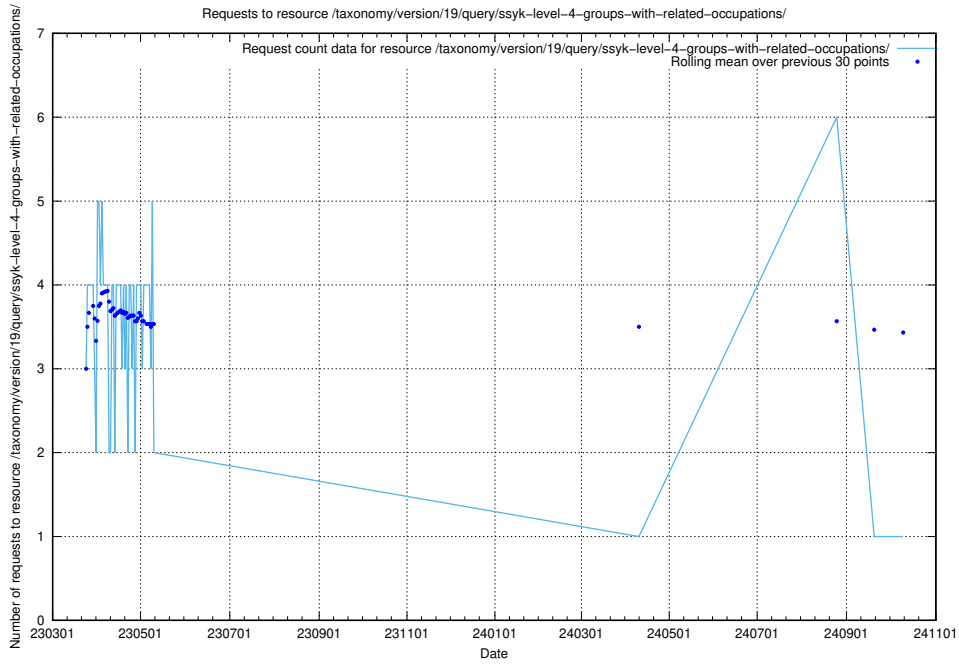

5.7021 Usage of /taxonomy/version/19/query/ssyk-level-4-groups-with-related-occupations/

Here, we count the number of requests to resource /taxonomy/version/19/query/ssyk-level-4-groups-with-related-occupations/.