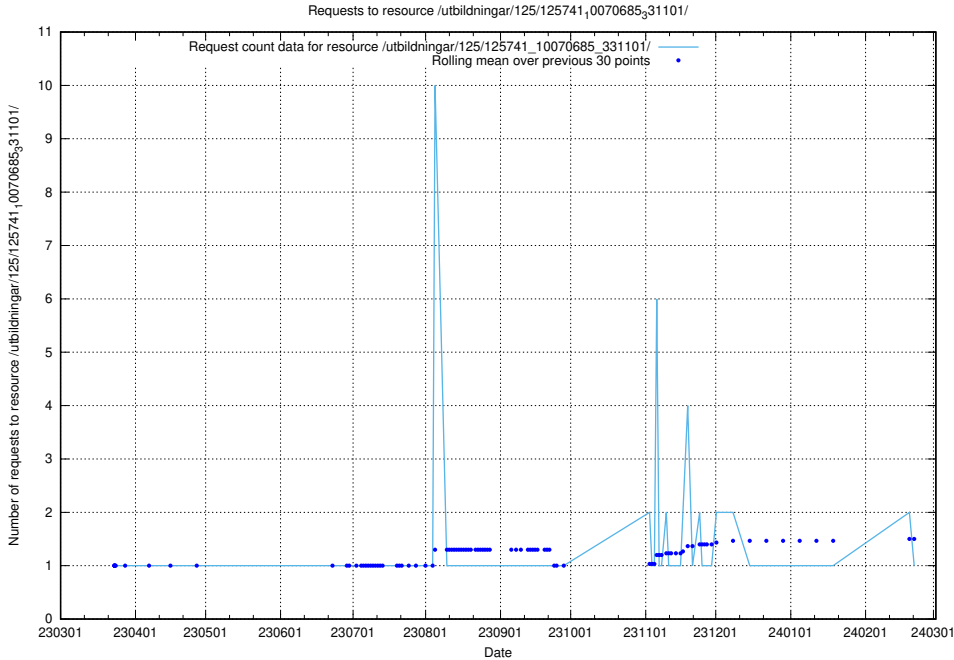

5.7388 Usage of /utbildningar/125/125741_10070685_331101/

Here, we count the number of requests to resource /utbildningar/125/125741_10070685_331101/.