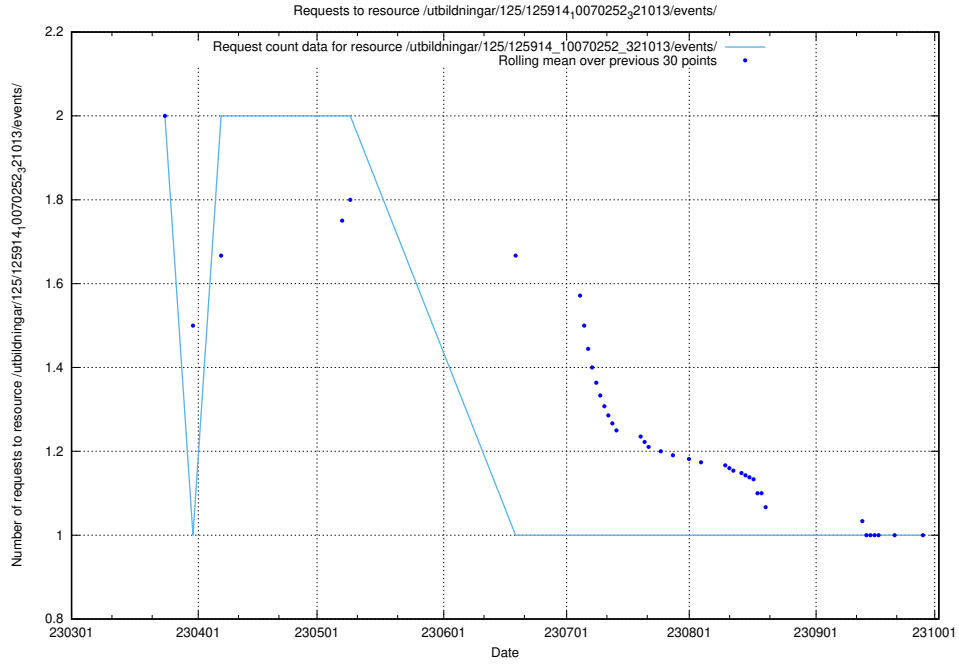

5.7058 Usage of /utbildningar/125/125914_10070252_321013/events/

Here, we count the number of requests to resource /utbildningar/125/125914_10070252_321013/events/