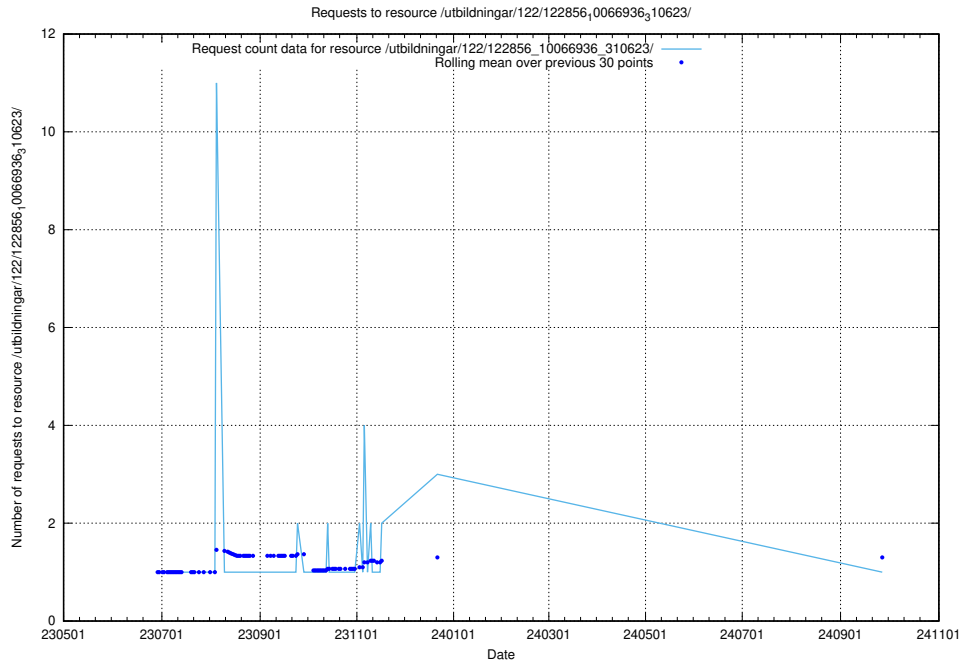

5.6416 Usage of /utbildningar/122/122856_10066936_310623/

Here, we count the number of requests to resource /utbildningar/122/122856_10066936_310623/.