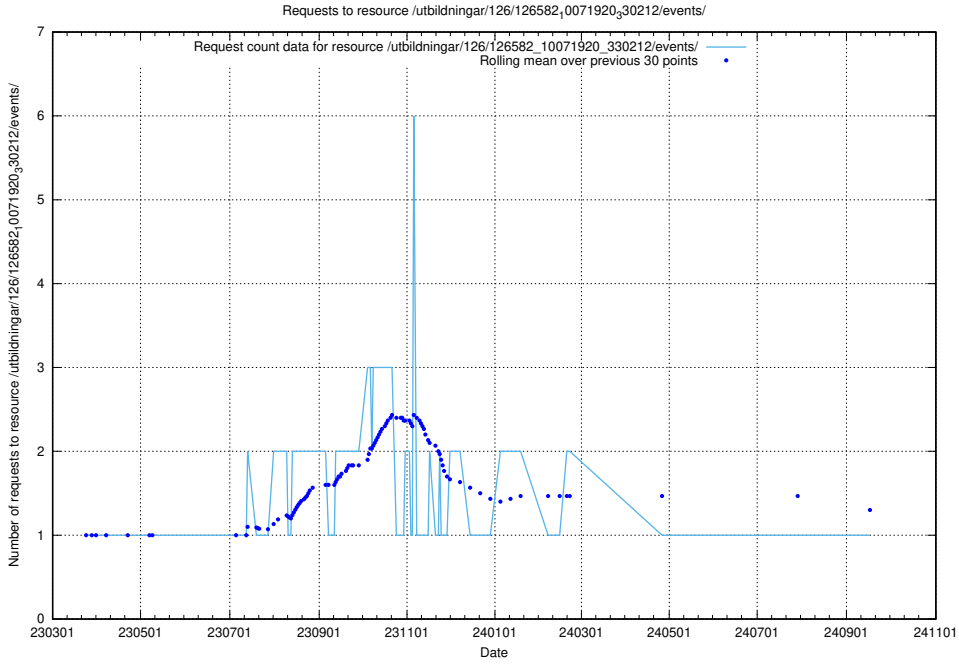

5.7105 Usage of /utbildningar/126/126582_10071920_330212/events/

Here, we count the number of requests to resource /utbildningar/126/126582_10071920_330212/events/