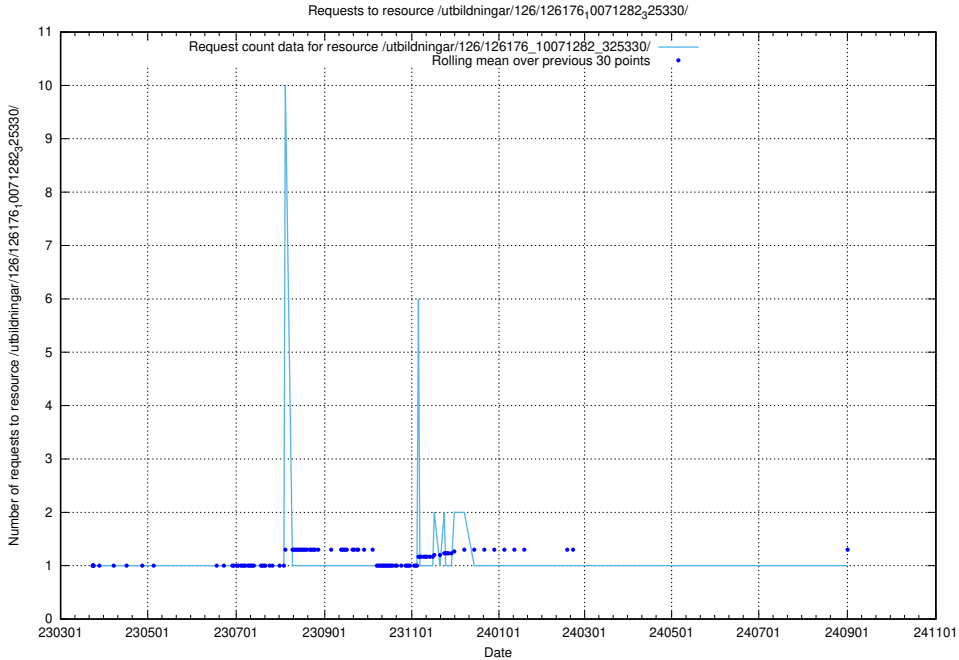

5.7339 Usage of /utbildningar/126/126176_10071282_325330/

Here, we count the number of requests to resource /utbildningar/126/126176_10071282_325330/.