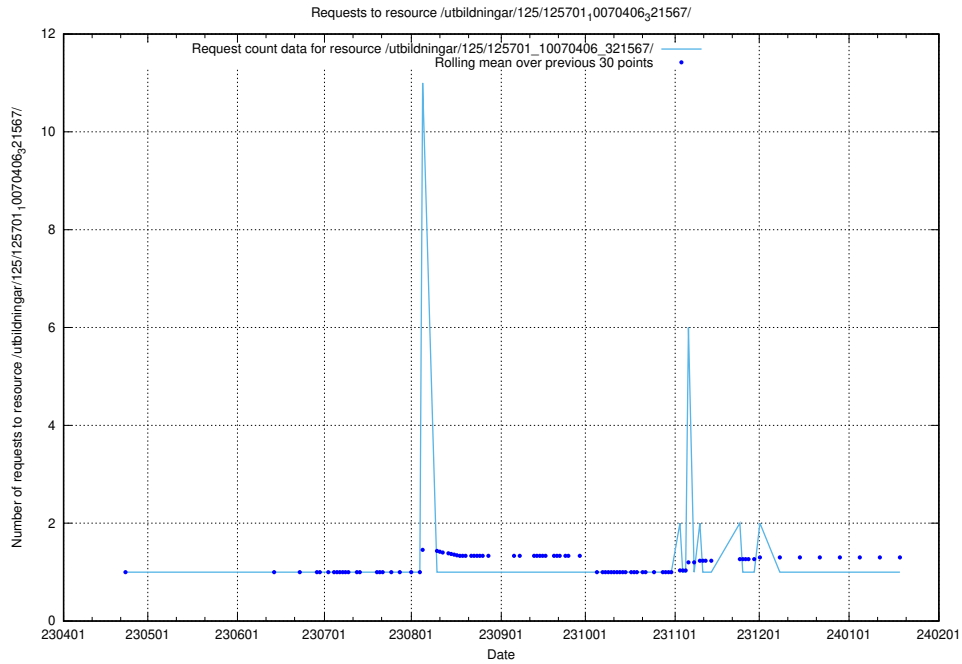

5.6895 Usage of /utbildningar/125/125701_10070406_321567/

Here, we count the number of requests to resource /utbildningar/125/125701_10070406_321567/.