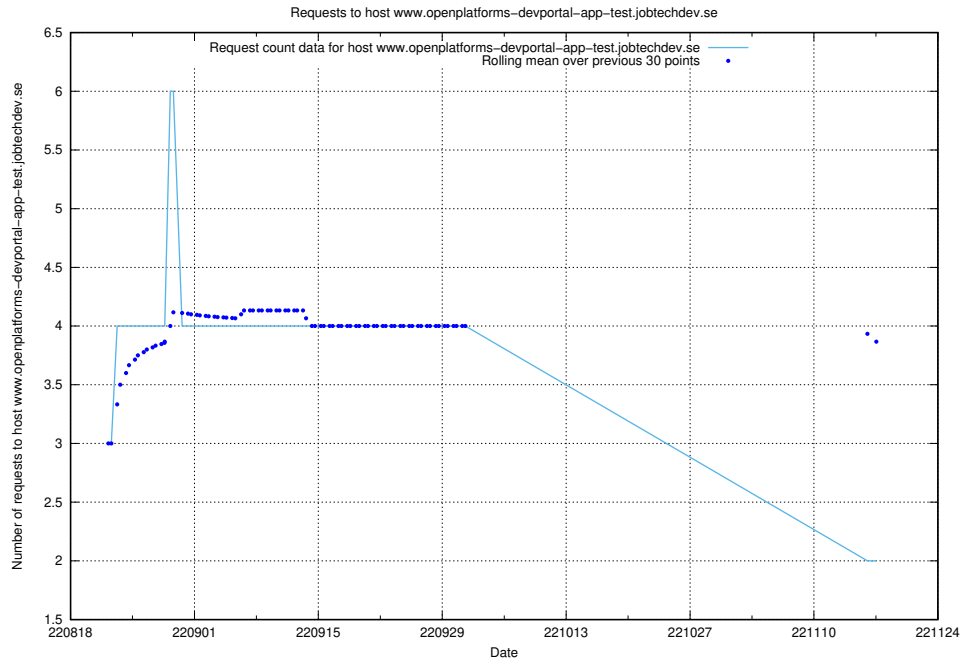

7.346 Usage of `www.openplatforms-devportal-app-test.jobtechdev.se`

Here, we count the number of requests to host `www.openplatforms-devportal-app-test.jobtechdev.se`.

7.348 Usage of historical-develop.jobtechdev.se