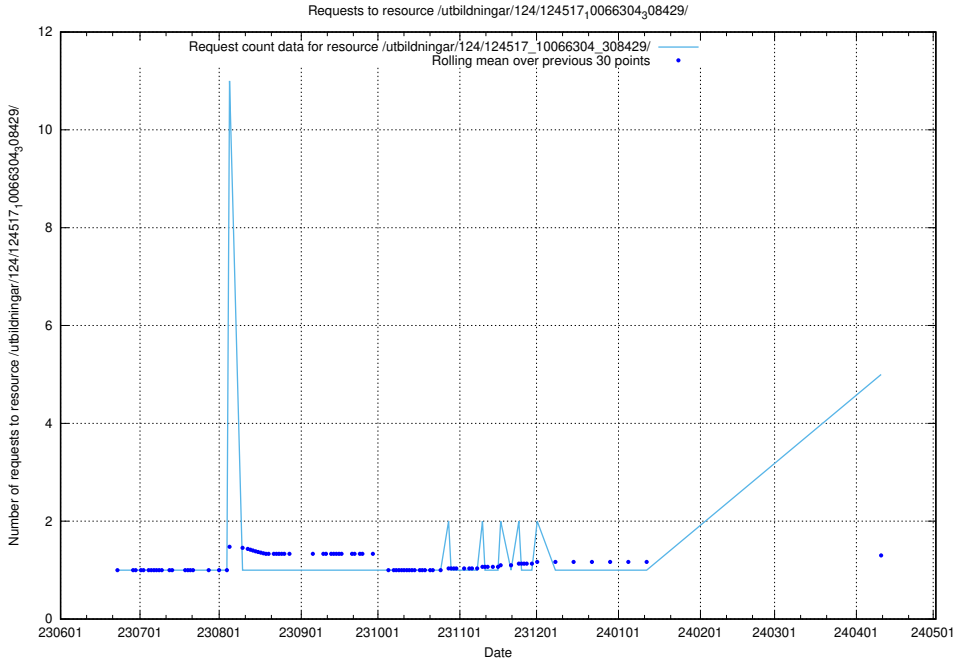

5.257 Usage of /utbildningar/124/124517_10066304_308429/

Here, we count the number of requests to resource /utbildningar/124/124517_10066304_308429/.