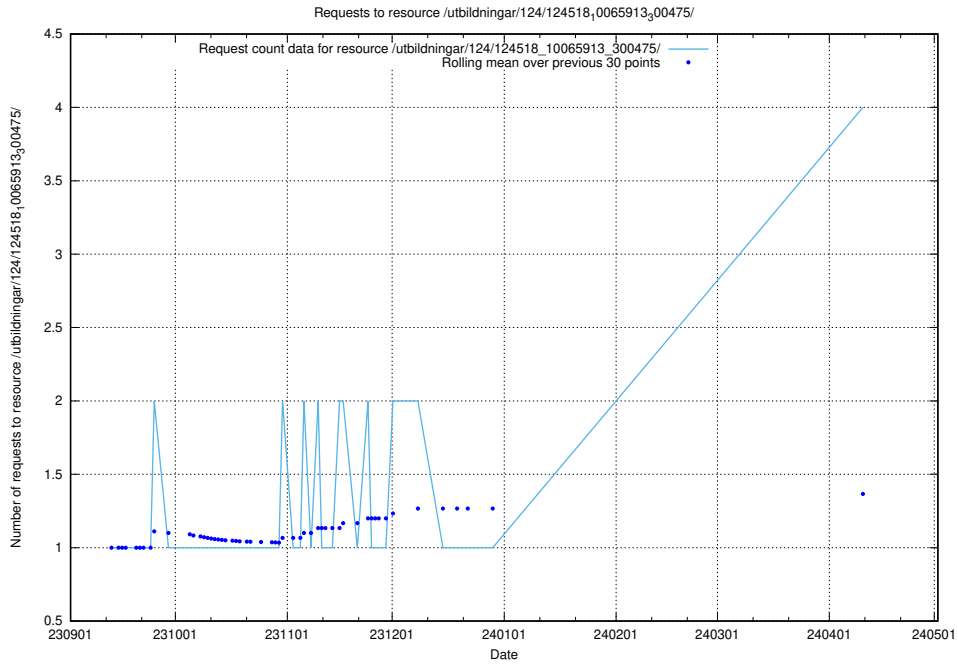

5.350 Usage of /utbildningar/124/124518_10065913_300475/

Here, we count the number of requests to resource /utbildningar/124/124518_10065913_300475/.