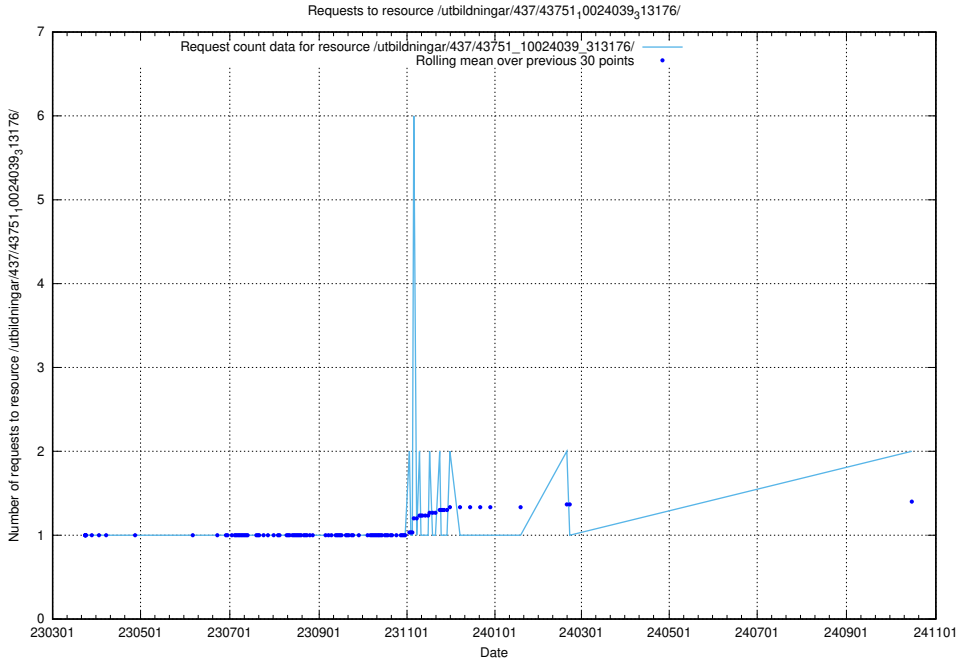

5.1035 Usage of /utbildningar/437/43751_10024039_313176/

Here, we count the number of requests to resource /utbildningar/437/43751_10024039_313176/.