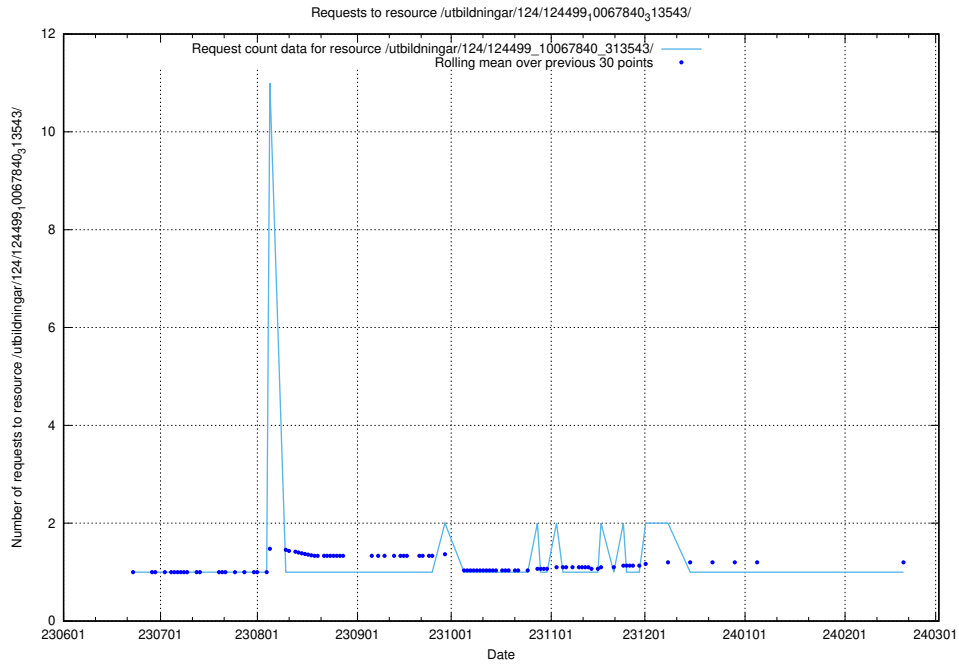

5.6645 Usage of /utbildningar/124/124499_10067840_313543/

Here, we count the number of requests to resource /utbildningar/124/124499_10067840_313543/.