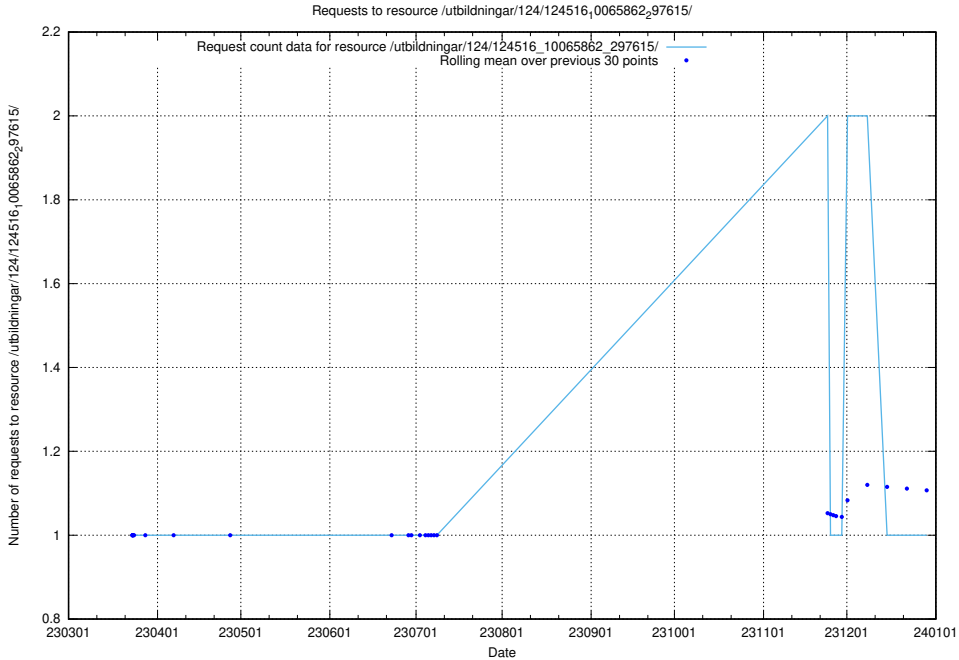

5.2393 Usage of /utbildningar/124/124516_10065862_297615/

Here, we count the number of requests to resource /utbildningar/124/124516_10065862_297615/.

5.2394 Usage of /availability/uptime/20230726/

Here, we count the number of requests to resource /availability/uptime/20230726/.