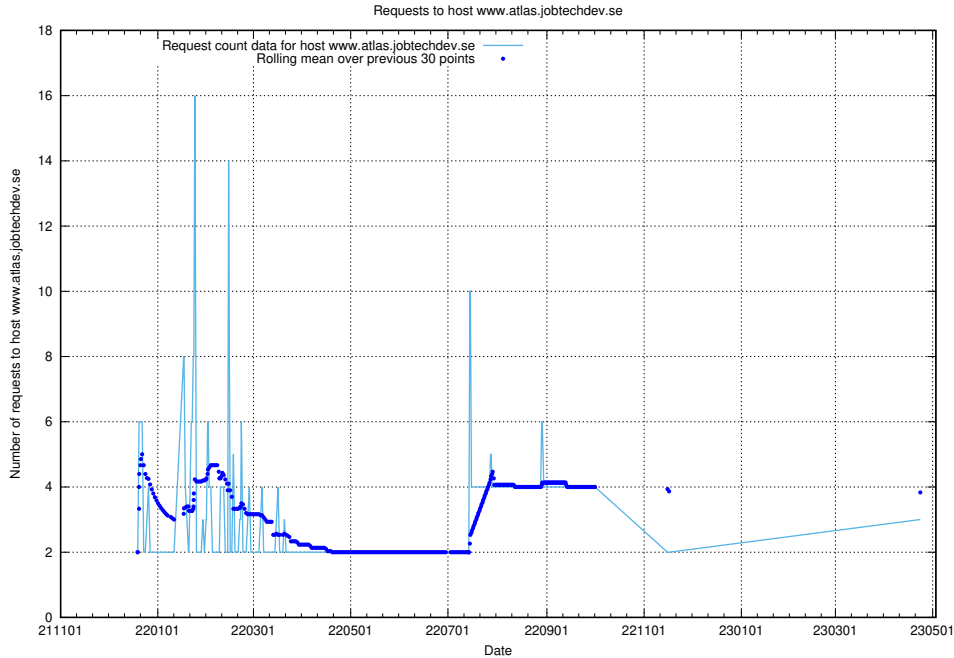

7.213 Usage of www.atlas.jobtechdev.se

Here, we count the number of requests to host www.atlas.jobtechdev.se.