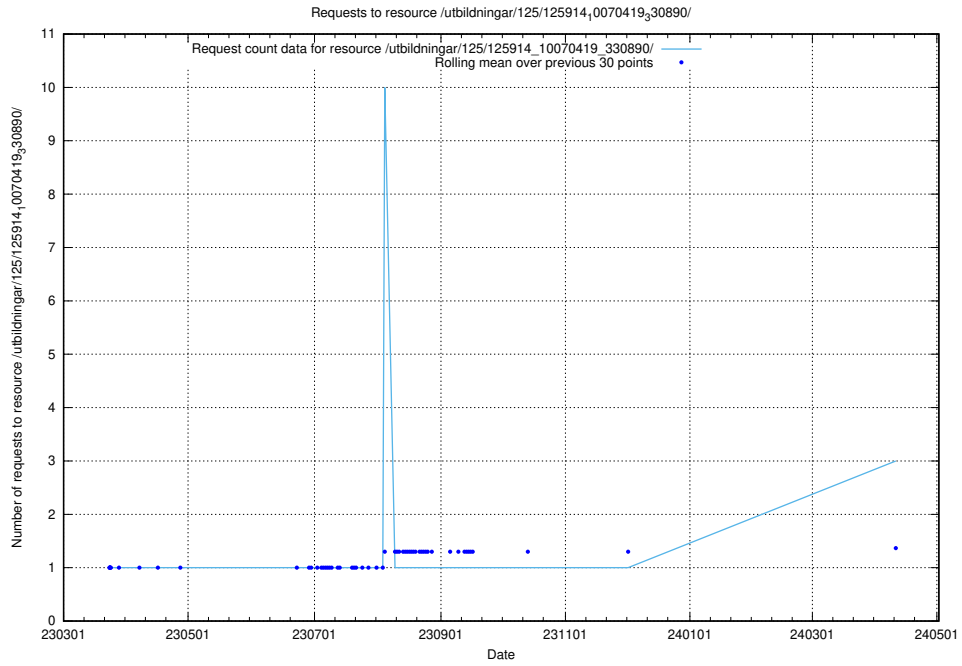

5.551 Usage of /utbildningar/125/125914_10070419_330890/

Here, we count the number of requests to resource /utbildningar/125/125914_10070419_330890/.