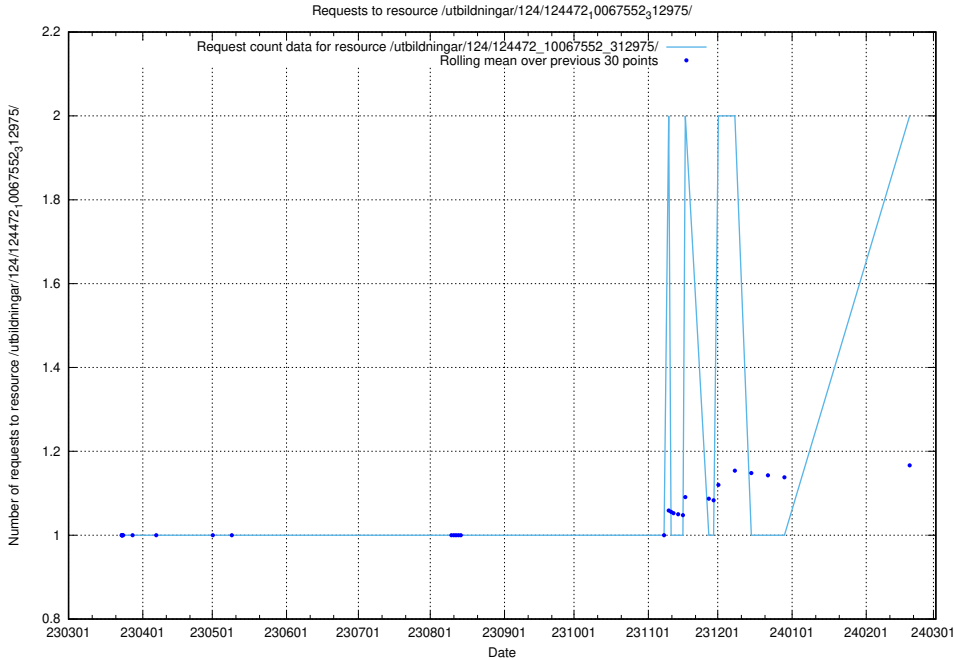

5.742 Usage of /utbildningar/124/124472_10067552_312975/

Here, we count the number of requests to resource /utbildningar/124/124472_10067552_312975/.