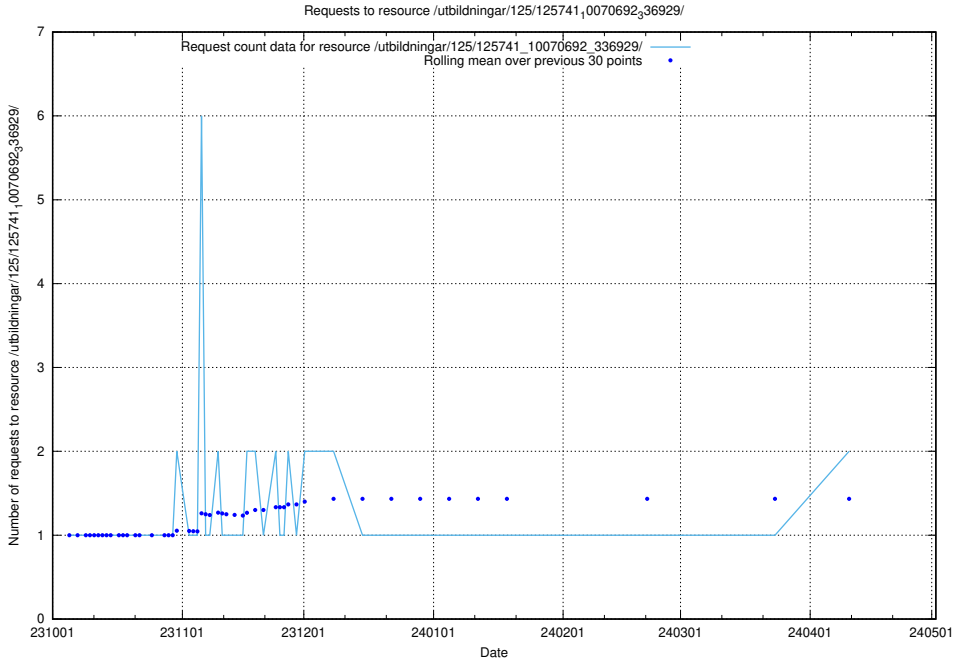

5.828 Usage of /utbildningar/125/125741_10070692_336929/

Here, we count the number of requests to resource /utbildningar/125/125741_10070692_336929/.