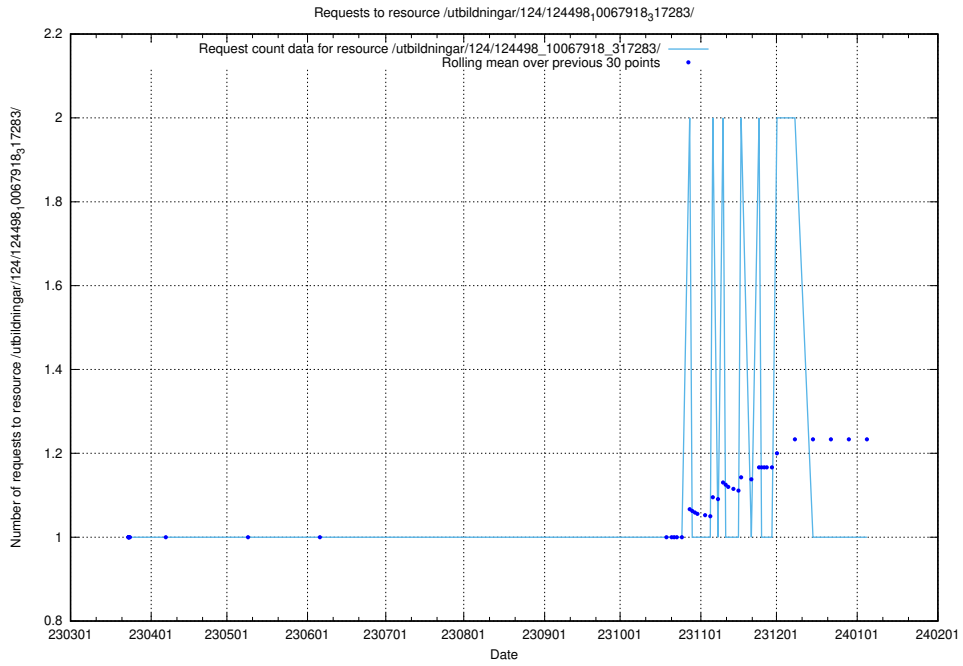

5.3507 Usage of /utbildningar/124/124498_10067918_317283/

Here, we count the number of requests to resource /utbildningar/124/124498_10067918_317283/.