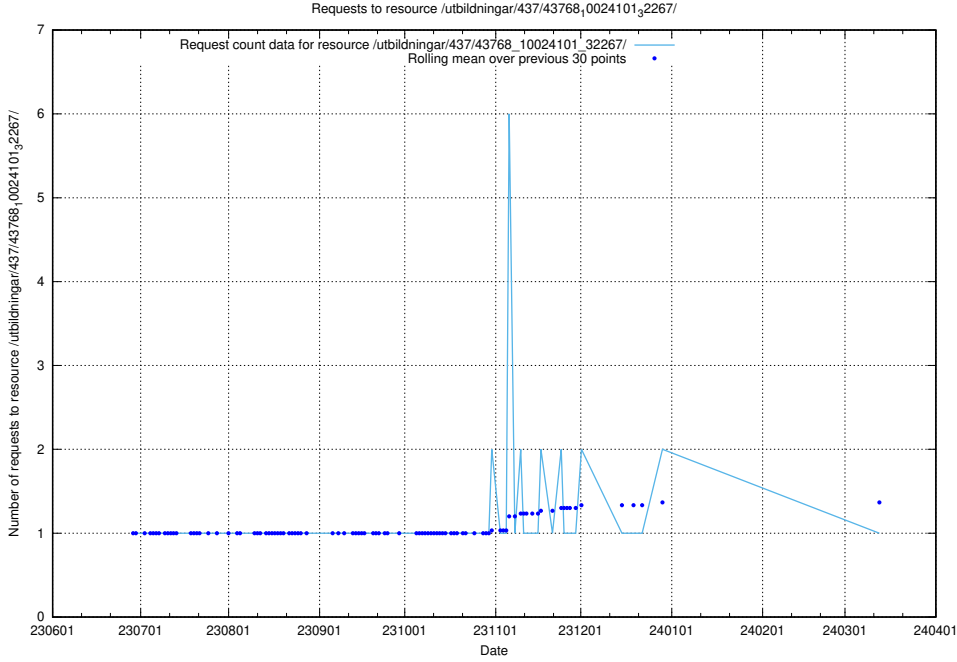

5.6311 Usage of /utbildningar/437/43768_10024101_32267/

Here, we count the number of requests to resource /utbildningar/437/43768_10024101_32267/.