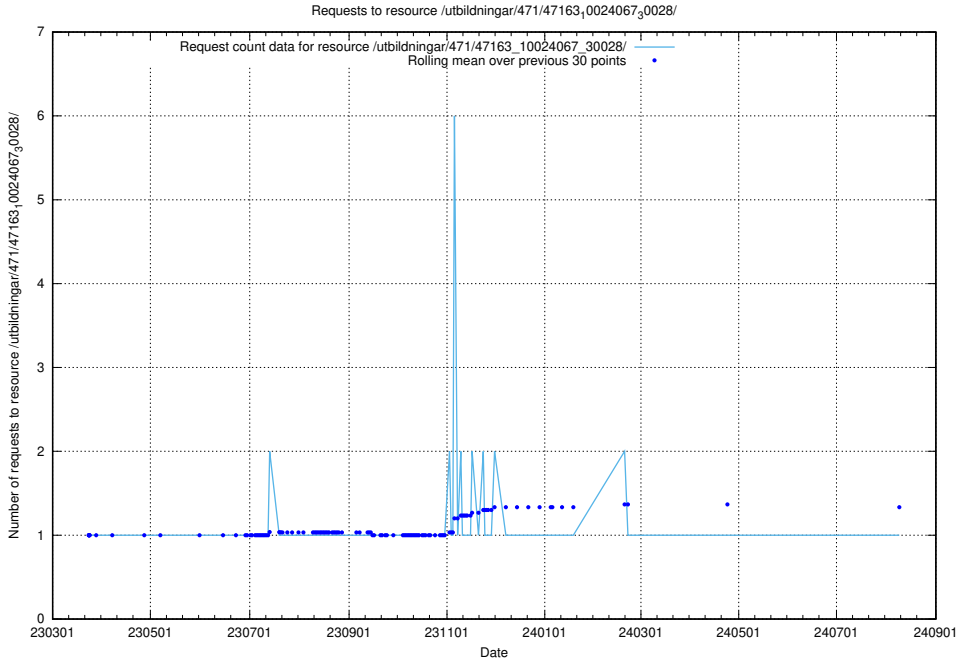

5.7226 Usage of /utbildningar/471/47163_10024067_30028/

Here, we count the number of requests to resource /utbildningar/471/47163_10024067_30028/.