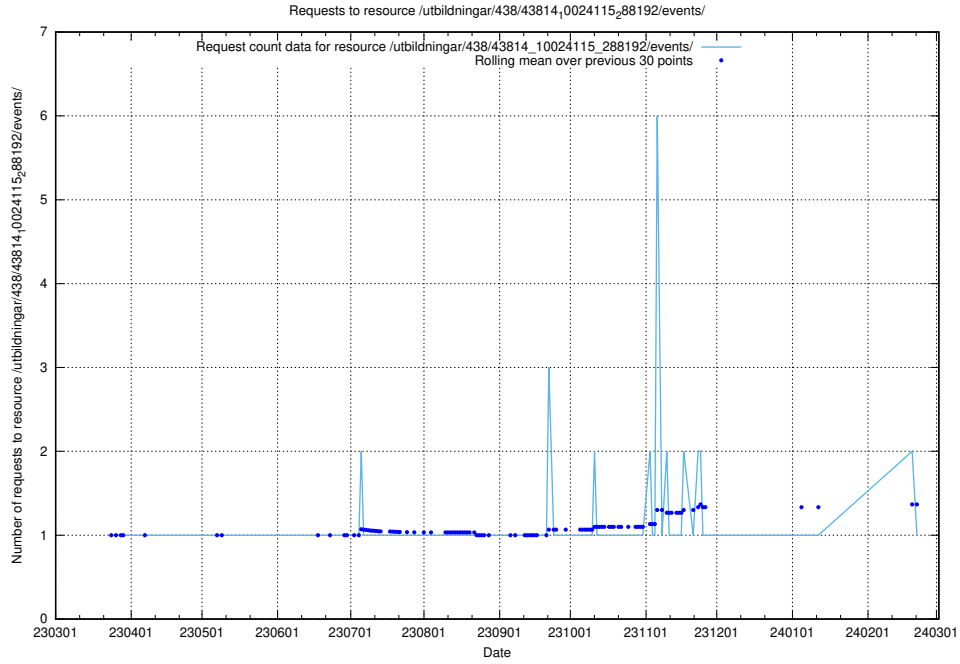

5.7074 Usage of /utbildningar/438/43814_10024115_288192/events/

Here, we count the number of requests to resource /utbildningar/438/43814_10024115_288192/events/.