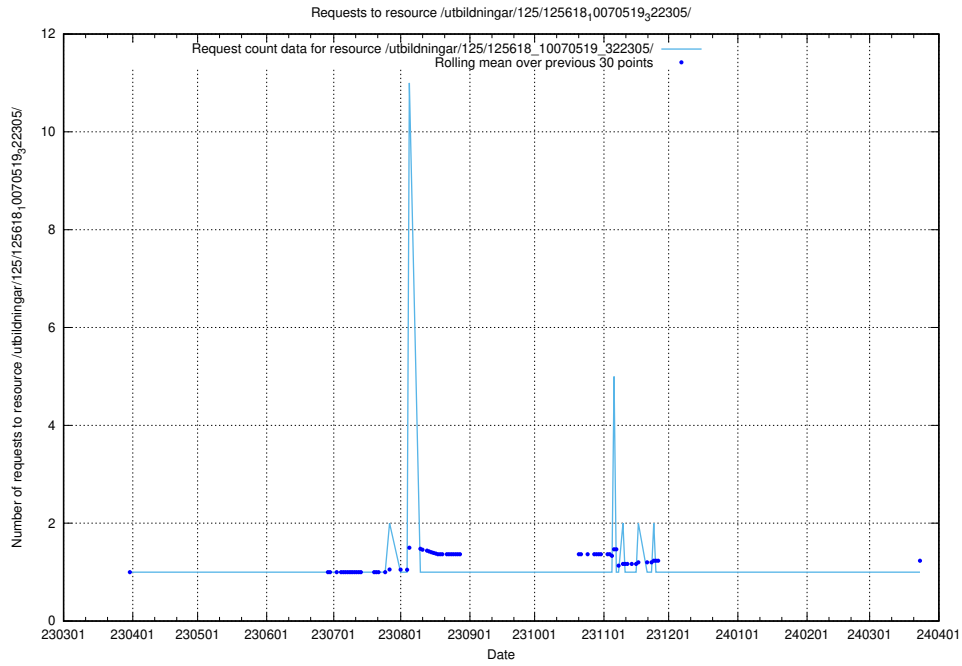

5.6924 Usage of /utbildningar/125/125618_10070519_322305/

Here, we count the number of requests to resource /utbildningar/125/125618_10070519_322305/.