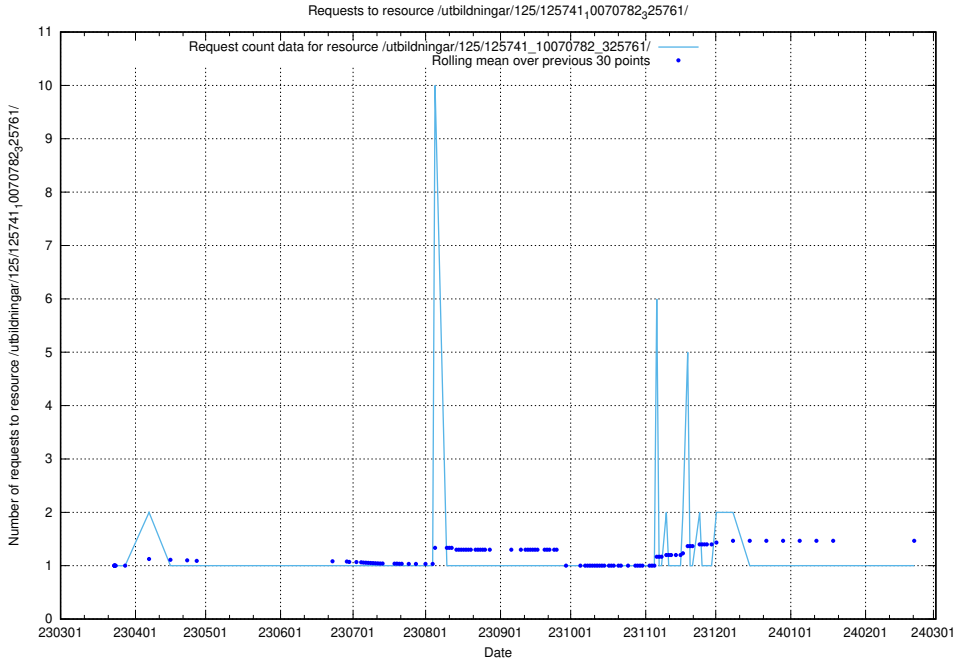

5.7374 Usage of /texter/

Here, we count the number of requests to resource /texter/.

5.7375 Usage of /utbildningar/125/125741_10070782_325761/

Here, we count the number of requests to resource /utbildningar/125/125741_10070782_325761/.