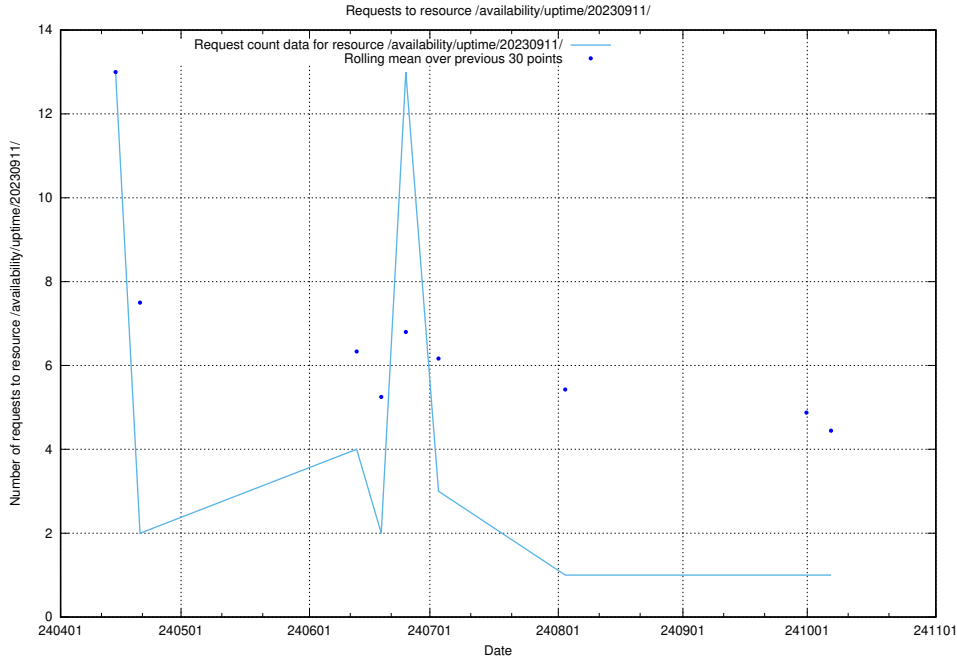

5.2378 Usage of /availability/uptime/20230911/

Here, we count the number of requests to resource /availability/uptime/20230911/.