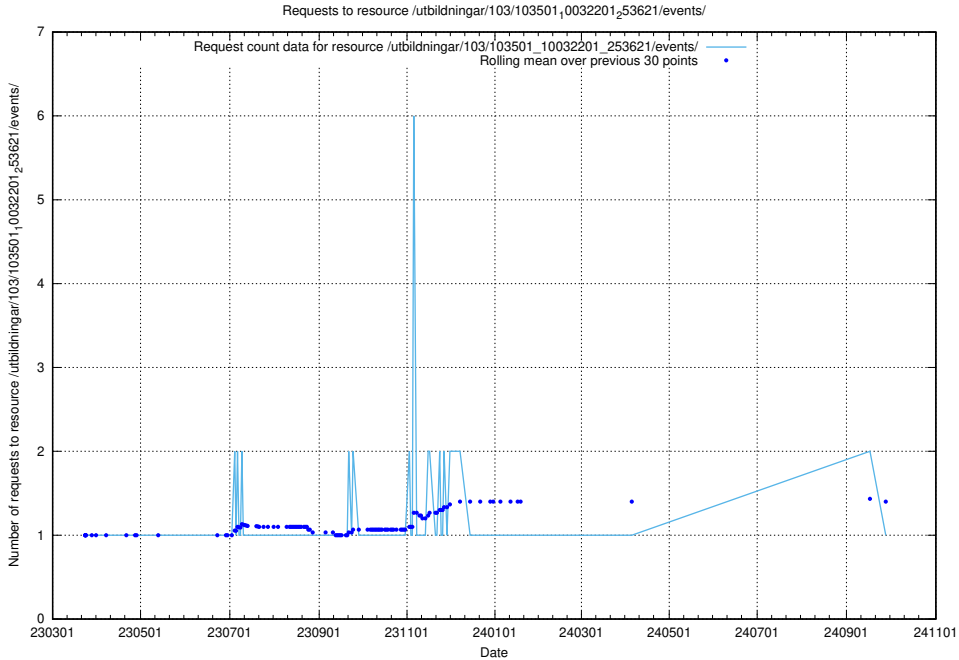

5.6361 Usage of /utbildningar/103/103501_10032201_253621/events/

Here, we count the number of requests to resource /utbildningar/103/103501_10032201_253621/events/