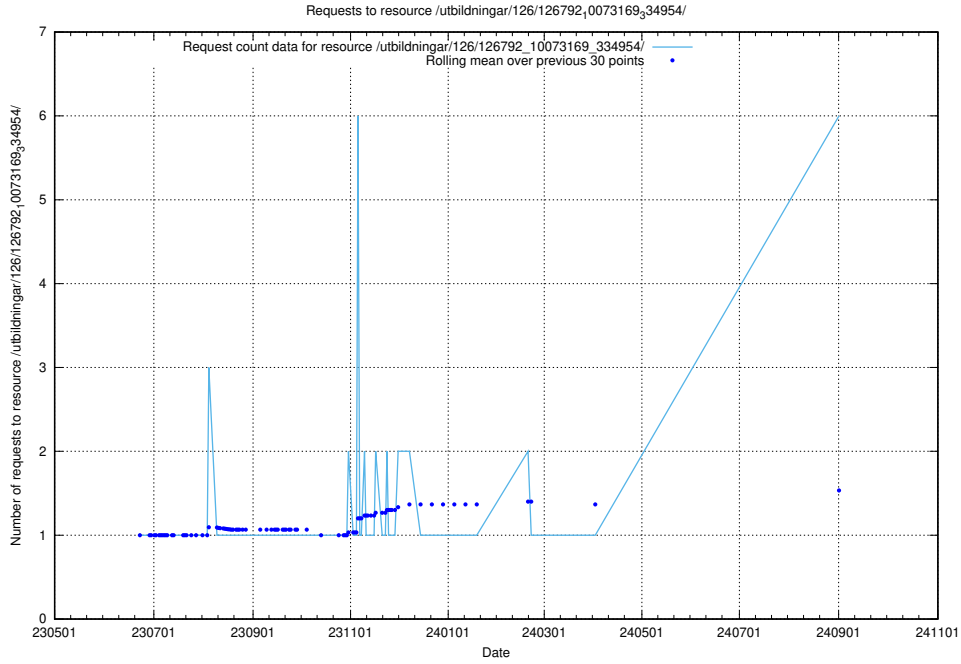

5.164 Usage of /utbildningar/126/126792_10073169_334954/

Here, we count the number of requests to resource /utbildningar/126/126792_10073169_334954/.