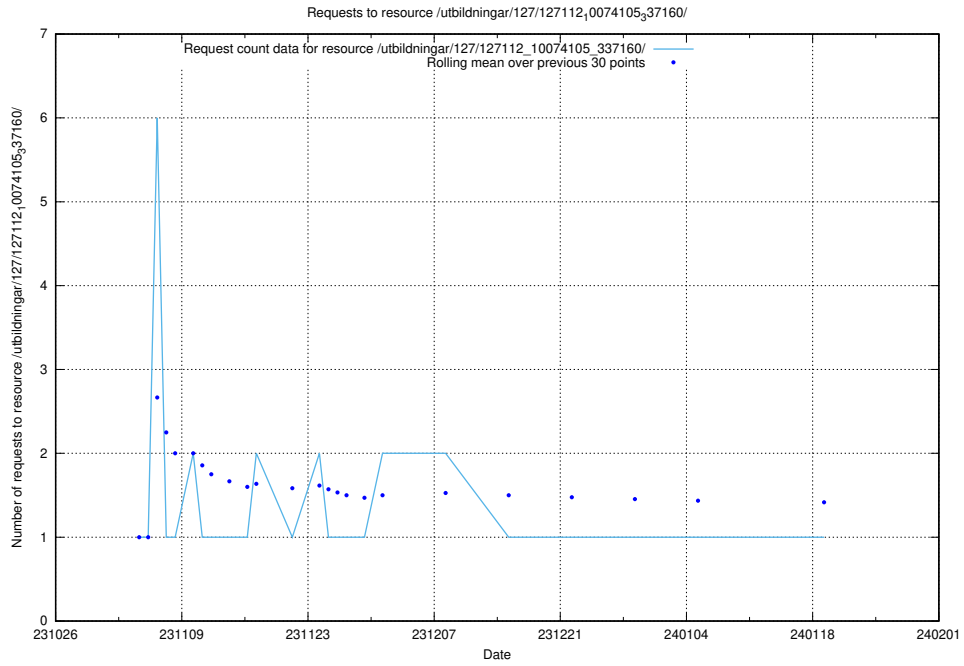

5.5024 Usage of /utbildningar/127/127112_10074105_337160/

Here, we count the number of requests to resource /utbildningar/127/127112_10074105_337160/.