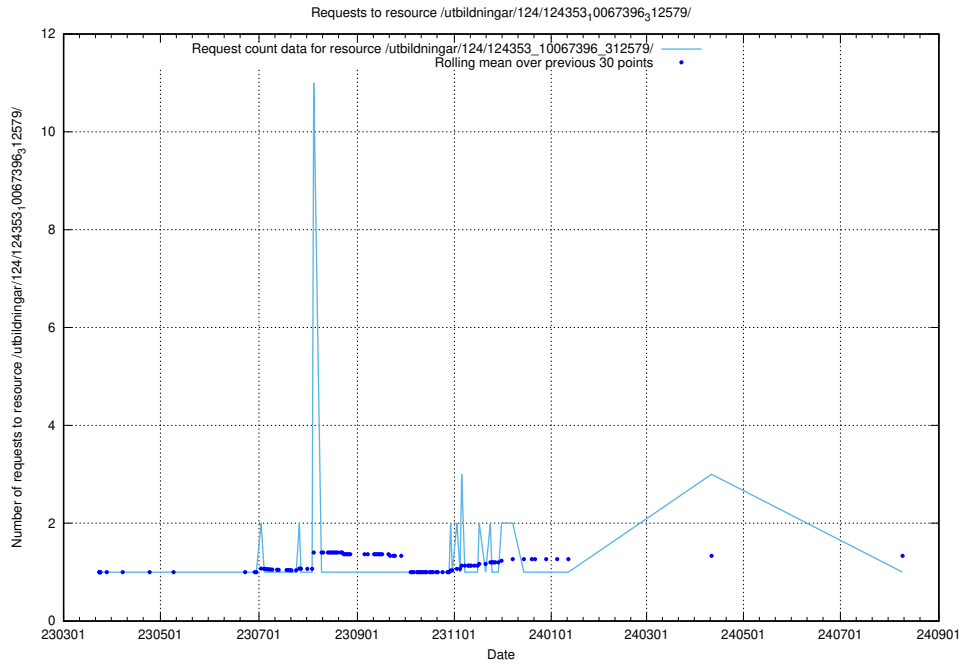

5.4827 Usage of /utbildningar/124/124353_10067396_312579/

Here, we count the number of requests to resource /utbildningar/124/124353_10067396_312579/.