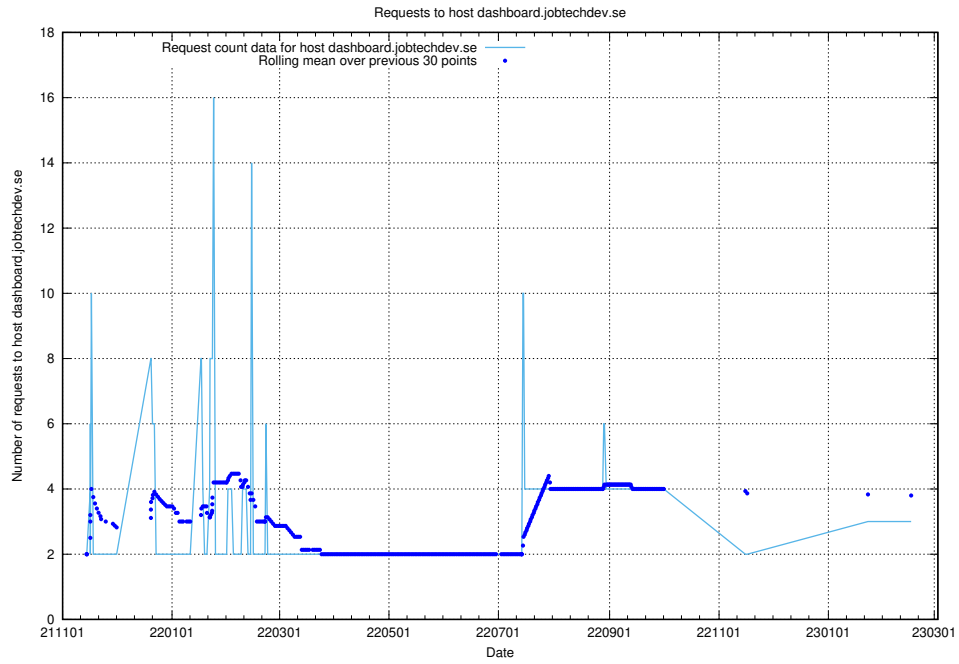

7.177 Usage of dashboard.jobtechdev.se

Here, we count the number of requests to host dashboard.jobtechdev.se.