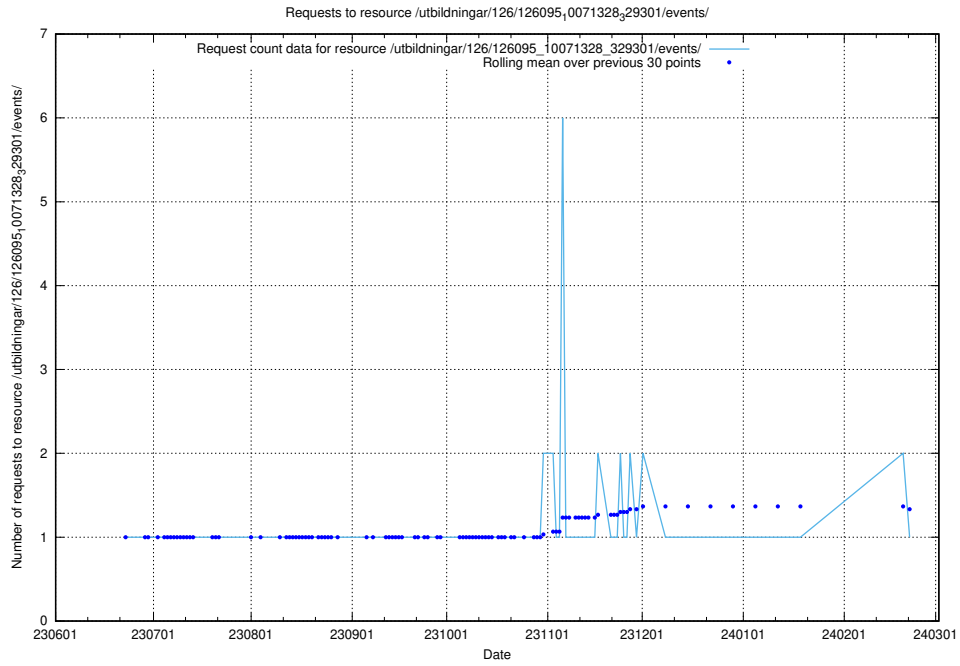

5.6535 Usage of /utbildningar/126/126095_10071328_329301/events/

Here, we count the number of requests to resource /utbildningar/126/126095_10071328_329301/events/