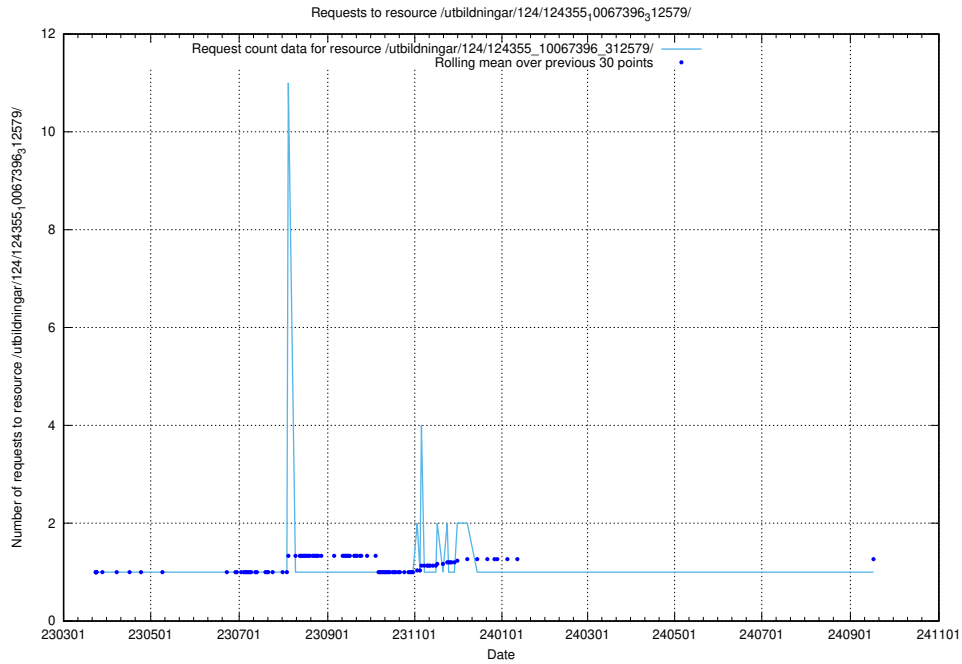

5.4786 Usage of /utbildningar/124/124355_10067396_312579/

Here, we count the number of requests to resource /utbildningar/124/124355_10067396_312579/.