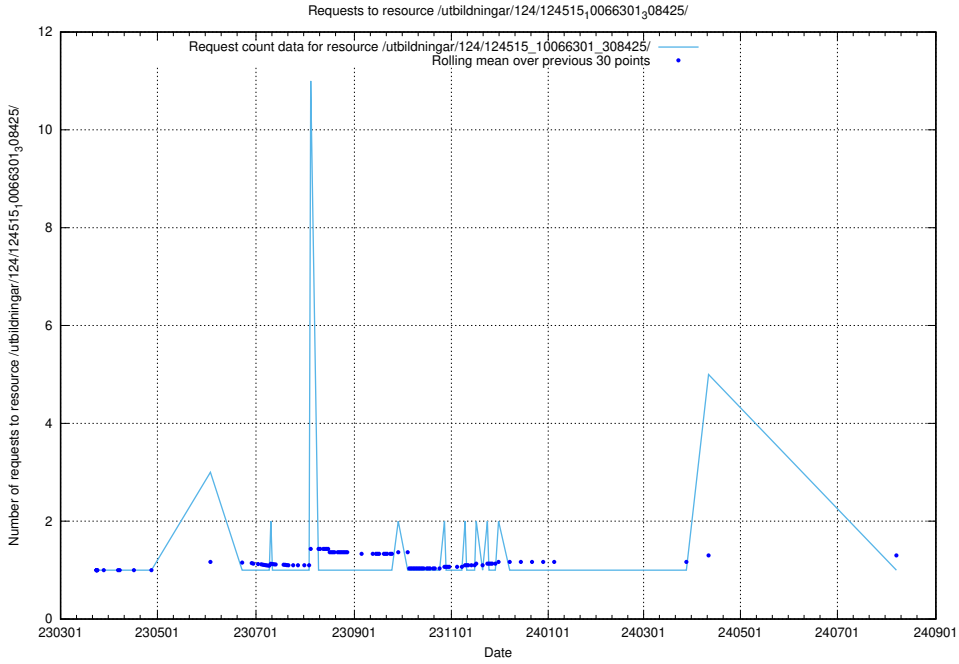

5.2424 Usage of /utbildningar/124/124515_10066301_308425/

Here, we count the number of requests to resource /utbildningar/124/124515_10066301_308425/.