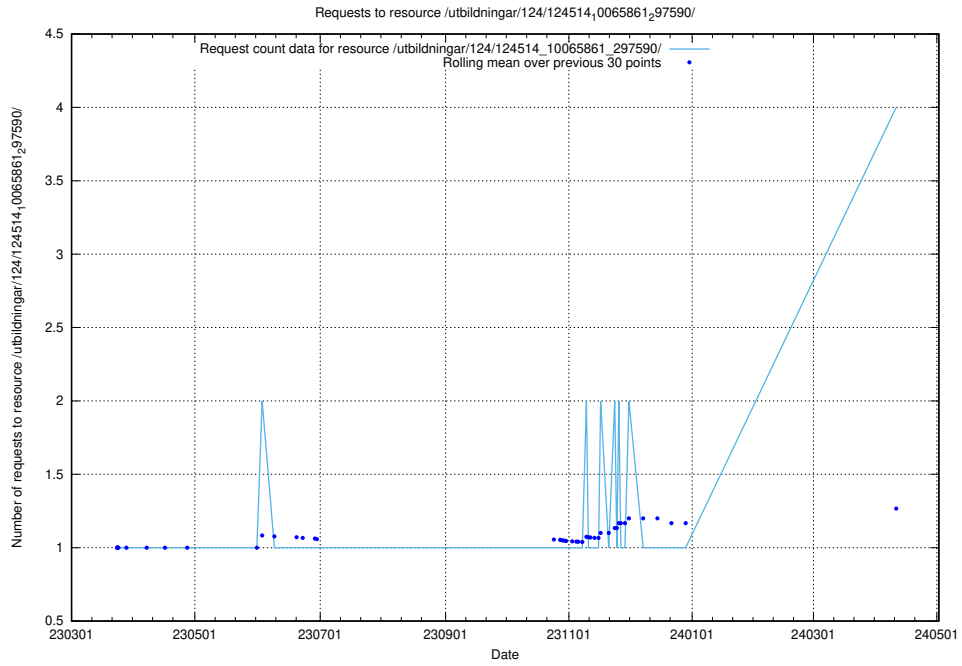

5.306 Usage of /utbildningar/124/124514_10065861_297590/

Here, we count the number of requests to resource /utbildningar/124/124514_10065861_297590/.