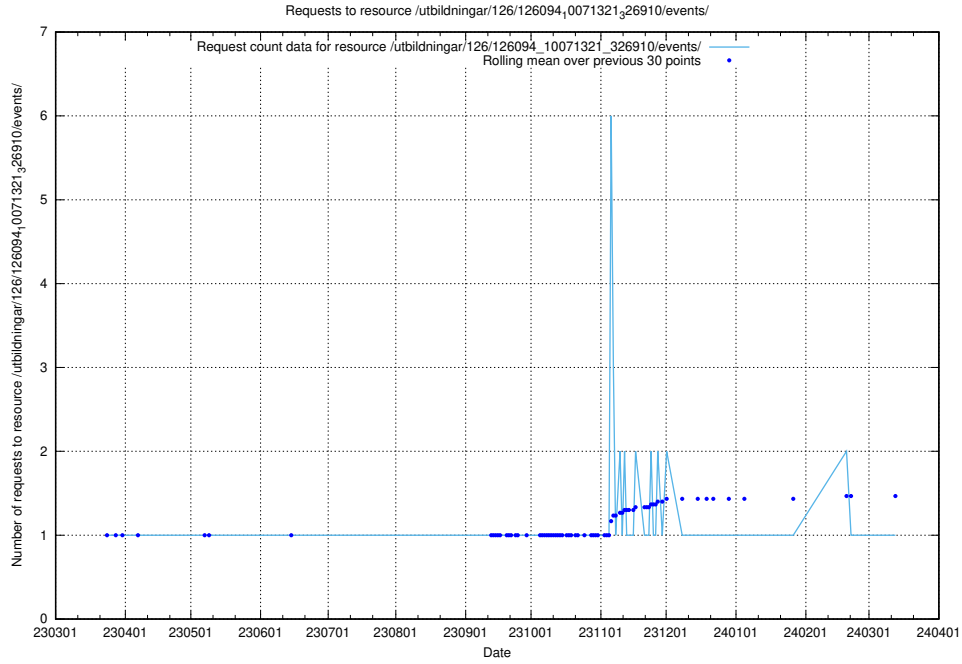

5.7112 Usage of /utbildningar/126/126094_10071321_326910/events/

Here, we count the number of requests to resource /utbildningar/126/126094_10071321_326910/events/