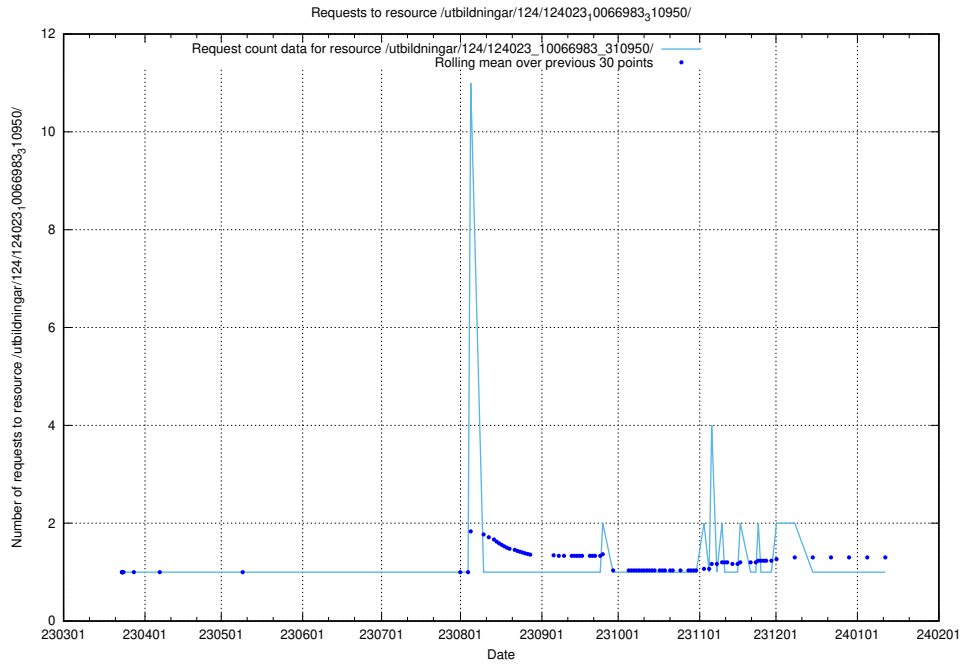

5.5351 Usage of /utbildningar/124/124023_10066983_310950/

Here, we count the number of requests to resource /utbildningar/124/124023_10066983_310950/.