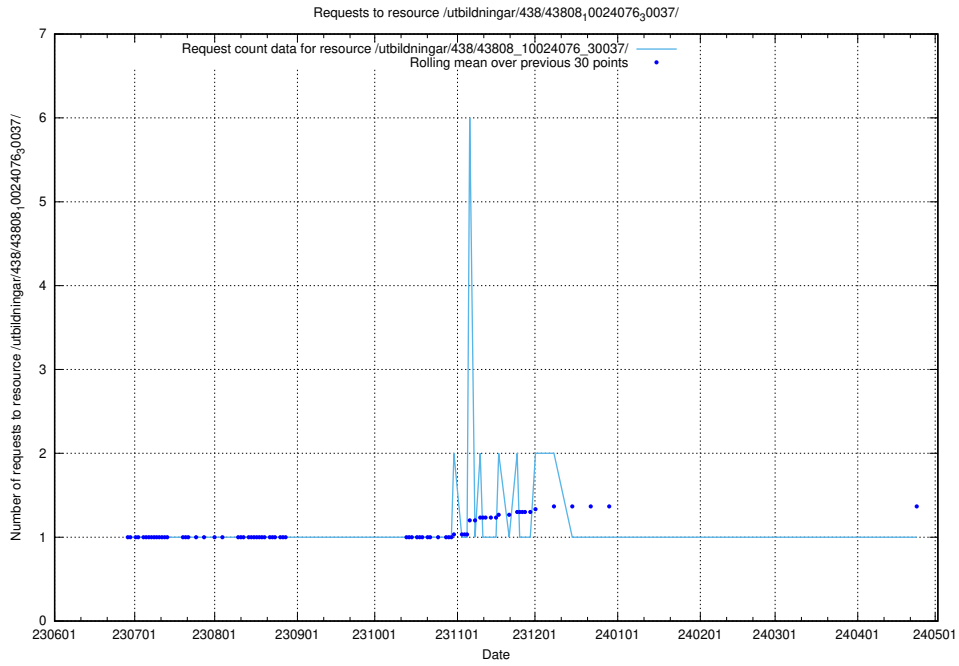

5.6309 Usage of /utbildningar/438/43808_10024076_30037/

Here, we count the number of requests to resource /utbildningar/438/43808_10024076_30037/.