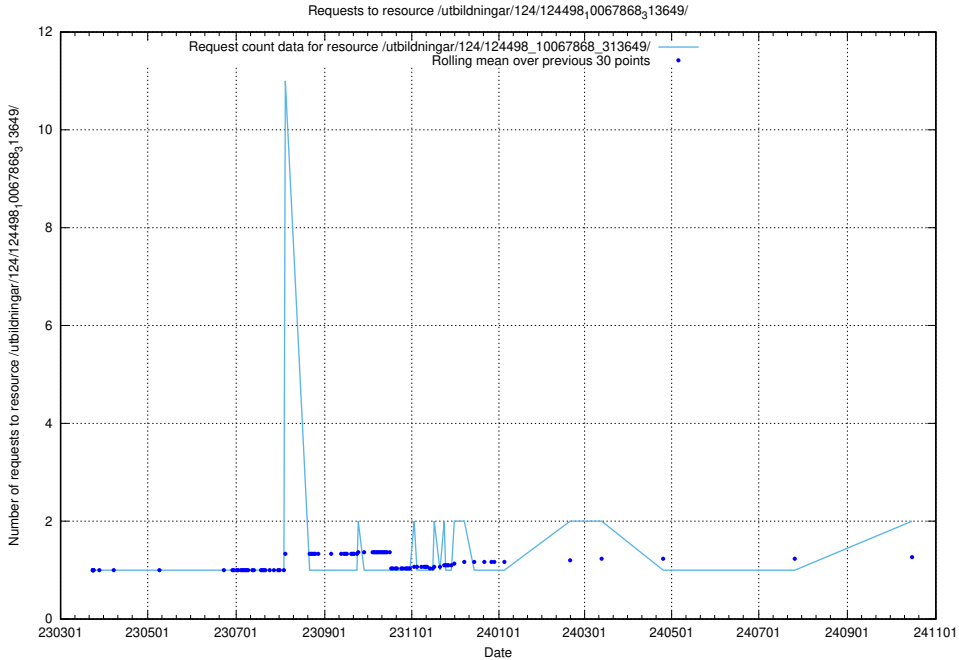

5.714 Usage of /utbildningar/124/124498_10067868_313649/

Here, we count the number of requests to resource /utbildningar/124/124498_10067868_313649/.