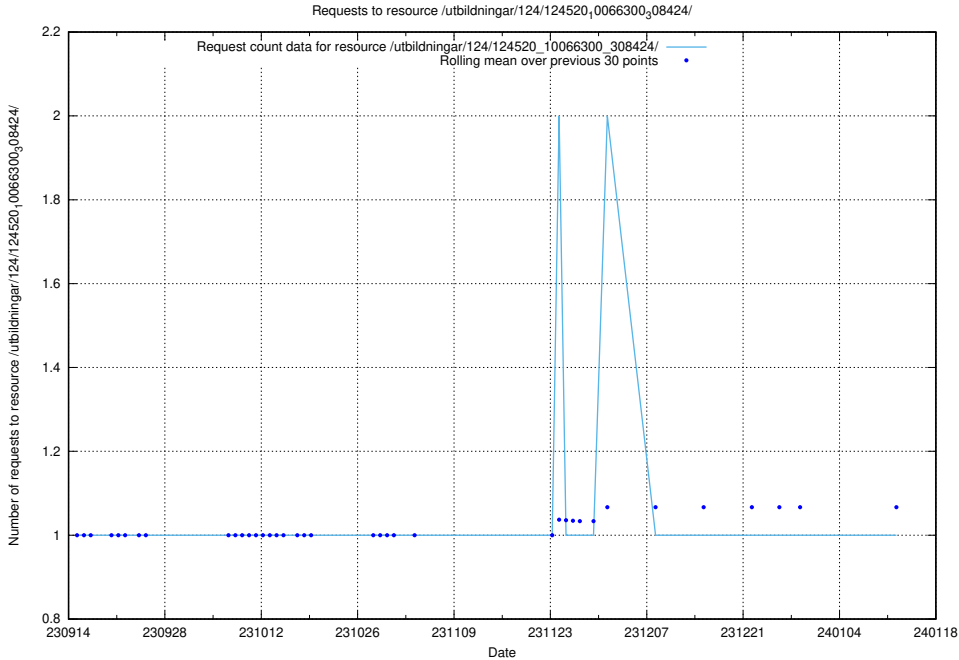

5.5461 Usage of /utbildningar/124/124520_10066300_308424/

Here, we count the number of requests to resource /utbildningar/124/124520_10066300_308424/.