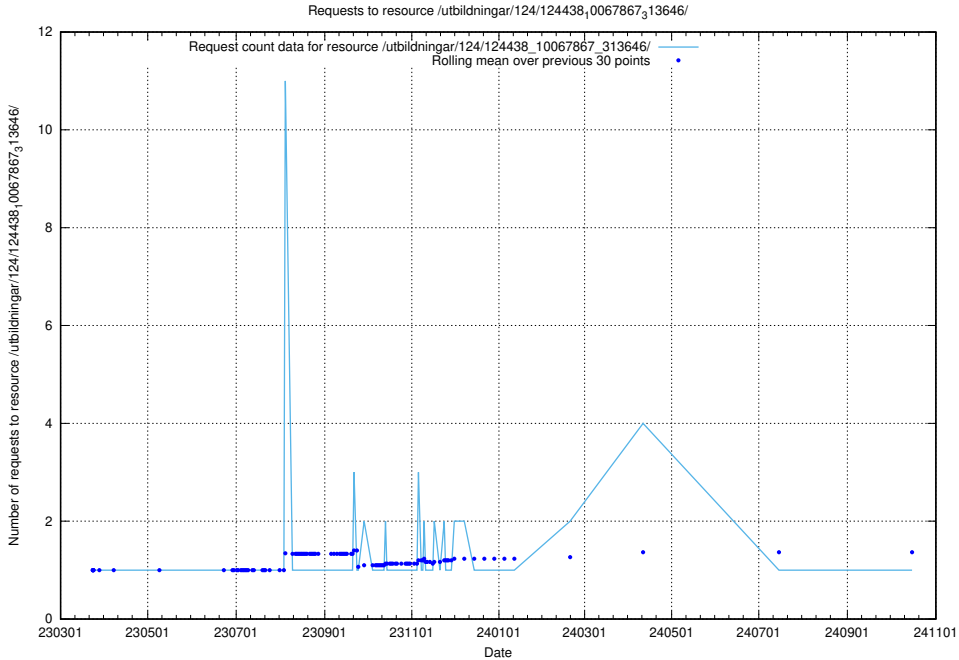

5.4562 Usage of /utbildningar/124/124438_10067867_313646/

Here, we count the number of requests to resource /utbildningar/124/124438_10067867_313646/.