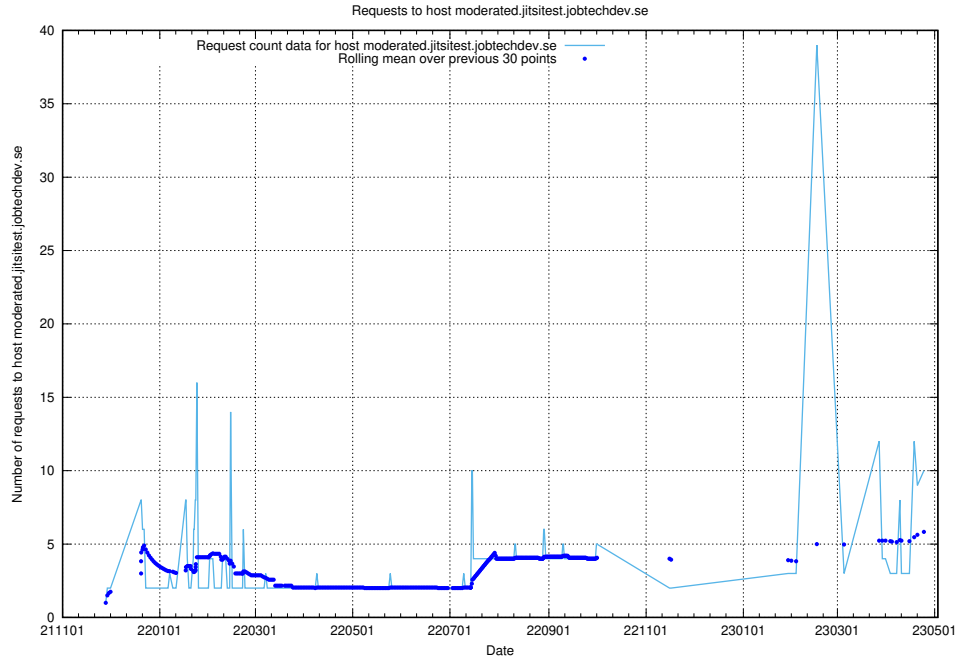

7.64 Usage of staping.jobtechdev.se

Here, we count the number of requests to host staping.jobtechdev.se.

7.65 Usage of moderated.jitsitest.jobtechdev.se

Here, we count the number of requests to host moderated.jitsitest.jobtechdev.se.