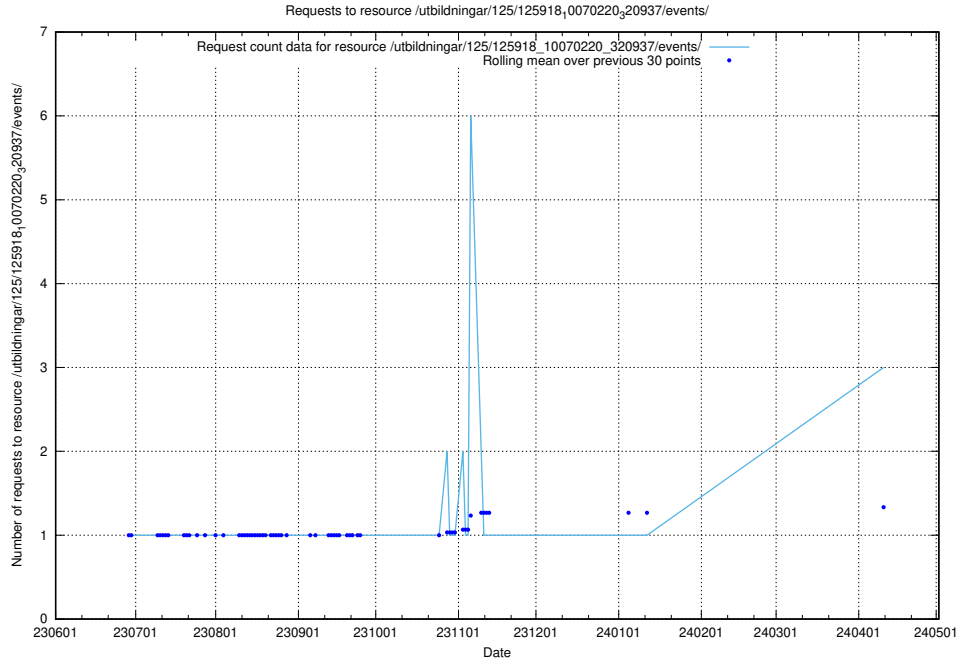

5.498 Usage of /utbildningar/125/125918_10070220_320937/events/

Here, we count the number of requests to resource /utbildningar/125/125918_10070220_320937/events/