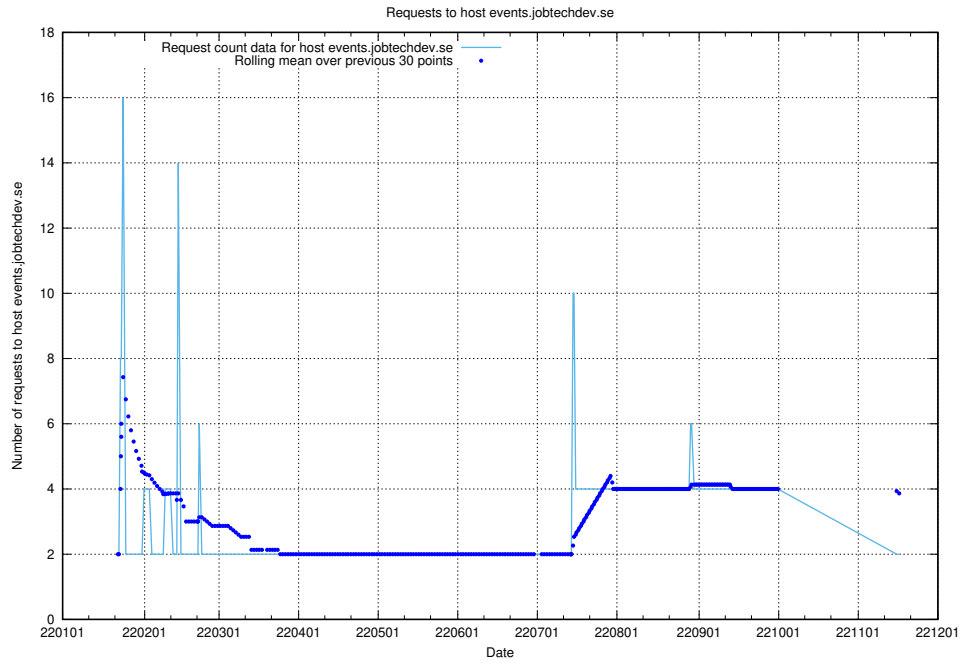

7.607 Usage of events.jobtechdev.se

Here, we count the number of requests to host events.jobtechdev.se.

7.608 Usage of hr.jobtechdev.se

Here, we count the number of requests to host hr.jobtechdev.se.

7.609 Usage of demo-jobed-connect-onprem.jobtechdev.se