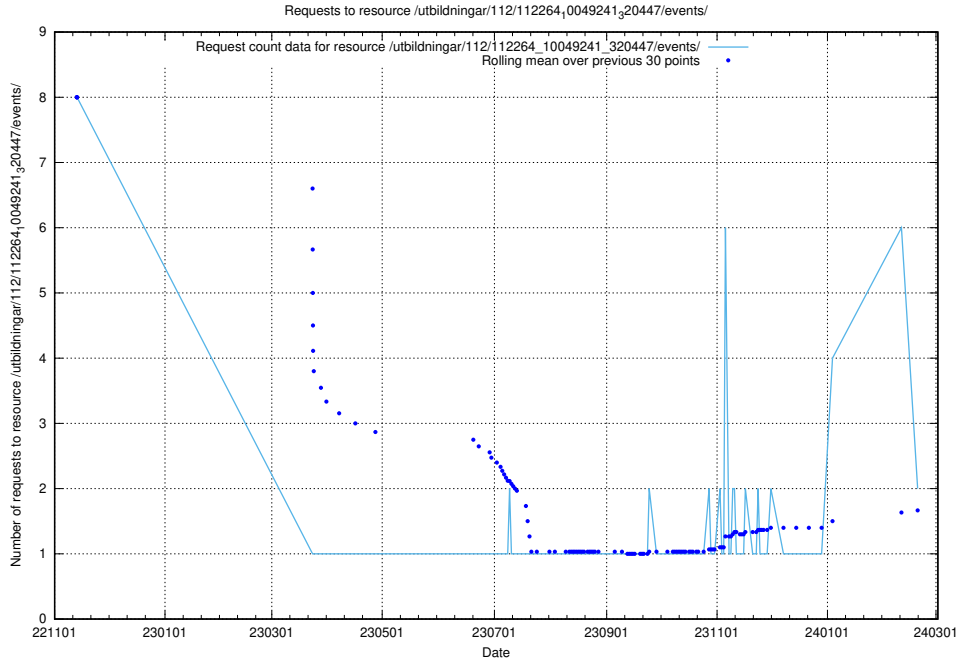

5.963 Usage of /utbildningar/112/112264_10049241_320447/events/

Here, we count the number of requests to resource /utbildningar/112/112264_10049241_320447/events/