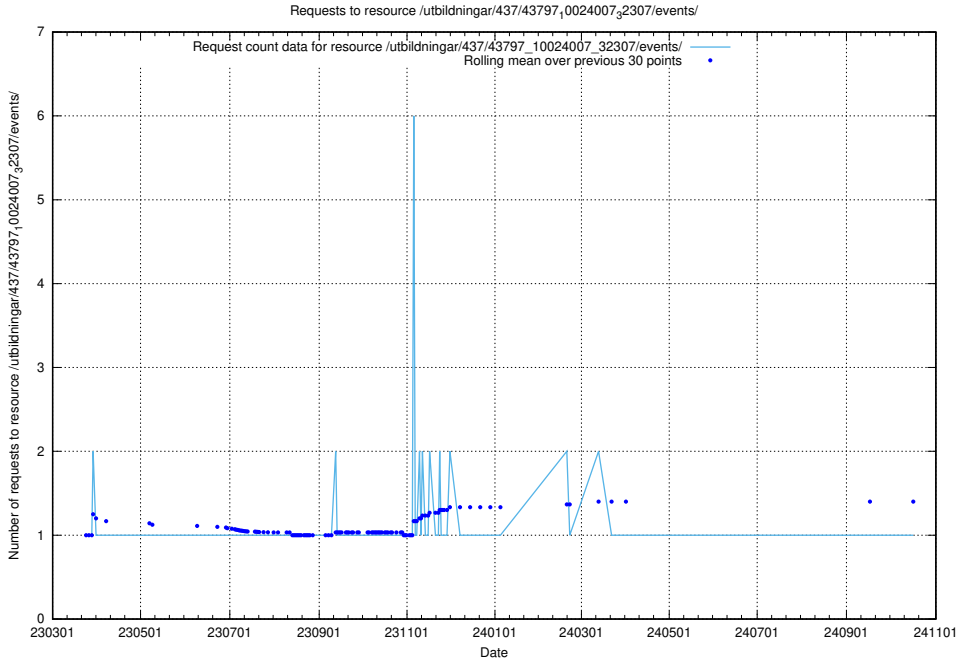

5.7080 Usage of /utbildningar/437/43797_10024007_32307/events/

Here, we count the number of requests to resource /utbildningar/437/43797_10024007_32307/events/.