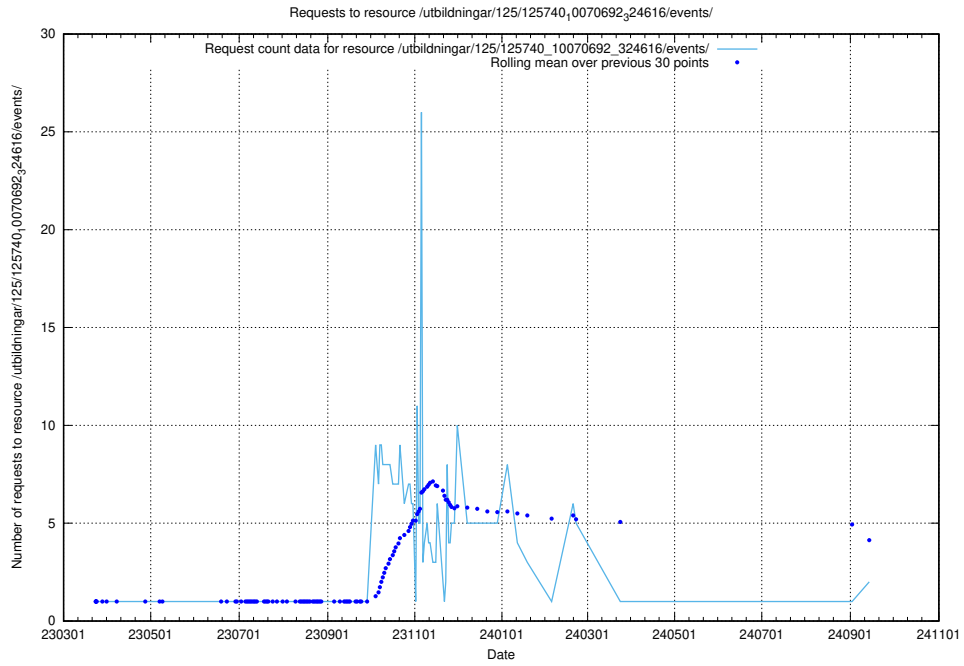

Here, we count the number of requests to resource /utbildningar/125/125740_10070701_326140/.

5.559 Usage of /utbildningar/125/125740_10070692_324616/events/

Here, we count the number of requests to resource /utbildningar/125/125740_10070692_324616/events/