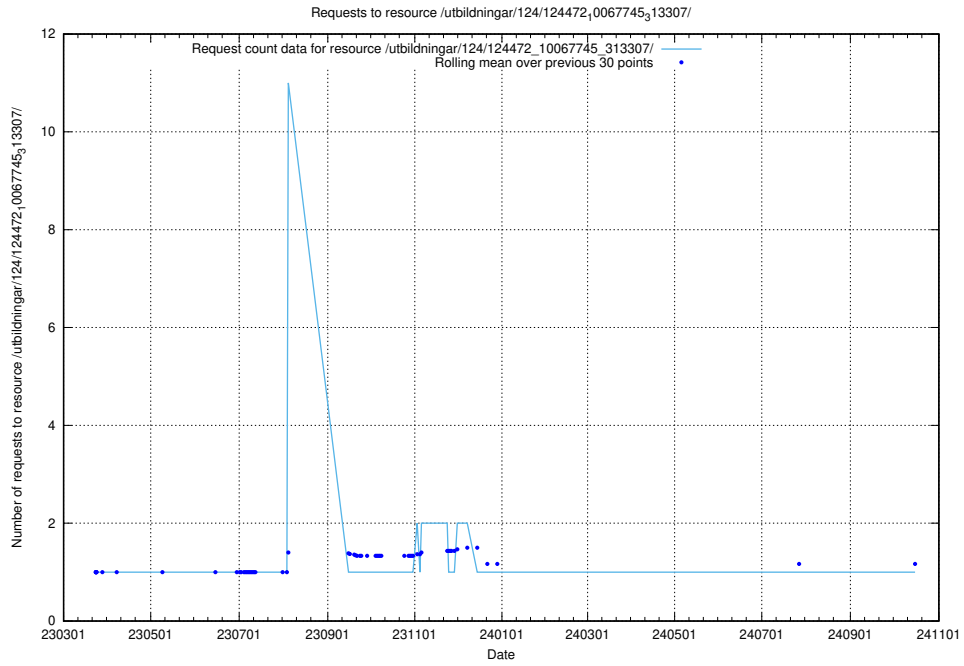

5.3927 Usage of /utbildningar/124/124472_10067745_313307/

Here, we count the number of requests to resource /utbildningar/124/124472_10067745_313307/.