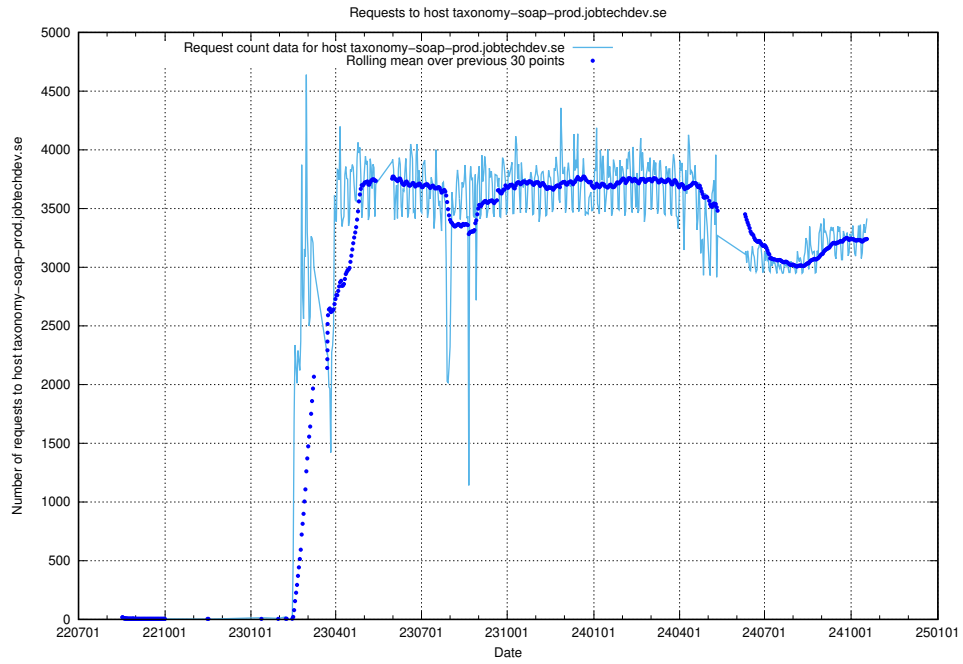

7.13 Usage of taxonomy-soap-prod.jobtechdev.se

Here, we count the number of requests to host taxonomy-soap-prod.jobtechdev.se.