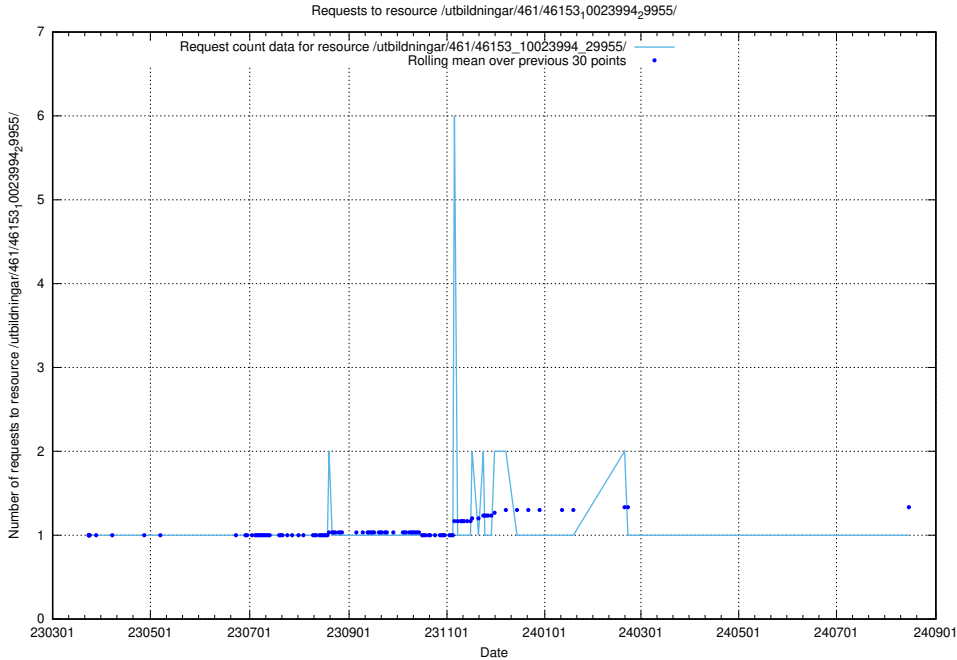

5.7228 Usage of /utbildningar/461/46153_10023994_29955/

Here, we count the number of requests to resource /utbildningar/461/46153_10023994_29955/.