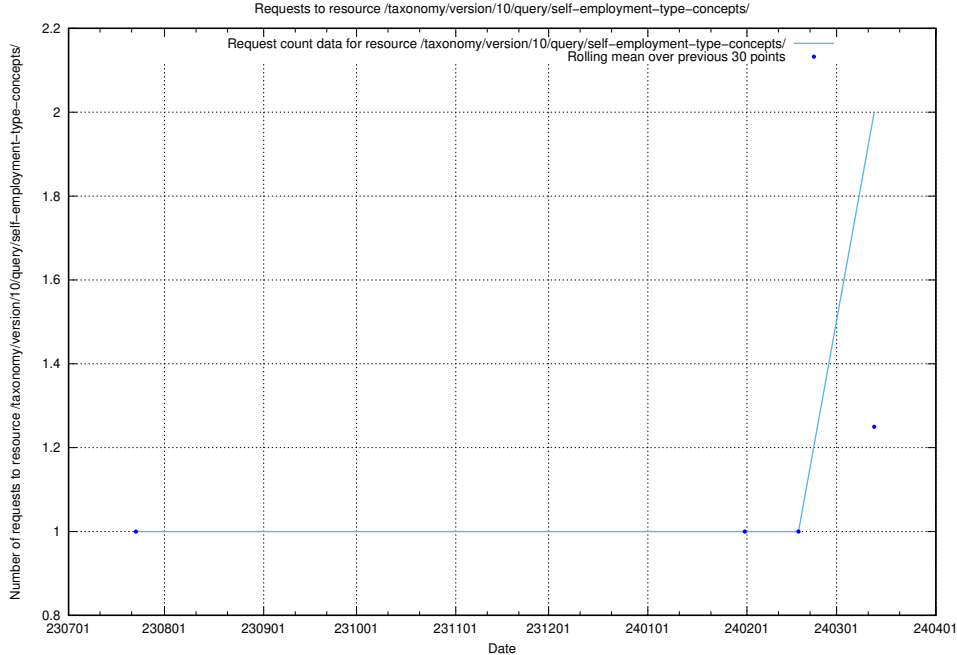

5.893 Usage of /taxonomy/version/10/query/self-employment-type-concepts/

Here, we count the number of requests to resource /taxonomy/version/10/query/self-employment-type-concepts/.