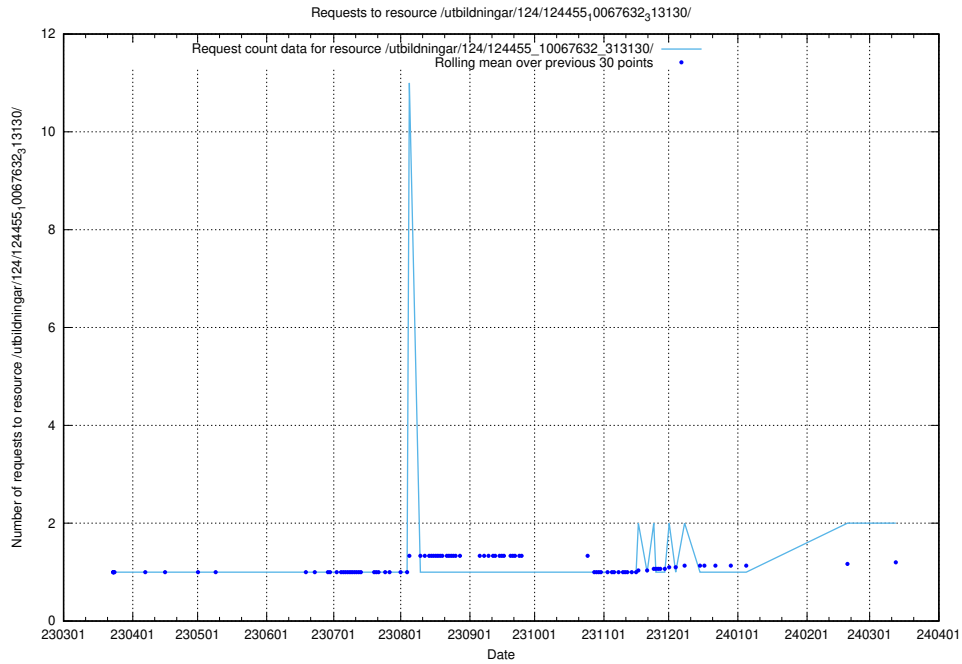

5.759 Usage of /utbildningar/124/124455_10067632_313130/

Here, we count the number of requests to resource /utbildningar/124/124455_10067632_313130/.