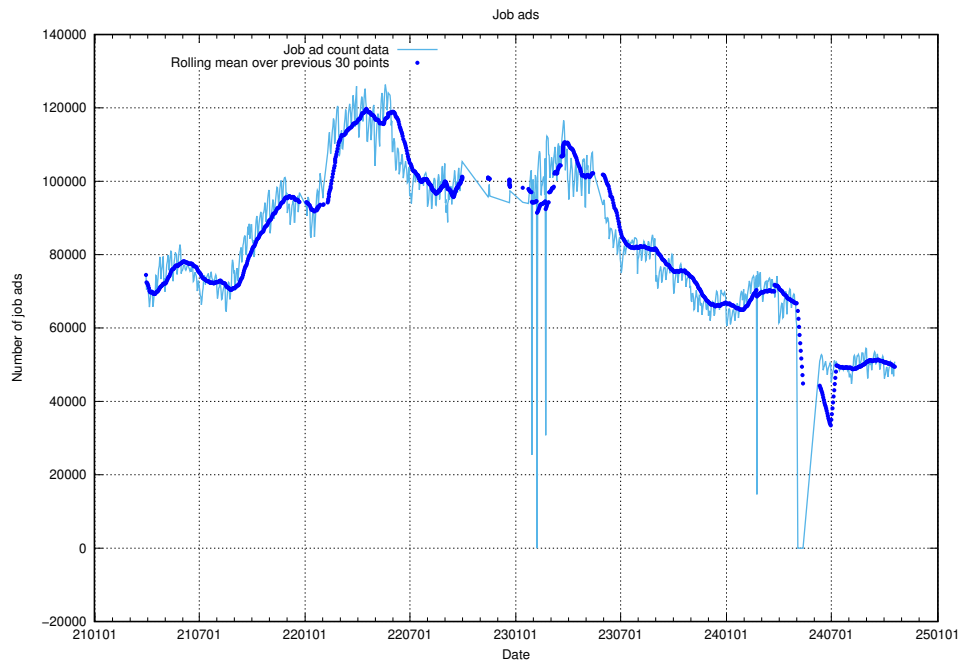

13 JobTechLinks Pipeline

This section contains a summary of last night's job ad processing in the [JobTech Links pipeline](#)¹³.

For a detailed statistical summary, please see [14.1](#).

13.1 Number of job ads

Here, we count the number of job ads processed by the pipeline each night.

¹³<https://gitlab.com/arbetsformedlingen/joblinks/wiki/-/wikis/home>