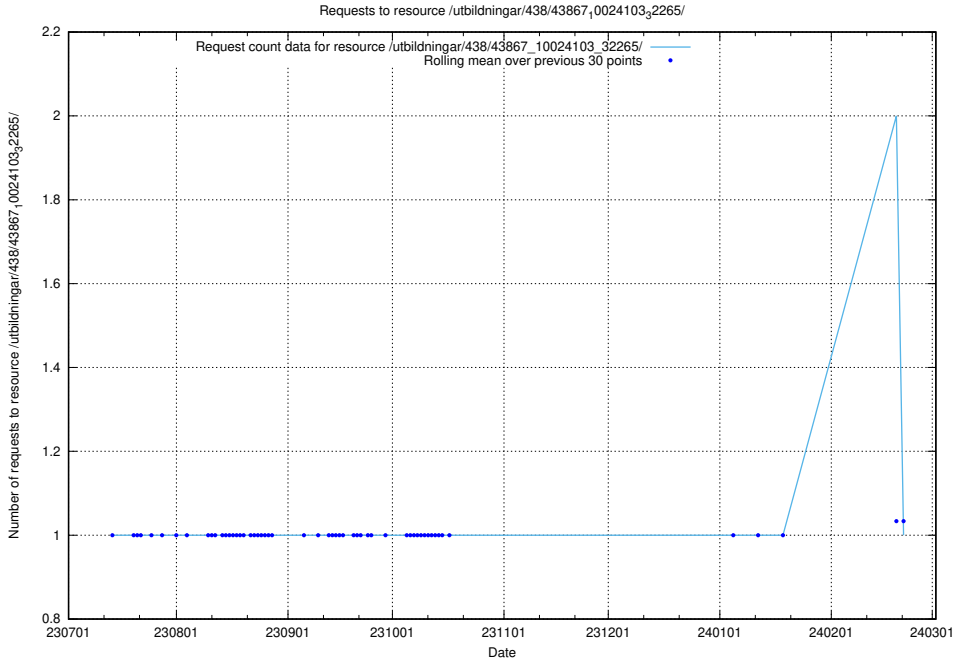

5.5961 Usage of /utbildningar/438/43867_10024103_32265/

Here, we count the number of requests to resource /utbildningar/438/43867_10024103_32265/.