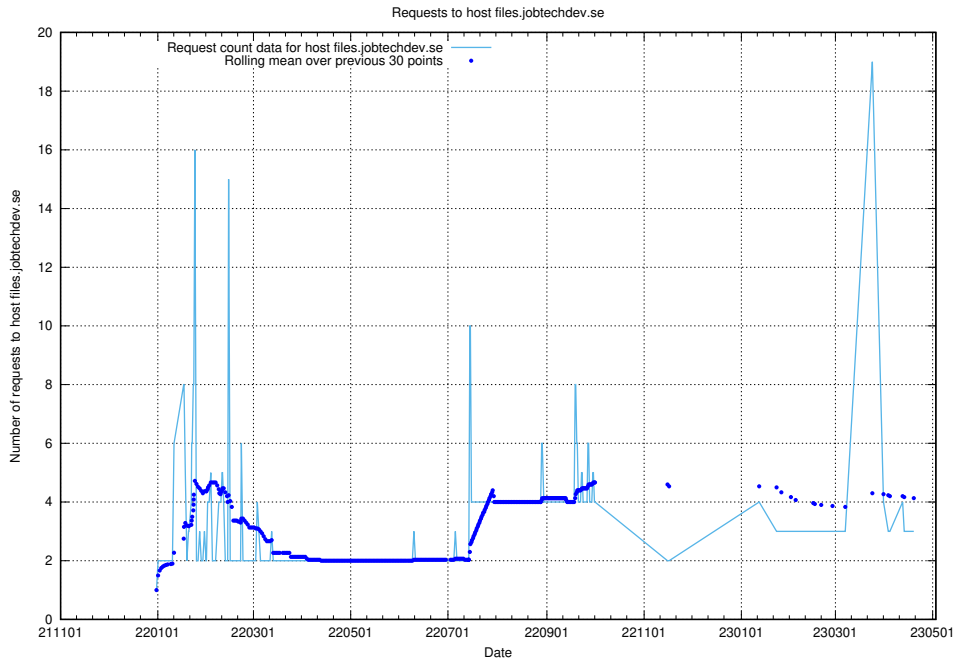

Here, we count the number of requests to host files.jobtechdev.se.

7.199 Usage of portal.jobtechdev.se

Here, we count the number of requests to host portal.jobtechdev.se.

7.200 Usage of panel.jobtechdev.se