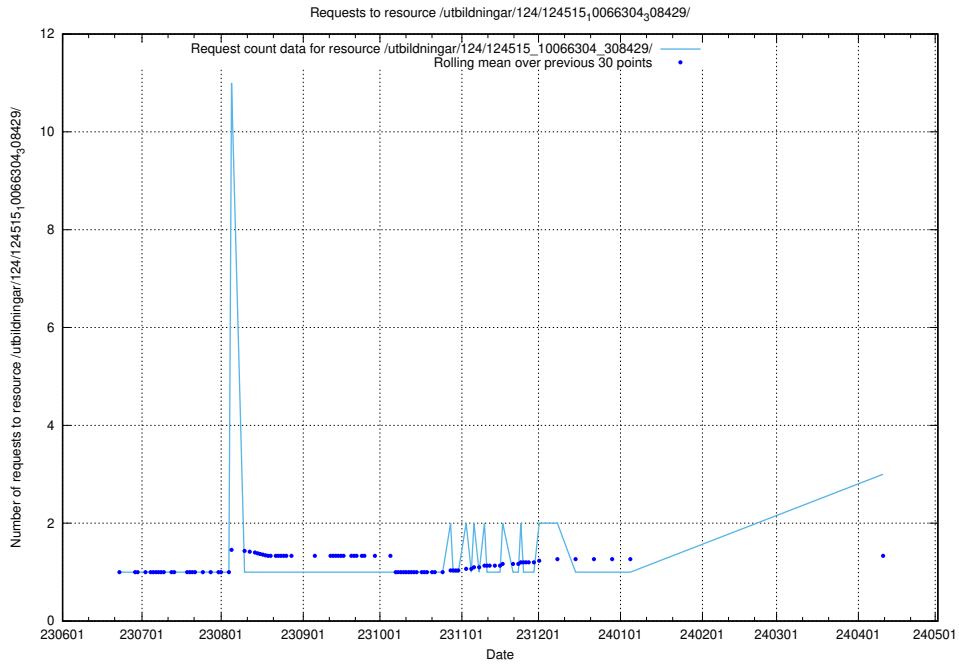

5.514 Usage of /utbildningar/124/124515_10066304_308429/

Here, we count the number of requests to resource /utbildningar/124/124515_10066304_308429/.