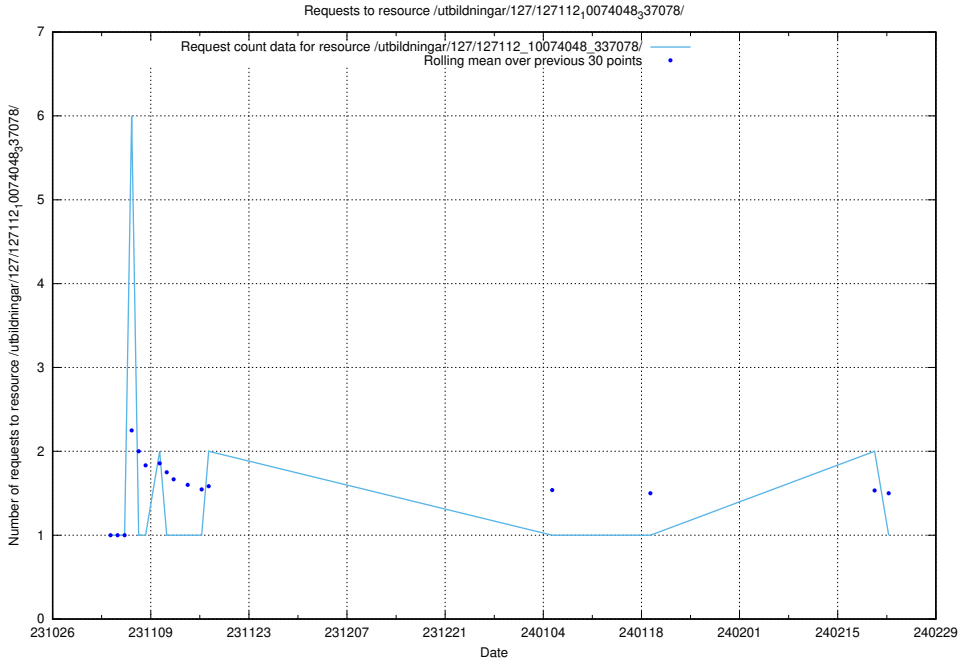

5.5044 Usage of /utbildningar/127/127112_10074048_337078/

Here, we count the number of requests to resource /utbildningar/127/127112_10074048_337078/.