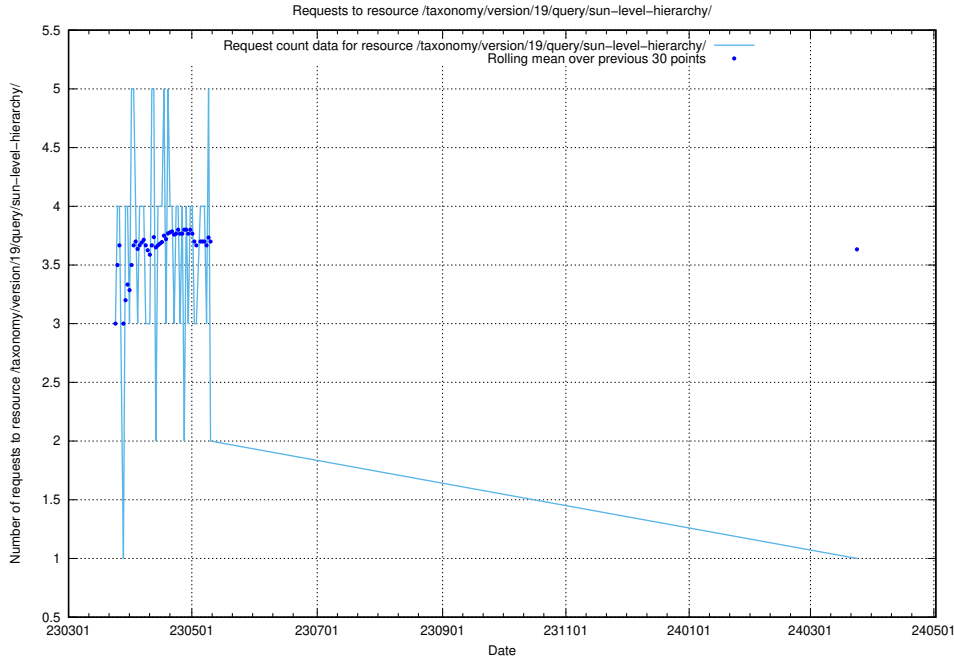

5.7007 Usage of /taxonomy/version/19/query/sun-level-hierarchy/

Here, we count the number of requests to resource /taxonomy/version/19/query/sun-level-hierarchy/.