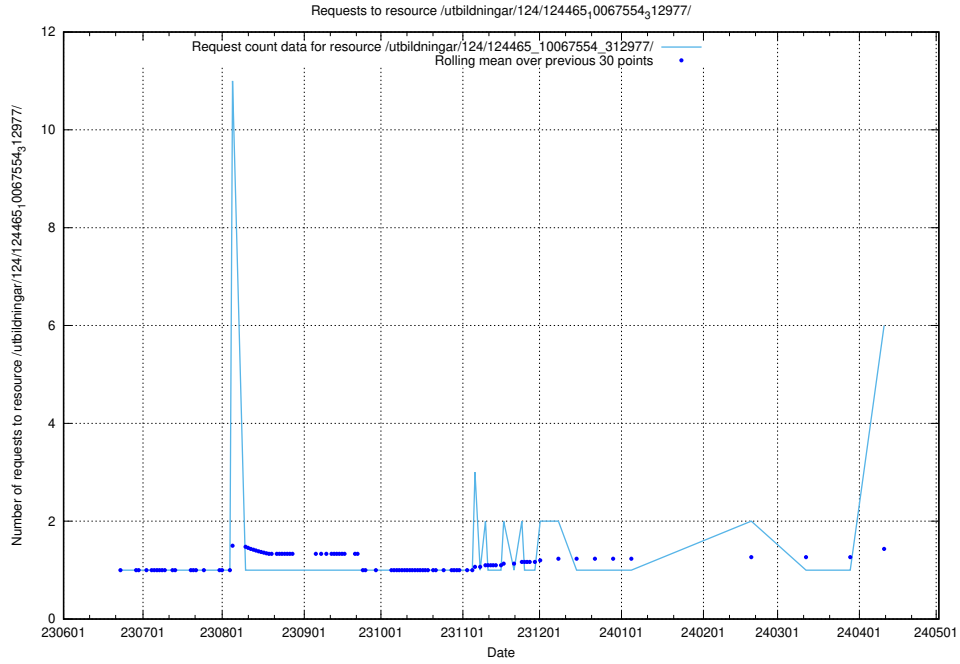

5.171 Usage of /utbildningar/124/124465_10067554_312977/

Here, we count the number of requests to resource /utbildningar/124/124465_10067554_312977/.