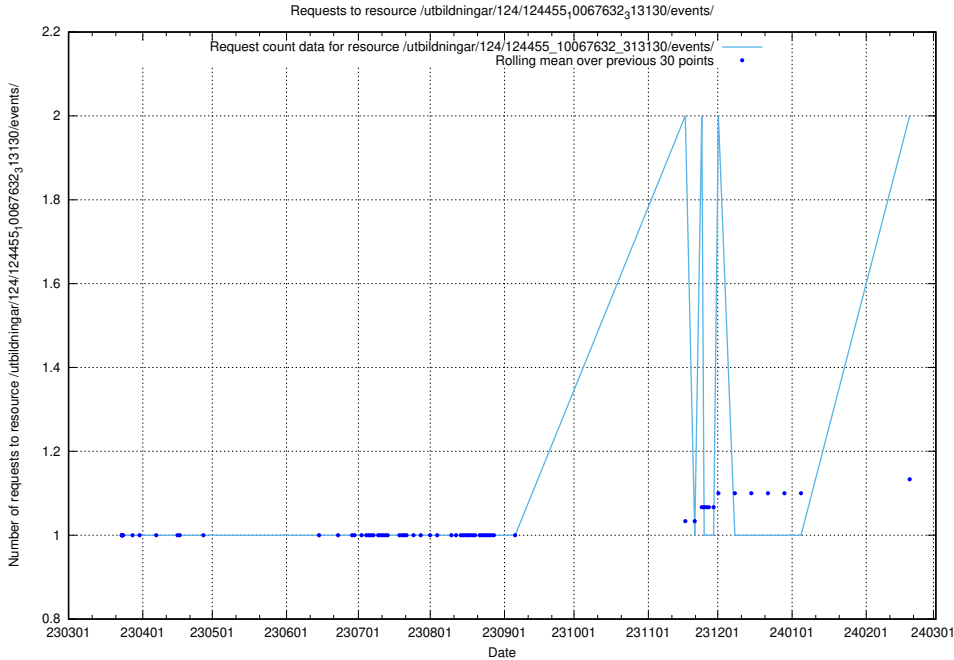

5.757 Usage of /utbildningar/124/124455_10067632_313130/events/

Here, we count the number of requests to resource /utbildningar/124/124455_10067632_313130/events/