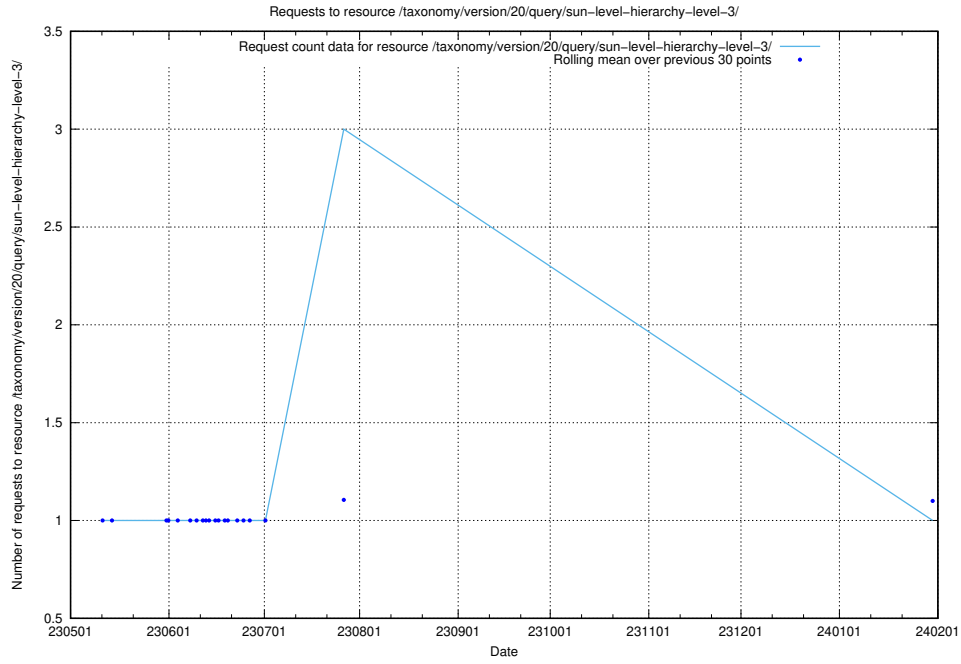

5.6816 Usage of /taxonomy/version/20/query/sun-level-hierarchy-level-3/

Here, we count the number of requests to resource /taxonomy/version/20/query/sun-level-hierarchy-level-3/.