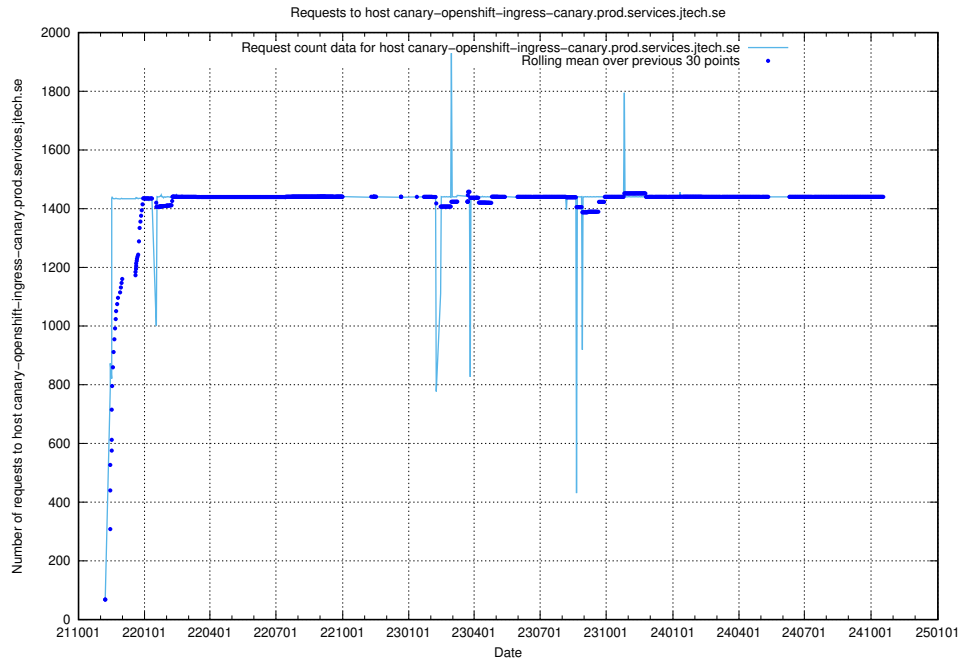

7.20 Usage of canary-openshift-ingress-canary.prod.services.jtech.se

Here, we count the number of requests to host canary-openshift-ingress-canary.prod.services.jtech.se.