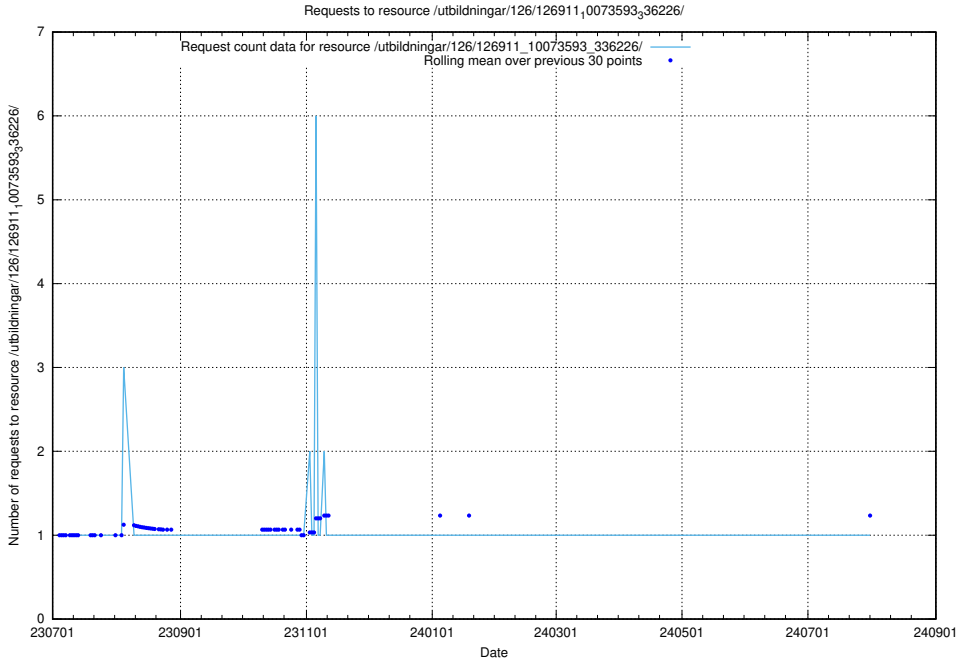

Here, we count the number of requests to resource /utbildningar/126/126911_10073593_336226/.

5.6225 Usage of /utbildningar/126/126728_10073164_334947/events/

Here, we count the number of requests to resource /utbildningar/126/126728_10073164_334947/events/