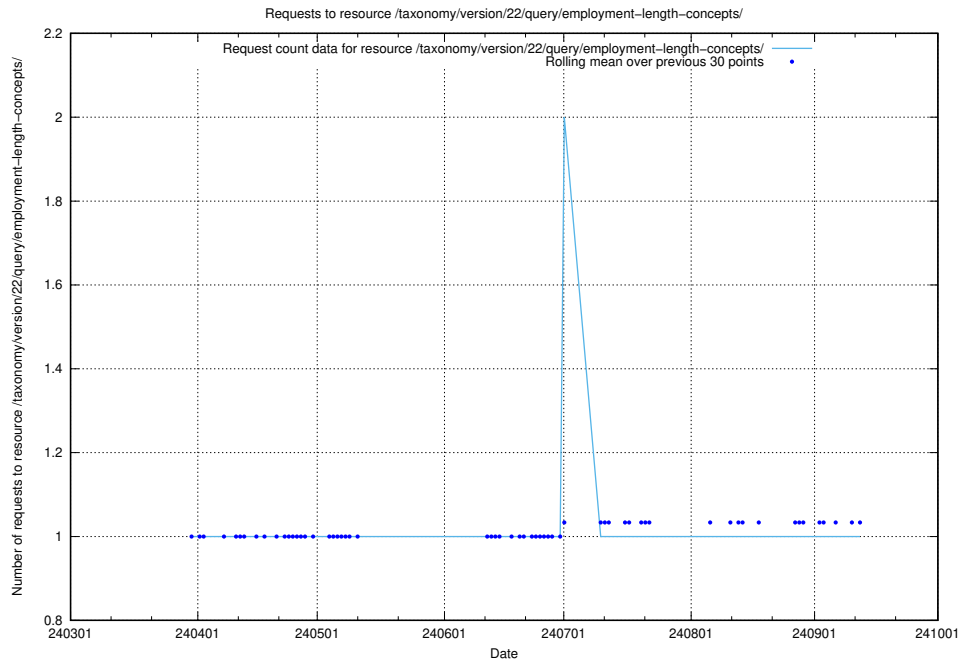

5.2529 Usage of /taxonomy/version/22/query/employment-length-concepts/

Here, we count the number of requests to resource /taxonomy/version/22/query/employment-length-concepts/.