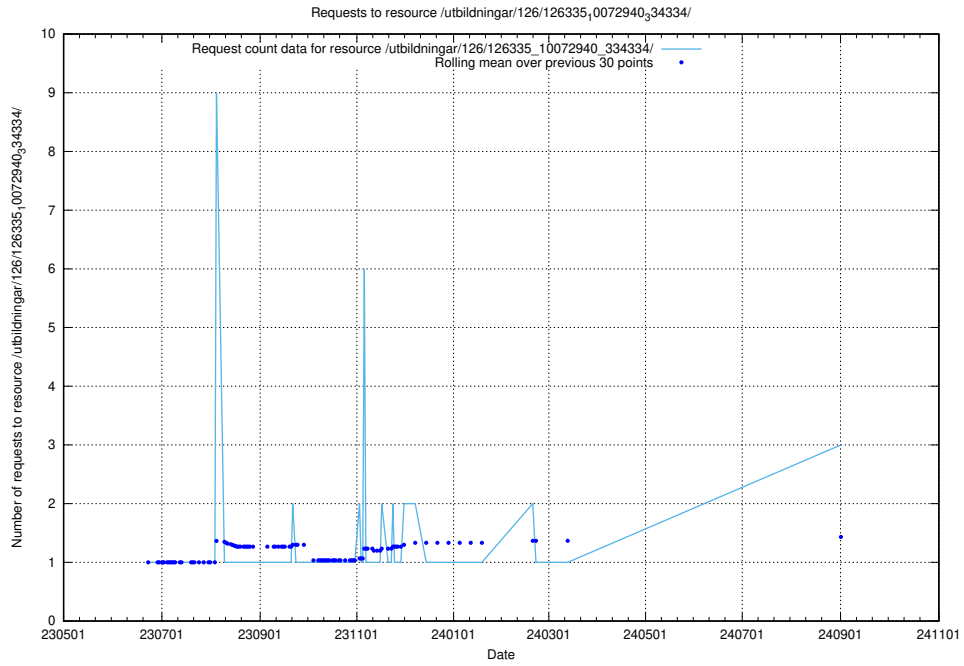

5.510 Usage of /utbildningar/126/126335_10072940_334334/

Here, we count the number of requests to resource /utbildningar/126/126335_10072940_334334/.