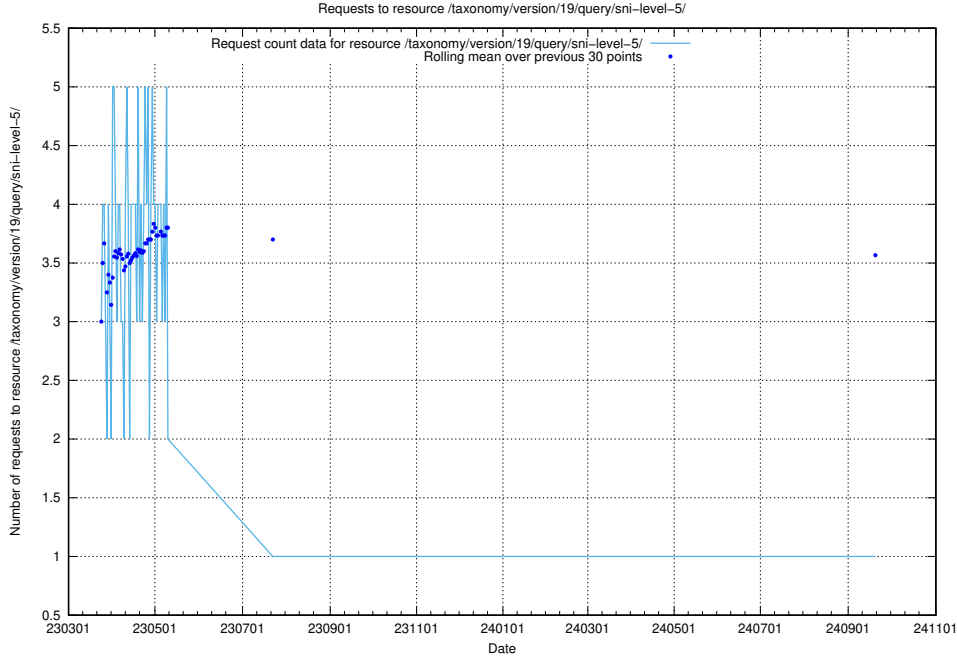

5.7026 Usage of /taxonomy/version/19/query/sni-level-5/

Here, we count the number of requests to resource /taxonomy/version/19/query/sni-level-5/.