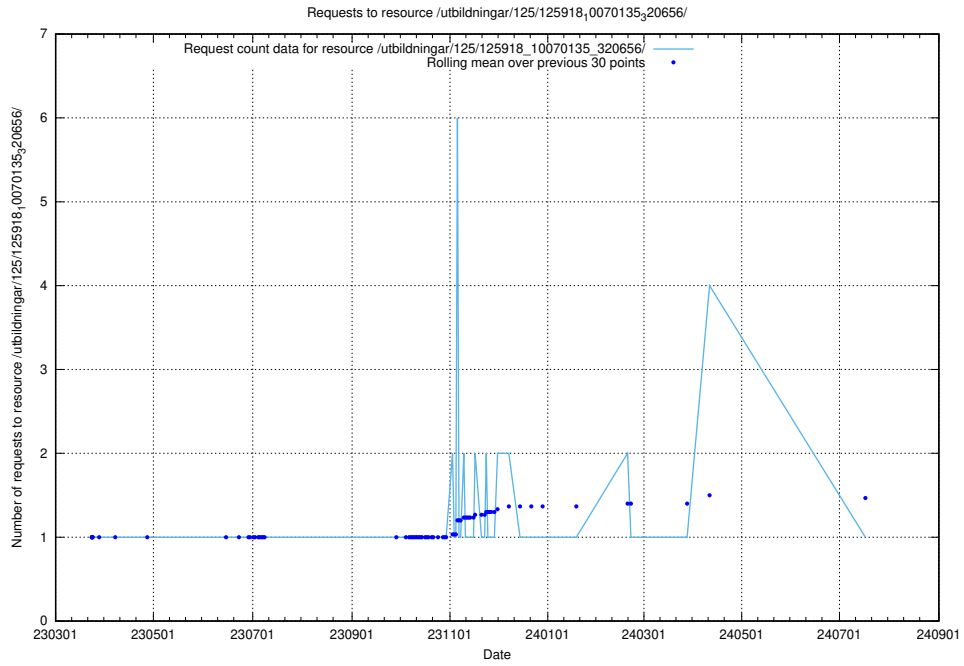

5.7352 Usage of /utbildningar/125/125918_10070135_320656/

Here, we count the number of requests to resource /utbildningar/125/125918_10070135_320656/.