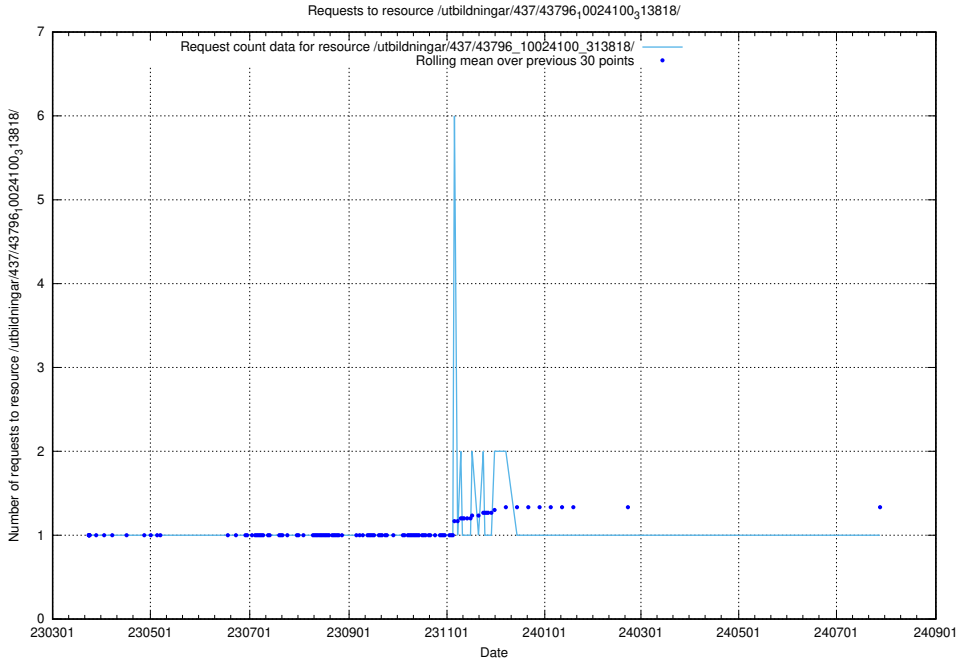

5.7270 Usage of /utbildningar/437/43796_10024100_313818/

Here, we count the number of requests to resource /utbildningar/437/43796_10024100_313818/.