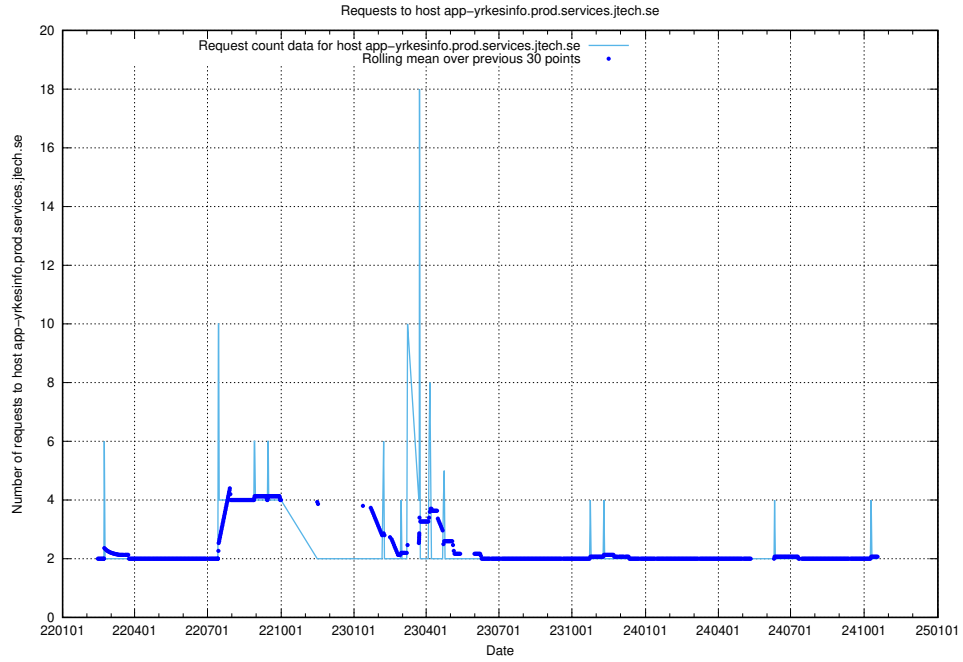

7.548 Usage of nisse.jobtechdev.se

Here, we count the number of requests to host nisse.jobtechdev.se.

7.549 Usage of app-yrkesinfo.prod.services.jtech.se

Here, we count the number of requests to host app-yrkesinfo.prod.services.jtech.se.