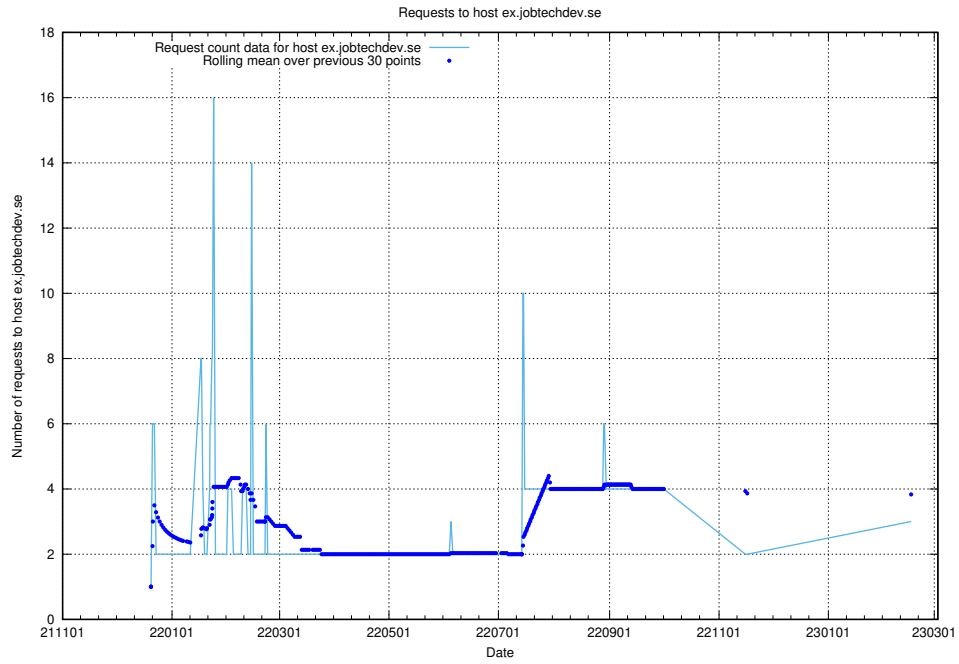

7.209 Usage of ex.jobtechdev.se

Here, we count the number of requests to host ex.jobtechdev.se.