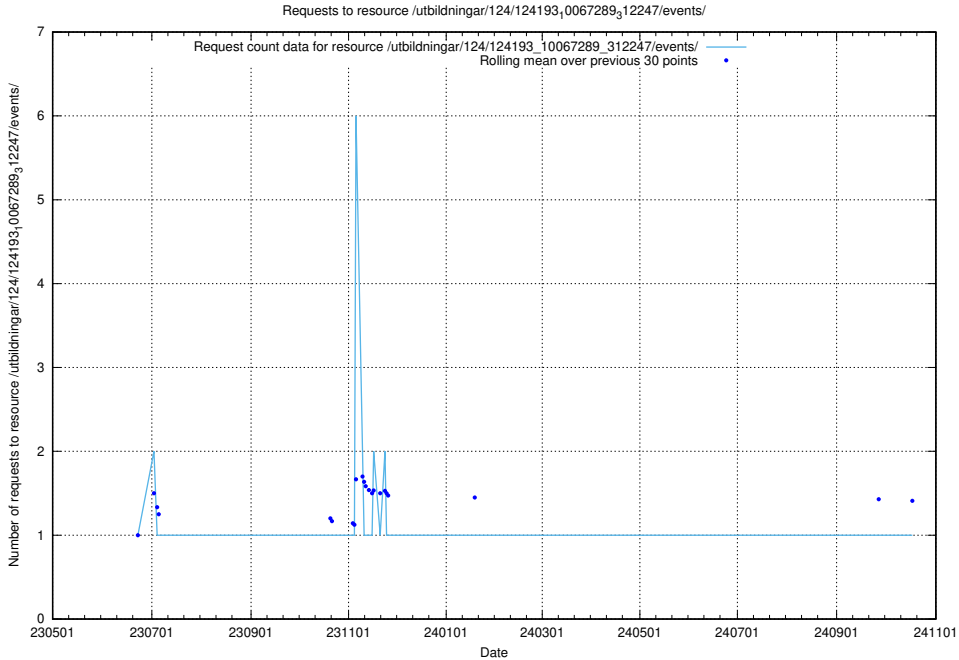

5.6680 Usage of /utbildningar/124/124193_10067289_312247/events/

Here, we count the number of requests to resource /utbildningar/124/124193_10067289_312247/events/