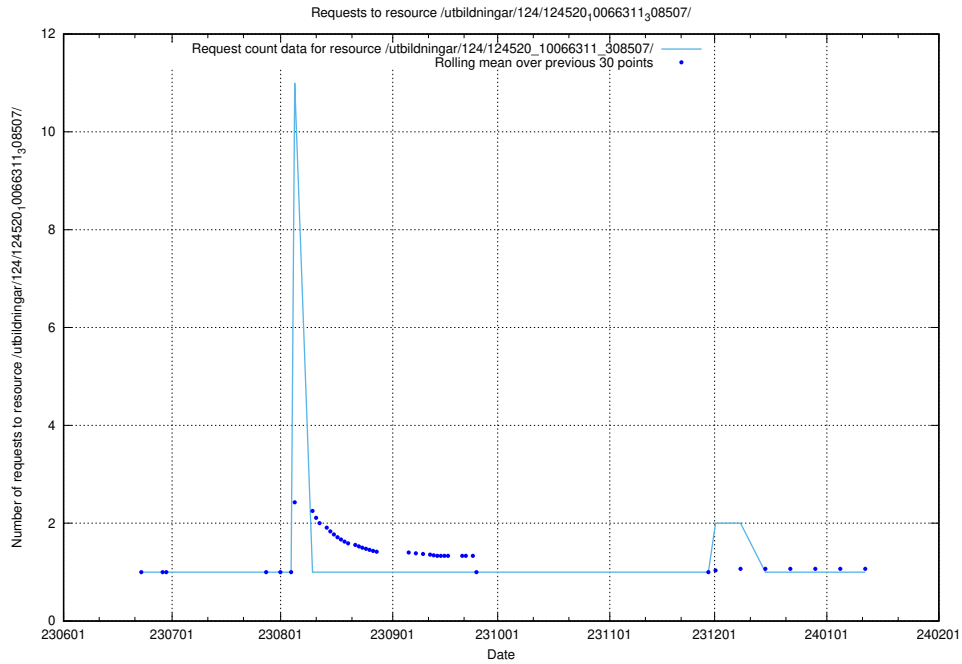

5.6617 Usage of /utbildningar/124/124520_10066311_308507/

Here, we count the number of requests to resource /utbildningar/124/124520_10066311_308507/.