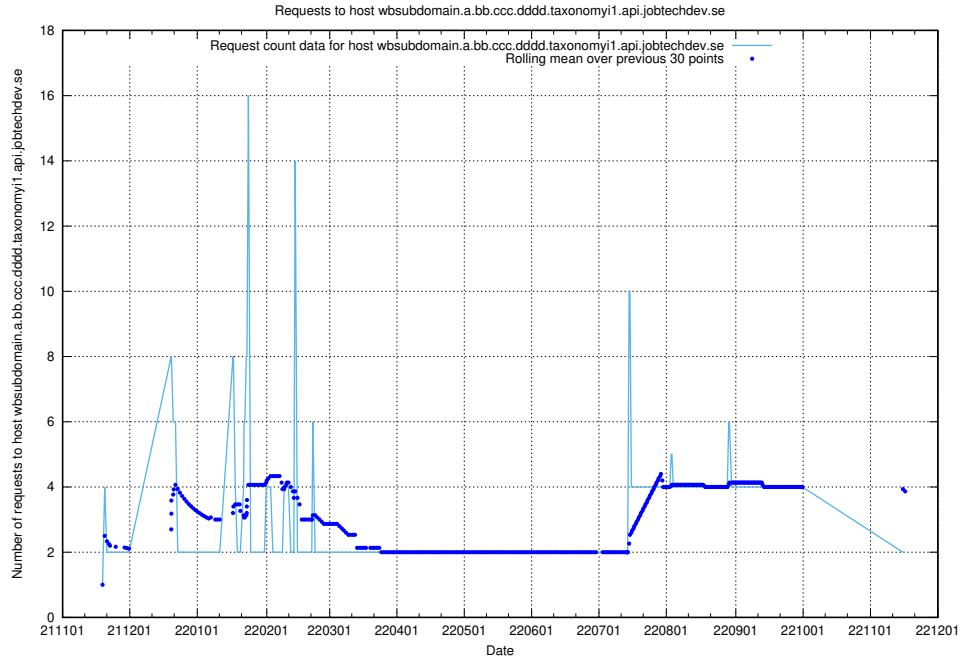

7.466 Usage of wbsubdomain.a.bb.ccc.dddd.taxonomy1.api.jobtechdev.se

Here, we count the number of requests to host wbsubdomain.a.bb.ccc.dddd.taxonomy1.api.jobtechdev.se