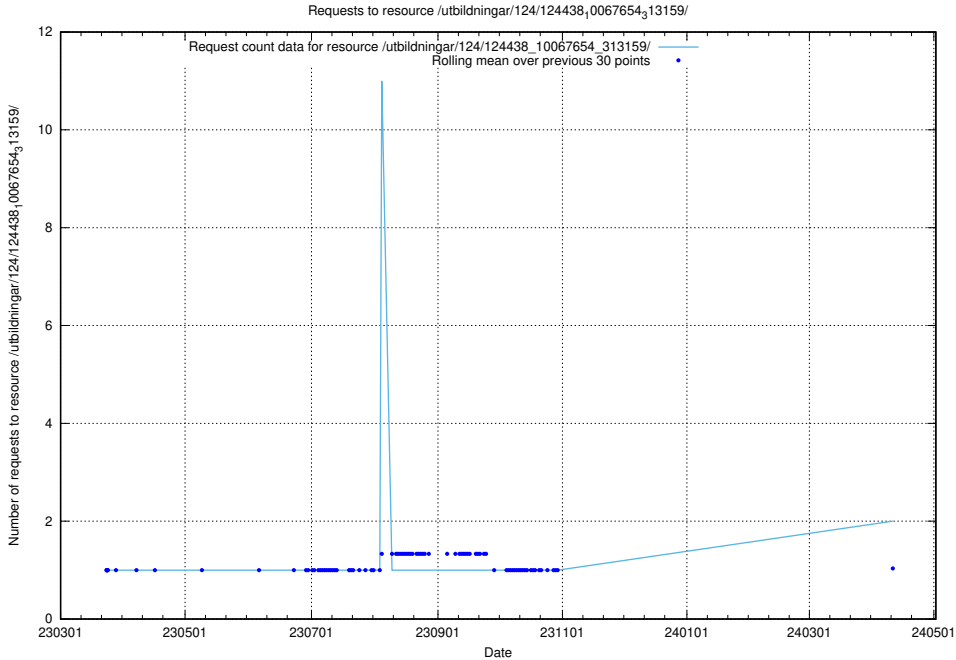

5.773 Usage of /utbildningar/124/124438_10067654_313159/

Here, we count the number of requests to resource /utbildningar/124/124438_10067654_313159/.