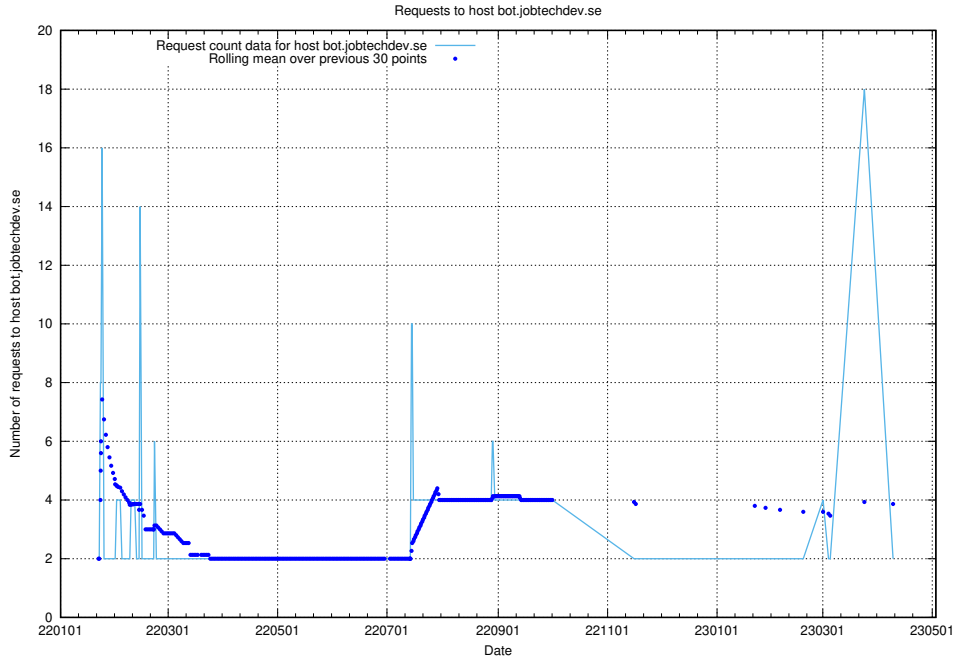

7.265 Usage of bot.jobtechdev.se

Here, we count the number of requests to host bot.jobtechdev.se.