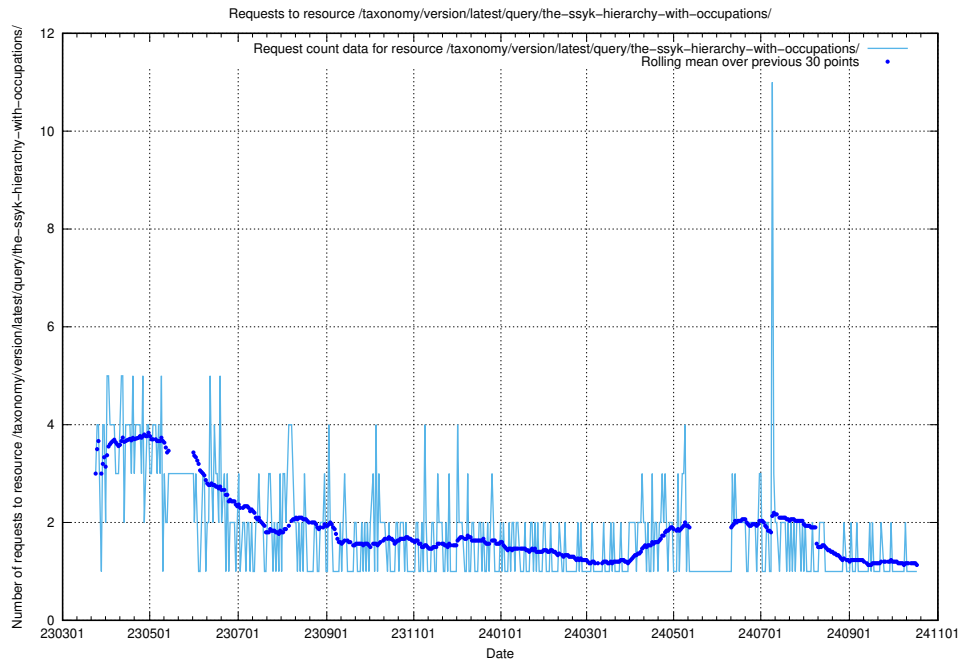

5.6950 Usage of /taxonomy/version/latest/query/the-ssyk-hierarchy-with-occupations/

Here, we count the number of requests to resource /taxonomy/version/latest/query/the-ssyk-hierarchy-with-occupations/.