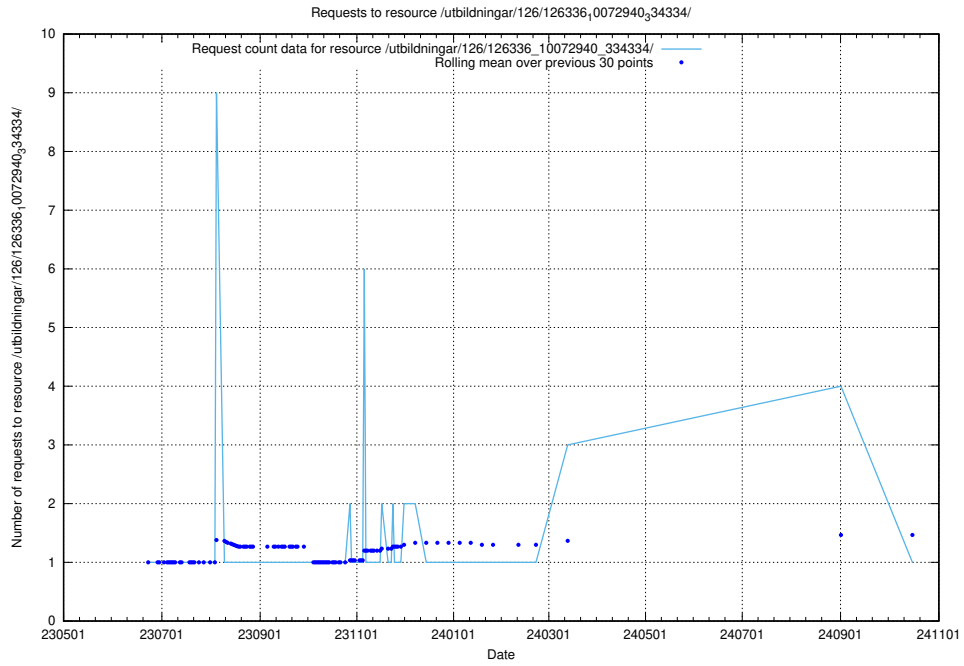

5.6526 Usage of /utbildningar/126/126336_10072940_334334/

Here, we count the number of requests to resource /utbildningar/126/126336_10072940_334334/.