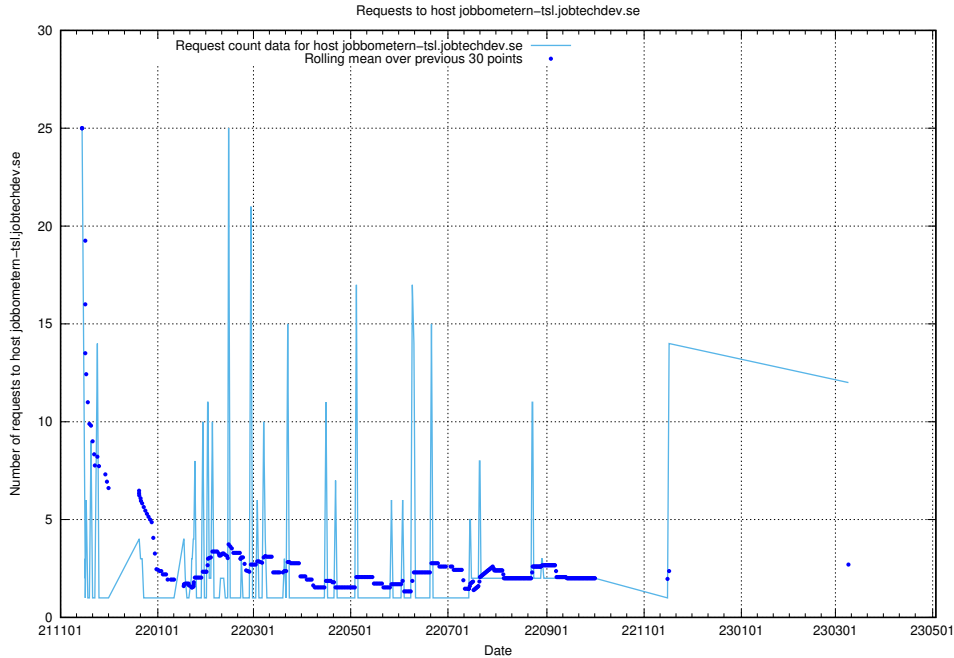

7.62 Usage of `jobbometern-tsl.jobtechdev.se`

Here, we count the number of requests to host `jobbometern-tsl.jobtechdev.se`.