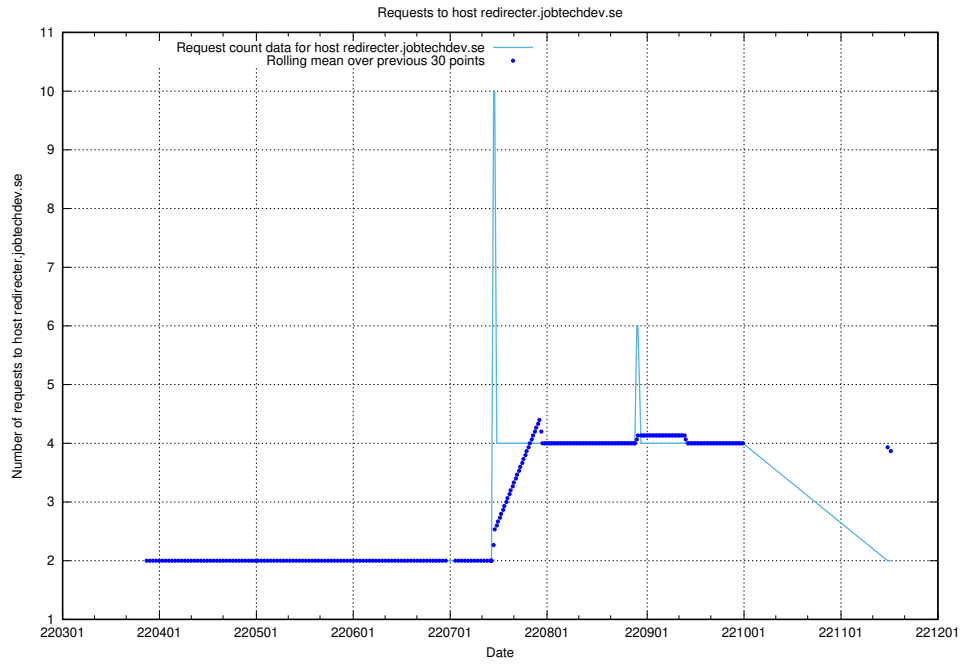

7.492 Usage of redirecter.jobtechdev.se

Here, we count the number of requests to host redirecter.jobtechdev.se.