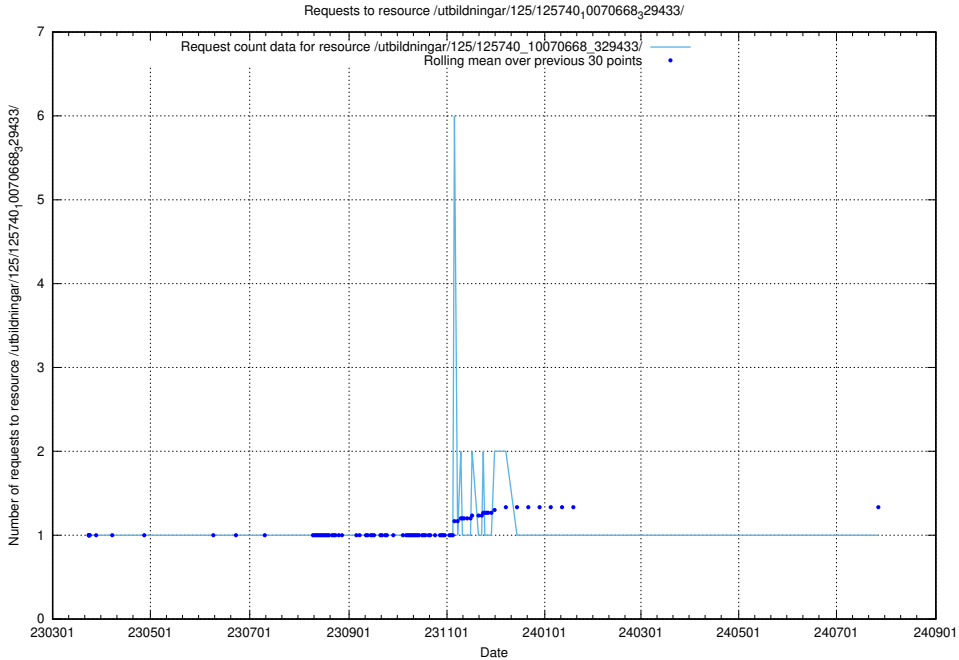

5.1084 Usage of /utbildningar/125/125740_10070668_329433/

Here, we count the number of requests to resource /utbildningar/125/125740_10070668_329433/.