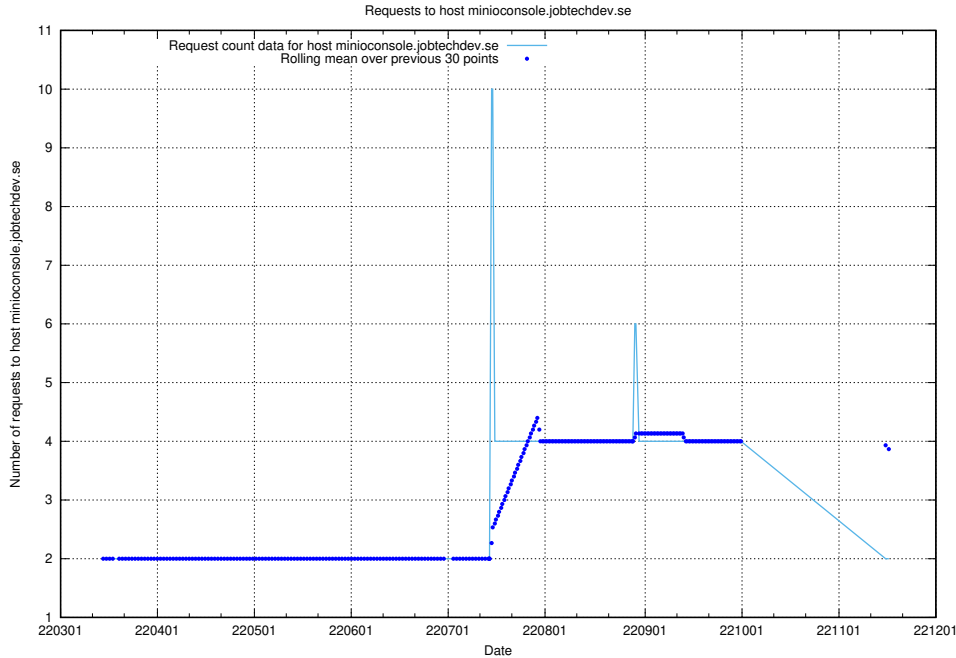

7.502 Usage of minioconsole.jobtechdev.se

Here, we count the number of requests to host minioconsole.jobtechdev.se.

7.503 Usage of minio-console.jobtechdev.se

Here, we count the number of requests to host minio-console.jobtechdev.se.