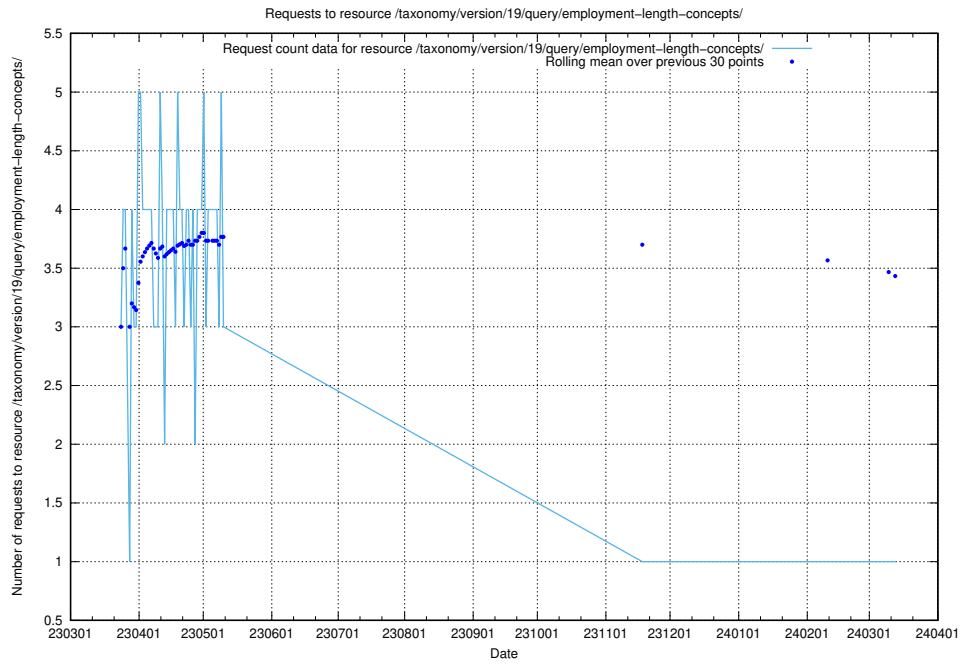

5.7048 Usage of /taxonomy/version/19/query/employment-length-concepts/

Here, we count the number of requests to resource /taxonomy/version/19/query/employment-length-concepts/.