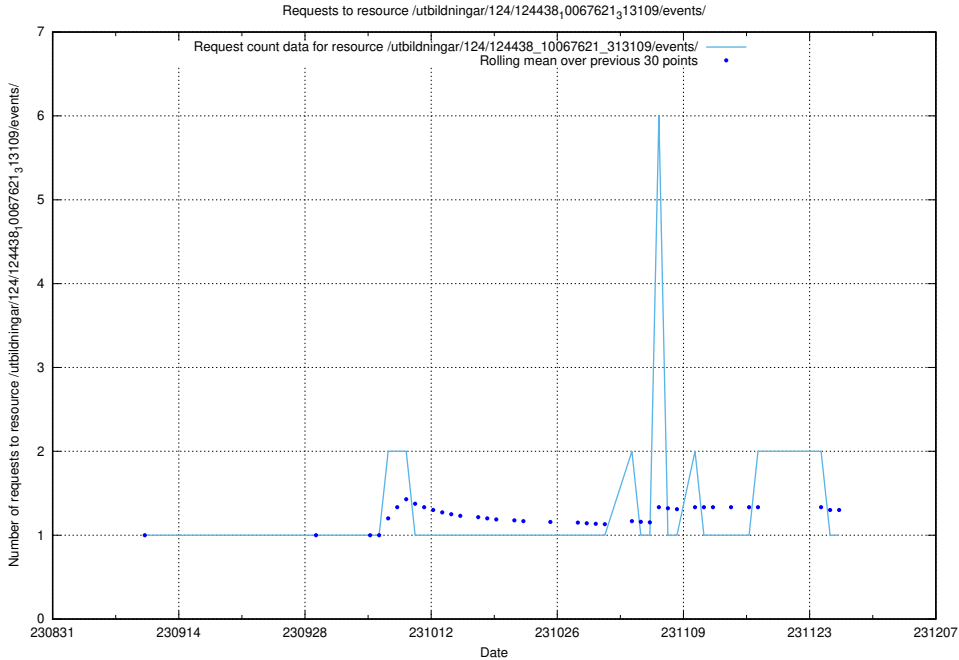

5.5508 Usage of /utbildningar/124/124438_10067621_313109/events/

Here, we count the number of requests to resource /utbildningar/124/124438_10067621_313109/events/