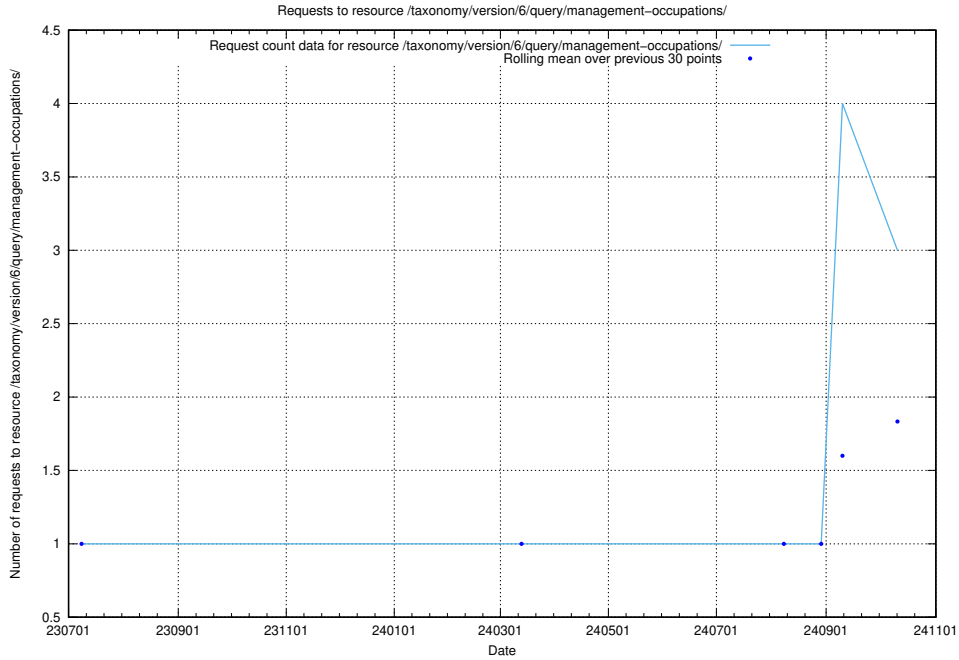

5.492 Usage of /taxonomy/version/6/query/management-occupations/

Here, we count the number of requests to resource /taxonomy/version/6/query/management-occupations/.