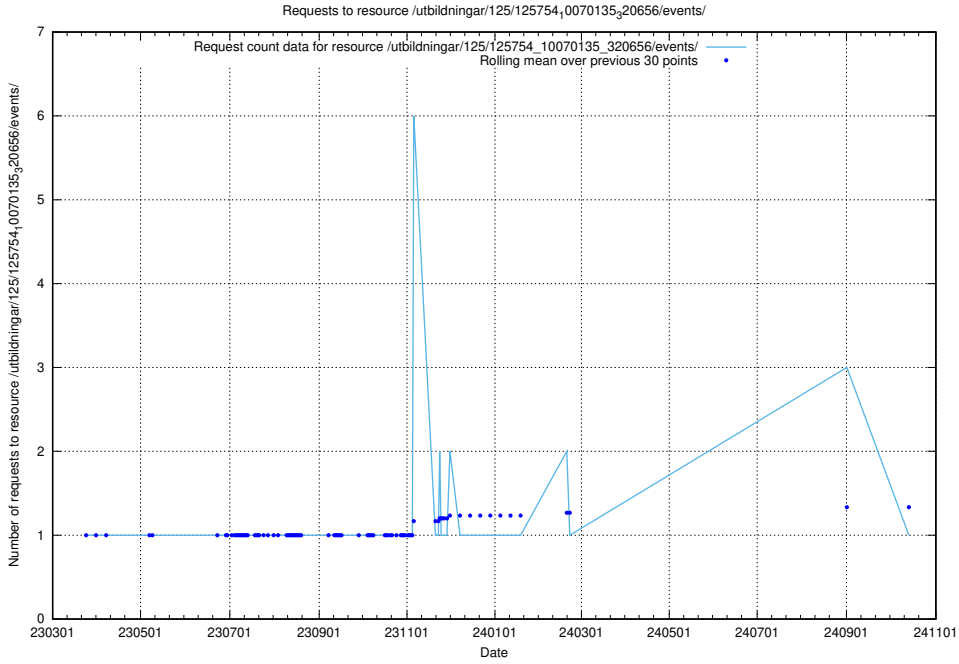

5.7126 Usage of /utbildningar/125/125754_10070135_320656/events/

Here, we count the number of requests to resource /utbildningar/125/125754_10070135_320656/events/