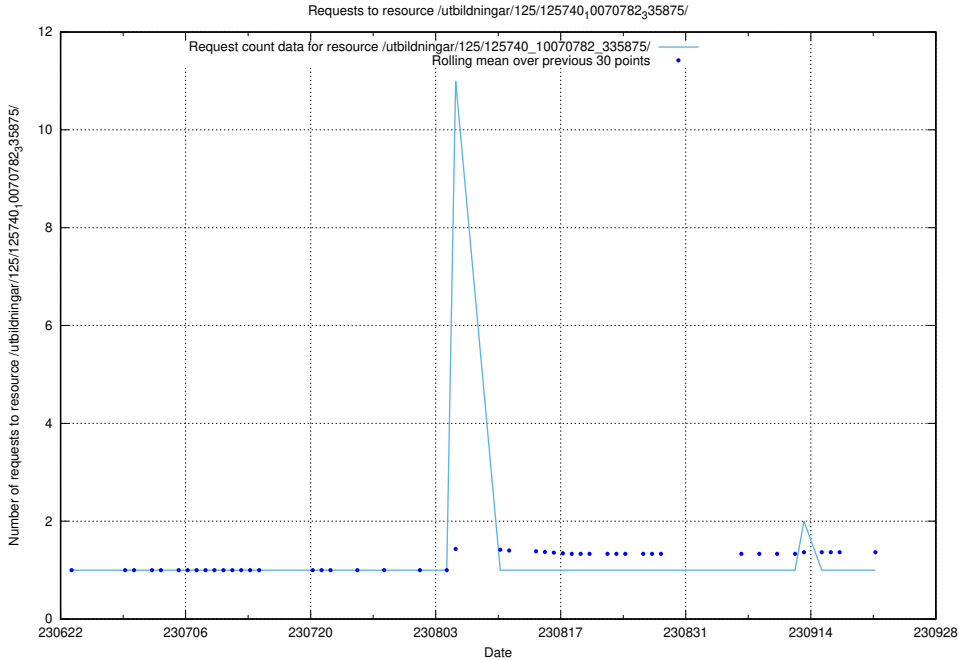

5.6552 Usage of /utbildningar/125/125740_10070782_335875/

Here, we count the number of requests to resource /utbildningar/125/125740_10070782_335875/.

5.6553 Usage of /utbildningar/125/125740_10070767_322935/events/