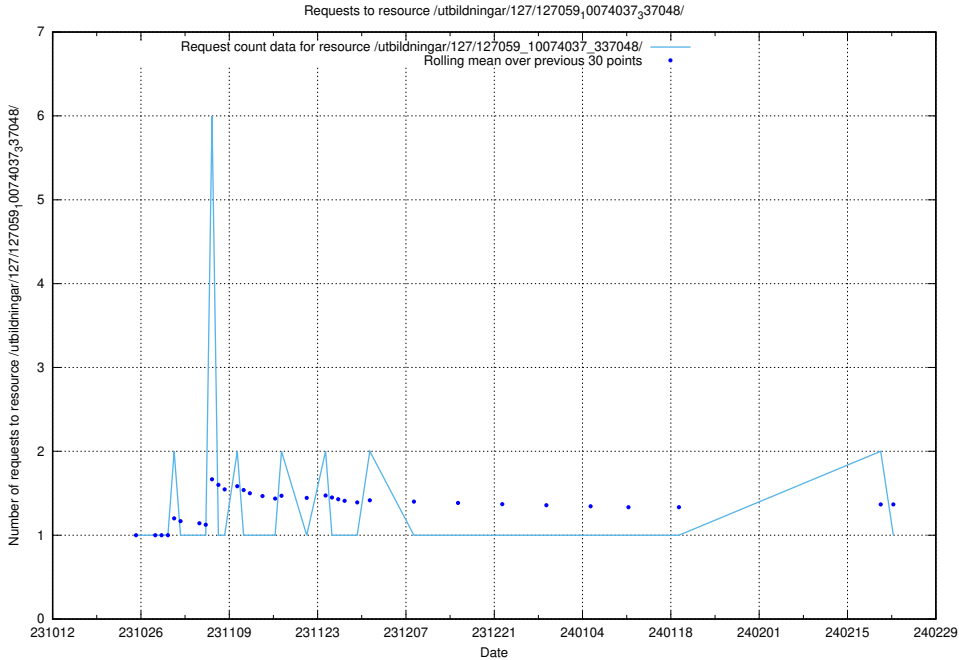

5.5098 Usage of /utbildningar/127/127059_10074037_337048/

Here, we count the number of requests to resource /utbildningar/127/127059_10074037_337048/.