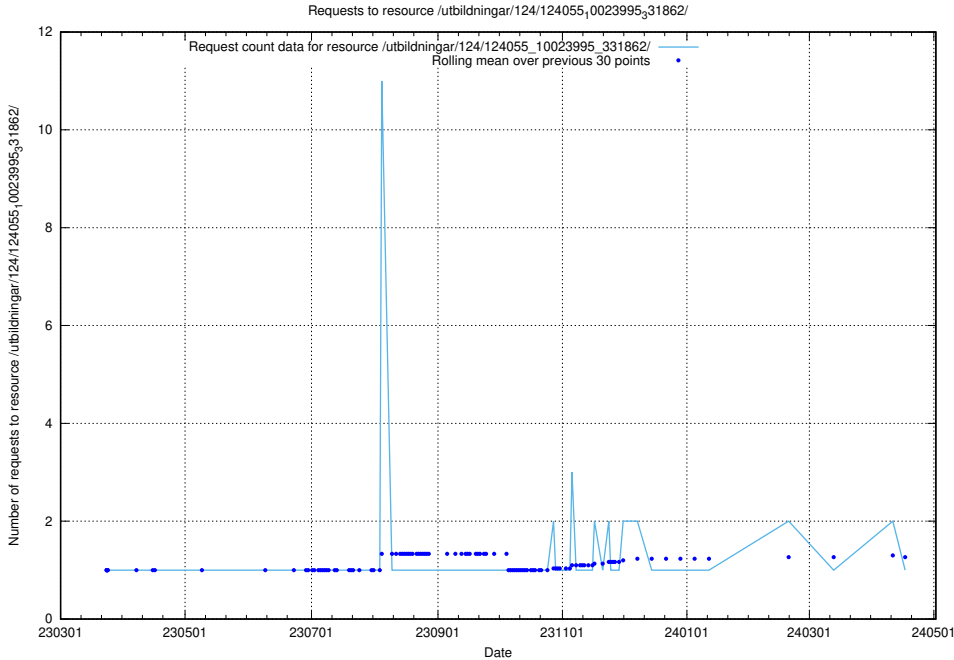

5.5182 Usage of /utbildningar/124/124055_10023995_331862/

Here, we count the number of requests to resource /utbildningar/124/124055_10023995_331862/.