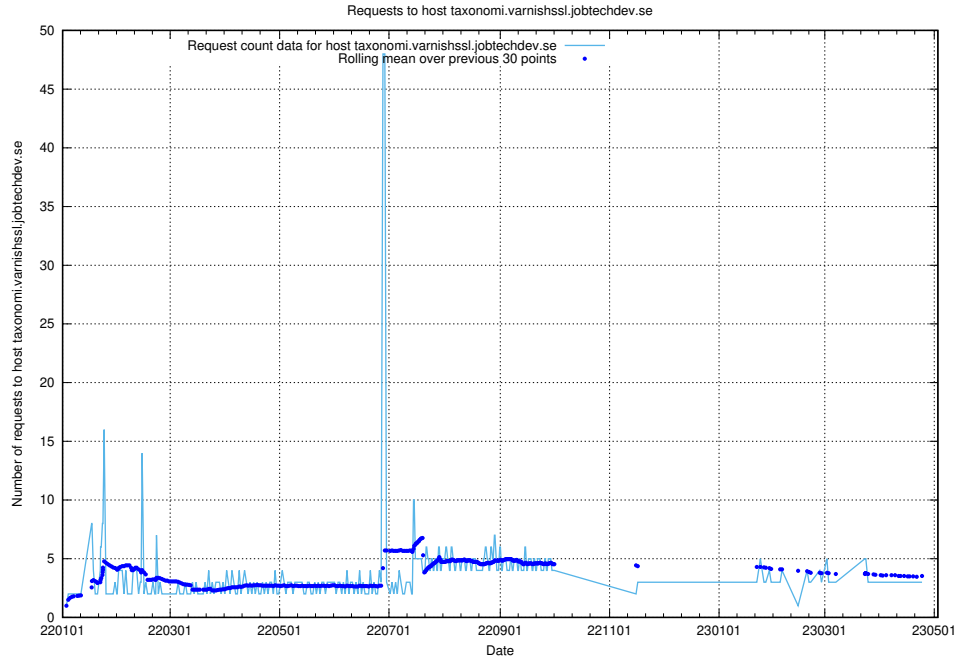

7.185 Usage of `taxonomi.varnishssl.jobtechdev.se`

Here, we count the number of requests to host `taxonomi.varnishssl.jobtechdev.se`.