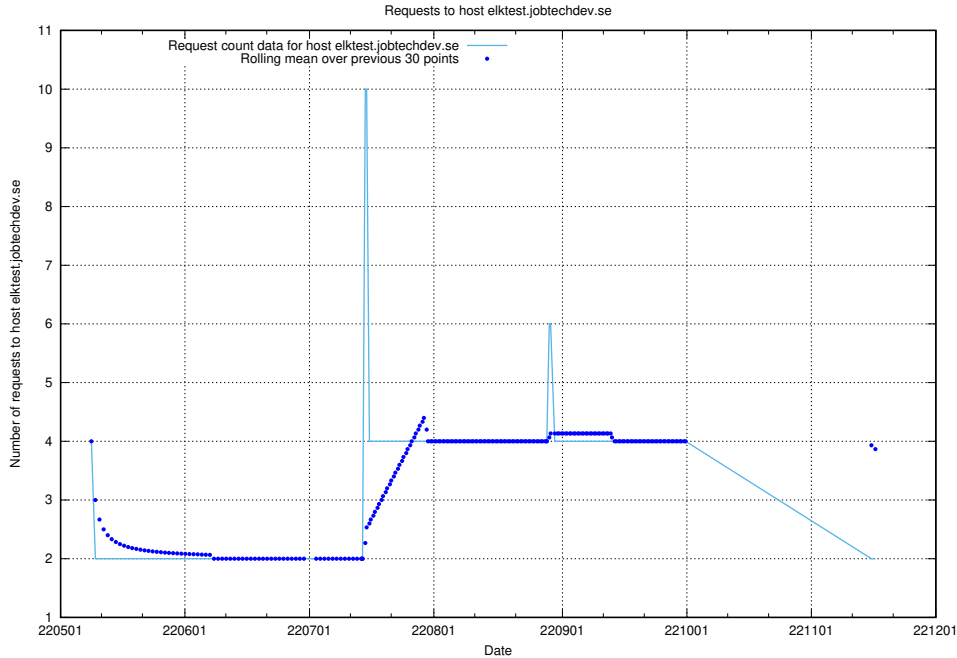

7.434 Usage of elktest.jobtechdev.se

Here, we count the number of requests to host elktest.jobtechdev.se.