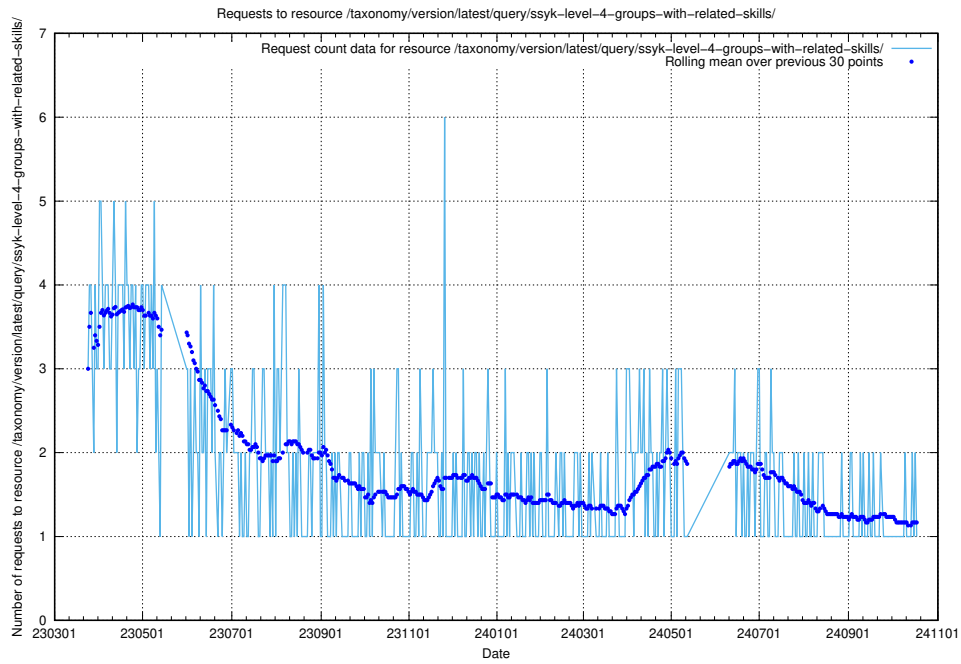

5.6966 Usage of /taxonomy/version/latest/query/ssyk-level-4-groups-with-related-skills/

Here, we count the number of requests to resource /taxonomy/version/latest/query/ssyk-level-4-groups-with-related-skills/.