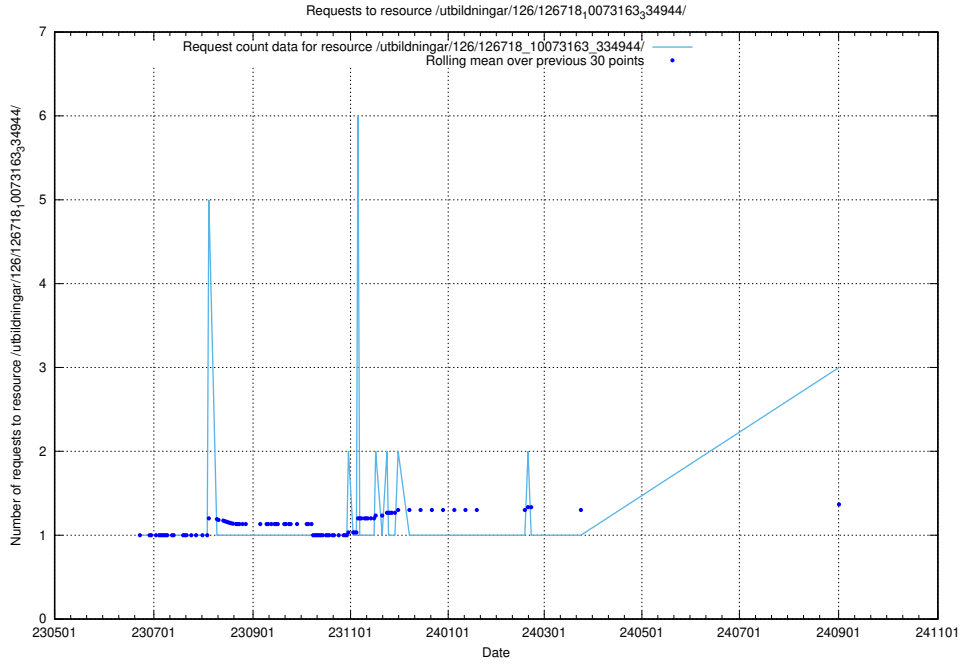

5.505 Usage of /utbildningar/126/126718_10073163_334944/

Here, we count the number of requests to resource /utbildningar/126/126718_10073163_334944/.