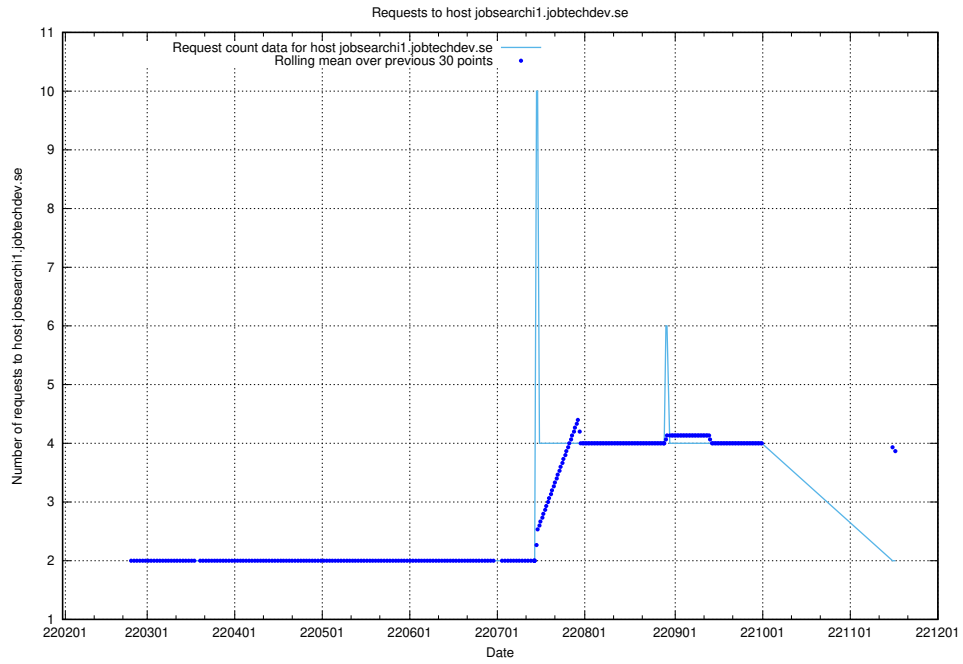

7.515 Usage of jobsearchi1.jobtechdev.se

Here, we count the number of requests to host jobsearchi1.jobtechdev.se.