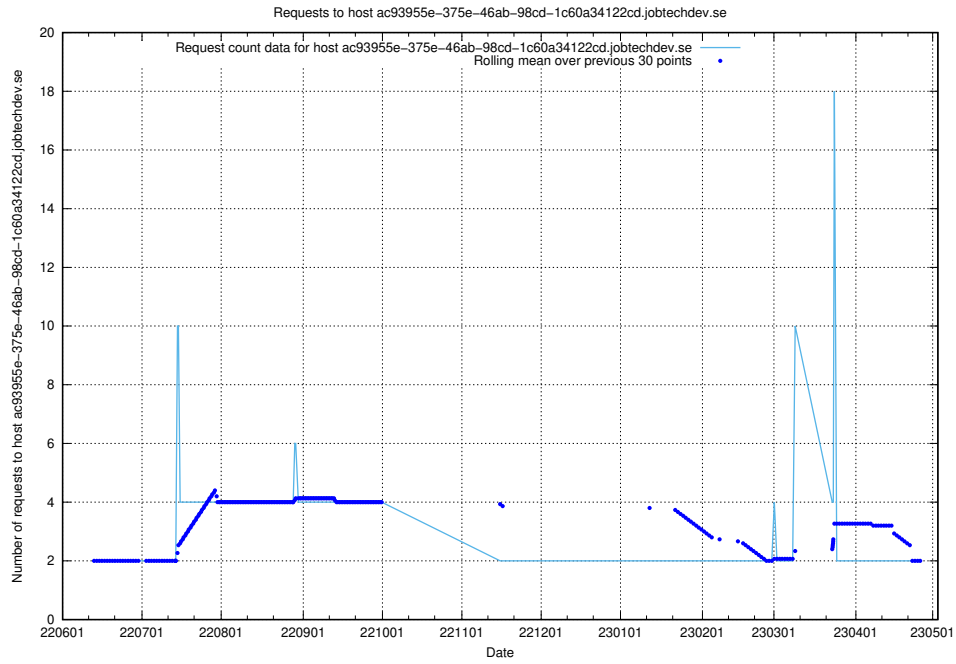

7.412 Usage of fourm.jobtechdev.se

Here, we count the number of requests to host fourm.jobtechdev.se.

7.413 Usage of ac93955e-375e-46ab-98cd-1c60a34122cd.jobtechdev.se

Here, we count the number of requests to host ac93955e-375e-46ab-98cd-1c60a34122cd.jobtechdev.se.