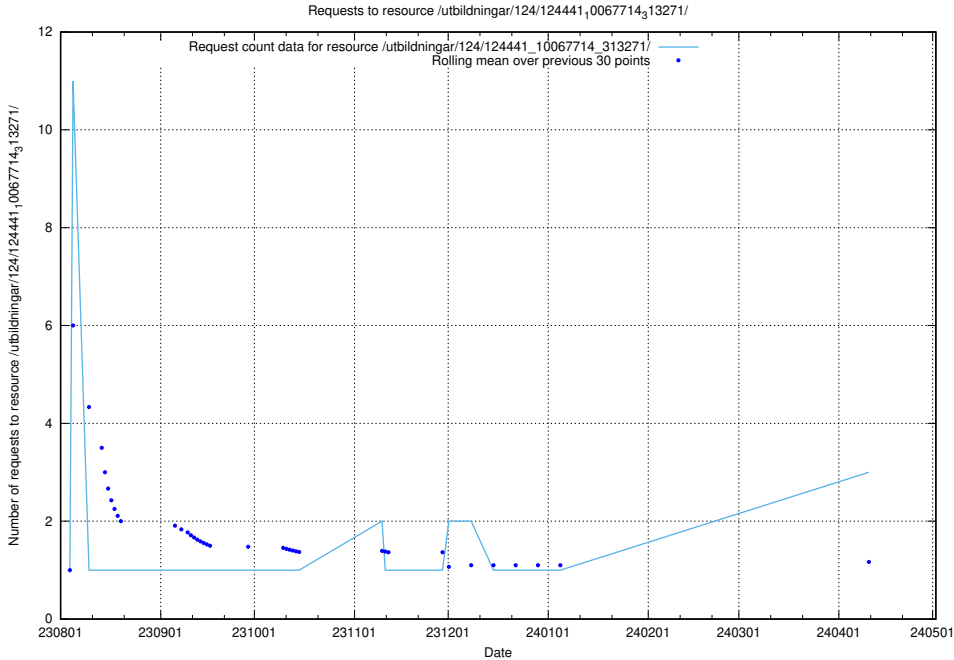

5.487 Usage of /utbildningar/124/124441_10067714_313271/

Here, we count the number of requests to resource /utbildningar/124/124441_10067714_313271/.