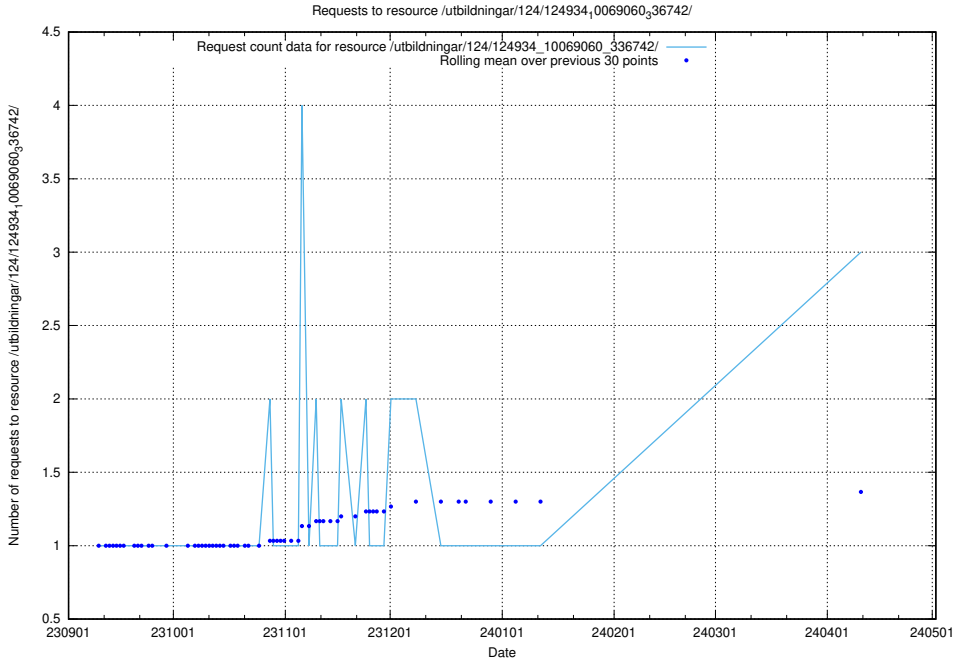

5.479 Usage of /utbildningar/124/124934_10069060_336742/

Here, we count the number of requests to resource /utbildningar/124/124934_10069060_336742/.