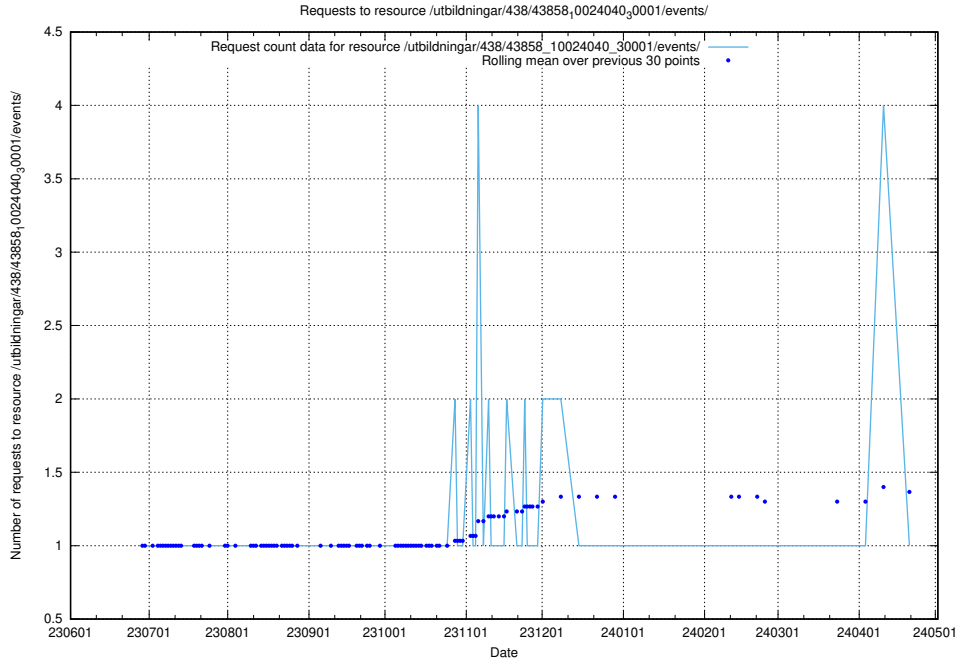

5.6301 Usage of /utbildningar/438/43858_10024040_30001/events/

Here, we count the number of requests to resource /utbildningar/438/43858_10024040_30001/events/.