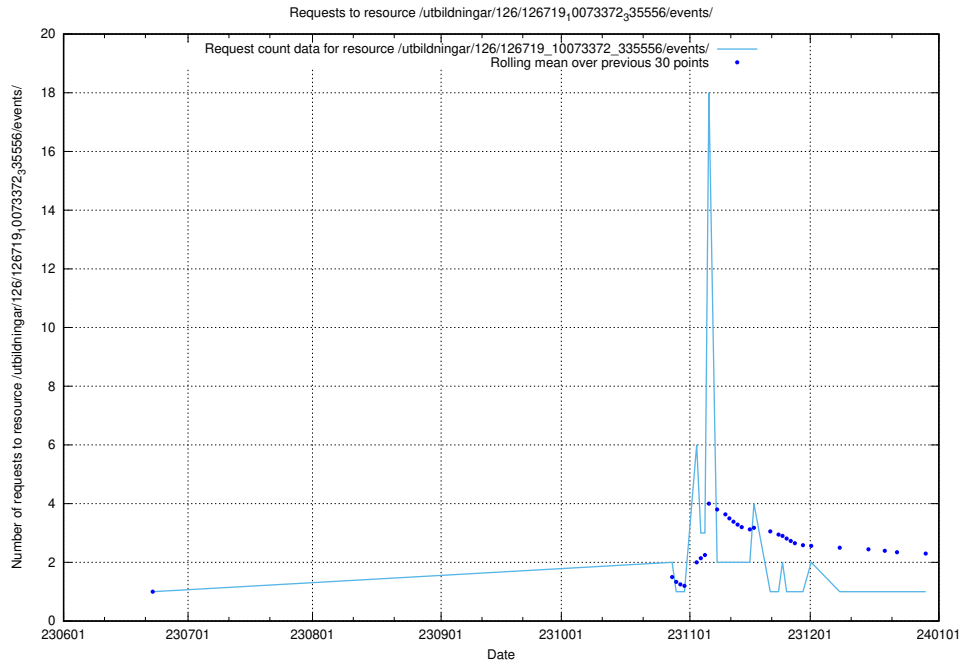

Here, we count the number of requests to resource /utbildningar/126/126721_10073179_334961/.

5.6481 Usage of /utbildningar/126/126719_10073372_335556/events/

Here, we count the number of requests to resource /utbildningar/126/126719_10073372_335556/events/