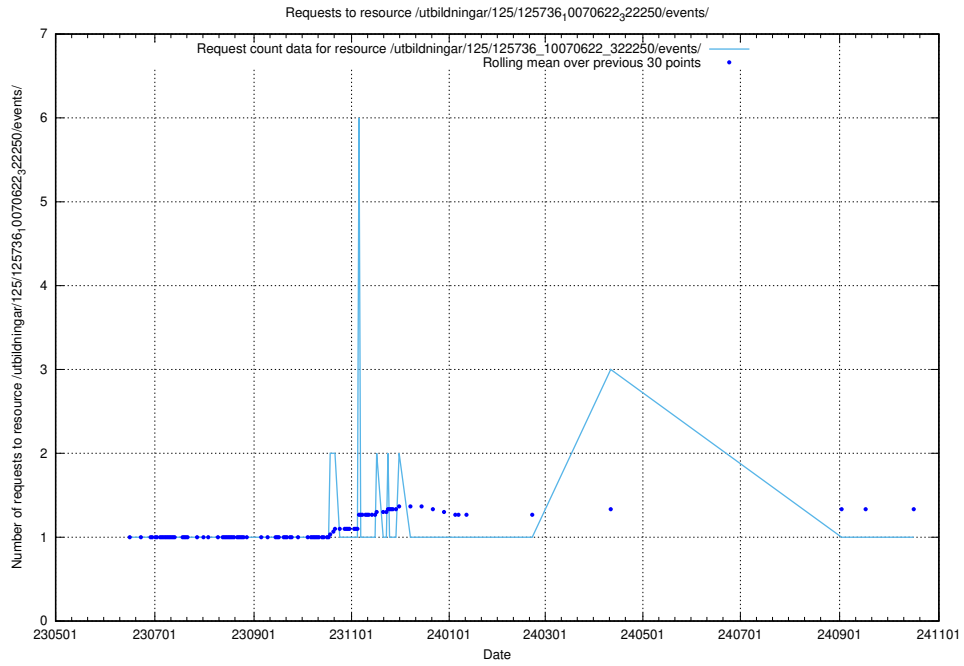

Here, we count the number of requests to resource /utbildningar/125/125740_10070679_335600/.

5.6739 Usage of /utbildningar/125/125736_10070622_322250/events/

Here, we count the number of requests to resource /utbildningar/125/125736_10070622_322250/events/