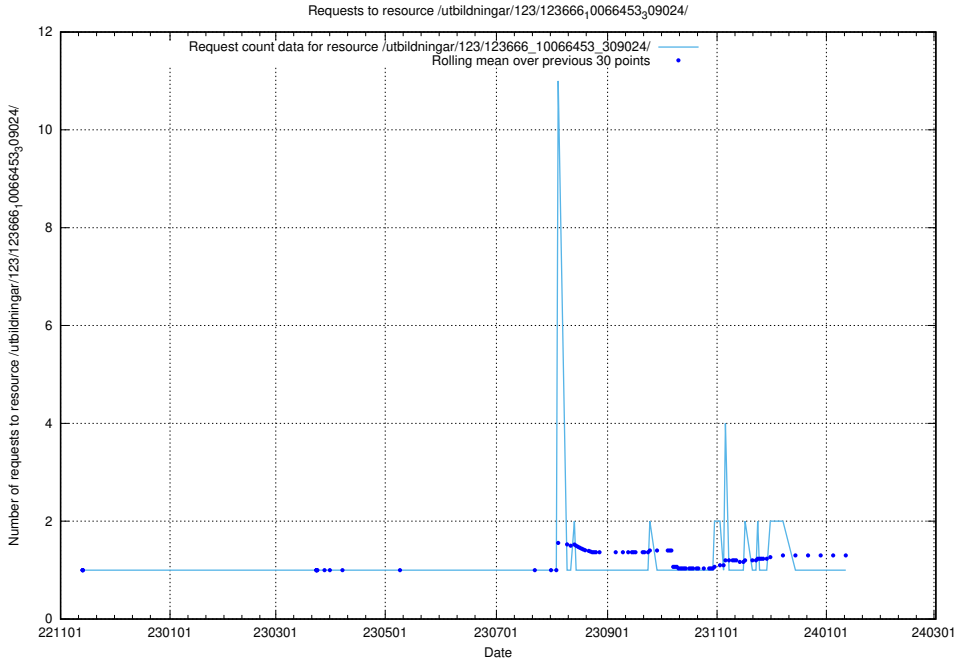

5.6787 Usage of /utbildningar/123/123666_10066453_309024/

Here, we count the number of requests to resource /utbildningar/123/123666_10066453_309024/.