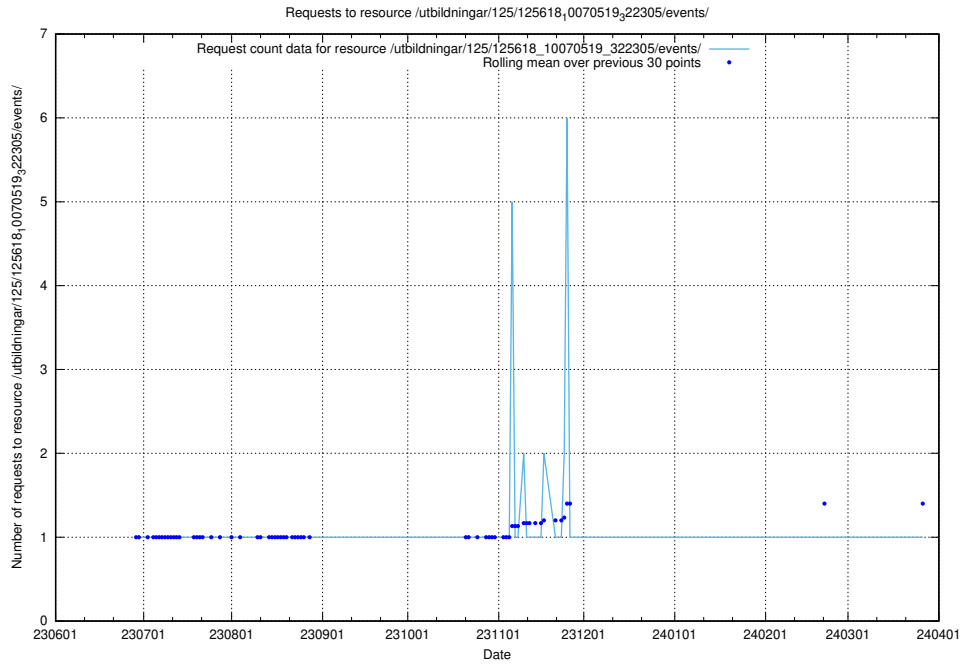

5.6349 Usage of /utbildningar/125/125618_10070519_322305/events/

Here, we count the number of requests to resource /utbildningar/125/125618_10070519_322305/events/