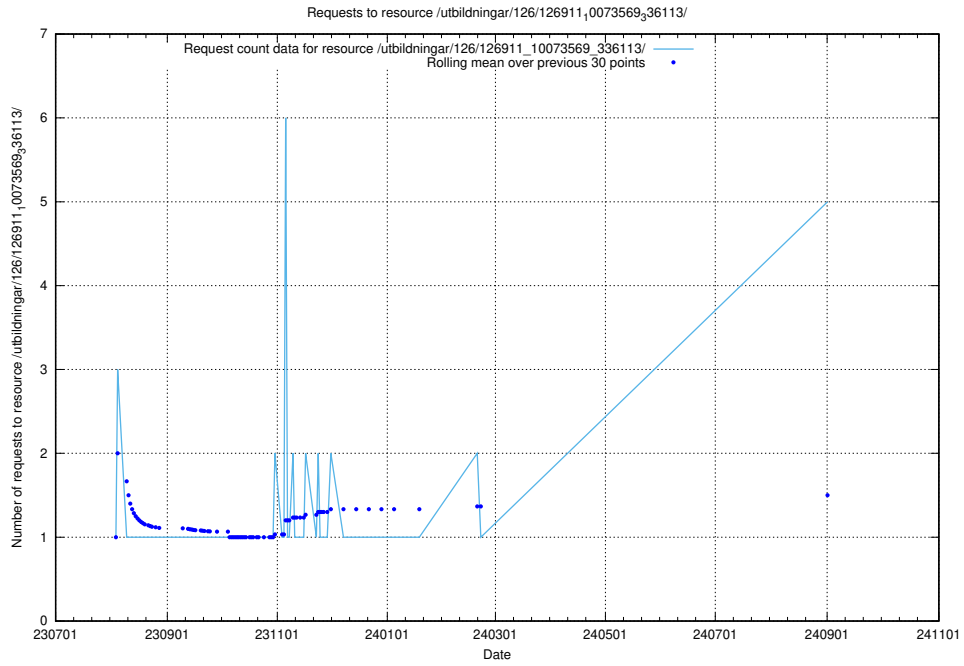

5.243 Usage of /utbildningar/126/126911_10073569_336113/

Here, we count the number of requests to resource /utbildningar/126/126911_10073569_336113/.