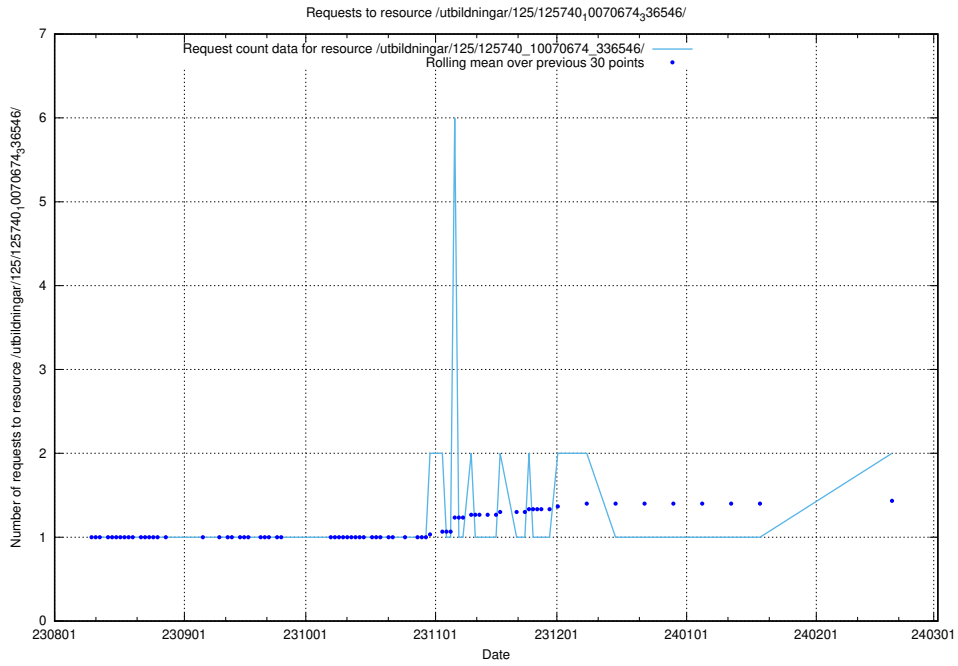

5.873 Usage of /utbildningar/125/125740_10070674_336546/

Here, we count the number of requests to resource /utbildningar/125/125740_10070674_336546/.