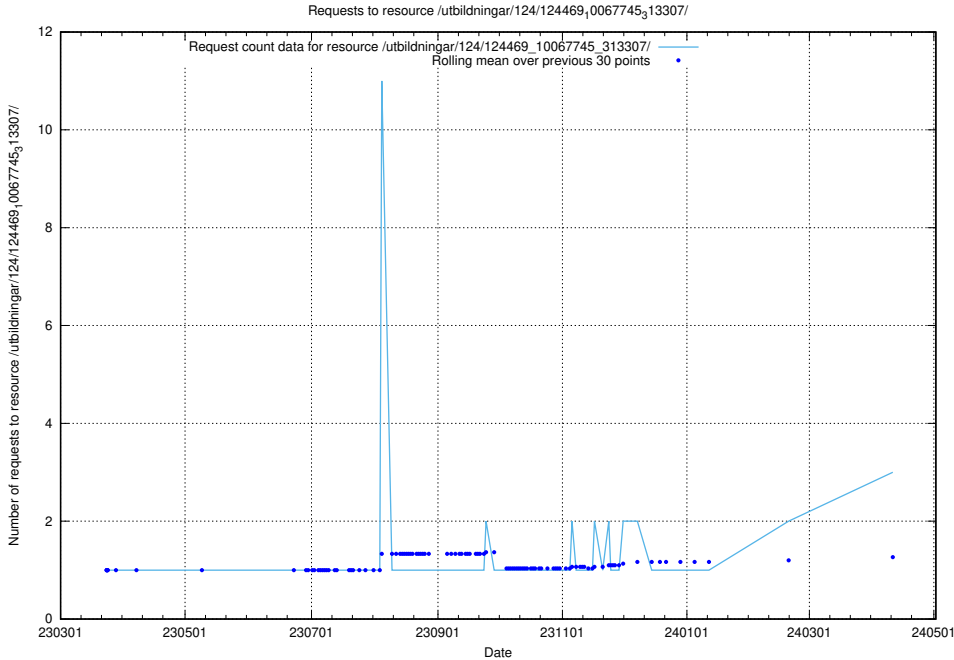

5.442 Usage of /utbildningar/124/124469_10067745_313307/

Here, we count the number of requests to resource /utbildningar/124/124469_10067745_313307/.