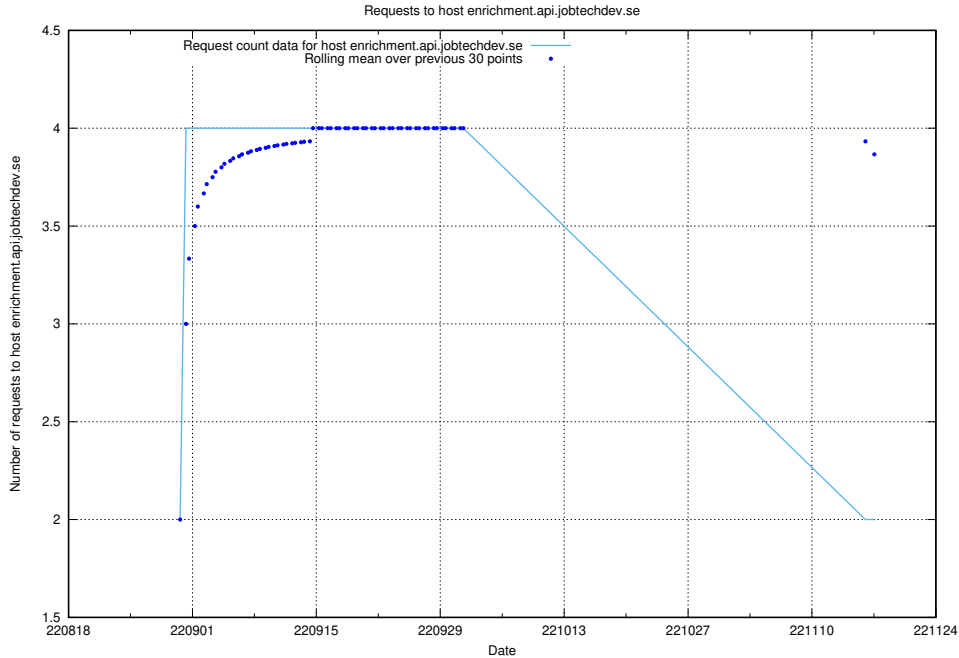

7.342 Usage of enrichment.api.jobtechdev.se

Here, we count the number of requests to host enrichment.api.jobtechdev.se.