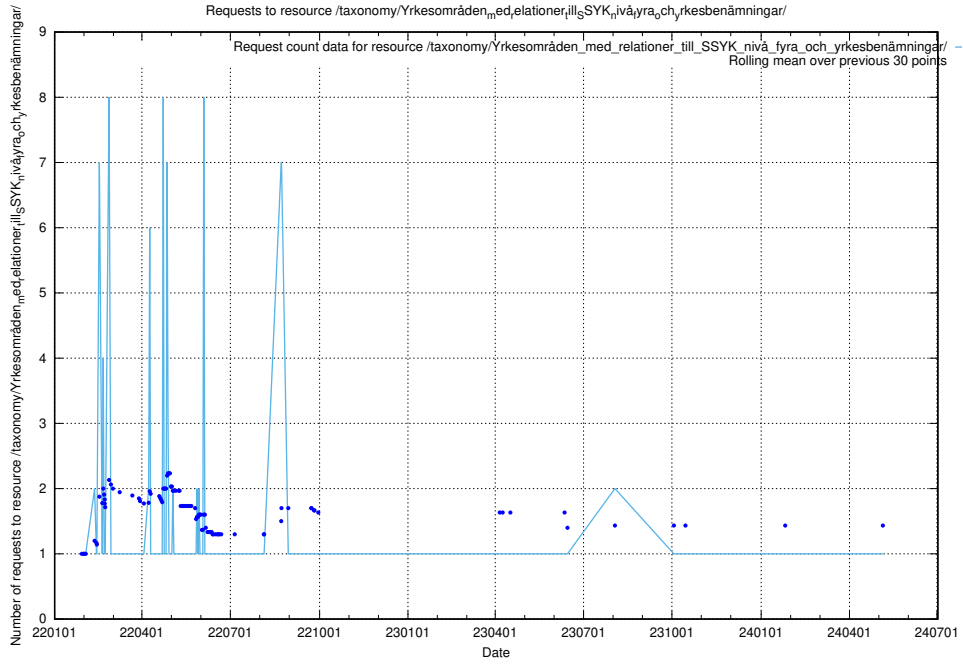

5.4634 Usage of /taxonomy/Yrkesområden_med_relationer_till_SSYK_nivå_fy

Here, we count the number of requests to resource /taxonomy/Yrkesområden_med_relationer_till_SSYK_nivå_fy