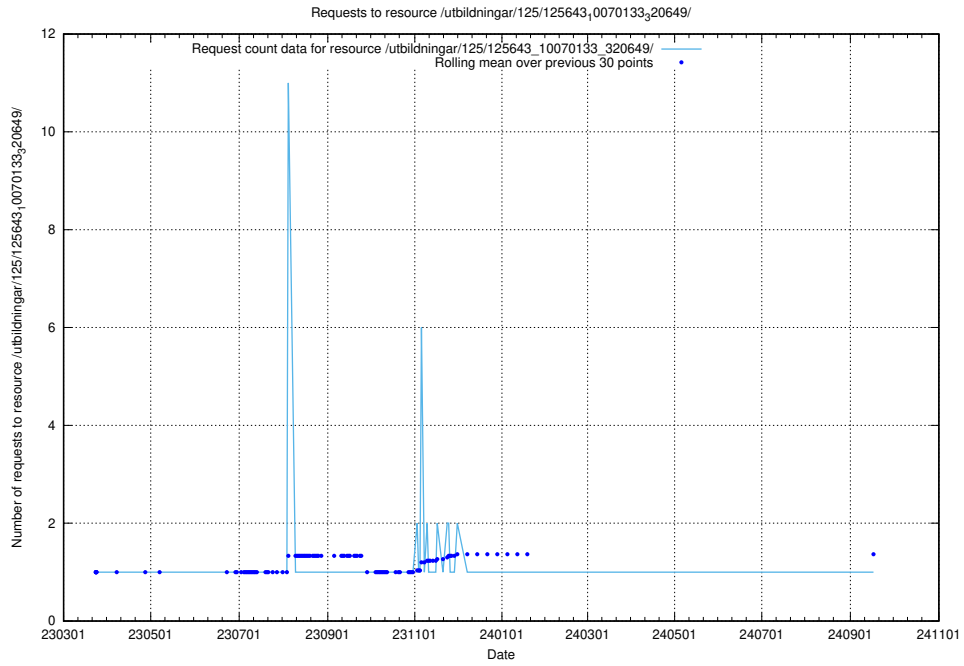

Here, we count the number of requests to resource /utbildningar/125/125643_10070133_320649/events/

5.1130 Usage of /utbildningar/125/125643_10070133_320649/

Here, we count the number of requests to resource /utbildningar/125/125643_10070133_320649/.