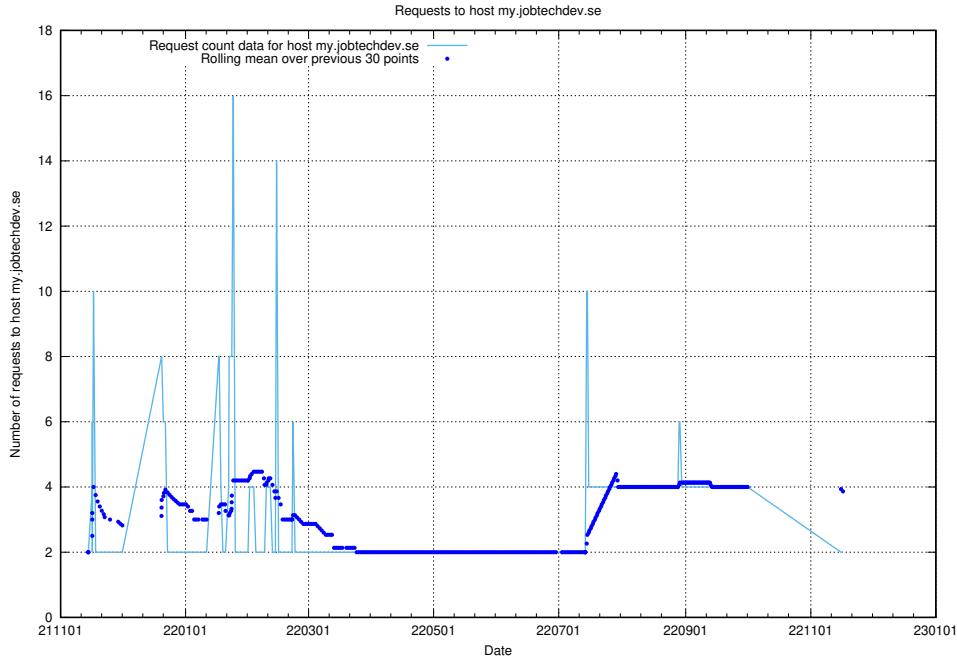

7.572 Usage of my.jobtechdev.se

Here, we count the number of requests to host my.jobtechdev.se.