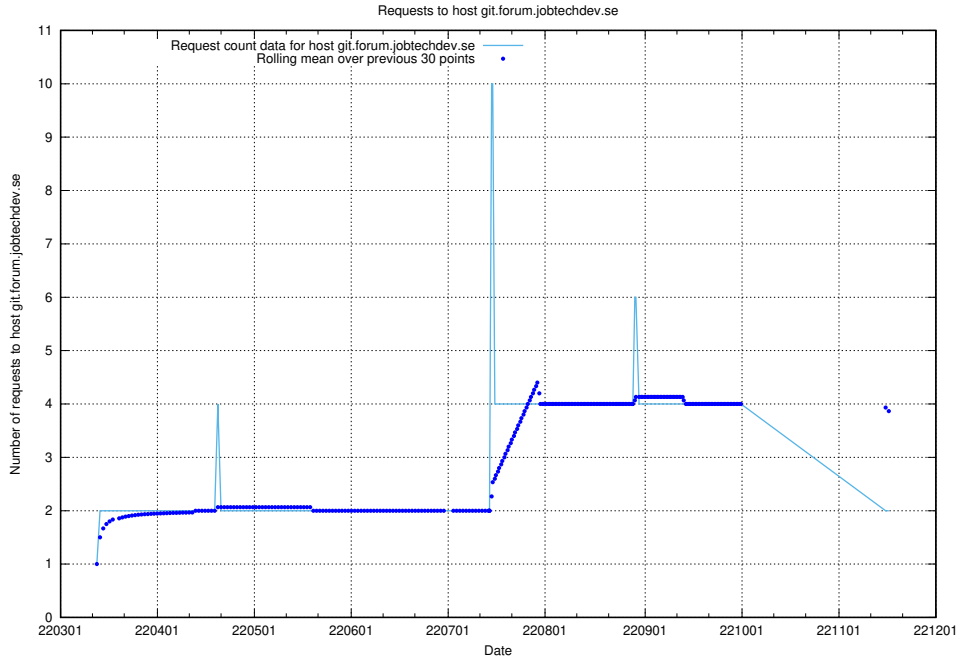

7.506 Usage of git.forum.jobtechdev.se

Here, we count the number of requests to host git.forum.jobtechdev.se.