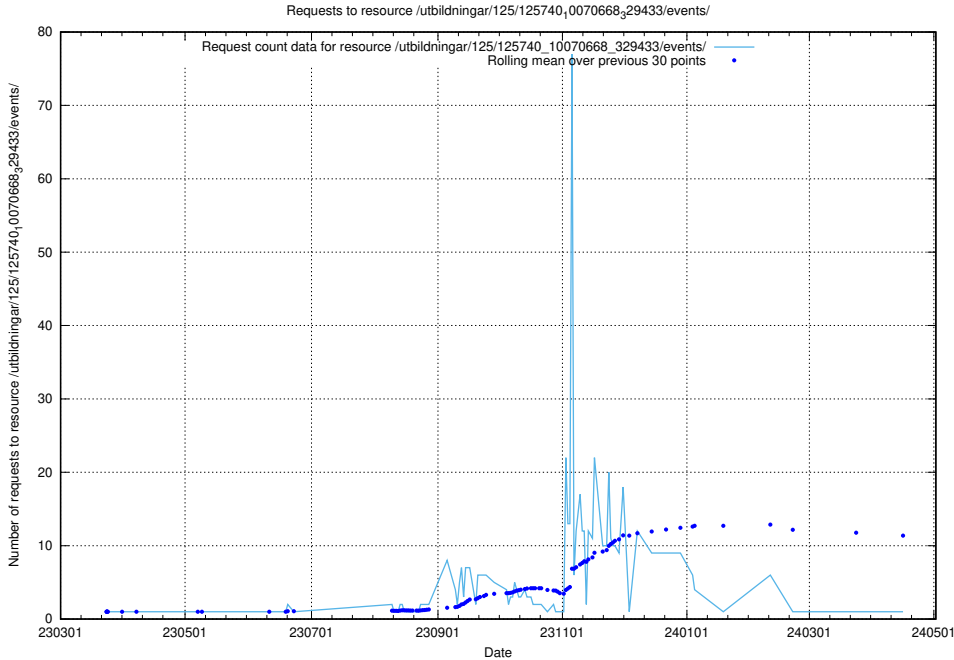

5.1083 Usage of /utbildningar/125/125740_10070668_329433/events/

Here, we count the number of requests to resource /utbildningar/125/125740_10070668_329433/events/