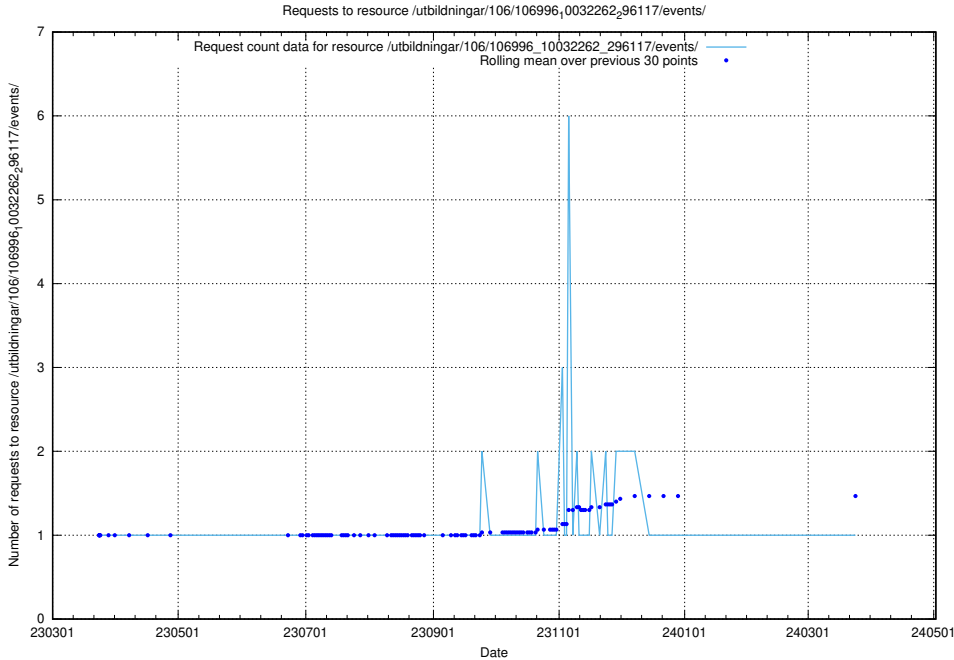

Here, we count the number of requests to resource /taxonomy/version/7/query/isco-level-4-groups/.

5.6286 Usage of /utbildningar/106/106996_10032262_296117/events/

Here, we count the number of requests to resource /utbildningar/106/106996_10032262_296117/events/