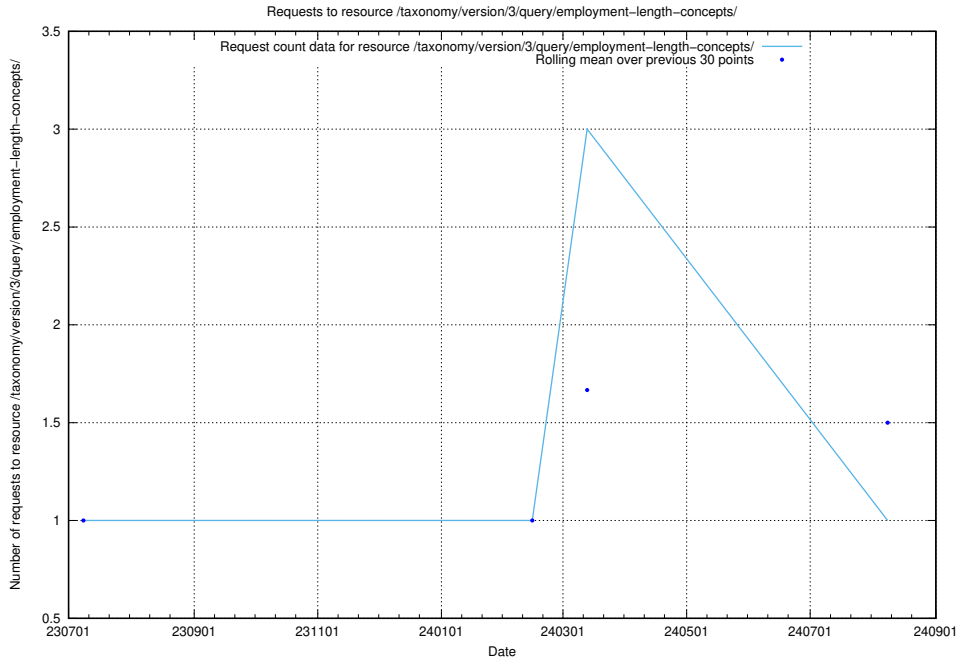

5.6167 Usage of /taxonomy/version/3/query/employment-length-concepts/

Here, we count the number of requests to resource /taxonomy/version/3/query/employment-length-concepts/.