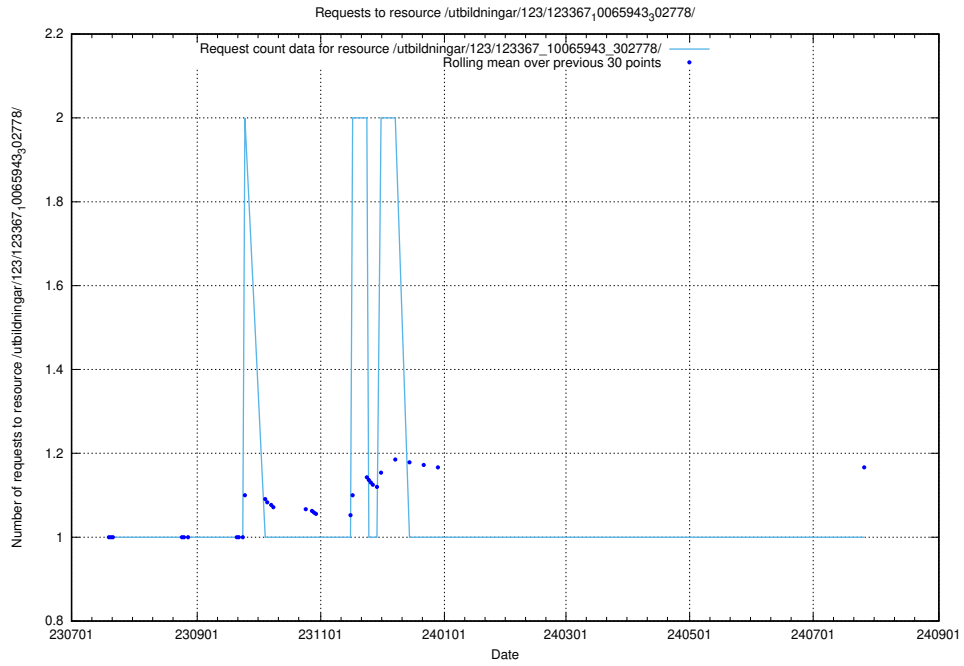

Here, we count the number of requests to resource /utbildningar/124/124175_10067289_312247/events/

5.5895 Usage of /utbildningar/123/123367_10065943_302778/

Here, we count the number of requests to resource /utbildningar/123/123367_10065943_302778/.