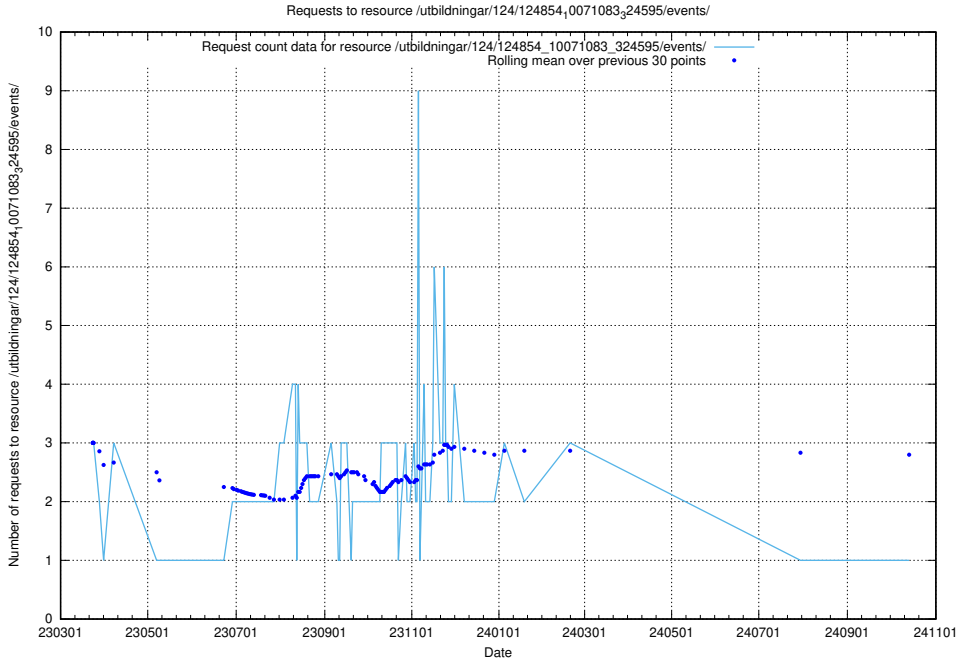

5.7167 Usage of /utbildningar/124/124854_10071083_324595/events/

Here, we count the number of requests to resource /utbildningar/124/124854_10071083_324595/events/