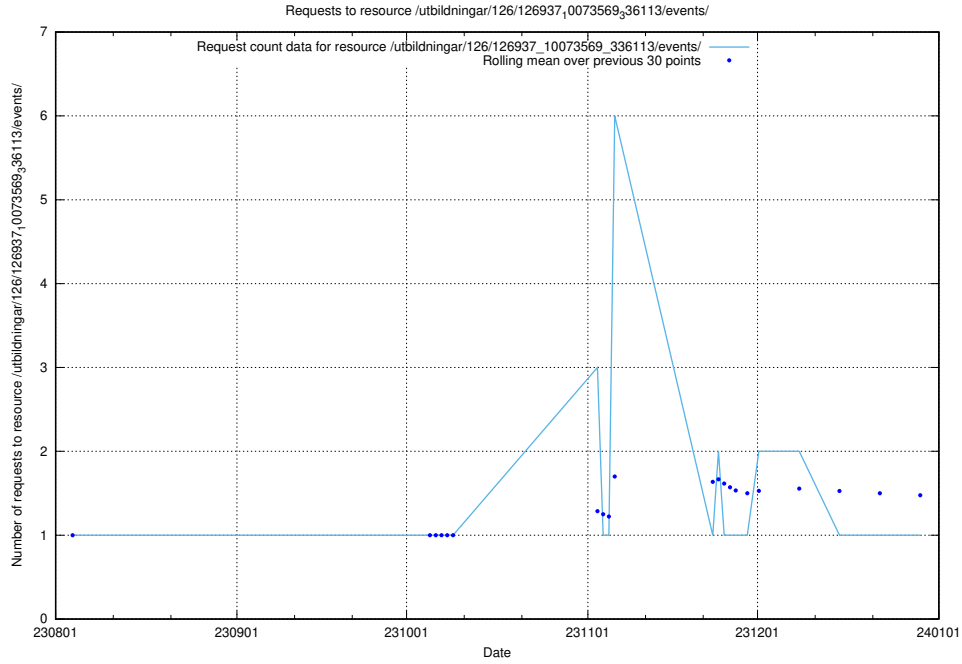

5.5751 Usage of /utbildningar/126/126937_10073569_336113/events/

Here, we count the number of requests to resource /utbildningar/126/126937_10073569_336113/events/