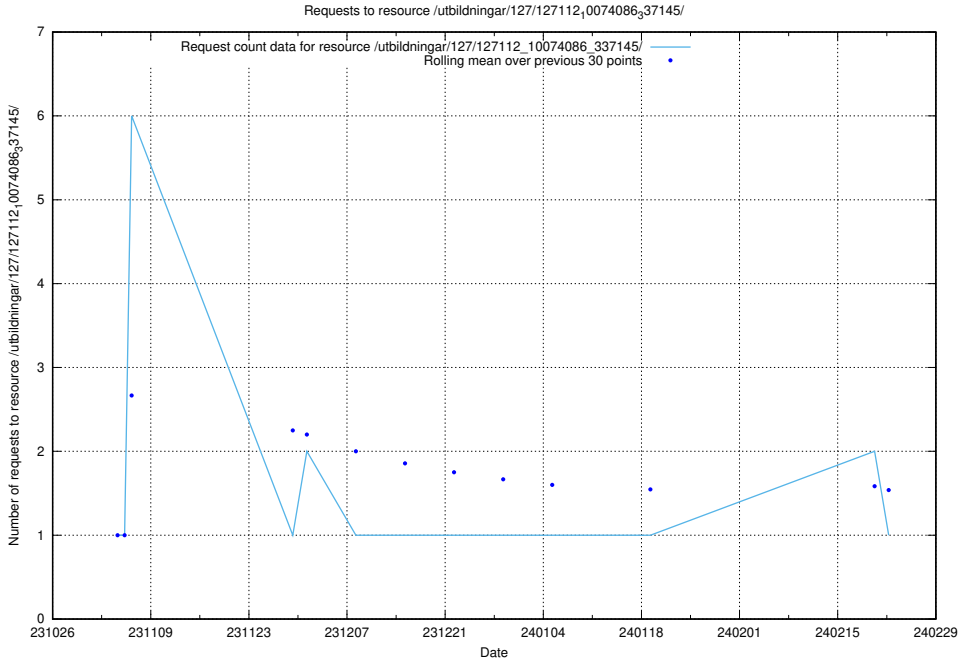

Here, we count the number of requests to resource /utbildningar/127/127112_10074105_337160/.

5.5025 Usage of /utbildningar/127/127112_10074086_337145/

Here, we count the number of requests to resource /utbildningar/127/127112_10074086_337145/.