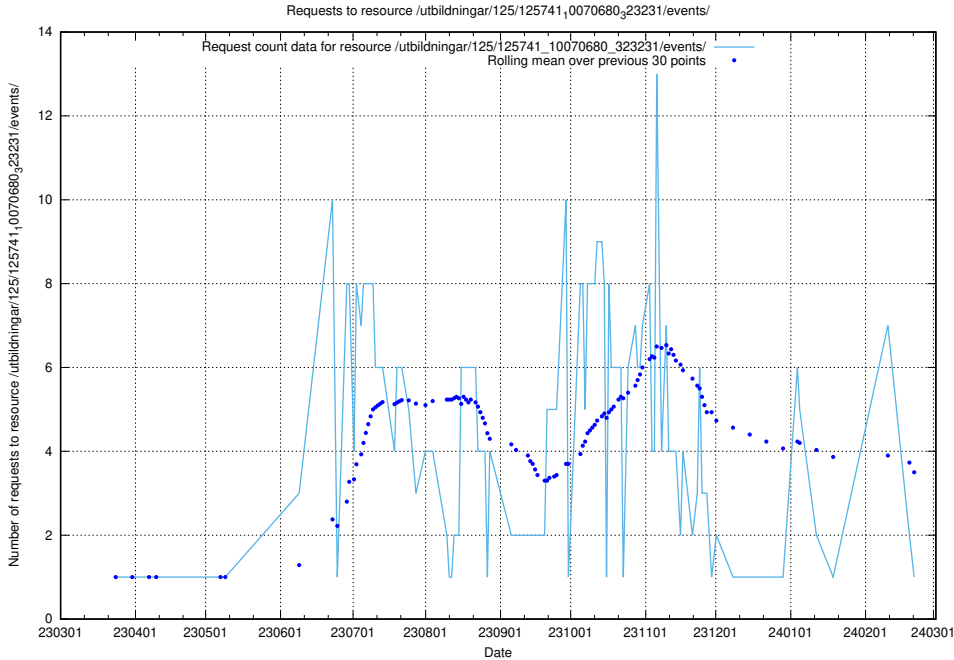

5.7137 Usage of /utbildningar/125/125741_10070680_323231/events/

Here, we count the number of requests to resource /utbildningar/125/125741_10070680_323231/events/