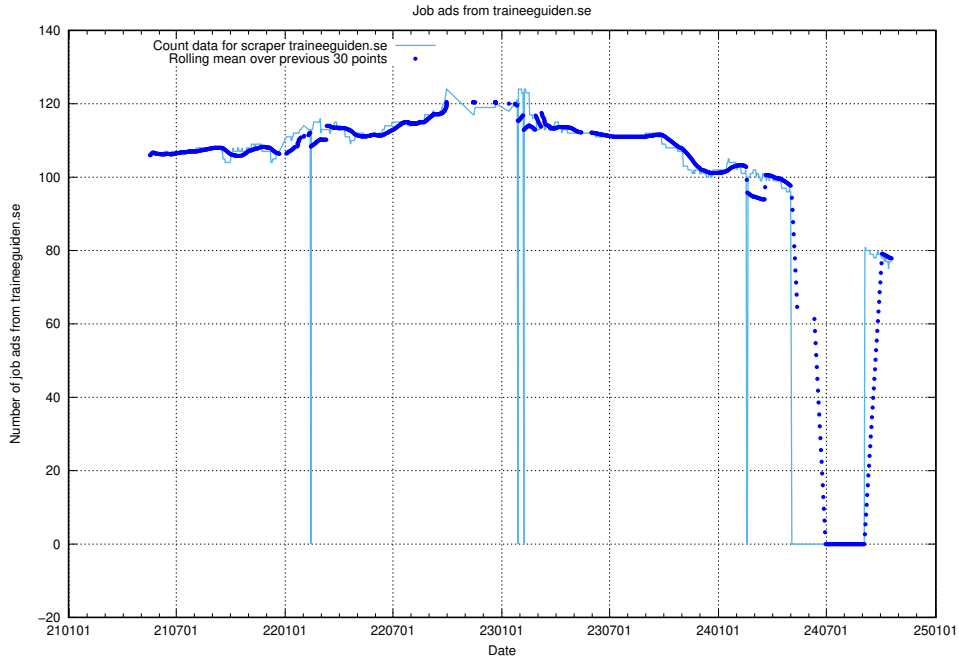

13.15 Number of ads by scraper traineeguiden.se

Here, we count the number of job ads scraped from traineeguiden.se.