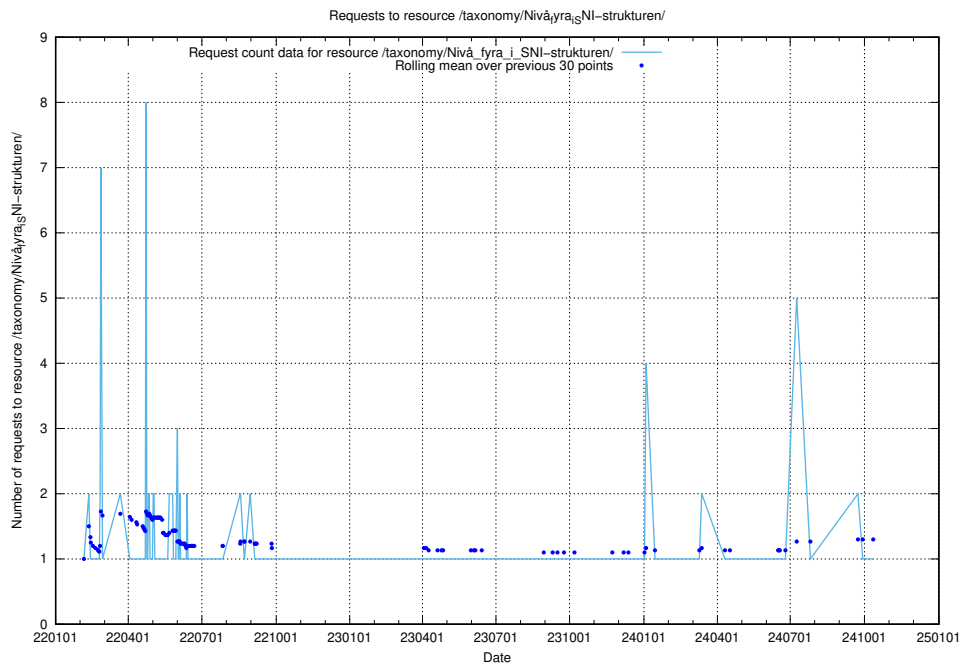

5.3346 Usage of /taxonomy/Nivå_fyra_i_SNI-strukturen/

Here, we count the number of requests to resource /taxonomy/Nivå_fyra_i_SNI-strukturen/.