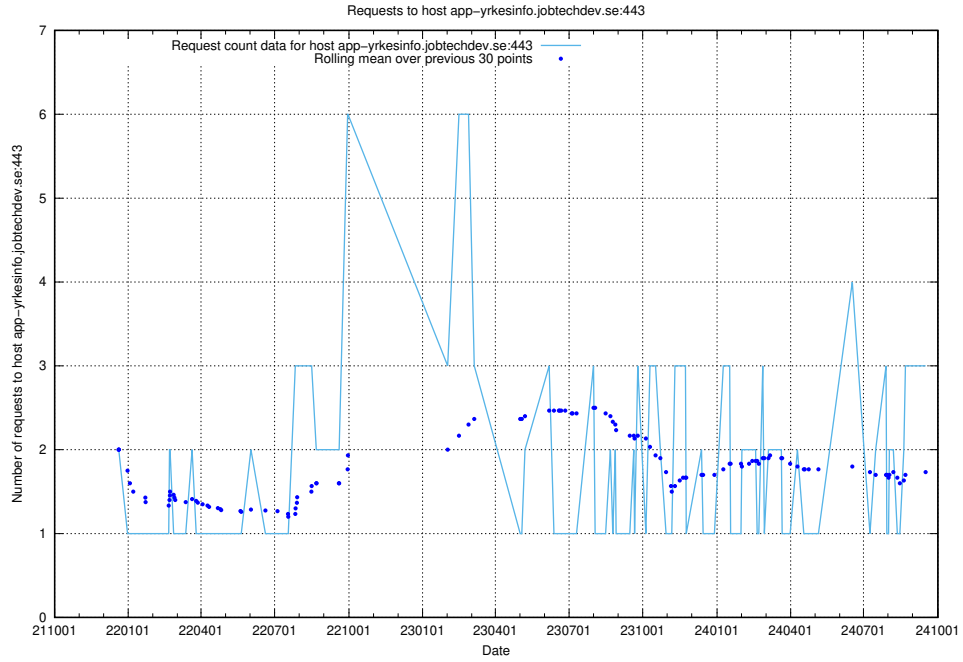

7.212 Usage of app-yrkesinfo.jobtechdev.se:443

Here, we count the number of requests to host app-yrkesinfo.jobtechdev.se:443.