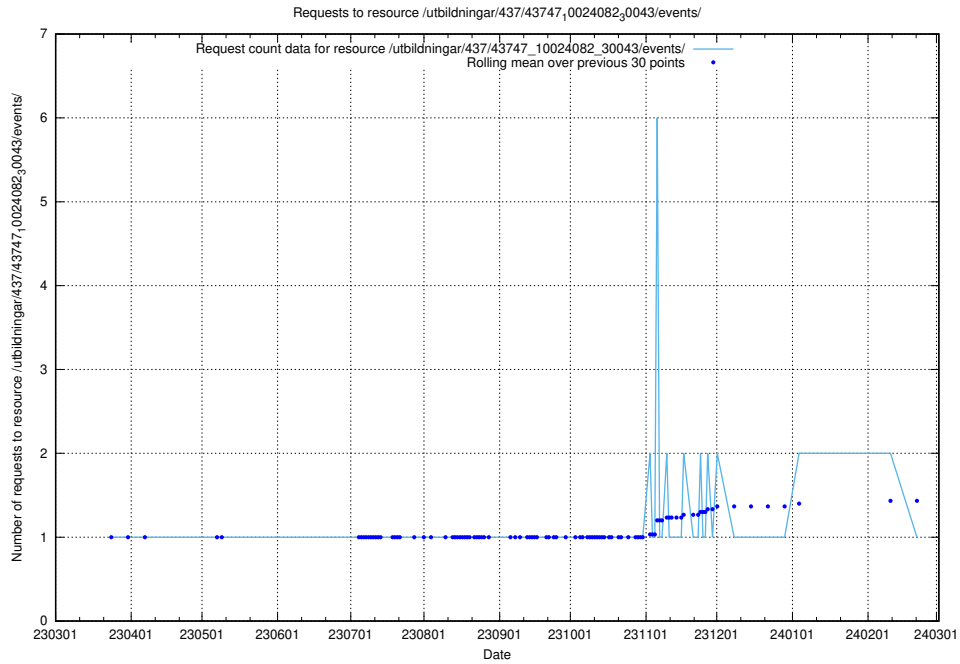

5.7100 Usage of /utbildningar/437/43747_10024082_30043/events/

Here, we count the number of requests to resource /utbildningar/437/43747_10024082_30043/events/.