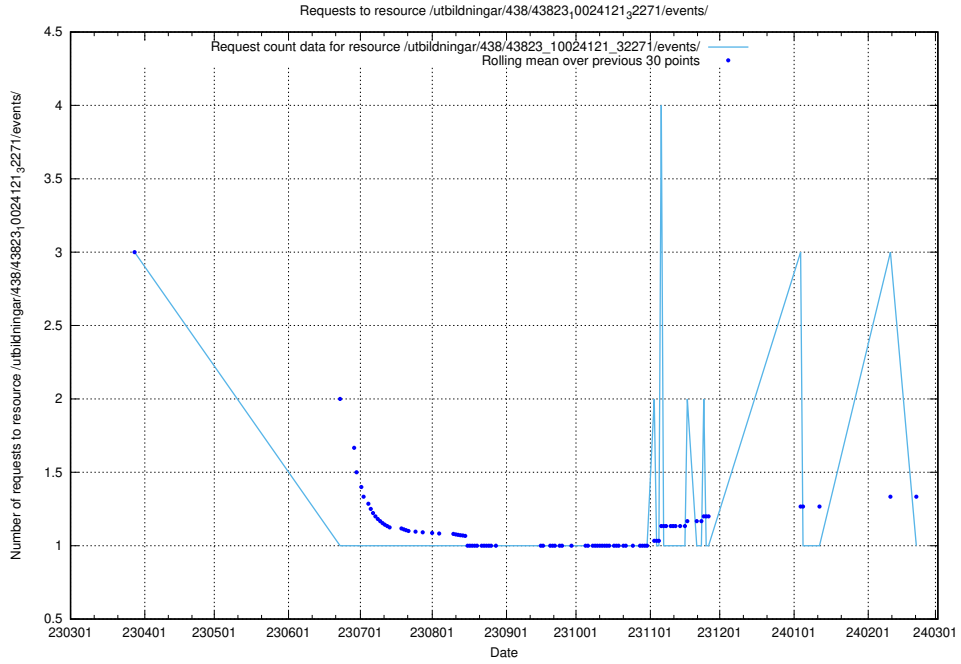

5.6933 Usage of /utbildningar/438/43823_10024121_32271/events/

Here, we count the number of requests to resource /utbildningar/438/43823_10024121_32271/events/.