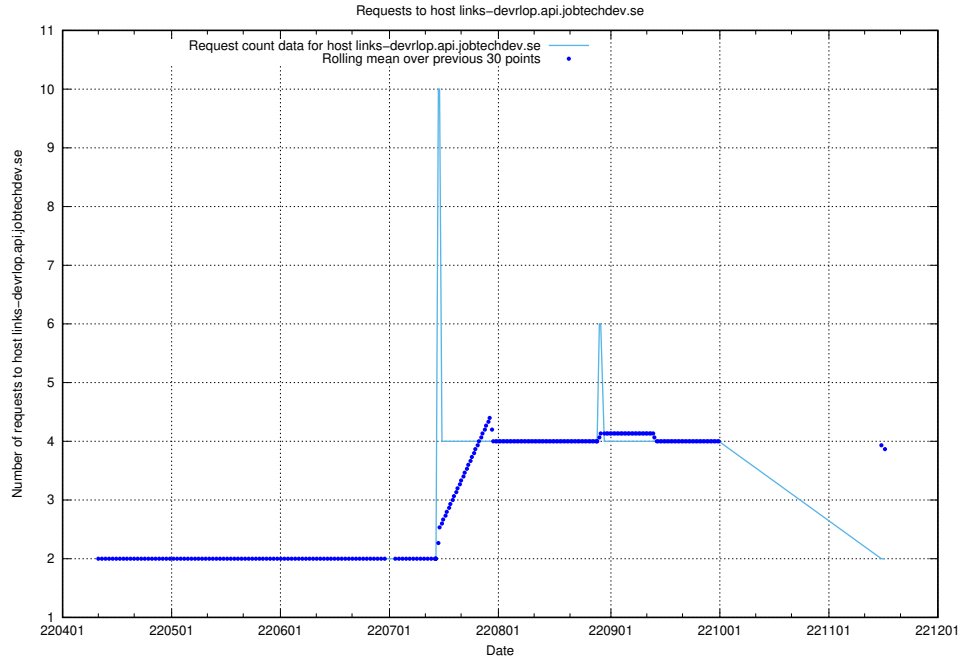

7.473 Usage of links-devrlop.api.jobtechdev.se

Here, we count the number of requests to host links-devrlop.api.jobtechdev.se.