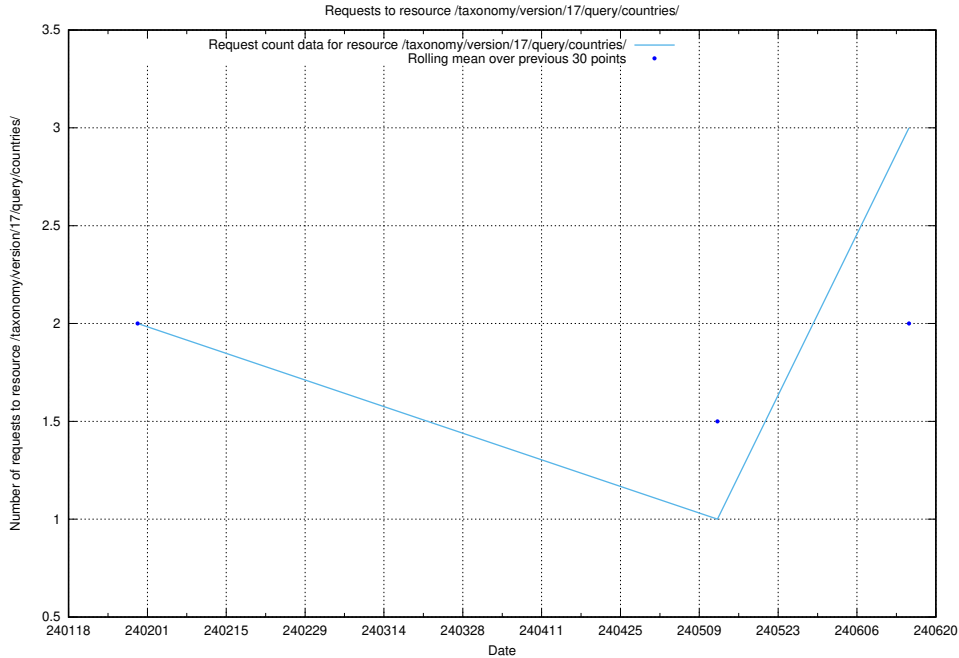

5.434 Usage of /taxonomy/version/17/query/countries/

Here, we count the number of requests to resource /taxonomy/version/17/query/countries/.