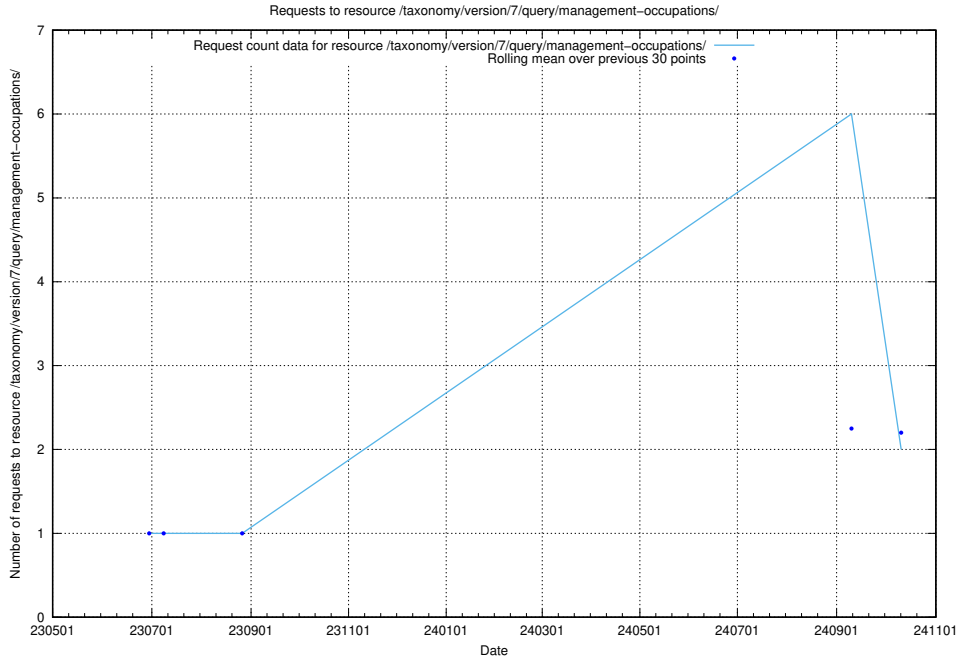

5.922 Usage of /taxonomy/version/7/query/management-occupations/

Here, we count the number of requests to resource /taxonomy/version/7/query/management-occupations/.