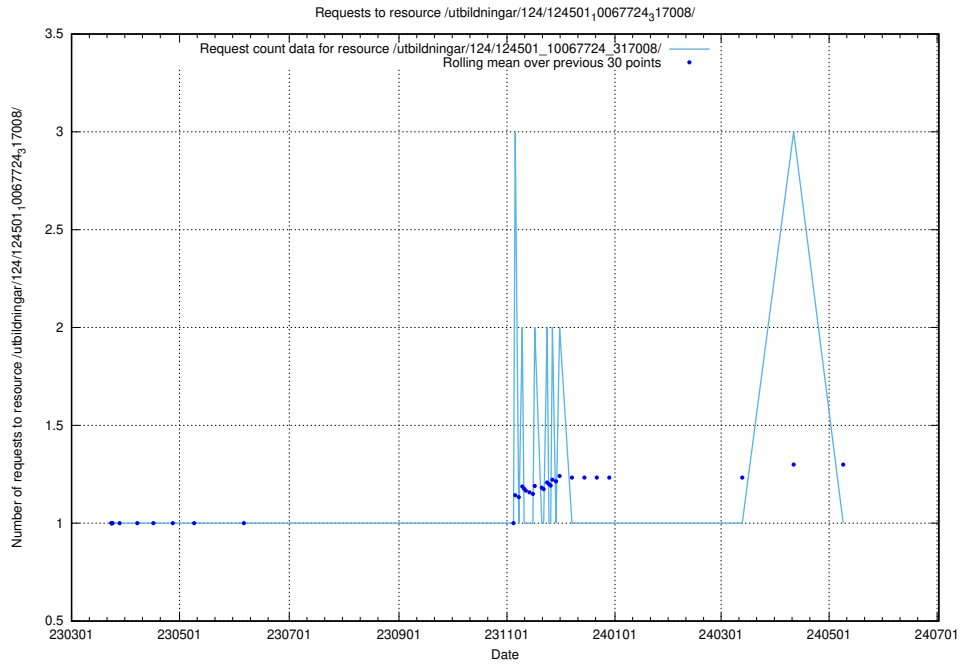

5.3182 Usage of /utbildningar/124/124501_10067724_317008/

Here, we count the number of requests to resource /utbildningar/124/124501_10067724_317008/.