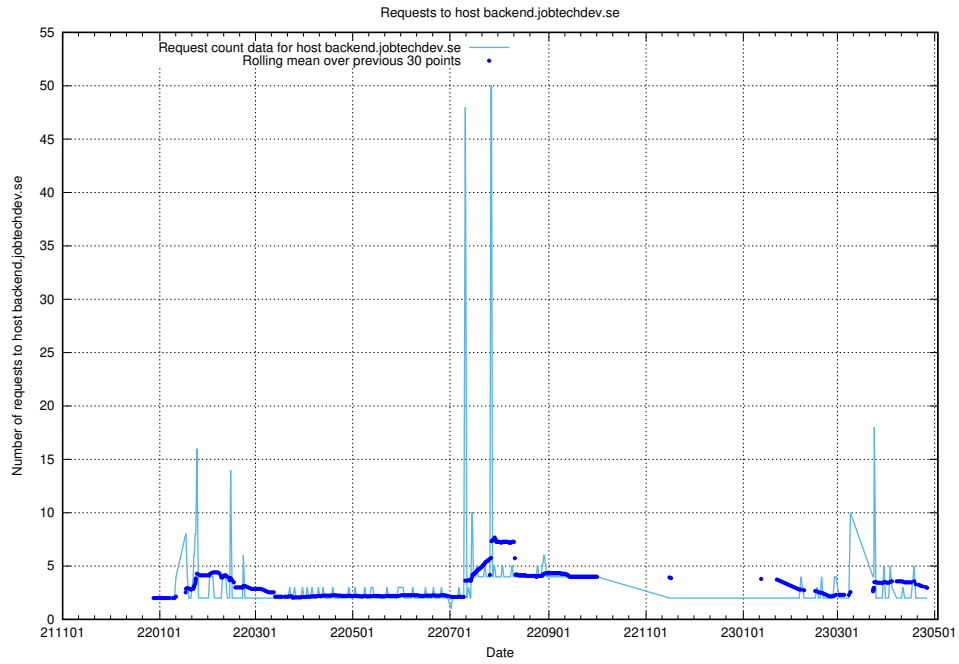

7.364 Usage of backend.jobtechdev.se

Here, we count the number of requests to host backend.jobtechdev.se.