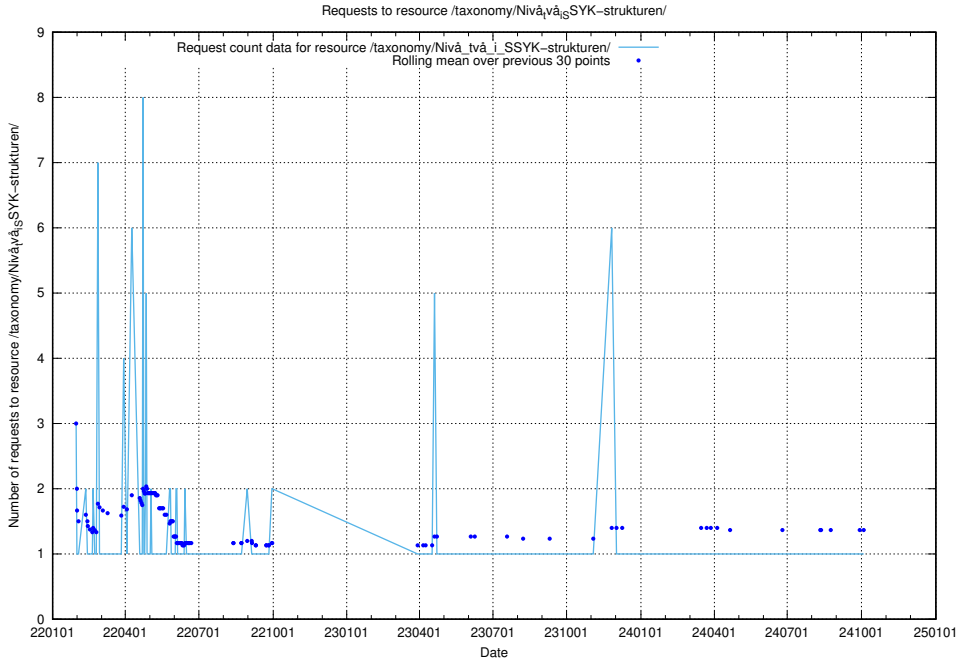

5.4445 Usage of /taxonomy/Nivå_två_i_SSYK-strukturen/

Here, we count the number of requests to resource /taxonomy/Nivå_två_i_SSYK-strukturen/.