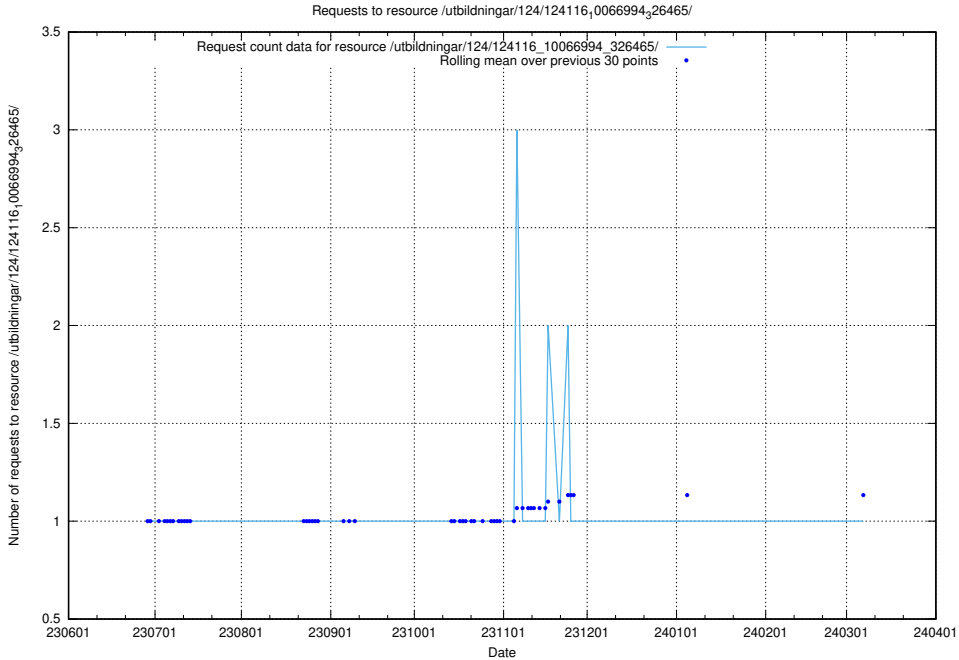

5.6408 Usage of /utbildningar/124/124116_10066994_326465/

Here, we count the number of requests to resource /utbildningar/124/124116_10066994_326465/.