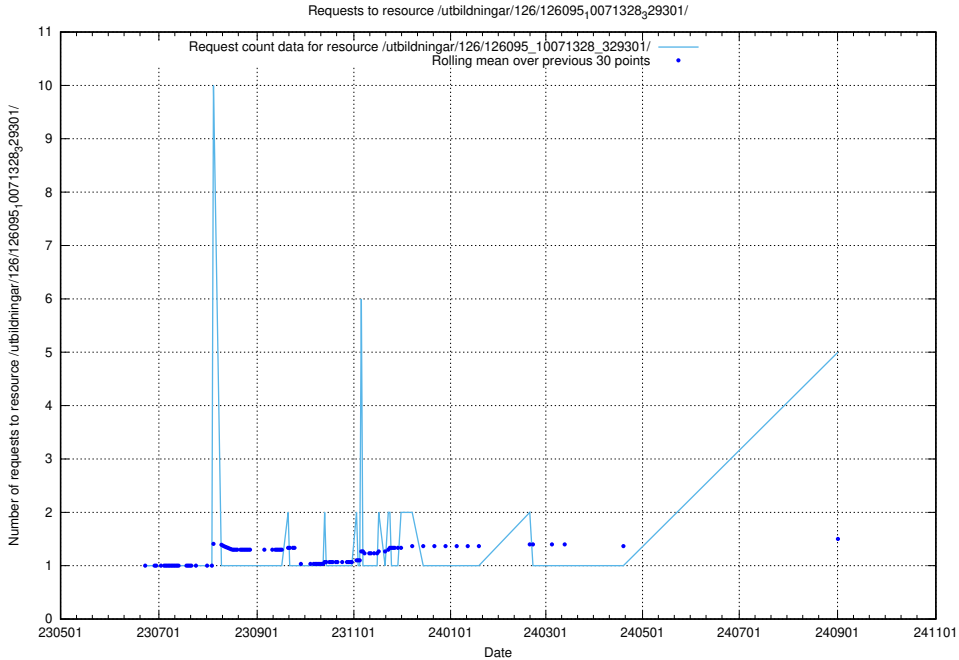

5.256 Usage of /utbildningar/126/126095_10071328_329301/

Here, we count the number of requests to resource /utbildningar/126/126095_10071328_329301/.