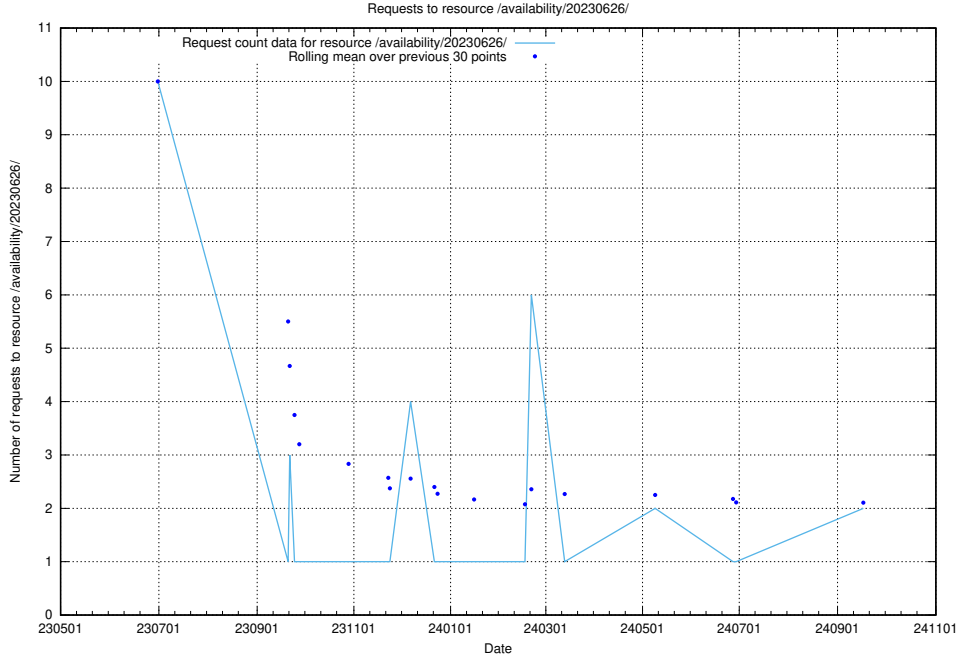

5.920 Usage of /availability/20230626/

Here, we count the number of requests to resource /availability/20230626/.