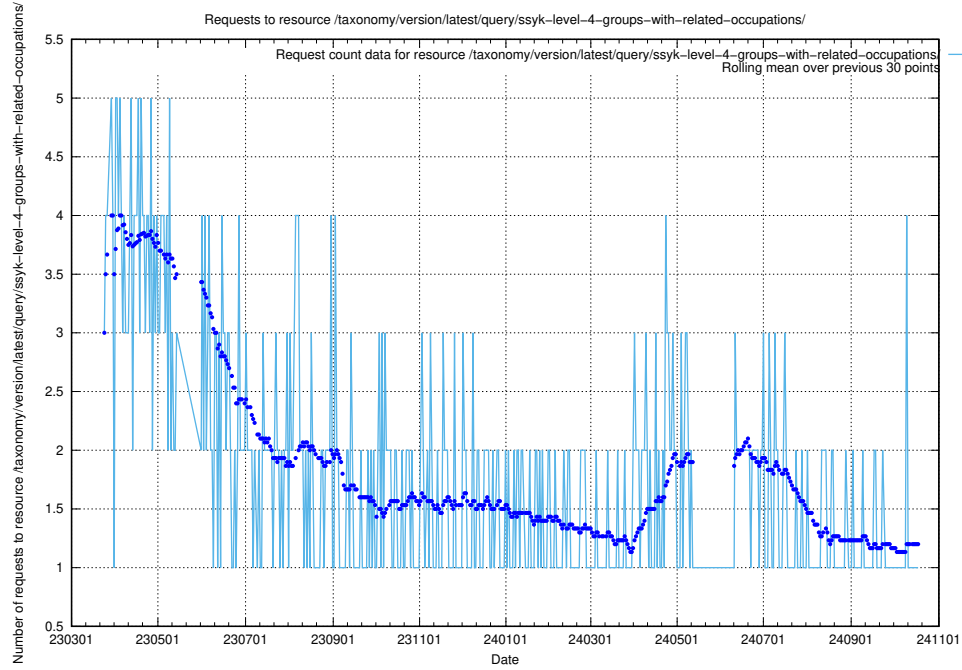

5.6967 Usage of /taxonomy/version/latest/query/ssyk-level-4-groups-with-related-occupations/

Here, we count the number of requests to resource /taxonomy/version/latest/query/ssyk-level-4-groups-with-related-occupations/.