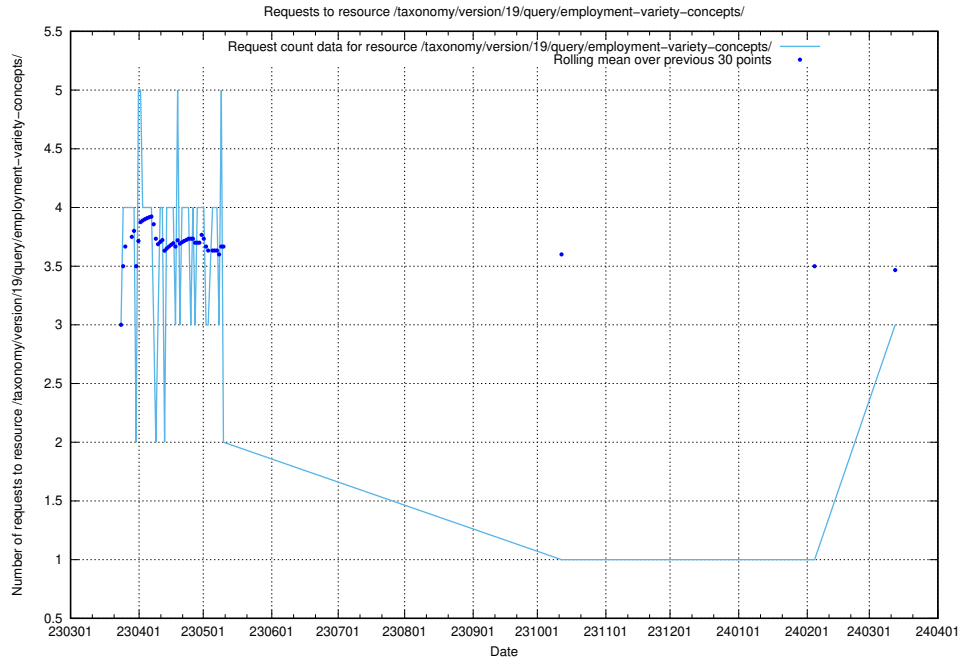

5.541 Usage of /taxonomy/version/19/query/employment-variety-concepts/

Here, we count the number of requests to resource /taxonomy/version/19/query/employment-variety-concepts/.

5.542 Usage of /utbildningar/437/43757_10024113_309027/events/