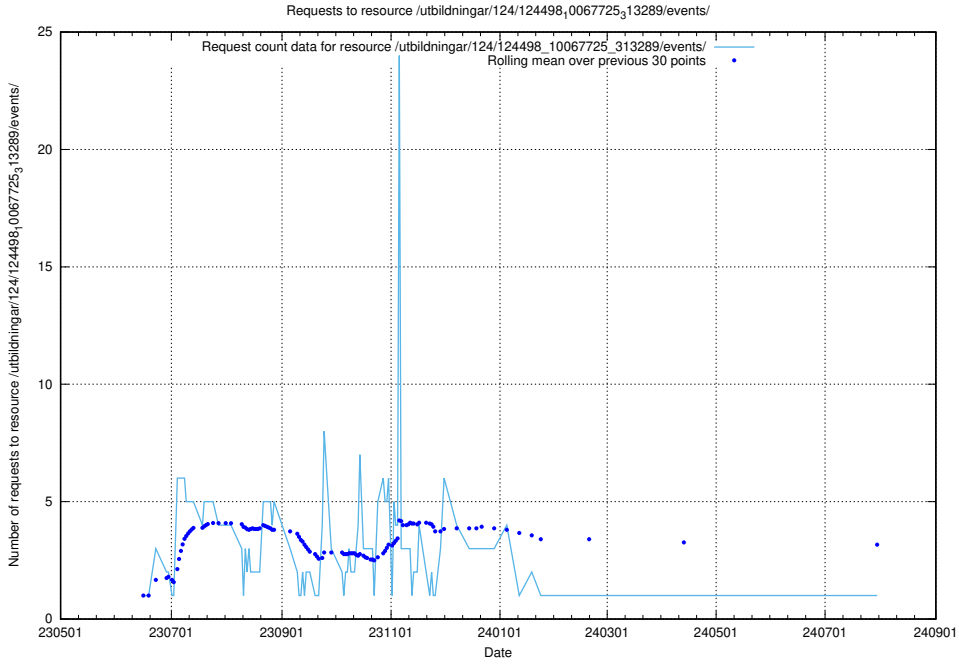

5.6746 Usage of /utbildningar/123/123839_10066432_308907/

Here, we count the number of requests to resource /utbildningar/123/123839_10066432_308907/.

5.6747 Usage of /utbildningar/124/124469_10067547_312970/events/