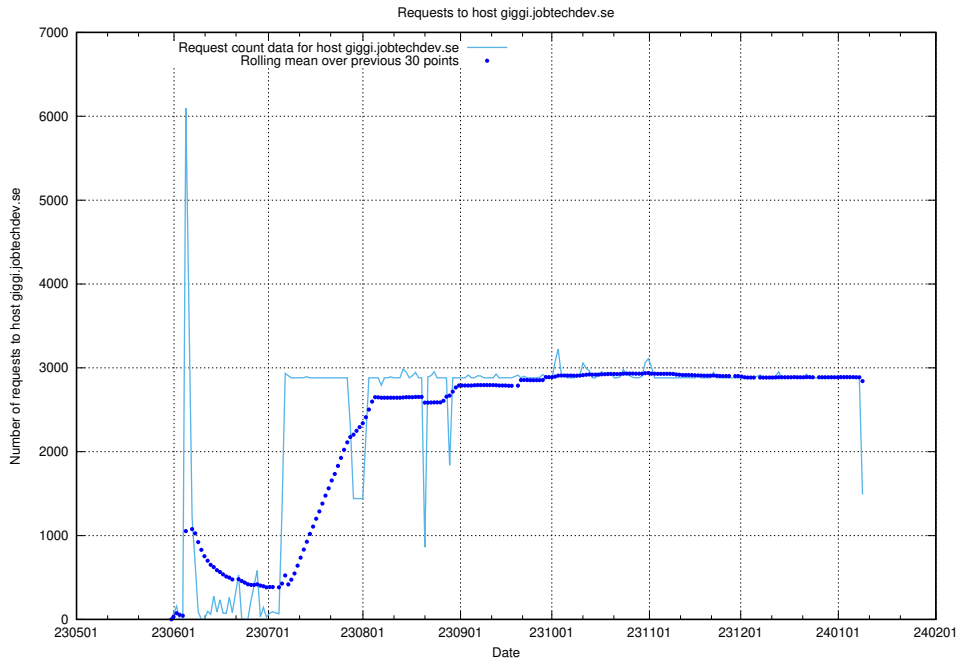

7.18 Usage of www.jobtechdev.se

Here, we count the number of requests to host www.jobtechdev.se.

7.19 Usage of giggi.jobtechdev.se

Here, we count the number of requests to host giggi.jobtechdev.se.

7.20 Usage of canary-openshift-ingress-canary.prod.services.jtech.se