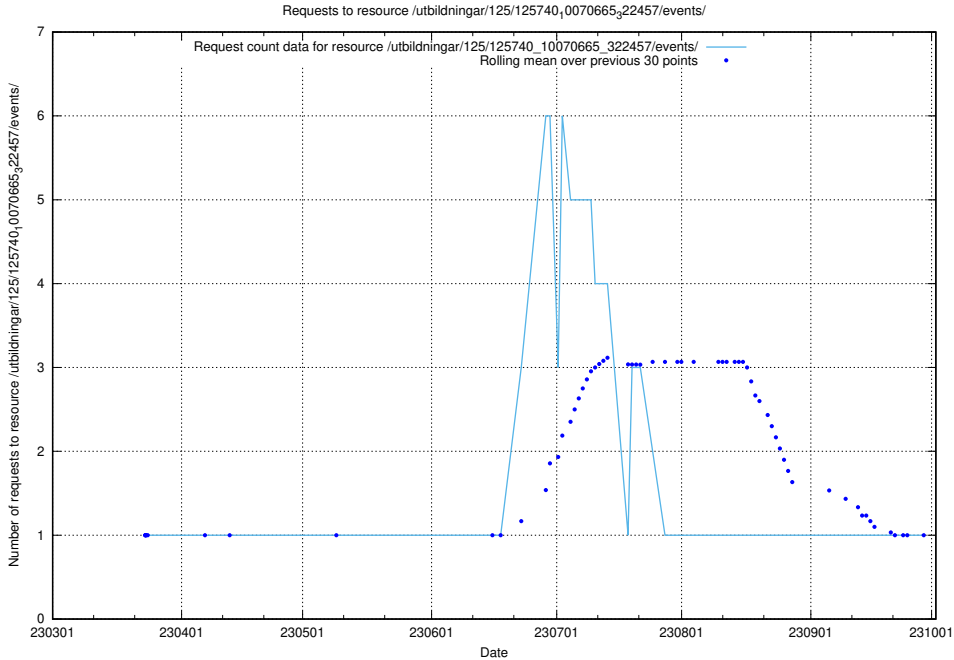

5.1085 Usage of /utbildningar/125/125740_10070665_322457/events/

Here, we count the number of requests to resource /utbildningar/125/125740_10070665_322457/events/