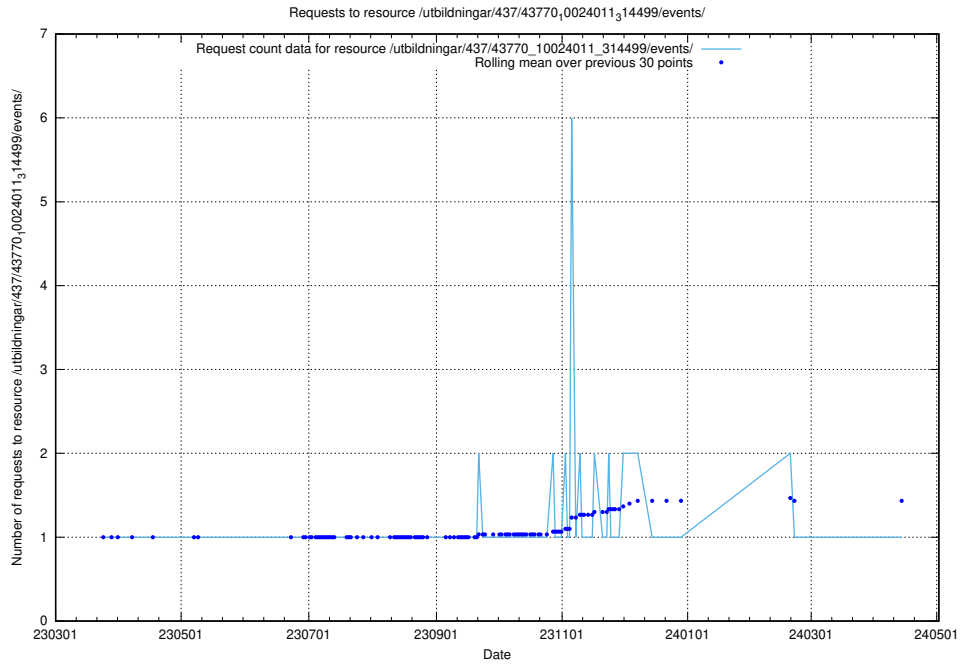

5.7090 Usage of /utbildningar/437/43770_10024011_314499/events/

Here, we count the number of requests to resource /utbildningar/437/43770_10024011_314499/events/.