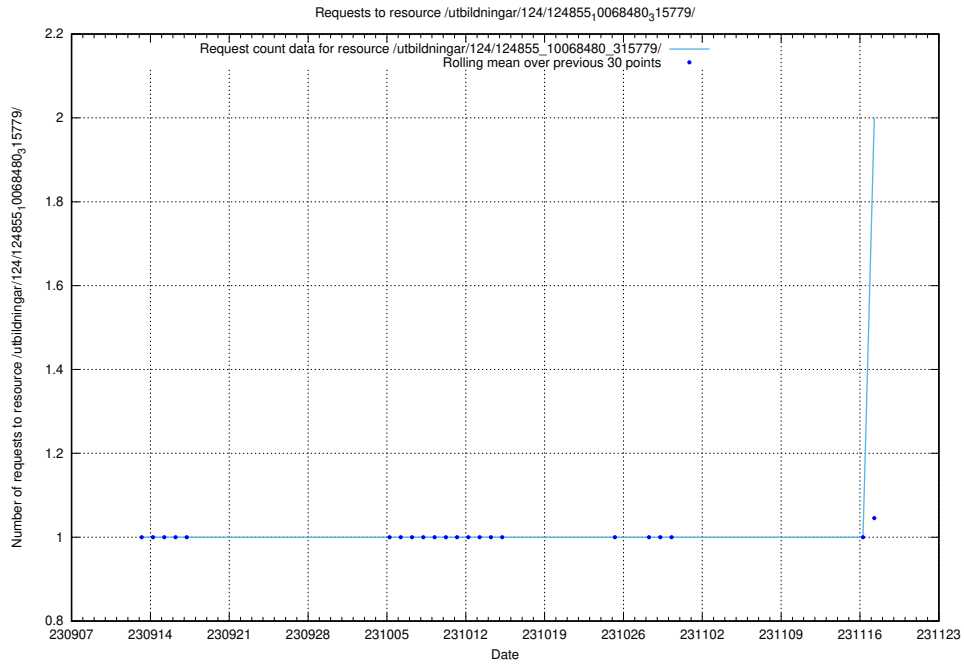

5.852 Usage of /utbildningar/124/124855_10068480_315779/

Here, we count the number of requests to resource /utbildningar/124/124855_10068480_315779/.