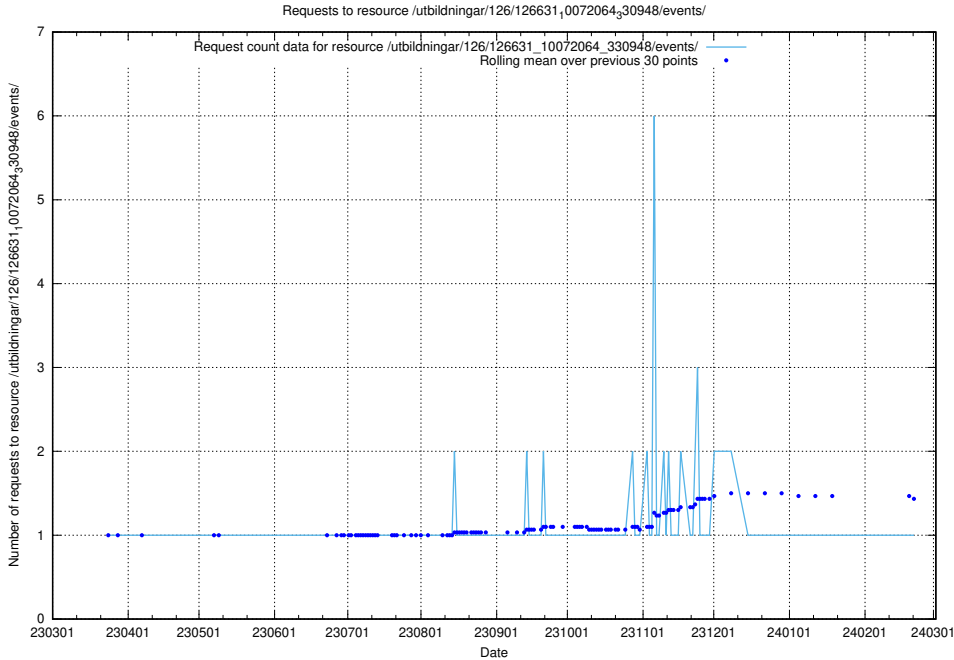

5.7104 Usage of /utbildningar/126/126631_10072064_330948/events/

Here, we count the number of requests to resource /utbildningar/126/126631_10072064_330948/events/