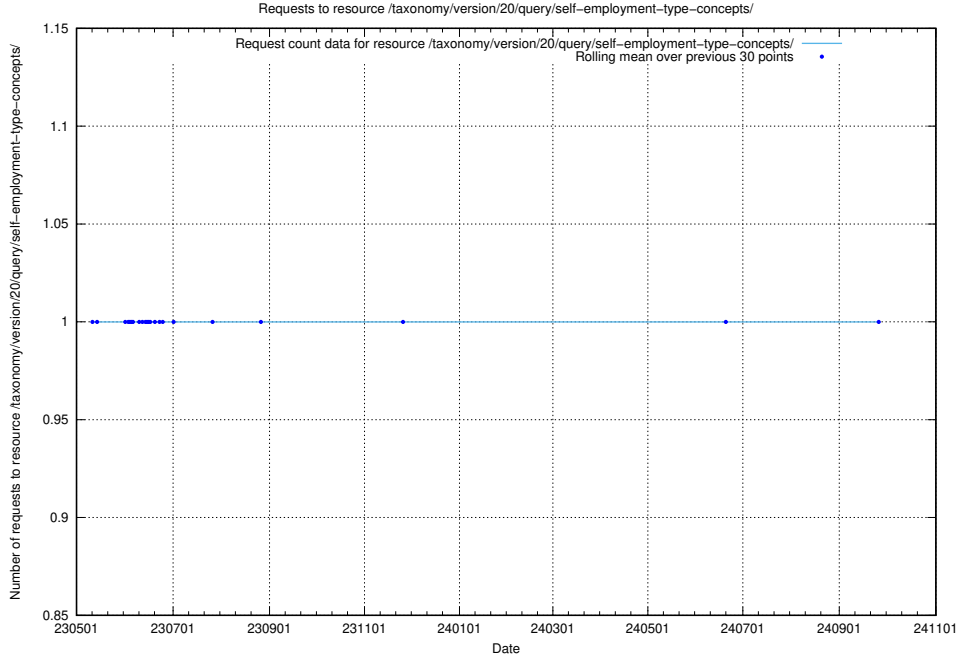

5.6838 Usage of /taxonomy/version/20/query/self-employment-type-concepts/

Here, we count the number of requests to resource /taxonomy/version/20/query/self-employment-type-concepts/.