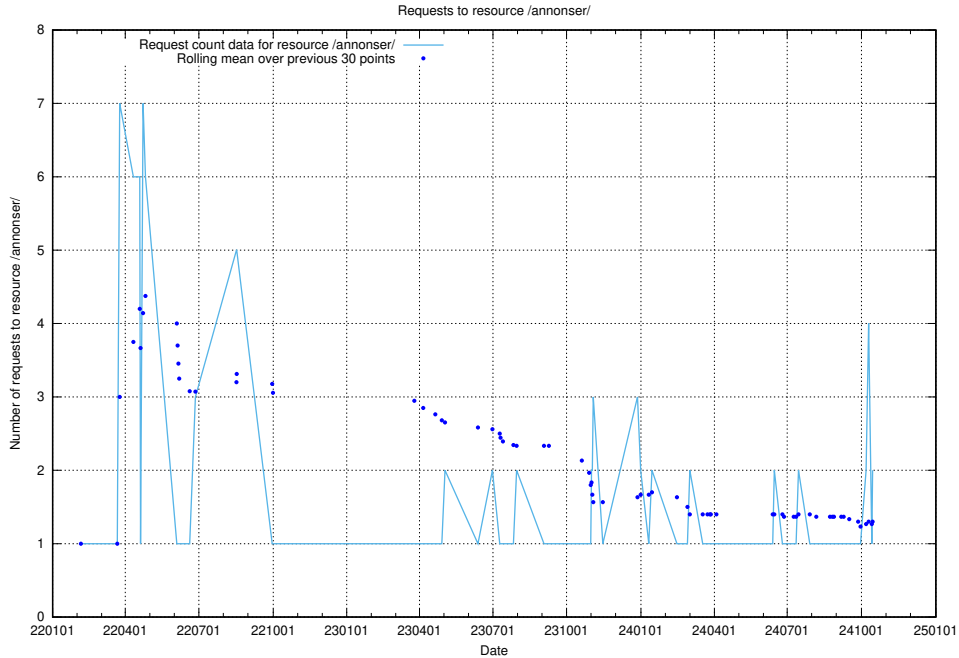

5.700 Usage of /annonser/

Here, we count the number of requests to resource /annonser/.