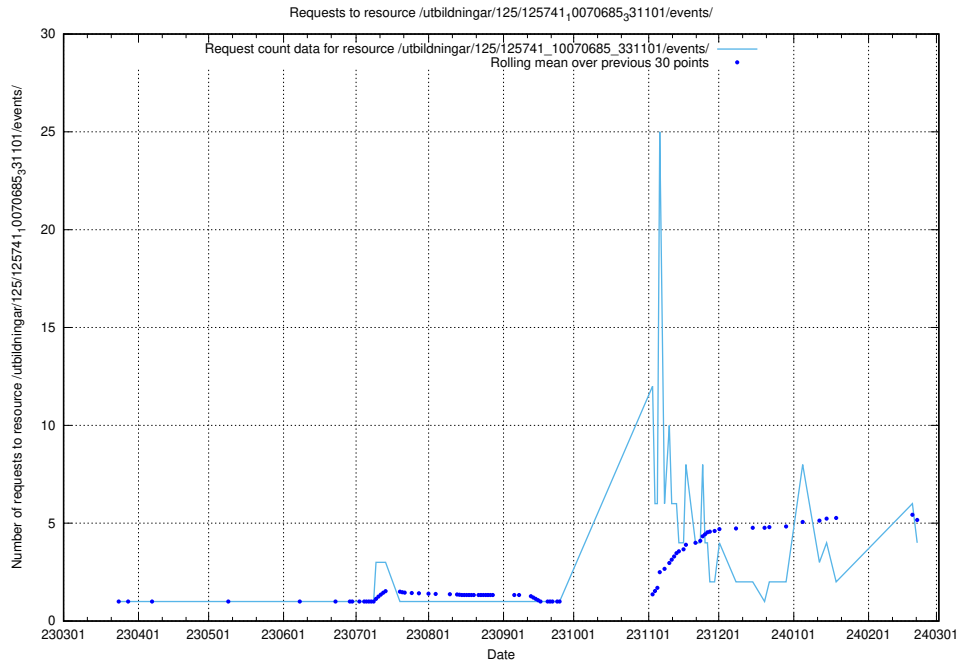

5.371 Usage of /utbildningar/125/125741_10070685_331101/events/

Here, we count the number of requests to resource /utbildningar/125/125741_10070685_331101/events/