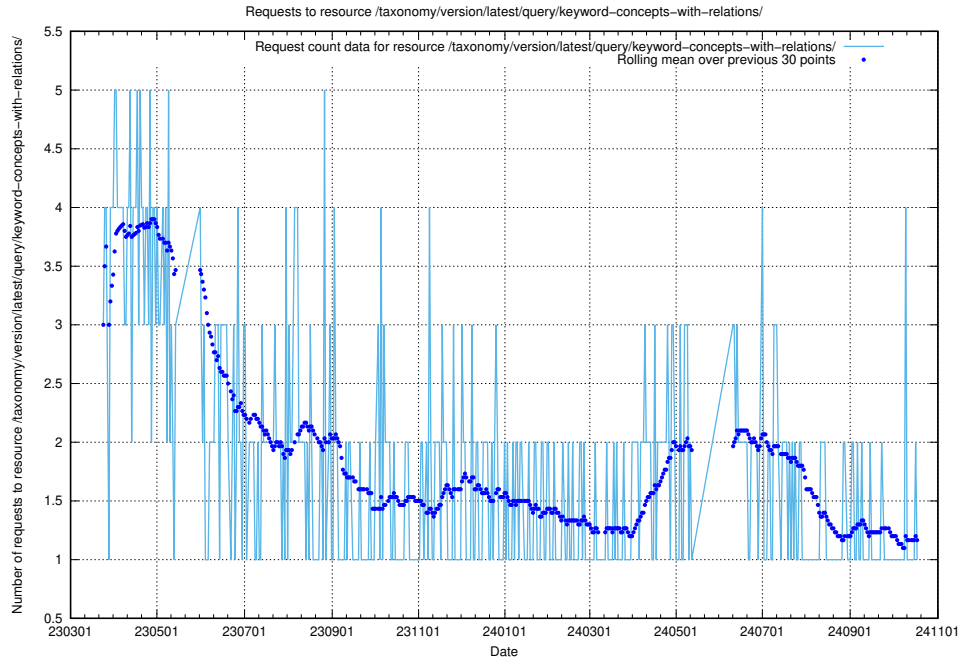

5.6989 Usage of /taxonomy/version/latest/query/keyword-concepts-with-relations/

Here, we count the number of requests to resource /taxonomy/version/latest/query/keyword-concepts-with-relations/.

5.6990 Usage of /taxonomy/version/latest/query/isco-level-4-groups/