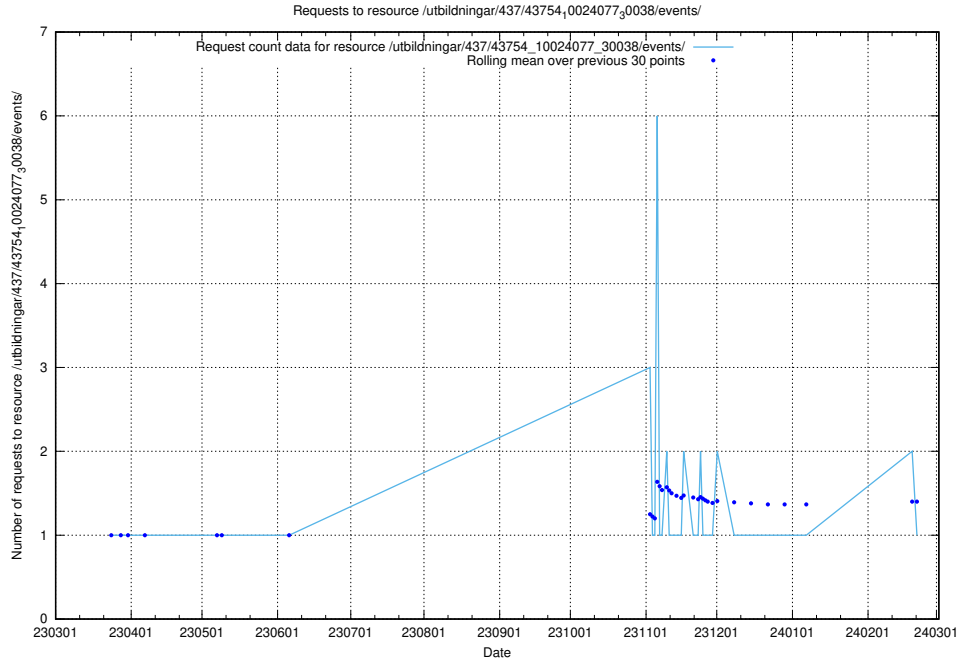

5.7096 Usage of /utbildningar/437/43754_10024077_30038/events/

Here, we count the number of requests to resource /utbildningar/437/43754_10024077_30038/events/.