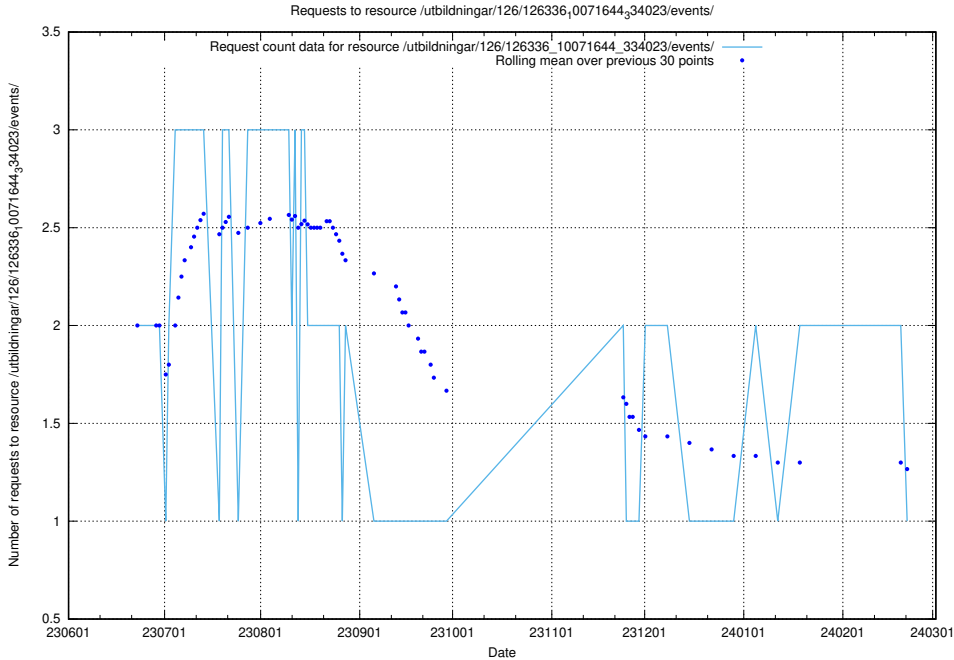

5.6450 Usage of /utbildningar/126/126336_10071644_334023/events/

Here, we count the number of requests to resource /utbildningar/126/126336_10071644_334023/events/