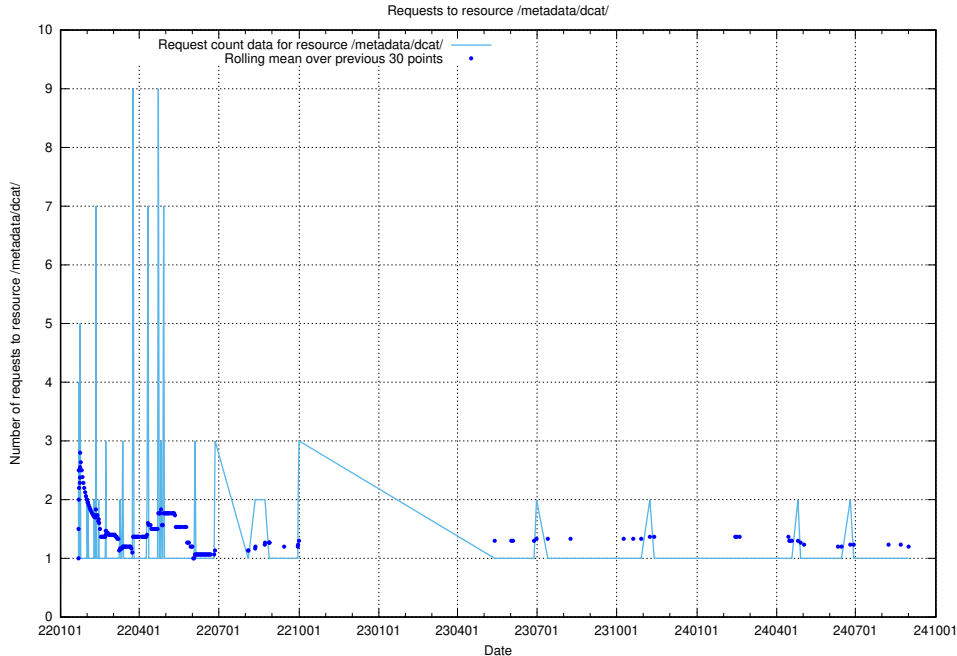

5.7411 Usage of /metadata/dcat/

Here, we count the number of requests to resource /metadata/dcat/.