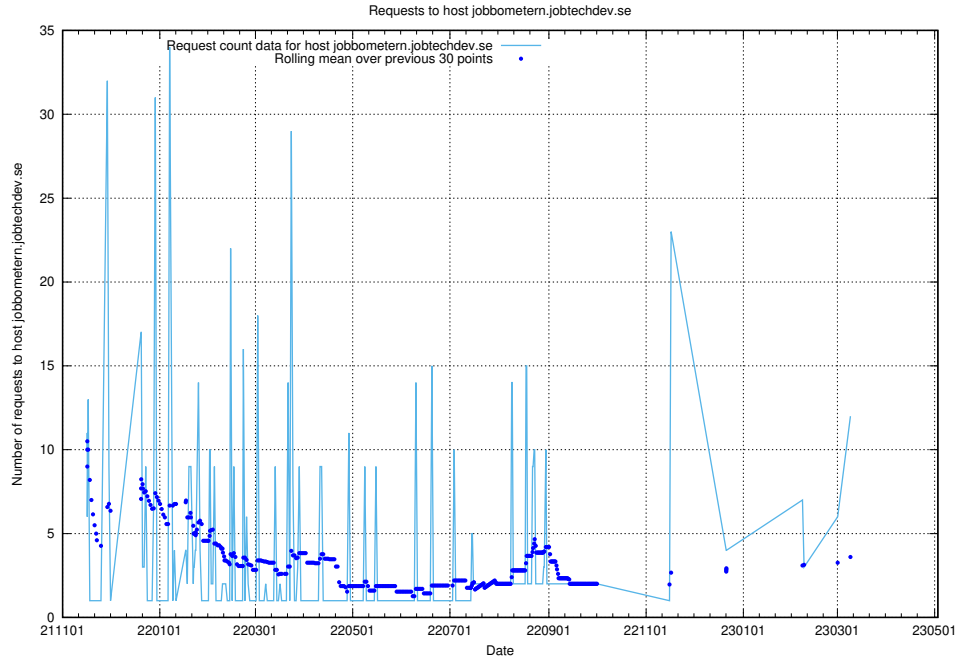

7.60 Usage of `jobbometern.jobtechdev.se`

Here, we count the number of requests to host `jobbometern.jobtechdev.se`.