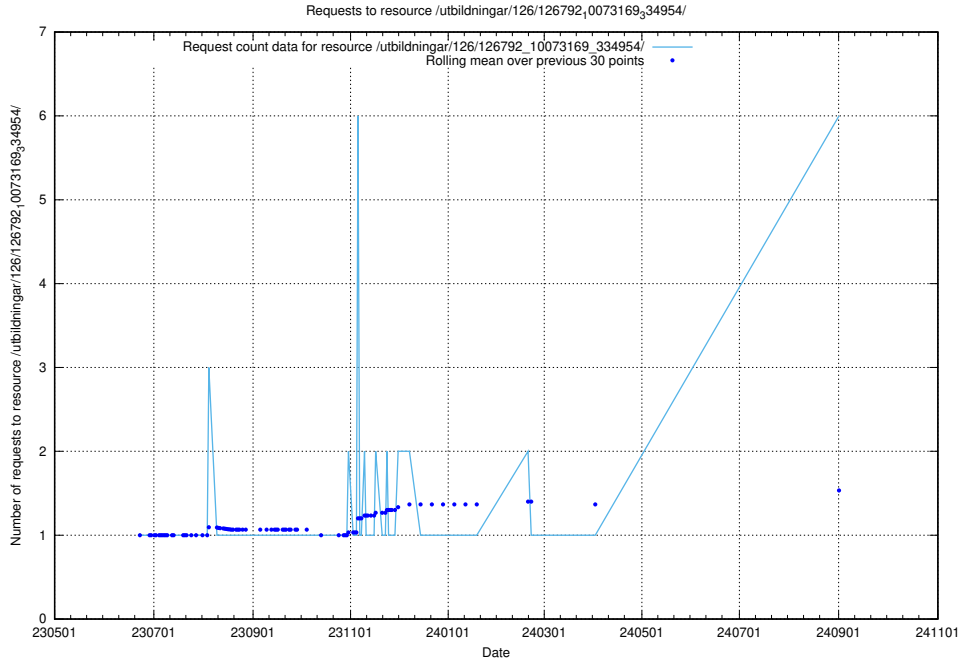

5.171 Usage of /utbildningar/126/126792_10073169_334954/

Here, we count the number of requests to resource /utbildningar/126/126792_10073169_334954/.