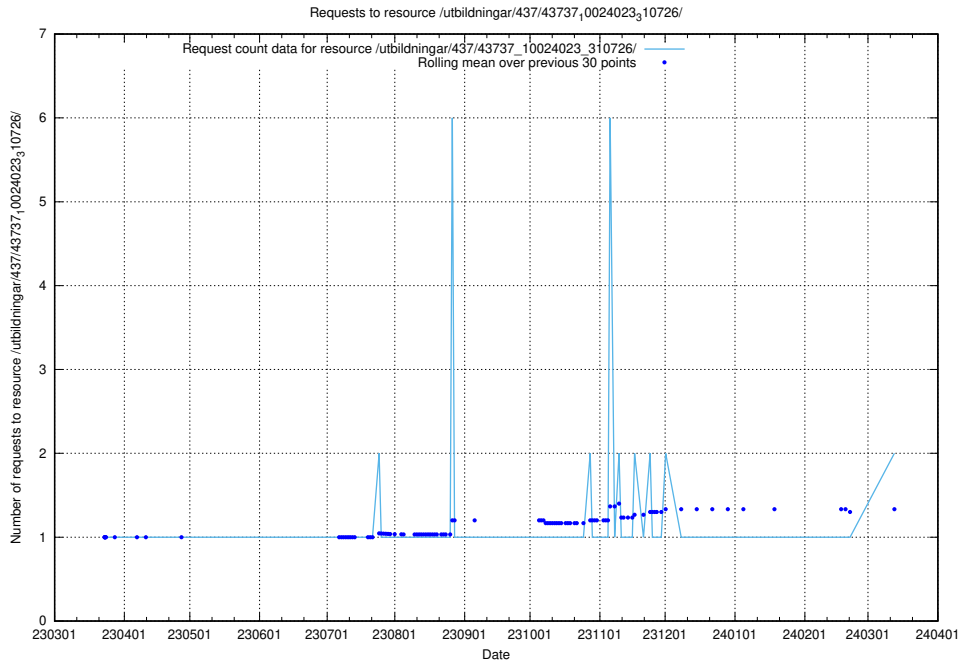

5.1104 Usage of /utbildningar/437/43737_10024023_310726/

Here, we count the number of requests to resource /utbildningar/437/43737_10024023_310726/.