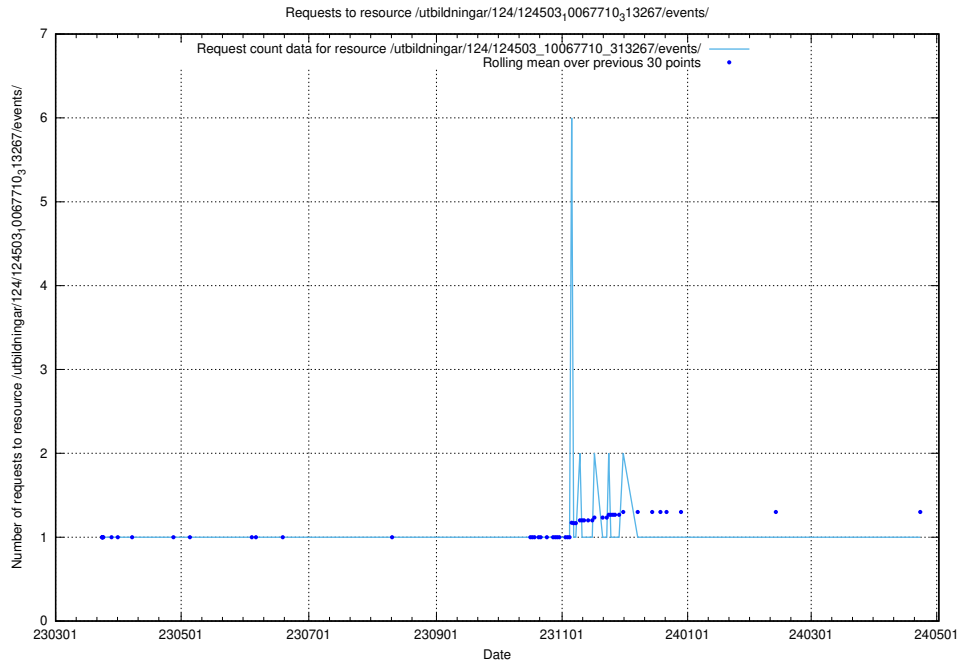

Here, we count the number of requests to resource /utbildningar/utb_emil/126/126696_10073420_337043/

5.3079 Usage of /utbildningar/124/124503_10067710_313267/events/

Here, we count the number of requests to resource /utbildningar/124/124503_10067710_313267/events/