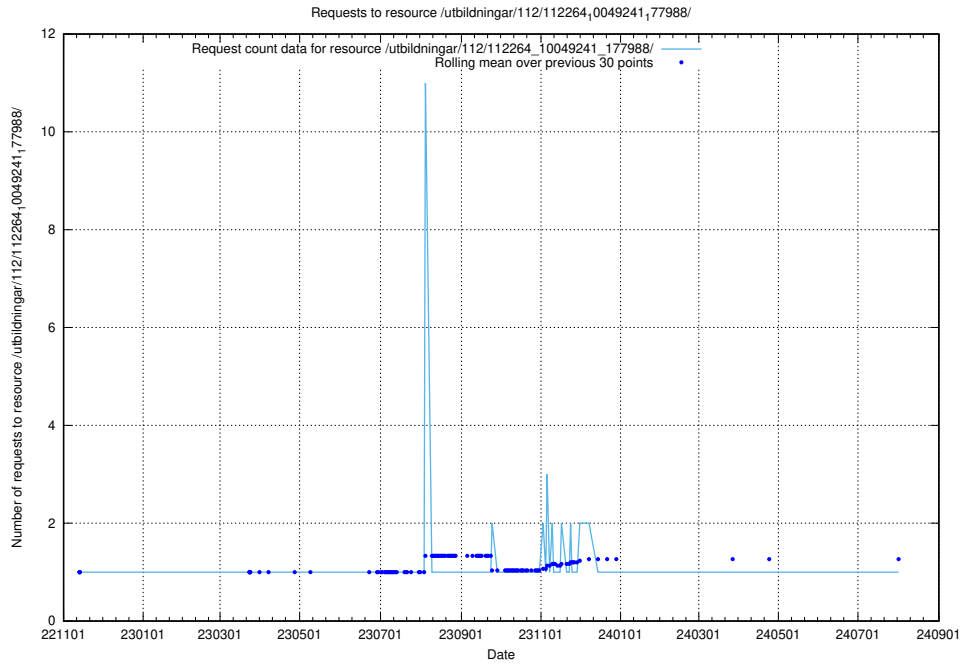

5.7066 Usage of /utbildningar/112/112264_10049241_177988/

Here, we count the number of requests to resource /utbildningar/112/112264_10049241_177988/.