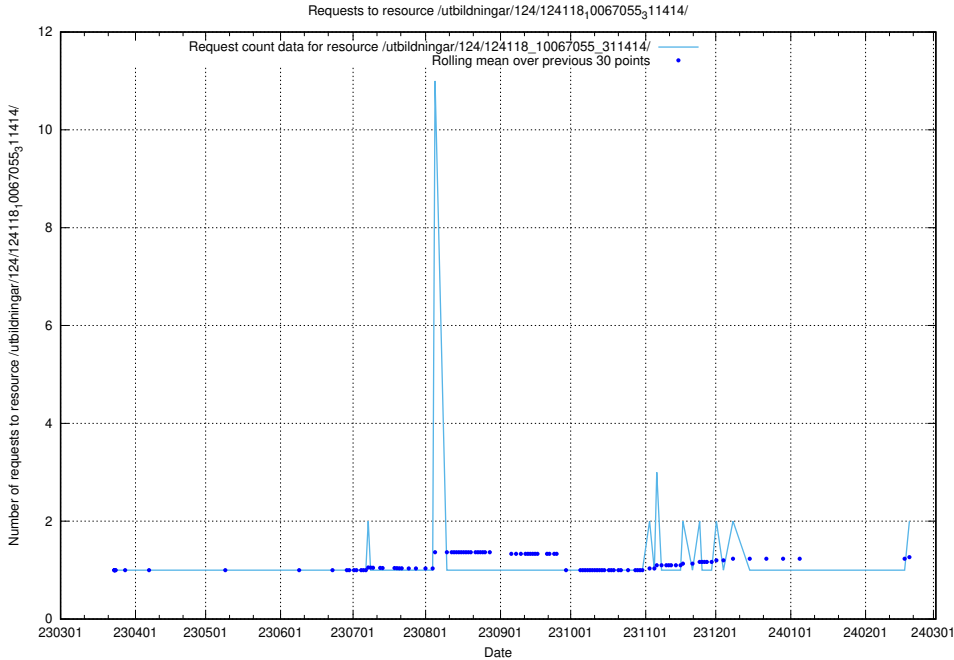

5.846 Usage of /utbildningar/124/124118_10067055_311414/

Here, we count the number of requests to resource /utbildningar/124/124118_10067055_311414/.