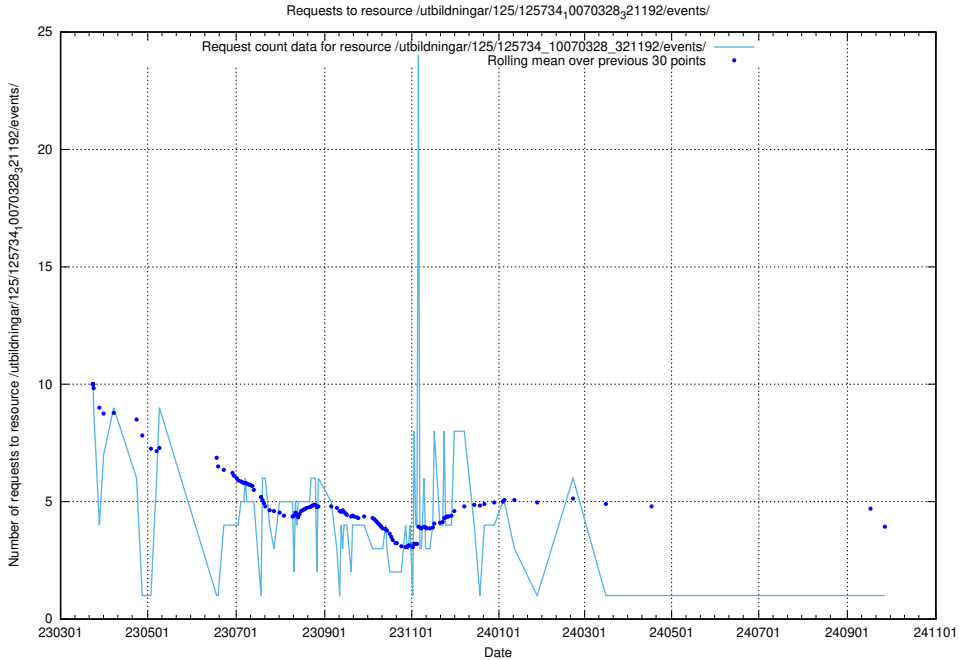

5.7126 Usage of /utbildningar/125/125734_10070328_321192/events/

Here, we count the number of requests to resource /utbildningar/125/125734_10070328_321192/events/