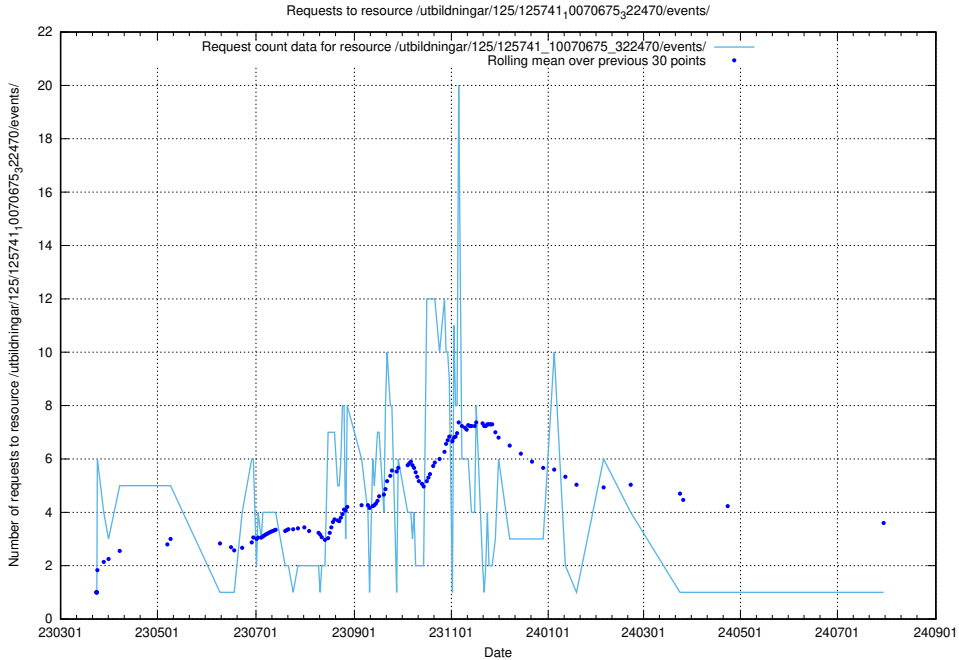

5.7357 Usage of /utbildningar/125/125741_10070675_322470/events/

Here, we count the number of requests to resource /utbildningar/125/125741_10070675_322470/events/