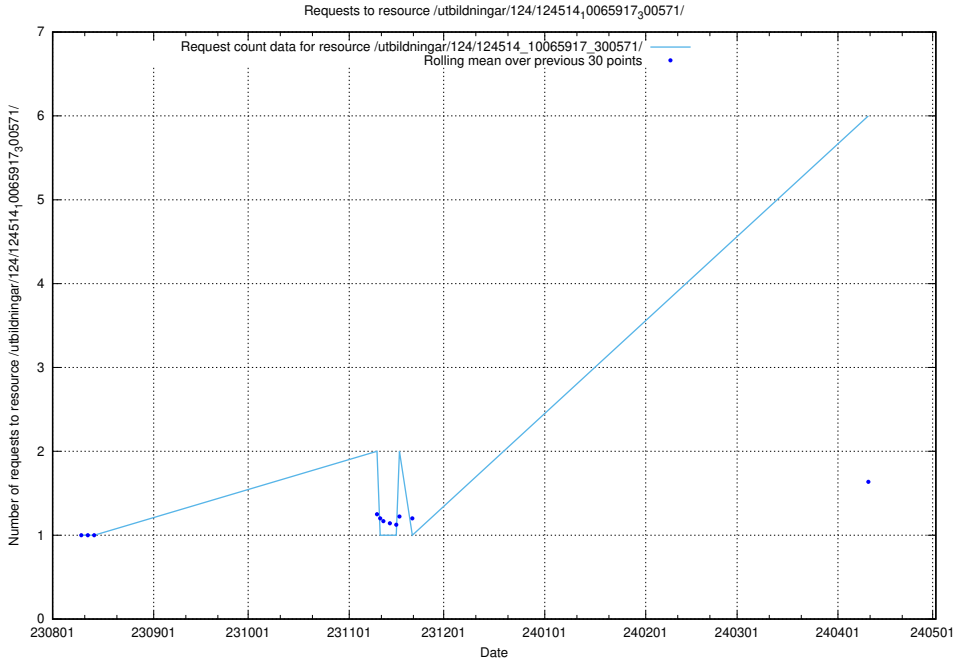

5.146 Usage of /utbildningar/124/124514_10065917_300571/

Here, we count the number of requests to resource /utbildningar/124/124514_10065917_300571/.