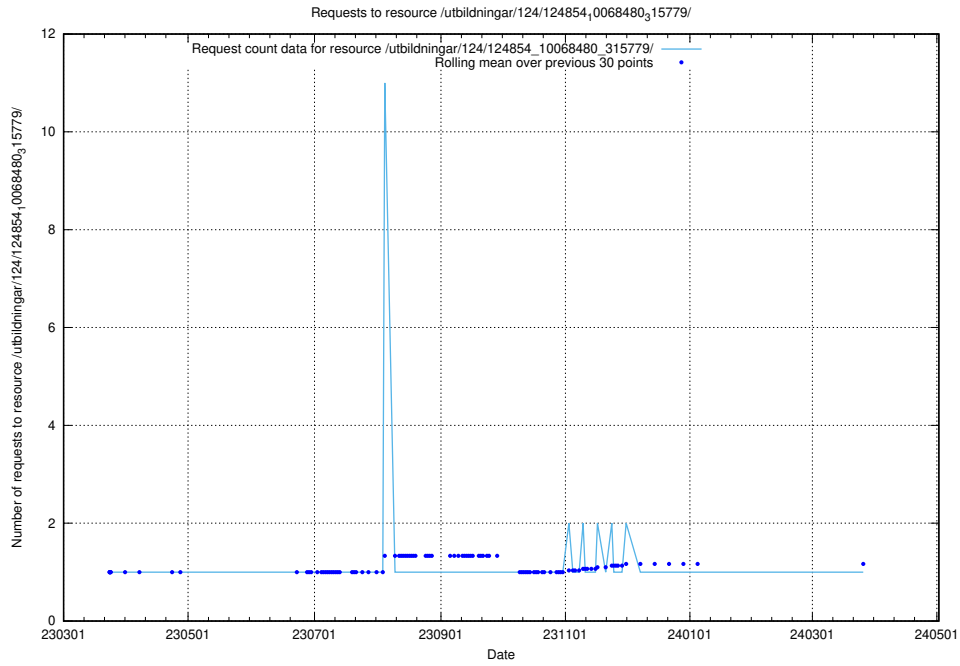

5.1567 Usage of /utbildningar/124/124854_10068480_315779/

Here, we count the number of requests to resource /utbildningar/124/124854_10068480_315779/.