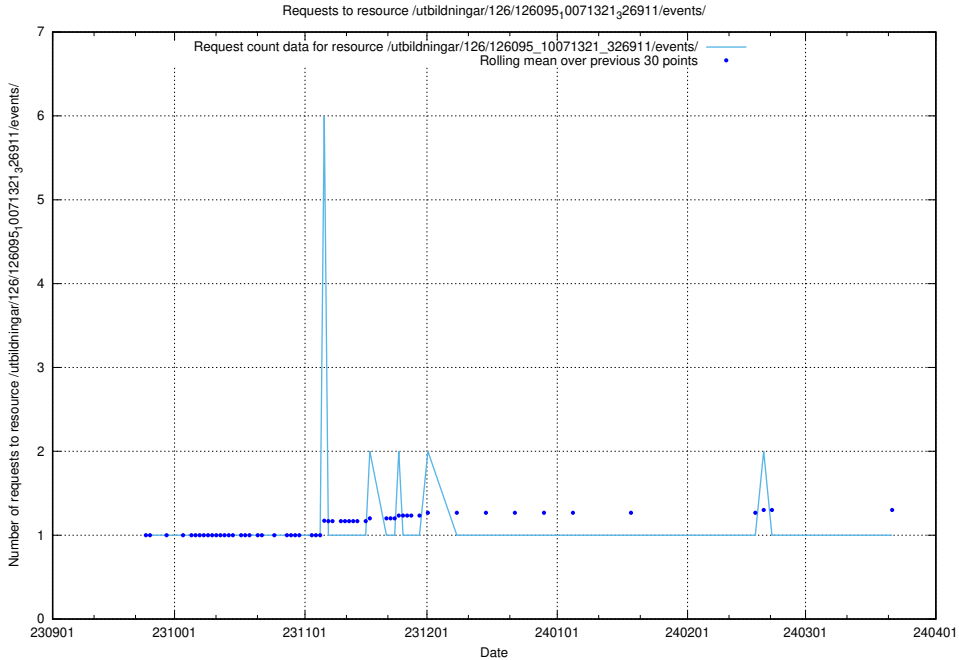

5.5401 Usage of /utbildningar/126/126095_10071321_326911/events/

Here, we count the number of requests to resource /utbildningar/126/126095_10071321_326911/events/