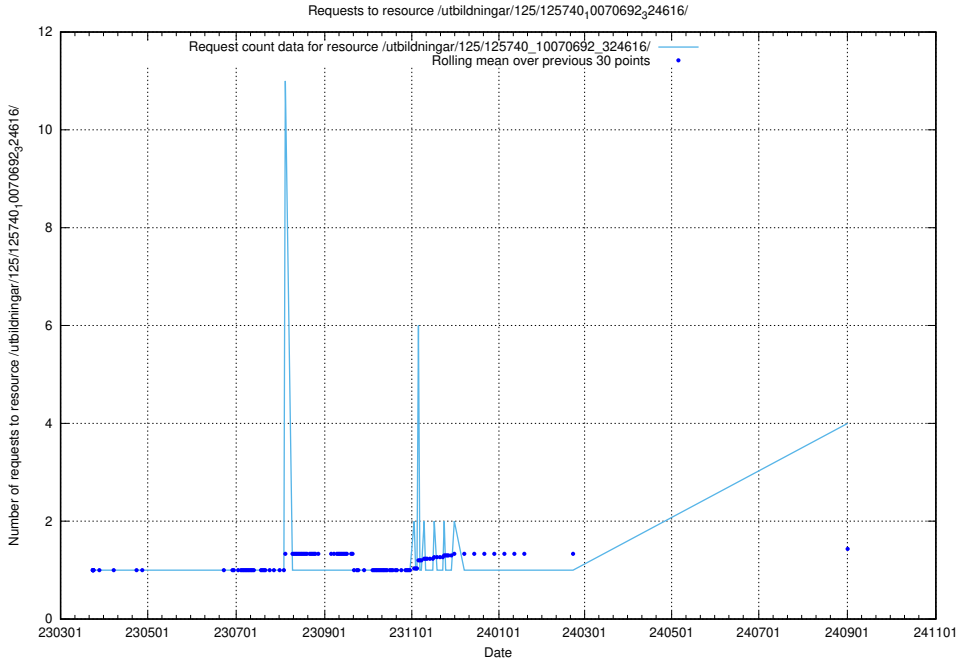

5.274 Usage of /utbildningar/125/125740_10070692_324616/

Here, we count the number of requests to resource /utbildningar/125/125740_10070692_324616/.