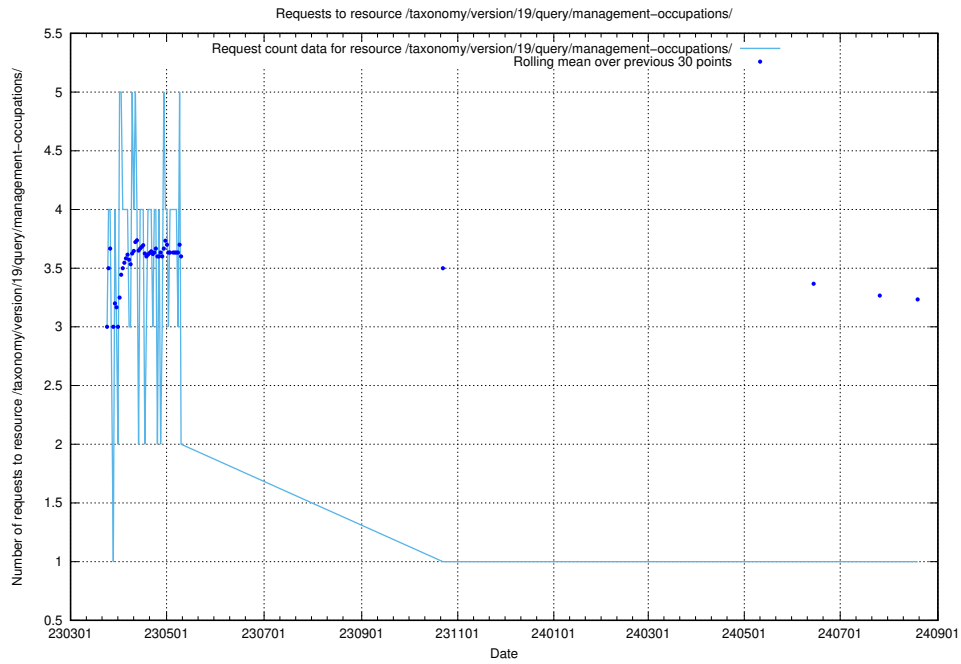

5.7012 Usage of /taxonomy/version/19/query/management-occupations/

Here, we count the number of requests to resource /taxonomy/version/19/query/management-occupations/.