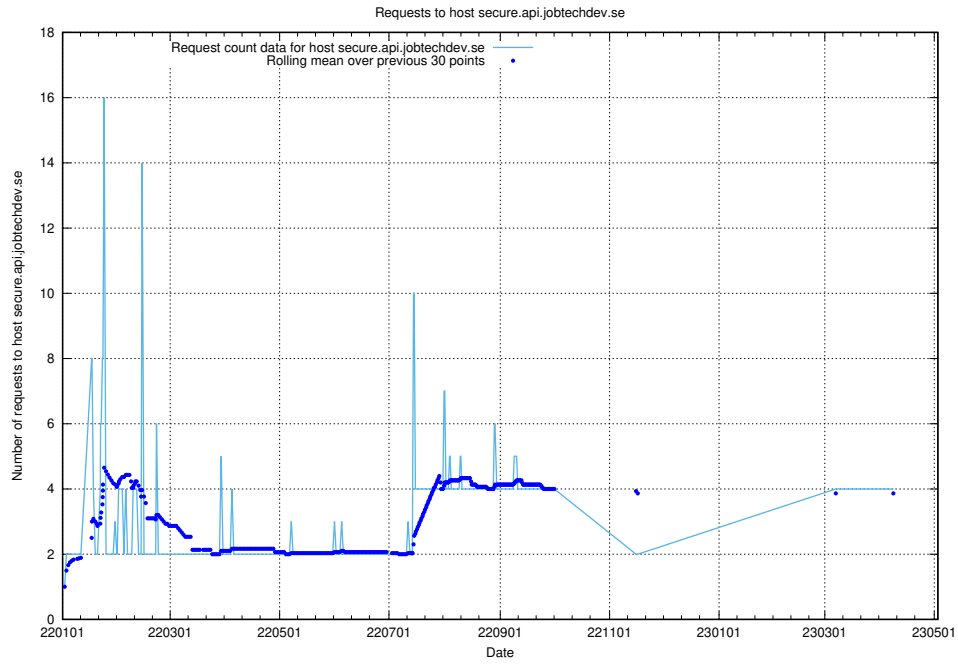

7.121 Usage of secure.api.jobtechdev.se

Here, we count the number of requests to host secure.api.jobtechdev.se.