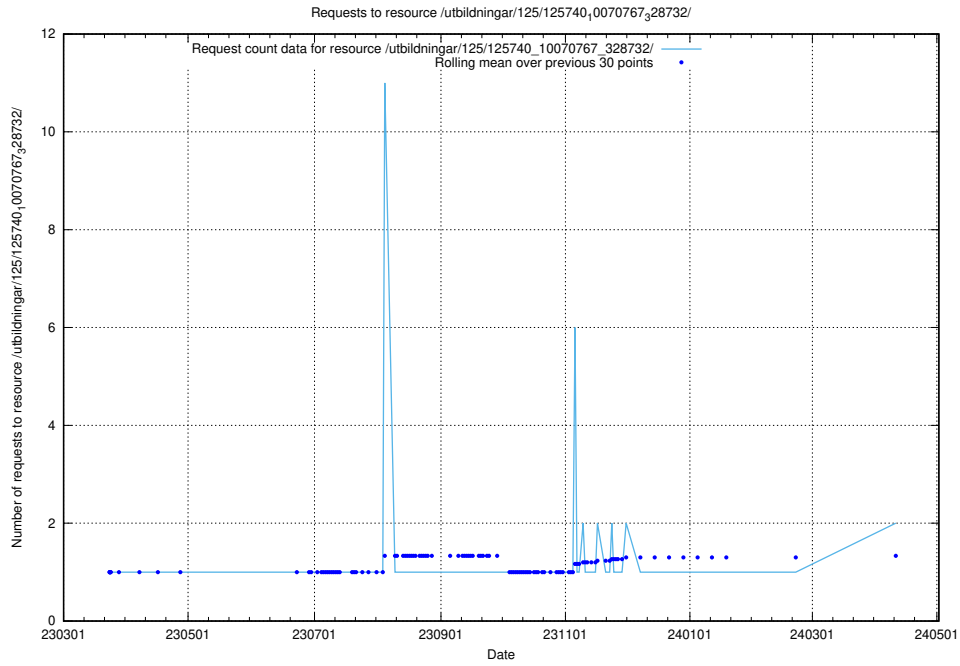

5.600 Usage of /utbildningar/125/125740_10070767_328732/

Here, we count the number of requests to resource /utbildningar/125/125740_10070767_328732/.