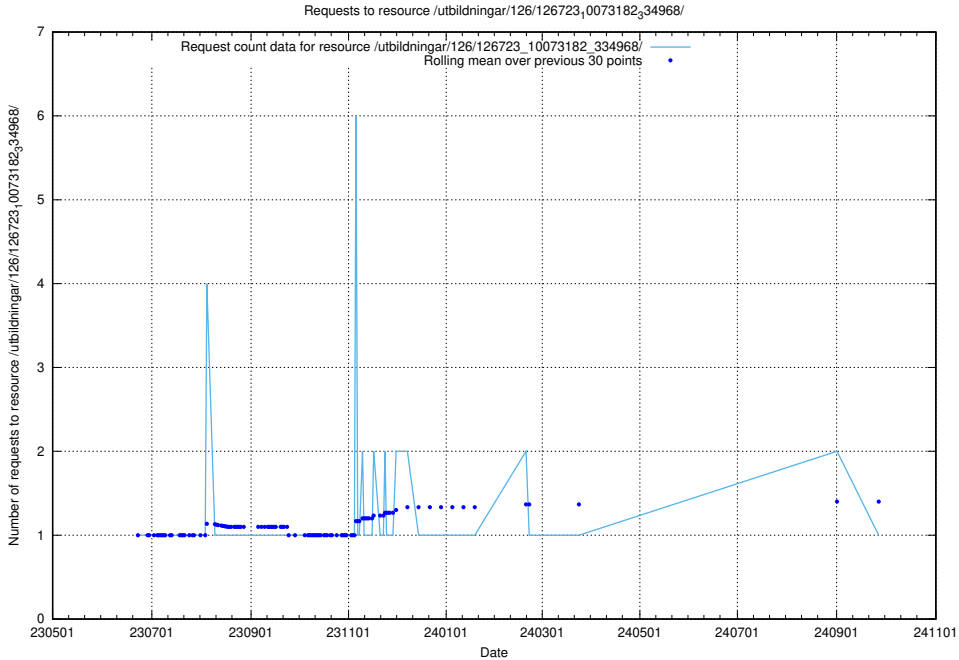

5.6504 Usage of /utbildningar/126/126723_10073182_334968/

Here, we count the number of requests to resource /utbildningar/126/126723_10073182_334968/.