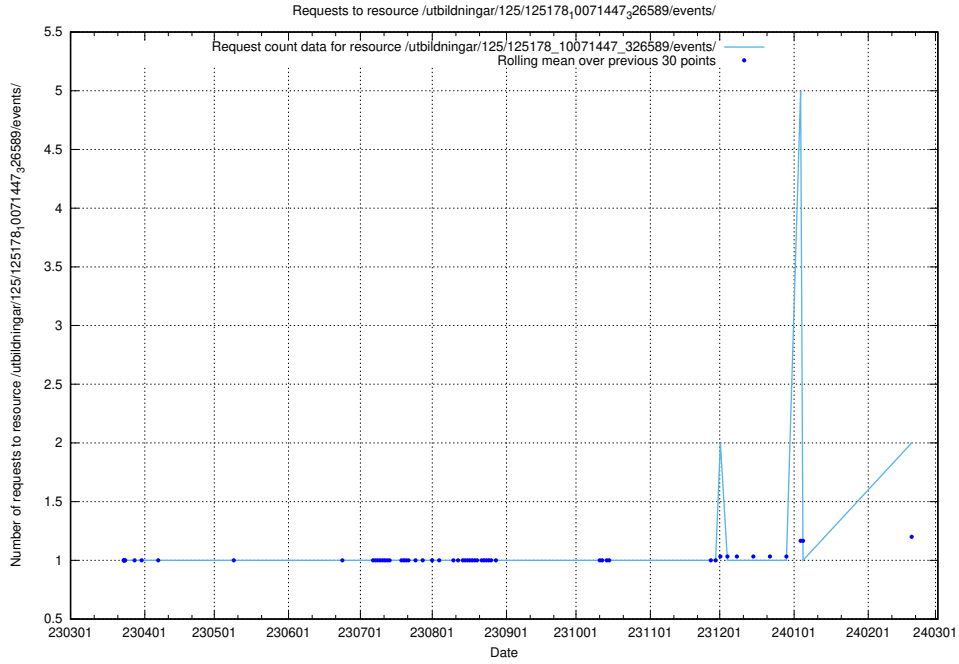

5.623 Usage of /utbildningar/125/125178_10071447_326589/events/

Here, we count the number of requests to resource /utbildningar/125/125178_10071447_326589/events/