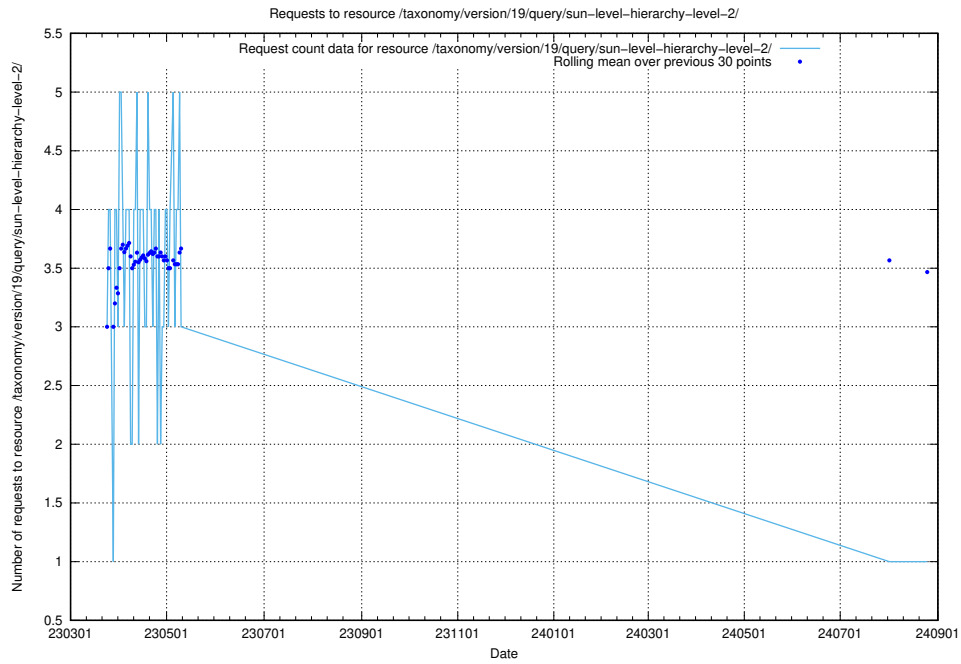

5.6981 Usage of /taxonomy/version/19/query/sun-level-hierarchy-level-2/

Here, we count the number of requests to resource /taxonomy/version/19/query/sun-level-hierarchy-level-2/.