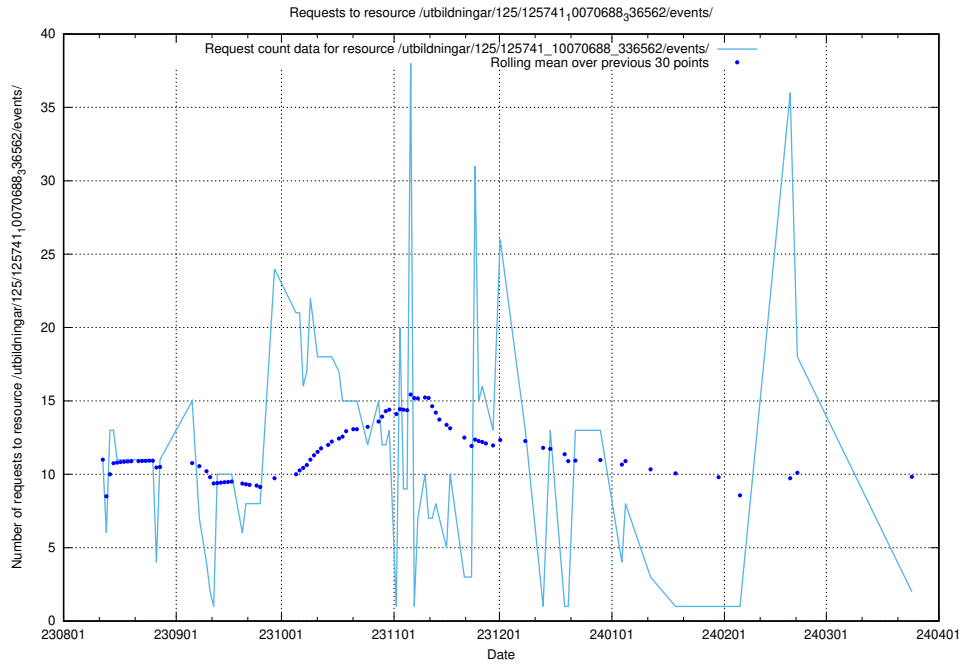

5.907 Usage of /utbildningar/125/125741_10070688_336562/events/

Here, we count the number of requests to resource /utbildningar/125/125741_10070688_336562/events/