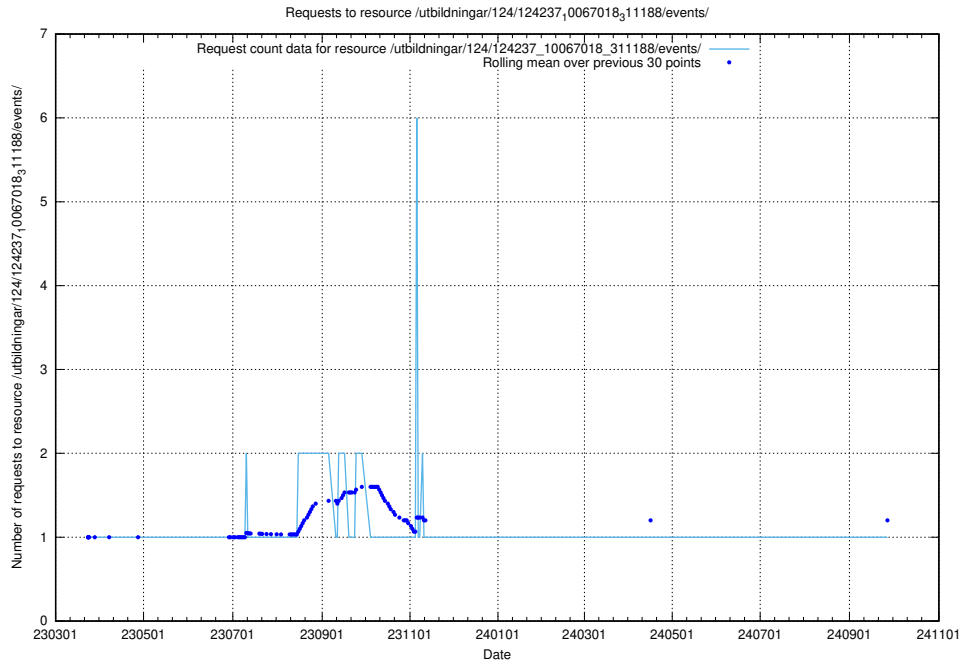

5.4929 Usage of /utbildningar/124/124237_10067018_311188/events/

Here, we count the number of requests to resource /utbildningar/124/124237_10067018_311188/events/