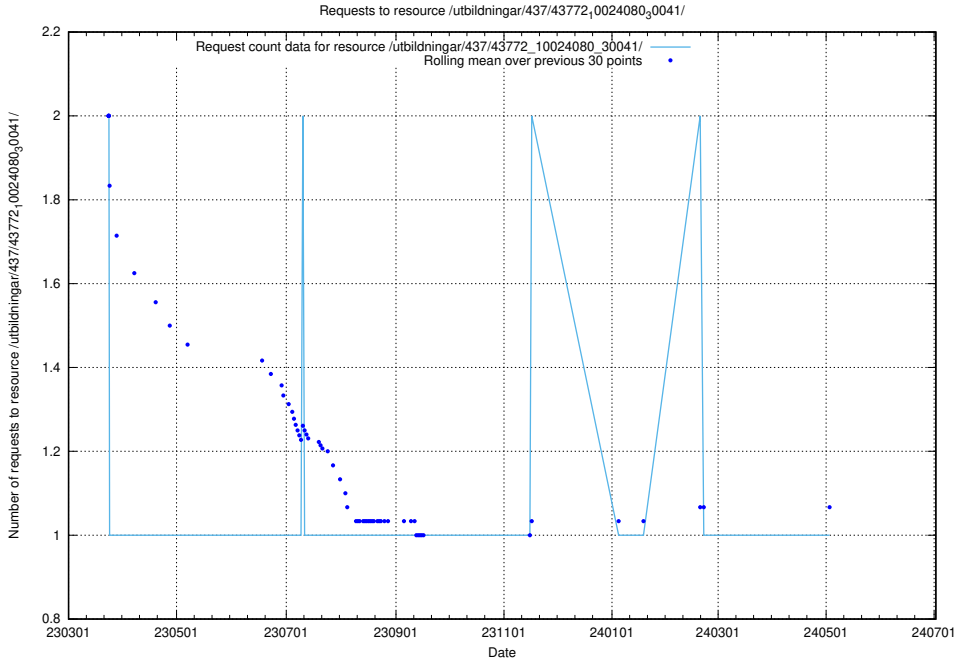

5.7143 Usage of /utbildningar/437/43772_10024080_30041/

Here, we count the number of requests to resource /utbildningar/437/43772_10024080_30041/.