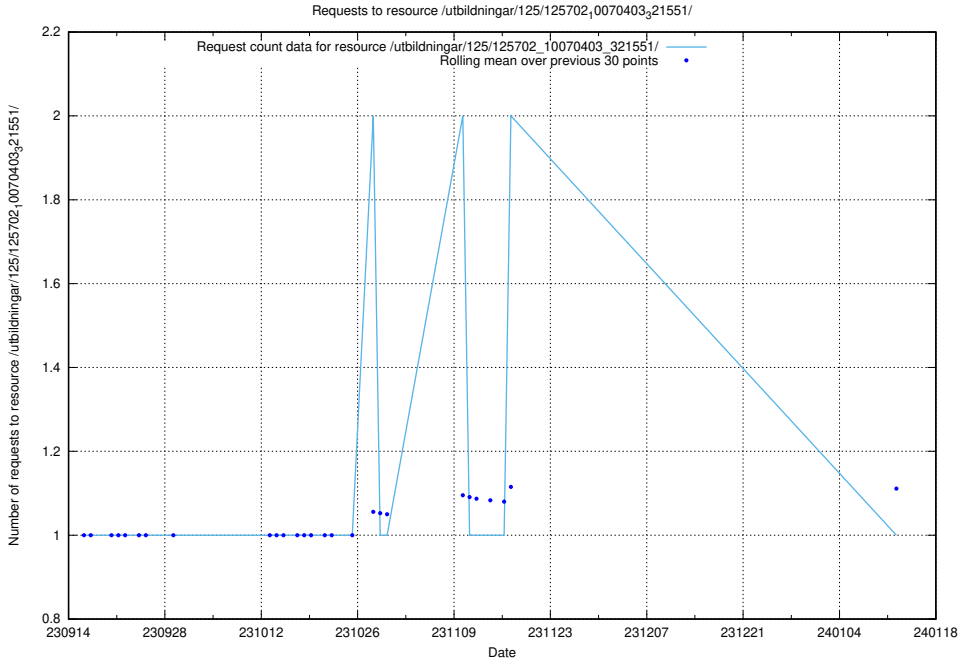

5.5470 Usage of /utbildningar/125/125702_10070403_321551/

Here, we count the number of requests to resource /utbildningar/125/125702_10070403_321551/.