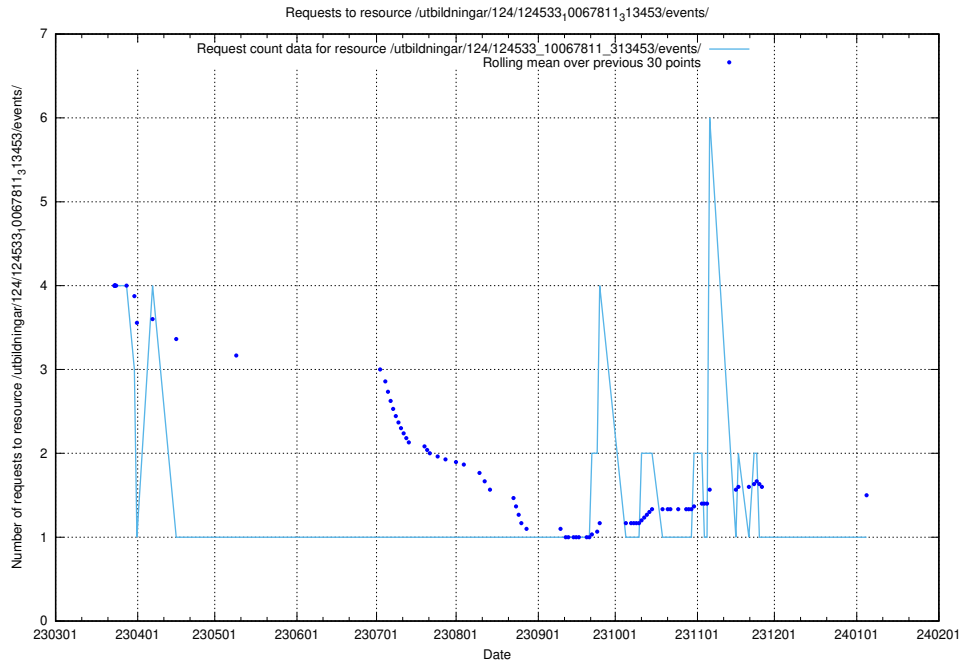

5.7129 Usage of /utbildningar/124/124533_10067811_313453/events/

Here, we count the number of requests to resource /utbildningar/124/124533_10067811_313453/events/