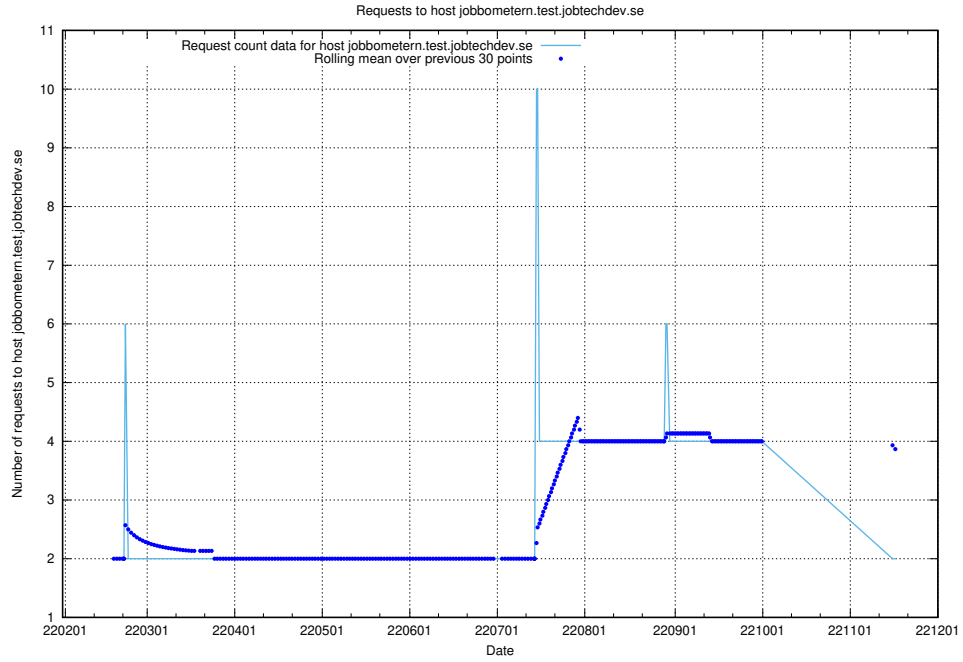

7.538 Usage of `jobbometern.test.jobtechdev.se`

Here, we count the number of requests to host `jobbometern.test.jobtechdev.se`.