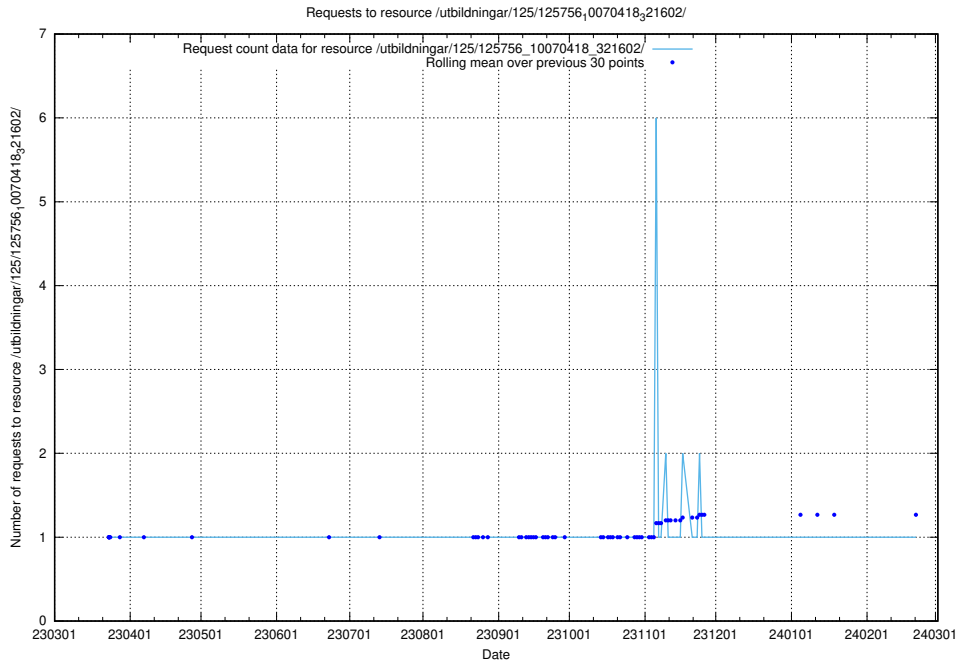

5.7329 Usage of /utbildningar/125/125756_10070418_321602/

Here, we count the number of requests to resource /utbildningar/125/125756_10070418_321602/.