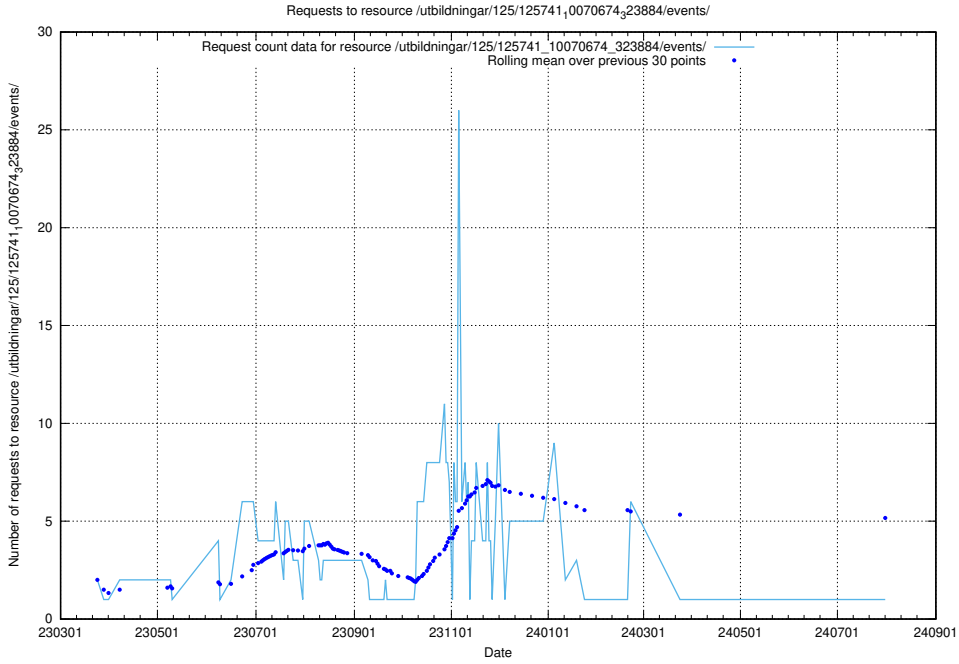

5.7033 Usage of /utbildningar/125/125741_10070674_323884/events/

Here, we count the number of requests to resource /utbildningar/125/125741_10070674_323884/events/