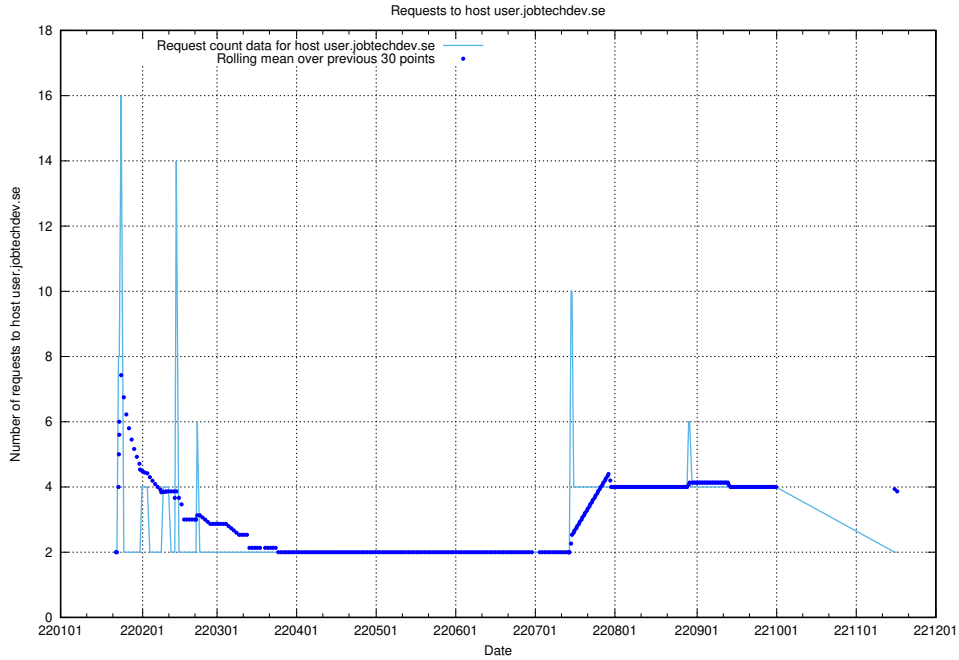

7.587 Usage of user.jobtechdev.se

Here, we count the number of requests to host user.jobtechdev.se.