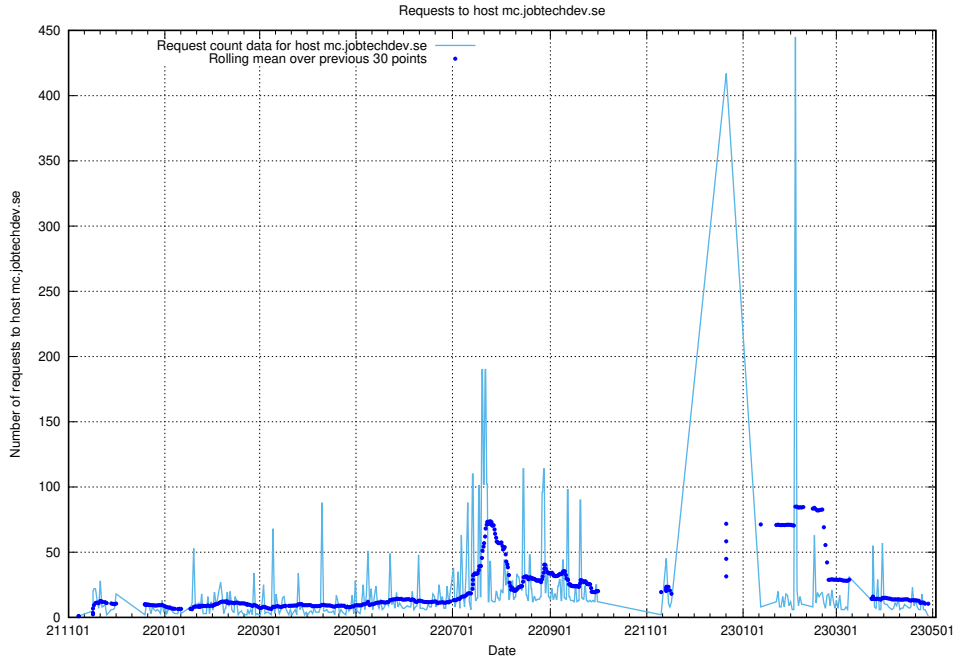

7.629 Usage of mc.jobtechdev.se

Here, we count the number of requests to host mc.jobtechdev.se.