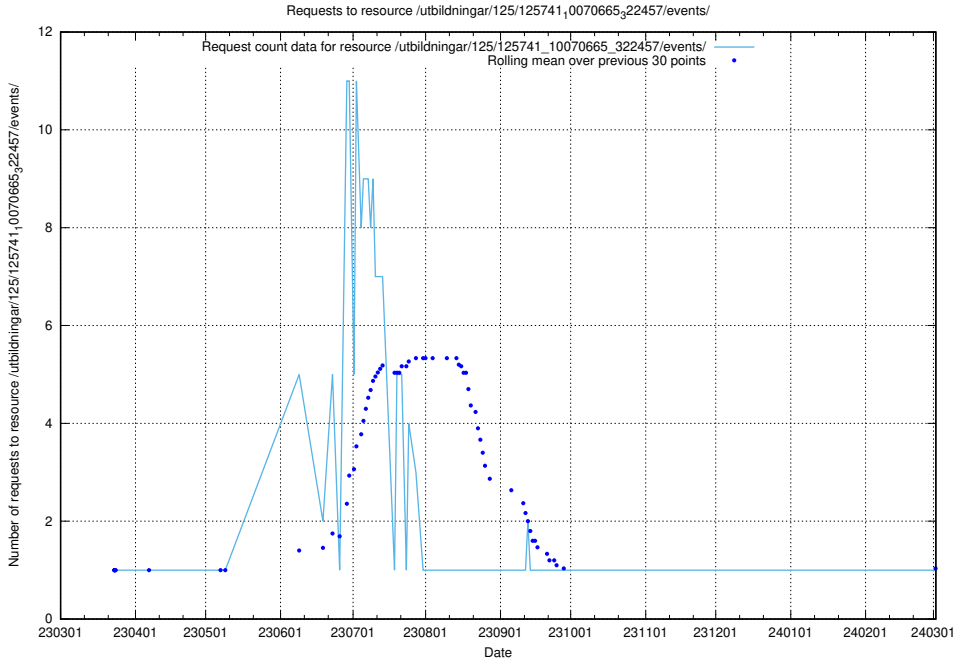

Here, we count the number of requests to resource /utbildningar/125/125741_10070668_329433/.

5.7368 Usage of /utbildningar/125/125741_10070665_322457/events/

Here, we count the number of requests to resource /utbildningar/125/125741_10070665_322457/events/