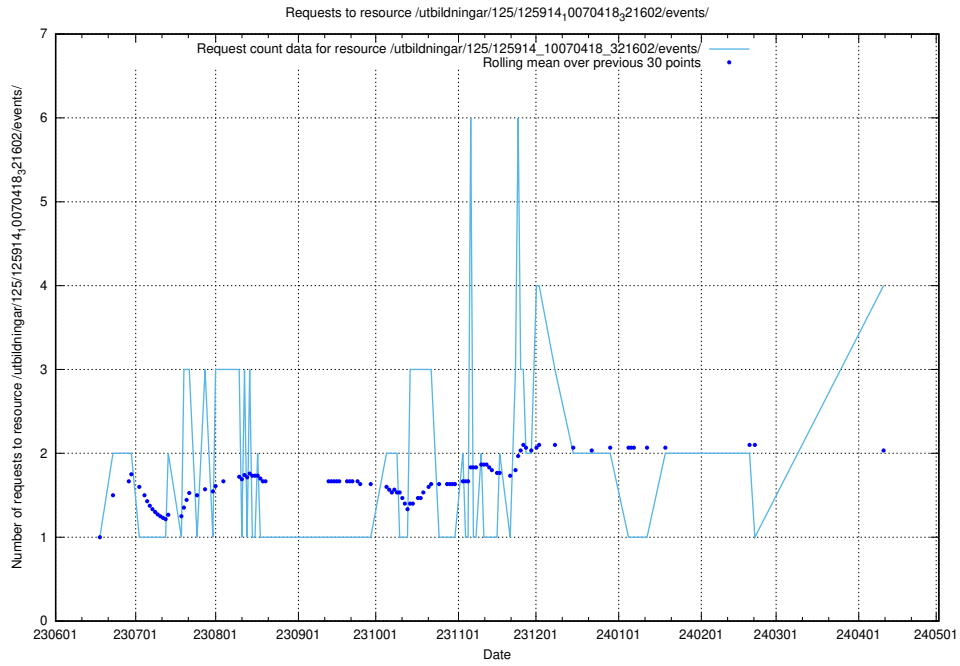

5.381 Usage of /utbildningar/125/125914_10070418_321602/events/

Here, we count the number of requests to resource /utbildningar/125/125914_10070418_321602/events/