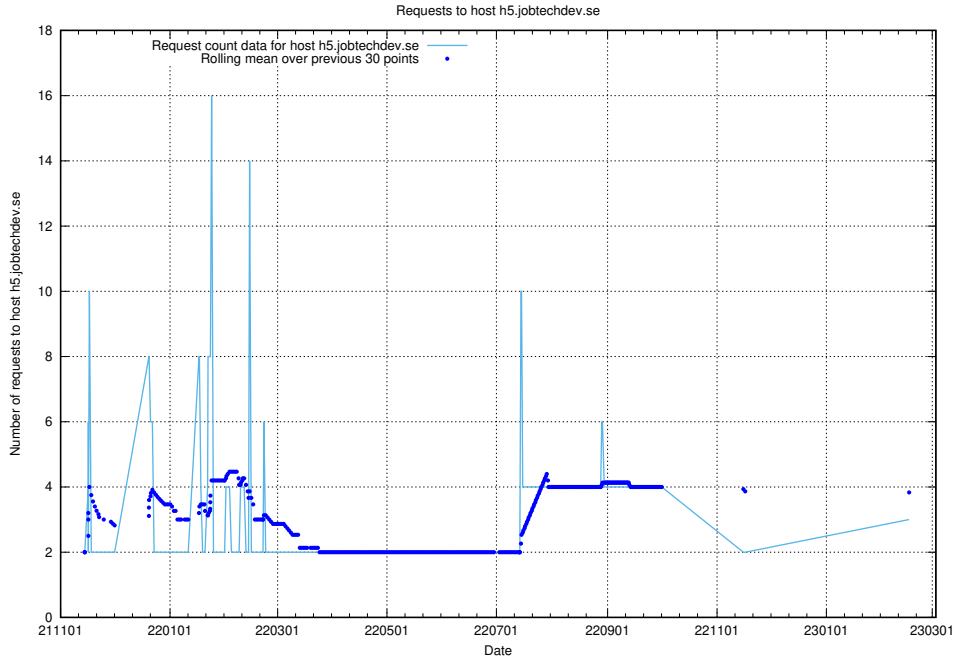

7.170 Usage of h5.jobtechdev.se

Here, we count the number of requests to host h5.jobtechdev.se.