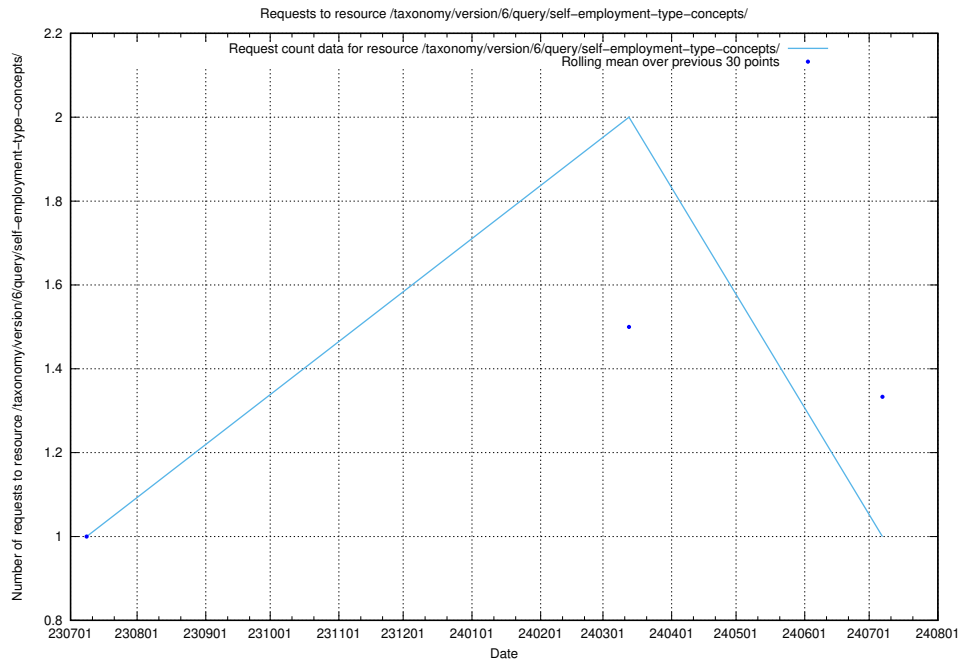

5.6153 Usage of /taxonomy/version/6/query/self-employment-type-concepts/

Here, we count the number of requests to resource /taxonomy/version/6/query/self-employment-type-concepts/.