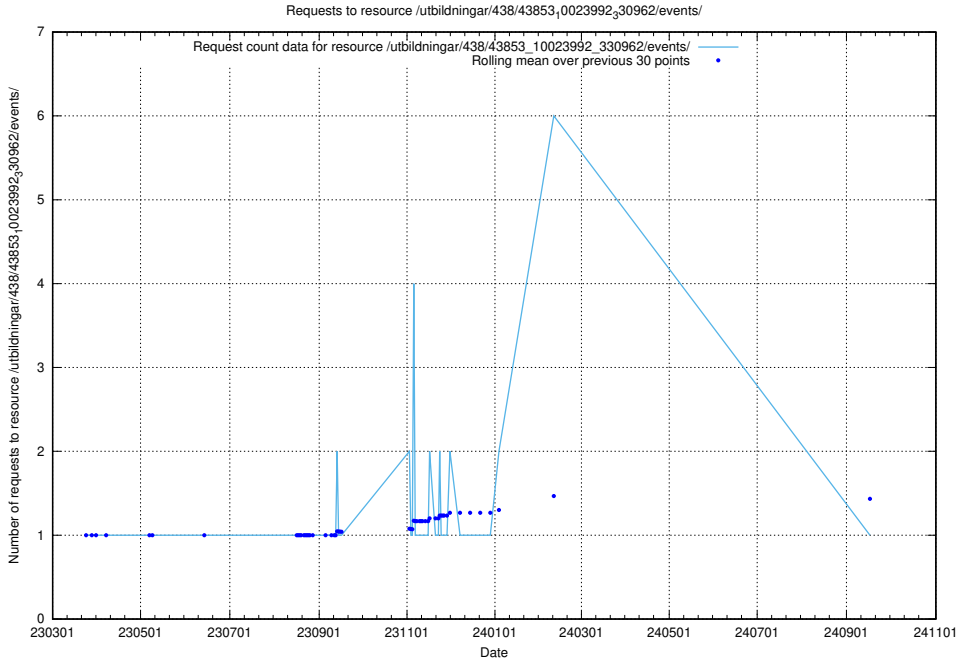

5.7038 Usage of /utbildningar/438/43853_10023992_330962/events/

Here, we count the number of requests to resource /utbildningar/438/43853_10023992_330962/events/.