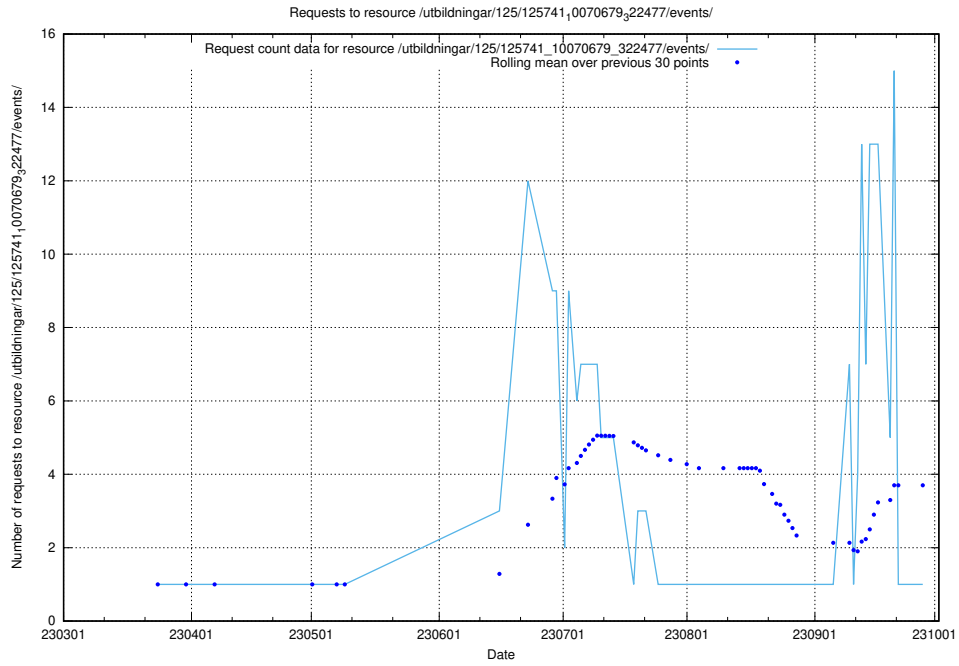

5.7108 Usage of /utbildningar/125/125741_10070679_322477/events/

Here, we count the number of requests to resource /utbildningar/125/125741_10070679_322477/events/