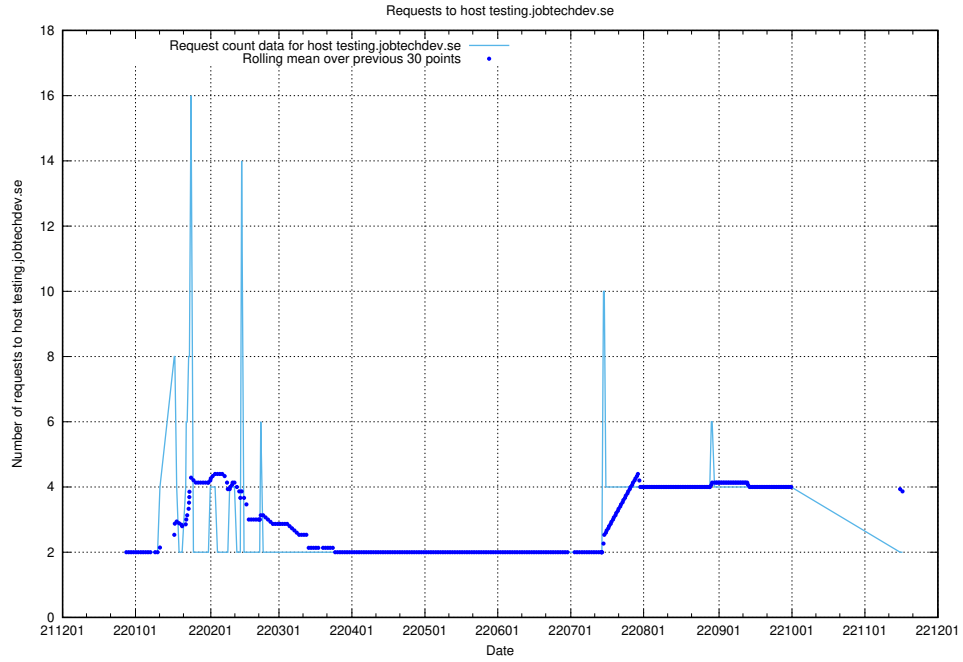

Here, we count the number of requests to host testing.jobtechdev.se.

7.358 Usage of support.jobtechdev.se

Here, we count the number of requests to host support.jobtechdev.se.

7.359 Usage of staging.jobtechdev.se