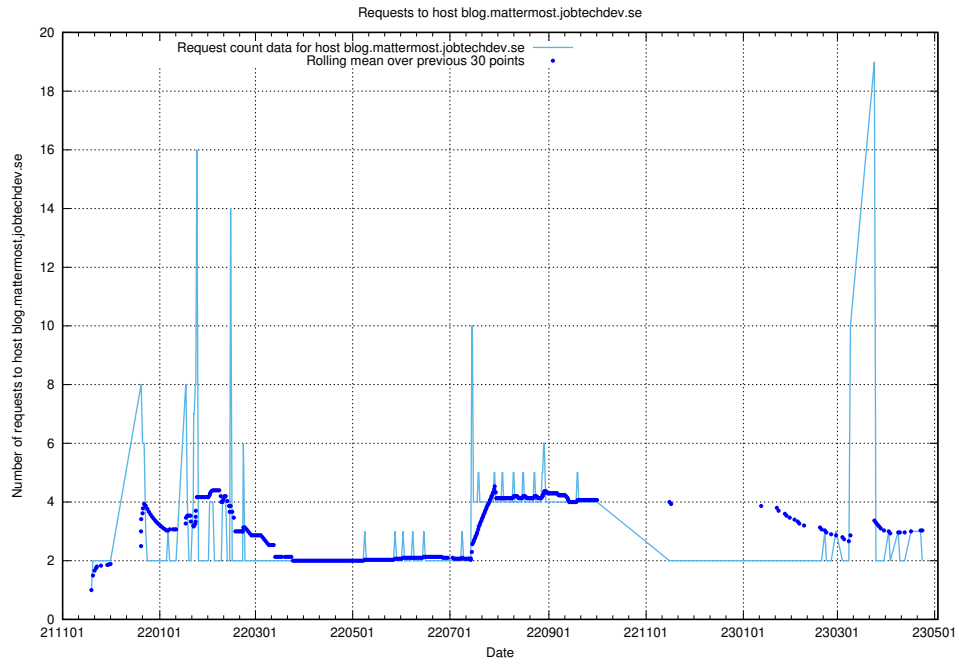

7.476 Usage of `blog.mattermost.jobtechdev.se`

Here, we count the number of requests to host `blog.mattermost.jobtechdev.se`.