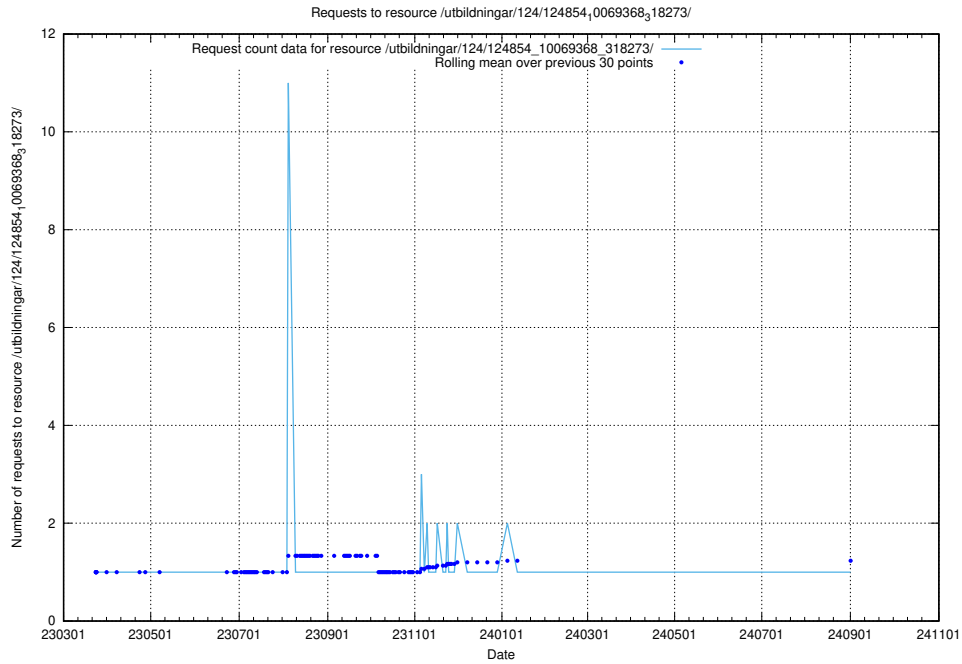

5.1520 Usage of /utbildningar/124/124854_10069368_318273/

Here, we count the number of requests to resource /utbildningar/124/124854_10069368_318273/.