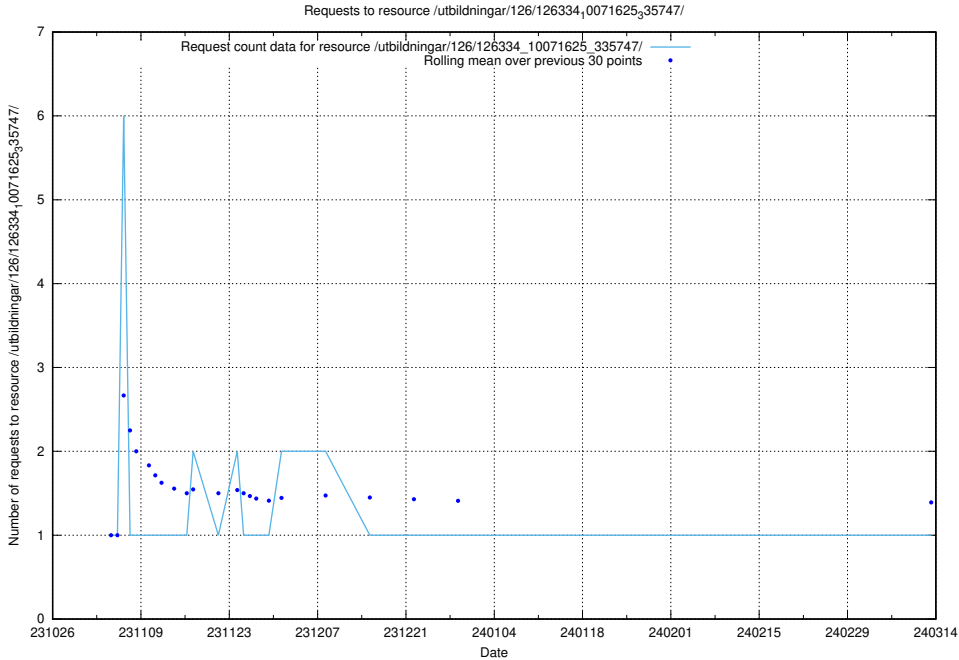

5.5060 Usage of /utbildningar/125/125741_10070684_337181/events/

Here, we count the number of requests to resource /utbildningar/125/125741_10070684_337181/events/

5.5061 Usage of /utbildningar/125/125740_10070669_336901/events/