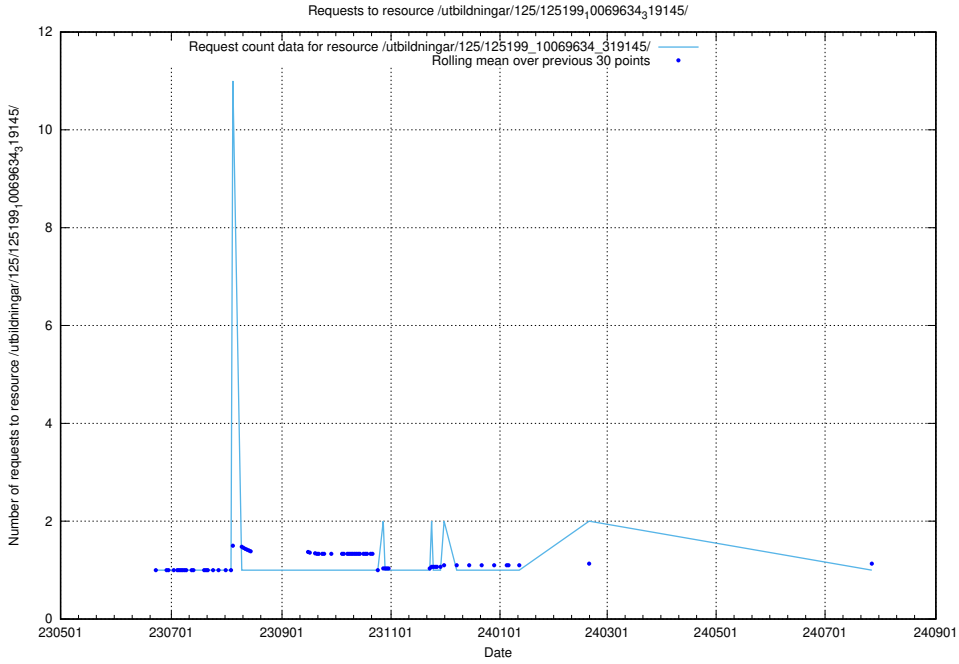

5.6606 Usage of /utbildningar/125/125199_10069634_319145/

Here, we count the number of requests to resource /utbildningar/125/125199_10069634_319145/.