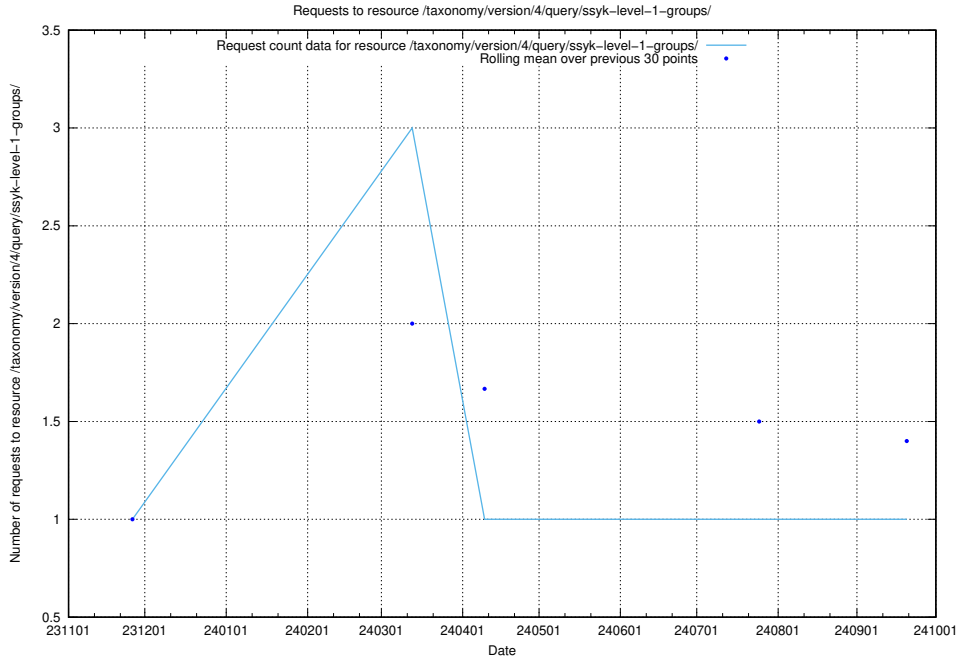

5.4902 Usage of /taxonomy/version/4/query/ssyk-level-1-groups/

Here, we count the number of requests to resource /taxonomy/version/4/query/ssyk-level-1-groups/.