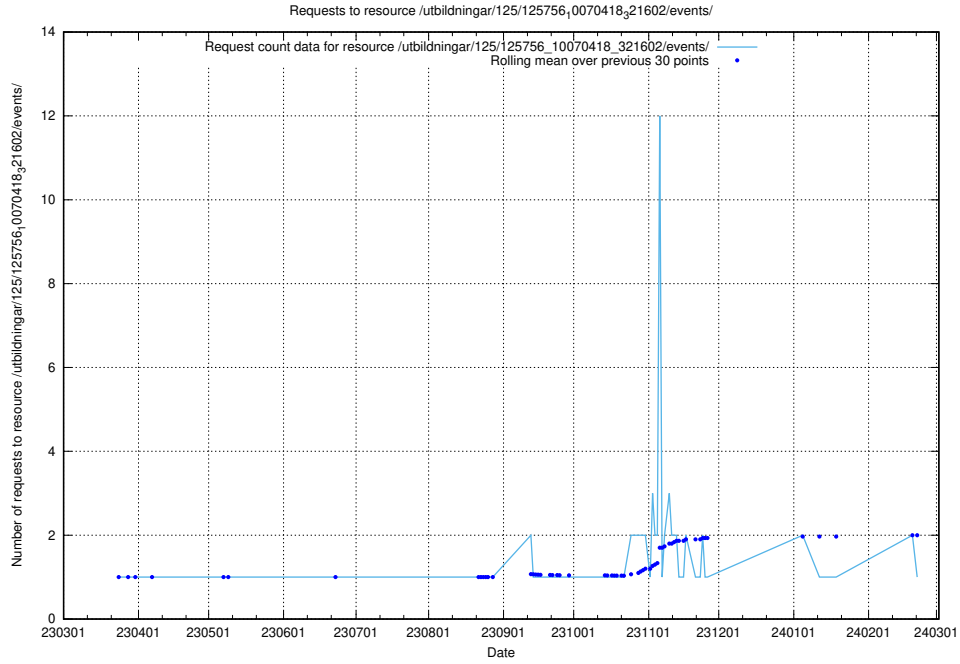

5.7095 Usage of /utbildningar/125/125756_10070418_321602/events/

Here, we count the number of requests to resource /utbildningar/125/125756_10070418_321602/events/