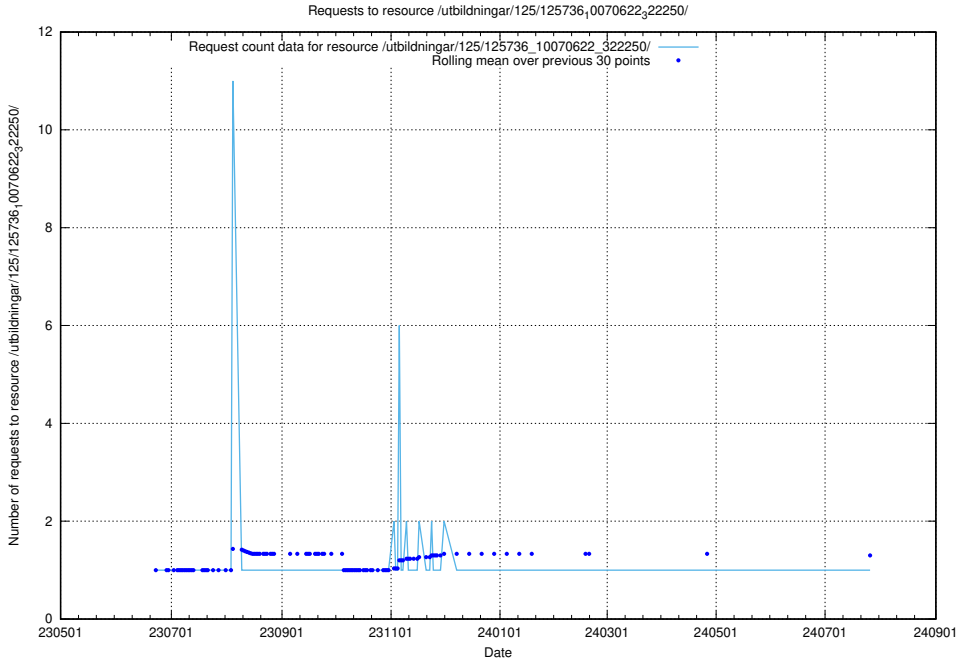

5.6579 Usage of /utbildningar/125/125736_10070622_322250/

Here, we count the number of requests to resource /utbildningar/125/125736_10070622_322250/.