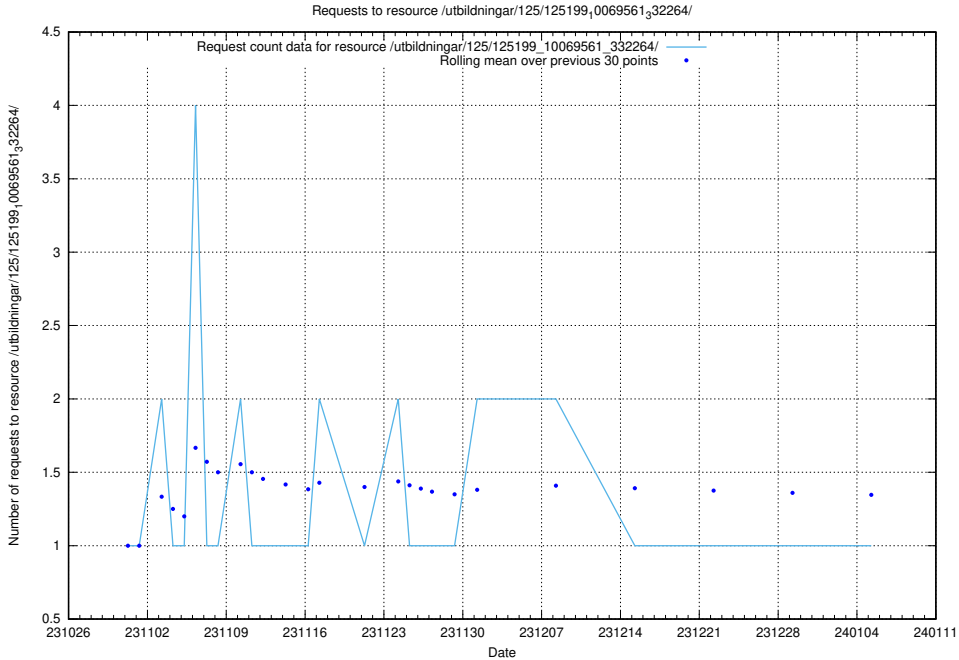

5.5090 Usage of /utbildningar/125/125199_10069561_332264/

Here, we count the number of requests to resource /utbildningar/125/125199_10069561_332264/.