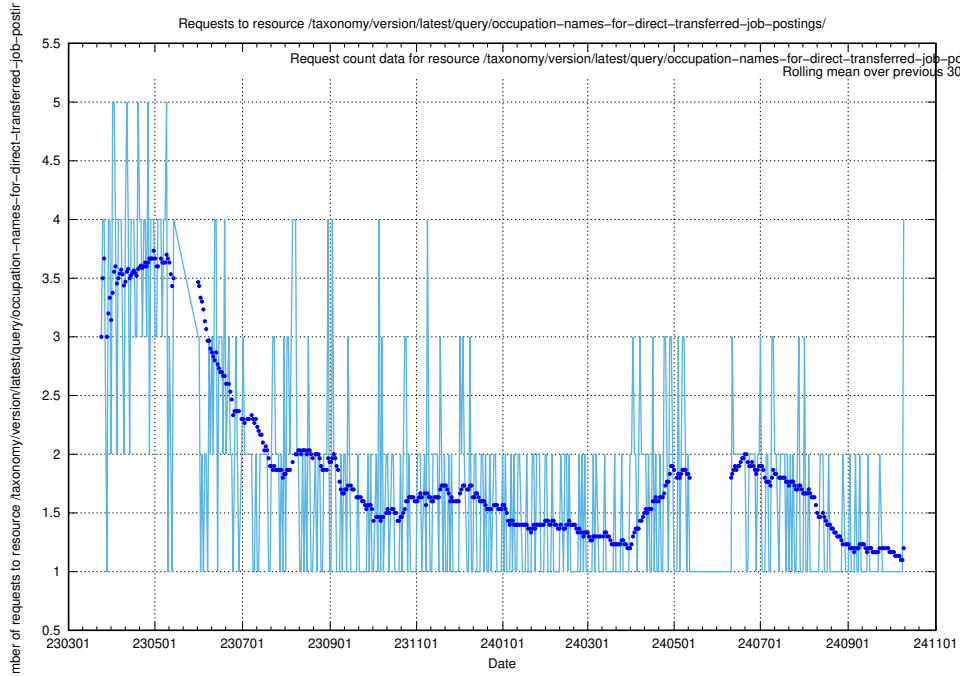

5.398 Usage of /taxonomy/version/latest/query/occupation-names-for-direct-transferred-job-postings/

Here, we count the number of requests to resource /taxonomy/version/latest/query/occupation-names-for-direct-transferred-job-postings/.