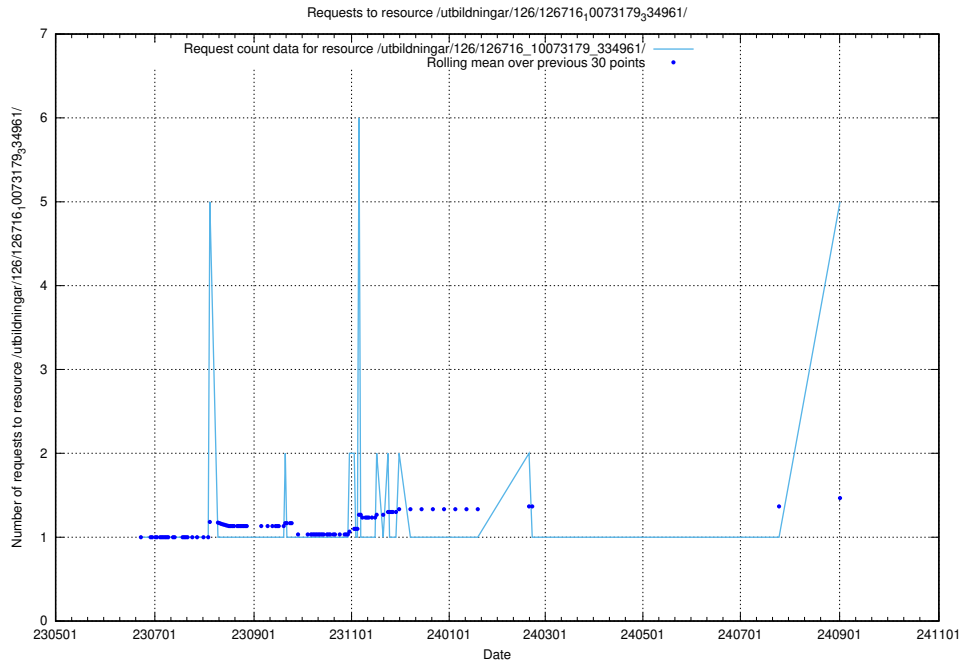

Here, we count the number of requests to resource /utbildningar/126/126717_10073179_334961/.

5.256 Usage of /utbildningar/126/126716_10073179_334961/

Here, we count the number of requests to resource /utbildningar/126/126716_10073179_334961/.