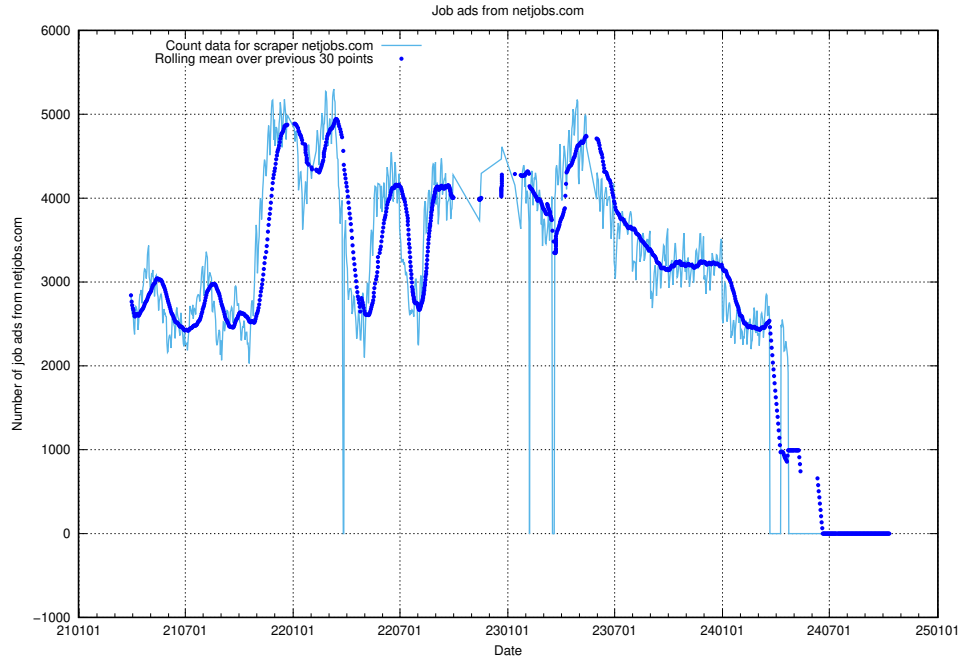

13.19 Number of ads by scraper netjobs.com

Here, we count the number of job ads scraped from netjobs.com.