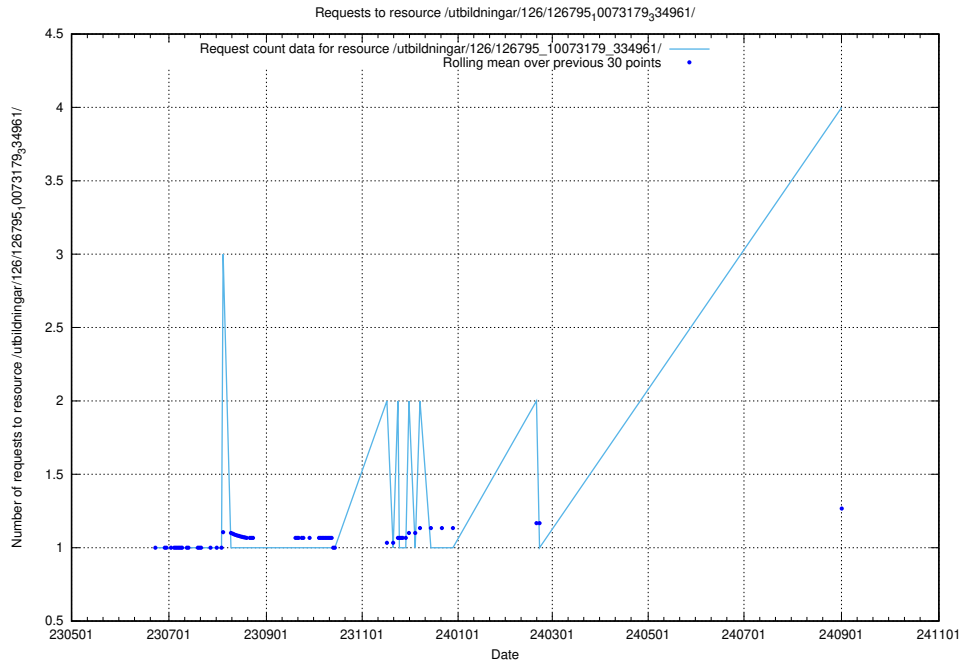

5.374 Usage of /utbildningar/126/126795_10073179_334961/

Here, we count the number of requests to resource /utbildningar/126/126795_10073179_334961/.