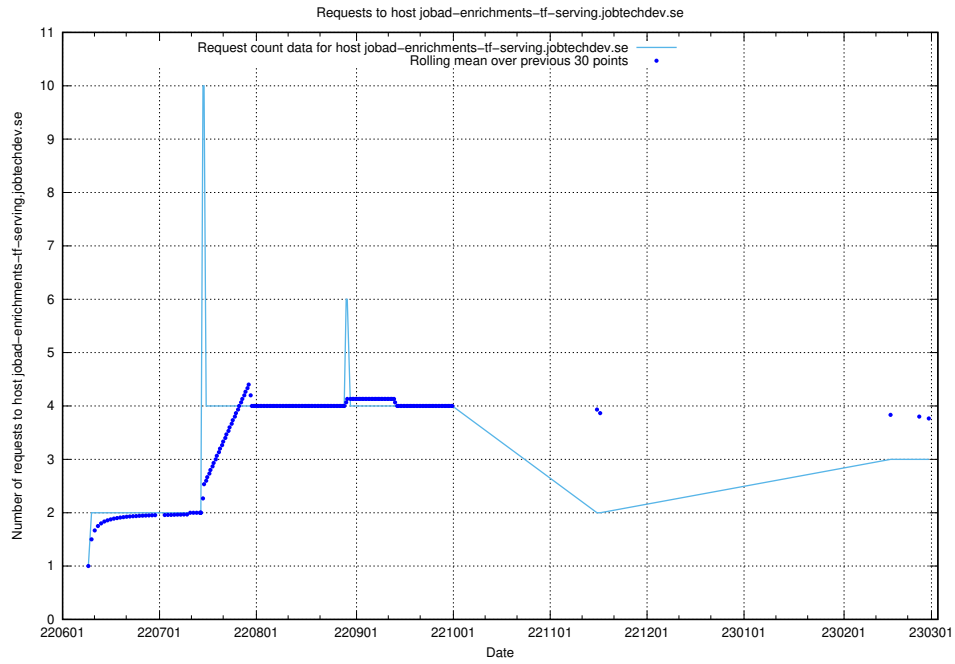

7.219 Usage of jobad-enrichments-tf-serving.jobtechdev.se

Here, we count the number of requests to host jobad-enrichments-tf-serving.jobtechdev.se.