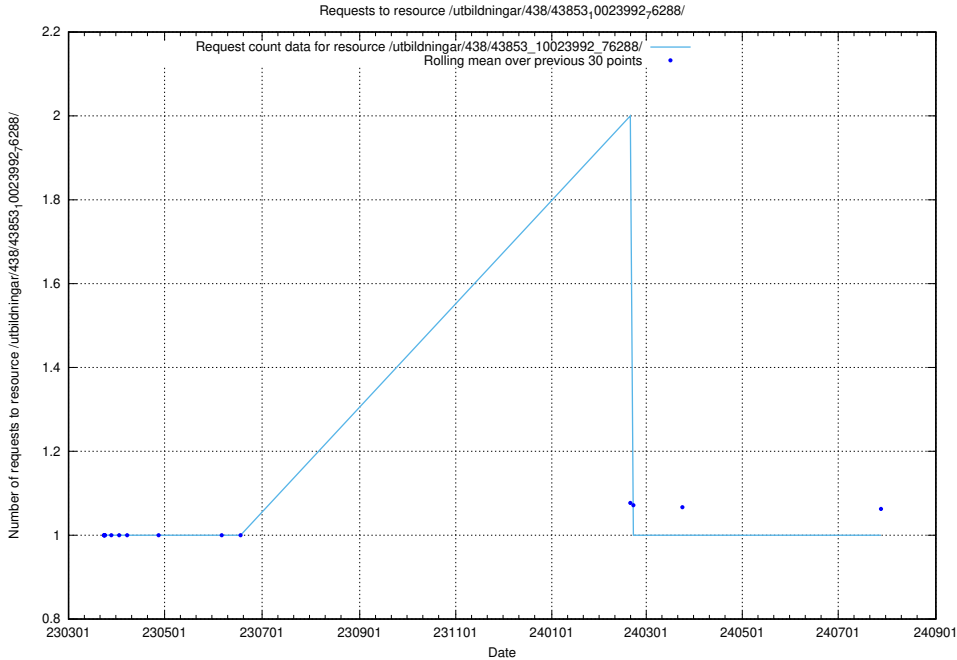

5.7203 Usage of /utbildningar/438/43853_10023992_76288/

Here, we count the number of requests to resource /utbildningar/438/43853_10023992_76288/.