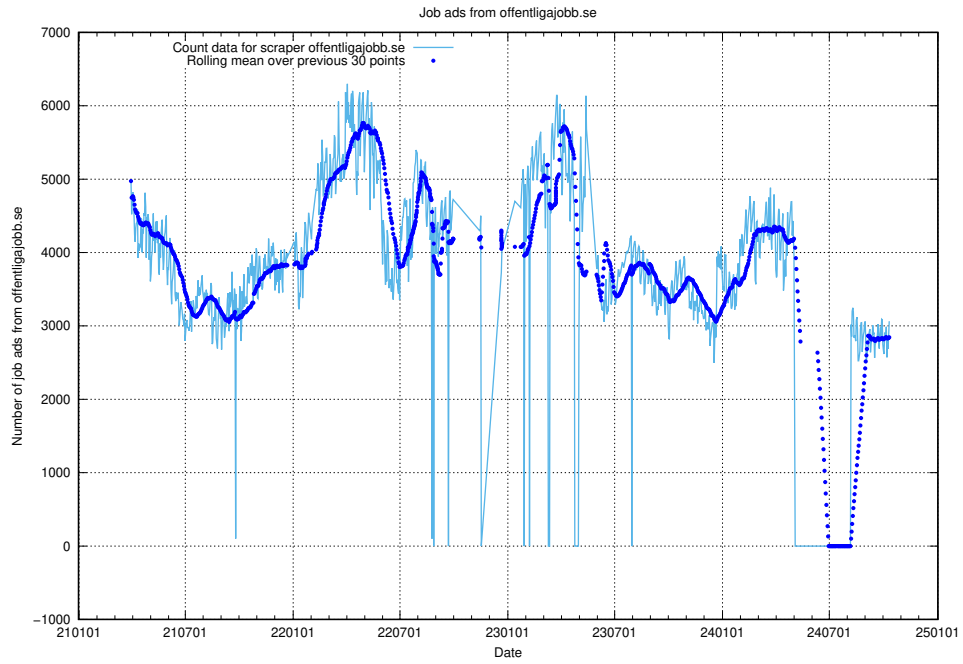

13.3 Number of ads by scraper offentligajobb.se

Here, we count the number of job ads scraped from offentligajobb.se.