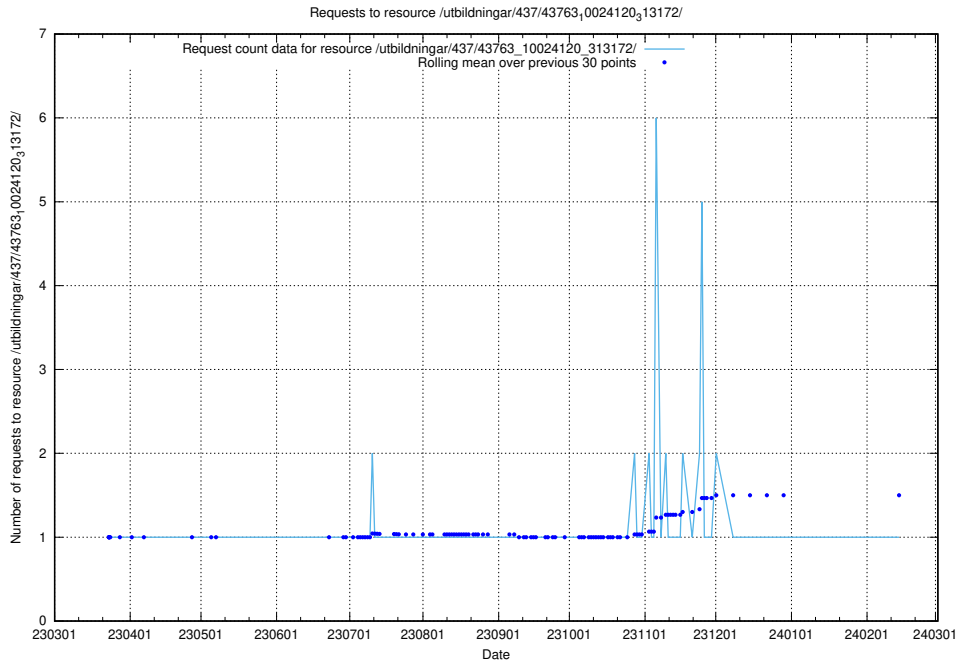

5.7247 Usage of /utbildningar/437/43763_10024120_313172/

Here, we count the number of requests to resource /utbildningar/437/43763_10024120_313172/.