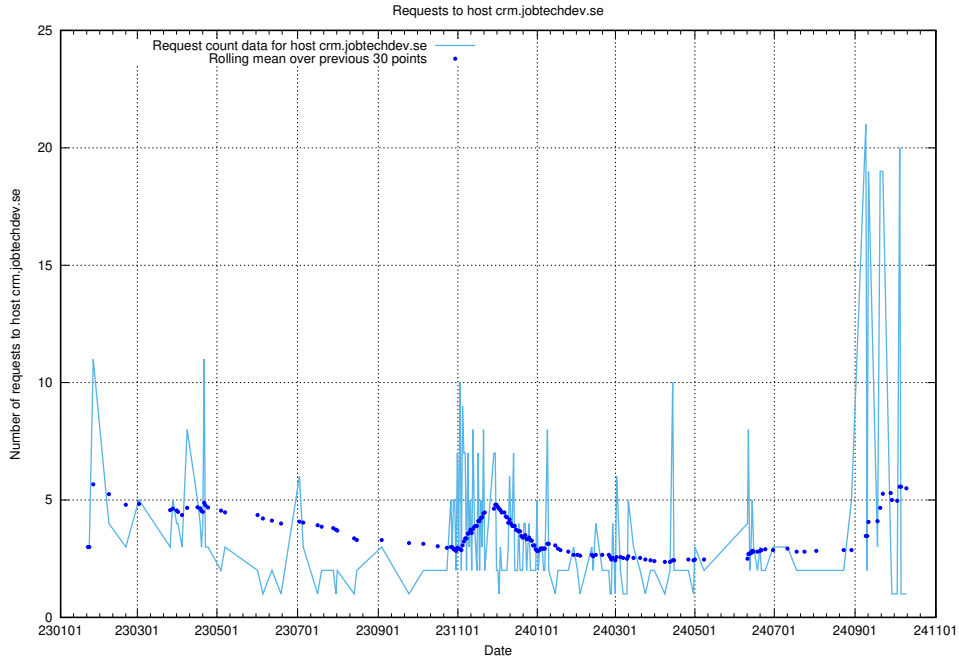

7.618 Usage of crm.jobtechdev.se

Here, we count the number of requests to host crm.jobtechdev.se.