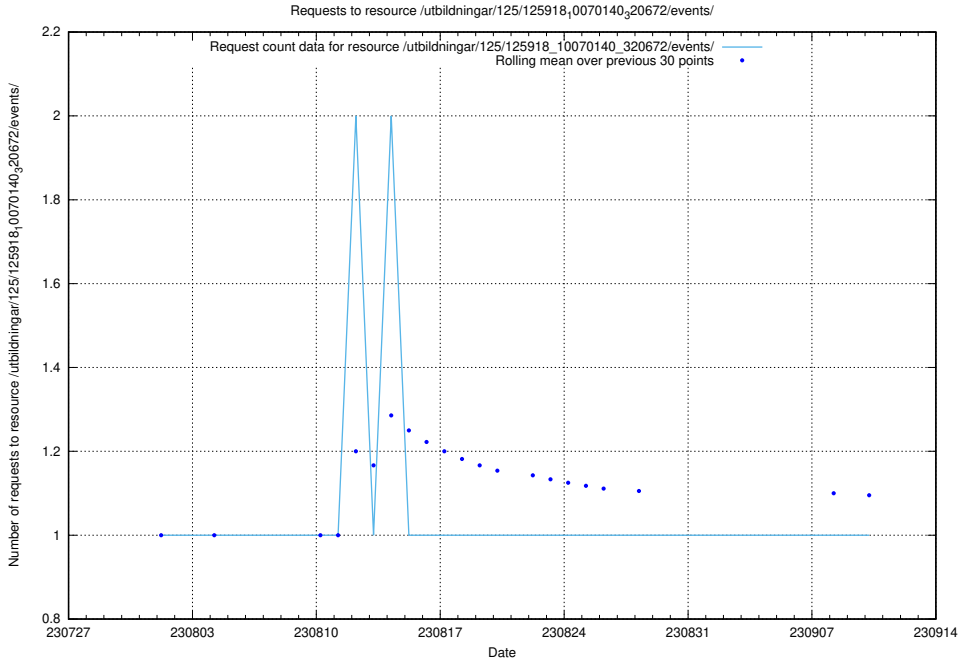

5.5805 Usage of /utbildningar/125/125918_10070140_320672/events/

Here, we count the number of requests to resource /utbildningar/125/125918_10070140_320672/events/