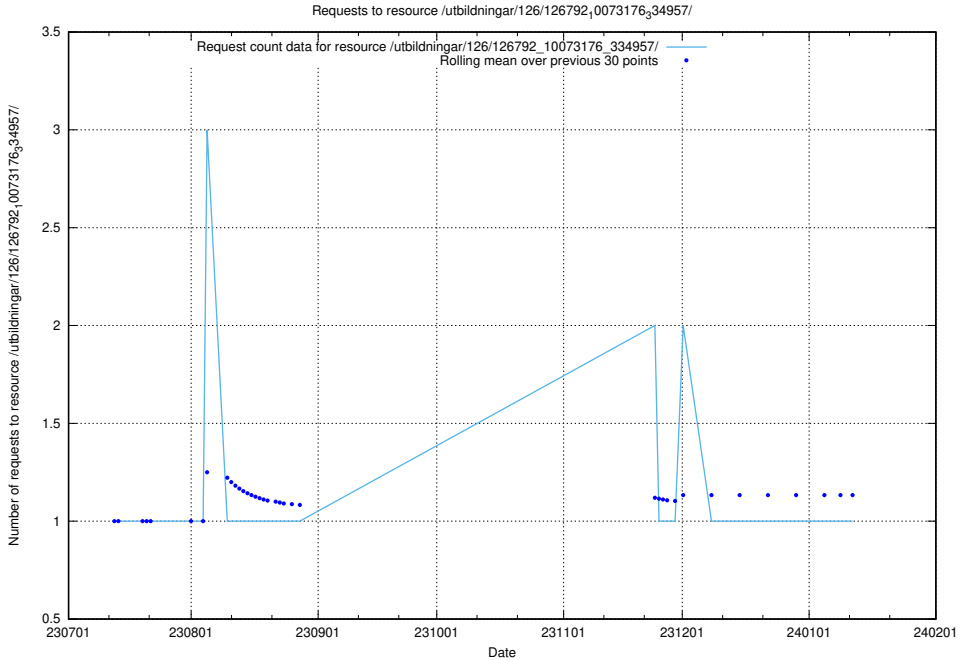

5.6028 Usage of /utbildningar/126/126792_10073176_334957/

Here, we count the number of requests to resource /utbildningar/126/126792_10073176_334957/.