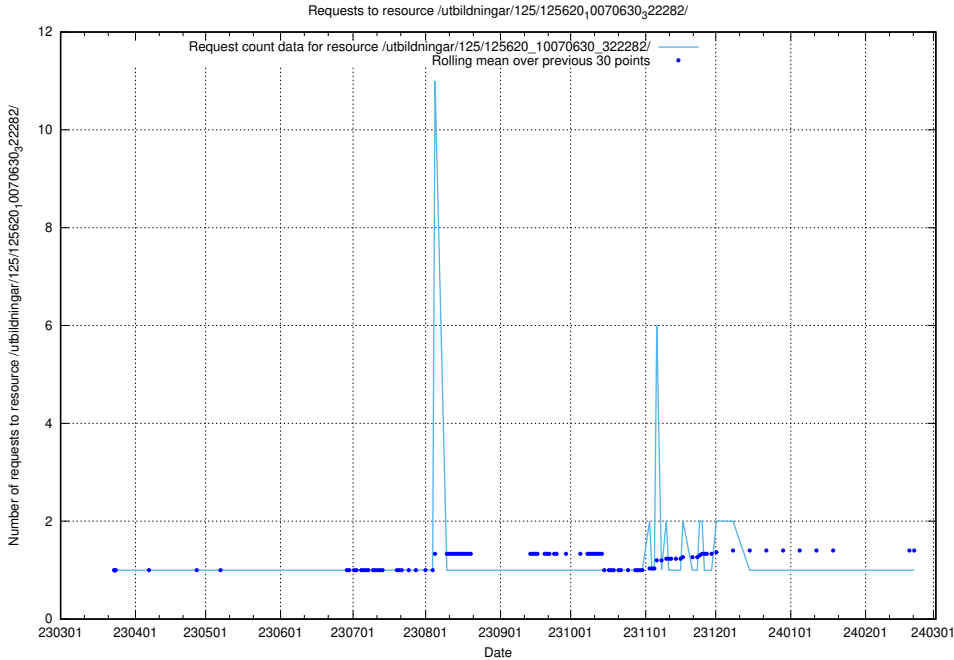

5.1210 Usage of /utbildningar/125/125620_10070630_322282/

Here, we count the number of requests to resource /utbildningar/125/125620_10070630_322282/.