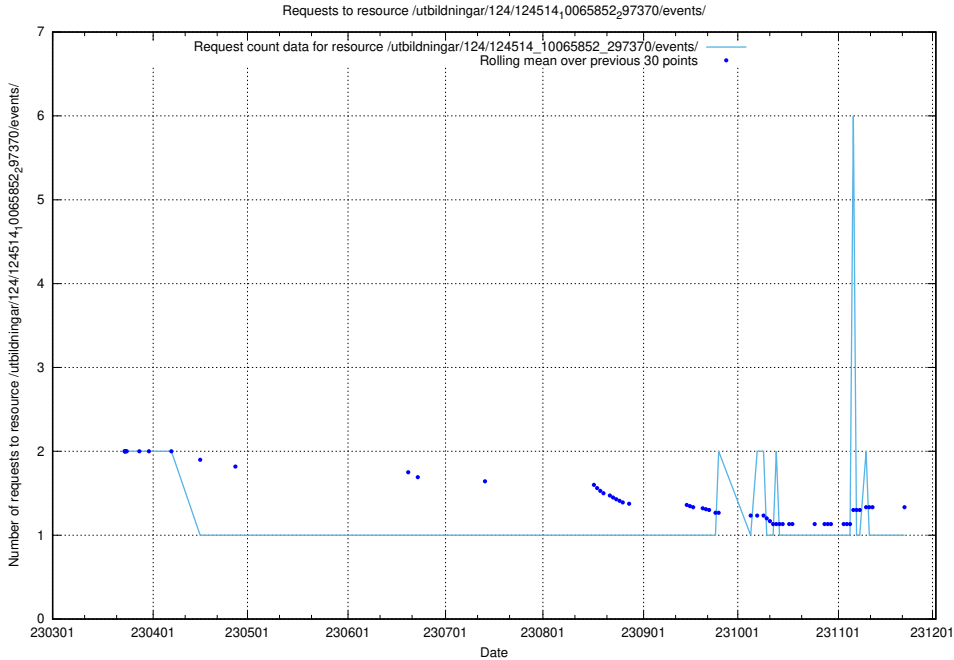

5.7172 Usage of /utbildningar/124/124514_10065852_297370/events/

Here, we count the number of requests to resource /utbildningar/124/124514_10065852_297370/events/