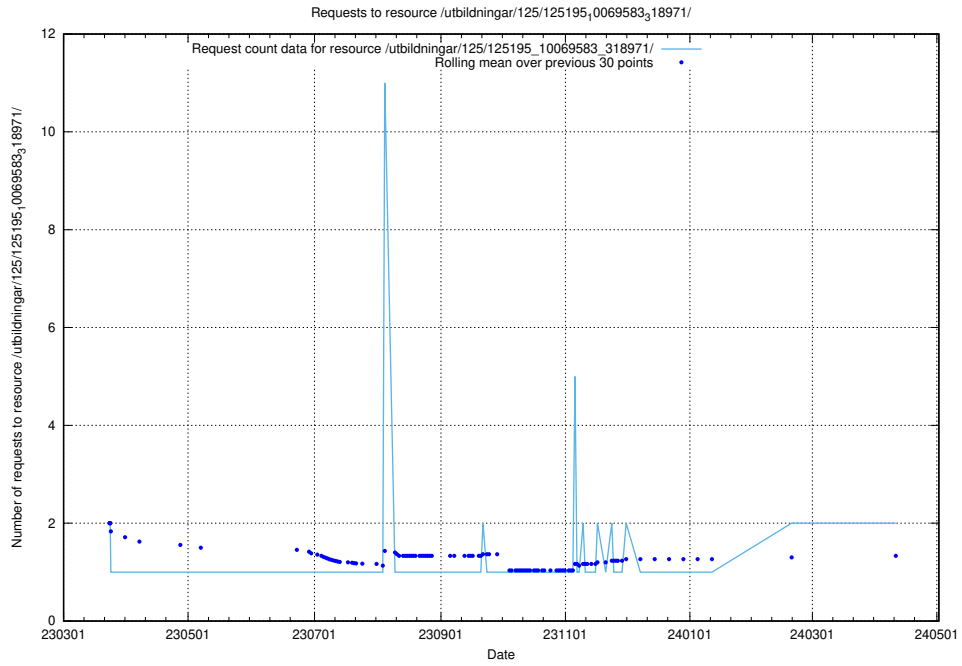

5.1095 Usage of /utbildningar/125/125195_10069583_318971/

Here, we count the number of requests to resource /utbildningar/125/125195_10069583_318971/.