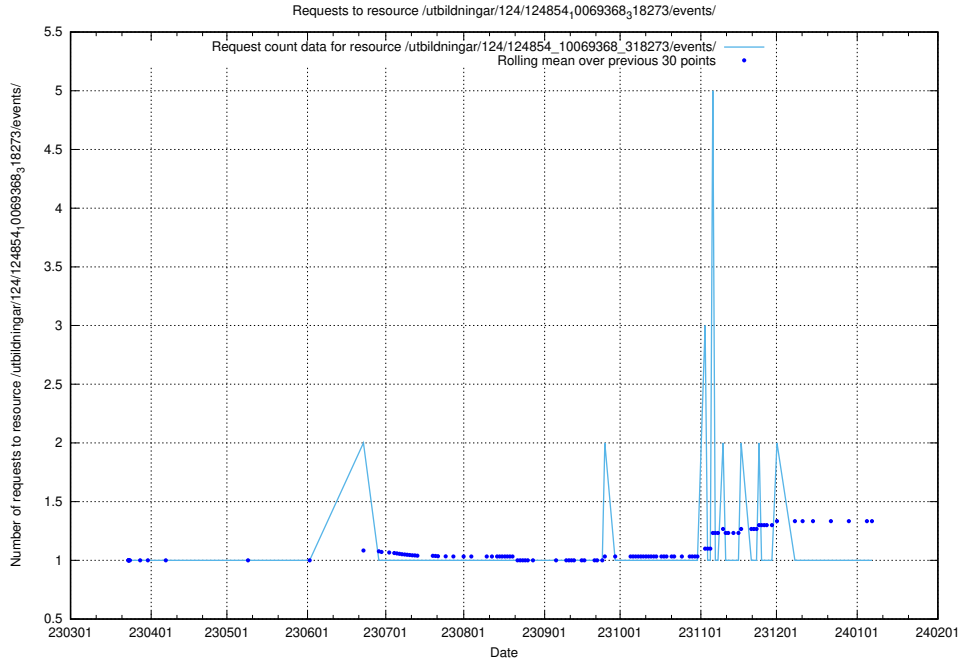

5.1509 Usage of /utbildningar/124/124854_10069368_318273/events/

Here, we count the number of requests to resource /utbildningar/124/124854_10069368_318273/events/