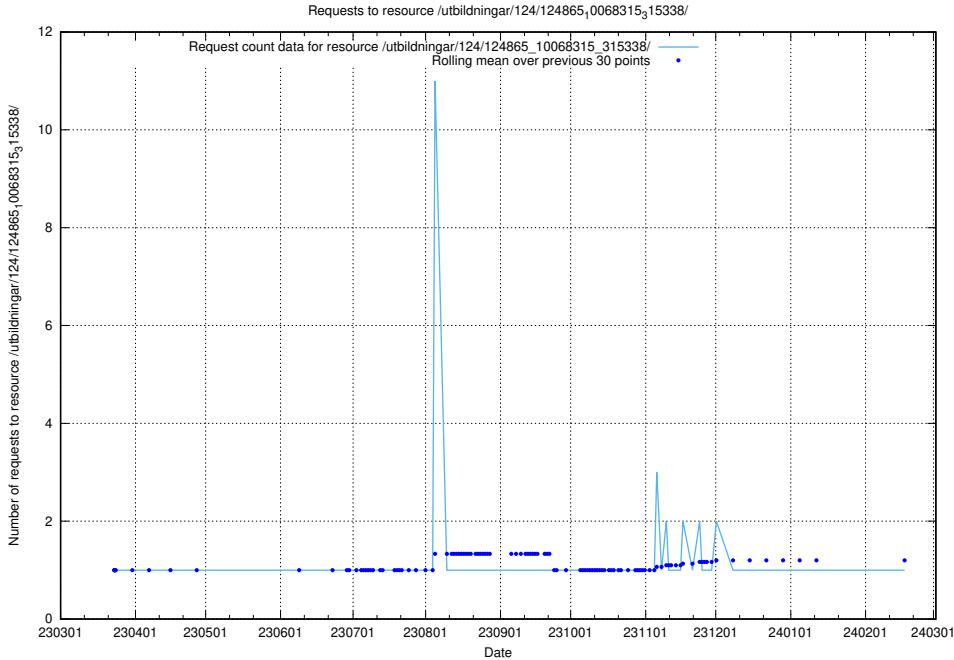

5.1316 Usage of /utbildningar/124/124865_10068315_315338/

Here, we count the number of requests to resource /utbildningar/124/124865_10068315_315338/.