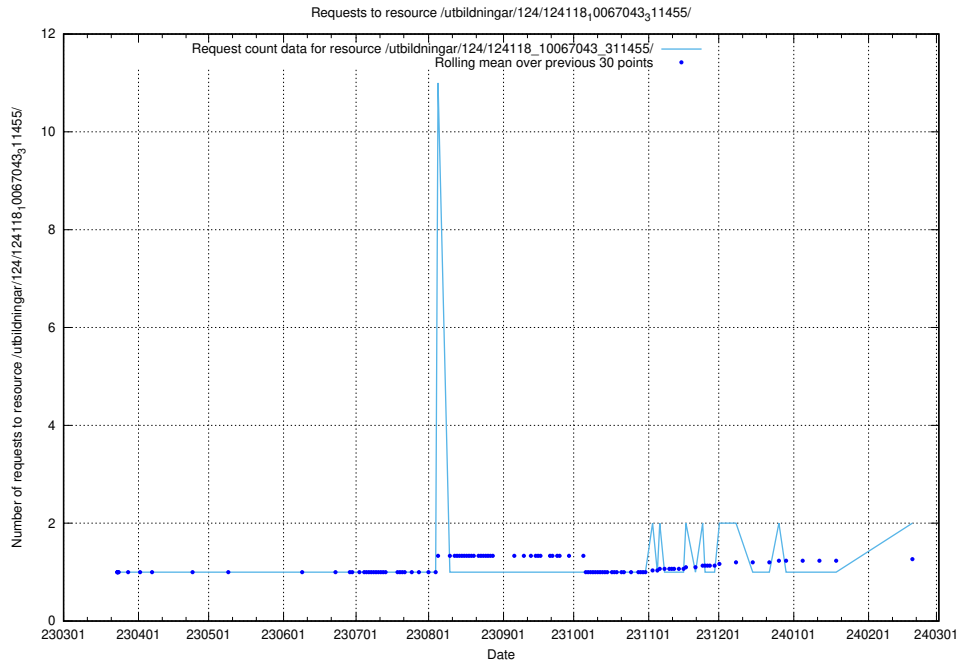

5.852 Usage of /utbildningar/124/124118_10067043_311455/

Here, we count the number of requests to resource /utbildningar/124/124118_10067043_311455/.