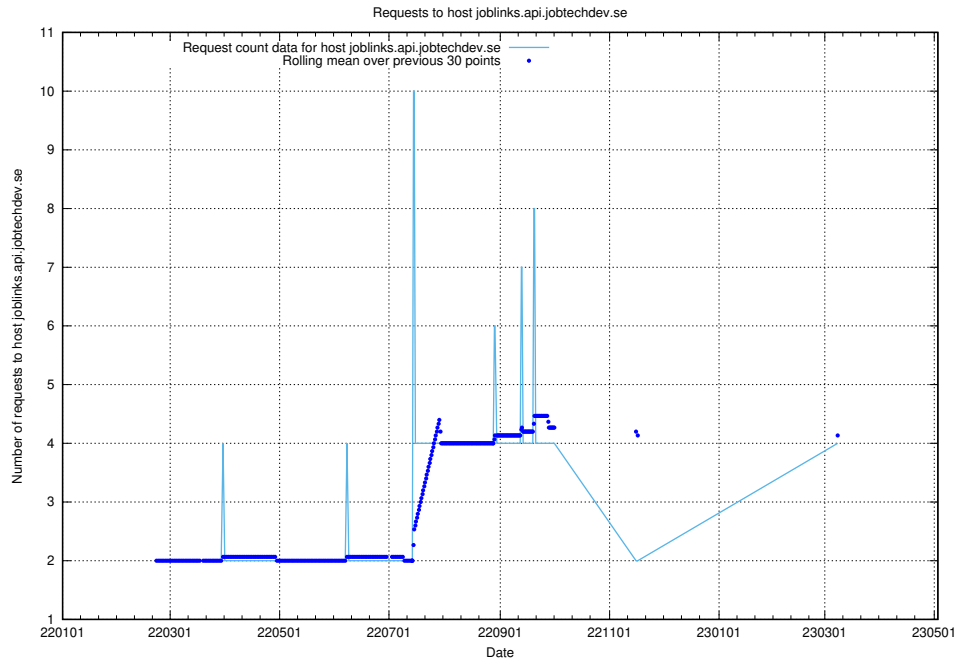

7.160 Usage of `joblinks.api.jobtechdev.se`

Here, we count the number of requests to host `joblinks.api.jobtechdev.se`.