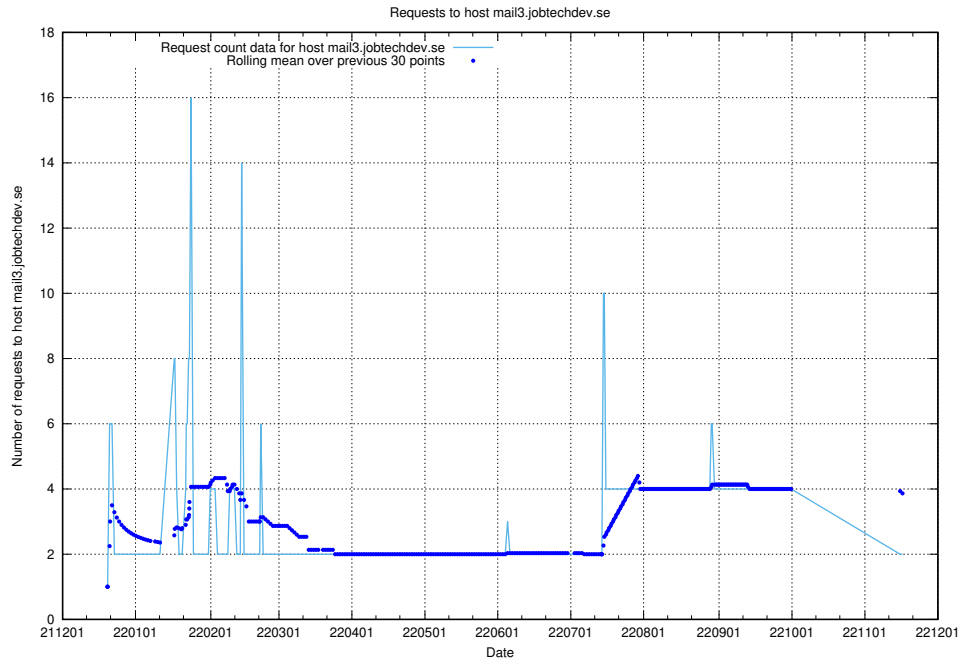

7.376 Usage of mail3.jobtechdev.se

Here, we count the number of requests to host mail3.jobtechdev.se.