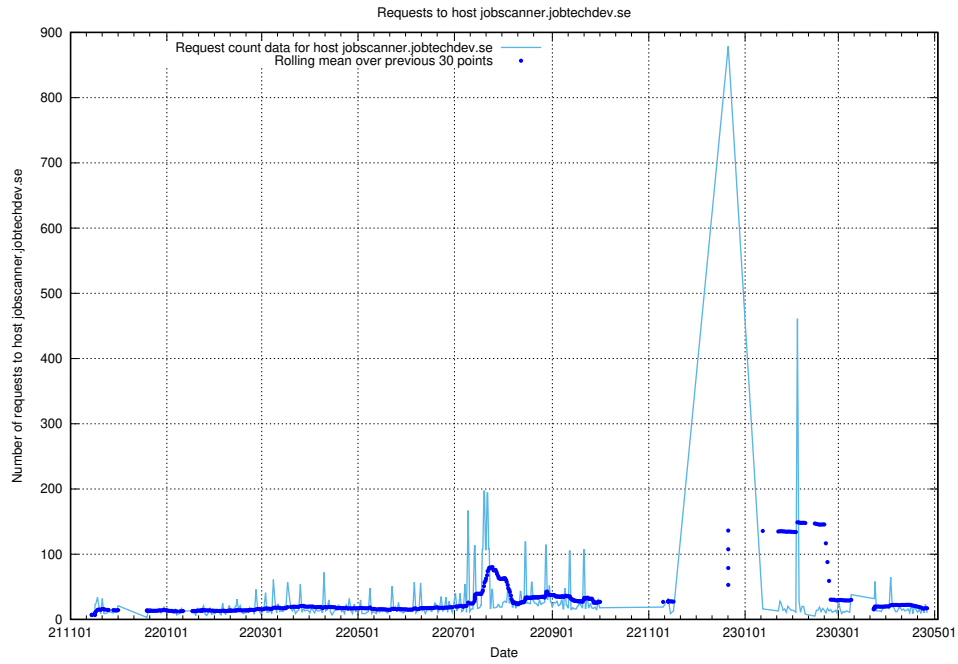

7.66 Usage of jobscanner.jobtechdev.se

Here, we count the number of requests to host jobscanner.jobtechdev.se.