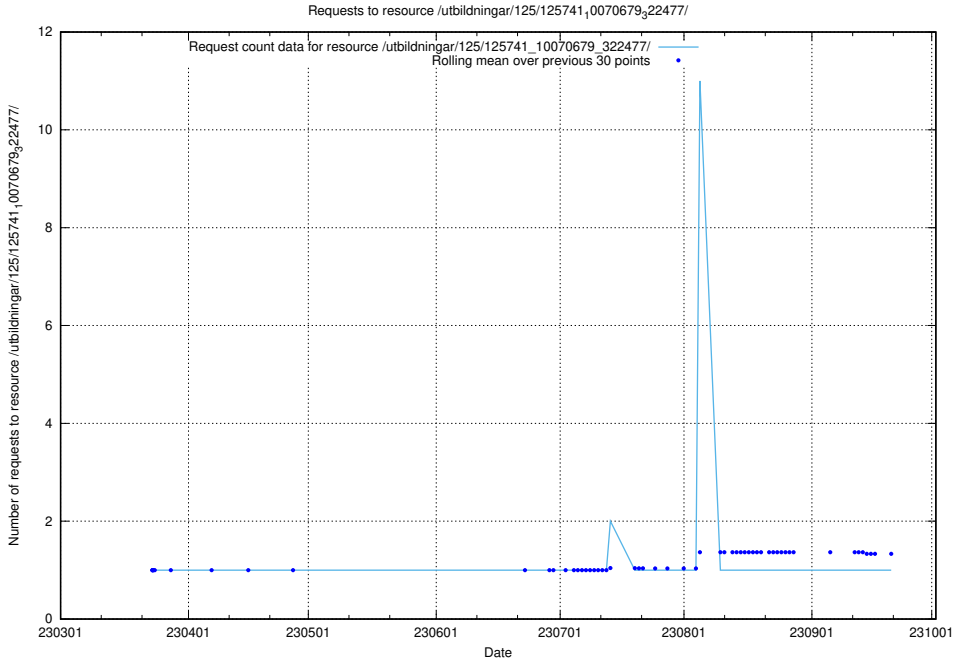

5.7354 Usage of /utbildningar/125/125741_10070679_322477/

Here, we count the number of requests to resource /utbildningar/125/125741_10070679_322477/.