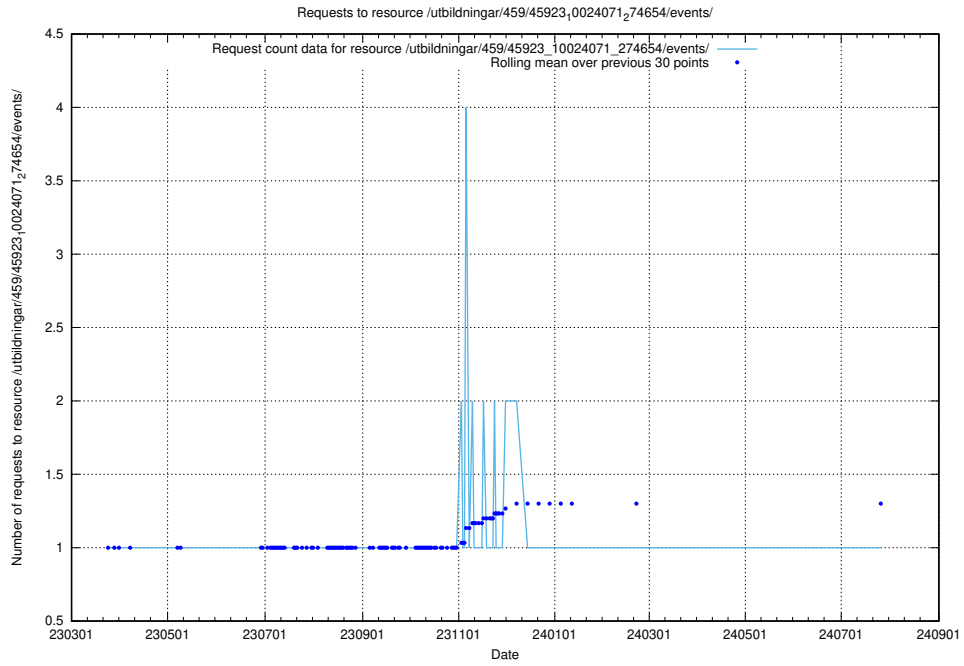

5.7036 Usage of /utbildningar/459/45923_10024071_274654/events/

Here, we count the number of requests to resource /utbildningar/459/45923_10024071_274654/events/.