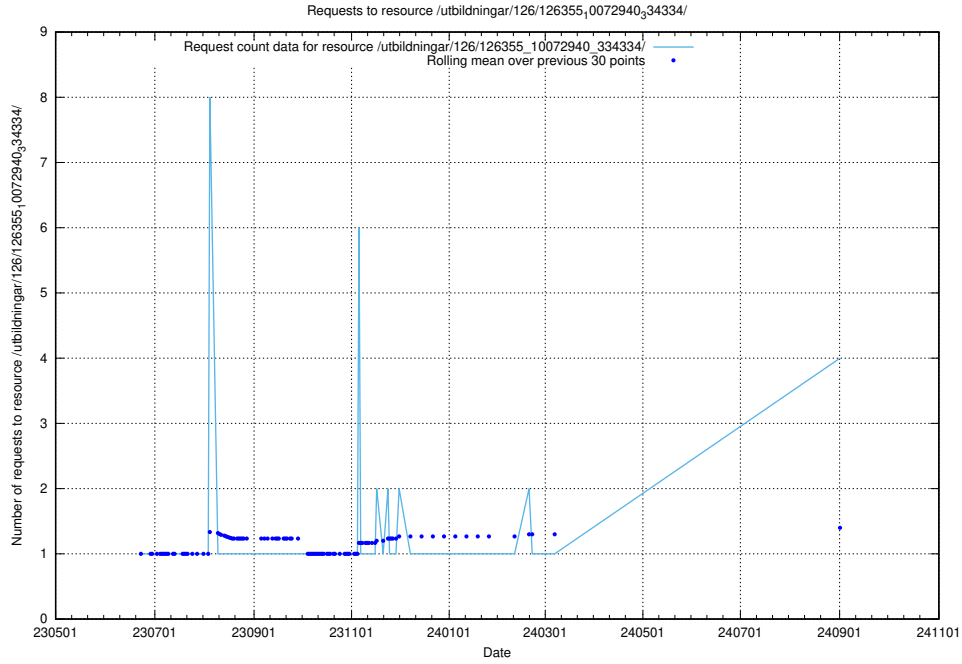

5.376 Usage of /utbildningar/126/126355_10072940_334334/

Here, we count the number of requests to resource /utbildningar/126/126355_10072940_334334/.