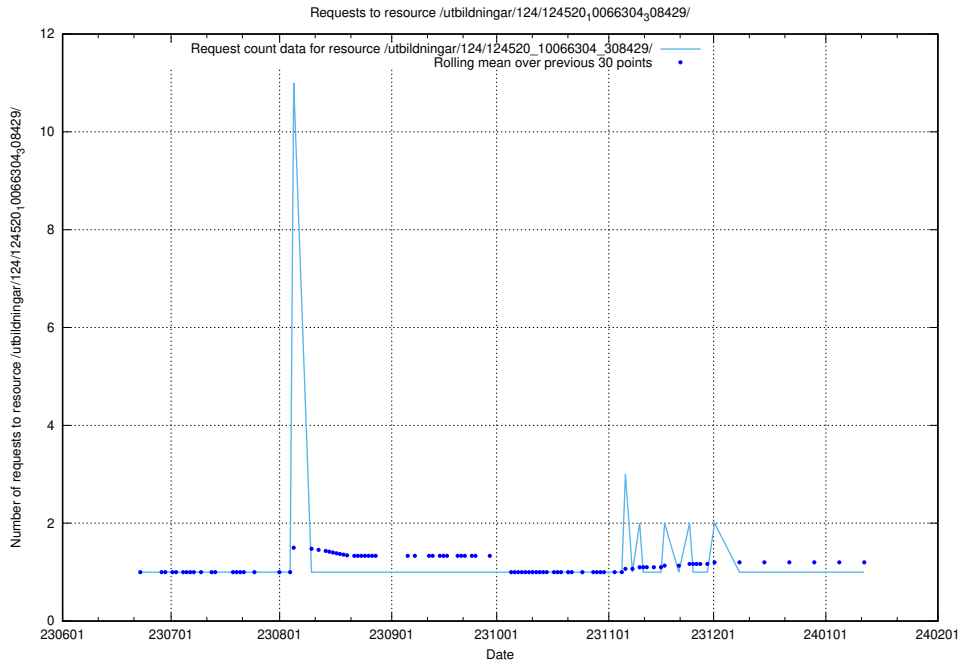

5.6639 Usage of /utbildningar/124/124520_10066304_308429/

Here, we count the number of requests to resource /utbildningar/124/124520_10066304_308429/.