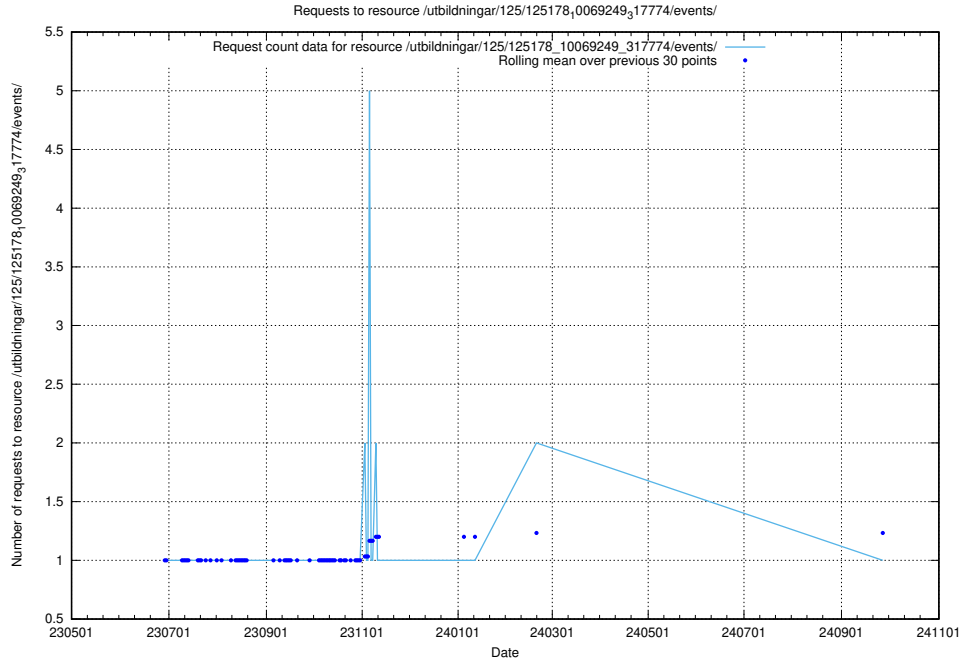

5.6386 Usage of /utbildningar/125/125178_10069249_317774/events/

Here, we count the number of requests to resource /utbildningar/125/125178_10069249_317774/events/