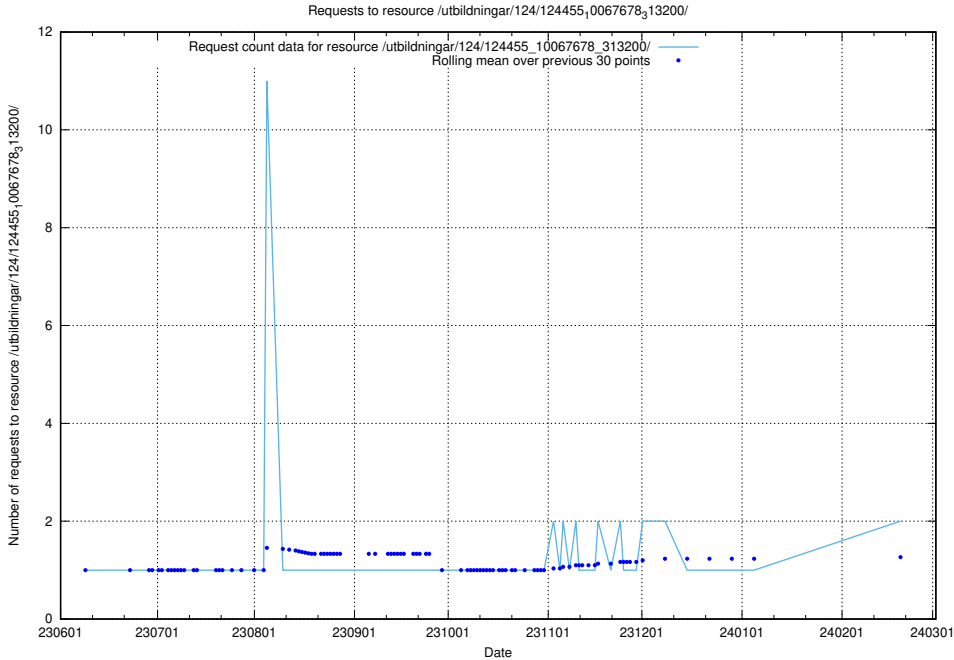

5.1037 Usage of /utbildningar/124/124455_10067678_313200/

Here, we count the number of requests to resource /utbildningar/124/124455_10067678_313200/.