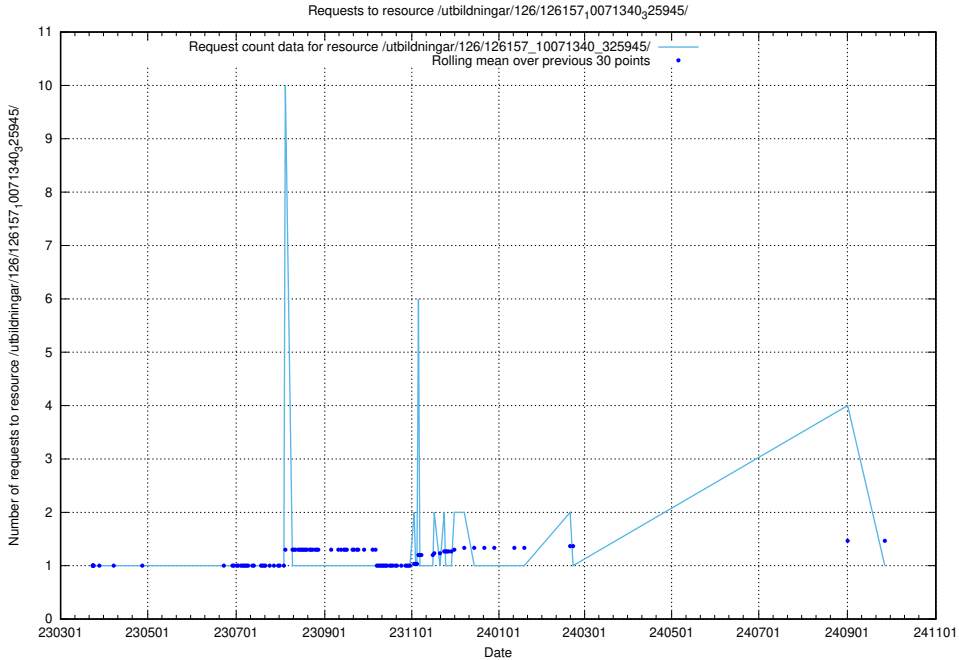

5.7305 Usage of /utbildningar/126/126157_10071340_325945/

Here, we count the number of requests to resource /utbildningar/126/126157_10071340_325945/.