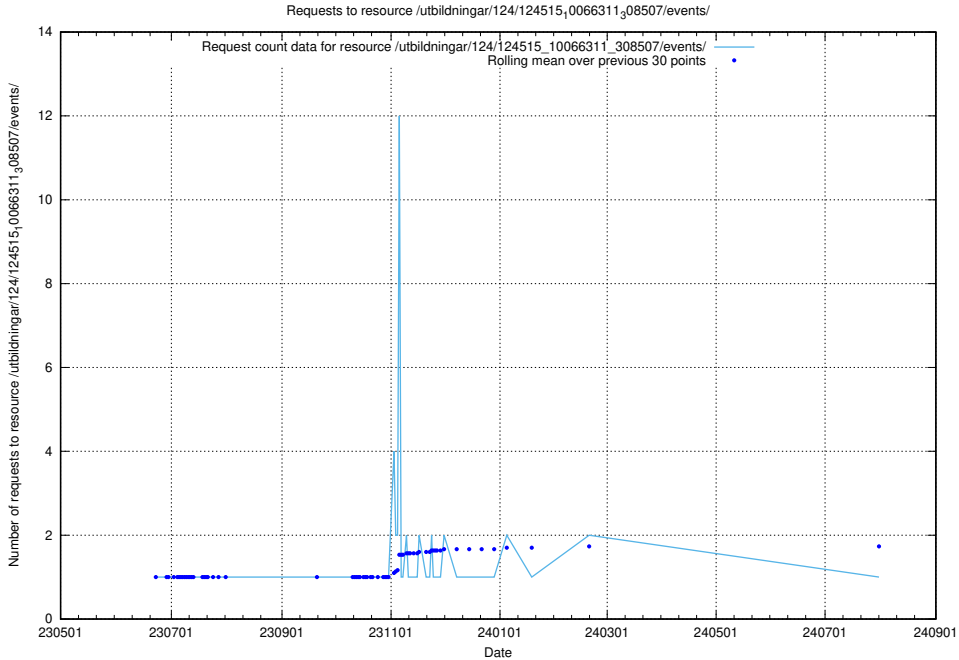

5.6653 Usage of /utbildningar/124/124515_10066311_308507/events/

Here, we count the number of requests to resource /utbildningar/124/124515_10066311_308507/events/