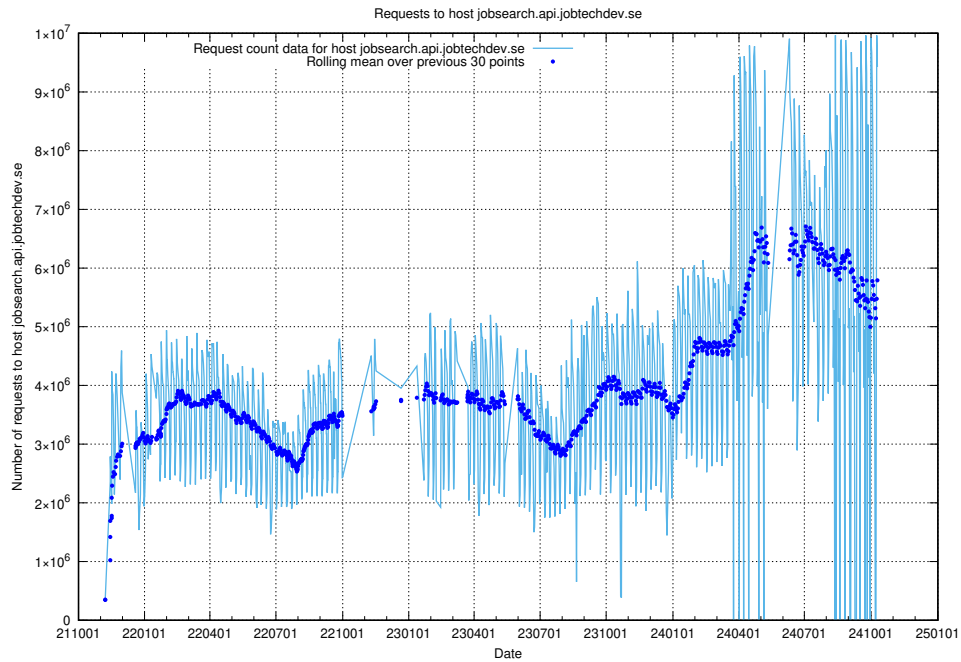

7 Log Stack

This section contains request statistics from [JobTech's log stack](#)⁸.

7.1 Usage of jobsearch.api.jobtechdev.se

Here, we count the number of requests to host jobsearch.api.jobtechdev.se.

---

⁸<https://elk.jobtechdev.se>