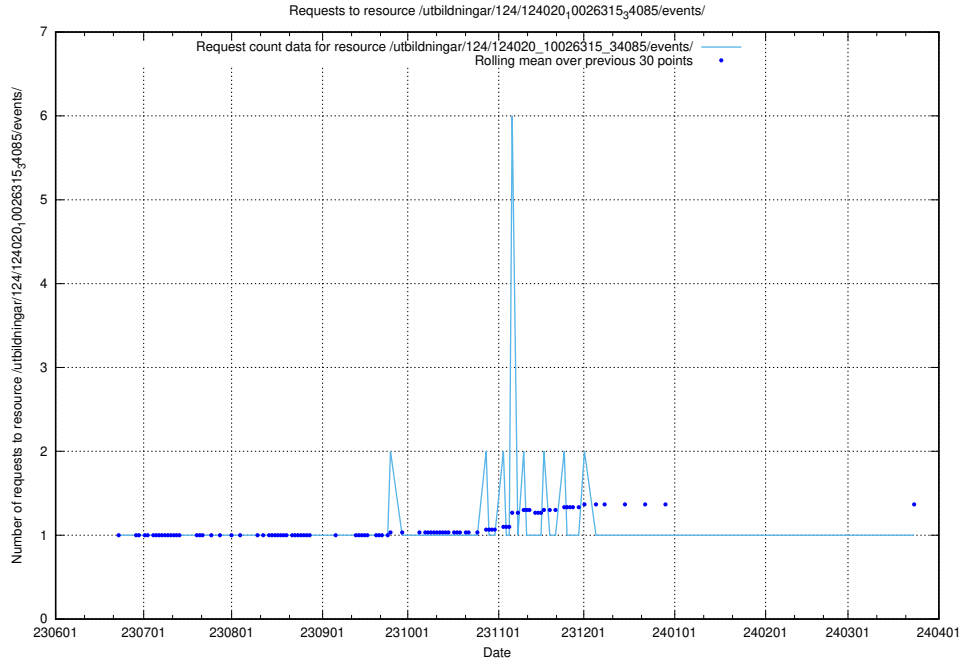

5.6709 Usage of /utbildningar/124/124020_10026315_34085/events/

Here, we count the number of requests to resource /utbildningar/124/124020_10026315_34085/events/.