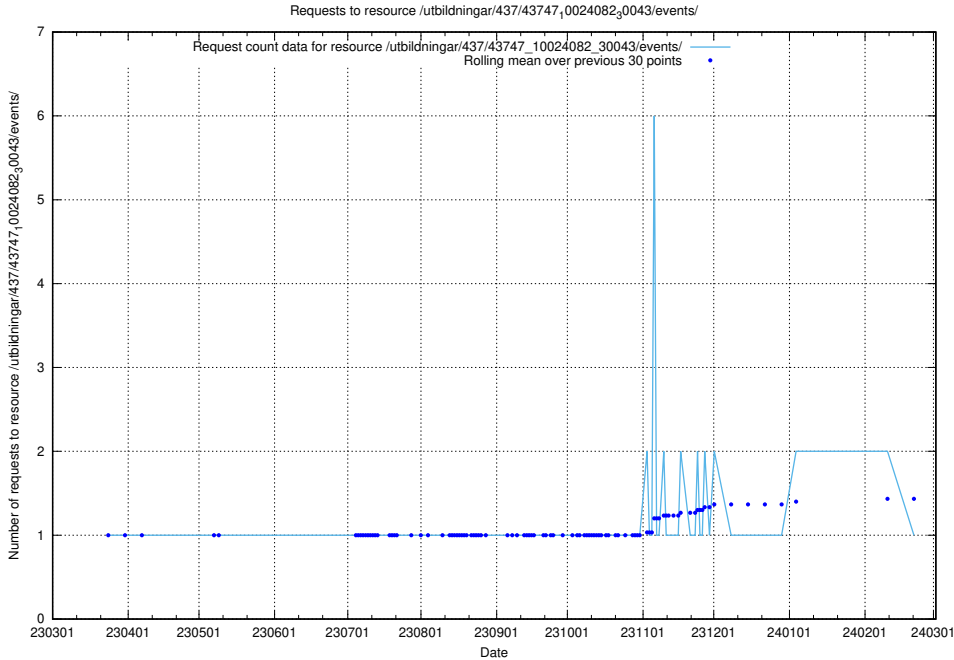

5.7072 Usage of /utbildningar/437/43747_10024082_30043/events/

Here, we count the number of requests to resource /utbildningar/437/43747_10024082_30043/events/.