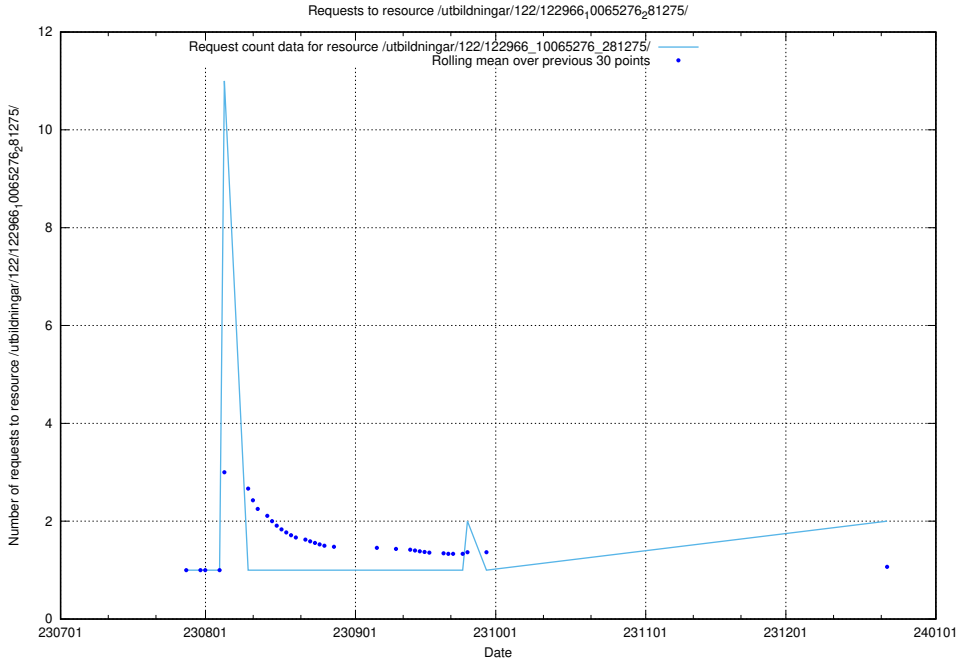

5.926 Usage of /utbildningar/122/122966_10065276_281275/

Here, we count the number of requests to resource /utbildningar/122/122966_10065276_281275/.