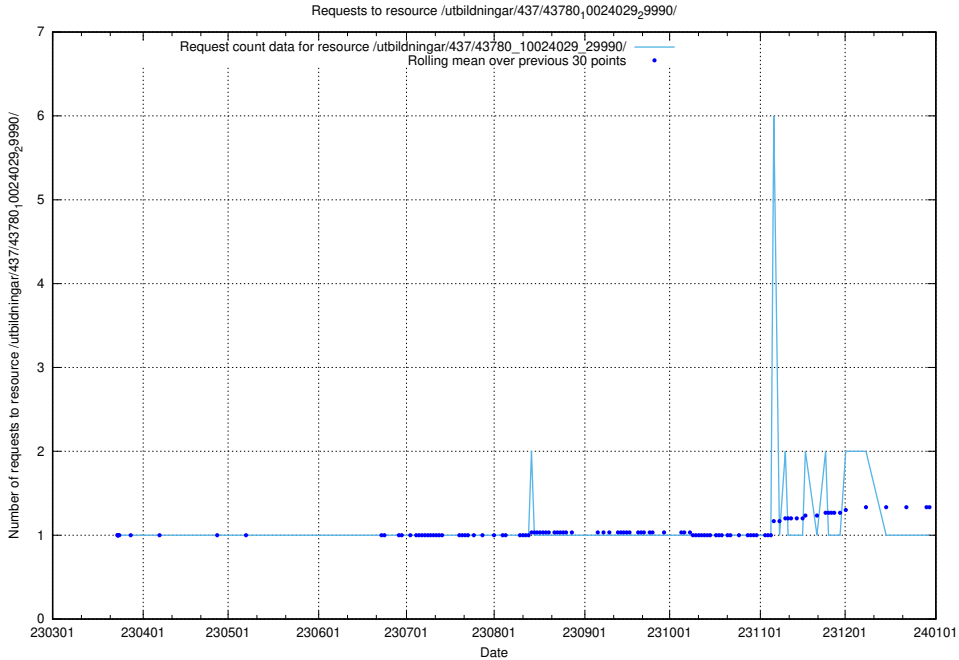

5.7245 Usage of /utbildningar/437/43780_10024029_29990/

Here, we count the number of requests to resource /utbildningar/437/43780_10024029_29990/.