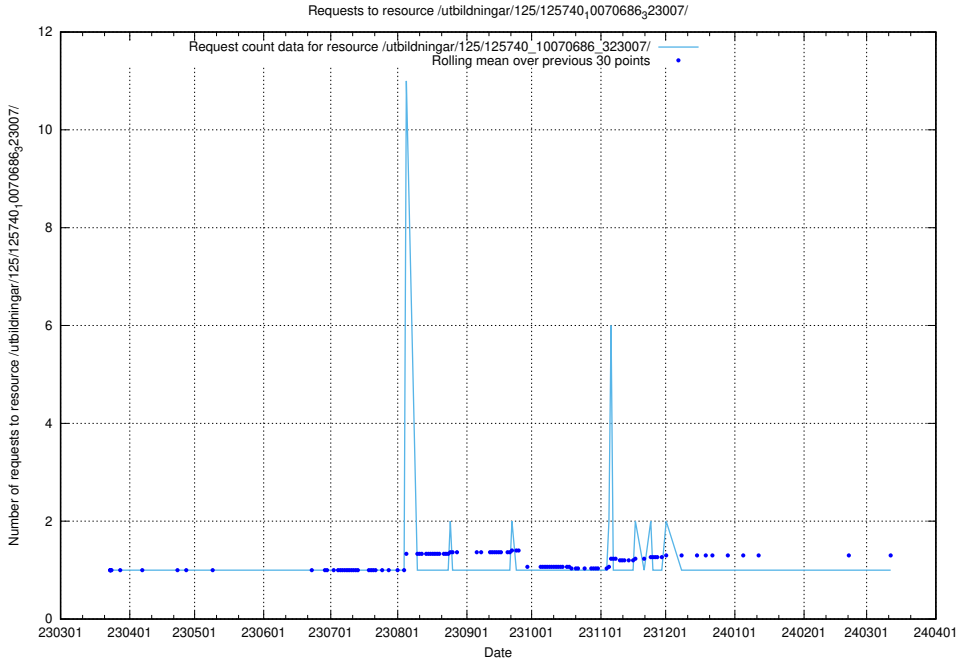

5.1129 Usage of /utbildningar/125/125740_10070686_323007/

Here, we count the number of requests to resource /utbildningar/125/125740_10070686_323007/.