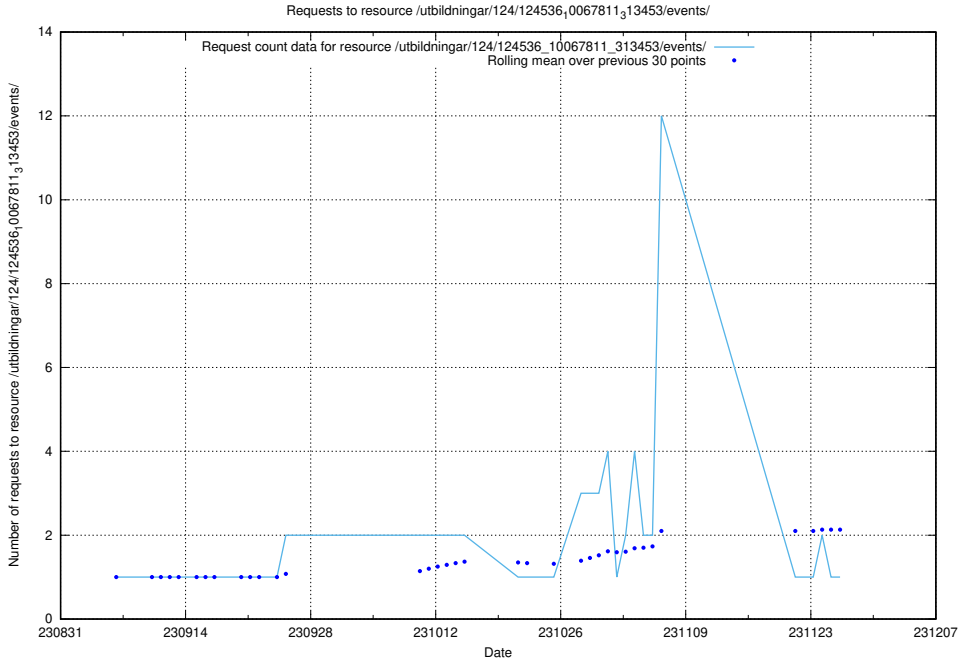

5.5600 Usage of /utbildningar/124/124536_10067811_313453/events/

Here, we count the number of requests to resource /utbildningar/124/124536_10067811_313453/events/