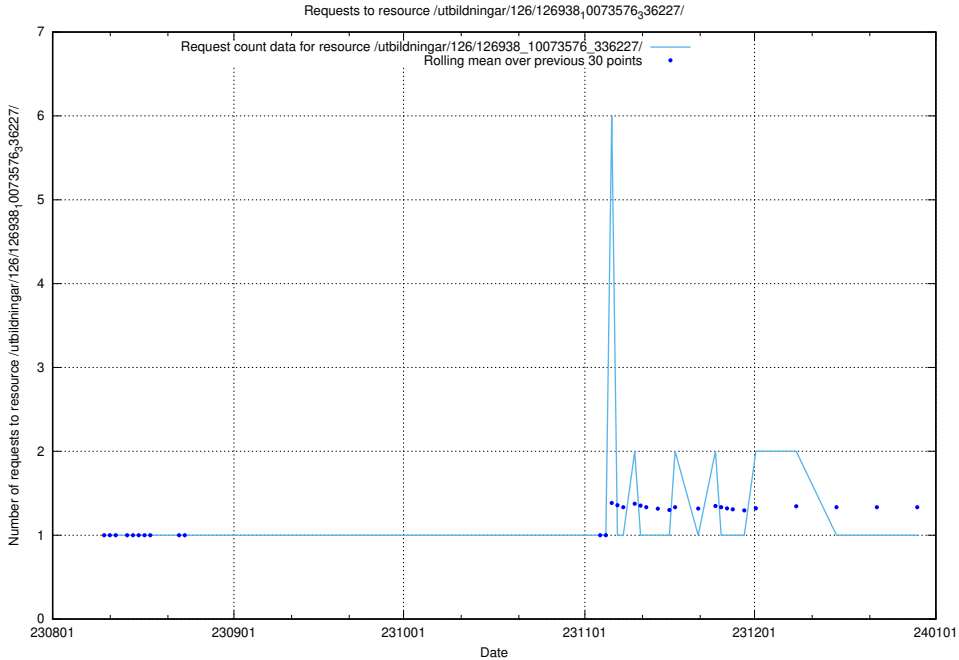

5.5735 Usage of /utbildningar/126/126938_10073576_336227/

Here, we count the number of requests to resource /utbildningar/126/126938_10073576_336227/.