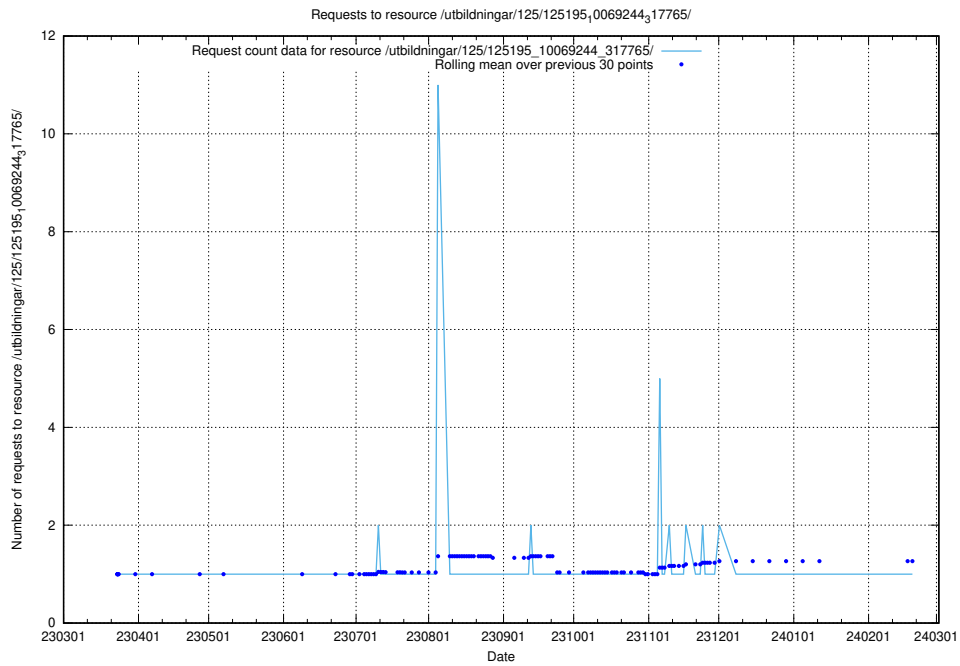

5.1286 Usage of /utbildningar/125/125195_10069244_317765/

Here, we count the number of requests to resource /utbildningar/125/125195_10069244_317765/.