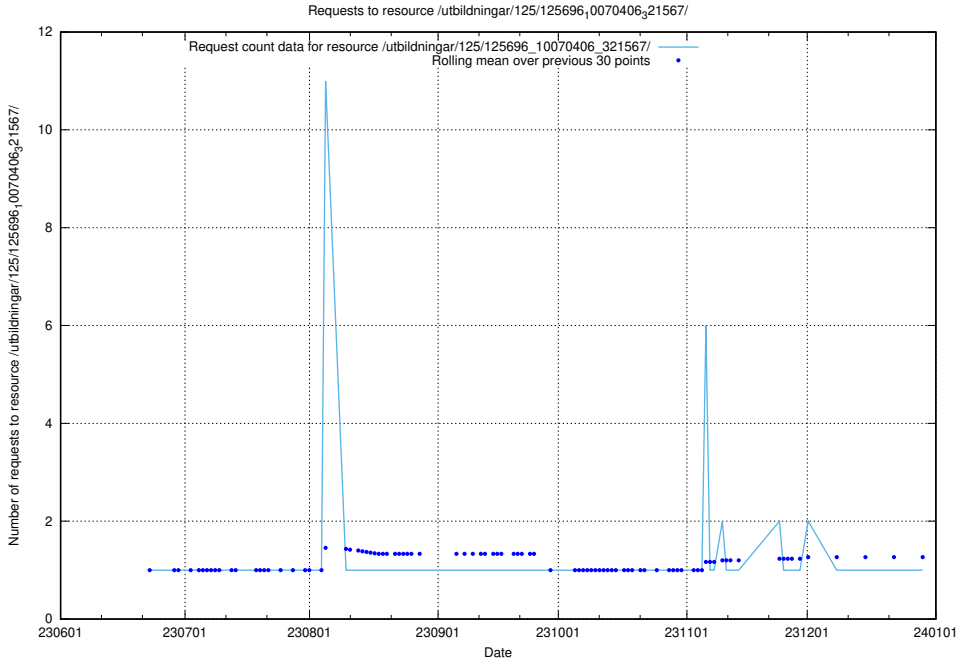

5.6595 Usage of /utbildningar/125/125696_10070406_321567/

Here, we count the number of requests to resource /utbildningar/125/125696_10070406_321567/.