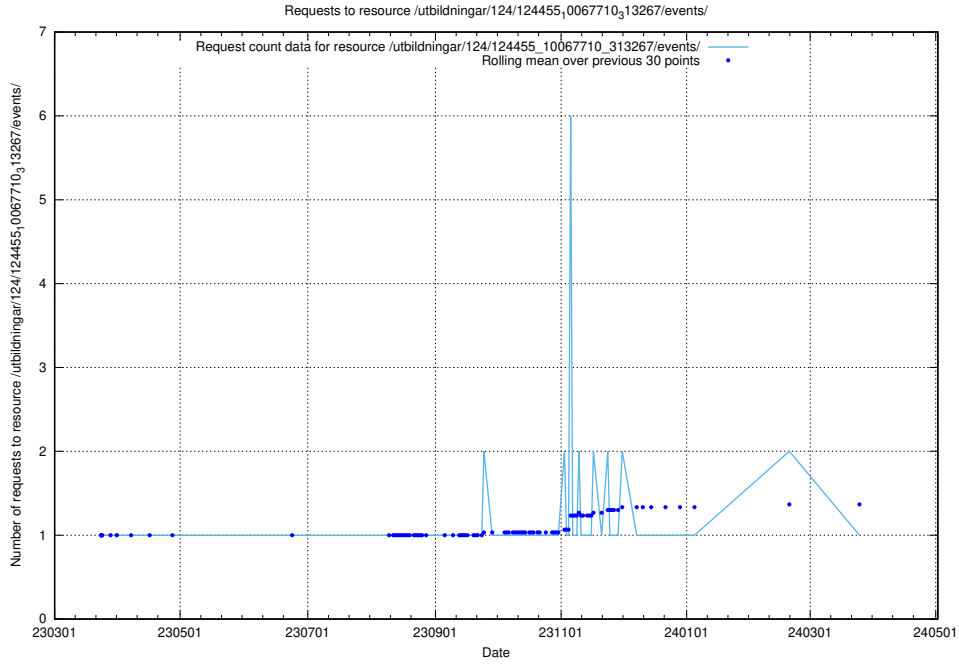

5.4381 Usage of /utbildningar/124/124455_10067710_313267/events/

Here, we count the number of requests to resource /utbildningar/124/124455_10067710_313267/events/