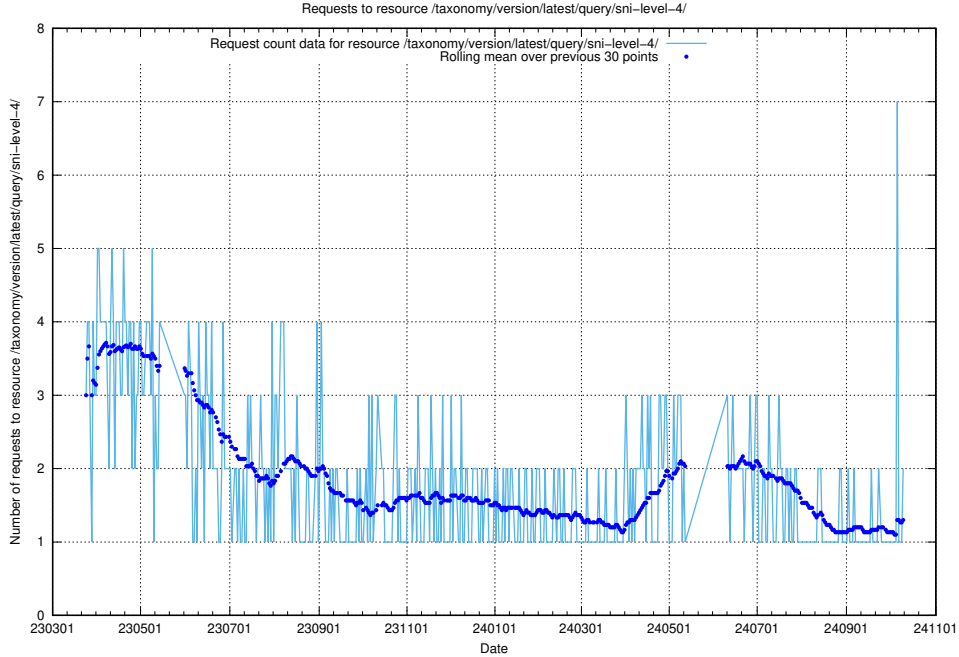

5.1064 Usage of /taxonomy/version/latest/query/sni-level-4/

Here, we count the number of requests to resource /taxonomy/version/latest/query/sni-level-4/.