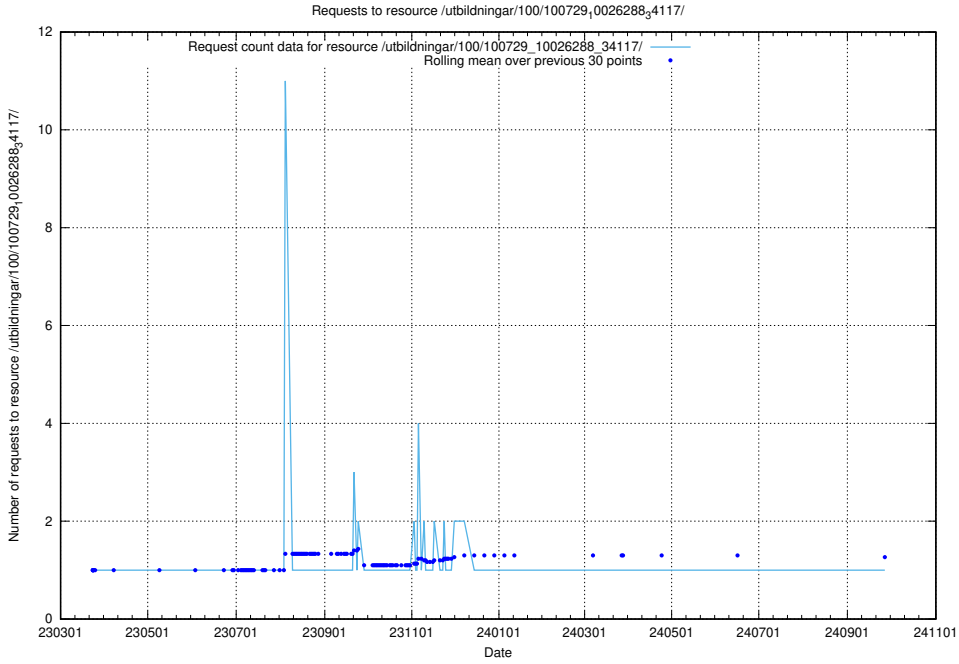

5.6563 Usage of /utbildningar/100/100729_10026288_34117/

Here, we count the number of requests to resource /utbildningar/100/100729_10026288_34117/.