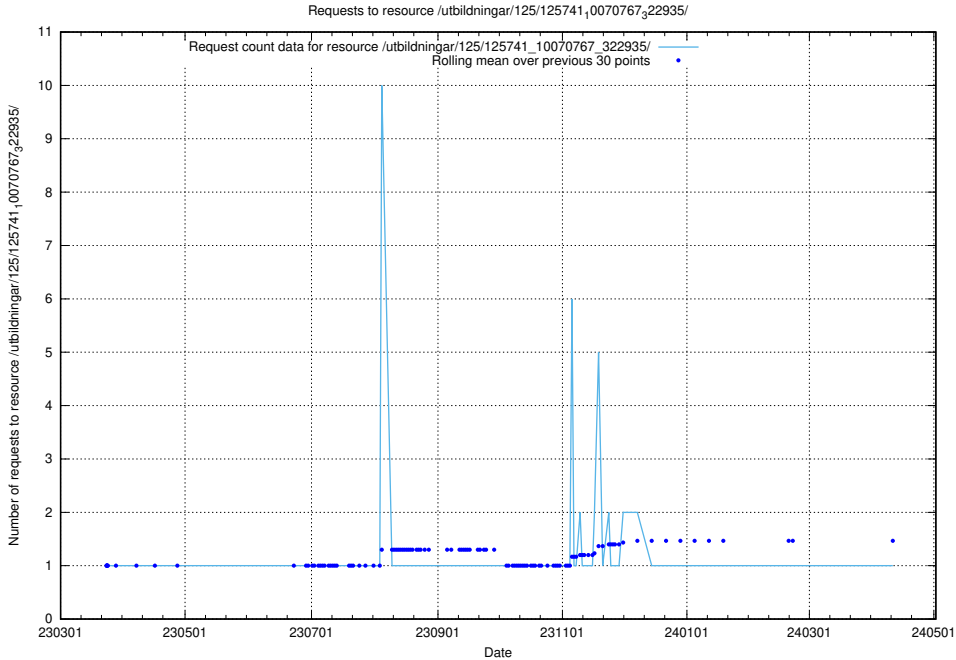

5.7341 Usage of /utbildningar/125/125741_10070767_322935/

Here, we count the number of requests to resource /utbildningar/125/125741_10070767_322935/.