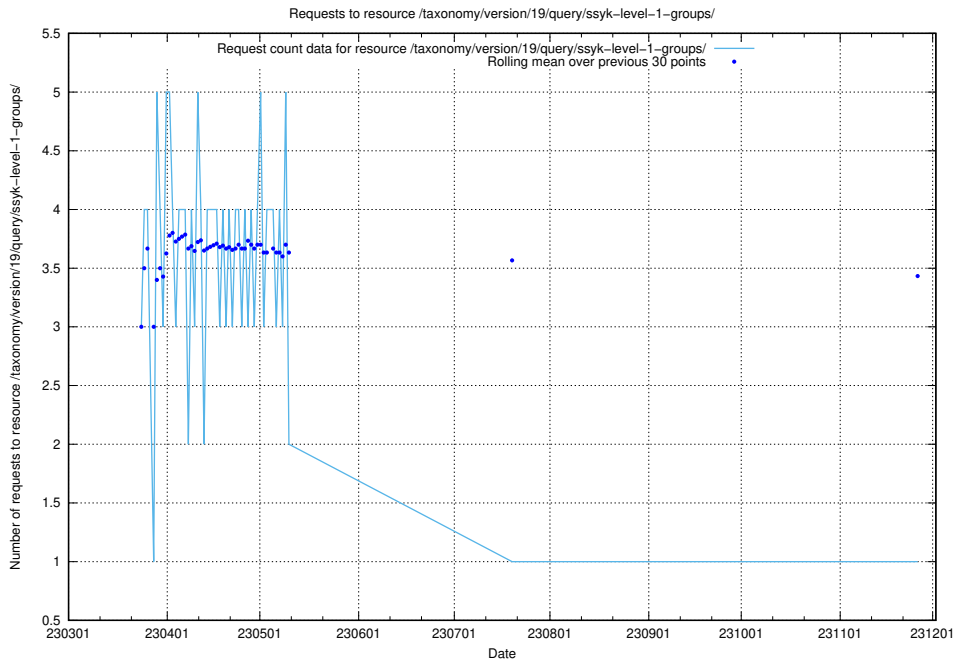

5.6996 Usage of /taxonomy/version/19/query/ssyk-level-1-groups/

Here, we count the number of requests to resource /taxonomy/version/19/query/ssyk-level-1-groups/.