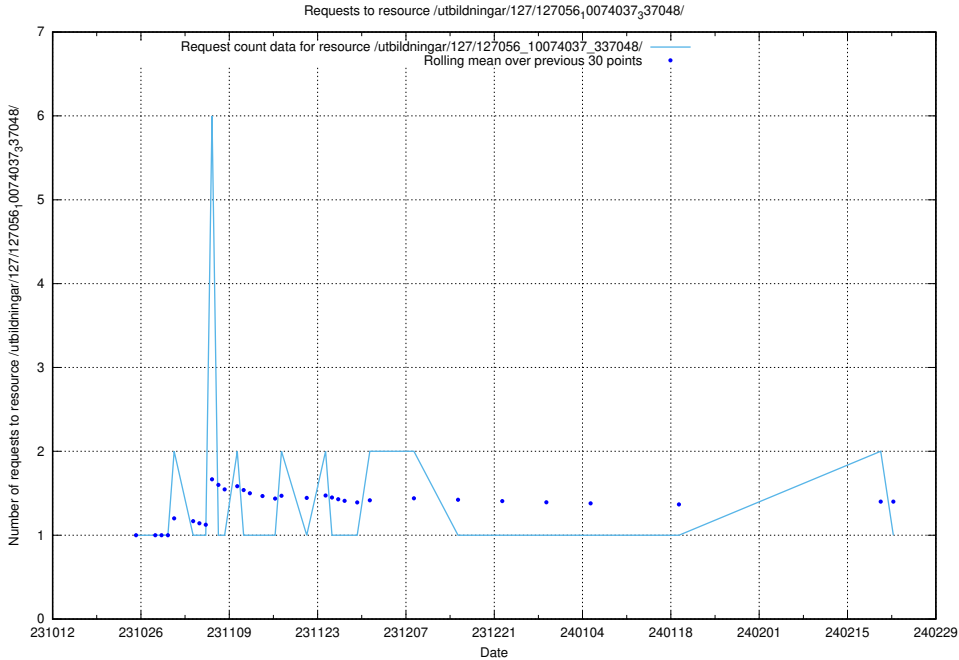

5.5132 Usage of /utbildningar/127/127056_10074037_337048/

Here, we count the number of requests to resource /utbildningar/127/127056_10074037_337048/.