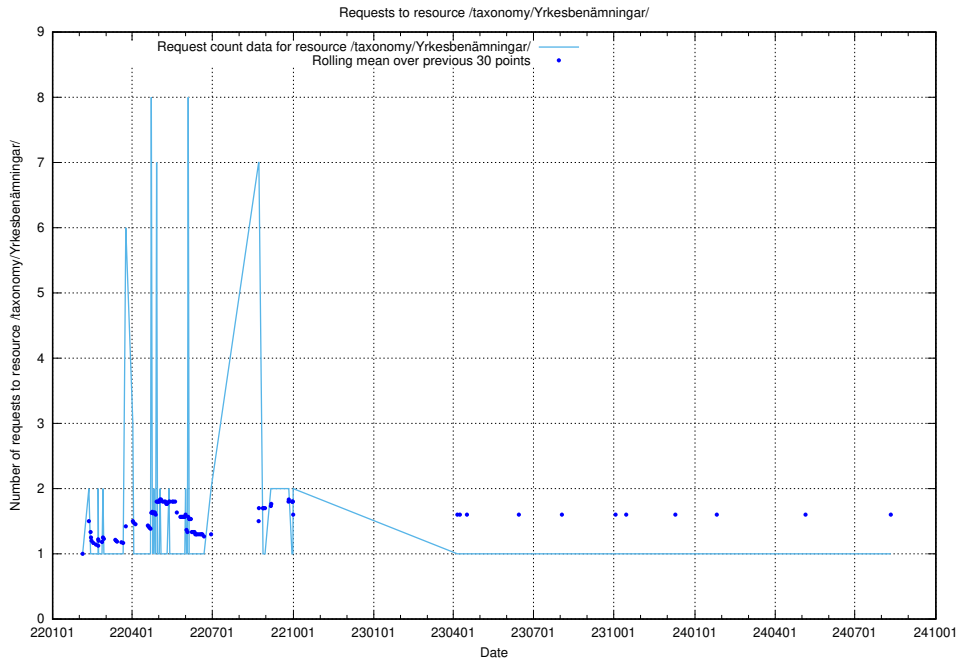

5.3577 Usage of /taxonomy/Yrkesbenämningar/

Here, we count the number of requests to resource /taxonomy/Yrkesbenämningar/.