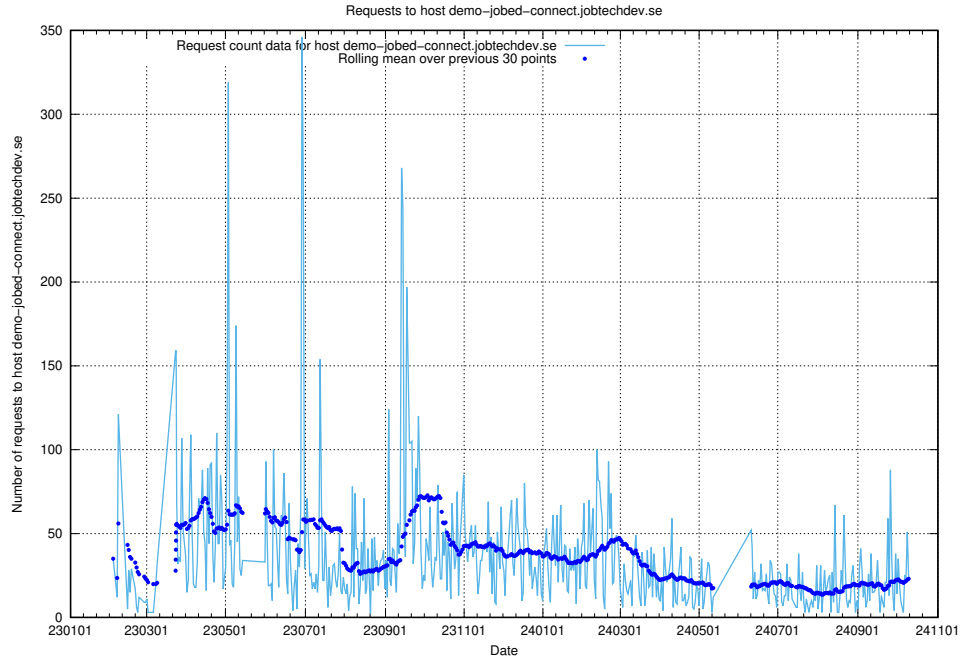

7.32 Usage of demo-jobed-connect.jobtechdev.se

Here, we count the number of requests to host demo-jobed-connect.jobtechdev.se.