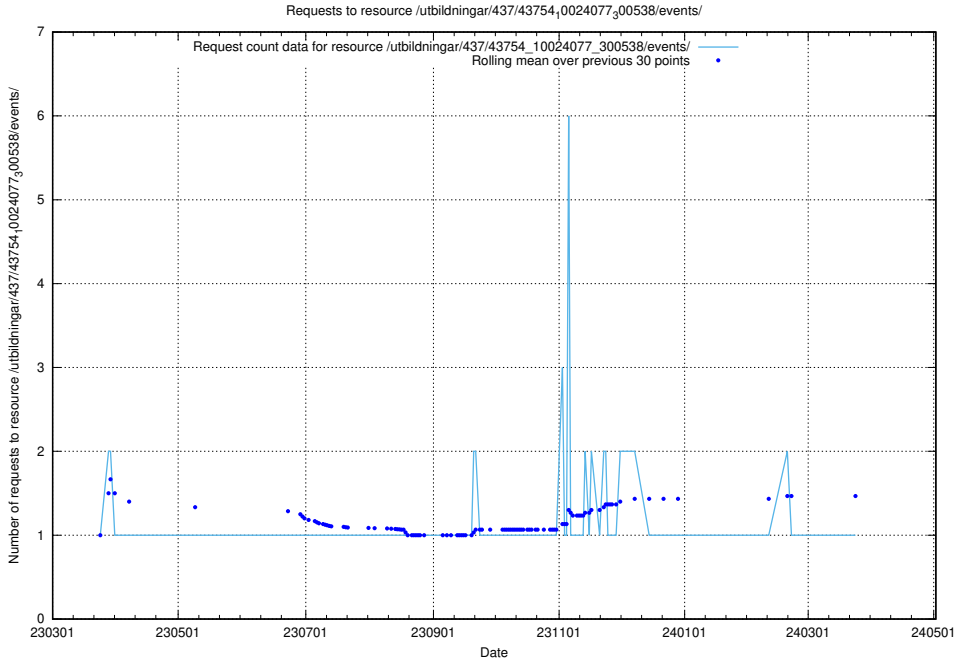

5.7067 Usage of /utbildningar/437/43754_10024077_300538/events/

Here, we count the number of requests to resource /utbildningar/437/43754_10024077_300538/events/.