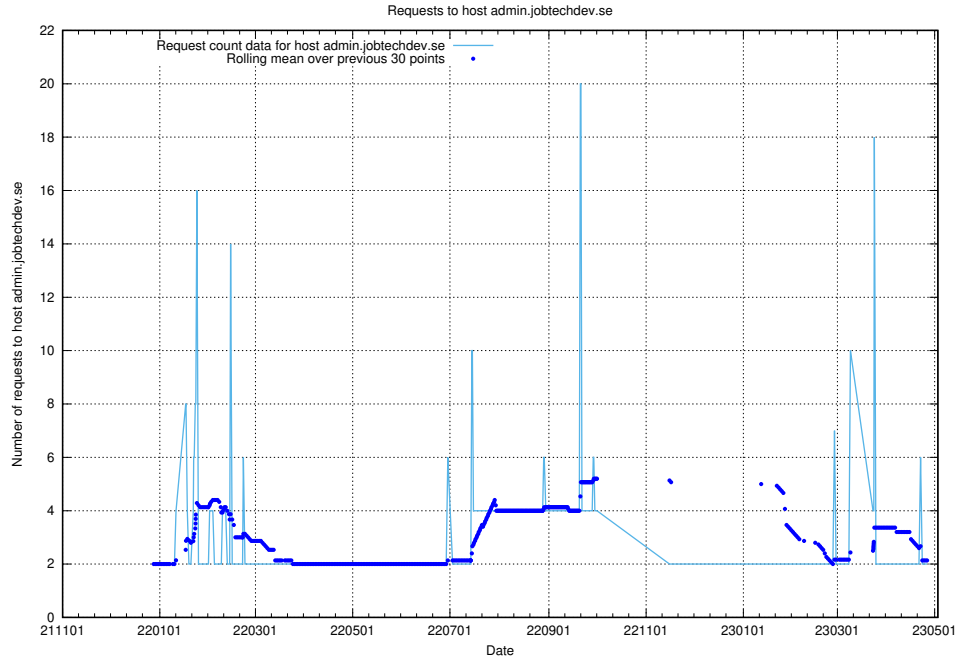

7.364 Usage of admin.jobtechdev.se

Here, we count the number of requests to host admin.jobtechdev.se.