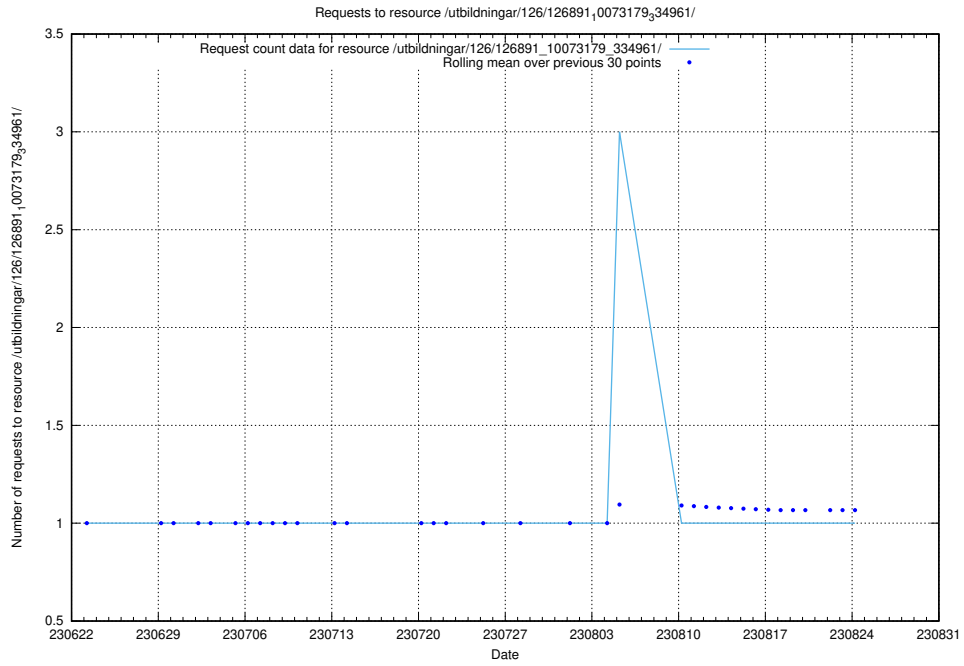

5.6493 Usage of /utbildningar/126/126891_10073179_334961/

Here, we count the number of requests to resource /utbildningar/126/126891_10073179_334961/.