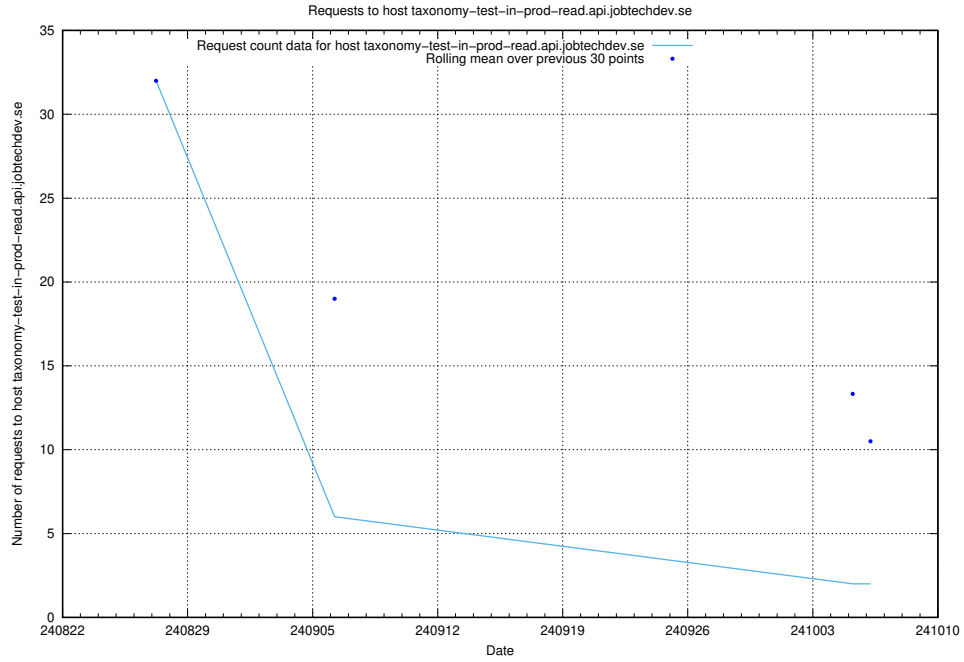

7.534 Usage of www.jocp4.jobtechdev.se

Here, we count the number of requests to host www.jocp4.jobtechdev.se.

7.535 Usage of taxonomy-test-in-prod-read.api.jobtechdev.se

Here, we count the number of requests to host taxonomy-test-in-prod-read.api.jobtechdev.se.