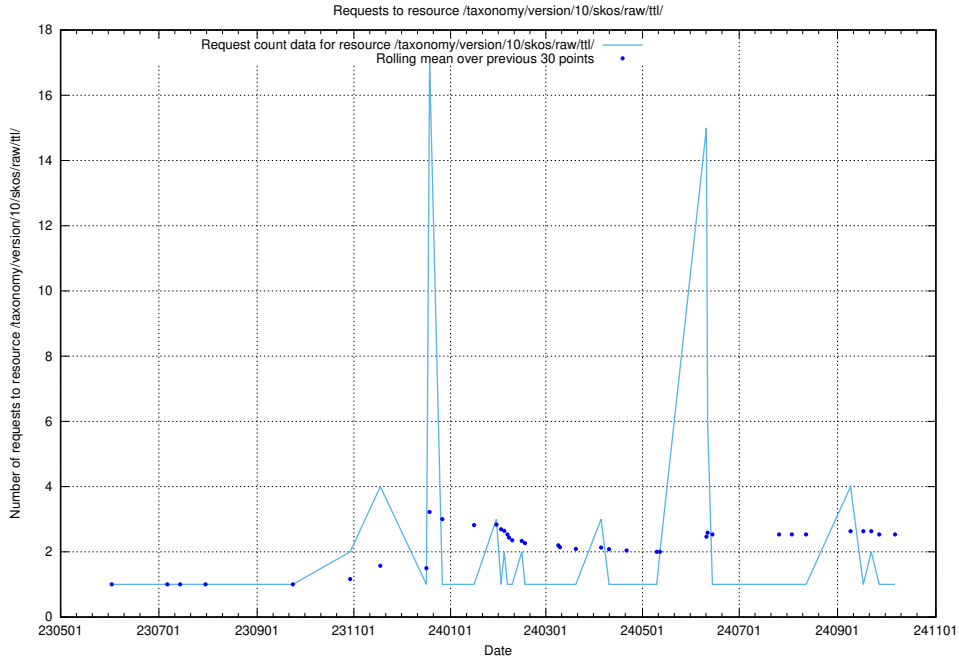

5.6809 Usage of /taxonomy/version/10/skos/raw/ttl/

Here, we count the number of requests to resource /taxonomy/version/10/skos/raw/ttl/.