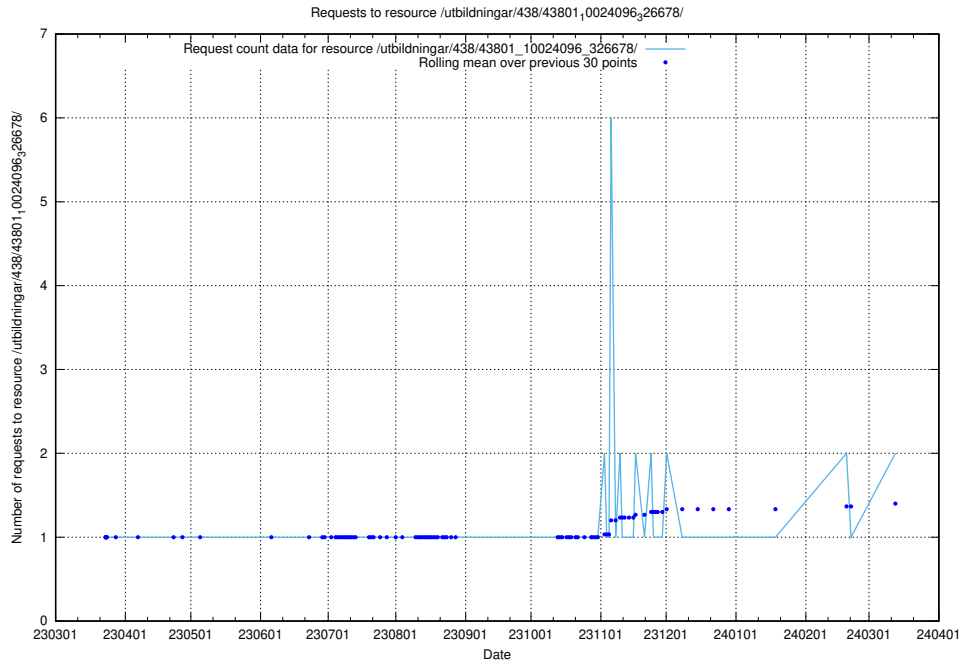

5.1103 Usage of /utbildningar/438/43801_10024096_326678/

Here, we count the number of requests to resource /utbildningar/438/43801_10024096_326678/.