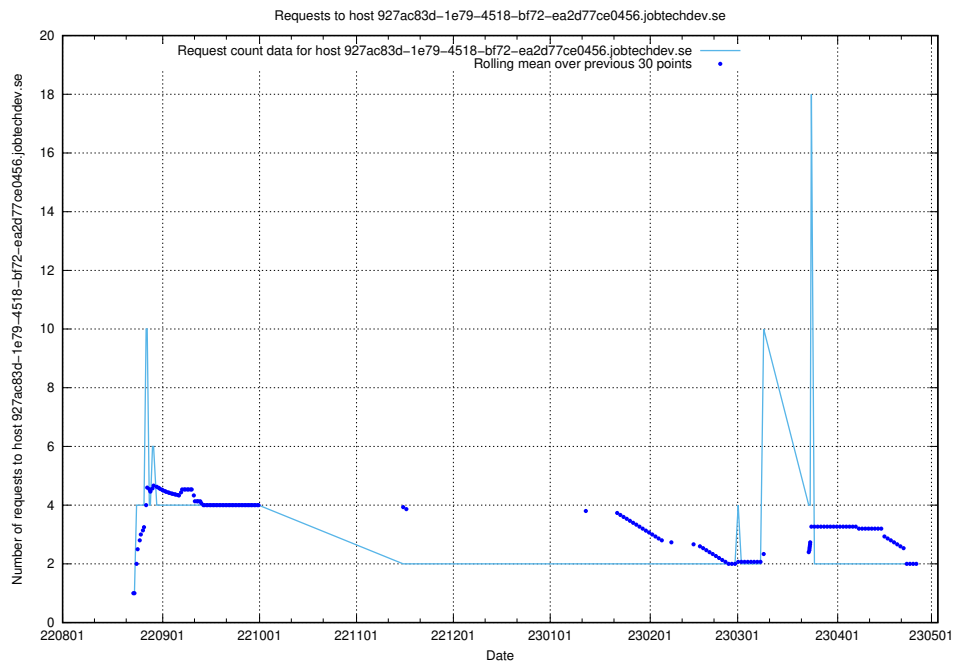

7.341 Usage of 927ac83d-1e79-4518-bf72-ea2d77ce0456.jobtechdev.se

Here, we count the number of requests to host 927ac83d-1e79-4518-bf72-ea2d77ce0456.jobtechdev.se.