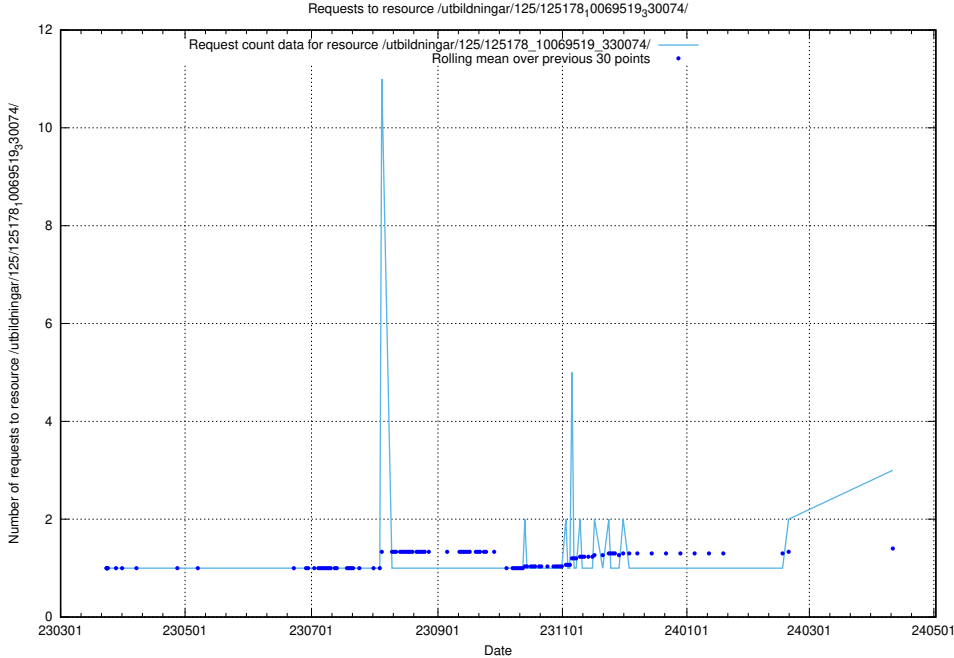

5.418 Usage of /utbildningar/125/125178_10069519_330074/

Here, we count the number of requests to resource /utbildningar/125/125178_10069519_330074/.