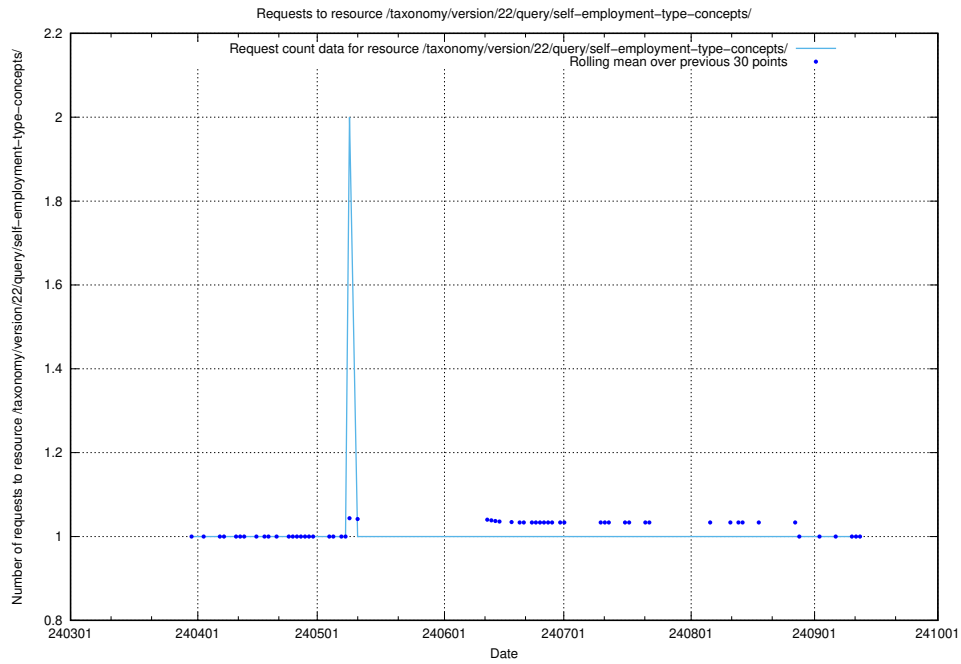

5.2551 Usage of /taxonomy/version/22/query/self-employment-type-concepts/

Here, we count the number of requests to resource /taxonomy/version/22/query/self-employment-type-concepts/.