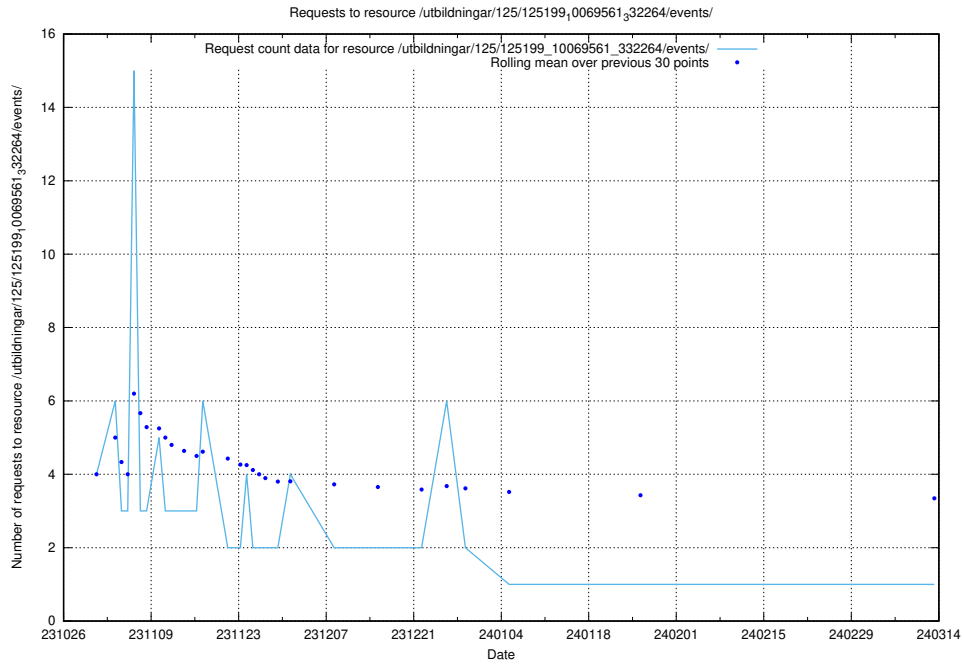

5.5085 Usage of /utbildningar/125/125199_10069561_332264/events/

Here, we count the number of requests to resource /utbildningar/125/125199_10069561_332264/events/