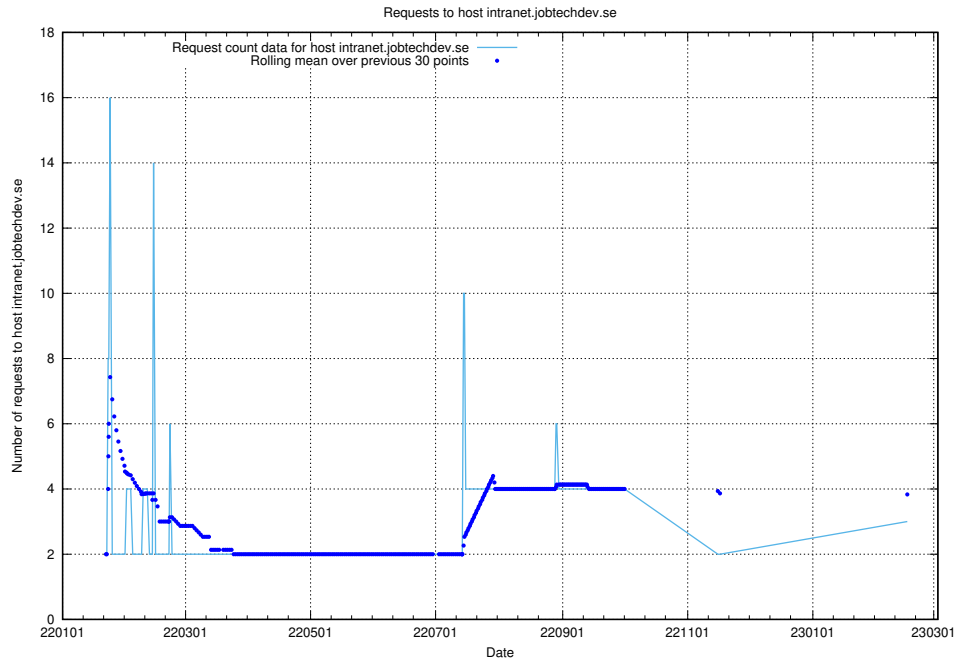

7.258 Usage of intranet.jobtechdev.se

Here, we count the number of requests to host intranet.jobtechdev.se.