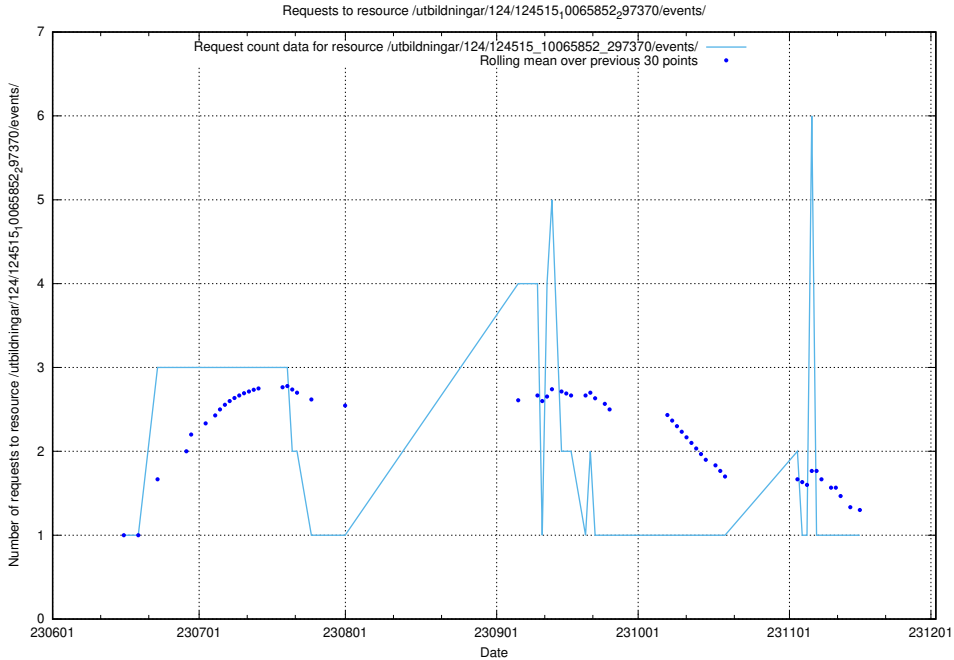

5.6757 Usage of /utbildningar/124/124515_10065852_297370/events/

Here, we count the number of requests to resource /utbildningar/124/124515_10065852_297370/events/