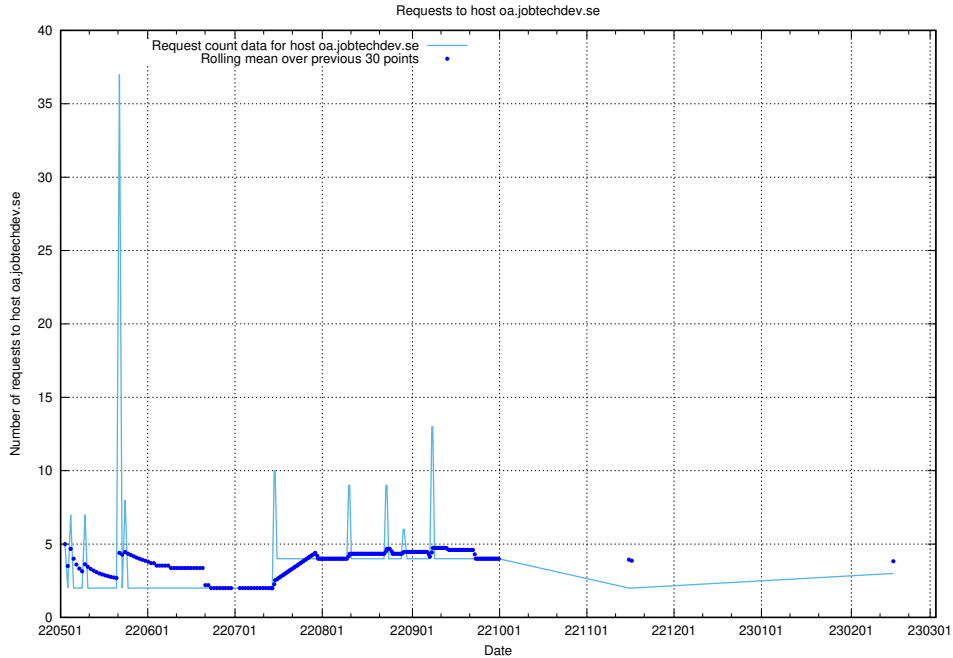

7.223 Usage of oa.jobtechdev.se

Here, we count the number of requests to host oa.jobtechdev.se.

7.224 Usage of data.jobtechdev.se:80

Here, we count the number of requests to host data.jobtechdev.se:80.

7.225 Usage of se.jobtechdev.se