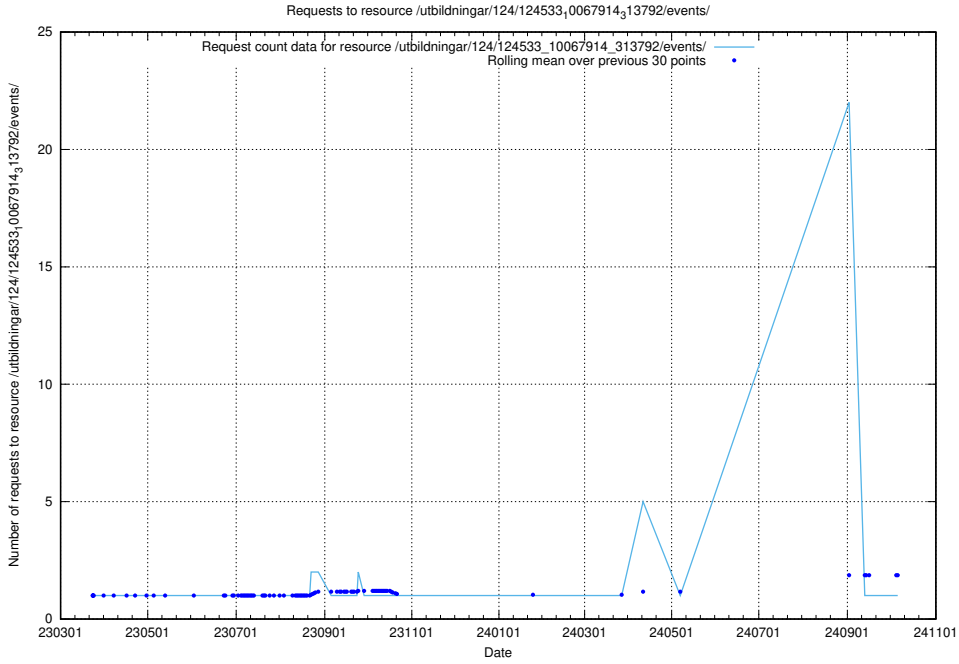

5.1667 Usage of /utbildningar/124/124533_10067914_313792/events/

Here, we count the number of requests to resource /utbildningar/124/124533_10067914_313792/events/