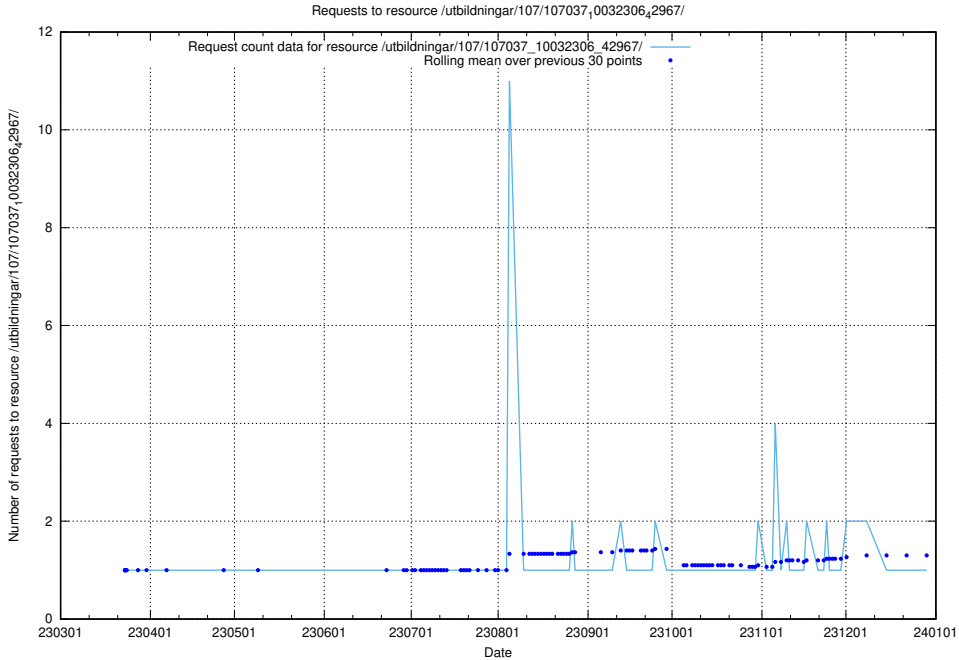

5.6287 Usage of /utbildningar/107/107037_10032306_42967/

Here, we count the number of requests to resource /utbildningar/107/107037_10032306_42967/.