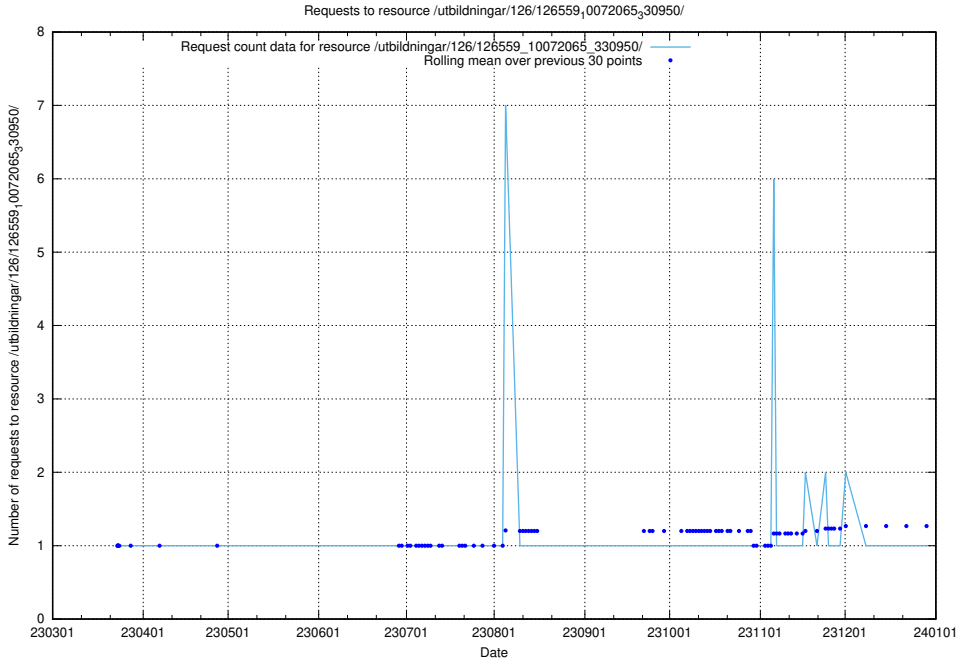

5.7280 Usage of /utbildningar/126/126559_10072065_330950/

Here, we count the number of requests to resource /utbildningar/126/126559_10072065_330950/.