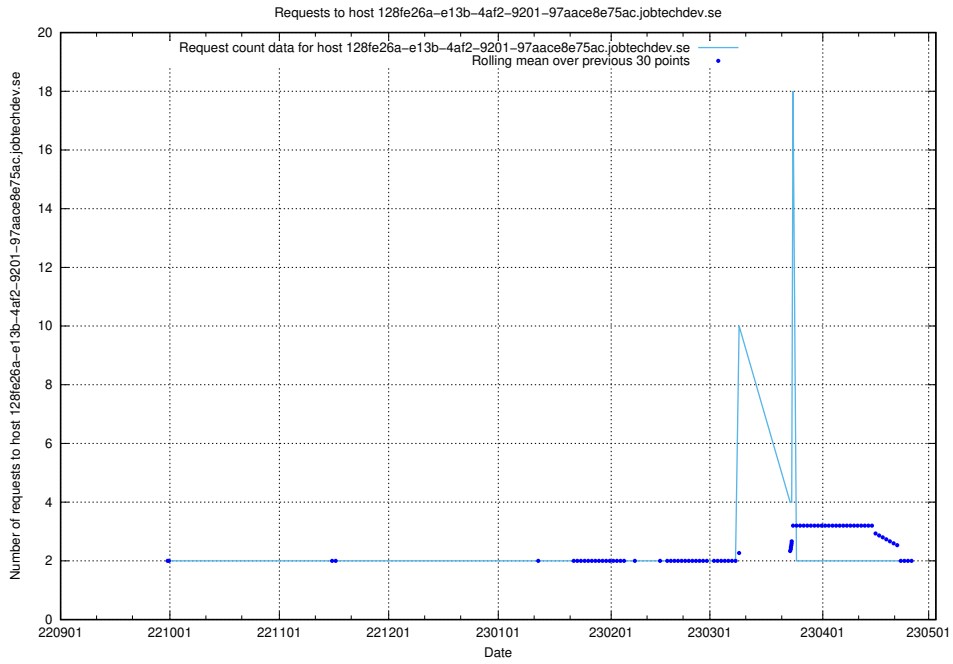

7.310 Usage of 128fe26a-e13b-4af2-9201-97aace8e75ac.jobtechdev.se

Here, we count the number of requests to host 128fe26a-e13b-4af2-9201-97aace8e75ac.jobtechdev.se.