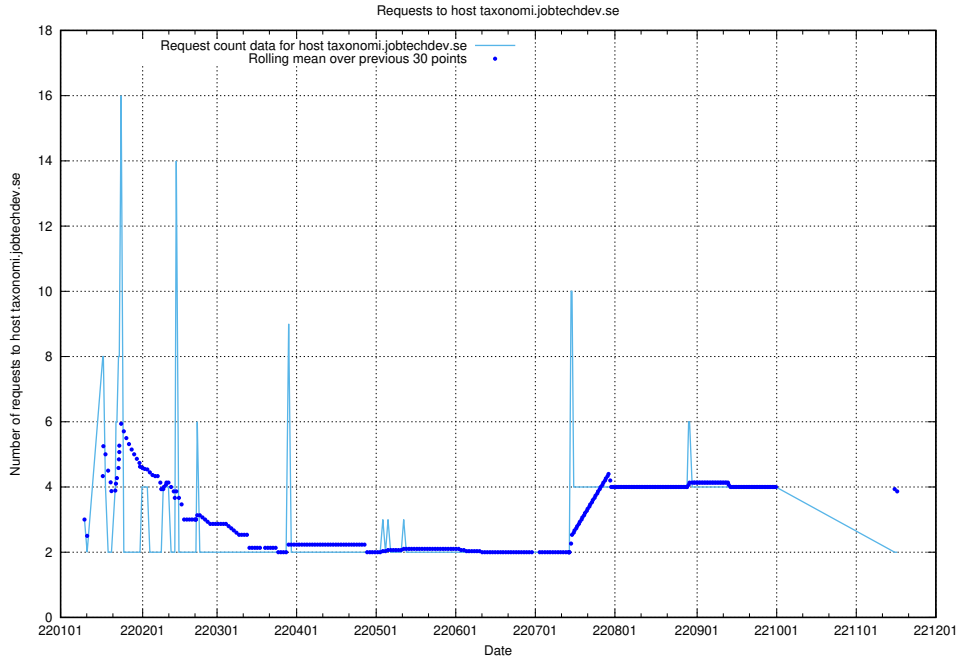

Here, we count the number of requests to host af-connect-demo.jobtechdev.se.

7.285 Usage of taxonomi.jobtechdev.se

Here, we count the number of requests to host taxonomi.jobtechdev.se.

7.286 Usage of jobad-enrichments-api.jobtechdev.se:80