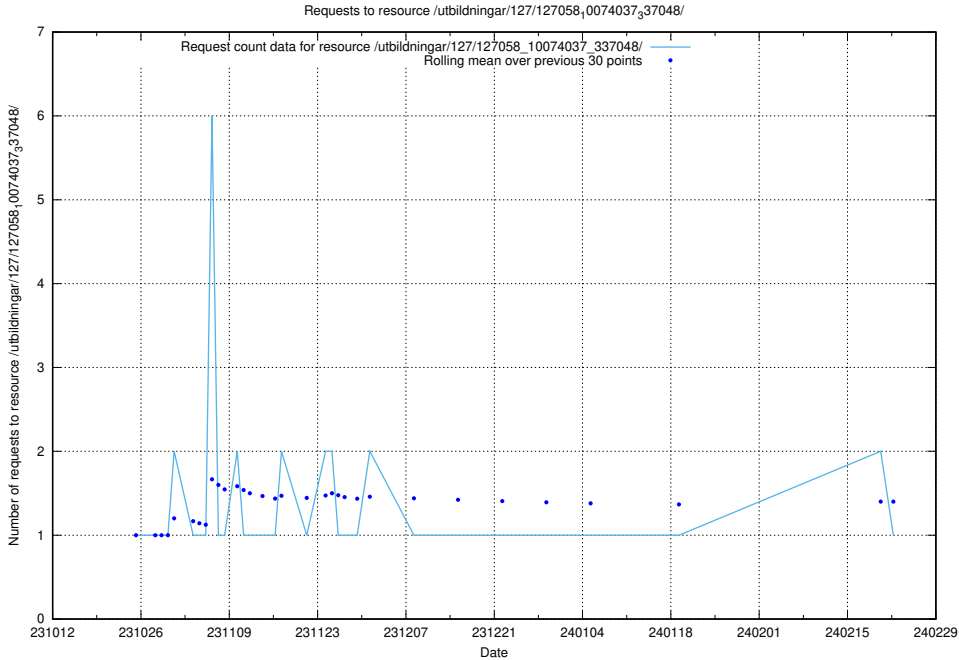

5.5128 Usage of /utbildningar/127/127058_10074037_337048/

Here, we count the number of requests to resource /utbildningar/127/127058_10074037_337048/.