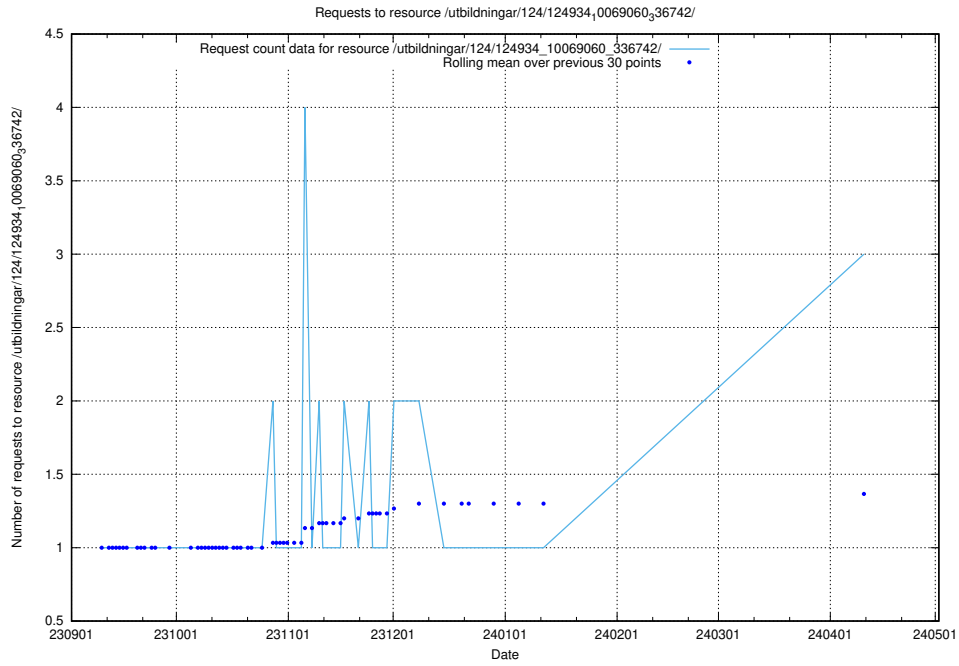

5.514 Usage of /utbildningar/124/124934_10069060_336742/

Here, we count the number of requests to resource /utbildningar/124/124934_10069060_336742/.