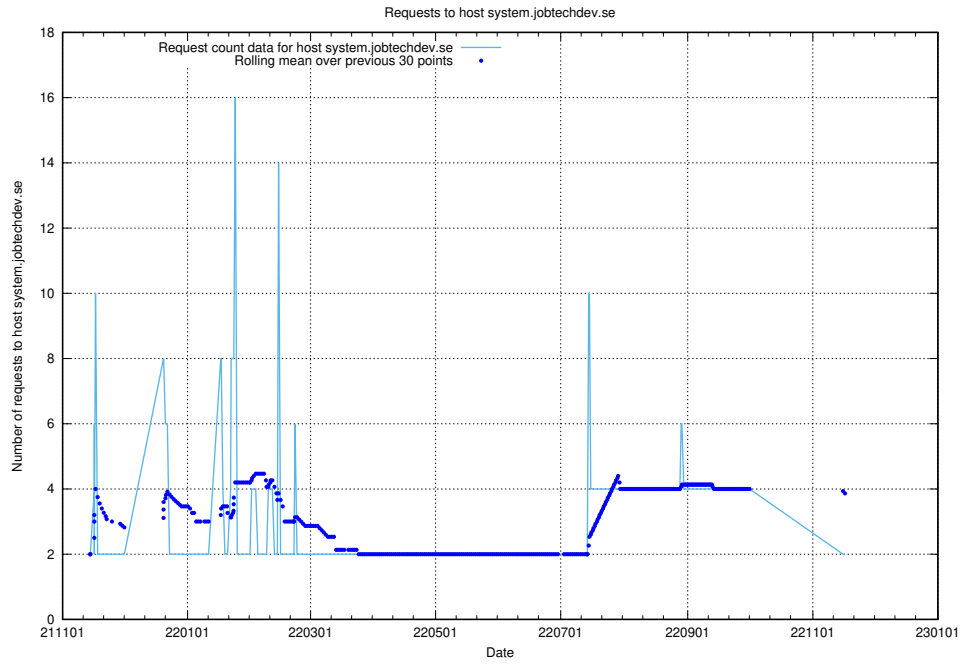

7.559 Usage of system.jobtechdev.se

Here, we count the number of requests to host system.jobtechdev.se.