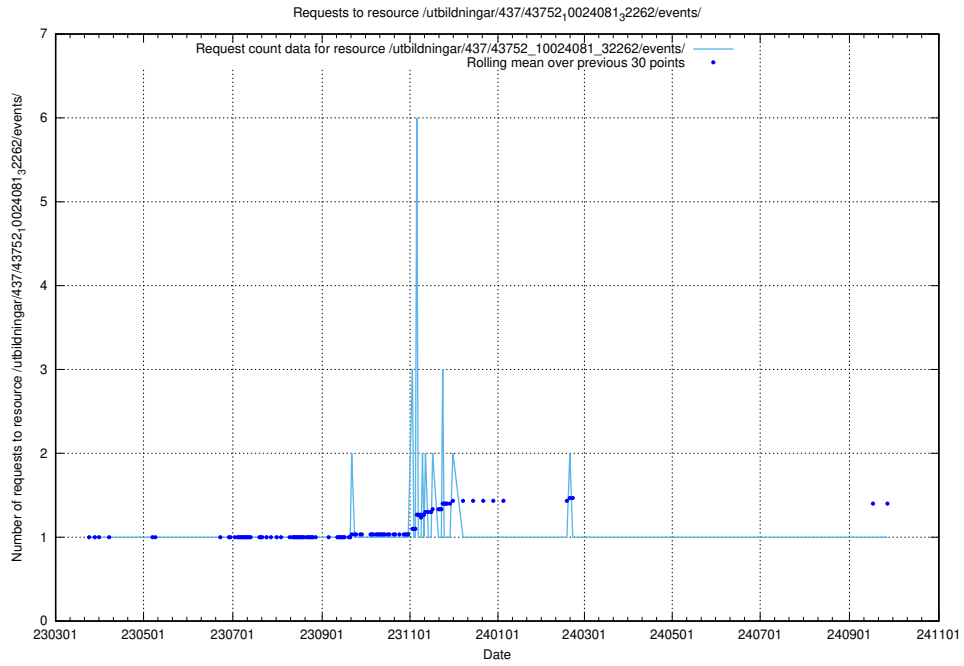

5.7069 Usage of /utbildningar/437/43752_10024081_32262/events/

Here, we count the number of requests to resource /utbildningar/437/43752_10024081_32262/events/.