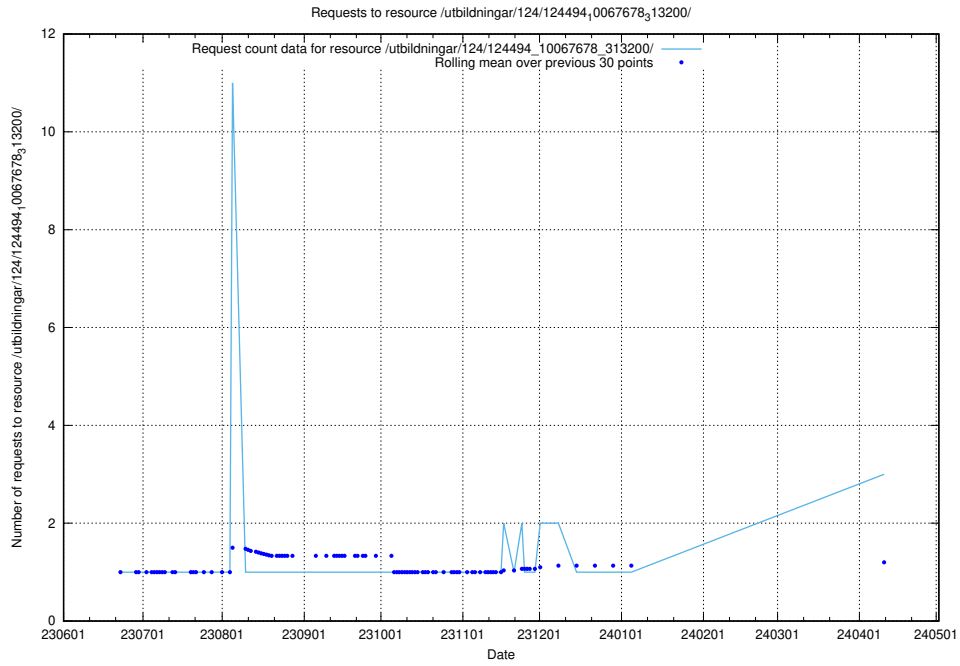

5.553 Usage of /utbildningar/124/124494_10067678_313200/

Here, we count the number of requests to resource /utbildningar/124/124494_10067678_313200/.