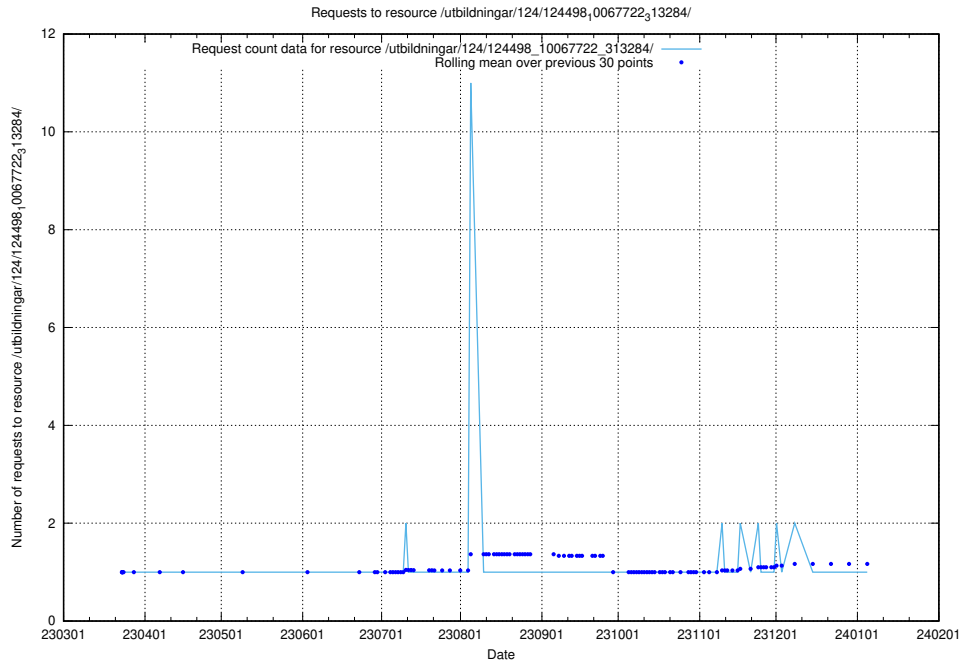

5.3651 Usage of /utbildningar/124/124498_10067722_313284/

Here, we count the number of requests to resource /utbildningar/124/124498_10067722_313284/.