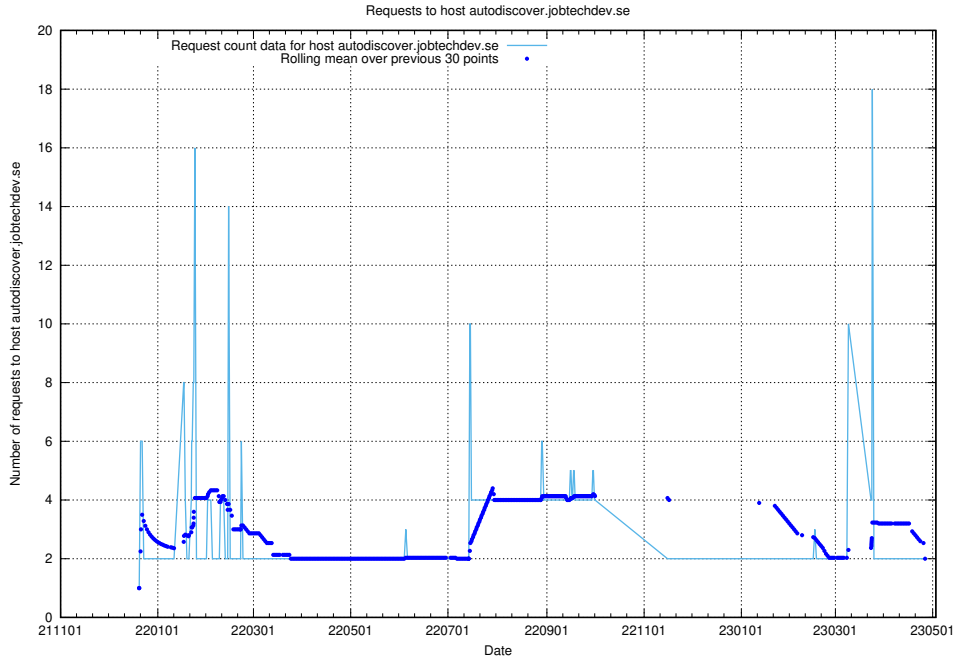

7.381 Usage of autodiscover.jobtechdev.se

Here, we count the number of requests to host autodiscover.jobtechdev.se.