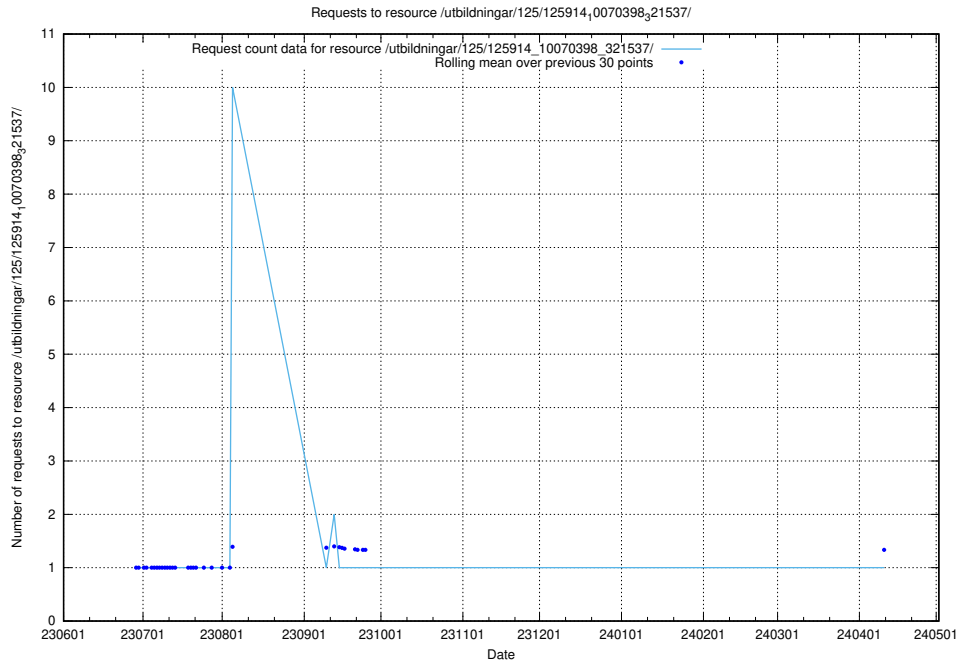

5.6375 Usage of /utbildningar/125/125914_10070398_321537/

Here, we count the number of requests to resource /utbildningar/125/125914_10070398_321537/.