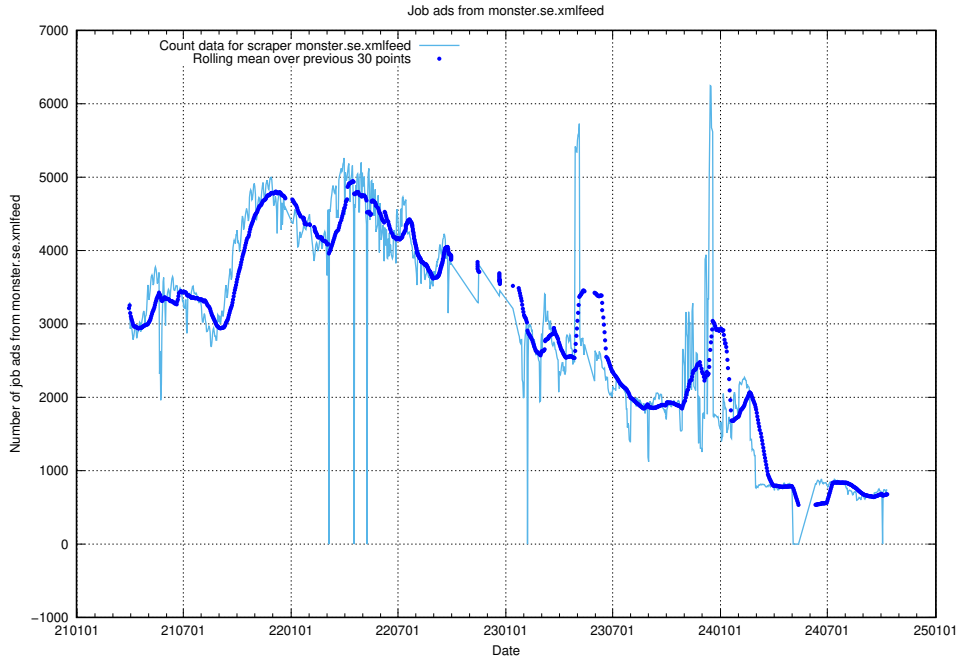

Here, we count the number of job ads scraped from studentjob.se.

13.7 Number of ads by scraper monster.se.xmlfeed

Here, we count the number of job ads scraped from monster.se.xmlfeed.

13.8 Number of ads by scraper ingenjorsjobb.se.xmlfeed