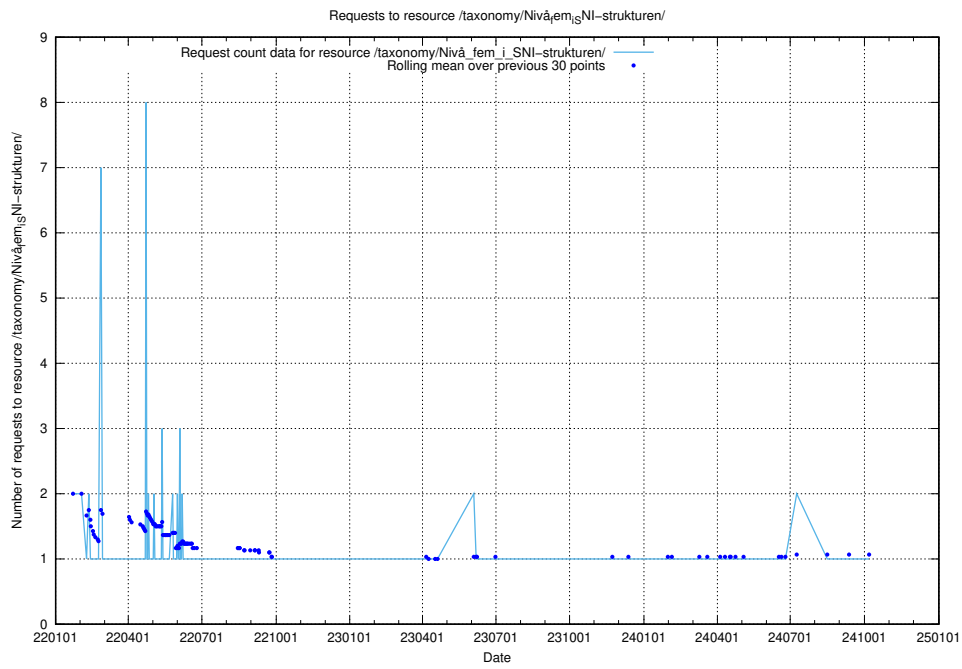

5.5411 Usage of /taxonomy/Nivå_fem_i_SNI-strukturen/

Here, we count the number of requests to resource /taxonomy/Nivå_fem_i_SNI-strukturen/.