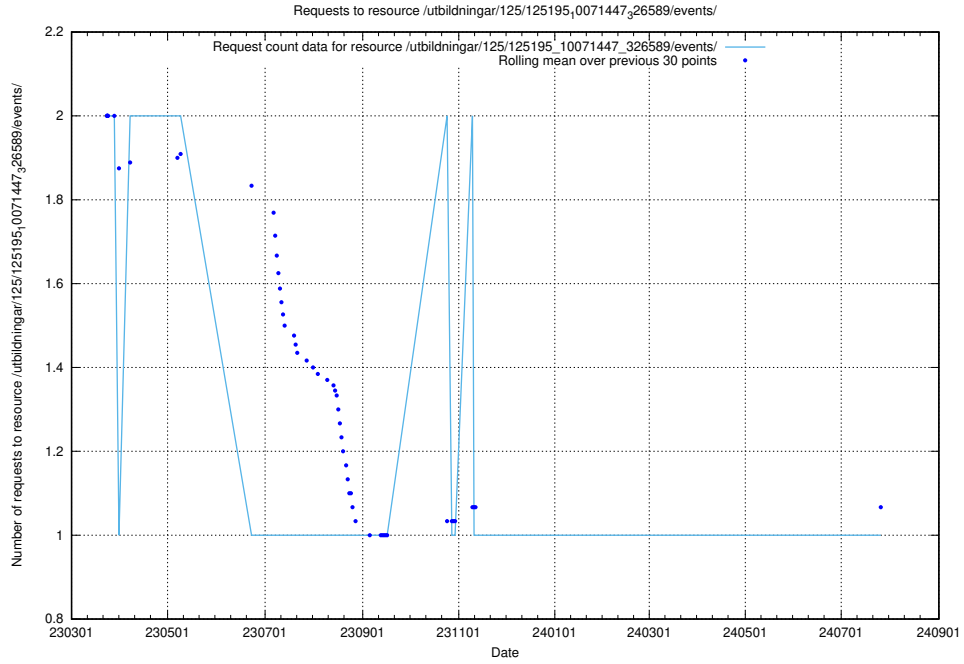

5.7164 Usage of /utbildningar/125/125195_10071447_326589/events/

Here, we count the number of requests to resource /utbildningar/125/125195_10071447_326589/events/