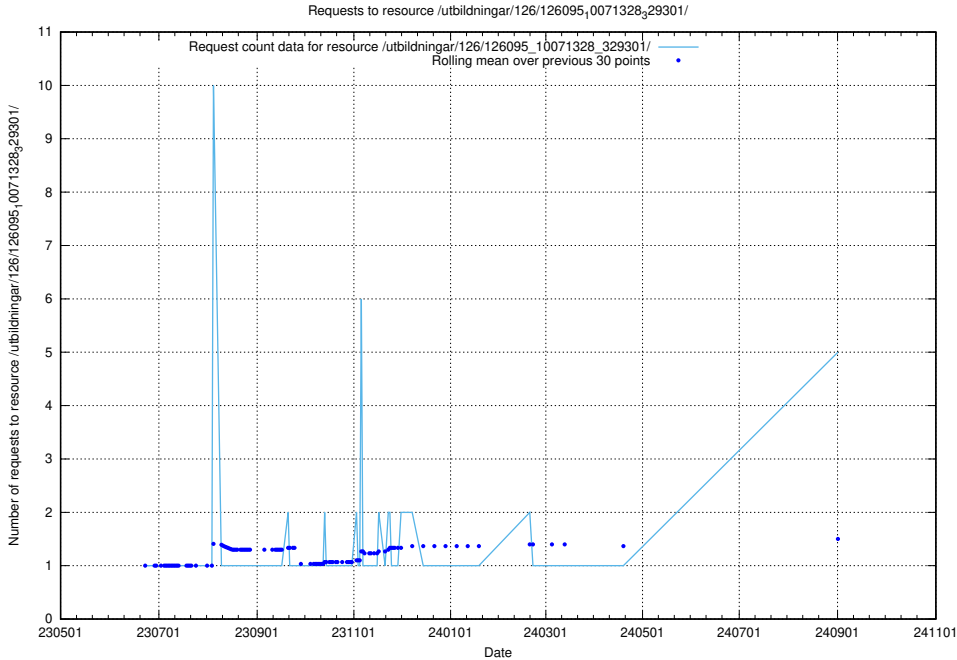

5.261 Usage of /utbildningar/126/126095_10071328_329301/

Here, we count the number of requests to resource /utbildningar/126/126095_10071328_329301/.