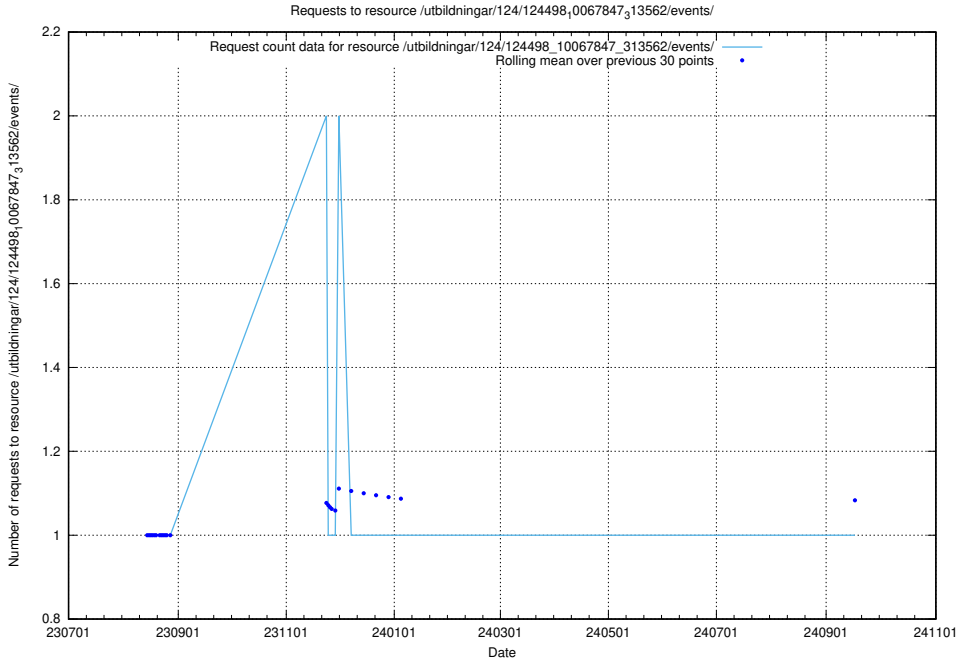

5.5714 Usage of /utbildningar/124/124498_10067847_313562/events/

Here, we count the number of requests to resource /utbildningar/124/124498_10067847_313562/events/