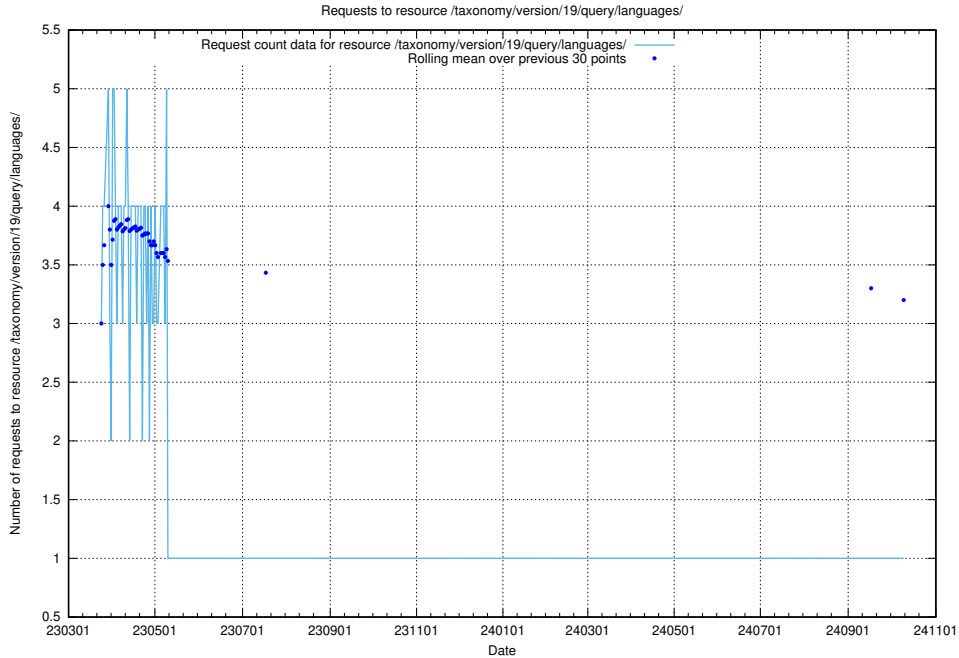

5.7013 Usage of `/taxonomy/version/19/query/languages/`

Here, we count the number of requests to resource `/taxonomy/version/19/query/languages/`.