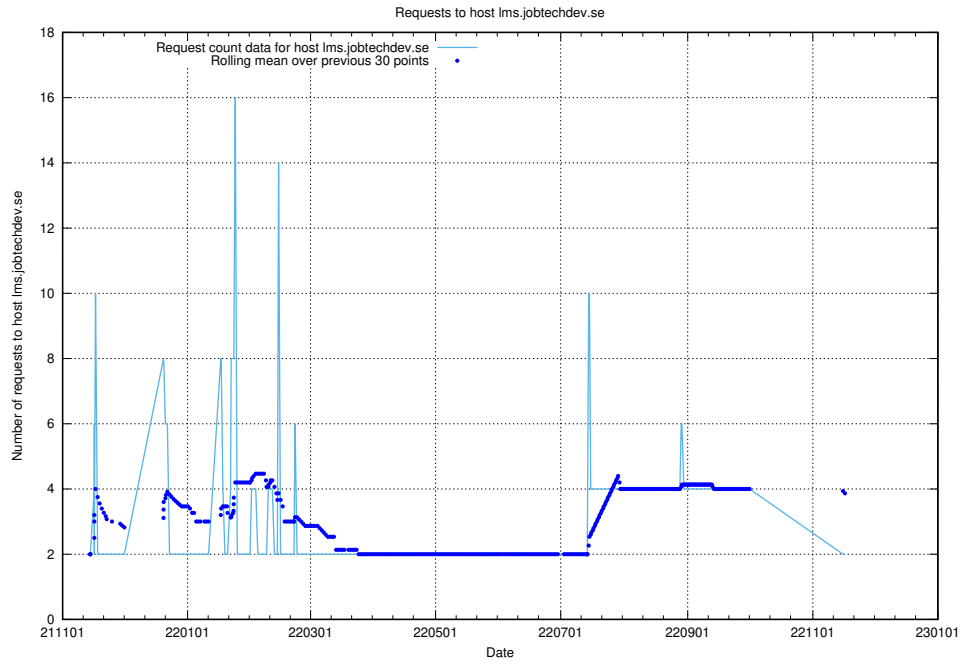

7.579 Usage of lms.jobtechdev.se

Here, we count the number of requests to host lms.jobtechdev.se.