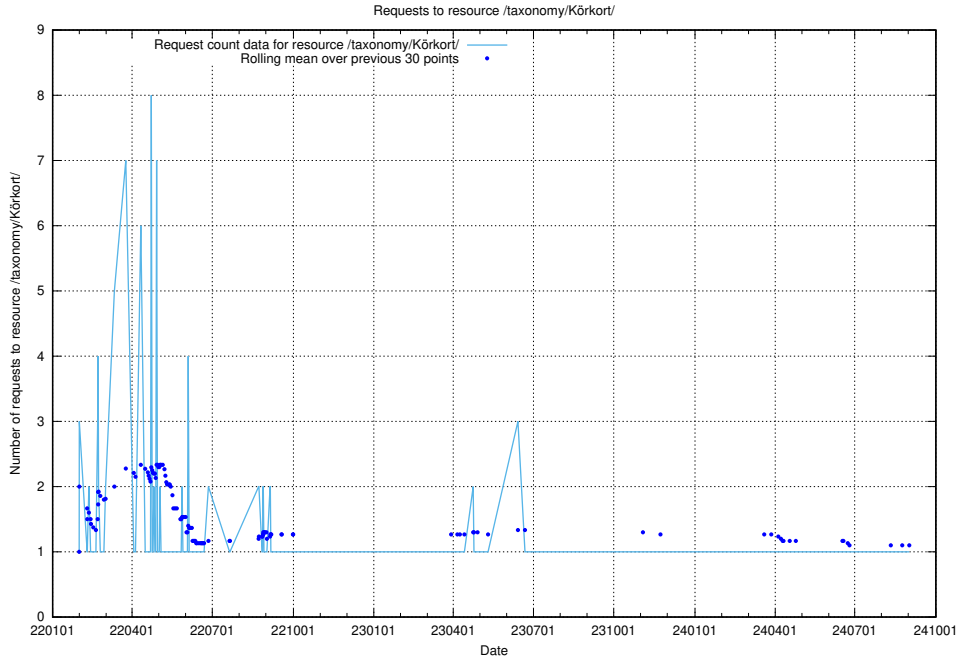

5.4382 Usage of /taxonomy/Körkort/

Here, we count the number of requests to resource /taxonomy/Körkort/.