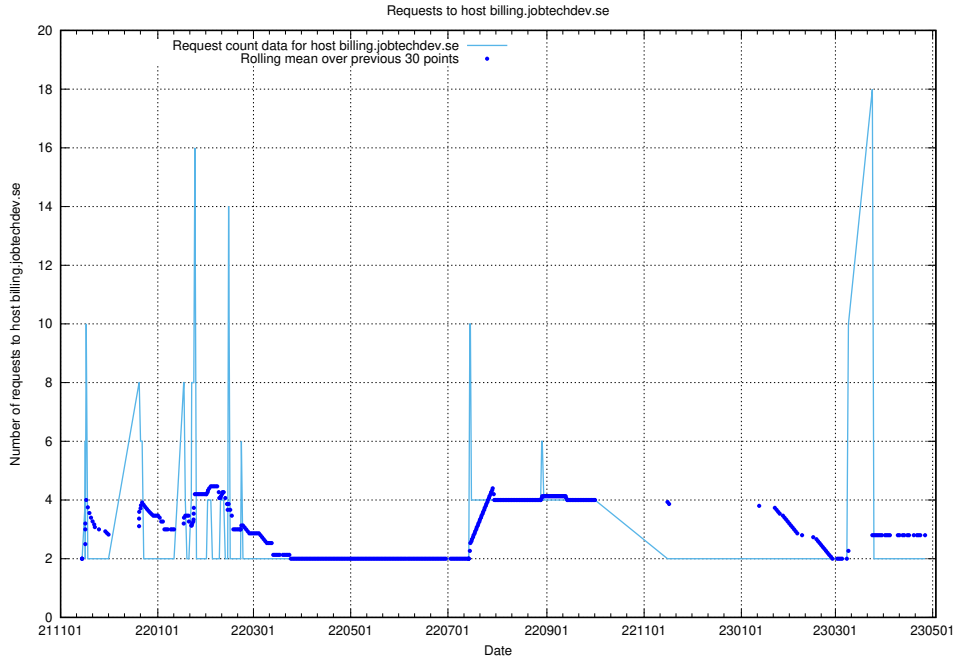

7.287 Usage of billing.jobtechdev.se

Here, we count the number of requests to host billing.jobtechdev.se.