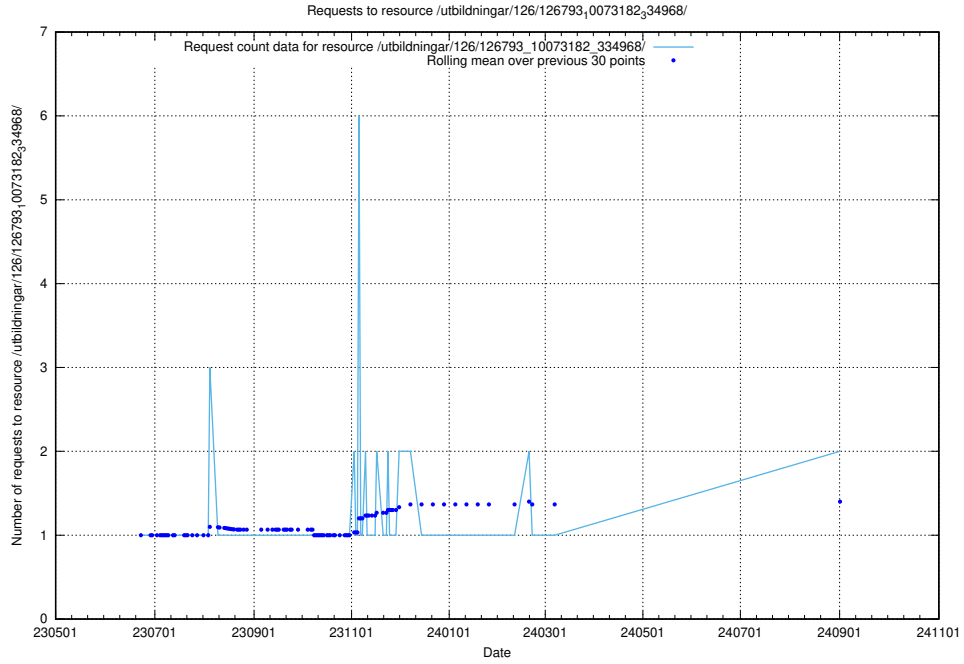

5.983 Usage of /utbildningar/126/126793_10073182_334968/

Here, we count the number of requests to resource /utbildningar/126/126793_10073182_334968/.