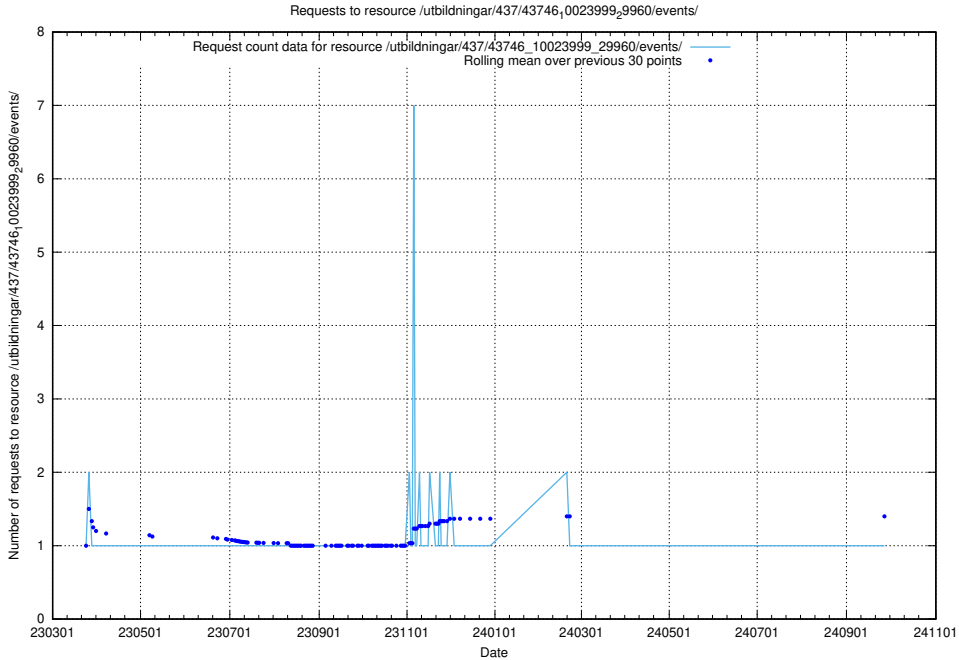

5.7073 Usage of /utbildningar/437/43746_10023999_29960/events/

Here, we count the number of requests to resource /utbildningar/437/43746_10023999_29960/events/.