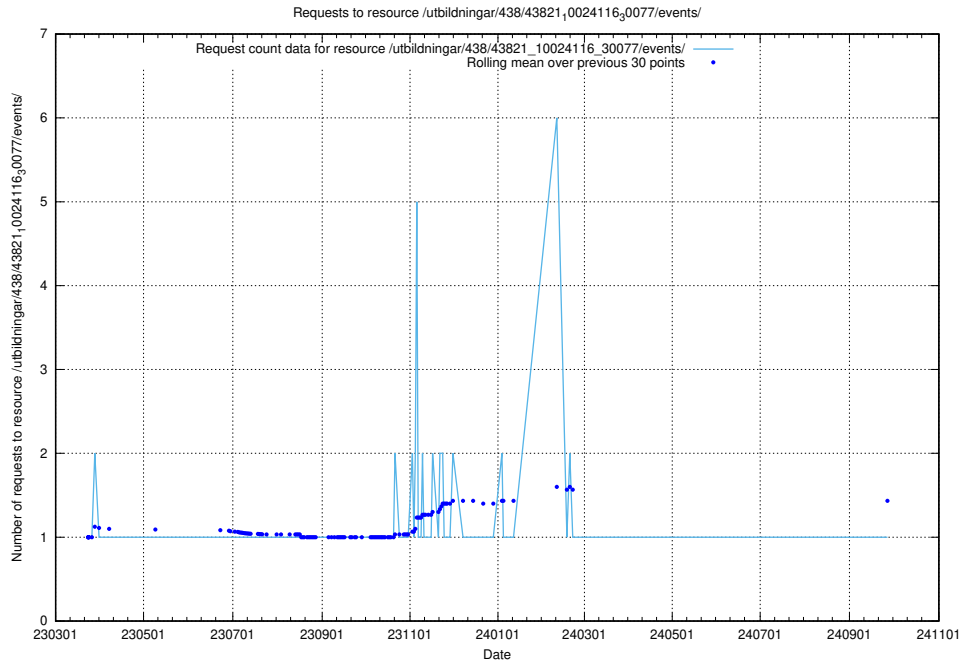

5.7216 Usage of /utbildningar/438/43821_10024116_30077/events/

Here, we count the number of requests to resource /utbildningar/438/43821_10024116_30077/events/.