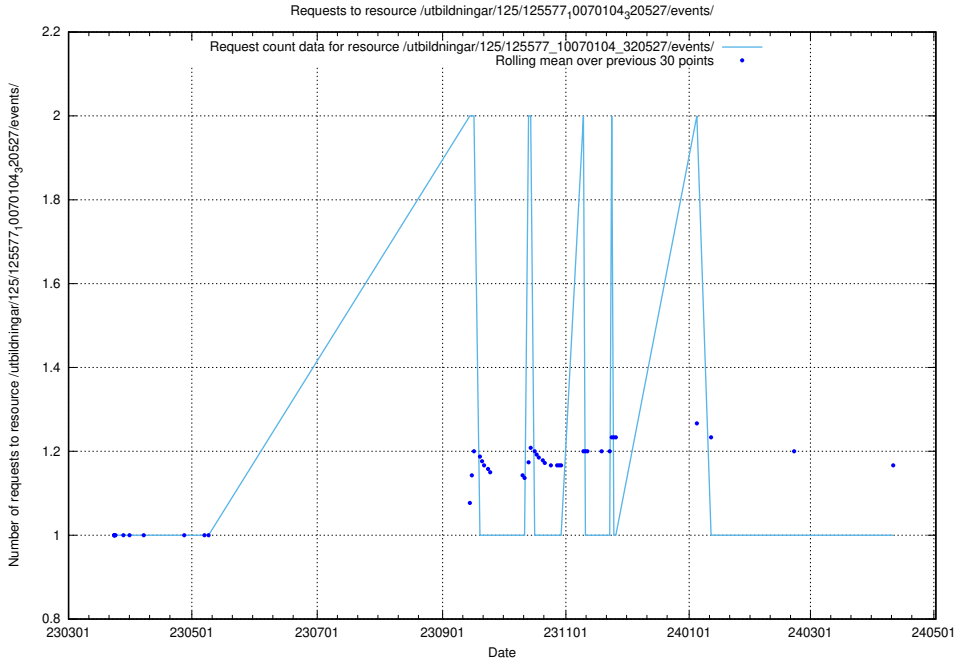

5.1249 Usage of /utbildningar/125/125577_10070104_320527/events/

Here, we count the number of requests to resource /utbildningar/125/125577_10070104_320527/events/