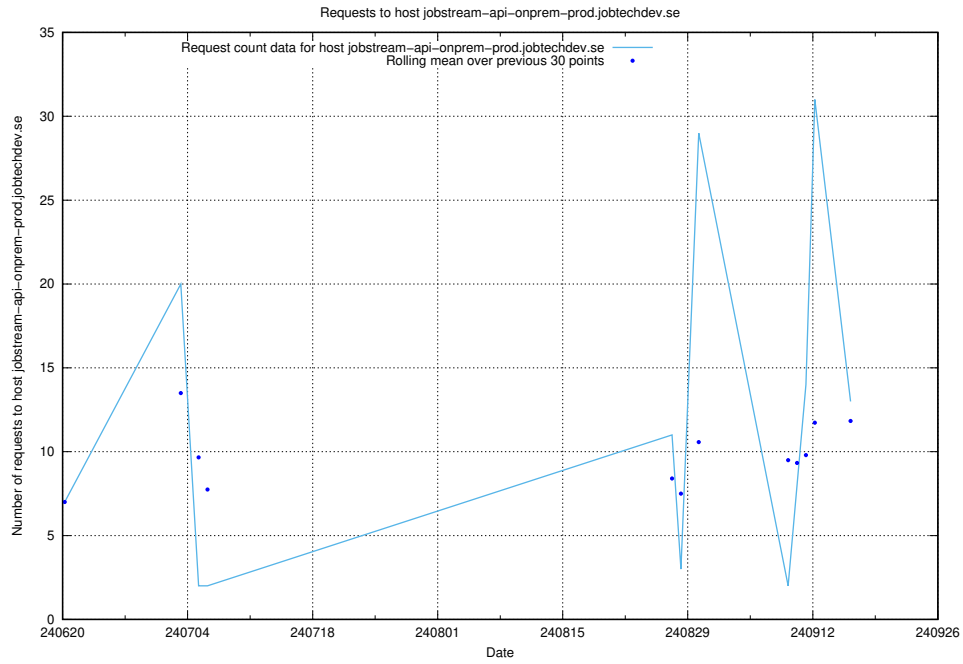

7.48 Usage of jobstream-api-onprem-prod.jobtechdev.se

Here, we count the number of requests to host jobstream-api-onprem-prod.jobtechdev.se.