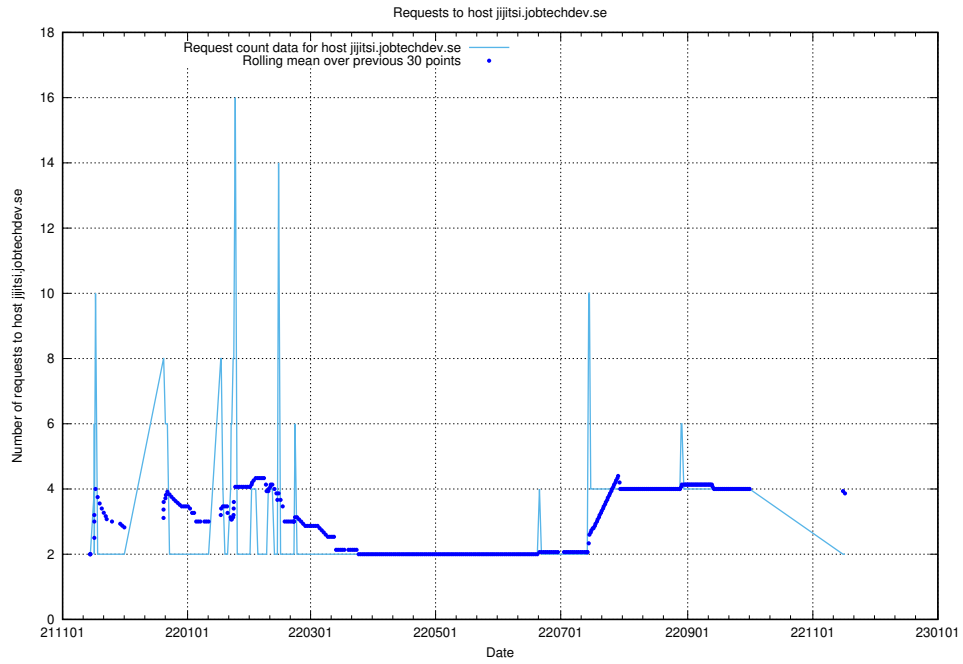

Here, we count the number of requests to host shopify.jobtechdev.se.

7.593 Usage of jijitsi.jobtechdev.se

Here, we count the number of requests to host jijitsi.jobtechdev.se.

7.594 Usage of service.jobtechdev.se