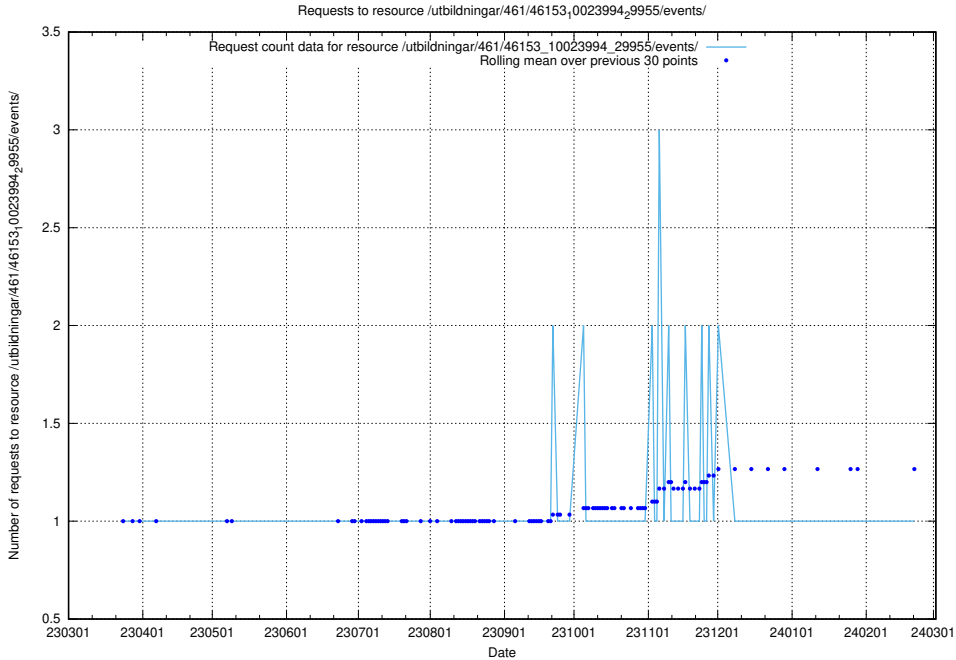

5.7034 Usage of /utbildningar/461/46153_10023994_29955/events/

Here, we count the number of requests to resource /utbildningar/461/46153_10023994_29955/events/.