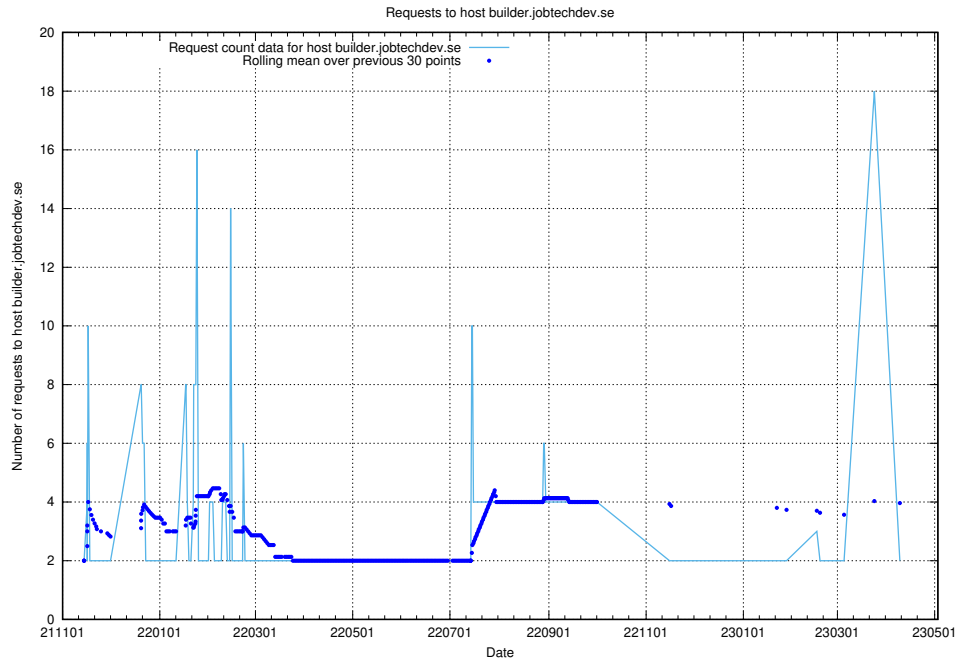

7.281 Usage of builder.jobtechdev.se

Here, we count the number of requests to host builder.jobtechdev.se.