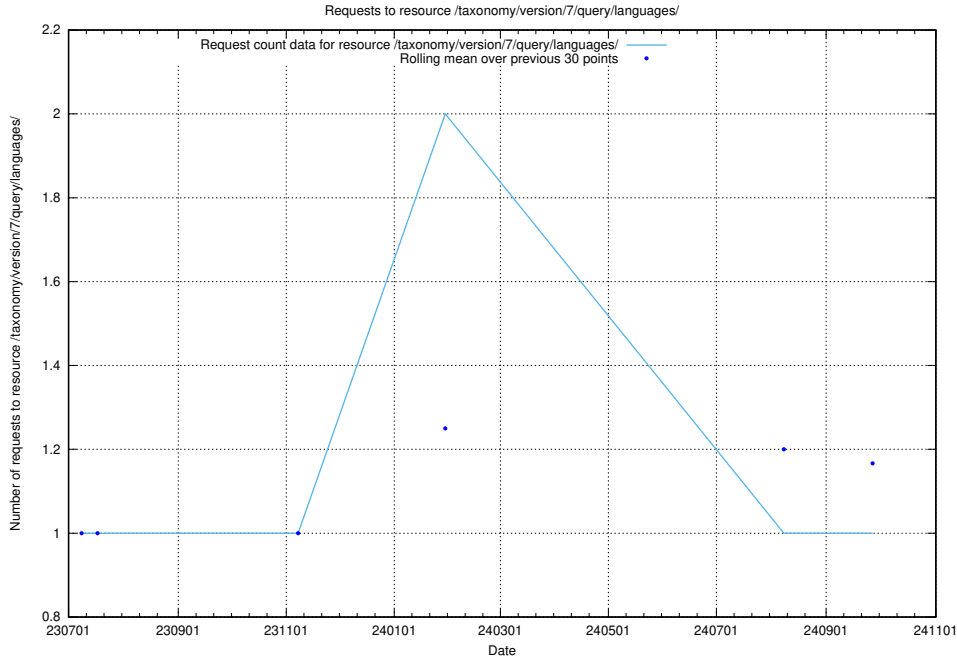

5.6116 Usage of /taxonomy/version/7/query/languages/

Here, we count the number of requests to resource /taxonomy/version/7/query/languages/.