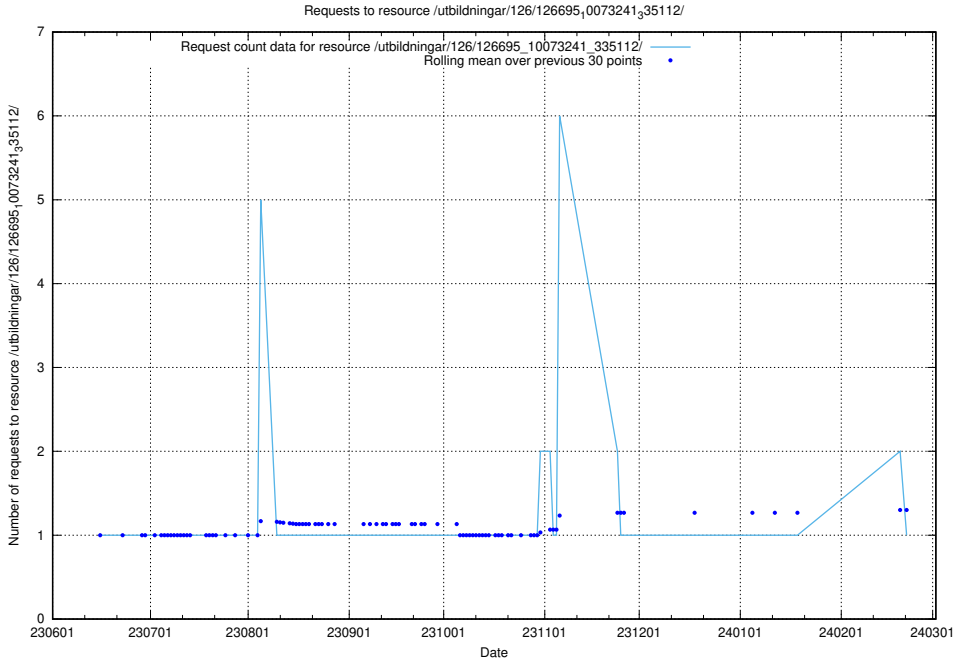

5.6752 Usage of /utbildningar/126/126695_10073241_335112/

Here, we count the number of requests to resource /utbildningar/126/126695_10073241_335112/.