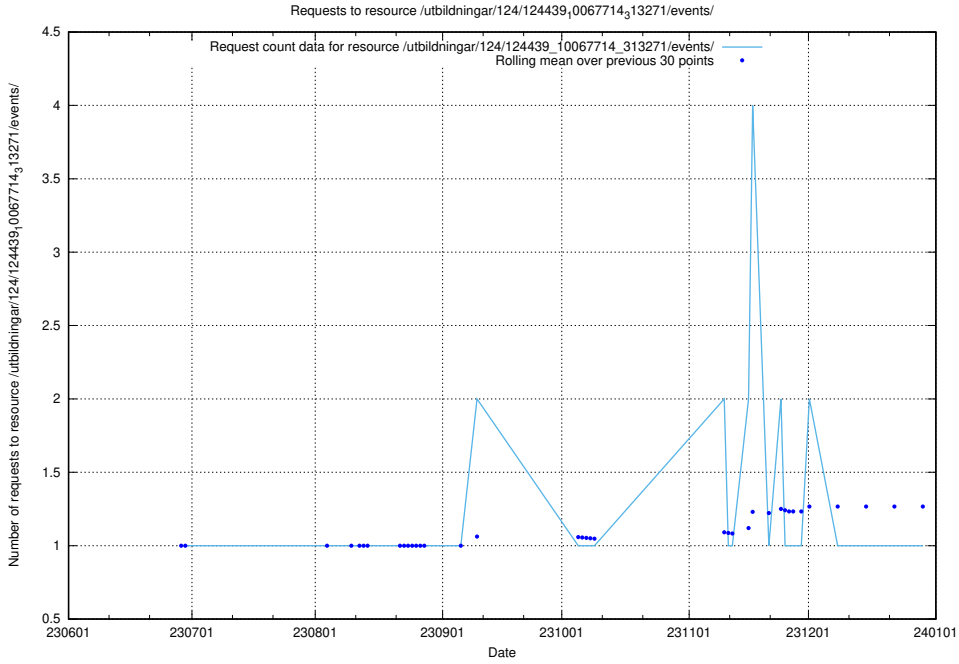

5.6433 Usage of /utbildningar/124/124439_10067714_313271/events/

Here, we count the number of requests to resource /utbildningar/124/124439_10067714_313271/events/