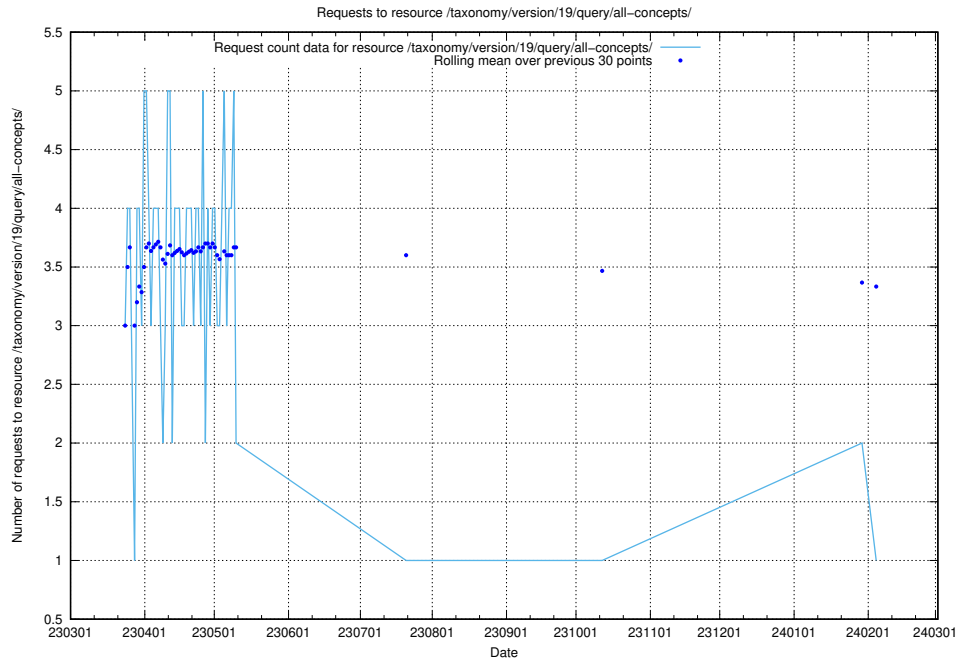

Here, we count the number of requests to resource /taxonomy/version/19/query/concept-types/.

5.7027 Usage of /taxonomy/version/19/query/all-concepts/

Here, we count the number of requests to resource /taxonomy/version/19/query/all-concepts/.