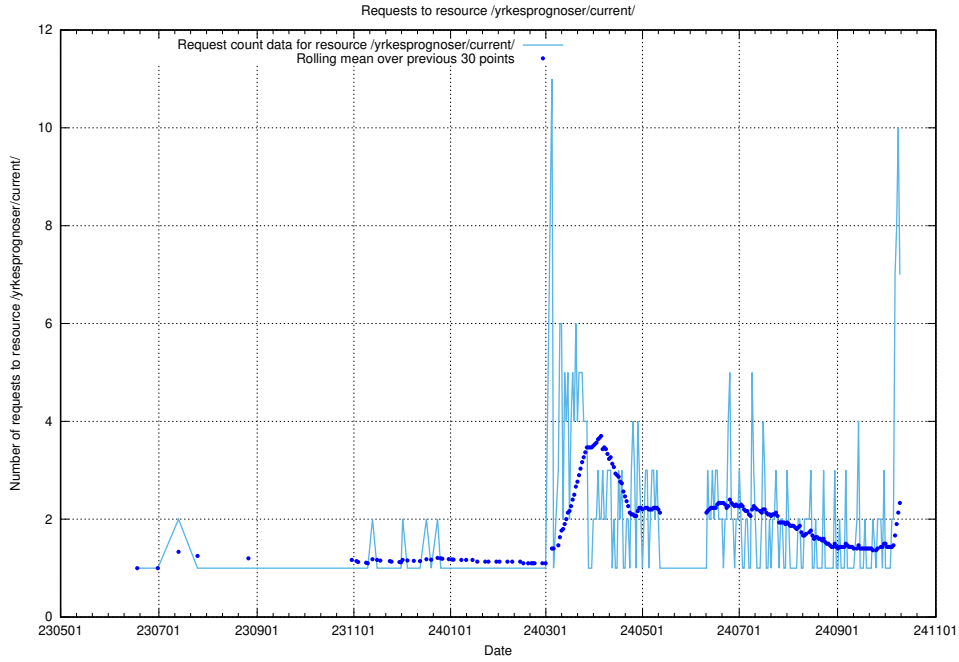

5.36 Usage of /yrkesprognoser/current/

Here, we count the number of requests to resource /yrkesprognoser/current/.