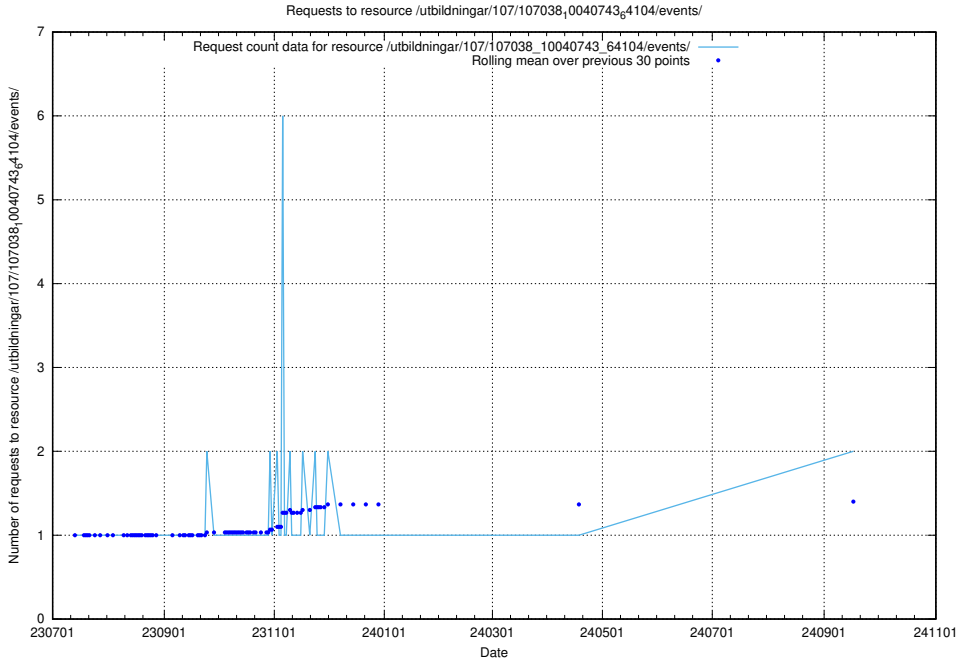

5.945 Usage of /utbildningar/107/107038_10040743_64104/events/

Here, we count the number of requests to resource /utbildningar/107/107038_10040743_64104/events/.