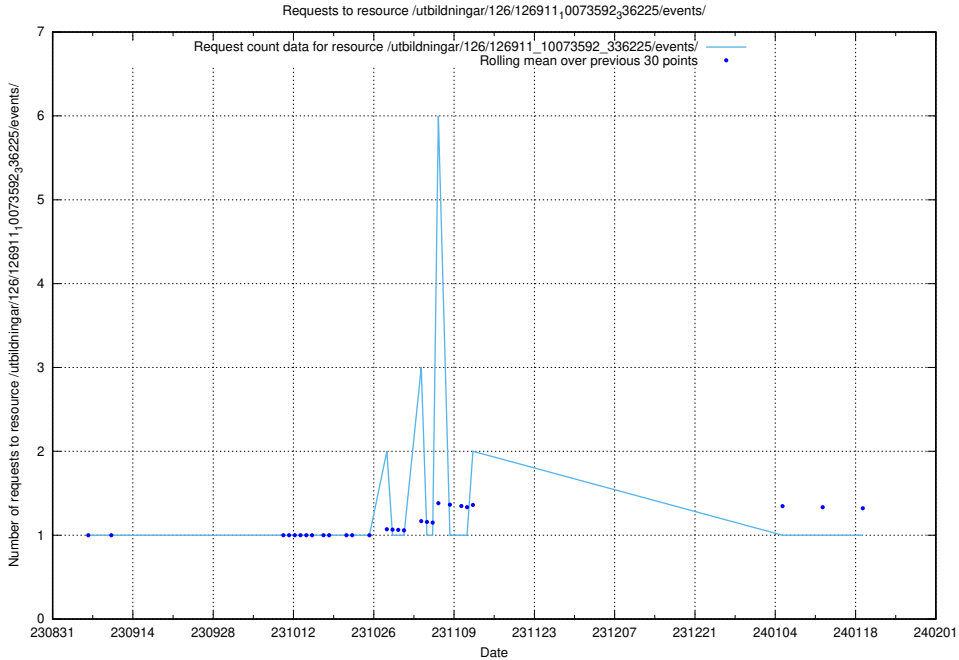

5.5574 Usage of /utbildningar/126/126911_10073592_336225/events/

Here, we count the number of requests to resource /utbildningar/126/126911_10073592_336225/events/