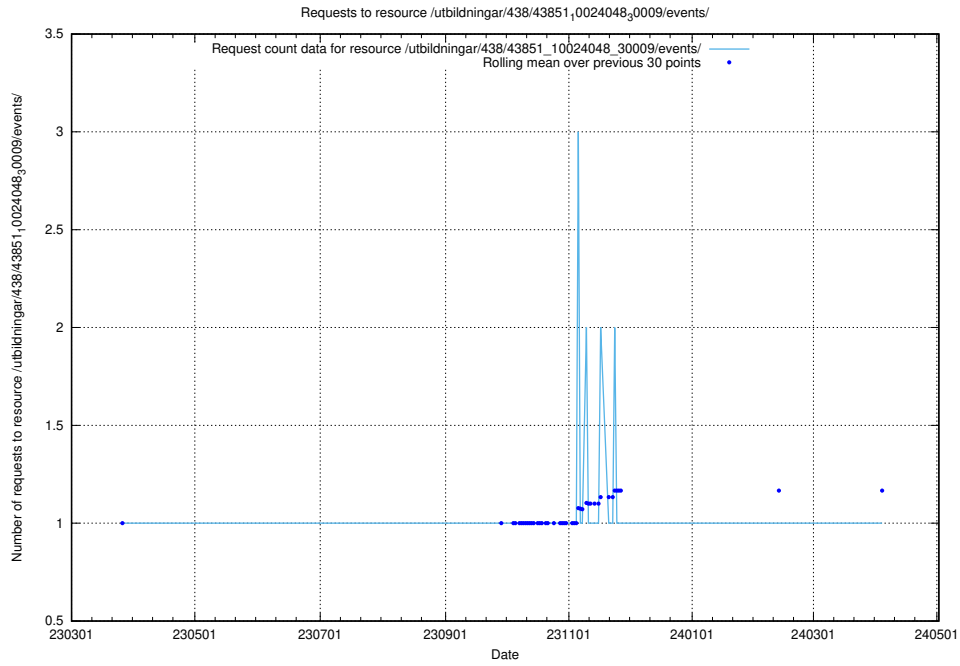

5.6957 Usage of /utbildningar/438/43851_10024048_30009/events/

Here, we count the number of requests to resource /utbildningar/438/43851_10024048_30009/events/.