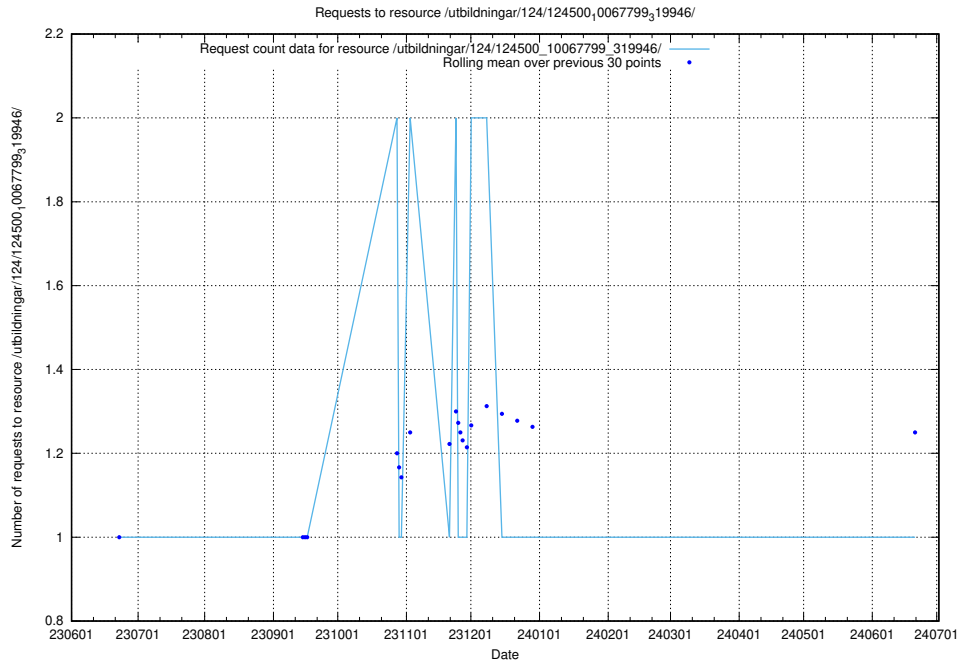

5.6662 Usage of /utbildningar/124/124500_10067799_319946/

Here, we count the number of requests to resource /utbildningar/124/124500_10067799_319946/.