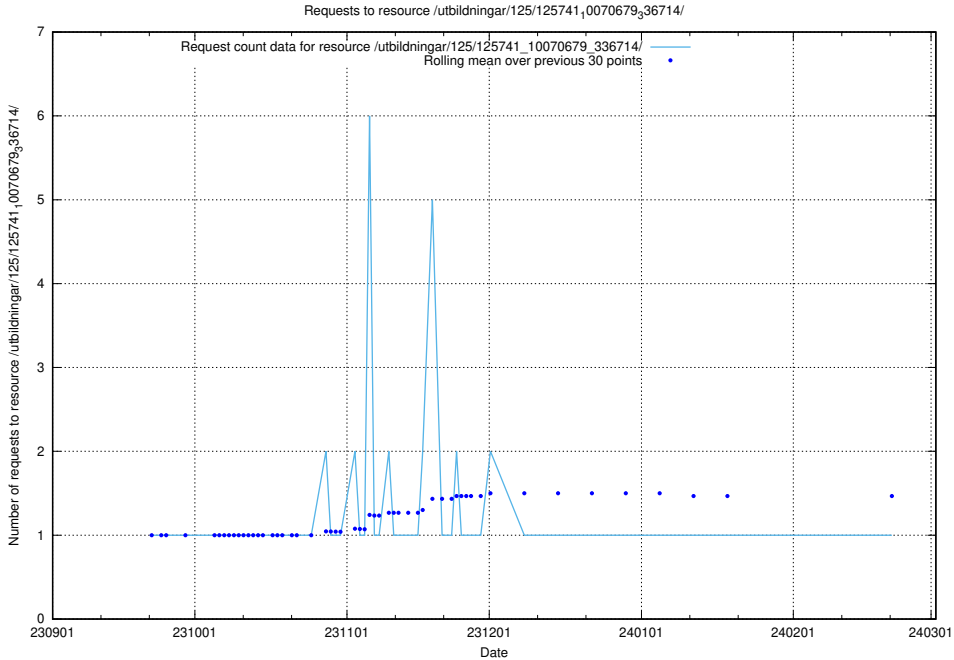

5.5425 Usage of /utbildningar/125/125741_10070679_336714/

Here, we count the number of requests to resource /utbildningar/125/125741_10070679_336714/.