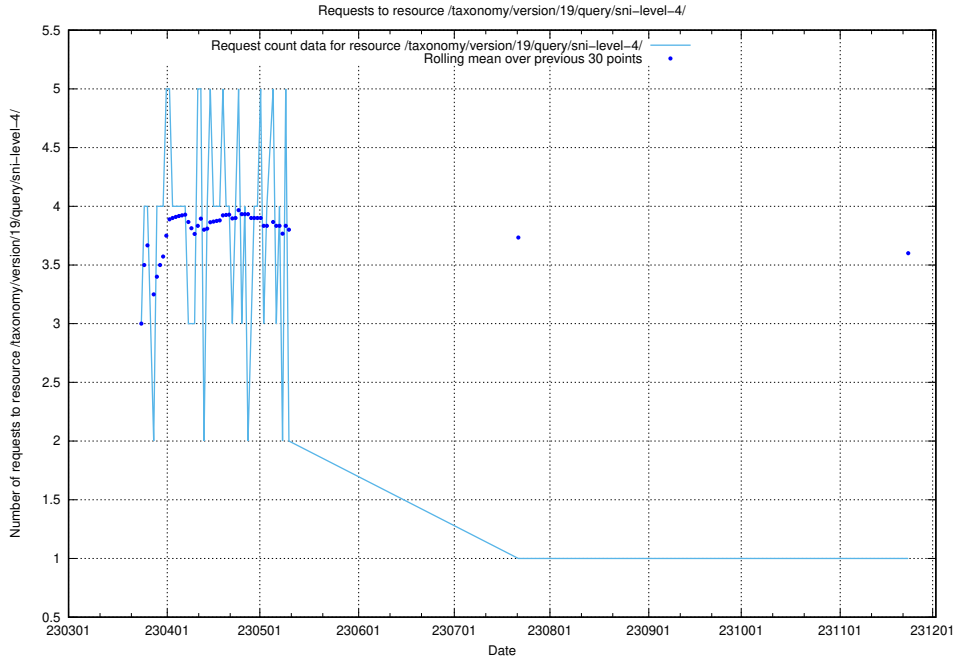

5.6999 Usage of /taxonomy/version/19/query/sni-level-4/

Here, we count the number of requests to resource /taxonomy/version/19/query/sni-level-4/.