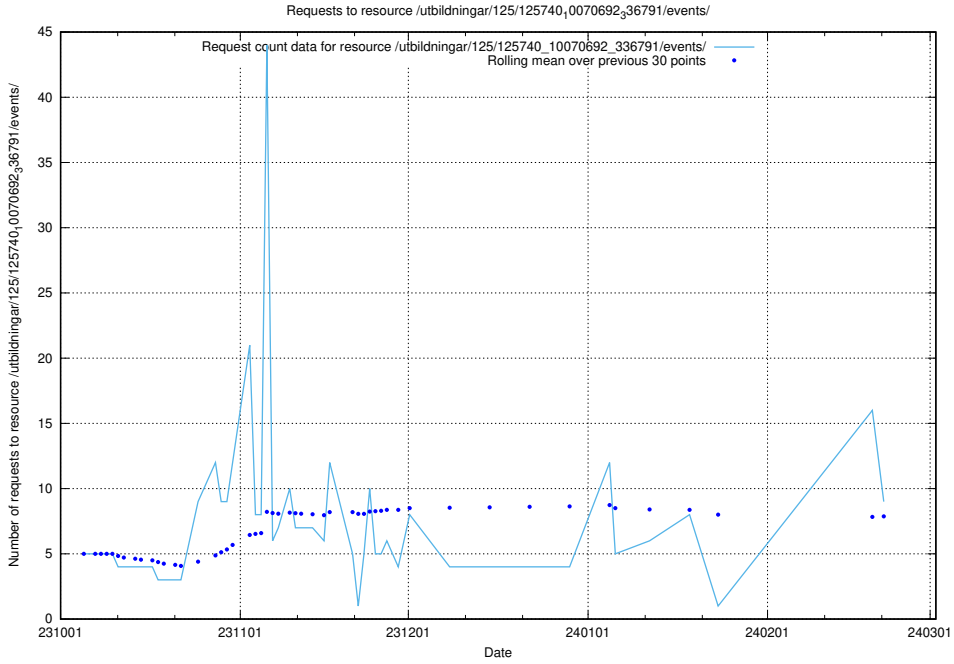

Here, we count the number of requests to resource /utbildningar/125/125740_10070692_336791/events/

5.21 Usage of /data.jobtechdev.se/

Here, we count the number of requests to resource /data.jobtechdev.se/.