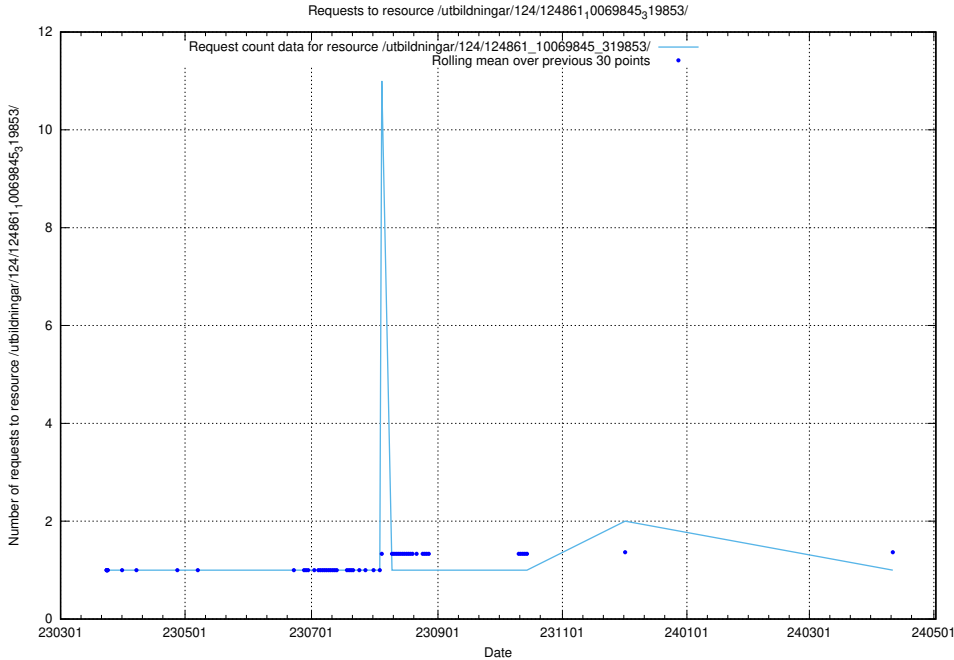

Here, we count the number of requests to resource /utbildningar/124/124861_10069845_319853/events/

5.1320 Usage of /utbildningar/124/124861_10069845_319853/

Here, we count the number of requests to resource /utbildningar/124/124861_10069845_319853/.