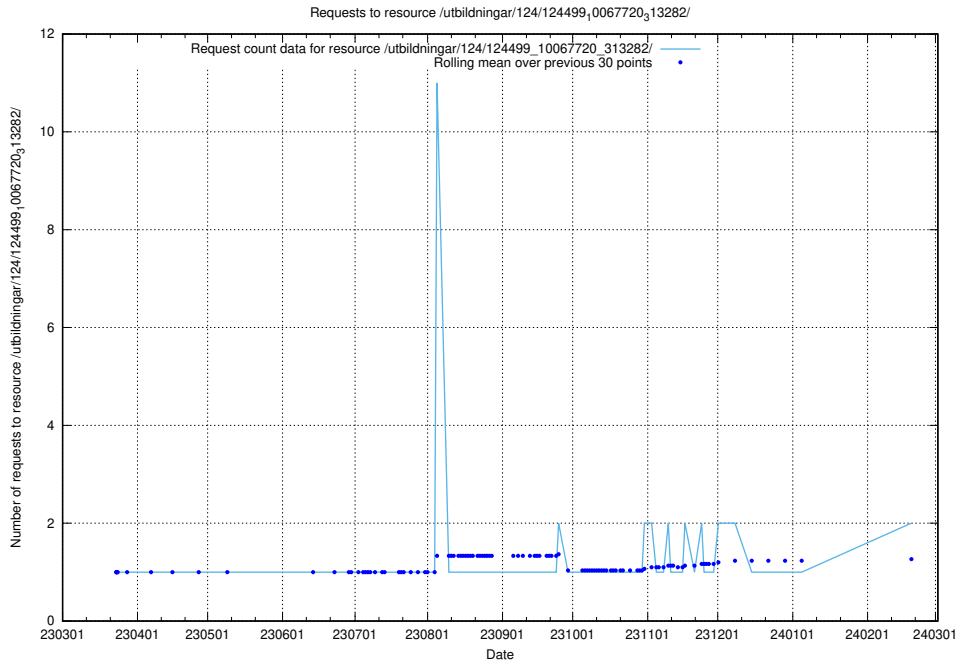

5.743 Usage of /utbildningar/124/124499_10067720_313282/

Here, we count the number of requests to resource /utbildningar/124/124499_10067720_313282/.