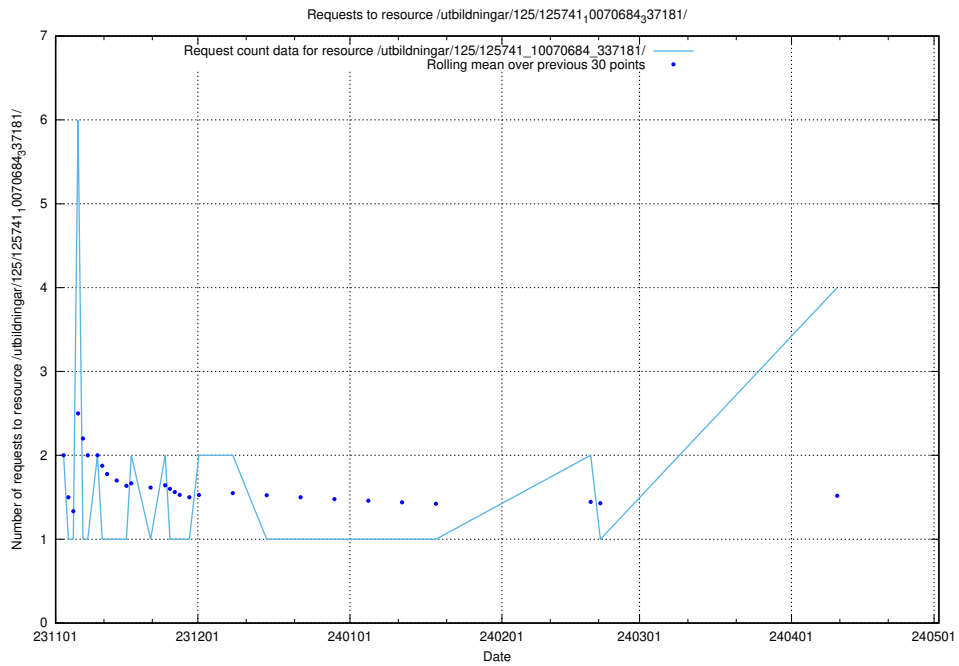

5.341 Usage of /utbildningar/125/125741_10070684_337181/

Here, we count the number of requests to resource /utbildningar/125/125741_10070684_337181/.