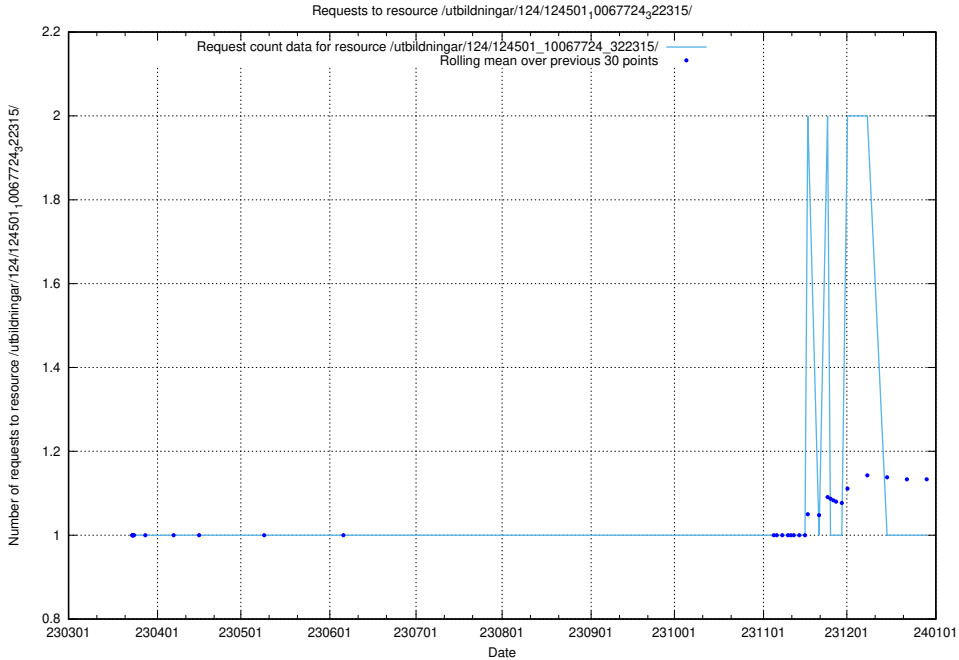

5.3207 Usage of /utbildningar/124/124501_10067724_322315/

Here, we count the number of requests to resource /utbildningar/124/124501_10067724_322315/.