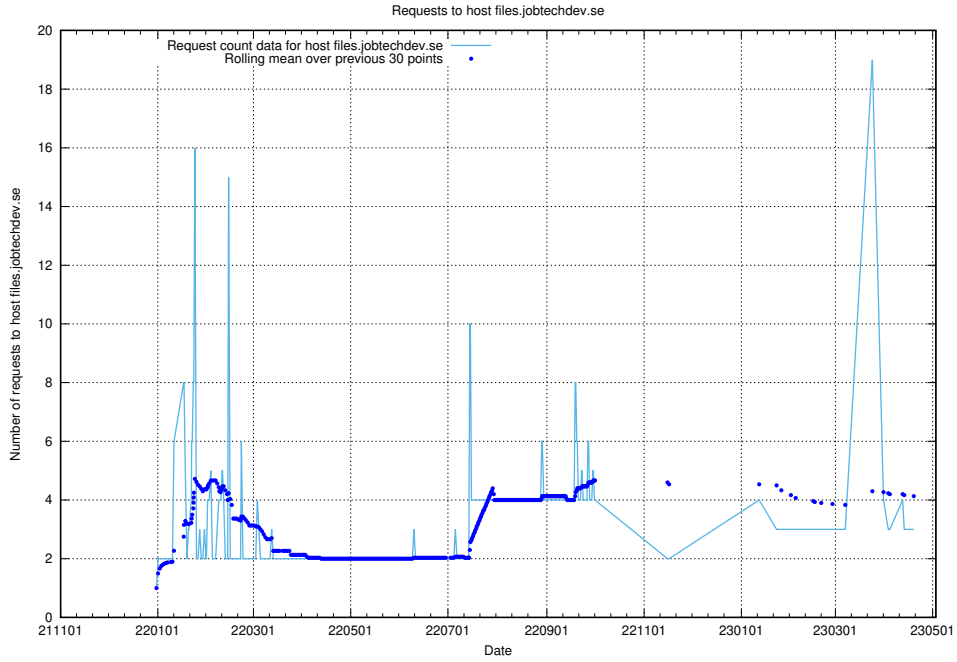

7.196 Usage of portal.jobtechdev.se

Here, we count the number of requests to host portal.jobtechdev.se.

7.197 Usage of panel.jobtechdev.se

Here, we count the number of requests to host panel.jobtechdev.se.