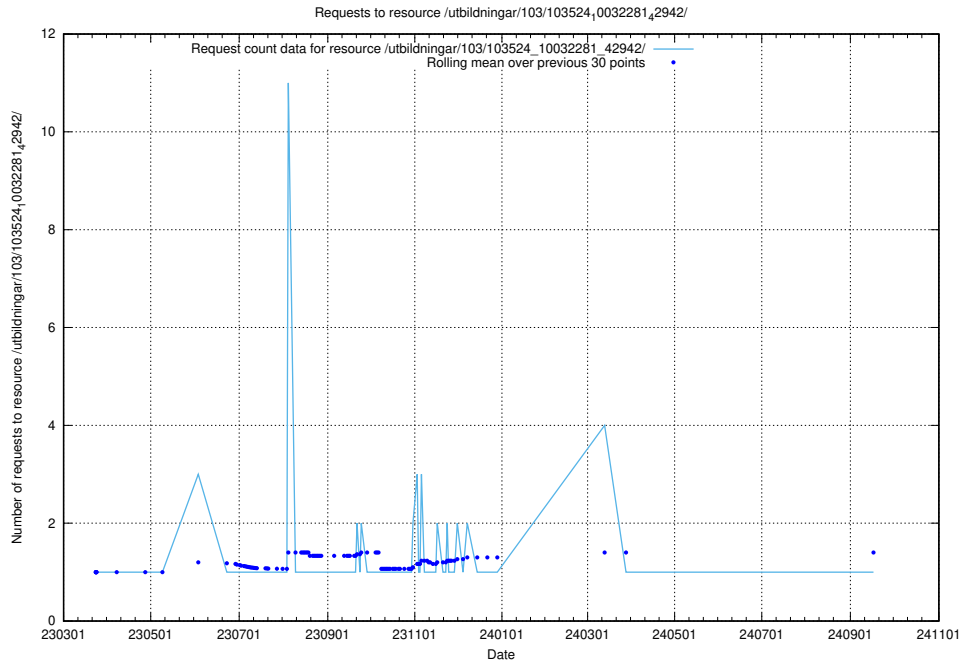

5.6367 Usage of /utbildningar/103/103524_10032281_42942/

Here, we count the number of requests to resource /utbildningar/103/103524_10032281_42942/.