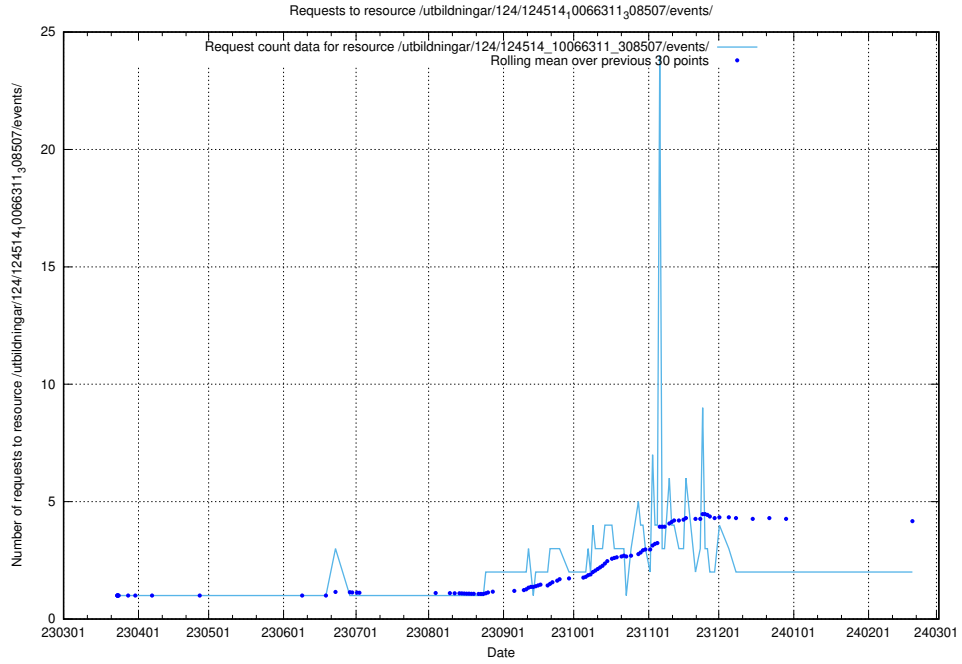

5.705 Usage of /utbildningar/124/124514_10066311_308507/events/

Here, we count the number of requests to resource /utbildningar/124/124514_10066311_308507/events/