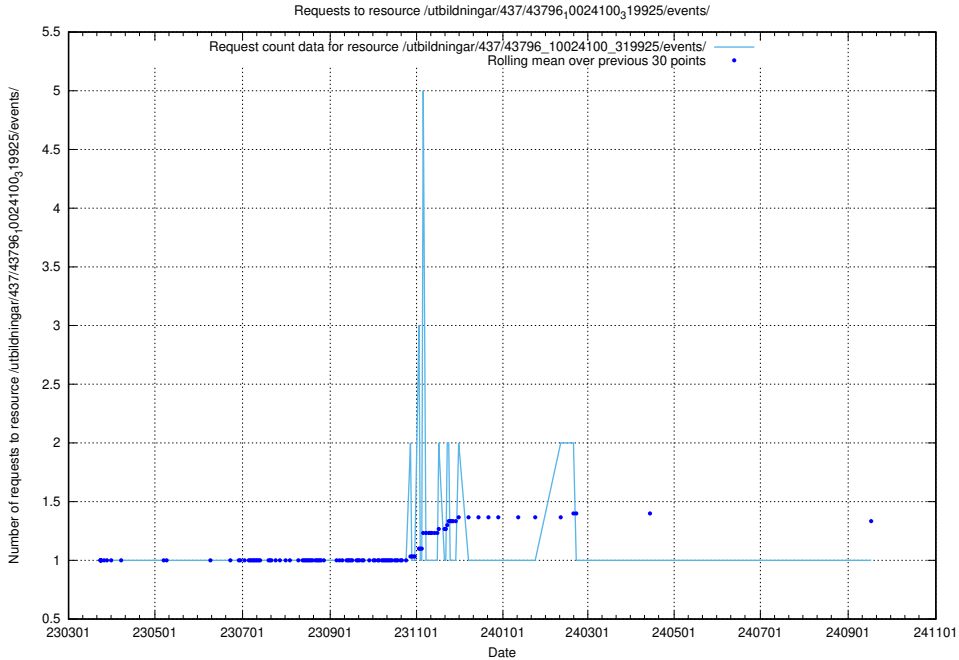

5.7232 Usage of /utbildningar/437/43796_10024100_319925/events/

Here, we count the number of requests to resource /utbildningar/437/43796_10024100_319925/events/.