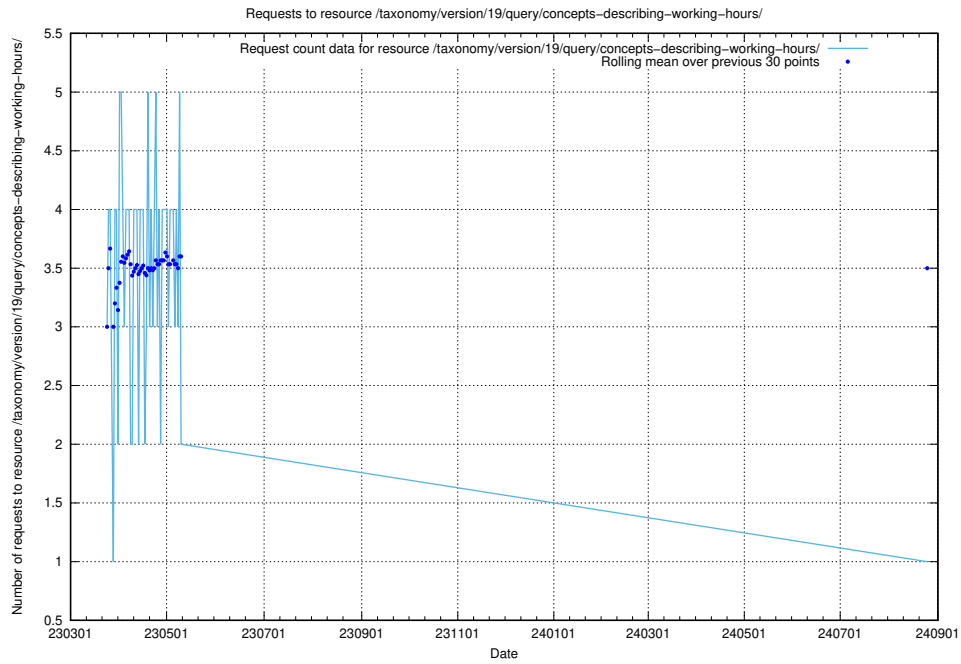

5.7023 Usage of /taxonomy/version/19/query/concepts-describing-working-hours/

Here, we count the number of requests to resource /taxonomy/version/19/query/concepts-describing-working-hours/.