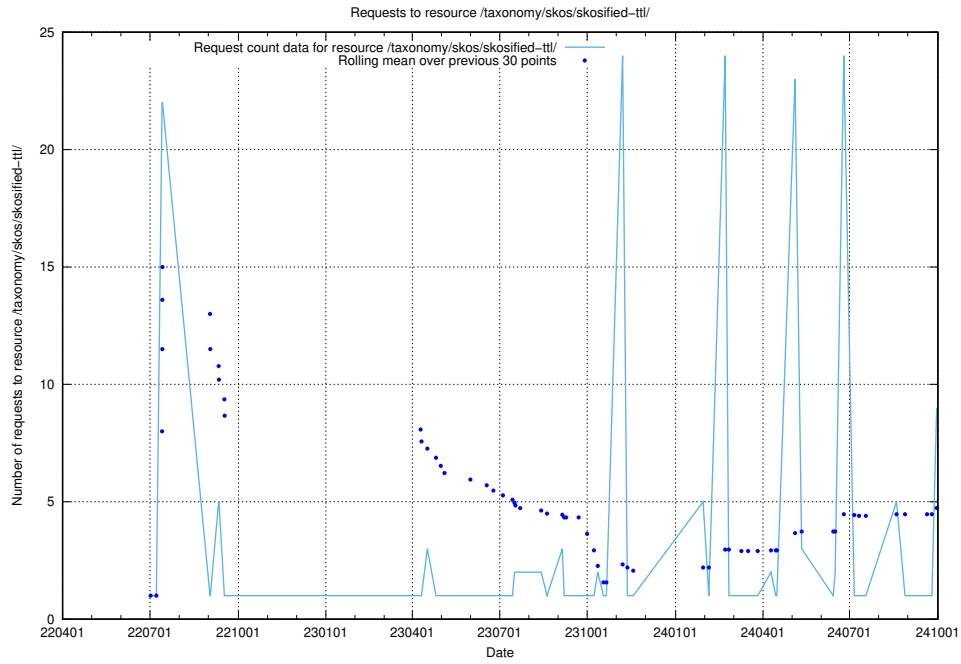

5.17 Usage of /utbildningar/125/125915_10070447_321751/

Here, we count the number of requests to resource /utbildningar/125/125915_10070447_321751/.

5.18 Usage of /taxonomy/skos/skosified-ttl/

Here, we count the number of requests to resource /taxonomy/skos/skosified-ttl/.