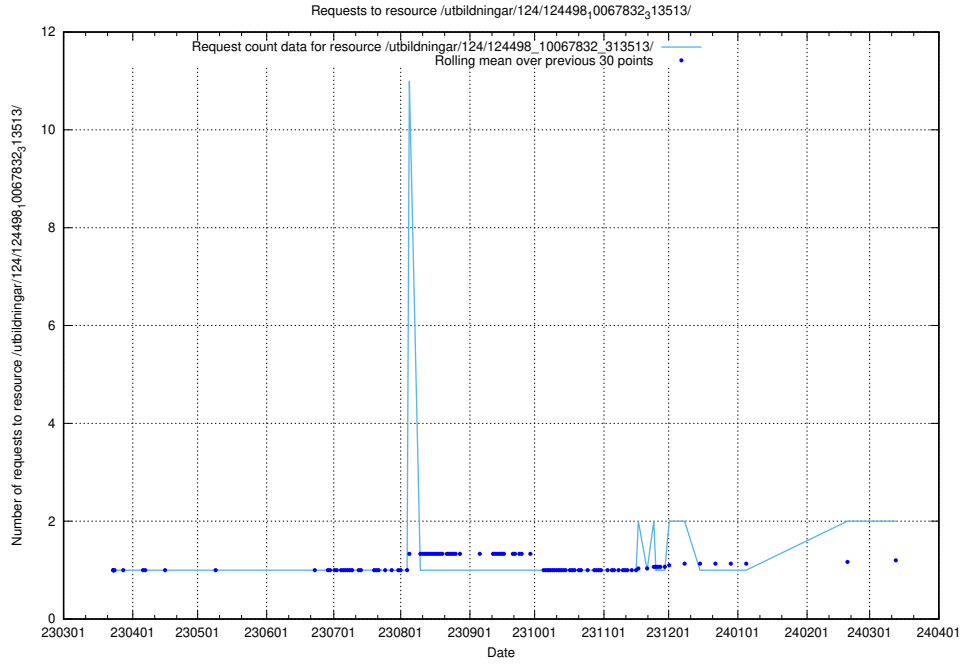

5.761 Usage of /utbildningar/124/124498_10067832_313513/

Here, we count the number of requests to resource /utbildningar/124/124498_10067832_313513/.