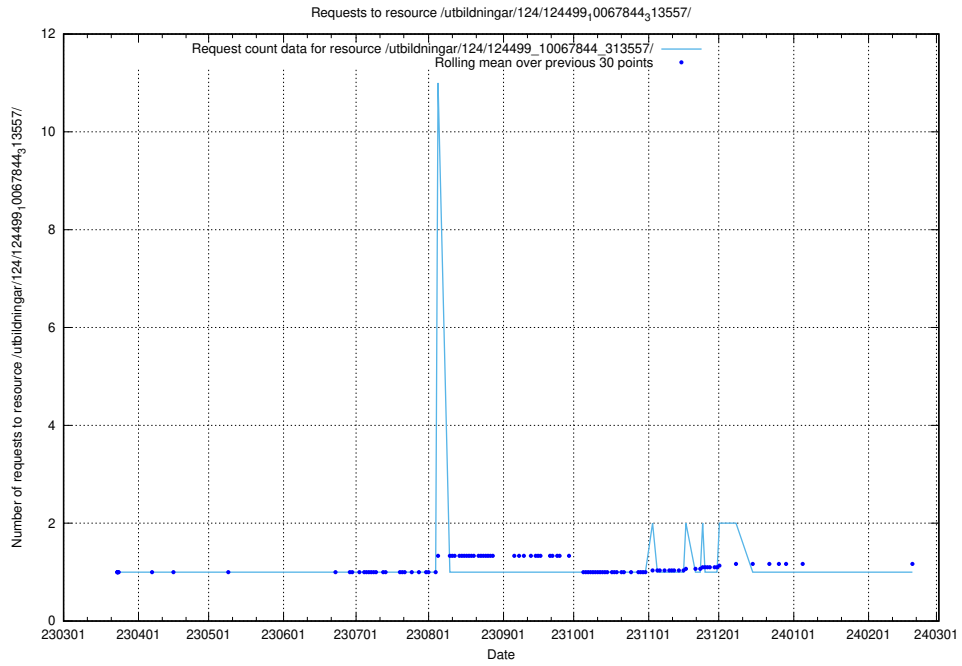

5.3368 Usage of /utbildningar/124/124499_10067844_313557/

Here, we count the number of requests to resource /utbildningar/124/124499_10067844_313557/.