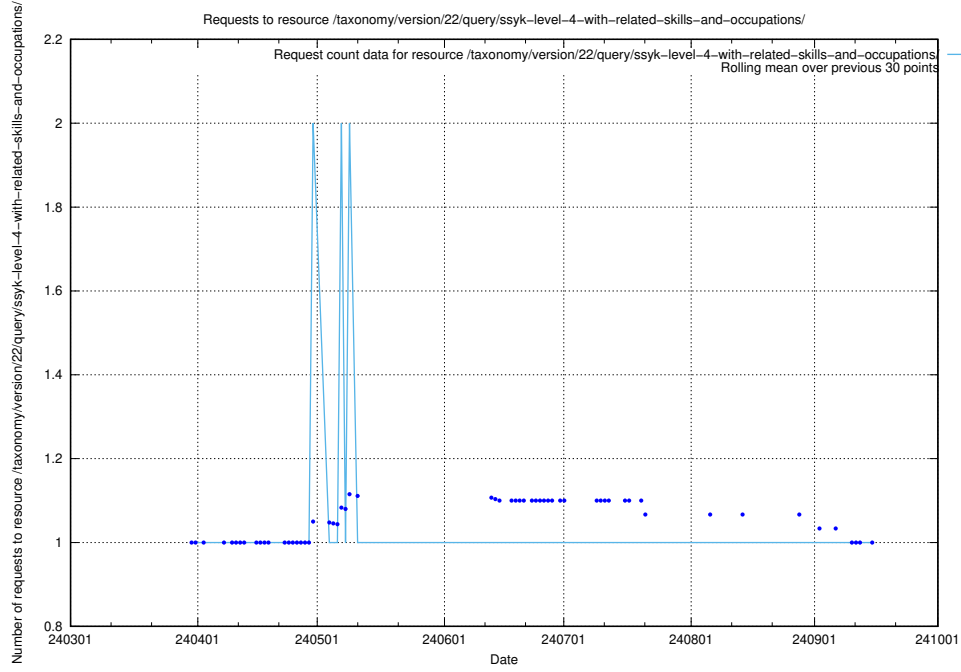

5.2537 Usage of /taxonomy/version/22/query/ssyk-level-4-with-related-skills-and-occupations/

Here, we count the number of requests to resource /taxonomy/version/22/query/ssyk-level-4-with-related-skills-and-occupations/.