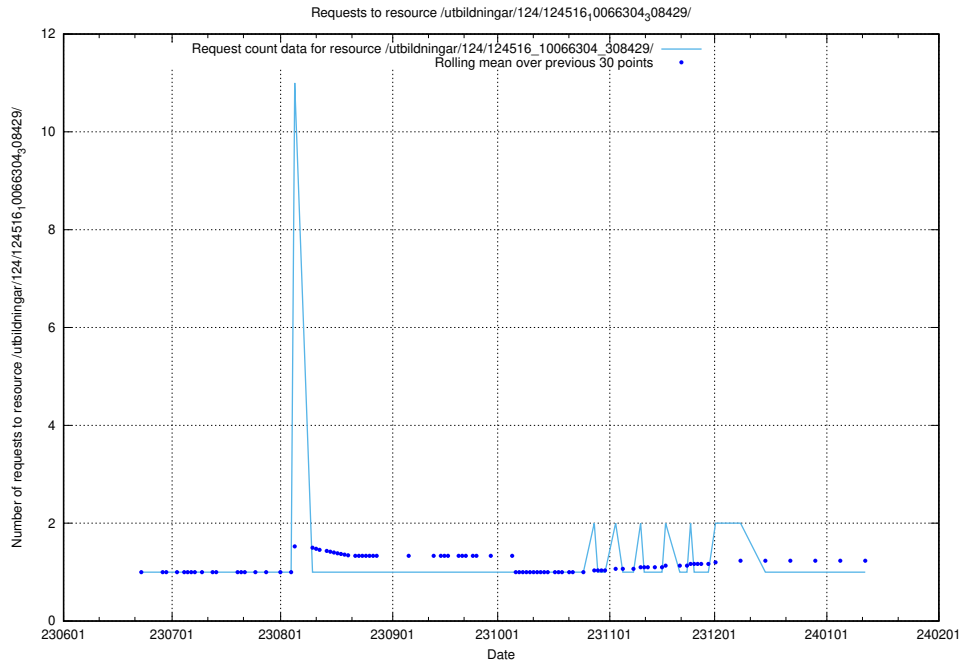

5.6650 Usage of /utbildningar/124/124516_10066304_308429/

Here, we count the number of requests to resource /utbildningar/124/124516_10066304_308429/.