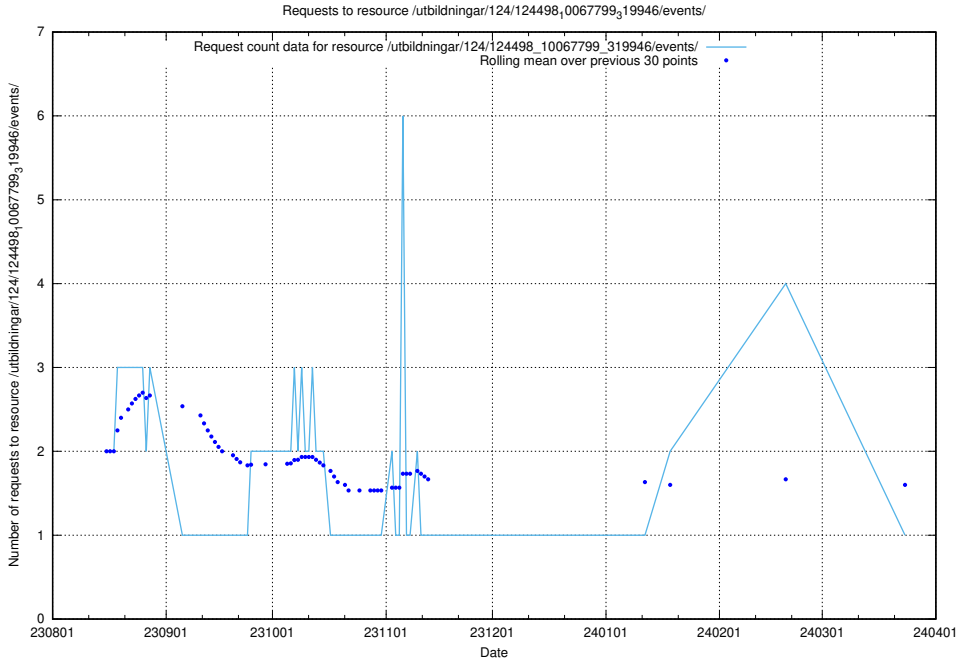

5.5708 Usage of /utbildningar/124/124498_10067799_319946/events/

Here, we count the number of requests to resource /utbildningar/124/124498_10067799_319946/events/