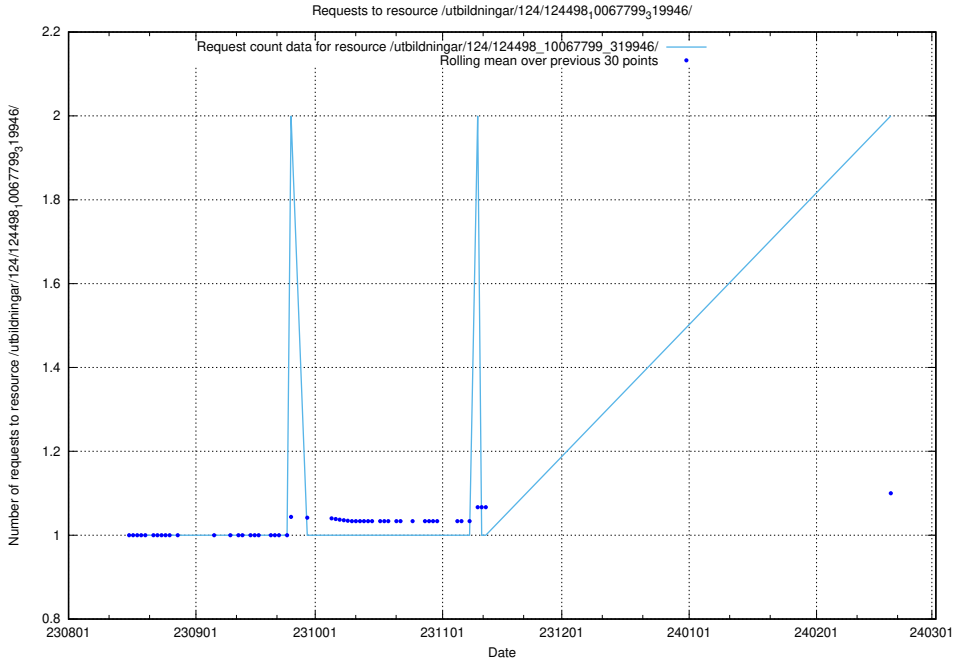

5.906 Usage of /utbildningar/124/124498_10067799_319946/

Here, we count the number of requests to resource /utbildningar/124/124498_10067799_319946/.

5.907 Usage of /utbildningar/125/125741_10070688_336562/events/