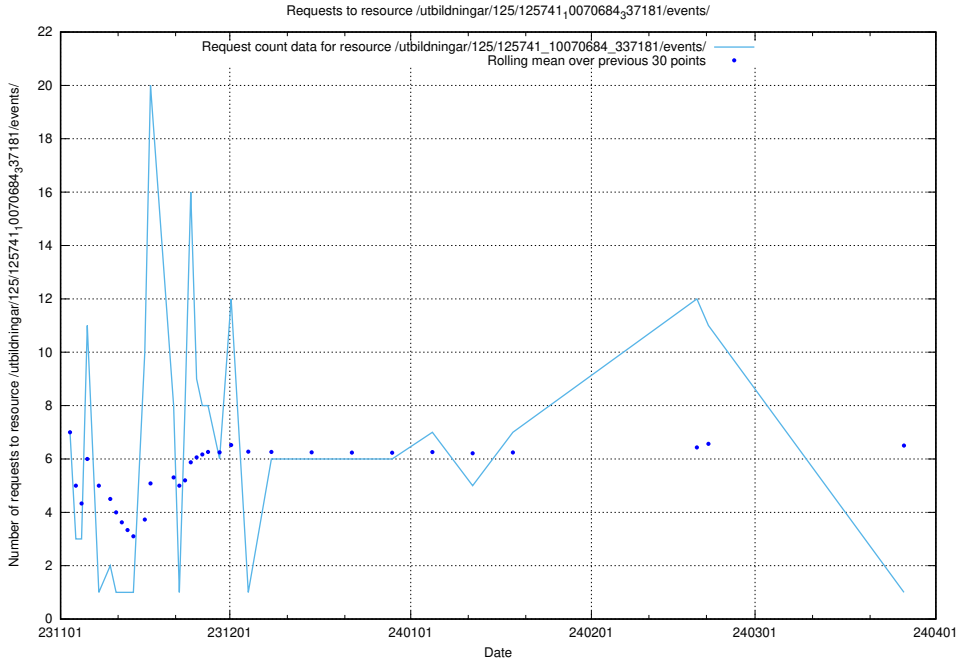

5.5060 Usage of /utbildningar/125/125741_10070684_337181/events/

Here, we count the number of requests to resource /utbildningar/125/125741_10070684_337181/events/

5.5061 Usage of /utbildningar/125/125740_10070669_336901/events/