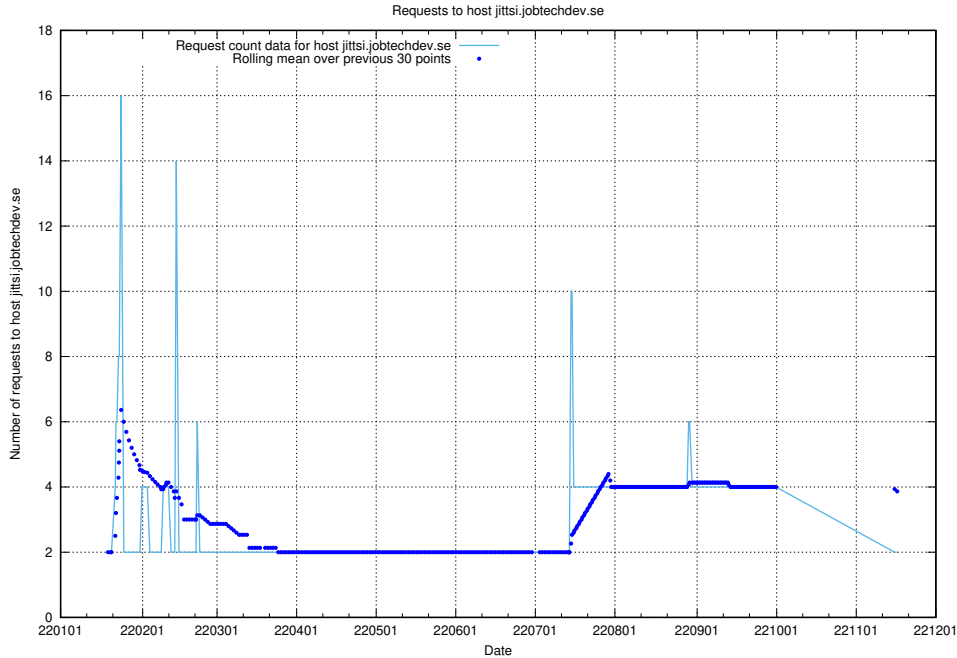

Here, we count the number of requests to host af-connect-mock.jobtechdev.se.

7.271 Usage of jittsi.jobtechdev.se

Here, we count the number of requests to host jittsi.jobtechdev.se.

7.272 Usage of console.jobtechdev.se