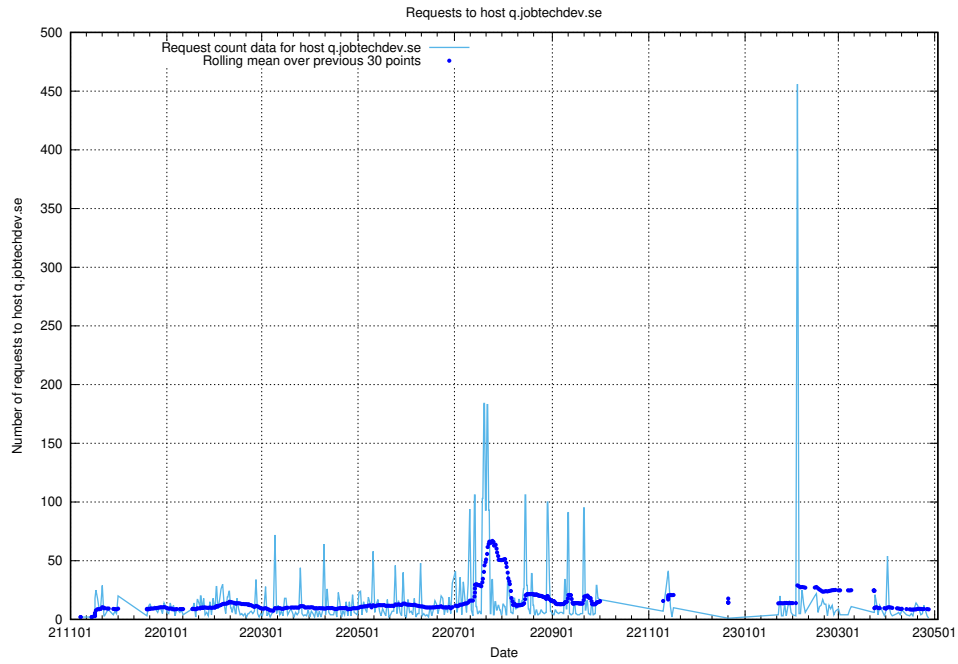

7.627 Usage of demo-jobad-enrichments.jobtechdev.se

Here, we count the number of requests to host demo-jobad-enrichments.jobtechdev.se.

7.628 Usage of q.jobtechdev.se

Here, we count the number of requests to host q.jobtechdev.se.