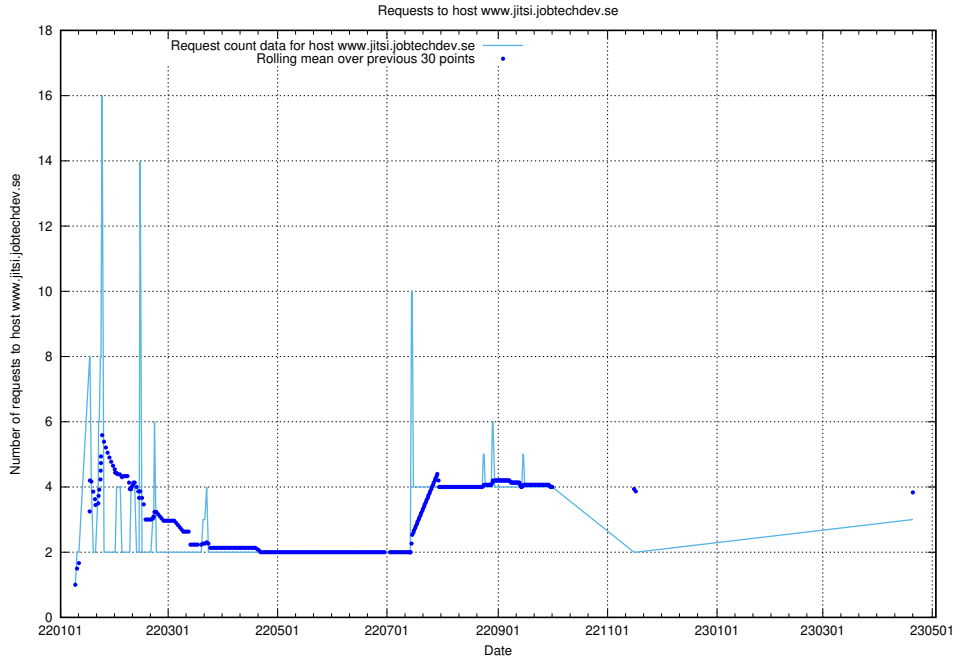

7.182 Usage of www.jitsi.jobtechdev.se

Here, we count the number of requests to host www.jitsi.jobtechdev.se.