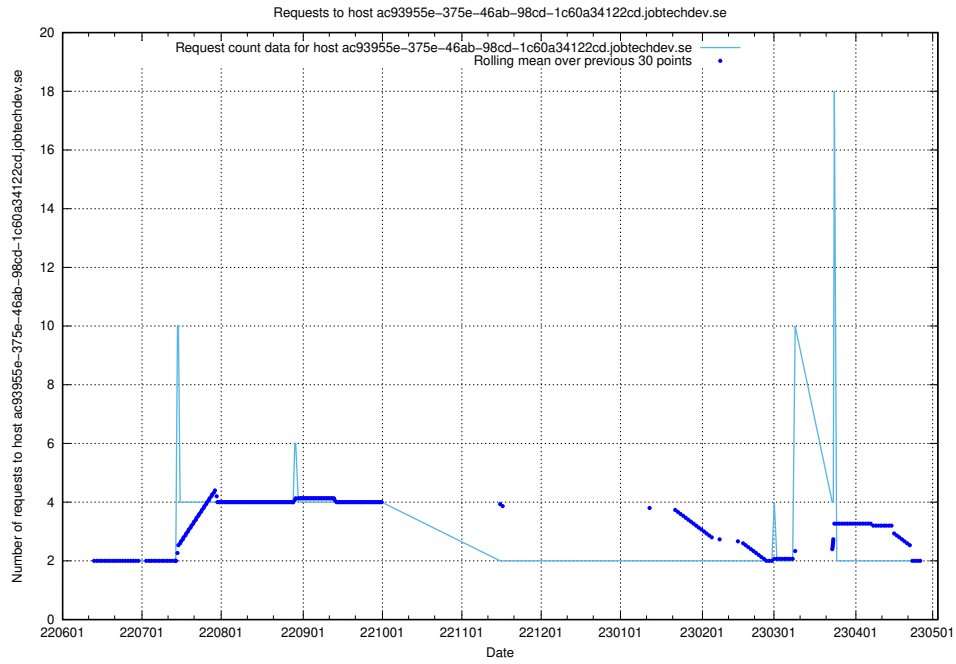

7.409 Usage of fourm.jobtechdev.se

Here, we count the number of requests to host fourm.jobtechdev.se.

7.410 Usage of ac93955e-375e-46ab-98cd-1c60a34122cd.jobtechdev.se

Here, we count the number of requests to host ac93955e-375e-46ab-98cd-1c60a34122cd.jobtechdev.se.