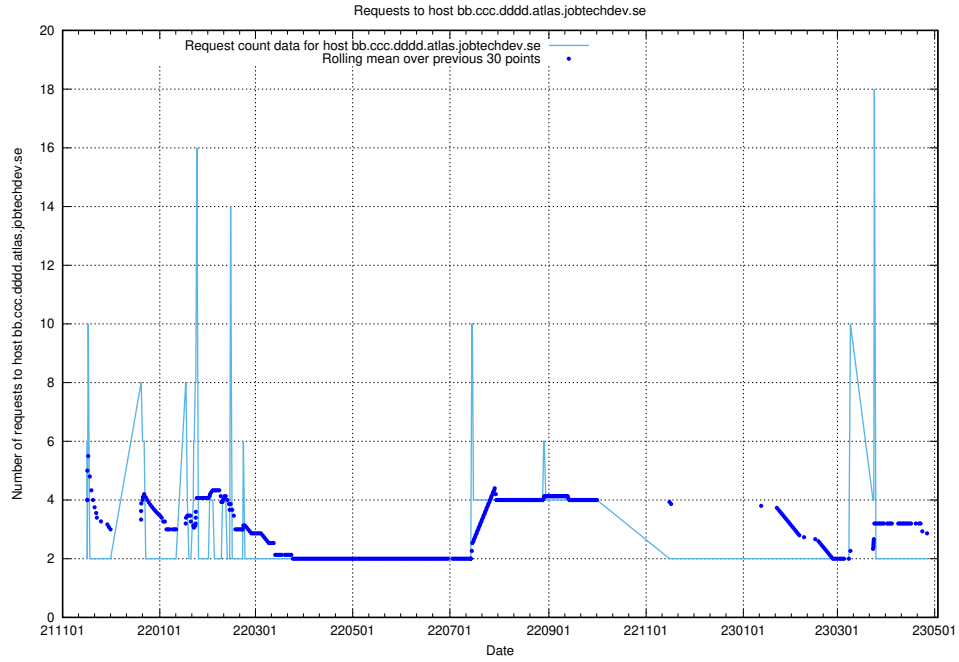

7.531 Usage of bb.ccc.dddd.atlas.jobtechdev.se

Here, we count the number of requests to host bb.ccc.dddd.atlas.jobtechdev.se.