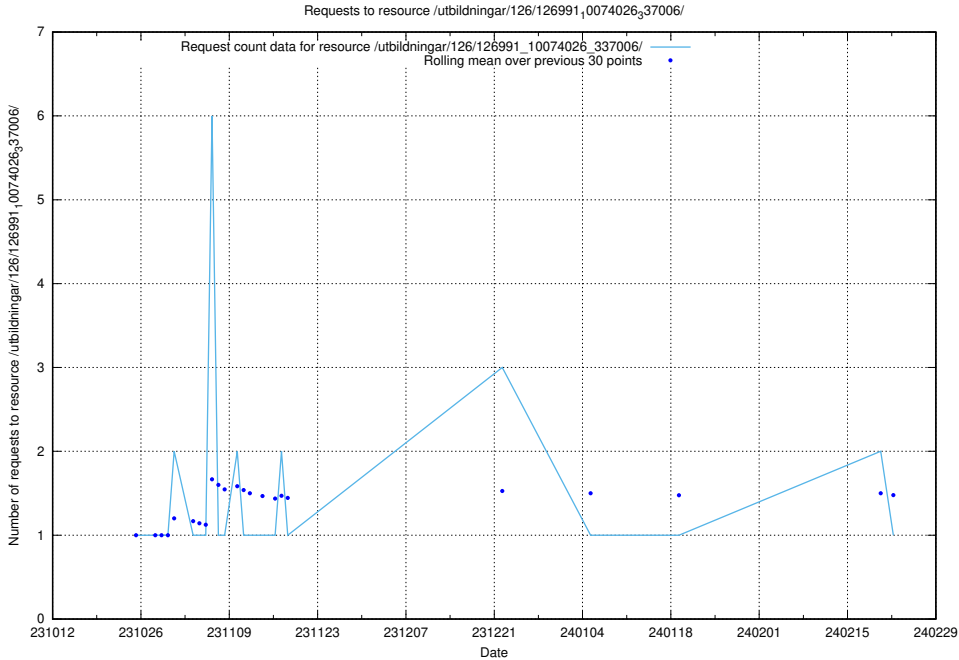

5.5138 Usage of /utbildningar/126/126991_10074026_337006/

Here, we count the number of requests to resource /utbildningar/126/126991_10074026_337006/.