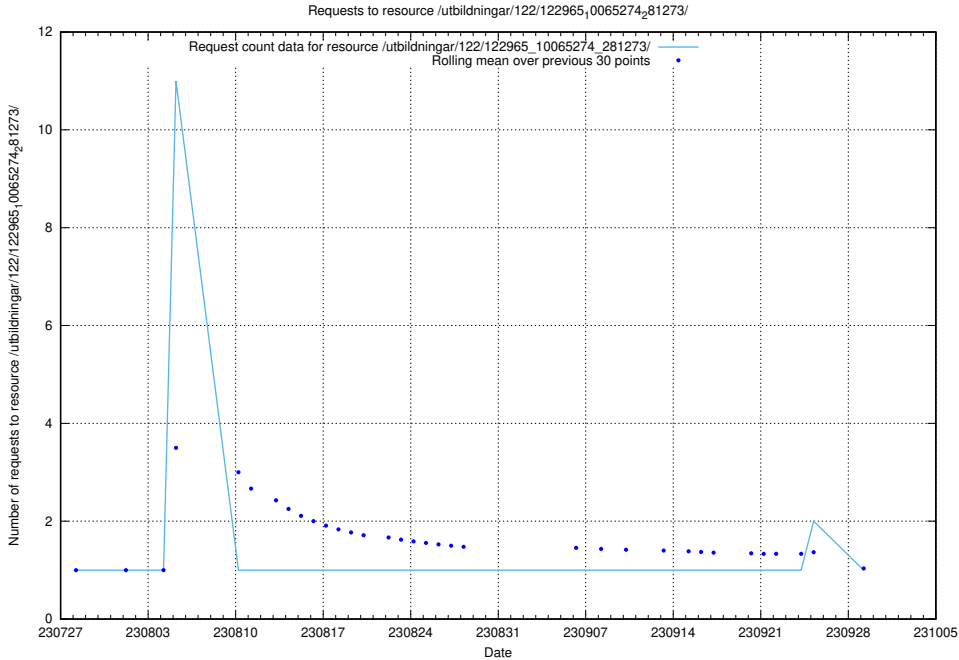

5.5826 Usage of /utbildningar/122/122965_10065274_281273/

Here, we count the number of requests to resource /utbildningar/122/122965_10065274_281273/.