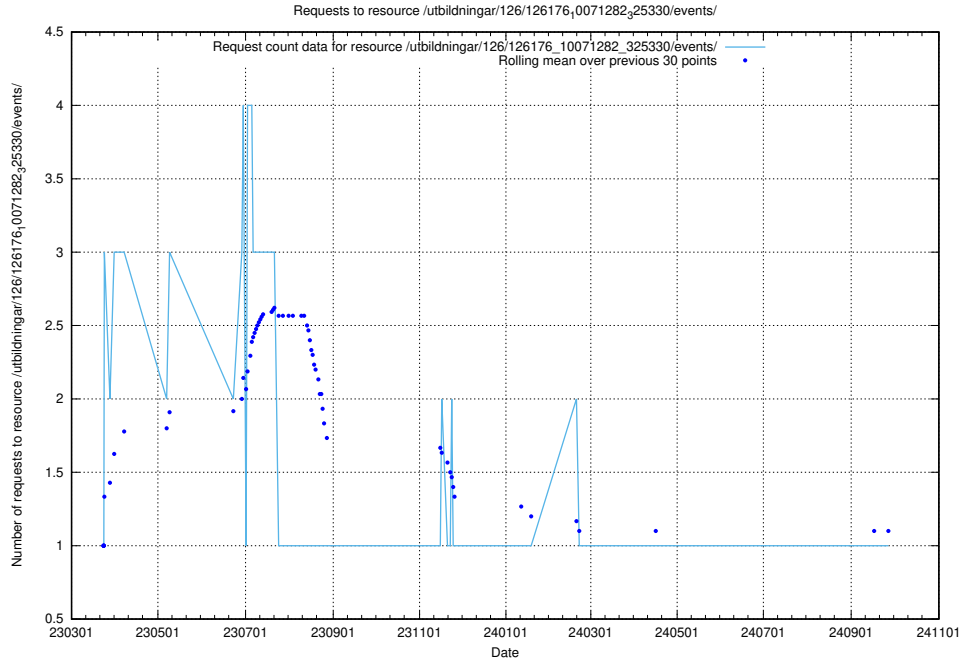

5.7303 Usage of /utbildningar/126/126176_10071282_325330/events/

Here, we count the number of requests to resource /utbildningar/126/126176_10071282_325330/events/