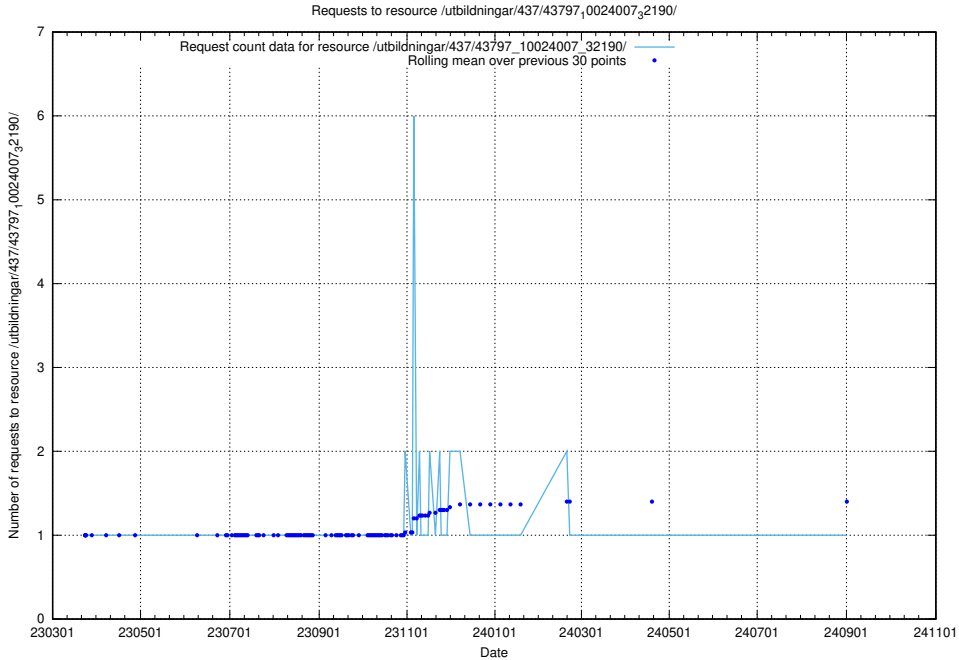

5.7229 Usage of /utbildningar/437/43797_10024007_32190/

Here, we count the number of requests to resource /utbildningar/437/43797_10024007_32190/.