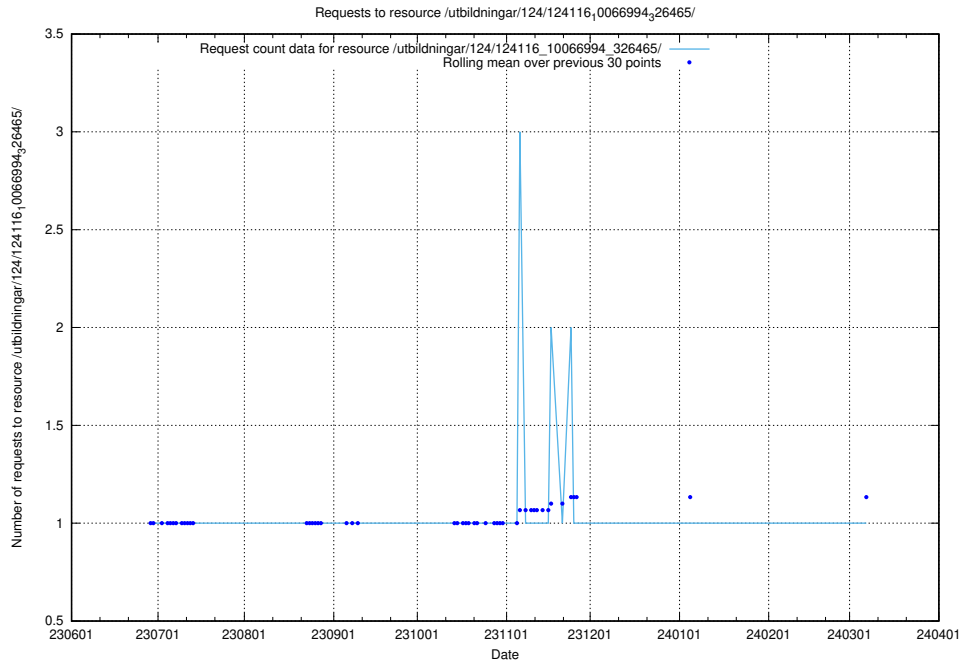

5.6436 Usage of /utbildningar/124/124116_10066994_326465/

Here, we count the number of requests to resource /utbildningar/124/124116_10066994_326465/.