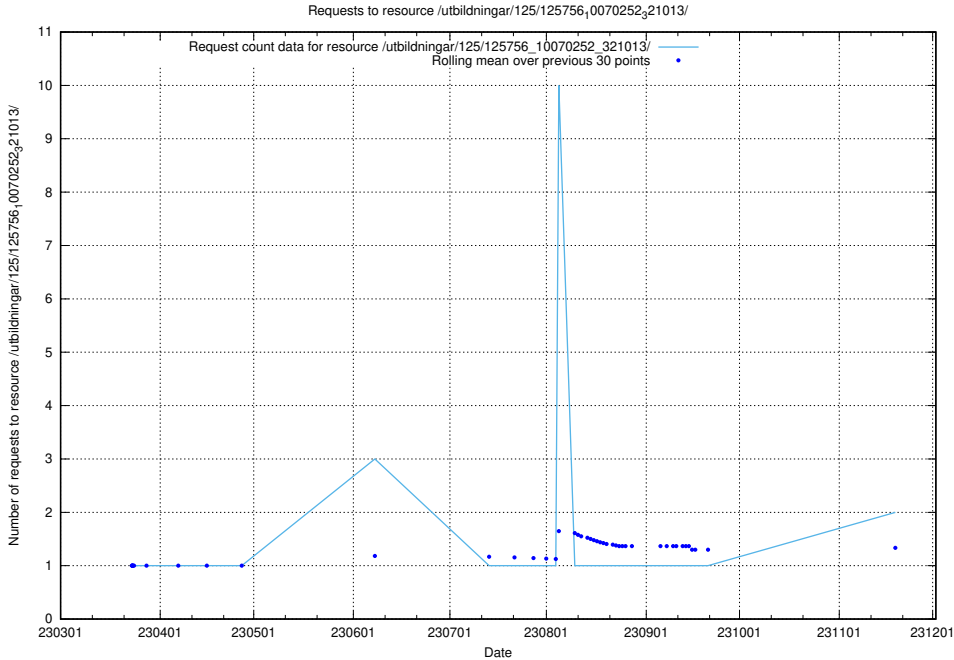

5.1109 Usage of /utbildningar/125/125756_10070252_321013/

Here, we count the number of requests to resource /utbildningar/125/125756_10070252_321013/.