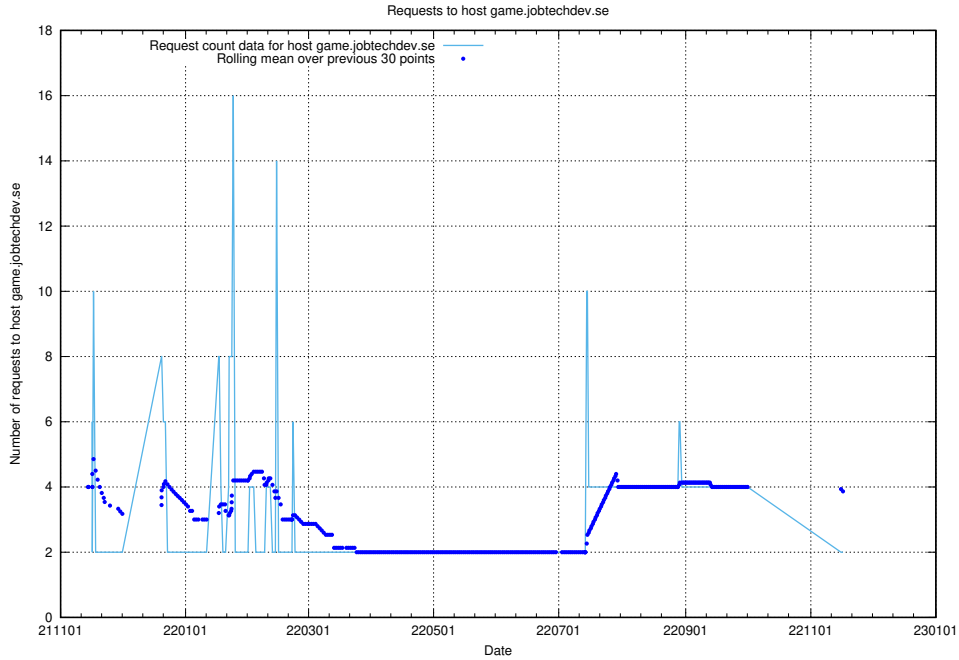

Here, we count the number of requests to host accounting.jobtechdev.se.

7.266 Usage of a.jobtechdev.se

Here, we count the number of requests to host a.jobtechdev.se.

7.267 Usage of game.jobtechdev.se

Here, we count the number of requests to host game.jobtechdev.se.