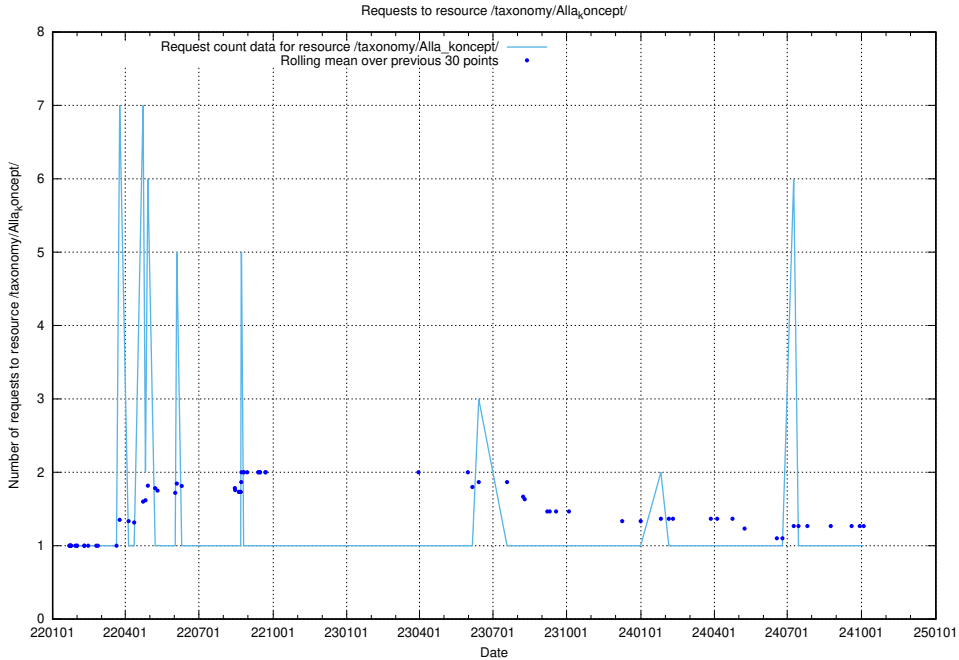

5.6692 Usage of /taxonomy/Alla_koncept/

Here, we count the number of requests to resource /taxonomy/Alla_koncept/.