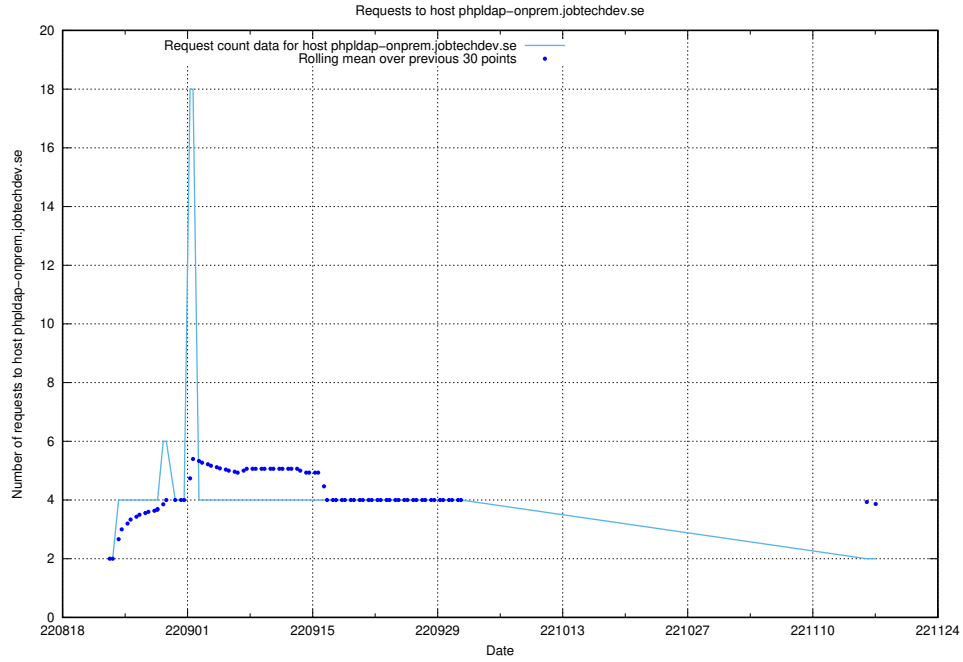

7.340 Usage of phpldap-onprem.jobtechdev.se

Here, we count the number of requests to host phpldap-onprem.jobtechdev.se.