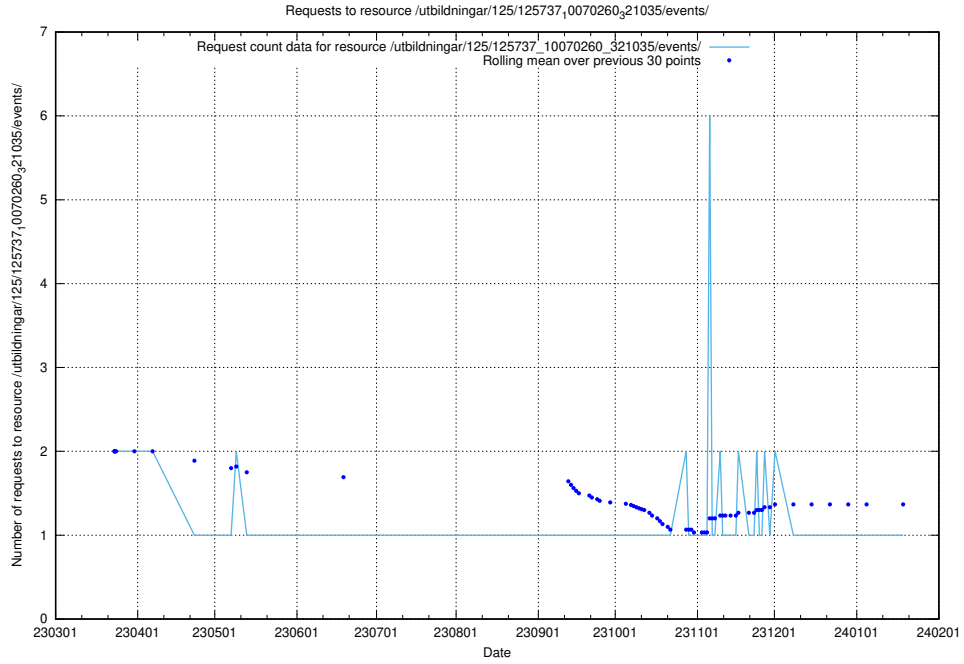

5.7157 Usage of /utbildningar/125/125737_10070260_321035/events/

Here, we count the number of requests to resource /utbildningar/125/125737_10070260_321035/events/