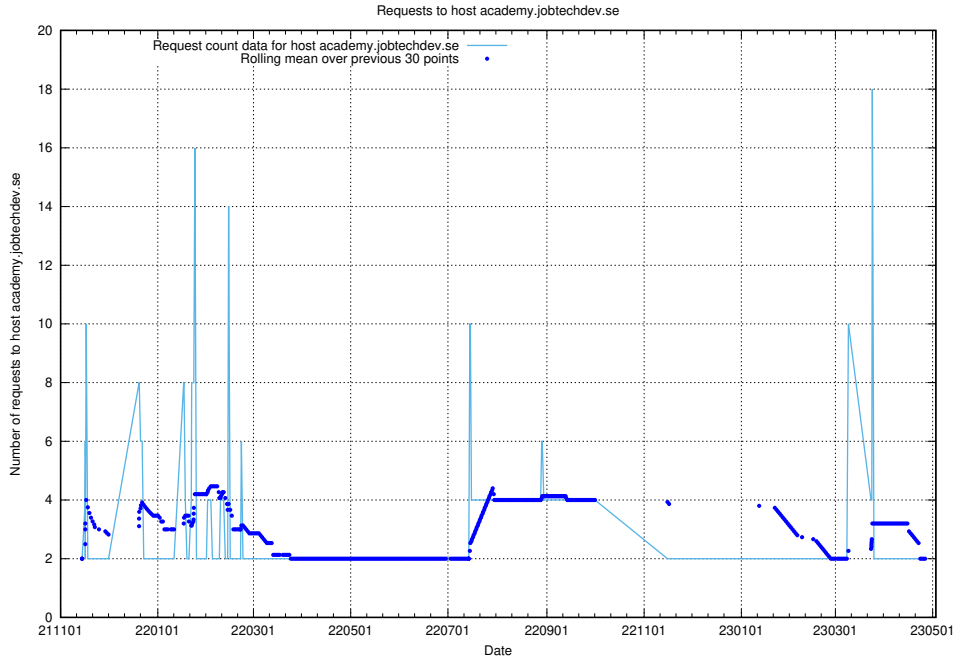

7.307 Usage of academy.jobtechdev.se

Here, we count the number of requests to host academy.jobtechdev.se.