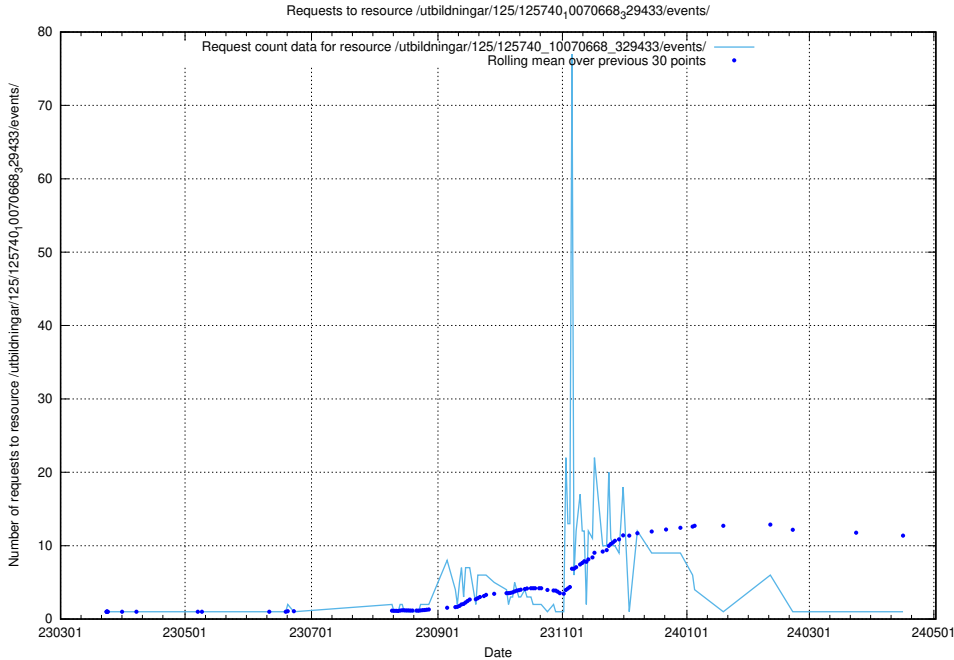

5.1151 Usage of /utbildningar/125/125740_10070668_329433/events/

Here, we count the number of requests to resource /utbildningar/125/125740_10070668_329433/events/