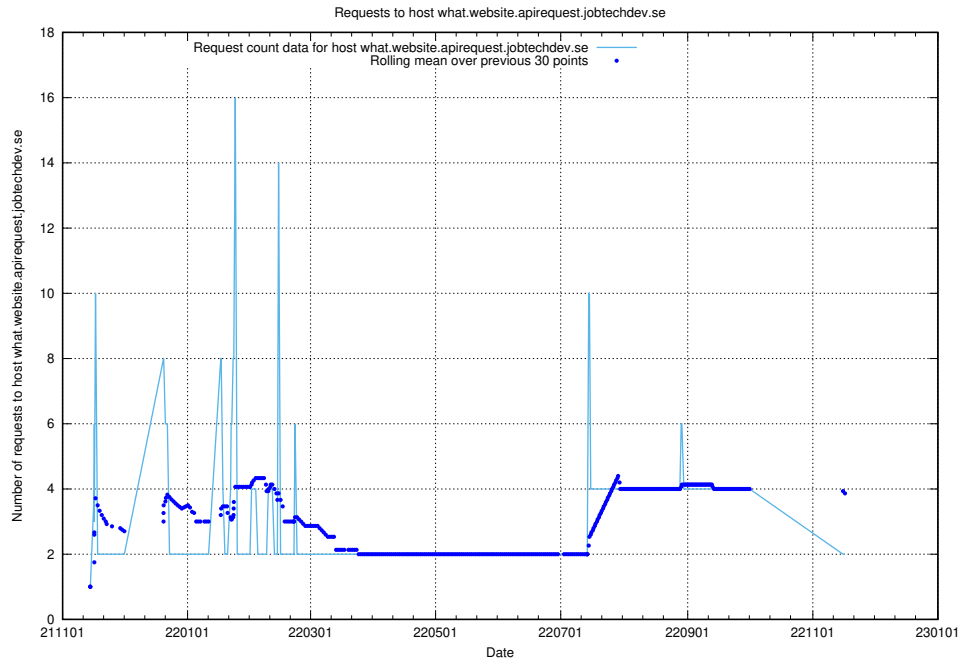

7.550 Usage of what.website.apirequest.jobtechdev.se

Here, we count the number of requests to host what.website.apirequest.jobtechdev.se.