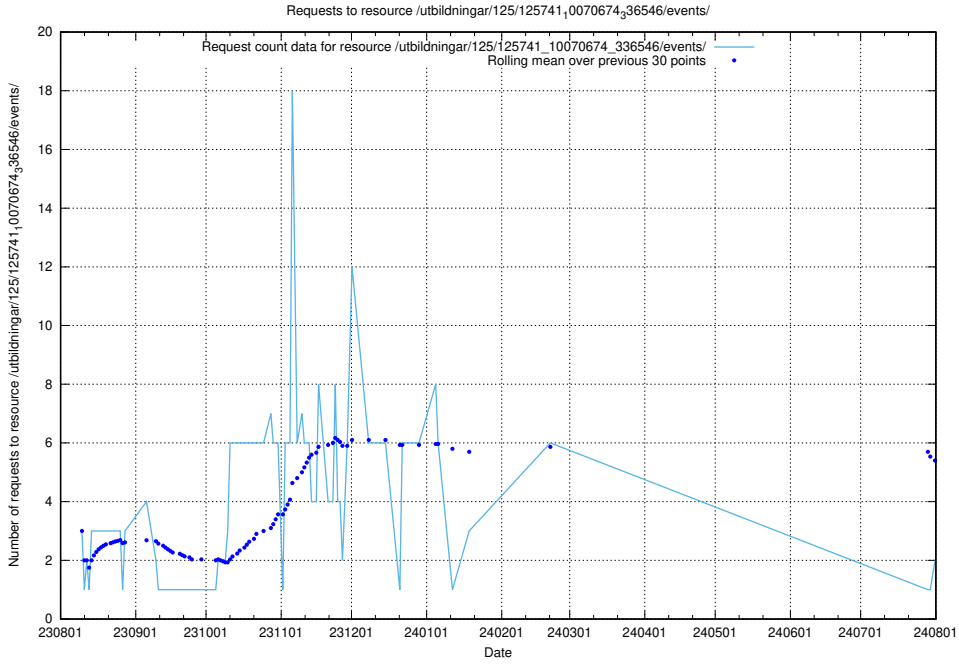

5.912 Usage of /utbildningar/125/125741_10070674_336546/events/

Here, we count the number of requests to resource /utbildningar/125/125741_10070674_336546/events/