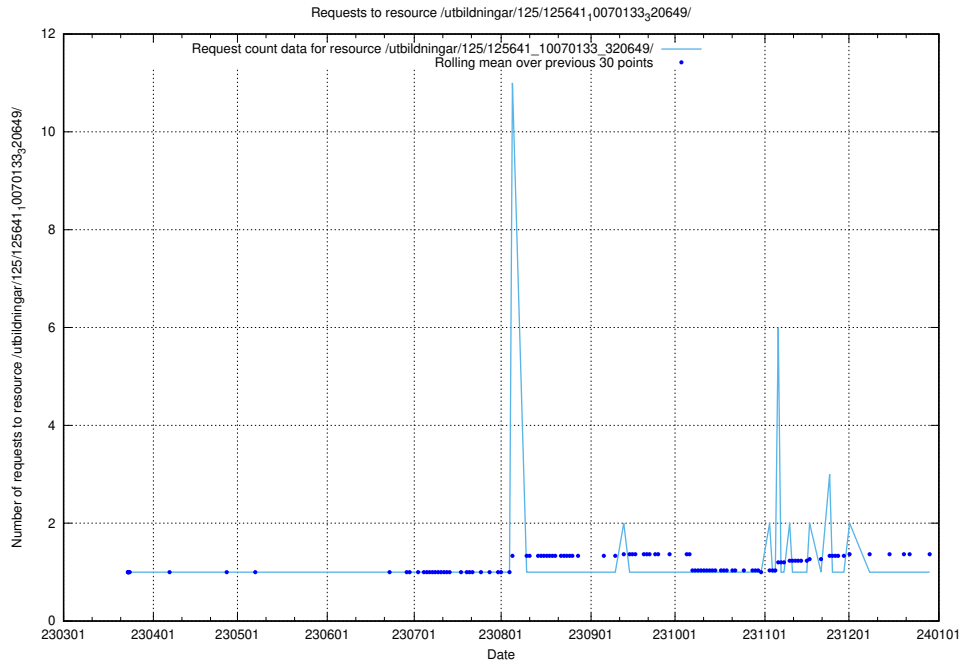

5.1203 Usage of /utbildningar/125/125641_10070133_320649/

Here, we count the number of requests to resource /utbildningar/125/125641_10070133_320649/.