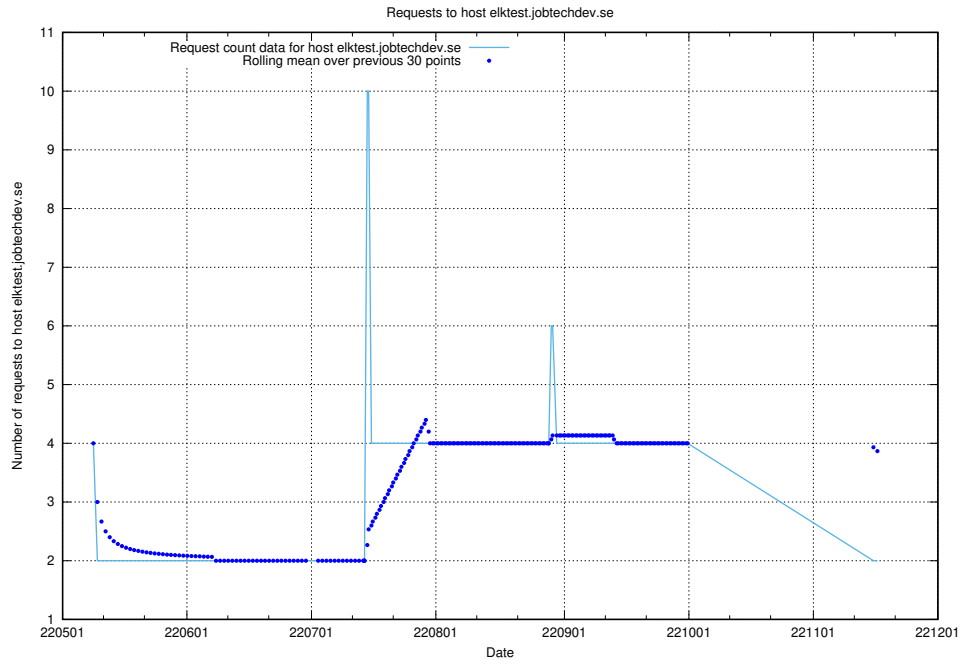

7.431 Usage of elktest.jobtechdev.se

Here, we count the number of requests to host elktest.jobtechdev.se.