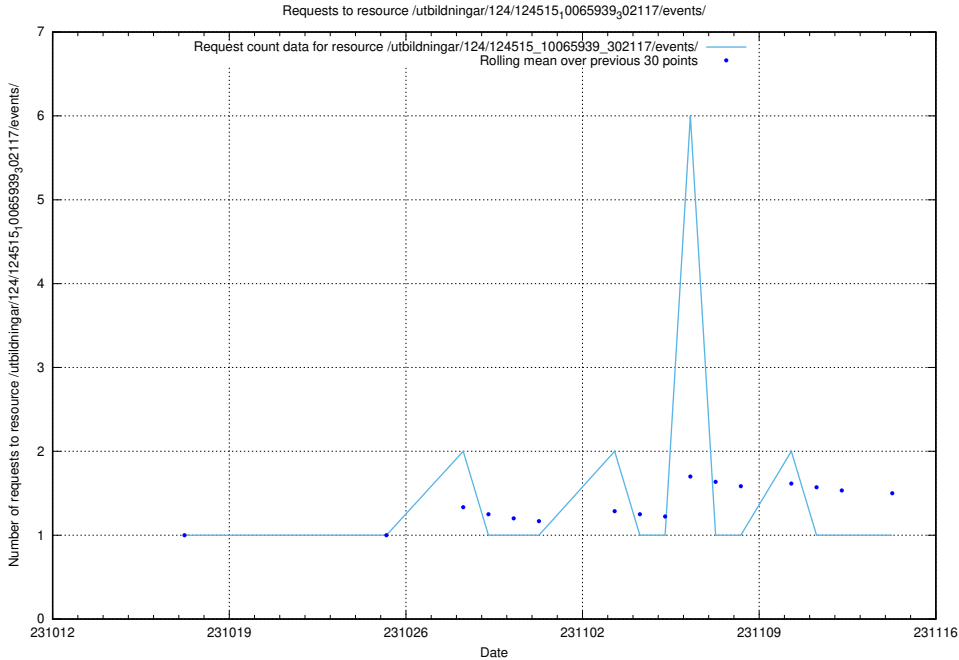

5.5230 Usage of /utbildningar/124/124515_10065939_302117/events/

Here, we count the number of requests to resource /utbildningar/124/124515_10065939_302117/events/