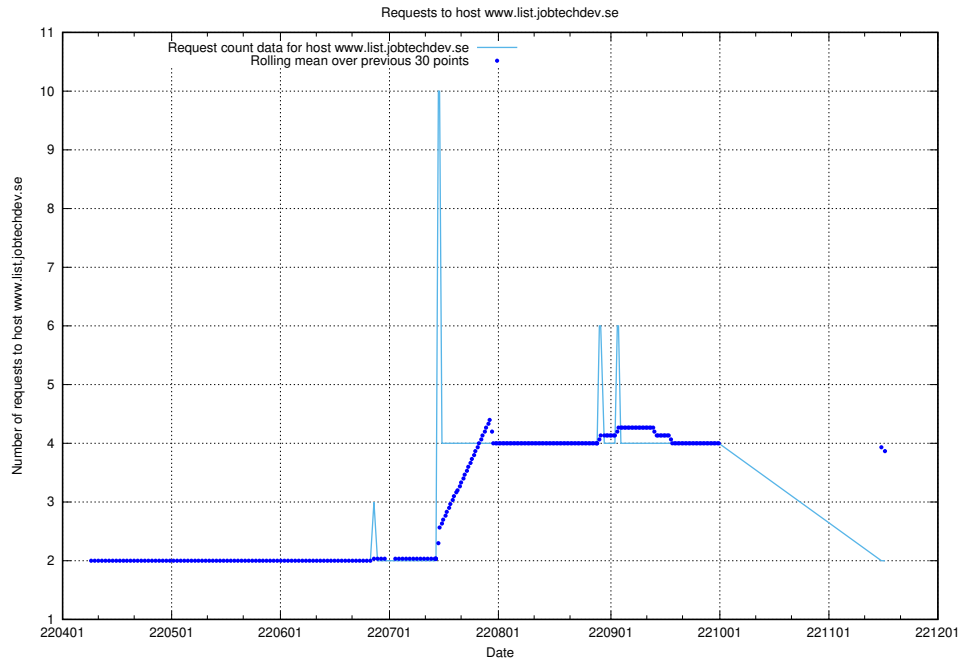

7.472 Usage of www.list.jobtechdev.se

Here, we count the number of requests to host www.list.jobtechdev.se.