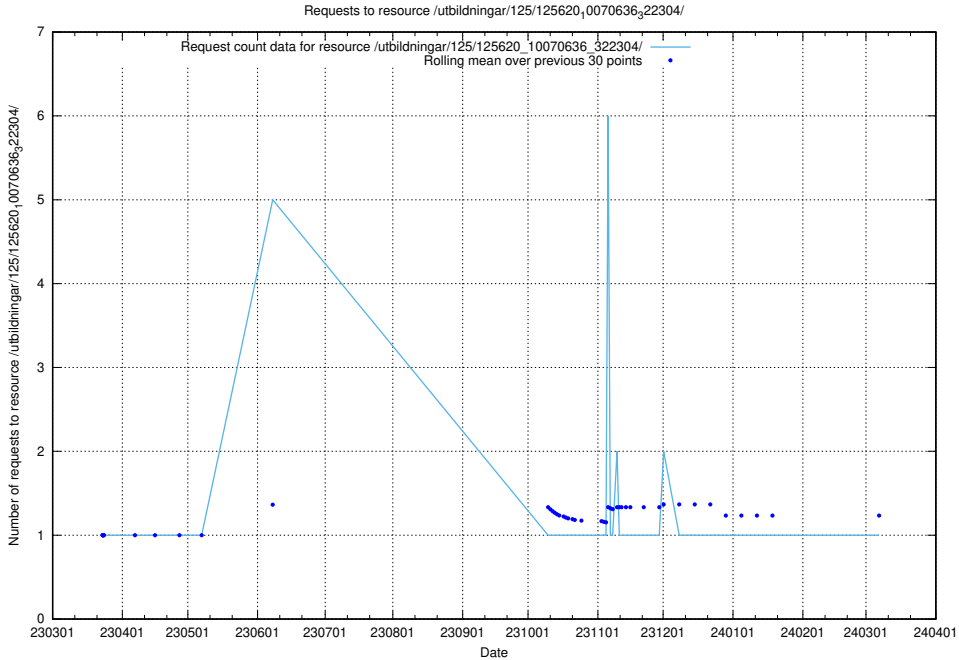

5.1208 Usage of /utbildningar/125/125620_10070636_322304/

Here, we count the number of requests to resource /utbildningar/125/125620_10070636_322304/.