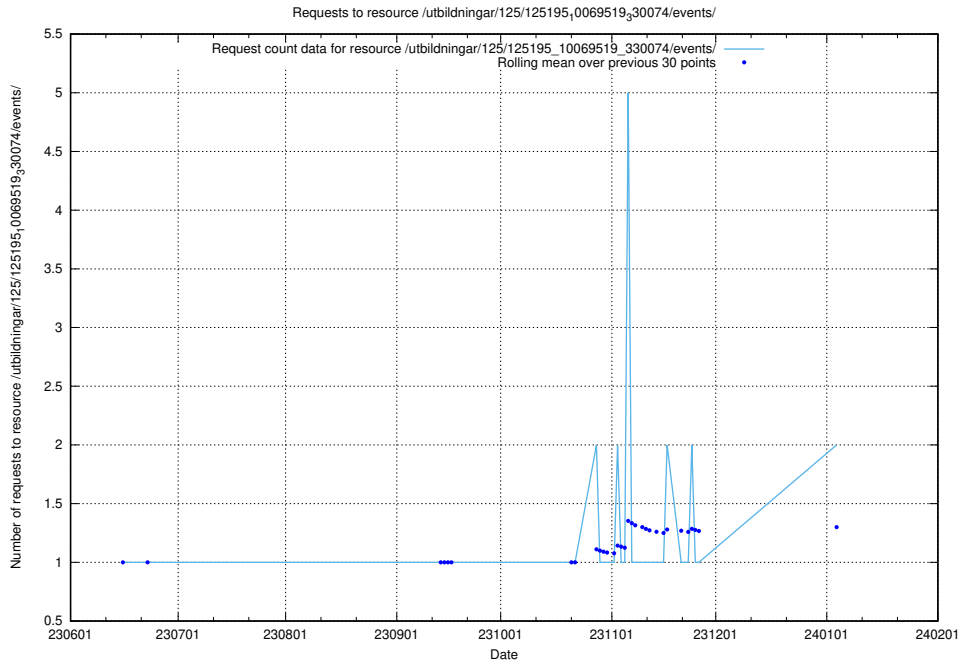

5.1031 Usage of /utbildningar/125/125195_10069519_330074/events/

Here, we count the number of requests to resource /utbildningar/125/125195_10069519_330074/events/

5.1032 Usage of /utbildningar/124/124174_10067289_312247/events/