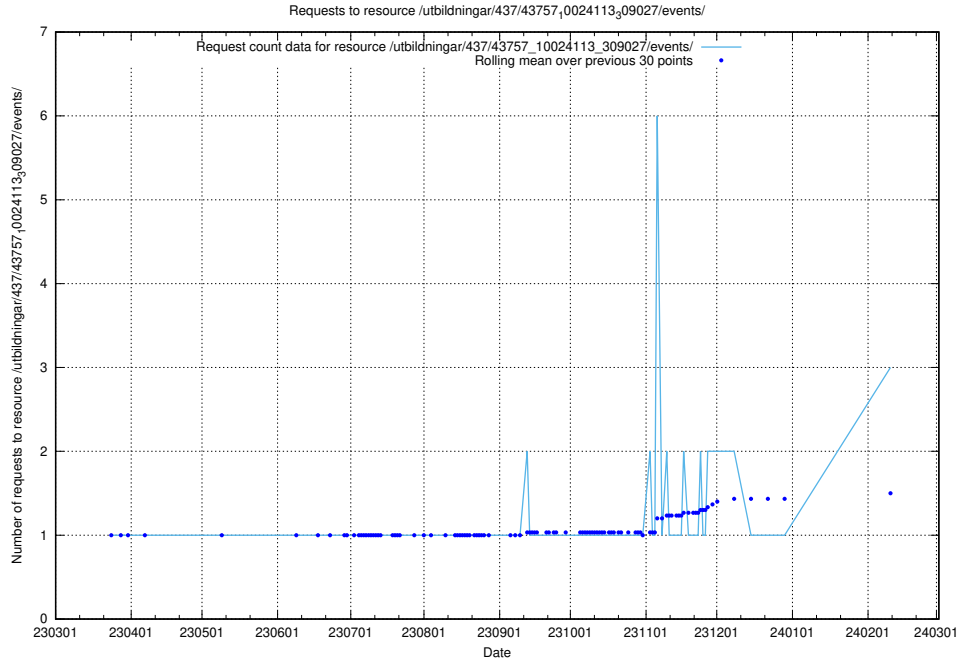

Here, we count the number of requests to resource `/taxonomy/version/19/query/employment-variety-concepts/`.

5.583 Usage of /utbildningar/437/43757_10024113_309027/events/

Here, we count the number of requests to resource /utbildningar/437/43757_10024113_309027/events/.