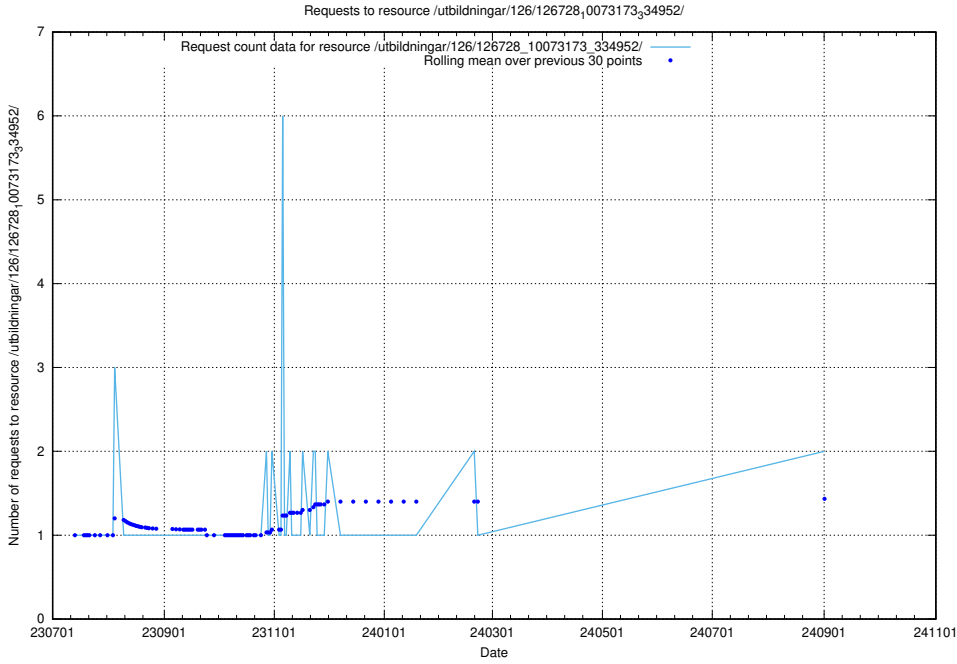

5.940 Usage of /utbildningar/126/126728_10073173_334952/

Here, we count the number of requests to resource /utbildningar/126/126728_10073173_334952/.