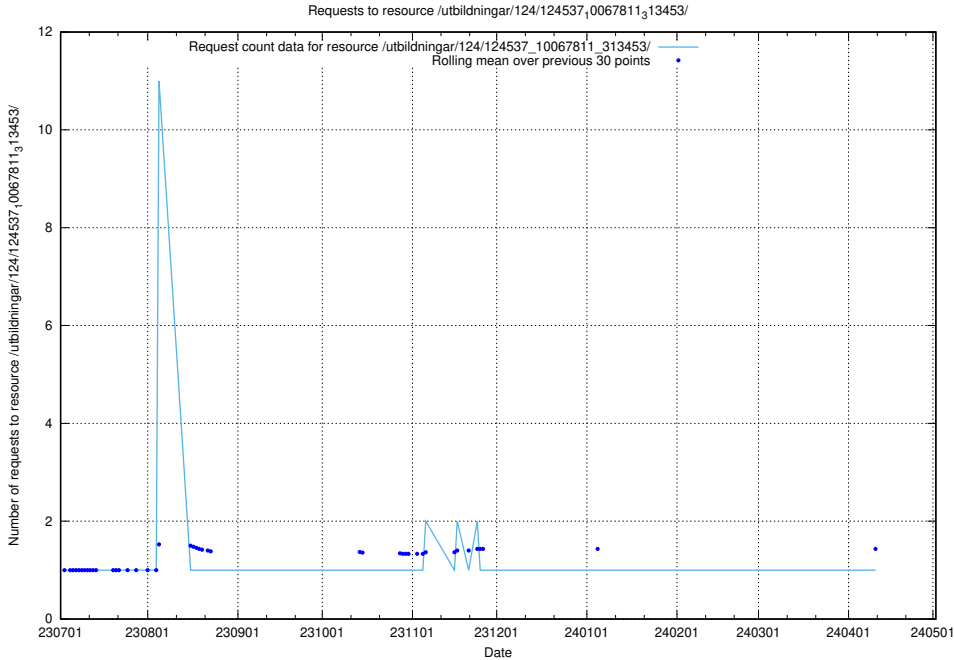

5.6283 Usage of /utbildningar/124/124537_10067811_313453/

Here, we count the number of requests to resource /utbildningar/124/124537_10067811_313453/.