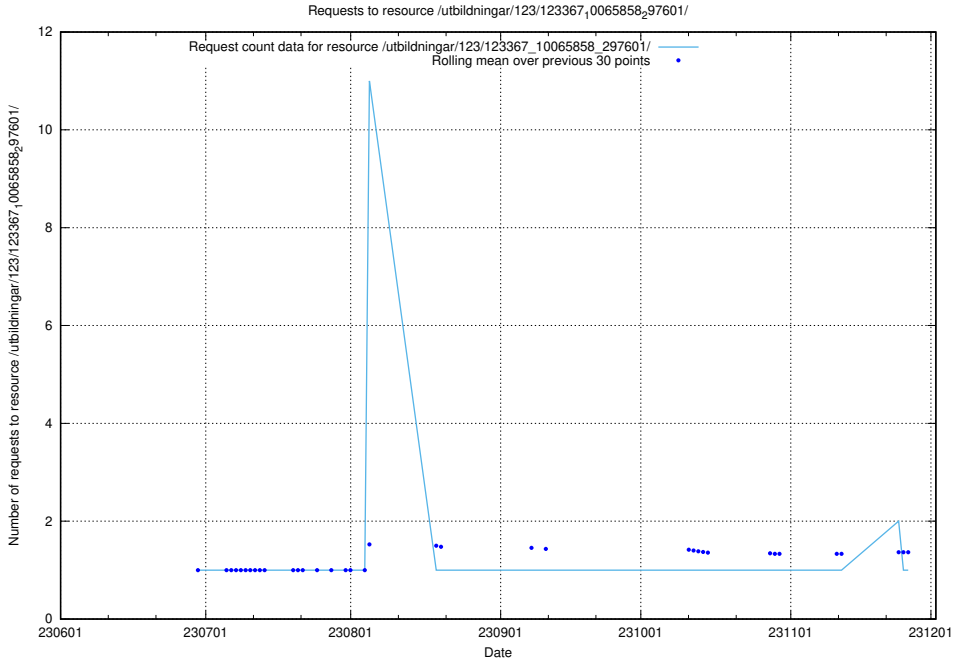

5.6312 Usage of /utbildningar/123/123367_10065858_297601/

Here, we count the number of requests to resource /utbildningar/123/123367_10065858_297601/.