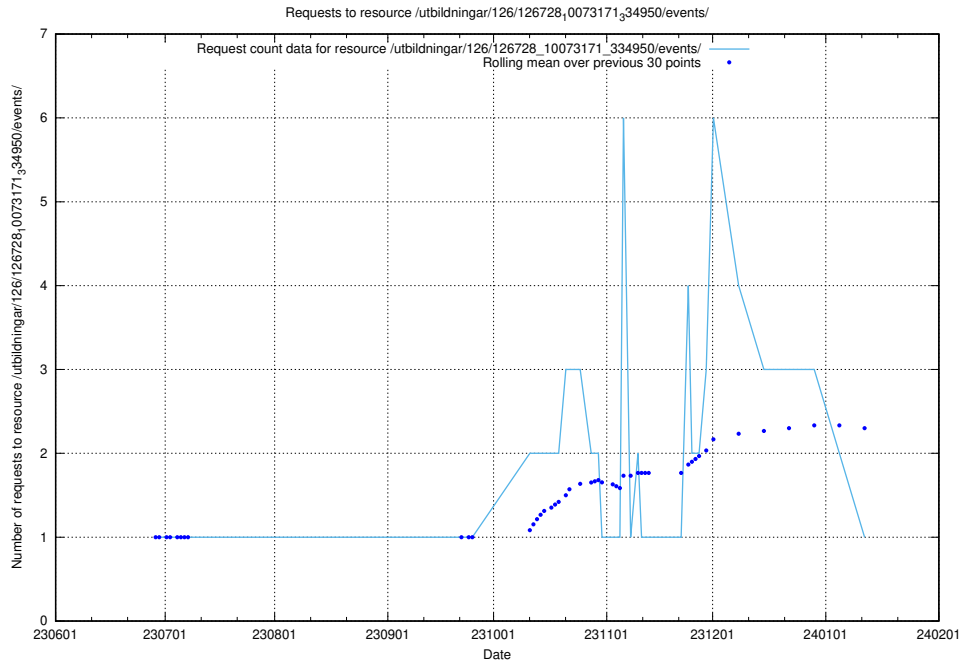

5.6359 Usage of /utbildningar/126/126728_10073171_334950/

Here, we count the number of requests to resource /utbildningar/126/126728_10073171_334950/.

5.6360 Usage of /utbildningar/126/126728_10073151_334946/events/