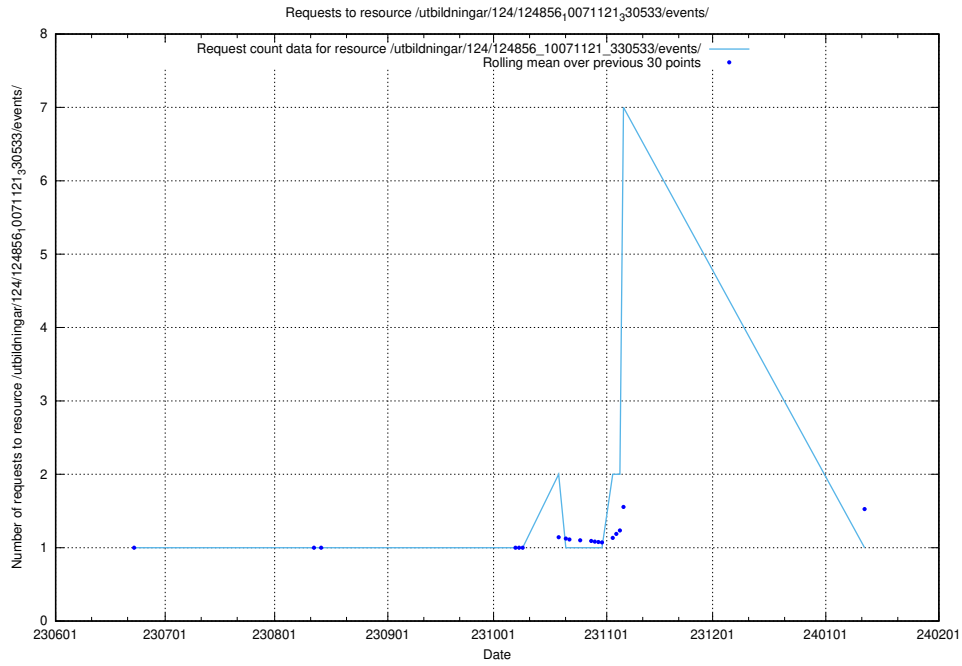

5.6623 Usage of /utbildningar/124/124856_10071121_330533/events/

Here, we count the number of requests to resource /utbildningar/124/124856_10071121_330533/events/