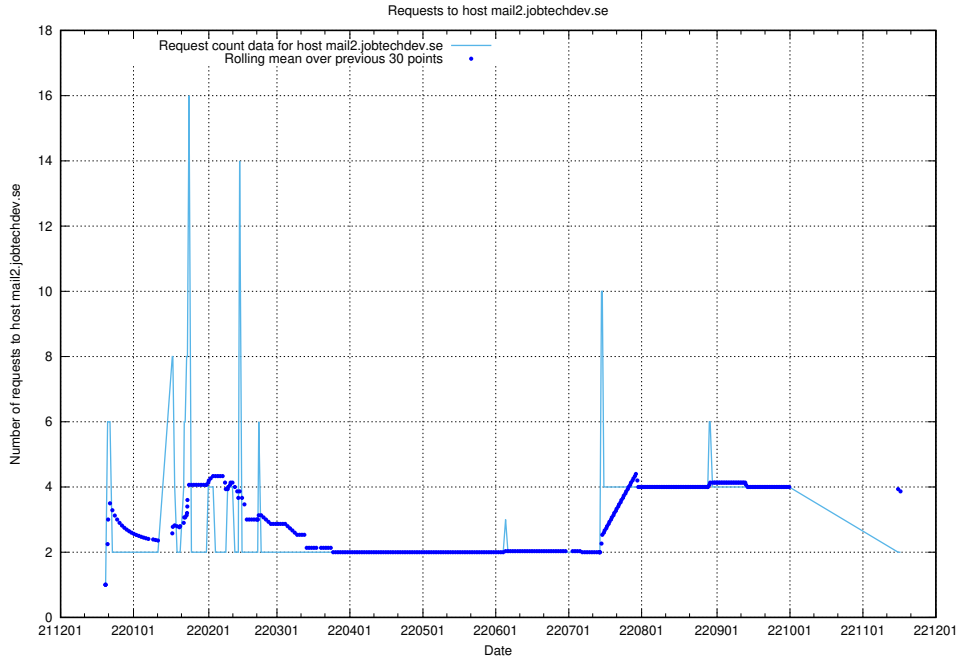

7.377 Usage of mail2.jobtechdev.se

Here, we count the number of requests to host mail2.jobtechdev.se.