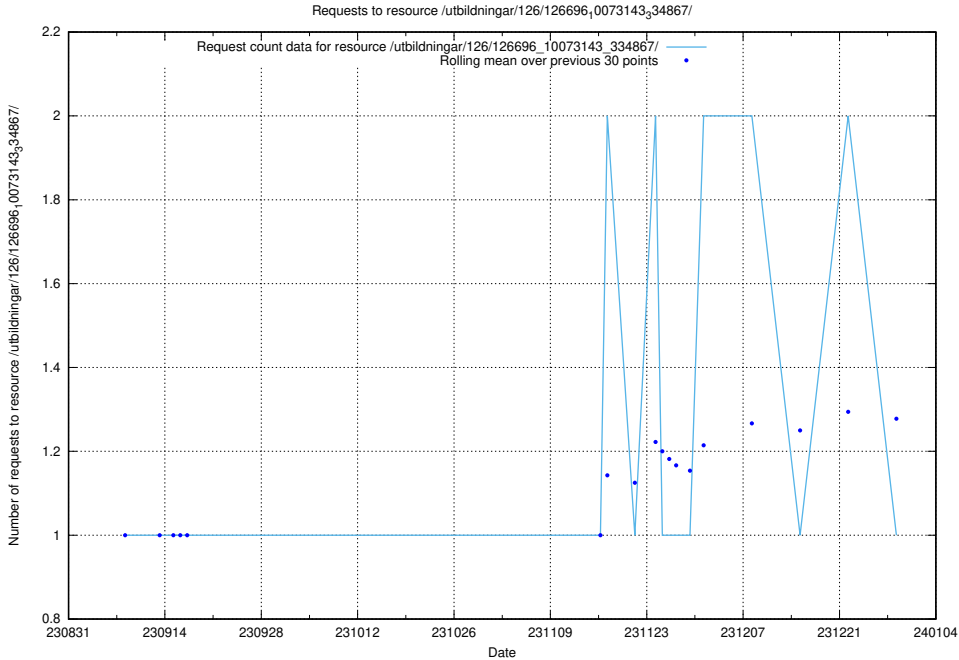

5.5549 Usage of /utbildningar/126/126696_10073143_334867/

Here, we count the number of requests to resource /utbildningar/126/126696_10073143_334867/.