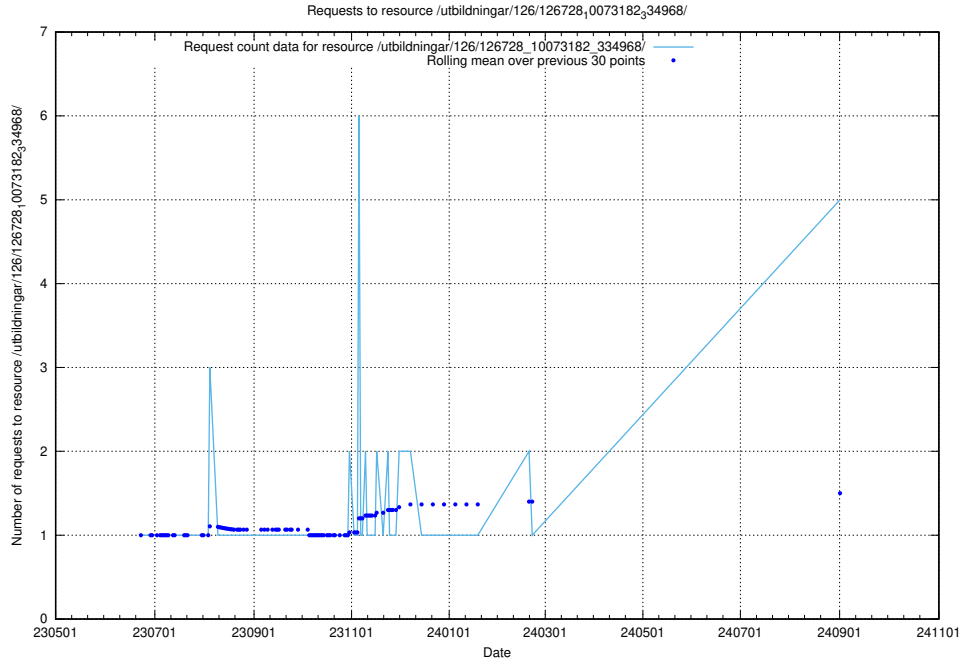

5.253 Usage of /utbildningar/126/126728_10073182_334968/

Here, we count the number of requests to resource /utbildningar/126/126728_10073182_334968/.