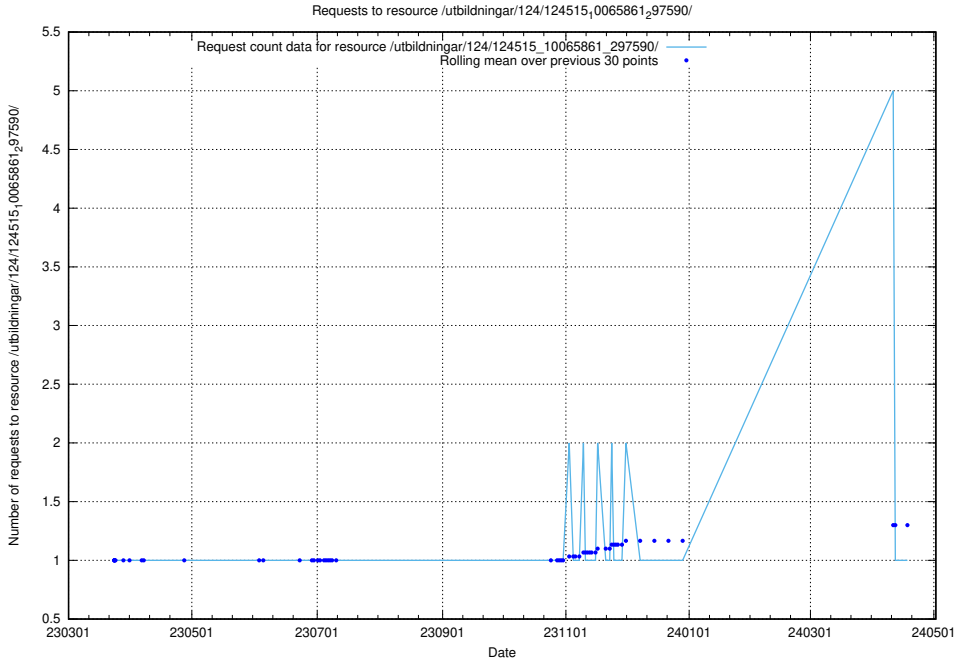

5.2689 Usage of /utbildningar/124/124515_10065861_297590/

Here, we count the number of requests to resource /utbildningar/124/124515_10065861_297590/.