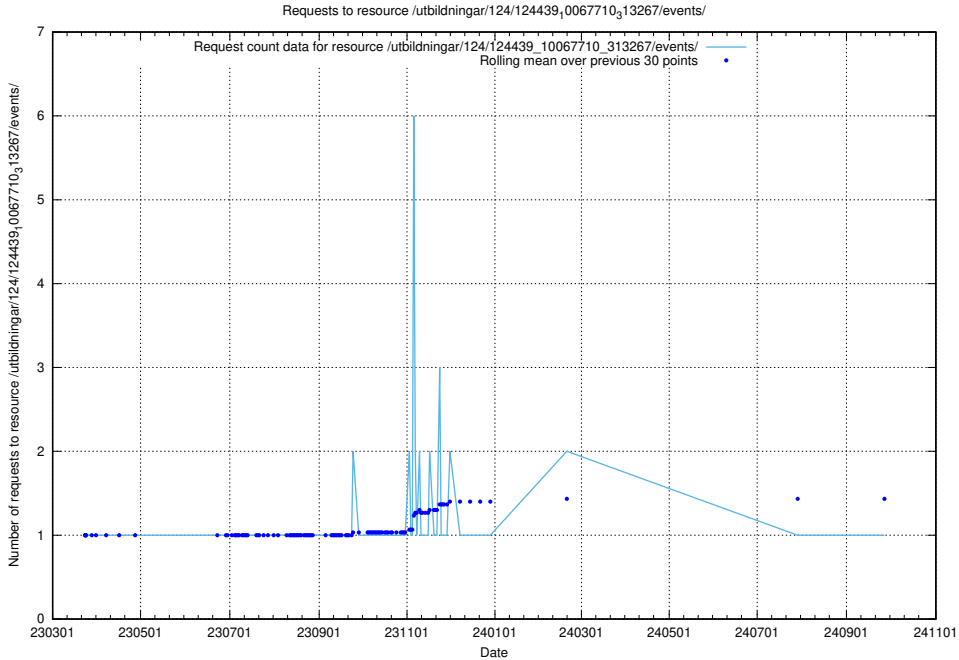

5.4562 Usage of /utbildningar/124/124439_10067710_313267/events/

Here, we count the number of requests to resource /utbildningar/124/124439_10067710_313267/events/