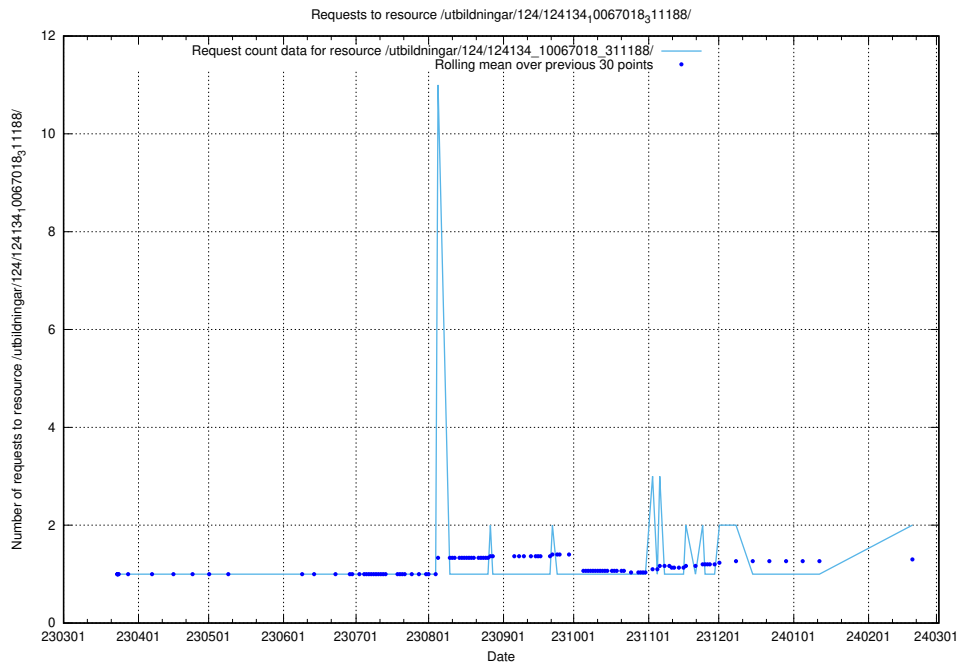

5.840 Usage of /utbildningar/124/124134_10067018_311188/

Here, we count the number of requests to resource /utbildningar/124/124134_10067018_311188/.