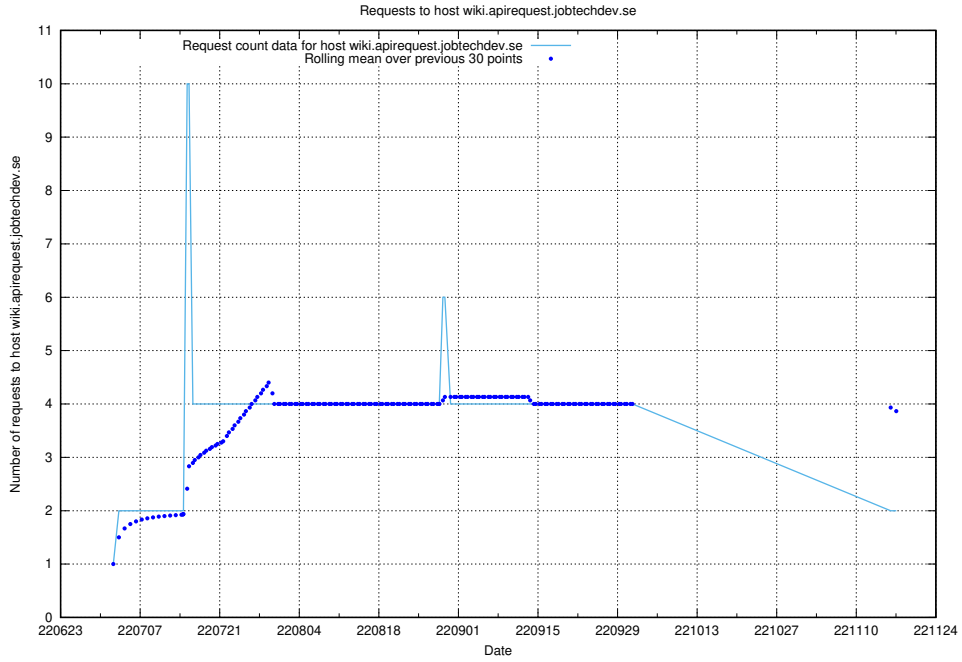

7.394 Usage of wiki.apirequest.jobtechdev.se

Here, we count the number of requests to host wiki.apirequest.jobtechdev.se.

7.395 Usage of wiki.api.jobtechdev.se

Here, we count the number of requests to host wiki.api.jobtechdev.se.