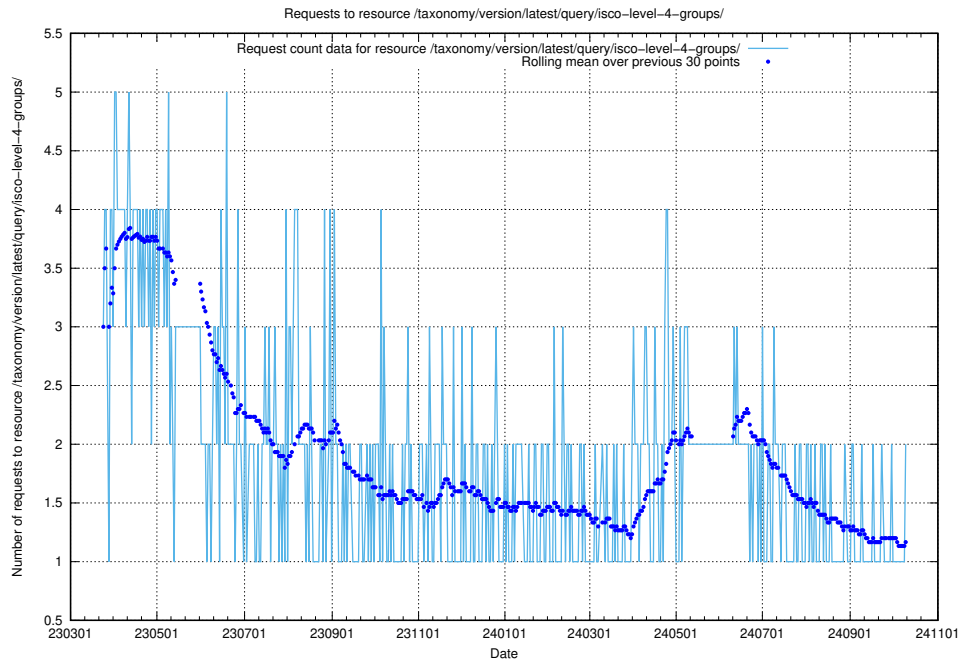

Here, we count the number of requests to resource /taxonomy/version/latest/query/languages/.

5.1073 Usage of /taxonomy/version/latest/query/isco-level-4-groups/

Here, we count the number of requests to resource /taxonomy/version/latest/query/isco-level-4-groups/.