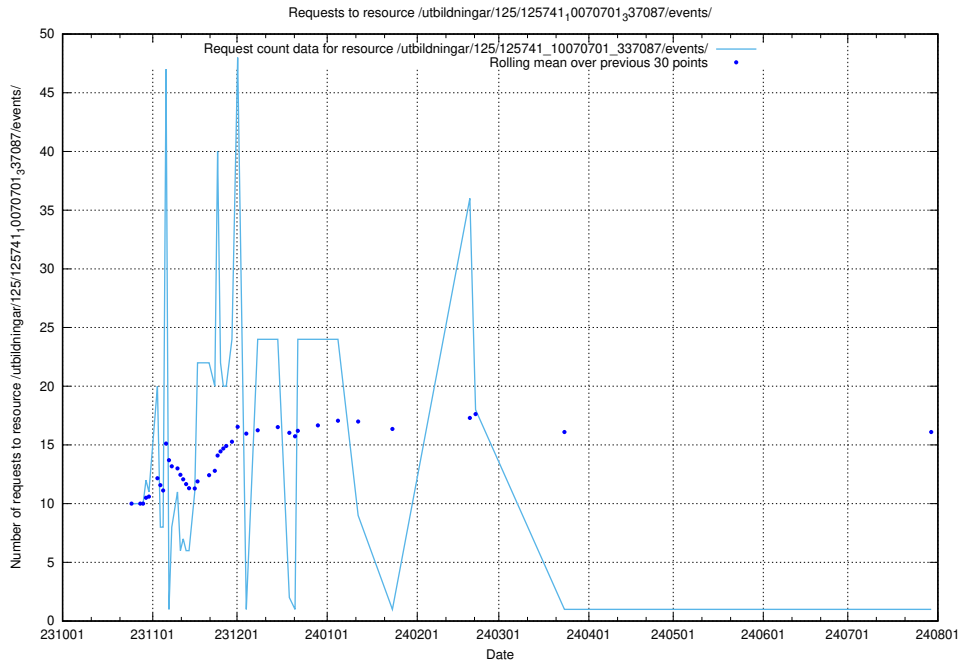

5.5122 Usage of /taxonomy/version/1/query/skills/

Here, we count the number of requests to resource /taxonomy/version/1/query/skills/.

5.5123 Usage of /utbildningar/125/125741_10070701_337087/events/

Here, we count the number of requests to resource /utbildningar/125/125741_10070701_337087/events/