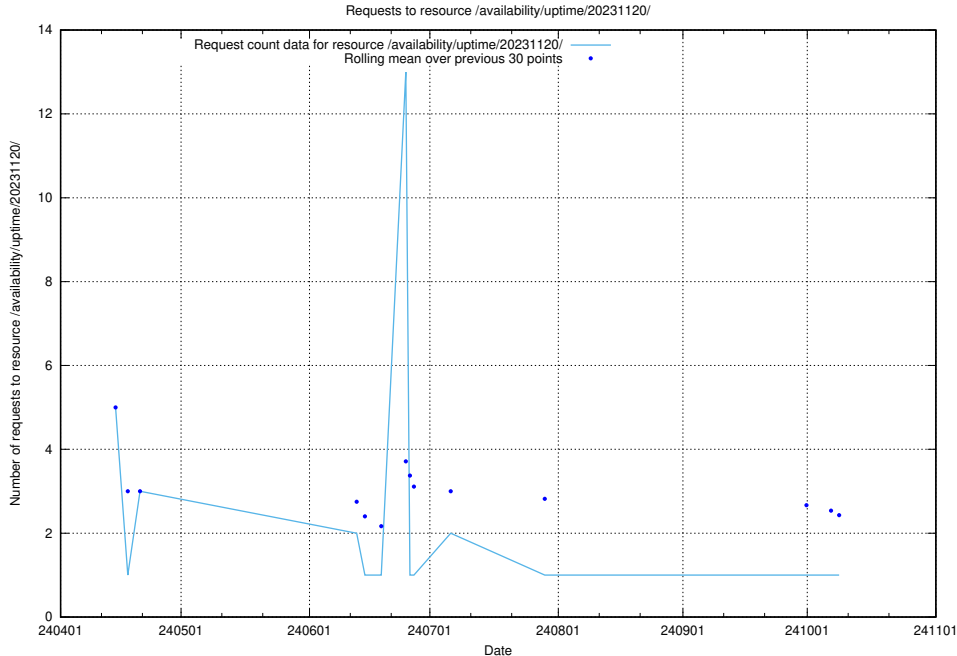

5.2431 Usage of /availability/uptime/20231120/

Here, we count the number of requests to resource /availability/uptime/20231120/.