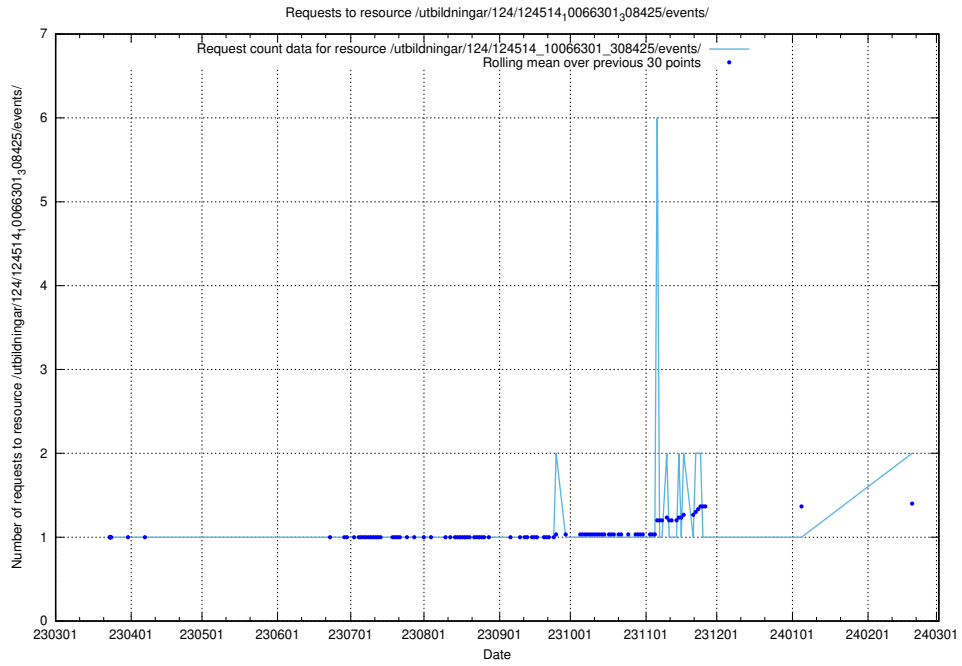

5.707 Usage of /utbildningar/124/124514_10066301_308425/events/

Here, we count the number of requests to resource /utbildningar/124/124514_10066301_308425/events/