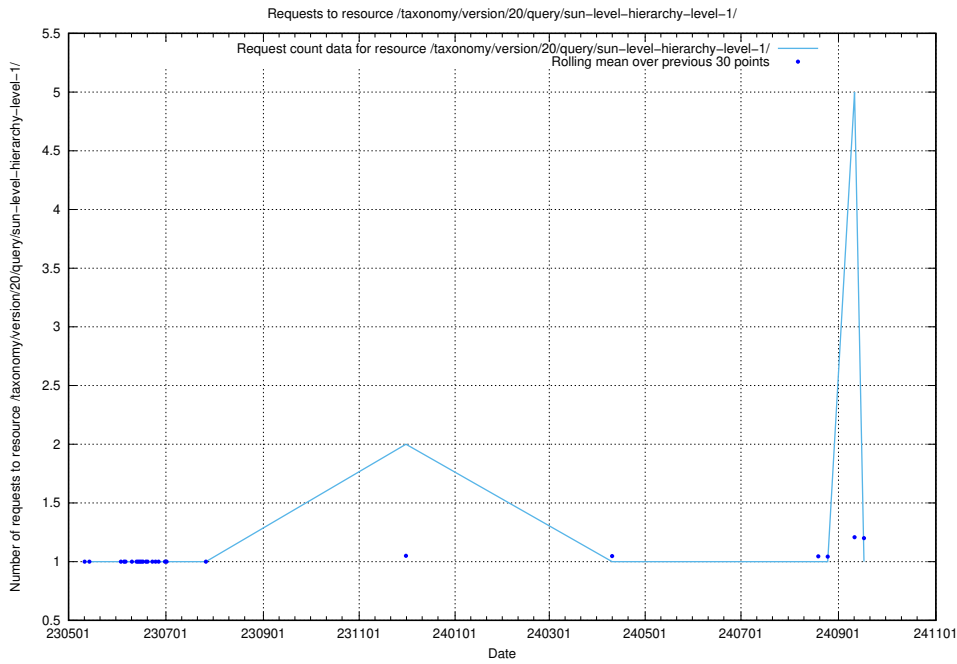

5.6836 Usage of /taxonomy/version/20/query/sun-level-hierarchy-level-1/

Here, we count the number of requests to resource /taxonomy/version/20/query/sun-level-hierarchy-level-1/.