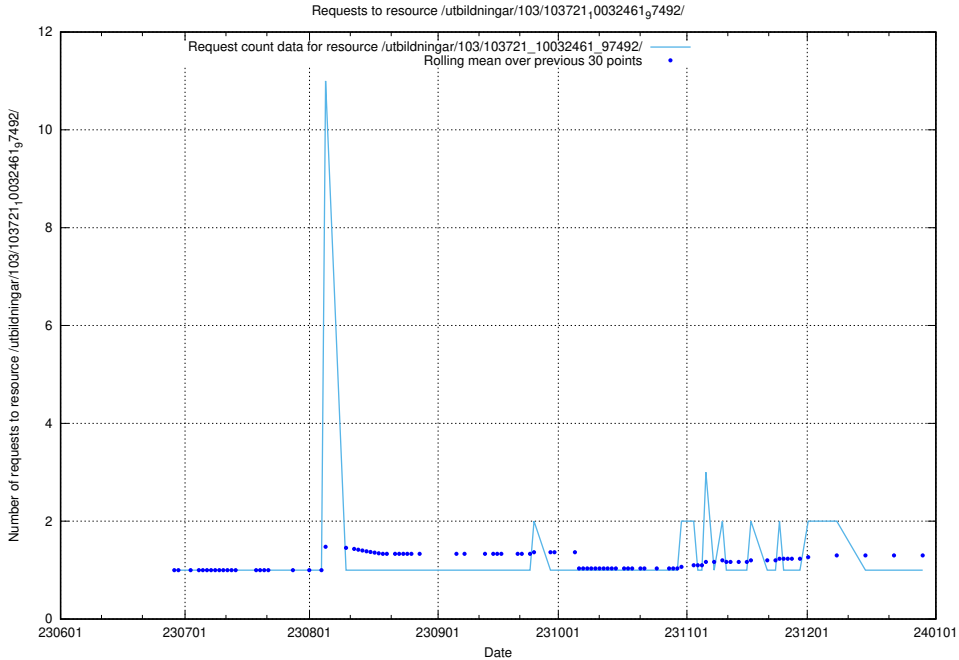

5.6446 Usage of /utbildningar/103/103721_10032461_97492/

Here, we count the number of requests to resource /utbildningar/103/103721_10032461_97492/.