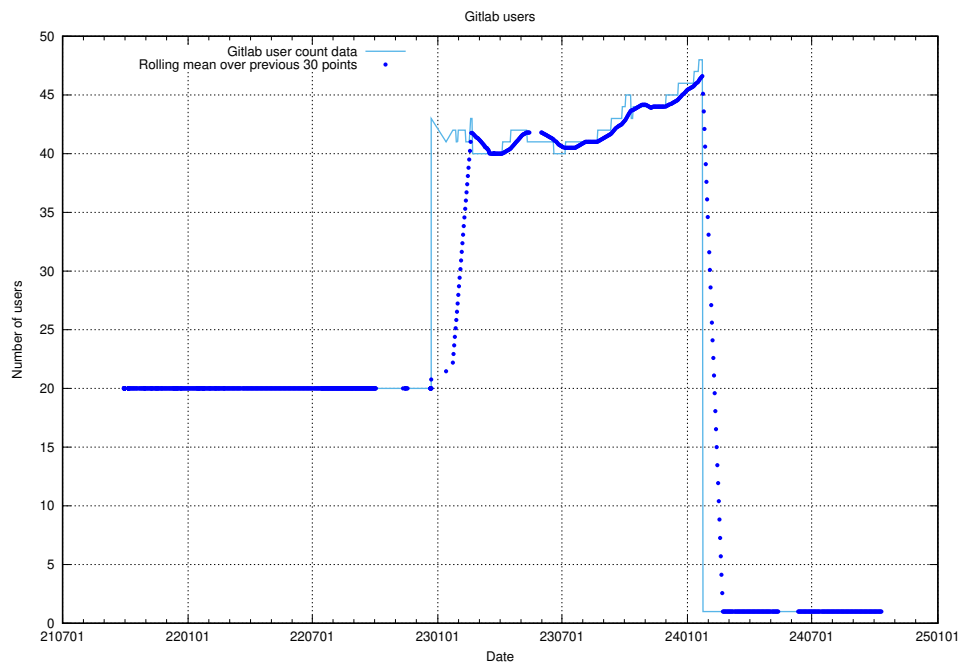

6 Gitlab

This section summarises the state of [JobTech's code repositories](https://gitlab.com/arbetsformedlingen)⁷.

6.1 User count

A graph of users in JobTech's official code repository.

⁷<https://gitlab.com/arbetsformedlingen>