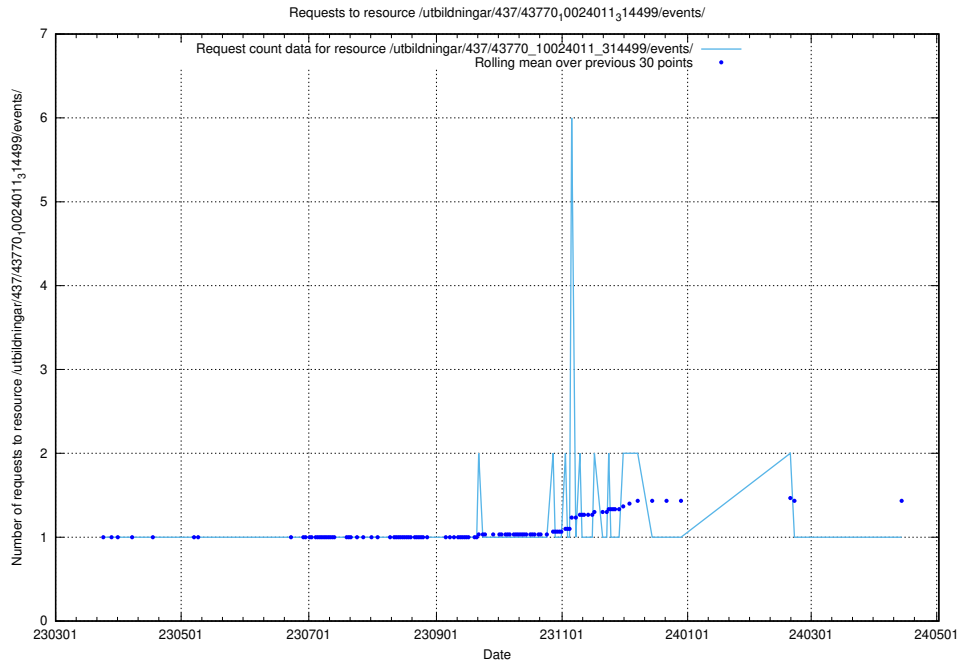

5.7062 Usage of /utbildningar/437/43770_10024011_314499/events/

Here, we count the number of requests to resource /utbildningar/437/43770_10024011_314499/events/.