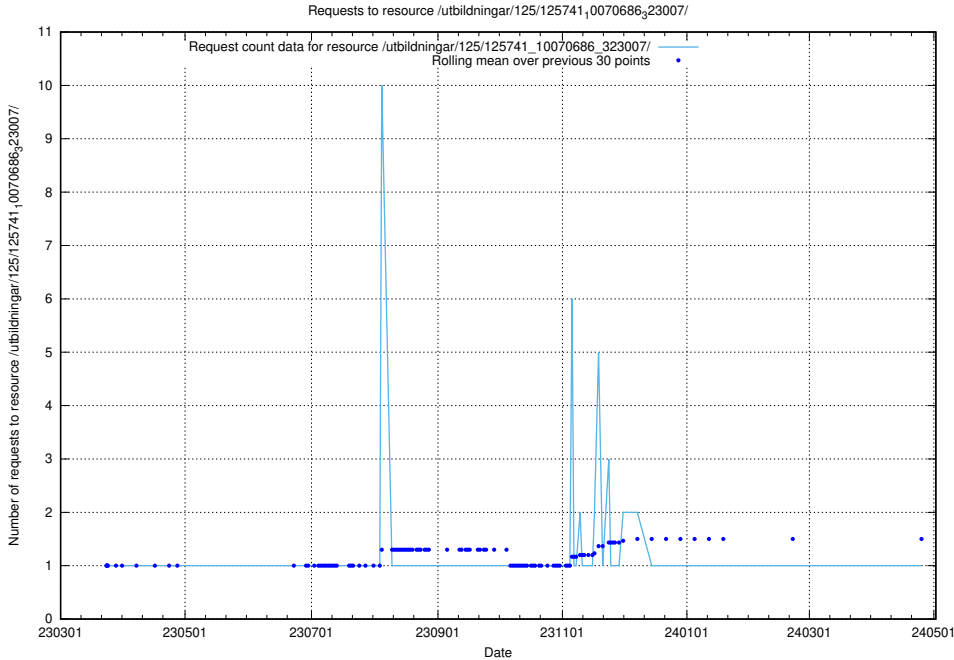

5.7349 Usage of /utbildningar/125/125741_10070686_323007/

Here, we count the number of requests to resource /utbildningar/125/125741_10070686_323007/.