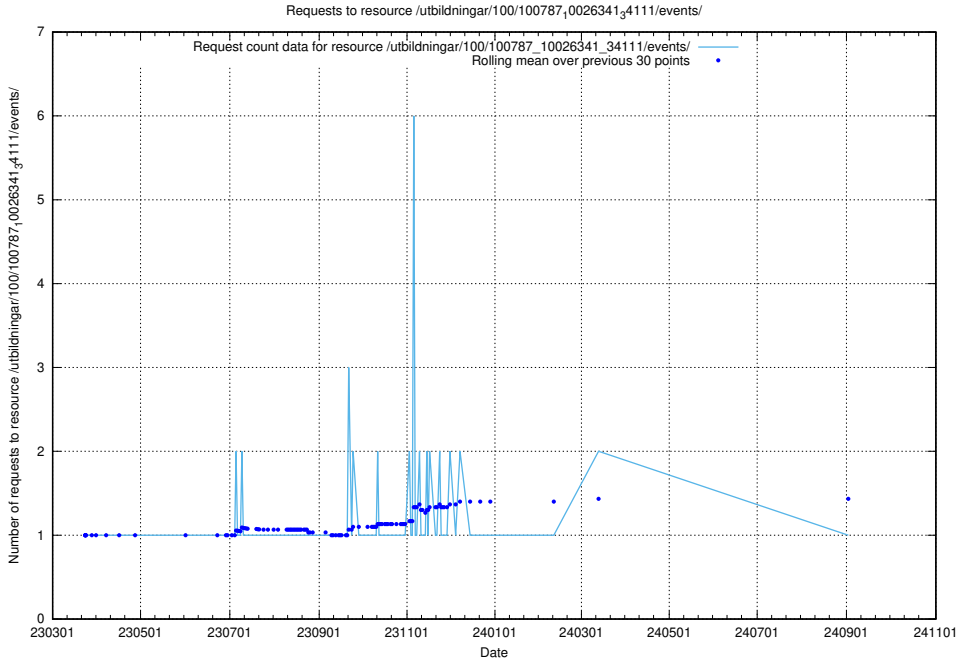

5.6429 Usage of /utbildningar/100/100787_10026341_34111/events/

Here, we count the number of requests to resource /utbildningar/100/100787_10026341_34111/events/.