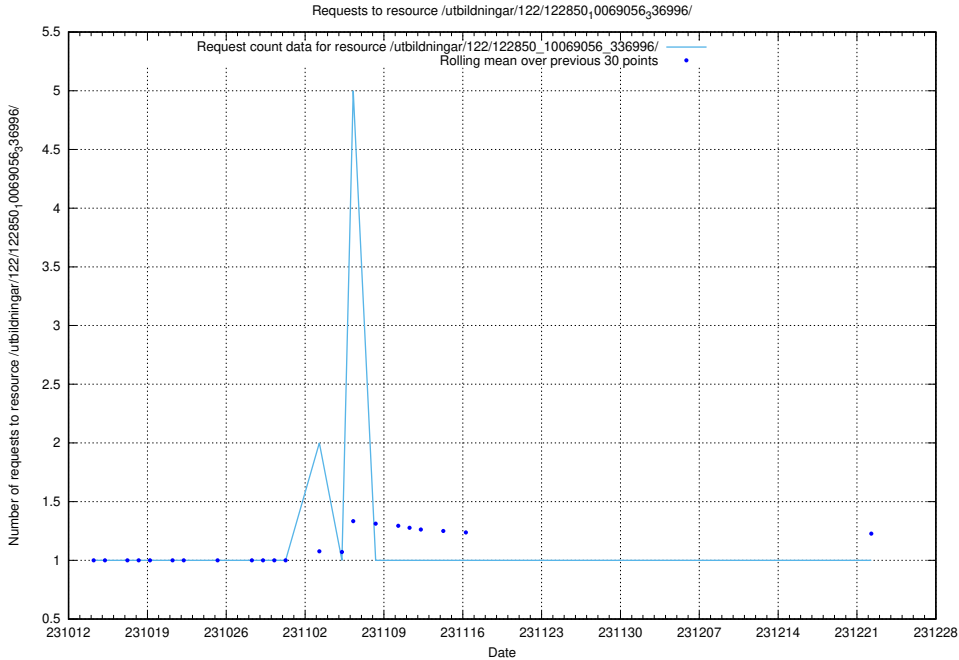

5.5264 Usage of /utbildningar/122/122850_10069056_336996/

Here, we count the number of requests to resource /utbildningar/122/122850_10069056_336996/.