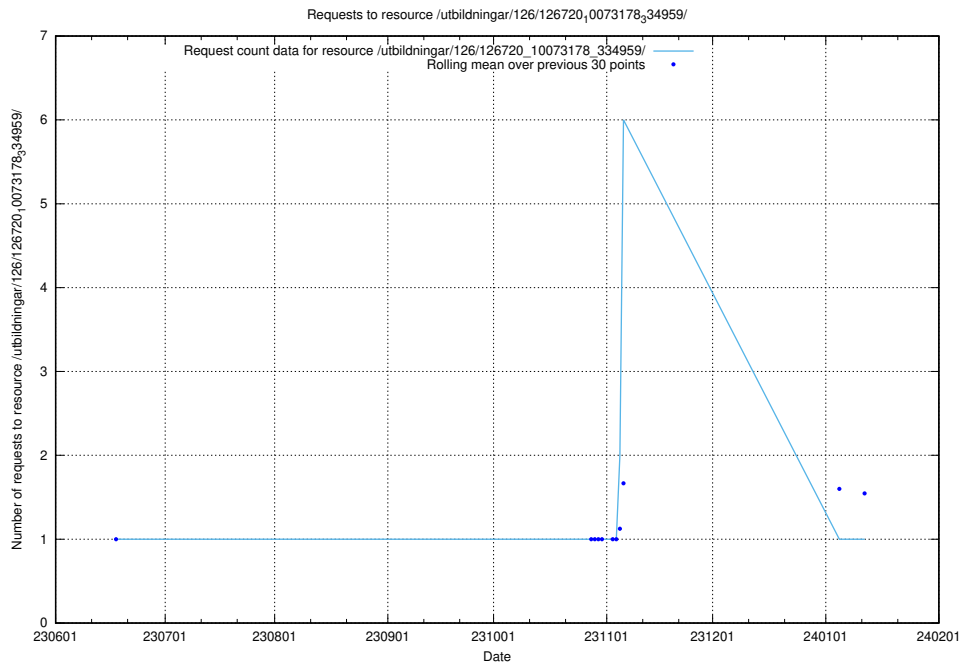

5.6736 Usage of /utbildningar/126/126720_10073178_334959/

Here, we count the number of requests to resource /utbildningar/126/126720_10073178_334959/.