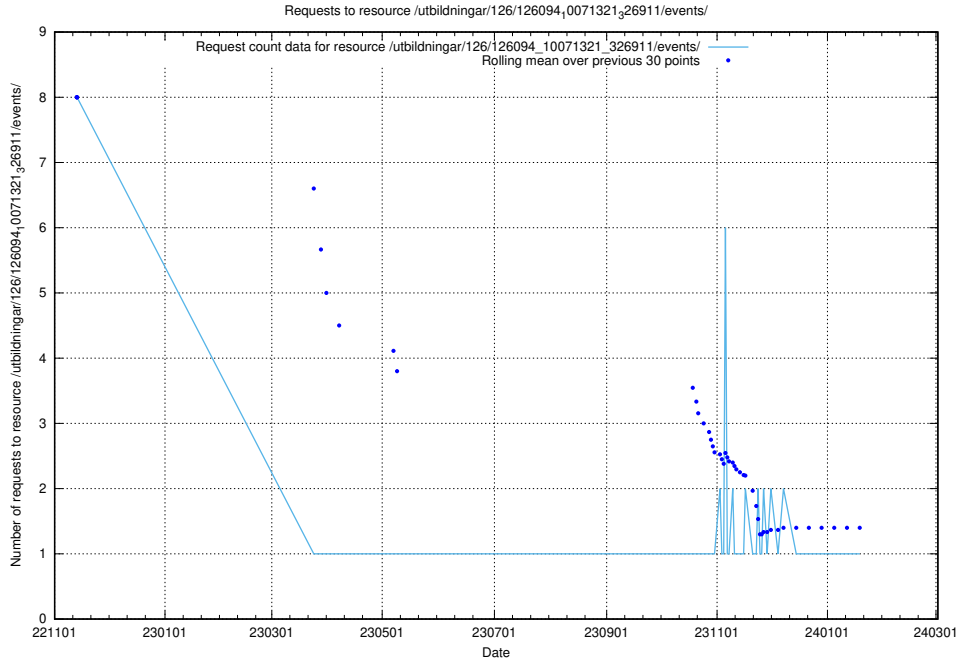

5.6651 Usage of /utbildningar/126/126094_10071321_326911/events/

Here, we count the number of requests to resource /utbildningar/126/126094_10071321_326911/events/