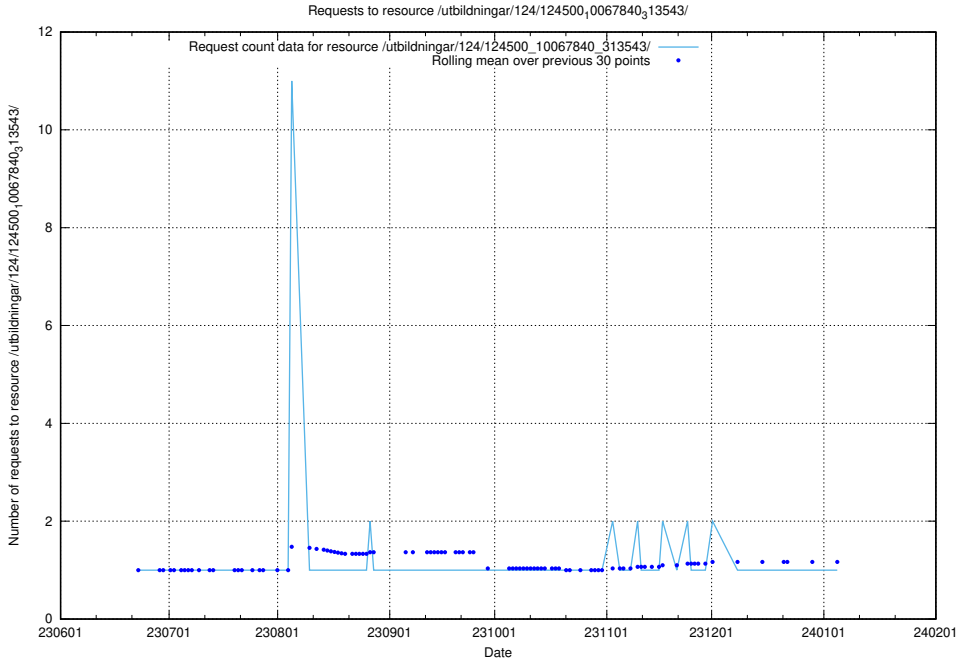

5.6661 Usage of /utbildningar/124/124500_10067840_313543/

Here, we count the number of requests to resource /utbildningar/124/124500_10067840_313543/.