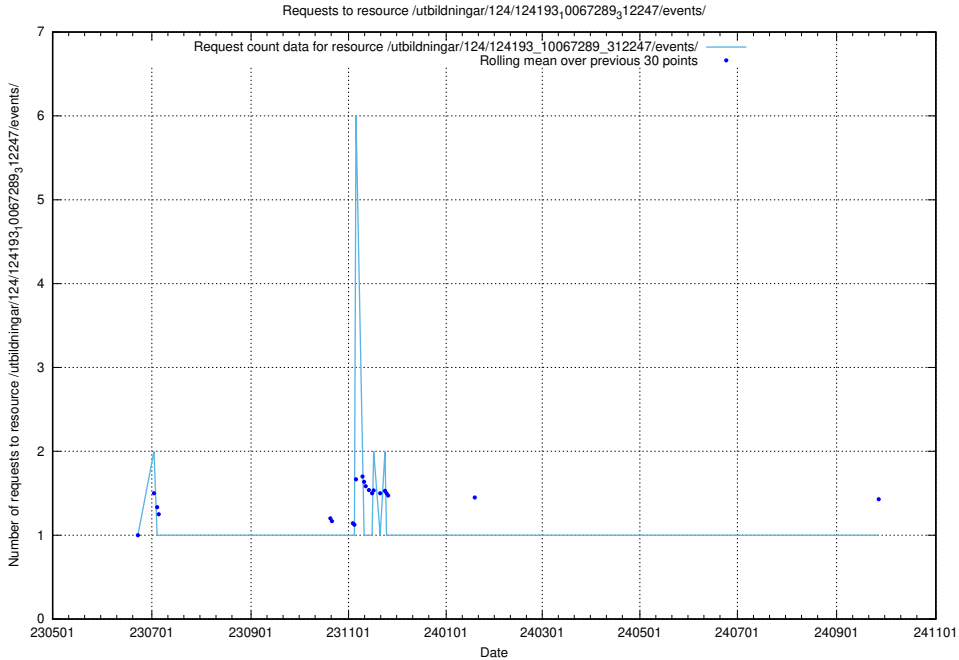

5.6696 Usage of /utbildningar/124/124193_10067289_312247/events/

Here, we count the number of requests to resource /utbildningar/124/124193_10067289_312247/events/