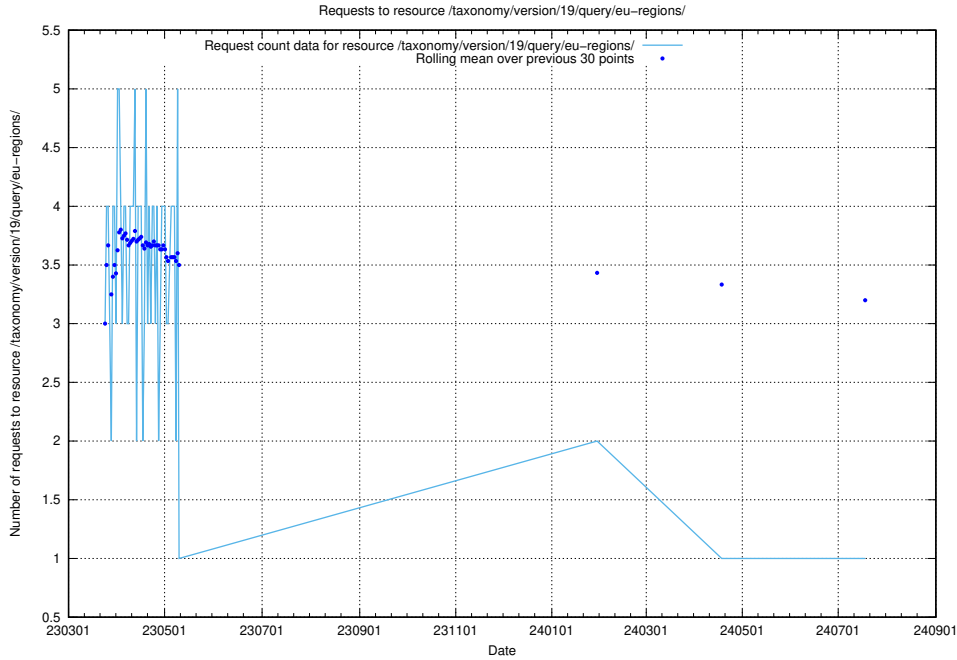

5.7017 Usage of /taxonomy/version/19/query/eu-regions/

Here, we count the number of requests to resource /taxonomy/version/19/query/eu-regions/.