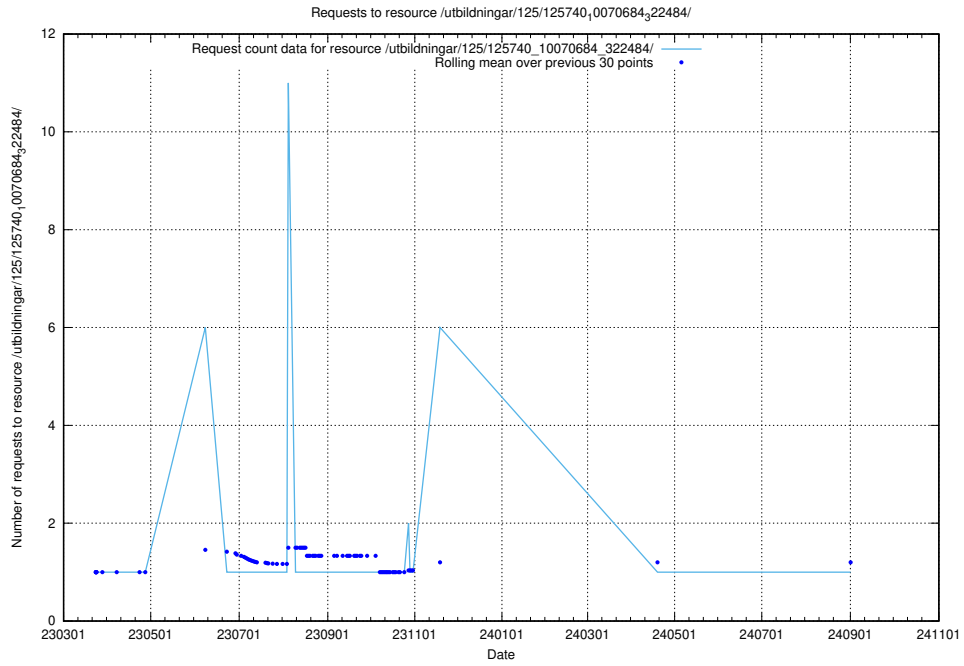

5.1135 Usage of /utbildningar/125/125740_10070684_322484/

Here, we count the number of requests to resource /utbildningar/125/125740_10070684_322484/.