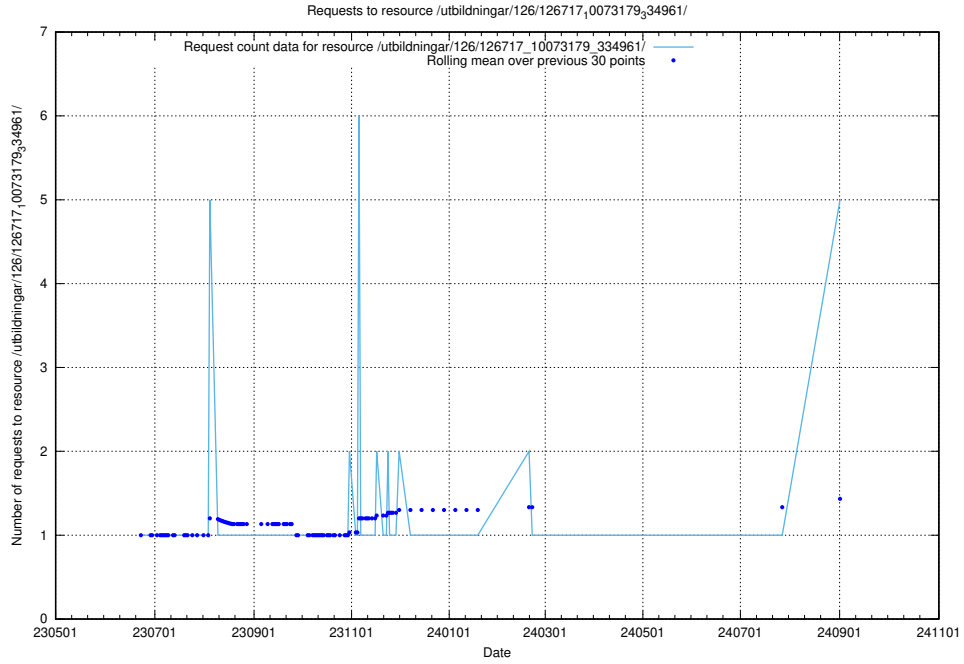

5.255 Usage of /utbildningar/126/126717_10073179_334961/

Here, we count the number of requests to resource /utbildningar/126/126717_10073179_334961/.