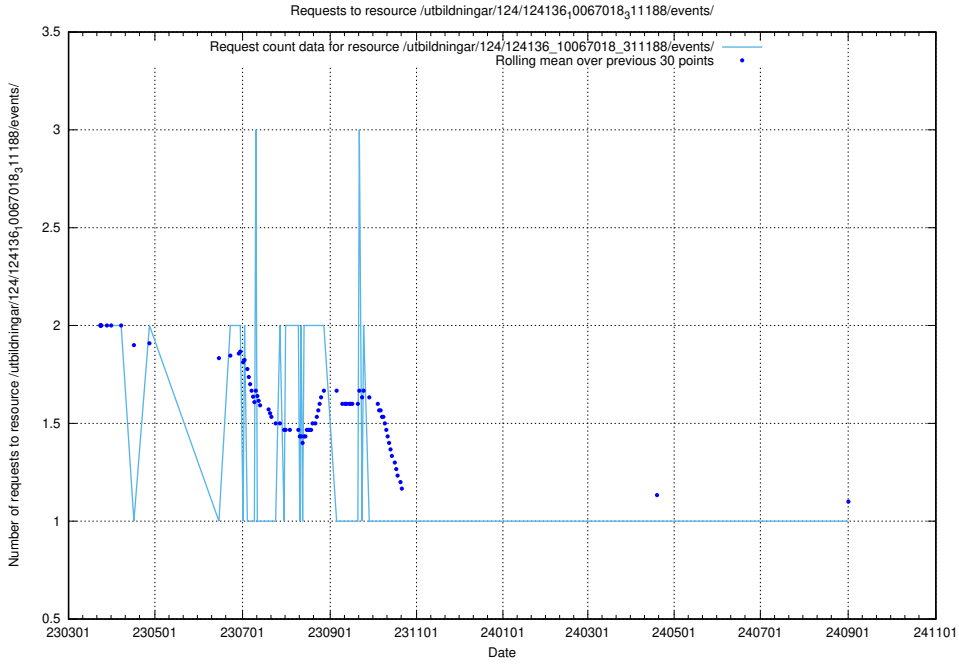

5.7182 Usage of /utbildningar/124/124136_10067018_311188/events/

Here, we count the number of requests to resource /utbildningar/124/124136_10067018_311188/events/