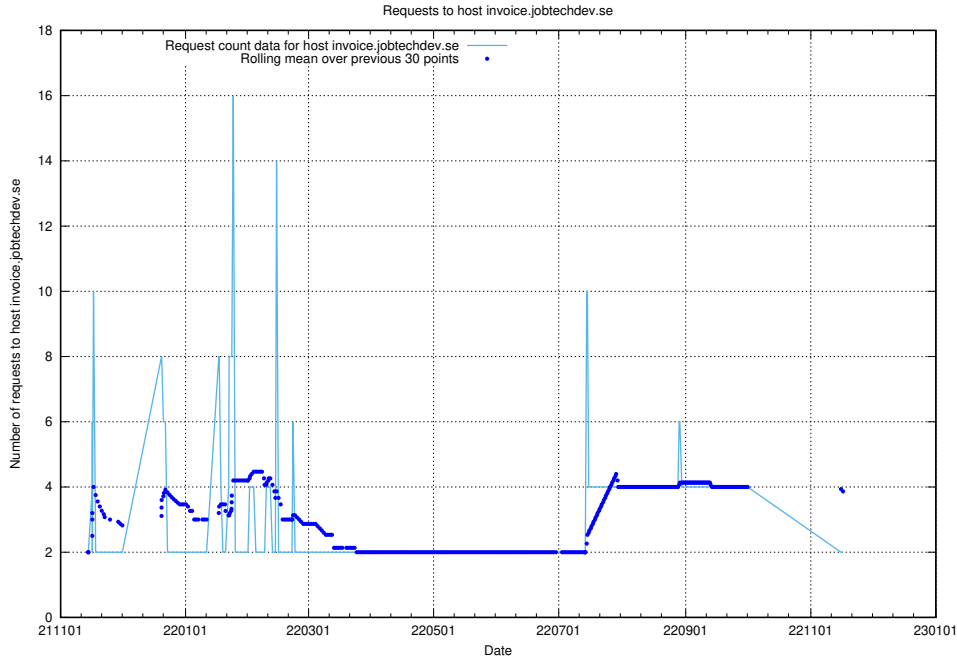

7.600 Usage of invoice.jobtechdev.se

Here, we count the number of requests to host invoice.jobtechdev.se.