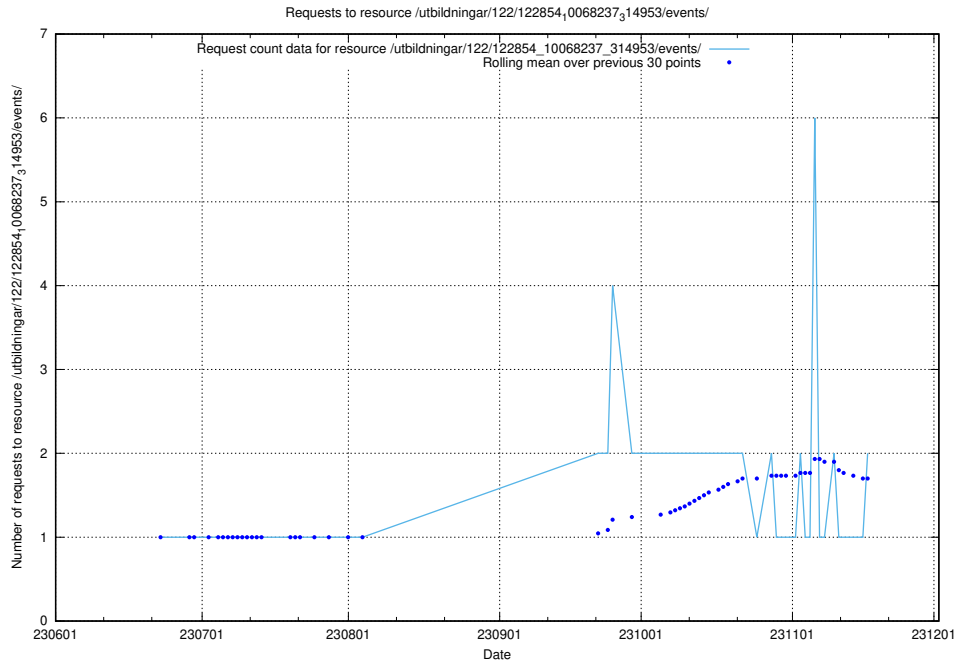

5.1024 Usage of /utbildningar/122/122854_10068237_314953/events/

Here, we count the number of requests to resource /utbildningar/122/122854_10068237_314953/events/