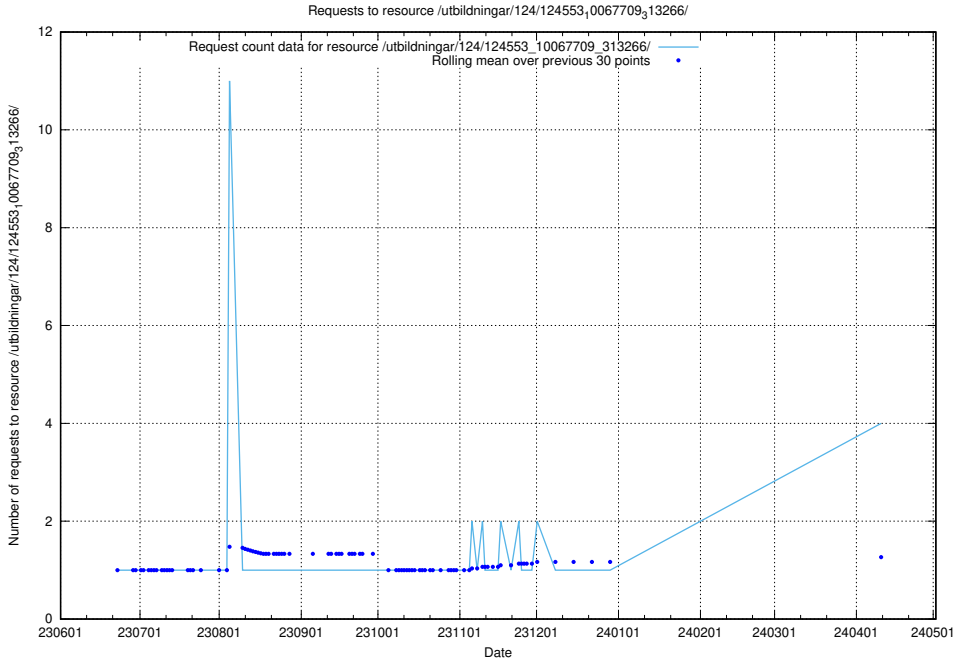

5.379 Usage of /utbildningar/124/124553_10067709_313266/

Here, we count the number of requests to resource /utbildningar/124/124553_10067709_313266/.