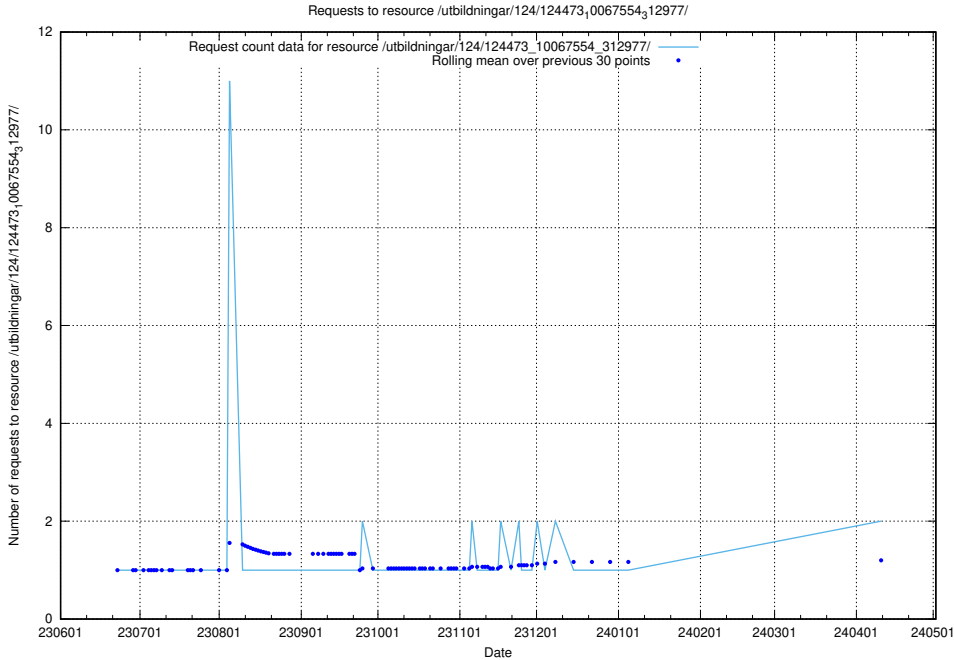

5.1011 Usage of /utbildningar/124/124473_10067554_312977/

Here, we count the number of requests to resource /utbildningar/124/124473_10067554_312977/.