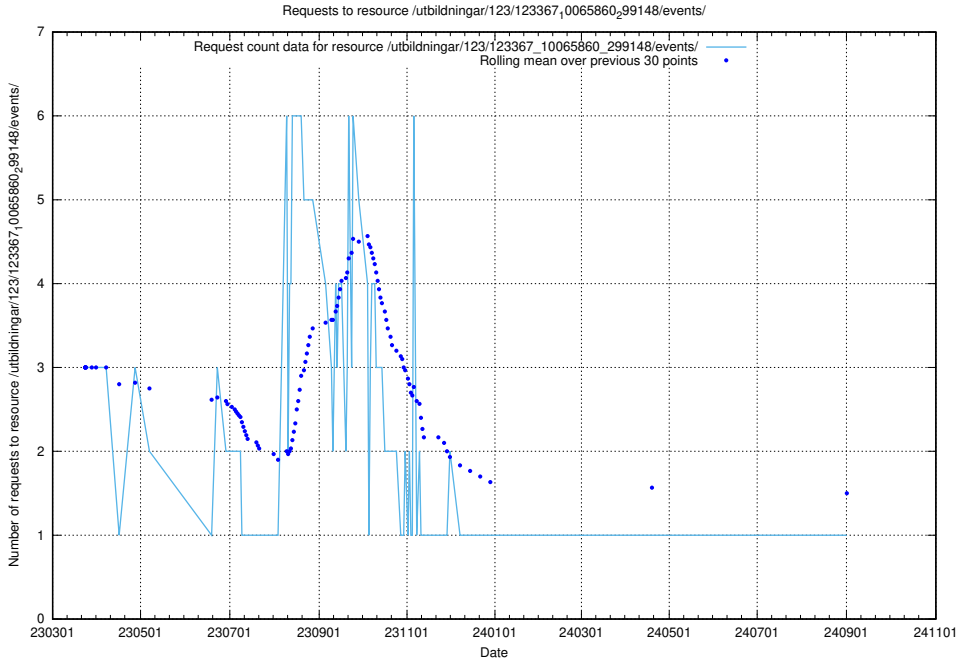

5.7140 Usage of /utbildningar/123/123367_10065860_299148/events/

Here, we count the number of requests to resource /utbildningar/123/123367_10065860_299148/events/