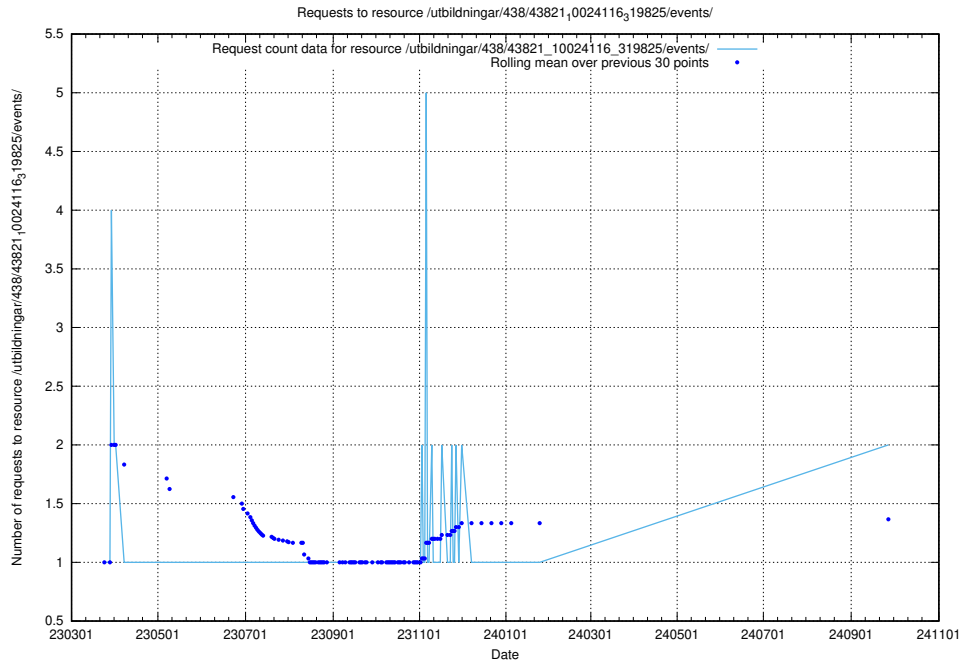

5.1081 Usage of /utbildningar/438/43821_10024116_319825/events/

Here, we count the number of requests to resource /utbildningar/438/43821_10024116_319825/events/.