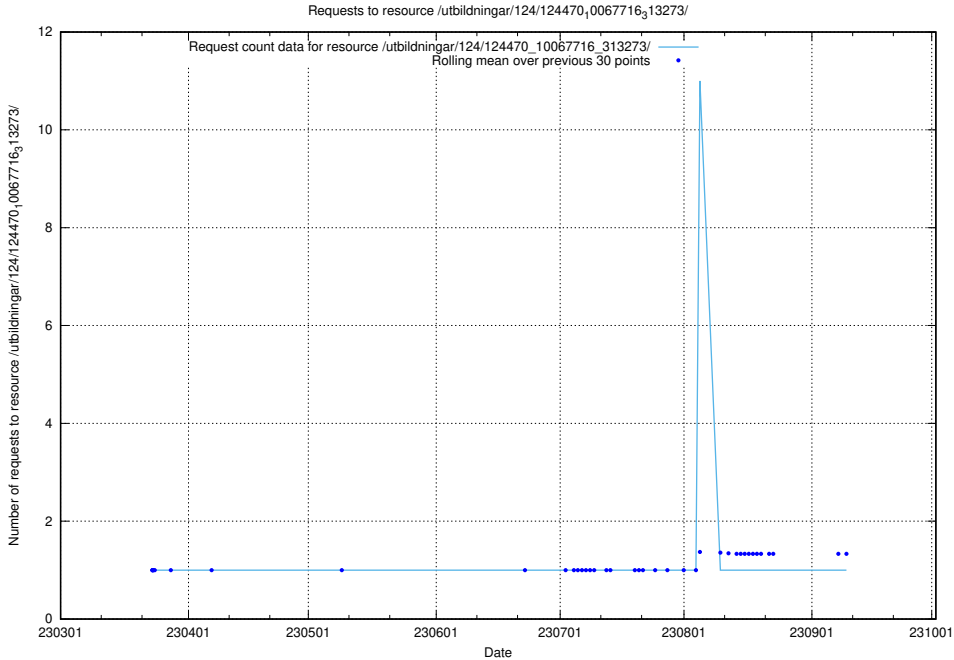

5.4112 Usage of /utbildningar/124/124470_10067716_313273/

Here, we count the number of requests to resource /utbildningar/124/124470_10067716_313273/.