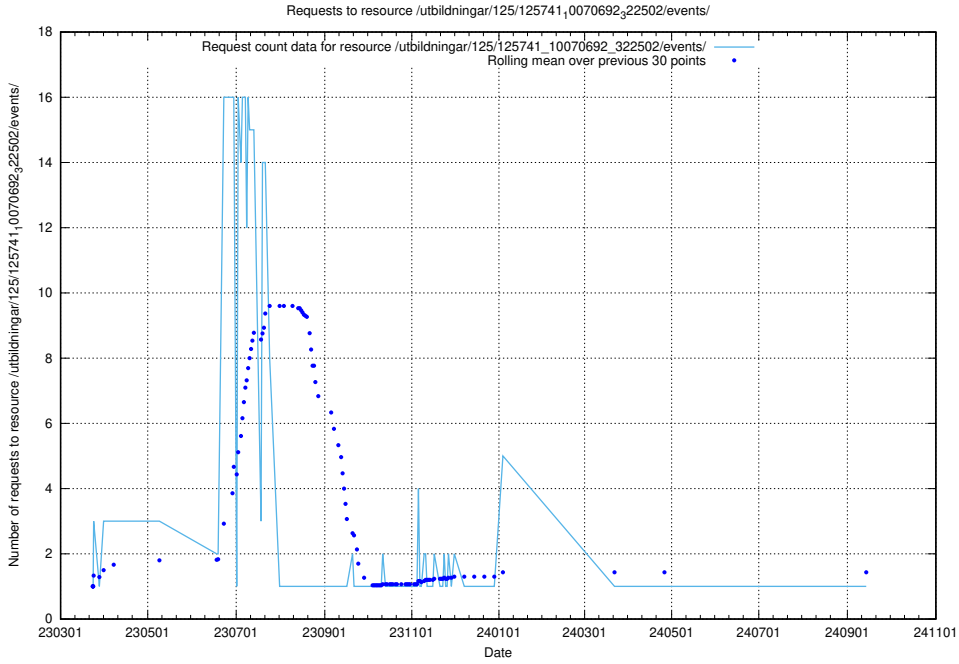

5.7345 Usage of /utbildningar/125/125741_10070692_322502/events/

Here, we count the number of requests to resource /utbildningar/125/125741_10070692_322502/events/