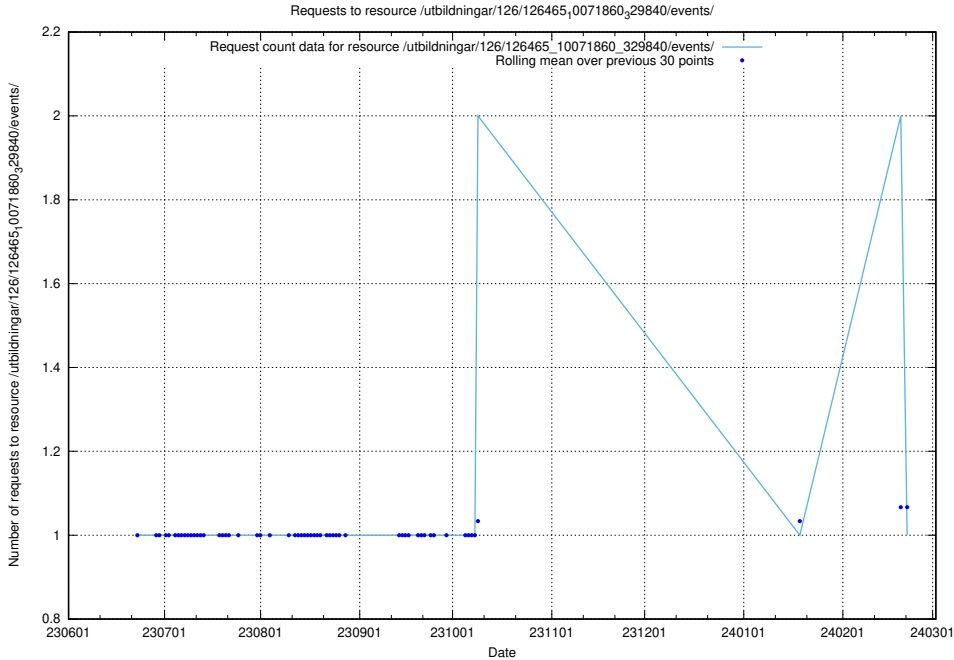

5.6541 Usage of /utbildningar/126/126465_10071860_329840/events/

Here, we count the number of requests to resource /utbildningar/126/126465_10071860_329840/events/