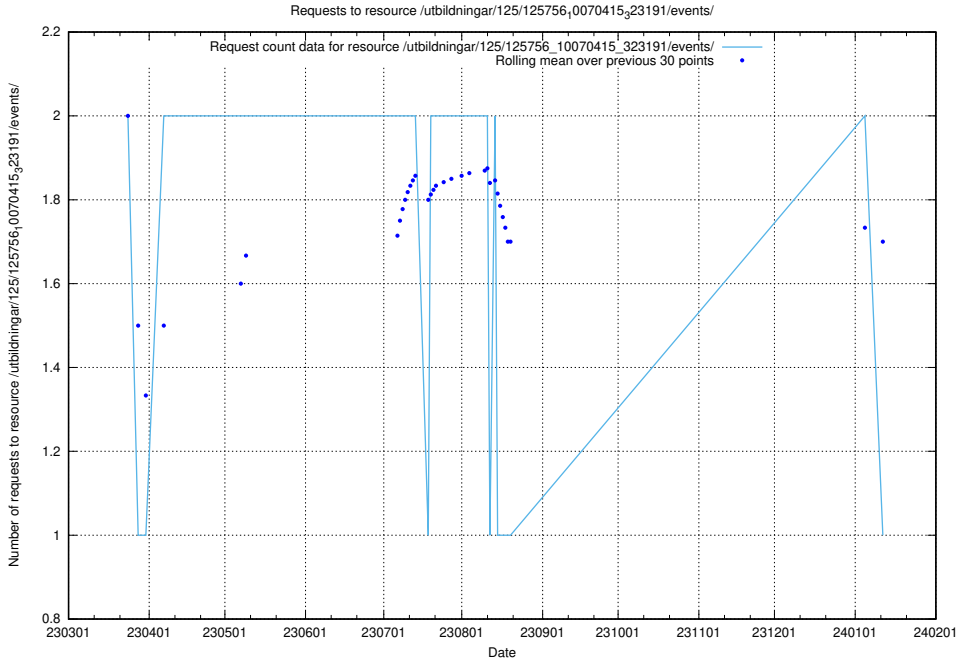

5.7031 Usage of /utbildningar/125/125756_10070415_323191/events/

Here, we count the number of requests to resource /utbildningar/125/125756_10070415_323191/events/