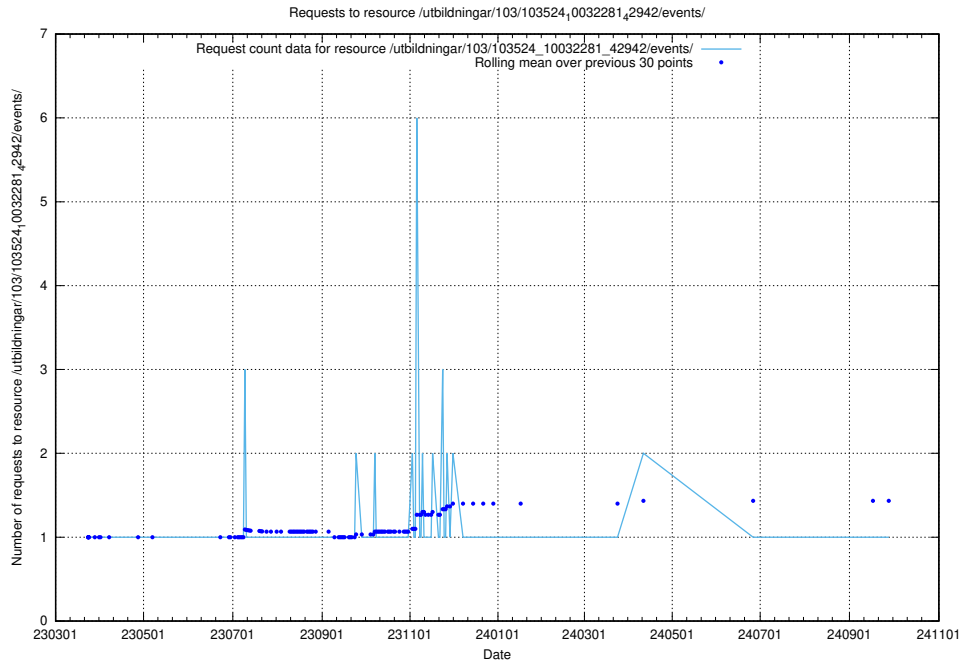

5.6356 Usage of /utbildningar/103/103524_10032281_42942/events/

Here, we count the number of requests to resource /utbildningar/103/103524_10032281_42942/events/.