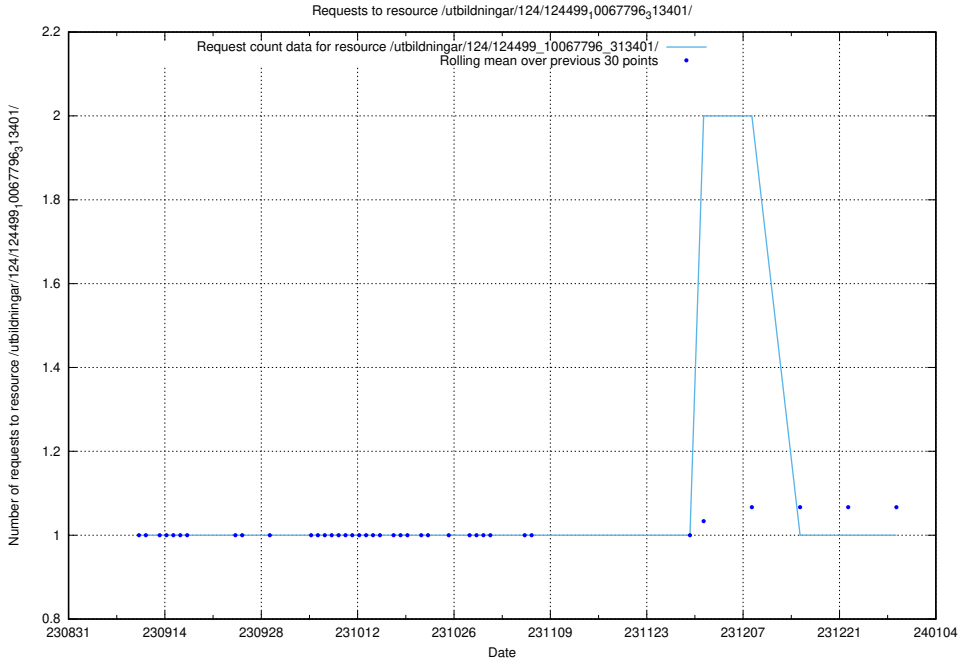

5.5532 Usage of /utbildningar/124/124499_10067796_313401/

Here, we count the number of requests to resource /utbildningar/124/124499_10067796_313401/.