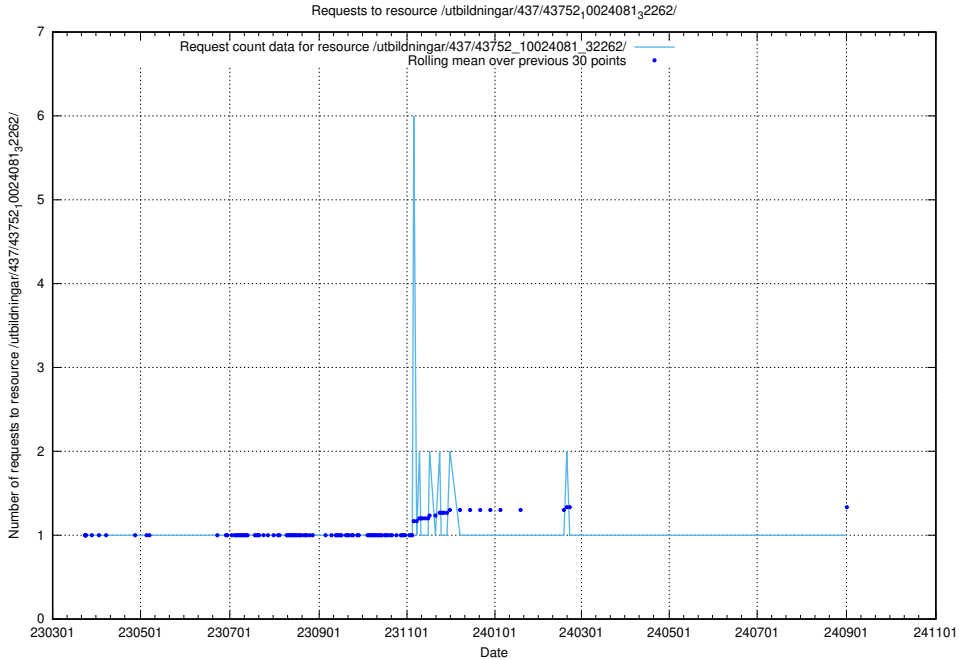

5.7255 Usage of /utbildningar/437/43752_10024081_32262/

Here, we count the number of requests to resource /utbildningar/437/43752_10024081_32262/.