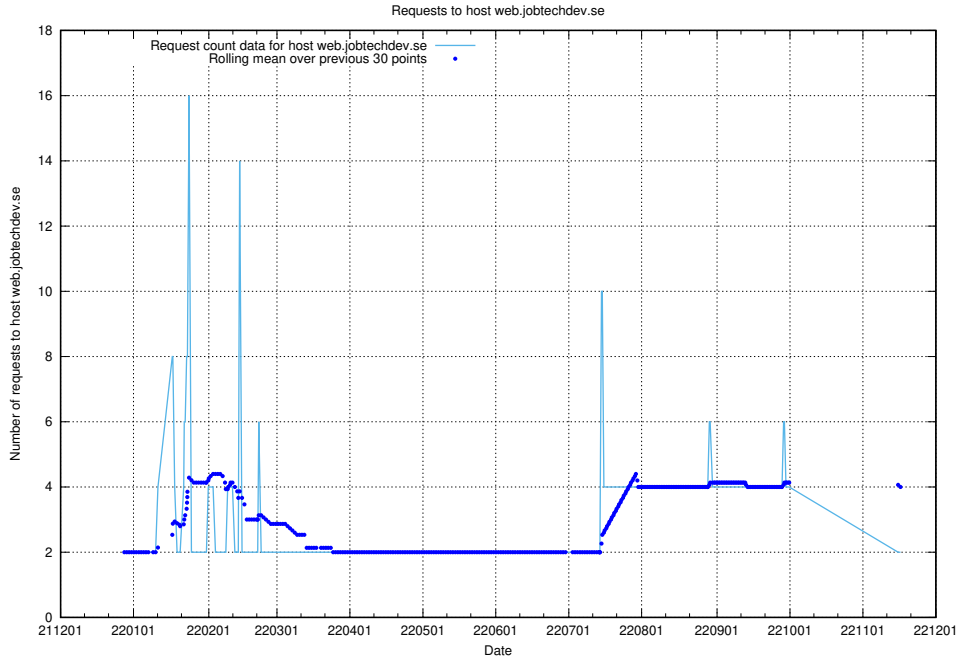

7.356 Usage of web.jobtechdev.se

Here, we count the number of requests to host web.jobtechdev.se.