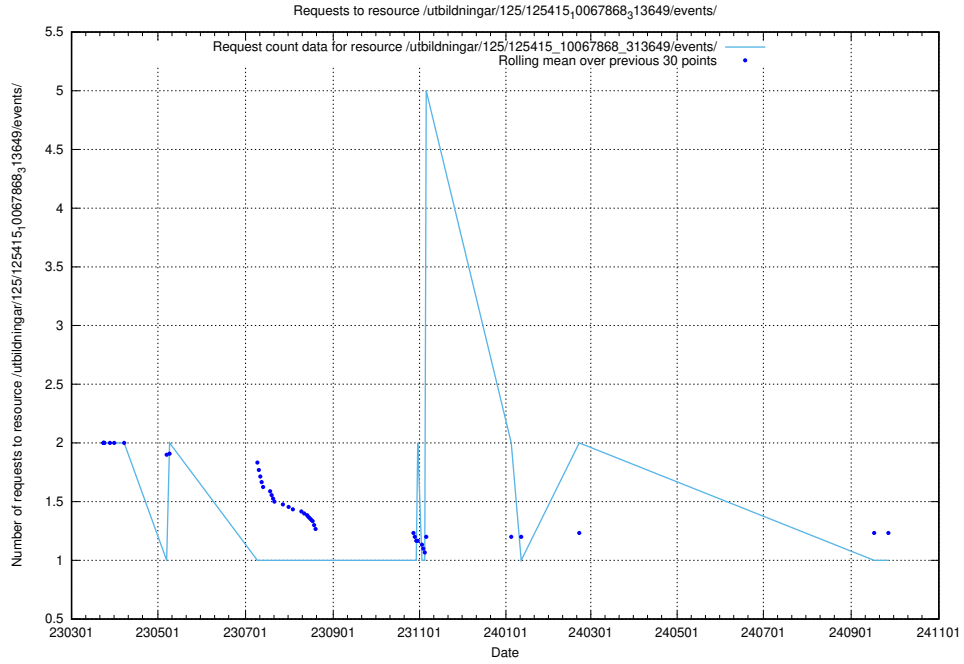

5.7163 Usage of /utbildningar/125/125415_10067868_313649/events/

Here, we count the number of requests to resource /utbildningar/125/125415_10067868_313649/events/