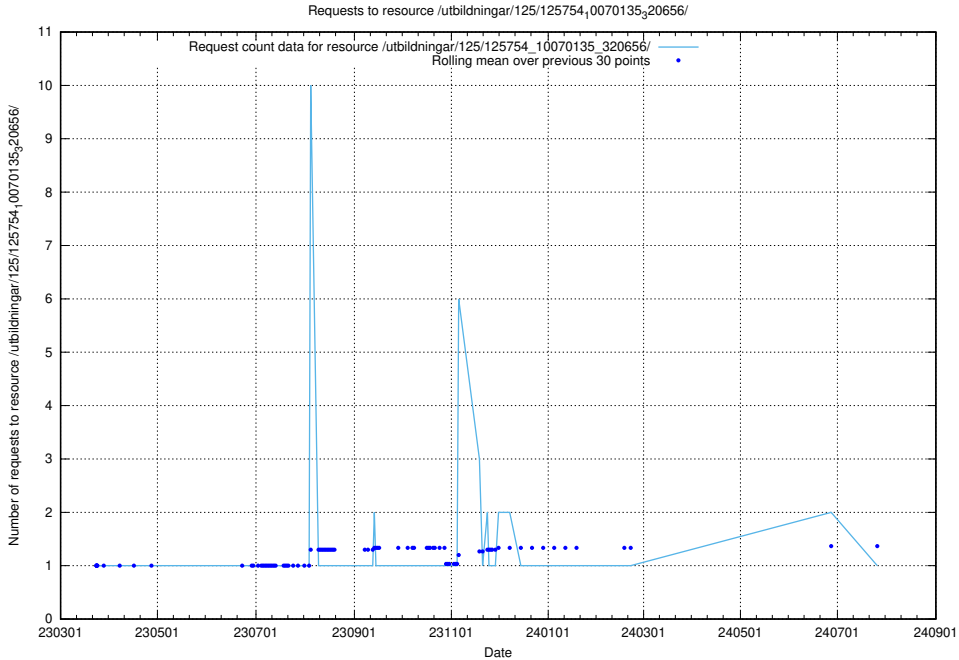

5.7337 Usage of /utbildningar/125/125754_10070135_320656/

Here, we count the number of requests to resource /utbildningar/125/125754_10070135_320656/.