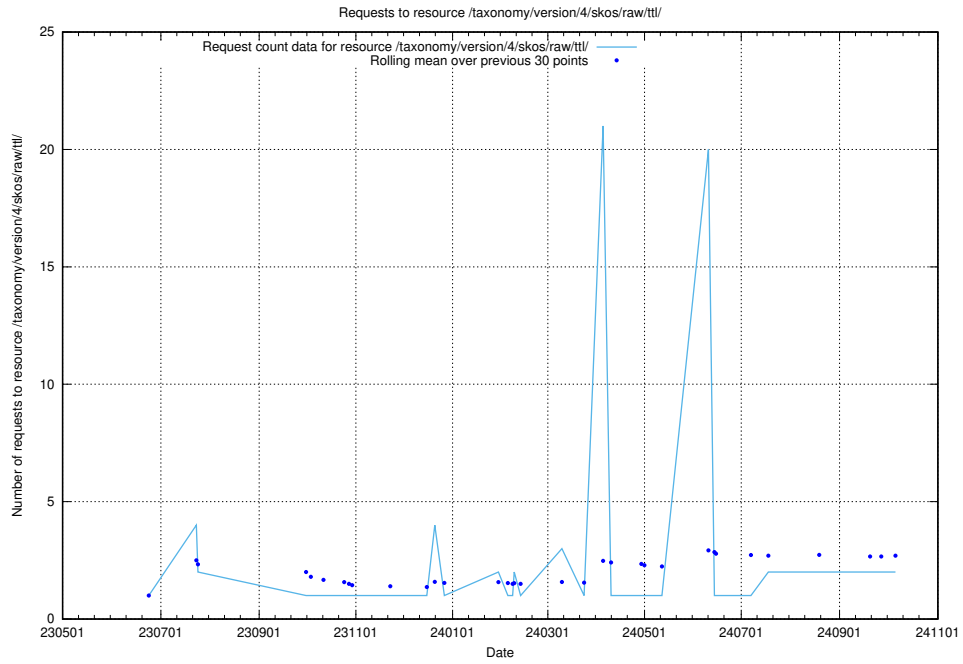

5.980 Usage of /taxonomy/version/4/skos/raw/ttl/

Here, we count the number of requests to resource /taxonomy/version/4/skos/raw/ttl/.