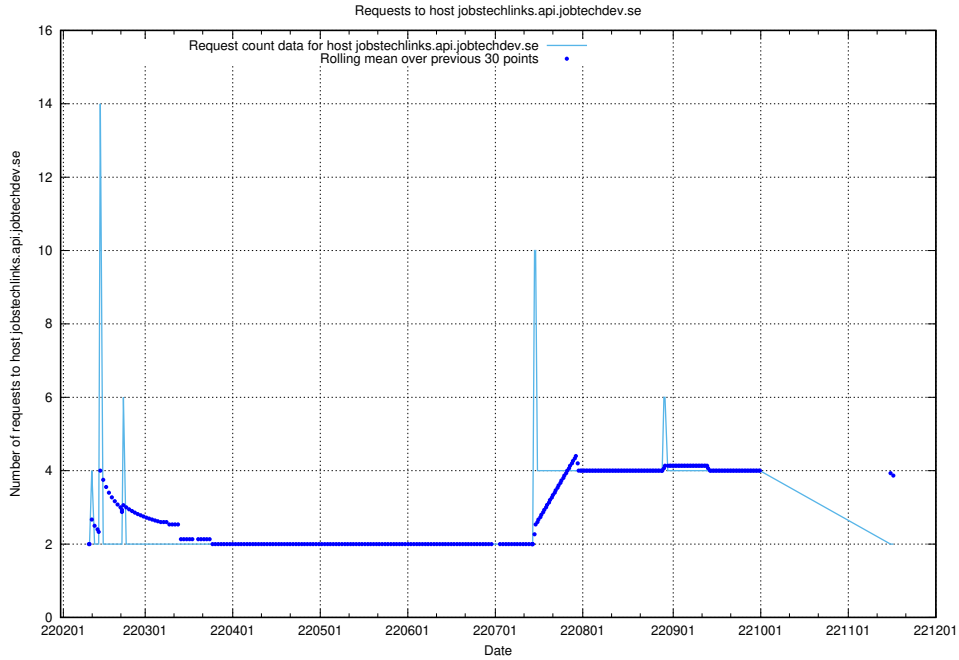

7.562 Usage of jobstechlinks.api.jobtechdev.se

Here, we count the number of requests to host jobstechlinks.api.jobtechdev.se.