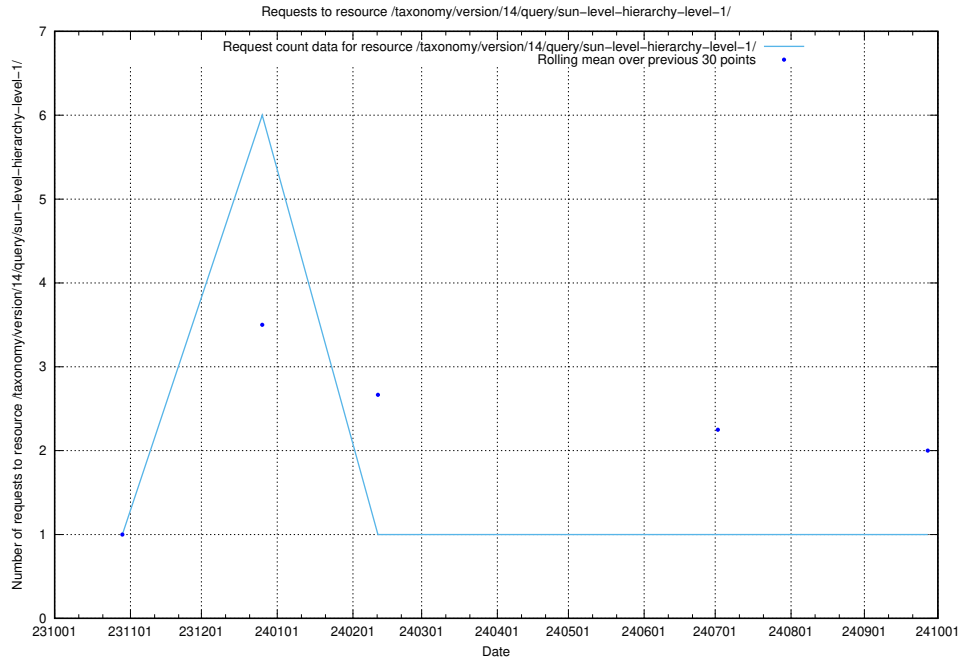

5.5102 Usage of /taxonomy/version/14/query/sun-level-hierarchy-level-1/

Here, we count the number of requests to resource /taxonomy/version/14/query/sun-level-hierarchy-level-1/.