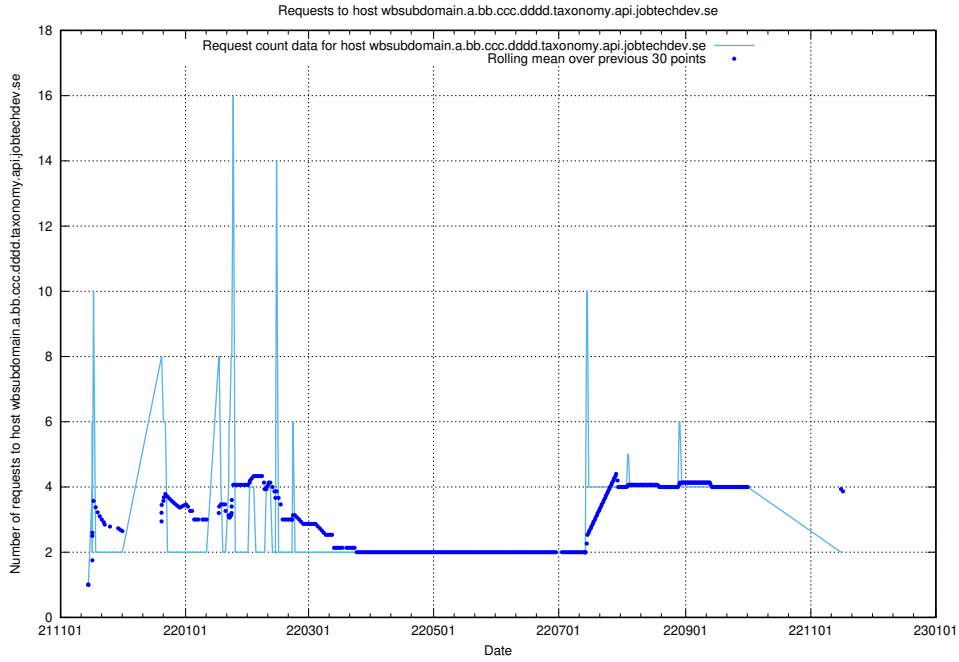

7.551 Usage of wbsubdomain.a.bb.ccc.dddd.taxonomy.api.jobtechdev.se

Here, we count the number of requests to host wbsubdomain.a.bb.ccc.dddd.taxonomy.api.jobtechdev.se.