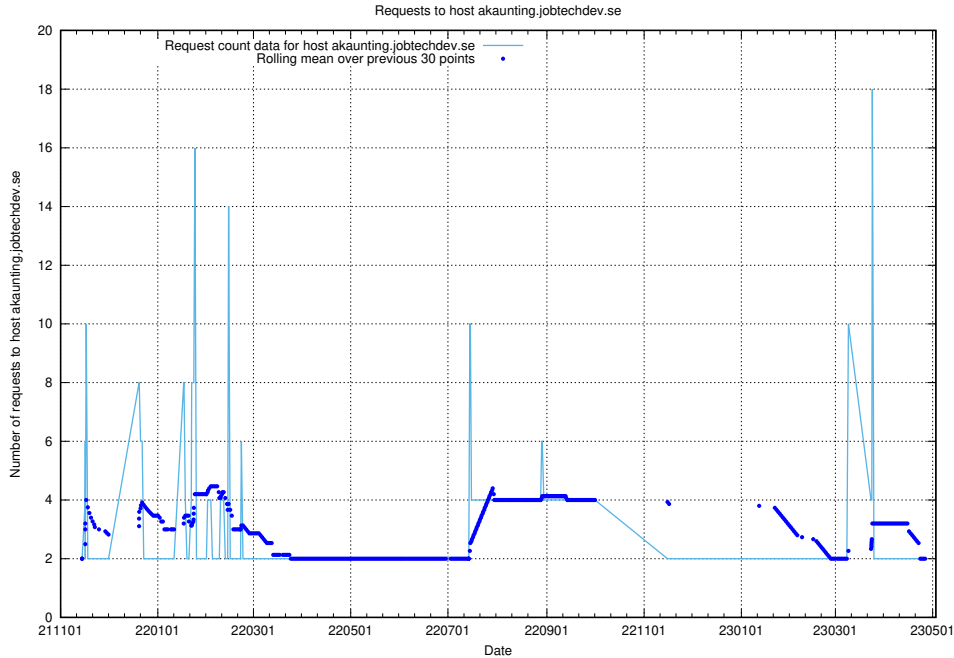

7.293 Usage of akaunting.jobtechdev.se

Here, we count the number of requests to host akaunting.jobtechdev.se.