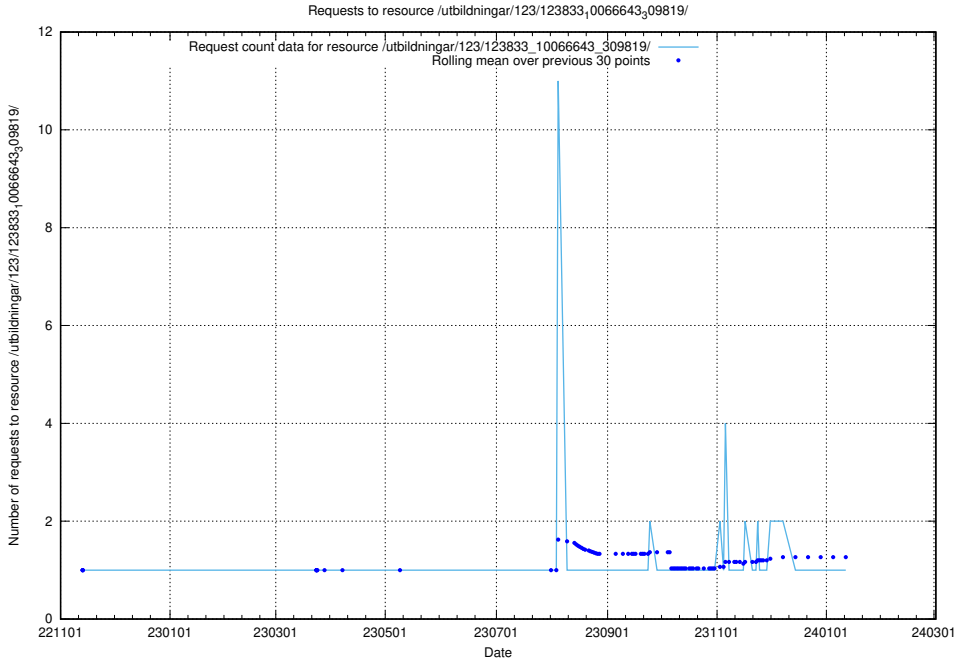

5.6795 Usage of /utbildningar/123/123833_10066643_309819/

Here, we count the number of requests to resource /utbildningar/123/123833_10066643_309819/.