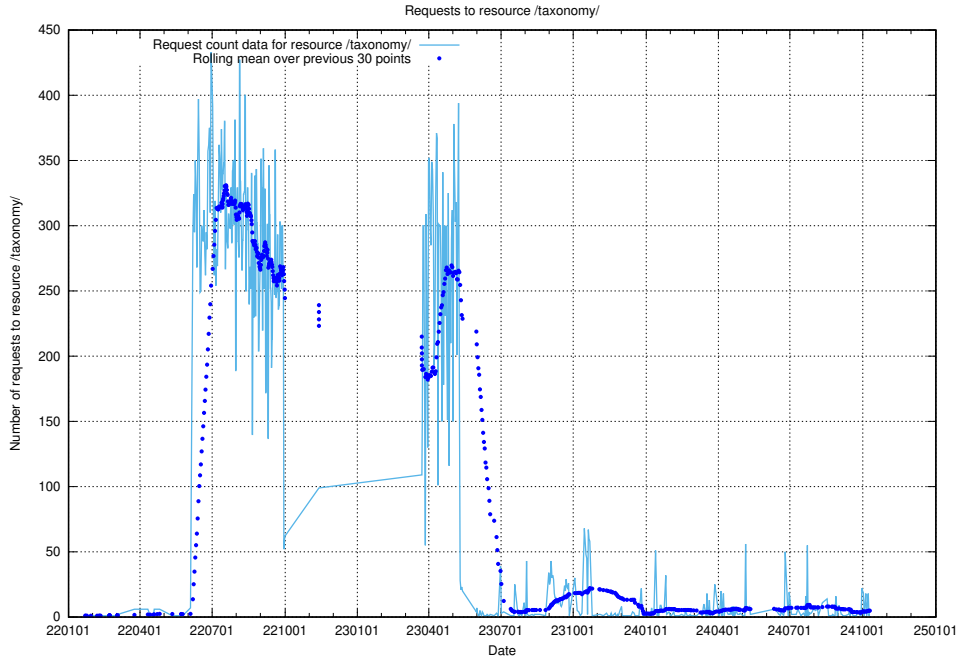

5.163 Usage of /taxonomy/

Here, we count the number of requests to resource /taxonomy/.