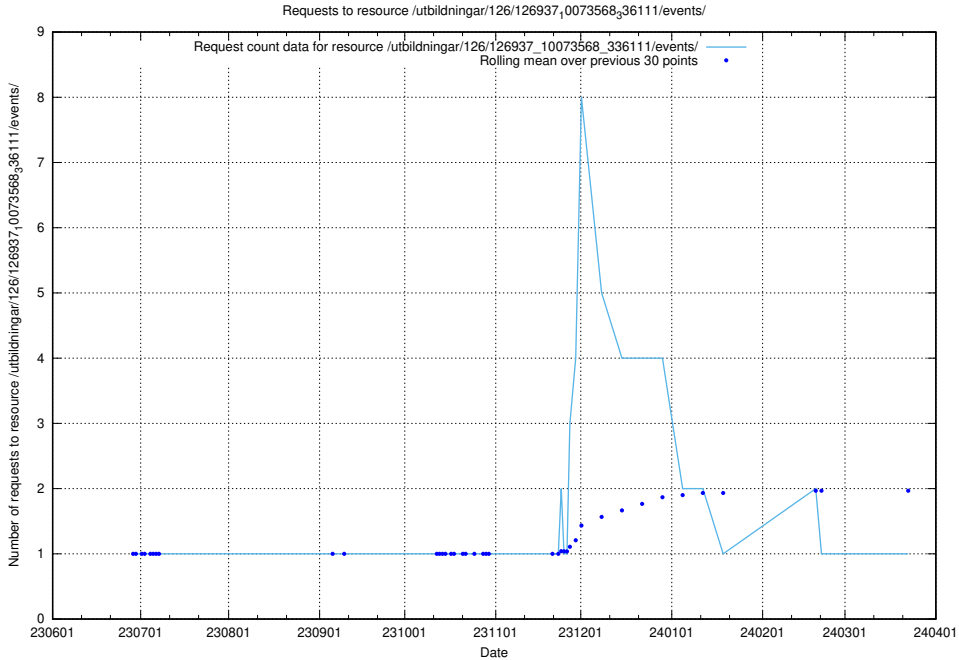

5.6348 Usage of /utbildningar/126/126937_10073568_336111/events/

Here, we count the number of requests to resource /utbildningar/126/126937_10073568_336111/events/