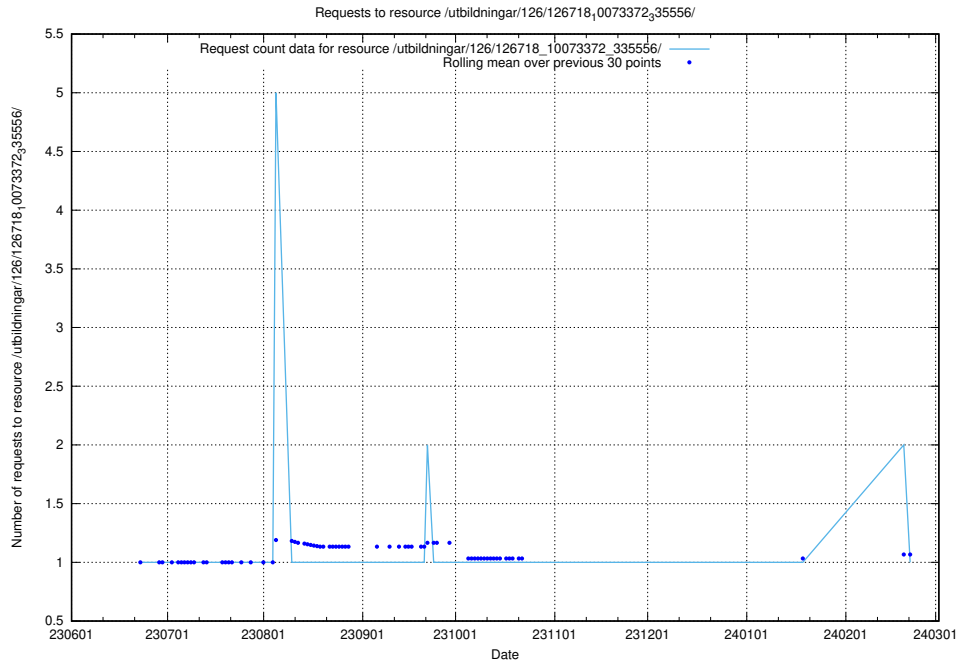

5.6511 Usage of /utbildningar/126/126718_10073372_335556/

Here, we count the number of requests to resource /utbildningar/126/126718_10073372_335556/.