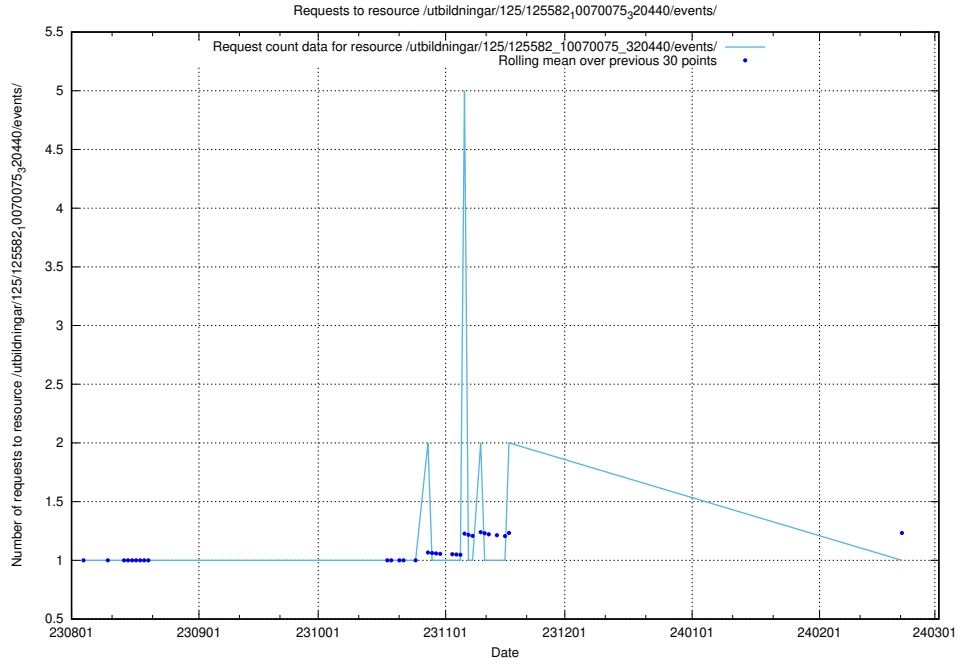

5.5790 Usage of /utbildningar/125/125582_10070075_320440/events/

Here, we count the number of requests to resource /utbildningar/125/125582_10070075_320440/events/