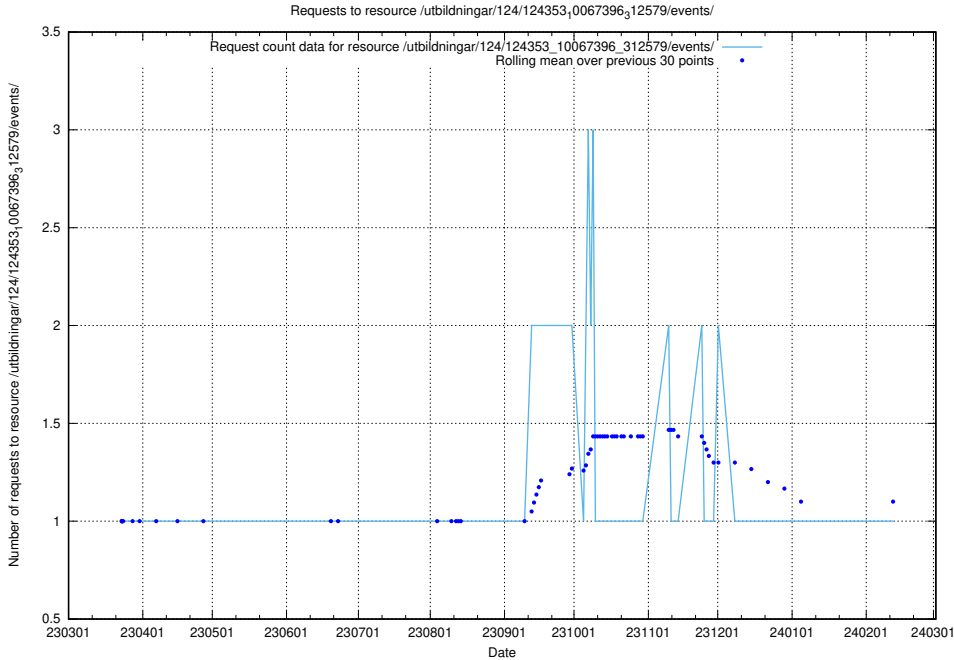

5.4849 Usage of /utbildningar/124/124353_10067396_312579/events/

Here, we count the number of requests to resource /utbildningar/124/124353_10067396_312579/events/