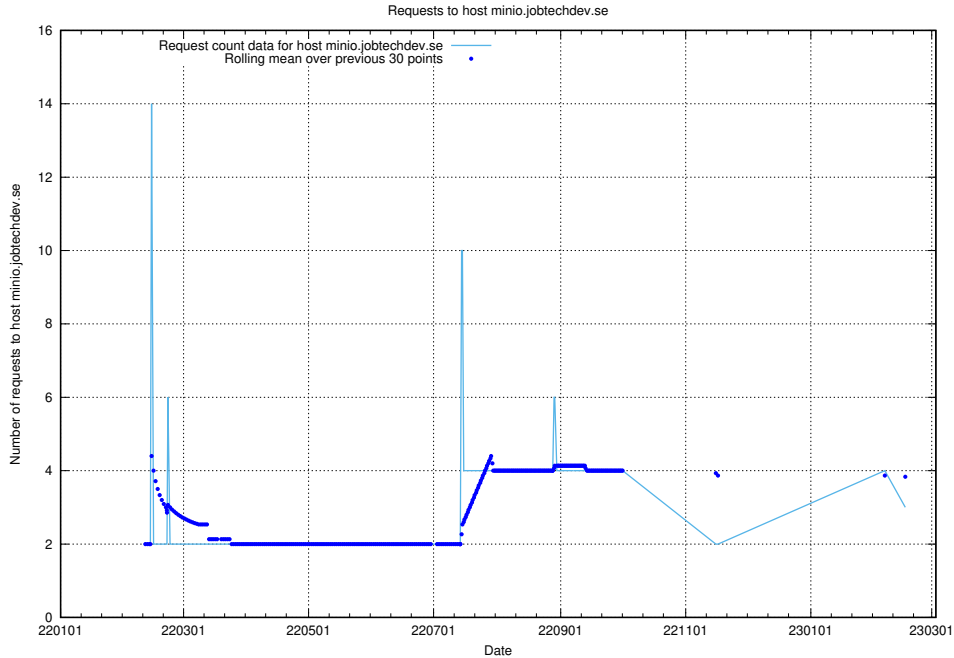

7.238 Usage of minio.jobtechdev.se

Here, we count the number of requests to host minio.jobtechdev.se.