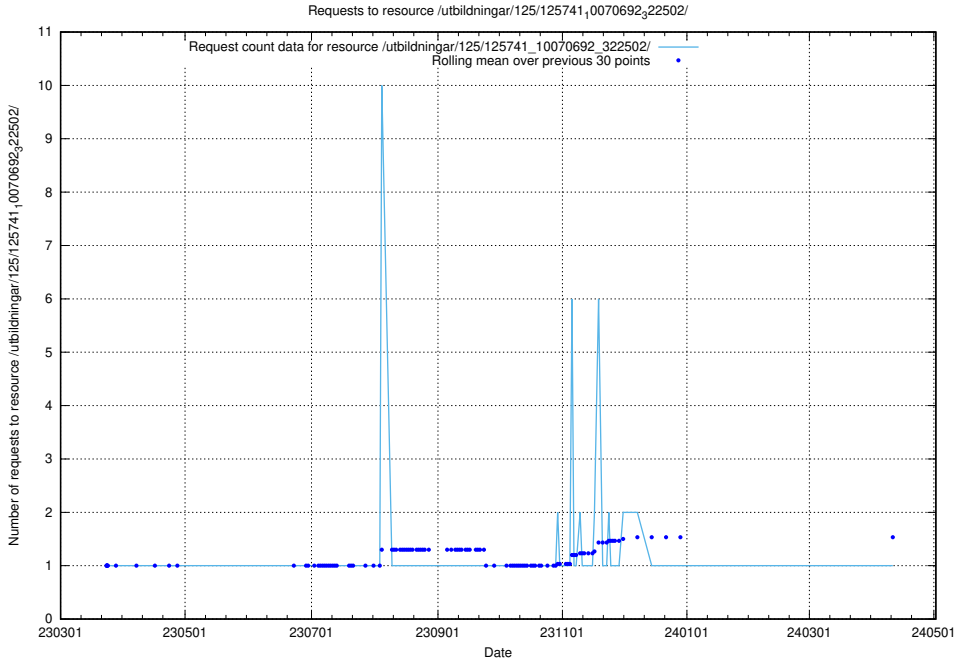

5.7346 Usage of /utbildningar/125/125741_10070692_322502/

Here, we count the number of requests to resource /utbildningar/125/125741_10070692_322502/.