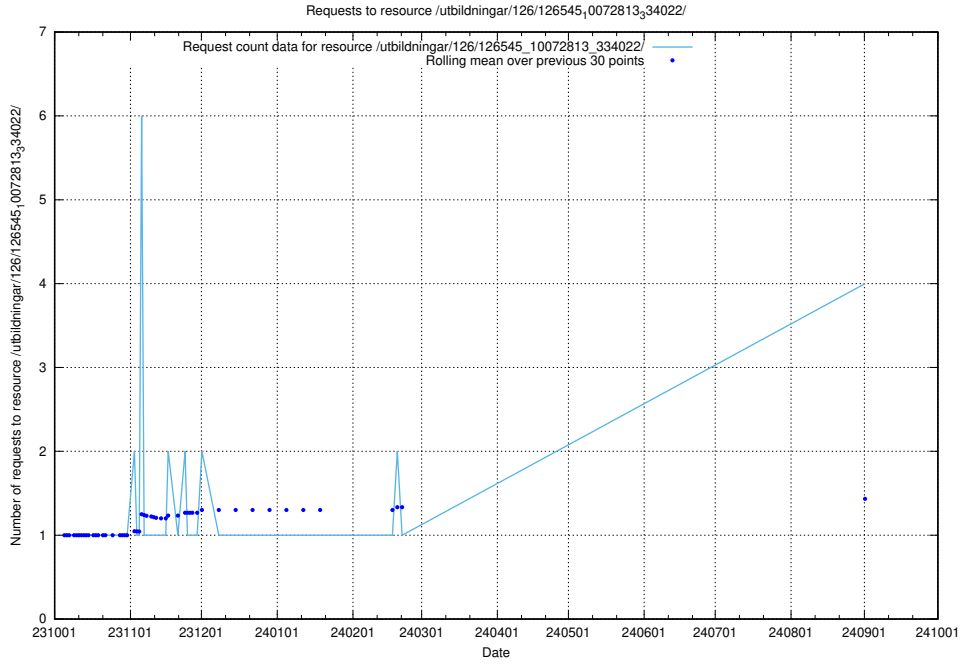

5.352 Usage of /utbildningar/126/126545_10072813_334022/

Here, we count the number of requests to resource /utbildningar/126/126545_10072813_334022/.