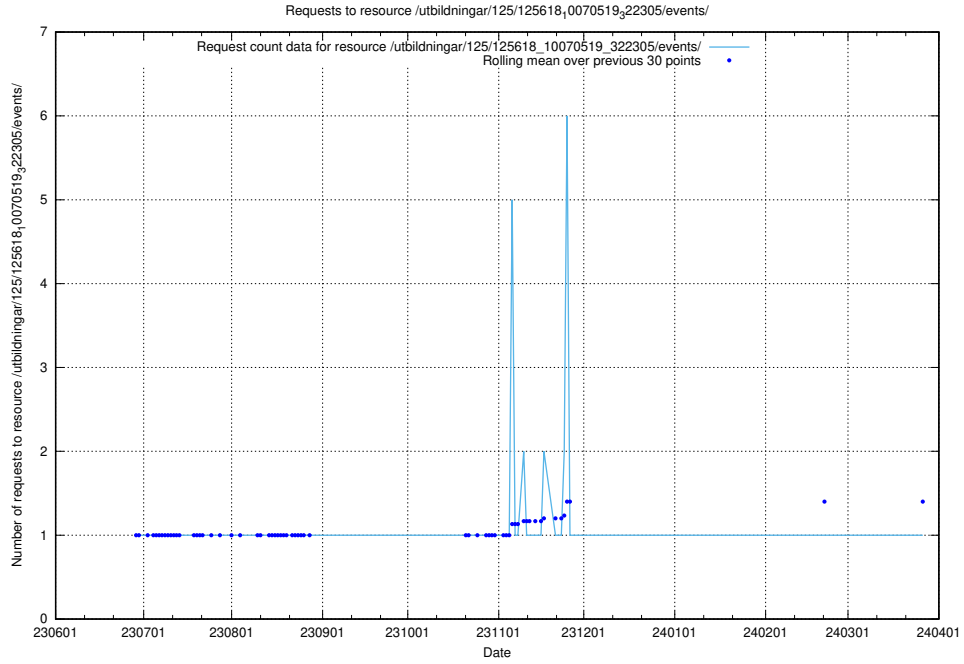

5.6379 Usage of /utbildningar/125/125618_10070519_322305/events/

Here, we count the number of requests to resource /utbildningar/125/125618_10070519_322305/events/