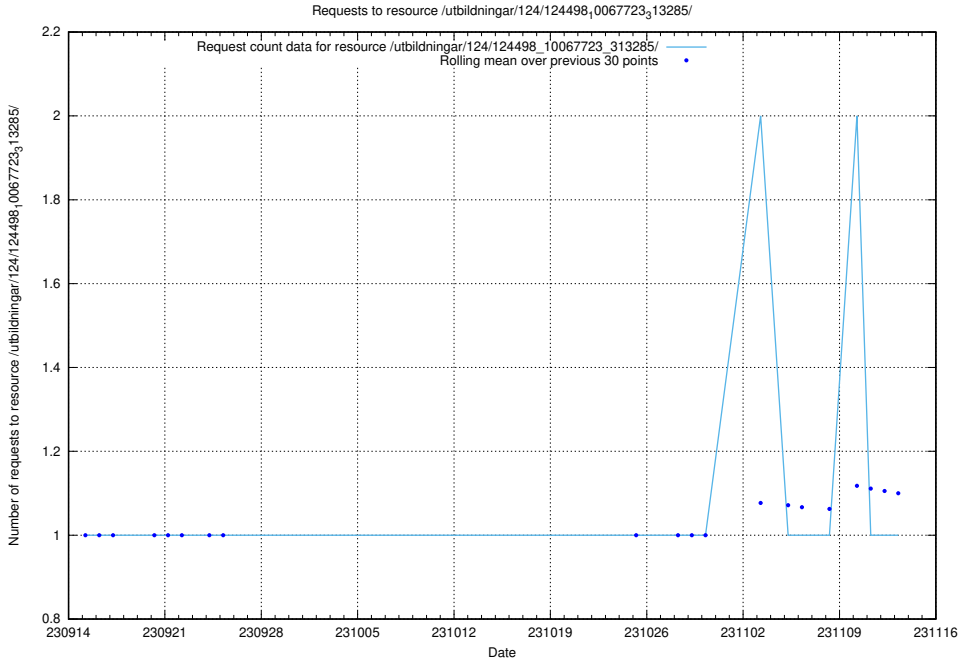

5.5497 Usage of /utbildningar/124/124498_10067723_313285/

Here, we count the number of requests to resource /utbildningar/124/124498_10067723_313285/.