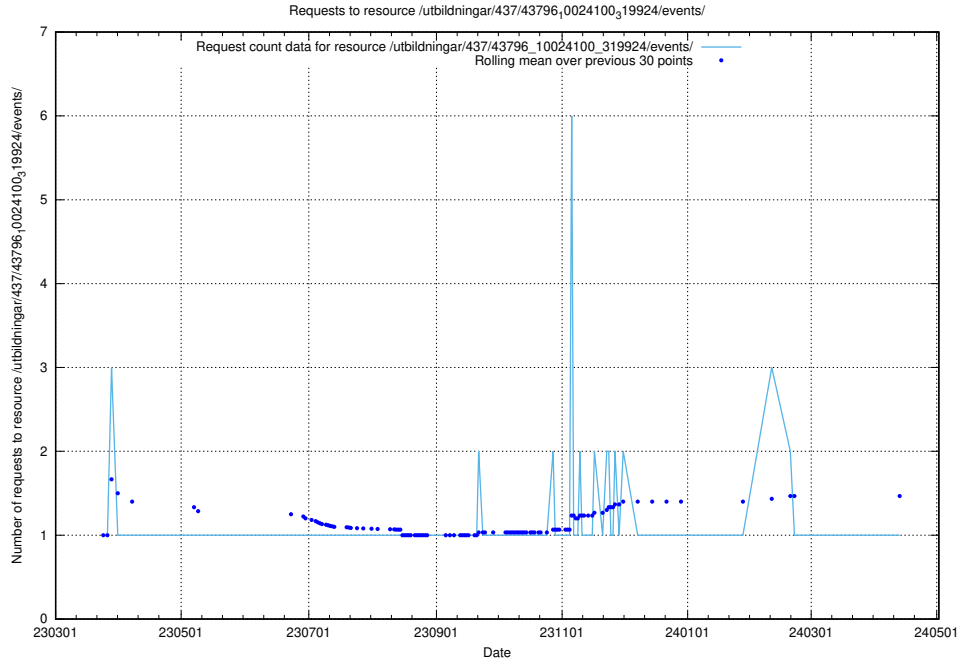

5.7055 Usage of /utbildningar/437/43796_10024100_319924/events/

Here, we count the number of requests to resource /utbildningar/437/43796_10024100_319924/events/.