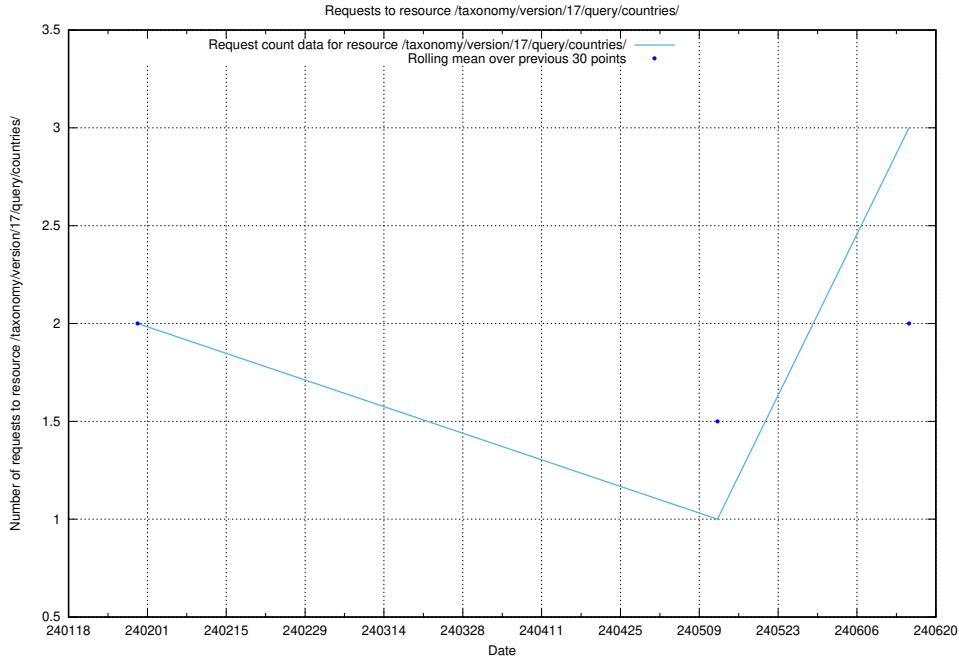

5.469 Usage of /taxonomy/version/17/query/countries/

Here, we count the number of requests to resource /taxonomy/version/17/query/countries/.