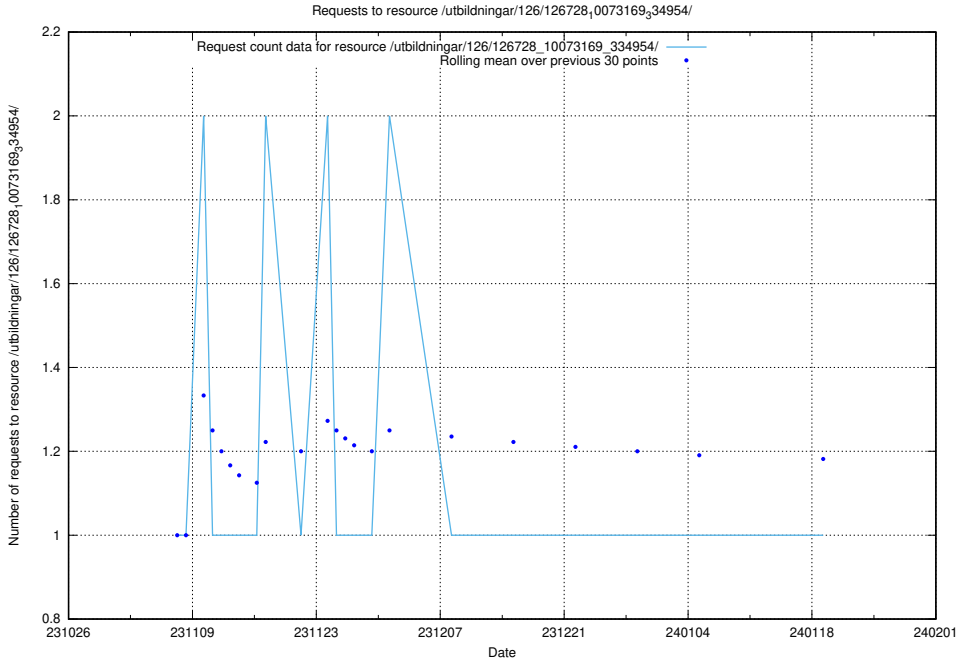

5.5045 Usage of /utbildningar/126/126728_10073169_334954/

Here, we count the number of requests to resource /utbildningar/126/126728_10073169_334954/.