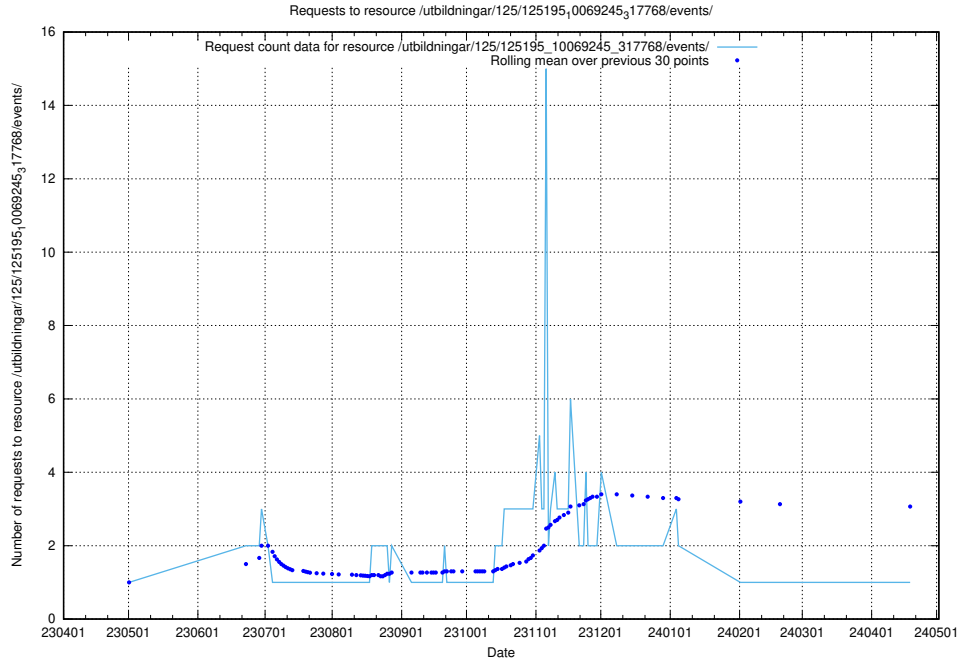

5.6883 Usage of /utbildningar/125/125195_10069245_317768/events/

Here, we count the number of requests to resource /utbildningar/125/125195_10069245_317768/events/