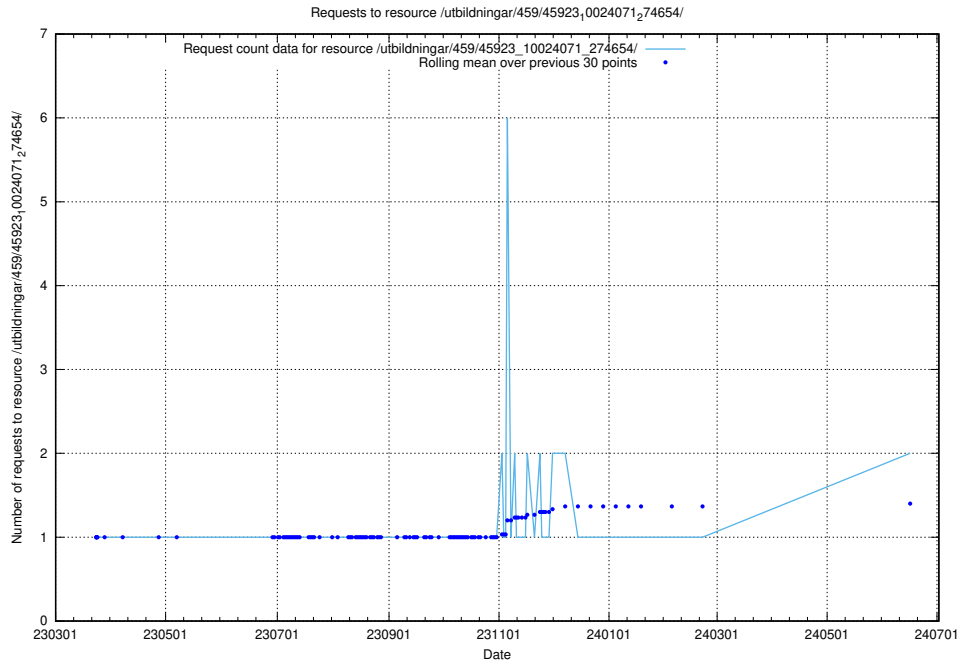

5.1102 Usage of /utbildningar/459/45923_10024071_274654/

Here, we count the number of requests to resource /utbildningar/459/45923_10024071_274654/.