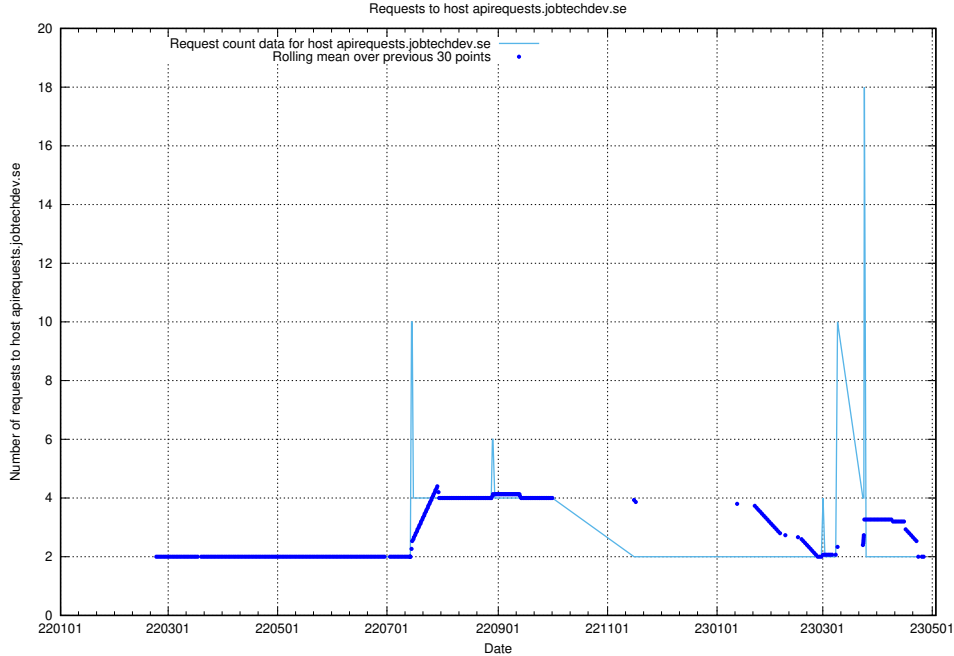

7.517 Usage of apirequests.jobtechdev.se

Here, we count the number of requests to host apirequests.jobtechdev.se.

7.518 Usage of prod.services.jtech.se

Here, we count the number of requests to host prod.services.jtech.se.