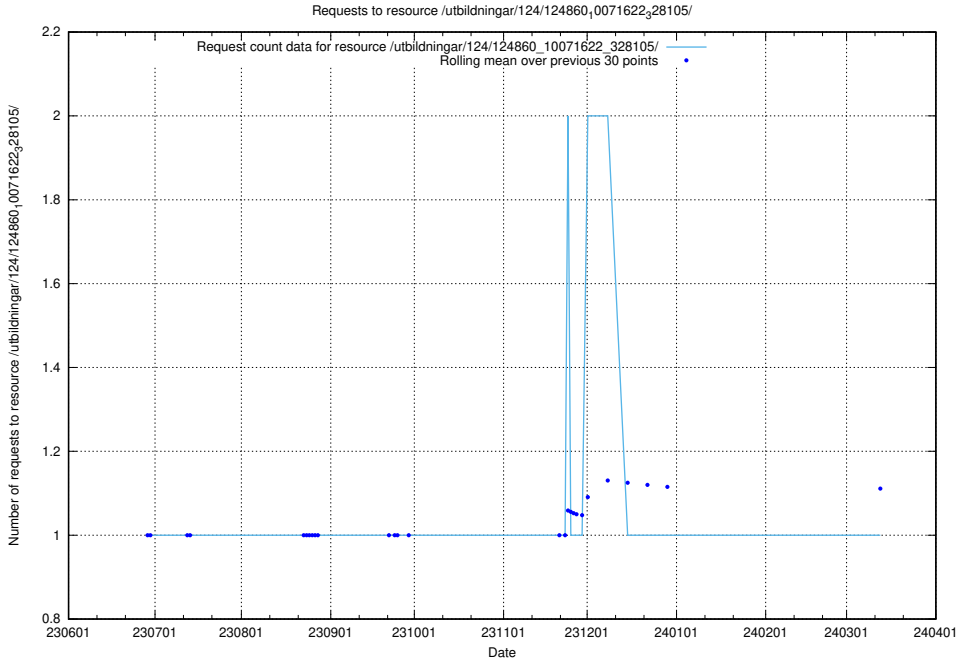

5.6394 Usage of /utbildningar/124/124860_10071622_328105/

Here, we count the number of requests to resource /utbildningar/124/124860_10071622_328105/.