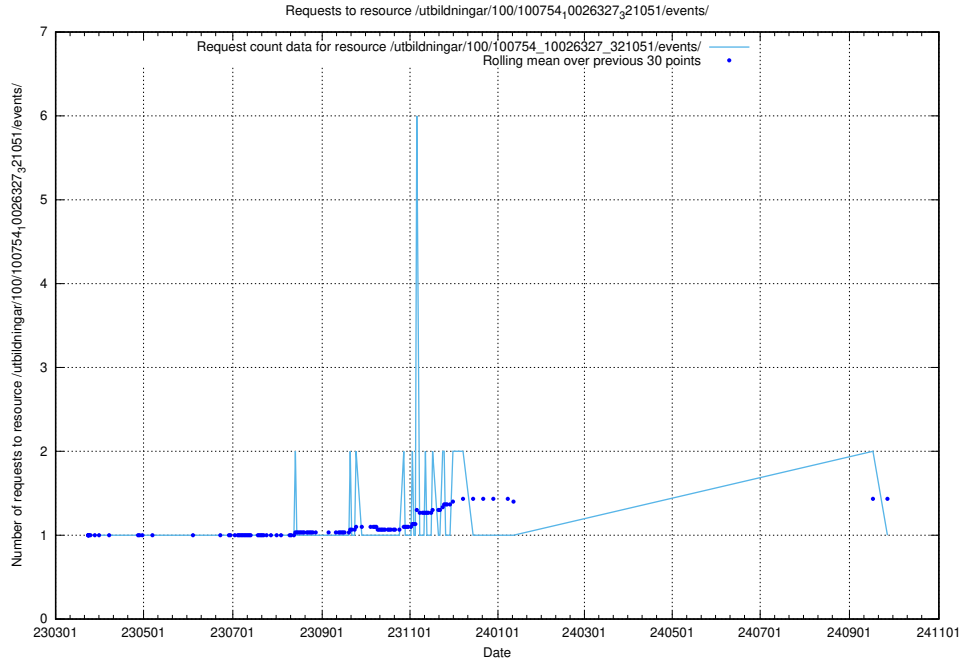

5.6499 Usage of /utbildningar/100/100754_10026327_321051/events/

Here, we count the number of requests to resource /utbildningar/100/100754_10026327_321051/events/