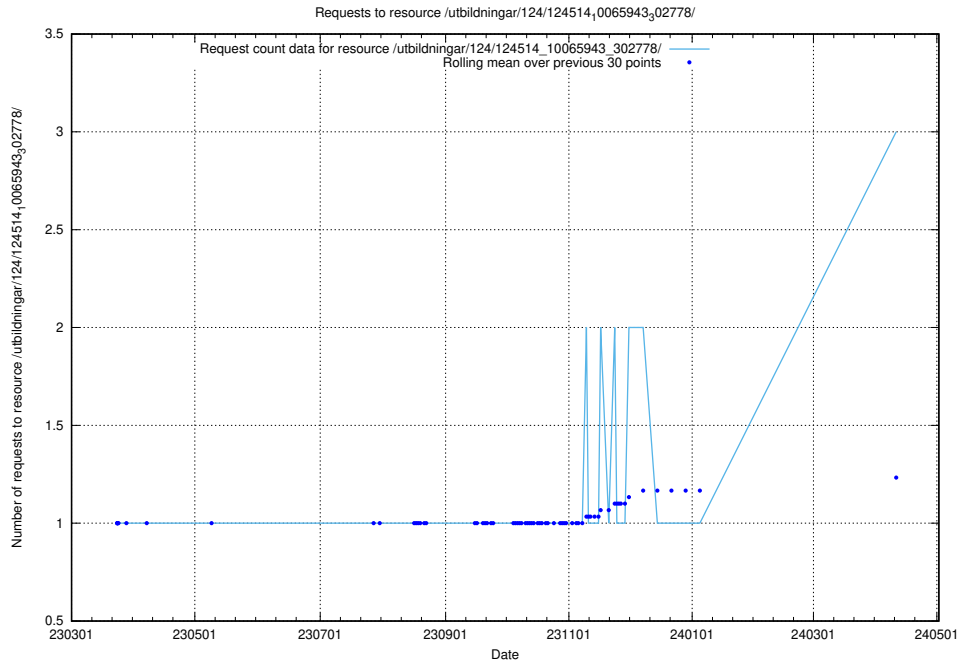

5.461 Usage of /utbildningar/124/124514_10065943_302778/

Here, we count the number of requests to resource /utbildningar/124/124514_10065943_302778/.