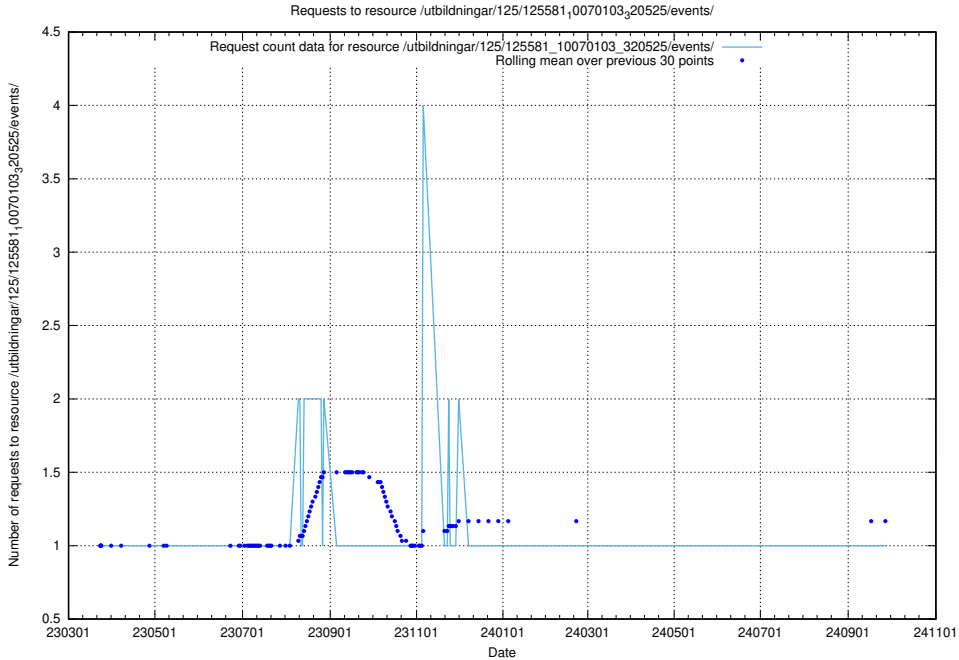

Here, we count the number of requests to resource /utbildningar/125/125581_10070104_320527/.

5.1245 Usage of /utbildningar/125/125581_10070103_320525/events/

Here, we count the number of requests to resource /utbildningar/125/125581_10070103_320525/events/