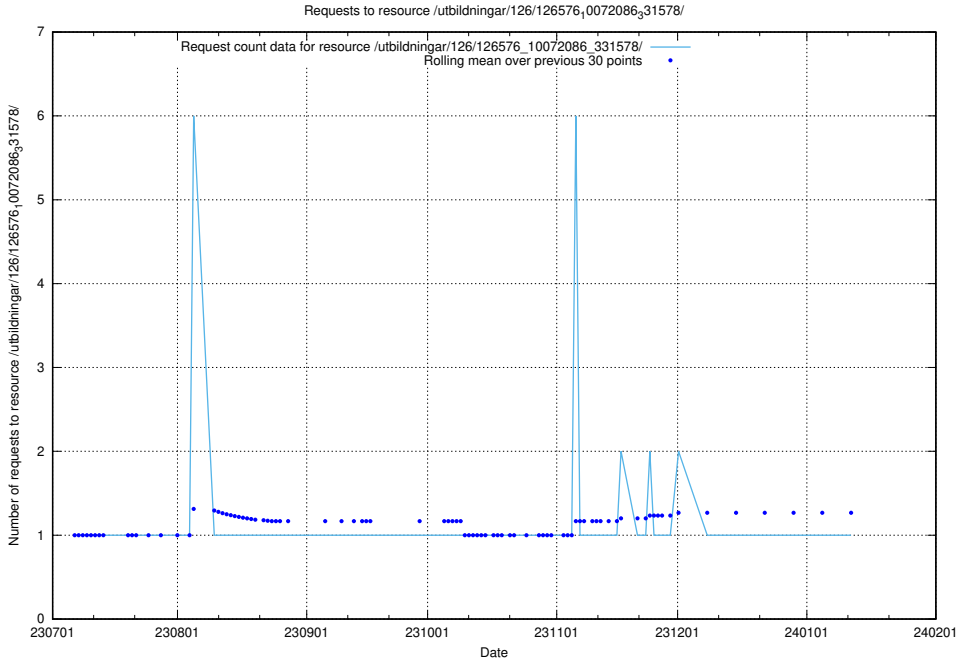

Here, we count the number of requests to resource /utbildningar/125/125600_10070136_324706/events/

5.6210 Usage of /utbildningar/126/126576_10072086_331578/

Here, we count the number of requests to resource /utbildningar/126/126576_10072086_331578/.