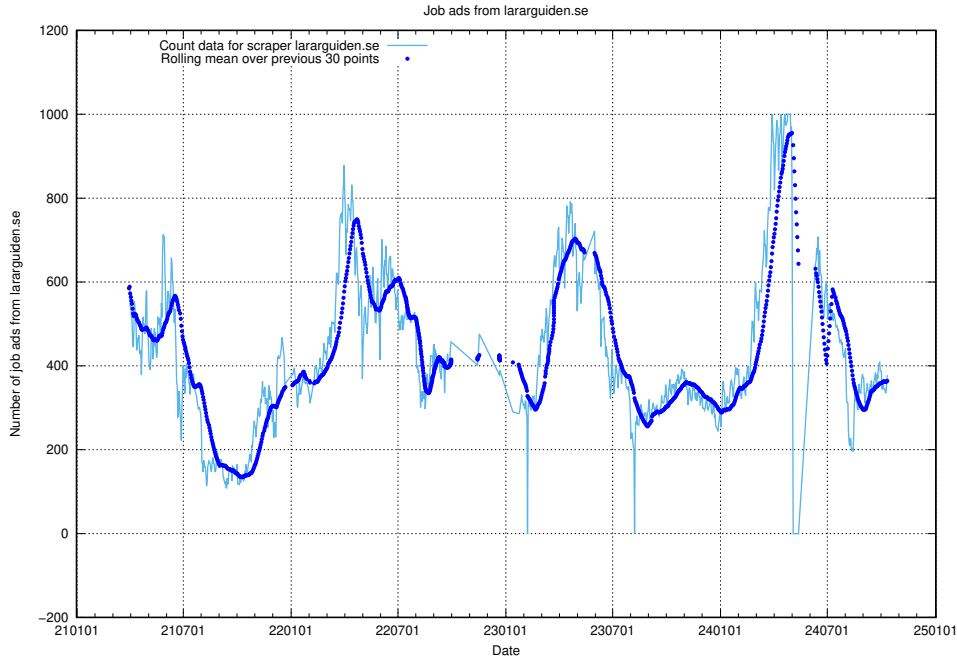

13.10 Number of ads by scraper lararguiden.se

Here, we count the number of job ads scraped from lararguiden.se.