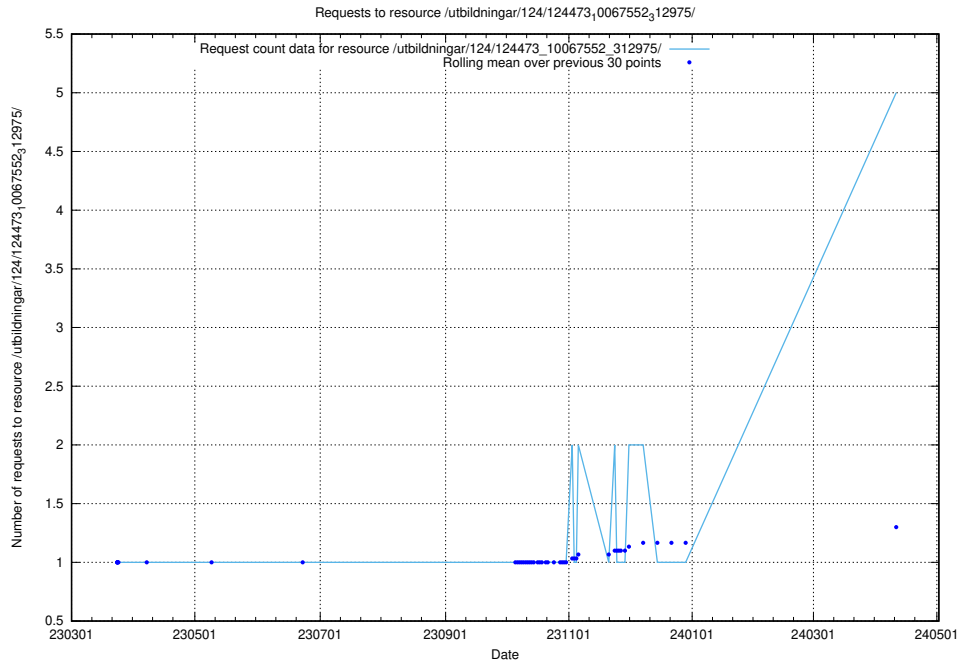

5.227 Usage of /utbildningar/124/124473_10067552_312975/

Here, we count the number of requests to resource /utbildningar/124/124473_10067552_312975/.