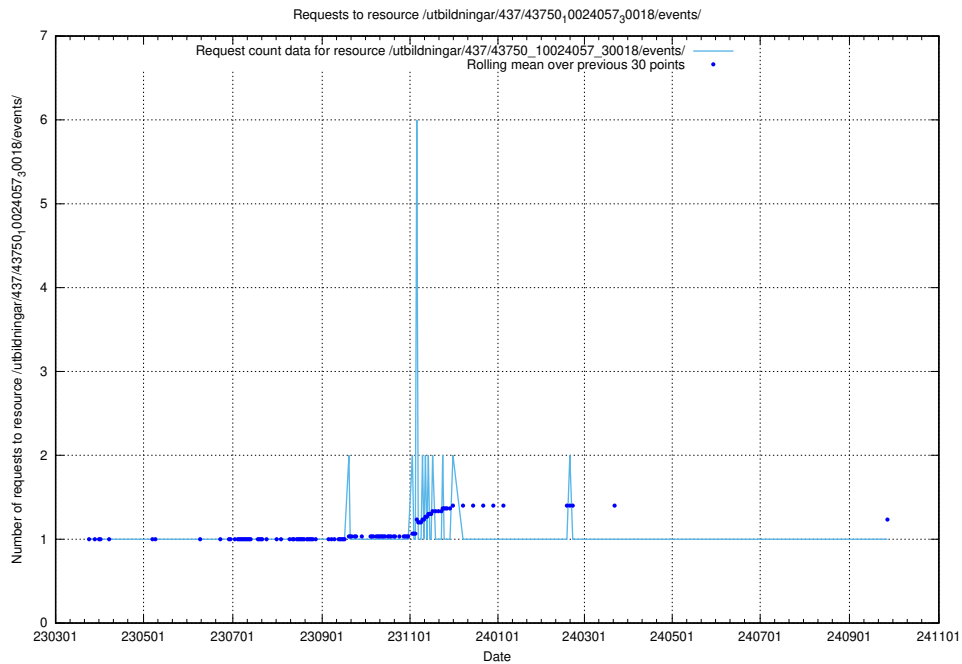

5.7071 Usage of /utbildningar/437/43750_10024057_30018/events/

Here, we count the number of requests to resource /utbildningar/437/43750_10024057_30018/events/.