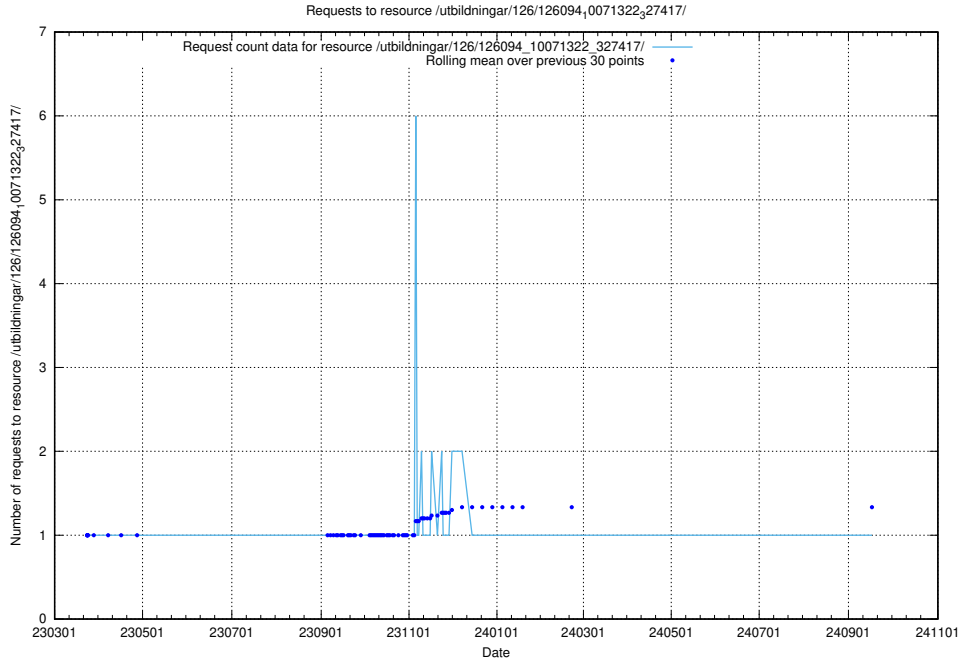

5.7310 Usage of /utbildningar/126/126094_10071322_327417/

Here, we count the number of requests to resource /utbildningar/126/126094_10071322_327417/.