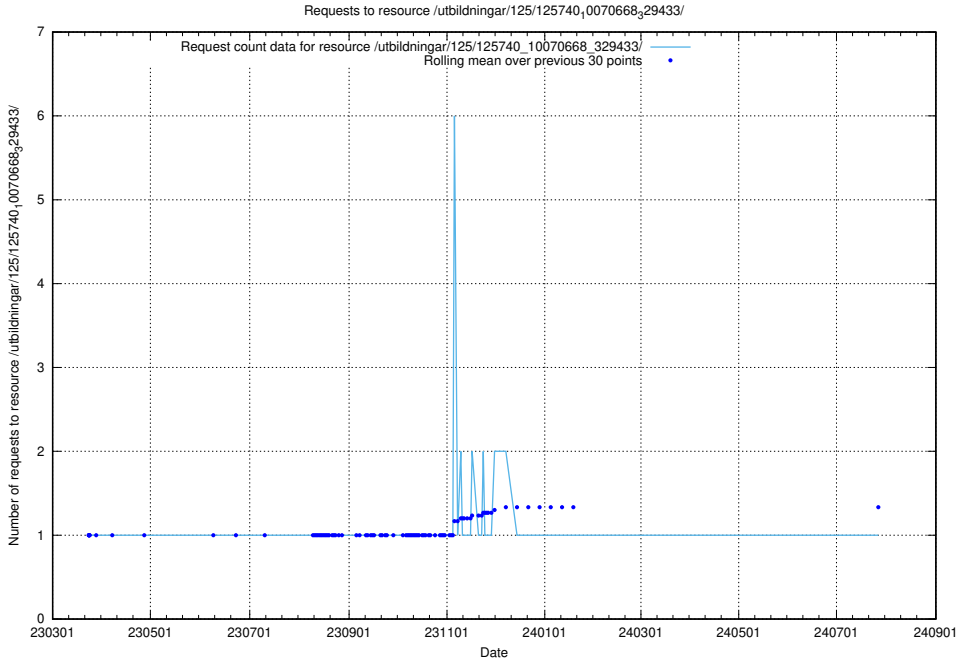

5.1152 Usage of /utbildningar/125/125740_10070668_329433/

Here, we count the number of requests to resource /utbildningar/125/125740_10070668_329433/.