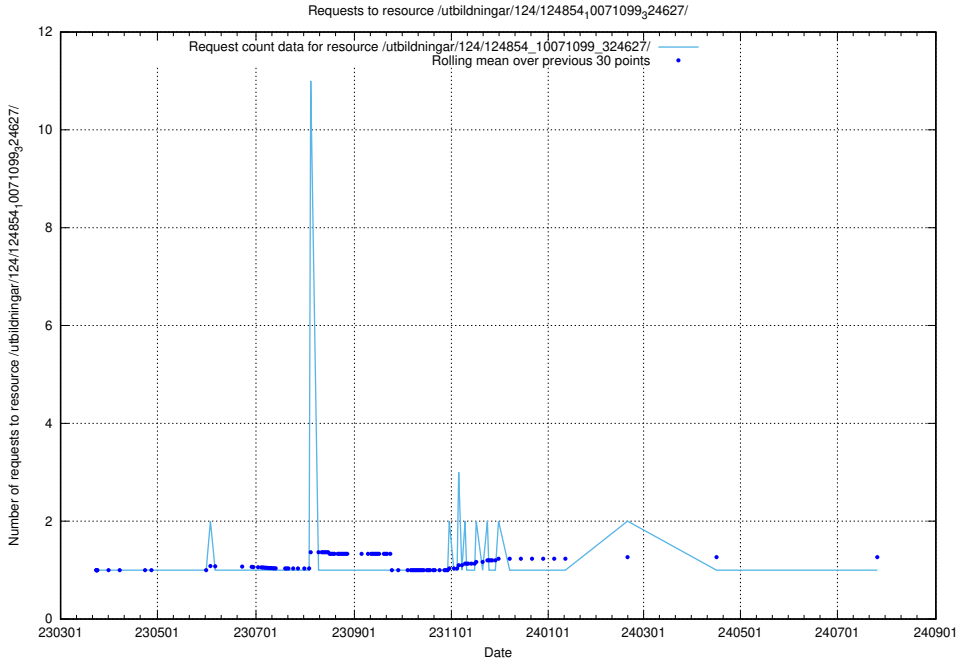

5.1467 Usage of /utbildningar/124/124854_10071099_324627/

Here, we count the number of requests to resource /utbildningar/124/124854_10071099_324627/.