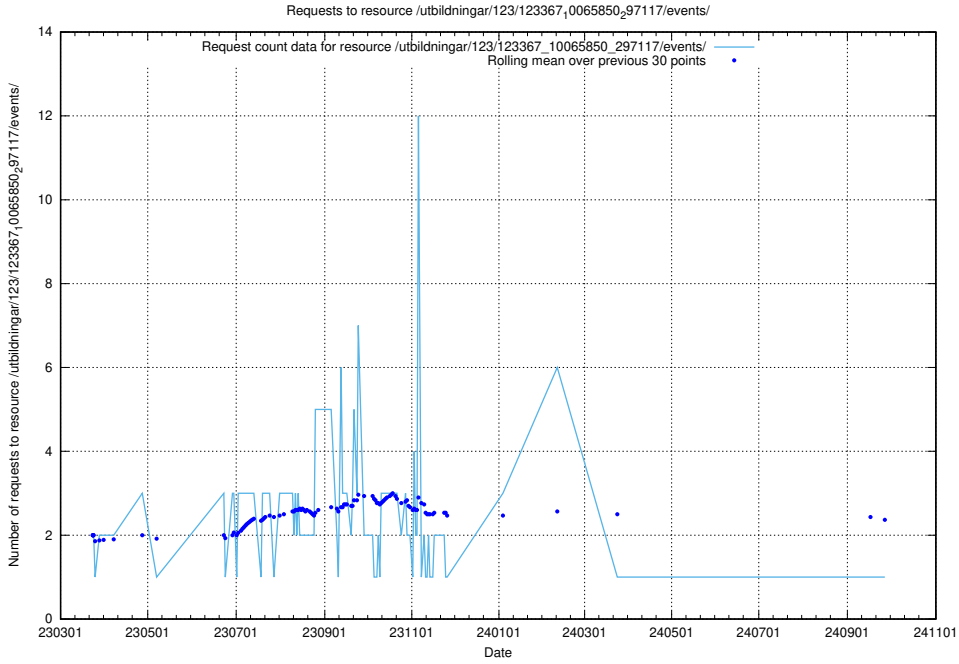

5.7188 Usage of /utbildningar/123/123367_10065850_297117/events/

Here, we count the number of requests to resource /utbildningar/123/123367_10065850_297117/events/