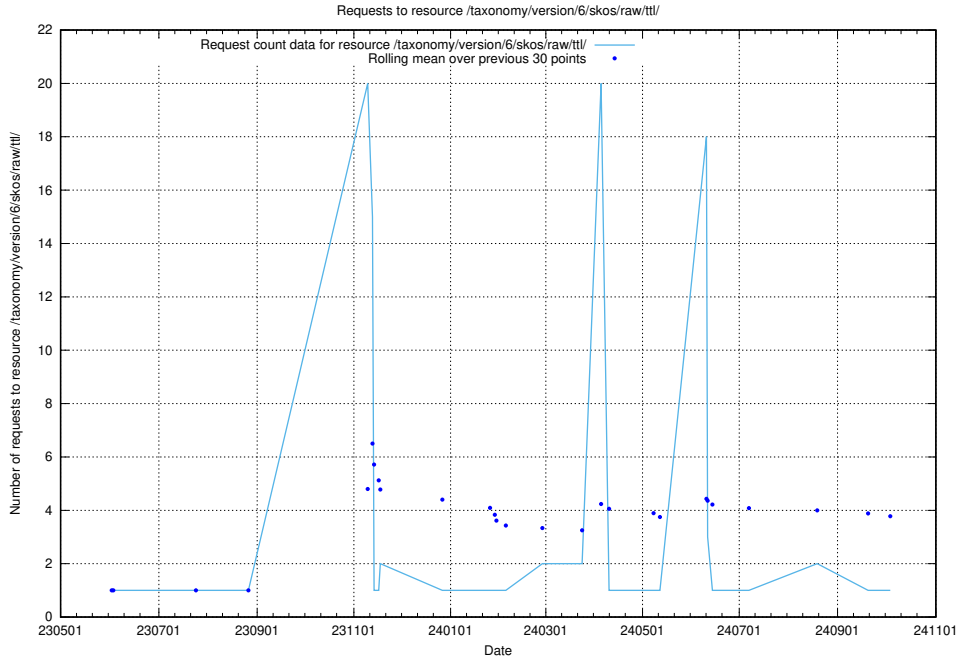

5.6806 Usage of /taxonomy/version/6/skos/raw/ttl/

Here, we count the number of requests to resource /taxonomy/version/6/skos/raw/ttl/.