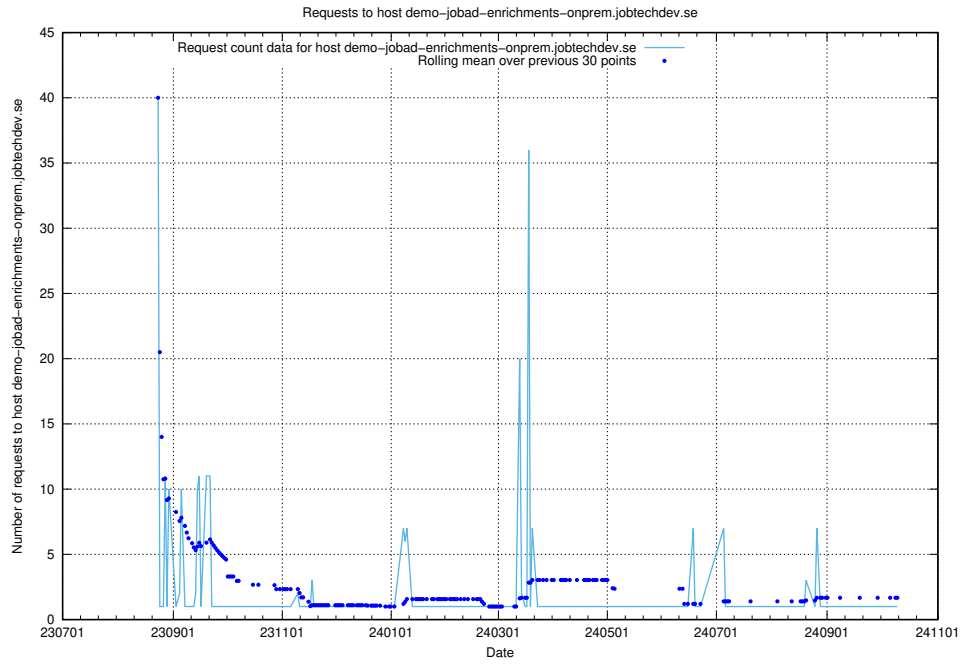

7.610 Usage of demo-jobad-enrichments-onprem.jobtechdev.se

Here, we count the number of requests to host demo-jobad-enrichments-onprem.jobtechdev.se.