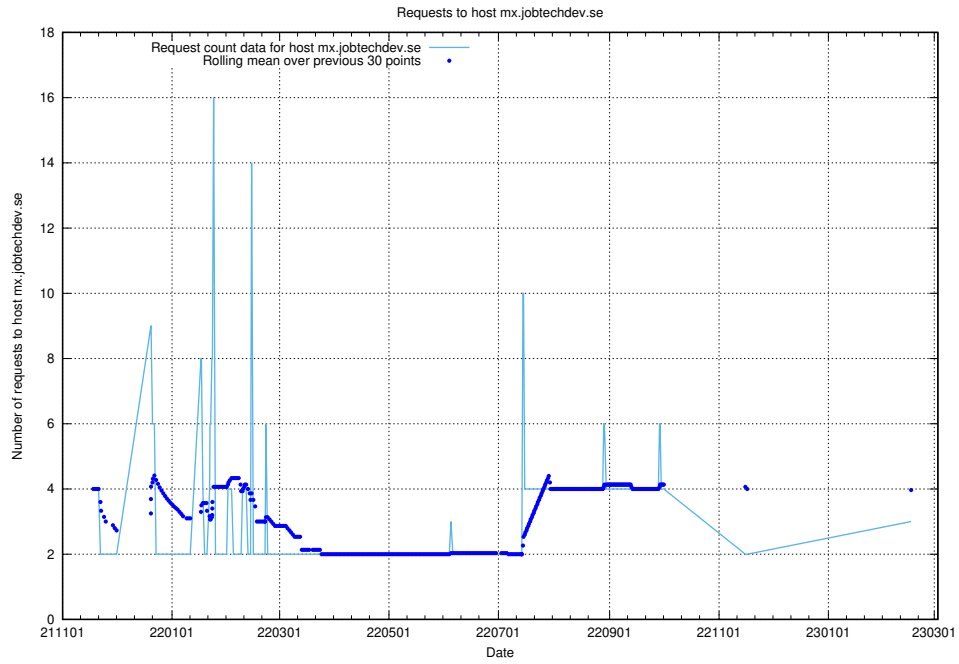

7.226 Usage of mx.jobtechdev.se

Here, we count the number of requests to host mx.jobtechdev.se.