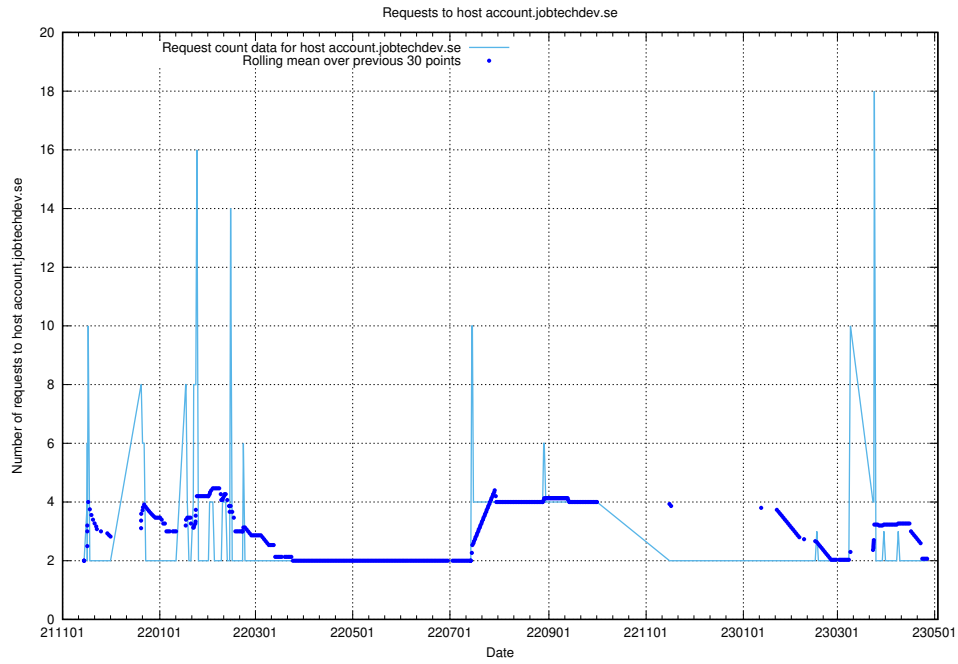

7.299 Usage of account.jobtechdev.se

Here, we count the number of requests to host account.jobtechdev.se.