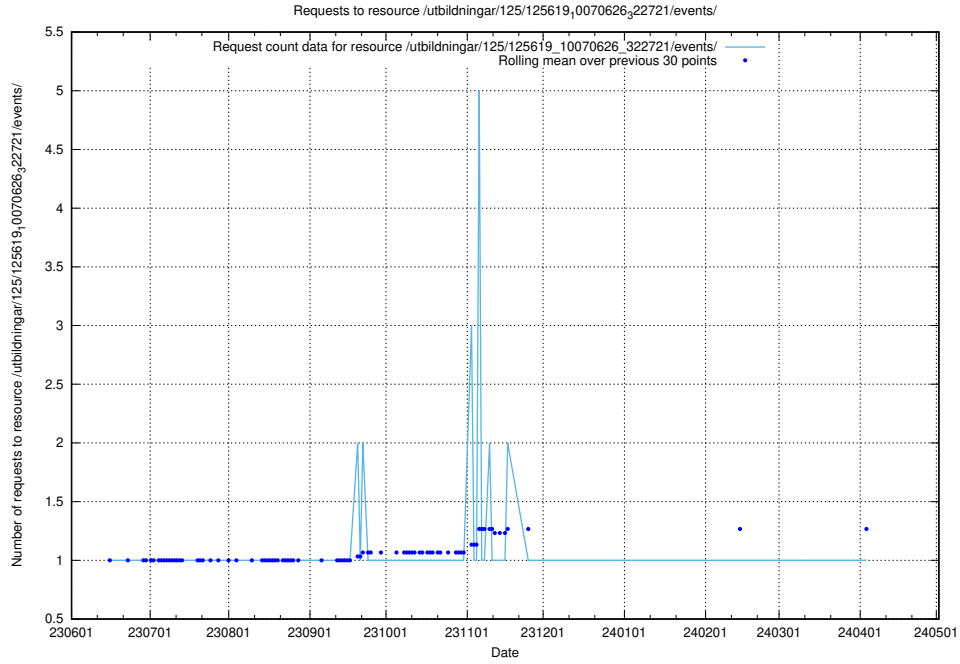

5.6755 Usage of /utbildningar/125/125619_10070626_322721/events/

Here, we count the number of requests to resource /utbildningar/125/125619_10070626_322721/events/