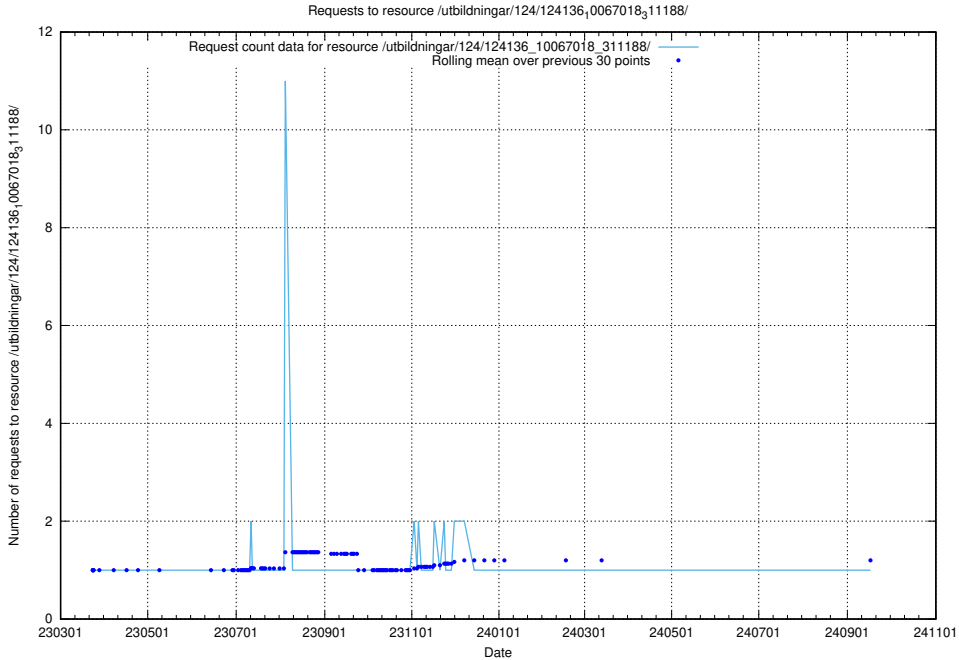

5.4987 Usage of /utbildningar/124/124136_10067018_311188/

Here, we count the number of requests to resource /utbildningar/124/124136_10067018_311188/.