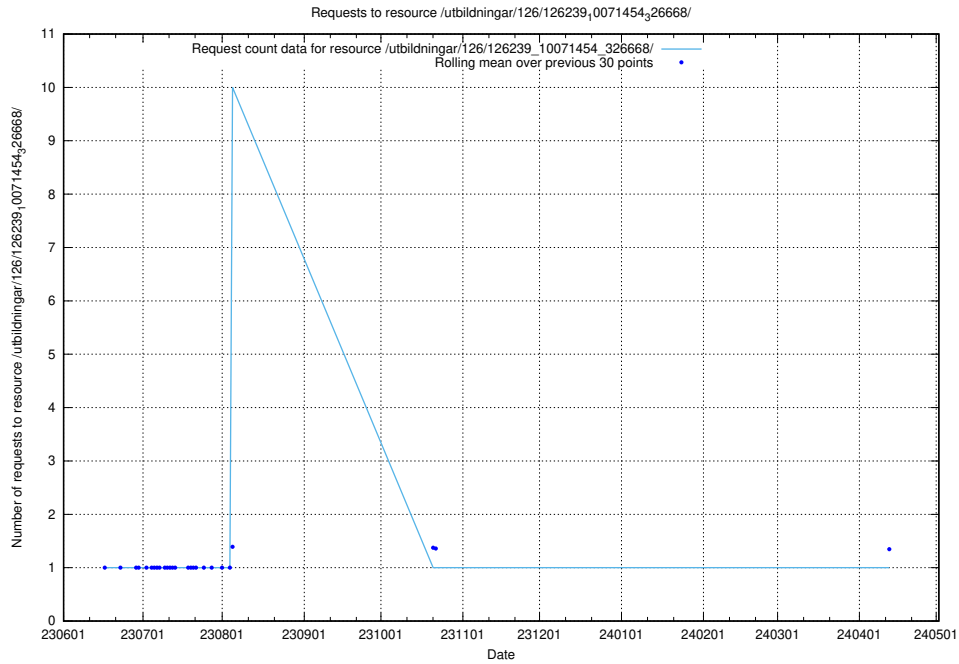

5.6748 Usage of /utbildningar/126/126239_10071454_326668/

Here, we count the number of requests to resource /utbildningar/126/126239_10071454_326668/.