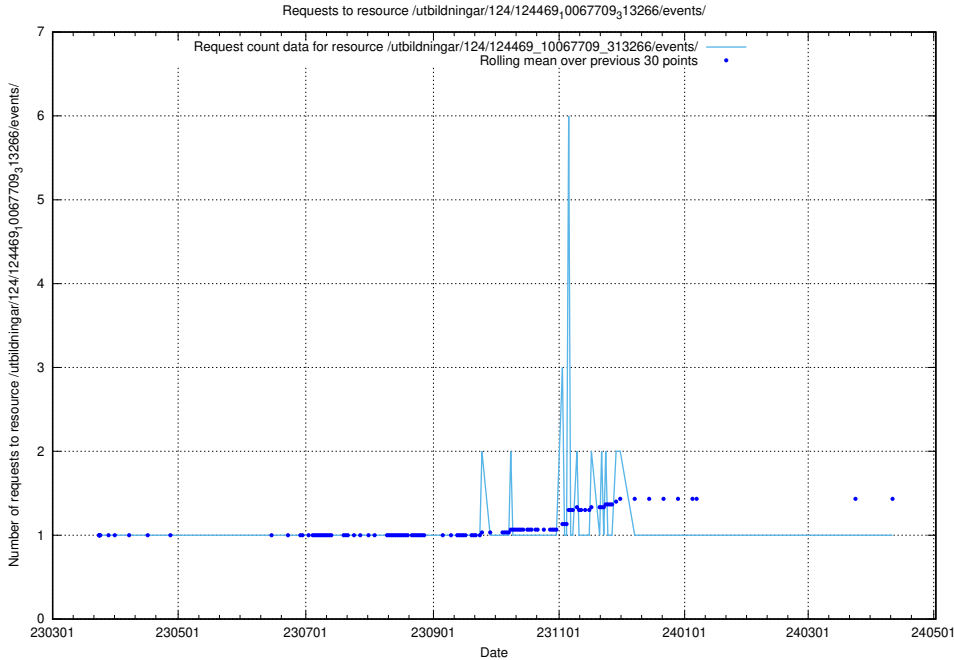

5.4184 Usage of /utbildningar/124/124469_10067709_313266/events/

Here, we count the number of requests to resource /utbildningar/124/124469_10067709_313266/events/