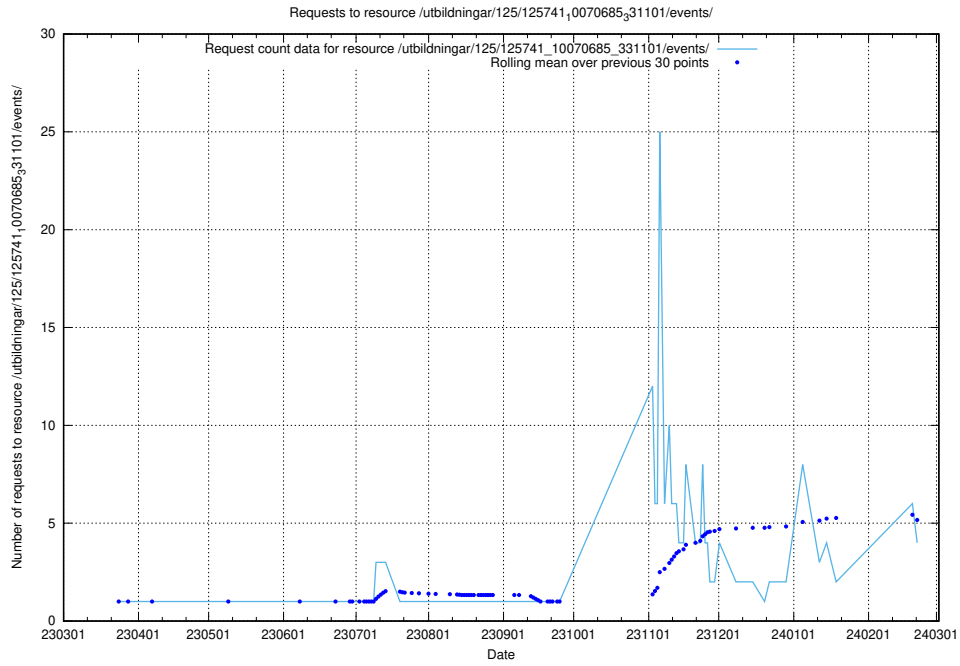

Here, we count the number of requests to resource /utbildningar/125/125741_10070685_331101/events/

5.406 Usage of /utbildningar/125/125741_10070668_329433/events/

Here, we count the number of requests to resource /utbildningar/125/125741_10070668_329433/events/