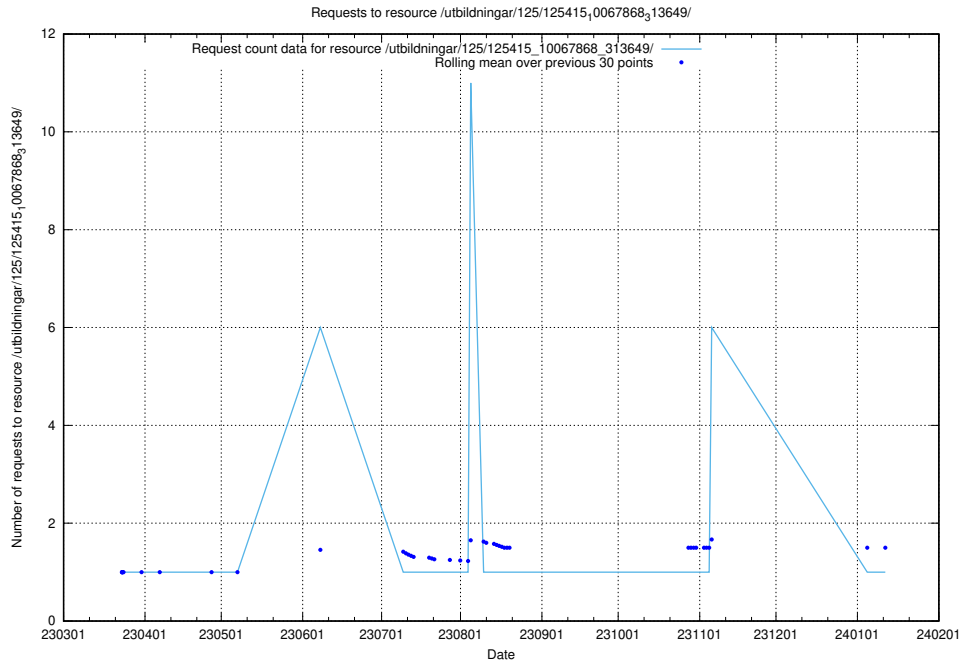

5.1257 Usage of /utbildningar/125/125415_10067868_313649/

Here, we count the number of requests to resource /utbildningar/125/125415_10067868_313649/.