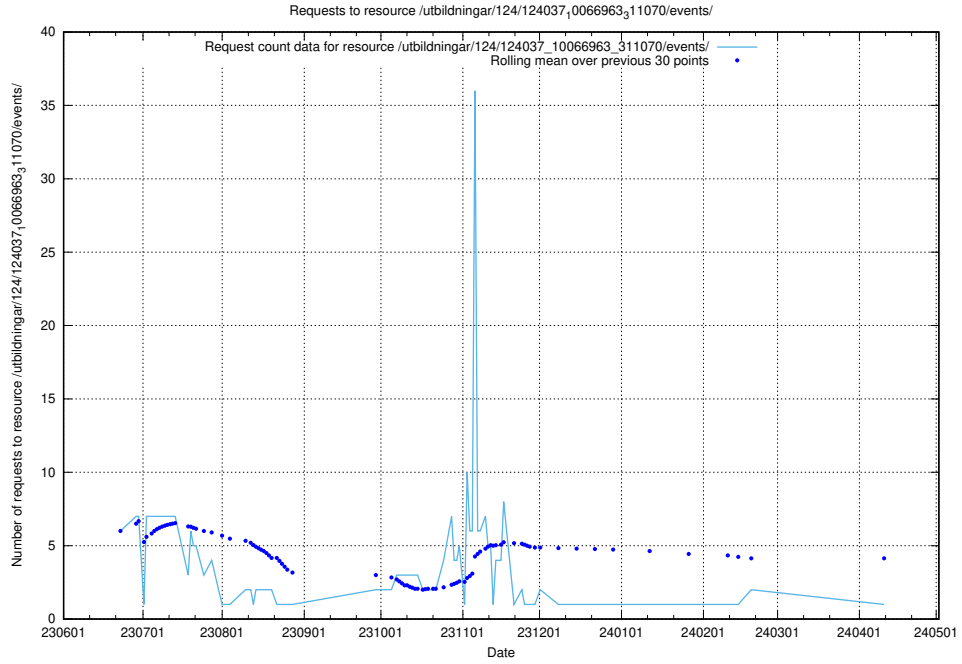

5.6471 Usage of /utbildningar/124/124037_10066963_311070/events/

Here, we count the number of requests to resource /utbildningar/124/124037_10066963_311070/events/

5.6472 Usage of /utbildningar/124/124474_10067547_312970/events/