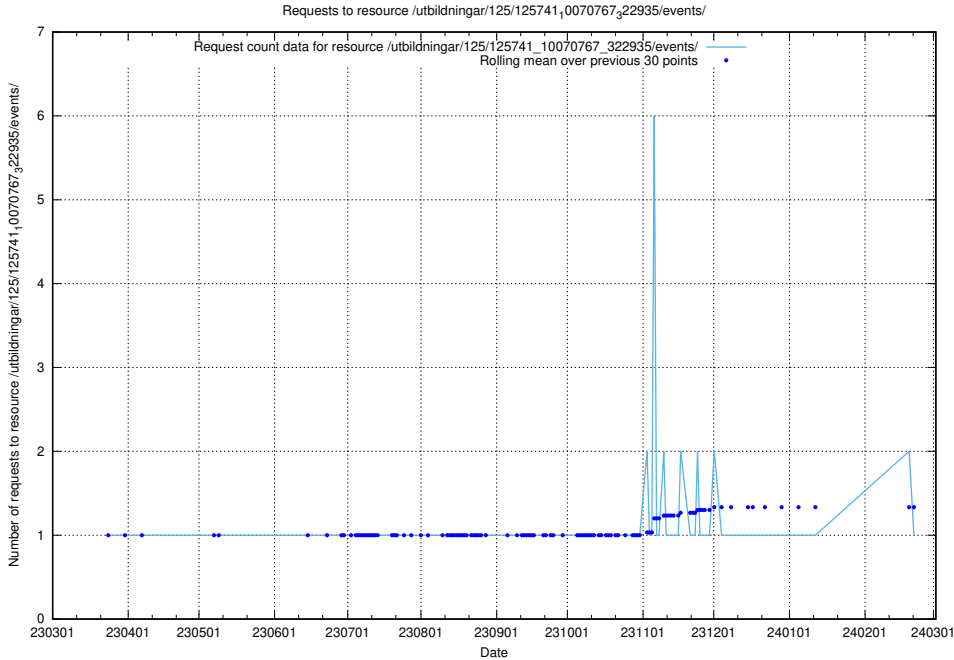

5.7099 Usage of /utbildningar/125/125741_10070767_322935/events/

Here, we count the number of requests to resource /utbildningar/125/125741_10070767_322935/events/