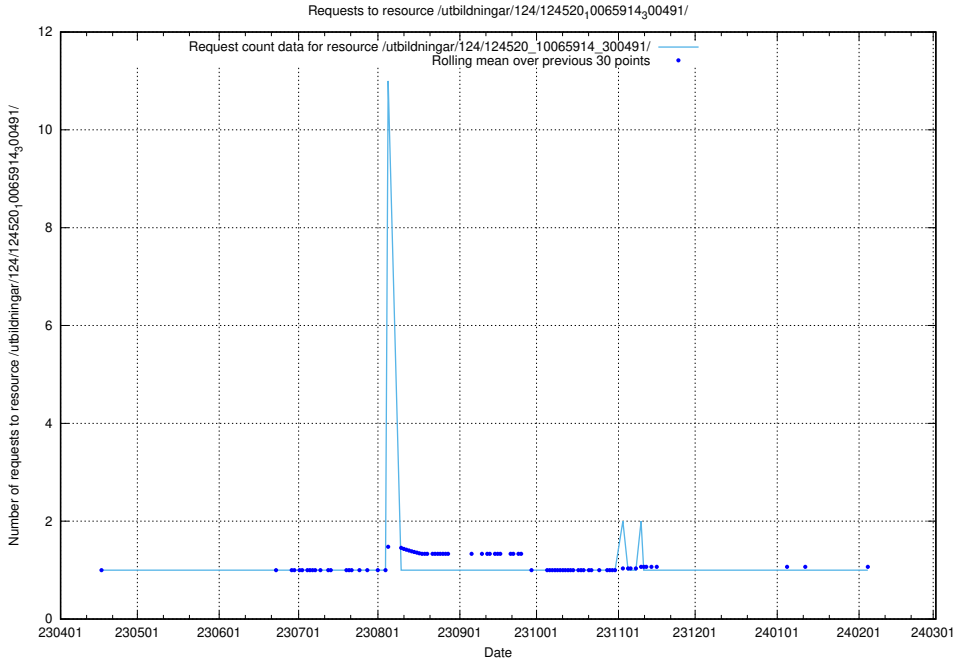

5.6936 Usage of /utbildningar/124/124520_10065914_300491/

Here, we count the number of requests to resource /utbildningar/124/124520_10065914_300491/.