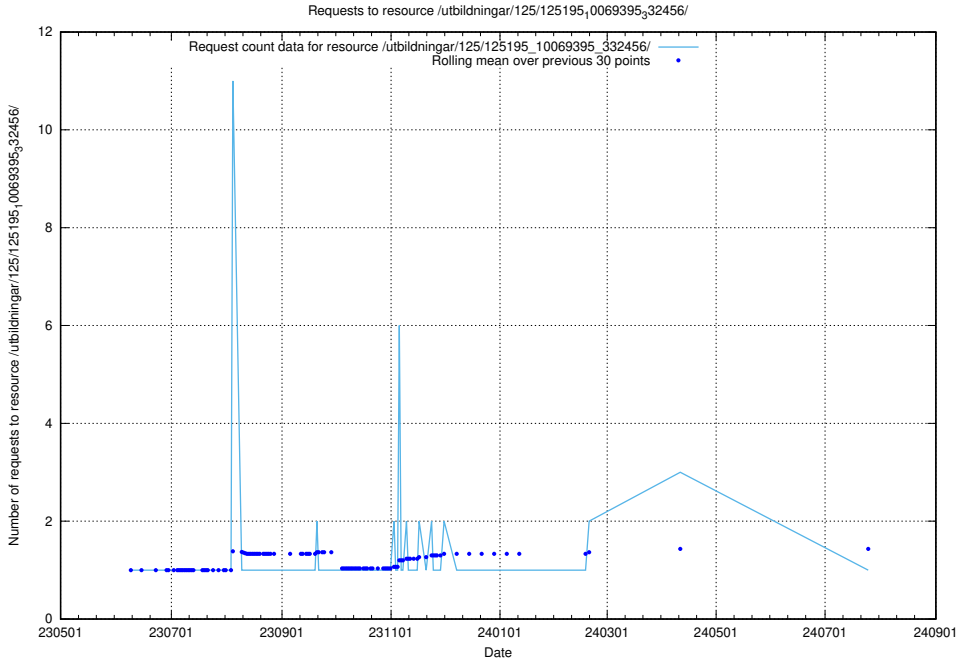

5.6771 Usage of /utbildningar/125/125195_10069395_332456/

Here, we count the number of requests to resource /utbildningar/125/125195_10069395_332456/.