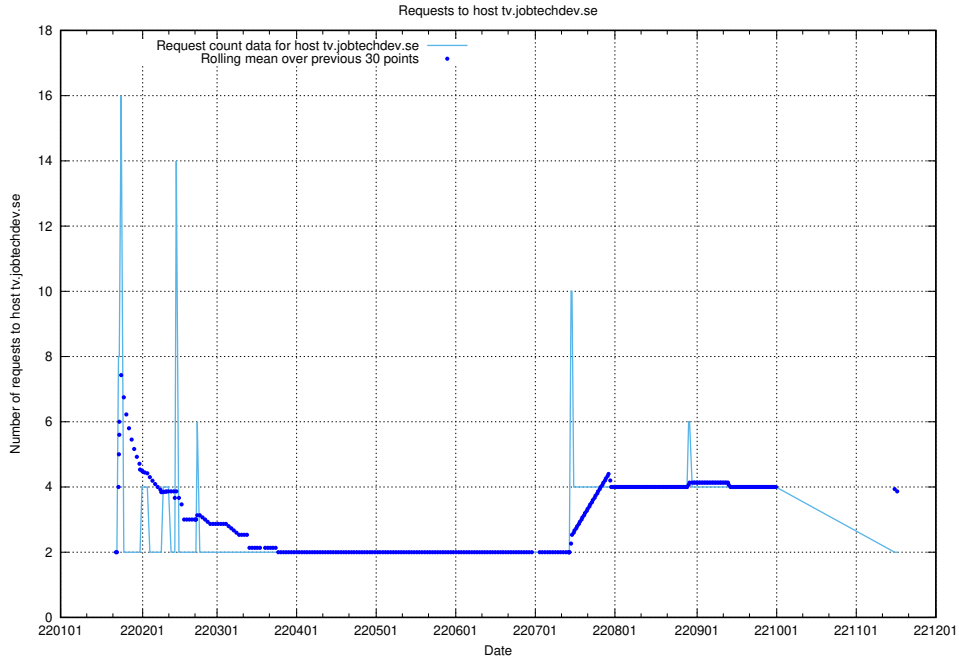

7.588 Usage of tv.jobtechdev.se

Here, we count the number of requests to host tv.jobtechdev.se.