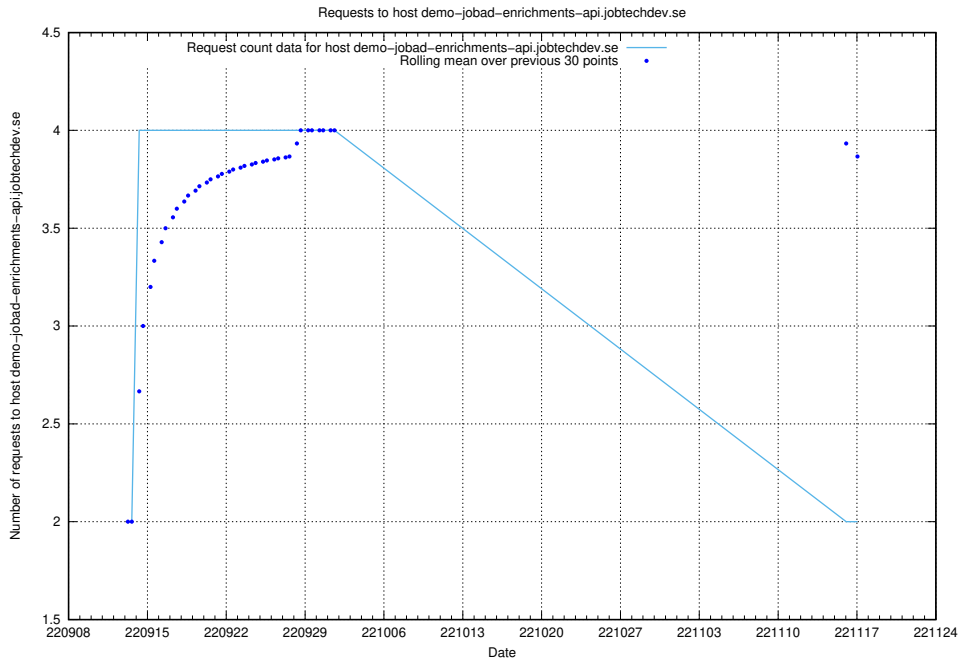

7.326 Usage of demo-jobad-enrichments-api.jobtechdev.se

Here, we count the number of requests to host demo-jobad-enrichments-api.jobtechdev.se.