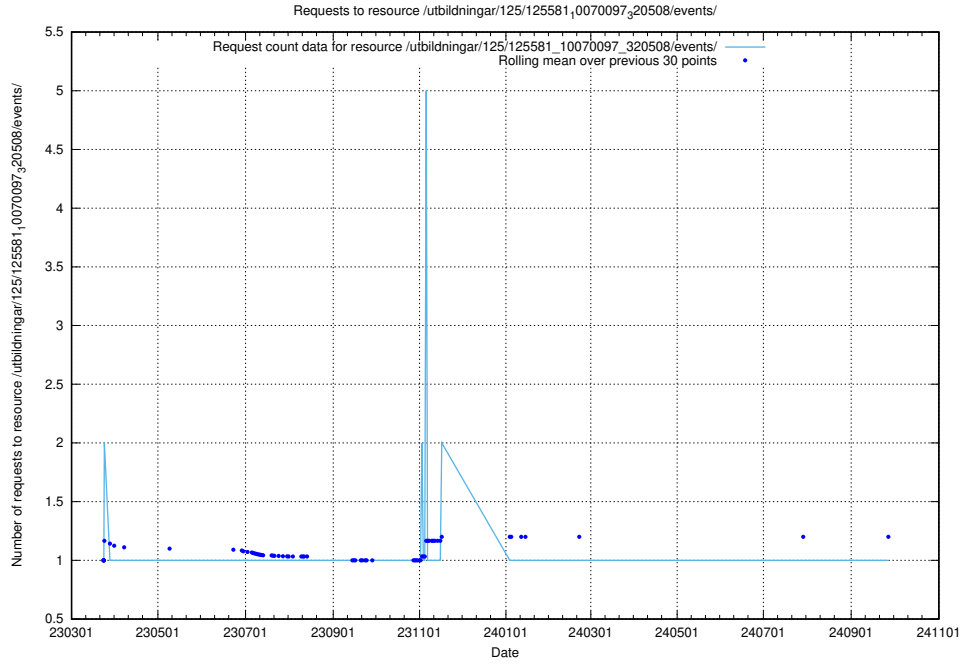

5.1247 Usage of /utbildningar/125/125581_10070097_320508/events/

Here, we count the number of requests to resource /utbildningar/125/125581_10070097_320508/events/