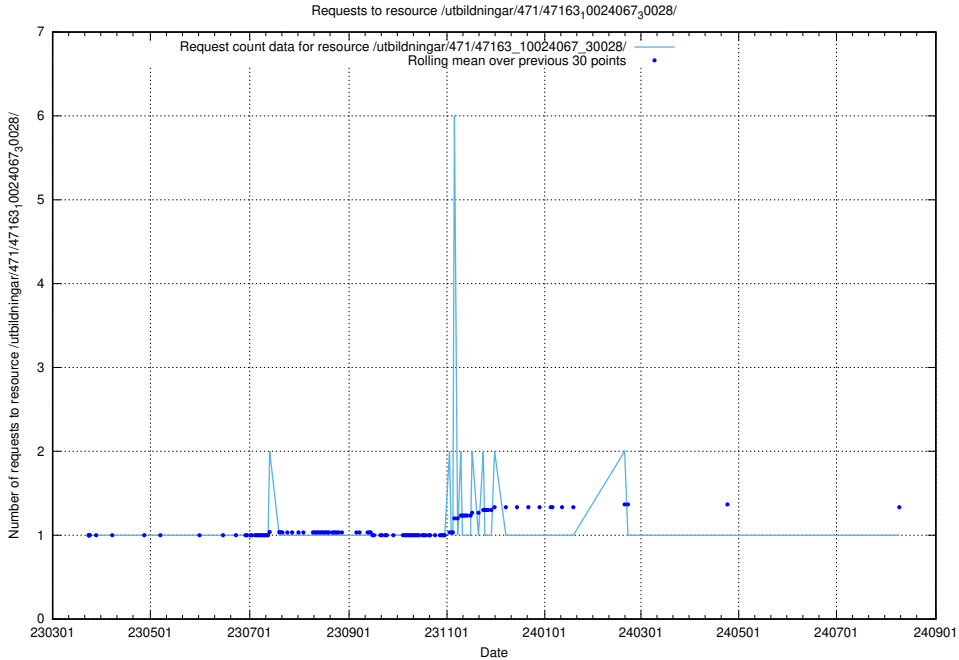

5.7191 Usage of /utbildningar/471/47163_10024067_30028/

Here, we count the number of requests to resource /utbildningar/471/47163_10024067_30028/.