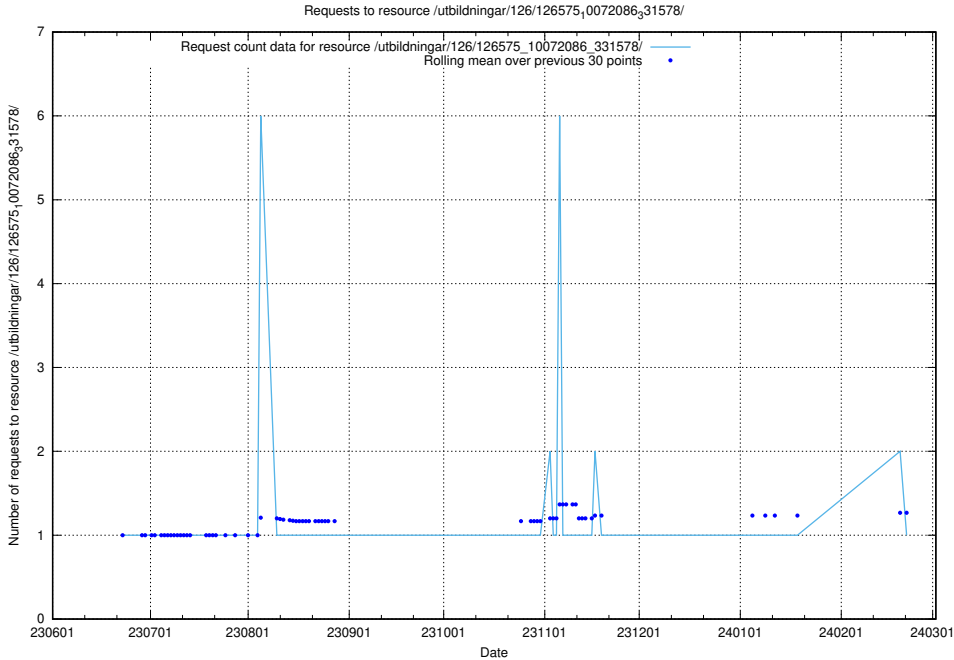

5.6536 Usage of /utbildningar/126/126575_10072086_331578/

Here, we count the number of requests to resource /utbildningar/126/126575_10072086_331578/.