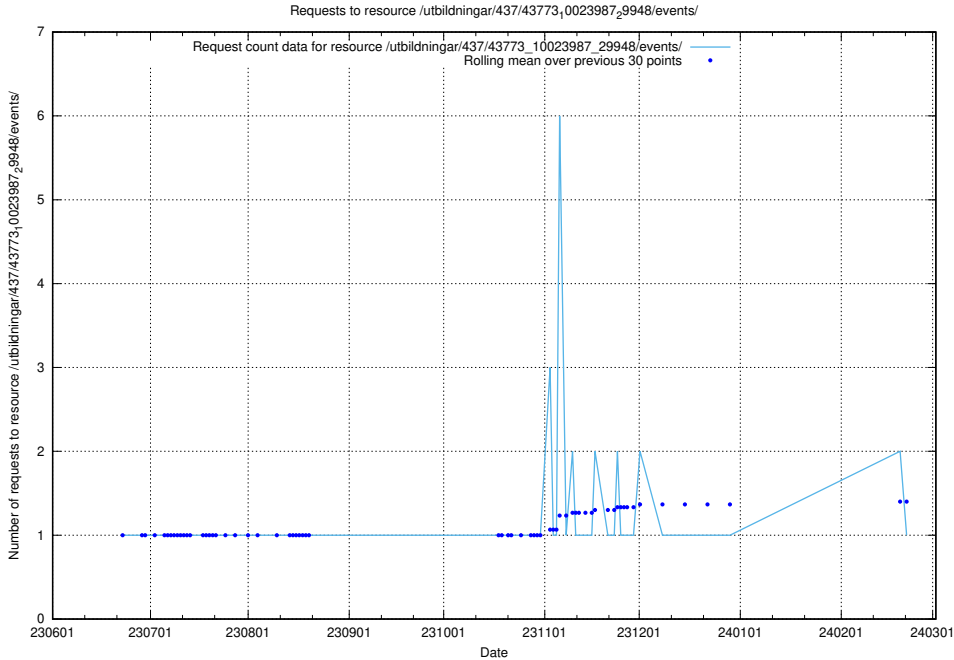

5.6486 Usage of /utbildningar/437/43773_10023987_29948/events/

Here, we count the number of requests to resource /utbildningar/437/43773_10023987_29948/events/.