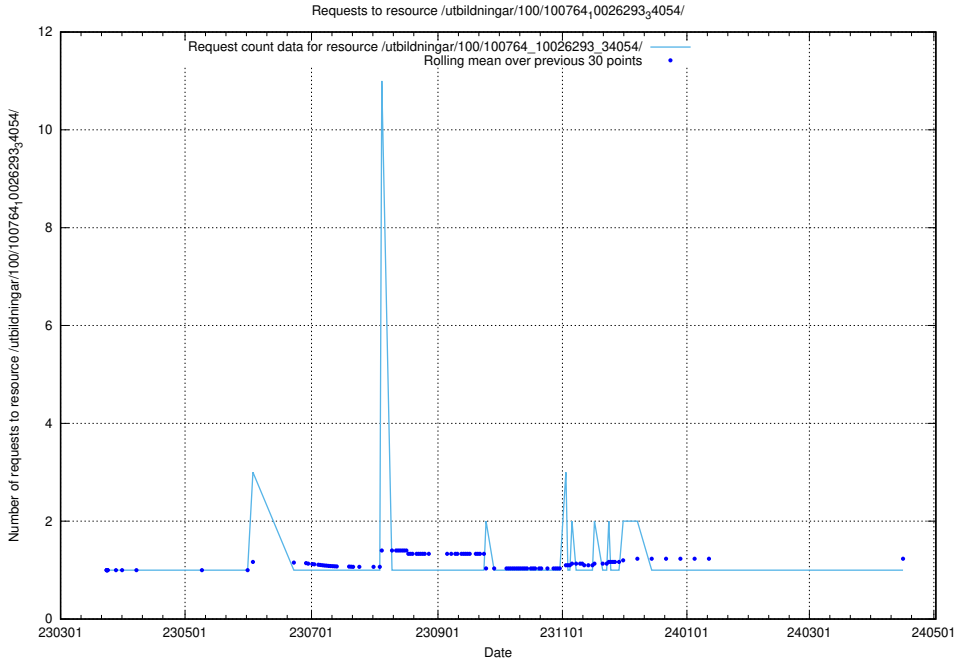

5.6457 Usage of /utbildningar/100/100764_10026293_34054/

Here, we count the number of requests to resource /utbildningar/100/100764_10026293_34054/.