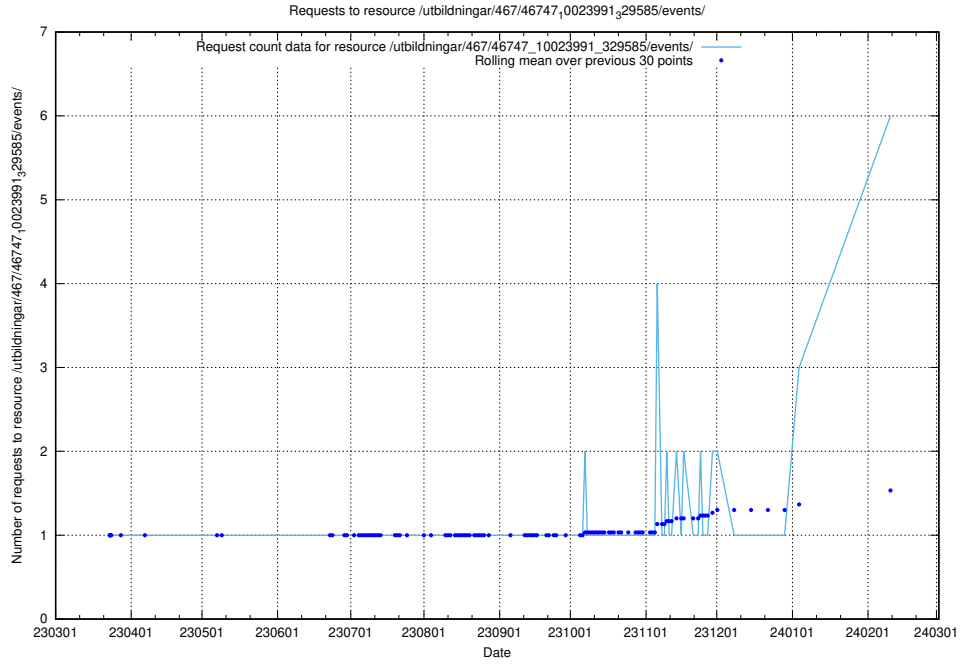

5.185 Usage of /utbildningar/467/46747_10023991_329585/events/

Here, we count the number of requests to resource /utbildningar/467/46747_10023991_329585/events/.