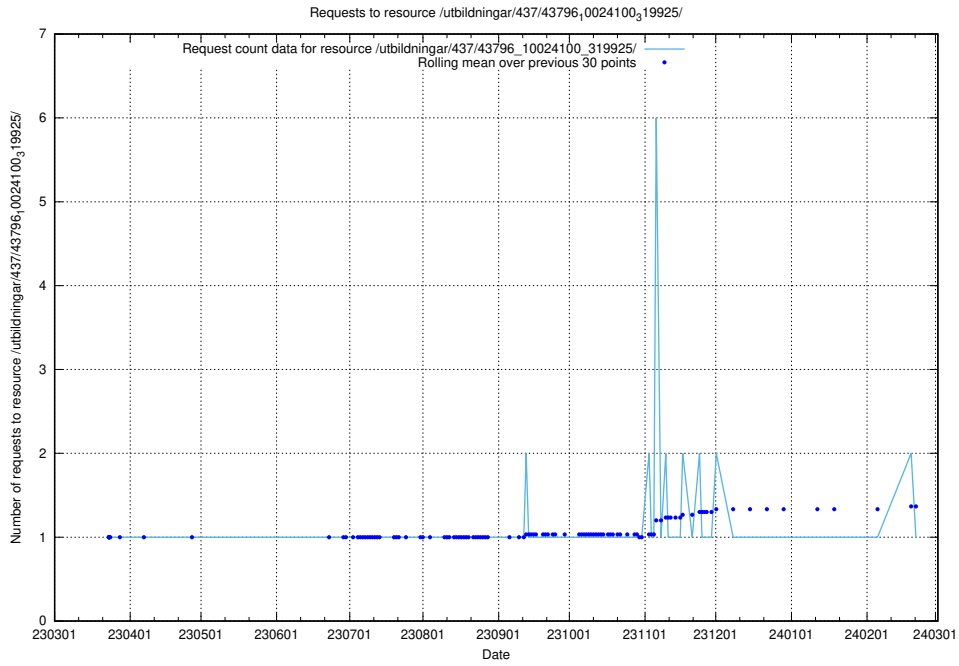

5.7233 Usage of /utbildningar/437/43796_10024100_319925/

Here, we count the number of requests to resource /utbildningar/437/43796_10024100_319925/.