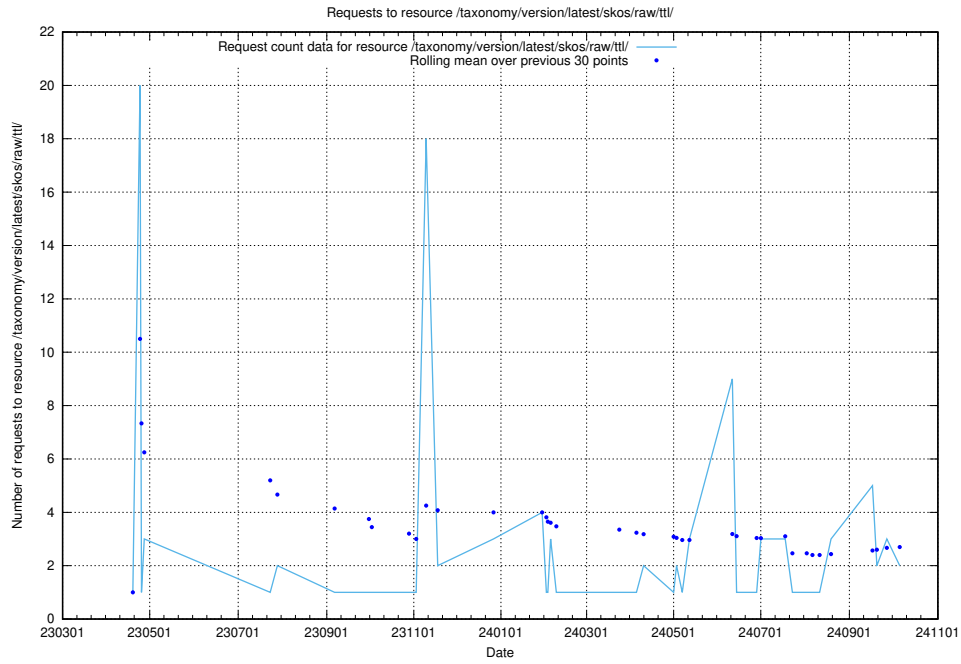

5.1046 Usage of /taxonomy/version/latest/skos/raw/ttl/

Here, we count the number of requests to resource /taxonomy/version/latest/skos/raw/ttl/.