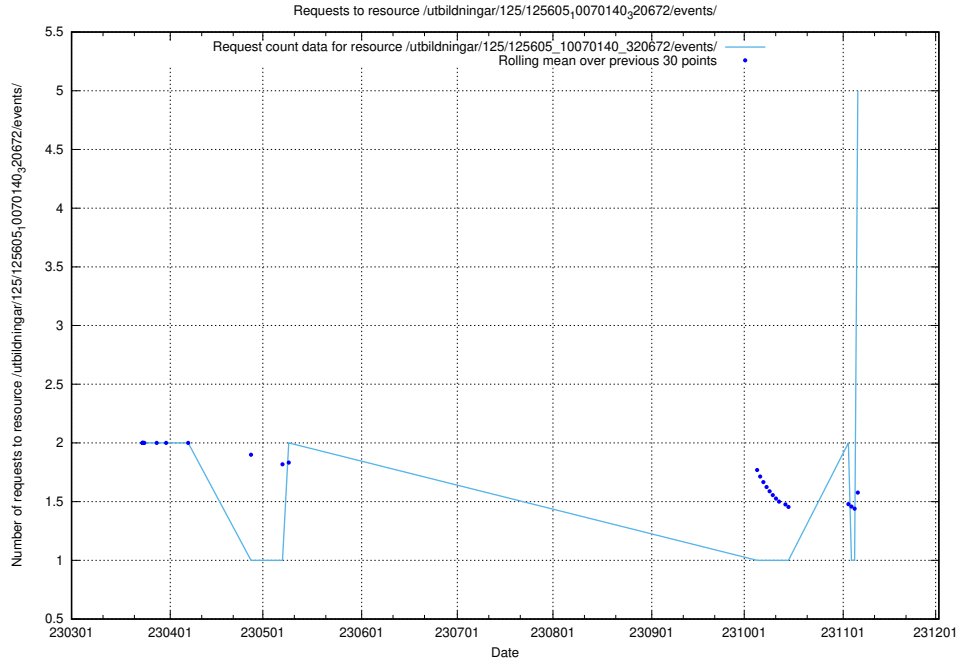

5.269 Usage of /utbildningar/125/125605_10070140_320672/events/

Here, we count the number of requests to resource /utbildningar/125/125605_10070140_320672/events/