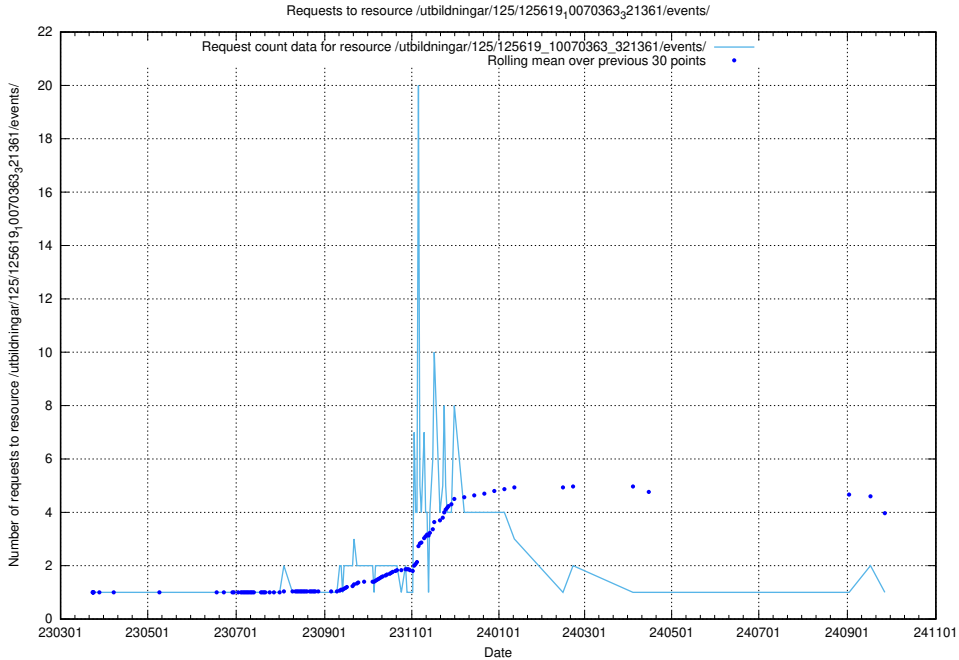

5.1215 Usage of /utbildningar/125/125619_10070363_321361/events/

Here, we count the number of requests to resource /utbildningar/125/125619_10070363_321361/events/