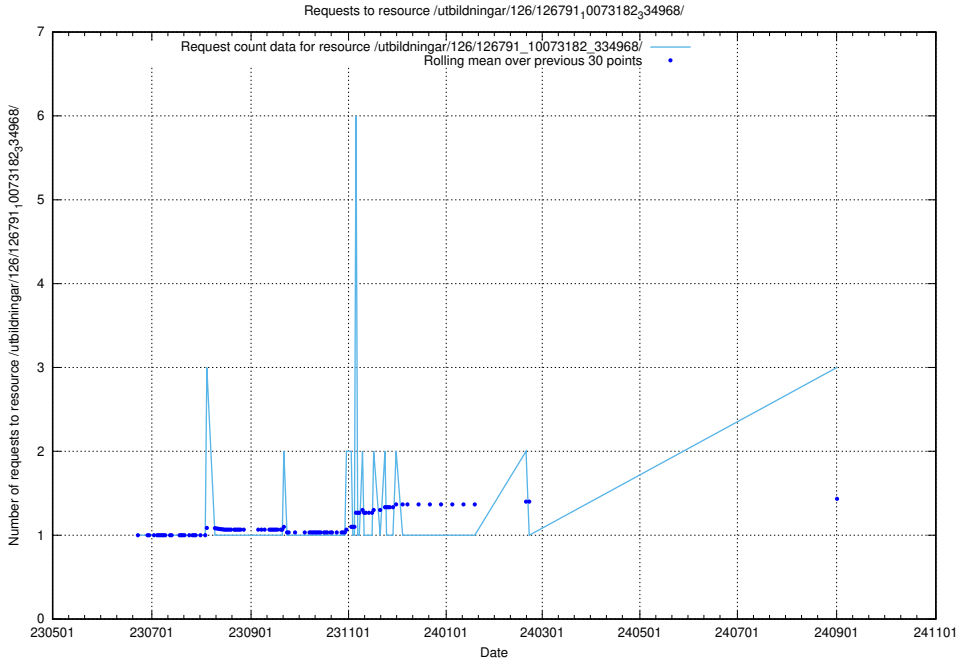

5.537 Usage of /utbildningar/126/126791_10073182_334968/

Here, we count the number of requests to resource /utbildningar/126/126791_10073182_334968/.