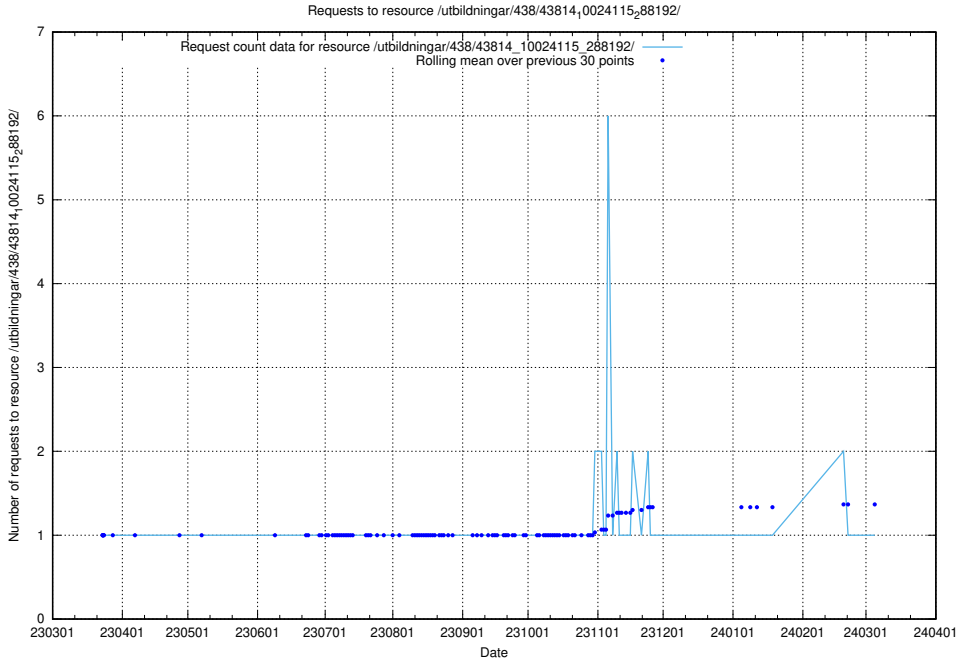

5.7223 Usage of /utbildningar/438/43814_10024115_288192/

Here, we count the number of requests to resource /utbildningar/438/43814_10024115_288192/.