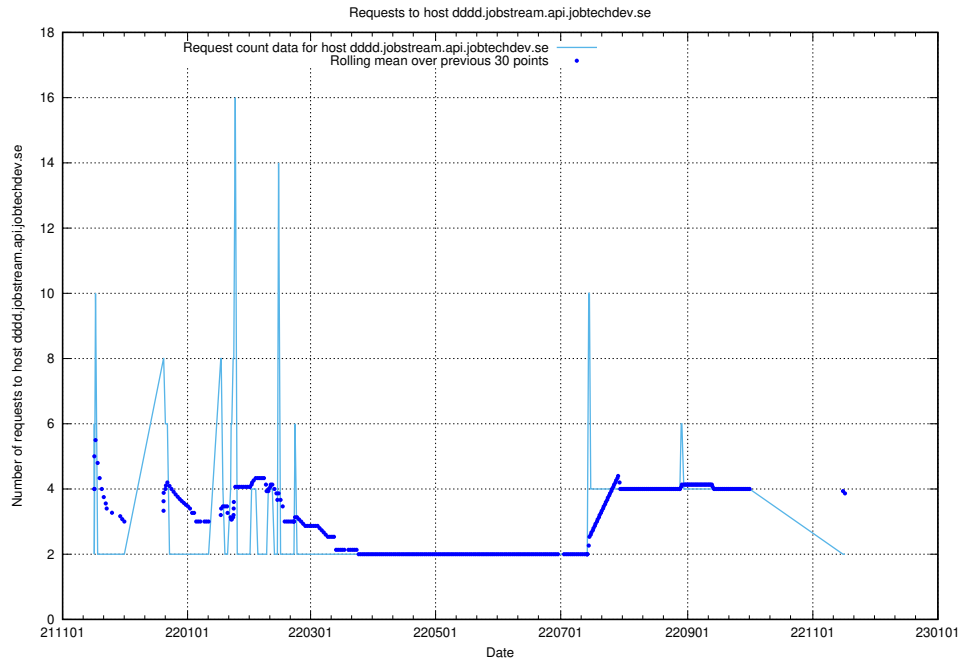

7.529 Usage of dddd.jobstream.api.jobtechdev.se

Here, we count the number of requests to host dddd.jobstream.api.jobtechdev.se.