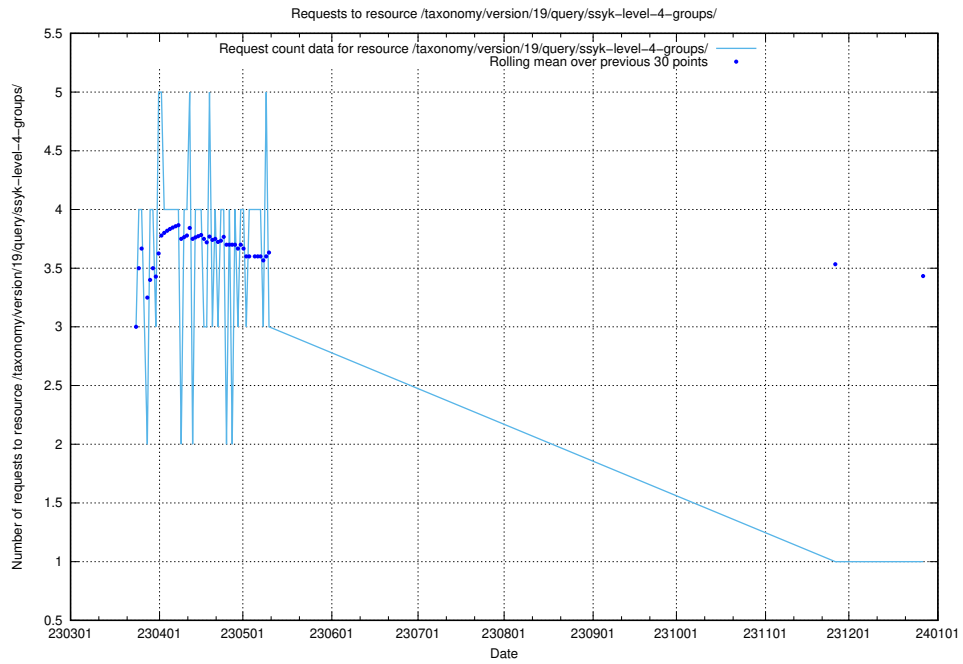

5.6991 Usage of /taxonomy/version/19/query/ssyk-level-4-groups/

Here, we count the number of requests to resource /taxonomy/version/19/query/ssyk-level-4-groups/.