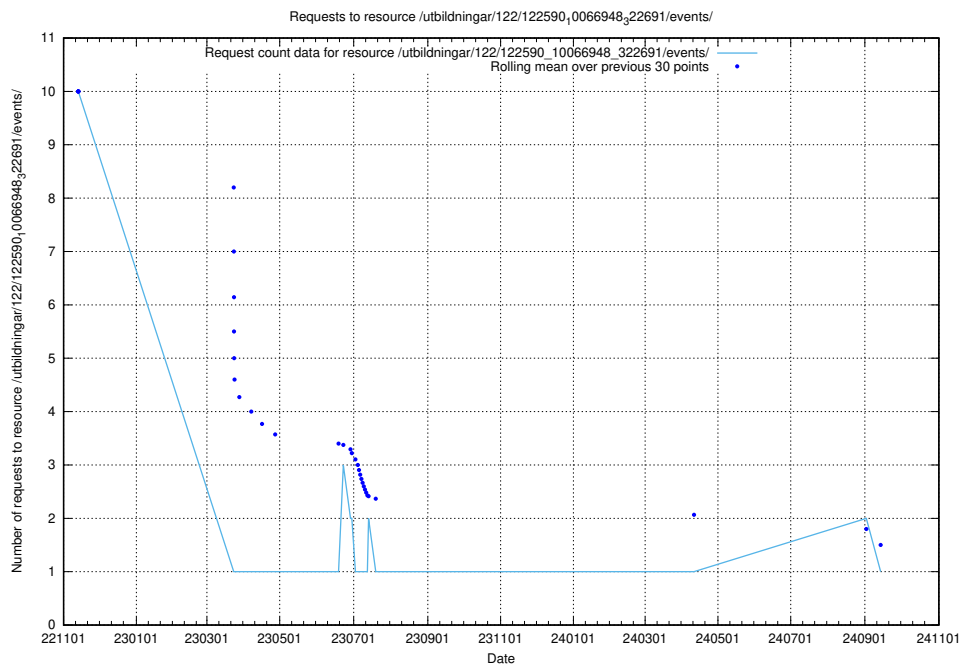

5.6632 Usage of /utbildningar/122/122590_10066948_322691/events/

Here, we count the number of requests to resource /utbildningar/122/122590_10066948_322691/events/