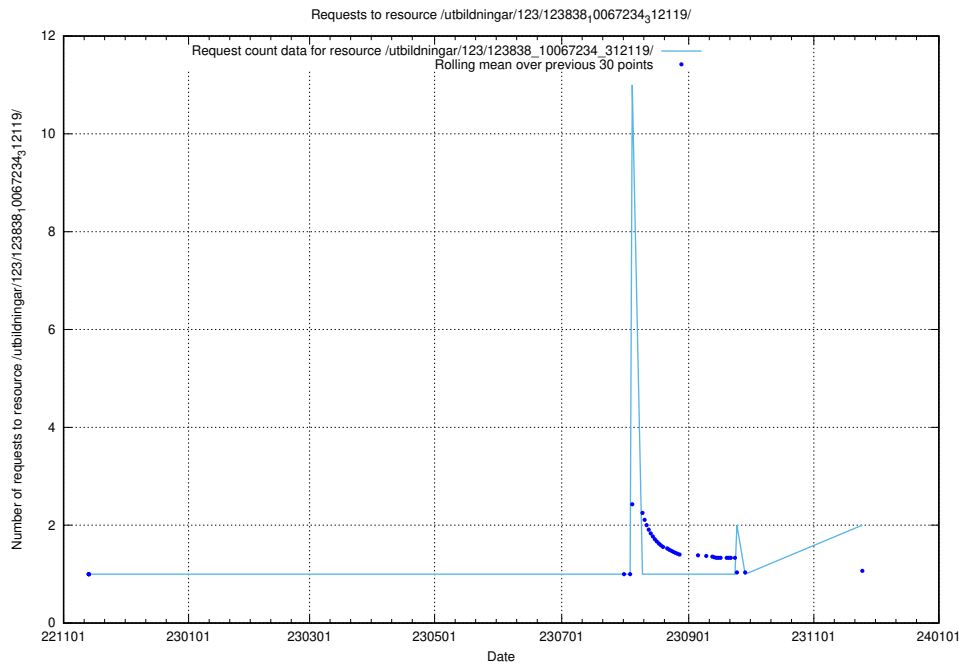

5.1034 Usage of /utbildningar/123/123838_10067234_312119/

Here, we count the number of requests to resource /utbildningar/123/123838_10067234_312119/.