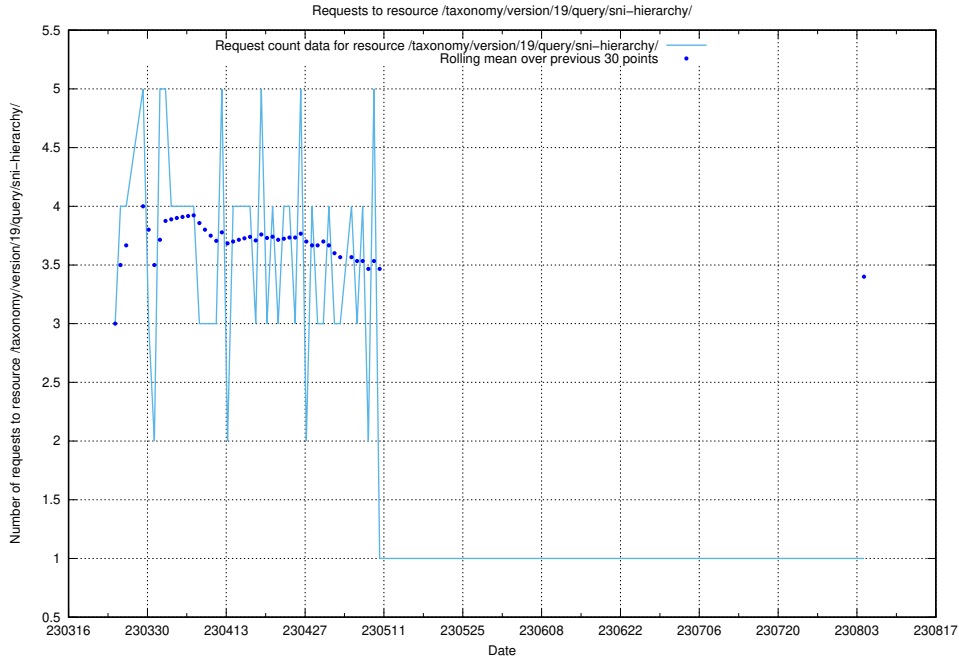

5.7002 Usage of /taxonomy/version/19/query/sni-hierarchy/

Here, we count the number of requests to resource /taxonomy/version/19/query/sni-hierarchy/.