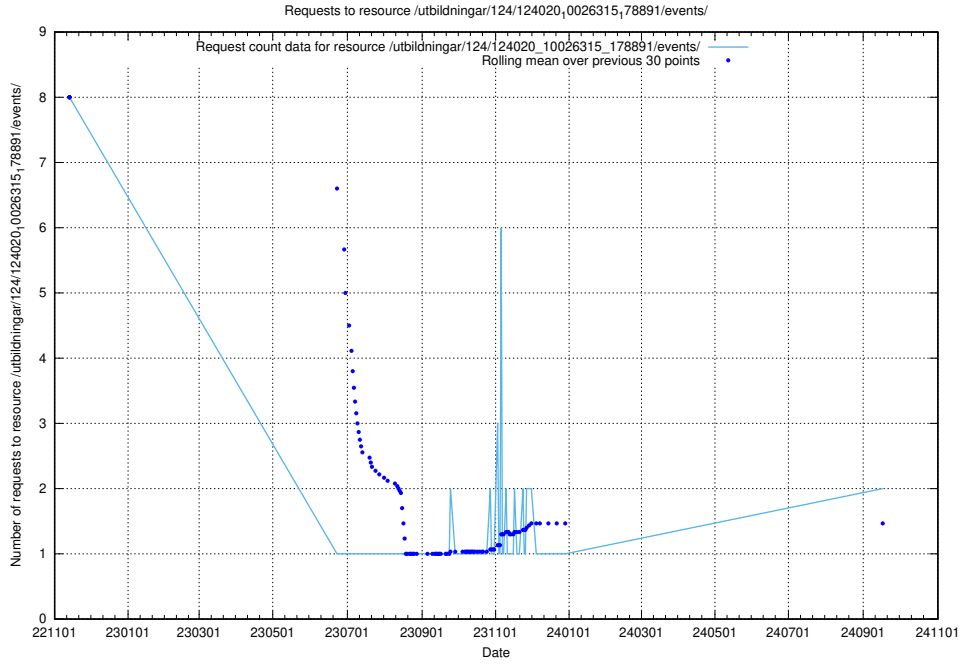

5.1000 Usage of /utbildningar/124/124020_10026315_178891/events/

Here, we count the number of requests to resource /utbildningar/124/124020_10026315_178891/events/