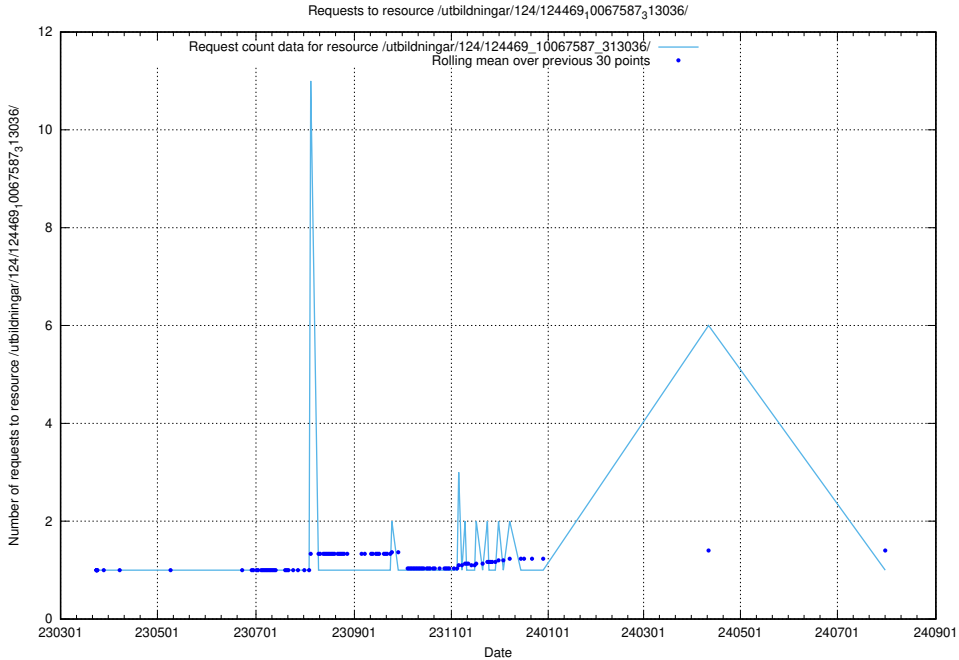

5.4216 Usage of /utbildningar/124/124469_10067587_313036/

Here, we count the number of requests to resource /utbildningar/124/124469_10067587_313036/.