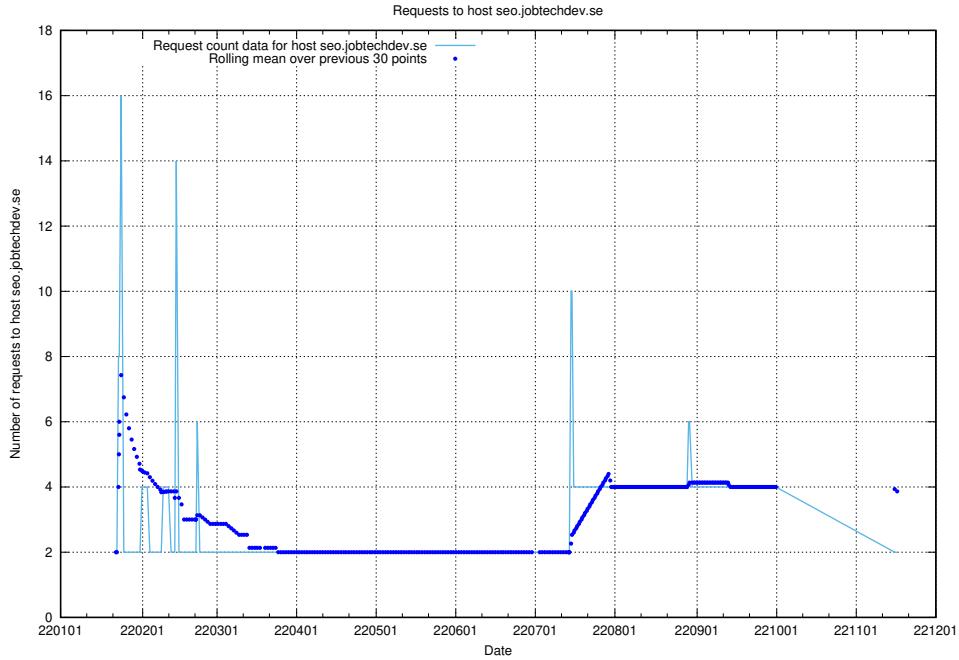

7.595 Usage of seo.jobtechdev.se

Here, we count the number of requests to host seo.jobtechdev.se.