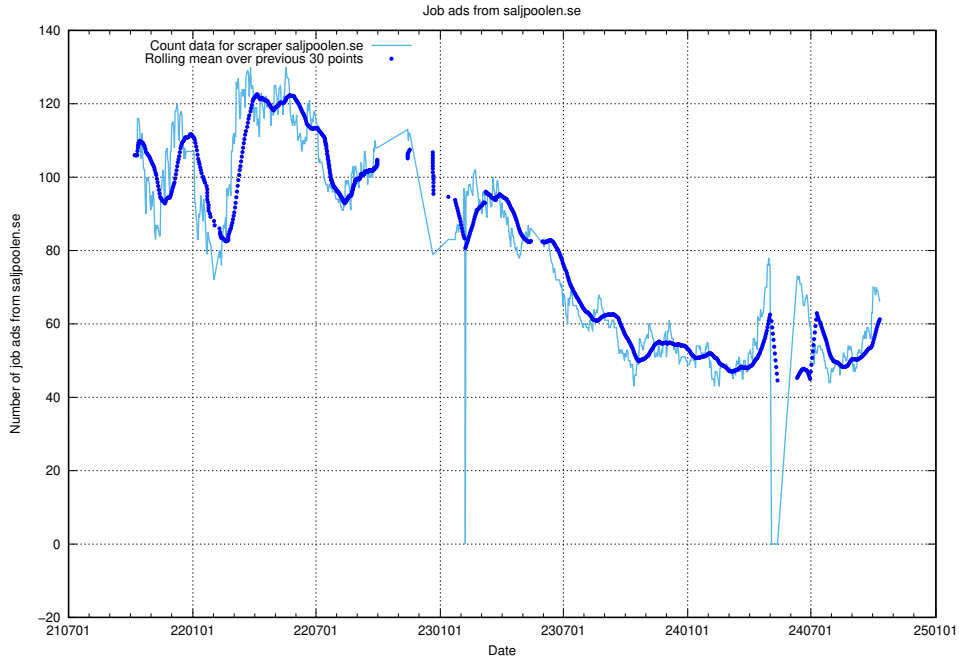

13.15 Number of ads by scraper saljpoolen.se

Here, we count the number of job ads scraped from saljpoolen.se.