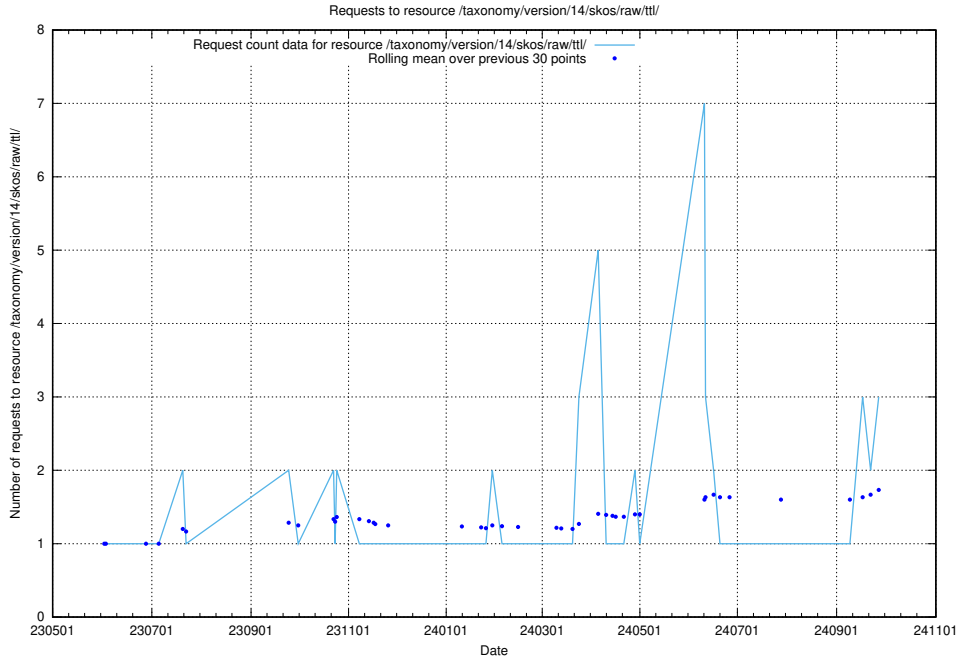

5.569 Usage of /taxonomy/version/14/skos/raw/ttl/

Here, we count the number of requests to resource /taxonomy/version/14/skos/raw/ttl/.