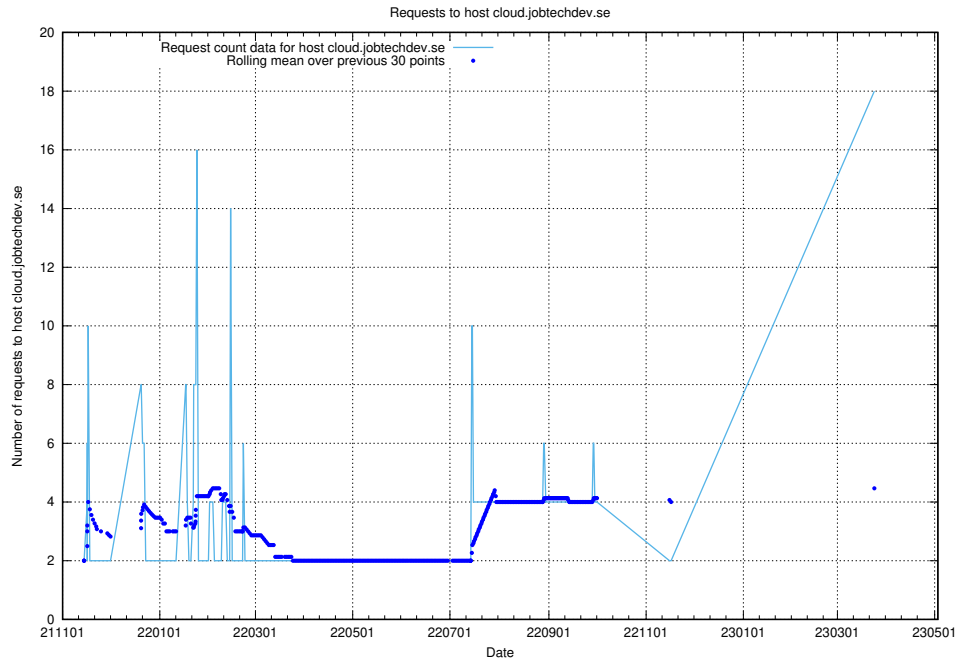

7.35 Usage of cloud.jobtechdev.se

Here, we count the number of requests to host cloud.jobtechdev.se.