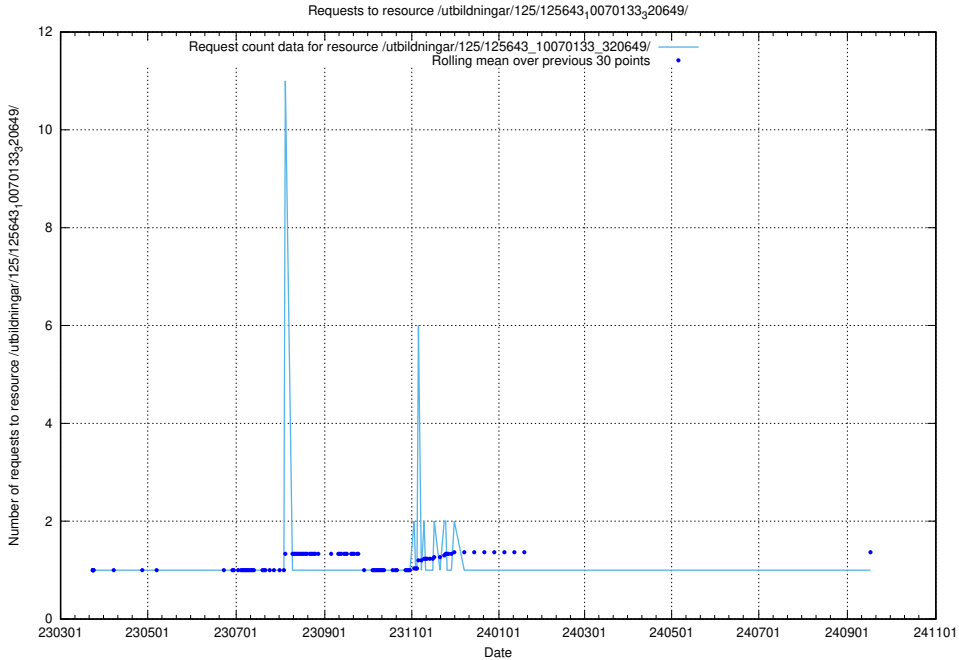

5.1198 Usage of /utbildningar/125/125643_10070133_320649/

Here, we count the number of requests to resource /utbildningar/125/125643_10070133_320649/.