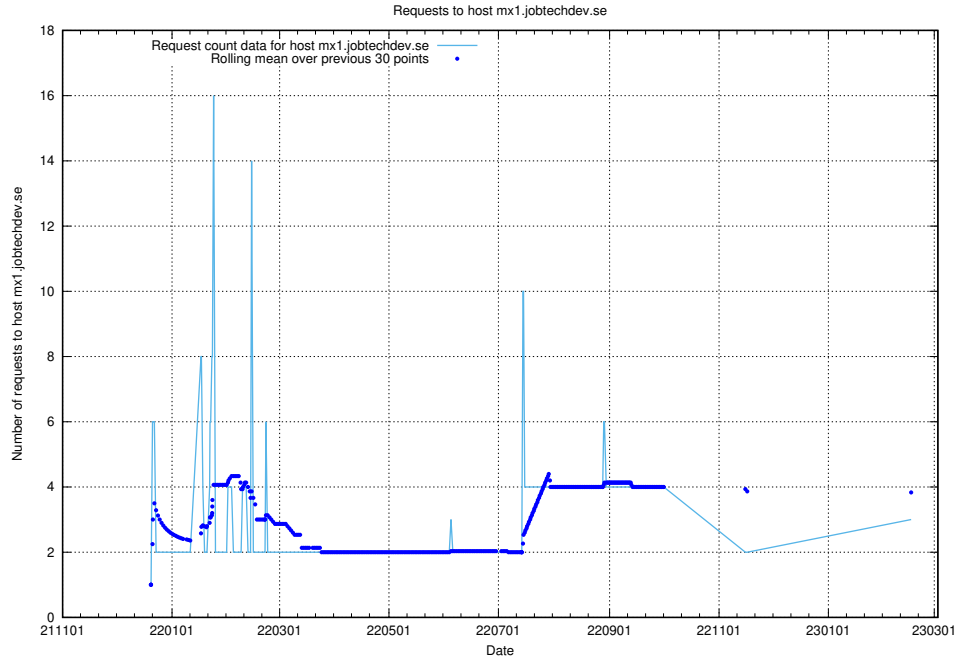

7.203 Usage of mx1.jobtechdev.se

Here, we count the number of requests to host mx1.jobtechdev.se.