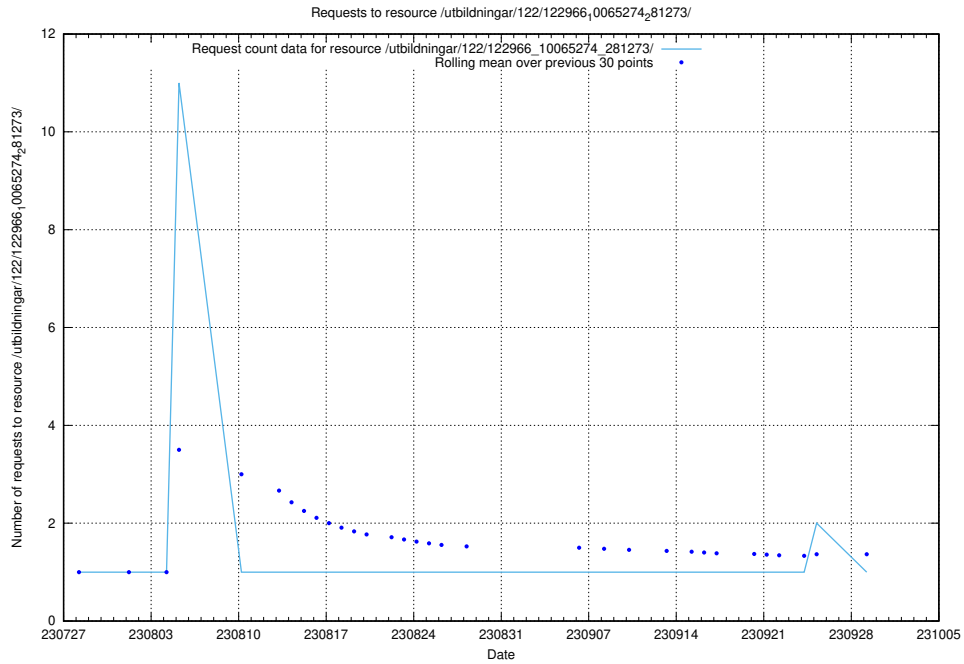

5.5825 Usage of /utbildningar/122/122966_10065274_281273/

Here, we count the number of requests to resource /utbildningar/122/122966_10065274_281273/.