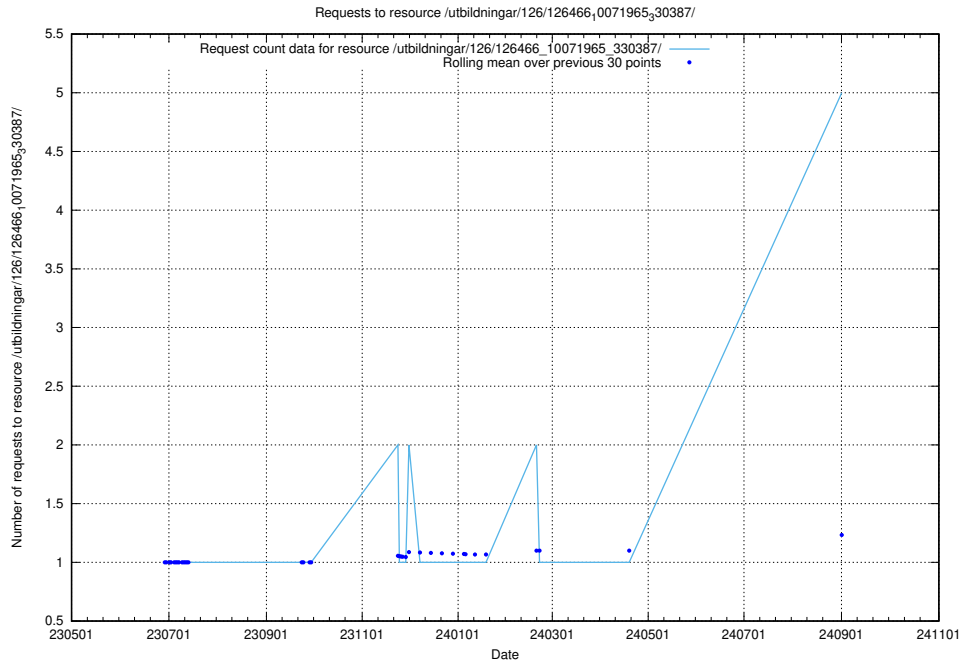

5.250 Usage of /utbildningar/126/126466_10071965_330387/

Here, we count the number of requests to resource /utbildningar/126/126466_10071965_330387/.