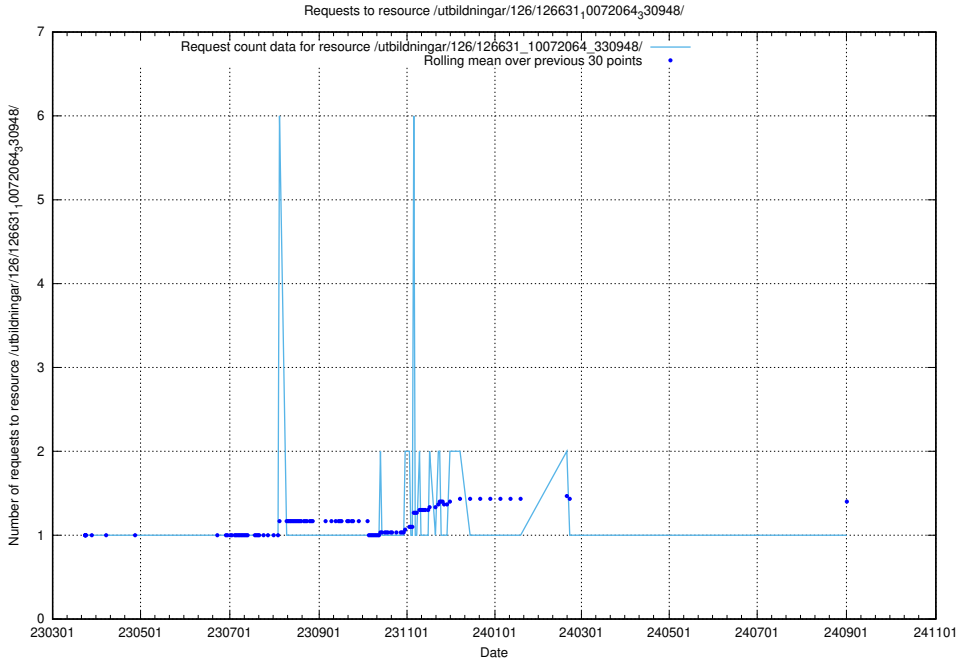

5.7274 Usage of /utbildningar/126/126631_10072064_330948/

Here, we count the number of requests to resource /utbildningar/126/126631_10072064_330948/.