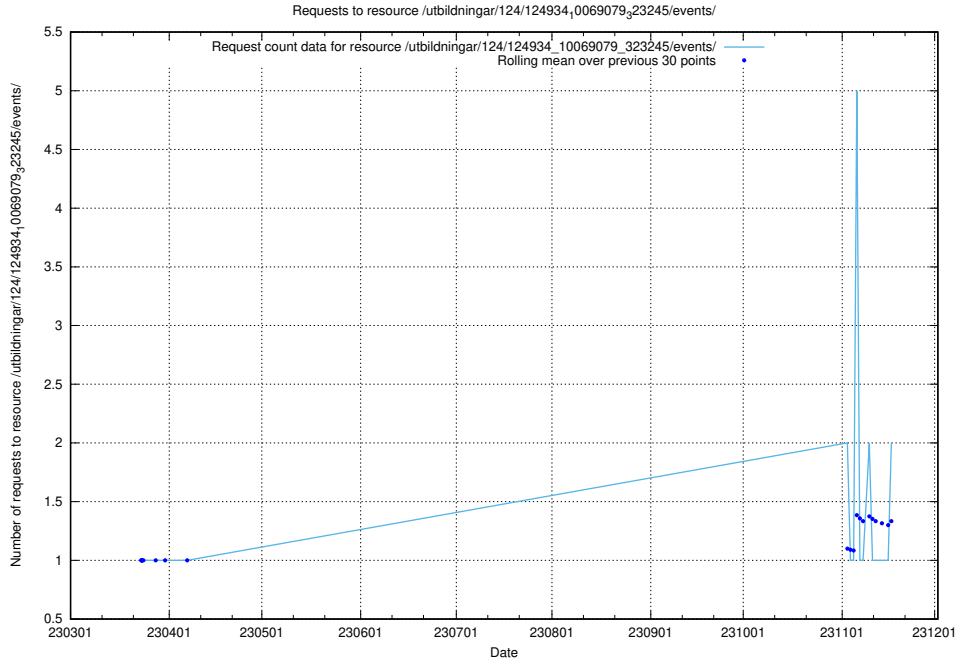

5.626 Usage of /utbildningar/124/124934_10069079_323245/events/

Here, we count the number of requests to resource /utbildningar/124/124934_10069079_323245/events/

5.627 Usage of /utbildningar/124/124934_10069079_323245/