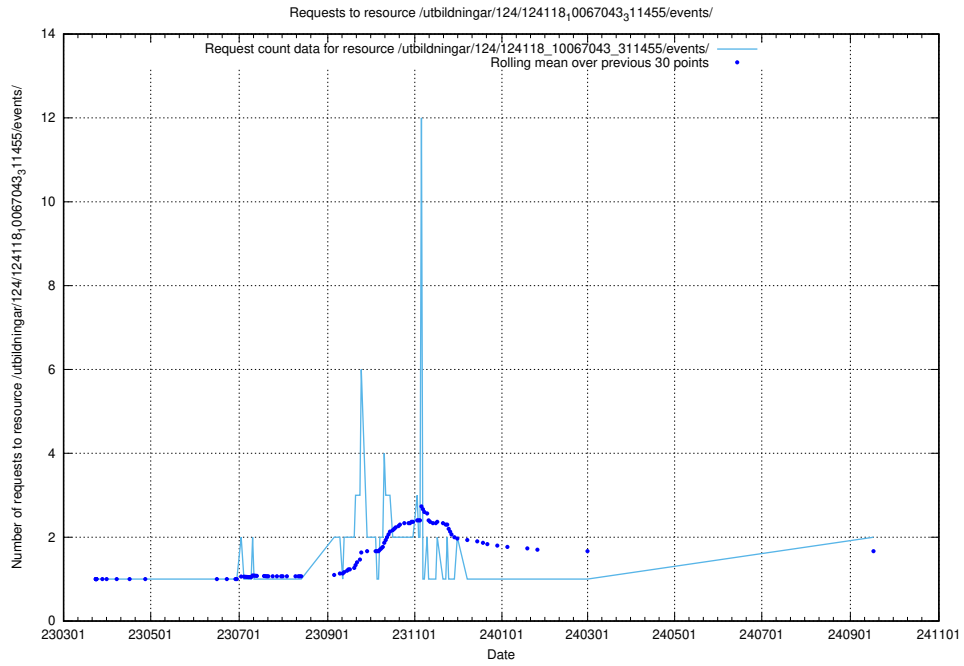

5.850 Usage of /utbildningar/124/124118_10067043_311455/events/

Here, we count the number of requests to resource /utbildningar/124/124118_10067043_311455/events/

5.851 Usage of /taxonomy/version/2/query/employment-length-concepts/