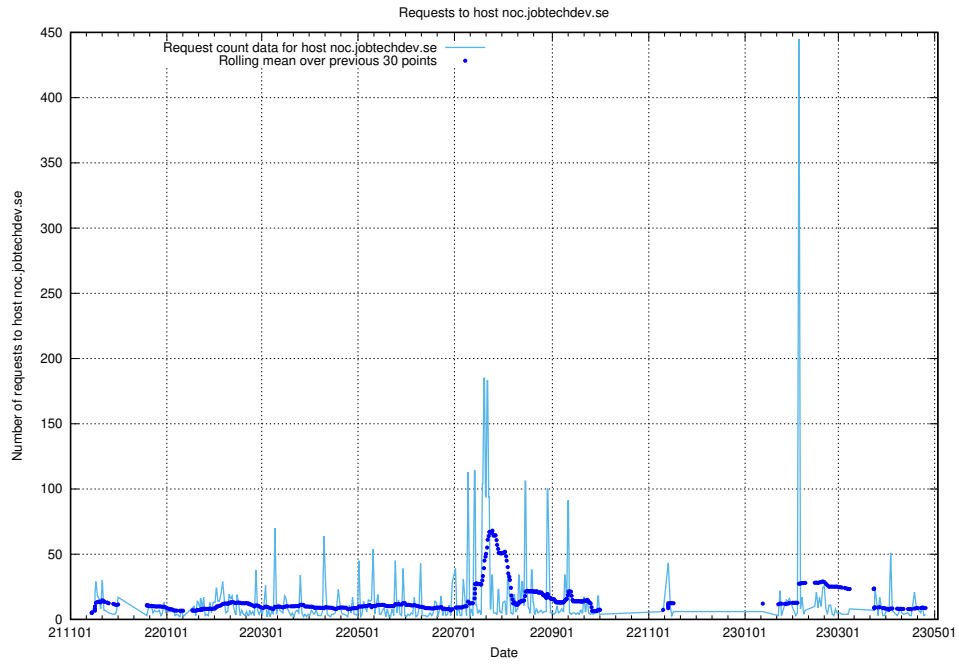

7.168 Usage of noc.jobtechdev.se

Here, we count the number of requests to host noc.jobtechdev.se.