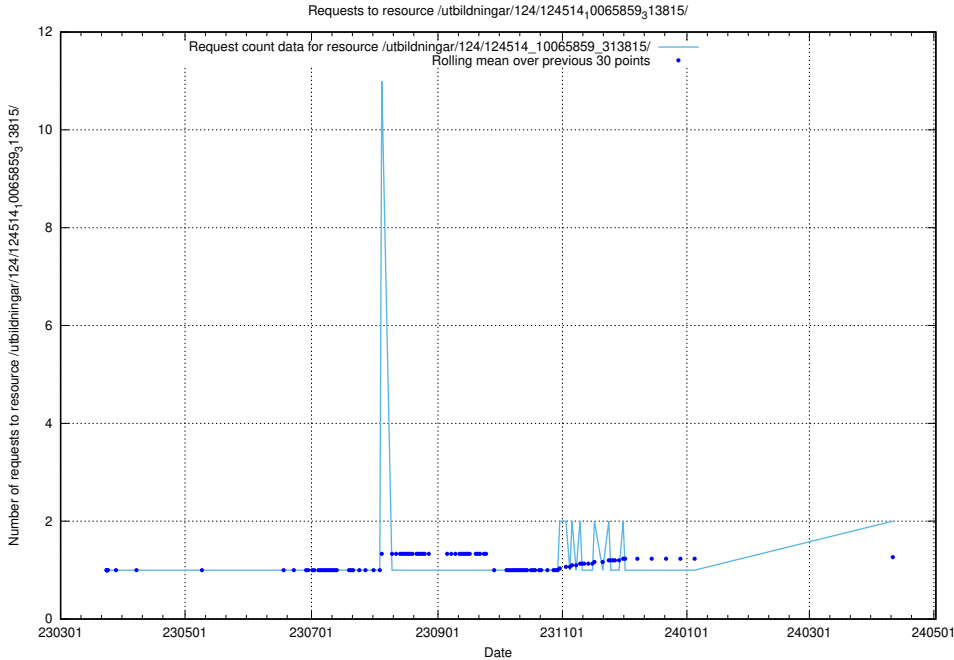

5.718 Usage of /utbildningar/124/124514_10065859_313815/

Here, we count the number of requests to resource /utbildningar/124/124514_10065859_313815/.