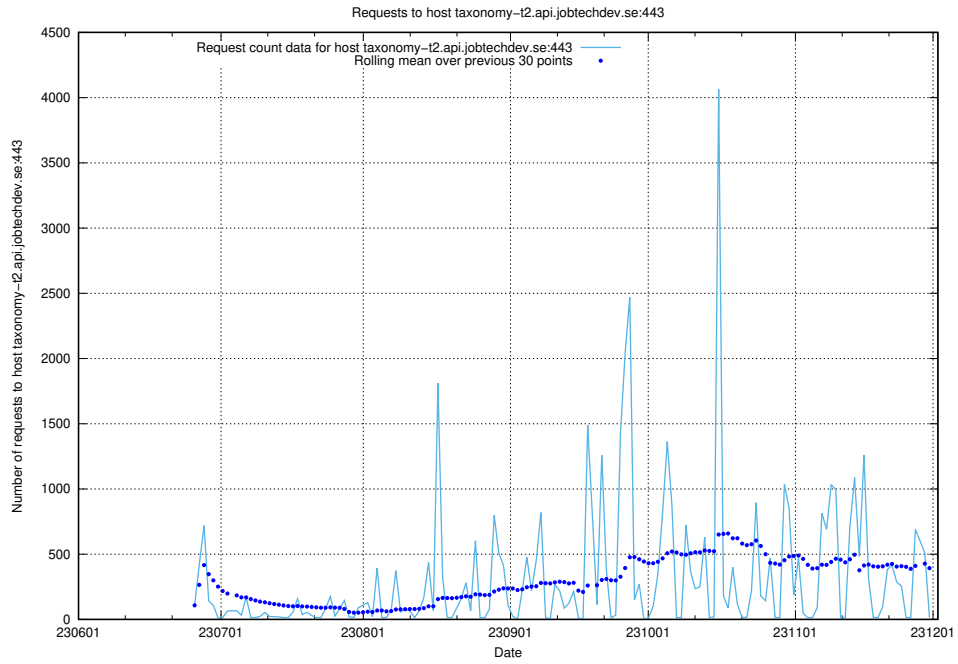

7.45 Usage of taxonomy-t2.api.jobtechdev.se:443

Here, we count the number of requests to host taxonomy-t2.api.jobtechdev.se:443.