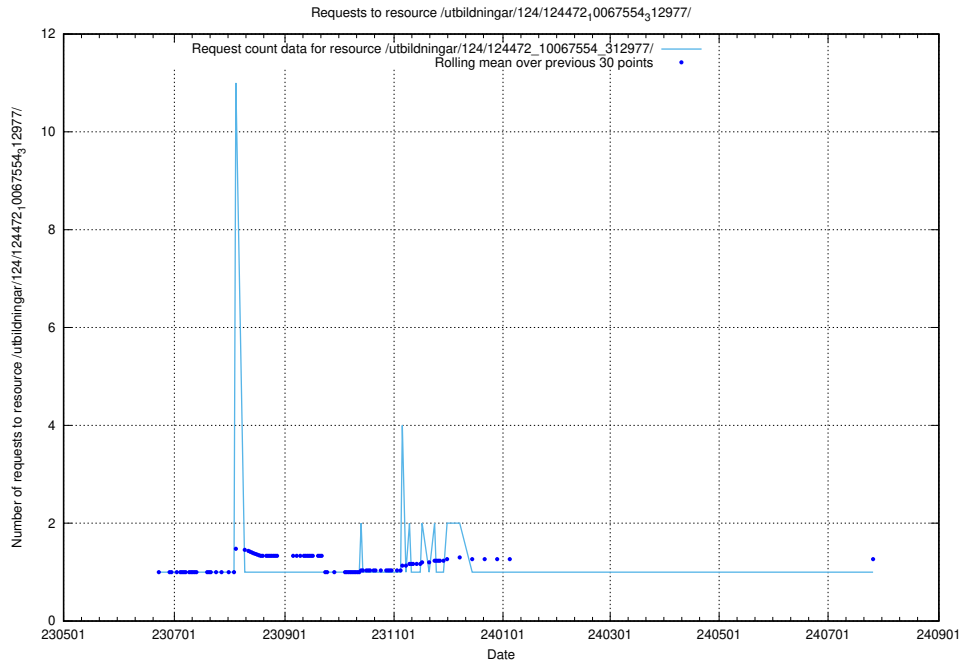

5.6686 Usage of /utbildningar/124/124472_10067554_312977/

Here, we count the number of requests to resource /utbildningar/124/124472_10067554_312977/.