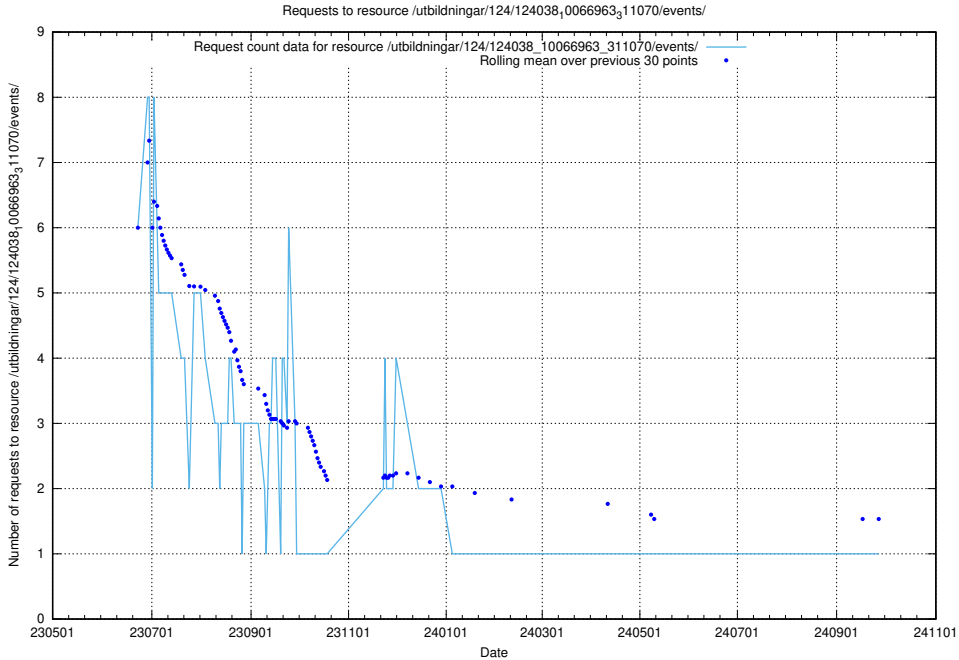

5.6470 Usage of /utbildningar/124/124038_10066963_311070/events/

Here, we count the number of requests to resource /utbildningar/124/124038_10066963_311070/events/