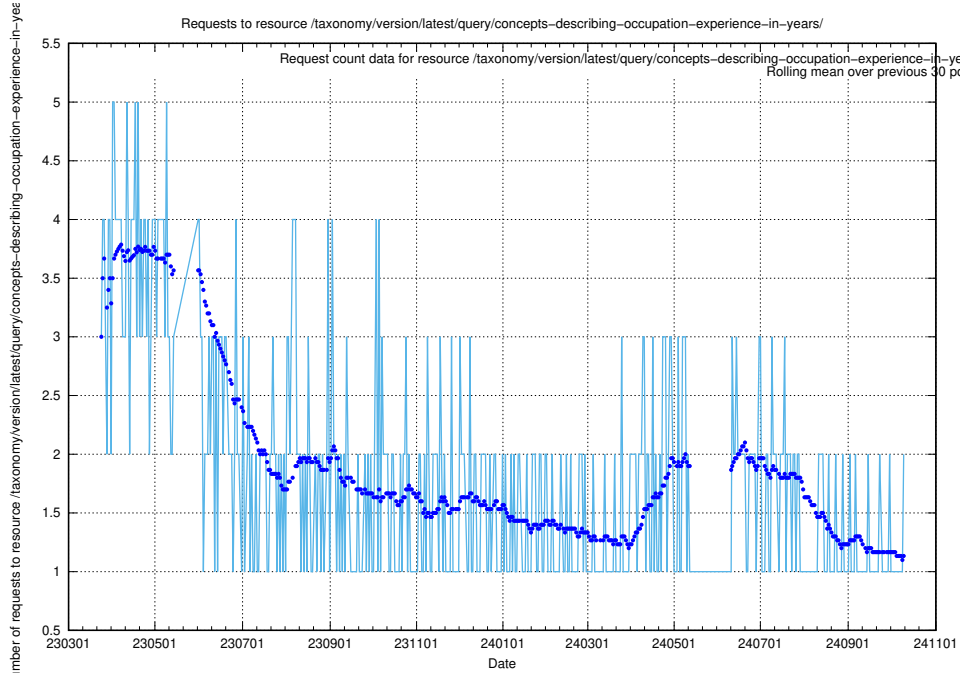

5.1076 Usage of /taxonomy/version/latest/query/concepts-describing-occupation-experience-in-years/

Here, we count the number of requests to resource /taxonomy/version/latest/query/concepts-describing-occupation-experience-in-years/.