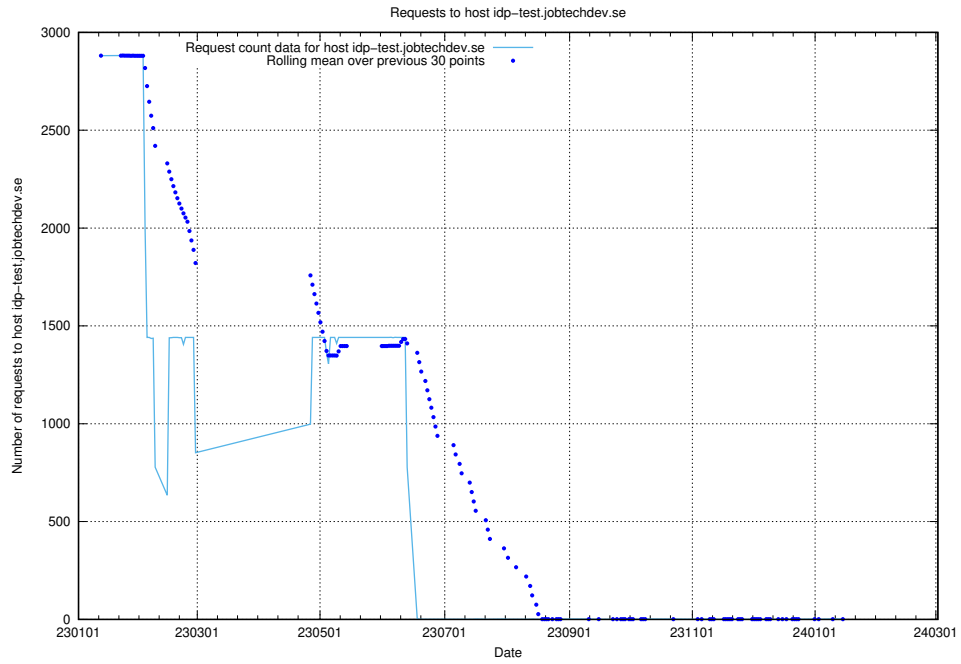

Here, we count the number of requests to host 0.0.jobtechdev.se.

7.305 Usage of idp-test.jobtechdev.se

Here, we count the number of requests to host idp-test.jobtechdev.se.

7.306 Usage of jobstore.jobtechdev.se