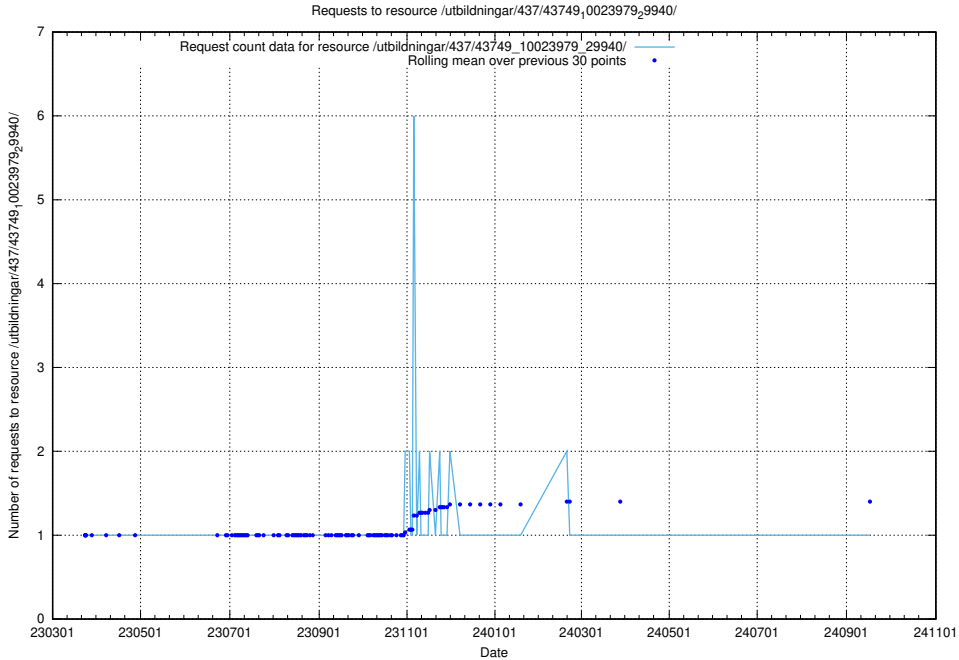

5.7260 Usage of /utbildningar/437/43749_10023979_29940/

Here, we count the number of requests to resource /utbildningar/437/43749_10023979_29940/.