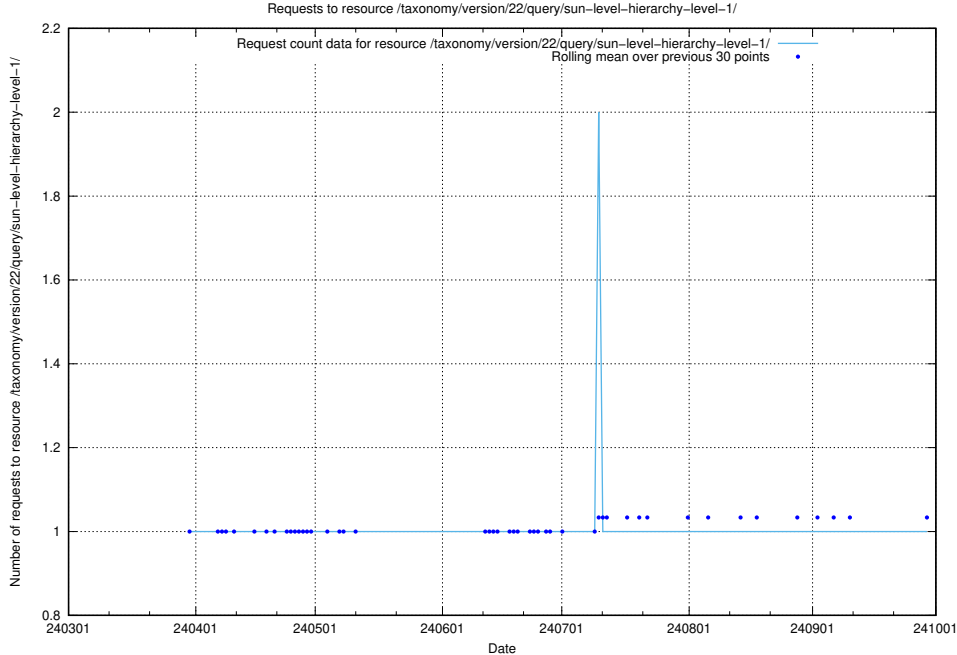

5.2530 Usage of /taxonomy/version/22/query/sun-level-hierarchy-level-1/

Here, we count the number of requests to resource /taxonomy/version/22/query/sun-level-hierarchy-level-1/.