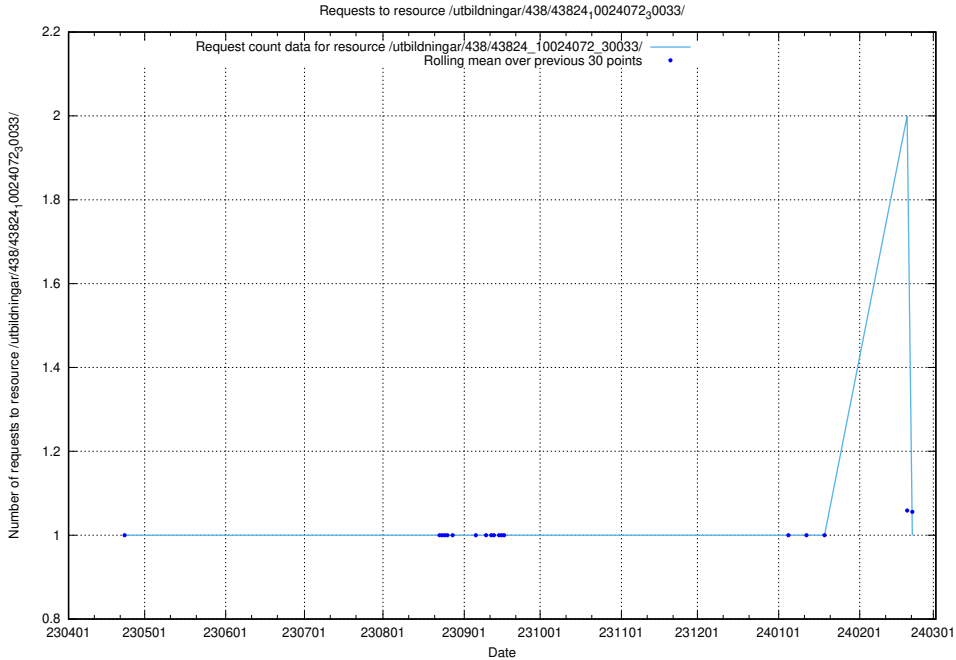

5.6910 Usage of /utbildningar/438/43824_10024072_30033/

Here, we count the number of requests to resource /utbildningar/438/43824_10024072_30033/.