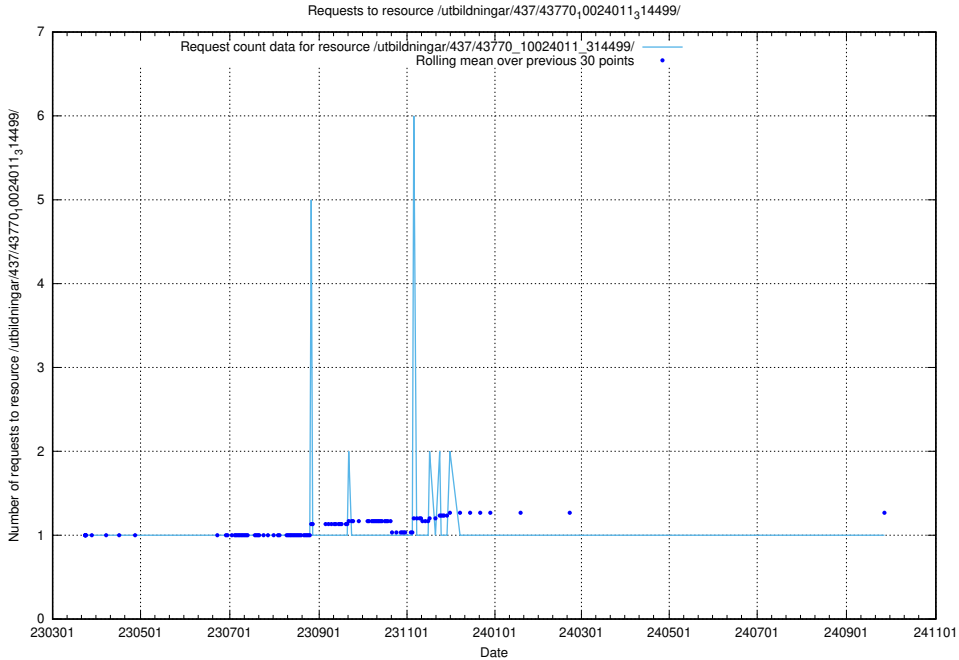

5.7246 Usage of /utbildningar/437/43770_10024011_314499/

Here, we count the number of requests to resource /utbildningar/437/43770_10024011_314499/.