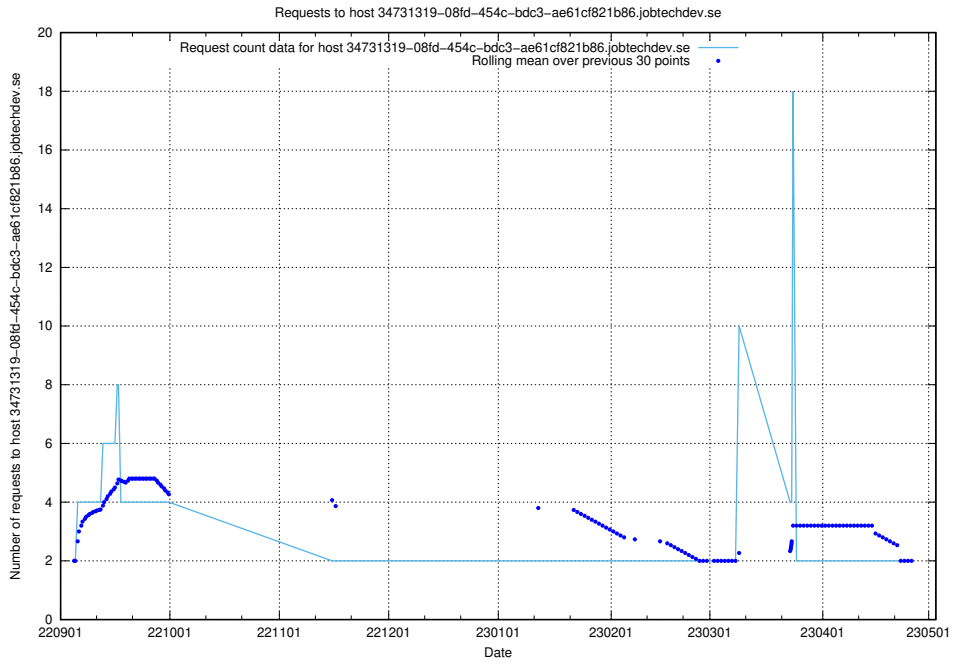

7.331 Usage of 34731319-08fd-454c-bdc3-ae61cf821b86.jobtechdev.se

Here, we count the number of requests to host 34731319-08fd-454c-bdc3-ae61cf821b86.jobtechdev.se.