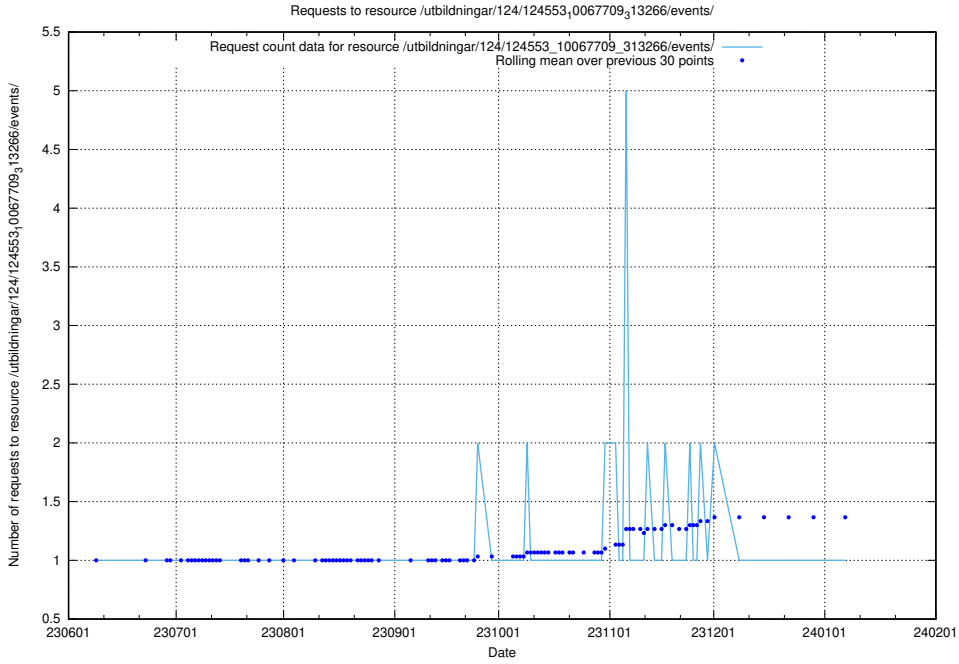

Here, we count the number of requests to resource /utbildningar/124/124934_10072963_334378/.

5.6773 Usage of /utbildningar/124/124553_10067709_313266/events/

Here, we count the number of requests to resource /utbildningar/124/124553_10067709_313266/events/