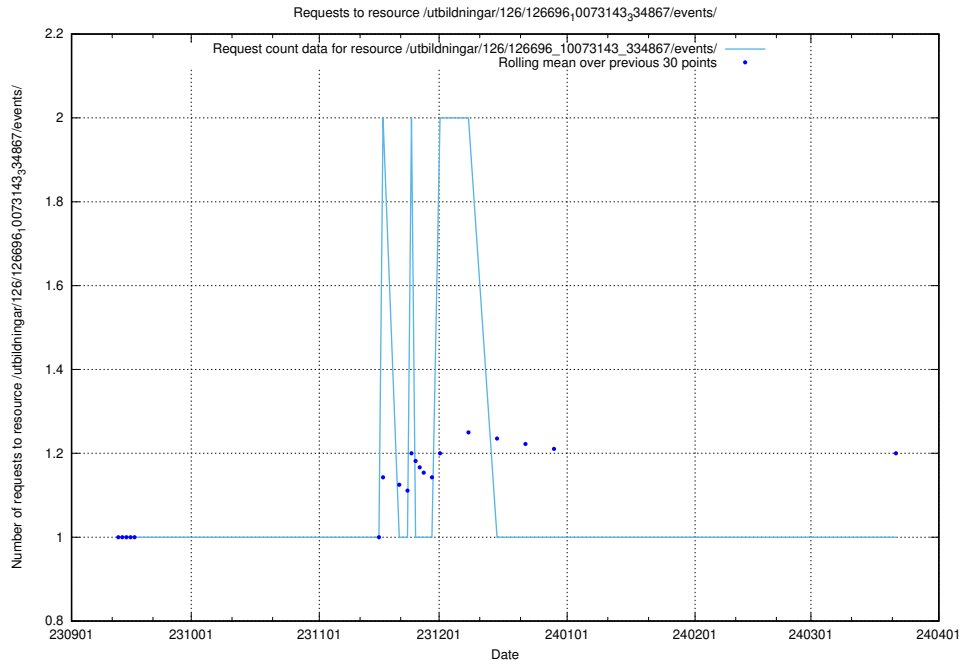

5.5505 Usage of /utbildningar/126/126696_10073143_334867/events/

Here, we count the number of requests to resource /utbildningar/126/126696_10073143_334867/events/