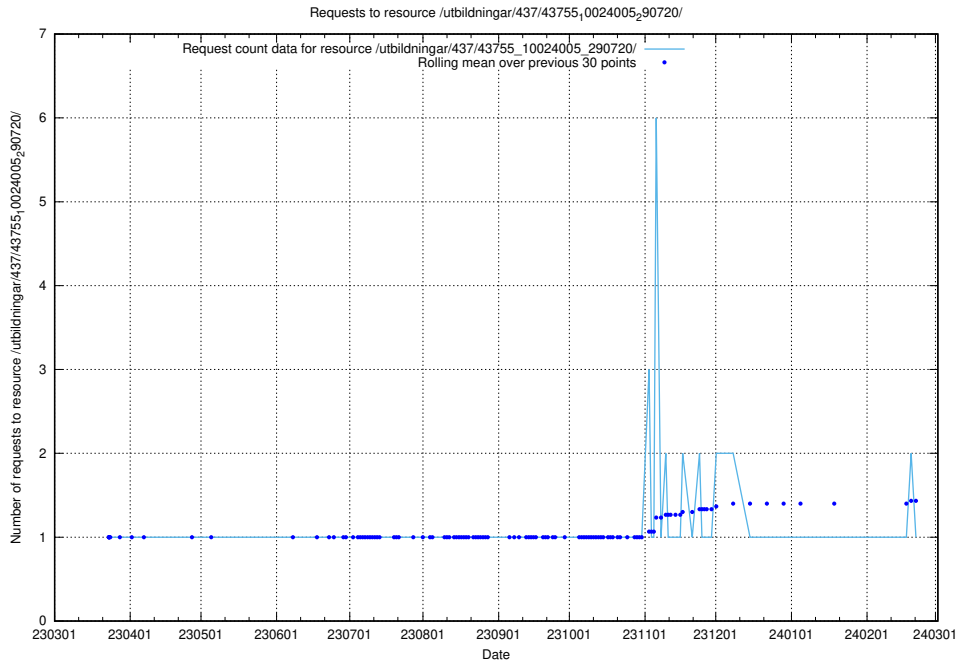

5.7252 Usage of /utbildningar/437/43755_10024005_290720/

Here, we count the number of requests to resource /utbildningar/437/43755_10024005_290720/.