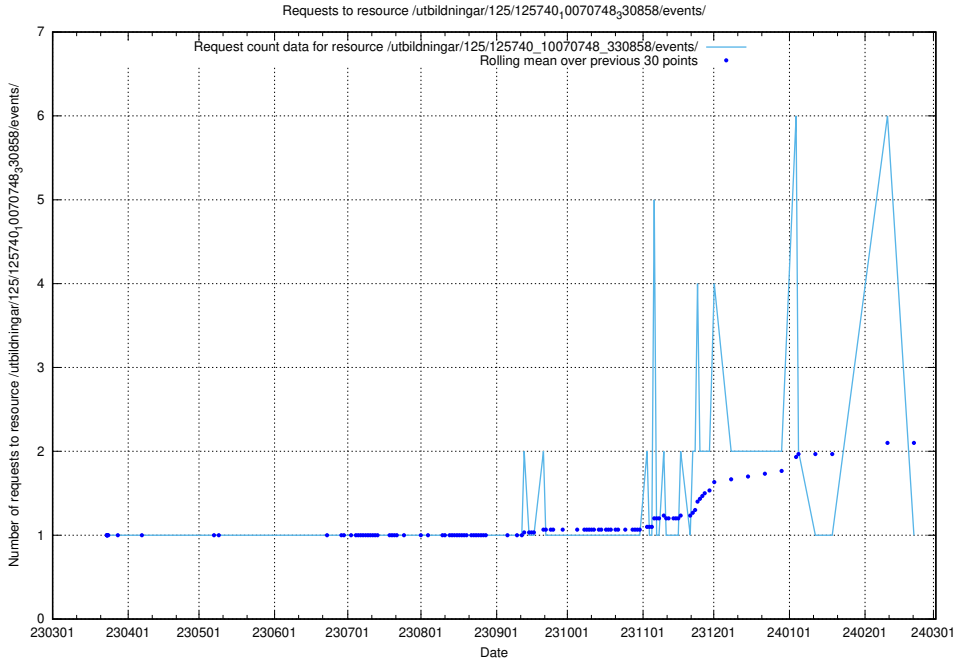

5.1121 Usage of /utbildningar/125/125740_10070748_330858/events/

Here, we count the number of requests to resource /utbildningar/125/125740_10070748_330858/events/