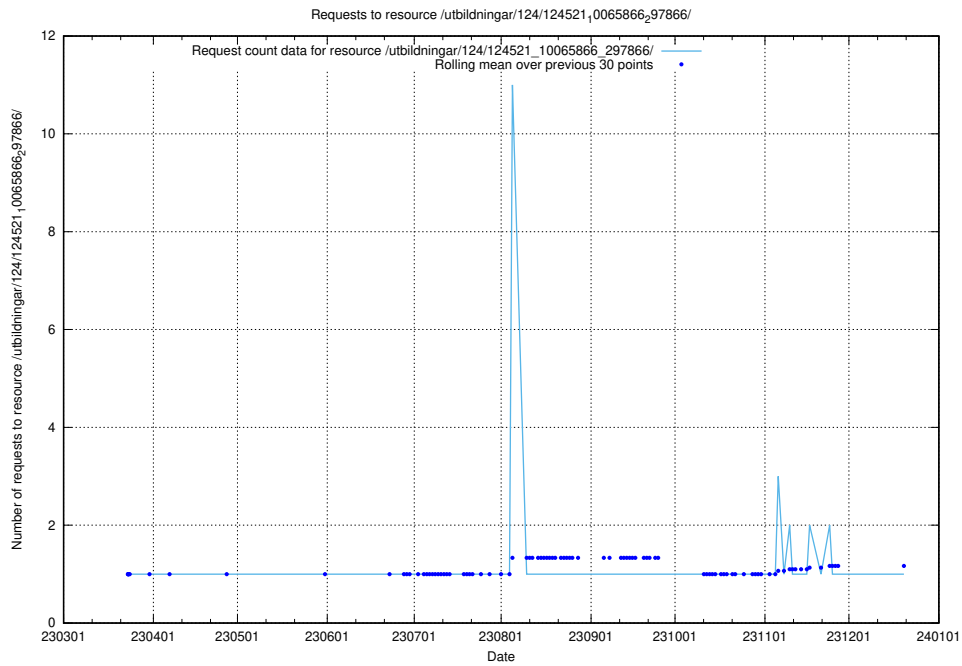

5.1807 Usage of /utbildningar/124/124521_10065866_297866/

Here, we count the number of requests to resource /utbildningar/124/124521_10065866_297866/.