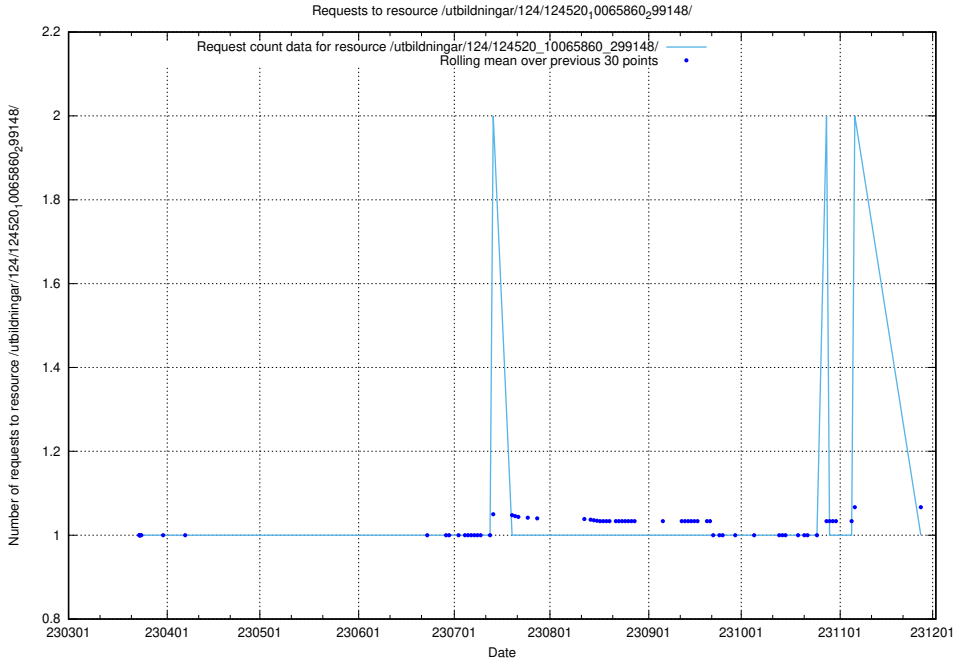

5.2127 Usage of /utbildningar/124/124520_10065860_299148/

Here, we count the number of requests to resource /utbildningar/124/124520_10065860_299148/.