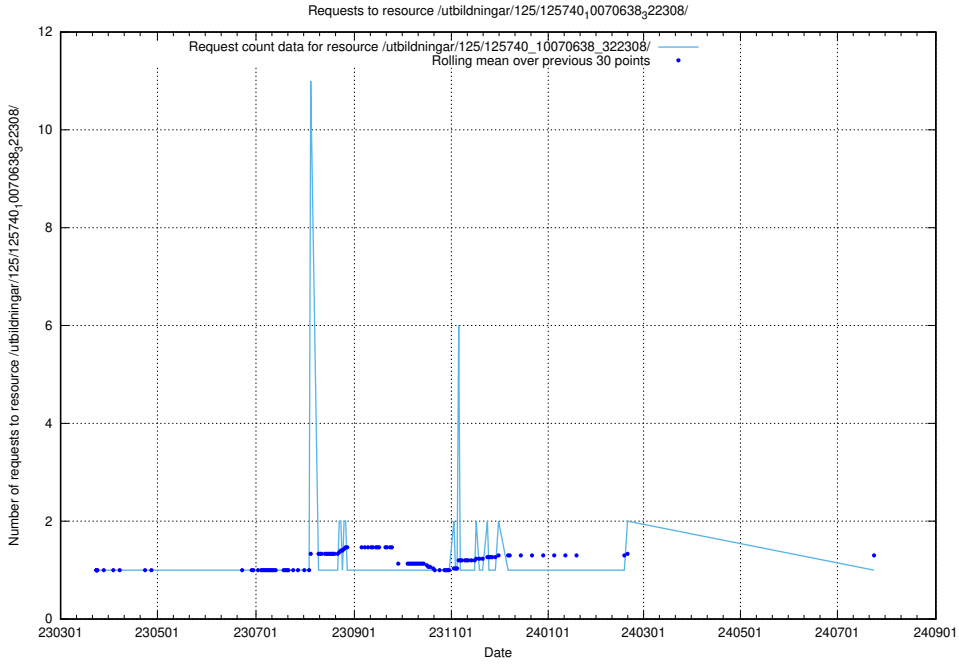

5.1158 Usage of /utbildningar/125/125740_10070638_322308/

Here, we count the number of requests to resource /utbildningar/125/125740_10070638_322308/.