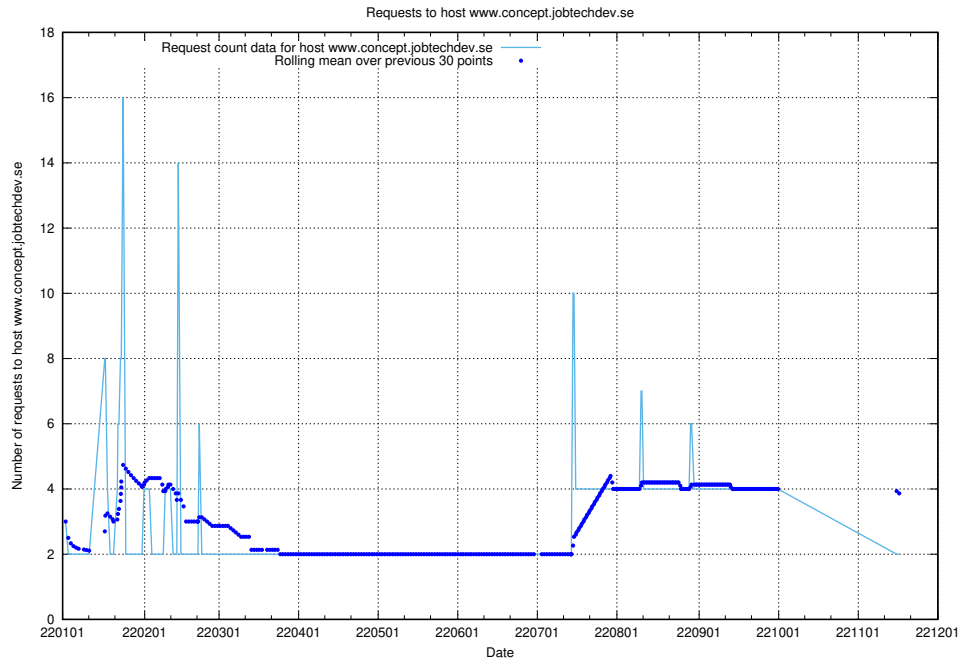

7.309 Usage of www.concept.jobtechdev.se

Here, we count the number of requests to host www.concept.jobtechdev.se.