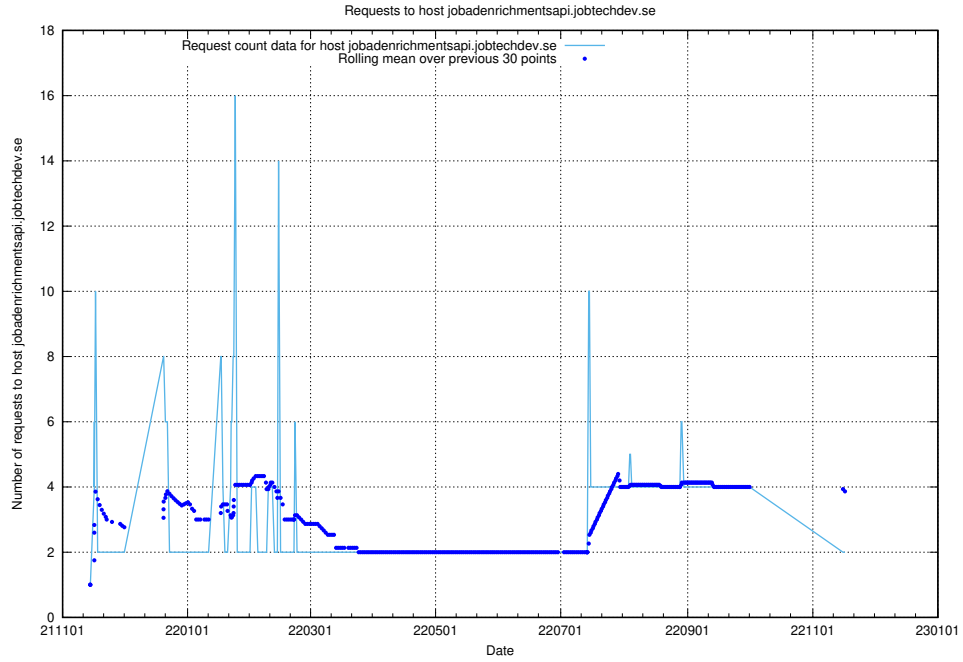

7.582 Usage of jobadenrichmentsapi.jobtechdev.se

Here, we count the number of requests to host jobadenrichmentsapi.jobtechdev.se.