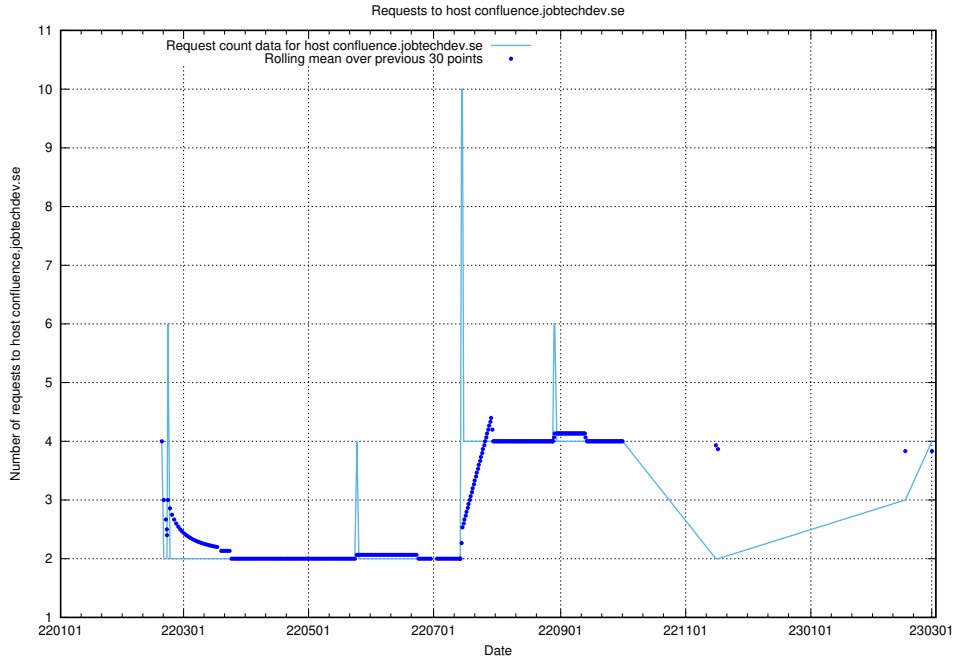

7.163 Usage of confluence.jobtechdev.se

Here, we count the number of requests to host confluence.jobtechdev.se.