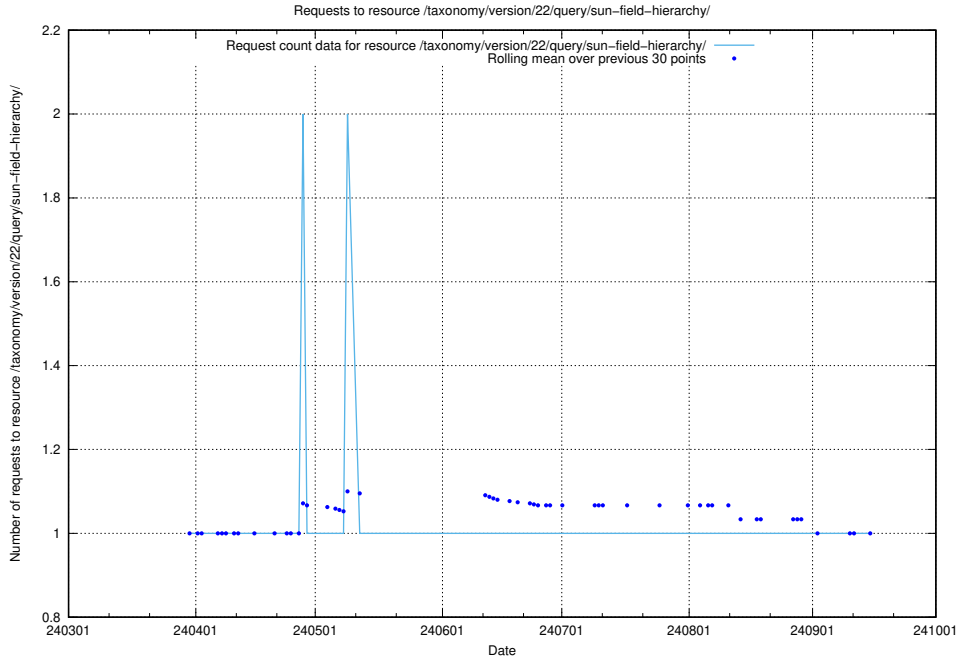

5.2532 Usage of /taxonomy/version/22/query/sun-field-hierarchy/

Here, we count the number of requests to resource /taxonomy/version/22/query/sun-field-hierarchy/.