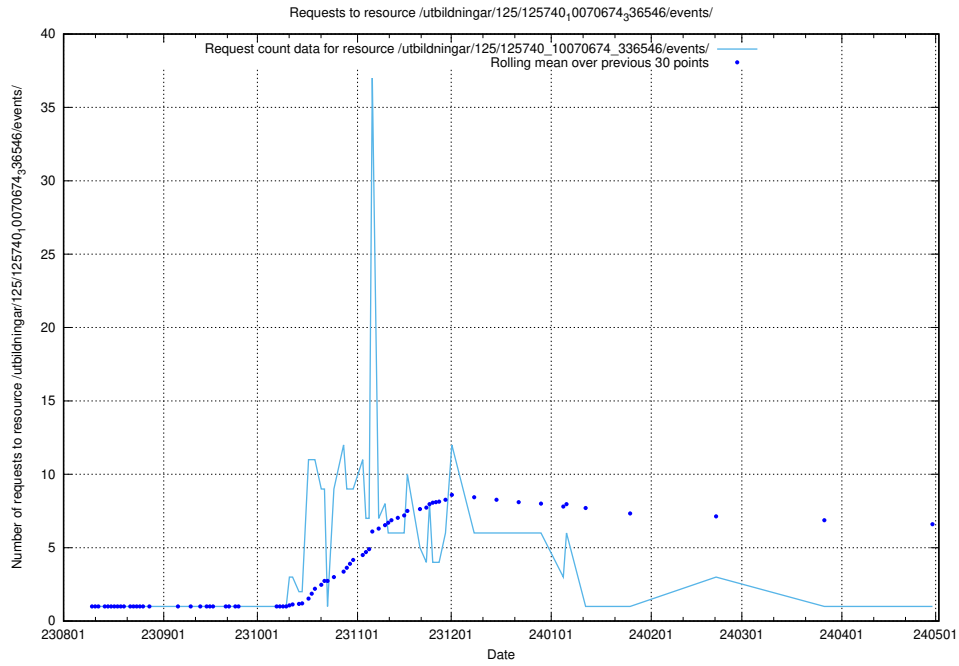

5.5747 Usage of /utbildningar/125/125740_10070674_336546/events/

Here, we count the number of requests to resource /utbildningar/125/125740_10070674_336546/events/