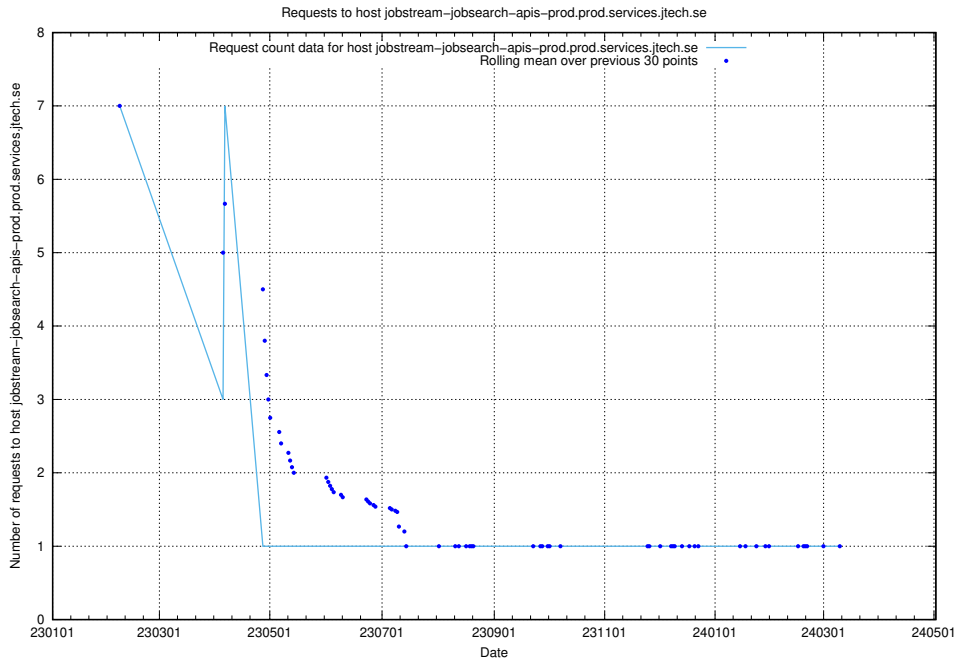

7.617 Usage of jobstream-jobsearch-apis-prod.prod.services.jtech.se

Here, we count the number of requests to host jobstream-jobsearch-apis-prod.prod.services.jtech.se.