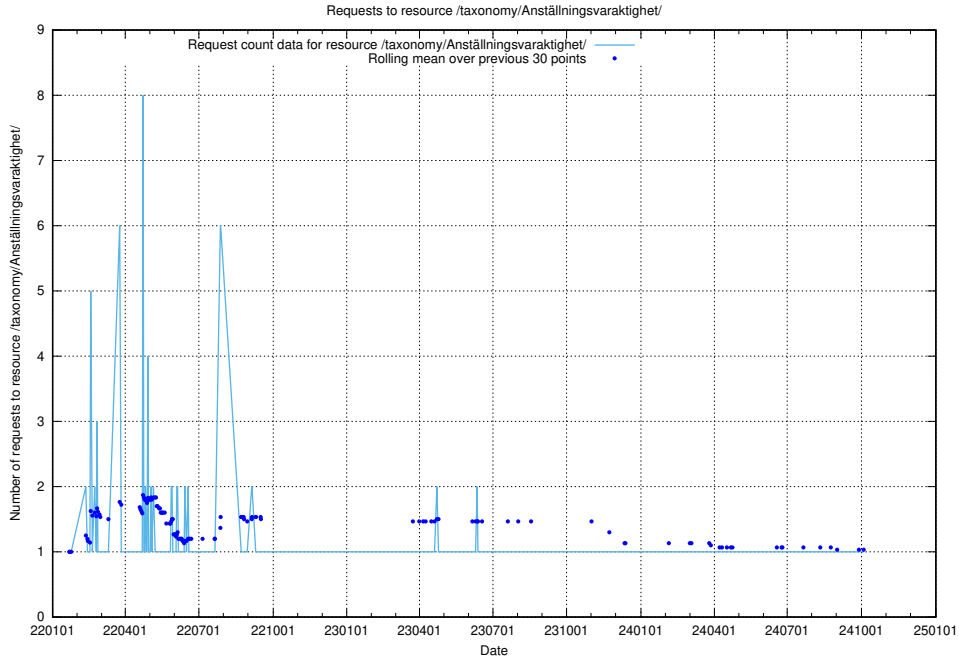

5.6614 Usage of /taxonomy/Anställningsvaraktighet/

Here, we count the number of requests to resource /taxonomy/Anställningsvaraktighet/.