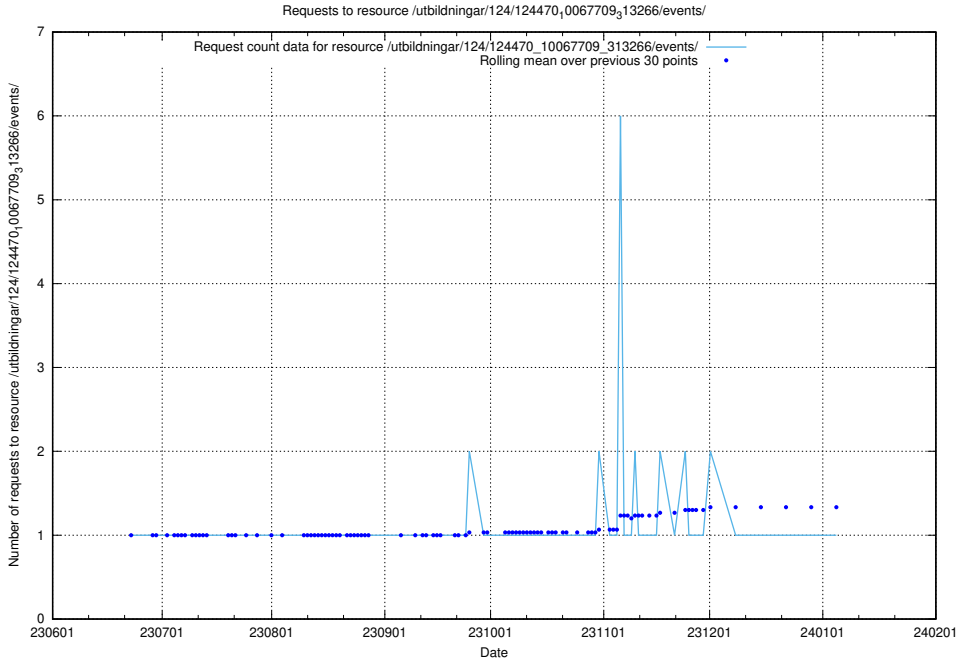

Here, we count the number of requests to resource /utbildningar/124/124472_10067554_312977/.

5.6687 Usage of /utbildningar/124/124470_10067709_313266/events/

Here, we count the number of requests to resource /utbildningar/124/124470_10067709_313266/events/