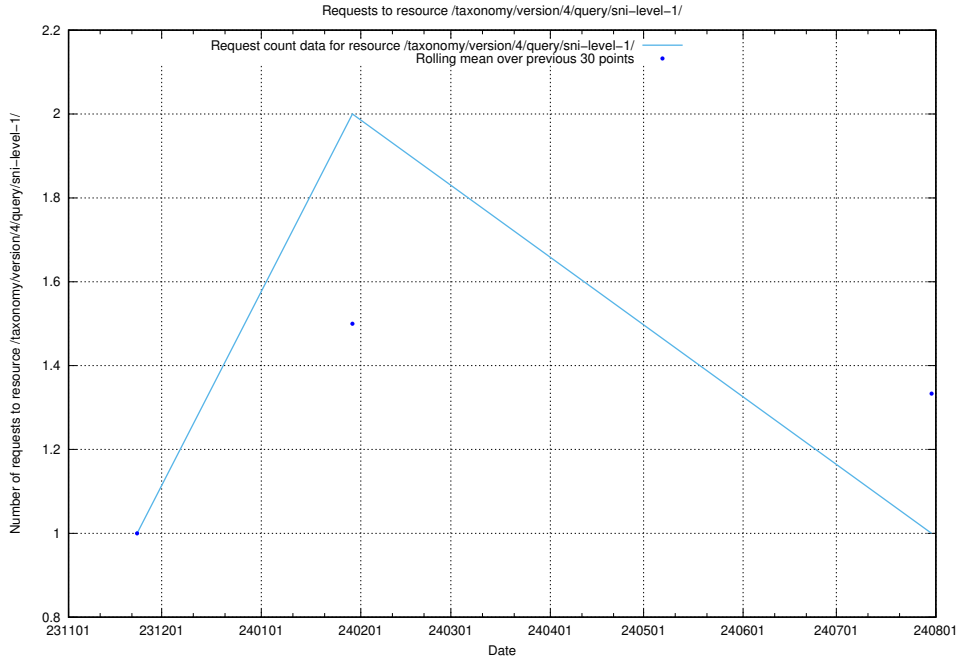

5.4959 Usage of /taxonomy/version/4/query/sni-level-1/

Here, we count the number of requests to resource /taxonomy/version/4/query/sni-level-1/.