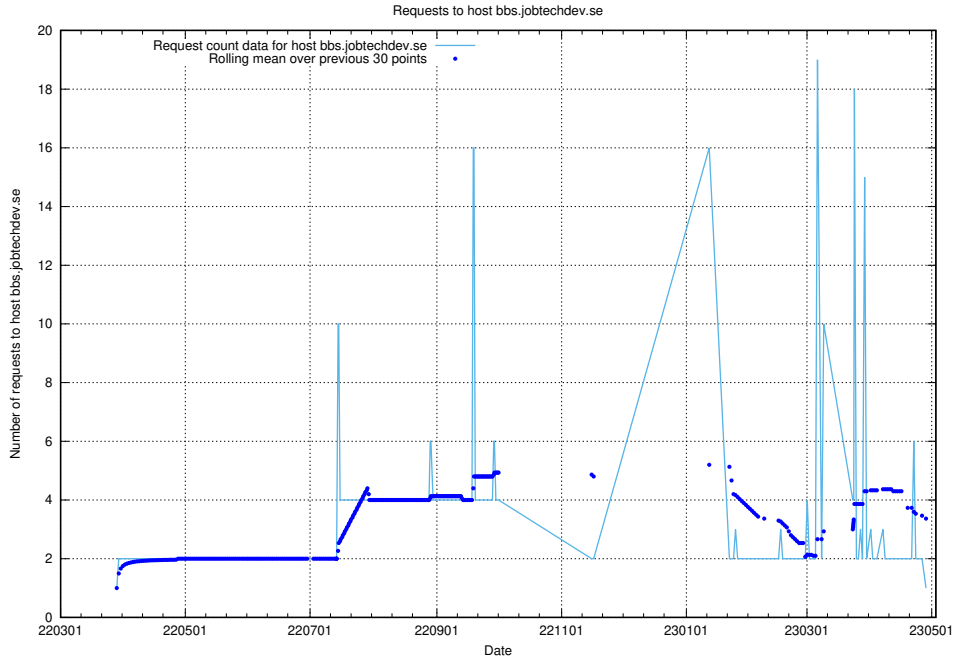

7.647 Usage of bbs.jobtechdev.se

Here, we count the number of requests to host bbs.jobtechdev.se.