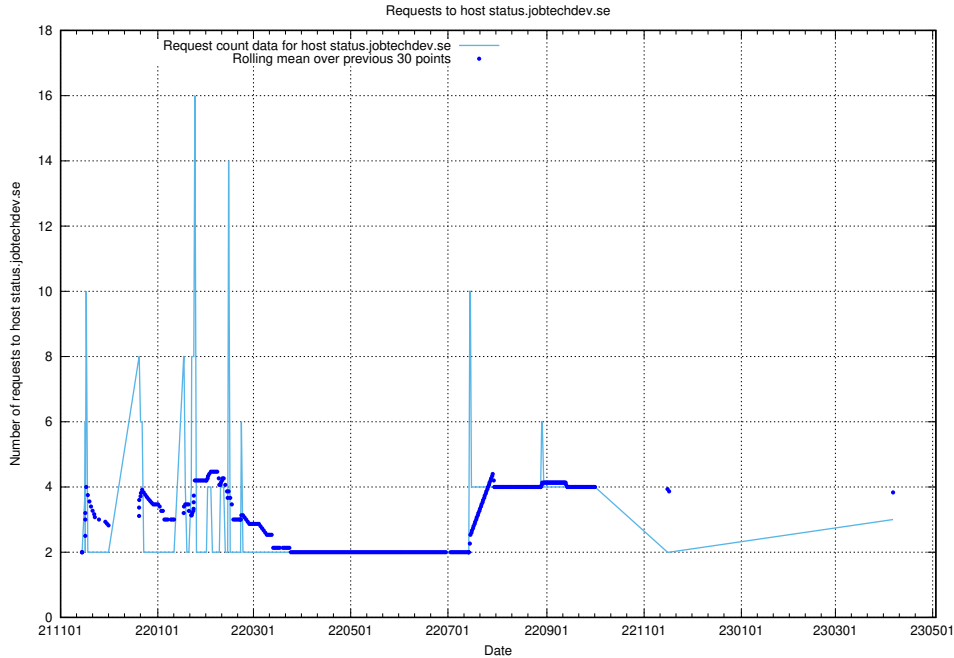

7.239 Usage of status.jobtechdev.se

Here, we count the number of requests to host status.jobtechdev.se.