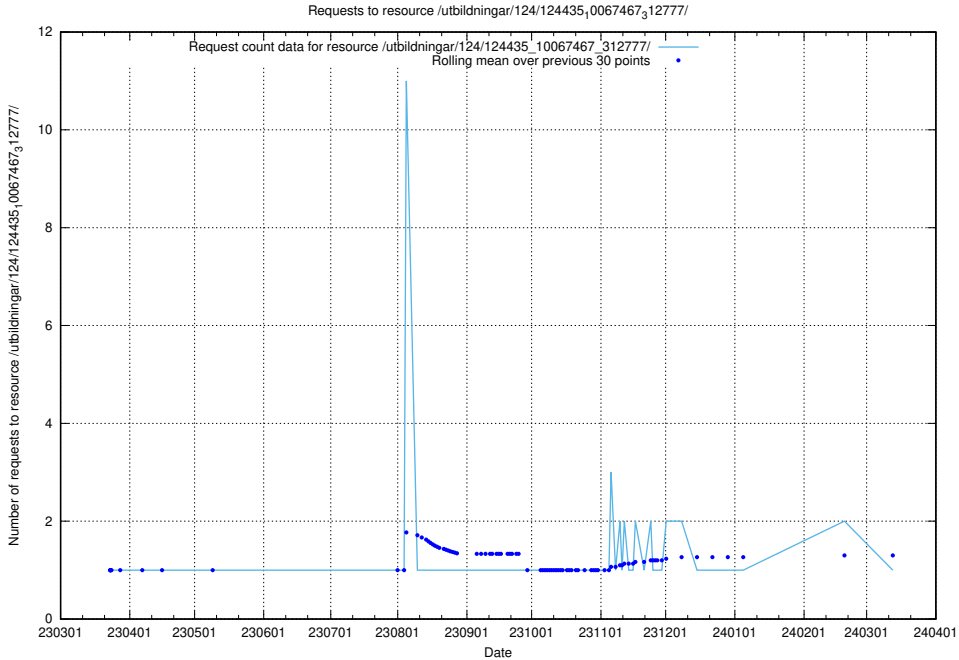

5.4674 Usage of /utbildningar/124/124435_10067467_312777/

Here, we count the number of requests to resource /utbildningar/124/124435_10067467_312777/.