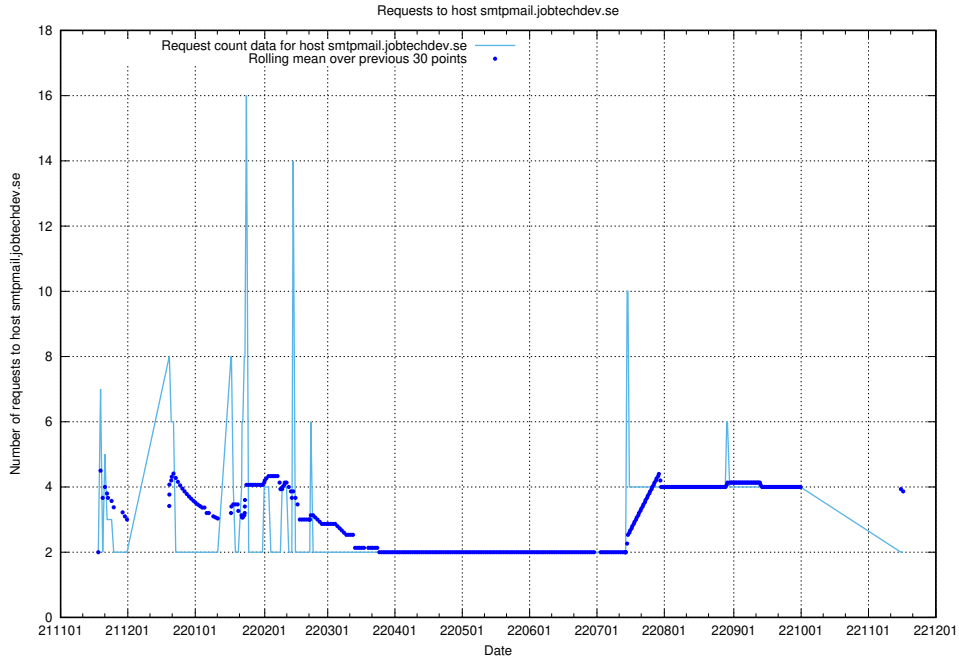

7.478 Usage of smtpmail.jobtechdev.se

Here, we count the number of requests to host smtpmail.jobtechdev.se.