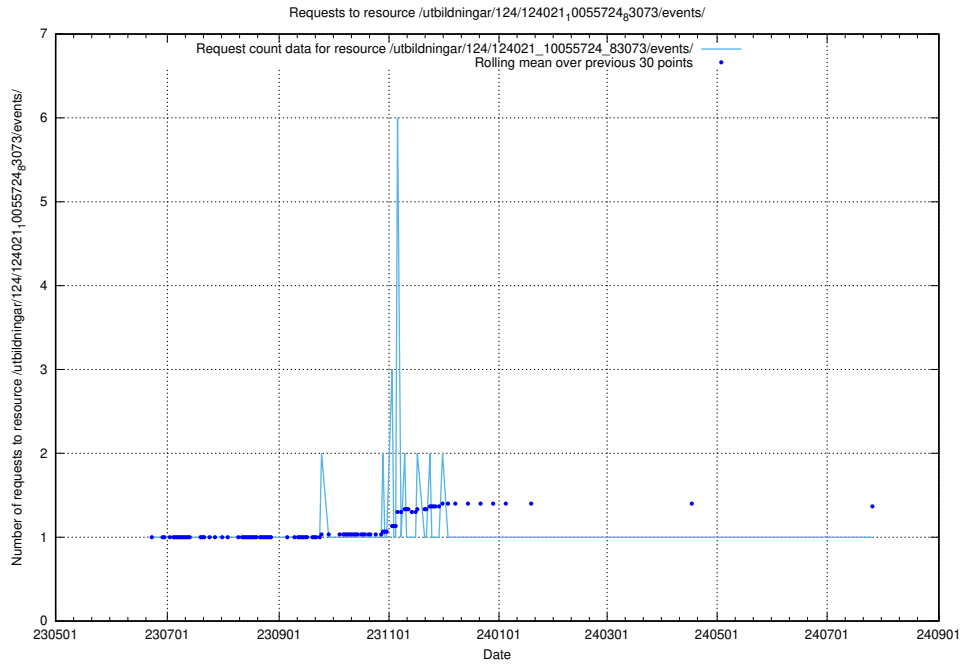

5.6702 Usage of /utbildningar/124/124021_10055724_83073/events/

Here, we count the number of requests to resource /utbildningar/124/124021_10055724_83073/events/.