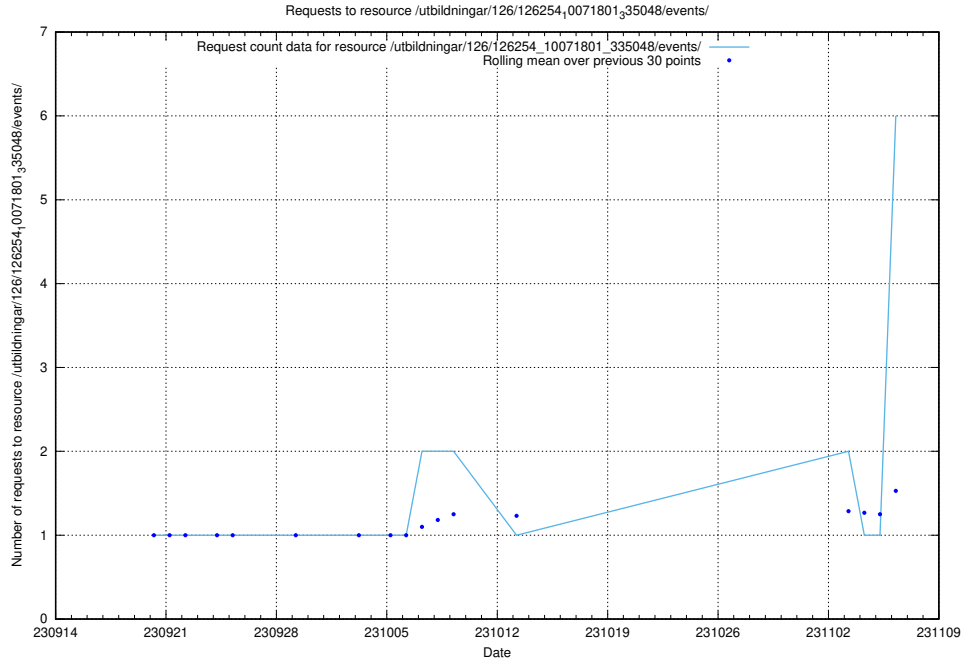

5.143 Usage of /utbildningar/126/126254_10071801_335048/events/

Here, we count the number of requests to resource /utbildningar/126/126254_10071801_335048/events/