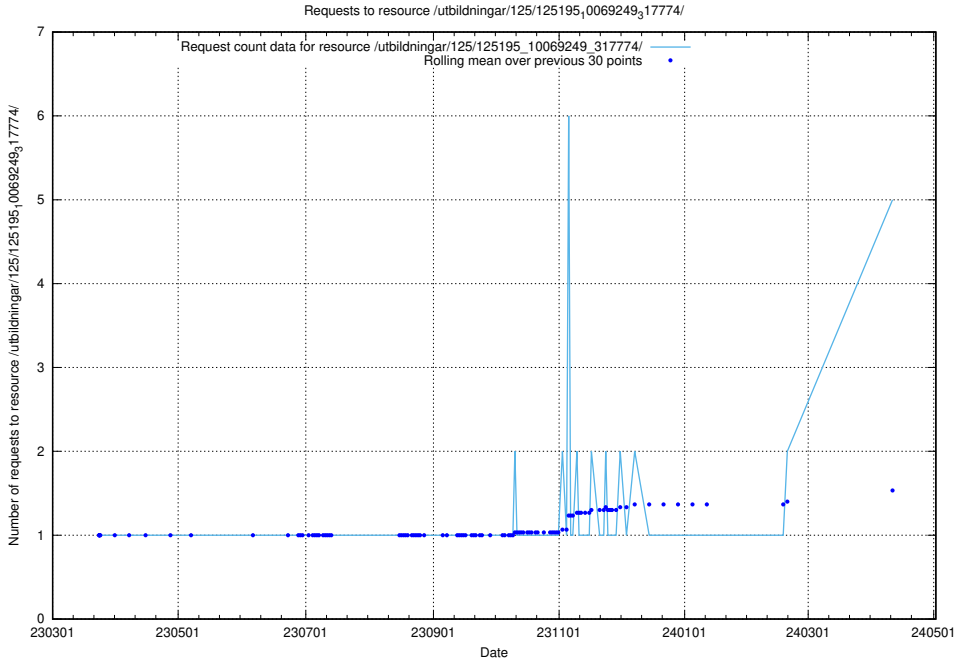

5.192 Usage of /utbildningar/125/125195_10069249_317774/

Here, we count the number of requests to resource /utbildningar/125/125195_10069249_317774/.