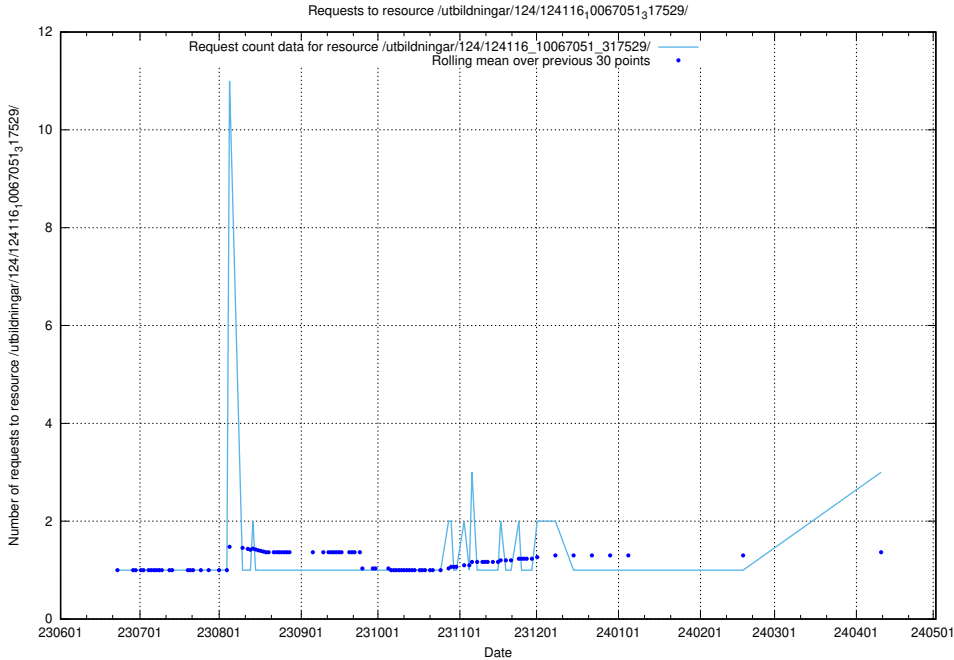

5.561 Usage of /utbildningar/124/124116_10067051_317529/

Here, we count the number of requests to resource /utbildningar/124/124116_10067051_317529/.