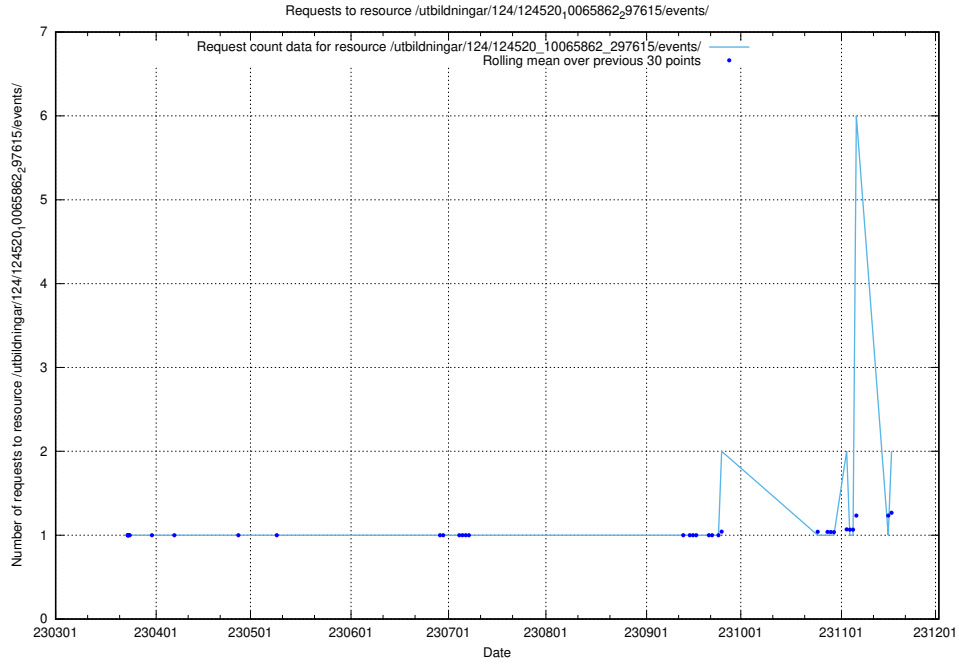

5.682 Usage of /utbildningar/124/124520_10065862_297615/events/

Here, we count the number of requests to resource /utbildningar/124/124520_10065862_297615/events/