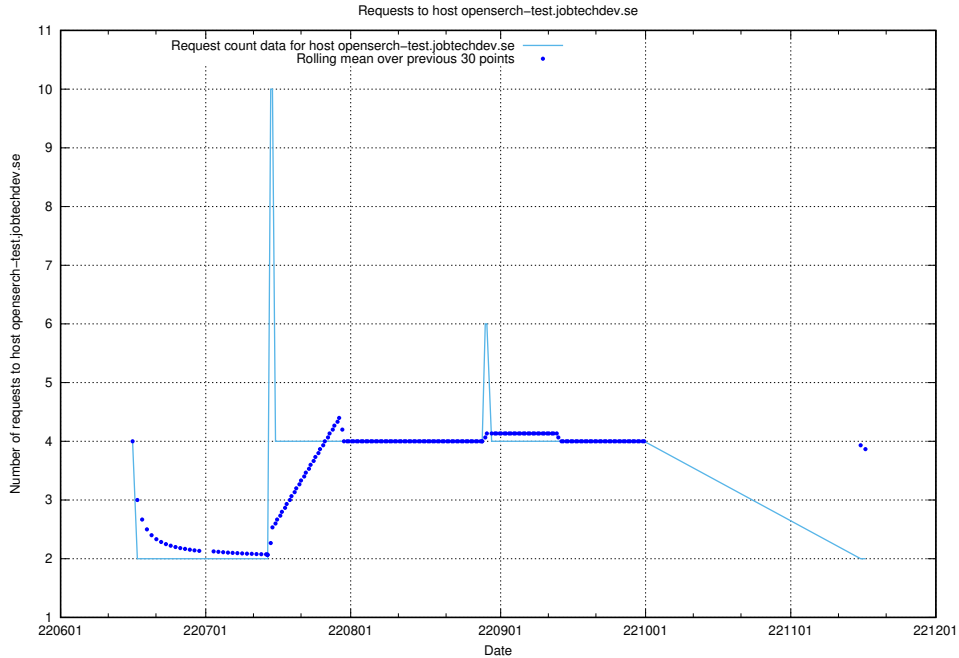

Here, we count the number of requests to host 2f0b40cd-39bc-429b-8f6c-c3d864c6fbd6.jobtechdev.se.

7.404 Usage of openserch-test.jobtechdev.se

Here, we count the number of requests to host openserch-test.jobtechdev.se.