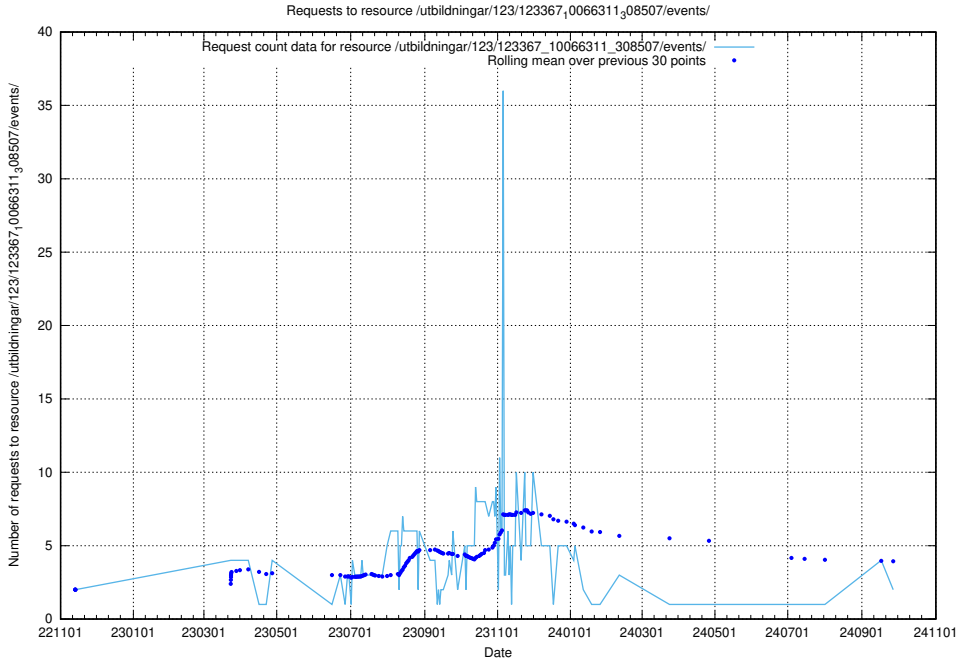

5.1021 Usage of /utbildningar/123/123367_10066311_308507/events/

Here, we count the number of requests to resource /utbildningar/123/123367_10066311_308507/events/