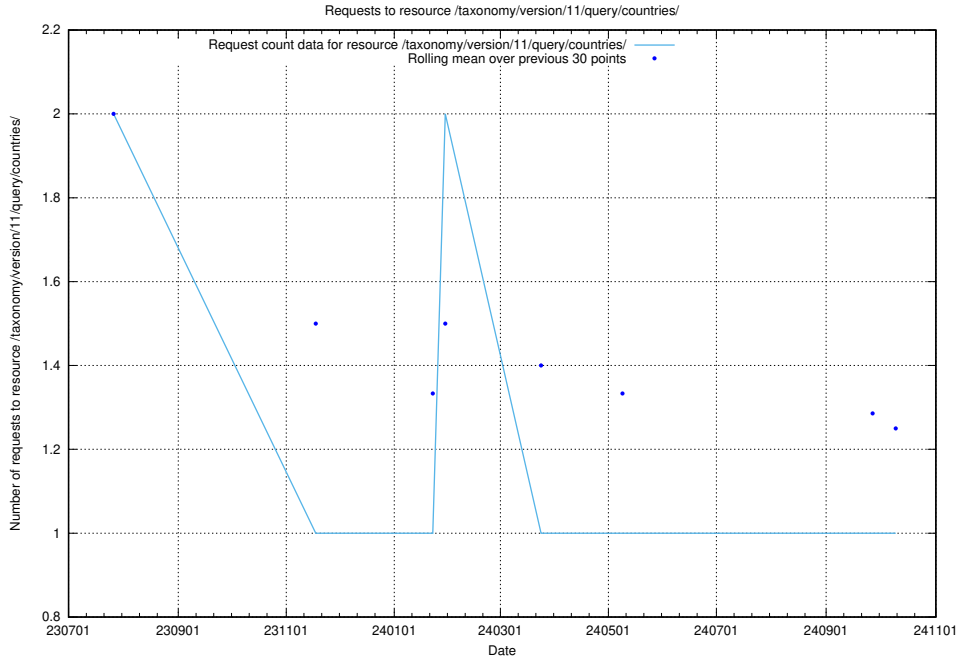

5.5845 Usage of /taxonomy/version/11/query/countries/

Here, we count the number of requests to resource /taxonomy/version/11/query/countries/.