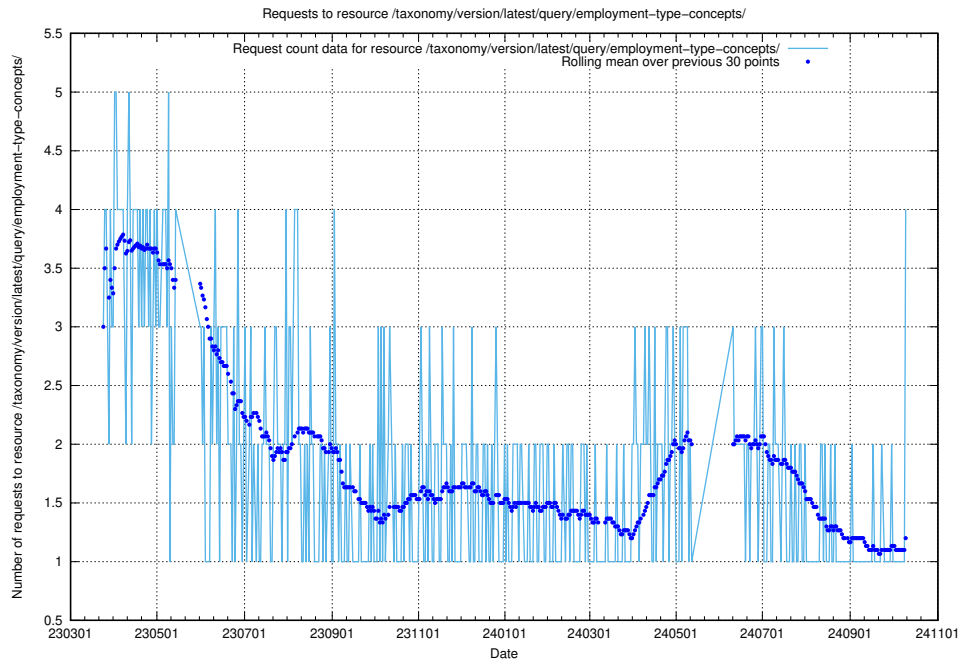

5.402 Usage of /taxonomy/version/latest/query/employment-type-concepts/

Here, we count the number of requests to resource /taxonomy/version/latest/query/employment-type-concepts/.