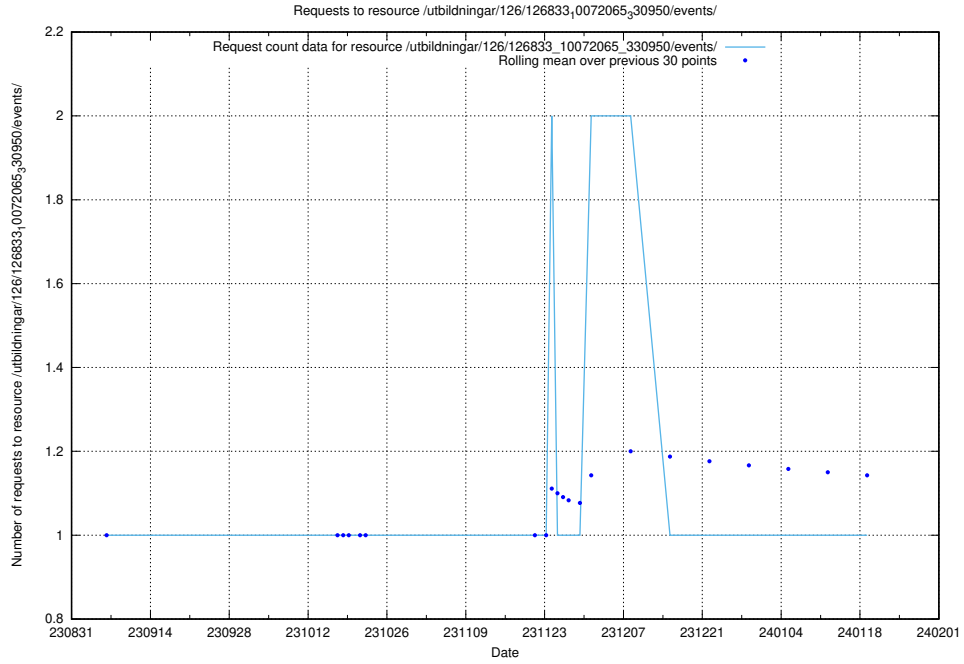

5.5577 Usage of /utbildningar/126/126833_10072065_330950/events/

Here, we count the number of requests to resource /utbildningar/126/126833_10072065_330950/events/