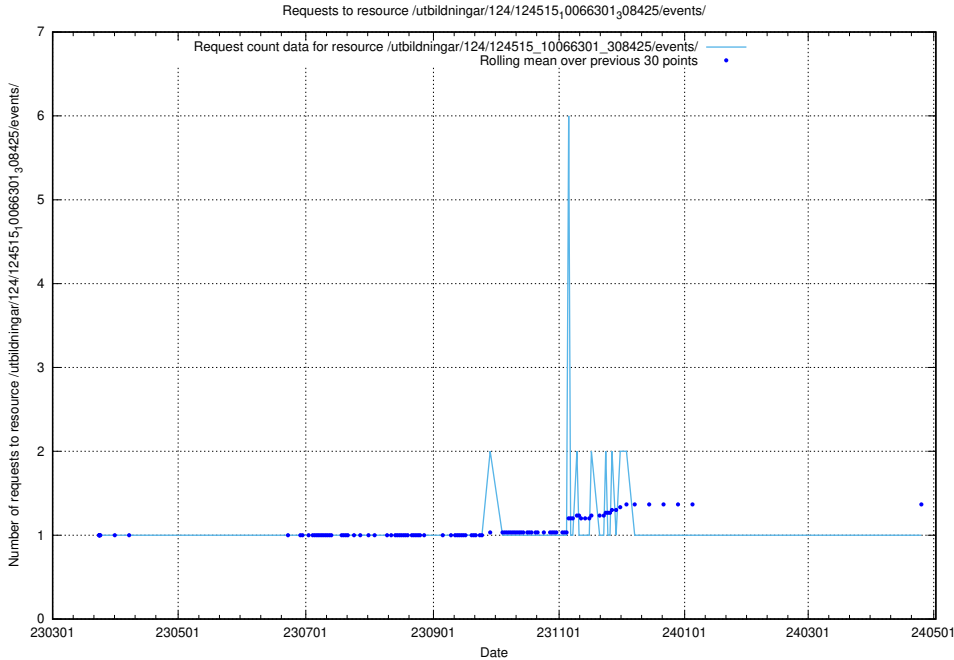

5.2449 Usage of /utbildningar/124/124515_10066301_308425/events/

Here, we count the number of requests to resource /utbildningar/124/124515_10066301_308425/events/