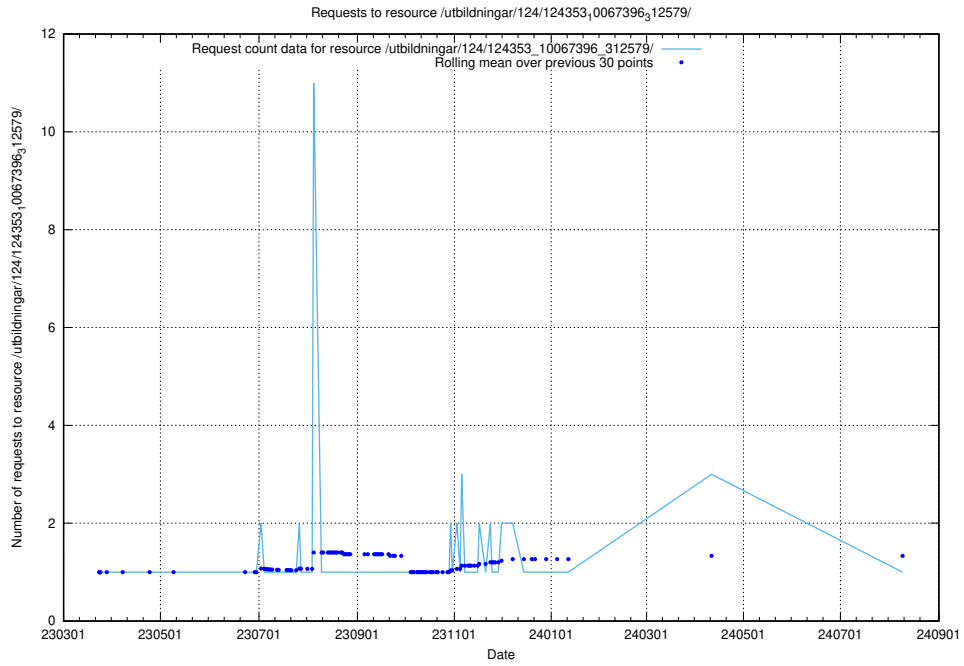

5.4856 Usage of /utbildningar/124/124353_10067396_312579/

Here, we count the number of requests to resource /utbildningar/124/124353_10067396_312579/.