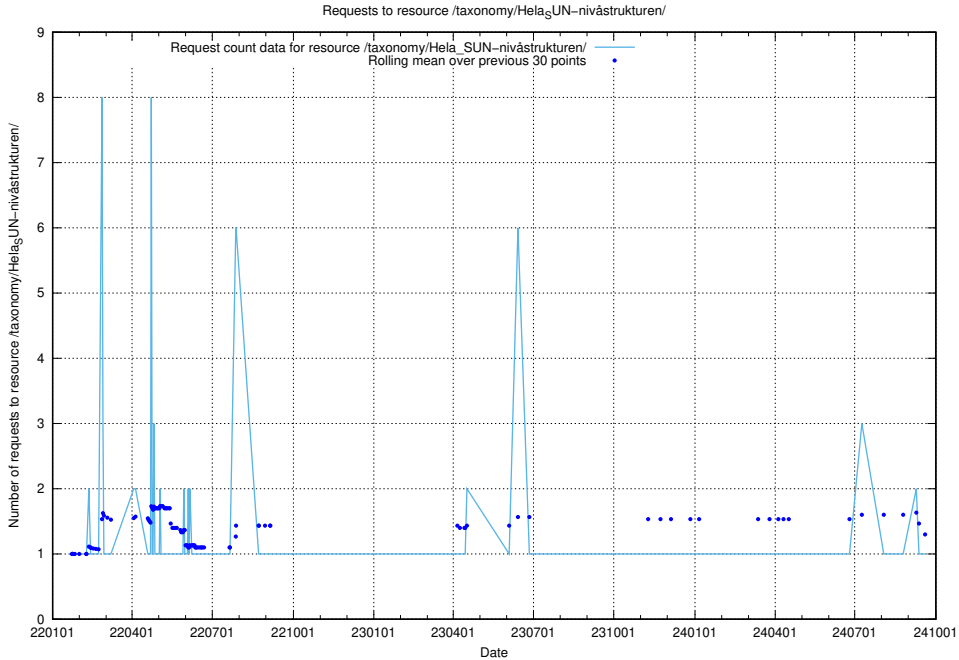

5.5227 Usage of /taxonomy/Hela_SUN-nivåstrukturen/

Here, we count the number of requests to resource /taxonomy/Hela_SUN-nivåstrukturen/.