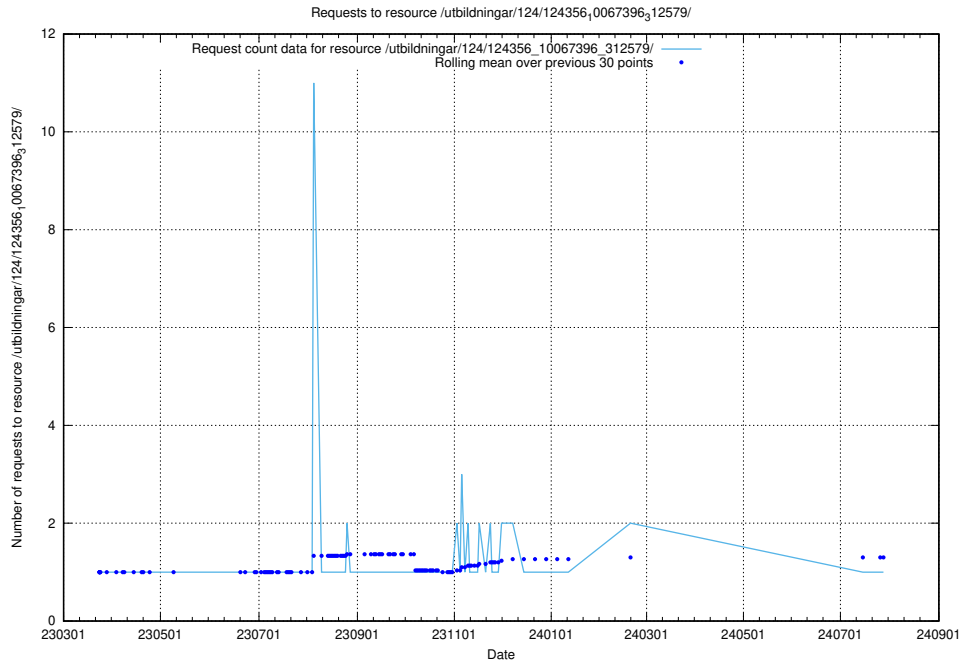

5.4795 Usage of /utbildningar/124/124356_10067396_312579/

Here, we count the number of requests to resource /utbildningar/124/124356_10067396_312579/.