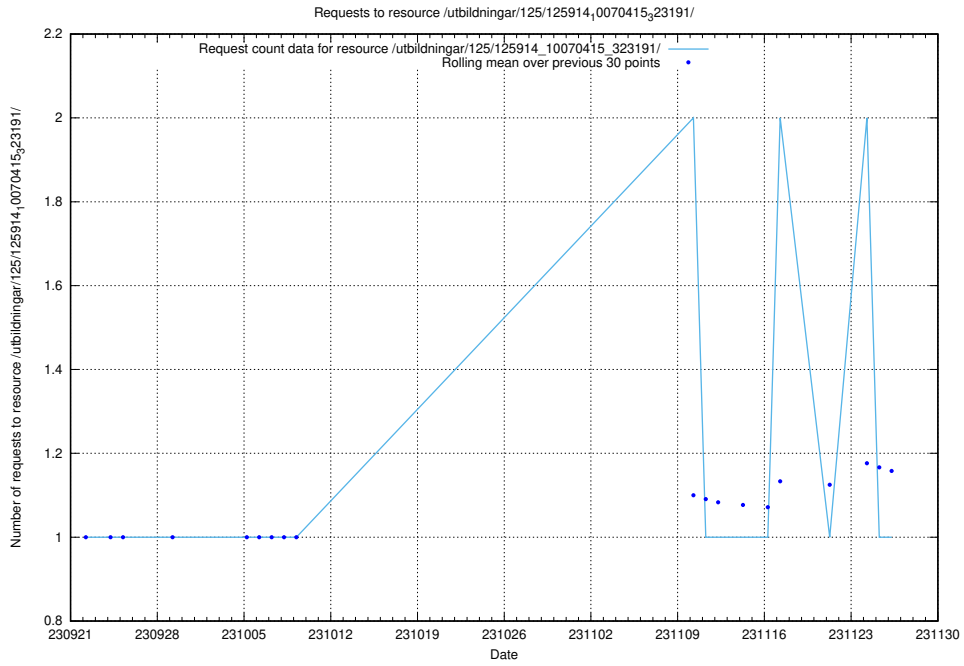

5.5423 Usage of /utbildningar/125/125914_10070415_323191/

Here, we count the number of requests to resource /utbildningar/125/125914_10070415_323191/.