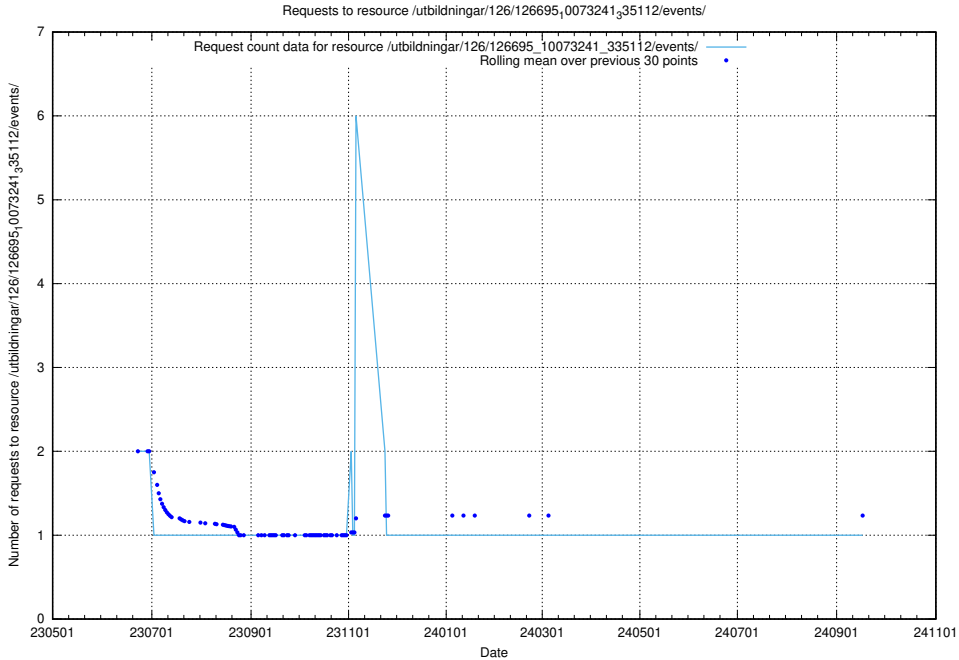

5.6474 Usage of /utbildningar/126/126695_10073241_335112/events/

Here, we count the number of requests to resource /utbildningar/126/126695_10073241_335112/events/