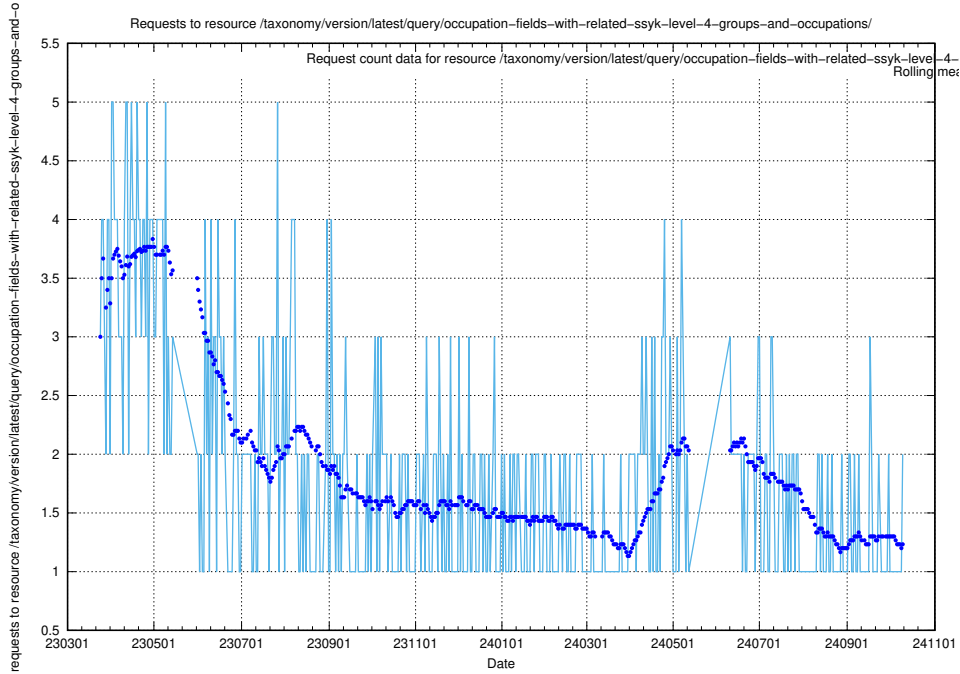

5.1071 Usage of /taxonomy/version/latest/query/occupation-fields-with-related-ssyk-level-4-groups-and-occupations/

Here, we count the number of requests to resource /taxonomy/version/latest/query/occupation-fields-with-related-ssyk-level-4-groups-and-occupations/.