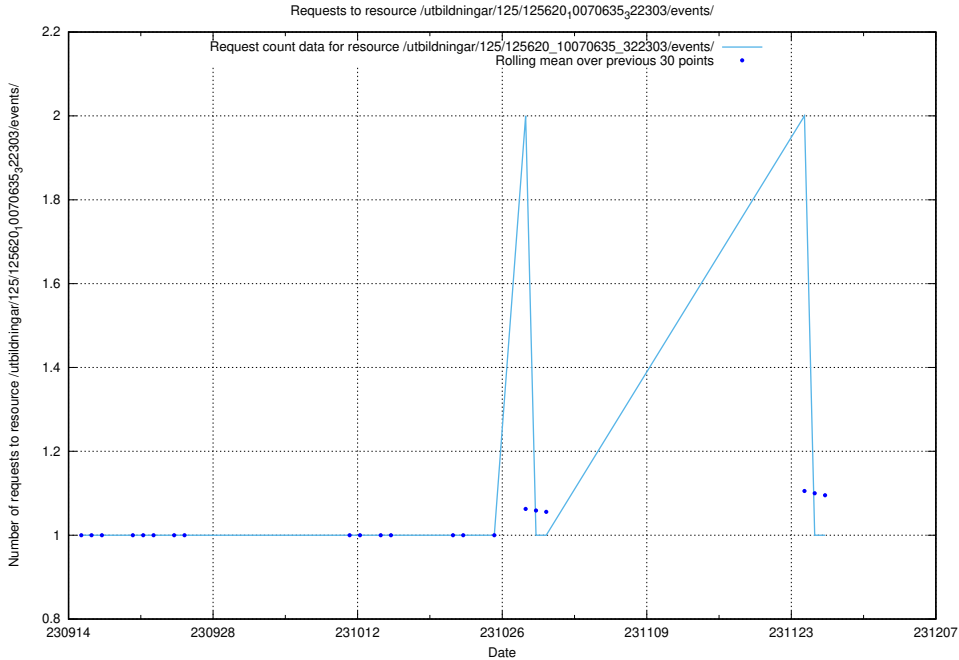

5.5488 Usage of /utbildningar/125/125620_10070635_322303/events/

Here, we count the number of requests to resource /utbildningar/125/125620_10070635_322303/events/