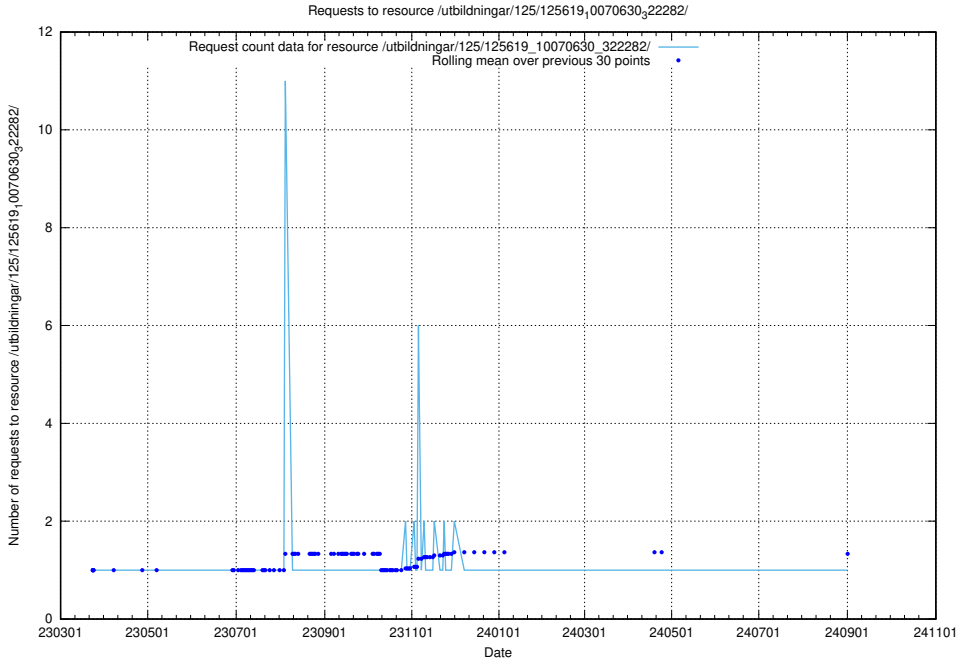

Here, we count the number of requests to resource /utbildningar/125/125619_10070636_322304/.

5.1214 Usage of /utbildningar/125/125619_10070630_322282/

Here, we count the number of requests to resource /utbildningar/125/125619_10070630_322282/.