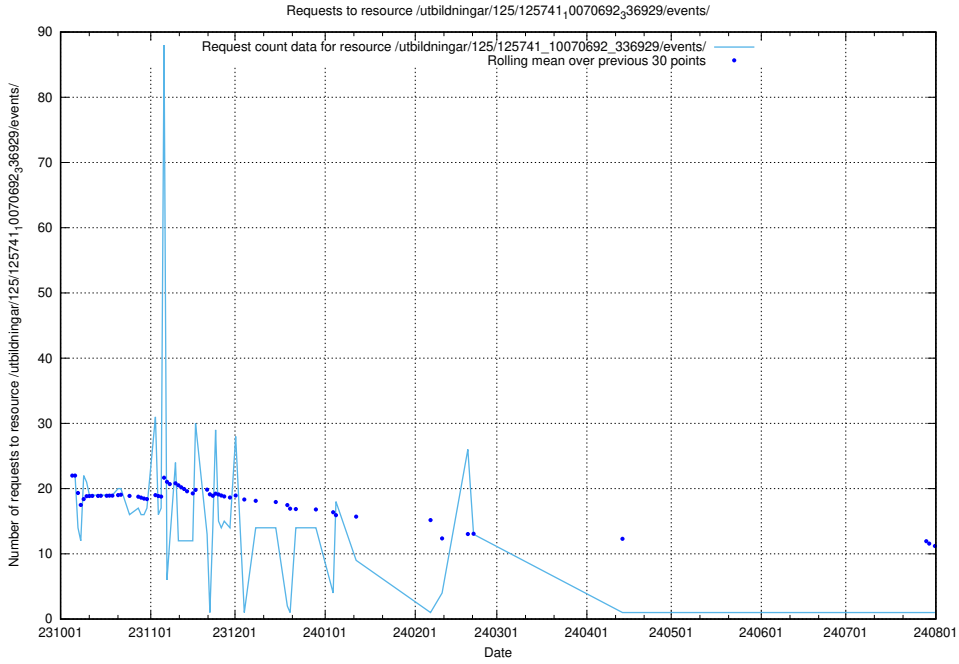

5.5322 Usage of /utbildningar/125/125741_10070692_336929/events/

Here, we count the number of requests to resource /utbildningar/125/125741_10070692_336929/events/