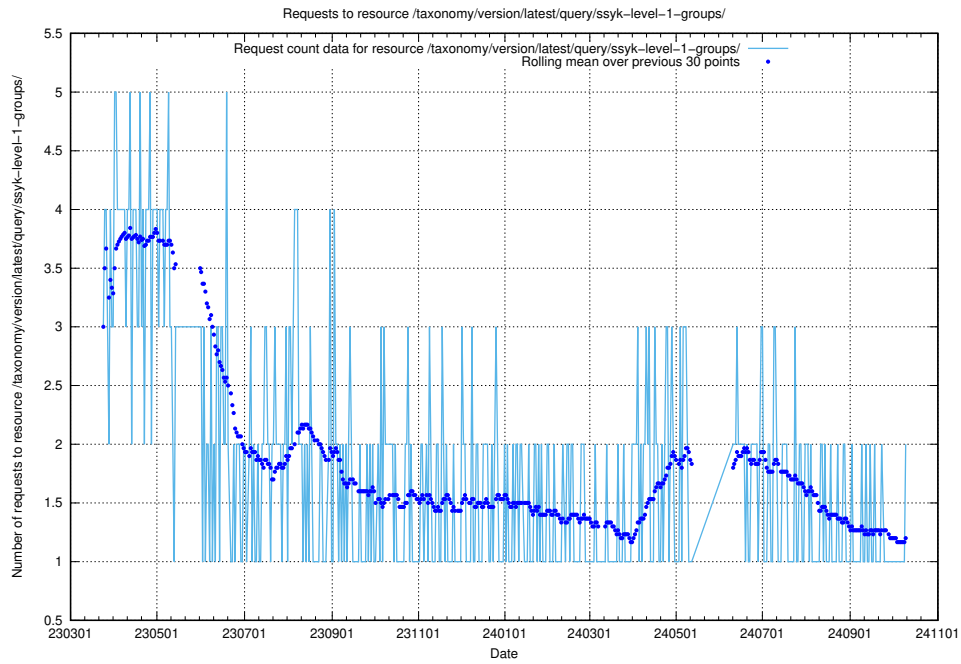

5.1063 Usage of /taxonomy/version/latest/query/ssyk-level-1-groups/

Here, we count the number of requests to resource /taxonomy/version/latest/query/ssyk-level-1-groups/.