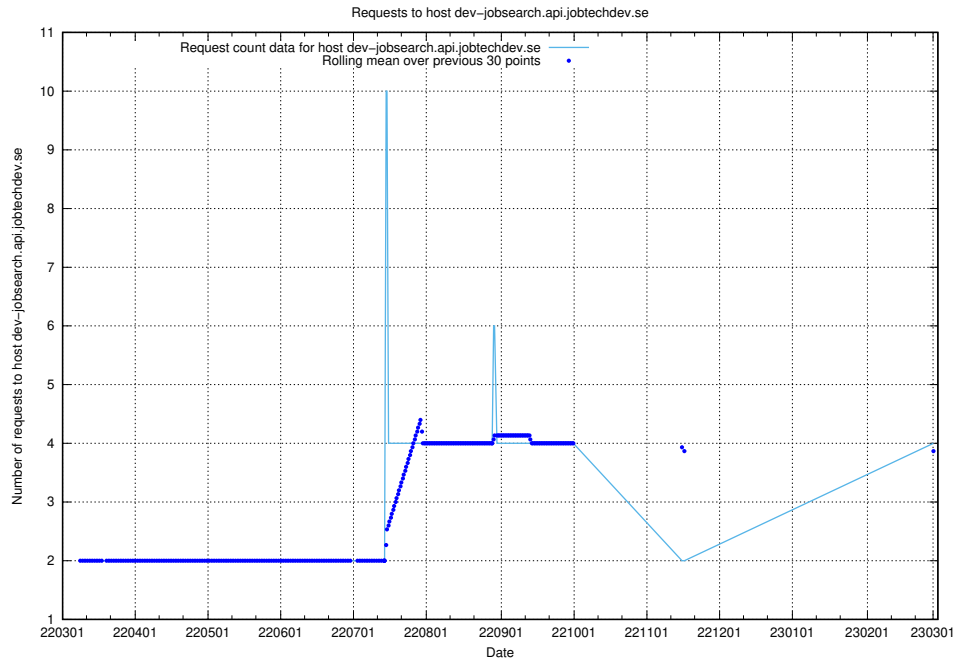

7.158 Usage of dev-jobsearch.api.jobtechdev.se

Here, we count the number of requests to host dev-jobsearch.api.jobtechdev.se.