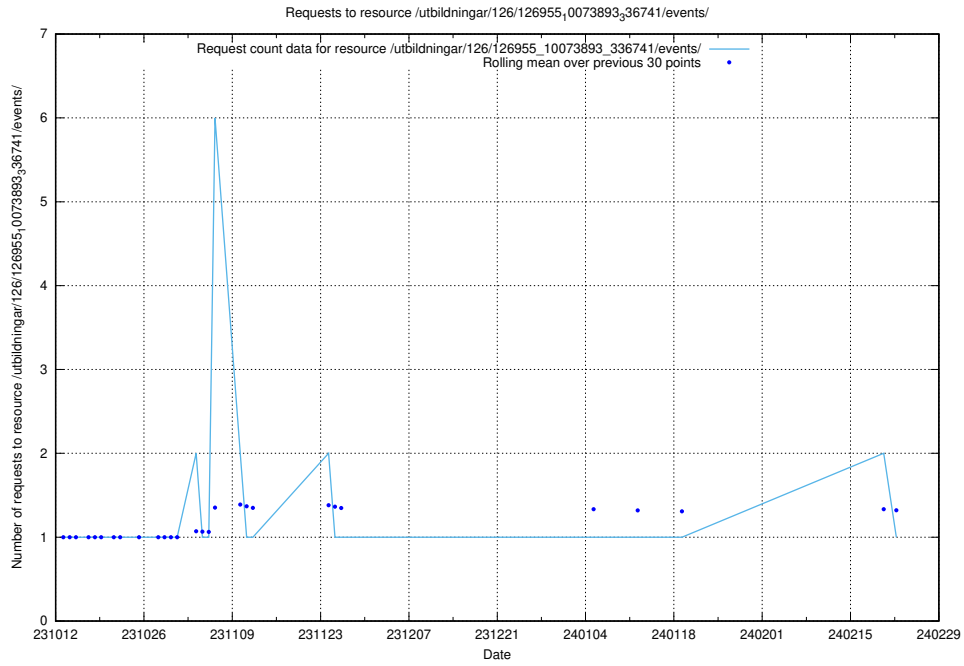

5.5269 Usage of /utbildningar/126/126955_10073893_336741/events/

Here, we count the number of requests to resource /utbildningar/126/126955_10073893_336741/events/