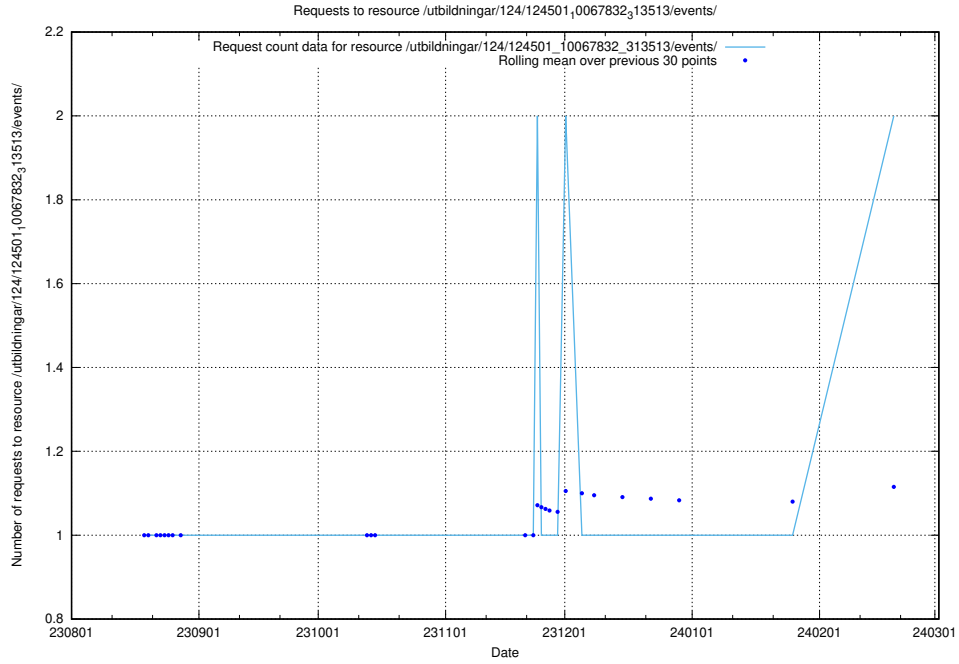

5.902 Usage of /utbildningar/124/124501_10067832_313513/events/

Here, we count the number of requests to resource /utbildningar/124/124501_10067832_313513/events/