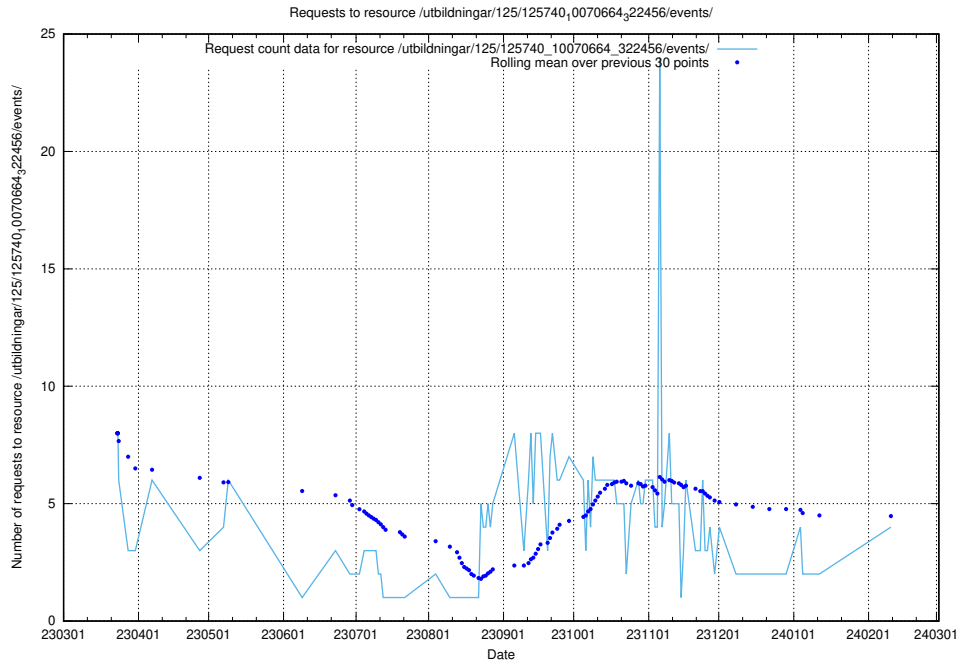

5.407 Usage of /utbildningar/125/125740_10070664_322456/events/

Here, we count the number of requests to resource /utbildningar/125/125740_10070664_322456/events/