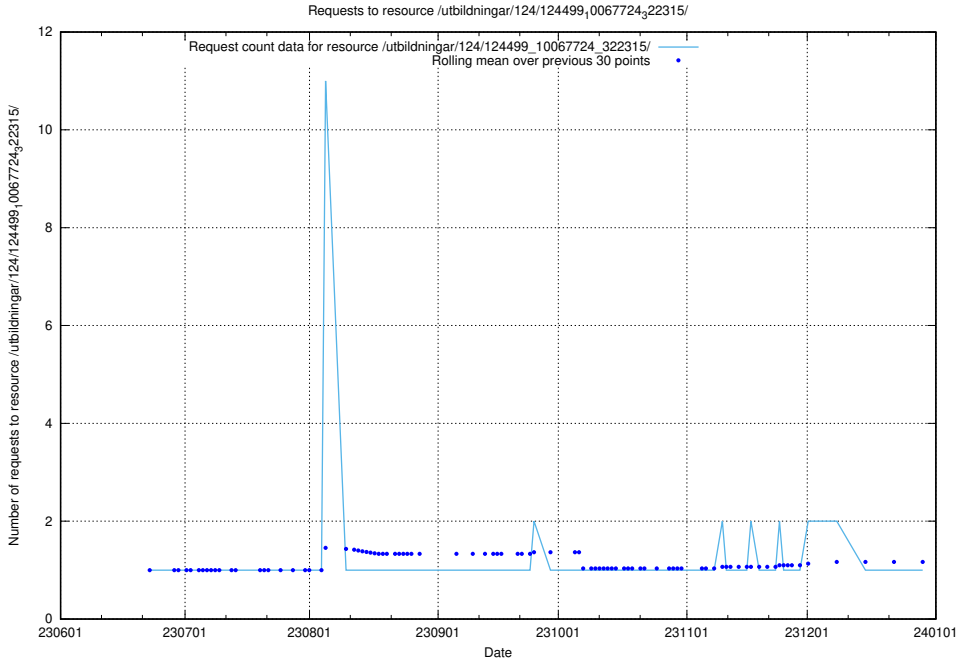

5.6668 Usage of /utbildningar/124/124499_10067724_322315/

Here, we count the number of requests to resource /utbildningar/124/124499_10067724_322315/.