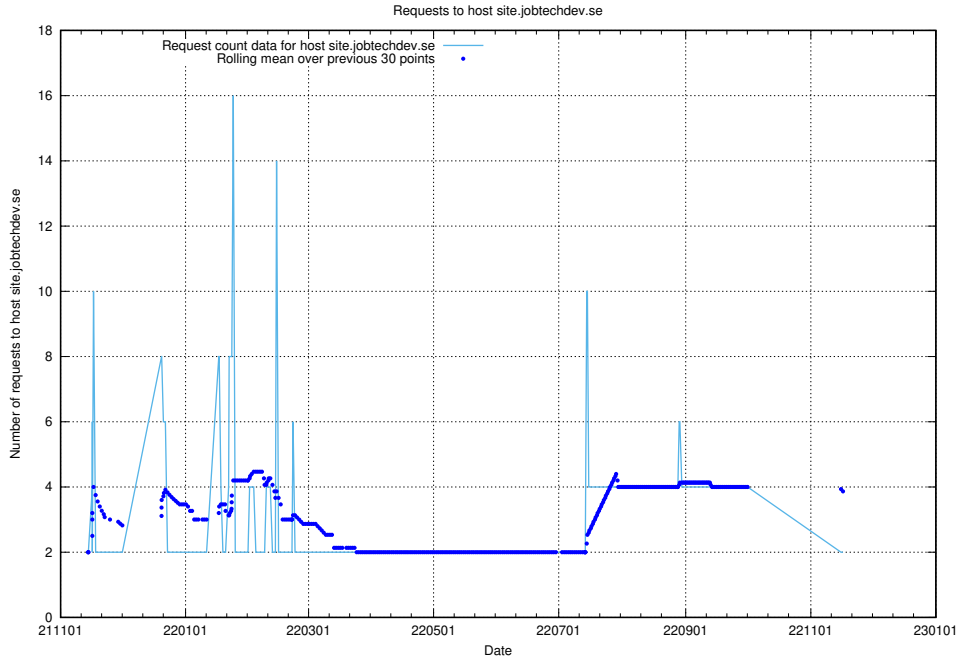

7.566 Usage of site.jobtechdev.se

Here, we count the number of requests to host site.jobtechdev.se.

7.567 Usage of shop.jobtechdev.se

Here, we count the number of requests to host shop.jobtechdev.se.

7.568 Usage of office.jobtechdev.se