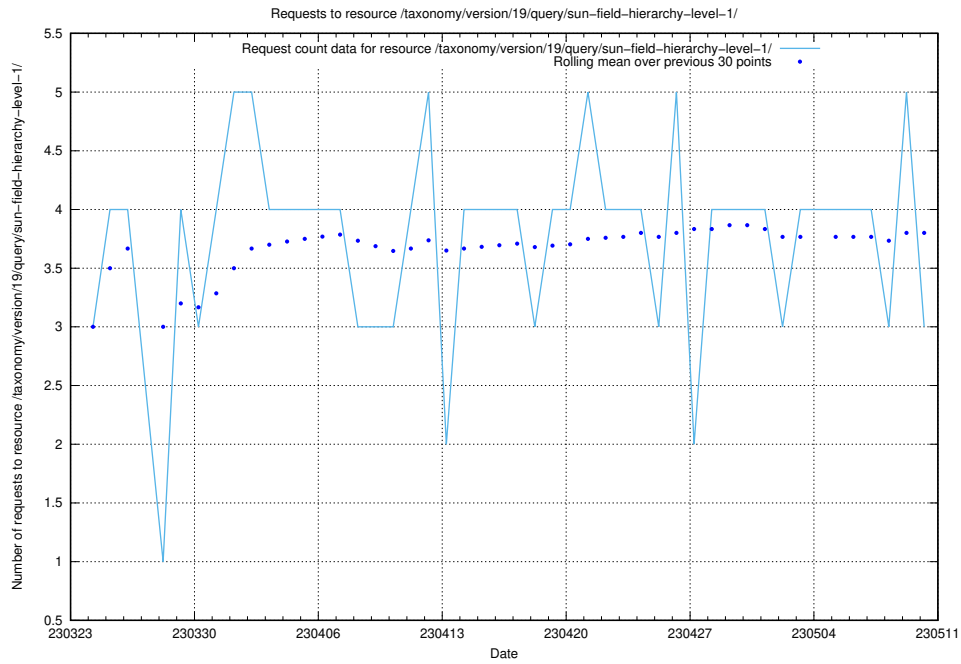

5.581 Usage of /taxonomy/version/19/query/sun-field-hierarchy-level-1/

Here, we count the number of requests to resource /taxonomy/version/19/query/sun-field-hierarchy-level-1/.