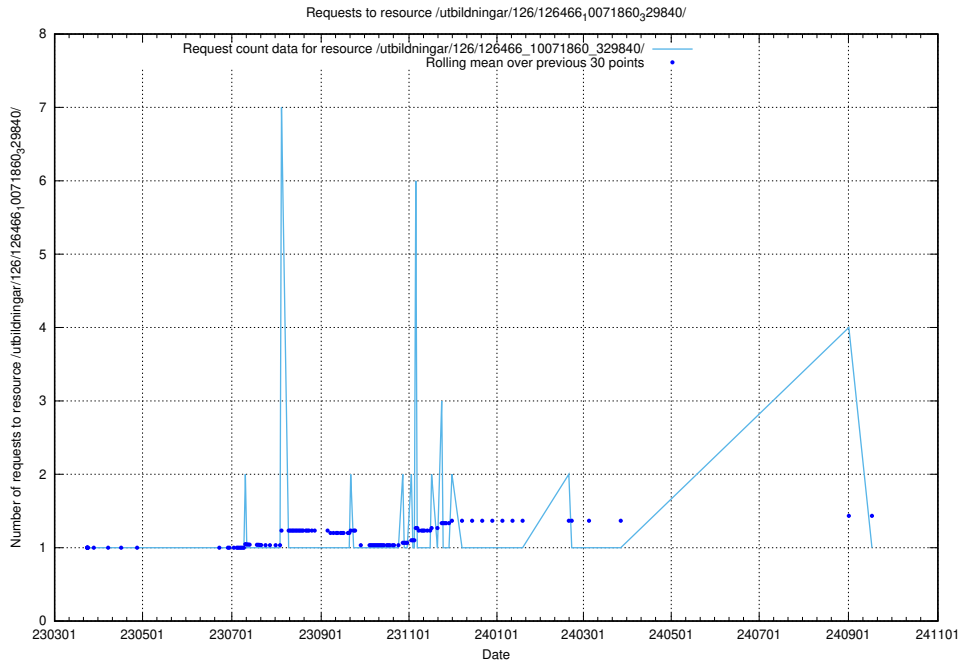

5.7291 Usage of /utbildningar/126/126466_10071860_329840/

Here, we count the number of requests to resource /utbildningar/126/126466_10071860_329840/.