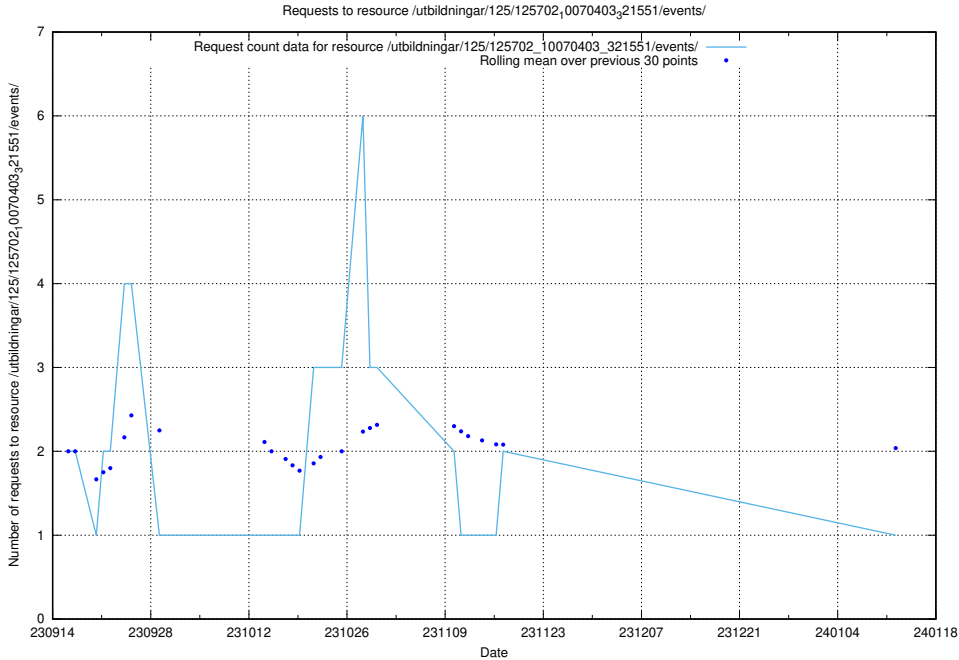

5.5455 Usage of /utbildningar/125/125702_10070403_321551/events/

Here, we count the number of requests to resource /utbildningar/125/125702_10070403_321551/events/