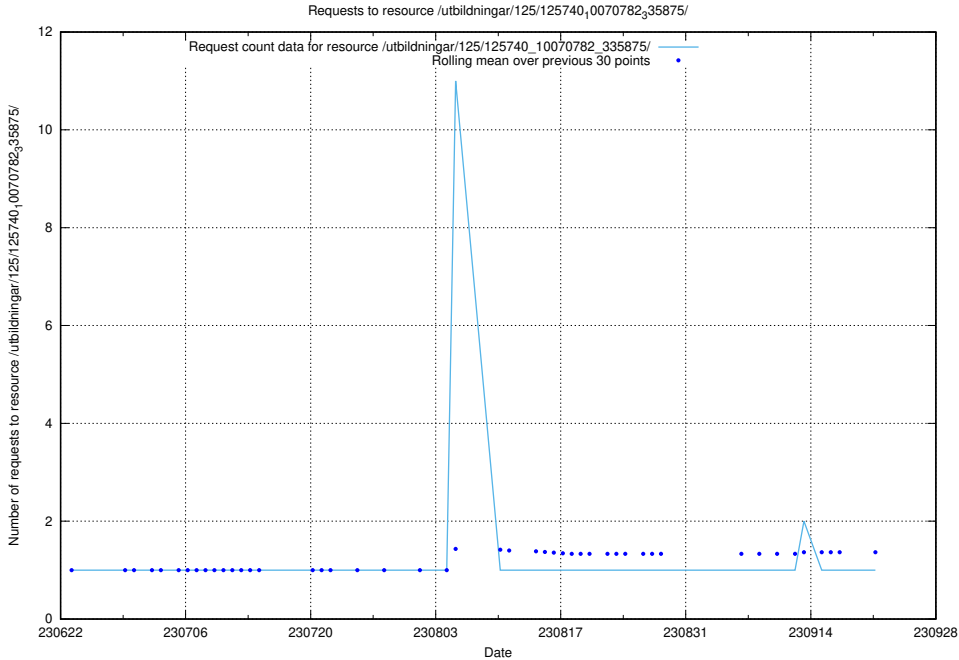

5.6575 Usage of /utbildningar/125/125740_10070782_335875/

Here, we count the number of requests to resource /utbildningar/125/125740_10070782_335875/.