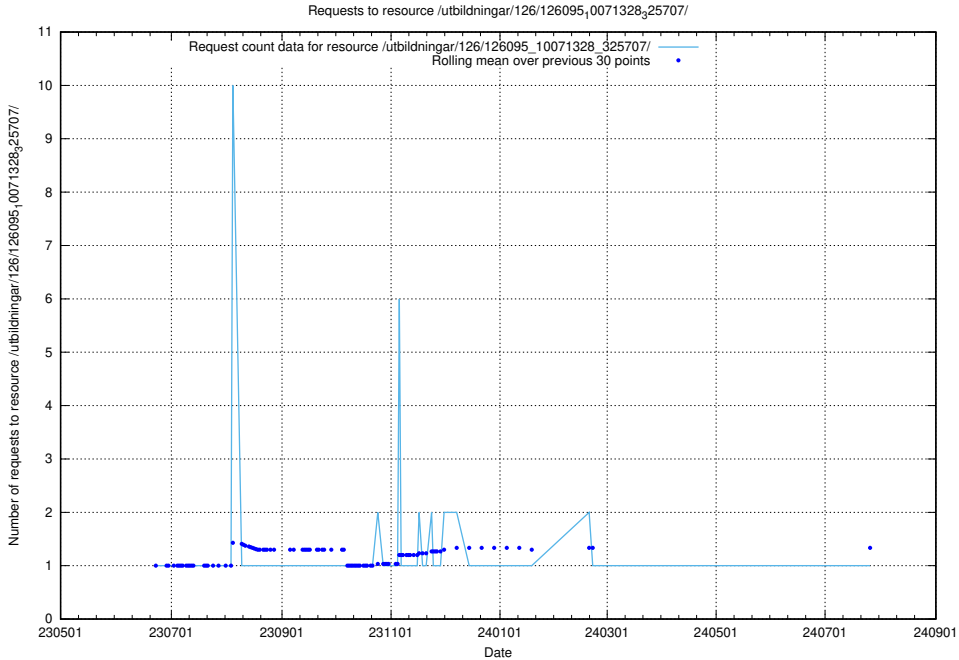

5.6560 Usage of /utbildningar/126/126095_10071328_325707/

Here, we count the number of requests to resource /utbildningar/126/126095_10071328_325707/.