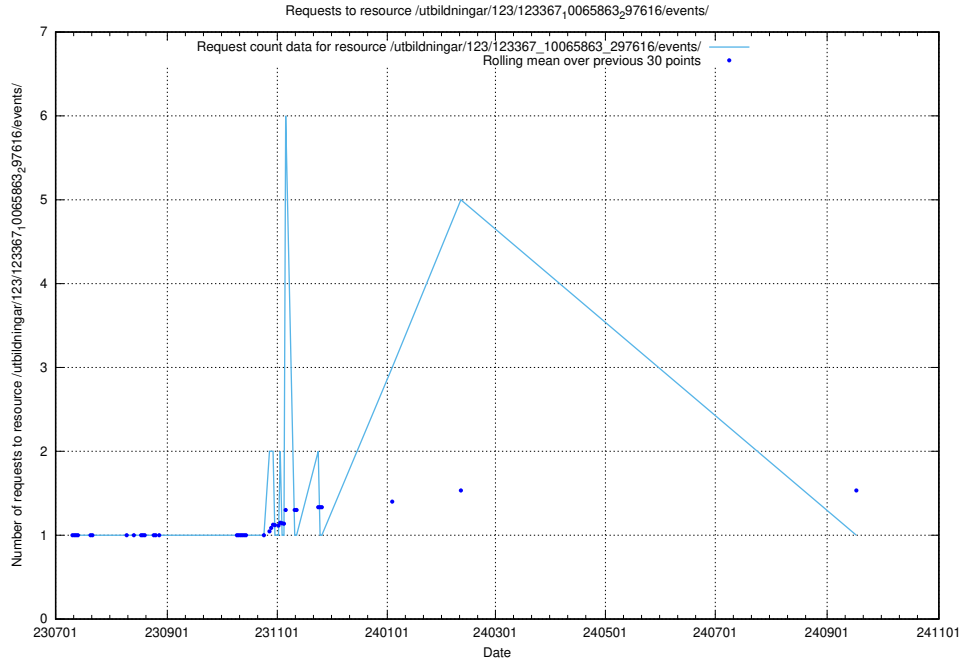

5.6042 Usage of /utbildningar/123/123367_10065863_297616/events/

Here, we count the number of requests to resource /utbildningar/123/123367_10065863_297616/events/