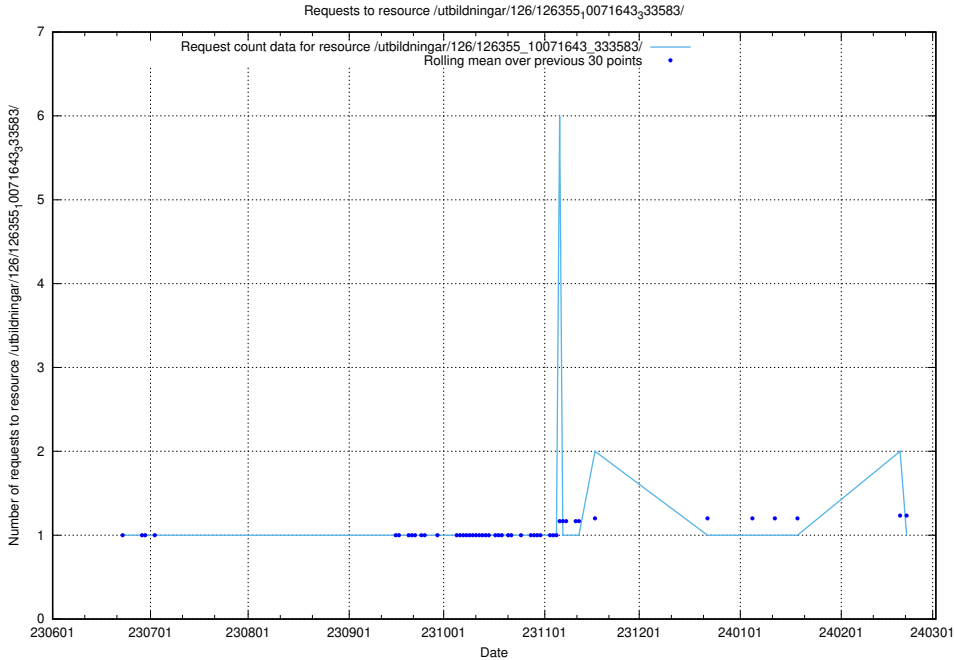

5.6543 Usage of /utbildningar/126/126355_10071643_333583/

Here, we count the number of requests to resource /utbildningar/126/126355_10071643_333583/.