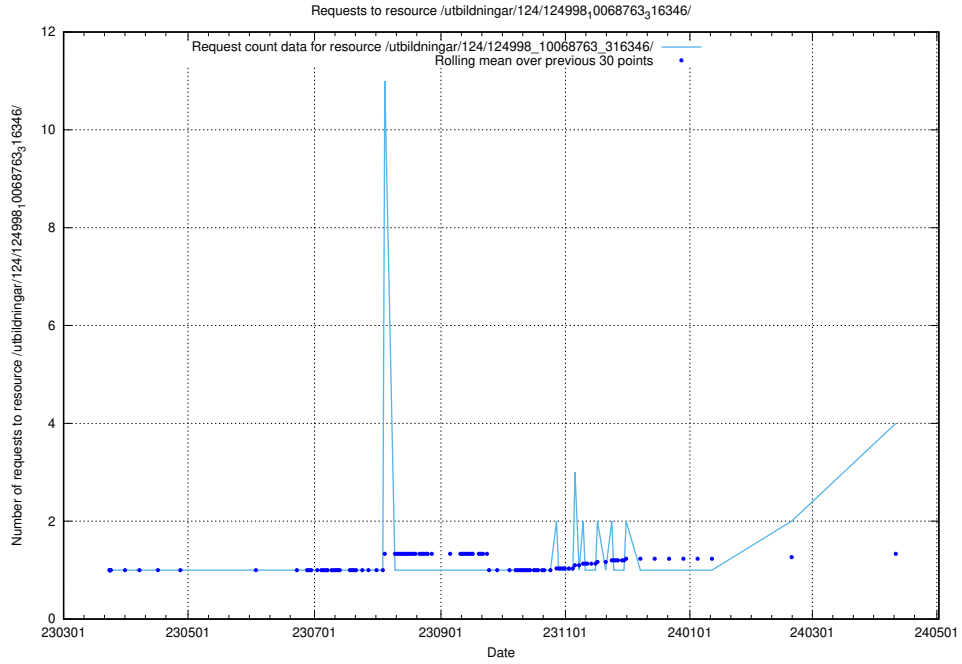

5.283 Usage of /utbildningar/124/124998_10068763_316346/

Here, we count the number of requests to resource /utbildningar/124/124998_10068763_316346/.