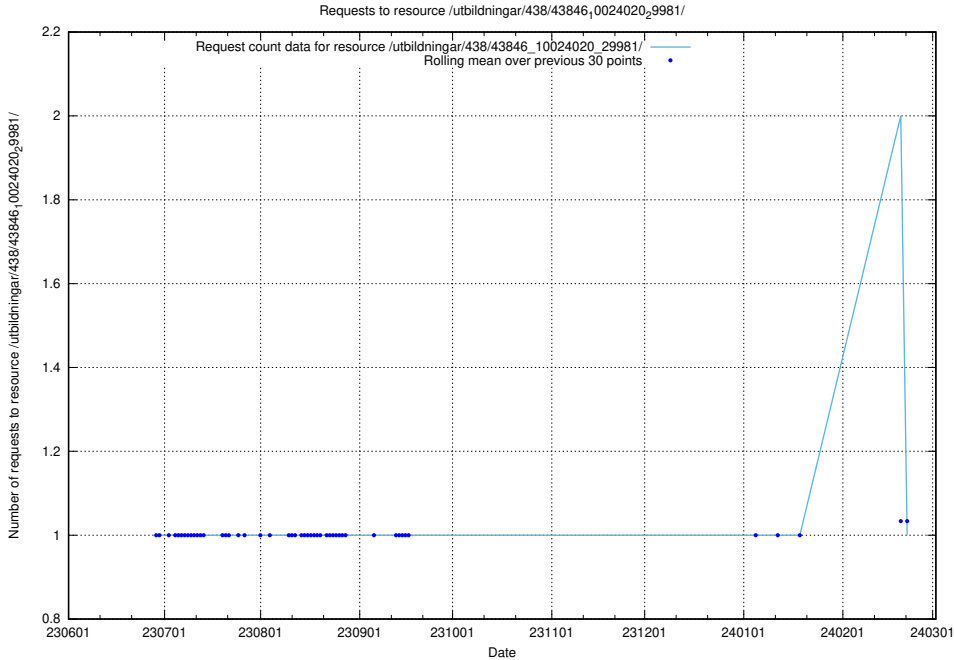

5.6335 Usage of /utbildningar/438/43846_10024020_29981/

Here, we count the number of requests to resource /utbildningar/438/43846_10024020_29981/.