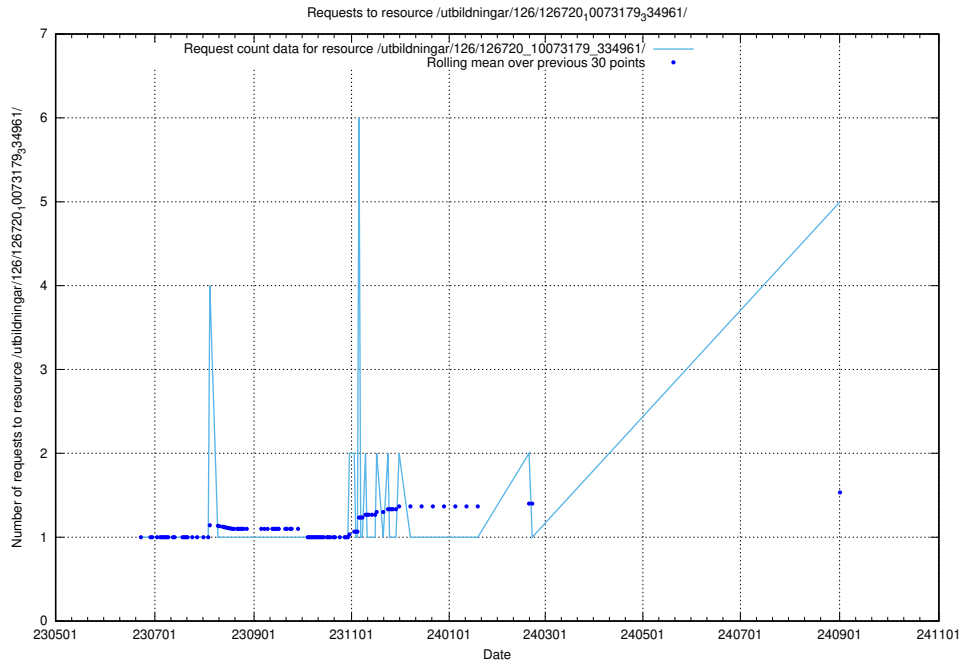

5.254 Usage of /utbildningar/126/126720_10073179_334961/

Here, we count the number of requests to resource /utbildningar/126/126720_10073179_334961/.