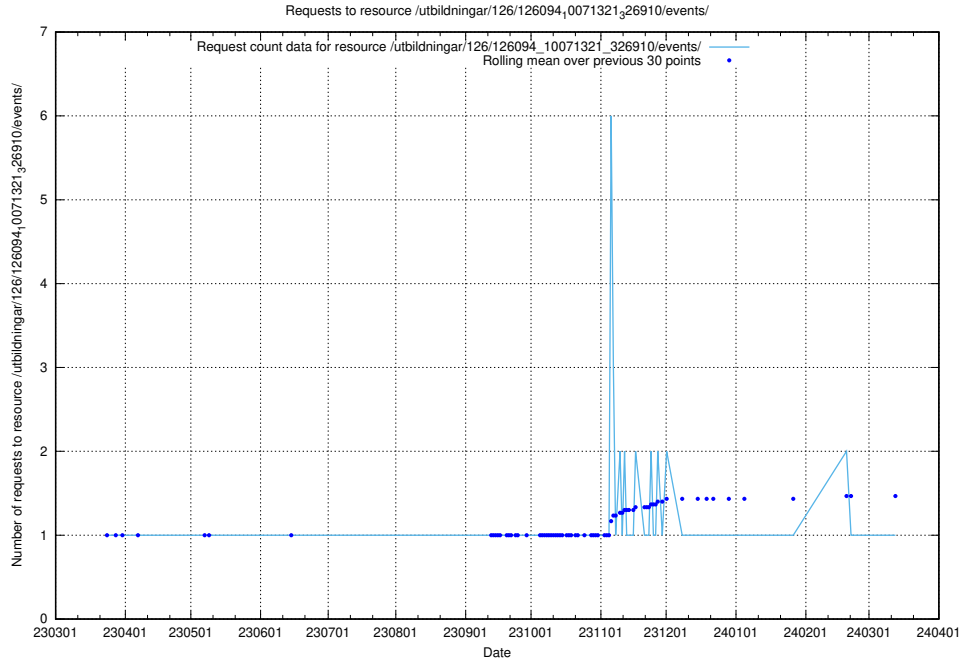

5.7084 Usage of /utbildningar/126/126094_10071321_326910/events/

Here, we count the number of requests to resource /utbildningar/126/126094_10071321_326910/events/