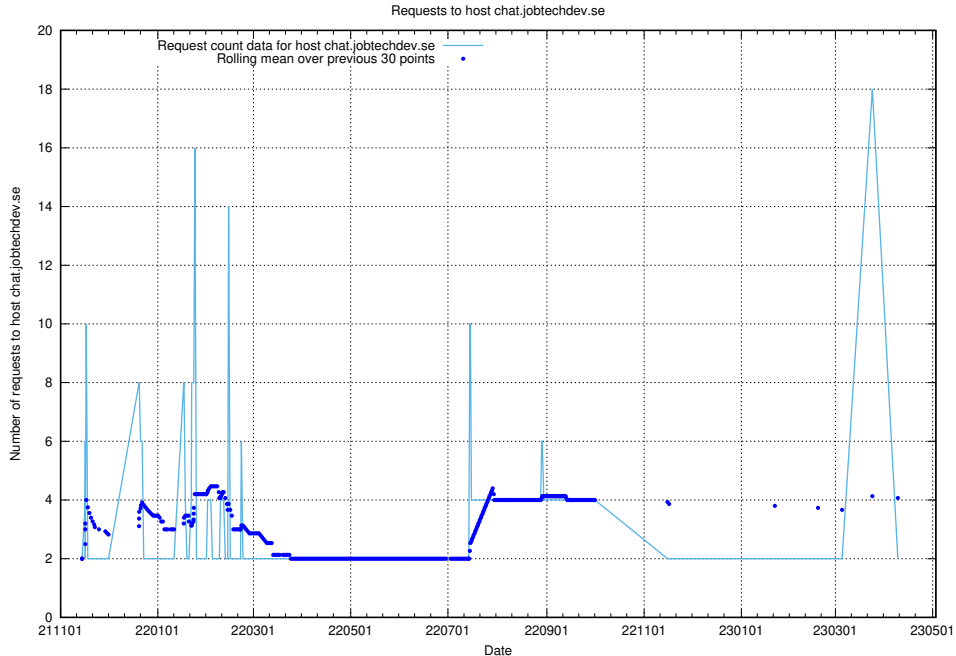

7.278 Usage of chat.jobtechdev.se

Here, we count the number of requests to host chat.jobtechdev.se.