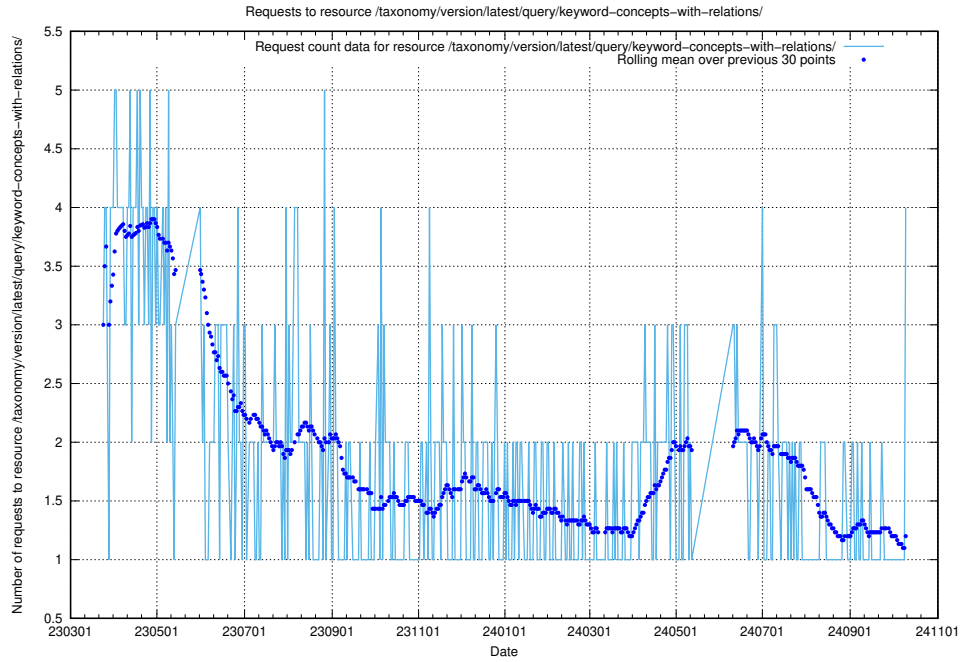

Here, we count the number of requests to resource /taxonomy/version/latest/query/management-occupations/.

5.400 Usage of /taxonomy/version/latest/query/keyword-concepts-with-relations/

Here, we count the number of requests to resource /taxonomy/version/latest/query/keyword-concepts-with-relations/.