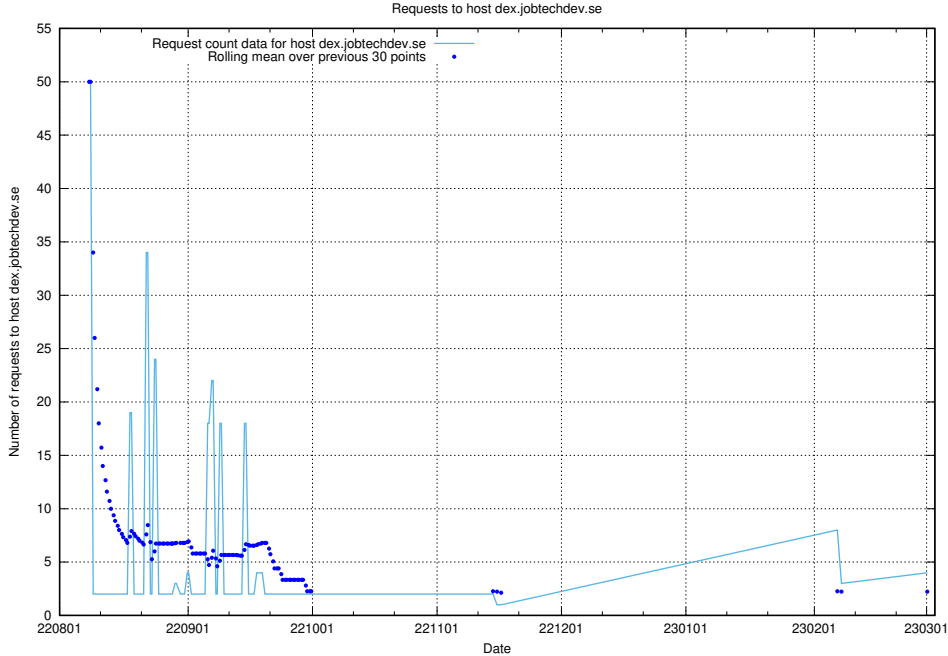

7.133 Usage of www.roda.jobtechdev.se

Here, we count the number of requests to host www.roda.jobtechdev.se.

7.134 Usage of dex.jobtechdev.se

Here, we count the number of requests to host dex.jobtechdev.se.