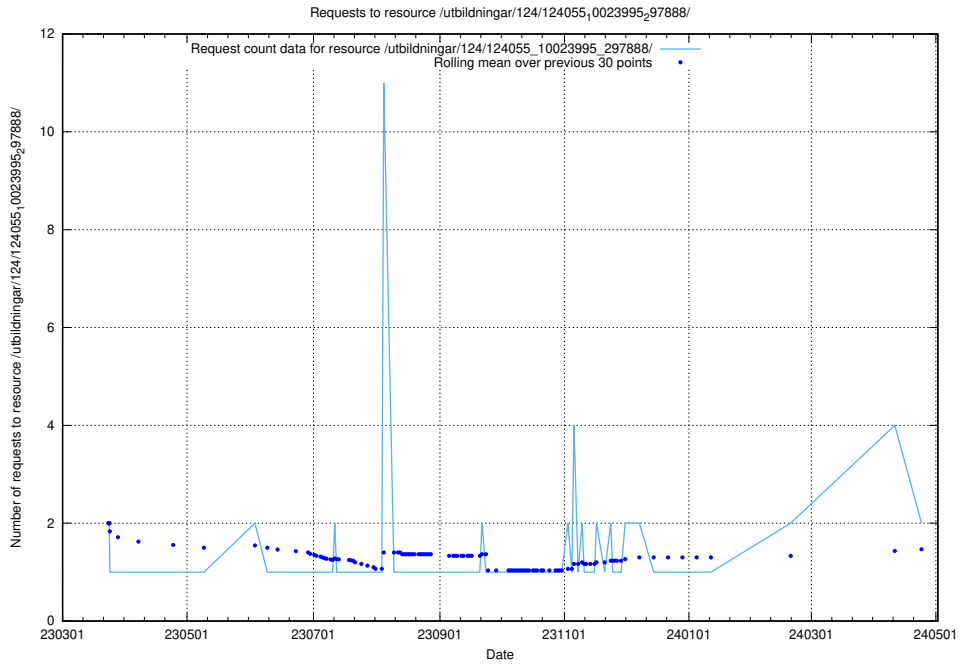

5.1101 Usage of /utbildningar/124/124055_10023995_297888/

Here, we count the number of requests to resource /utbildningar/124/124055_10023995_297888/.