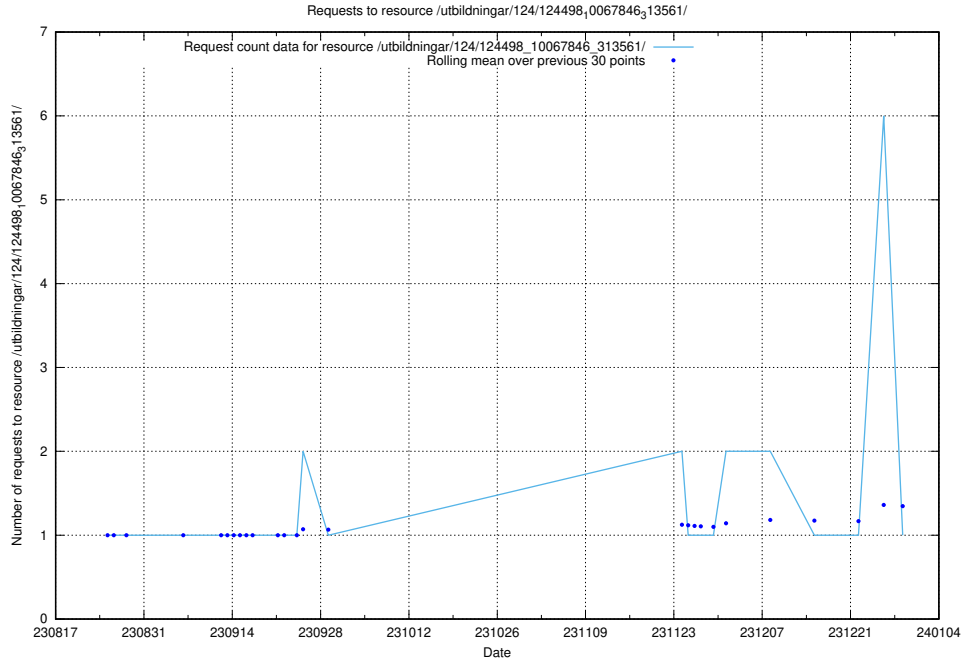

5.5637 Usage of /utbildningar/124/124498_10067846_313561/

Here, we count the number of requests to resource /utbildningar/124/124498_10067846_313561/.