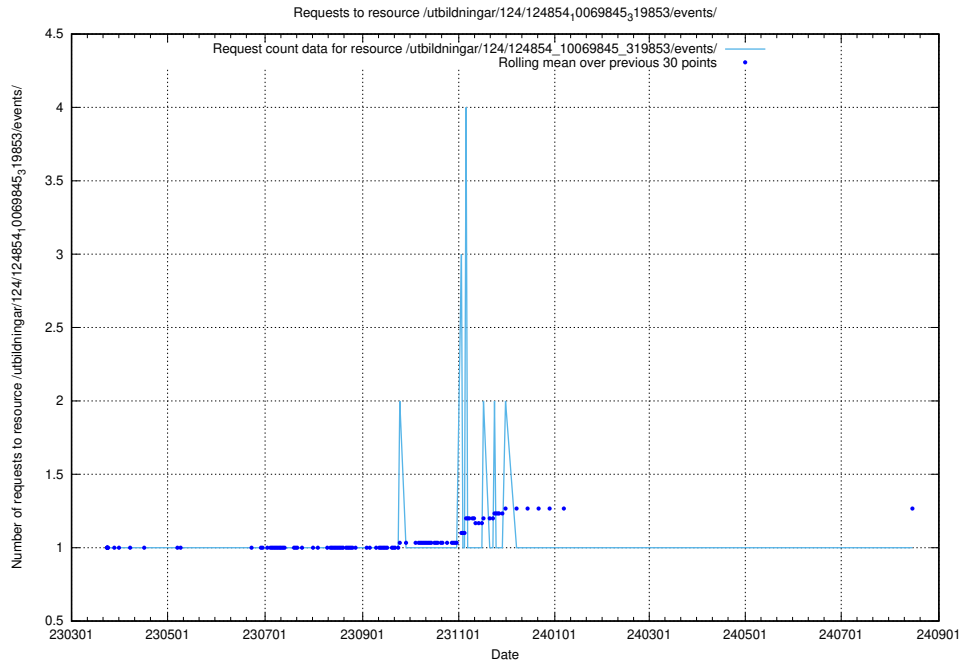

5.1487 Usage of /utbildningar/124/124854_10069845_319853/events/

Here, we count the number of requests to resource /utbildningar/124/124854_10069845_319853/events/