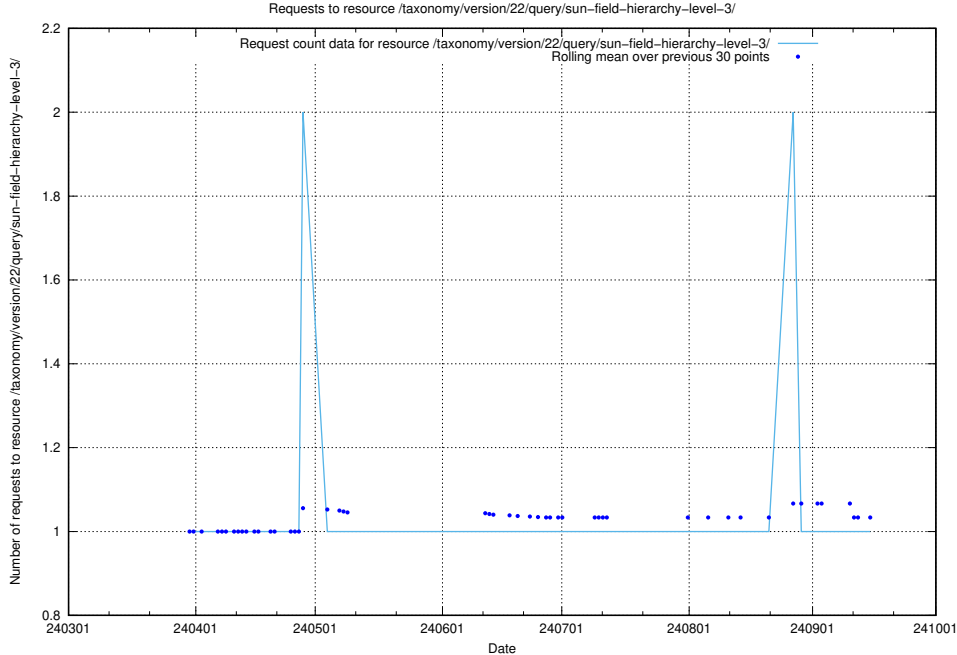

5.2533 Usage of /taxonomy/version/22/query/sun-field-hierarchy-level-3/

Here, we count the number of requests to resource /taxonomy/version/22/query/sun-field-hierarchy-level-3/.