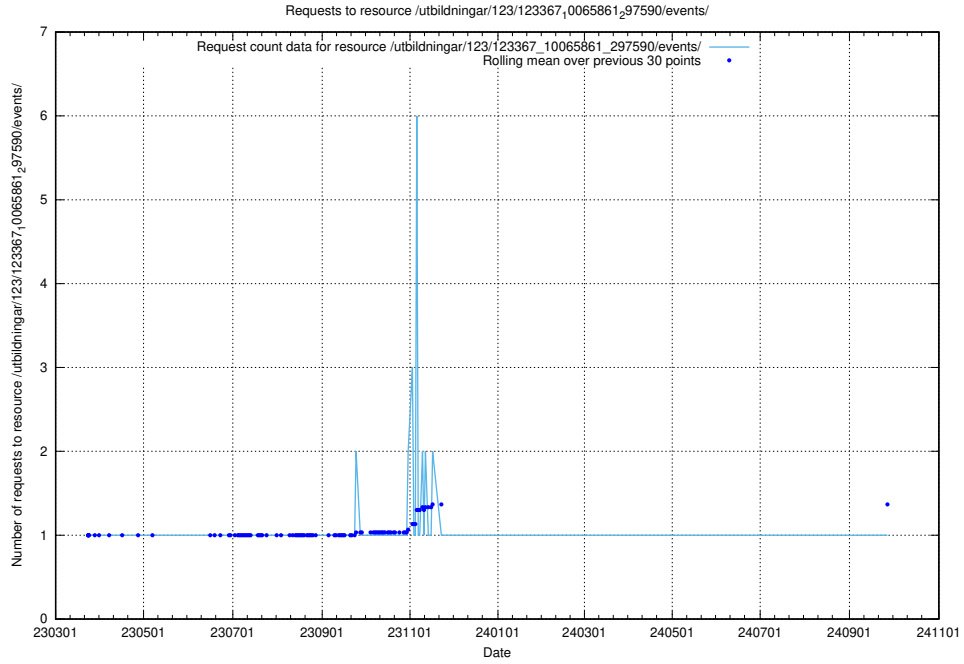

5.5720 Usage of /utbildningar/123/123367_10065861_297590/events/

Here, we count the number of requests to resource /utbildningar/123/123367_10065861_297590/events/

5.5721 Usage of /utbildningar/124/124519_10065858_297601/events/