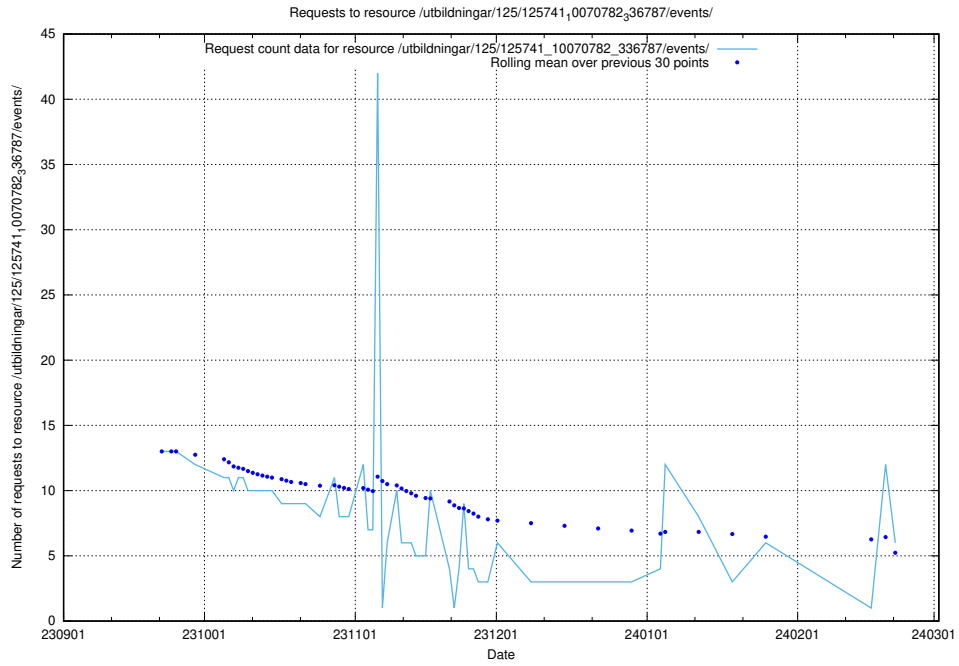

5.141 Usage of /utbildningar/125/125741_10070782_336787/events/

Here, we count the number of requests to resource /utbildningar/125/125741_10070782_336787/events/