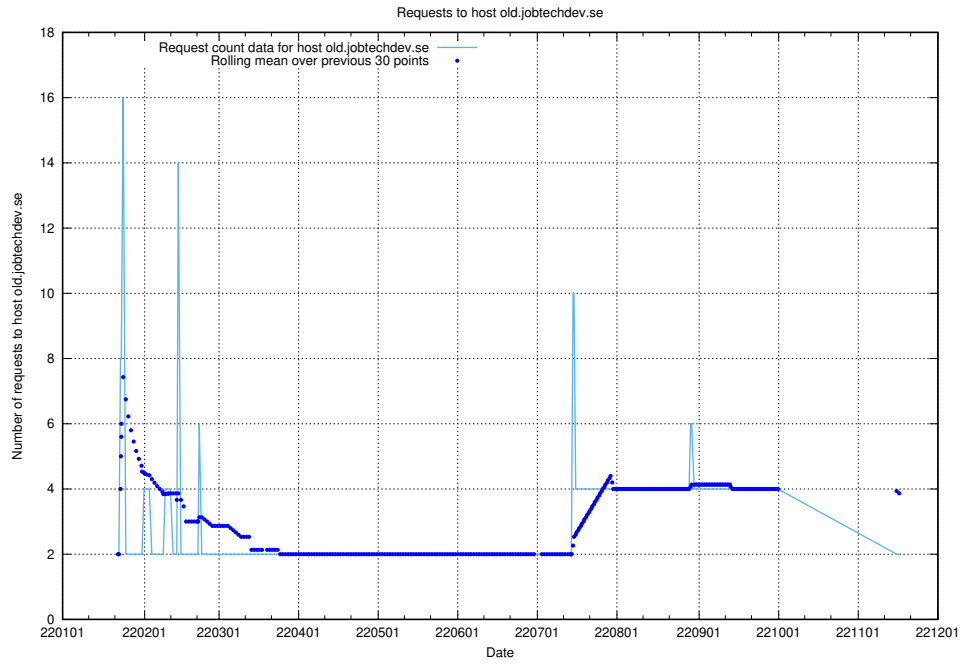

7.598 Usage of old.jobtechdev.se

Here, we count the number of requests to host old.jobtechdev.se.