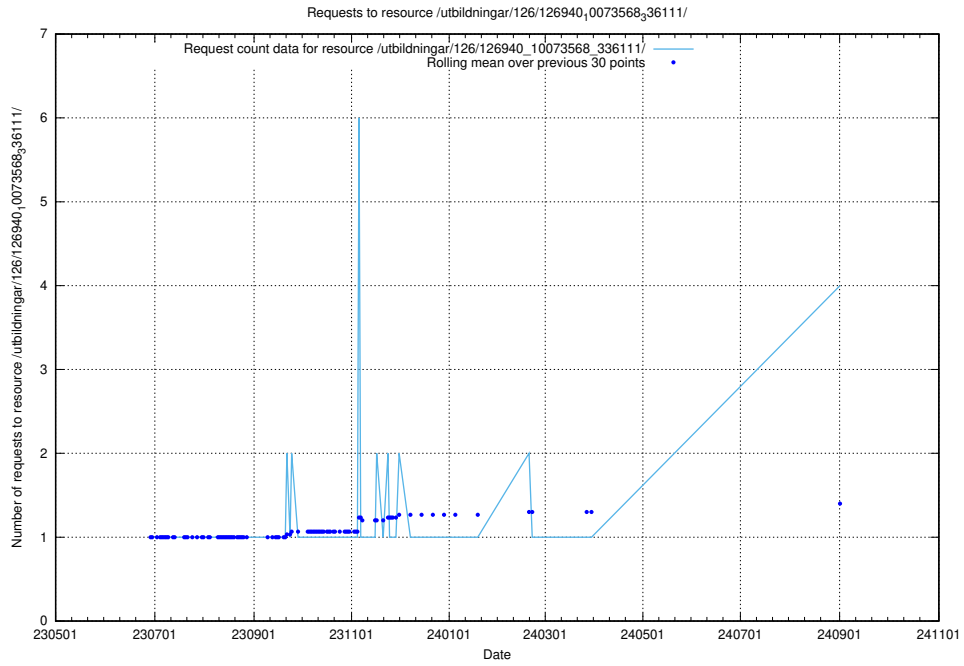

5.371 Usage of /utbildningar/126/126940_10073568_336111/

Here, we count the number of requests to resource /utbildningar/126/126940_10073568_336111/.