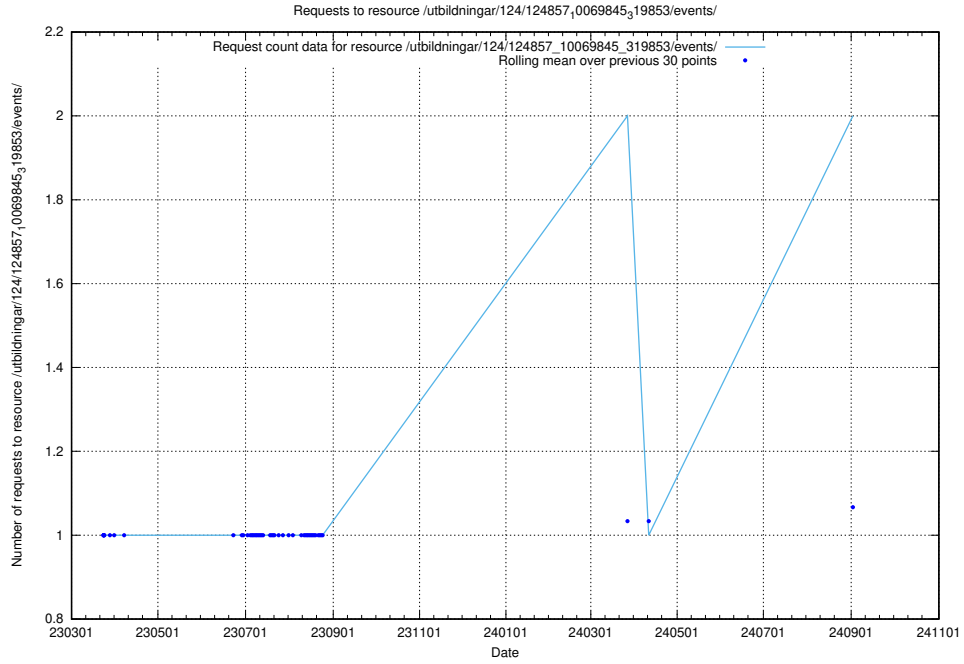

5.629 Usage of /utbildningar/124/124857_10069845_319853/events/

Here, we count the number of requests to resource /utbildningar/124/124857_10069845_319853/events/