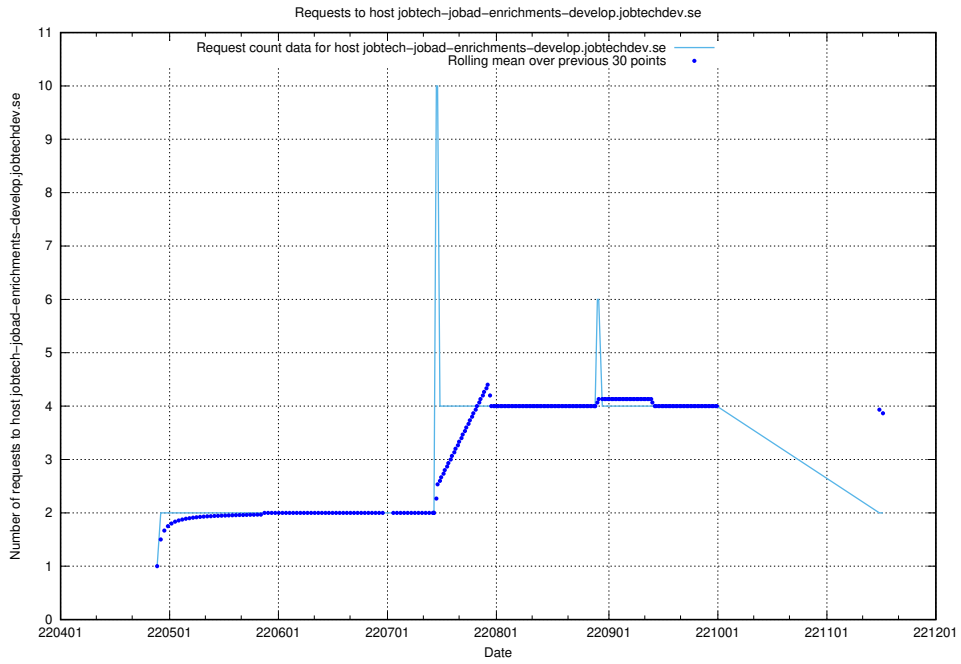

Here, we count the number of requests to host jobtech-jobad-enrichments-develop.jobtechdev.se.

7.444 Usage of `jobad-enrichments-test.jobtechdev.se`

Here, we count the number of requests to host `jobad-enrichments-test.jobtechdev.se`.