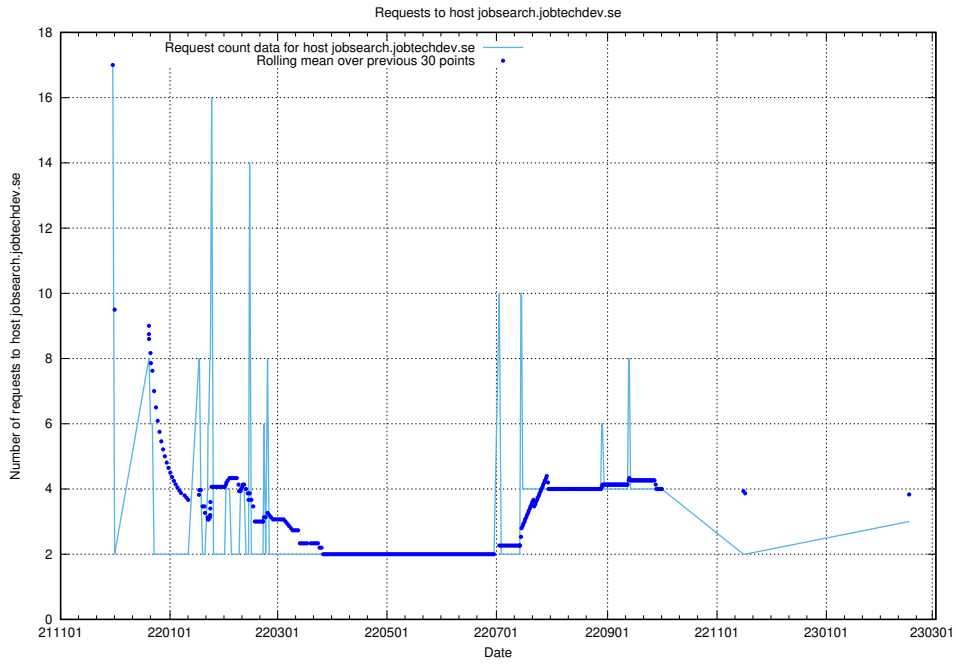

7.212 Usage of jobsearch.jobtechdev.se

Here, we count the number of requests to host jobsearch.jobtechdev.se.