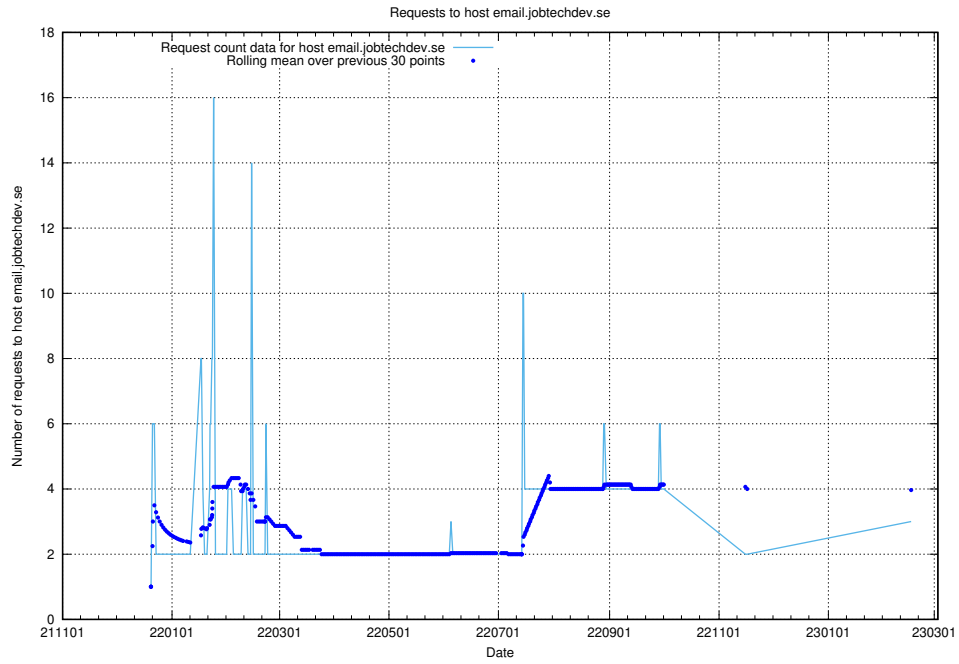

7.207 Usage of email.jobtechdev.se

Here, we count the number of requests to host email.jobtechdev.se.