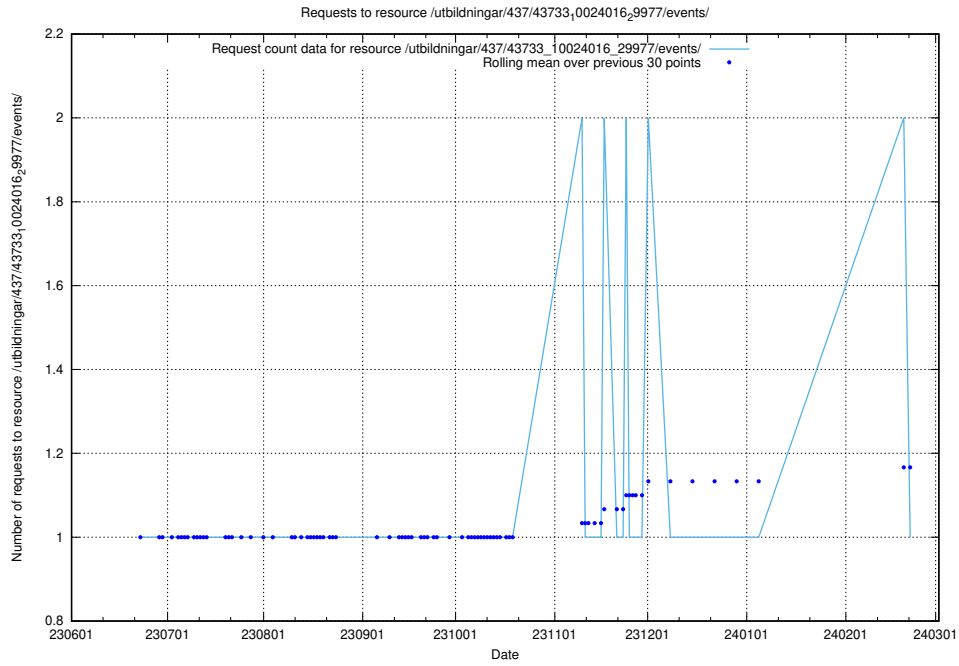

5.6490 Usage of /utbildningar/437/43733_10024016_29977/events/

Here, we count the number of requests to resource /utbildningar/437/43733_10024016_29977/events/.