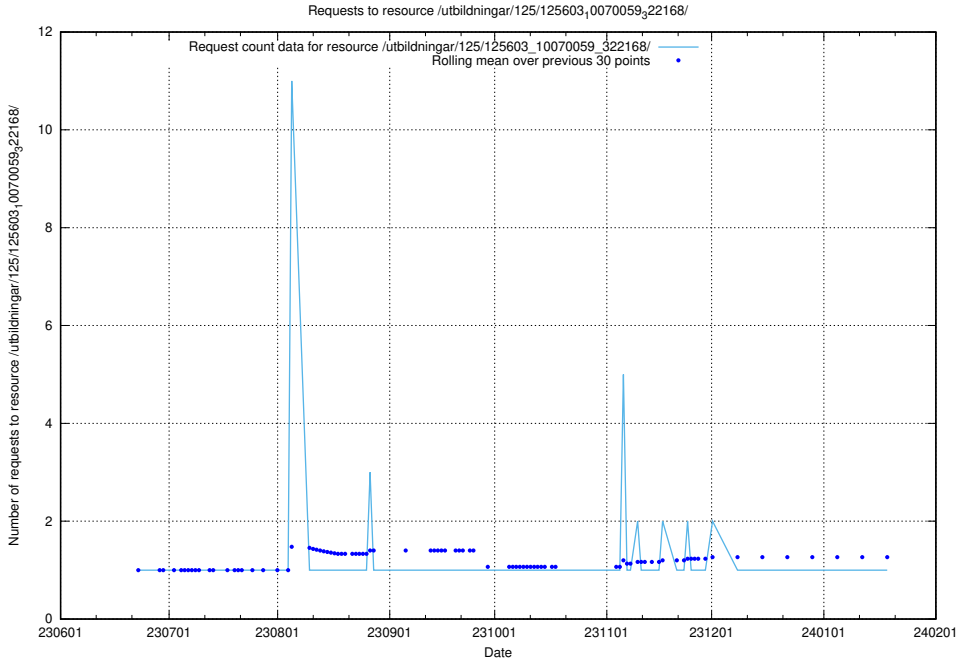

Here, we count the number of requests to resource /utbildningar/125/125603_10070220_334608/.

5.6600 Usage of /utbildningar/125/125603_10070059_322168/

Here, we count the number of requests to resource /utbildningar/125/125603_10070059_322168/.