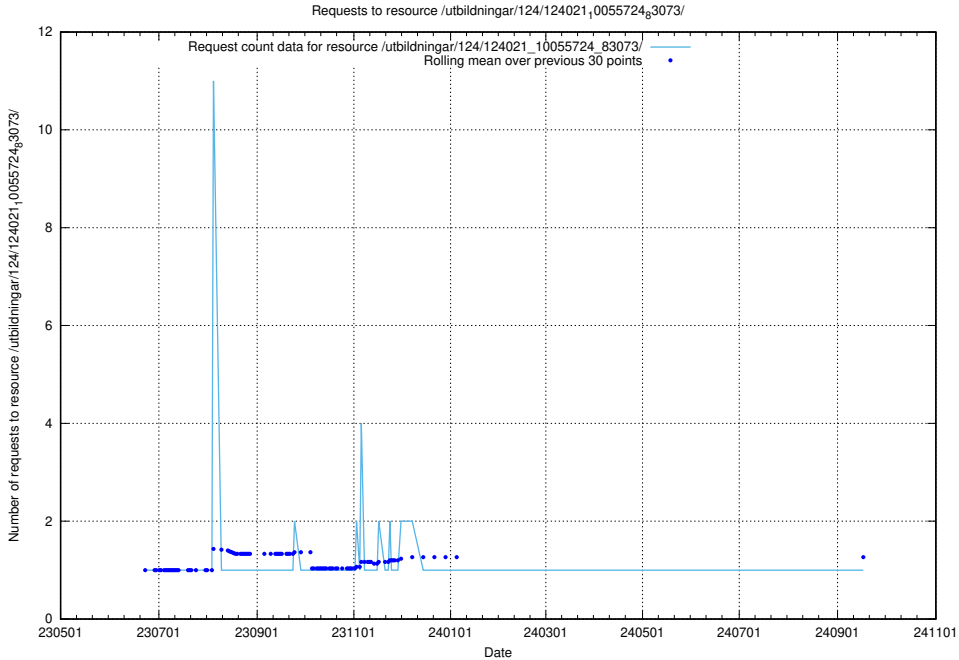

5.6703 Usage of /utbildningar/124/124021_10055724_83073/

Here, we count the number of requests to resource /utbildningar/124/124021_10055724_83073/.