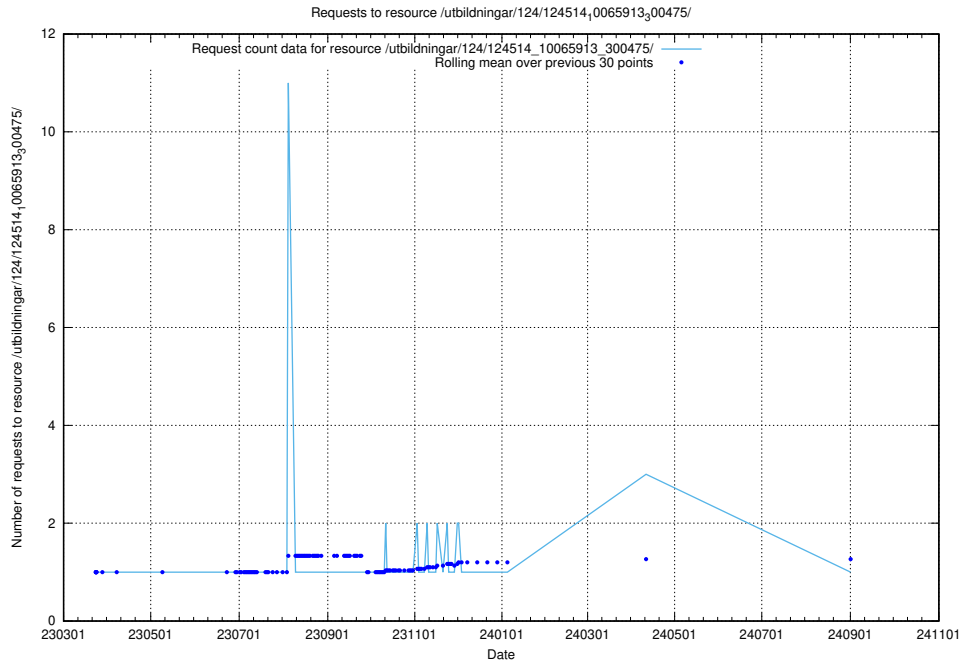

5.2869 Usage of /utbildningar/124/124514_10065913_300475/

Here, we count the number of requests to resource /utbildningar/124/124514_10065913_300475/.