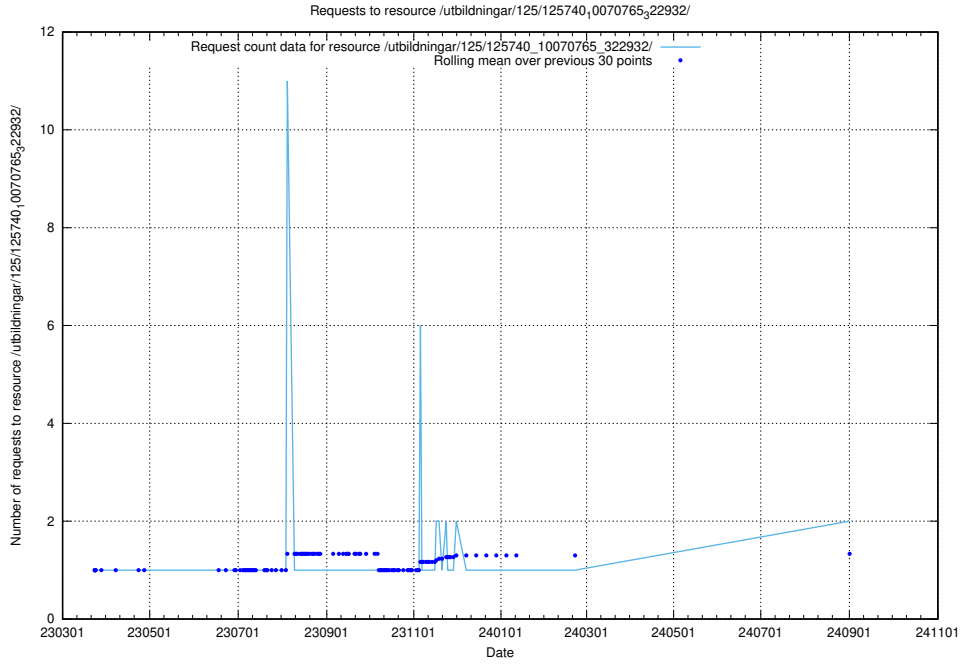

5.601 Usage of /utbildningar/125/125740_10070765_322932/

Here, we count the number of requests to resource /utbildningar/125/125740_10070765_322932/.