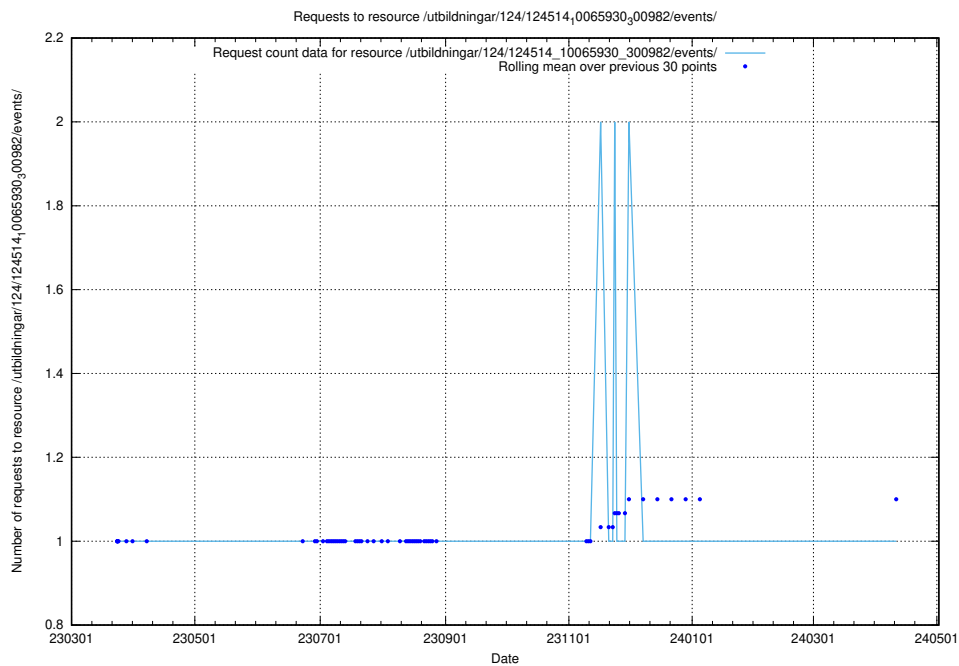

5.2849 Usage of /utbildningar/124/124514_10065930_300982/events/

Here, we count the number of requests to resource /utbildningar/124/124514_10065930_300982/events/