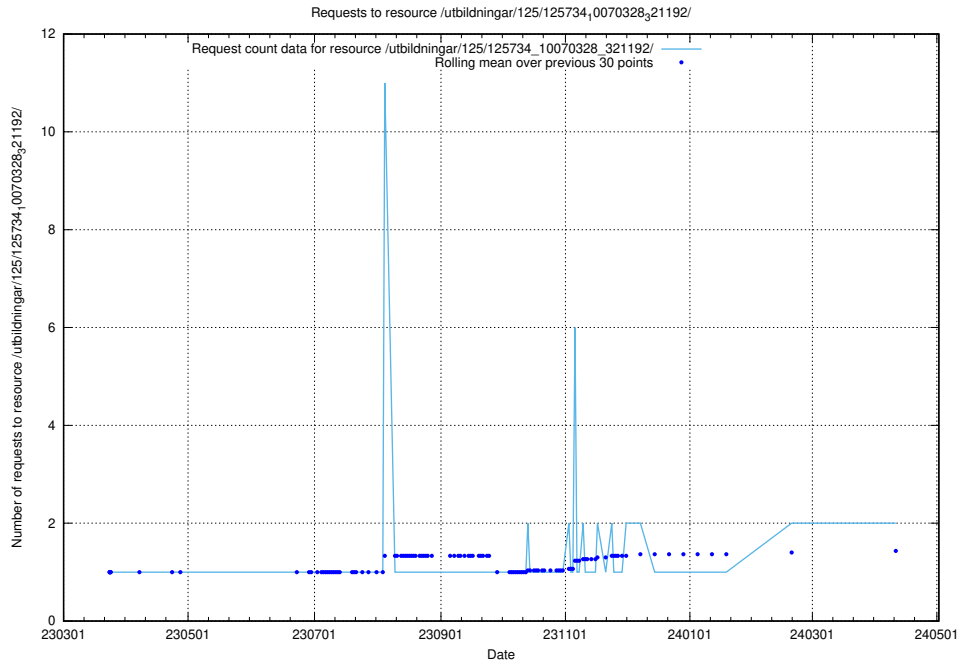

5.607 Usage of /utbildningar/125/125734_10070328_321192/

Here, we count the number of requests to resource /utbildningar/125/125734_10070328_321192/.