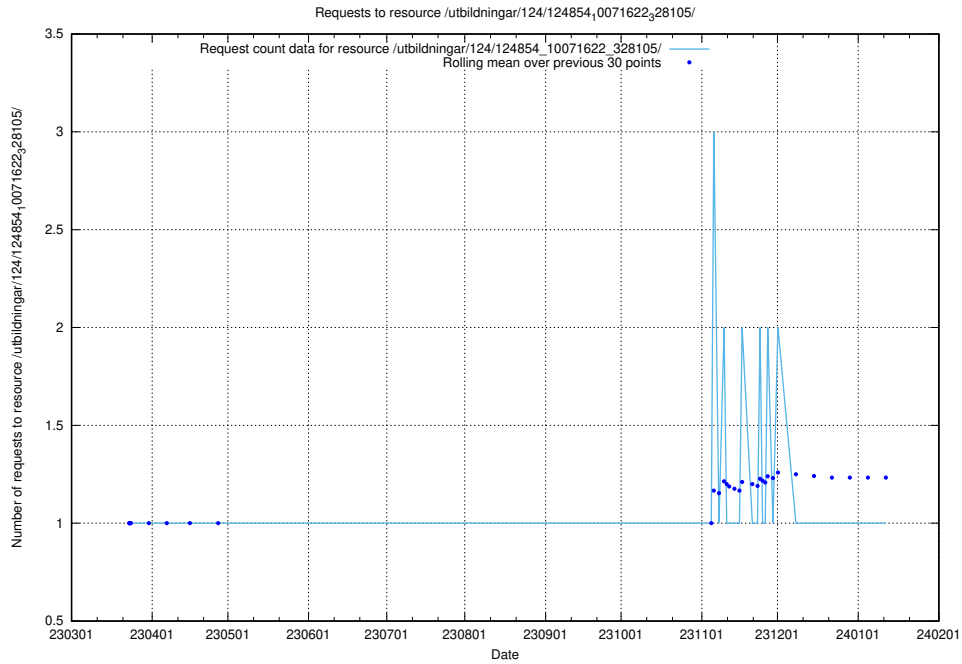

5.1428 Usage of /utbildningar/124/124854_10071622_328105/

Here, we count the number of requests to resource /utbildningar/124/124854_10071622_328105/.