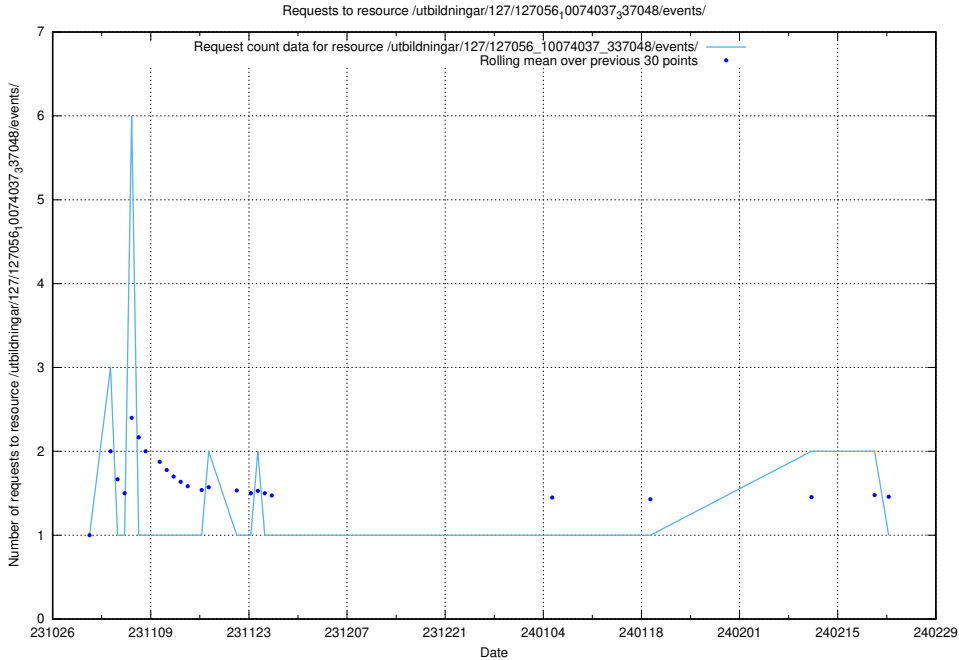

Here, we count the number of requests to resource /utbildningar/127/127057_10074037_337048/events/

5.5089 Usage of /utbildningar/127/127056_10074037_337048/events/

Here, we count the number of requests to resource /utbildningar/127/127056_10074037_337048/events/