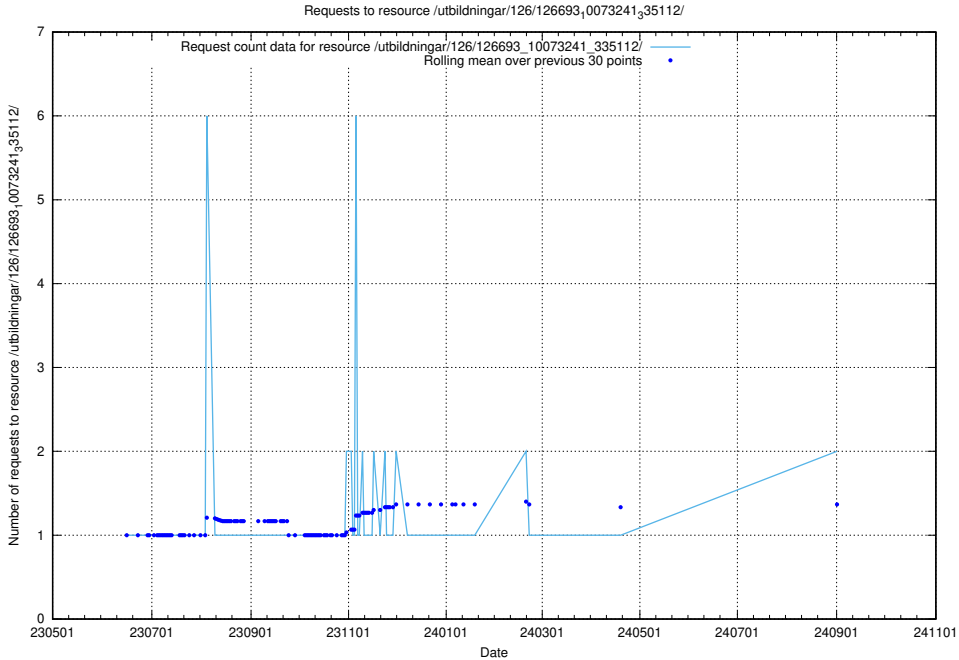

5.1030 Usage of /utbildningar/126/126693_10073241_335112/

Here, we count the number of requests to resource /utbildningar/126/126693_10073241_335112/.