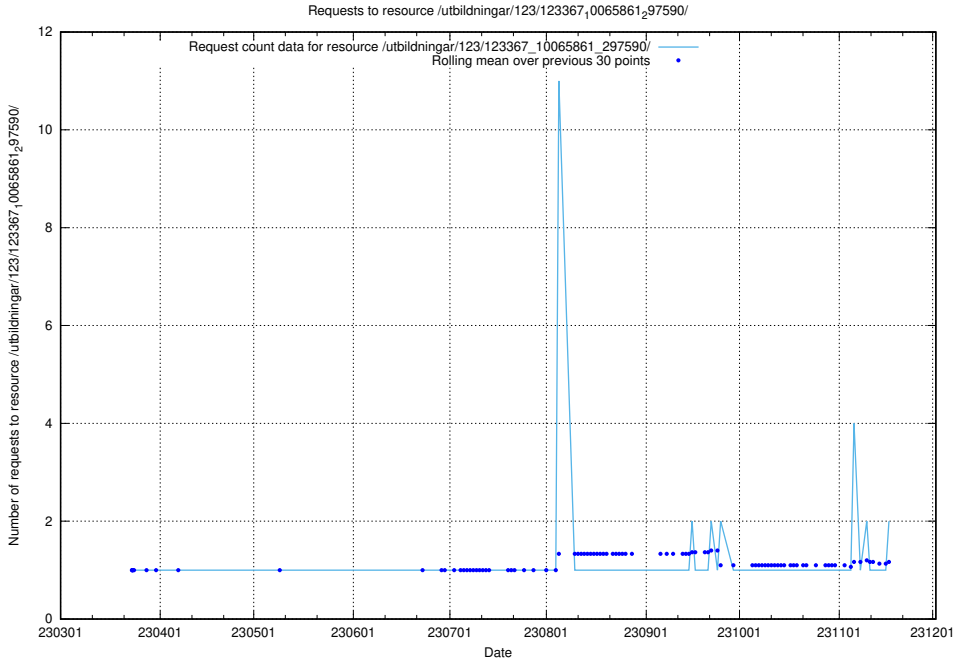

5.909 Usage of /utbildningar/123/123367_10065861_297590/

Here, we count the number of requests to resource /utbildningar/123/123367_10065861_297590/.