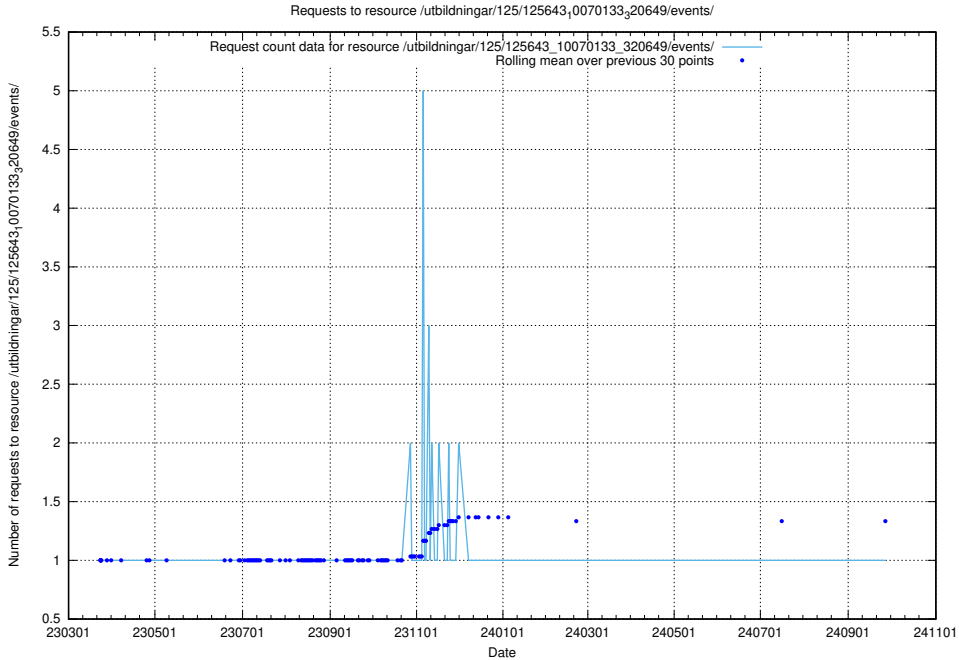

5.1197 Usage of /utbildningar/125/125643_10070133_320649/events/

Here, we count the number of requests to resource /utbildningar/125/125643_10070133_320649/events/