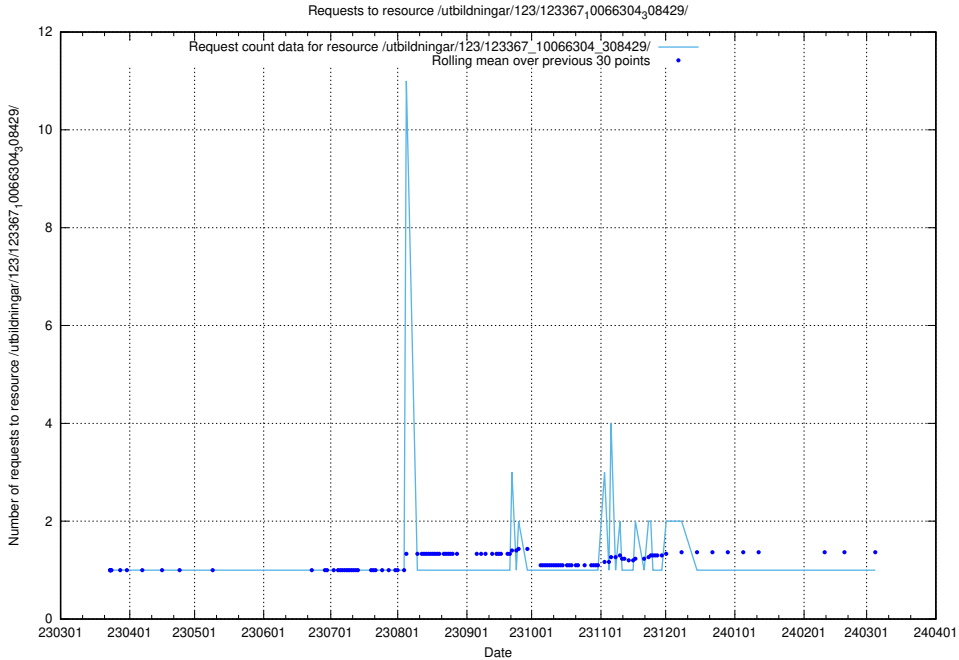

5.5454 Usage of /utbildningar/123/123367_10066304_308429/

Here, we count the number of requests to resource /utbildningar/123/123367_10066304_308429/.