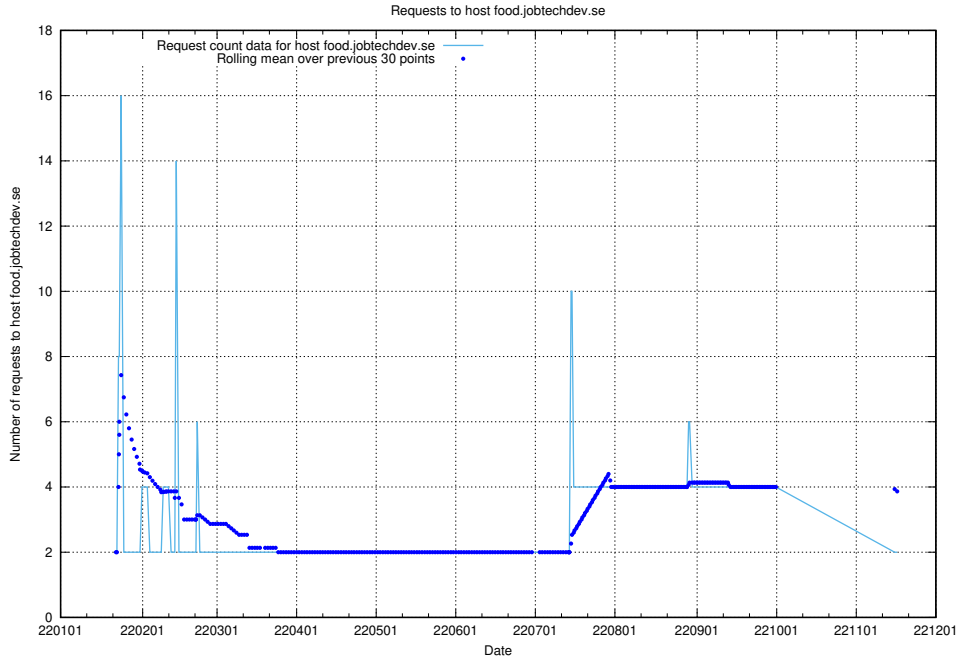

7.604 Usage of food.jobtechdev.se

Here, we count the number of requests to host food.jobtechdev.se.

7.605 Usage of events.jobtechdev.se

Here, we count the number of requests to host events.jobtechdev.se.