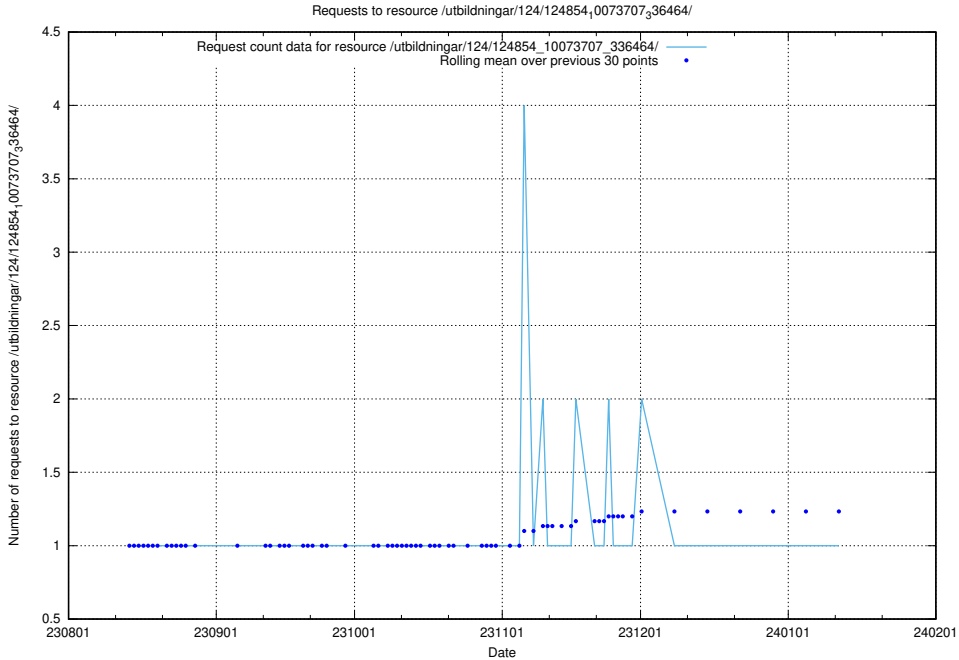

5.5716 Usage of /utbildningar/124/124854_10073707_336464/

Here, we count the number of requests to resource /utbildningar/124/124854_10073707_336464/.