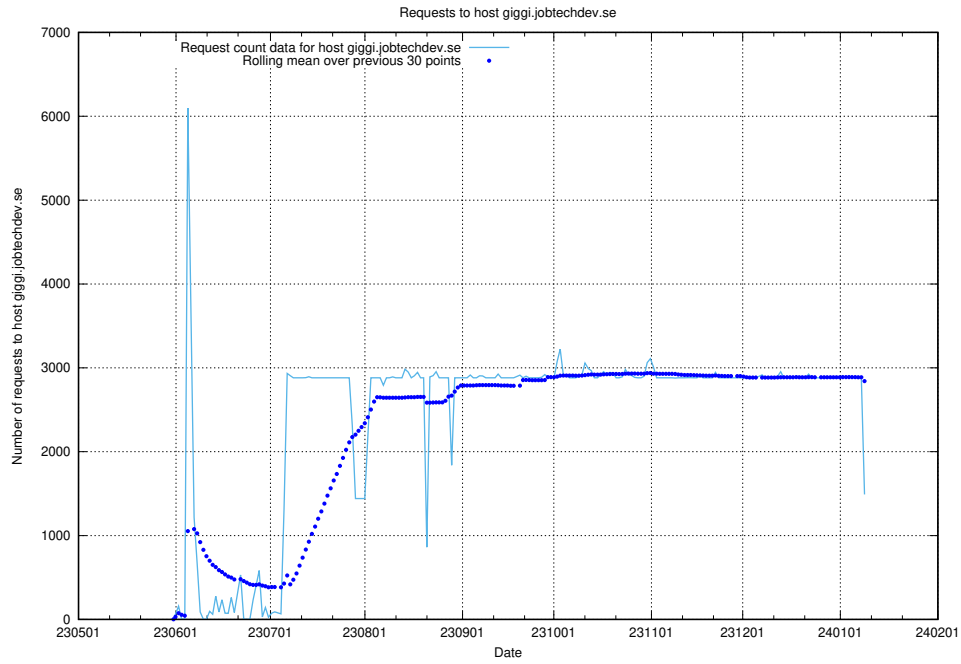

Here, we count the number of requests to host giggi.jobtechdev.se.

7.20 Usage of canary-openshift-ingress-canary.prod.services.jtech.se

Here, we count the number of requests to host canary-openshift-ingress-canary.prod.services.jtech.se.