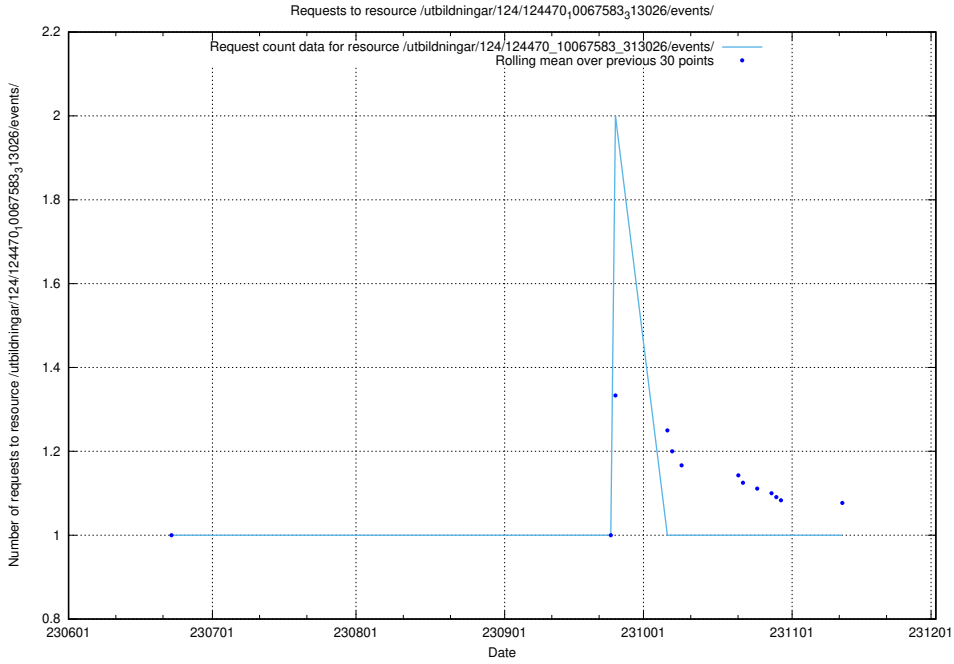

5.6688 Usage of /utbildningar/124/124470_10067583_313026/events/

Here, we count the number of requests to resource /utbildningar/124/124470_10067583_313026/events/