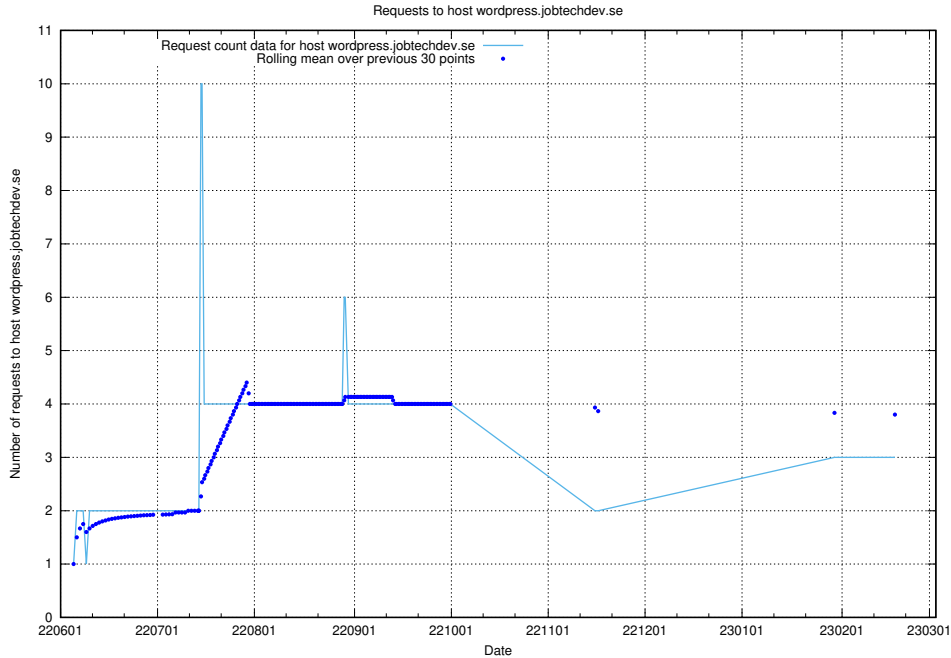

7.220 Usage of wordpress.jobtechdev.se

Here, we count the number of requests to host wordpress.jobtechdev.se.