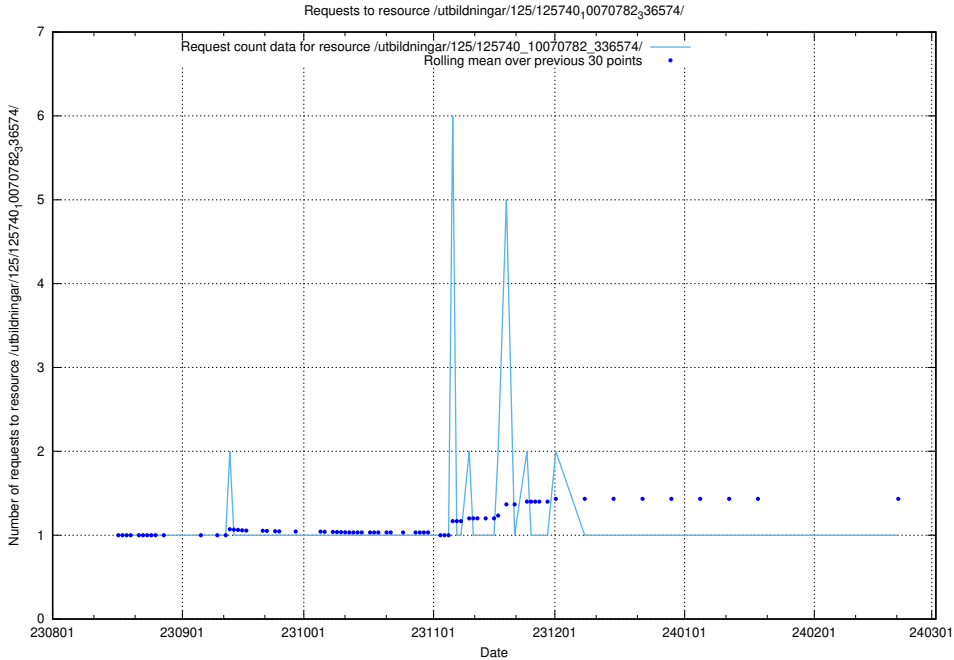

5.5700 Usage of /utbildningar/125/125740_10070782_336574/

Here, we count the number of requests to resource /utbildningar/125/125740_10070782_336574/.