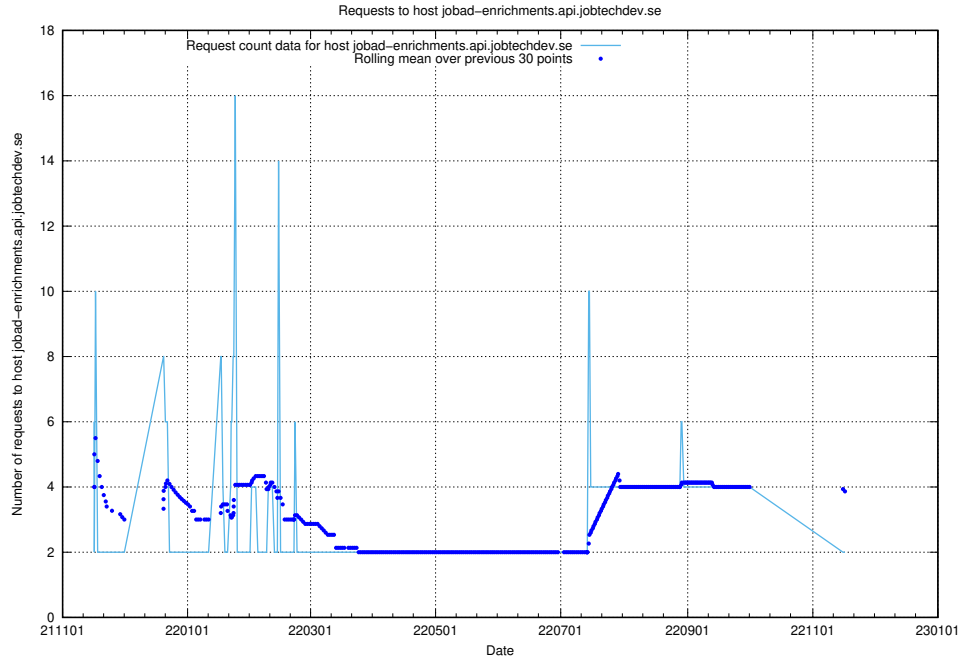

7.547 Usage of `jobad-enrichments.api.jobtechdev.se`

Here, we count the number of requests to host `jobad-enrichments.api.jobtechdev.se`.