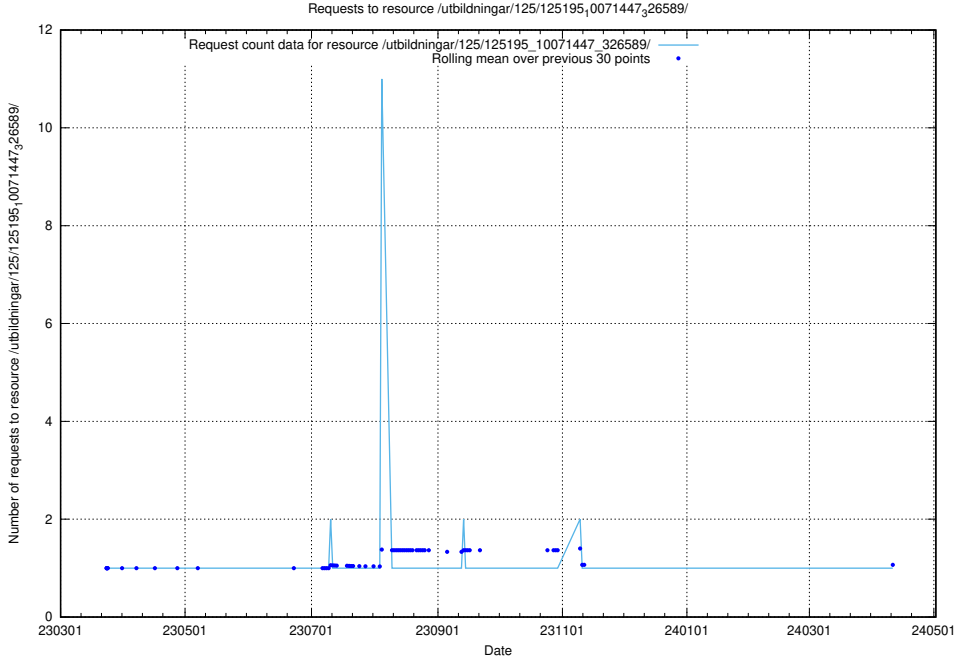

5.1275 Usage of /utbildningar/125/125195_10071447_326589/

Here, we count the number of requests to resource /utbildningar/125/125195_10071447_326589/.