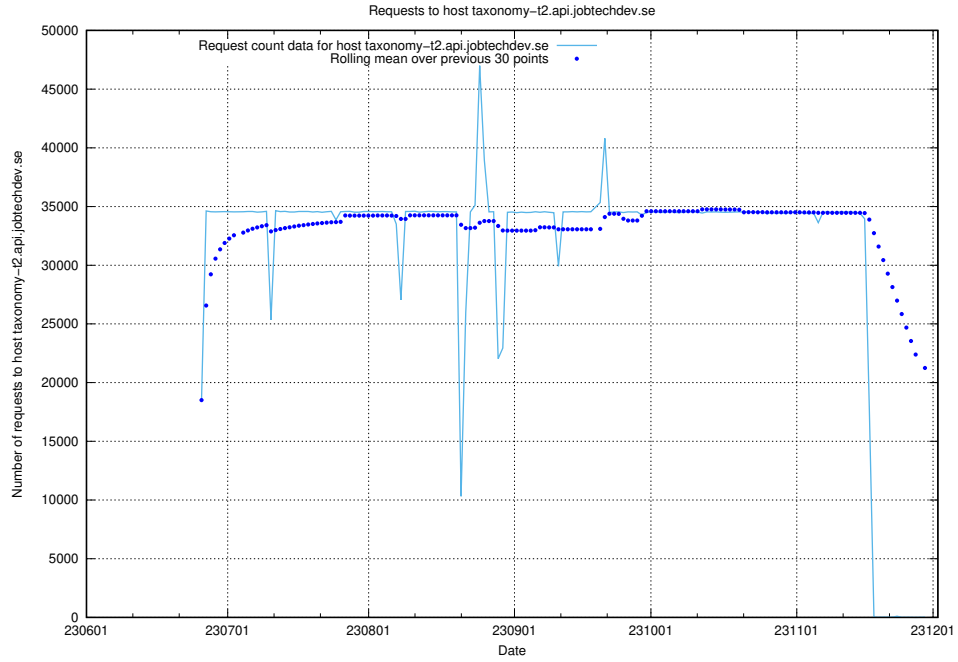

7.39 Usage of taxonomy-t2.api.jobtechdev.se

Here, we count the number of requests to host taxonomy-t2.api.jobtechdev.se.