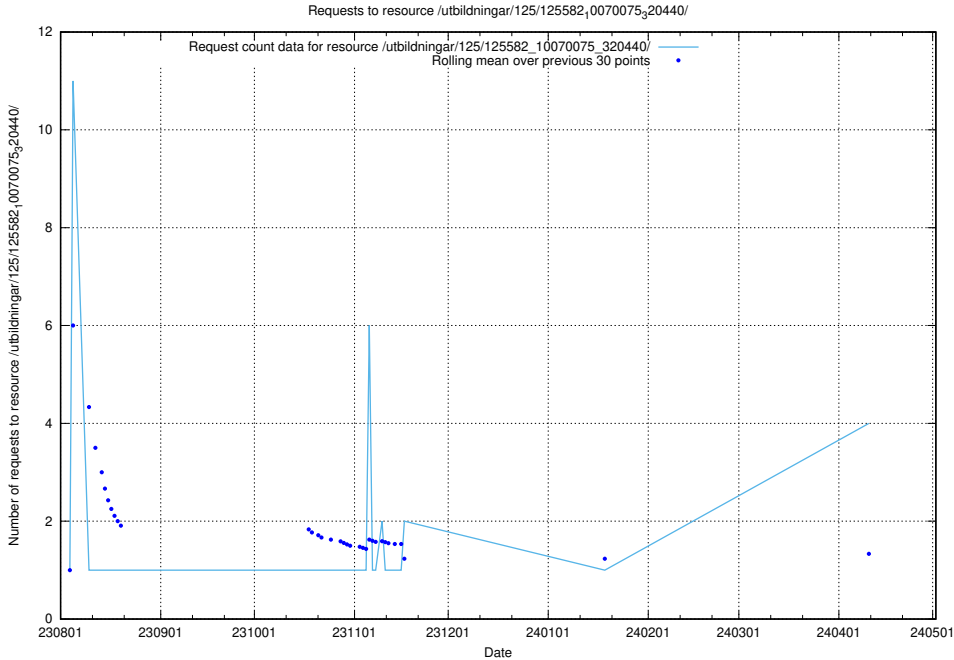

5.363 Usage of /utbildningar/125/125582_10070075_320440/

Here, we count the number of requests to resource /utbildningar/125/125582_10070075_320440/.