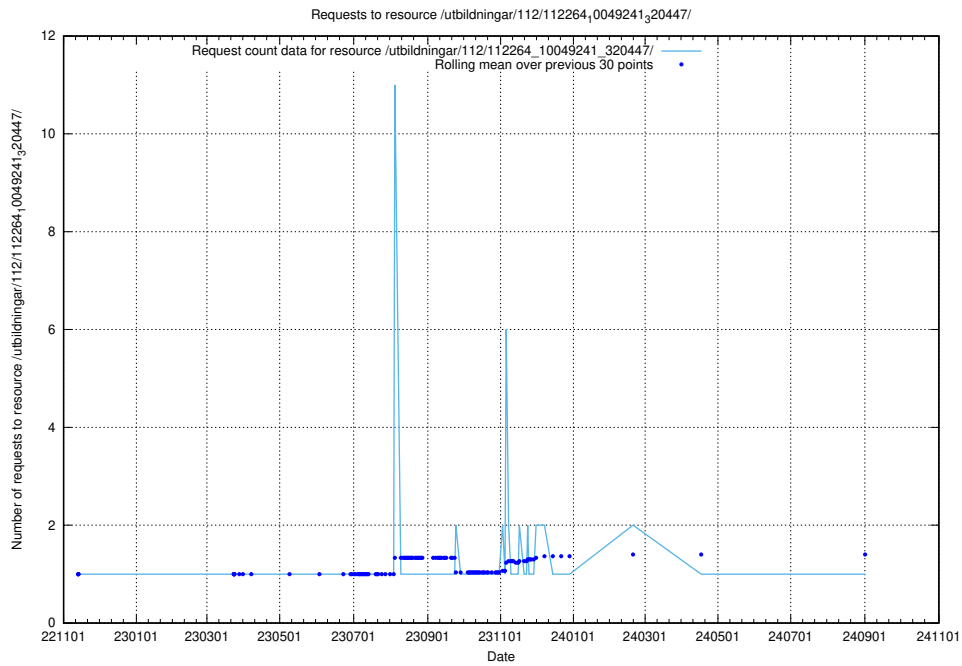

5.7058 Usage of /utbildningar/112/112264_10049241_320447/

Here, we count the number of requests to resource /utbildningar/112/112264_10049241_320447/.