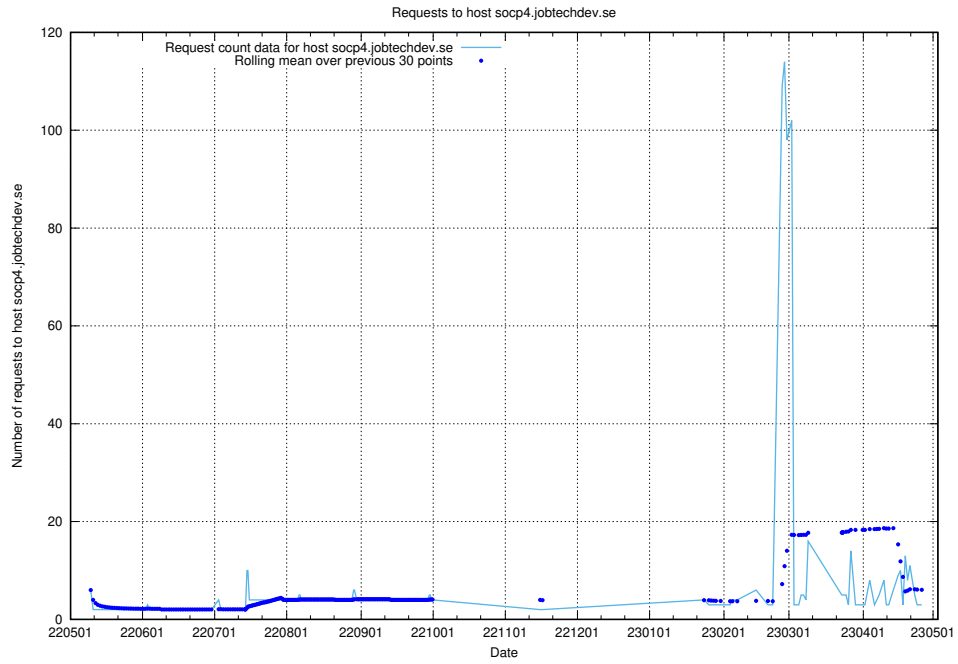

7.223 Usage of oa.jobtechdev.se

Here, we count the number of requests to host oa.jobtechdev.se.

7.224 Usage of data.jobtechdev.se:80

Here, we count the number of requests to host data.jobtechdev.se:80.

7.225 Usage of se.jobtechdev.se