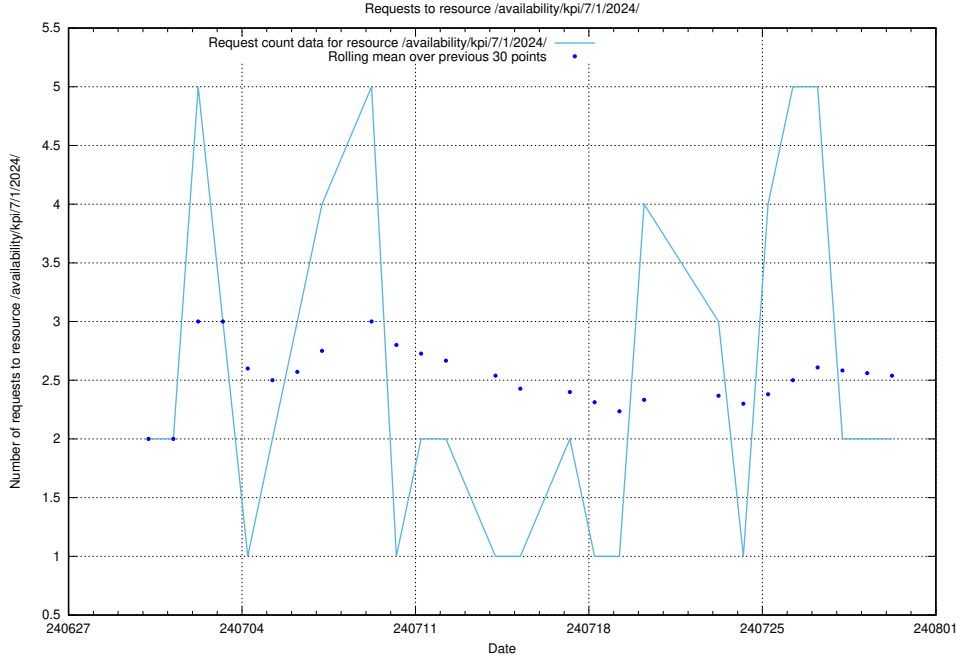

5.672 Usage of /availability/kpi/7/1/2024/

Here, we count the number of requests to resource /availability/kpi/7/1/2024/.