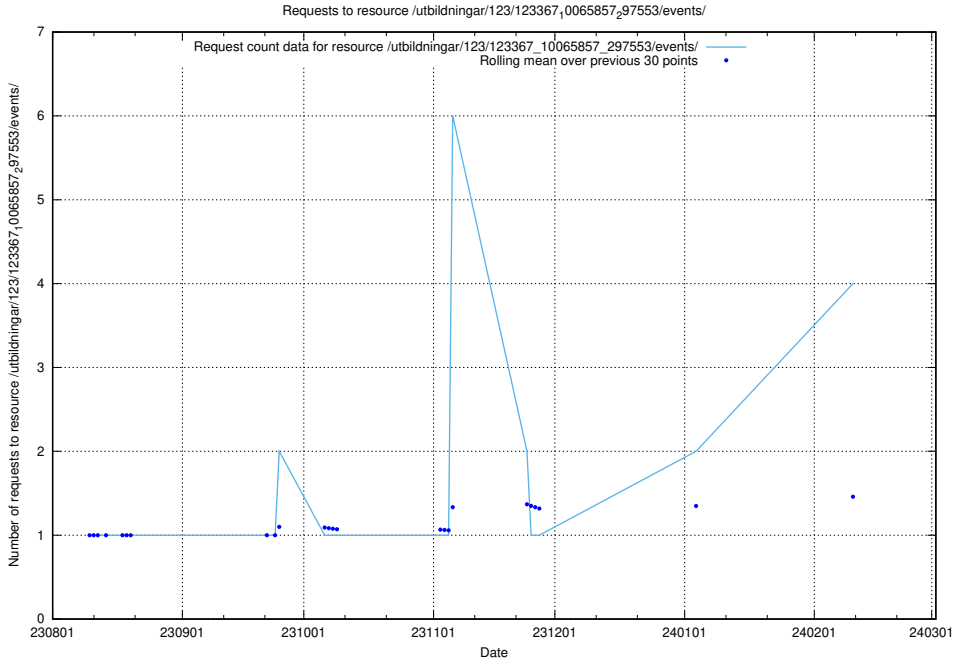

5.361 Usage of /utbildningar/123/123367_10065857_297553/events/

Here, we count the number of requests to resource /utbildningar/123/123367_10065857_297553/events/