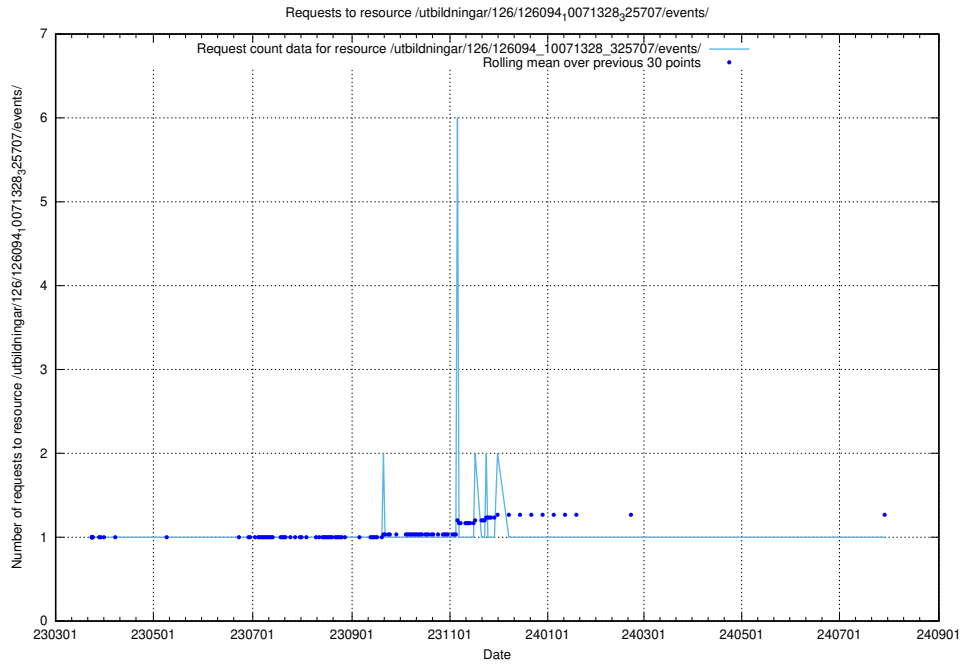

5.7309 Usage of /utbildningar/126/126094_10071328_325707/events/

Here, we count the number of requests to resource /utbildningar/126/126094_10071328_325707/events/