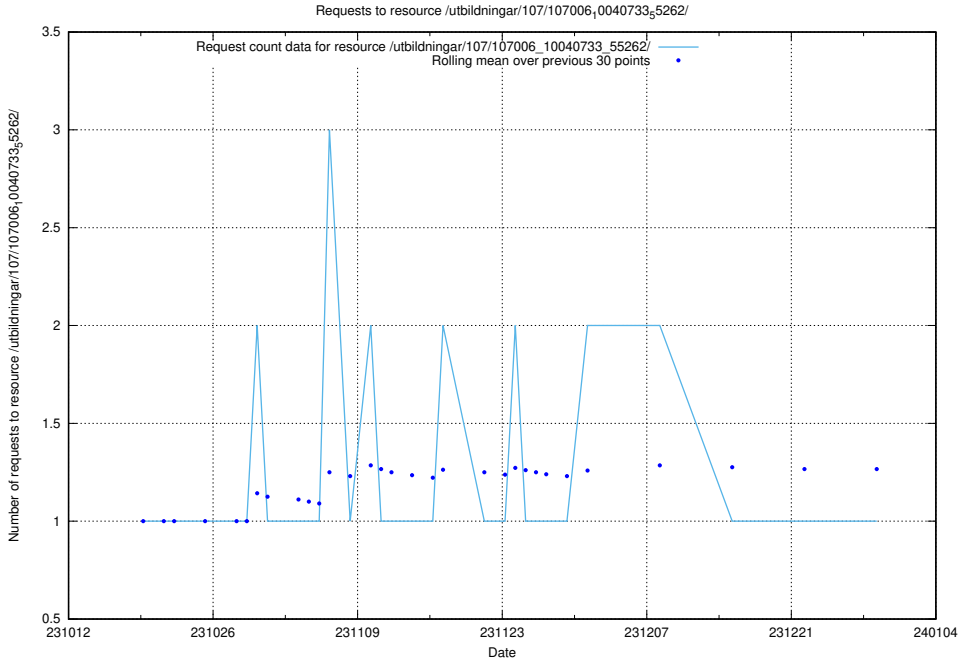

5.5194 Usage of /utbildningar/107/107006_10040733_55262/

Here, we count the number of requests to resource /utbildningar/107/107006_10040733_55262/.