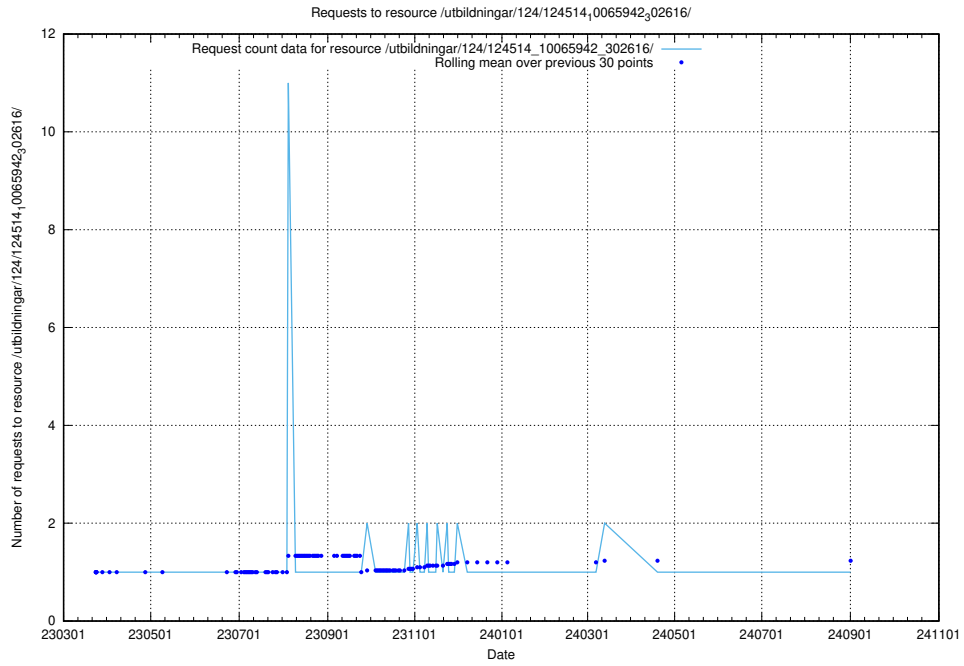

5.2820 Usage of /utbildningar/124/124514_10065942_302616/

Here, we count the number of requests to resource /utbildningar/124/124514_10065942_302616/.