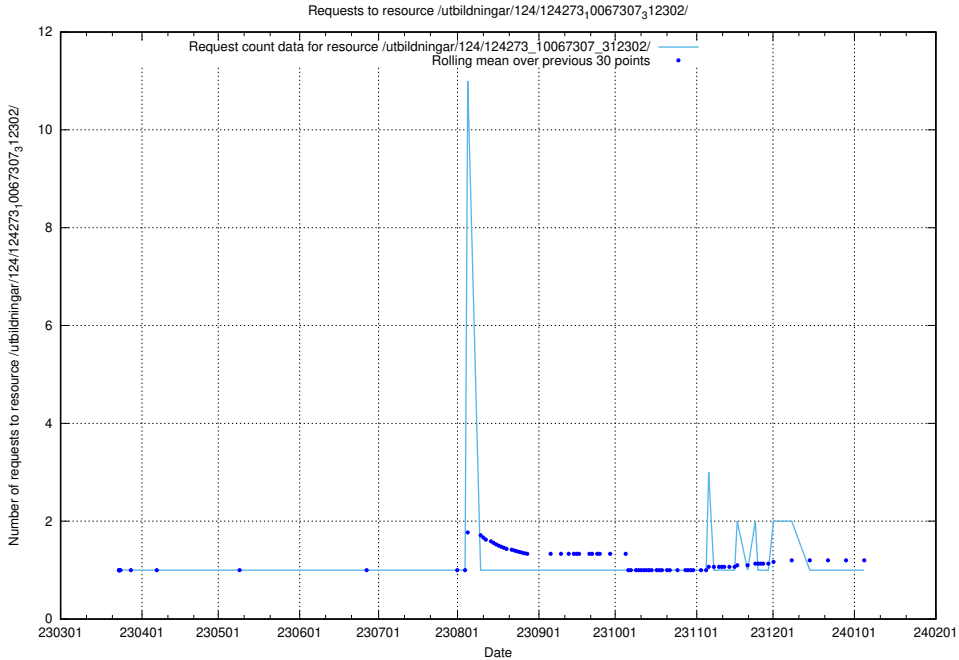

5.4907 Usage of /utbildningar/124/124273_10067307_312302/

Here, we count the number of requests to resource /utbildningar/124/124273_10067307_312302/.