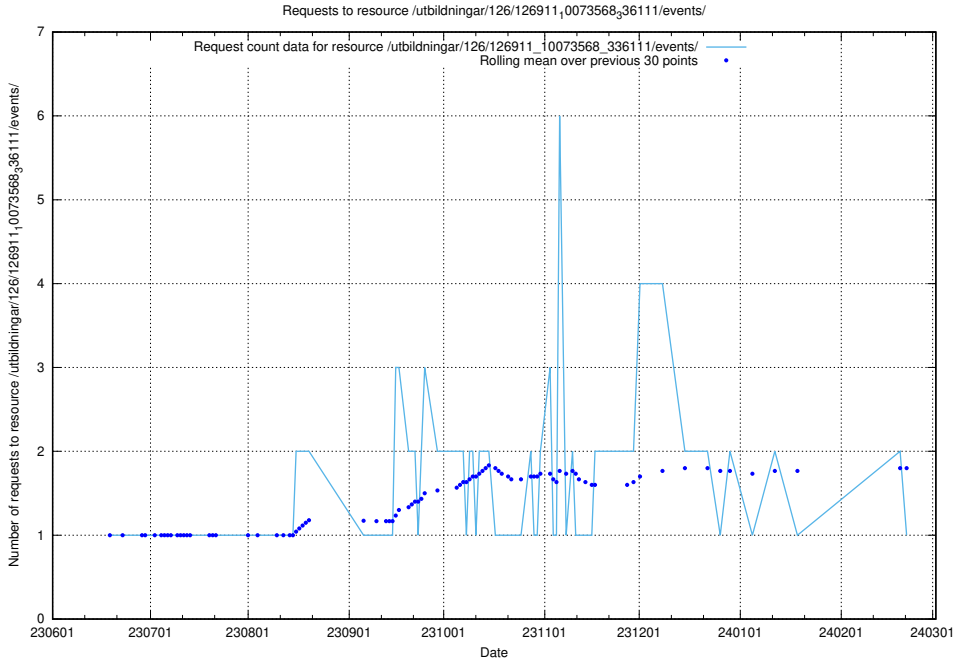

5.6729 Usage of /utbildningar/126/126911_10073568_336111/events/

Here, we count the number of requests to resource /utbildningar/126/126911_10073568_336111/events/