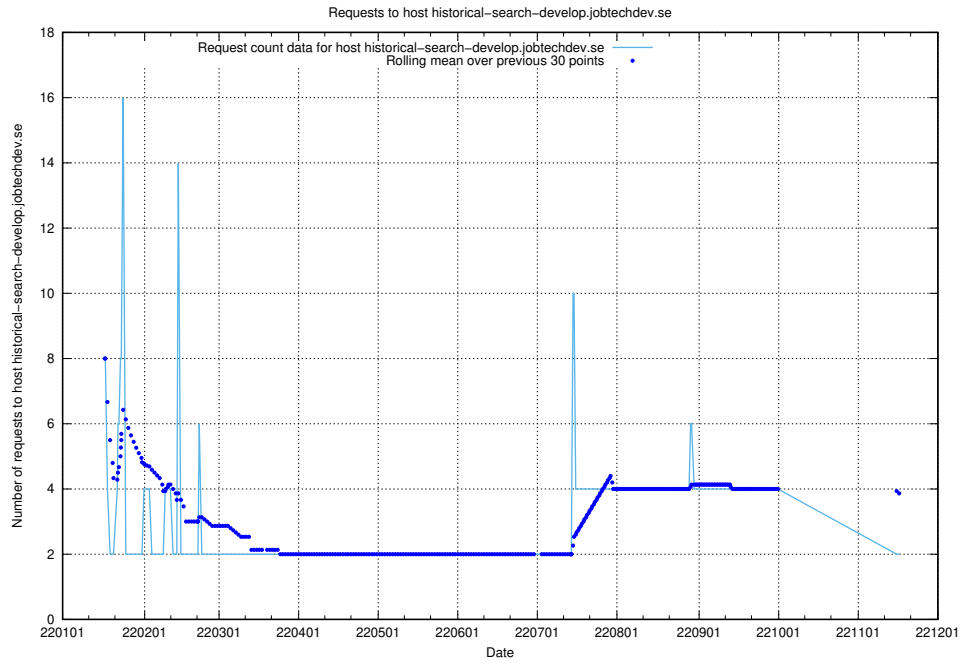

Here, we count the number of requests to host historical-search-frontend-develop.jobtechdev.se.

7.275 Usage of historical-search-develop.jobtechdev.se

Here, we count the number of requests to host historical-search-develop.jobtechdev.se.