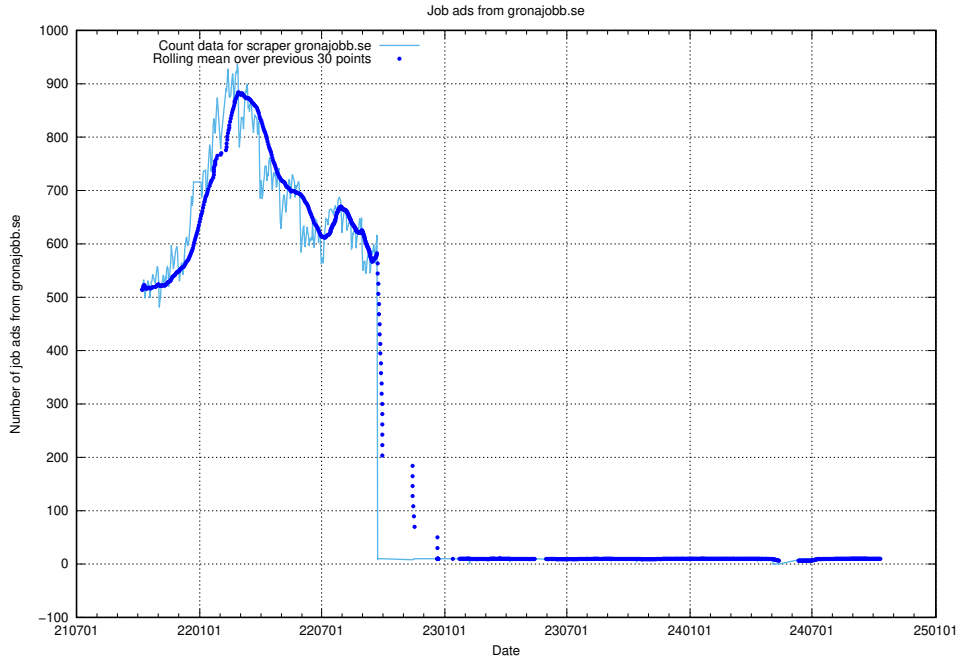

13.18 Number of ads by scraper gronajobb.se

Here, we count the number of job ads scraped from gronajobb.se.