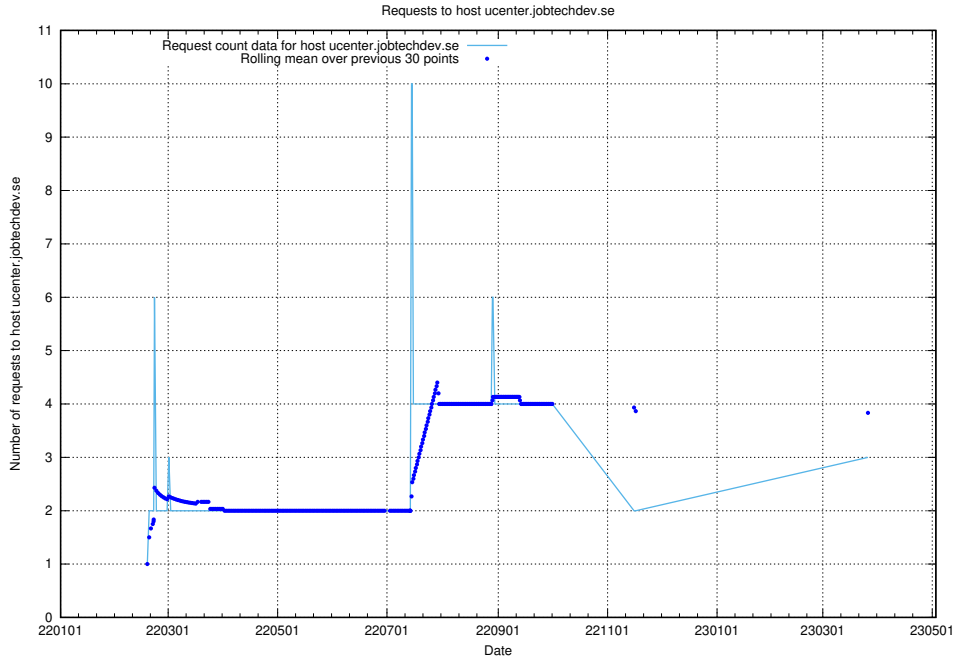

7.232 Usage of ucenter.jobtechdev.se

Here, we count the number of requests to host ucenter.jobtechdev.se.