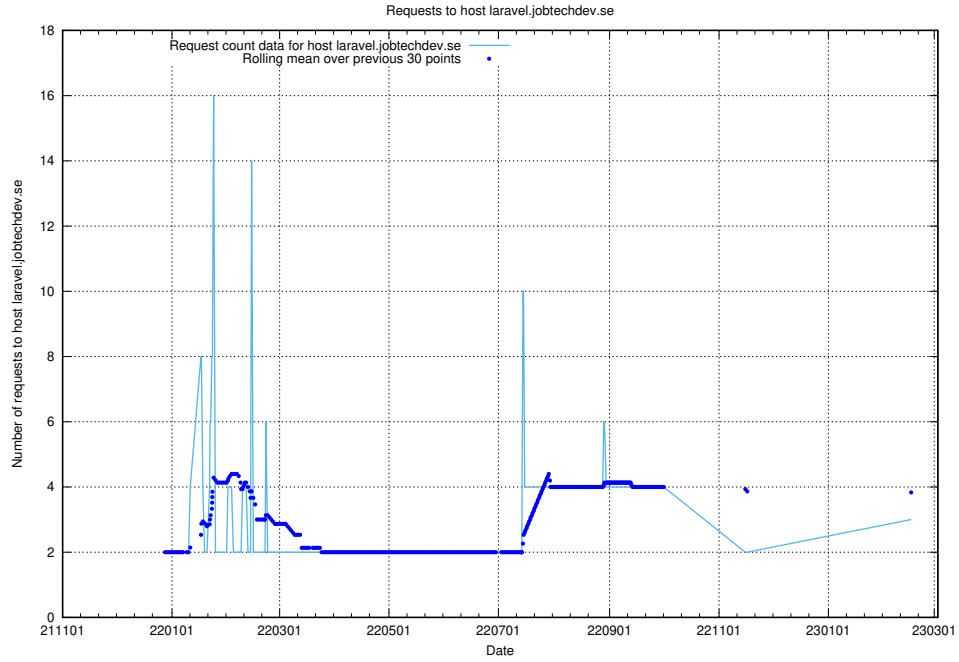

7.199 Usage of laravel.jobtechdev.se

Here, we count the number of requests to host laravel.jobtechdev.se.