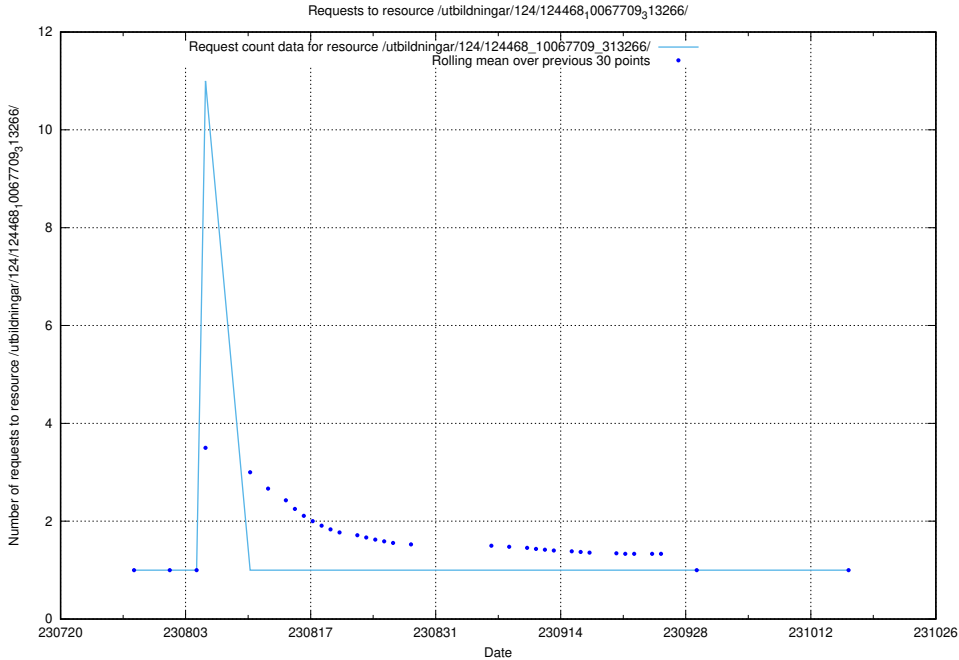

5.5823 Usage of /utbildningar/124/124468_10067709_313266/

Here, we count the number of requests to resource /utbildningar/124/124468_10067709_313266/.