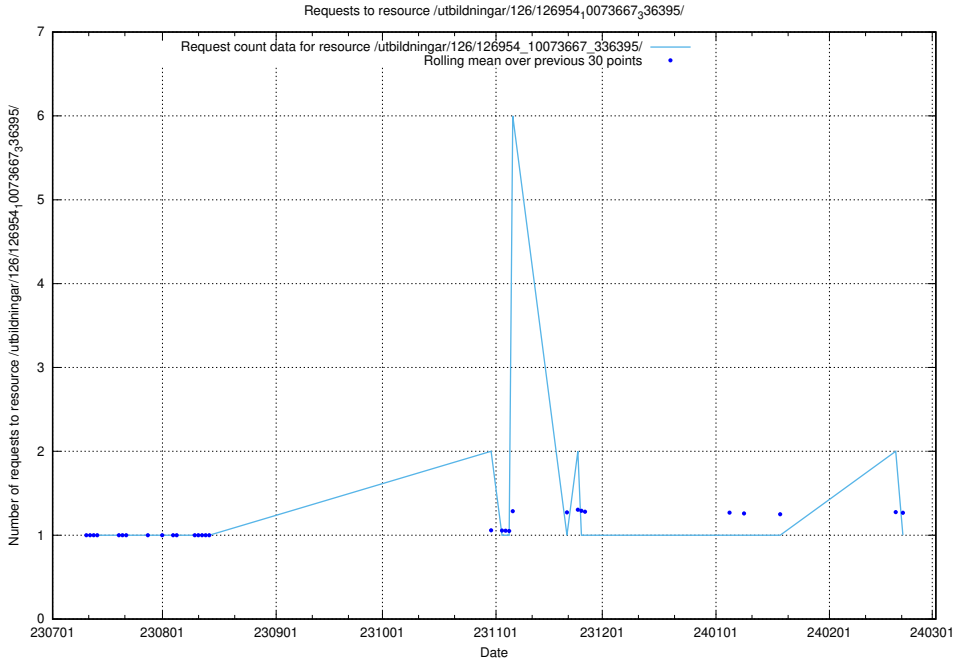

5.6037 Usage of /utbildningar/126/126954_10073667_336395/

Here, we count the number of requests to resource /utbildningar/126/126954_10073667_336395/.