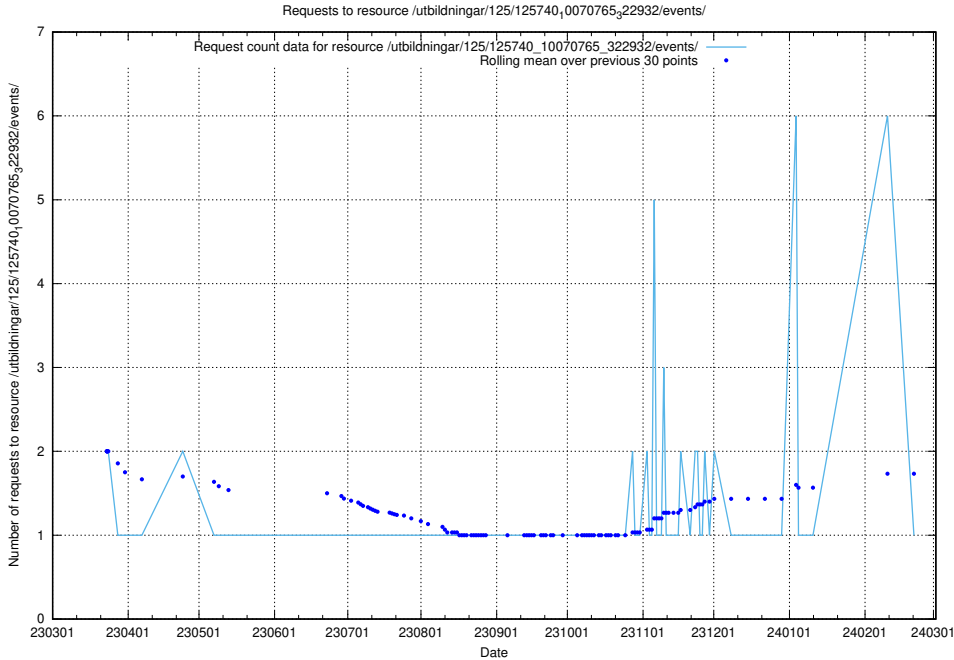

5.7153 Usage of /utbildningar/125/125740_10070765_322932/events/

Here, we count the number of requests to resource /utbildningar/125/125740_10070765_322932/events/