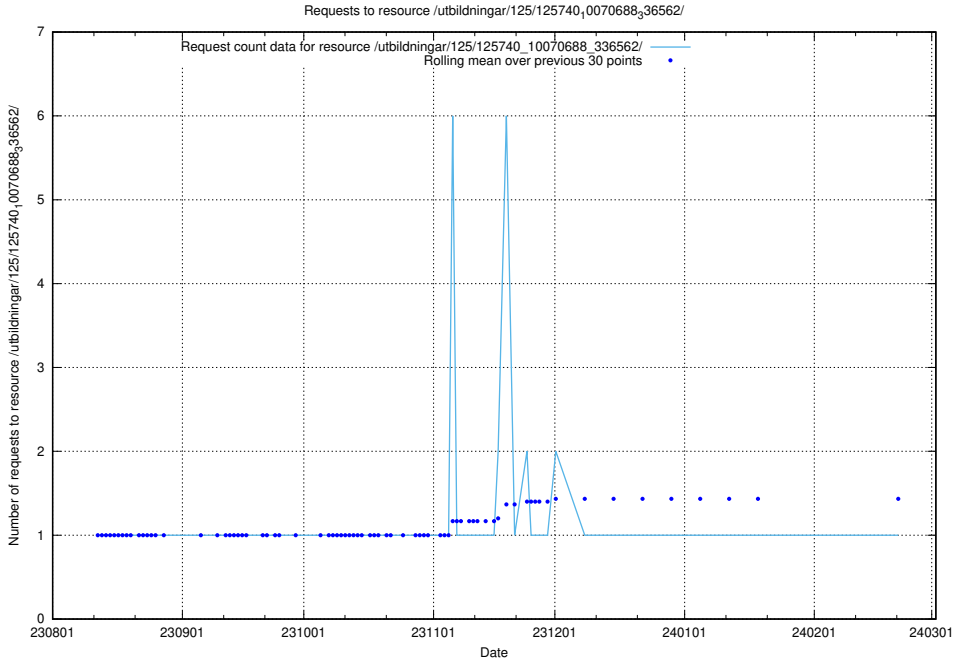

5.5725 Usage of /utbildningar/125/125740_10070688_336562/

Here, we count the number of requests to resource /utbildningar/125/125740_10070688_336562/.