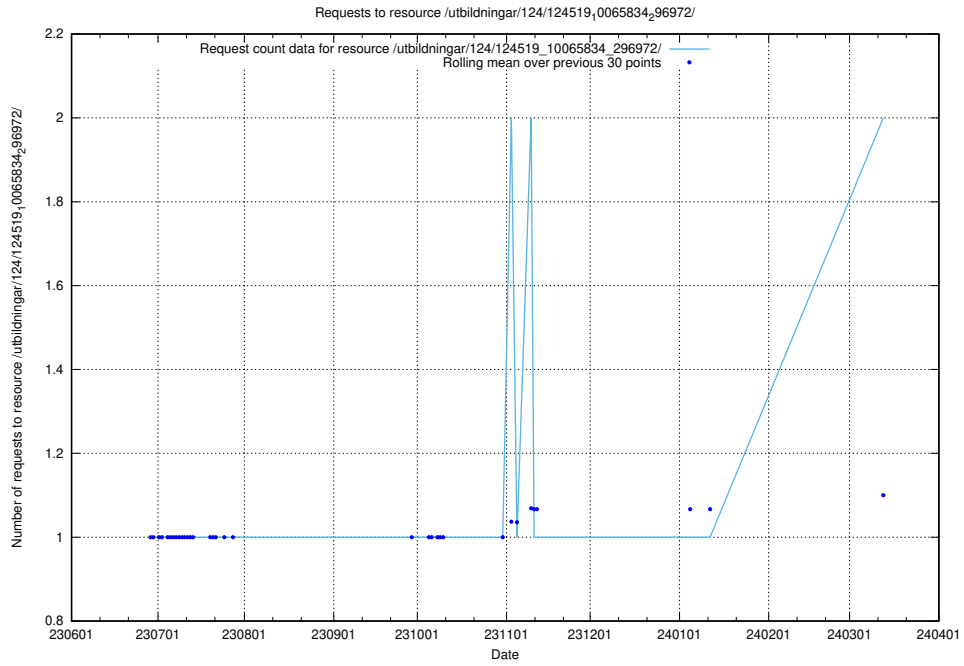

5.970 Usage of /utbildningar/124/124519_10065834_296972/

Here, we count the number of requests to resource /utbildningar/124/124519_10065834_296972/.