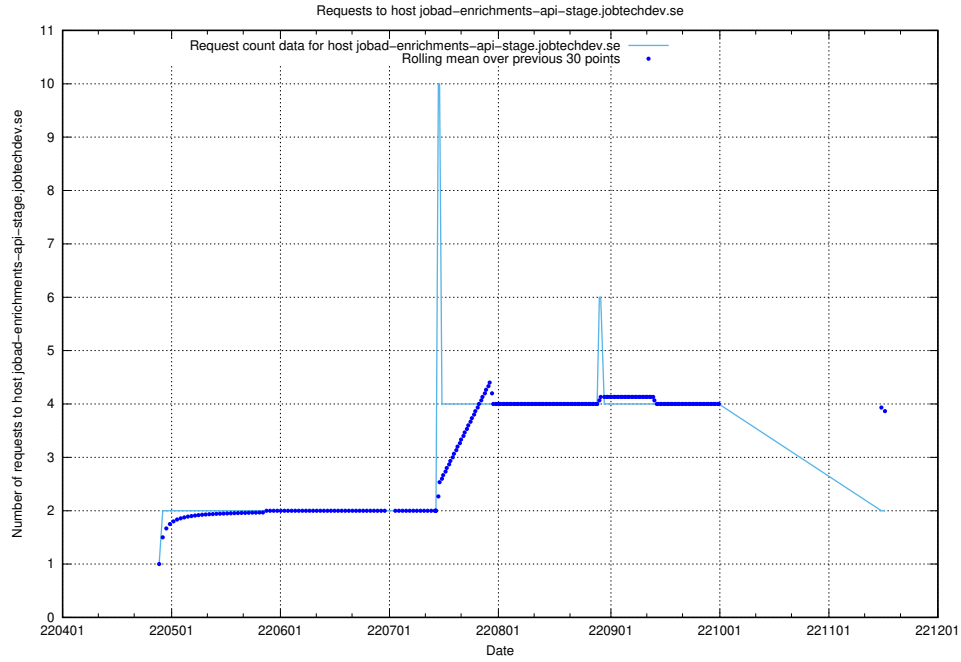

7.448 Usage of `jobad-enrichments-api-stage.jobtechdev.se`

Here, we count the number of requests to host `jobad-enrichments-api-stage.jobtechdev.se`.