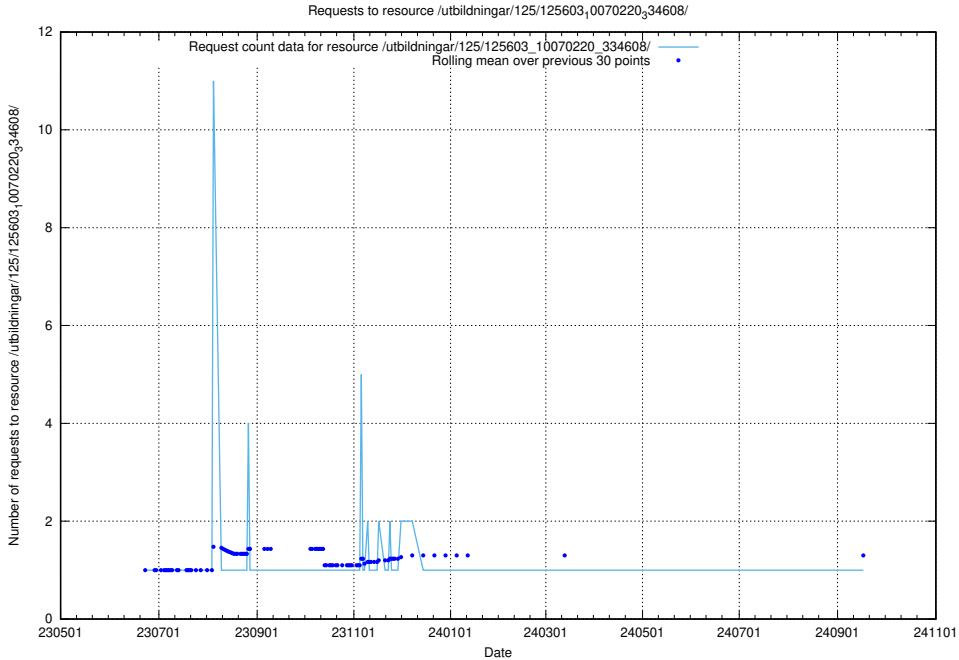

5.6599 Usage of /utbildningar/125/125603_10070220_334608/

Here, we count the number of requests to resource /utbildningar/125/125603_10070220_334608/.