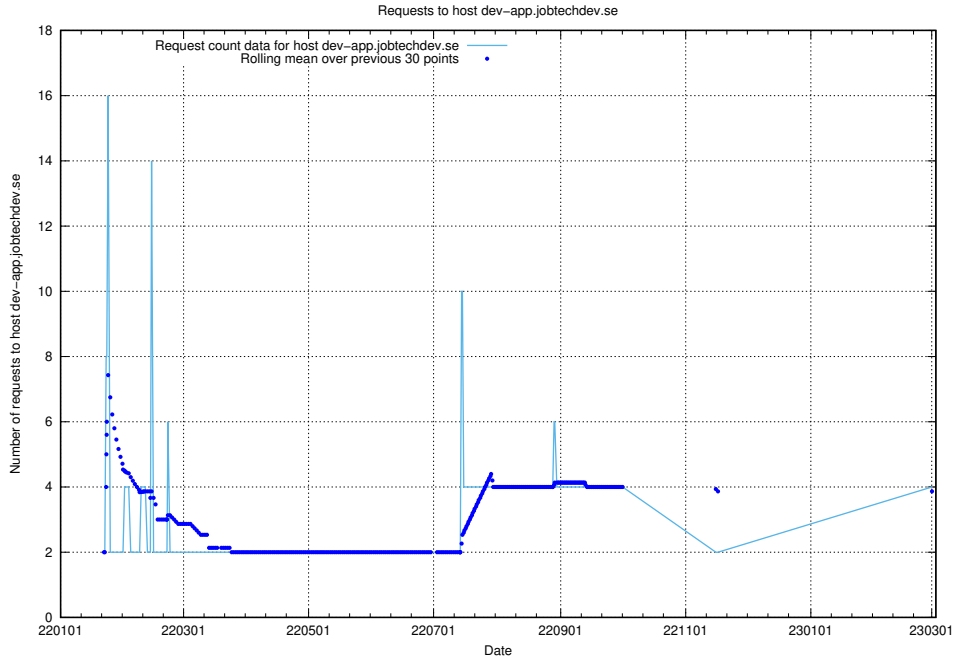

7.103 Usage of dev-app.jobtechdev.se

Here, we count the number of requests to host dev-app.jobtechdev.se.