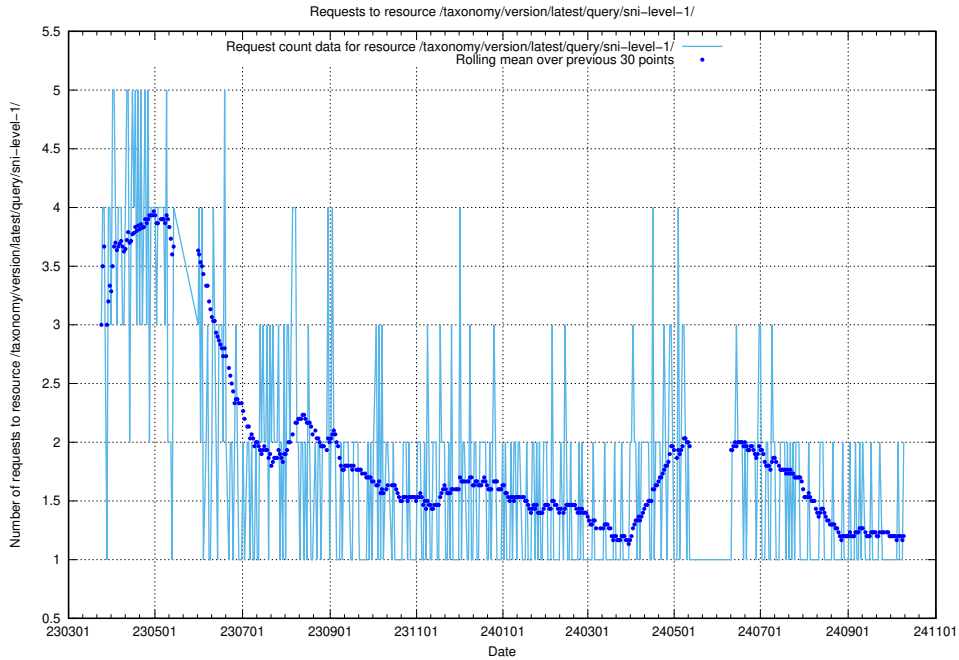

5.1066 Usage of /taxonomy/version/latest/query/sni-level-1/

Here, we count the number of requests to resource /taxonomy/version/latest/query/sni-level-1/.