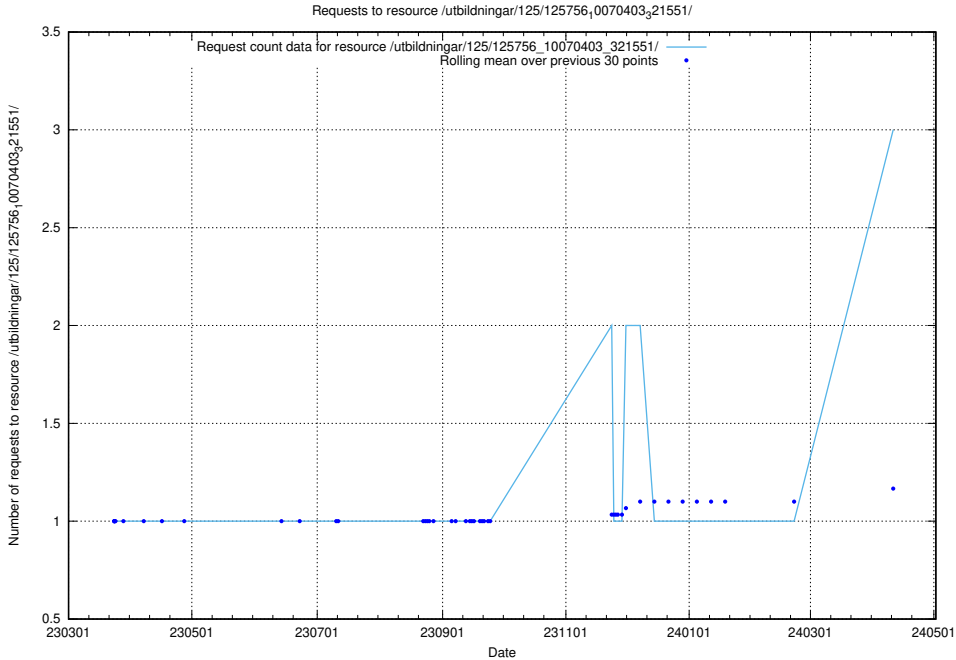

5.596 Usage of /utbildningar/125/125756_10070403_321551/

Here, we count the number of requests to resource /utbildningar/125/125756_10070403_321551/.