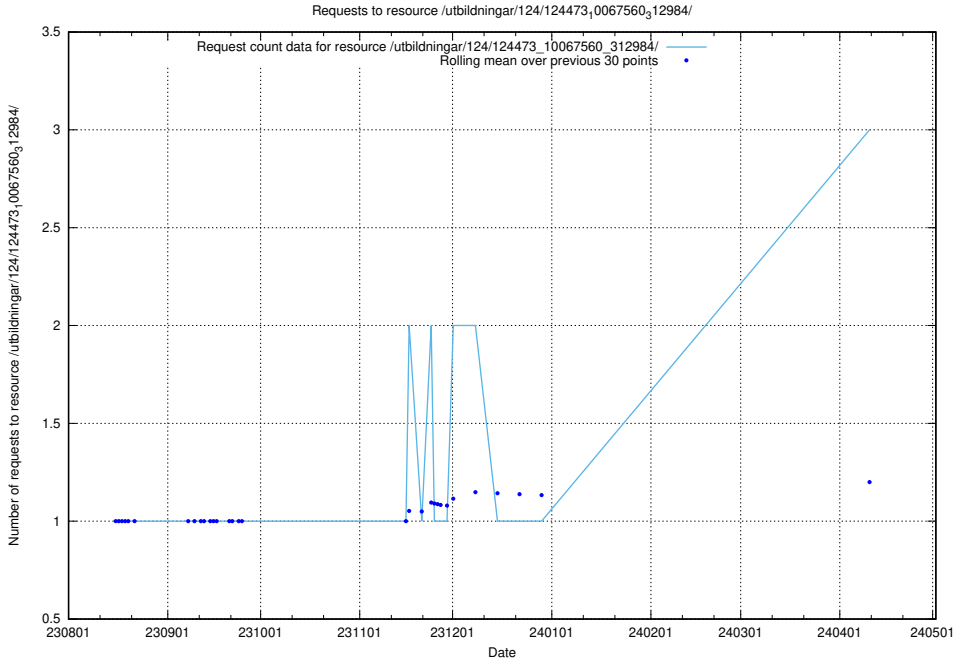

5.518 Usage of /utbildningar/124/124473_10067560_312984/

Here, we count the number of requests to resource /utbildningar/124/124473_10067560_312984/.