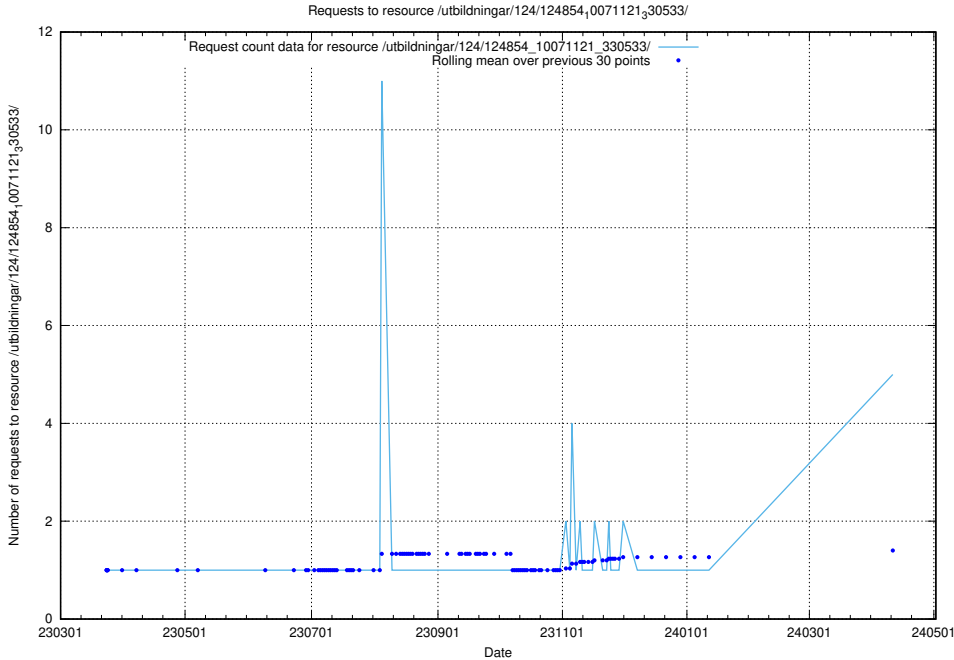

5.198 Usage of /utbildningar/124/124854_10071121_330533/

Here, we count the number of requests to resource /utbildningar/124/124854_10071121_330533/.