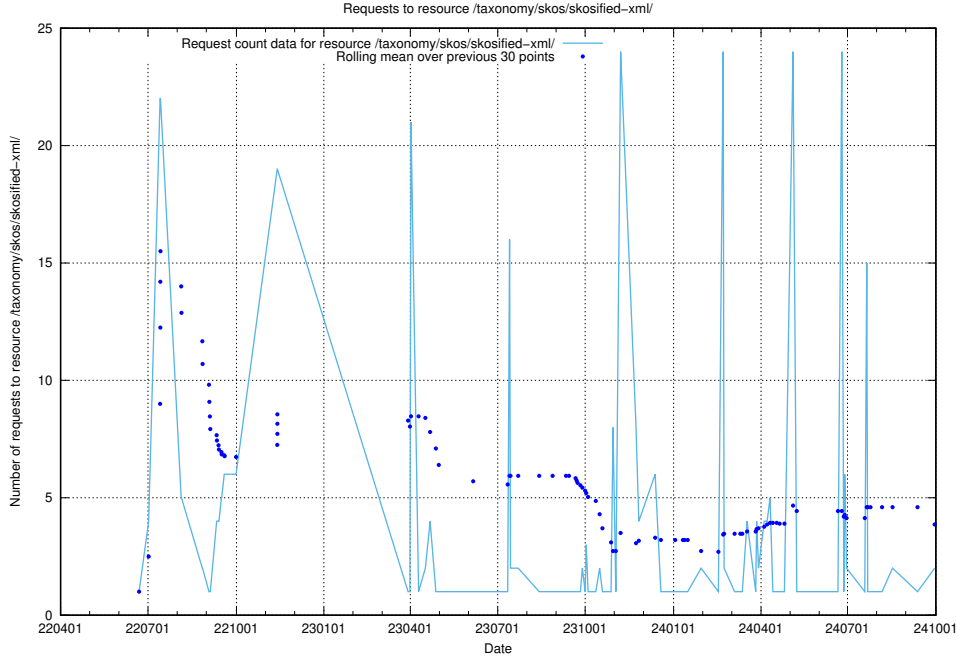

5.610 Usage of /taxonomy/skos/skosified-xml/

Here, we count the number of requests to resource /taxonomy/skos/skosified-xml/.