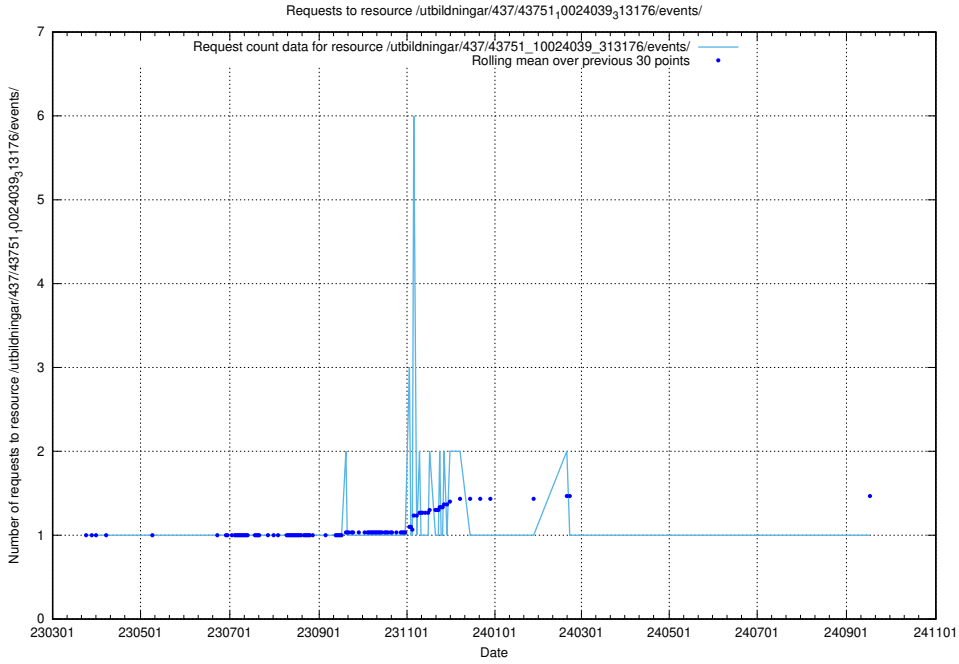

5.7070 Usage of /utbildningar/437/43751_10024039_313176/events/

Here, we count the number of requests to resource /utbildningar/437/43751_10024039_313176/events/.