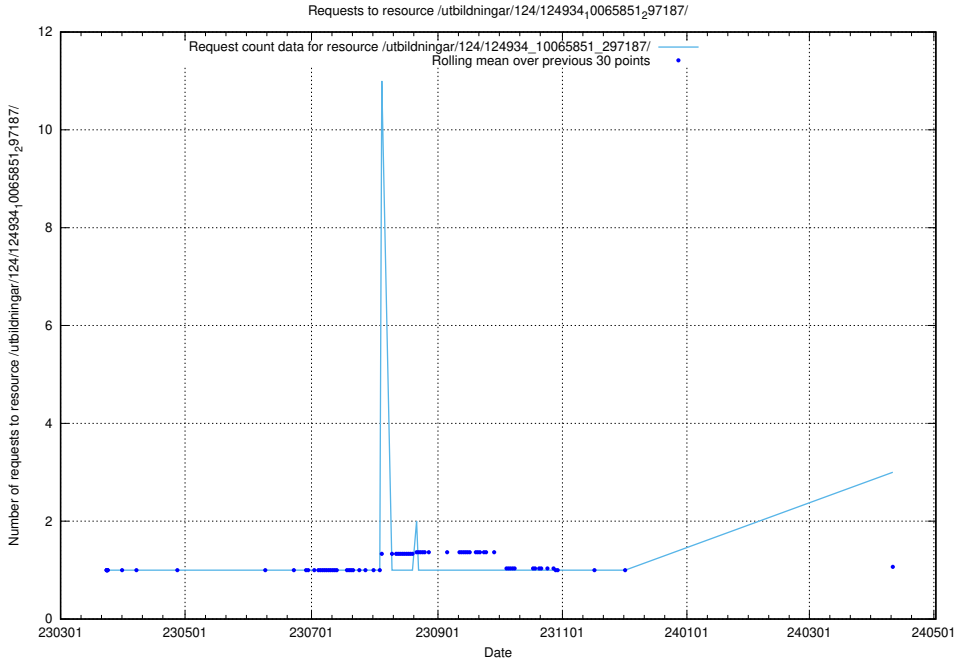

5.420 Usage of /utbildningar/124/124934_10065851_297187/

Here, we count the number of requests to resource /utbildningar/124/124934_10065851_297187/.

5.421 Usage of /availability/kpi/20241011/

Here, we count the number of requests to resource /availability/kpi/20241011/.