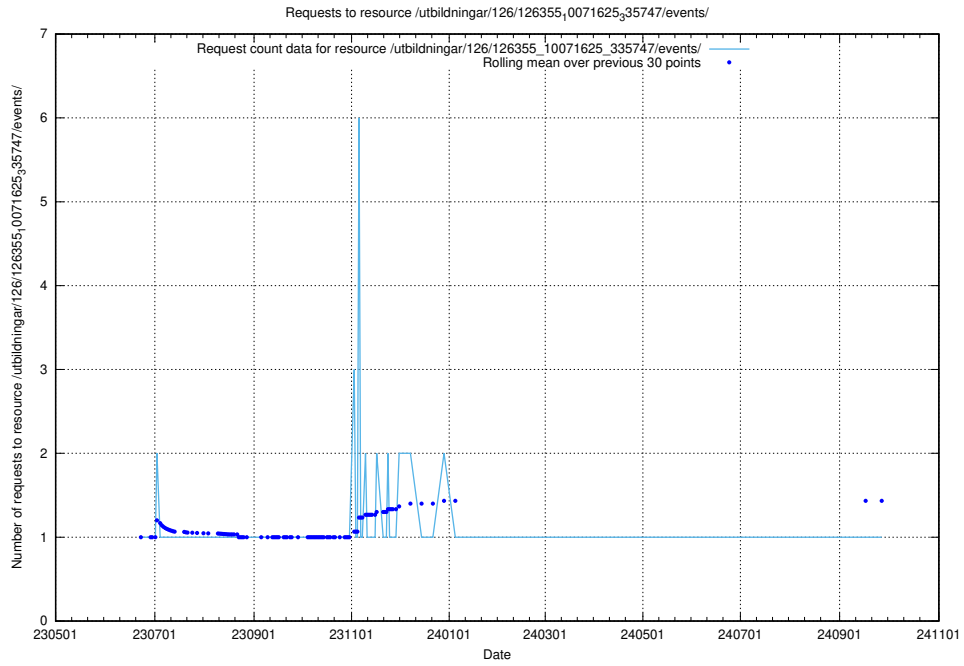

5.6544 Usage of /utbildningar/126/126355_10071625_335747/events/

Here, we count the number of requests to resource /utbildningar/126/126355_10071625_335747/events/