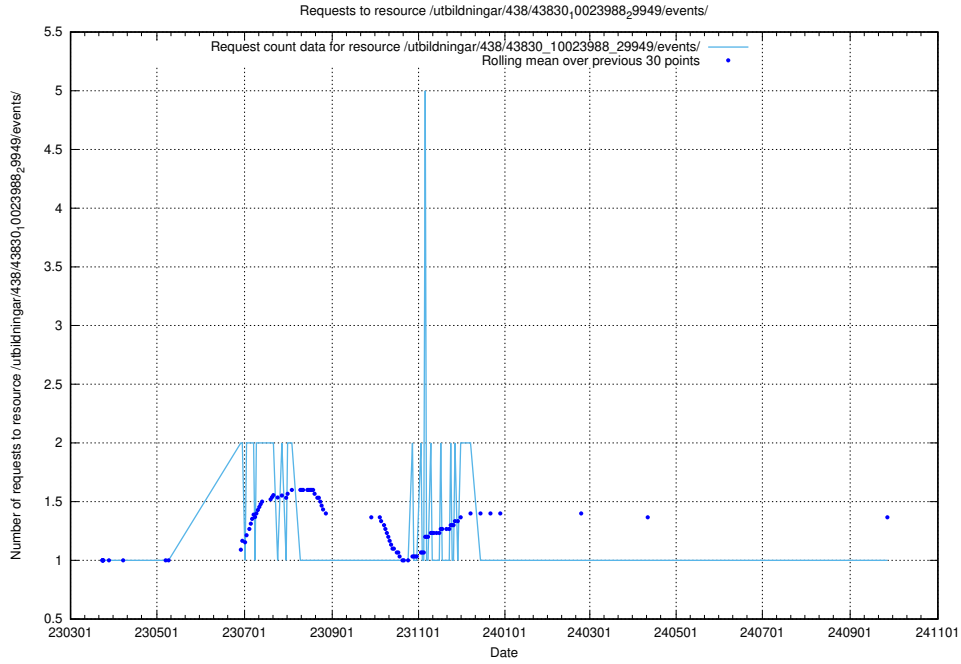

5.7211 Usage of /utbildningar/438/43830_10023988_29949/events/

Here, we count the number of requests to resource /utbildningar/438/43830_10023988_29949/events/.