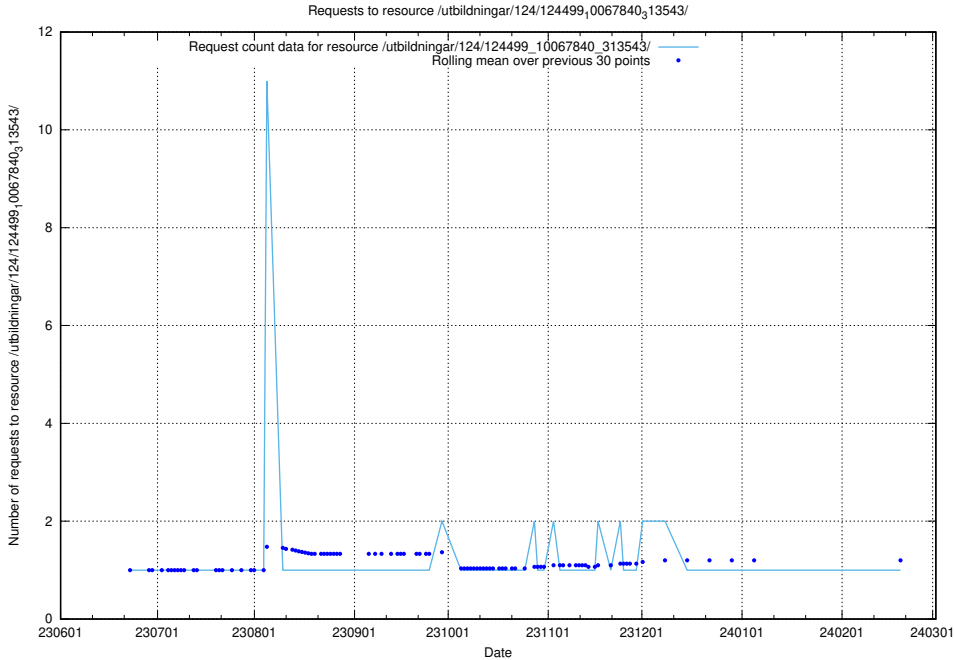

Here, we count the number of requests to resource /utbildningar/124/124499_10067840_313543/.

5.6666 Usage of /utbildningar/124/124499_10067794_313387/events/

Here, we count the number of requests to resource /utbildningar/124/124499_10067794_313387/events/