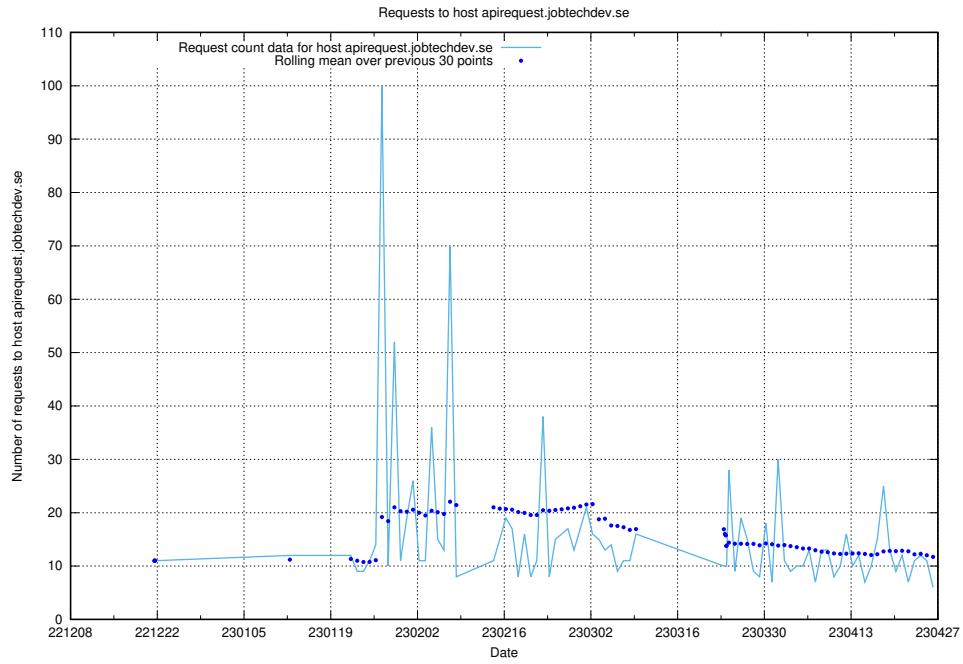

7.83 Usage of apirequest.jobtechdev.se

Here, we count the number of requests to host apirequest.jobtechdev.se.