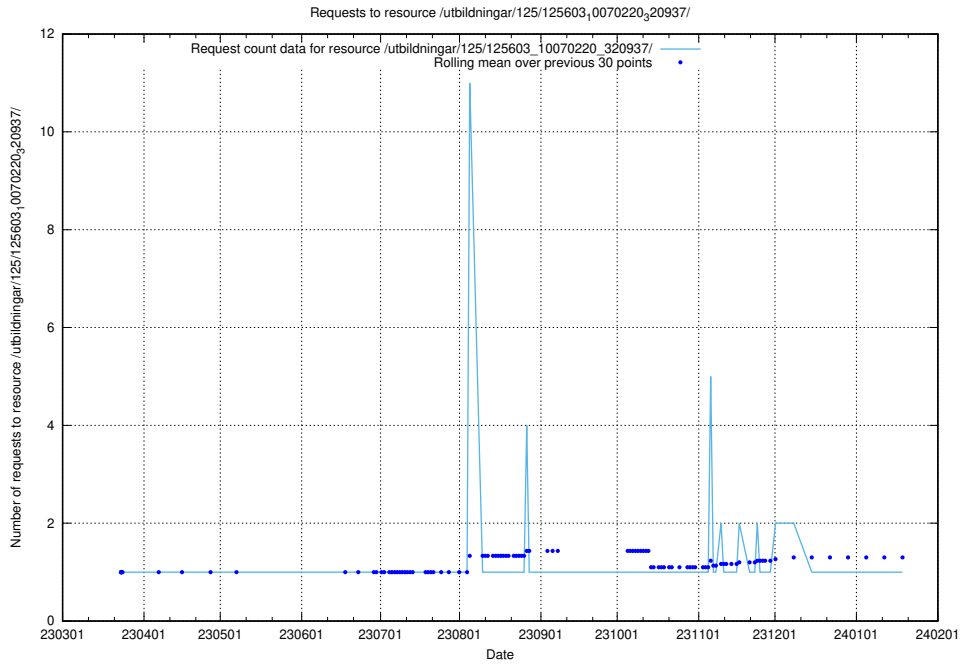

5.1231 Usage of /utbildningar/125/125603_10070220_320937/

Here, we count the number of requests to resource /utbildningar/125/125603_10070220_320937/.