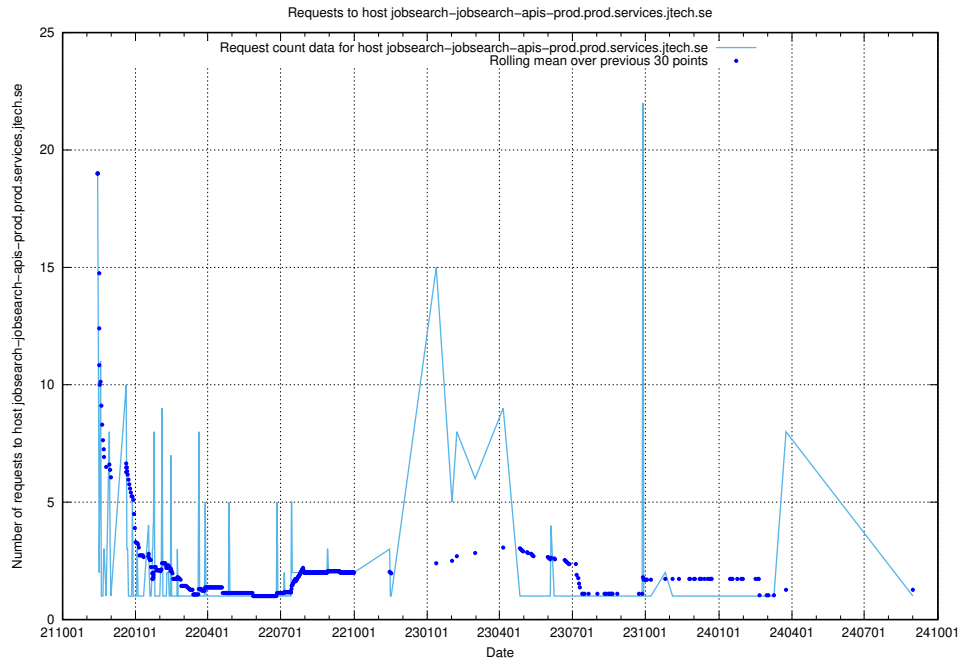

7.663 Usage of jobsearch-jobsearch-apis-prod.prod.services.jtech.se

Here, we count the number of requests to host jobsearch-jobsearch-apis-prod.prod.services.jtech.se.