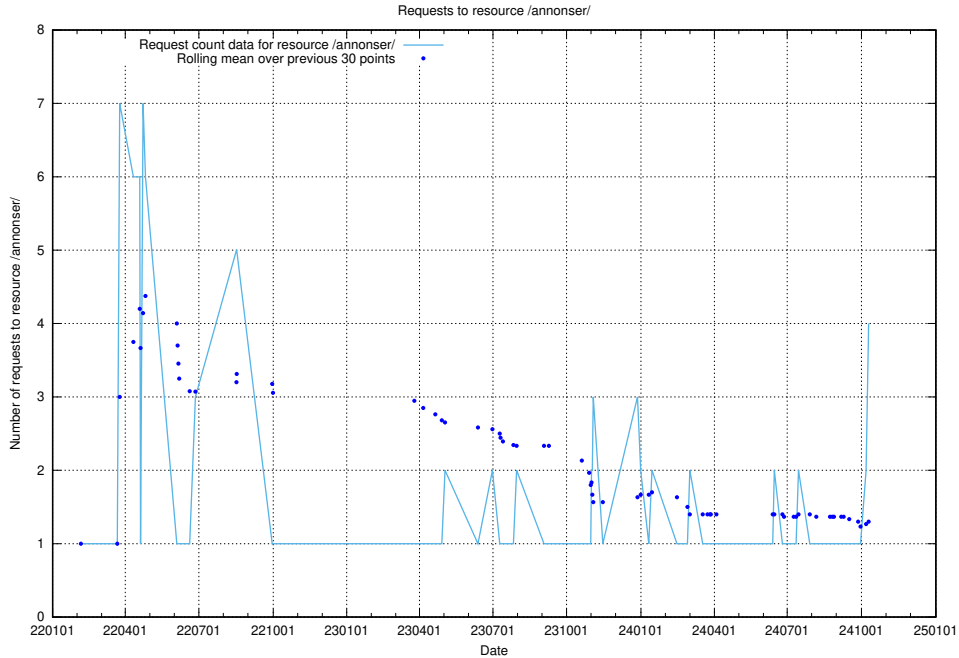

5.318 Usage of /annonser/

Here, we count the number of requests to resource /annonser/.