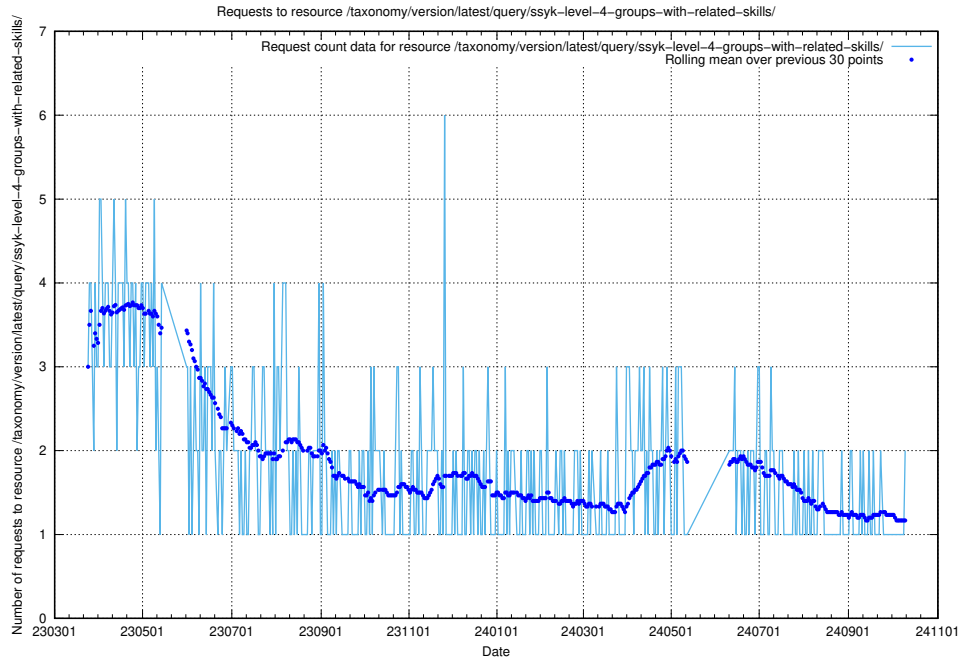

5.1062 Usage of /taxonomy/version/latest/query/ssyk-level-4-groups-with-related-skills/

Here, we count the number of requests to resource /taxonomy/version/latest/query/ssyk-level-4-groups-with-related-skills/.