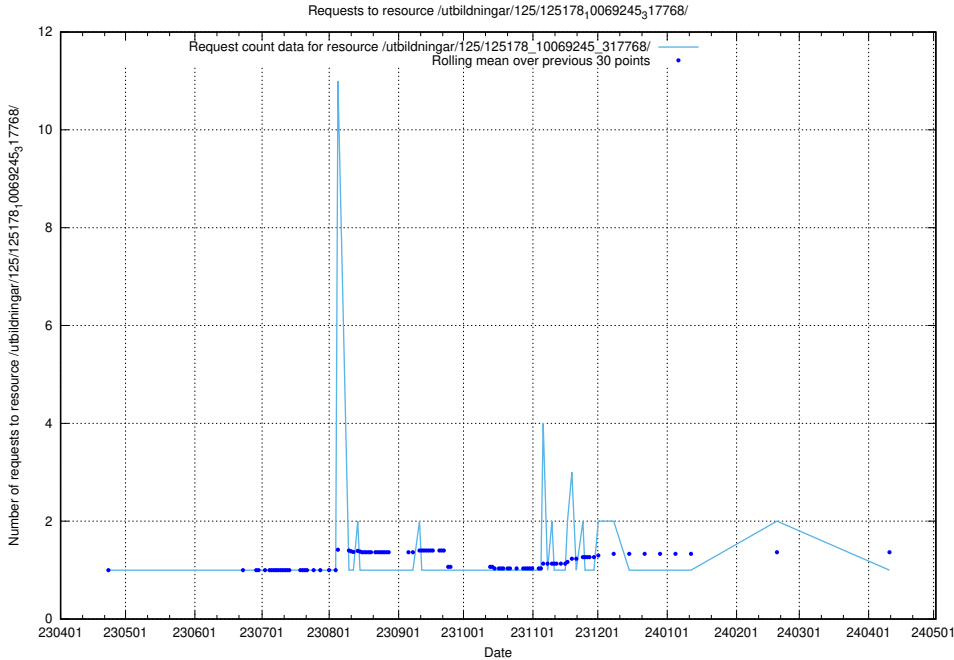

5.6923 Usage of /utbildningar/125/125178_10069245_317768/

Here, we count the number of requests to resource /utbildningar/125/125178_10069245_317768/.