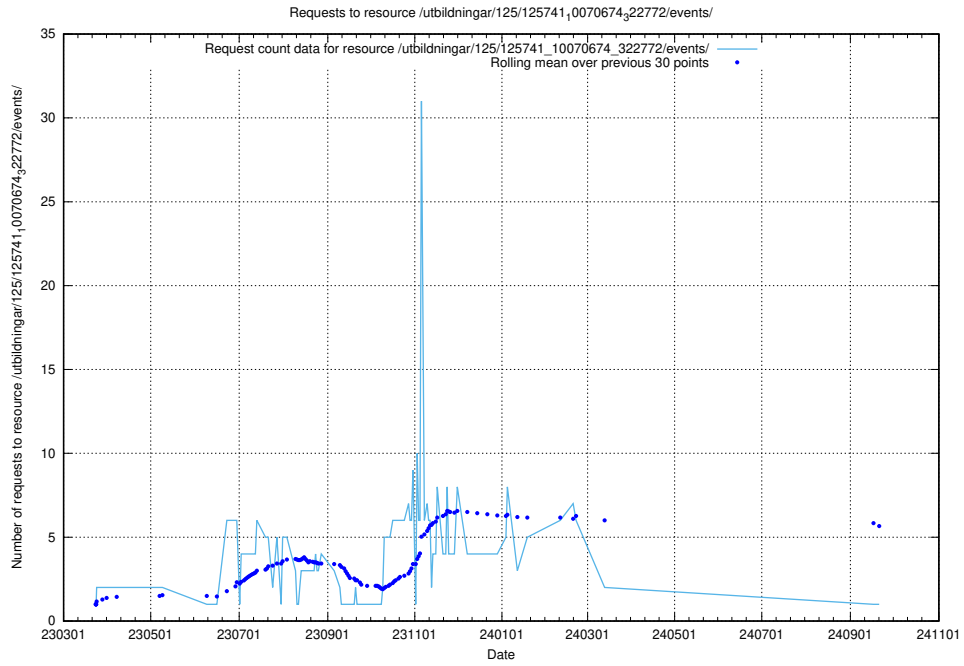

5.7360 Usage of /utbildningar/125/125741_10070674_322772/events/

Here, we count the number of requests to resource /utbildningar/125/125741_10070674_322772/events/