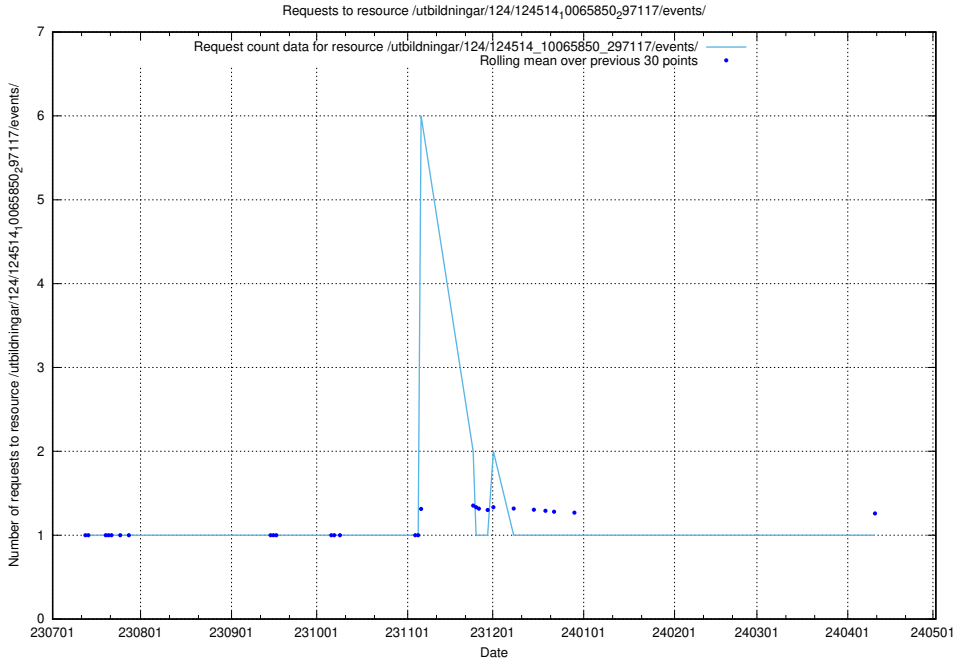

5.6033 Usage of /utbildningar/124/124514_10065850_297117/events/

Here, we count the number of requests to resource /utbildningar/124/124514_10065850_297117/events/