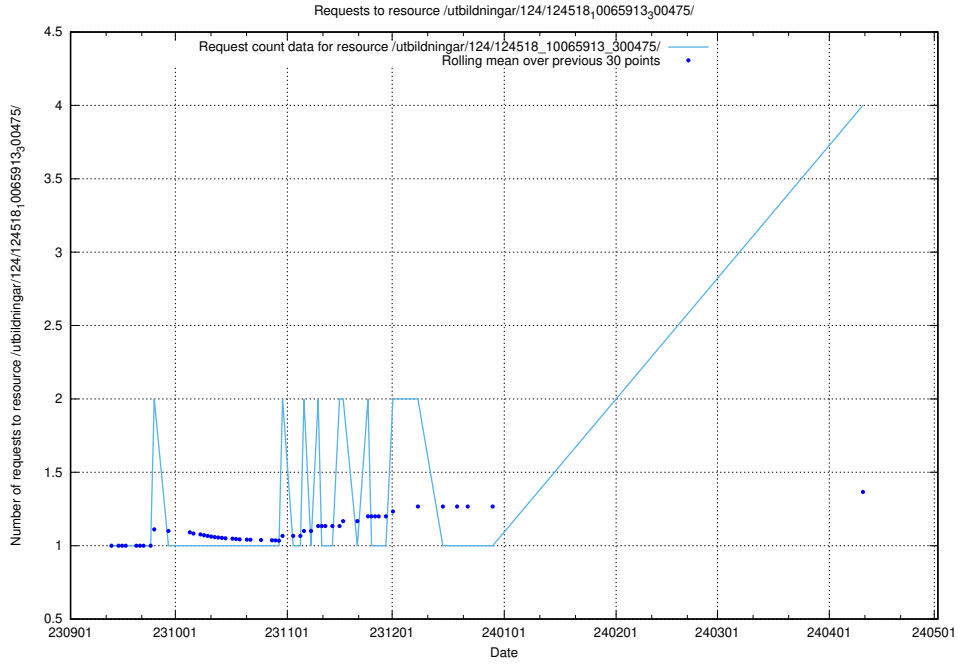

5.357 Usage of /utbildningar/124/124518_10065913_300475/

Here, we count the number of requests to resource /utbildningar/124/124518_10065913_300475/.