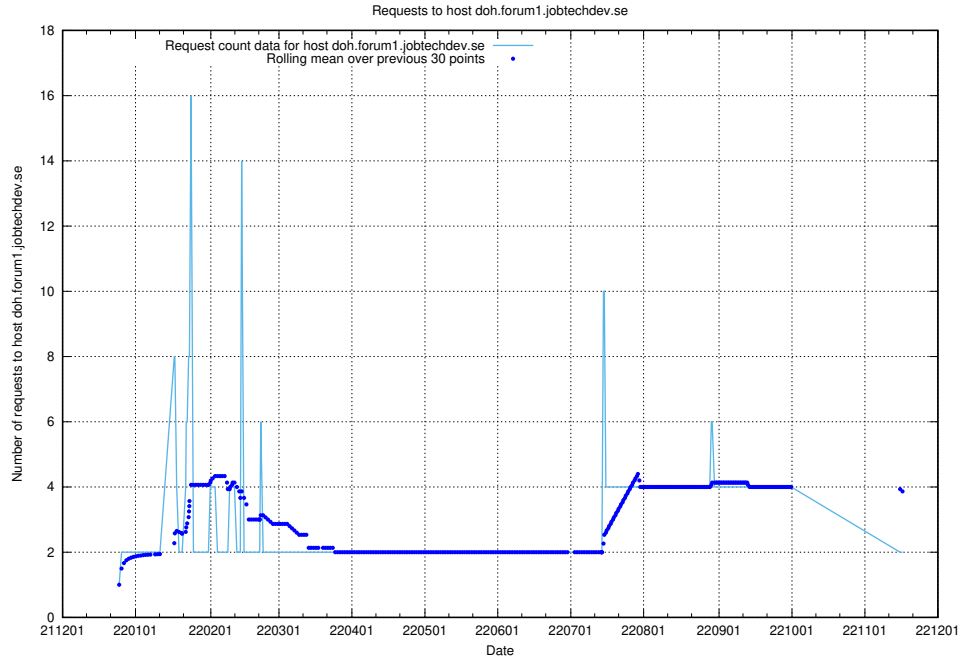

7.366 Usage of doh.forum1.jobtechdev.se

Here, we count the number of requests to host doh.forum1.jobtechdev.se.