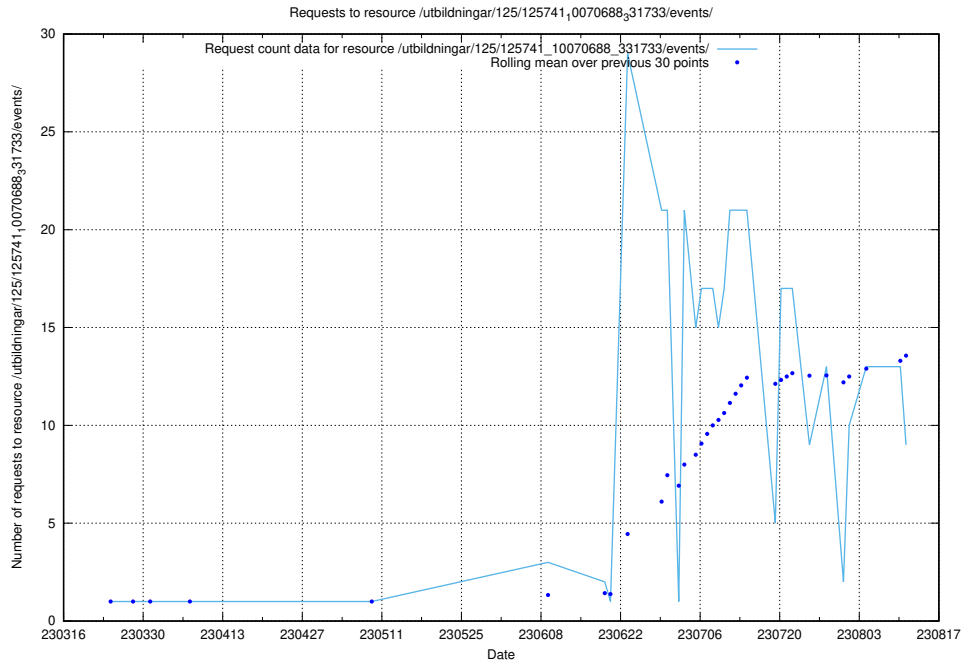

5.23 Usage of /utbildningar/125/125741_10070688_331733/events/

Here, we count the number of requests to resource /utbildningar/125/125741_10070688_331733/events/