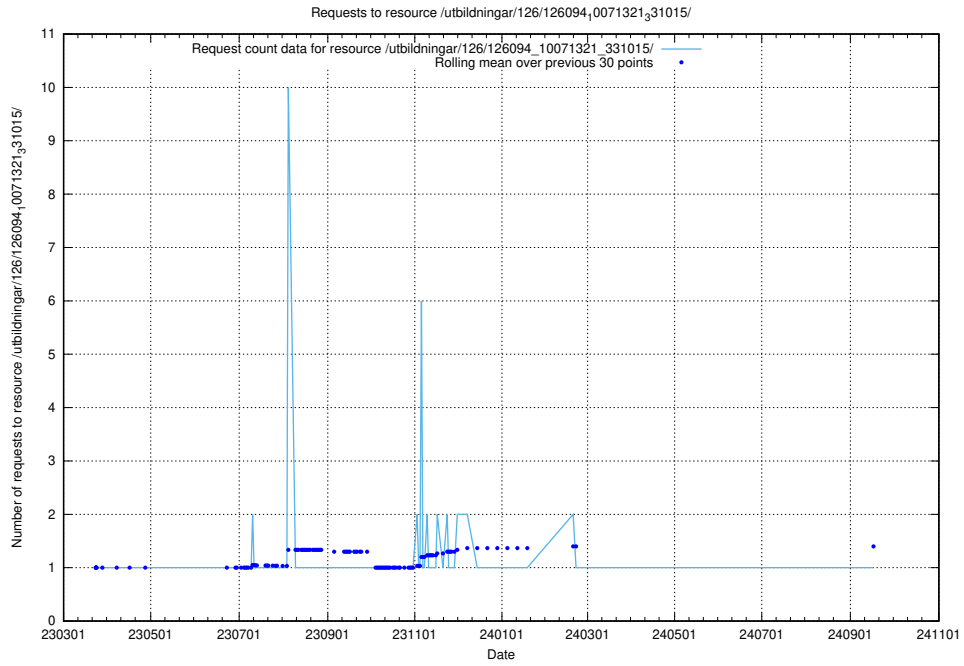

5.7311 Usage of /utbildningar/126/126094_10071321_331015/

Here, we count the number of requests to resource /utbildningar/126/126094_10071321_331015/.