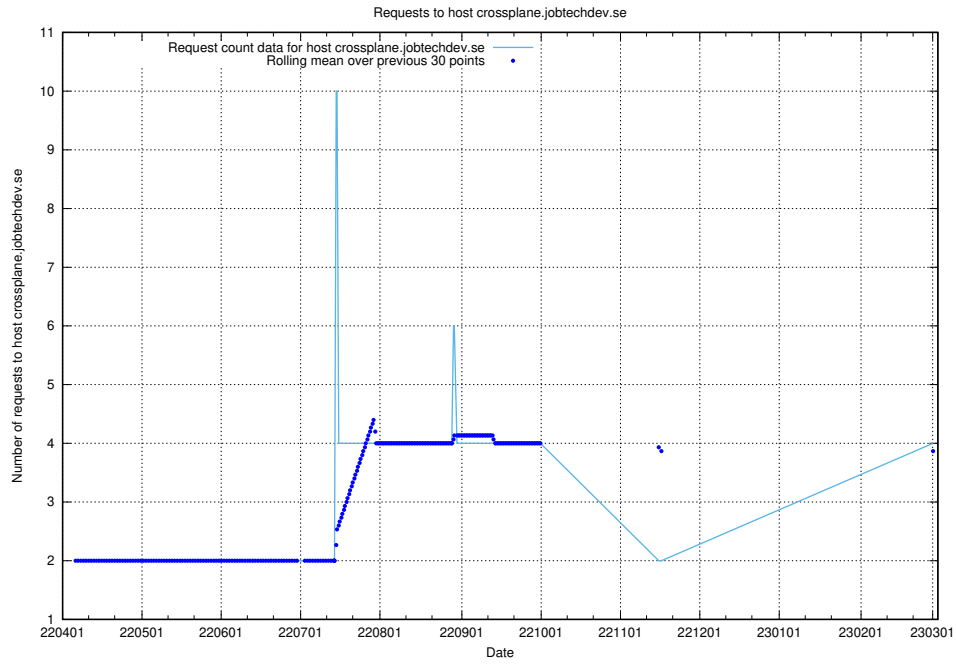

Here, we count the number of requests to host dev-jobad-enrichments-api.jobtechdev.se.

7.156 Usage of crossplane.jobtechdev.se

Here, we count the number of requests to host crossplane.jobtechdev.se.

7.157 Usage of taxonomi.api.jobtechdev.se