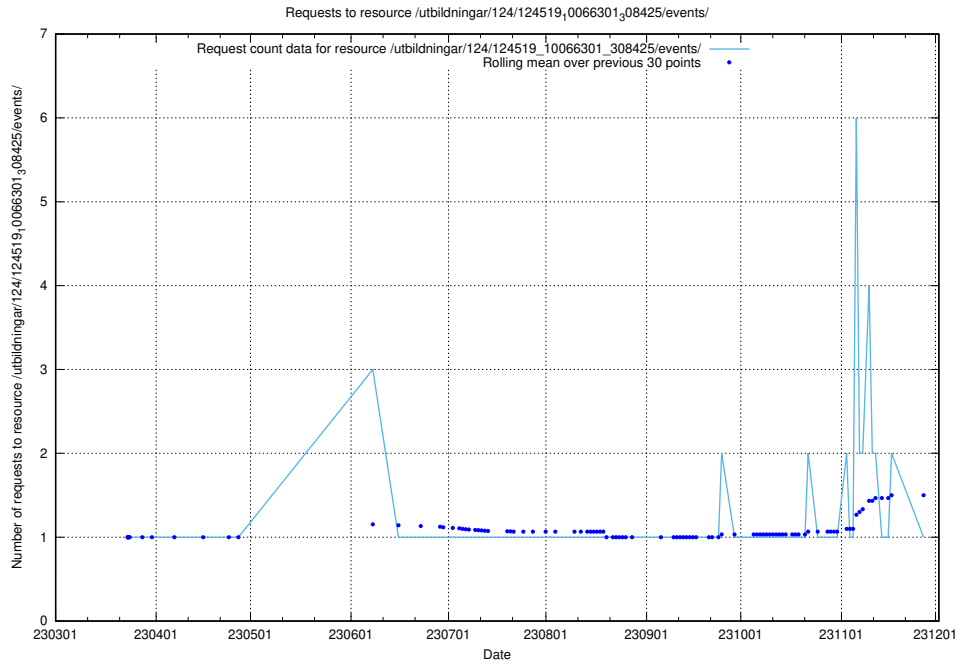

Here, we count the number of requests to resource /taxonomy/version/14/query/ssyk-level-4-with-related-isco-level-4-groups/.

5.2174 Usage of /utbildningar/124/124519_10066301_308425/events/

Here, we count the number of requests to resource /utbildningar/124/124519_10066301_308425/events/