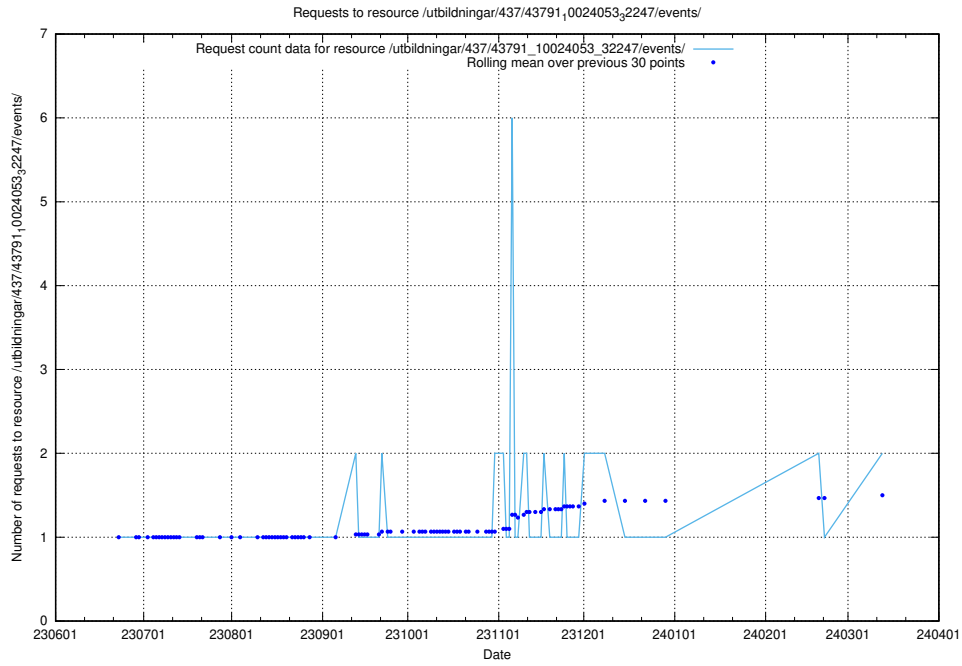

5.982 Usage of /utbildningar/437/43791_10024053_32247/events/

Here, we count the number of requests to resource /utbildningar/437/43791_10024053_32247/events/.