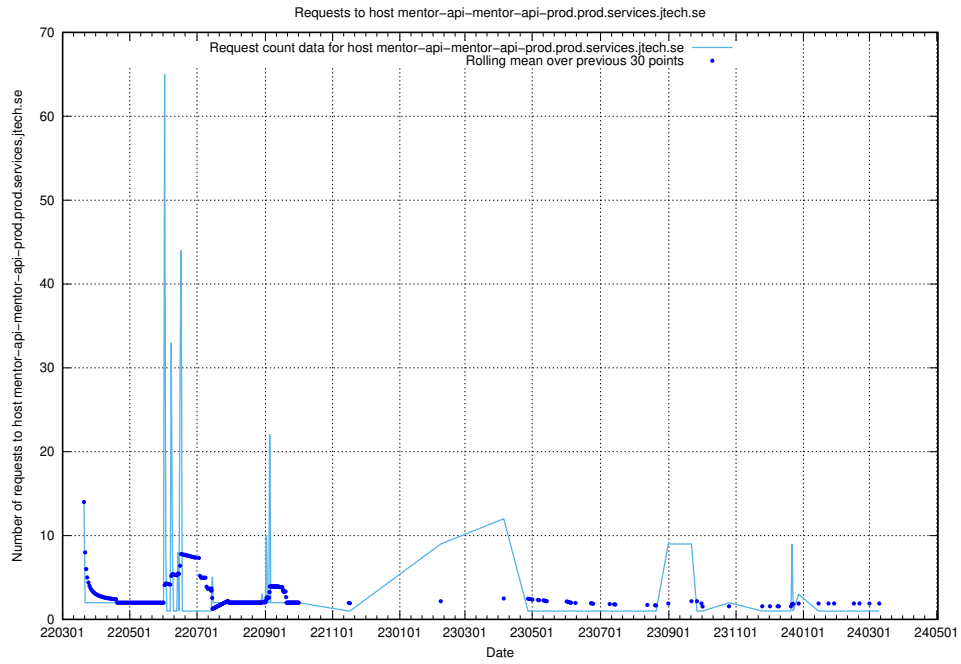

7.649 Usage of mentor-api-mentor-api-prod.prod.services.jtech.se

Here, we count the number of requests to host mentor-api-mentor-api-prod.prod.services.jtech.se.

7.650 Usage of fw1.jobtechdev.se:443

Here, we count the number of requests to host fw1.jobtechdev.se:443.