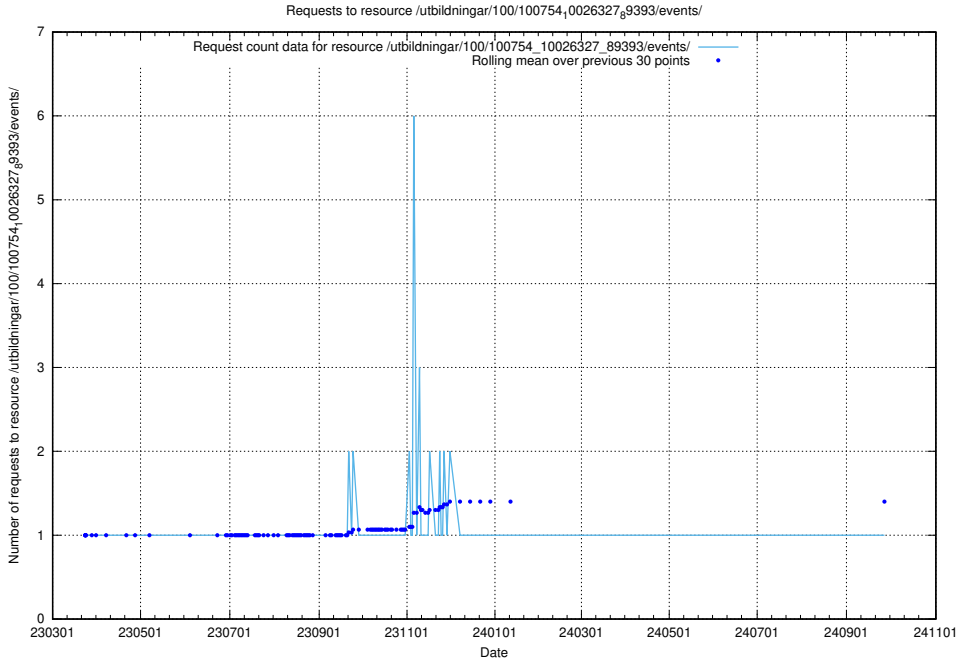

5.6468 Usage of /utbildningar/100/100754_10026327_89393/events/

Here, we count the number of requests to resource /utbildningar/100/100754_10026327_89393/events/.

5.6469 Usage of /utbildningar/125/125741_10070782_335875/events/