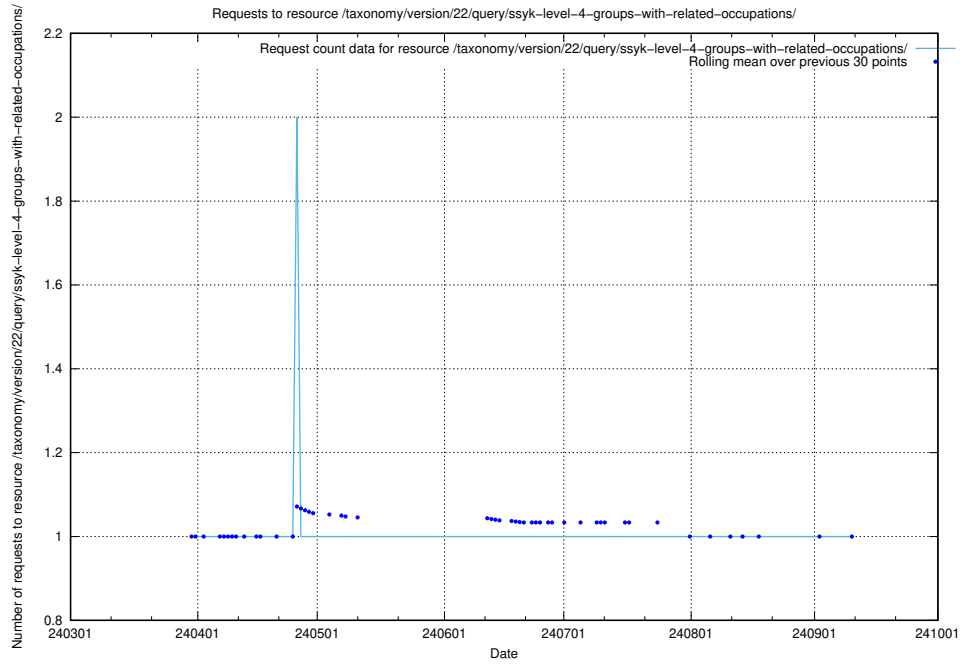

5.2541 Usage of /taxonomy/version/22/query/ssyk-level-4-groups-with-related-occupations/

Here, we count the number of requests to resource /taxonomy/version/22/query/ssyk-level-4-groups-with-related-occupations/.