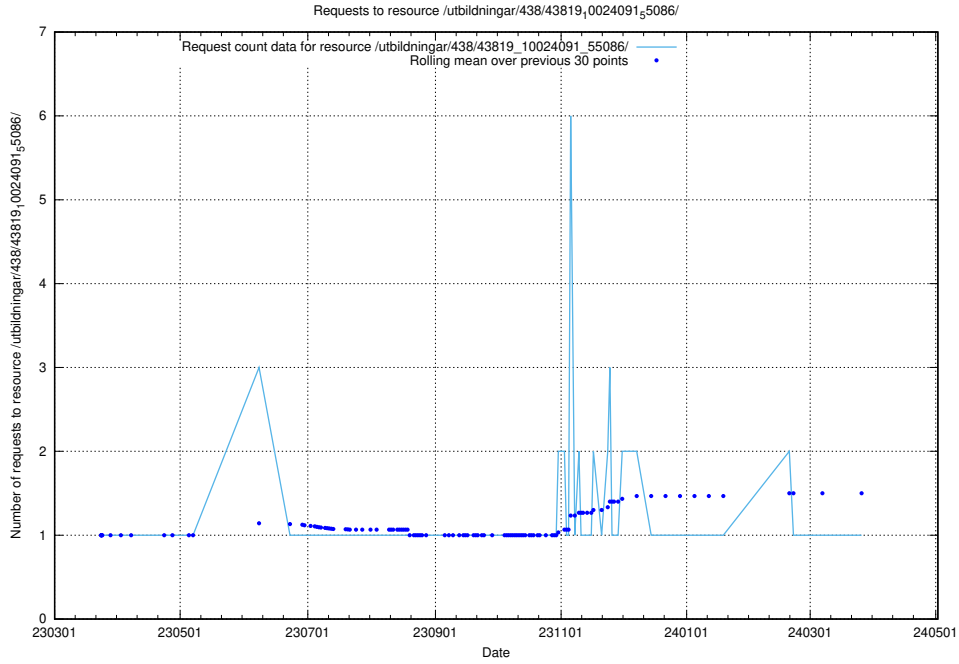

5.7219 Usage of /utbildningar/438/43819_10024091_55086/

Here, we count the number of requests to resource /utbildningar/438/43819_10024091_55086/.