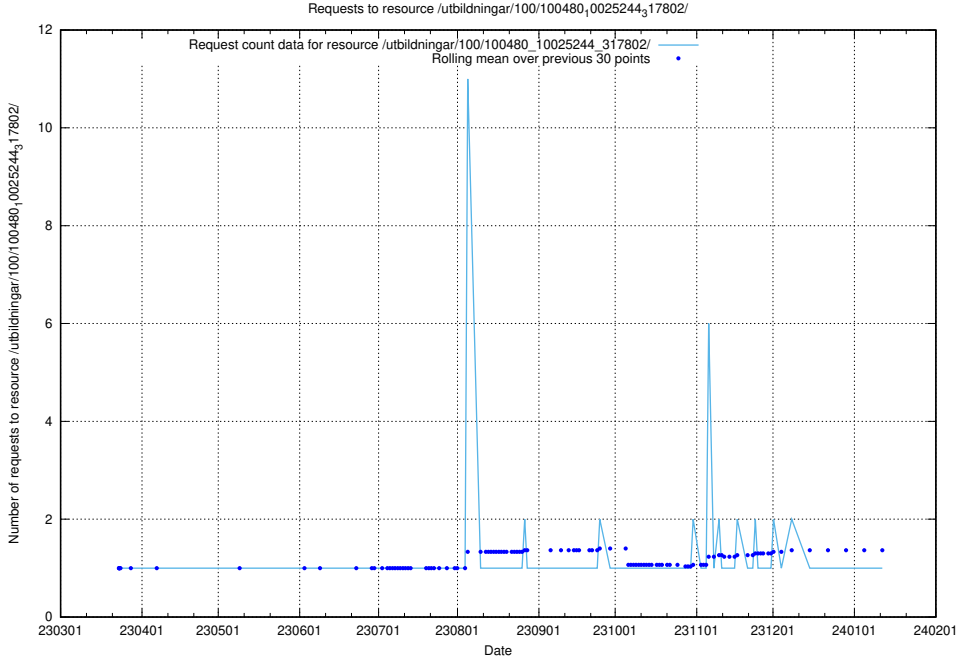

5.6593 Usage of /utbildningar/100/100480_10025244_317802/

Here, we count the number of requests to resource /utbildningar/100/100480_10025244_317802/.