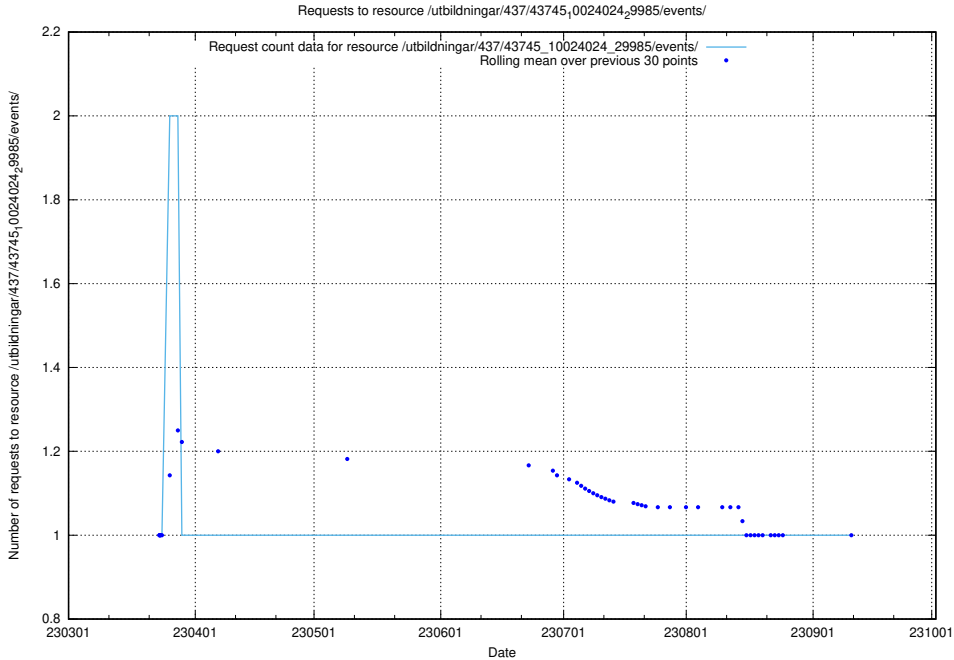

5.7264 Usage of /utbildningar/437/43745_10024024_29985/events/

Here, we count the number of requests to resource /utbildningar/437/43745_10024024_29985/events/.

5.7265 Usage of /utbildningar/437/43745_10024024_29985/