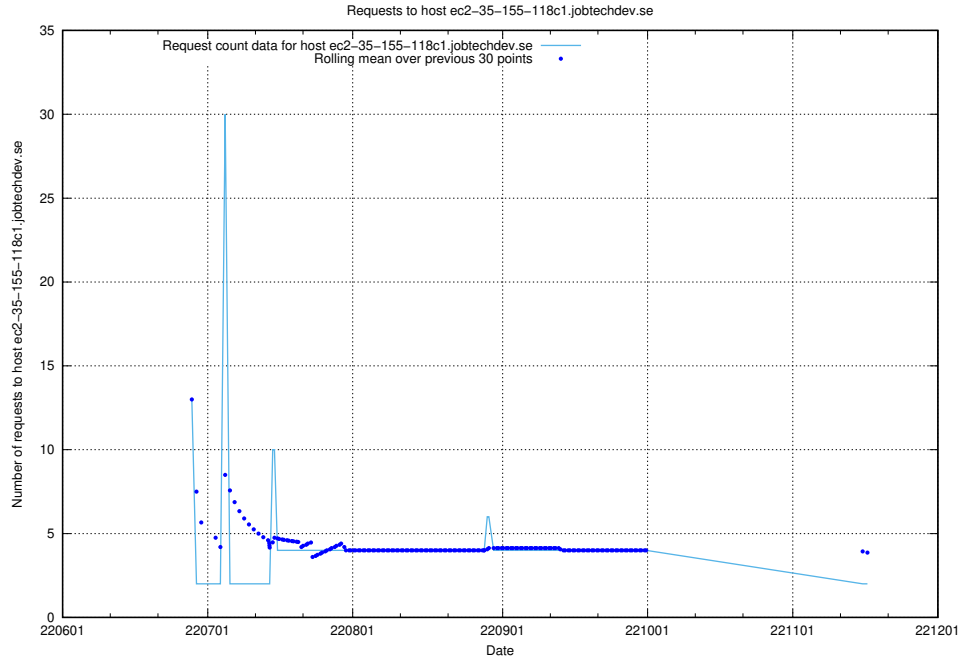

7.398 Usage of ec2-35-155-118c1.jobtechdev.se

Here, we count the number of requests to host ec2-35-155-118c1.jobtechdev.se.