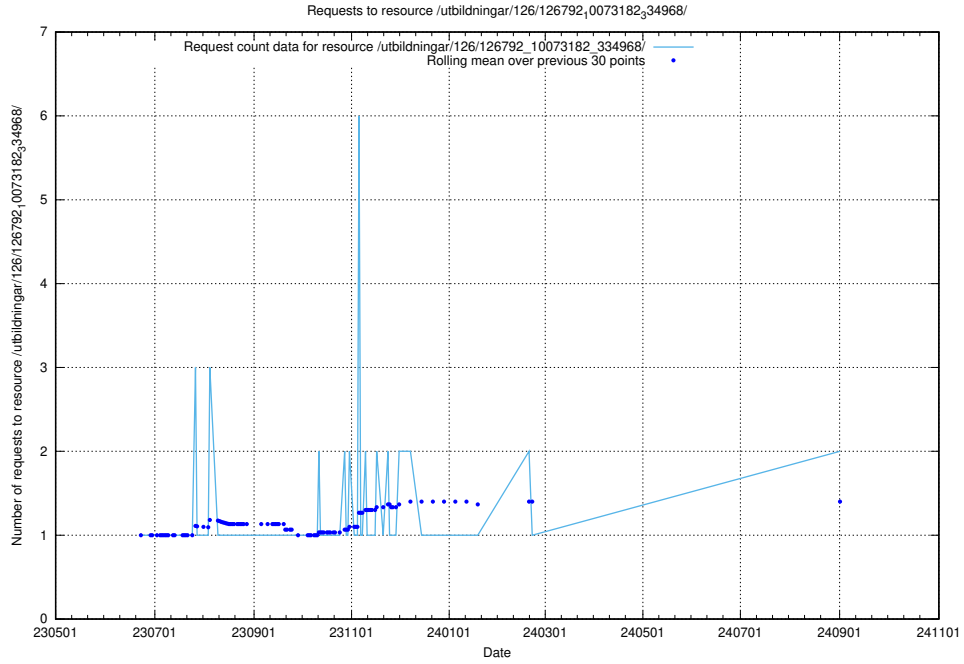

5.985 Usage of /utbildningar/126/126792_10073182_334968/

Here, we count the number of requests to resource /utbildningar/126/126792_10073182_334968/.