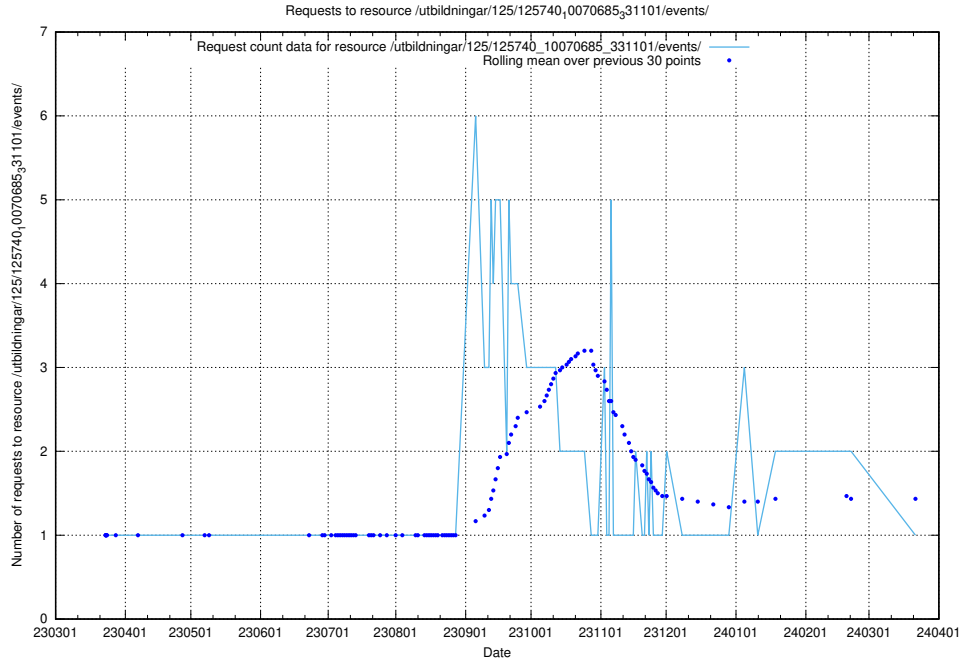

5.1133 Usage of /utbildningar/125/125740_10070685_331101/events/

Here, we count the number of requests to resource /utbildningar/125/125740_10070685_331101/events/