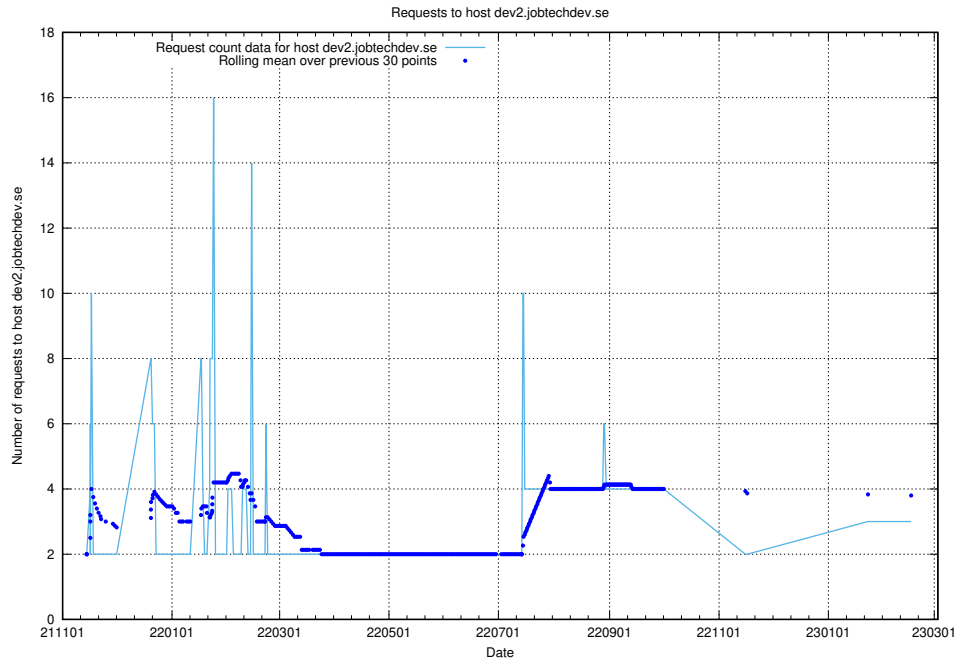

7.172 Usage of dev2.jobtechdev.se

Here, we count the number of requests to host dev2.jobtechdev.se.