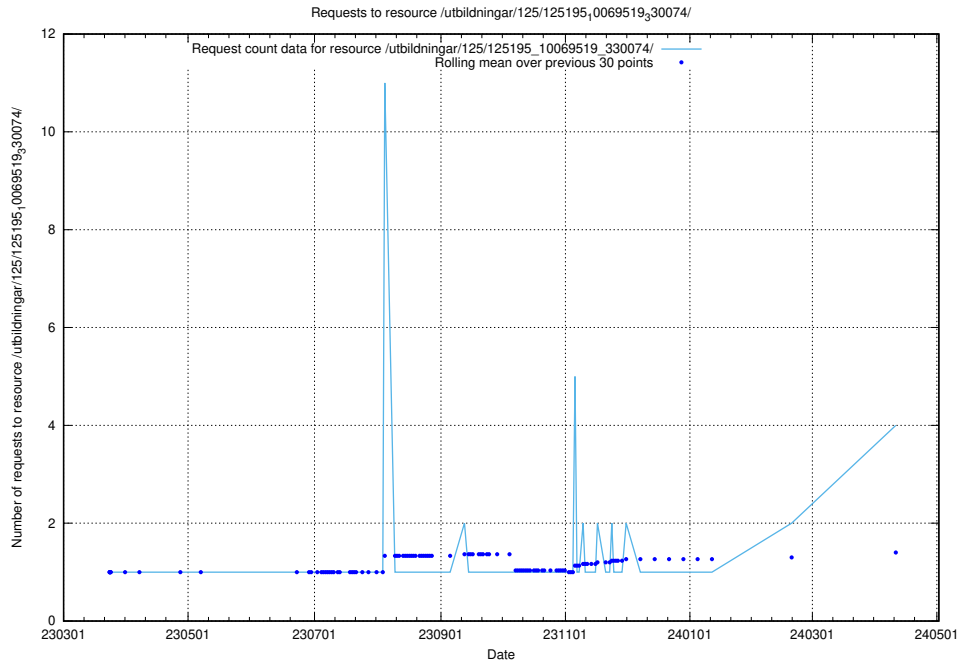

5.281 Usage of /utbildningar/125/125195_10069519_330074/

Here, we count the number of requests to resource /utbildningar/125/125195_10069519_330074/.