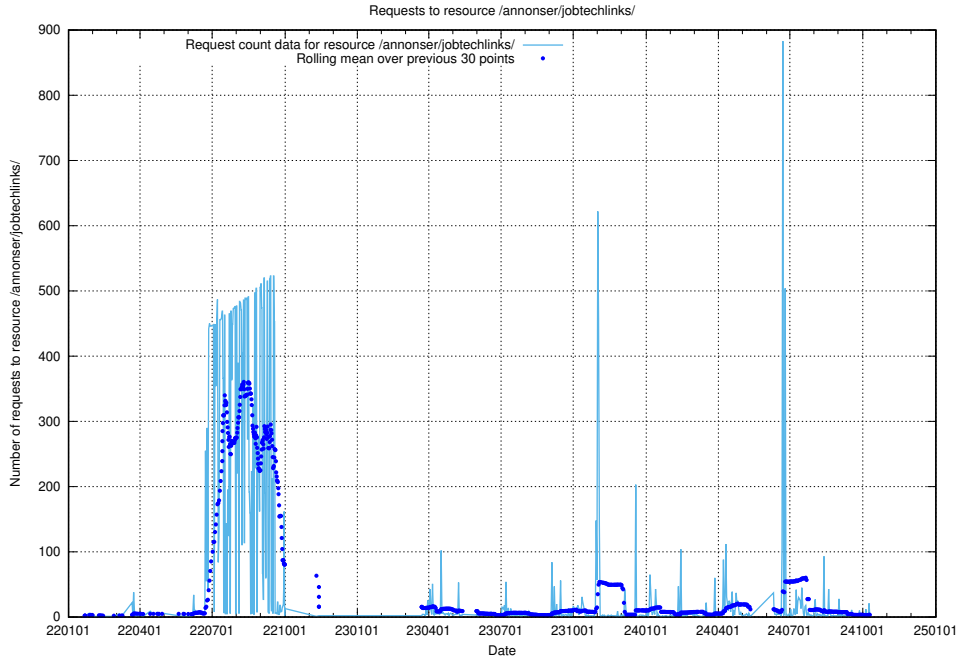

5.768 Usage of /annonser/jobtechlinks/

Here, we count the number of requests to resource /annonser/jobtechlinks/.