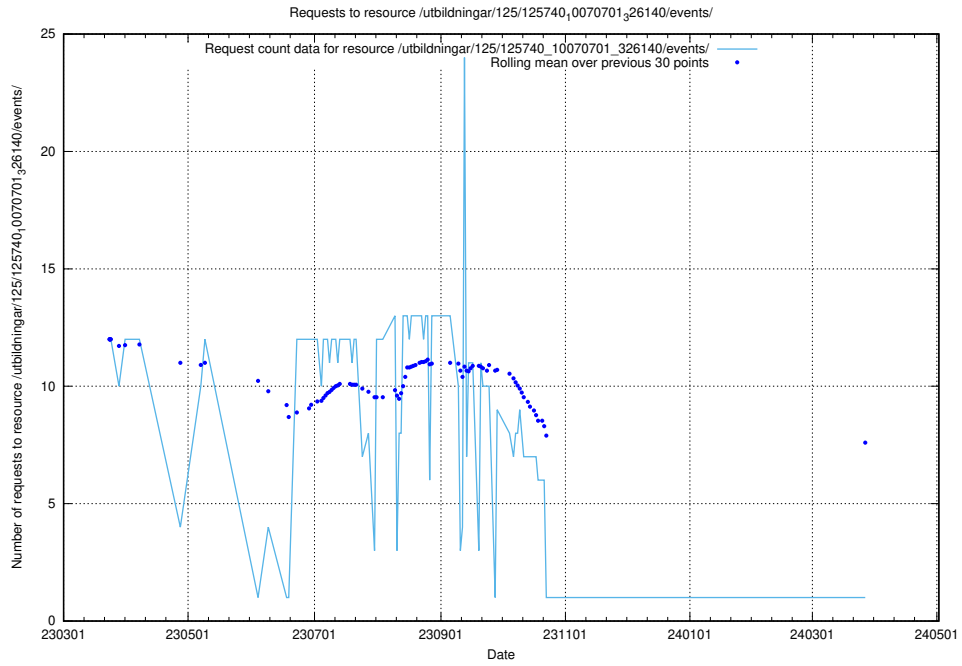

5.7125 Usage of /utbildningar/125/125740_10070701_326140/events/

Here, we count the number of requests to resource /utbildningar/125/125740_10070701_326140/events/