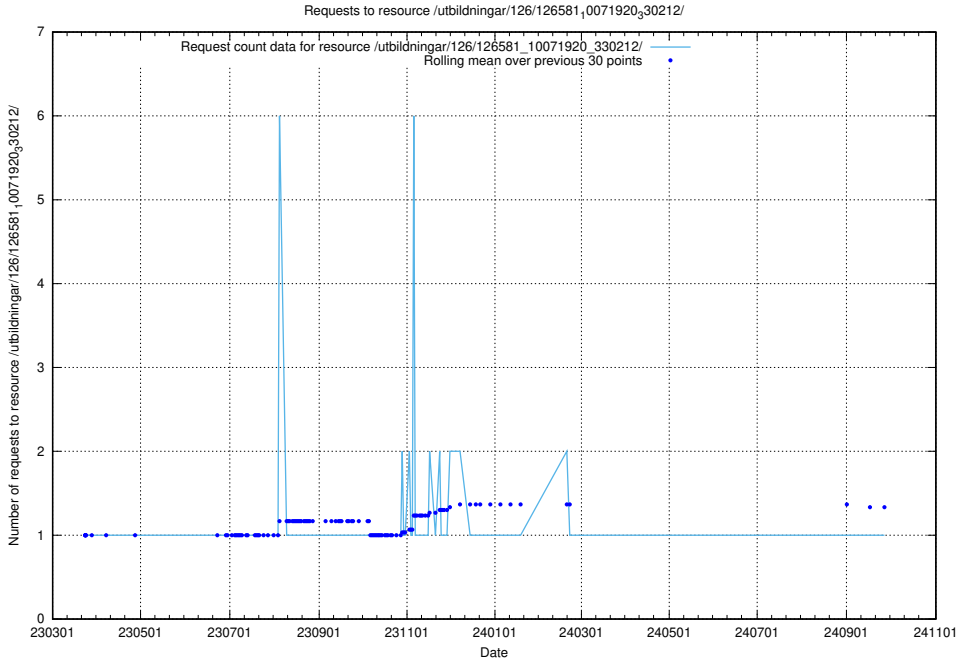

5.7278 Usage of /utbildningar/126/126581_10071920_330212/

Here, we count the number of requests to resource /utbildningar/126/126581_10071920_330212/.