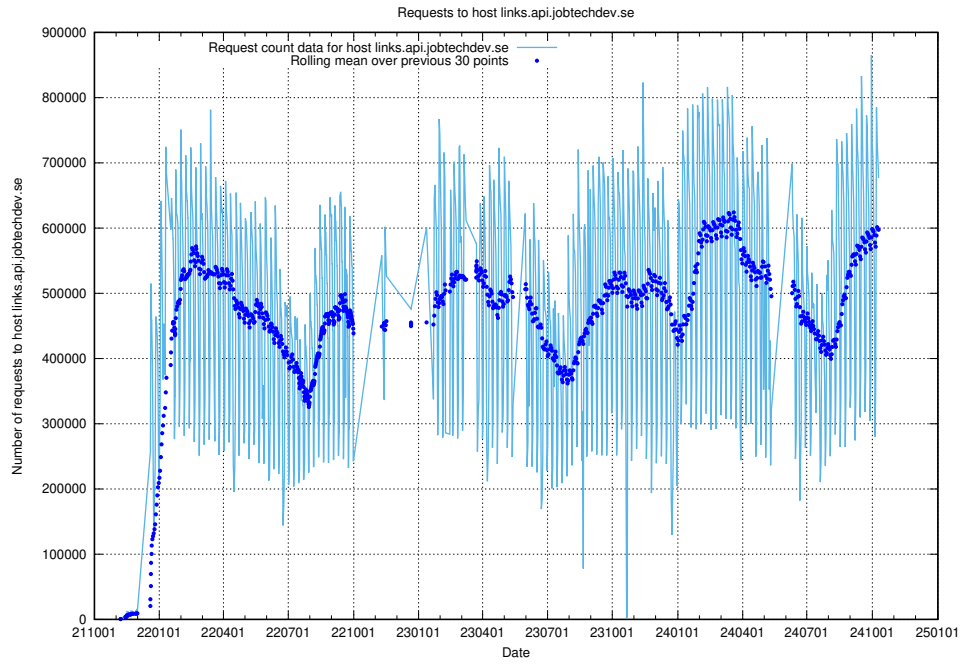

7.3 Usage of links.api.jobtechdev.se

Here, we count the number of requests to host links.api.jobtechdev.se.