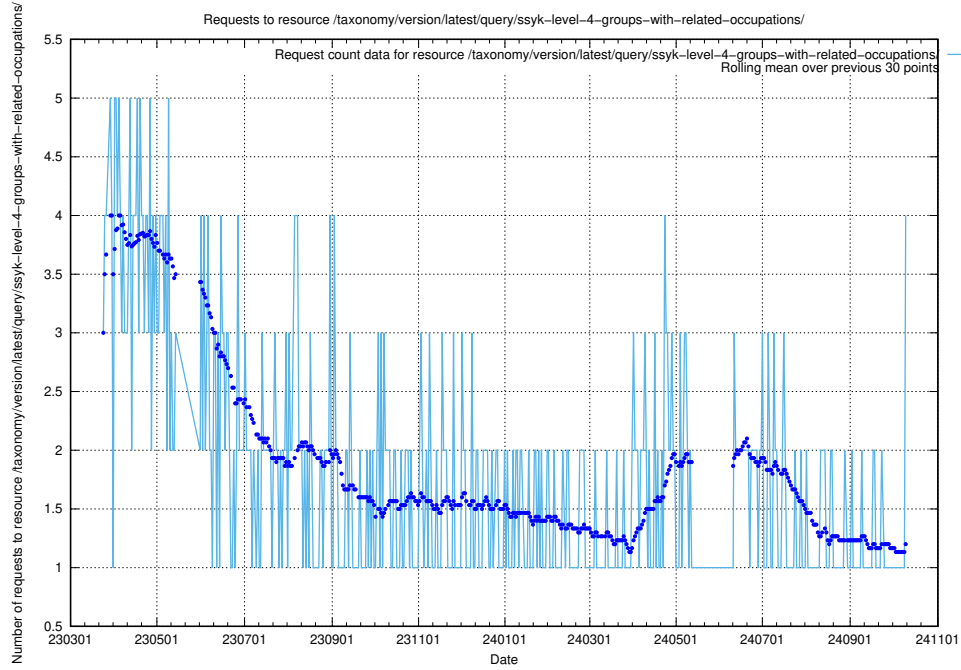

5.393 Usage of /taxonomy/version/latest/query/ssyk-level-4-groups-with-related-occupations/

Here, we count the number of requests to resource /taxonomy/version/latest/query/ssyk-level-4-groups-with-related-occupations/.