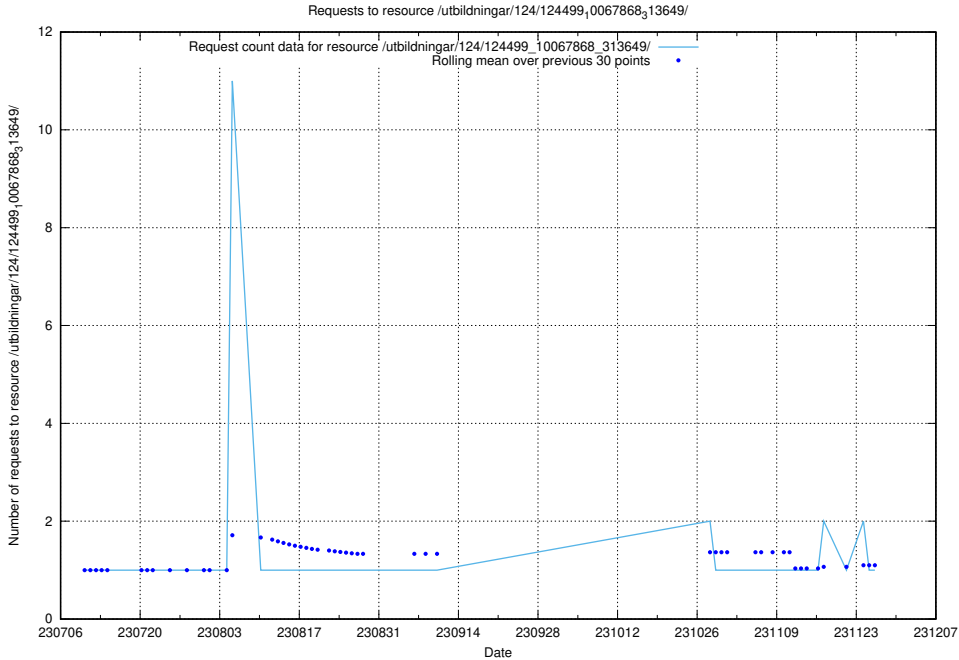

Here, we count the number of requests to resource /utbildningar/124/124499_10067868_313649/events/

5.6047 Usage of /utbildningar/124/124499_10067868_313649/

Here, we count the number of requests to resource /utbildningar/124/124499_10067868_313649/.