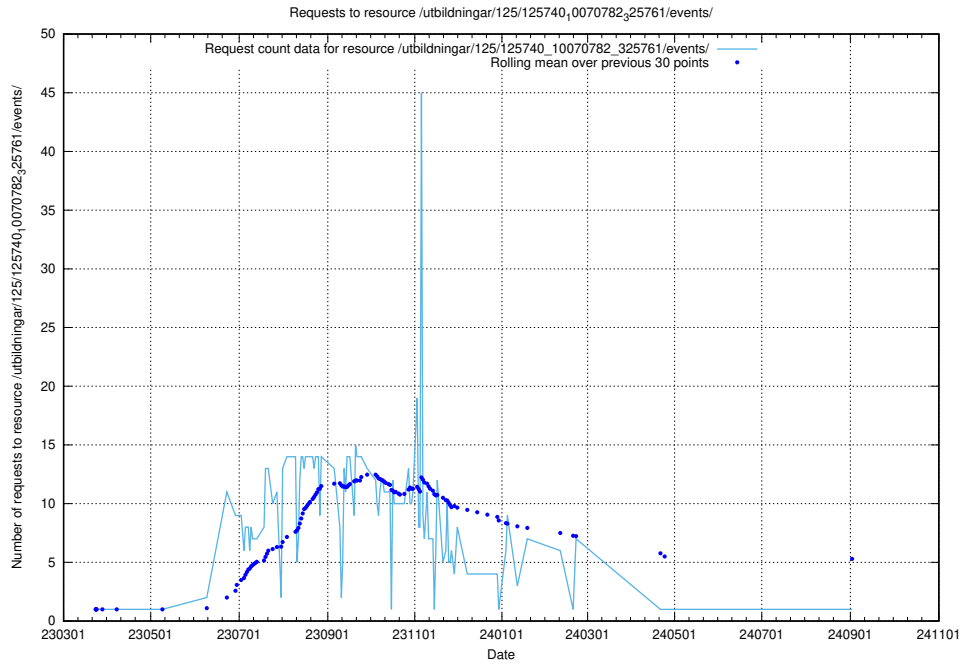

5.1115 Usage of /utbildningar/125/125740_10070782_325761/events/

Here, we count the number of requests to resource /utbildningar/125/125740_10070782_325761/events/