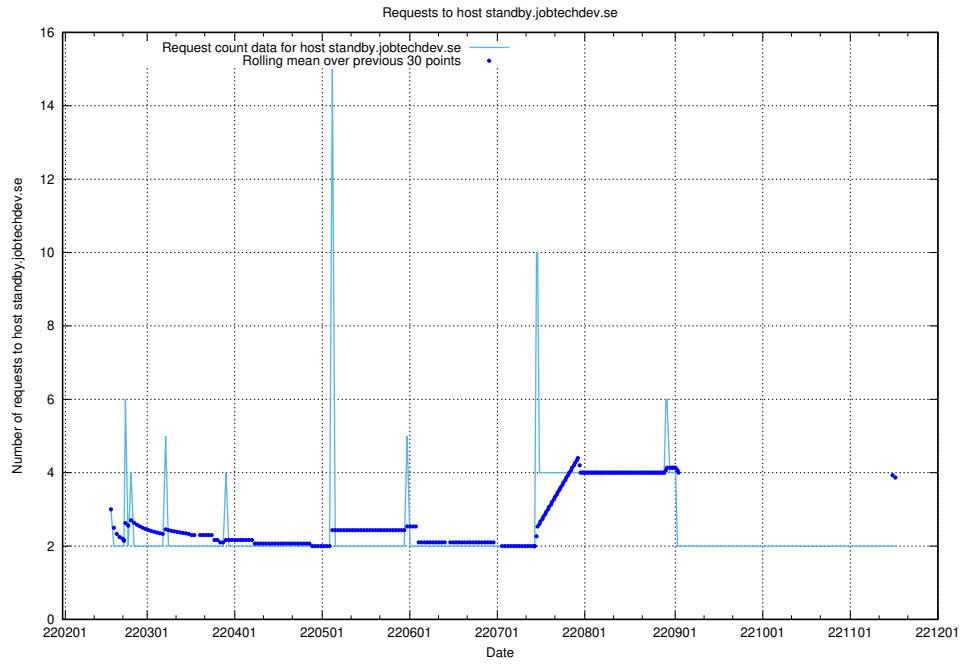

7.544 Usage of standby.jobtechdev.se

Here, we count the number of requests to host standby.jobtechdev.se.

7.545 Usage of asasdask.jobtechdev.se

Here, we count the number of requests to host asasdask.jobtechdev.se.