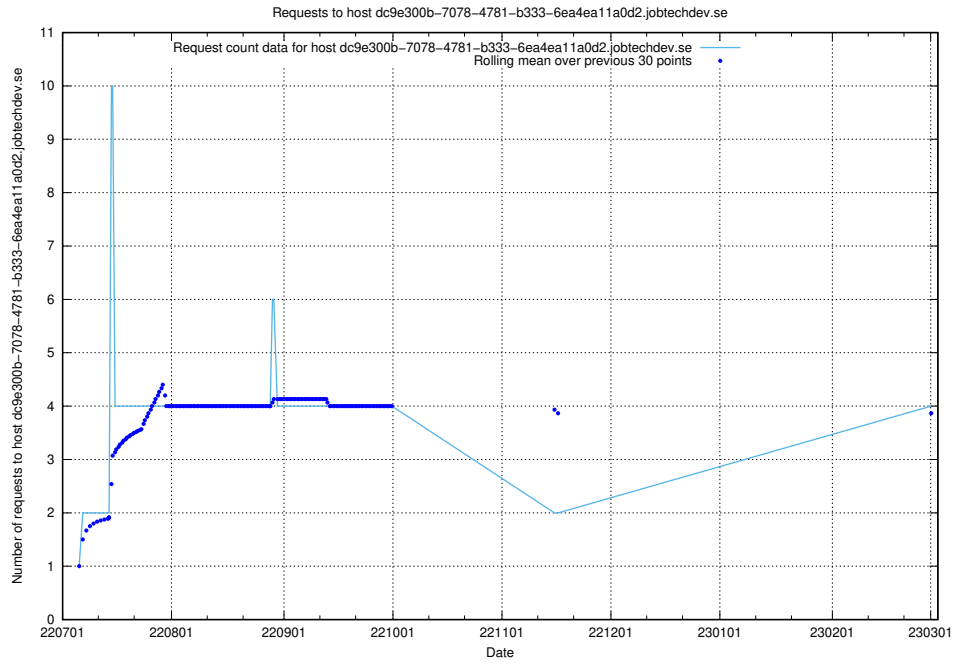

7.143 Usage of dc9e300b-7078-4781-b333-6ea4ea11a0d2.jobtechdev.se

Here, we count the number of requests to host dc9e300b-7078-4781-b333-6ea4ea11a0d2.jobtechdev.se.

7.144 Usage of db517d0-1a0b-4541-afc3-729929ef0020.jobtechdev.se