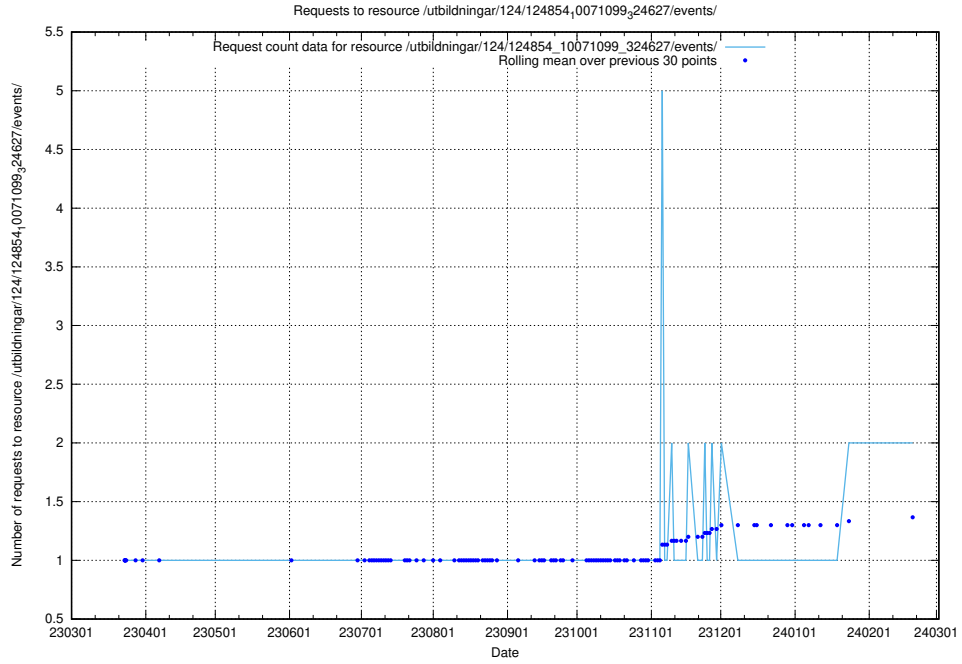

5.634 Usage of /utbildningar/124/124854_10071099_324627/events/

Here, we count the number of requests to resource /utbildningar/124/124854_10071099_324627/events/