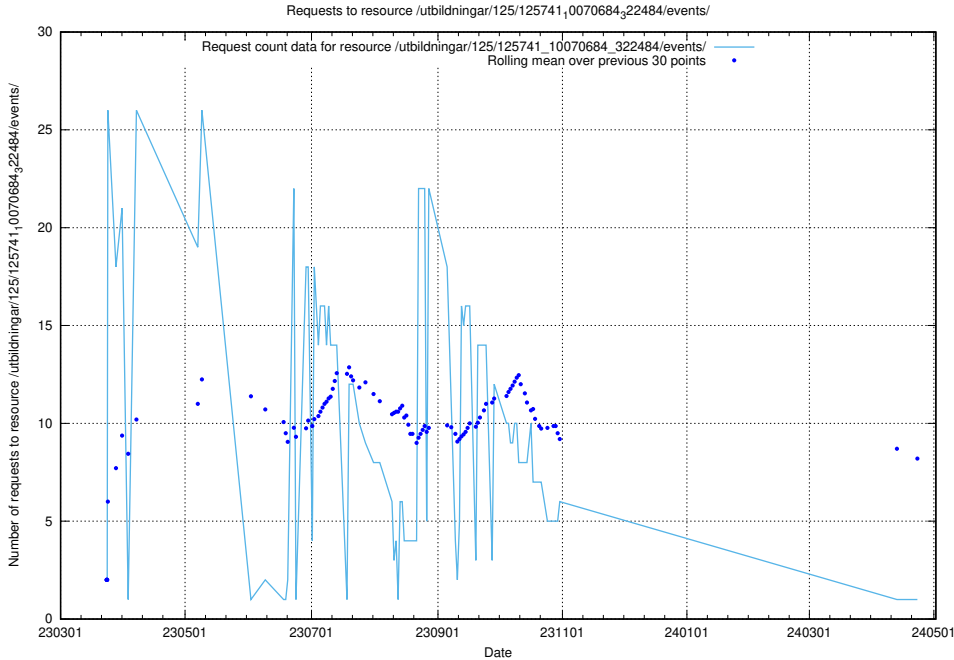

5.7151 Usage of /utbildningar/125/125741_10070684_322484/events/

Here, we count the number of requests to resource /utbildningar/125/125741_10070684_322484/events/