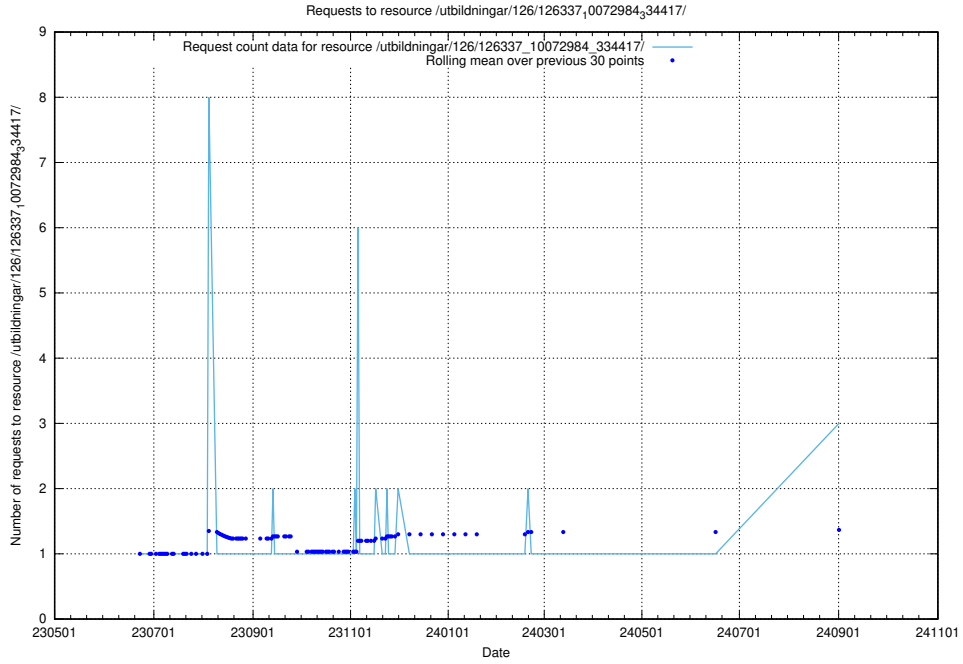

Here, we count the number of requests to resource /utbildningar/126/126339_10072940_334334/.

5.544 Usage of /utbildningar/126/126337_10072984_334417/

Here, we count the number of requests to resource /utbildningar/126/126337_10072984_334417/.