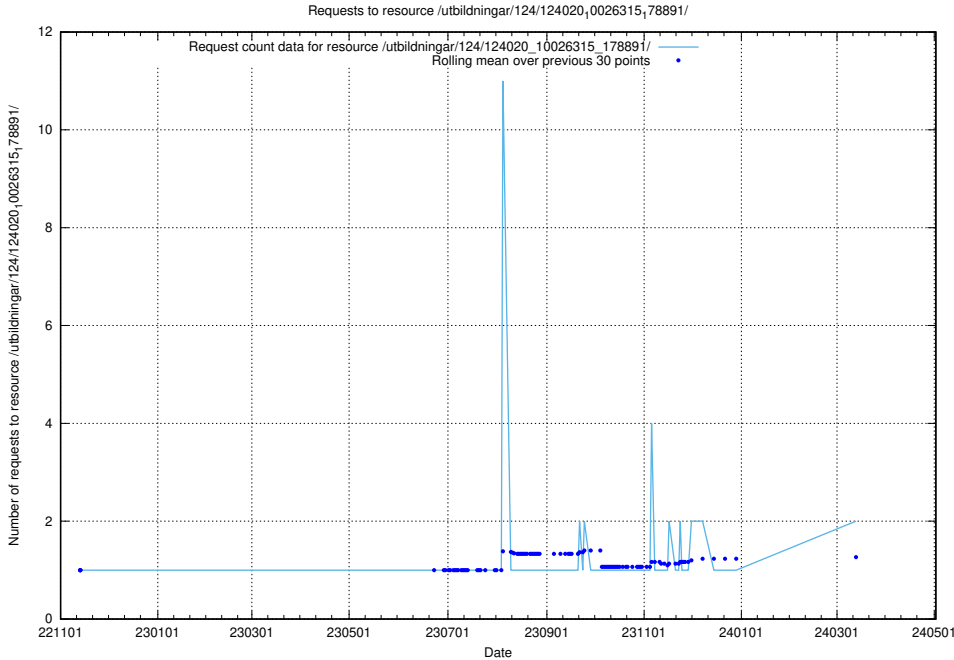

5.1029 Usage of /utbildningar/124/124020_10026315_178891/

Here, we count the number of requests to resource /utbildningar/124/124020_10026315_178891/.