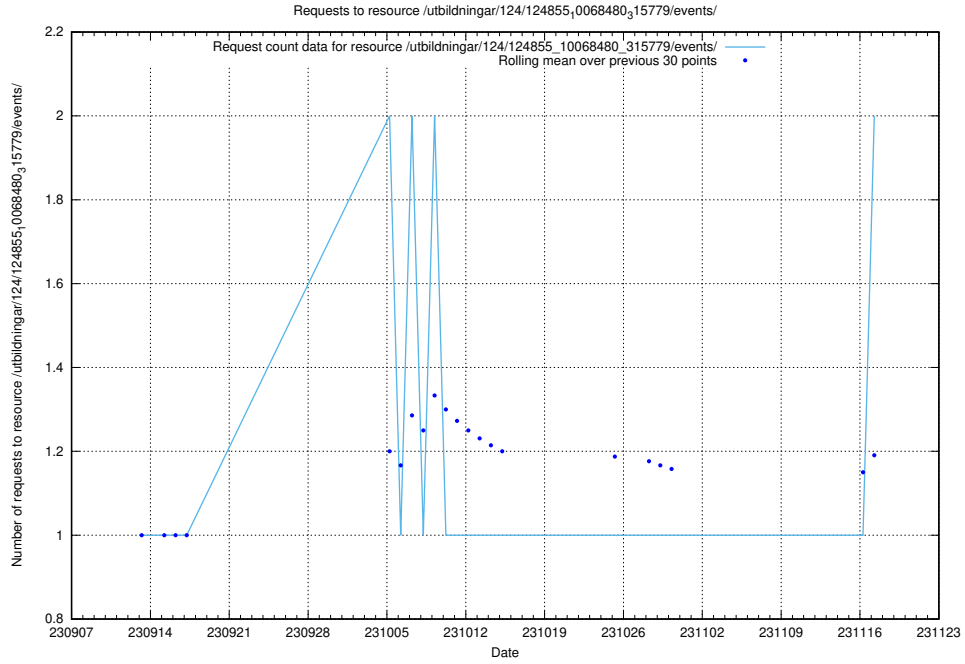

5.892 Usage of /utbildningar/124/124855_10068480_315779/events/

Here, we count the number of requests to resource /utbildningar/124/124855_10068480_315779/events/