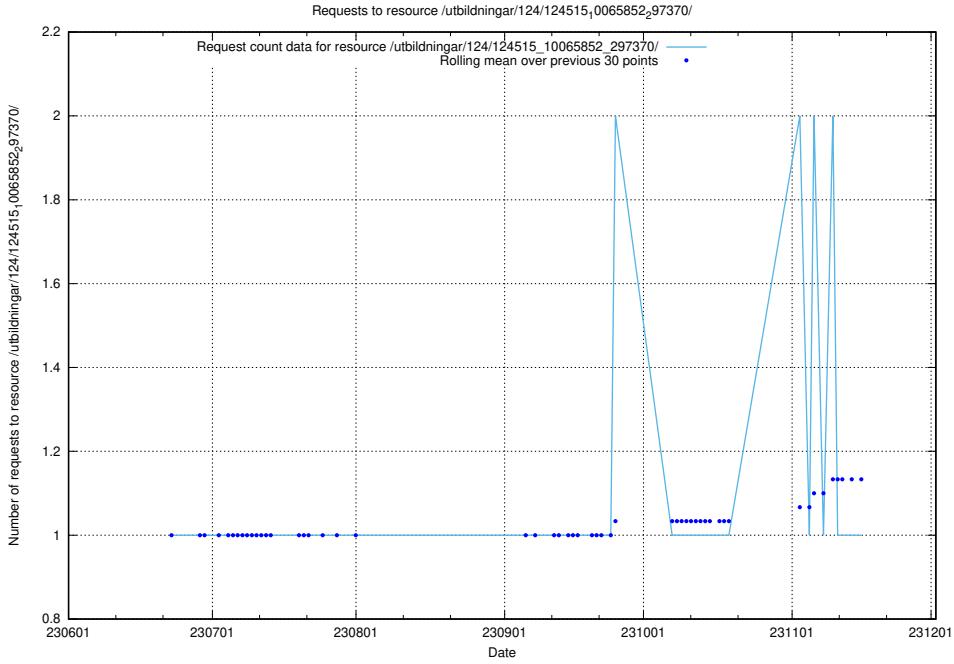

5.6655 Usage of /utbildningar/124/124515_10065852_297370/

Here, we count the number of requests to resource /utbildningar/124/124515_10065852_297370/.