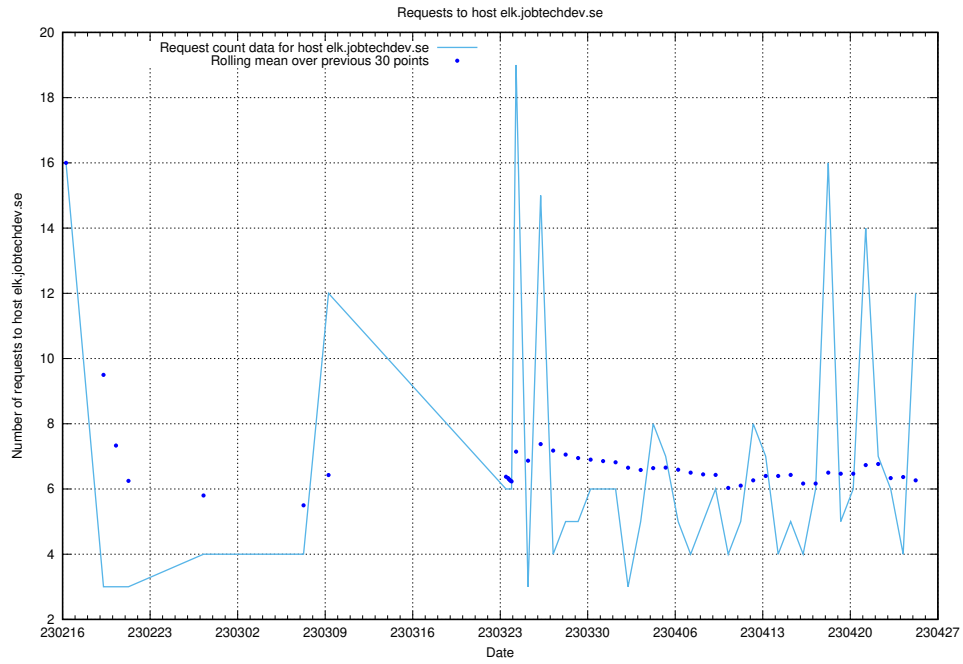

7.50 Usage of elk.jobtechdev.se

Here, we count the number of requests to host elk.jobtechdev.se.