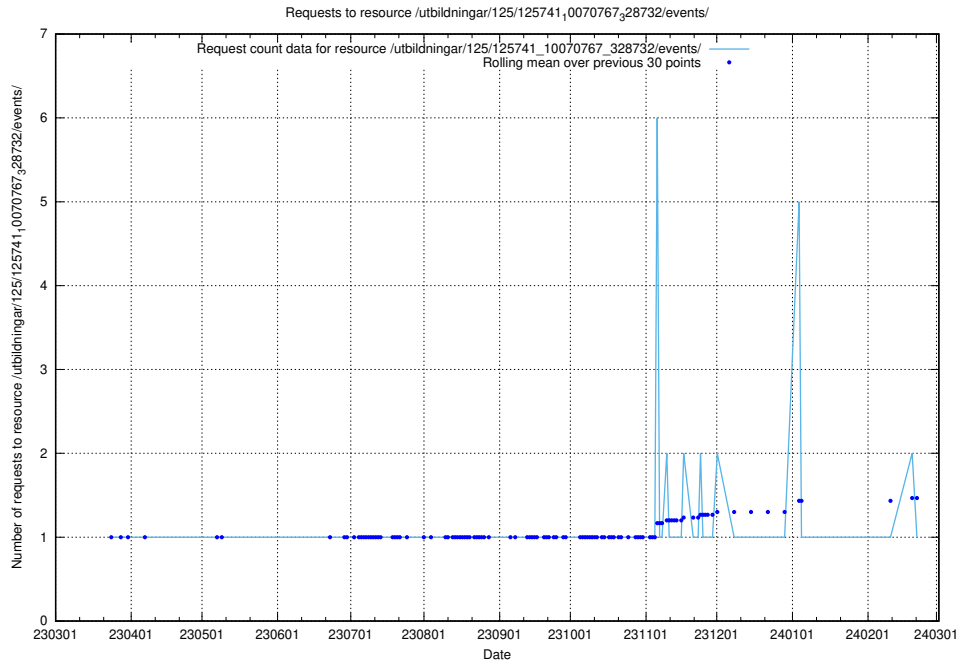

5.7098 Usage of /utbildningar/125/125741_10070767_328732/events/

Here, we count the number of requests to resource /utbildningar/125/125741_10070767_328732/events/