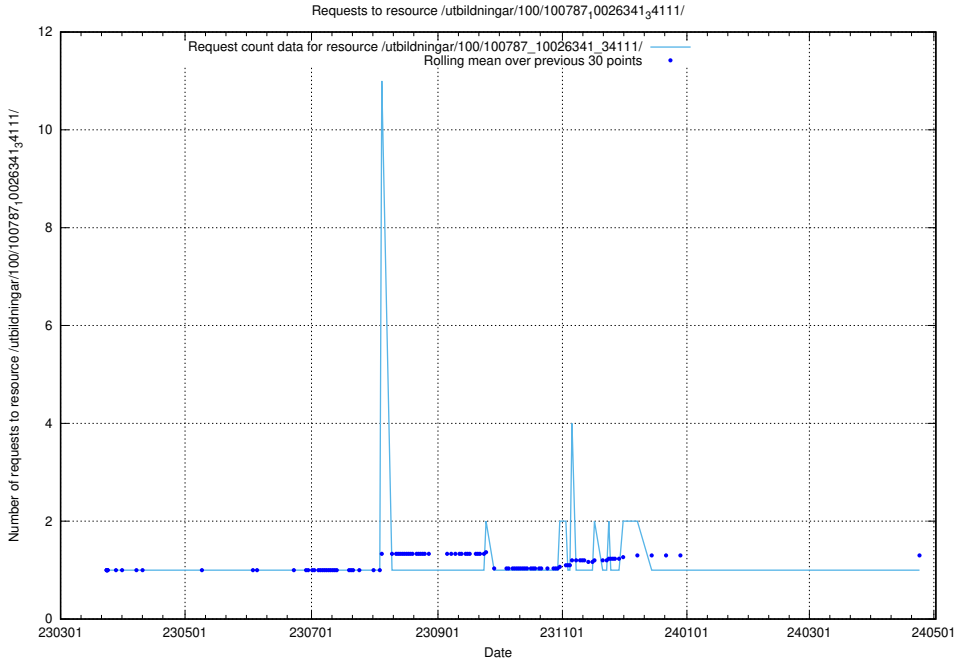

5.6437 Usage of /utbildningar/100/100787_10026341_34111/

Here, we count the number of requests to resource /utbildningar/100/100787_10026341_34111/.