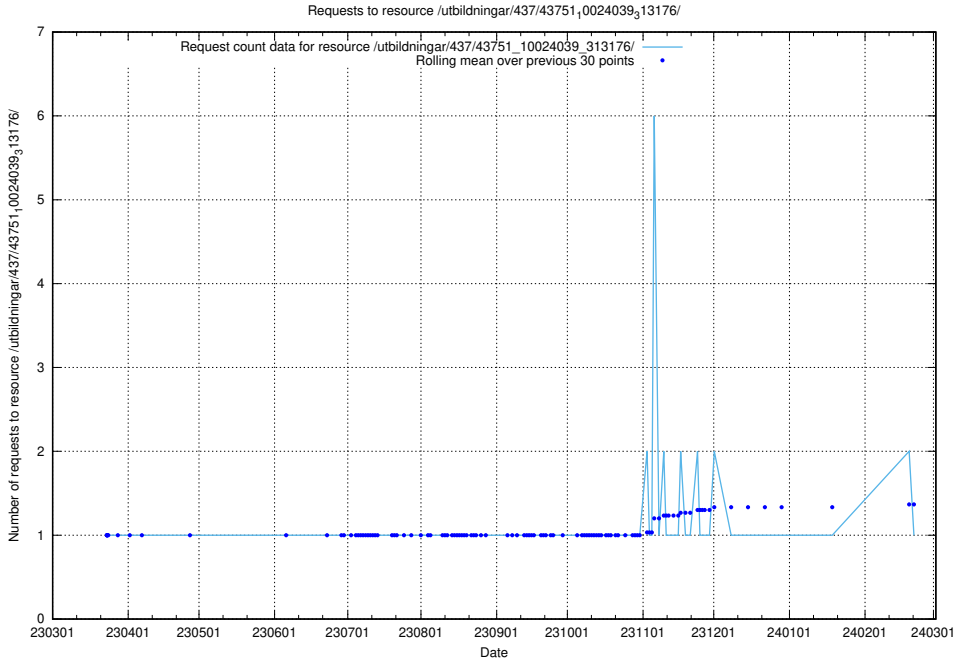

5.7256 Usage of /utbildningar/437/43751_10024039_313176/

Here, we count the number of requests to resource /utbildningar/437/43751_10024039_313176/.