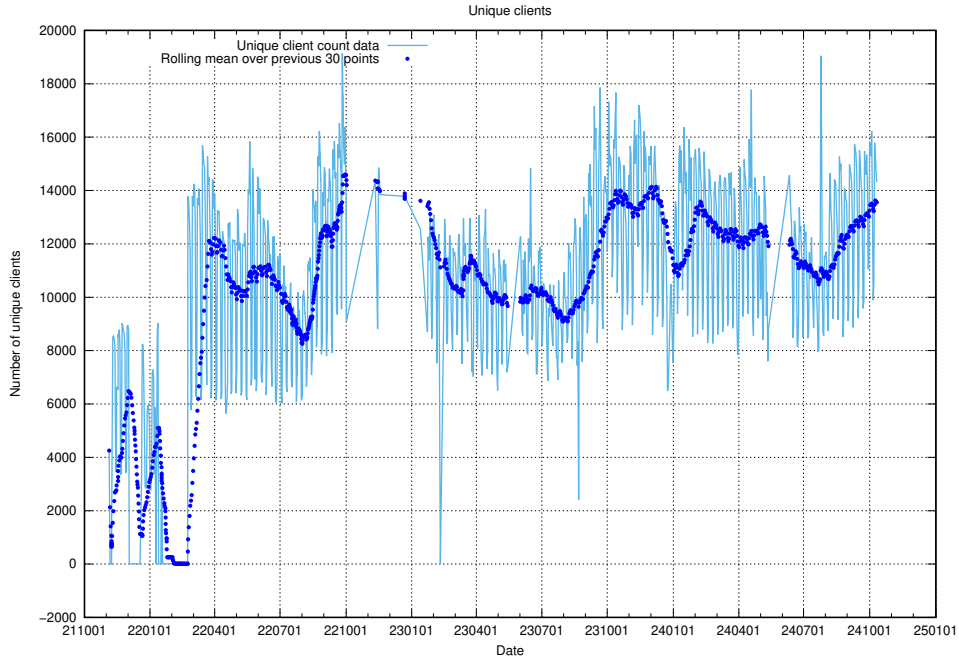

8.2 Number of unique clients

Here we extract the number of unique clients that have used our APIs.