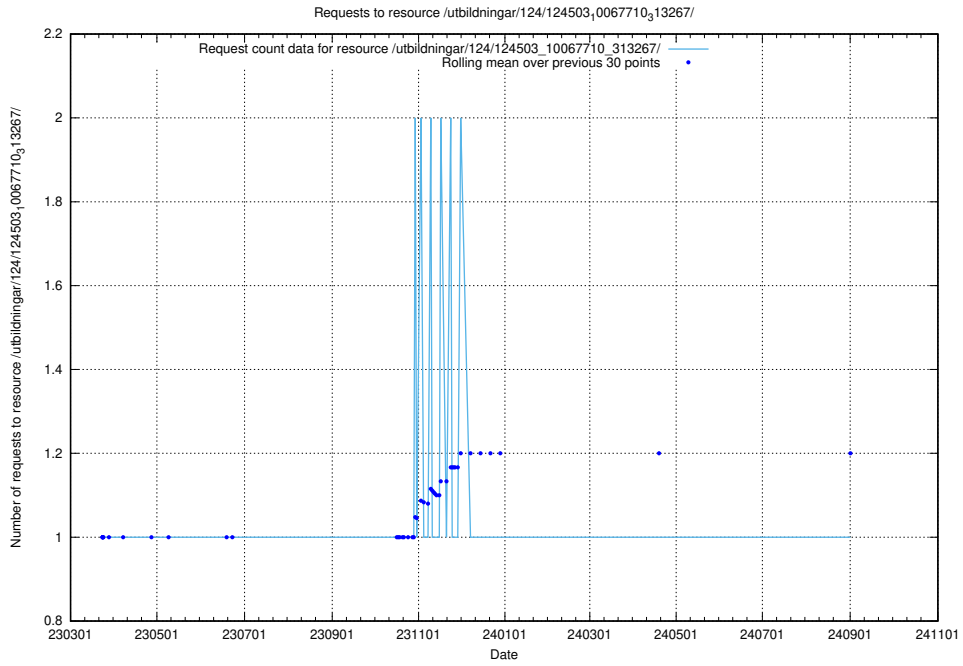

5.3090 Usage of /utbildningar/124/124503_10067710_313267/

Here, we count the number of requests to resource /utbildningar/124/124503_10067710_313267/.