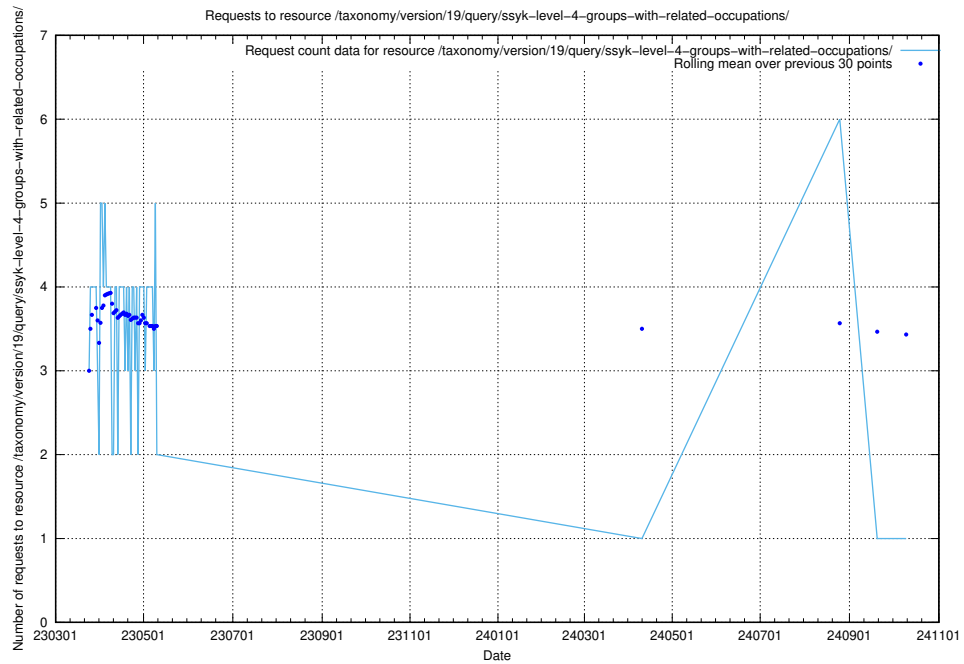

5.6993 Usage of `/taxonomy/version/19/query/ssyk-level-4-groups-with-related-occupations/`

Here, we count the number of requests to resource `/taxonomy/version/19/query/ssyk-level-4-groups-with-related-occupations/`.