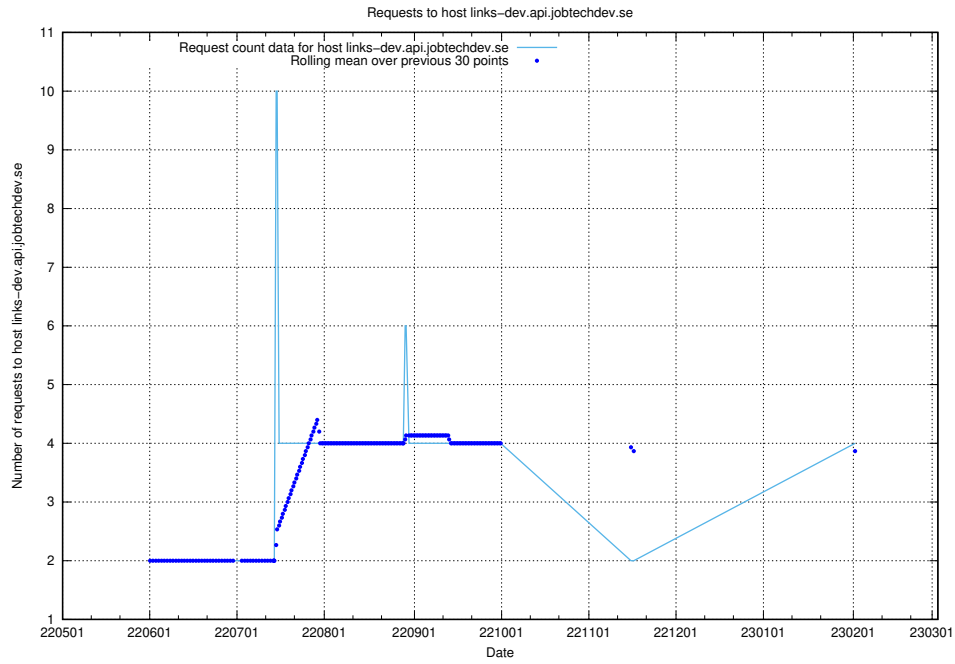

7.152 Usage of links-dev.api.jobtechdev.se

Here, we count the number of requests to host links-dev.api.jobtechdev.se.