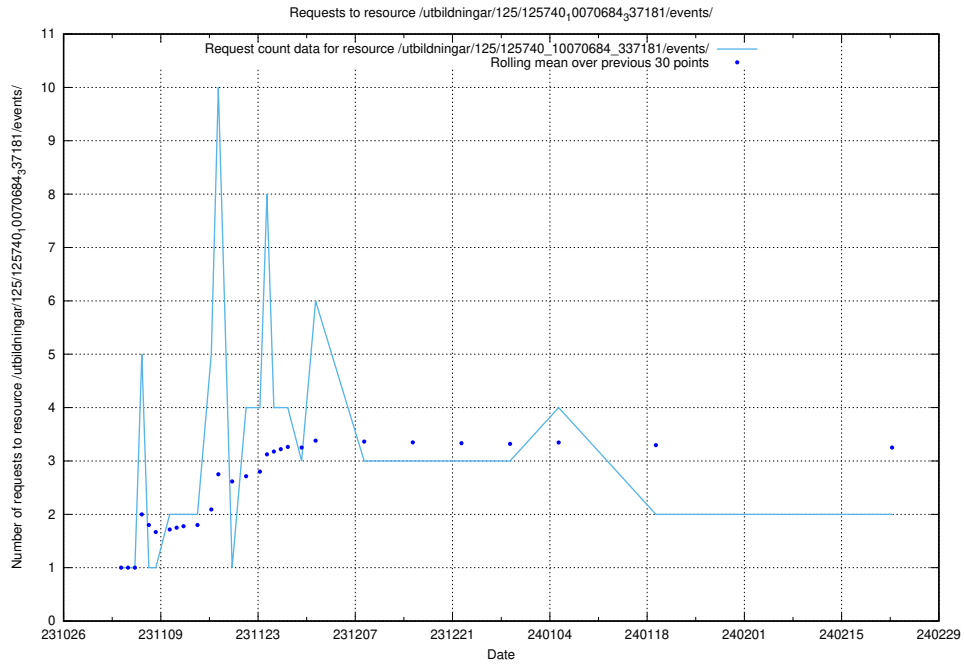

5.849 Usage of /utbildningar/125/125740_10070684_337181/events/

Here, we count the number of requests to resource /utbildningar/125/125740_10070684_337181/events/