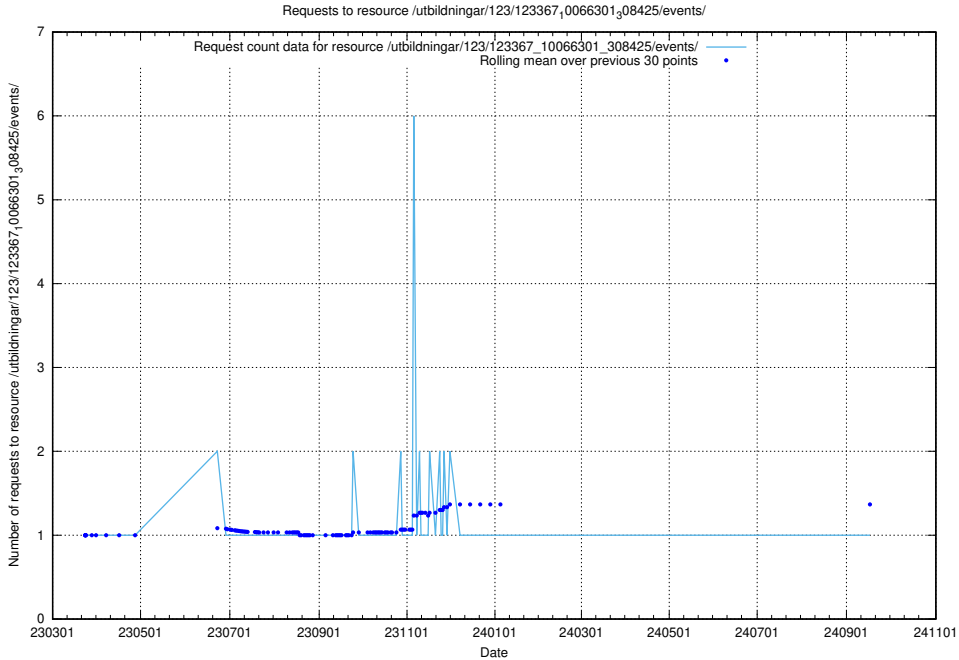

5.5461 Usage of /utbildningar/123/123367_10066301_308425/events/

Here, we count the number of requests to resource /utbildningar/123/123367_10066301_308425/events/

5.5462 Usage of /utbildningar/126/126239_10071456_326670/events/