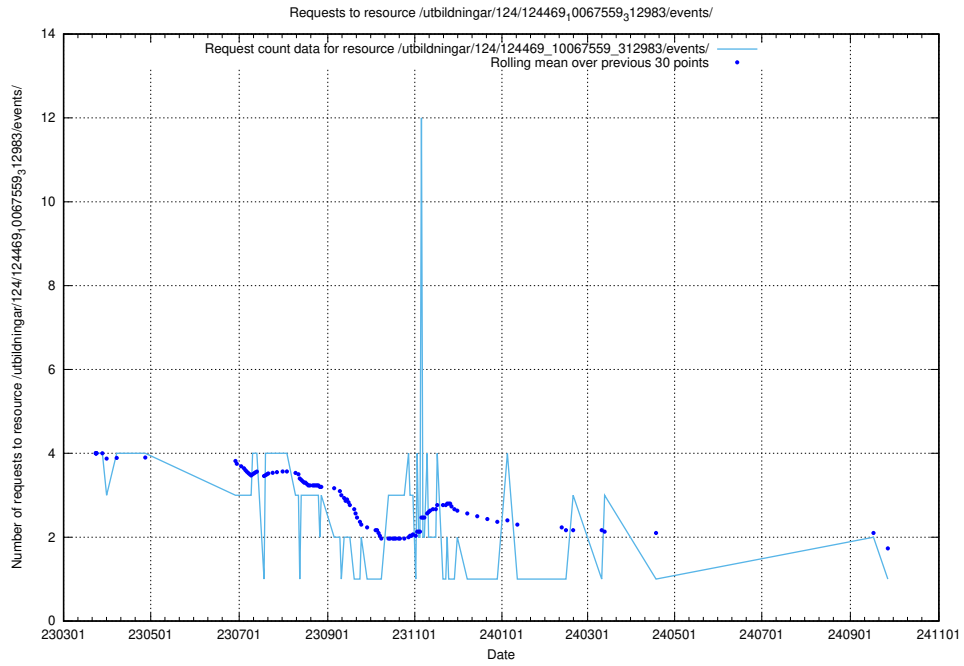

5.7130 Usage of /utbildningar/124/124469_10067559_312983/events/

Here, we count the number of requests to resource /utbildningar/124/124469_10067559_312983/events/