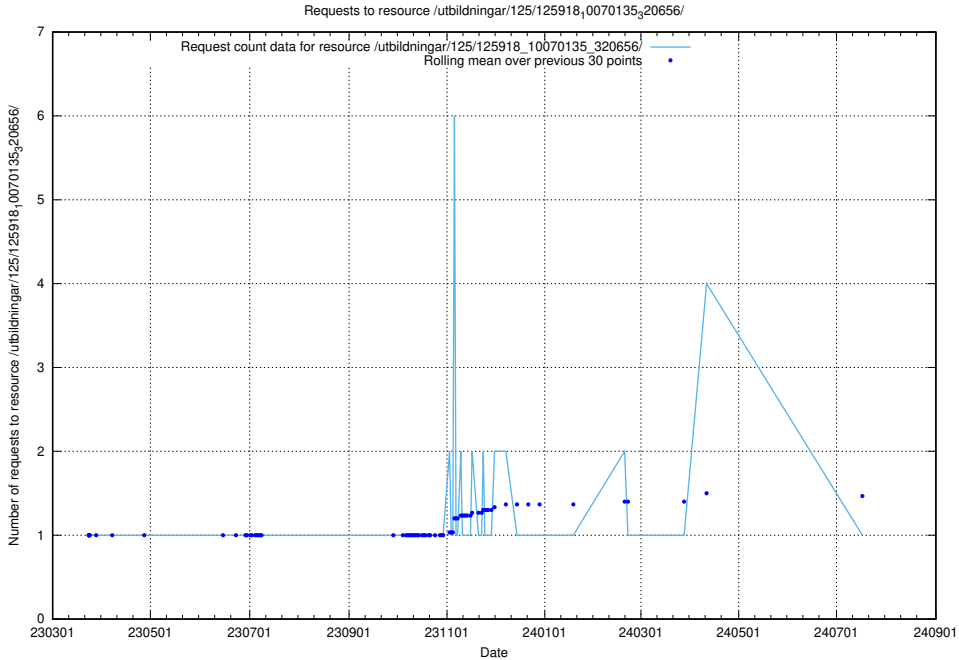

5.7316 Usage of /utbildningar/125/125918_10070135_320656/

Here, we count the number of requests to resource /utbildningar/125/125918_10070135_320656/.