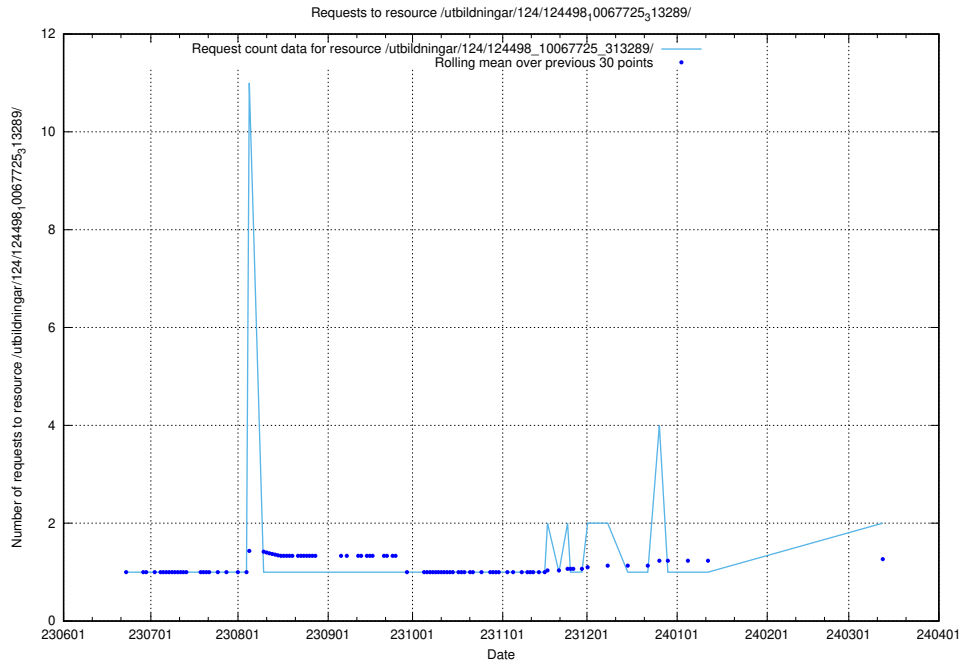

5.1006 Usage of /utbildningar/124/124498_10067725_313289/

Here, we count the number of requests to resource /utbildningar/124/124498_10067725_313289/.