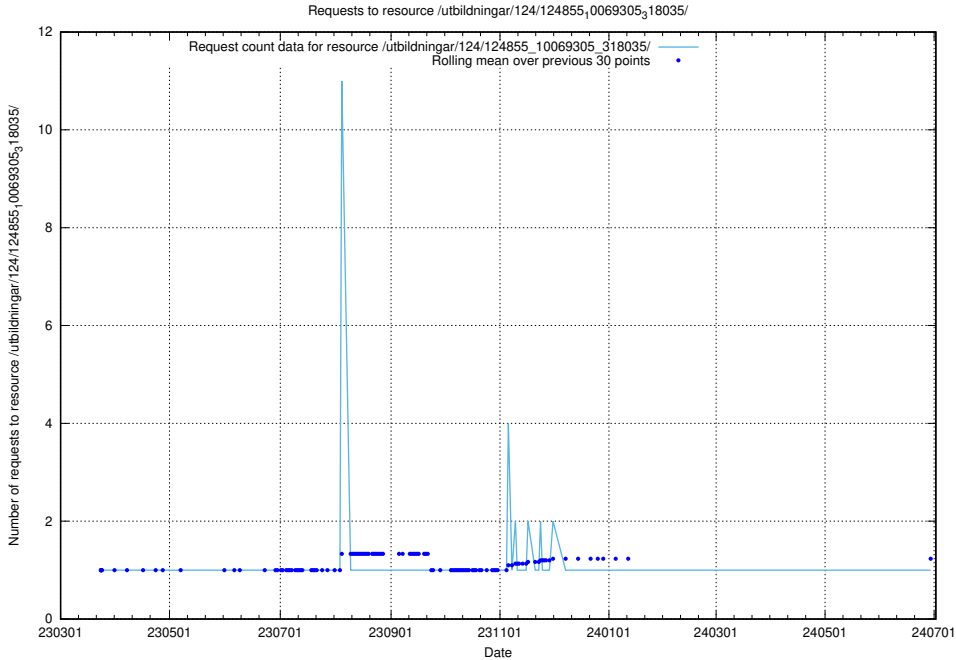

5.1399 Usage of /utbildningar/124/124855_10069305_318035/

Here, we count the number of requests to resource /utbildningar/124/124855_10069305_318035/.