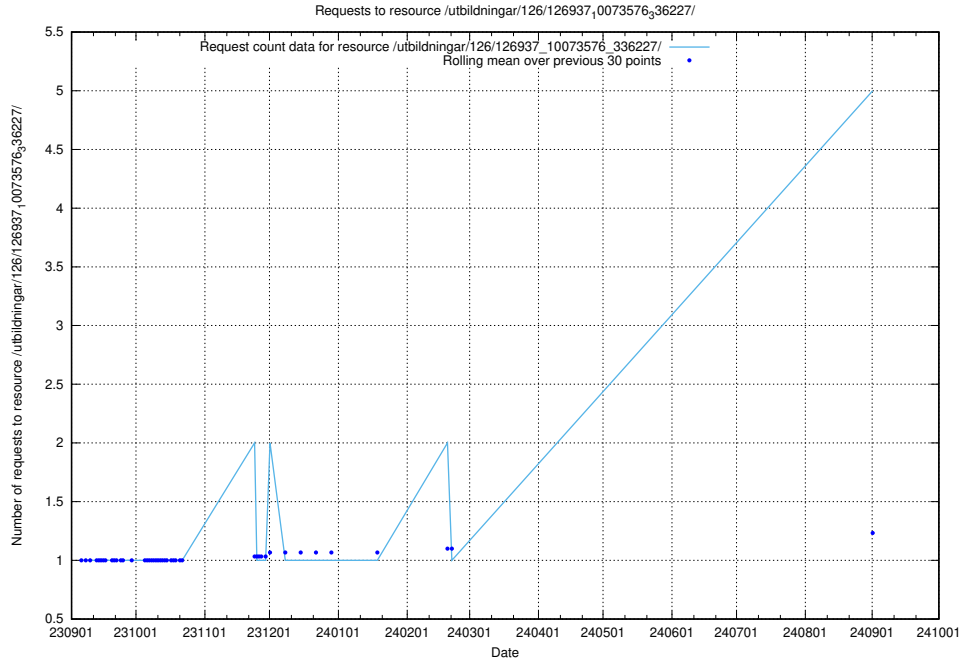

5.244 Usage of /utbildningar/126/126937_10073576_336227/

Here, we count the number of requests to resource /utbildningar/126/126937_10073576_336227/.