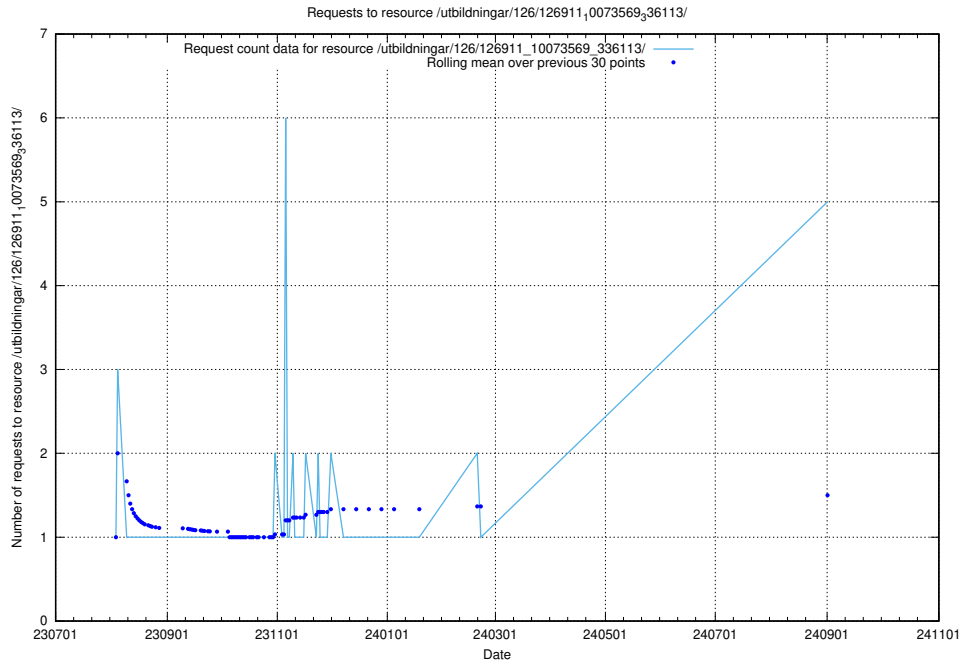

5.246 Usage of /utbildningar/126/126911_10073569_336113/

Here, we count the number of requests to resource /utbildningar/126/126911_10073569_336113/.