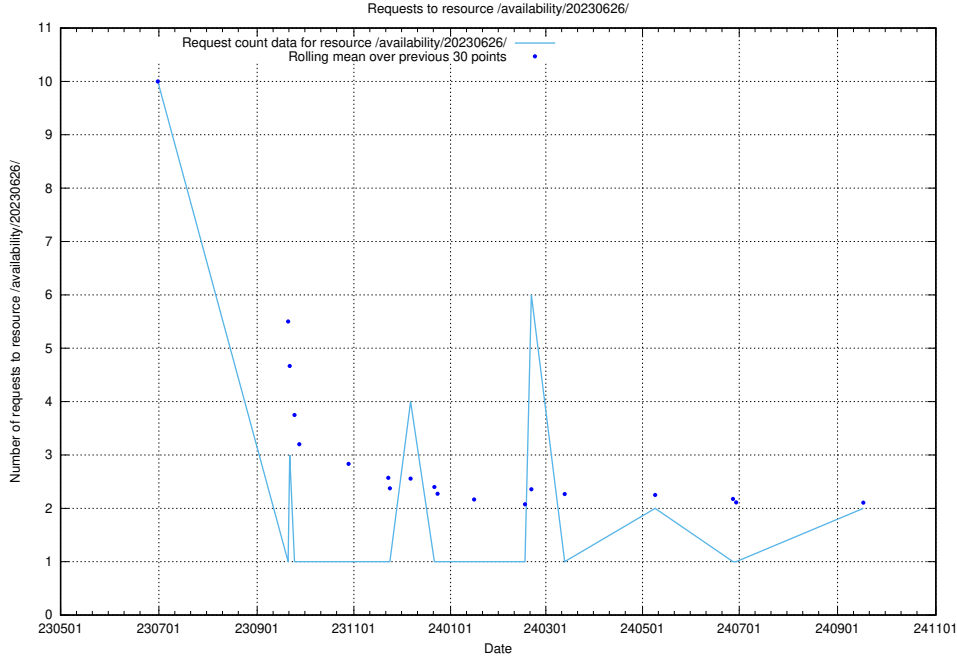

5.959 Usage of /availability/20230626/

Here, we count the number of requests to resource /availability/20230626/.