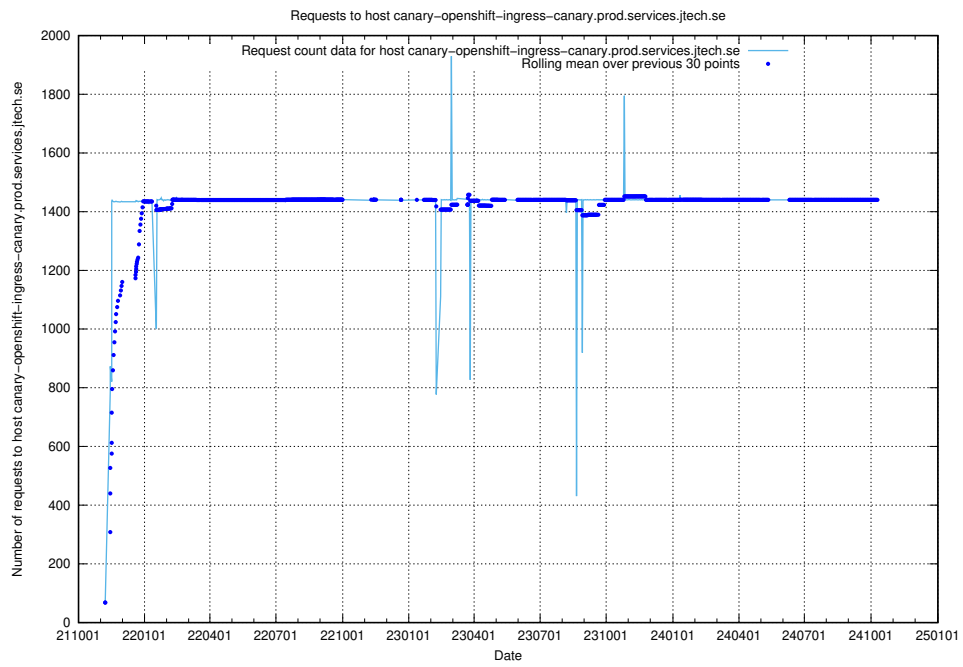

Here, we count the number of requests to host giggi.jobtechdev.se.

7.20 Usage of canary-openshift-ingress-canary.prod.services.jtech.se

Here, we count the number of requests to host canary-openshift-ingress-canary.prod.services.jtech.se.