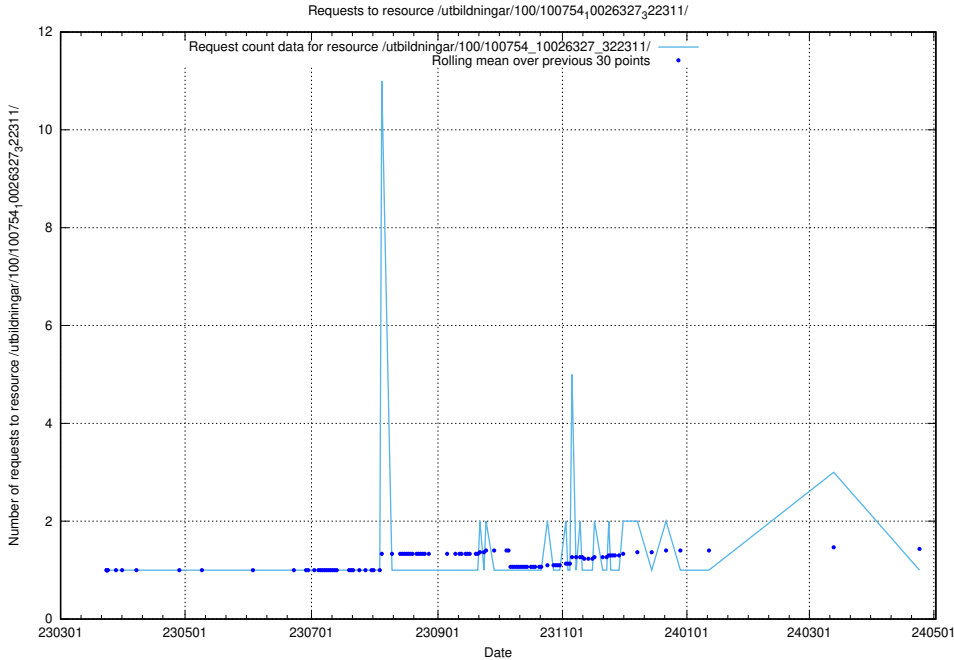

5.6495 Usage of /utbildningar/100/100754_10026327_322311/

Here, we count the number of requests to resource /utbildningar/100/100754_10026327_322311/.

5.6496 Usage of /utbildningar/126/126795_10073163_334944/events/