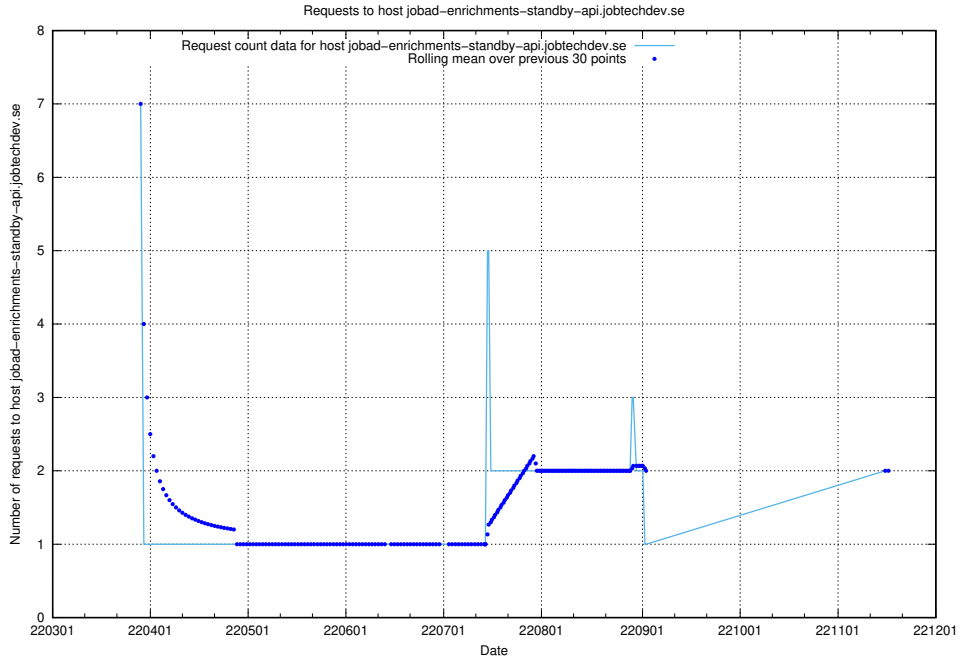

7.487 Usage of jobad-enrichments-standby-api.jobtechdev.se

Here, we count the number of requests to host jobad-enrichments-standby-api.jobtechdev.se.