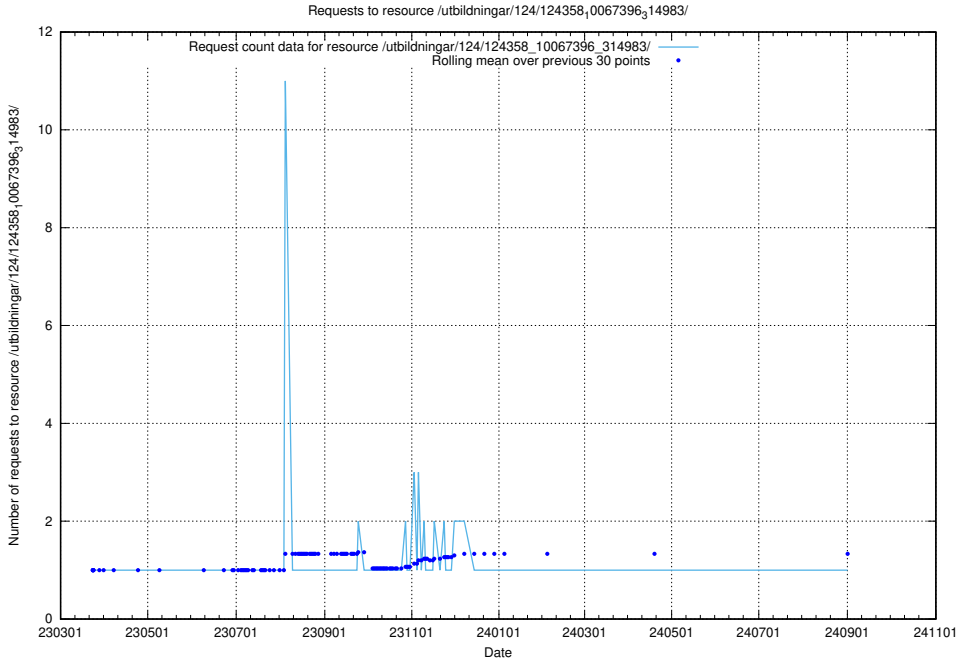

5.4745 Usage of /utbildningar/124/124358_10067396_314983/

Here, we count the number of requests to resource /utbildningar/124/124358_10067396_314983/.