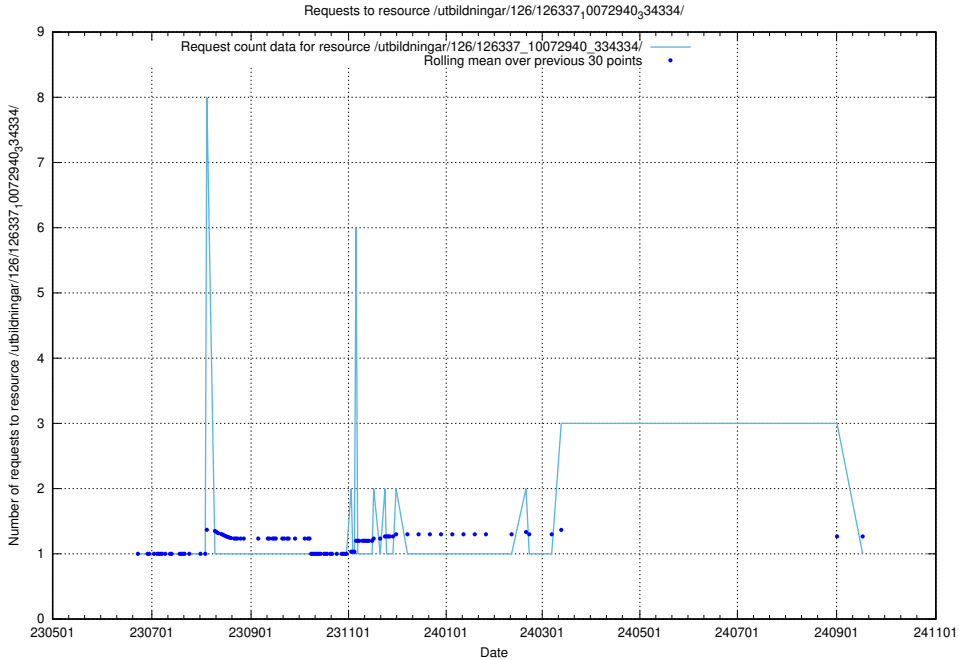

5.6548 Usage of /utbildningar/126/126337_10072940_334334/

Here, we count the number of requests to resource /utbildningar/126/126337_10072940_334334/.