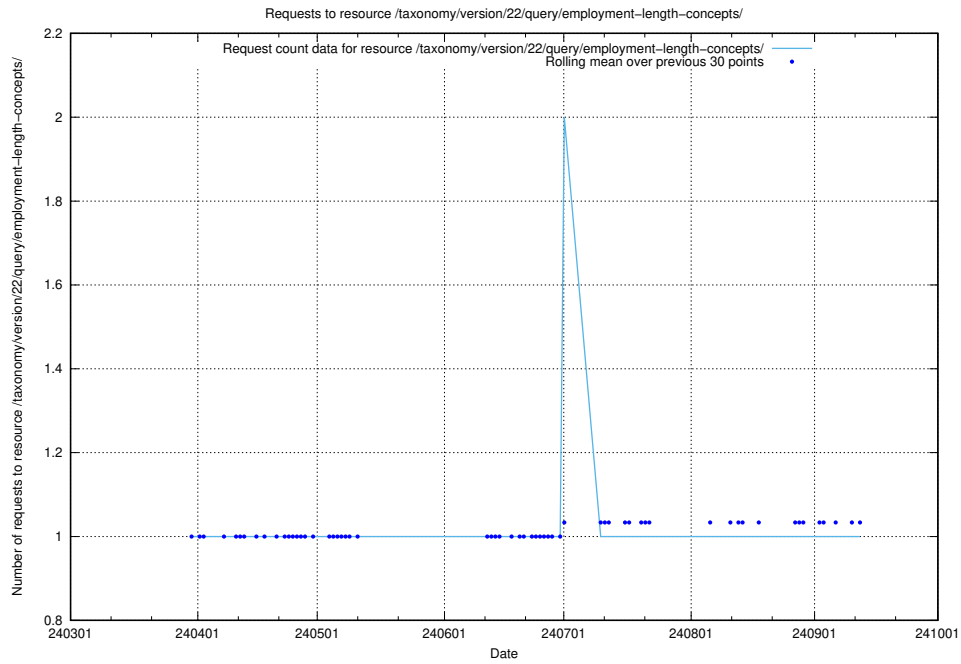

5.2565 Usage of /taxonomy/version/22/query/employment-length-concepts/

Here, we count the number of requests to resource /taxonomy/version/22/query/employment-length-concepts/.