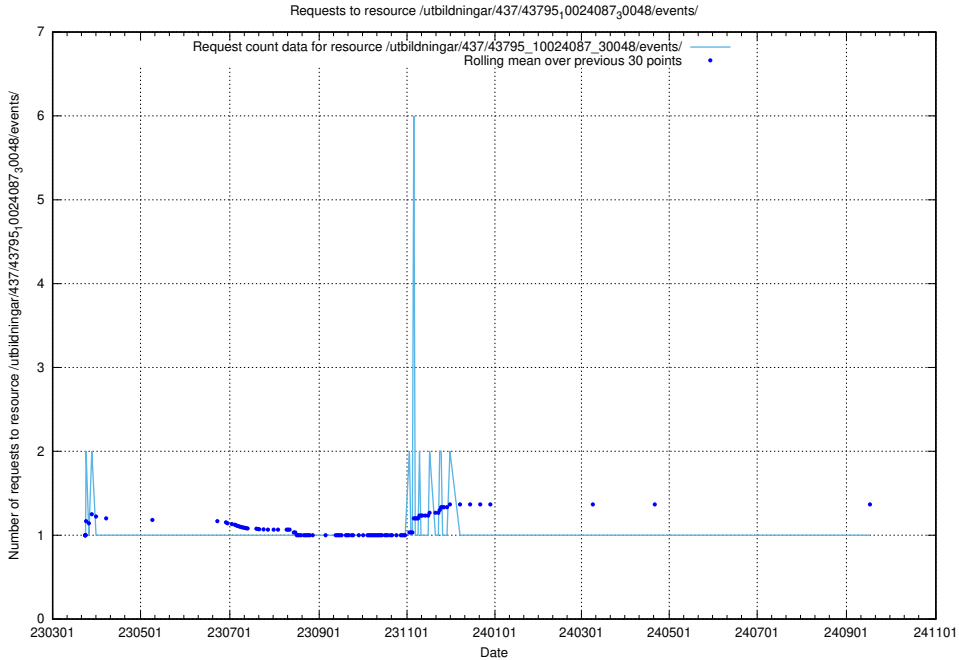

Here, we count the number of requests to resource /utbildningar/437/43796_10024100_313818/.

5.7236 Usage of /utbildningar/437/43795_10024087_30048/events/

Here, we count the number of requests to resource /utbildningar/437/43795_10024087_30048/events/.