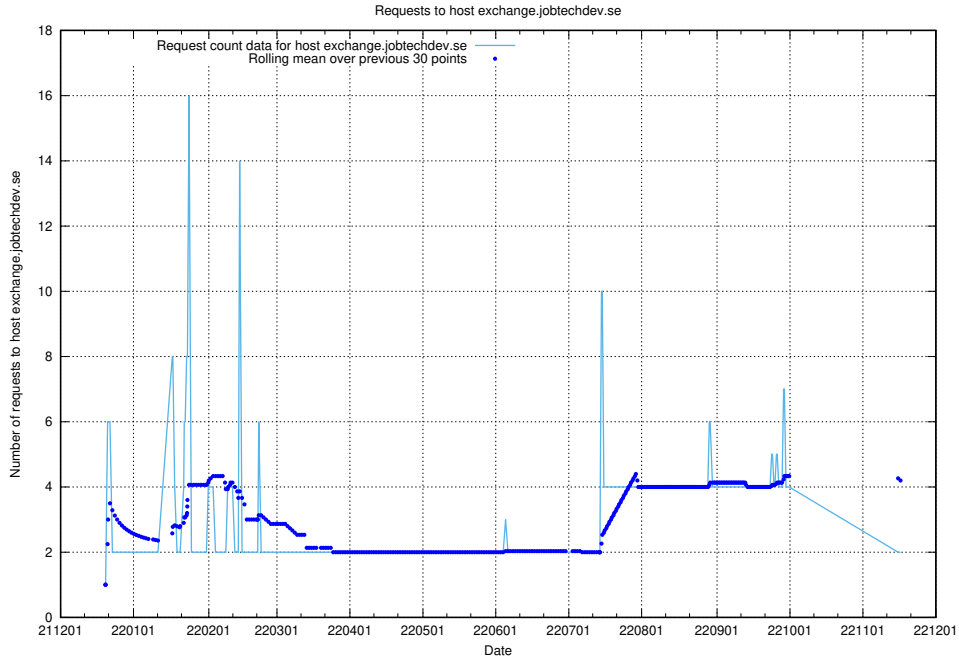

7.379 Usage of mail01.jobtechdev.se

Here, we count the number of requests to host mail01.jobtechdev.se.

7.380 Usage of exchange.jobtechdev.se

Here, we count the number of requests to host exchange.jobtechdev.se.