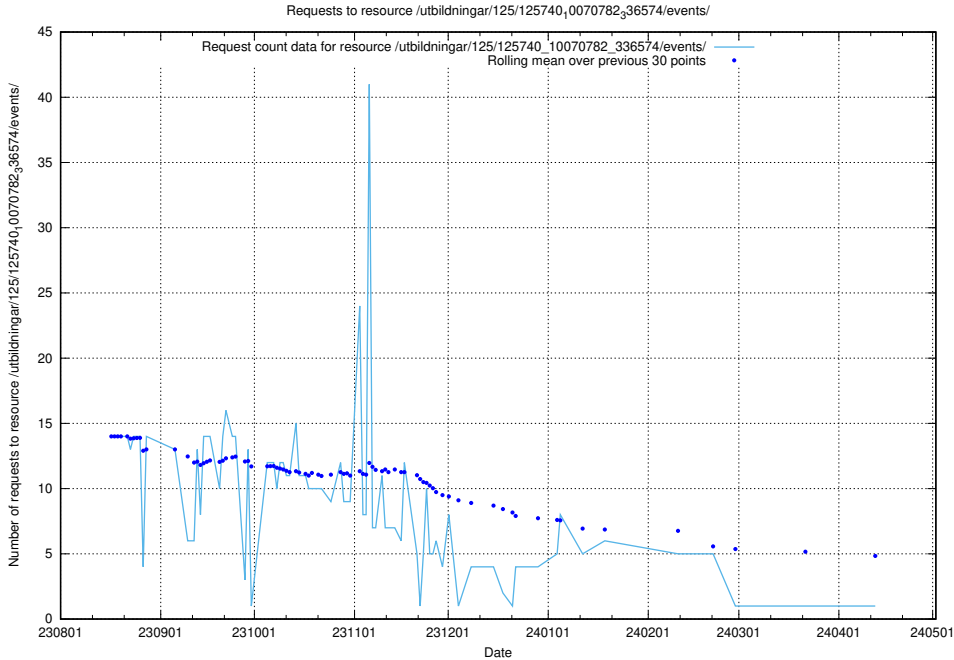

5.5693 Usage of /utbildningar/125/125740_10070782_336574/events/

Here, we count the number of requests to resource /utbildningar/125/125740_10070782_336574/events/