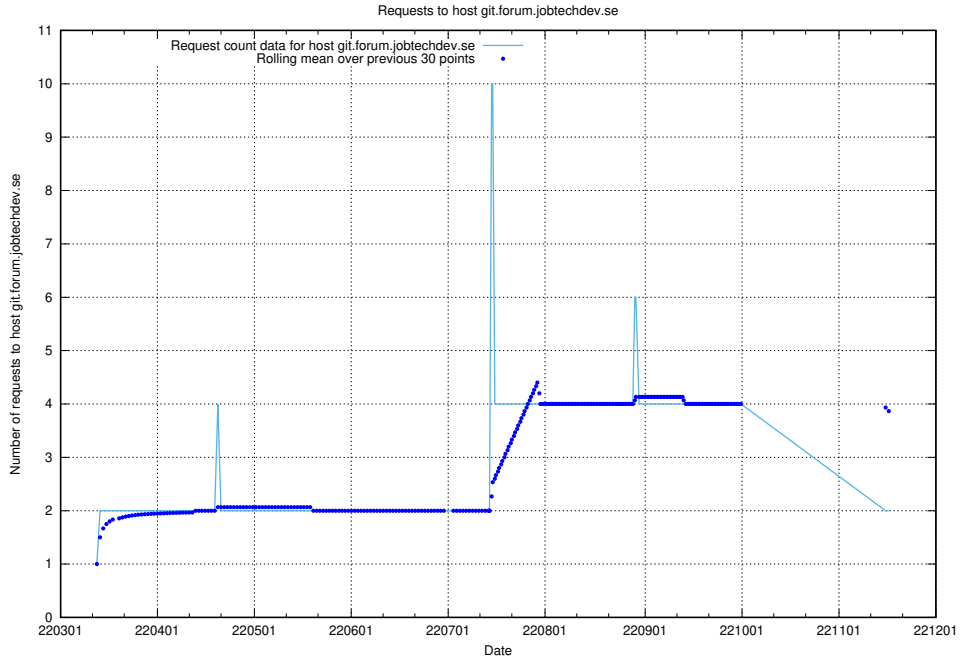

7.503 Usage of git.forum.jobtechdev.se

Here, we count the number of requests to host git.forum.jobtechdev.se.