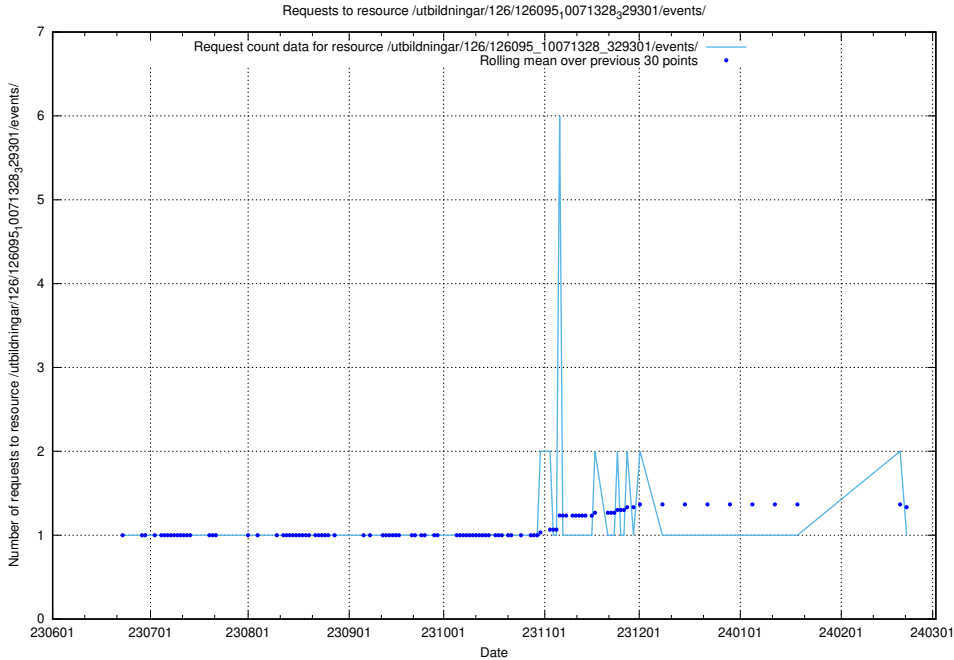

5.6558 Usage of /utbildningar/126/126095_10071328_329301/events/

Here, we count the number of requests to resource /utbildningar/126/126095_10071328_329301/events/