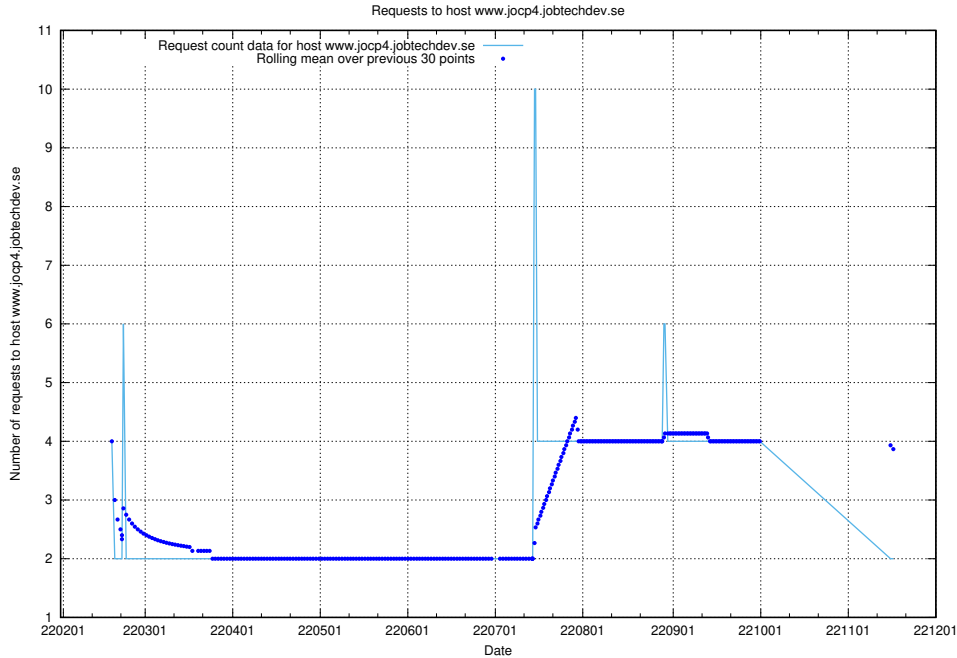

7.534 Usage of www.jocp4.jobtechdev.se

Here, we count the number of requests to host www.jocp4.jobtechdev.se.

7.535 Usage of taxonomy-test-in-prod-read.api.jobtechdev.se

Here, we count the number of requests to host taxonomy-test-in-prod-read.api.jobtechdev.se.