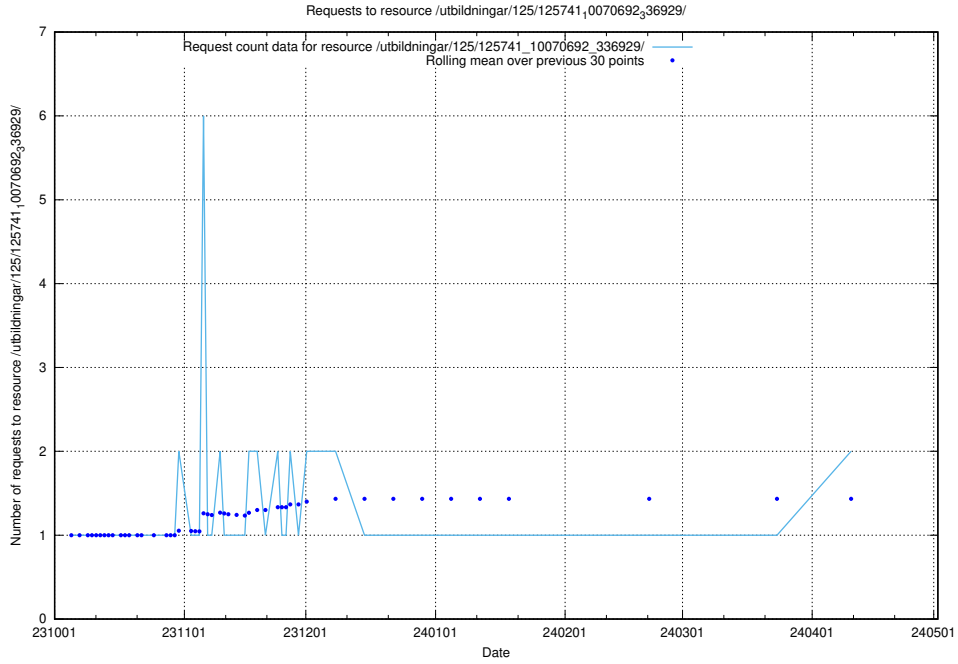

5.868 Usage of /utbildningar/125/125741_10070692_336929/

Here, we count the number of requests to resource /utbildningar/125/125741_10070692_336929/.