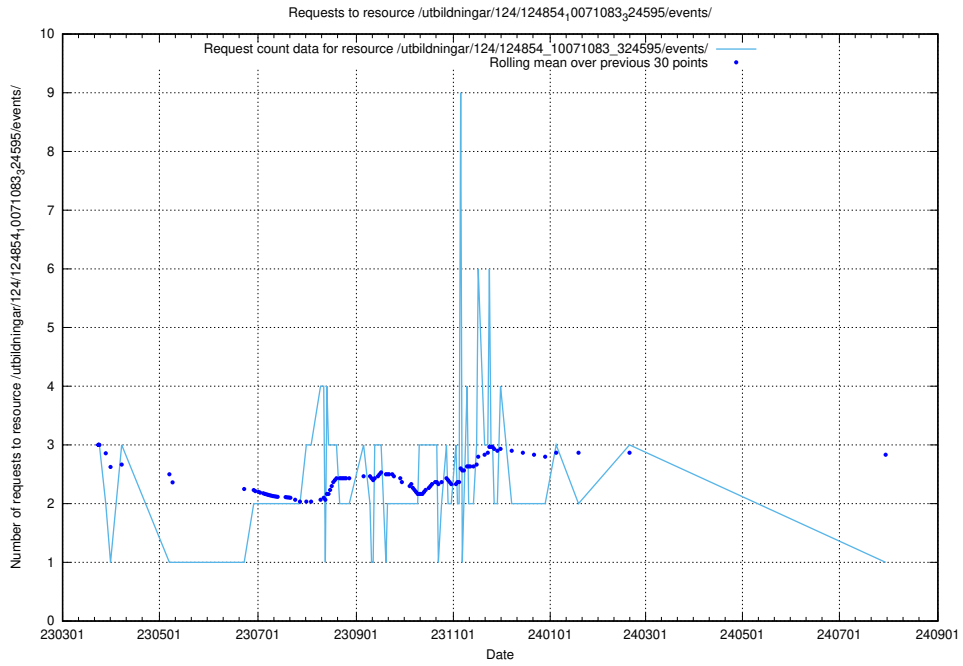

5.7135 Usage of /utbildningar/124/124854_10071083_324595/events/

Here, we count the number of requests to resource /utbildningar/124/124854_10071083_324595/events/