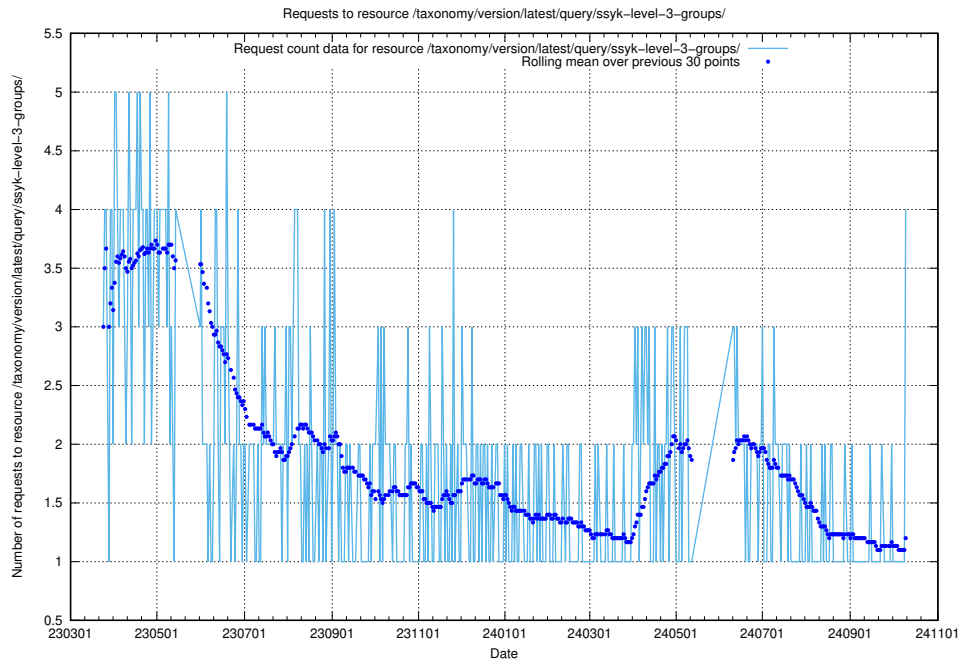

5.394 Usage of /taxonomy/version/latest/query/ssyk-level-3-groups/

Here, we count the number of requests to resource /taxonomy/version/latest/query/ssyk-level-3-groups/.