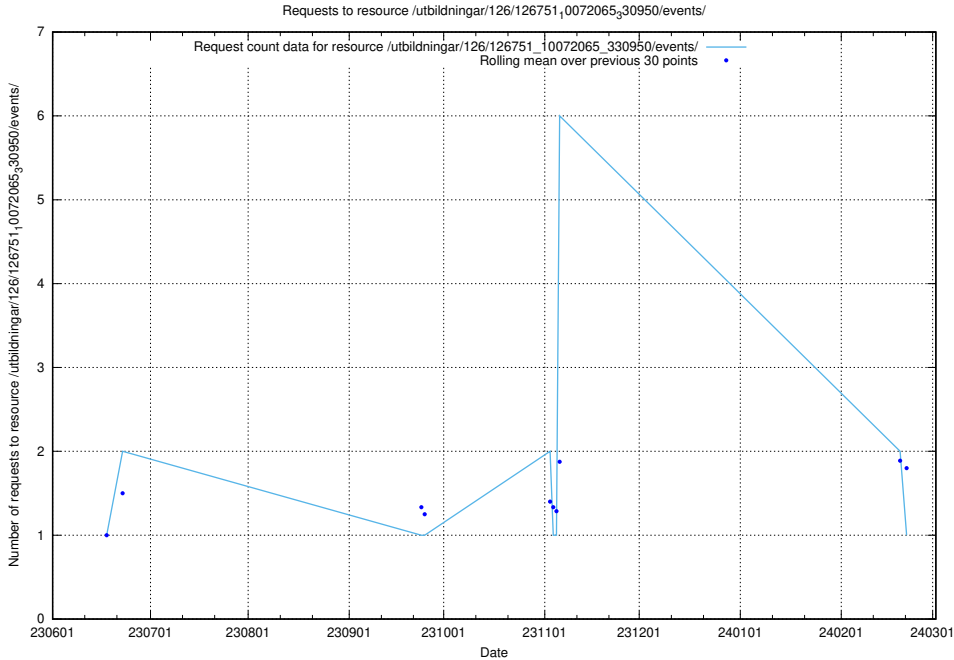

5.6735 Usage of /utbildningar/126/126751_10072065_330950/events/

Here, we count the number of requests to resource /utbildningar/126/126751_10072065_330950/events/