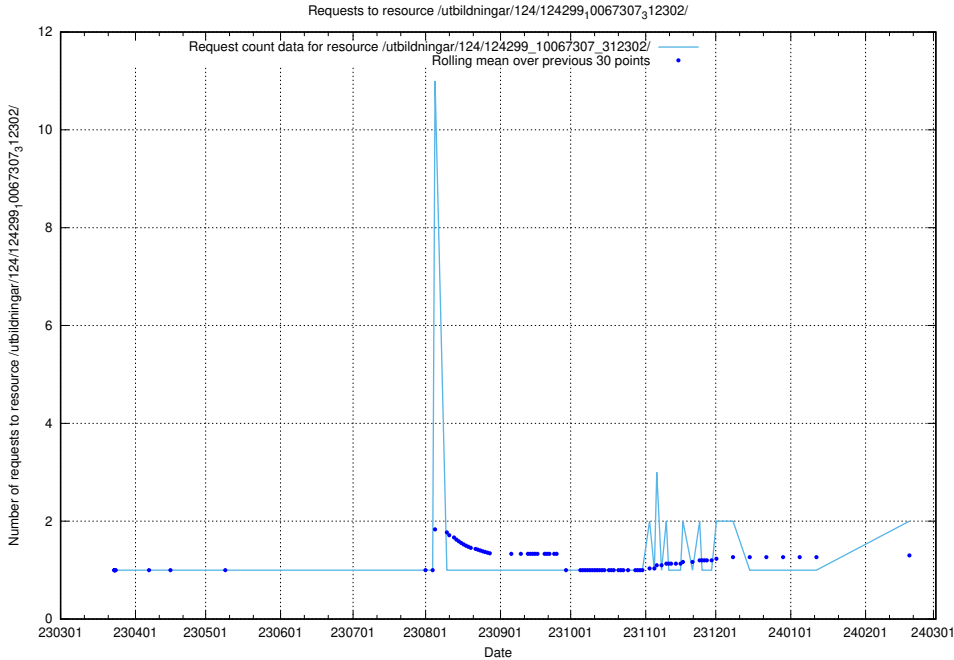

5.831 Usage of /utbildningar/124/124299_10067307_312302/

Here, we count the number of requests to resource /utbildningar/124/124299_10067307_312302/.

5.832 Usage of /availability/20231106/

Here, we count the number of requests to resource /availability/20231106/.