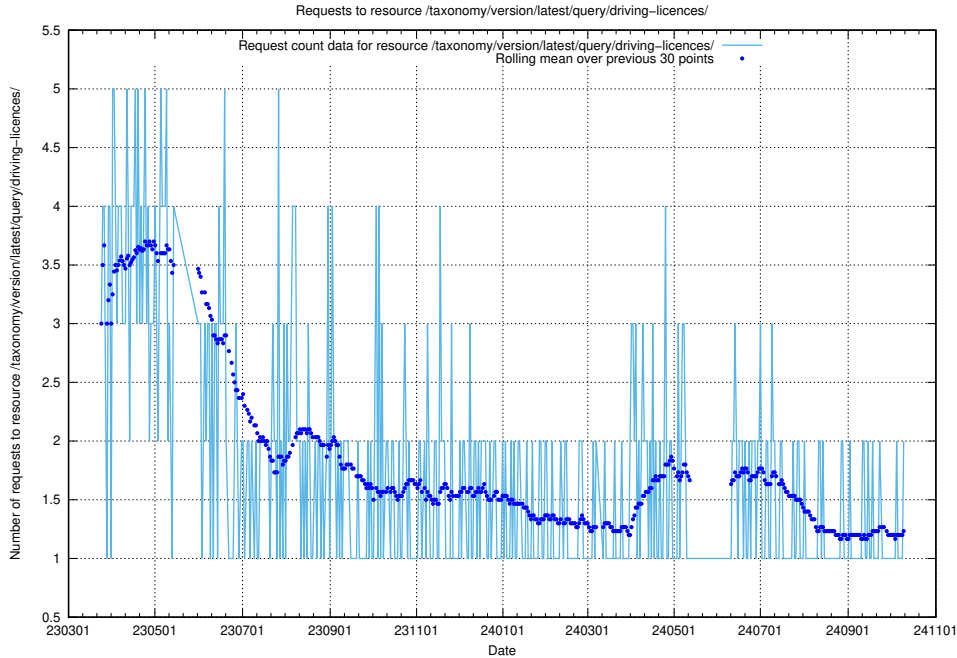

5.1075 Usage of /taxonomy/version/latest/query/driving-licences/

Here, we count the number of requests to resource /taxonomy/version/latest/query/driving-licences/.