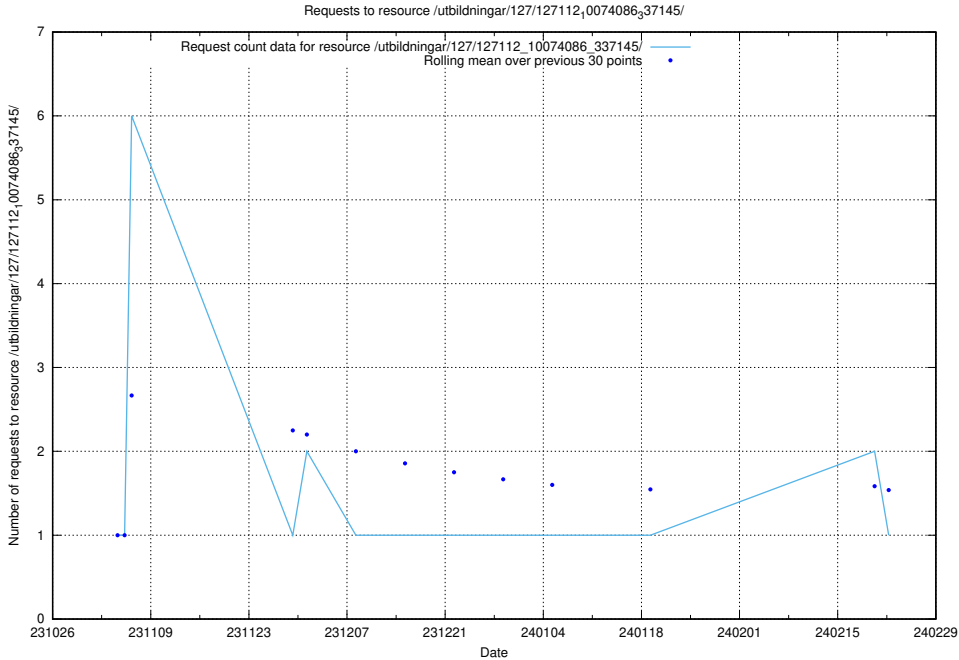

Here, we count the number of requests to resource /utbildningar/127/127112_10074105_337160/.

5.5053 Usage of /utbildningar/127/127112_10074086_337145/

Here, we count the number of requests to resource /utbildningar/127/127112_10074086_337145/.