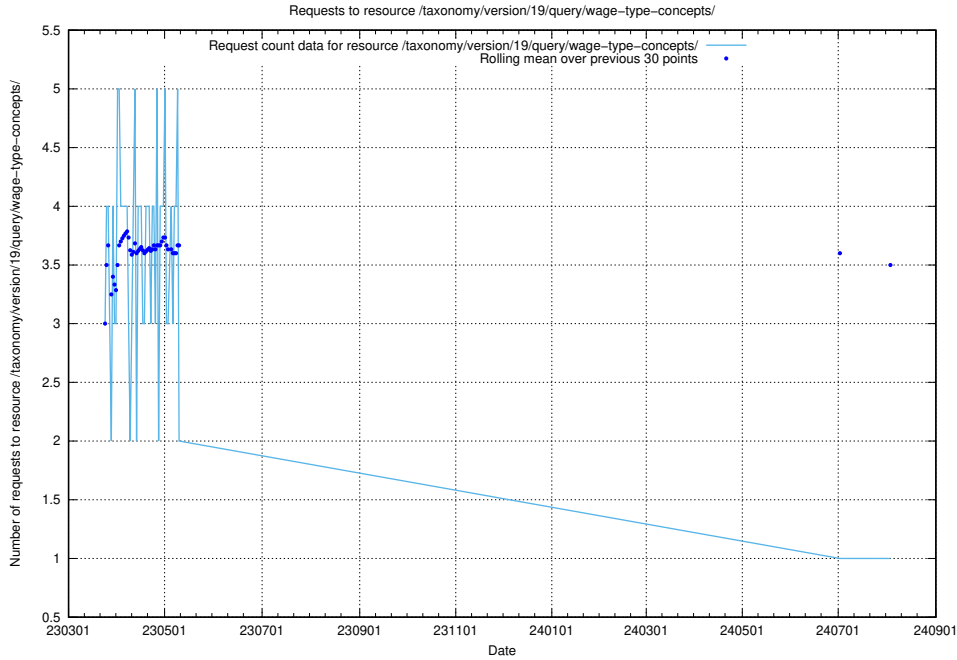

5.6975 Usage of /taxonomy/version/19/query/wage-type-concepts/

Here, we count the number of requests to resource /taxonomy/version/19/query/wage-type-concepts/.