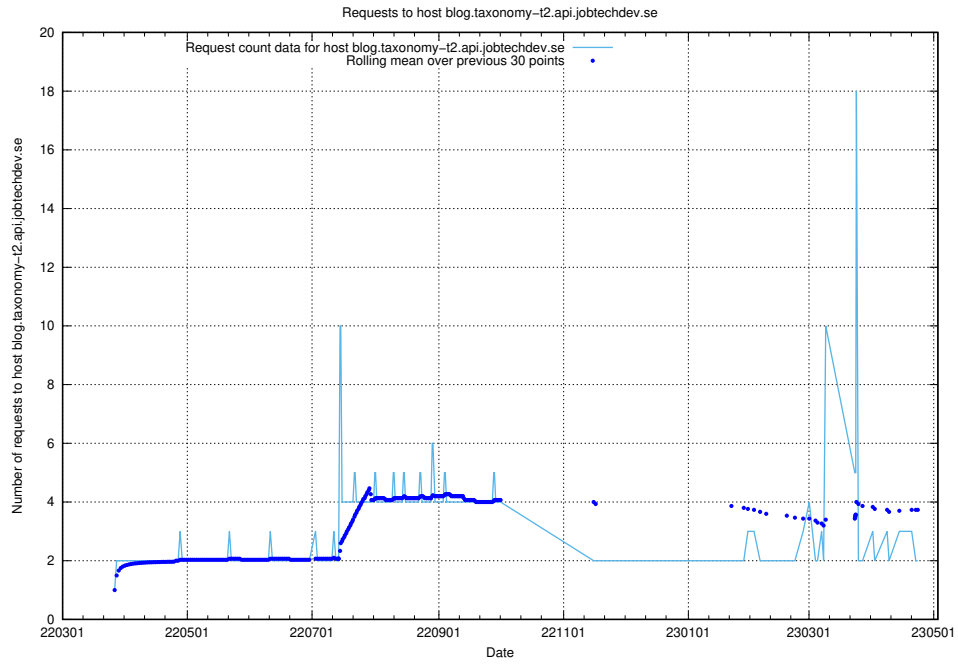

7.493 Usage of `blog.taxonomy-t2.api.jobtechdev.se`

Here, we count the number of requests to host `blog.taxonomy-t2.api.jobtechdev.se`.