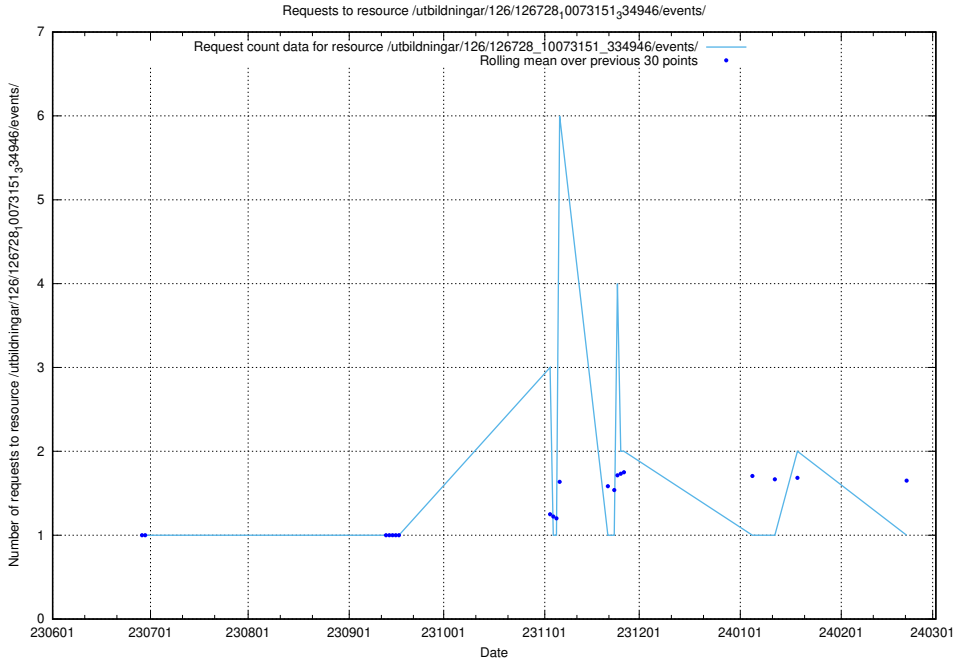

5.6360 Usage of /utbildningar/126/126728_10073151_334946/events/

Here, we count the number of requests to resource /utbildningar/126/126728_10073151_334946/events/