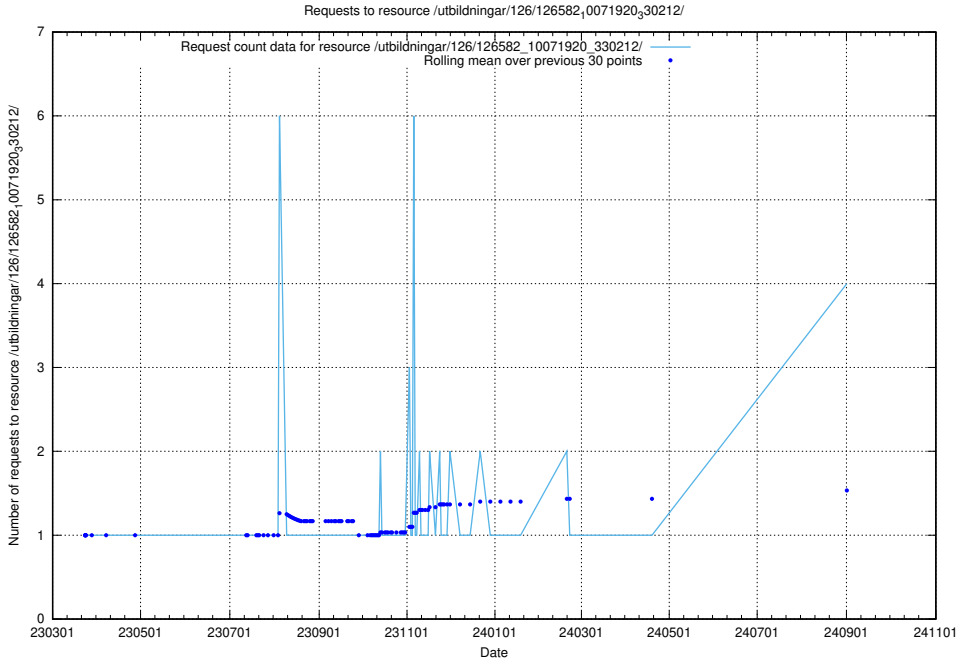

5.410 Usage of /utbildningar/126/126582_10071920_330212/

Here, we count the number of requests to resource /utbildningar/126/126582_10071920_330212/.