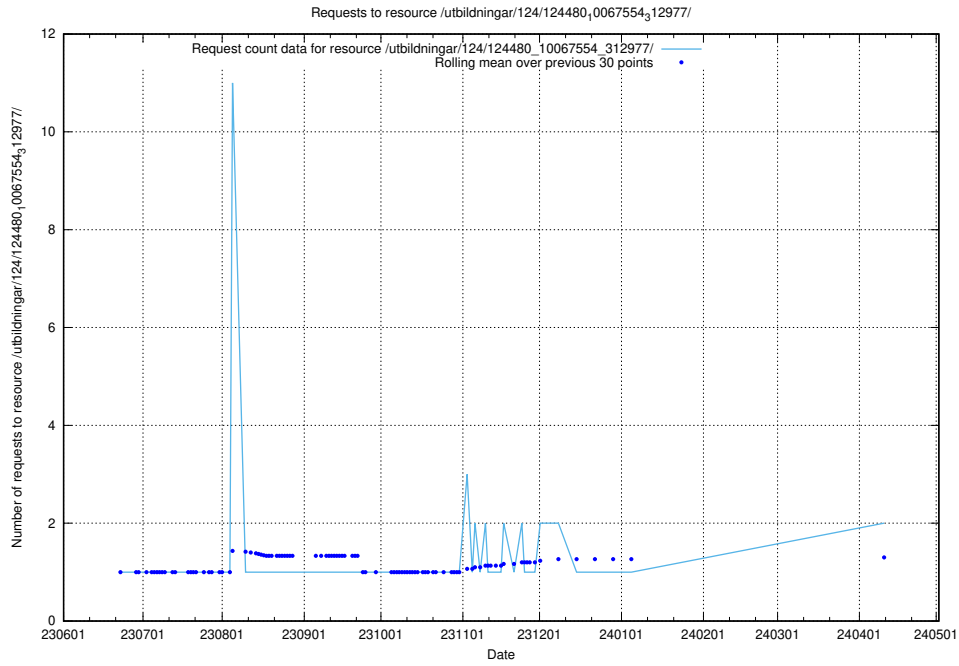

5.1008 Usage of /utbildningar/124/124480_10067554_312977/

Here, we count the number of requests to resource /utbildningar/124/124480_10067554_312977/.