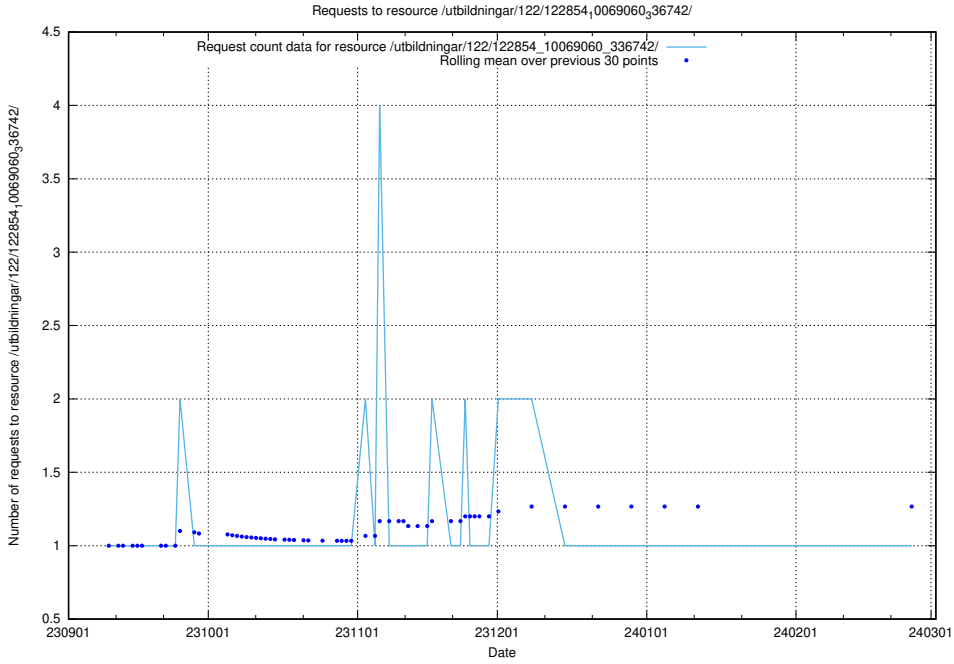

5.5546 Usage of /utbildningar/122/122854_10069060_336742/

Here, we count the number of requests to resource /utbildningar/122/122854_10069060_336742/.