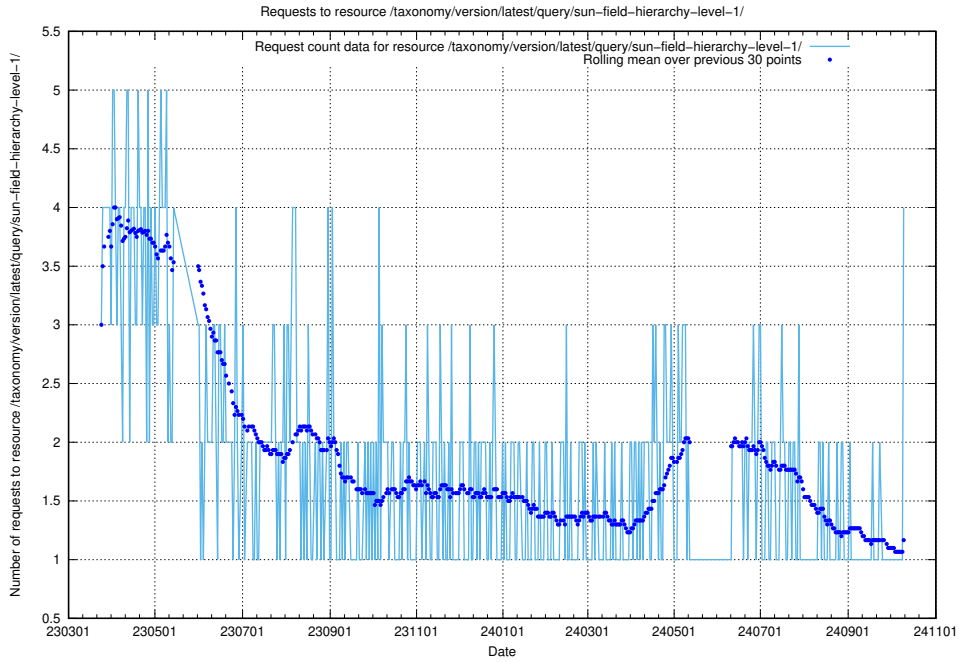

5.390 Usage of /taxonomy/version/latest/query/sun-field-hierarchy-level-1/

Here, we count the number of requests to resource /taxonomy/version/latest/query/sun-field-hierarchy-level-1/.