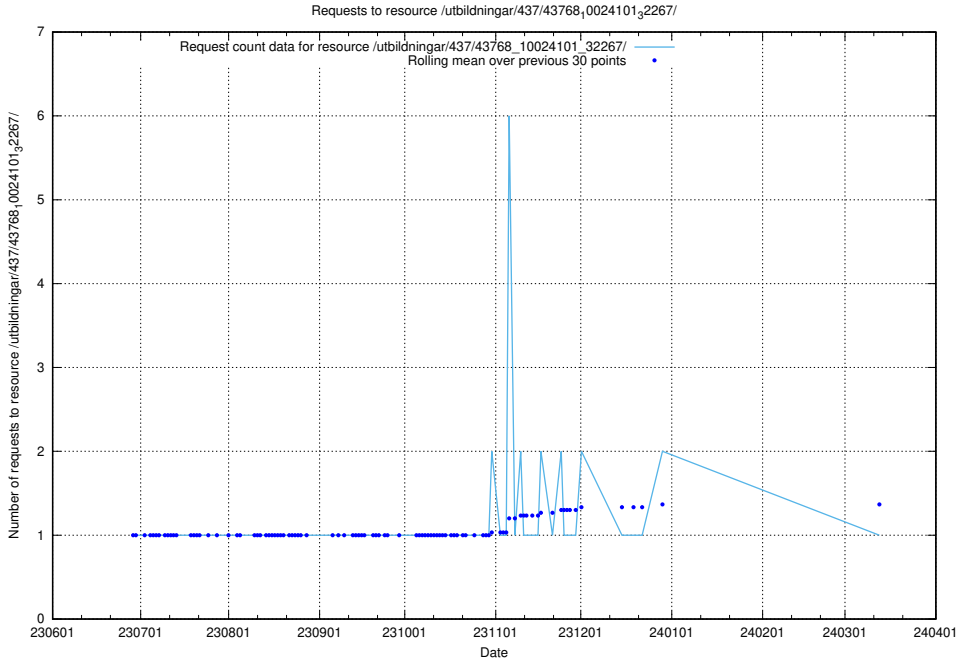

5.6342 Usage of /utbildningar/437/43768_10024101_32267/

Here, we count the number of requests to resource /utbildningar/437/43768_10024101_32267/.