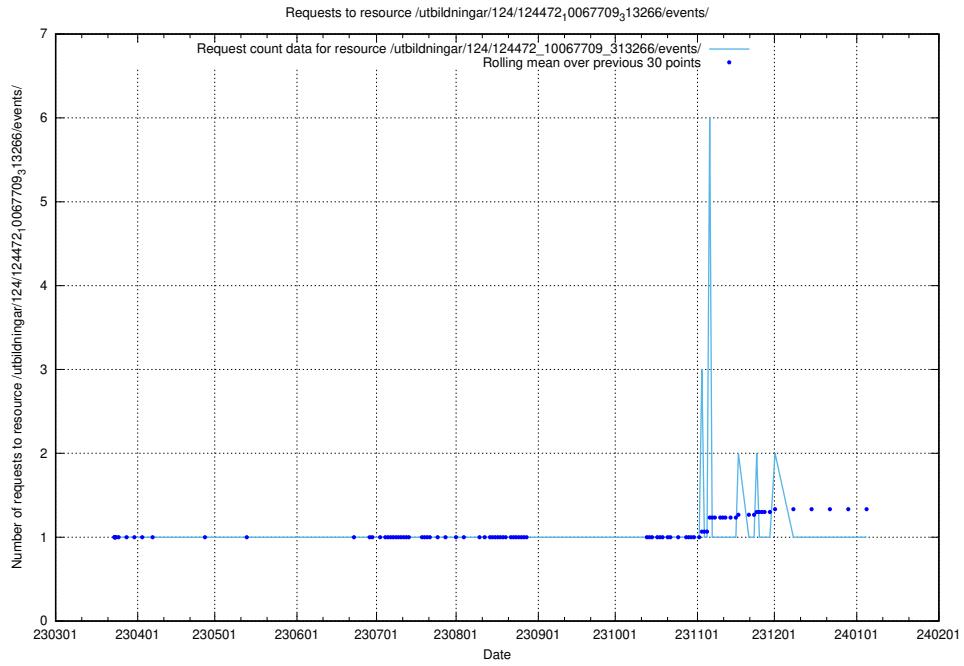

5.3985 Usage of /utbildningar/124/124472_10067709_313266/events/

Here, we count the number of requests to resource /utbildningar/124/124472_10067709_313266/events/