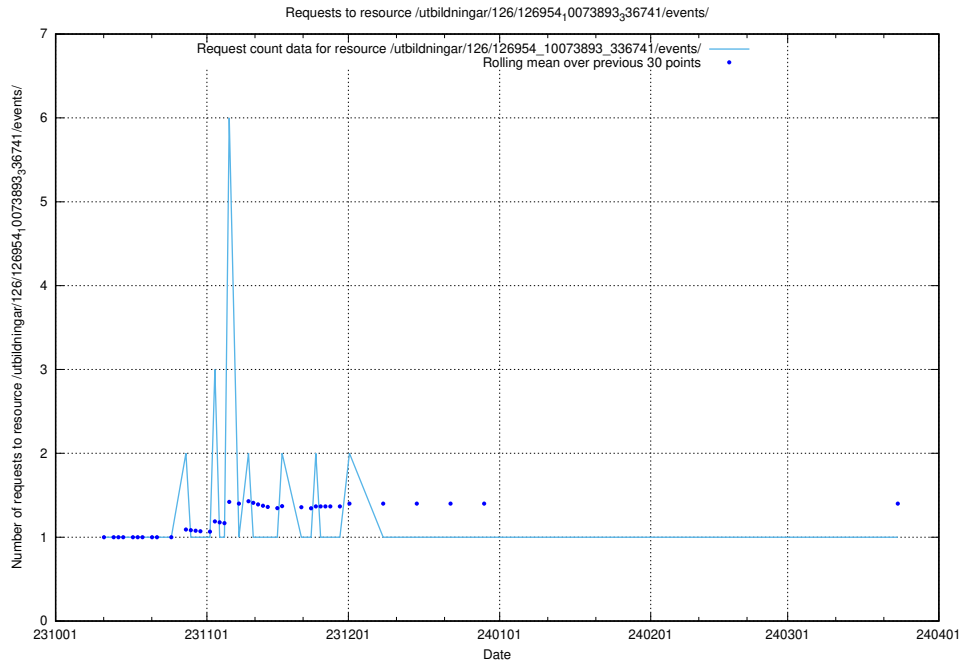

5.5287 Usage of /utbildningar/126/126954_10073893_336741/events/

Here, we count the number of requests to resource /utbildningar/126/126954_10073893_336741/events/

5.5288 Usage of /utbildningar/126/126954_10073893_336741/