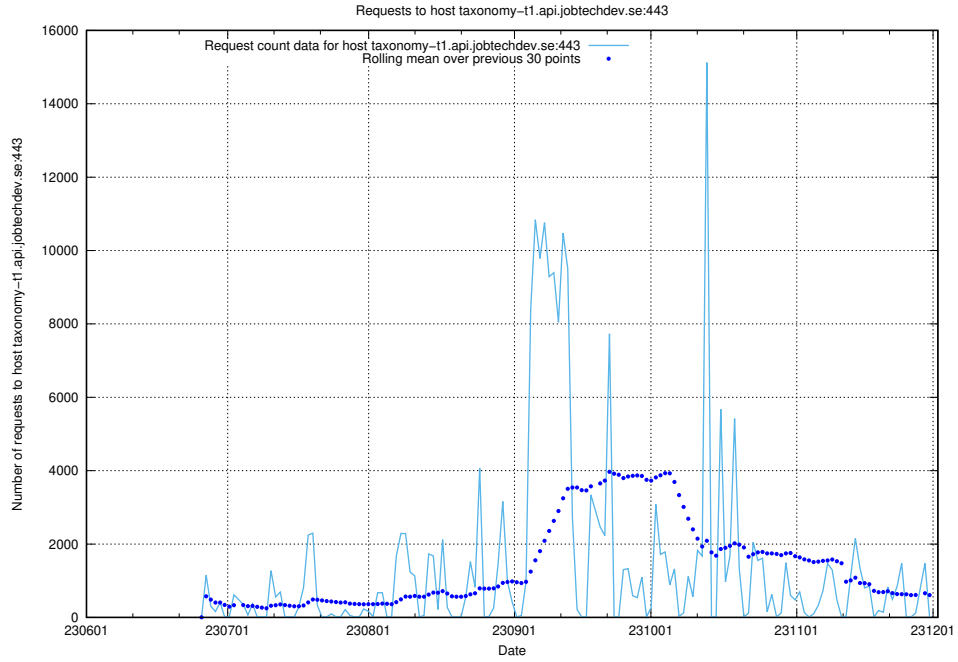

7.62 Usage of taxonomy-t1.api.jobtechdev.se:443

Here, we count the number of requests to host taxonomy-t1.api.jobtechdev.se:443.