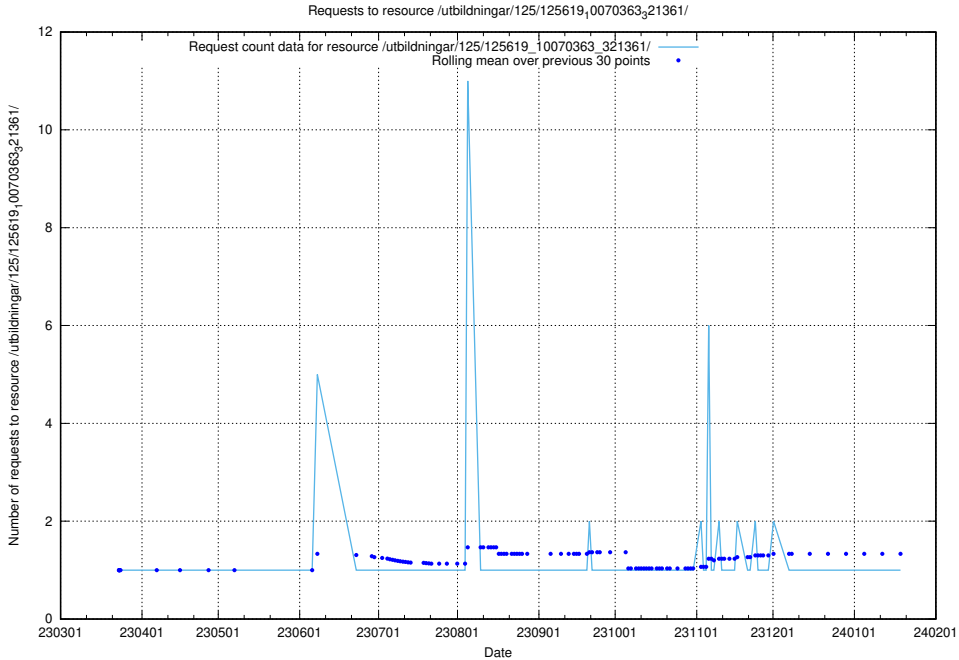

5.1216 Usage of /utbildningar/125/125619_10070363_321361/

Here, we count the number of requests to resource /utbildningar/125/125619_10070363_321361/.