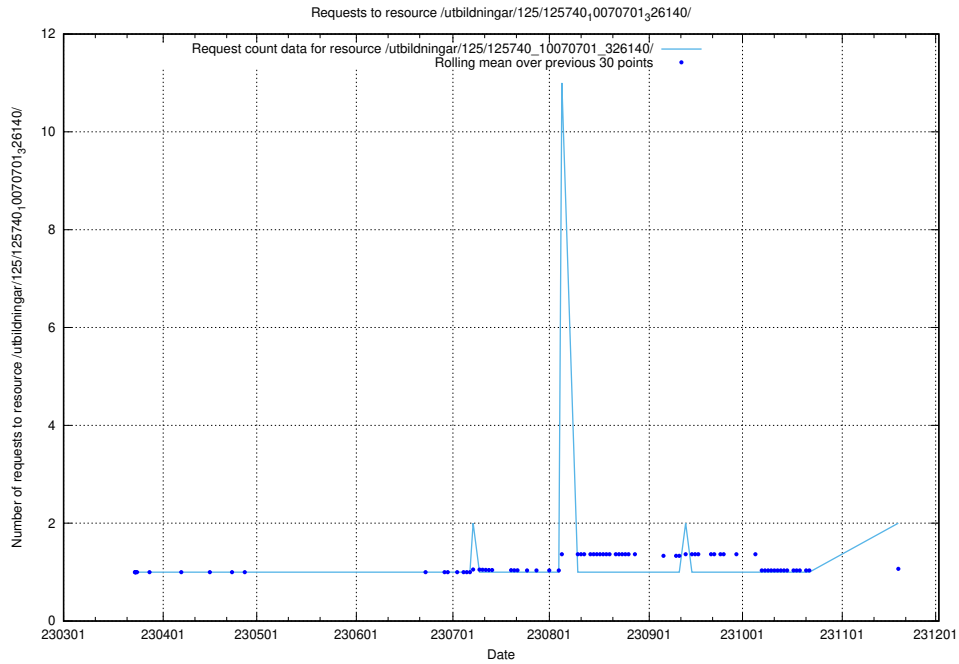

5.602 Usage of /utbildningar/125/125740_10070701_326140/

Here, we count the number of requests to resource /utbildningar/125/125740_10070701_326140/.