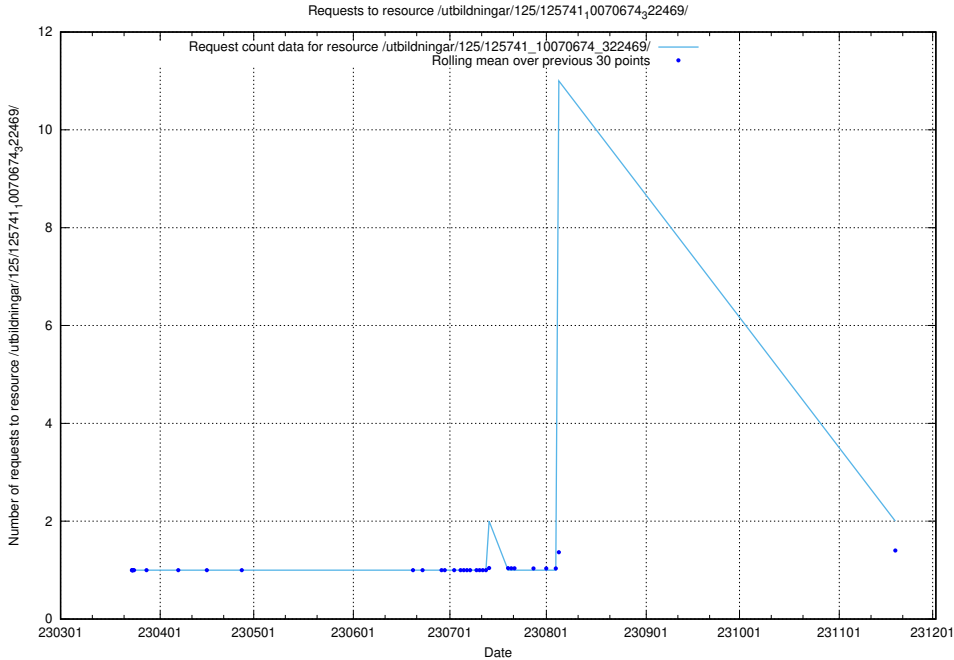

5.1112 Usage of /utbildningar/125/125741_10070674_322469/

Here, we count the number of requests to resource /utbildningar/125/125741_10070674_322469/.