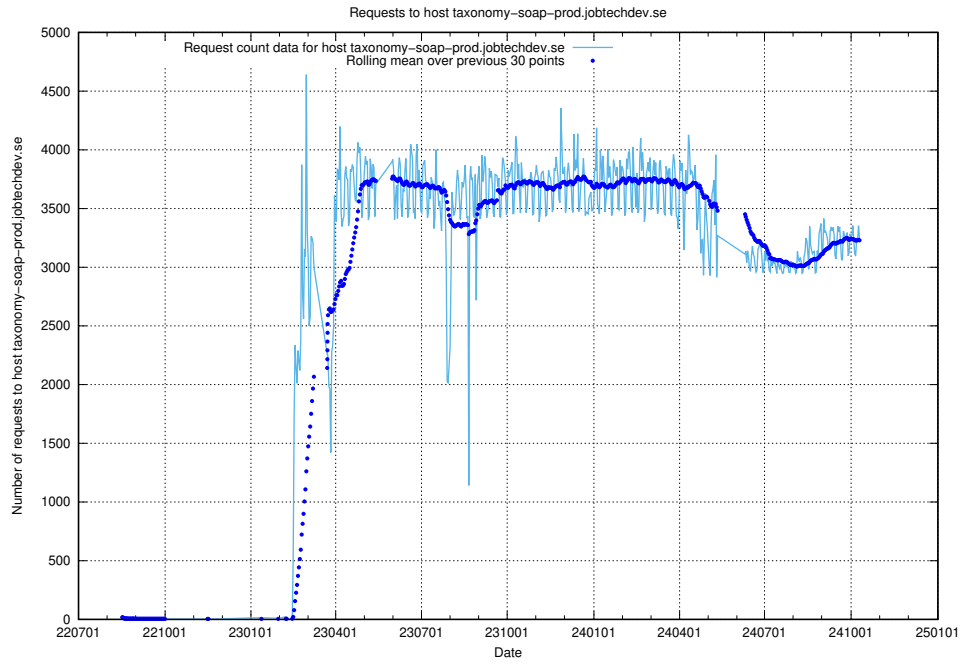

Here, we count the number of requests to host jobed-connect-api.jobtechdev.se.

7.15 Usage of taxonomy-soap-prod.jobtechdev.se

Here, we count the number of requests to host taxonomy-soap-prod.jobtechdev.se.