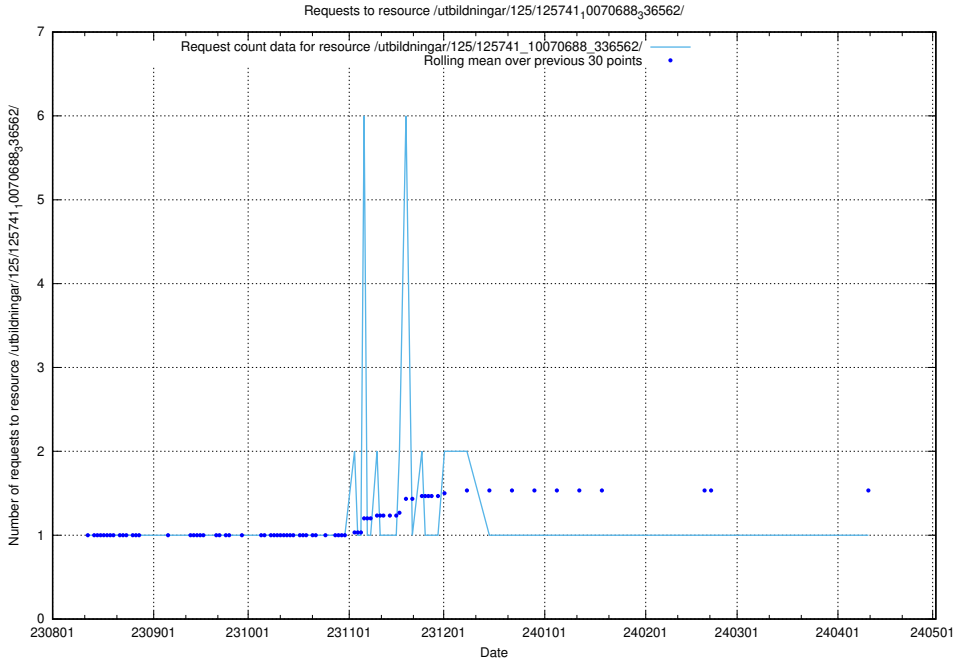

5.5724 Usage of /utbildningar/125/125741_10070688_336562/

Here, we count the number of requests to resource /utbildningar/125/125741_10070688_336562/.