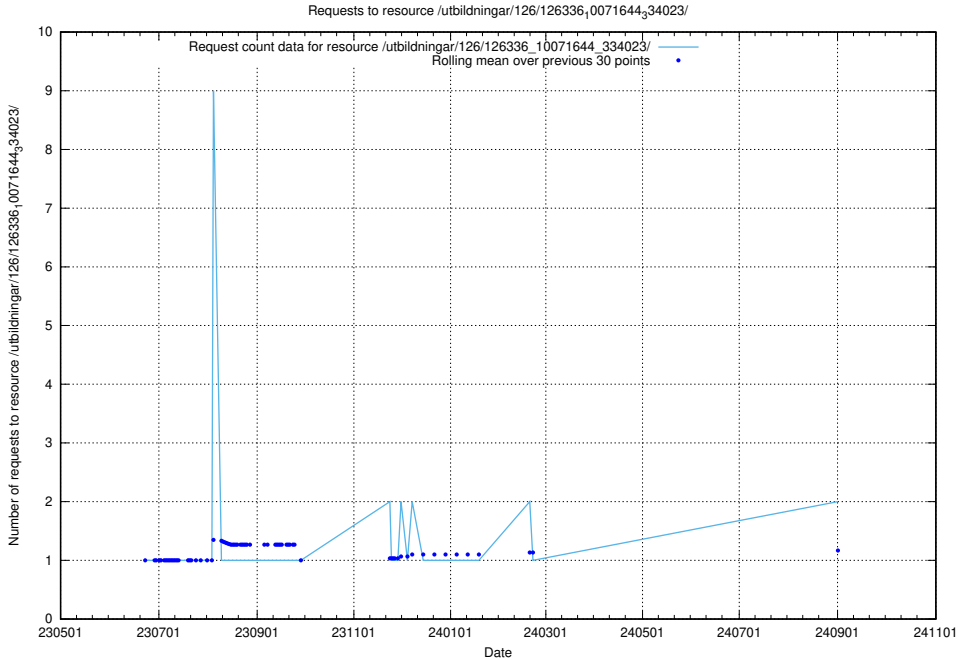

5.993 Usage of /utbildningar/126/126336_10071644_334023/

Here, we count the number of requests to resource /utbildningar/126/126336_10071644_334023/.