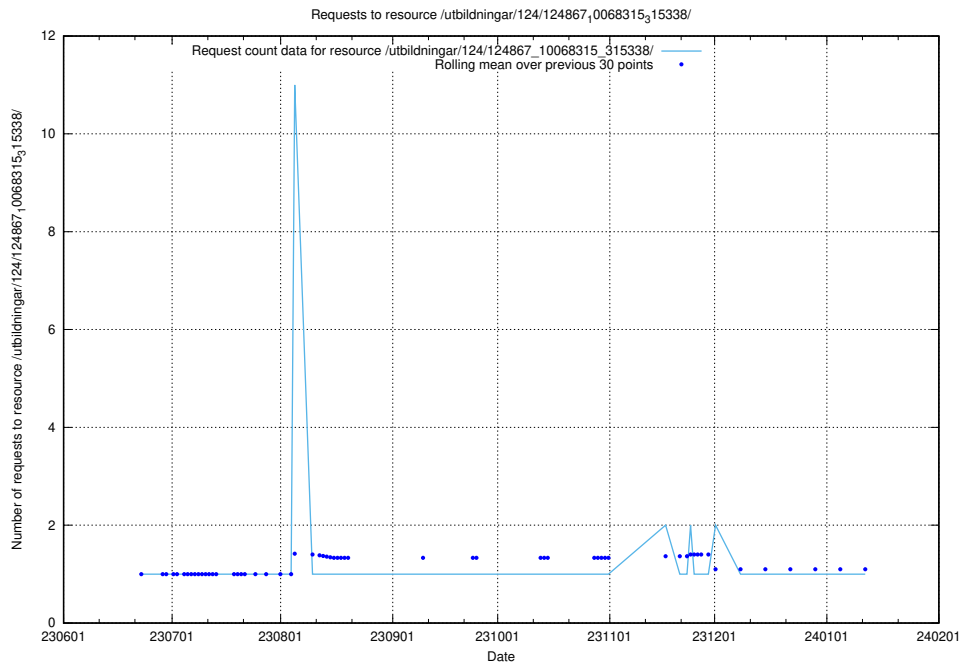

5.6620 Usage of /utbildningar/124/124867_10068315_315338/

Here, we count the number of requests to resource /utbildningar/124/124867_10068315_315338/.