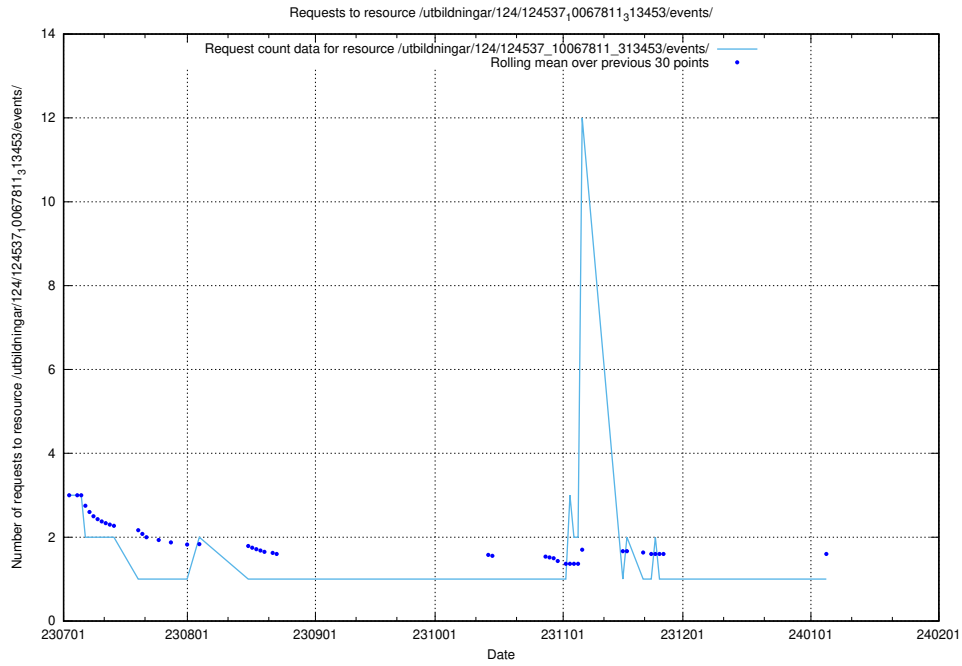

5.6273 Usage of /utbildningar/124/124537_10067811_313453/events/

Here, we count the number of requests to resource /utbildningar/124/124537_10067811_313453/events/