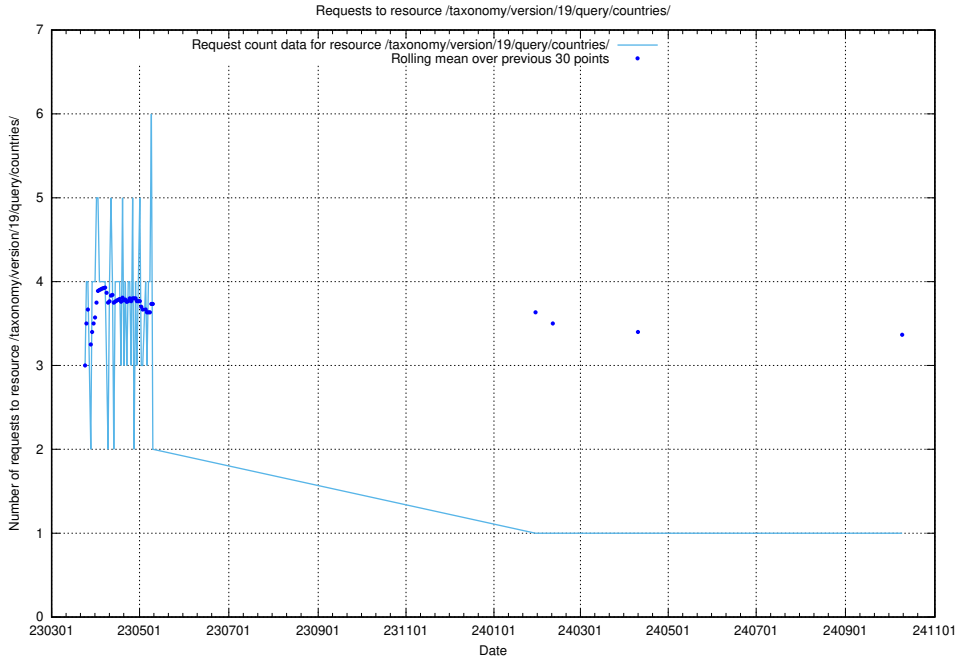

5.7022 Usage of /taxonomy/version/19/query/countries/

Here, we count the number of requests to resource /taxonomy/version/19/query/countries/.