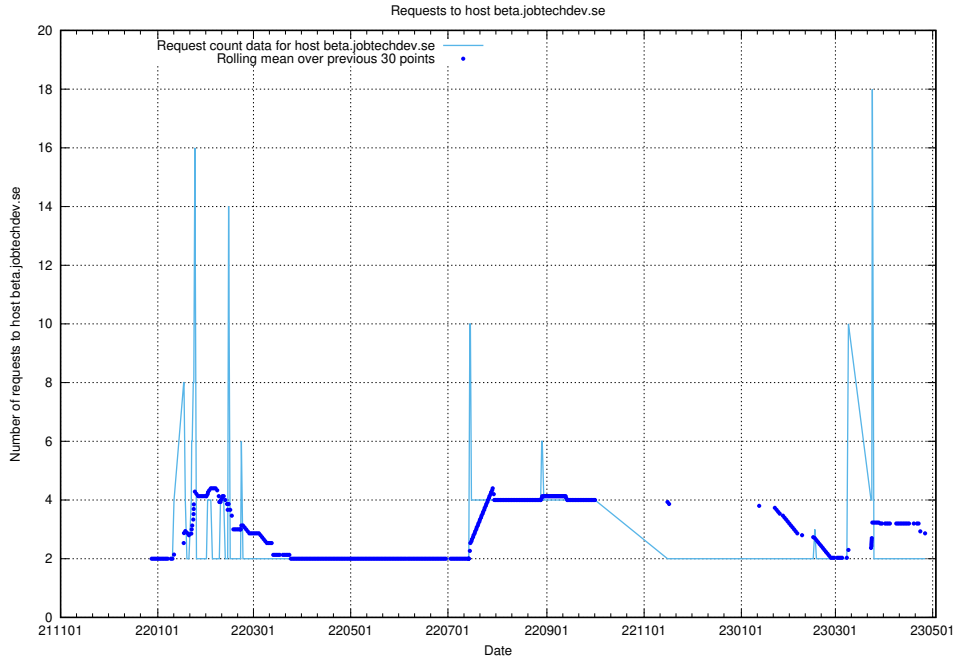

7.360 Usage of beta.jobtechdev.se

Here, we count the number of requests to host beta.jobtechdev.se.