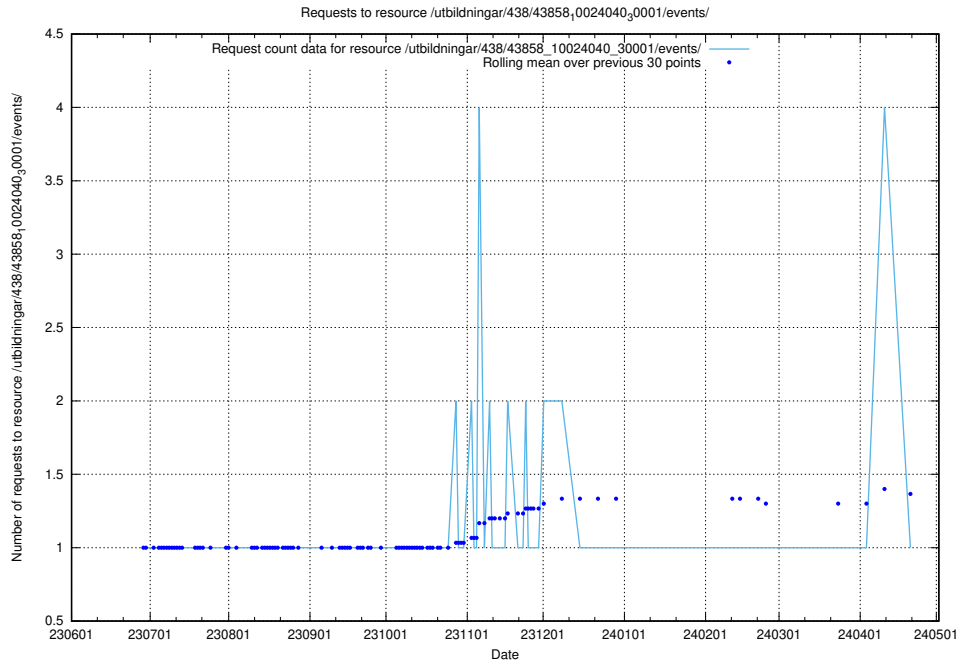

5.6332 Usage of /utbildningar/438/43858_10024040_30001/events/

Here, we count the number of requests to resource /utbildningar/438/43858_10024040_30001/events/.