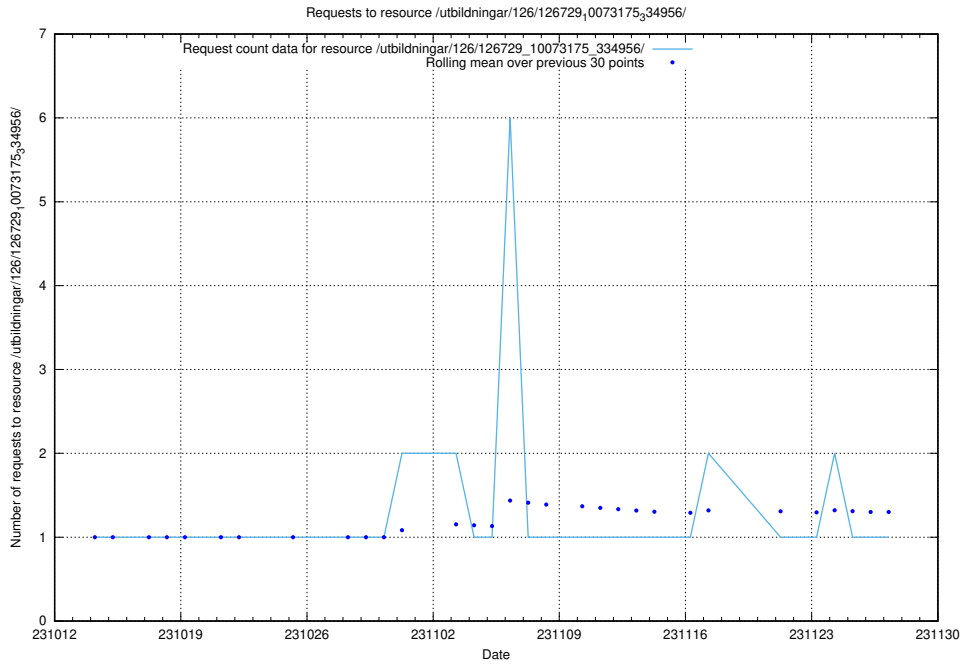

5.5252 Usage of /utbildningar/126/126729_10073175_334956/

Here, we count the number of requests to resource /utbildningar/126/126729_10073175_334956/.