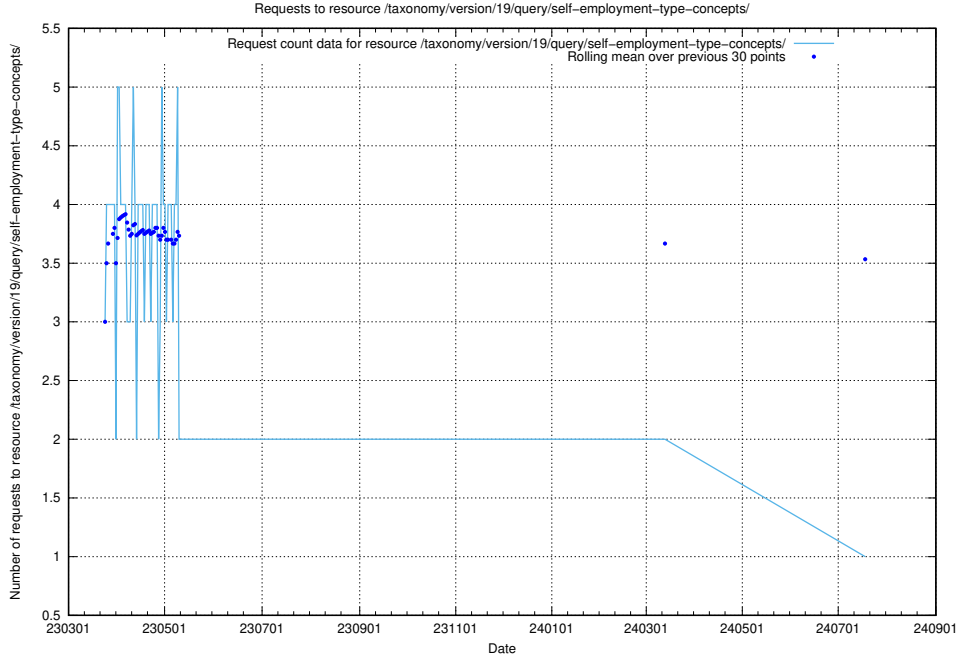

5.7005 Usage of /taxonomy/version/19/query/self-employment-type-concepts/

Here, we count the number of requests to resource /taxonomy/version/19/query/self-employment-type-concepts/.