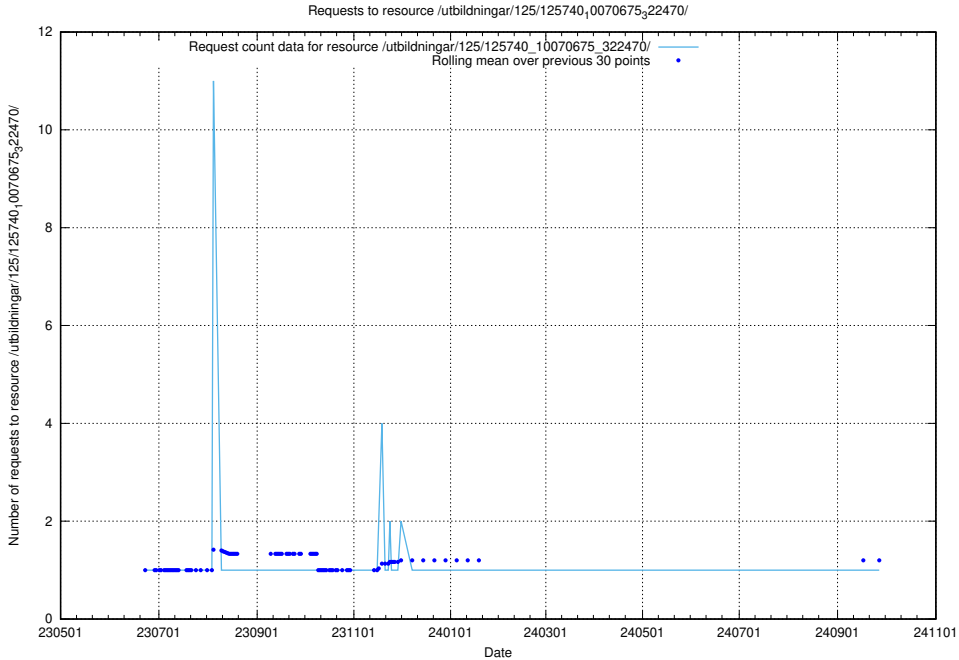

5.6578 Usage of /utbildningar/125/125740_10070675_322470/

Here, we count the number of requests to resource /utbildningar/125/125740_10070675_322470/.