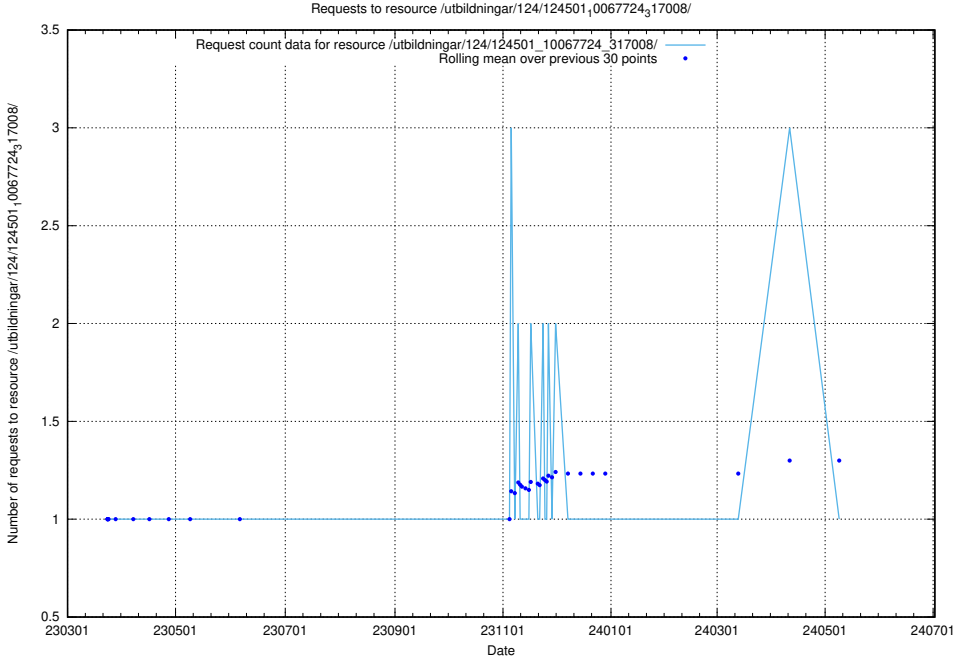

5.3216 Usage of /utbildningar/124/124501_10067724_317008/

Here, we count the number of requests to resource /utbildningar/124/124501_10067724_317008/.