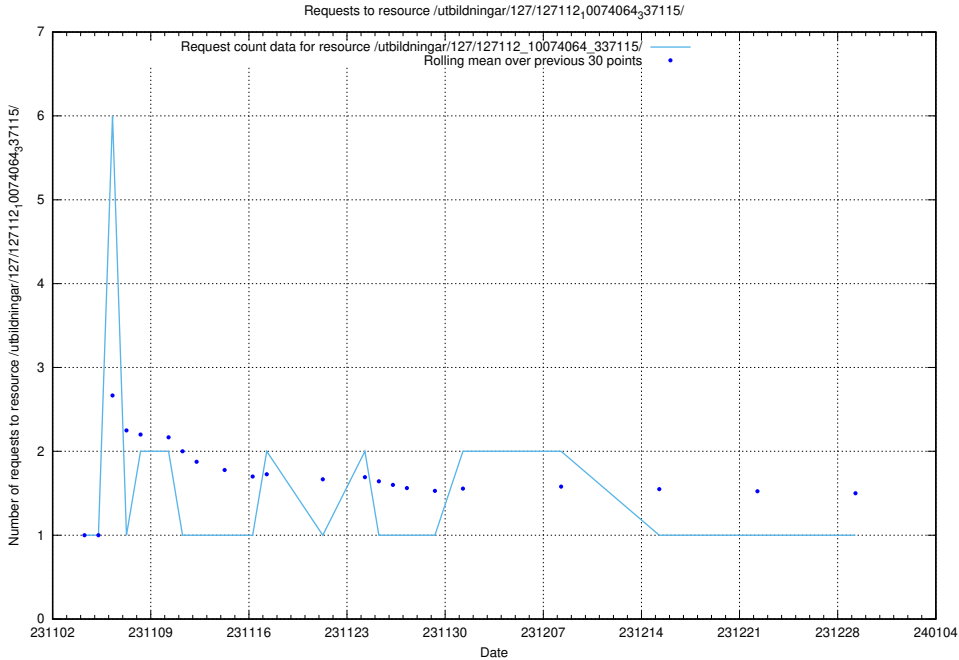

5.5055 Usage of /utbildningar/127/127112_10074064_337115/

Here, we count the number of requests to resource /utbildningar/127/127112_10074064_337115/.