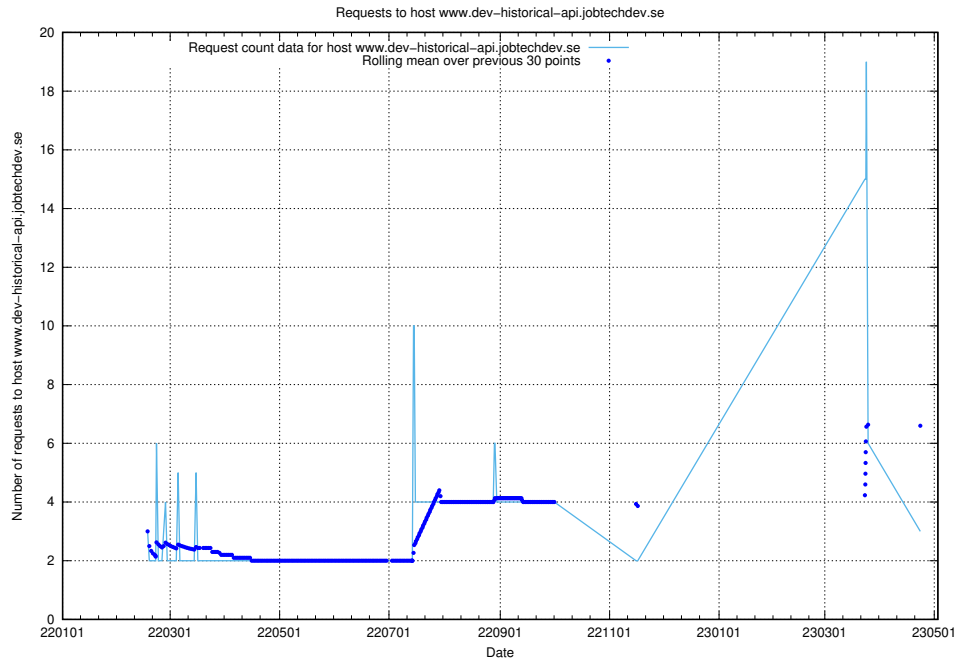

Here, we count the number of requests to host `www.dev-historical-api.jobtechdev.se`.

7.236 Usage of rabbitmq.jobtechdev.se

Here, we count the number of requests to host rabbitmq.jobtechdev.se.

7.237 Usage of kam-openshift-gitops.prod.services.jtech.se