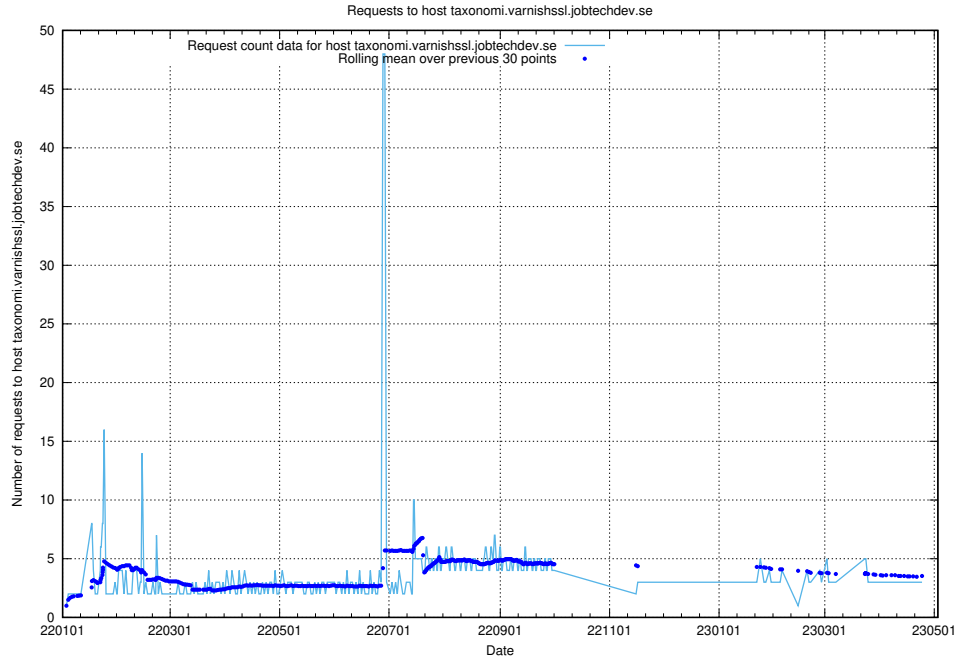

7.183 Usage of `taxonomi.varnishssl.jobtechdev.se`

Here, we count the number of requests to host `taxonomi.varnishssl.jobtechdev.se`.