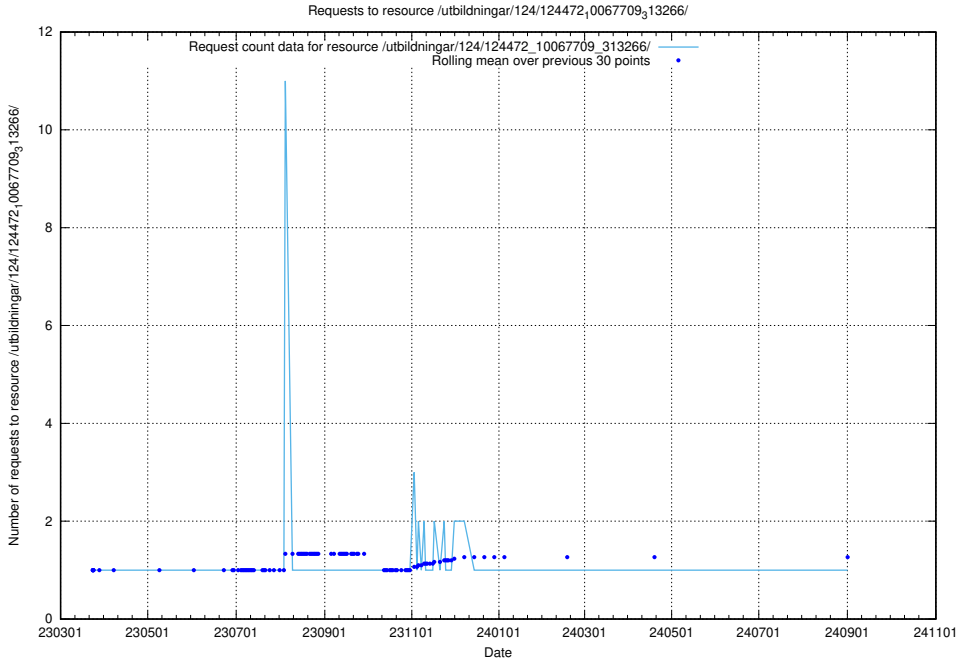

5.3994 Usage of /utbildningar/124/124472_10067709_313266/

Here, we count the number of requests to resource /utbildningar/124/124472_10067709_313266/.