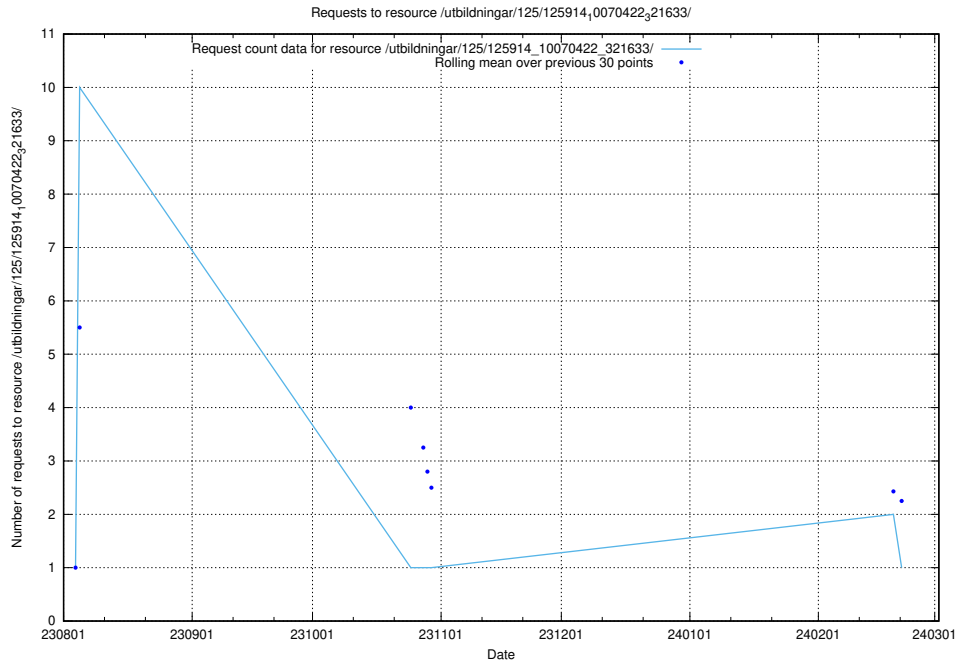

5.5789 Usage of /utbildningar/125/125914_10070422_321633/

Here, we count the number of requests to resource /utbildningar/125/125914_10070422_321633/.