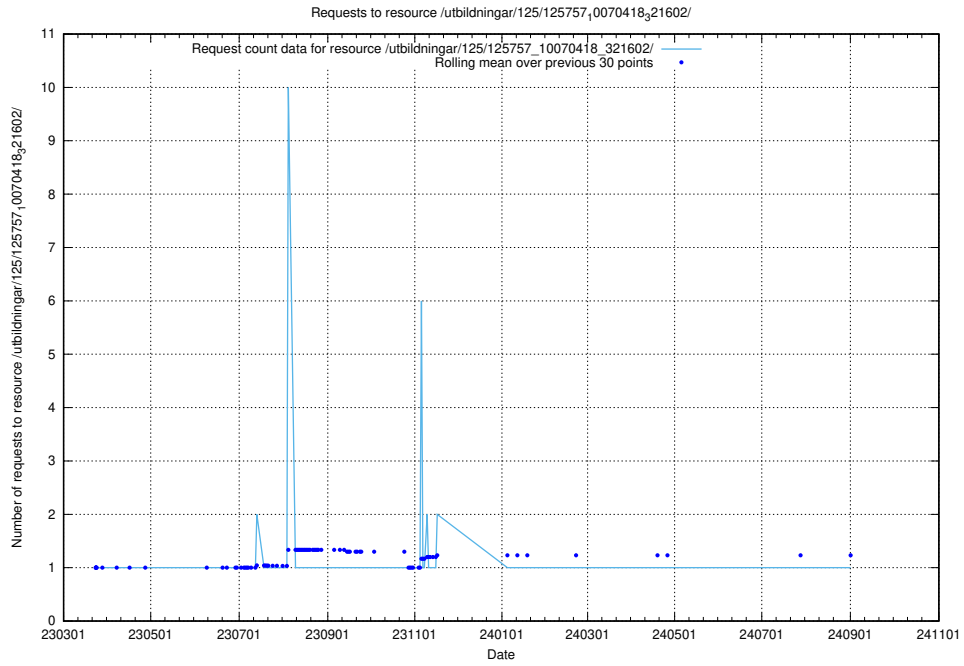

5.7326 Usage of /utbildningar/125/125757_10070418_321602/

Here, we count the number of requests to resource /utbildningar/125/125757_10070418_321602/.