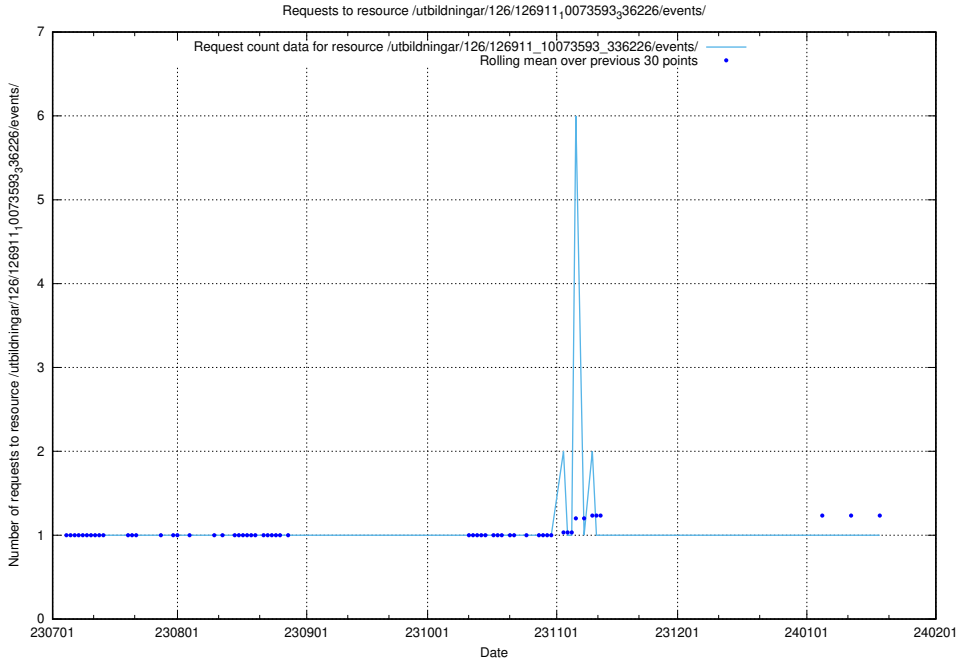

5.6255 Usage of /utbildningar/126/126911_10073593_336226/events/

Here, we count the number of requests to resource /utbildningar/126/126911_10073593_336226/events/