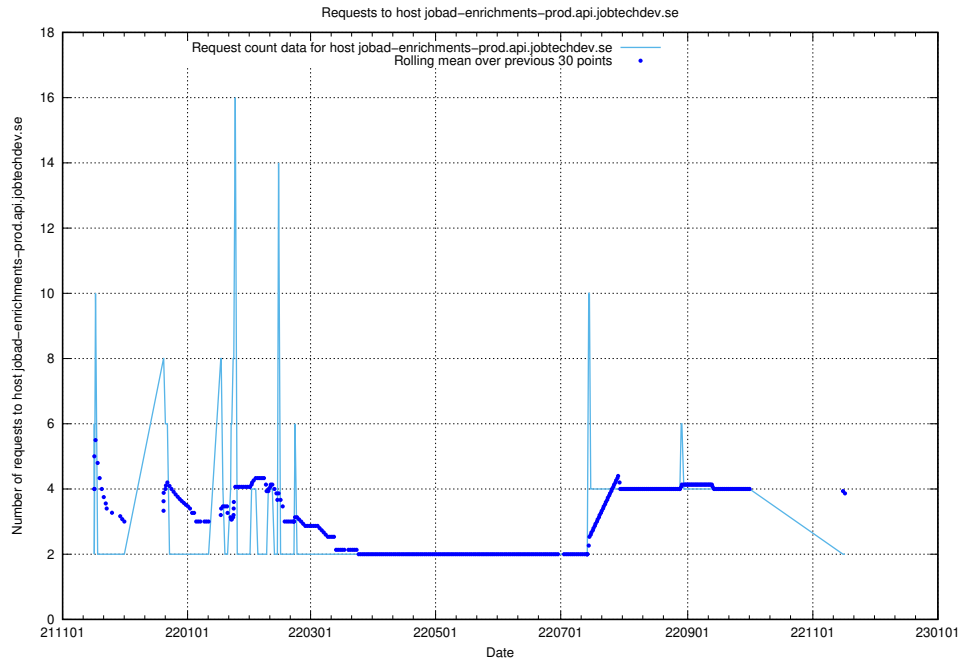

7.549 Usage of jobad-enrichments-prod.api.jobtechdev.se

Here, we count the number of requests to host jobad-enrichments-prod.api.jobtechdev.se.