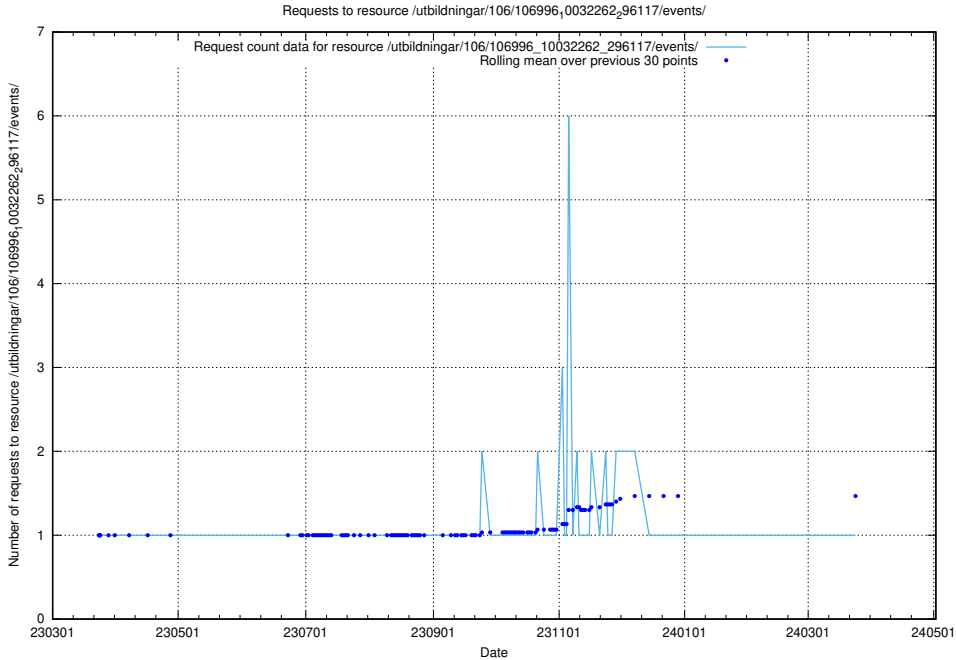

5.6318 Usage of /utbildningar/106/106996_10032262_296117/events/

Here, we count the number of requests to resource /utbildningar/106/106996_10032262_296117/events/

5.6319 Usage of /taxonomy/version/3/query/concepts-and-common-relations/