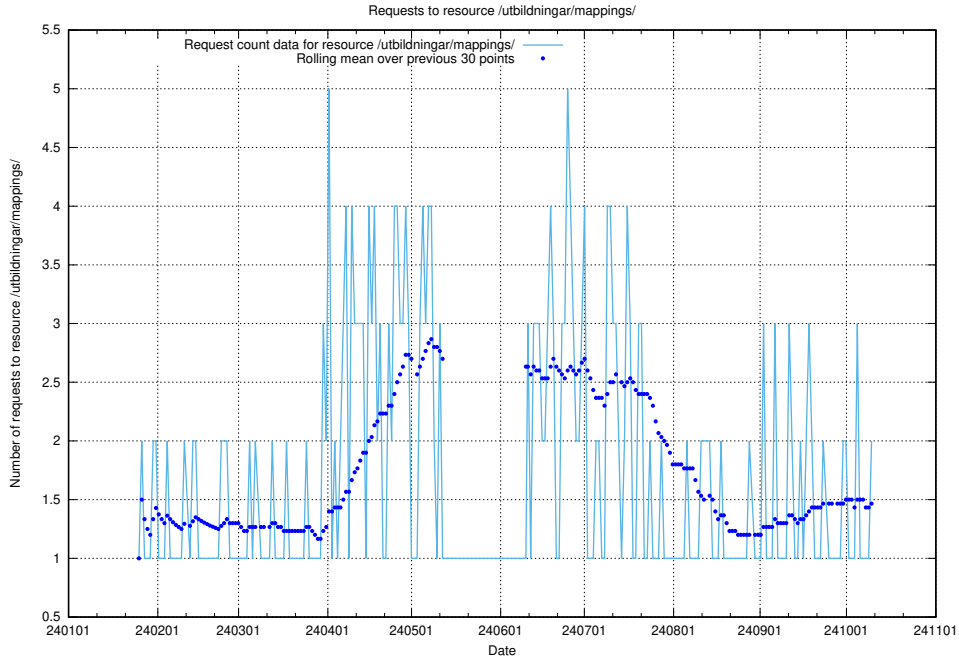

5.816 Usage of /utbildningar/mappings/

Here, we count the number of requests to resource /utbildningar/mappings/.