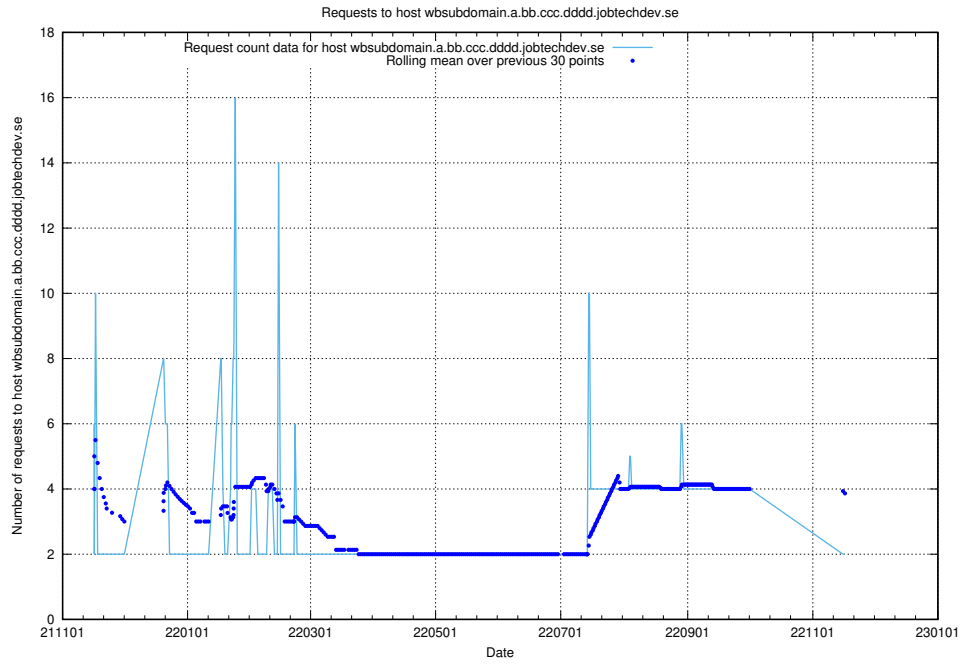

7.525 Usage of wbsubdomain.a.bb.ccc.dddd.jobtechdev.se

Here, we count the number of requests to host wbsubdomain.a.bb.ccc.dddd.jobtechdev.se.