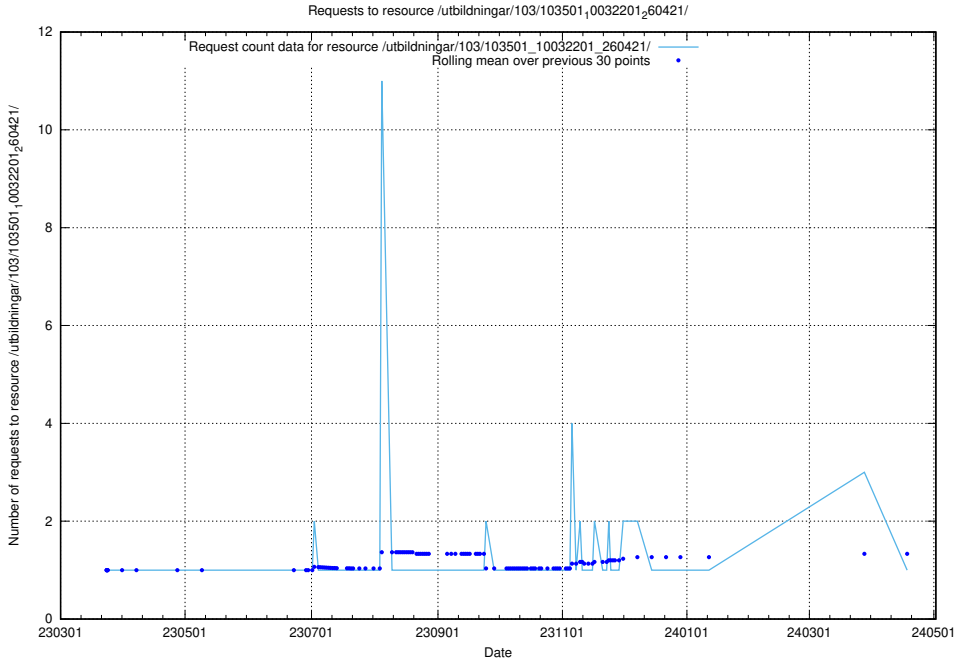

5.6381 Usage of /utbildningar/103/103501_10032201_260421/

Here, we count the number of requests to resource /utbildningar/103/103501_10032201_260421/.