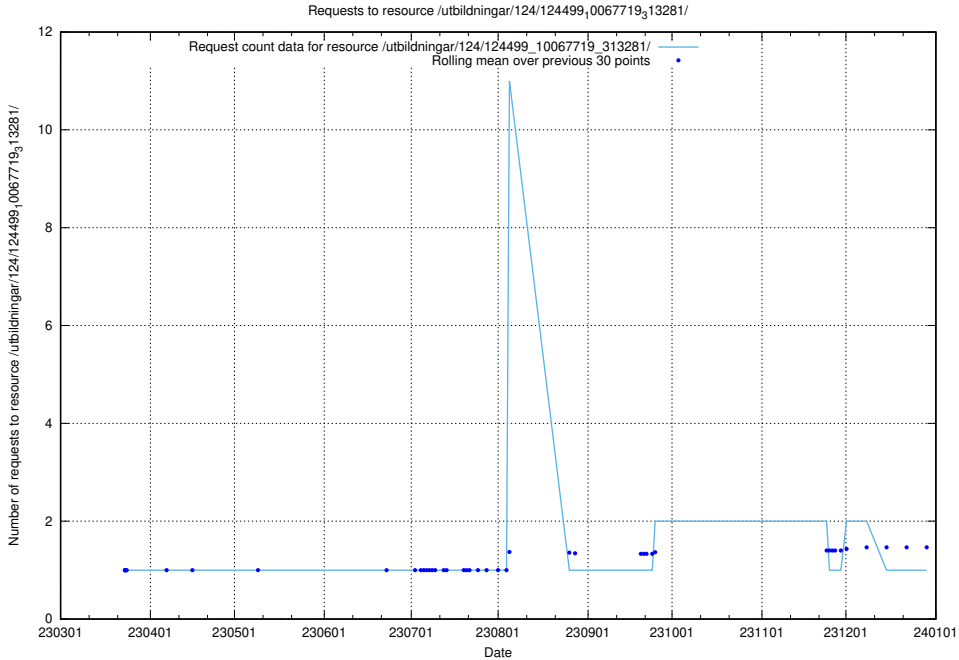

5.3484 Usage of /utbildningar/124/124499_10067719_313281/

Here, we count the number of requests to resource /utbildningar/124/124499_10067719_313281/.