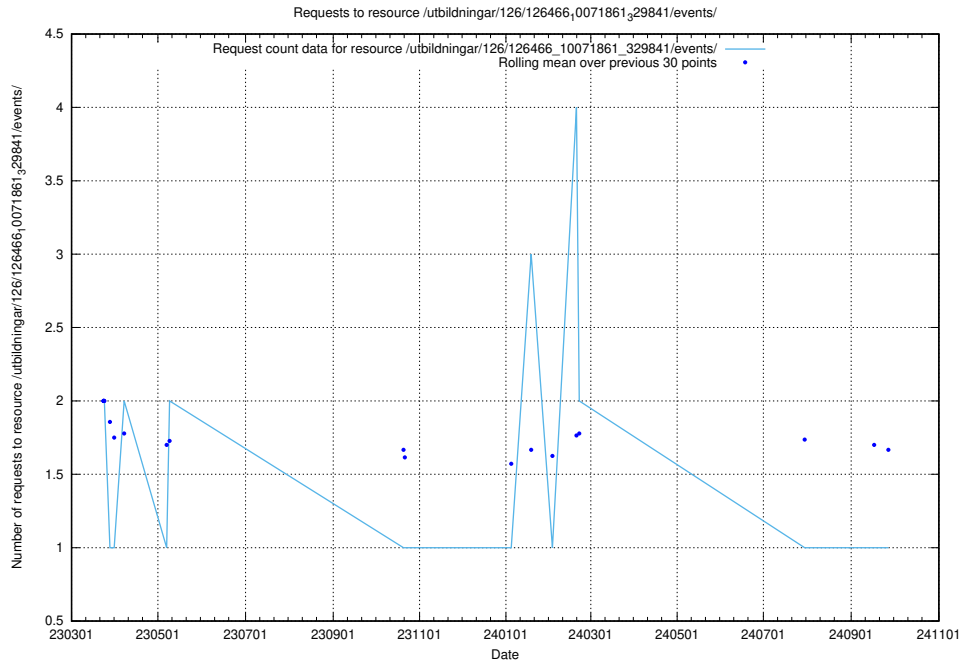

5.7145 Usage of /utbildningar/126/126466_10071861_329841/events/

Here, we count the number of requests to resource /utbildningar/126/126466_10071861_329841/events/

5.7146 Usage of /utbildningar/126/126466_10071861_329841/