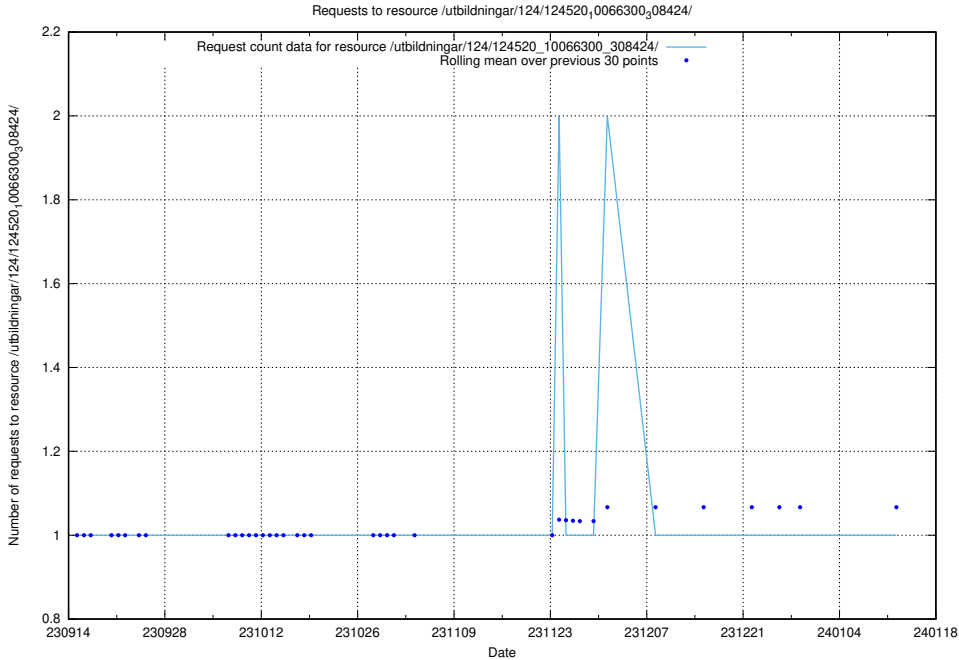

5.5492 Usage of /utbildningar/124/124520_10066300_308424/

Here, we count the number of requests to resource /utbildningar/124/124520_10066300_308424/.