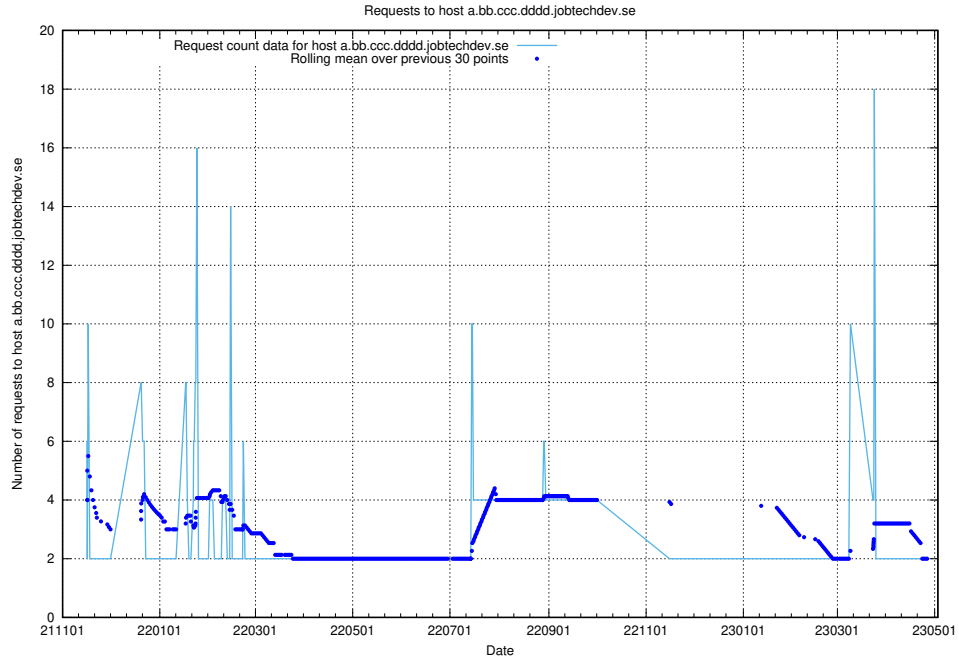

7.532 Usage of a.bb.ccc.dddd.jobtechdev.se

Here, we count the number of requests to host a.bb.ccc.dddd.jobtechdev.se.