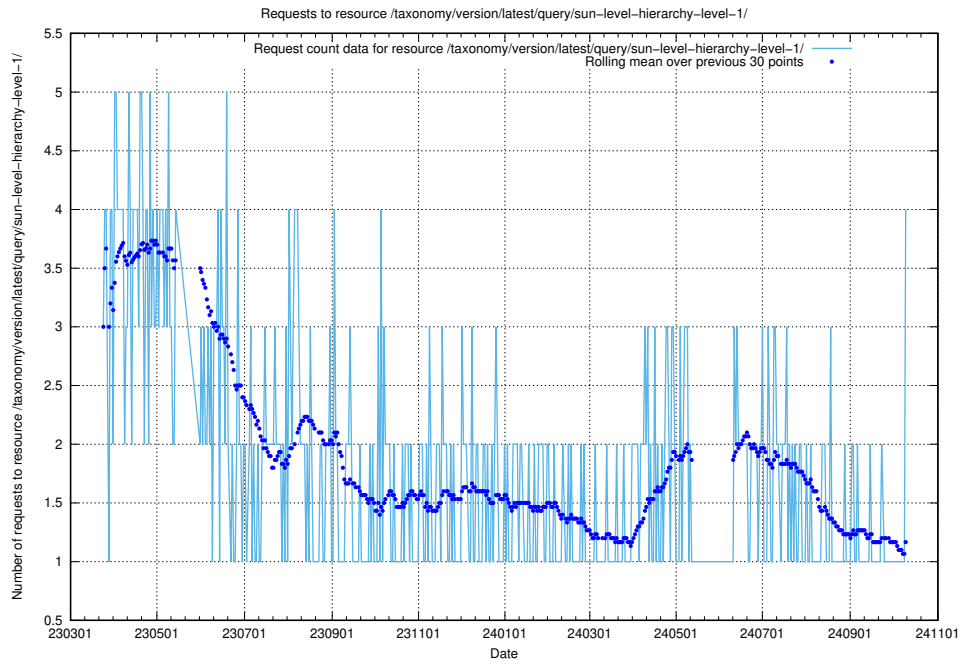

5.386 Usage of /taxonomy/version/latest/query/sun-level-hierarchy-level-1/

Here, we count the number of requests to resource /taxonomy/version/latest/query/sun-level-hierarchy-level-1/.