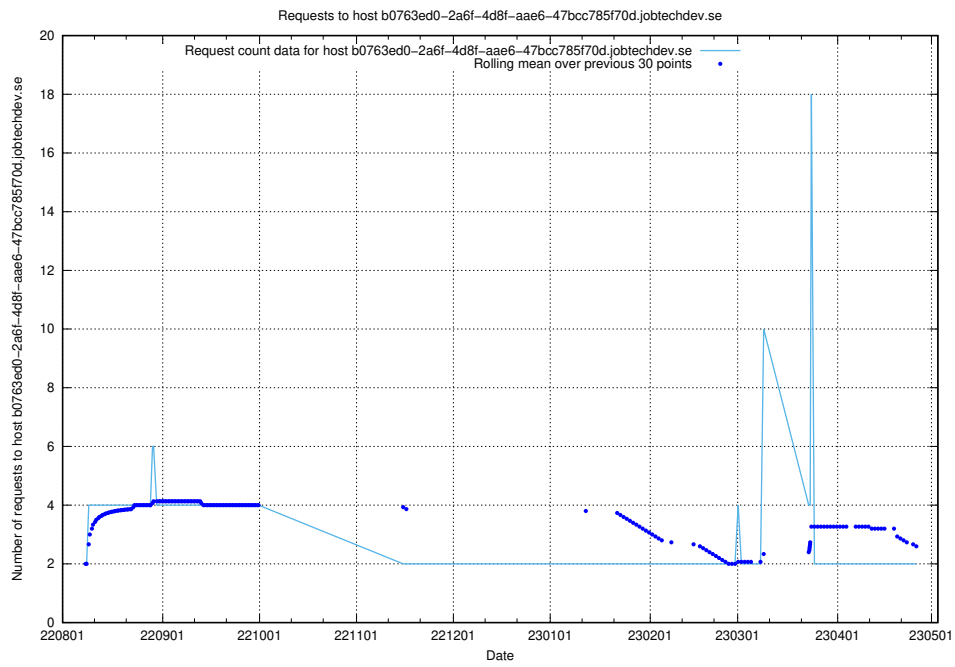

7.349 Usage of b0763ed0-2a6f-4d8f-aae6-47bcc785f70d.jobtechdev.se

Here, we count the number of requests to host b0763ed0-2a6f-4d8f-aae6-47bcc785f70d.jobtechdev.se.