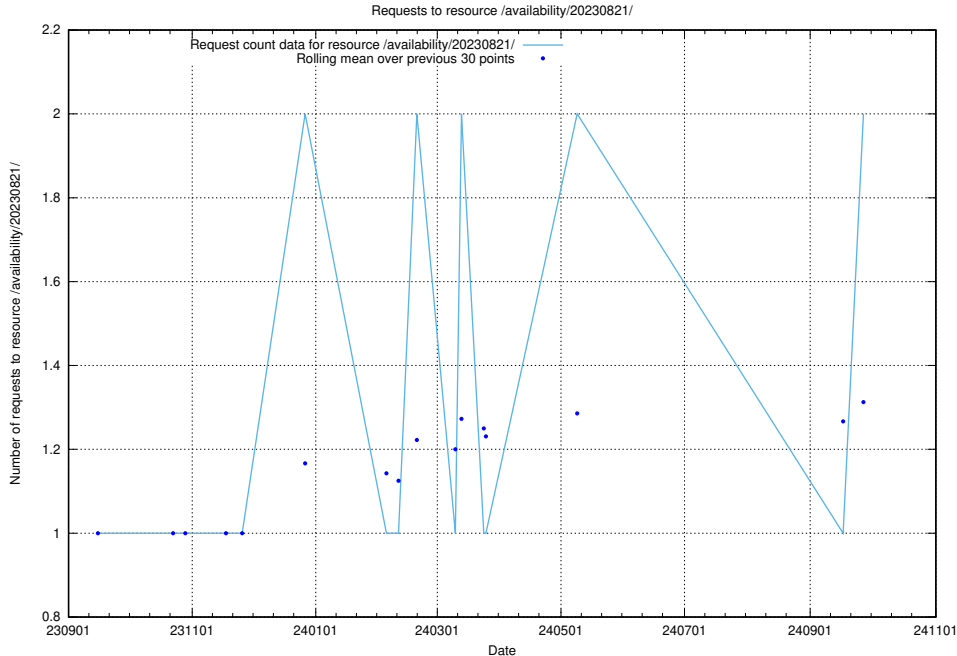

5.889 Usage of /availability/20230821/

Here, we count the number of requests to resource /availability/20230821/.