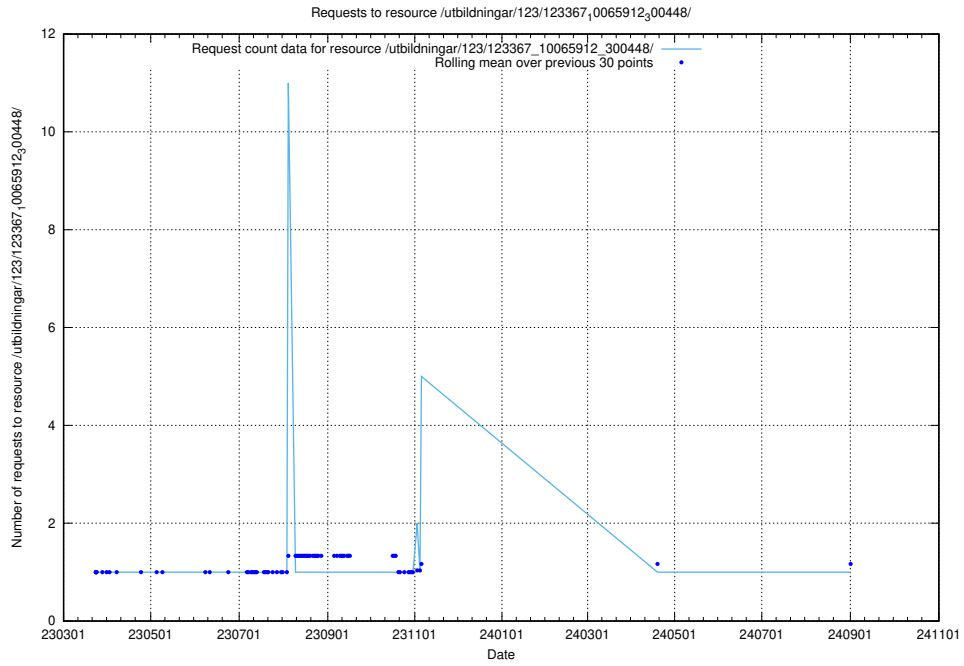

Here, we count the number of requests to resource /utbildningar/126/126237_10071454_326668/.

5.5619 Usage of /utbildningar/123/123367_10065912_300448/

Here, we count the number of requests to resource /utbildningar/123/123367_10065912_300448/.