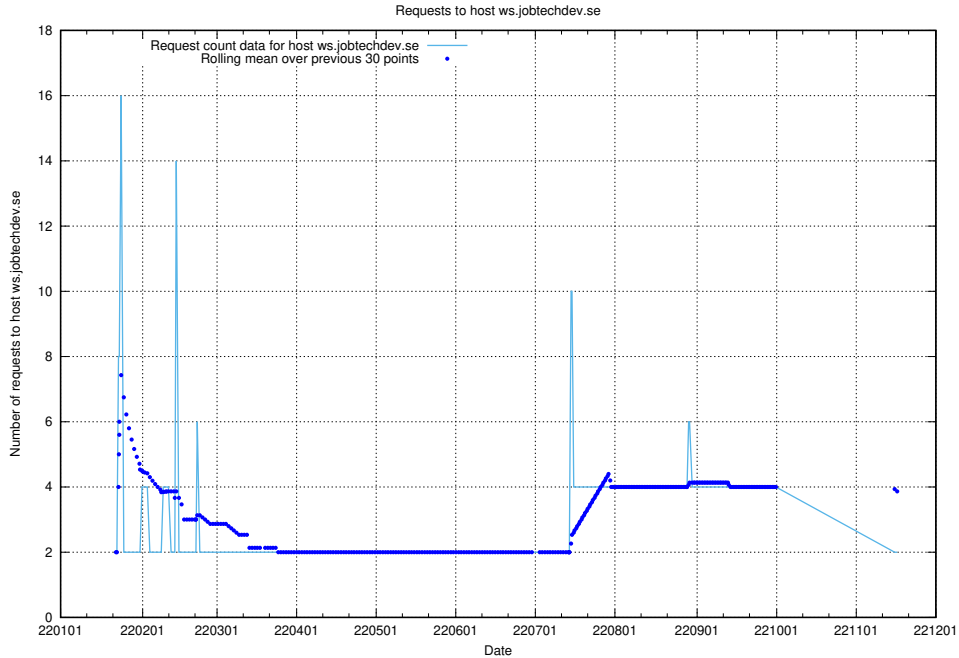

7.583 Usage of ws.jobtechdev.se

Here, we count the number of requests to host ws.jobtechdev.se.