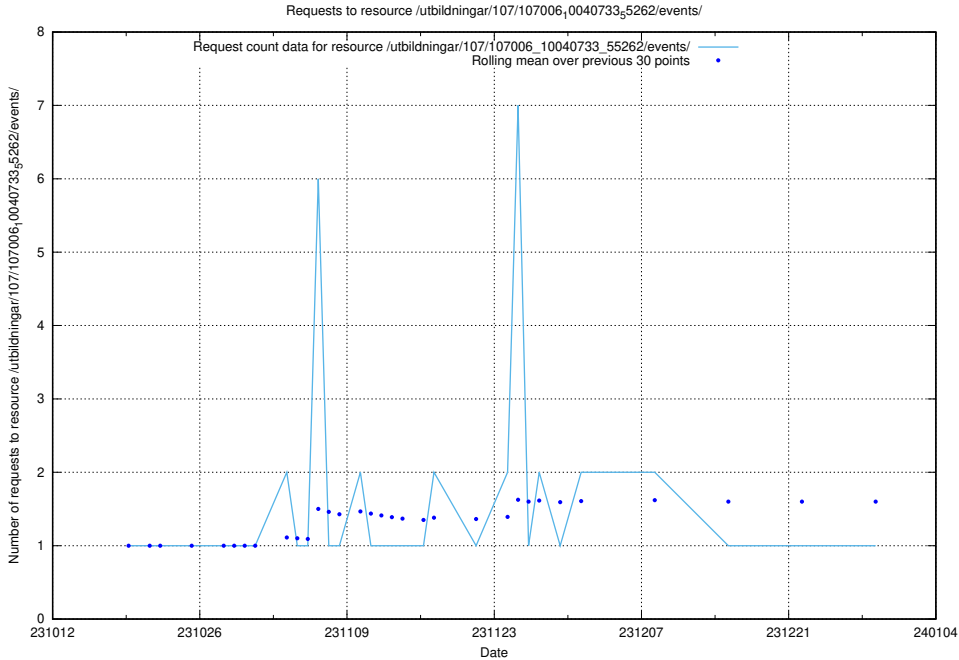

5.5193 Usage of /utbildningar/107/107006_10040733_55262/events/

Here, we count the number of requests to resource /utbildningar/107/107006_10040733_55262/events/.

5.5194 Usage of /utbildningar/107/107006_10040733_55262/