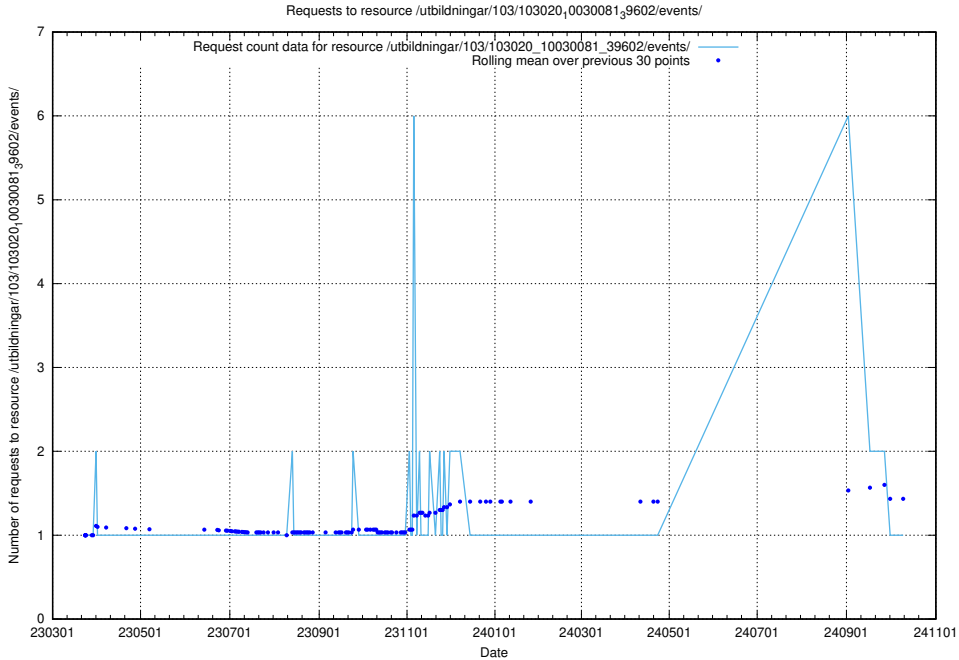

5.6413 Usage of /utbildningar/103/103020_10030081_39602/events/

Here, we count the number of requests to resource /utbildningar/103/103020_10030081_39602/events/.