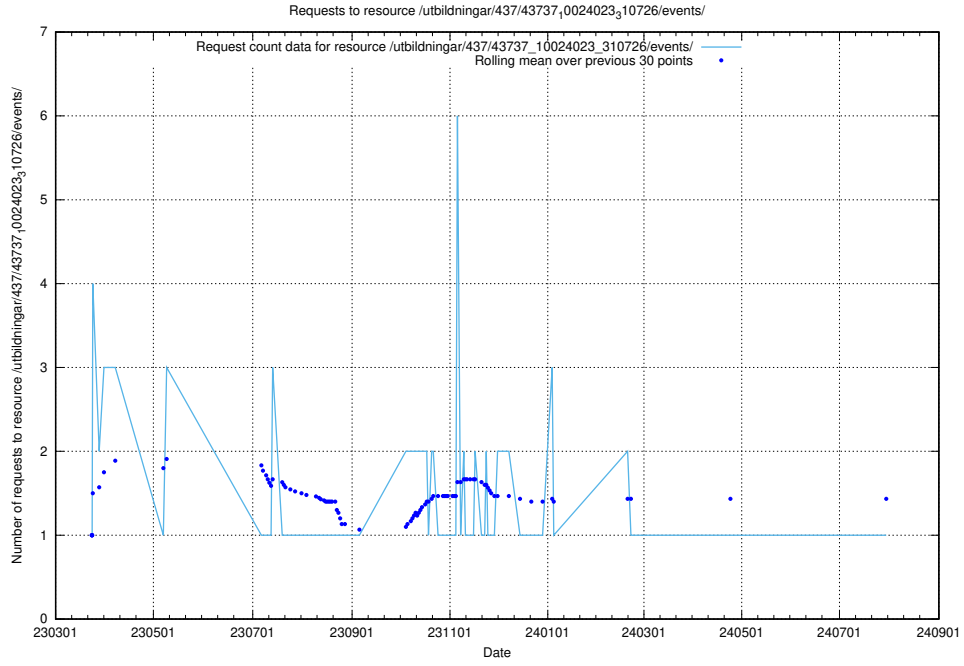

5.7273 Usage of /utbildningar/437/43737_10024023_310726/events/

Here, we count the number of requests to resource /utbildningar/437/43737_10024023_310726/events/.