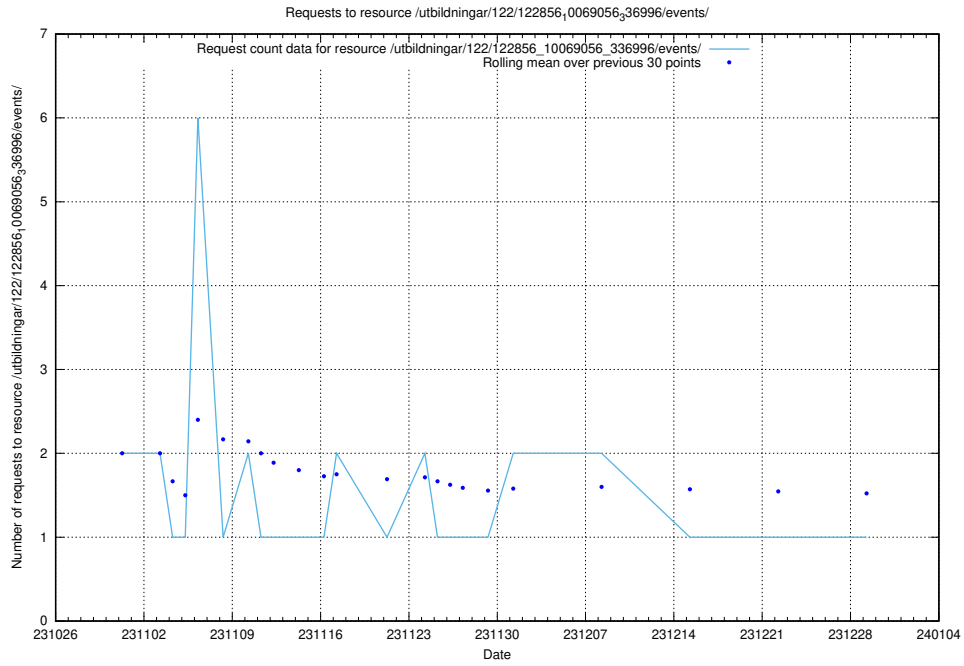

5.5087 Usage of /utbildningar/122/122856_10069056_336996/events/

Here, we count the number of requests to resource /utbildningar/122/122856_10069056_336996/events/