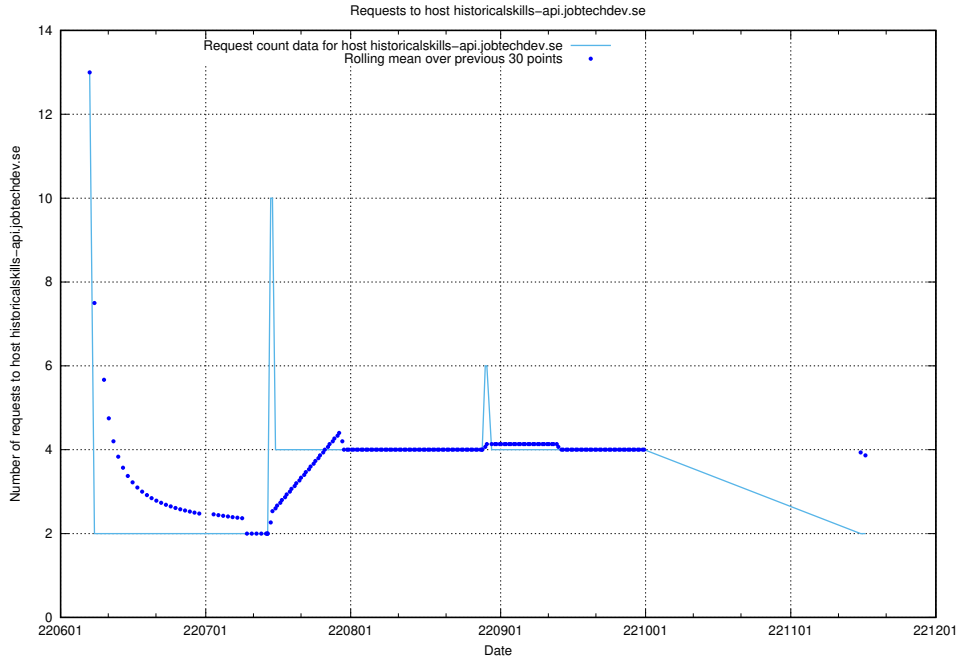

Here, we count the number of requests to host mentor-api-prod.jobtechdev.se.

7.413 Usage of historicalskills-api.jobtechdev.se

Here, we count the number of requests to host historicalskills-api.jobtechdev.se.