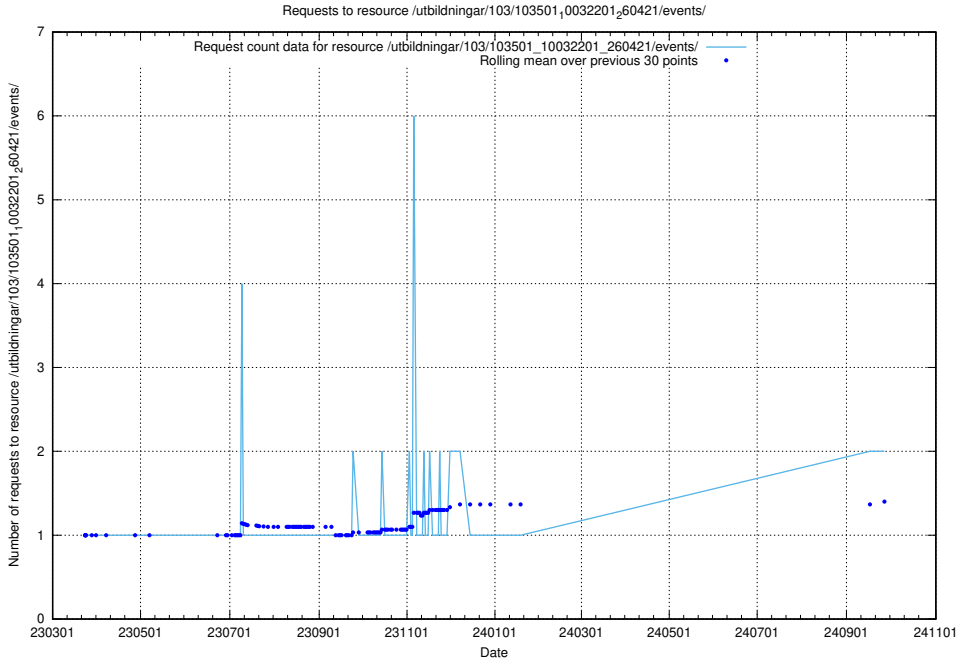

5.967 Usage of /utbildningar/103/103501_10032201_260421/events/

Here, we count the number of requests to resource /utbildningar/103/103501_10032201_260421/events/