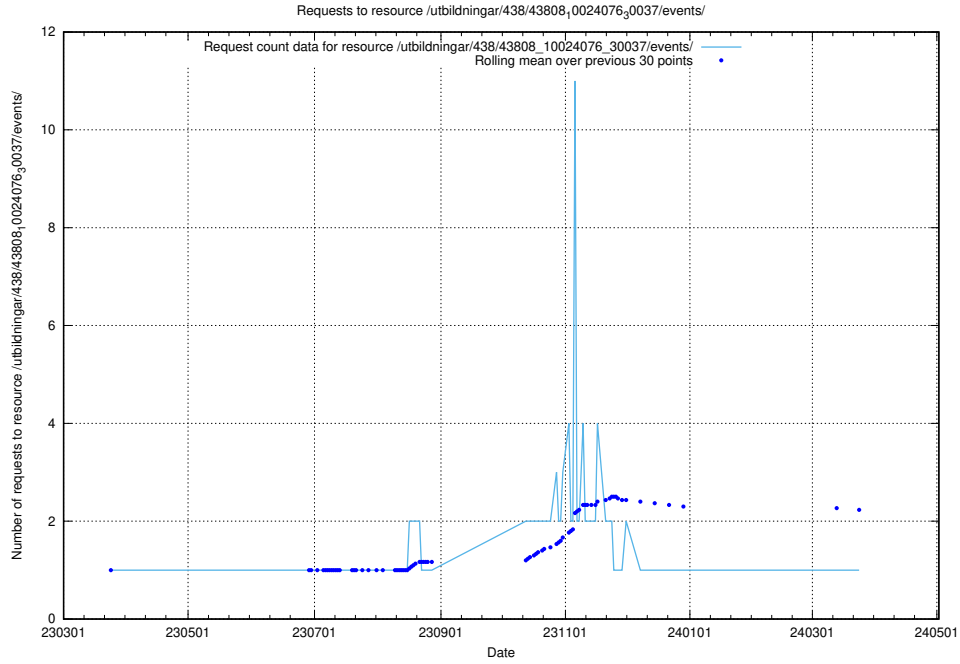

5.7049 Usage of /utbildningar/438/43808_10024076_30037/events/

Here, we count the number of requests to resource /utbildningar/438/43808_10024076_30037/events/.