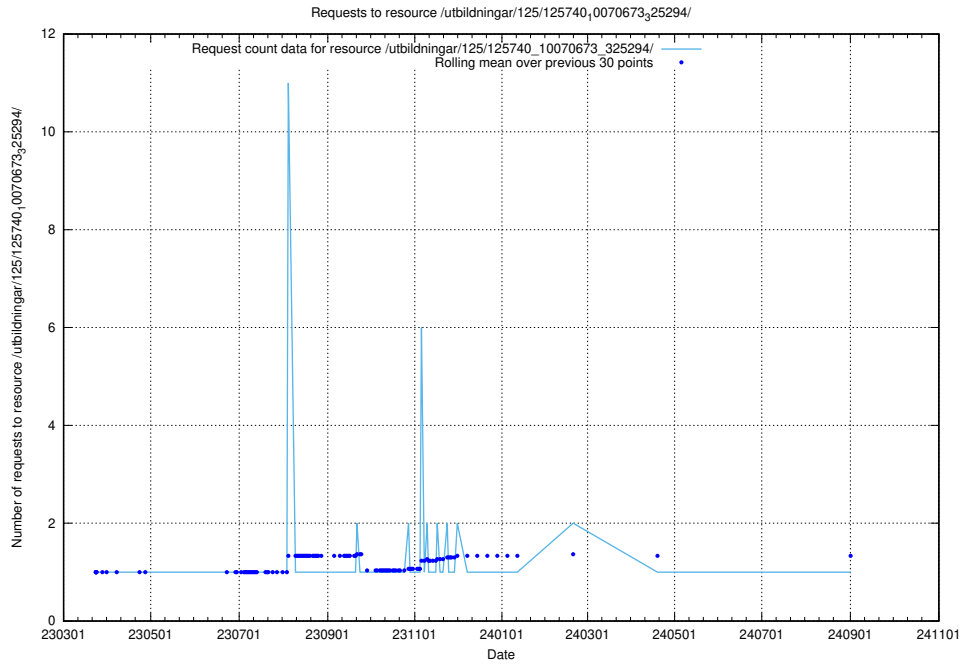

Here, we count the number of requests to resource /utbildningar/125/125740_10070673_325294/events/

5.1148 Usage of /utbildningar/125/125740_10070673_325294/

Here, we count the number of requests to resource /utbildningar/125/125740_10070673_325294/.