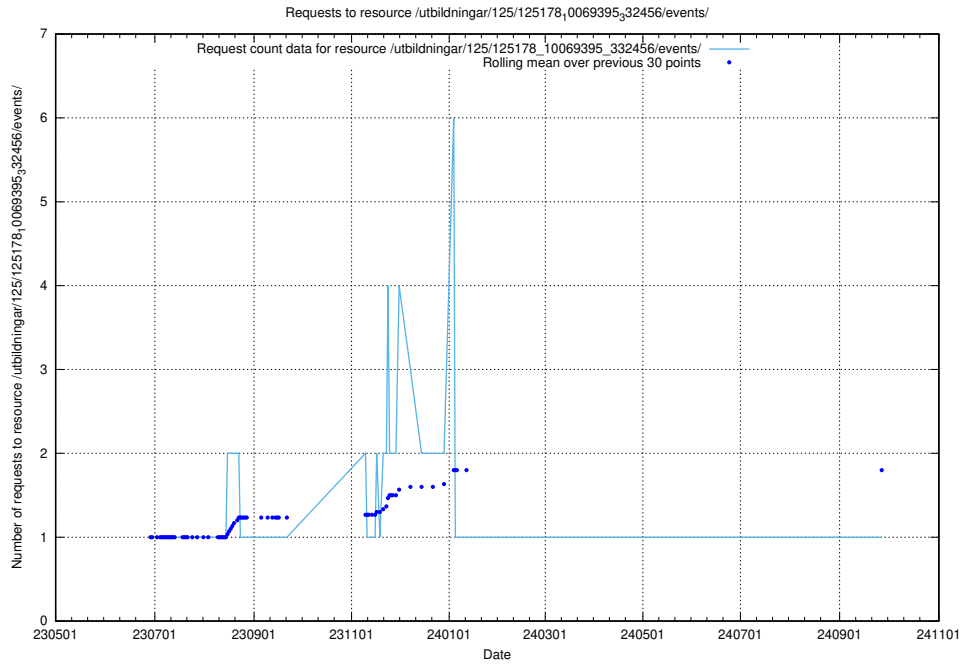

5.6385 Usage of /utbildningar/125/125178_10069395_332456/events/

Here, we count the number of requests to resource /utbildningar/125/125178_10069395_332456/events/