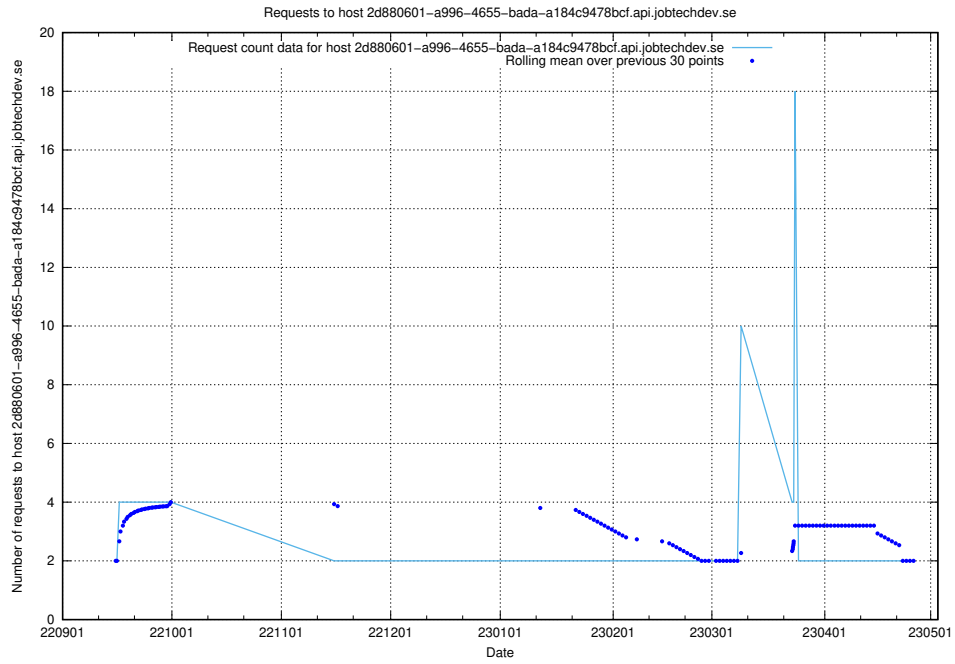

7.323 Usage of jiti.jobtechdev.se

Here, we count the number of requests to host jiti.jobtechdev.se.

7.324 Usage of 2d880601-a996-4655-bada-a184c9478bcf.api.jobtechdev.se

Here, we count the number of requests to host 2d880601-a996-4655-bada-a184c9478bcf.api.jobtechdev.se.