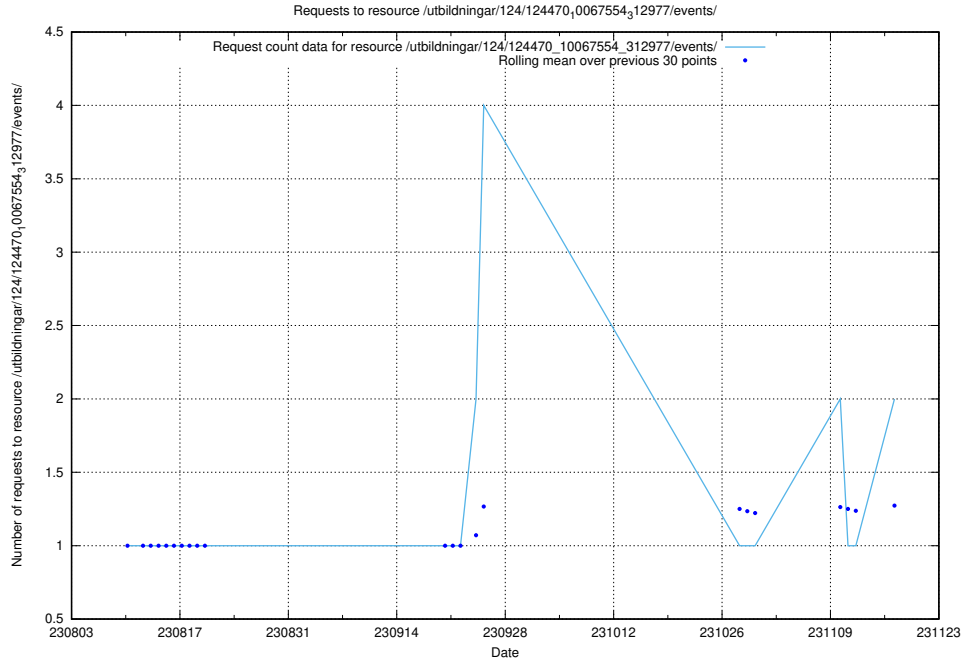

5.919 Usage of /utbildningar/124/124470_10067554_312977/events/

Here, we count the number of requests to resource /utbildningar/124/124470_10067554_312977/events/