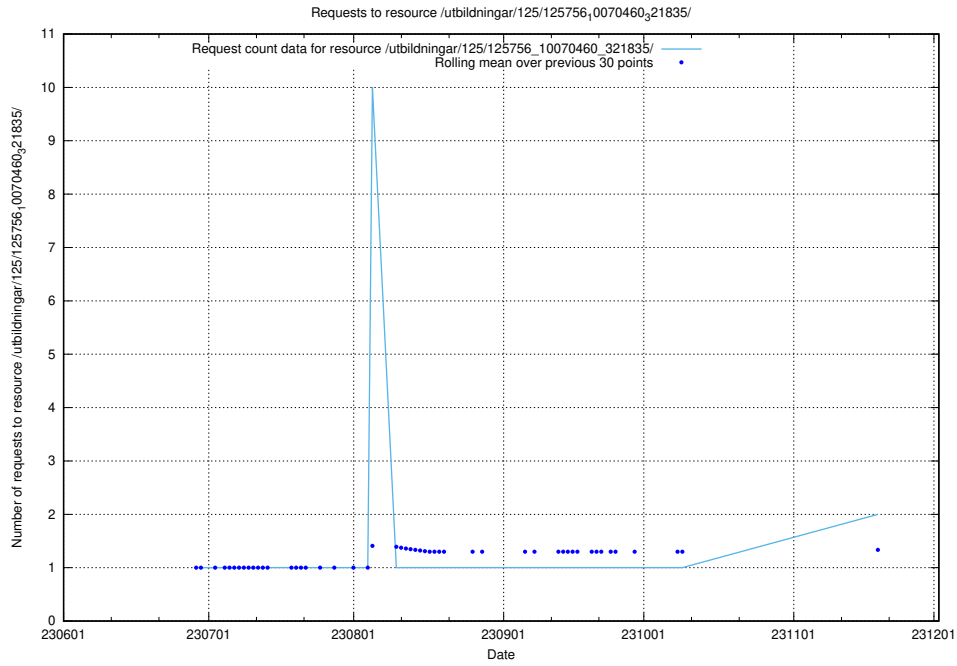

5.968 Usage of /utbildningar/125/125756_10070460_321835/

Here, we count the number of requests to resource /utbildningar/125/125756_10070460_321835/.