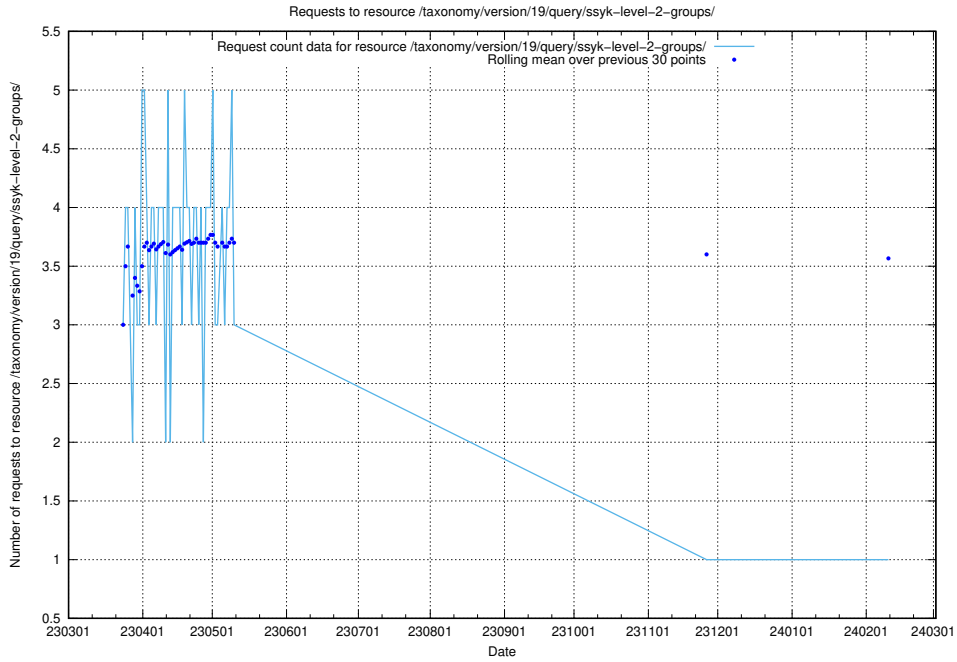

5.6995 Usage of /taxonomy/version/19/query/ssyk-level-2-groups/

Here, we count the number of requests to resource /taxonomy/version/19/query/ssyk-level-2-groups/.