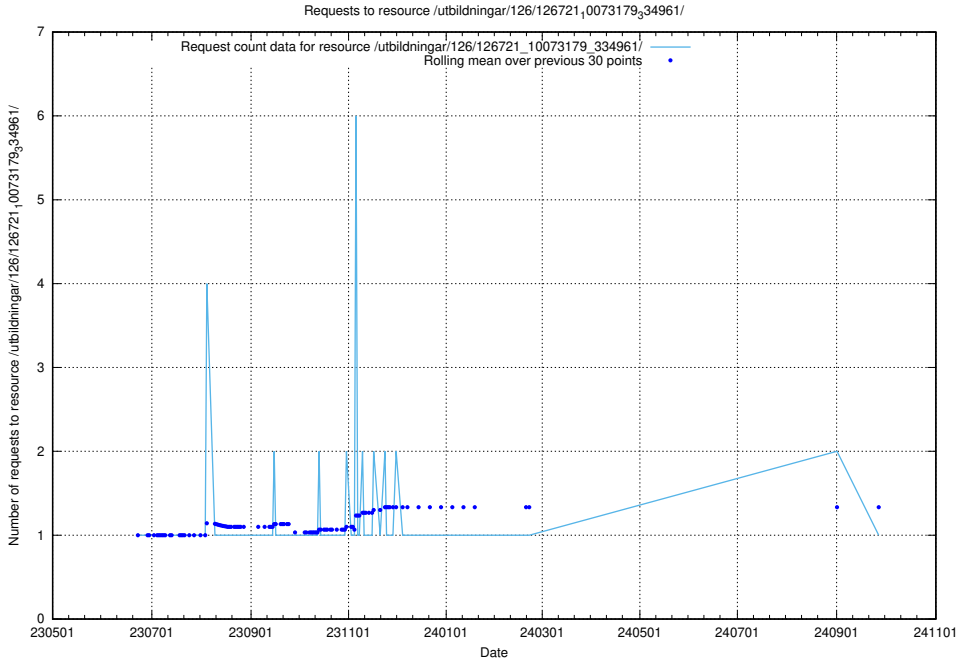

5.6506 Usage of /utbildningar/126/126721_10073179_334961/

Here, we count the number of requests to resource /utbildningar/126/126721_10073179_334961/.