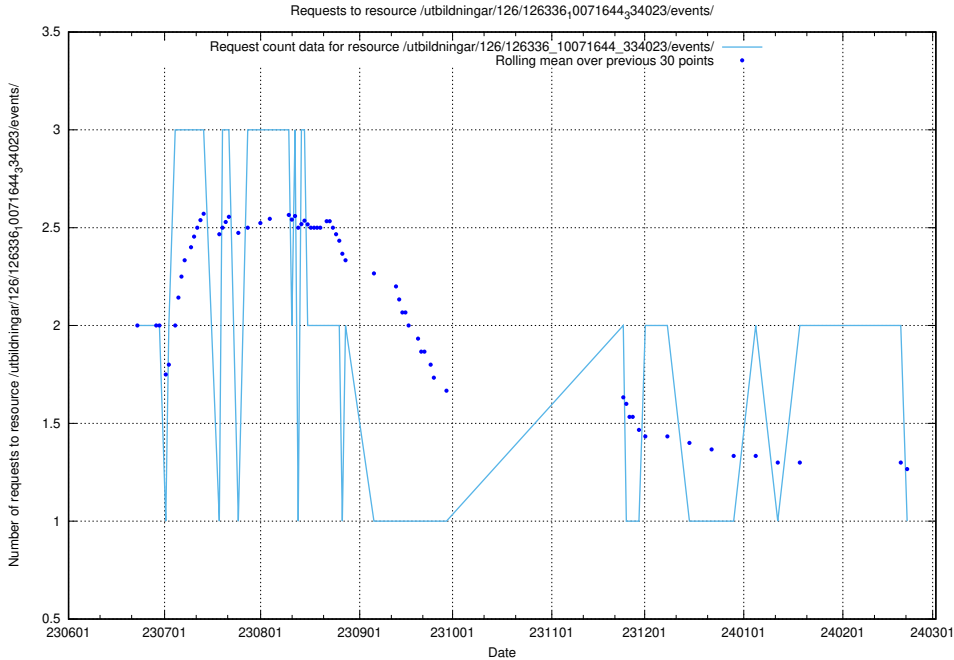

5.6476 Usage of /utbildningar/126/126336_10071644_334023/events/

Here, we count the number of requests to resource /utbildningar/126/126336_10071644_334023/events/