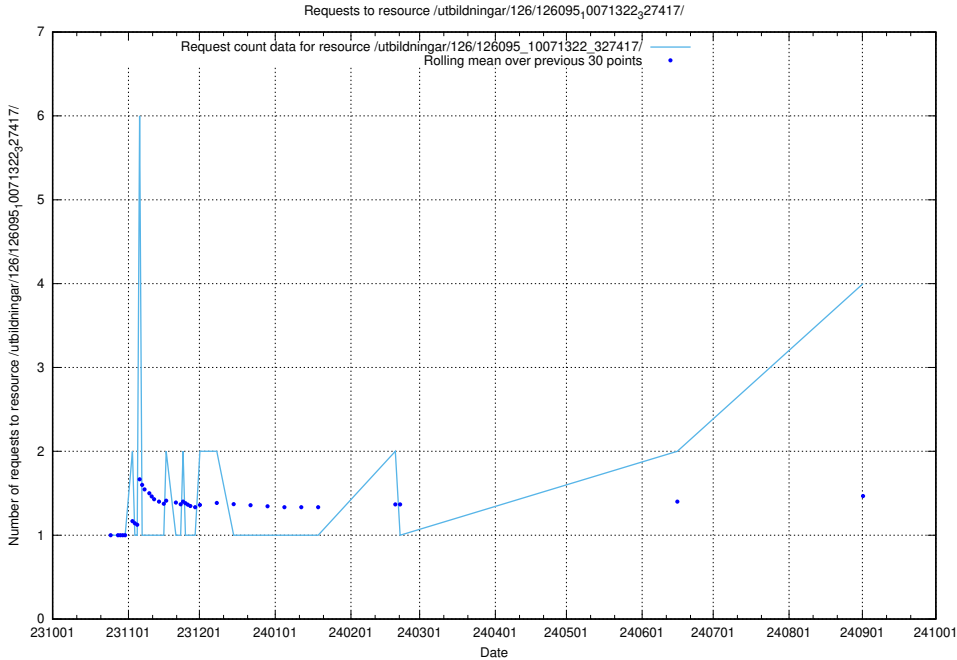

5.342 Usage of /utbildningar/126/126095_10071322_327417/

Here, we count the number of requests to resource /utbildningar/126/126095_10071322_327417/.