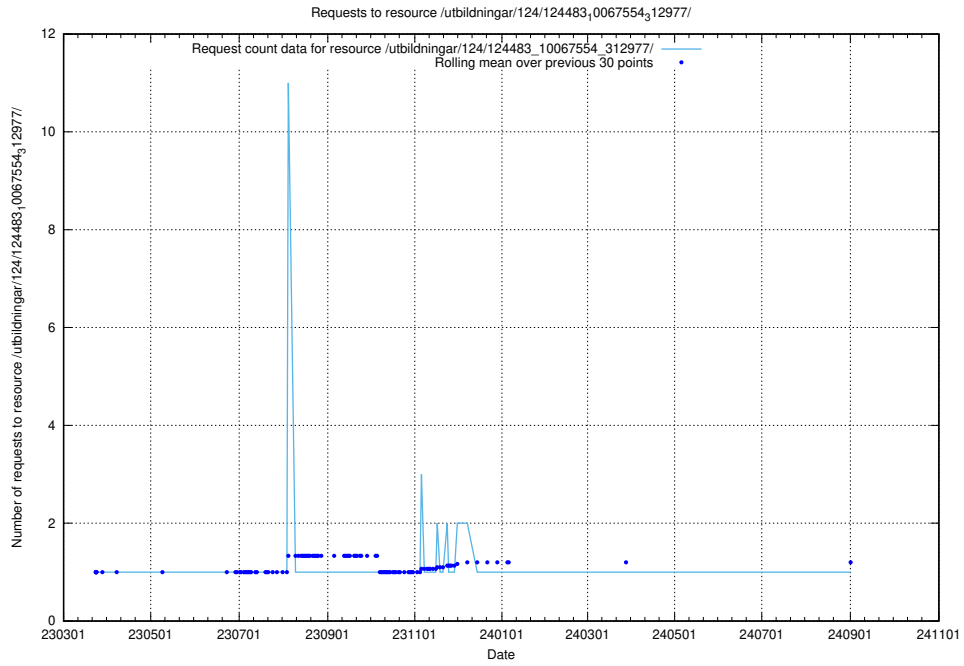

5.3744 Usage of /utbildningar/124/124483_10067554_312977/

Here, we count the number of requests to resource /utbildningar/124/124483_10067554_312977/.