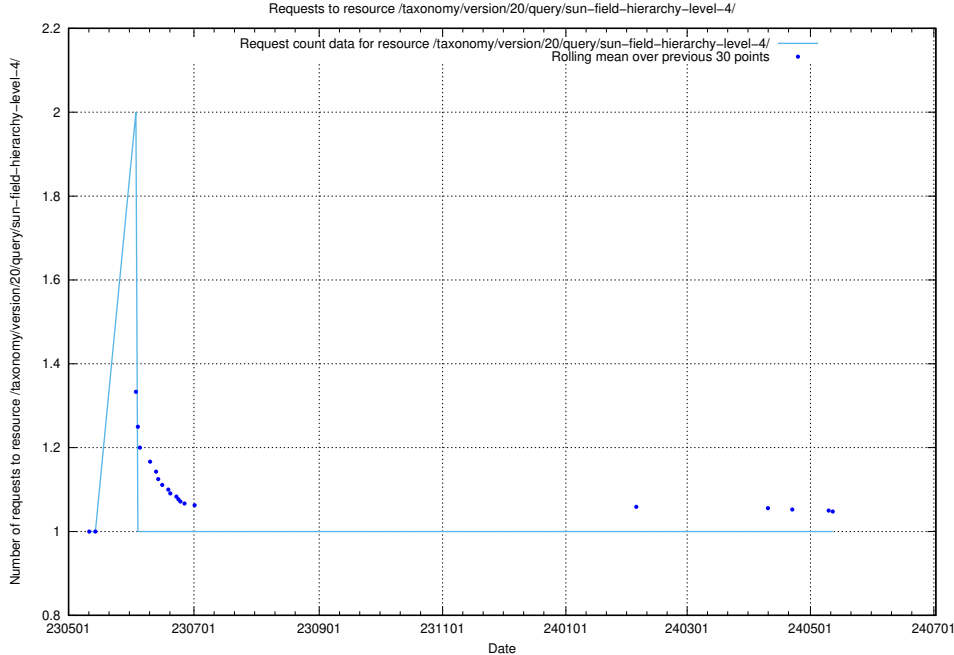

5.6838 Usage of /taxonomy/version/20/query/sun-field-hierarchy-level-4/

Here, we count the number of requests to resource /taxonomy/version/20/query/sun-field-hierarchy-level-4/.