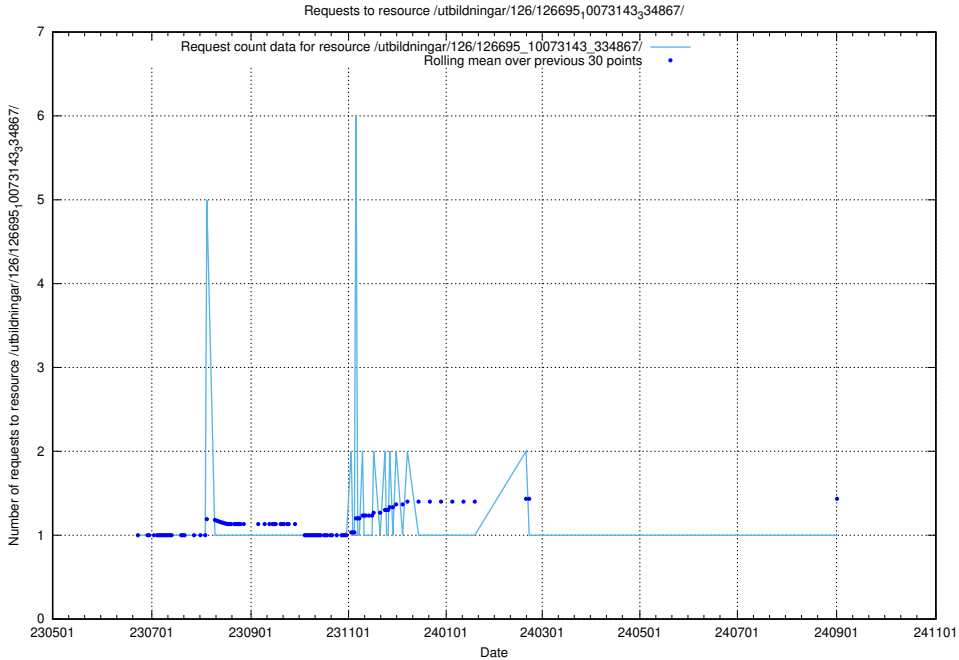

5.6523 Usage of /utbildningar/126/126695_10073143_334867/

Here, we count the number of requests to resource /utbildningar/126/126695_10073143_334867/.