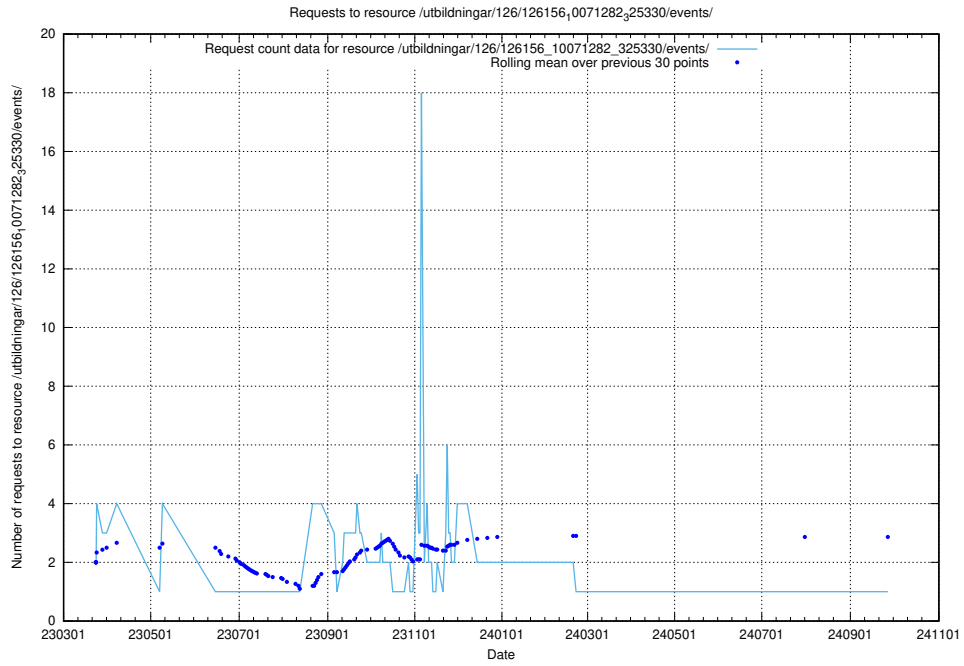

5.7148 Usage of /utbildningar/126/126156_10071282_325330/events/

Here, we count the number of requests to resource /utbildningar/126/126156_10071282_325330/events/