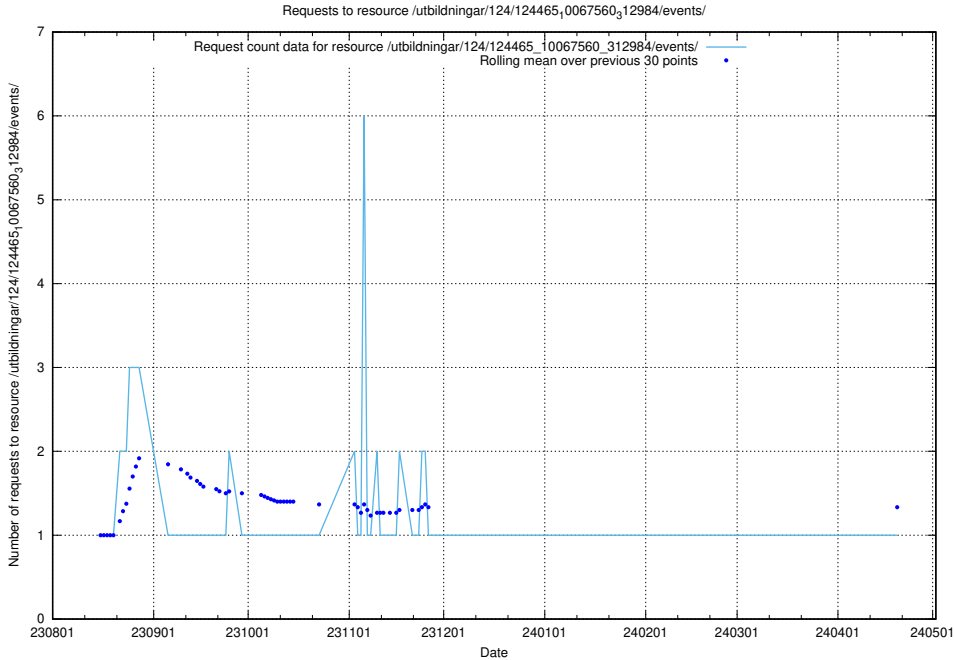

5.5712 Usage of /utbildningar/124/124465_10067560_312984/events/

Here, we count the number of requests to resource /utbildningar/124/124465_10067560_312984/events/