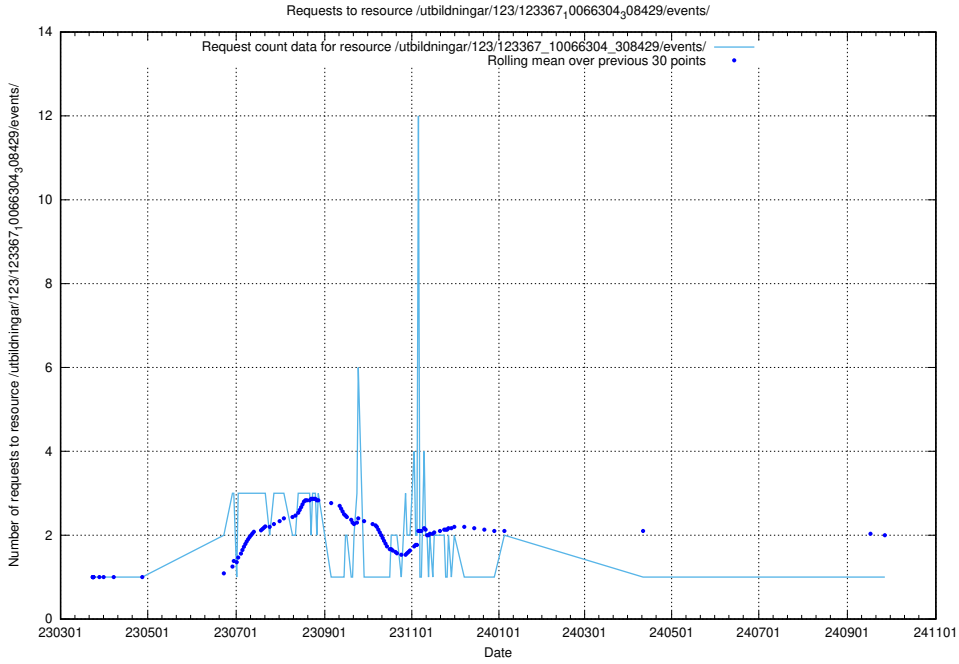

5.5445 Usage of /utbildningar/123/123367_10066304_308429/events/

Here, we count the number of requests to resource /utbildningar/123/123367_10066304_308429/events/