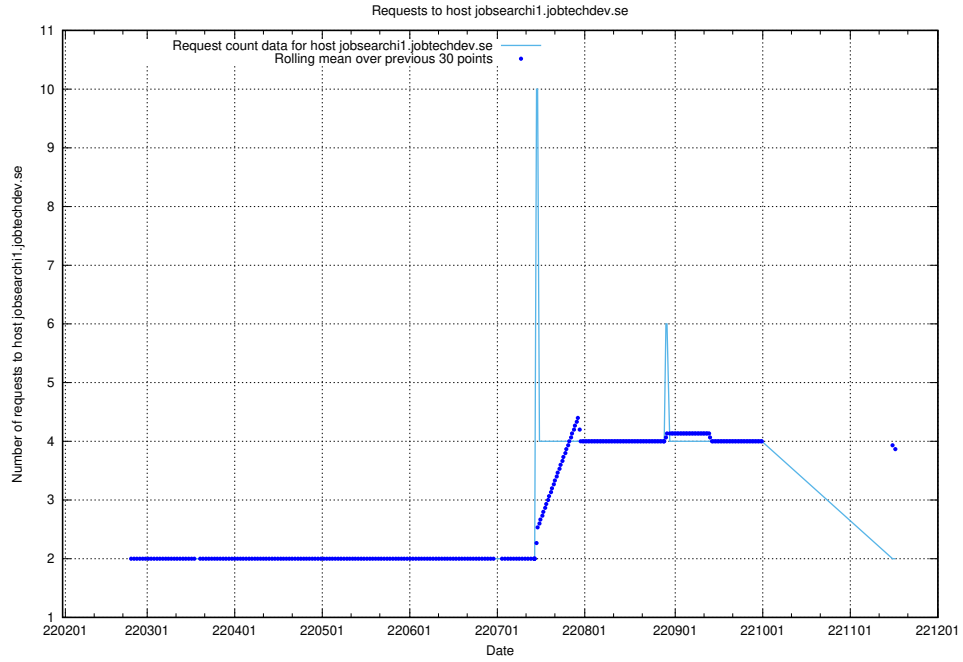

7.513 Usage of jobsearch1.jobtechdev.se

Here, we count the number of requests to host jobsearch1.jobtechdev.se.