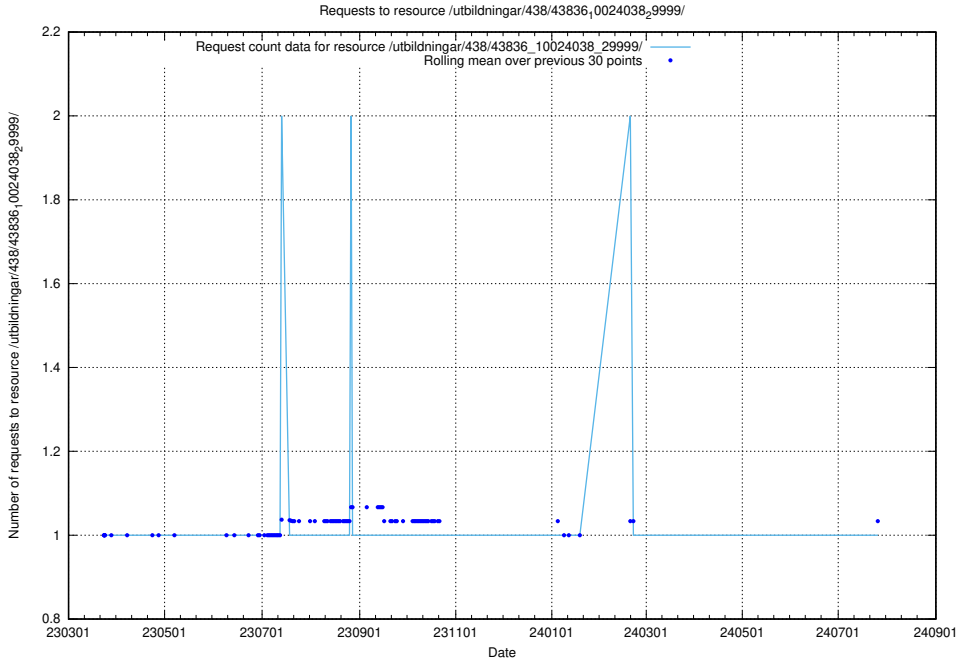

5.7210 Usage of /utbildningar/438/43831_10024051_32246/

Here, we count the number of requests to resource /utbildningar/438/43831_10024051_32246/.

5.7211 Usage of /utbildningar/438/43830_10023988_29949/events/