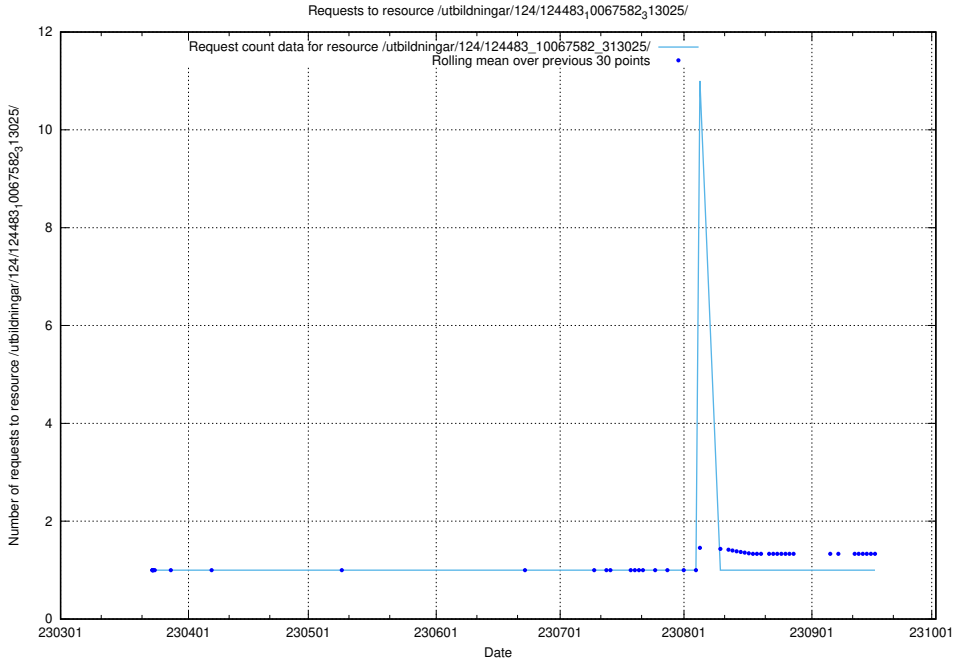

5.3733 Usage of /utbildningar/124/124483_10067582_313025/

Here, we count the number of requests to resource /utbildningar/124/124483_10067582_313025/.