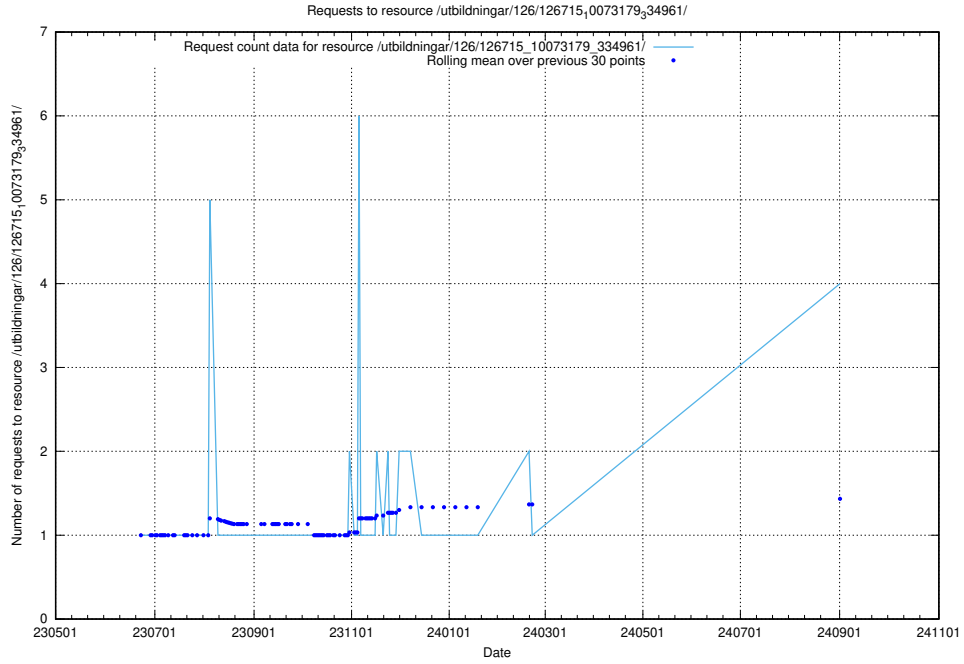

5.375 Usage of /utbildningar/126/126715_10073179_334961/

Here, we count the number of requests to resource /utbildningar/126/126715_10073179_334961/.