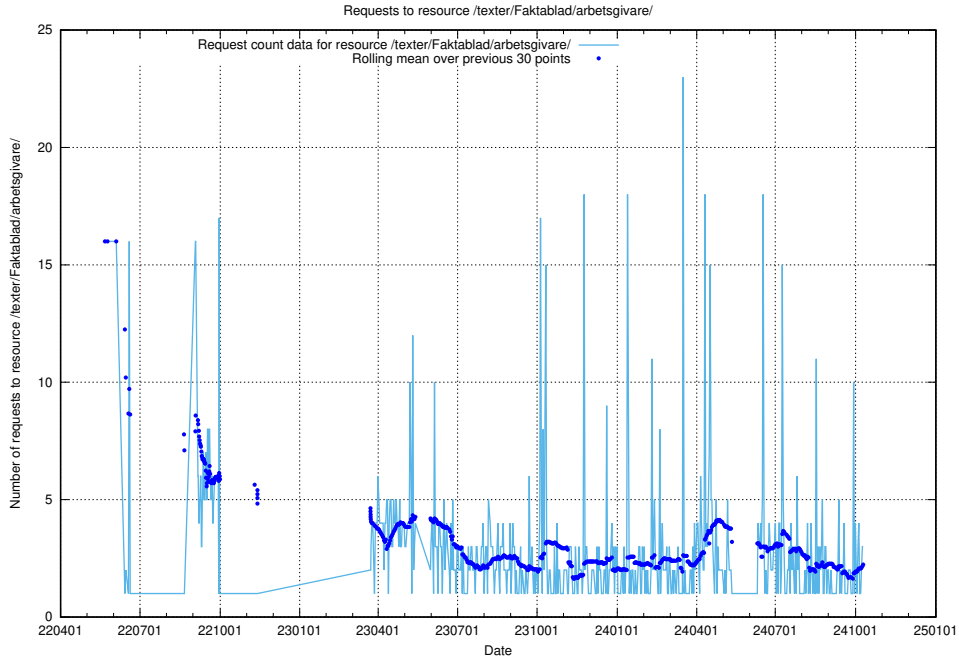

5.416 Usage of /texter/Faktablad/arbetsgivare/

Here, we count the number of requests to resource /texter/Faktablad/arbetsgivare/.