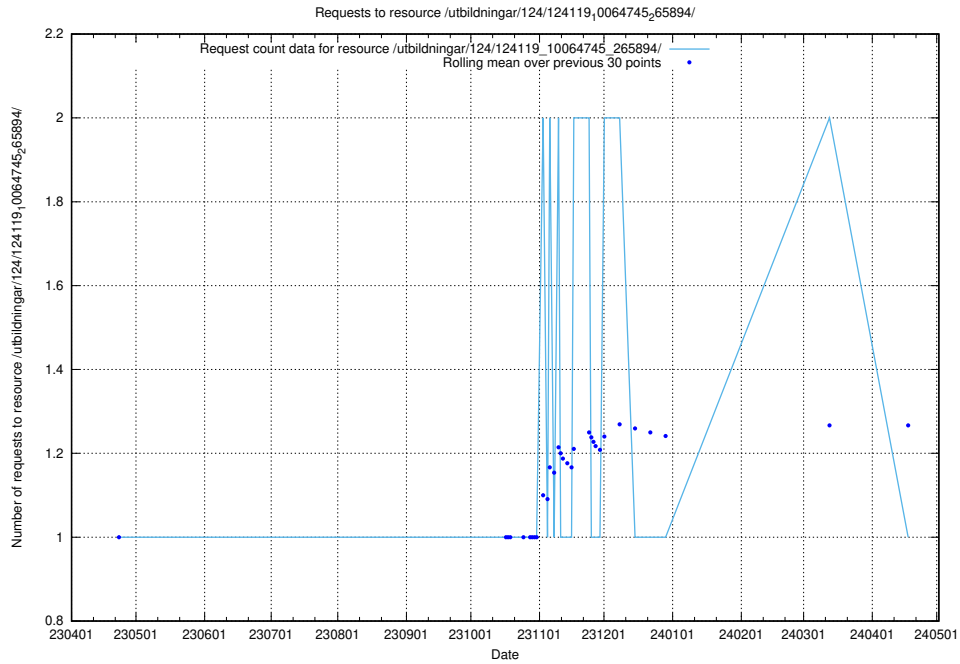

5.6925 Usage of /utbildningar/124/124119_10064745_265894/

Here, we count the number of requests to resource /utbildningar/124/124119_10064745_265894/.