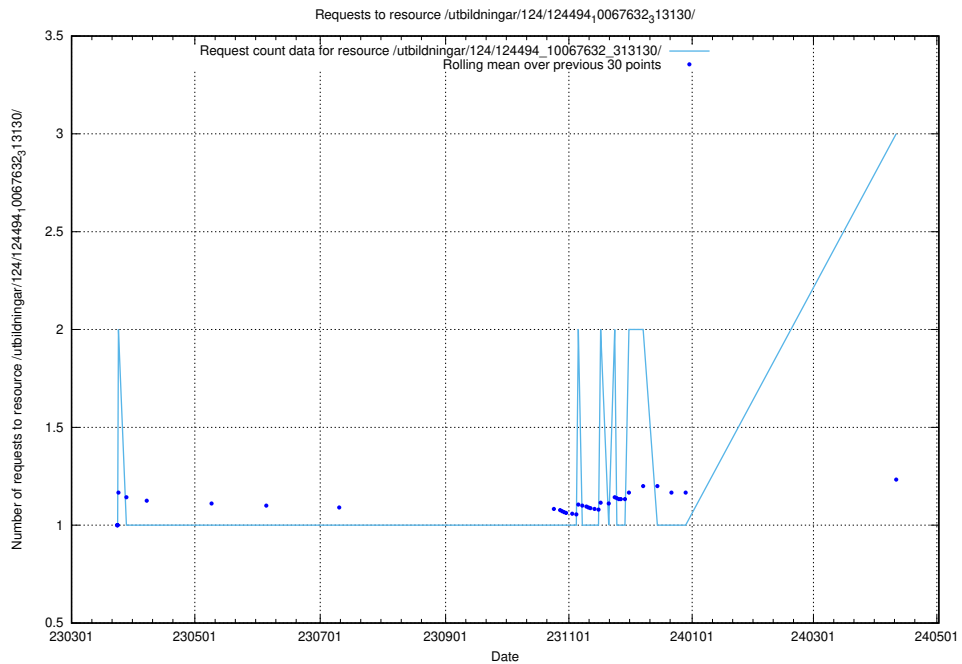

5.473 Usage of /utbildningar/124/124494_10067632_313130/

Here, we count the number of requests to resource /utbildningar/124/124494_10067632_313130/.