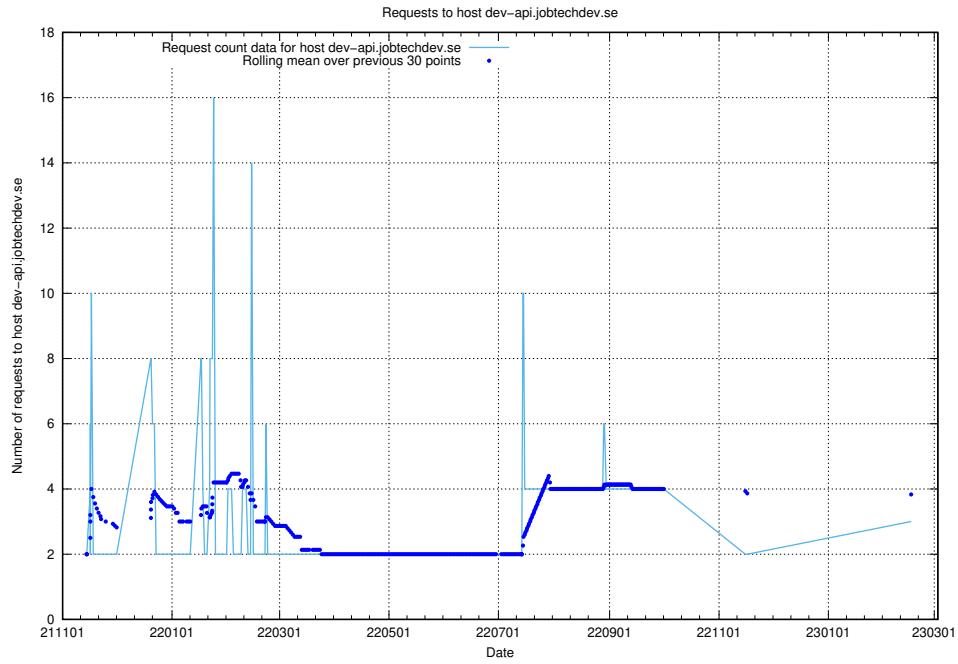

Here, we count the number of requests to host dev-api.jobtechdev.se.

7.174 Usage of taxonomy-t1.api.jobtechdev.se

Here, we count the number of requests to host taxonomy-t1.api.jobtechdev.se.

7.175 Usage of dashboard.jobtechdev.se