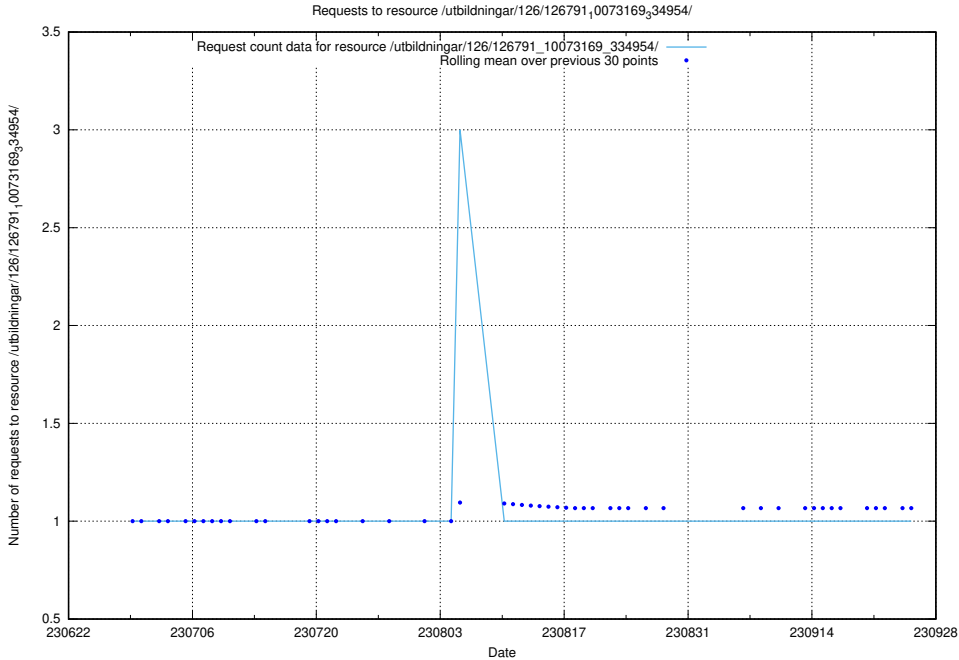

5.6355 Usage of /utbildningar/126/126791_10073169_334954/

Here, we count the number of requests to resource /utbildningar/126/126791_10073169_334954/.