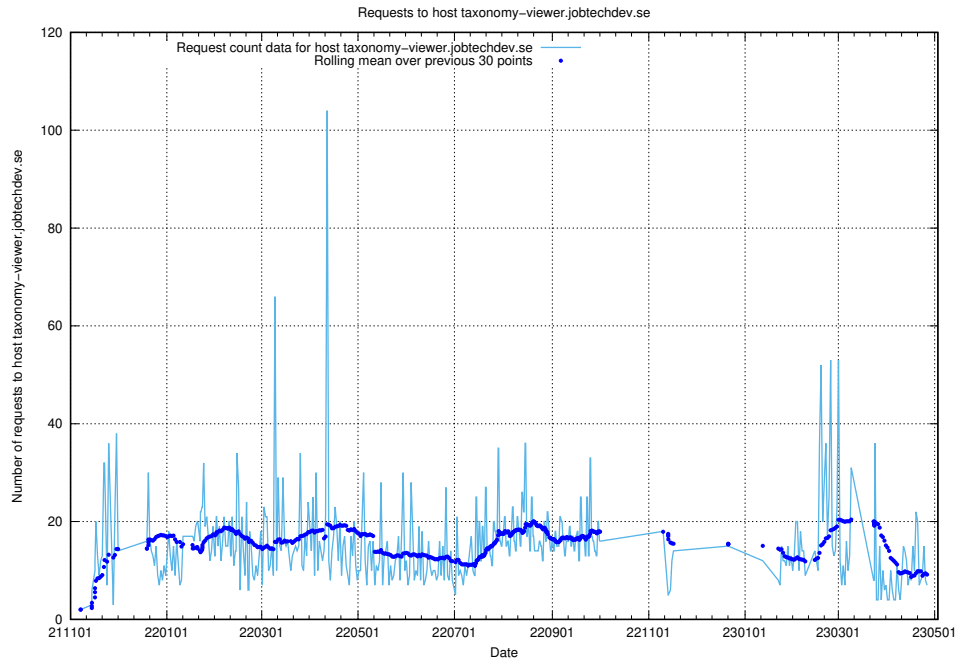

7.79 Usage of taxonomy-viewer.jobtechdev.se

Here, we count the number of requests to host taxonomy-viewer.jobtechdev.se.