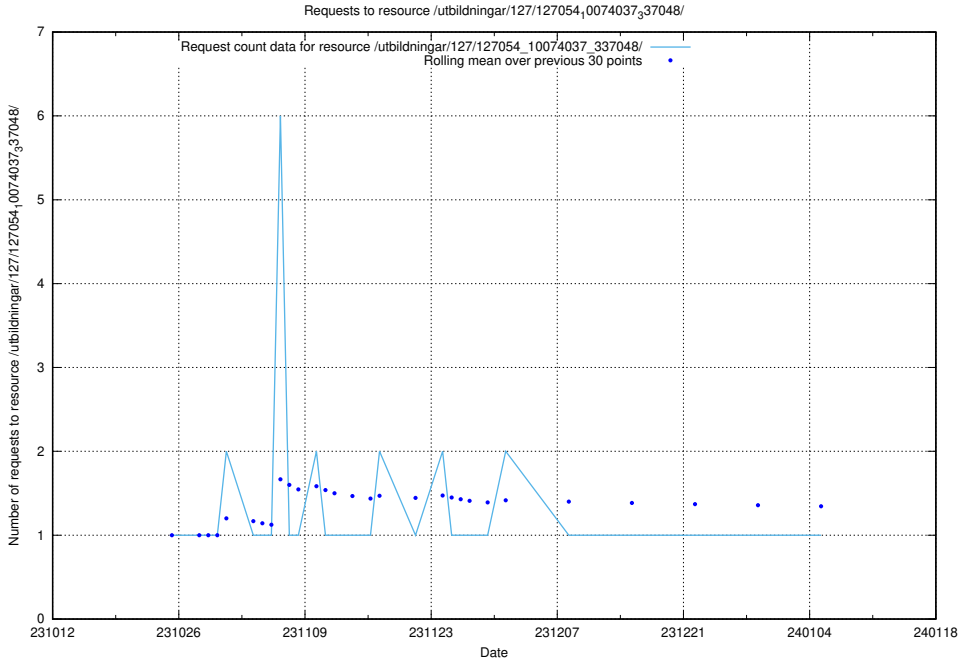

5.5137 Usage of /utbildningar/127/127054_10074037_337048/

Here, we count the number of requests to resource /utbildningar/127/127054_10074037_337048/.