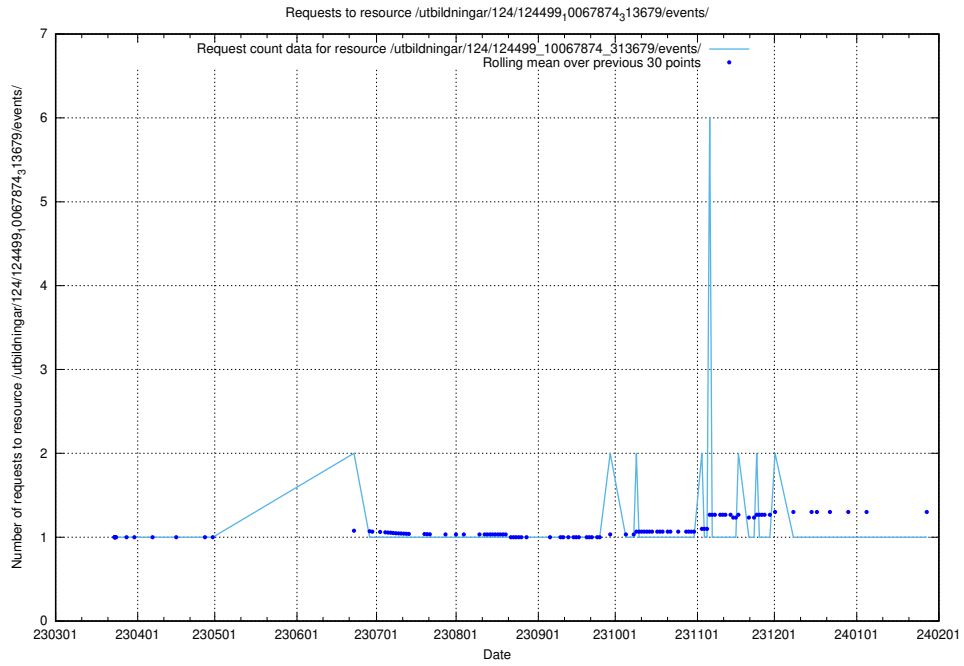

5.3286 Usage of /utbildningar/124/124499_10067874_313679/events/

Here, we count the number of requests to resource /utbildningar/124/124499_10067874_313679/events/