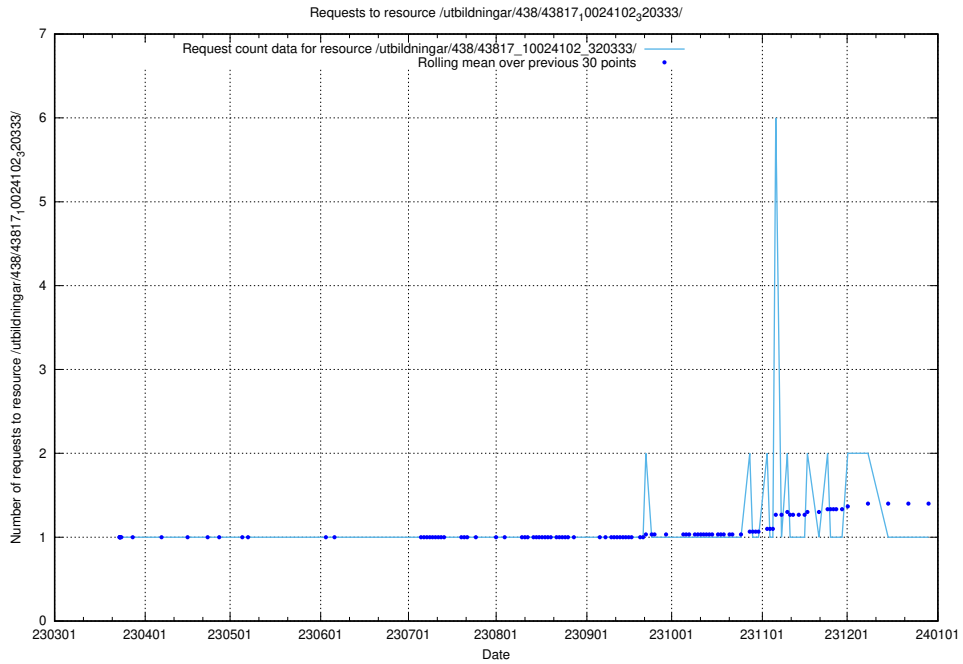

5.7220 Usage of /utbildningar/438/43817_10024102_320333/

Here, we count the number of requests to resource /utbildningar/438/43817_10024102_320333/.