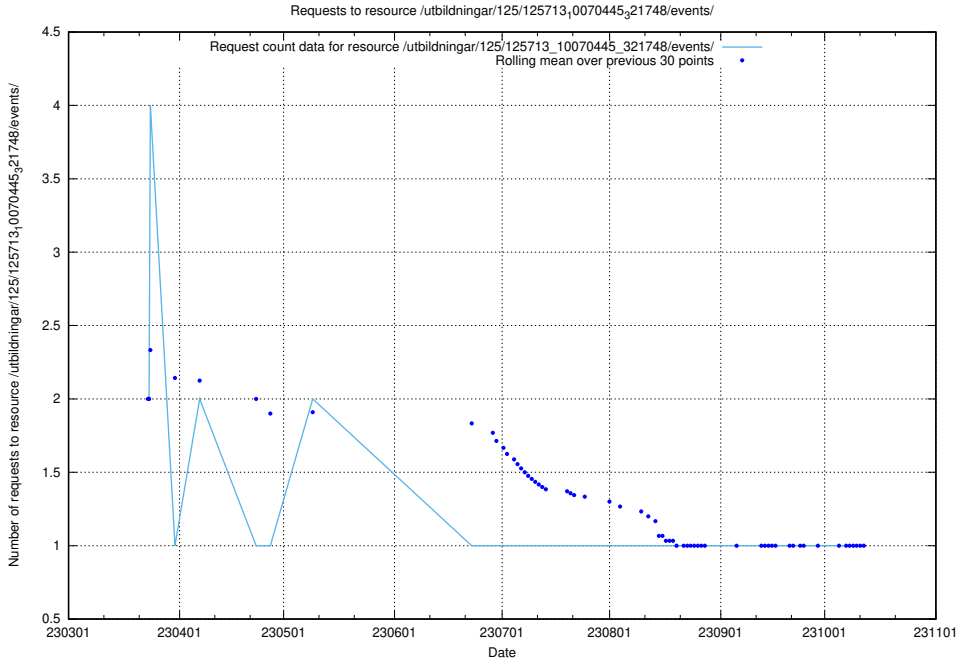

5.7158 Usage of /utbildningar/125/125713_10070445_321748/events/

Here, we count the number of requests to resource /utbildningar/125/125713_10070445_321748/events/