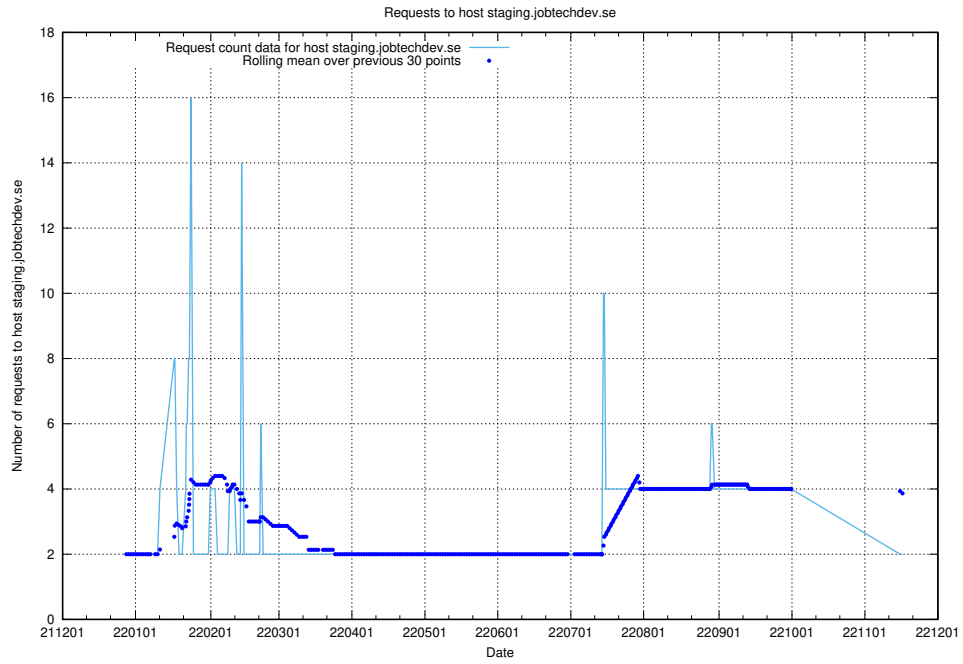

7.359 Usage of staging.jobtechdev.se

Here, we count the number of requests to host staging.jobtechdev.se.