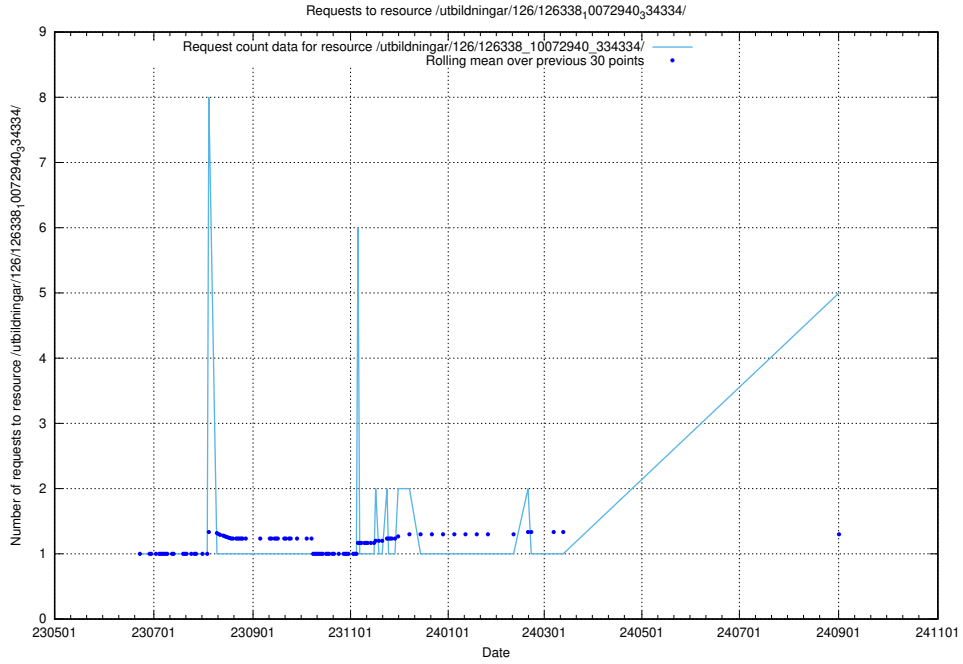

5.260 Usage of /utbildningar/126/126338_10072940_334334/

Here, we count the number of requests to resource /utbildningar/126/126338_10072940_334334/.