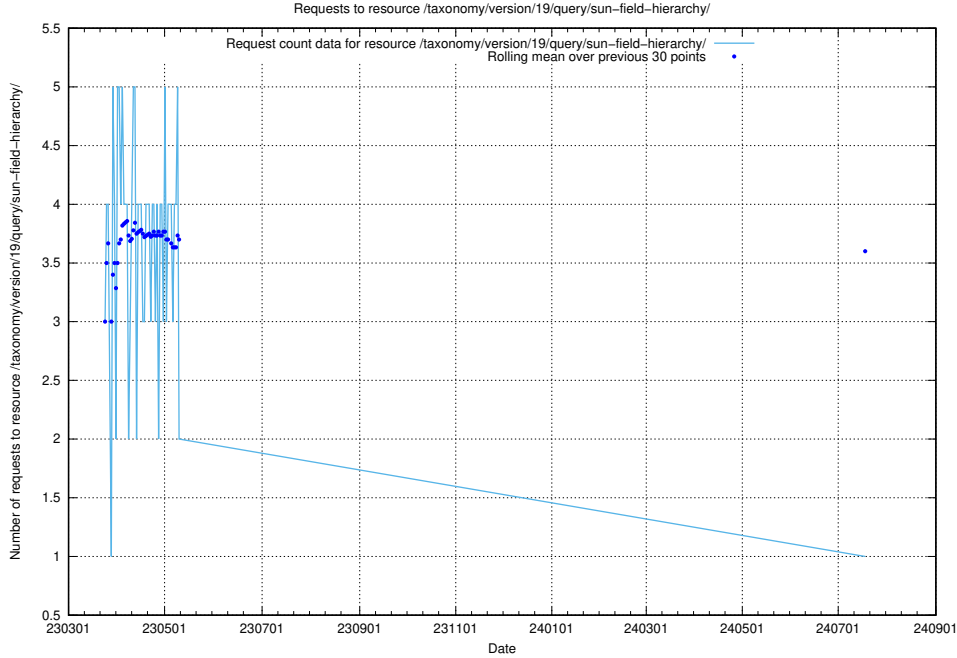

5.6983 Usage of /taxonomy/version/19/query/sun-field-hierarchy/

Here, we count the number of requests to resource /taxonomy/version/19/query/sun-field-hierarchy/.