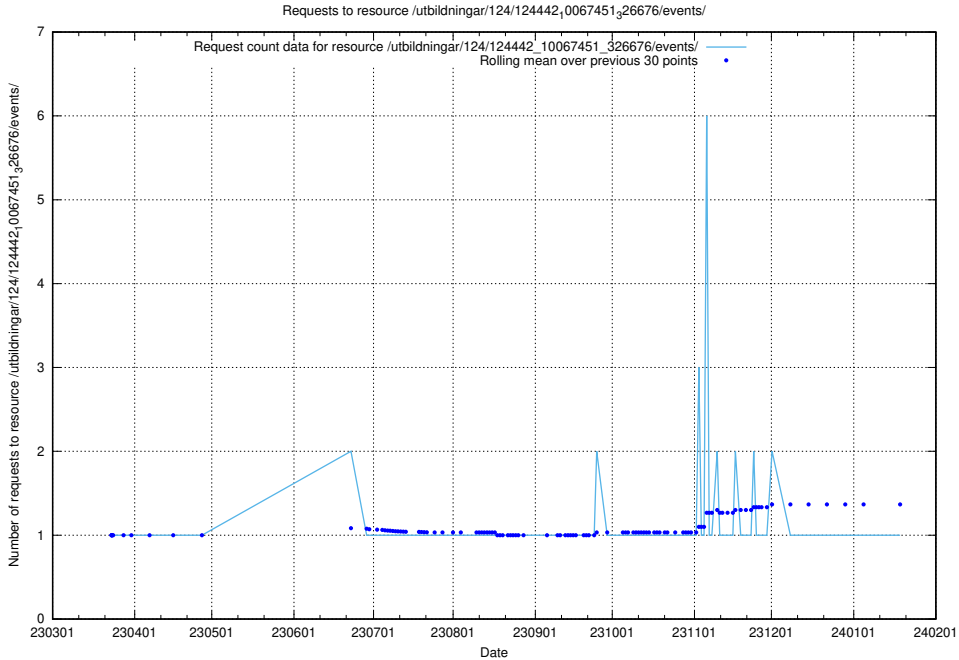

5.4438 Usage of /utbildningar/124/124442_10067451_326676/events/

Here, we count the number of requests to resource /utbildningar/124/124442_10067451_326676/events/