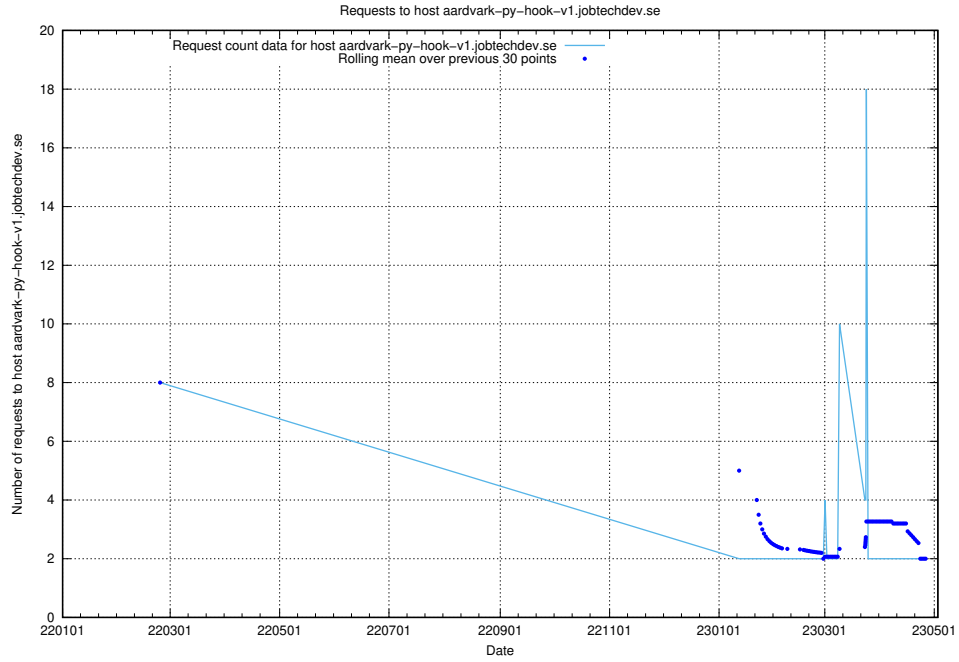

7.514 Usage of aardvark-py-hook-v1.jobtechdev.se

Here, we count the number of requests to host aardvark-py-hook-v1.jobtechdev.se.