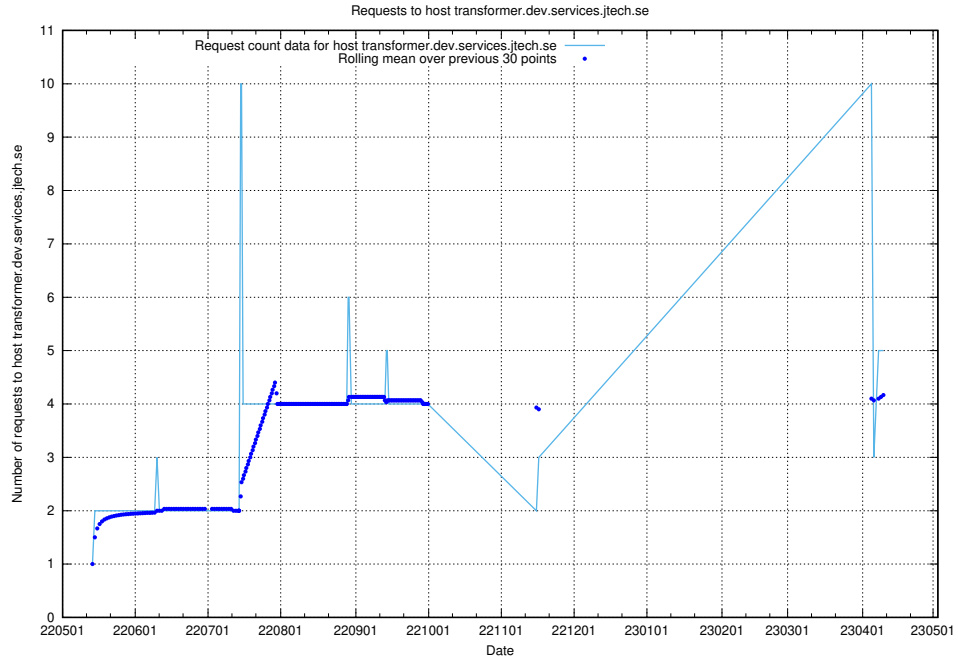

7.98 Usage of transformer.dev.services.jtech.se

Here, we count the number of requests to host transformer.dev.services.jtech.se.