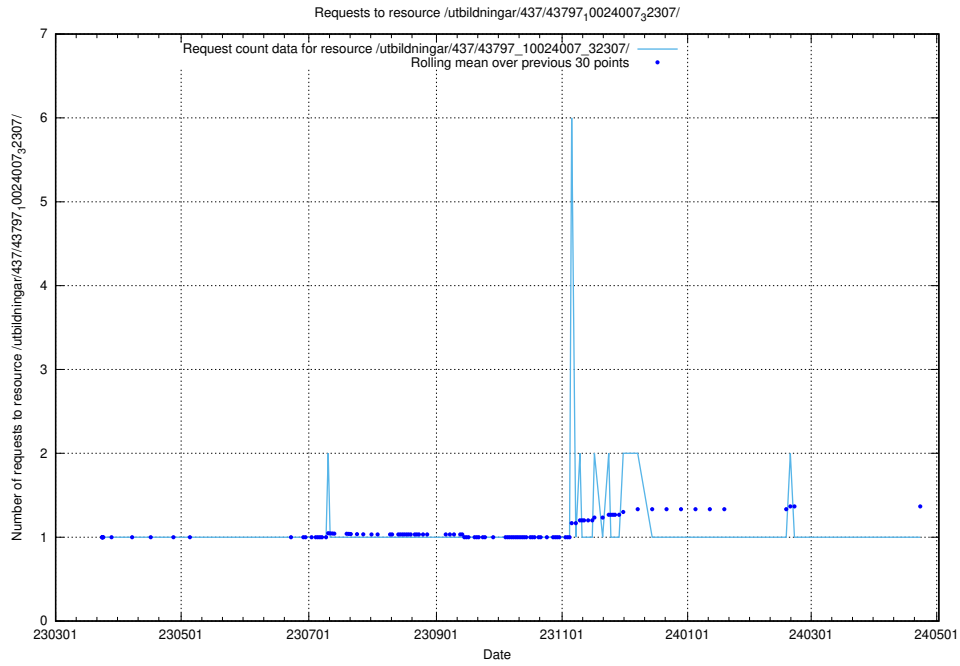

5.7228 Usage of /utbildningar/437/43797_10024007_32307/

Here, we count the number of requests to resource /utbildningar/437/43797_10024007_32307/.

5.7229 Usage of /utbildningar/437/43797_10024007_32190/