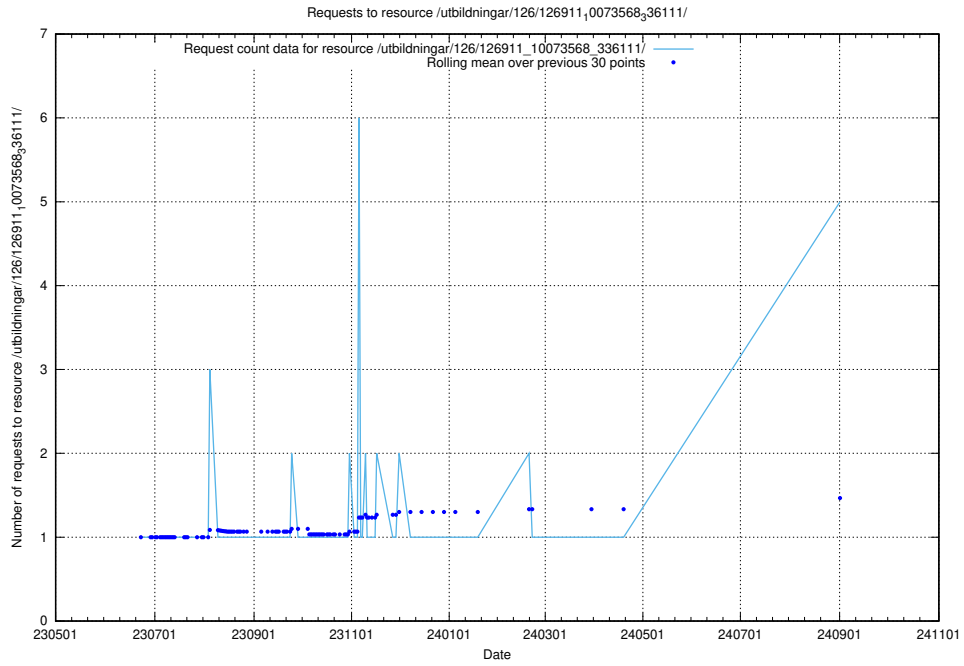

5.251 Usage of /utbildningar/126/126911_10073568_336111/

Here, we count the number of requests to resource /utbildningar/126/126911_10073568_336111/.