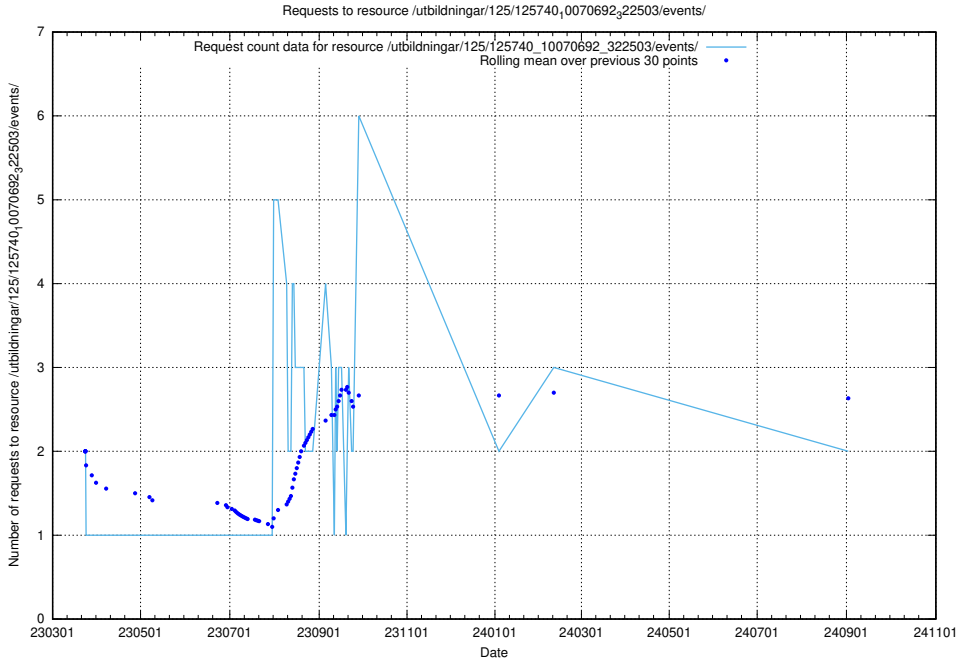

5.1090 Usage of /utbildningar/125/125740_10070692_322503/events/

Here, we count the number of requests to resource /utbildningar/125/125740_10070692_322503/events/