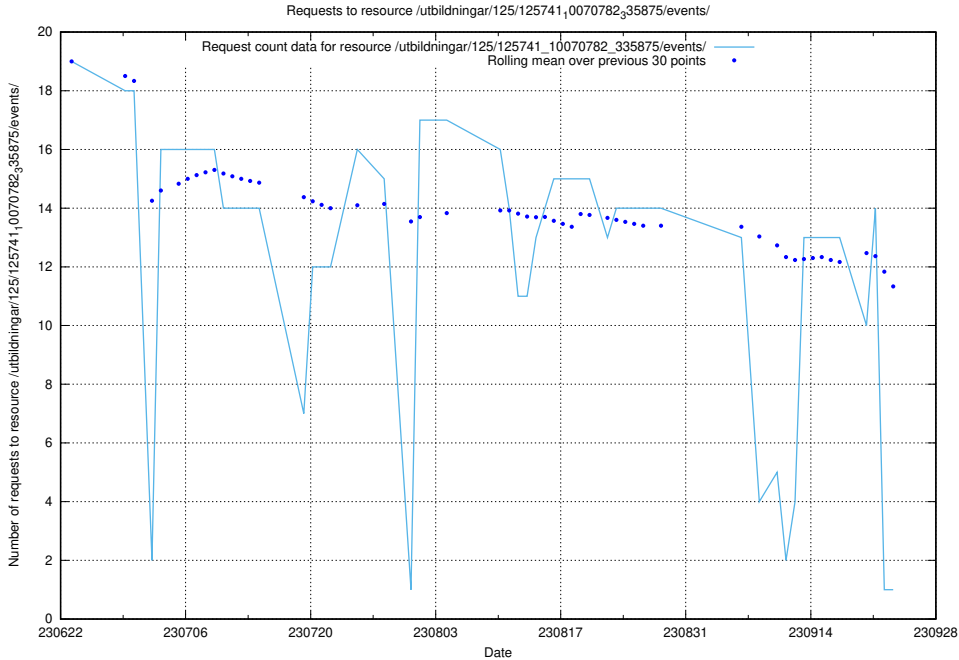

5.6469 Usage of /utbildningar/125/125741_10070782_335875/events/

Here, we count the number of requests to resource /utbildningar/125/125741_10070782_335875/events/