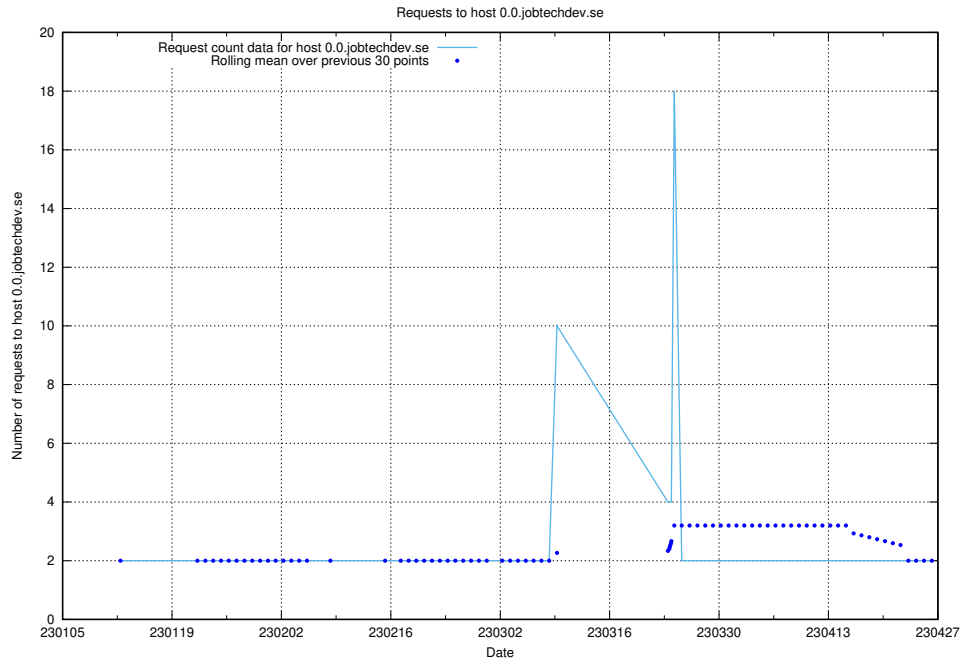

Here, we count the number of requests to host 0.0.jobtechdev.se.

7.305 Usage of idp-test.jobtechdev.se

Here, we count the number of requests to host idp-test.jobtechdev.se.

7.306 Usage of jobstore.jobtechdev.se