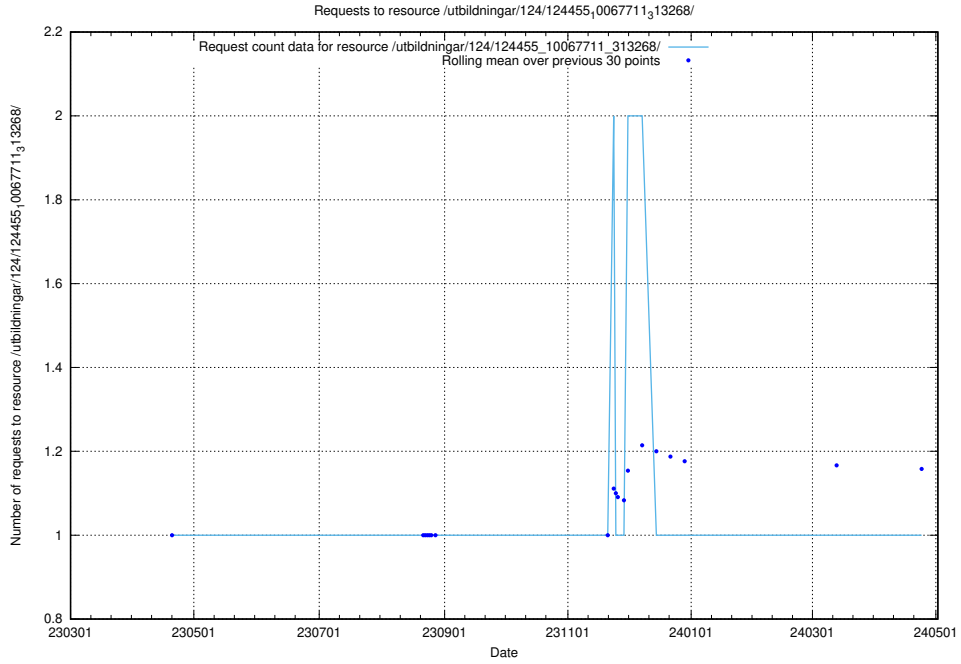

5.6935 Usage of /utbildningar/124/124455_10067711_313268/

Here, we count the number of requests to resource /utbildningar/124/124455_10067711_313268/.