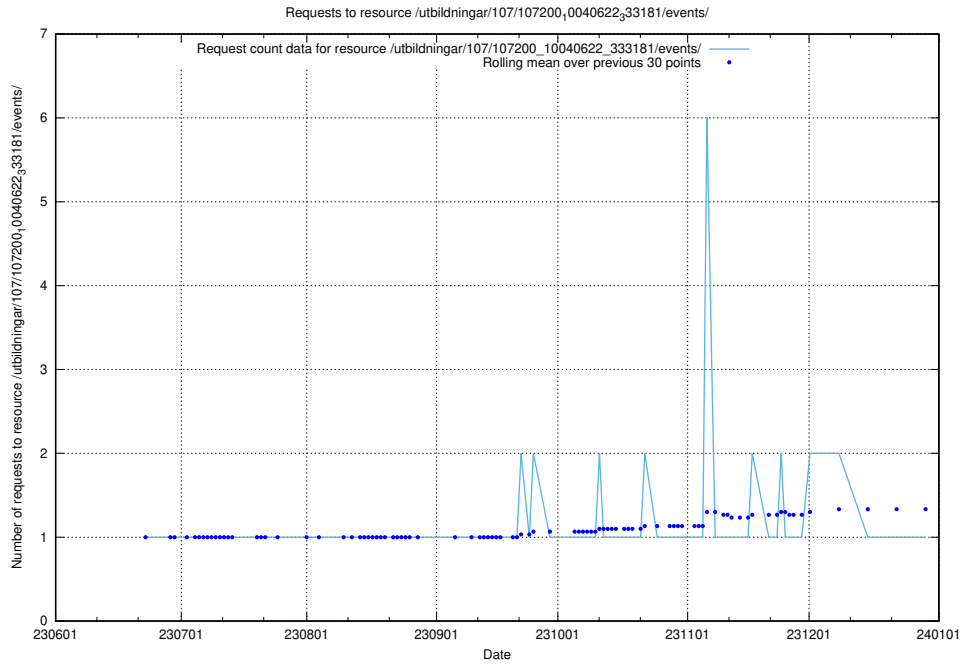

5.6720 Usage of /utbildningar/107/107200_10040622_333181/events/

Here, we count the number of requests to resource /utbildningar/107/107200_10040622_333181/events/