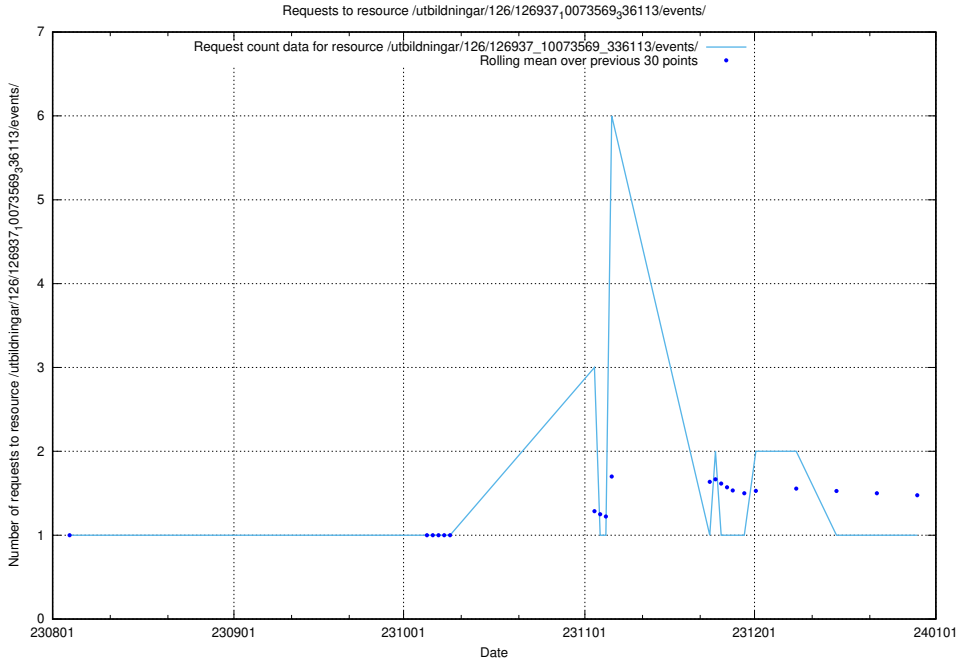

5.5779 Usage of /utbildningar/126/126937_10073569_336113/events/

Here, we count the number of requests to resource /utbildningar/126/126937_10073569_336113/events/