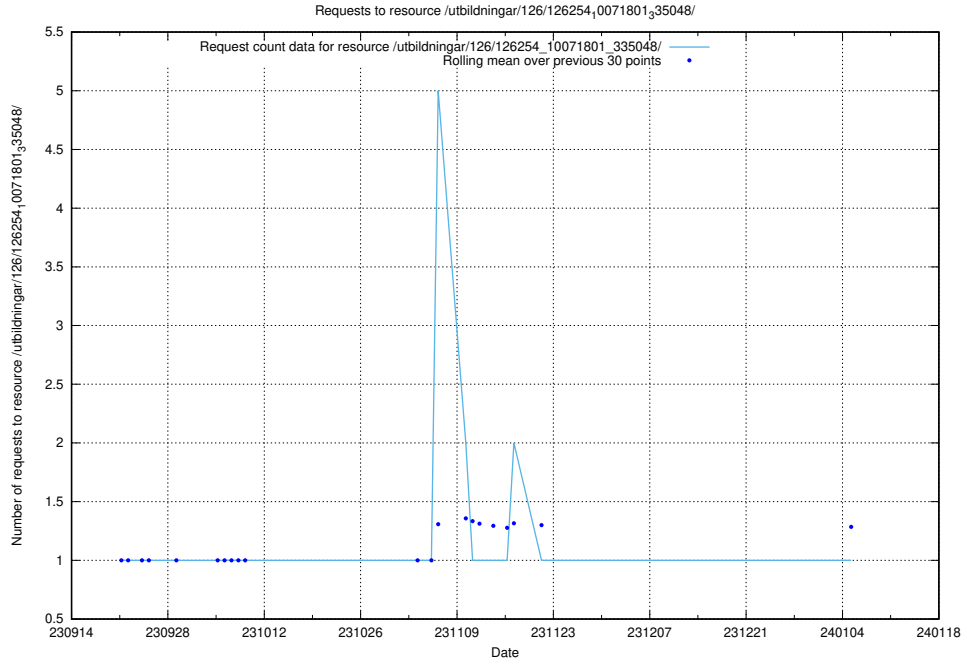

5.5441 Usage of /utbildningar/126/126254_10071801_335048/

Here, we count the number of requests to resource /utbildningar/126/126254_10071801_335048/.