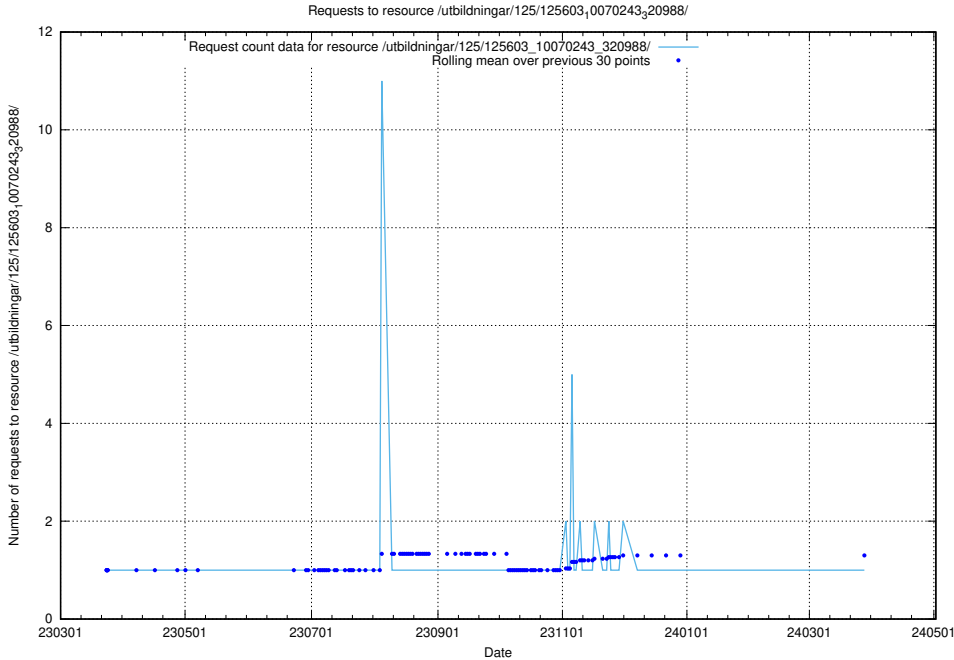

5.1230 Usage of /utbildningar/125/125603_10070243_320988/

Here, we count the number of requests to resource /utbildningar/125/125603_10070243_320988/.