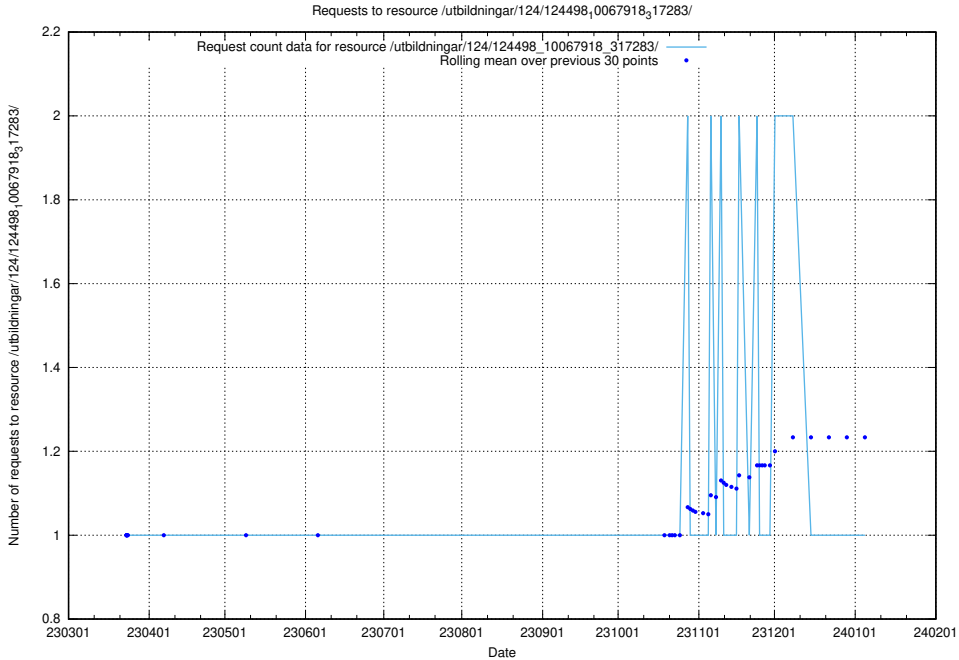

5.3539 Usage of /utbildningar/124/124498_10067918_317283/

Here, we count the number of requests to resource /utbildningar/124/124498_10067918_317283/.