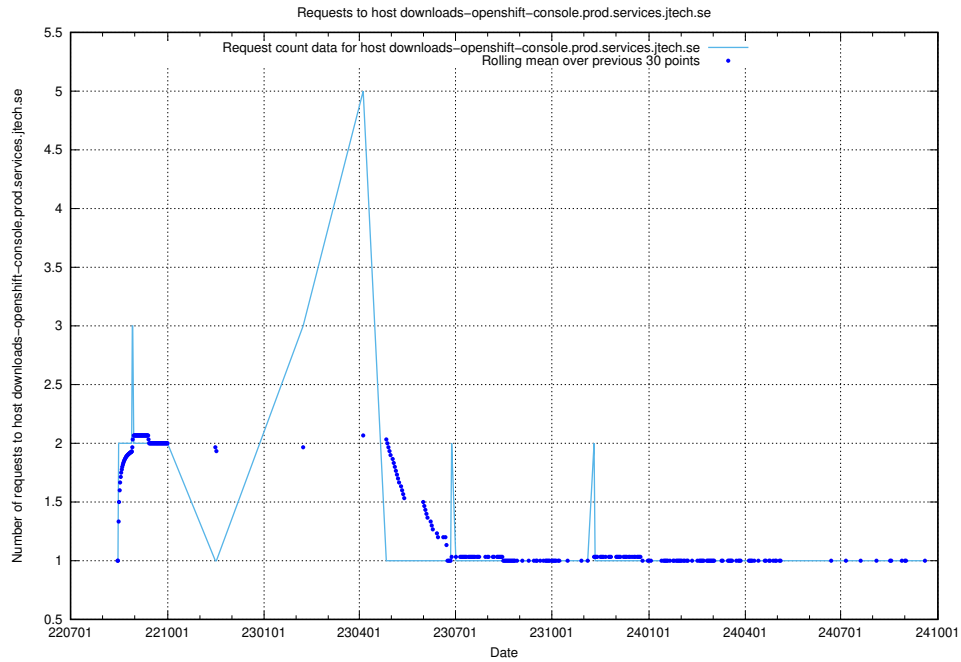

7.623 Usage of downloads-openshift-console.prod.services.jtech.se

Here, we count the number of requests to host downloads-openshift-console.prod.services.jtech.se.