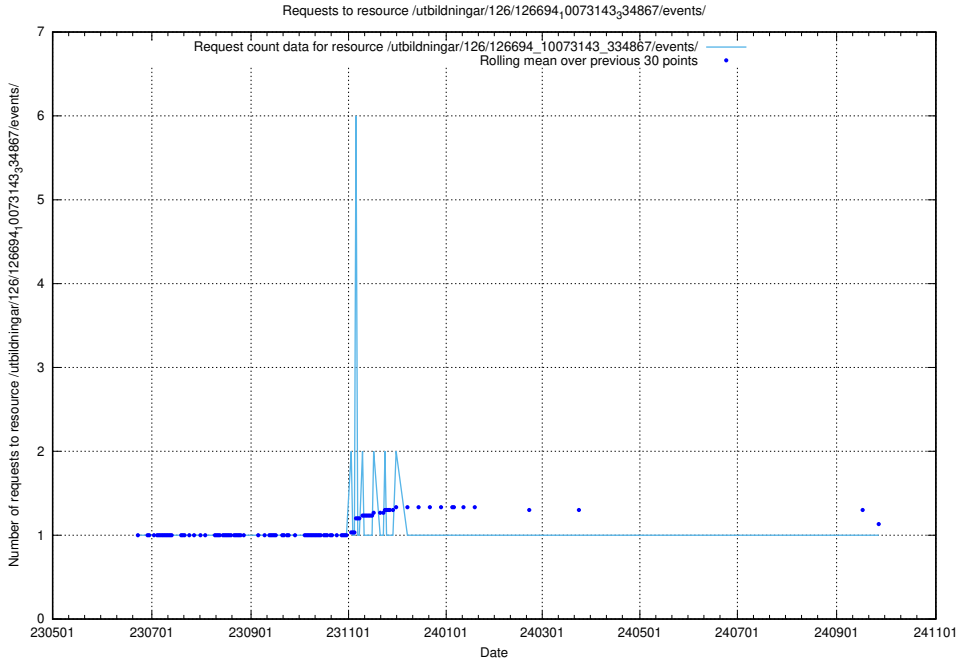

Here, we count the number of requests to resource /utbildningar/126/126694_10073241_335112/.

5.6527 Usage of /utbildningar/126/126694_10073143_334867/events/

Here, we count the number of requests to resource /utbildningar/126/126694_10073143_334867/events/