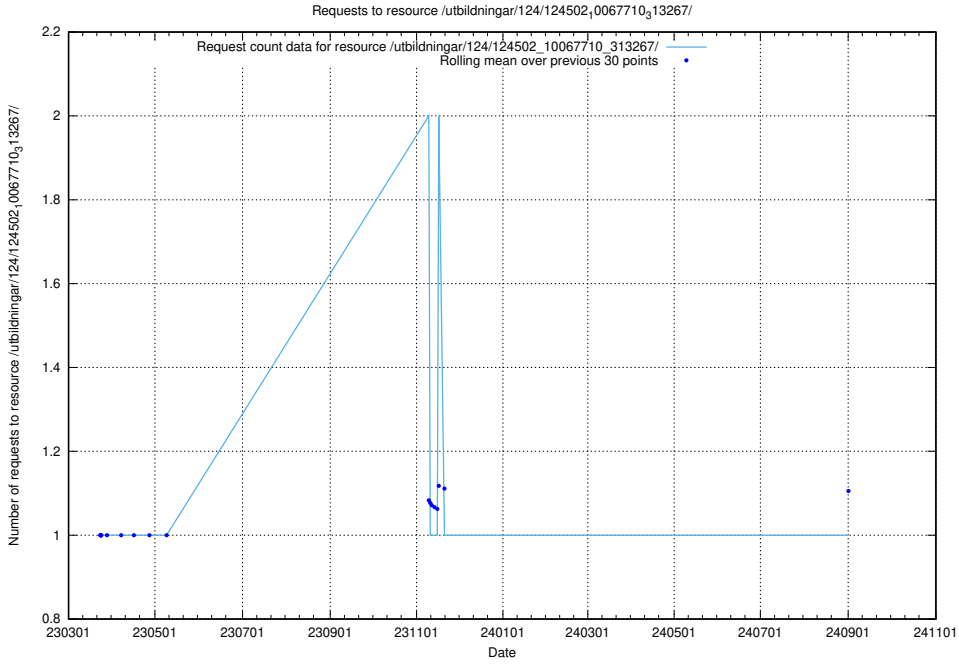

5.3120 Usage of /utbildningar/124/124502_10067710_313267/

Here, we count the number of requests to resource /utbildningar/124/124502_10067710_313267/.