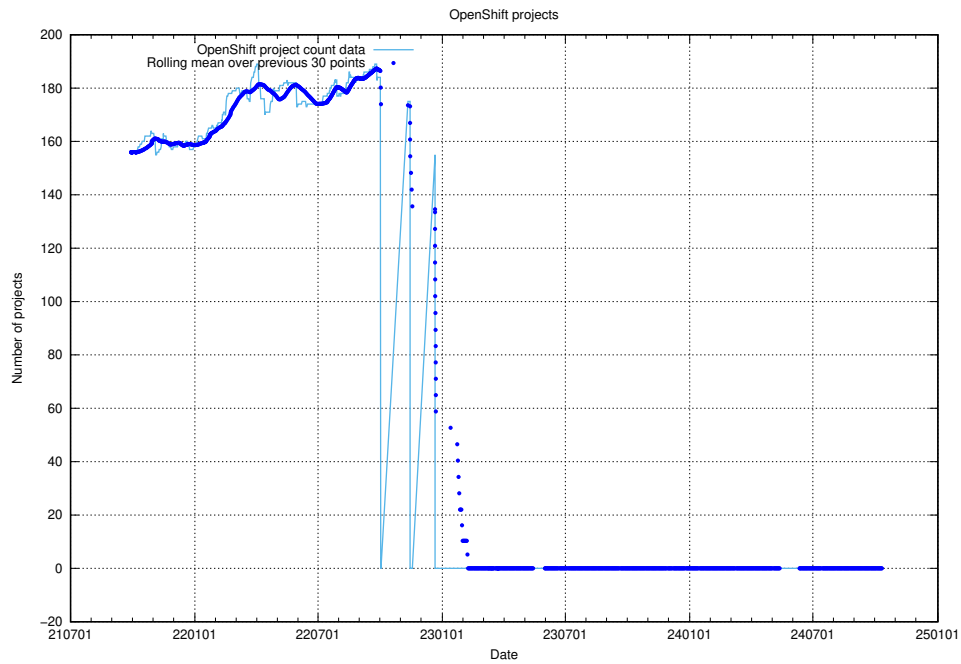

10.1 Number of projects in OpenShift

A graph of the number of projects in JobTech's production cluster of OpenShift.

¹⁰<https://console-openshift-console.prod.services.jtech.se>

11 Customer Relation Management