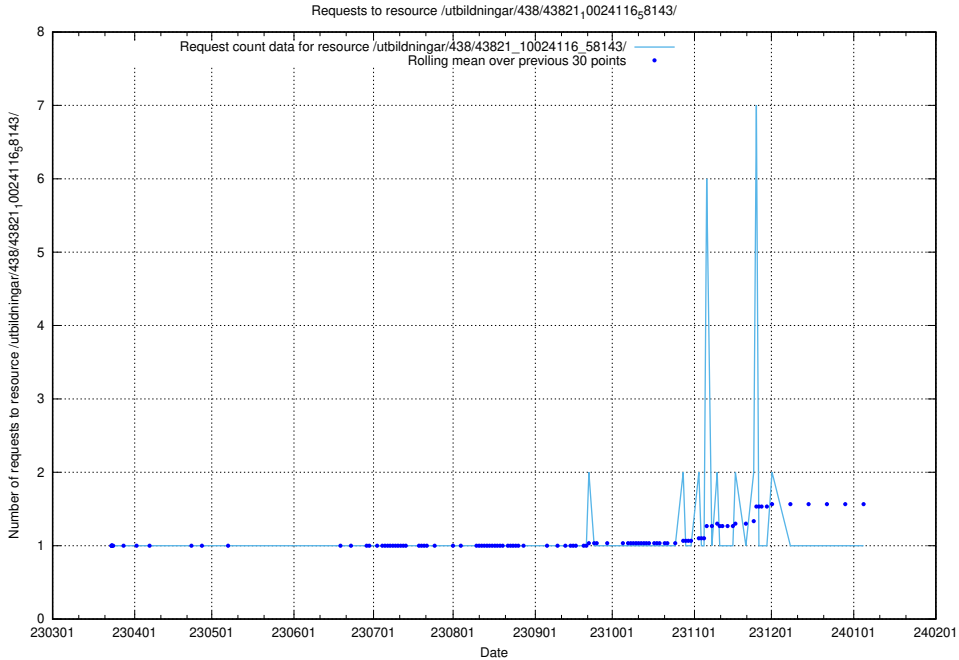

5.7214 Usage of /utbildningar/438/43821_10024116_58143/

Here, we count the number of requests to resource /utbildningar/438/43821_10024116_58143/.