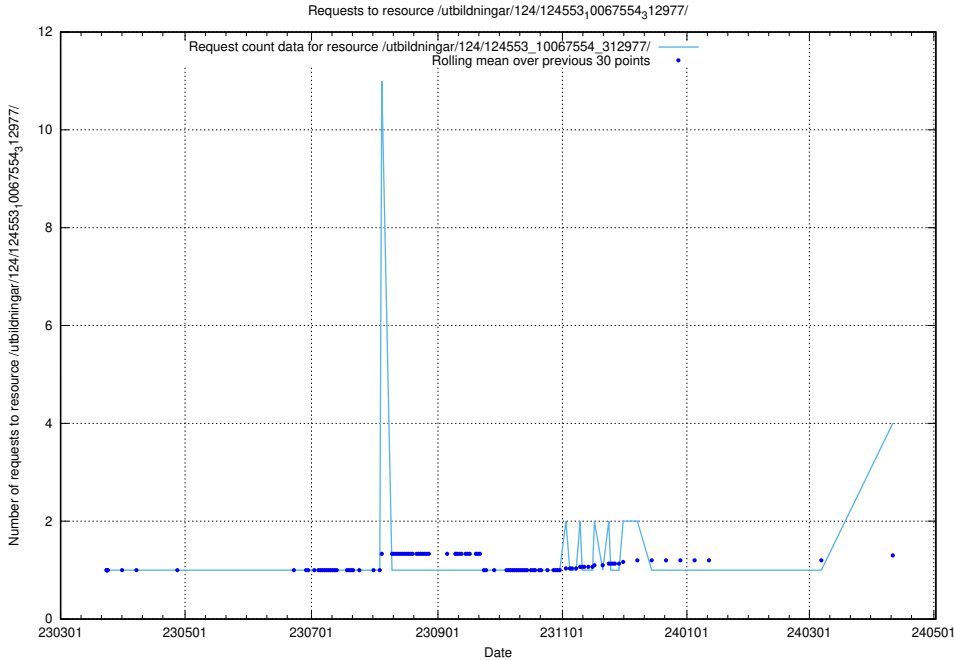

5.295 Usage of /utbildningar/124/124553_10067554_312977/

Here, we count the number of requests to resource /utbildningar/124/124553_10067554_312977/.