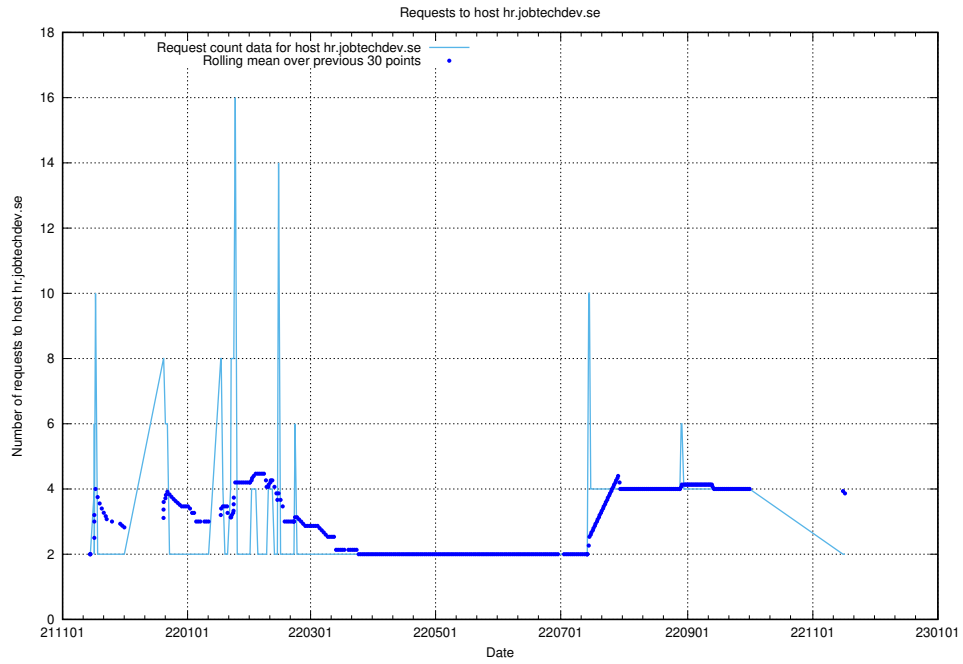

7.606 Usage of hr.jobtechdev.se

Here, we count the number of requests to host hr.jobtechdev.se.