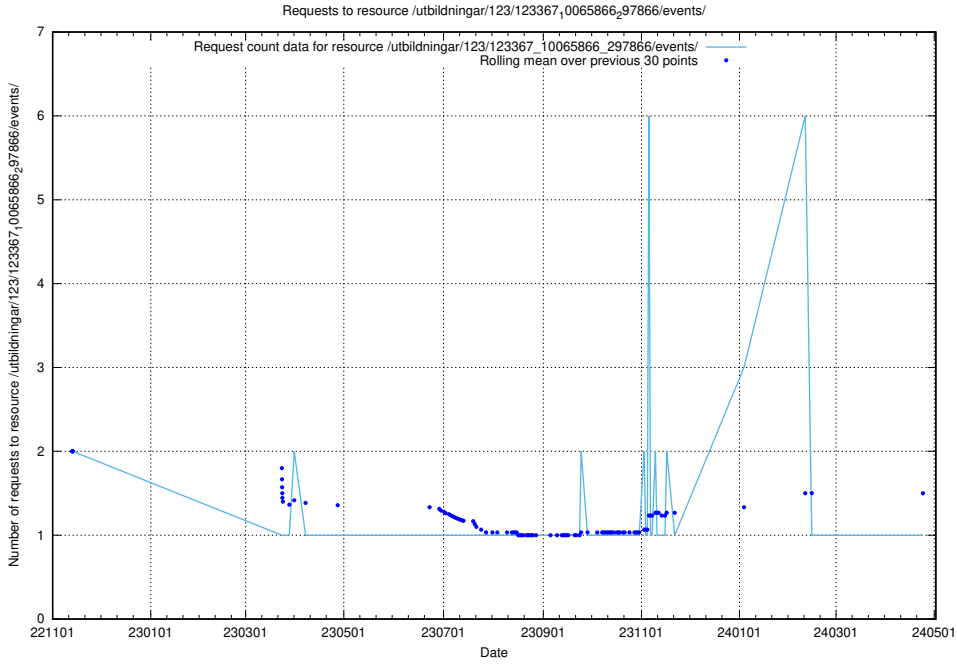

5.6711 Usage of /utbildningar/123/123367_10065866_297866/events/

Here, we count the number of requests to resource /utbildningar/123/123367_10065866_297866/events/