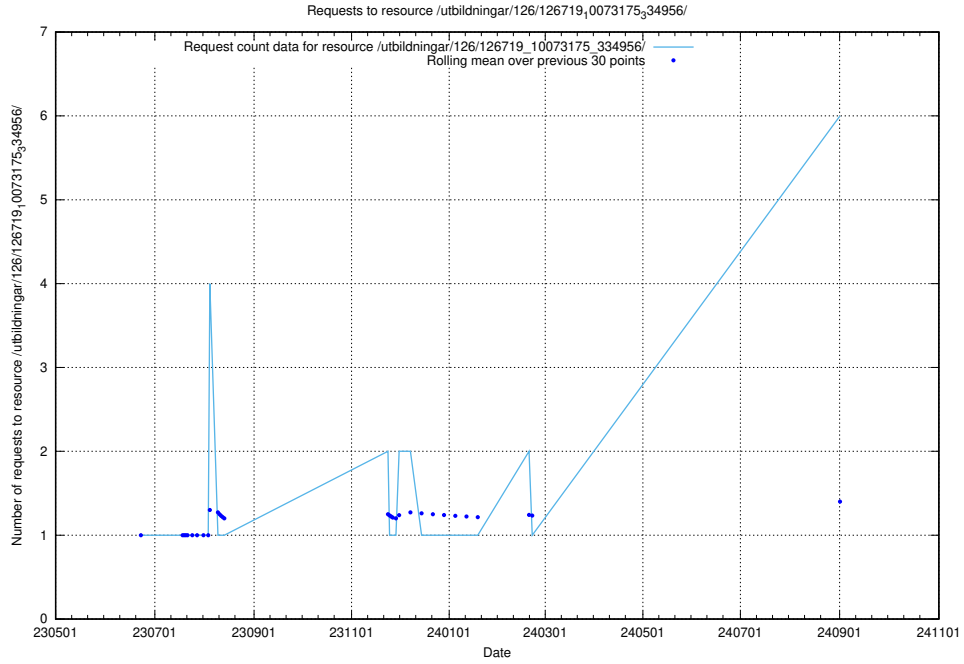

5.172 Usage of /utbildningar/126/126719_10073175_334956/

Here, we count the number of requests to resource /utbildningar/126/126719_10073175_334956/.