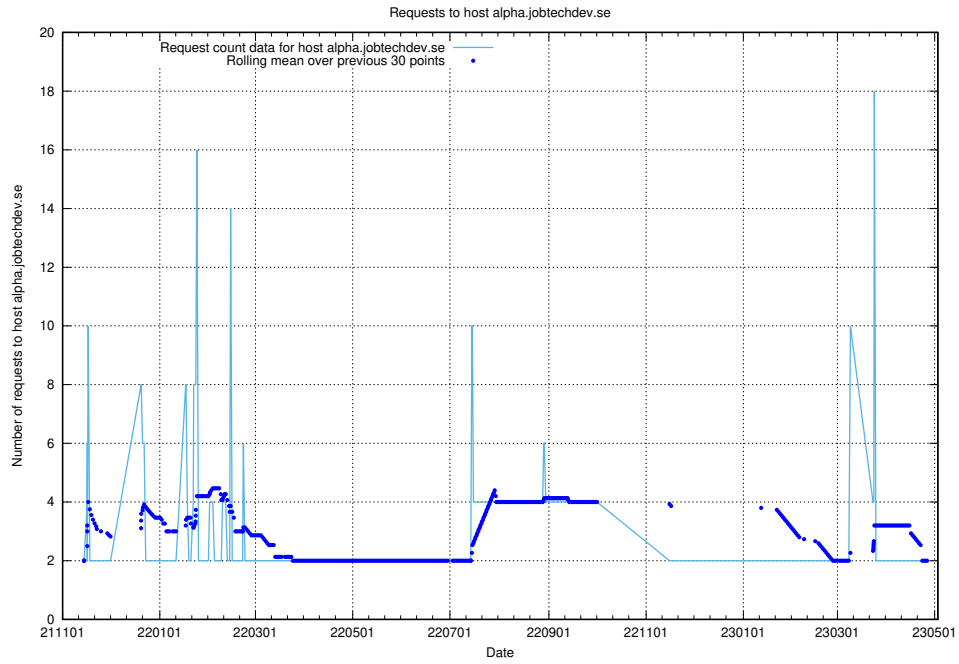

7.291 Usage of alpha.jobtechdev.se

Here, we count the number of requests to host alpha.jobtechdev.se.