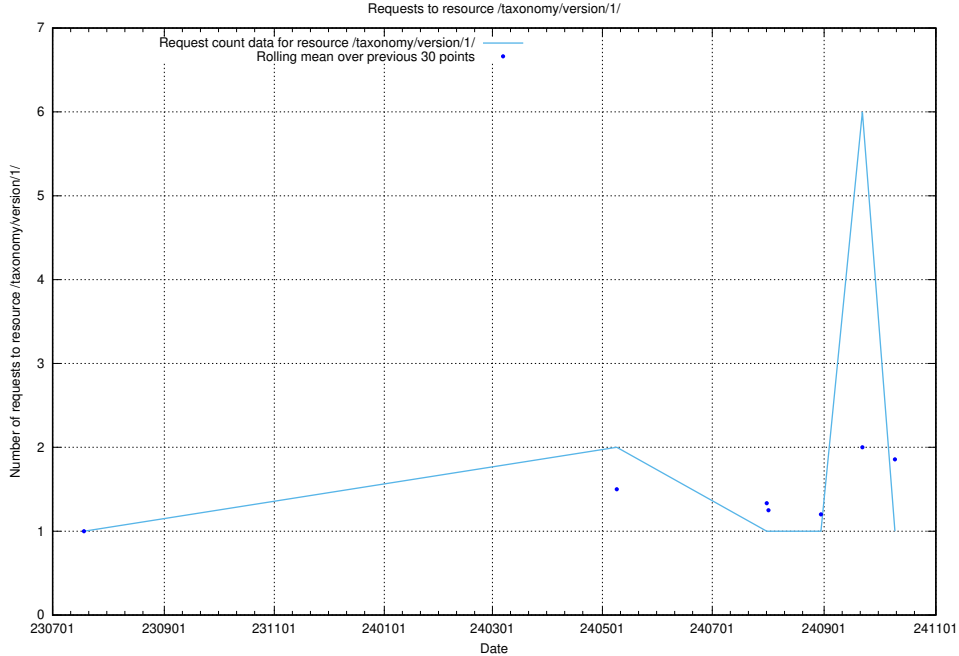

5.5957 Usage of /taxonomy/version/1/

Here, we count the number of requests to resource /taxonomy/version/1/.