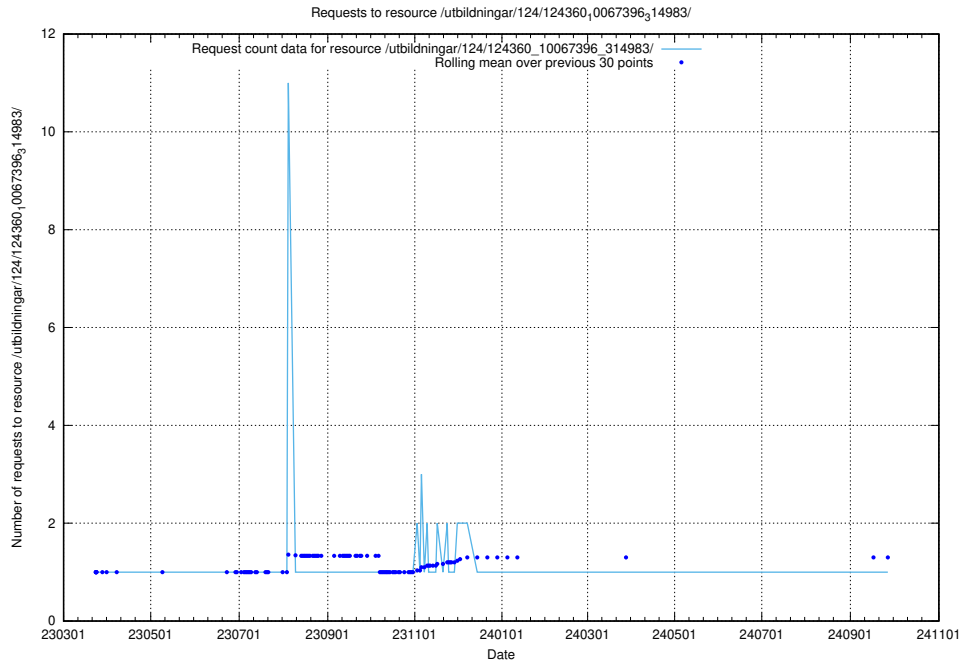

Here, we count the number of requests to resource /utbildningar/127/127352_10074315_337553/events/

5.4703 Usage of /utbildningar/124/124360_10067396_314983/

Here, we count the number of requests to resource /utbildningar/124/124360_10067396_314983/.