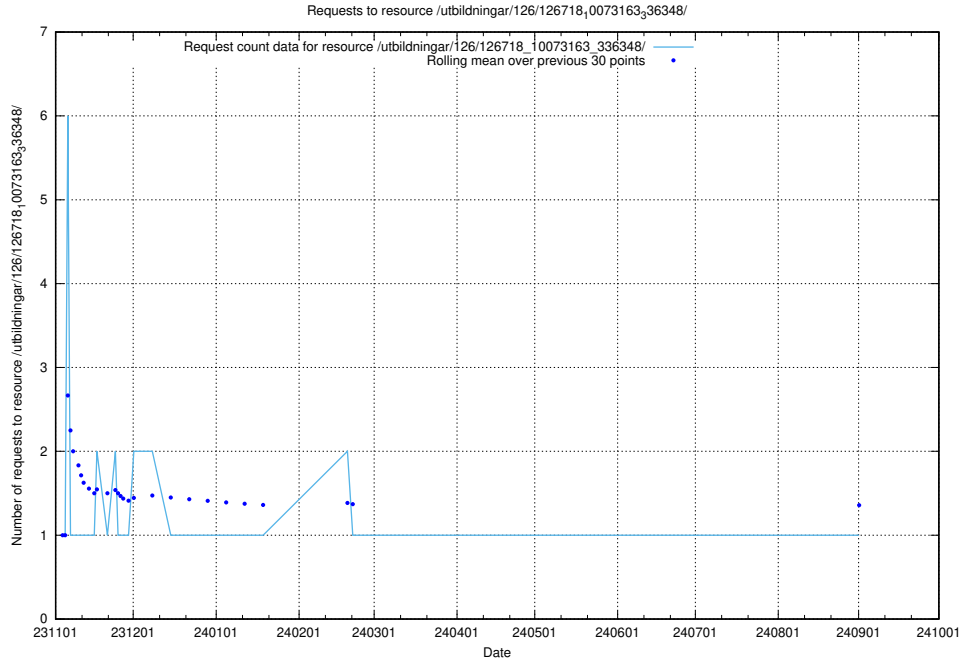

5.5058 Usage of /utbildningar/126/126718_10073163_336348/

Here, we count the number of requests to resource /utbildningar/126/126718_10073163_336348/.