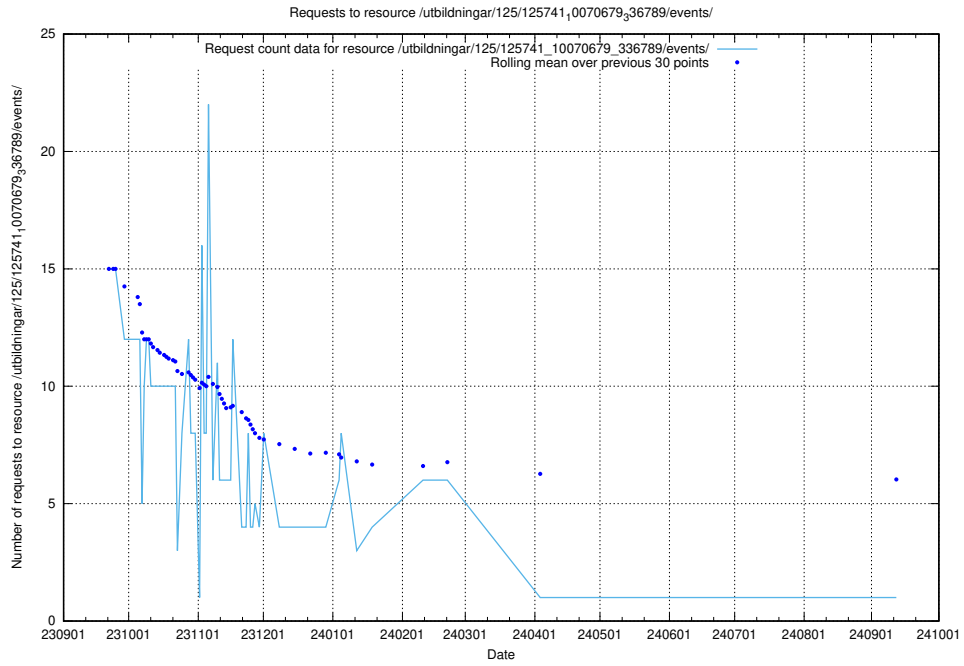

5.5413 Usage of /utbildningar/125/125741_10070679_336789/events/

Here, we count the number of requests to resource /utbildningar/125/125741_10070679_336789/events/