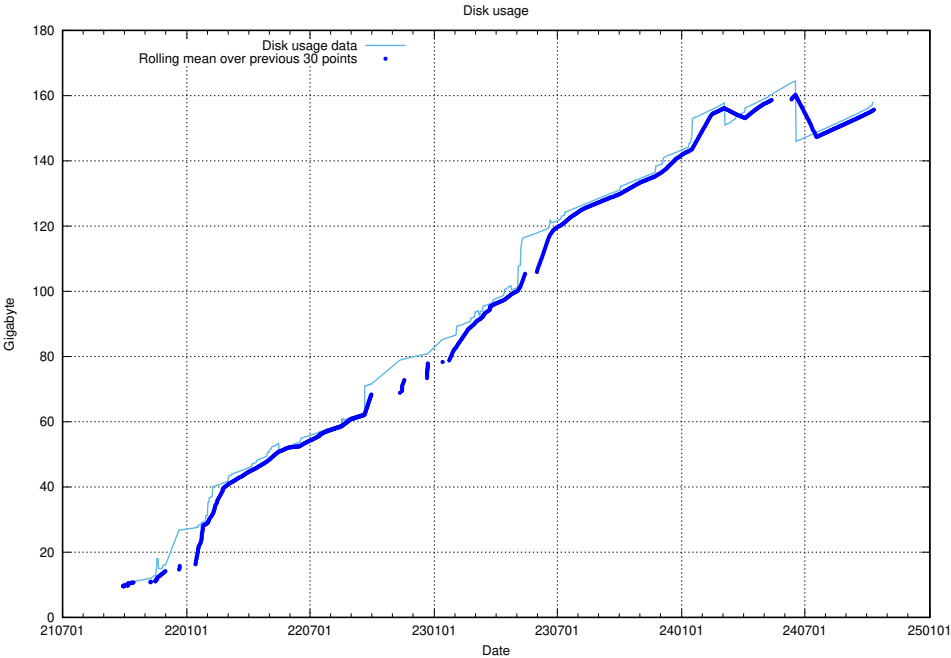

5.2 Disk space usage

A table showing the disk space usage on the data server.