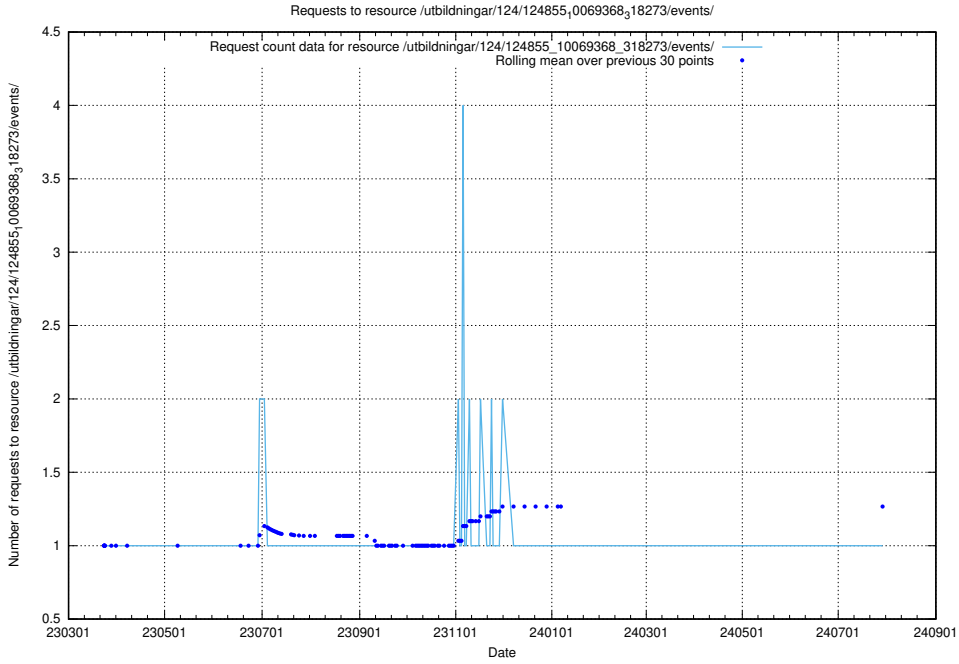

5.1377 Usage of /utbildningar/124/124855_10069368_318273/events/

Here, we count the number of requests to resource /utbildningar/124/124855_10069368_318273/events/