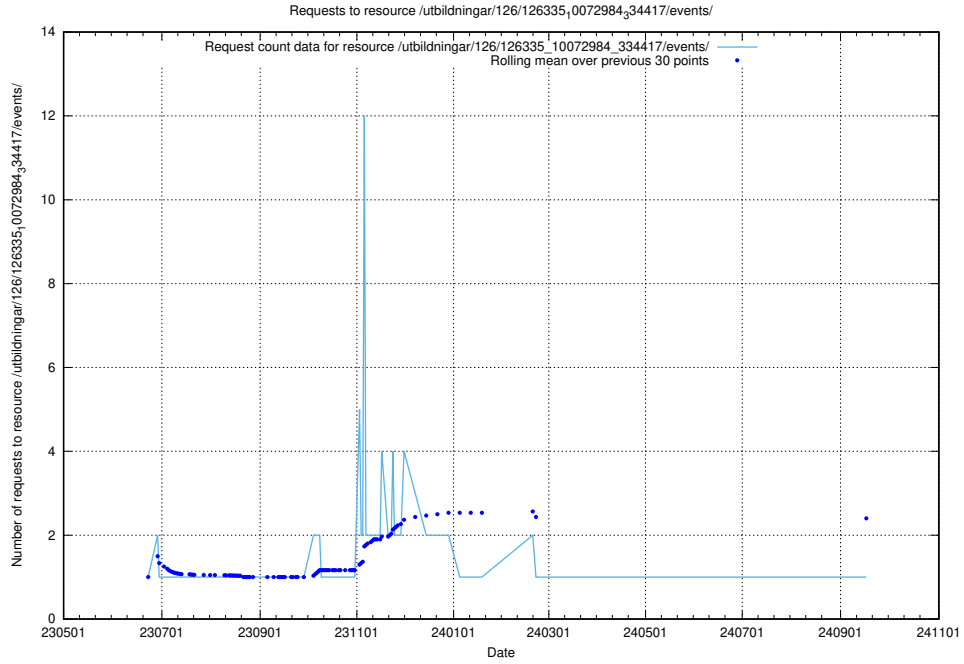

5.6553 Usage of /utbildningar/126/126335_10072984_334417/events/

Here, we count the number of requests to resource /utbildningar/126/126335_10072984_334417/events/