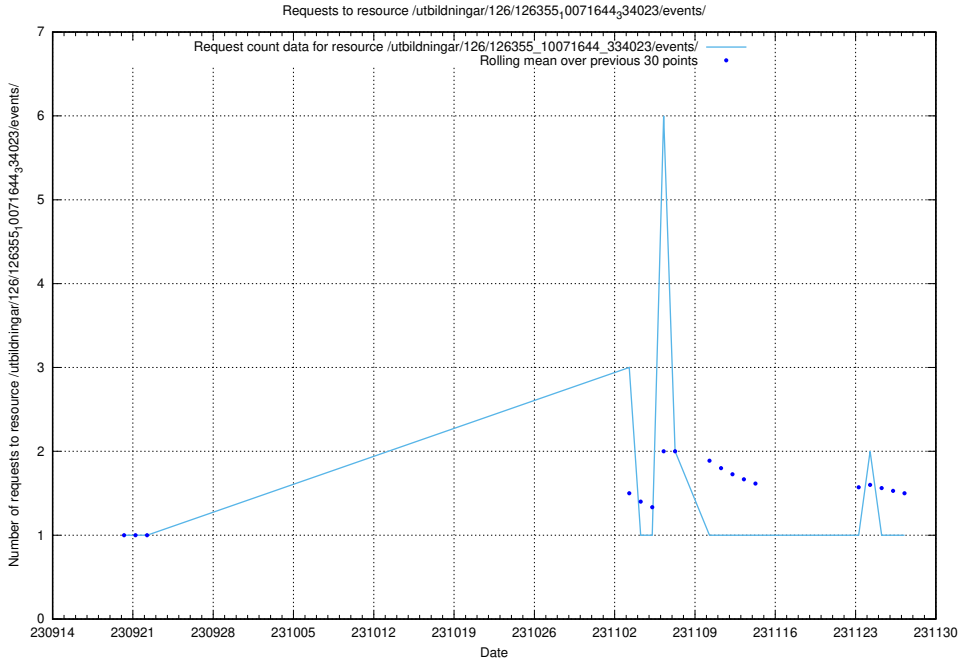

5.5447 Usage of /utbildningar/126/126355_10071644_334023/events/

Here, we count the number of requests to resource /utbildningar/126/126355_10071644_334023/events/