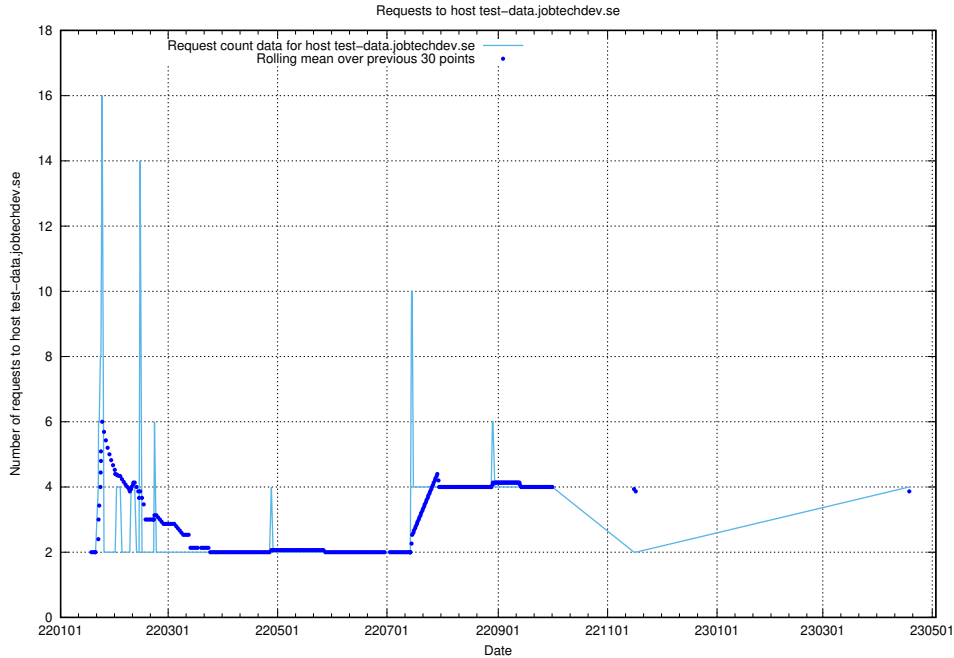

7.106 Usage of test-data.jobtechdev.se

Here, we count the number of requests to host test-data.jobtechdev.se.