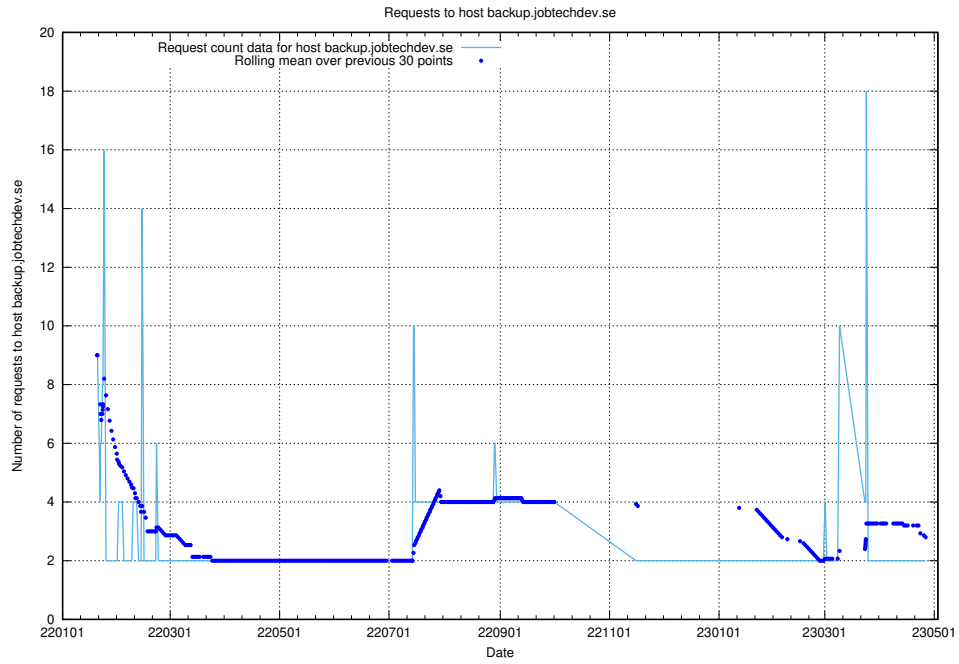

7.269 Usage of backup.jobtechdev.se

Here, we count the number of requests to host backup.jobtechdev.se.