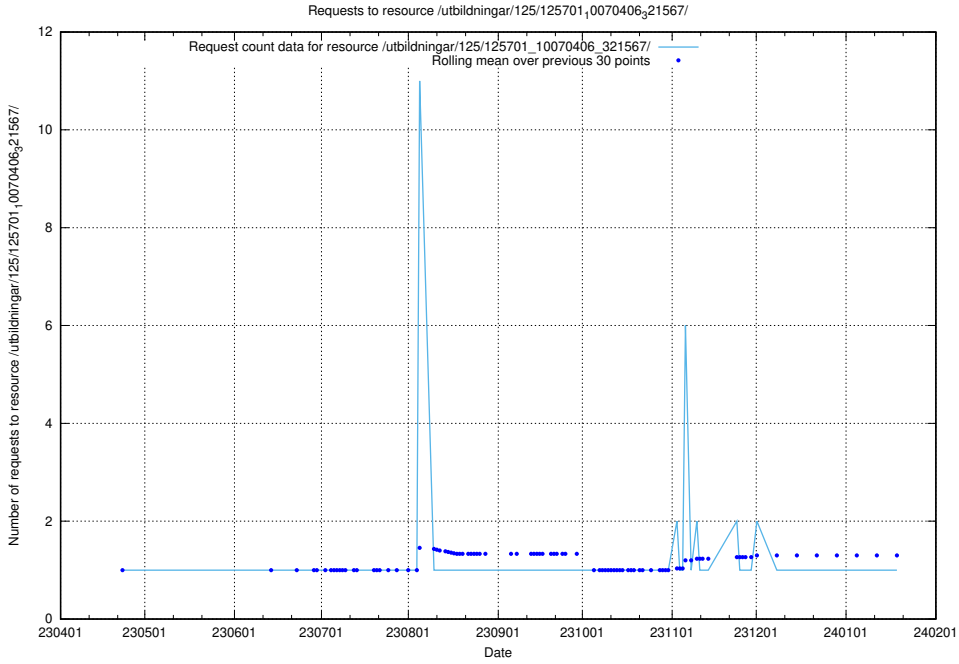

5.6918 Usage of /utbildningar/125/125701_10070406_321567/

Here, we count the number of requests to resource /utbildningar/125/125701_10070406_321567/.