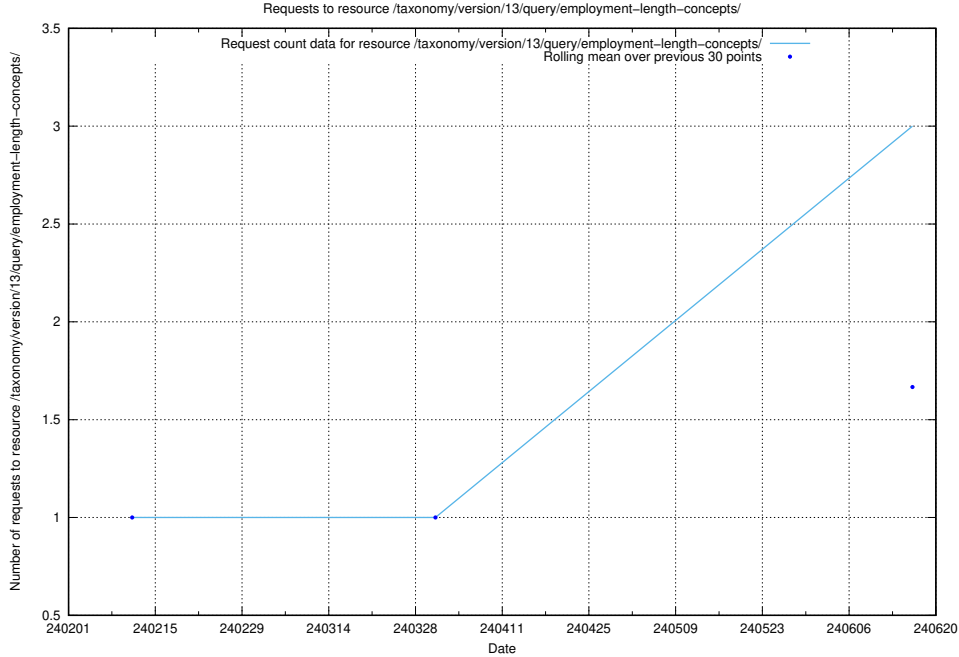

5.466 Usage of /taxonomy/version/13/query/employment-length-concepts/

Here, we count the number of requests to resource /taxonomy/version/13/query/employment-length-concepts/.