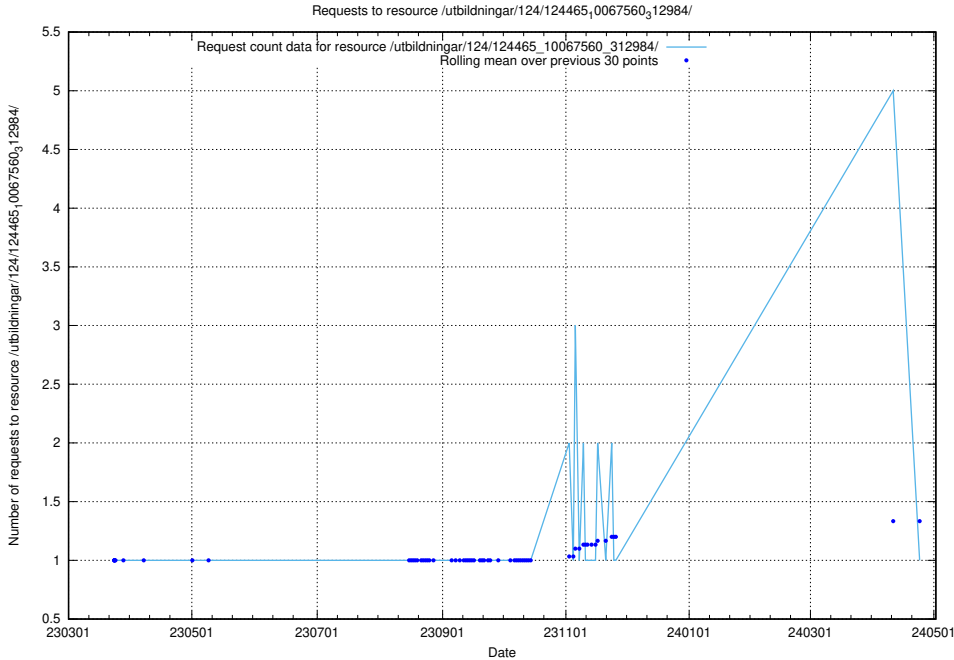

Here, we count the number of requests to resource /utbildningar/utb_emil/125/125577_10070075_320440/events/

5.4363 Usage of /utbildningar/124/124465_10067560_312984/

Here, we count the number of requests to resource /utbildningar/124/124465_10067560_312984/.