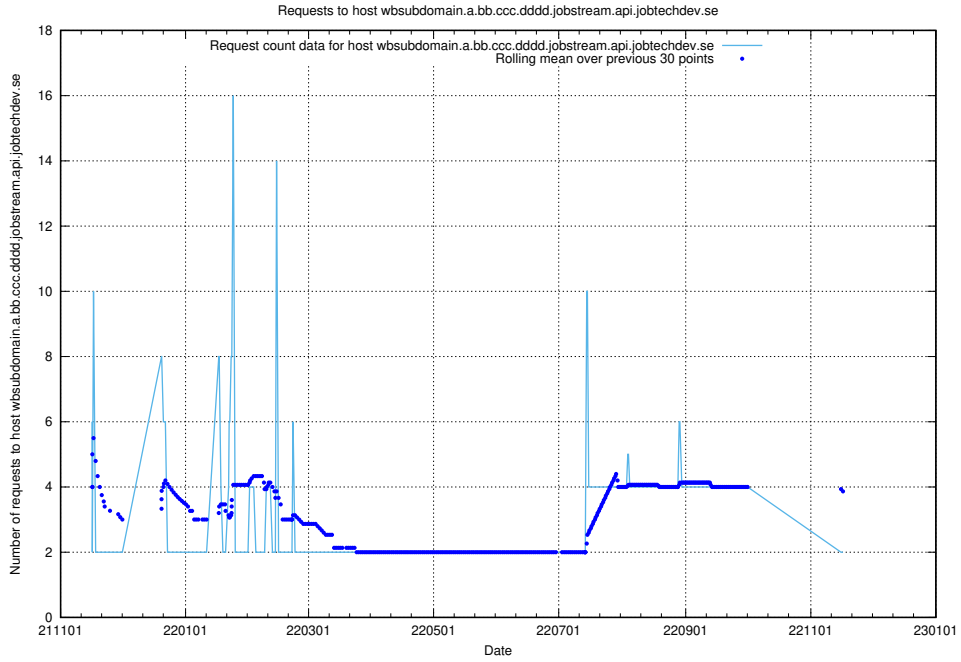

7.526 Usage of wbsubdomain.a.bb.ccc.dddd.jobstream.api.jobtechdev.se

Here, we count the number of requests to host wbsubdomain.a.bb.ccc.dddd.jobstream.api.jobtechdev.se.