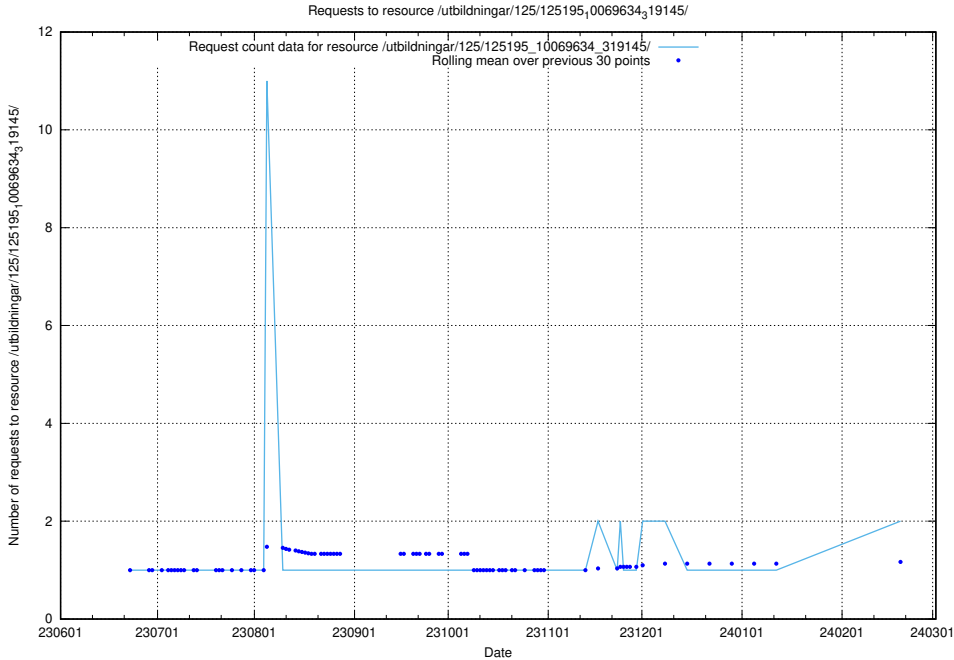

5.998 Usage of /utbildningar/125/125195_10069634_319145/

Here, we count the number of requests to resource /utbildningar/125/125195_10069634_319145/.