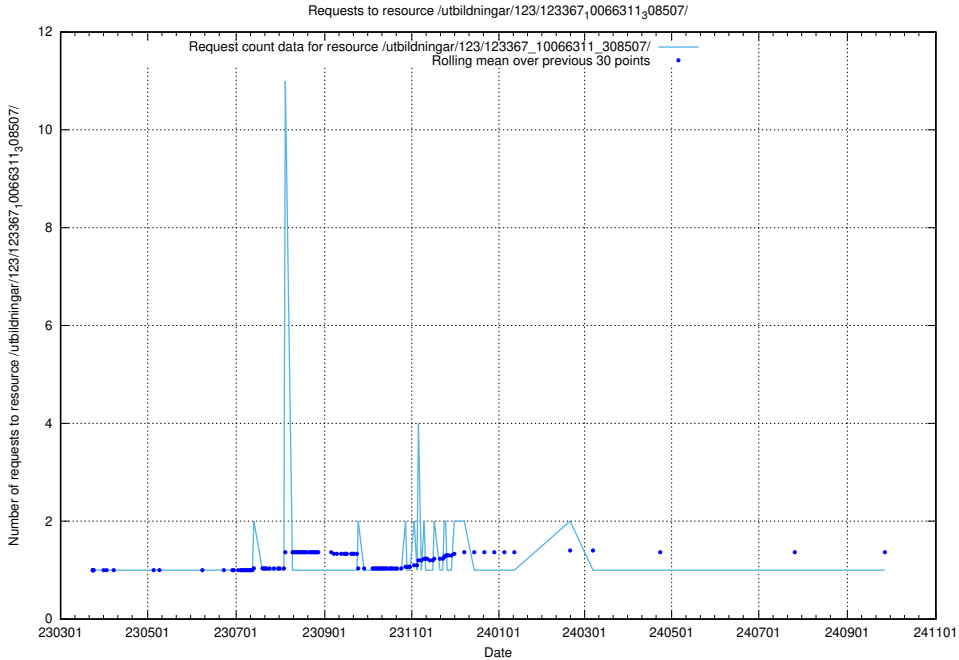

5.5436 Usage of /utbildningar/123/123367_10066311_308507/

Here, we count the number of requests to resource /utbildningar/123/123367_10066311_308507/.