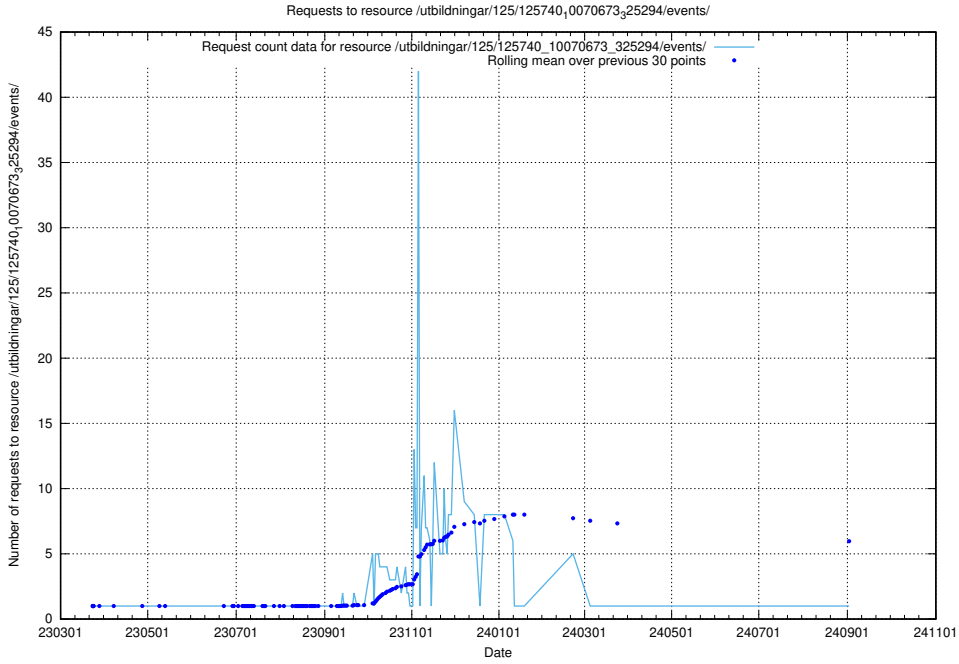

5.1147 Usage of /utbildningar/125/125740_10070673_325294/events/

Here, we count the number of requests to resource /utbildningar/125/125740_10070673_325294/events/