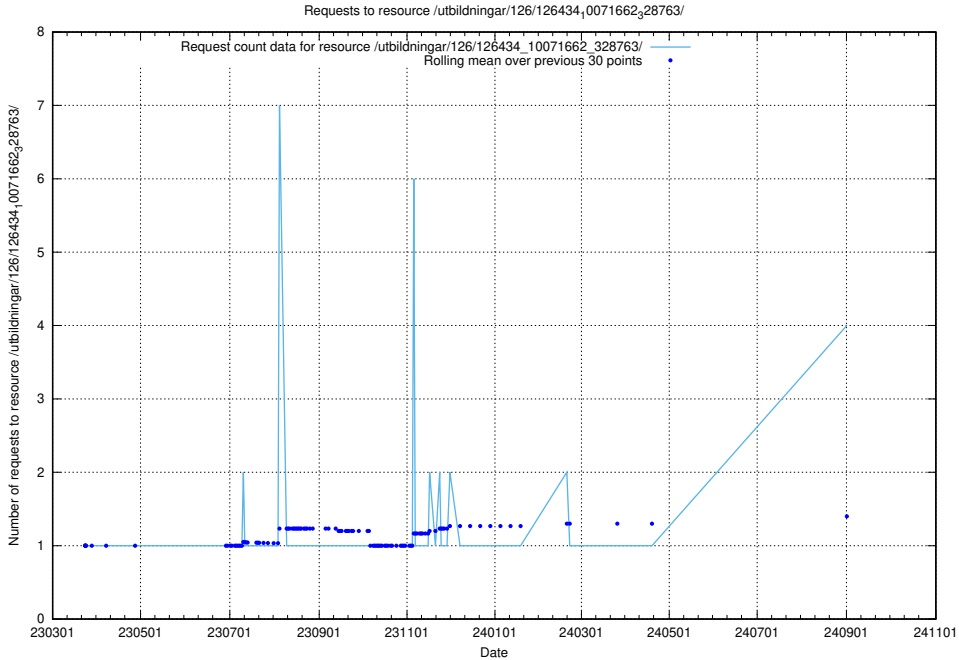

5.411 Usage of /utbildningar/126/126434_10071662_328763/

Here, we count the number of requests to resource /utbildningar/126/126434_10071662_328763/.