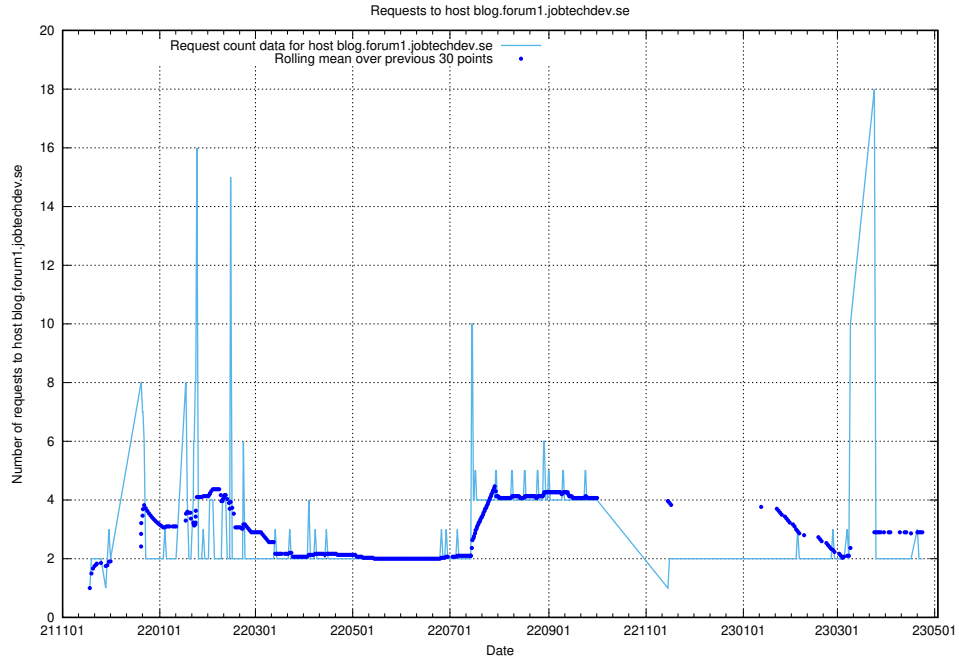

7.486 Usage of `blog.forum1.jobtechdev.se`

Here, we count the number of requests to host `blog.forum1.jobtechdev.se`.