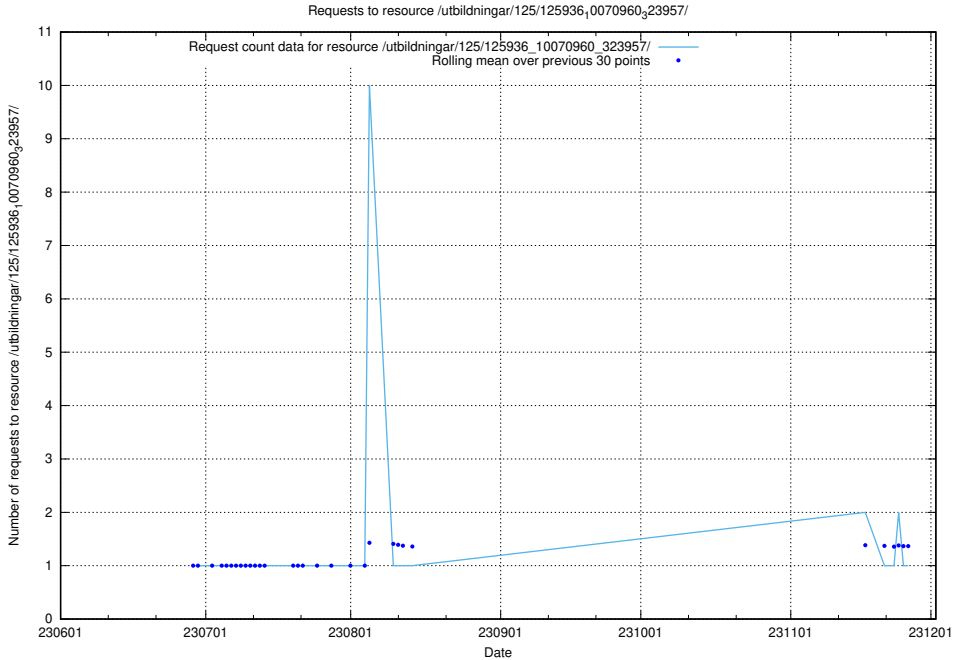

5.6371 Usage of /utbildningar/125/125936_10070960_323957/

Here, we count the number of requests to resource /utbildningar/125/125936_10070960_323957/.