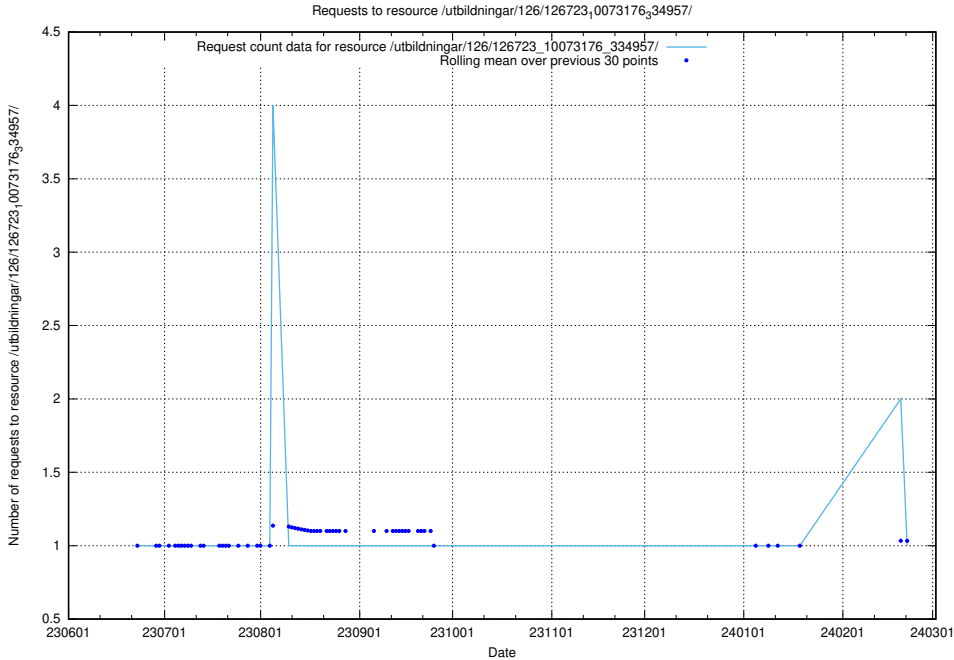

5.6505 Usage of /utbildningar/126/126723_10073176_334957/

Here, we count the number of requests to resource /utbildningar/126/126723_10073176_334957/.