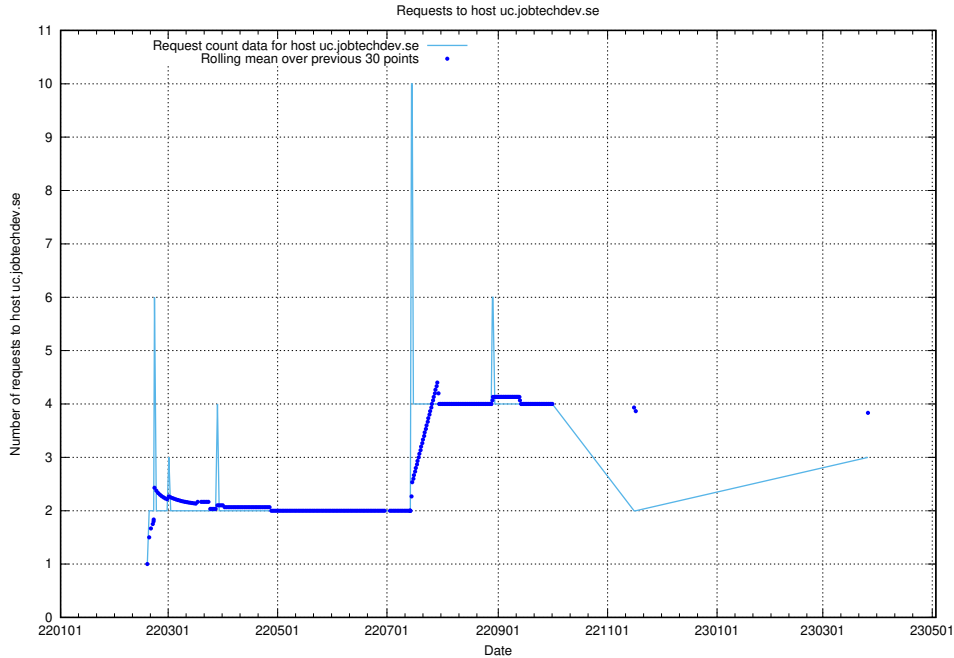

7.233 Usage of uc.jobtechdev.se

Here, we count the number of requests to host uc.jobtechdev.se.