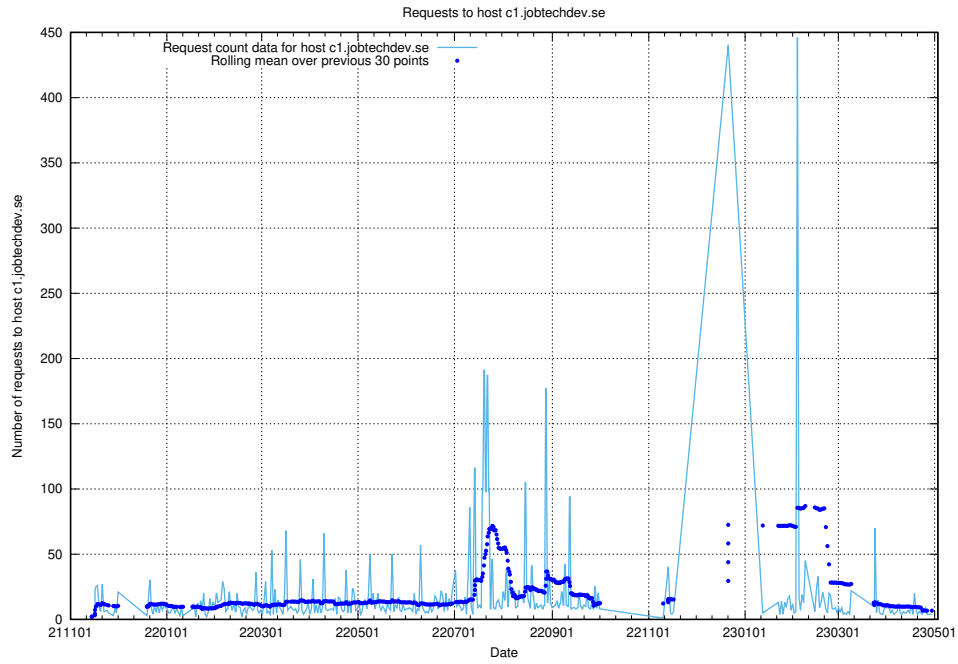

7.107 Usage of c1.jobtechdev.se

Here, we count the number of requests to host c1.jobtechdev.se.