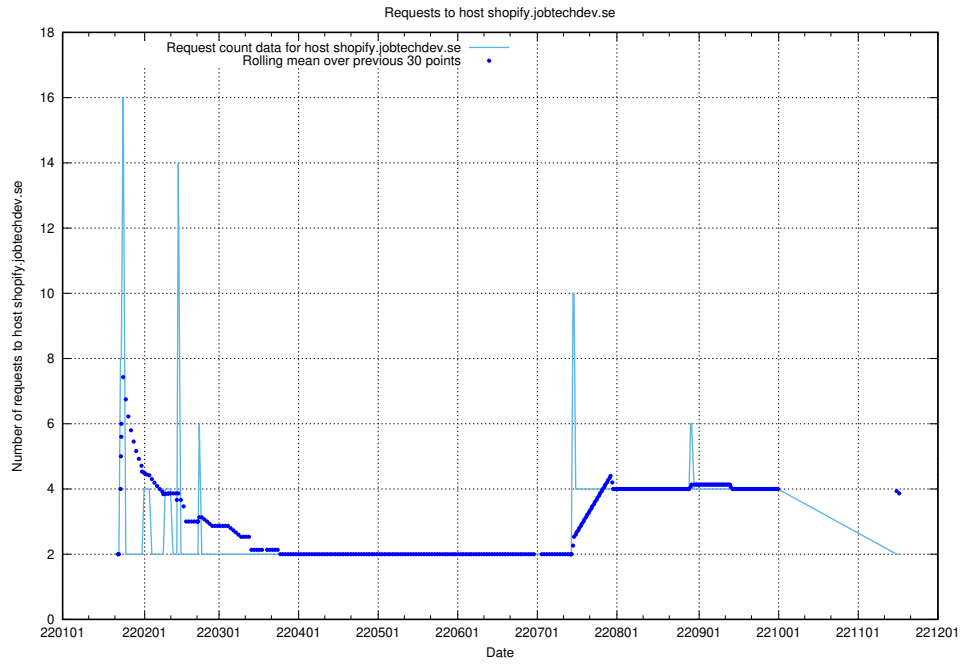

Here, we count the number of requests to host shopify.jobtechdev.se.

7.593 Usage of jijitsi.jobtechdev.se

Here, we count the number of requests to host jijitsi.jobtechdev.se.

7.594 Usage of service.jobtechdev.se