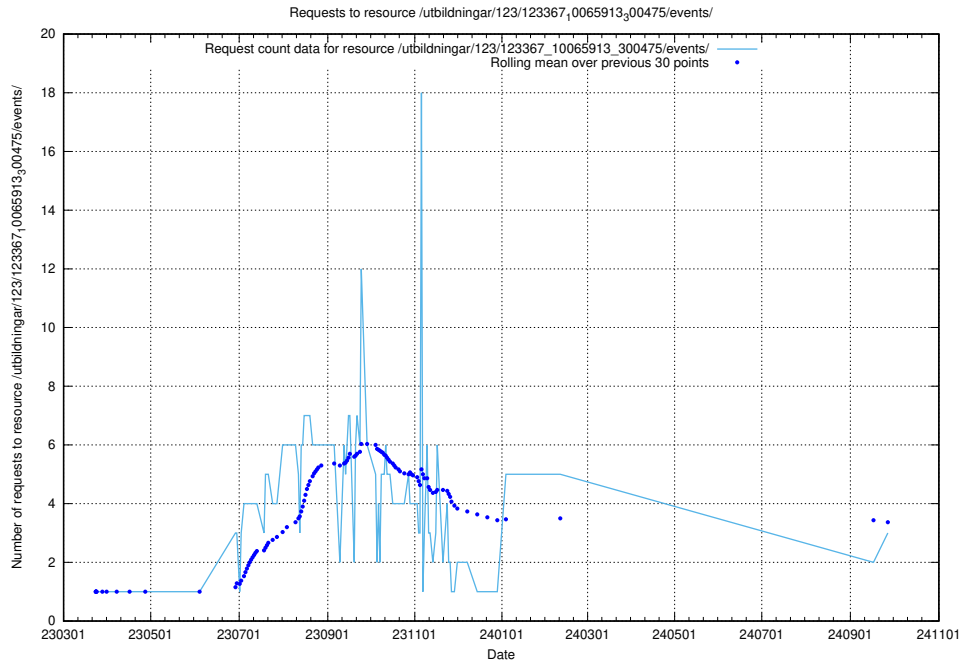

5.515 Usage of /utbildningar/123/123367_10065913_300475/events/

Here, we count the number of requests to resource /utbildningar/123/123367_10065913_300475/events/