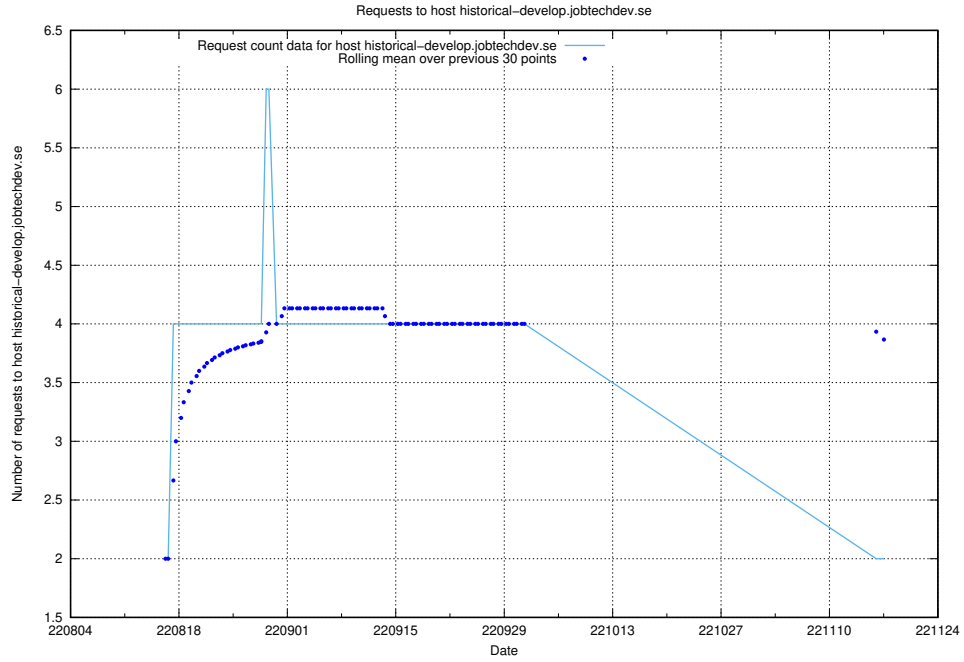

7.345 Usage of historical-develop.jobtechdev.se

Here, we count the number of requests to host historical-develop.jobtechdev.se.