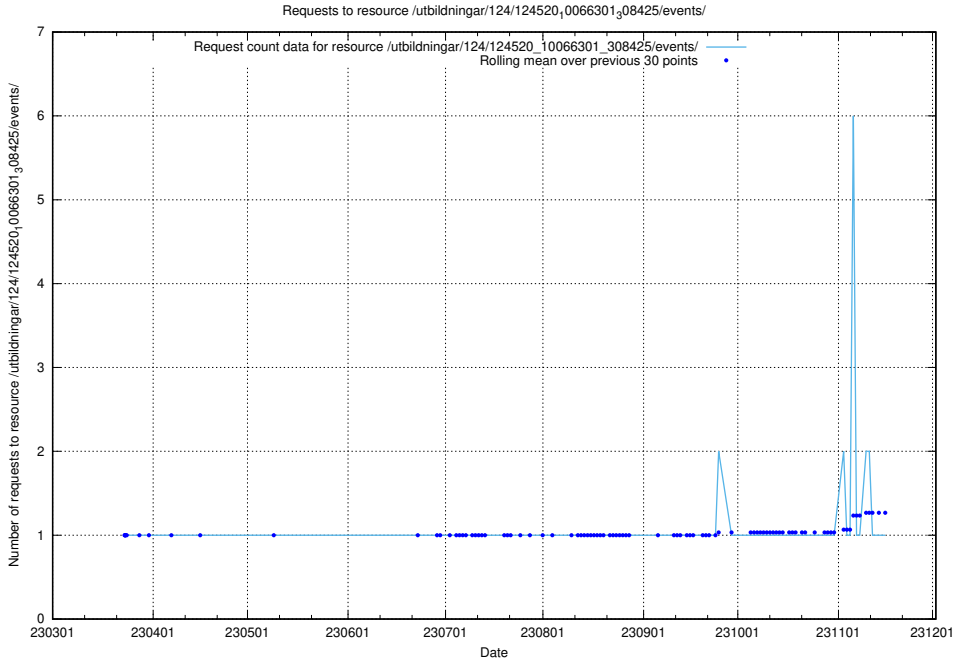

5.1928 Usage of /utbildningar/124/124520_10066301_308425/events/

Here, we count the number of requests to resource /utbildningar/124/124520_10066301_308425/events/