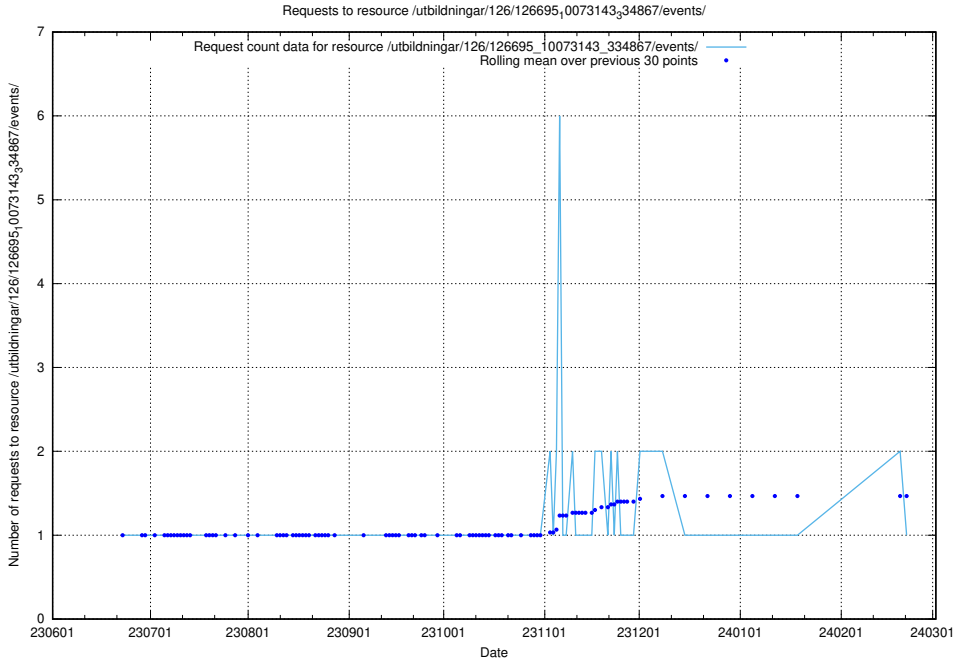

5.6522 Usage of /utbildningar/126/126695_10073143_334867/events/

Here, we count the number of requests to resource /utbildningar/126/126695_10073143_334867/events/