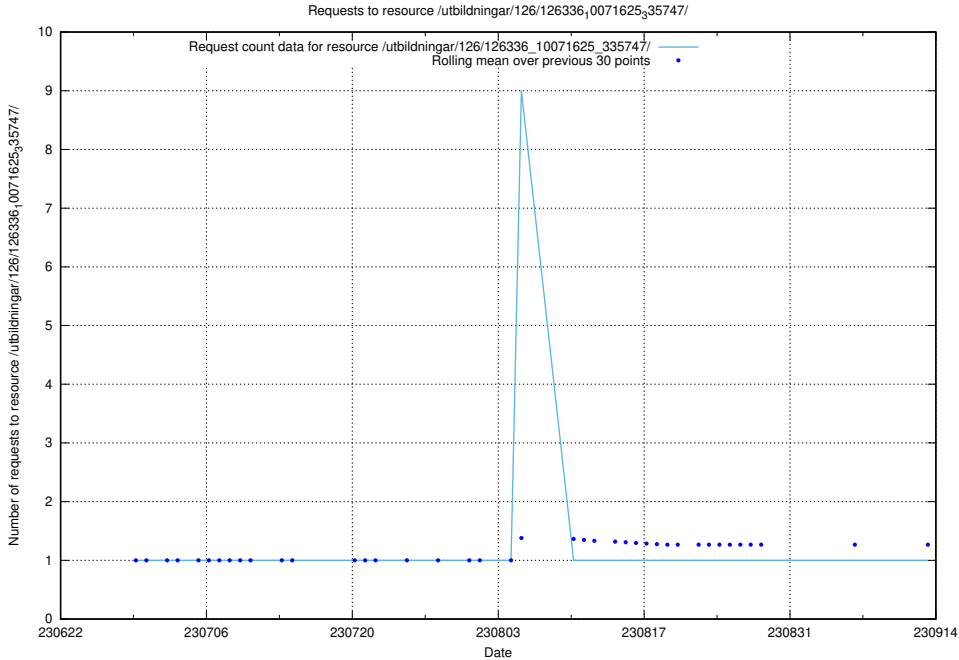

5.6365 Usage of /utbildningar/126/126336_10071625_335747/

Here, we count the number of requests to resource /utbildningar/126/126336_10071625_335747/.