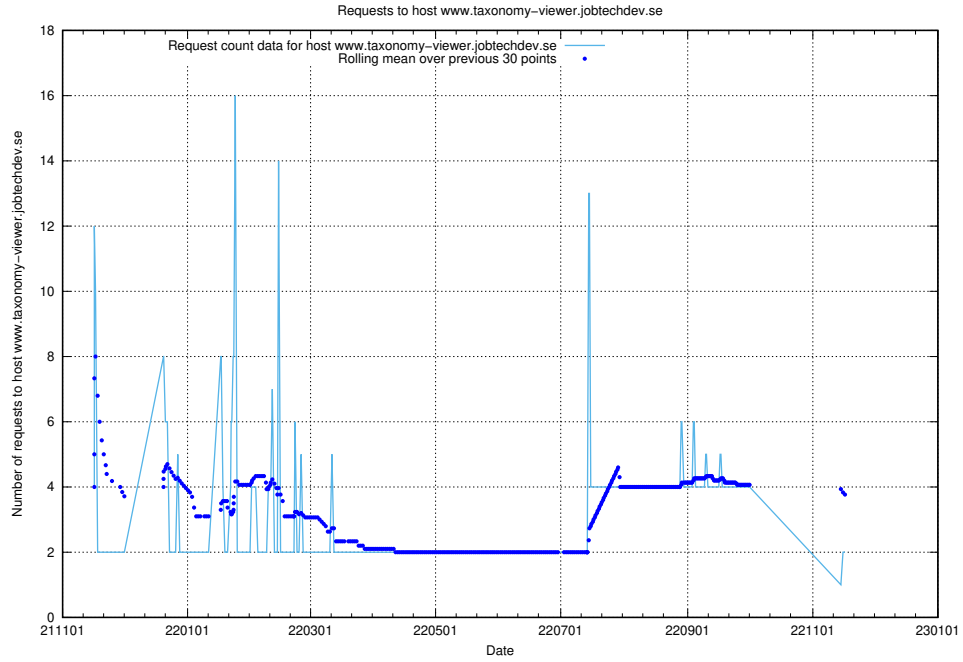

7.505 Usage of www.taxonomy-viewer.jobtechdev.se

Here, we count the number of requests to host www.taxonomy-viewer.jobtechdev.se.