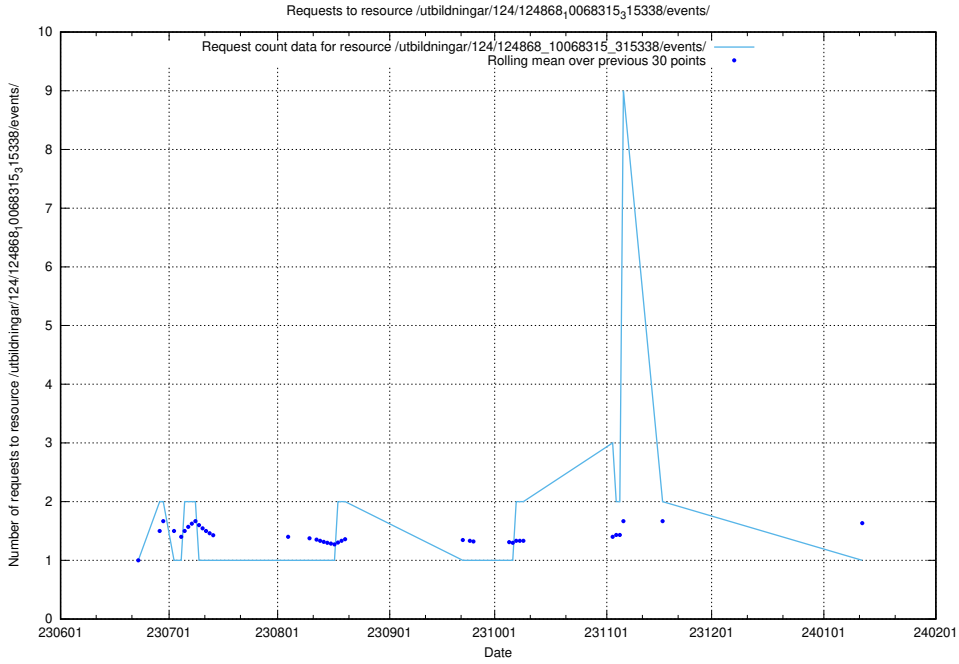

5.6618 Usage of /utbildningar/124/124868_10068315_315338/events/

Here, we count the number of requests to resource /utbildningar/124/124868_10068315_315338/events/