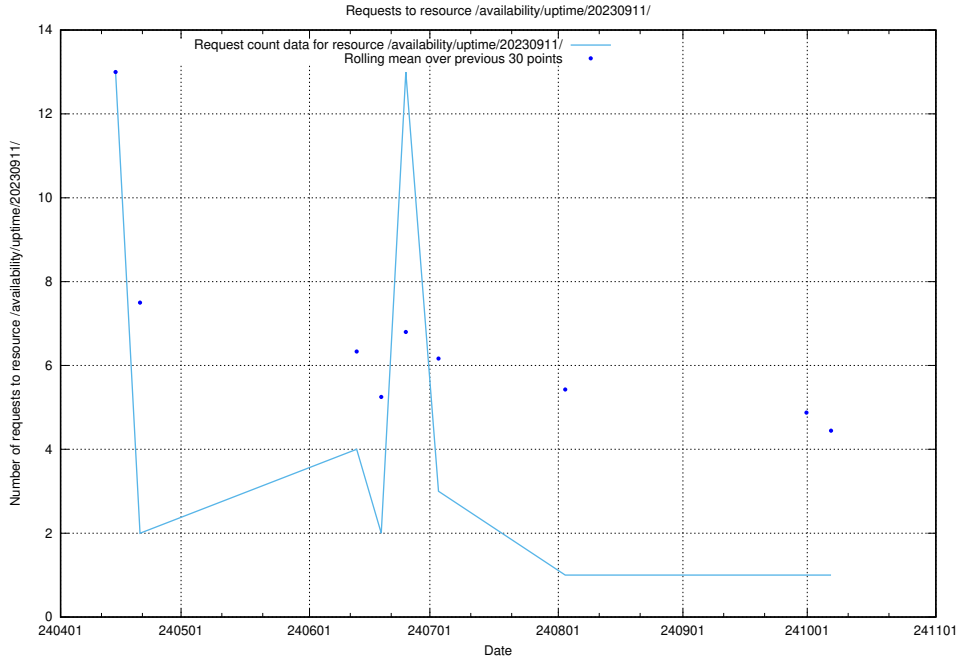

5.2414 Usage of /availability/uptime/20230911/

Here, we count the number of requests to resource /availability/uptime/20230911/.