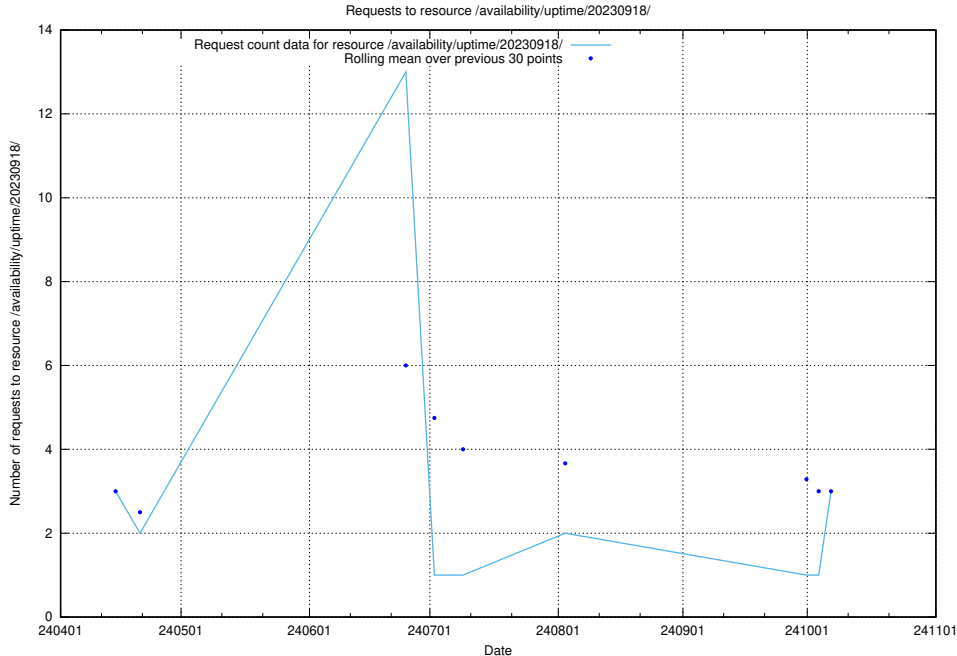

5.454 Usage of /availability/uptime/20230918/

Here, we count the number of requests to resource /availability/uptime/20230918/.