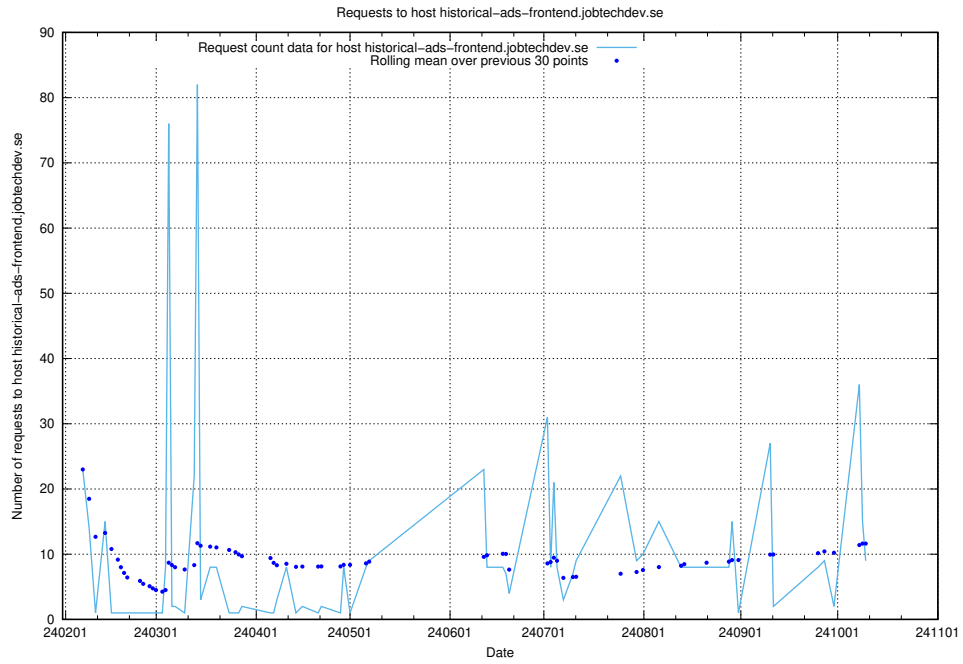

7.68 Usage of historical-ads-frontend.jobtechdev.se

Here, we count the number of requests to host historical-ads-frontend.jobtechdev.se.