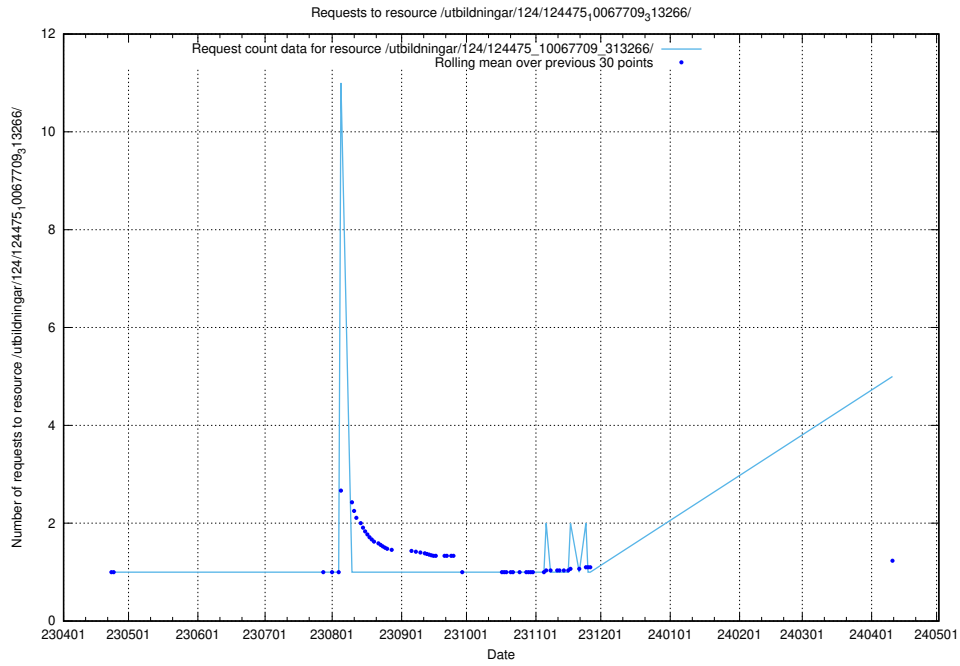

5.266 Usage of /utbildningar/124/124475_10067709_313266/

Here, we count the number of requests to resource /utbildningar/124/124475_10067709_313266/.