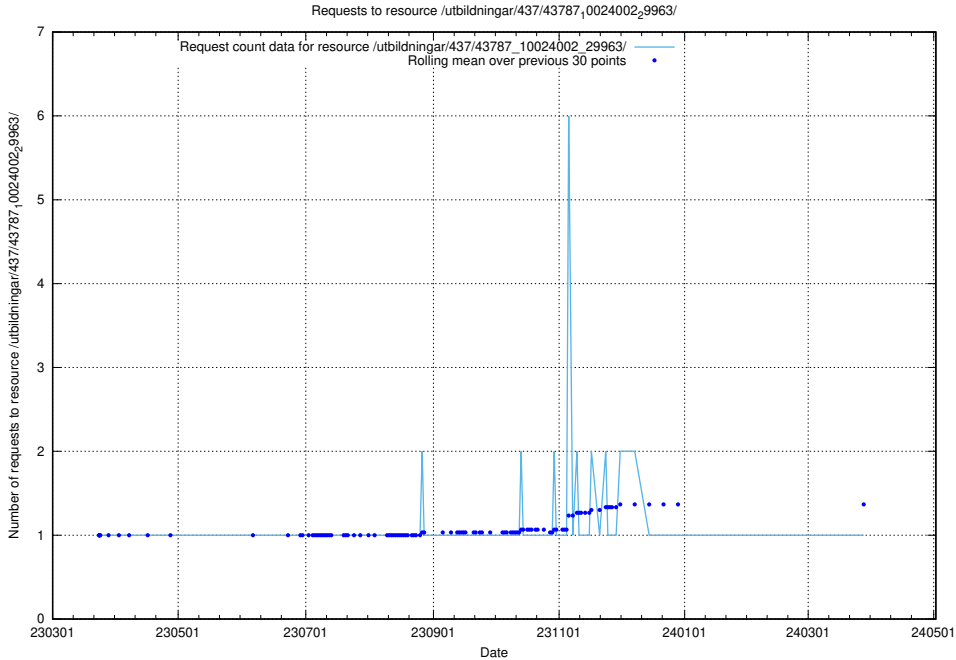

5.7240 Usage of /utbildningar/437/43787_10024002_29963/

Here, we count the number of requests to resource /utbildningar/437/43787_10024002_29963/.