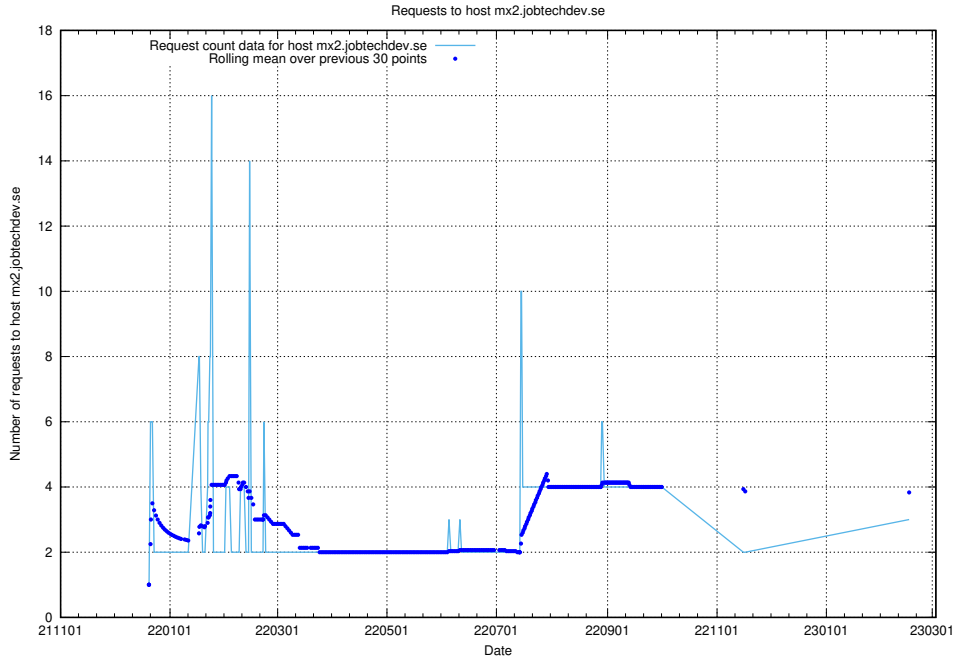

7.202 Usage of mx2.jobtechdev.se

Here, we count the number of requests to host mx2.jobtechdev.se.