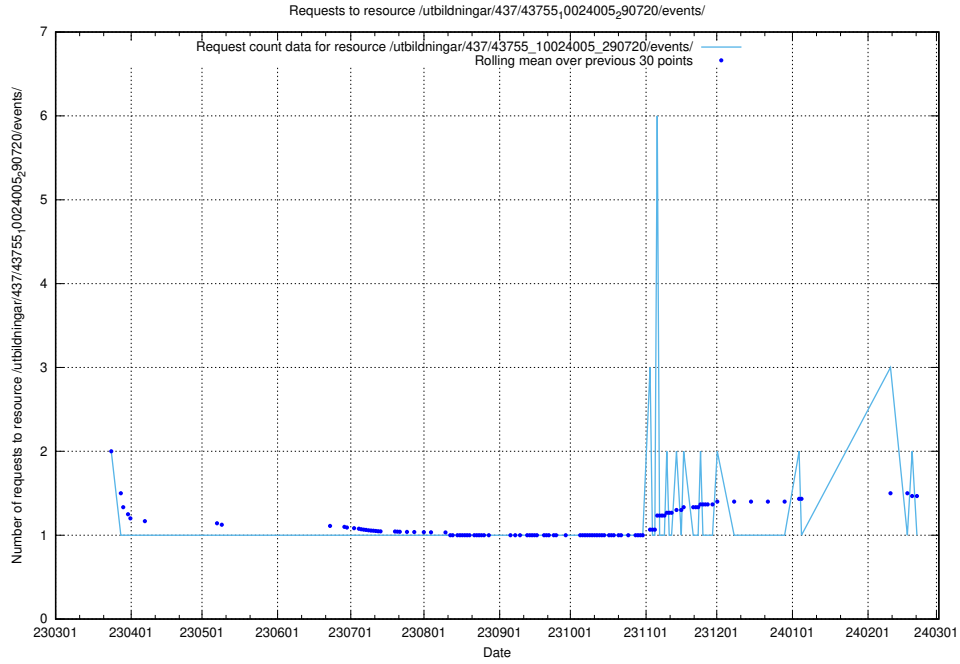

5.7028 Usage of /utbildningar/437/43755_10024005_290720/events/

Here, we count the number of requests to resource /utbildningar/437/43755_10024005_290720/events/.