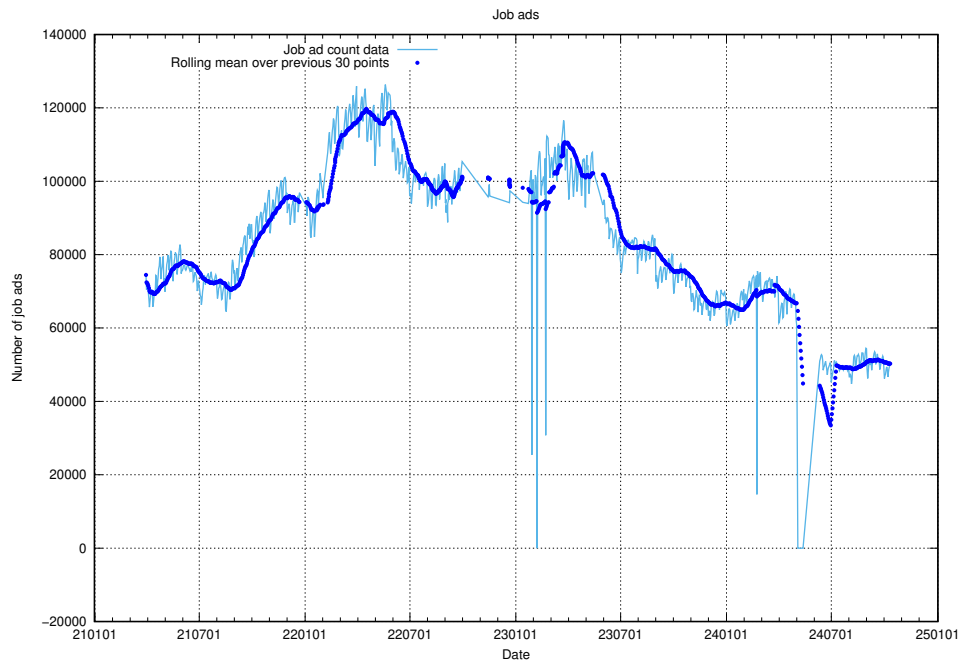

13.1 Number of job ads

Here, we count the number of job ads processed by the pipeline each night.

¹³<https://gitlab.com/arbetsformedlingen/joblinks/wiki/-/wikis/home>

13.2 Number of ads by scraper arbetsformedlingen.se