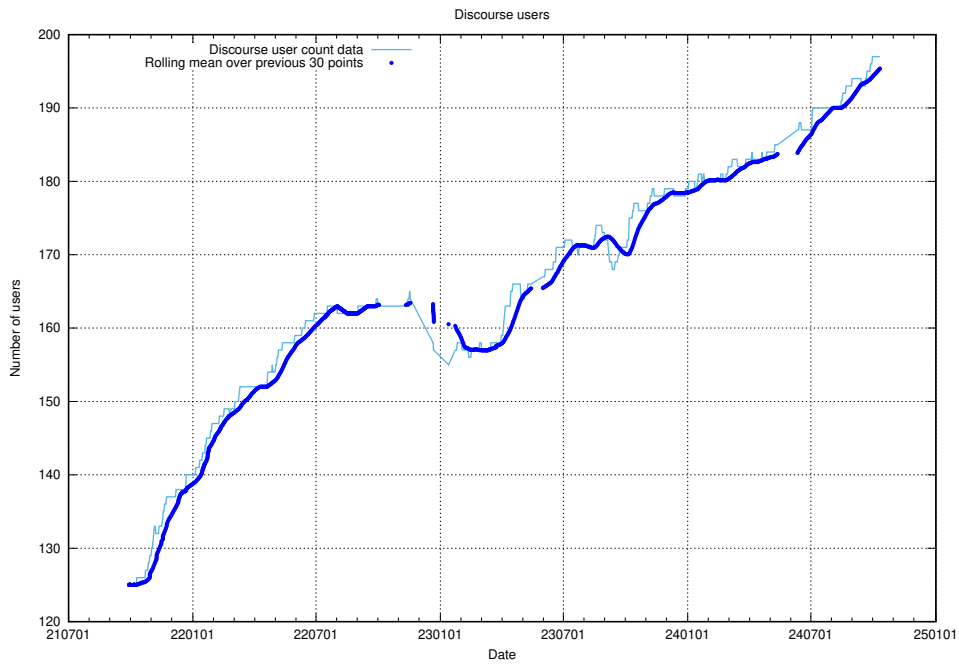

4 Discourse

This section summarises activities from the [JobTech Discourse Forum](https://forum.jobtechdev.se)⁵.

4.1 User count

A table of the number of users in Discourse.

---

⁵<https://forum.jobtechdev.se>