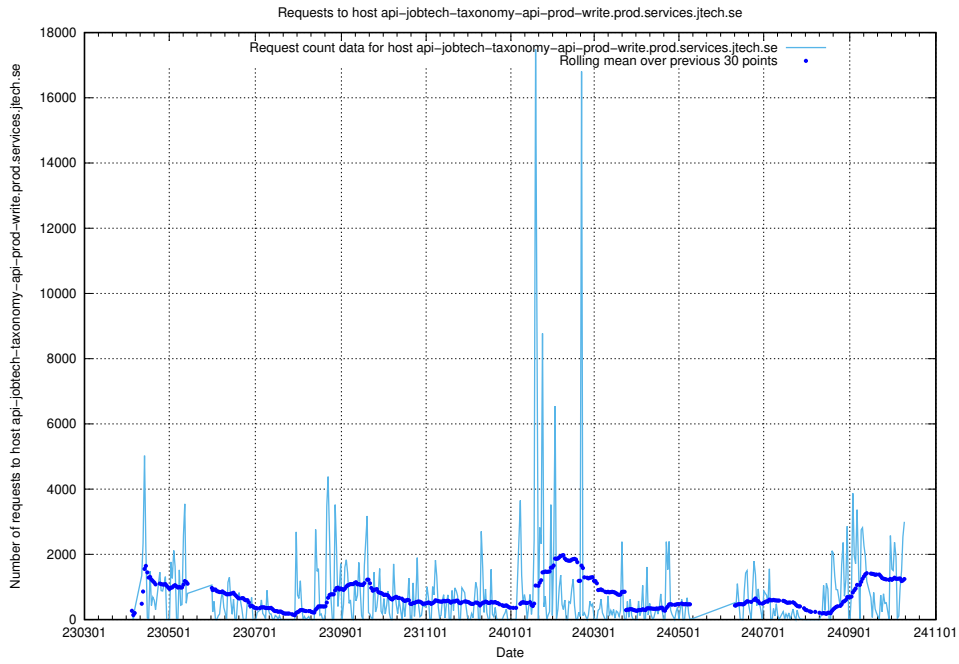

7.16 Usage of api-jobtech-taxonomy-api-prod-write.prod.services.jtech.se

Here, we count the number of requests to host api-jobtech-taxonomy-api-prod-write.prod.services.jtech.se.