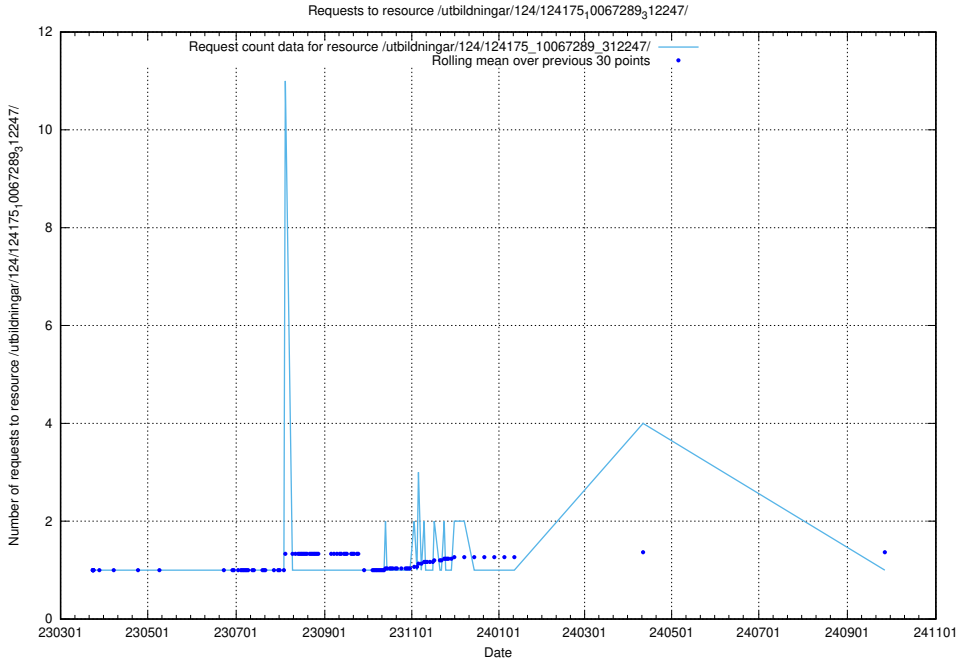

5.4967 Usage of /utbildningar/124/124175_10067289_312247/

Here, we count the number of requests to resource /utbildningar/124/124175_10067289_312247/.