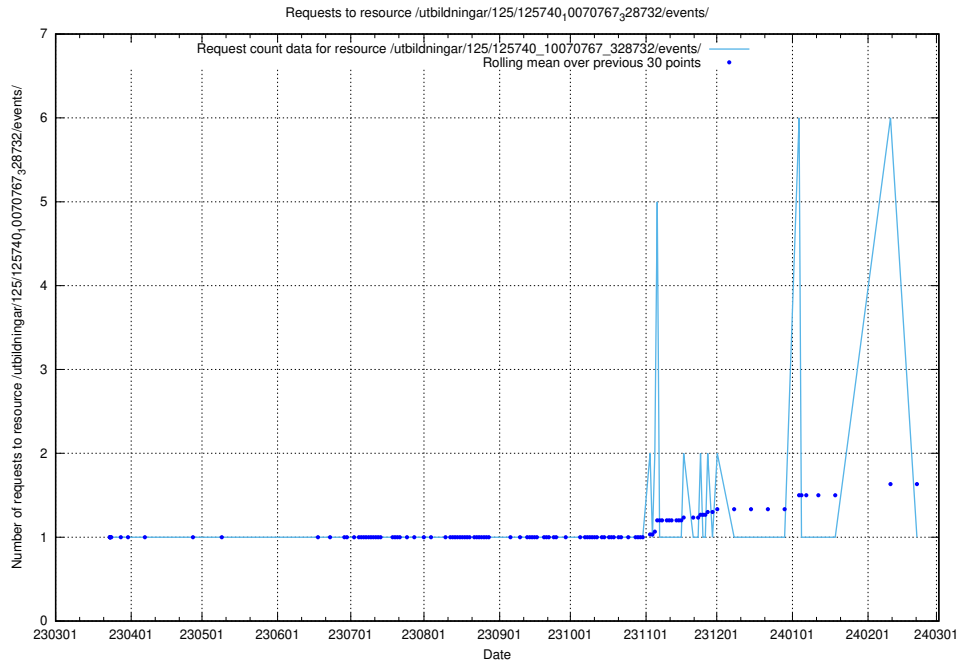

5.1119 Usage of /utbildningar/125/125740_10070767_328732/events/

Here, we count the number of requests to resource /utbildningar/125/125740_10070767_328732/events/