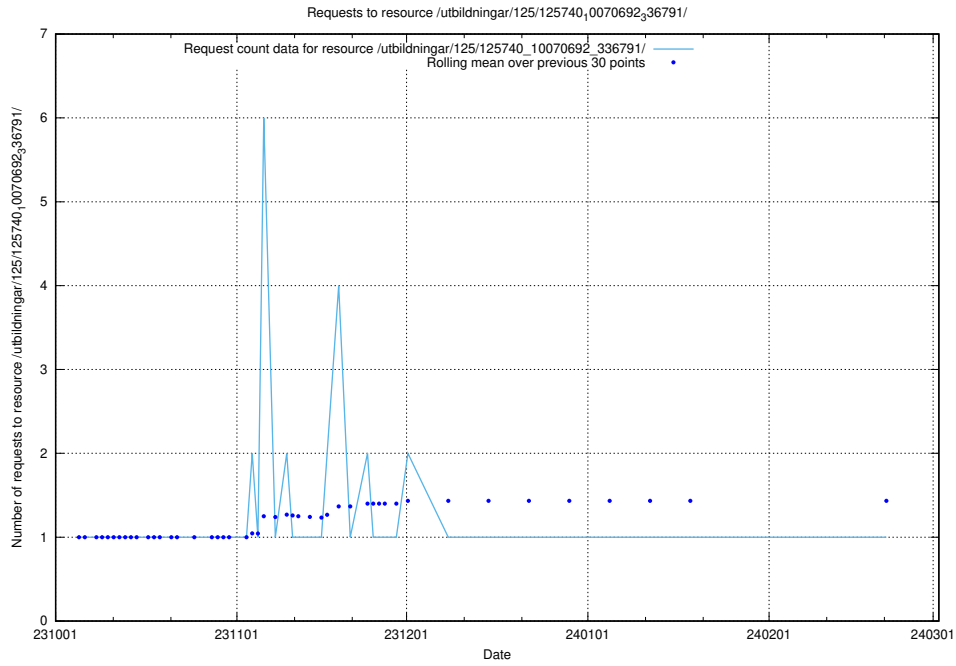

5.5332 Usage of /utbildningar/125/125740_10070692_336791/

Here, we count the number of requests to resource /utbildningar/125/125740_10070692_336791/.