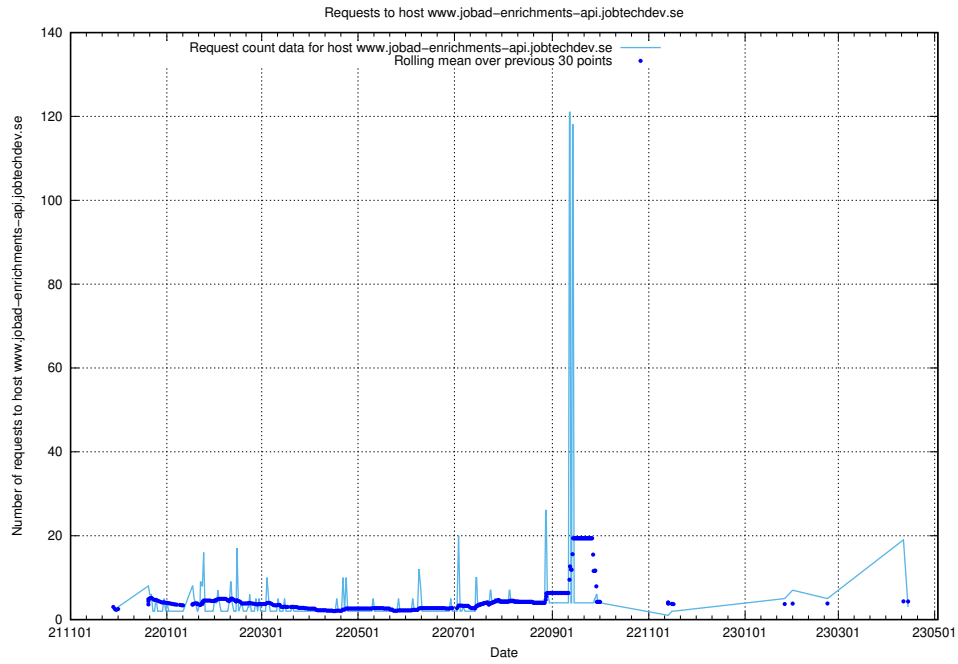

7.214 Usage of www.jobad-enrichments-api.jobtechdev.se

Here, we count the number of requests to host www.jobad-enrichments-api.jobtechdev.se.