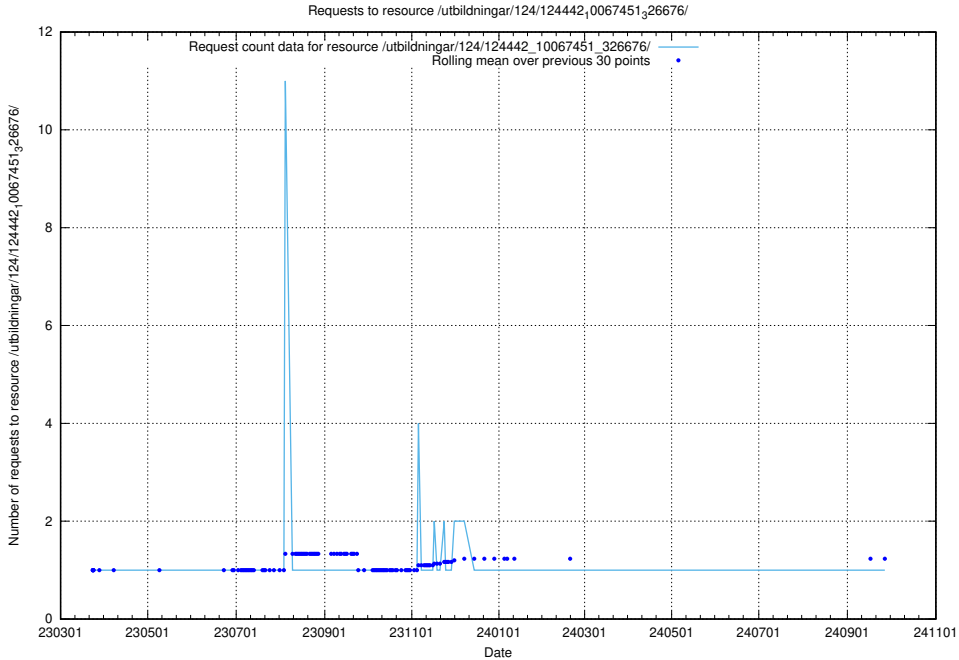

5.4449 Usage of /utbildningar/124/124442_10067451_326676/

Here, we count the number of requests to resource /utbildningar/124/124442_10067451_326676/.