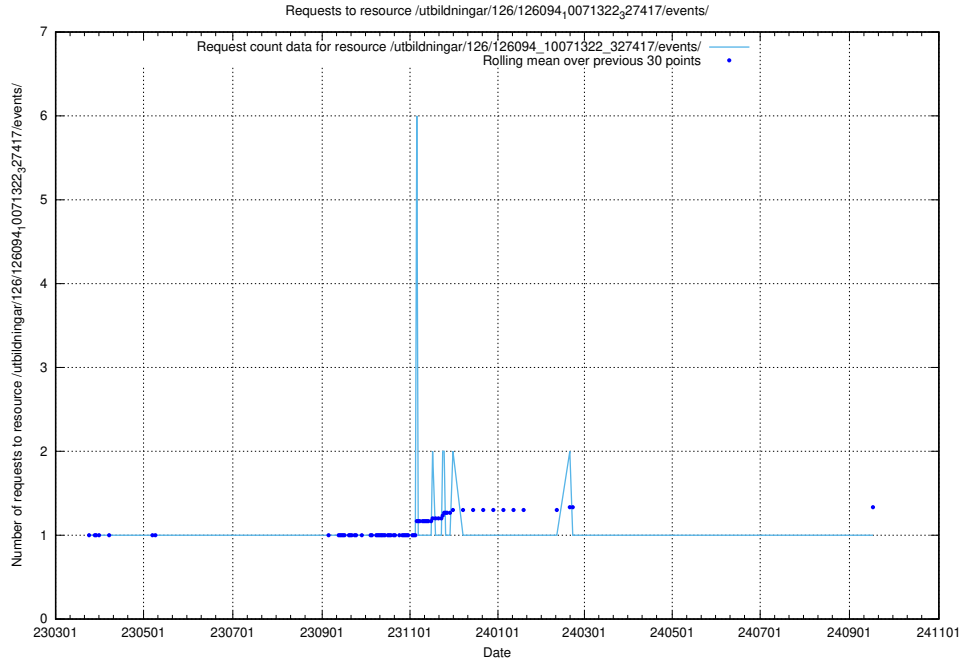

5.7081 Usage of `/utbildningar/126/126094_10071322_327417/events/`

Here, we count the number of requests to resource `/utbildningar/126/126094_10071322_327417/events/`