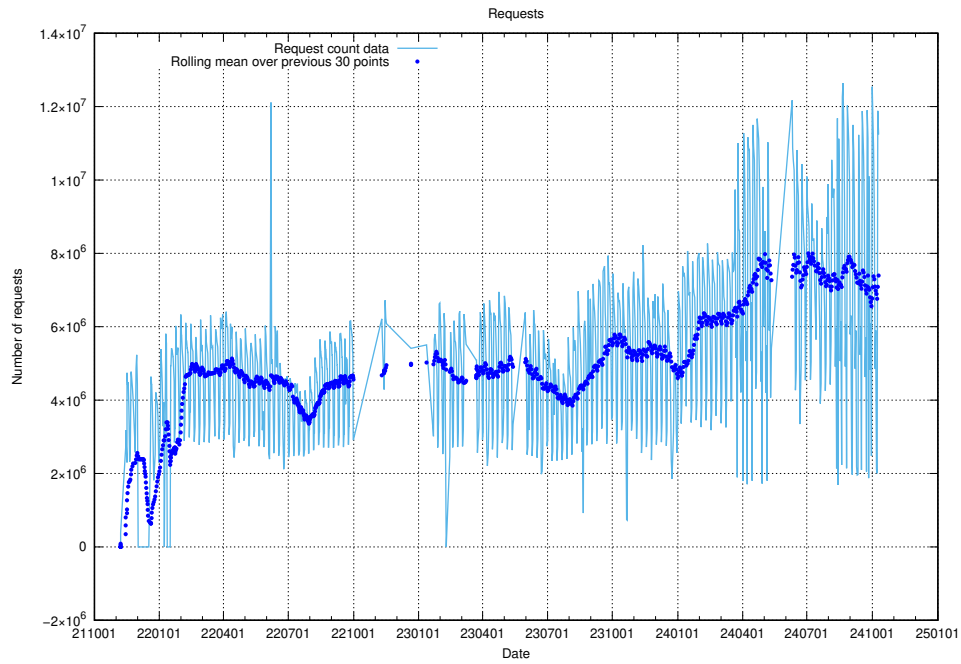

8 Log Stack - General Statistics

This section contains general statistics from [JobTech's log stack](#)⁸.

8.1 Total number of requests

Here, we count the total number of requests.