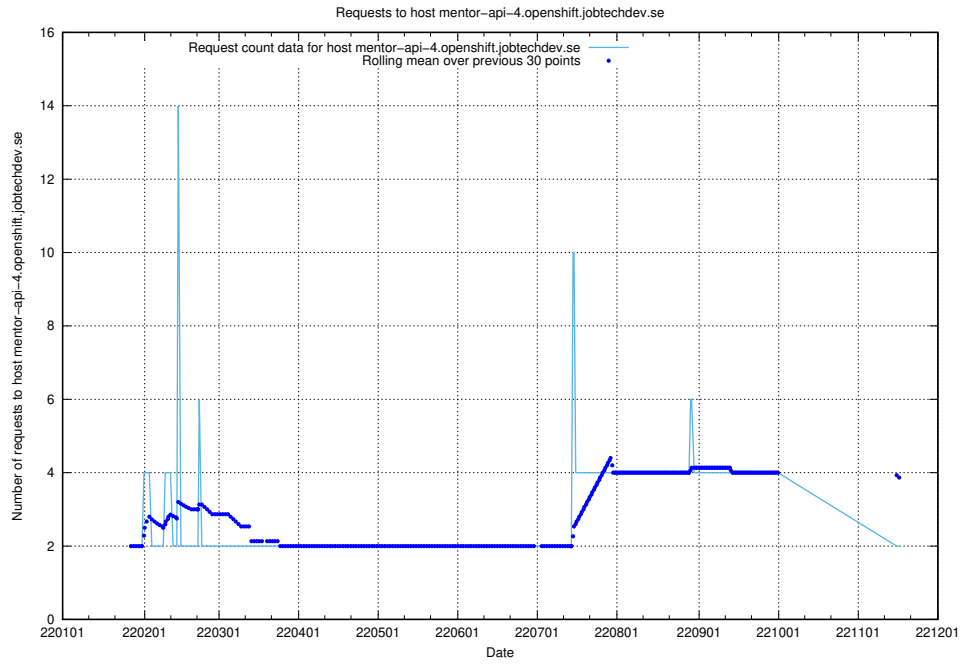

7.576 Usage of mentor-api.openshift.jobtechdev.se

Here, we count the number of requests to host mentor-api.openshift.jobtechdev.se.

7.577 Usage of mentor-api-4.openshift.jobtechdev.se

Here, we count the number of requests to host mentor-api-4.openshift.jobtechdev.se.