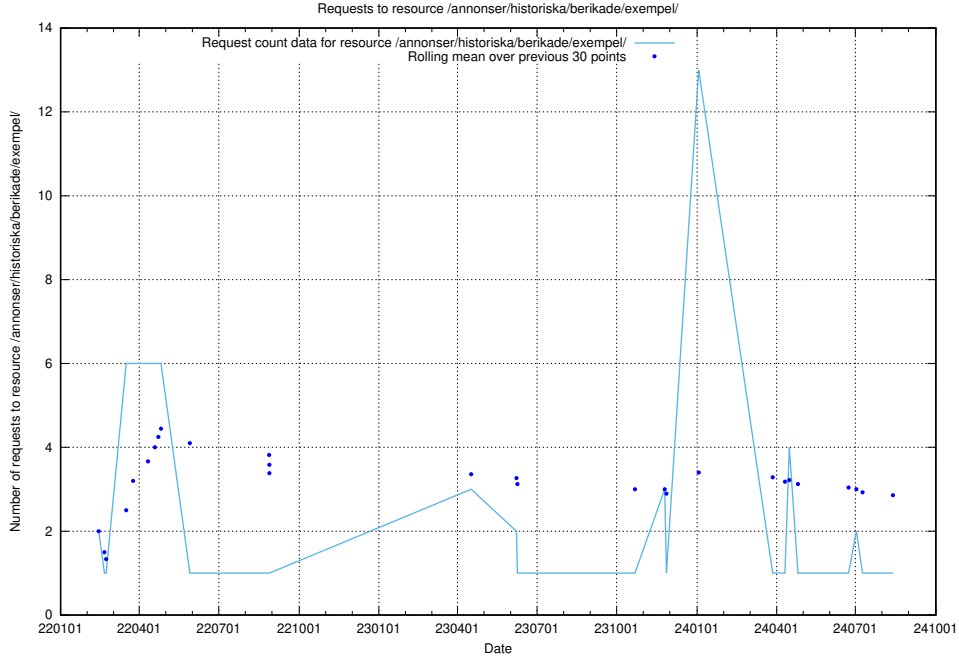

5.2175 Usage of /annonser/historiska/berikade/exempel/

Here, we count the number of requests to resource /annonser/historiska/berikade/exempel/.