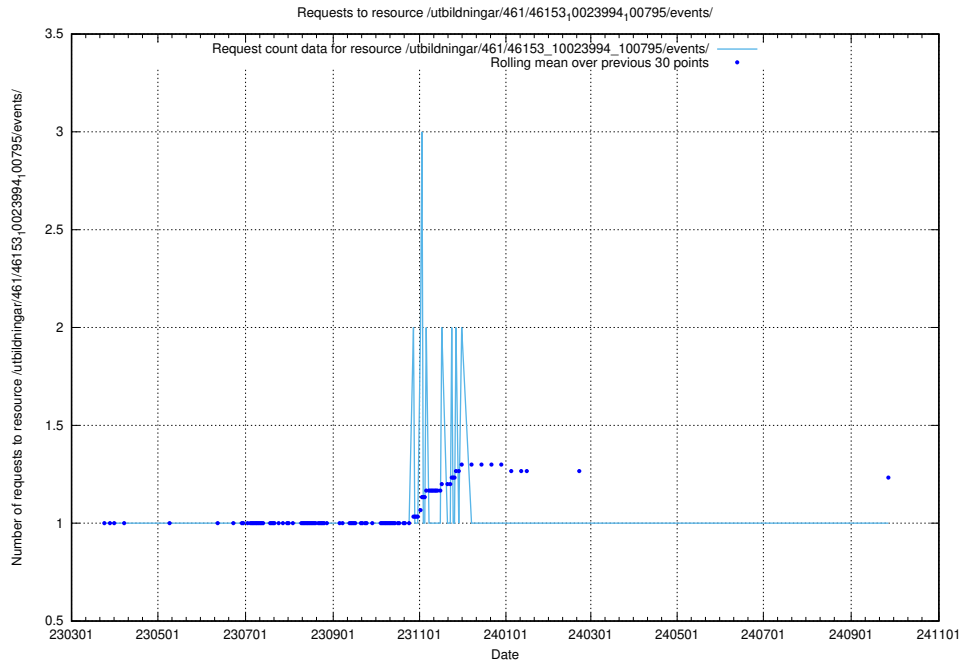

5.7035 Usage of /utbildningar/461/46153_10023994_100795/events/

Here, we count the number of requests to resource /utbildningar/461/46153_10023994_100795/events/.