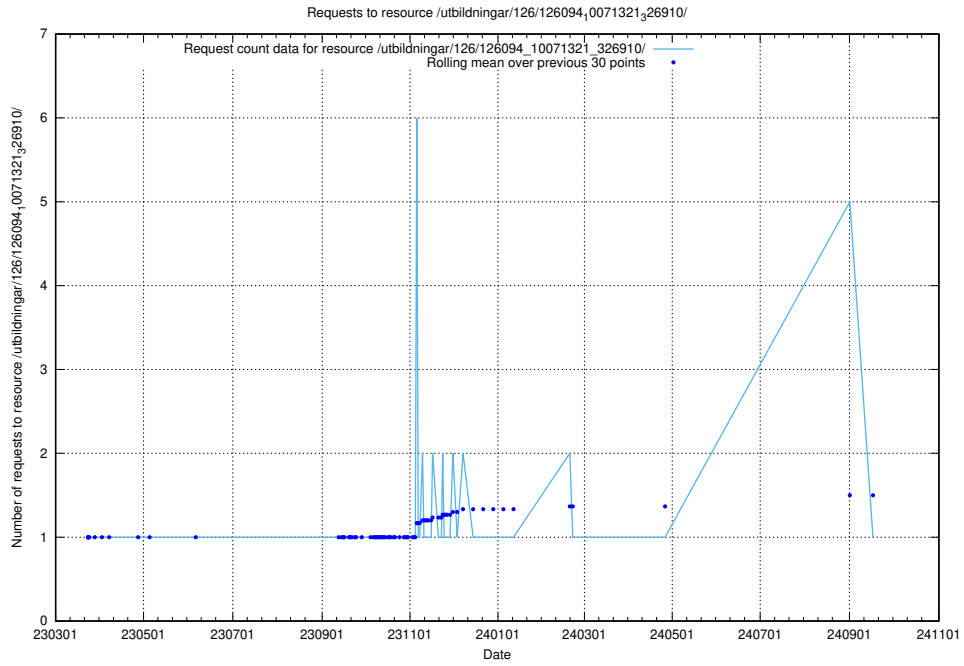

5.7313 Usage of /utbildningar/126/126094_10071321_326910/

Here, we count the number of requests to resource /utbildningar/126/126094_10071321_326910/.