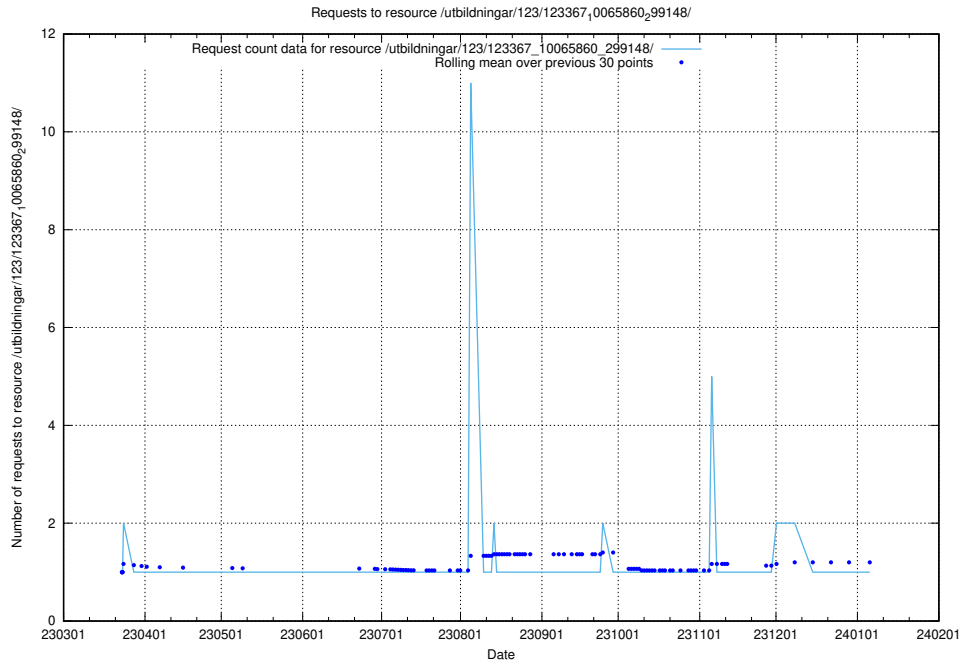

Here, we count the number of requests to resource /utbildningar/126/126336_10072081_333219/events/

5.5744 Usage of /utbildningar/123/123367_10065860_299148/

Here, we count the number of requests to resource /utbildningar/123/123367_10065860_299148/.