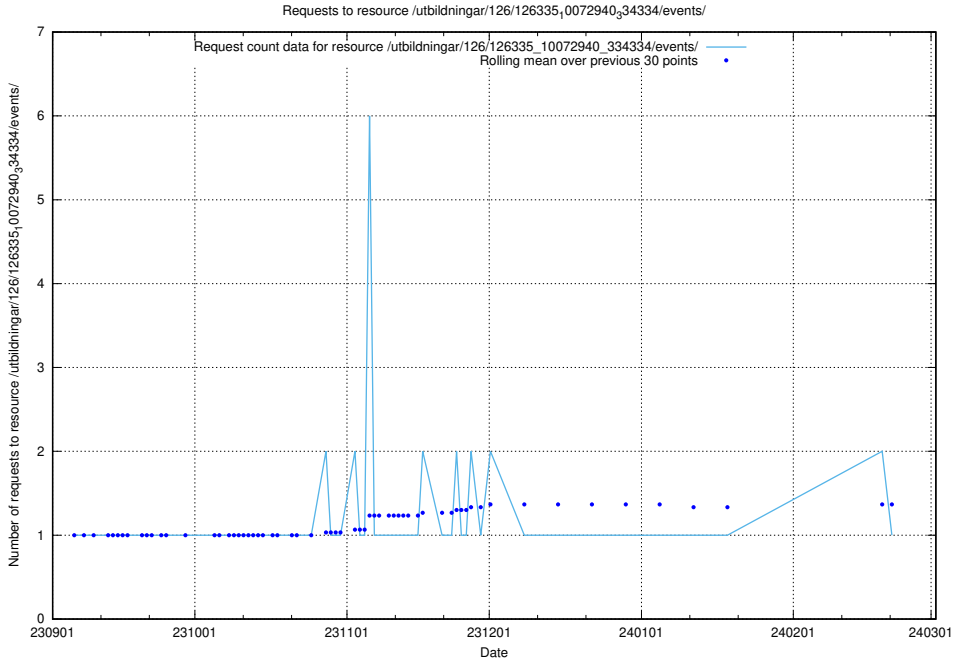

5.5580 Usage of /utbildningar/126/126335_10072940_334334/events/

Here, we count the number of requests to resource /utbildningar/126/126335_10072940_334334/events/

5.5581 Usage of /utbildningar/126/126254_10071523_327171/events/