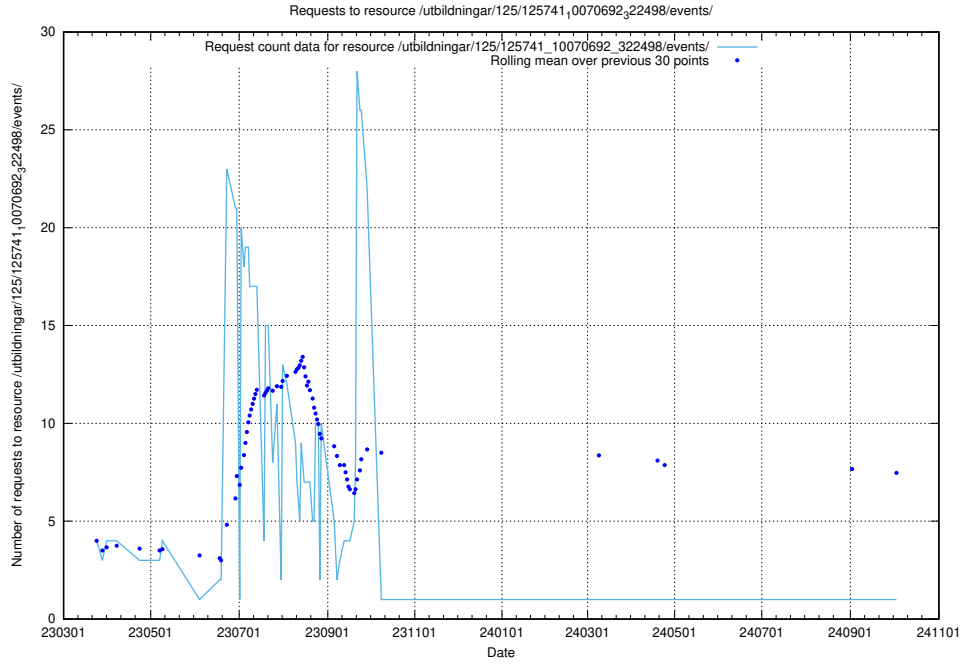

5.6968 Usage of /utbildningar/125/125741_10070692_322498/events/

Here, we count the number of requests to resource /utbildningar/125/125741_10070692_322498/events/