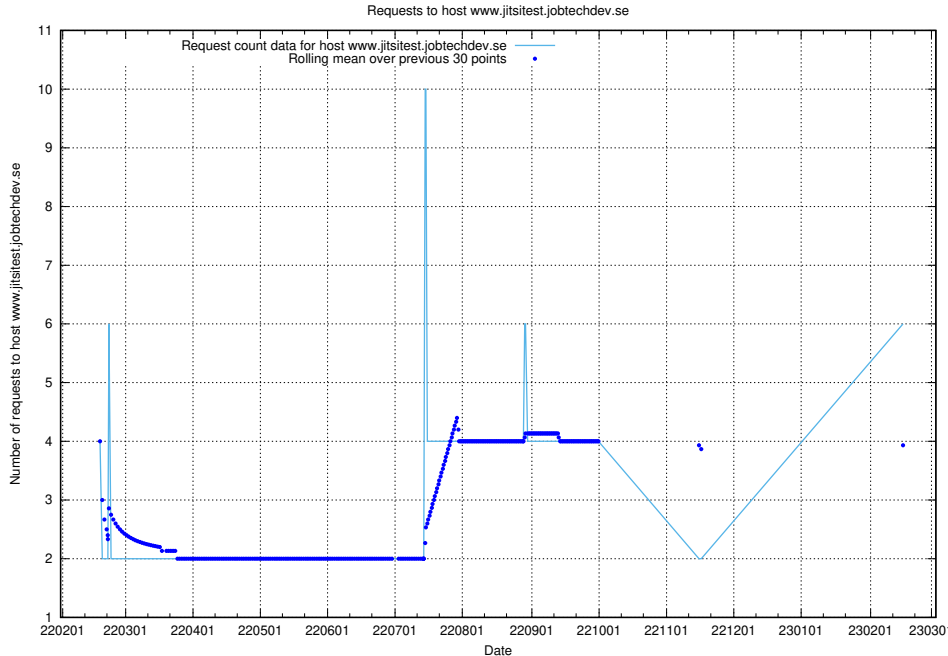

7.87 Usage of www.jitsitest.jobtechdev.se

Here, we count the number of requests to host www.jitsitest.jobtechdev.se.