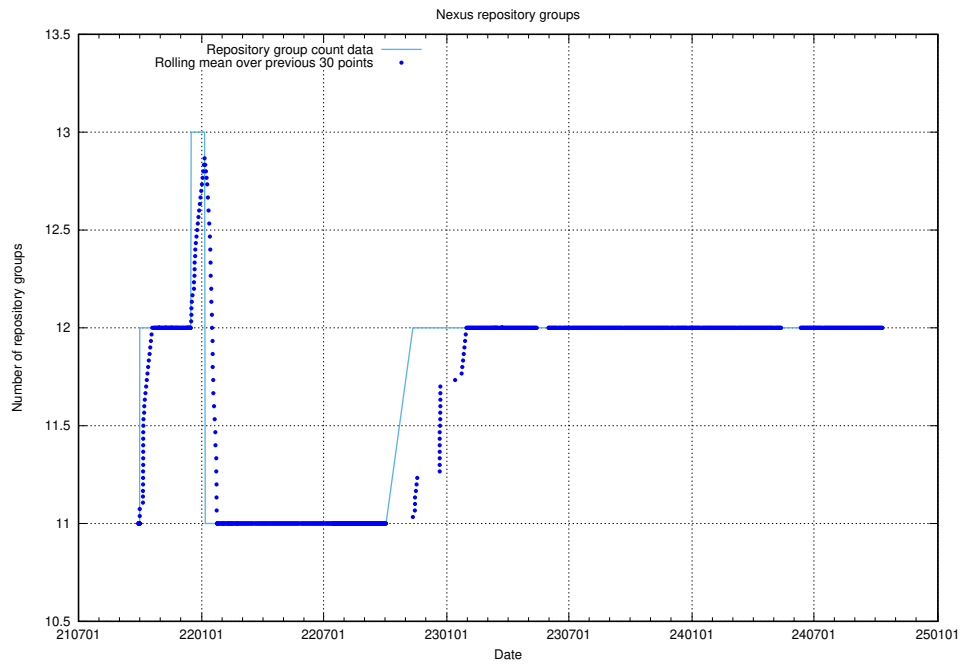

9 Nexus

This section contains statistics from the [image and package repositories](#)⁹ of JobTech.

9.1 Number of repository groups in Nexus

A graph showing the number of repository groups.

⁹<https://nexus.jobtechdev.se>