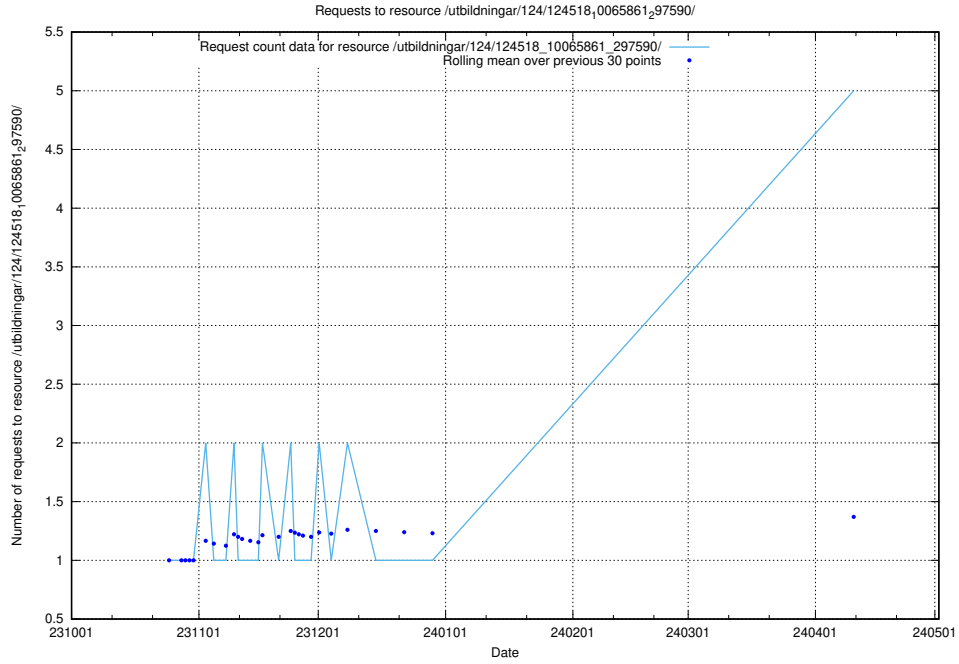

5.239 Usage of /utbildningar/124/124518_10065861_297590/

Here, we count the number of requests to resource /utbildningar/124/124518_10065861_297590/.