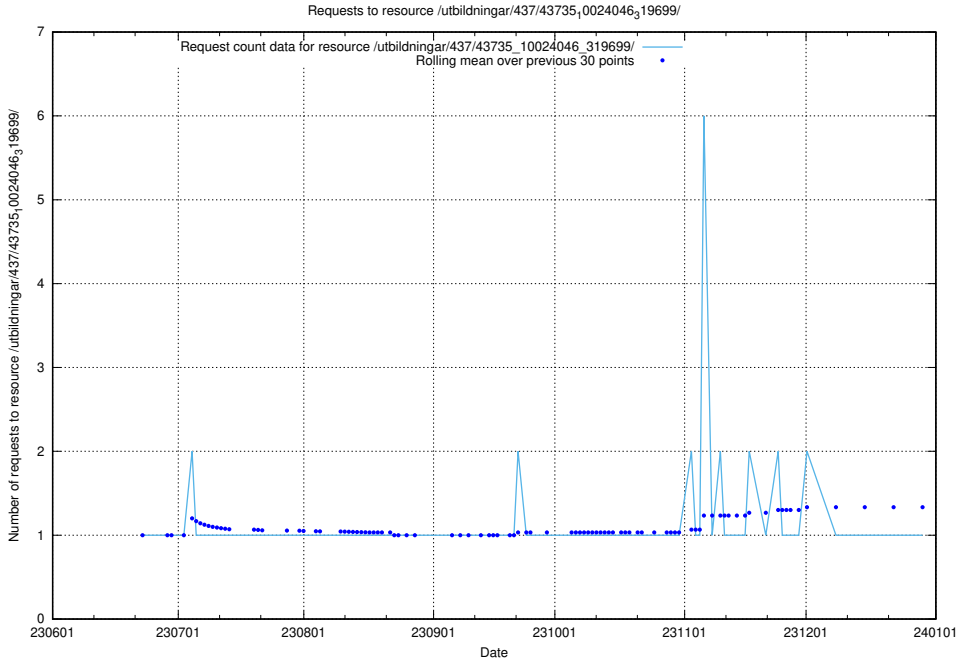

5.6489 Usage of /utbildningar/437/43735_10024046_319699/

Here, we count the number of requests to resource /utbildningar/437/43735_10024046_319699/.