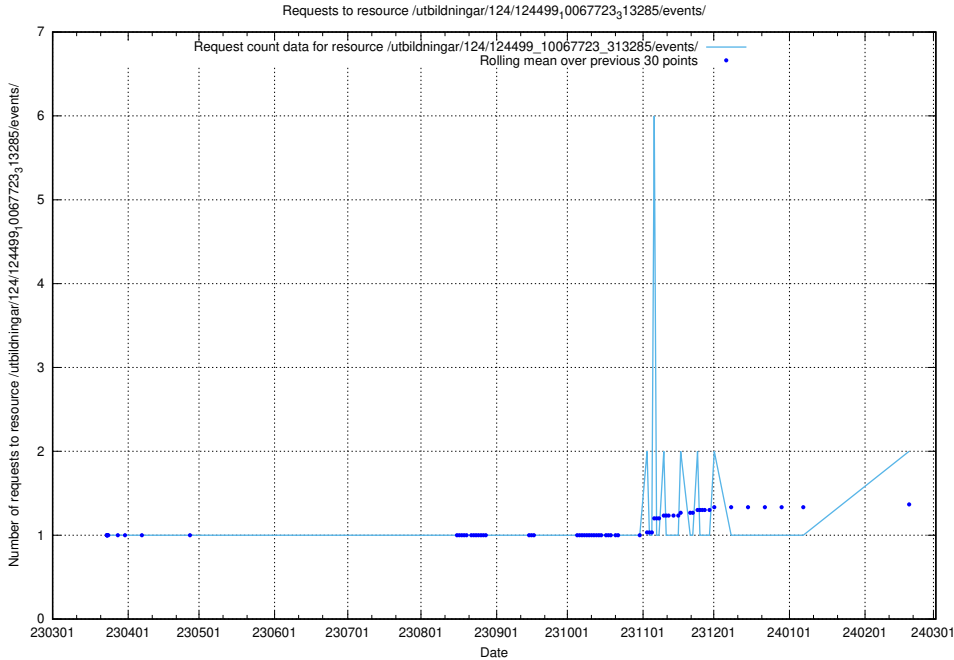

5.742 Usage of /utbildningar/124/124499_10067723_313285/events/

Here, we count the number of requests to resource /utbildningar/124/124499_10067723_313285/events/