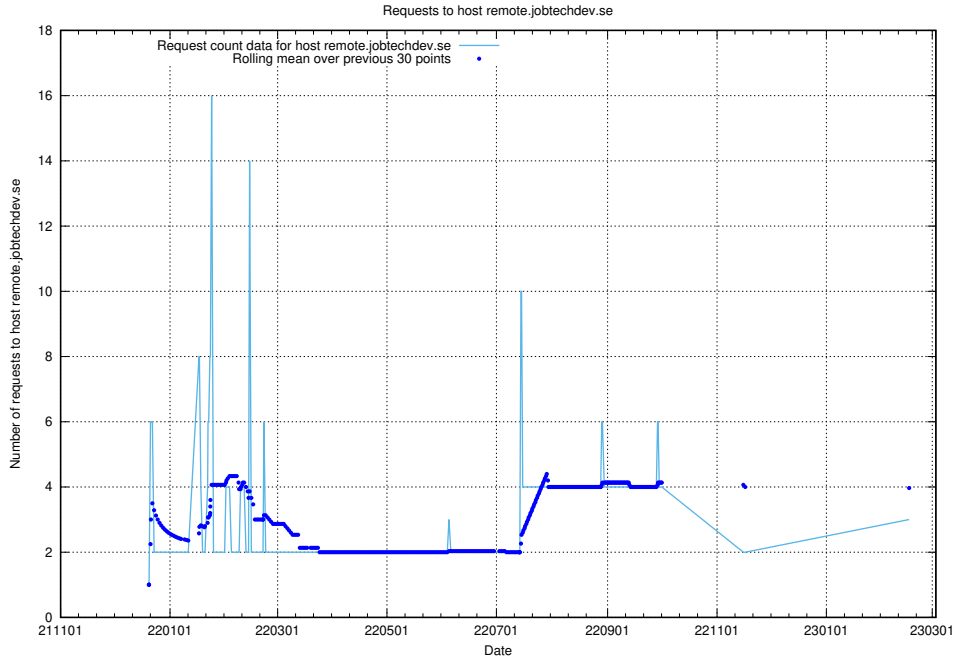

7.200 Usage of remote.jobtechdev.se

Here, we count the number of requests to host remote.jobtechdev.se.