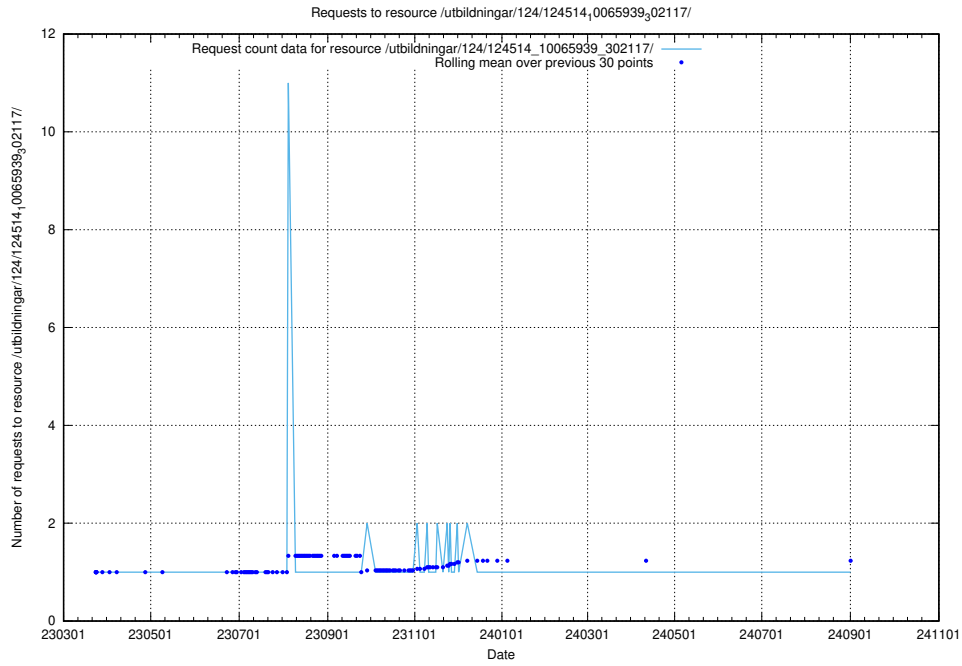

5.2829 Usage of /utbildningar/124/124514_10065939_302117/

Here, we count the number of requests to resource /utbildningar/124/124514_10065939_302117/.