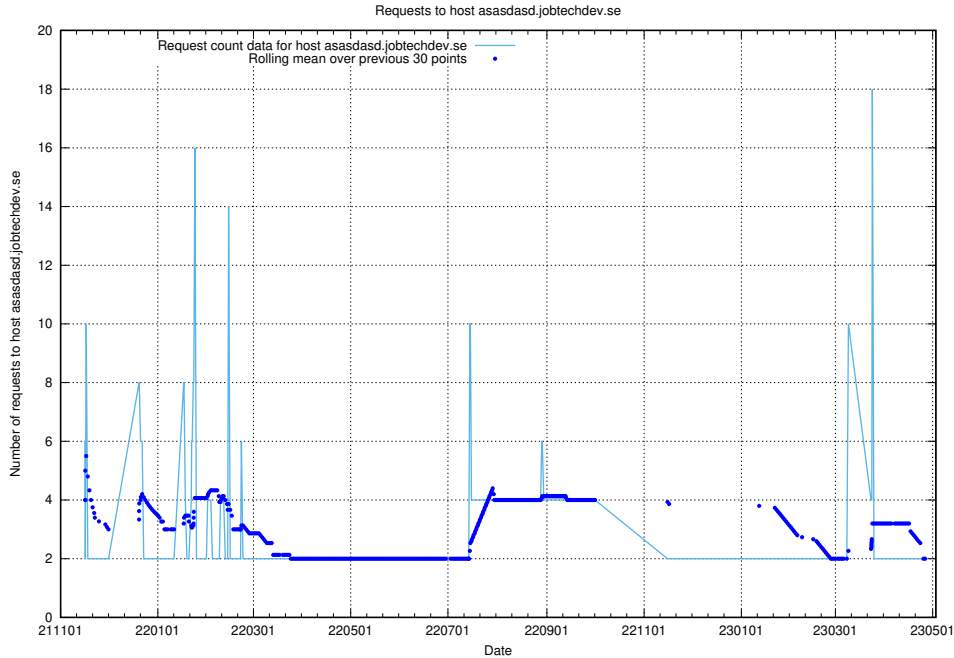

7.544 Usage of standby.jobtechdev.se

Here, we count the number of requests to host standby.jobtechdev.se.

7.545 Usage of asasdask.jobtechdev.se

Here, we count the number of requests to host asasdask.jobtechdev.se.