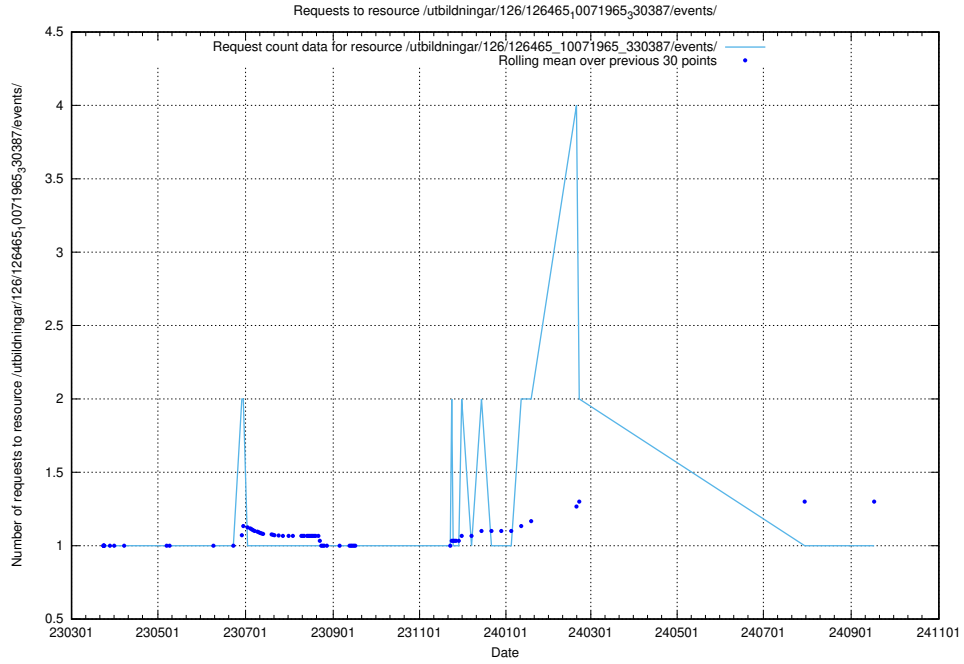

5.7294 Usage of /utbildningar/126/126465_10071965_330387/events/

Here, we count the number of requests to resource /utbildningar/126/126465_10071965_330387/events/