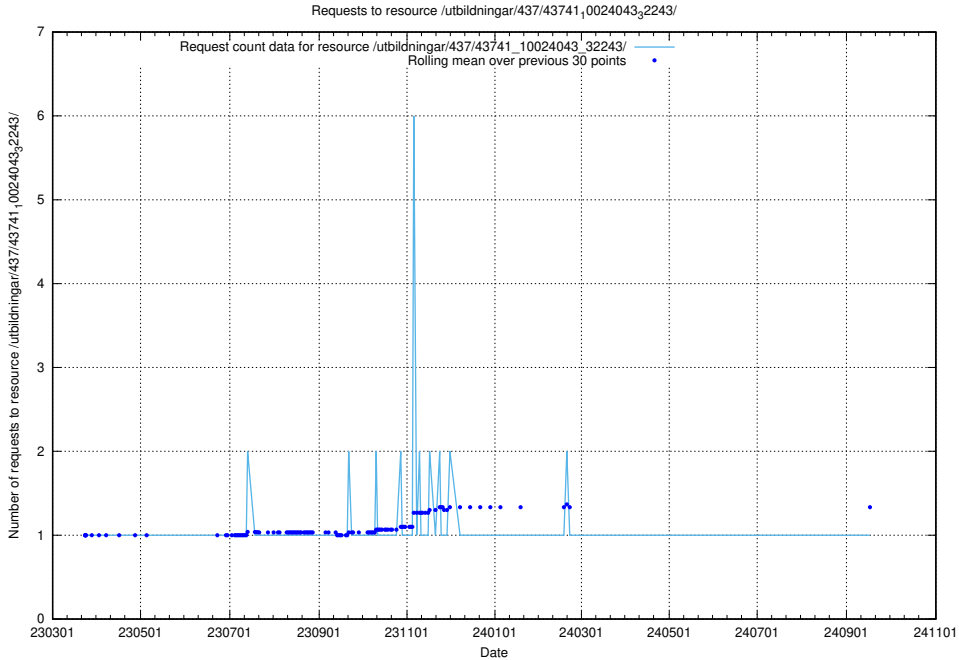

5.7268 Usage of /utbildningar/437/43741_10024043_32243/

Here, we count the number of requests to resource /utbildningar/437/43741_10024043_32243/.