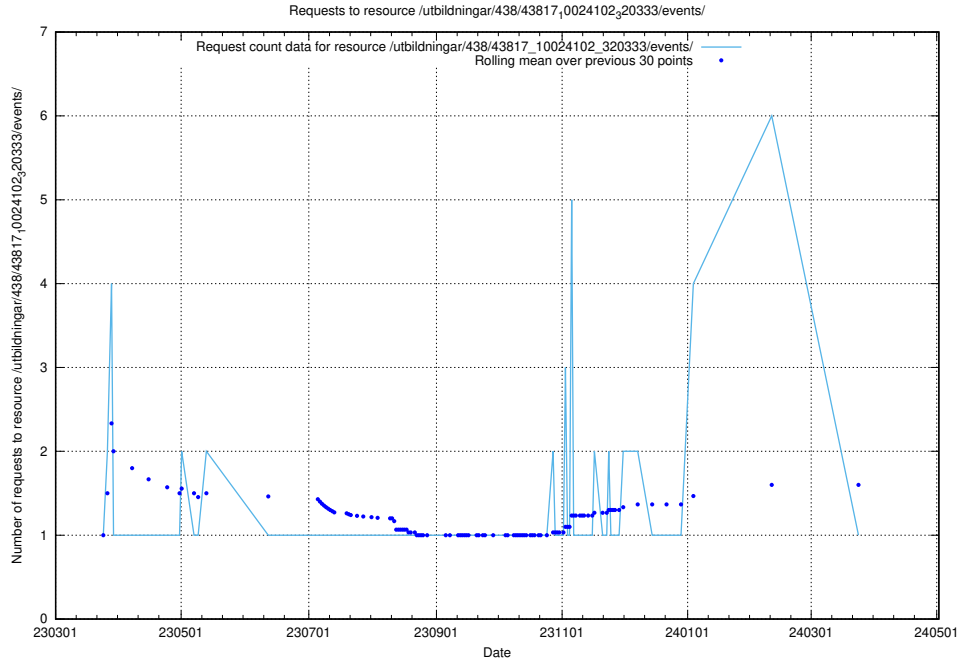

5.7044 Usage of /utbildningar/438/43817_10024102_320333/events/

Here, we count the number of requests to resource /utbildningar/438/43817_10024102_320333/events/.