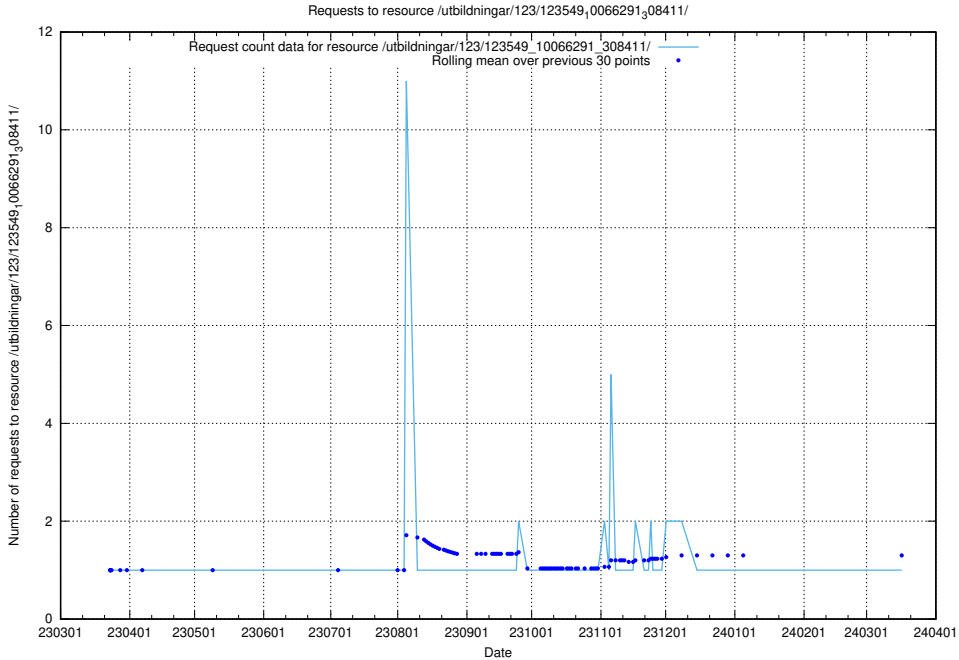

5.5429 Usage of /utbildningar/123/123549_10066291_308411/

Here, we count the number of requests to resource /utbildningar/123/123549_10066291_308411/.