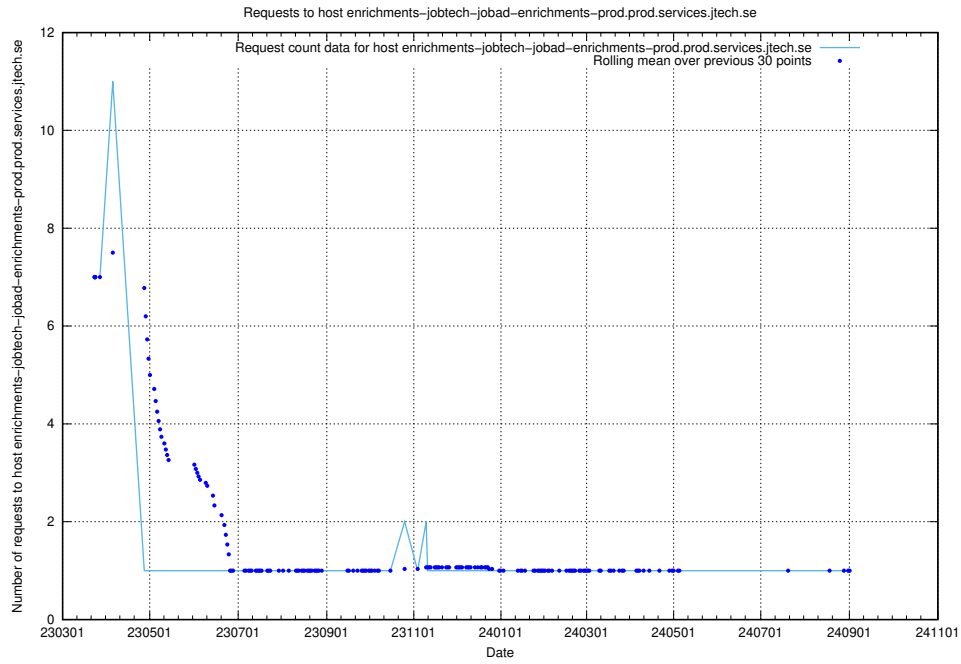

Here, we count the number of requests to host taxonomy-atlas-jobtech-taxonomy-atlas-af-prod.prod.services.jtech.se.

7.614 Usage of enrichments-jobtech-jobad-enrichments-prod.prod.services.jtech.se

Here, we count the number of requests to host enrichments-jobtech-jobad-enrichments-prod.prod.services.jtech.se.