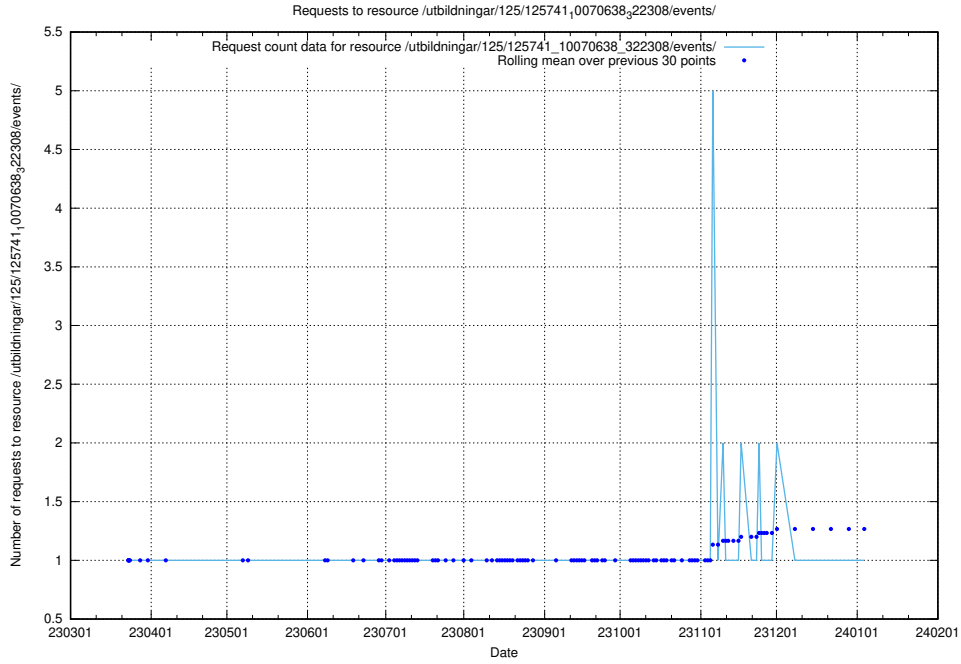

Here, we count the number of requests to resource /utbildningar/125/125741_10070664_322456/.

5.7371 Usage of /utbildningar/125/125741_10070638_322308/events/

Here, we count the number of requests to resource /utbildningar/125/125741_10070638_322308/events/