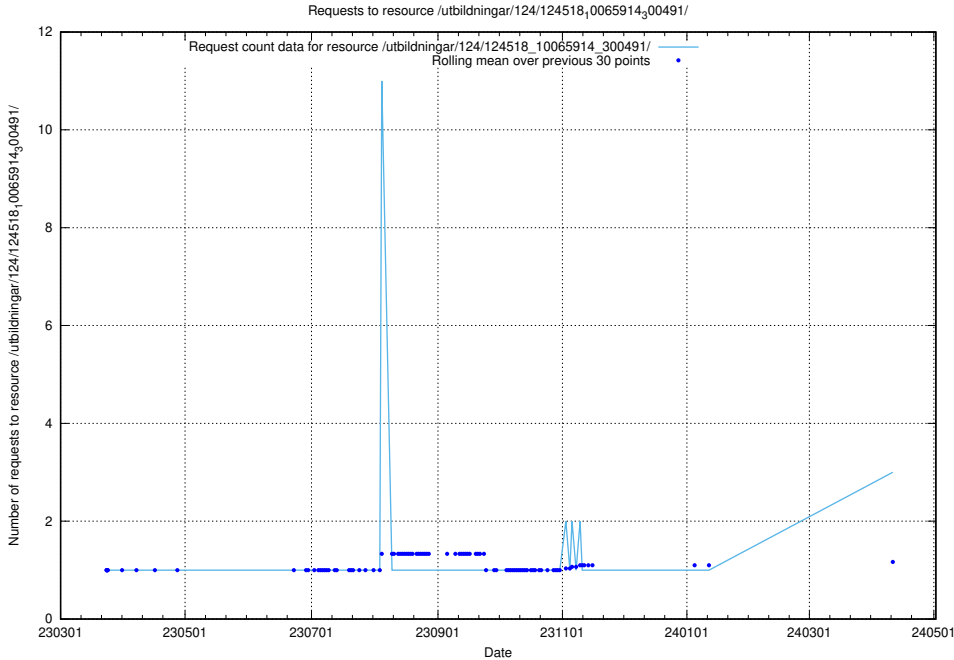

5.449 Usage of /utbildningar/124/124518_10065914_300491/

Here, we count the number of requests to resource /utbildningar/124/124518_10065914_300491/.