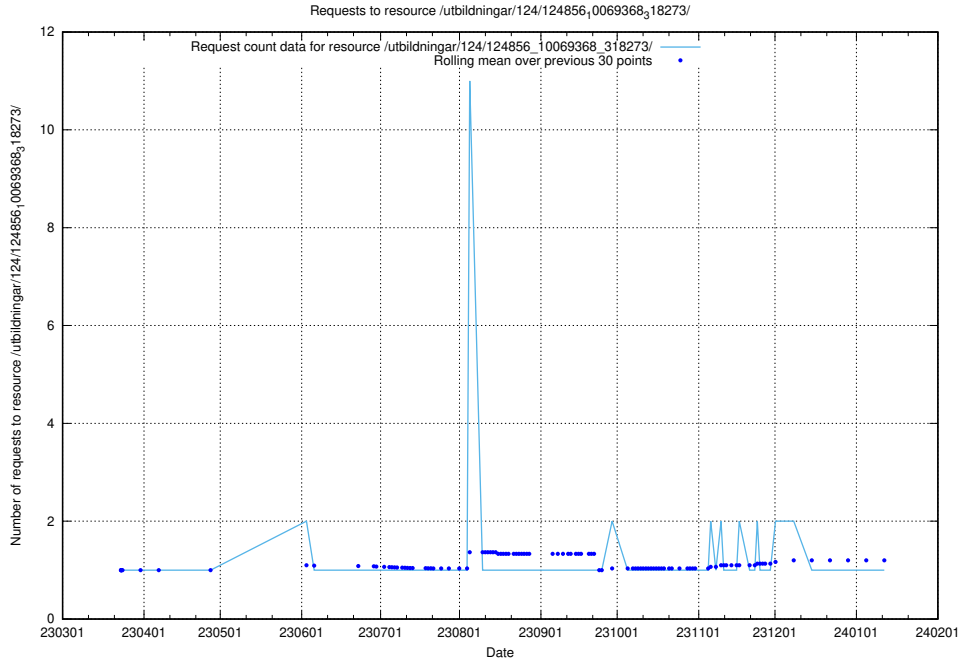

5.1341 Usage of /utbildningar/124/124856_10069368_318273/

Here, we count the number of requests to resource /utbildningar/124/124856_10069368_318273/.