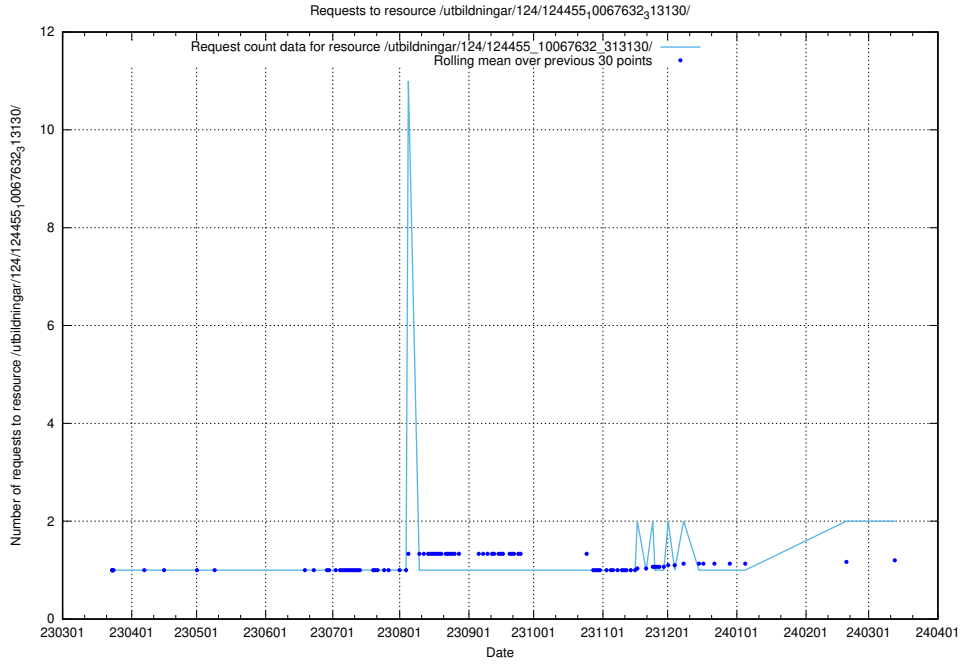

5.803 Usage of /utbildningar/124/124455_10067632_313130/

Here, we count the number of requests to resource /utbildningar/124/124455_10067632_313130/.