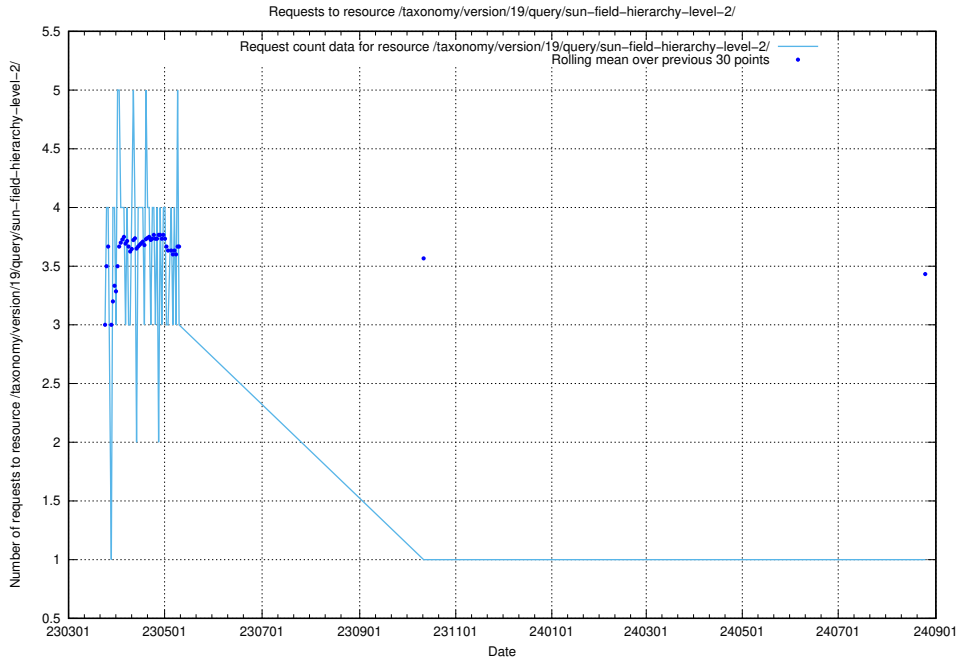

5.6986 Usage of /taxonomy/version/19/query/sun-field-hierarchy-level-2/

Here, we count the number of requests to resource /taxonomy/version/19/query/sun-field-hierarchy-level-2/.