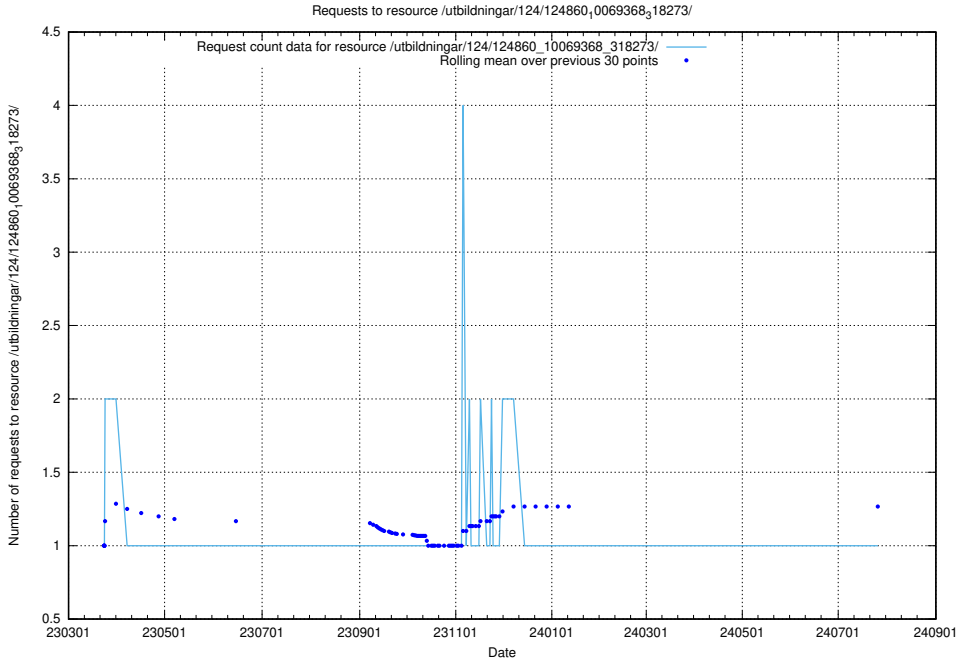

5.1329 Usage of /utbildningar/124/124860_10069368_318273/

Here, we count the number of requests to resource /utbildningar/124/124860_10069368_318273/.