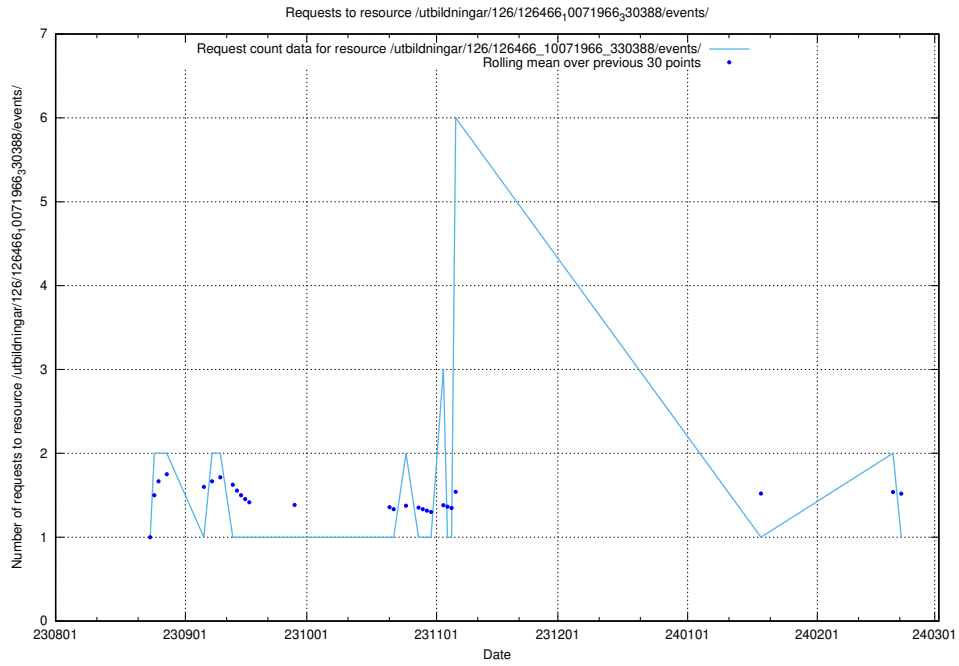

5.5640 Usage of /utbildningar/126/126466_10071966_330388/events/

Here, we count the number of requests to resource /utbildningar/126/126466_10071966_330388/events/