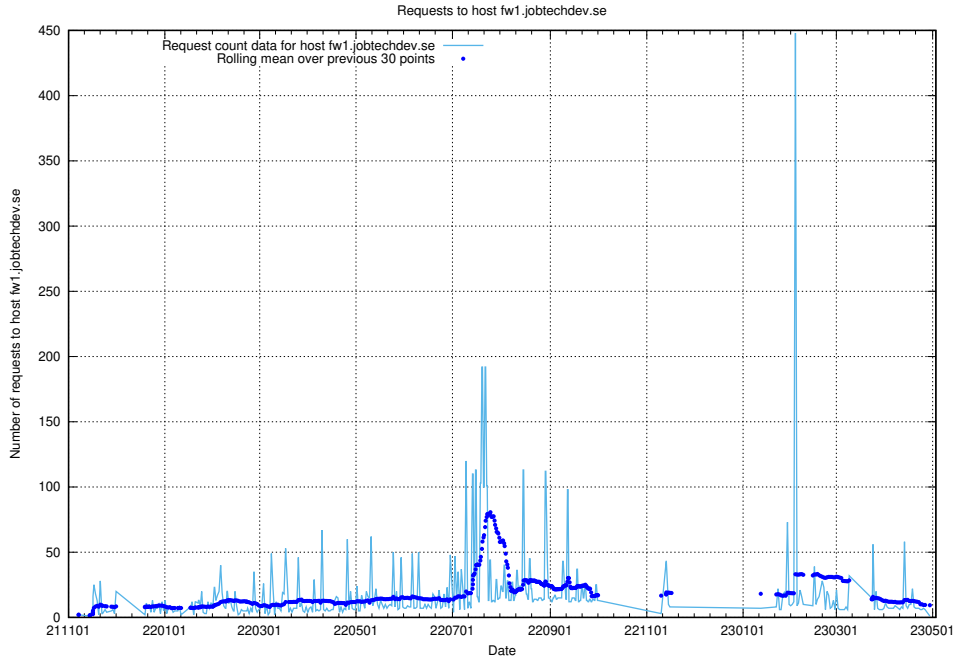

7.634 Usage of fw1.jobtechdev.se

Here, we count the number of requests to host fw1.jobtechdev.se.