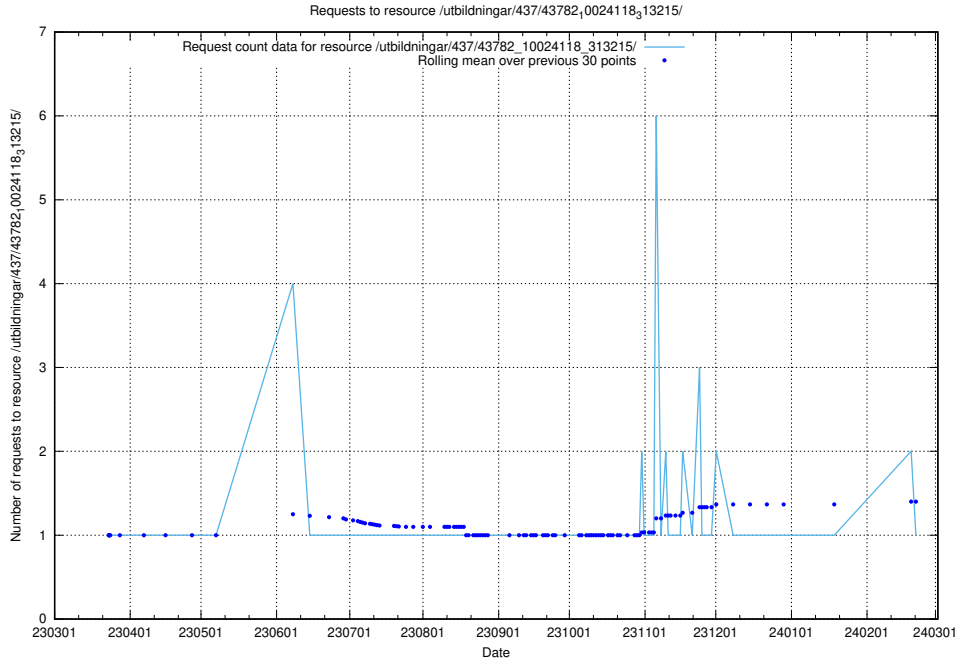

5.7244 Usage of /utbildningar/437/43782_10024118_313215/

Here, we count the number of requests to resource /utbildningar/437/43782_10024118_313215/.