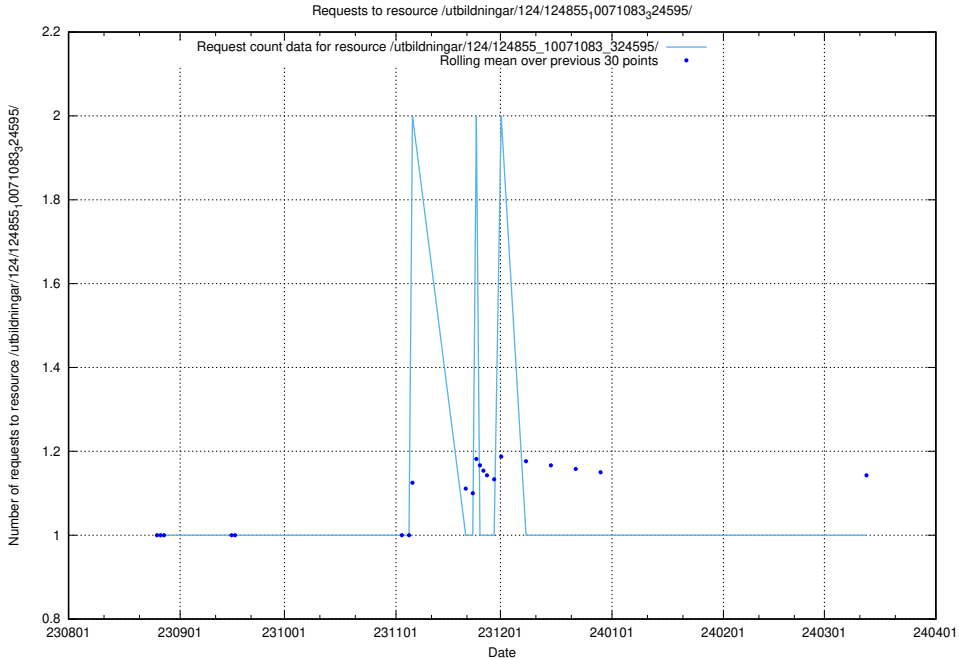

5.5627 Usage of /utbildningar/124/124855_10071083_324595/

Here, we count the number of requests to resource /utbildningar/124/124855_10071083_324595/.