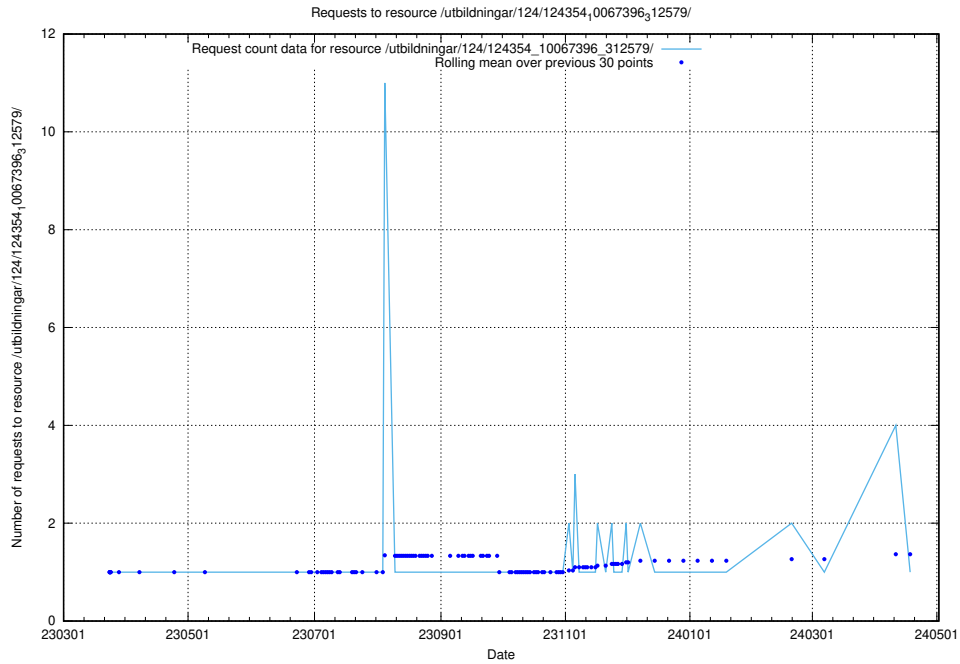

5.4831 Usage of /utbildningar/124/124354_10067396_312579/

Here, we count the number of requests to resource /utbildningar/124/124354_10067396_312579/.