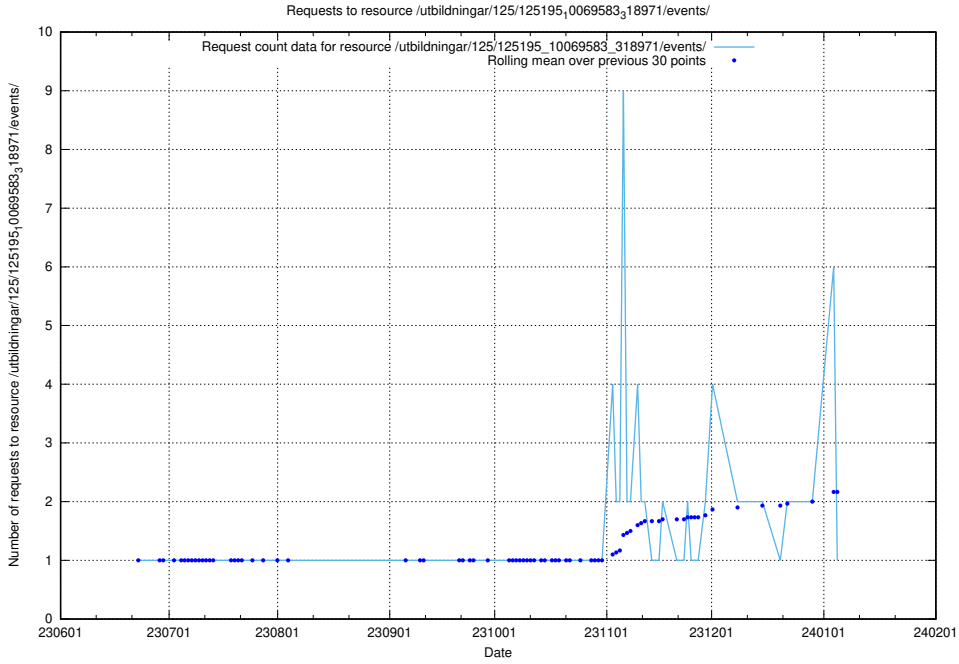

Here, we count the number of requests to resource /utbildningar/125/125197_10069634_319145/.

5.6609 Usage of /utbildningar/125/125195_10069583_318971/events/

Here, we count the number of requests to resource /utbildningar/125/125195_10069583_318971/events/