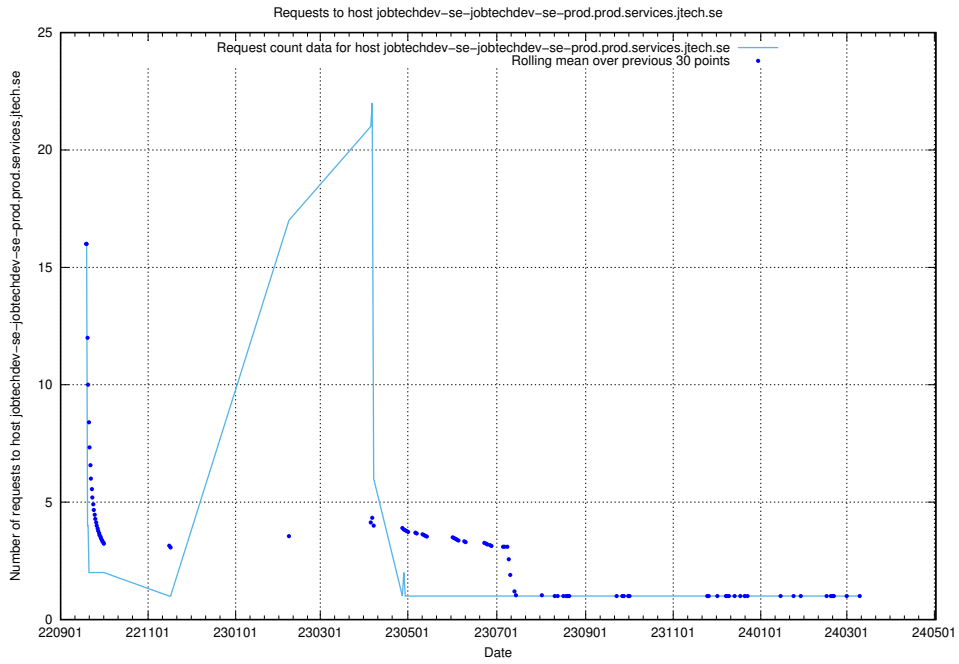

Here, we count the number of requests to host jobtechdev-se-jobtechdev-se-prod.prod.services.jtech.se.

7.622 Usage of taxonomy-atlas-jobtech-taxonomy-atlas-prod.prod.services.jtech.se

Here, we count the number of requests to host taxonomy-atlas-jobtech-taxonomy-atlas-prod.prod.services.jtech.se.