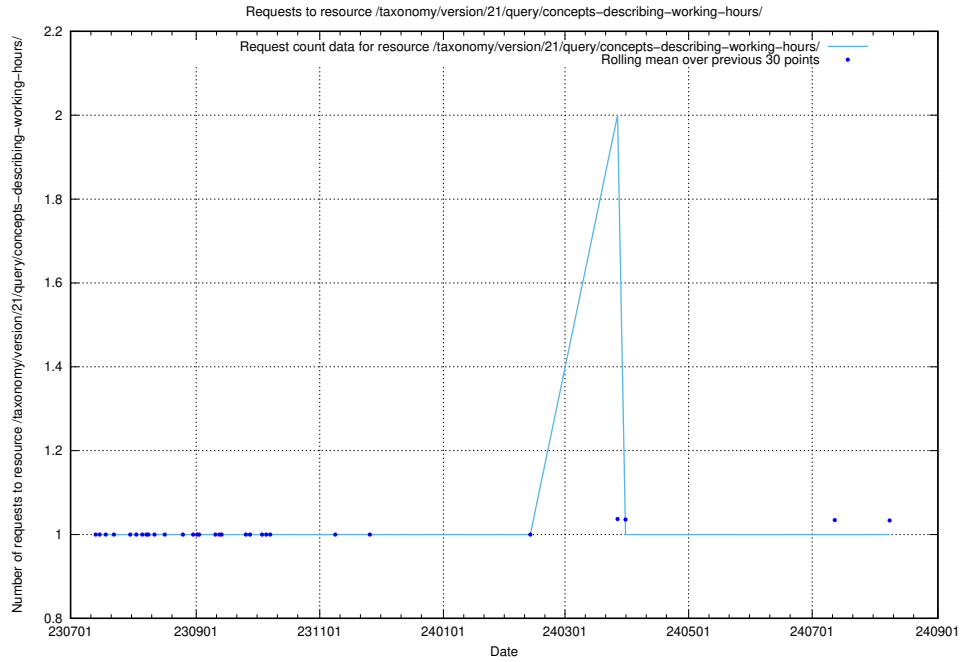

5.6023 Usage of /taxonomy/version/21/query/concept-types/

Here, we count the number of requests to resource /taxonomy/version/21/query/concept-types/.

5.6024 Usage of /taxonomy/version/21/query/all-concepts/