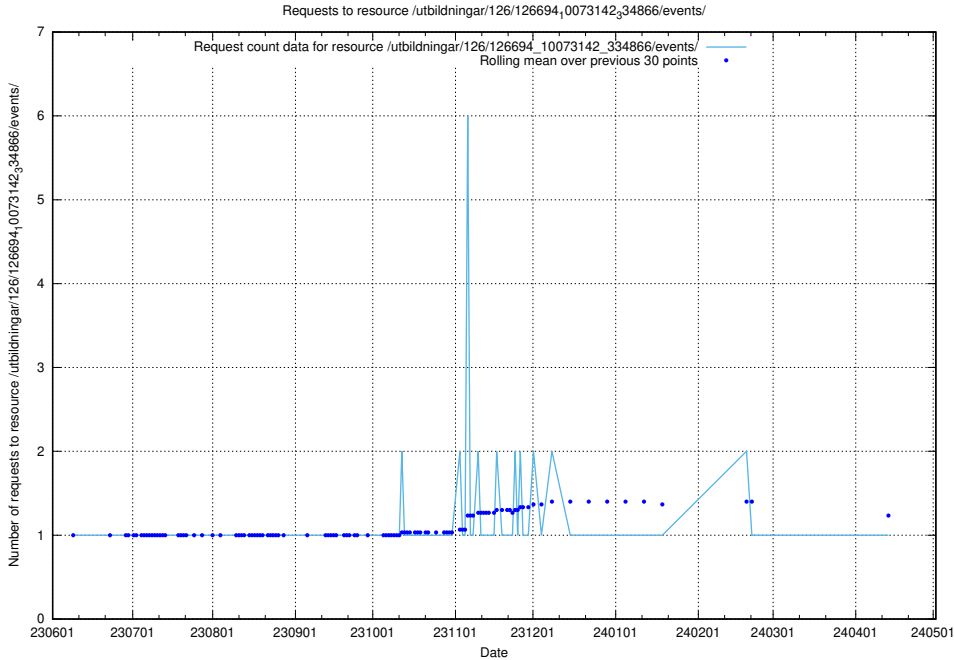

5.6768 Usage of /utbildningar/126/126694_10073142_334866/events/

Here, we count the number of requests to resource /utbildningar/126/126694_10073142_334866/events/