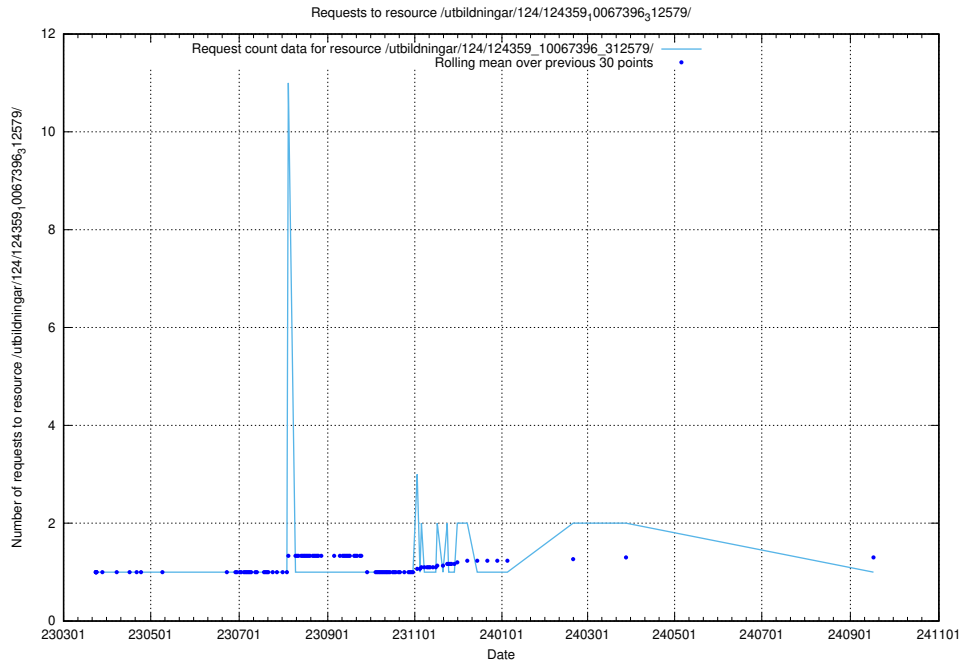

5.4736 Usage of /utbildningar/124/124359_10067396_312579/

Here, we count the number of requests to resource /utbildningar/124/124359_10067396_312579/.