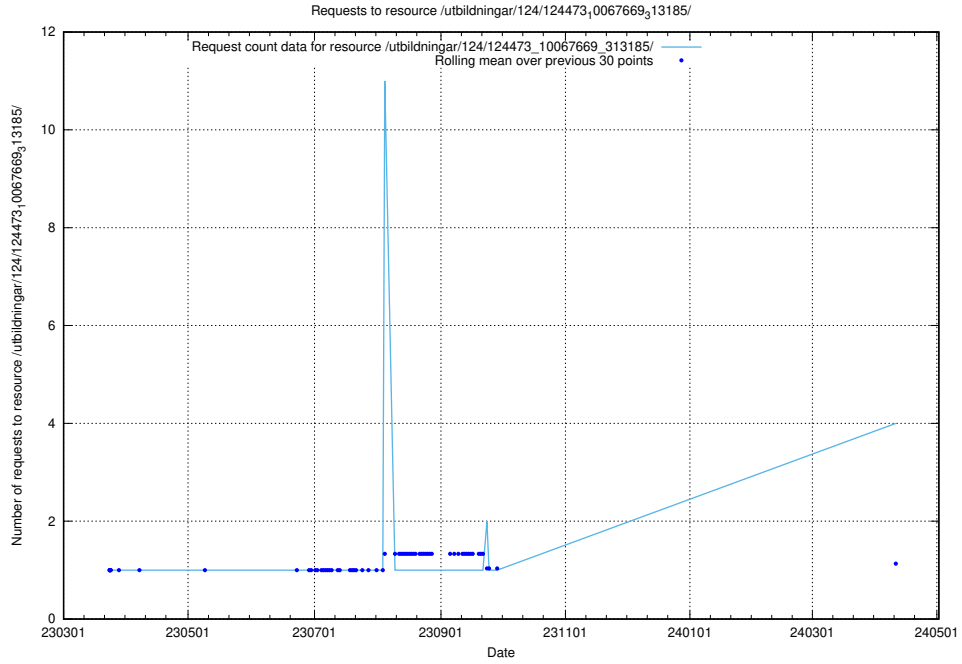

5.327 Usage of /utbildningar/124/124473_10067669_313185/

Here, we count the number of requests to resource /utbildningar/124/124473_10067669_313185/.