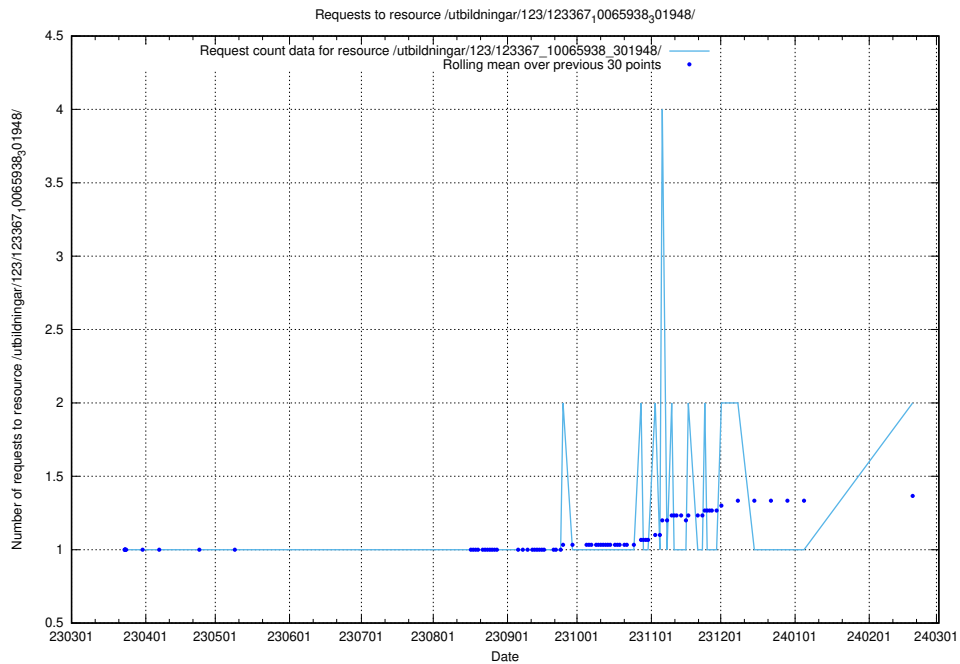

5.894 Usage of /utbildningar/123/123367_10065938_301948/

Here, we count the number of requests to resource /utbildningar/123/123367_10065938_301948/.