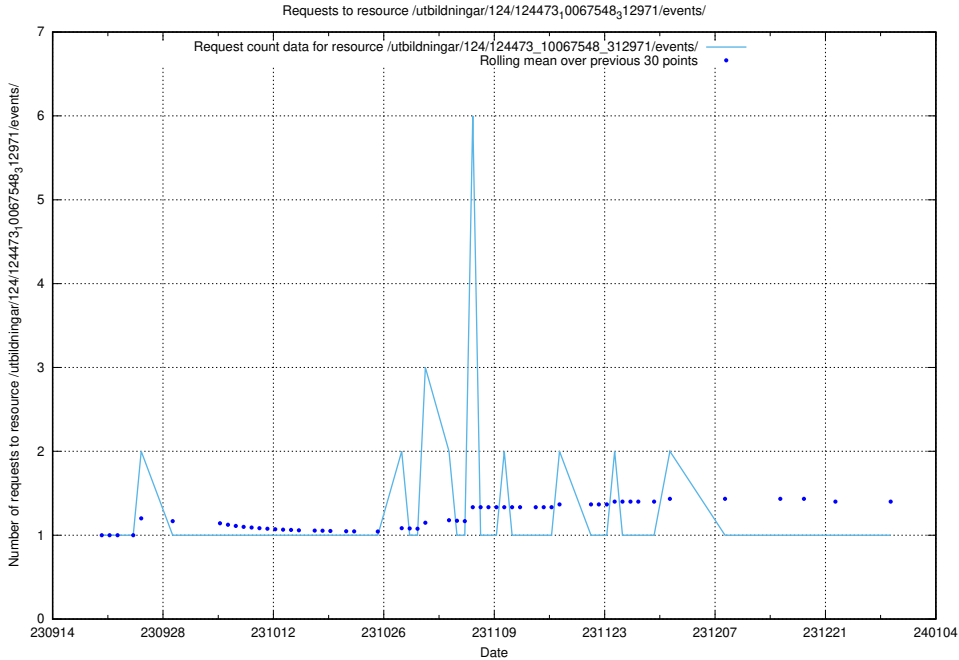

Here, we count the number of requests to resource /utbildningar/124/124483_10067812_313454/.

5.5453 Usage of /utbildningar/124/124473_10067548_312971/events/

Here, we count the number of requests to resource /utbildningar/124/124473_10067548_312971/events/