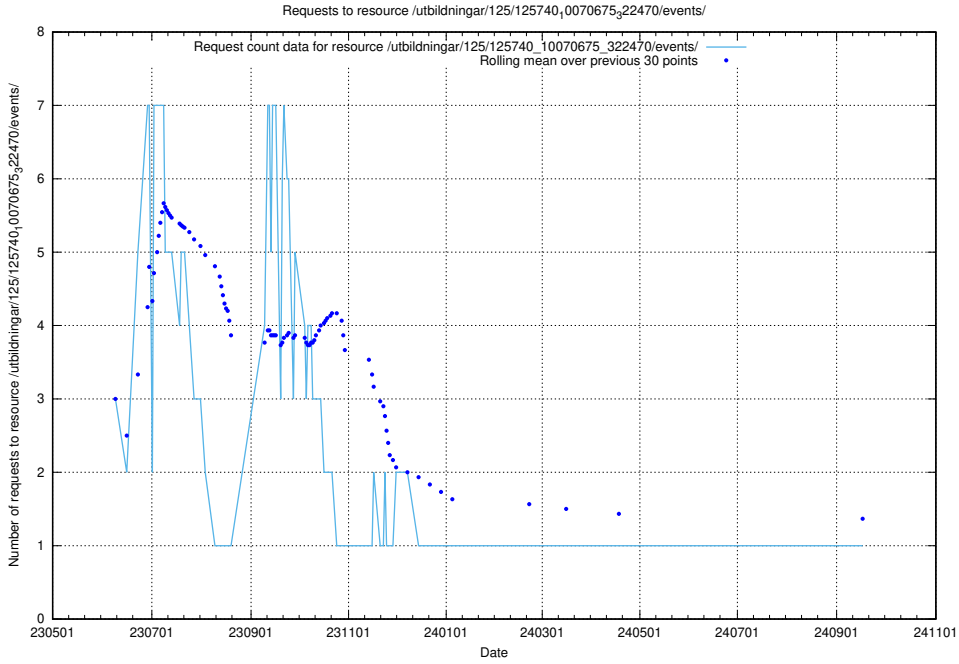

Here, we count the number of requests to resource /utbildningar/126/126724_10073373_335557/.

5.6767 Usage of /utbildningar/125/125740_10070675_322470/events/

Here, we count the number of requests to resource /utbildningar/125/125740_10070675_322470/events/