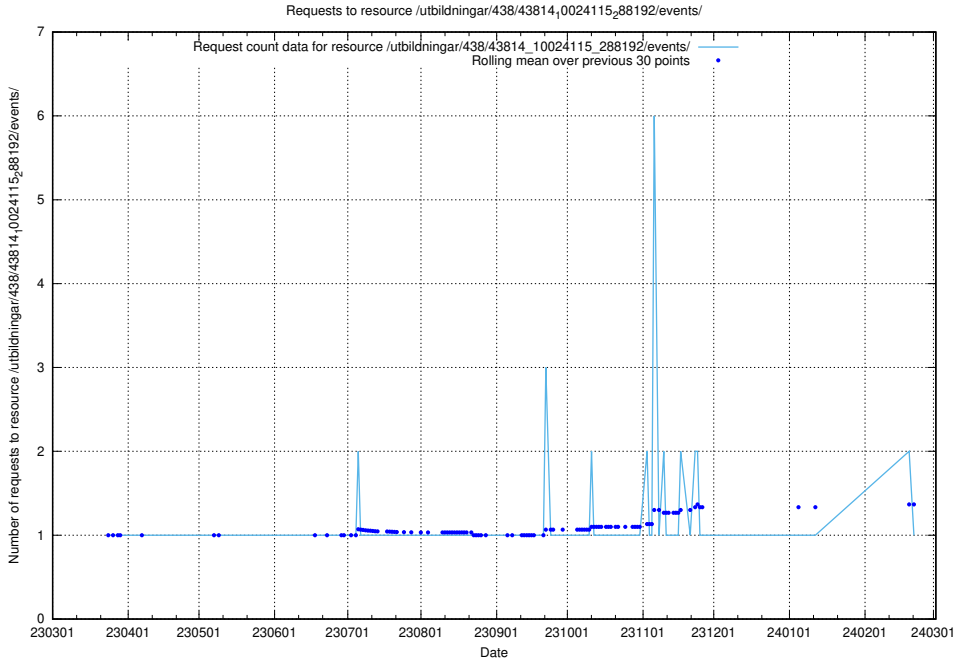

5.7046 Usage of /utbildningar/438/43814_10024115_288192/events/

Here, we count the number of requests to resource /utbildningar/438/43814_10024115_288192/events/.