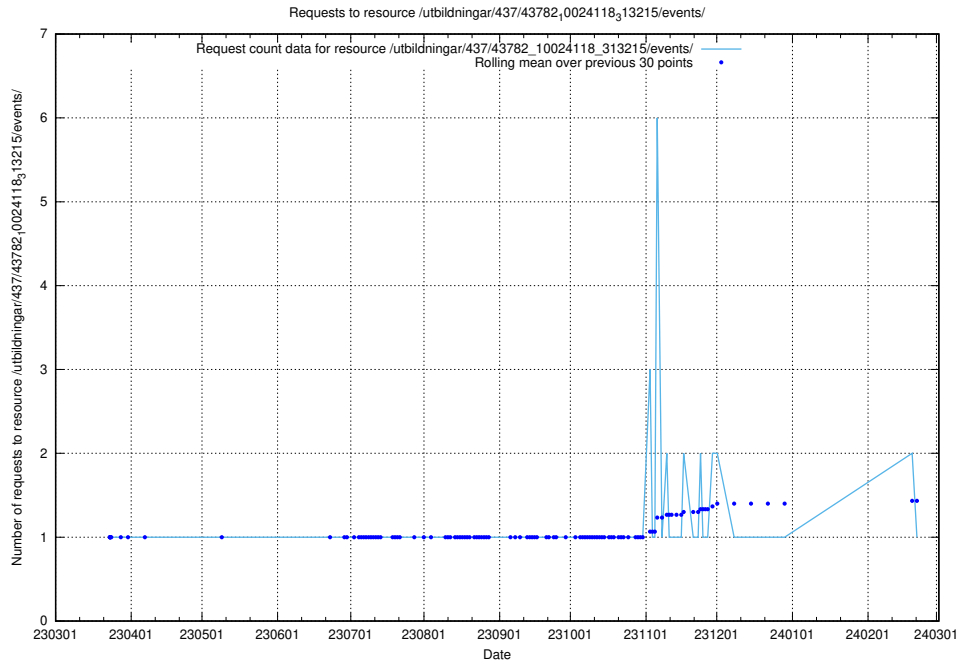

5.7243 Usage of /utbildningar/437/43782_10024118_313215/events/

Here, we count the number of requests to resource /utbildningar/437/43782_10024118_313215/events/.