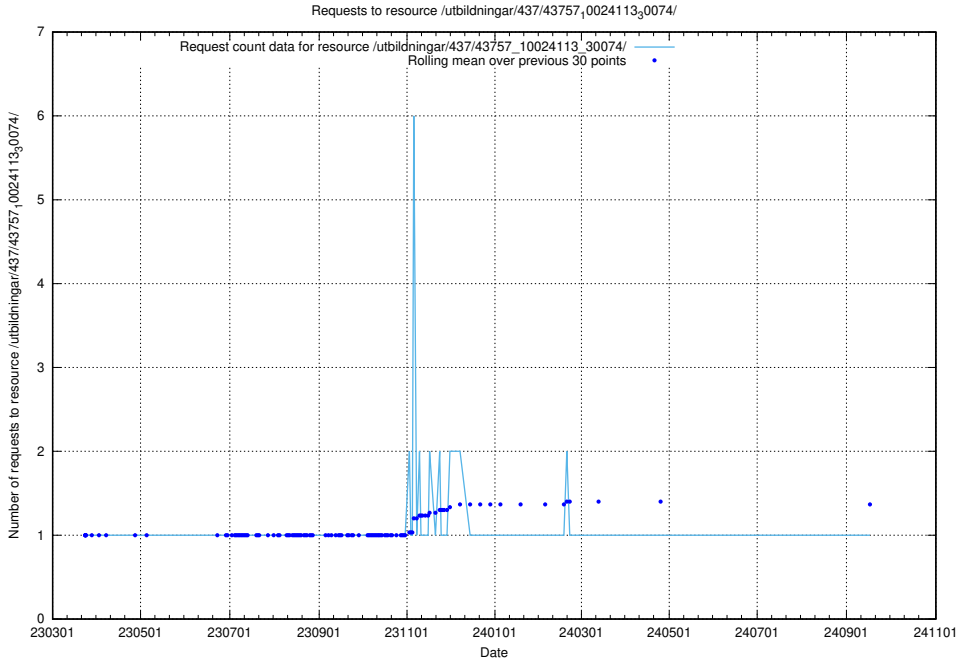

5.7251 Usage of /utbildningar/437/43757_10024113_30074/

Here, we count the number of requests to resource /utbildningar/437/43757_10024113_30074/.