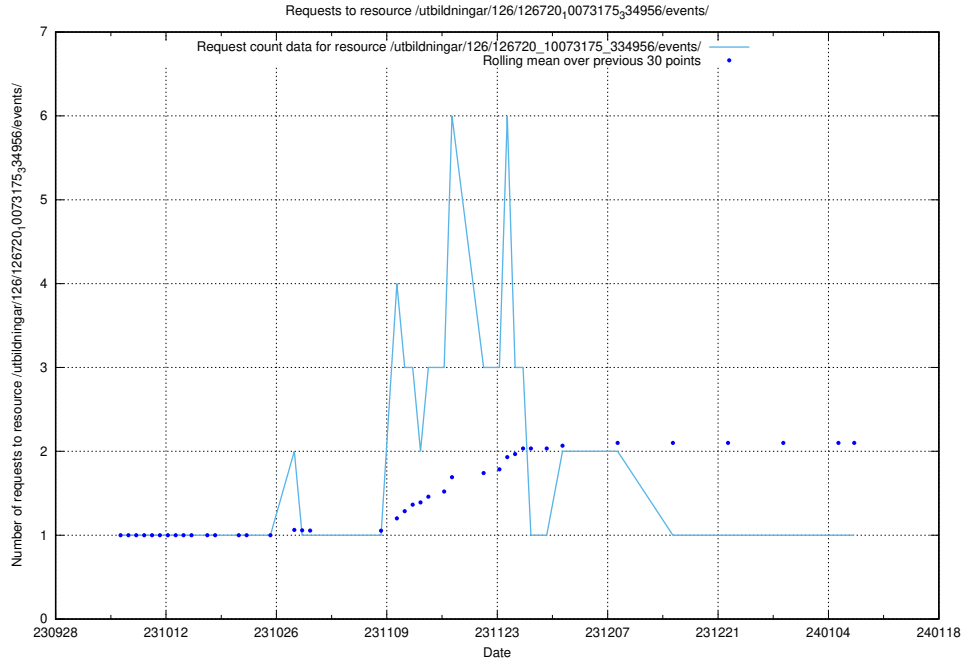

5.5317 Usage of /utbildningar/126/126720_10073175_334956/events/

Here, we count the number of requests to resource /utbildningar/126/126720_10073175_334956/events/