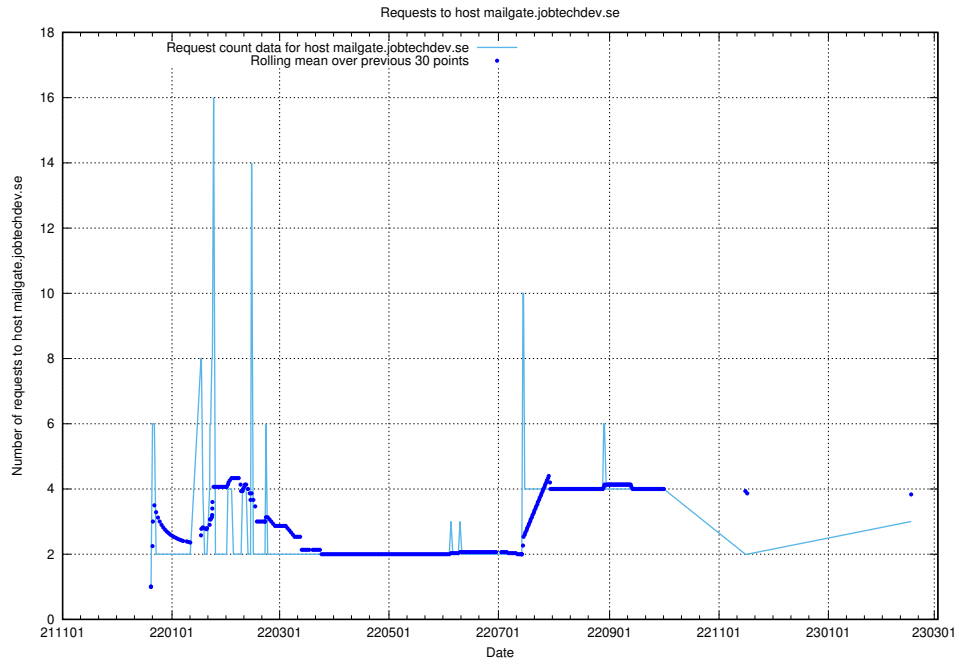

7.205 Usage of mailgate.jobtechdev.se

Here, we count the number of requests to host mailgate.jobtechdev.se.