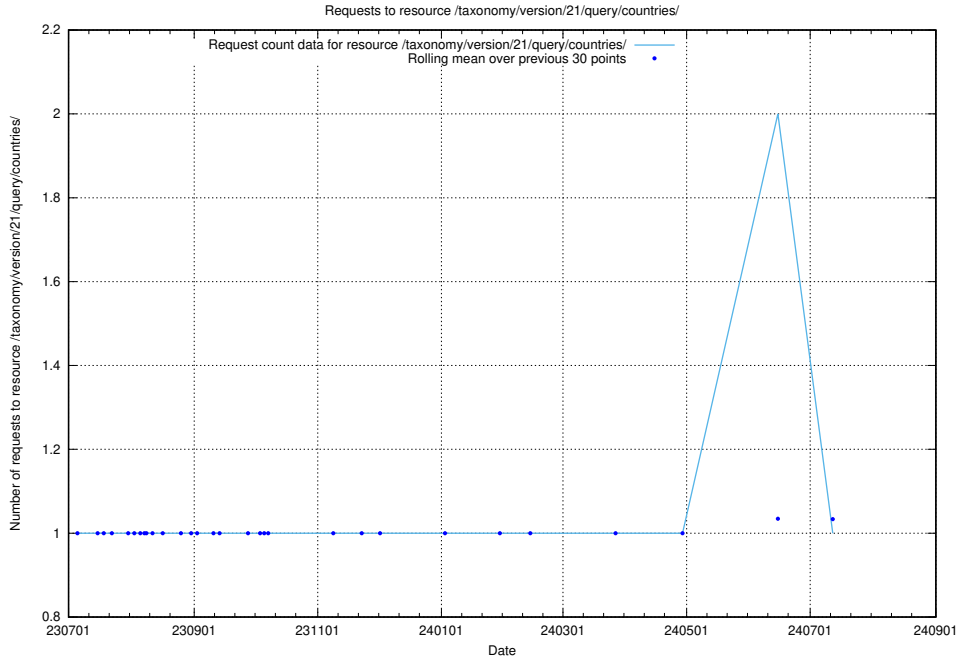

5.6253 Usage of /taxonomy/version/21/query/countries/

Here, we count the number of requests to resource /taxonomy/version/21/query/countries/.