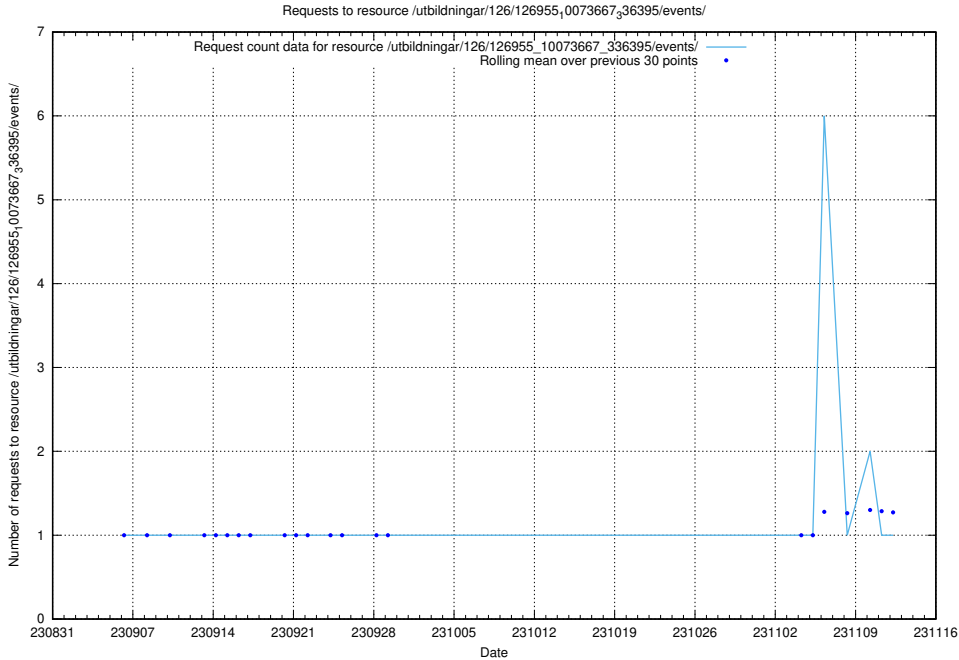

Here, we count the number of requests to resource /utbildningar/437/43758_10024008_29969/.

5.5570 Usage of /utbildningar/126/126955_10073667_336395/events/

Here, we count the number of requests to resource /utbildningar/126/126955_10073667_336395/events/