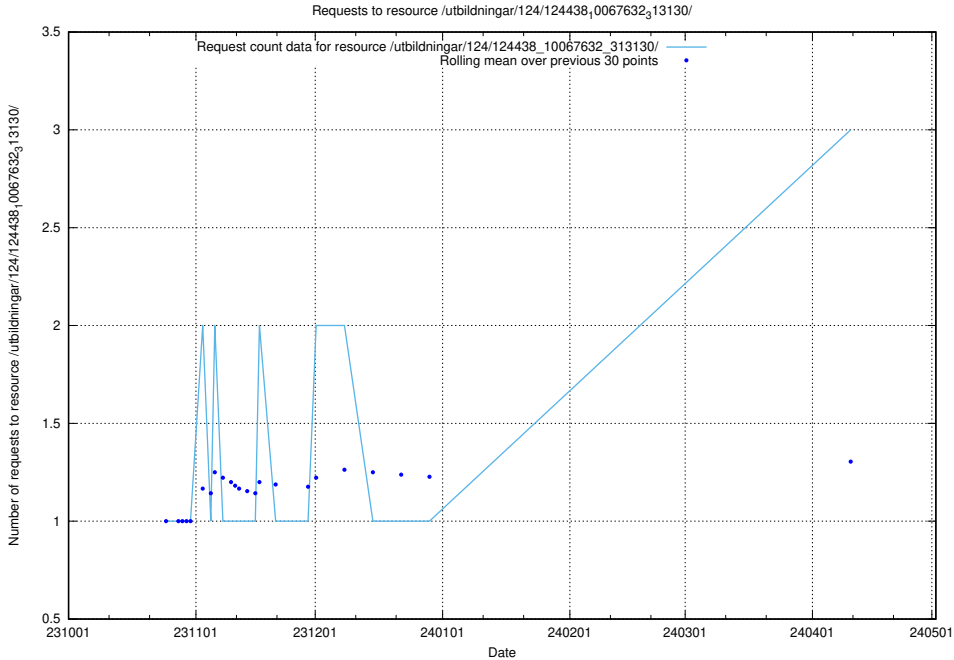

5.505 Usage of /utbildningar/124/124438_10067632_313130/

Here, we count the number of requests to resource /utbildningar/124/124438_10067632_313130/.