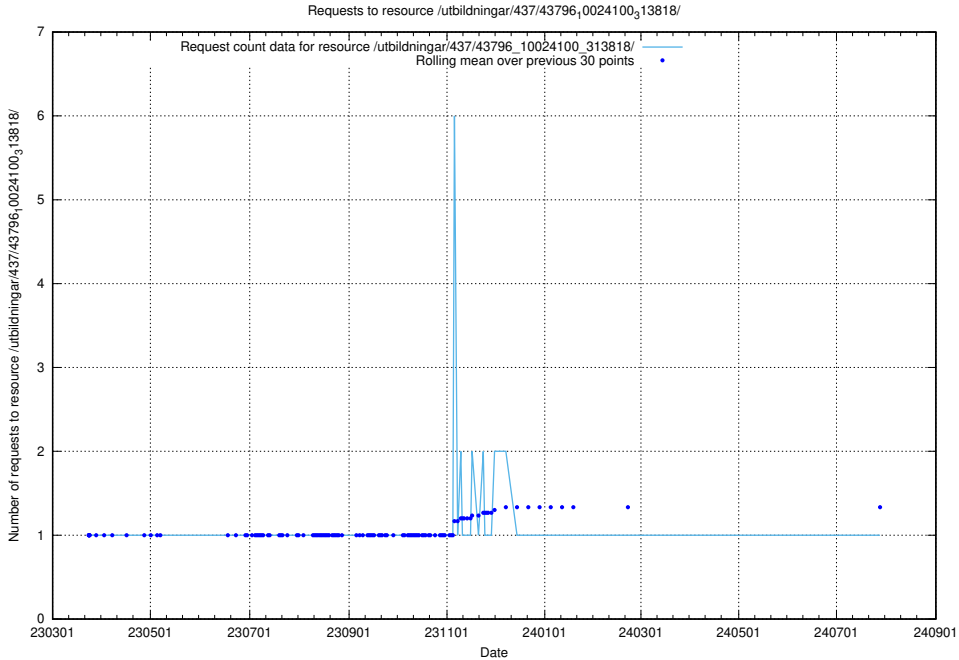

5.7235 Usage of /utbildningar/437/43796_10024100_313818/

Here, we count the number of requests to resource /utbildningar/437/43796_10024100_313818/.