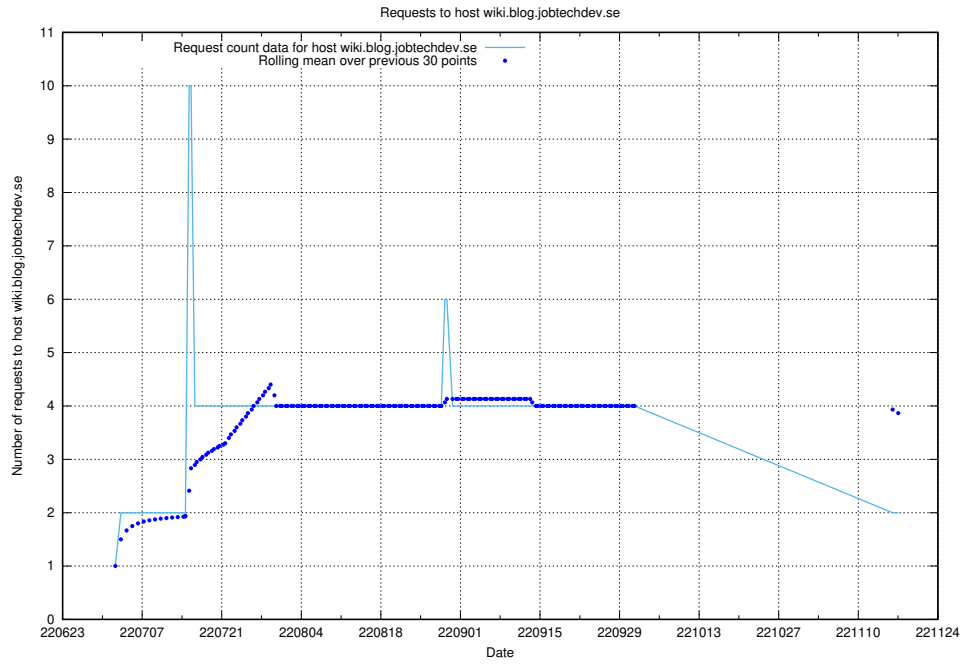

7.393 Usage of wiki.blog.jobtechdev.se

Here, we count the number of requests to host wiki.blog.jobtechdev.se.