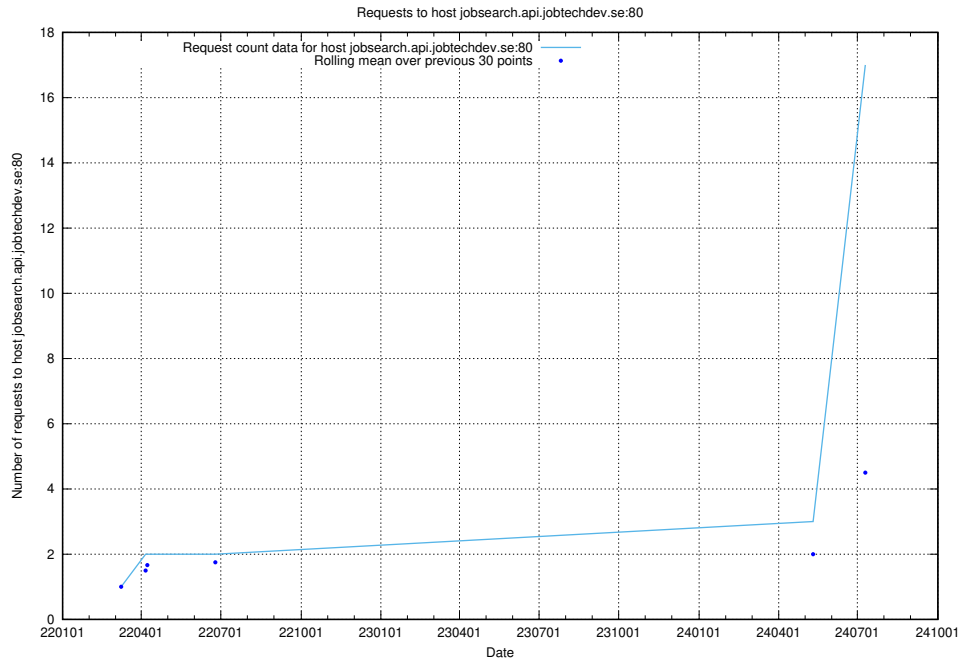

7.40 Usage of jobsearch.api.jobtechdev.se:80

Here, we count the number of requests to host jobsearch.api.jobtechdev.se:80.