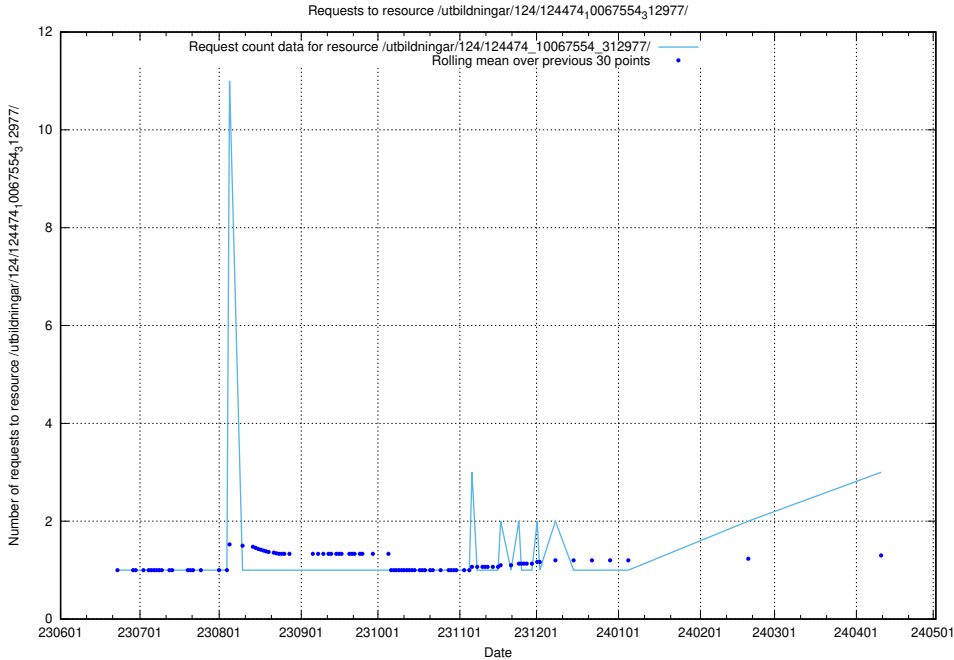

5.557 Usage of /utbildningar/124/124474_10067554_312977/

Here, we count the number of requests to resource /utbildningar/124/124474_10067554_312977/.