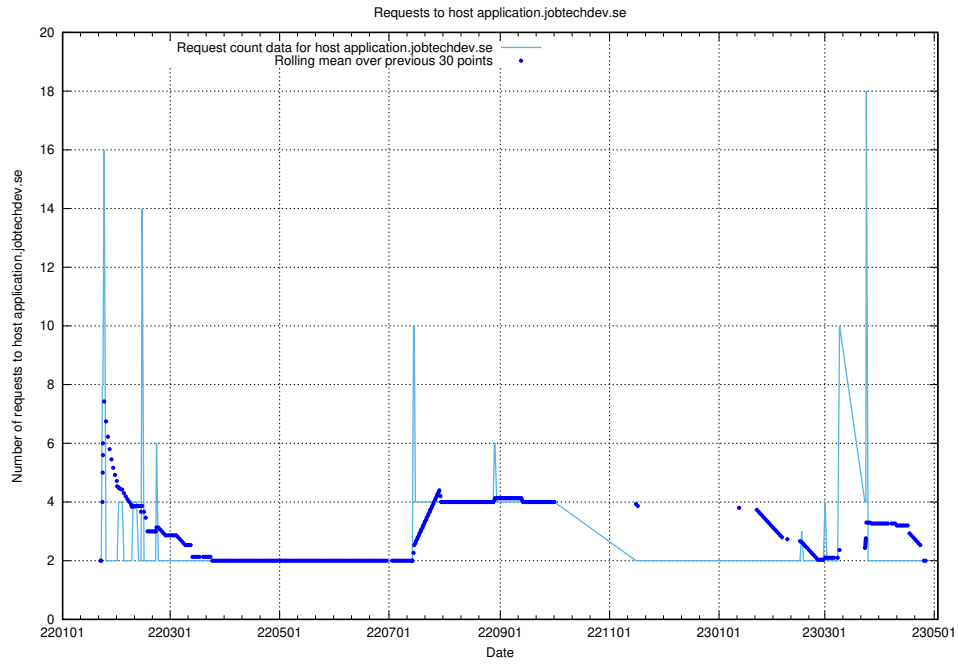

7.263 Usage of application.jobtechdev.se

Here, we count the number of requests to host application.jobtechdev.se.