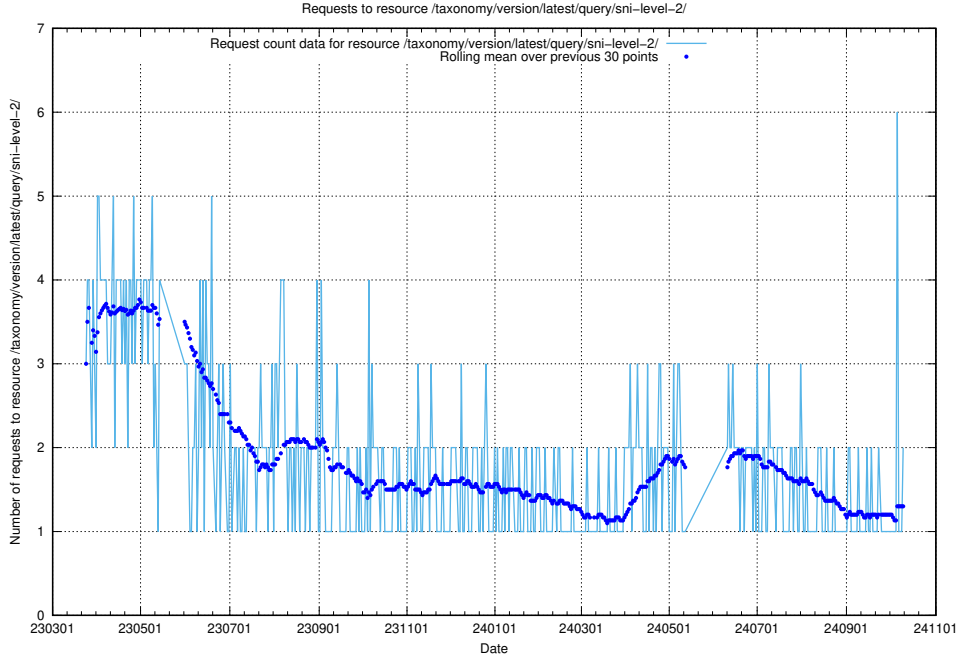

5.1065 Usage of /taxonomy/version/latest/query/sni-level-2/

Here, we count the number of requests to resource /taxonomy/version/latest/query/sni-level-2/.