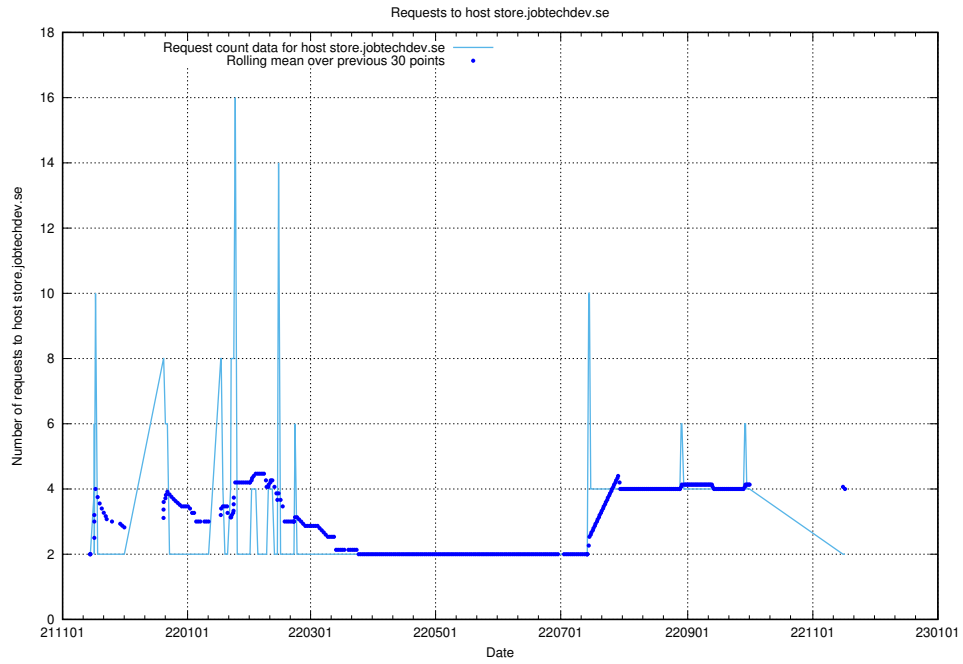

Here, we count the number of requests to host store.jobtechdev.se.

7.561 Usage of jobtechlinks.api.jobtechdev.se

Here, we count the number of requests to host jobtechlinks.api.jobtechdev.se.

7.562 Usage of jobstechlinks.api.jobtechdev.se