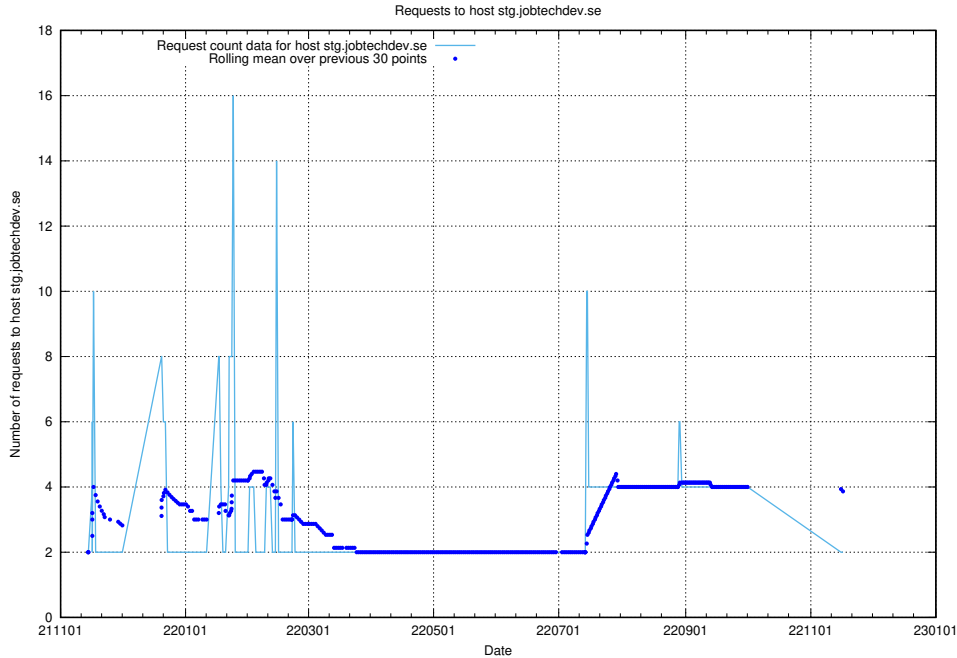

7.564 Usage of stg.jobtechdev.se

Here, we count the number of requests to host stg.jobtechdev.se.