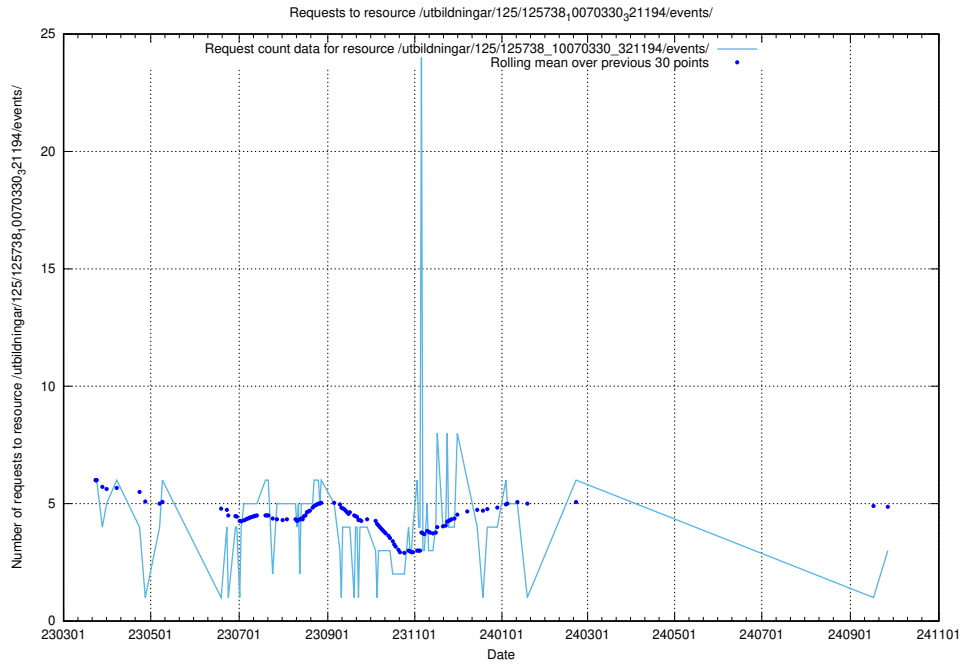

5.587 Usage of /utbildningar/125/125738_10070330_321194/events/

Here, we count the number of requests to resource /utbildningar/125/125738_10070330_321194/events/