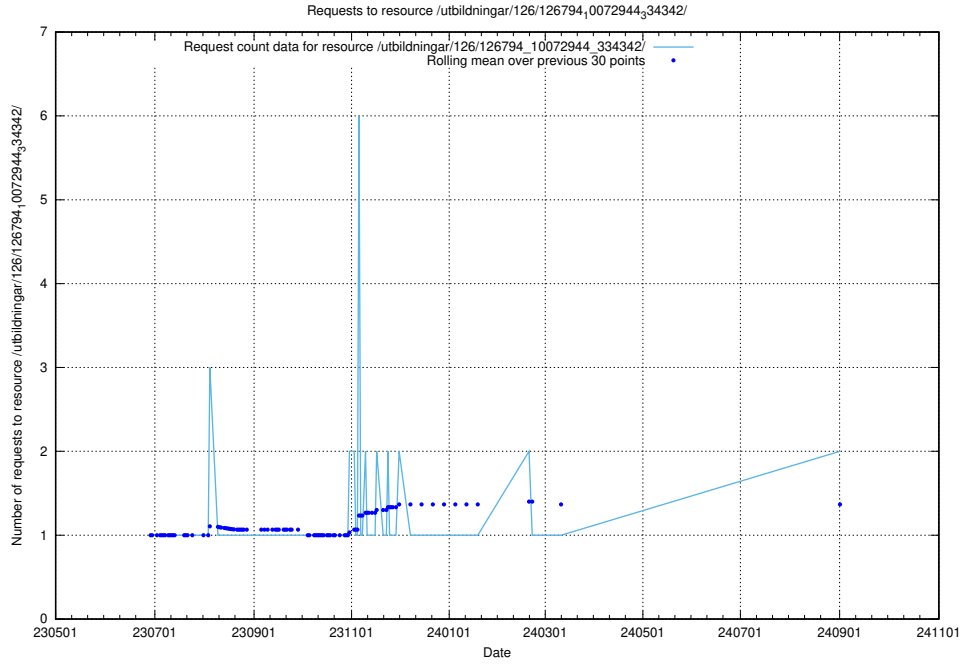

5.964 Usage of /utbildningar/126/126794_10072944_334342/

Here, we count the number of requests to resource /utbildningar/126/126794_10072944_334342/.