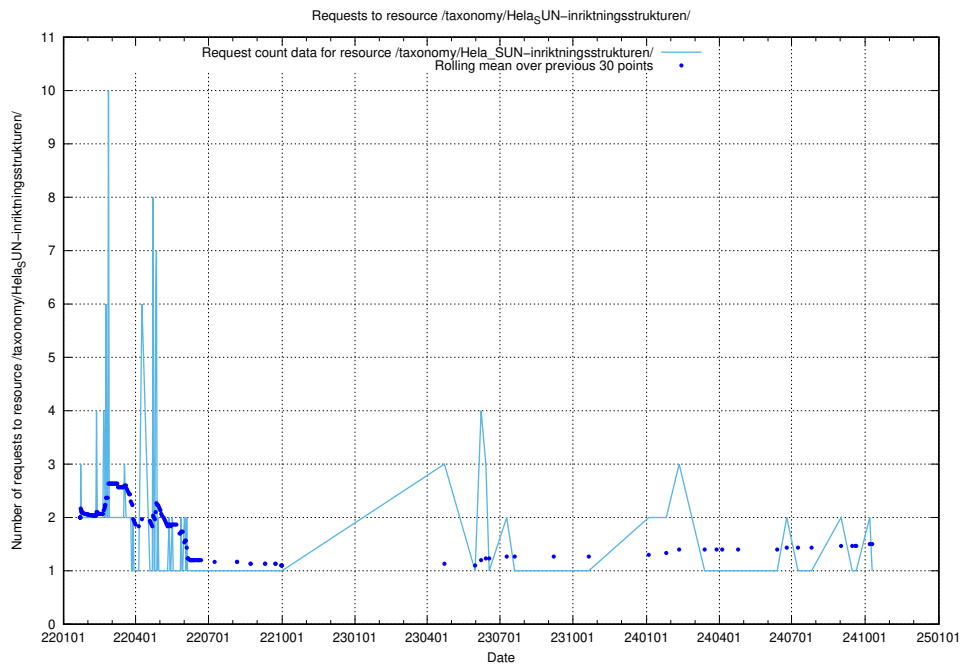

5.7373 Usage of /taxonomy/Hela_SUN-inriktningsstrukturen/

Here, we count the number of requests to resource /taxonomy/Hela_SUN-inriktningsstrukturen/.