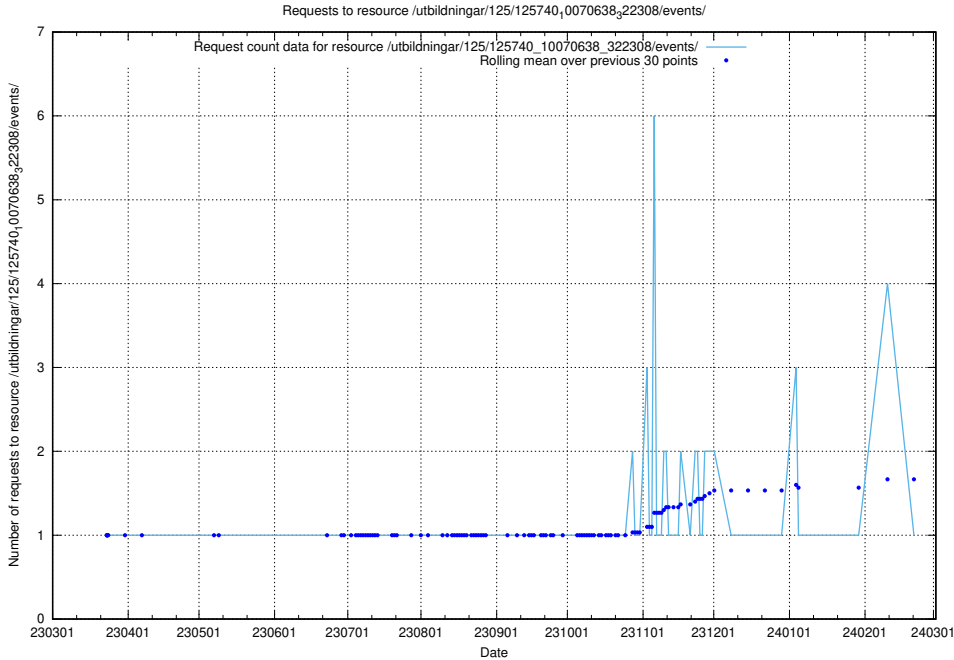

5.1157 Usage of /utbildningar/125/125740_10070638_322308/events/

Here, we count the number of requests to resource /utbildningar/125/125740_10070638_322308/events/