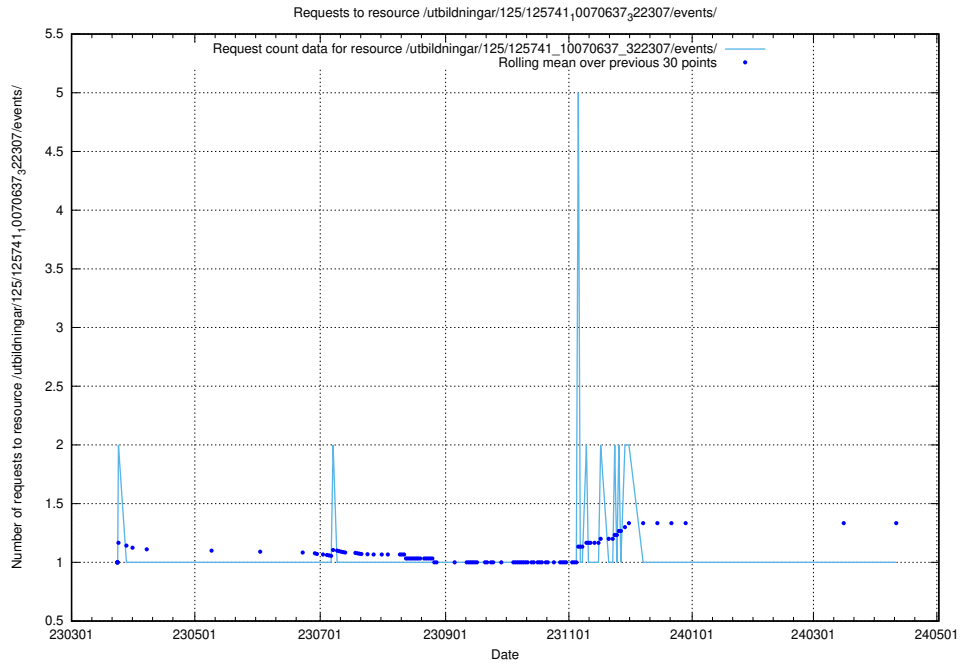

5.1114 Usage of /utbildningar/125/125741_10070637_322307/events/

Here, we count the number of requests to resource /utbildningar/125/125741_10070637_322307/events/