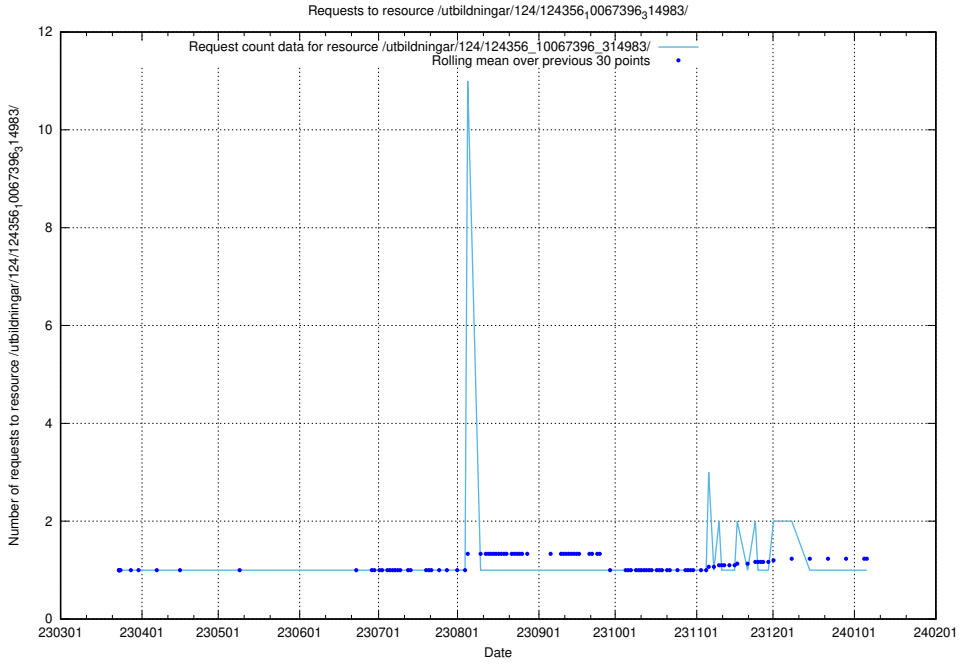

Here, we count the number of requests to resource /utbildningar/124/124934_10068007_314185/events/

5.4786 Usage of /utbildningar/124/124356_10067396_314983/

Here, we count the number of requests to resource /utbildningar/124/124356_10067396_314983/.