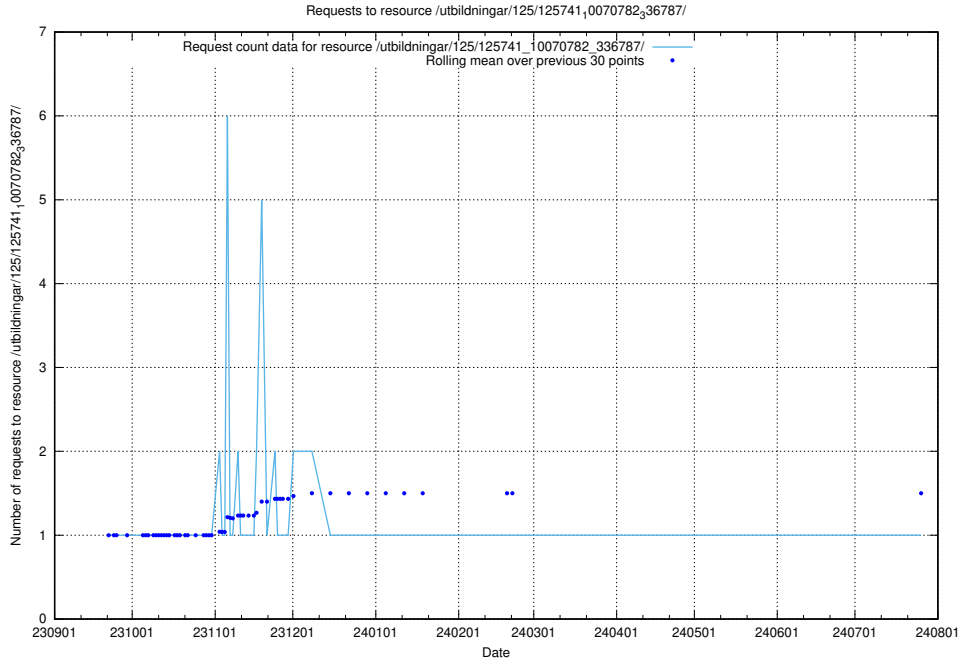

5.5424 Usage of /utbildningar/125/125741_10070782_336787/

Here, we count the number of requests to resource /utbildningar/125/125741_10070782_336787/.