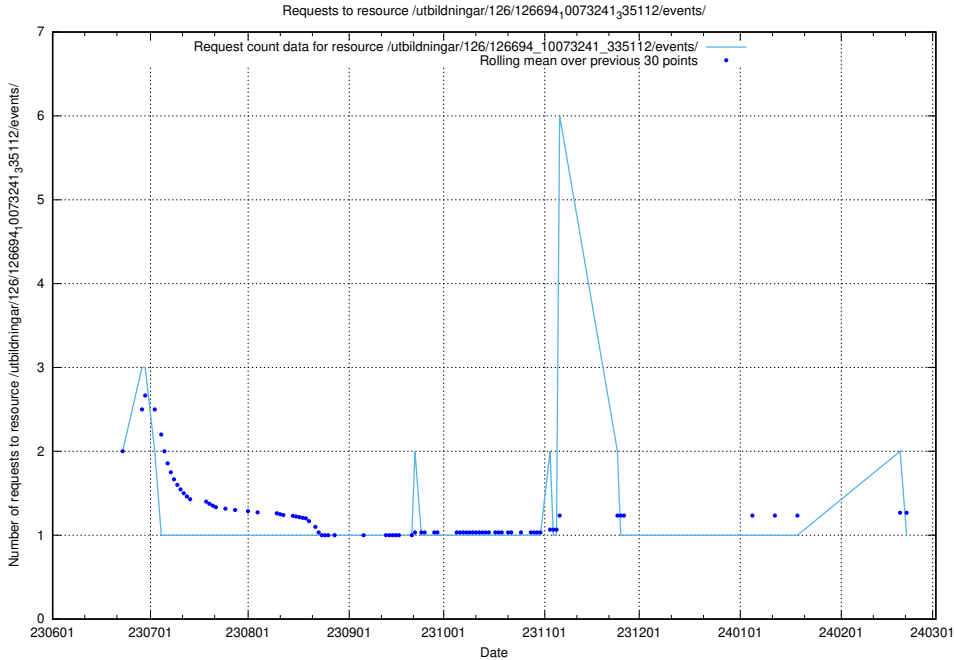

5.6475 Usage of /utbildningar/126/126694_10073241_335112/events/

Here, we count the number of requests to resource /utbildningar/126/126694_10073241_335112/events/