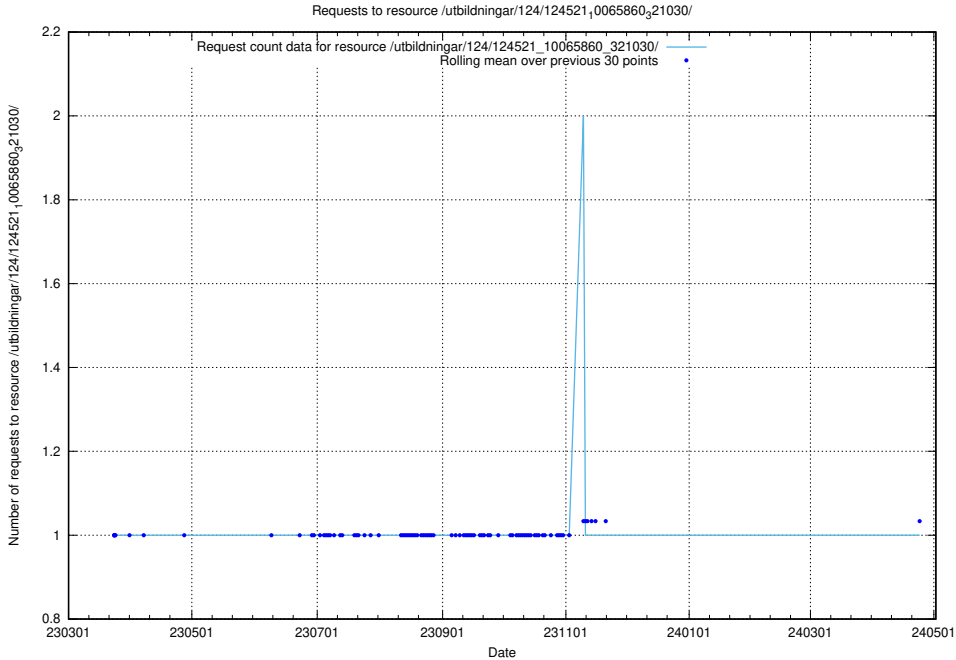

5.1872 Usage of /utbildningar/124/124521_10065860_321030/

Here, we count the number of requests to resource /utbildningar/124/124521_10065860_321030/.