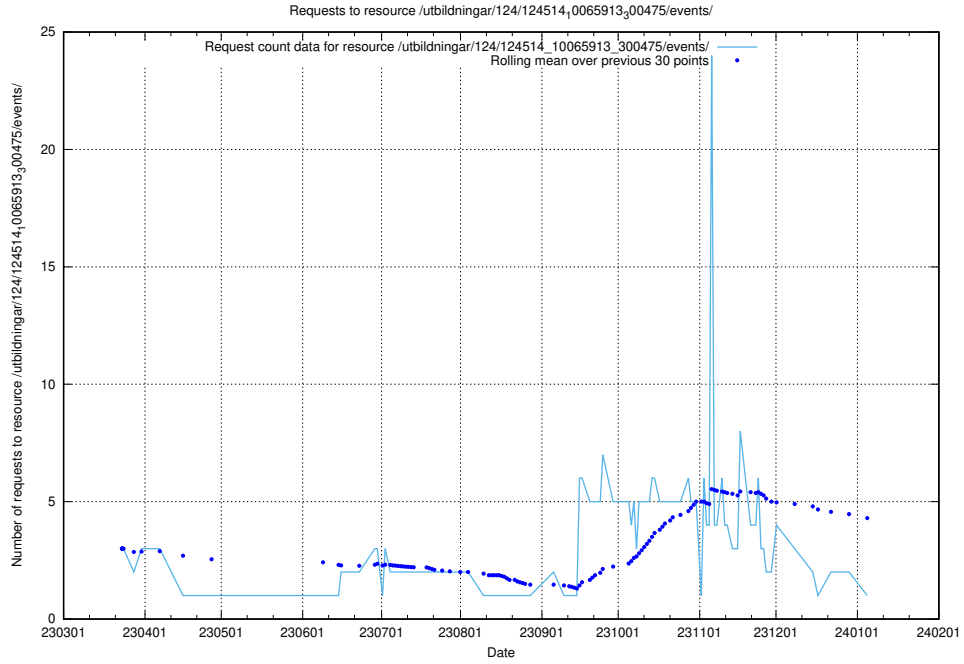

5.7136 Usage of /utbildningar/124/124514_10065913_300475/events/

Here, we count the number of requests to resource /utbildningar/124/124514_10065913_300475/events/