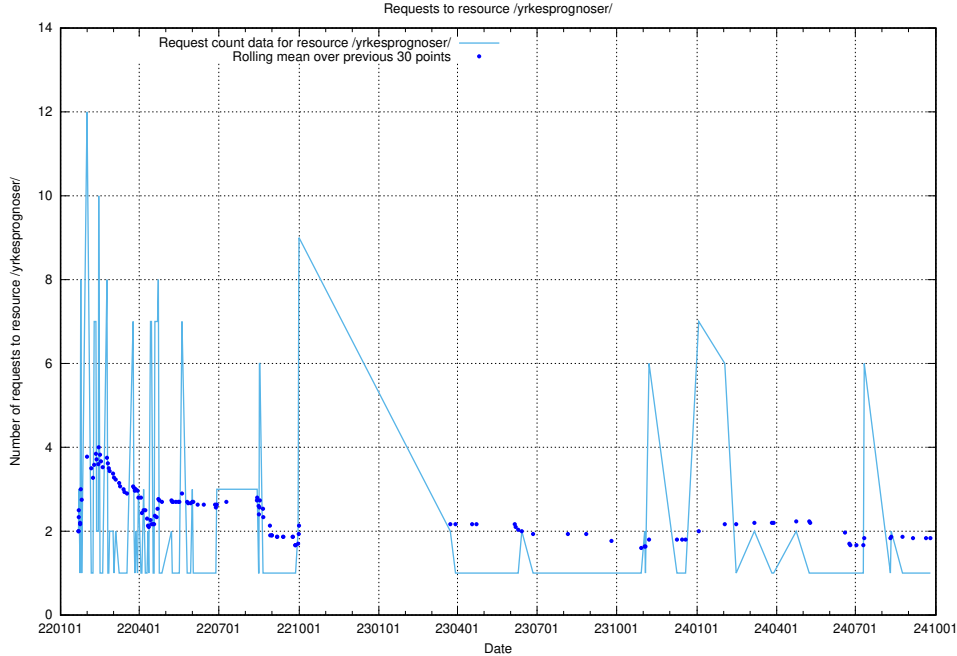

5.7105 Usage of /yrkesprognoser/

Here, we count the number of requests to resource /yrkesprognoser/.