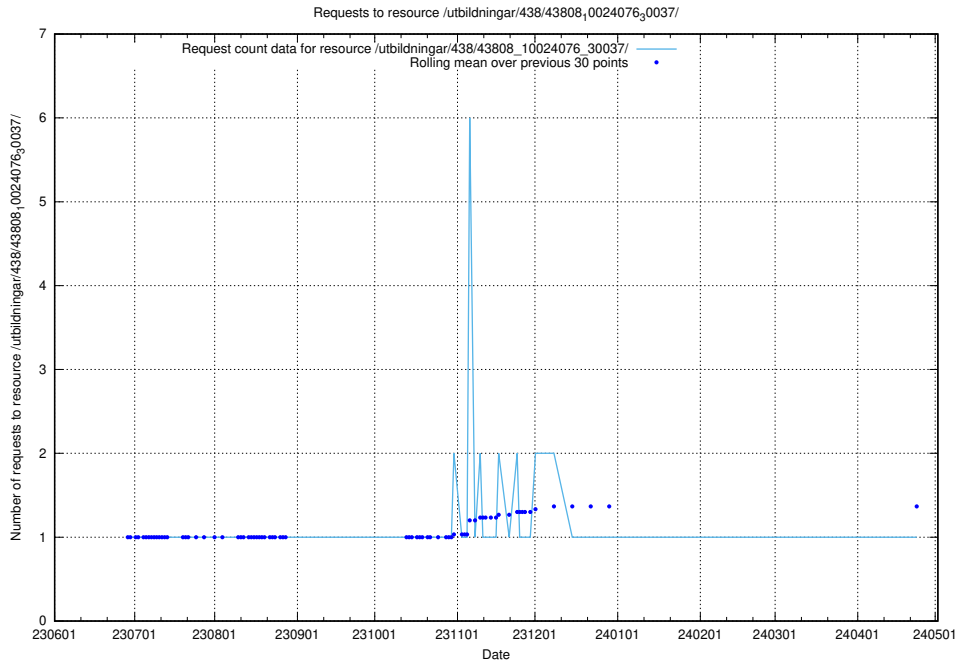

5.6340 Usage of /utbildningar/438/43808_10024076_30037/

Here, we count the number of requests to resource /utbildningar/438/43808_10024076_30037/.