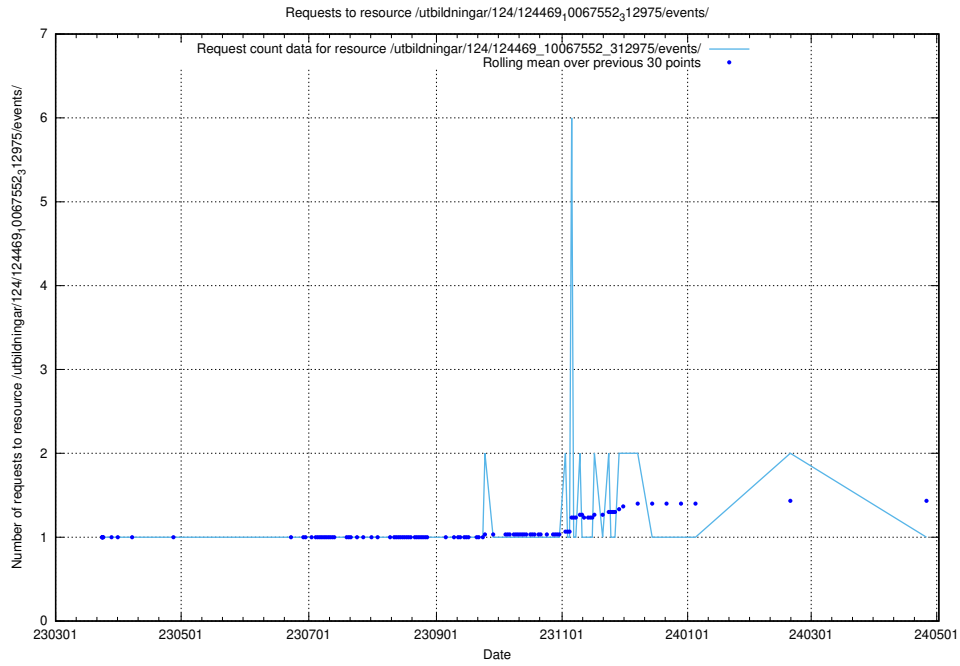

5.4268 Usage of /utbildningar/124/124469_10067552_312975/events/

Here, we count the number of requests to resource /utbildningar/124/124469_10067552_312975/events/