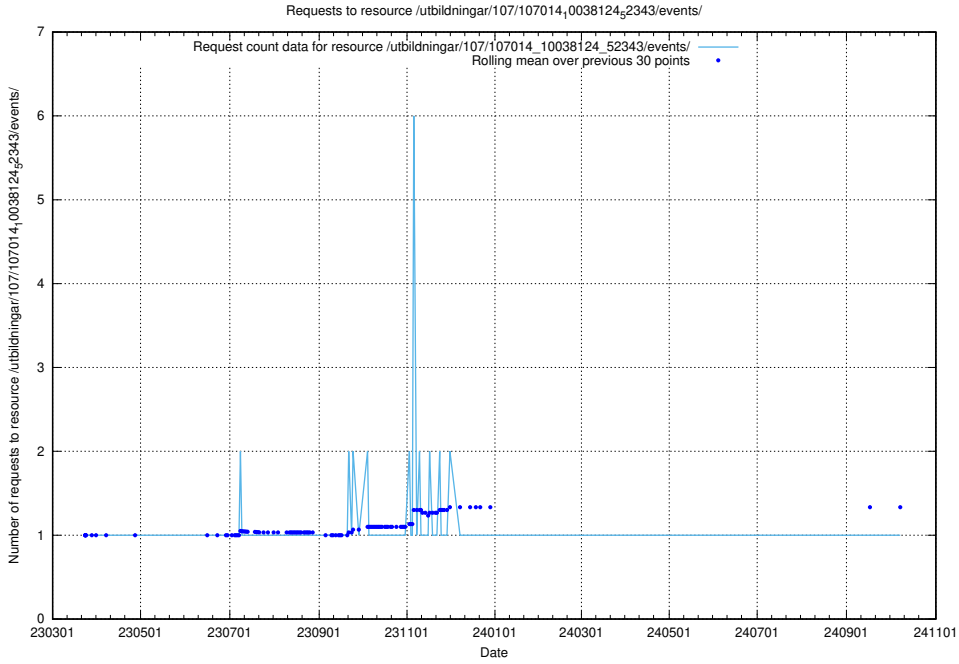

5.6298 Usage of /utbildningar/107/107014_10038124_52343/events/

Here, we count the number of requests to resource /utbildningar/107/107014_10038124_52343/events/.