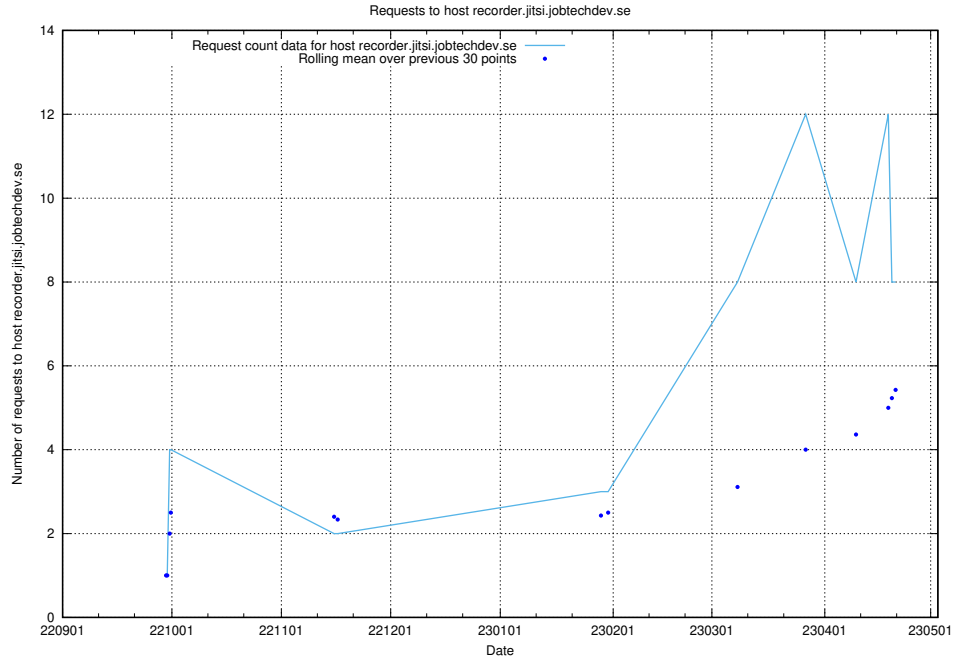

7.73 Usage of recorder.jitsi.jobtechdev.se

Here, we count the number of requests to host recorder.jitsi.jobtechdev.se.