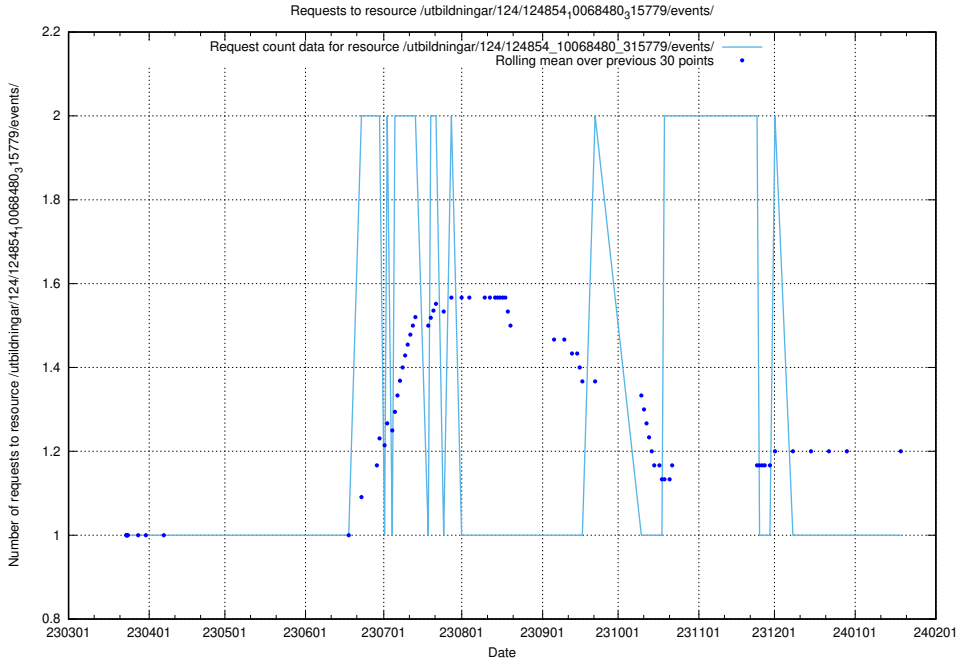

5.1557 Usage of /utbildningar/124/124854_10068480_315779/events/

Here, we count the number of requests to resource /utbildningar/124/124854_10068480_315779/events/