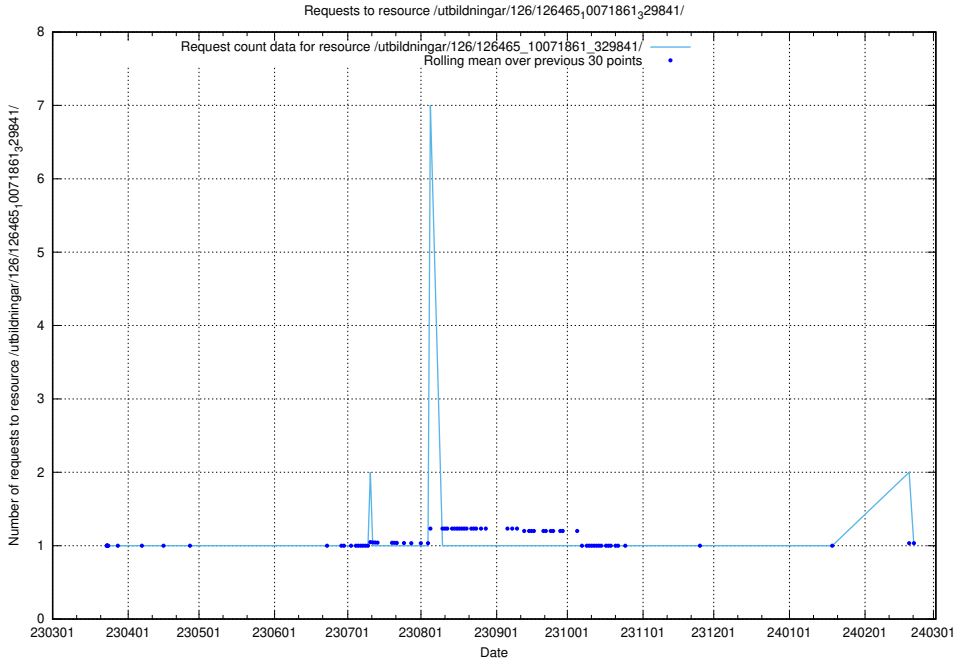

5.7297 Usage of /utbildningar/126/126465_10071861_329841/

Here, we count the number of requests to resource /utbildningar/126/126465_10071861_329841/.