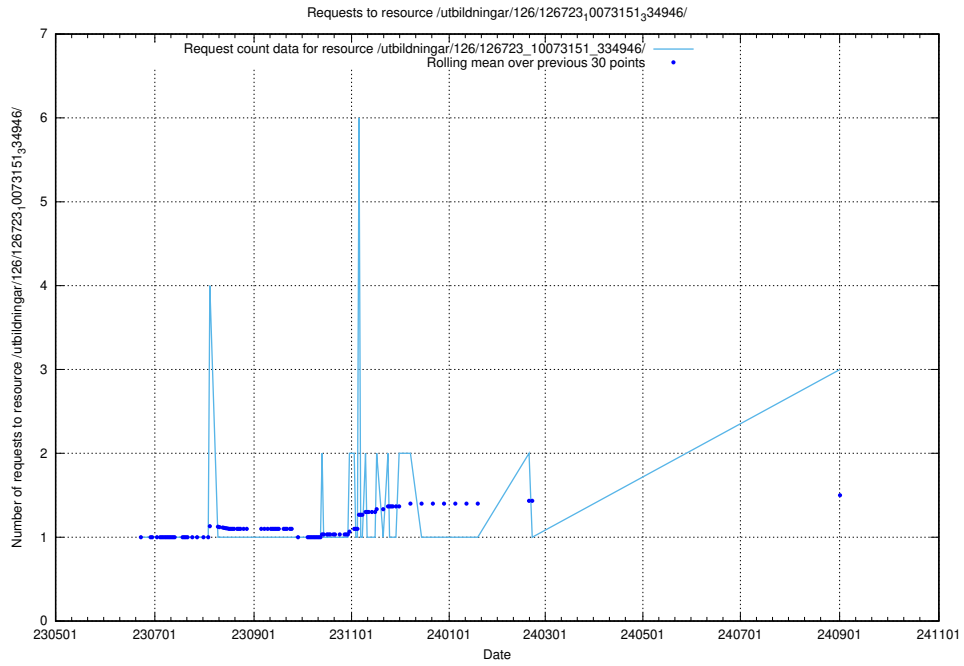

5.538 Usage of /utbildningar/126/126723_10073151_334946/

Here, we count the number of requests to resource /utbildningar/126/126723_10073151_334946/.