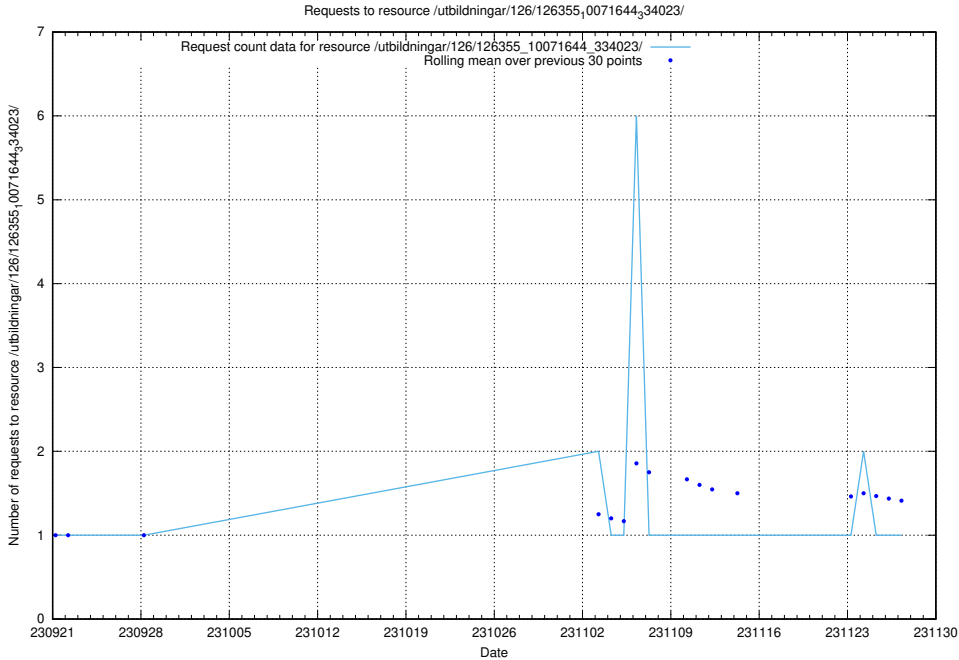

5.5440 Usage of /utbildningar/126/126355_10071644_334023/

Here, we count the number of requests to resource /utbildningar/126/126355_10071644_334023/.