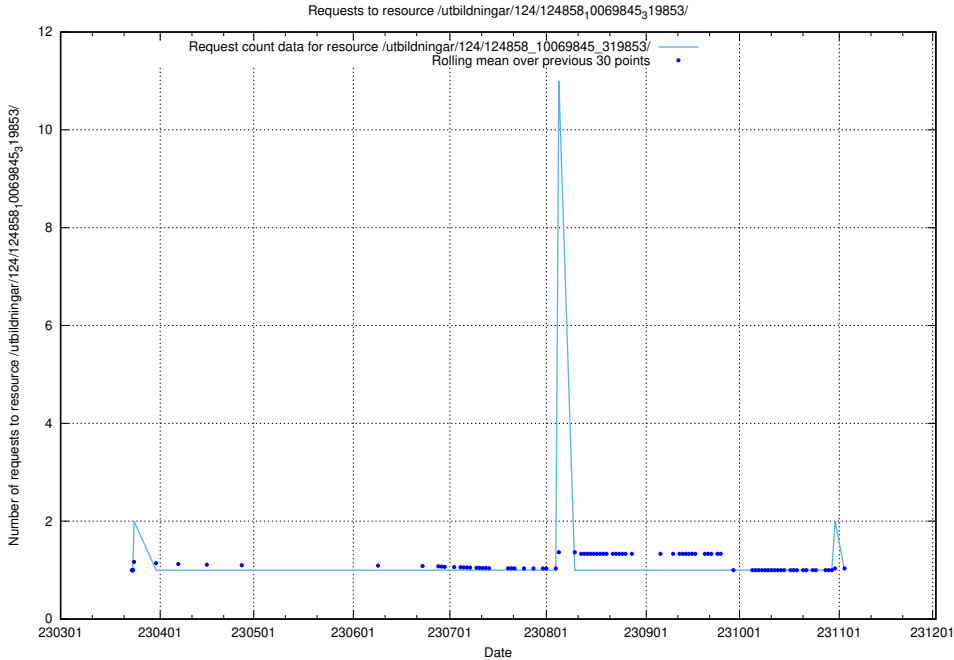

5.1336 Usage of /utbildningar/124/124858_10069845_319853/

Here, we count the number of requests to resource /utbildningar/124/124858_10069845_319853/.