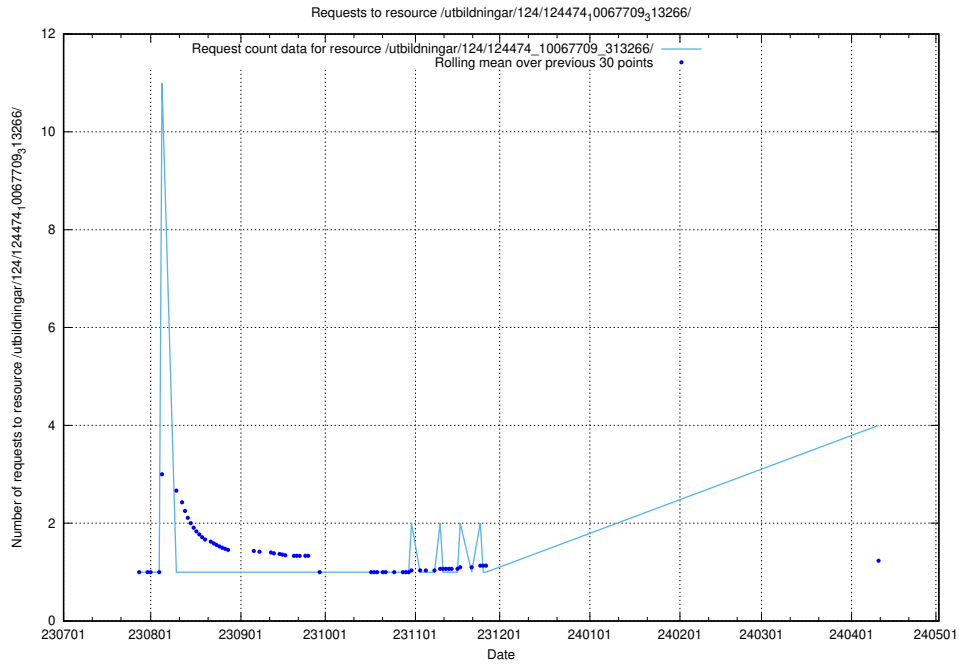

5.364 Usage of /utbildningar/124/124474_10067709_313266/

Here, we count the number of requests to resource /utbildningar/124/124474_10067709_313266/.