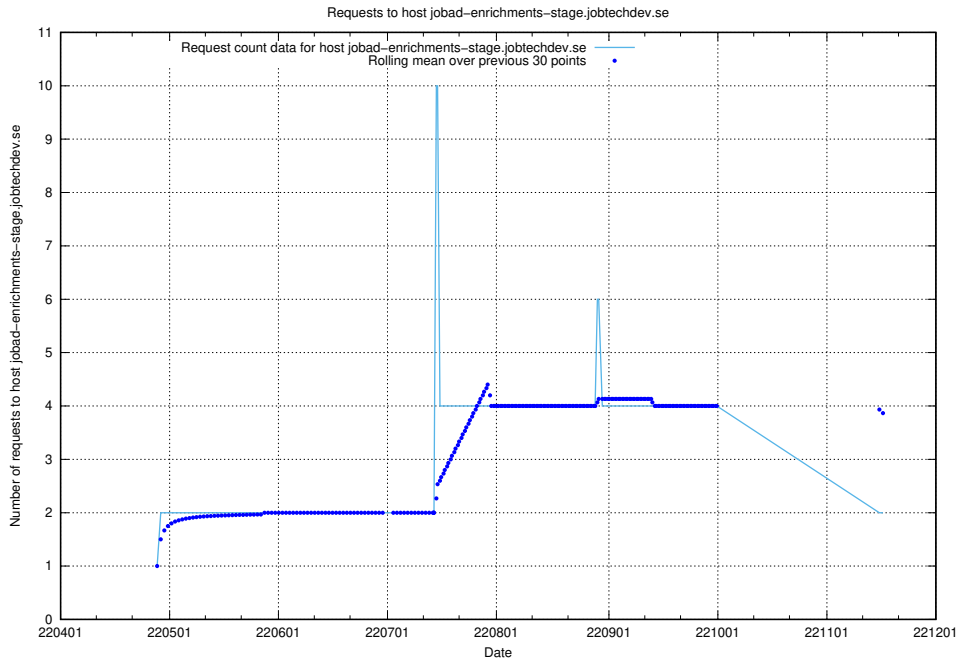

7.445 Usage of jobad-enrichments-stage.jobtechdev.se

Here, we count the number of requests to host jobad-enrichments-stage.jobtechdev.se.