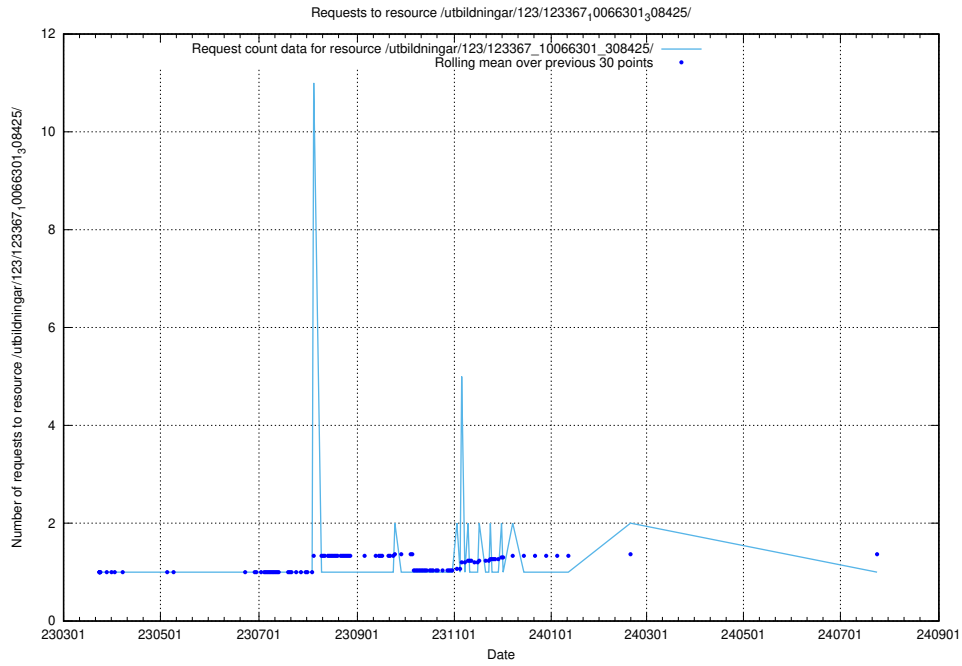

5.5472 Usage of /utbildningar/123/123367_10066301_308425/

Here, we count the number of requests to resource /utbildningar/123/123367_10066301_308425/.