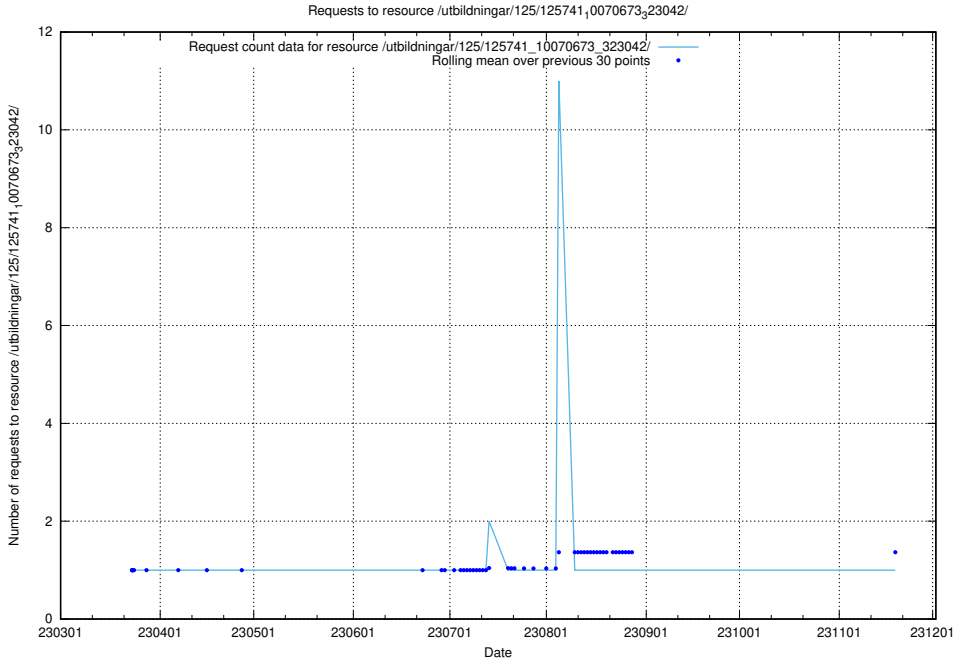

5.7366 Usage of /utbildningar/125/125741_10070673_323042/

Here, we count the number of requests to resource /utbildningar/125/125741_10070673_323042/.