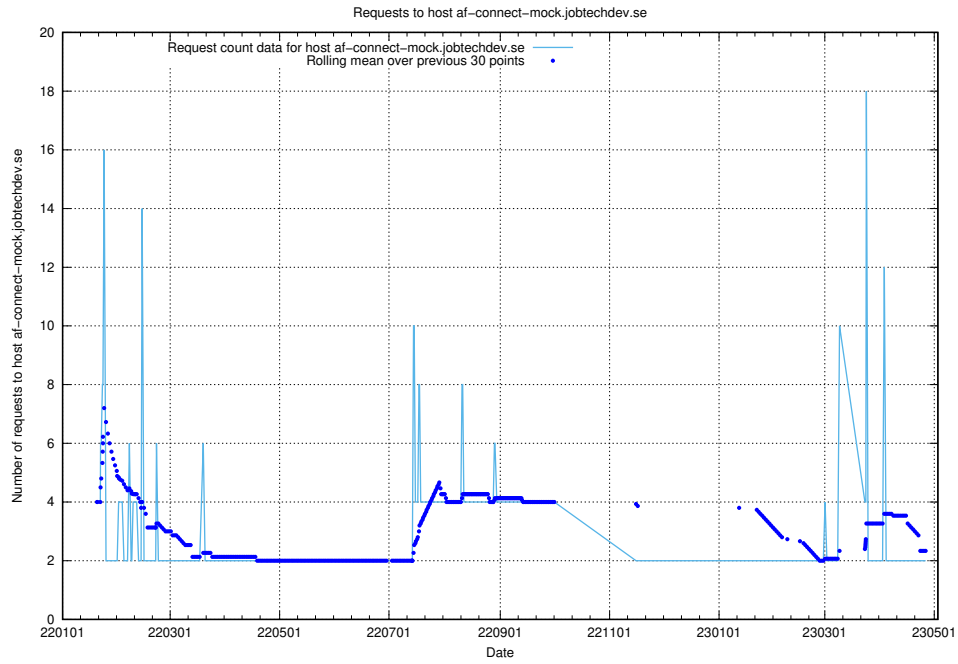

Here, we count the number of requests to host af-connect-mock.jobtechdev.se.

7.271 Usage of jittsi.jobtechdev.se

Here, we count the number of requests to host jittsi.jobtechdev.se.

7.272 Usage of console.jobtechdev.se