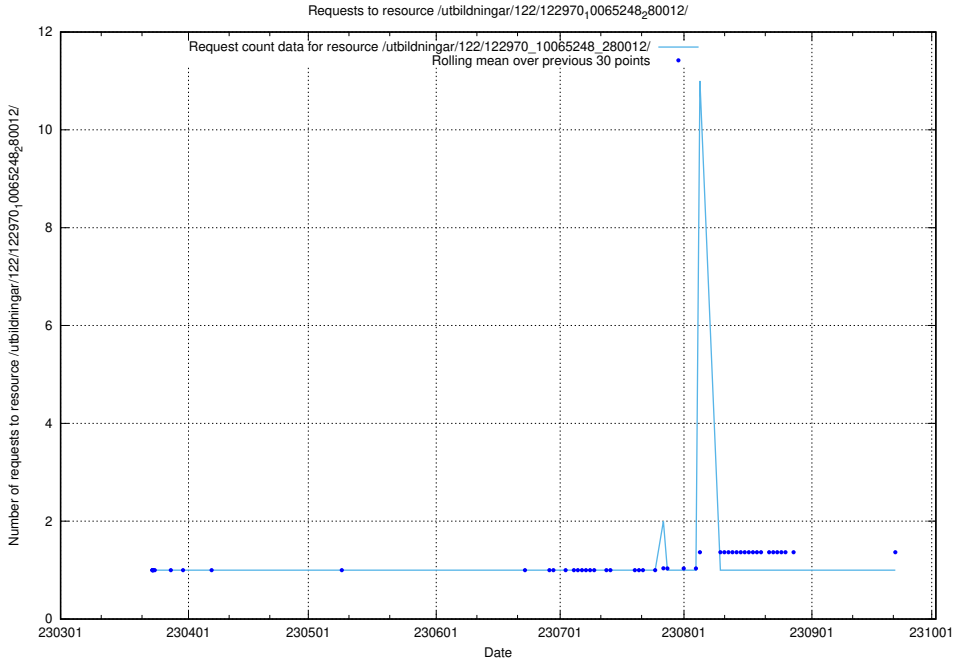

5.5898 Usage of /utbildningar/122/122970_10065248_280012/

Here, we count the number of requests to resource /utbildningar/122/122970_10065248_280012/.