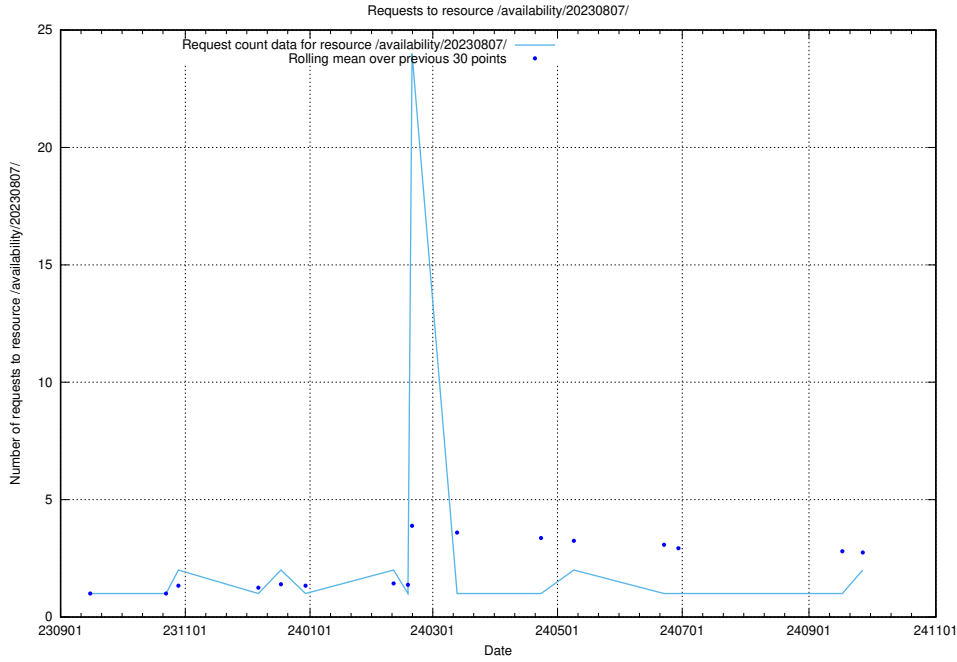

5.890 Usage of /availability/20230807/

Here, we count the number of requests to resource /availability/20230807/.