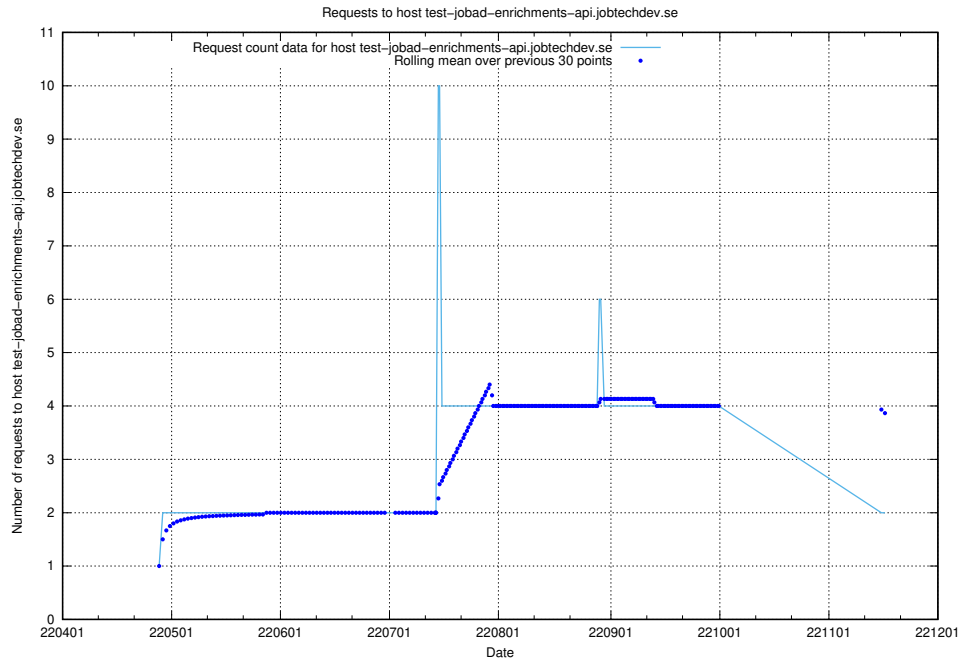

7.442 Usage of test-jobad-enrichments-api.jobtechdev.se

Here, we count the number of requests to host test-jobad-enrichments-api.jobtechdev.se.