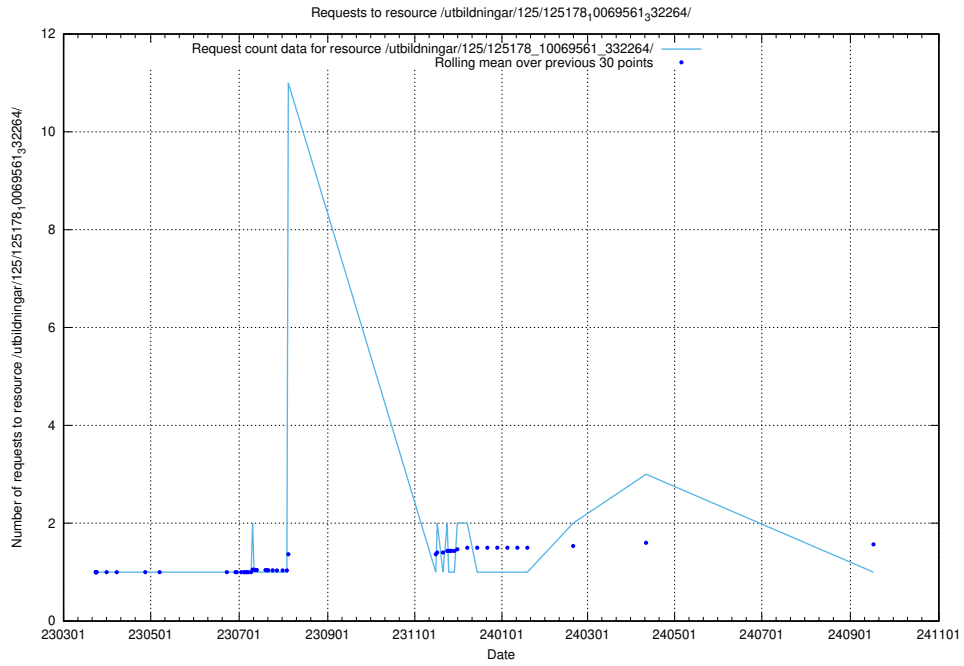

5.1290 Usage of /utbildningar/125/125178_10069561_332264/

Here, we count the number of requests to resource /utbildningar/125/125178_10069561_332264/.