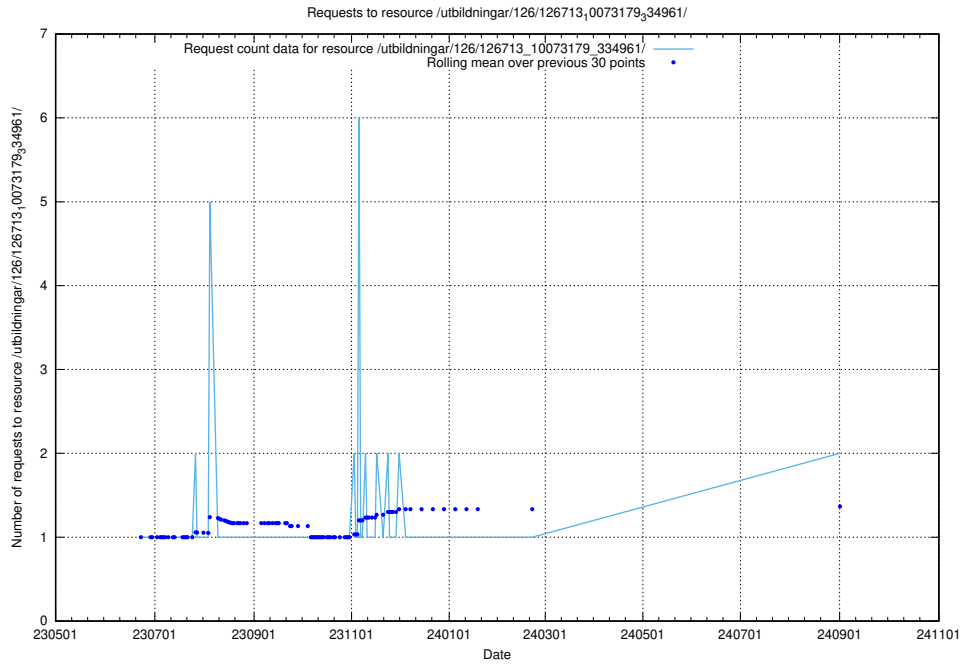

5.989 Usage of /utbildningar/126/126713_10073179_334961/

Here, we count the number of requests to resource /utbildningar/126/126713_10073179_334961/.