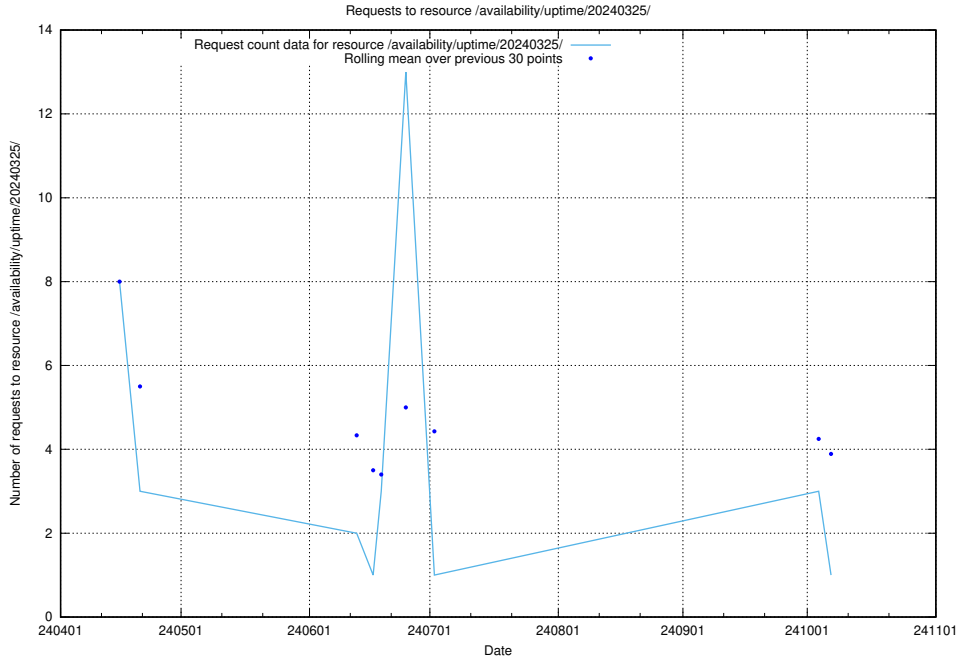

5.2403 Usage of /availability/uptime/20240325/

Here, we count the number of requests to resource /availability/uptime/20240325/.