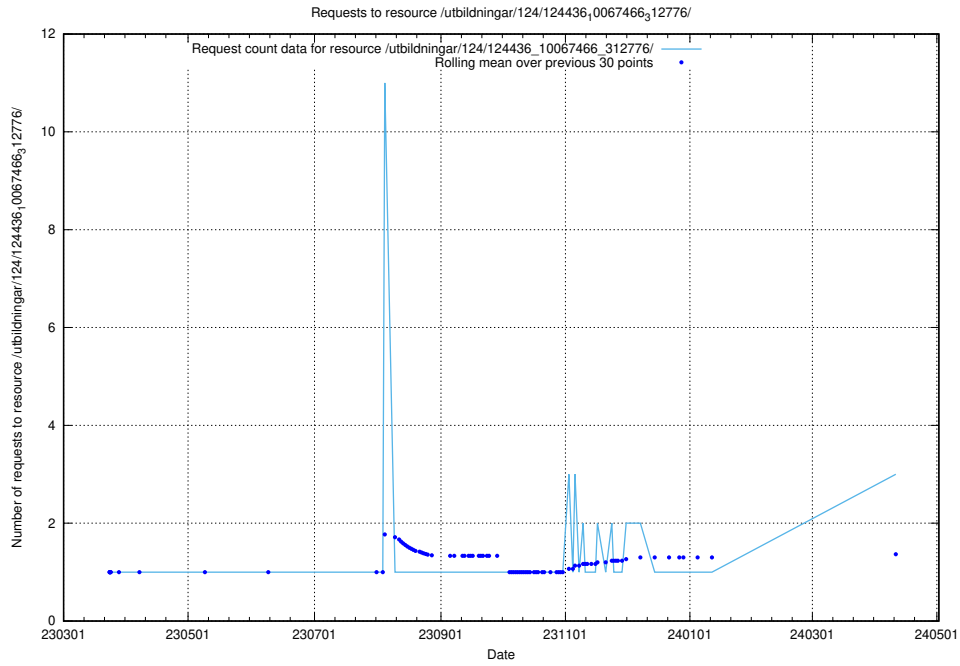

5.486 Usage of /utbildningar/124/124436_10067466_312776/

Here, we count the number of requests to resource /utbildningar/124/124436_10067466_312776/.