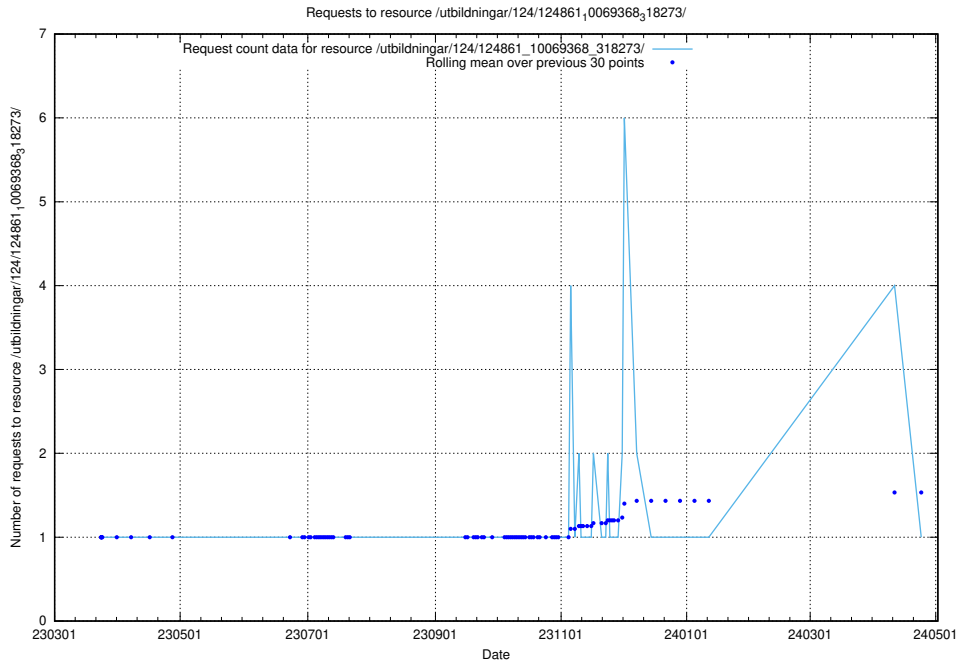

5.1321 Usage of /utbildningar/124/124861_10069368_318273/

Here, we count the number of requests to resource /utbildningar/124/124861_10069368_318273/.