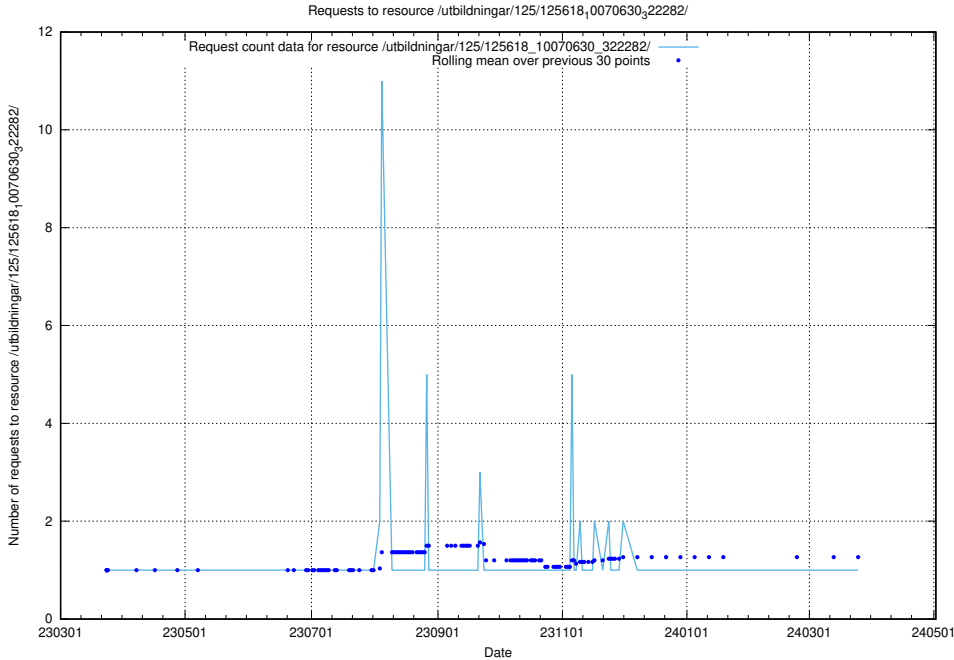

5.1221 Usage of /utbildningar/125/125618_10070630_322282/

Here, we count the number of requests to resource /utbildningar/125/125618_10070630_322282/.