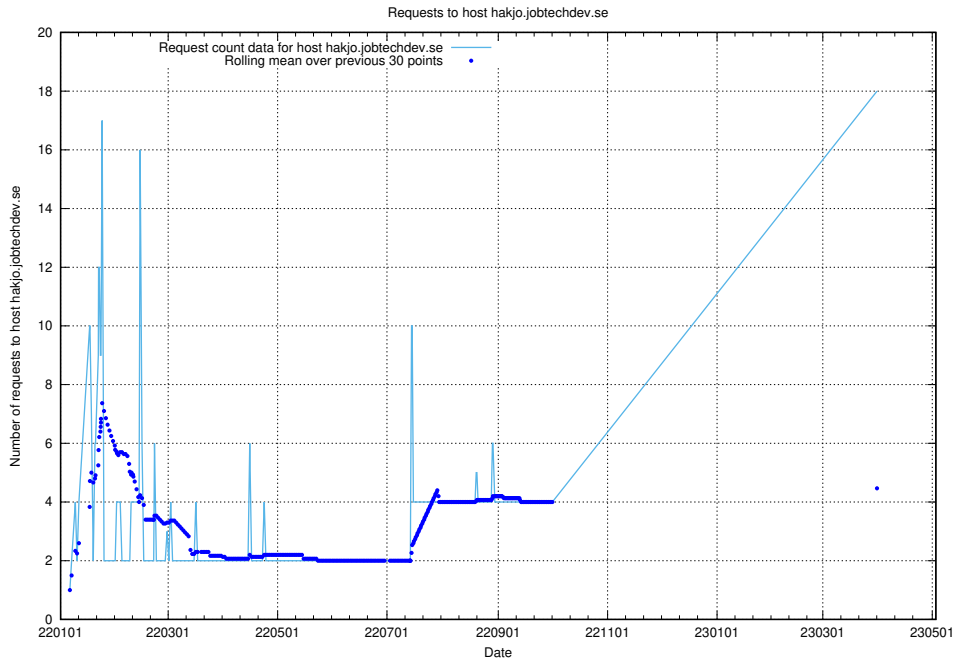

7.37 Usage of hakjo.jobtechdev.se

Here, we count the number of requests to host hakjo.jobtechdev.se.