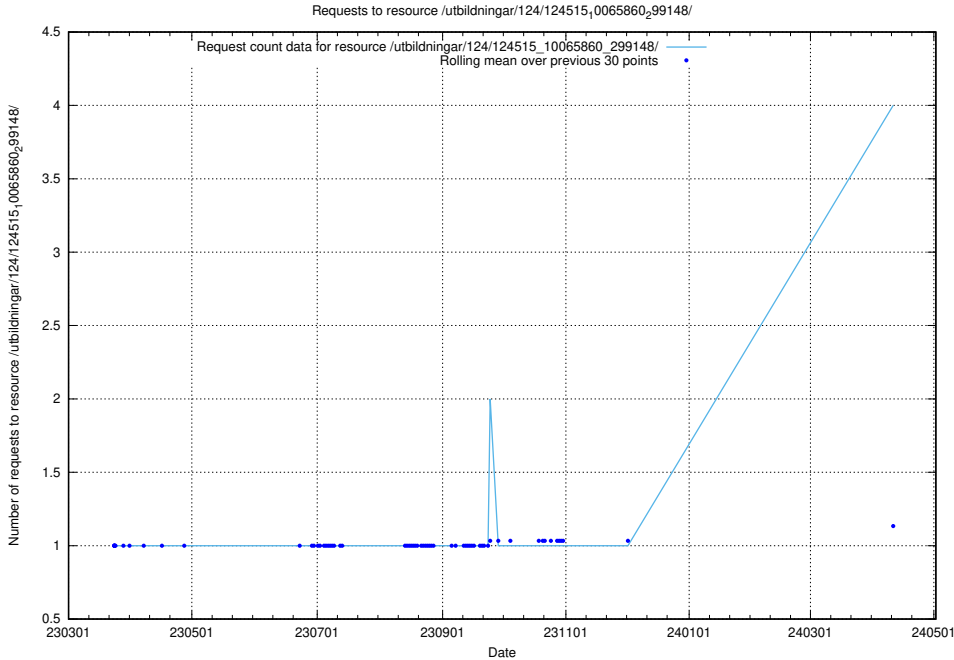

5.308 Usage of /utbildningar/124/124515_10065860_299148/

Here, we count the number of requests to resource /utbildningar/124/124515_10065860_299148/.