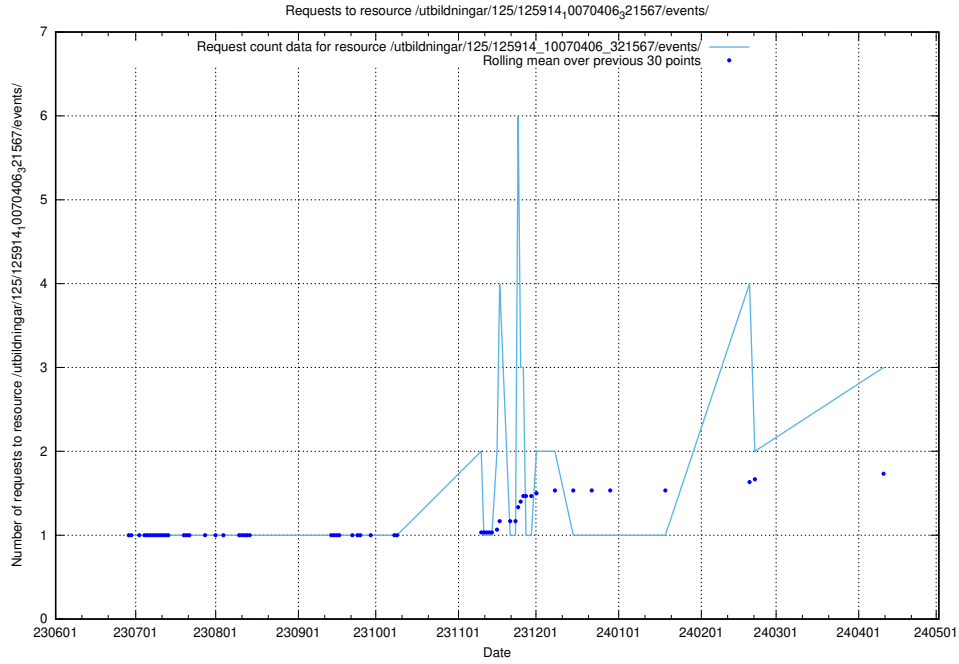

5.532 Usage of /utbildningar/125/125914_10070406_321567/events/

Here, we count the number of requests to resource /utbildningar/125/125914_10070406_321567/events/