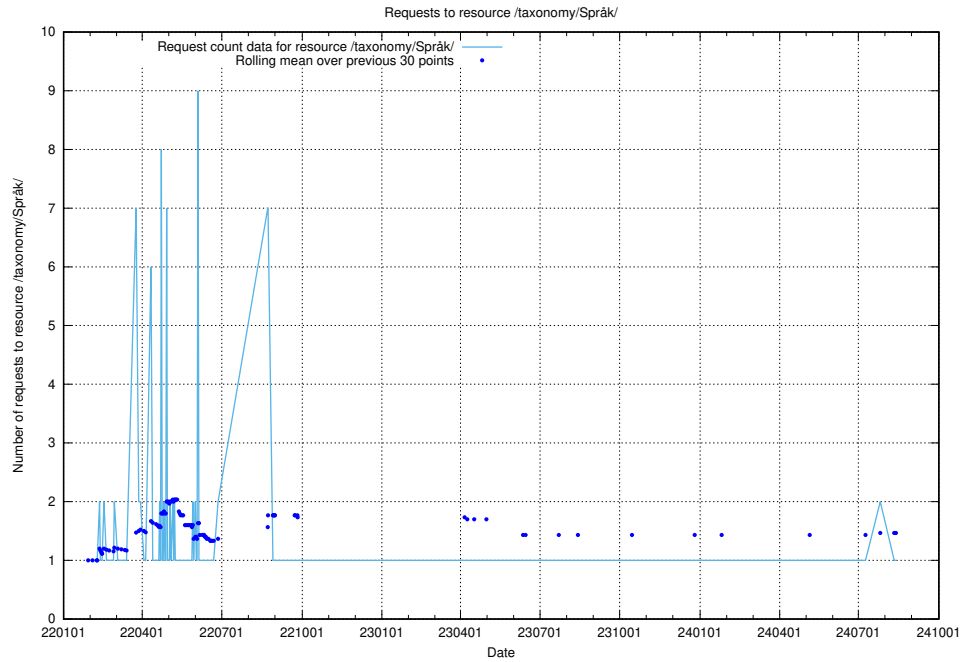

5.4764 Usage of /taxonomy/Språk/

Here, we count the number of requests to resource /taxonomy/Språk/.