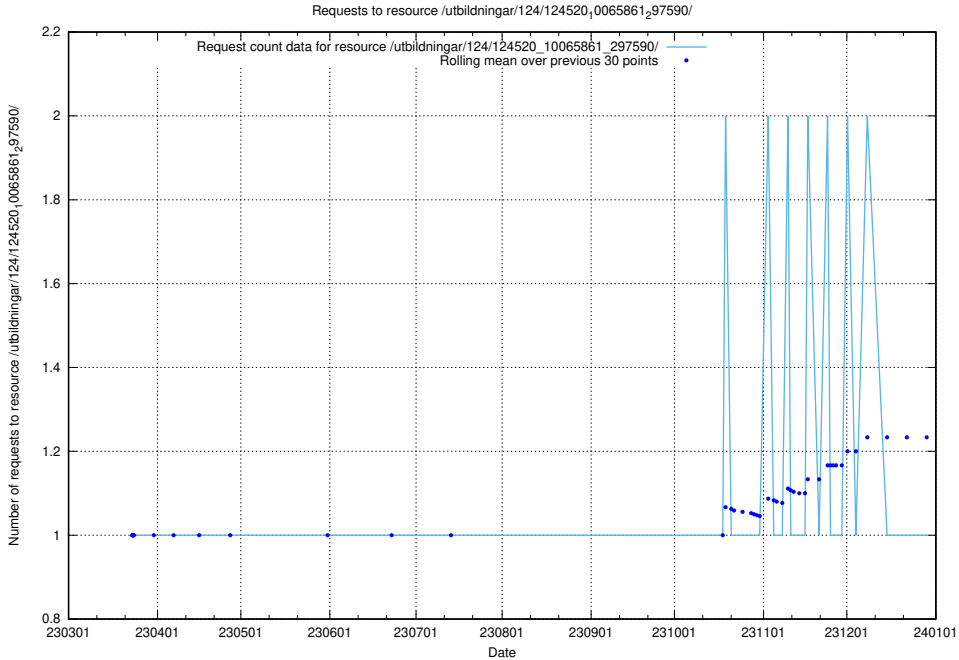

5.2106 Usage of /utbildningar/124/124520_10065861_297590/

Here, we count the number of requests to resource /utbildningar/124/124520_10065861_297590/.