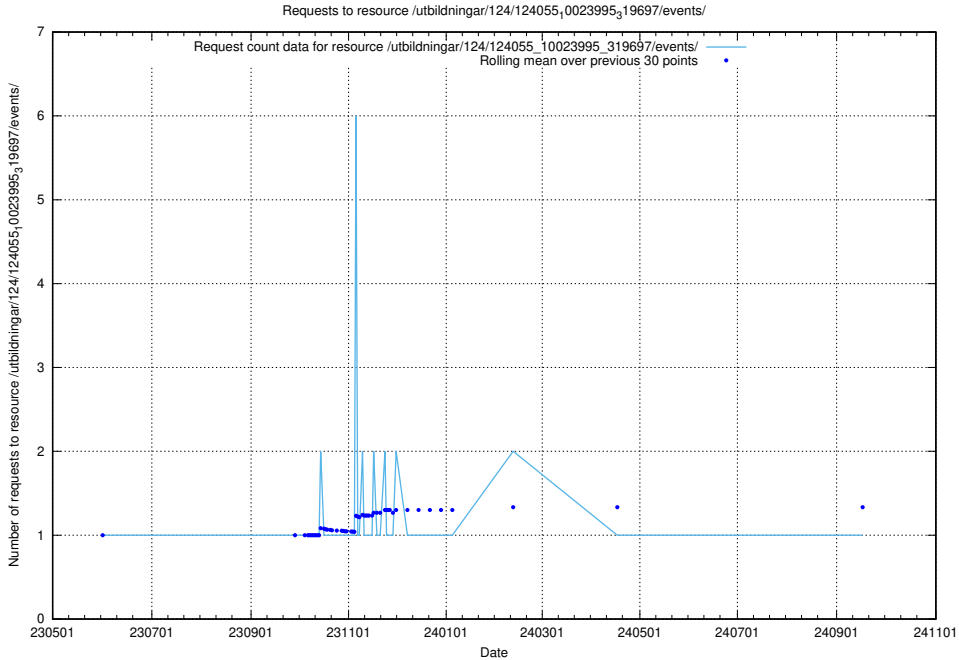

5.6810 Usage of /utbildningar/124/124055_10023995_319697/events/

Here, we count the number of requests to resource /utbildningar/124/124055_10023995_319697/events/