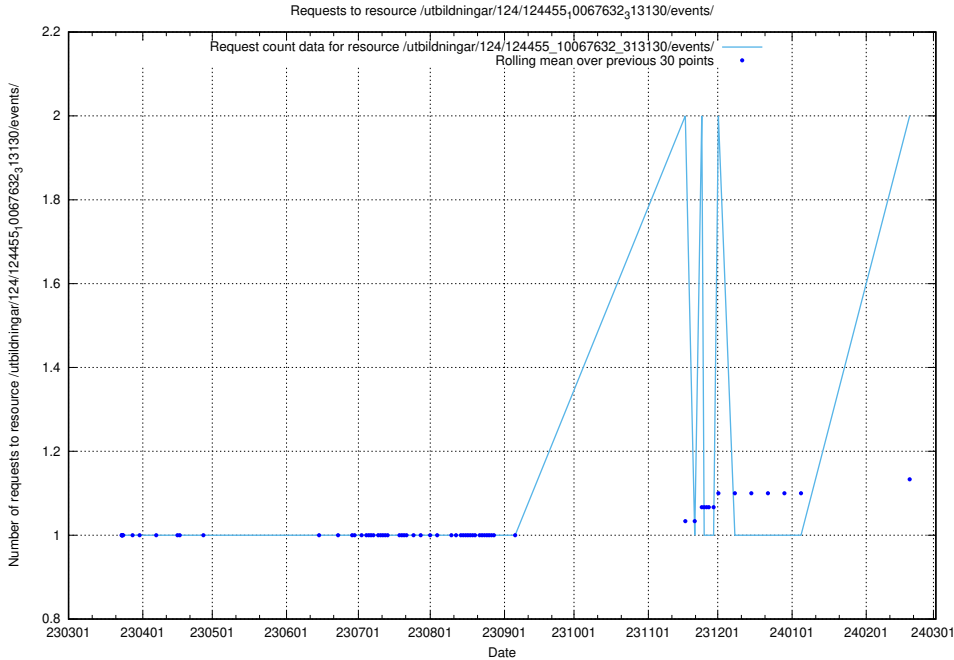

5.801 Usage of /utbildningar/124/124455_10067632_313130/events/

Here, we count the number of requests to resource /utbildningar/124/124455_10067632_313130/events/