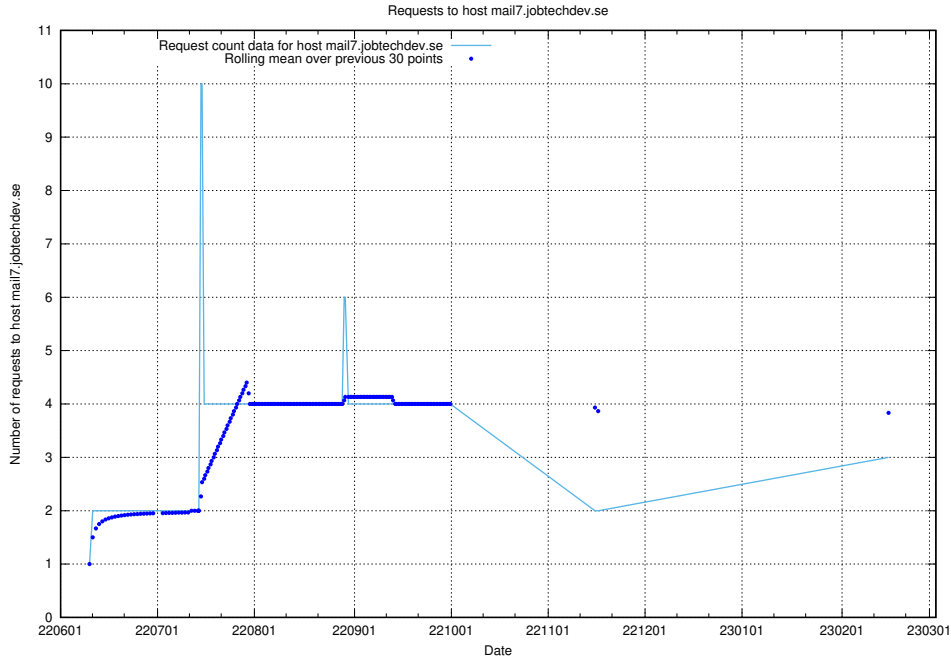

7.218 Usage of mail7.jobtechdev.se

Here, we count the number of requests to host mail7.jobtechdev.se.