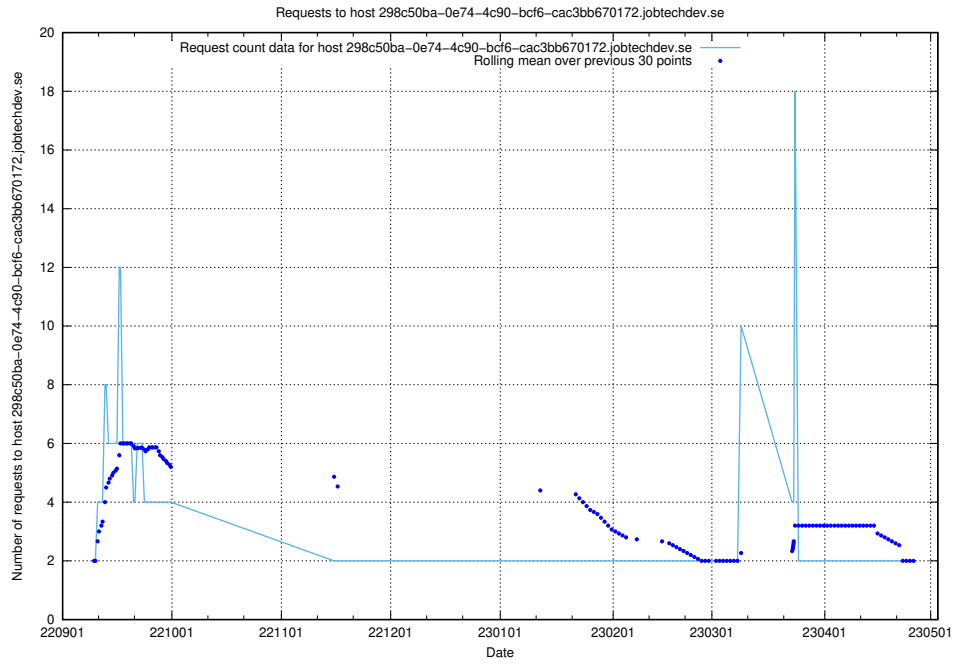

7.328 Usage of 298c50ba-0e74-4c90-bcf6-cac3bb670172.jobtechdev.se

Here, we count the number of requests to host 298c50ba-0e74-4c90-bcf6-cac3bb670172.jobtechdev.se.