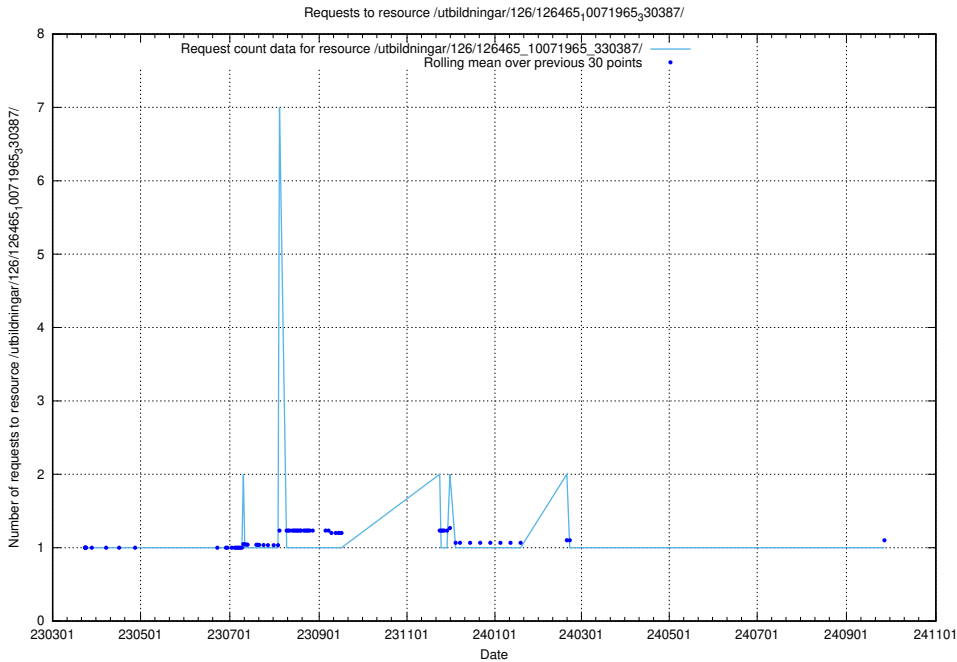

5.7295 Usage of /utbildningar/126/126465_10071965_330387/

Here, we count the number of requests to resource /utbildningar/126/126465_10071965_330387/.