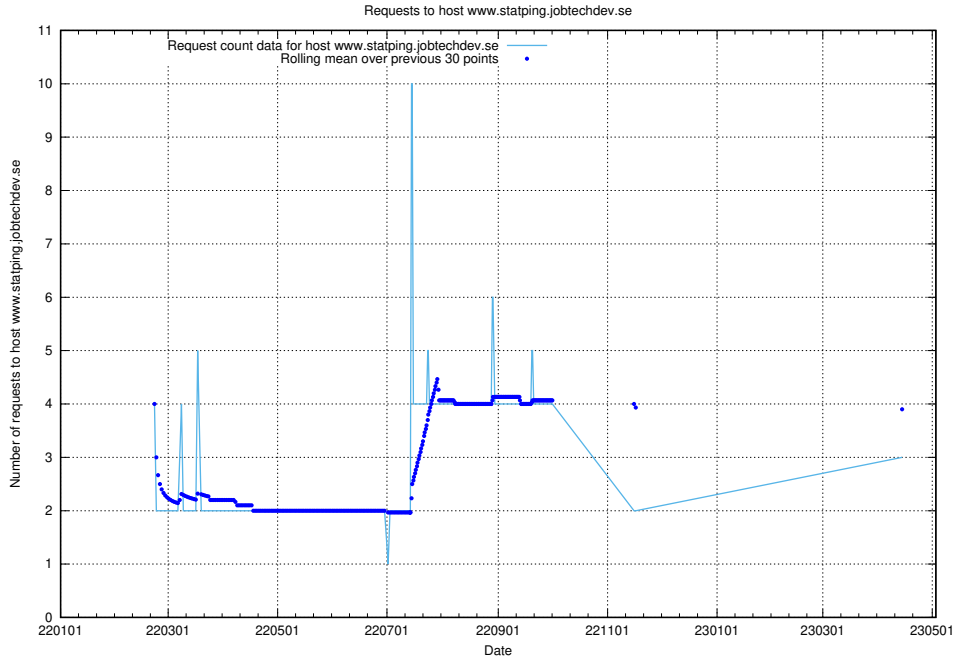

7.230 Usage of `www.statping.jobtechdev.se`

Here, we count the number of requests to host `www.statping.jobtechdev.se`.