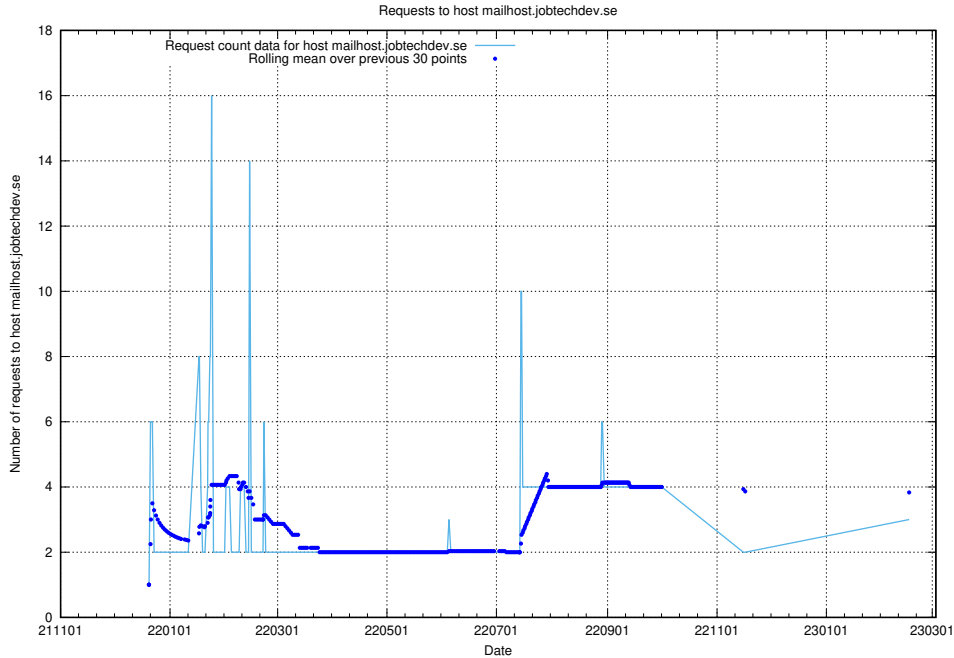

7.204 Usage of mailhost.jobtechdev.se

Here, we count the number of requests to host mailhost.jobtechdev.se.