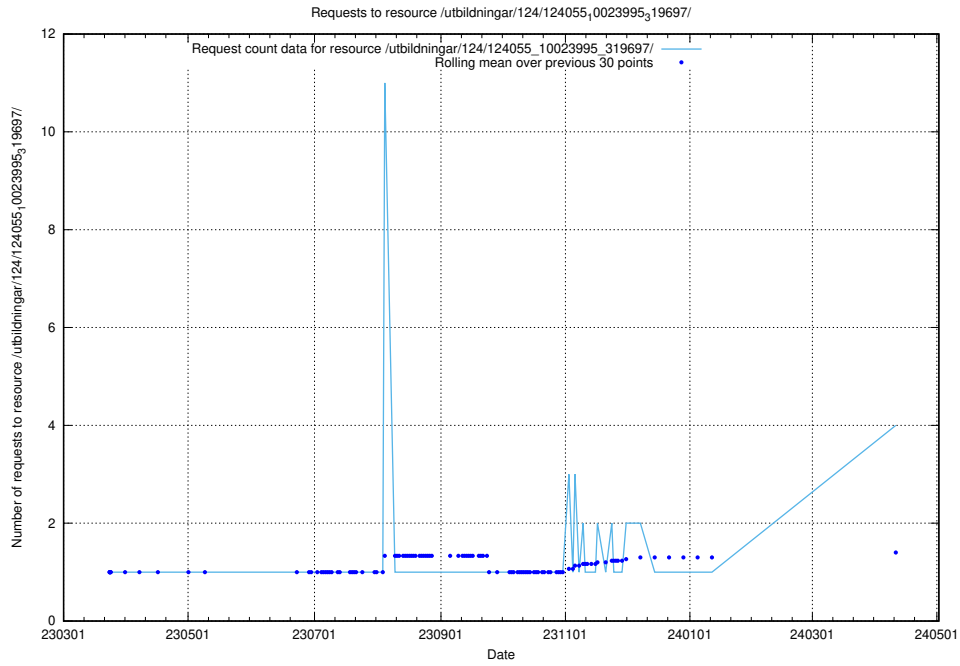

5.346 Usage of /utbildningar/124/124055_10023995_319697/

Here, we count the number of requests to resource /utbildningar/124/124055_10023995_319697/.

5.347 Usage of /utbildningar/126/126695_10073420_337043/