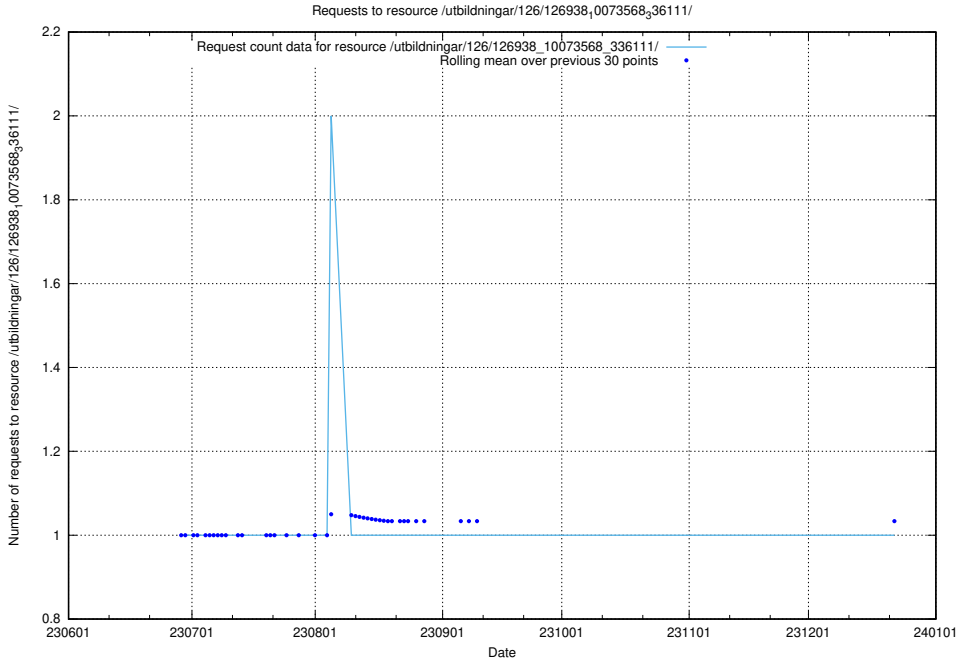

5.6345 Usage of /utbildningar/126/126938_10073568_336111/

Here, we count the number of requests to resource /utbildningar/126/126938_10073568_336111/.