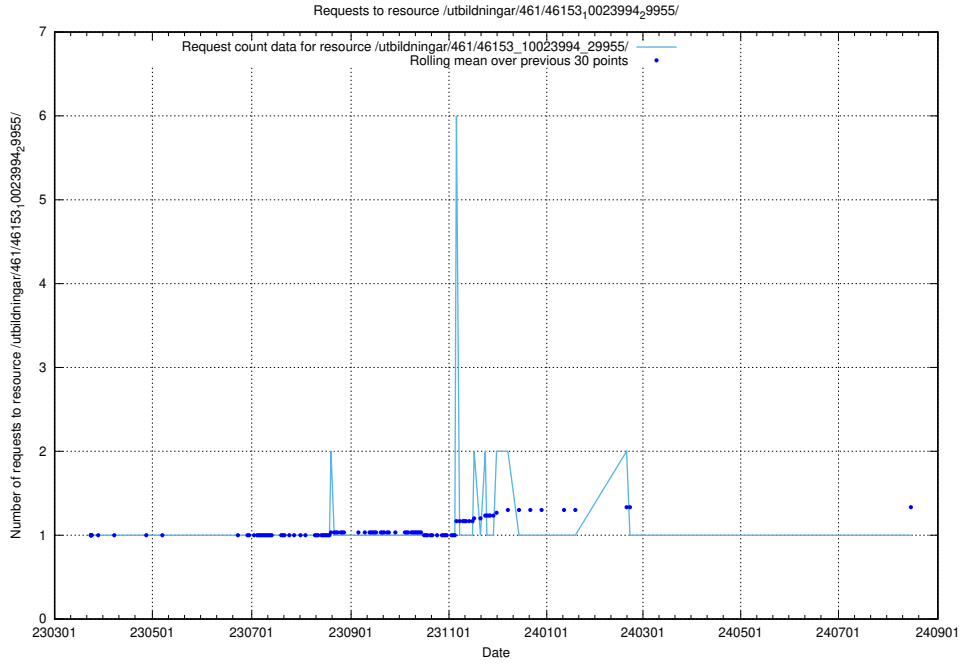

5.7193 Usage of /utbildningar/461/46153_10023994_29955/

Here, we count the number of requests to resource /utbildningar/461/46153_10023994_29955/.