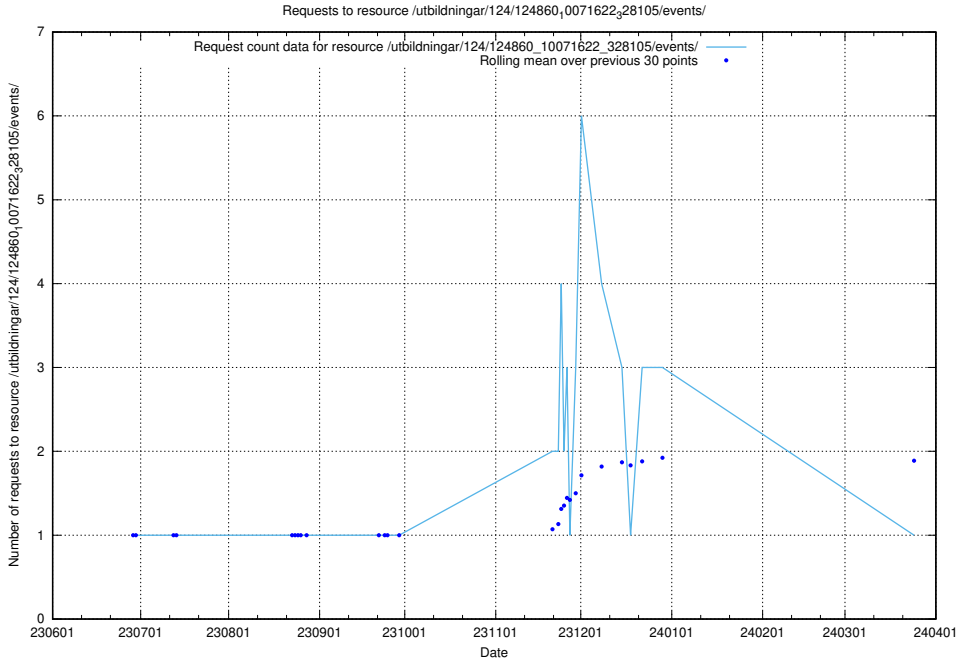

5.6393 Usage of /utbildningar/124/124860_10071622_328105/events/

Here, we count the number of requests to resource /utbildningar/124/124860_10071622_328105/events/