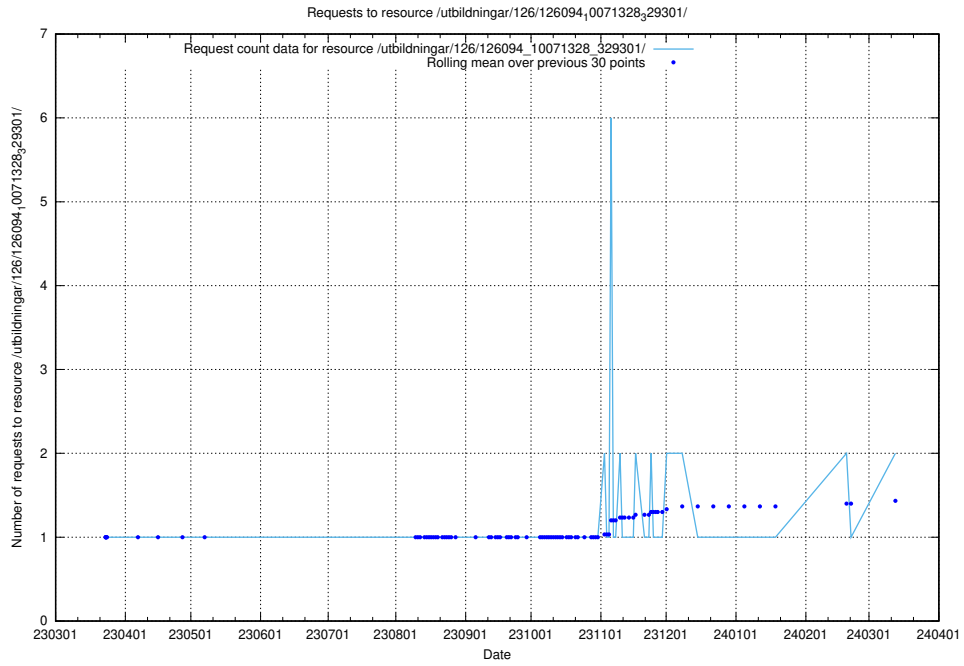

5.1105 Usage of /utbildningar/126/126094_10071328_329301/

Here, we count the number of requests to resource /utbildningar/126/126094_10071328_329301/.