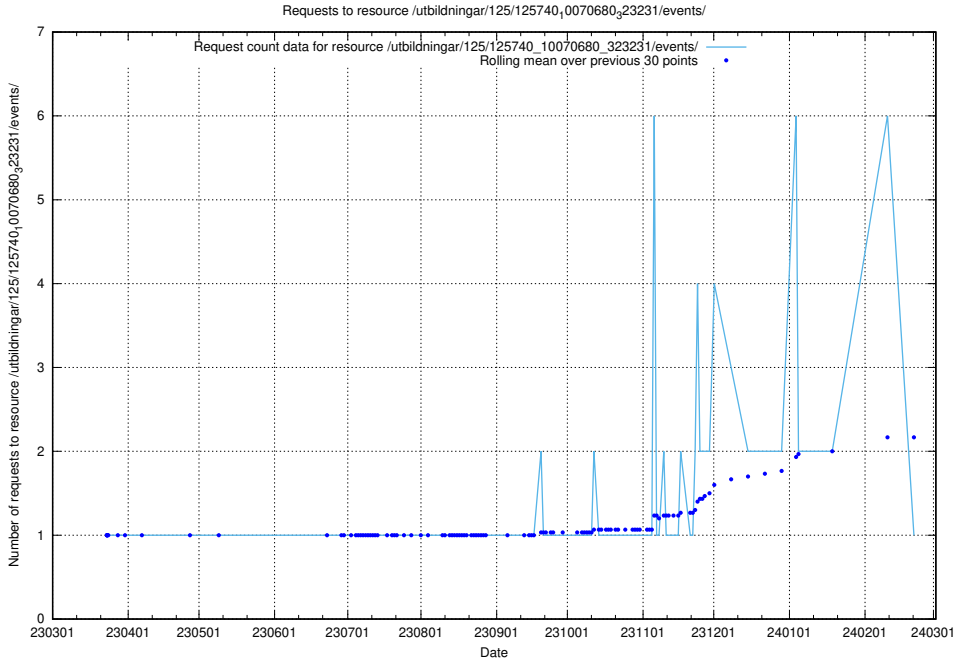

Here, we count the number of requests to resource /utbildningar/125/125740_10070684_322484/.

5.1136 Usage of /utbildningar/125/125740_10070680_323231/events/

Here, we count the number of requests to resource /utbildningar/125/125740_10070680_323231/events/