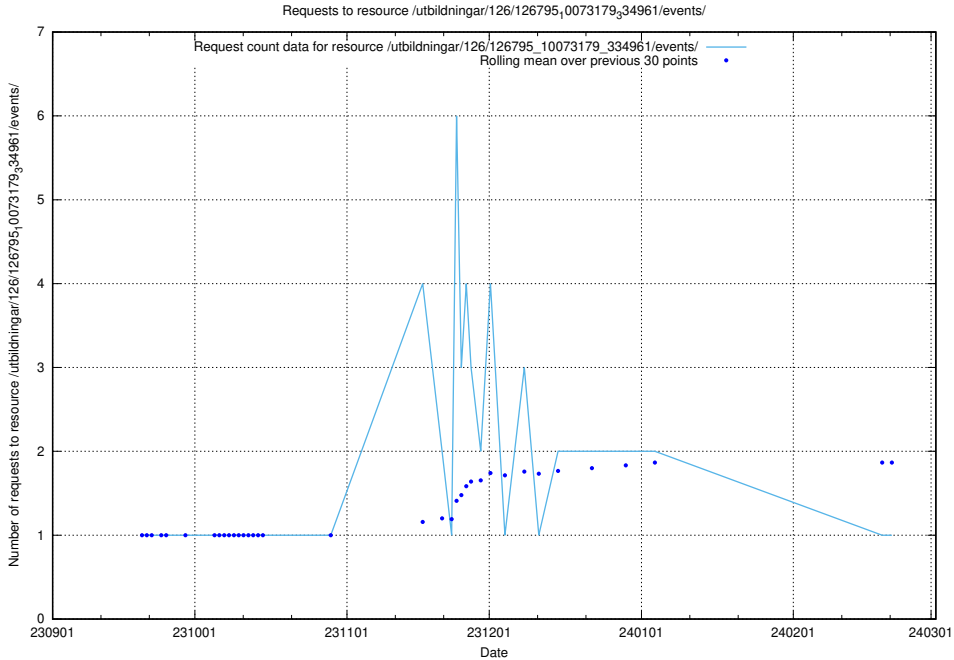

Here, we count the number of requests to resource /taxonomy/version/11/query/keyword-concepts-with-relations/.

5.5444 Usage of /utbildningar/126/126795_10073179_334961/events/

Here, we count the number of requests to resource /utbildningar/126/126795_10073179_334961/events/