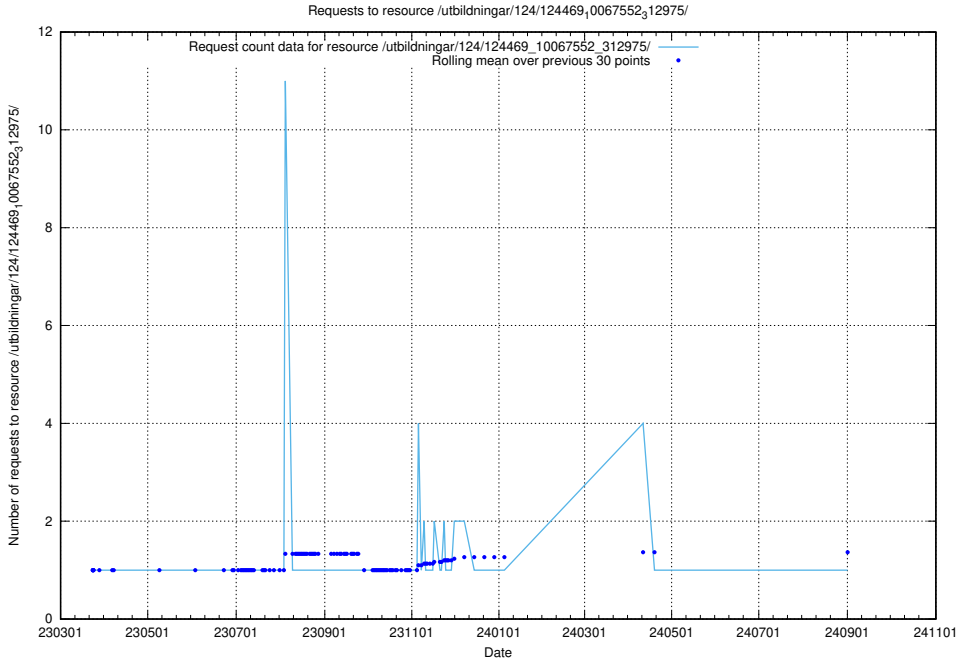

5.4278 Usage of /utbildningar/124/124469_10067552_312975/

Here, we count the number of requests to resource /utbildningar/124/124469_10067552_312975/.