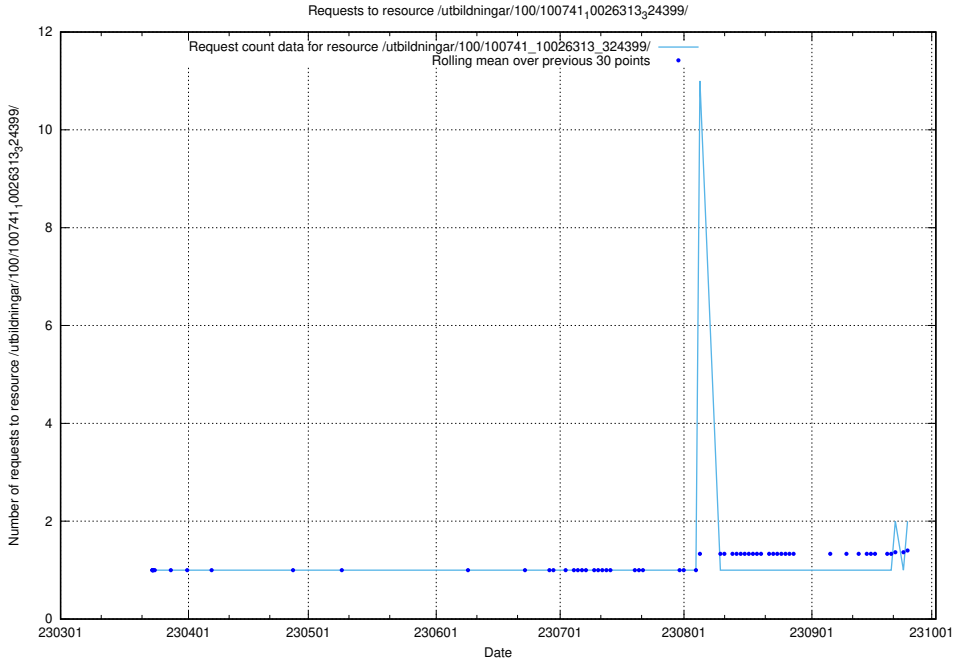

5.992 Usage of /utbildningar/100/100741_10026313_324399/

Here, we count the number of requests to resource /utbildningar/100/100741_10026313_324399/.