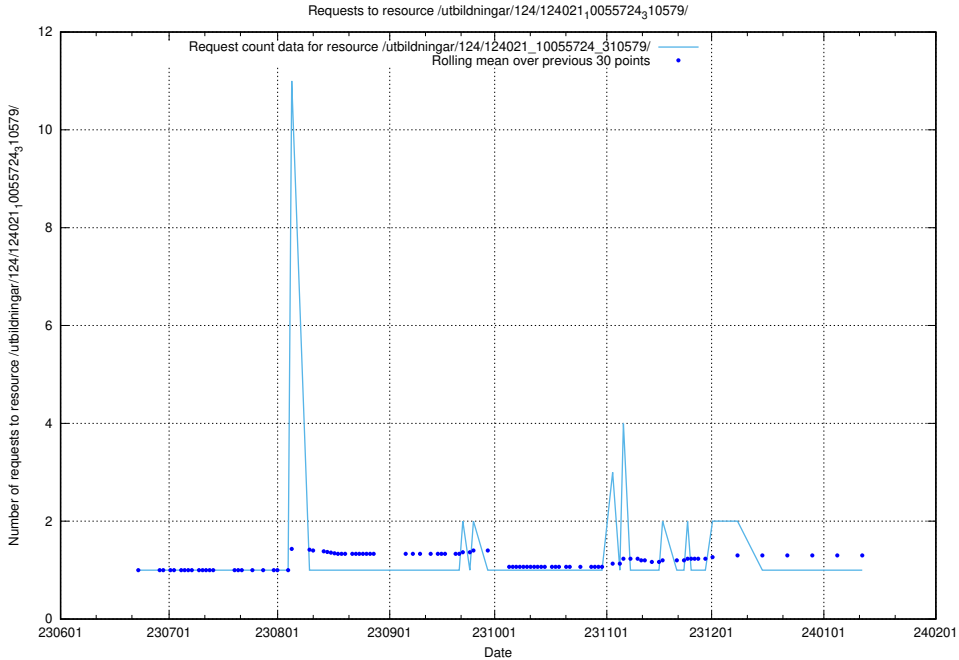

5.6704 Usage of /utbildningar/124/124021_10055724_310579/

Here, we count the number of requests to resource /utbildningar/124/124021_10055724_310579/.