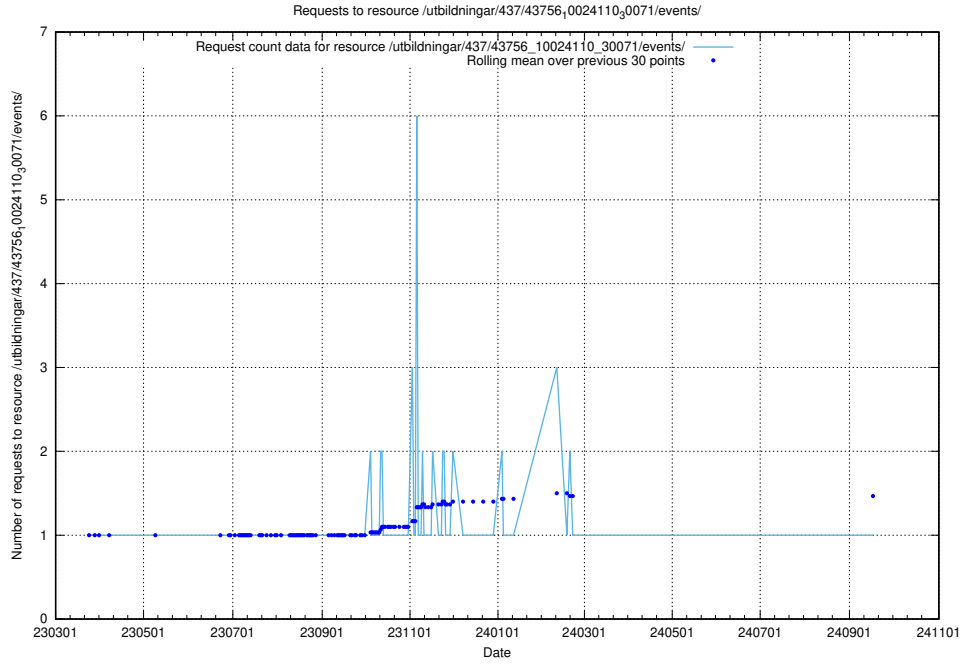

5.7065 Usage of /utbildningar/437/43756_10024110_30071/events/

Here, we count the number of requests to resource /utbildningar/437/43756_10024110_30071/events/.