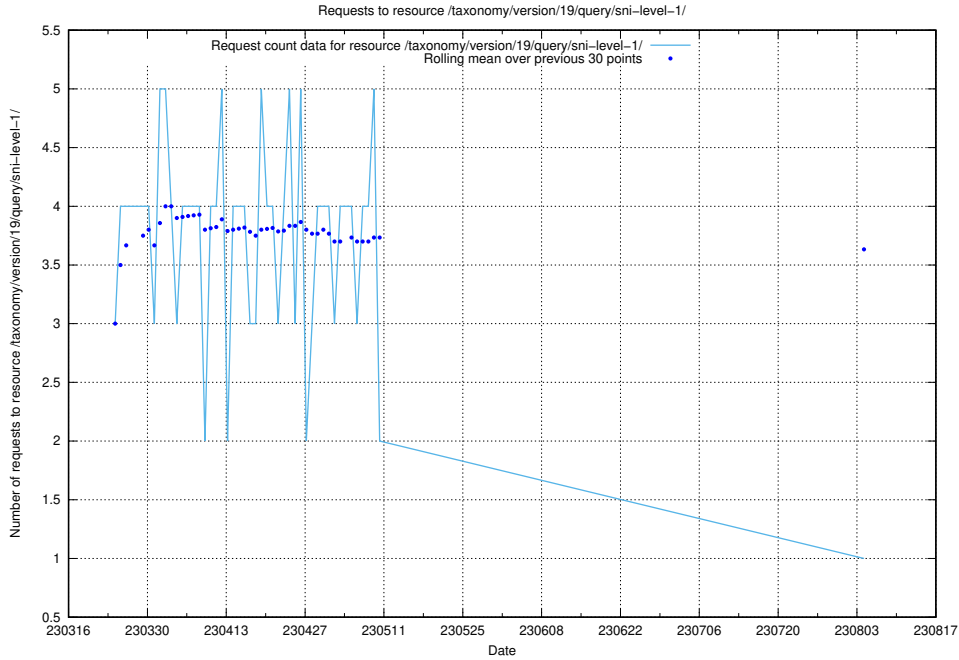

5.7001 Usage of /taxonomy/version/19/query/sni-level-1/

Here, we count the number of requests to resource /taxonomy/version/19/query/sni-level-1/.