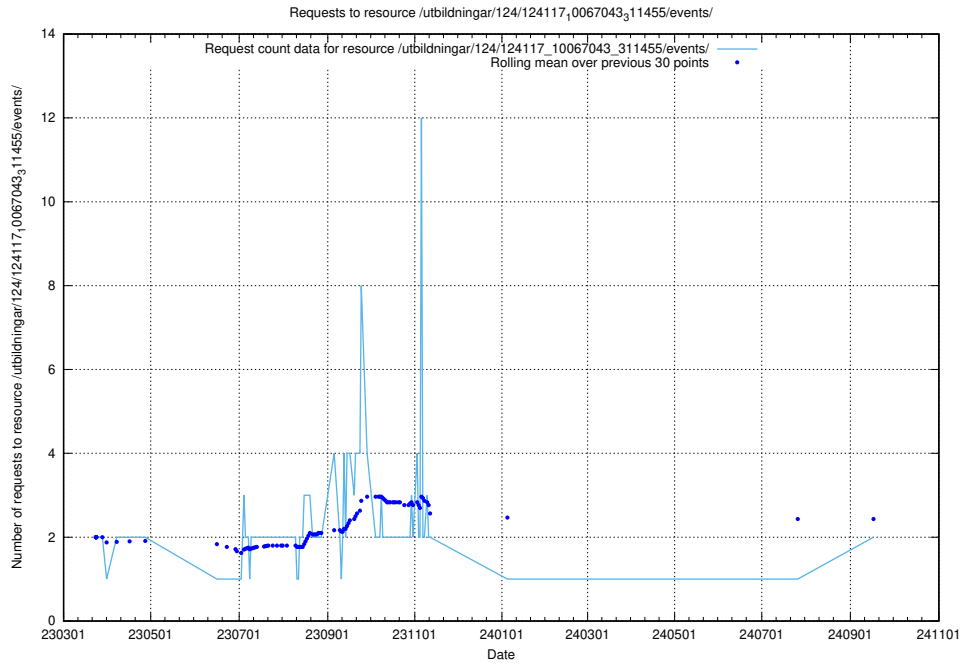

5.1100 Usage of /utbildningar/124/124117_10067043_311455/events/

Here, we count the number of requests to resource /utbildningar/124/124117_10067043_311455/events/