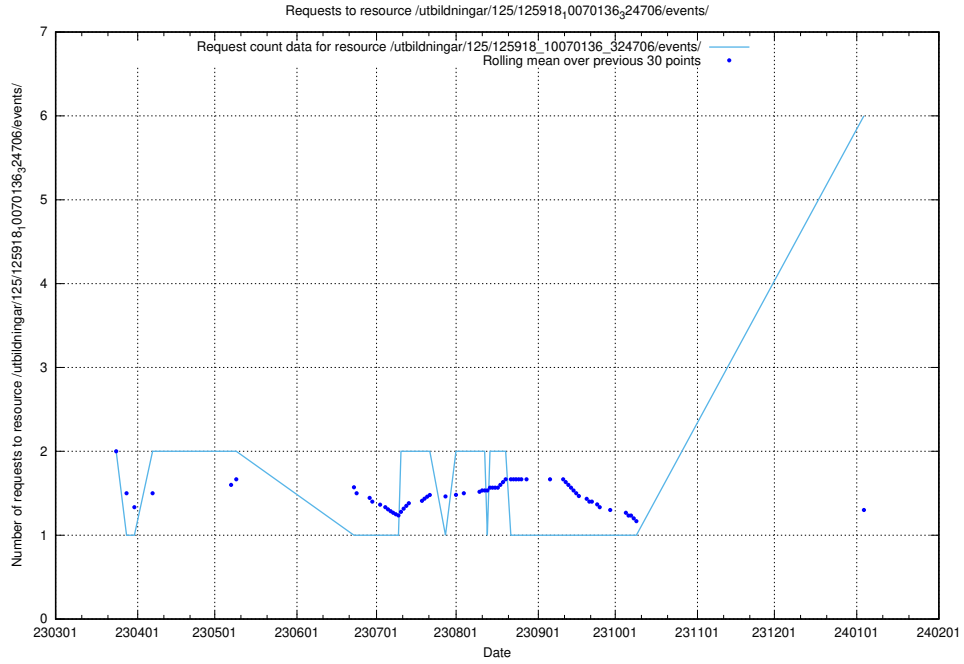

5.183 Usage of /utbildningar/125/125918_10070136_324706/events/

Here, we count the number of requests to resource /utbildningar/125/125918_10070136_324706/events/