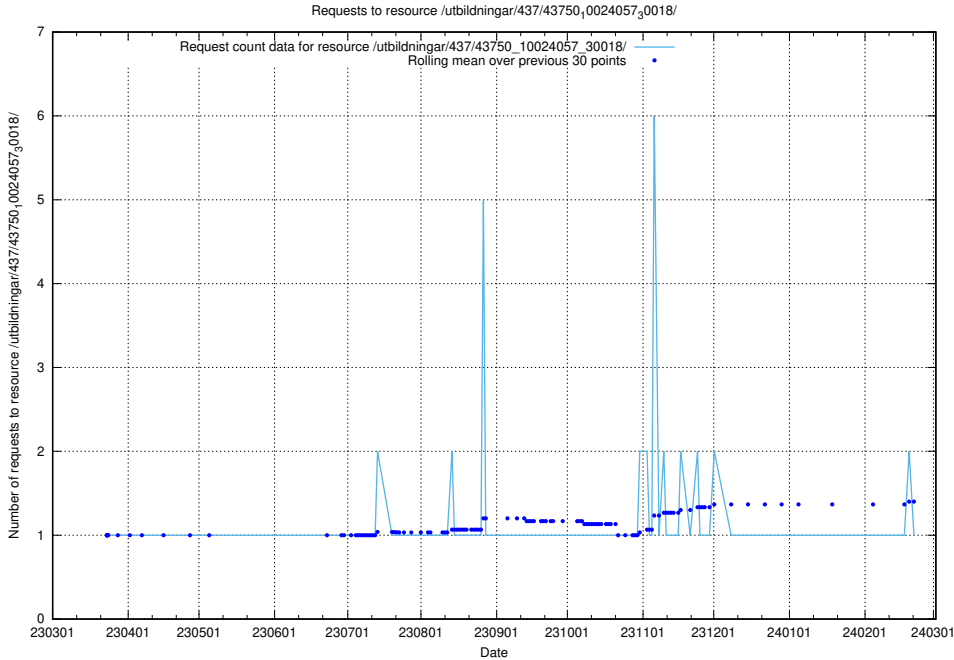

5.7257 Usage of /utbildningar/437/43750_10024057_30018/

Here, we count the number of requests to resource /utbildningar/437/43750_10024057_30018/.