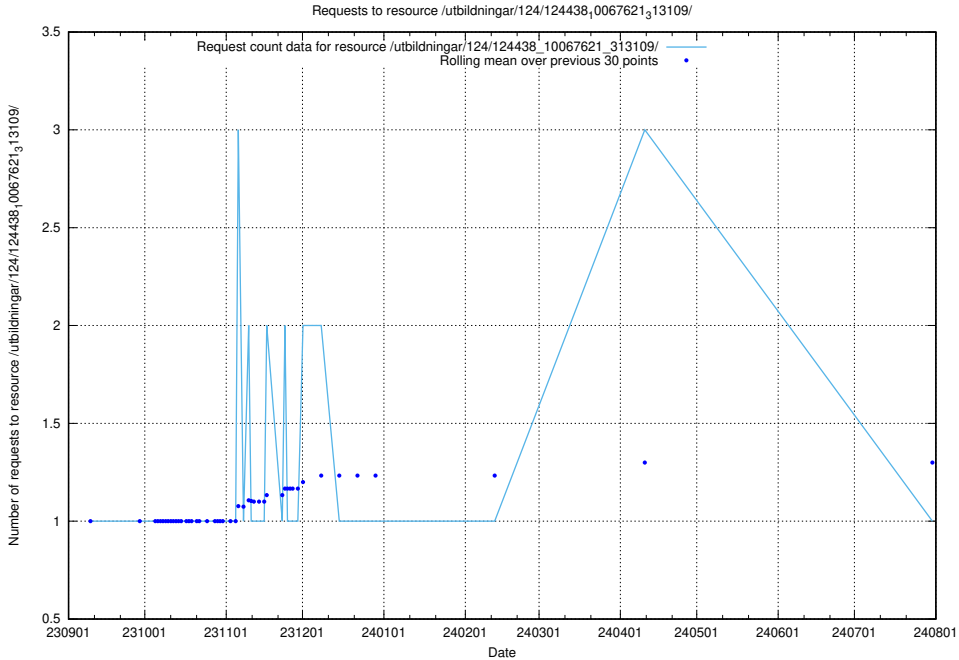

5.5540 Usage of /utbildningar/124/124438_10067621_313109/

Here, we count the number of requests to resource /utbildningar/124/124438_10067621_313109/.