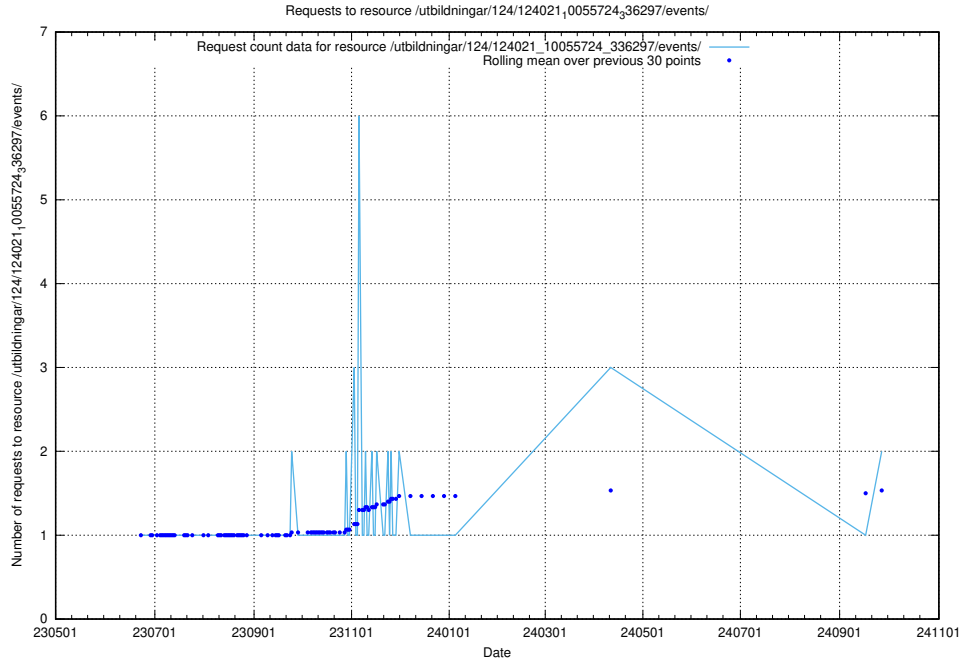

5.1018 Usage of /utbildningar/124/124021_10055724_336297/events/

Here, we count the number of requests to resource /utbildningar/124/124021_10055724_336297/events/