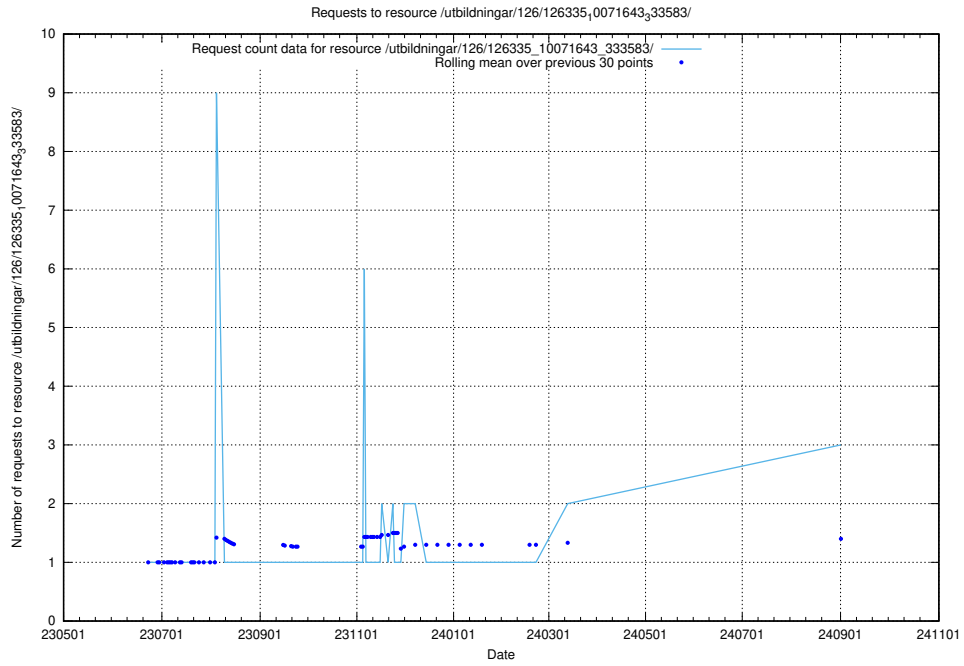

5.546 Usage of /utbildningar/126/126335_10071643_333583/

Here, we count the number of requests to resource /utbildningar/126/126335_10071643_333583/.