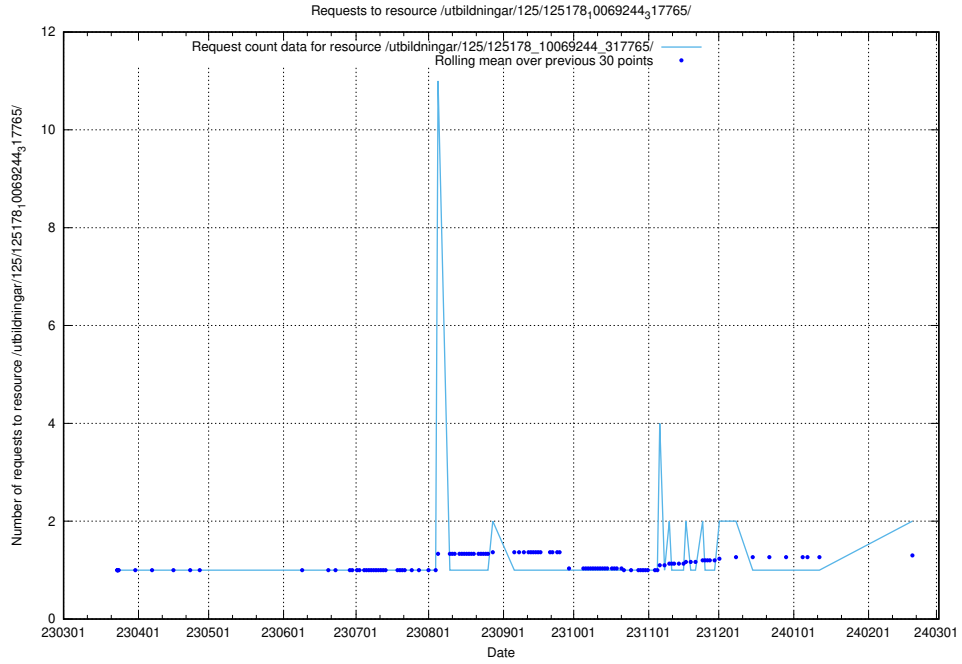

5.626 Usage of /utbildningar/124/124934_10069079_323245/events/

Here, we count the number of requests to resource /utbildningar/124/124934_10069079_323245/events/

5.627 Usage of /utbildningar/124/124934_10069079_323245/