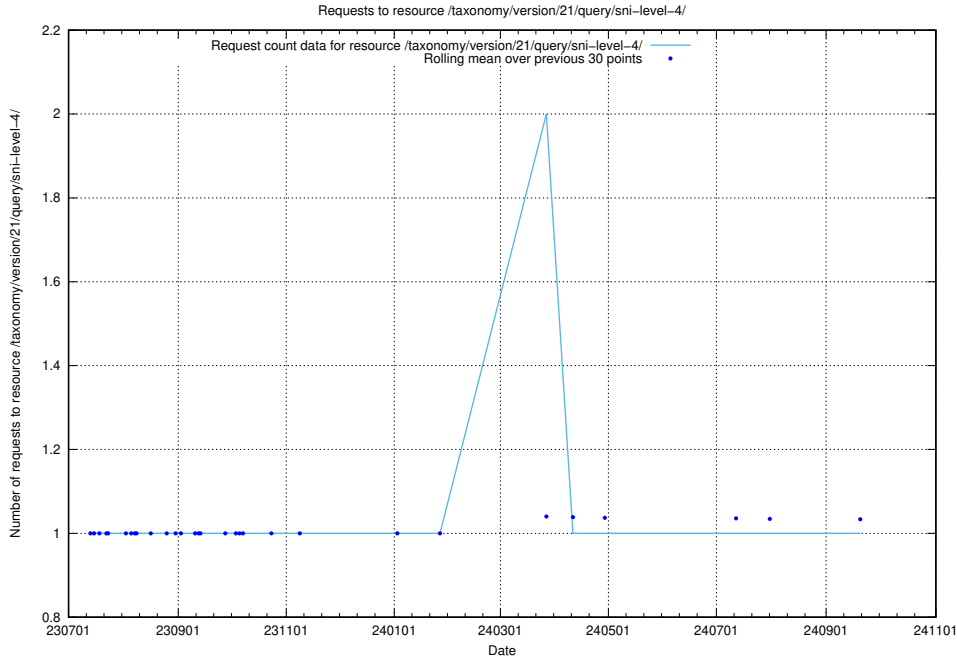

5.6012 Usage of /taxonomy/version/21/query/sni-level-4/

Here, we count the number of requests to resource /taxonomy/version/21/query/sni-level-4/.