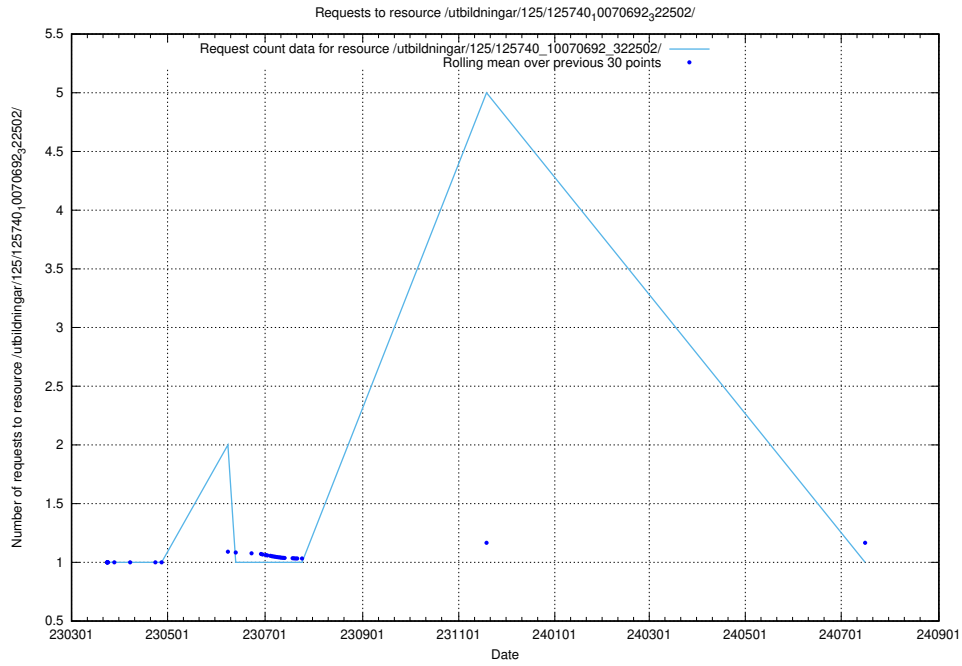

5.1125 Usage of /utbildningar/125/125740_10070692_322502/

Here, we count the number of requests to resource /utbildningar/125/125740_10070692_322502/.