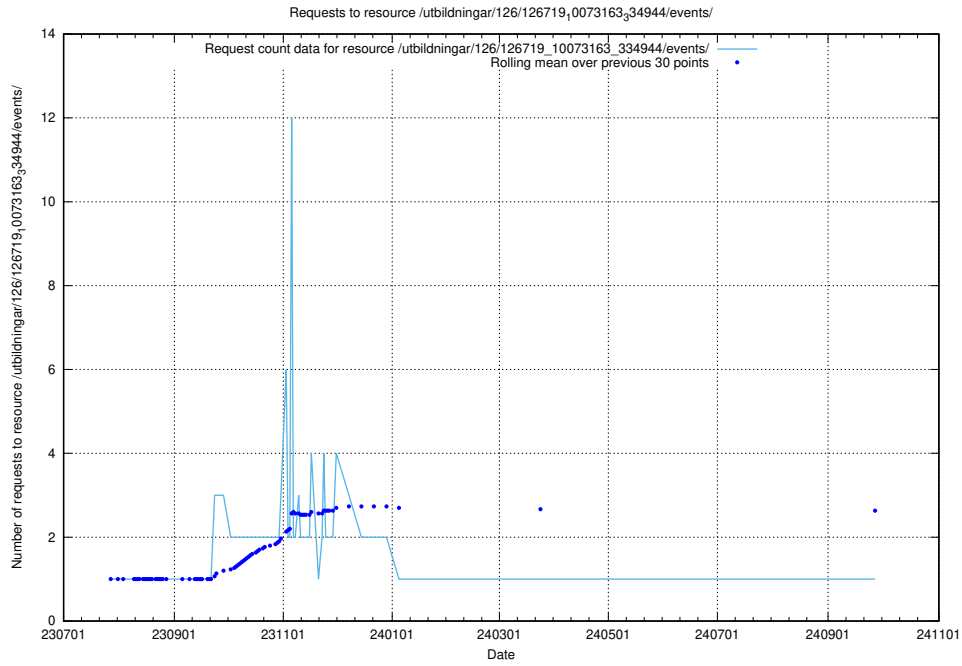

5.5815 Usage of /utbildningar/126/126719_10073163_334944/events/

Here, we count the number of requests to resource /utbildningar/126/126719_10073163_334944/events/