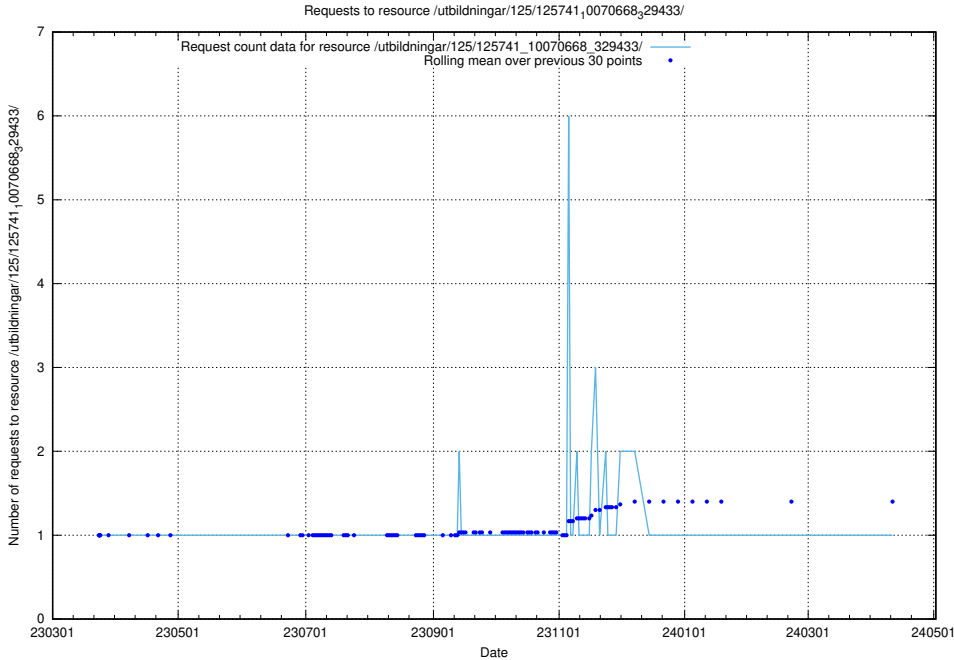

5.7367 Usage of /utbildningar/125/125741_10070668_329433/

Here, we count the number of requests to resource /utbildningar/125/125741_10070668_329433/.