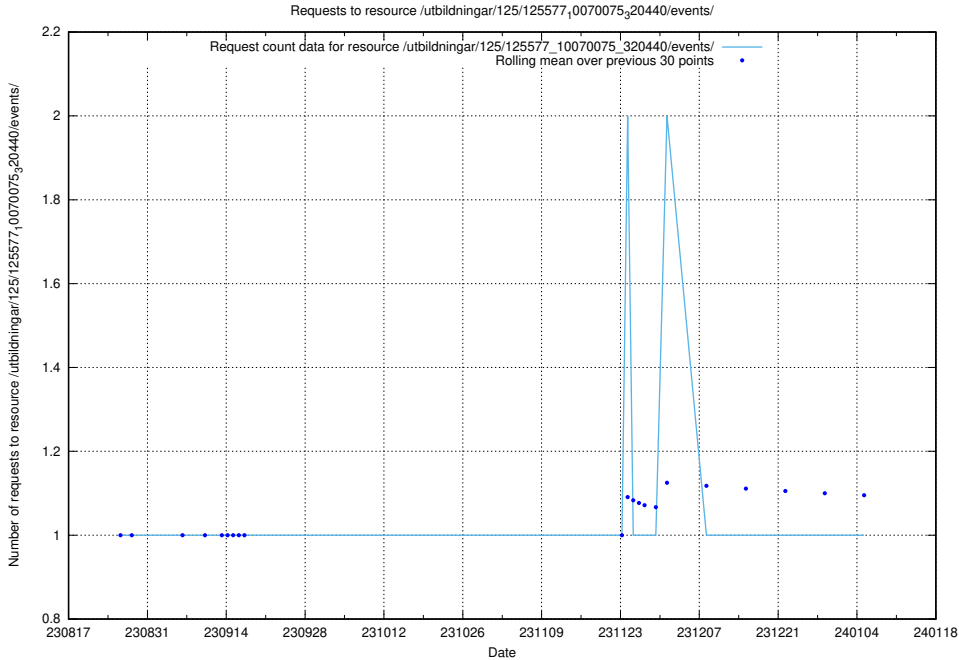

5.5624 Usage of /utbildningar/125/125577_10070075_320440/events/

Here, we count the number of requests to resource /utbildningar/125/125577_10070075_320440/events/