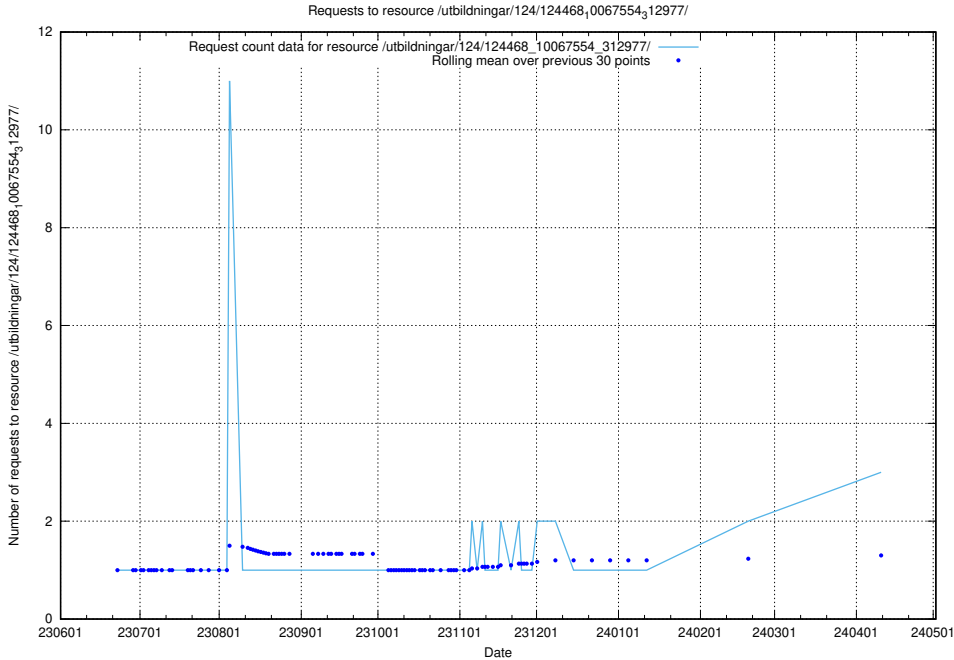

5.558 Usage of /utbildningar/124/124468_10067554_312977/

Here, we count the number of requests to resource /utbildningar/124/124468_10067554_312977/.