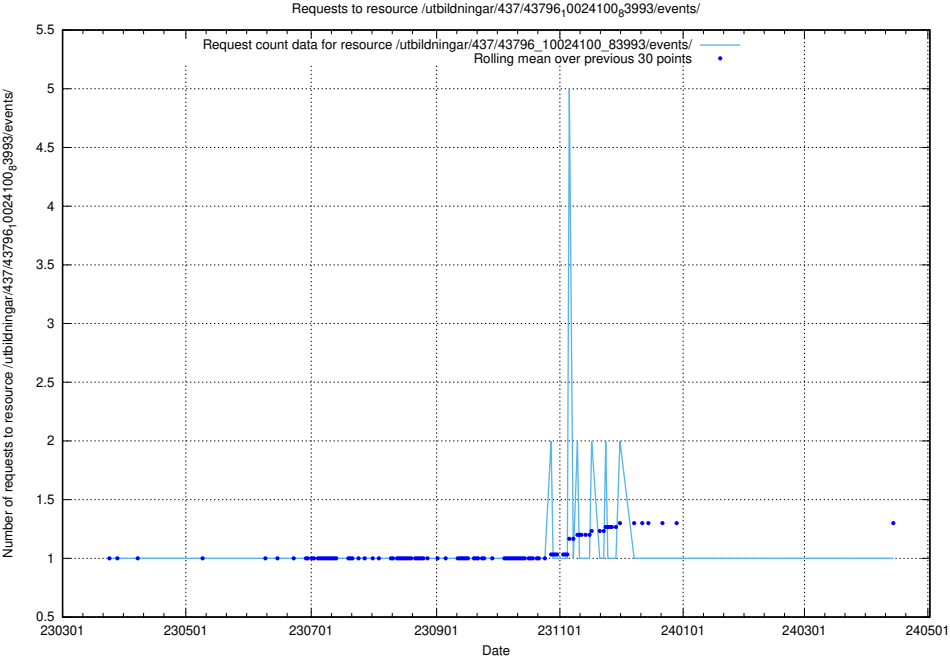

5.7054 Usage of /utbildningar/437/43796_10024100_83993/events/

Here, we count the number of requests to resource /utbildningar/437/43796_10024100_83993/events/.