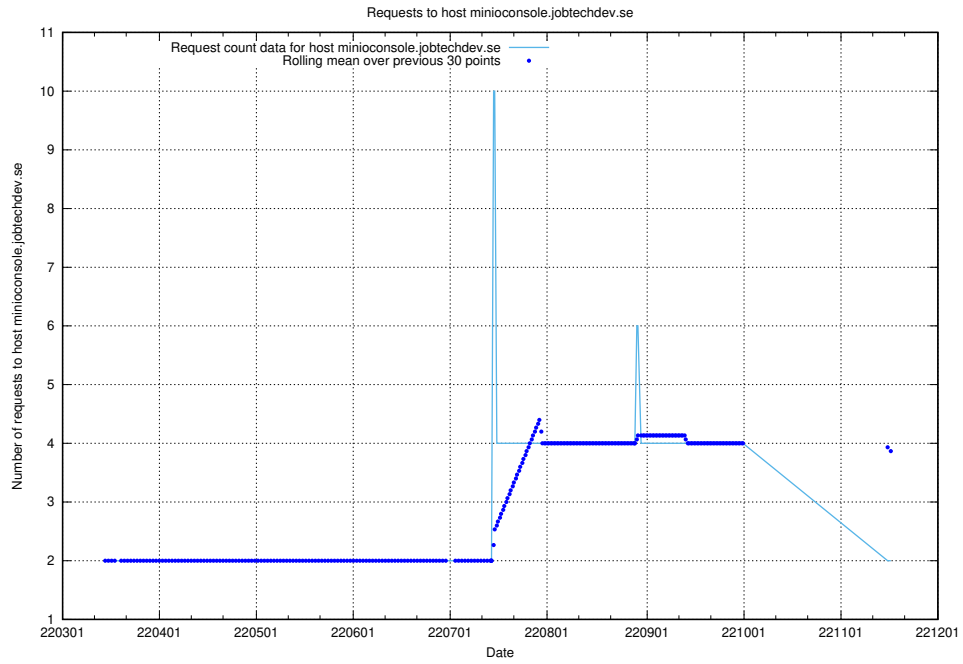

7.499 Usage of minioconsole.jobtechdev.se

Here, we count the number of requests to host minioconsole.jobtechdev.se.

7.500 Usage of minio-console.jobtechdev.se

Here, we count the number of requests to host minio-console.jobtechdev.se.