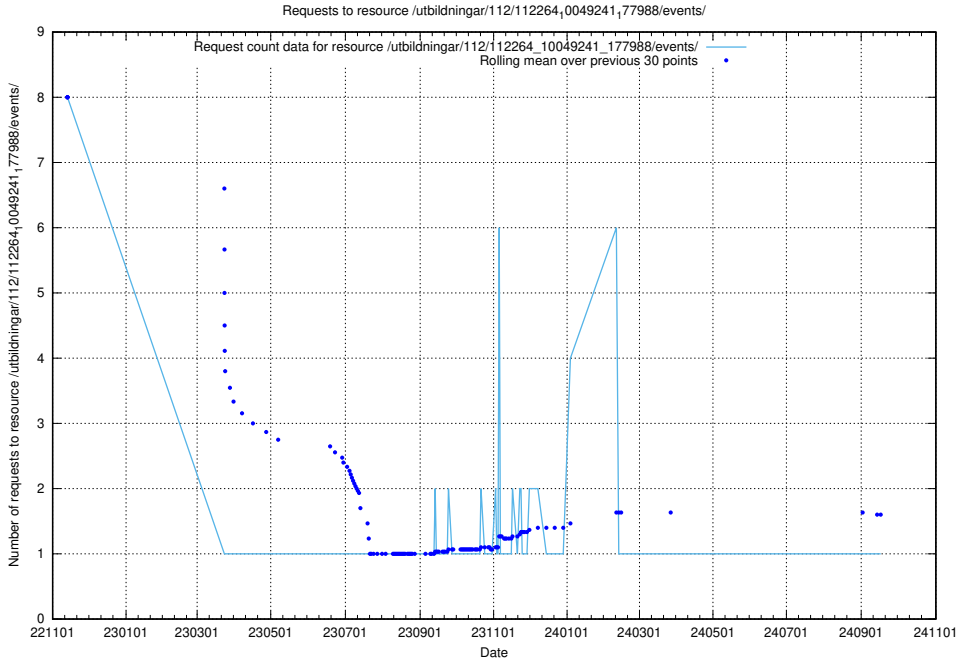

5.6673 Usage of /utbildningar/112/112264_10049241_177988/events/

Here, we count the number of requests to resource /utbildningar/112/112264_10049241_177988/events/