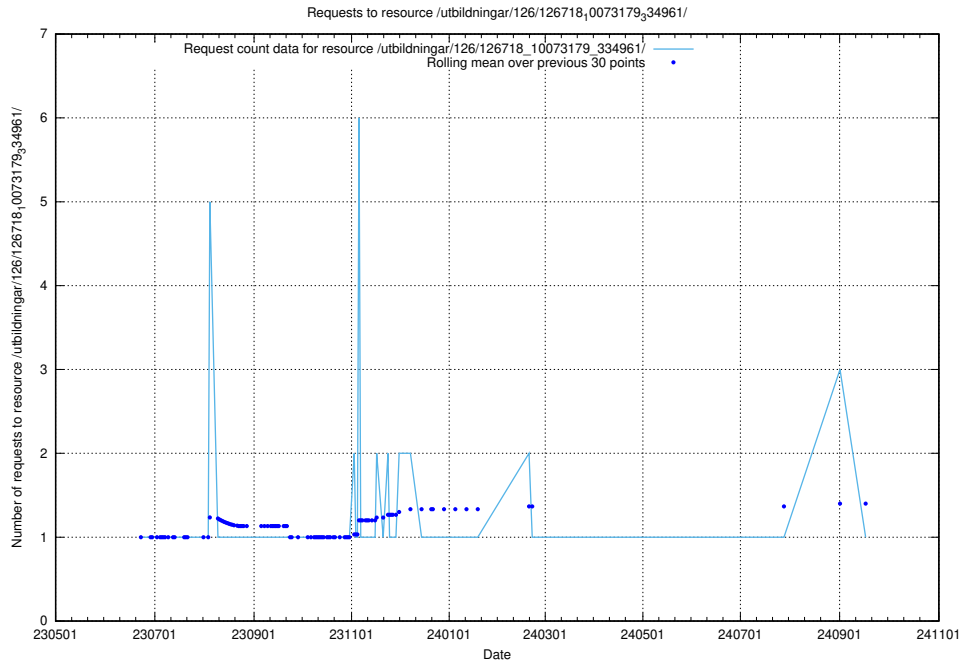

5.6512 Usage of /utbildningar/126/126718_10073179_334961/

Here, we count the number of requests to resource /utbildningar/126/126718_10073179_334961/.