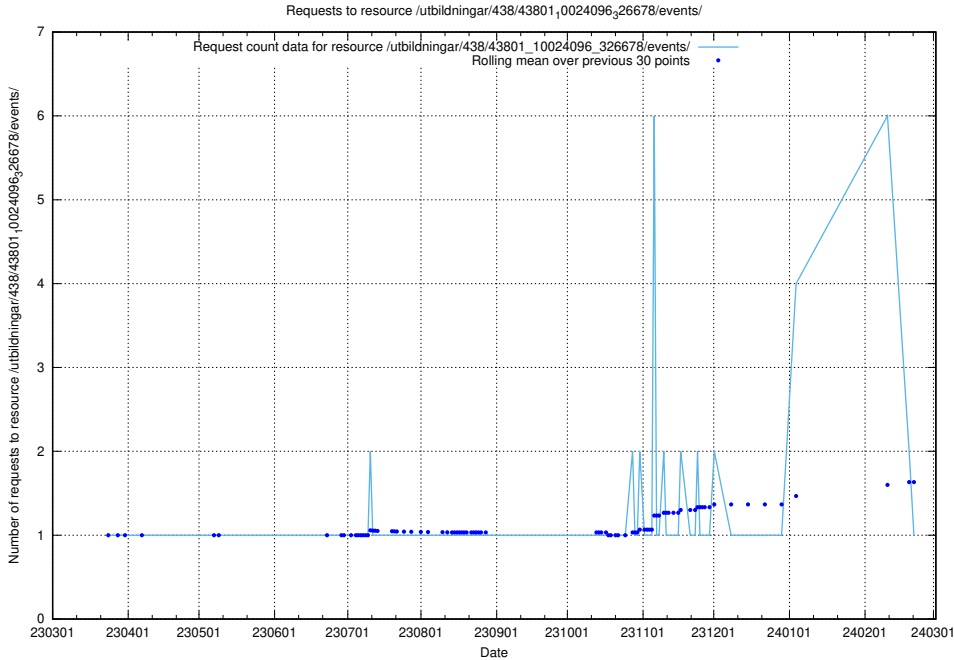

5.7050 Usage of /utbildningar/438/43801_10024096_326678/events/

Here, we count the number of requests to resource /utbildningar/438/43801_10024096_326678/events/.