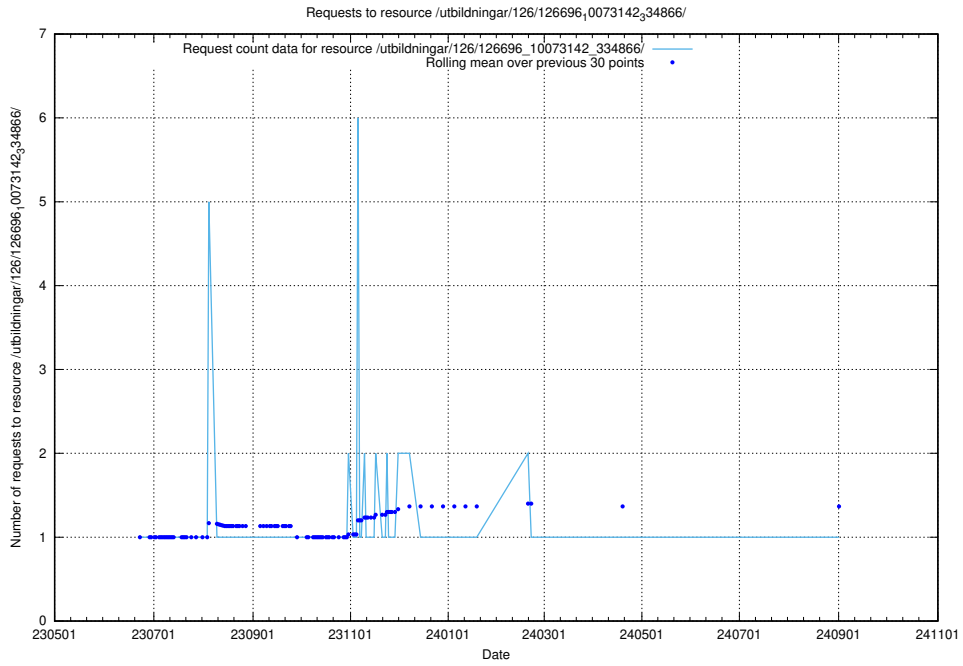

Here, we count the number of requests to resource /utbildningar/126/126696_10073142_334866/events/

5.6518 Usage of /utbildningar/126/126696_10073142_334866/

Here, we count the number of requests to resource /utbildningar/126/126696_10073142_334866/.