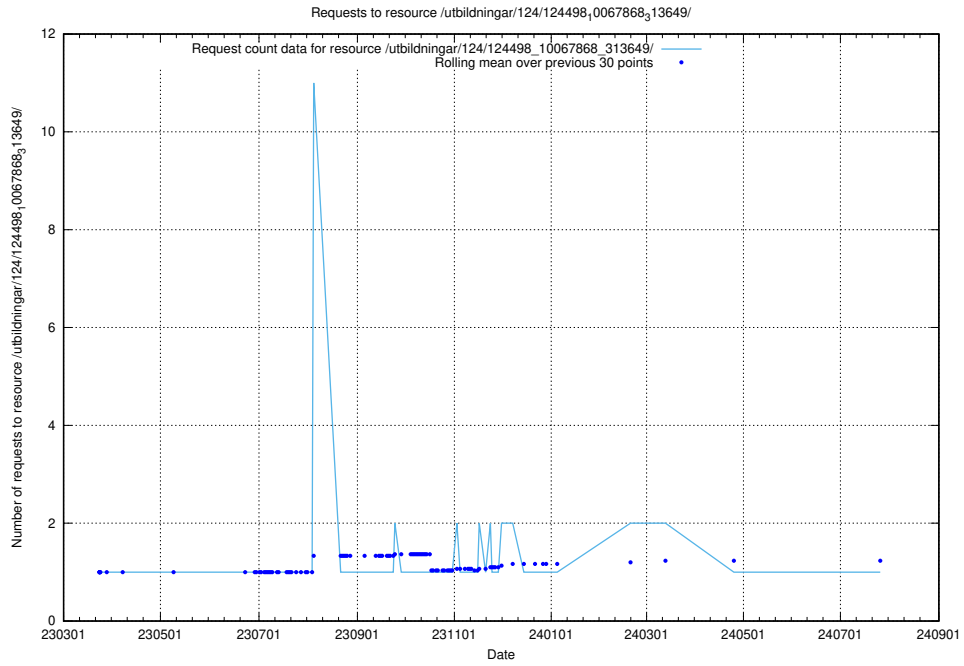

5.3600 Usage of /utbildningar/124/124498_10067868_313649/

Here, we count the number of requests to resource /utbildningar/124/124498_10067868_313649/.