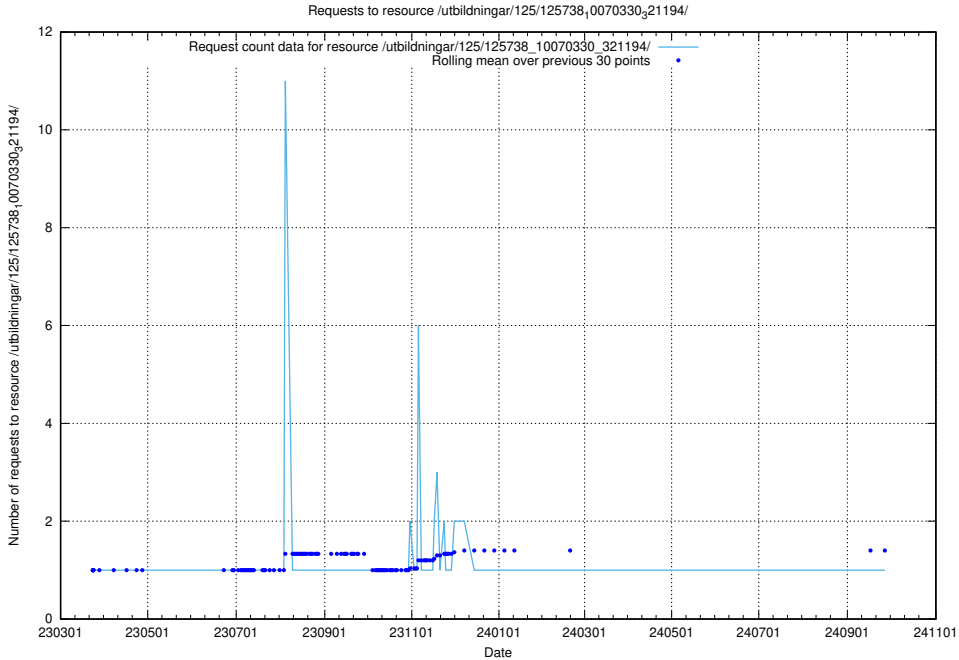

5.1161 Usage of /utbildningar/125/125738_10070330_321194/

Here, we count the number of requests to resource /utbildningar/125/125738_10070330_321194/.