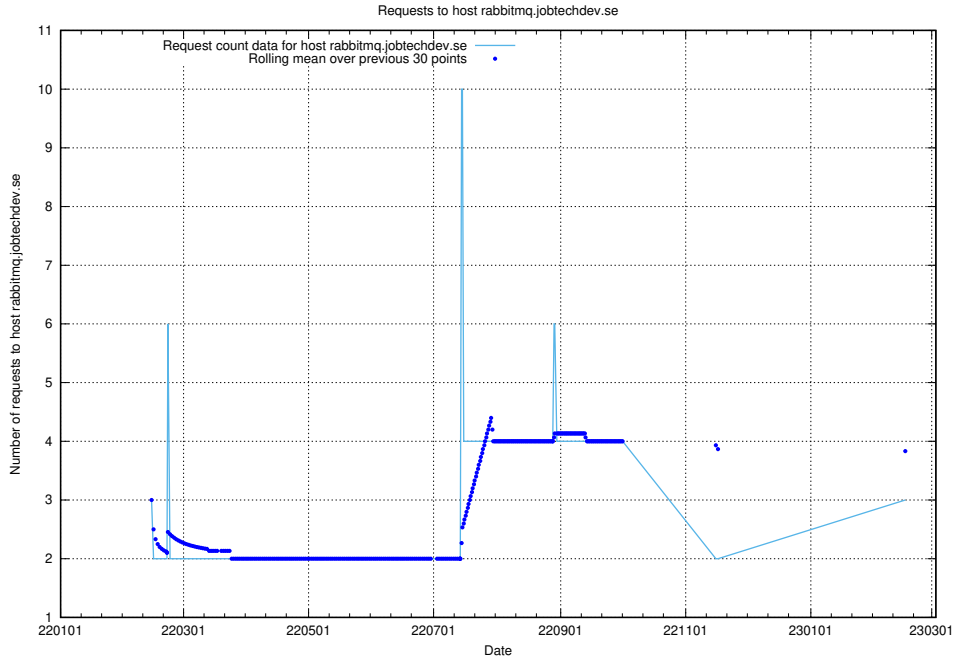

7.236 Usage of rabbitmq.jobtechdev.se

Here, we count the number of requests to host rabbitmq.jobtechdev.se.