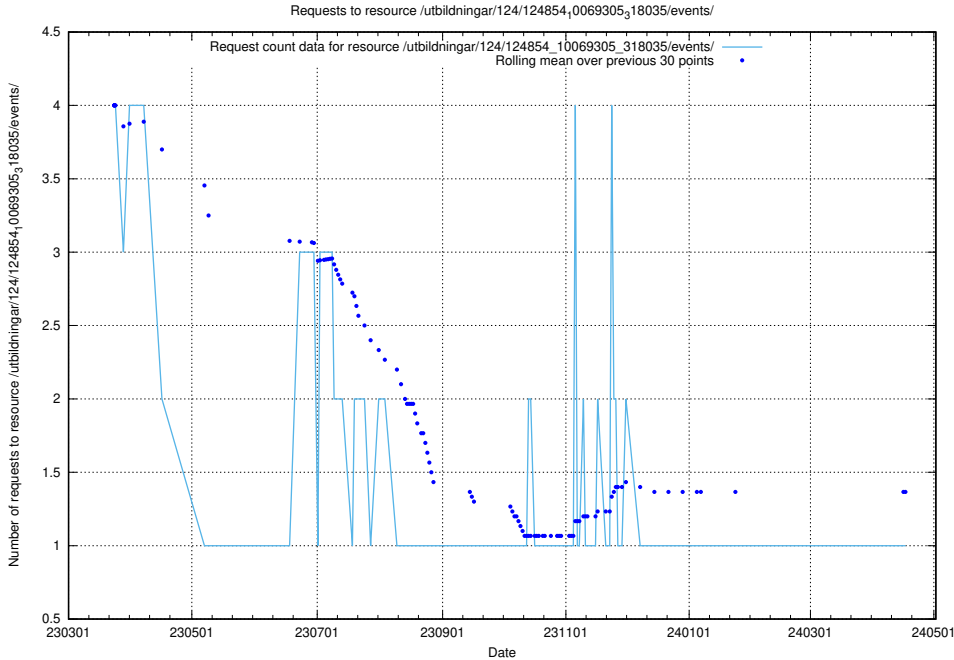

5.7128 Usage of /utbildningar/124/124854_10069305_318035/events/

Here, we count the number of requests to resource /utbildningar/124/124854_10069305_318035/events/