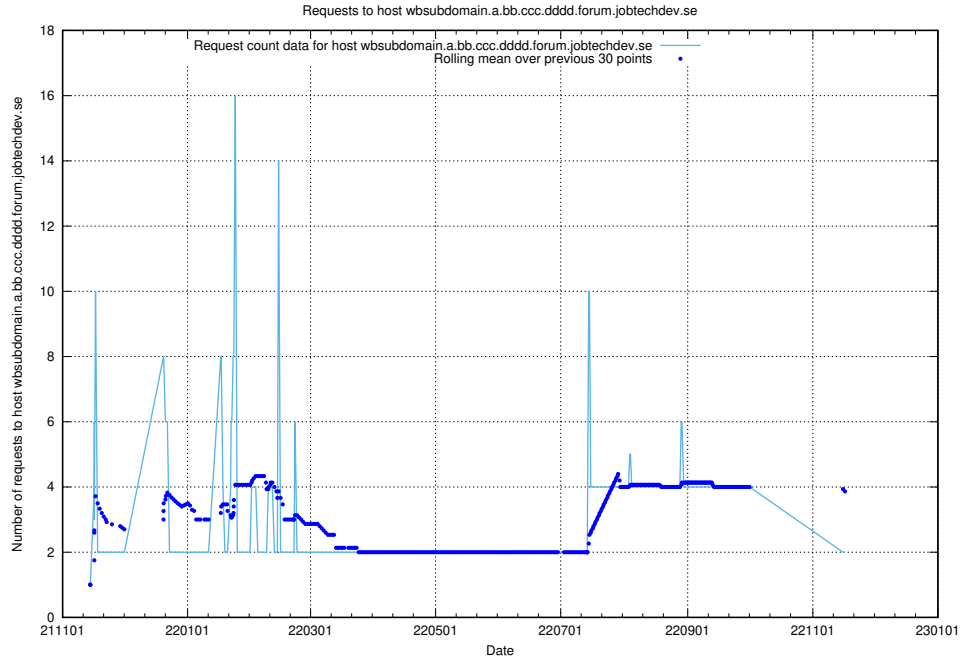

7.553 Usage of wbsubdomain.a.bb.ccc.dddd.forum.jobtechdev.se

Here, we count the number of requests to host wbsubdomain.a.bb.ccc.dddd.forum.jobtechdev.se.