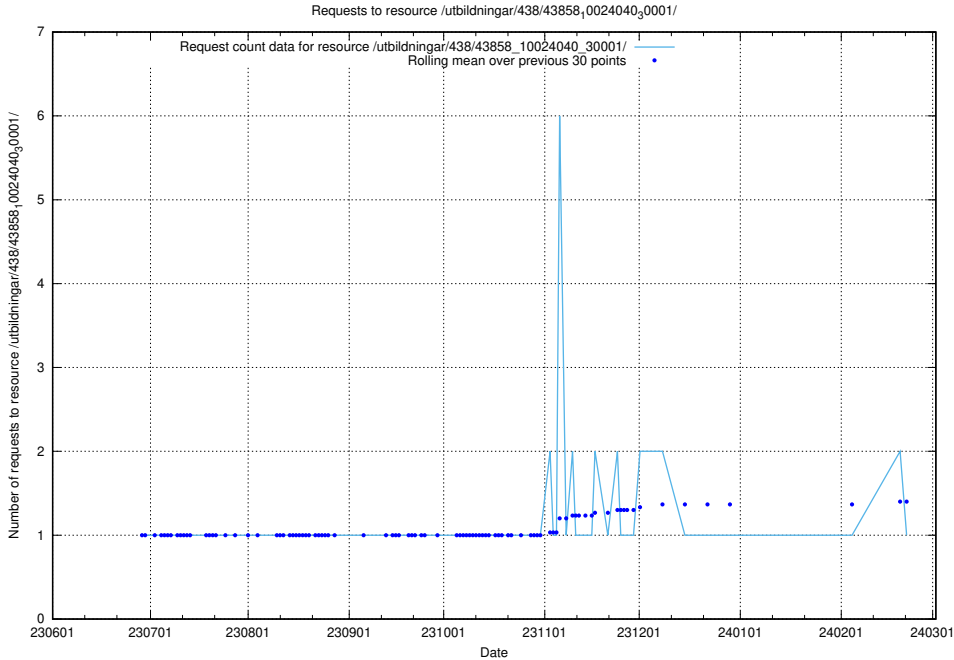

5.6333 Usage of /utbildningar/438/43858_10024040_30001/

Here, we count the number of requests to resource /utbildningar/438/43858_10024040_30001/.