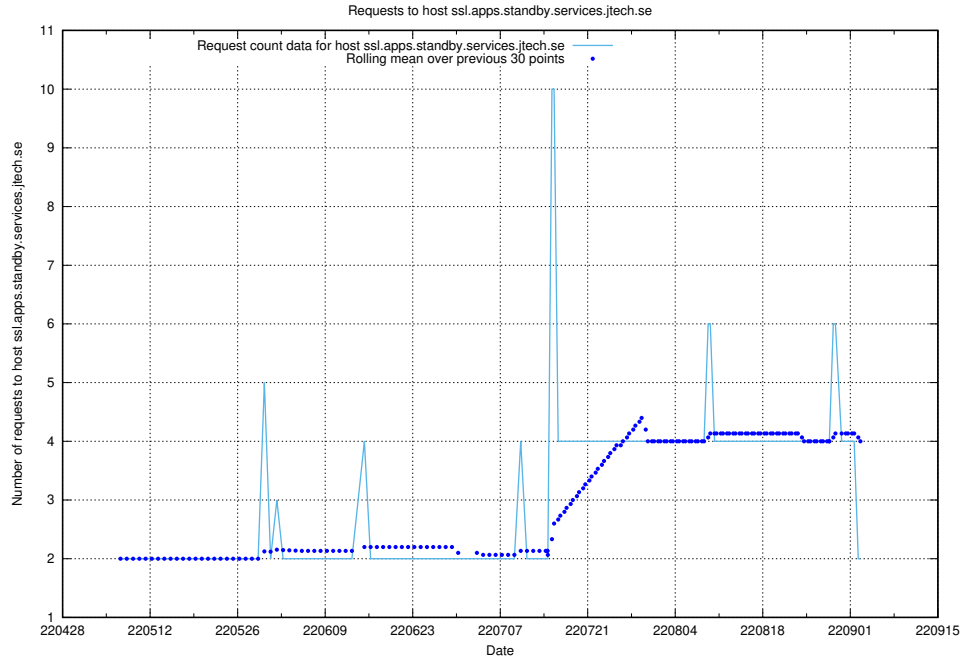

7.432 Usage of ssl.apps.standby.services.jtech.se

Here, we count the number of requests to host ssl.apps.standby.services.jtech.se.