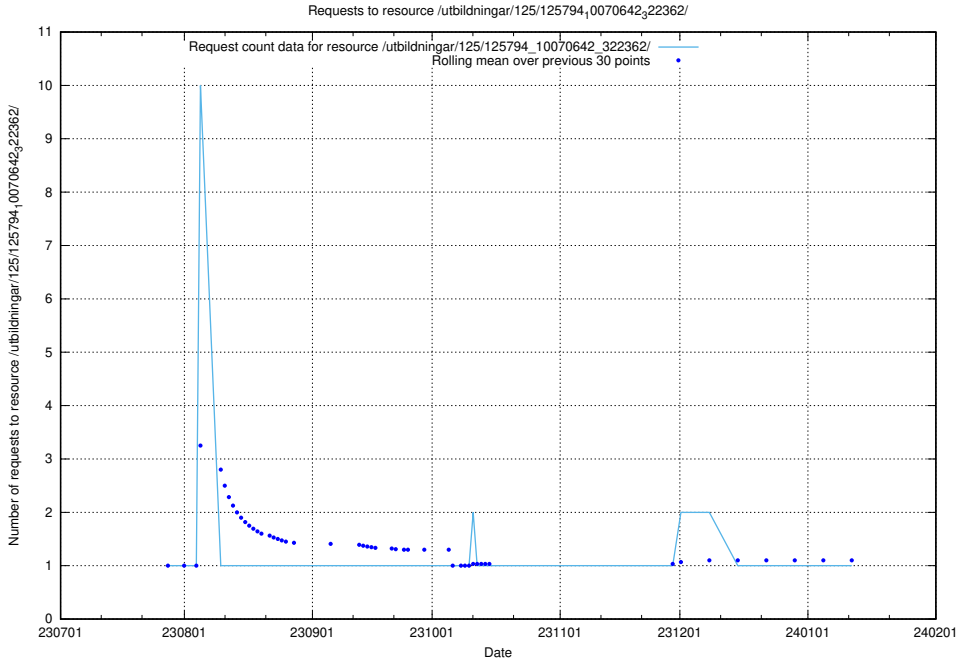

5.5816 Usage of /utbildningar/125/125794_10070642_322362/

Here, we count the number of requests to resource /utbildningar/125/125794_10070642_322362/.