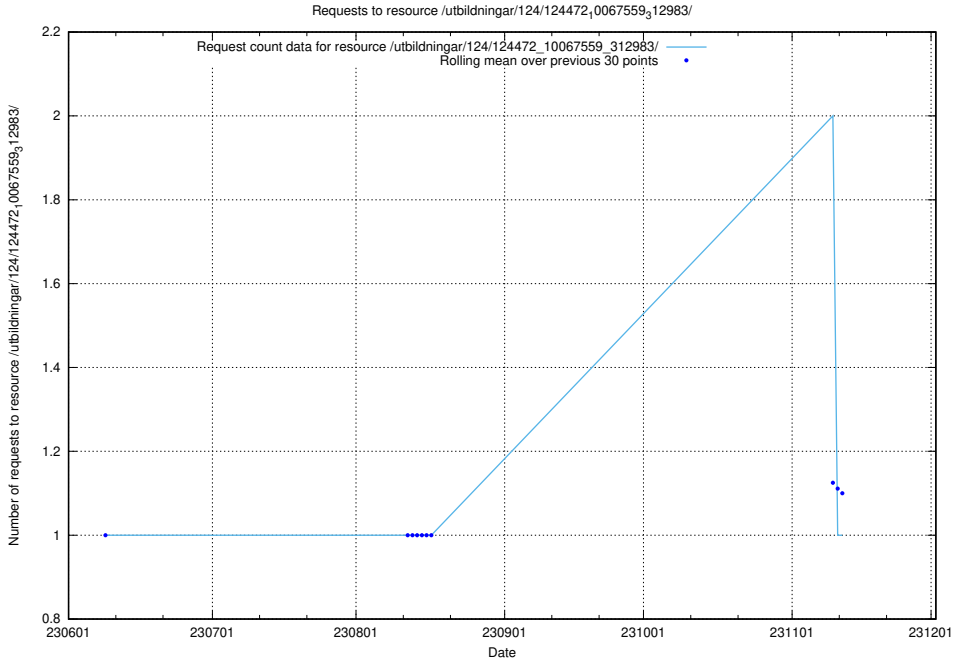

5.6781 Usage of /utbildningar/124/124472_10067559_312983/

Here, we count the number of requests to resource /utbildningar/124/124472_10067559_312983/.