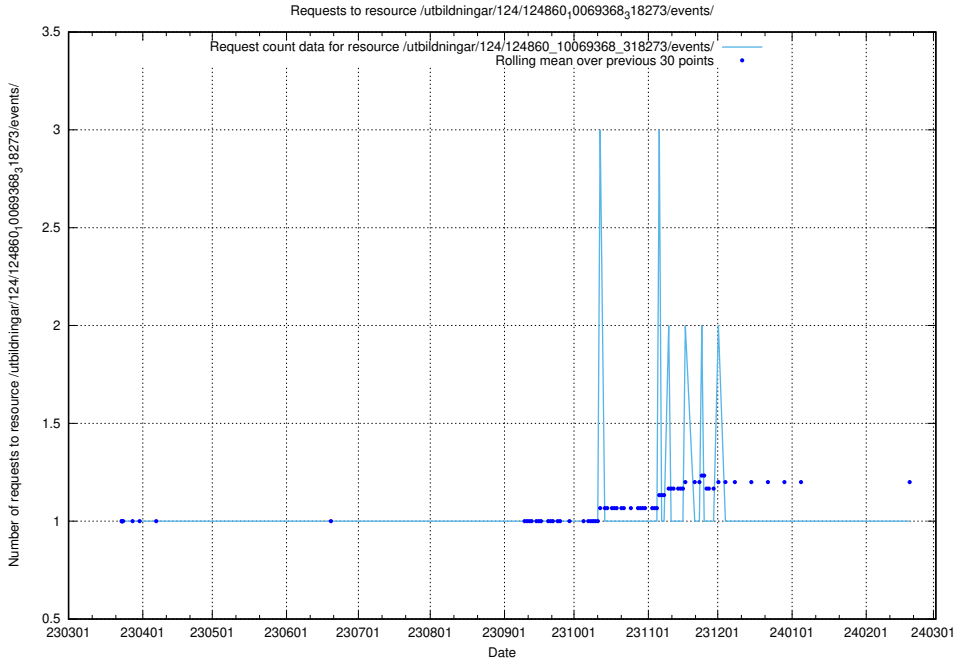

Here, we count the number of requests to resource /utbildningar/124/124860_10069845_319853/.

5.1328 Usage of /utbildningar/124/124860_10069368_318273/events/

Here, we count the number of requests to resource /utbildningar/124/124860_10069368_318273/events/