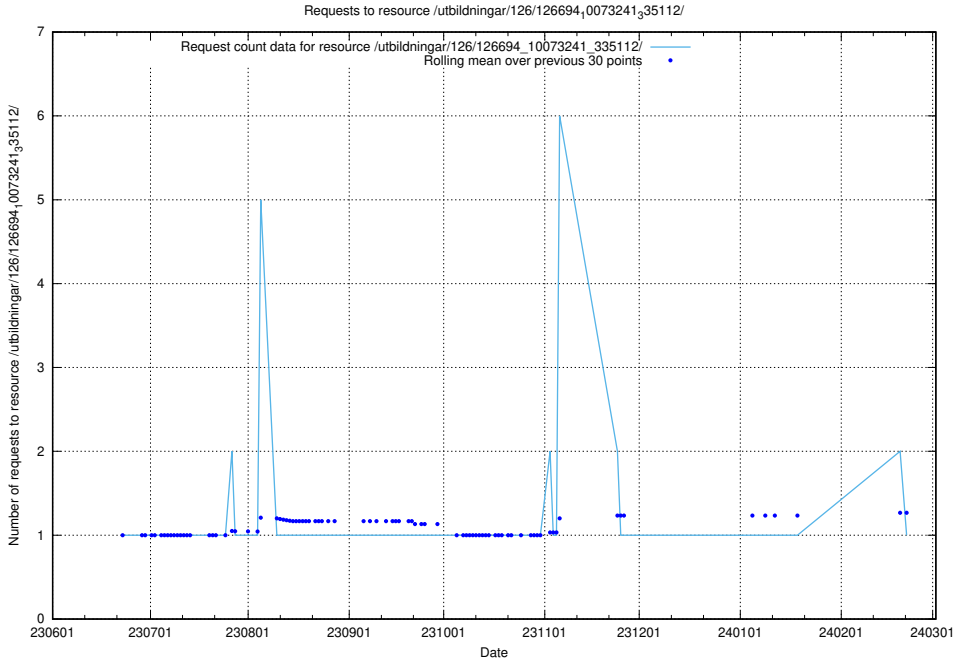

5.6526 Usage of /utbildningar/126/126694_10073241_335112/

Here, we count the number of requests to resource /utbildningar/126/126694_10073241_335112/.