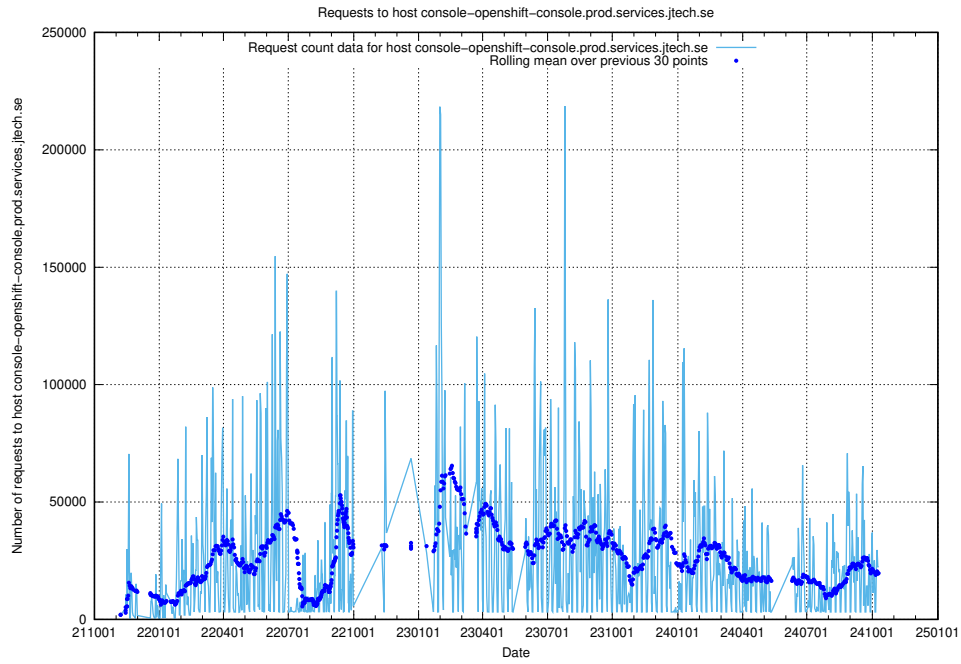

7.7 Usage of console-openshift-console.prod.services.jtech.se

Here, we count the number of requests to host console-openshift-console.prod.services.jtech.se.