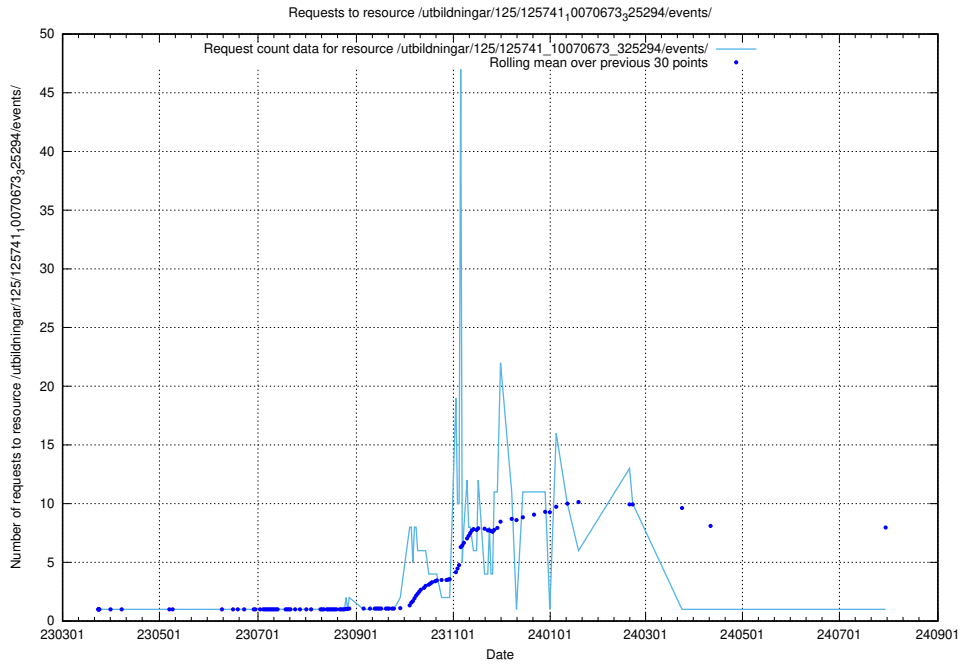

5.7364 Usage of /utbildningar/125/125741_10070673_325294/events/

Here, we count the number of requests to resource /utbildningar/125/125741_10070673_325294/events/