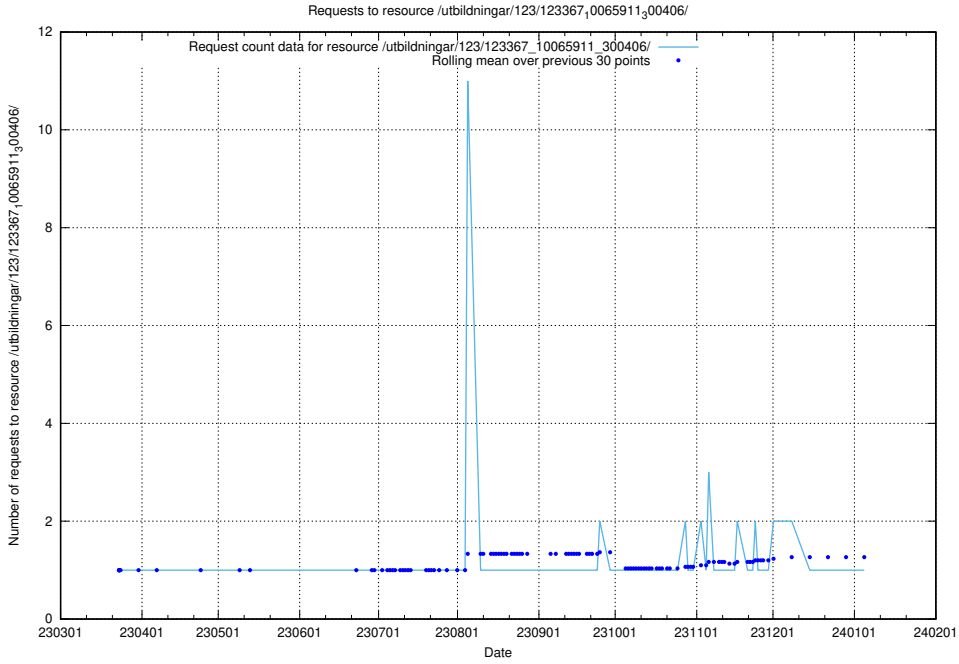

5.5641 Usage of /utbildningar/123/123367_10065911_300406/

Here, we count the number of requests to resource /utbildningar/123/123367_10065911_300406/.