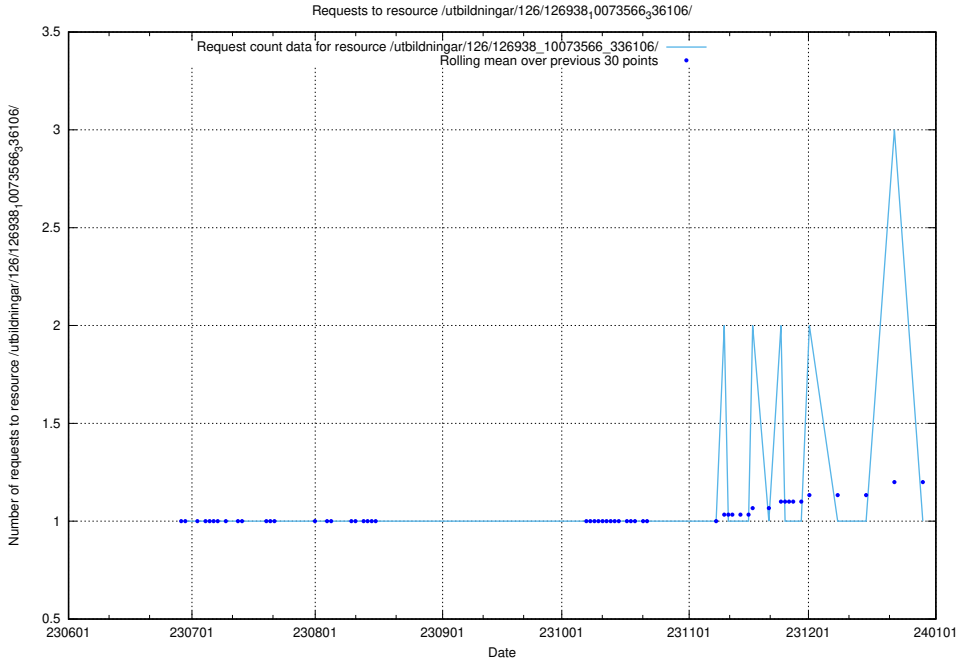

5.6346 Usage of /utbildningar/126/126938_10073566_336106/

Here, we count the number of requests to resource /utbildningar/126/126938_10073566_336106/.