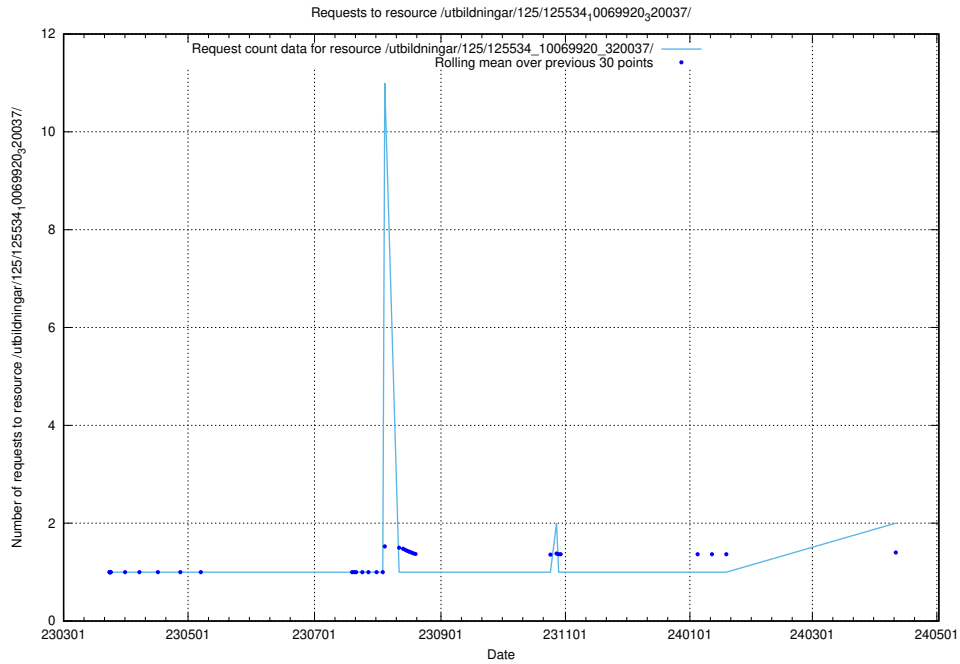

5.620 Usage of /utbildningar/125/125534_10069920_320037/

Here, we count the number of requests to resource /utbildningar/125/125534_10069920_320037/.