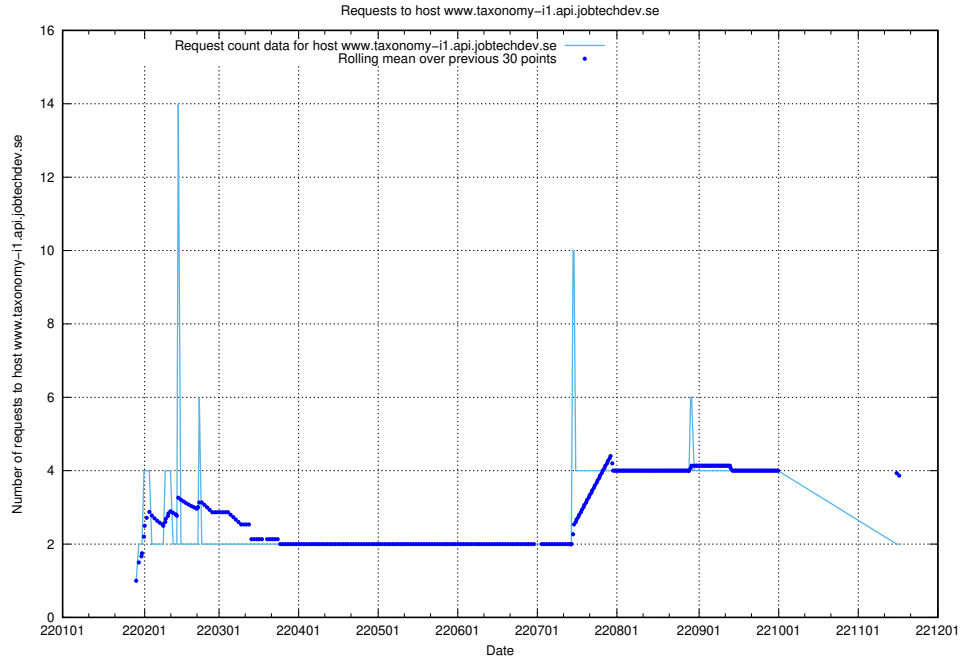

7.572 Usage of `www.taxonomy-i1.api.jobtechdev.se`

Here, we count the number of requests to host `www.taxonomy-i1.api.jobtechdev.se`.