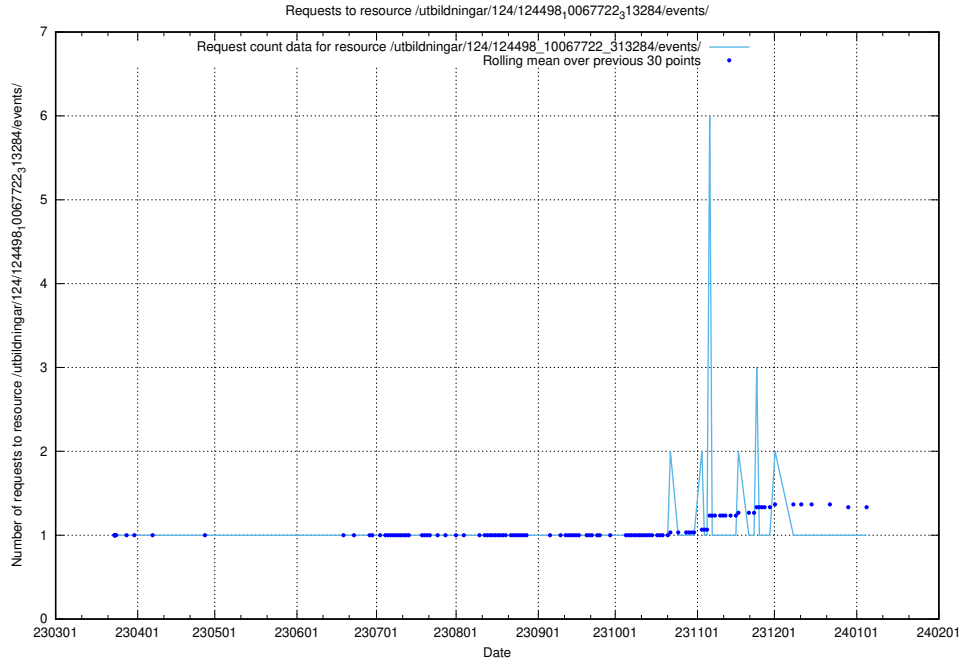

5.3641 Usage of /utbildningar/124/124498_10067722_313284/events/

Here, we count the number of requests to resource /utbildningar/124/124498_10067722_313284/events/