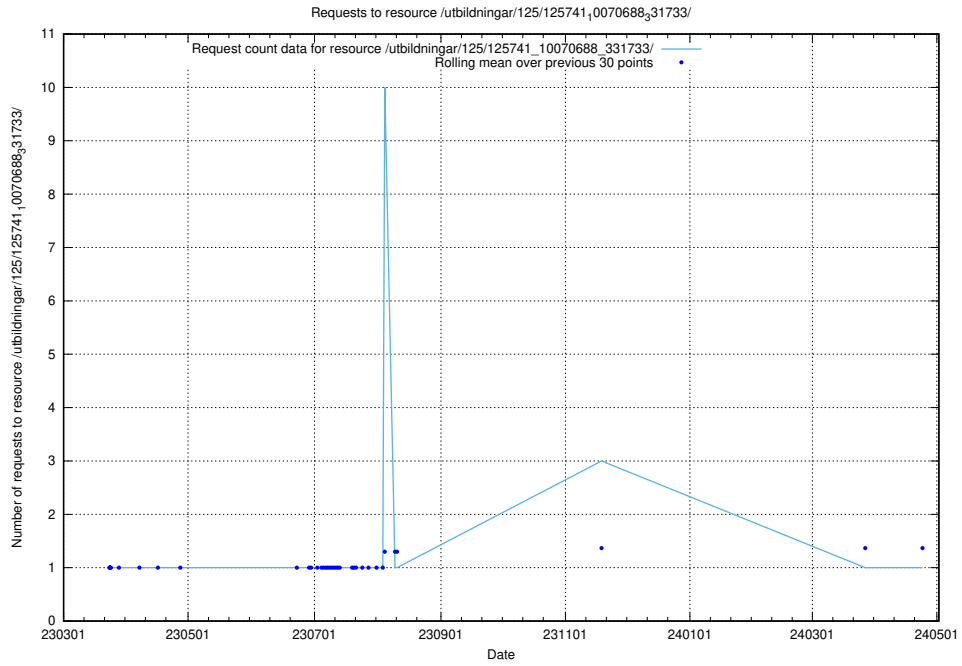

5.7348 Usage of /utbildningar/125/125741_10070688_331733/

Here, we count the number of requests to resource /utbildningar/125/125741_10070688_331733/.