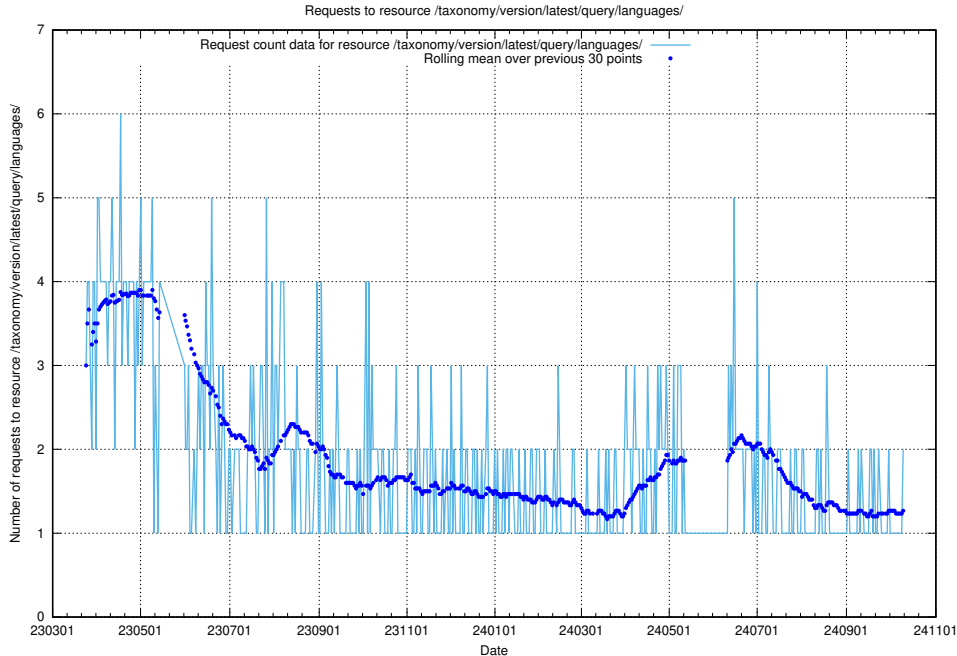

5.1072 Usage of /taxonomy/version/latest/query/languages/

Here, we count the number of requests to resource /taxonomy/version/latest/query/languages/.