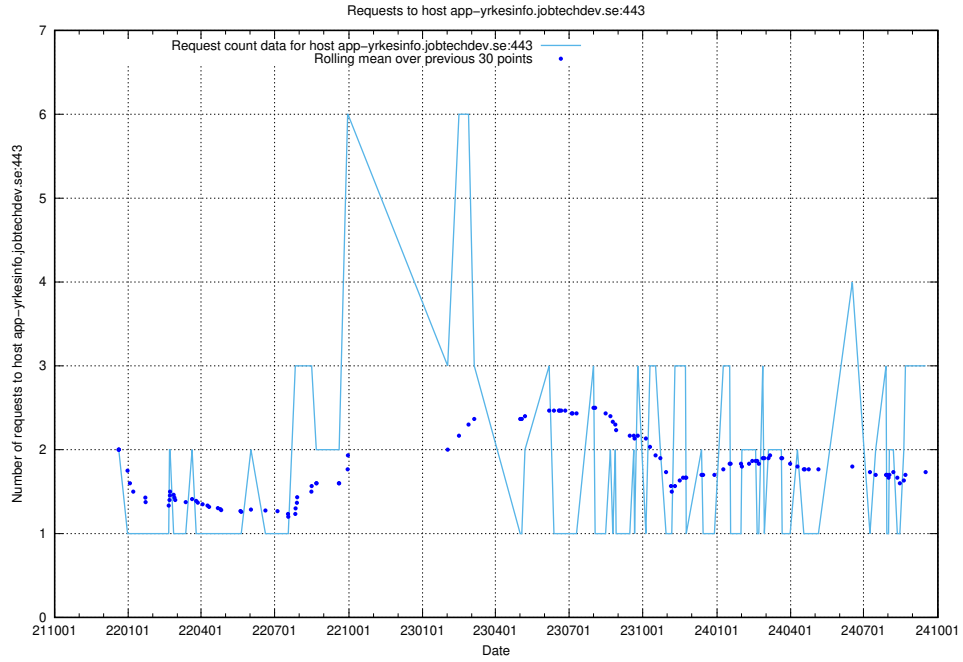

7.209 Usage of app-yrkesinfo.jobtechdev.se:443

Here, we count the number of requests to host app-yrkesinfo.jobtechdev.se:443.