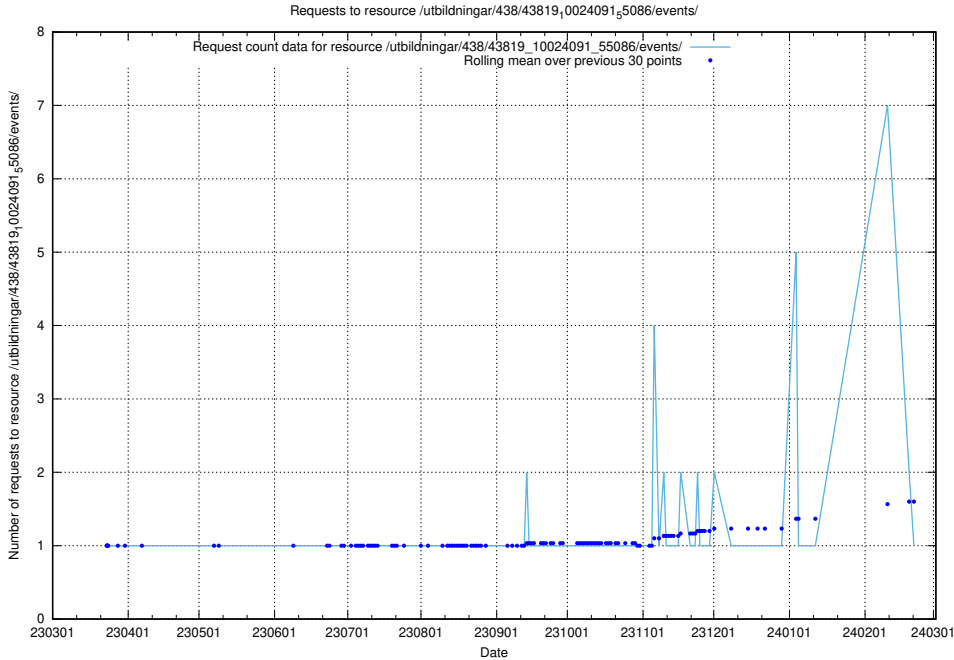

5.7218 Usage of /utbildningar/438/43819_10024091_55086/events/

Here, we count the number of requests to resource /utbildningar/438/43819_10024091_55086/events/.