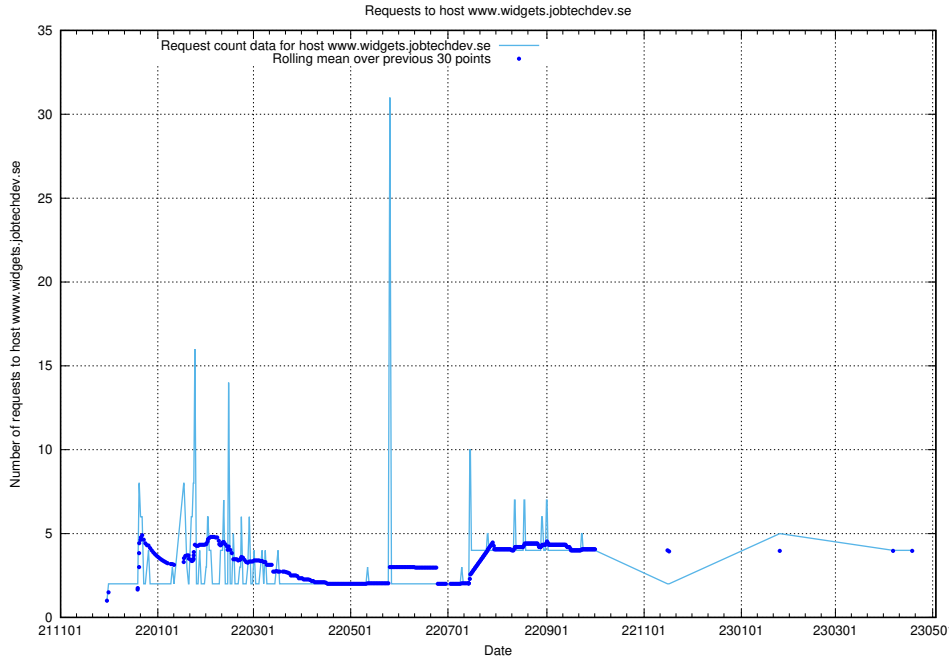

7.140 Usage of www.widgets.jobtechdev.se

Here, we count the number of requests to host www.widgets.jobtechdev.se.