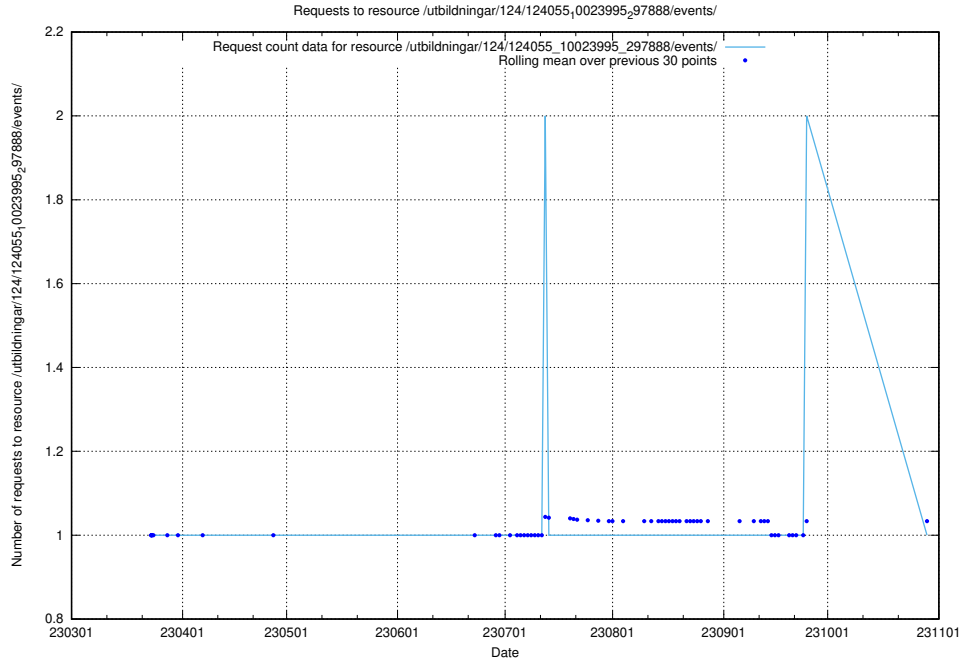

5.5247 Usage of /utbildningar/124/124055_10023995_297888/events/

Here, we count the number of requests to resource /utbildningar/124/124055_10023995_297888/events/