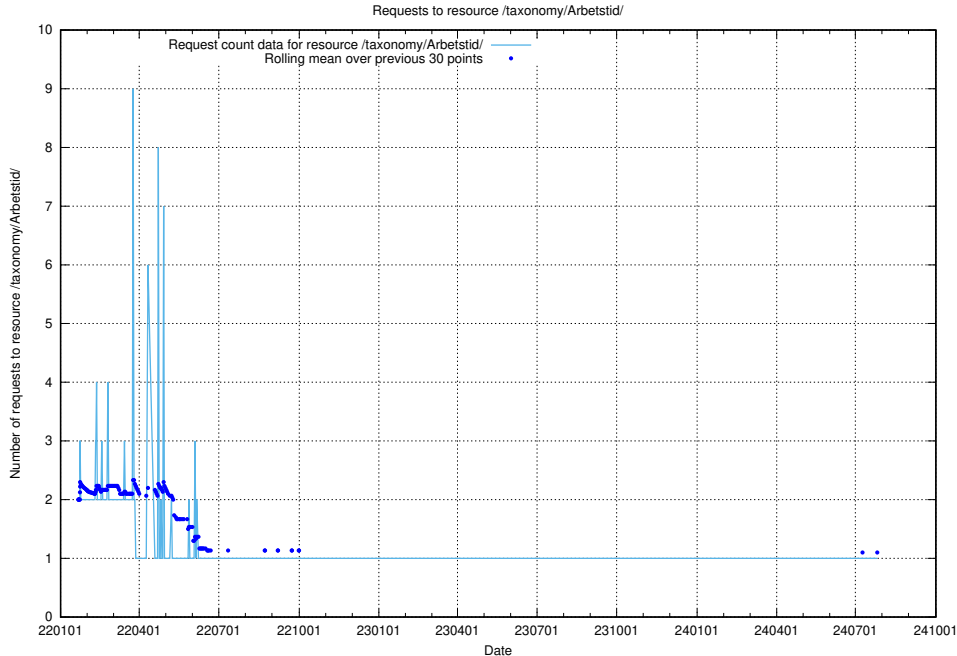

5.2678 Usage of /taxonomy/Arbetstid/

Here, we count the number of requests to resource /taxonomy/Arbetstid/.