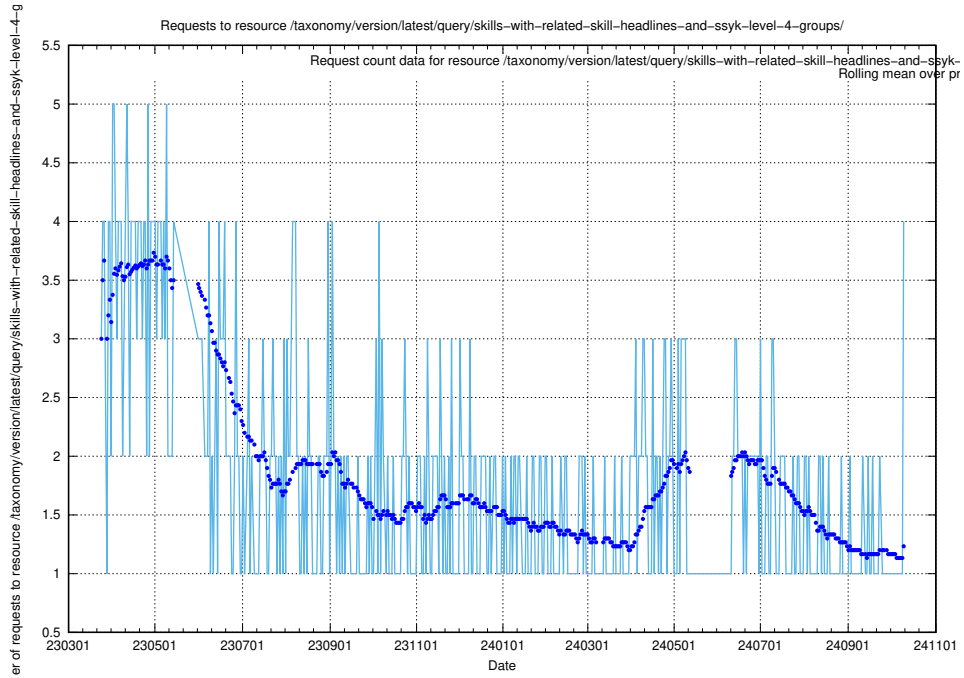

5.396 Usage of /taxonomy/version/latest/query/skills-with-related-skill-headlines-and-ssyk-level-4-groups/

Here, we count the number of requests to resource /taxonomy/version/latest/query/skills-with-related-skill-headlines-and-ssyk-level-4-groups/.