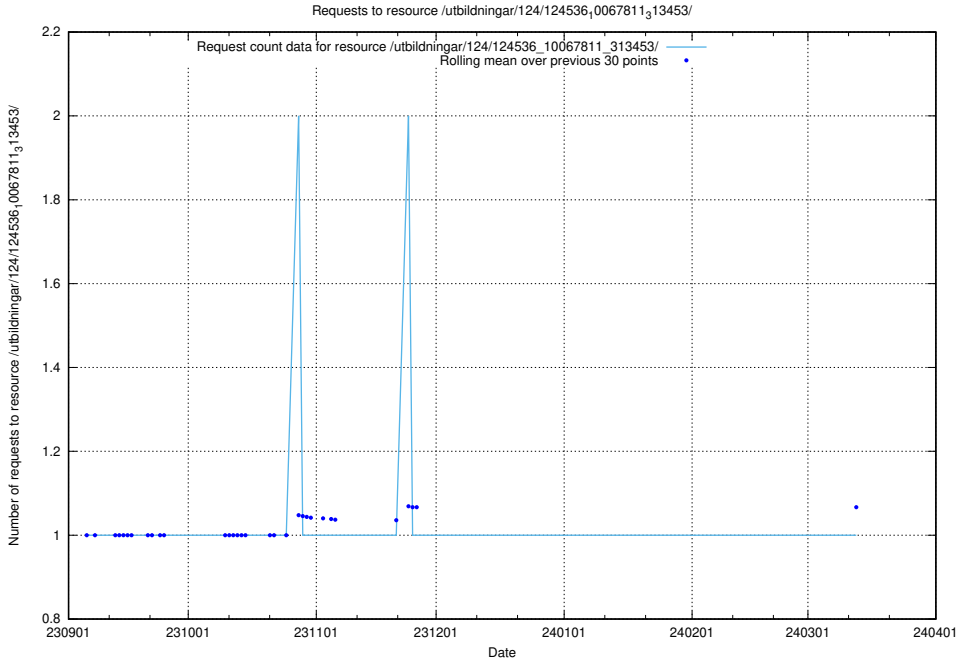

5.5601 Usage of /utbildningar/124/124536_10067811_313453/

Here, we count the number of requests to resource /utbildningar/124/124536_10067811_313453/.