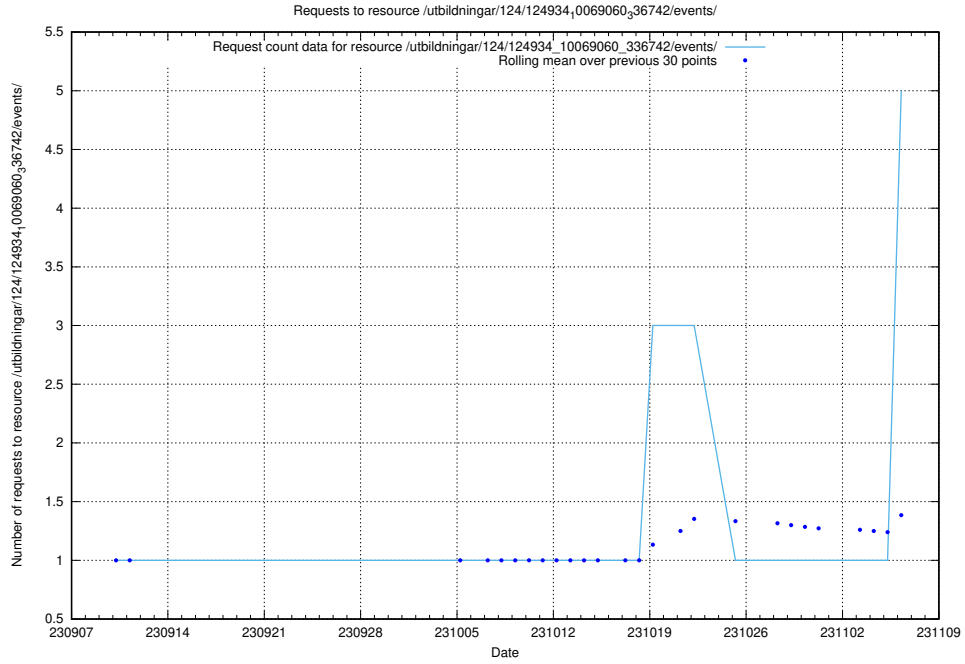

5.243 Usage of /utbildningar/124/124934_10069060_336742/events/

Here, we count the number of requests to resource /utbildningar/124/124934_10069060_336742/events/

5.244 Usage of /utbildningar/126/126937_10073576_336227/