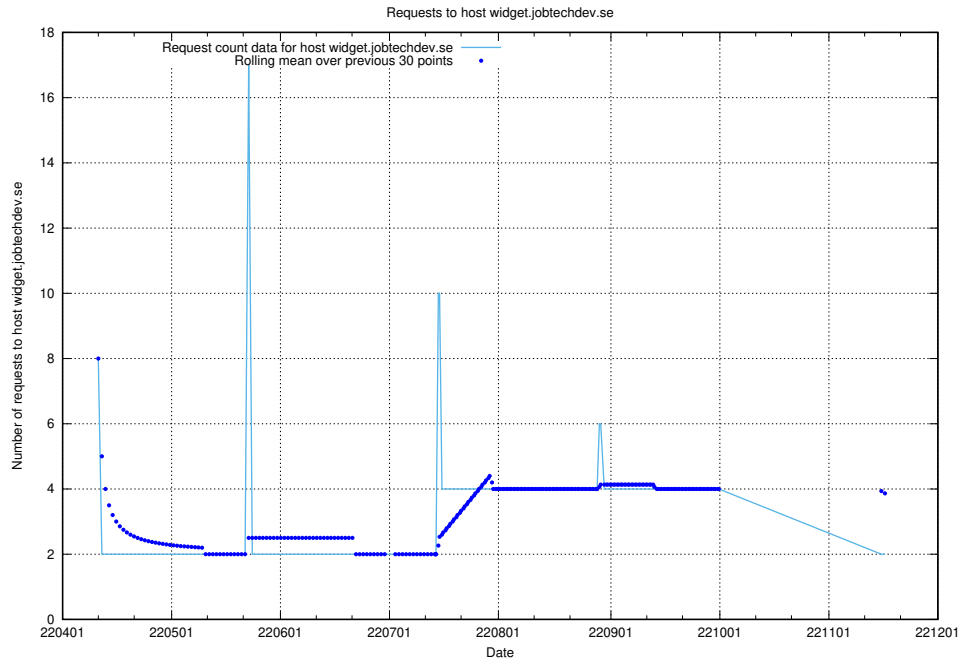

7.466 Usage of taxonomyt2.api.jobtechdev.se

Here, we count the number of requests to host taxonomyt2.api.jobtechdev.se.

7.467 Usage of widget.jobtechdev.se

Here, we count the number of requests to host widget.jobtechdev.se.