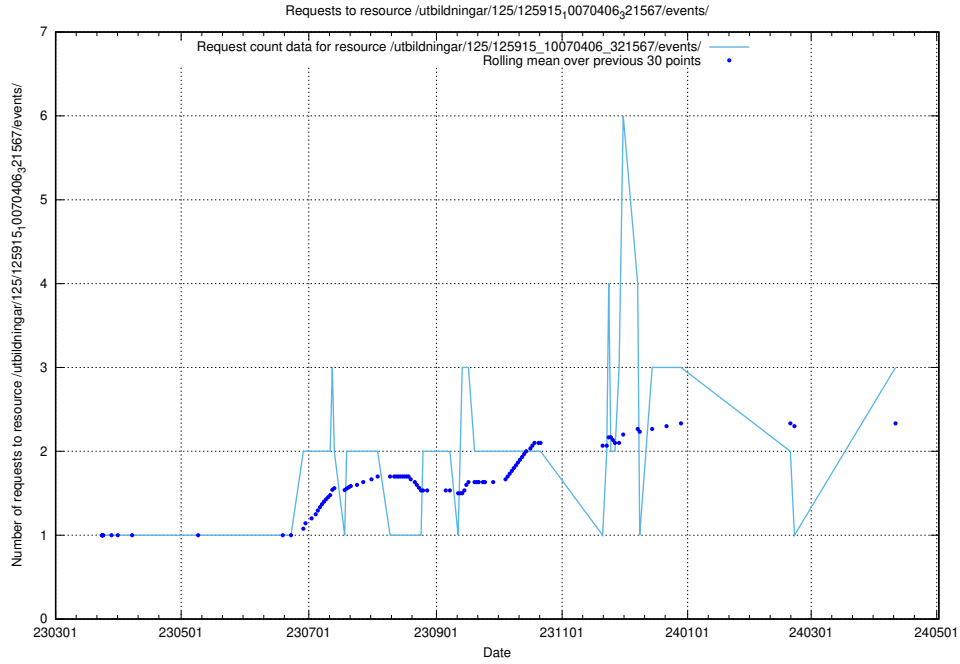

5.594 Usage of /utbildningar/125/125915_10070406_321567/events/

Here, we count the number of requests to resource /utbildningar/125/125915_10070406_321567/events/