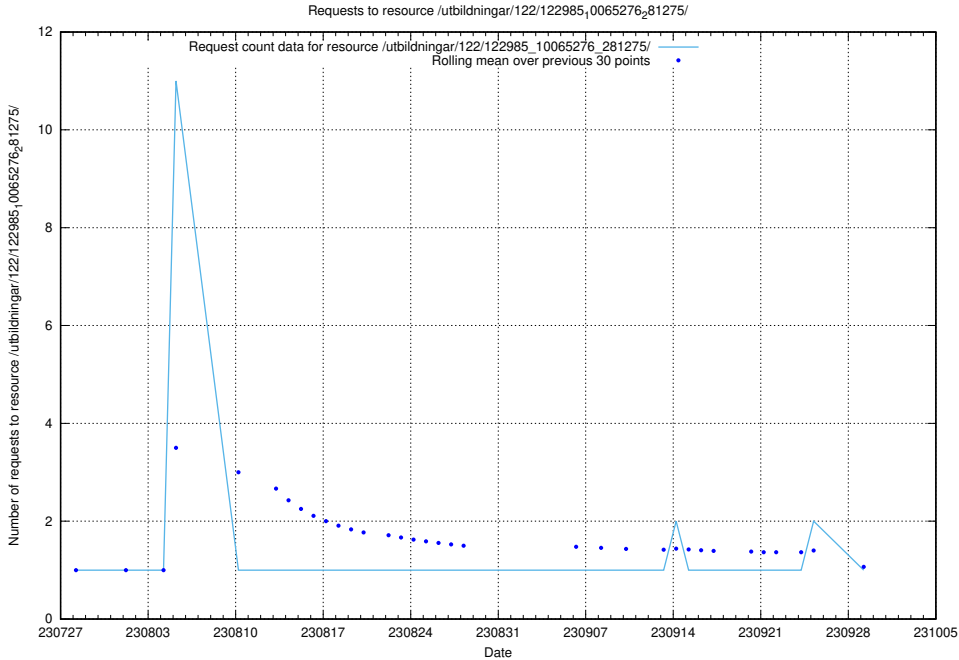

5.5824 Usage of /utbildningar/122/122985_10065276_281275/

Here, we count the number of requests to resource /utbildningar/122/122985_10065276_281275/.