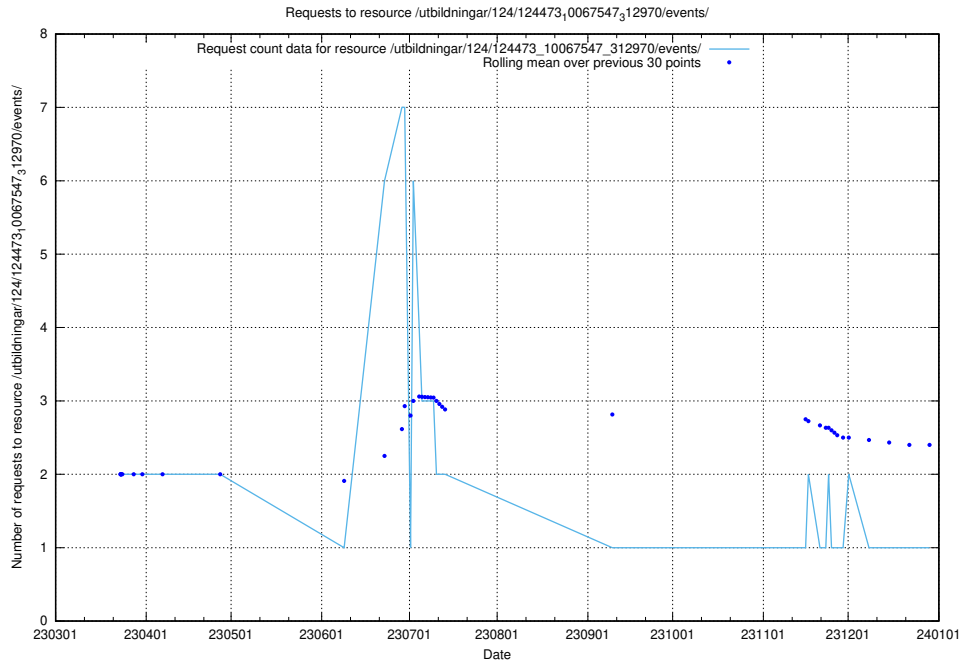

5.7176 Usage of /utbildningar/124/124473_10067547_312970/events/

Here, we count the number of requests to resource /utbildningar/124/124473_10067547_312970/events/