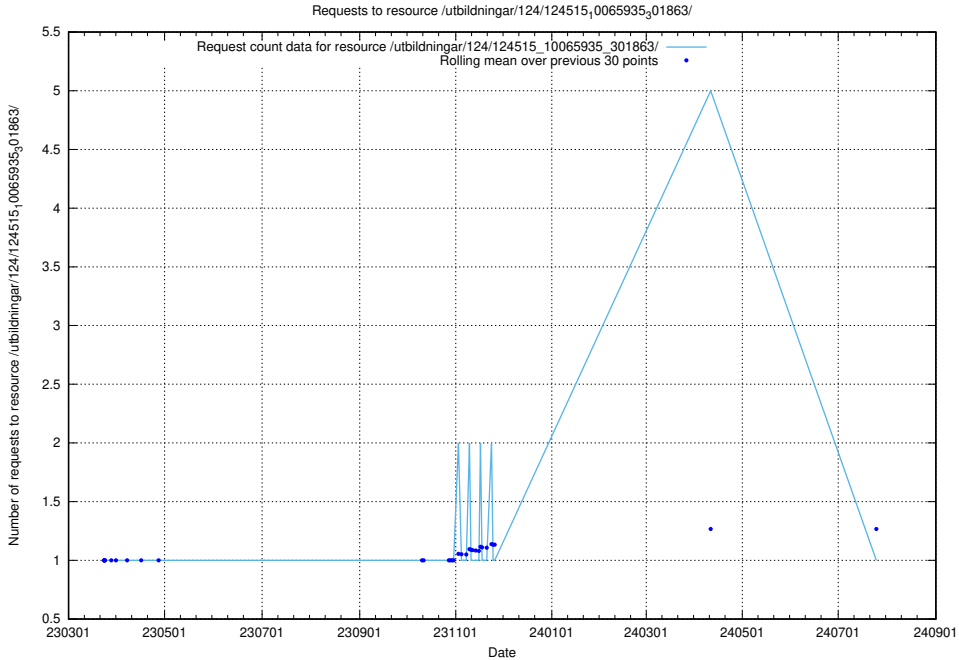

5.2521 Usage of /utbildningar/124/124515_10065935_301863/

Here, we count the number of requests to resource /utbildningar/124/124515_10065935_301863/.