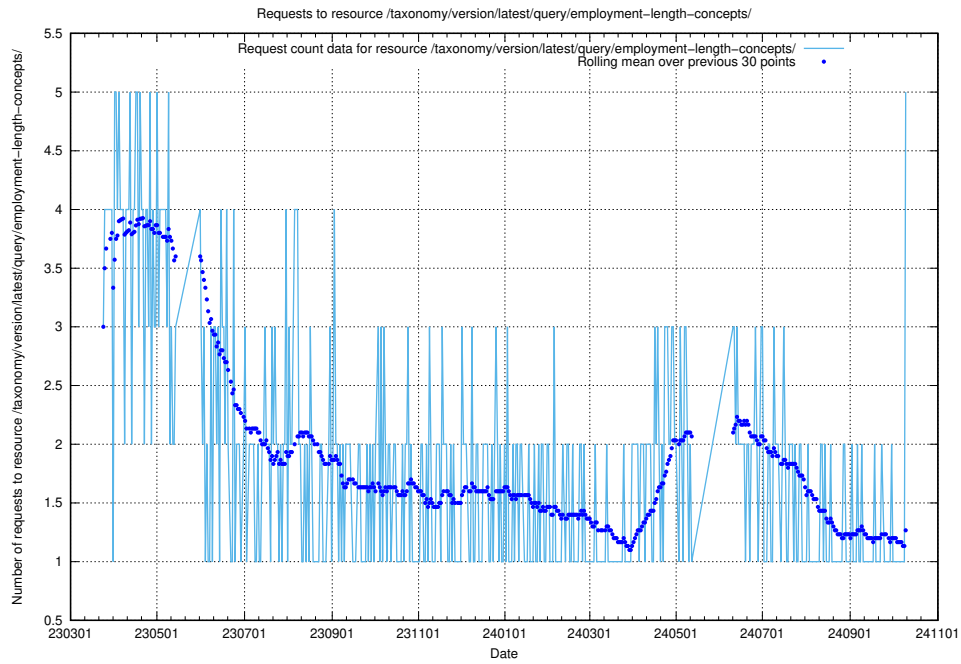

Here, we count the number of requests to resource /taxonomy/version/latest/query/employment-length-concepts/.

5.268 Usage of /utbildningar/437/43780_10024029_29990/events/

Here, we count the number of requests to resource /utbildningar/437/43780_10024029_29990/events/.