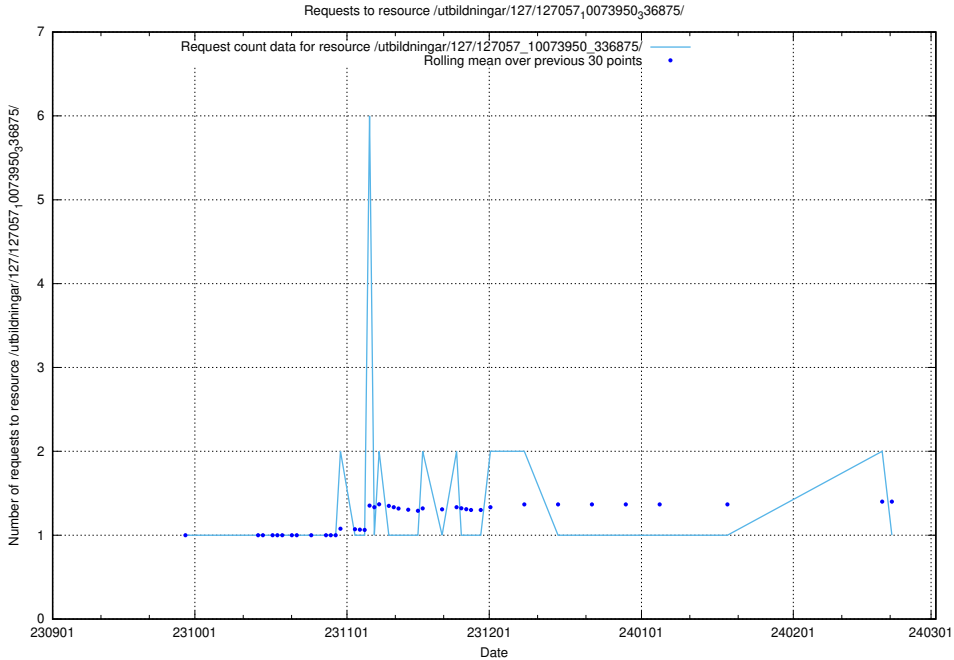

5.5367 Usage of /utbildningar/127/127057_10073950_336875/

Here, we count the number of requests to resource /utbildningar/127/127057_10073950_336875/.