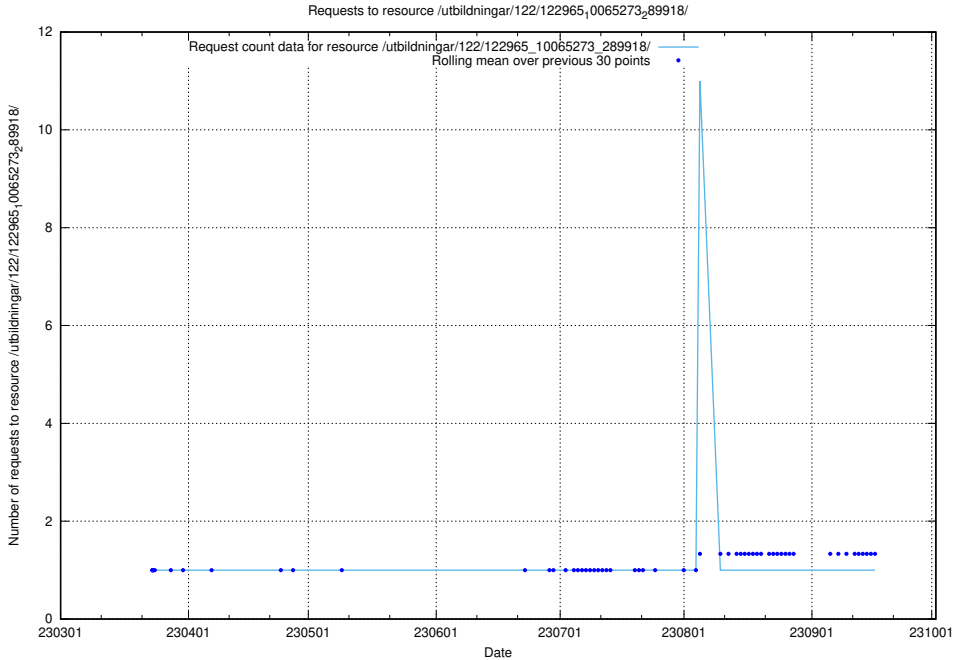

Here, we count the number of requests to resource /taxonomy/version/14/query/eu-regions/.

5.6060 Usage of /utbildningar/122/122965_10065273_289918/

Here, we count the number of requests to resource /utbildningar/122/122965_10065273_289918/.