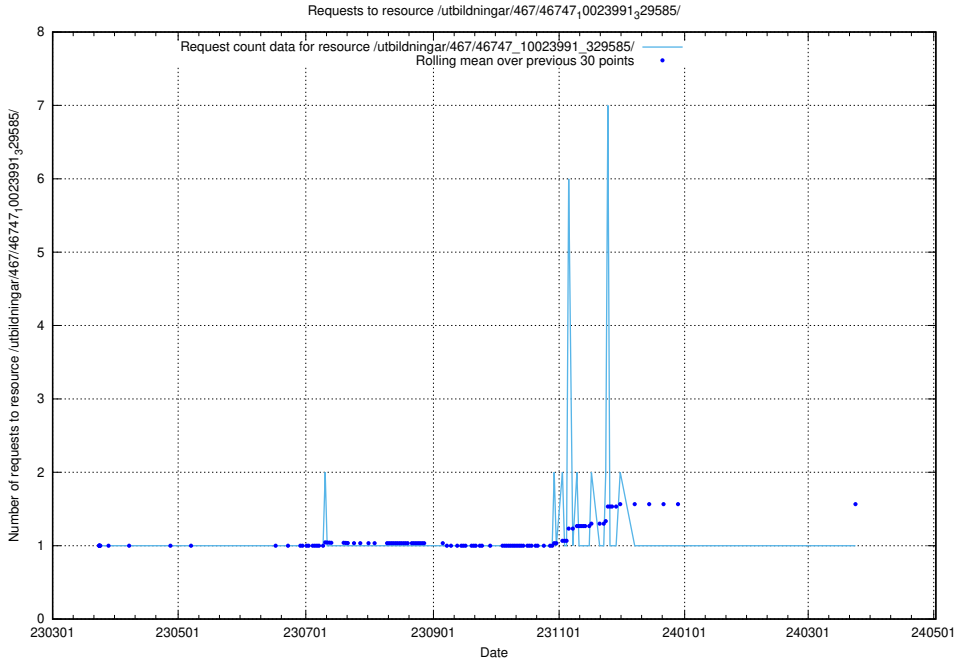

5.7192 Usage of /utbildningar/467/46747_10023991_329585/

Here, we count the number of requests to resource /utbildningar/467/46747_10023991_329585/.