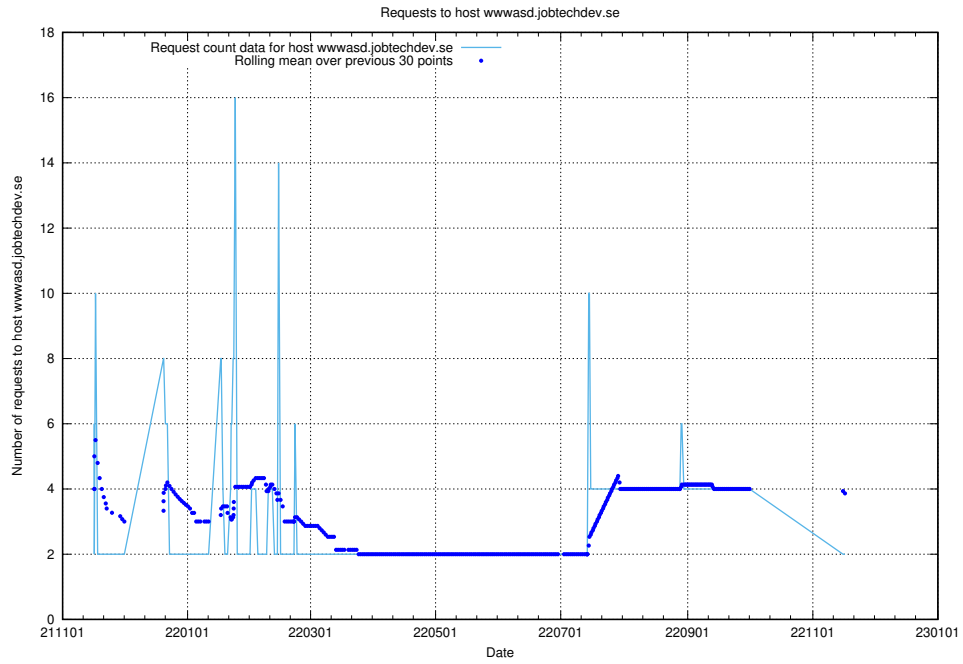

7.540 Usage of wwwasd.jobtechdev.se

Here, we count the number of requests to host wwwasd.jobtechdev.se.

7.541 Usage of cr2q344g064ask5t63j0.jobtechdev.se

Here, we count the number of requests to host cr2q344g064ask5t63j0.jobtechdev.se.