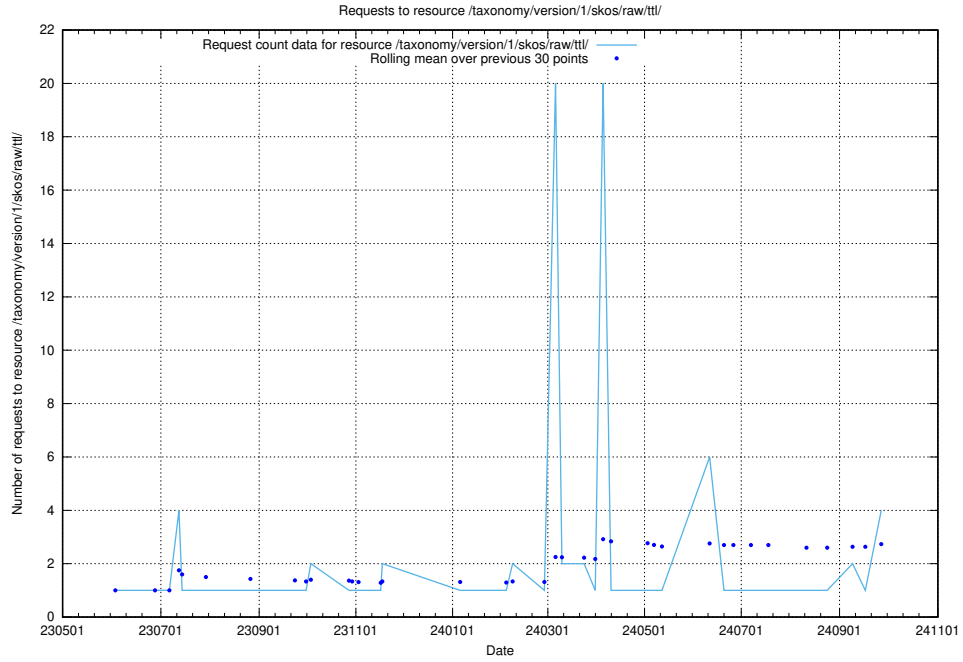

5.383 Usage of /taxonomy/version/1/skos/raw/ttl/

Here, we count the number of requests to resource /taxonomy/version/1/skos/raw/ttl/.