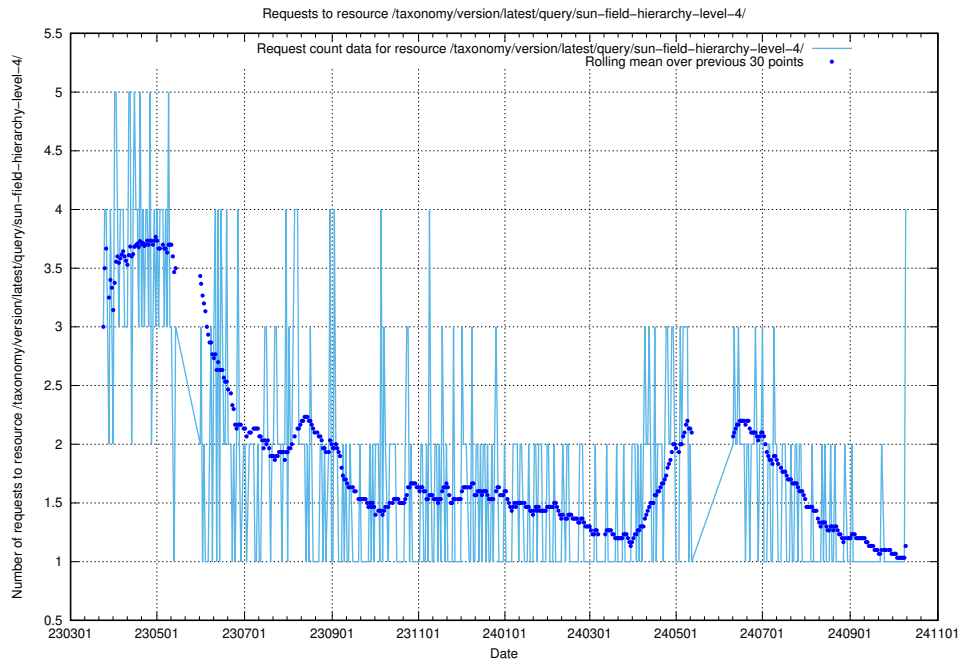

5.388 Usage of /taxonomy/version/latest/query/sun-field-hierarchy-level-4/

Here, we count the number of requests to resource /taxonomy/version/latest/query/sun-field-hierarchy-level-4/.