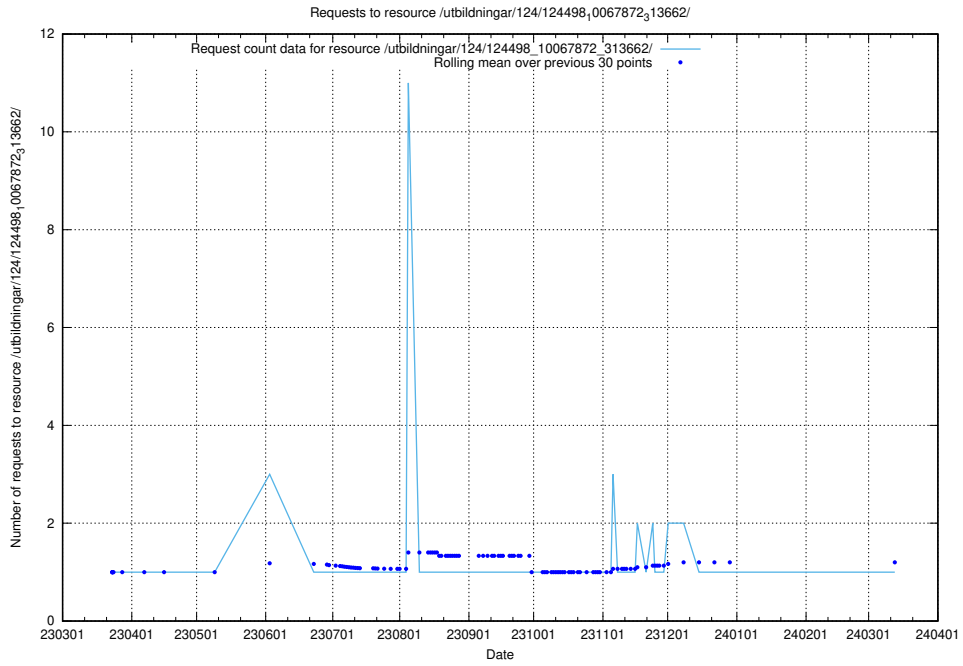

5.3586 Usage of /utbildningar/124/124498_10067872_313662/

Here, we count the number of requests to resource /utbildningar/124/124498_10067872_313662/.