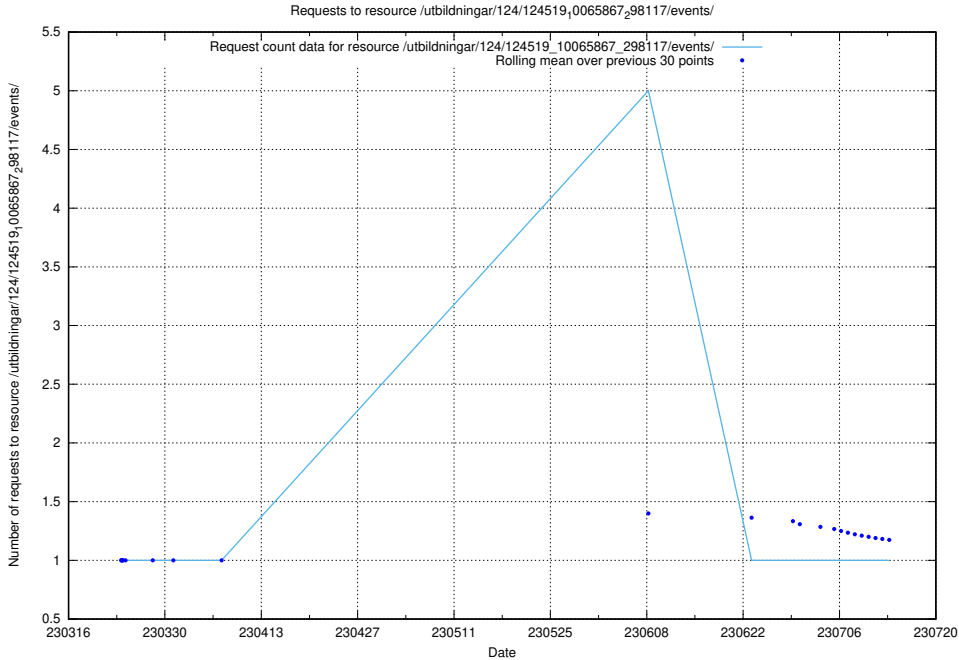

5.2233 Usage of /utbildningar/124/124519_10065867_298117/events/

Here, we count the number of requests to resource /utbildningar/124/124519_10065867_298117/events/