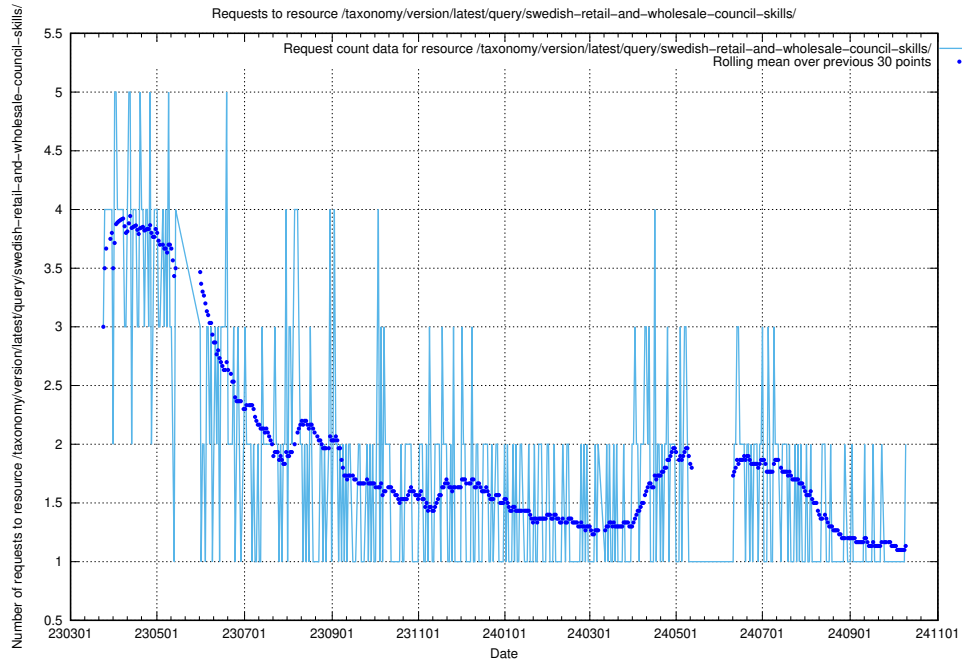

5.1055 Usage of /taxonomy/version/latest/query/swedish-retail-and-wholesale-council-skills/

Here, we count the number of requests to resource /taxonomy/version/latest/query/swedish-retail-and-wholesale-council-skills/.