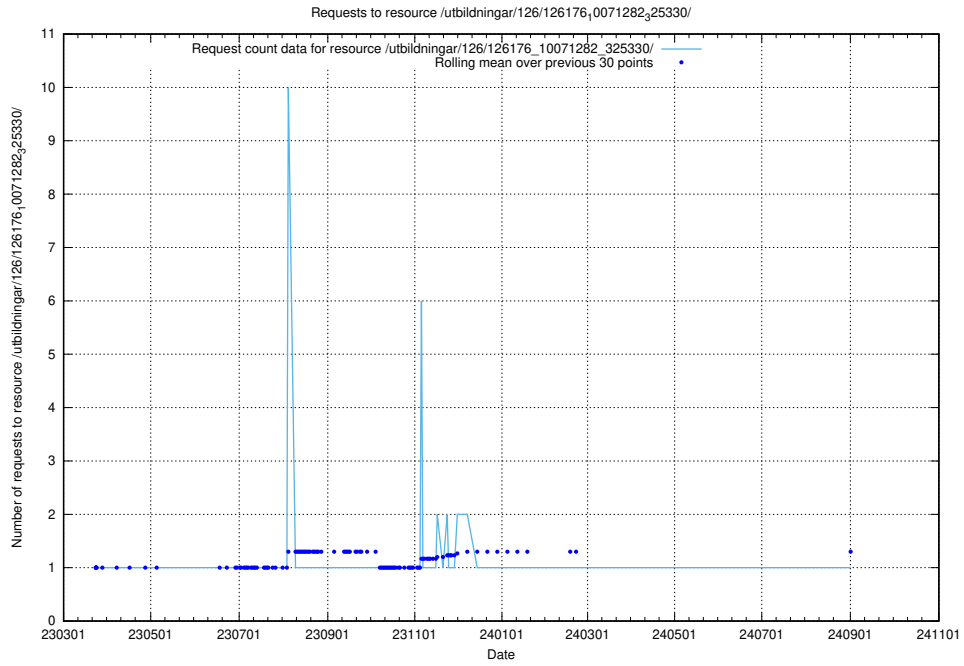

5.7304 Usage of /utbildningar/126/126176_10071282_325330/

Here, we count the number of requests to resource /utbildningar/126/126176_10071282_325330/.