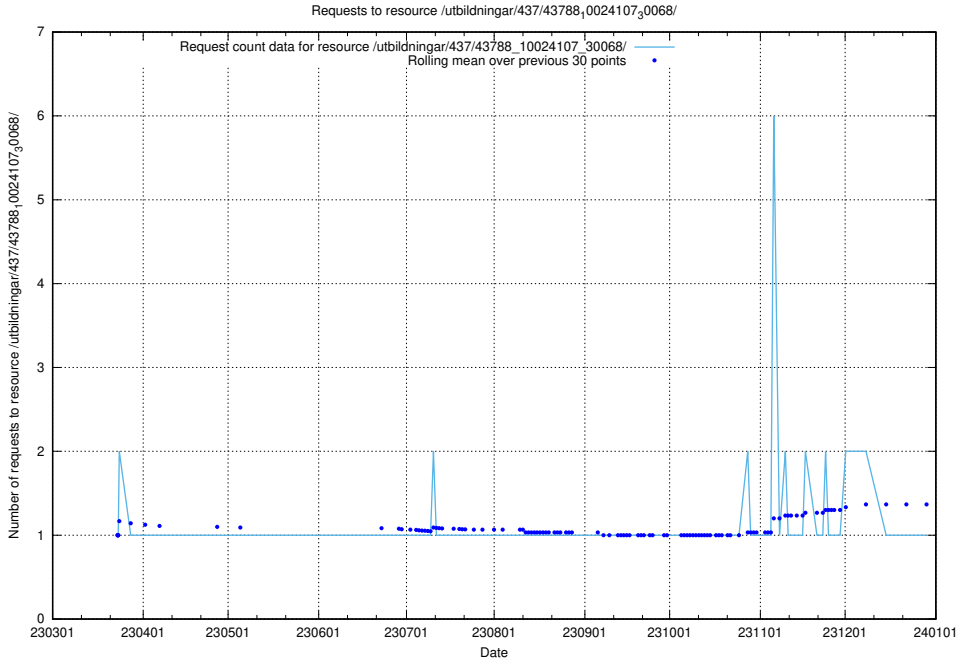

5.7239 Usage of /utbildningar/437/43788_10024107_30068/

Here, we count the number of requests to resource /utbildningar/437/43788_10024107_30068/.