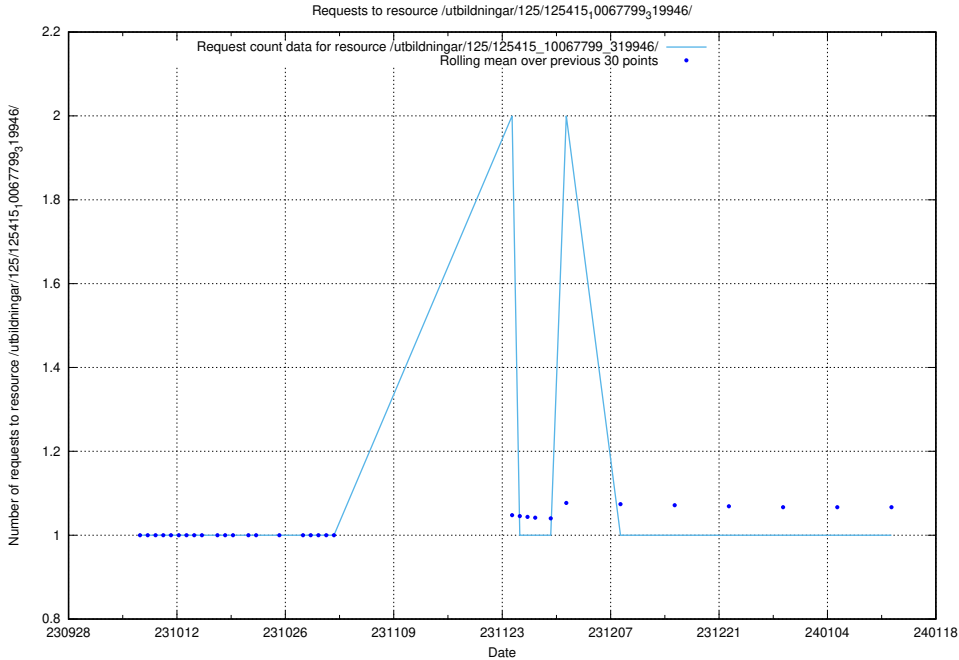

5.5313 Usage of /utbildningar/125/125415_10067799_319946/

Here, we count the number of requests to resource /utbildningar/125/125415_10067799_319946/.