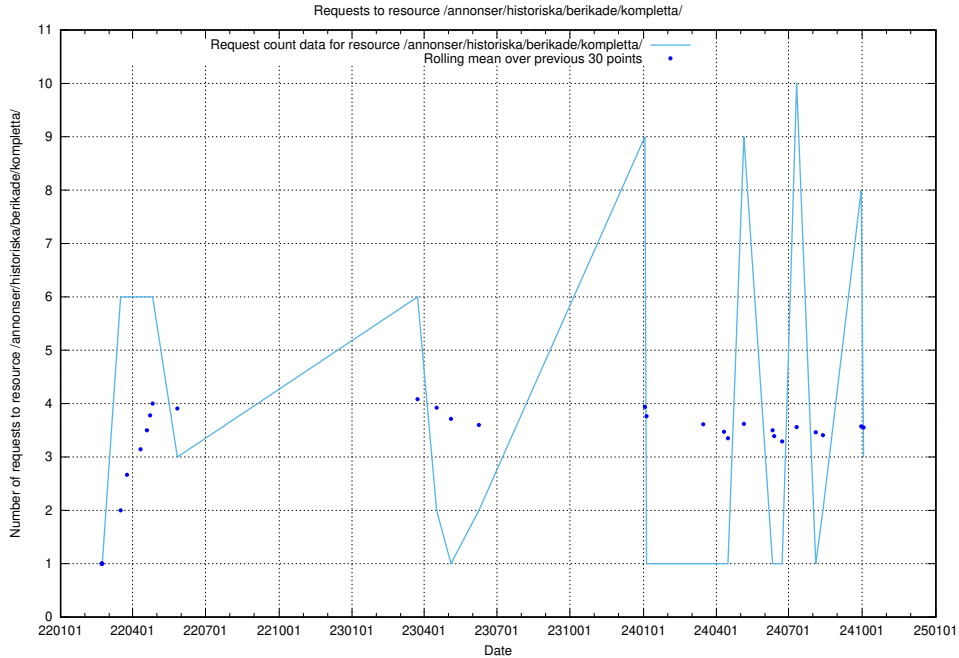

5.439 Usage of /annonser/historiska/berikade/kompletta/

Here, we count the number of requests to resource /annonser/historiska/berikade/kompletta/.