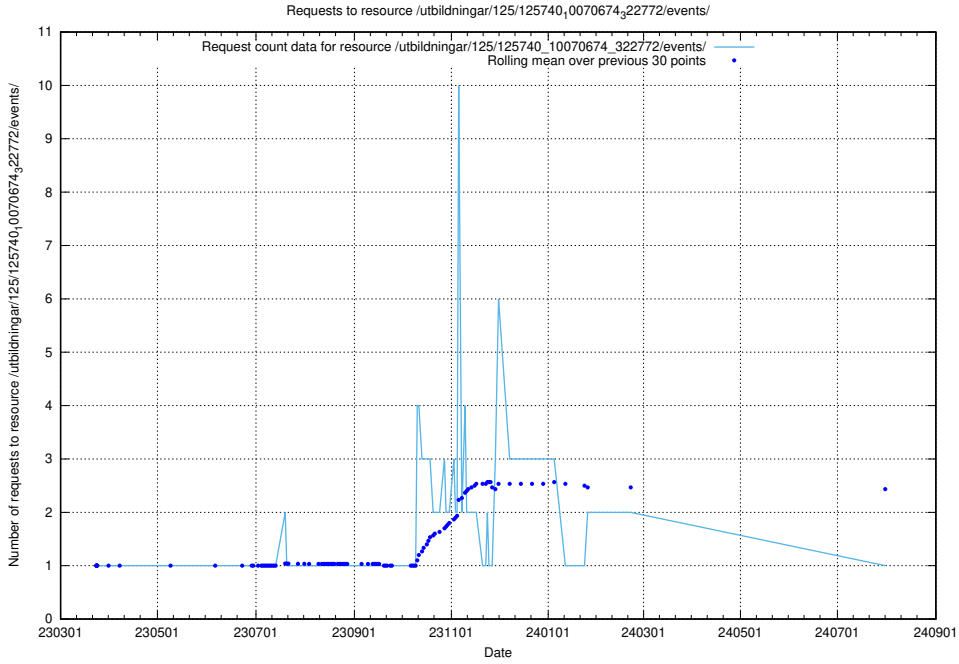

5.1144 Usage of /utbildningar/125/125740_10070674_322772/events/

Here, we count the number of requests to resource /utbildningar/125/125740_10070674_322772/events/