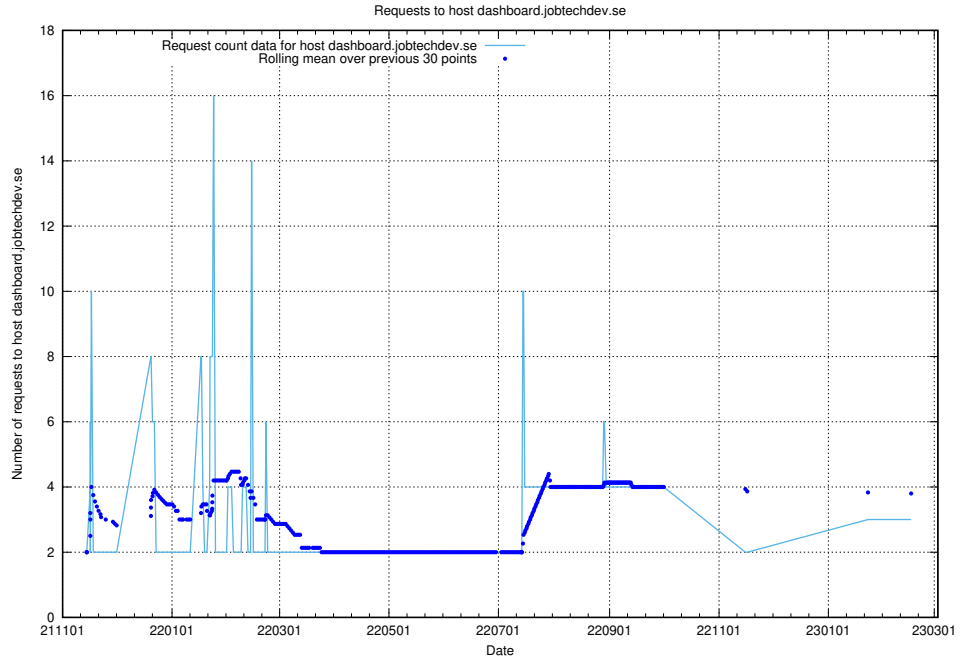

7.175 Usage of dashboard.jobtechdev.se

Here, we count the number of requests to host dashboard.jobtechdev.se.