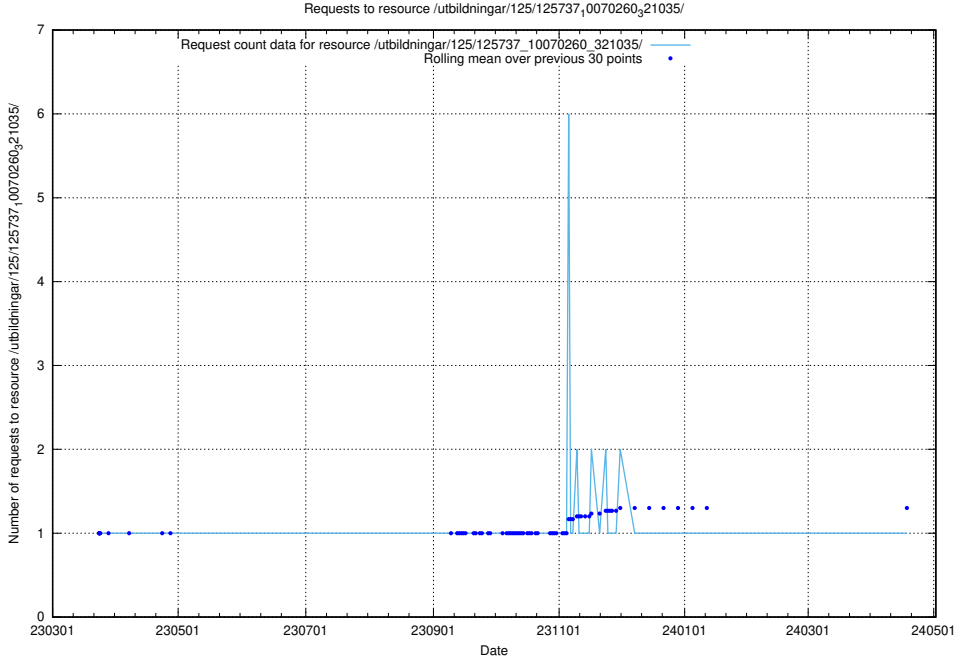

5.1162 Usage of /utbildningar/125/125737_10070260_321035/

Here, we count the number of requests to resource /utbildningar/125/125737_10070260_321035/.