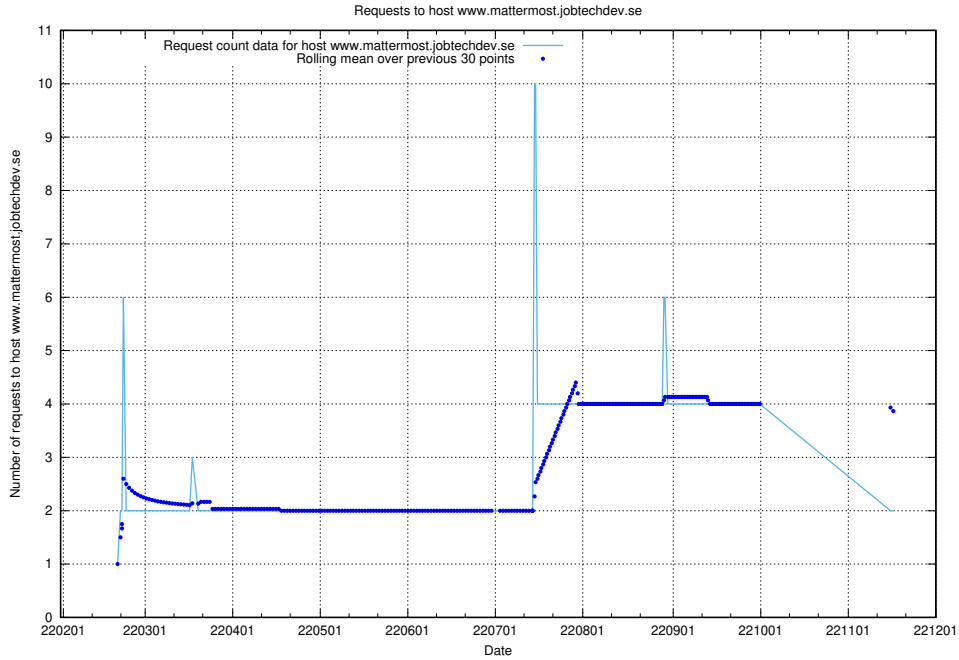

7.528 Usage of www.mattermost.jobtechdev.se

Here, we count the number of requests to host www.mattermost.jobtechdev.se.