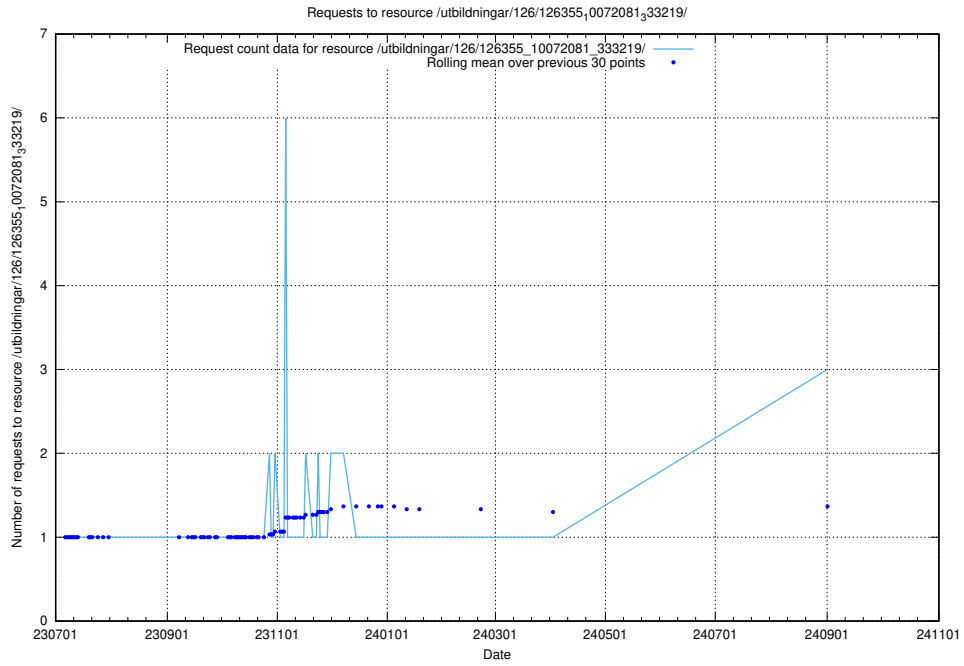

5.527 Usage of /utbildningar/126/126355_10072081_333219/

Here, we count the number of requests to resource /utbildningar/126/126355_10072081_333219/.