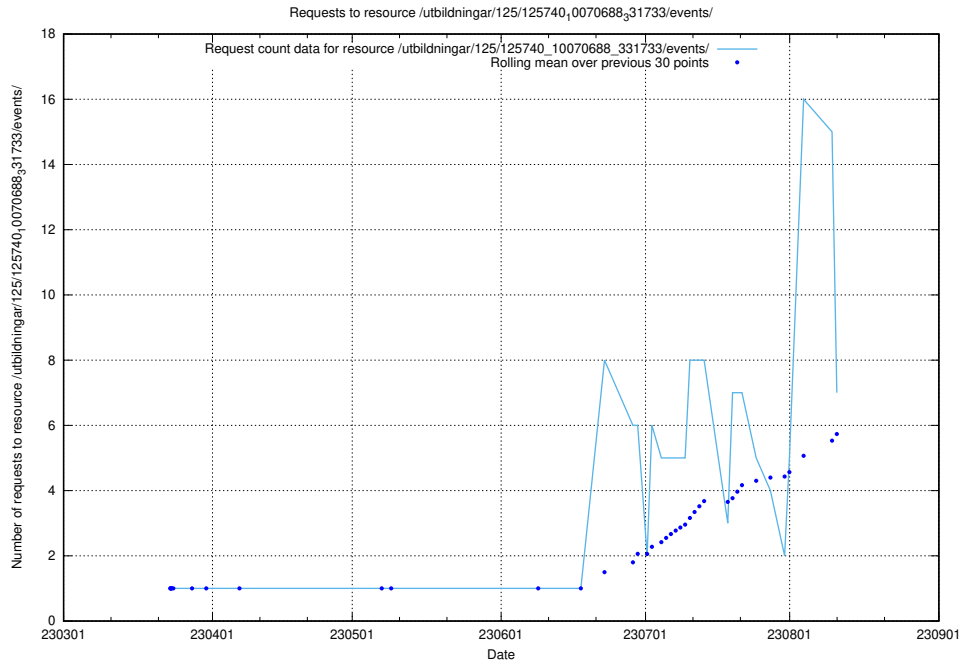

5.30 Usage of /utbildningar/125/125740_10070688_331733/events/

Here, we count the number of requests to resource /utbildningar/125/125740_10070688_331733/events/