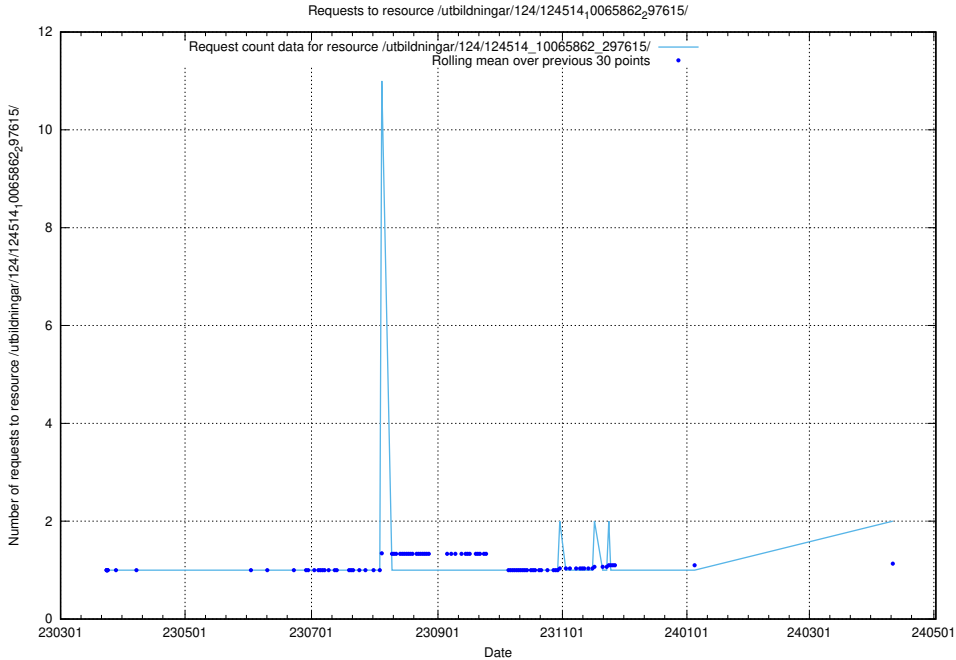

5.714 Usage of /utbildningar/124/124514_10065862_297615/

Here, we count the number of requests to resource /utbildningar/124/124514_10065862_297615/.