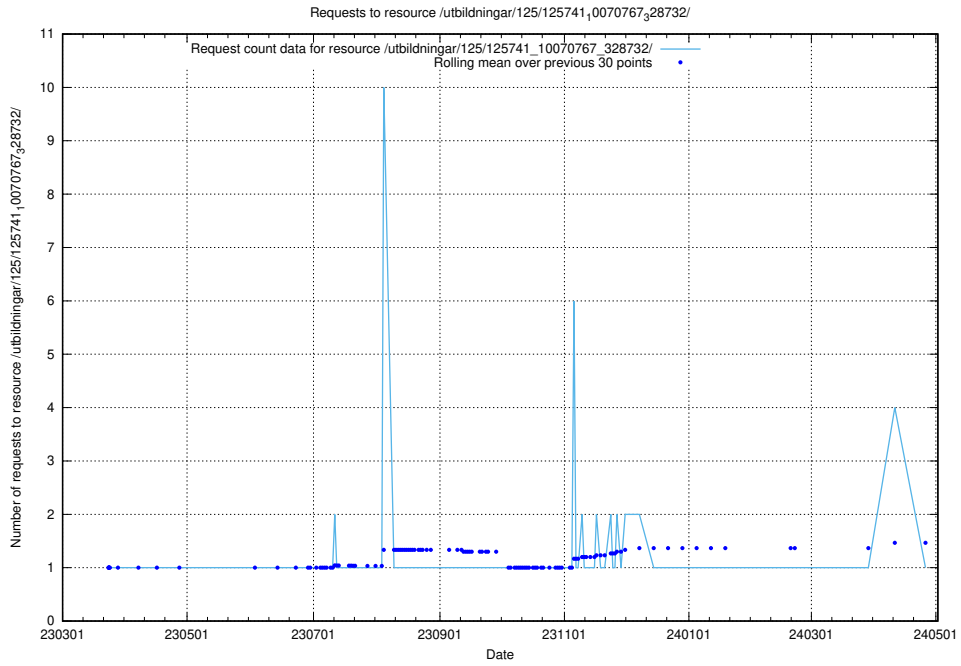

5.7340 Usage of /utbildningar/125/125741_10070767_328732/

Here, we count the number of requests to resource /utbildningar/125/125741_10070767_328732/.