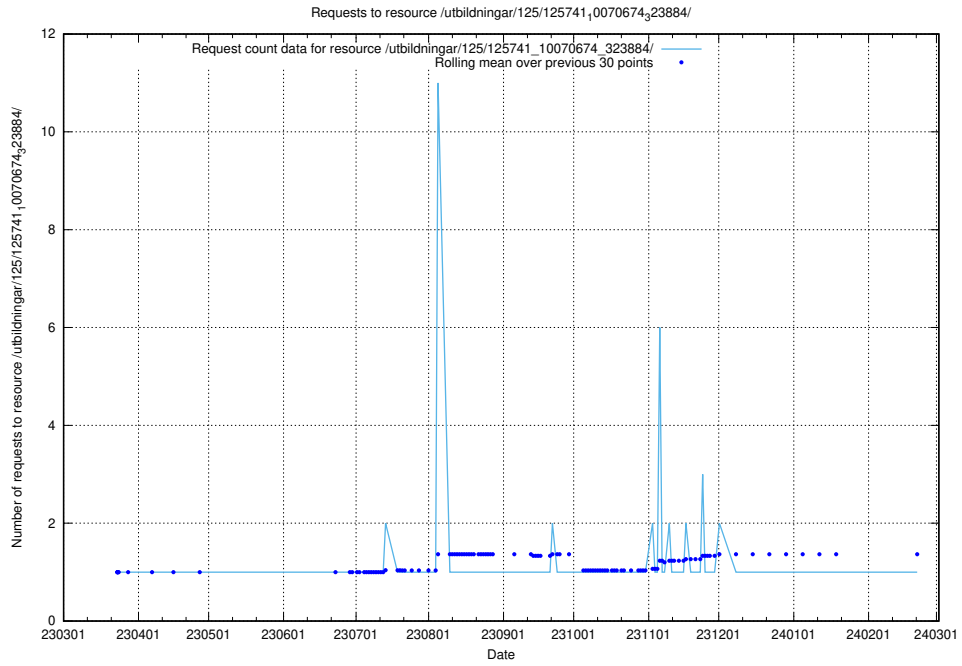

5.7359 Usage of /utbildningar/125/125741_10070674_323884/

Here, we count the number of requests to resource /utbildningar/125/125741_10070674_323884/.