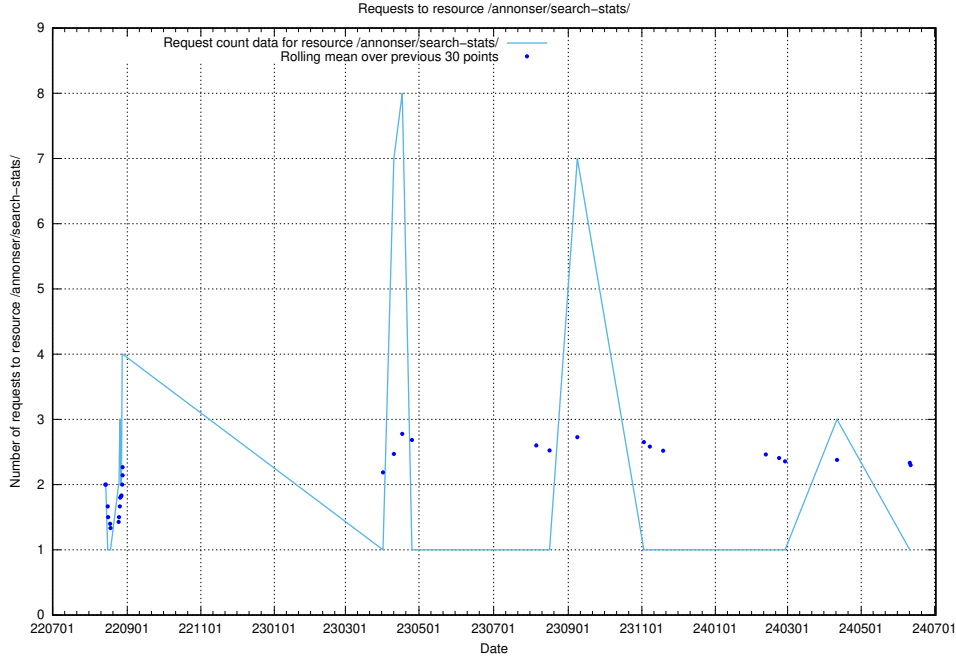

5.7344 Usage of /annonser/search-stats/

Here, we count the number of requests to resource /annonser/search-stats/.

5.7345 Usage of /utbildningar/125/125741_10070692_322502/events/

Here, we count the number of requests to resource /utbildningar/125/125741_10070692_322502/events/