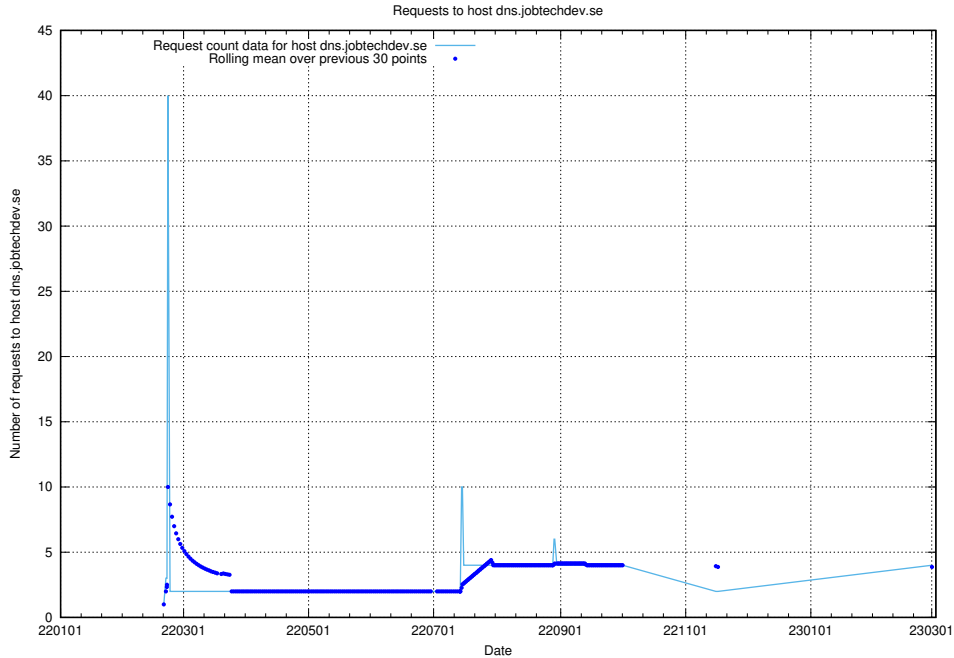

7.161 Usage of dns.jobtechdev.se

Here, we count the number of requests to host dns.jobtechdev.se.