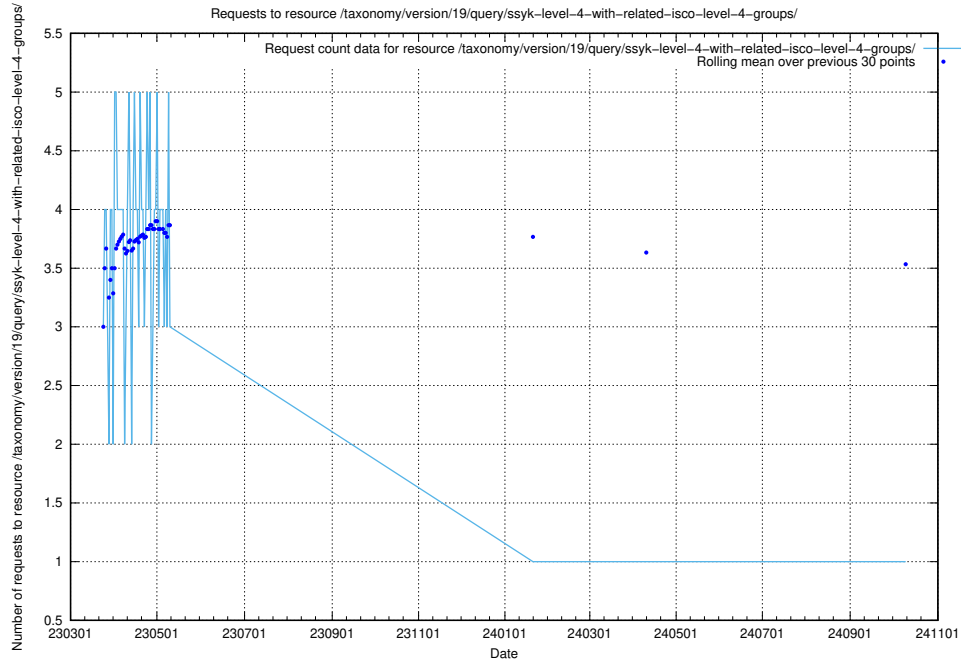

5.6990 Usage of /taxonomy/version/19/query/ssyk-level-4-with-related-isco-level-4-groups/

Here, we count the number of requests to resource /taxonomy/version/19/query/ssyk-level-4-with-related-isco-level-4-groups/.