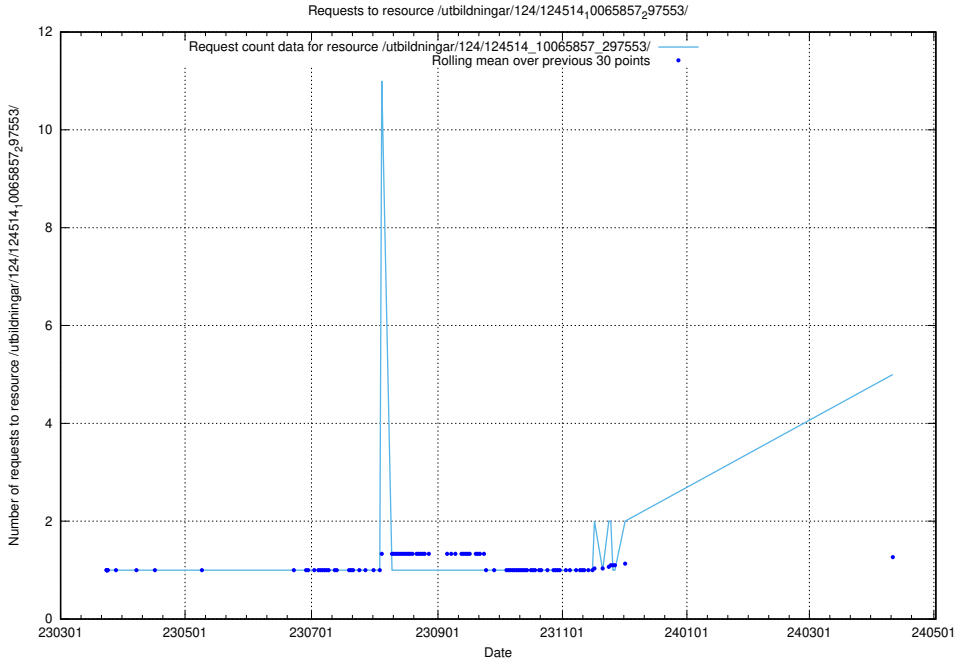

5.225 Usage of /utbildningar/124/124514_10065857_297553/

Here, we count the number of requests to resource /utbildningar/124/124514_10065857_297553/.