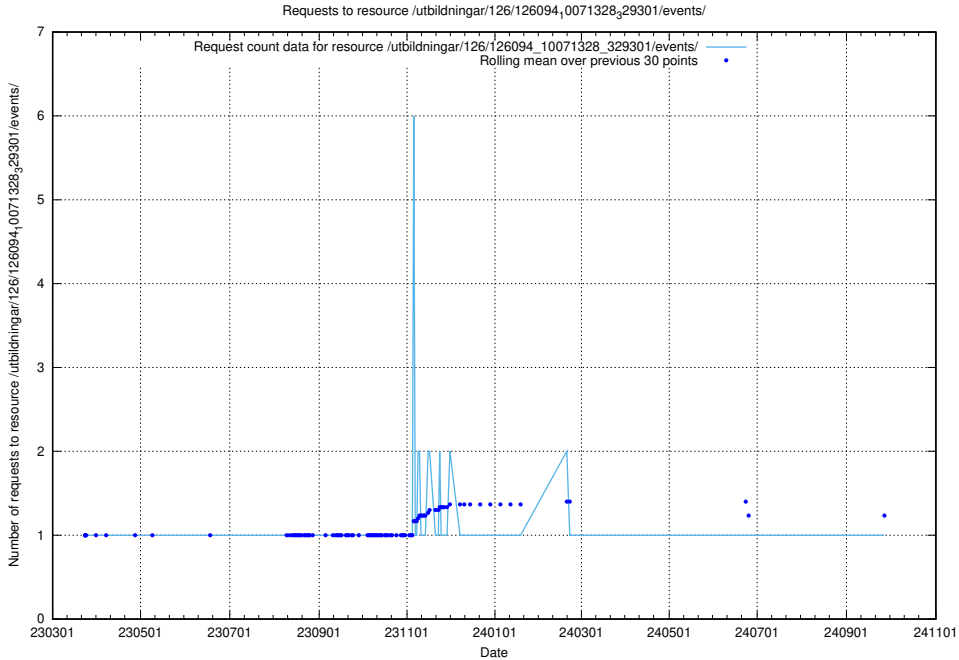

Here, we count the number of requests to resource /utbildningar/126/126156_10071282_325330/.

5.7307 Usage of /utbildningar/126/126094_10071328_329301/events/

Here, we count the number of requests to resource /utbildningar/126/126094_10071328_329301/events/