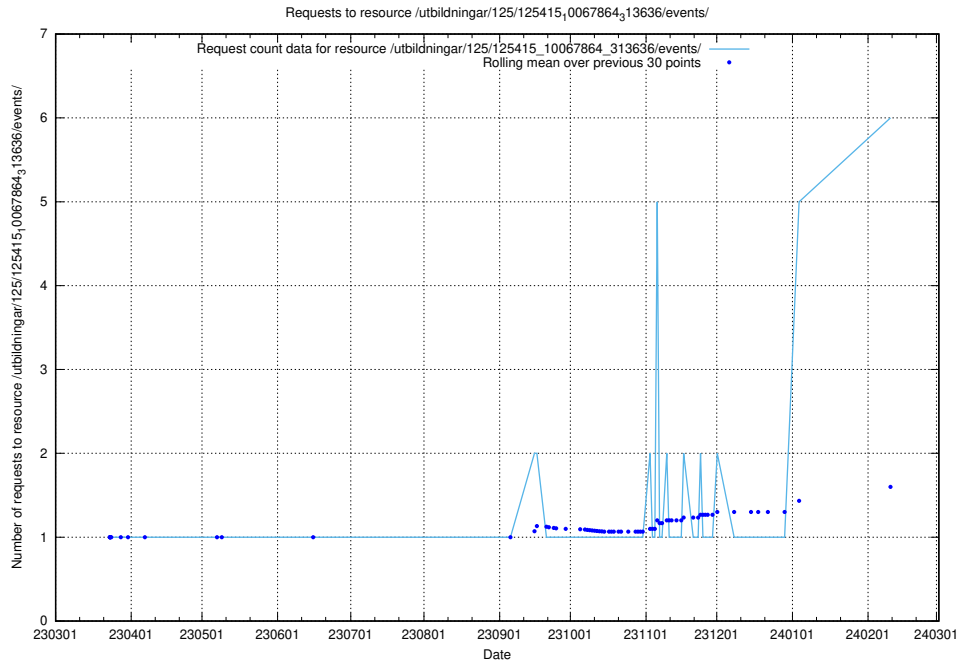

5.40 Usage of /utbildningar/125/125415_10067864_313636/events/

Here, we count the number of requests to resource /utbildningar/125/125415_10067864_313636/events/