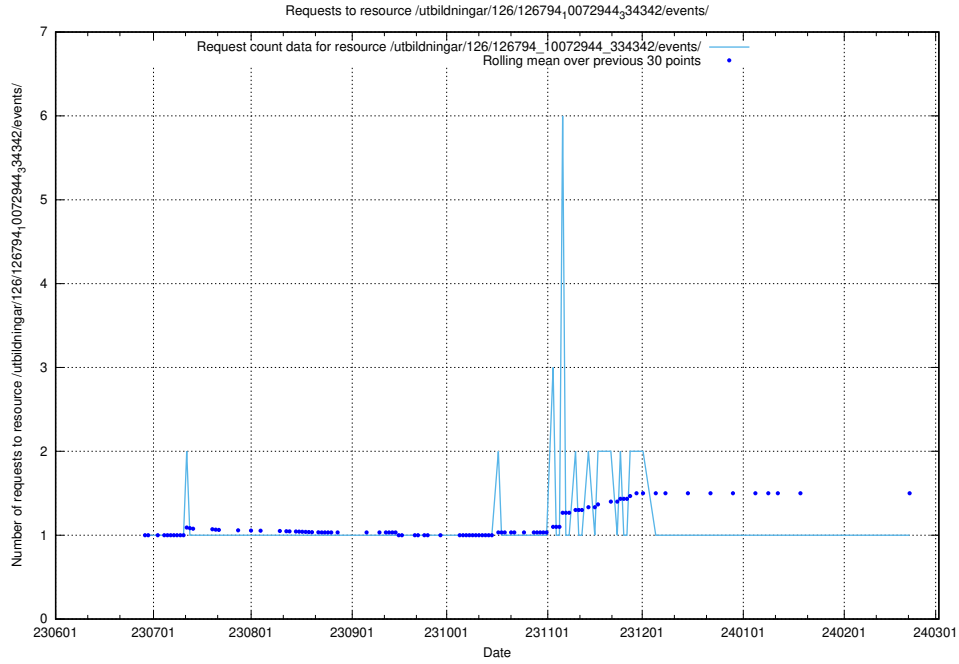

5.6352 Usage of /utbildningar/126/126794_10072944_334342/events/

Here, we count the number of requests to resource /utbildningar/126/126794_10072944_334342/events/