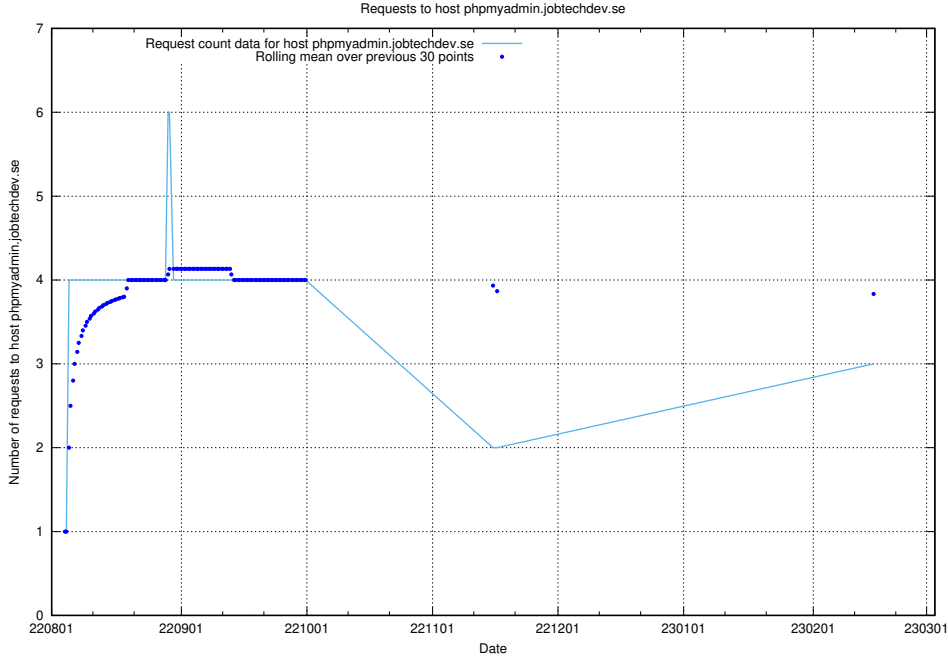

7.193 Usage of phpmyadmin.jobtechdev.se

Here, we count the number of requests to host phpmyadmin.jobtechdev.se.