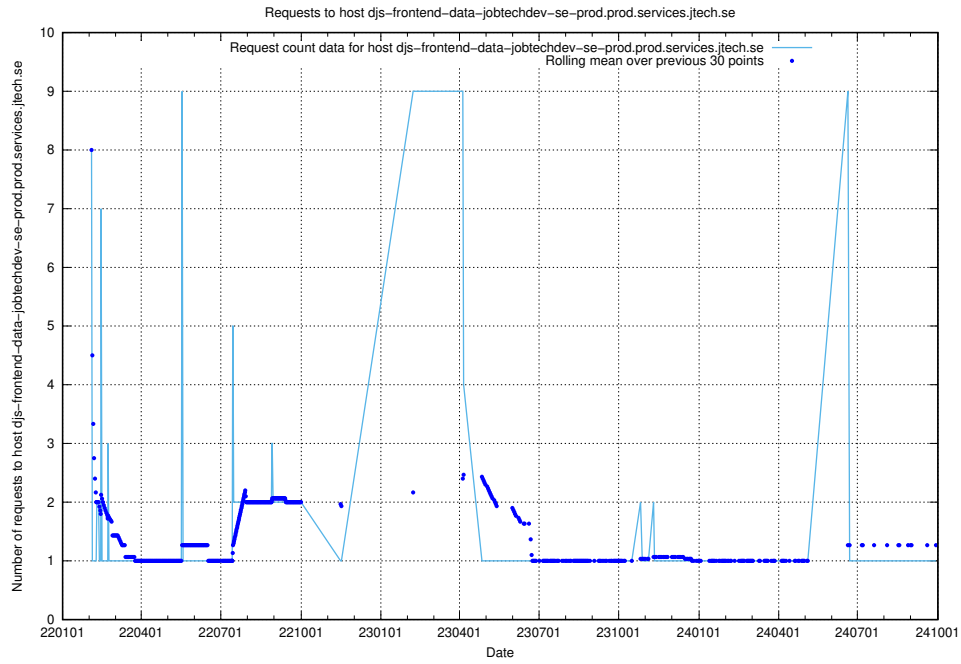

Here, we count the number of requests to host app-yrkesinfo2.jobtechdev.se.

7.661 Usage of djs-frontend-data-jobtechdev-se-prod.prod.services.jtech.se

Here, we count the number of requests to host djs-frontend-data-jobtechdev-se-prod.prod.services.jtech.se.