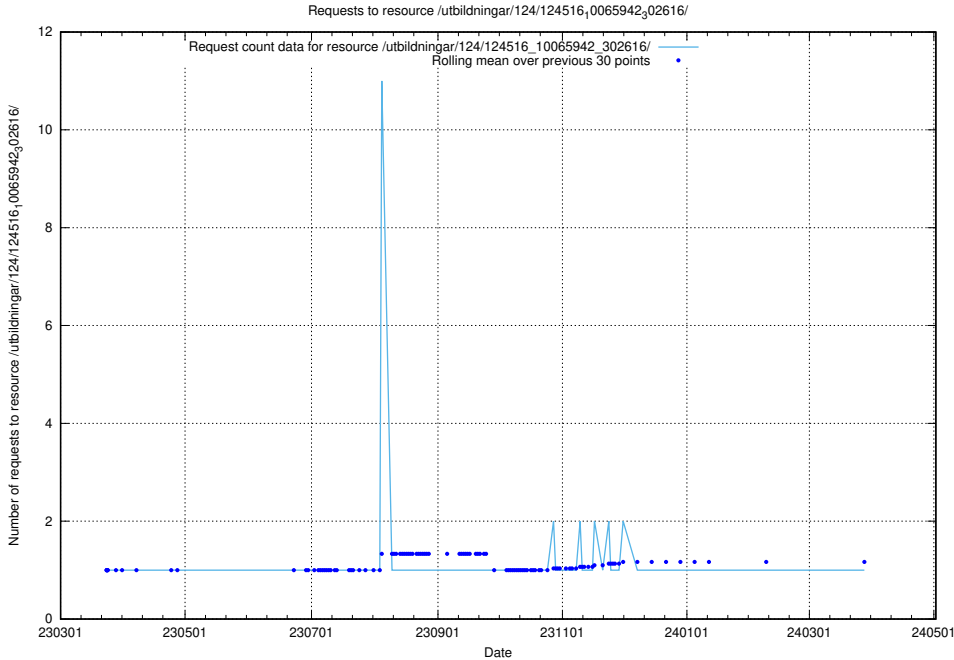

5.2412 Usage of /utbildningar/124/124516_10065942_302616/

Here, we count the number of requests to resource /utbildningar/124/124516_10065942_302616/.