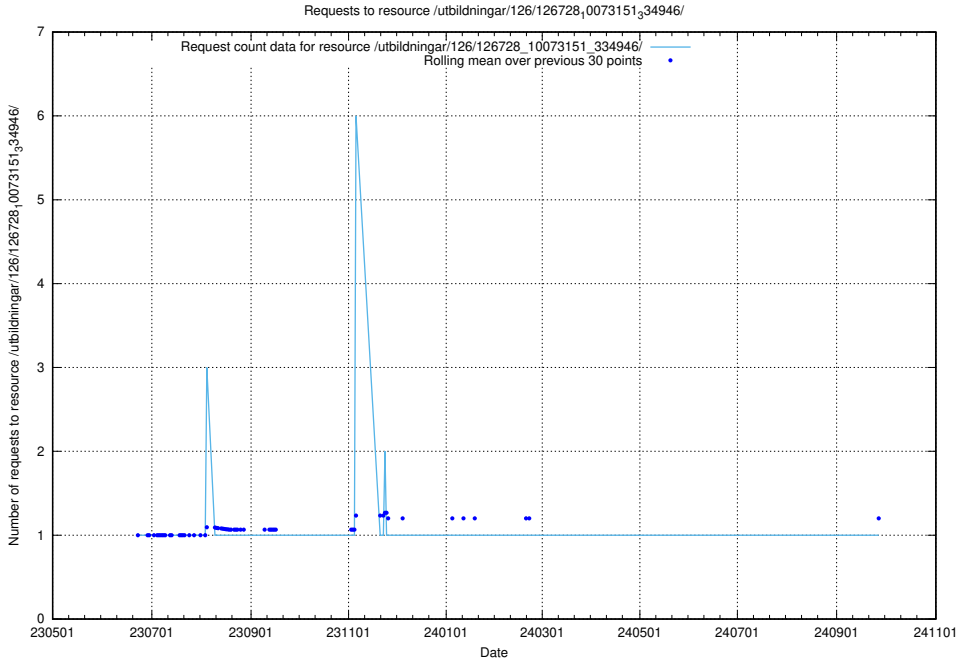

5.6502 Usage of /utbildningar/126/126728_10073151_334946/

Here, we count the number of requests to resource /utbildningar/126/126728_10073151_334946/.