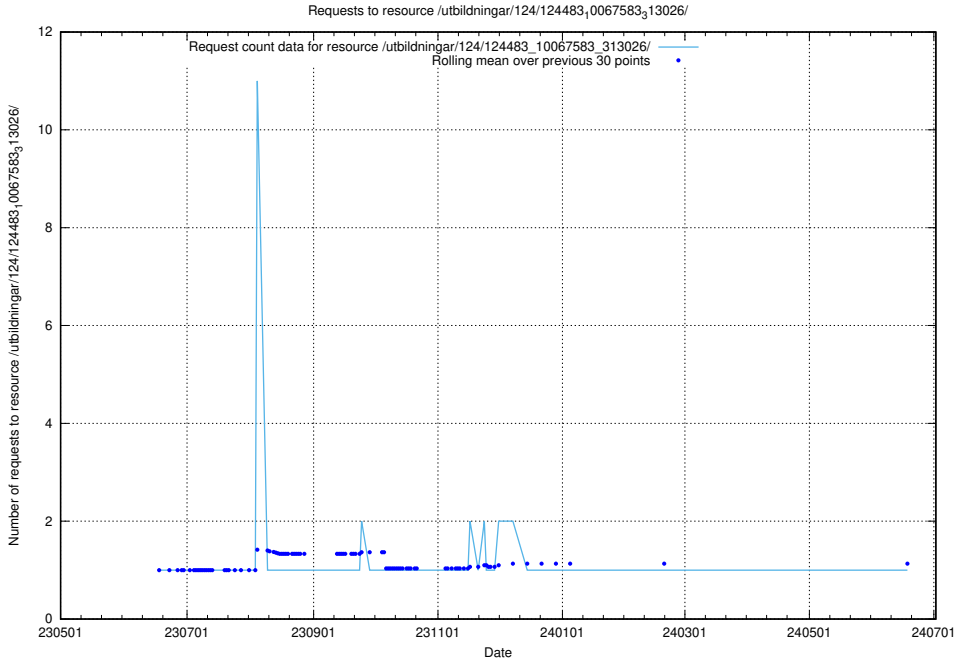

5.6743 Usage of /utbildningar/124/124483_10067583_313026/

Here, we count the number of requests to resource /utbildningar/124/124483_10067583_313026/.