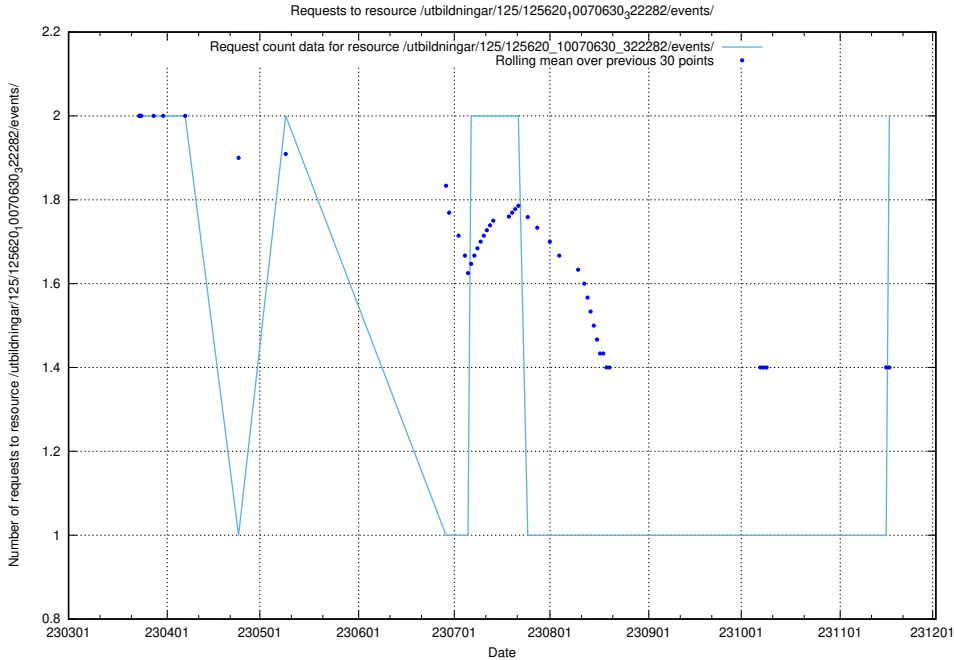

5.1092 Usage of /utbildningar/125/125620_10070630_322282/events/

Here, we count the number of requests to resource /utbildningar/125/125620_10070630_322282/events/