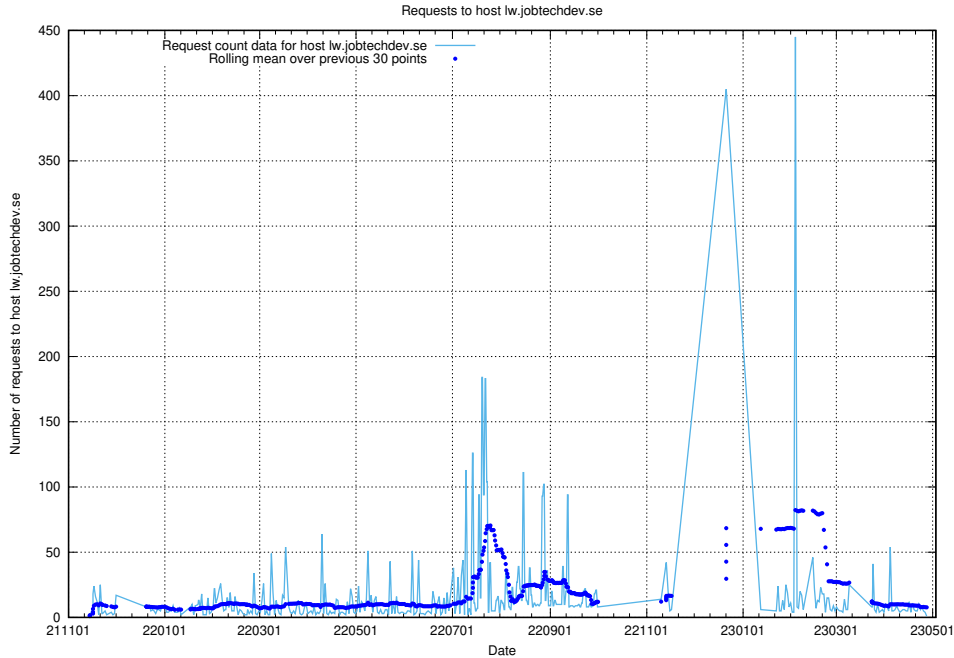

7.662 Usage of lw.jobtechdev.se

Here, we count the number of requests to host lw.jobtechdev.se.