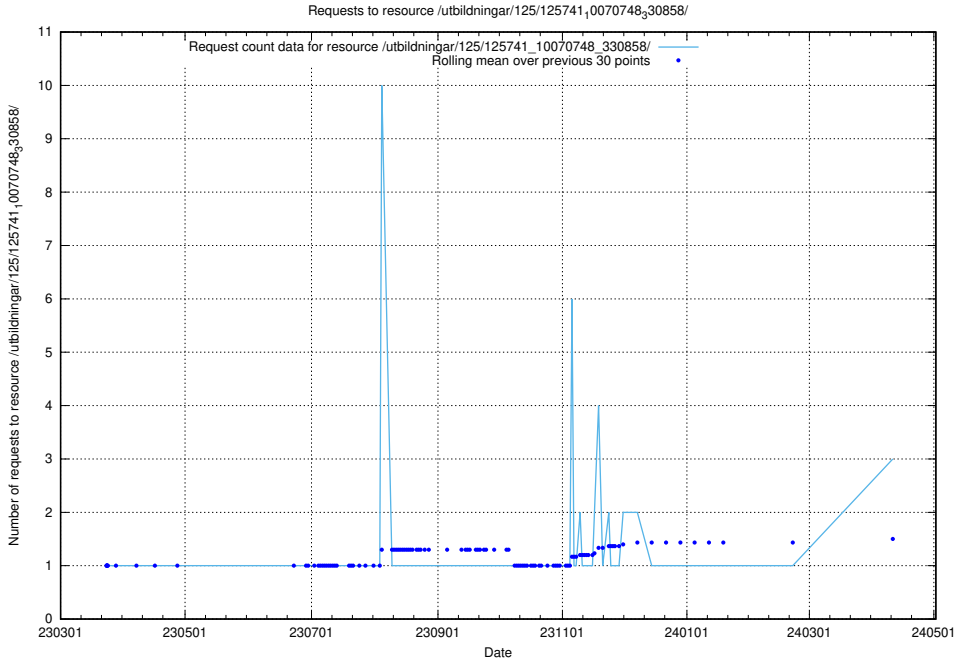

5.598 Usage of /utbildningar/125/125741_10070748_330858/

Here, we count the number of requests to resource /utbildningar/125/125741_10070748_330858/.