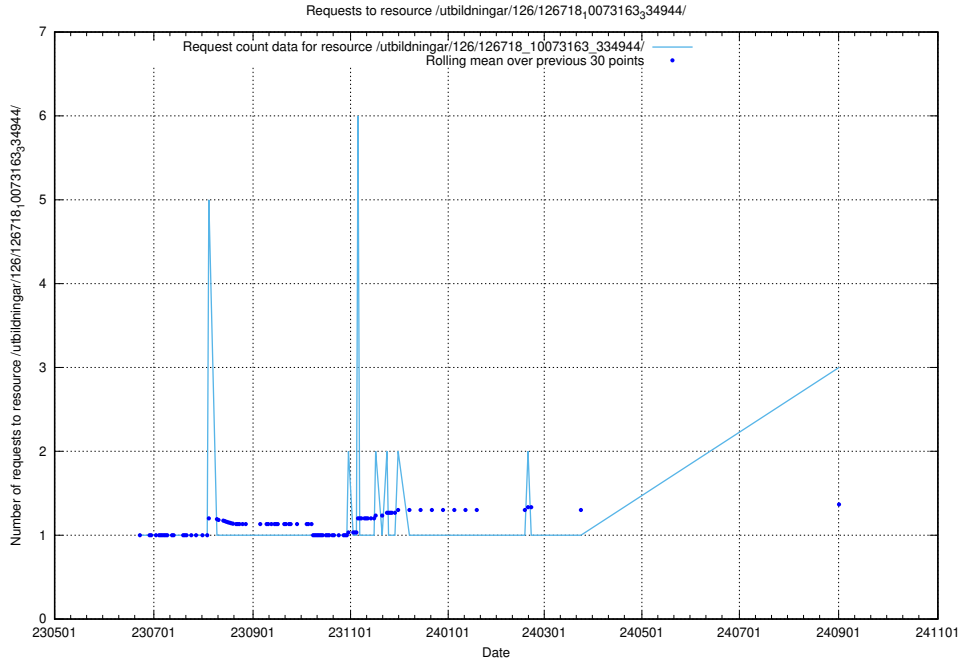

5.539 Usage of /utbildningar/126/126718_10073163_334944/

Here, we count the number of requests to resource /utbildningar/126/126718_10073163_334944/.