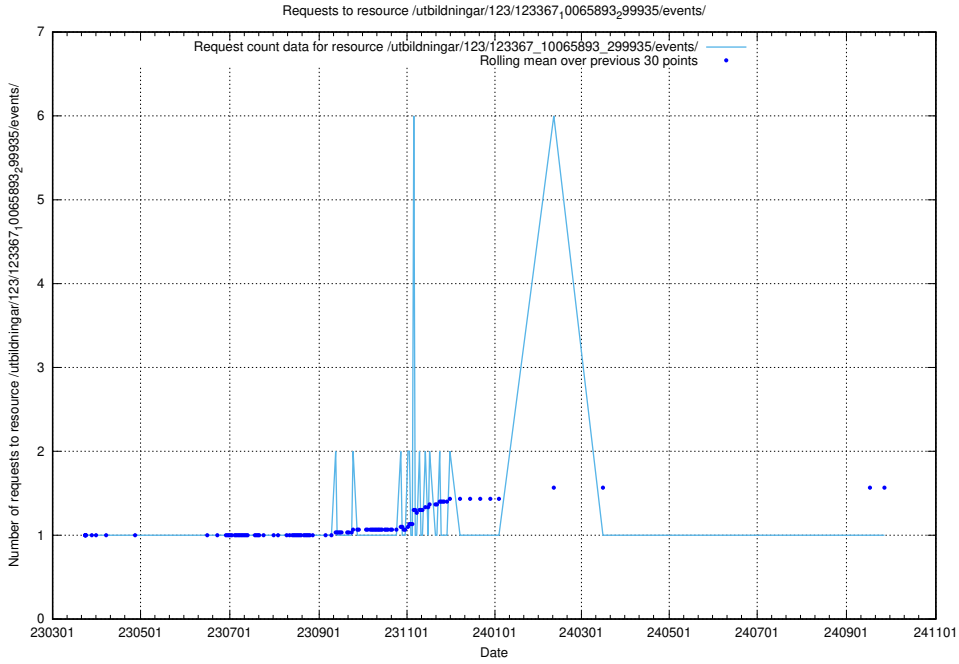

5.5652 Usage of /utbildningar/123/123367_10065893_299935/events/

Here, we count the number of requests to resource /utbildningar/123/123367_10065893_299935/events/