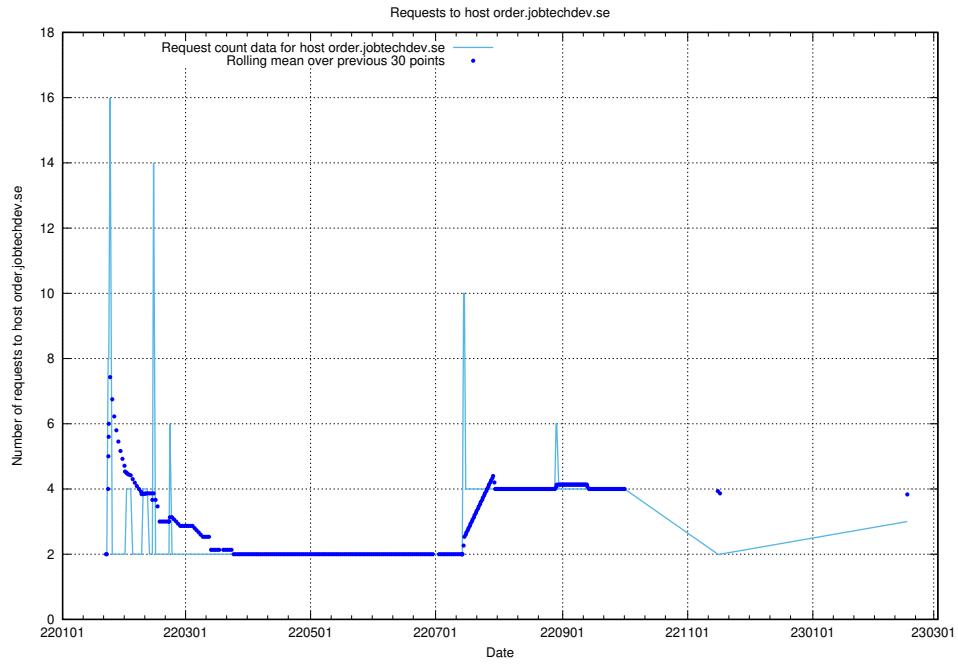

7.253 Usage of order.jobtechdev.se

Here, we count the number of requests to host order.jobtechdev.se.