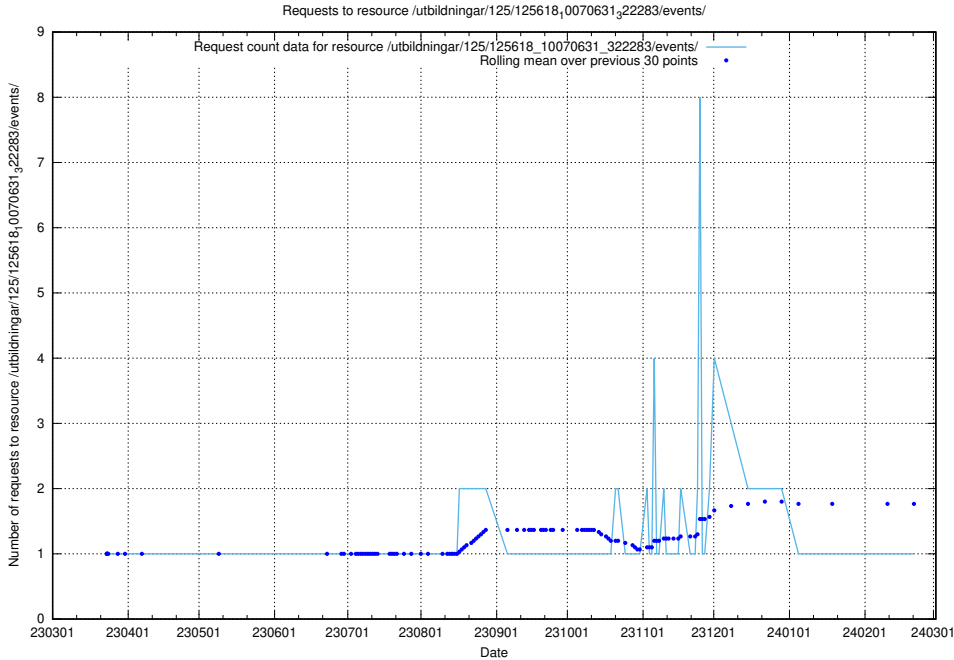

5.1219 Usage of /utbildningar/125/125618_10070631_322283/events/

Here, we count the number of requests to resource /utbildningar/125/125618_10070631_322283/events/