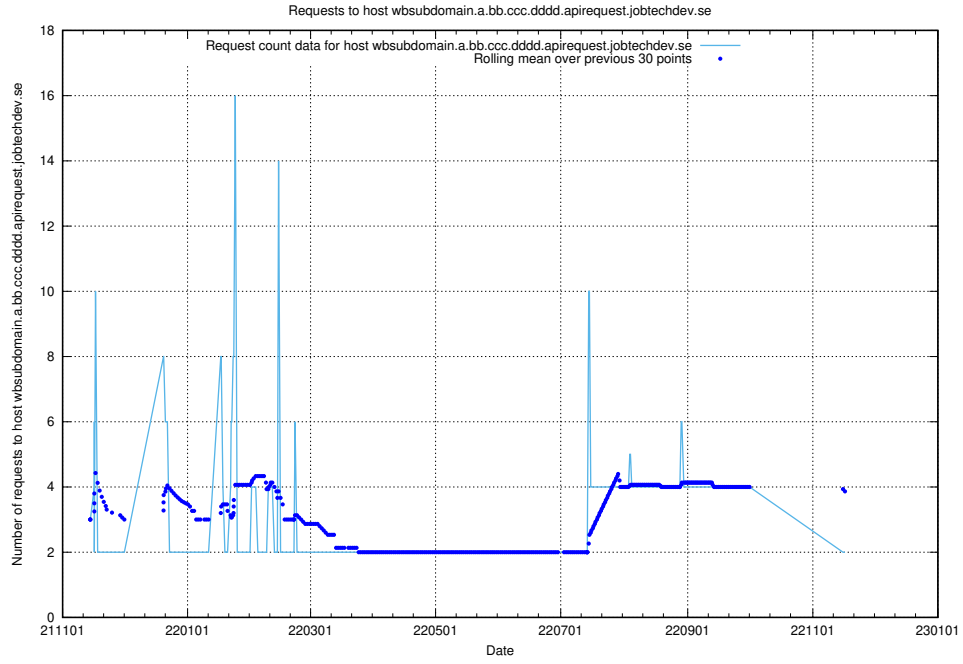

Here, we count the number of requests to host wbsubdomain.a.bb.ccc.dddd.atlas.jobtechdev.se.

7.555 Usage of wbsubdomain.a.bb.ccc.dddd.apirequest.jobtechdev.se

Here, we count the number of requests to host wbsubdomain.a.bb.ccc.dddd.apirequest.jobtechdev.se.