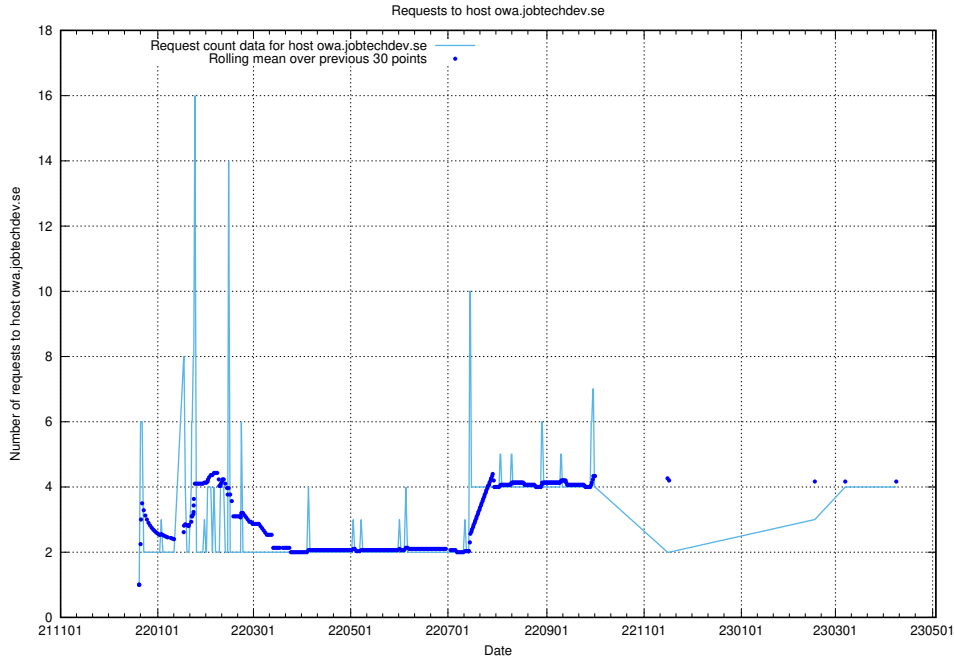

7.138 Usage of owa.jobtechdev.se

Here, we count the number of requests to host owa.jobtechdev.se.