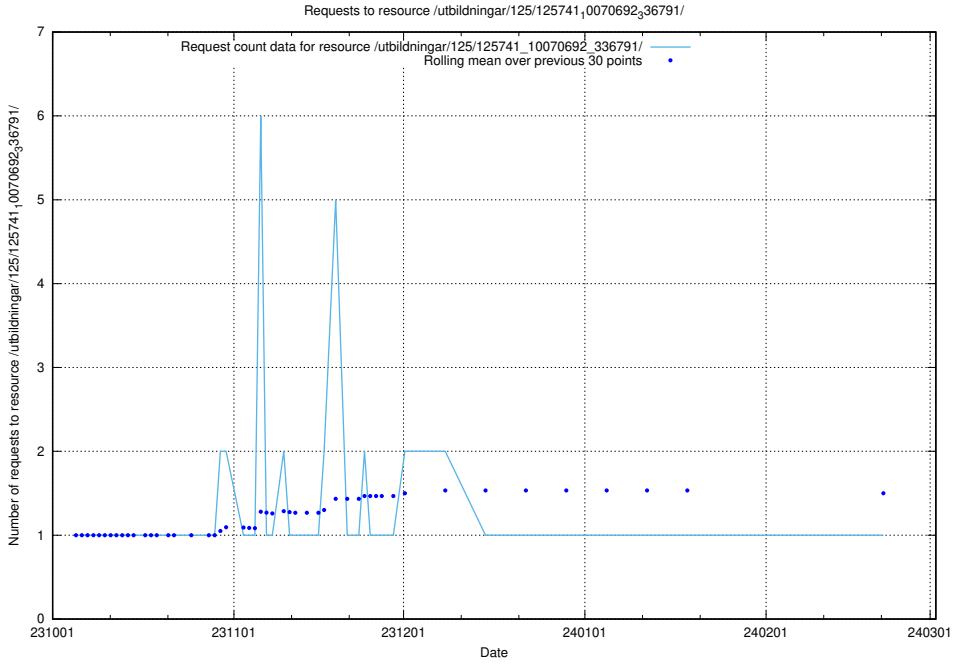

5.5329 Usage of /utbildningar/125/125741_10070692_336791/

Here, we count the number of requests to resource /utbildningar/125/125741_10070692_336791/.