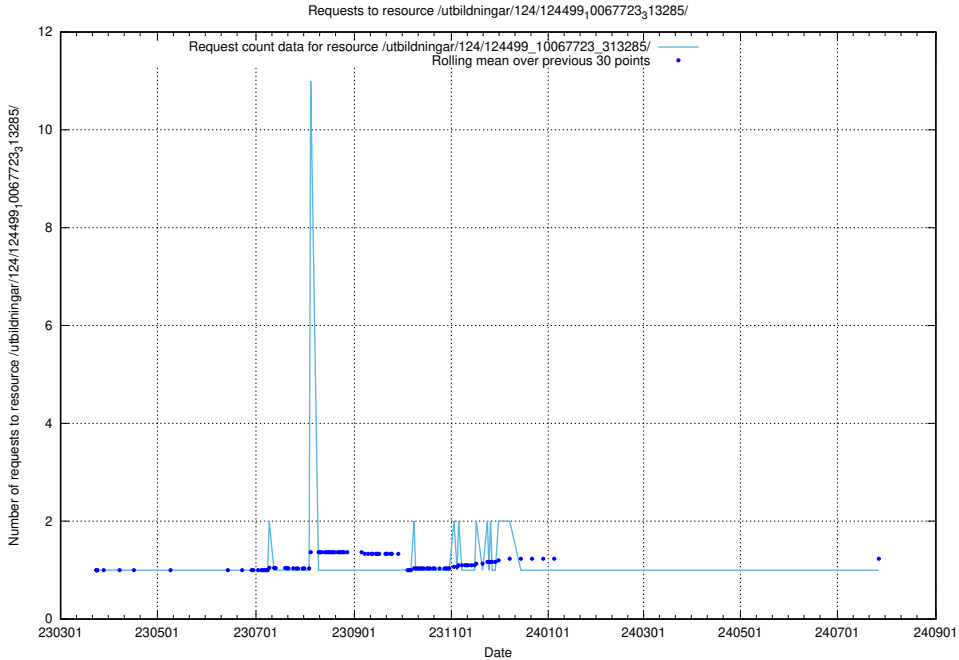

5.3463 Usage of /utbildningar/124/124499_10067723_313285/

Here, we count the number of requests to resource /utbildningar/124/124499_10067723_313285/.