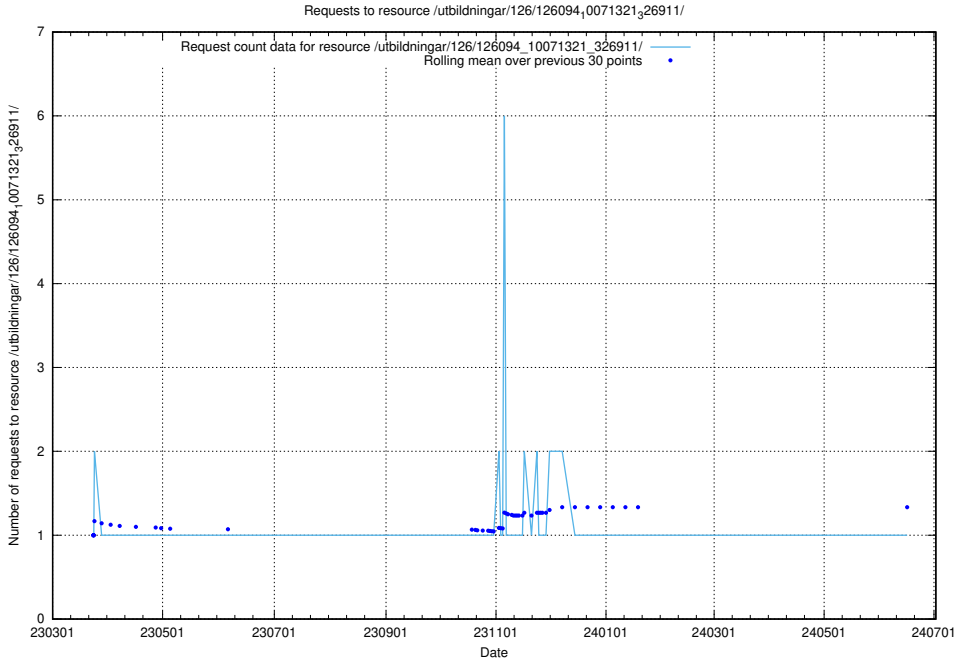

5.7312 Usage of /utbildningar/126/126094_10071321_326911/

Here, we count the number of requests to resource /utbildningar/126/126094_10071321_326911/.