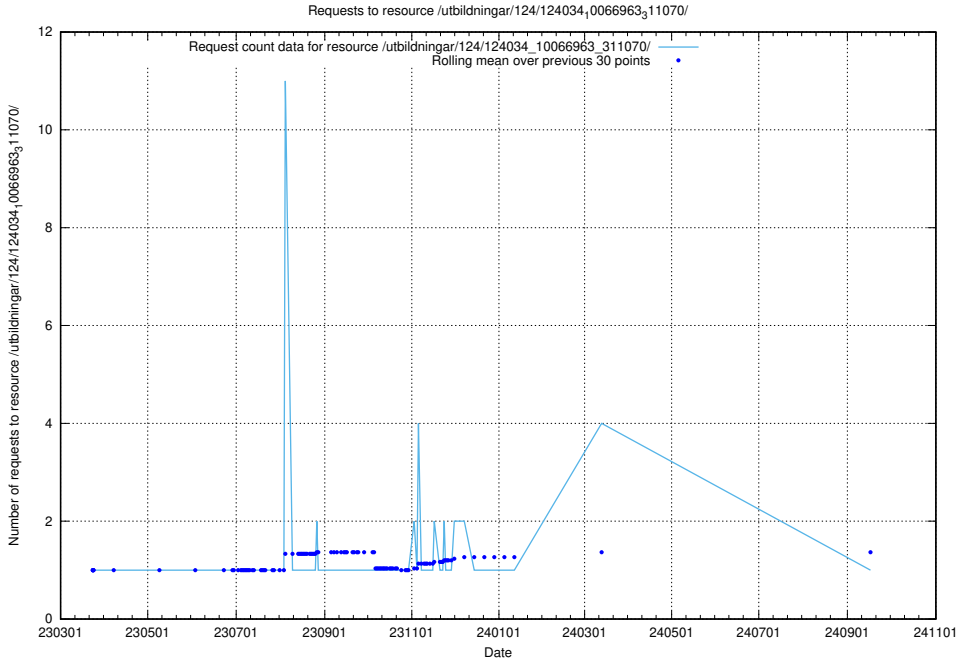

5.5338 Usage of /utbildningar/124/124034_10066963_311070/

Here, we count the number of requests to resource /utbildningar/124/124034_10066963_311070/.