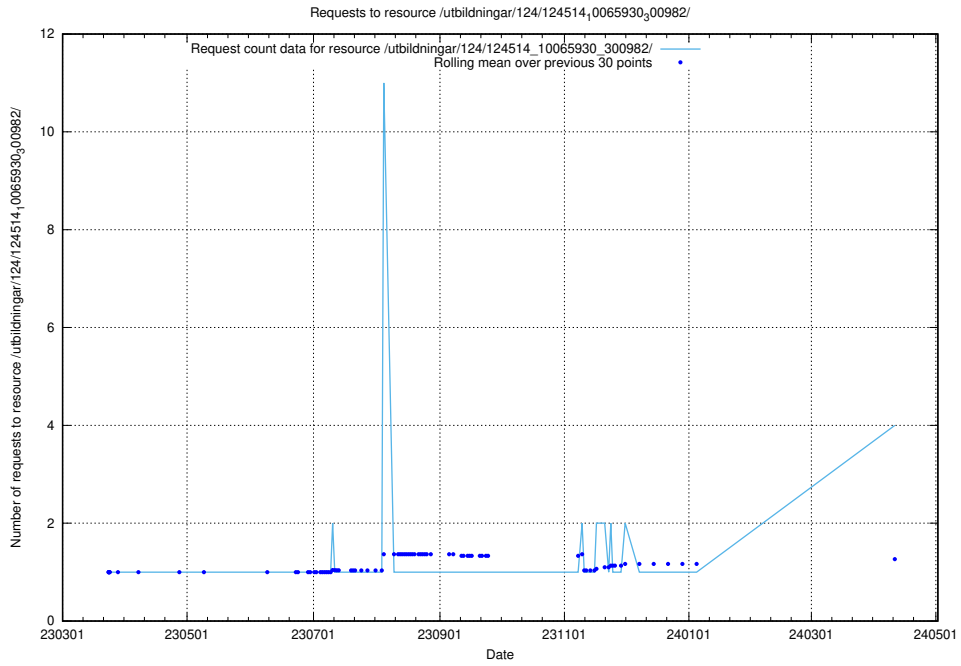

Here, we count the number of requests to resource /utbildningar/utb_emil/127/127552_10074550_337971/events/

5.310 Usage of /utbildningar/124/124514_10065930_300982/

Here, we count the number of requests to resource /utbildningar/124/124514_10065930_300982/.