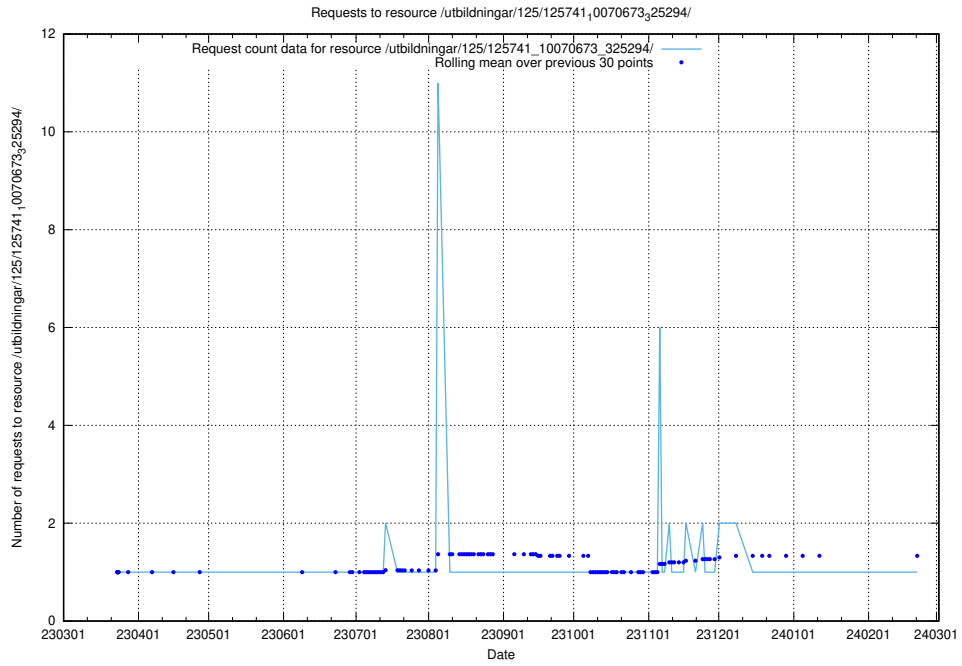

Here, we count the number of requests to resource /utbildningar/125/125741_10070673_325294/events/

5.7365 Usage of /utbildningar/125/125741_10070673_325294/

Here, we count the number of requests to resource /utbildningar/125/125741_10070673_325294/.