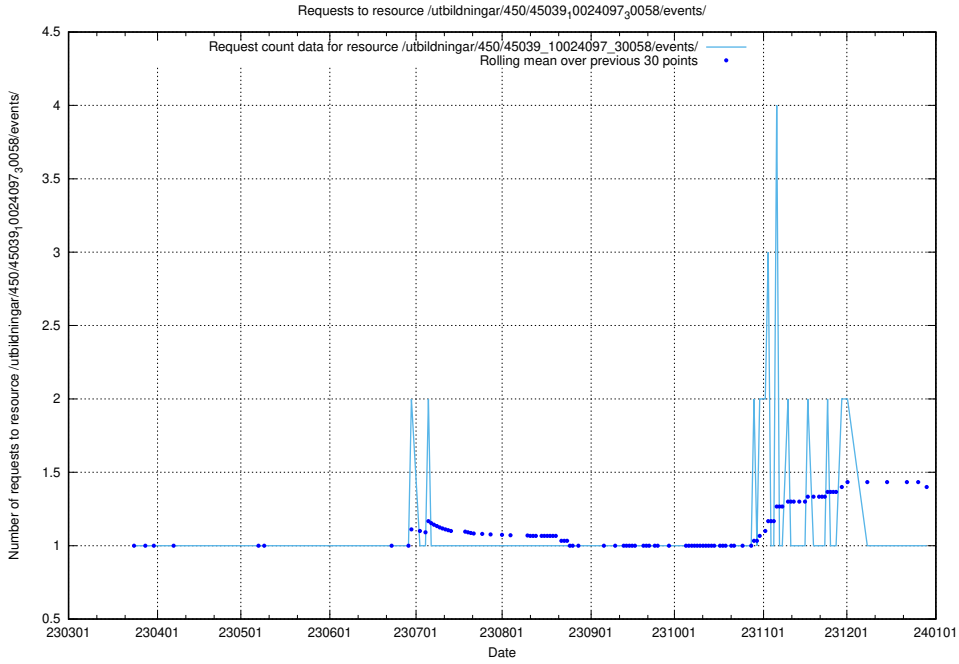

5.7037 Usage of /utbildningar/450/45039_10024097_30058/events/

Here, we count the number of requests to resource /utbildningar/450/45039_10024097_30058/events/.