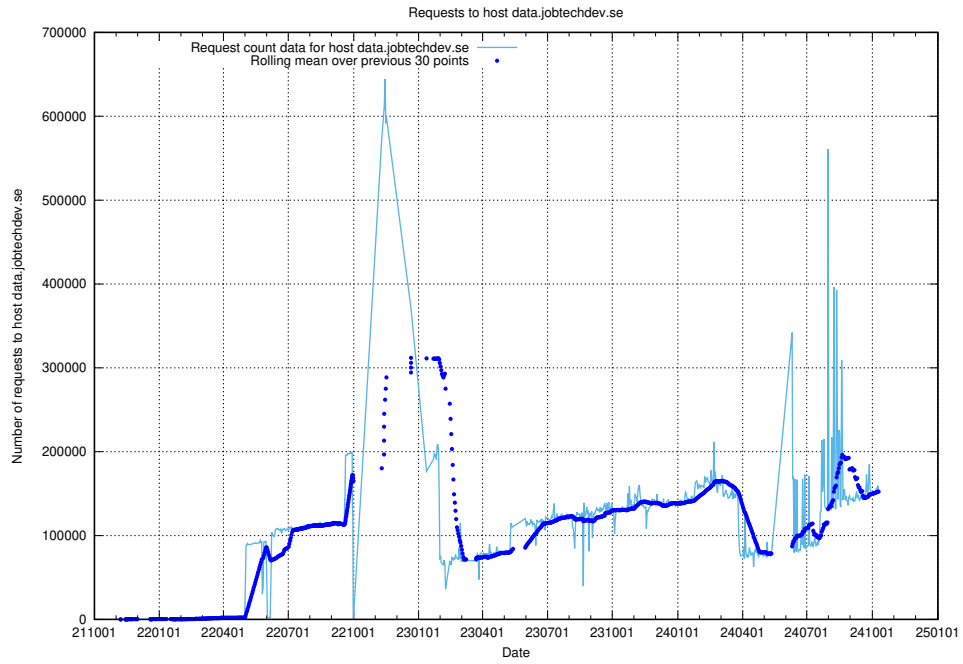

7.4 Usage of data.jobtechdev.se

Here, we count the number of requests to host data.jobtechdev.se.