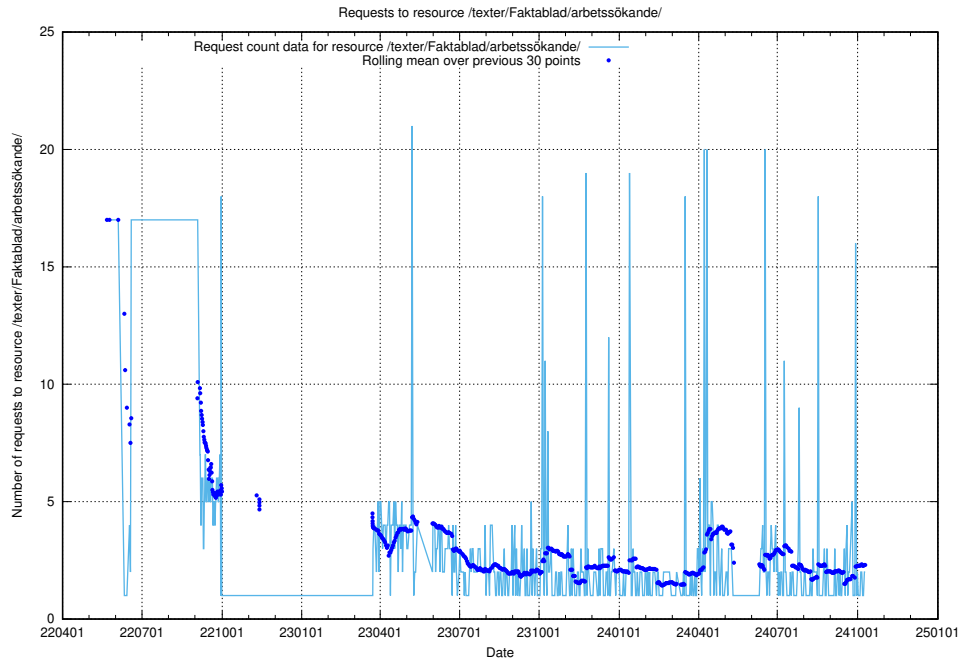

5.612 Usage of /texter/Faktablad/arbetsökande/

Here, we count the number of requests to resource /texter/Faktablad/arbetsökande/.