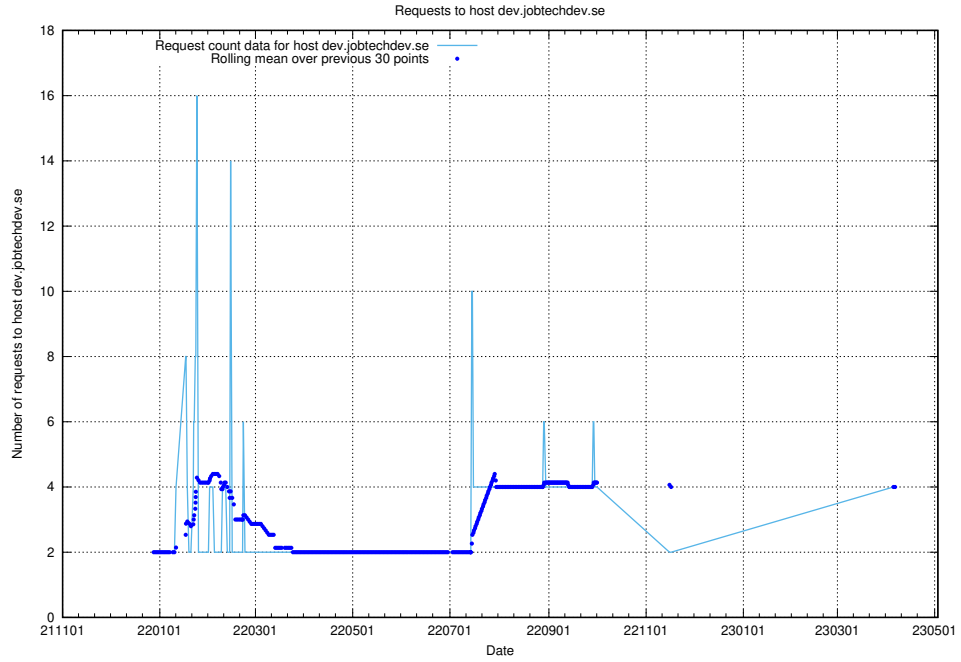

7.136 Usage of dev.jobtechdev.se

Here, we count the number of requests to host dev.jobtechdev.se.