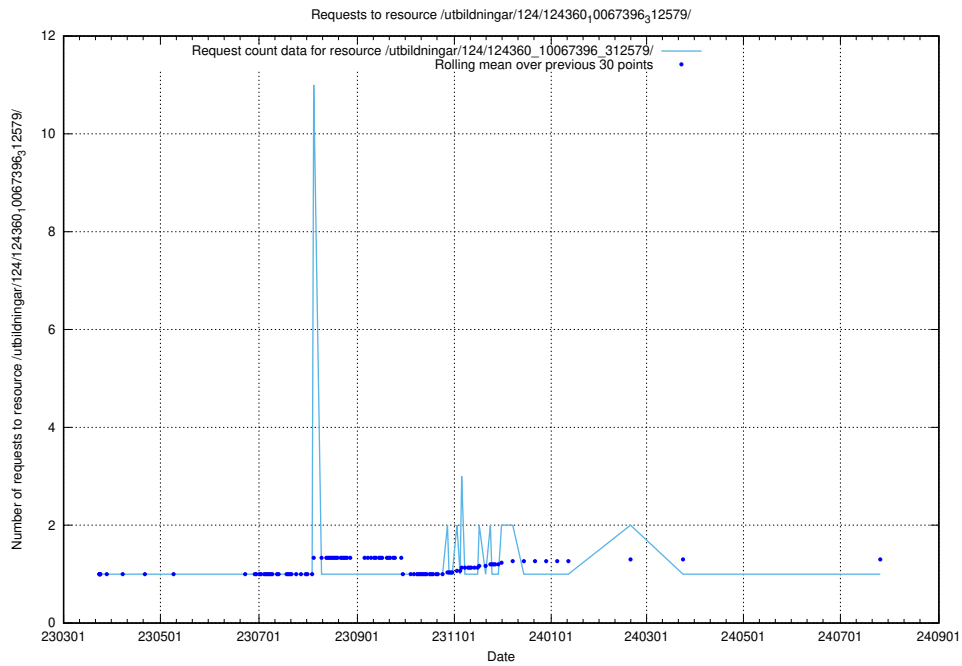

5.4714 Usage of /utbildningar/124/124360_10067396_312579/

Here, we count the number of requests to resource /utbildningar/124/124360_10067396_312579/.