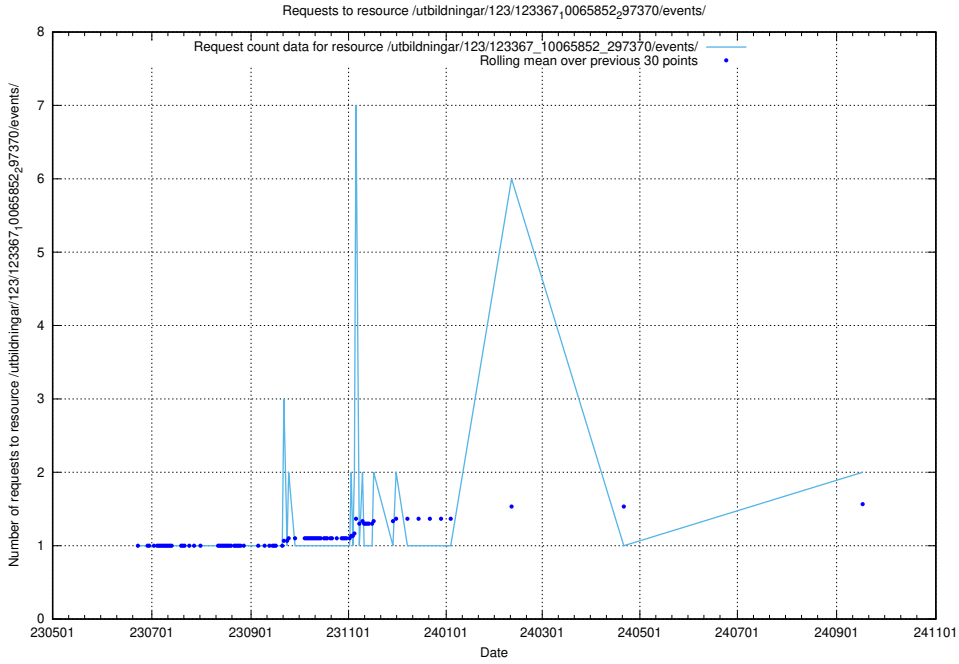

5.1023 Usage of /utbildningar/123/123367_10065852_297370/events/

Here, we count the number of requests to resource /utbildningar/123/123367_10065852_297370/events/