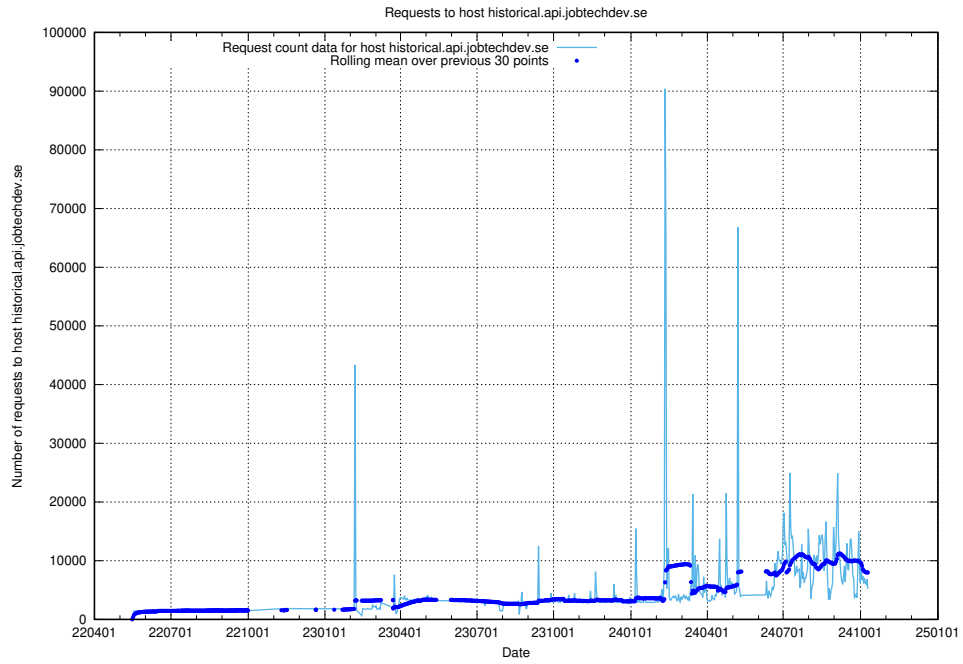

7.12 Usage of historical.api.jobtechdev.se

Here, we count the number of requests to host historical.api.jobtechdev.se.