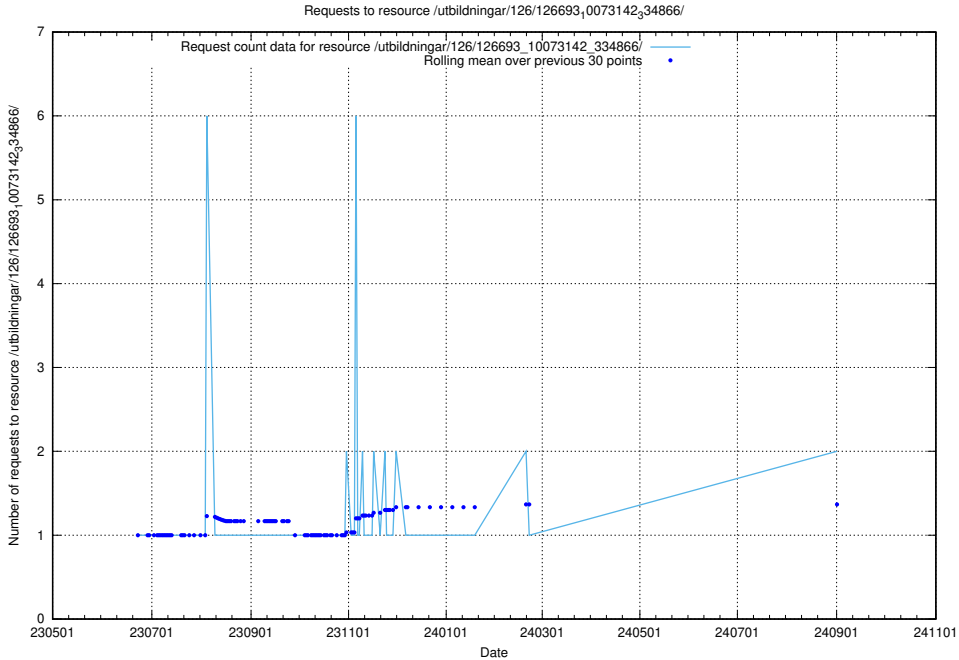

5.990 Usage of /utbildningar/126/126693_10073142_334866/

Here, we count the number of requests to resource /utbildningar/126/126693_10073142_334866/.