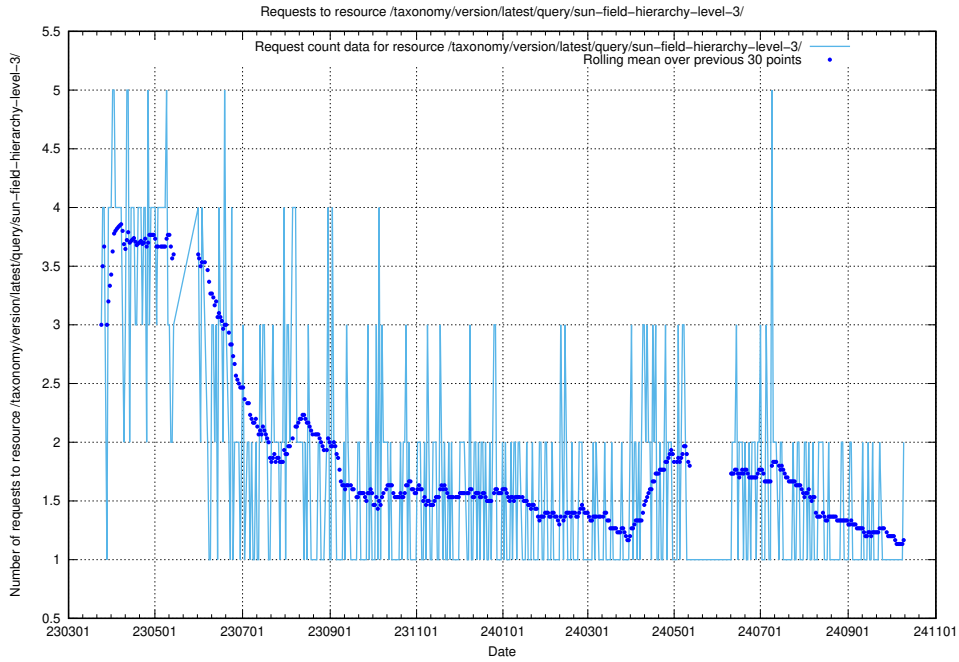

5.1059 Usage of /taxonomy/version/latest/query/sun-field-hierarchy-level-3/

Here, we count the number of requests to resource /taxonomy/version/latest/query/sun-field-hierarchy-level-3/.