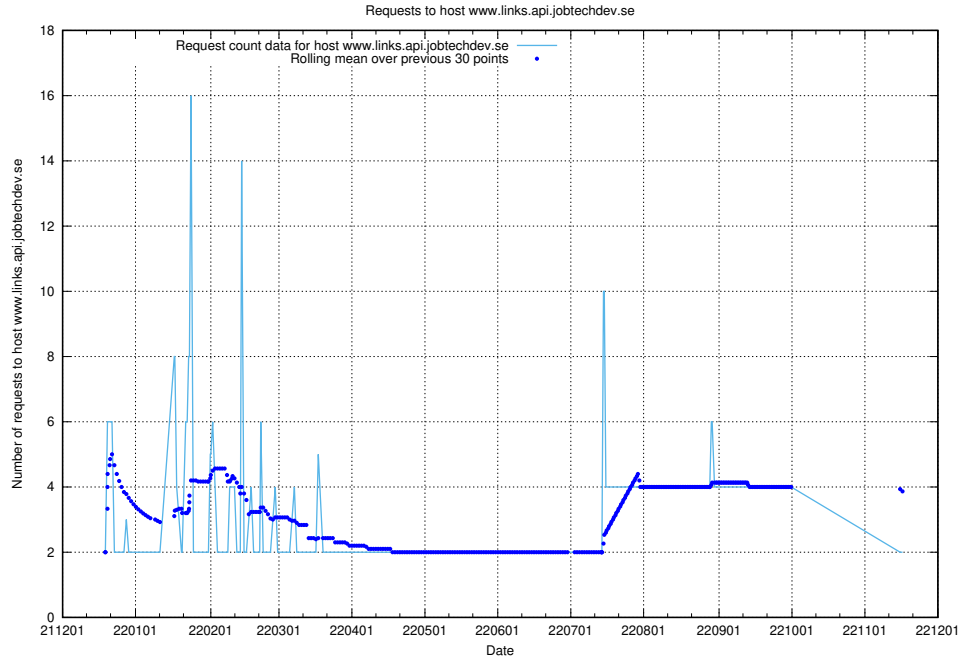

7.382 Usage of `www.links.api.jobtechdev.se`

Here, we count the number of requests to host `www.links.api.jobtechdev.se`.