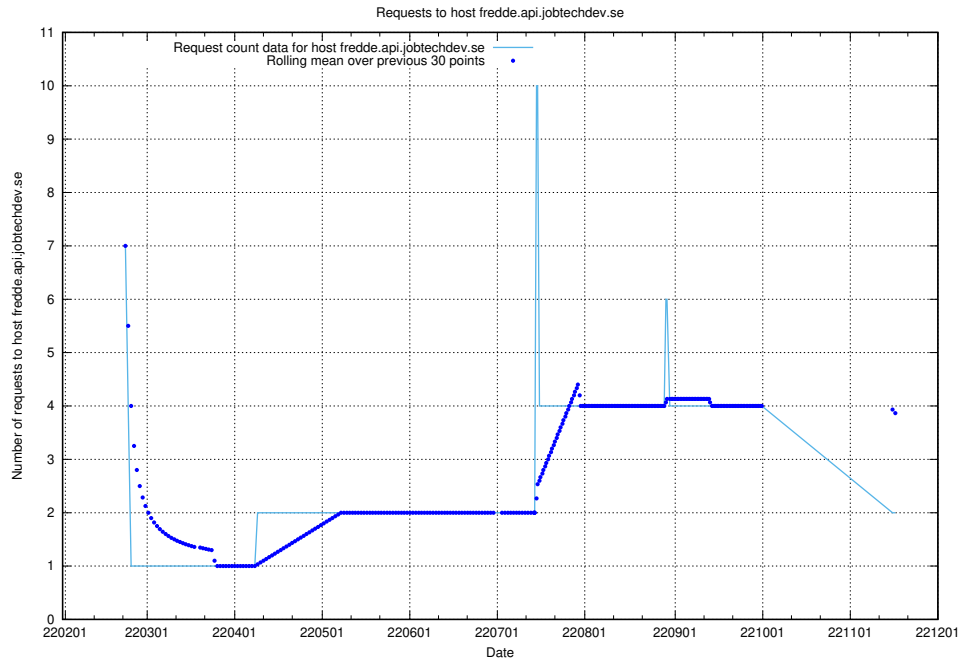

7.521 Usage of fredde.api.jobtechdev.se

Here, we count the number of requests to host fredde.api.jobtechdev.se.