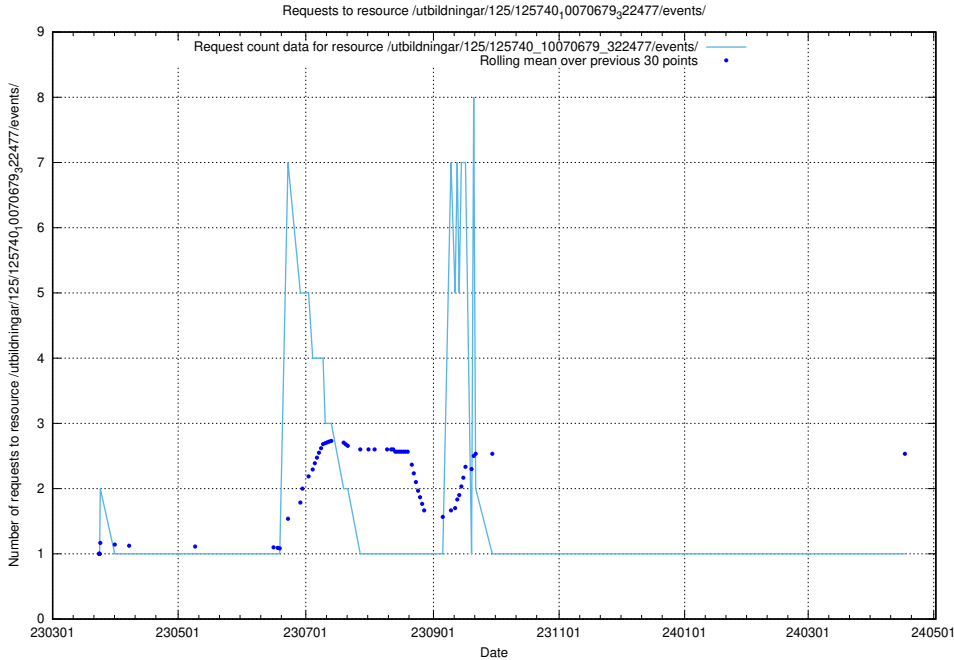

5.1138 Usage of /utbildningar/125/125740_10070679_322477/events/

Here, we count the number of requests to resource /utbildningar/125/125740_10070679_322477/events/