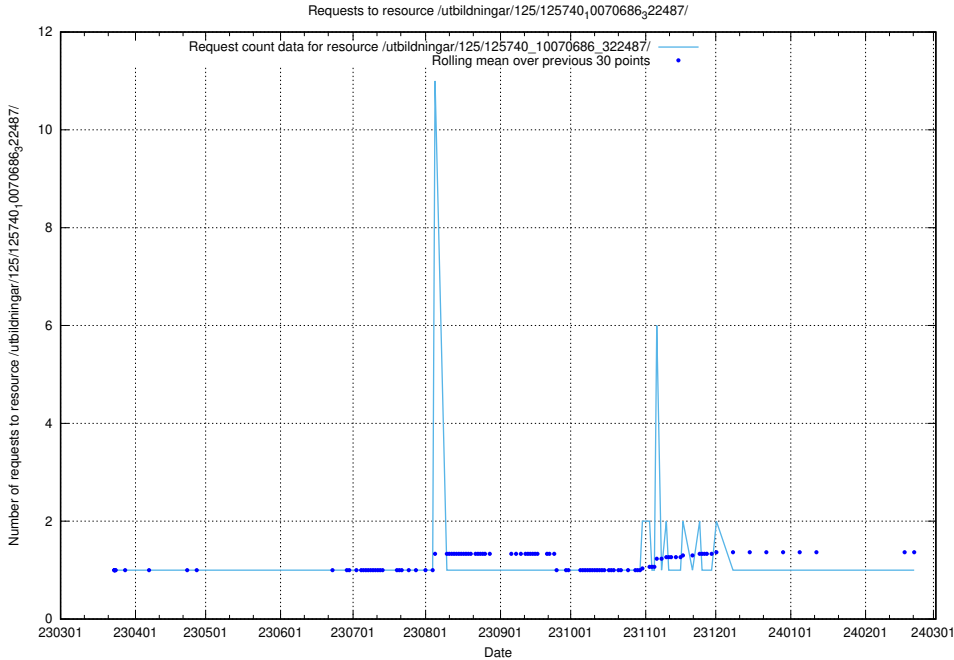

5.1131 Usage of /utbildningar/125/125740_10070686_322487/

Here, we count the number of requests to resource /utbildningar/125/125740_10070686_322487/.