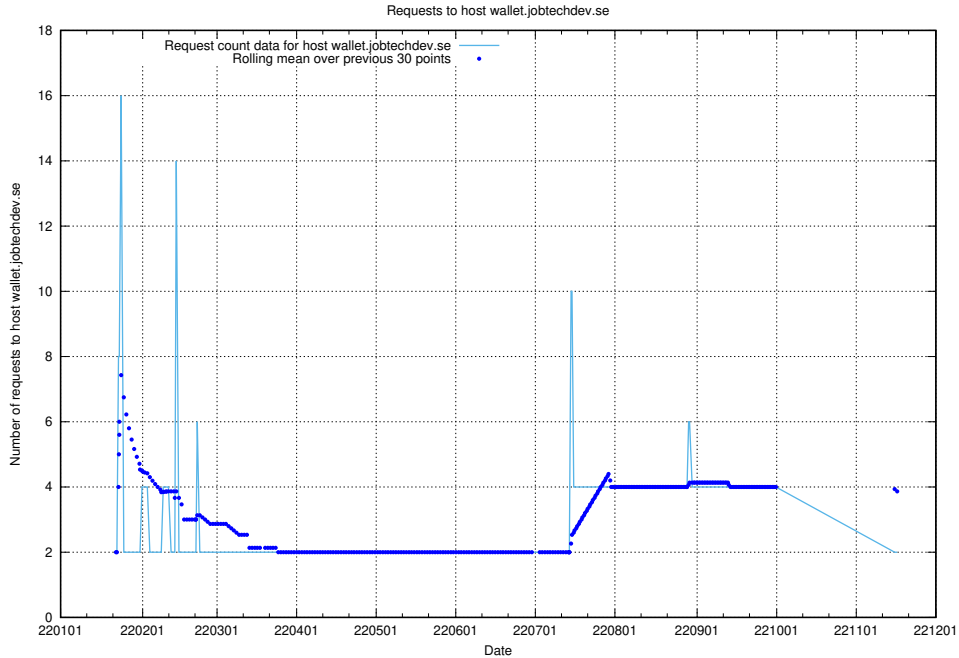

7.585 Usage of wallet.jobtechdev.se

Here, we count the number of requests to host wallet.jobtechdev.se.