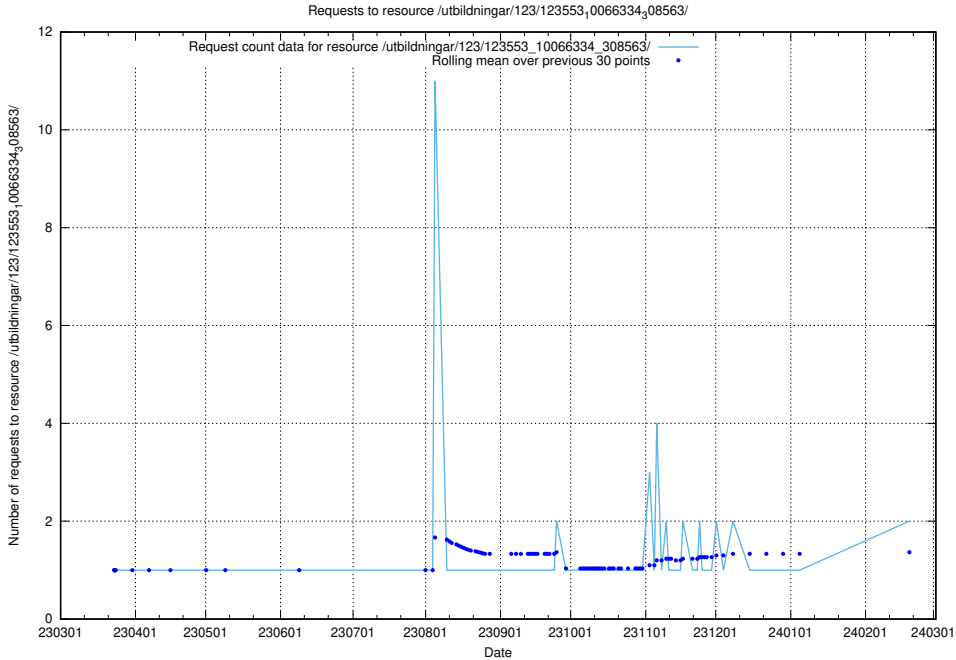

5.879 Usage of /utbildningar/123/123553_10066334_308563/

Here, we count the number of requests to resource /utbildningar/123/123553_10066334_308563/.