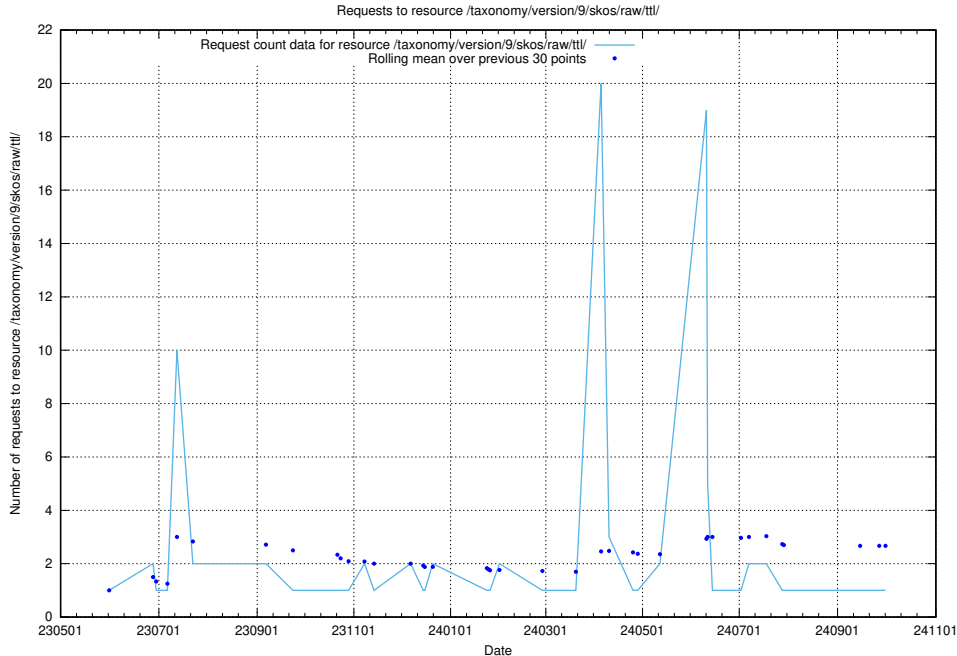

5.6812 Usage of /taxonomy/version/9/skos/raw/ttl/

Here, we count the number of requests to resource /taxonomy/version/9/skos/raw/ttl/.