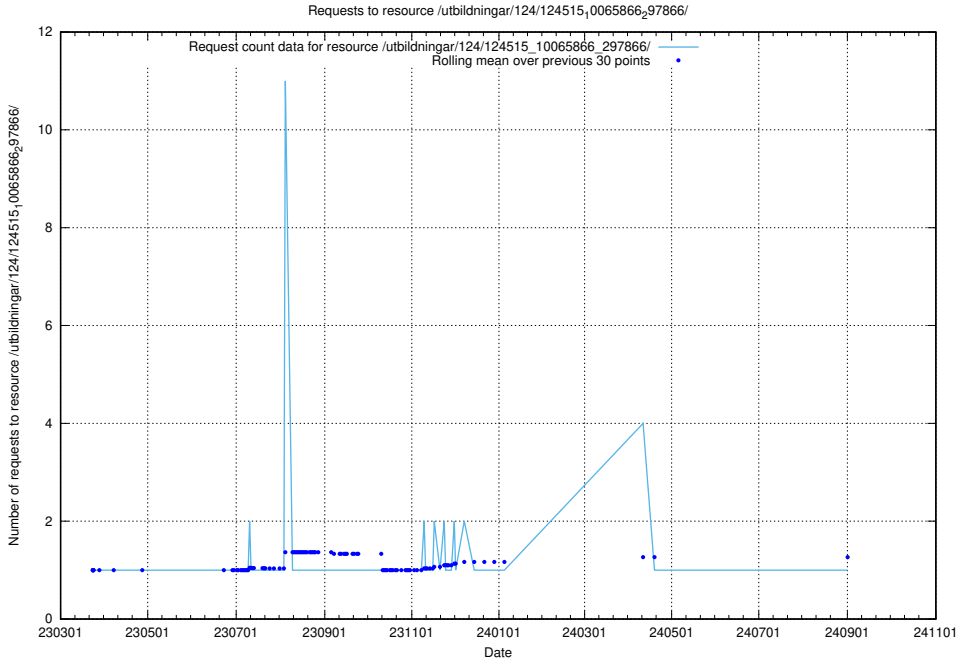

5.2654 Usage of /utbildningar/124/124515_10065866_297866/

Here, we count the number of requests to resource /utbildningar/124/124515_10065866_297866/.