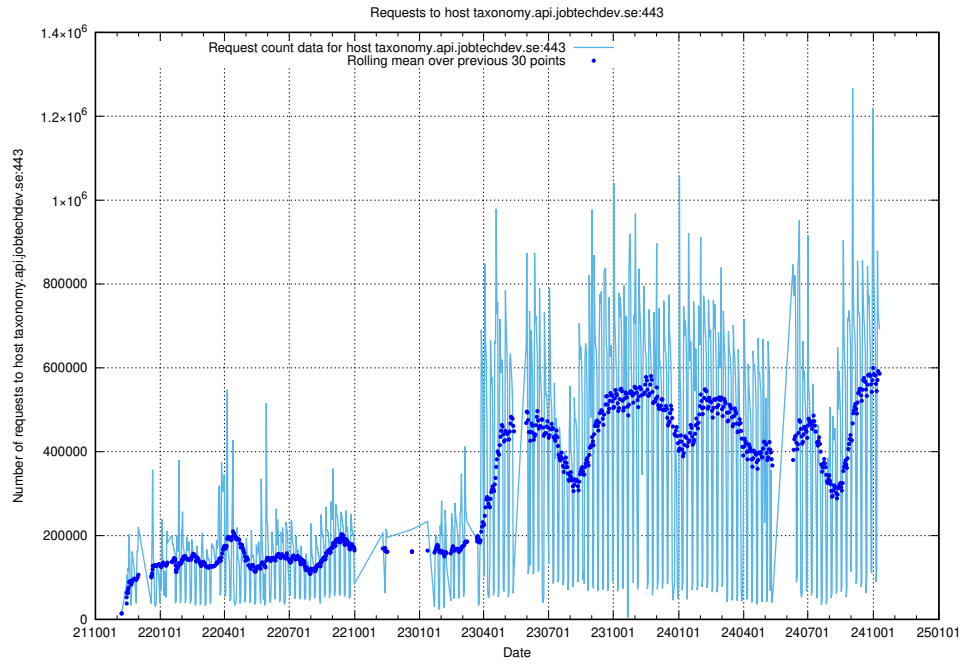

7.2 Usage of taxonomy.api.jobtechdev.se:443

Here, we count the number of requests to host taxonomy.api.jobtechdev.se:443.