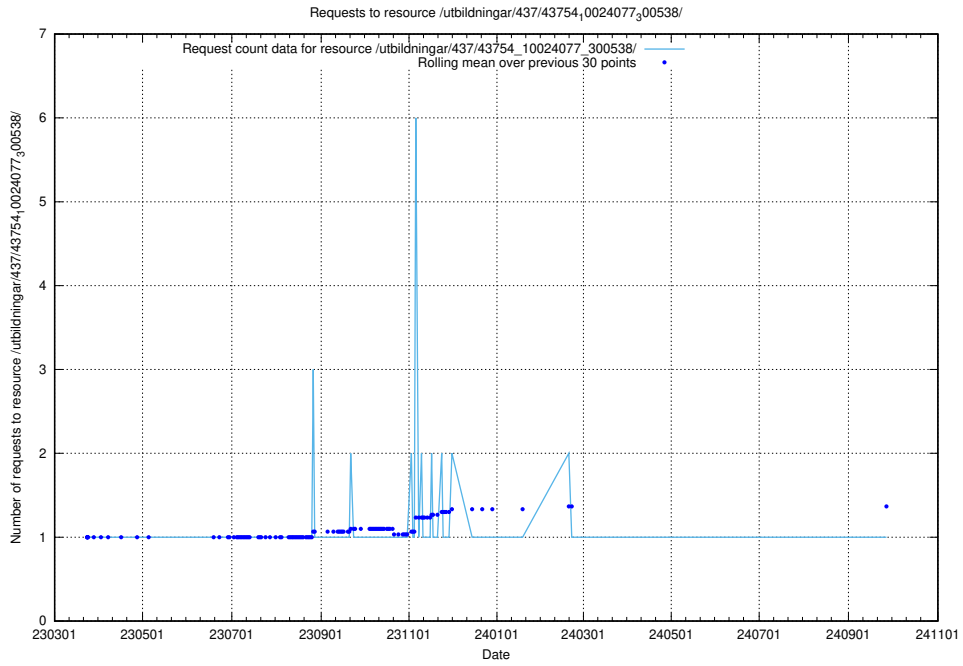

5.7253 Usage of /utbildningar/437/43754_10024077_300538/

Here, we count the number of requests to resource /utbildningar/437/43754_10024077_300538/.