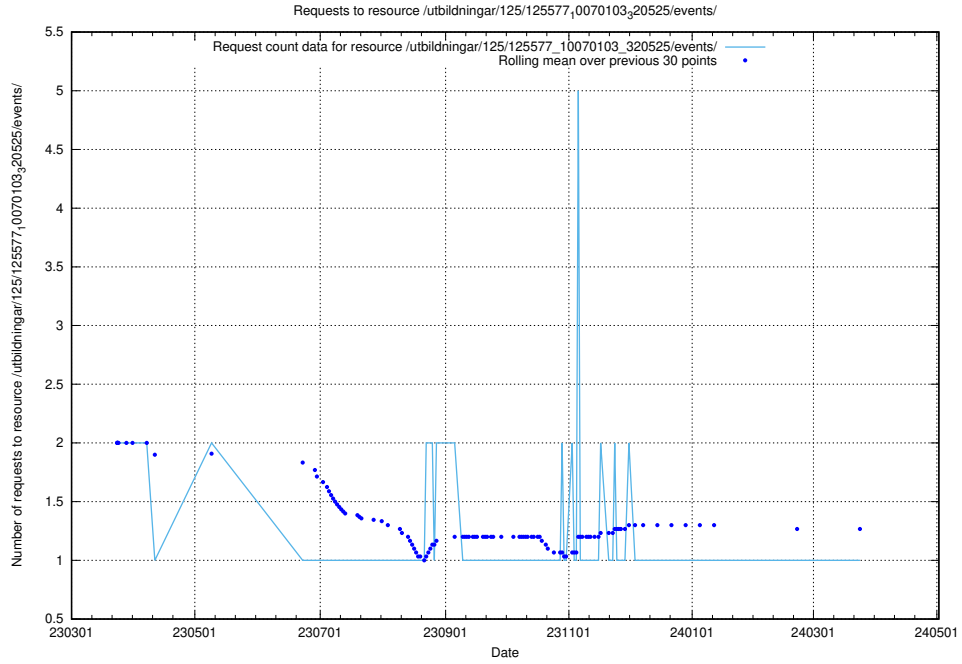

5.7161 Usage of /utbildningar/125/125577_10070103_320525/events/

Here, we count the number of requests to resource /utbildningar/125/125577_10070103_320525/events/