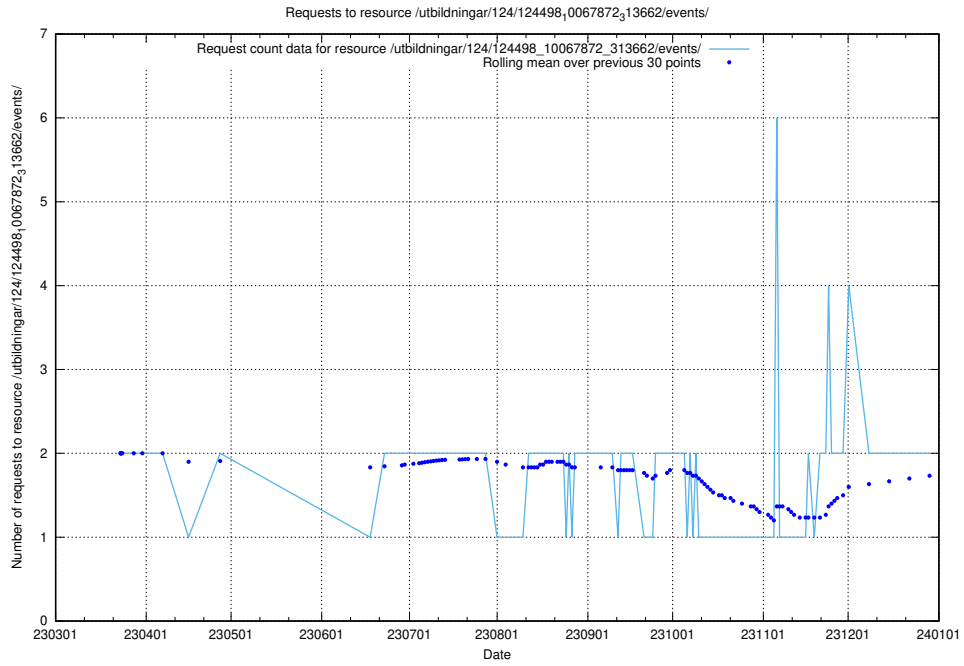

5.1099 Usage of /utbildningar/124/124498_10067872_313662/events/

Here, we count the number of requests to resource /utbildningar/124/124498_10067872_313662/events/