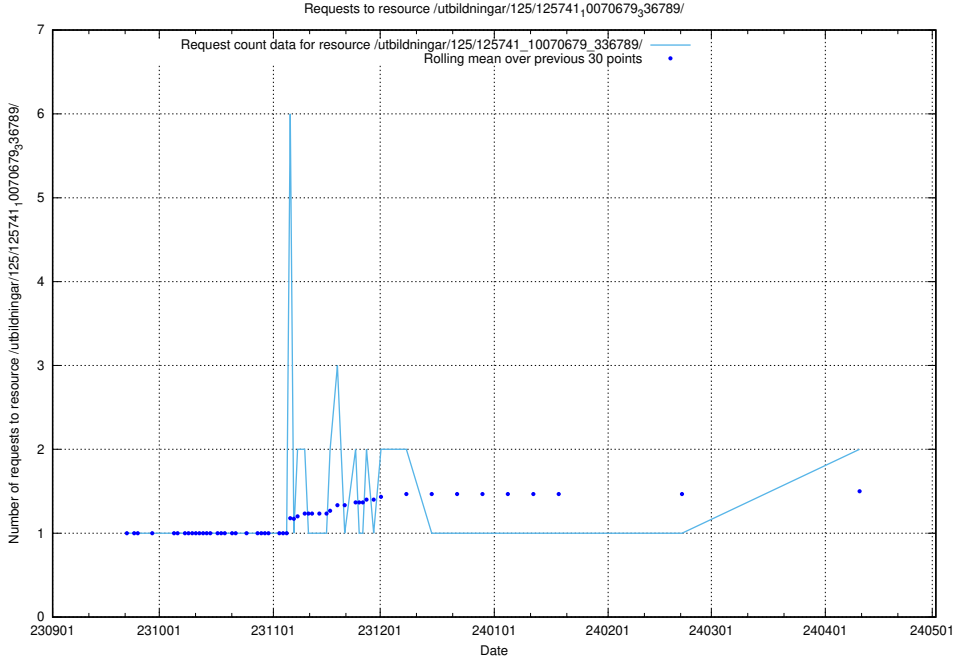

5.882 Usage of /utbildningar/125/125741_10070679_336789/

Here, we count the number of requests to resource /utbildningar/125/125741_10070679_336789/.