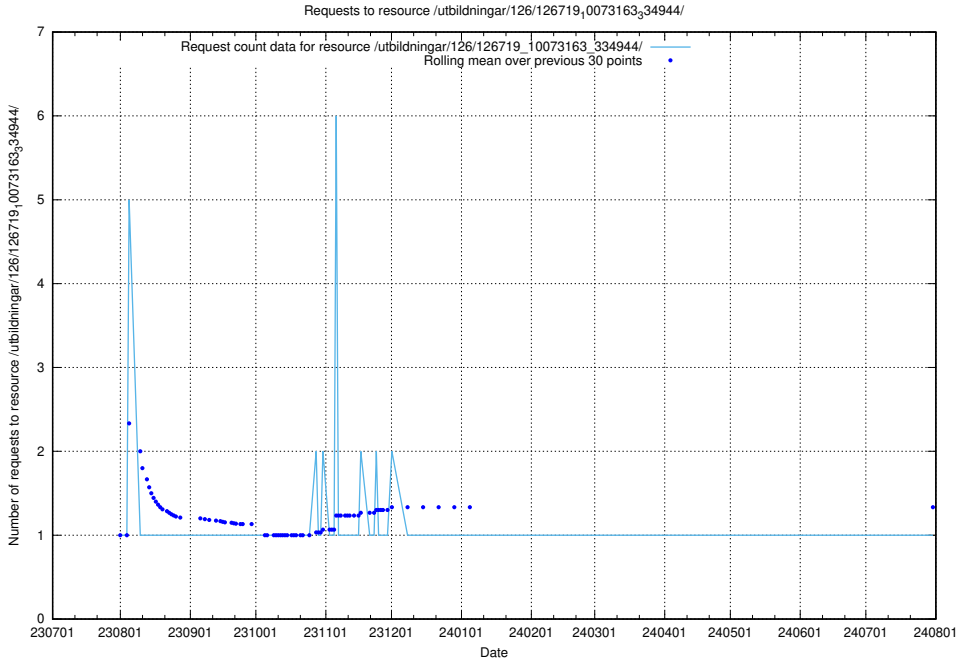

5.5804 Usage of /utbildningar/126/126719_10073163_334944/

Here, we count the number of requests to resource /utbildningar/126/126719_10073163_334944/.