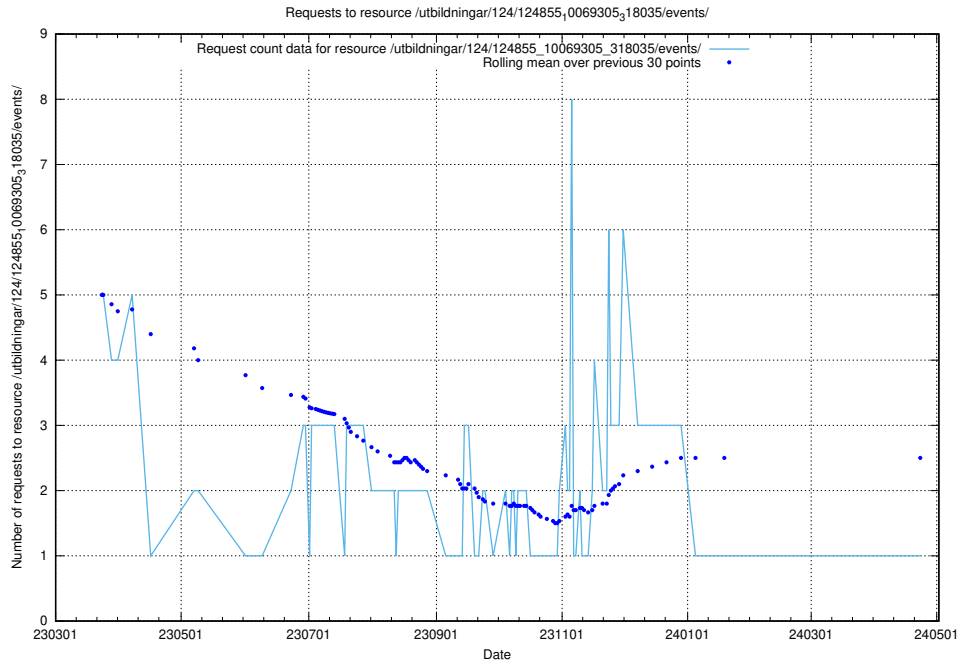

5.7127 Usage of /utbildningar/124/124855_10069305_318035/events/

Here, we count the number of requests to resource /utbildningar/124/124855_10069305_318035/events/