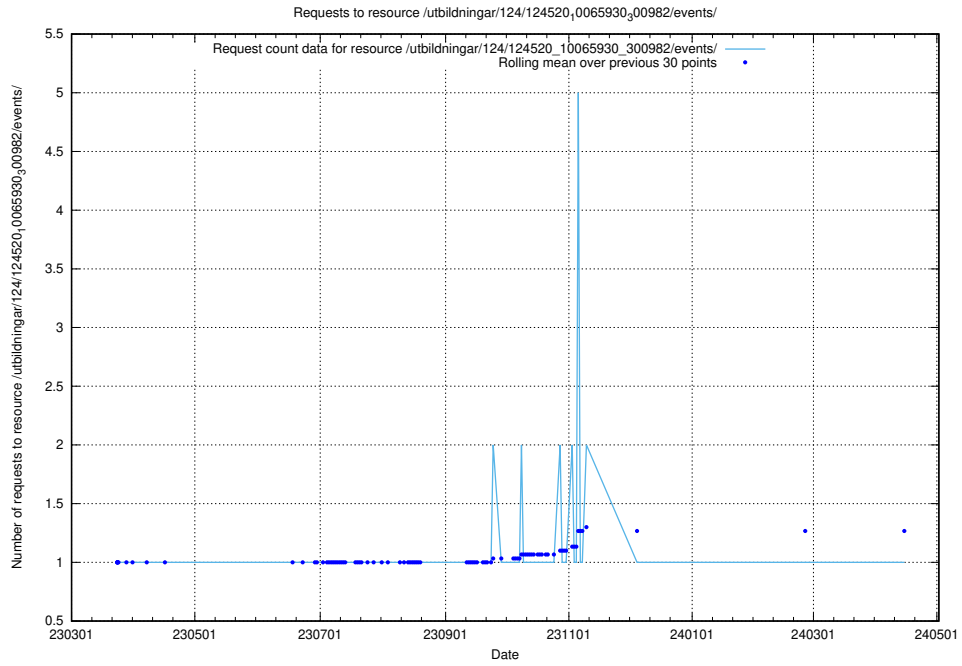

5.1959 Usage of /utbildningar/124/124520_10065930_300982/events/

Here, we count the number of requests to resource /utbildningar/124/124520_10065930_300982/events/