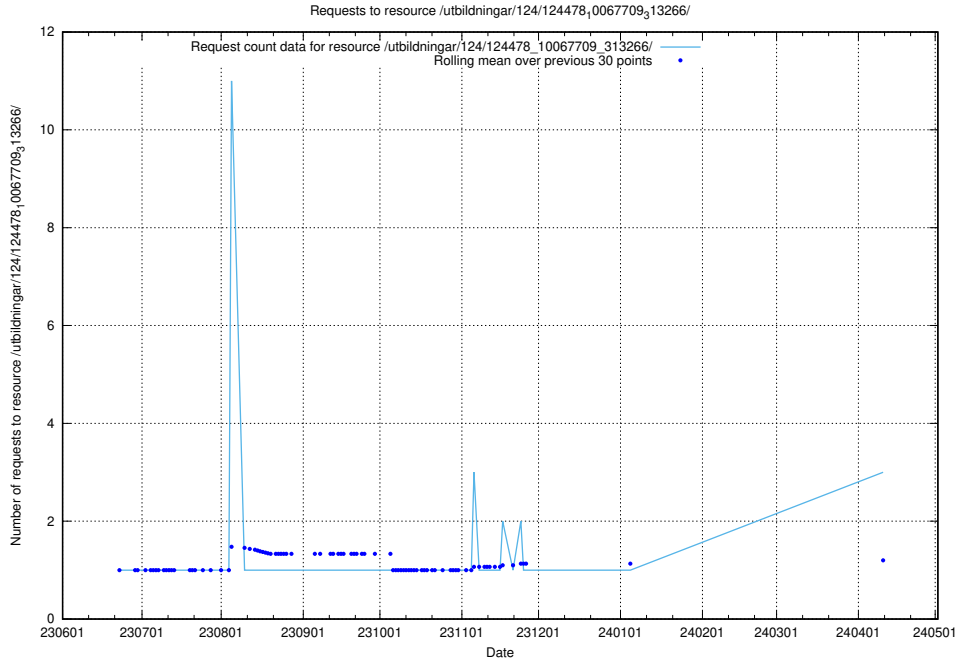

5.555 Usage of /utbildningar/124/124478_10067709_313266/

Here, we count the number of requests to resource /utbildningar/124/124478_10067709_313266/.