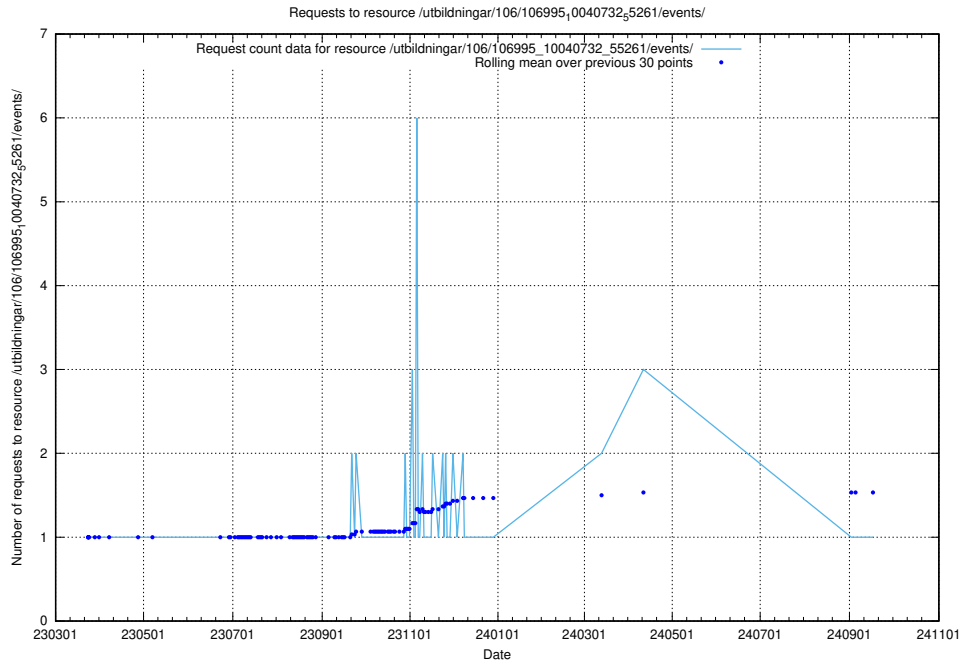

Here, we count the number of requests to resource /utbildningar/438/43841_10024018_29979/events/.

5.6337 Usage of /utbildningar/106/106995_10040732_55261/events/

Here, we count the number of requests to resource /utbildningar/106/106995_10040732_55261/events/.