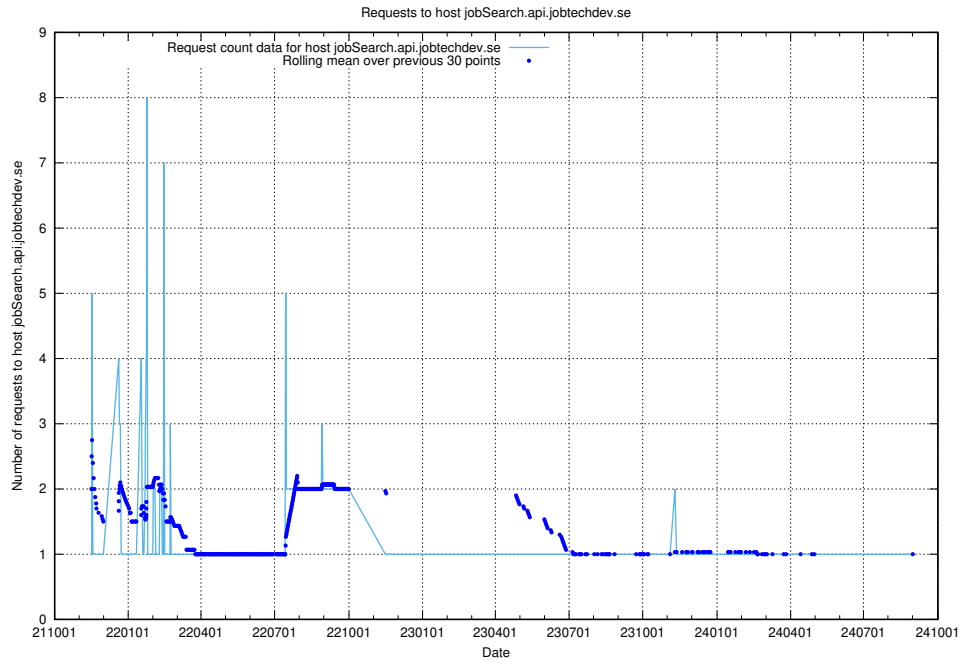

7.651 Usage of jobSearch.api.jobtechdev.se

Here, we count the number of requests to host jobSearch.api.jobtechdev.se.