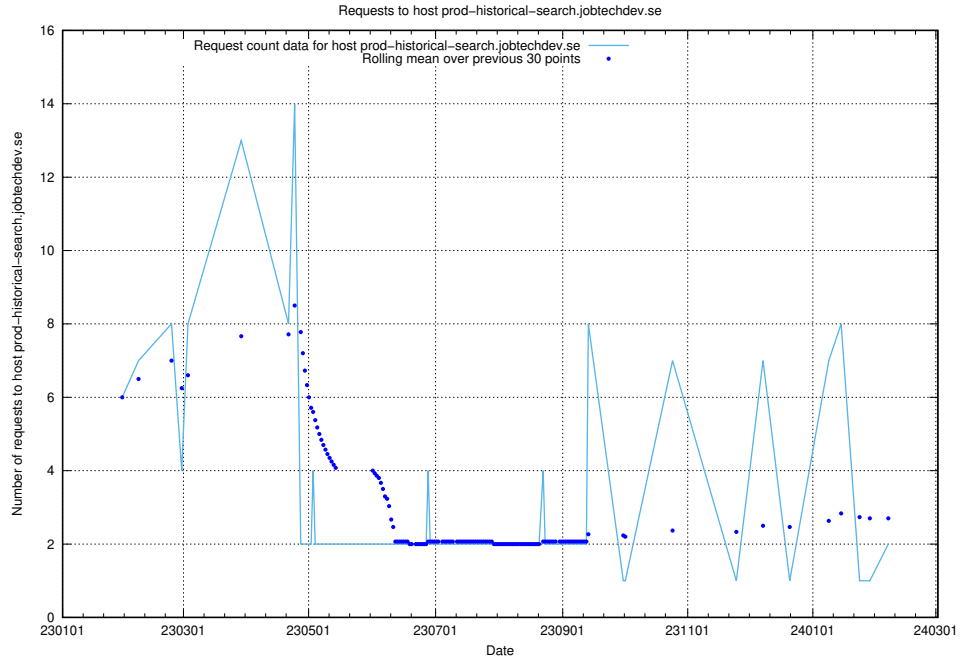

Here, we count the number of requests to host prod-historical-search.jobtechdev.se.

7.295 Usage of accounts.jobtechdev.se

Here, we count the number of requests to host accounts.jobtechdev.se.

7.296 Usage of auth.jitsitest.jobtechdev.se