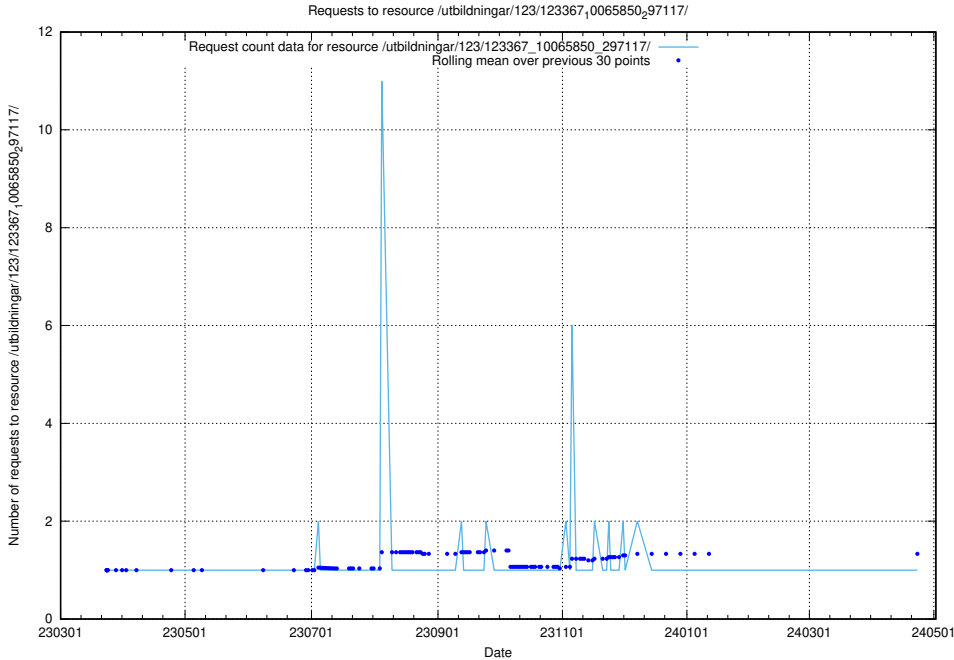

5.5767 Usage of /utbildningar/123/123367_10065850_297117/

Here, we count the number of requests to resource /utbildningar/123/123367_10065850_297117/.