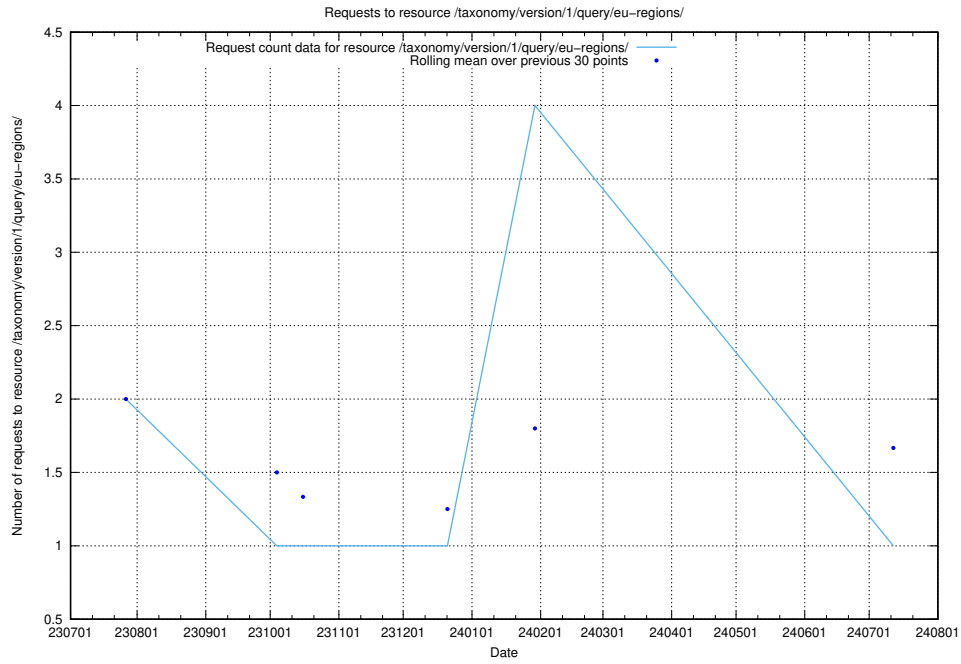

5.5849 Usage of /utbildningar/122/122985_10065249_314861/events/

Here, we count the number of requests to resource /utbildningar/122/122985_10065249_314861/events/

5.5850 Usage of /taxonomy/version/1/query/employment-variety-concepts/