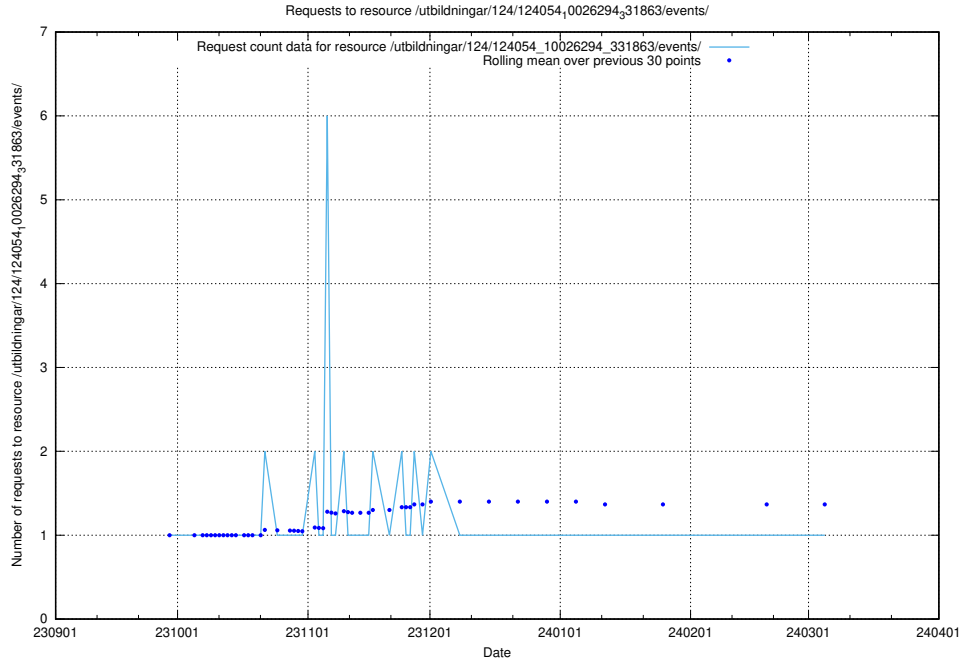

5.5390 Usage of /utbildningar/124/124054_10026294_331863/events/

Here, we count the number of requests to resource /utbildningar/124/124054_10026294_331863/events/