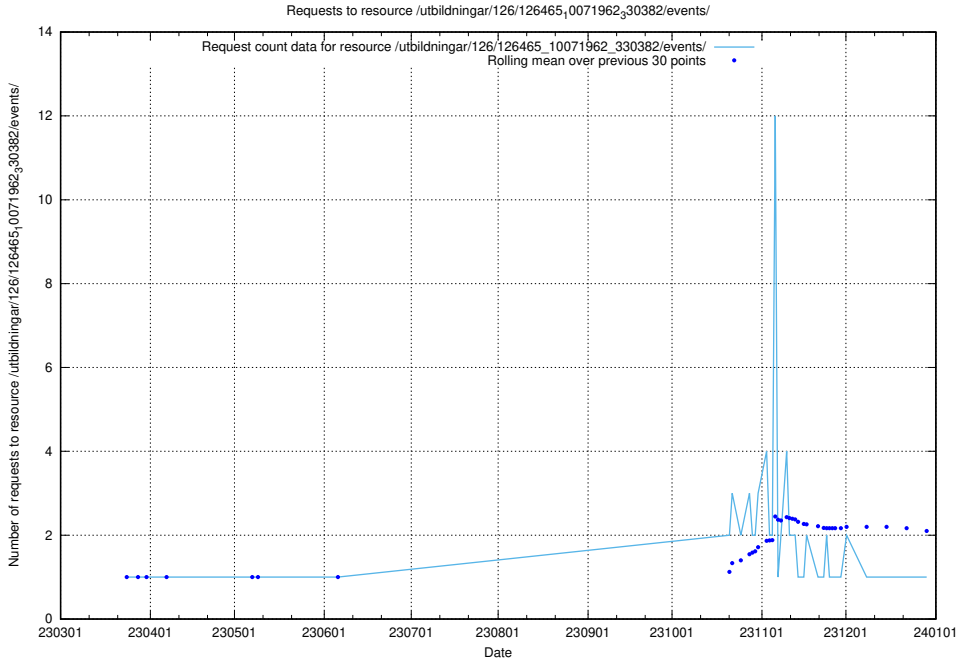

5.7078 Usage of /utbildningar/126/126465_10071962_330382/events/

Here, we count the number of requests to resource /utbildningar/126/126465_10071962_330382/events/