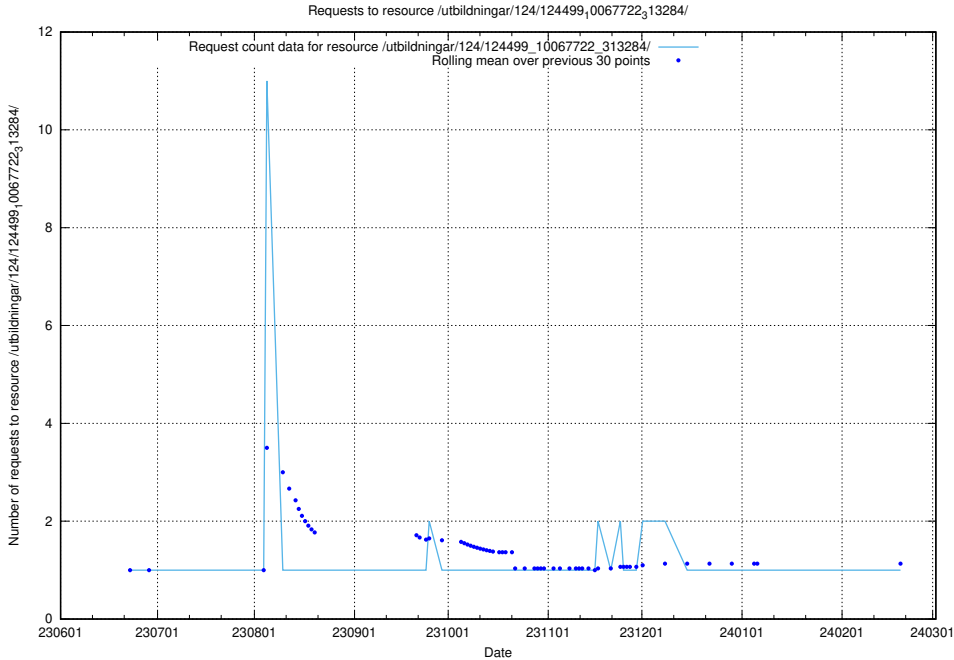

5.6669 Usage of /utbildningar/124/124499_10067722_313284/

Here, we count the number of requests to resource /utbildningar/124/124499_10067722_313284/.