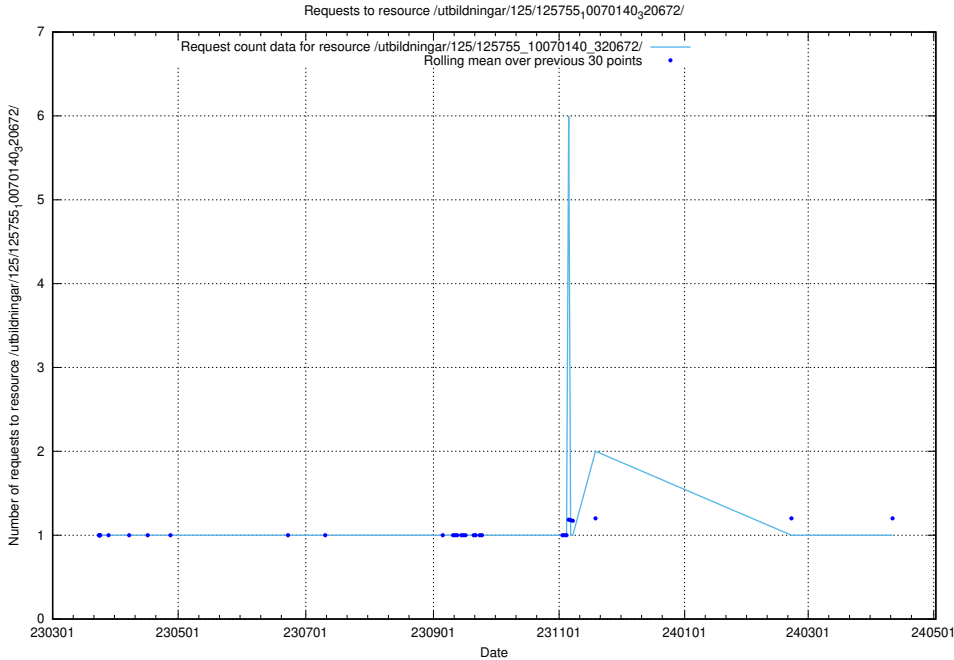

5.7334 Usage of /utbildningar/125/125755_10070140_320672/

Here, we count the number of requests to resource /utbildningar/125/125755_10070140_320672/.