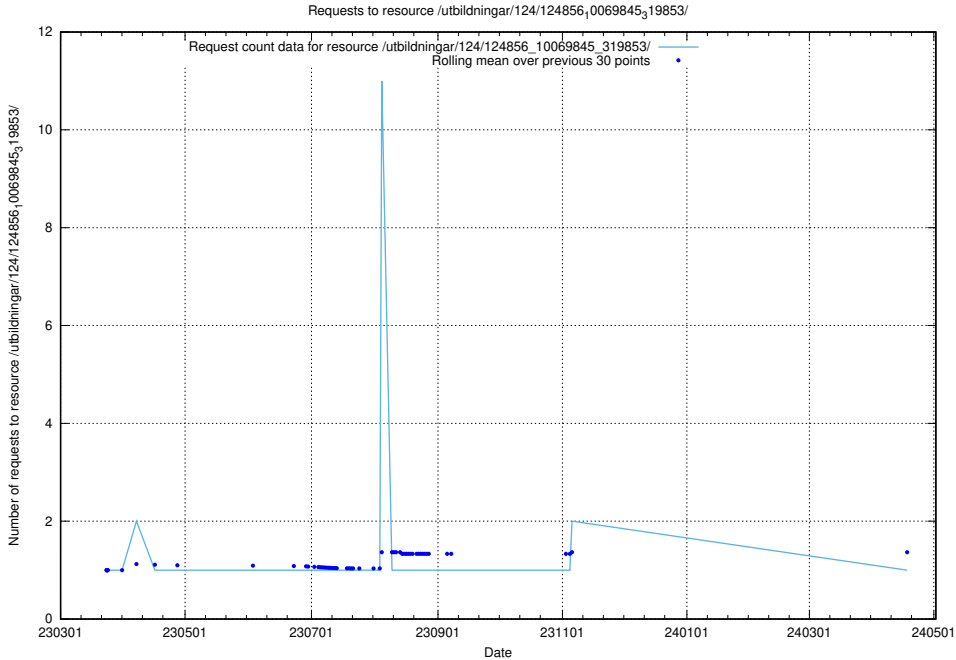

Here, we count the number of requests to resource /utbildningar/124/124856_10069845_319853/events/

5.1339 Usage of /utbildningar/124/124856_10069845_319853/

Here, we count the number of requests to resource /utbildningar/124/124856_10069845_319853/.