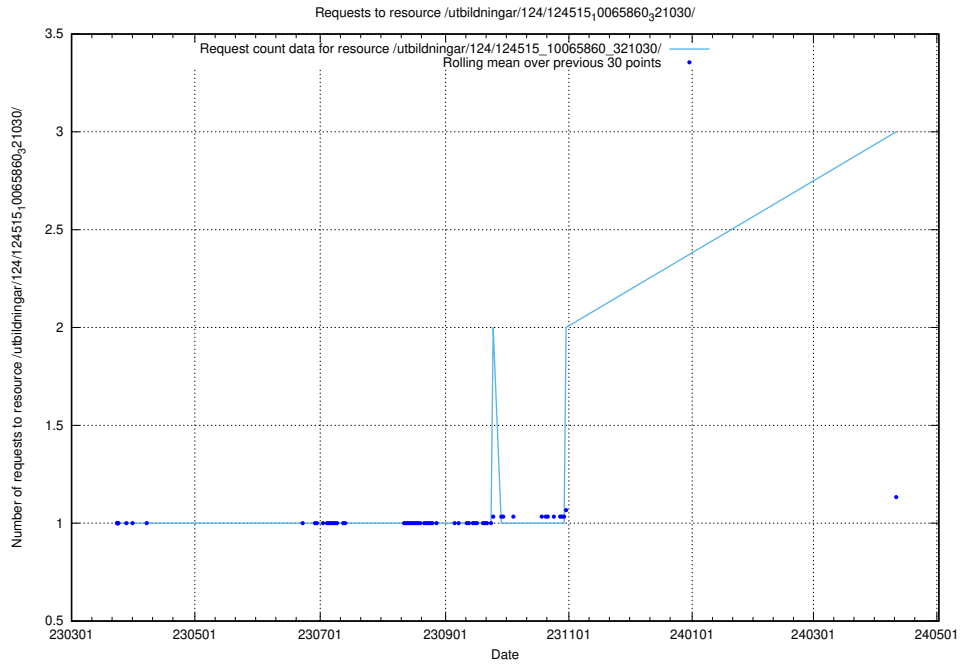

5.459 Usage of /utbildningar/124/124515_10065860_321030/

Here, we count the number of requests to resource /utbildningar/124/124515_10065860_321030/.