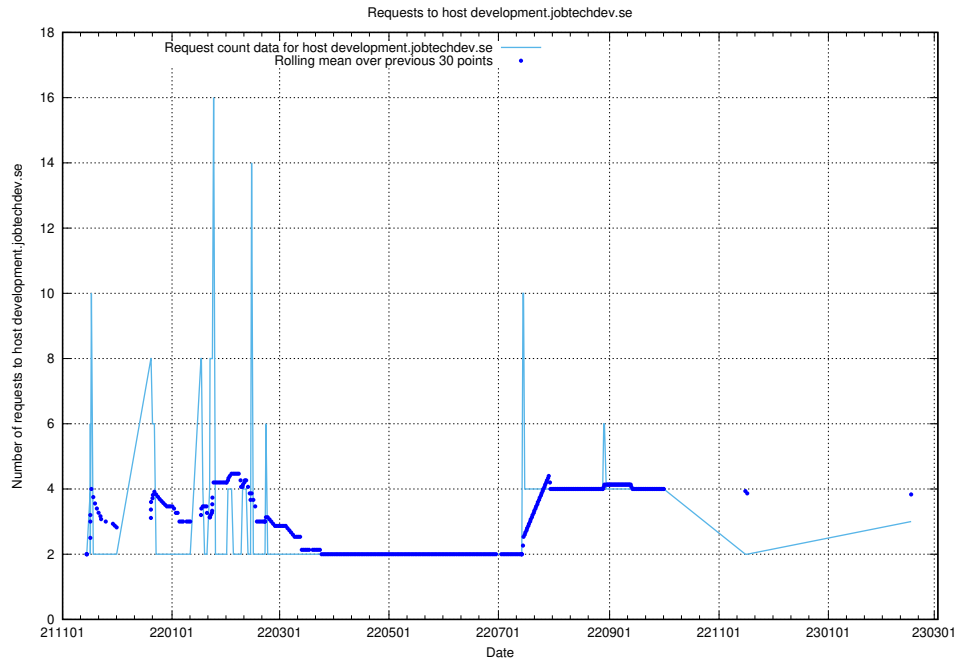

7.171 Usage of development.jobtechdev.se

Here, we count the number of requests to host development.jobtechdev.se.