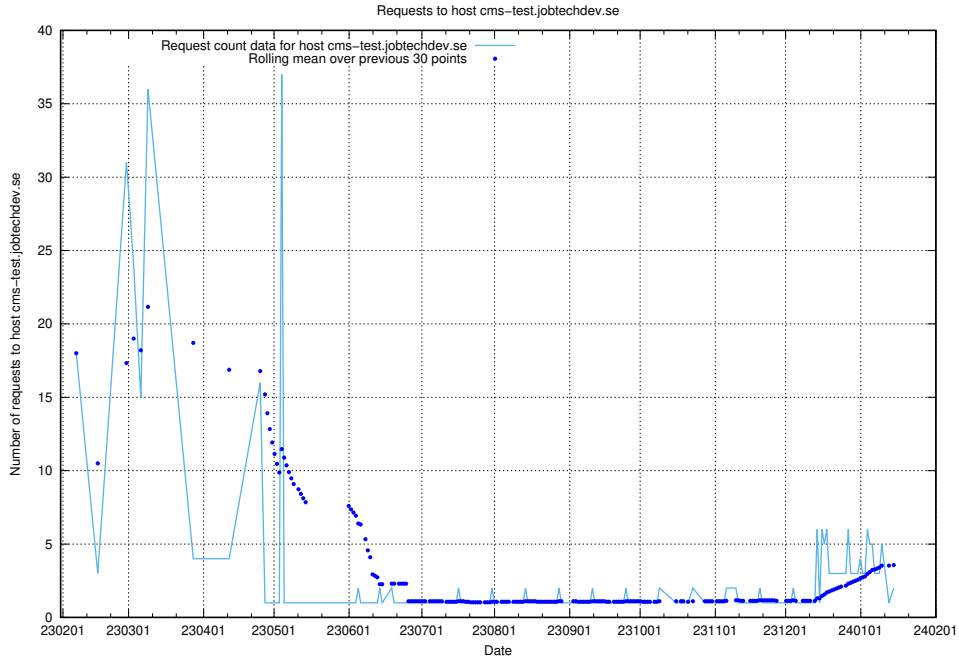

7.292 Usage of cms-test.jobtechdev.se

Here, we count the number of requests to host cms-test.jobtechdev.se.