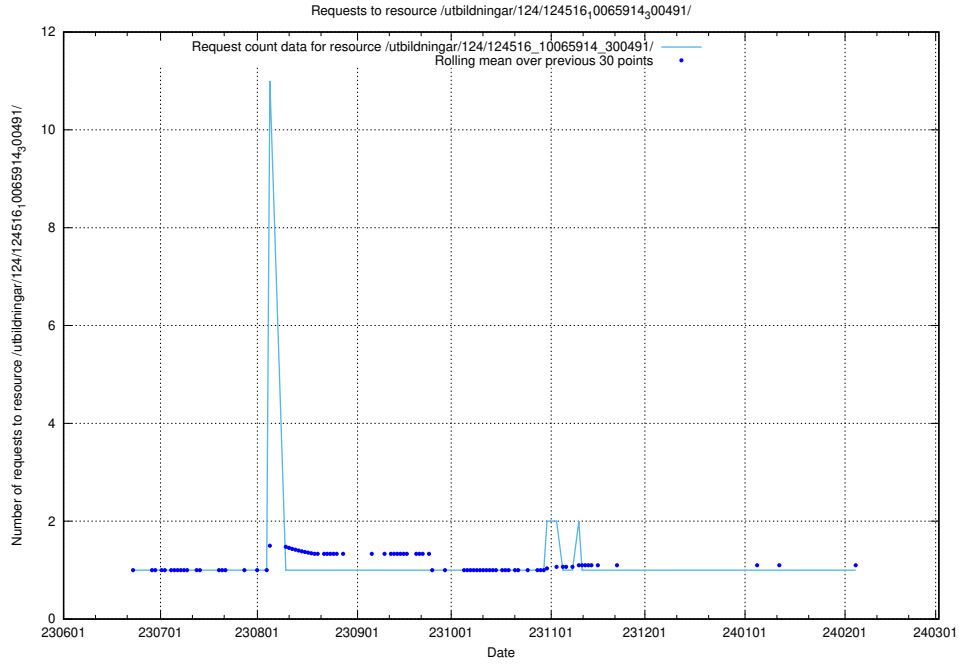

5.6652 Usage of /utbildningar/124/124516_10065914_300491/

Here, we count the number of requests to resource /utbildningar/124/124516_10065914_300491/.