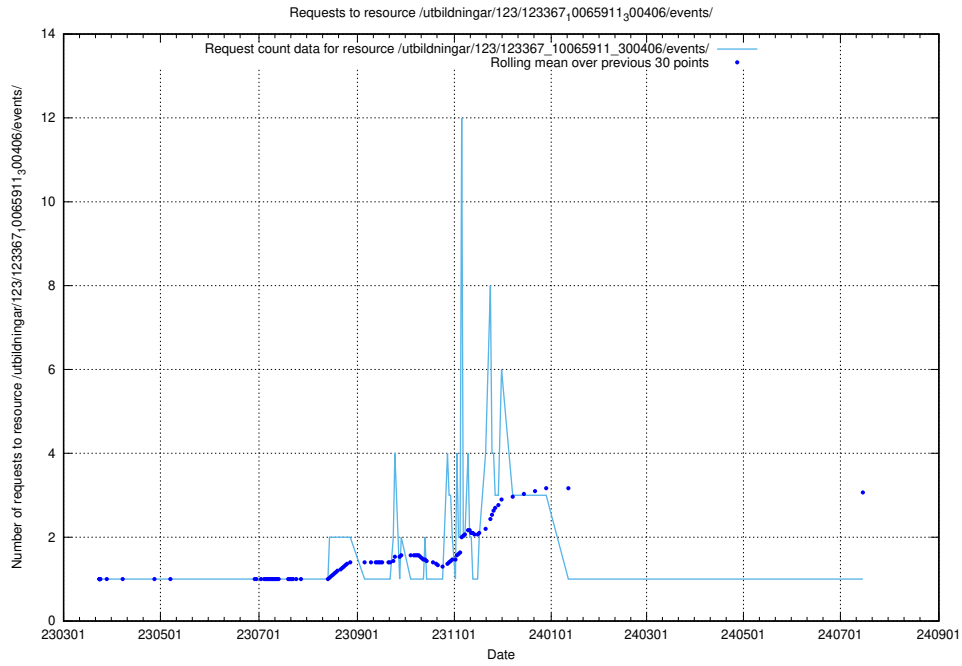

5.5630 Usage of /utbildningar/123/123367_10065911_300406/events/

Here, we count the number of requests to resource /utbildningar/123/123367_10065911_300406/events/