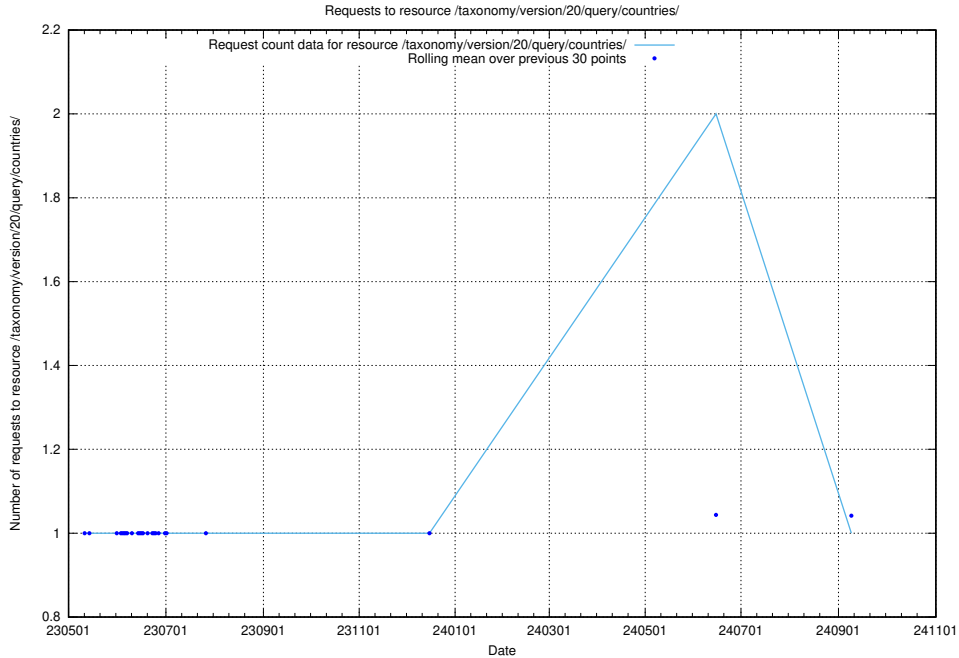

5.6872 Usage of /taxonomy/version/20/query/countries/

Here, we count the number of requests to resource /taxonomy/version/20/query/countries/.