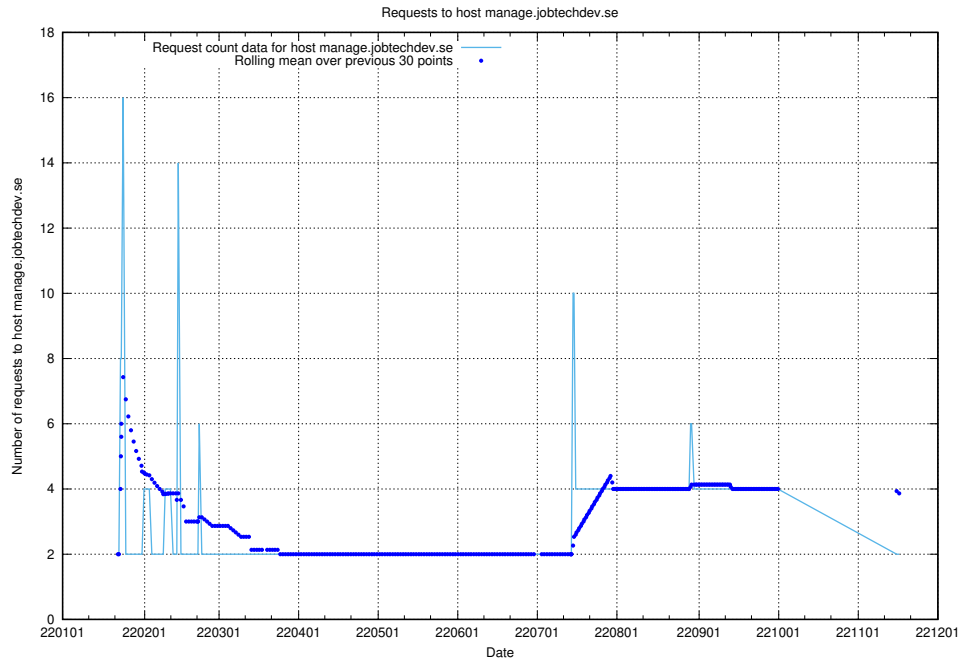

7.601 Usage of manage.jobtechdev.se

Here, we count the number of requests to host manage.jobtechdev.se.