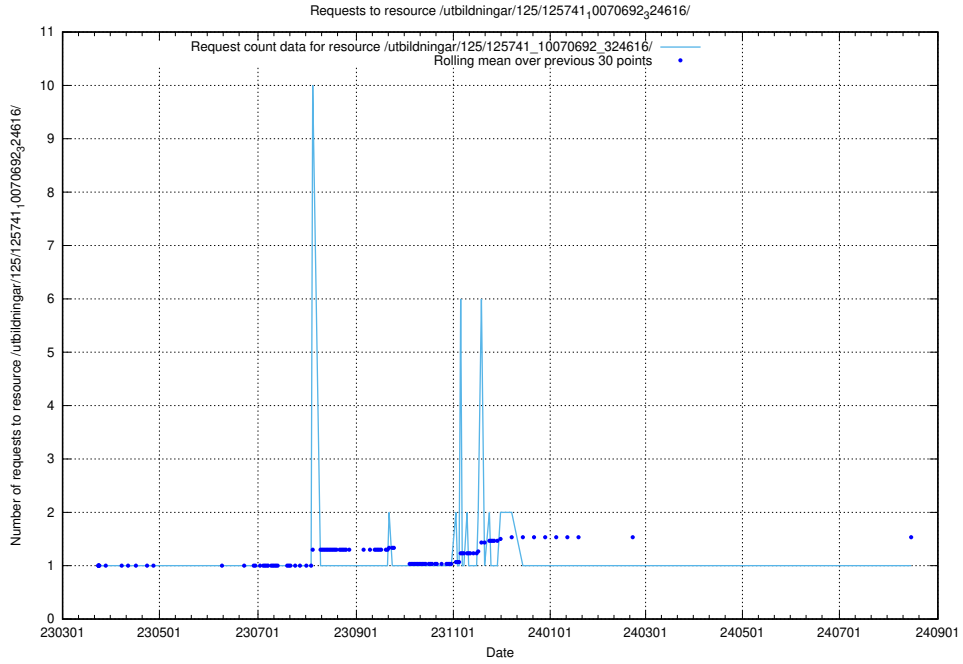

5.7343 Usage of /utbildningar/125/125741_10070692_324616/

Here, we count the number of requests to resource /utbildningar/125/125741_10070692_324616/.