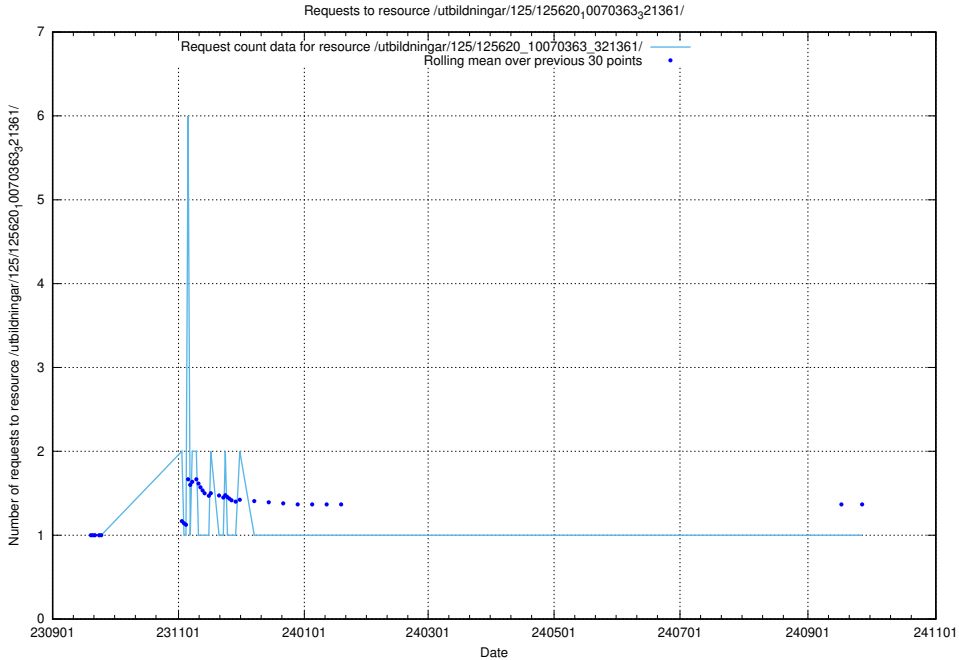

5.5451 Usage of /utbildningar/125/125620_10070363_321361/

Here, we count the number of requests to resource /utbildningar/125/125620_10070363_321361/.