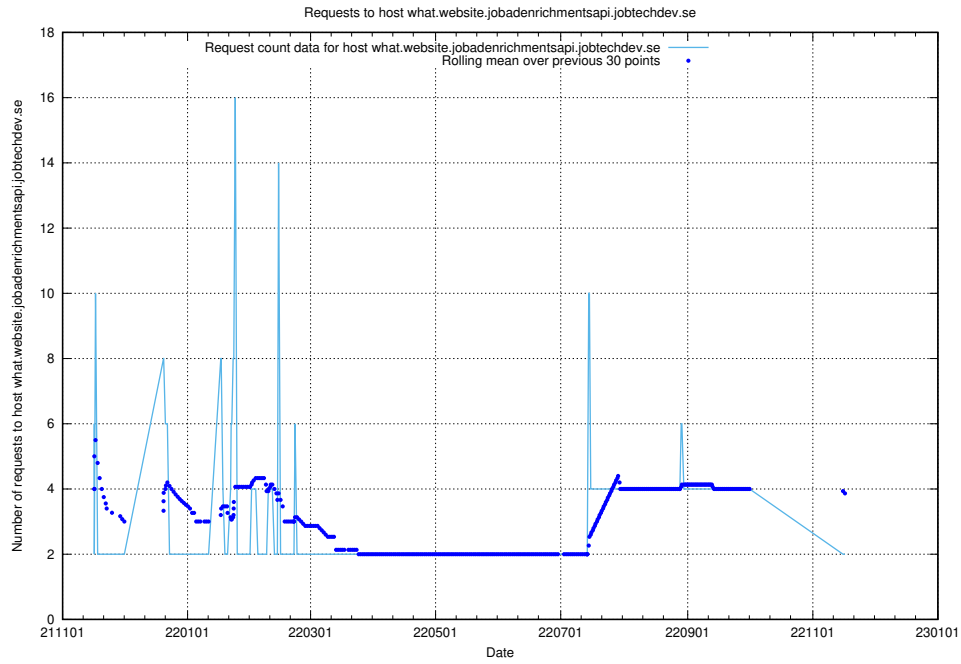

7.506 Usage of what.website.jobadenrichmentsapi.jobtechdev.se

Here, we count the number of requests to host what.website.jobadenrichmentsapi.jobtechdev.se.