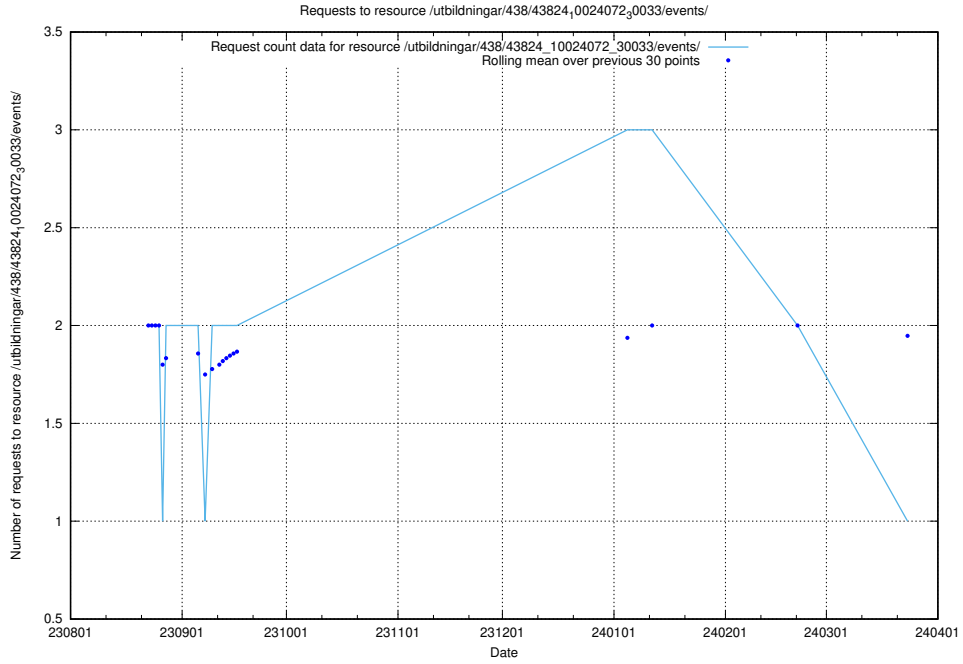

5.5653 Usage of /utbildningar/438/43824_10024072_30033/events/

Here, we count the number of requests to resource /utbildningar/438/43824_10024072_30033/events/.