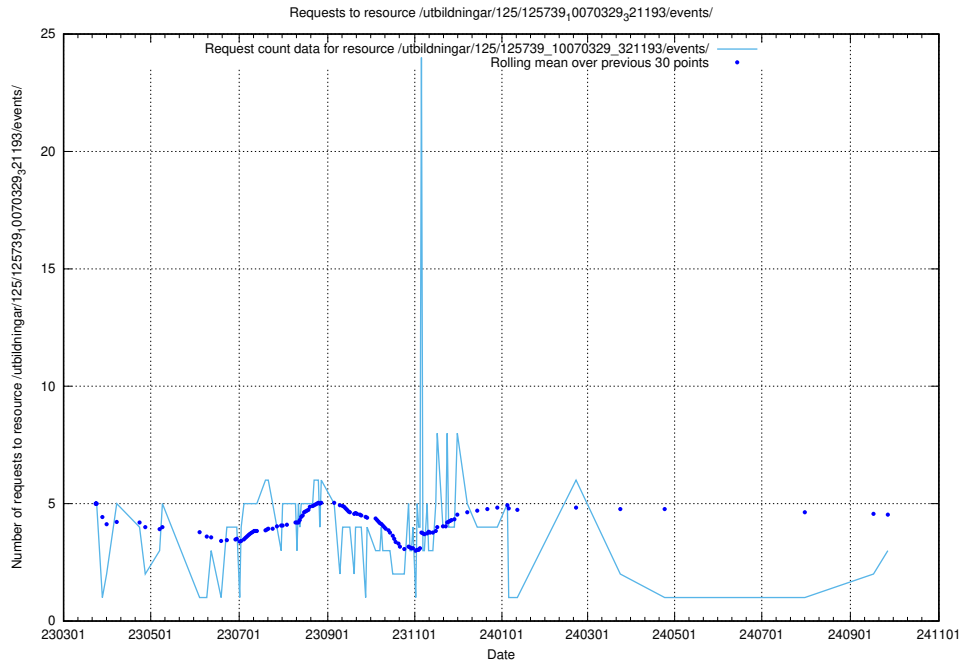

5.588 Usage of /utbildningar/125/125739_10070329_321193/events/

Here, we count the number of requests to resource /utbildningar/125/125739_10070329_321193/events/