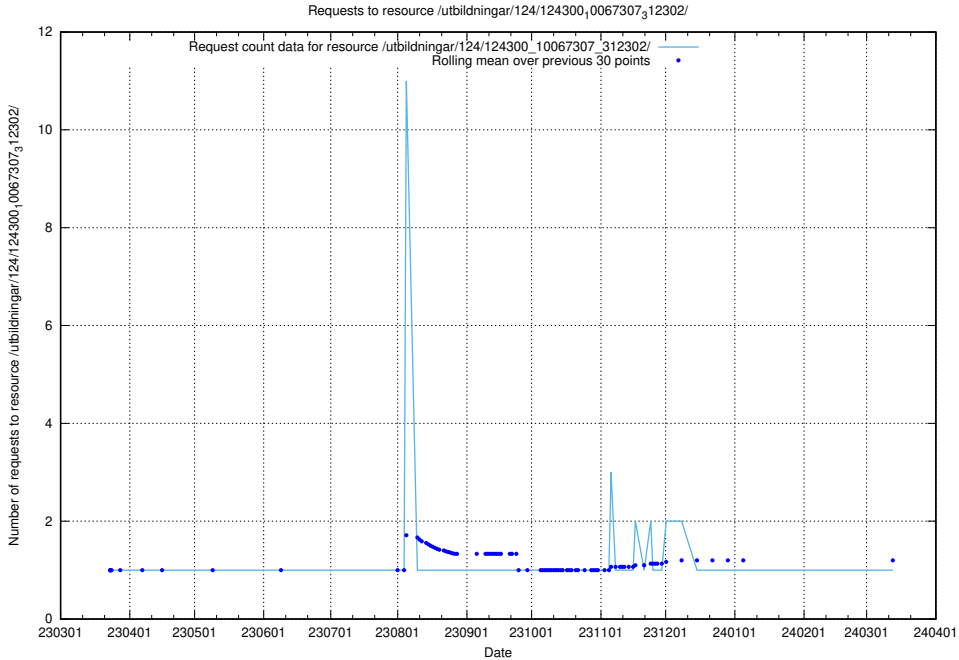

5.4866 Usage of /utbildningar/124/124300_10067307_312302/

Here, we count the number of requests to resource /utbildningar/124/124300_10067307_312302/.