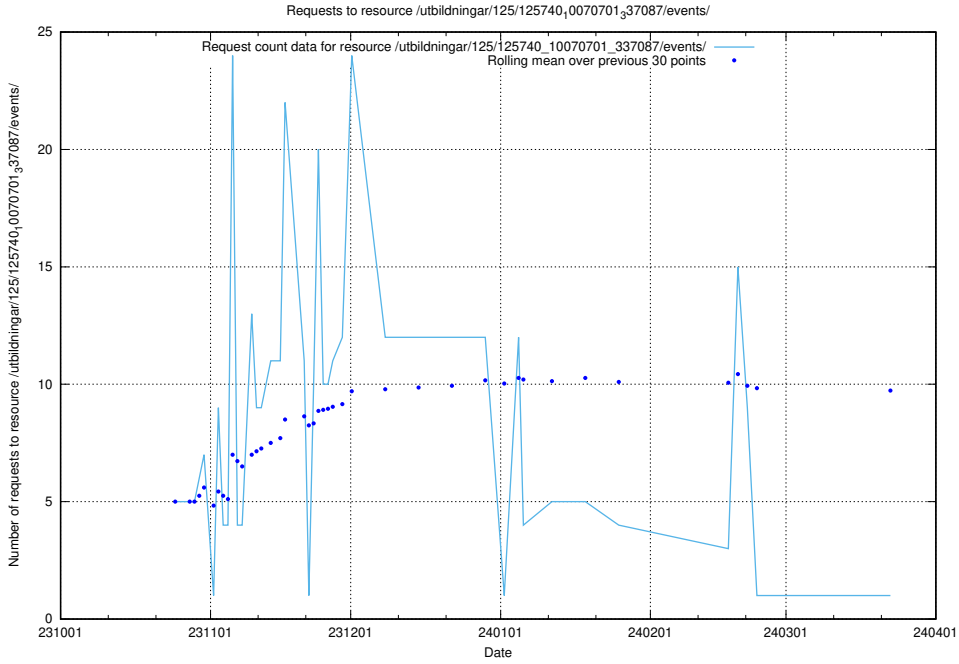

5.5124 Usage of /utbildningar/125/125740_10070701_337087/events/

Here, we count the number of requests to resource /utbildningar/125/125740_10070701_337087/events/