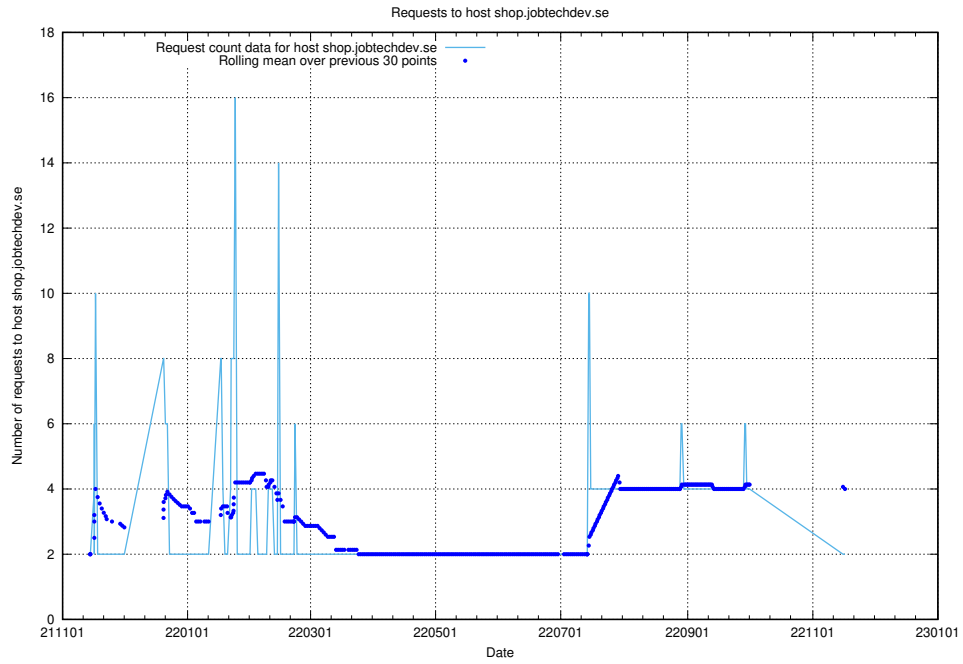

7.567 Usage of shop.jobtechdev.se

Here, we count the number of requests to host shop.jobtechdev.se.