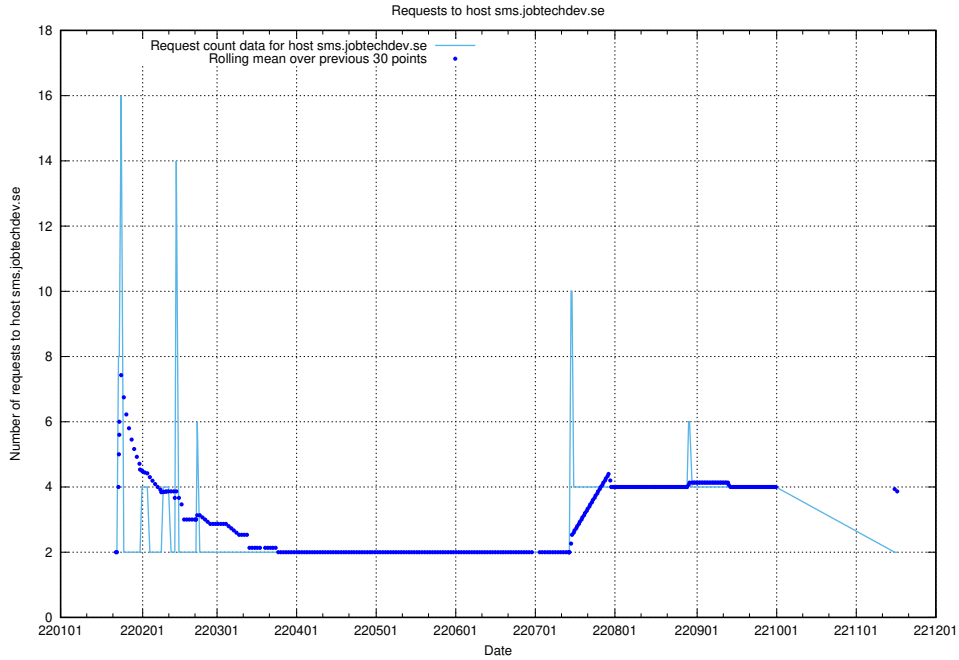

7.590 Usage of sms.jobtechdev.se

Here, we count the number of requests to host sms.jobtechdev.se.