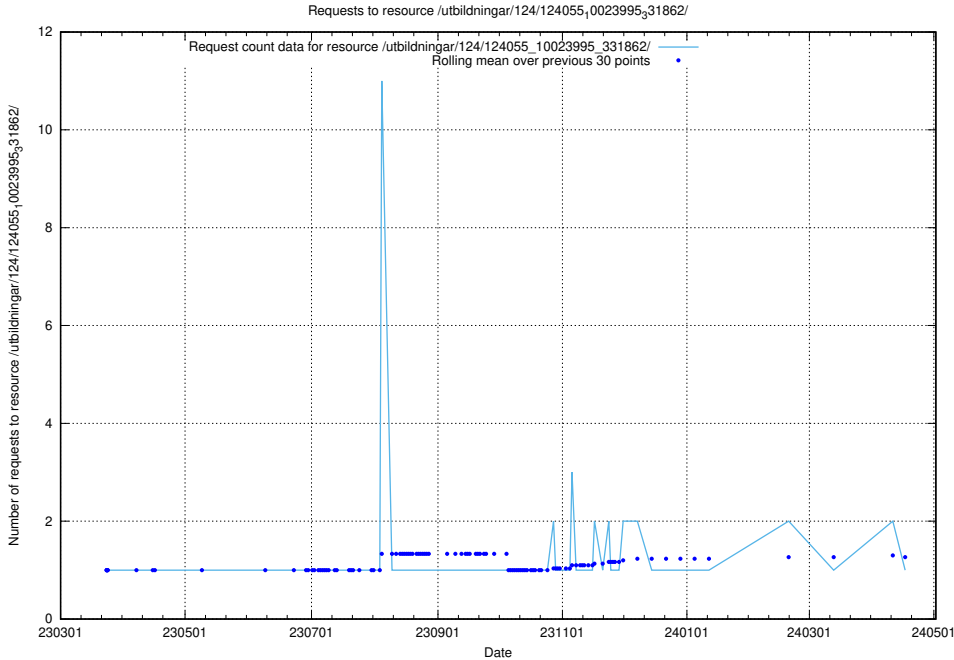

5.5213 Usage of /utbildningar/124/124055_10023995_331862/

Here, we count the number of requests to resource /utbildningar/124/124055_10023995_331862/.