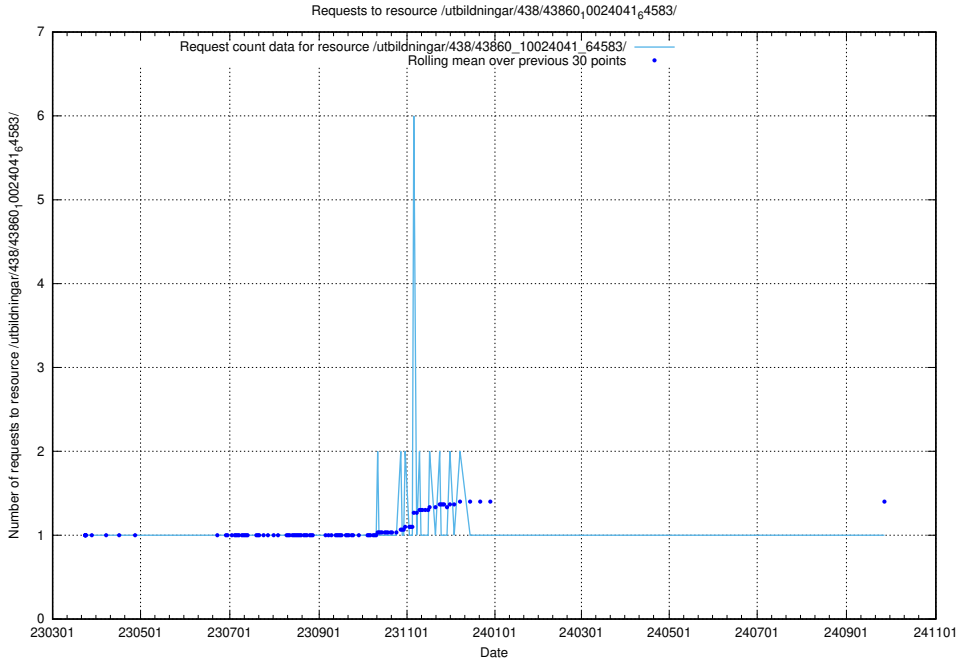

5.7201 Usage of /utbildningar/438/43860_10024041_64583/

Here, we count the number of requests to resource /utbildningar/438/43860_10024041_64583/.