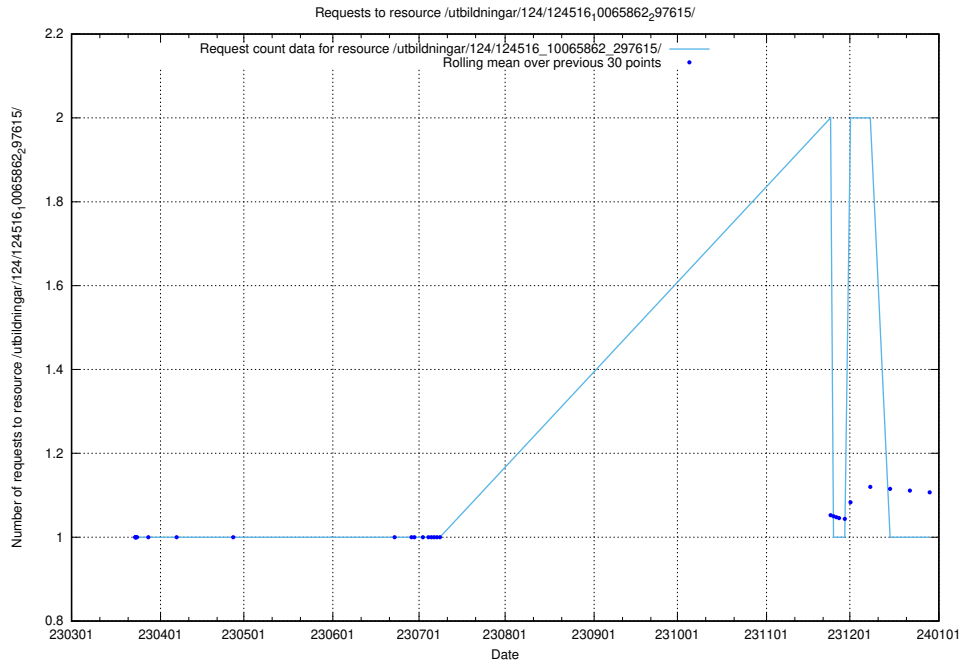

5.2429 Usage of /utbildningar/124/124516_10065862_297615/

Here, we count the number of requests to resource /utbildningar/124/124516_10065862_297615/.

5.2430 Usage of /availability/uptime/20230726/

Here, we count the number of requests to resource /availability/uptime/20230726/.