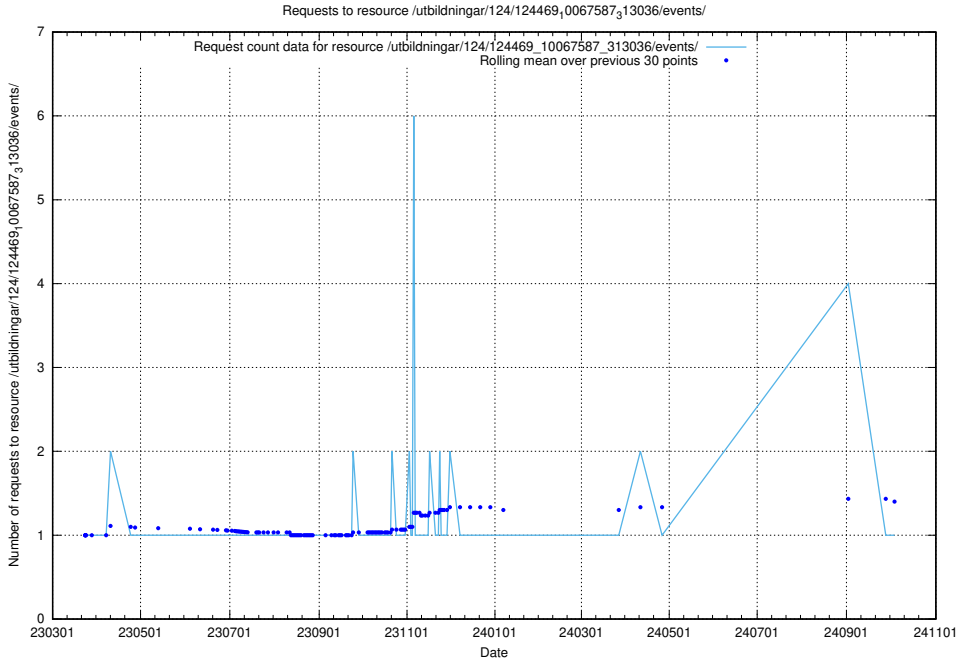

5.4205 Usage of /utbildningar/124/124469_10067587_313036/events/

Here, we count the number of requests to resource /utbildningar/124/124469_10067587_313036/events/