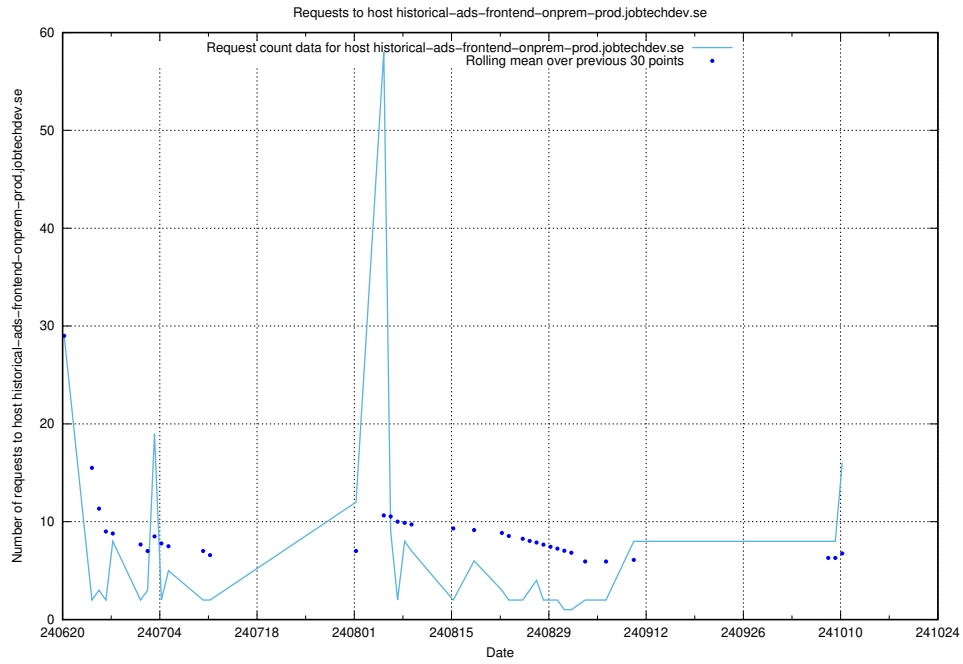

7.42 Usage of historical-ads-frontend-onprem-prod.jobtechdev.se

Here, we count the number of requests to host historical-ads-frontend-onprem-prod.jobtechdev.se.