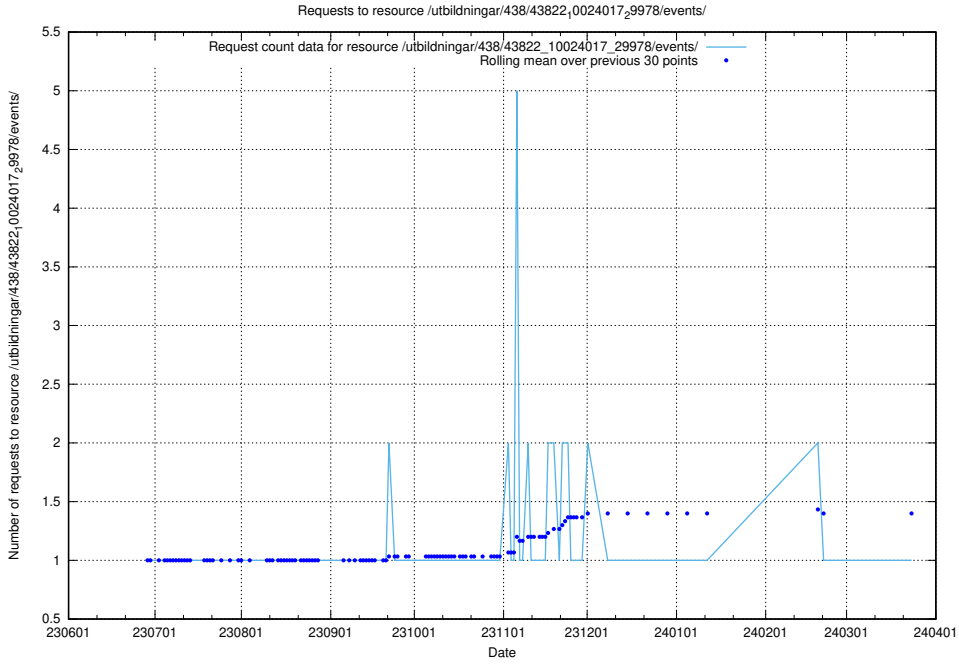

5.6339 Usage of /utbildningar/438/43822_10024017_29978/events/

Here, we count the number of requests to resource /utbildningar/438/43822_10024017_29978/events/.