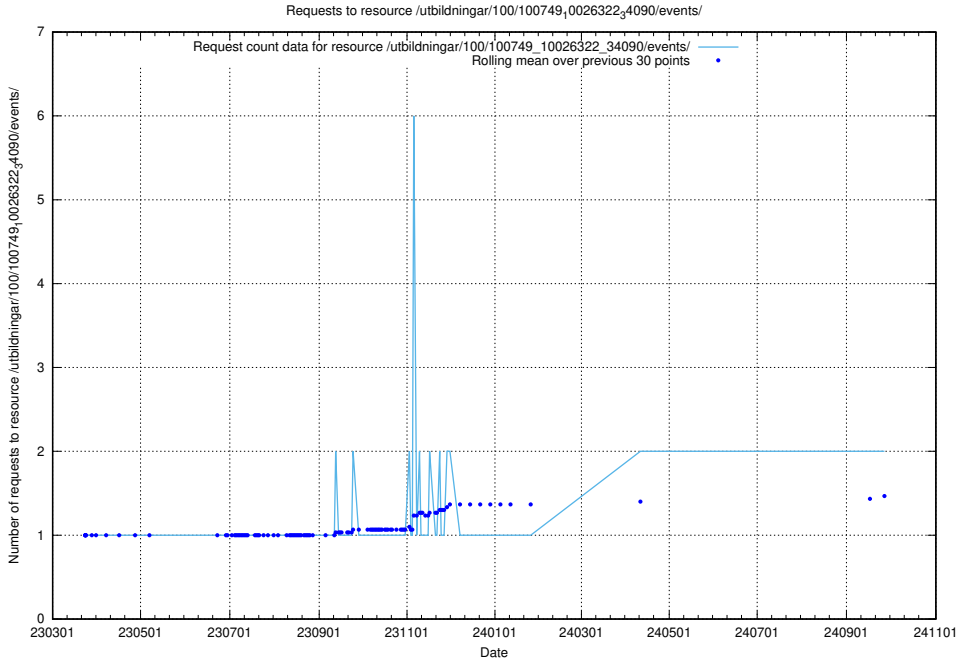

5.988 Usage of /utbildningar/100/100749_10026322_34090/events/

Here, we count the number of requests to resource /utbildningar/100/100749_10026322_34090/events/.