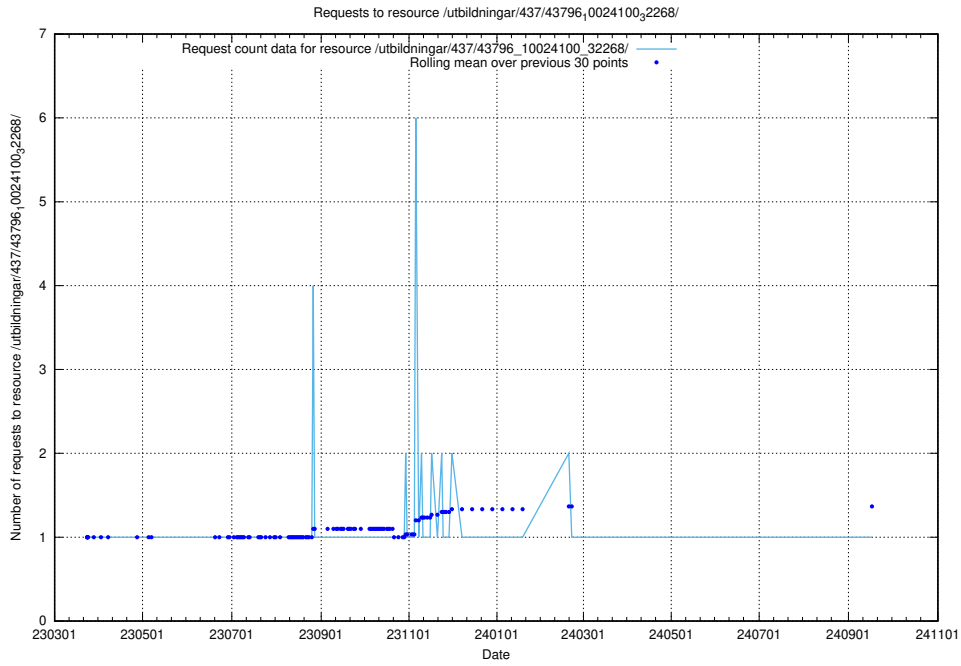

5.7231 Usage of /utbildningar/437/43796_10024100_32268/

Here, we count the number of requests to resource /utbildningar/437/43796_10024100_32268/.