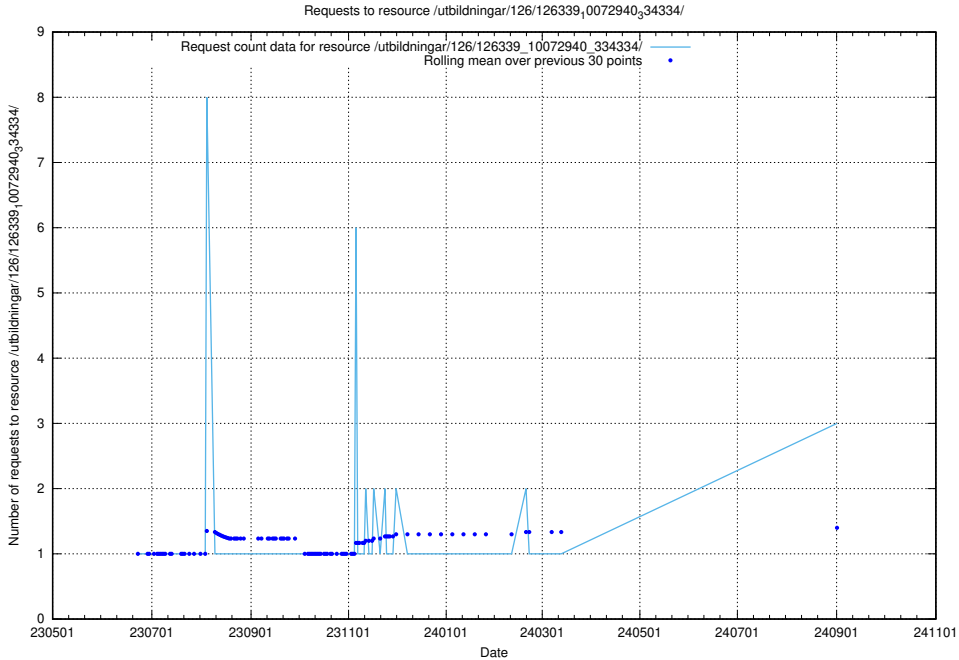

5.543 Usage of /utbildningar/126/126339_10072940_334334/

Here, we count the number of requests to resource /utbildningar/126/126339_10072940_334334/.