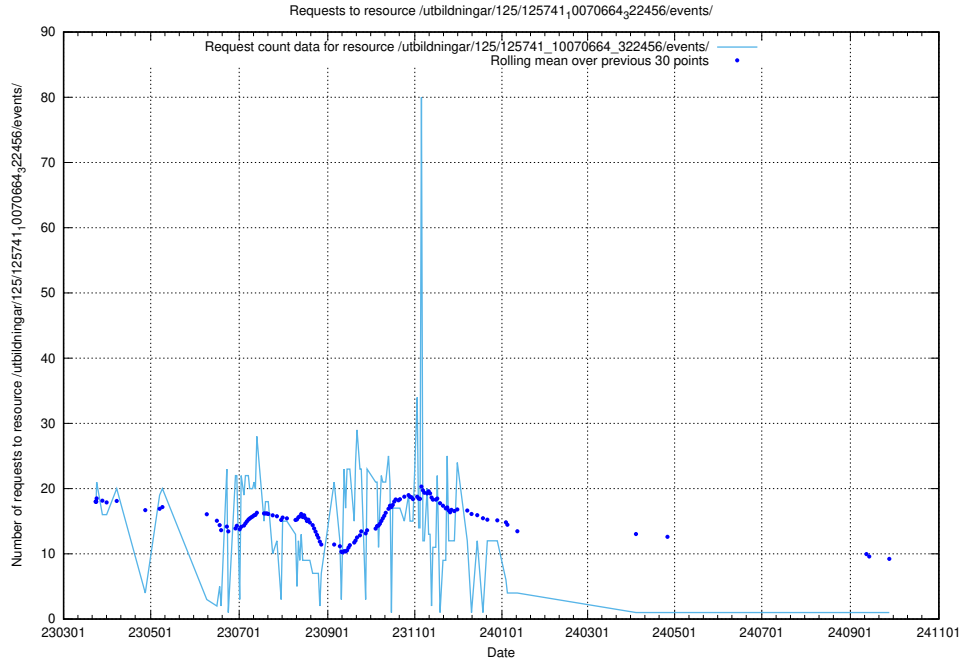

5.7121 Usage of /utbildningar/125/125741_10070664_322456/events/

Here, we count the number of requests to resource /utbildningar/125/125741_10070664_322456/events/