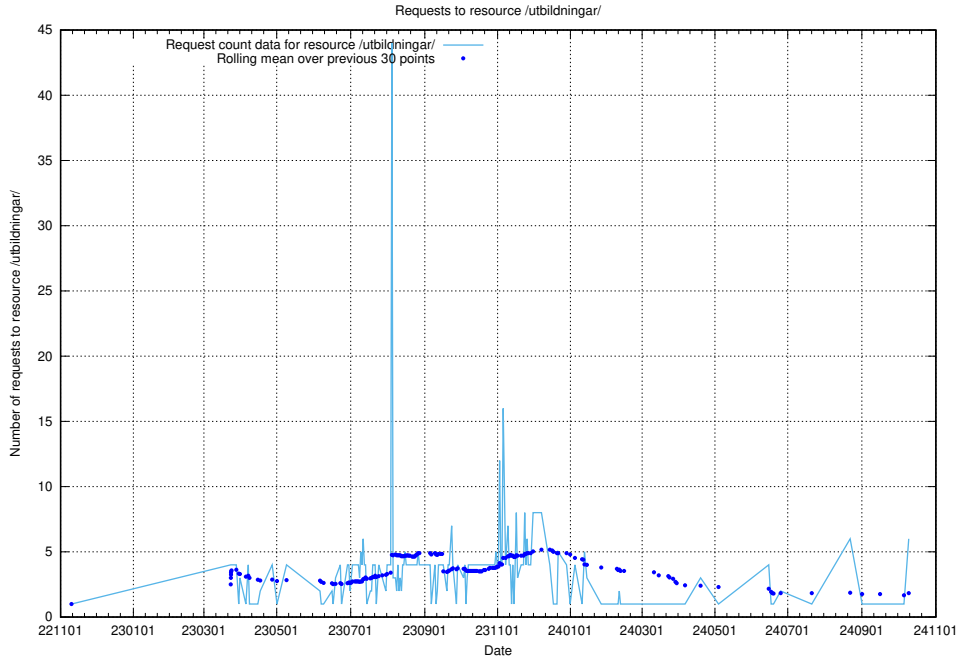

5.184 Usage of /utbildningar/

Here, we count the number of requests to resource /utbildningar/.