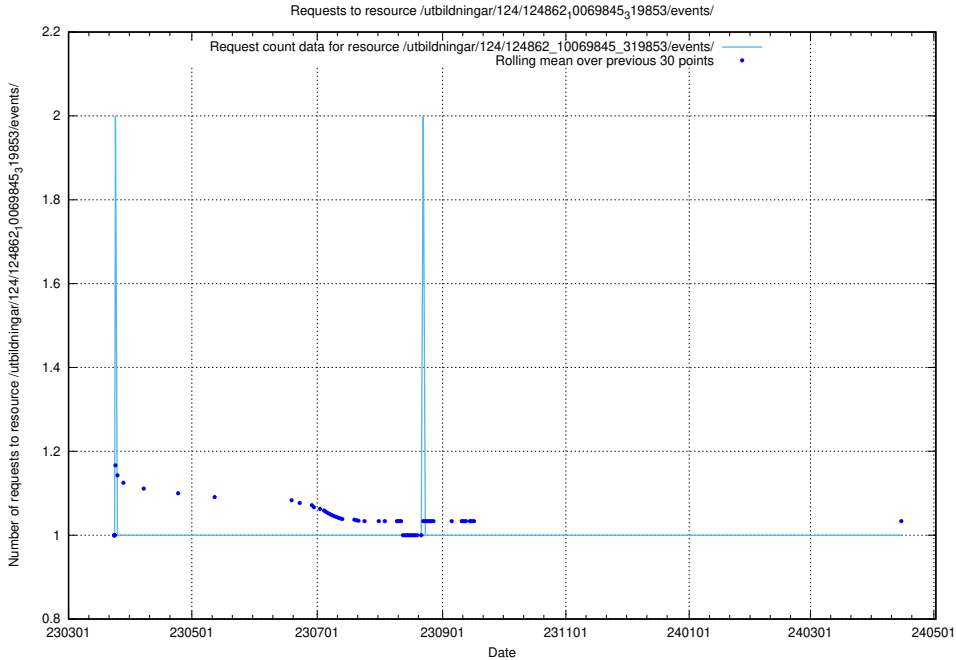

5.1317 Usage of /utbildningar/124/124862_10069845_319853/events/

Here, we count the number of requests to resource /utbildningar/124/124862_10069845_319853/events/