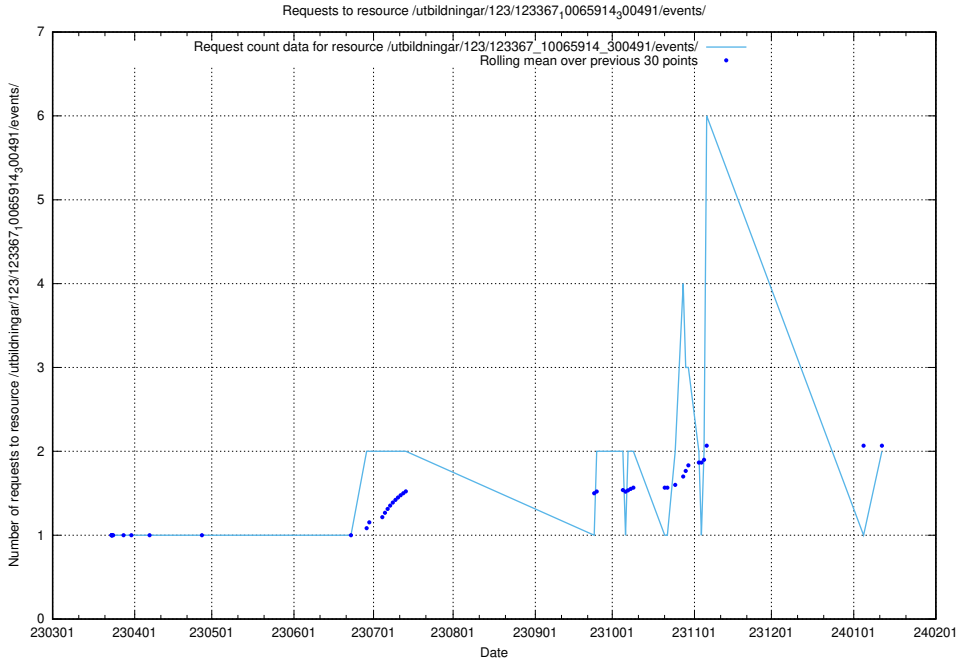

5.899 Usage of /utbildningar/123/123367_10065914_300491/events/

Here, we count the number of requests to resource /utbildningar/123/123367_10065914_300491/events/