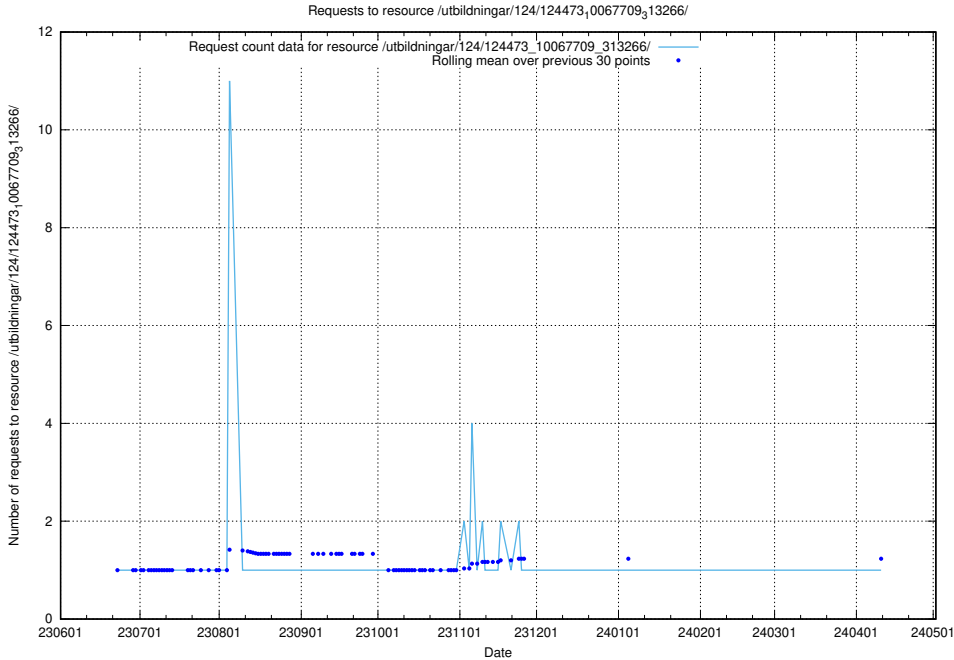

5.6684 Usage of /utbildningar/124/124473_10067709_313266/

Here, we count the number of requests to resource /utbildningar/124/124473_10067709_313266/.