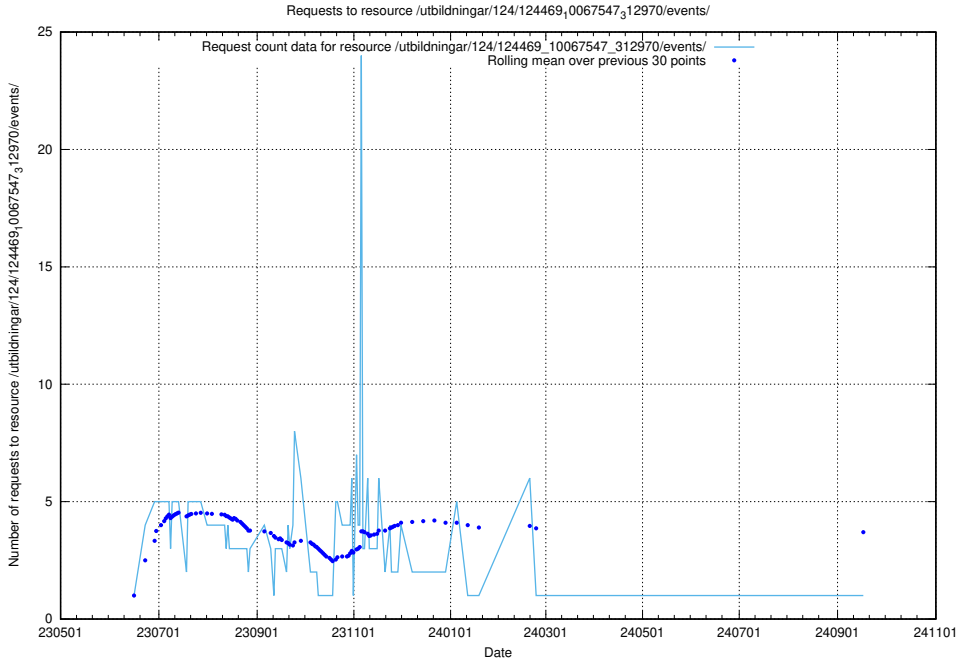

5.6762 Usage of /utbildningar/124/124469_10067547_312970/events/

Here, we count the number of requests to resource /utbildningar/124/124469_10067547_312970/events/