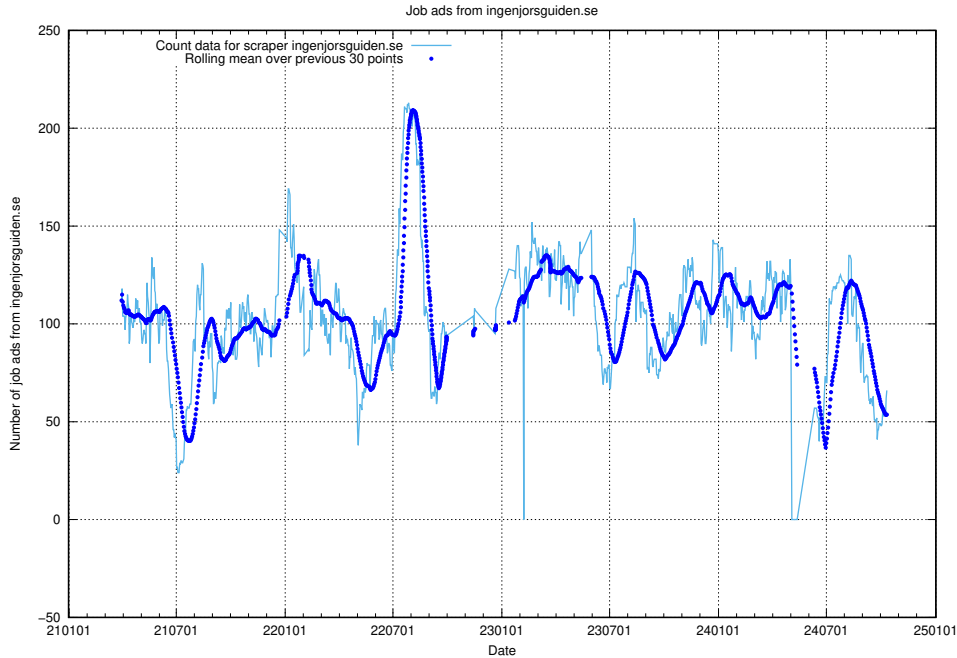

Here, we count the number of job ads scraped from ingenjorsguiden.se.

13.17 Number of ads by scraper intenso.se

Here, we count the number of job ads scraped from intenso.se.

13.18 Number of ads by scraper gronajobb.se