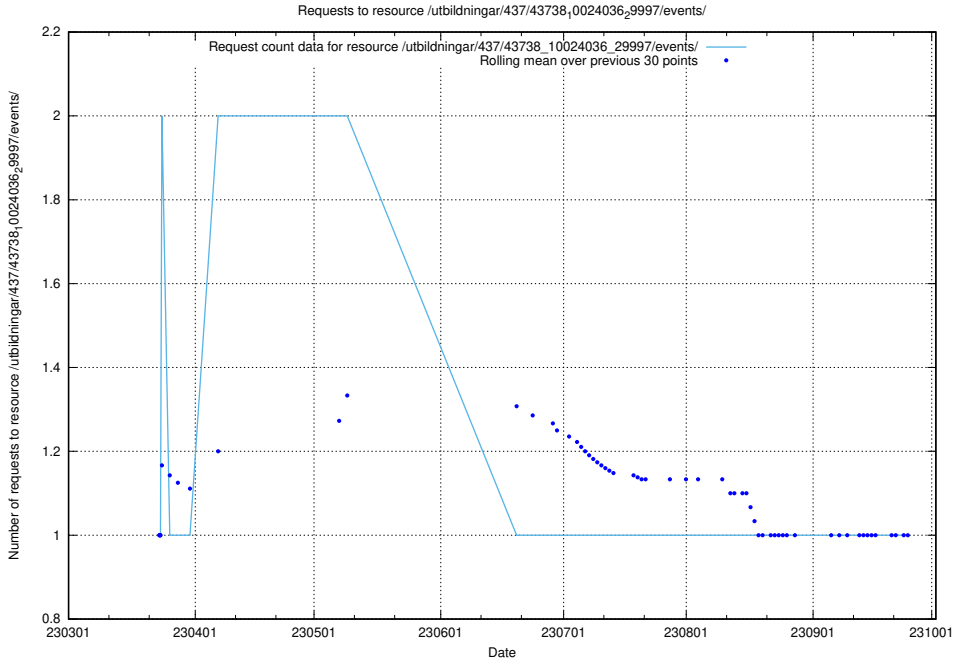

5.7271 Usage of /utbildningar/437/43738_10024036_29997/events/

Here, we count the number of requests to resource /utbildningar/437/43738_10024036_29997/events/.