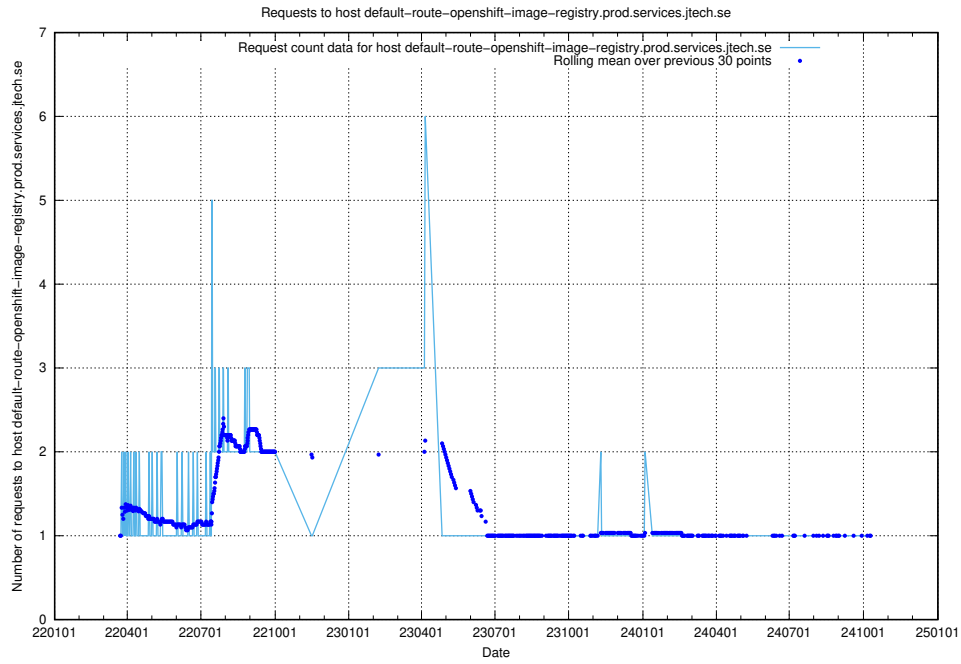

7.649 Usage of mentor-api-mentor-api-prod.prod.services.jtech.se

Here, we count the number of requests to host mentor-api-mentor-api-prod.prod.services.jtech.se.

7.650 Usage of fw1.jobtechdev.se:443

Here, we count the number of requests to host fw1.jobtechdev.se:443.