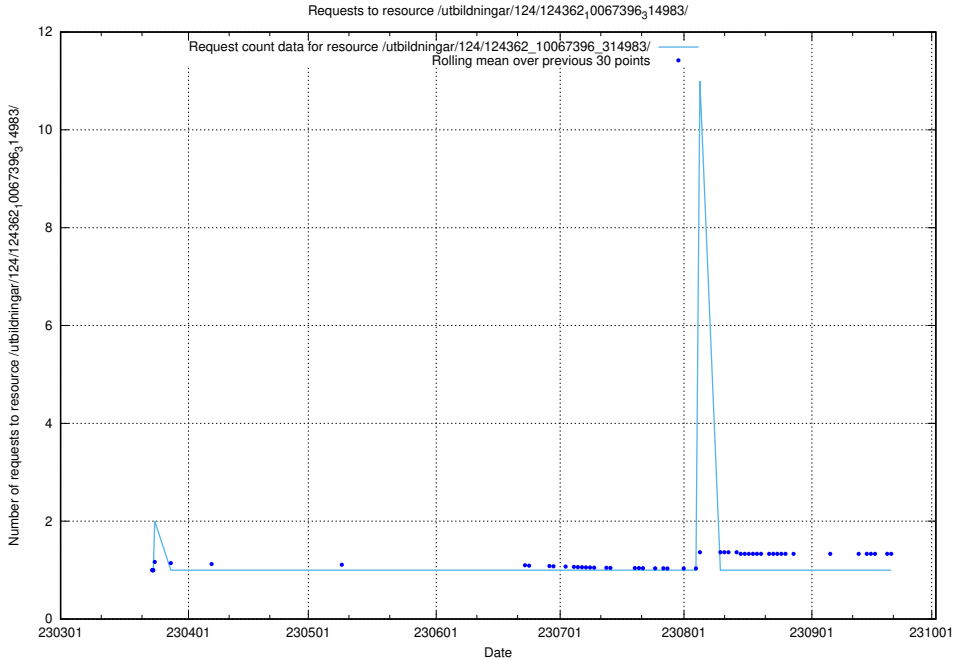

5.4694 Usage of /utbildningar/124/124362_10067396_314983/

Here, we count the number of requests to resource /utbildningar/124/124362_10067396_314983/.