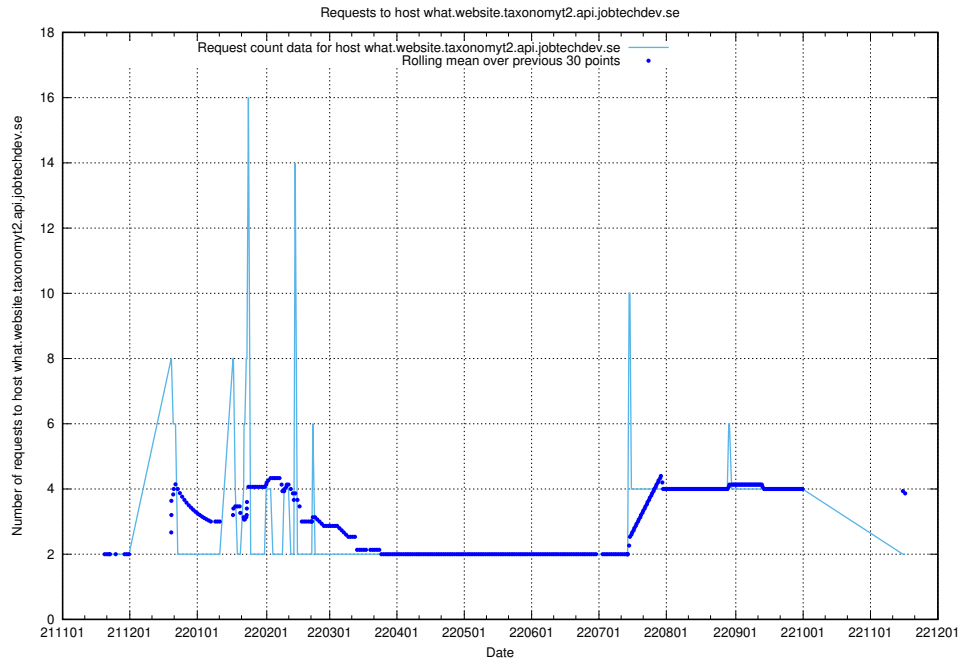

7.454 Usage of what.website.taxonomy2.api.jobtechdev.se

Here, we count the number of requests to host what.website.taxonomy2.api.jobtechdev.se.