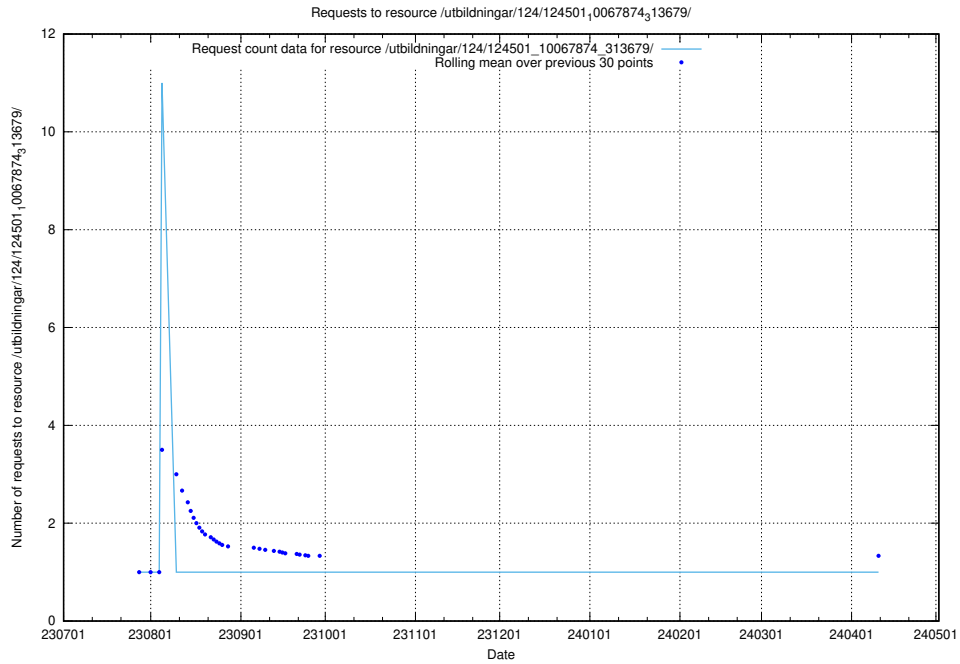

5.5820 Usage of /utbildningar/124/124501_10067874_313679/

Here, we count the number of requests to resource /utbildningar/124/124501_10067874_313679/.