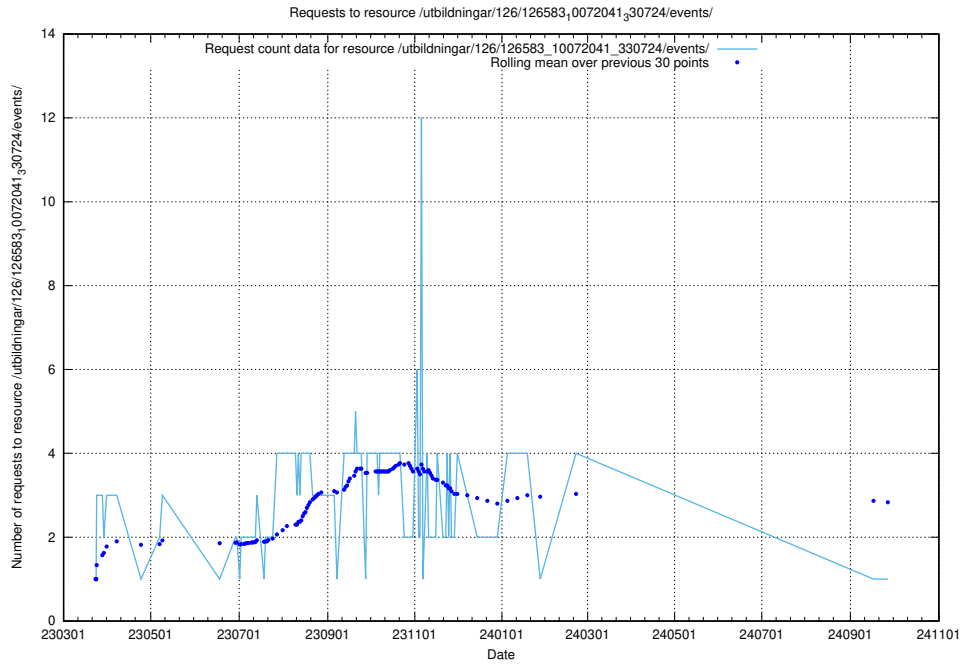

5.7275 Usage of /utbildningar/126/126583_10072041_330724/events/

Here, we count the number of requests to resource /utbildningar/126/126583_10072041_330724/events/