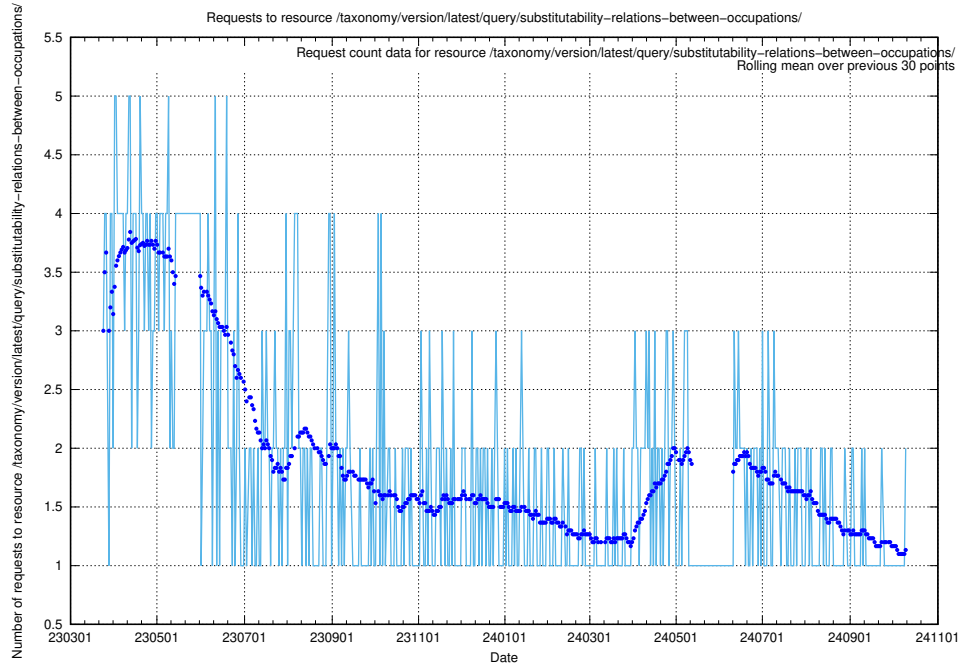

5.1060 Usage of /taxonomy/version/latest/query/substitutability-relations-between-occupations/

Here, we count the number of requests to resource /taxonomy/version/latest/query/substitutability-relations-between-occupations/.