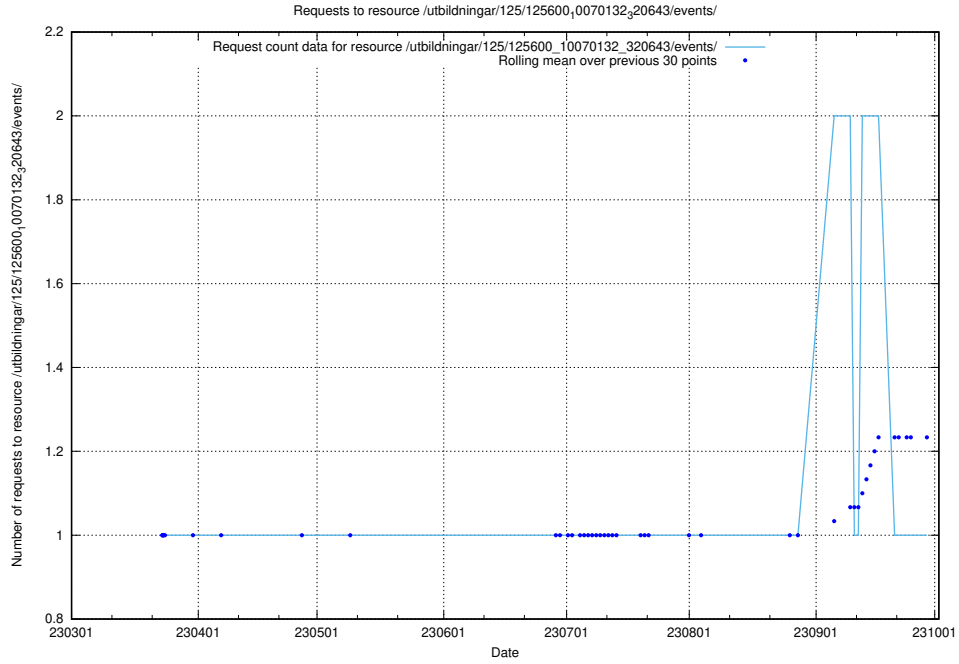

5.1235 Usage of /utbildningar/125/125600_10070132_320643/events/

Here, we count the number of requests to resource /utbildningar/125/125600_10070132_320643/events/