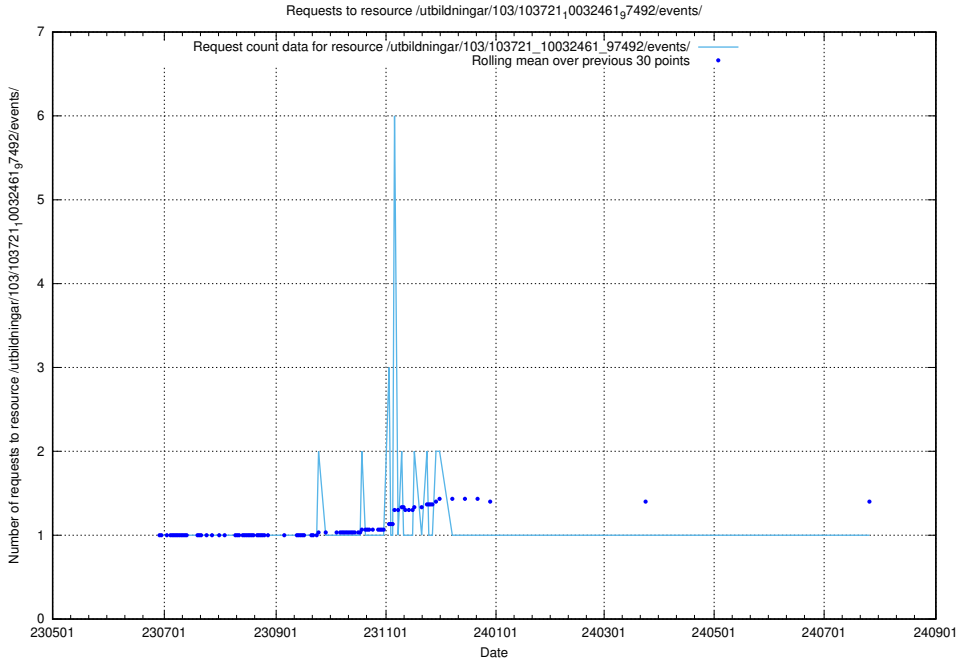

5.6445 Usage of /utbildningar/103/103721_10032461_97492/events/

Here, we count the number of requests to resource /utbildningar/103/103721_10032461_97492/events/.