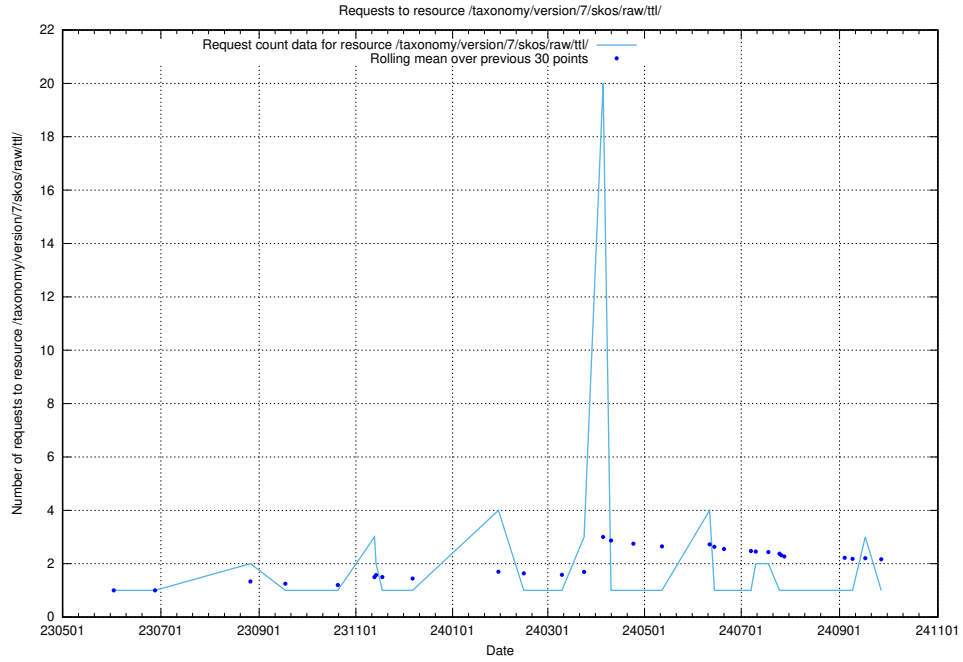

5.6805 Usage of /taxonomy/version/7/skos/raw/ttl/

Here, we count the number of requests to resource /taxonomy/version/7/skos/raw/ttl/.