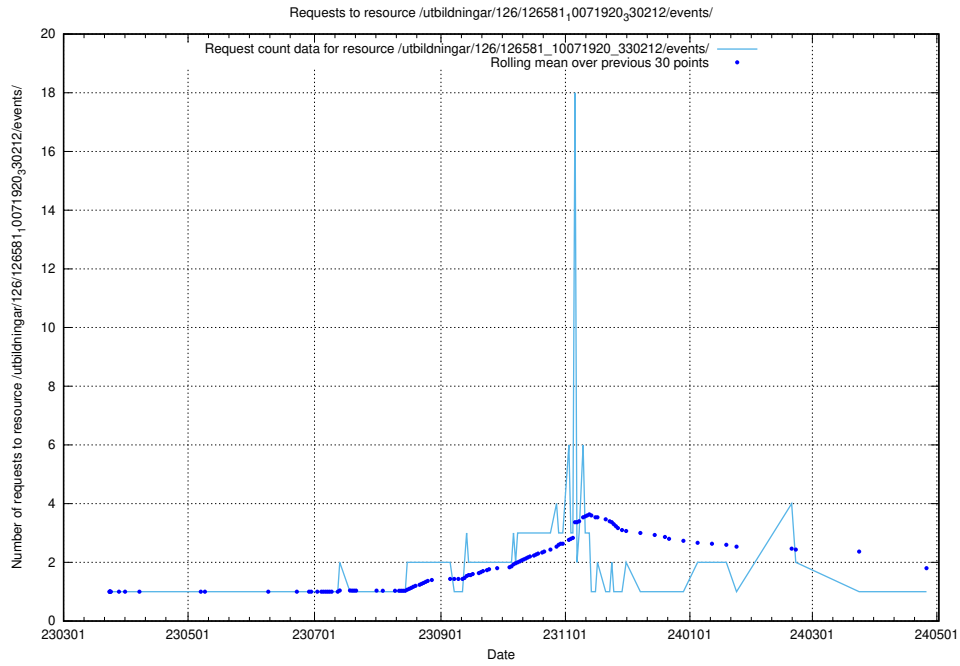

5.7277 Usage of /utbildningar/126/126581_10071920_330212/events/

Here, we count the number of requests to resource /utbildningar/126/126581_10071920_330212/events/