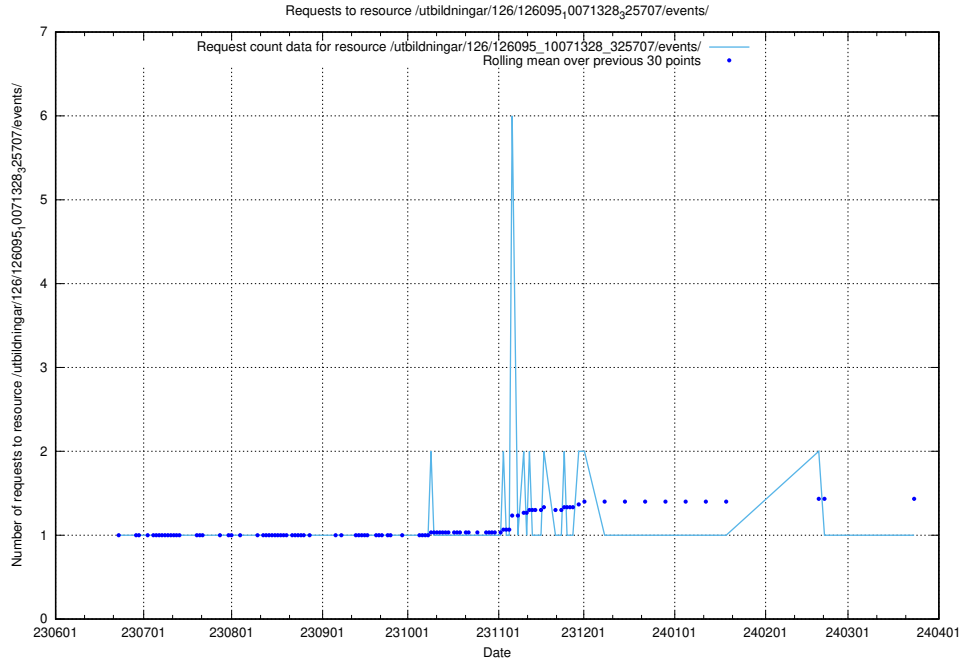

5.6559 Usage of /utbildningar/126/126095_10071328_325707/events/

Here, we count the number of requests to resource /utbildningar/126/126095_10071328_325707/events/