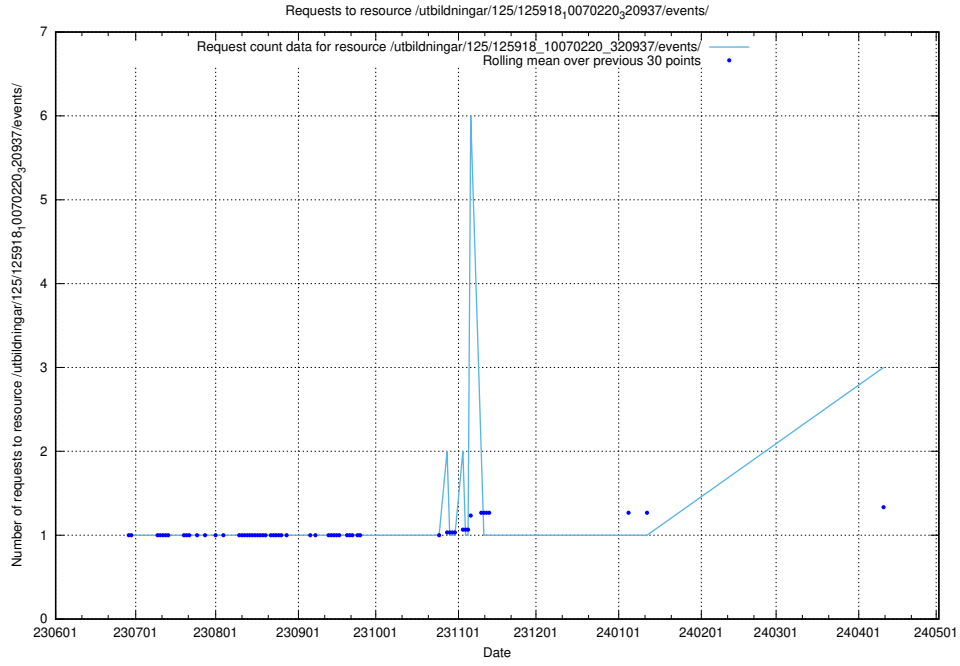

5.531 Usage of /utbildningar/125/125918_10070220_320937/events/

Here, we count the number of requests to resource /utbildningar/125/125918_10070220_320937/events/