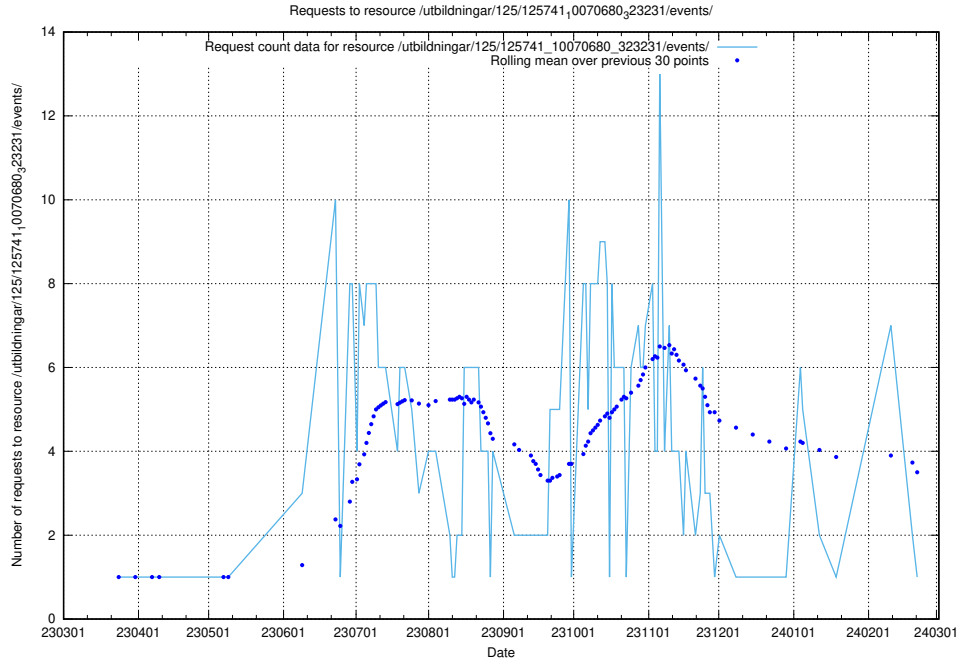

5.7107 Usage of /utbildningar/125/125741_10070680_323231/events/

Here, we count the number of requests to resource /utbildningar/125/125741_10070680_323231/events/