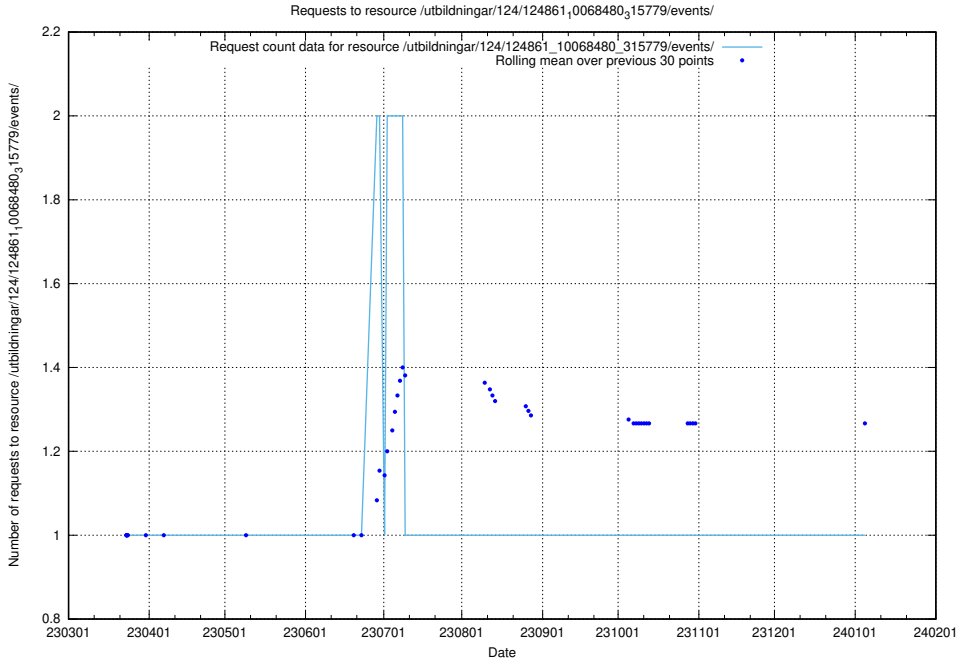

5.1322 Usage of /utbildningar/124/124861_10068480_315779/events/

Here, we count the number of requests to resource /utbildningar/124/124861_10068480_315779/events/