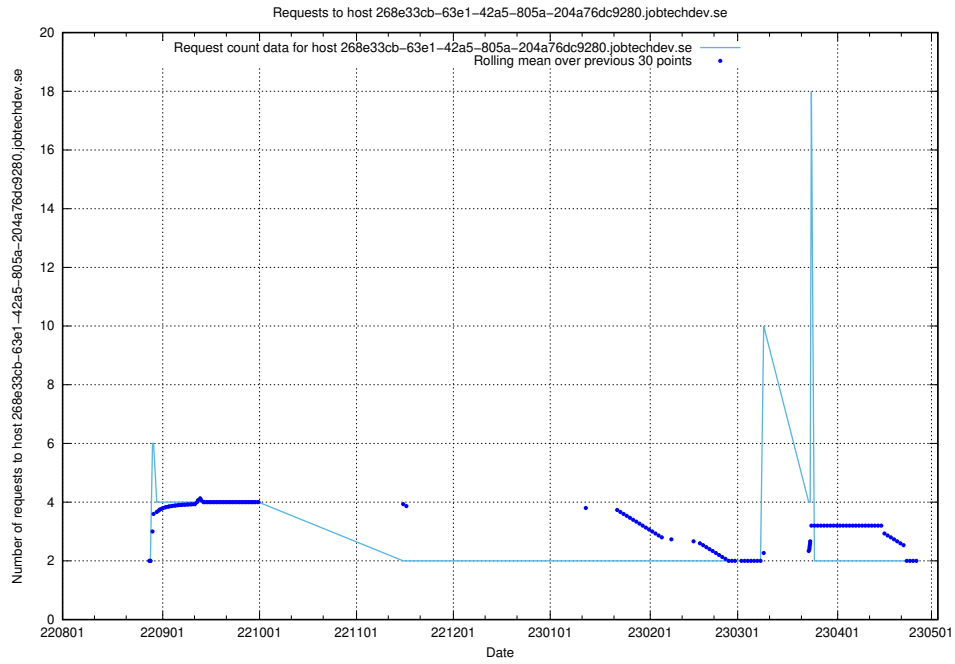

7.338 Usage of enrichment.api.jobtechdev.se

Here, we count the number of requests to host enrichment.api.jobtechdev.se.

7.339 Usage of 268e33cb-63e1-42a5-805a-204a76dc9280.jobtechdev.se

Here, we count the number of requests to host 268e33cb-63e1-42a5-805a-204a76dc9280.jobtechdev.se.