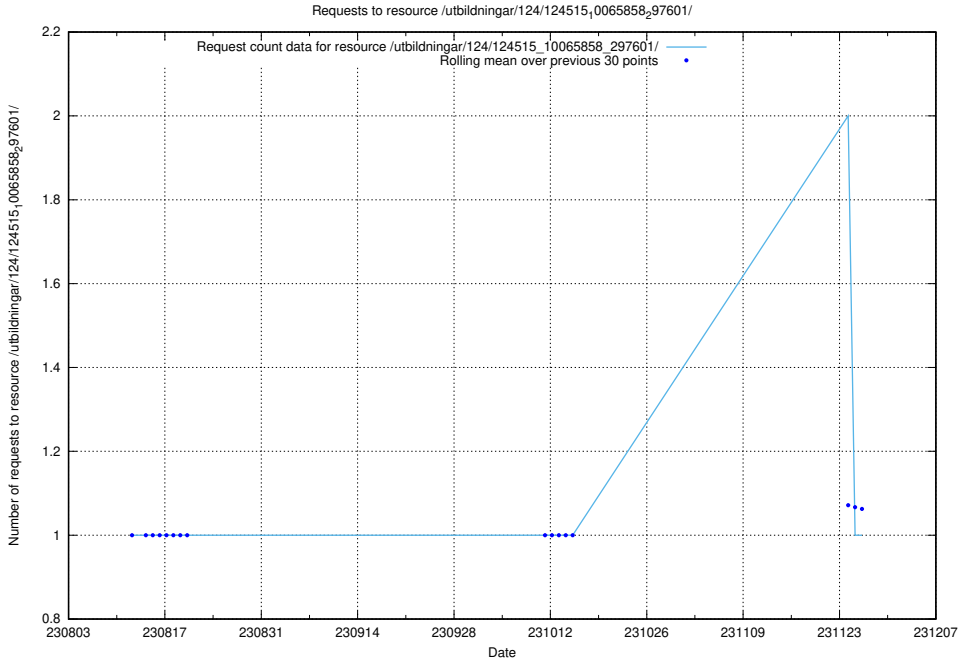

5.5731 Usage of /utbildningar/124/124515_10065858_297601/

Here, we count the number of requests to resource /utbildningar/124/124515_10065858_297601/.