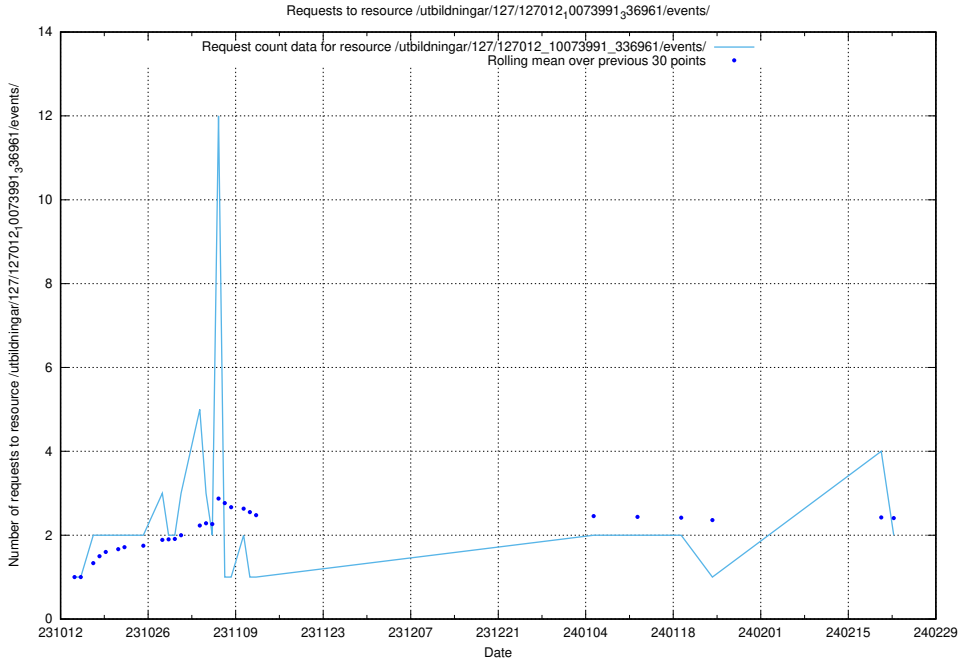

5.863 Usage of /utbildningar/127/127012_10073991_336961/events/

Here, we count the number of requests to resource /utbildningar/127/127012_10073991_336961/events/