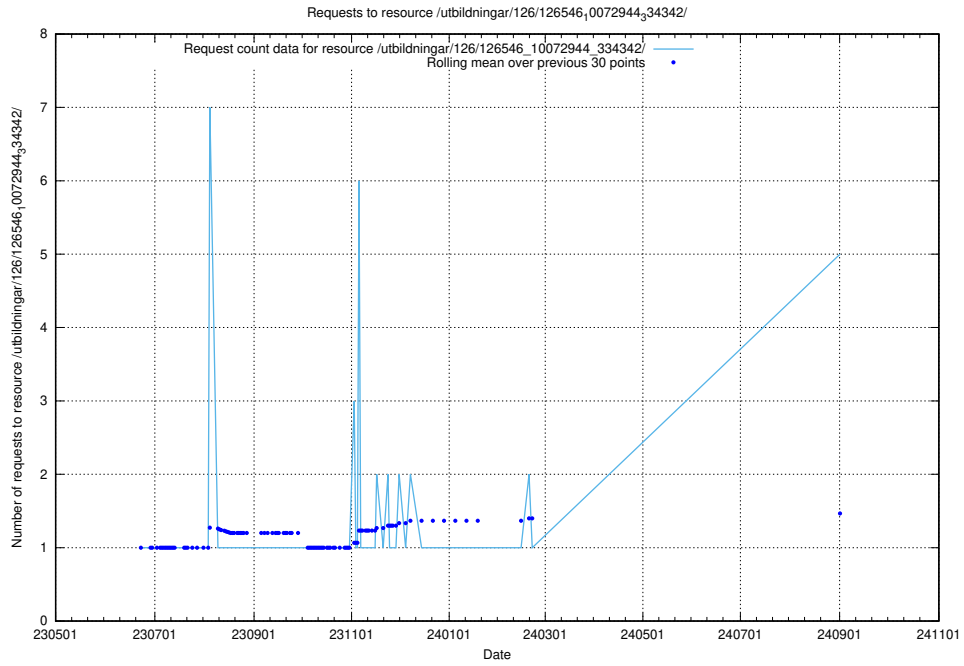

5.258 Usage of /utbildningar/126/126546_10072944_334342/

Here, we count the number of requests to resource /utbildningar/126/126546_10072944_334342/.