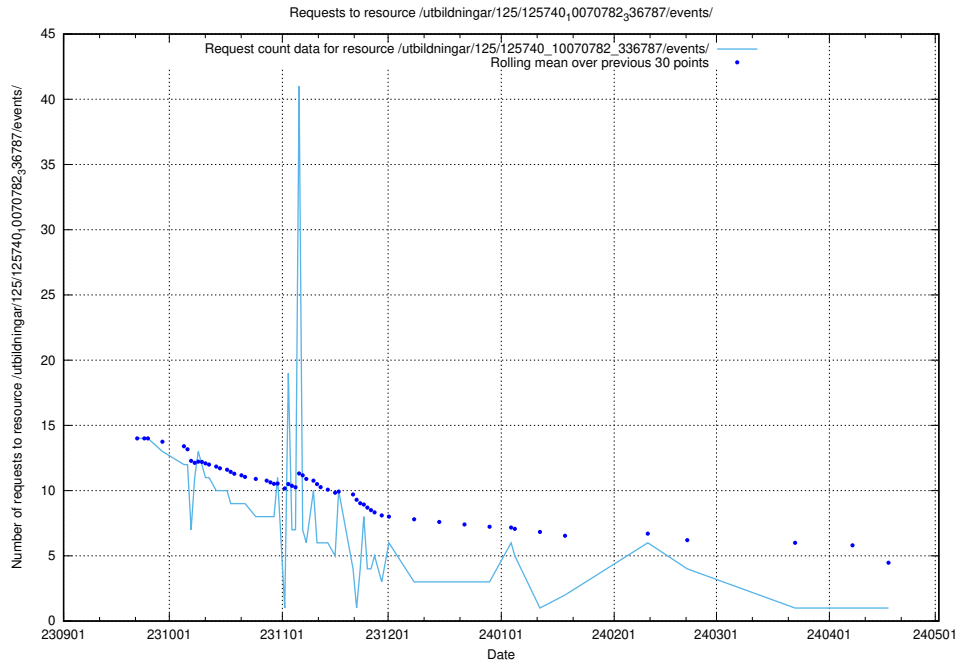

5.5415 Usage of /utbildningar/125/125740_10070782_336787/events/

Here, we count the number of requests to resource /utbildningar/125/125740_10070782_336787/events/