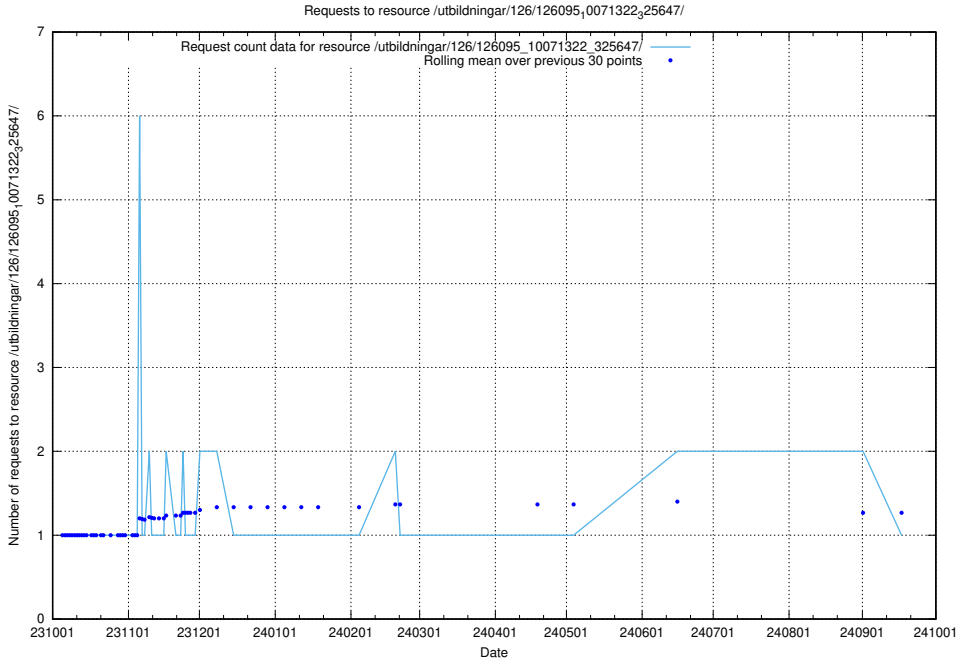

5.5327 Usage of /utbildningar/126/126095_10071322_325647/

Here, we count the number of requests to resource /utbildningar/126/126095_10071322_325647/.