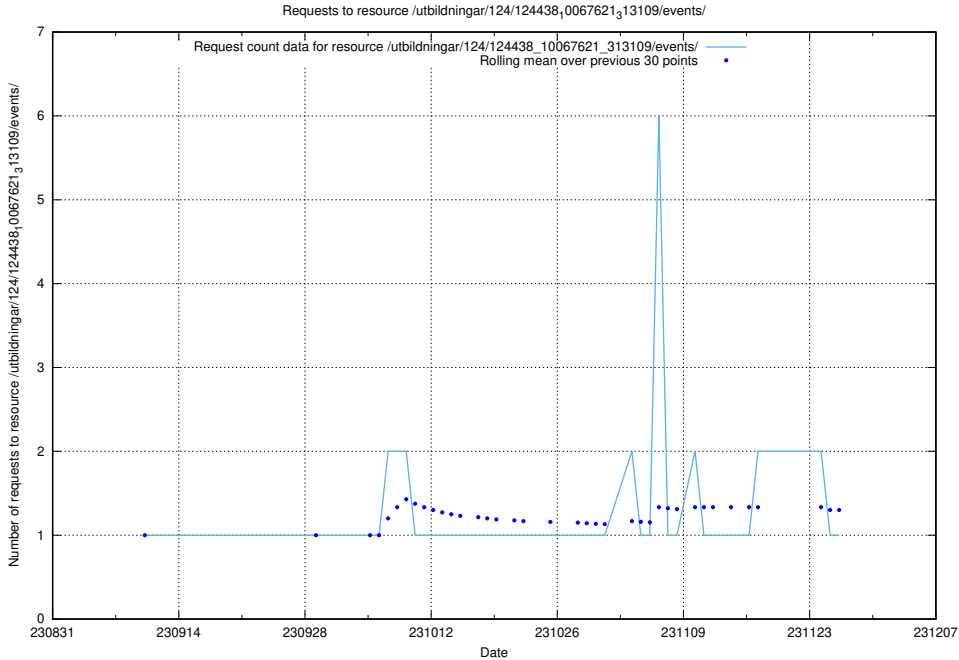

5.5539 Usage of /utbildningar/124/124438_10067621_313109/events/

Here, we count the number of requests to resource /utbildningar/124/124438_10067621_313109/events/