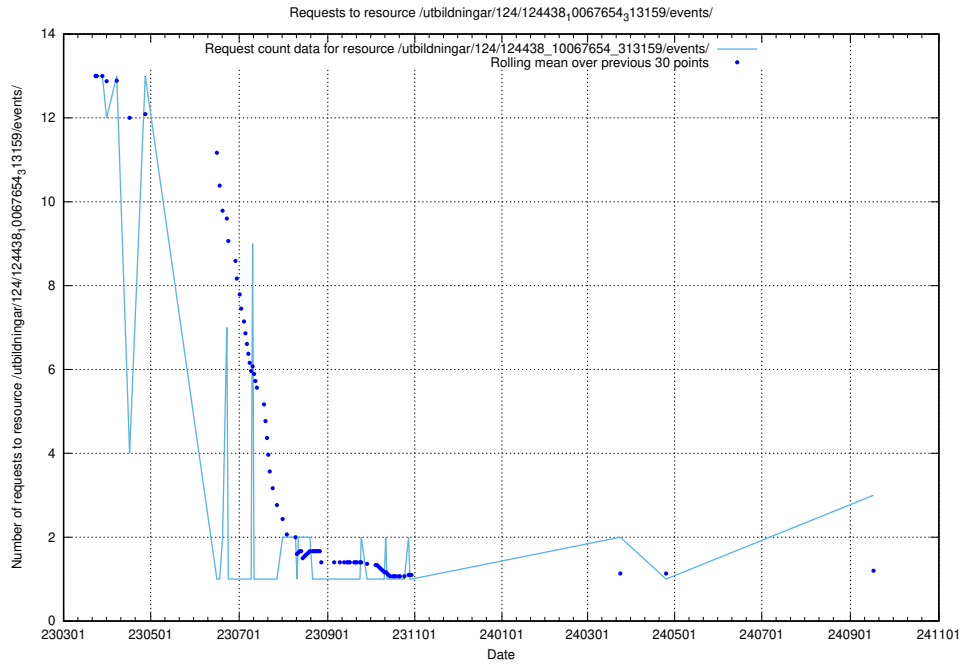

5.586 Usage of /utbildningar/124/124438_10067654_313159/events/

Here, we count the number of requests to resource /utbildningar/124/124438_10067654_313159/events/