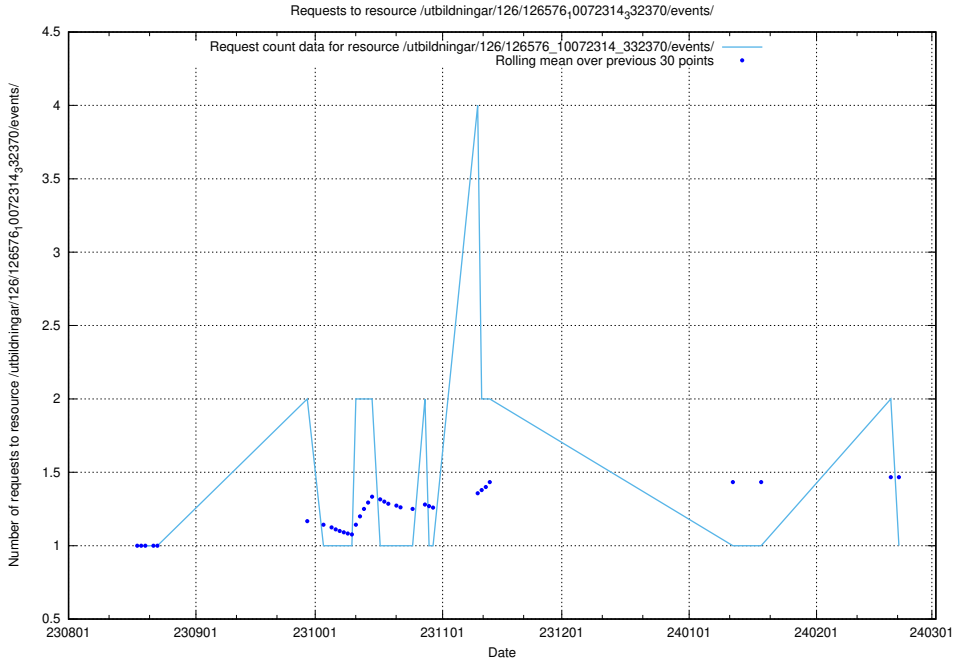

5.5685 Usage of /utbildningar/126/126576_10072314_332370/events/

Here, we count the number of requests to resource /utbildningar/126/126576_10072314_332370/events/