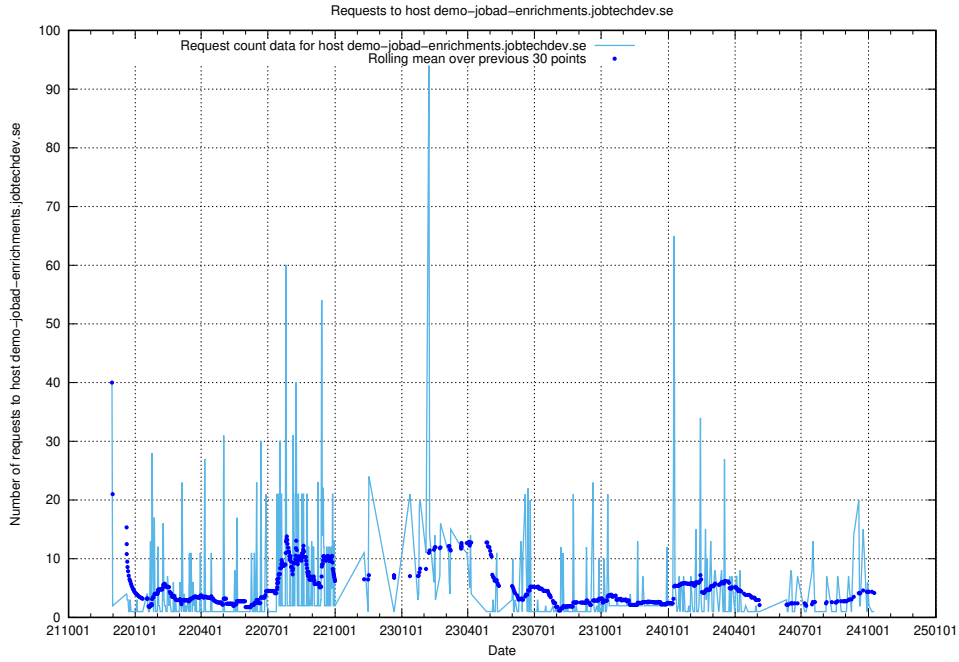

7.627 Usage of demo-jobad-enrichments.jobtechdev.se

Here, we count the number of requests to host demo-jobad-enrichments.jobtechdev.se.

7.628 Usage of q.jobtechdev.se

Here, we count the number of requests to host q.jobtechdev.se.