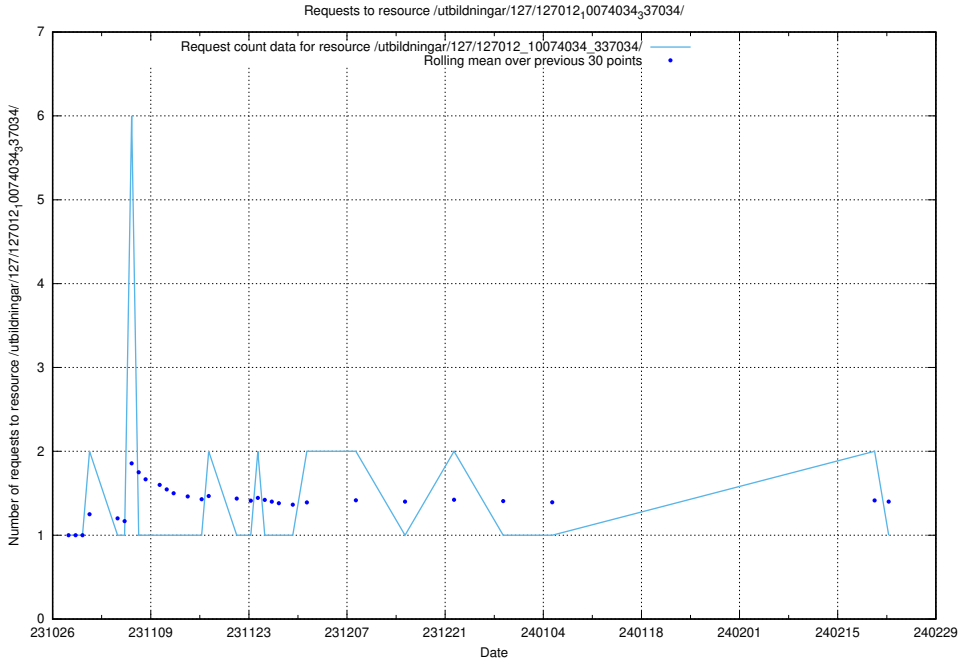

5.5110 Usage of /utbildningar/127/127012_10074034_337034/

Here, we count the number of requests to resource /utbildningar/127/127012_10074034_337034/.