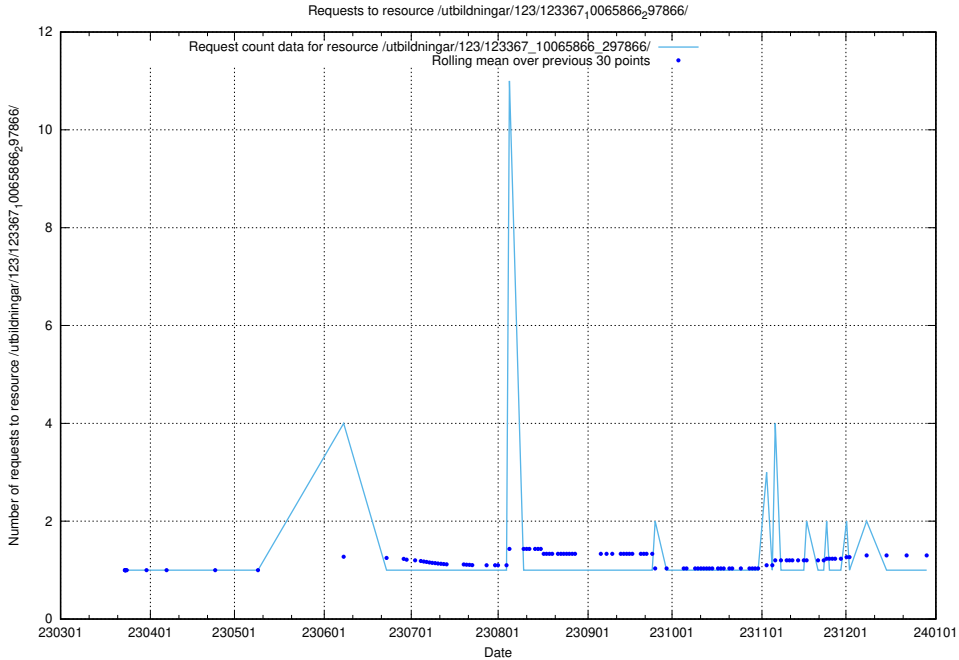

5.5692 Usage of /utbildningar/123/123367_10065866_297866/

Here, we count the number of requests to resource /utbildningar/123/123367_10065866_297866/.