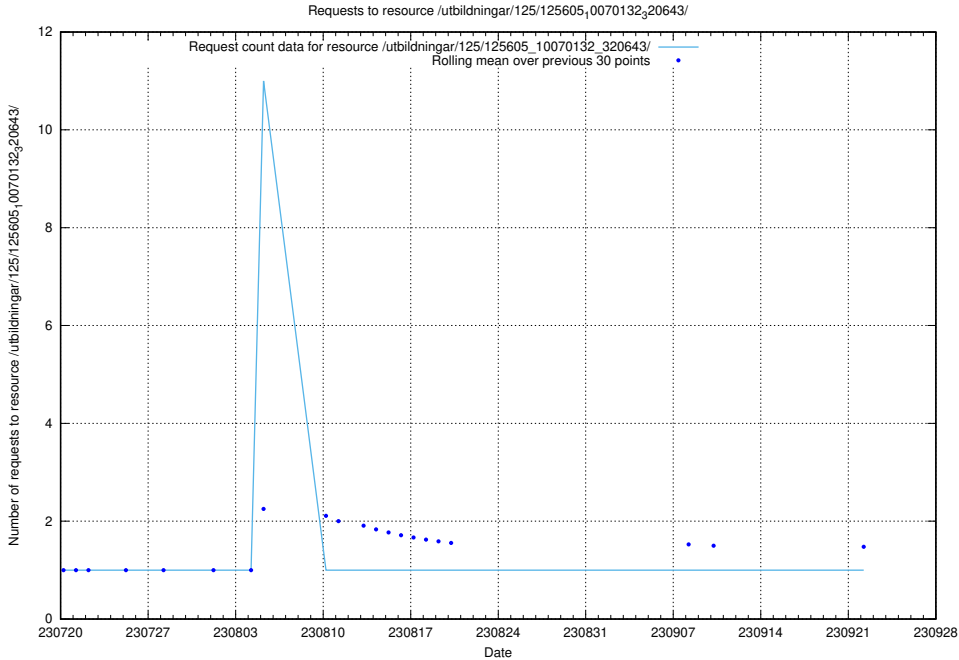

5.5919 Usage of /utbildningar/125/125605_10070132_320643/

Here, we count the number of requests to resource /utbildningar/125/125605_10070132_320643/.