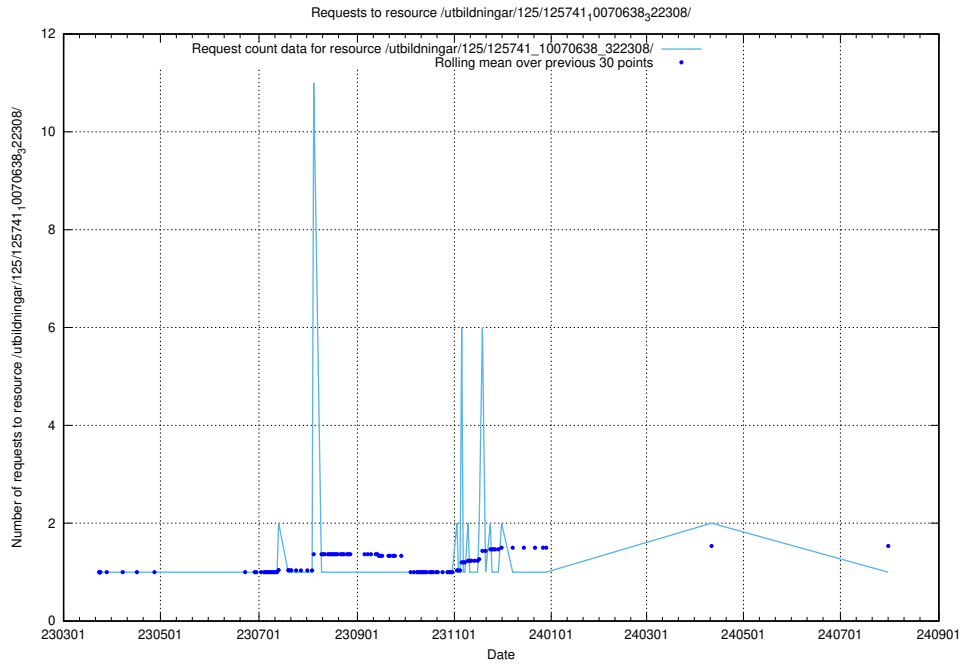

5.1113 Usage of /utbildningar/125/125741_10070638_322308/

Here, we count the number of requests to resource /utbildningar/125/125741_10070638_322308/.