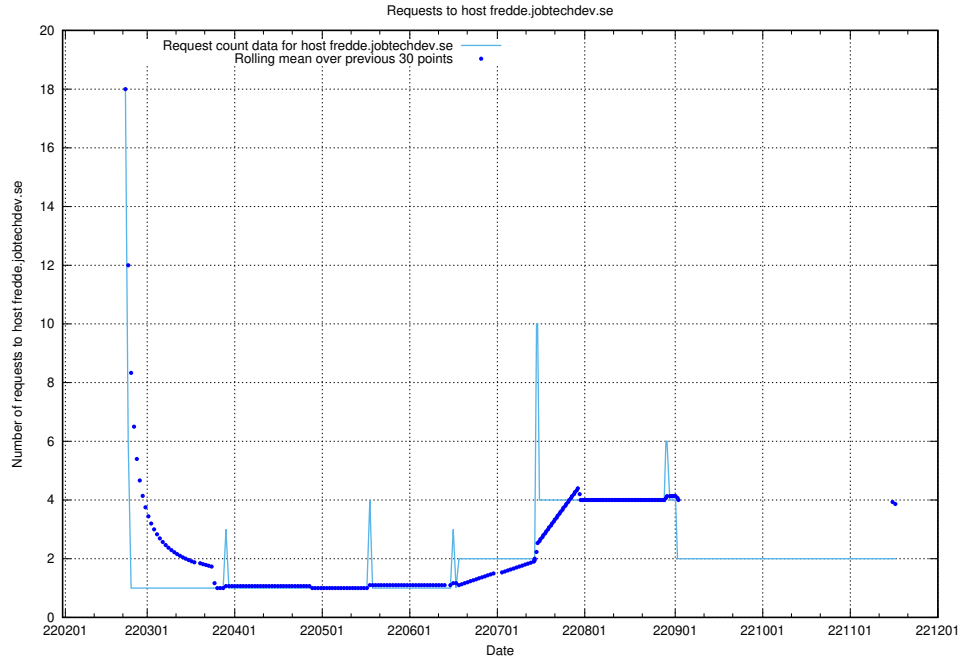

7.520 Usage of fredde.jobtechdev.se

Here, we count the number of requests to host fredde.jobtechdev.se.