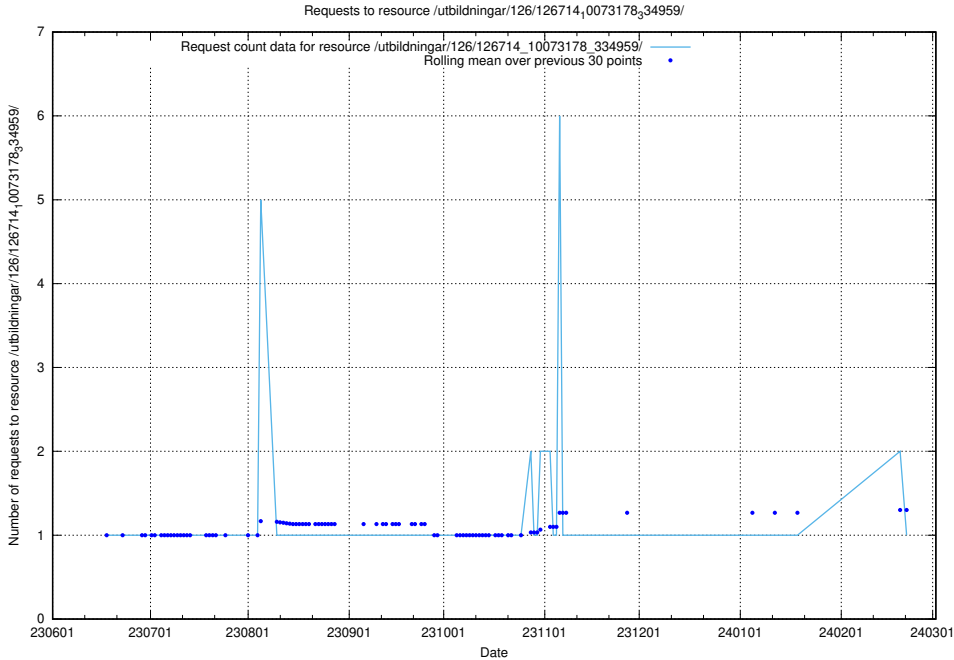

5.6737 Usage of /utbildningar/126/126714_10073178_334959/

Here, we count the number of requests to resource /utbildningar/126/126714_10073178_334959/.