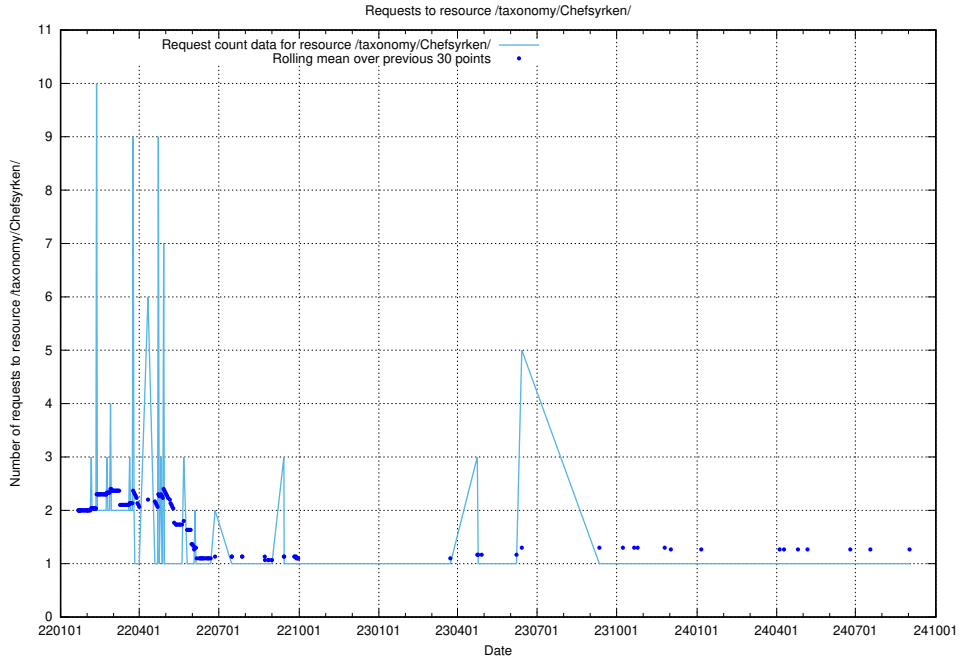

5.1705 Usage of /taxonomy/Chefsyrken/

Here, we count the number of requests to resource /taxonomy/Chefsyrken/.