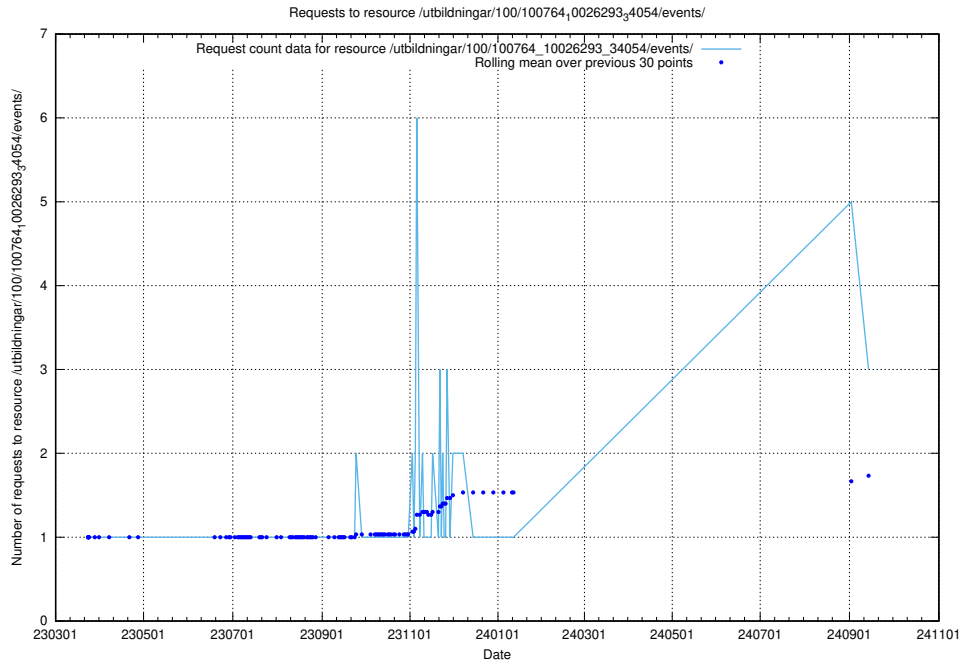

5.534 Usage of /utbildningar/100/100764_10026293_34054/events/

Here, we count the number of requests to resource /utbildningar/100/100764_10026293_34054/events/.