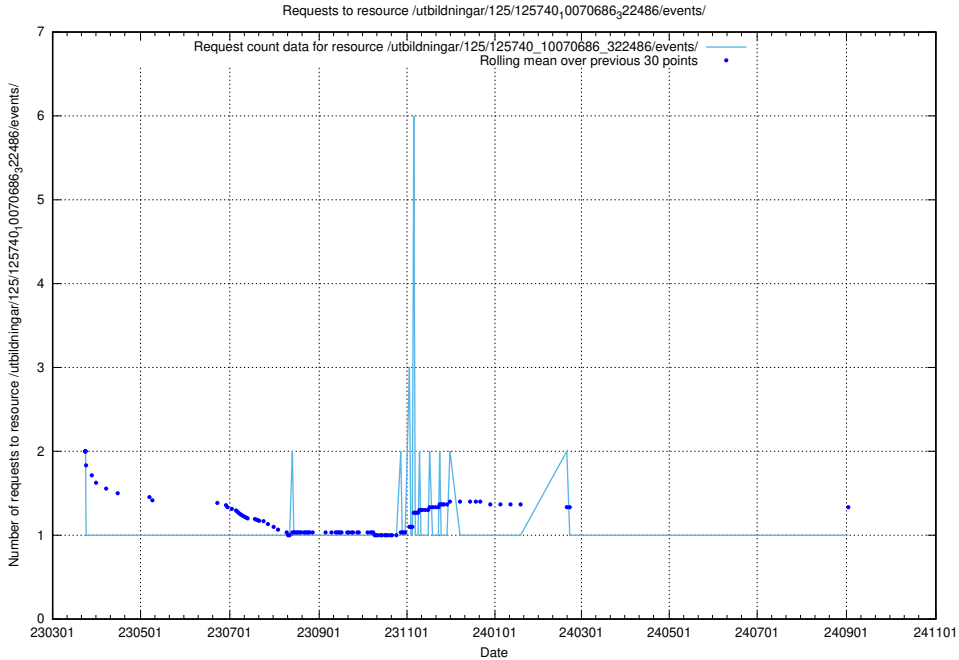

5.7155 Usage of /utbildningar/125/125740_10070686_322486/events/

Here, we count the number of requests to resource /utbildningar/125/125740_10070686_322486/events/