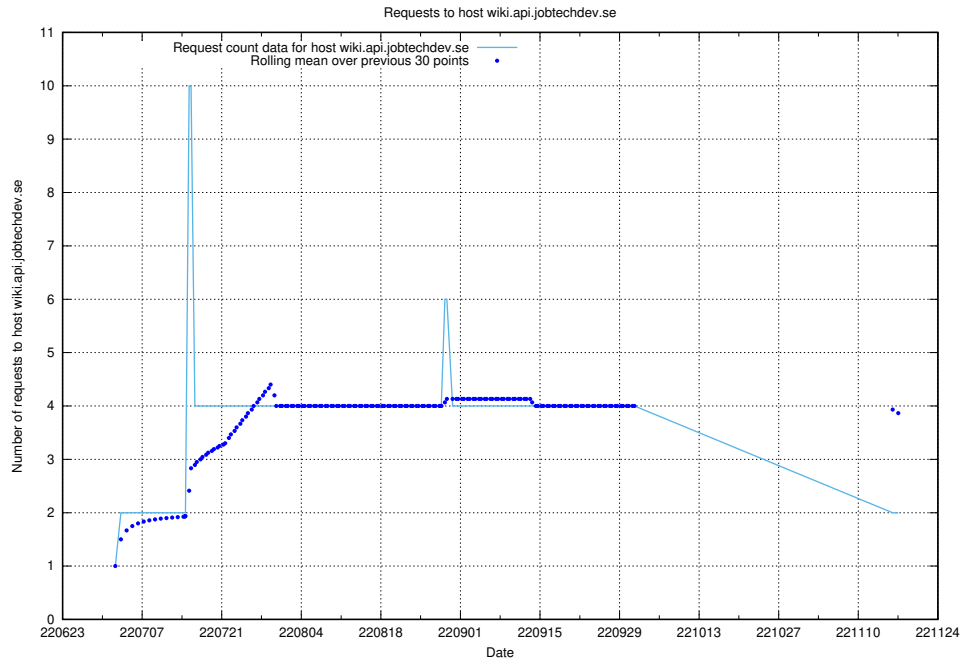

7.394 Usage of wiki.apirequest.jobtechdev.se

Here, we count the number of requests to host wiki.apirequest.jobtechdev.se.

7.395 Usage of wiki.api.jobtechdev.se

Here, we count the number of requests to host wiki.api.jobtechdev.se.