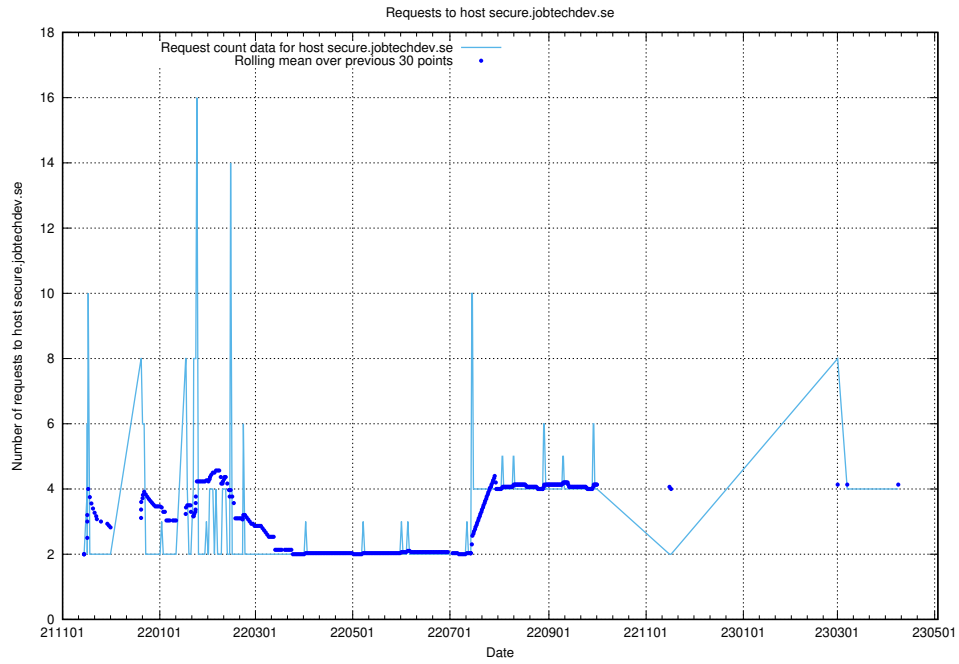

Here, we count the number of requests to host app-yrkesinfo.prod.services.jtech.se.

7.166 Usage of secure.jobtechdev.se

Here, we count the number of requests to host secure.jobtechdev.se.

7.167 Usage of dex-test.jobtechdev.se