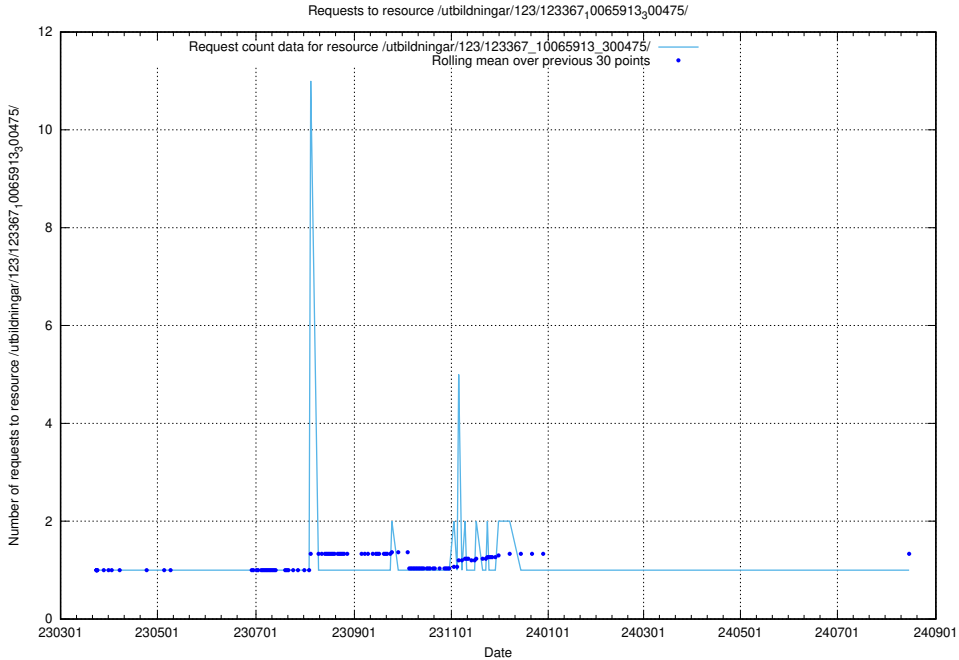

5.5608 Usage of /utbildningar/123/123367_10065913_300475/

Here, we count the number of requests to resource /utbildningar/123/123367_10065913_300475/.