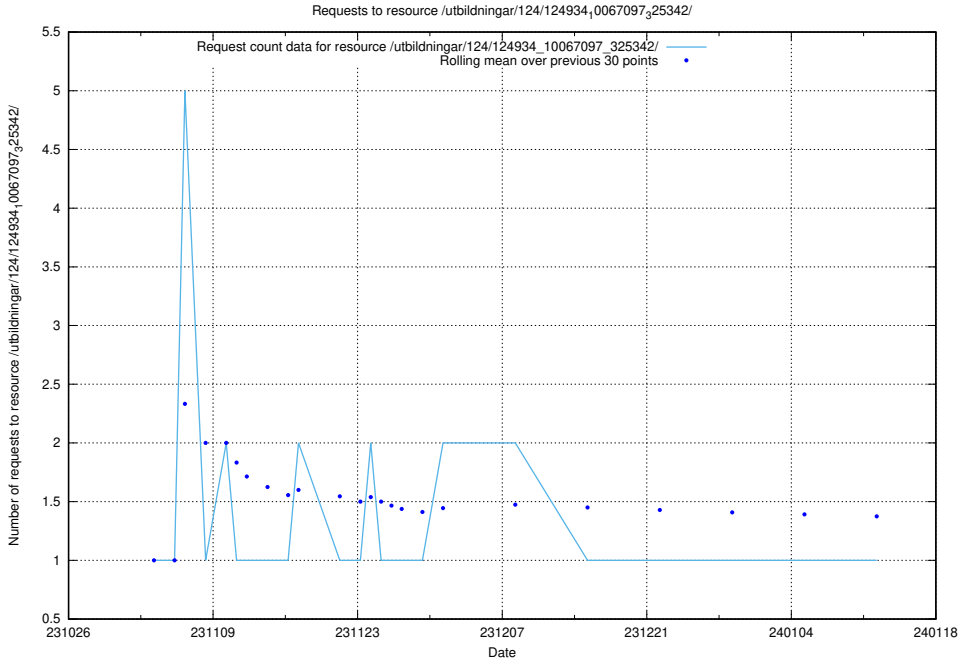

5.5081 Usage of /utbildningar/124/124934_10067097_325342/

Here, we count the number of requests to resource /utbildningar/124/124934_10067097_325342/.