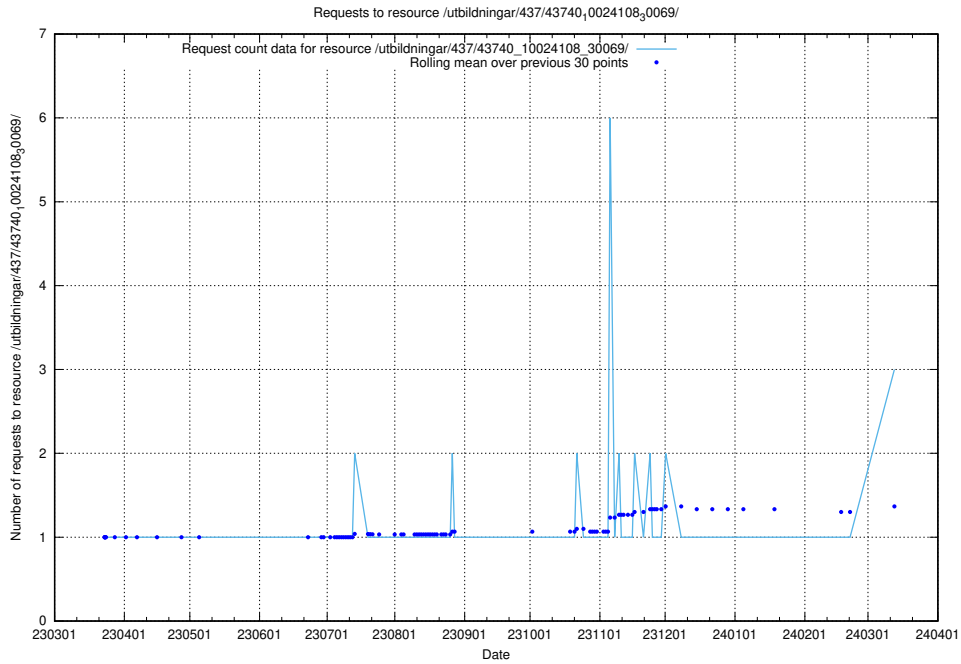

5.592 Usage of /utbildningar/437/43740_10024108_30069/

Here, we count the number of requests to resource /utbildningar/437/43740_10024108_30069/.