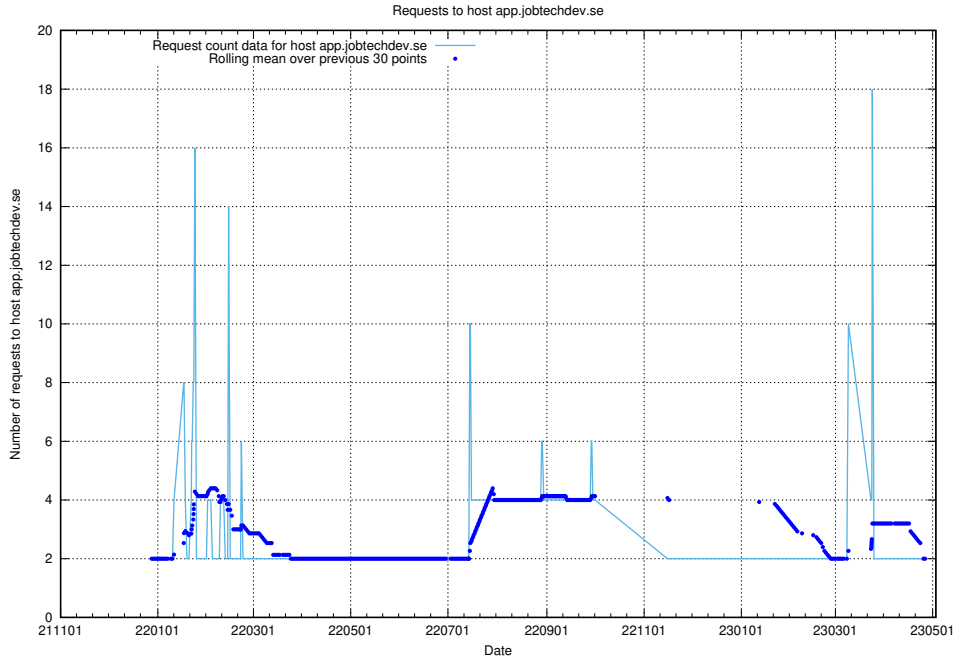

Here, we count the number of requests to host backend.jobtechdev.se.

7.362 Usage of apps.jobtechdev.se

Here, we count the number of requests to host apps.jobtechdev.se.

7.363 Usage of app.jobtechdev.se

Here, we count the number of requests to host app.jobtechdev.se.