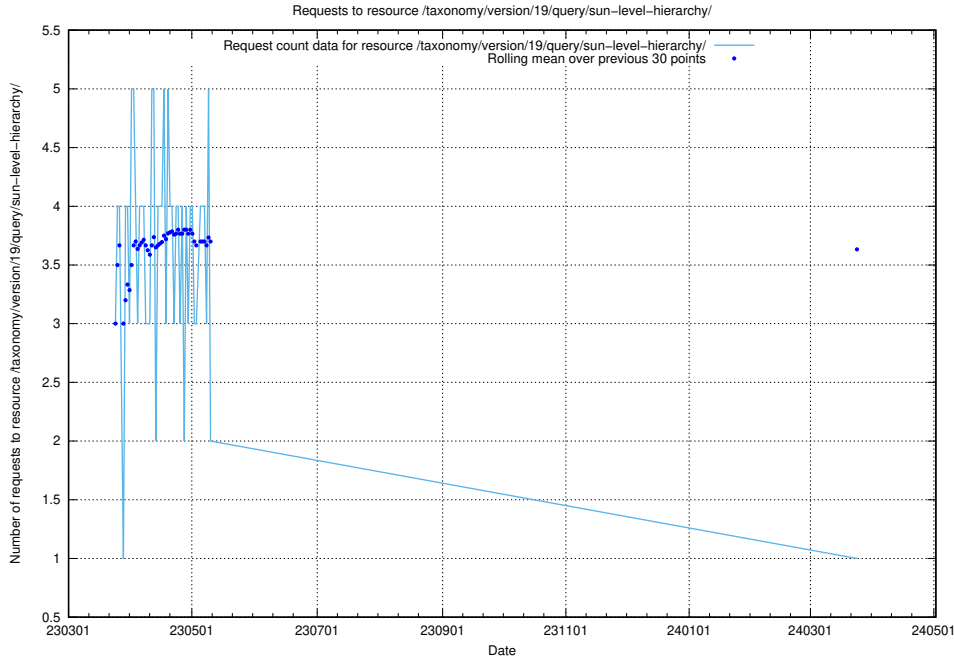

5.6979 Usage of /taxonomy/version/19/query/sun-level-hierarchy/

Here, we count the number of requests to resource /taxonomy/version/19/query/sun-level-hierarchy/.