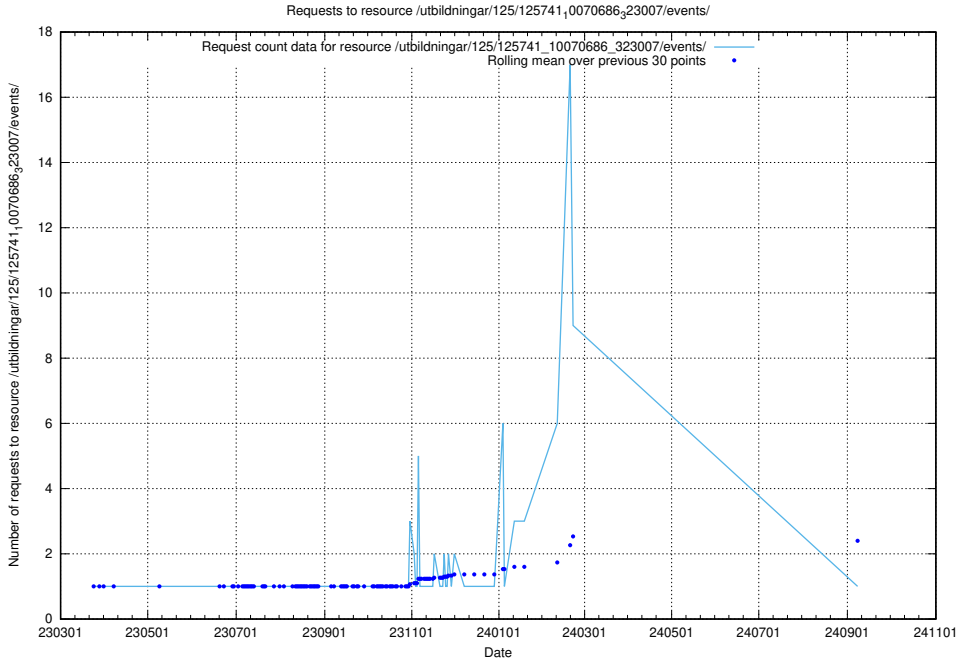

5.7102 Usage of /utbildningar/125/125741_10070686_323007/events/

Here, we count the number of requests to resource /utbildningar/125/125741_10070686_323007/events/