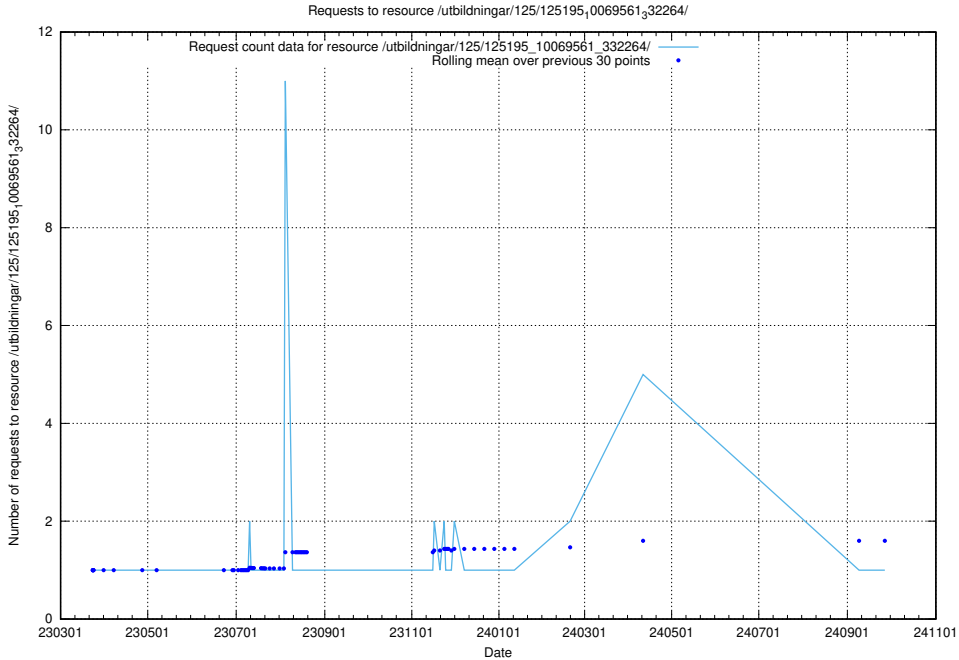

5.1277 Usage of /utbildningar/125/125195_10069561_332264/

Here, we count the number of requests to resource /utbildningar/125/125195_10069561_332264/.