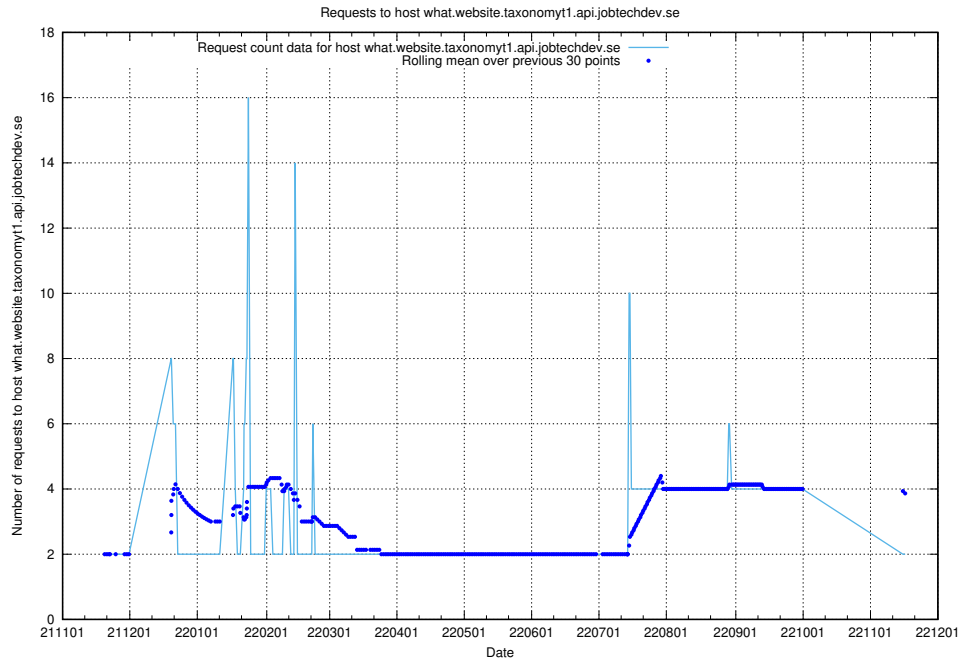

7.455 Usage of what.website.taxonomyt1.api.jobtechdev.se

Here, we count the number of requests to host what.website.taxonomyt1.api.jobtechdev.se.