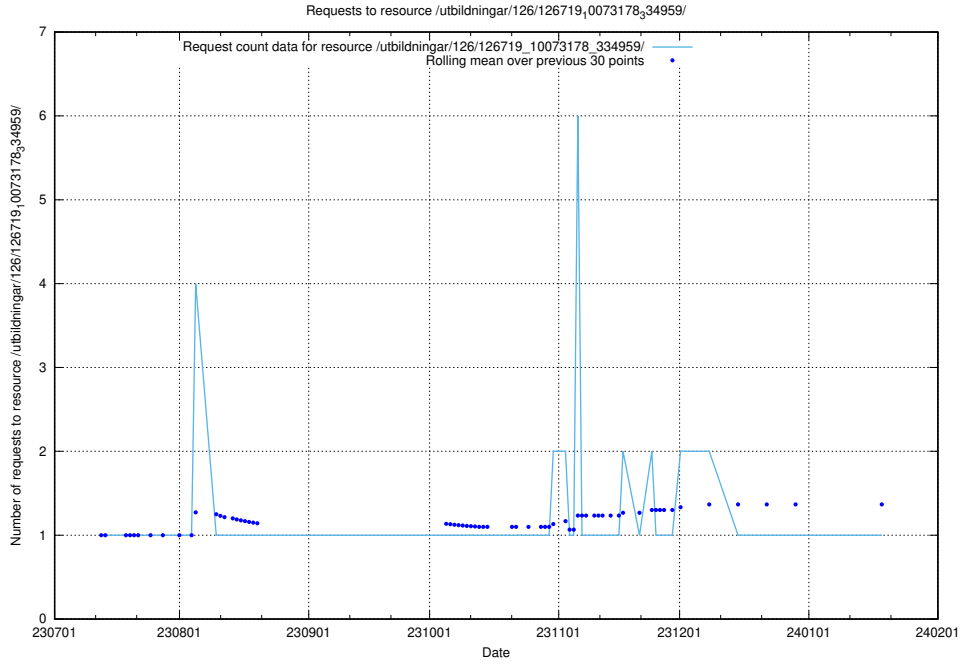

5.6030 Usage of /utbildningar/126/126719_10073178_334959/

Here, we count the number of requests to resource /utbildningar/126/126719_10073178_334959/.