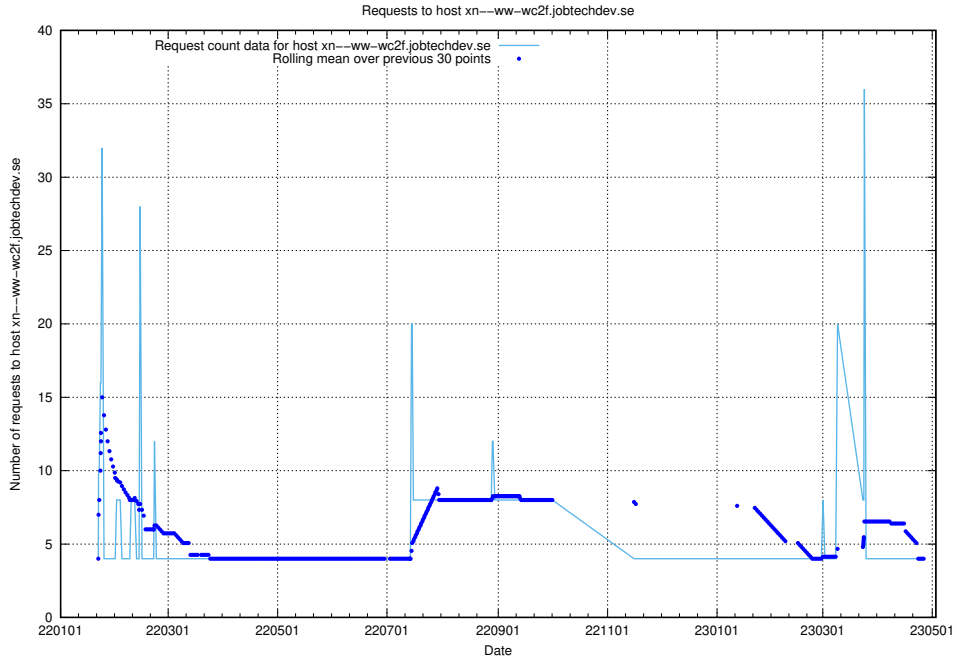

7.105 Usage of xn-ww-wc2f.jobtechdev.se

Here, we count the number of requests to host xn-ww-wc2f.jobtechdev.se.