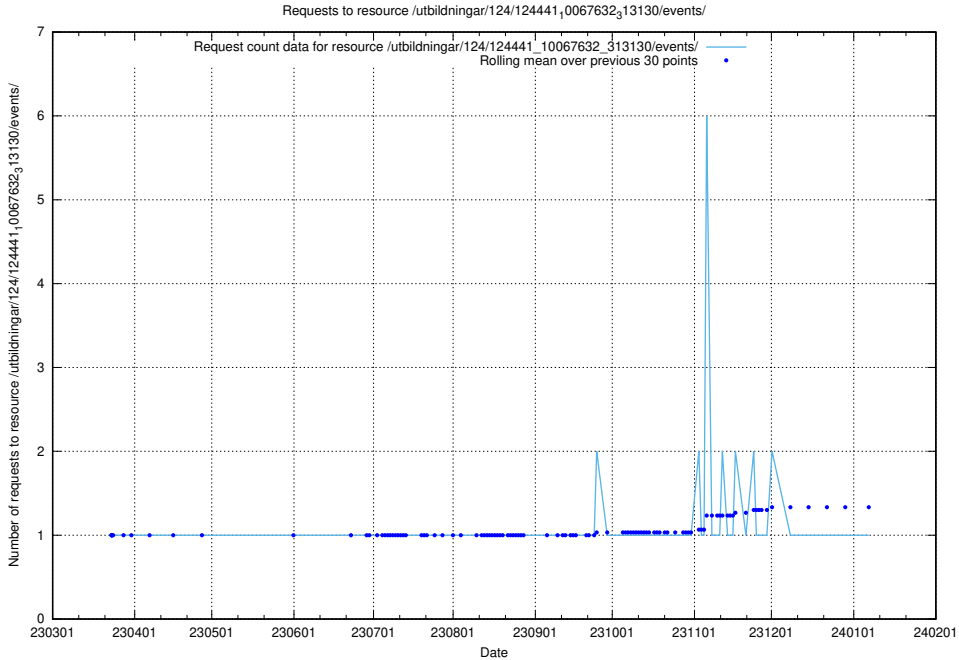

Here, we count the number of requests to resource /utbildningar/utb_emil/124/124520_10066301_308425/

5.4488 Usage of /utbildningar/124/124441_10067632_313130/events/

Here, we count the number of requests to resource /utbildningar/124/124441_10067632_313130/events/