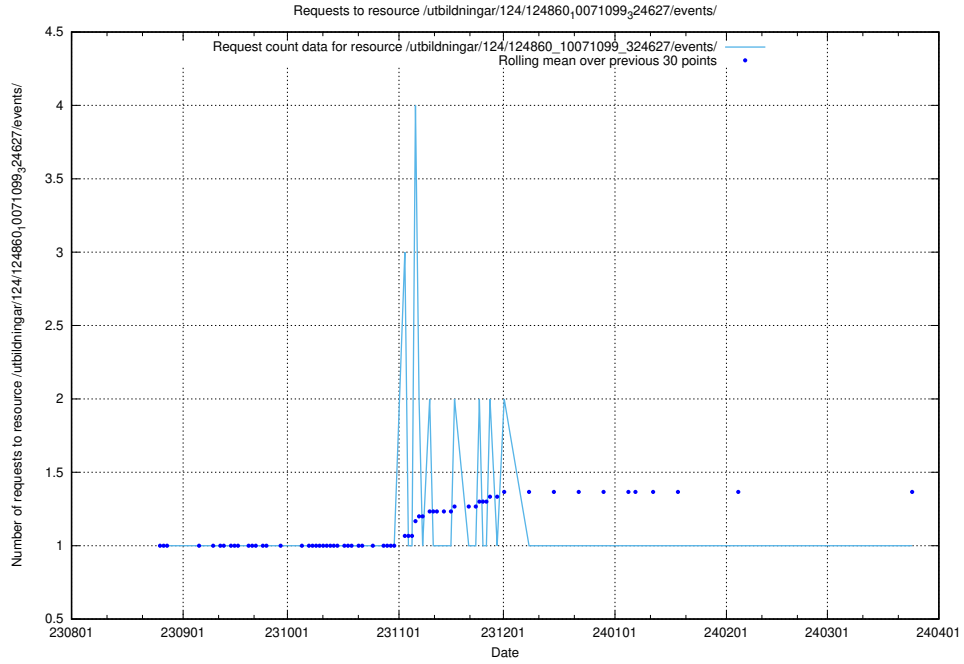

5.5625 Usage of /utbildningar/124/124860_10071099_324627/events/

Here, we count the number of requests to resource /utbildningar/124/124860_10071099_324627/events/