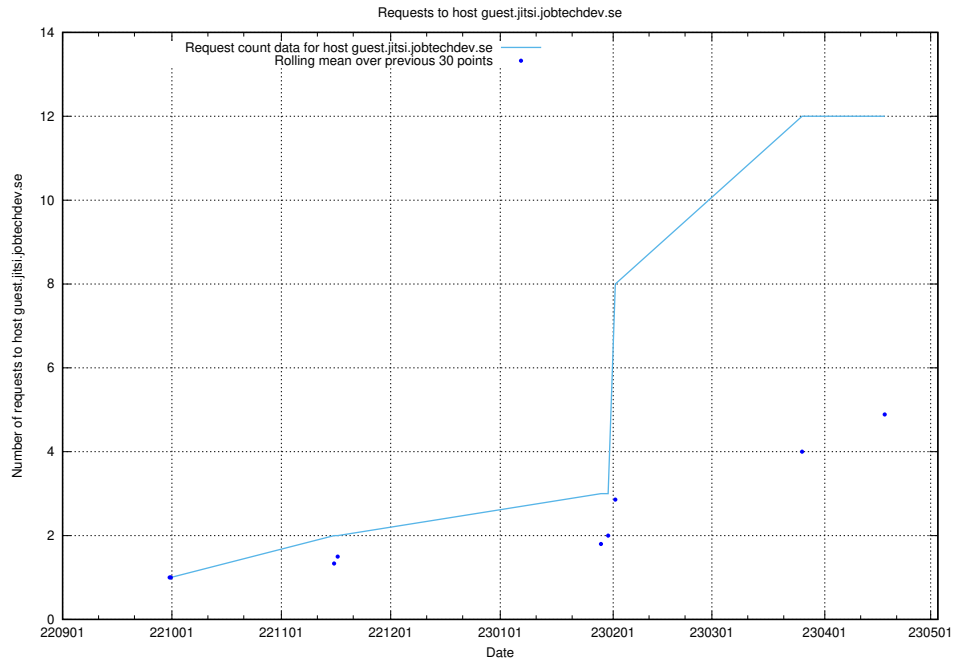

7.54 Usage of guest.jitsi.jobtechdev.se

Here, we count the number of requests to host guest.jitsi.jobtechdev.se.