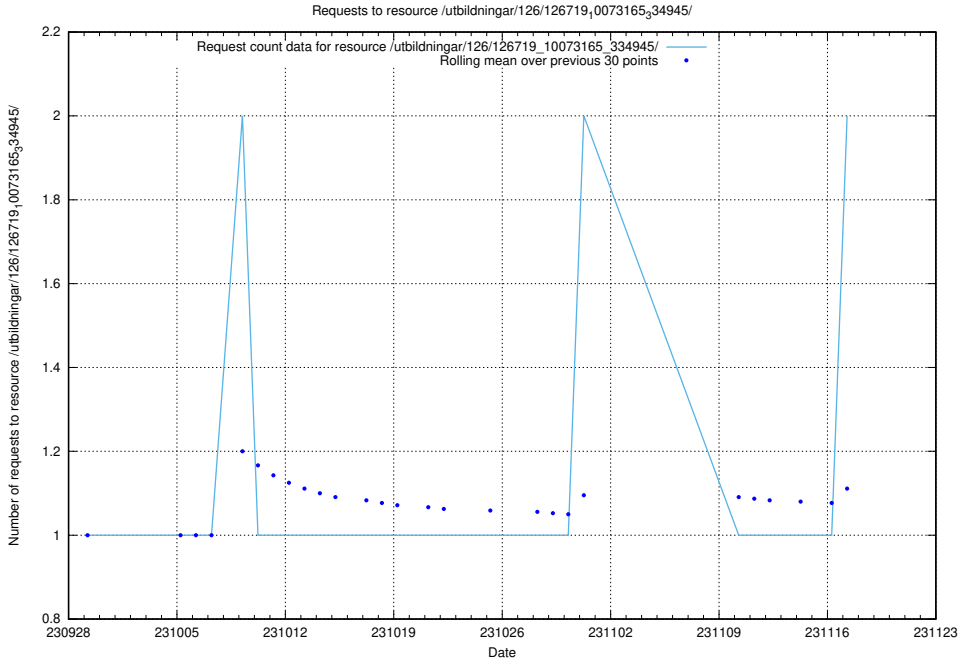

5.876 Usage of /utbildningar/124/124118_10067051_317529/events/

Here, we count the number of requests to resource /utbildningar/124/124118_10067051_317529/events/

5.877 Usage of /utbildningar/124/124054_10026294_331863/