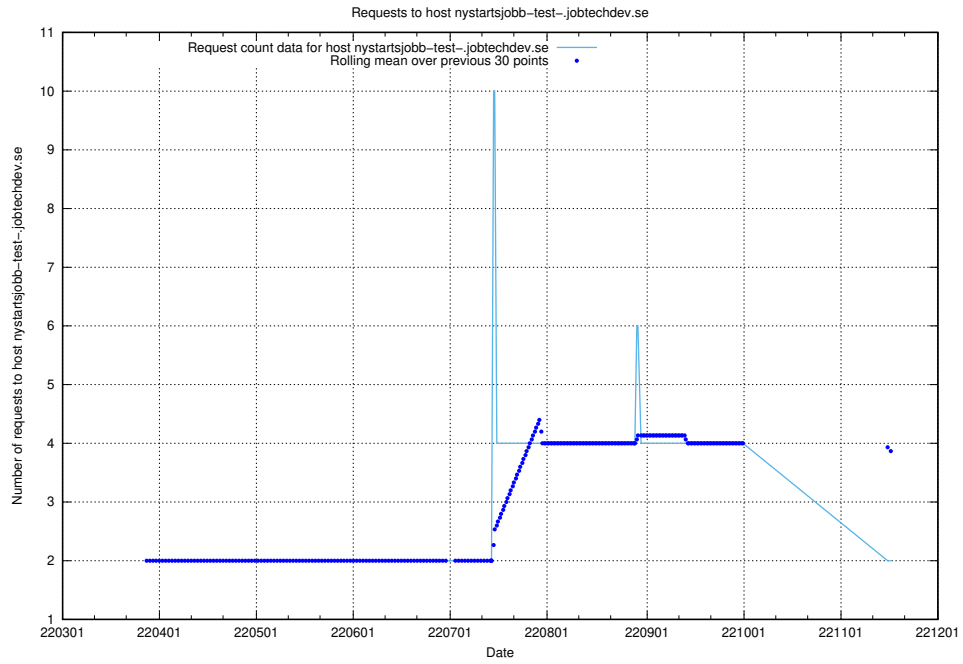

7.491 Usage of nystartsjobb-test-.jobtechdev.se

Here, we count the number of requests to host nystartsjobb-test-.jobtechdev.se.