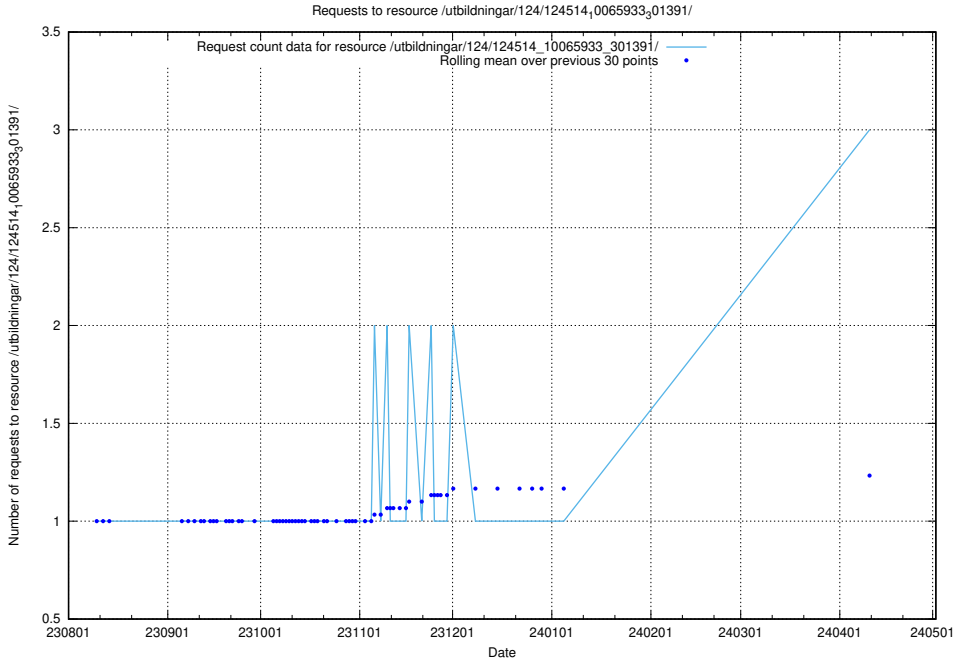

5.521 Usage of /utbildningar/124/124514_10065933_301391/

Here, we count the number of requests to resource /utbildningar/124/124514_10065933_301391/.