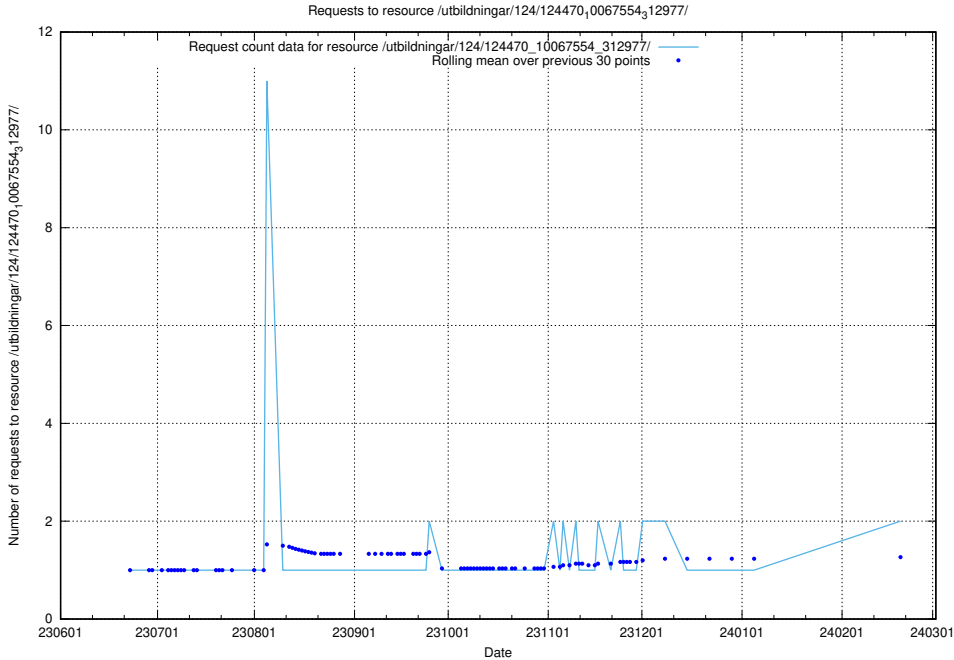

5.1013 Usage of /utbildningar/124/124470_10067554_312977/

Here, we count the number of requests to resource /utbildningar/124/124470_10067554_312977/.