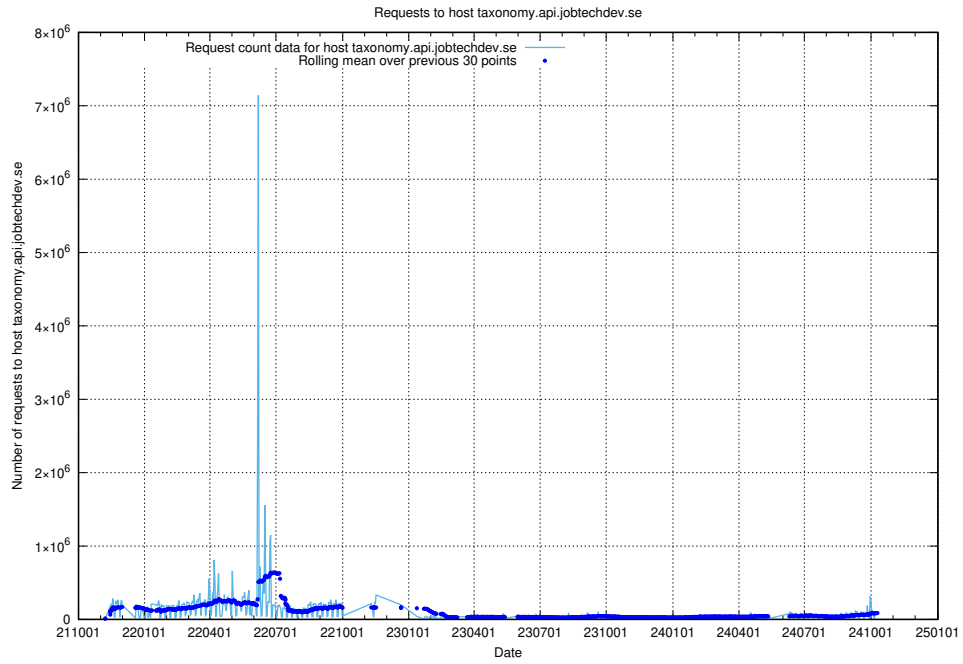

7.5 Usage of taxonomy.api.jobtechdev.se

Here, we count the number of requests to host taxonomy.api.jobtechdev.se.