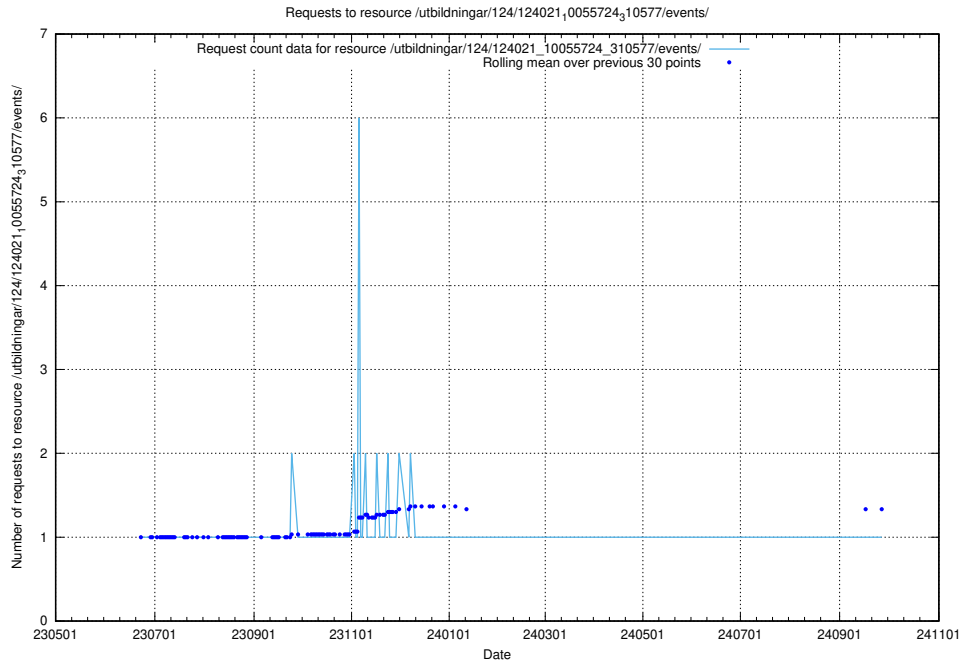

5.6705 Usage of /utbildningar/124/124021_10055724_310577/events/

Here, we count the number of requests to resource /utbildningar/124/124021_10055724_310577/events/