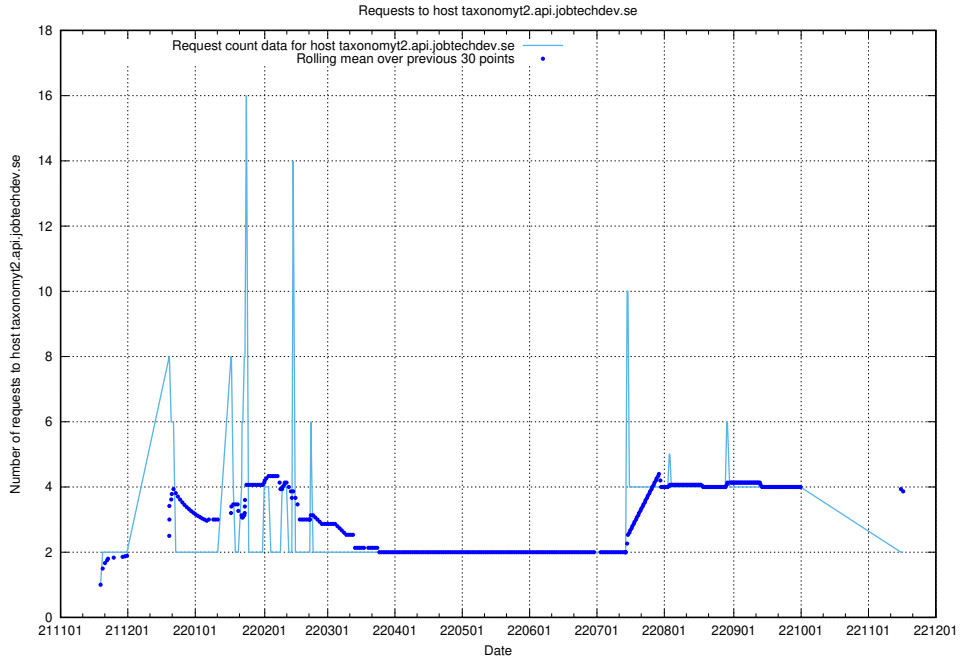

7.466 Usage of taxonomyt2.api.jobtechdev.se

Here, we count the number of requests to host taxonomyt2.api.jobtechdev.se.

7.467 Usage of widget.jobtechdev.se

Here, we count the number of requests to host widget.jobtechdev.se.