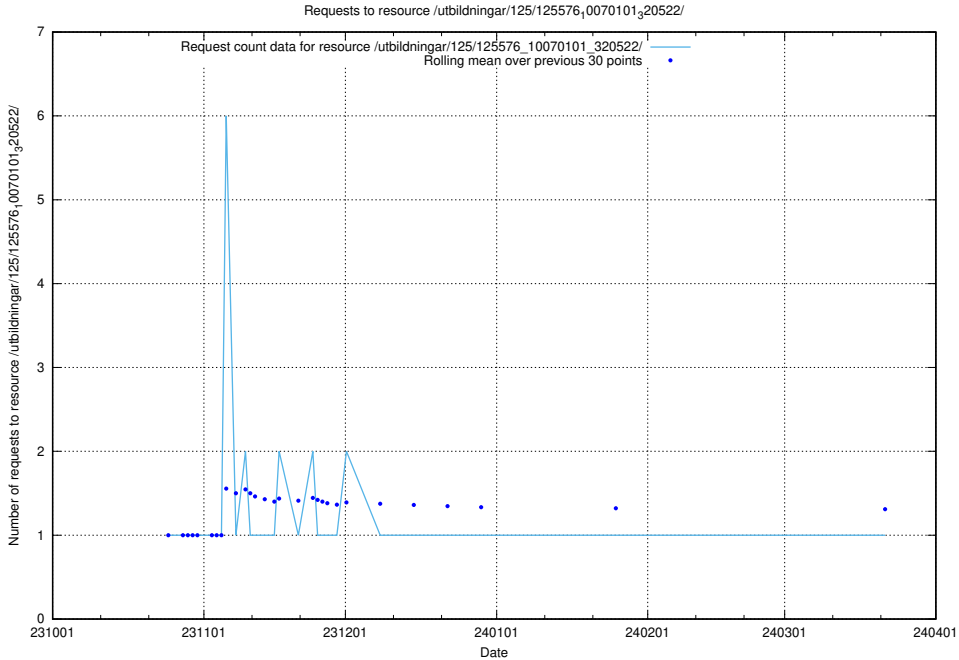

5.5142 Usage of /utbildningar/125/125576_10070101_320522/

Here, we count the number of requests to resource /utbildningar/125/125576_10070101_320522/.