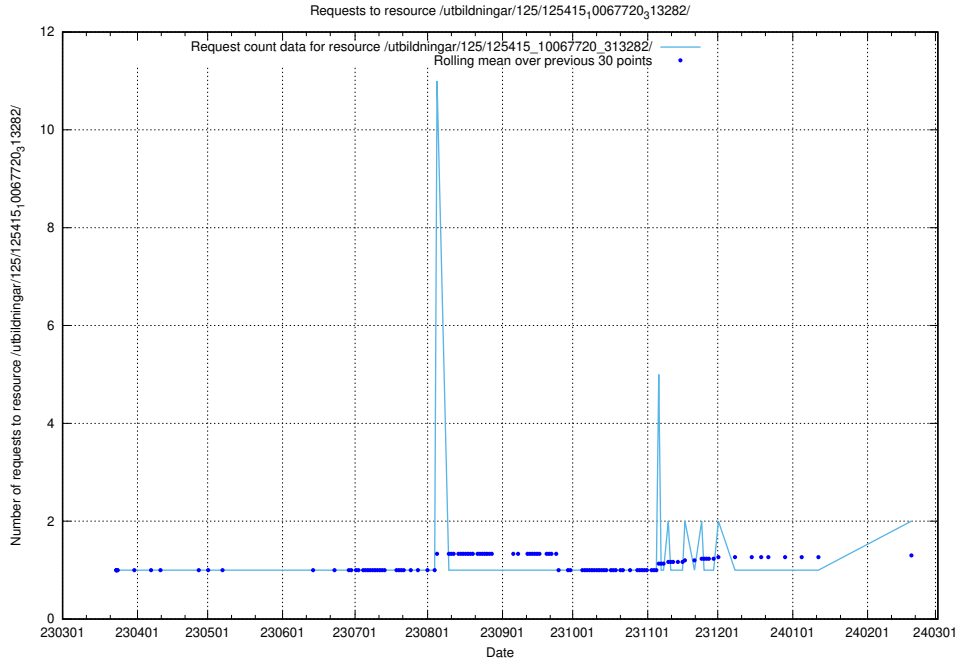

5.622 Usage of /utbildningar/125/125415_10067720_313282/

Here, we count the number of requests to resource /utbildningar/125/125415_10067720_313282/.