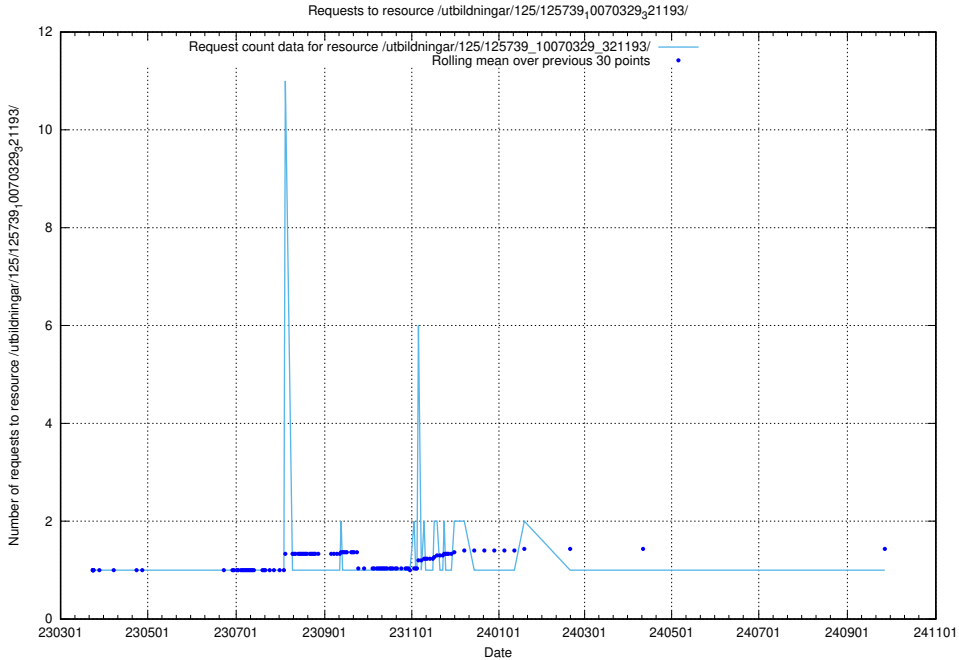

5.1160 Usage of /utbildningar/125/125739_10070329_321193/

Here, we count the number of requests to resource /utbildningar/125/125739_10070329_321193/.