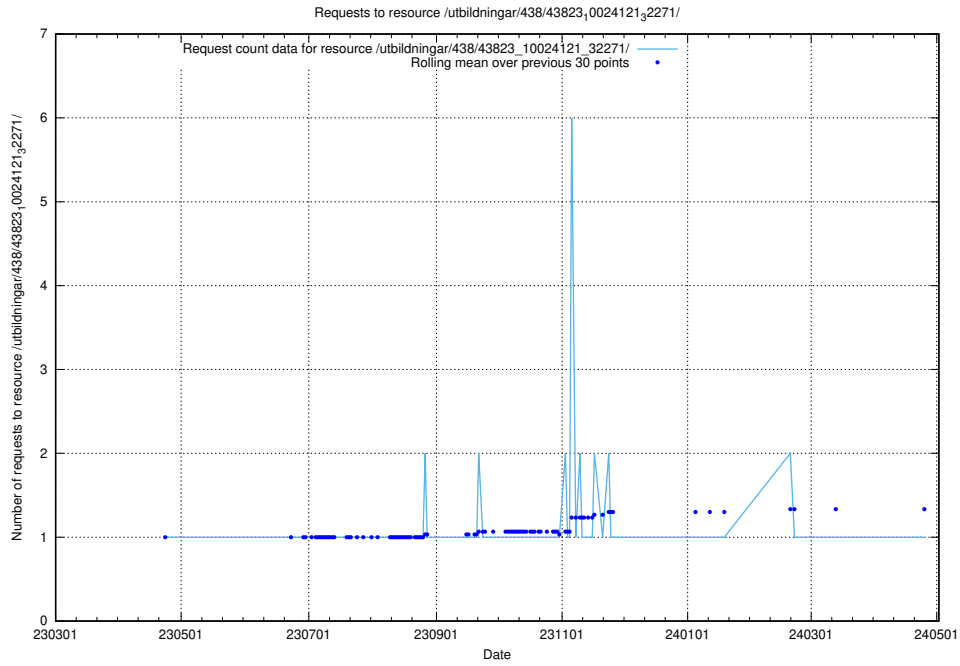

5.6911 Usage of /utbildningar/438/43823_10024121_32271/

Here, we count the number of requests to resource /utbildningar/438/43823_10024121_32271/.