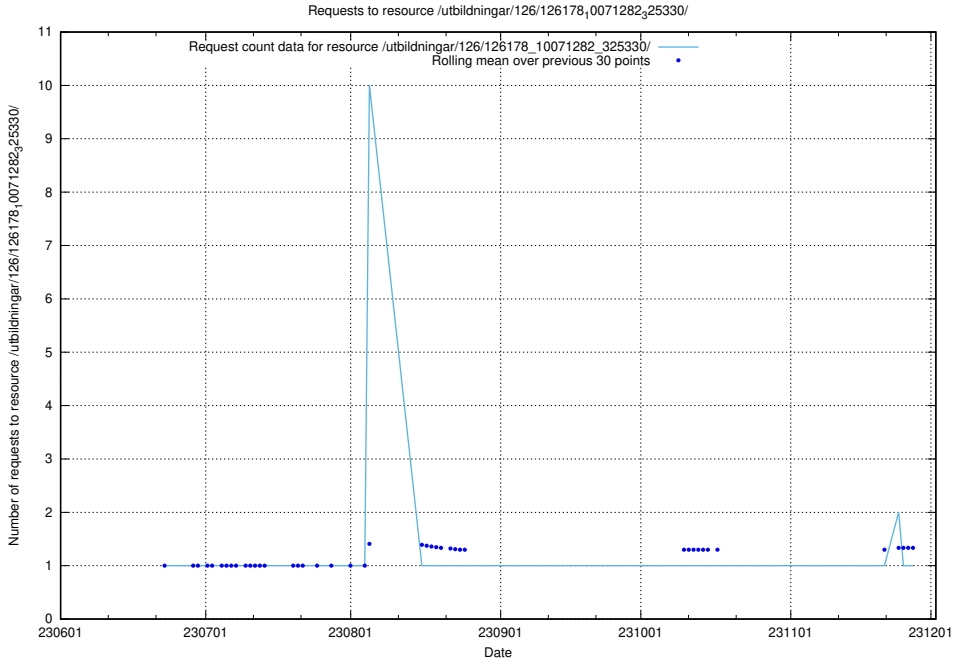

5.6557 Usage of /utbildningar/126/126178_10071282_325330/

Here, we count the number of requests to resource /utbildningar/126/126178_10071282_325330/.