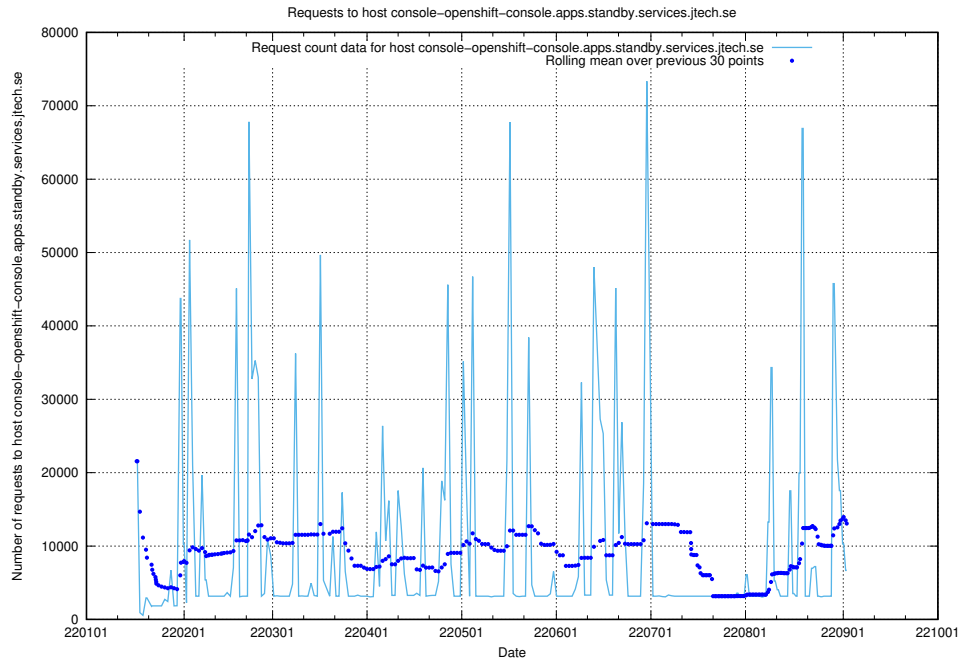

7.11 Usage of console-openshift-console.apps.standby.services.jtech.se

Here, we count the number of requests to host console-openshift-console.apps.standby.services.jtech.se.

7.12 Usage of historical.api.jobtechdev.se