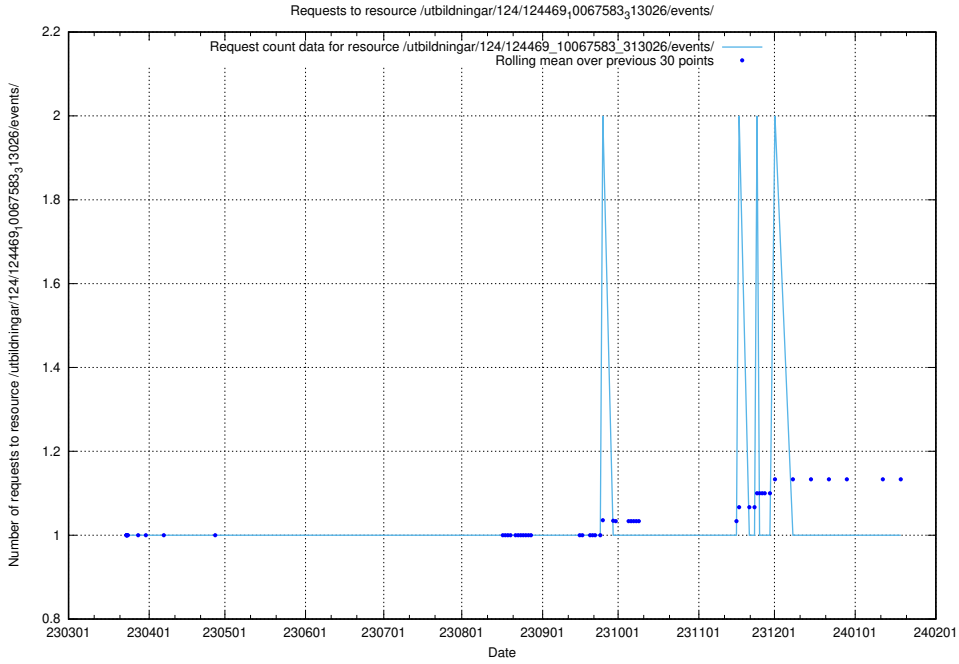

5.4227 Usage of /utbildningar/124/124469_10067583_313026/events/

Here, we count the number of requests to resource /utbildningar/124/124469_10067583_313026/events/