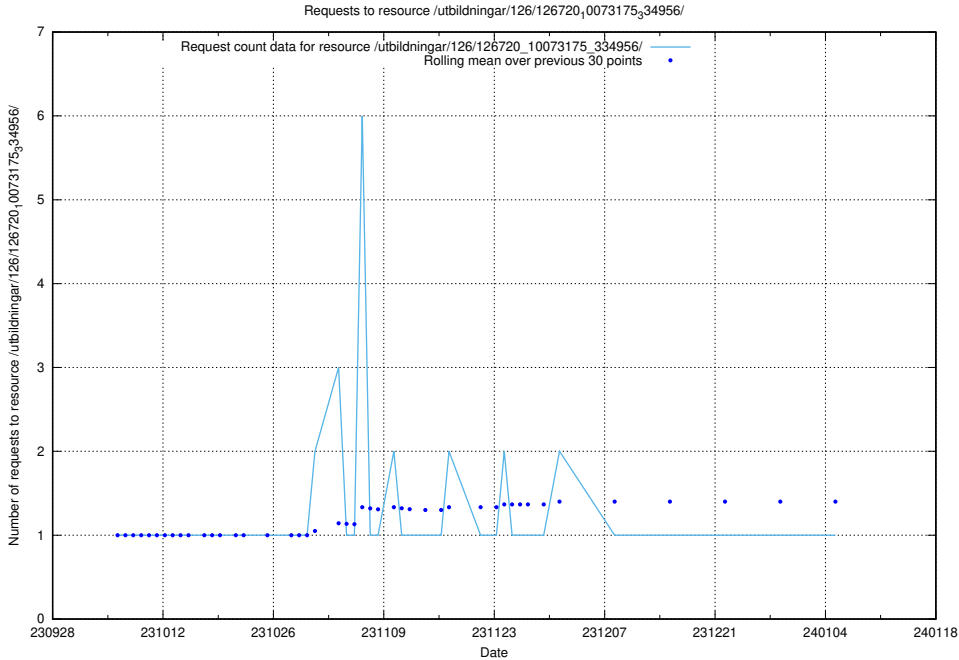

5.5318 Usage of /utbildningar/126/126720_10073175_334956/

Here, we count the number of requests to resource /utbildningar/126/126720_10073175_334956/.