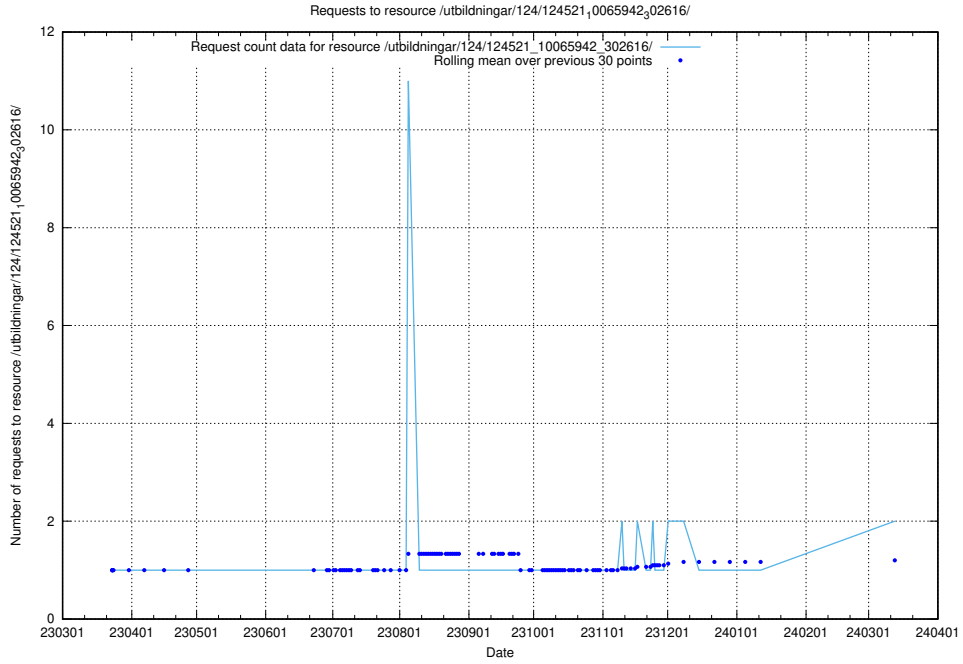

5.659 Usage of /utbildningar/124/124521_10065942_302616/

Here, we count the number of requests to resource /utbildningar/124/124521_10065942_302616/.