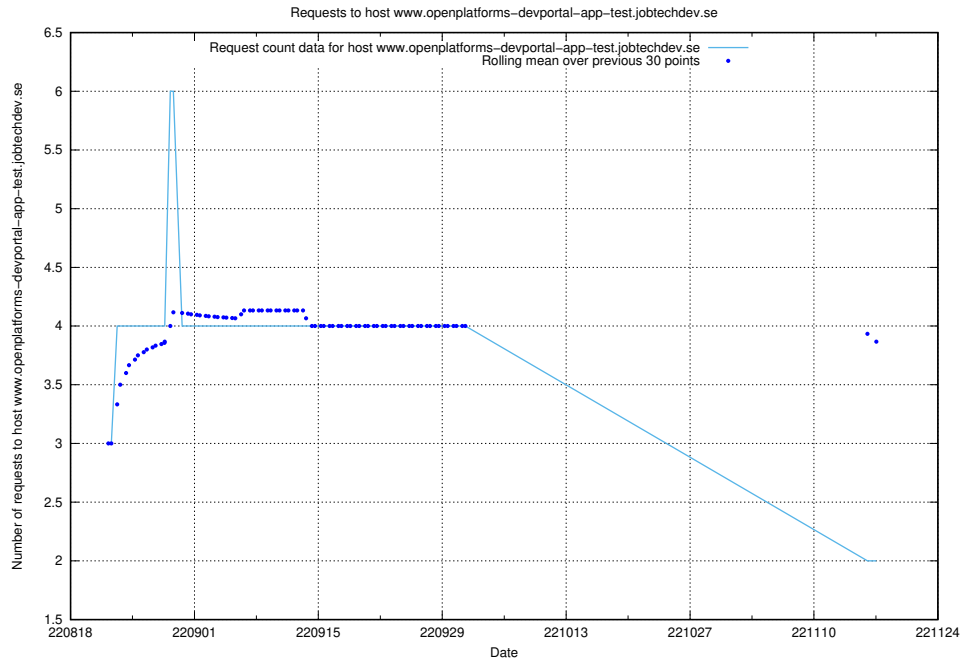

7.342 Usage of `www.openplatforms-devportal-app-test.jobtechdev.se`

Here, we count the number of requests to host `www.openplatforms-devportal-app-test.jobtechdev.se`.