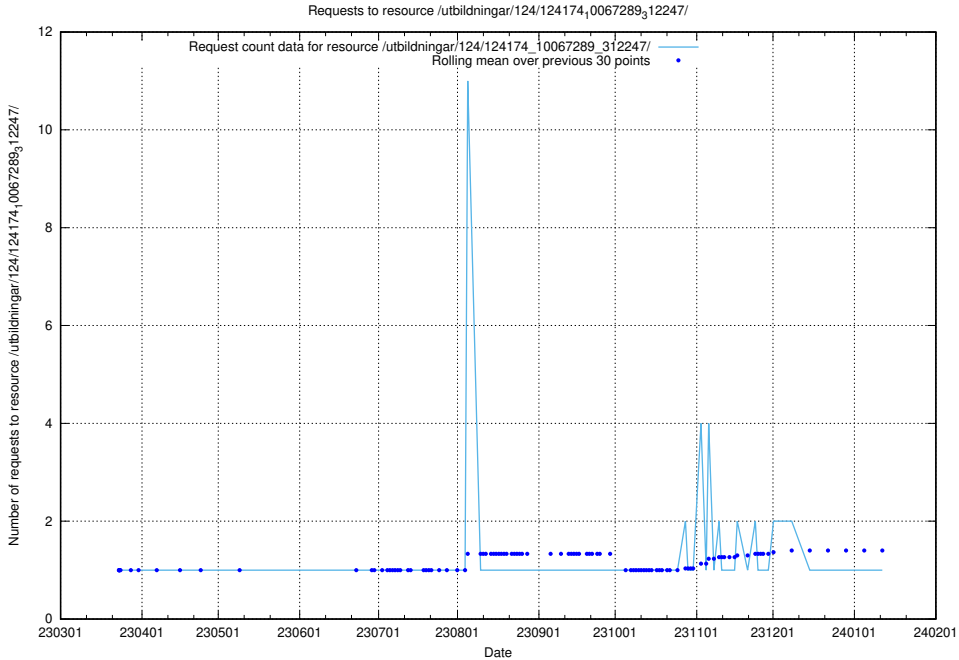

5.4977 Usage of /utbildningar/124/124174_10067289_312247/

Here, we count the number of requests to resource /utbildningar/124/124174_10067289_312247/.