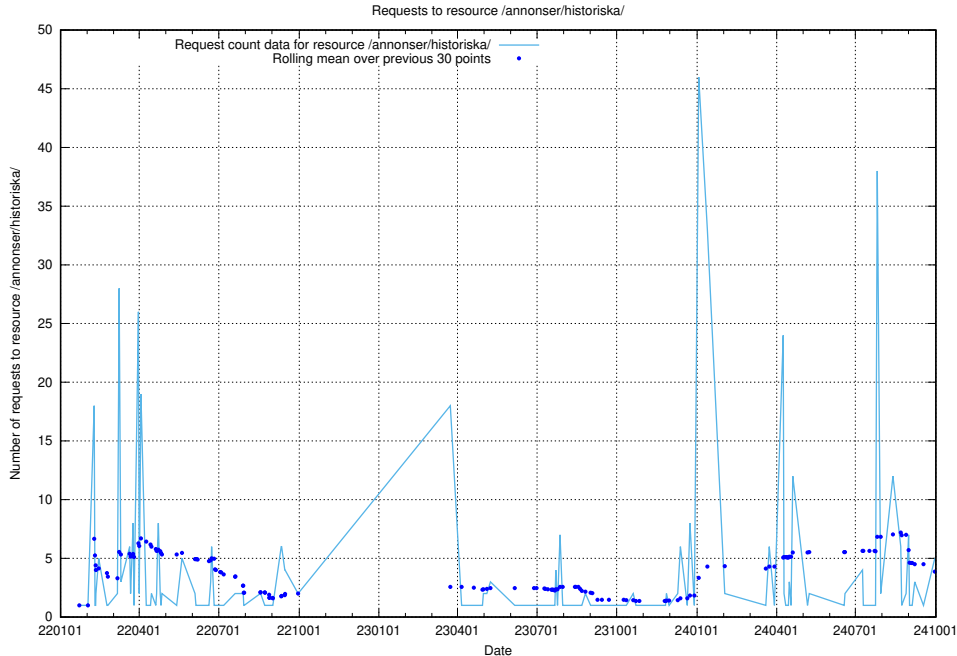

5.248 Usage of /annonser/historiska/

Here, we count the number of requests to resource /annonser/historiska/.