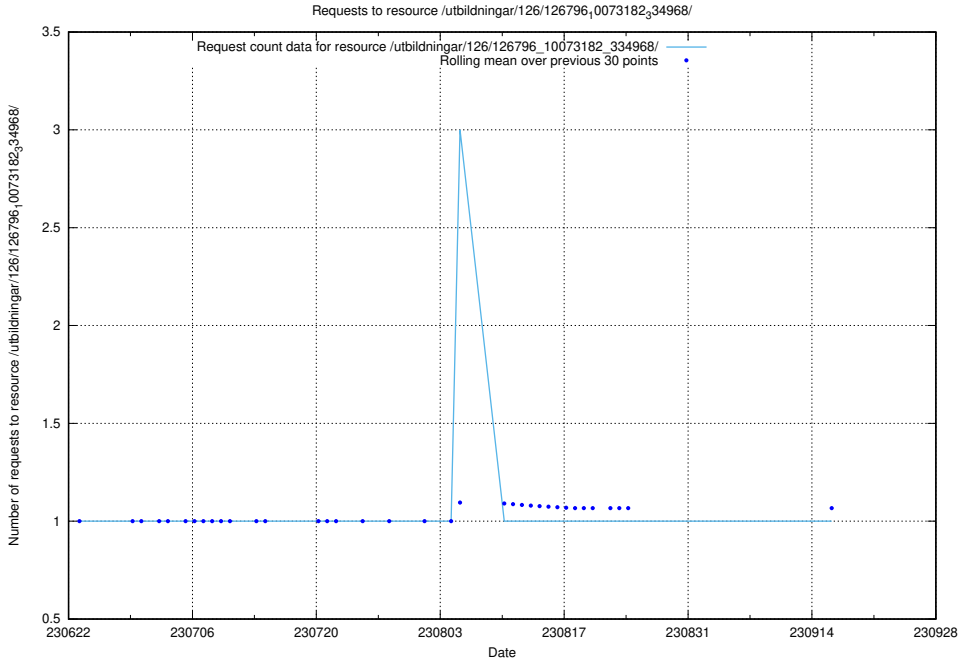

5.6494 Usage of /utbildningar/126/126796_10073182_334968/

Here, we count the number of requests to resource /utbildningar/126/126796_10073182_334968/.