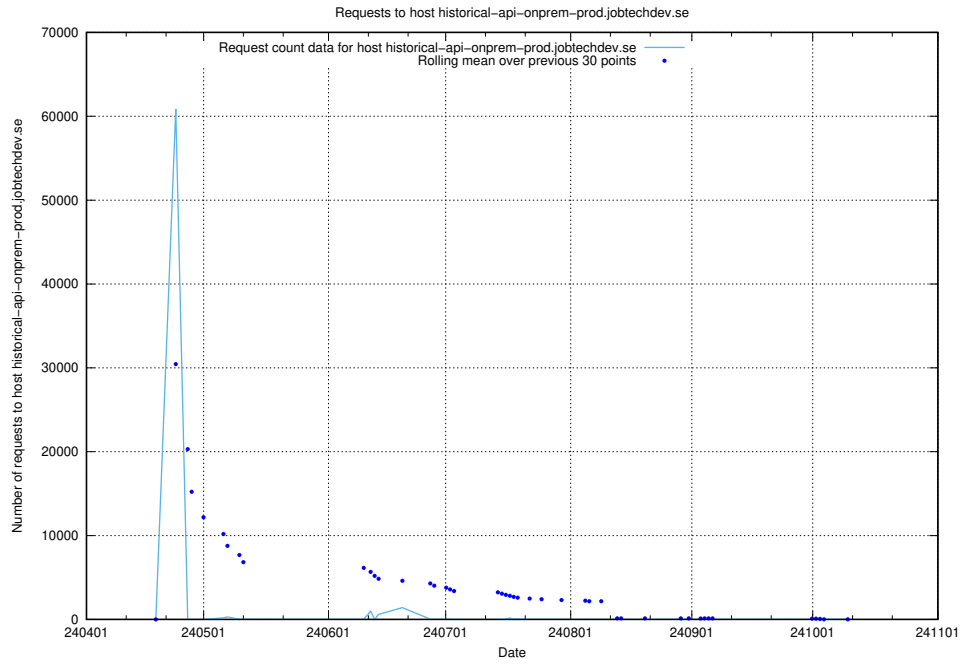

7.65 Usage of historical-api-onprem-prod.jobtechdev.se

Here, we count the number of requests to host historical-api-onprem-prod.jobtechdev.se.