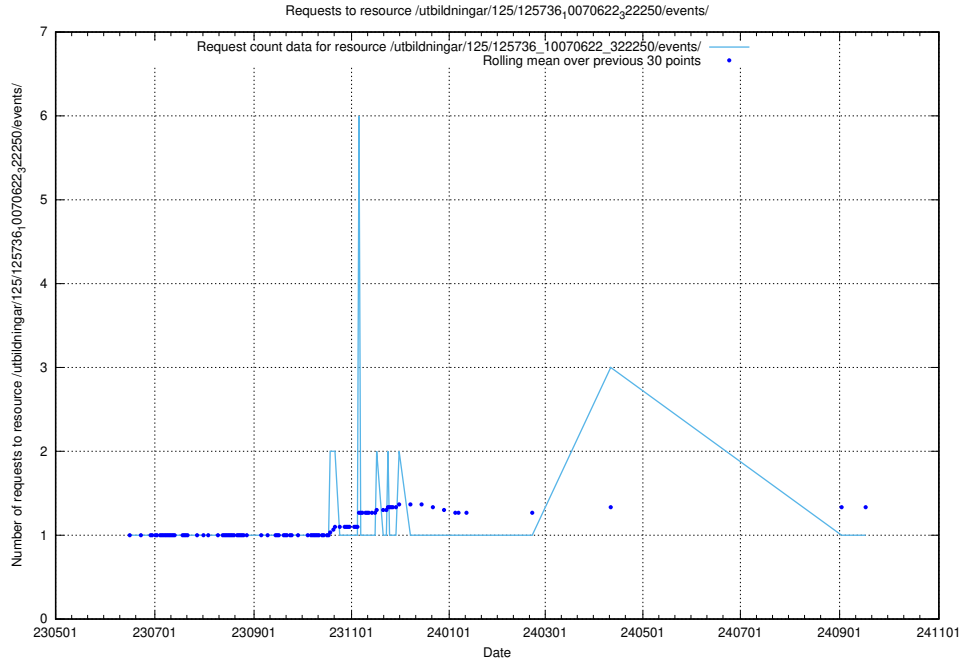

5.6754 Usage of /utbildningar/125/125736_10070622_322250/events/

Here, we count the number of requests to resource /utbildningar/125/125736_10070622_322250/events/