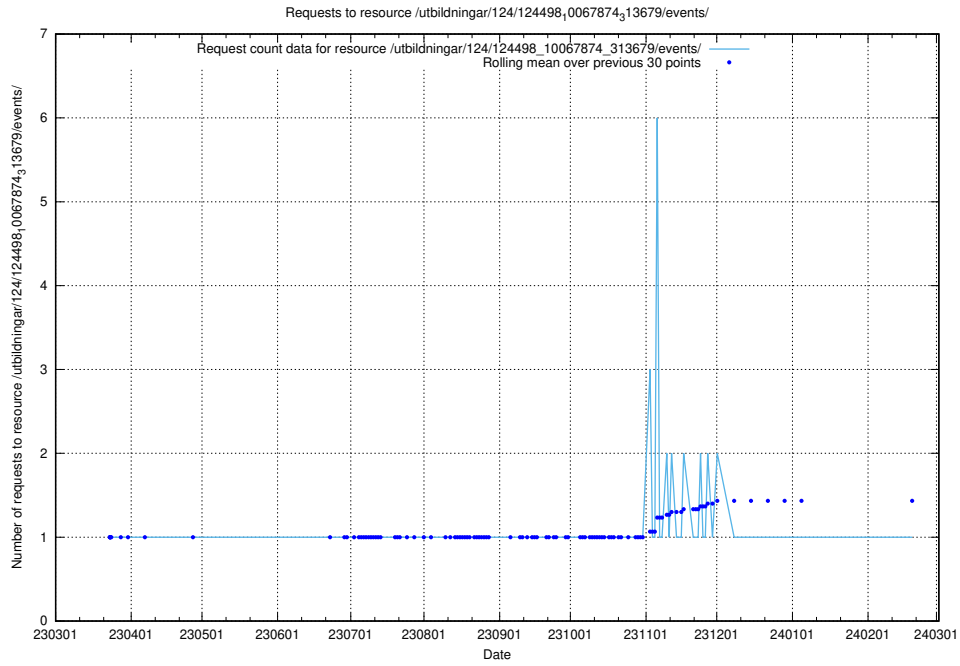

5.3565 Usage of /utbildningar/124/124498_10067874_313679/events/

Here, we count the number of requests to resource /utbildningar/124/124498_10067874_313679/events/