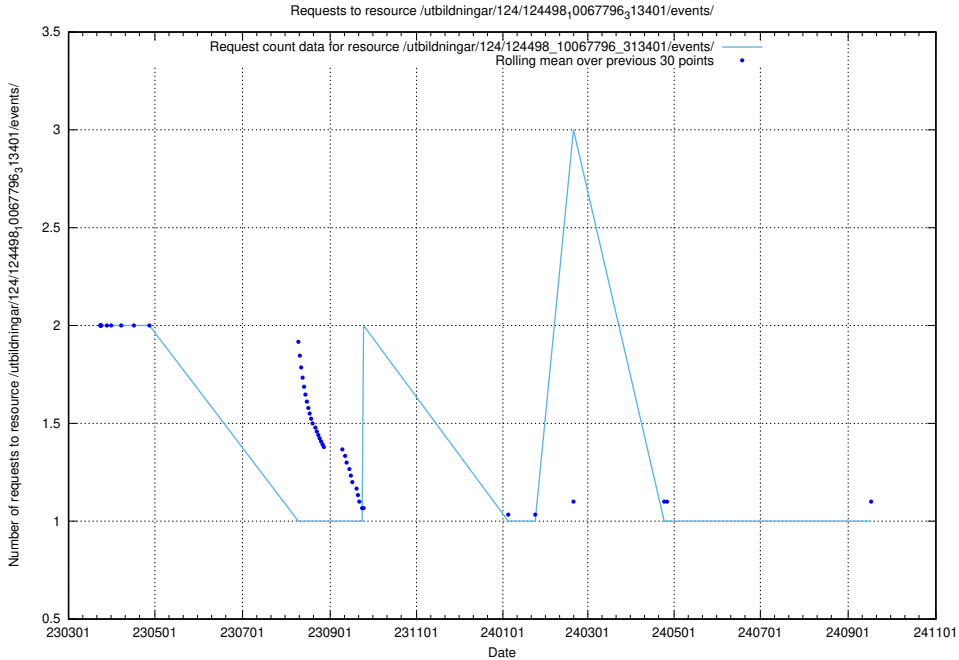

5.7175 Usage of /utbildningar/124/124498_10067796_313401/events/

Here, we count the number of requests to resource /utbildningar/124/124498_10067796_313401/events/