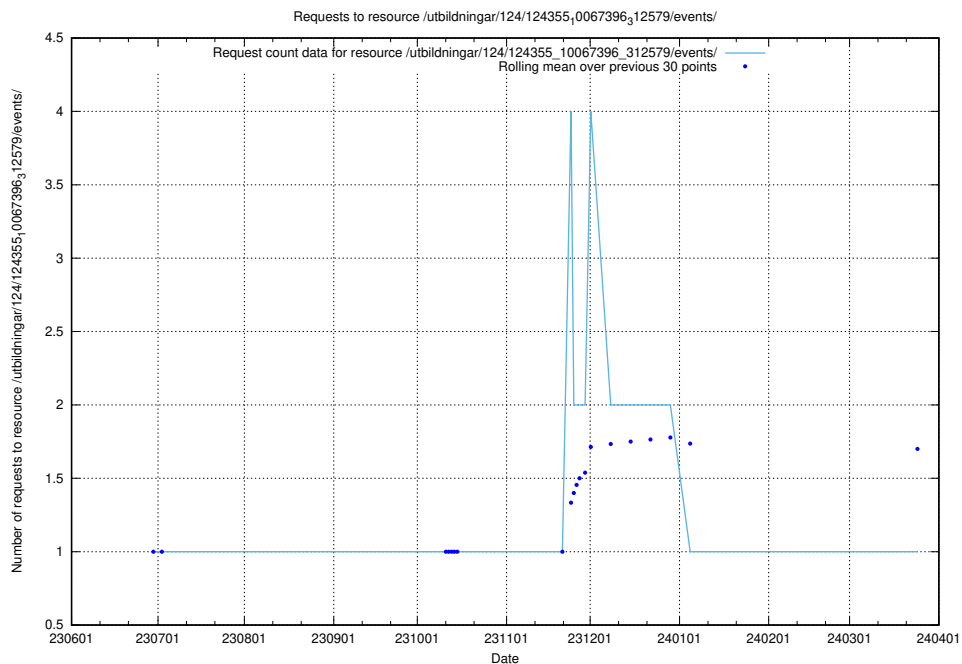

5.6311 Usage of /utbildningar/124/124355_10067396_312579/events/

Here, we count the number of requests to resource /utbildningar/124/124355_10067396_312579/events/