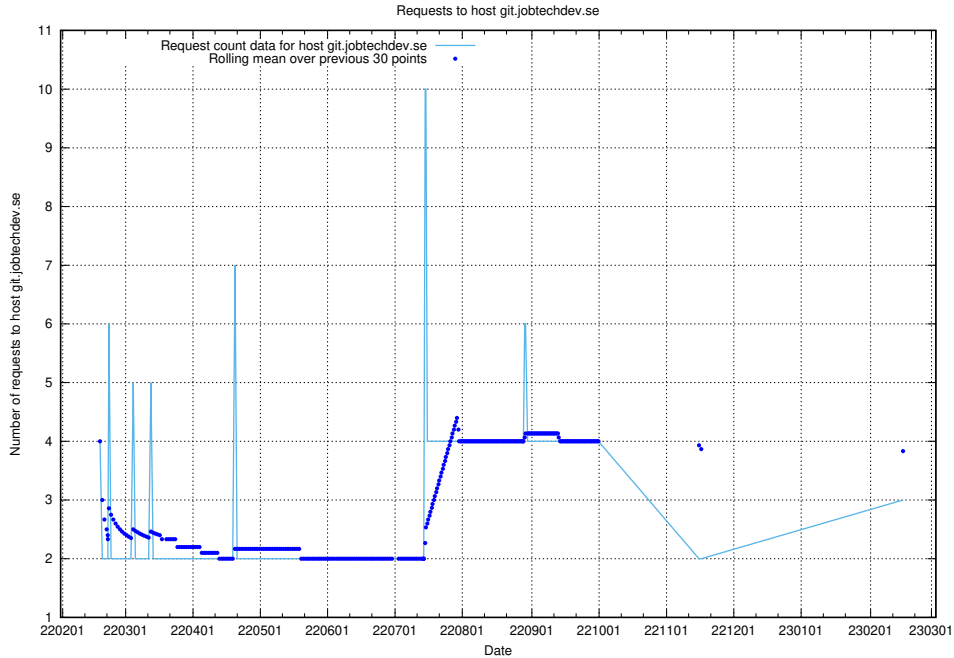

7.234 Usage of git.jobtechdev.se

Here, we count the number of requests to host git.jobtechdev.se.