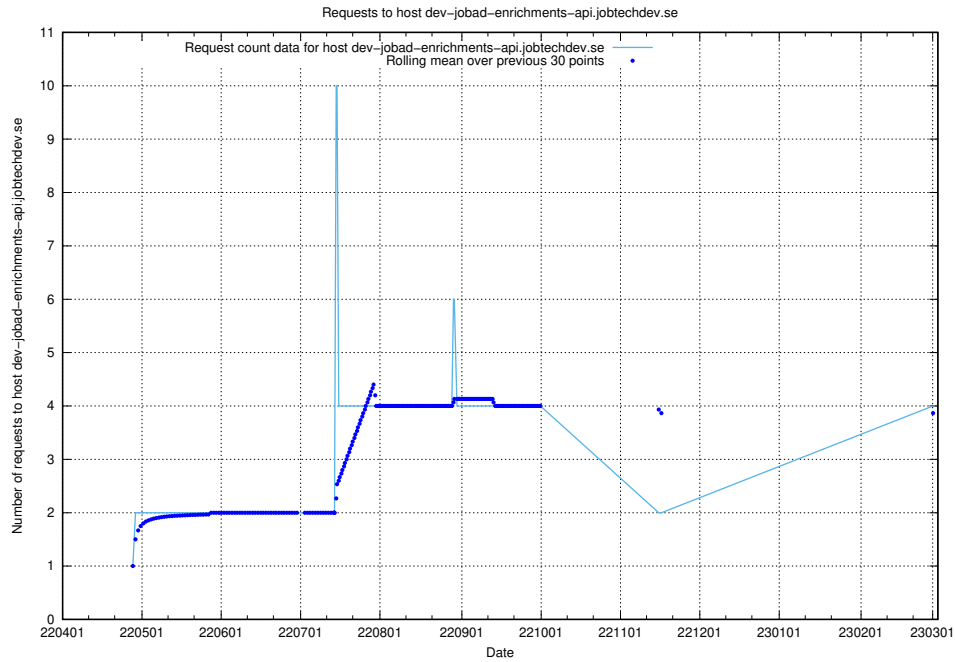

Here, we count the number of requests to host dev-jobad-enrichments-api.jobtechdev.se.

7.156 Usage of crossplane.jobtechdev.se

Here, we count the number of requests to host crossplane.jobtechdev.se.

7.157 Usage of taxonomi.api.jobtechdev.se