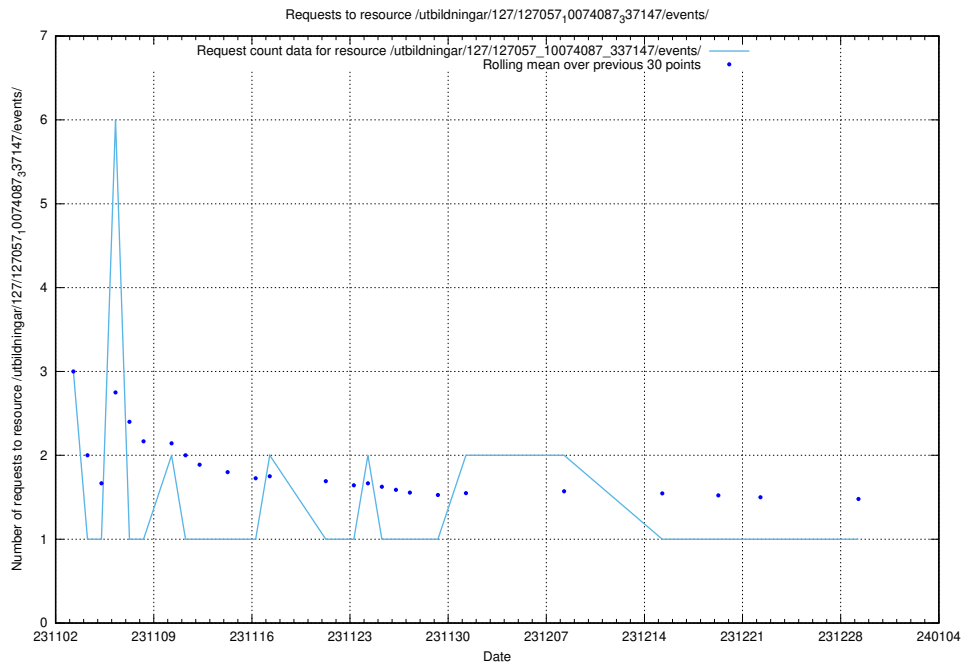

5.5063 Usage of /utbildningar/127/127057_10074087_337147/events/

Here, we count the number of requests to resource /utbildningar/127/127057_10074087_337147/events/

5.5066 Usage of /utbildningar/127/127057_10074087_337147/