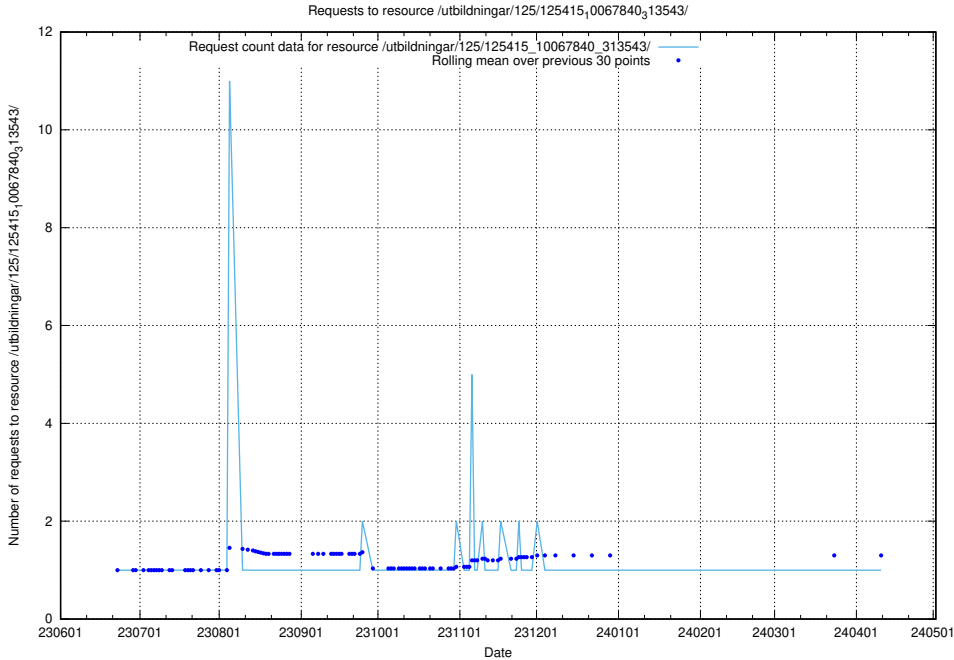

5.6603 Usage of /utbildningar/125/125415_10067840_313543/

Here, we count the number of requests to resource /utbildningar/125/125415_10067840_313543/.