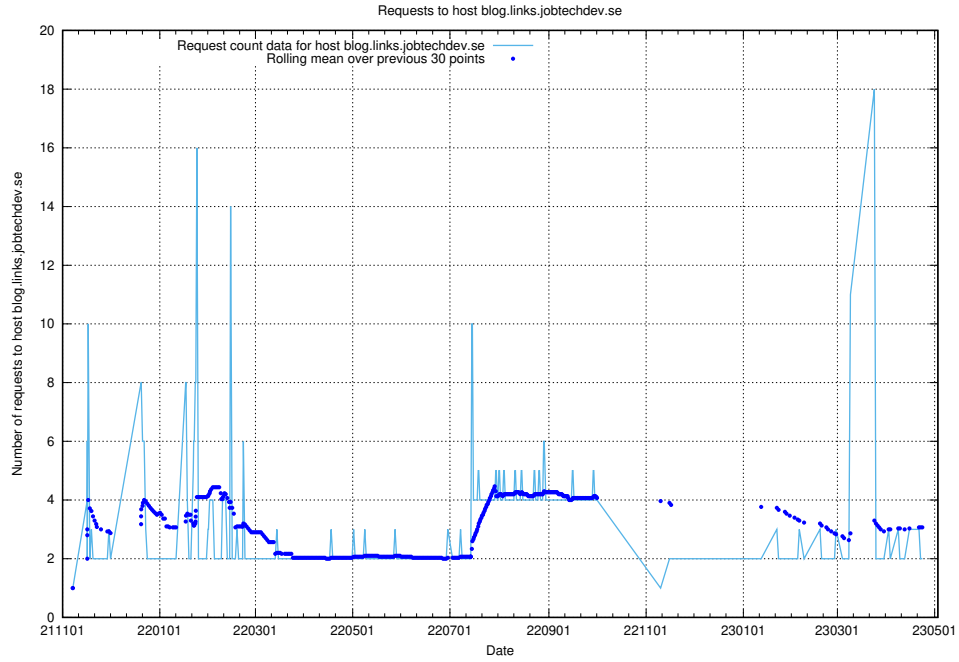

7.433 Usage of `blog.links.jobtechdev.se`

Here, we count the number of requests to host `blog.links.jobtechdev.se`.