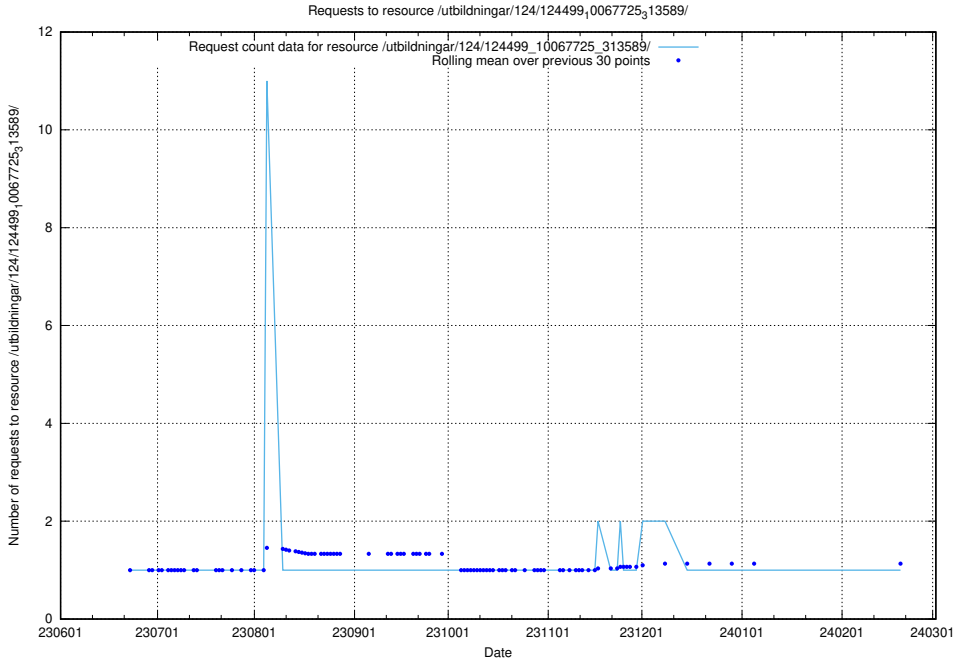

5.6667 Usage of /utbildningar/124/124499_10067725_313589/

Here, we count the number of requests to resource /utbildningar/124/124499_10067725_313589/.