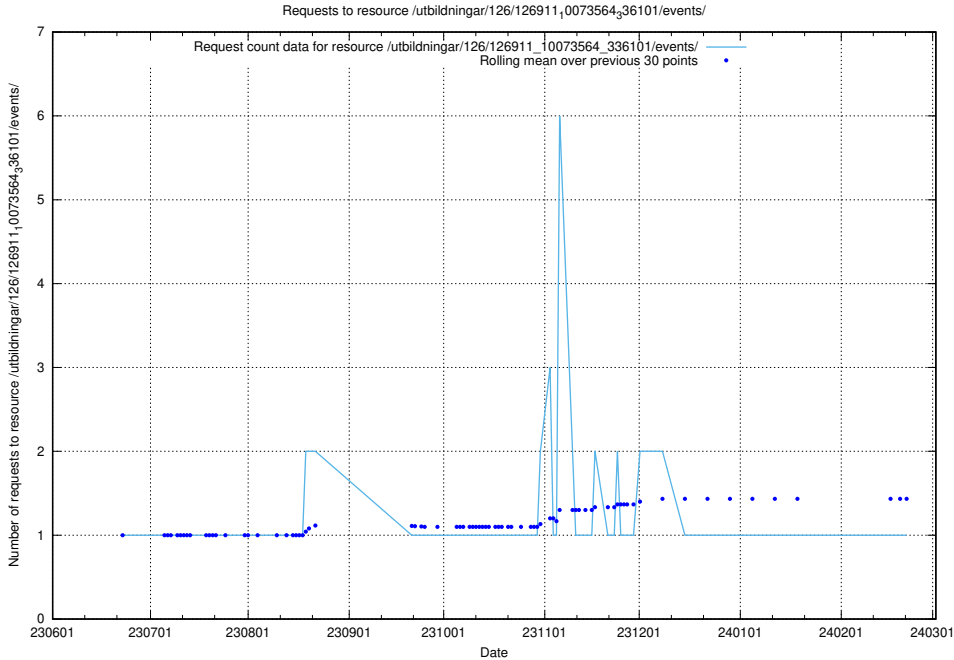

5.6492 Usage of /utbildningar/126/126911_10073564_336101/events/

Here, we count the number of requests to resource /utbildningar/126/126911_10073564_336101/events/