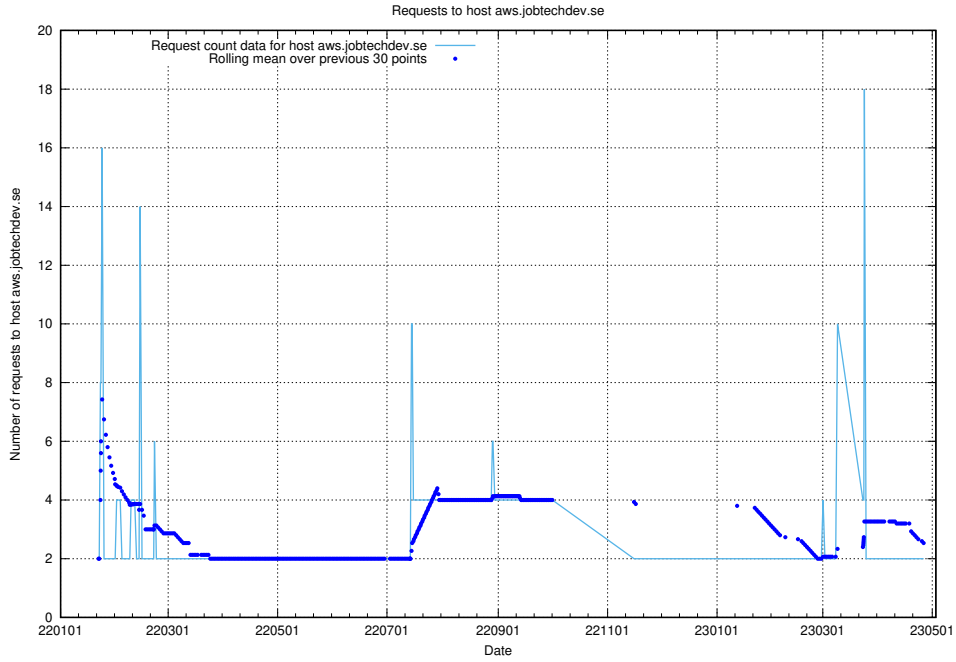

7.262 Usage of aws.jobtechdev.se

Here, we count the number of requests to host aws.jobtechdev.se.