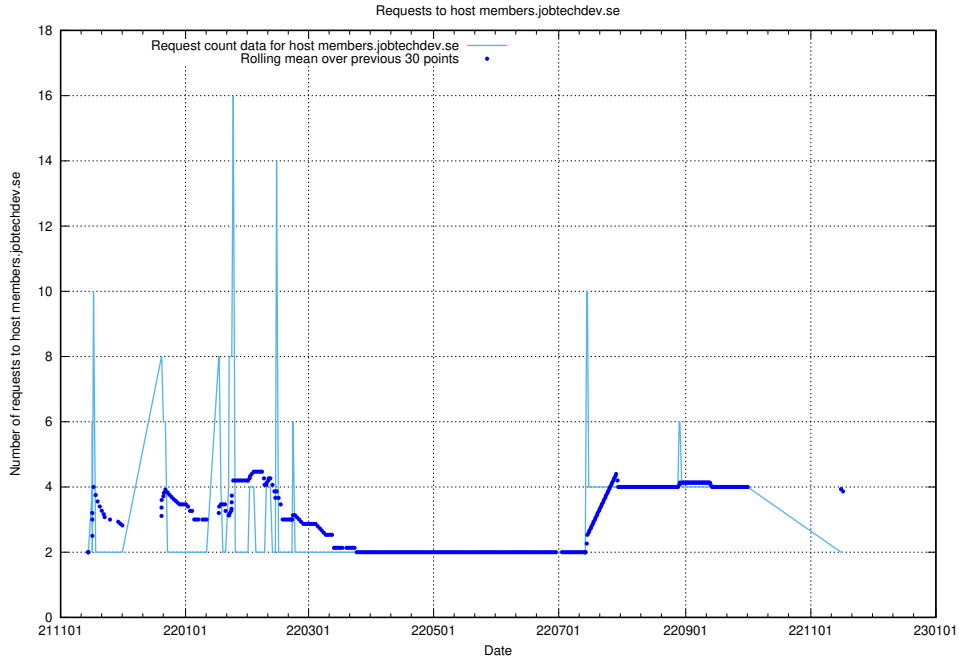

7.573 Usage of members.jobtechdev.se

Here, we count the number of requests to host members.jobtechdev.se.