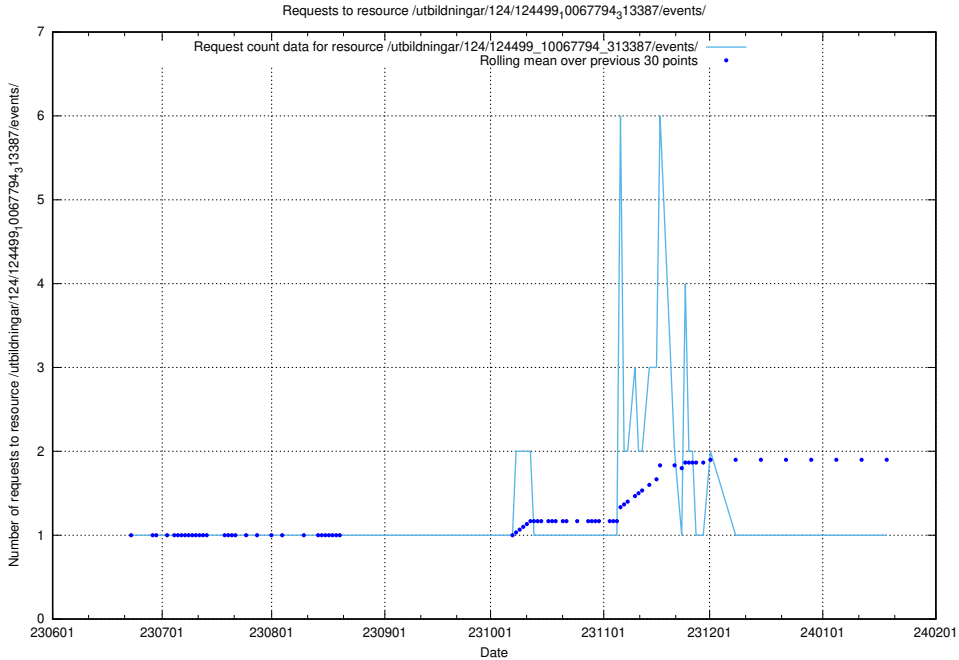

Here, we count the number of requests to resource /utbildningar/124/124499_10067840_313543/.

5.6666 Usage of /utbildningar/124/124499_10067794_313387/events/

Here, we count the number of requests to resource /utbildningar/124/124499_10067794_313387/events/