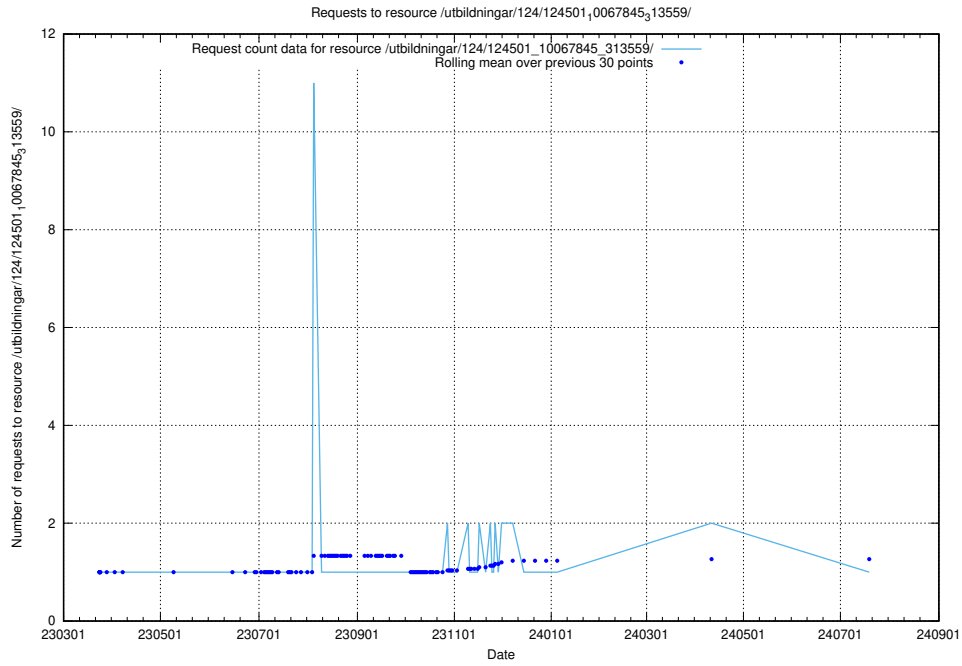

5.3170 Usage of /utbildningar/124/124501_10067845_313559/

Here, we count the number of requests to resource /utbildningar/124/124501_10067845_313559/.