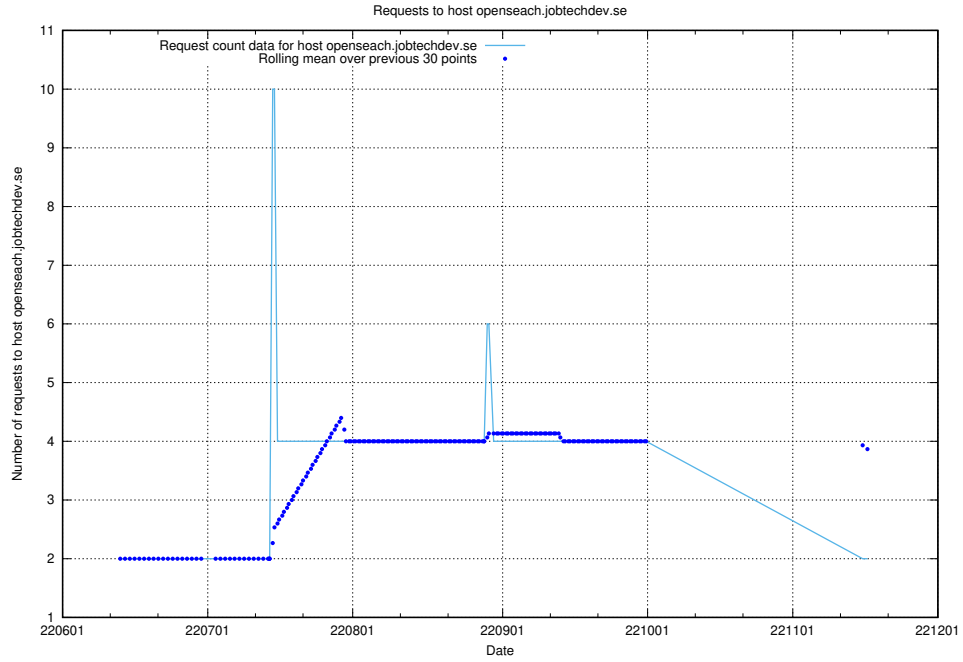

7.408 Usage of `openseach.jobtechdev.se`

Here, we count the number of requests to host `openseach.jobtechdev.se`.