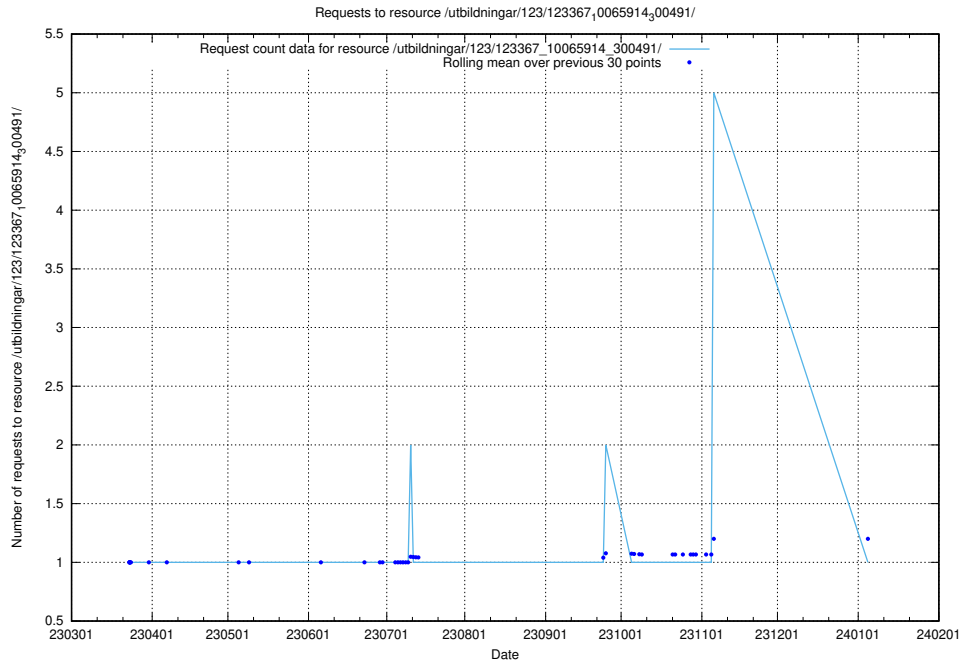

5.5588 Usage of /utbildningar/123/123367_10065914_300491/

Here, we count the number of requests to resource /utbildningar/123/123367_10065914_300491/.