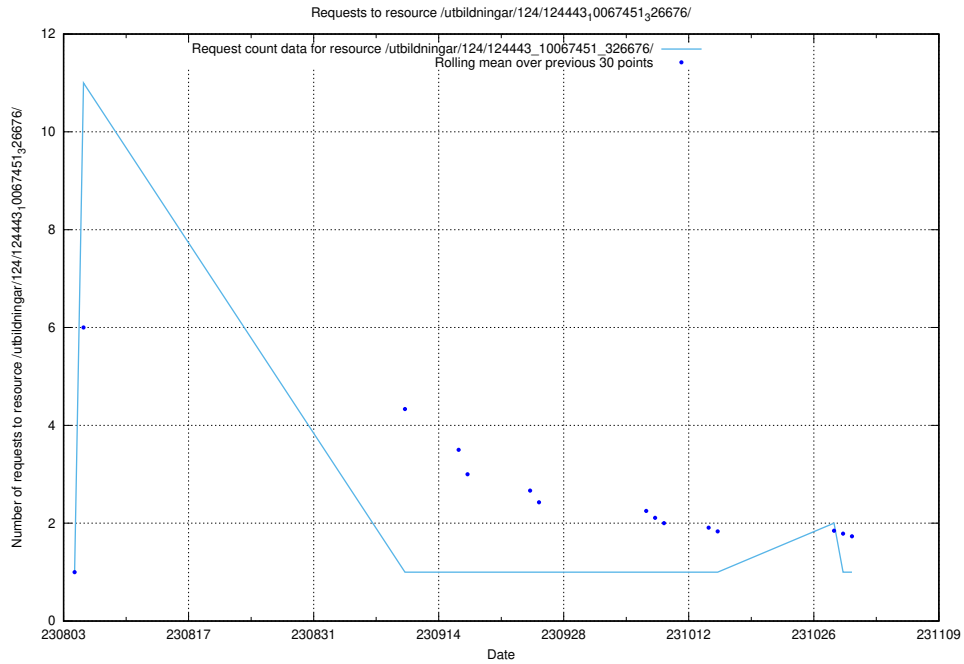

5.5796 Usage of /utbildningar/124/124443_10067451_326676/

Here, we count the number of requests to resource /utbildningar/124/124443_10067451_326676/.