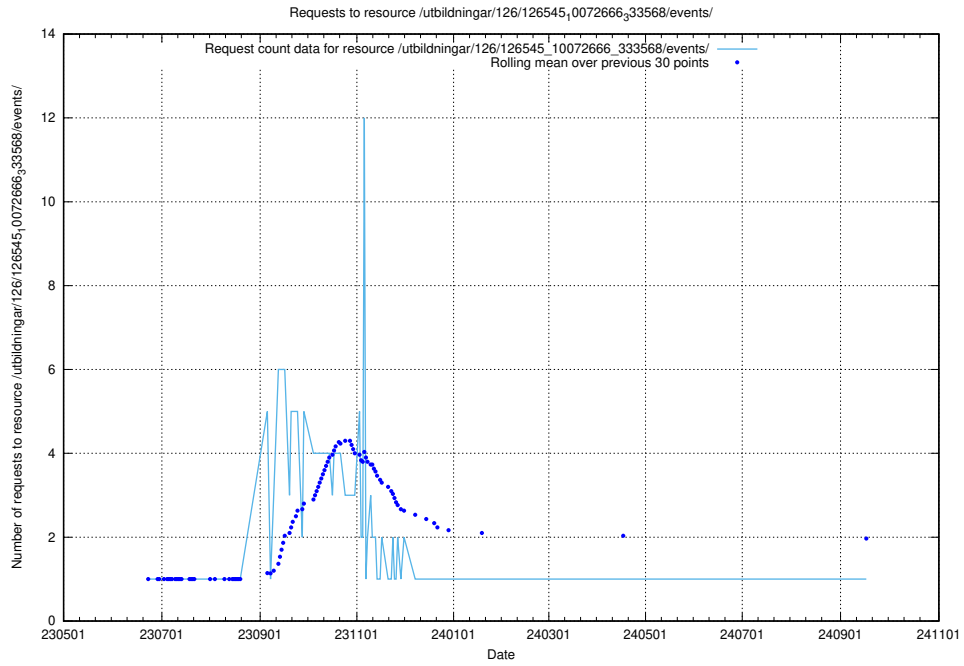

5.6537 Usage of /utbildningar/126/126545_10072666_333568/events/

Here, we count the number of requests to resource /utbildningar/126/126545_10072666_333568/events/