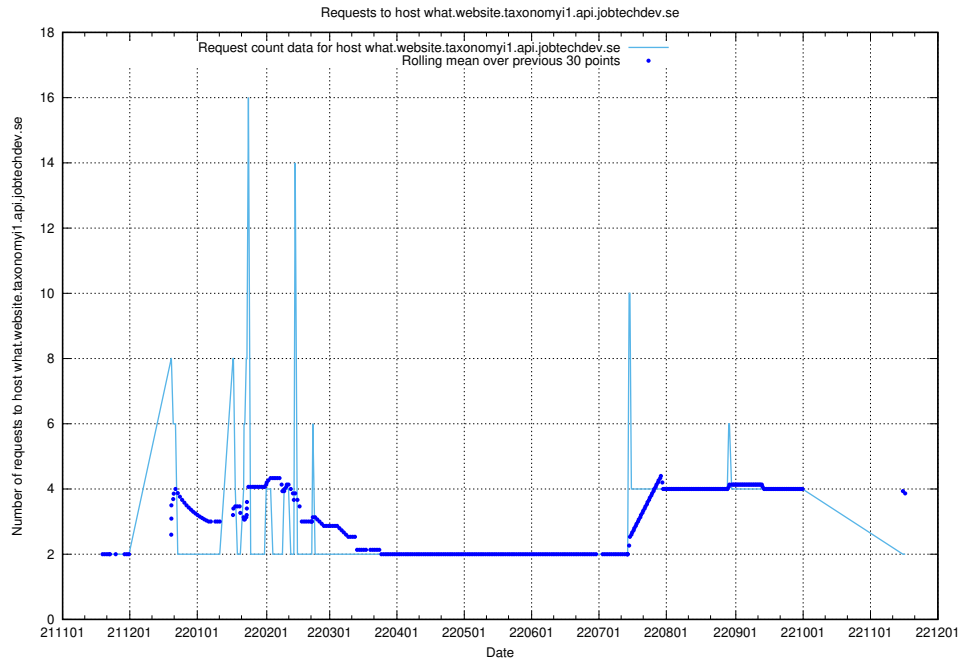

7.458 Usage of what.website.taxonomy1.api.jobtechdev.se

Here, we count the number of requests to host what.website.taxonomy1.api.jobtechdev.se.