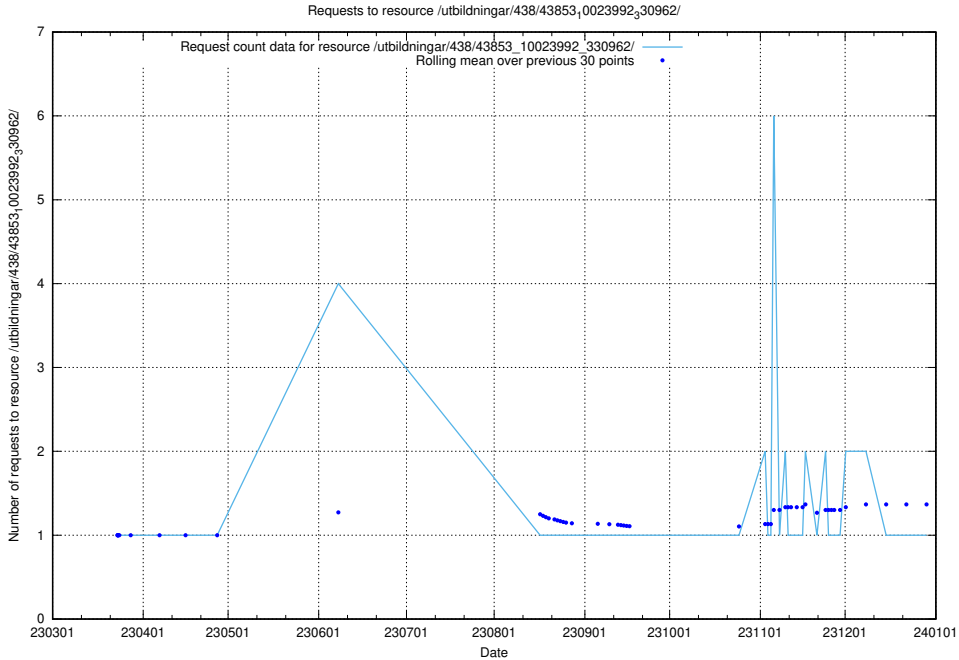

5.7204 Usage of /utbildningar/438/43853_10023992_330962/

Here, we count the number of requests to resource /utbildningar/438/43853_10023992_330962/.