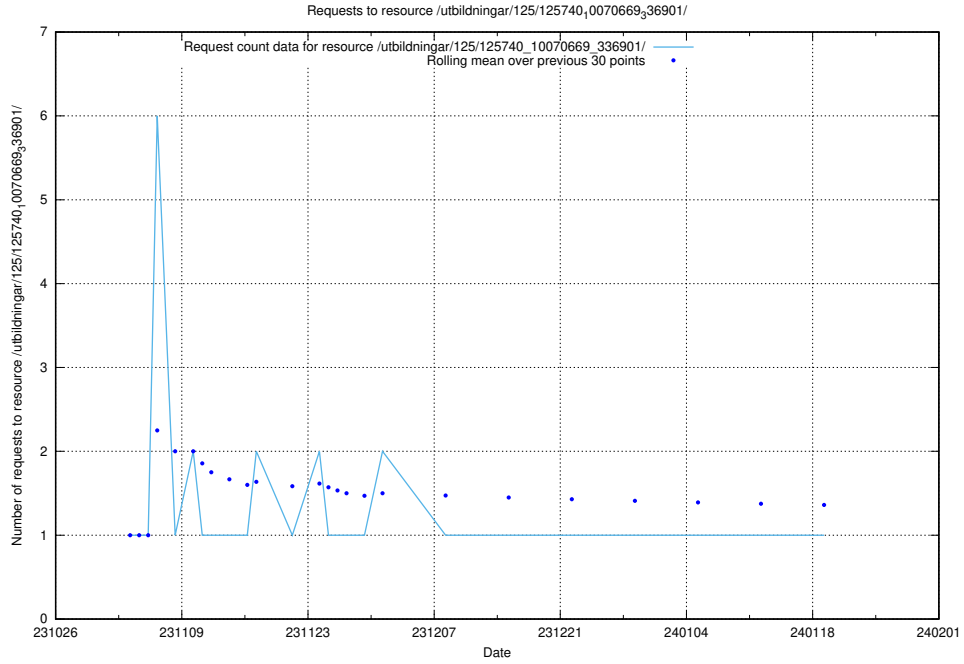

5.5078 Usage of /utbildningar/125/125740_10070669_336901/

Here, we count the number of requests to resource /utbildningar/125/125740_10070669_336901/.