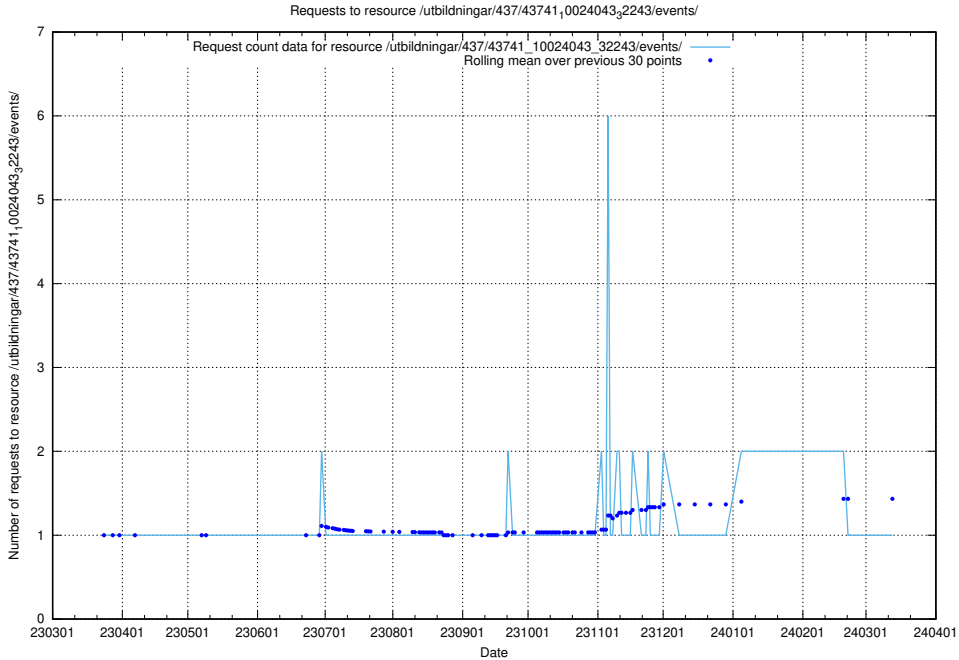

5.7075 Usage of /utbildningar/437/43741_10024043_32243/events/

Here, we count the number of requests to resource /utbildningar/437/43741_10024043_32243/events/.