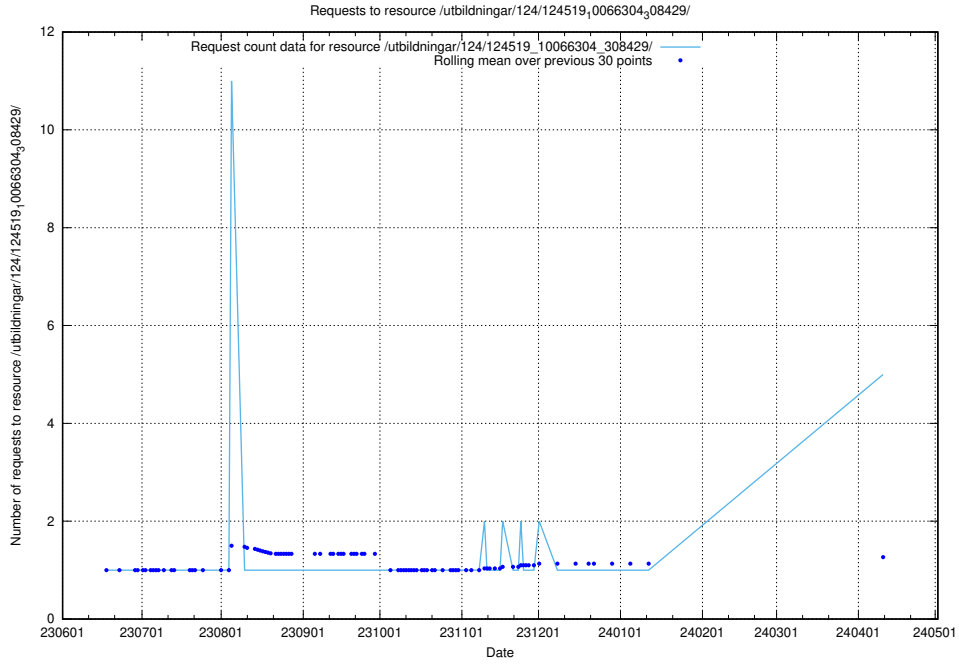

5.263 Usage of /utbildningar/124/124519_10066304_308429/

Here, we count the number of requests to resource /utbildningar/124/124519_10066304_308429/.