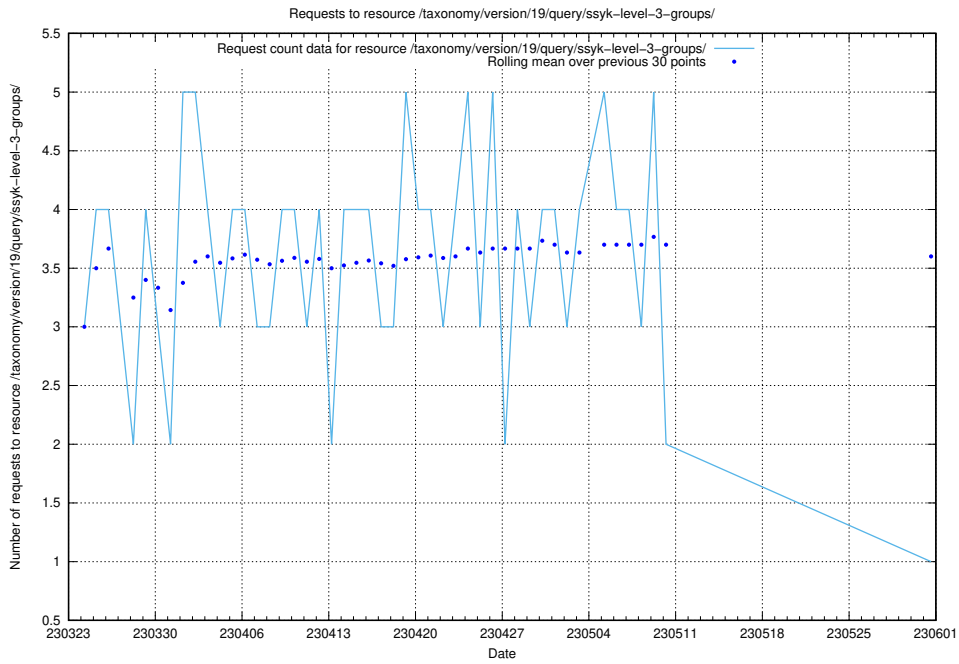

5.6994 Usage of /taxonomy/version/19/query/ssyk-level-3-groups/

Here, we count the number of requests to resource /taxonomy/version/19/query/ssyk-level-3-groups/.