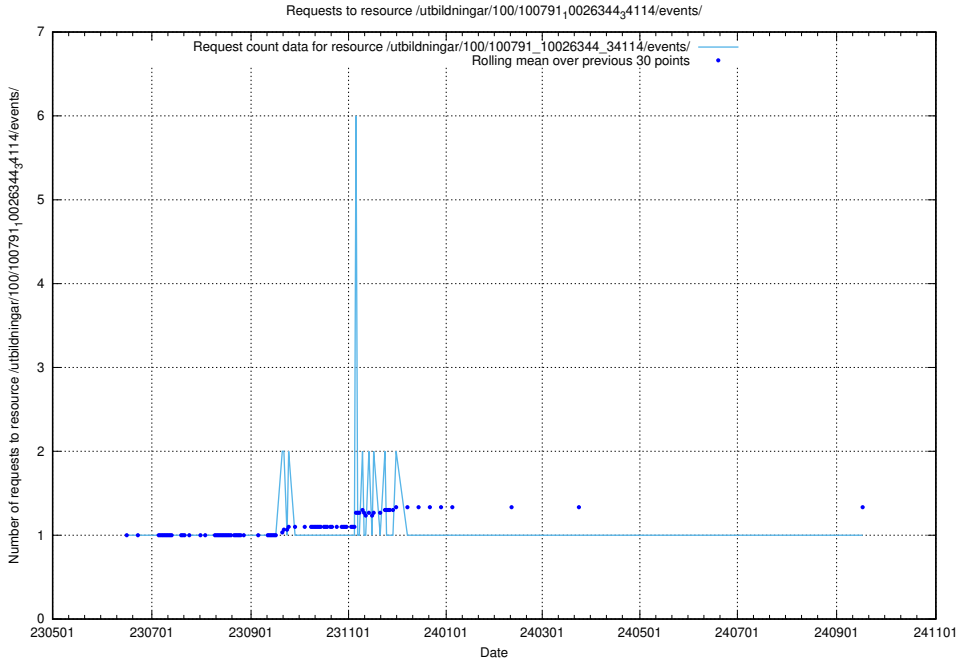

5.6765 Usage of /utbildningar/100/100791_10026344_34114/events/

Here, we count the number of requests to resource /utbildningar/100/100791_10026344_34114/events/.