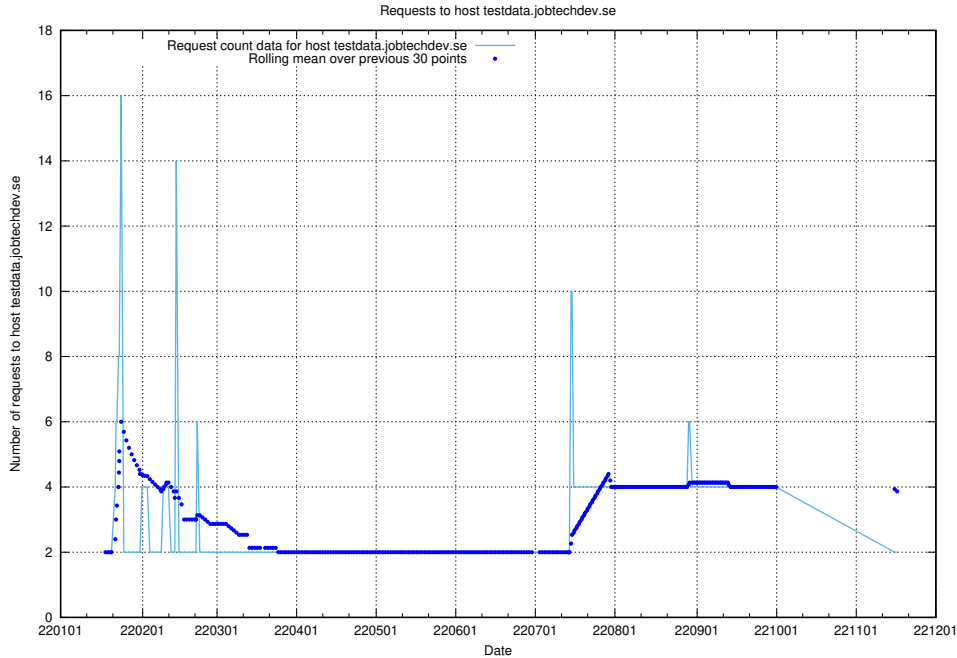

7.273 Usage of testdata.jobtechdev.se

Here, we count the number of requests to host testdata.jobtechdev.se.