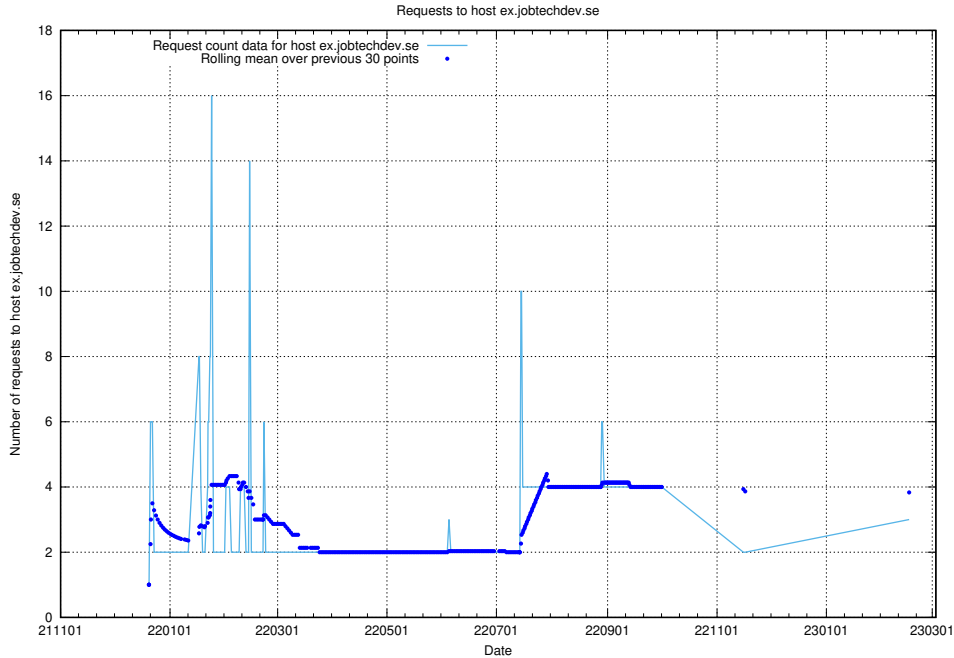

7.206 Usage of ex.jobtechdev.se

Here, we count the number of requests to host ex.jobtechdev.se.