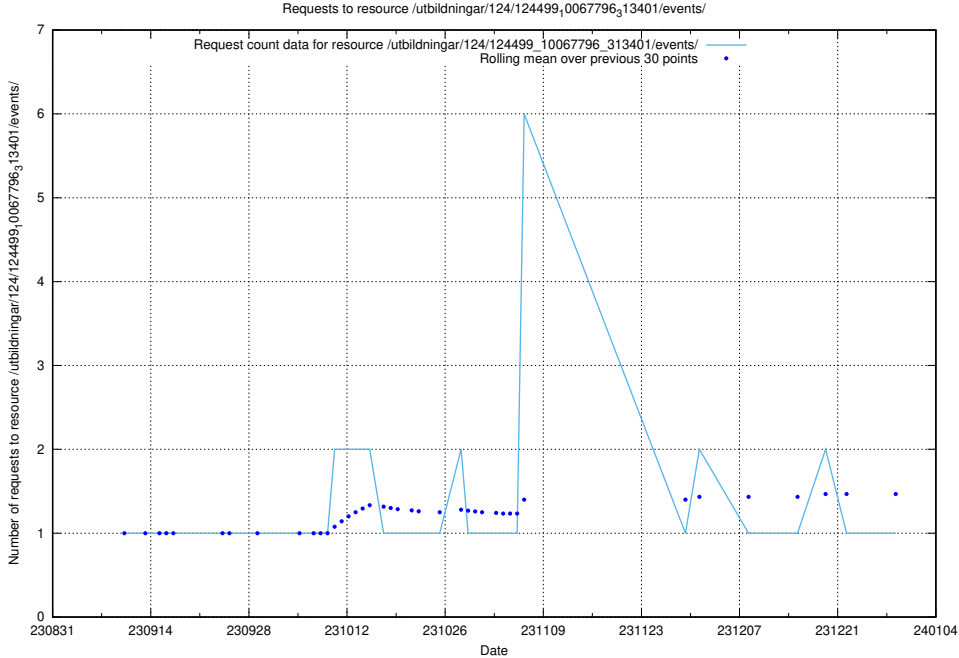

Here, we count the number of requests to resource /utbildningar/124/124520_10065933_301391/.

5.5531 Usage of /utbildningar/124/124499_10067796_313401/events/

Here, we count the number of requests to resource /utbildningar/124/124499_10067796_313401/events/