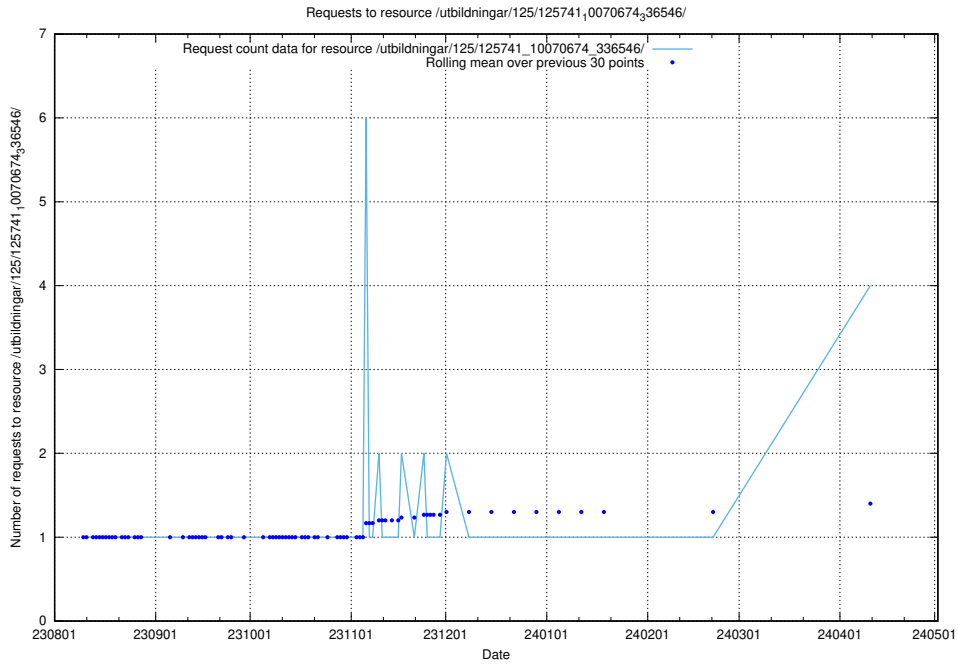

5.360 Usage of /utbildningar/125/125741_10070674_336546/

Here, we count the number of requests to resource /utbildningar/125/125741_10070674_336546/.