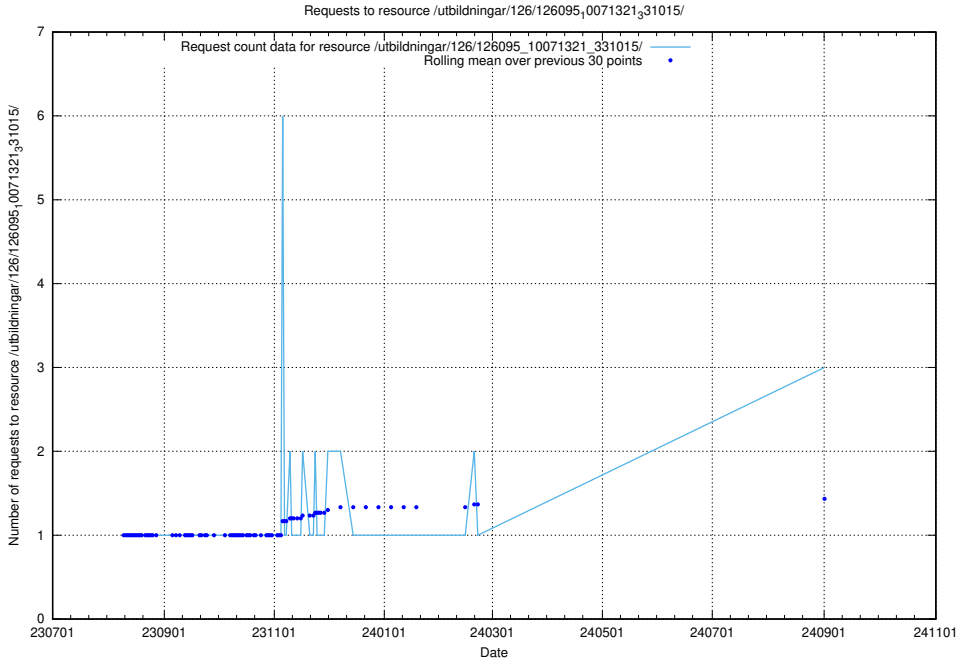

5.520 Usage of /utbildningar/126/126095_10071321_331015/

Here, we count the number of requests to resource /utbildningar/126/126095_10071321_331015/.