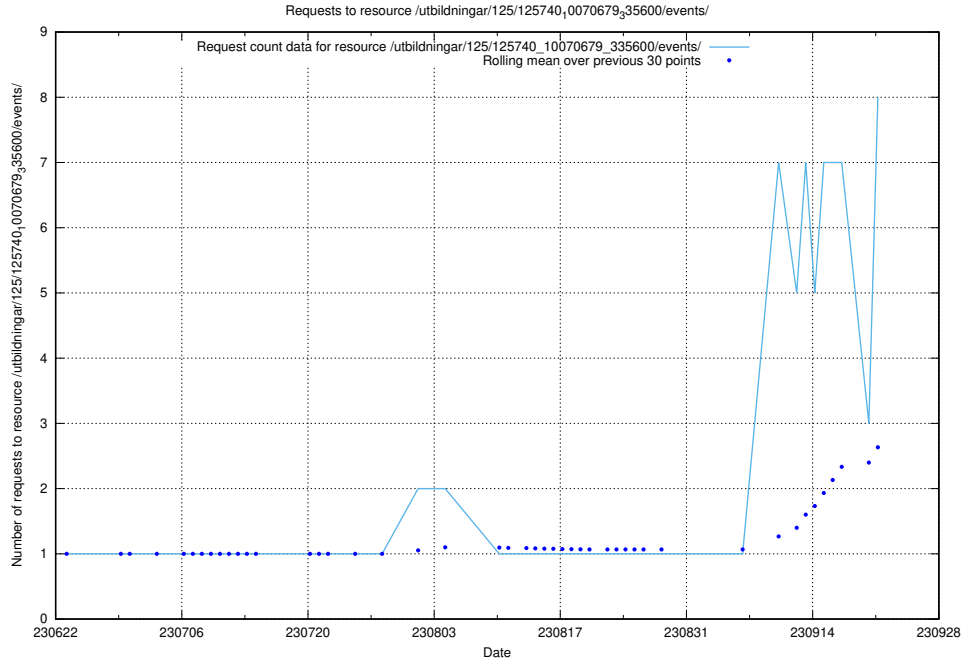

5.29 Usage of /utbildningar/125/125740_10070679_335600/events/

Here, we count the number of requests to resource /utbildningar/125/125740_10070679_335600/events/