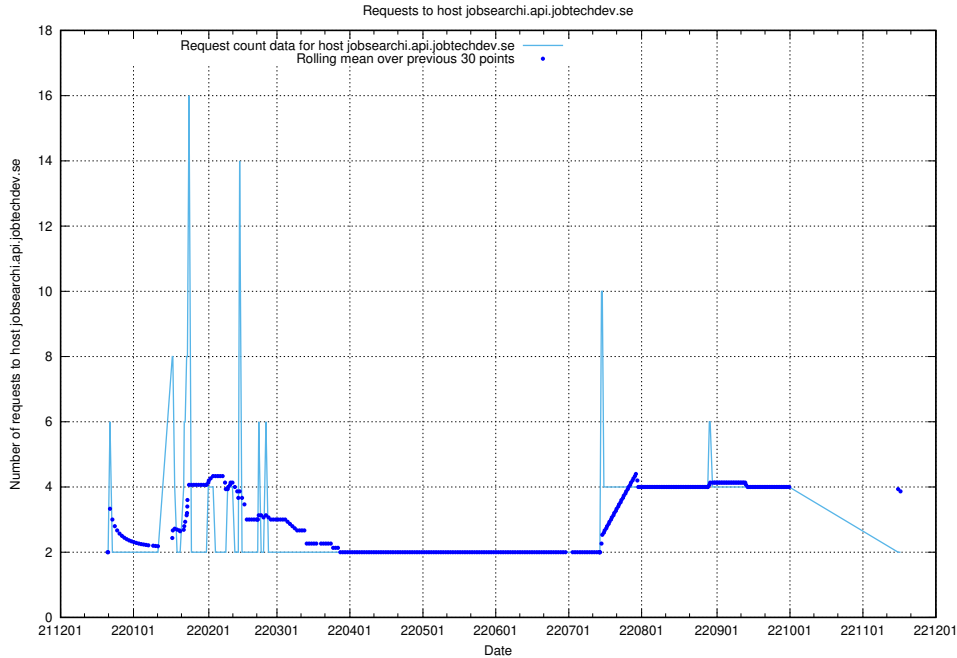

7.368 Usage of jobsearchi.api.jobtechdev.se

Here, we count the number of requests to host jobsearchi.api.jobtechdev.se.