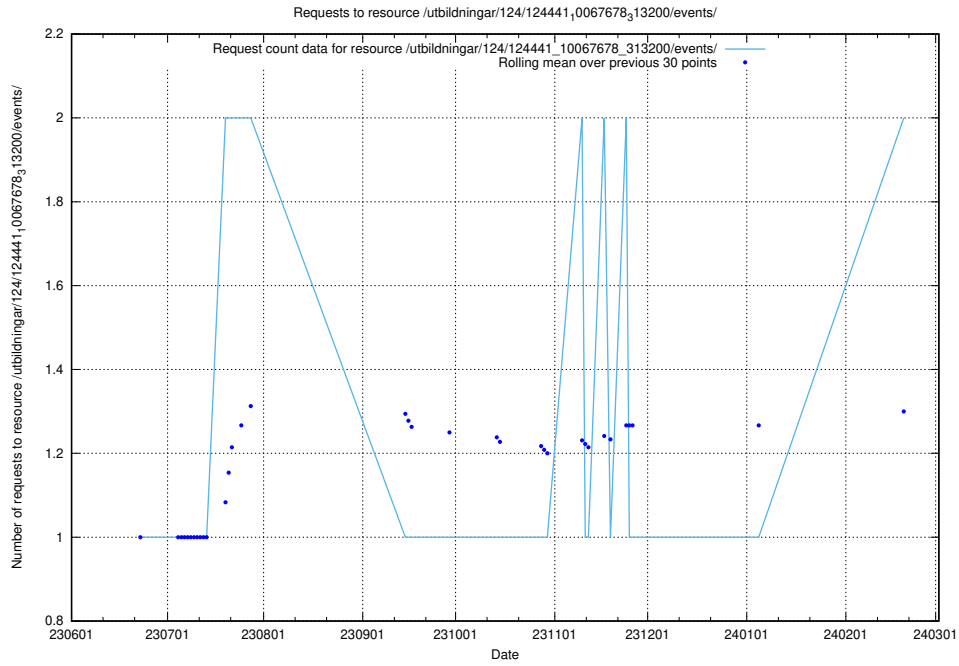

5.1015 Usage of /utbildningar/124/124441_10067678_313200/events/

Here, we count the number of requests to resource /utbildningar/124/124441_10067678_313200/events/