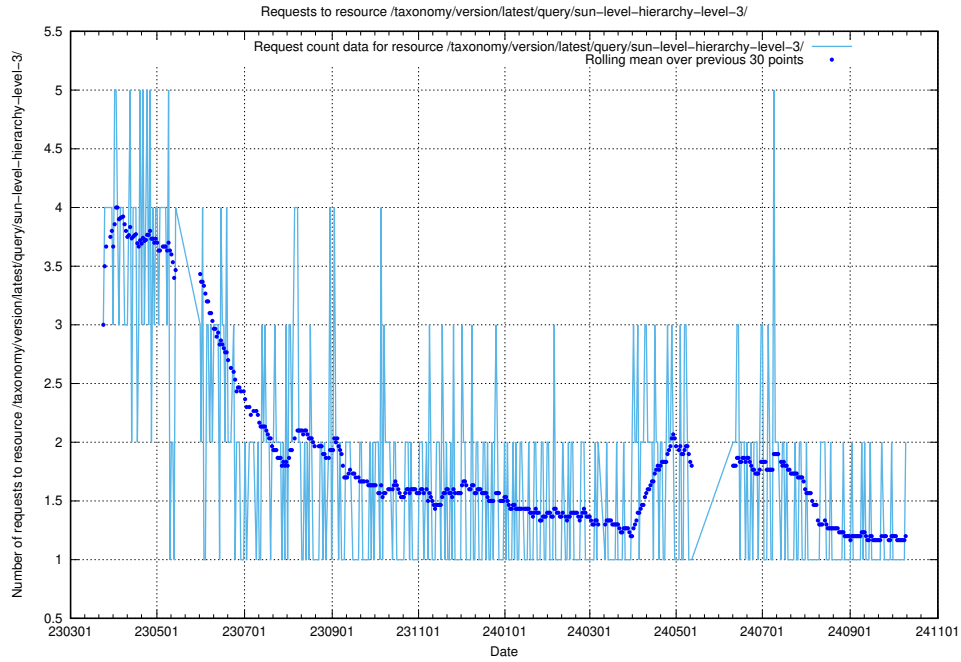

5.1057 Usage of /taxonomy/version/latest/query/sun-level-hierarchy-level-3/

Here, we count the number of requests to resource /taxonomy/version/latest/query/sun-level-hierarchy-level-3/.