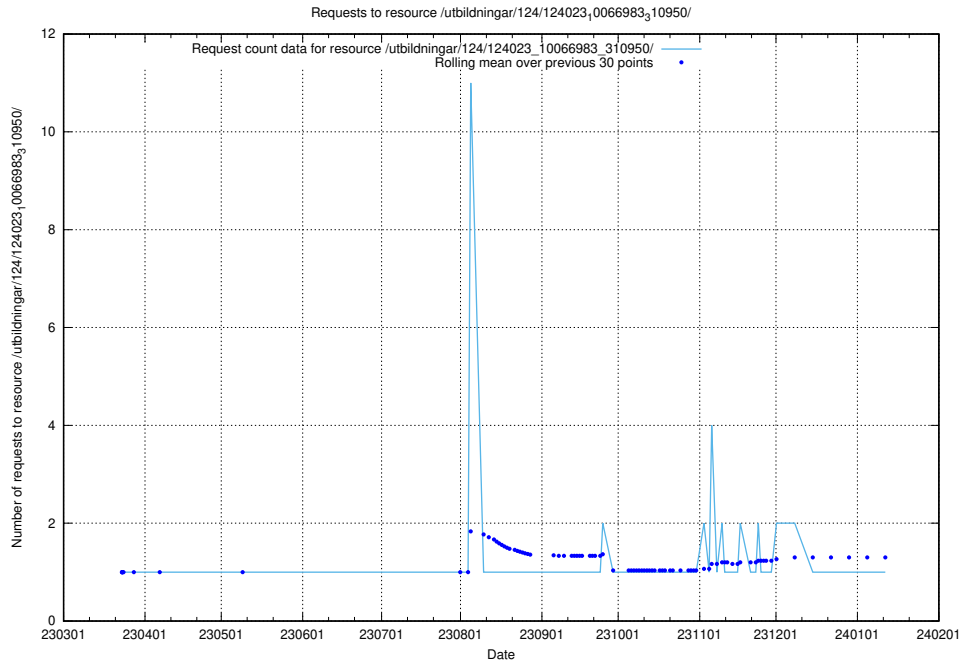

5.5383 Usage of /utbildningar/124/124023_10066983_310950/

Here, we count the number of requests to resource /utbildningar/124/124023_10066983_310950/.