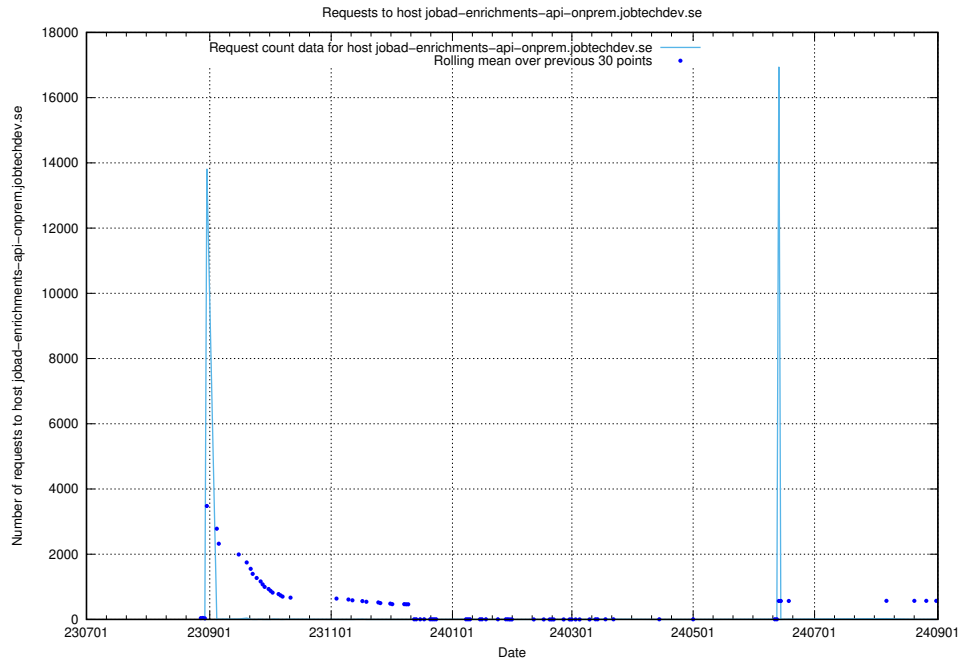

7.608 Usage of jobad-enrichments-api-onprem.jobtechdev.se

Here, we count the number of requests to host jobad-enrichments-api-onprem.jobtechdev.se.