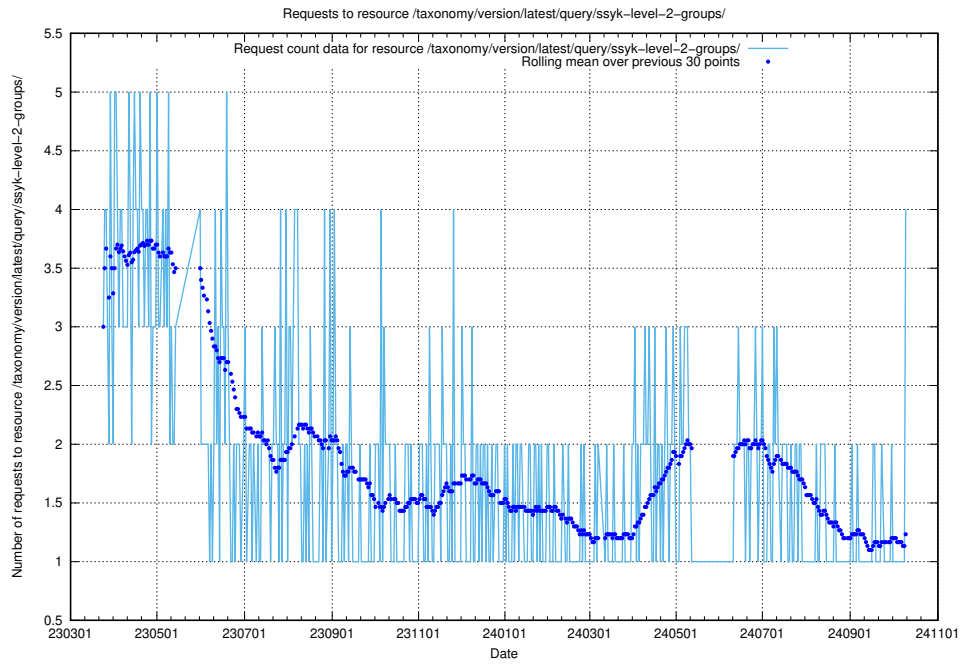

5.395 Usage of /taxonomy/version/latest/query/ssyk-level-2-groups/

Here, we count the number of requests to resource /taxonomy/version/latest/query/ssyk-level-2-groups/.