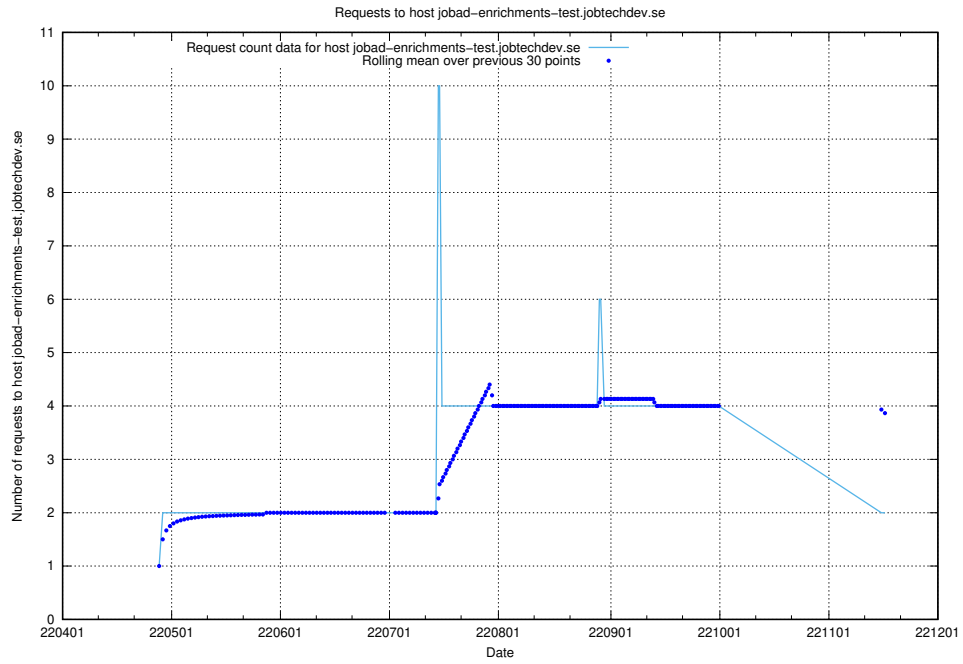

Here, we count the number of requests to host jobtech-jobad-enrichments-develop.jobtechdev.se.

7.444 Usage of `jobad-enrichments-test.jobtechdev.se`

Here, we count the number of requests to host `jobad-enrichments-test.jobtechdev.se`.