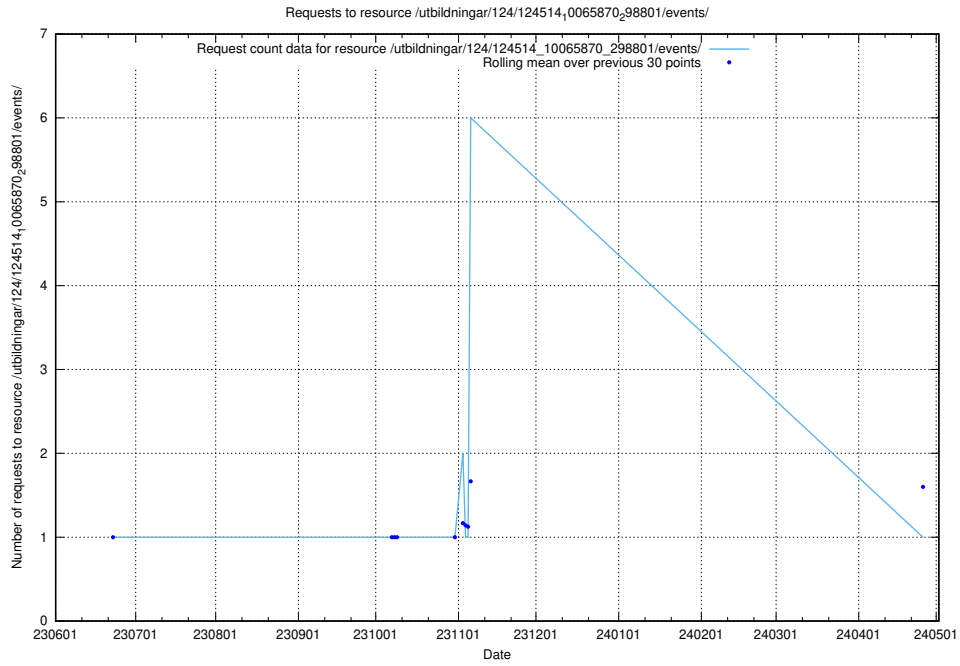

5.6659 Usage of /utbildningar/124/124514_10065870_298801/events/

Here, we count the number of requests to resource /utbildningar/124/124514_10065870_298801/events/