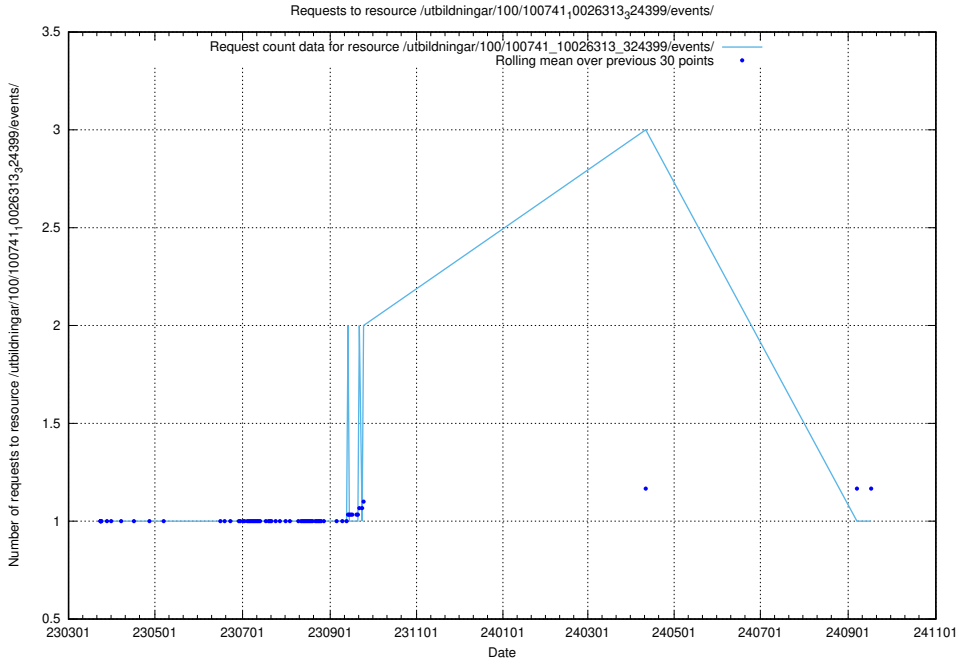

5.6545 Usage of /utbildningar/100/100741_10026313_324399/events/

Here, we count the number of requests to resource /utbildningar/100/100741_10026313_324399/events/