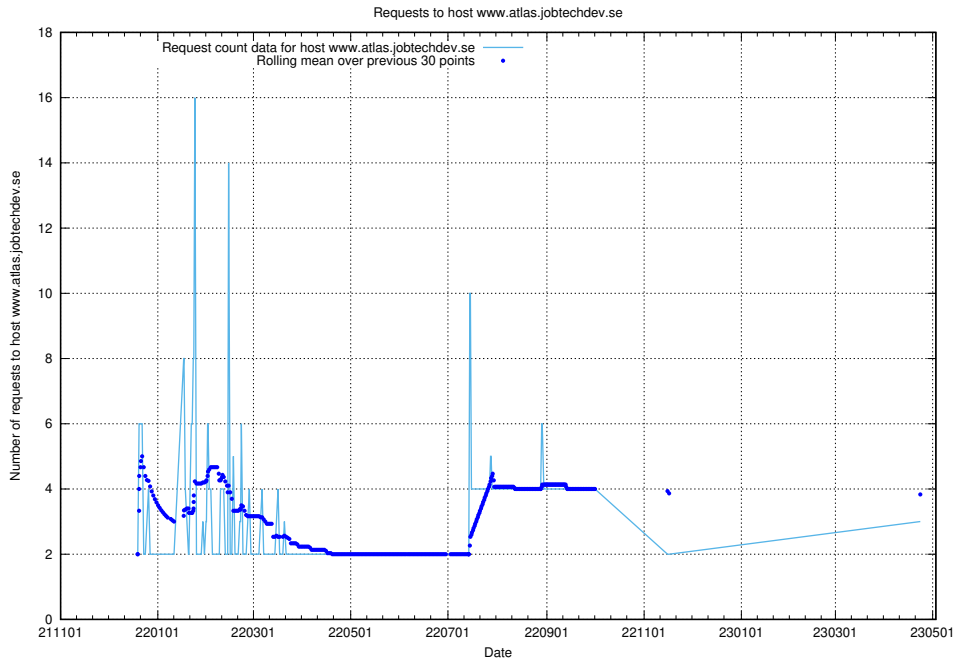

7.210 Usage of www.atlas.jobtechdev.se

Here, we count the number of requests to host www.atlas.jobtechdev.se.