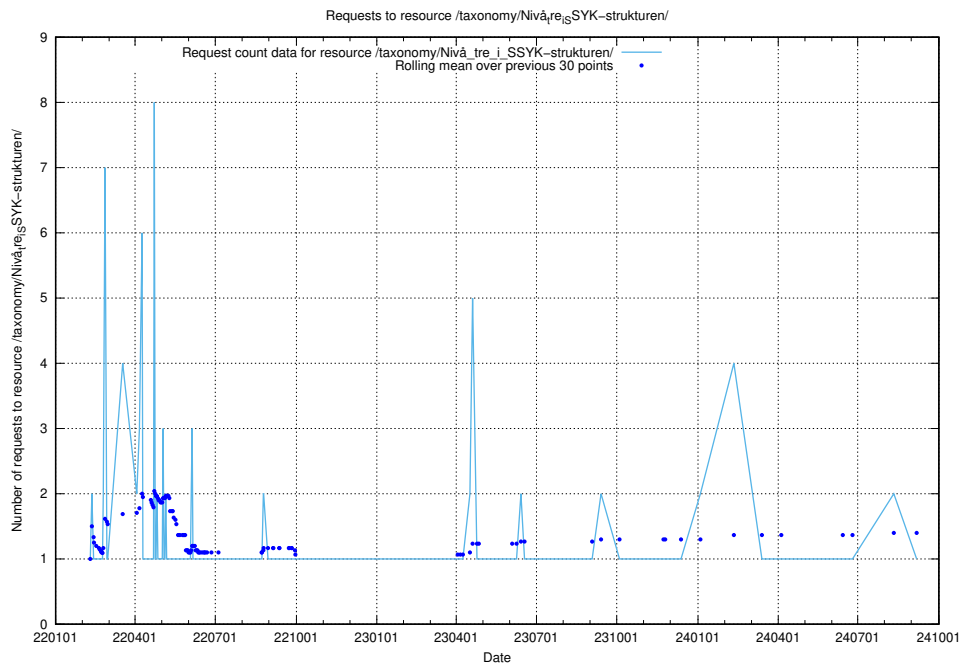

5.2881 Usage of /taxonomy/Nivå_tre_i_SSYK-strukturen/

Here, we count the number of requests to resource /taxonomy/Nivå_tre_i_SSYK-strukturen/.