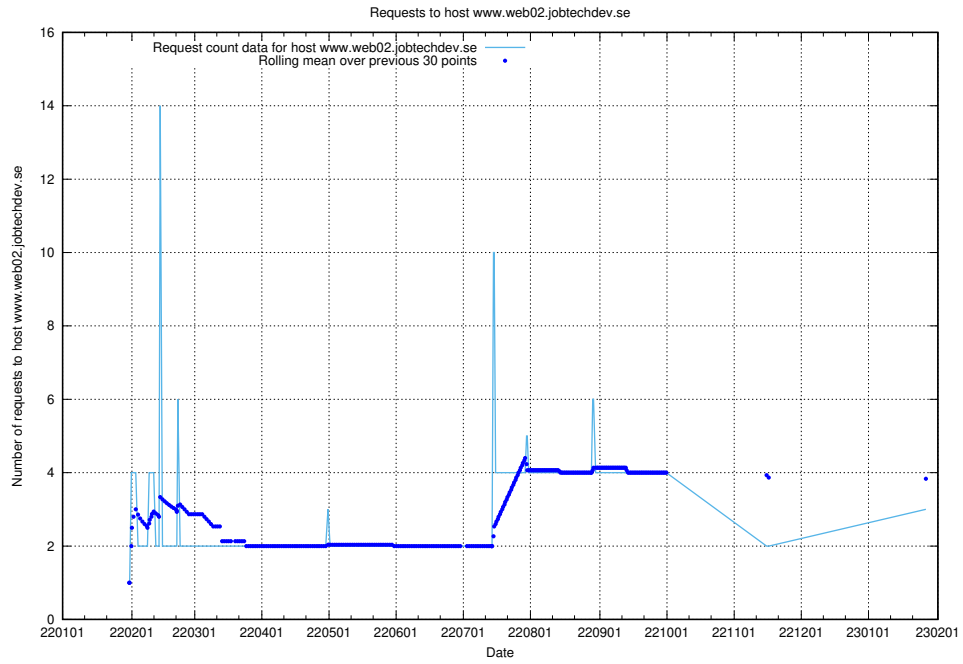

7.243 Usage of www.web02.jobtechdev.se

Here, we count the number of requests to host www.web02.jobtechdev.se.