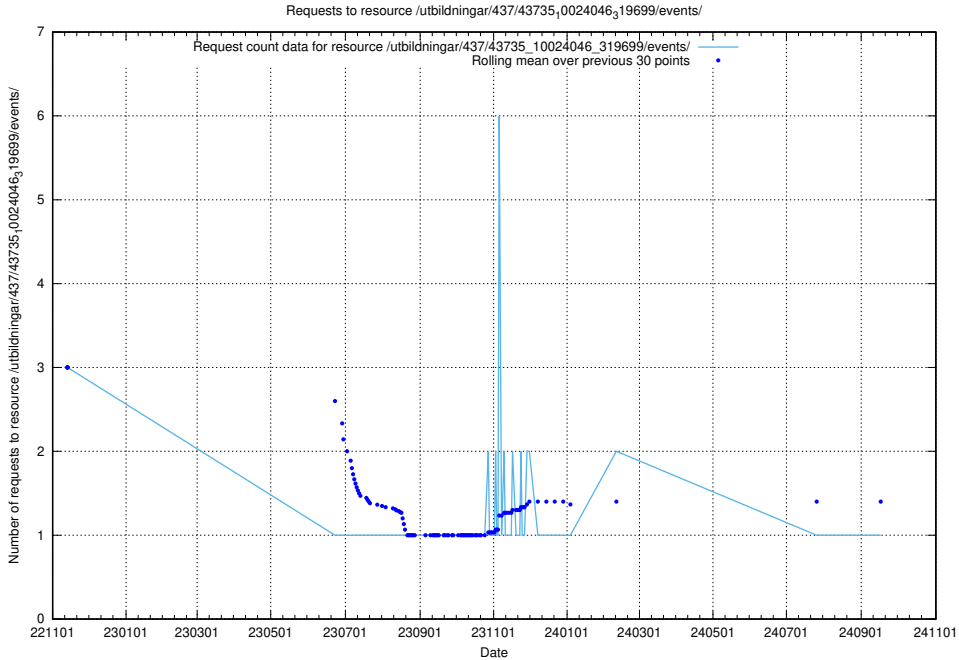

5.6691 Usage of /utbildningar/437/43735_10024046_319699/events/

Here, we count the number of requests to resource /utbildningar/437/43735_10024046_319699/events/.