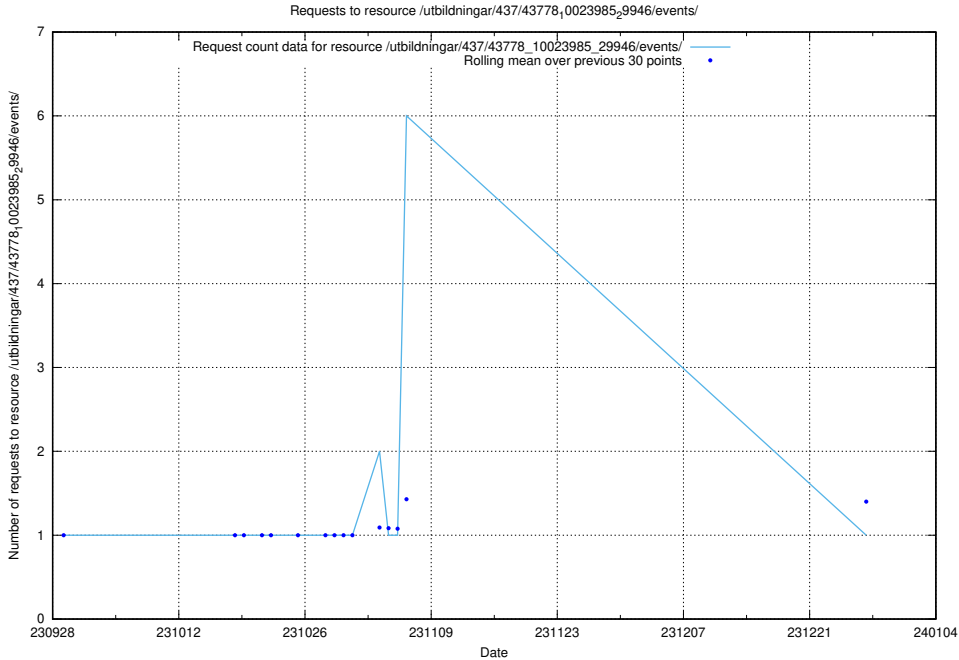

5.5365 Usage of /utbildningar/437/43778_10023985_29946/events/

Here, we count the number of requests to resource /utbildningar/437/43778_10023985_29946/events/.