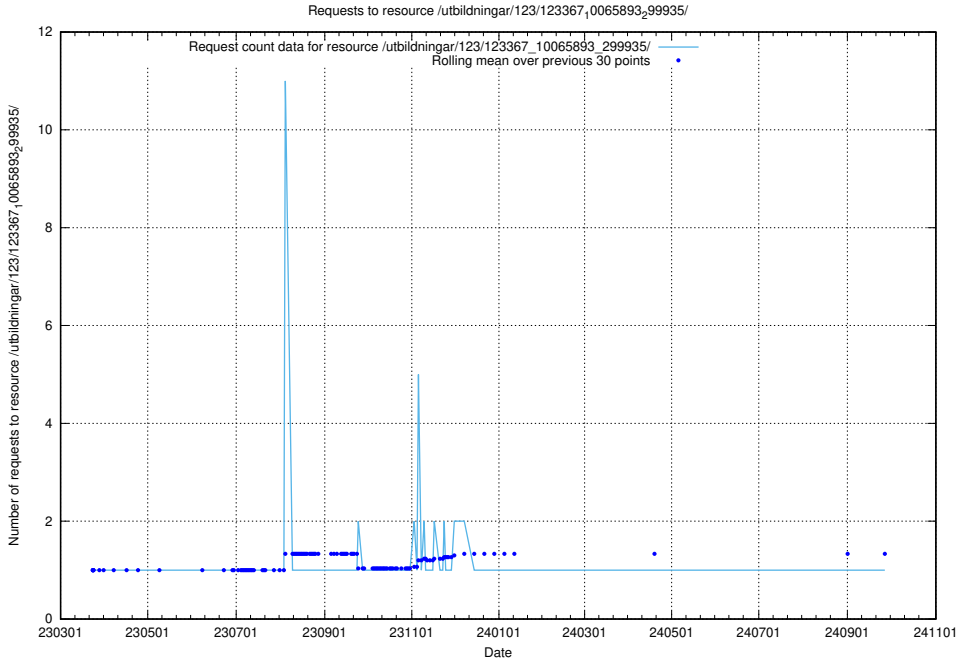

5.5662 Usage of /utbildningar/123/123367_10065893_299935/

Here, we count the number of requests to resource /utbildningar/123/123367_10065893_299935/.