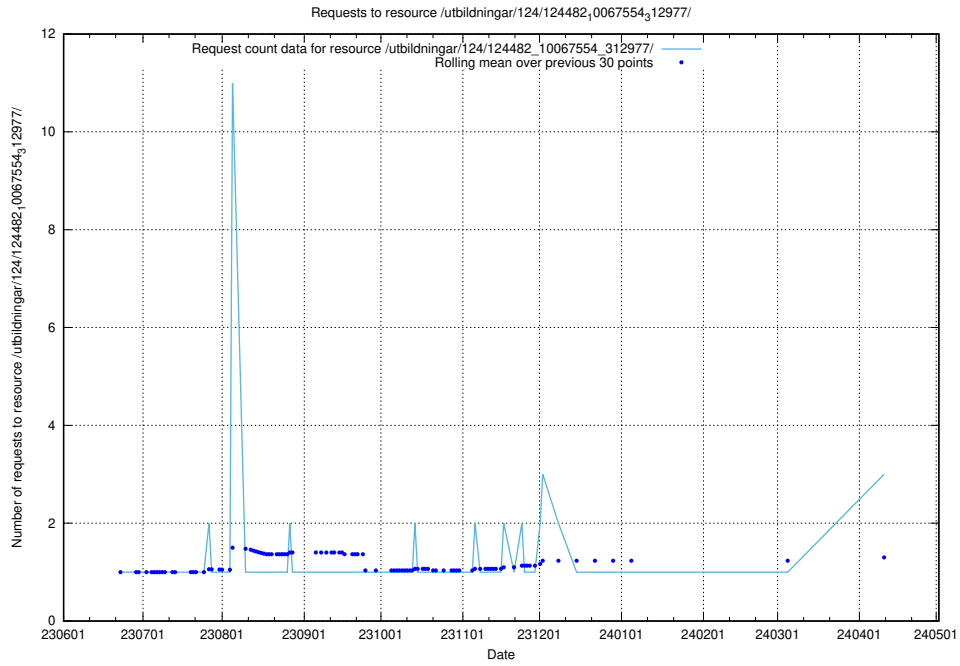

5.554 Usage of /utbildningar/124/124482_10067554_312977/

Here, we count the number of requests to resource /utbildningar/124/124482_10067554_312977/.