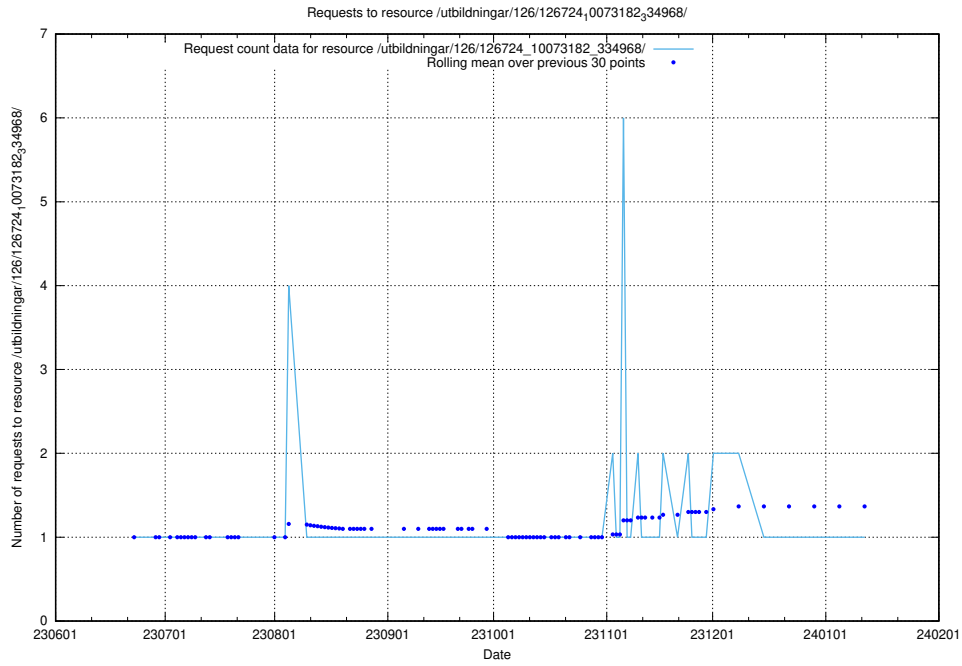

5.6503 Usage of /utbildningar/126/126724_10073182_334968/

Here, we count the number of requests to resource /utbildningar/126/126724_10073182_334968/.