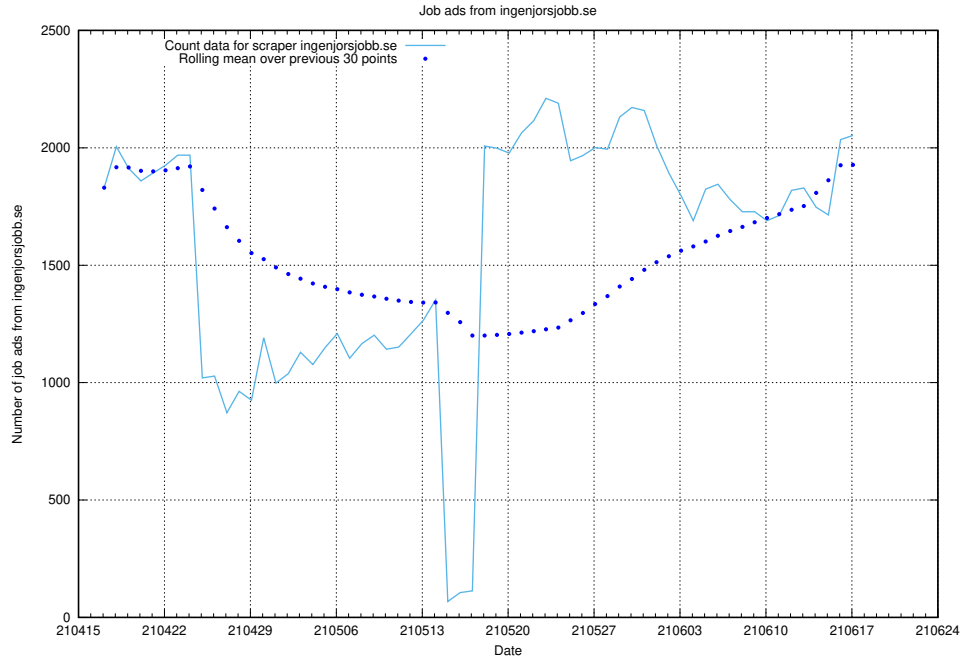

13.5 Number of ads by scraper ingenjorsjobb.se

Here, we count the number of job ads scraped from ingenjorsjobb.se.