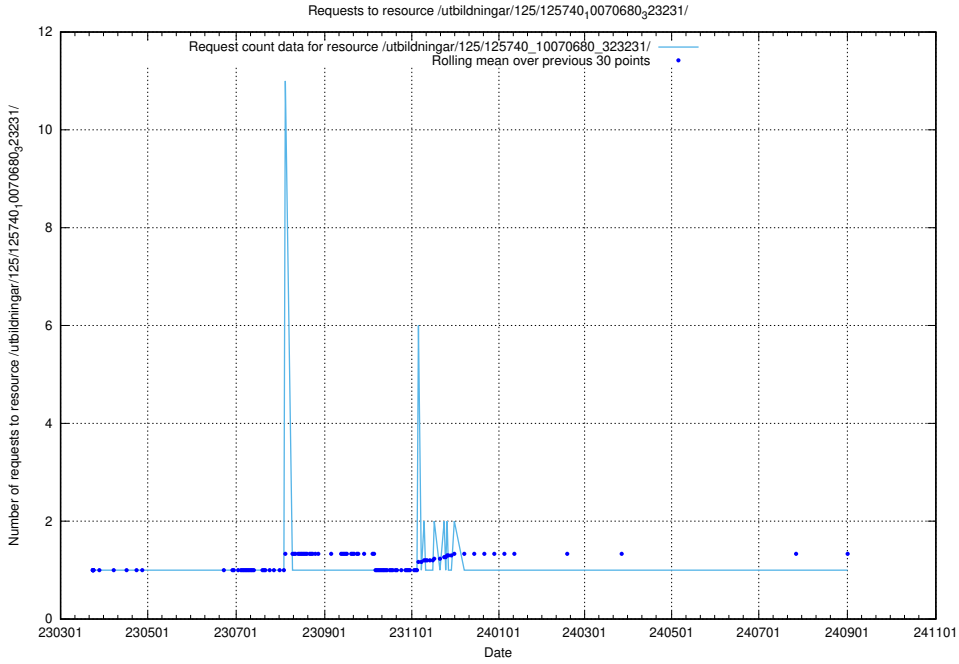

5.1137 Usage of /utbildningar/125/125740_10070680_323231/

Here, we count the number of requests to resource /utbildningar/125/125740_10070680_323231/.