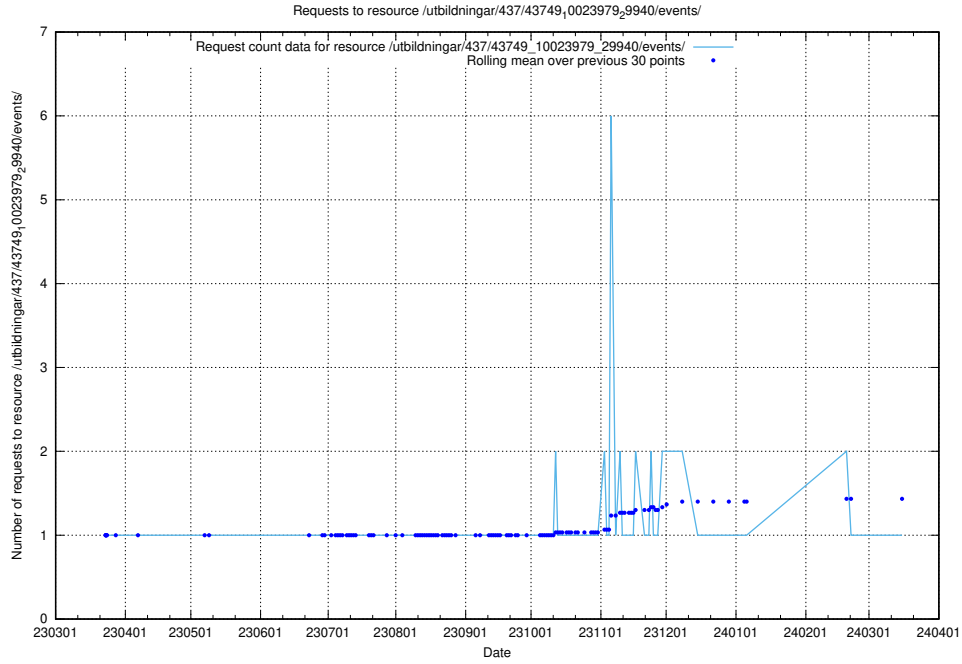

5.7258 Usage of /utbildningar/437/43749_10023979_29940/events/

Here, we count the number of requests to resource /utbildningar/437/43749_10023979_29940/events/.