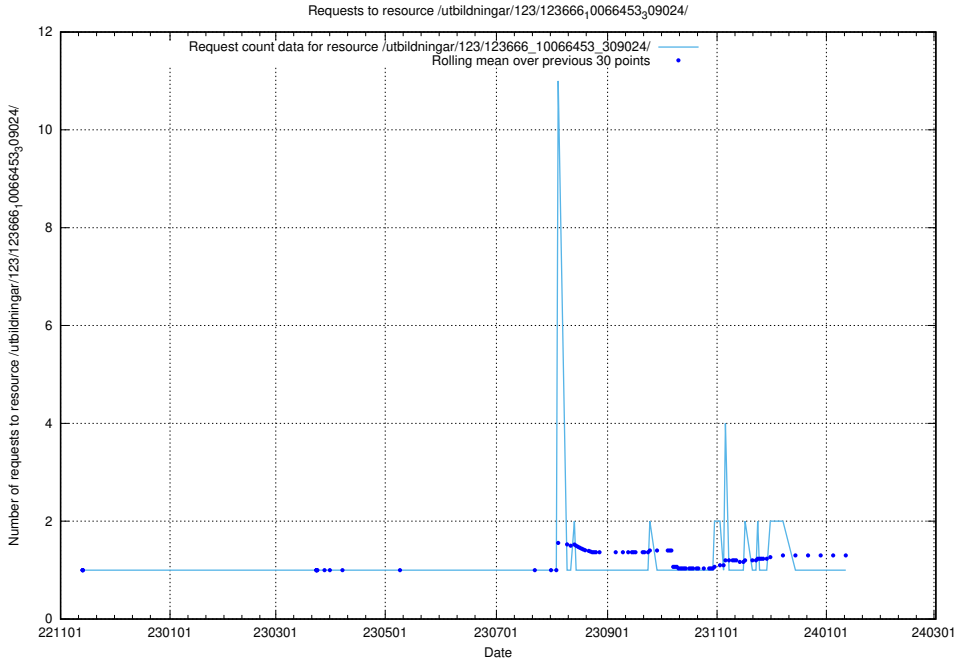

5.6804 Usage of /utbildningar/123/123666_10066453_309024/

Here, we count the number of requests to resource /utbildningar/123/123666_10066453_309024/.