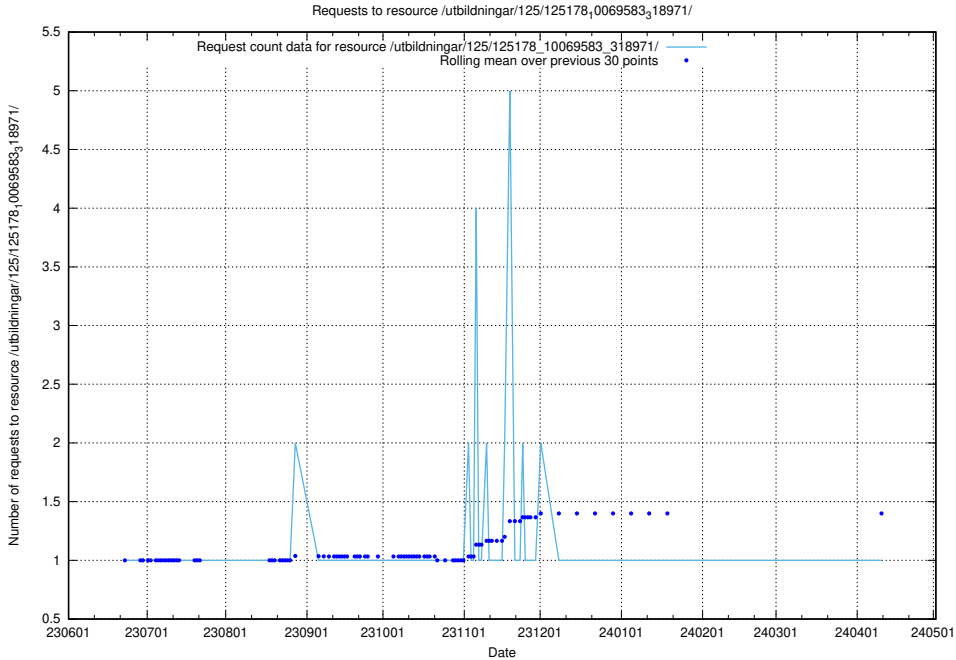

5.6611 Usage of /utbildningar/125/125178_10069583_318971/

Here, we count the number of requests to resource /utbildningar/125/125178_10069583_318971/.