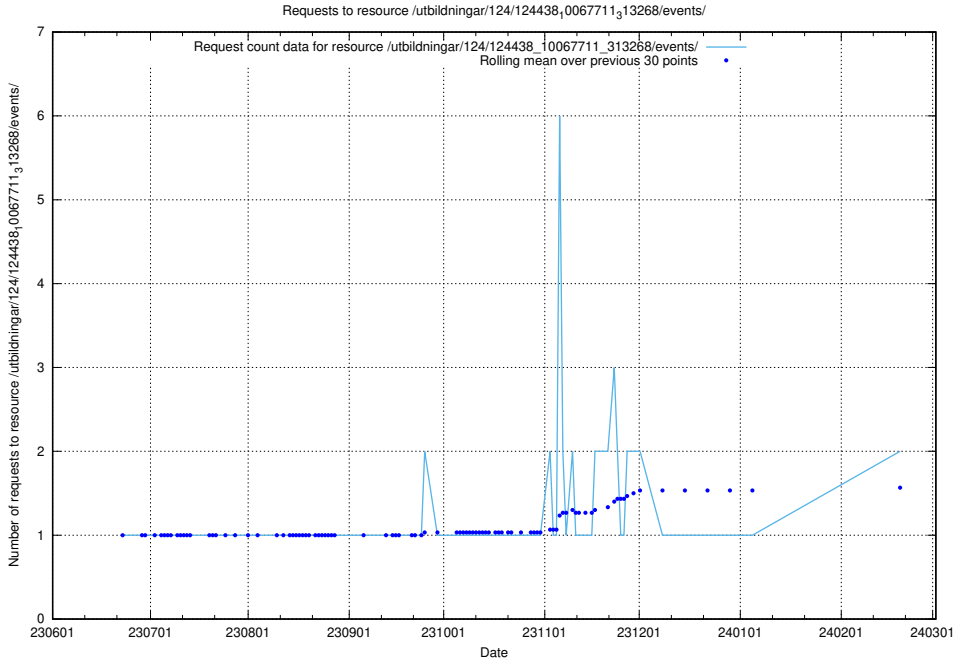

5.1017 Usage of /utbildningar/124/124438_10067711_313268/events/

Here, we count the number of requests to resource /utbildningar/124/124438_10067711_313268/events/