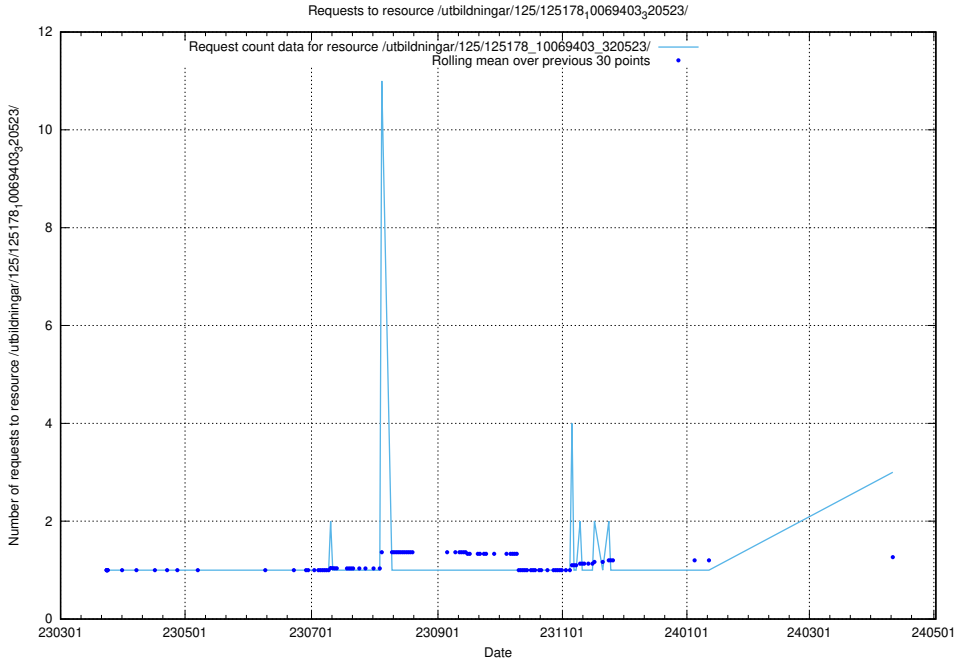

5.419 Usage of /utbildningar/125/125178_10069403_320523/

Here, we count the number of requests to resource /utbildningar/125/125178_10069403_320523/.