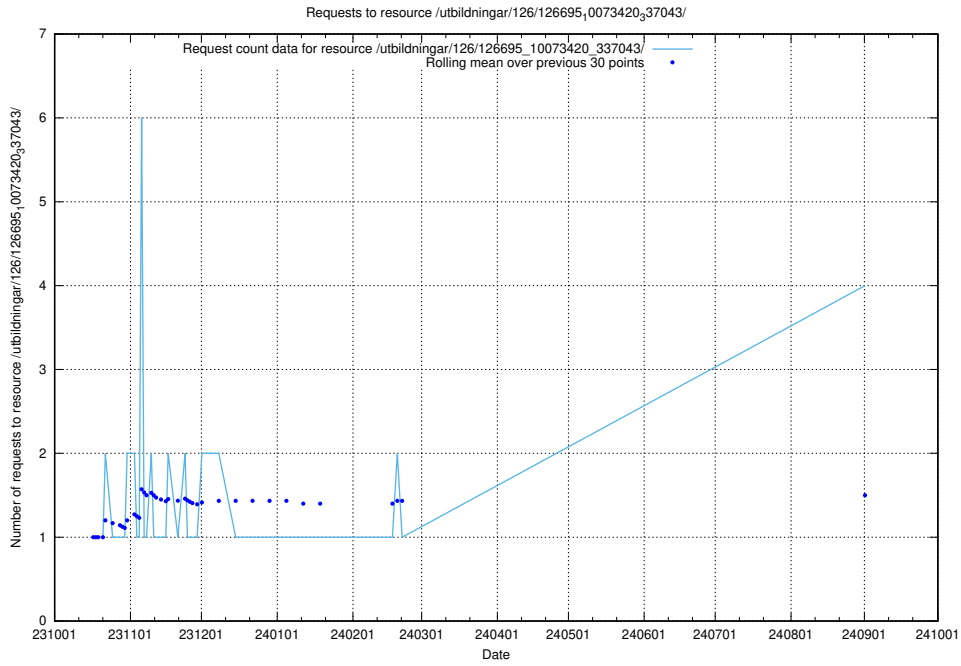

5.347 Usage of /utbildningar/126/126695_10073420_337043/

Here, we count the number of requests to resource /utbildningar/126/126695_10073420_337043/.