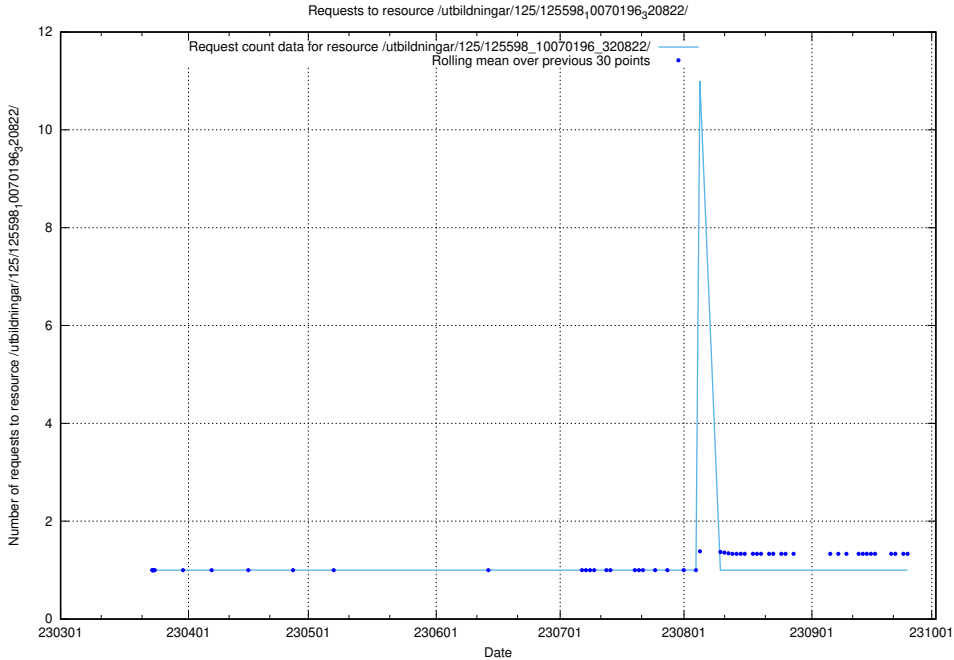

5.1241 Usage of /utbildningar/125/125598_10070196_320822/

Here, we count the number of requests to resource /utbildningar/125/125598_10070196_320822/.