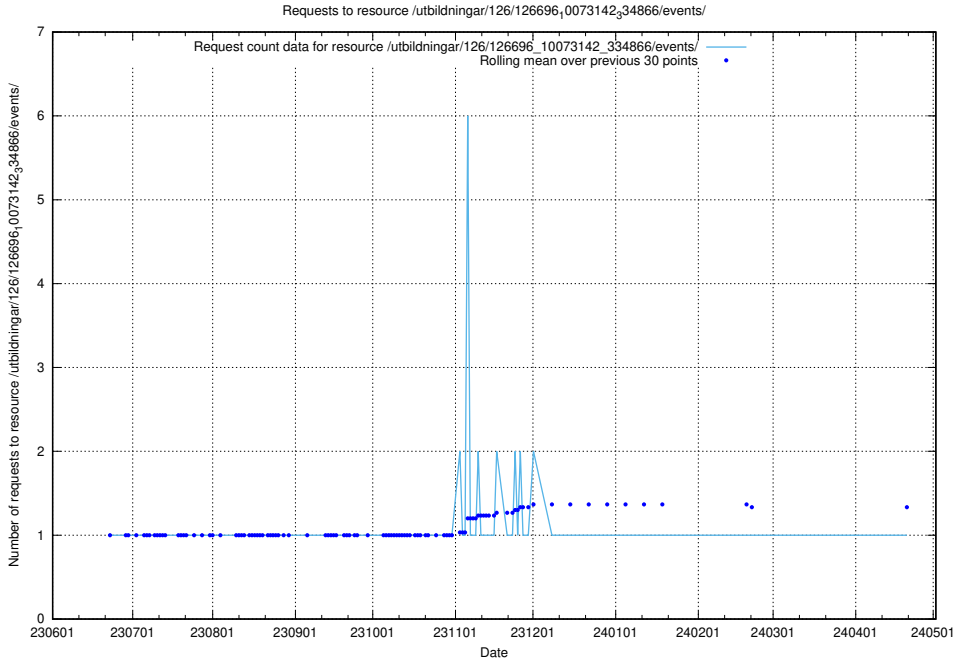

5.6517 Usage of /utbildningar/126/126696_10073142_334866/events/

Here, we count the number of requests to resource /utbildningar/126/126696_10073142_334866/events/