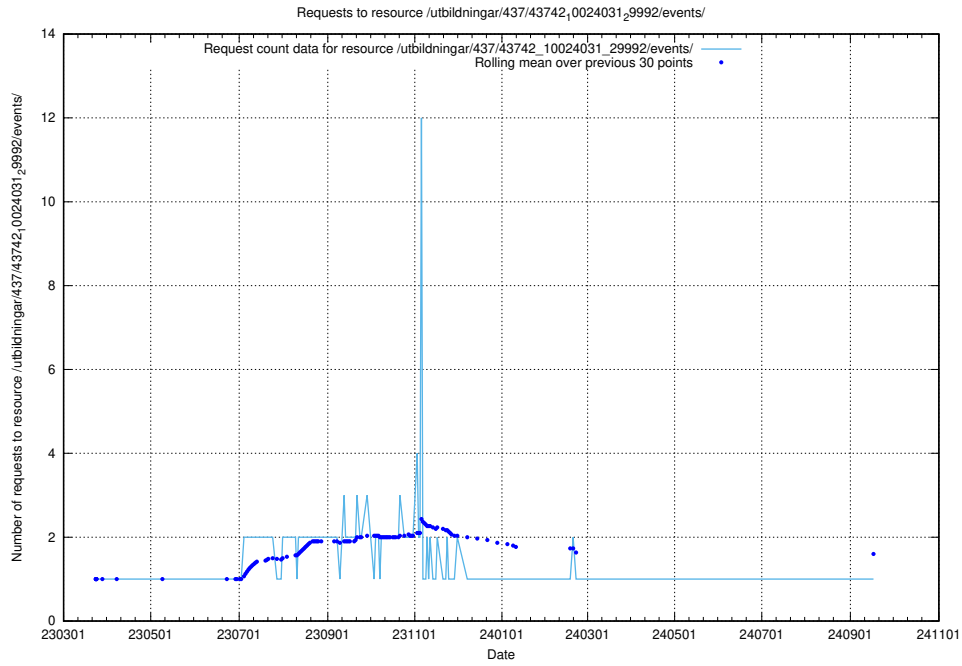

5.7266 Usage of /utbildningar/437/43742_10024031_29992/events/

Here, we count the number of requests to resource /utbildningar/437/43742_10024031_29992/events/.