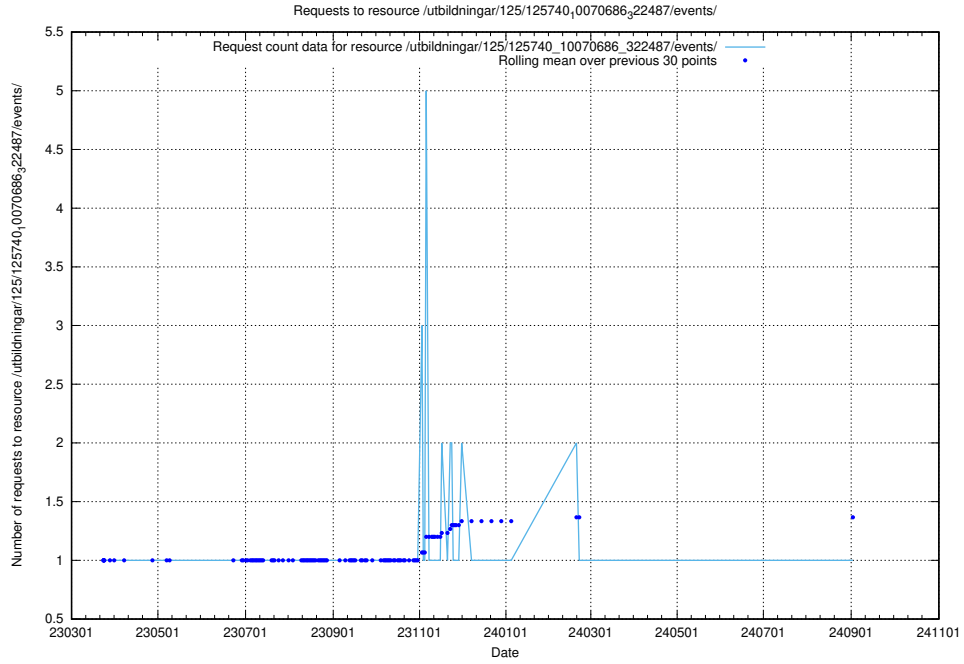

5.1130 Usage of /utbildningar/125/125740_10070686_322487/events/

Here, we count the number of requests to resource /utbildningar/125/125740_10070686_322487/events/