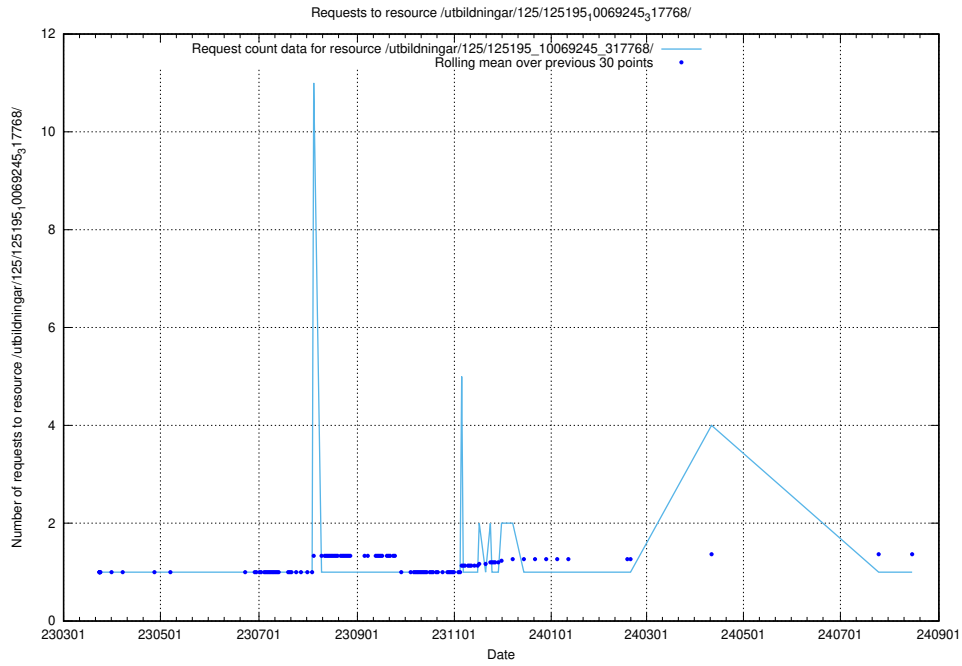

5.1285 Usage of /utbildningar/125/125195_10069245_317768/

Here, we count the number of requests to resource /utbildningar/125/125195_10069245_317768/.