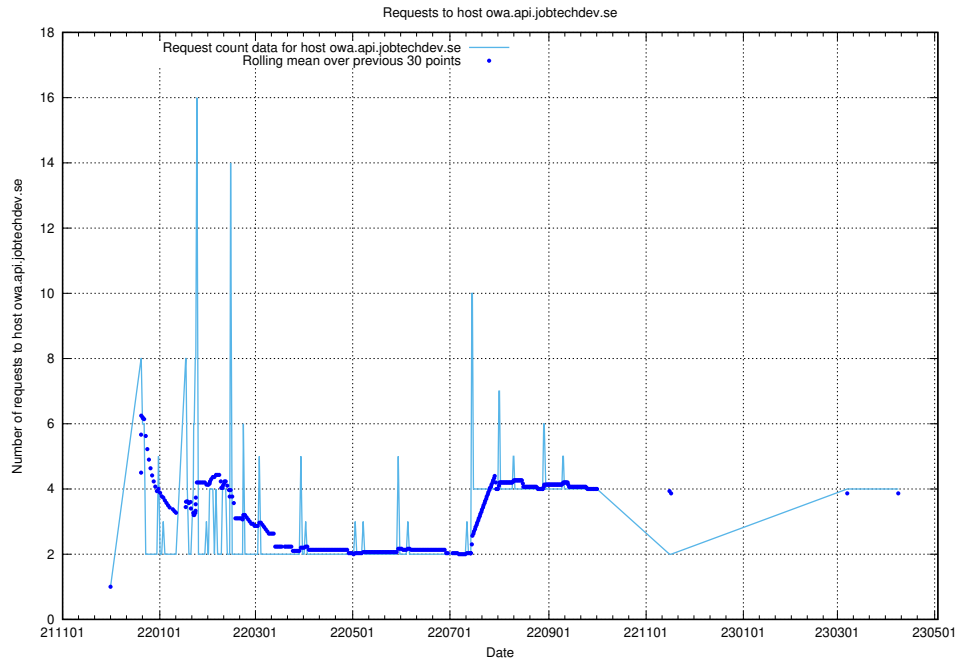

7.139 Usage of owa.api.jobtechdev.se

Here, we count the number of requests to host owa.api.jobtechdev.se.