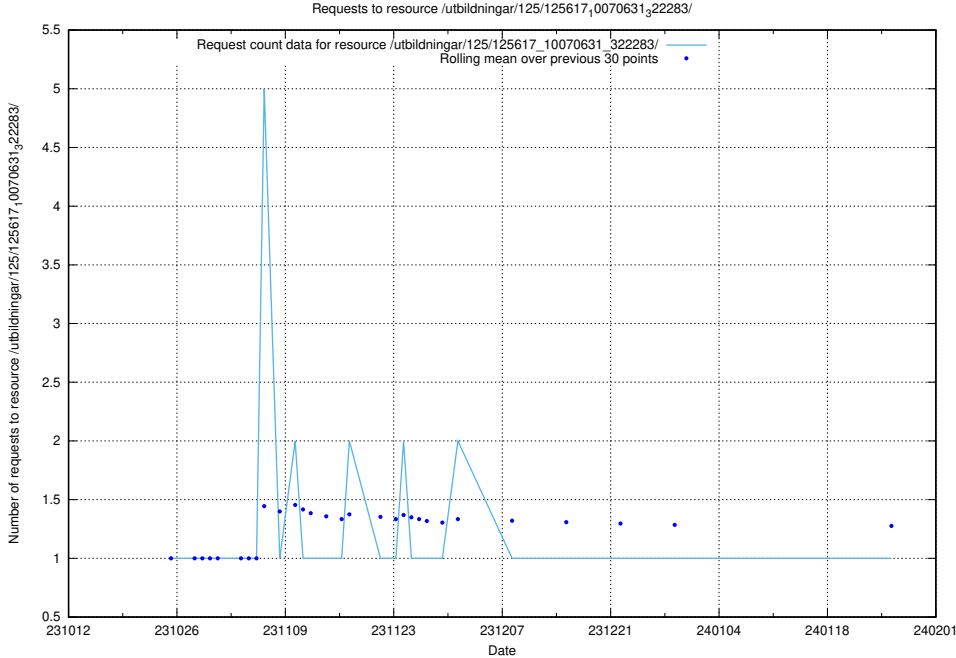

5.5141 Usage of /utbildningar/125/125617_10070631_322283/

Here, we count the number of requests to resource /utbildningar/125/125617_10070631_322283/.