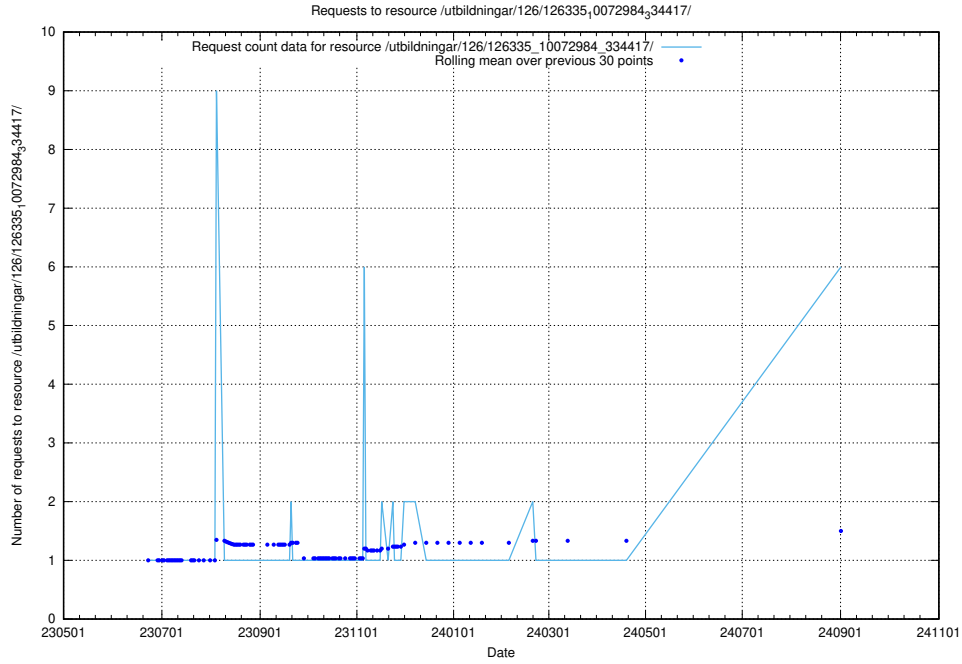

5.173 Usage of /utbildningar/126/126335_10072984_334417/

Here, we count the number of requests to resource /utbildningar/126/126335_10072984_334417/.