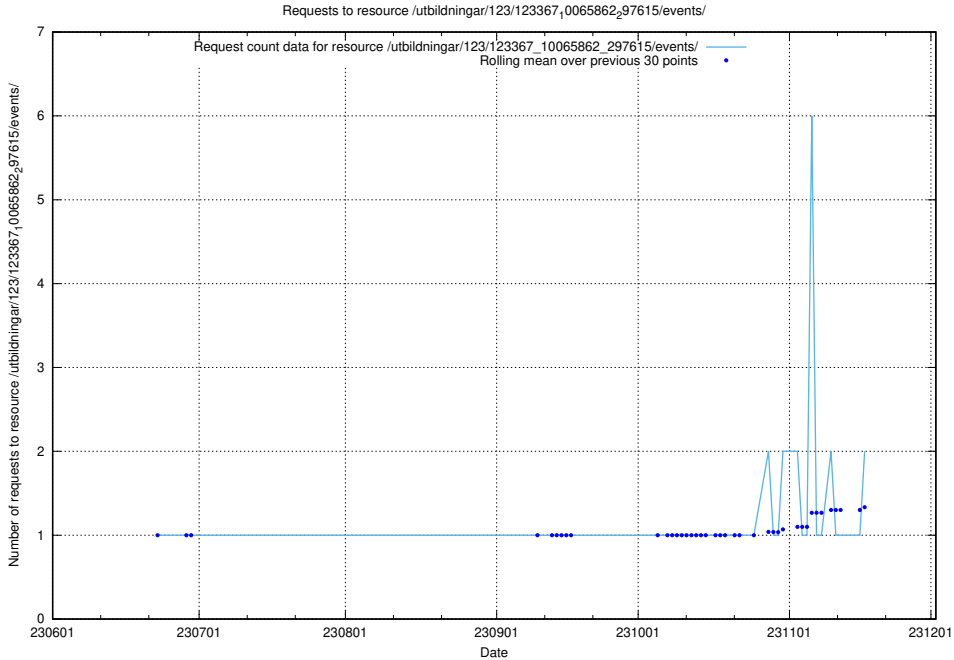

Here, we count the number of requests to resource /utbildningar/123/123367_10066311_308507/events/

5.1022 Usage of /utbildningar/123/123367_10065862_297615/events/

Here, we count the number of requests to resource /utbildningar/123/123367_10065862_297615/events/