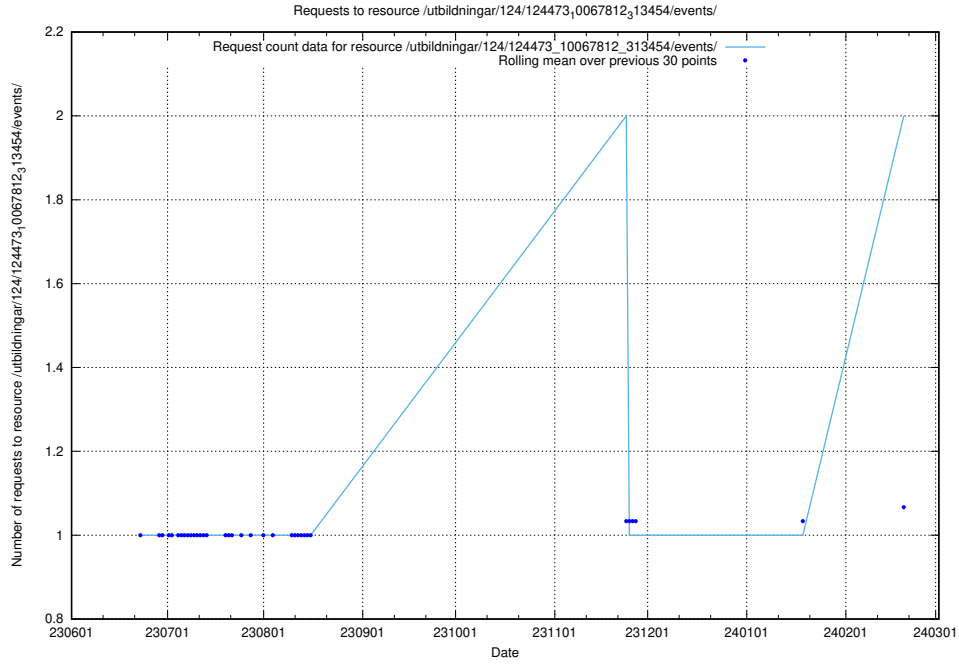

Here, we count the number of requests to resource /utbildningar/124/124474_10067669_313185/.

5.1010 Usage of /utbildningar/124/124473_10067812_313454/events/

Here, we count the number of requests to resource /utbildningar/124/124473_10067812_313454/events/