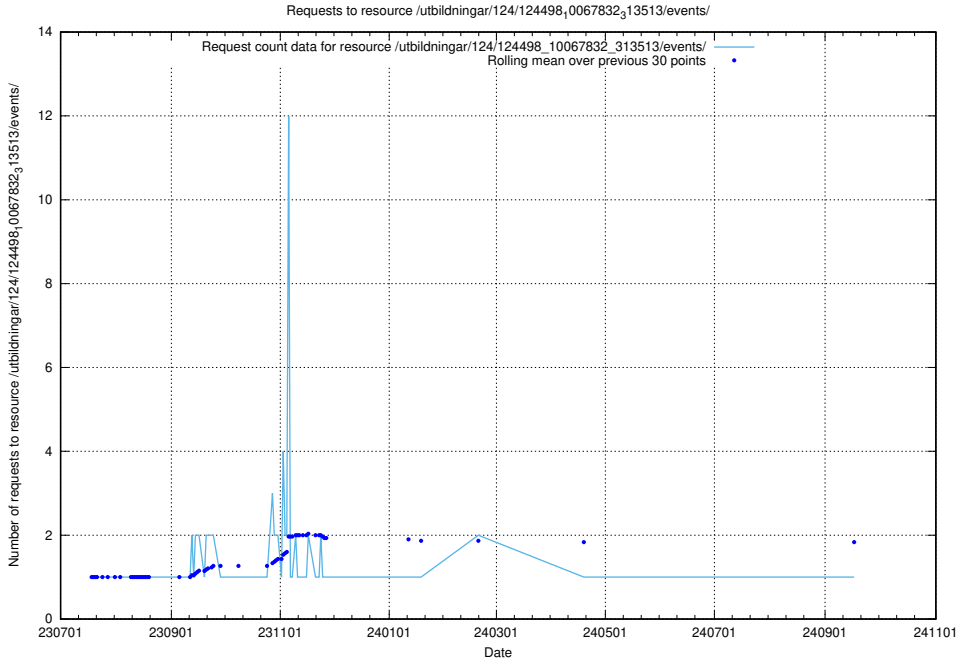

5.5943 Usage of /utbildningar/124/124498_10067832_313513/events/

Here, we count the number of requests to resource /utbildningar/124/124498_10067832_313513/events/