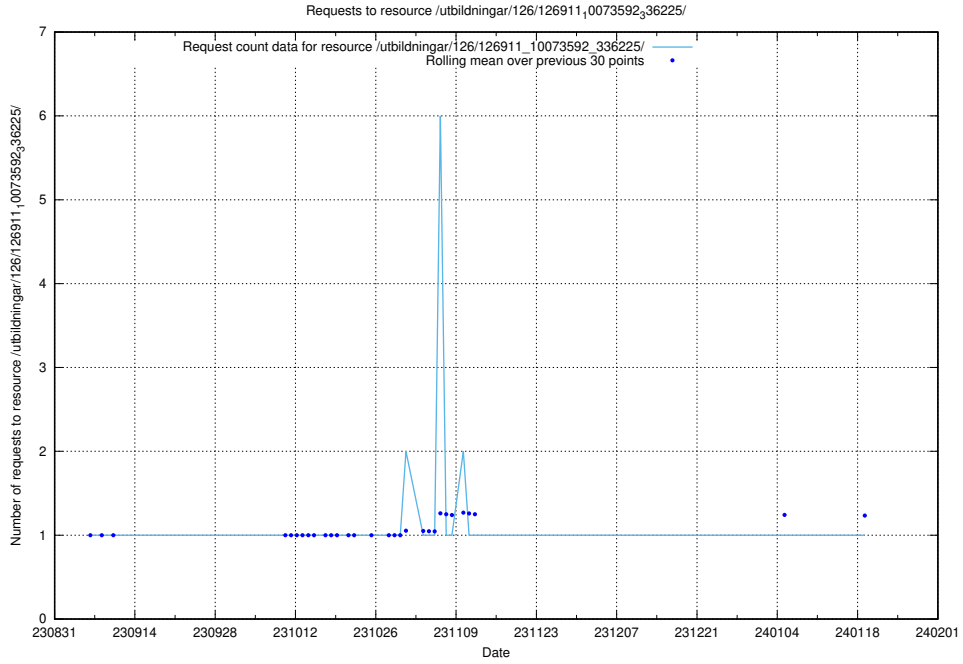

5.5575 Usage of /utbildningar/126/126911_10073592_336225/

Here, we count the number of requests to resource /utbildningar/126/126911_10073592_336225/.