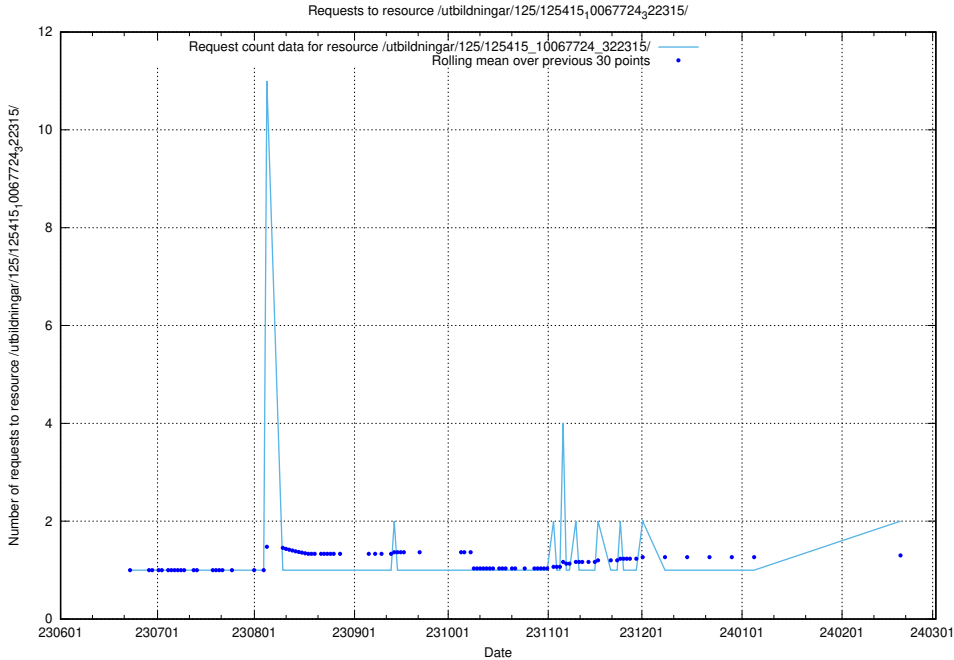

5.997 Usage of /utbildningar/125/125415_10067724_322315/

Here, we count the number of requests to resource /utbildningar/125/125415_10067724_322315/.