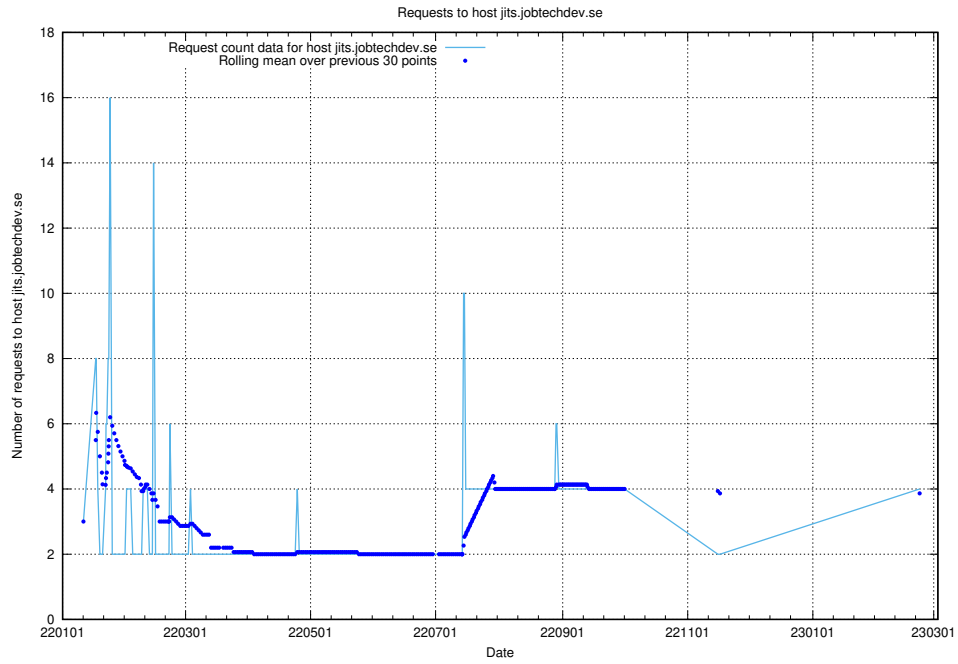

7.111 Usage of jits.jobtechdev.se

Here, we count the number of requests to host jits.jobtechdev.se.