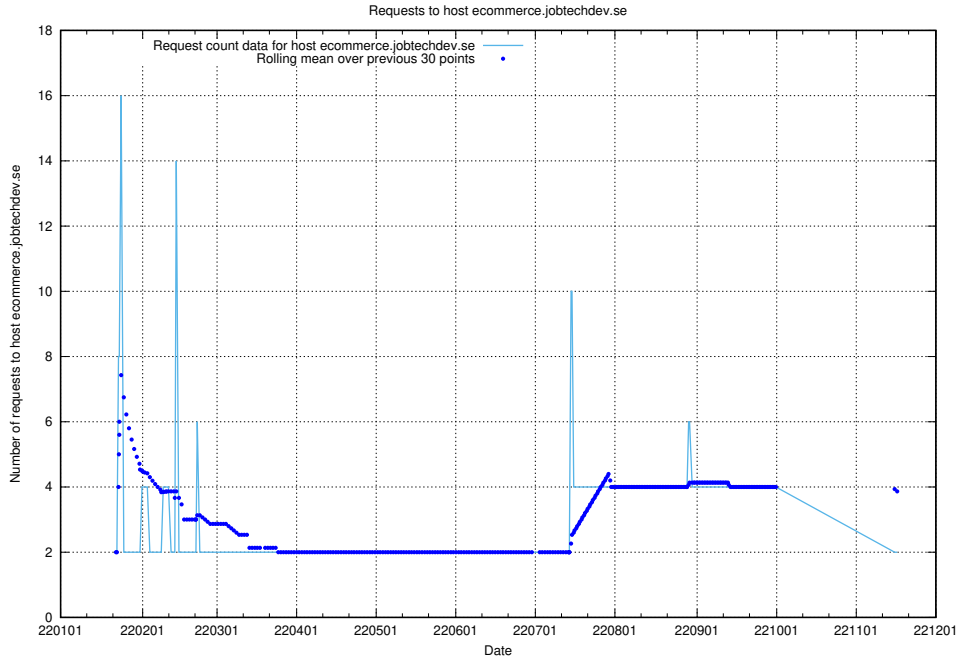

7.259 Usage of ecommerce.jobtechdev.se

Here, we count the number of requests to host ecommerce.jobtechdev.se.