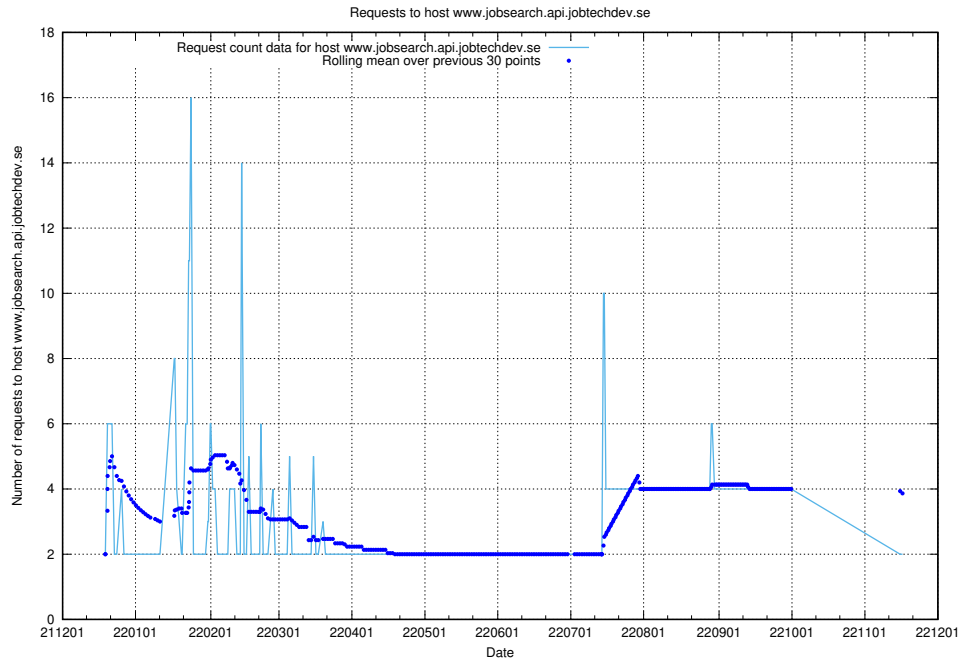

7.383 Usage of www.jobsearch.api.jobtechdev.se

Here, we count the number of requests to host www.jobsearch.api.jobtechdev.se.