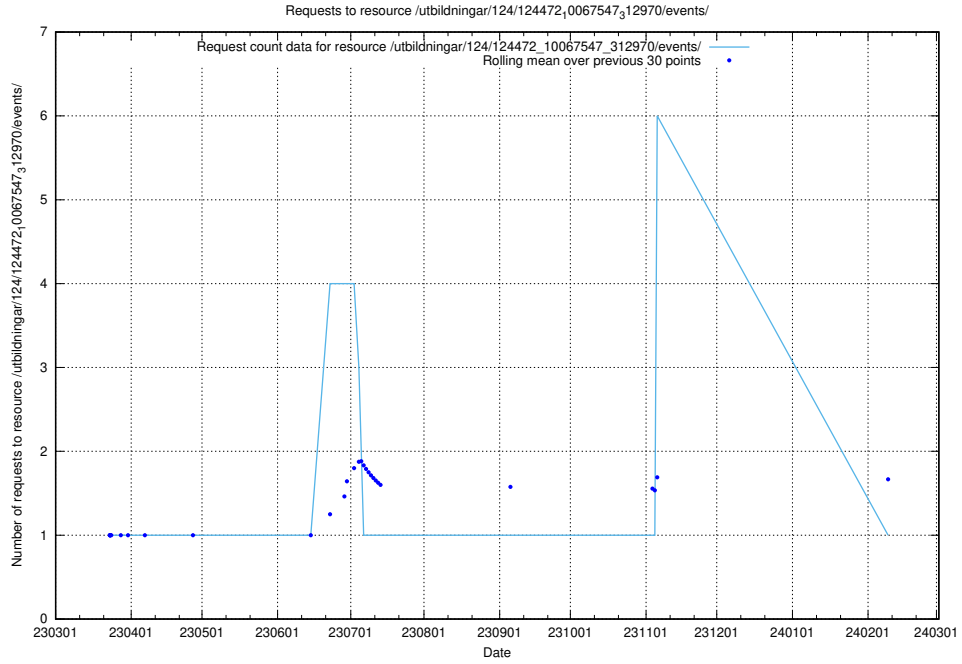

Here, we count the number of requests to resource /utbildningar/utb_emil/126/126694_10073241_335112/

5.4069 Usage of /utbildningar/124/124472_10067547_312970/events/

Here, we count the number of requests to resource /utbildningar/124/124472_10067547_312970/events/