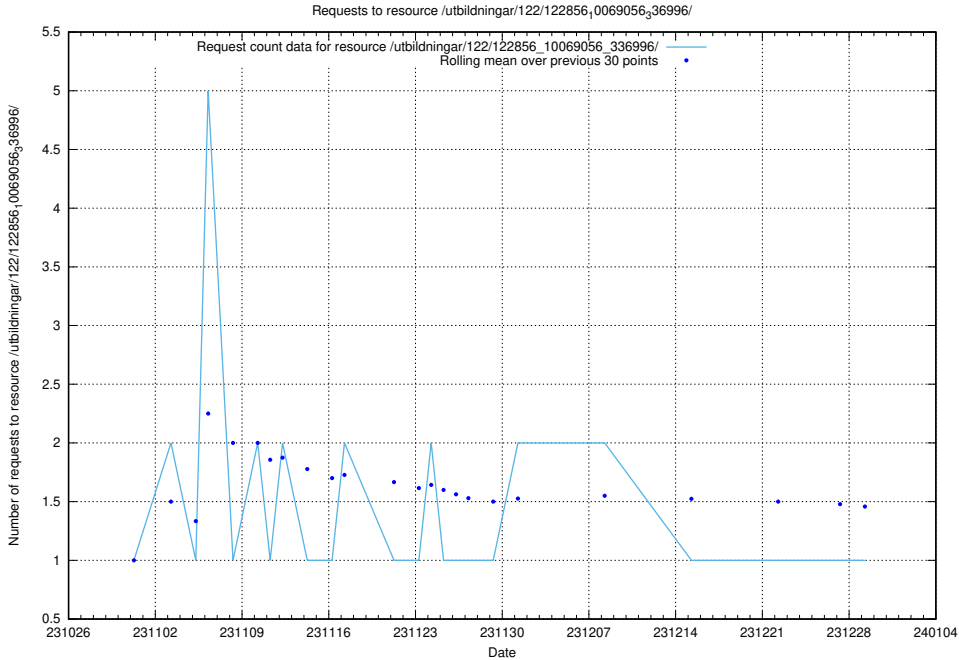

5.5091 Usage of /utbildningar/122/122856_10069056_336996/

Here, we count the number of requests to resource /utbildningar/122/122856_10069056_336996/.