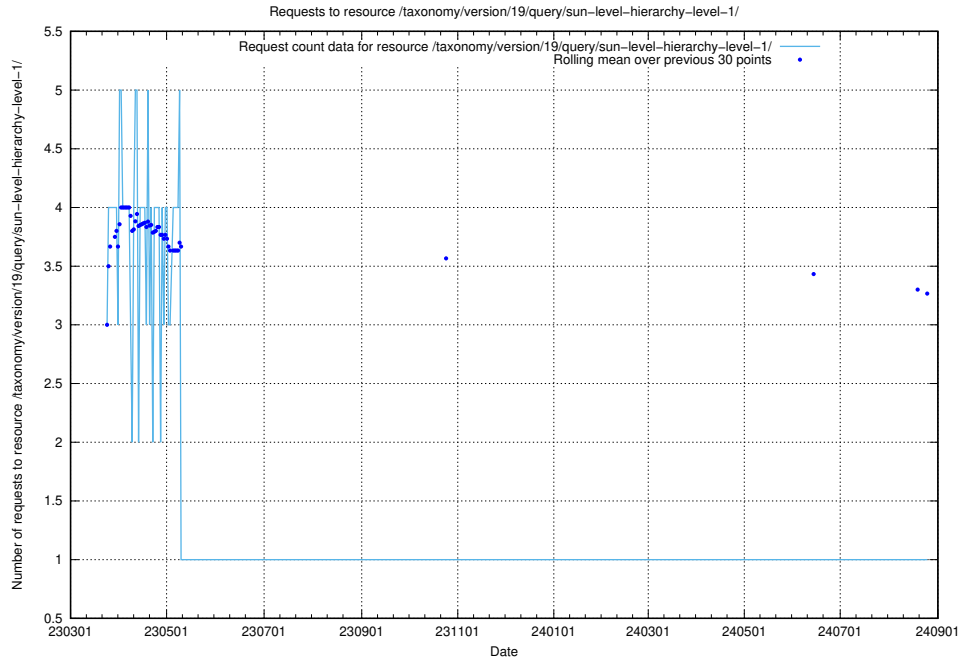

5.6982 Usage of /taxonomy/version/19/query/sun-level-hierarchy-level-1/

Here, we count the number of requests to resource /taxonomy/version/19/query/sun-level-hierarchy-level-1/.