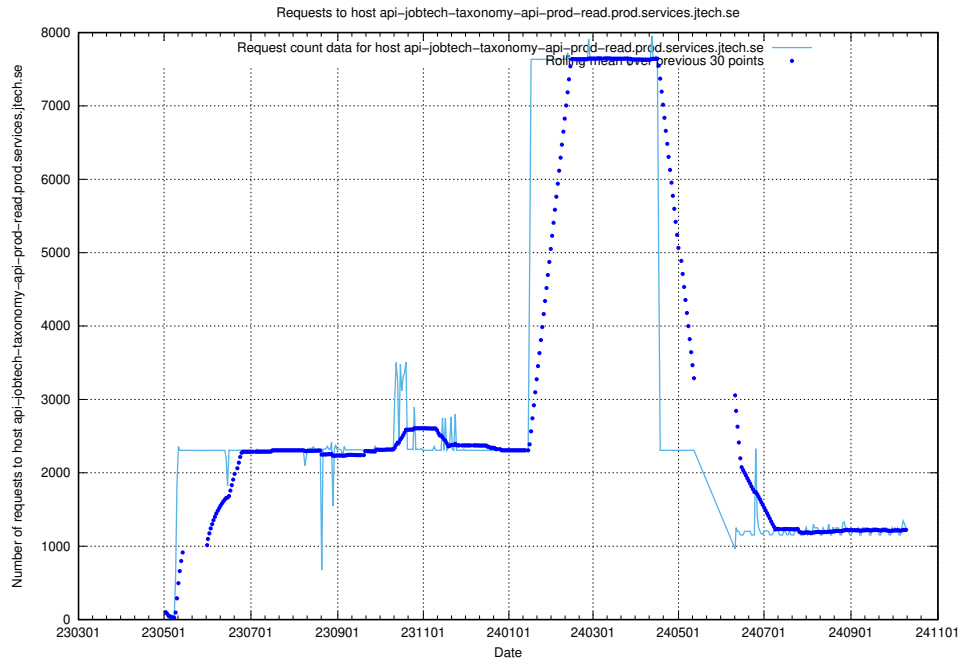

7.21 Usage of api-jobtech-taxonomy-api-prod-read.prod.services.jtech.se

Here, we count the number of requests to host api-jobtech-taxonomy-api-prod-read.prod.services.jtech.se.