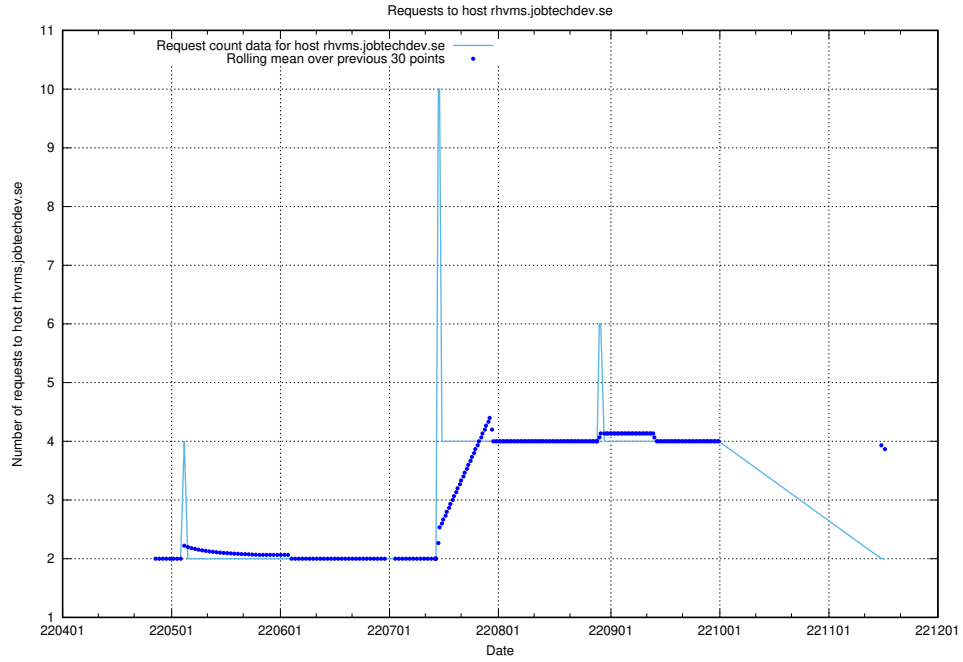

7.450 Usage of rhvms.jobtechdev.se

Here, we count the number of requests to host rhvms.jobtechdev.se.

7.451 Usage of arbetsformedlingen.se.apps.standby.services.jtech.se

Here, we count the number of requests to host arbetsformedlingen.se.apps.standby.services.jtech.se.