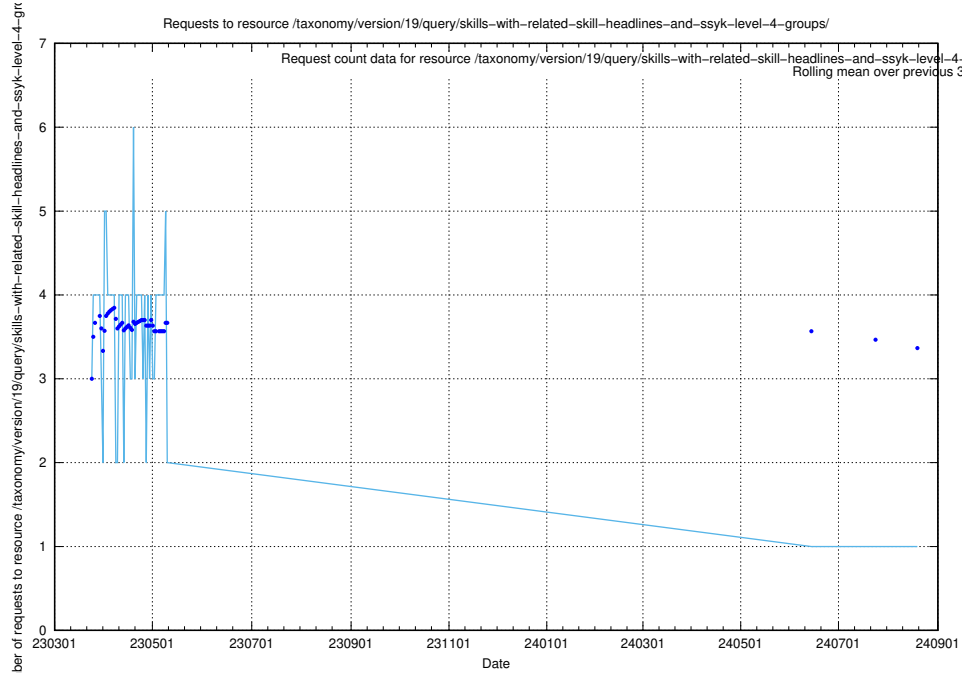

5.7004 Usage of /taxonomy/version/19/query/skills-with-related-skill-headlines-and-ssyk-level-4-groups/

Here, we count the number of requests to resource /taxonomy/version/19/query/skills-with-related-skill-headlines-and-ssyk-level-4-groups/.