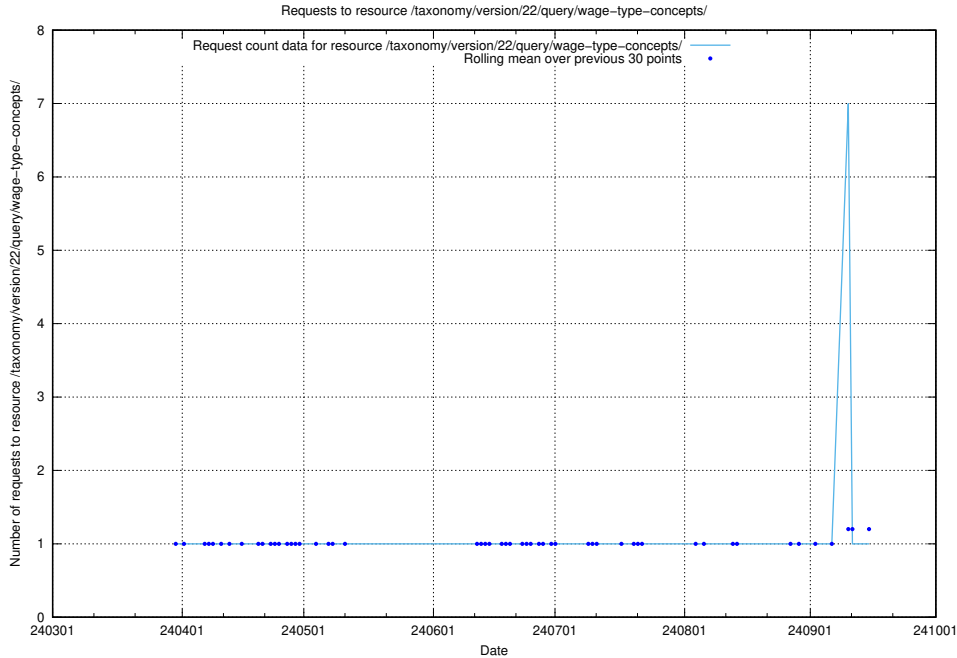

5.2524 Usage of /taxonomy/version/22/query/wage-type-concepts/

Here, we count the number of requests to resource /taxonomy/version/22/query/wage-type-concepts/.