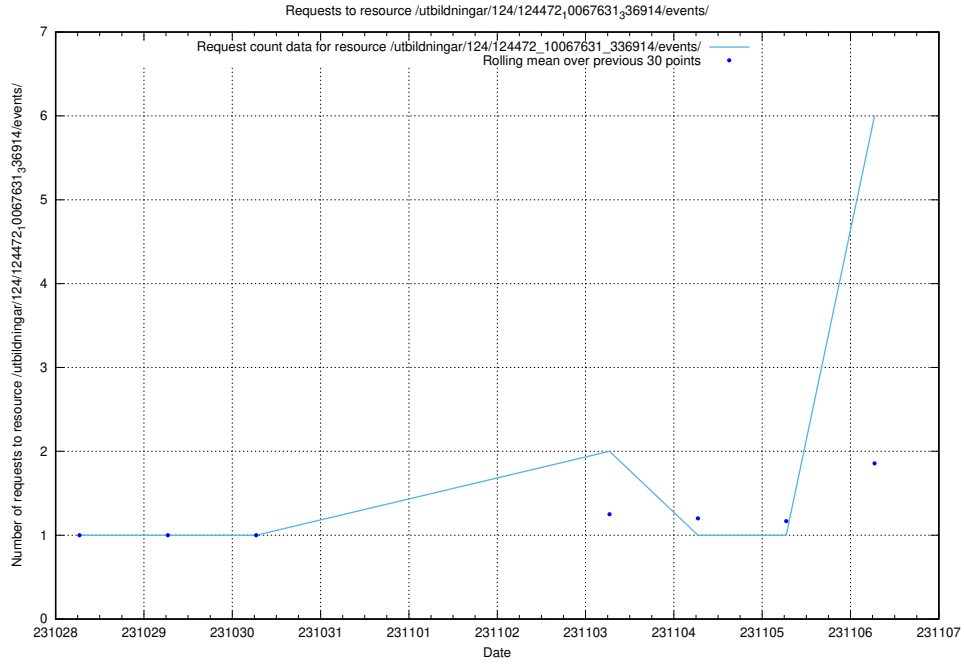

5.130 Usage of /utbildningar/124/124472_10067631_336914/events/

Here, we count the number of requests to resource /utbildningar/124/124472_10067631_336914/events/