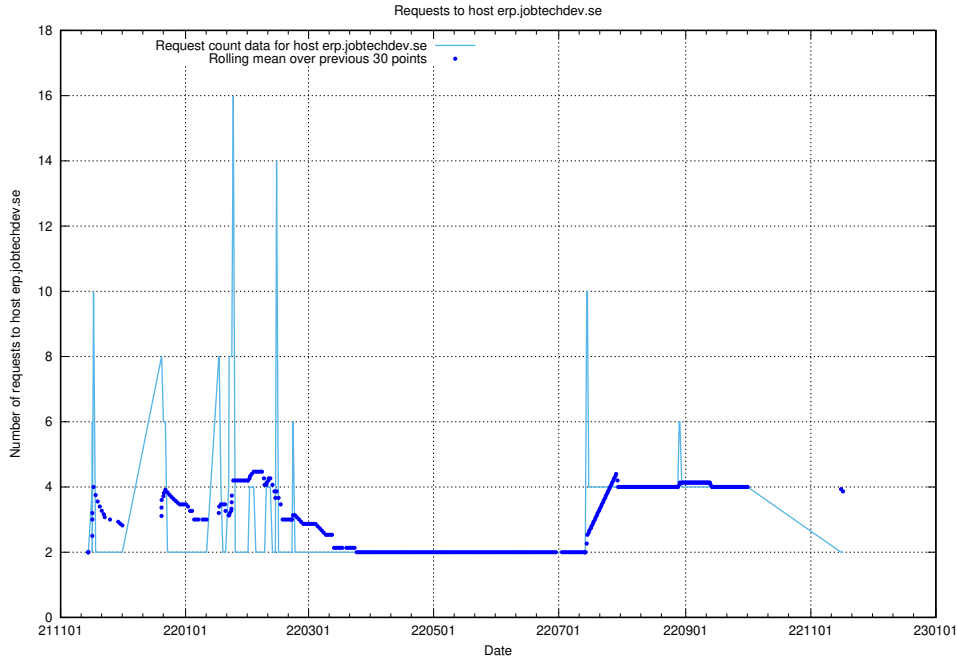

7.268 Usage of erp.jobtechdev.se

Here, we count the number of requests to host erp.jobtechdev.se.