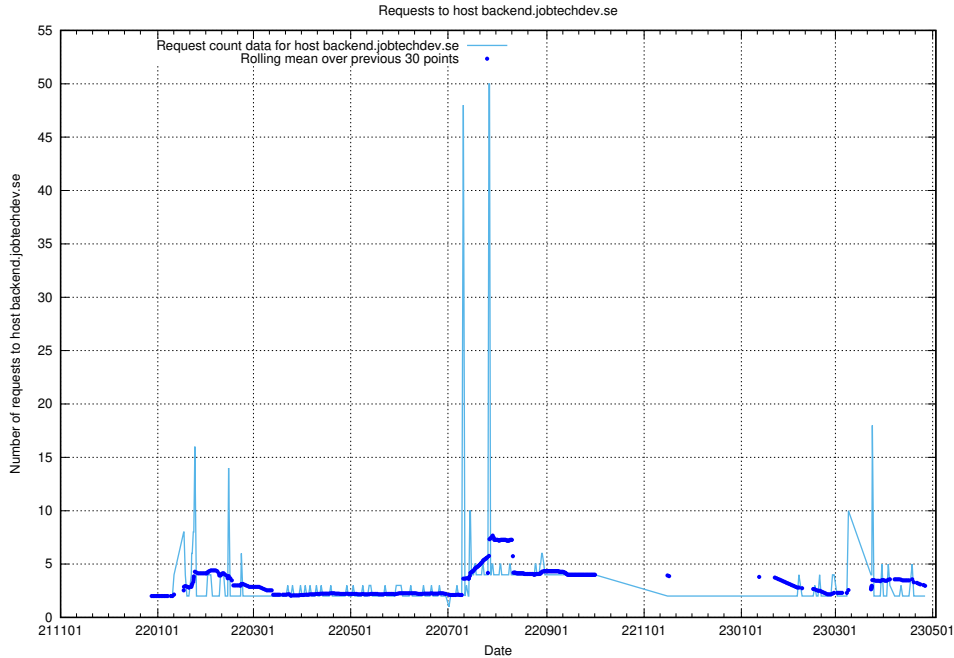

7.361 Usage of backend.jobtechdev.se

Here, we count the number of requests to host backend.jobtechdev.se.