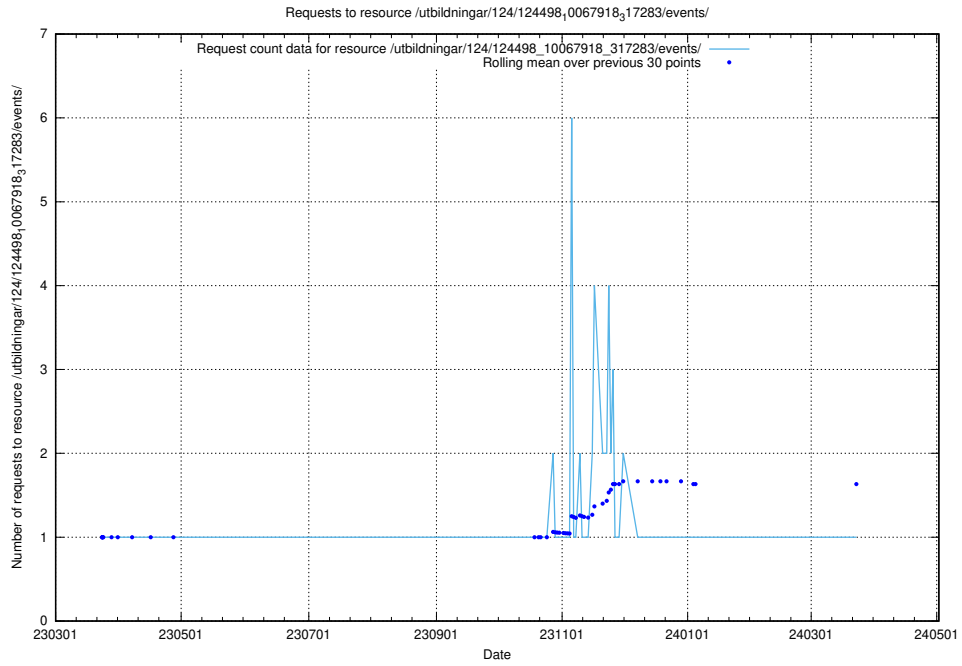

5.3530 Usage of /utbildningar/124/124498_10067918_317283/events/

Here, we count the number of requests to resource /utbildningar/124/124498_10067918_317283/events/