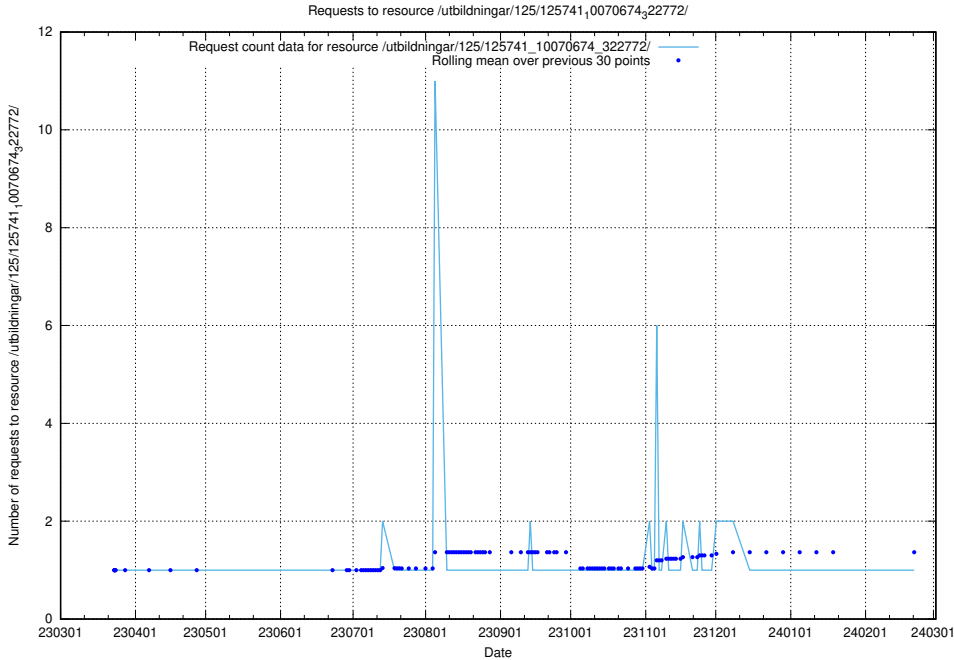

5.7361 Usage of /utbildningar/125/125741_10070674_322772/

Here, we count the number of requests to resource /utbildningar/125/125741_10070674_322772/.