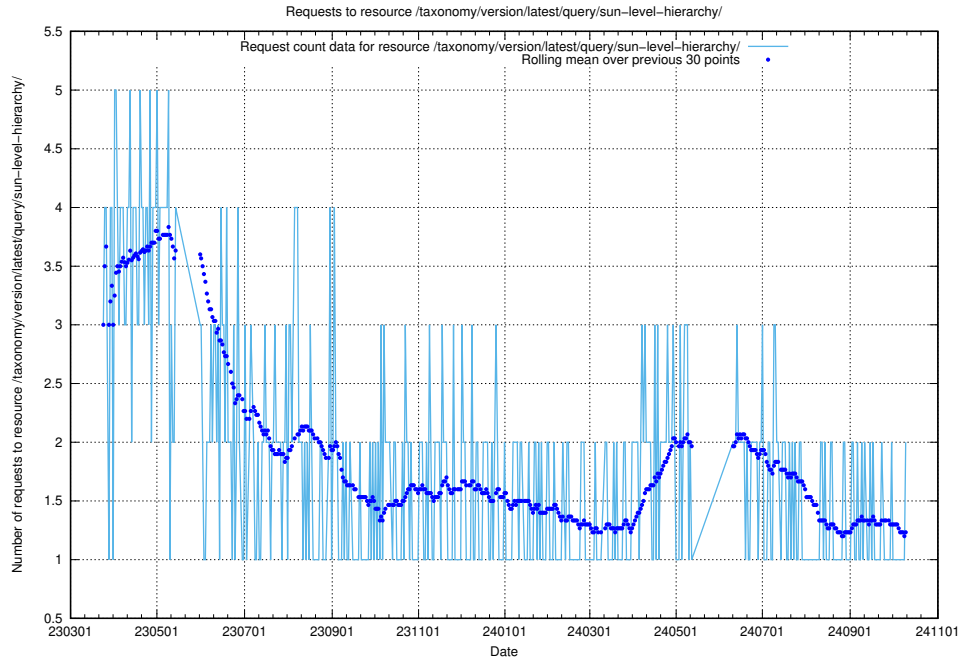

5.1056 Usage of /taxonomy/version/latest/query/sun-level-hierarchy/

Here, we count the number of requests to resource /taxonomy/version/latest/query/sun-level-hierarchy/.