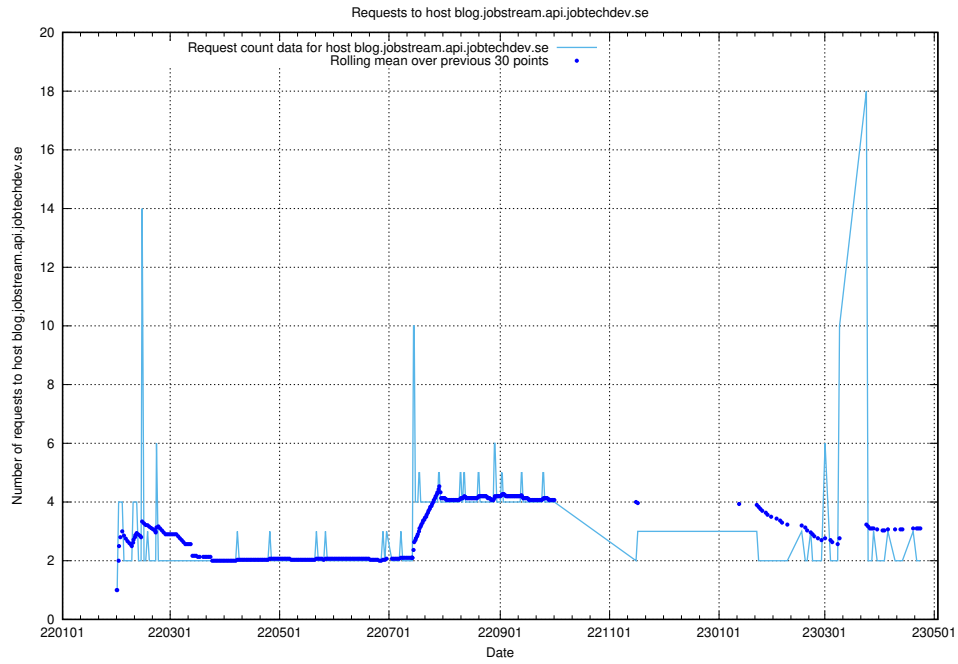

7.570 Usage of `blog.jobstream.api.jobtechdev.se`

Here, we count the number of requests to host `blog.jobstream.api.jobtechdev.se`.