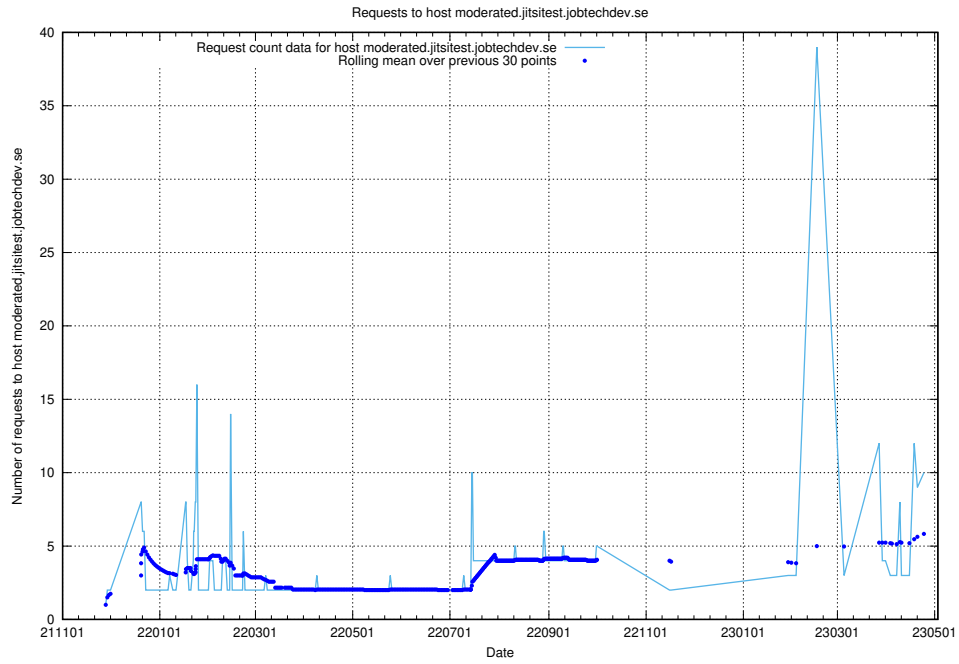

7.63 Usage of staping.jobtechdev.se

Here, we count the number of requests to host staping.jobtechdev.se.

7.64 Usage of moderated.jitsitest.jobtechdev.se

Here, we count the number of requests to host moderated.jitsitest.jobtechdev.se.