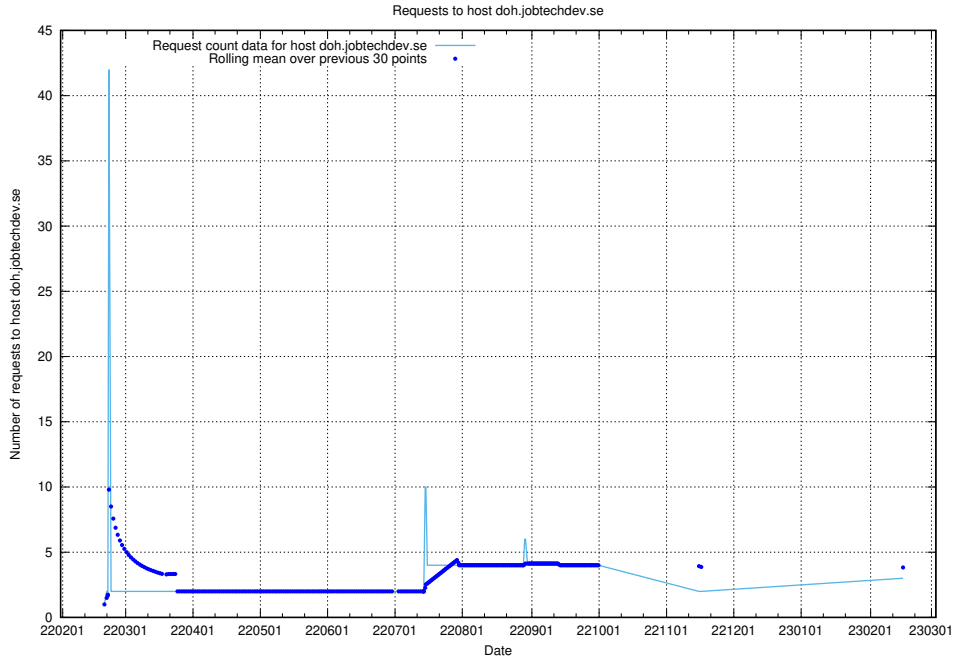

7.231 Usage of doh.jobtechdev.se

Here, we count the number of requests to host doh.jobtechdev.se.