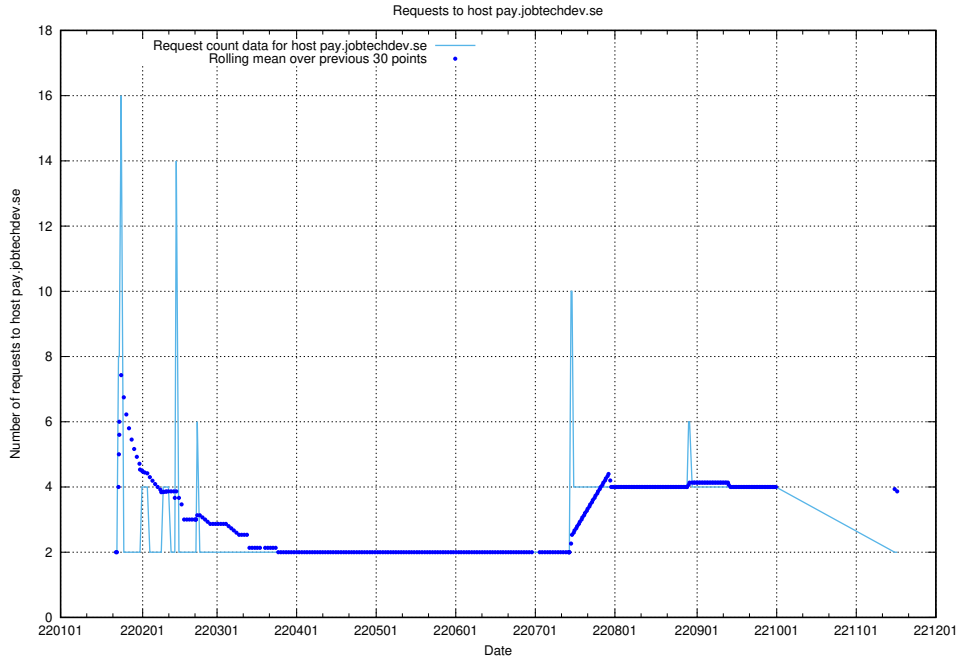

7.597 Usage of pay.jobtechdev.se

Here, we count the number of requests to host pay.jobtechdev.se.