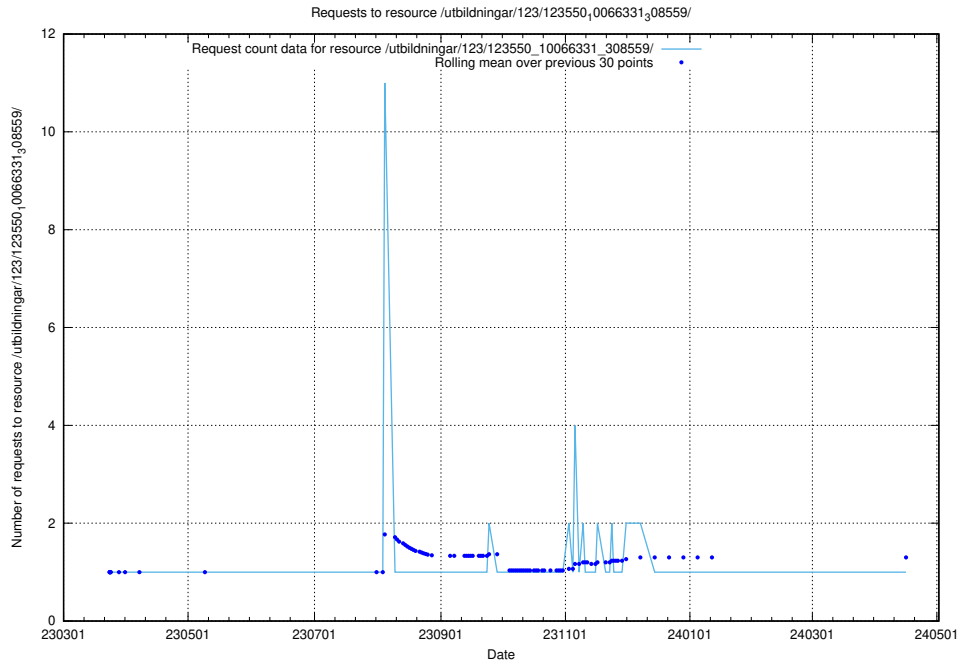

5.5419 Usage of /utbildningar/123/123550_10066331_308559/

Here, we count the number of requests to resource /utbildningar/123/123550_10066331_308559/.