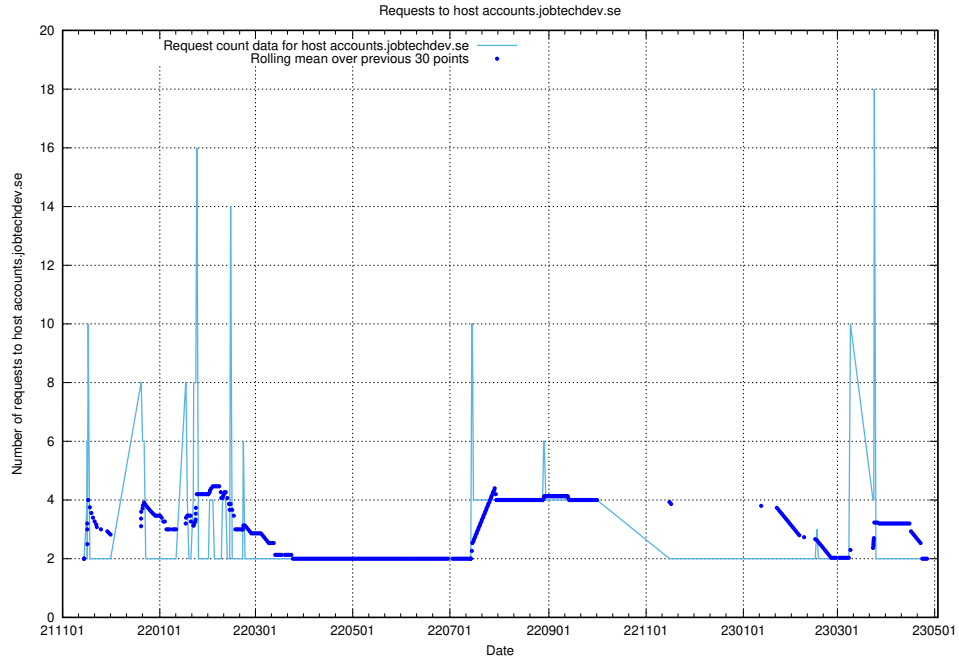

Here, we count the number of requests to host prod-historical-search.jobtechdev.se.

7.295 Usage of accounts.jobtechdev.se

Here, we count the number of requests to host accounts.jobtechdev.se.

7.296 Usage of auth.jitsitest.jobtechdev.se