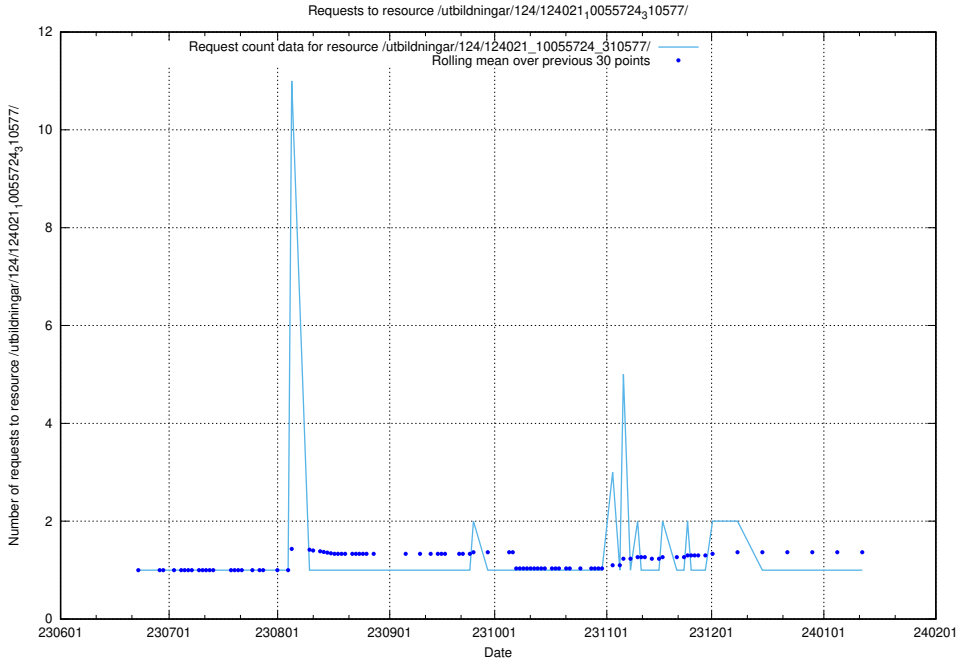

5.6706 Usage of /utbildningar/124/124021_10055724_310577/

Here, we count the number of requests to resource /utbildningar/124/124021_10055724_310577/.