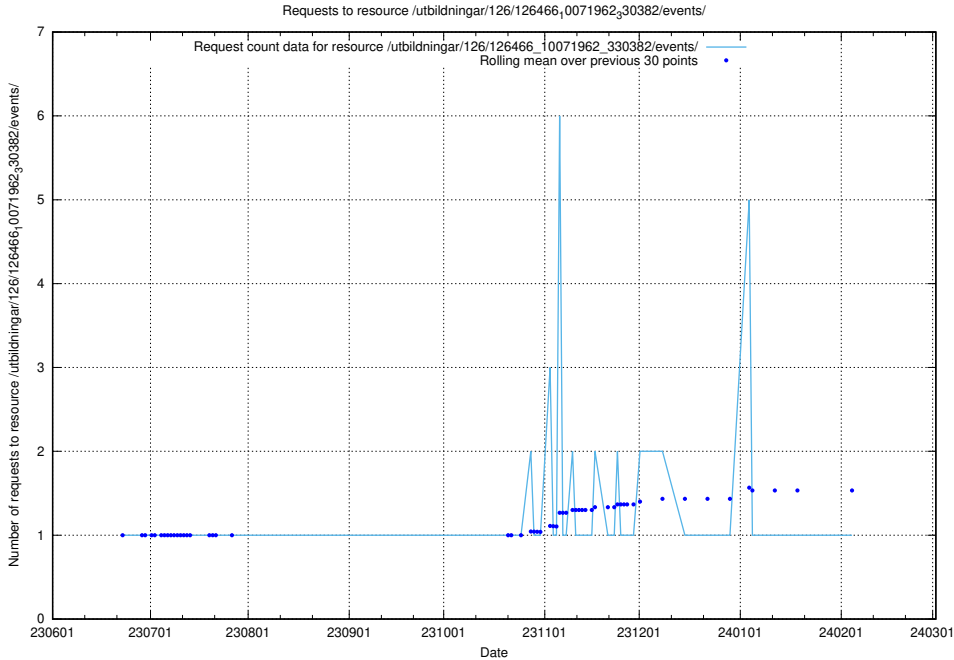

5.6540 Usage of /utbildningar/126/126466_10071962_330382/events/

Here, we count the number of requests to resource /utbildningar/126/126466_10071962_330382/events/

5.6541 Usage of /utbildningar/126/126465_10071860_329840/events/