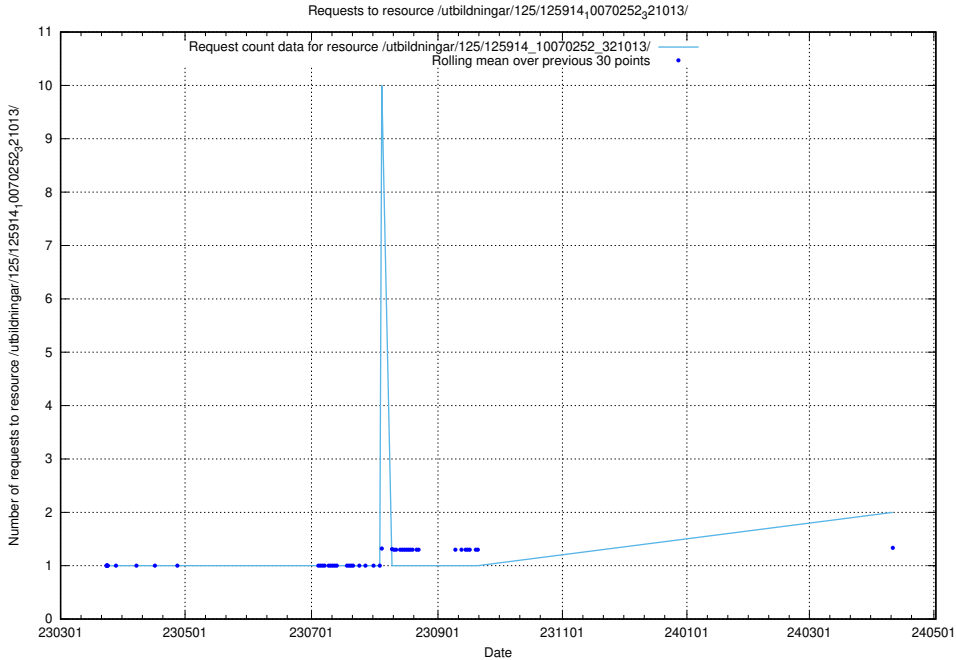

5.1108 Usage of /utbildningar/125/125914_10070252_321013/

Here, we count the number of requests to resource /utbildningar/125/125914_10070252_321013/.