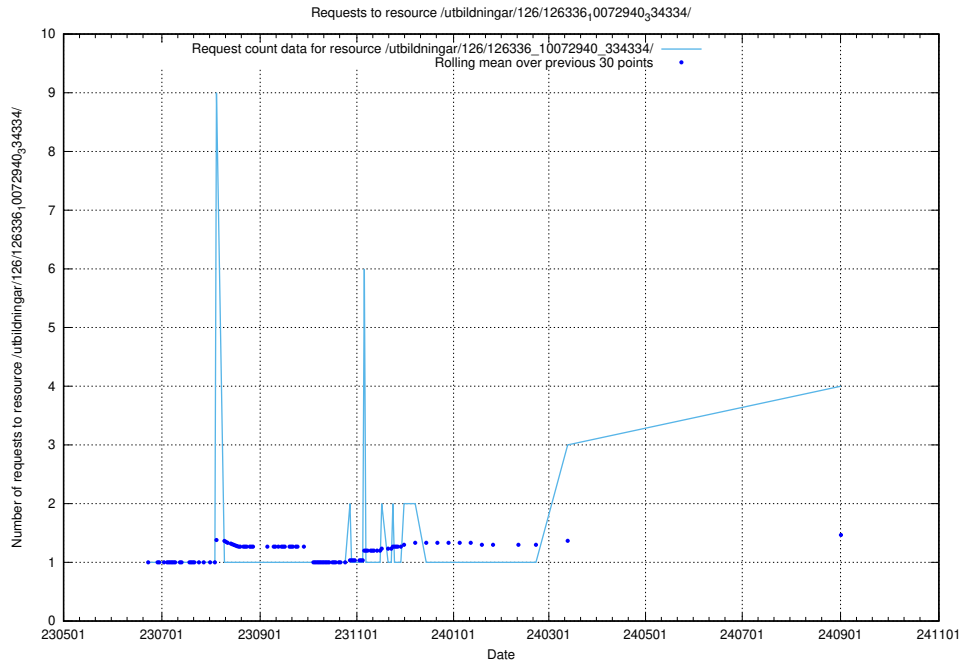

Here, we count the number of requests to resource /utbildningar/126/126355_10072940_334334/.

5.377 Usage of /utbildningar/126/126336_10072940_334334/

Here, we count the number of requests to resource /utbildningar/126/126336_10072940_334334/.