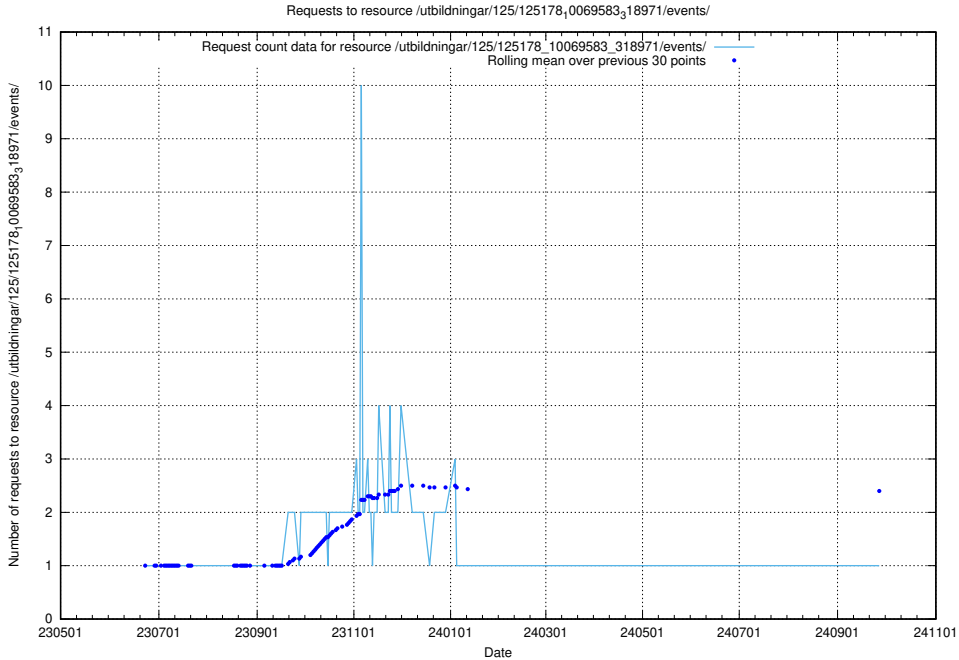

5.6610 Usage of /utbildningar/125/125178_10069583_318971/events/

Here, we count the number of requests to resource /utbildningar/125/125178_10069583_318971/events/