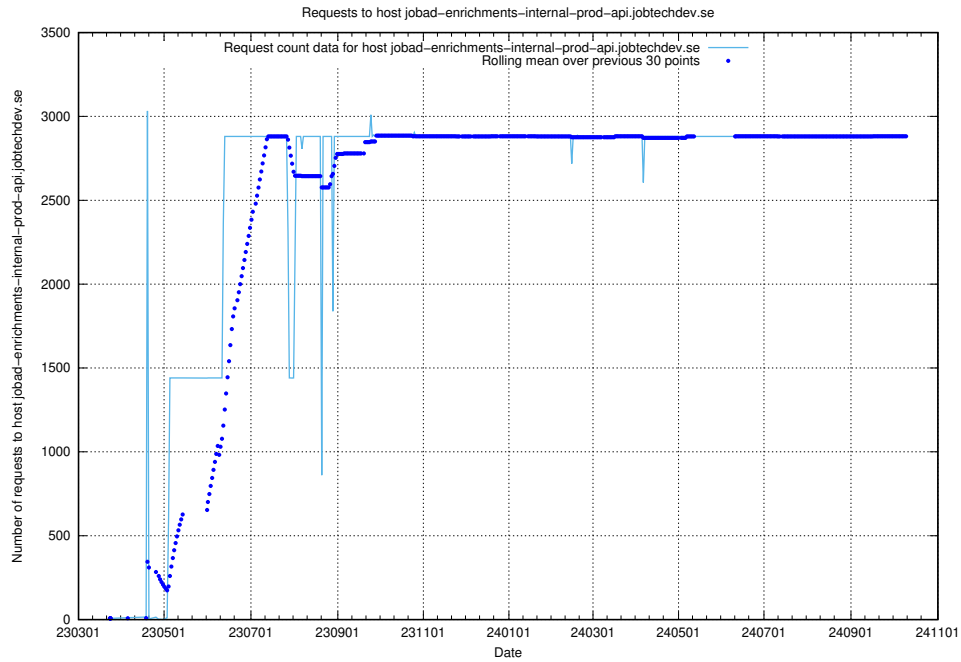

7.17 Usage of jobad-enrichments-internal-prod-api.jobtechdev.se

Here, we count the number of requests to host jobad-enrichments-internal-prod-api.jobtechdev.se.