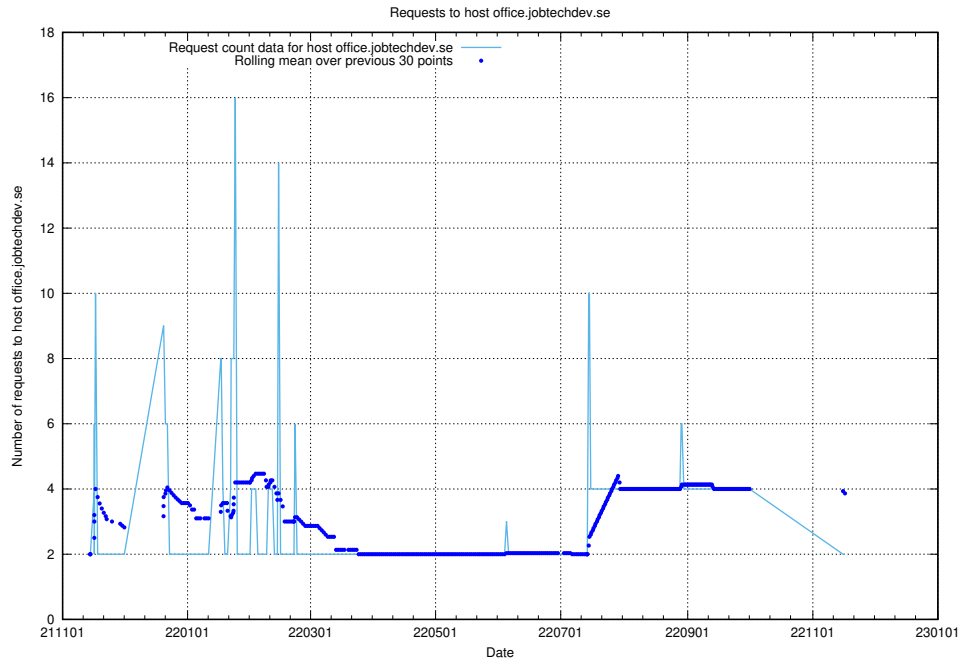

7.568 Usage of office.jobtechdev.se

Here, we count the number of requests to host office.jobtechdev.se.