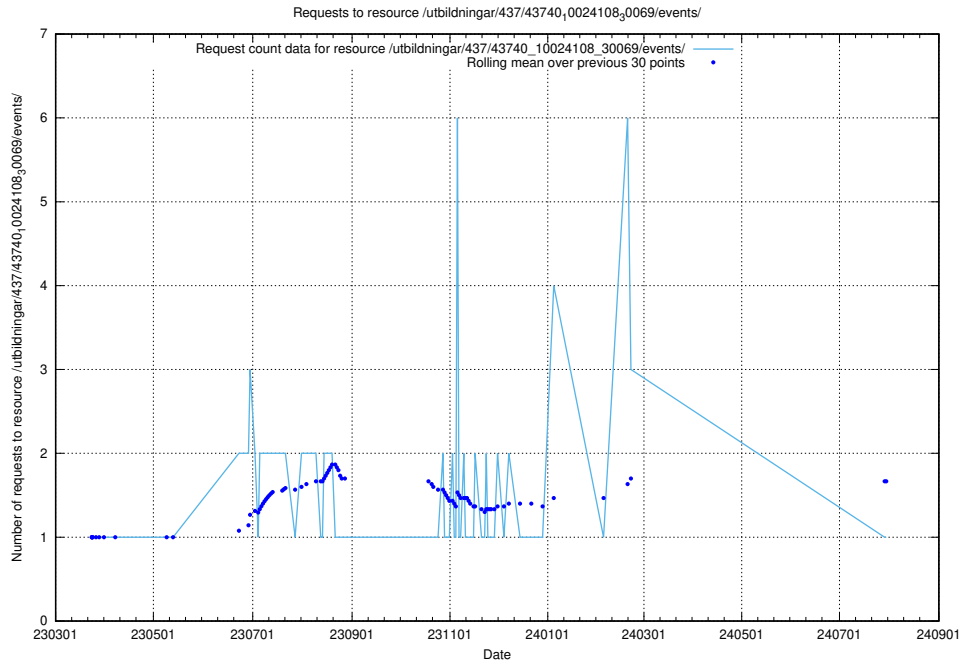

Here, we count the number of requests to resource /utbildningar/437/43741_10024043_32243/.

5.7269 Usage of /utbildningar/437/43740_10024108_30069/events/

Here, we count the number of requests to resource /utbildningar/437/43740_10024108_30069/events/.