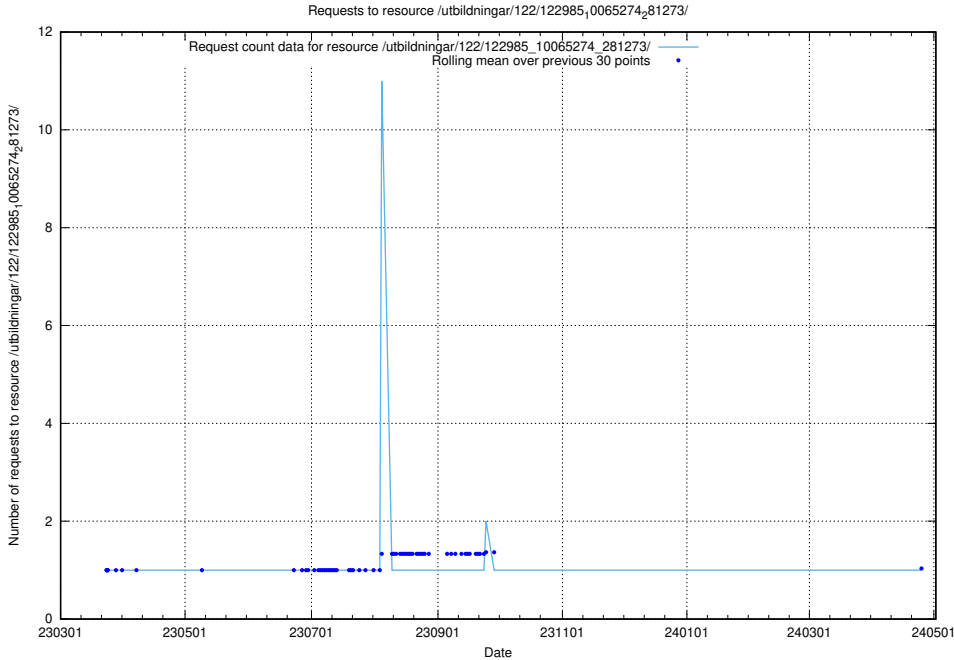

5.5840 Usage of /utbildningar/122/122985_10065274_281273/

Here, we count the number of requests to resource /utbildningar/122/122985_10065274_281273/.