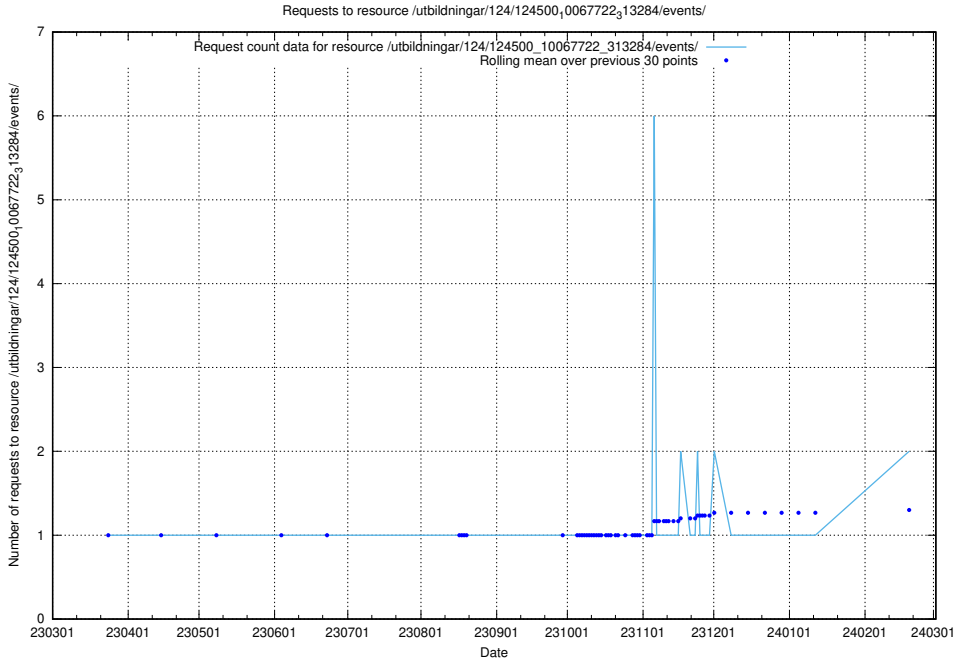

5.1085 Usage of /utbildningar/124/124500_10067722_313284/events/

Here, we count the number of requests to resource /utbildningar/124/124500_10067722_313284/events/