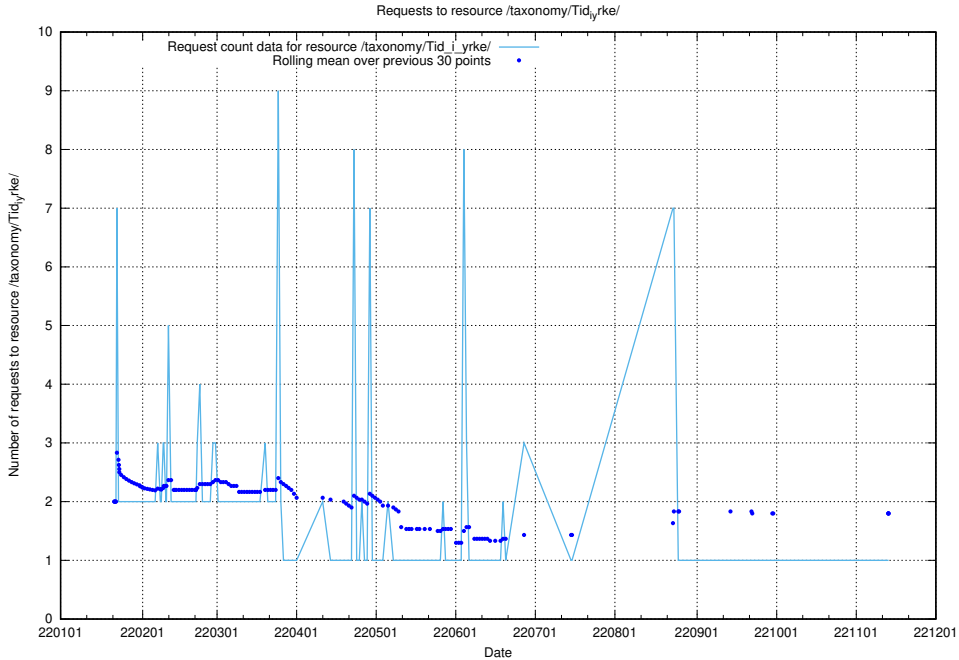

Here, we count the number of requests to resource /utbildningar/124/124116_10067308_312304/events/

5.7187 Usage of /taxonomy/Tid_i_yrke/

Here, we count the number of requests to resource /taxonomy/Tid_i_yrke/.