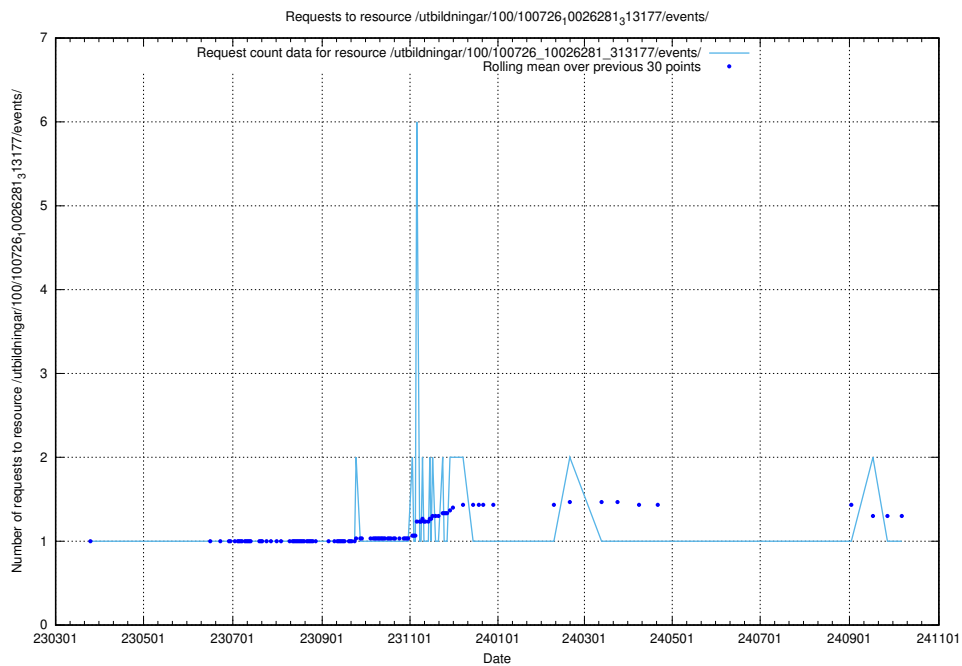

5.6964 Usage of /utbildningar/100/100726_10026281_313177/events/

Here, we count the number of requests to resource /utbildningar/100/100726_10026281_313177/events/