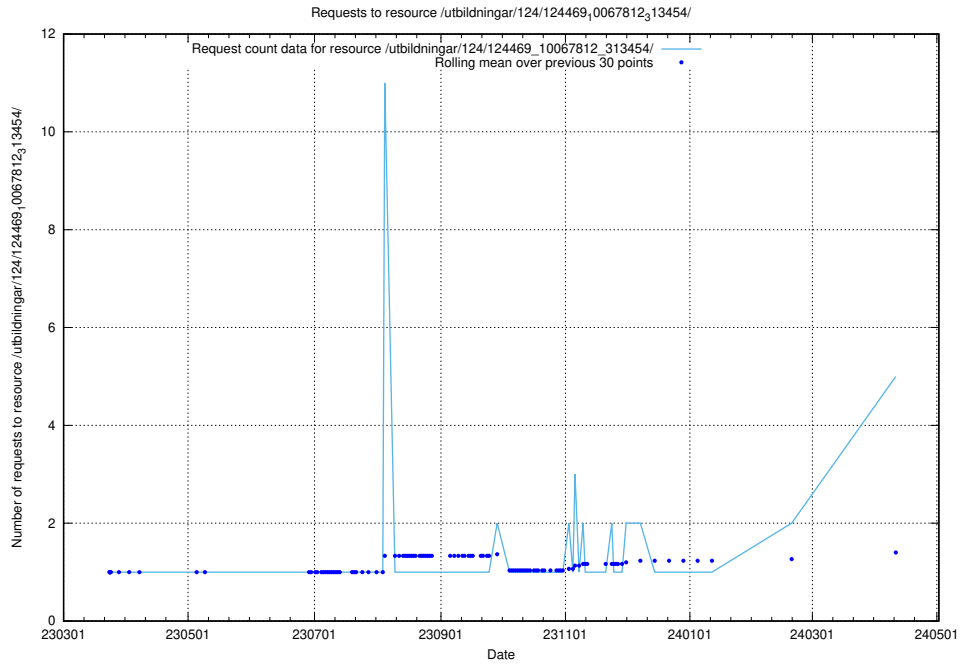

5.229 Usage of /utbildningar/124/124469_10067812_313454/

Here, we count the number of requests to resource /utbildningar/124/124469_10067812_313454/.