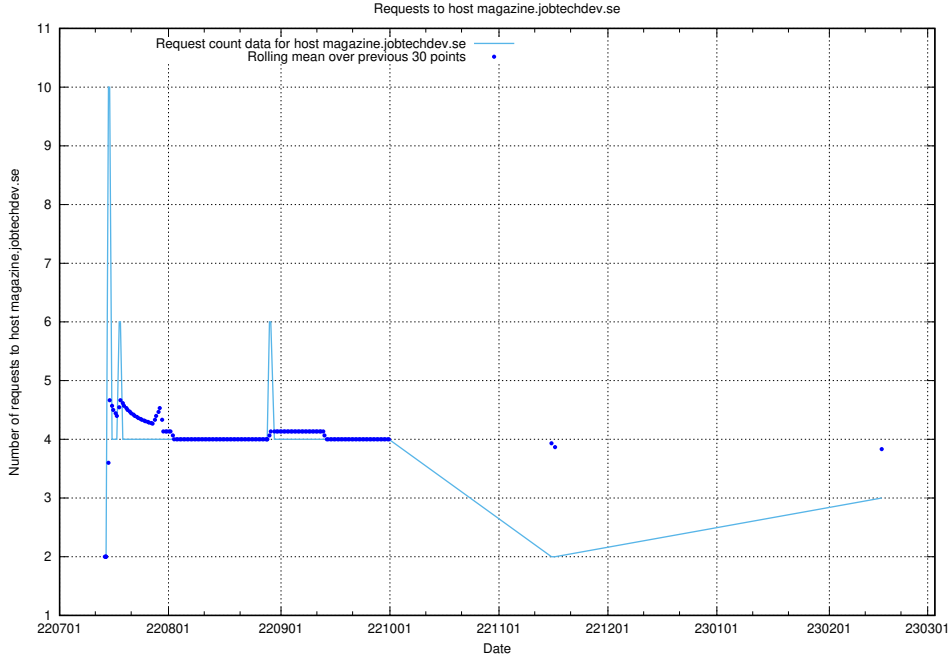

7.215 Usage of magazine.jobtechdev.se

Here, we count the number of requests to host magazine.jobtechdev.se.

7.216 Usage of `blog.atlas.jobtechdev.se`

Here, we count the number of requests to host `blog.atlas.jobtechdev.se`.