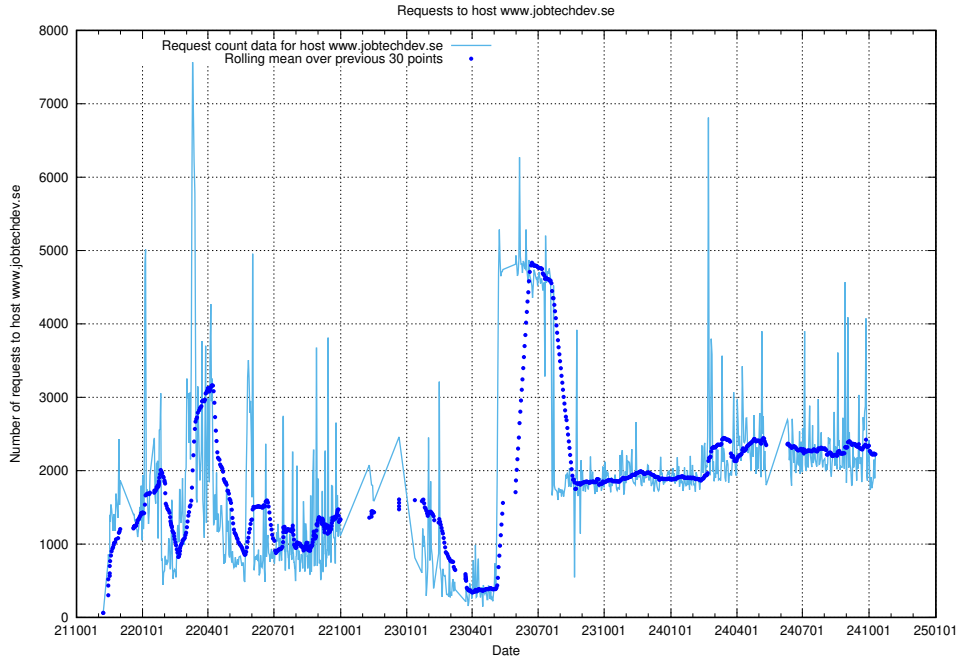

7.18 Usage of www.jobtechdev.se

Here, we count the number of requests to host www.jobtechdev.se.