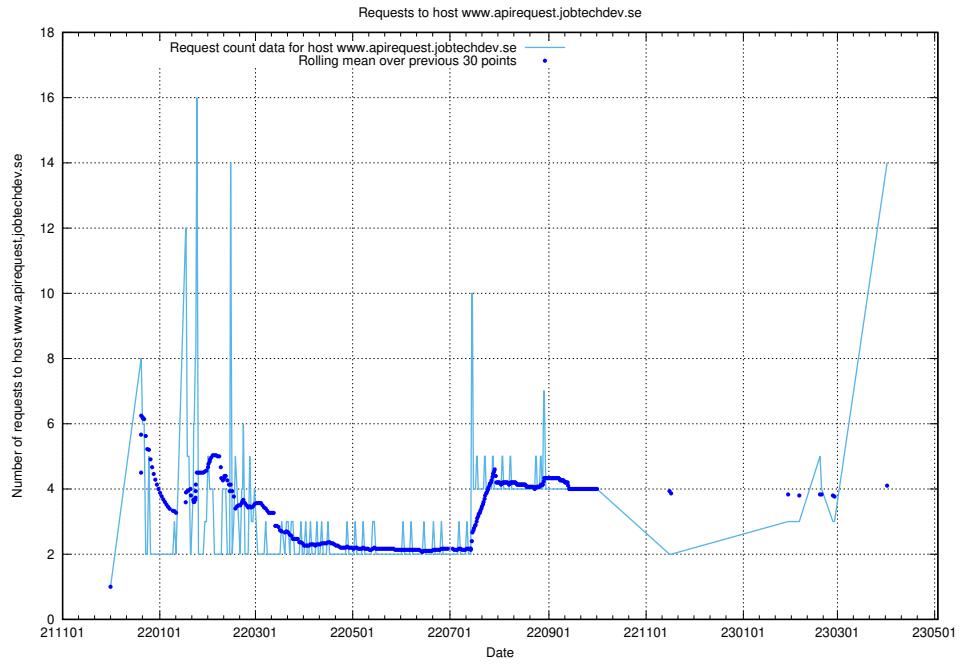

7.44 Usage of `www.apirequest.jobtechdev.se`

Here, we count the number of requests to host `www.apirequest.jobtechdev.se`.