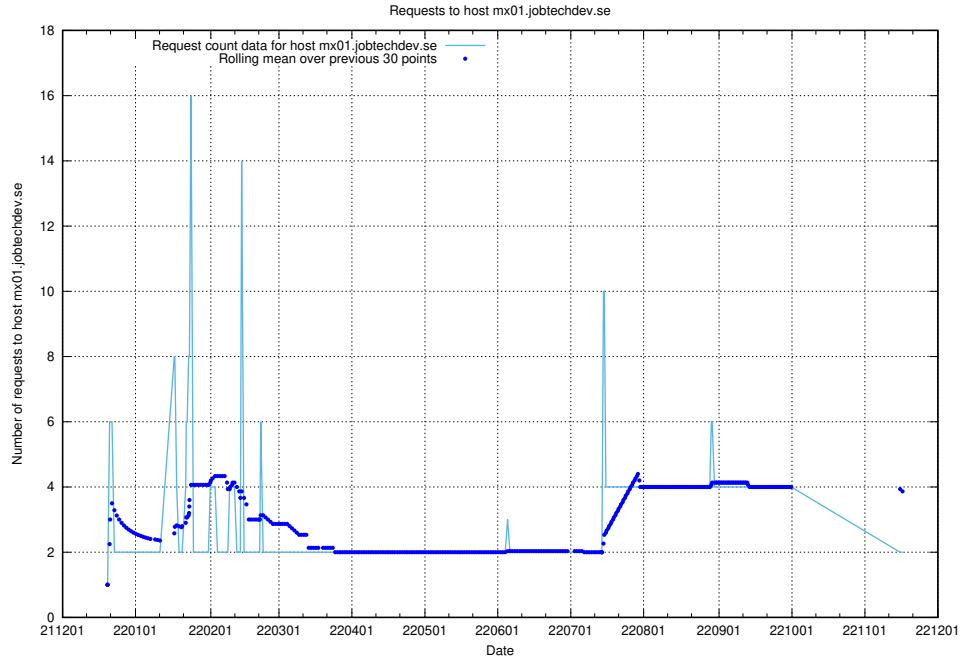

7.373 Usage of mx01.jobtechdev.se

Here, we count the number of requests to host mx01.jobtechdev.se.