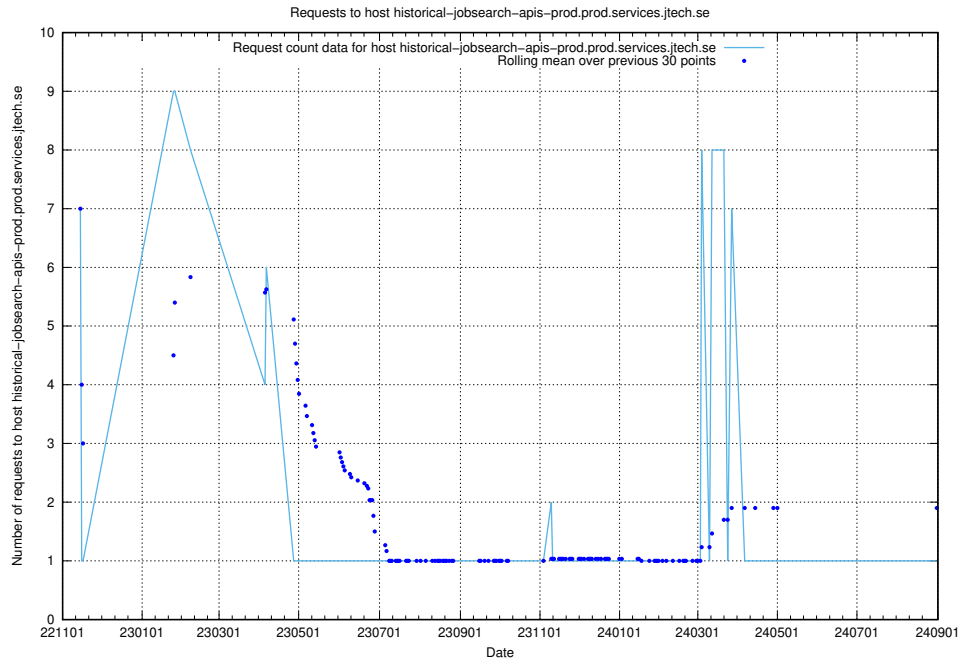

7.619 Usage of `historical-jobsearch-apis-prod.prod.services.jtech.se`

Here, we count the number of requests to host `historical-jobsearch-apis-prod.prod.services.jtech.se`.