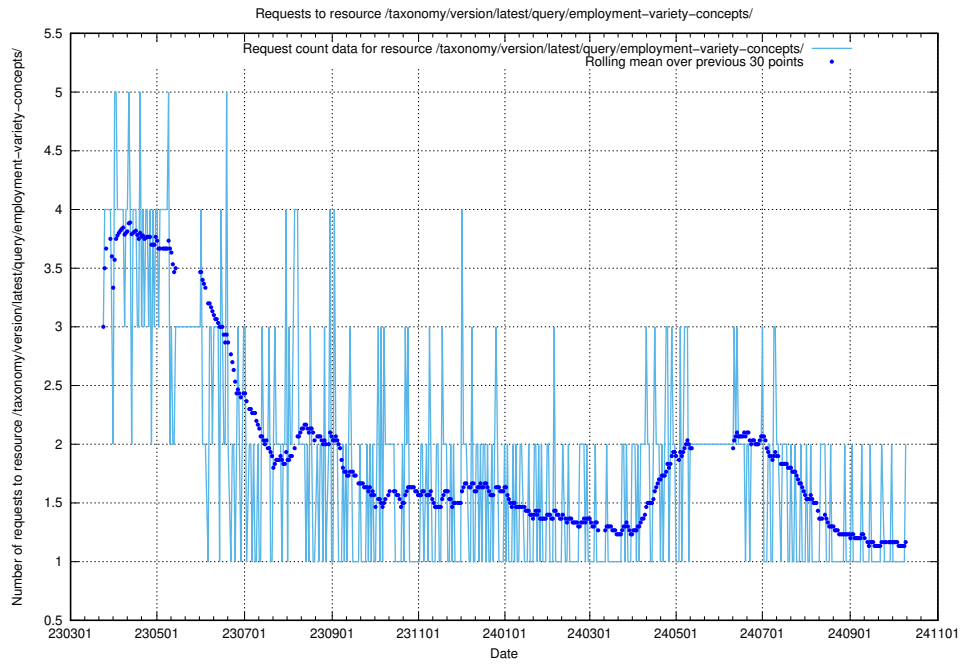

5.1074 Usage of /taxonomy/version/latest/query/employment-variety-concepts/

Here, we count the number of requests to resource /taxonomy/version/latest/query/employment-variety-concepts/.