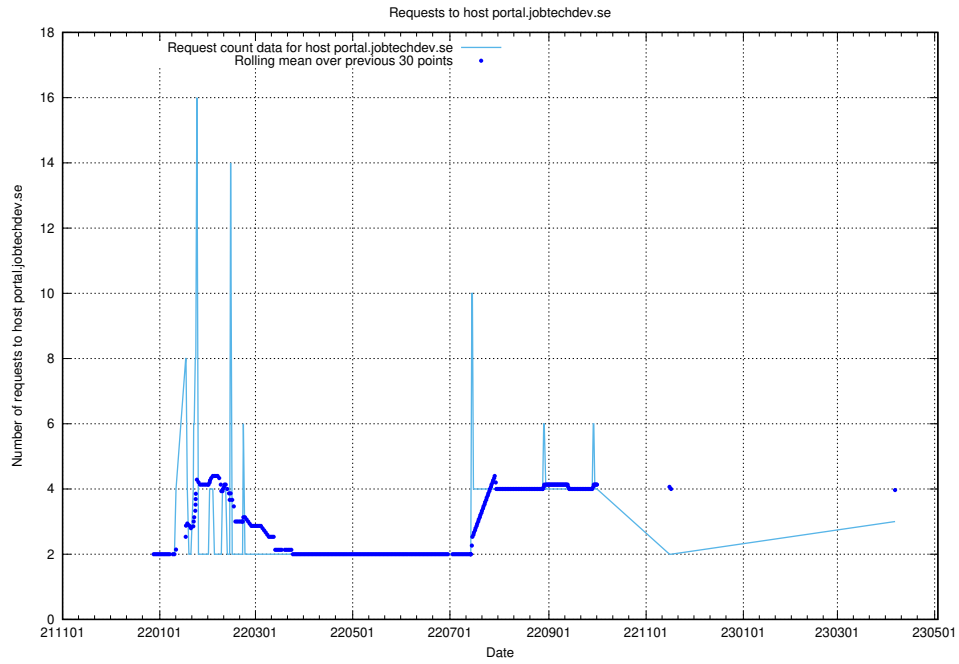

7.196 Usage of portal.jobtechdev.se

Here, we count the number of requests to host portal.jobtechdev.se.

7.197 Usage of panel.jobtechdev.se

Here, we count the number of requests to host panel.jobtechdev.se.