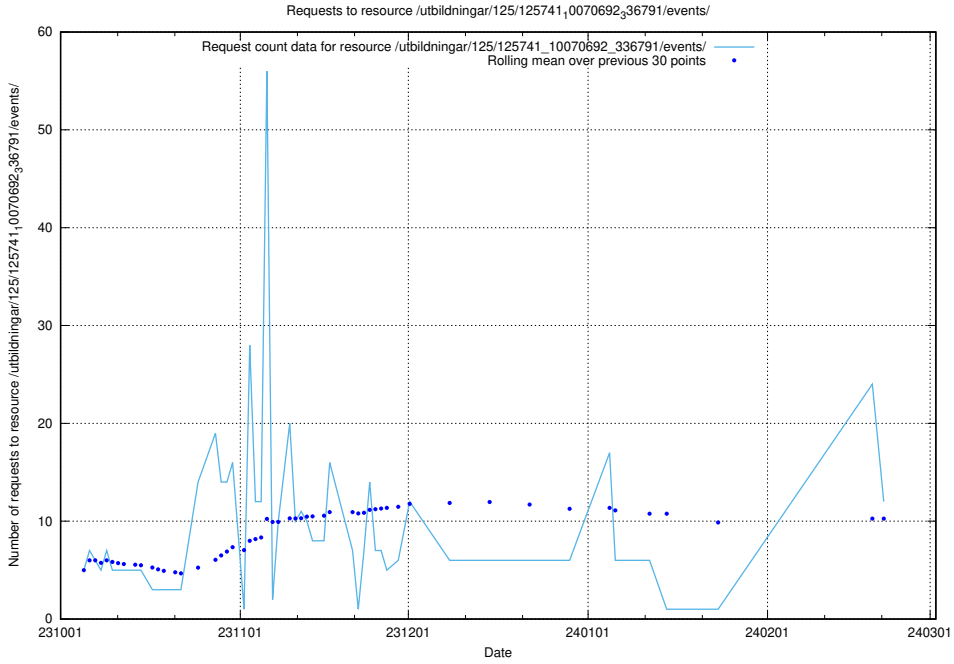

5.8 Usage of /utbildningar/125/125741_10070692_336791/events/

Here, we count the number of requests to resource /utbildningar/125/125741_10070692_336791/events/