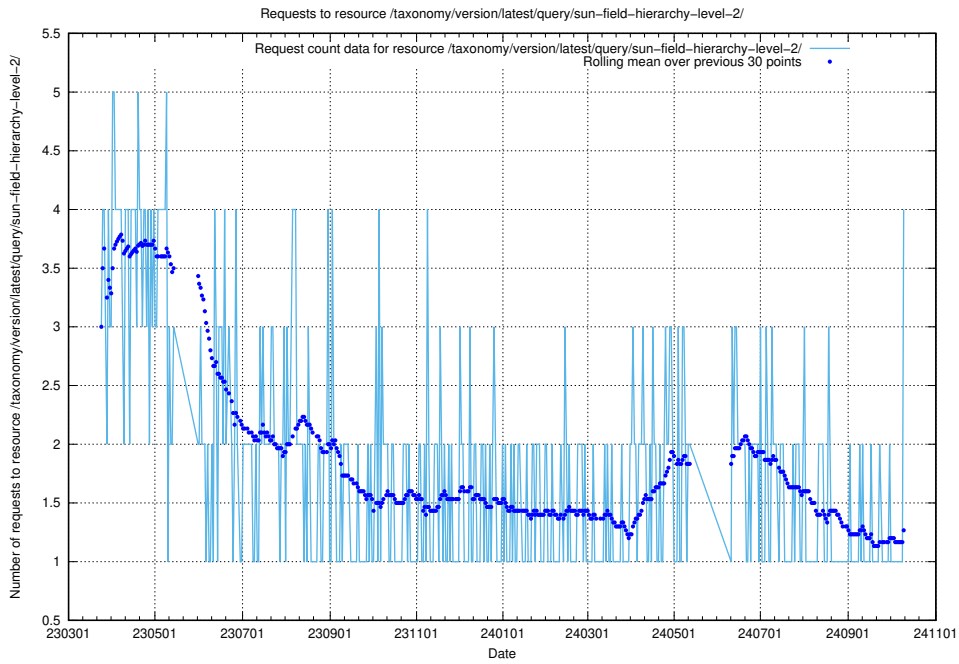

5.389 Usage of /taxonomy/version/latest/query/sun-field-hierarchy-level-2/

Here, we count the number of requests to resource /taxonomy/version/latest/query/sun-field-hierarchy-level-2/.