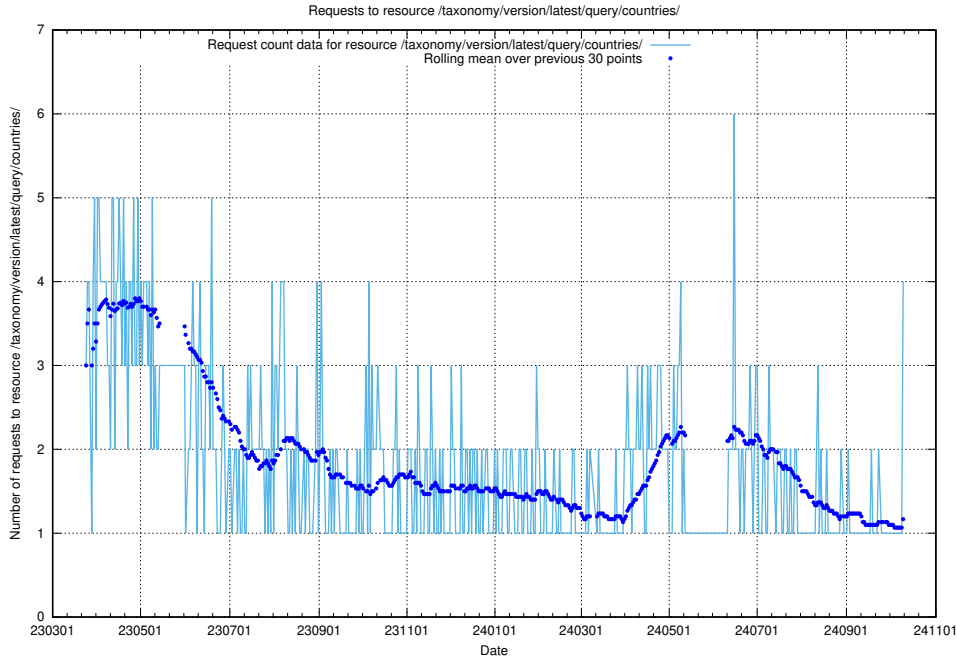

5.403 Usage of /taxonomy/version/latest/query/countries/

Here, we count the number of requests to resource /taxonomy/version/latest/query/countries/.