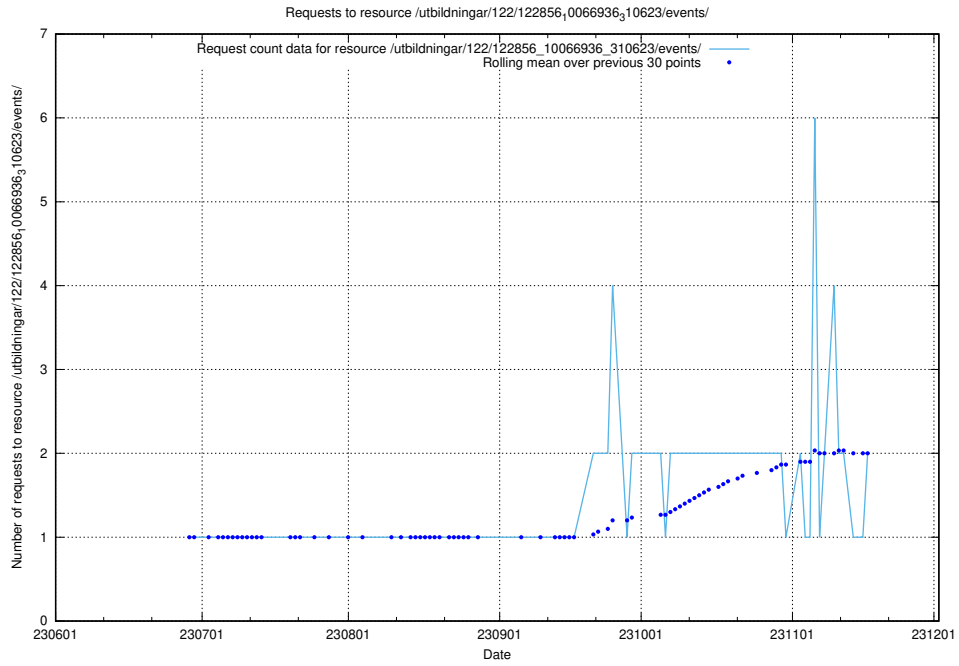

5.978 Usage of /utbildningar/122/122856_10066936_310623/events/

Here, we count the number of requests to resource /utbildningar/122/122856_10066936_310623/events/