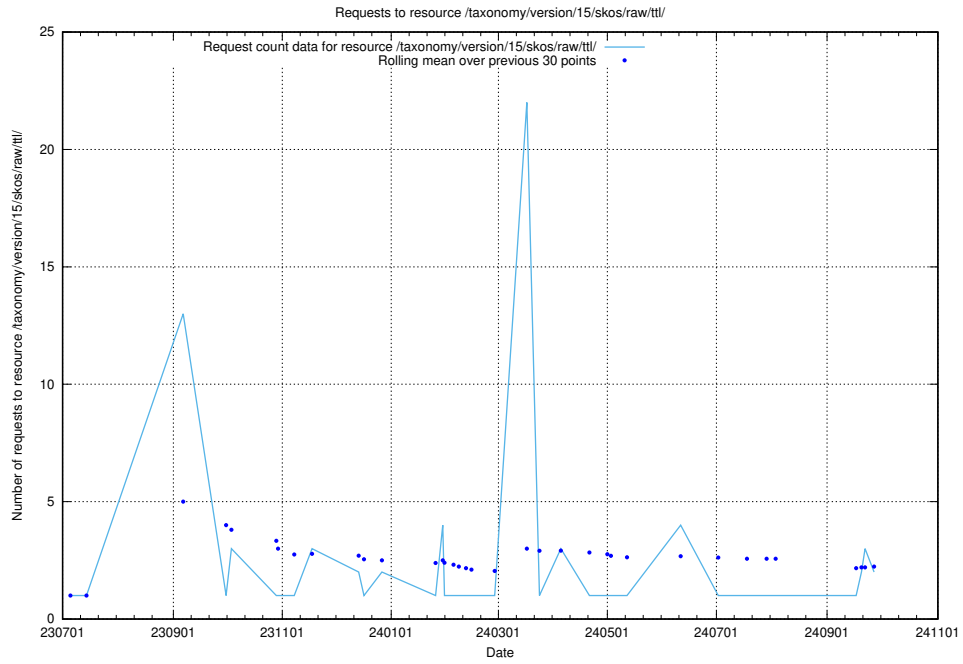

5.955 Usage of /taxonomy/version/15/skos/raw/ttl/

Here, we count the number of requests to resource /taxonomy/version/15/skos/raw/ttl/.