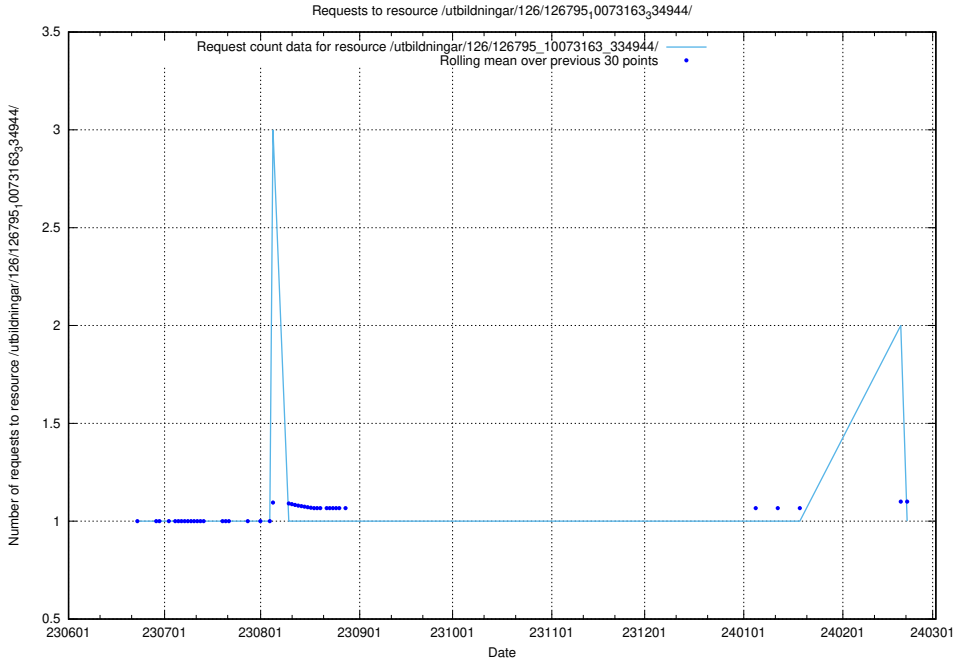

5.6497 Usage of /utbildningar/126/126795_10073163_334944/

Here, we count the number of requests to resource /utbildningar/126/126795_10073163_334944/.