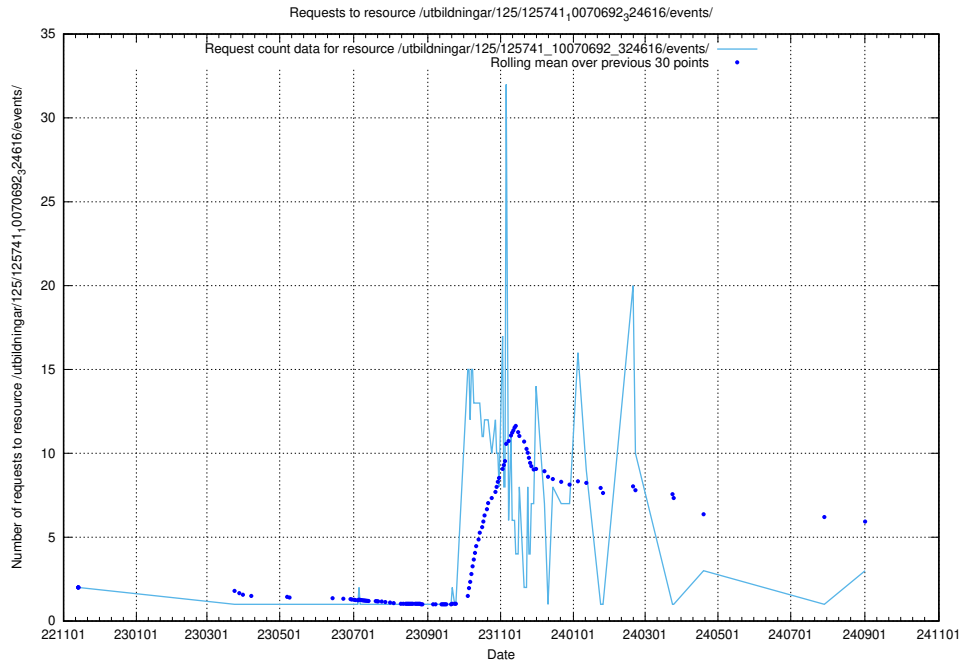

5.560 Usage of /utbildningar/125/125741_10070692_324616/events/

Here, we count the number of requests to resource /utbildningar/125/125741_10070692_324616/events/