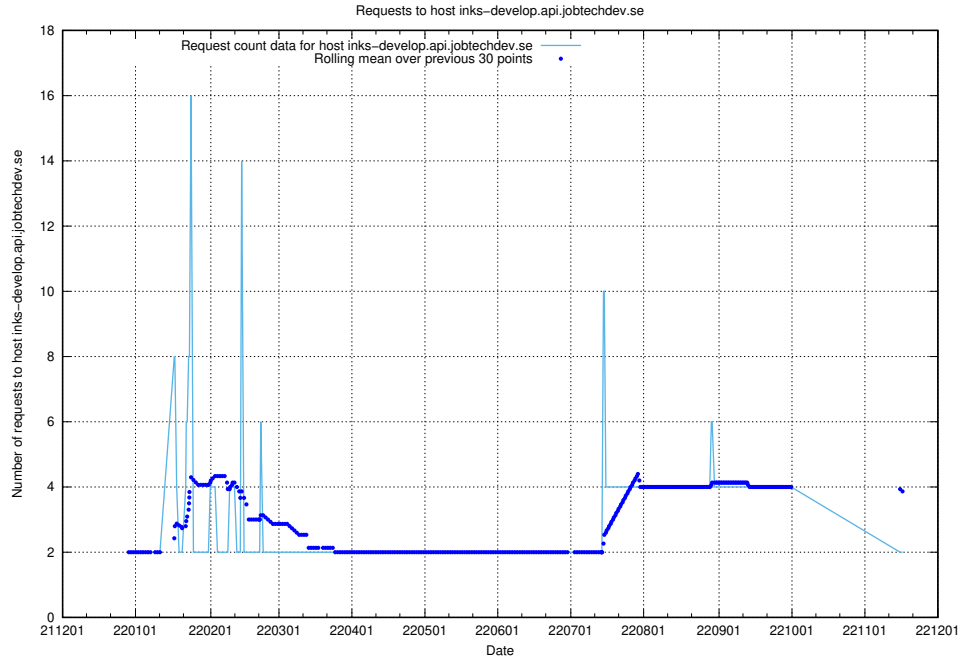

7.355 Usage of inks-develop.api.jobtechdev.se

Here, we count the number of requests to host inks-develop.api.jobtechdev.se.