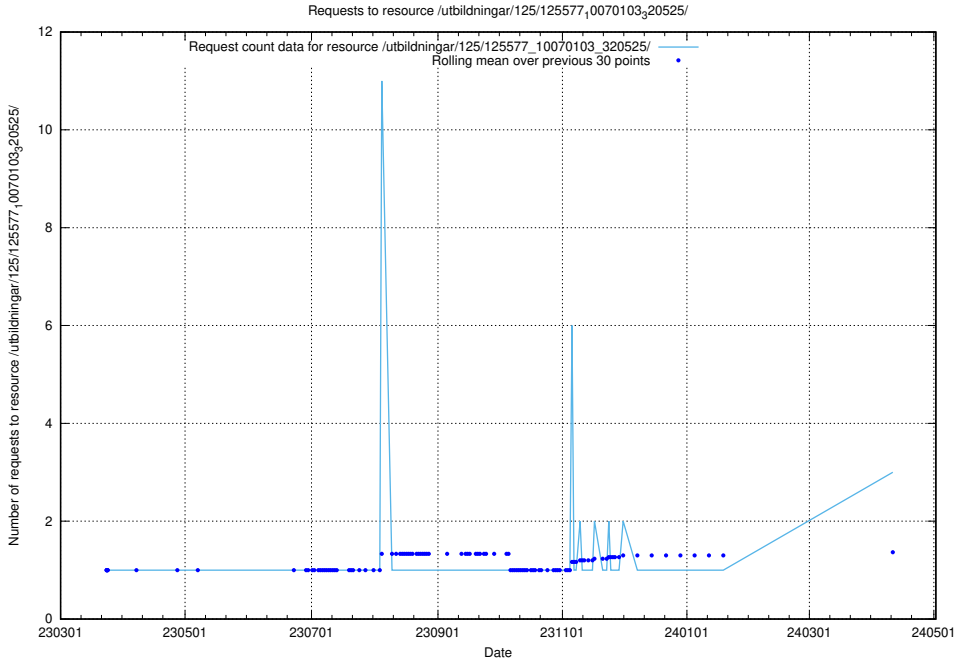

5.417 Usage of /utbildningar/125/125577_10070103_320525/

Here, we count the number of requests to resource /utbildningar/125/125577_10070103_320525/.