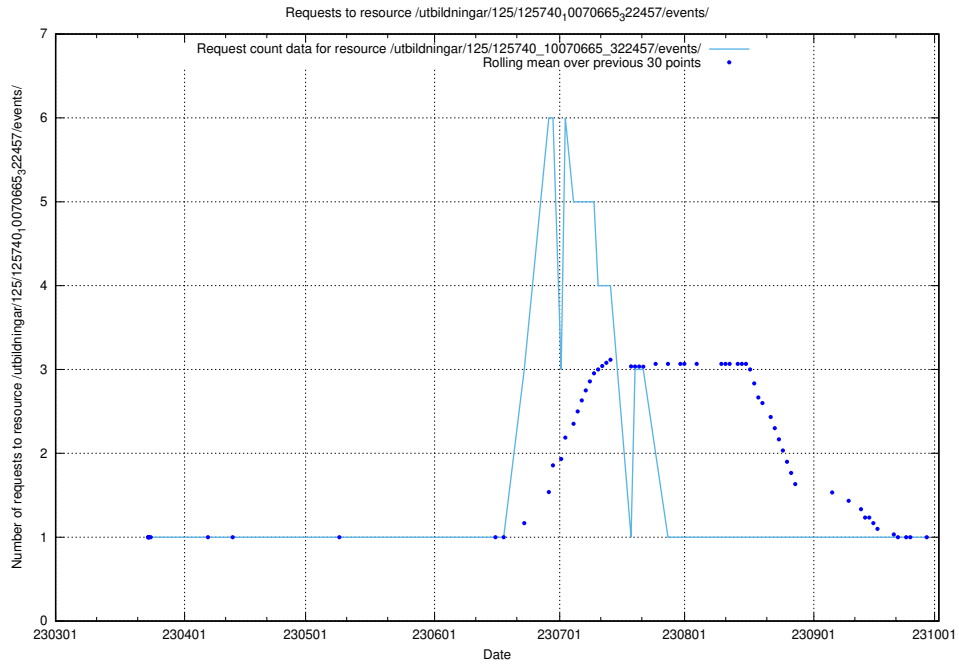

5.1154 Usage of /utbildningar/125/125740_10070665_322457/events/

Here, we count the number of requests to resource /utbildningar/125/125740_10070665_322457/events/