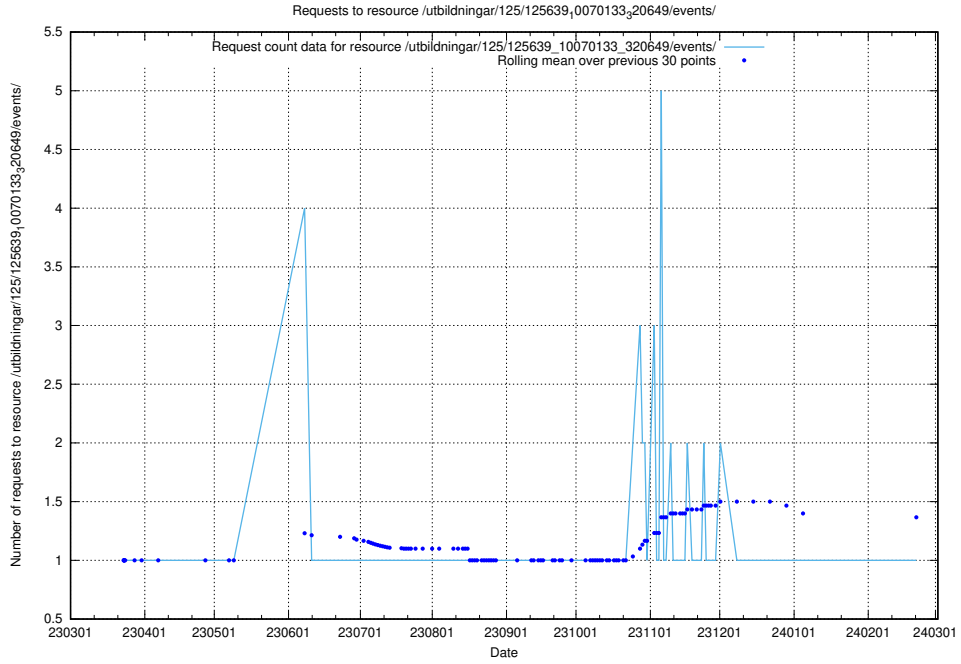

5.1206 Usage of /utbildningar/125/125639_10070133_320649/events/

Here, we count the number of requests to resource /utbildningar/125/125639_10070133_320649/events/