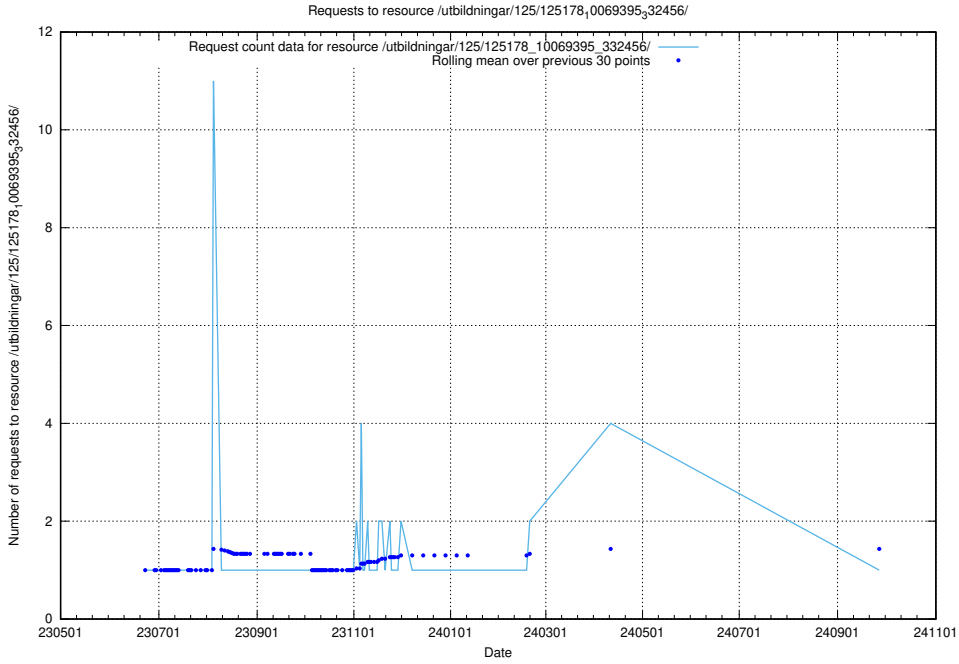

5.6612 Usage of /utbildningar/125/125178_10069395_332456/

Here, we count the number of requests to resource /utbildningar/125/125178_10069395_332456/.