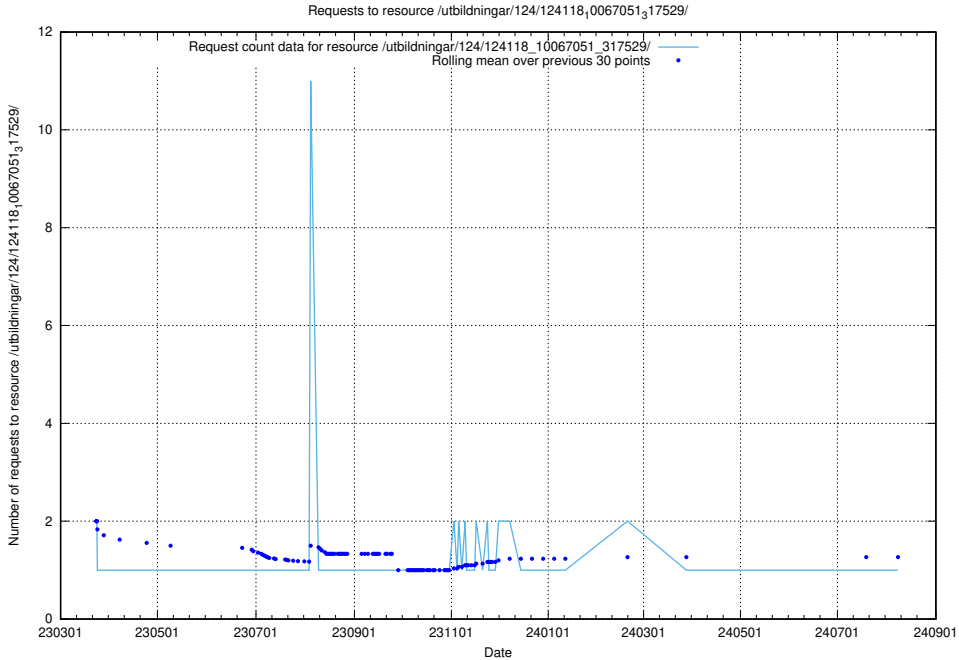

5.7184 Usage of /utbildningar/124/124118_10067051_317529/

Here, we count the number of requests to resource /utbildningar/124/124118_10067051_317529/.