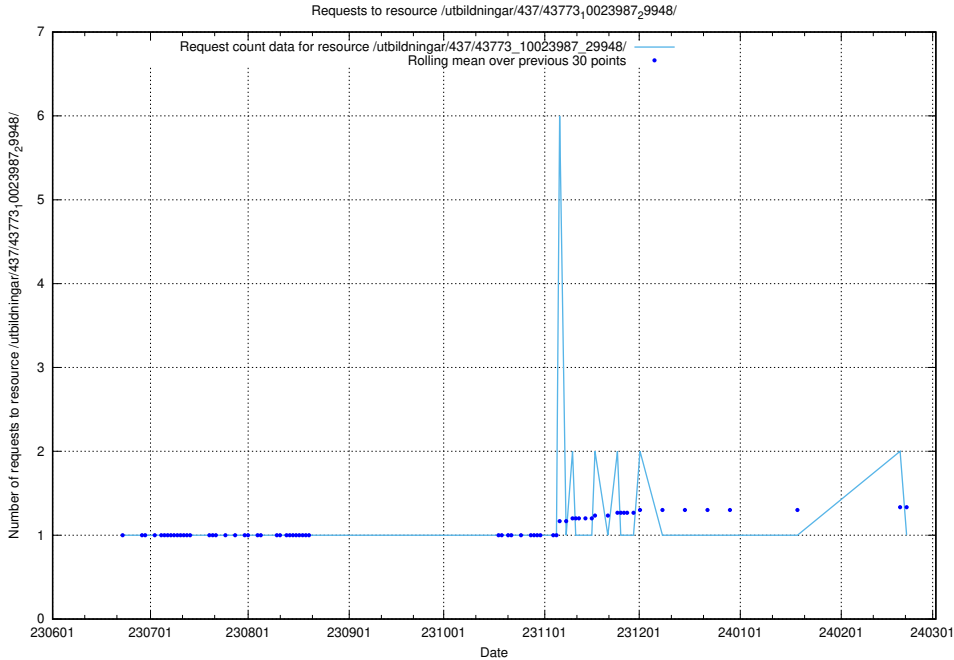

5.6488 Usage of /utbildningar/437/43773_10023987_29948/

Here, we count the number of requests to resource /utbildningar/437/43773_10023987_29948/.