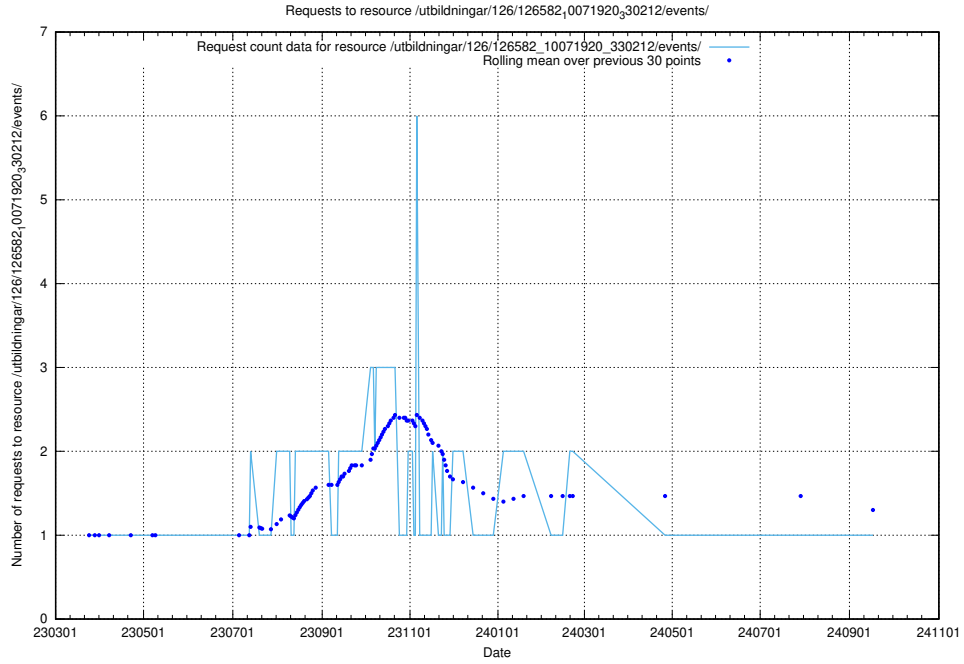

5.7077 Usage of /utbildningar/126/126582_10071920_330212/events/

Here, we count the number of requests to resource /utbildningar/126/126582_10071920_330212/events/