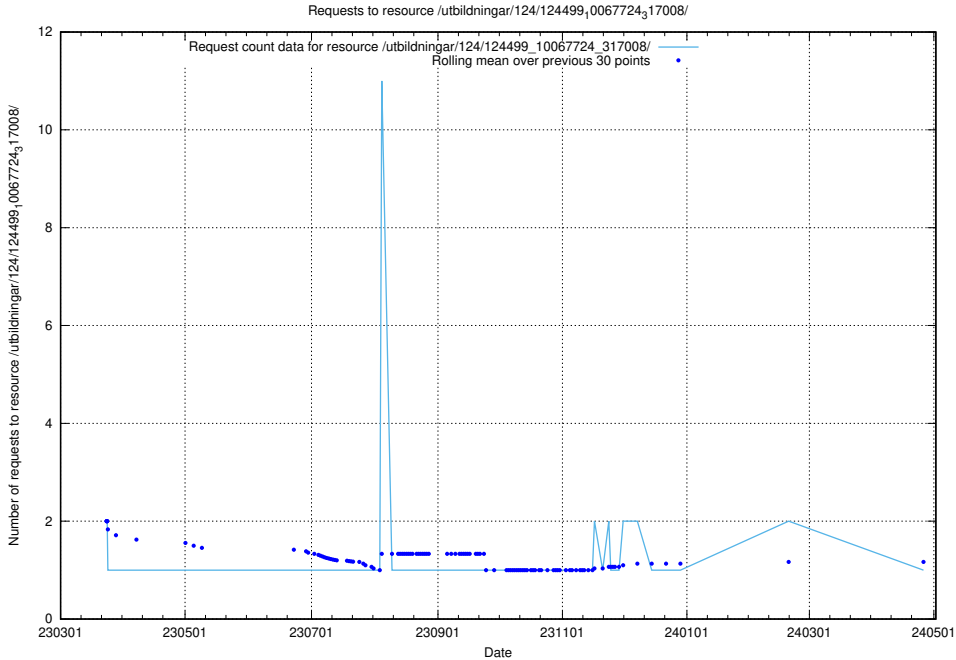

5.7174 Usage of /utbildningar/124/124499_10067724_317008/

Here, we count the number of requests to resource /utbildningar/124/124499_10067724_317008/.