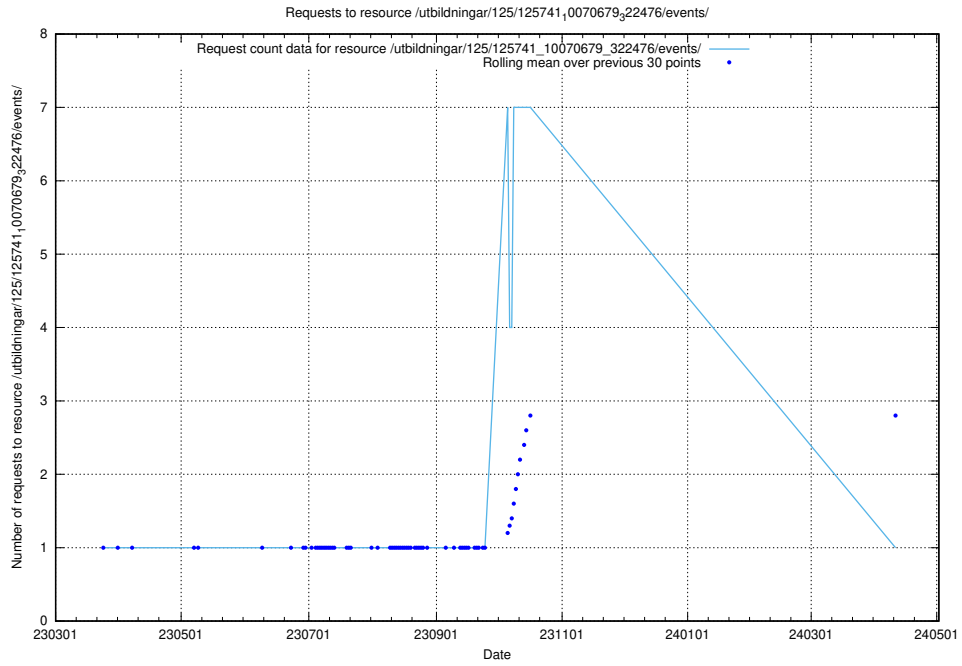

5.7109 Usage of /utbildningar/125/125741_10070679_322476/events/

Here, we count the number of requests to resource /utbildningar/125/125741_10070679_322476/events/