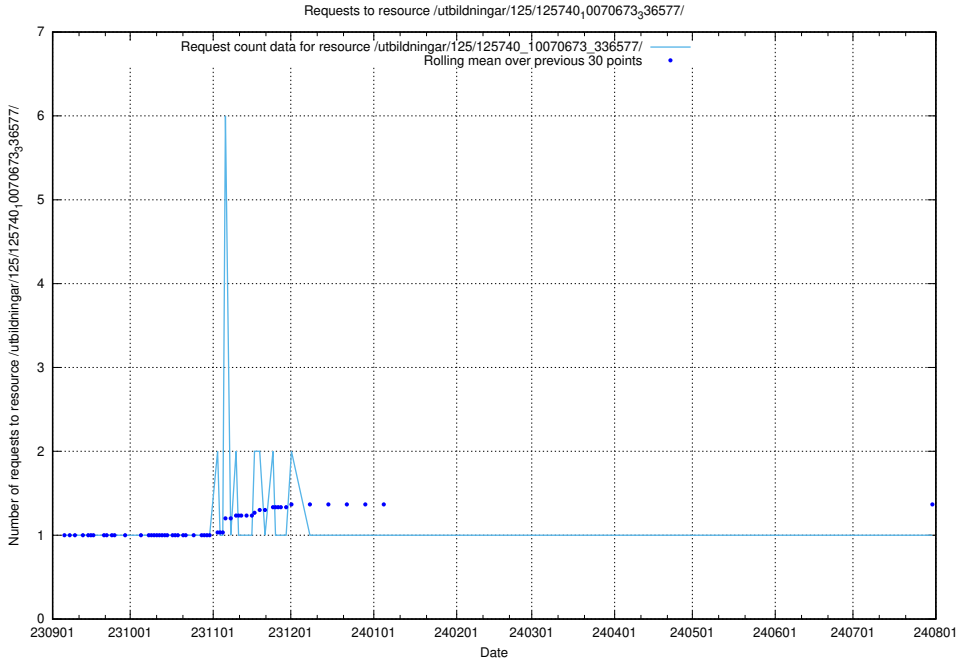

5.5589 Usage of /utbildningar/125/125740_10070673_336577/

Here, we count the number of requests to resource /utbildningar/125/125740_10070673_336577/.