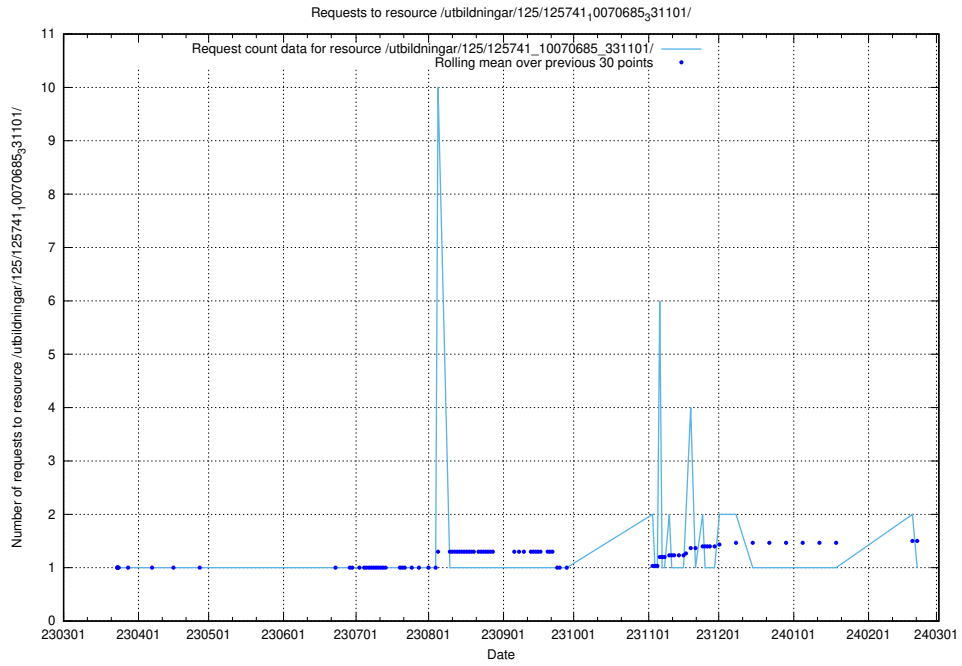

5.7351 Usage of /utbildningar/125/125741_10070685_331101/

Here, we count the number of requests to resource /utbildningar/125/125741_10070685_331101/.