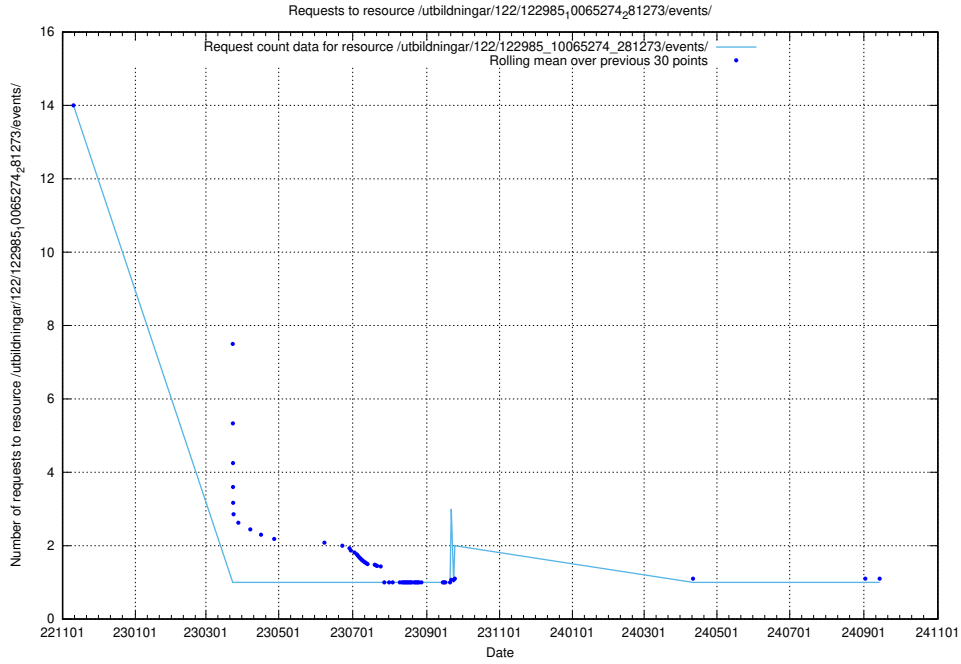

5.7097 Usage of /utbildningar/122/122985_10065274_281273/events/

Here, we count the number of requests to resource /utbildningar/122/122985_10065274_281273/events/