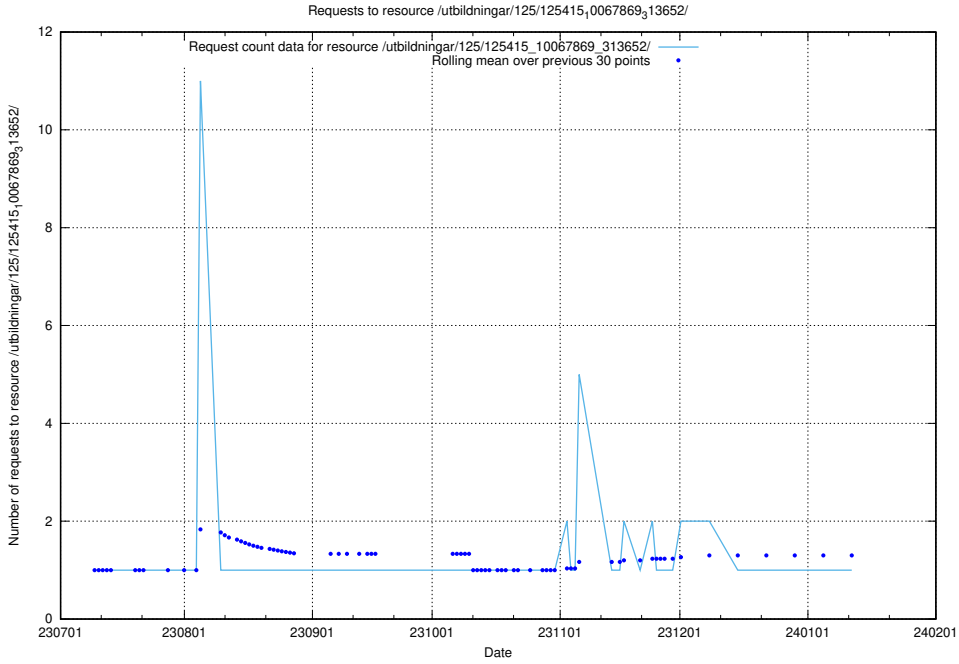

5.6045 Usage of /utbildningar/125/125415_10067869_313652/

Here, we count the number of requests to resource /utbildningar/125/125415_10067869_313652/.