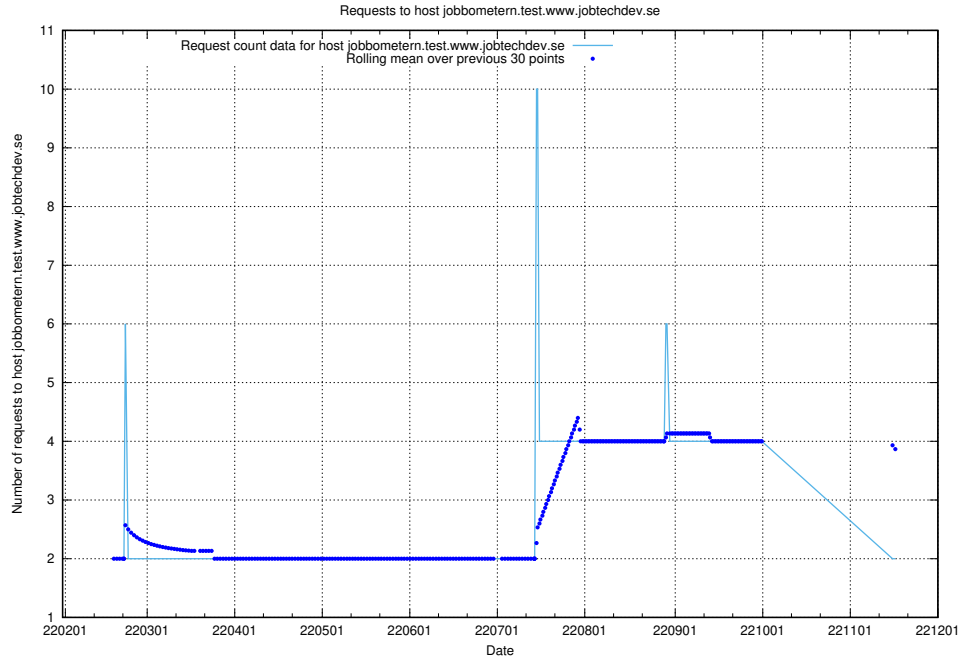

7.537 Usage of `jobbometern.test.www.jobtechdev.se`

Here, we count the number of requests to host `jobbometern.test.www.jobtechdev.se`.