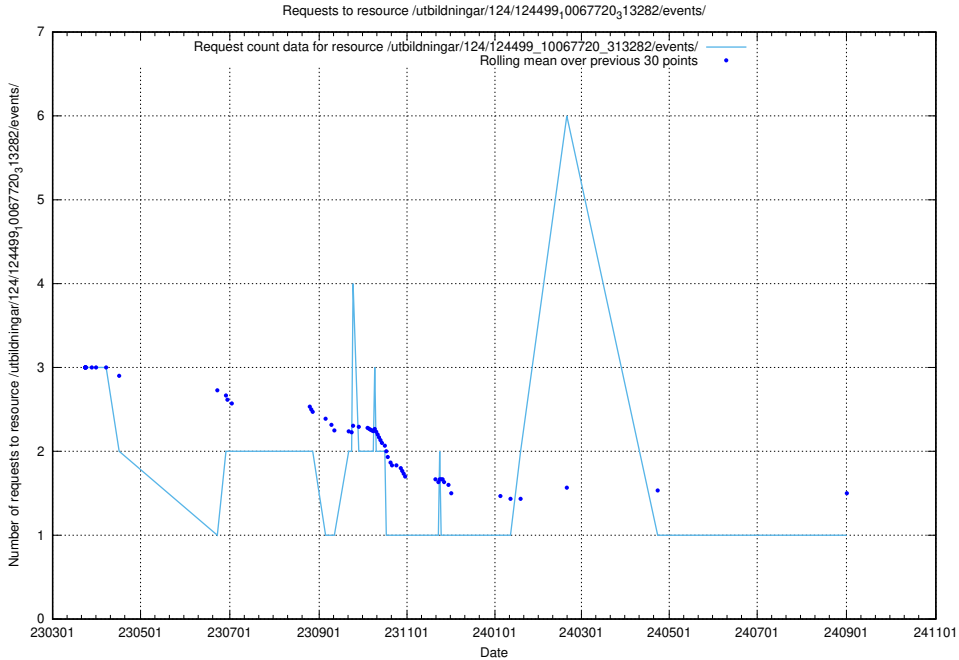

5.7138 Usage of /utbildningar/124/124499_10067720_313282/events/

Here, we count the number of requests to resource /utbildningar/124/124499_10067720_313282/events/