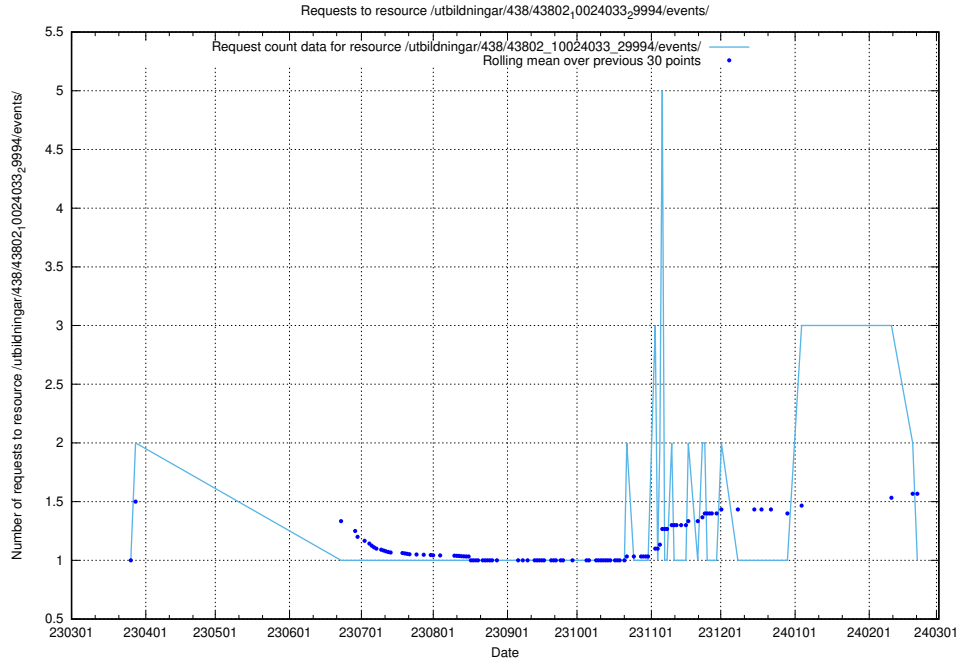

5.6959 Usage of /utbildningar/438/43802_10024033_29994/events/

Here, we count the number of requests to resource /utbildningar/438/43802_10024033_29994/events/.