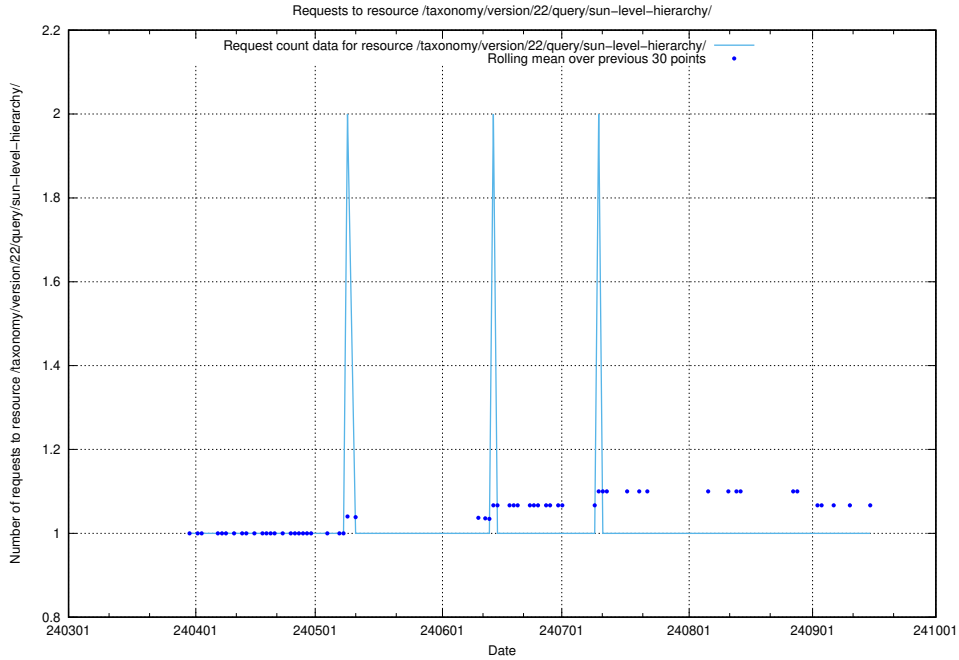

5.2527 Usage of /taxonomy/version/22/query/sun-level-hierarchy/

Here, we count the number of requests to resource /taxonomy/version/22/query/sun-level-hierarchy/.