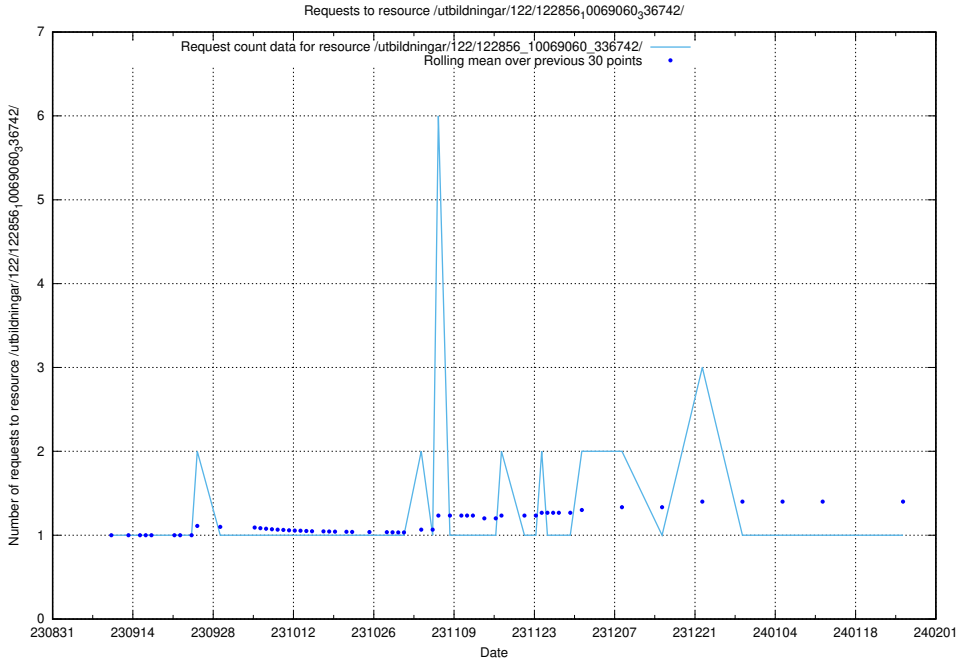

5.5545 Usage of /utbildningar/122/122856_10069060_336742/

Here, we count the number of requests to resource /utbildningar/122/122856_10069060_336742/.