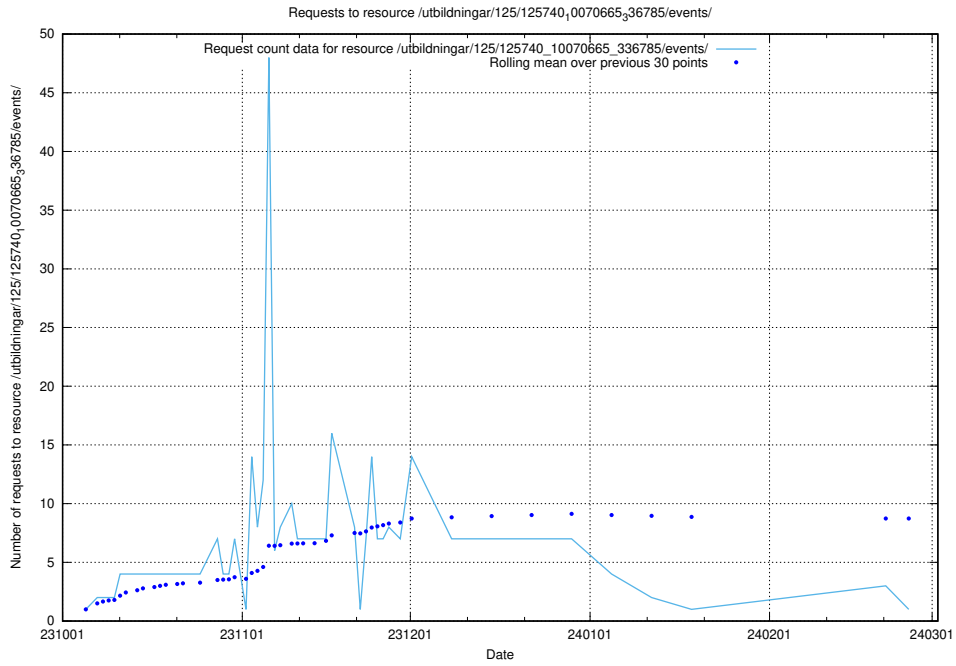

5.5333 Usage of /utbildningar/125/125740_10070665_336785/events/

Here, we count the number of requests to resource /utbildningar/125/125740_10070665_336785/events/