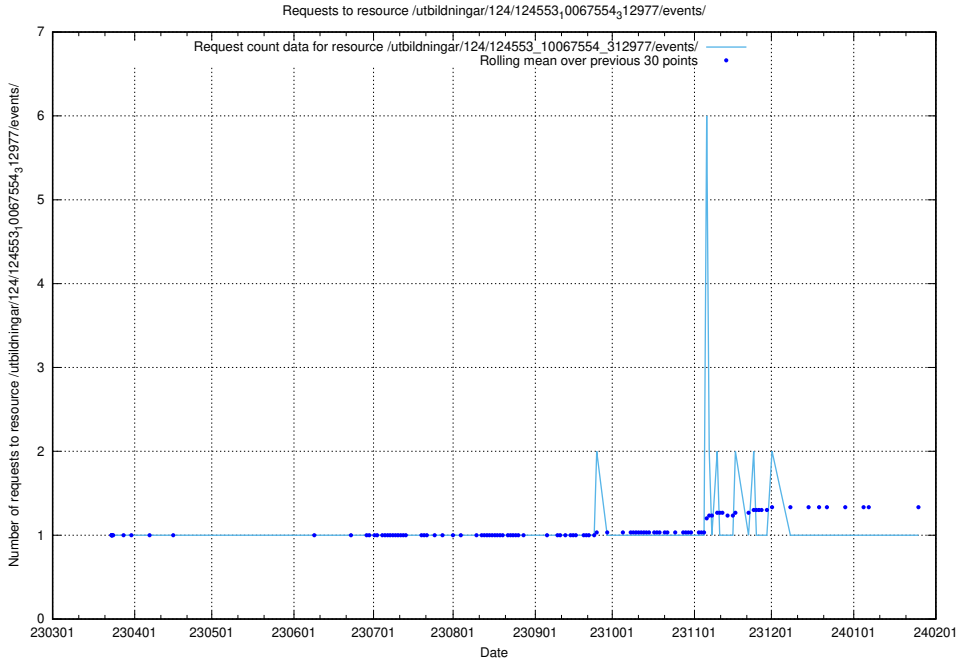

5.1607 Usage of /utbildningar/124/124553_10067554_312977/events/

Here, we count the number of requests to resource /utbildningar/124/124553_10067554_312977/events/