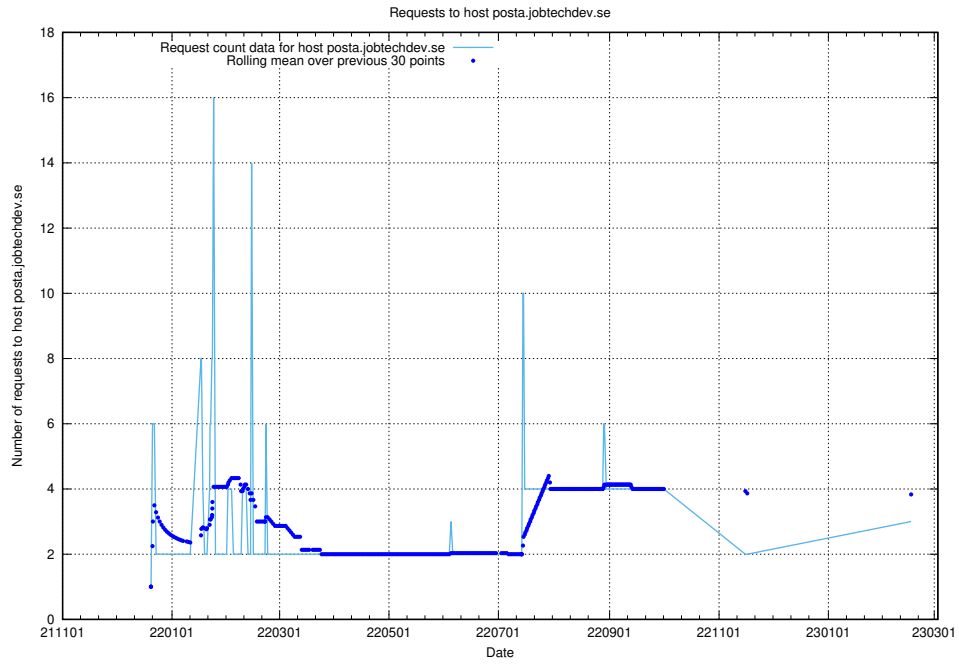

7.201 Usage of `posta.jobtechdev.se`

Here, we count the number of requests to host `posta.jobtechdev.se`.