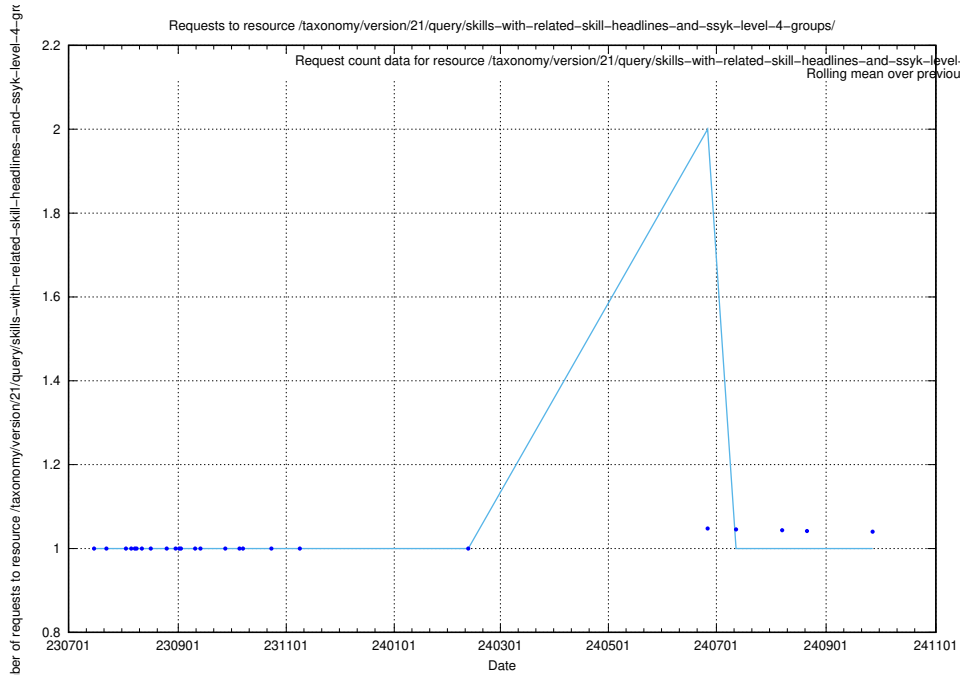

5.5982 Usage of /taxonomy/version/21/query/skills-with-related-skill-headlines-and-ssyk-level-4-groups/

Here, we count the number of requests to resource /taxonomy/version/21/query/skills-with-related-skill-headlines-and-ssyk-level-4-groups/.