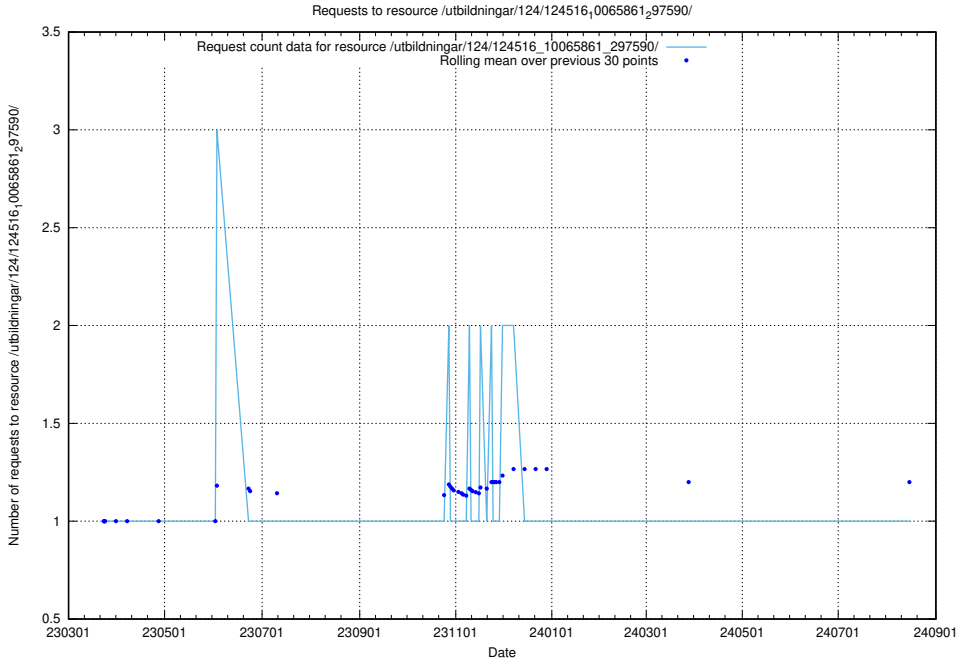

5.2439 Usage of /utbildningar/124/124516_10065861_297590/

Here, we count the number of requests to resource /utbildningar/124/124516_10065861_297590/.

5.2440 Usage of /availability/uptime/20240408/

Here, we count the number of requests to resource /availability/uptime/20240408/.