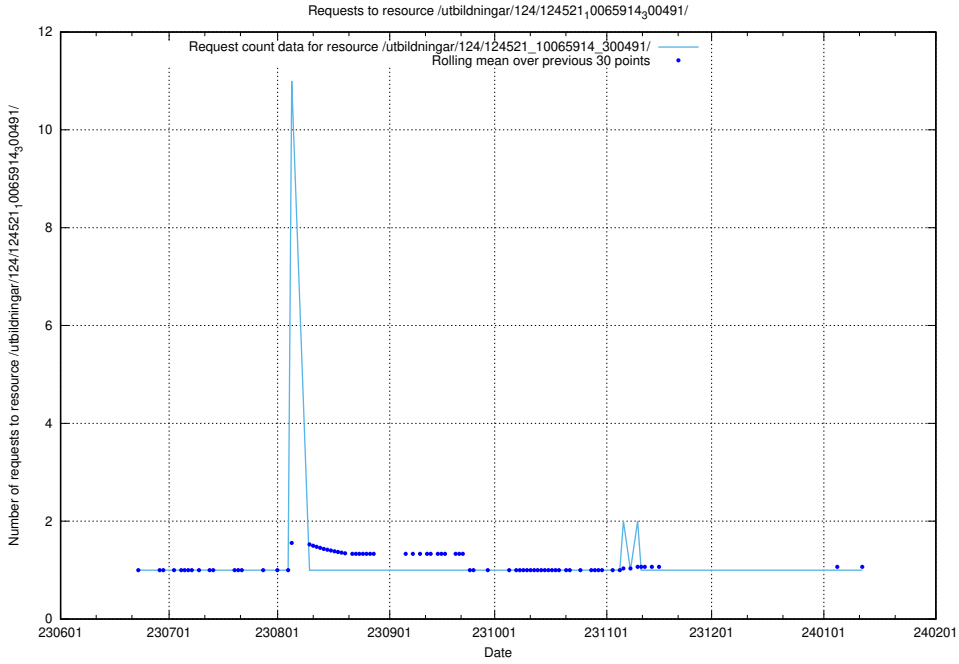

5.6634 Usage of /utbildningar/124/124521_10065914_300491/

Here, we count the number of requests to resource /utbildningar/124/124521_10065914_300491/.