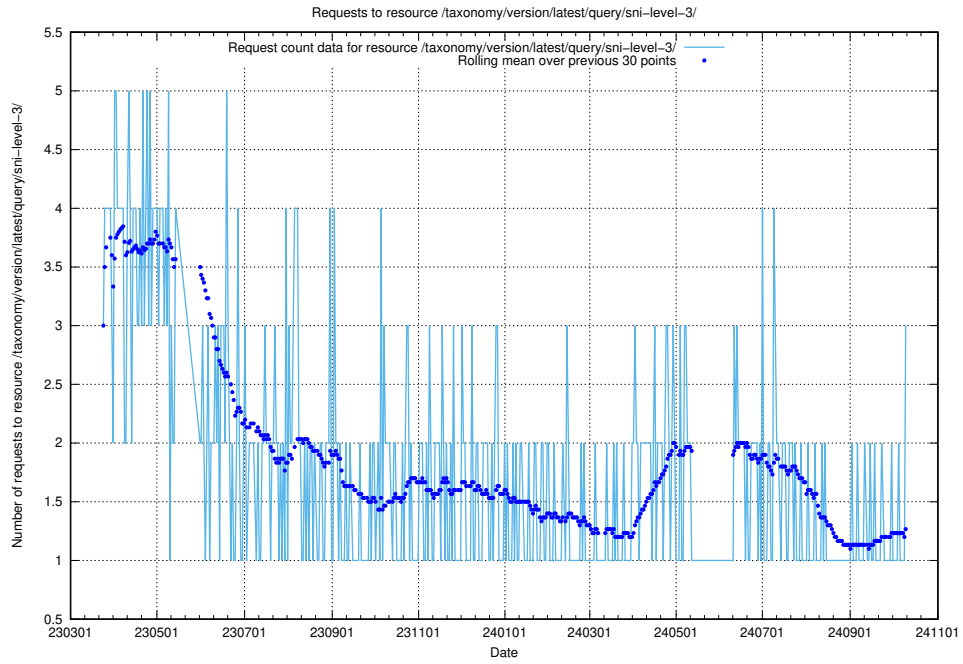

5.578 Usage of /taxonomy/version/latest/query/sni-level-3/

Here, we count the number of requests to resource /taxonomy/version/latest/query/sni-level-3/.