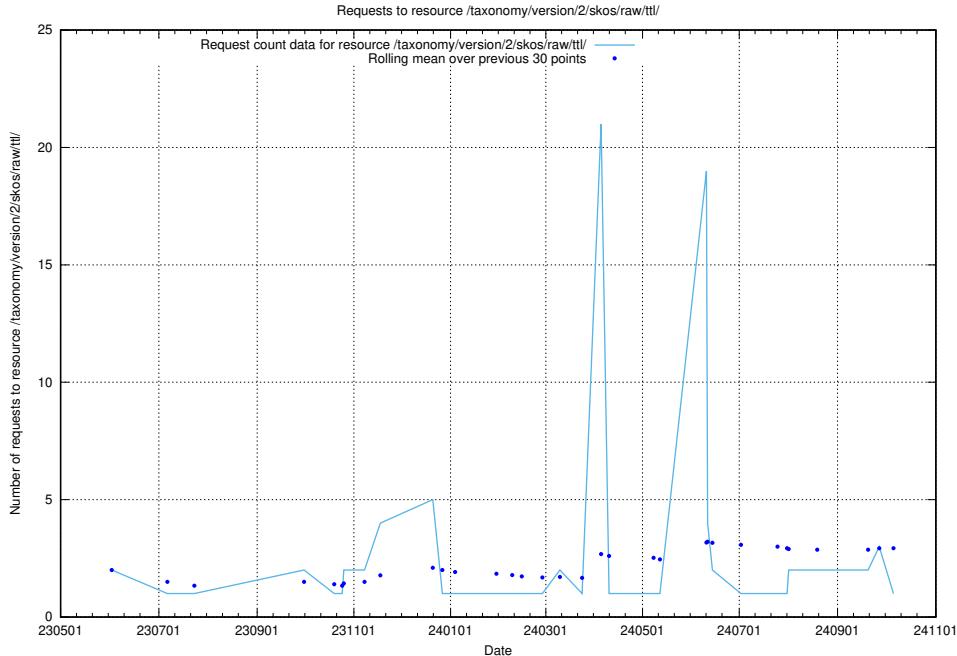

5.6800 Usage of /taxonomy/version/2/skos/raw/ttl/

Here, we count the number of requests to resource /taxonomy/version/2/skos/raw/ttl/.