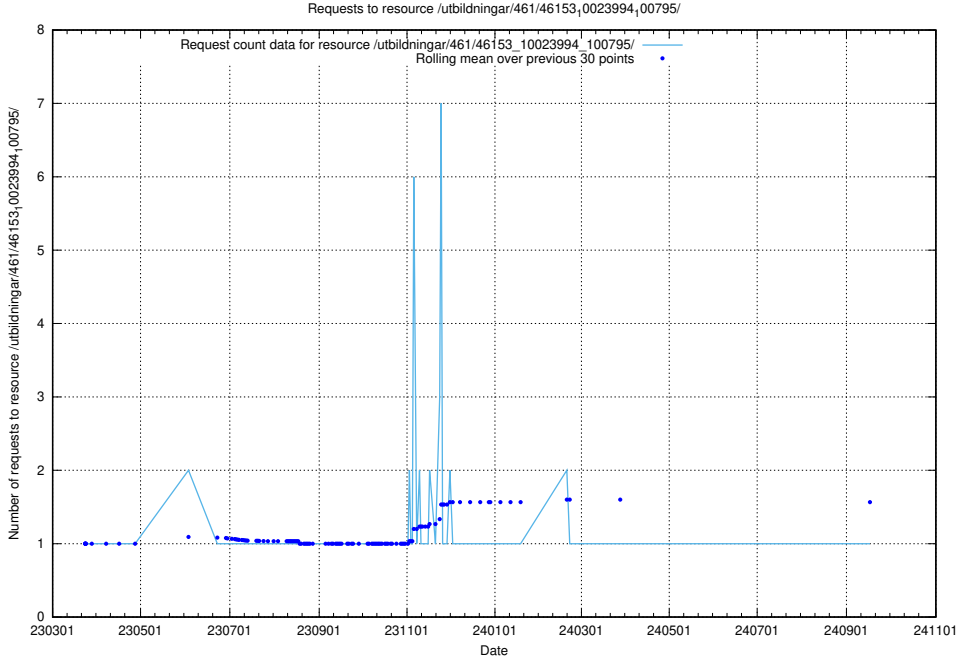

5.7194 Usage of /utbildningar/461/46153_10023994_100795/

Here, we count the number of requests to resource /utbildningar/461/46153_10023994_100795/.

5.7195 Usage of /utbildningar/457/45736_10024003_32189/events/