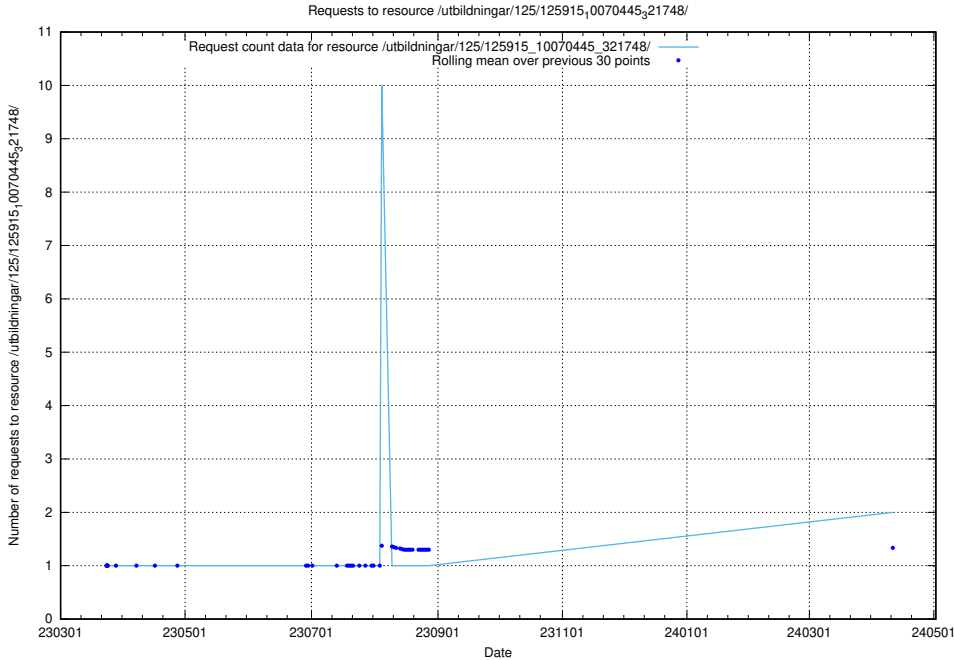

5.1106 Usage of /utbildningar/125/125915_10070445_321748/

Here, we count the number of requests to resource /utbildningar/125/125915_10070445_321748/.