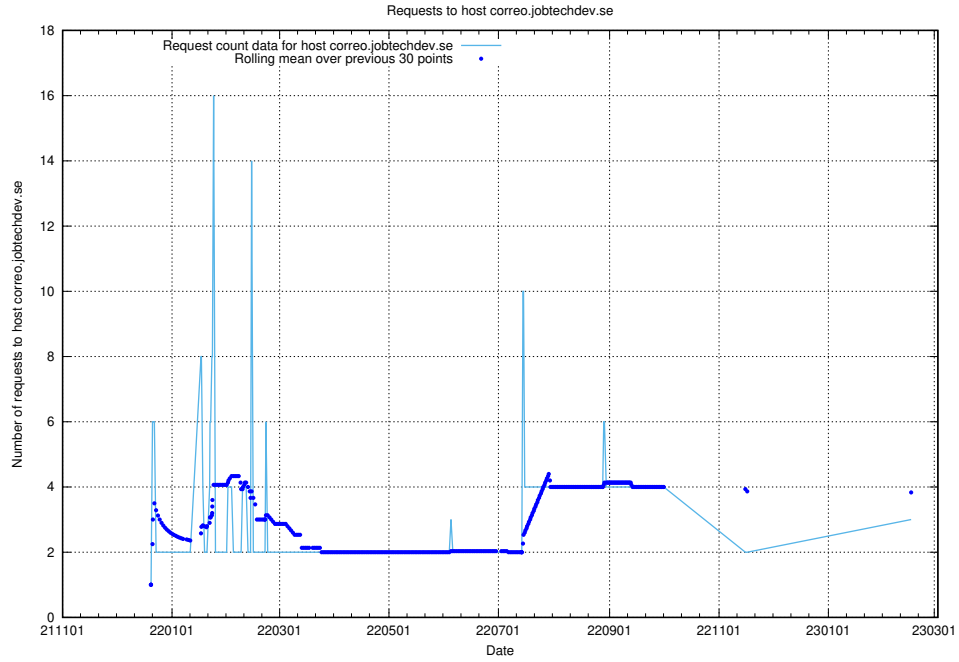

Here, we count the number of requests to host ex.jobtechdev.se.

7.207 Usage of email.jobtechdev.se

Here, we count the number of requests to host email.jobtechdev.se.

7.208 Usage of correo.jobtechdev.se

Here, we count the number of requests to host correo.jobtechdev.se.