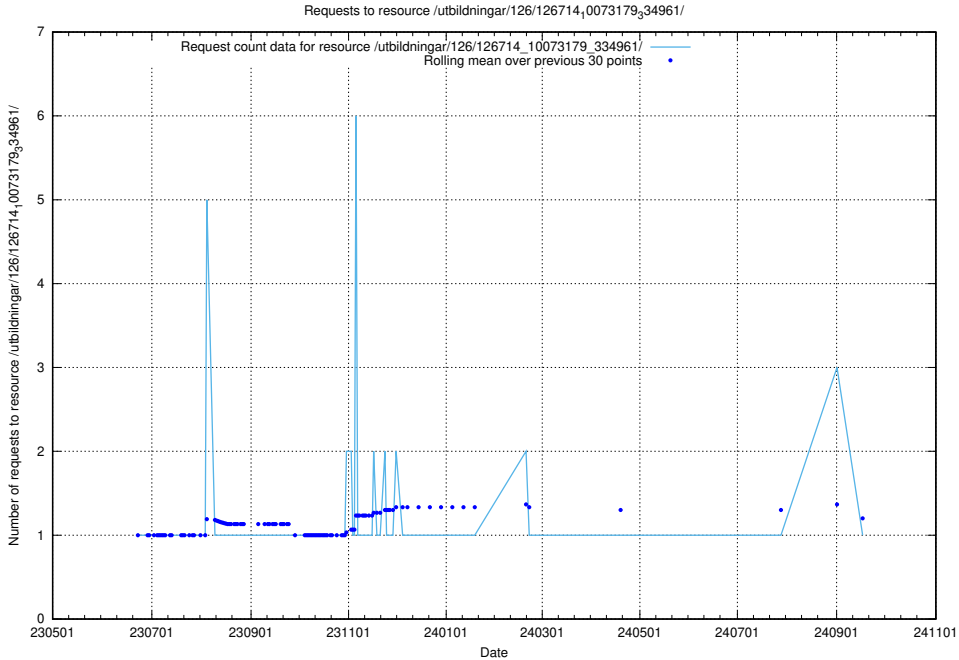

5.6514 Usage of /utbildningar/126/126714_10073179_334961/

Here, we count the number of requests to resource /utbildningar/126/126714_10073179_334961/.