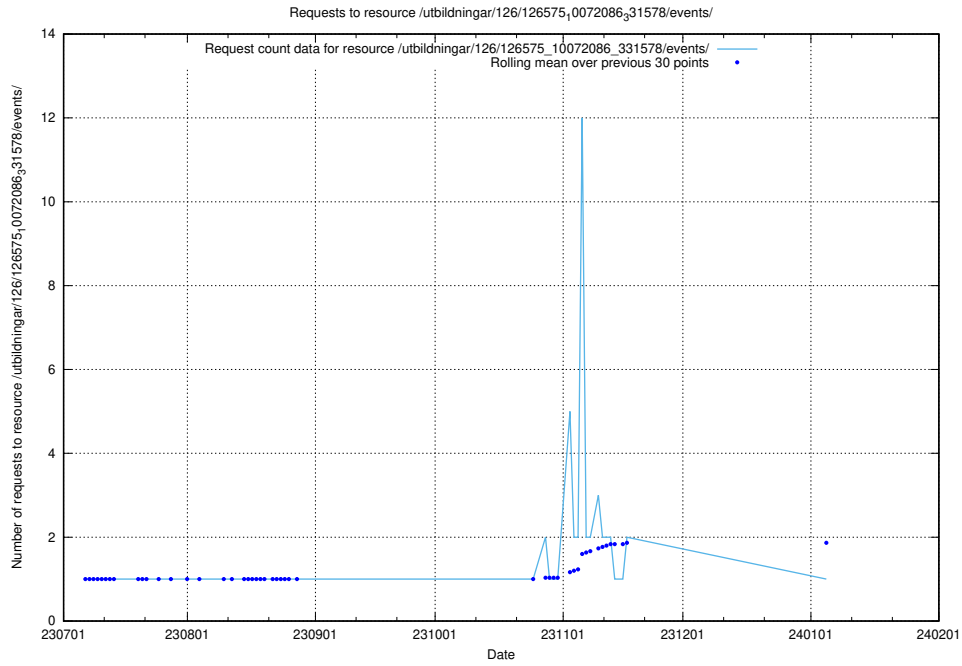

5.6211 Usage of /utbildningar/126/126575_10072086_331578/events/

Here, we count the number of requests to resource /utbildningar/126/126575_10072086_331578/events/