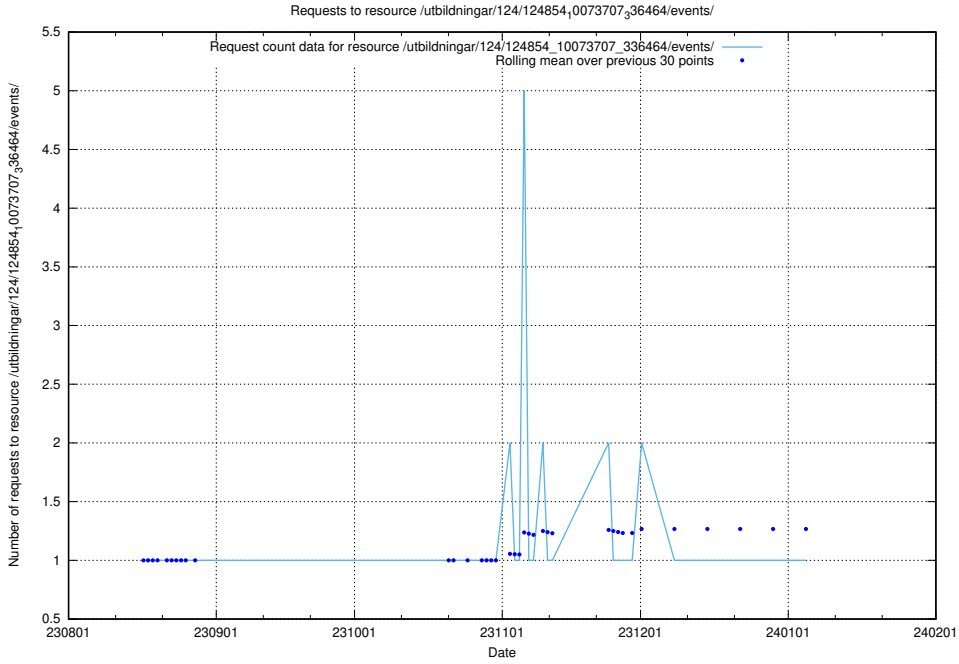

5.5701 Usage of /utbildningar/124/124854_10073707_336464/events/

Here, we count the number of requests to resource /utbildningar/124/124854_10073707_336464/events/

5.5702 Usage of /utbildningar/123/123367_10065863_297616/