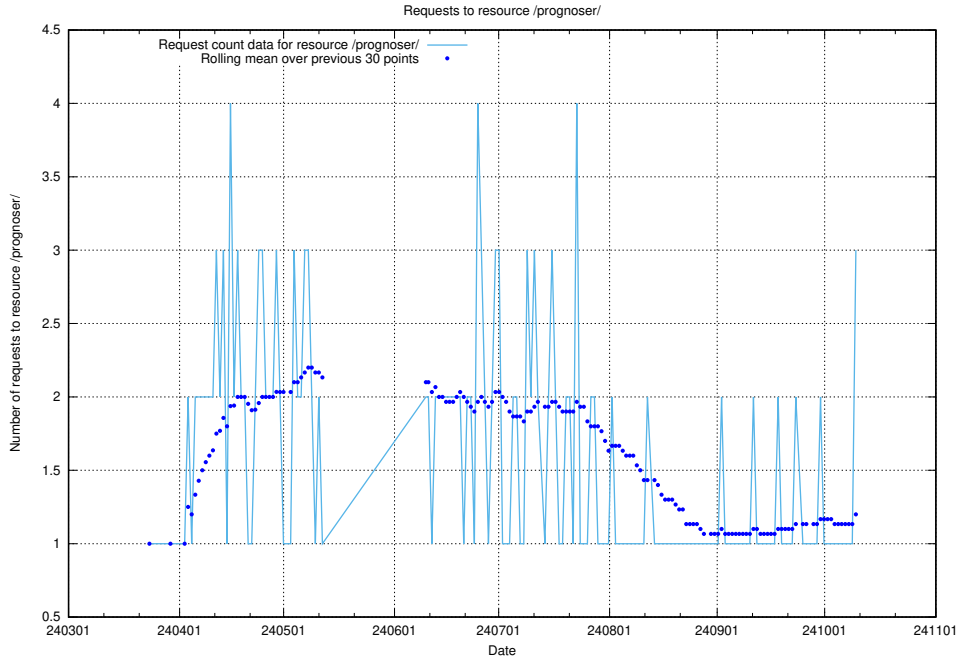

5.458 Usage of /prognoser/

Here, we count the number of requests to resource /prognoser/.