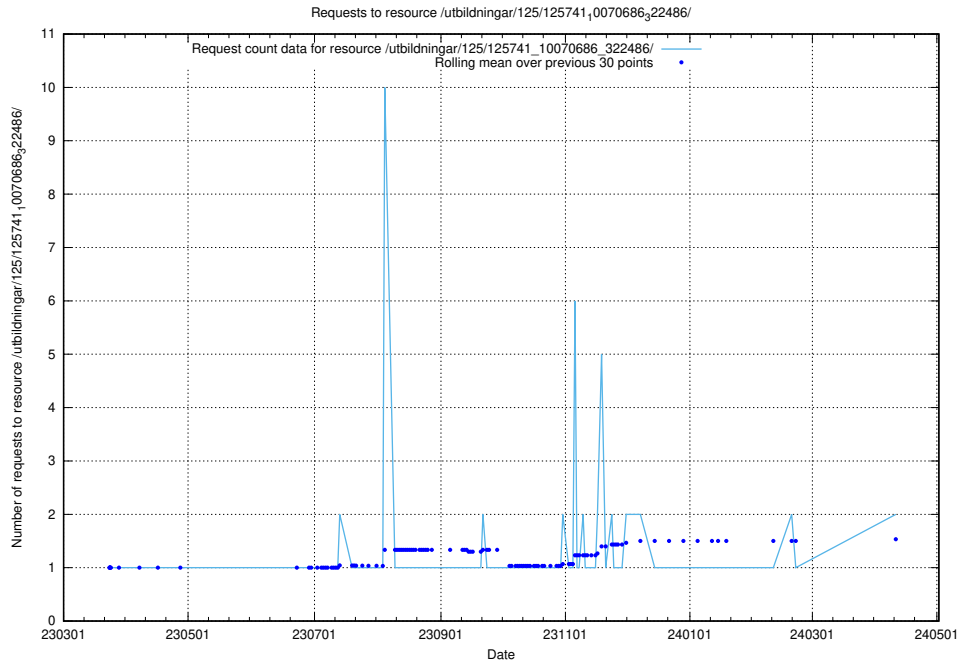

5.1110 Usage of /utbildningar/125/125741_10070686_322486/

Here, we count the number of requests to resource /utbildningar/125/125741_10070686_322486/.