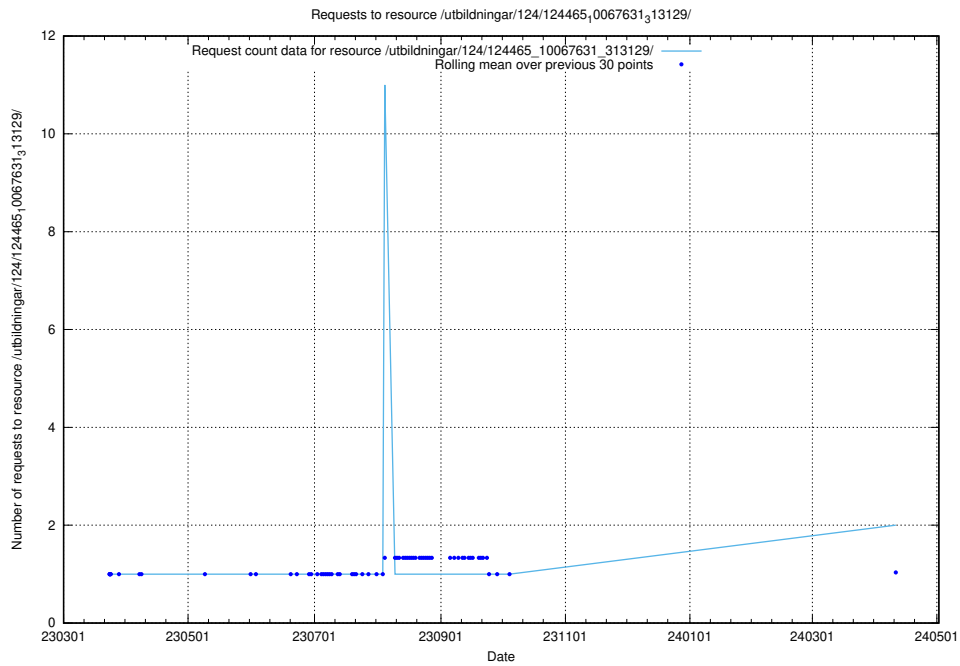

5.797 Usage of /utbildningar/124/124465_10067631_313129/

Here, we count the number of requests to resource /utbildningar/124/124465_10067631_313129/.