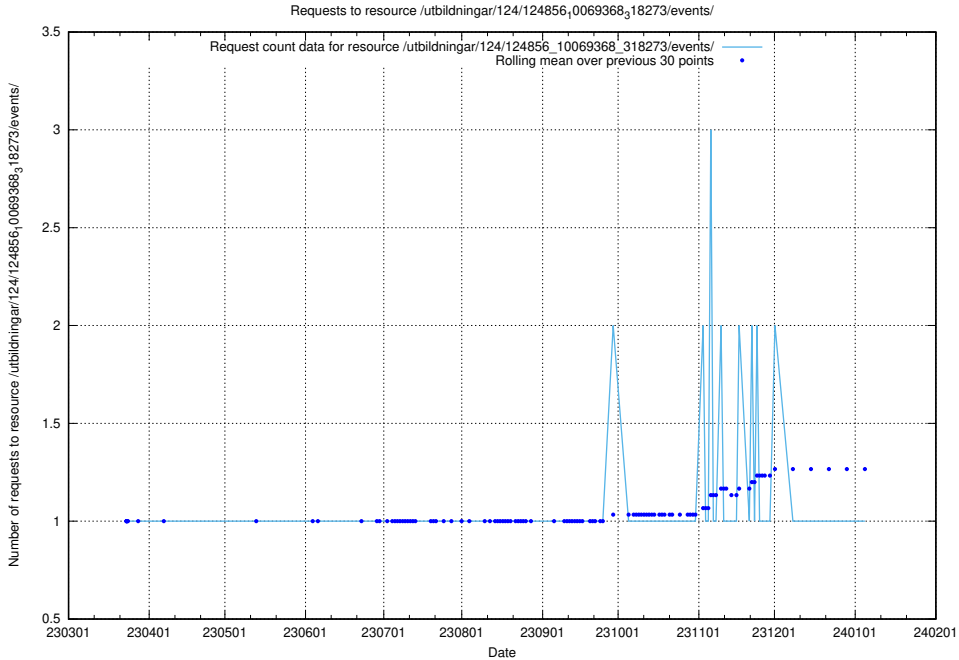

5.1340 Usage of /utbildningar/124/124856_10069368_318273/events/

Here, we count the number of requests to resource /utbildningar/124/124856_10069368_318273/events/