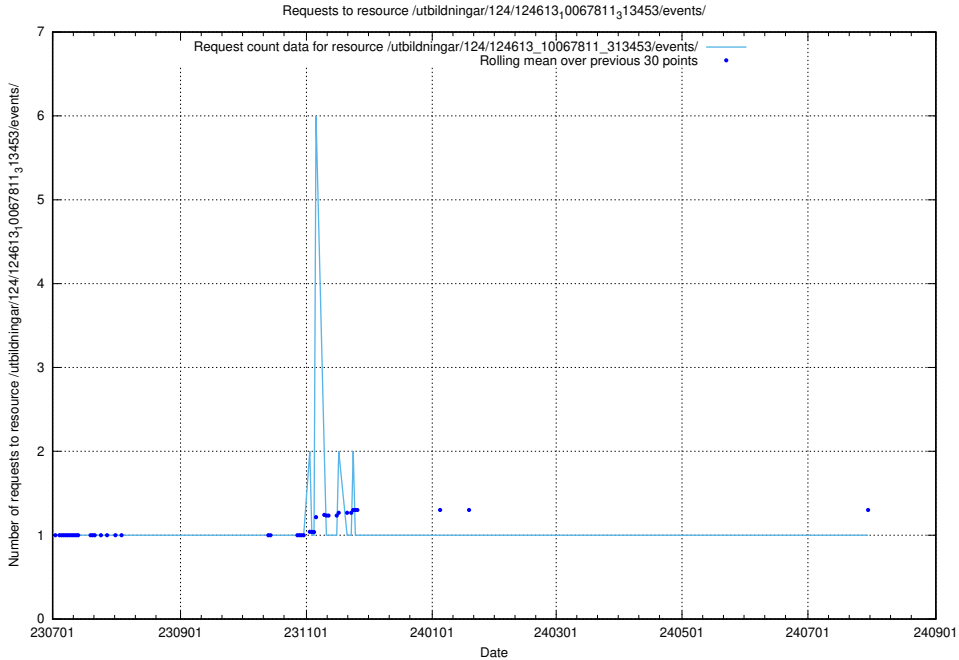

5.6282 Usage of /utbildningar/124/124613_10067811_313453/events/

Here, we count the number of requests to resource /utbildningar/124/124613_10067811_313453/events/