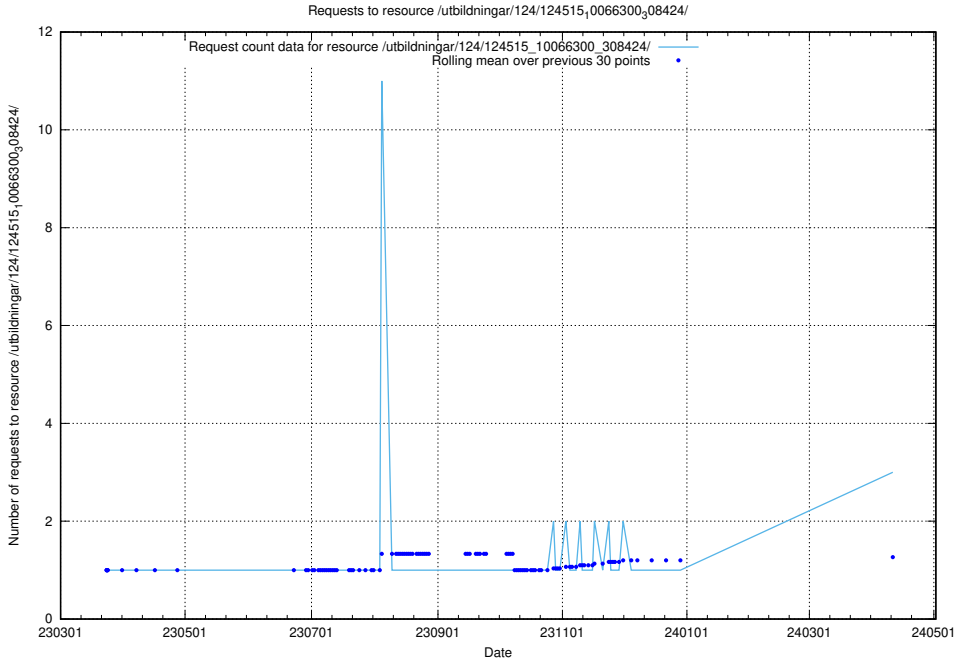

5.455 Usage of /utbildningar/124/124515_10066300_308424/

Here, we count the number of requests to resource /utbildningar/124/124515_10066300_308424/.