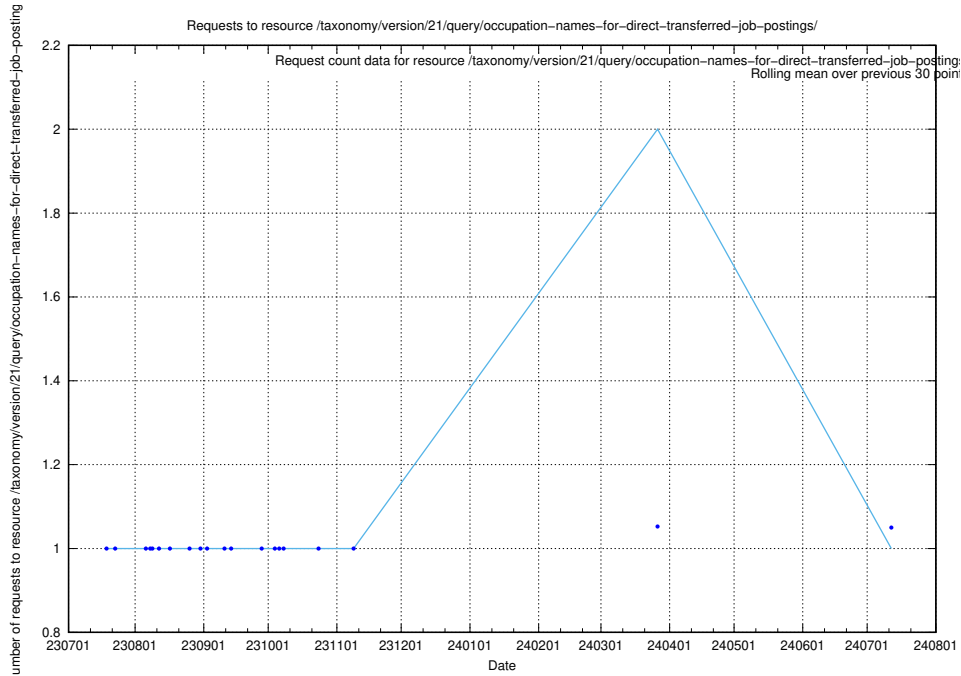

5.5952 Usage of /taxonomy/version/21/query/occupation-names-for-direct-transferred-job-postings/

Here, we count the number of requests to resource /taxonomy/version/21/query/occupation-names-for-direct-transferred-job-postings/.