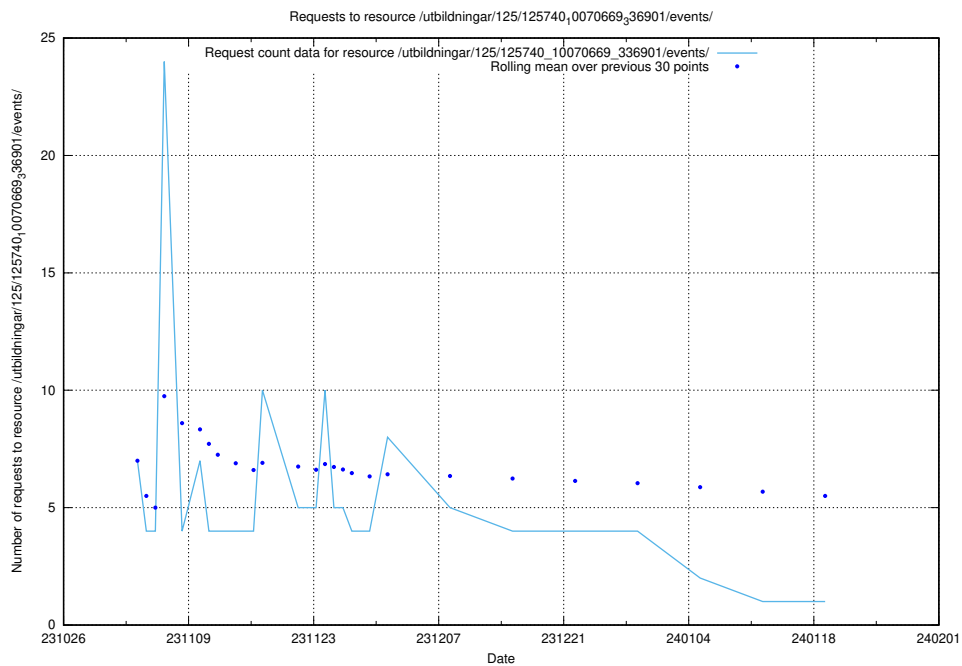

5.5061 Usage of /utbildningar/125/125740_10070669_336901/events/

Here, we count the number of requests to resource /utbildningar/125/125740_10070669_336901/events/