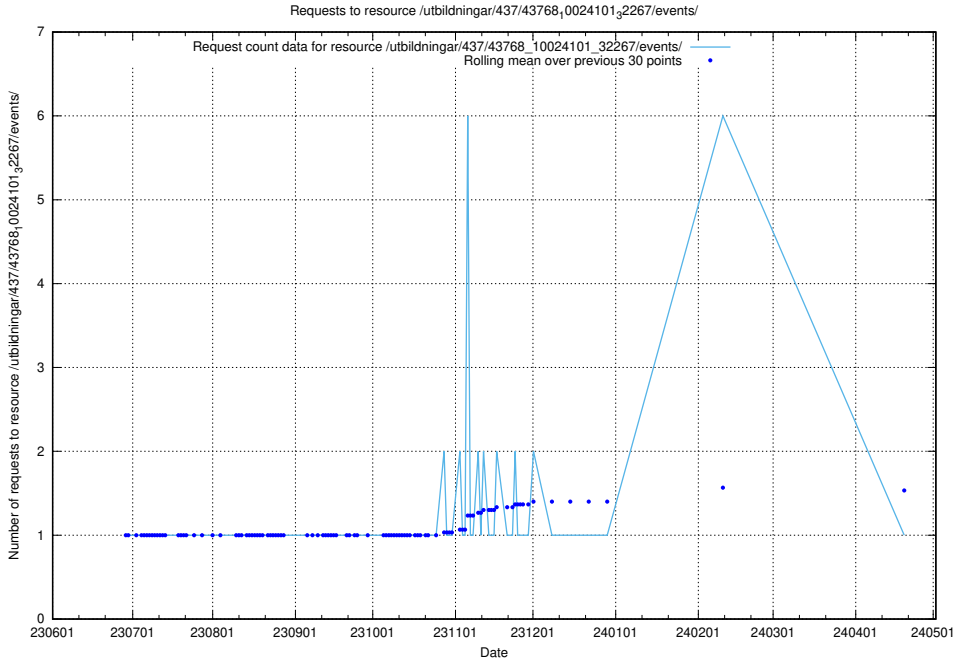

5.6341 Usage of /utbildningar/437/43768_10024101_32267/events/

Here, we count the number of requests to resource /utbildningar/437/43768_10024101_32267/events/.

5.6342 Usage of /utbildningar/437/43768_10024101_32267/