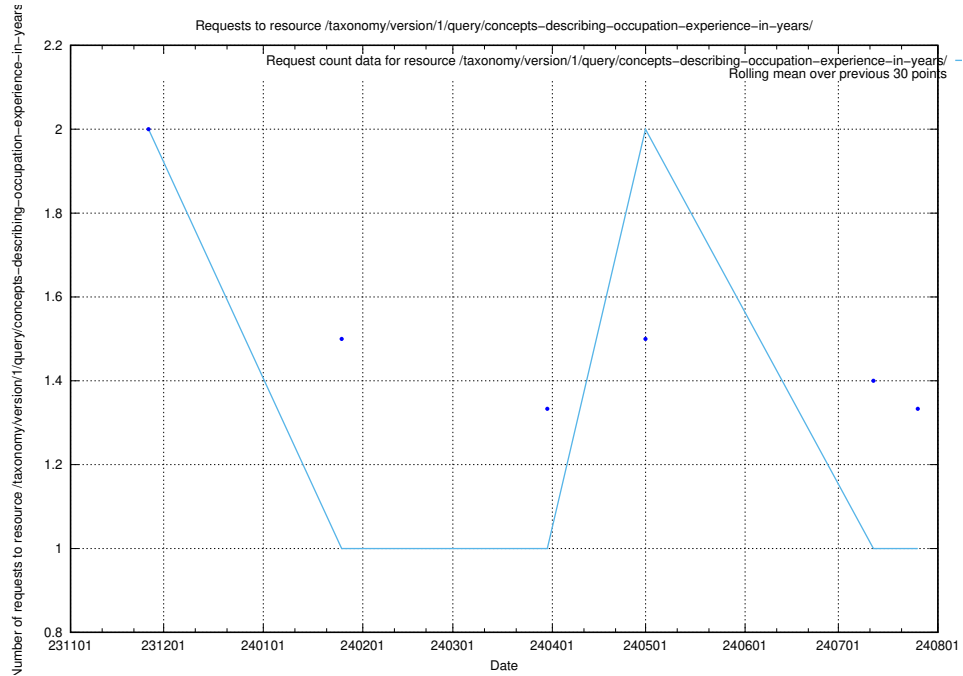

5.4894 Usage of /taxonomy/version/1/query/concepts-describing-occupation-experience-in-years/

Here, we count the number of requests to resource /taxonomy/version/1/query/concepts-describing-occupation-experience-in-years/.