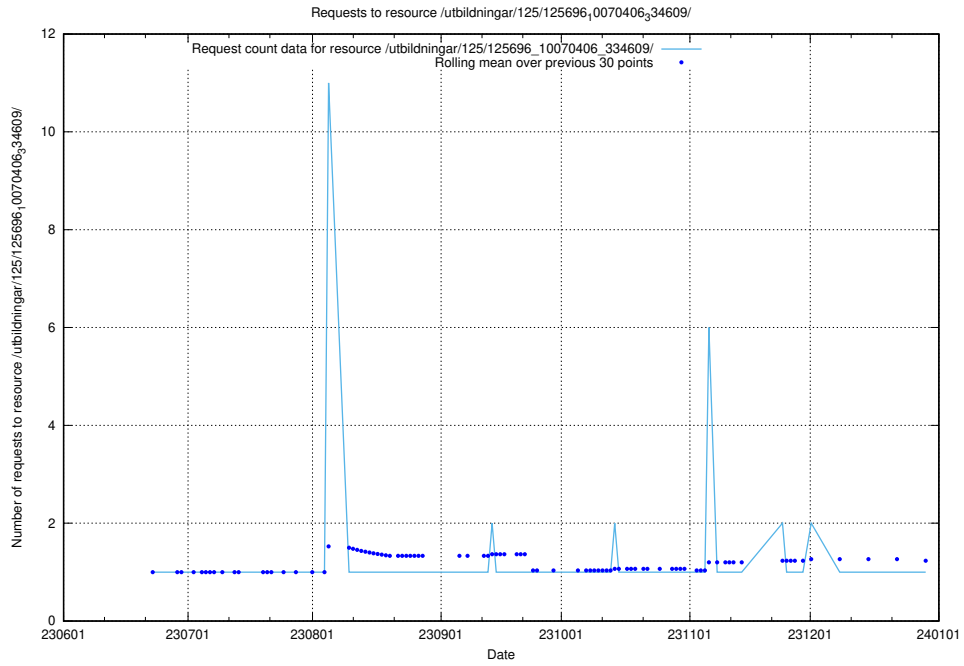

5.6594 Usage of /utbildningar/125/125696_10070406_334609/

Here, we count the number of requests to resource /utbildningar/125/125696_10070406_334609/.