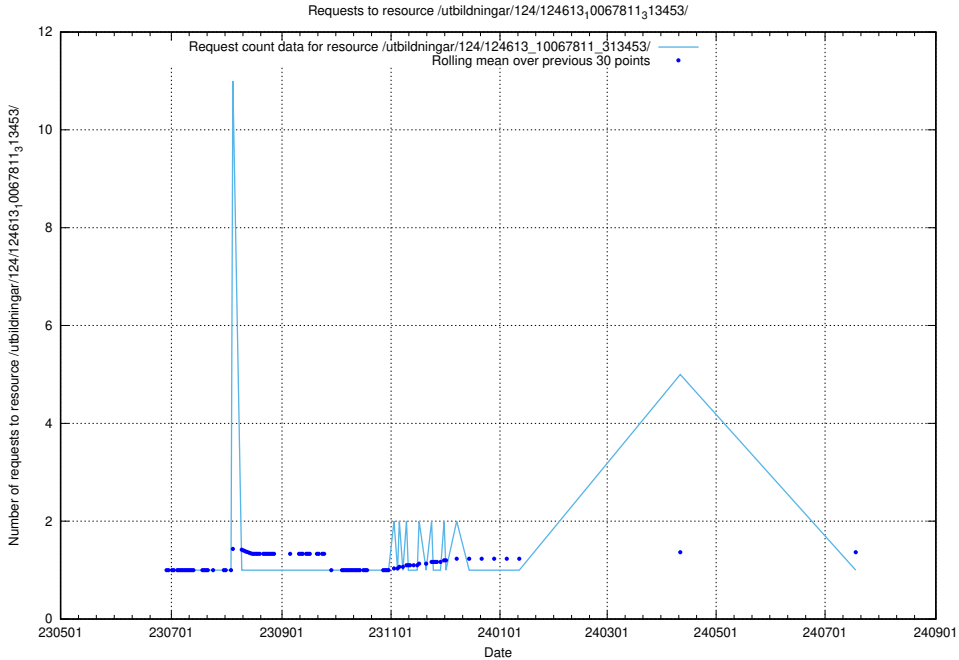

5.6399 Usage of /utbildningar/124/124613_10067811_313453/

Here, we count the number of requests to resource /utbildningar/124/124613_10067811_313453/.