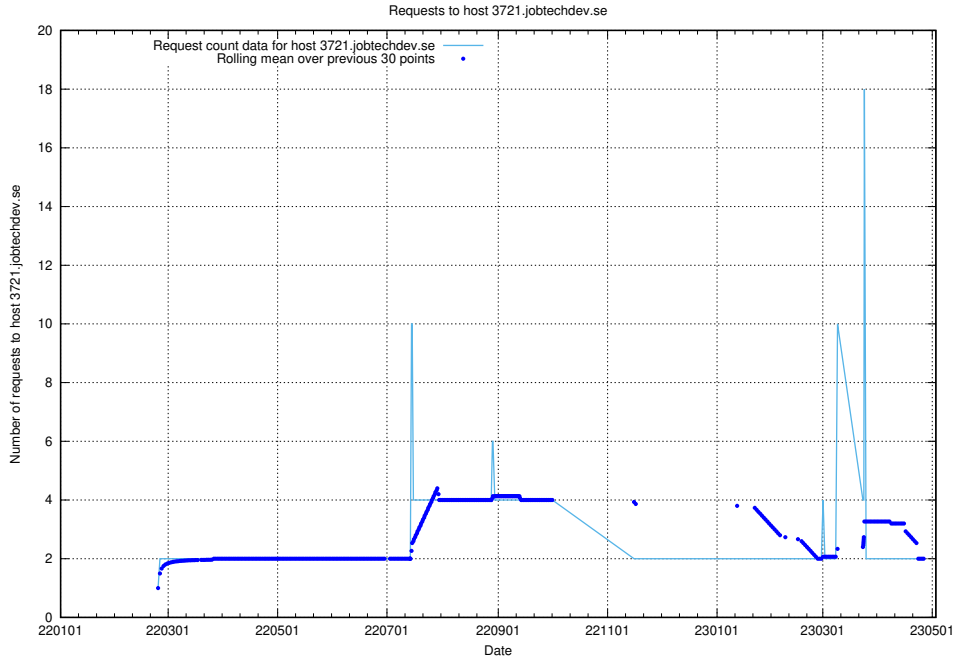

7.515 Usage of 3721.jobtechdev.se

Here, we count the number of requests to host 3721.jobtechdev.se.