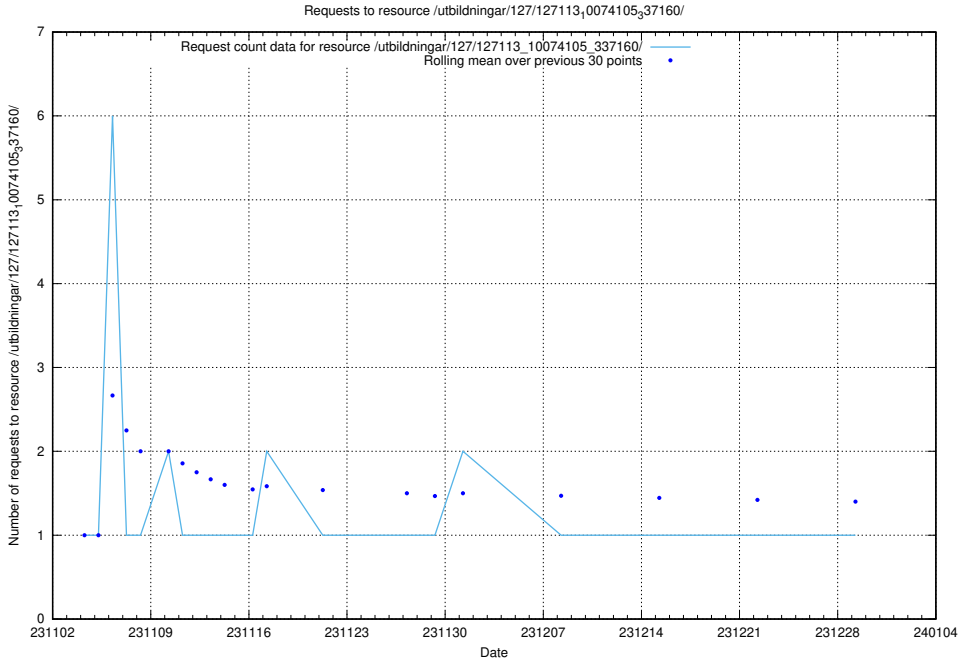

5.5048 Usage of /utbildningar/127/127113_10074105_337160/

Here, we count the number of requests to resource /utbildningar/127/127113_10074105_337160/.