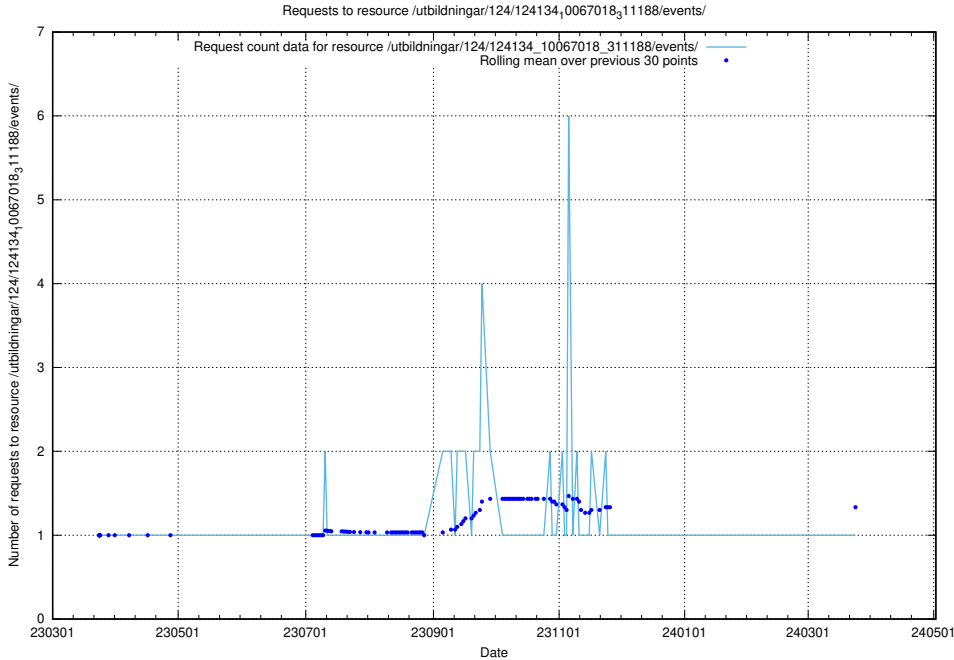

5.5007 Usage of /utbildningar/124/124134_10067018_311188/events/

Here, we count the number of requests to resource /utbildningar/124/124134_10067018_311188/events/