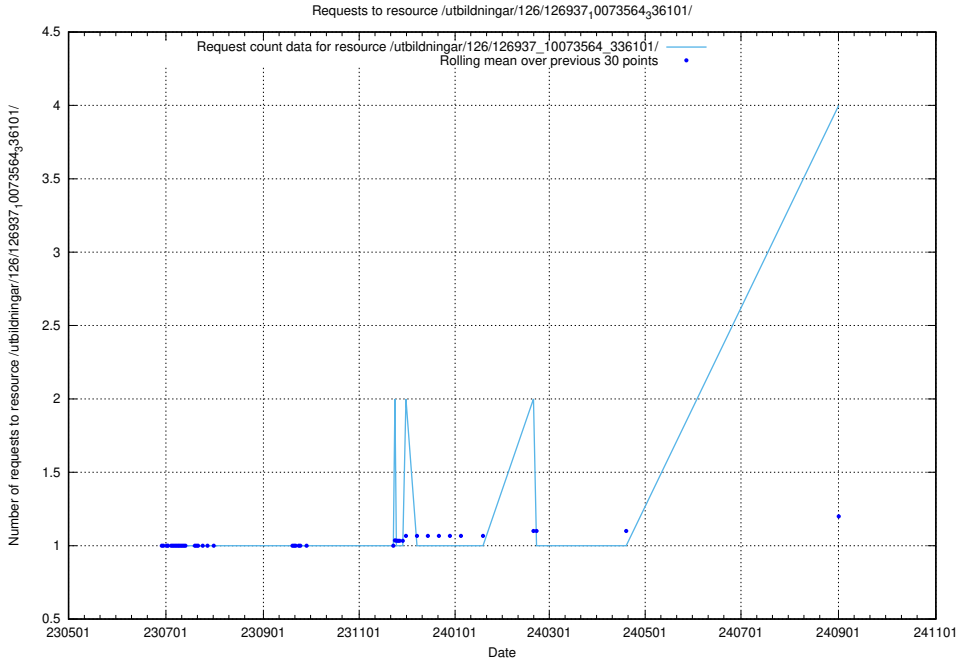

5.372 Usage of /utbildningar/126/126937_10073564_336101/

Here, we count the number of requests to resource /utbildningar/126/126937_10073564_336101/.