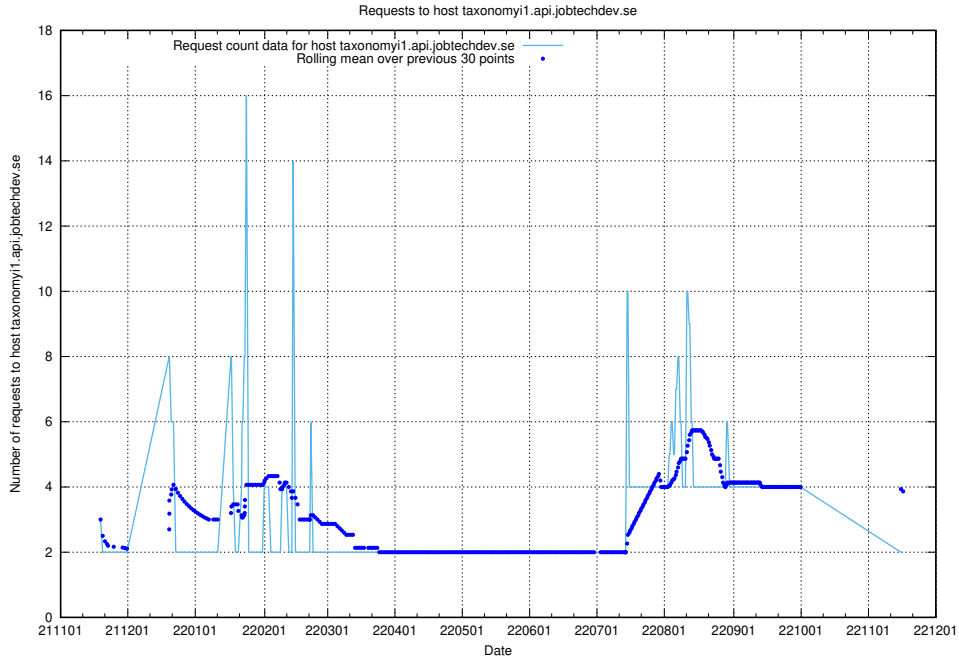

7.469 Usage of taxonomy1.api.jobtechdev.se

Here, we count the number of requests to host taxonomy1.api.jobtechdev.se.