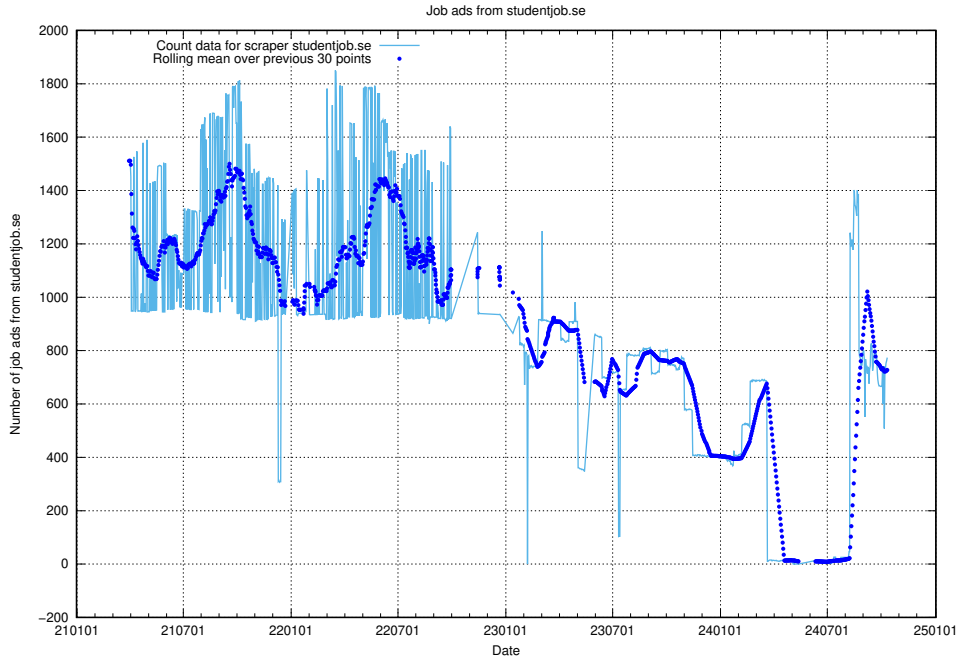

Here, we count the number of job ads scraped from studentjob.se.

13.7 Number of ads by scraper monster.se.xmlfeed

Here, we count the number of job ads scraped from monster.se.xmlfeed.

13.8 Number of ads by scraper ingenjorsjobb.se.xmlfeed