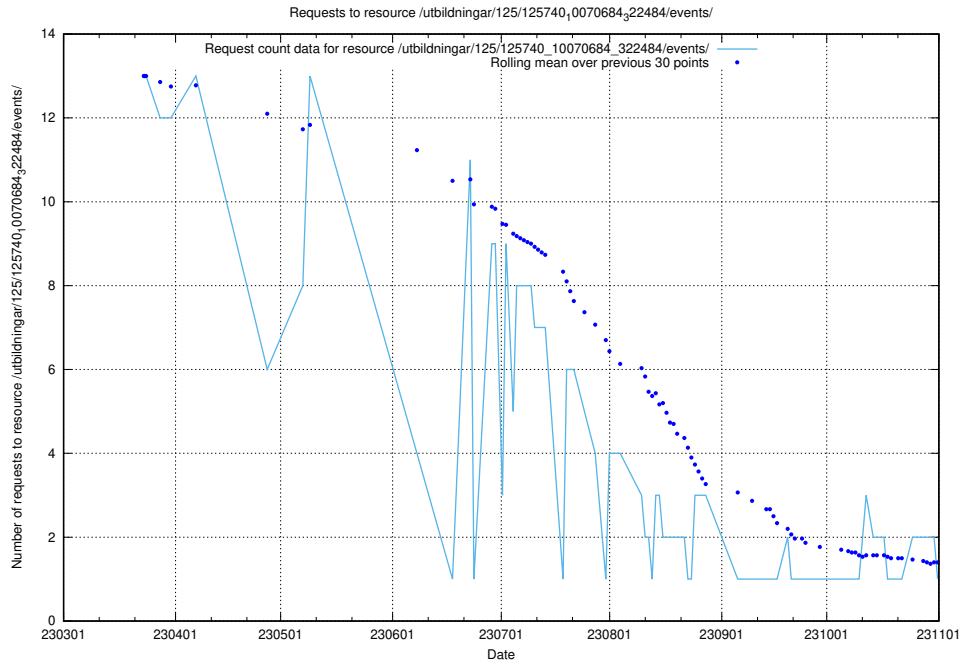

5.7123 Usage of /utbildningar/125/125740_10070684_322484/events/

Here, we count the number of requests to resource /utbildningar/125/125740_10070684_322484/events/