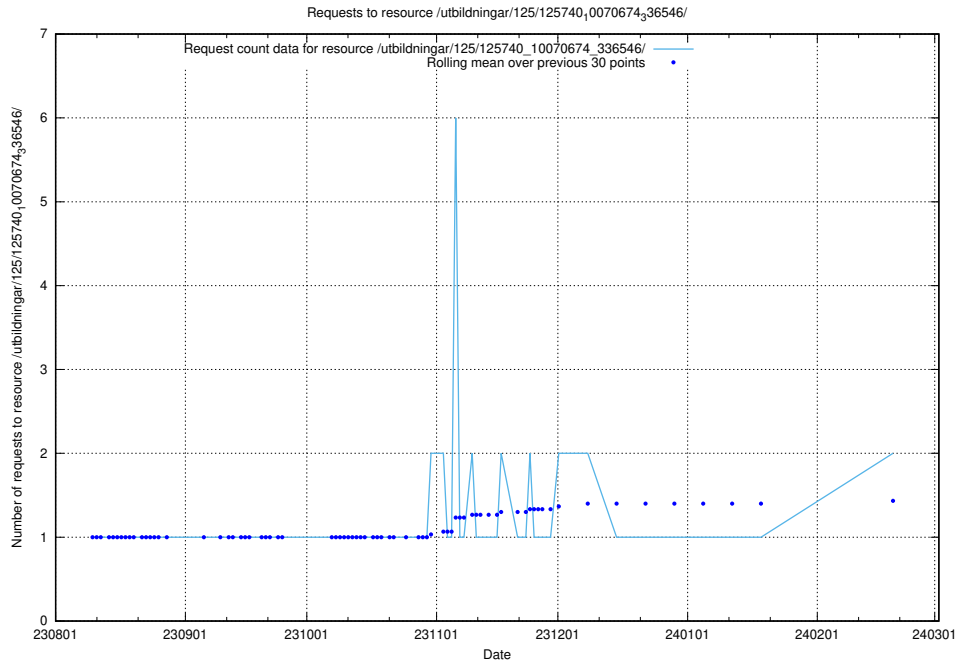

5.915 Usage of /utbildningar/125/125740_10070674_336546/

Here, we count the number of requests to resource /utbildningar/125/125740_10070674_336546/.