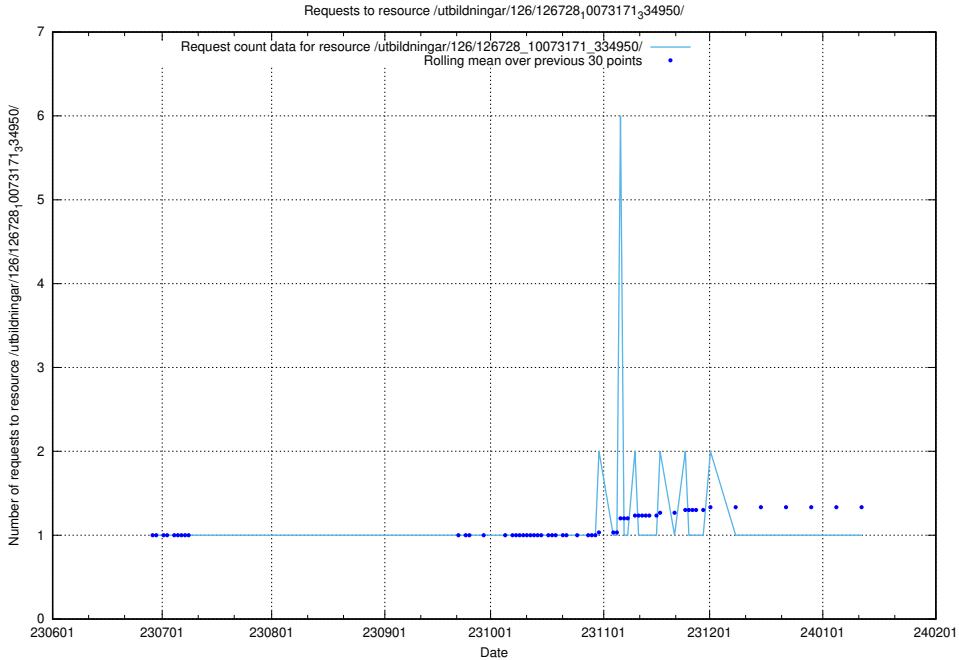

5.6359 Usage of /utbildningar/126/126728_10073171_334950/

Here, we count the number of requests to resource /utbildningar/126/126728_10073171_334950/.

5.6360 Usage of /utbildningar/126/126728_10073151_334946/events/