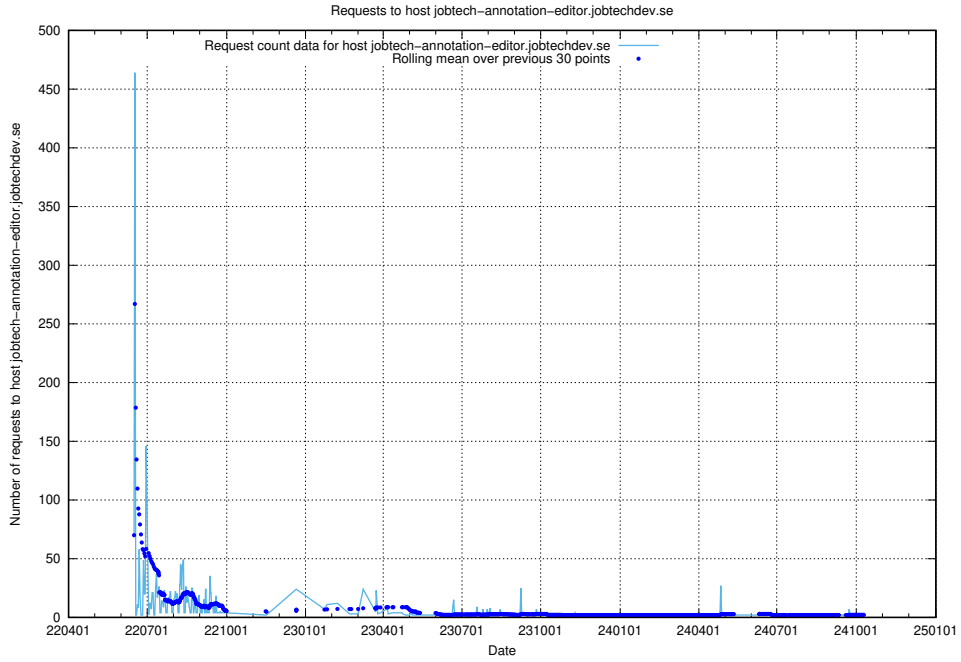

7.406 Usage of jobtech-annotation-editor.jobtechdev.se

Here, we count the number of requests to host jobtech-annotation-editor.jobtechdev.se.