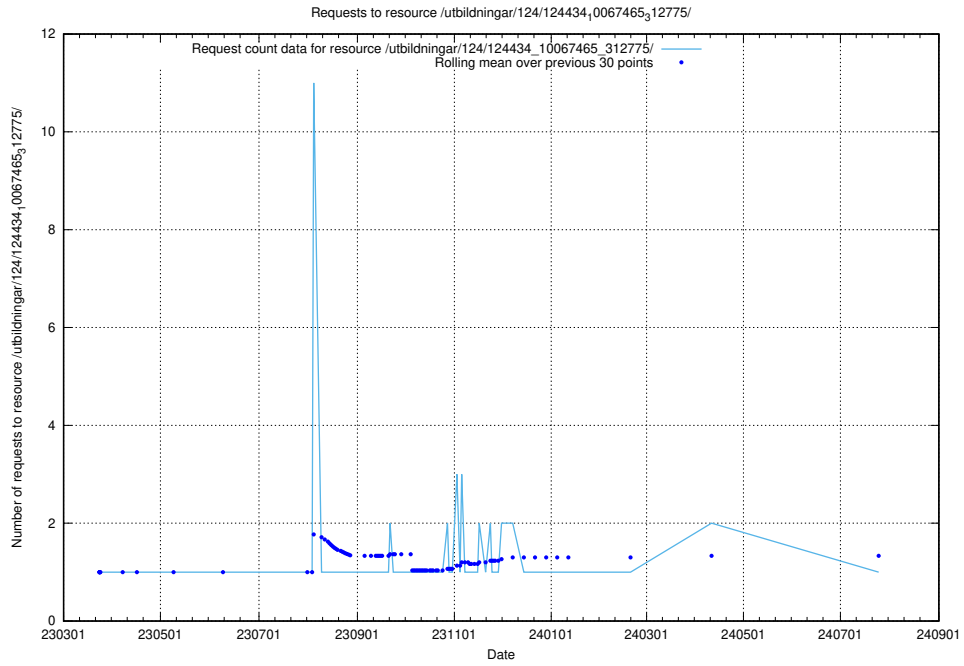

5.4683 Usage of /utbildningar/124/124434_10067465_312775/

Here, we count the number of requests to resource /utbildningar/124/124434_10067465_312775/.