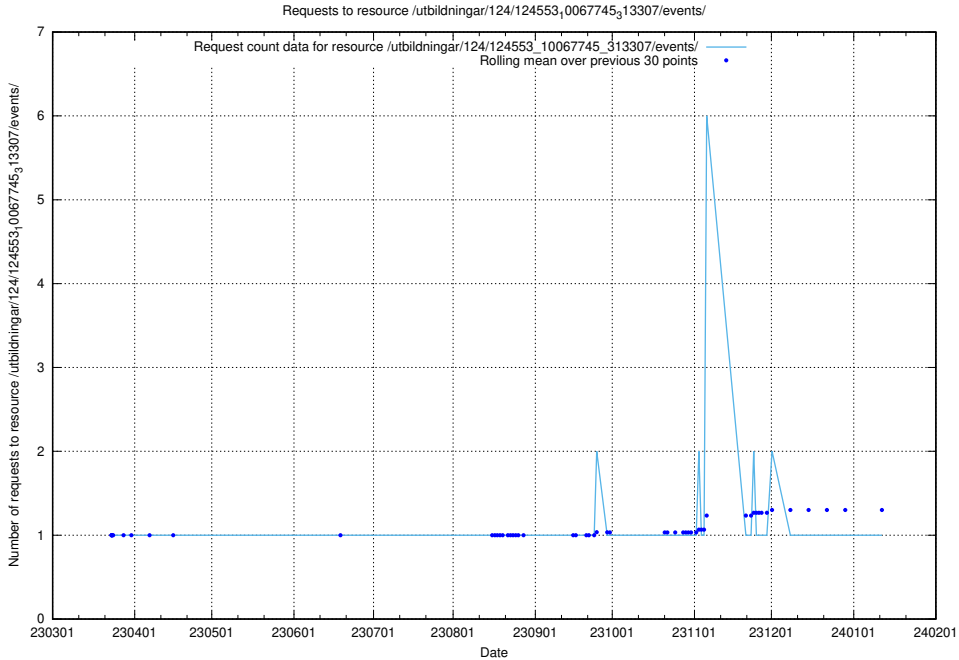

5.1589 Usage of /utbildningar/124/124553_10067745_313307/events/

Here, we count the number of requests to resource /utbildningar/124/124553_10067745_313307/events/