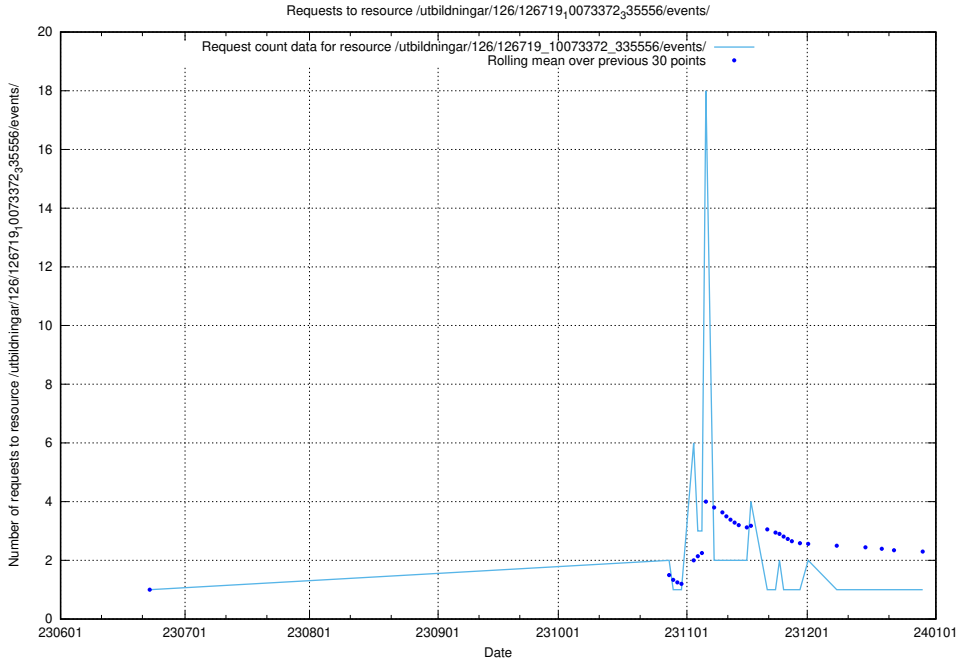

5.6507 Usage of /utbildningar/126/126719_10073372_335556/events/

Here, we count the number of requests to resource /utbildningar/126/126719_10073372_335556/events/