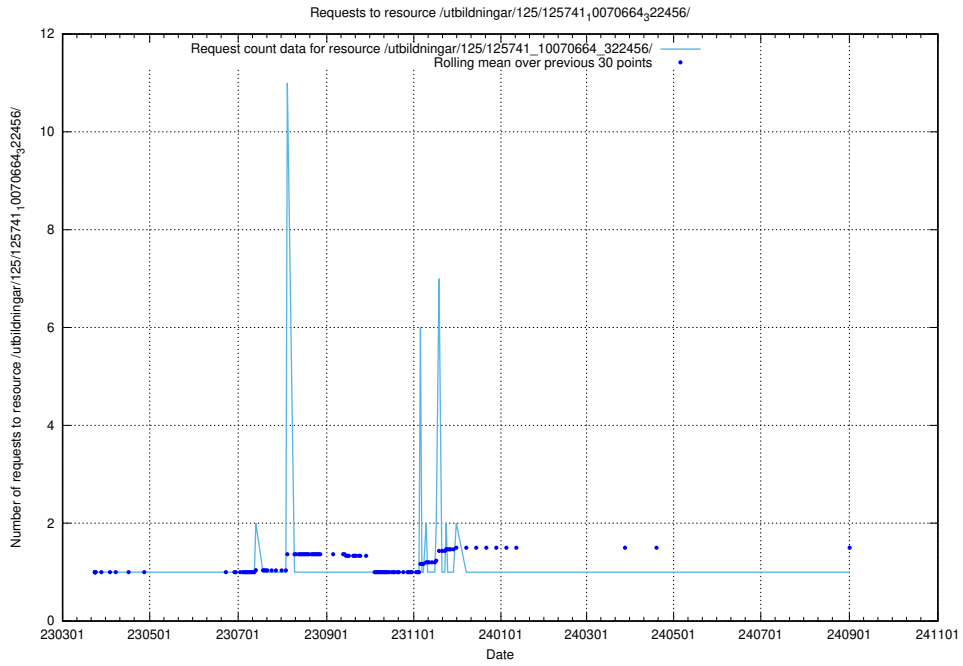

5.7370 Usage of /utbildningar/125/125741_10070664_322456/

Here, we count the number of requests to resource /utbildningar/125/125741_10070664_322456/.