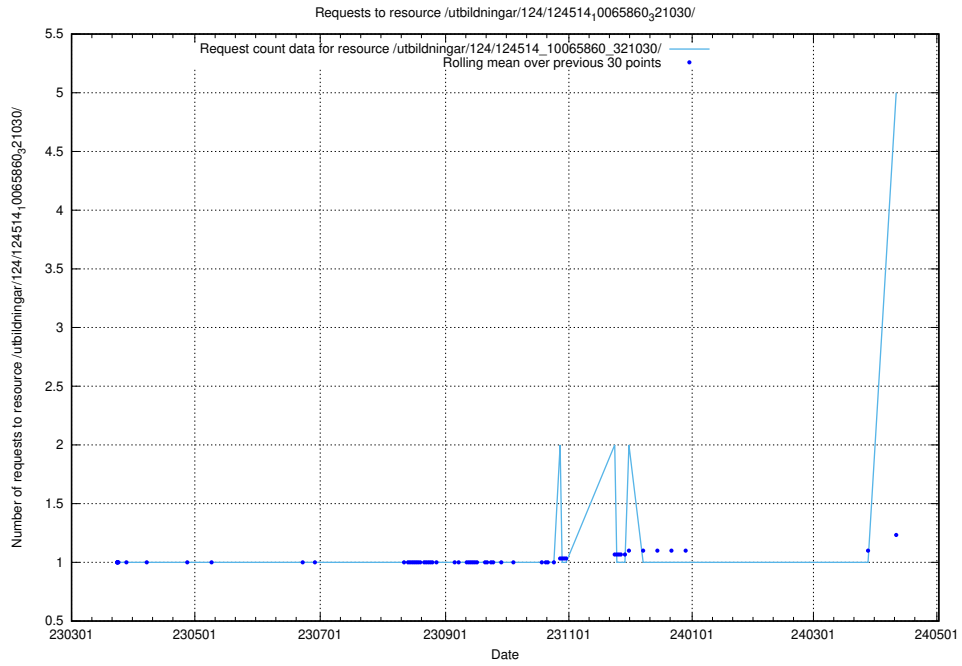

5.223 Usage of /utbildningar/124/124514_10065860_321030/

Here, we count the number of requests to resource /utbildningar/124/124514_10065860_321030/.