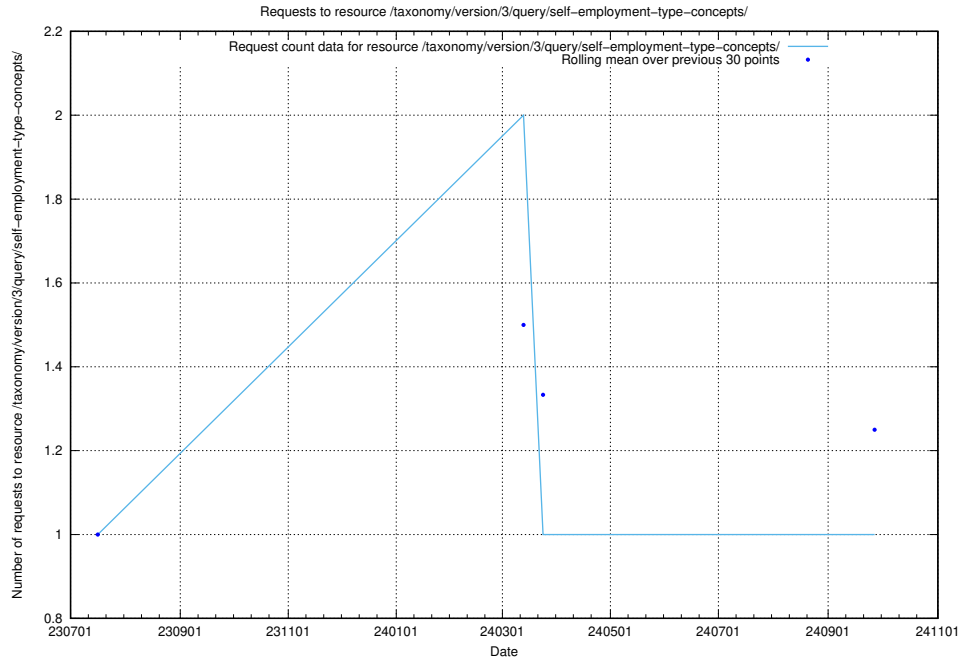

5.5974 Usage of /taxonomy/version/3/query/self-employment-type-concepts/

Here, we count the number of requests to resource /taxonomy/version/3/query/self-employment-type-concepts/.