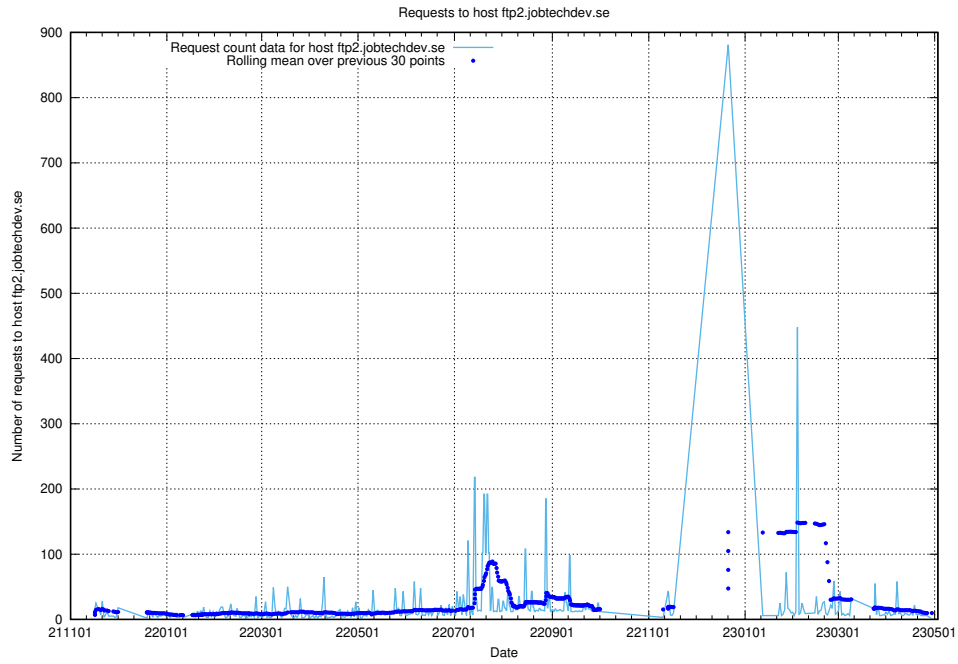

7.659 Usage of ftp2.jobtechdev.se

Here, we count the number of requests to host ftp2.jobtechdev.se.