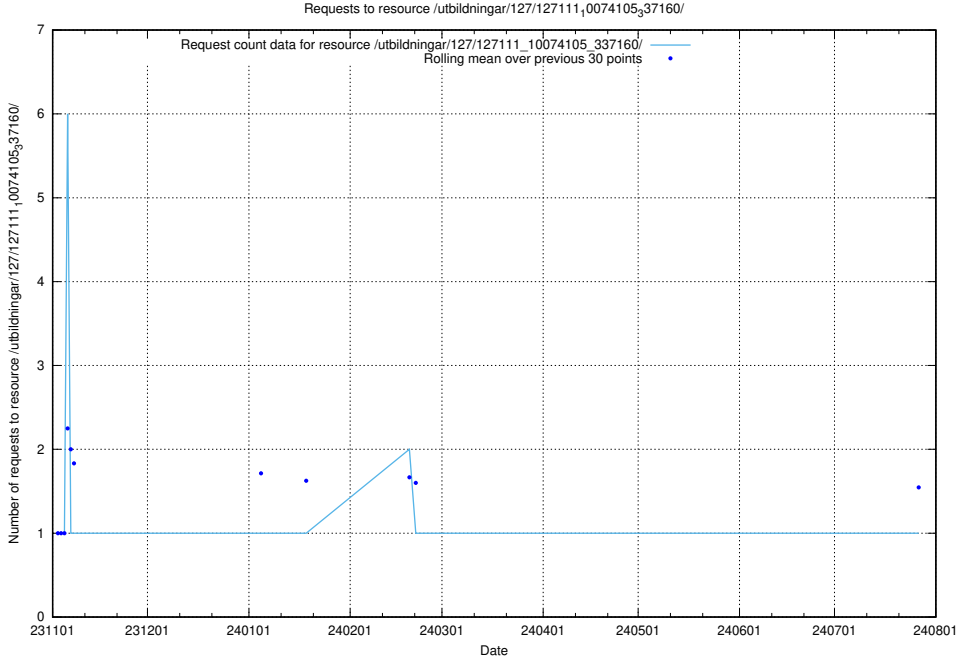

Here, we count the number of requests to resource /utbildningar/127/127112_10074050_337080/.

5.5074 Usage of /utbildningar/127/127111_10074105_337160/

Here, we count the number of requests to resource /utbildningar/127/127111_10074105_337160/.