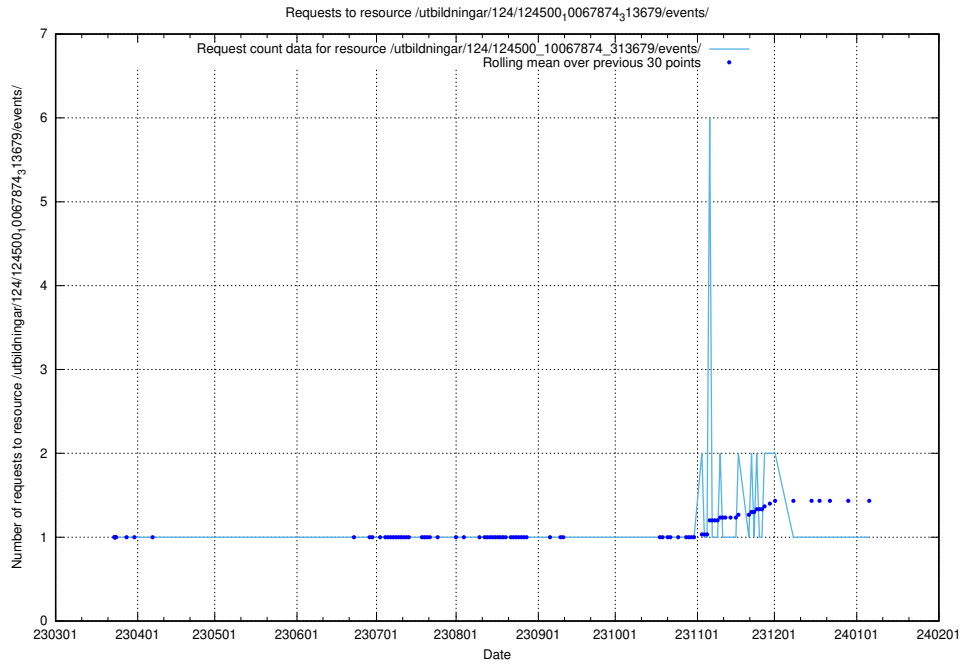

Here, we count the number of requests to resource /taxonomy/version/16/query/swedish-retail-and-wholesale-council-skills/.

5.3226 Usage of /utbildningar/124/124500_10067874_313679/events/

Here, we count the number of requests to resource /utbildningar/124/124500_10067874_313679/events/