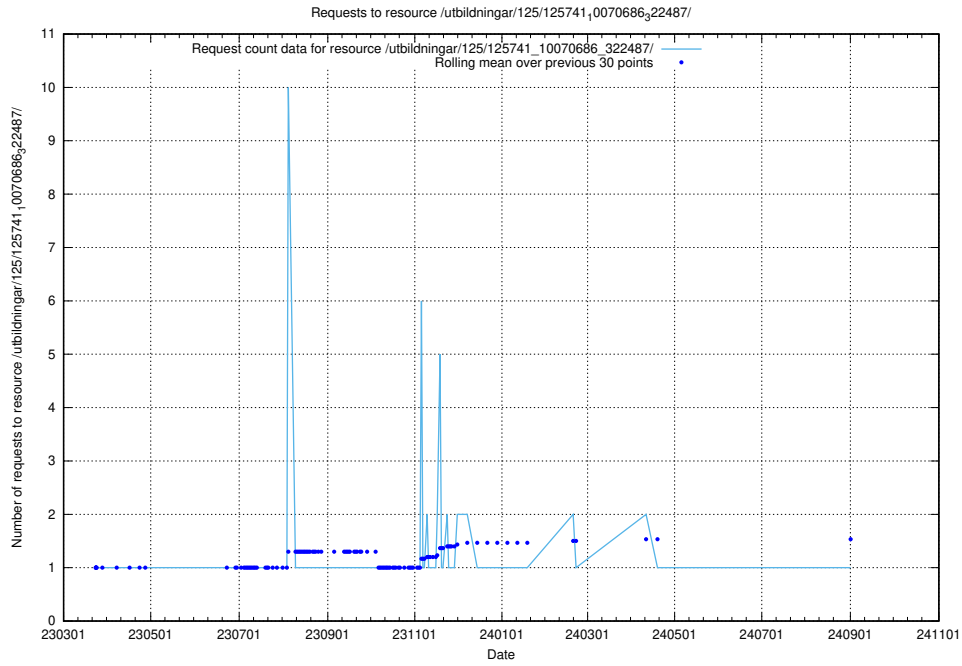

5.7350 Usage of /utbildningar/125/125741_10070686_322487/

Here, we count the number of requests to resource /utbildningar/125/125741_10070686_322487/.