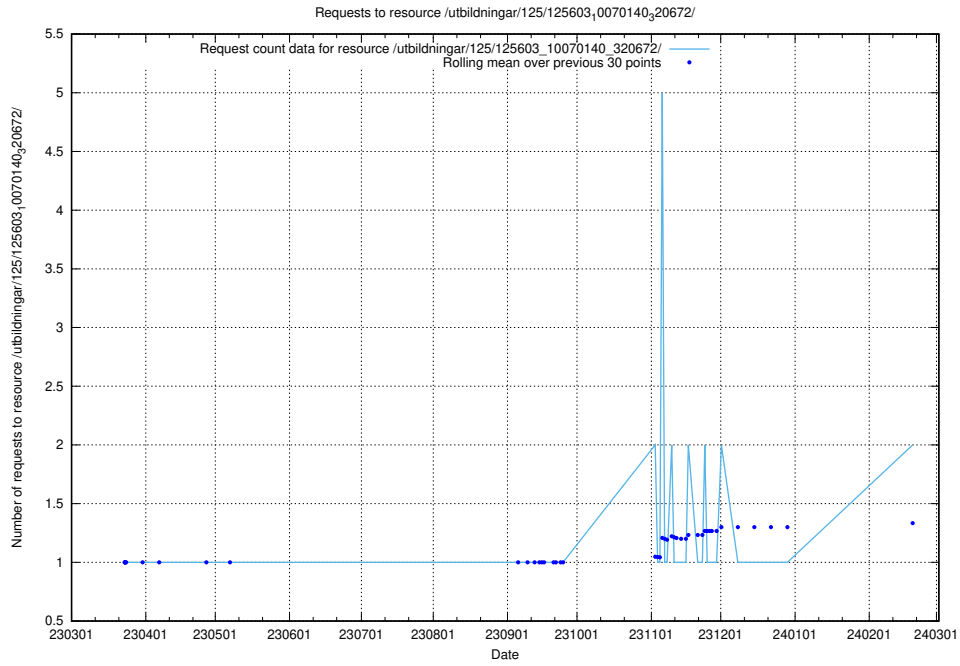

5.616 Usage of /utbildningar/125/125603_10070140_320672/

Here, we count the number of requests to resource /utbildningar/125/125603_10070140_320672/.