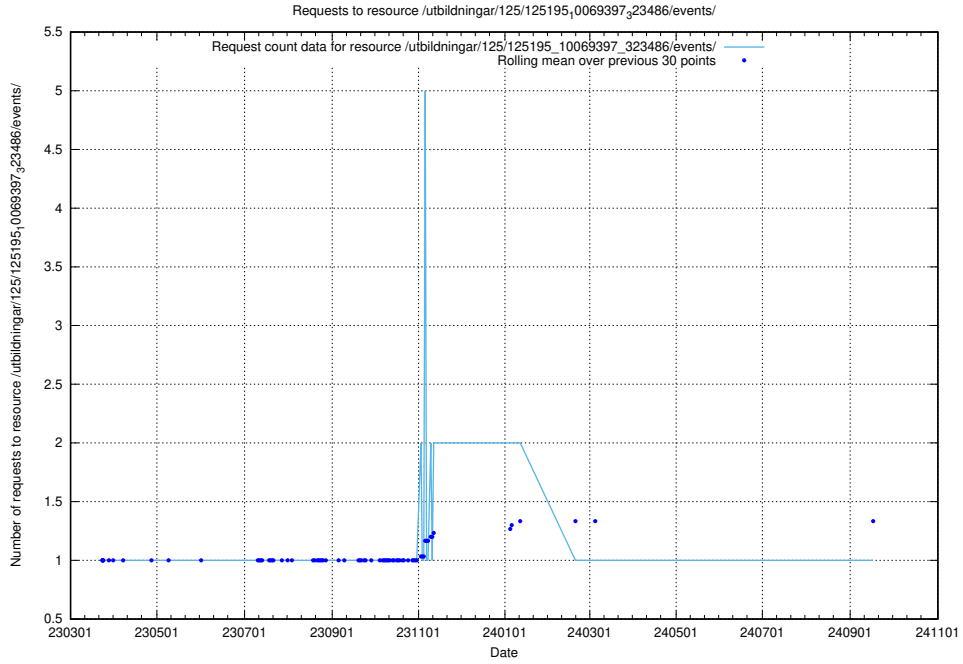

Here, we count the number of requests to resource /utbildningar/125/125195_10069397_323486/events/

5.1282 Usage of /utbildningar/125/125195_10069397_323486/

Here, we count the number of requests to resource /utbildningar/125/125195_10069397_323486/.