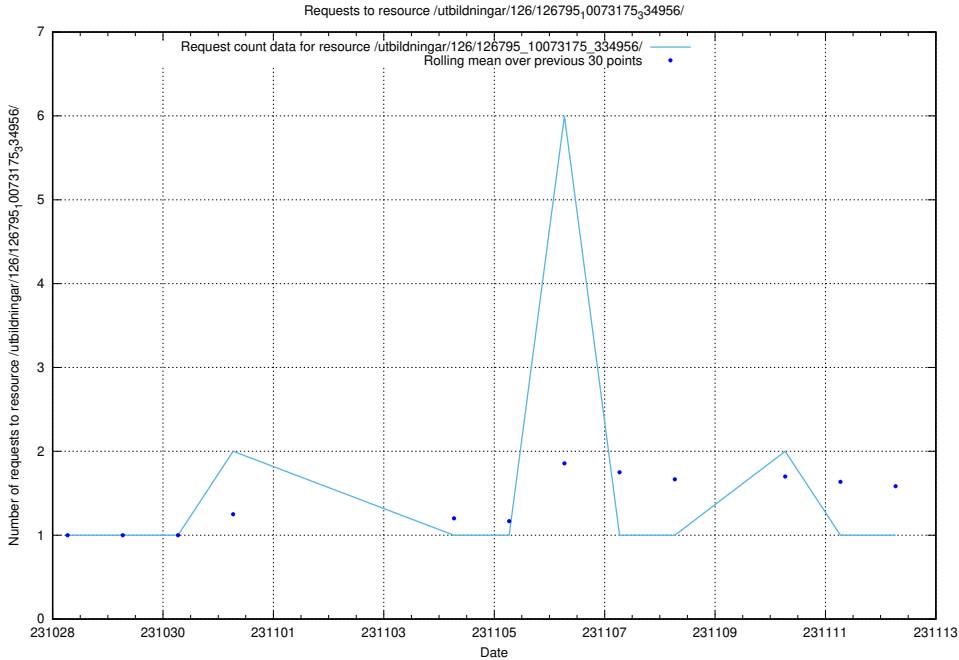

5.5111 Usage of /utbildningar/126/126795_10073175_334956/

Here, we count the number of requests to resource /utbildningar/126/126795_10073175_334956/.