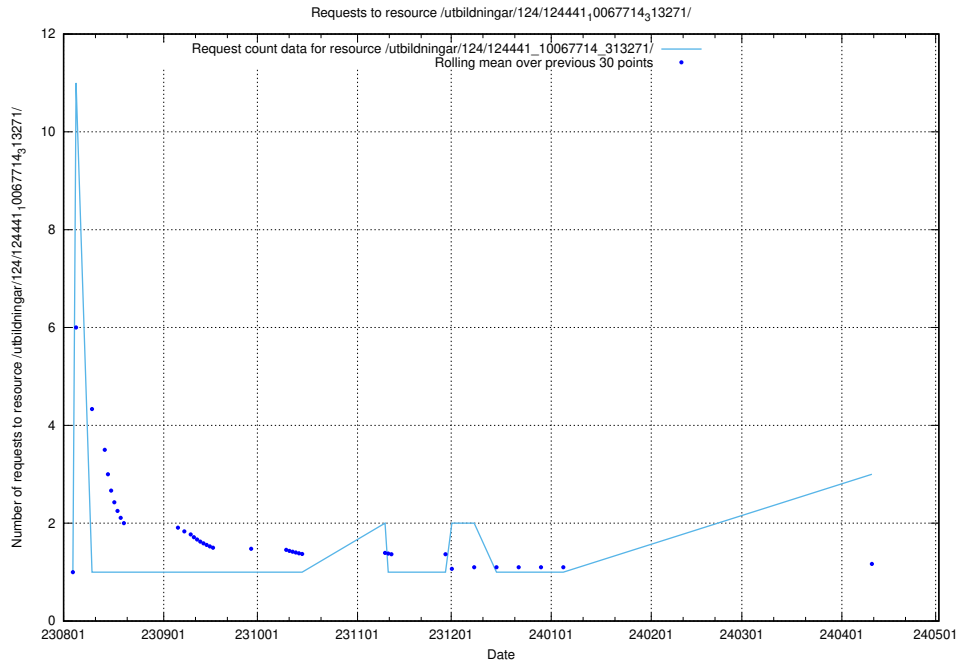

5.522 Usage of /utbildningar/124/124441_10067714_313271/

Here, we count the number of requests to resource /utbildningar/124/124441_10067714_313271/.