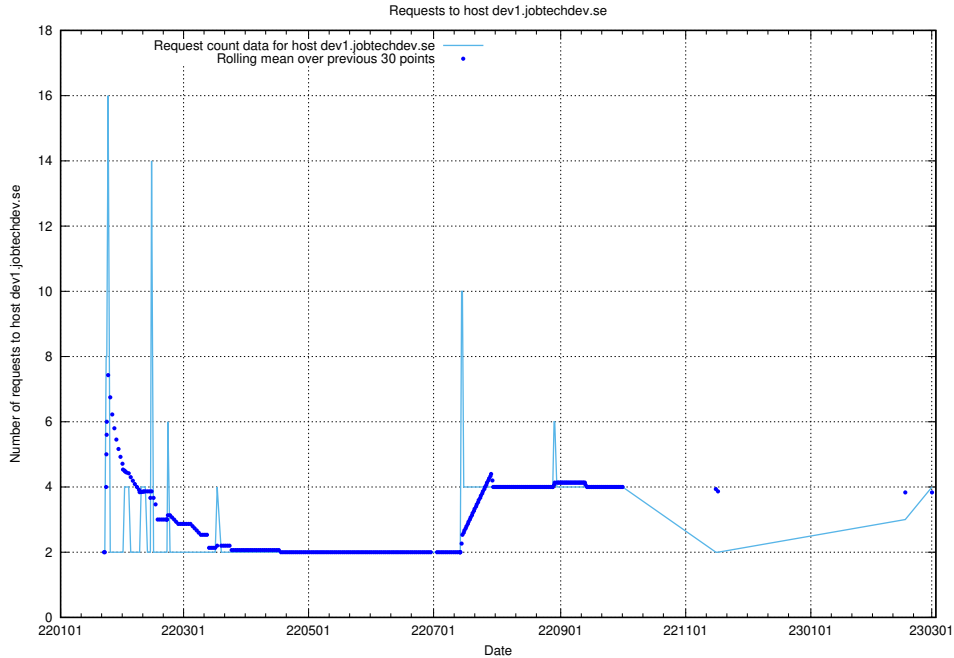

7.102 Usage of dev1.jobtechdev.se

Here, we count the number of requests to host dev1.jobtechdev.se.