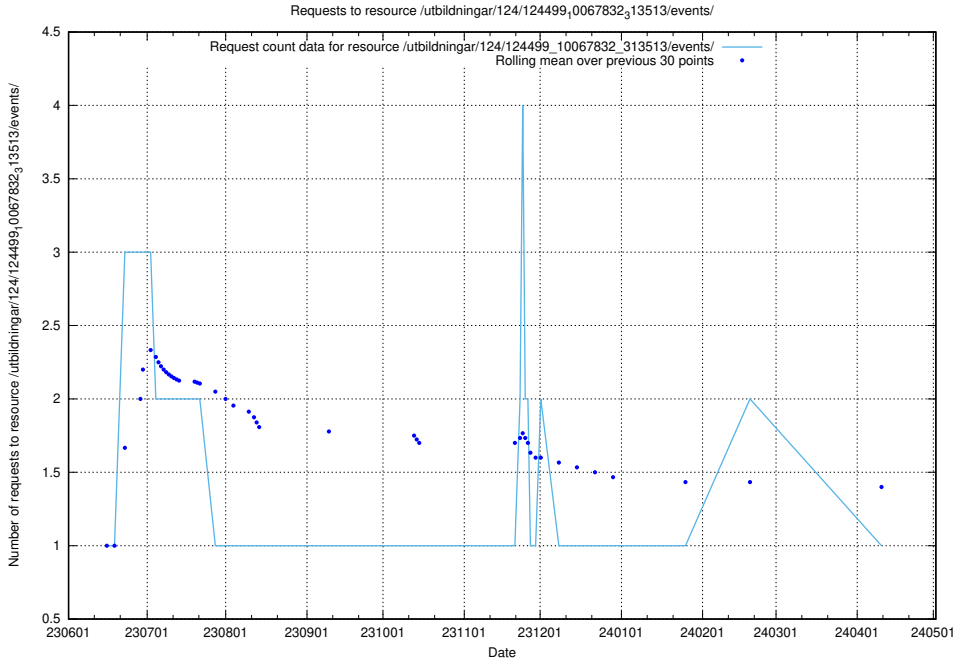

5.6759 Usage of /utbildningar/124/124499_10067832_313513/events/

Here, we count the number of requests to resource /utbildningar/124/124499_10067832_313513/events/