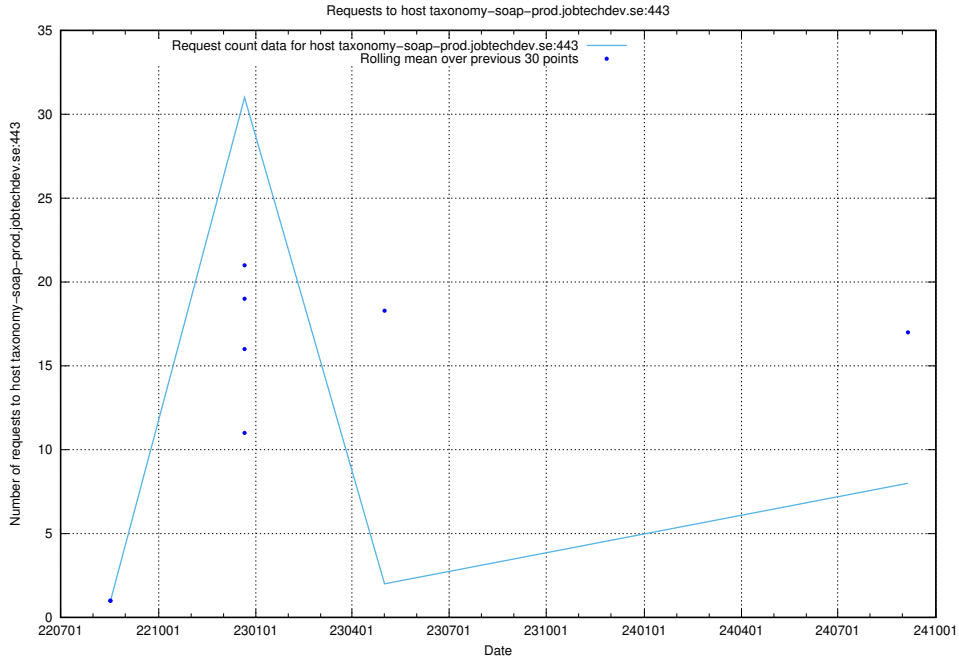

7.74 Usage of taxonomy-soap-prod.jobtechdev.se:443

Here, we count the number of requests to host taxonomy-soap-prod.jobtechdev.se:443.