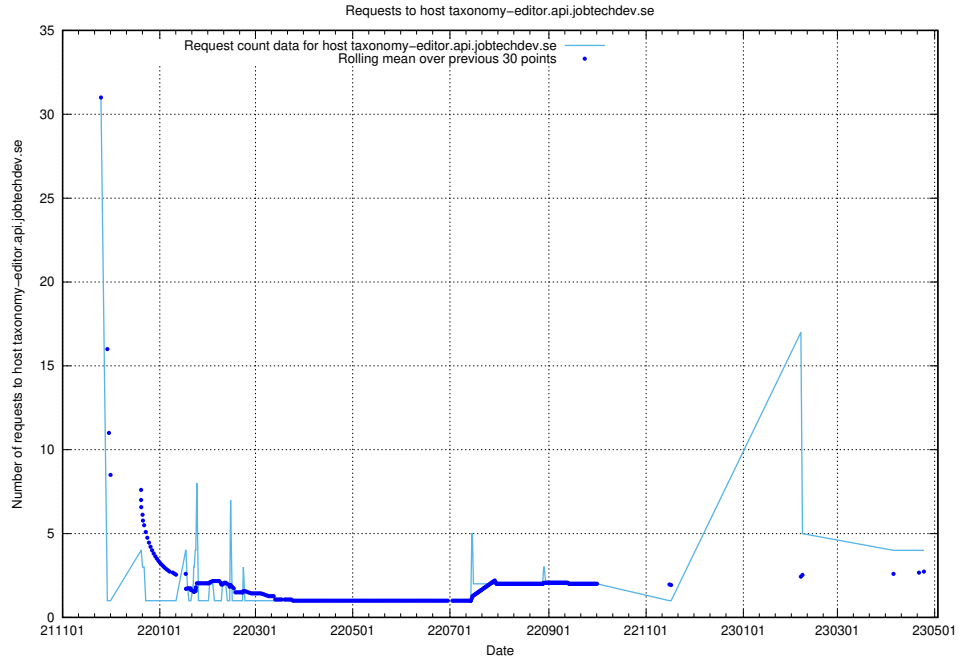

7.142 Usage of taxonomy-editor.api.jobtechdev.se

Here, we count the number of requests to host taxonomy-editor.api.jobtechdev.se.