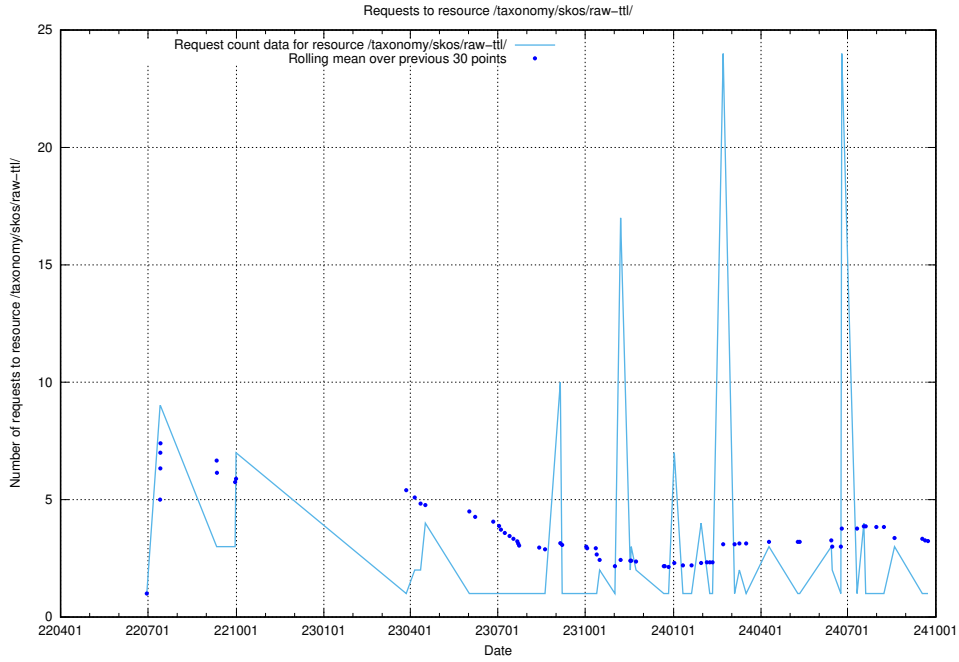

5.1153 Usage of /taxonomy/skos/raw-ttl/

Here, we count the number of requests to resource /taxonomy/skos/raw-ttl/.