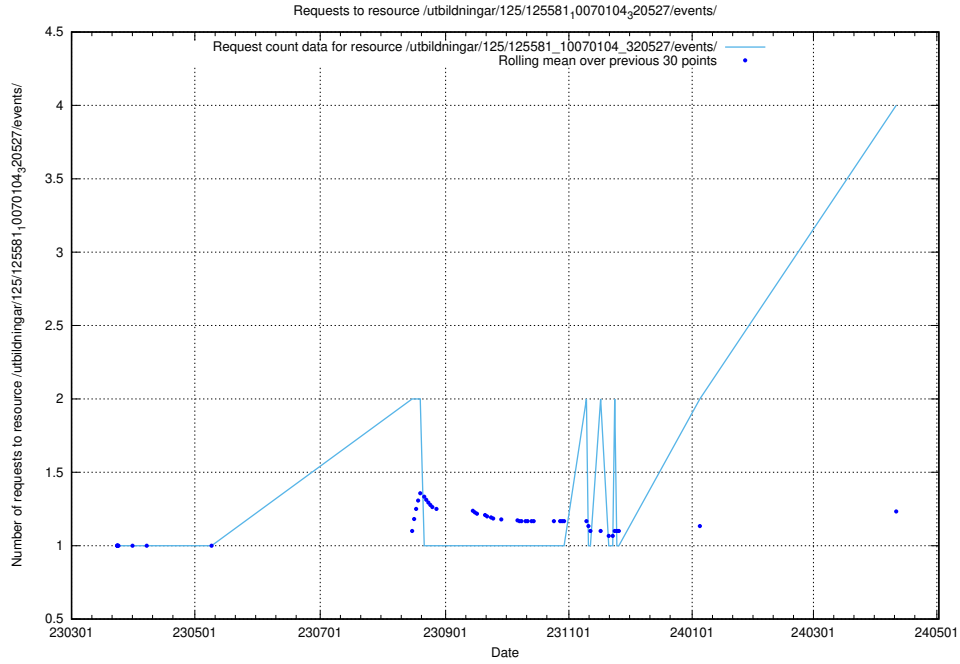

5.278 Usage of /utbildningar/125/125581_10070104_320527/events/

Here, we count the number of requests to resource /utbildningar/125/125581_10070104_320527/events/