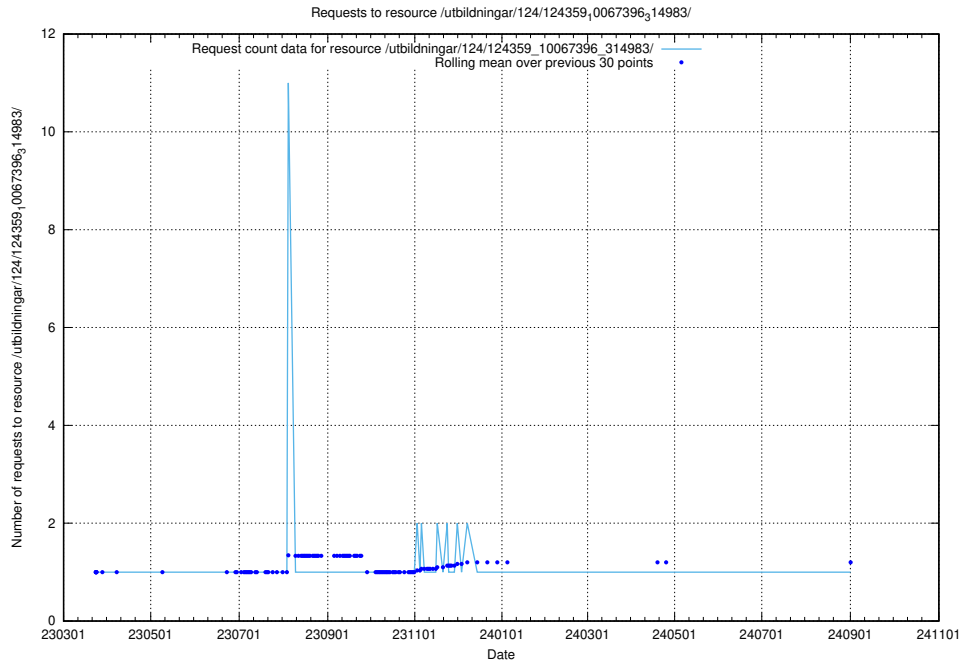

5.4725 Usage of /utbildningar/124/124359_10067396_314983/

Here, we count the number of requests to resource /utbildningar/124/124359_10067396_314983/.