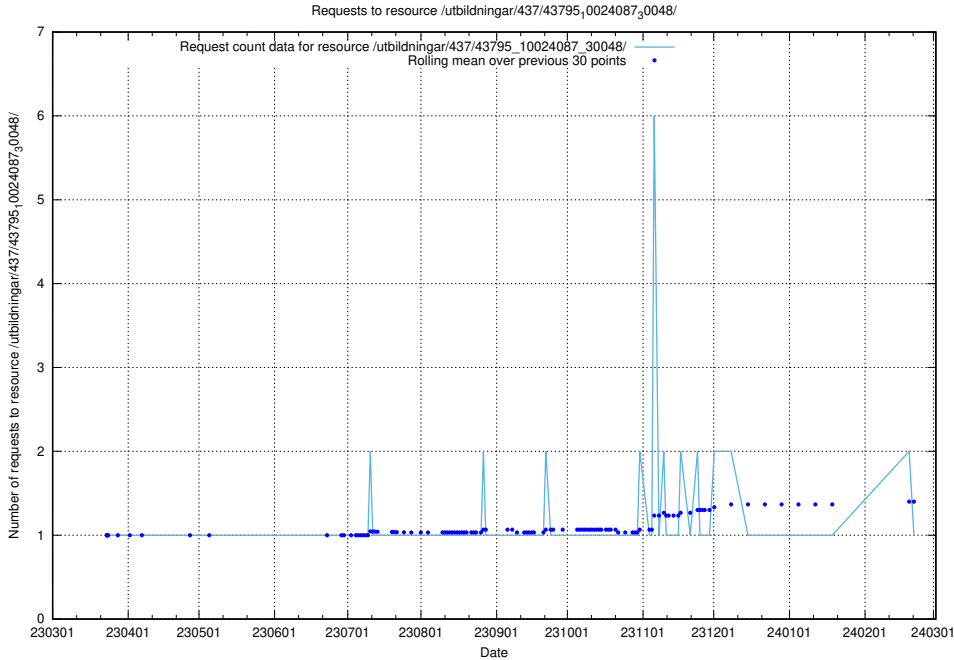

5.7237 Usage of /utbildningar/437/43795_10024087_30048/

Here, we count the number of requests to resource /utbildningar/437/43795_10024087_30048/.