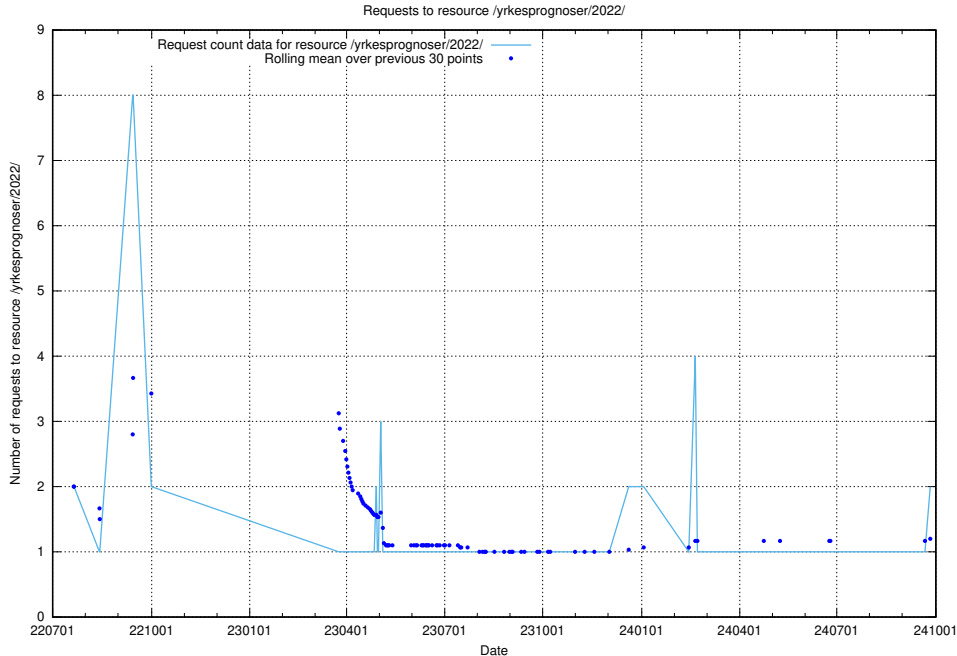

5.605 Usage of /yrkesprognoser/2022/

Here, we count the number of requests to resource /yrkesprognoser/2022/.