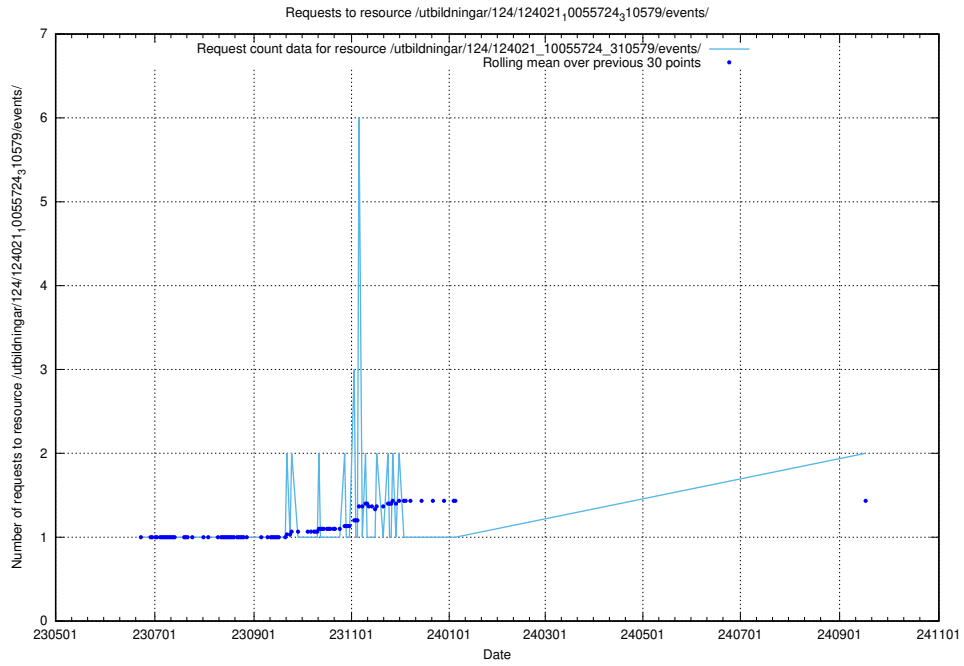

5.1020 Usage of /utbildningar/124/124021_10055724_310579/events/

Here, we count the number of requests to resource /utbildningar/124/124021_10055724_310579/events/