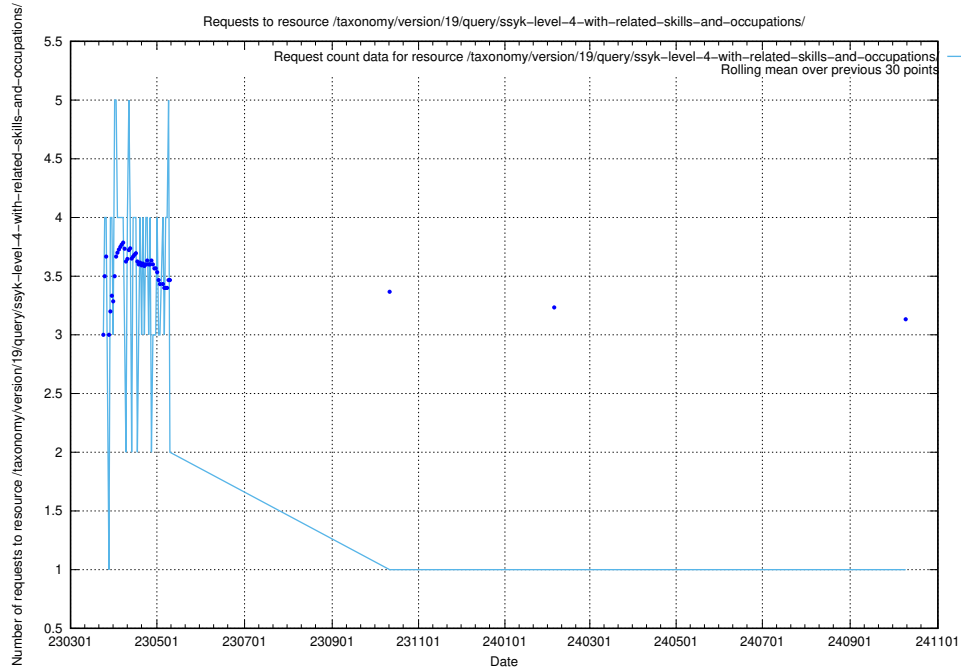

5.6990 Usage of /taxonomy/version/19/query/ssyk-level-4-with-related-isco-level-4-groups/

Here, we count the number of requests to resource /taxonomy/version/19/query/ssyk-level-4-with-related-isco-level-4-groups/.