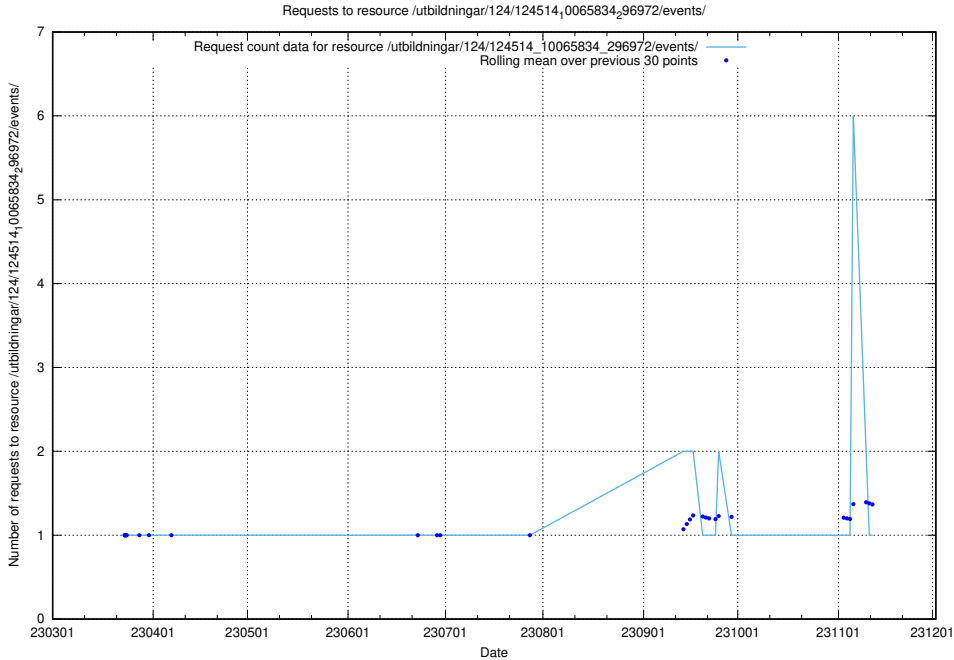

5.3047 Usage of /utbildningar/124/124514_10065834_296972/events/

Here, we count the number of requests to resource /utbildningar/124/124514_10065834_296972/events/