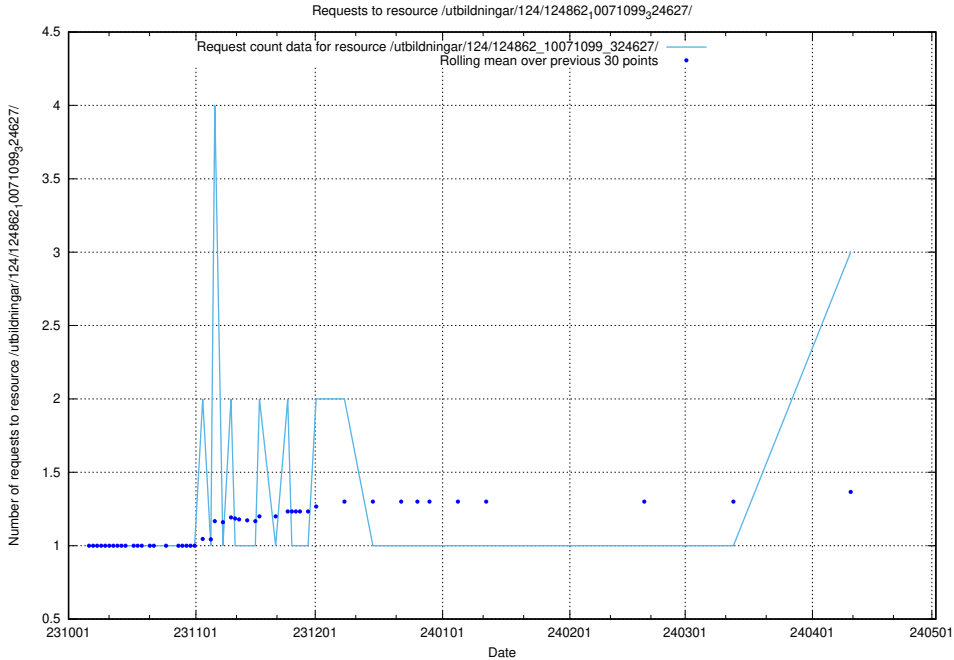

Here, we count the number of requests to resource /utbildningar/124/124518_10065866_297866/.

5.510 Usage of /utbildningar/124/124862_10071099_324627/

Here, we count the number of requests to resource /utbildningar/124/124862_10071099_324627/.