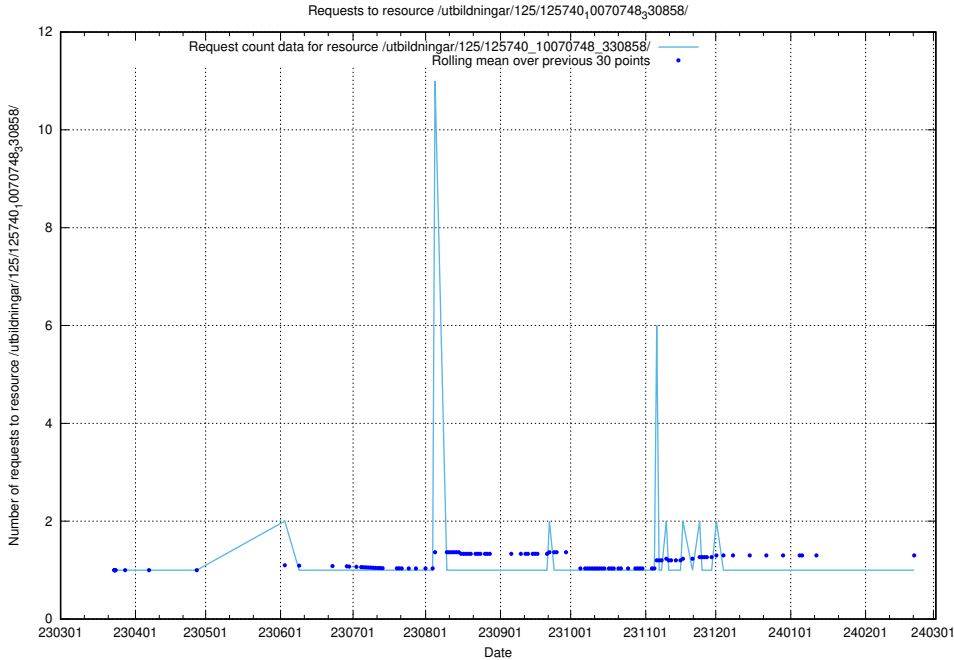

5.1122 Usage of /utbildningar/125/125740_10070748_330858/

Here, we count the number of requests to resource /utbildningar/125/125740_10070748_330858/.