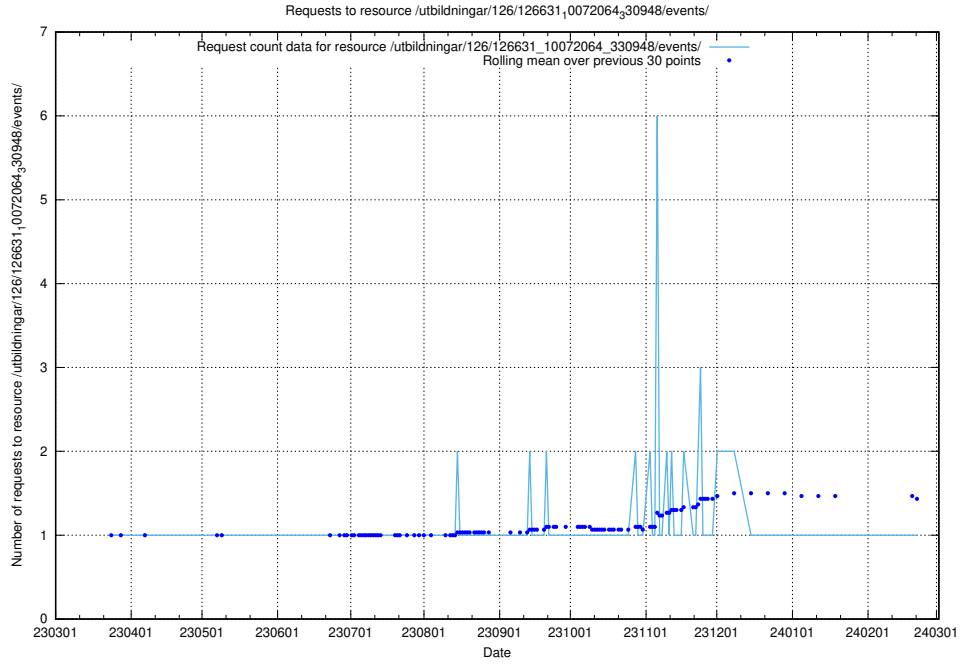

5.7076 Usage of /utbildningar/126/126631_10072064_330948/events/

Here, we count the number of requests to resource /utbildningar/126/126631_10072064_330948/events/