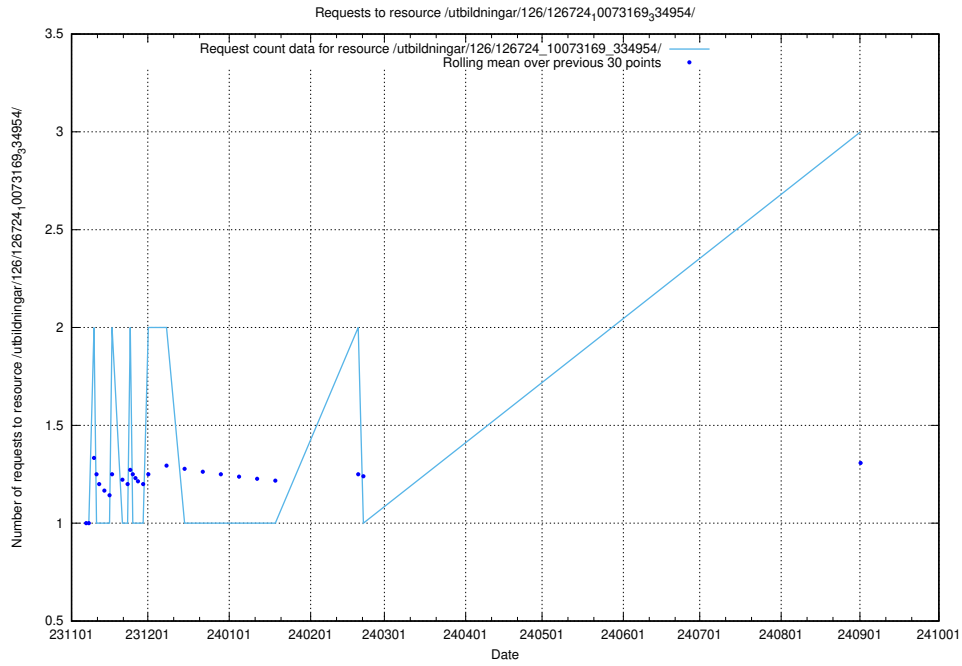

5.493 Usage of /utbildningar/126/126724_10073169_334954/

Here, we count the number of requests to resource /utbildningar/126/126724_10073169_334954/.