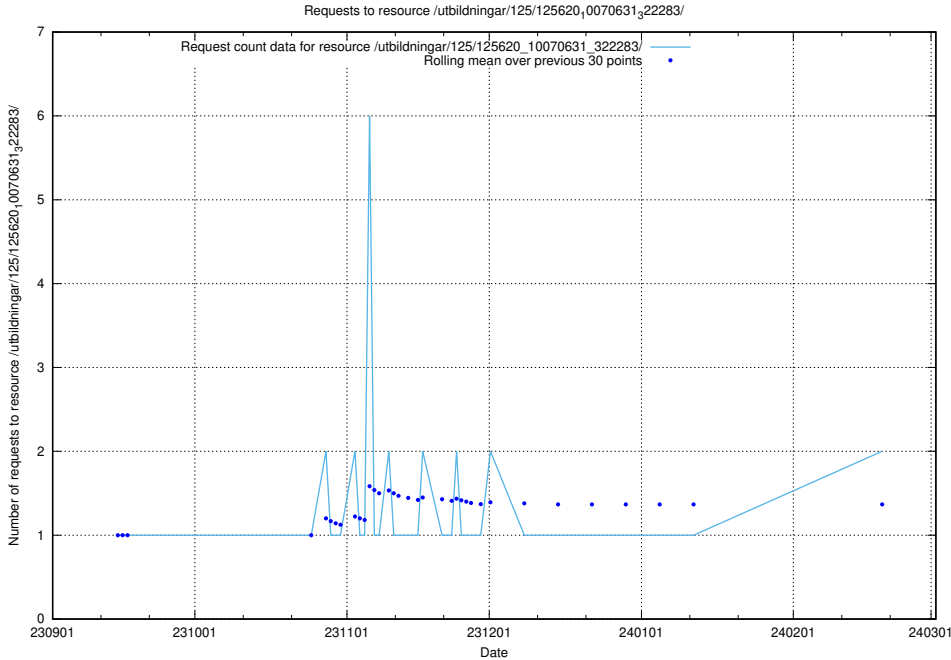

5.891 Usage of /utbildningar/125/125620_10070631_322283/

Here, we count the number of requests to resource /utbildningar/125/125620_10070631_322283/.