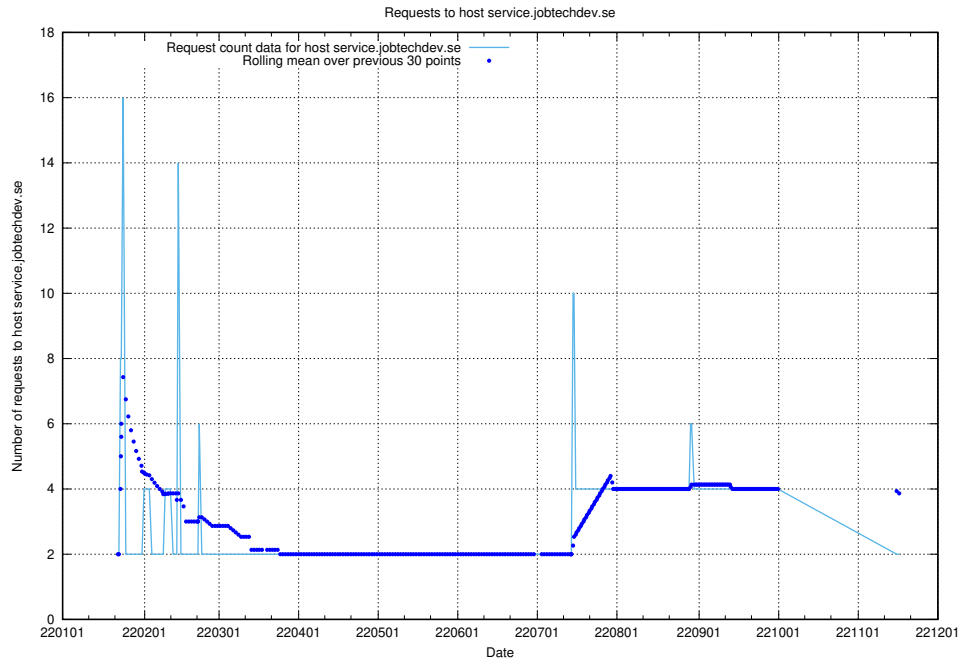

7.594 Usage of service.jobtechdev.se

Here, we count the number of requests to host service.jobtechdev.se.