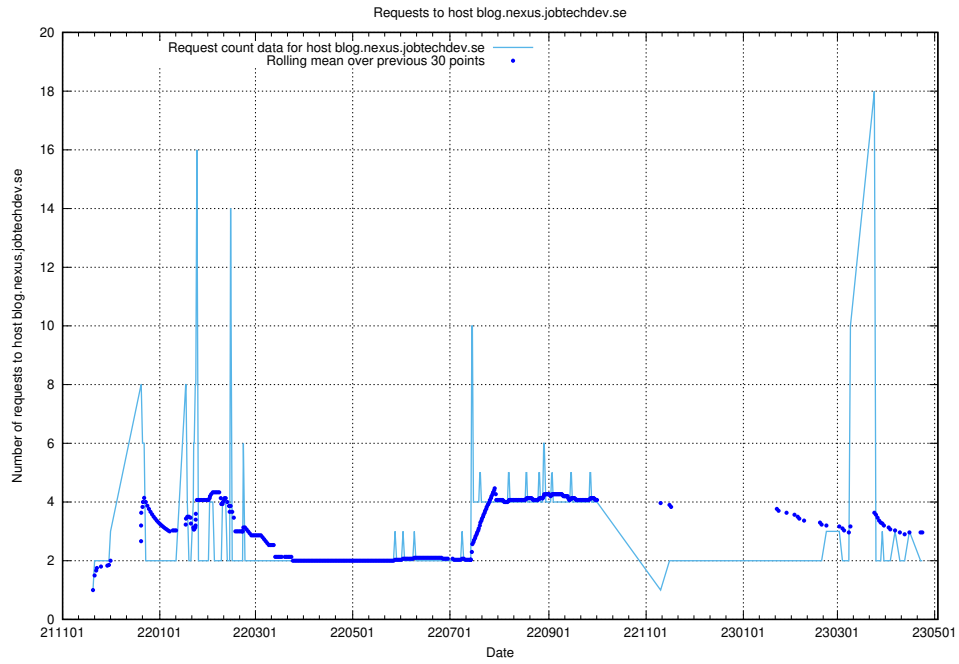

7.456 Usage of `blog.nexus.jobtechdev.se`

Here, we count the number of requests to host `blog.nexus.jobtechdev.se`.