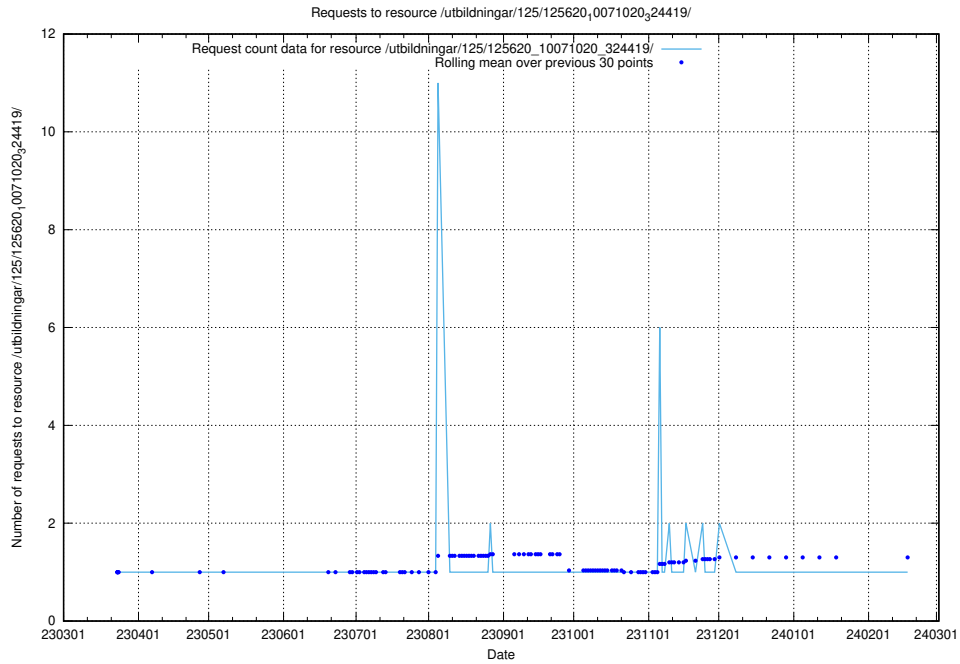

5.1207 Usage of /utbildningar/125/125620_10071020_324419/

Here, we count the number of requests to resource /utbildningar/125/125620_10071020_324419/.