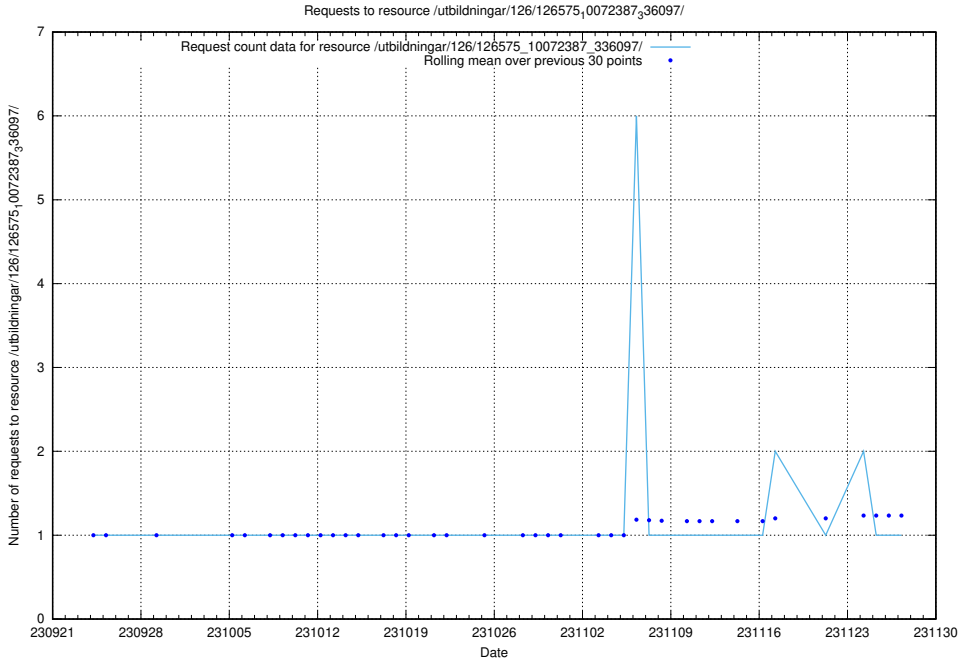

5.5399 Usage of /utbildningar/126/126575_10072387_336097/

Here, we count the number of requests to resource /utbildningar/126/126575_10072387_336097/.