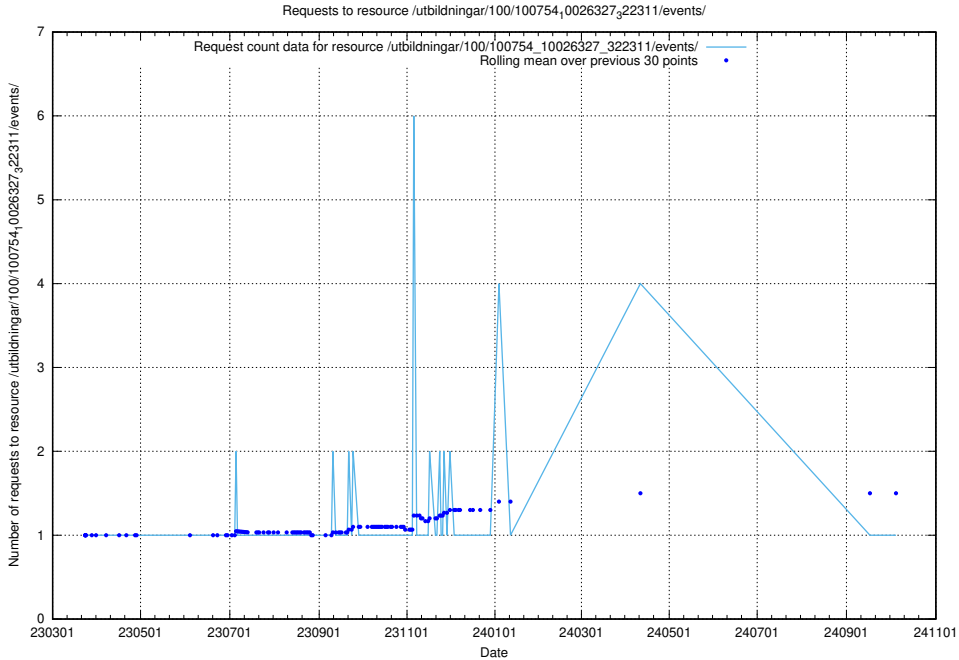

5.6487 Usage of /utbildningar/100/100754_10026327_322311/events/

Here, we count the number of requests to resource /utbildningar/100/100754_10026327_322311/events/