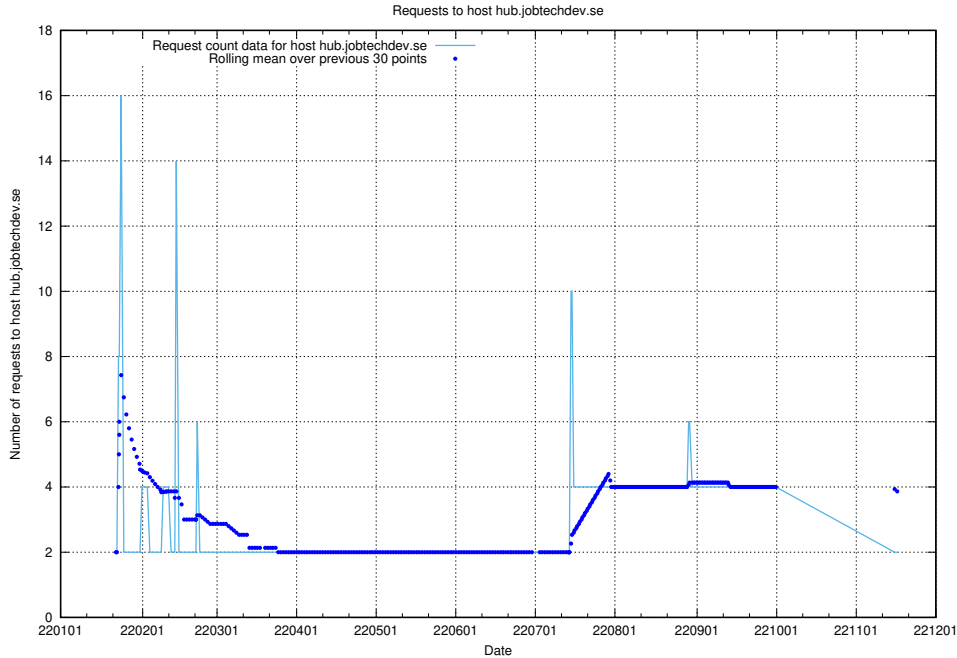

7.604 Usage of food.jobtechdev.se

Here, we count the number of requests to host food.jobtechdev.se.

7.605 Usage of events.jobtechdev.se

Here, we count the number of requests to host events.jobtechdev.se.