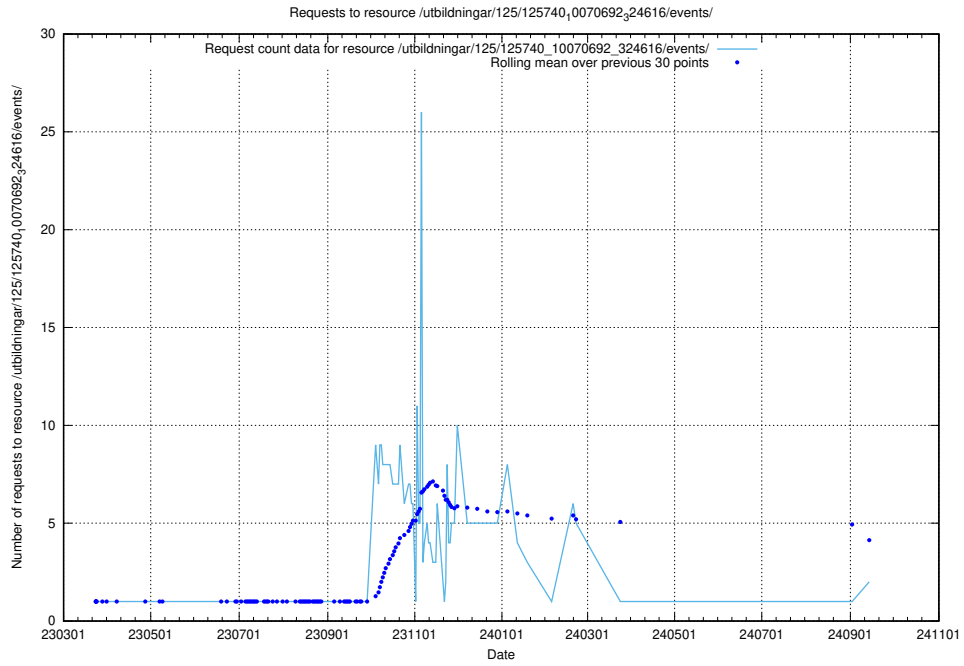

5.603 Usage of /utbildningar/125/125740_10070692_324616/events/

Here, we count the number of requests to resource /utbildningar/125/125740_10070692_324616/events/