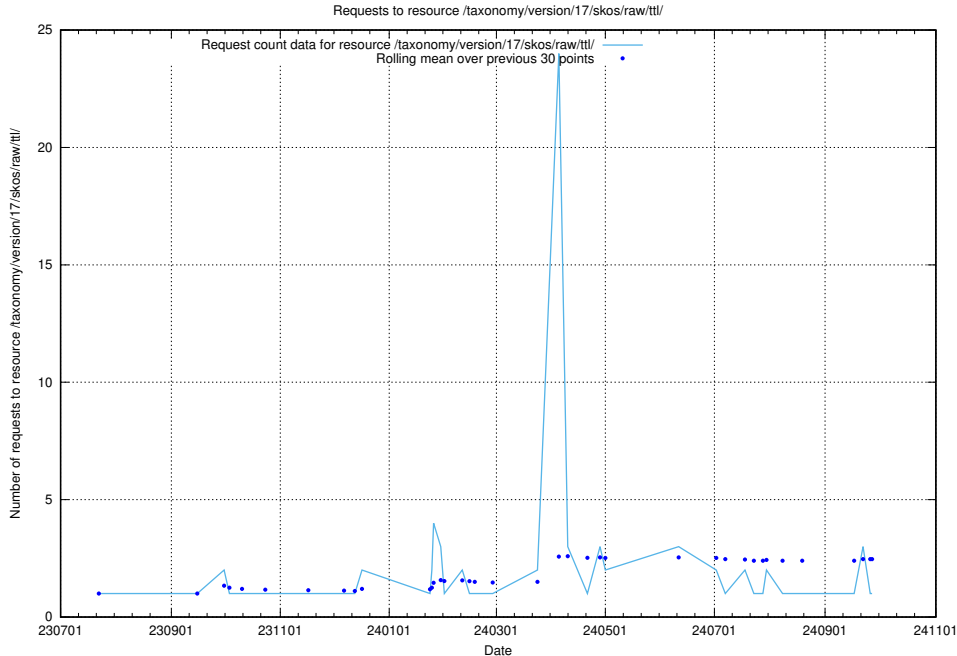

5.5891 Usage of /taxonomy/version/17/skos/raw/ttl/

Here, we count the number of requests to resource /taxonomy/version/17/skos/raw/ttl/.