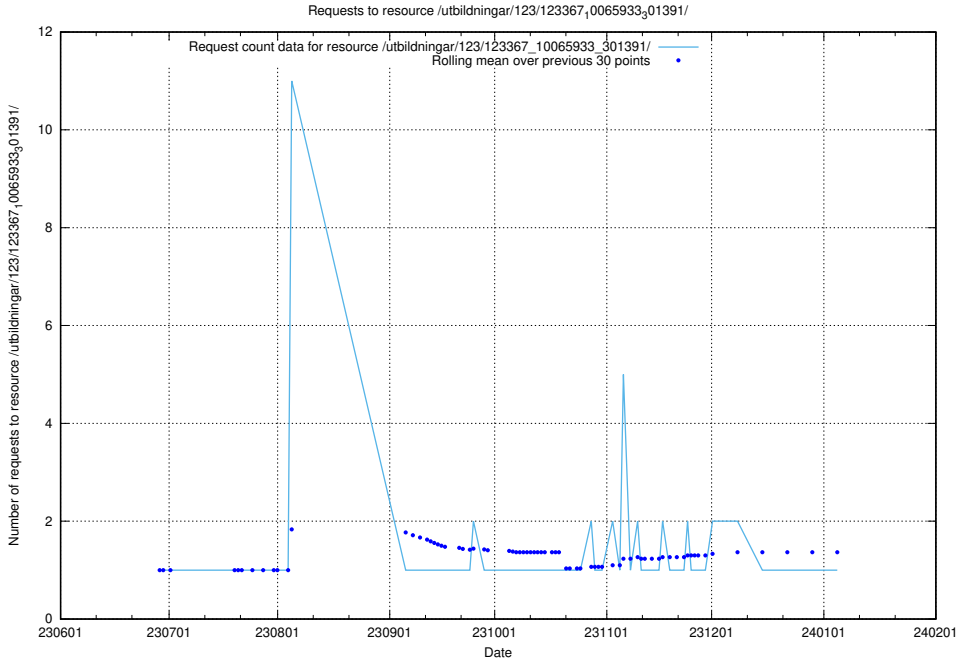

5.6442 Usage of /utbildningar/123/123367_10065933_301391/

Here, we count the number of requests to resource /utbildningar/123/123367_10065933_301391/.