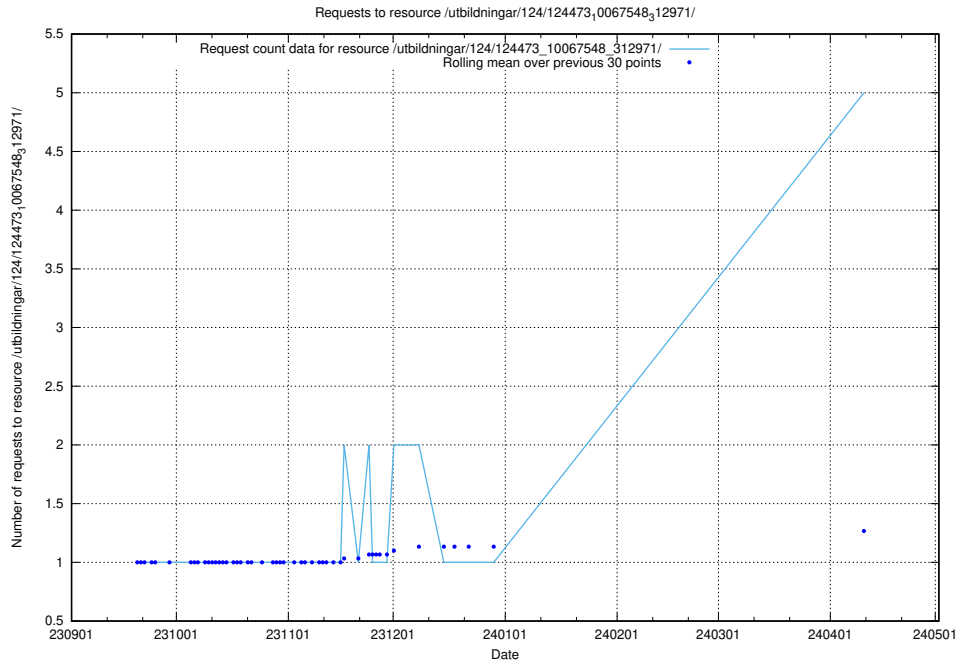

5.242 Usage of /utbildningar/124/124473_10067548_312971/

Here, we count the number of requests to resource /utbildningar/124/124473_10067548_312971/.