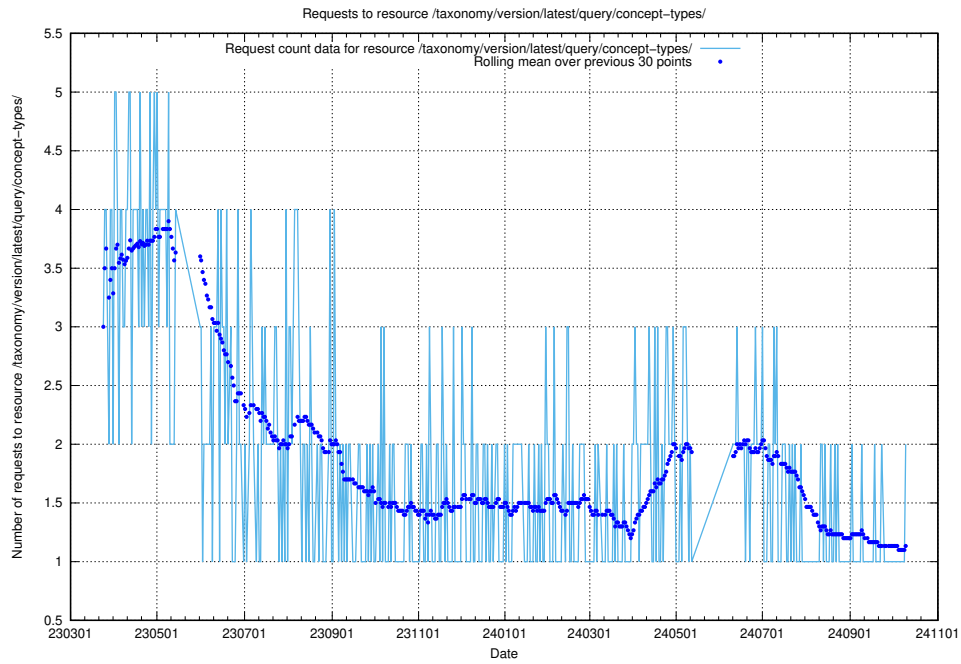

5.1078 Usage of /taxonomy/version/latest/query/concept-types/

Here, we count the number of requests to resource /taxonomy/version/latest/query/concept-types/.