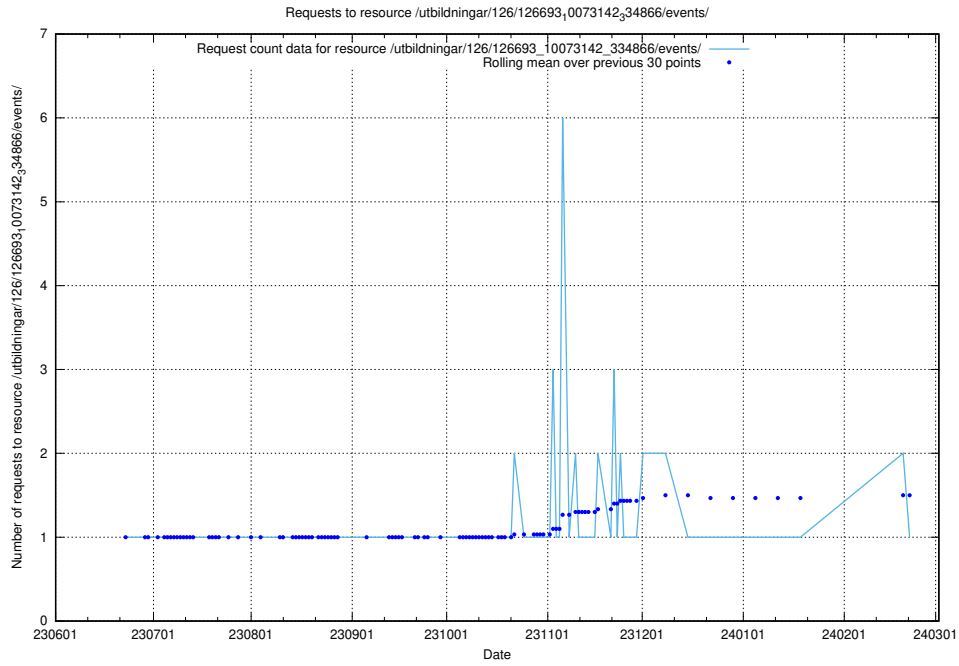

5.6535 Usage of /utbildningar/126/126693_10073142_334866/events/

Here, we count the number of requests to resource /utbildningar/126/126693_10073142_334866/events/