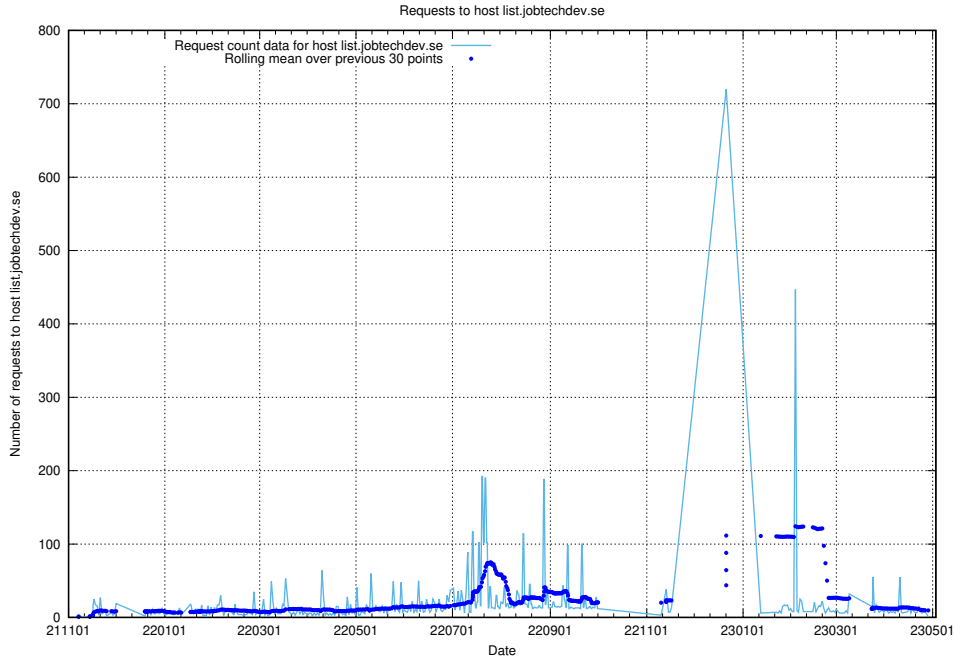

7.630 Usage of list.jobtechdev.se

Here, we count the number of requests to host list.jobtechdev.se.