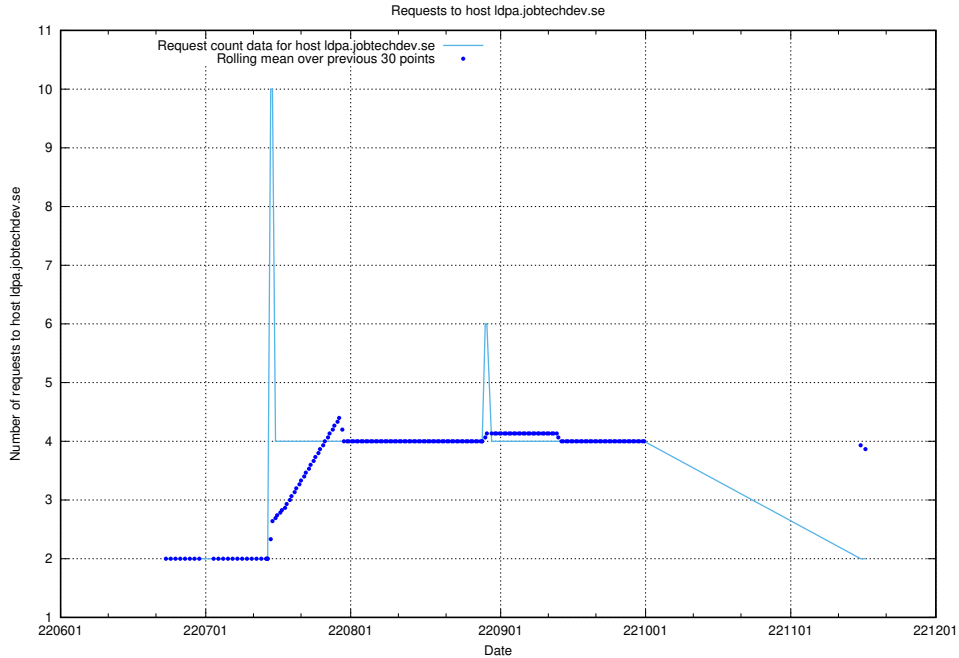

7.401 Usage of ldpa.jobtechdev.se

Here, we count the number of requests to host ldpa.jobtechdev.se.