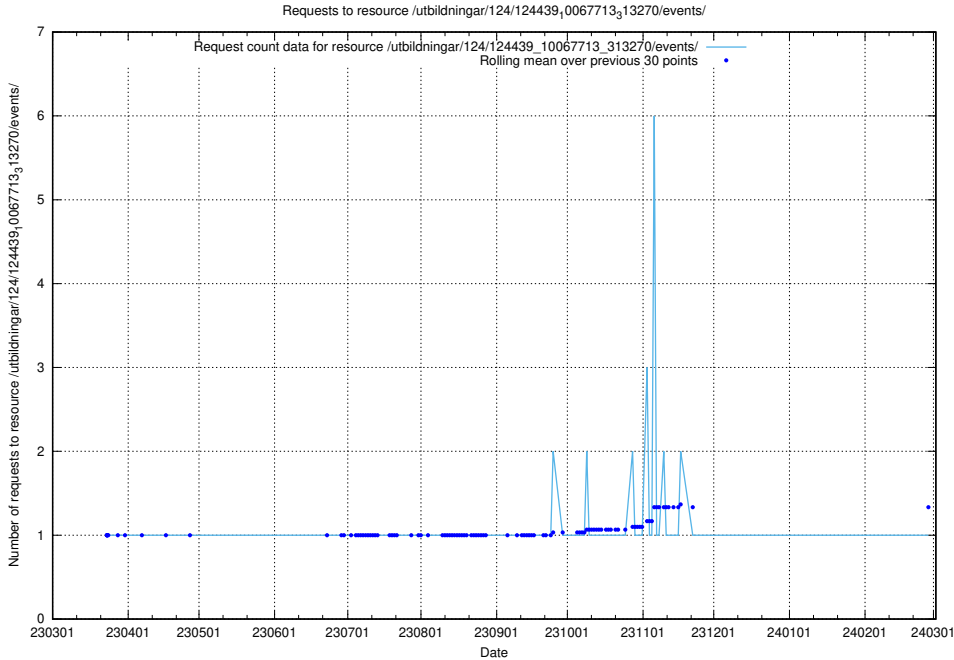

Here, we count the number of requests to resource /utbildningar/utb_emil/124/124515_10066304_308429/

5.4509 Usage of /utbildningar/124/124439_10067713_313270/events/

Here, we count the number of requests to resource /utbildningar/124/124439_10067713_313270/events/