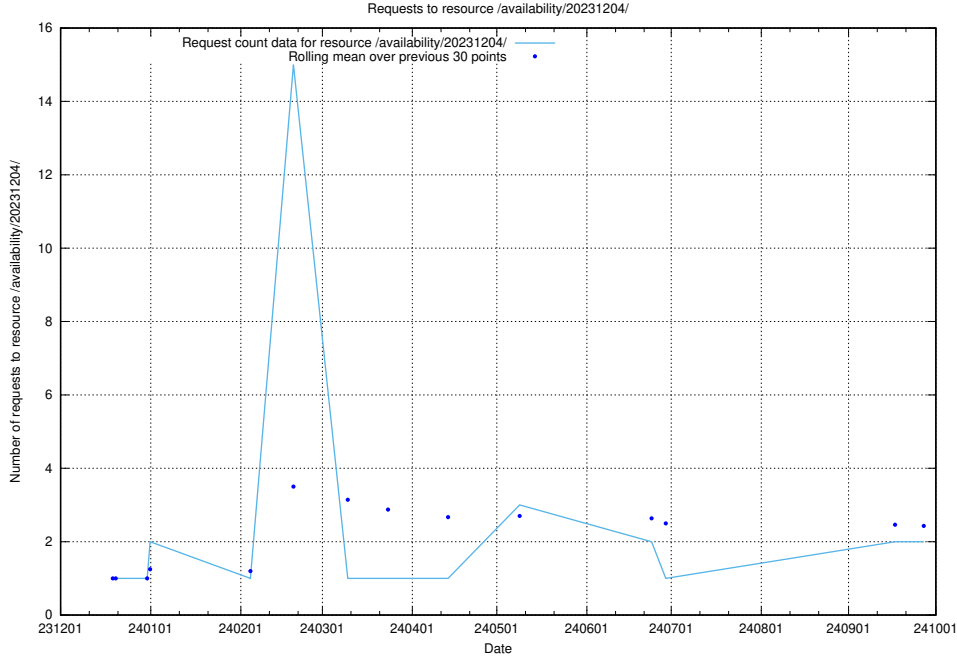

5.828 Usage of /availability/20231204/

Here, we count the number of requests to resource /availability/20231204/.