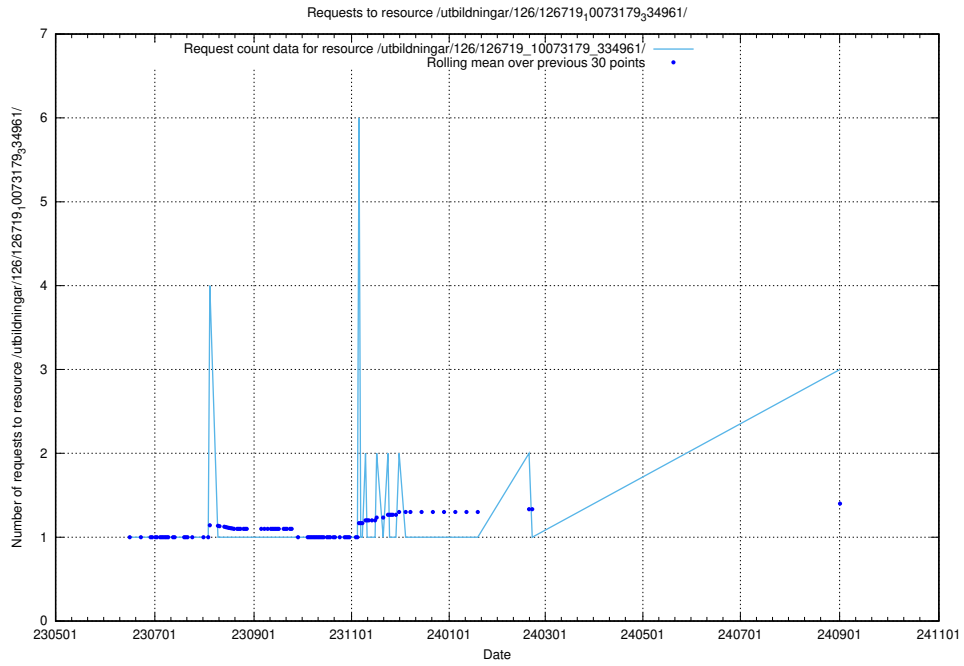

5.563 Usage of /utbildningar/126/126719_10073179_334961/

Here, we count the number of requests to resource /utbildningar/126/126719_10073179_334961/.