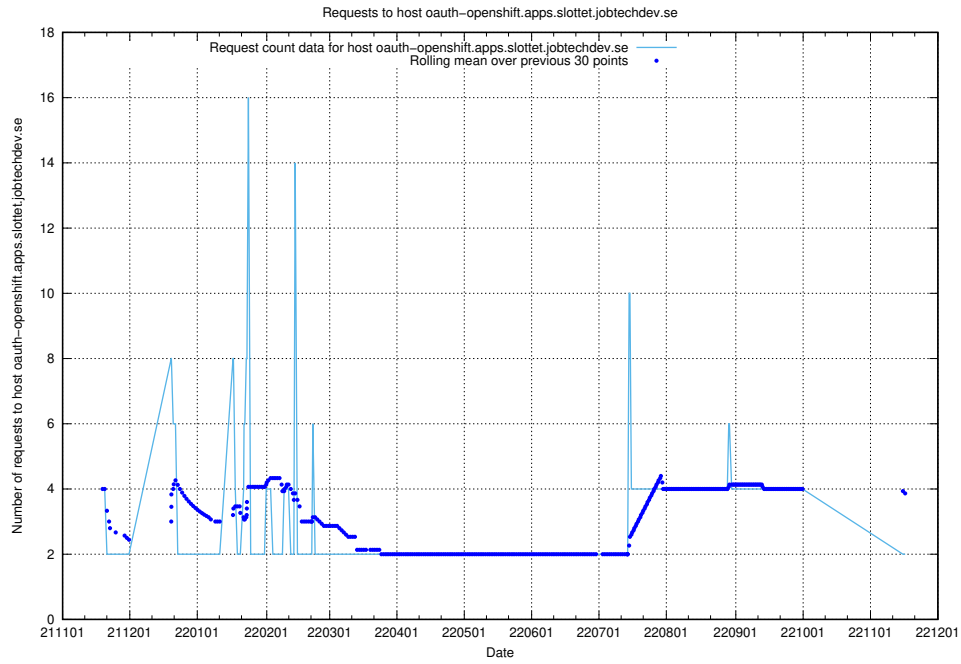

7.471 Usage of `oauth-openshift.apps.slottet.jobtechdev.se`

Here, we count the number of requests to host `oauth-openshift.apps.slottet.jobtechdev.se`.