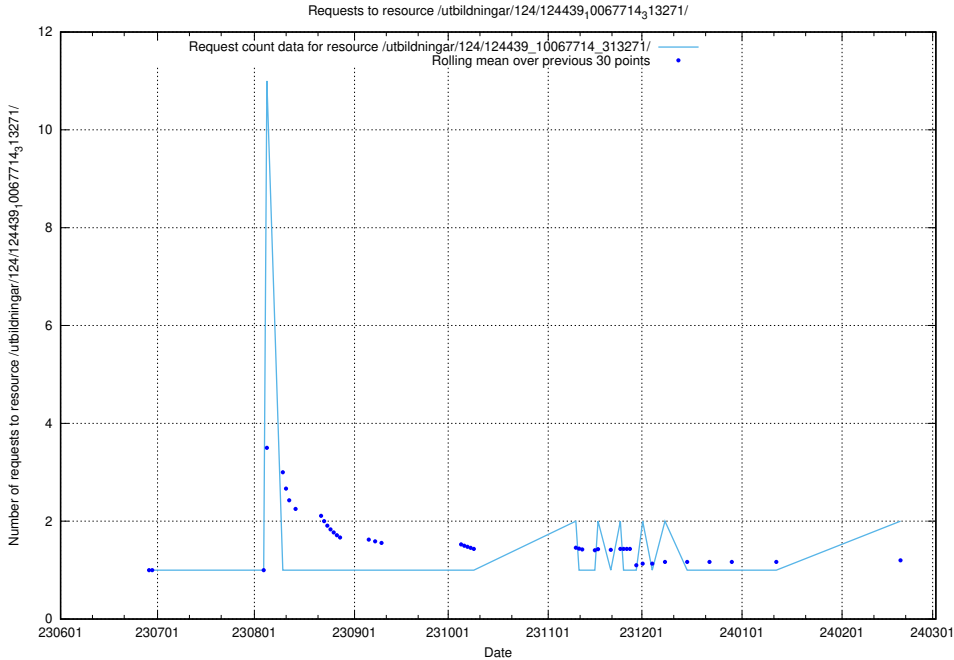

5.976 Usage of /utbildningar/124/124439_10067714_313271/

Here, we count the number of requests to resource /utbildningar/124/124439_10067714_313271/.