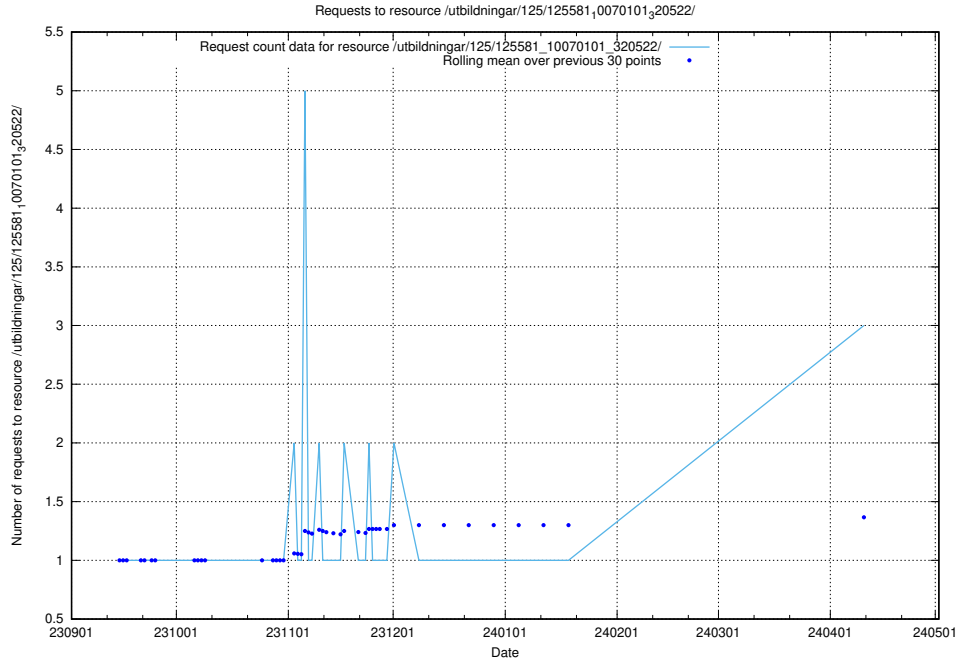

5.513 Usage of /utbildningar/125/125581_10070101_320522/

Here, we count the number of requests to resource /utbildningar/125/125581_10070101_320522/.