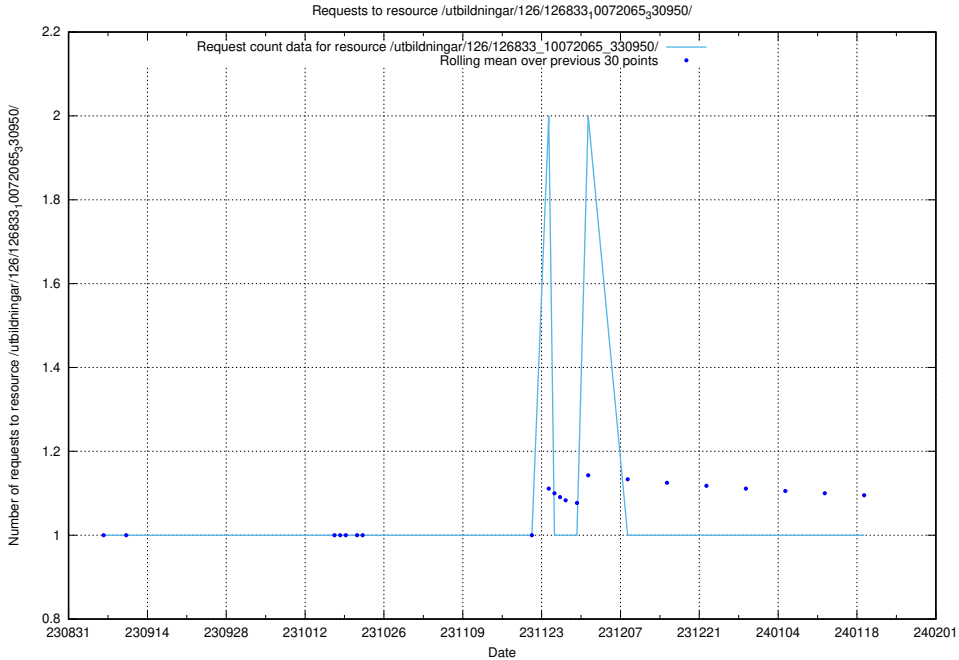

5.5578 Usage of /utbildningar/126/126833_10072065_330950/

Here, we count the number of requests to resource /utbildningar/126/126833_10072065_330950/.