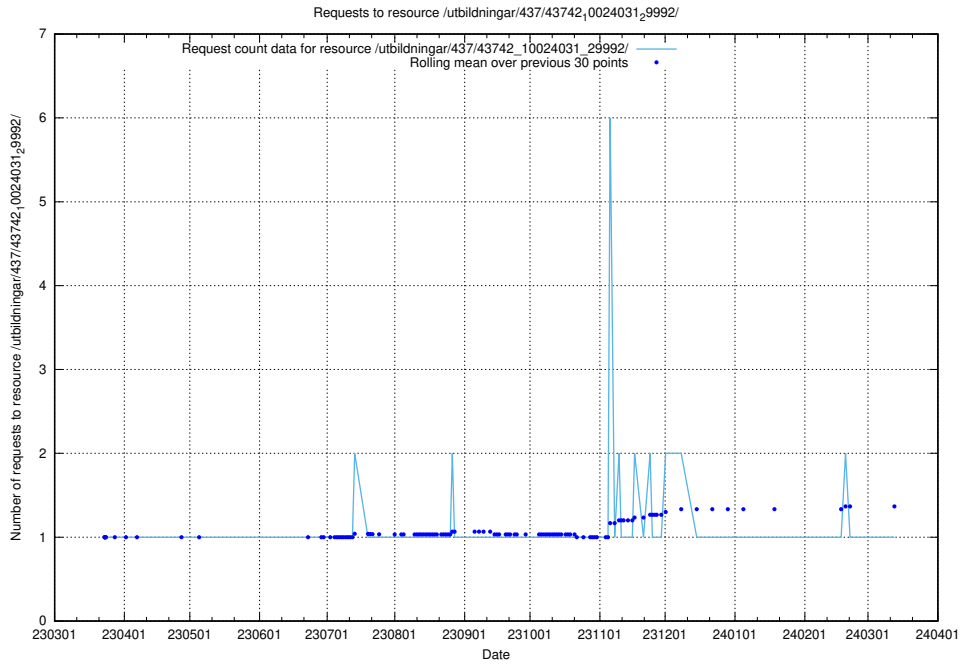

5.7267 Usage of /utbildningar/437/43742_10024031_29992/

Here, we count the number of requests to resource /utbildningar/437/43742_10024031_29992/.