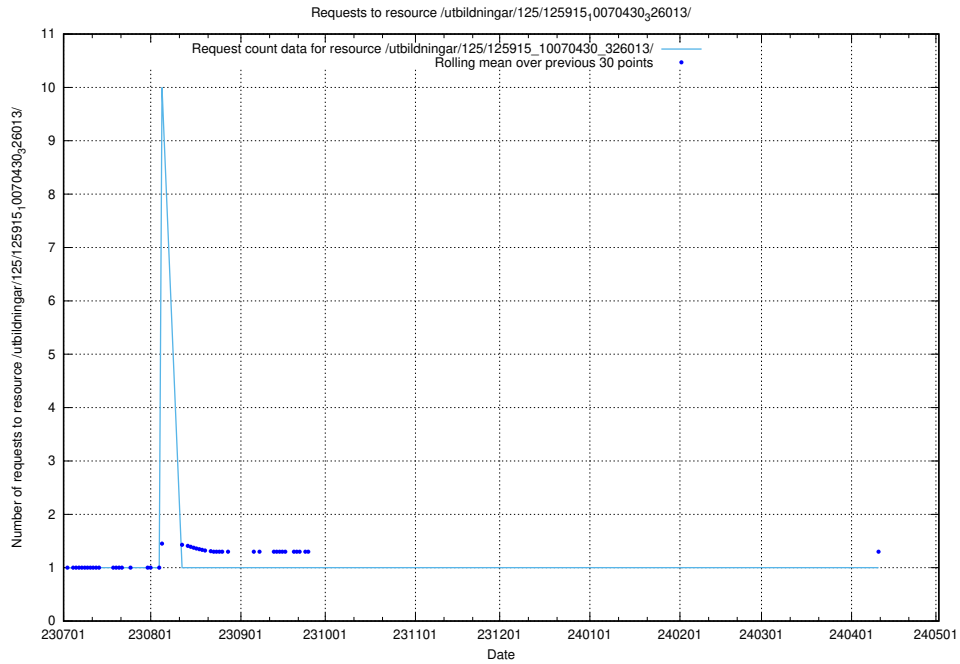

5.6278 Usage of /utbildningar/125/125915_10070430_326013/

Here, we count the number of requests to resource /utbildningar/125/125915_10070430_326013/.