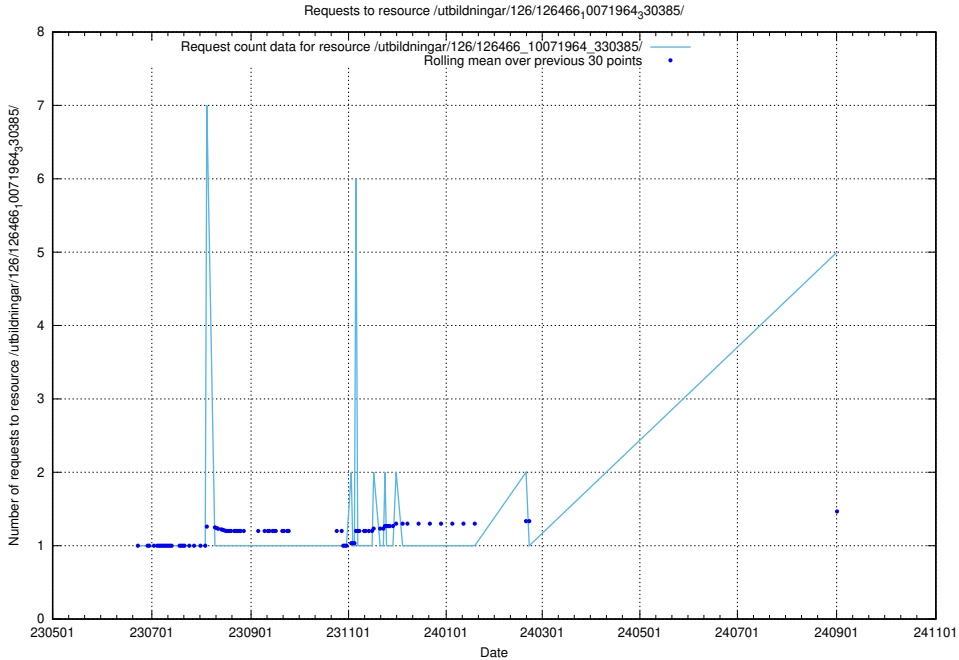

5.259 Usage of /utbildningar/126/126466_10071964_330385/

Here, we count the number of requests to resource /utbildningar/126/126466_10071964_330385/.