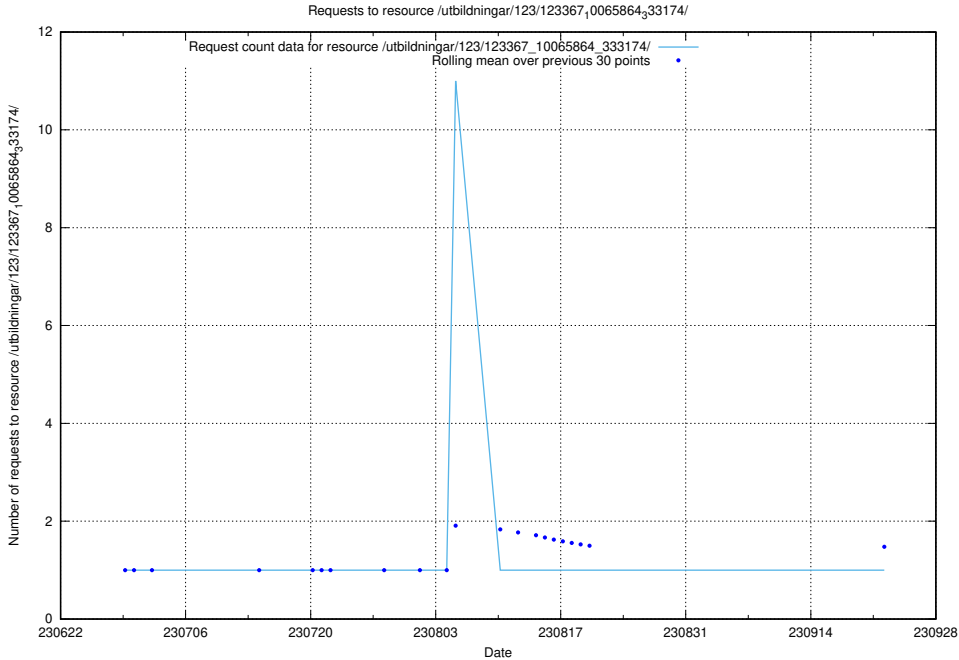

5.6443 Usage of /utbildningar/123/123367_10065864_333174/

Here, we count the number of requests to resource /utbildningar/123/123367_10065864_333174/.