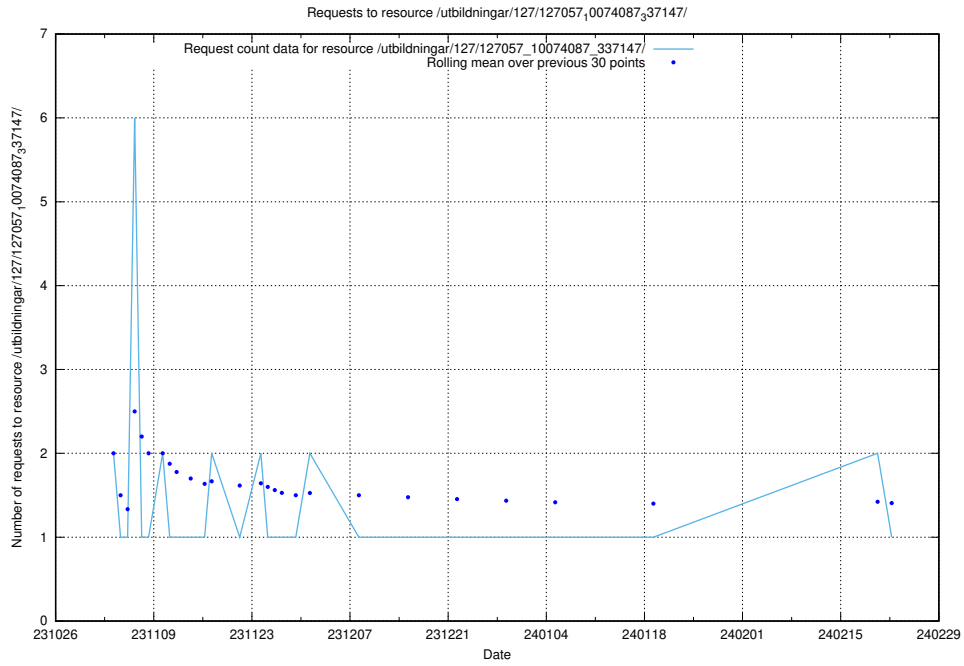

5.5066 Usage of /utbildningar/127/127057_10074087_337147/

Here, we count the number of requests to resource /utbildningar/127/127057_10074087_337147/.