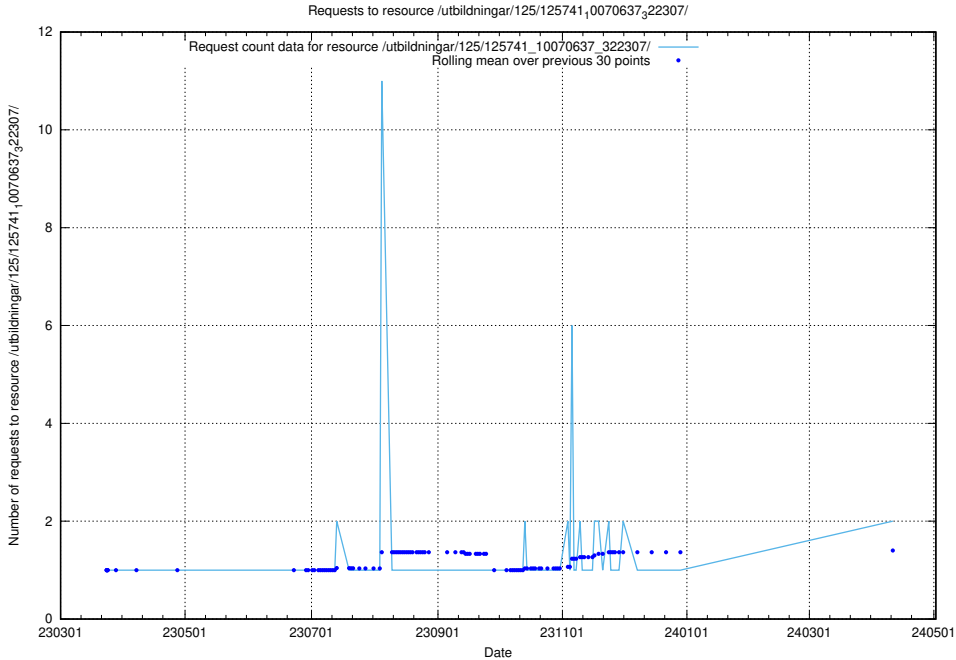

5.599 Usage of /utbildningar/125/125741_10070637_322307/

Here, we count the number of requests to resource /utbildningar/125/125741_10070637_322307/.