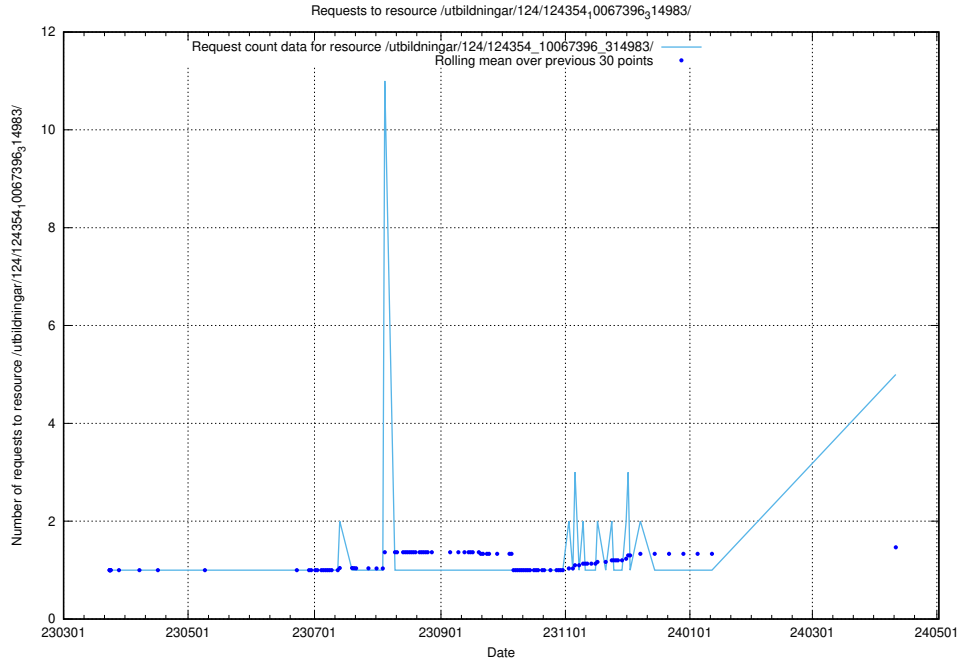

5.236 Usage of /utbildningar/124/124354_10067396_314983/

Here, we count the number of requests to resource /utbildningar/124/124354_10067396_314983/.