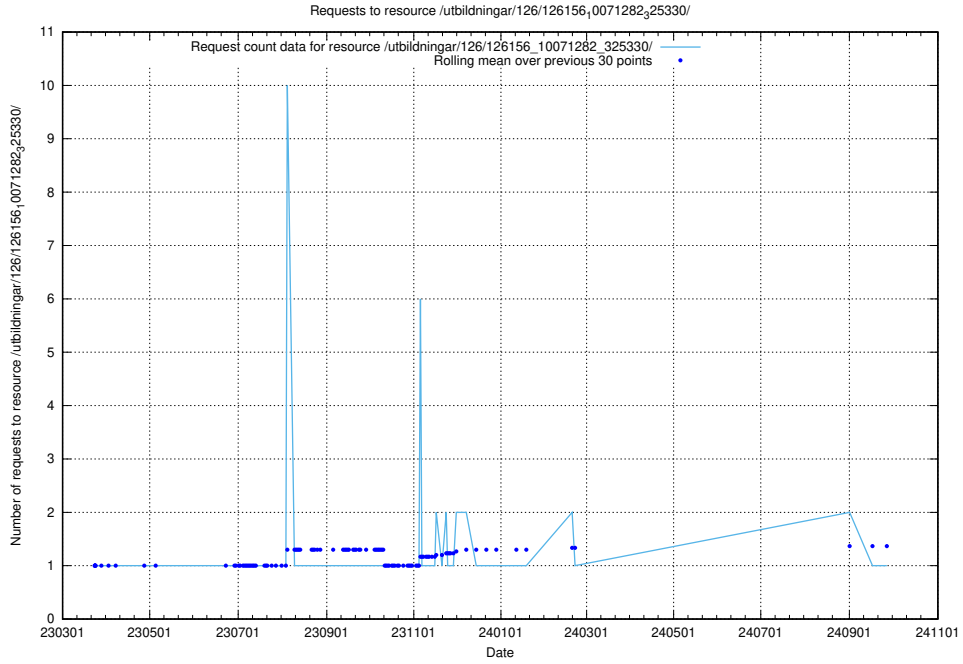

5.7306 Usage of /utbildningar/126/126156_10071282_325330/

Here, we count the number of requests to resource /utbildningar/126/126156_10071282_325330/.