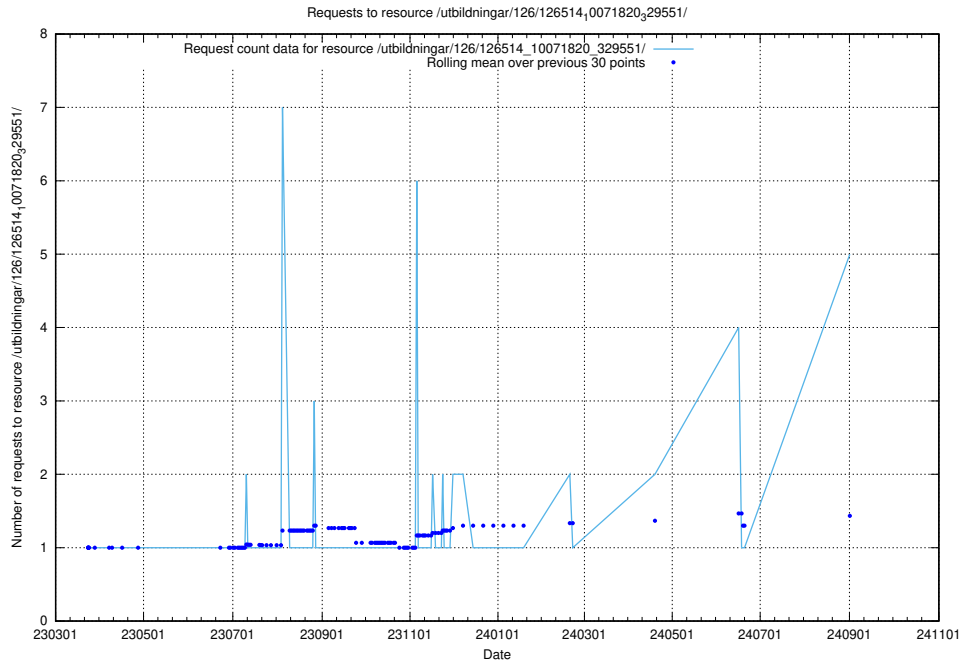

5.271 Usage of /utbildningar/126/126514_10071820_329551/

Here, we count the number of requests to resource /utbildningar/126/126514_10071820_329551/.