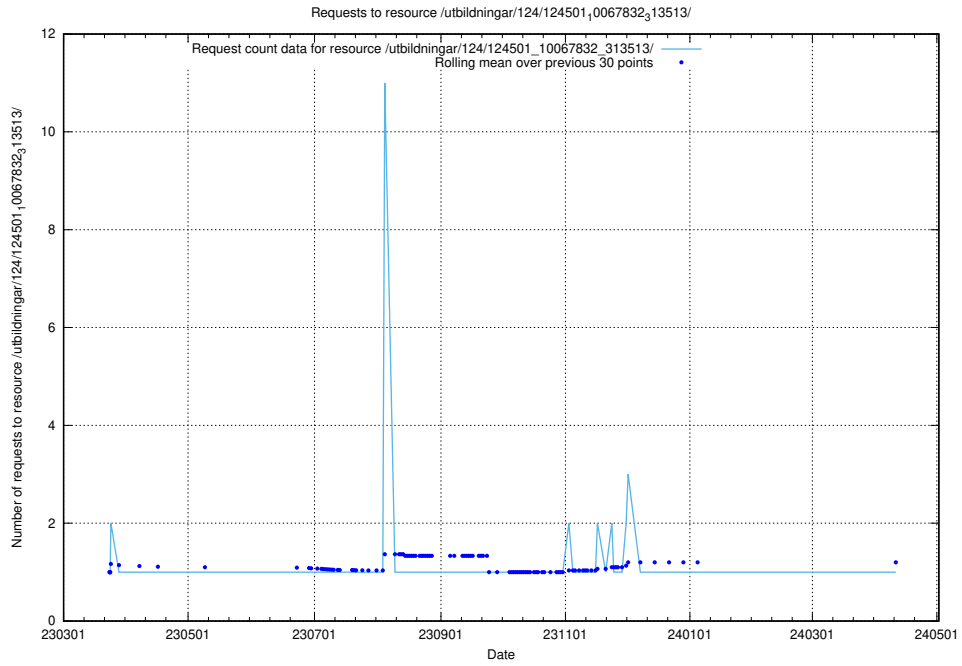

Here, we count the number of requests to resource /utbildningar/utb_emil/125/125796_10070642_322362/events/

5.3181 Usage of /utbildningar/124/124501_10067832_313513/

Here, we count the number of requests to resource /utbildningar/124/124501_10067832_313513/.