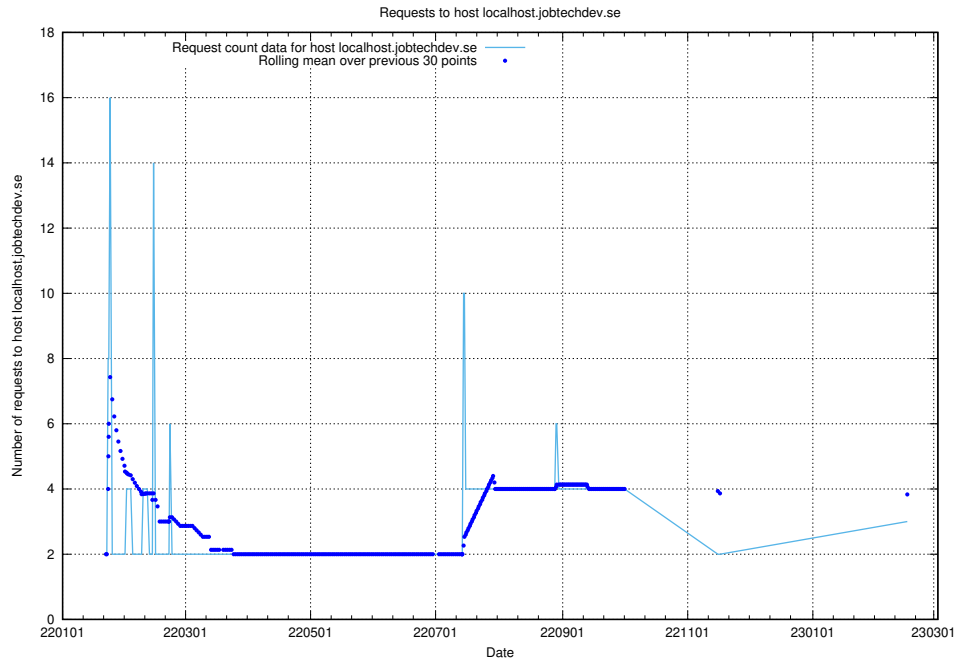

7.256 Usage of localhost.jobtechdev.se

Here, we count the number of requests to host localhost.jobtechdev.se.