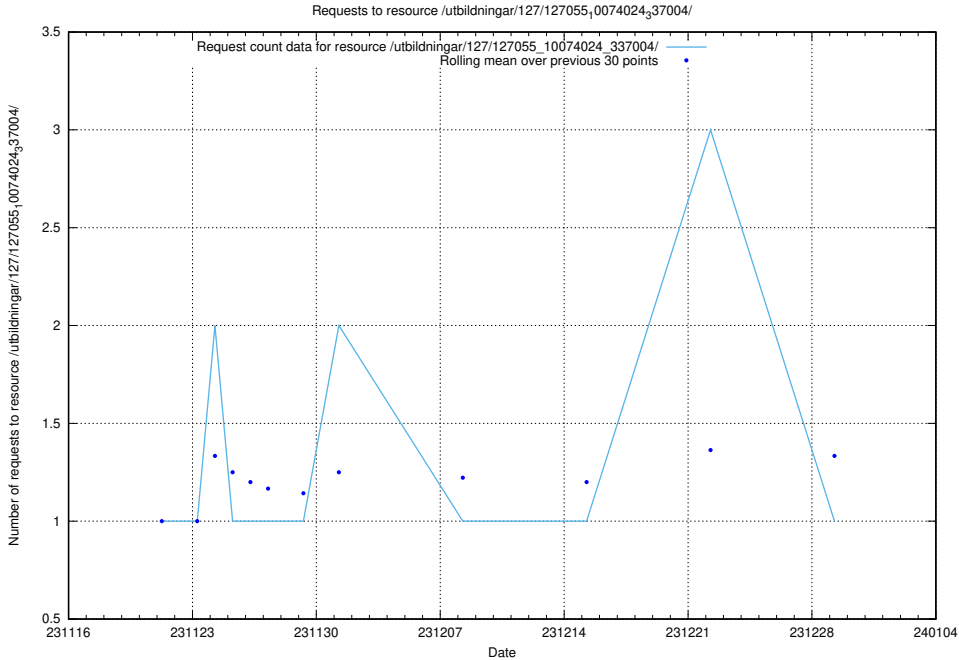

Here, we count the number of requests to resource /utbildningar/127/127055_10074024_337004/events/

5.4973 Usage of /utbildningar/127/127055_10074024_337004/

Here, we count the number of requests to resource /utbildningar/127/127055_10074024_337004/.