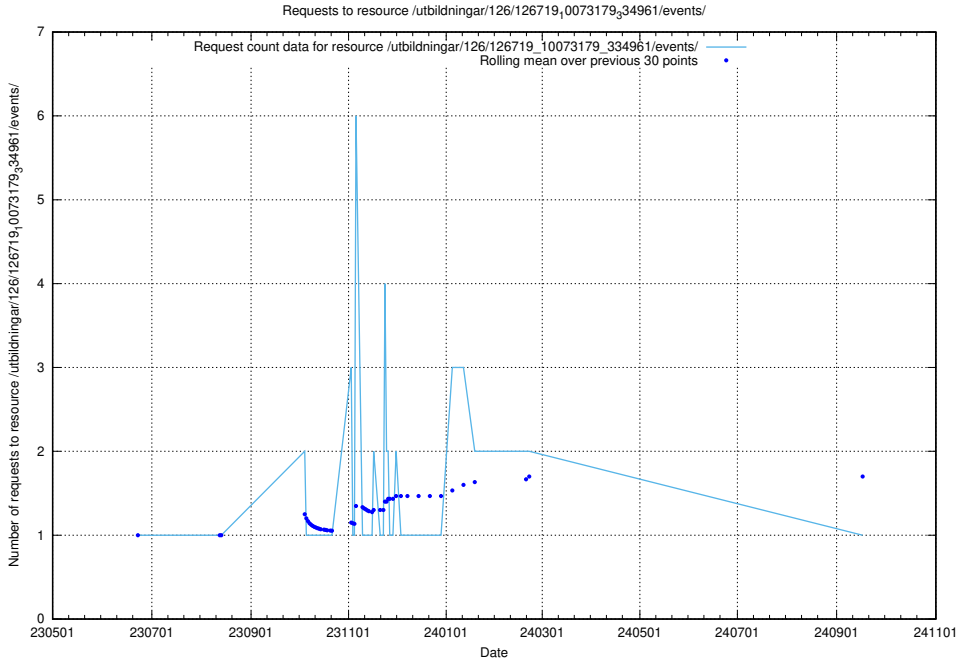

5.6509 Usage of /utbildningar/126/126719_10073179_334961/events/

Here, we count the number of requests to resource /utbildningar/126/126719_10073179_334961/events/