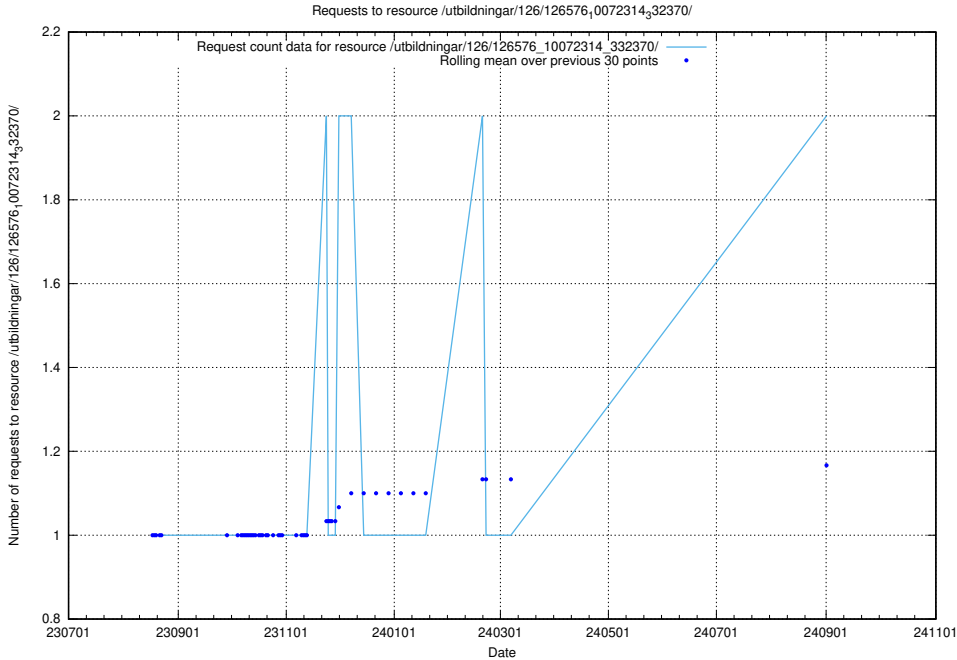

5.903 Usage of /utbildningar/126/126576_10072314_332370/

Here, we count the number of requests to resource /utbildningar/126/126576_10072314_332370/.