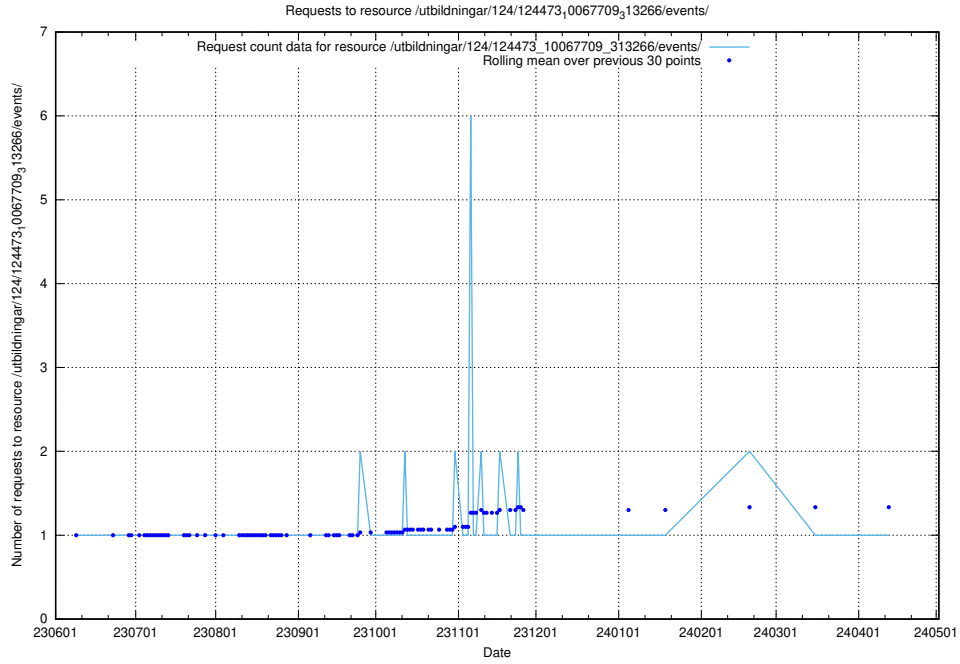

5.6780 Usage of /utbildningar/124/124473_10067709_313266/events/

Here, we count the number of requests to resource /utbildningar/124/124473_10067709_313266/events/