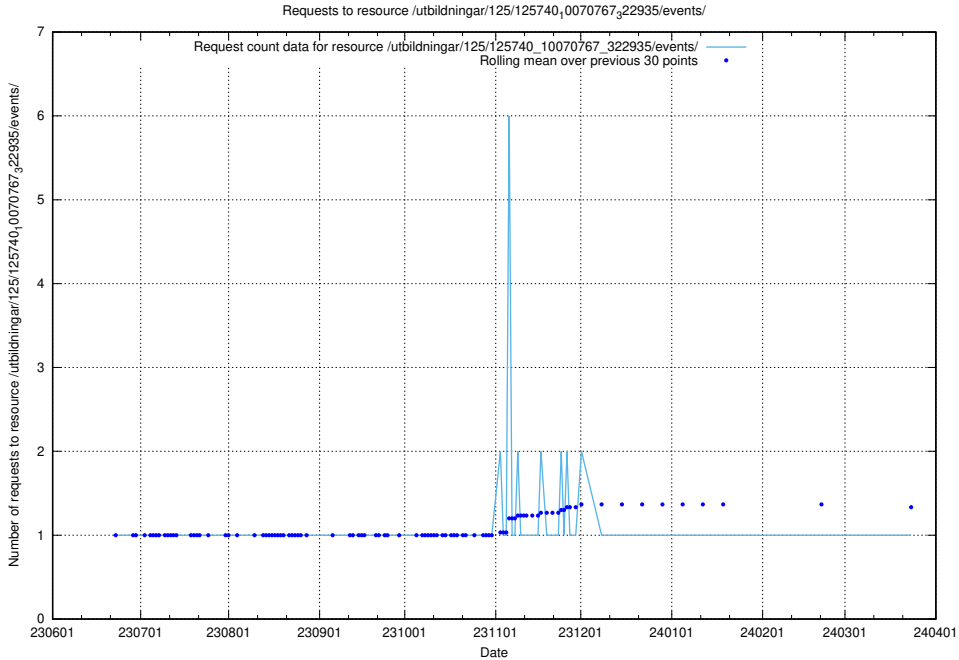

Here, we count the number of requests to resource /utbildningar/125/125740_10070782_335875/.

5.6576 Usage of /utbildningar/125/125740_10070767_322935/events/

Here, we count the number of requests to resource /utbildningar/125/125740_10070767_322935/events/