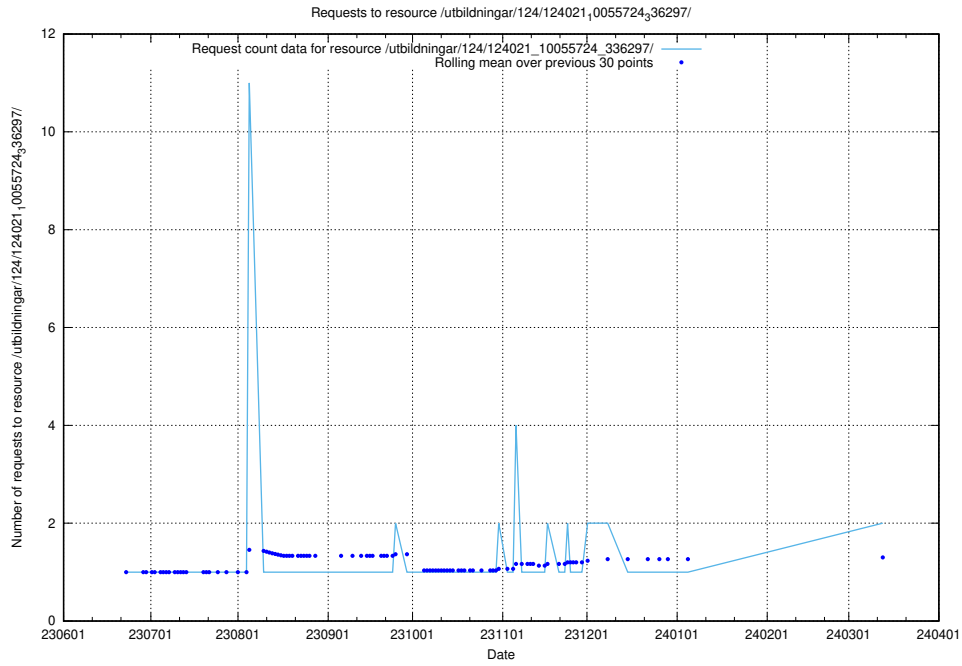

Here, we count the number of requests to resource /utbildningar/124/124021_10055724_336297/events/

5.1019 Usage of /utbildningar/124/124021_10055724_336297/

Here, we count the number of requests to resource /utbildningar/124/124021_10055724_336297/.