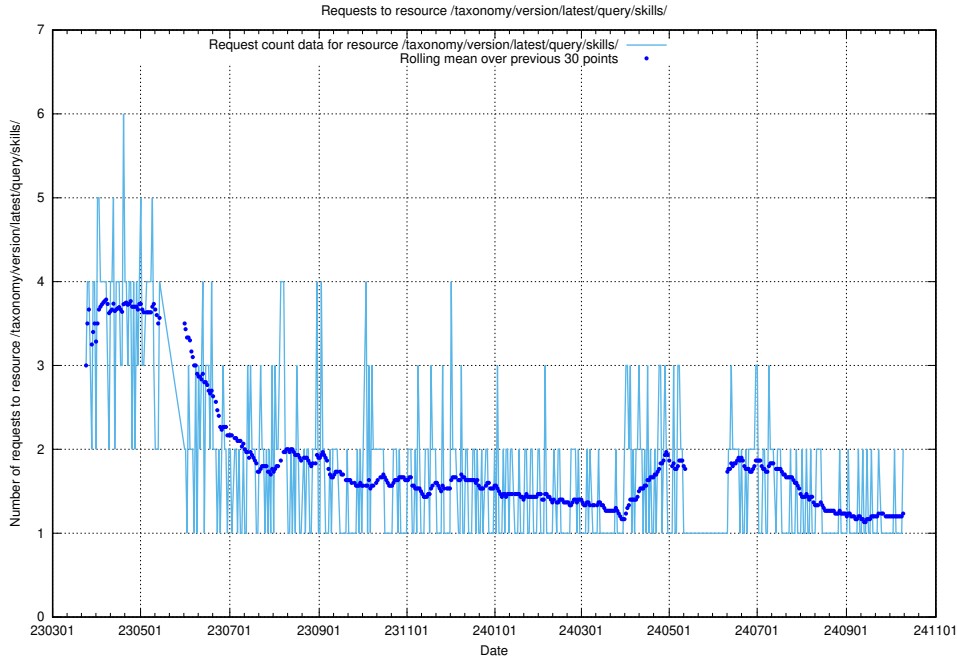

5.1068 Usage of /taxonomy/version/latest/query/skills/

Here, we count the number of requests to resource /taxonomy/version/latest/query/skills/.