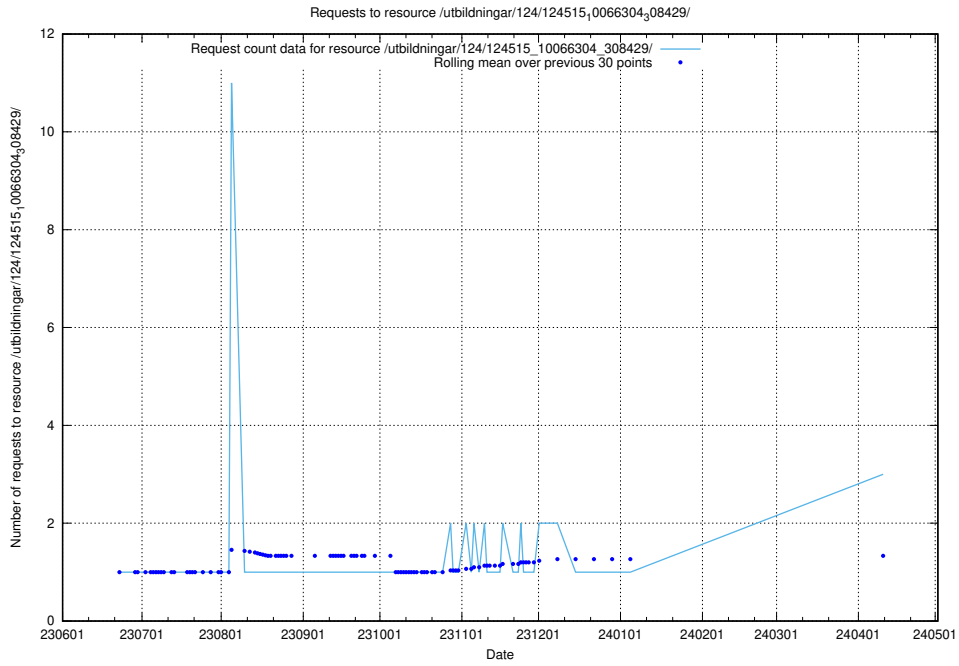

5.550 Usage of /utbildningar/124/124515_10066304_308429/

Here, we count the number of requests to resource /utbildningar/124/124515_10066304_308429/.