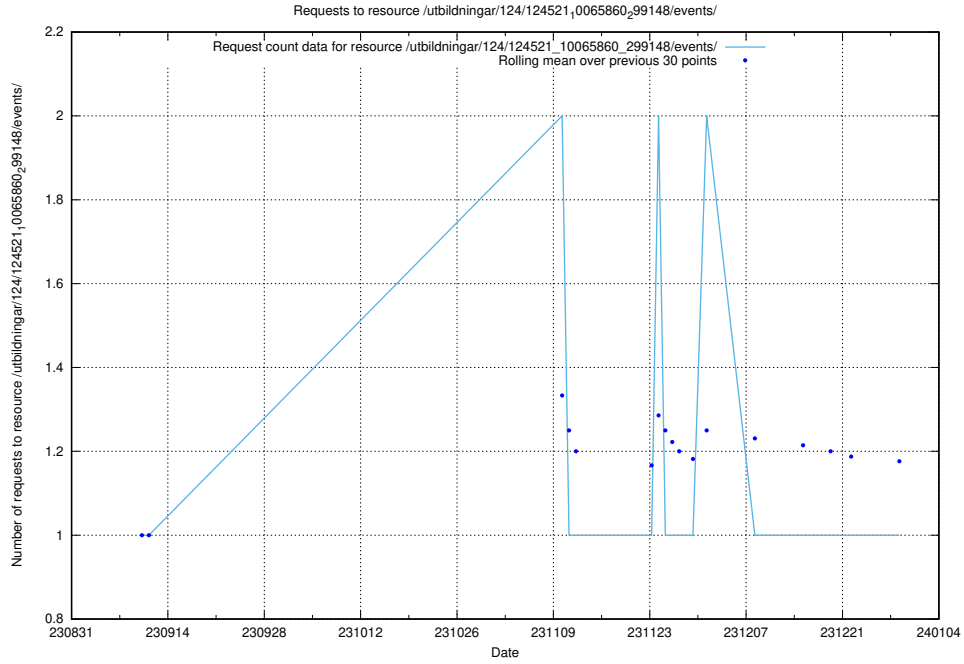

5.5529 Usage of /utbildningar/124/124521_10065860_299148/events/

Here, we count the number of requests to resource /utbildningar/124/124521_10065860_299148/events/