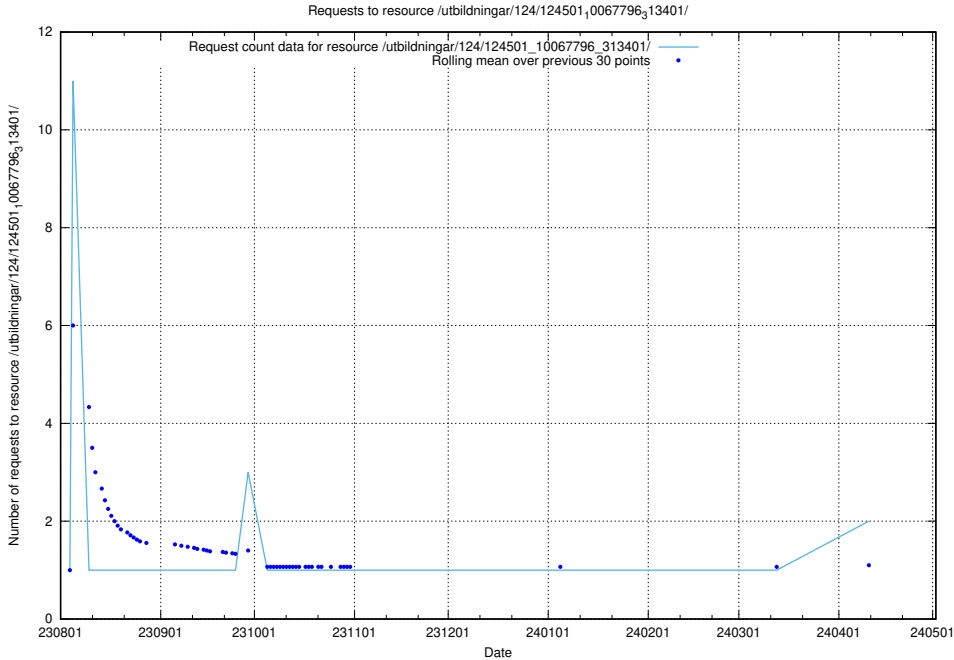

5.923 Usage of /utbildningar/124/124501_10067796_313401/

Here, we count the number of requests to resource /utbildningar/124/124501_10067796_313401/.