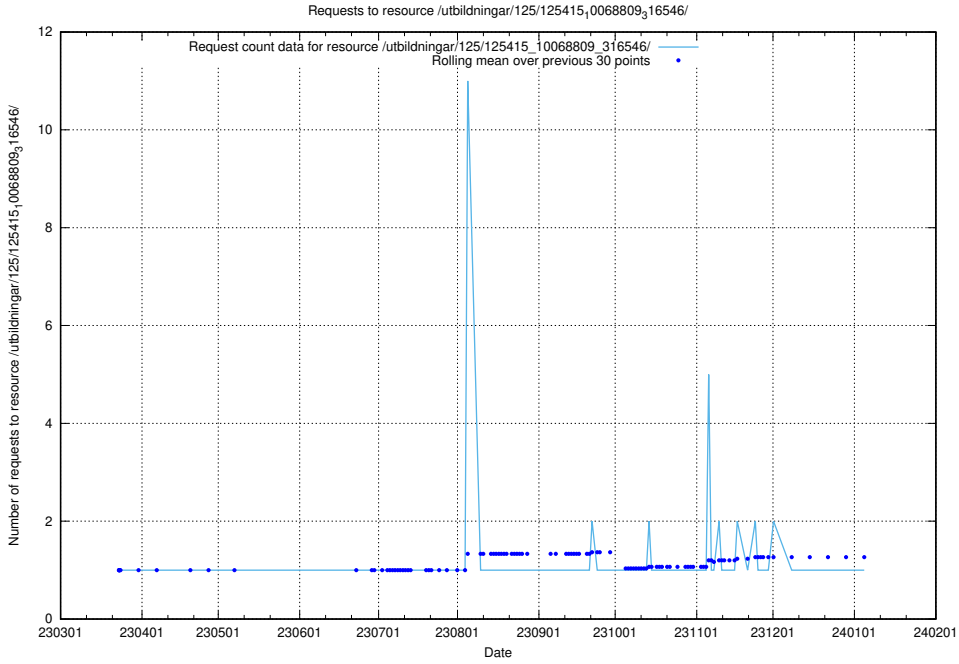

5.1256 Usage of /utbildningar/125/125415_10068809_316546/

Here, we count the number of requests to resource /utbildningar/125/125415_10068809_316546/.