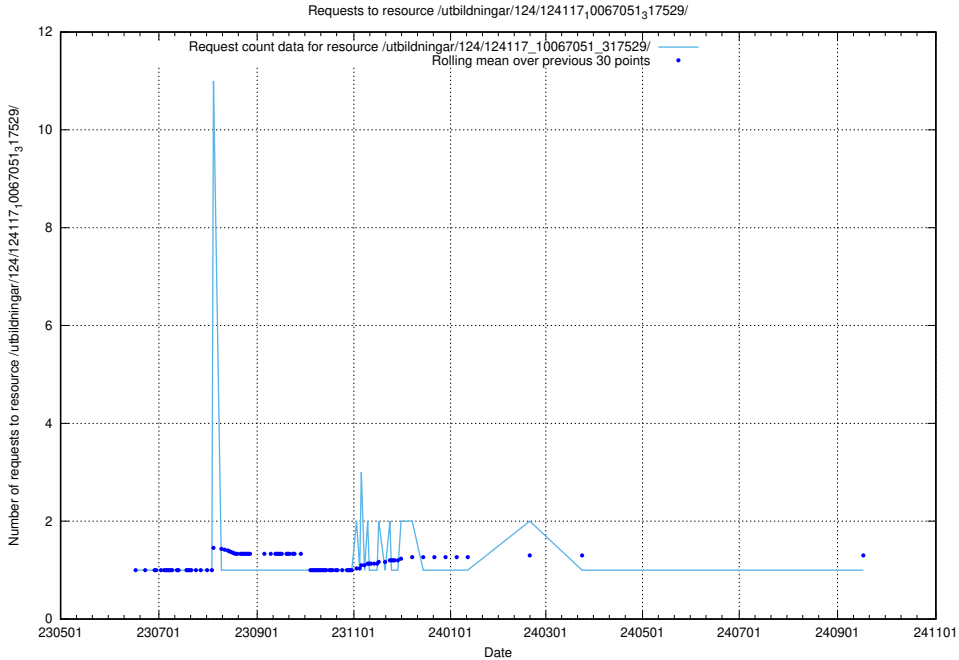

5.6750 Usage of /utbildningar/124/124117_10067051_317529/

Here, we count the number of requests to resource /utbildningar/124/124117_10067051_317529/.