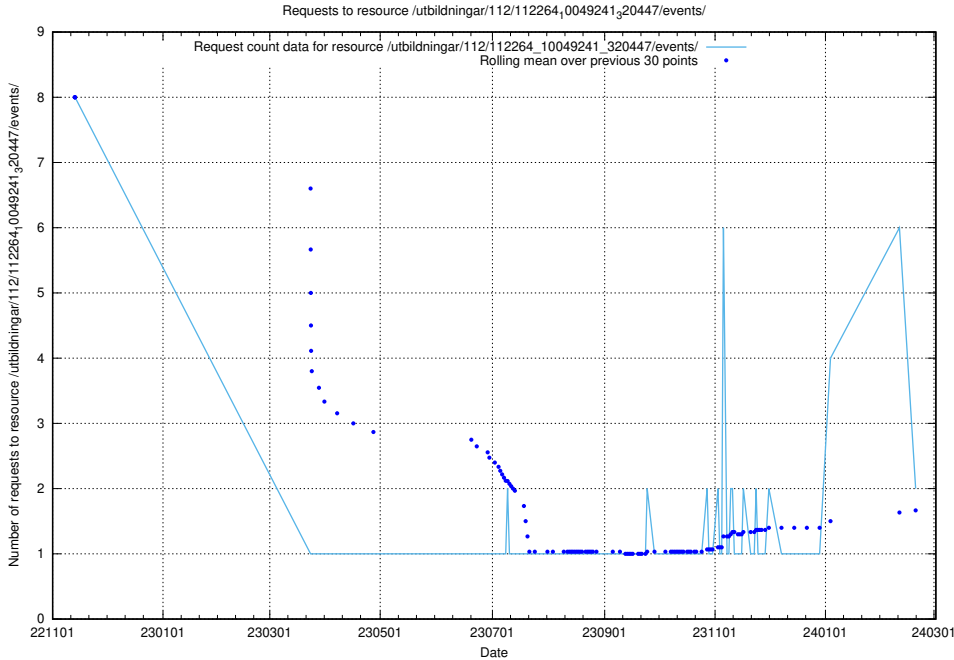

5.1004 Usage of /utbildningar/112/112264_10049241_320447/events/

Here, we count the number of requests to resource /utbildningar/112/112264_10049241_320447/events/