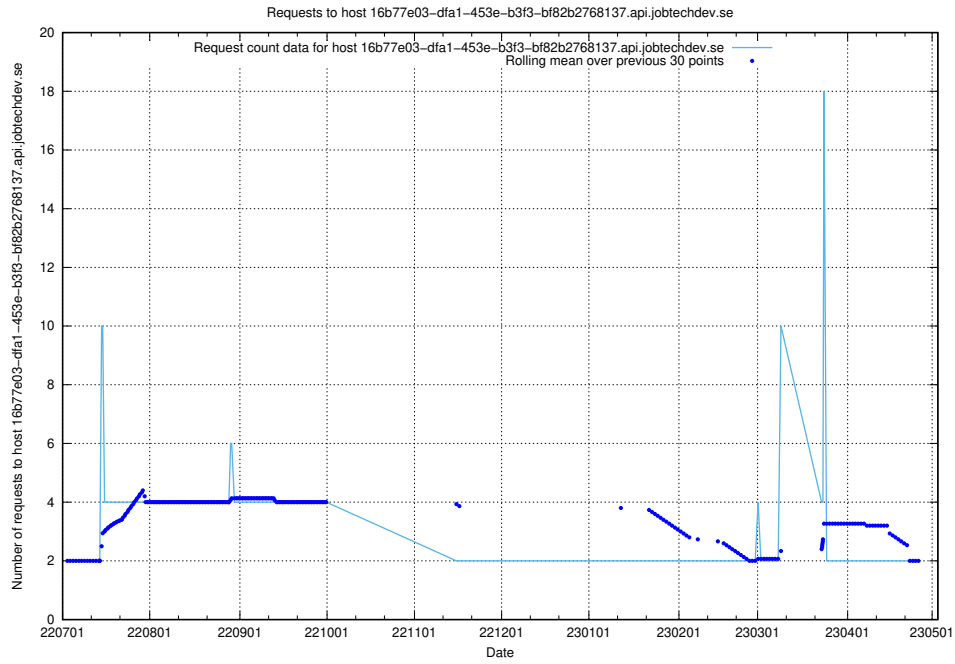

7.392 Usage of 16b77e03-dfa1-453e-b3f3-bf82b2768137.api.jobtechdev.se

Here, we count the number of requests to host 16b77e03-dfa1-453e-b3f3-bf82b2768137.api.jobtechdev.se.