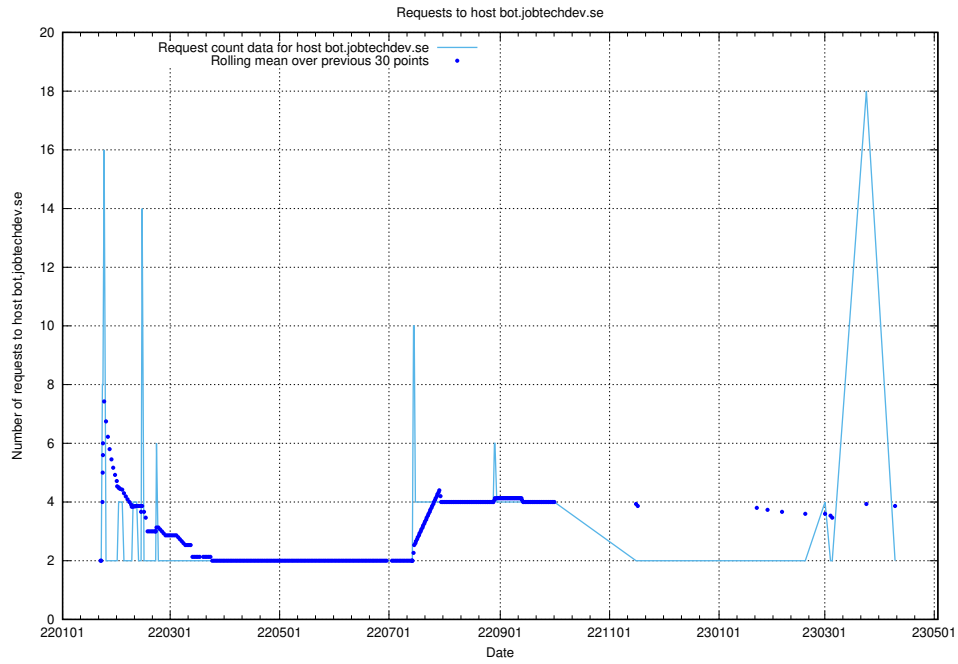

7.261 Usage of bot.jobtechdev.se

Here, we count the number of requests to host bot.jobtechdev.se.