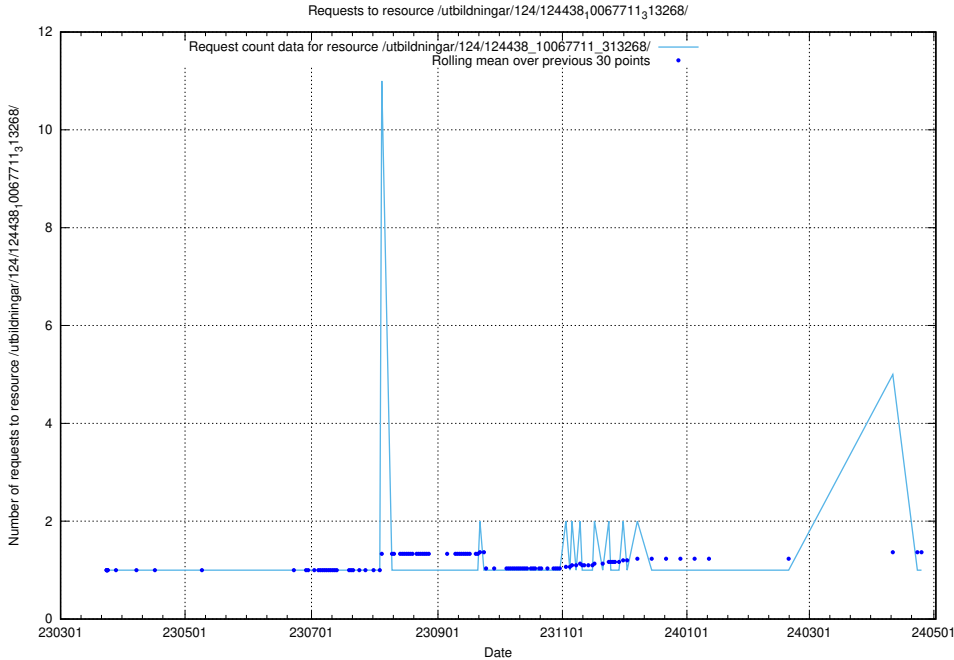

5.4624 Usage of /utbildningar/124/124438_10067711_313268/

Here, we count the number of requests to resource /utbildningar/124/124438_10067711_313268/.