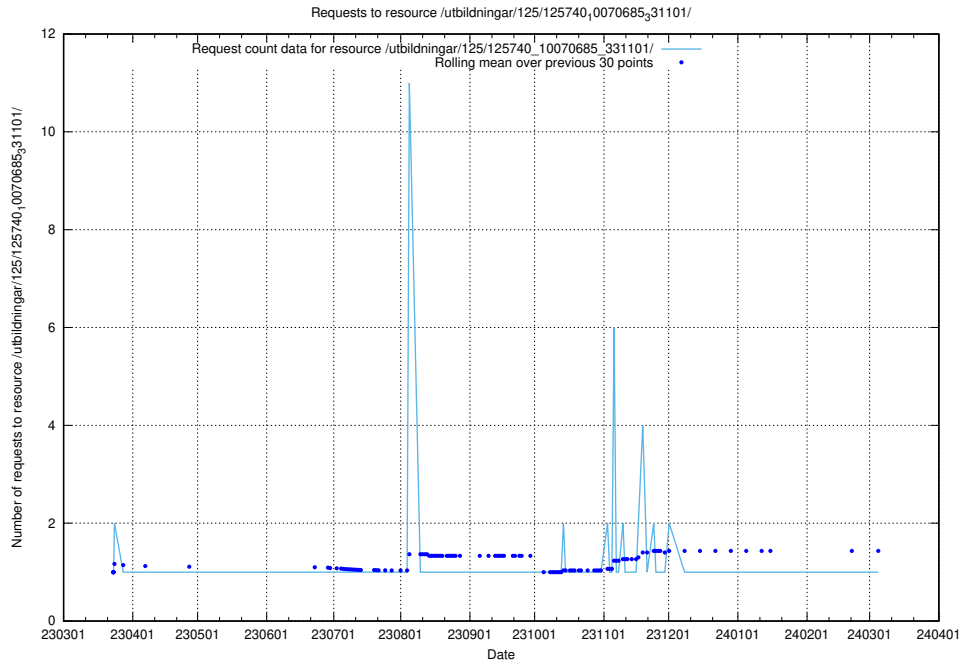

5.1134 Usage of /utbildningar/125/125740_10070685_331101/

Here, we count the number of requests to resource /utbildningar/125/125740_10070685_331101/.