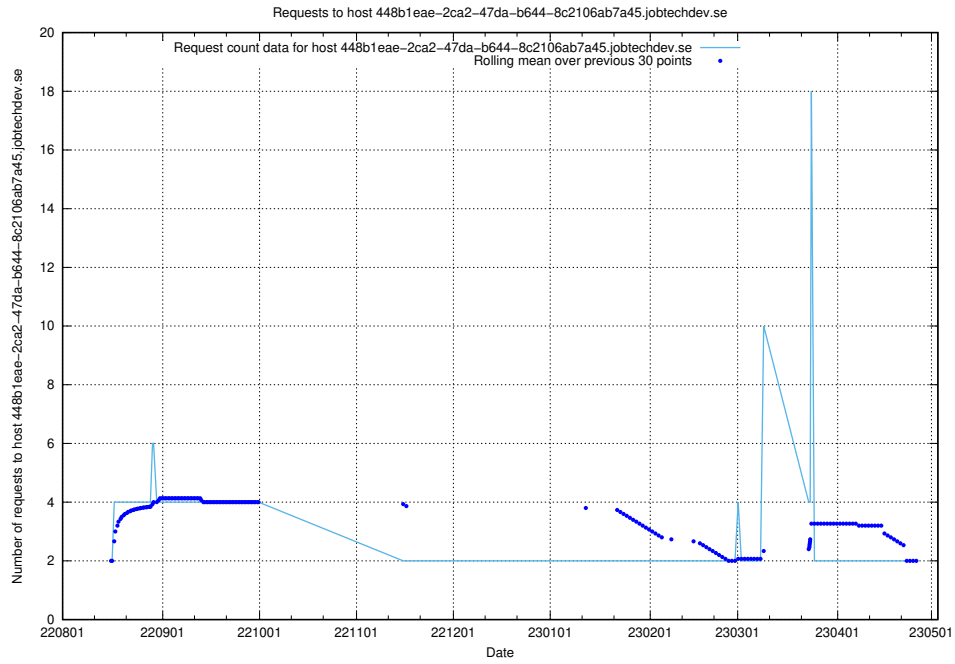

7.347 Usage of 448b1eae-2ca2-47da-b644-8c2106ab7a45.jobtechdev.se

Here, we count the number of requests to host 448b1eae-2ca2-47da-b644-8c2106ab7a45.jobtechdev.se.