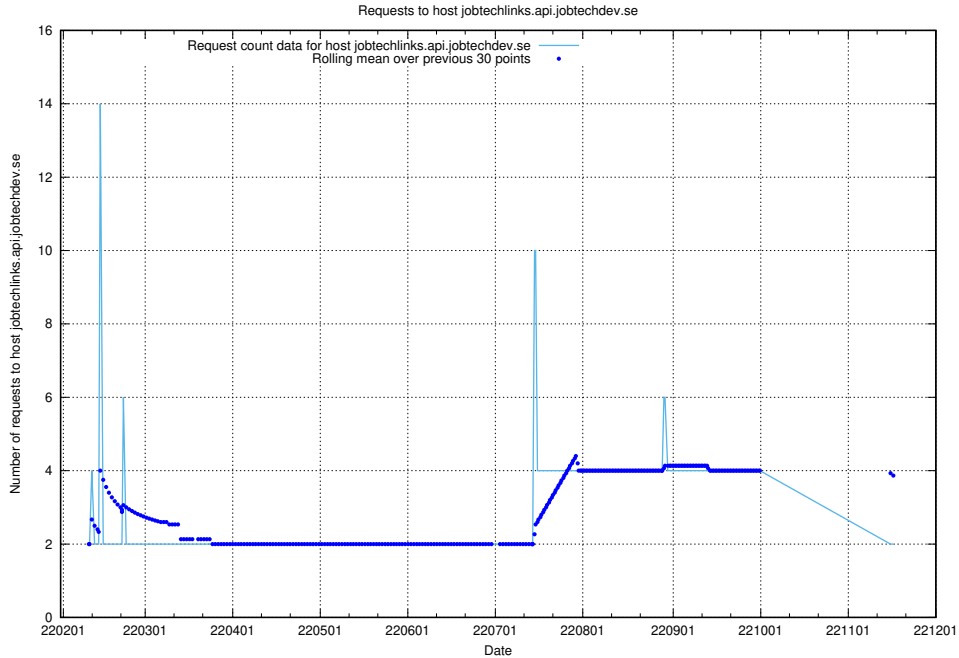

Here, we count the number of requests to host store.jobtechdev.se.

7.561 Usage of jobtechlinks.api.jobtechdev.se

Here, we count the number of requests to host jobtechlinks.api.jobtechdev.se.

7.562 Usage of jobstechlinks.api.jobtechdev.se