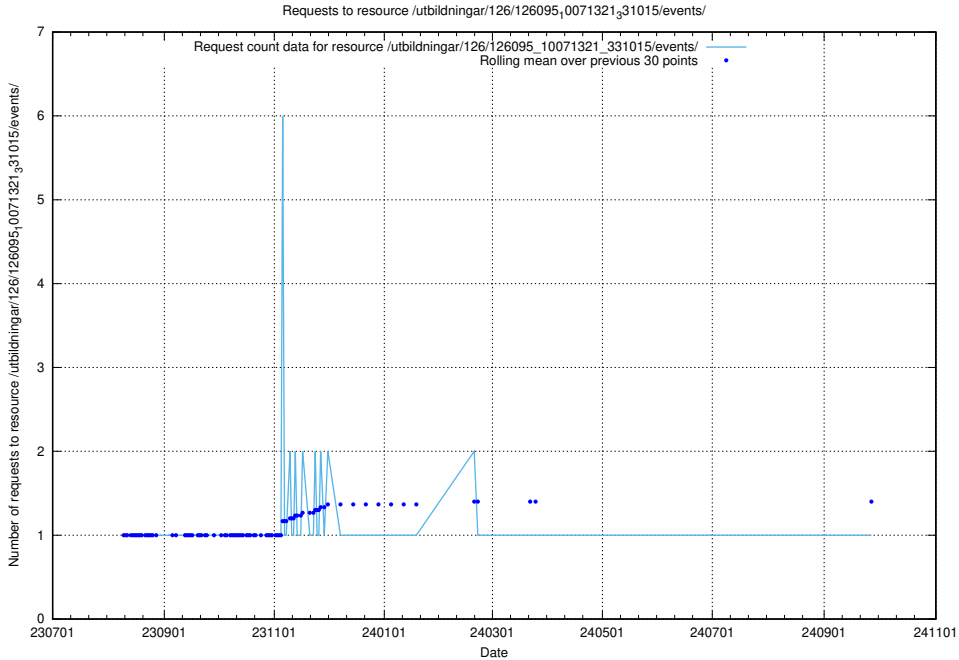

5.5745 Usage of /utbildningar/126/126095_10071321_331015/events/

Here, we count the number of requests to resource /utbildningar/126/126095_10071321_331015/events/