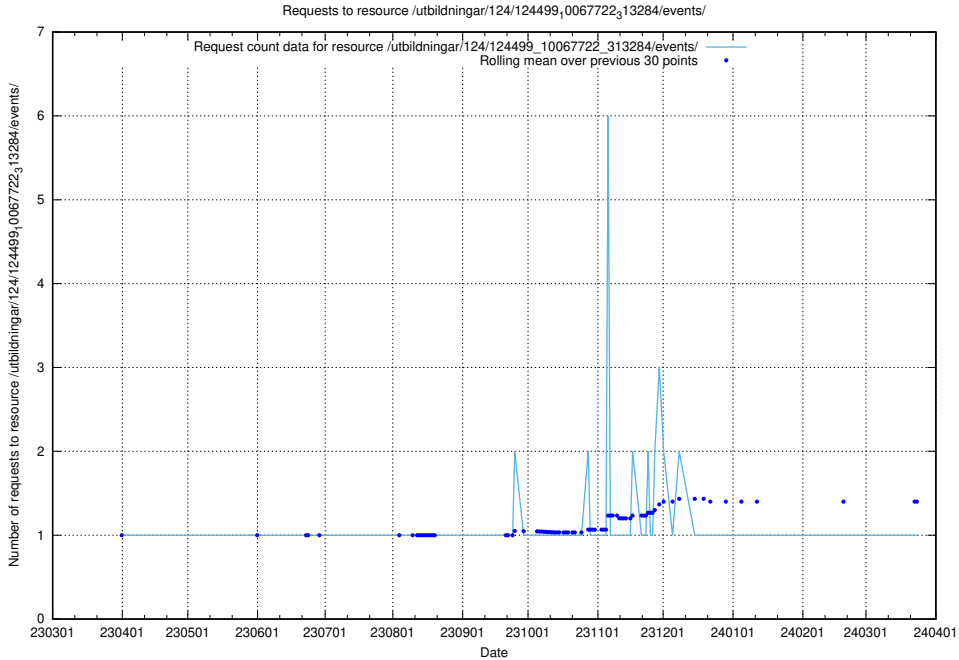

Here, we count the number of requests to resource /utbildningar/124/124516_10065866_297866/.

5.6944 Usage of /utbildningar/124/124499_10067722_313284/events/

Here, we count the number of requests to resource /utbildningar/124/124499_10067722_313284/events/