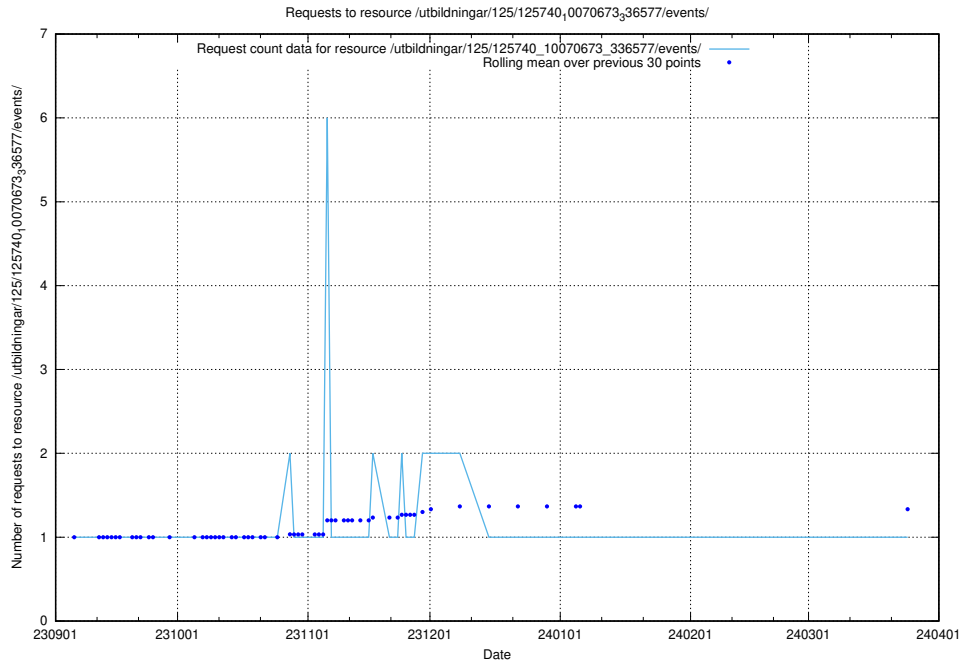

5.5587 Usage of /utbildningar/125/125740_10070673_336577/events/

Here, we count the number of requests to resource /utbildningar/125/125740_10070673_336577/events/