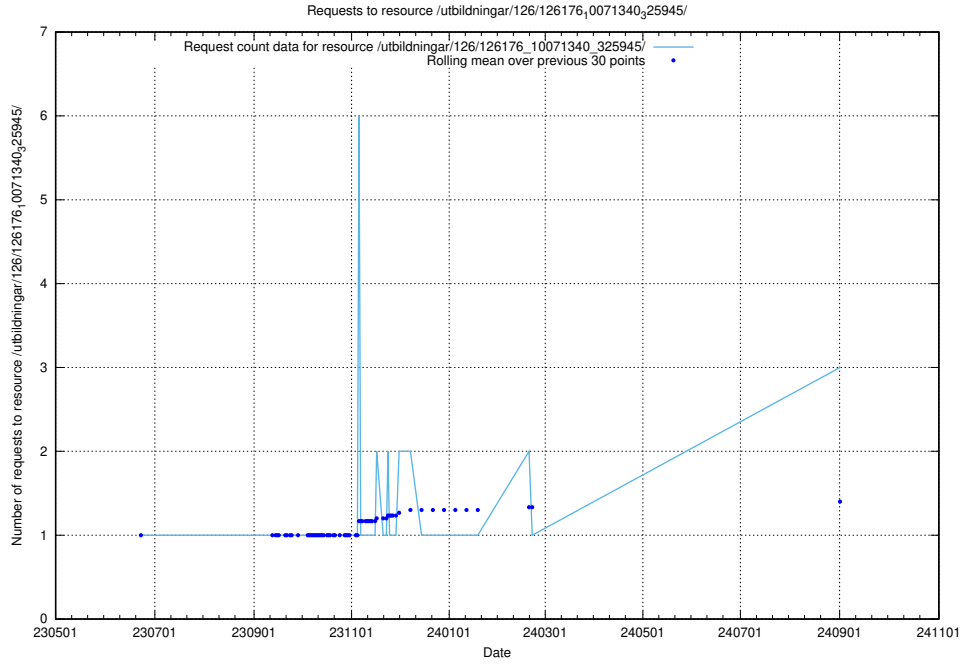

5.547 Usage of /utbildningar/126/126176_10071340_325945/

Here, we count the number of requests to resource /utbildningar/126/126176_10071340_325945/.