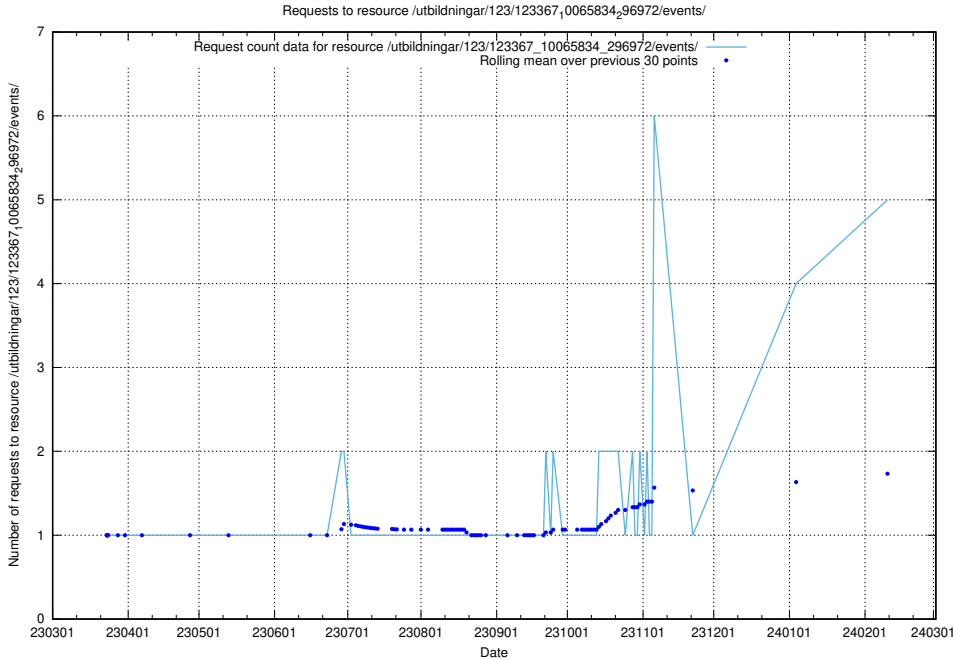

5.245 Usage of /utbildningar/123/123367_10065834_296972/events/

Here, we count the number of requests to resource /utbildningar/123/123367_10065834_296972/events/