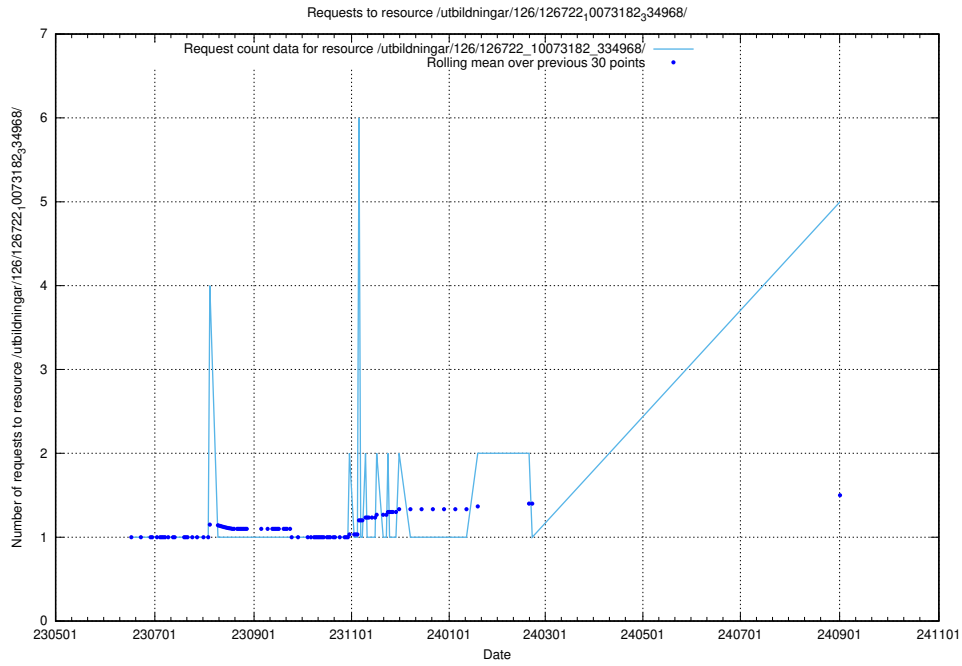

5.264 Usage of /utbildningar/126/126722_10073182_334968/

Here, we count the number of requests to resource /utbildningar/126/126722_10073182_334968/.