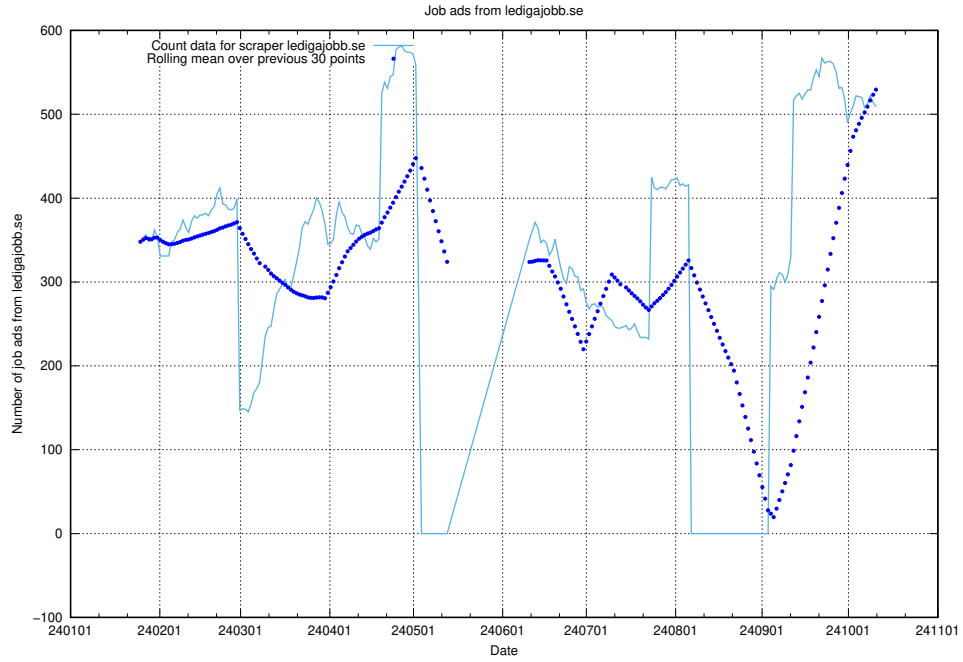

13.9 Number of ads by scraper ledigajobb.se

Here, we count the number of job ads scraped from ledigajobb.se.