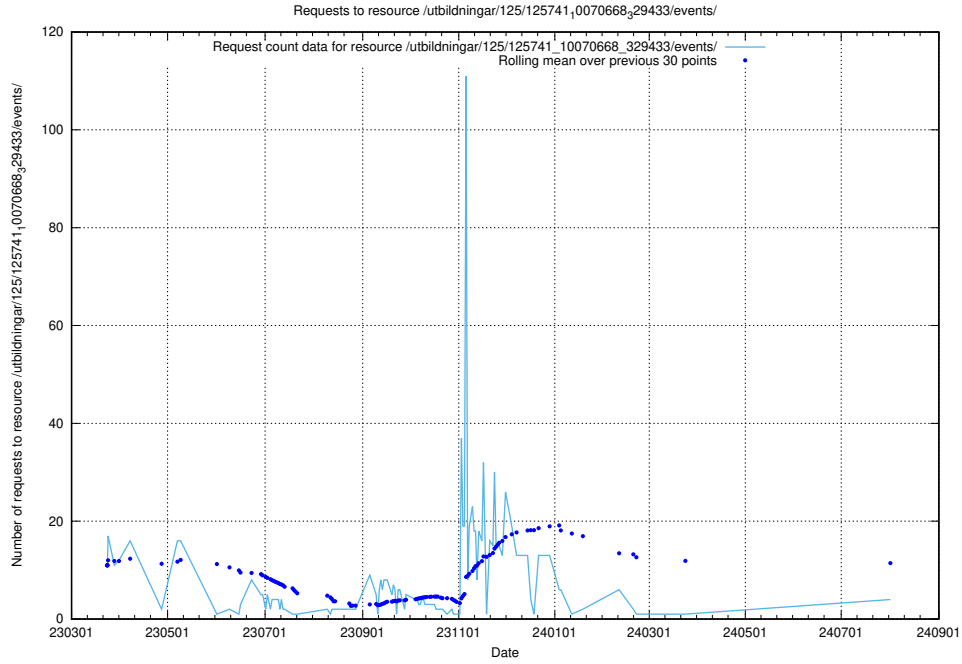

Here, we count the number of requests to resource /utbildningar/125/125741_10070685_331101/events/

5.406 Usage of /utbildningar/125/125741_10070668_329433/events/

Here, we count the number of requests to resource /utbildningar/125/125741_10070668_329433/events/