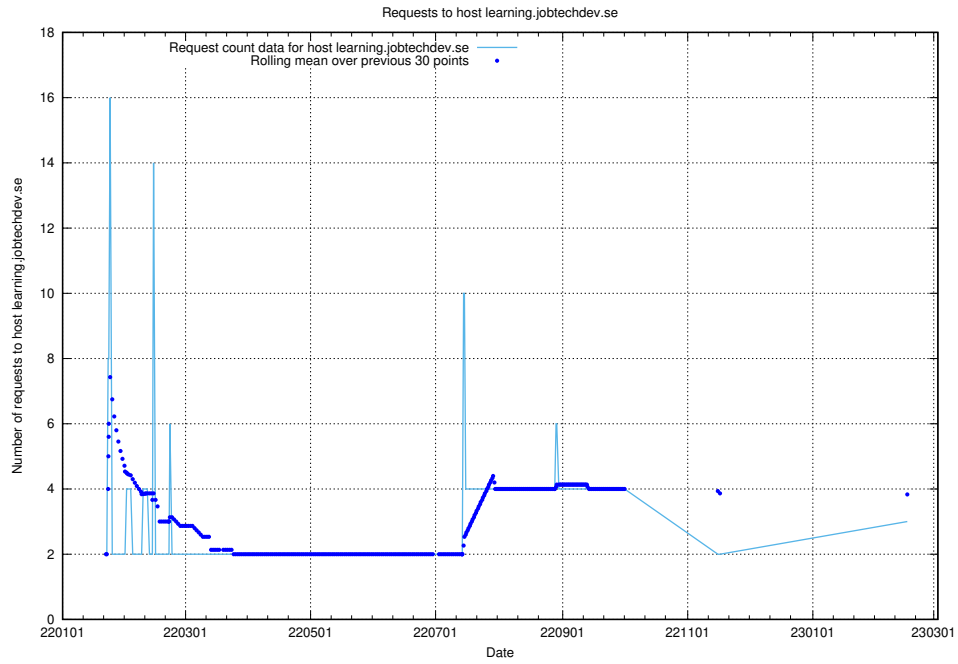

Here, we count the number of requests to host learning.jobtechdev.se.

7.258 Usage of intranet.jobtechdev.se

Here, we count the number of requests to host intranet.jobtechdev.se.

7.259 Usage of ecommerce.jobtechdev.se