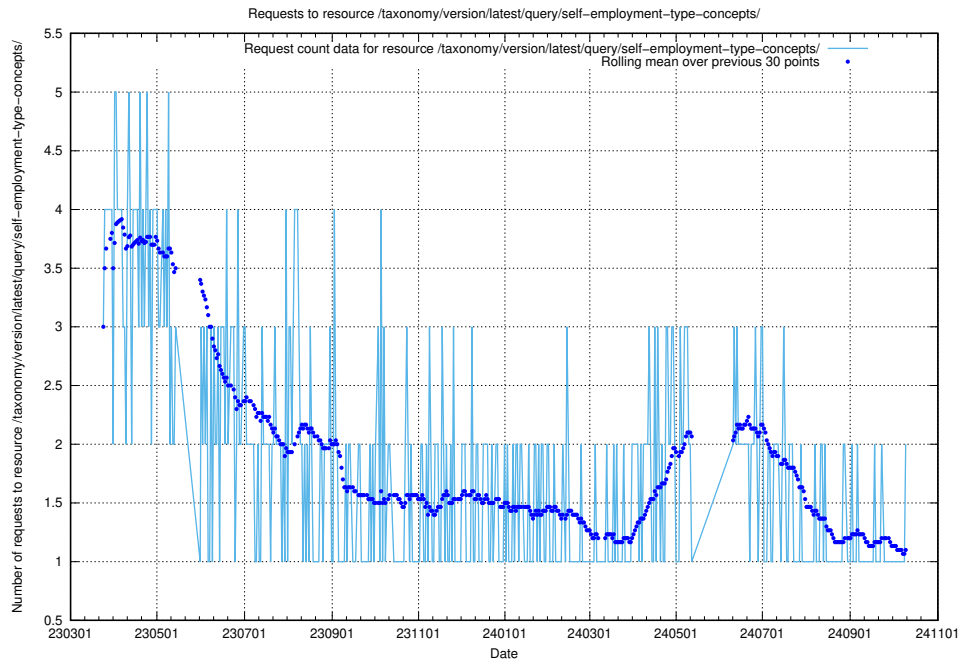

Here, we count the number of requests to resource /taxonomy/version/latest/query/skills/.

5.1069 Usage of /taxonomy/version/latest/query/self-employment-type-concepts/

Here, we count the number of requests to resource /taxonomy/version/latest/query/self-employment-type-concepts/.