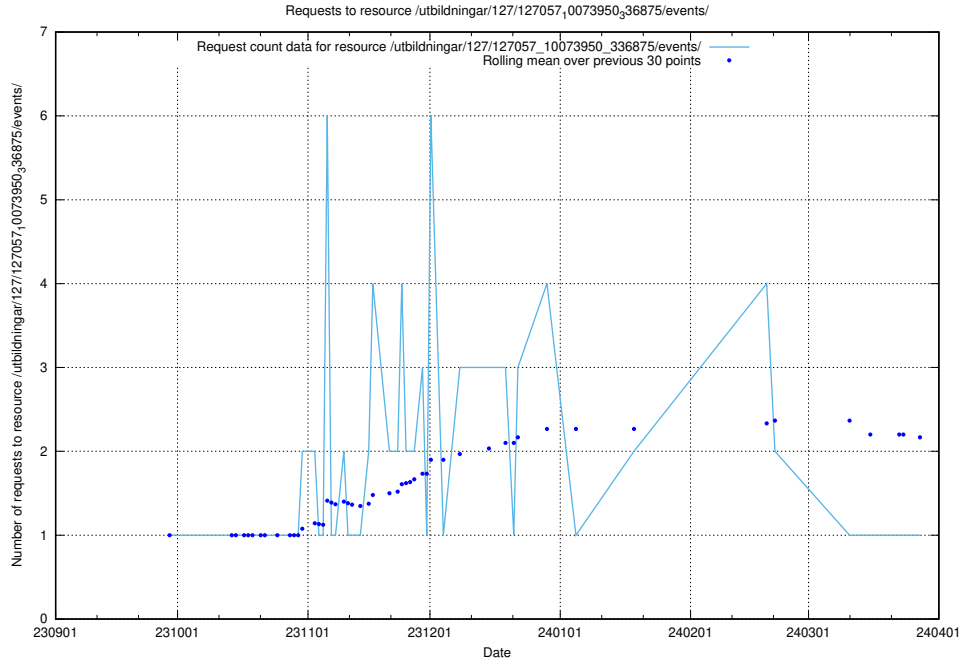

5.5366 Usage of /utbildningar/127/127057_10073950_336875/events/

Here, we count the number of requests to resource /utbildningar/127/127057_10073950_336875/events/