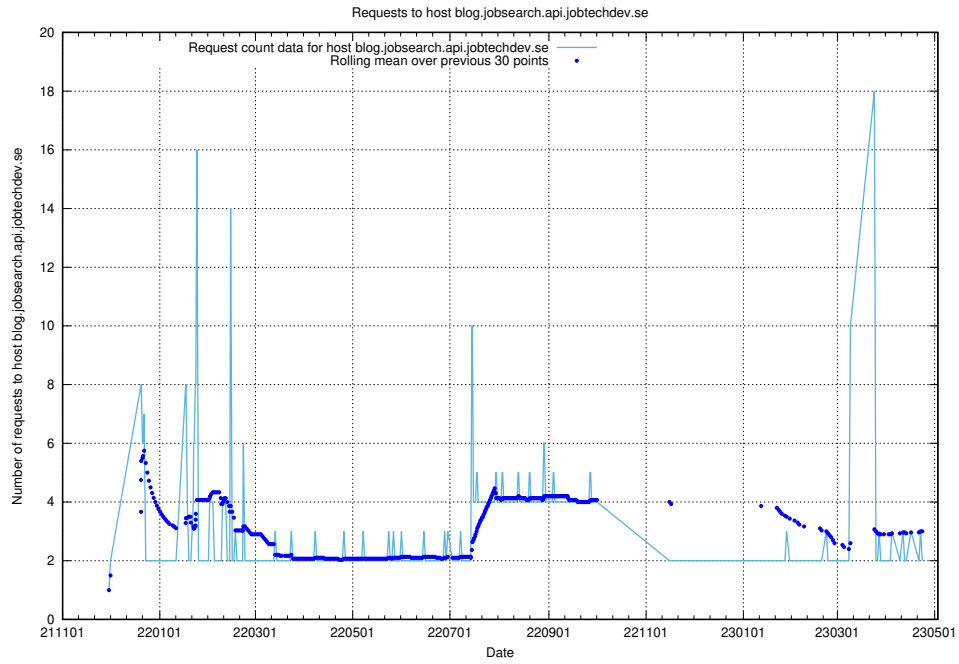

7.386 Usage of `blog.jobsearch.api.jobtechdev.se`

Here, we count the number of requests to host `blog.jobsearch.api.jobtechdev.se`.