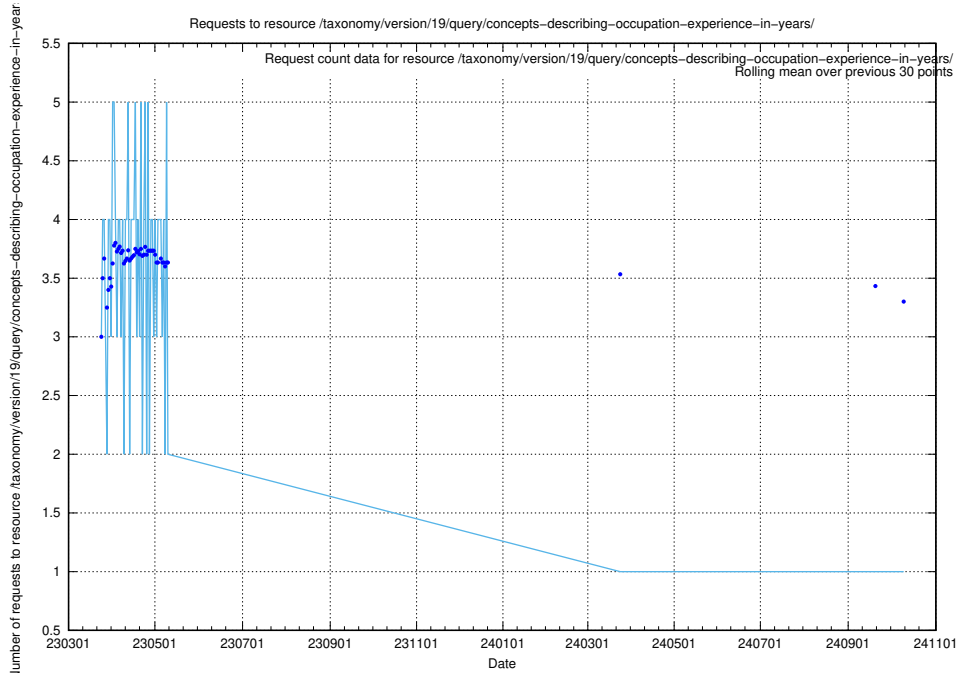

5.7024 Usage of /taxonomy/version/19/query/concepts-describing-occupation-experience-in-years/

Here, we count the number of requests to resource /taxonomy/version/19/query/concepts-describing-occupation-experience-in-years/.