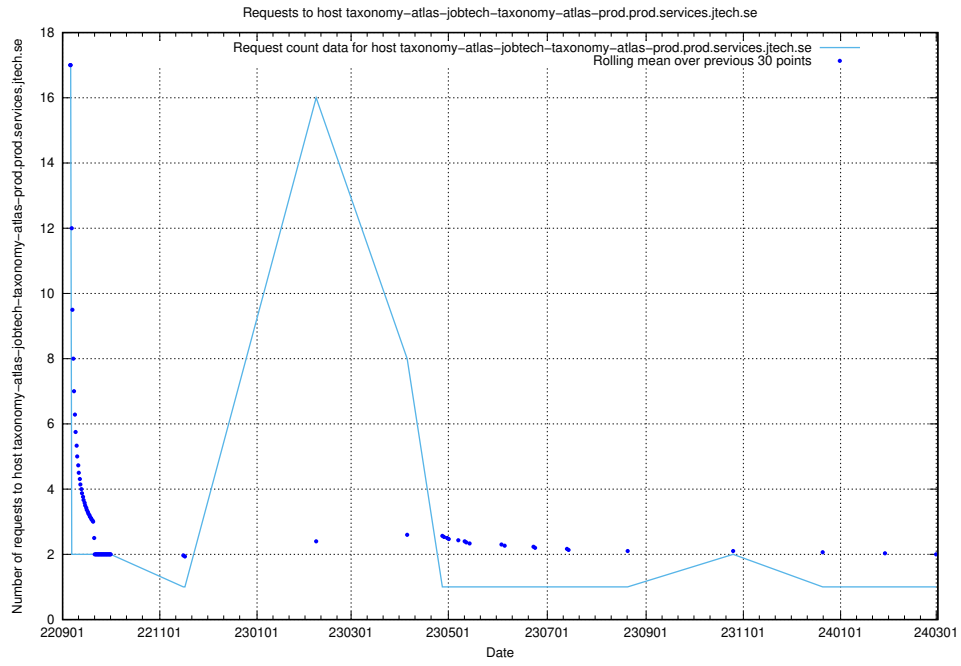

Here, we count the number of requests to host jobtechdev-se-jobtechdev-se-prod.prod.services.jtech.se.

7.622 Usage of taxonomy-atlas-jobtech-taxonomy-atlas-prod.prod.services.jtech.se

Here, we count the number of requests to host taxonomy-atlas-jobtech-taxonomy-atlas-prod.prod.services.jtech.se.