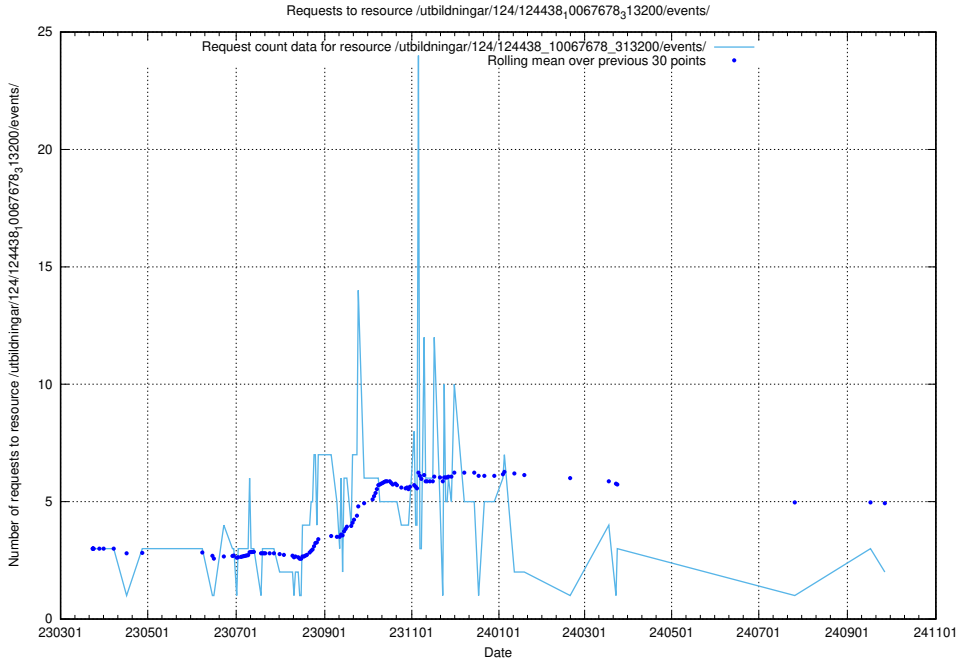

5.1089 Usage of /utbildningar/124/124438_10067678_313200/events/

Here, we count the number of requests to resource /utbildningar/124/124438_10067678_313200/events/