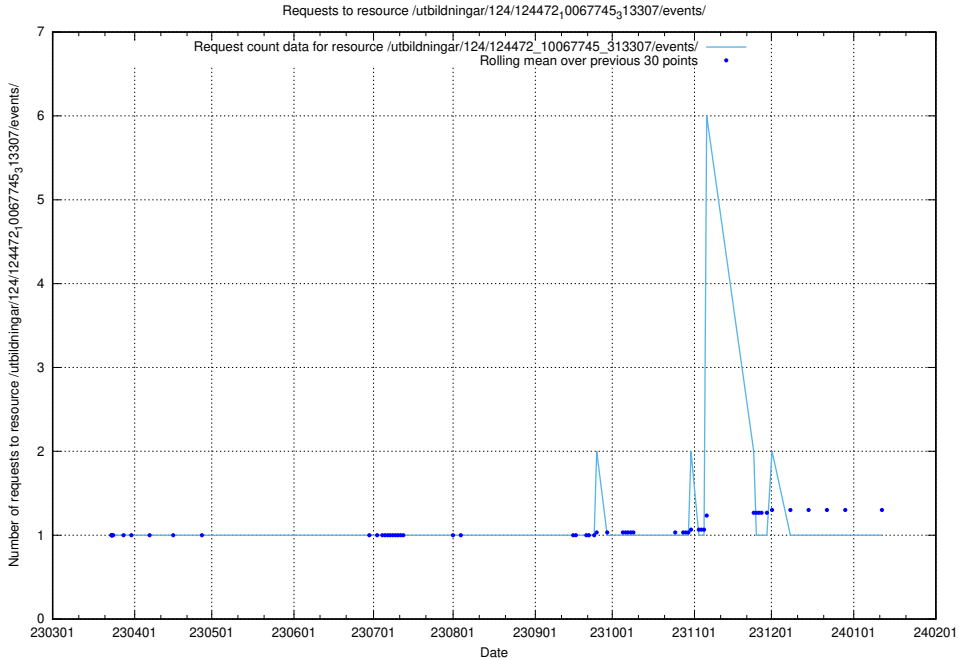

5.3950 Usage of /utbildningar/124/124472_10067745_313307/events/

Here, we count the number of requests to resource /utbildningar/124/124472_10067745_313307/events/