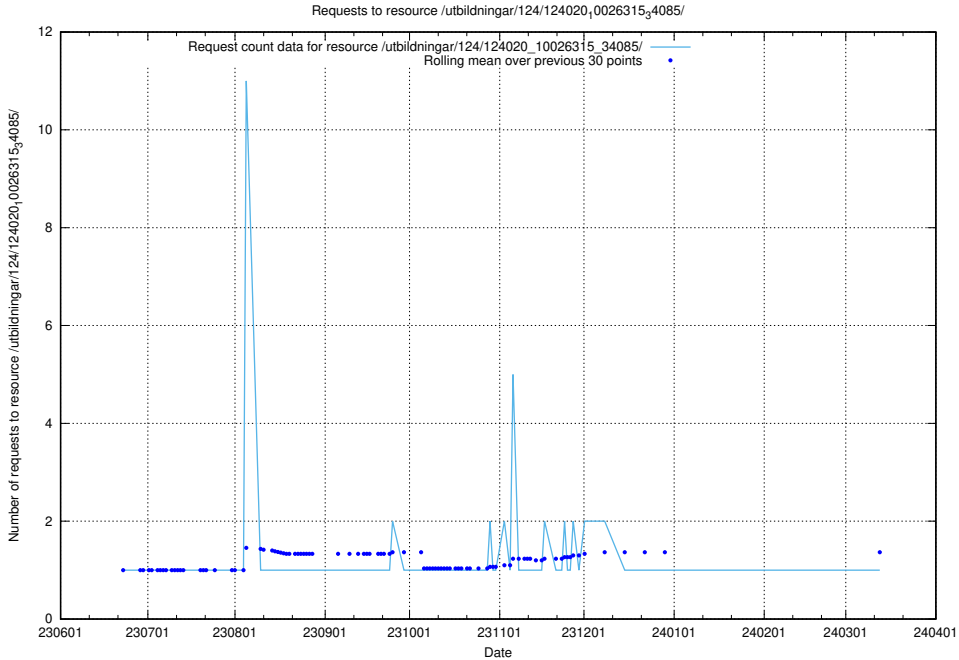

5.6710 Usage of /utbildningar/124/124020_10026315_34085/

Here, we count the number of requests to resource /utbildningar/124/124020_10026315_34085/.