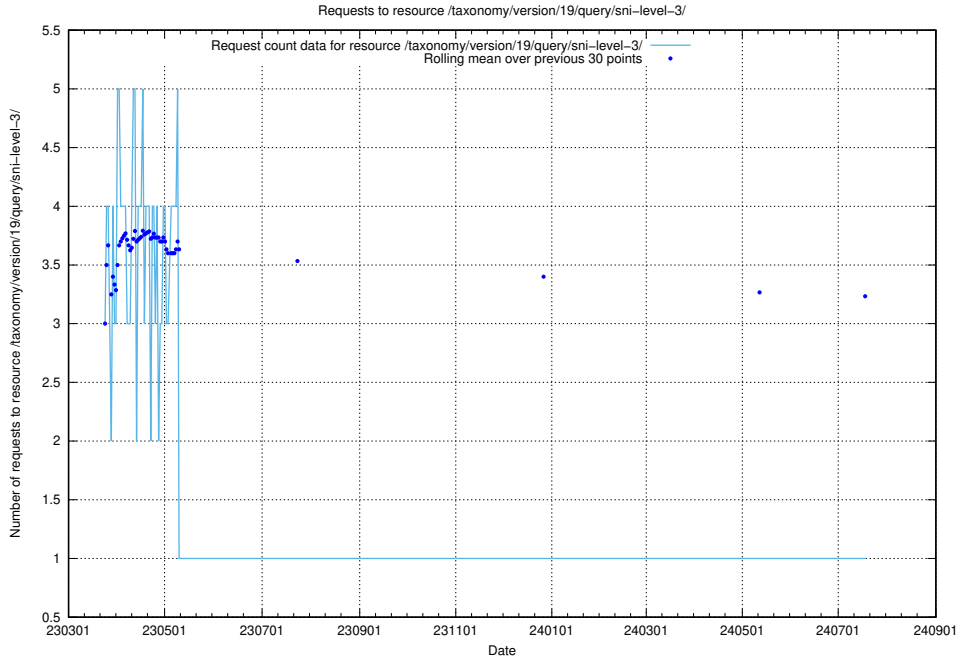

5.7000 Usage of /taxonomy/version/19/query/sni-level-3/

Here, we count the number of requests to resource /taxonomy/version/19/query/sni-level-3/.