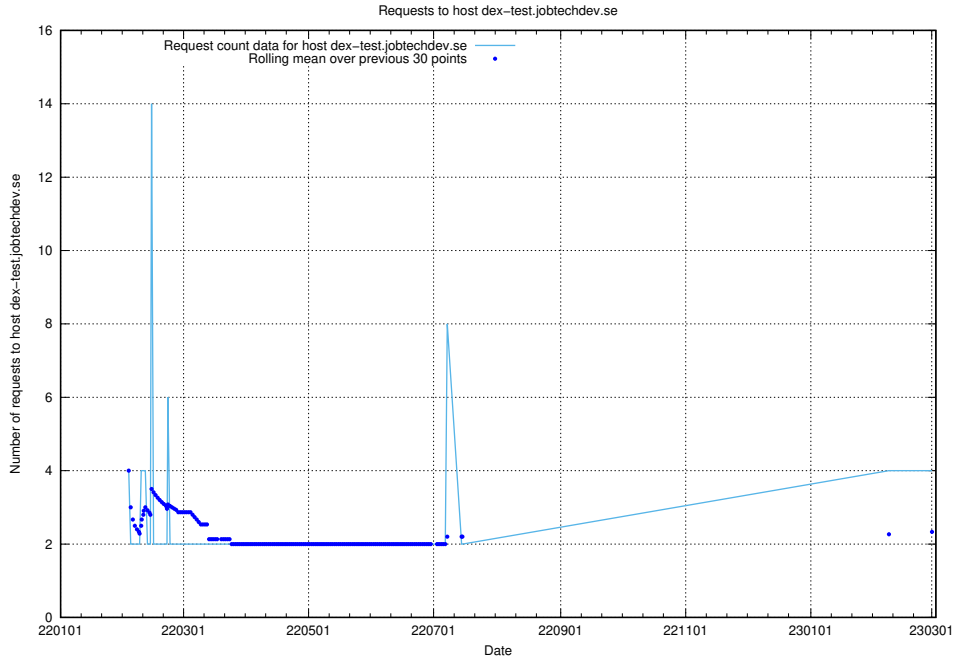

7.167 Usage of dex-test.jobtechdev.se

Here, we count the number of requests to host dex-test.jobtechdev.se.