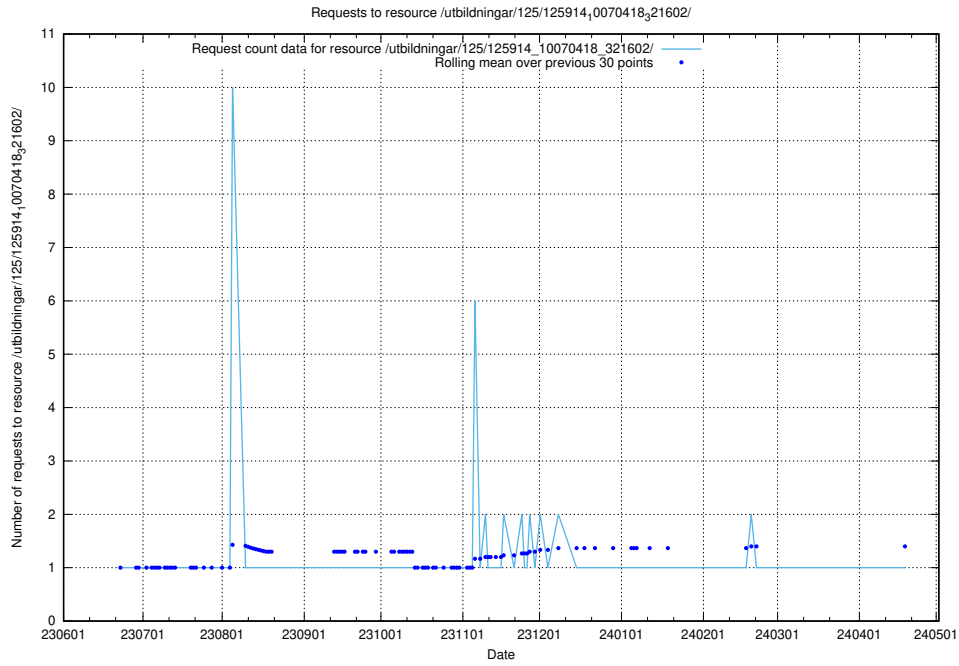

5.6567 Usage of /utbildningar/125/125914_10070418_321602/

Here, we count the number of requests to resource /utbildningar/125/125914_10070418_321602/.