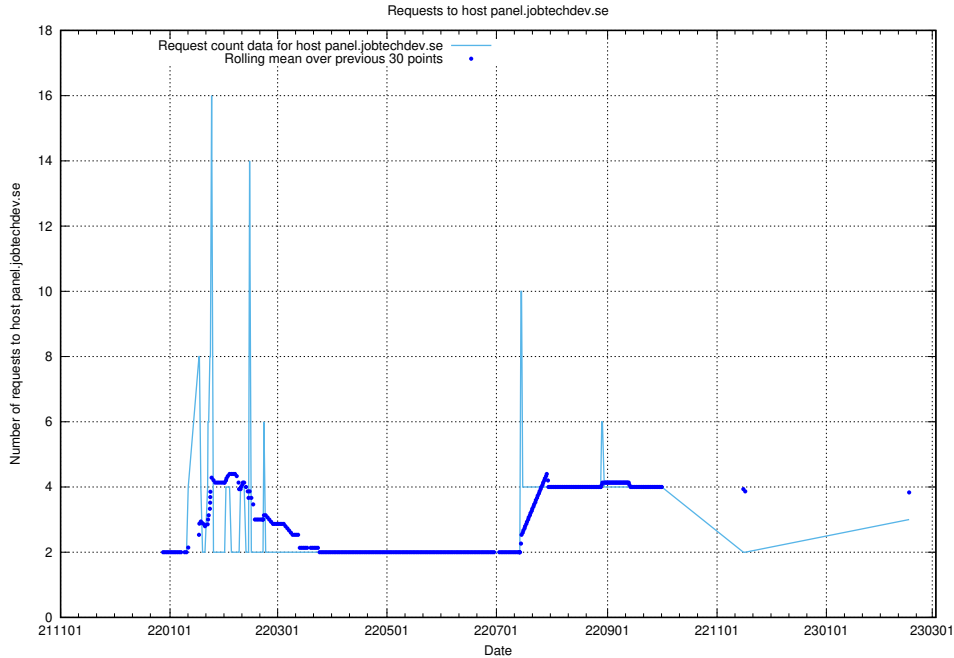

7.196 Usage of portal.jobtechdev.se

Here, we count the number of requests to host portal.jobtechdev.se.

7.197 Usage of panel.jobtechdev.se

Here, we count the number of requests to host panel.jobtechdev.se.