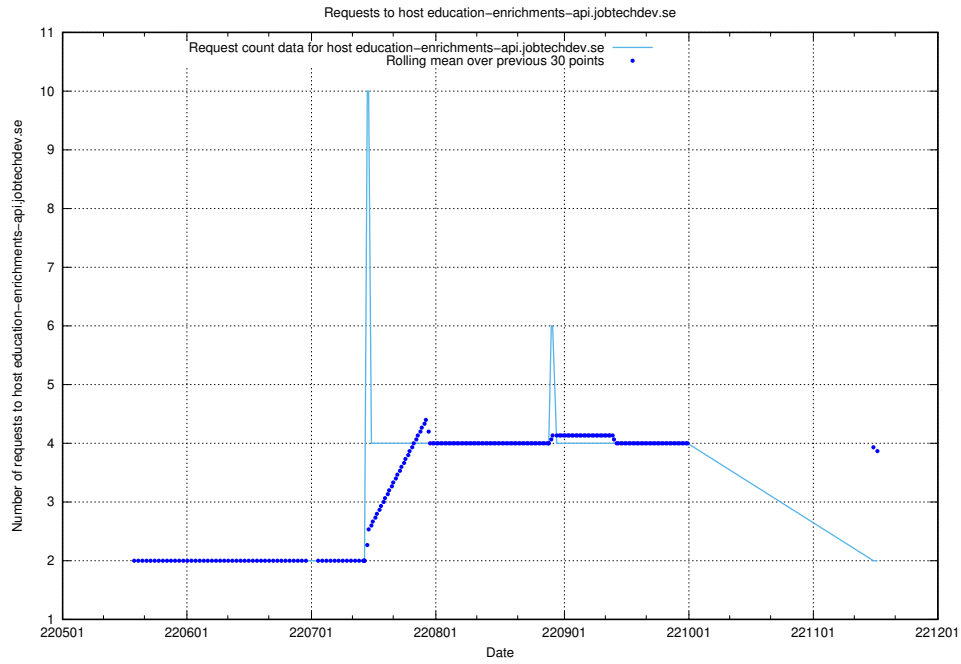

7.427 Usage of education-enrichments-api.jobtechdev.se

Here, we count the number of requests to host education-enrichments-api.jobtechdev.se.