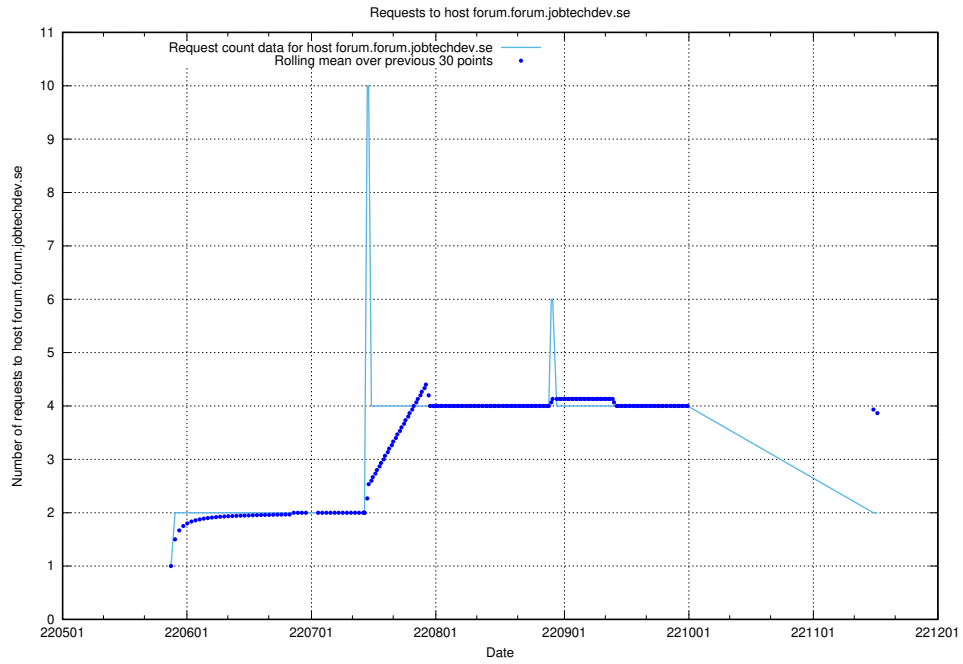

7.422 Usage of forum.forum.jobtechdev.se

Here, we count the number of requests to host forum.forum.jobtechdev.se.