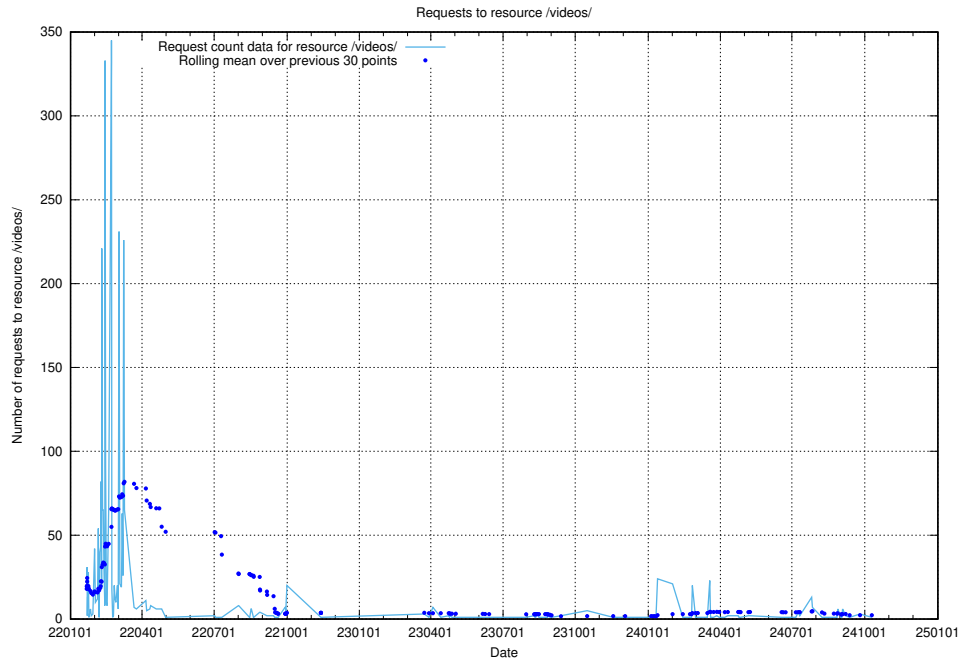

5.6861 Usage of /videos/

Here, we count the number of requests to resource /videos/.