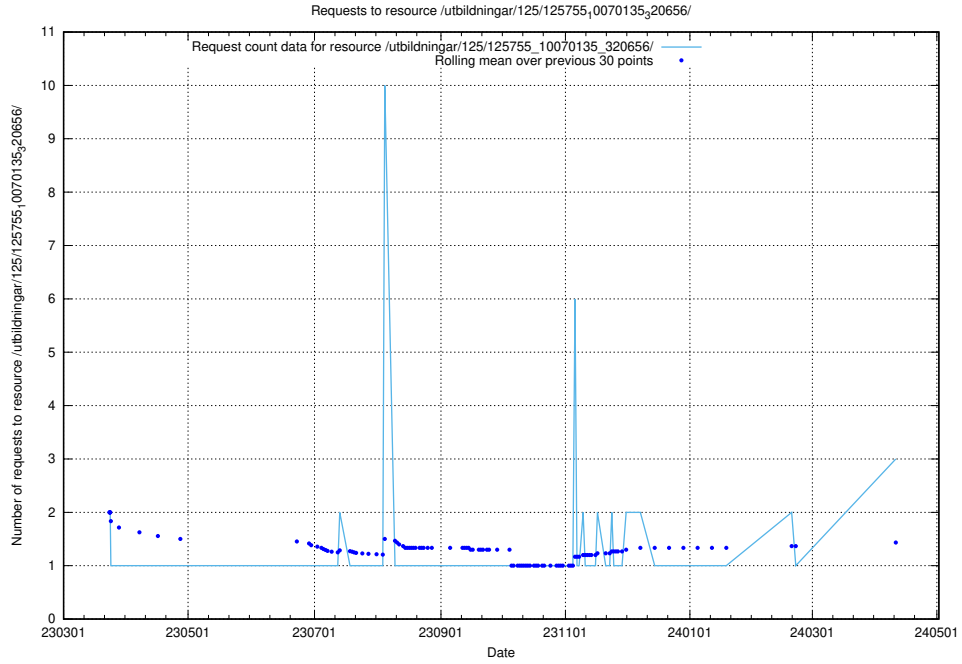

5.591 Usage of /utbildningar/125/125755_10070135_320656/

Here, we count the number of requests to resource /utbildningar/125/125755_10070135_320656/.