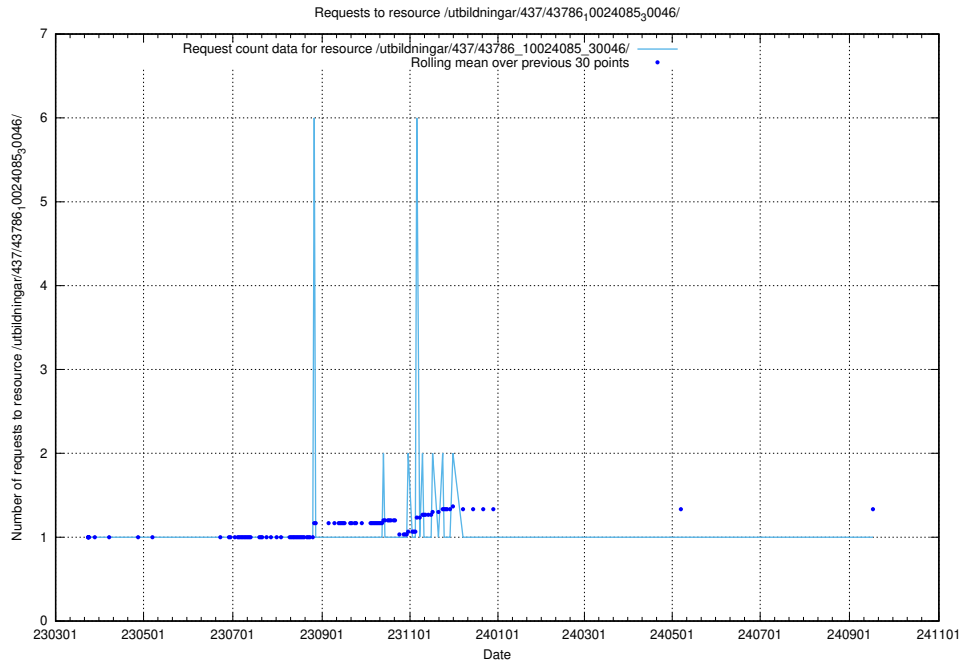

5.7241 Usage of /utbildningar/437/43786_10024085_30046/

Here, we count the number of requests to resource /utbildningar/437/43786_10024085_30046/.