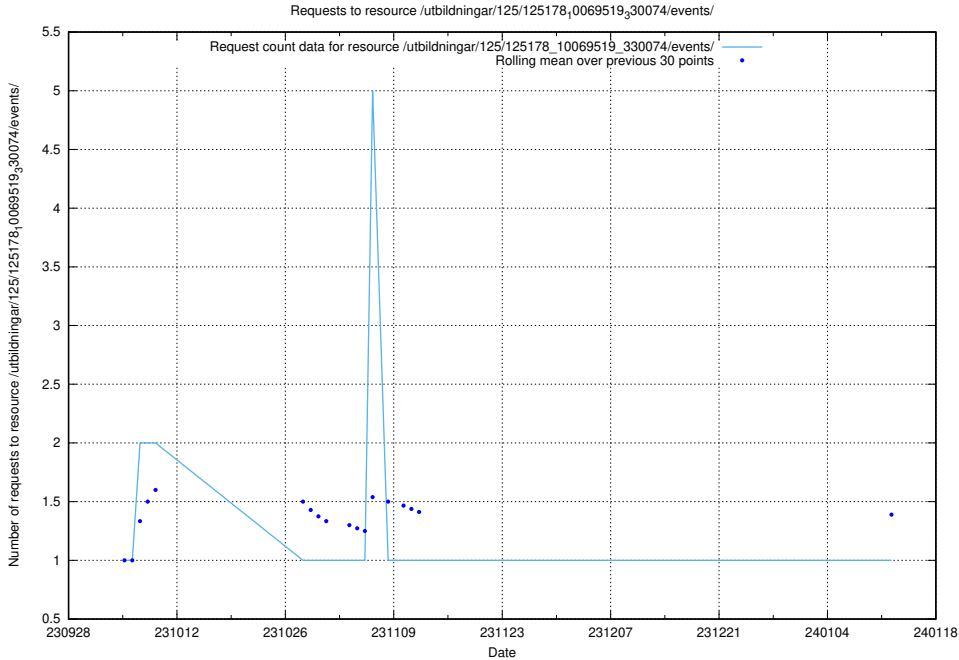

5.5341 Usage of /utbildningar/125/125178_10069519_330074/events/

Here, we count the number of requests to resource /utbildningar/125/125178_10069519_330074/events/