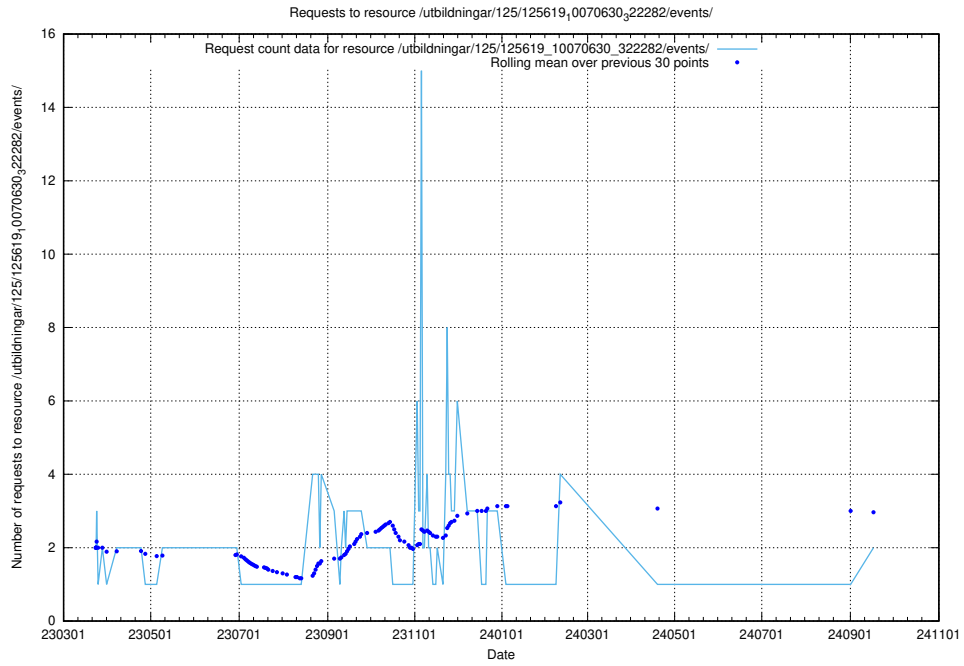

5.1093 Usage of /utbildningar/125/125619_10070630_322282/events/

Here, we count the number of requests to resource /utbildningar/125/125619_10070630_322282/events/