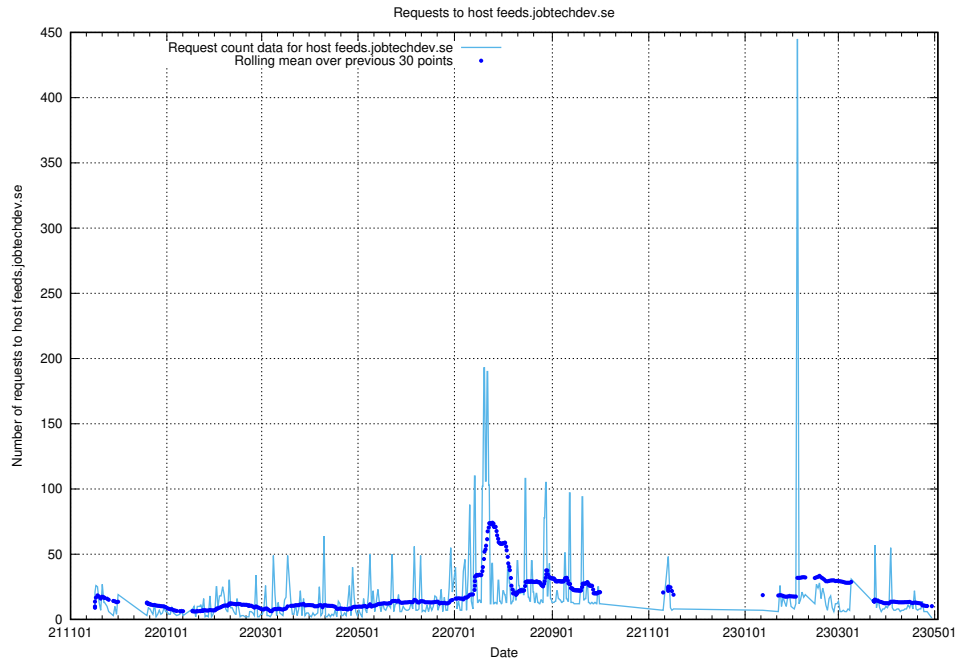

7.658 Usage of feeds.jobtechdev.se

Here, we count the number of requests to host feeds.jobtechdev.se.