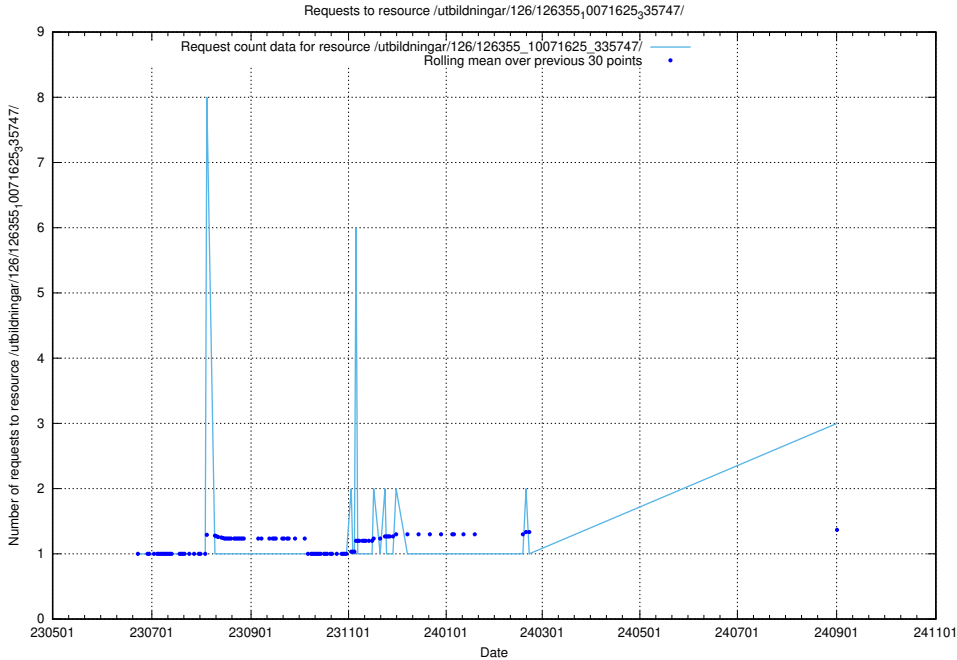

5.542 Usage of /utbildningar/126/126355_10071625_335747/

Here, we count the number of requests to resource /utbildningar/126/126355_10071625_335747/.