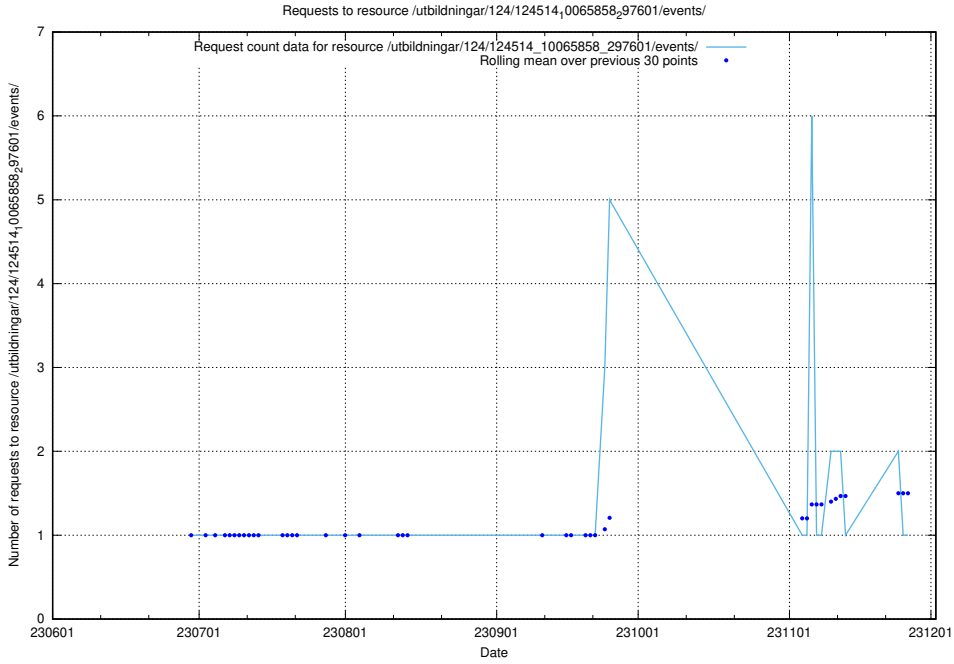

5.6306 Usage of /utbildningar/124/124514_10065858_297601/events/

Here, we count the number of requests to resource /utbildningar/124/124514_10065858_297601/events/

5.6307 Usage of /utbildningar/124/124514_10065858_297601/