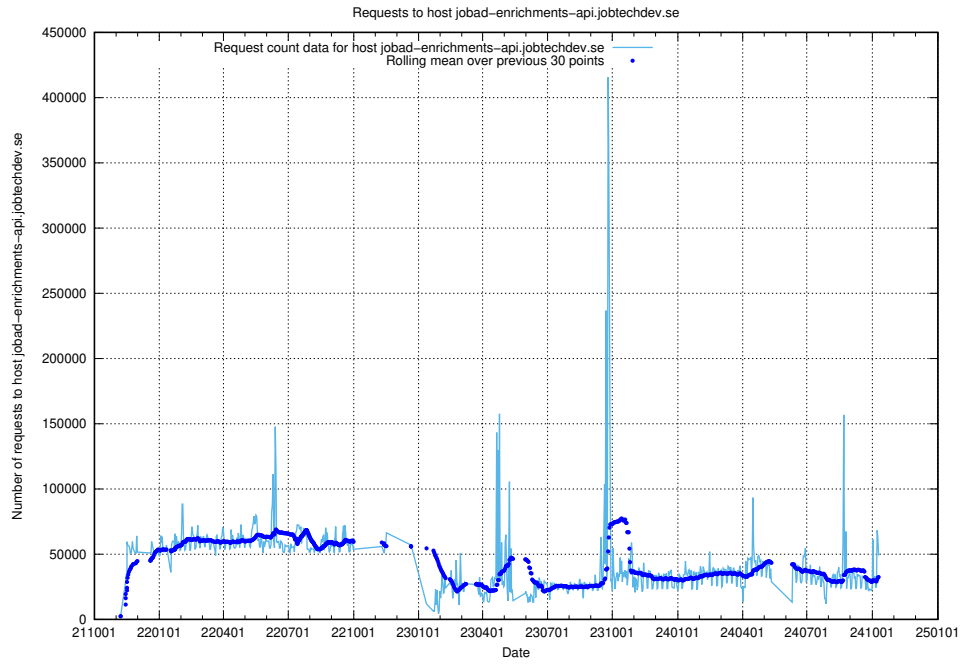

7.6 Usage of jobad-enrichments-api.jobtechdev.se

Here, we count the number of requests to host jobad-enrichments-api.jobtechdev.se.