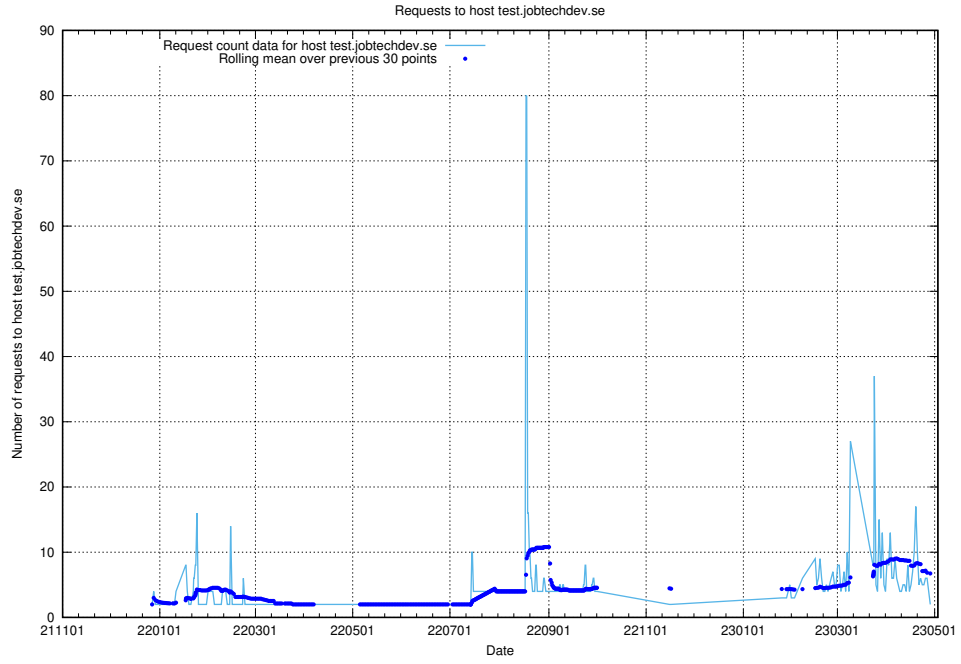

7.365 Usage of test.jobtechdev.se

Here, we count the number of requests to host test.jobtechdev.se.