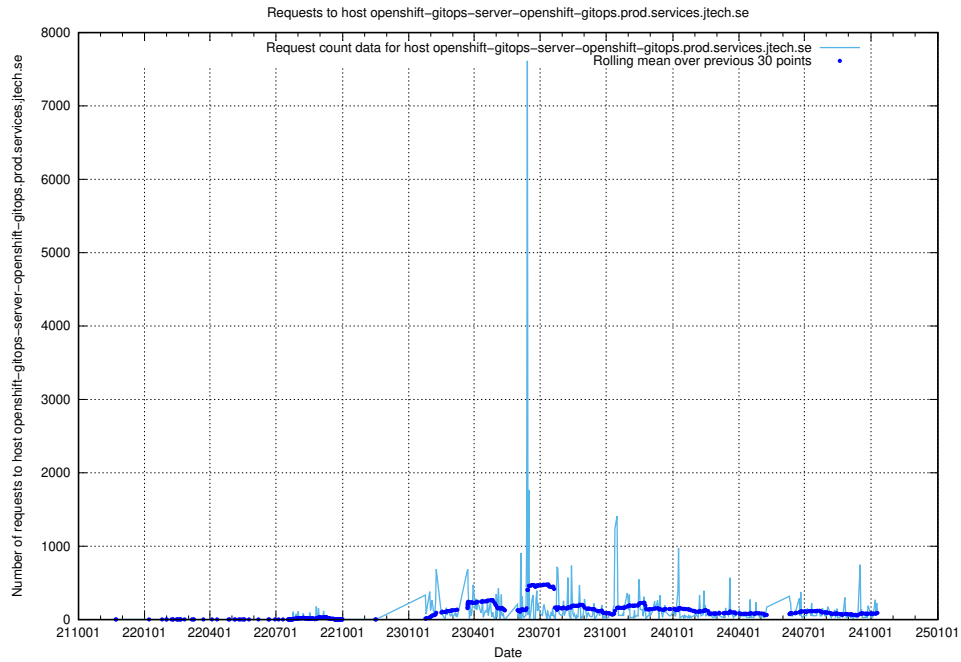

Here, we count the number of requests to host openshift-gitops-server-openshift-gitops.prod.services.jtech.se.

7.26 Usage of demo-jobed-connect-test.jobtechdev.se

Here, we count the number of requests to host demo-jobed-connect-test.jobtechdev.se.