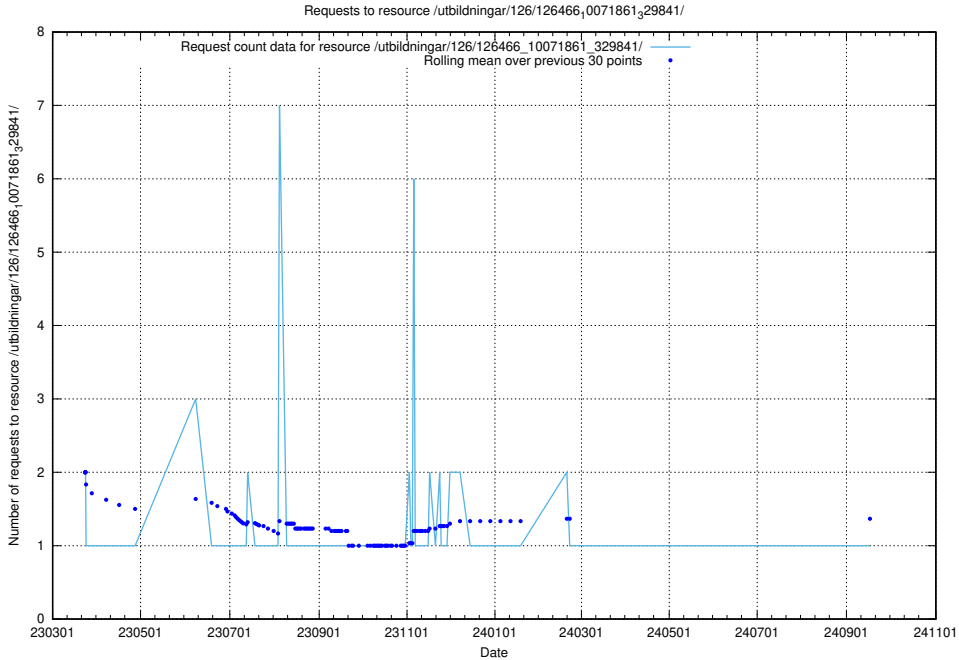

5.7146 Usage of /utbildningar/126/126466_10071861_329841/

Here, we count the number of requests to resource /utbildningar/126/126466_10071861_329841/.