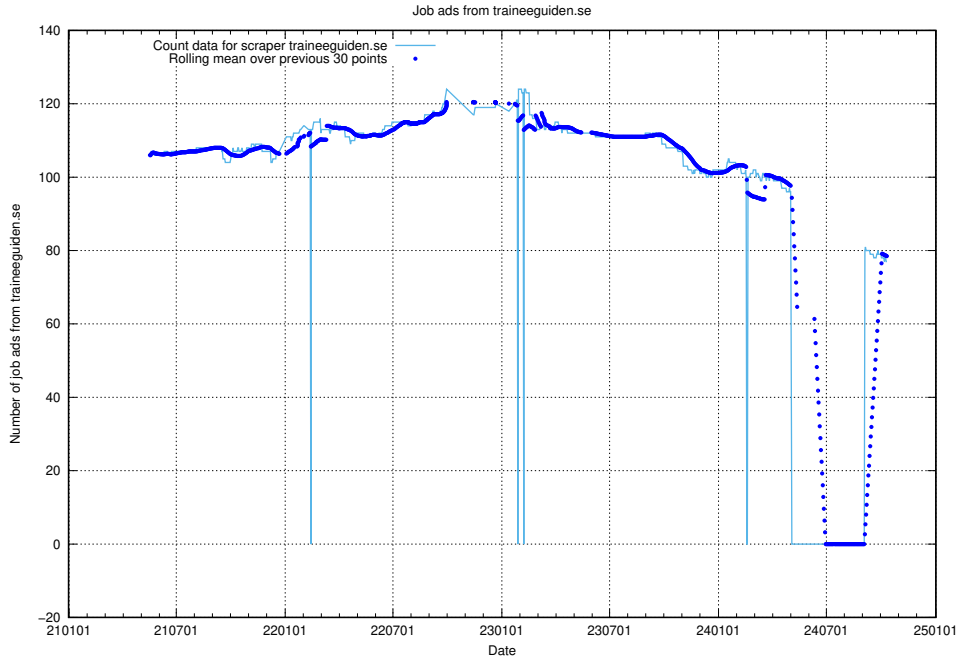

13.14 Number of ads by scraper traineeguiden.se

Here, we count the number of job ads scraped from traineeguiden.se.