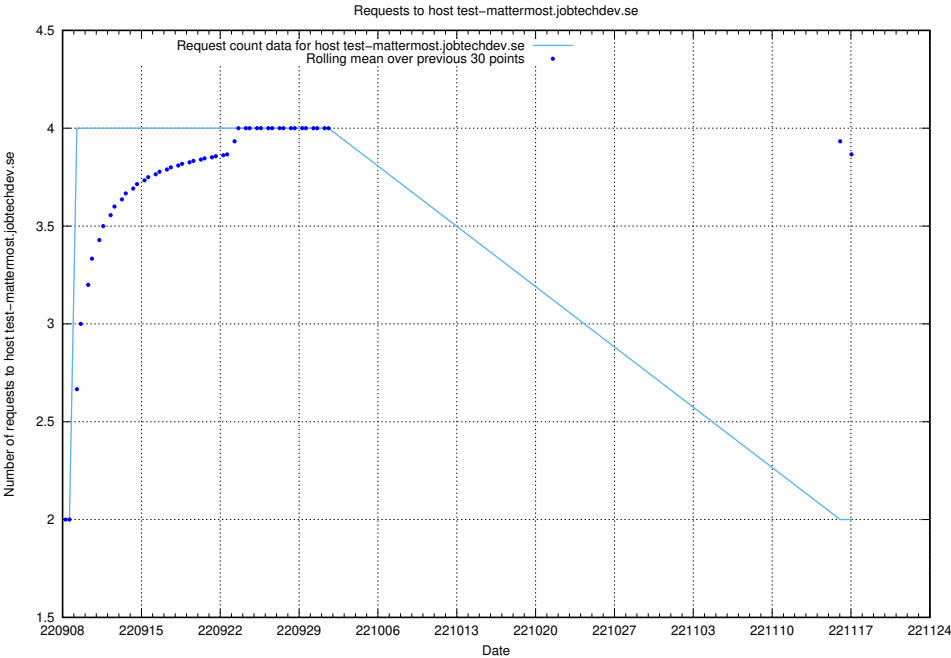

7.329 Usage of test-mattermost.jobtechdev.se

Here, we count the number of requests to host test-mattermost.jobtechdev.se.