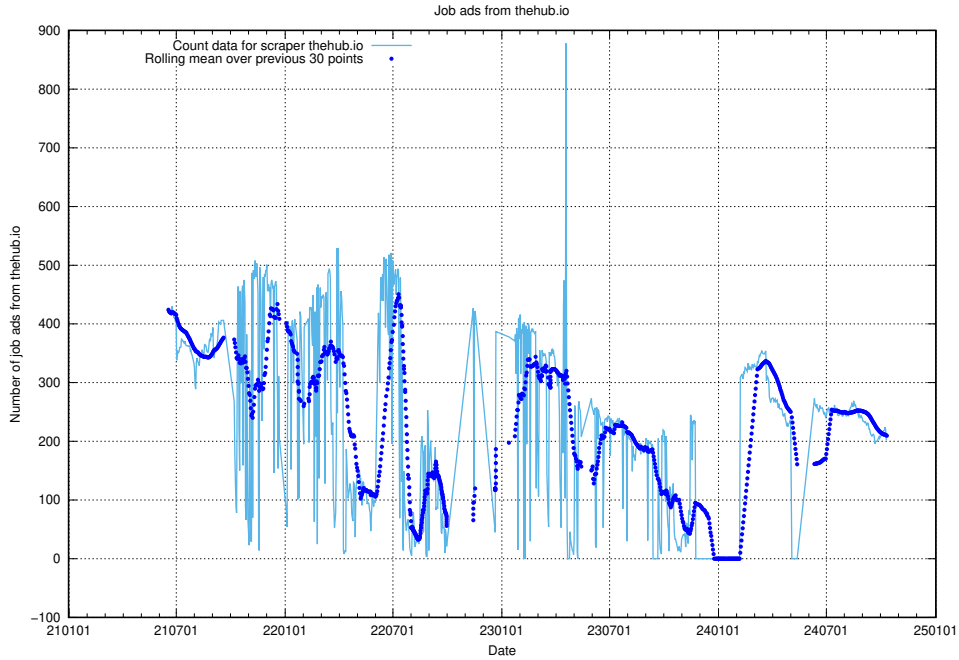

Here, we count the number of job ads scraped from thehub.io.

13.13 Number of ads by scraper onepartnergroup.se

Here, we count the number of job ads scraped from onepartnergroup.se.

13.14 Number of ads by scraper traineeguiden.se