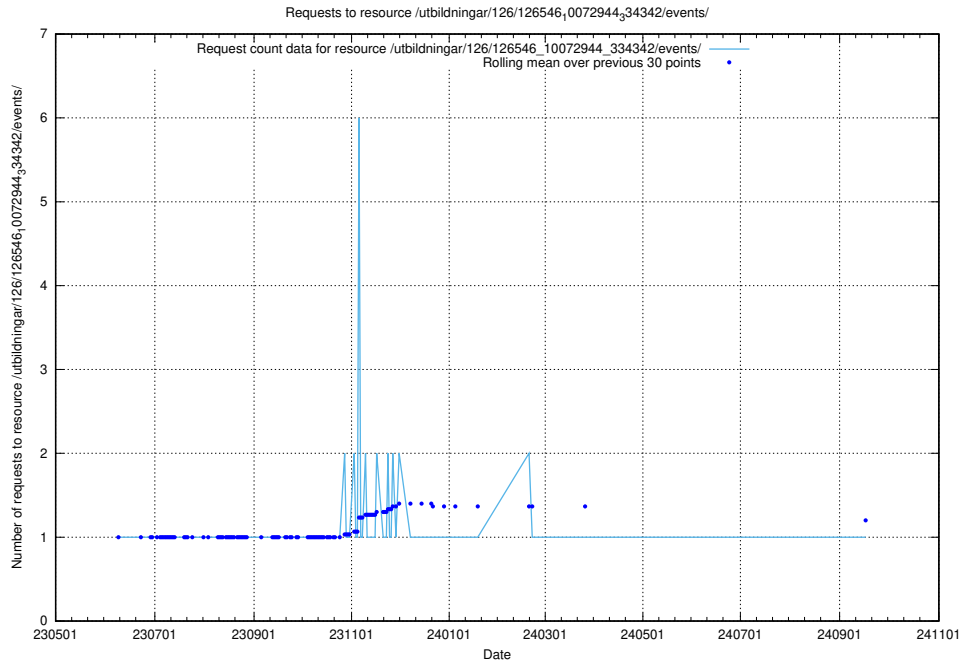

5.6770 Usage of /utbildningar/126/126546_10072944_334342/events/

Here, we count the number of requests to resource /utbildningar/126/126546_10072944_334342/events/