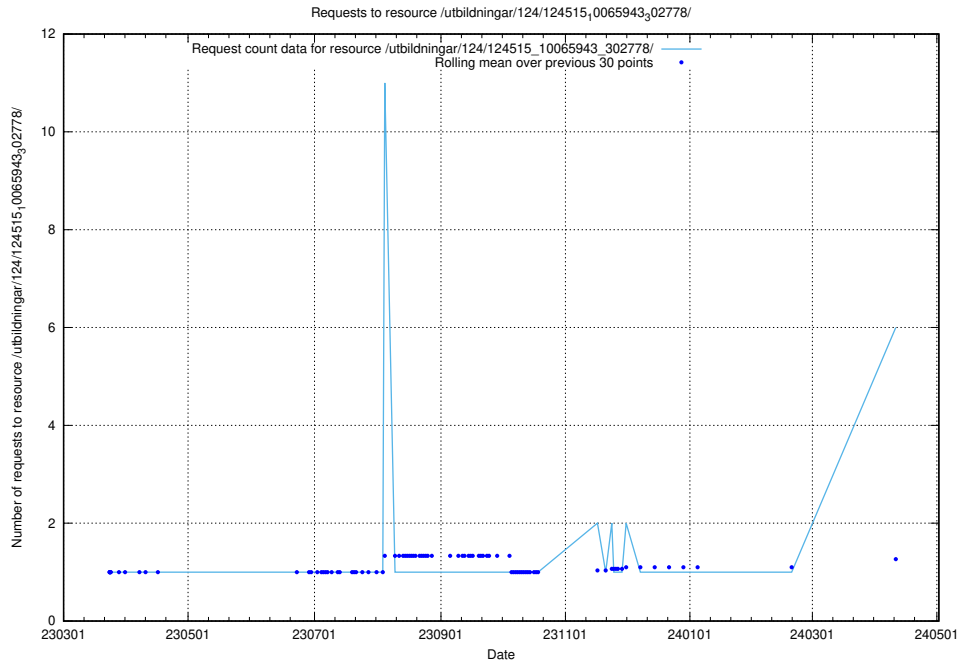

5.71 Usage of /utbildningar/124/124515_10065943_302778/

Here, we count the number of requests to resource /utbildningar/124/124515_10065943_302778/.