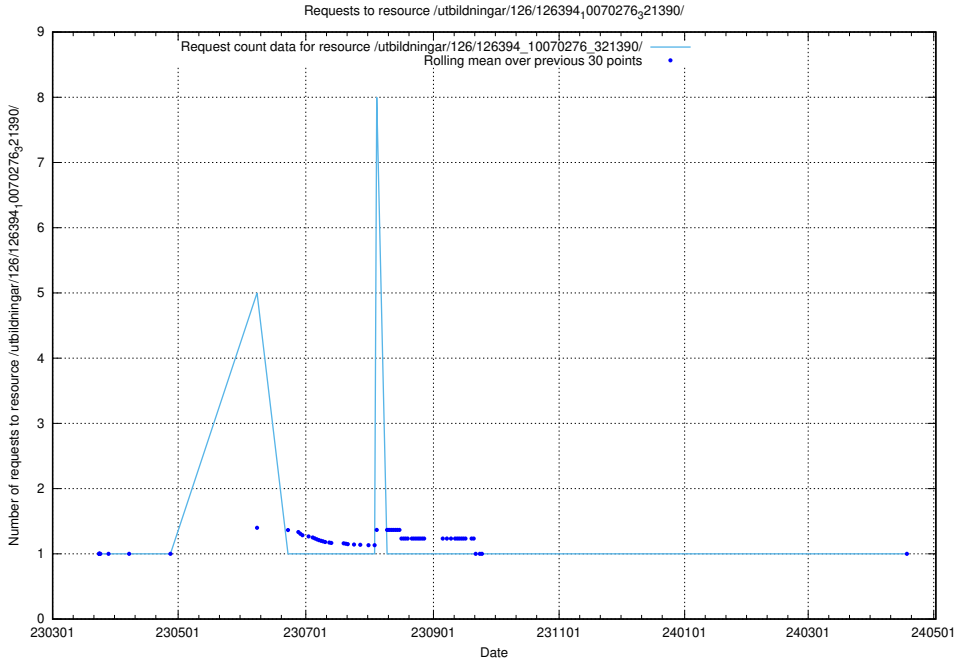

5.7299 Usage of /utbildningar/126/126394_10070276_321390/

Here, we count the number of requests to resource /utbildningar/126/126394_10070276_321390/.