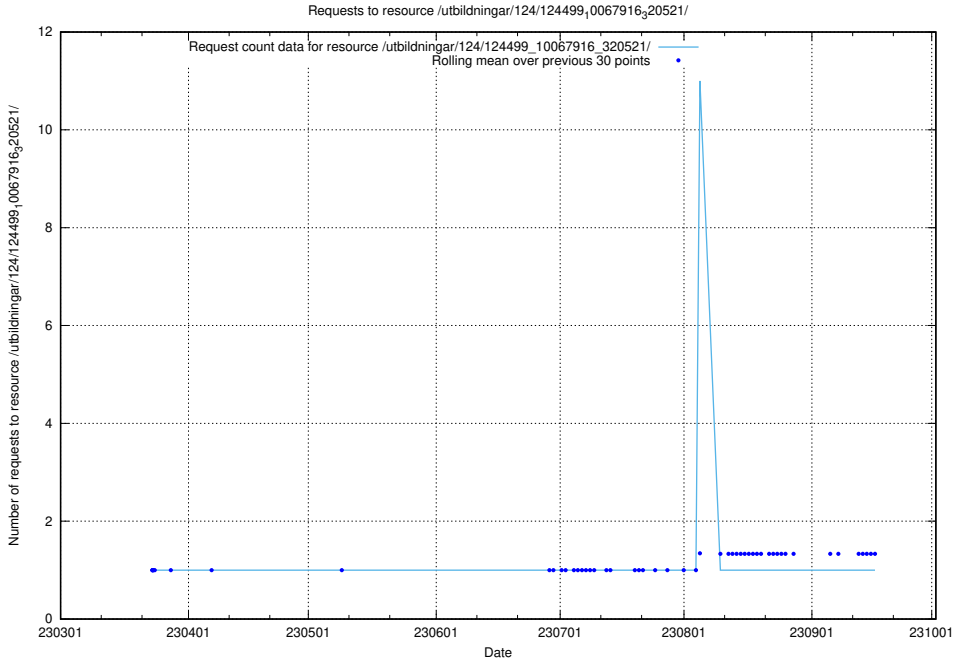

5.3275 Usage of /utbildningar/124/124499_10067916_320521/

Here, we count the number of requests to resource /utbildningar/124/124499_10067916_320521/.