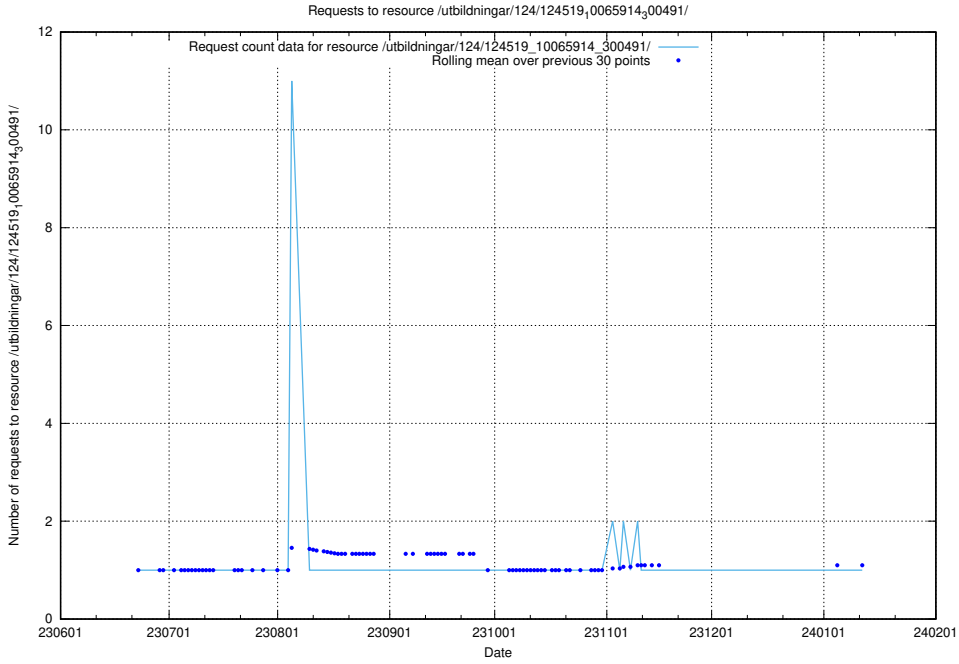

5.6645 Usage of /utbildningar/124/124519_10065914_300491/

Here, we count the number of requests to resource /utbildningar/124/124519_10065914_300491/.