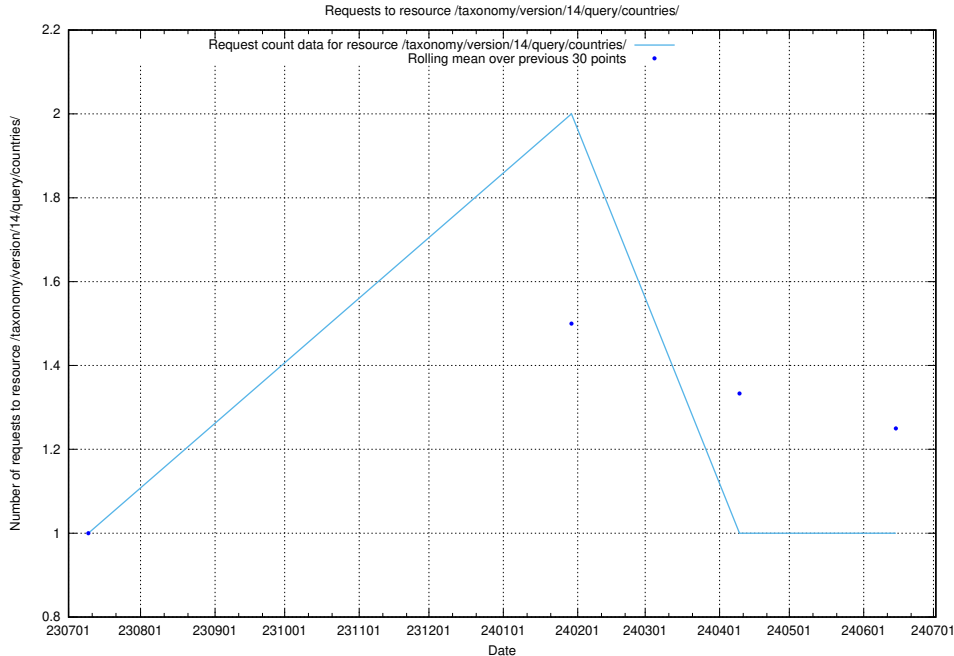

5.6065 Usage of /taxonomy/version/14/query/countries/

Here, we count the number of requests to resource /taxonomy/version/14/query/countries/.