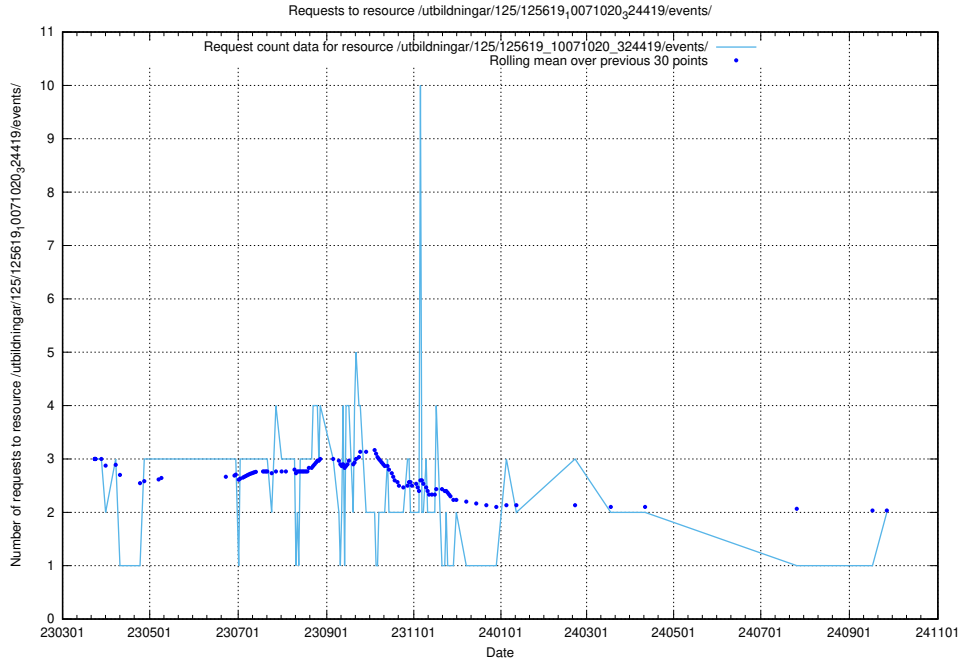

5.1088 Usage of /utbildningar/125/125619_10071020_324419/events/

Here, we count the number of requests to resource /utbildningar/125/125619_10071020_324419/events/