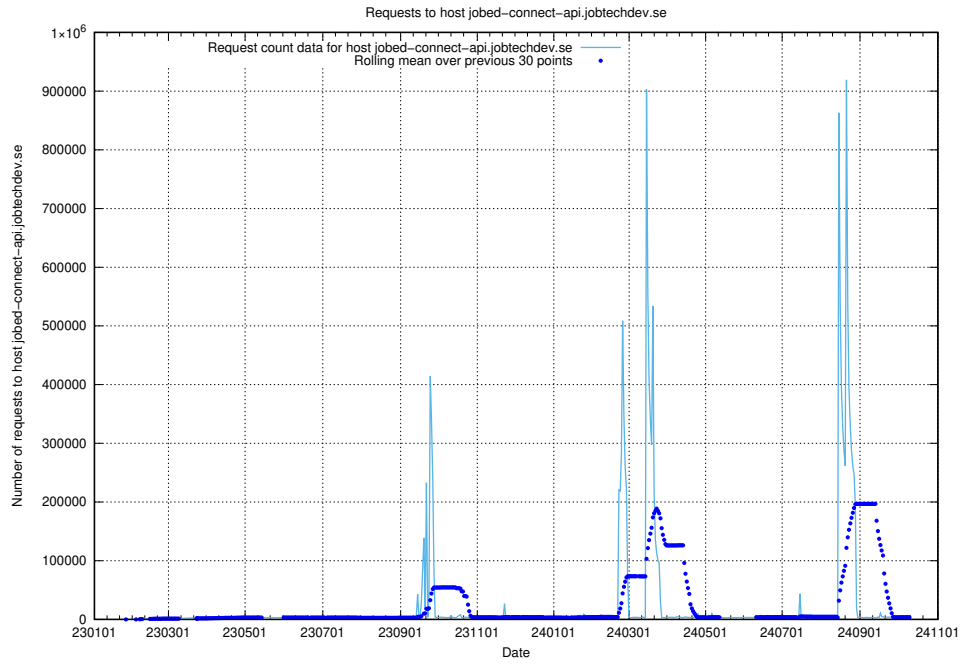

7.14 Usage of jobed-connect-api.jobtechdev.se

Here, we count the number of requests to host jobed-connect-api.jobtechdev.se.