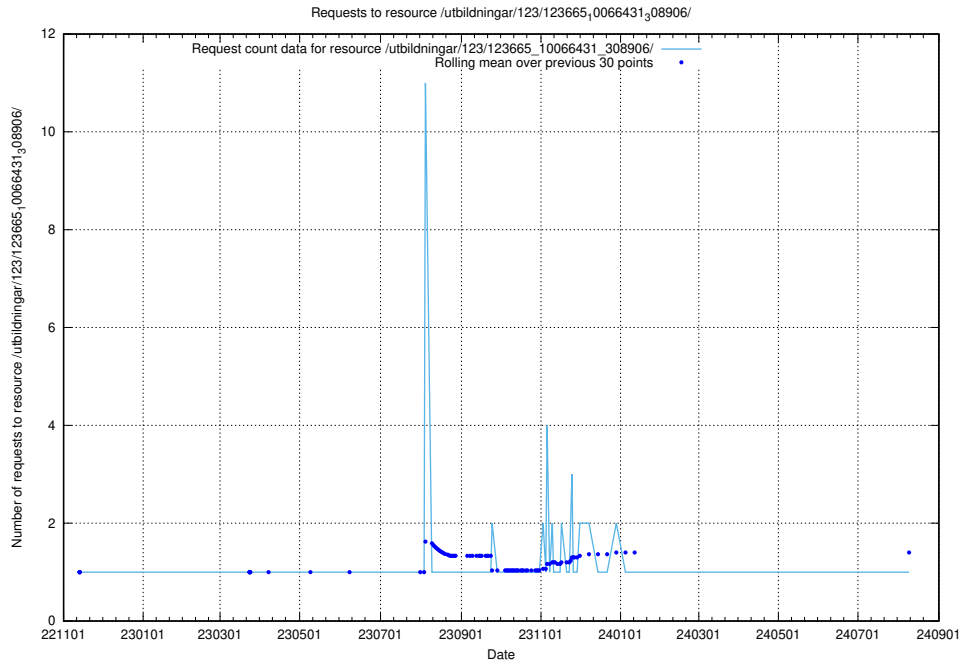

5.6811 Usage of /utbildningar/123/123665_10066431_308906/

Here, we count the number of requests to resource /utbildningar/123/123665_10066431_308906/.