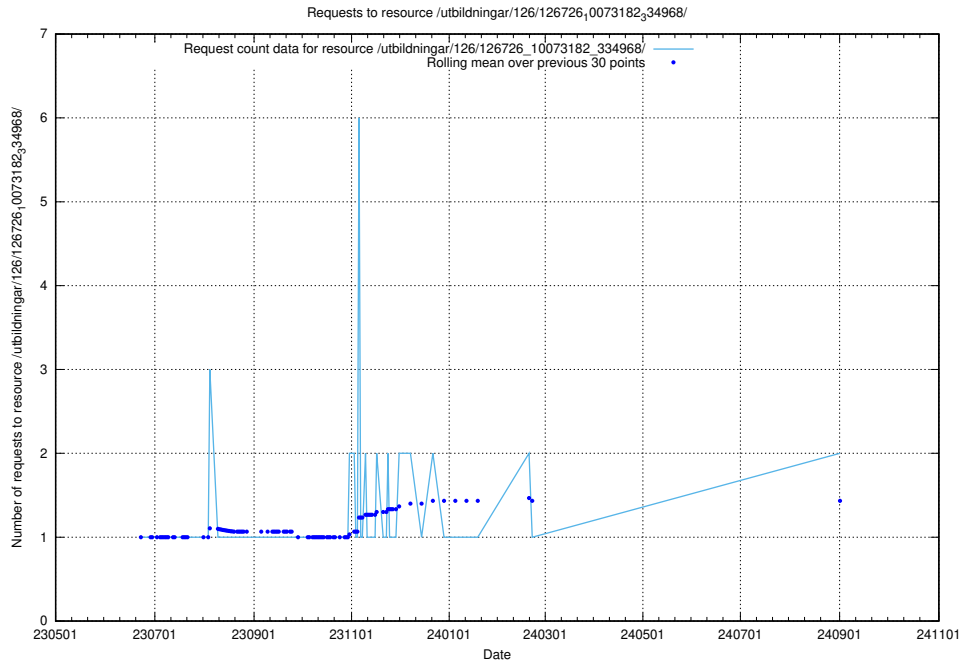

5.986 Usage of /utbildningar/126/126726_10073182_334968/

Here, we count the number of requests to resource /utbildningar/126/126726_10073182_334968/.