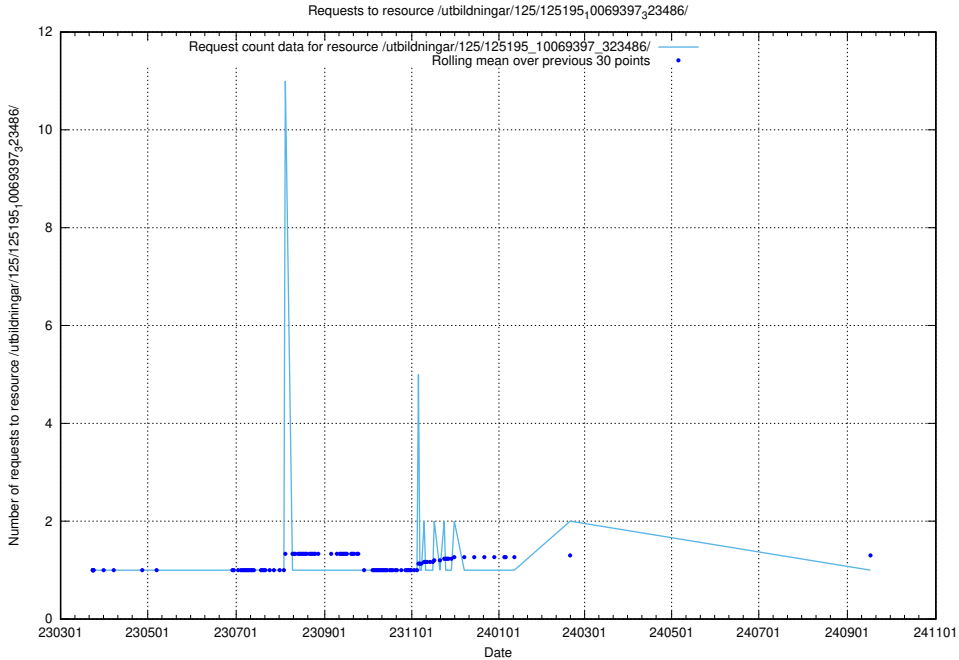

Here, we count the number of requests to resource /utbildningar/125/125195_10069397_323486/events/

5.1282 Usage of /utbildningar/125/125195_10069397_323486/

Here, we count the number of requests to resource /utbildningar/125/125195_10069397_323486/.