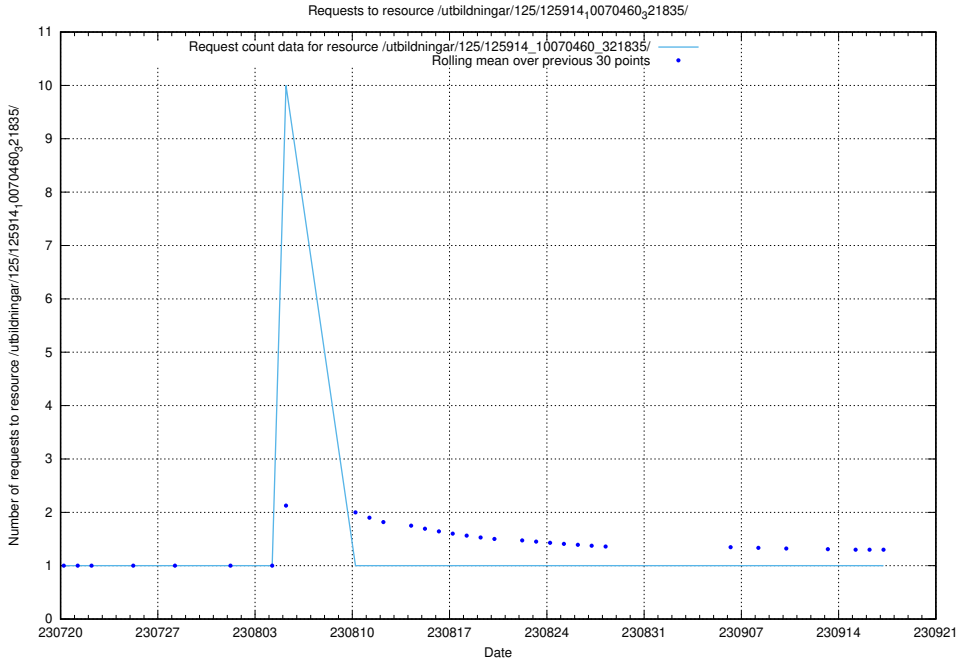

Here, we count the number of requests to resource /utbildningar/125/125914_10070460_321835/.

5.5914 Usage of /utbildningar/125/125701_10070460_321835/events/

Here, we count the number of requests to resource /utbildningar/125/125701_10070460_321835/events/