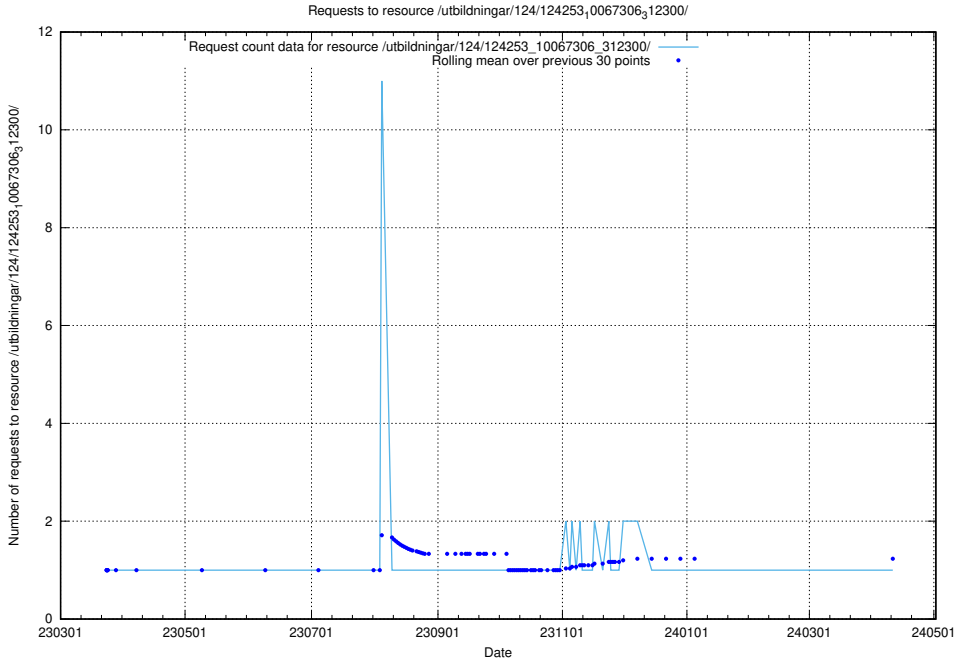

5.4918 Usage of /utbildningar/124/124253_10067306_312300/

Here, we count the number of requests to resource /utbildningar/124/124253_10067306_312300/.