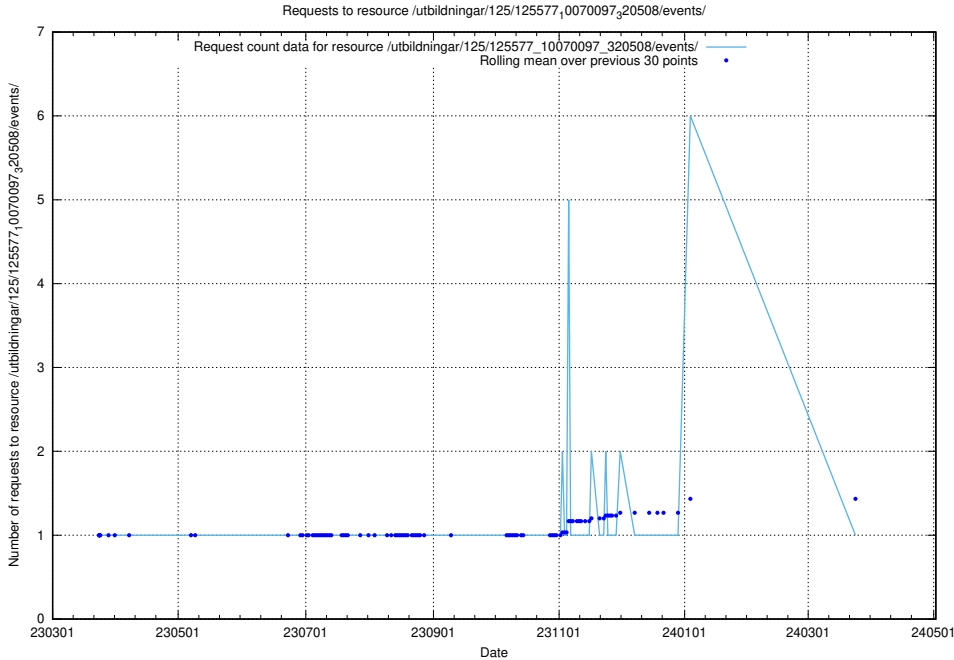

5.1252 Usage of /utbildningar/125/125577_10070097_320508/events/

Here, we count the number of requests to resource /utbildningar/125/125577_10070097_320508/events/