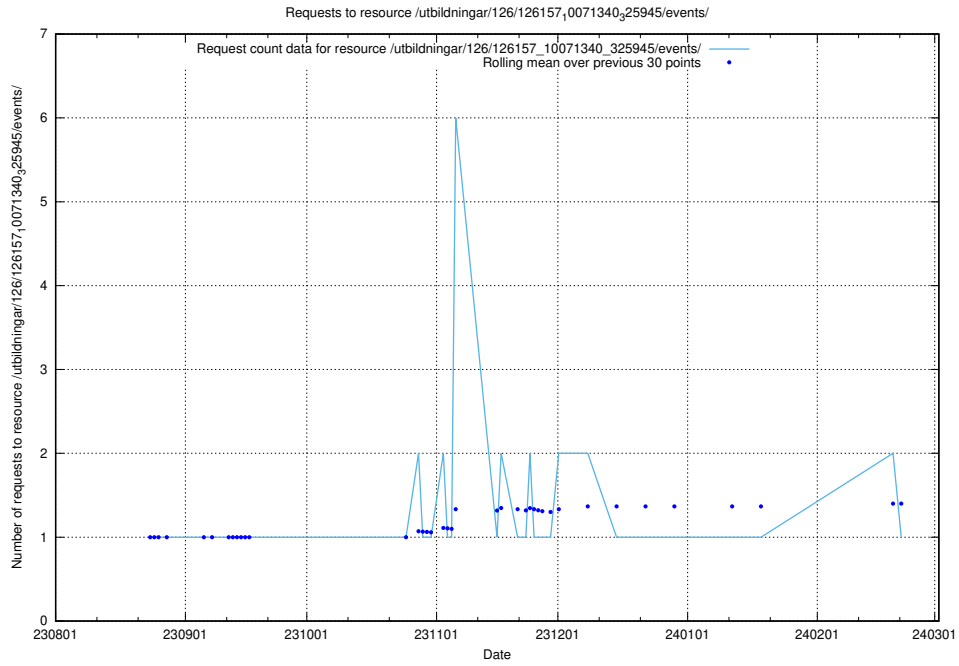

5.5642 Usage of /utbildningar/126/126157_10071340_325945/events/

Here, we count the number of requests to resource /utbildningar/126/126157_10071340_325945/events/