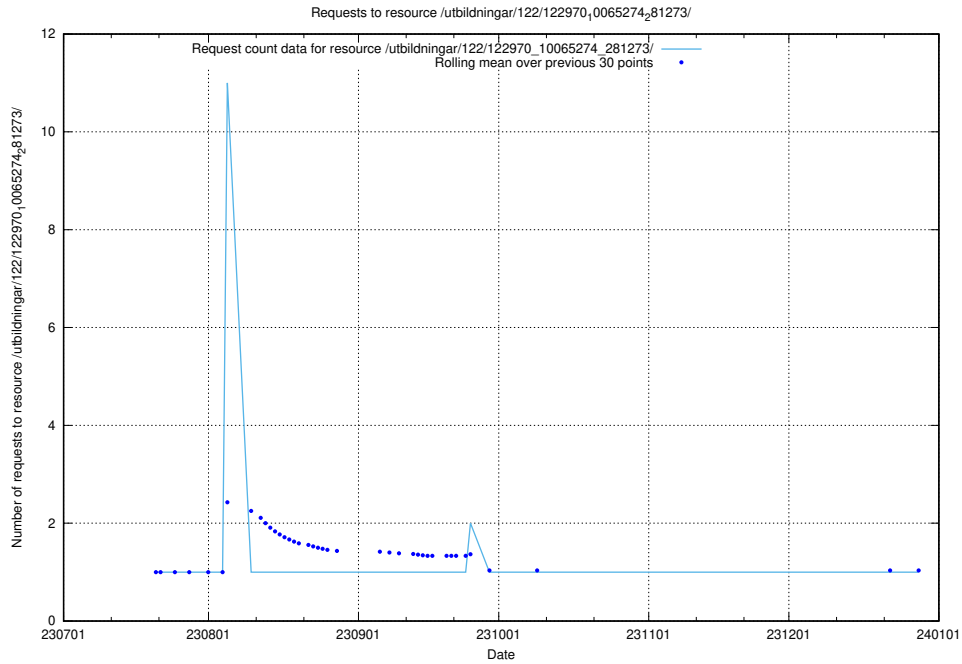

5.5904 Usage of /utbildningar/122/122970_10065274_281273/

Here, we count the number of requests to resource /utbildningar/122/122970_10065274_281273/.