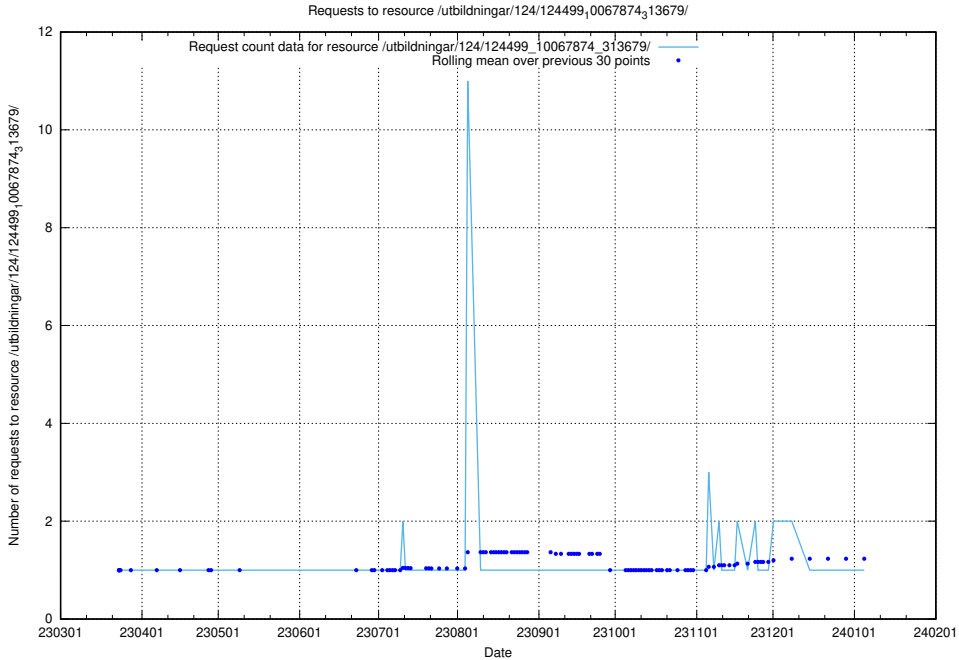

5.3297 Usage of /utbildningar/124/124499_10067874_313679/

Here, we count the number of requests to resource /utbildningar/124/124499_10067874_313679/.