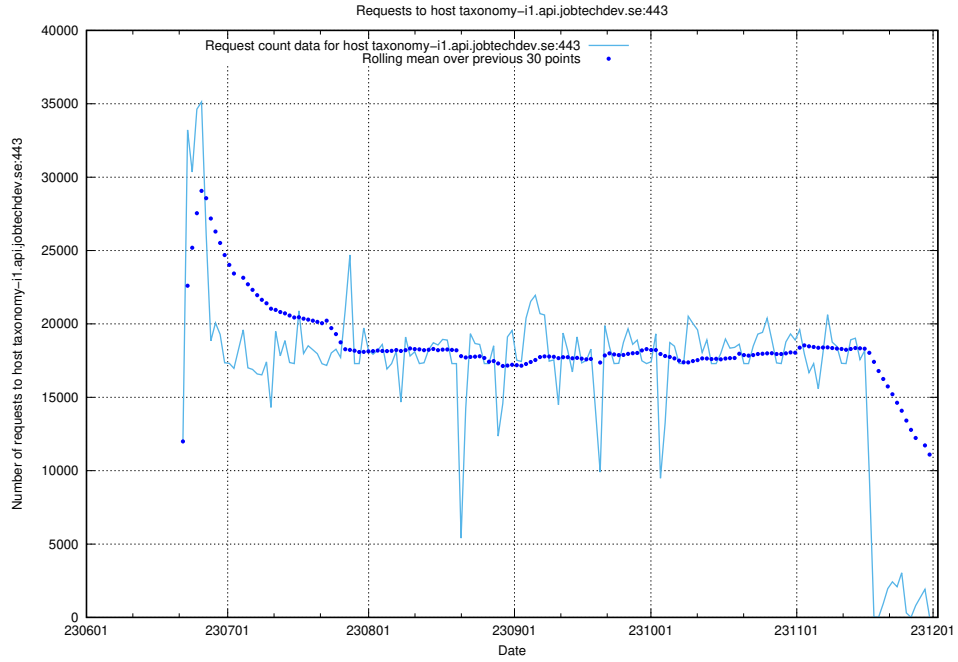

7.43 Usage of taxonomy-i1.api.jobtechdev.se:443

Here, we count the number of requests to host taxonomy-i1.api.jobtechdev.se:443.

7.44 Usage of `www.apirequest.jobtechdev.se`

Here, we count the number of requests to host `www.apirequest.jobtechdev.se`.