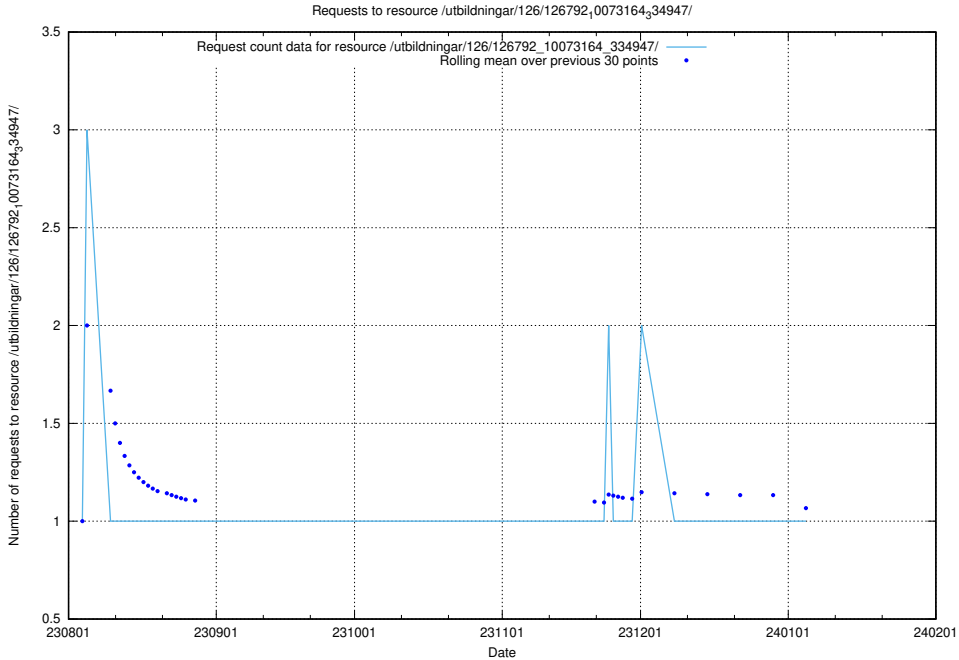

5.5782 Usage of /utbildningar/126/126792_10073164_334947/

Here, we count the number of requests to resource /utbildningar/126/126792_10073164_334947/.