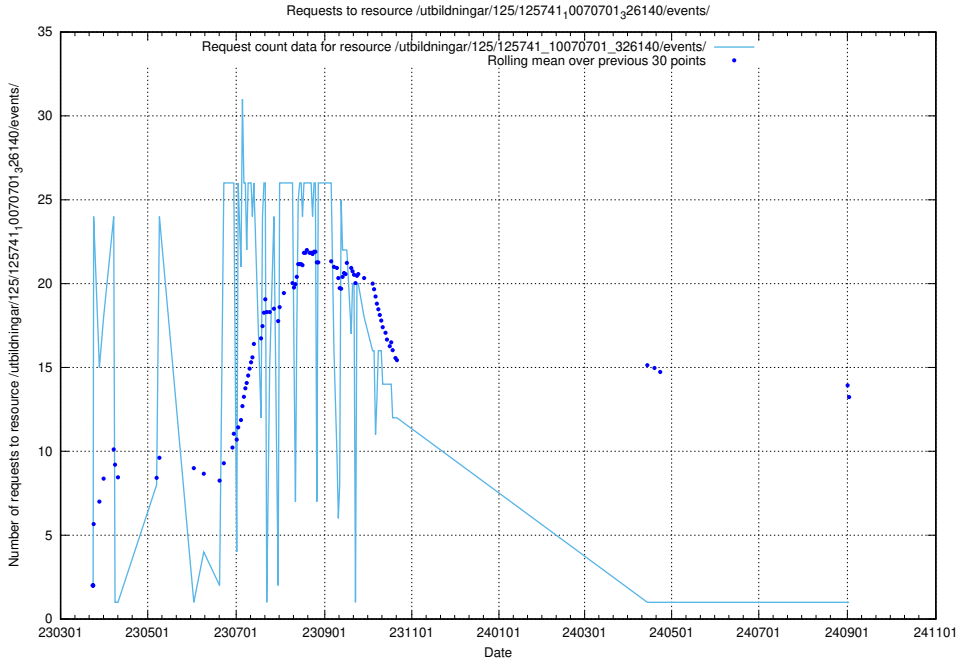

5.7150 Usage of /utbildningar/125/125741_10070701_326140/events/

Here, we count the number of requests to resource /utbildningar/125/125741_10070701_326140/events/