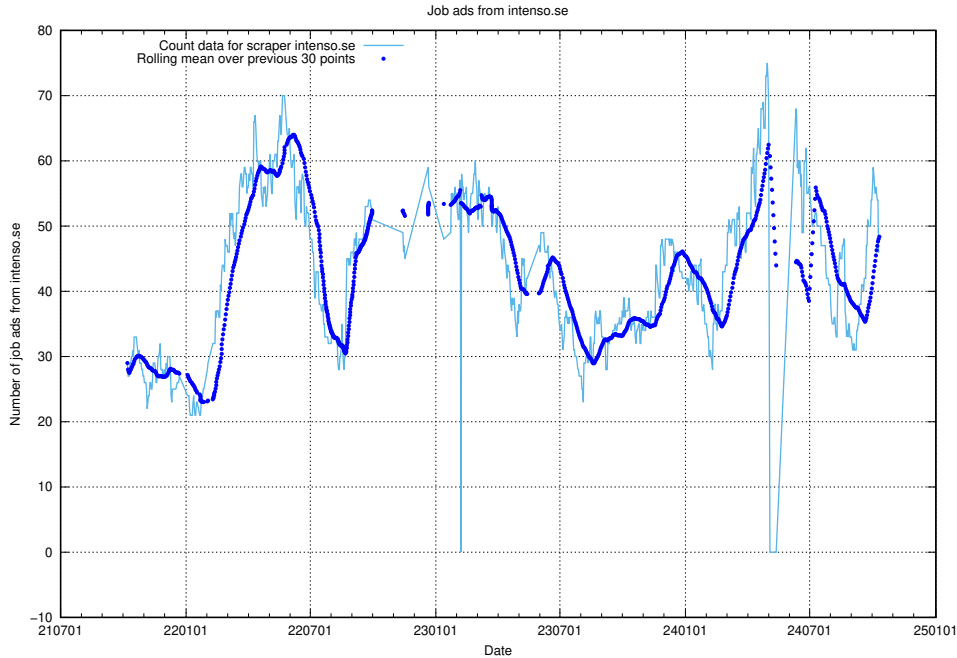

13.17 Number of ads by scraper intenso.se

Here, we count the number of job ads scraped from intenso.se.