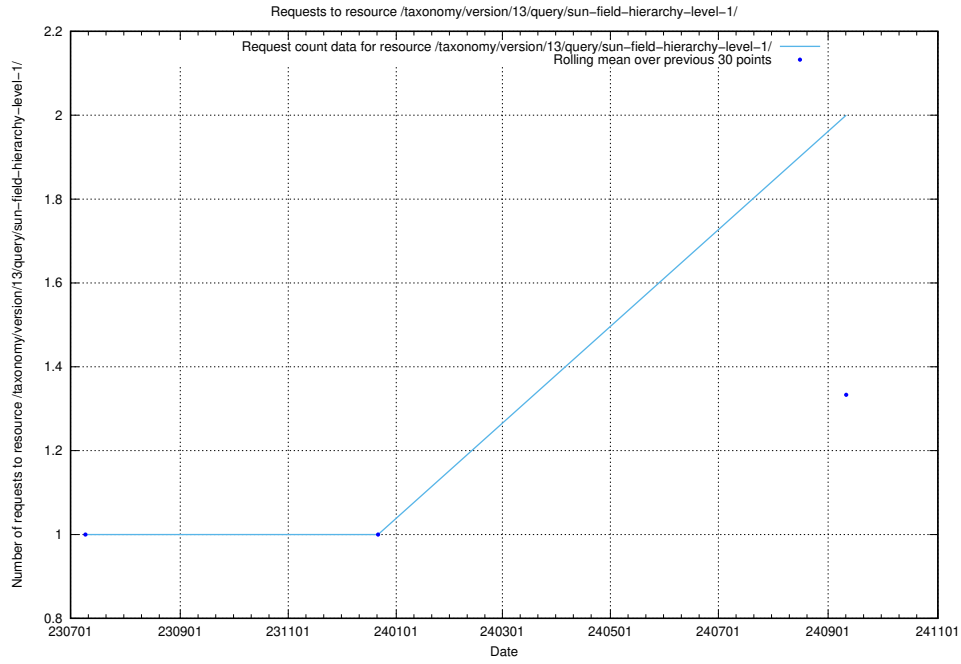

5.949 Usage of /taxonomy/version/13/query/sun-field-hierarchy-level-1/

Here, we count the number of requests to resource /taxonomy/version/13/query/sun-field-hierarchy-level-1/.