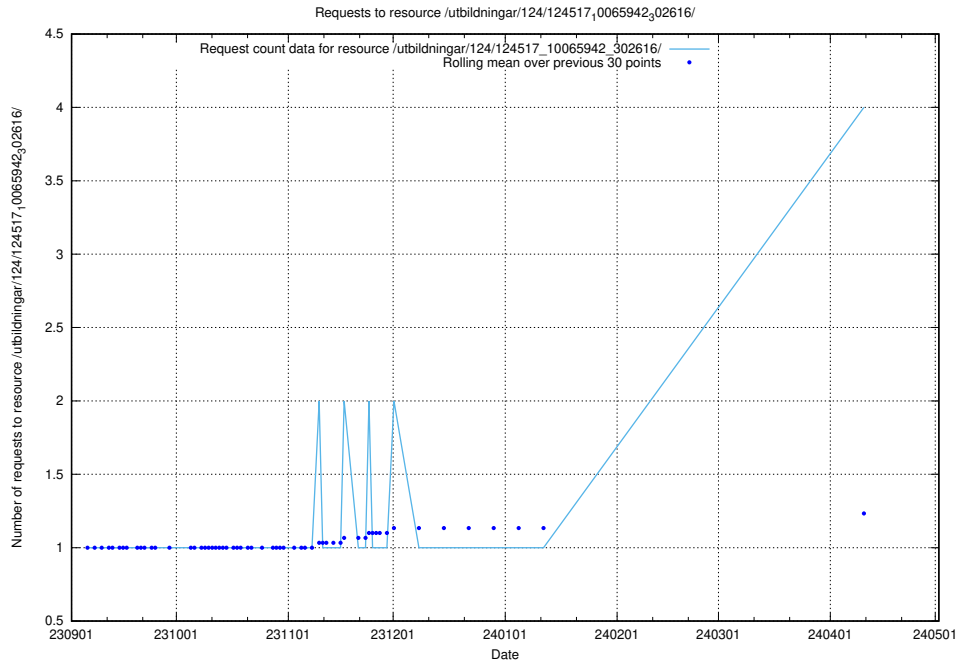

5.359 Usage of /utbildningar/124/124517_10065942_302616/

Here, we count the number of requests to resource /utbildningar/124/124517_10065942_302616/.