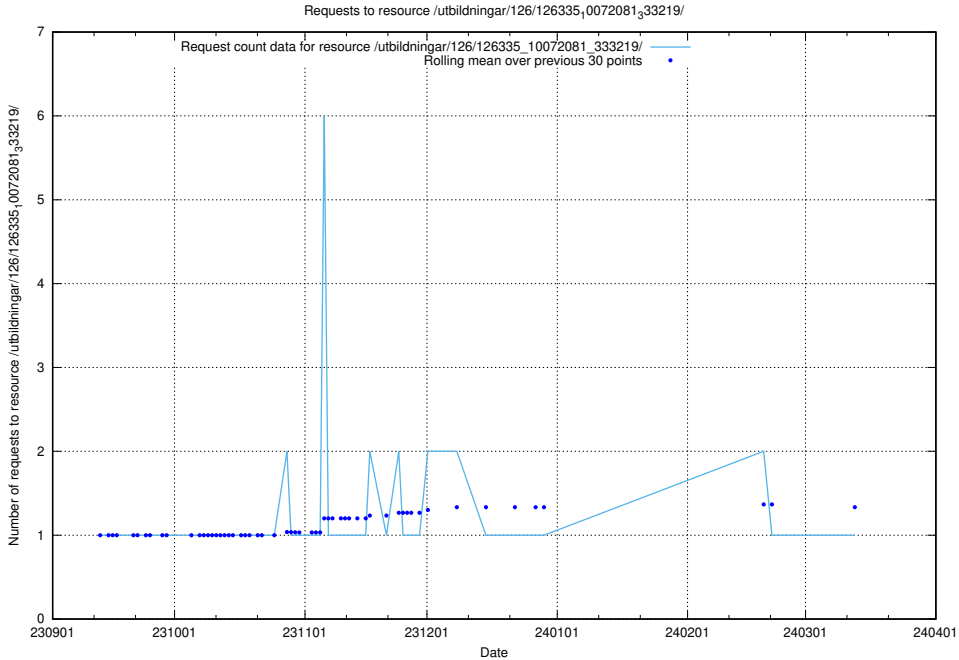

5.5506 Usage of /utbildningar/126/126335_10072081_333219/

Here, we count the number of requests to resource /utbildningar/126/126335_10072081_333219/.