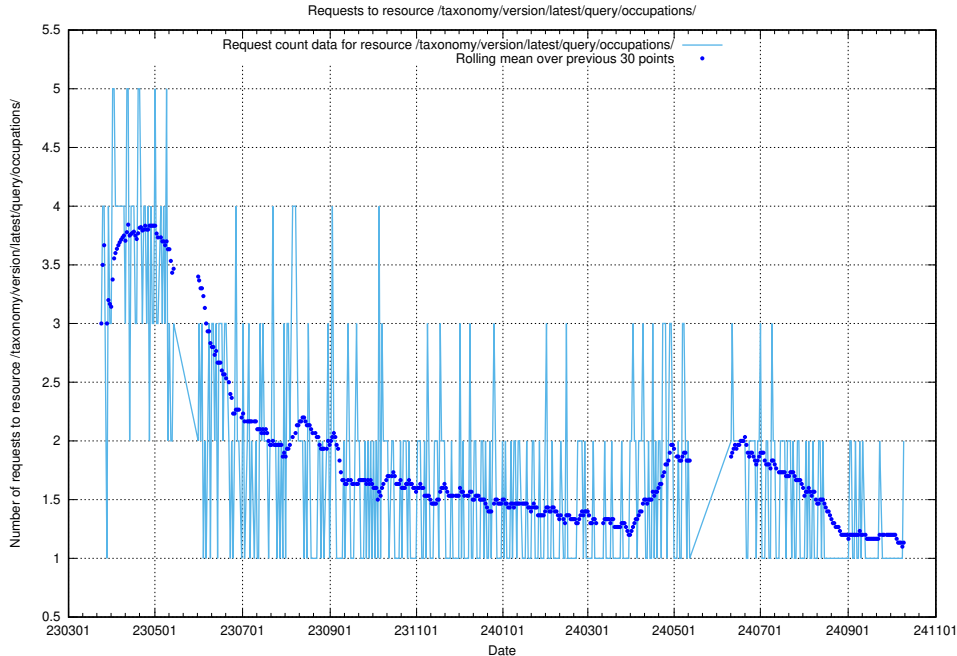

5.1070 Usage of /taxonomy/version/latest/query/occupations/

Here, we count the number of requests to resource /taxonomy/version/latest/query/occupations/.