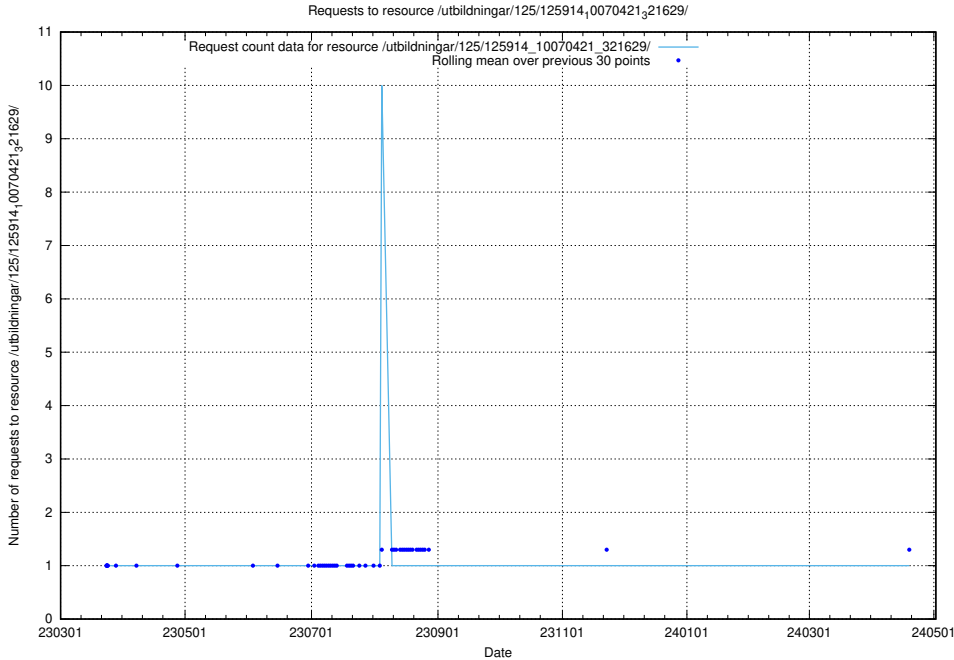

5.7322 Usage of /utbildningar/125/125914_10070421_321629/

Here, we count the number of requests to resource /utbildningar/125/125914_10070421_321629/.