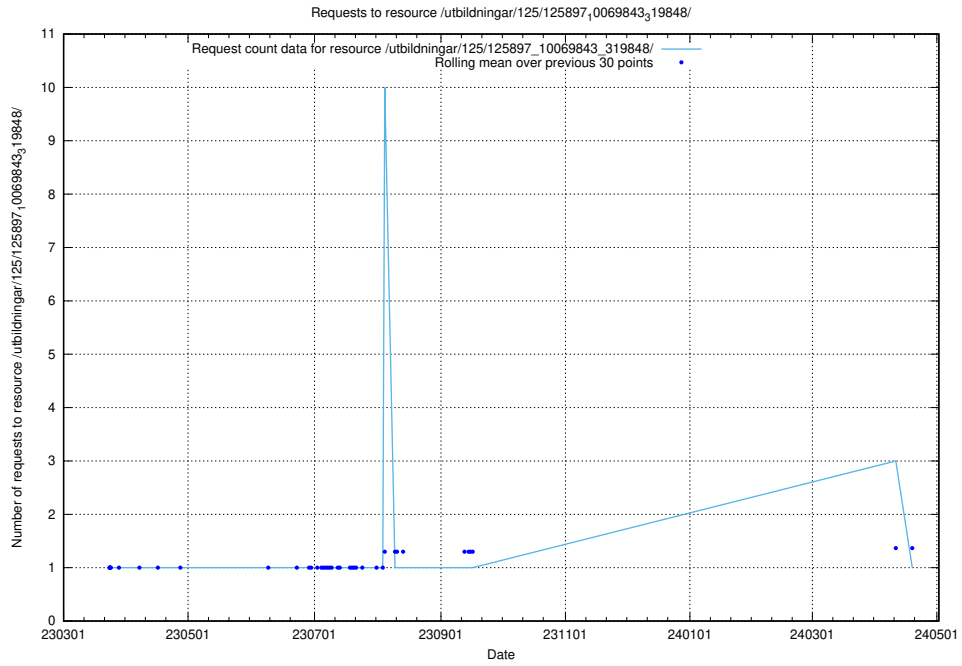

5.7324 Usage of /utbildningar/125/125897_10069843_319848/

Here, we count the number of requests to resource /utbildningar/125/125897_10069843_319848/.