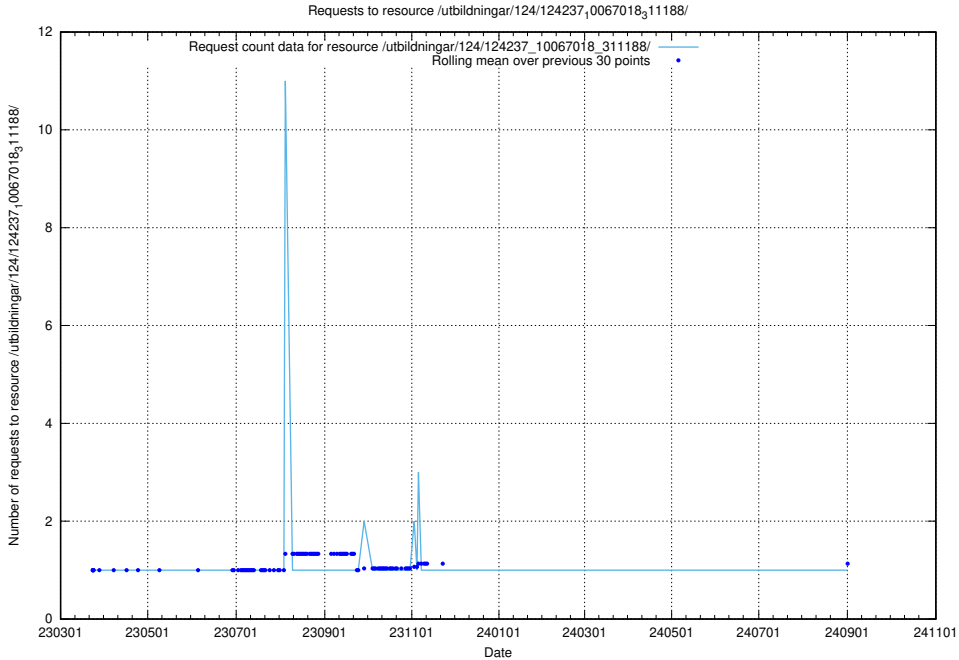

5.4939 Usage of /utbildningar/124/124237_10067018_311188/

Here, we count the number of requests to resource /utbildningar/124/124237_10067018_311188/.