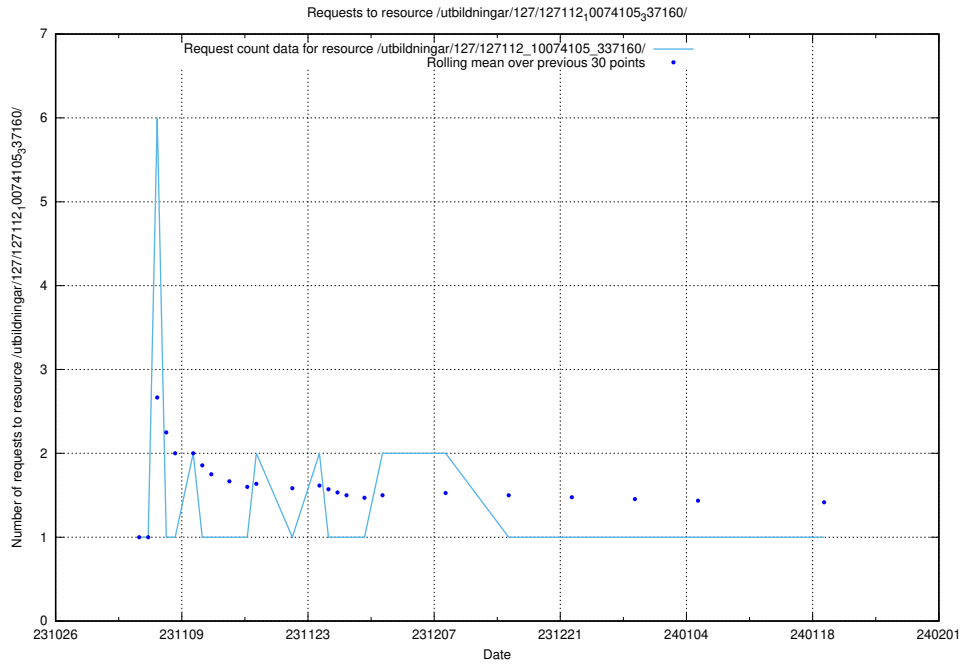

5.5052 Usage of /utbildningar/127/127112_10074105_337160/

Here, we count the number of requests to resource /utbildningar/127/127112_10074105_337160/.