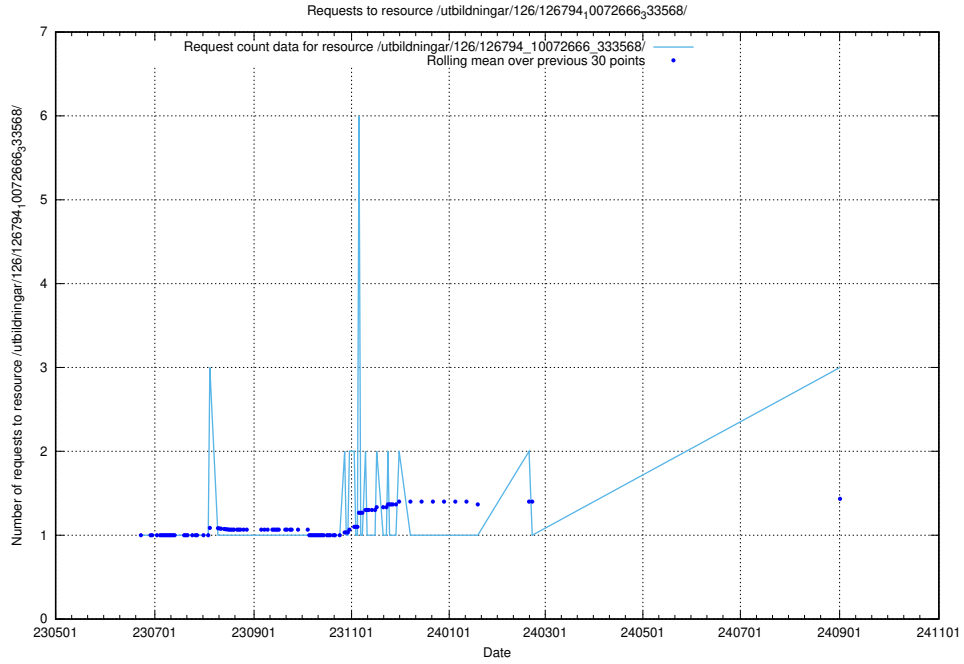

5.536 Usage of /utbildningar/126/126794_10072666_333568/

Here, we count the number of requests to resource /utbildningar/126/126794_10072666_333568/.