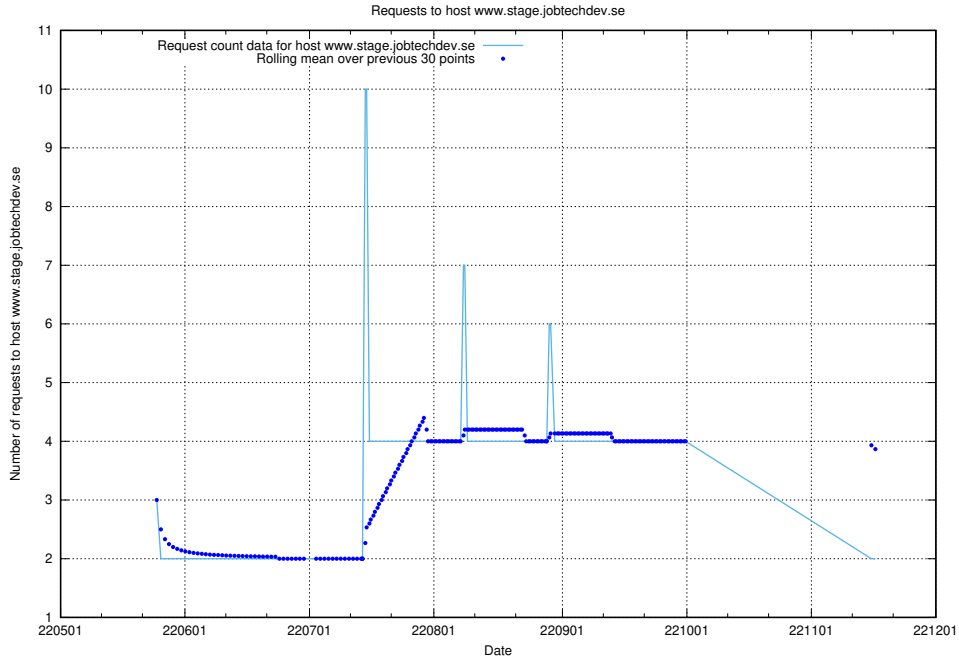

7.423 Usage of www.stage.jobtechdev.se

Here, we count the number of requests to host www.stage.jobtechdev.se.