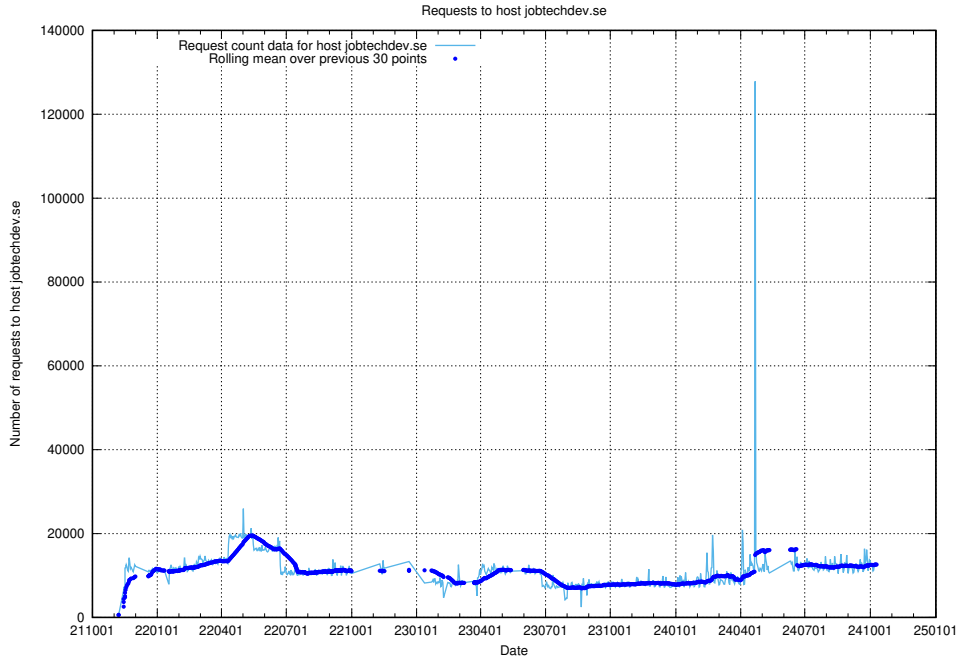

7.9 Usage of jobtechdev.se

Here, we count the number of requests to host jobtechdev.se.