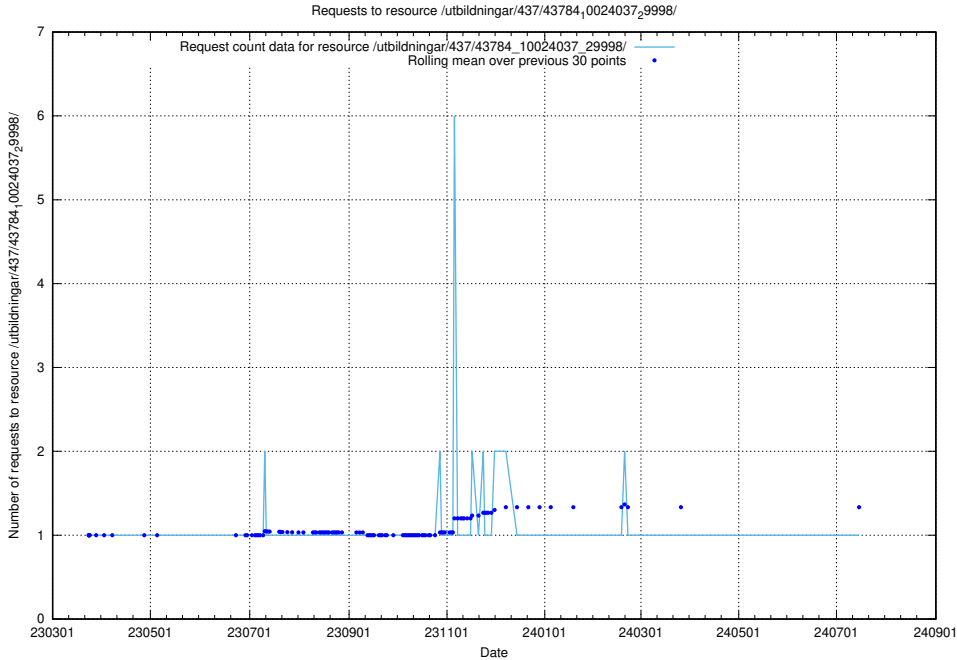

5.7242 Usage of /utbildningar/437/43784_10024037_29998/

Here, we count the number of requests to resource /utbildningar/437/43784_10024037_29998/.