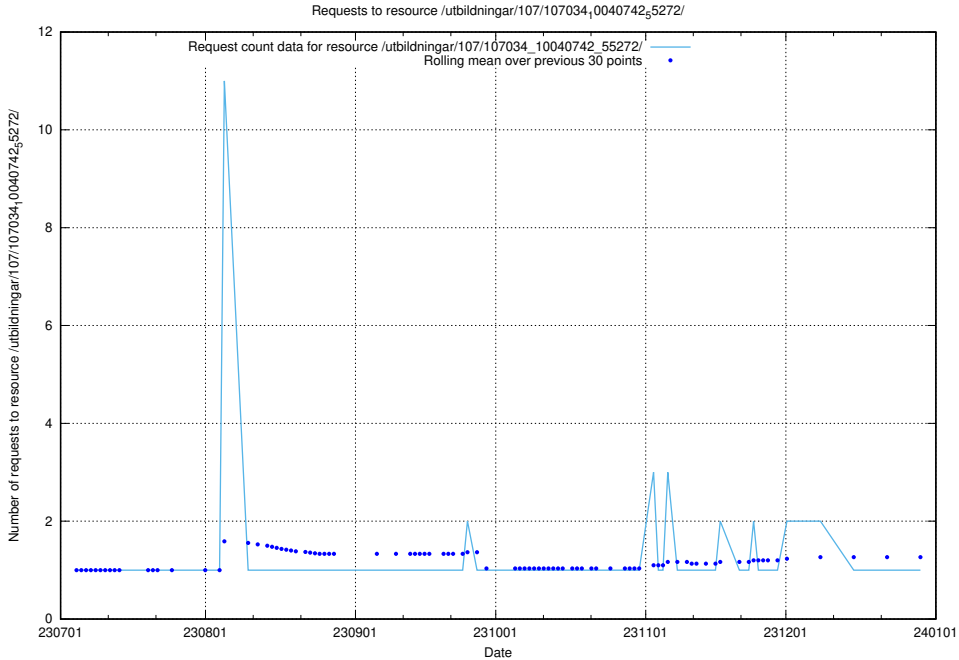

5.6272 Usage of /utbildningar/107/107034_10040742_55272/

Here, we count the number of requests to resource /utbildningar/107/107034_10040742_55272/.