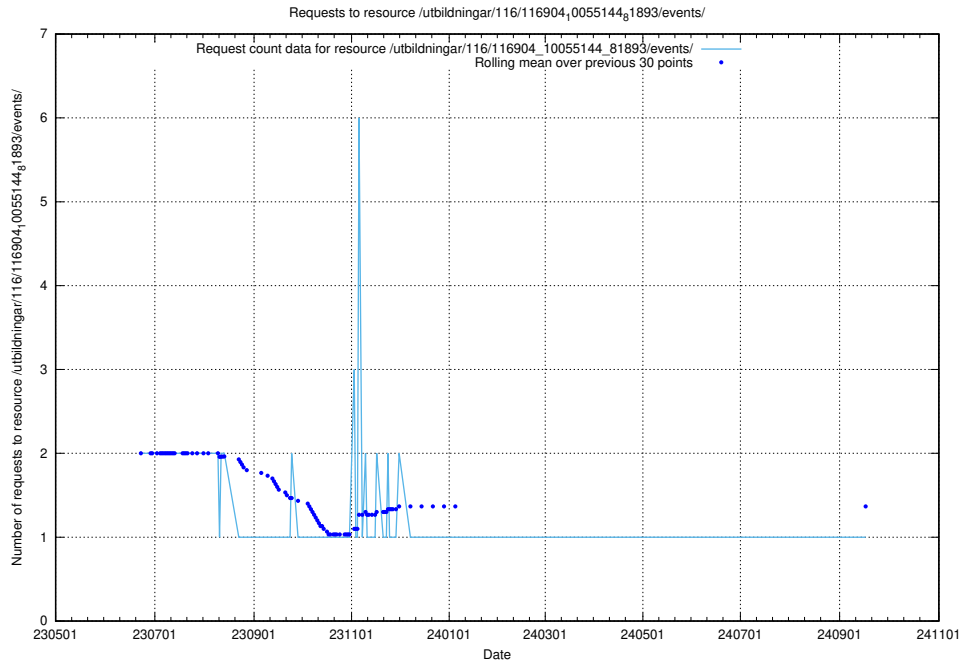

5.6481 Usage of /utbildningar/116/116904_10055144_81893/events/

Here, we count the number of requests to resource /utbildningar/116/116904_10055144_81893/events/.