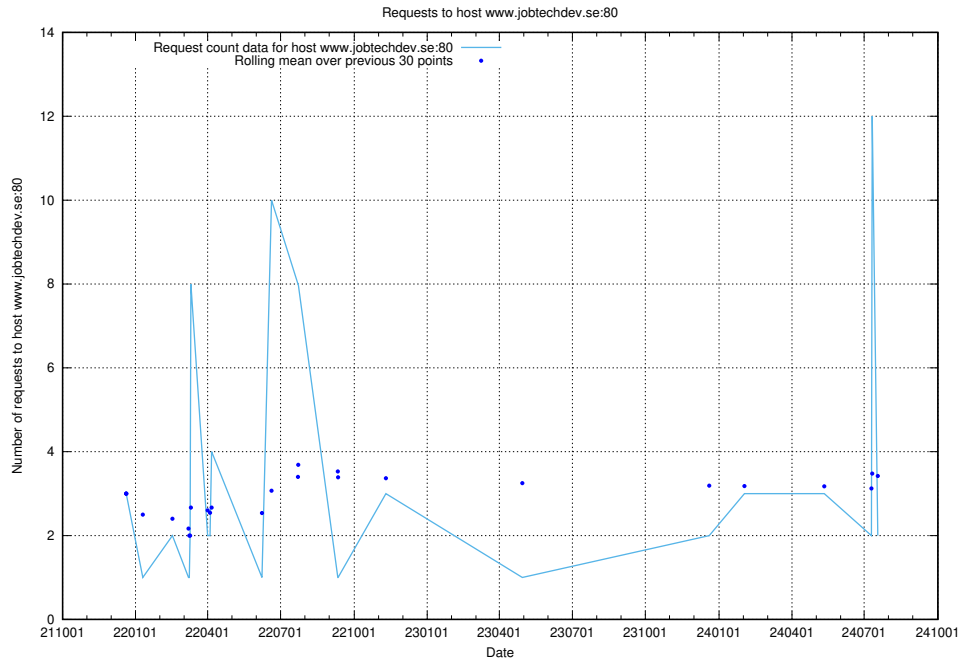

7.370 Usage of www.jobtechdev.se:80

Here, we count the number of requests to host www.jobtechdev.se:80.