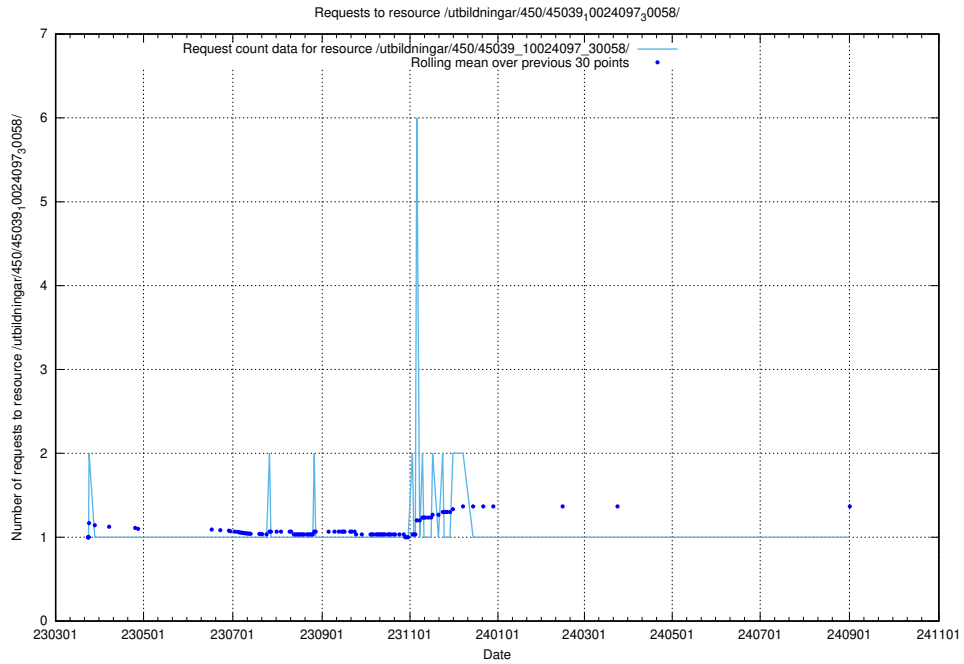

5.7198 Usage of /utbildningar/450/45039_10024097_30058/

Here, we count the number of requests to resource /utbildningar/450/45039_10024097_30058/.