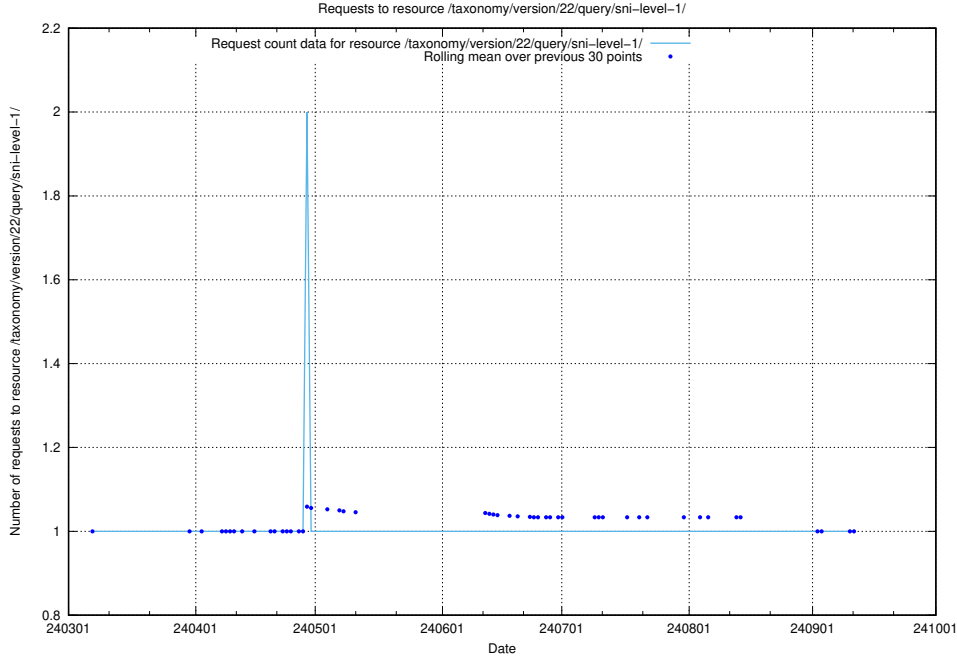

5.2841 Usage of /taxonomy/version/22/query/sni-level-1/

Here, we count the number of requests to resource /taxonomy/version/22/query/sni-level-1/.