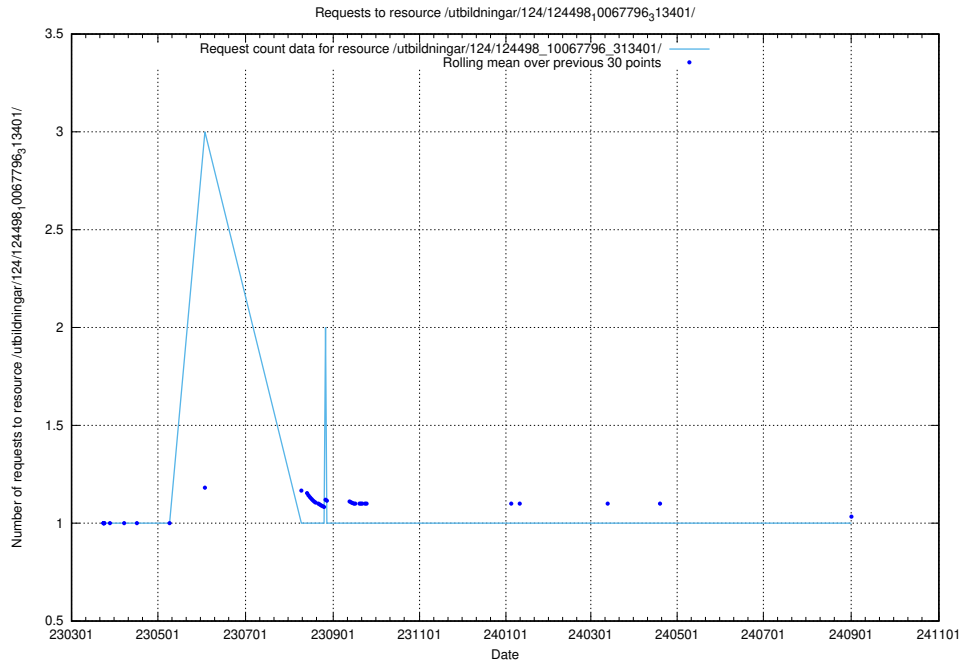

5.3632 Usage of /utbildningar/124/124498_10067796_313401/

Here, we count the number of requests to resource /utbildningar/124/124498_10067796_313401/.