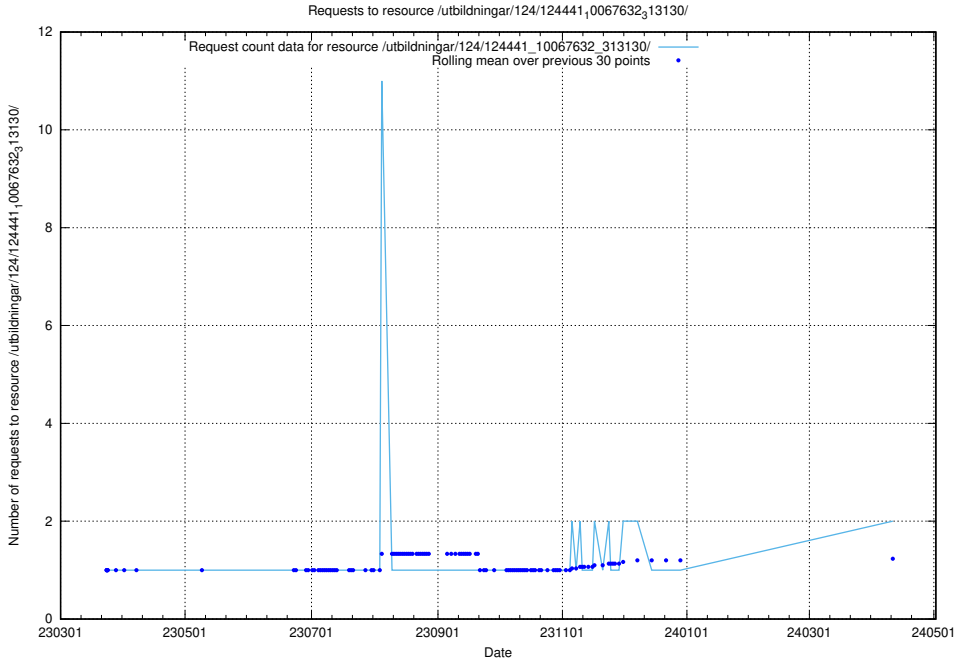

5.805 Usage of /utbildningar/124/124441_10067632_313130/

Here, we count the number of requests to resource /utbildningar/124/124441_10067632_313130/.