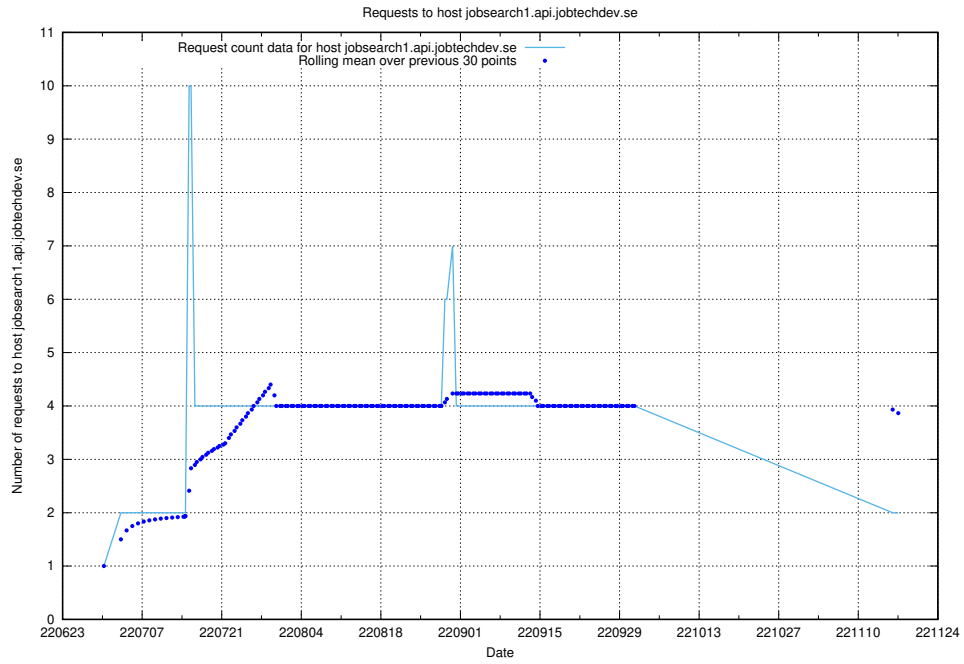

7.397 Usage of jobsearch1.api.jobtechdev.se

Here, we count the number of requests to host jobsearch1.api.jobtechdev.se.