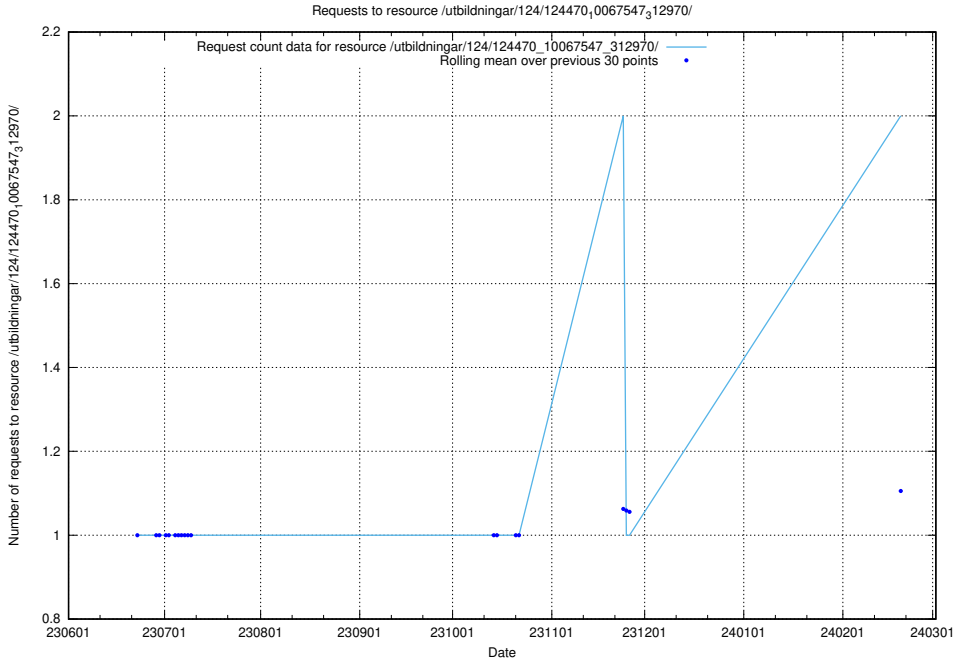

5.1014 Usage of /utbildningar/124/124470_10067547_312970/

Here, we count the number of requests to resource /utbildningar/124/124470_10067547_312970/.