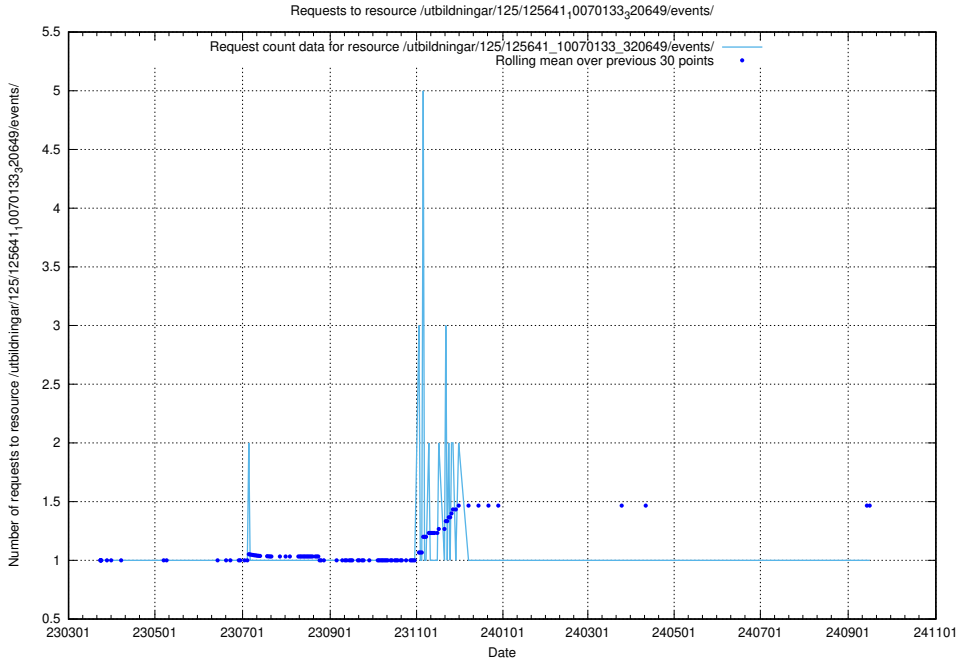

5.1202 Usage of /utbildningar/125/125641_10070133_320649/events/

Here, we count the number of requests to resource /utbildningar/125/125641_10070133_320649/events/