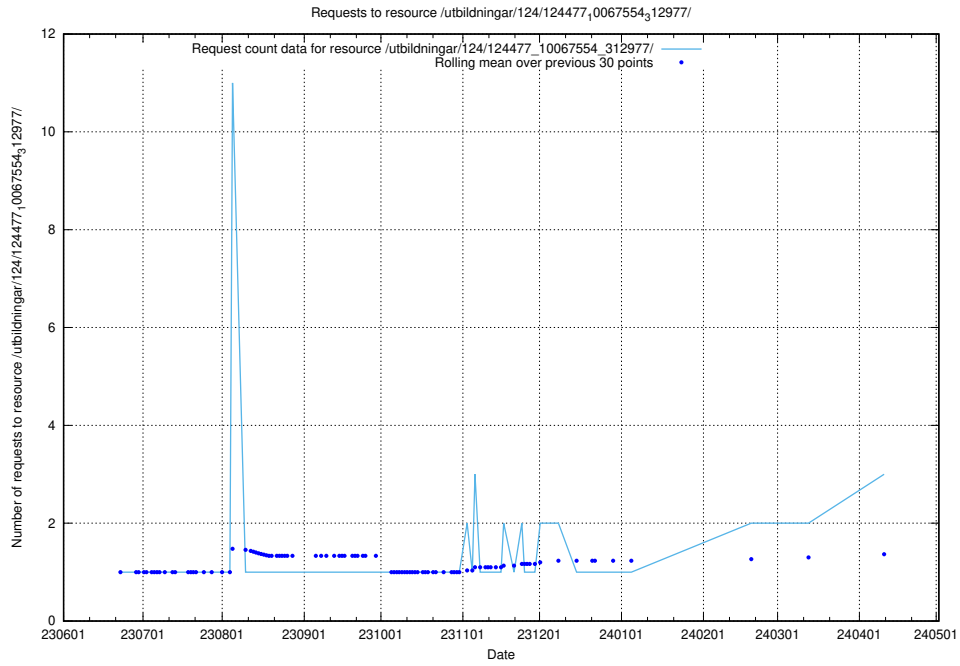

5.556 Usage of /utbildningar/124/124477_10067554_312977/

Here, we count the number of requests to resource /utbildningar/124/124477_10067554_312977/.