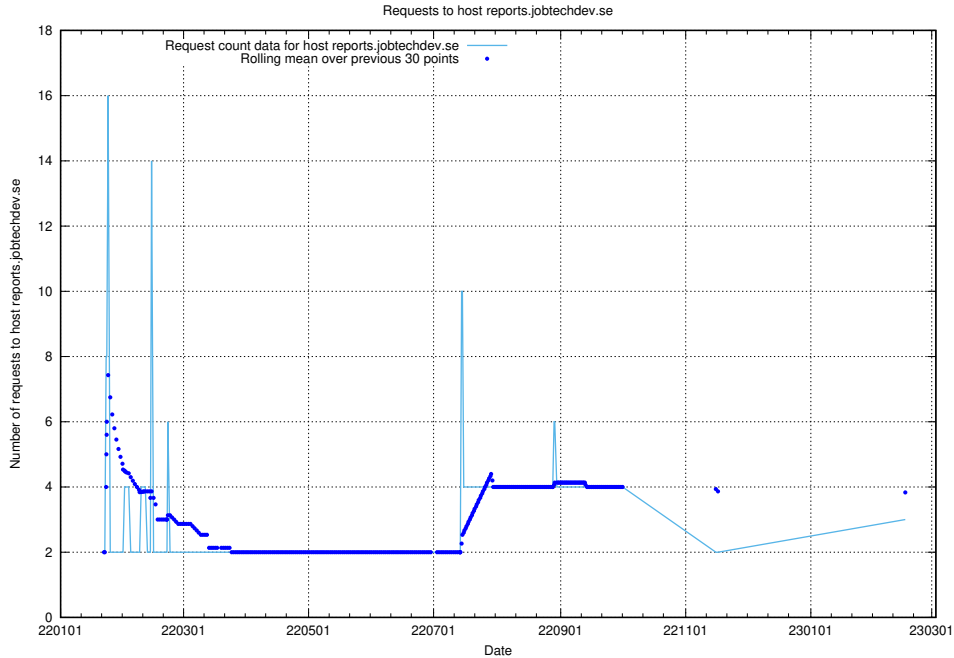

7.251 Usage of reports.jobtechdev.se

Here, we count the number of requests to host reports.jobtechdev.se.