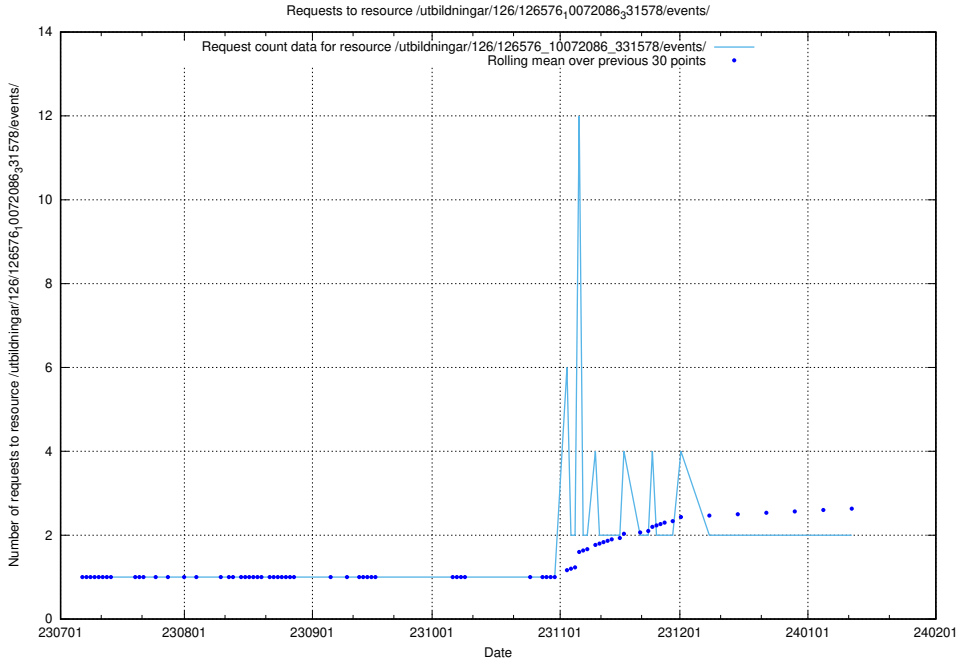

5.952 Usage of /utbildningar/126/126576_10072086_331578/events/

Here, we count the number of requests to resource /utbildningar/126/126576_10072086_331578/events/