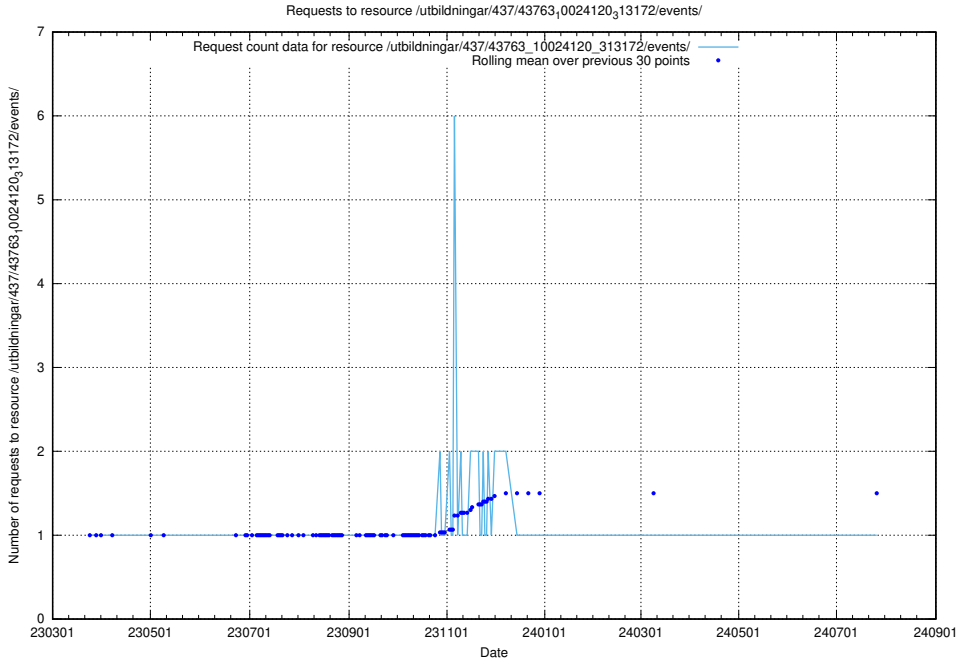

5.7063 Usage of /utbildningar/437/43763_10024120_313172/events/

Here, we count the number of requests to resource /utbildningar/437/43763_10024120_313172/events/.