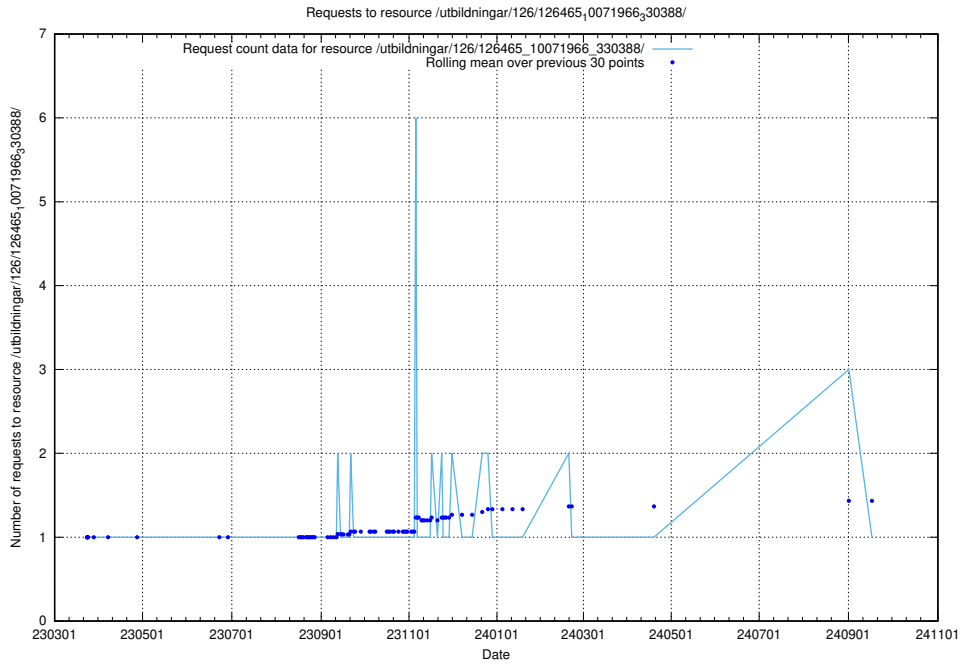

5.7293 Usage of /utbildningar/126/126465_10071966_330388/

Here, we count the number of requests to resource /utbildningar/126/126465_10071966_330388/.