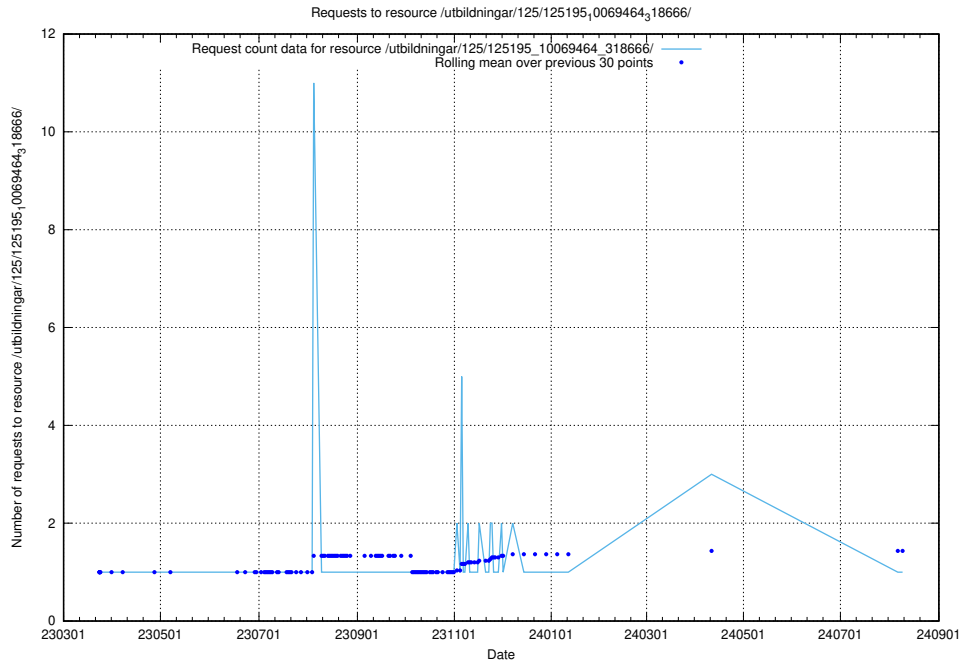

5.1279 Usage of /utbildningar/125/125195_10069464_318666/

Here, we count the number of requests to resource /utbildningar/125/125195_10069464_318666/.