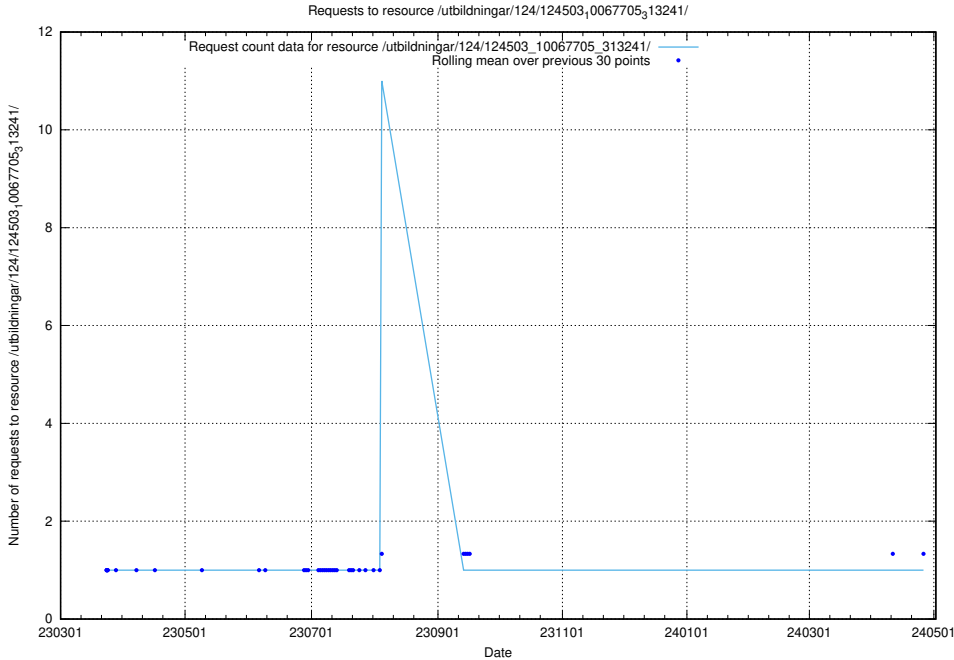

5.3101 Usage of /utbildningar/124/124503_10067705_313241/

Here, we count the number of requests to resource /utbildningar/124/124503_10067705_313241/.