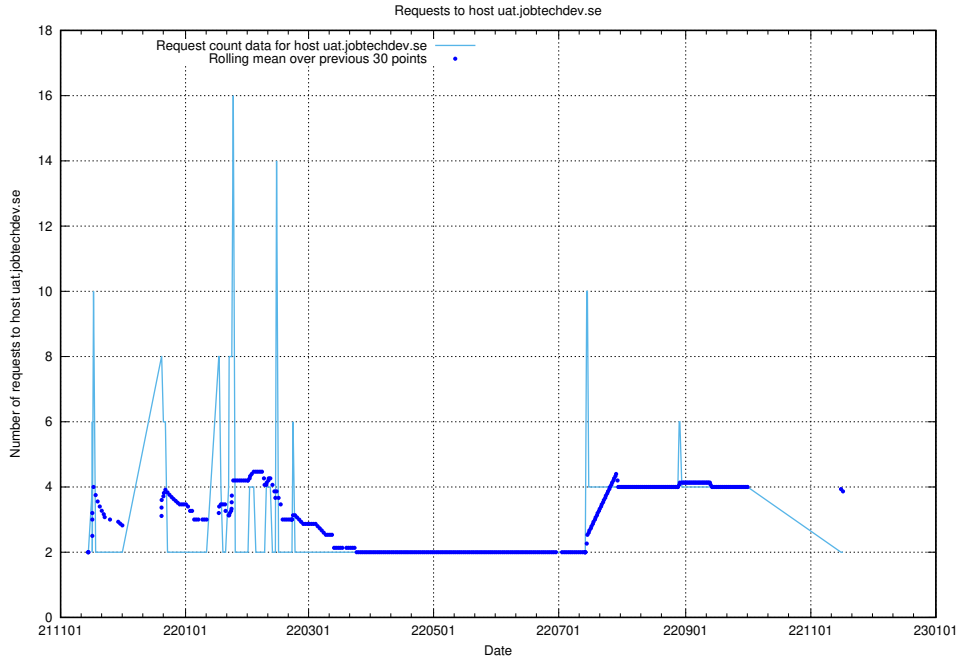

7.558 Usage of uat.jobtechdev.se

Here, we count the number of requests to host uat.jobtechdev.se.