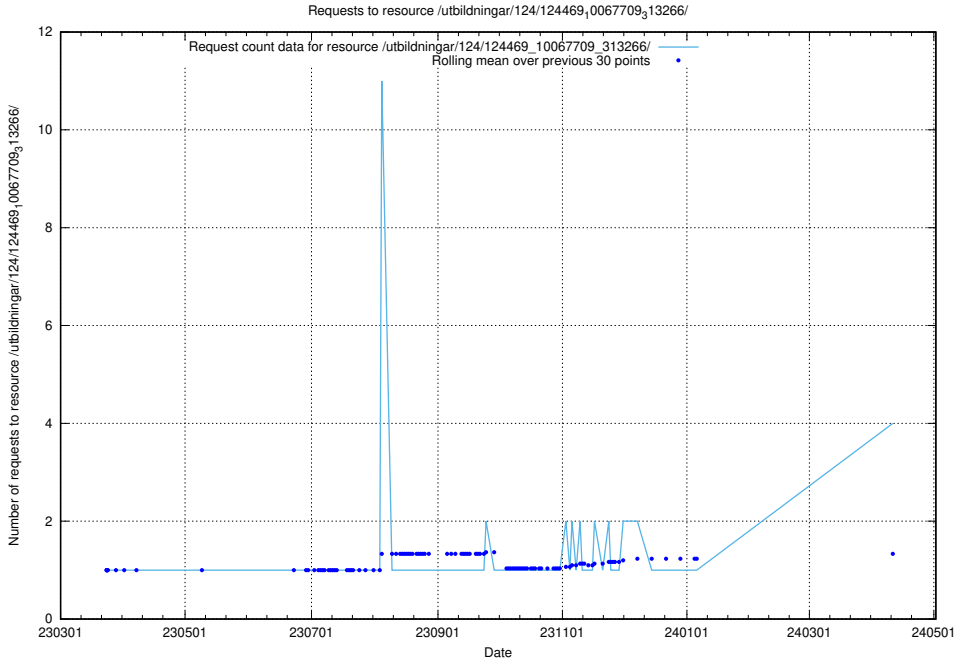

5.330 Usage of /utbildningar/124/124469_10067709_313266/

Here, we count the number of requests to resource /utbildningar/124/124469_10067709_313266/.