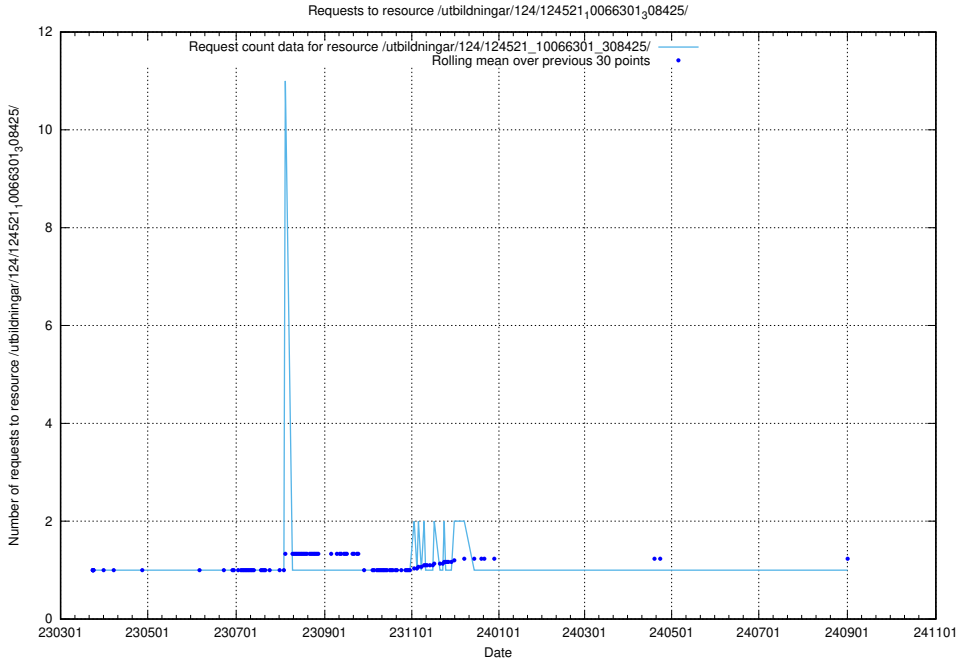

5.1720 Usage of /utbildningar/124/124521_10066301_308425/

Here, we count the number of requests to resource /utbildningar/124/124521_10066301_308425/.