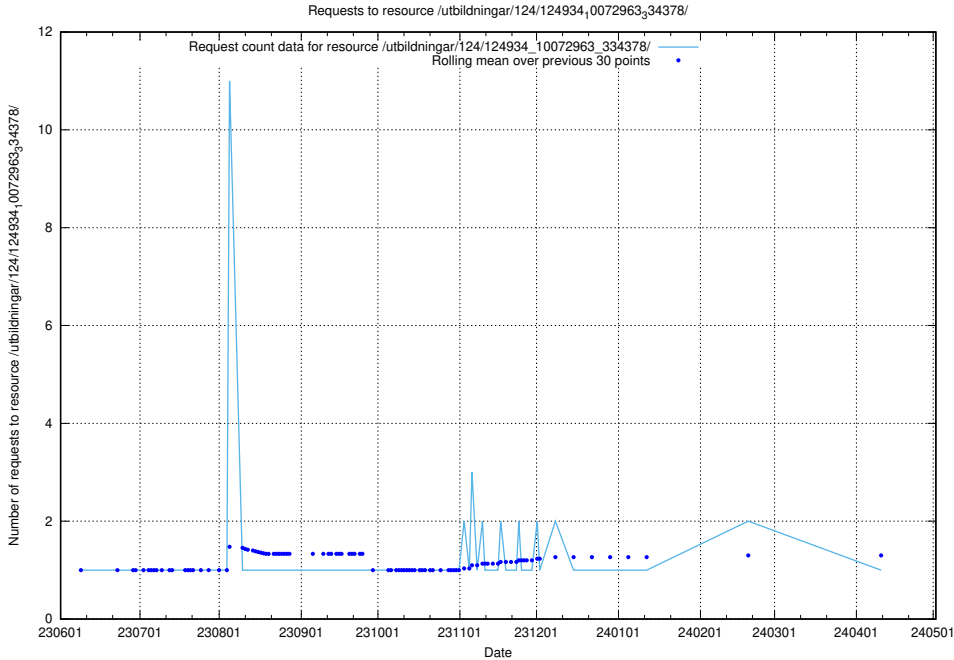

5.6772 Usage of /utbildningar/124/124934_10072963_334378/

Here, we count the number of requests to resource /utbildningar/124/124934_10072963_334378/.