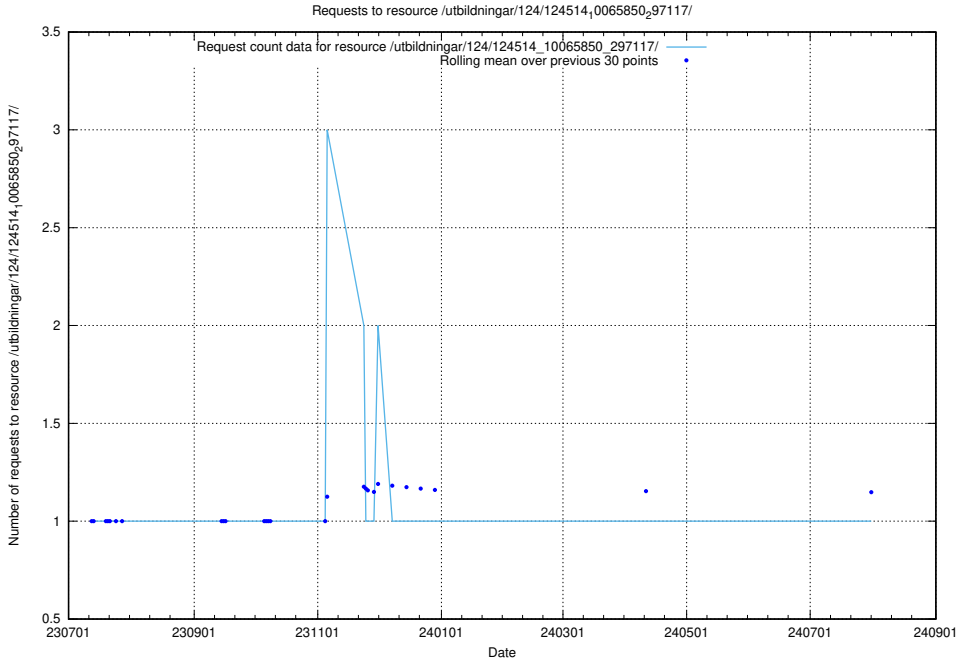

5.6034 Usage of /utbildningar/124/124514_10065850_297117/

Here, we count the number of requests to resource /utbildningar/124/124514_10065850_297117/.