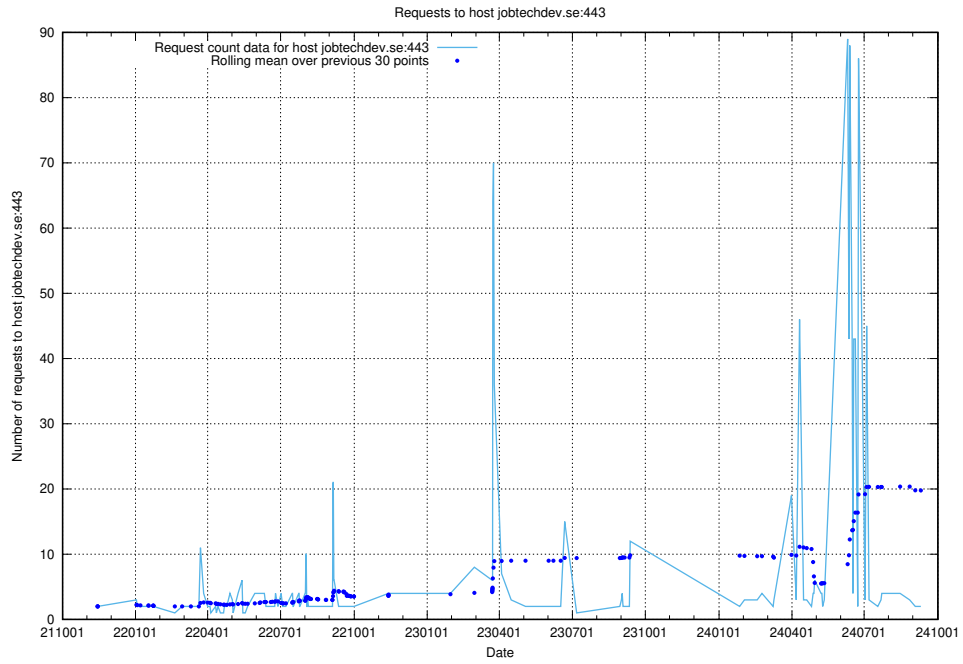

7.580 Usage of jobtechdev.se:443

Here, we count the number of requests to host jobtechdev.se:443.