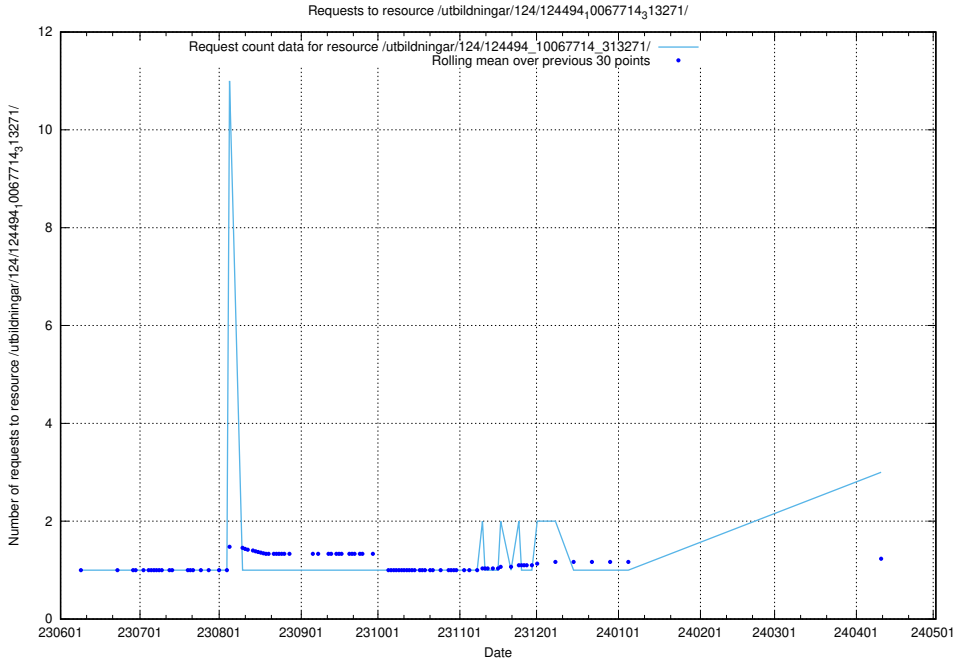

5.565 Usage of /utbildningar/124/124494_10067714_313271/

Here, we count the number of requests to resource /utbildningar/124/124494_10067714_313271/.