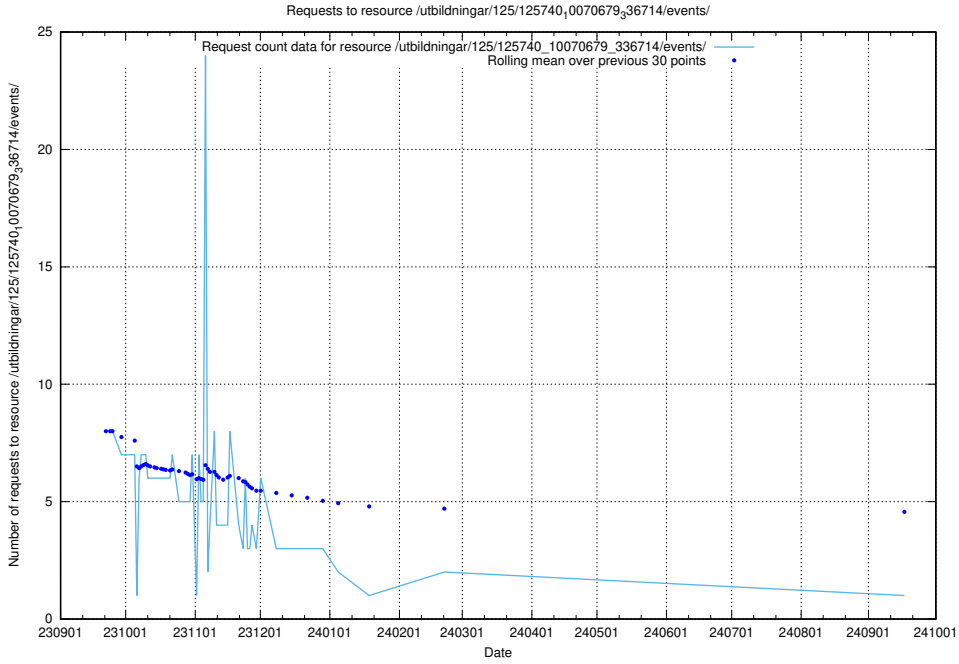

5.5417 Usage of /utbildningar/125/125740_10070679_336714/events/

Here, we count the number of requests to resource /utbildningar/125/125740_10070679_336714/events/