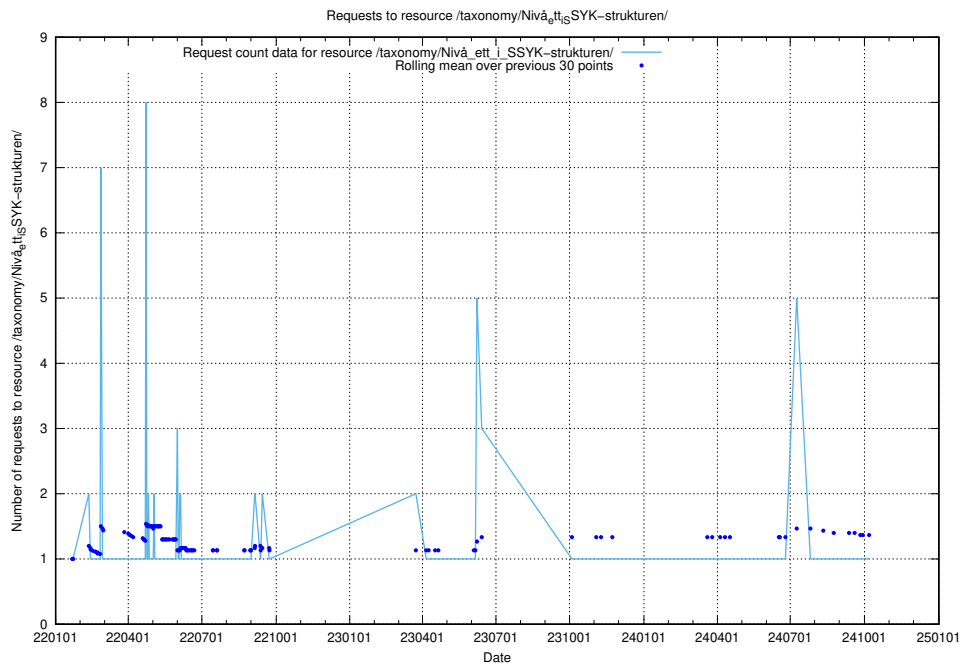

5.6529 Usage of /taxonomy/Nivå_ett_i_SSYK-strukturen/

Here, we count the number of requests to resource /taxonomy/Nivå_ett_i_SSYK-strukturen/.