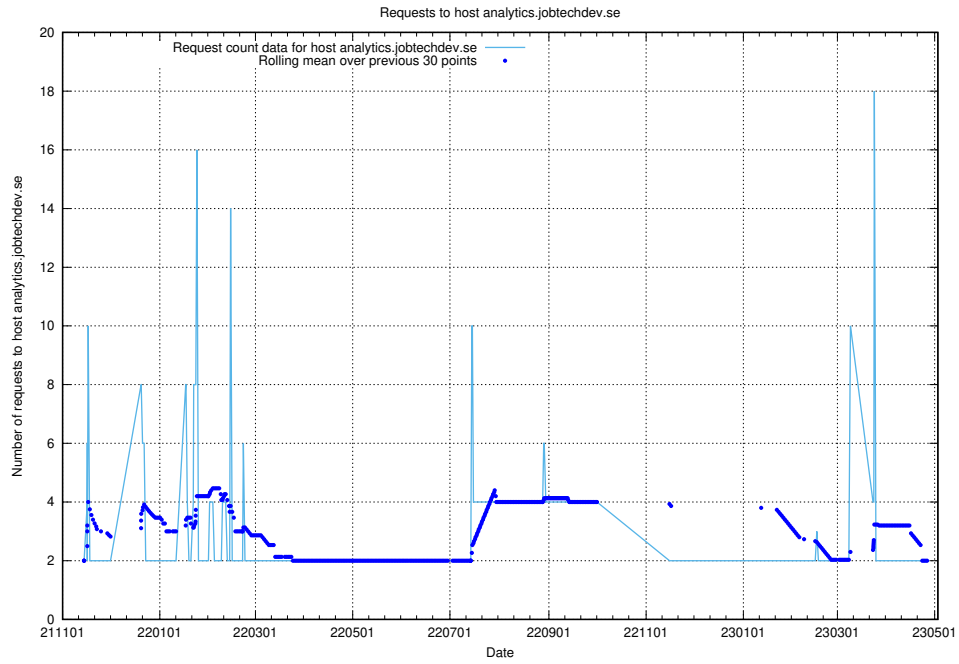

7.290 Usage of analytics.jobtechdev.se

Here, we count the number of requests to host analytics.jobtechdev.se.