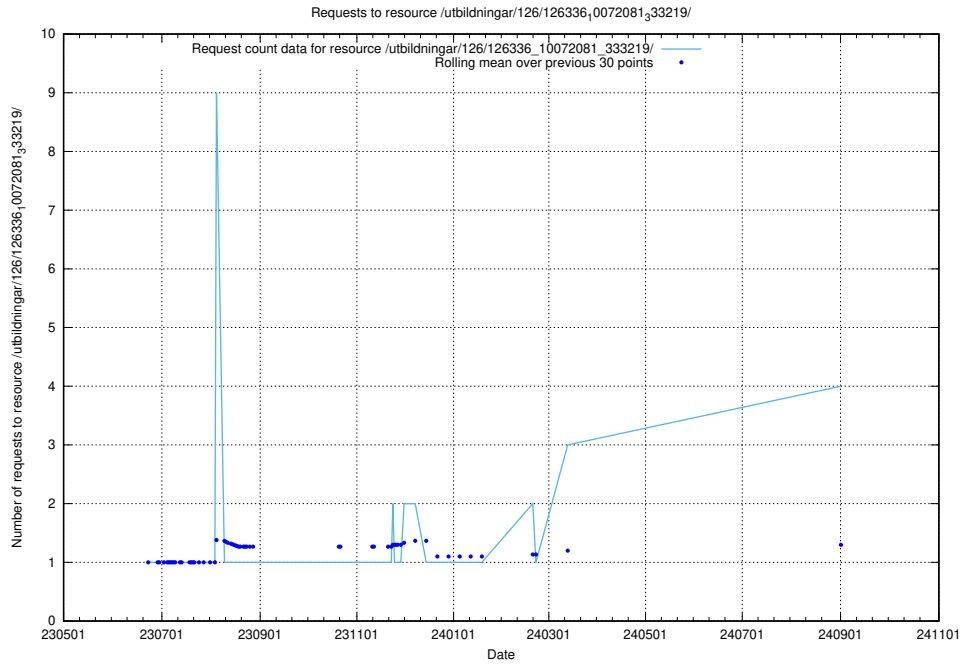

5.378 Usage of /utbildningar/126/126336_10072081_333219/

Here, we count the number of requests to resource /utbildningar/126/126336_10072081_333219/.