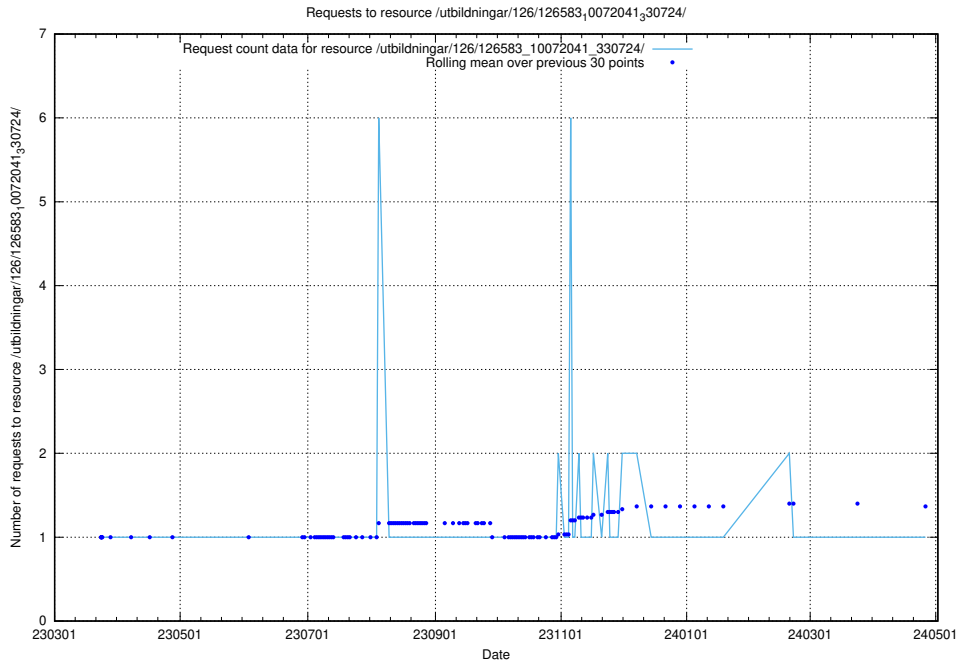

5.7276 Usage of /utbildningar/126/126583_10072041_330724/

Here, we count the number of requests to resource /utbildningar/126/126583_10072041_330724/.