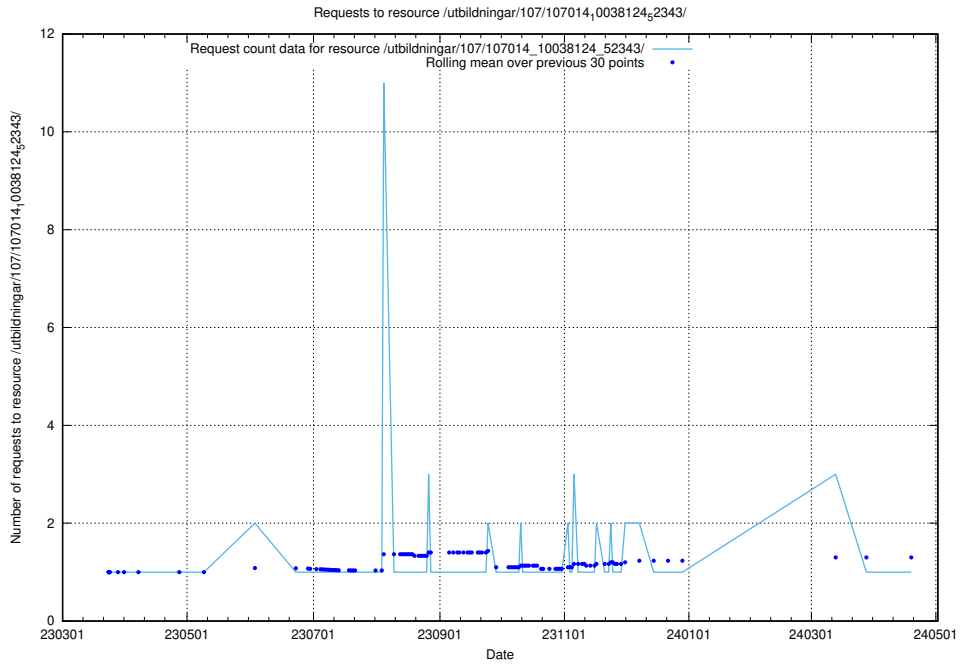

5.6309 Usage of /utbildningar/107/107014_10038124_52343/

Here, we count the number of requests to resource /utbildningar/107/107014_10038124_52343/.