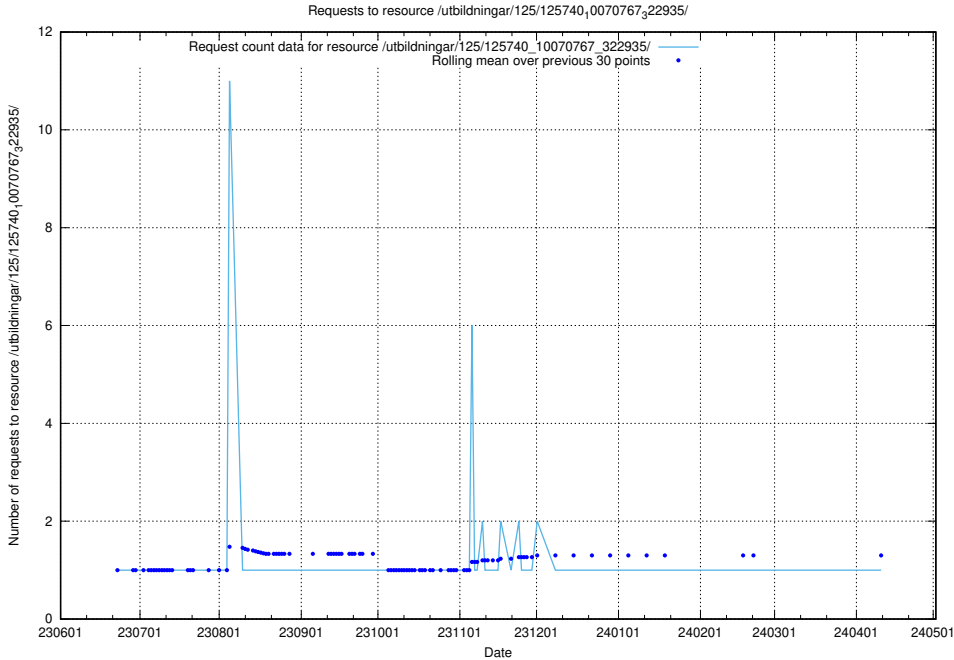

5.6577 Usage of /utbildningar/125/125740_10070767_322935/

Here, we count the number of requests to resource /utbildningar/125/125740_10070767_322935/.