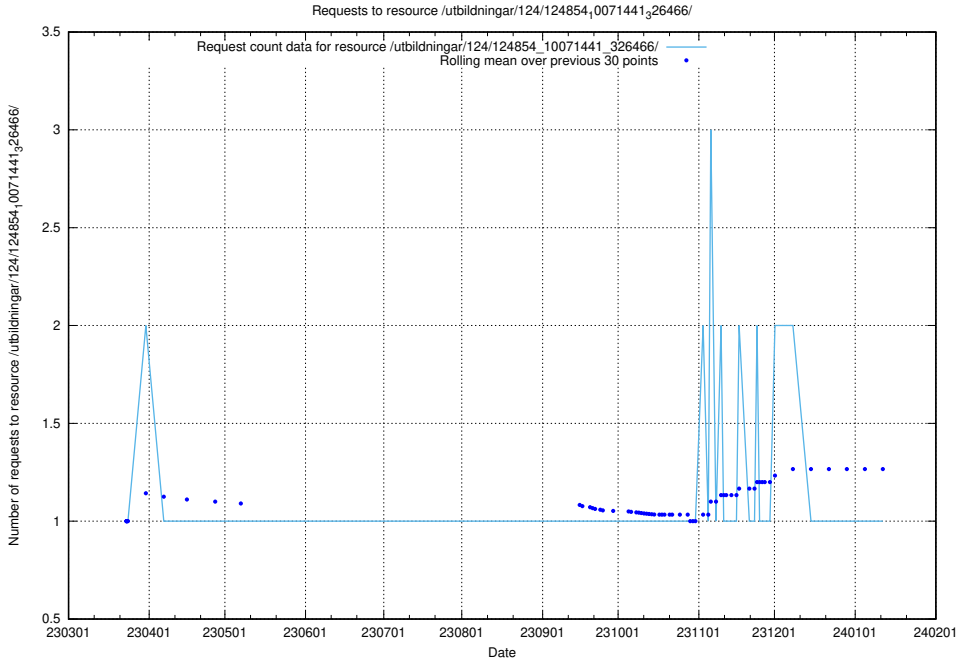

5.1437 Usage of /utbildningar/124/124854_10071441_326466/

Here, we count the number of requests to resource /utbildningar/124/124854_10071441_326466/.