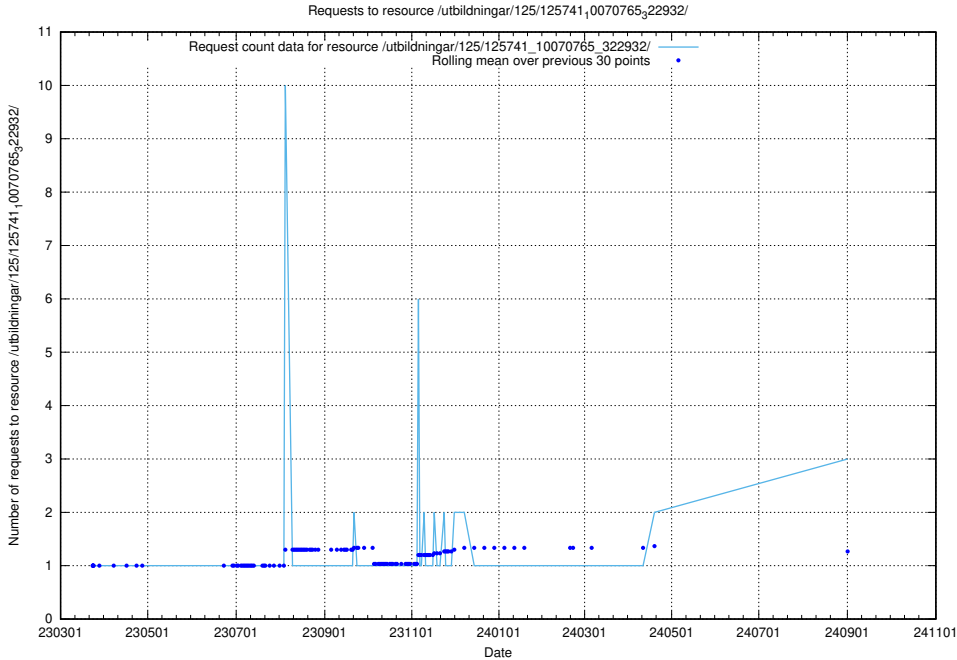

5.597 Usage of /utbildningar/125/125741_10070765_322932/

Here, we count the number of requests to resource /utbildningar/125/125741_10070765_322932/.