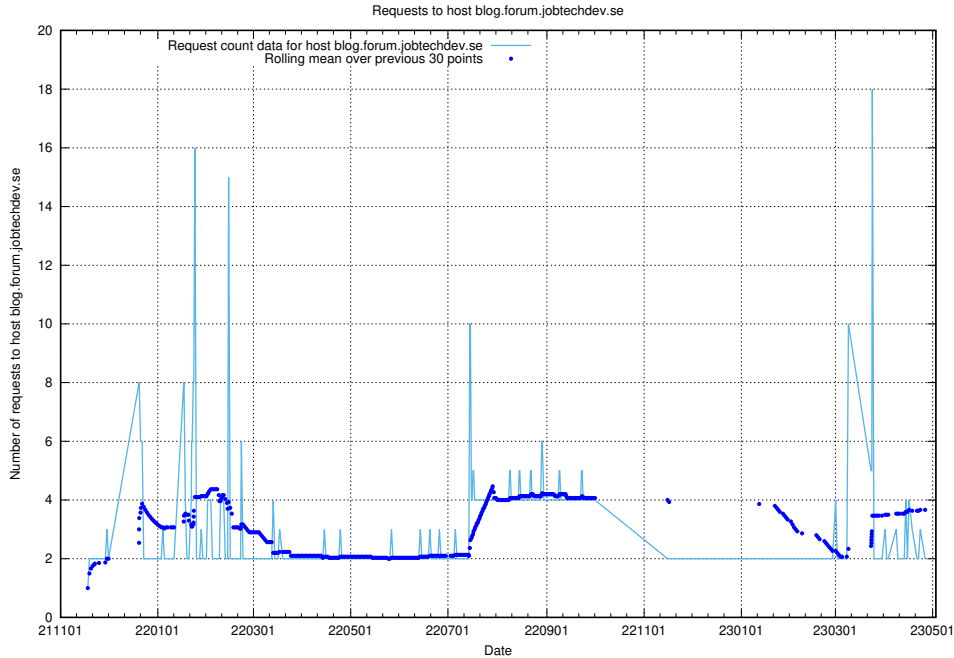

7.488 Usage of blog.forum.jobtechdev.se

Here, we count the number of requests to host blog.forum.jobtechdev.se.