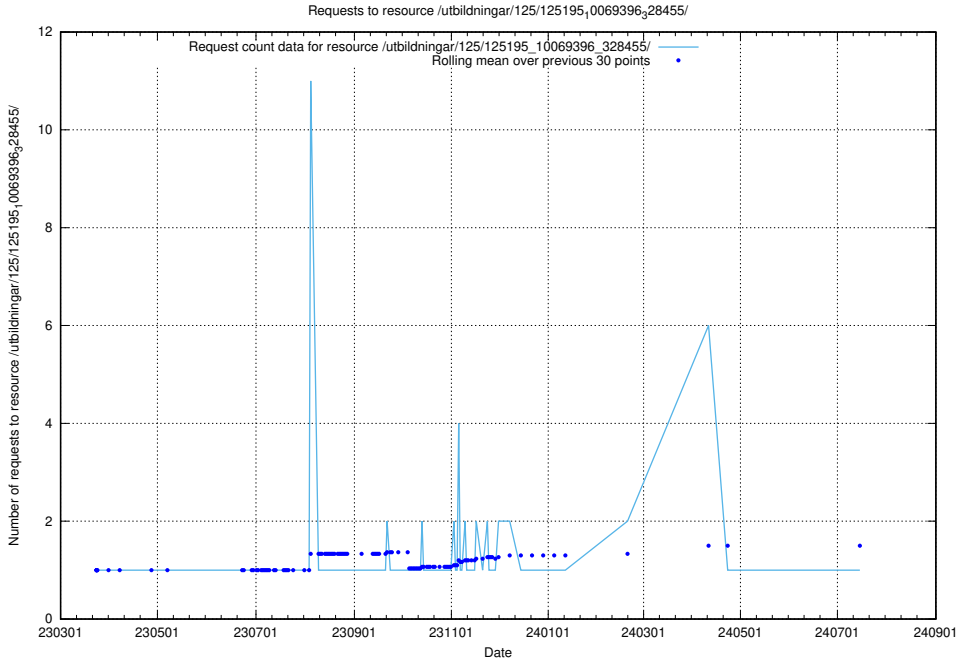

5.1283 Usage of /utbildningar/125/125195_10069396_328455/

Here, we count the number of requests to resource /utbildningar/125/125195_10069396_328455/.