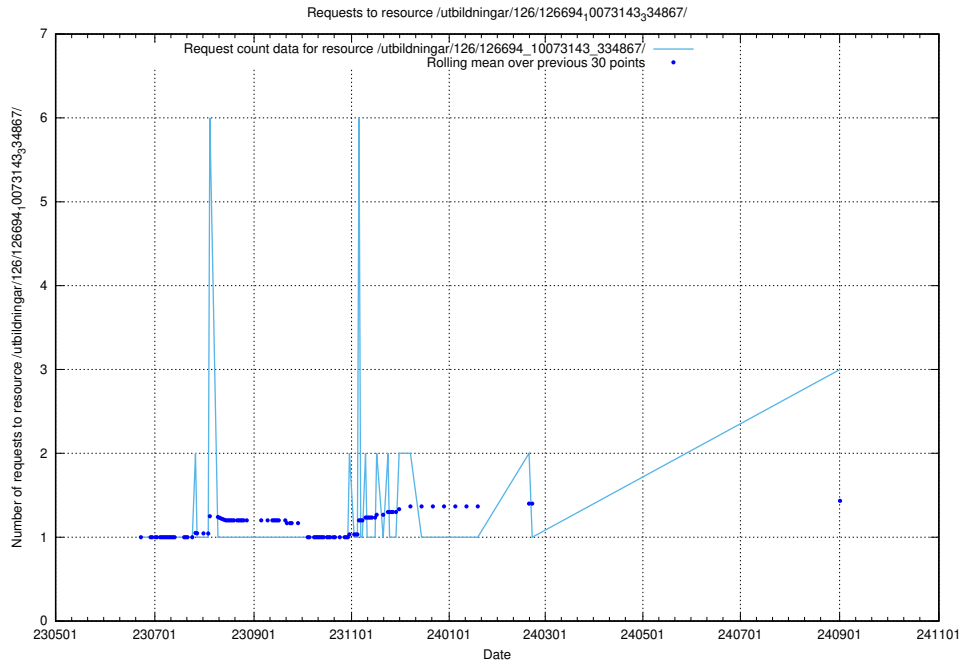

Here, we count the number of requests to resource /utbildningar/126/126695_10073142_334866/.

5.541 Usage of /utbildningar/126/126694_10073143_334867/

Here, we count the number of requests to resource /utbildningar/126/126694_10073143_334867/.