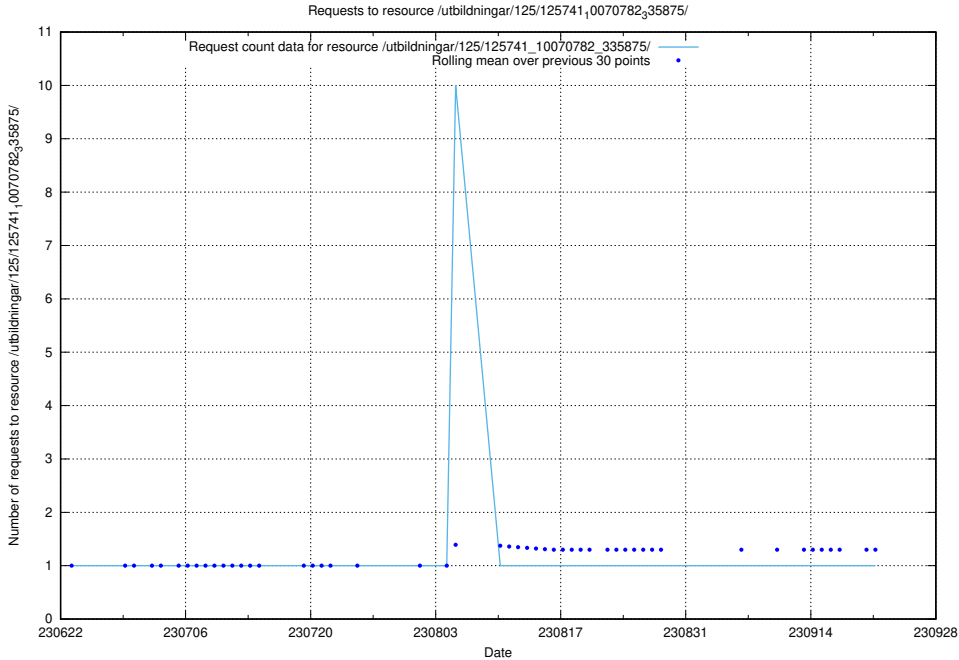

5.6571 Usage of /utbildningar/125/125741_10070782_335875/

Here, we count the number of requests to resource /utbildningar/125/125741_10070782_335875/.