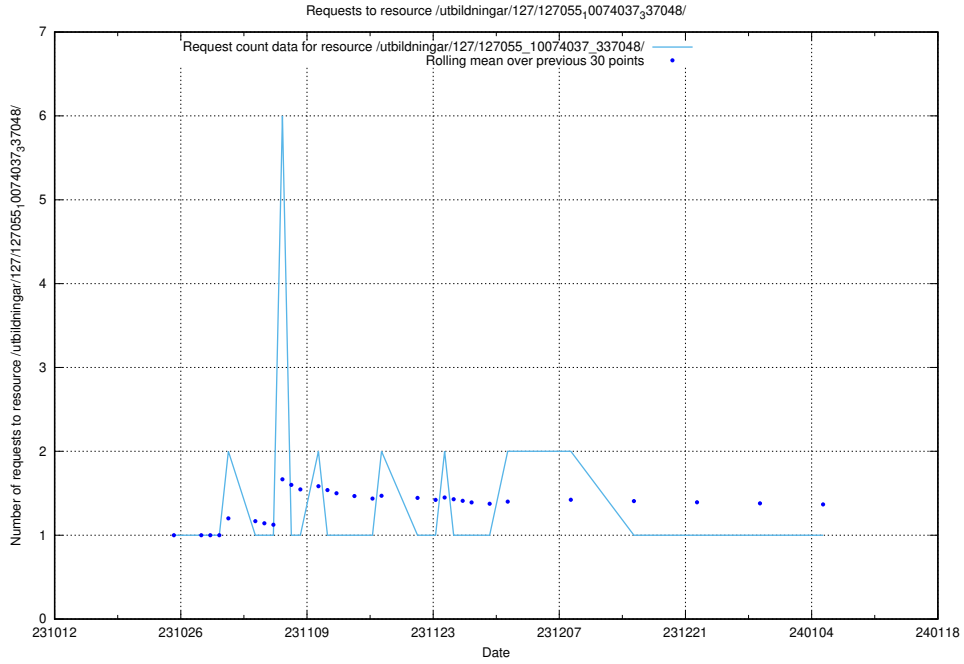

5.5136 Usage of /utbildningar/127/127055_10074037_337048/

Here, we count the number of requests to resource /utbildningar/127/127055_10074037_337048/.