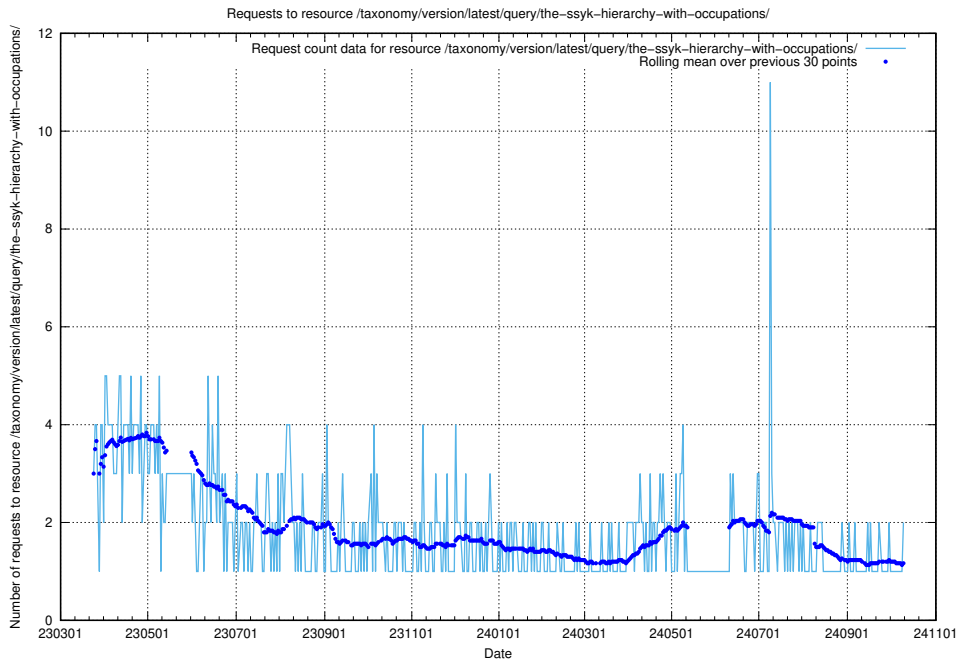

5.1054 Usage of /taxonomy/version/latest/query/the-ssyk-hierarchy-with-occupations/

Here, we count the number of requests to resource /taxonomy/version/latest/query/the-ssyk-hierarchy-with-occupations/.