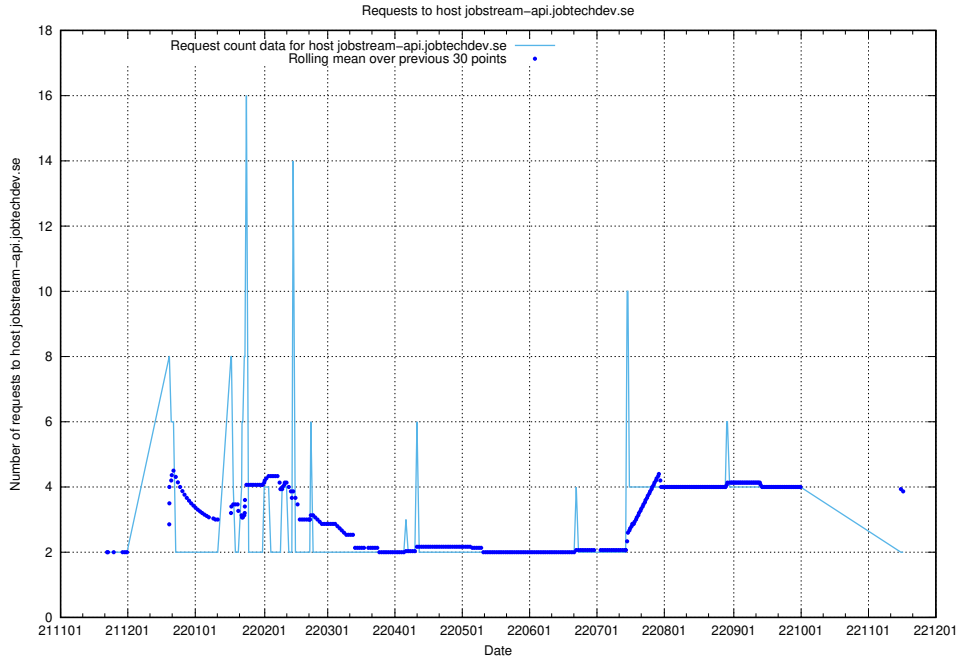

7.439 Usage of jobstream-api.jobtechdev.se

Here, we count the number of requests to host jobstream-api.jobtechdev.se.