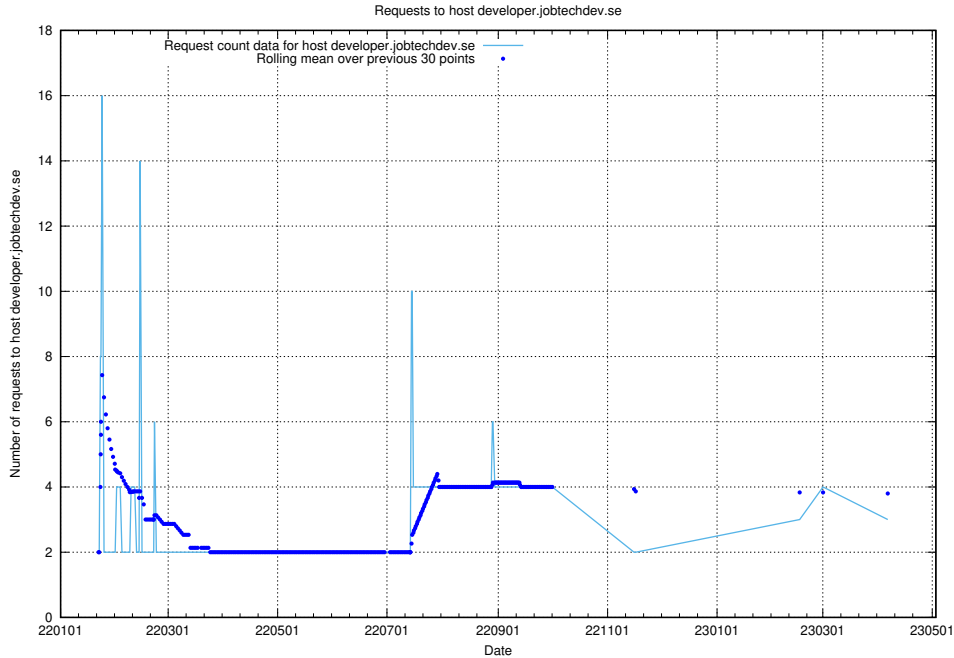

7.169 Usage of developer.jobtechdev.se

Here, we count the number of requests to host developer.jobtechdev.se.