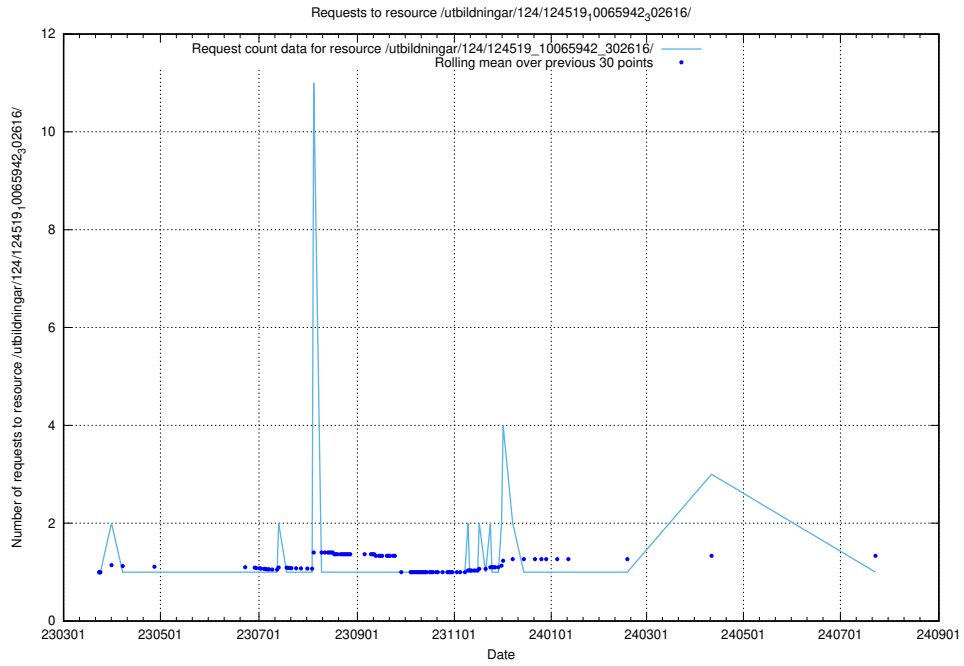

5.2190 Usage of /taxonomy/version/6/query/swedish-retail-and-wholesale-council-skills/

Here, we count the number of requests to resource /taxonomy/version/6/query/swedish-retail-and-wholesale-council-skills/.