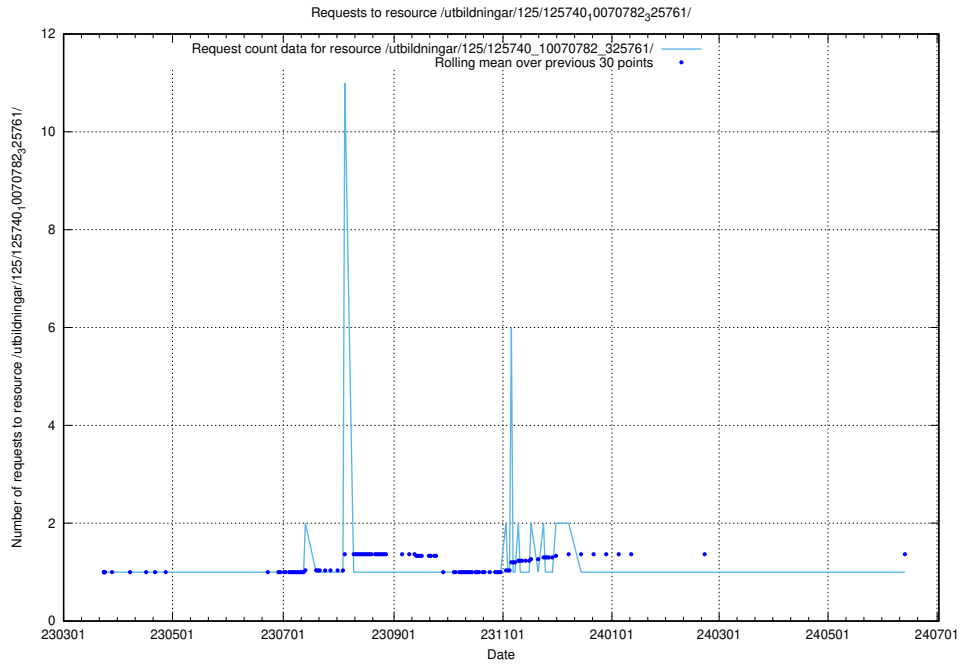

5.1116 Usage of /utbildningar/125/125740_10070782_325761/

Here, we count the number of requests to resource /utbildningar/125/125740_10070782_325761/.