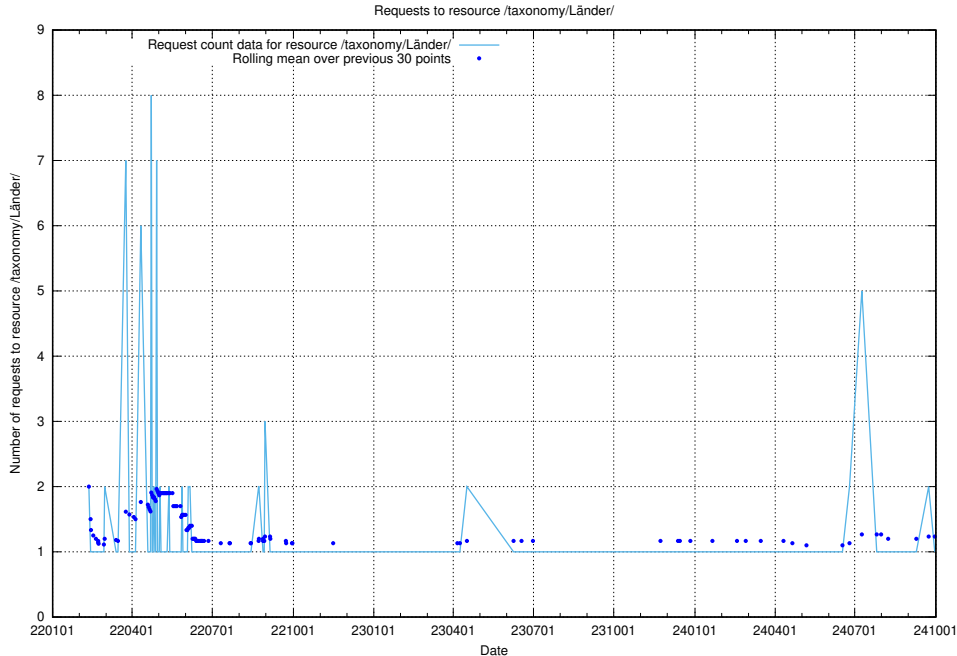

5.2572 Usage of /taxonomy/Länder/

Here, we count the number of requests to resource /taxonomy/Länder/.