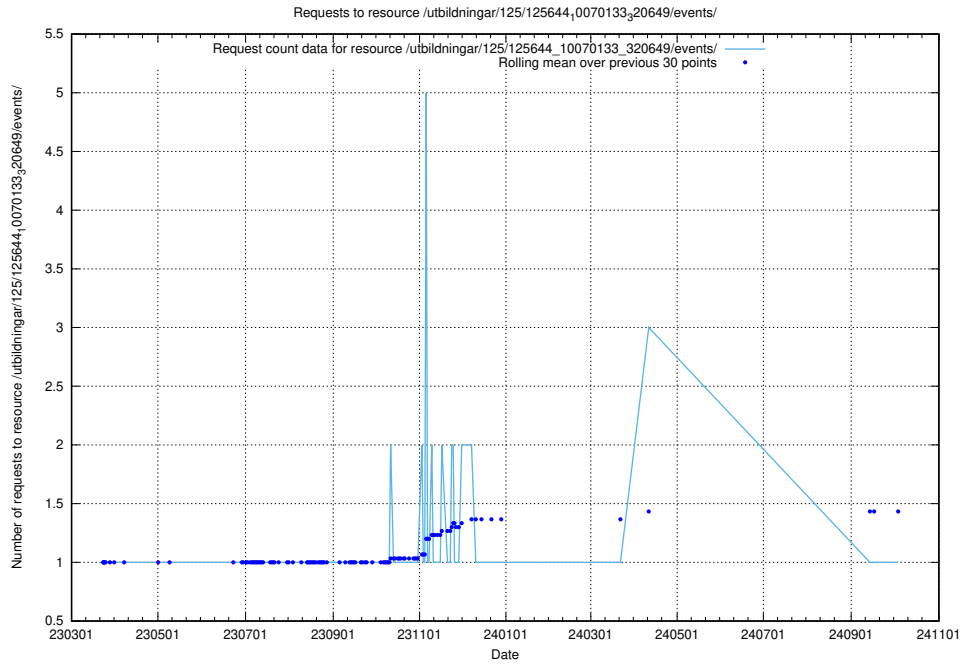

5.1195 Usage of /utbildningar/125/125644_10070133_320649/events/

Here, we count the number of requests to resource /utbildningar/125/125644_10070133_320649/events/