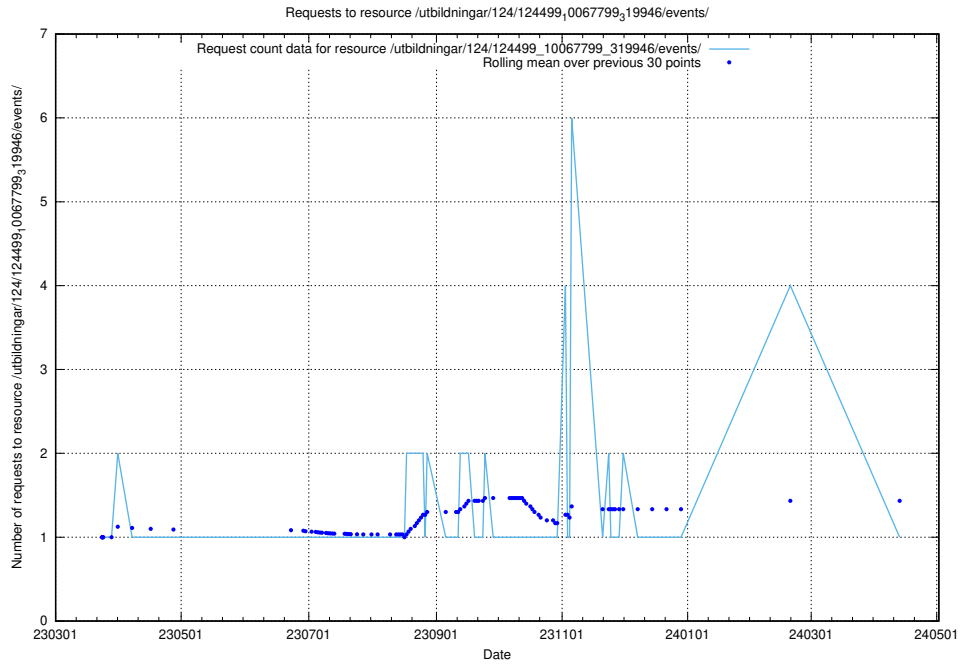

5.3401 Usage of /utbildningar/124/124499_10067799_319946/events/

Here, we count the number of requests to resource /utbildningar/124/124499_10067799_319946/events/