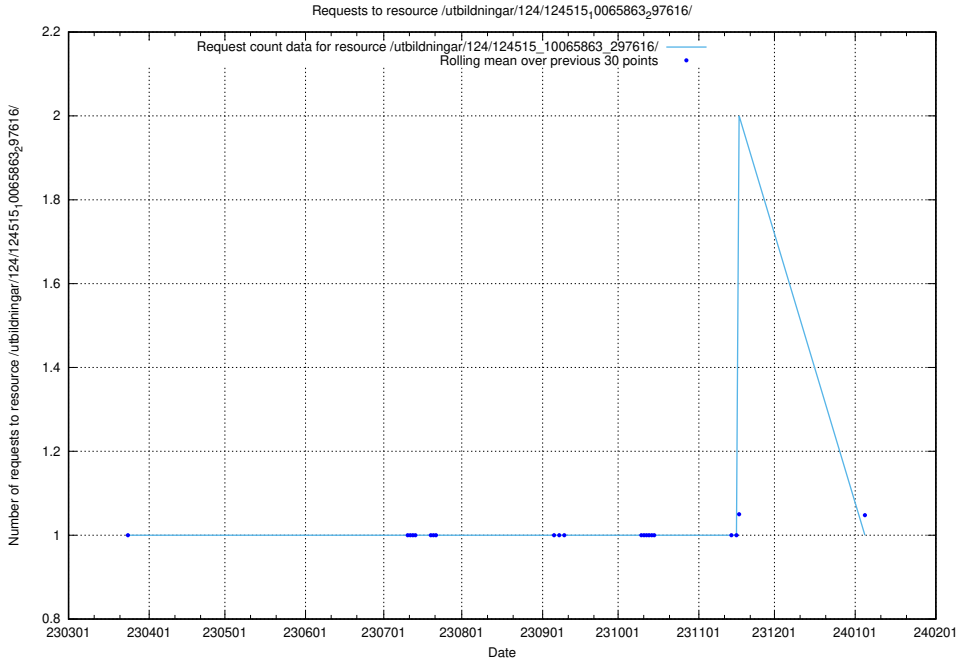

5.7113 Usage of /utbildningar/124/124515_10065863_297616/

Here, we count the number of requests to resource /utbildningar/124/124515_10065863_297616/.