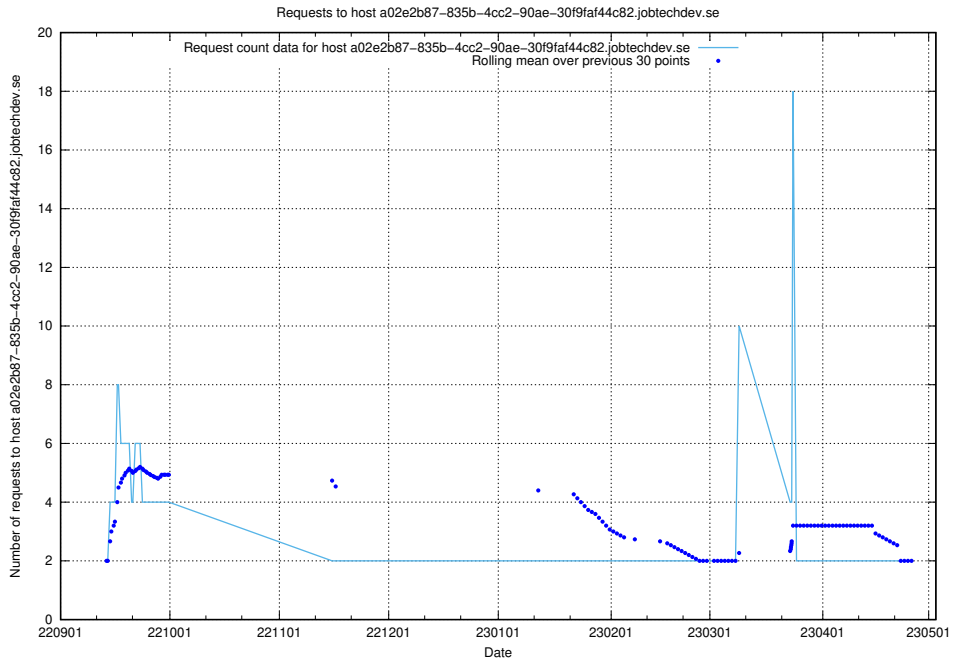

7.325 Usage of a02e2b87-835b-4cc2-90ae-30f9faf44c82.jobtechdev.se

Here, we count the number of requests to host a02e2b87-835b-4cc2-90ae-30f9faf44c82.jobtechdev.se.