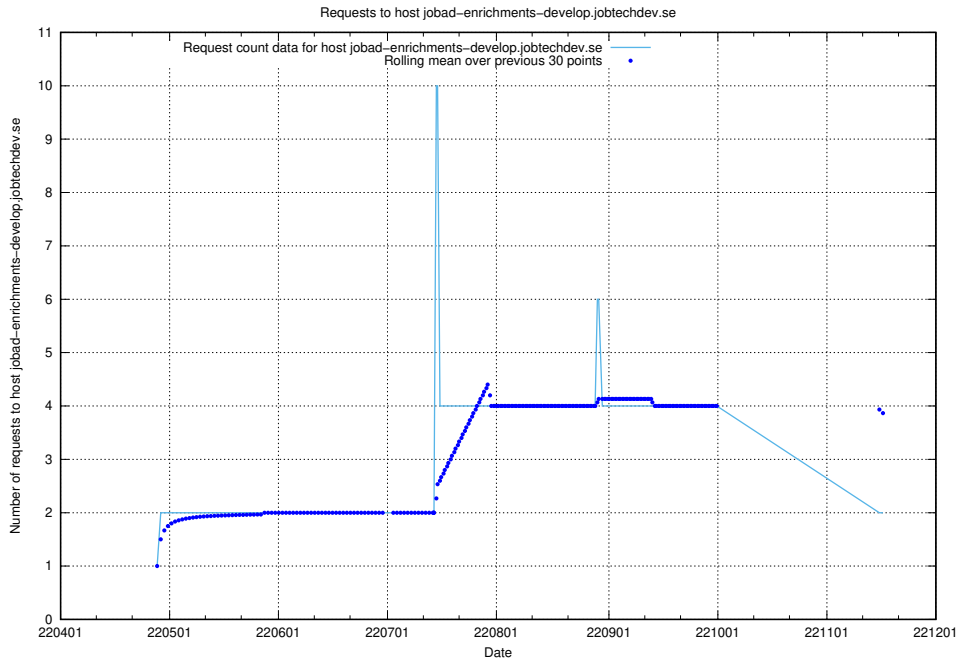

7.446 Usage of `jobad-enrichments-develop.jobtechdev.se`

Here, we count the number of requests to host `jobad-enrichments-develop.jobtechdev.se`.