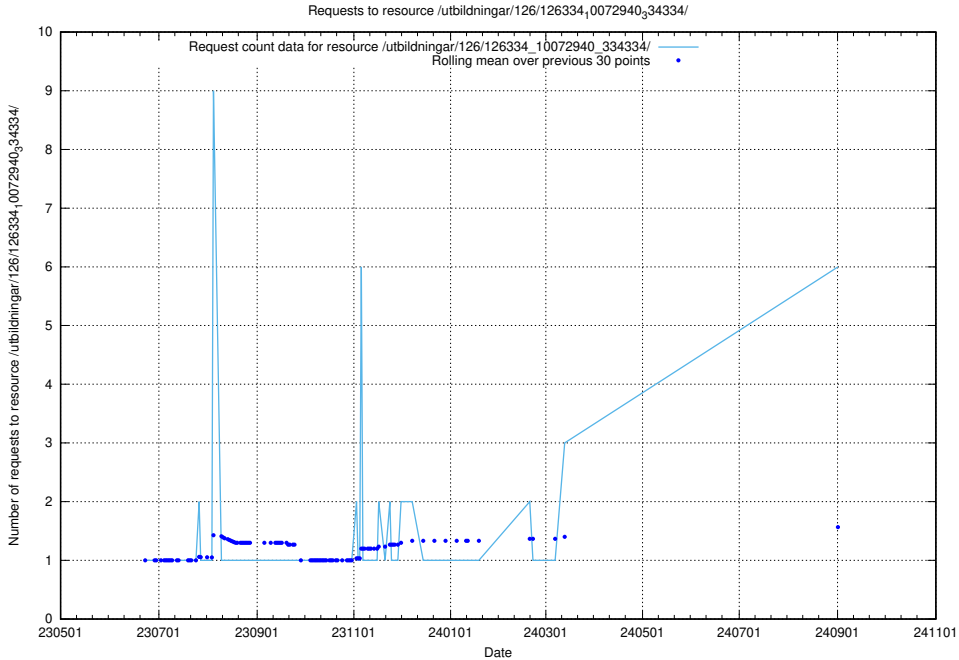

5.174 Usage of /utbildningar/126/126334_10072940_334334/

Here, we count the number of requests to resource /utbildningar/126/126334_10072940_334334/.