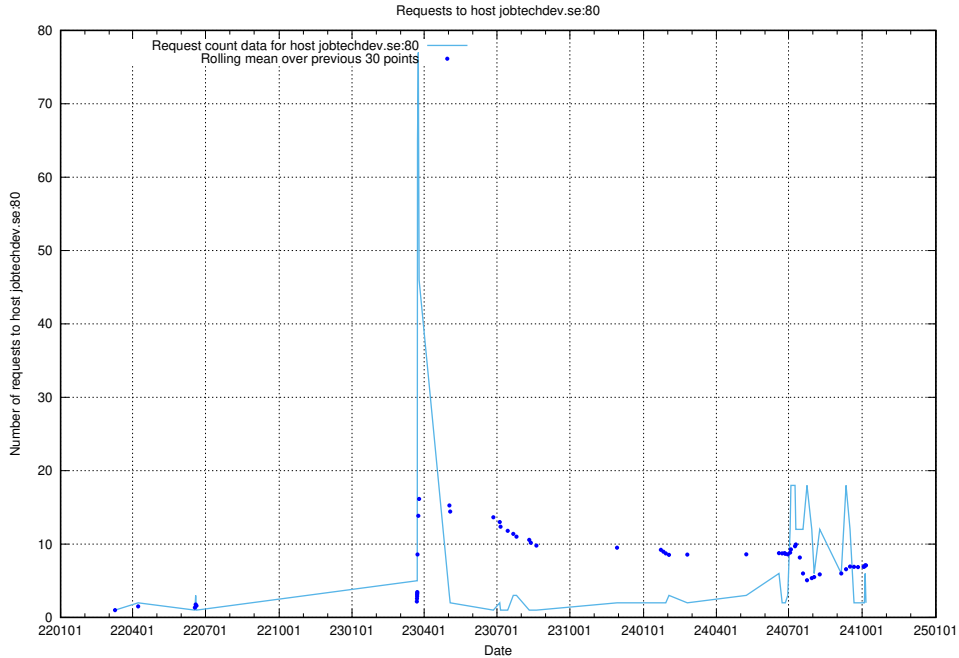

7.507 Usage of jobtechdev.se:80

Here, we count the number of requests to host jobtechdev.se:80.

7.508 Usage of www.jobtechdev.se:9080

Here, we count the number of requests to host www.jobtechdev.se:9080.