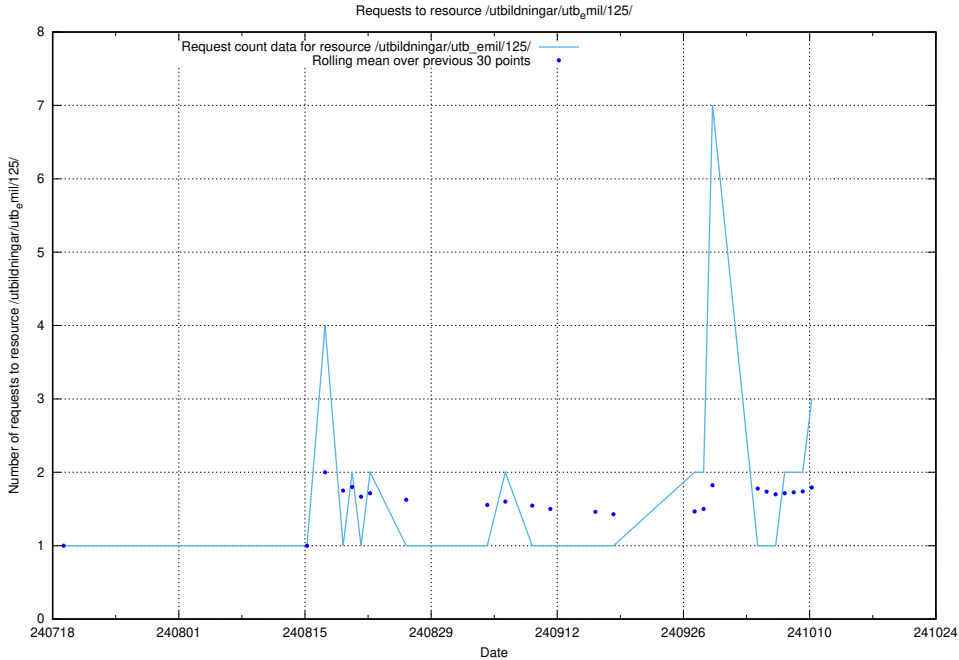

5.433 Usage of /availability/kpi/20240729/

Here, we count the number of requests to resource /availability/kpi/20240729/.

5.434 Usage of /utbildningar/utb_emil/125/

Here, we count the number of requests to resource /utbildningar/utb_emil/125/.