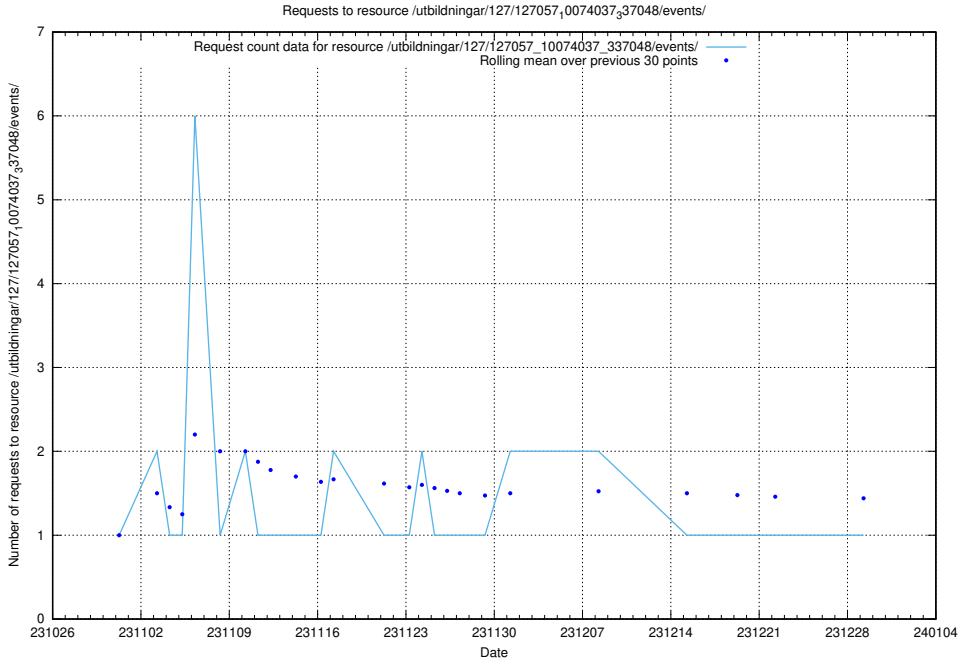

5.5088 Usage of /utbildningar/127/127057_10074037_337048/events/

Here, we count the number of requests to resource /utbildningar/127/127057_10074037_337048/events/