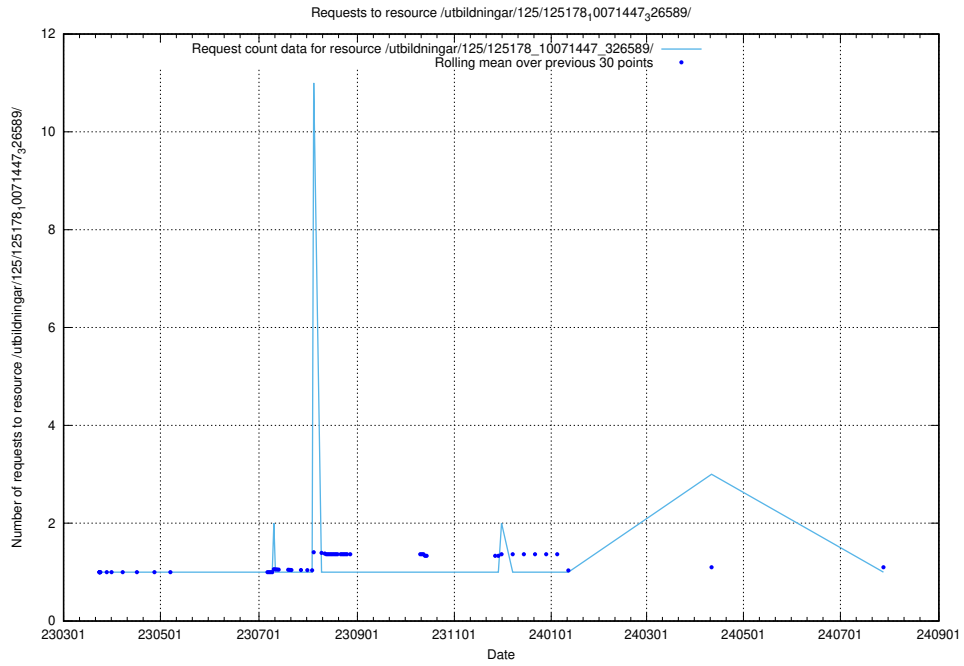

5.1287 Usage of /utbildningar/125/125178_10071447_326589/

Here, we count the number of requests to resource /utbildningar/125/125178_10071447_326589/.