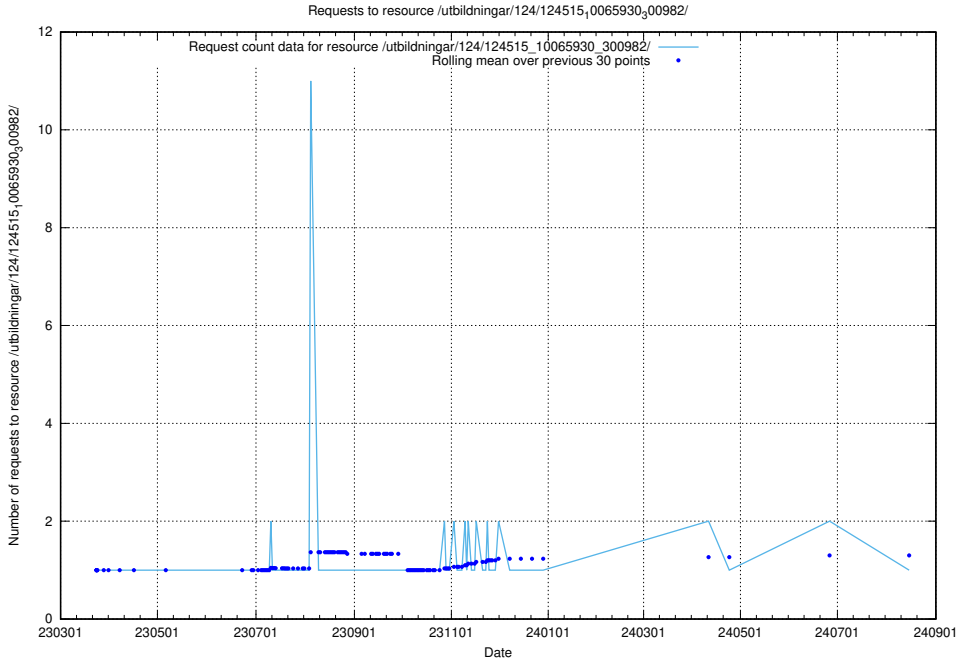

5.2542 Usage of /utbildningar/124/124515_10065930_300982/

Here, we count the number of requests to resource /utbildningar/124/124515_10065930_300982/.