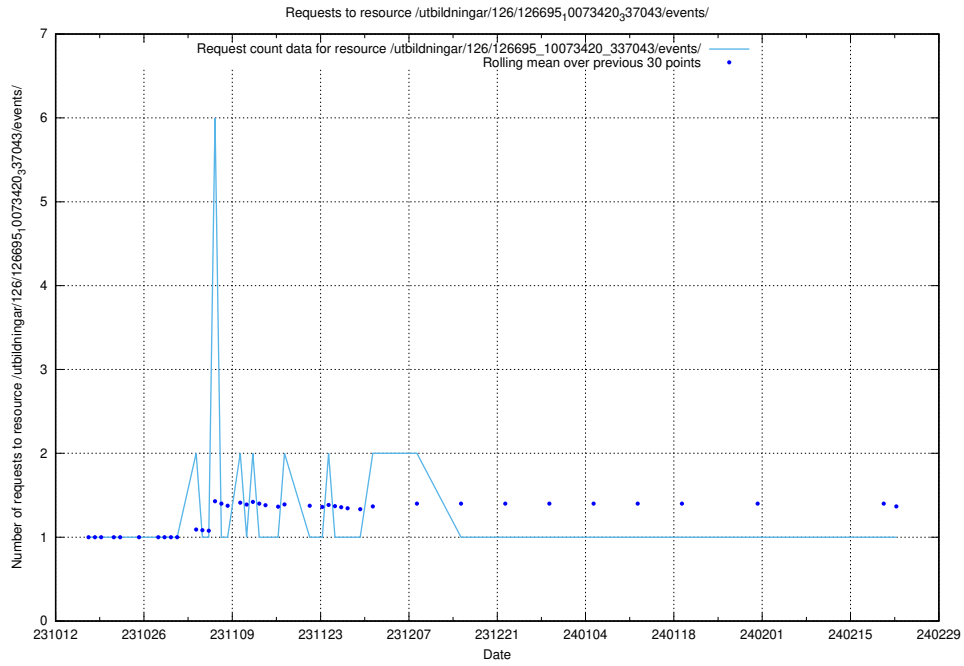

Here, we count the number of requests to resource /utbildningar/126/126696_10073420_337043/events/

5.5224 Usage of /utbildningar/126/126695_10073420_337043/events/

Here, we count the number of requests to resource /utbildningar/126/126695_10073420_337043/events/