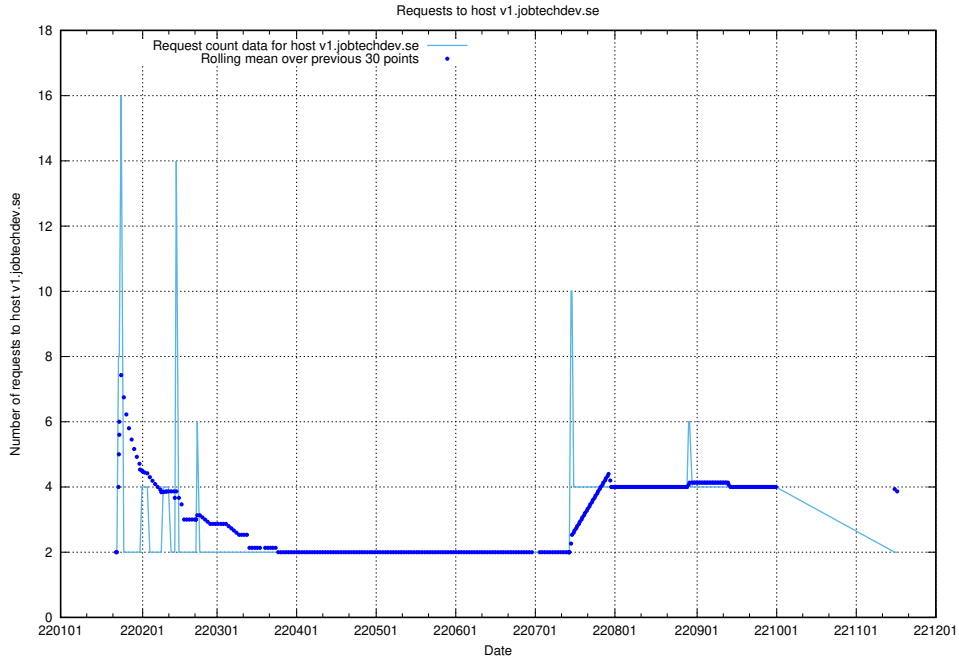

7.586 Usage of v1.jobtechdev.se

Here, we count the number of requests to host v1.jobtechdev.se.