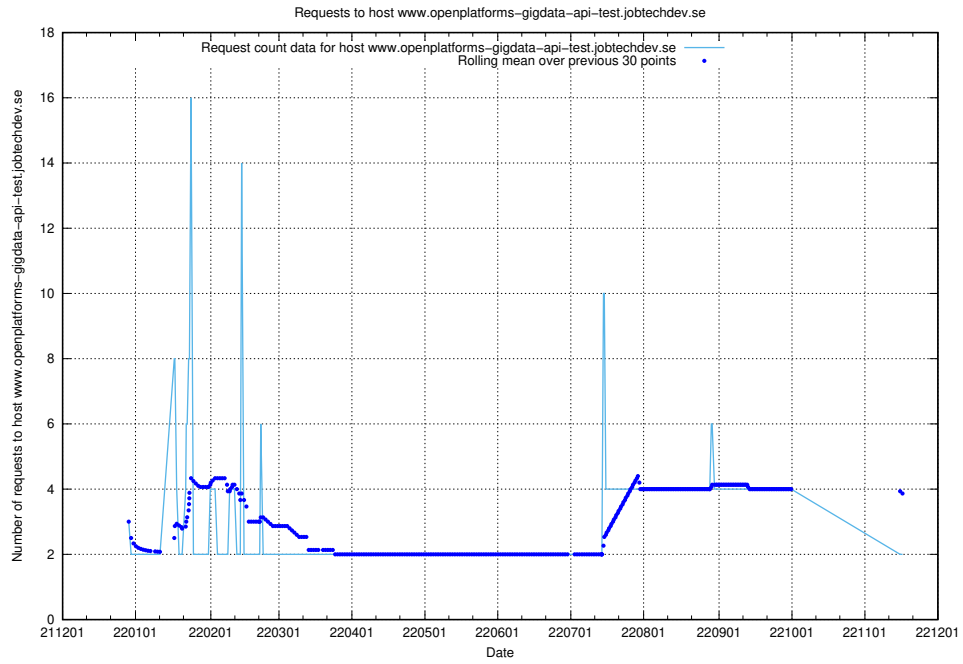

7.354 Usage of `www.openplatforms-gigdata-api-test.jobtechdev.se`

Here, we count the number of requests to host `www.openplatforms-gigdata-api-test.jobtechdev.se`.