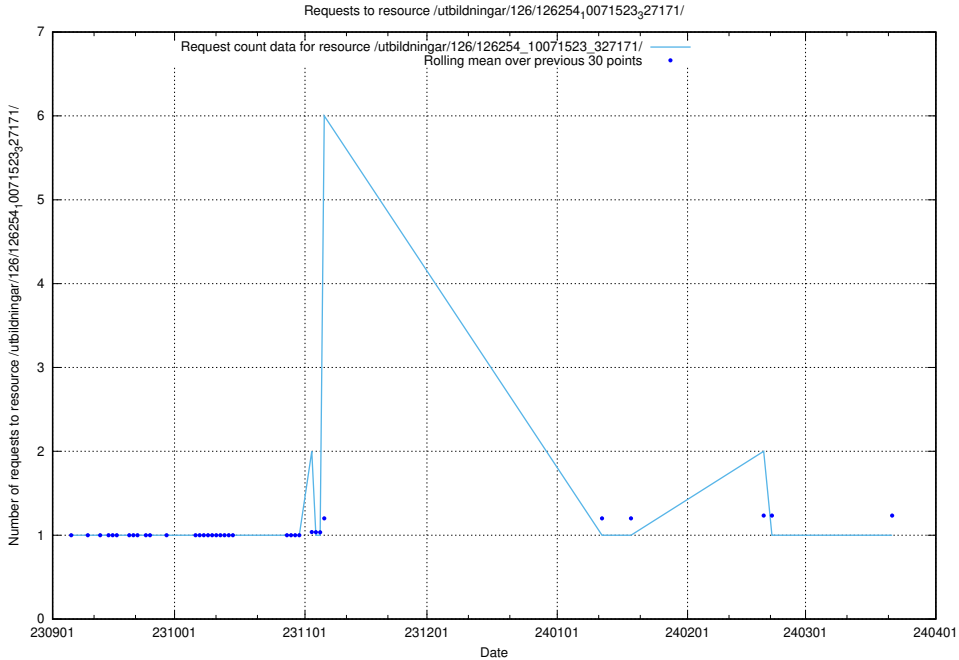

5.5582 Usage of /utbildningar/126/126254_10071523_327171/

Here, we count the number of requests to resource /utbildningar/126/126254_10071523_327171/.