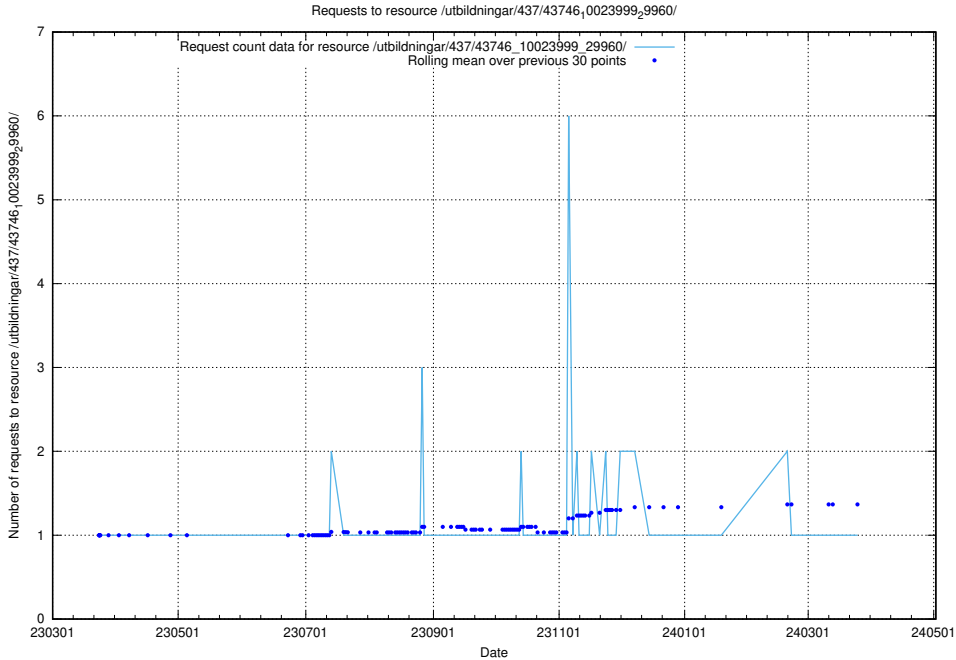

5.7262 Usage of /utbildningar/437/43746_10023999_29960/

Here, we count the number of requests to resource /utbildningar/437/43746_10023999_29960/.