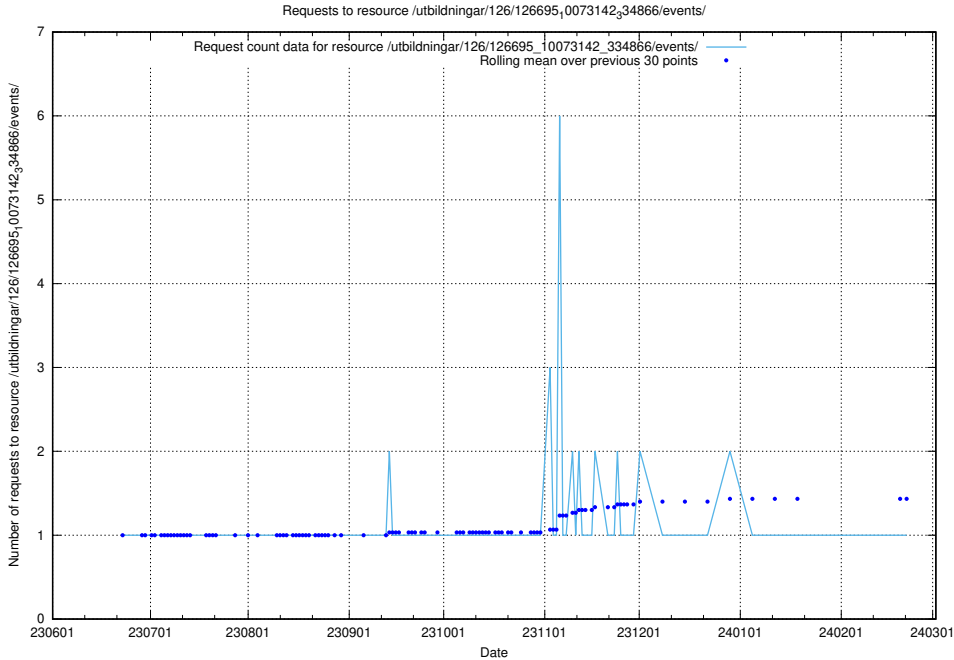

Here, we count the number of requests to resource /utbildningar/126/126695_10073143_334867/.

5.6524 Usage of /utbildningar/126/126695_10073142_334866/events/

Here, we count the number of requests to resource /utbildningar/126/126695_10073142_334866/events/