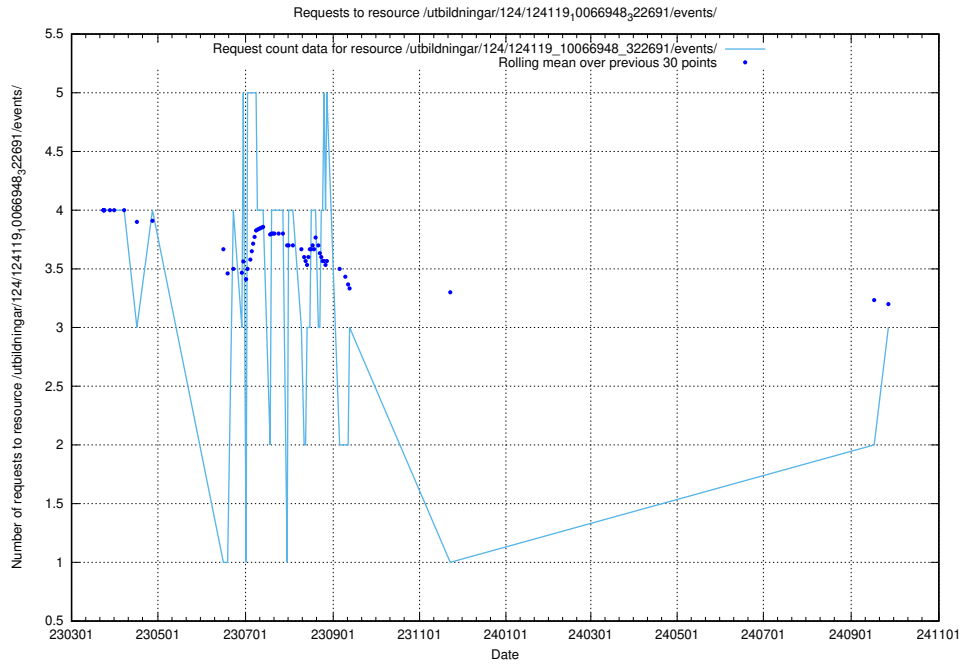

5.589 Usage of /utbildningar/124/124119_10066948_322691/events/

Here, we count the number of requests to resource /utbildningar/124/124119_10066948_322691/events/