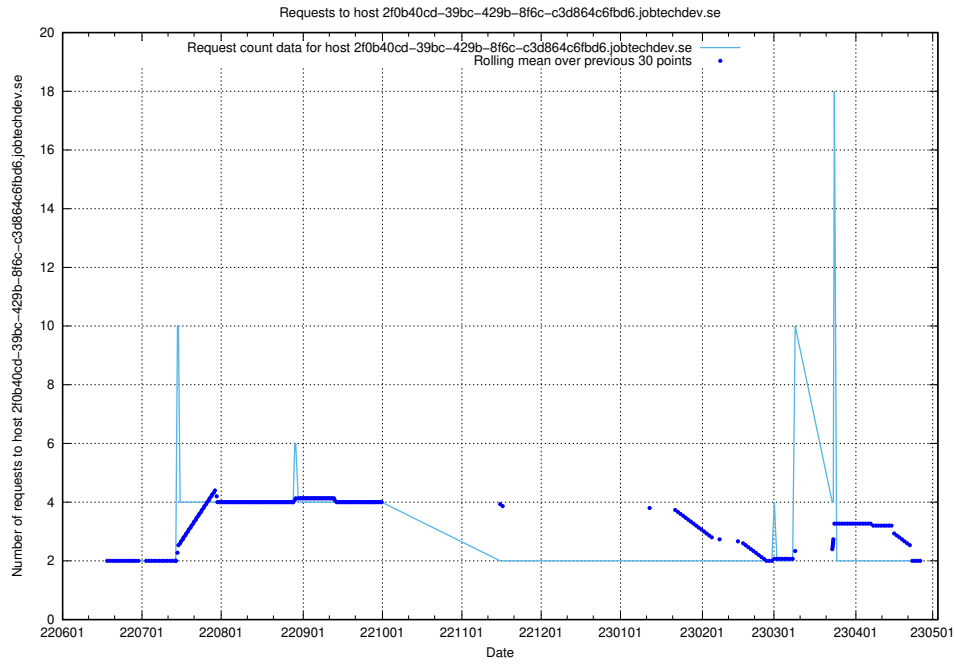

Here, we count the number of requests to host 2f0b40cd-39bc-429b-8f6c-c3d864c6fbd6.jobtechdev.se.

7.404 Usage of openserch-test.jobtechdev.se

Here, we count the number of requests to host openserch-test.jobtechdev.se.