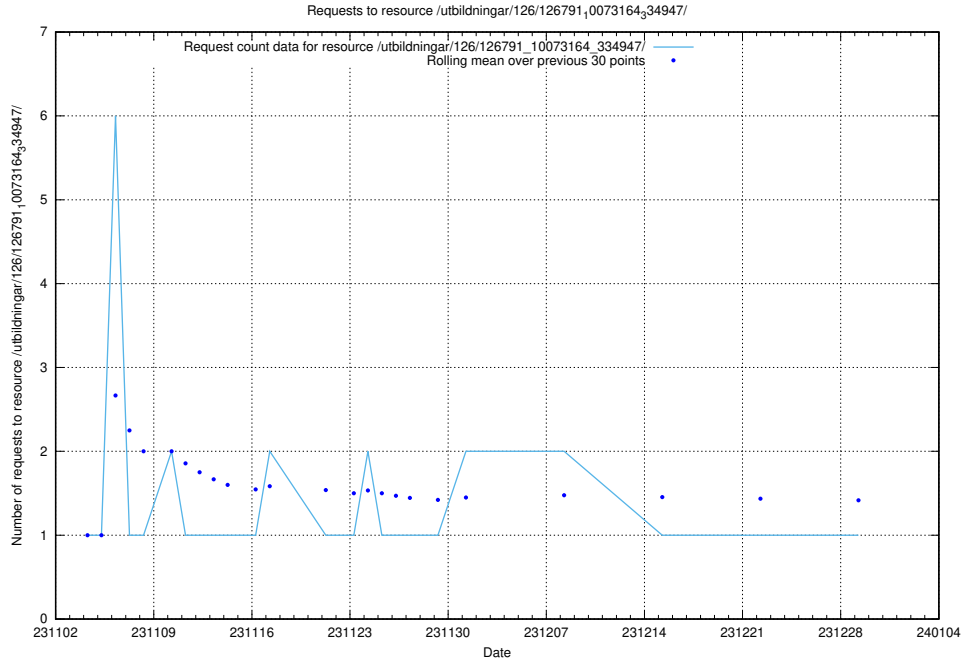

5.5057 Usage of /utbildningar/126/126791_10073164_334947/

Here, we count the number of requests to resource /utbildningar/126/126791_10073164_334947/.