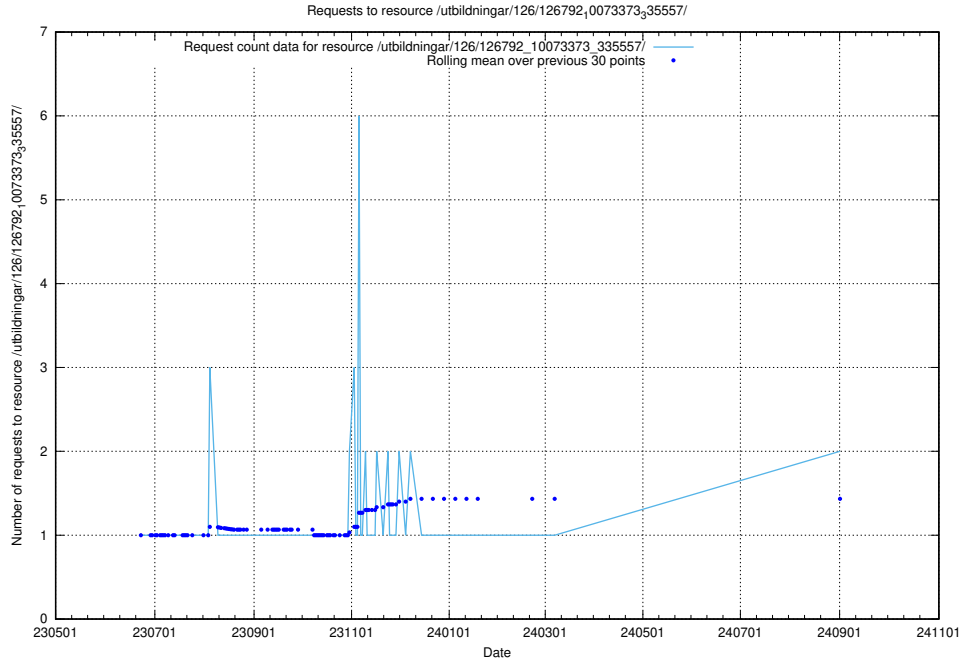

5.984 Usage of /utbildningar/126/126792_10073373_335557/

Here, we count the number of requests to resource /utbildningar/126/126792_10073373_335557/.