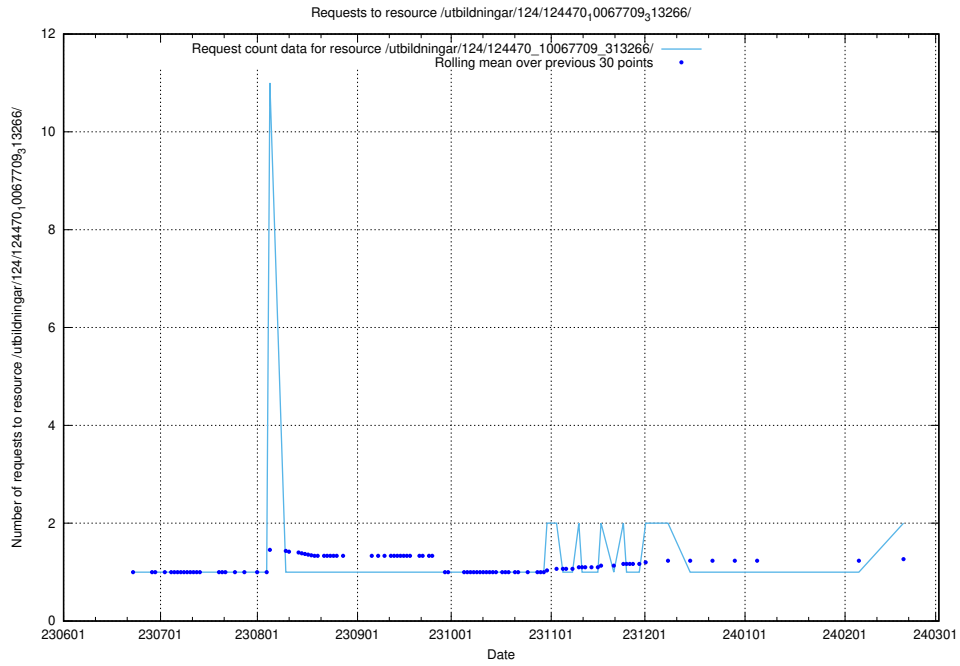

5.1012 Usage of /utbildningar/124/124470_10067709_313266/

Here, we count the number of requests to resource /utbildningar/124/124470_10067709_313266/.