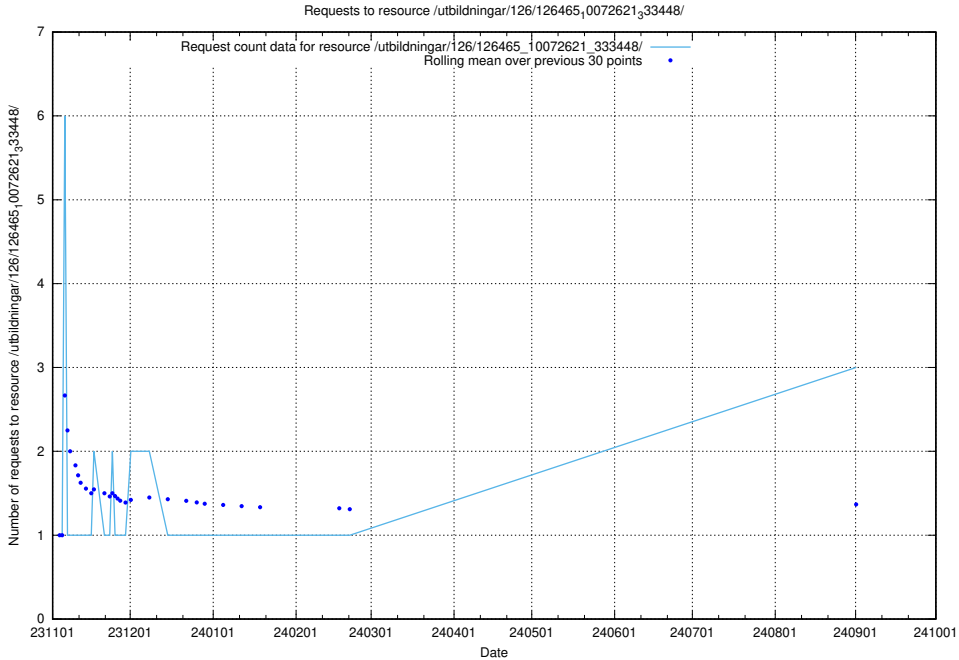

5.495 Usage of /utbildningar/126/126465_10072621_333448/

Here, we count the number of requests to resource /utbildningar/126/126465_10072621_333448/.