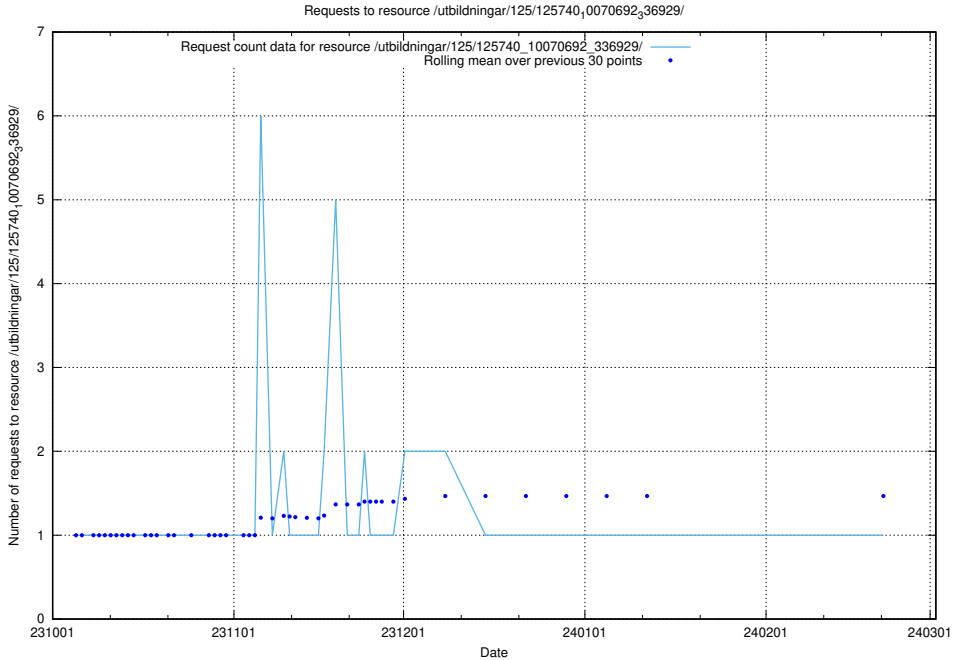

5.5331 Usage of /utbildningar/125/125740_10070692_336929/

Here, we count the number of requests to resource /utbildningar/125/125740_10070692_336929/.