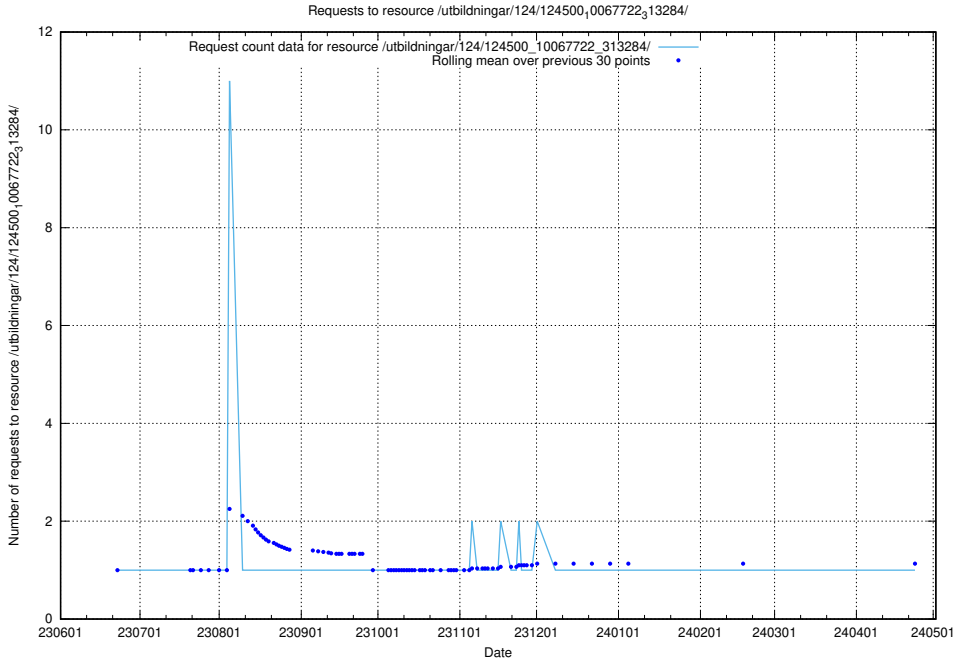

5.6663 Usage of /utbildningar/124/124500_10067722_313284/

Here, we count the number of requests to resource /utbildningar/124/124500_10067722_313284/.