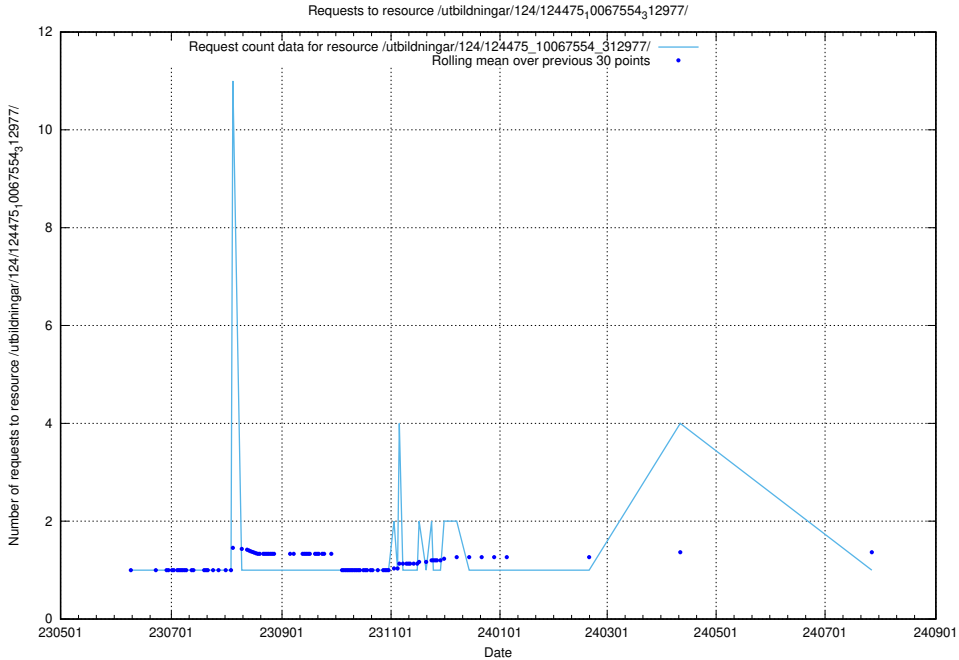

5.6778 Usage of /utbildningar/124/124475_10067554_312977/

Here, we count the number of requests to resource /utbildningar/124/124475_10067554_312977/.