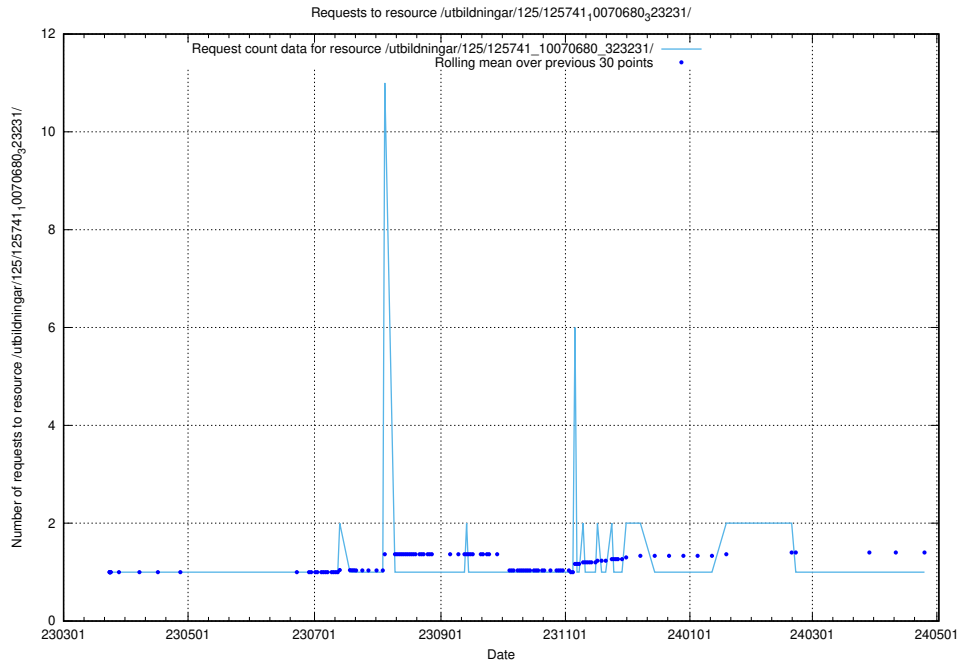

5.7352 Usage of /utbildningar/125/125741_10070680_323231/

Here, we count the number of requests to resource /utbildningar/125/125741_10070680_323231/.