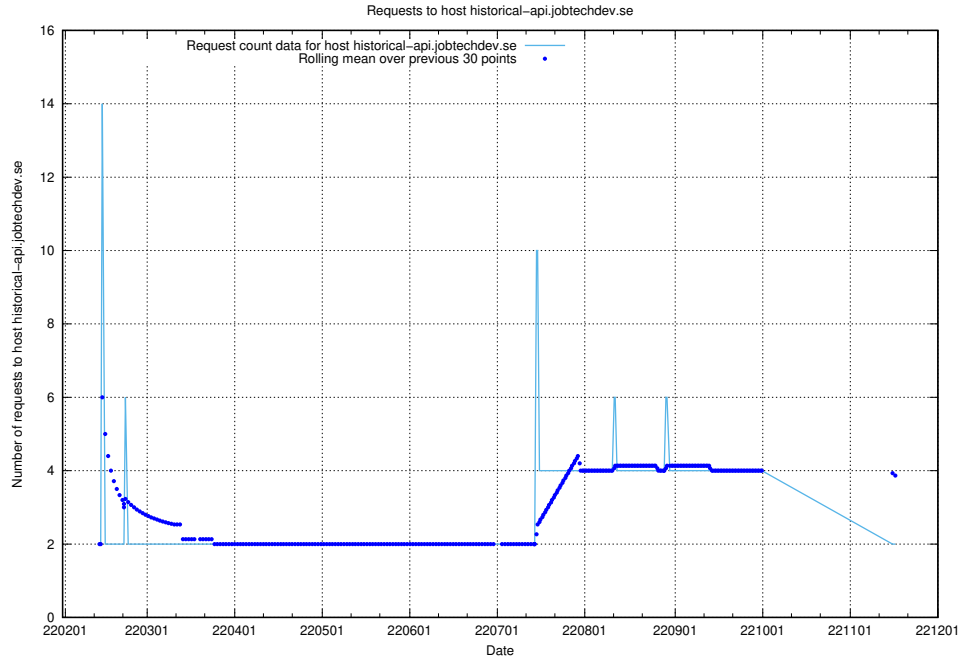

7.548 Usage of historical-api.jobtechdev.se

Here, we count the number of requests to host historical-api.jobtechdev.se.