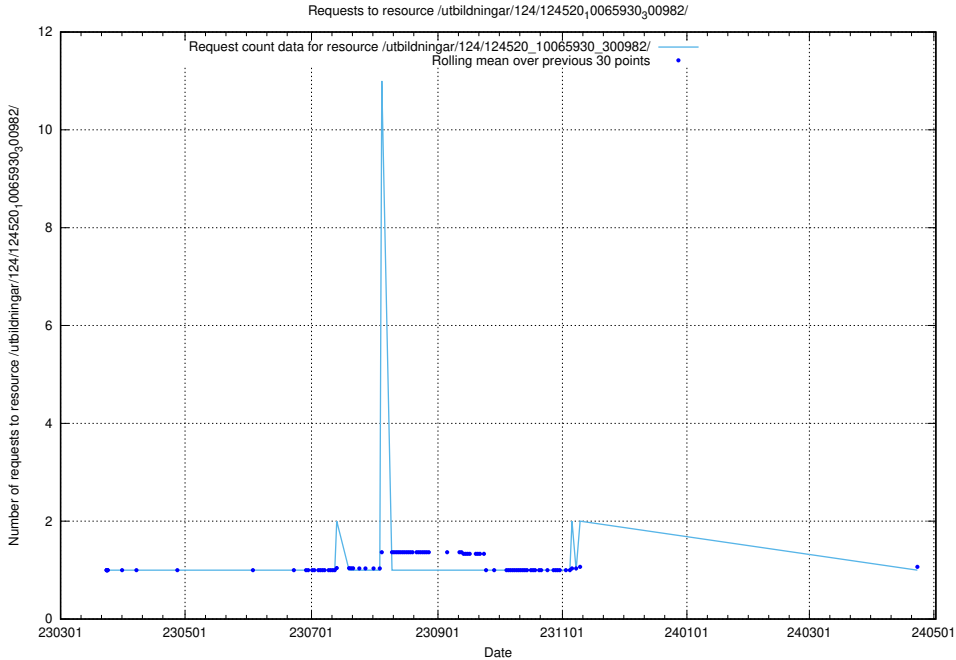

5.1969 Usage of /utbildningar/124/124520_10065930_300982/

Here, we count the number of requests to resource /utbildningar/124/124520_10065930_300982/.