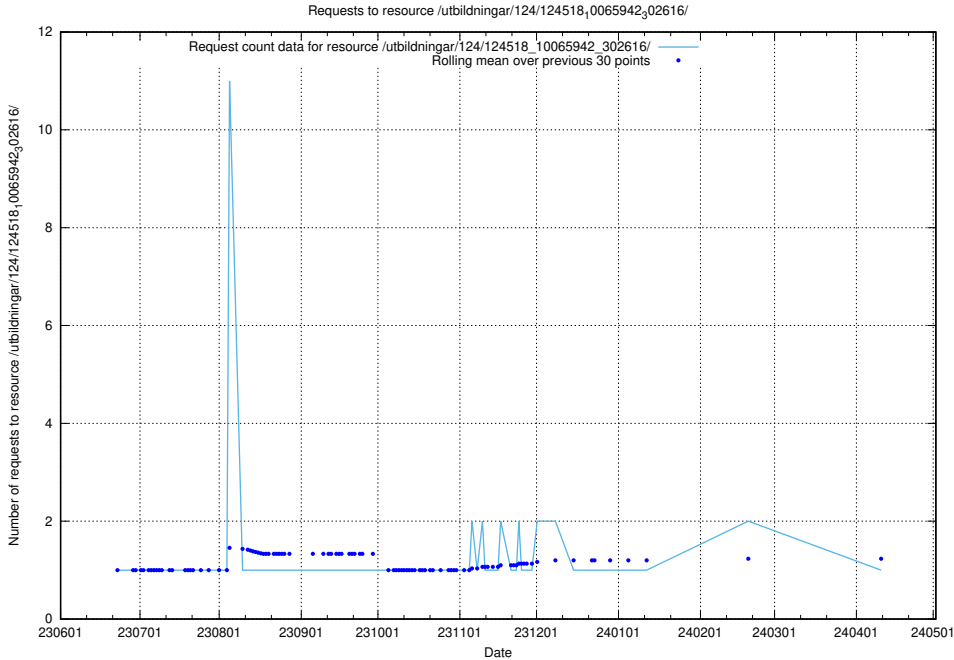

5.6649 Usage of /utbildningar/124/124518_10065942_302616/

Here, we count the number of requests to resource /utbildningar/124/124518_10065942_302616/.