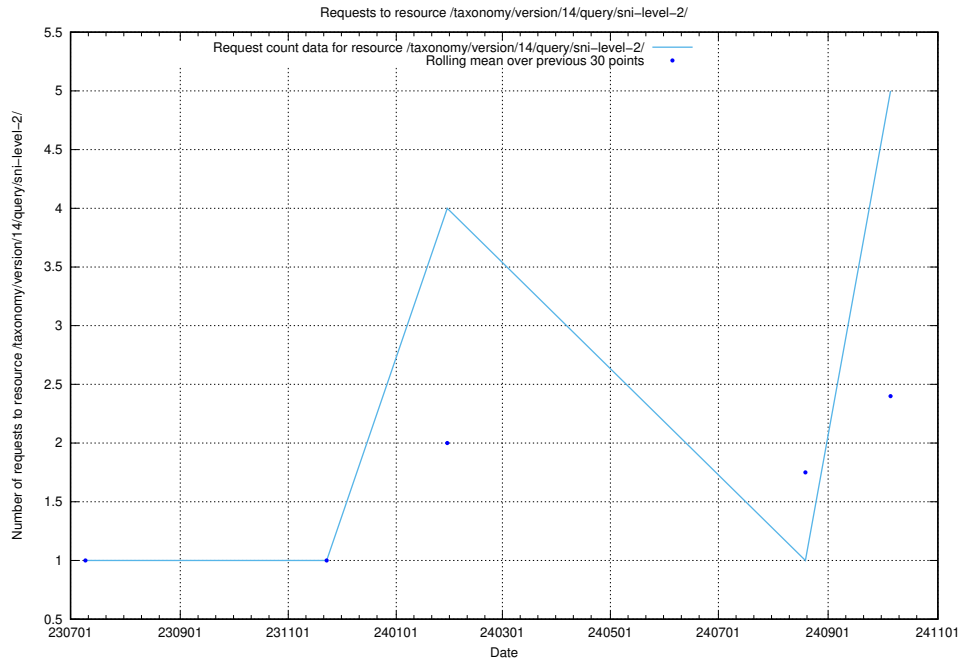

5.247 Usage of /taxonomy/version/14/query/sni-level-2/

Here, we count the number of requests to resource /taxonomy/version/14/query/sni-level-2/.