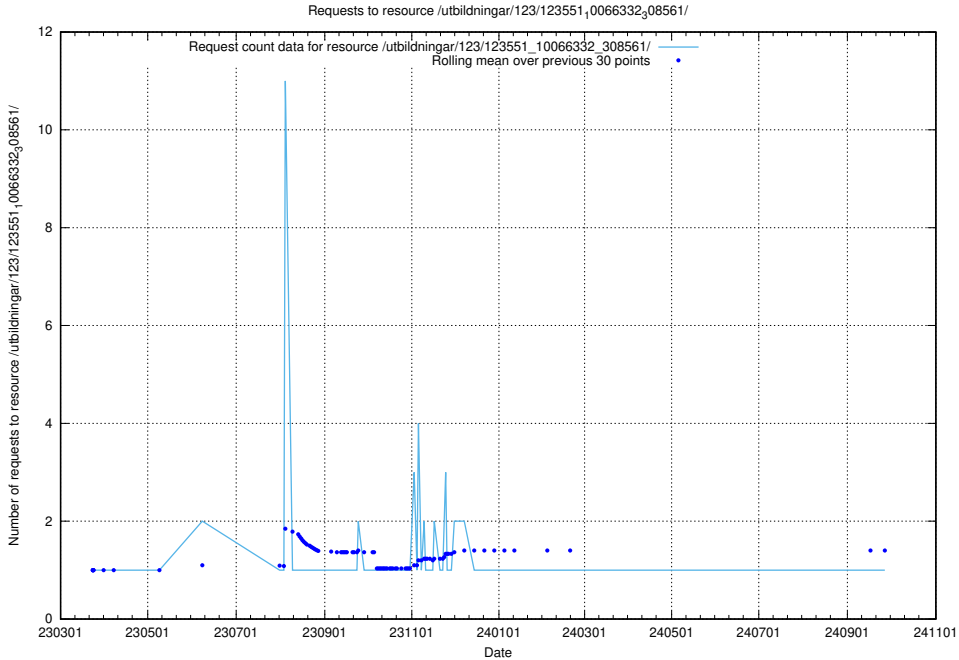

5.5410 Usage of /utbildningar/123/123551_10066332_308561/

Here, we count the number of requests to resource /utbildningar/123/123551_10066332_308561/.