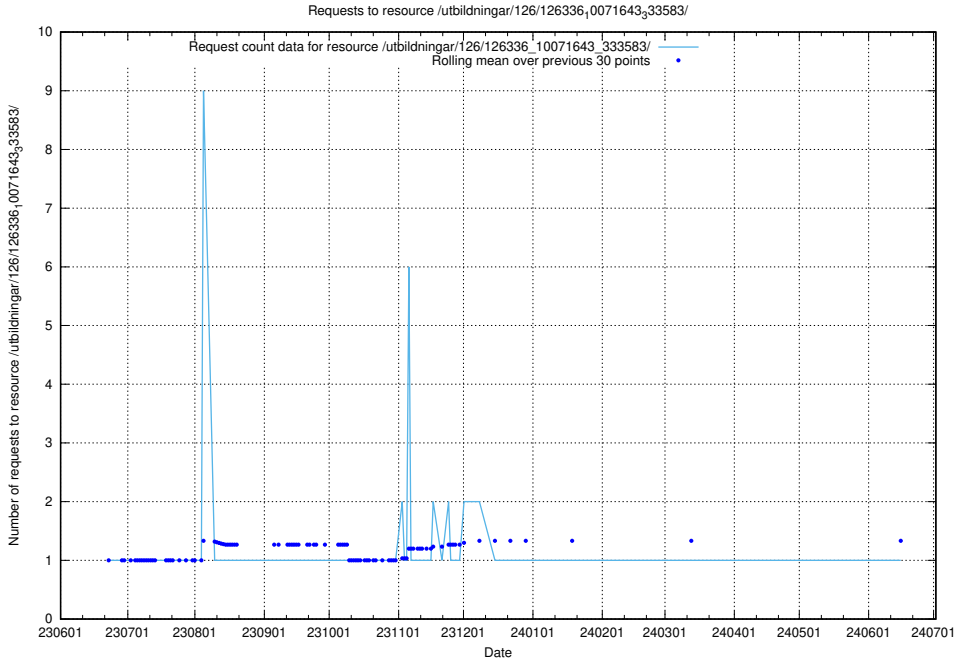

5.6552 Usage of /utbildningar/126/126336_10071643_333583/

Here, we count the number of requests to resource /utbildningar/126/126336_10071643_333583/.