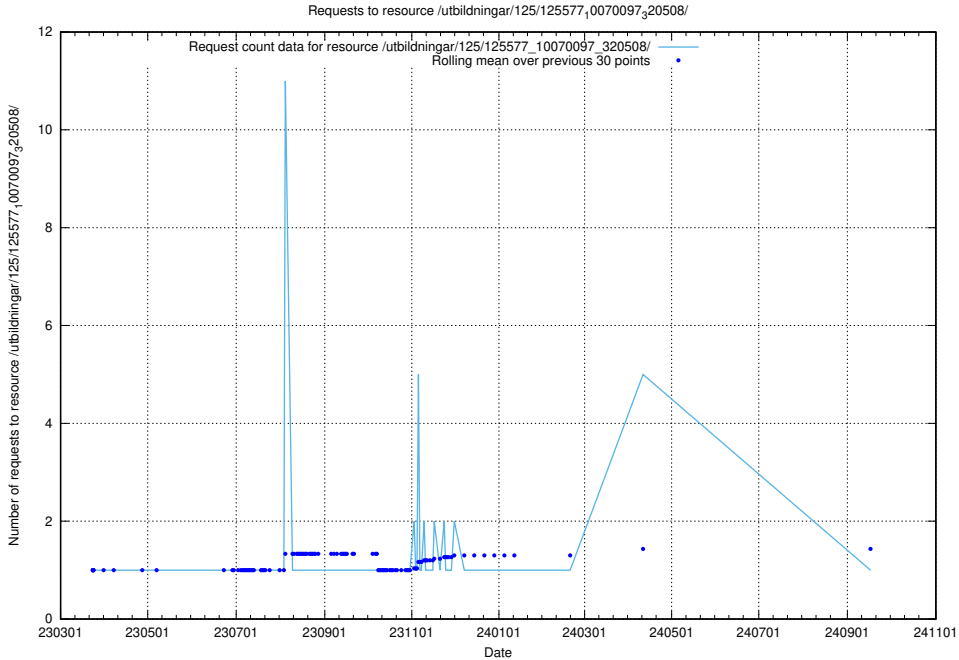

5.1253 Usage of /utbildningar/125/125577_10070097_320508/

Here, we count the number of requests to resource /utbildningar/125/125577_10070097_320508/.