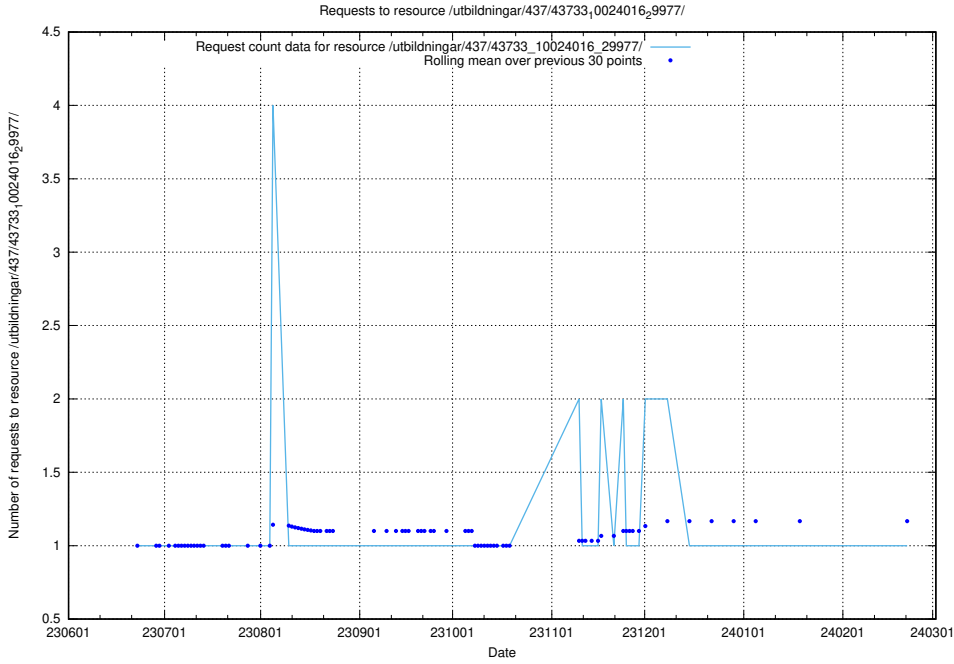

Here, we count the number of requests to resource /utbildningar/437/43733_10024016_29977/events/.

5.6491 Usage of /utbildningar/437/43733_10024016_29977/

Here, we count the number of requests to resource /utbildningar/437/43733_10024016_29977/.