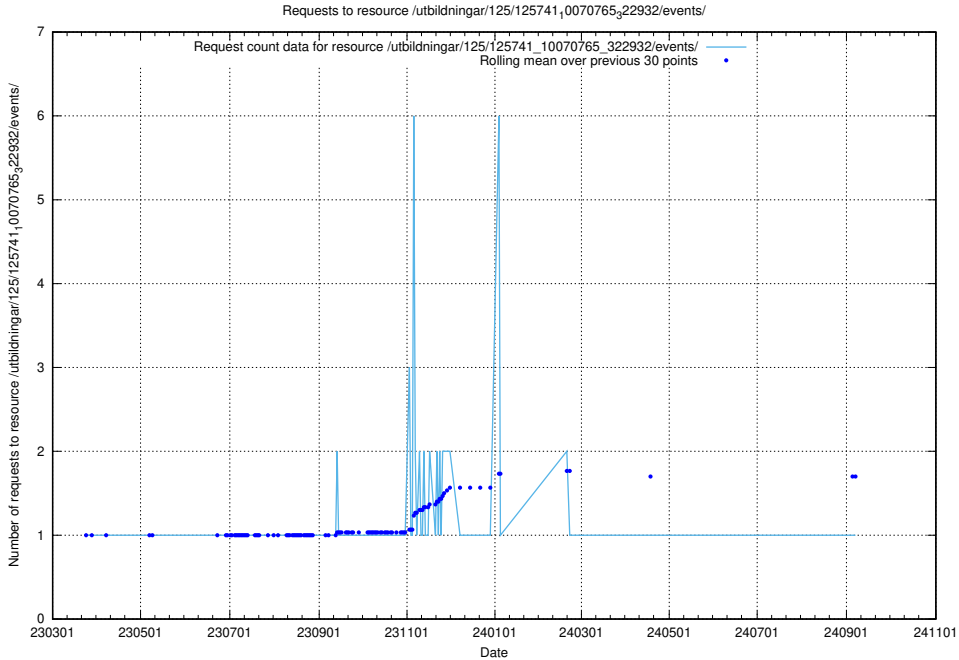

5.7100 Usage of /utbildningar/125/125741_10070765_322932/events/

Here, we count the number of requests to resource /utbildningar/125/125741_10070765_322932/events/