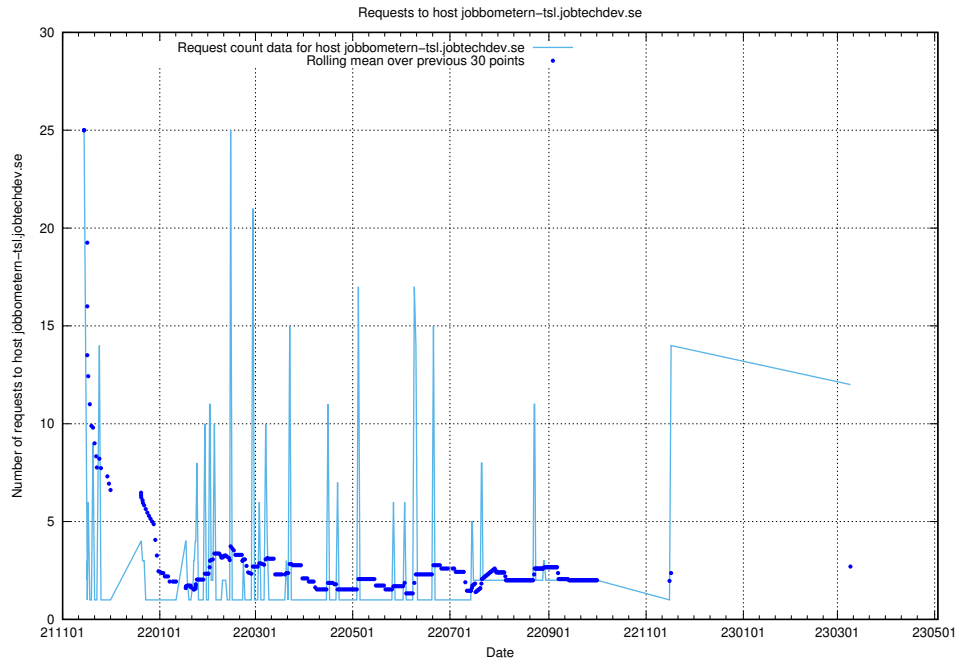

7.61 Usage of `jobbometern-tsl.jobtechdev.se`

Here, we count the number of requests to host `jobbometern-tsl.jobtechdev.se`.