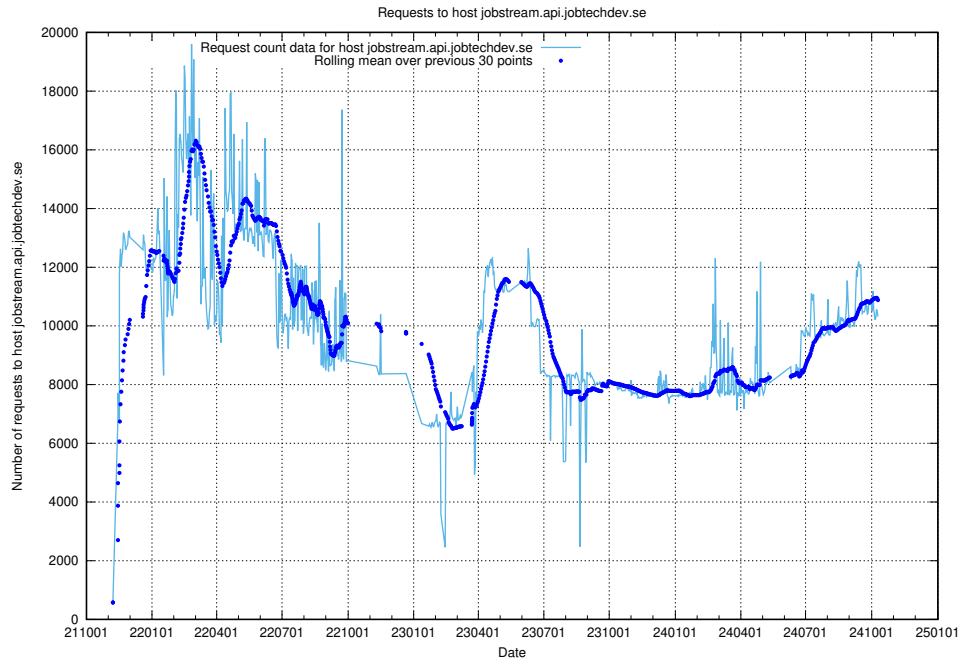

7.10 Usage of jobstream.api.jobtechdev.se

Here, we count the number of requests to host jobstream.api.jobtechdev.se.