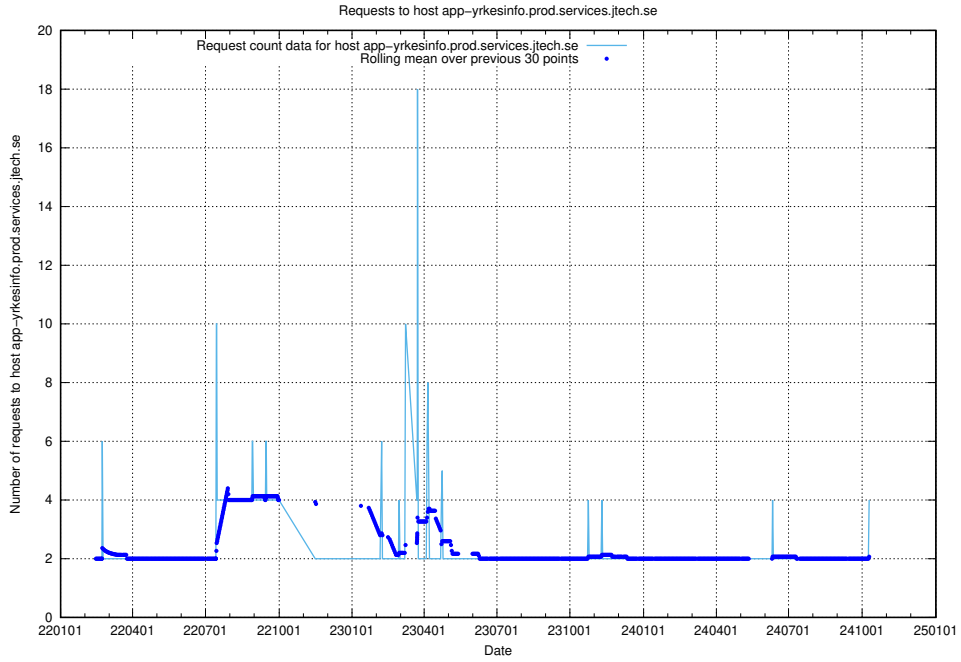

Here, we count the number of requests to host app-yrkesinfo.prod.services.jtech.se.

7.166 Usage of secure.jobtechdev.se

Here, we count the number of requests to host secure.jobtechdev.se.

7.167 Usage of dex-test.jobtechdev.se