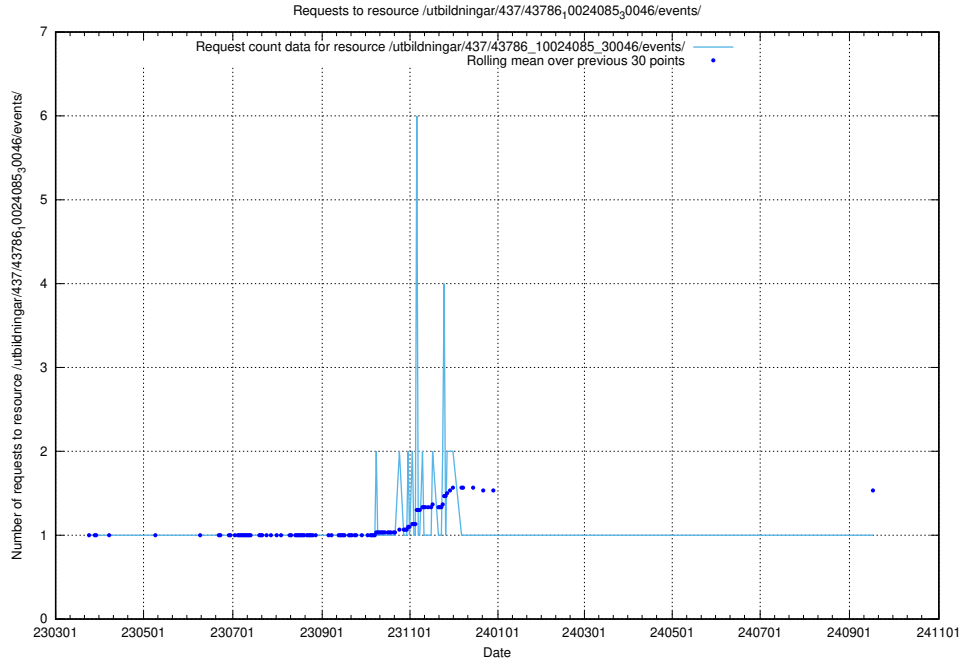

5.7059 Usage of /utbildningar/437/43786_10024085_30046/events/

Here, we count the number of requests to resource /utbildningar/437/43786_10024085_30046/events/.