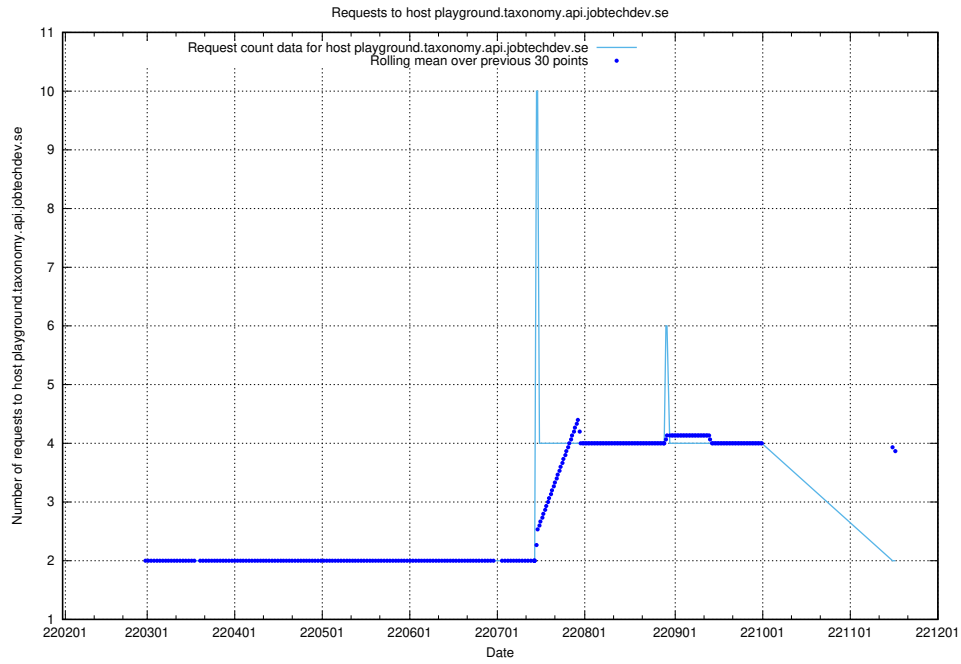

7.510 Usage of playground.taxonomy.api.jobtechdev.se

Here, we count the number of requests to host playground.taxonomy.api.jobtechdev.se.