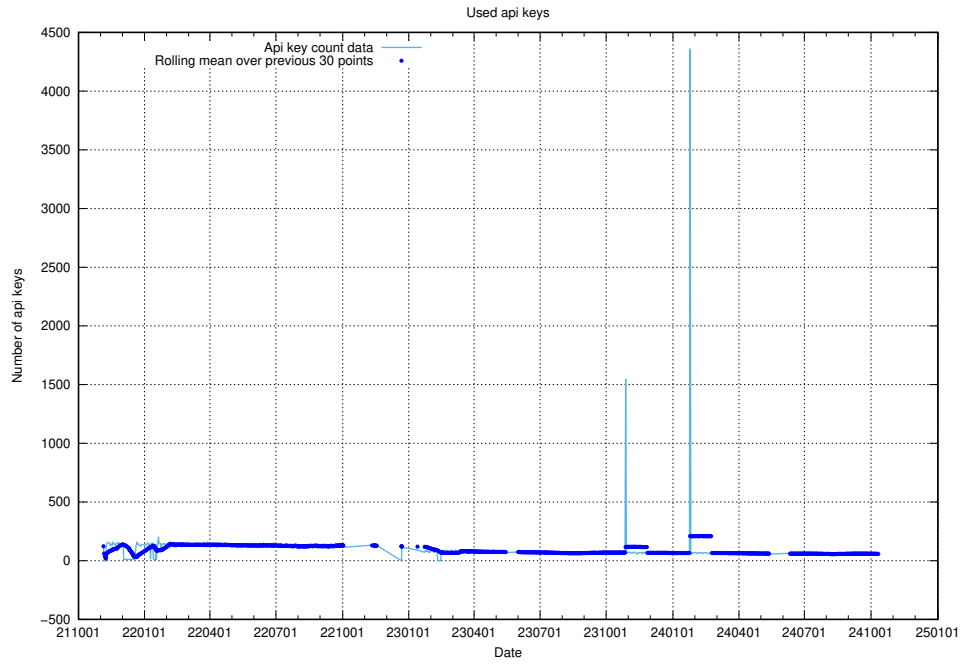

8.3 Number of used api keys

Here we extract the number of keys that were used for at least one request.