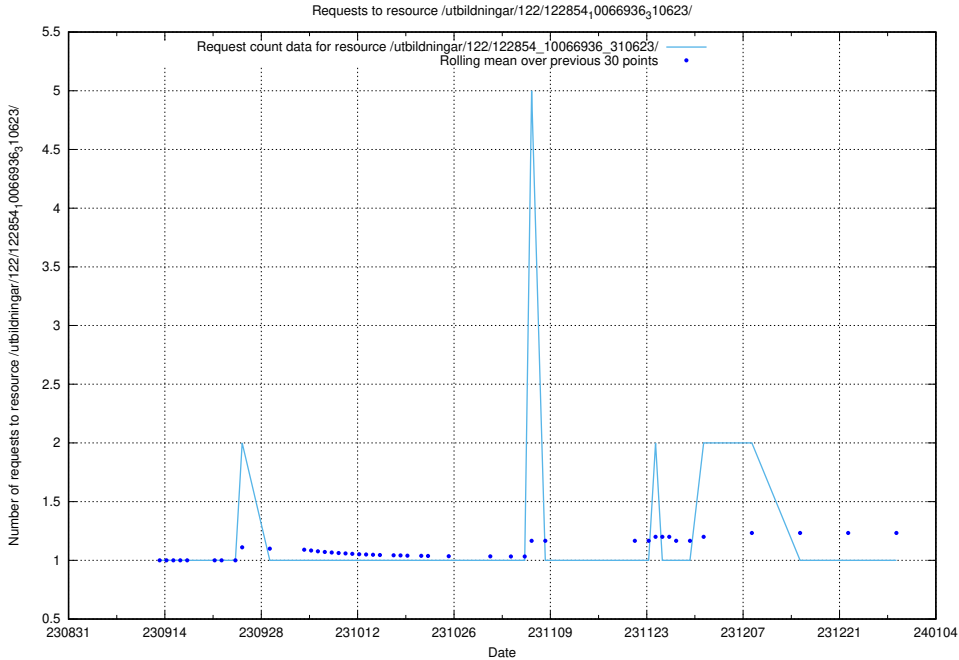

5.5511 Usage of /utbildningar/122/122854_10066936_310623/

Here, we count the number of requests to resource /utbildningar/122/122854_10066936_310623/.