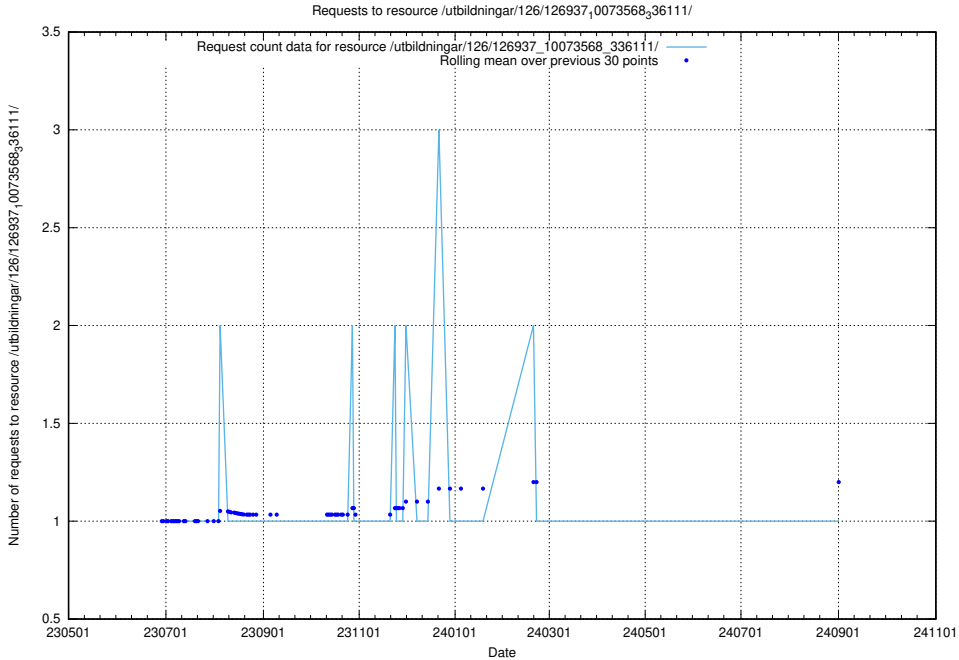

5.6349 Usage of /utbildningar/126/126937_10073568_336111/

Here, we count the number of requests to resource /utbildningar/126/126937_10073568_336111/.