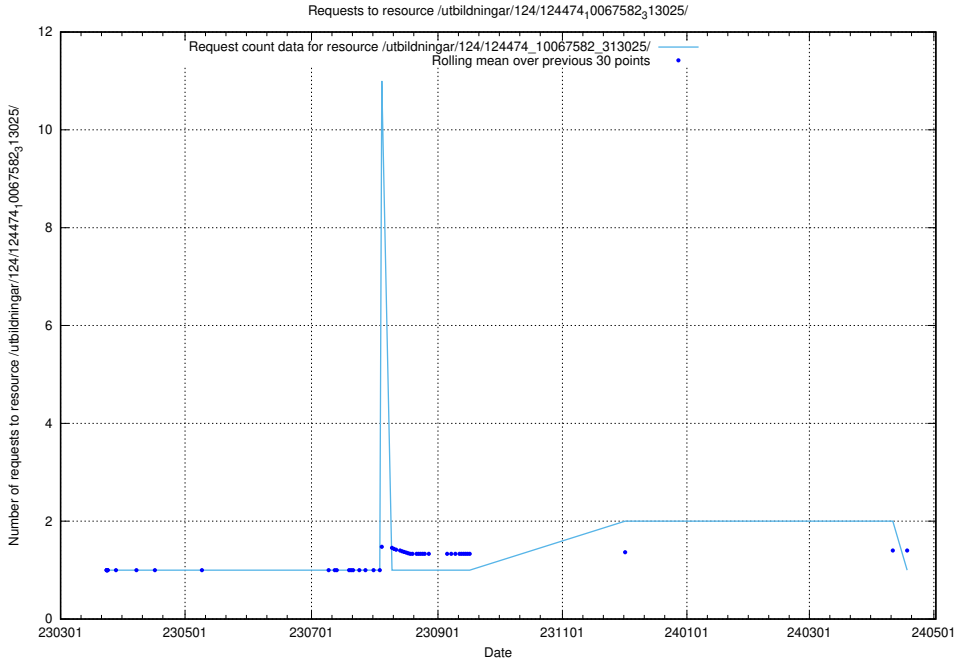

5.3836 Usage of /utbildningar/124/124474_10067582_313025/

Here, we count the number of requests to resource /utbildningar/124/124474_10067582_313025/.