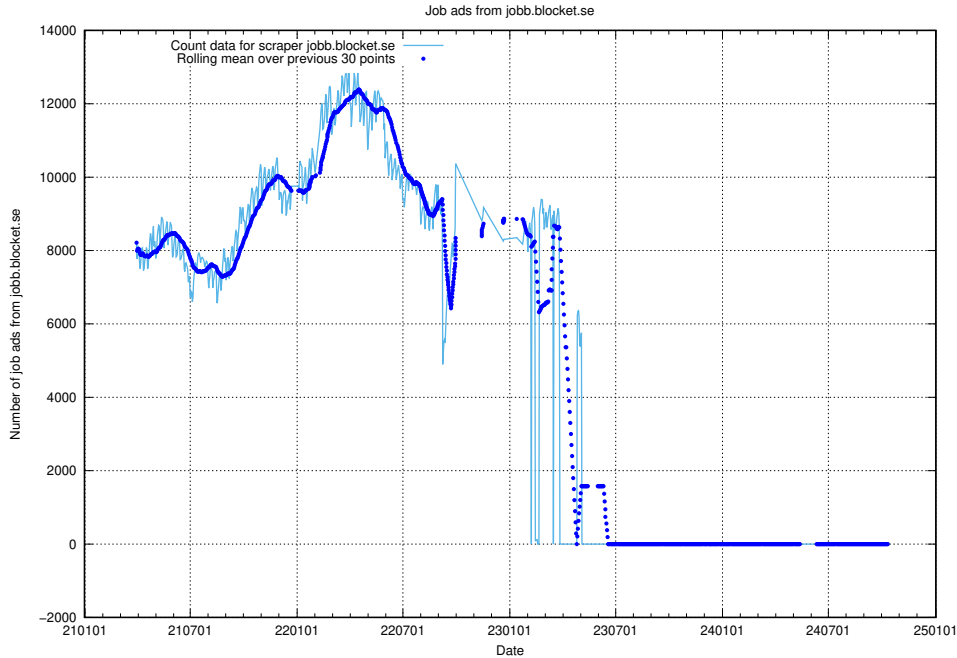

13.23 Number of ads by scraper jobb.blocket.se

Here, we count the number of job ads scraped from jobb.blocket.se.