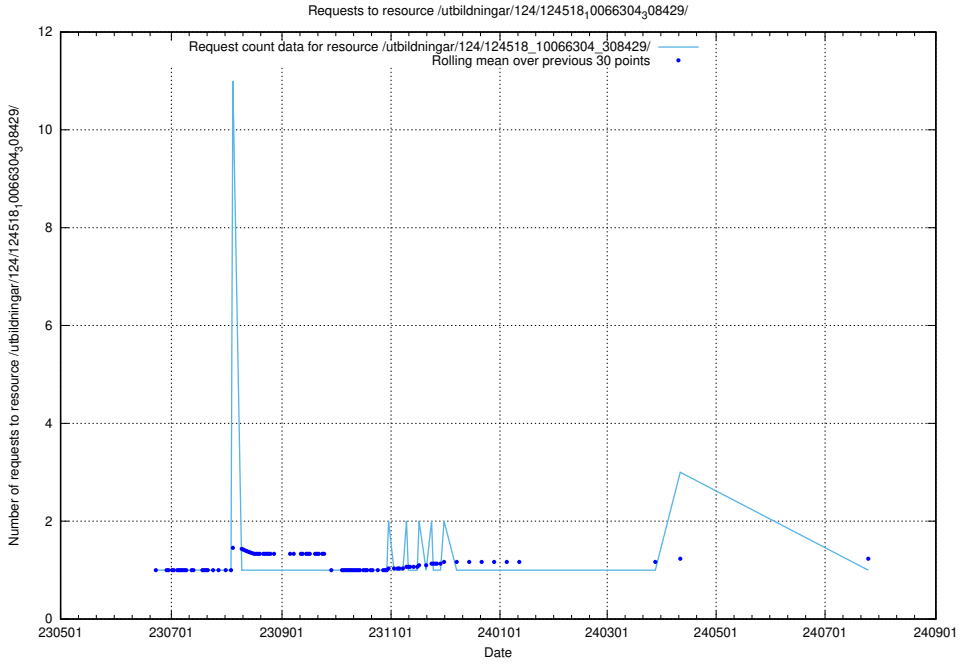

5.6648 Usage of /utbildningar/124/124518_10066304_308429/

Here, we count the number of requests to resource /utbildningar/124/124518_10066304_308429/.