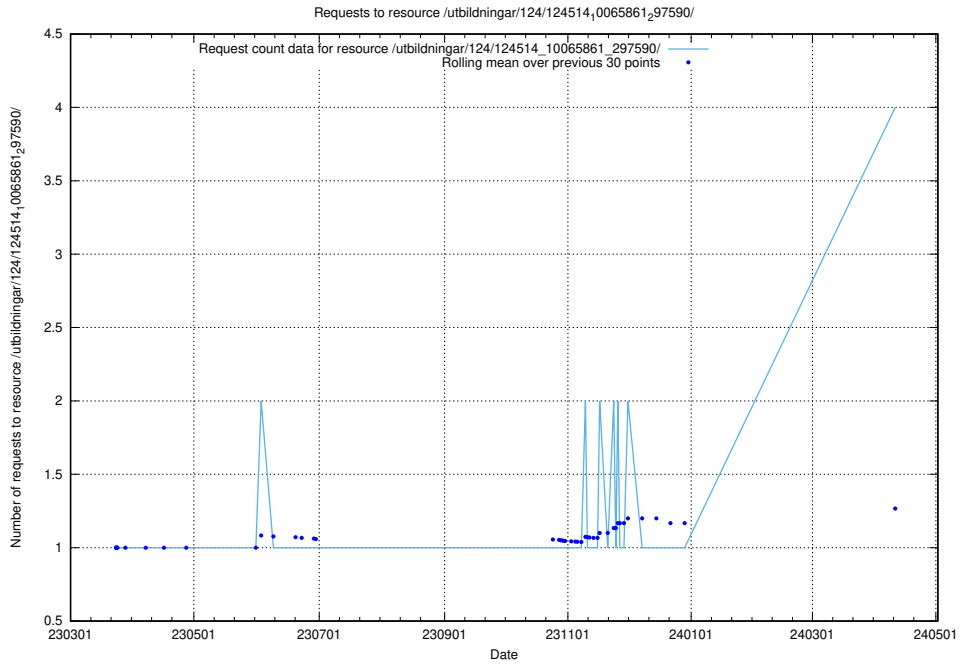

5.313 Usage of /utbildningar/124/124514_10065861_297590/

Here, we count the number of requests to resource /utbildningar/124/124514_10065861_297590/.