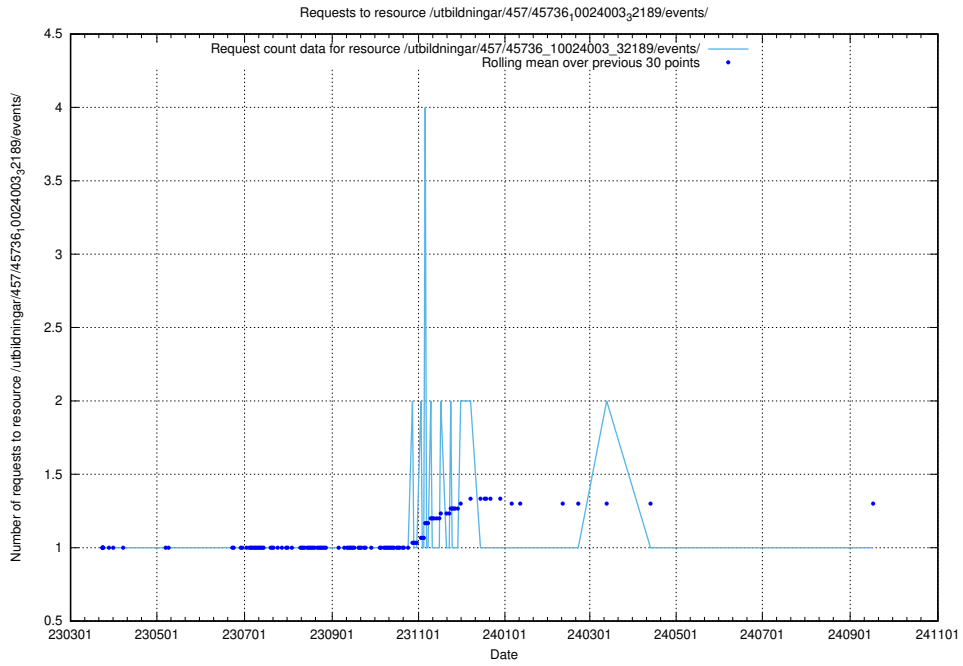

5.7195 Usage of /utbildningar/457/45736_10024003_32189/events/

Here, we count the number of requests to resource /utbildningar/457/45736_10024003_32189/events/.