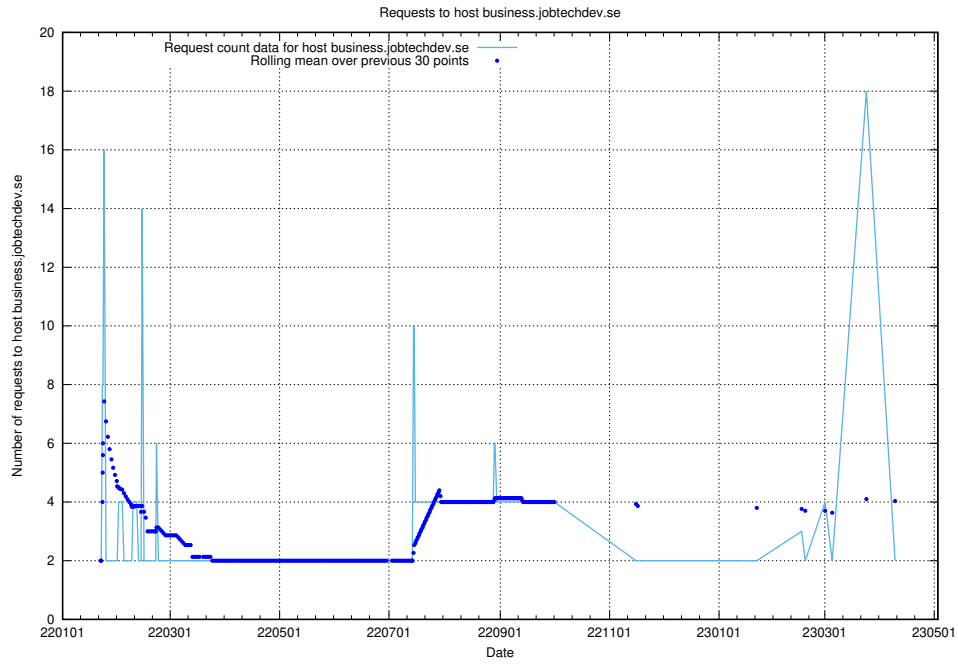

Here, we count the number of requests to host ecommerce.jobtechdev.se.

7.260 Usage of business.jobtechdev.se

Here, we count the number of requests to host business.jobtechdev.se.

7.261 Usage of bot.jobtechdev.se