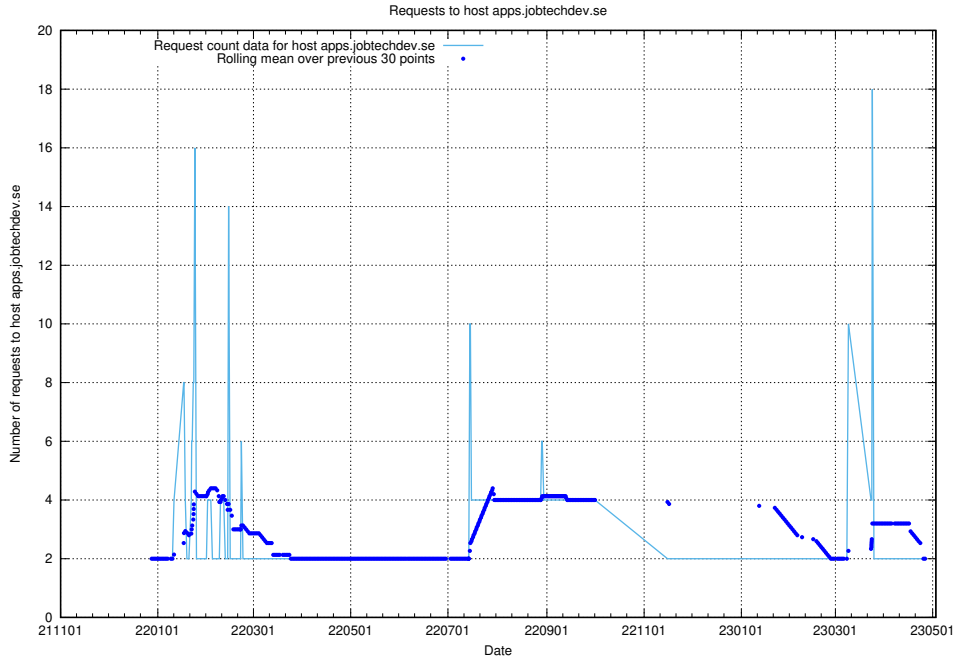

7.362 Usage of apps.jobtechdev.se

Here, we count the number of requests to host apps.jobtechdev.se.