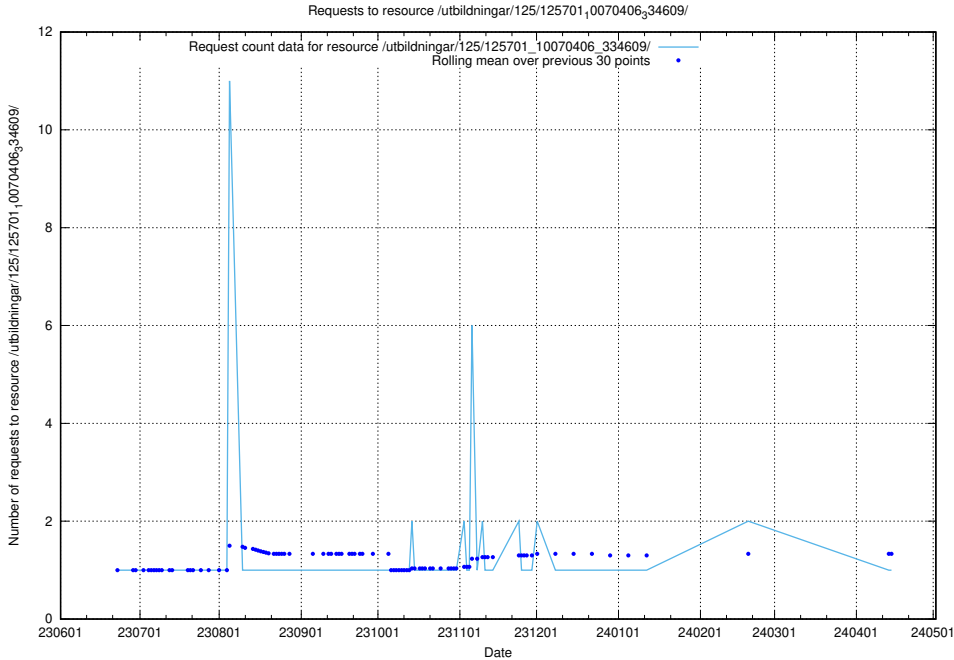

5.6584 Usage of /utbildningar/125/125701_10070406_334609/

Here, we count the number of requests to resource /utbildningar/125/125701_10070406_334609/.