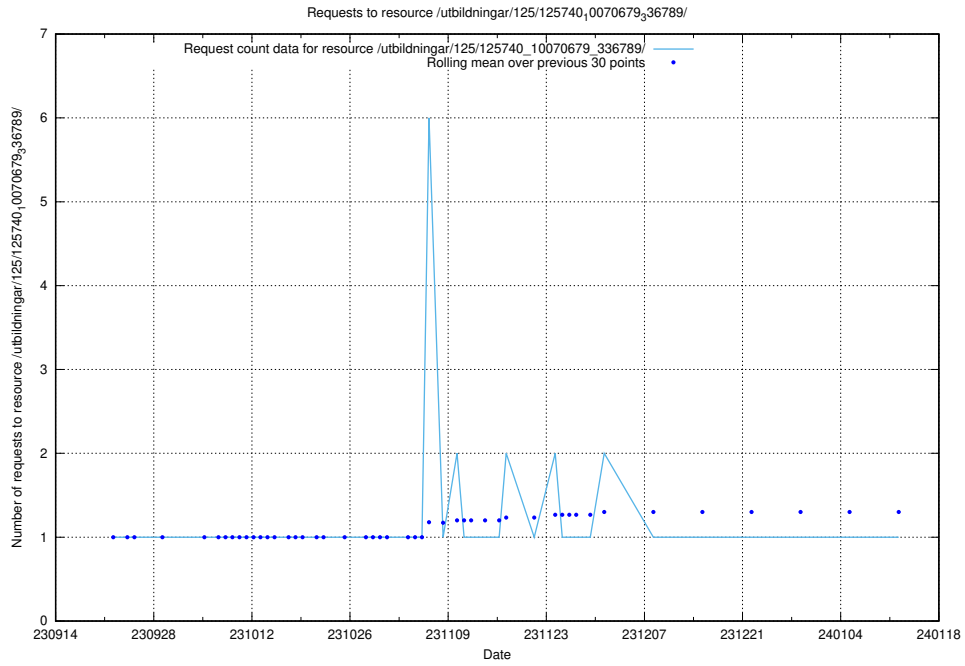

5.5427 Usage of /utbildningar/125/125740_10070679_336789/

Here, we count the number of requests to resource /utbildningar/125/125740_10070679_336789/.