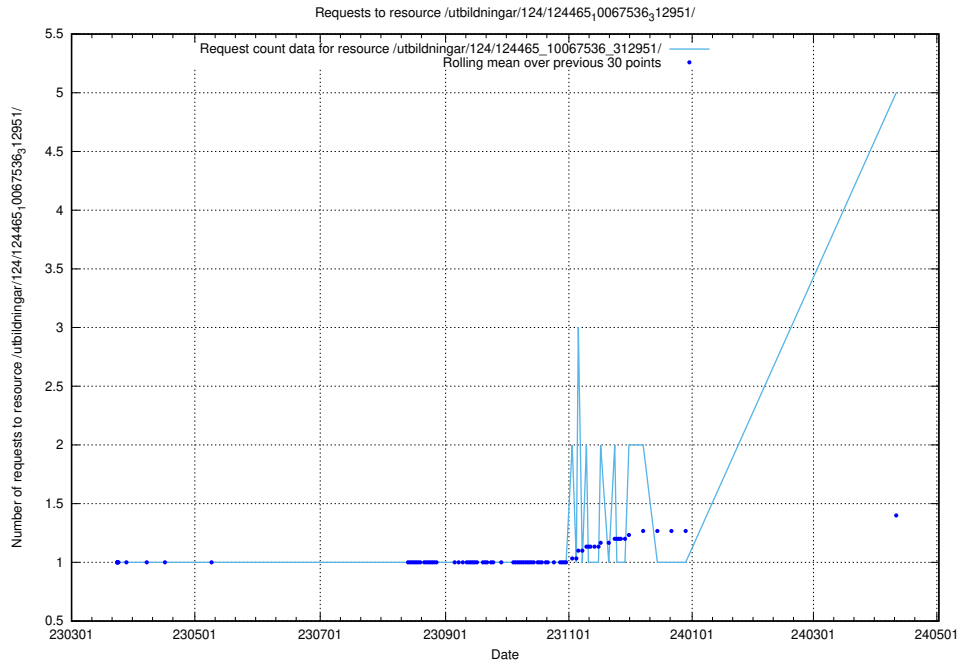

5.233 Usage of /utbildningar/124/124465_10067536_312951/

Here, we count the number of requests to resource /utbildningar/124/124465_10067536_312951/.