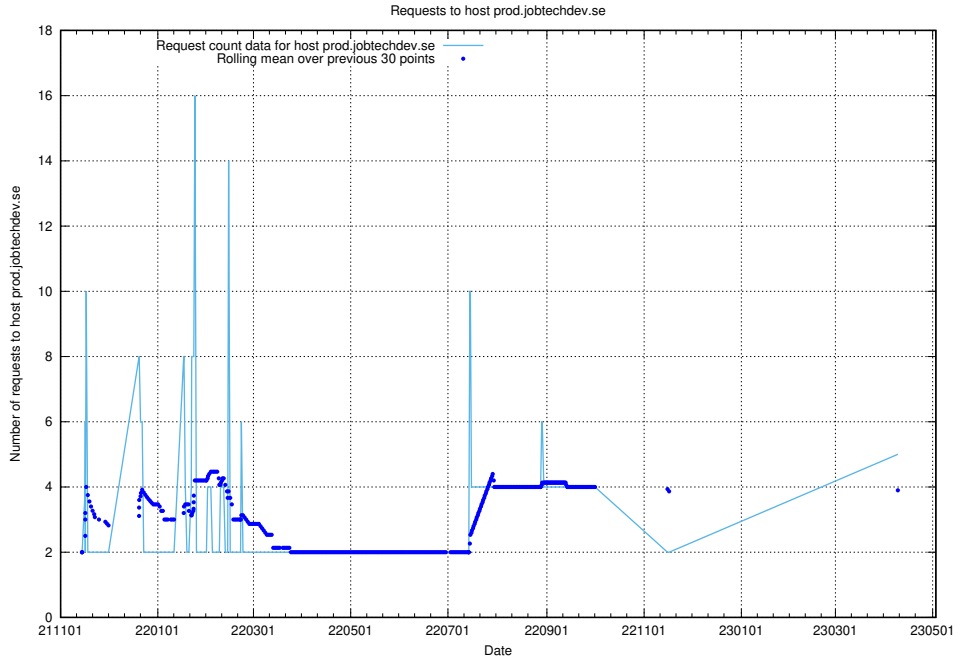

7.100 Usage of prod.jobtechdev.se

Here, we count the number of requests to host prod.jobtechdev.se.