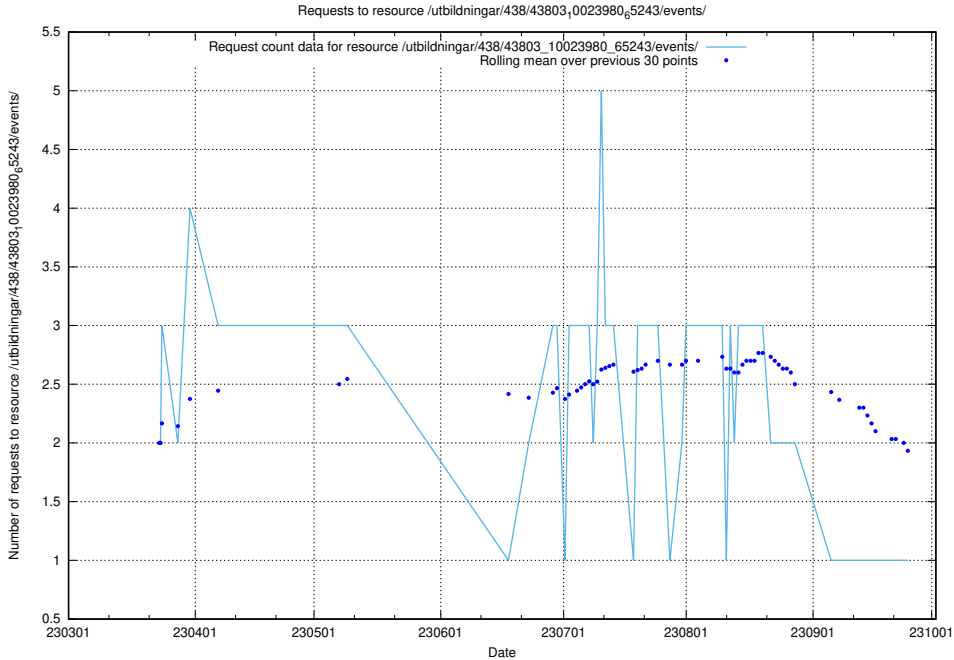

5.7142 Usage of /utbildningar/438/43803_10023980_65243/events/

Here, we count the number of requests to resource /utbildningar/438/43803_10023980_65243/events/.