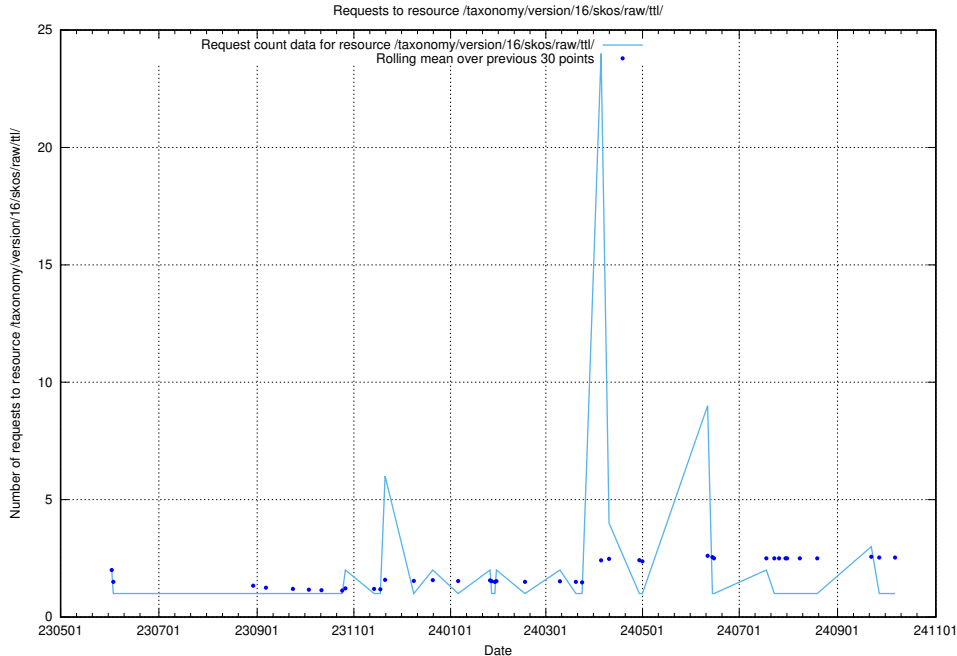

5.6801 Usage of /taxonomy/version/16/skos/raw/ttl/

Here, we count the number of requests to resource /taxonomy/version/16/skos/raw/ttl/.