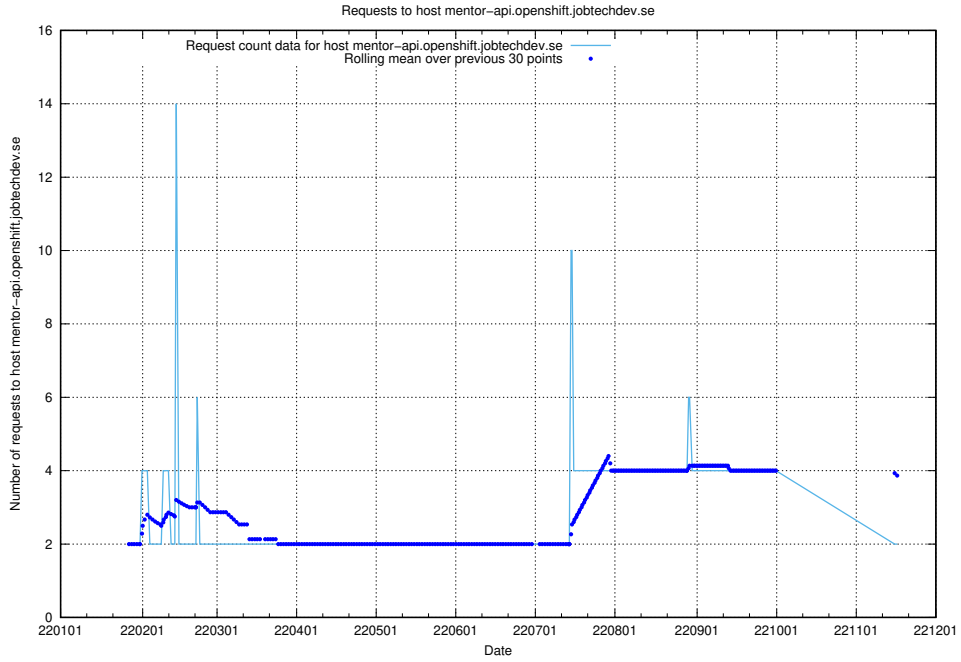

7.576 Usage of mentor-api.openshift.jobtechdev.se

Here, we count the number of requests to host mentor-api.openshift.jobtechdev.se.

7.577 Usage of mentor-api-4.openshift.jobtechdev.se

Here, we count the number of requests to host mentor-api-4.openshift.jobtechdev.se.