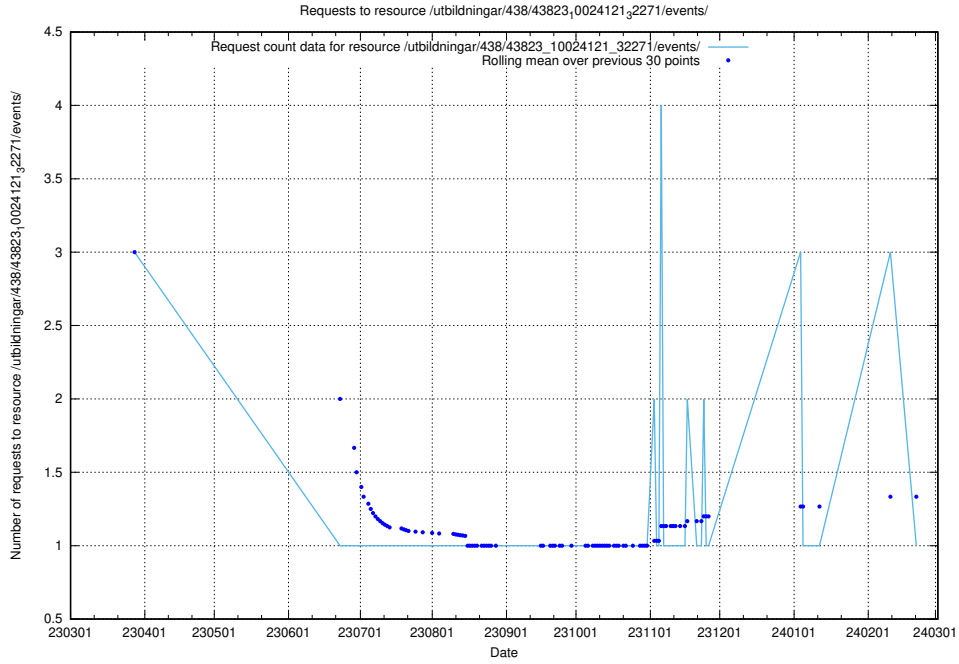

5.6955 Usage of /utbildningar/438/43823_10024121_32271/events/

Here, we count the number of requests to resource /utbildningar/438/43823_10024121_32271/events/.