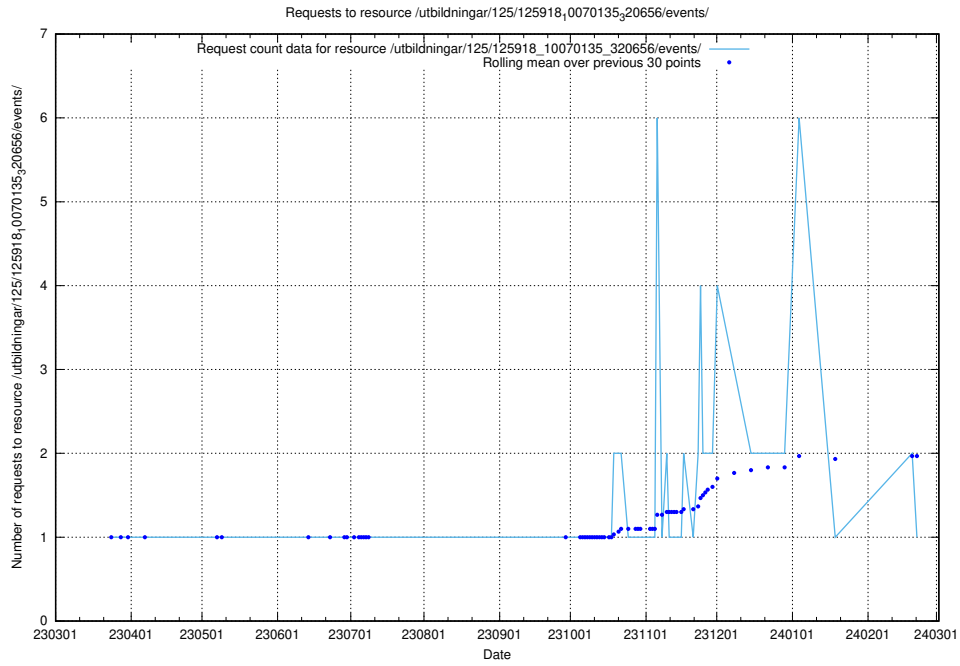

5.7085 Usage of /utbildningar/125/125918_10070135_320656/events/

Here, we count the number of requests to resource /utbildningar/125/125918_10070135_320656/events/