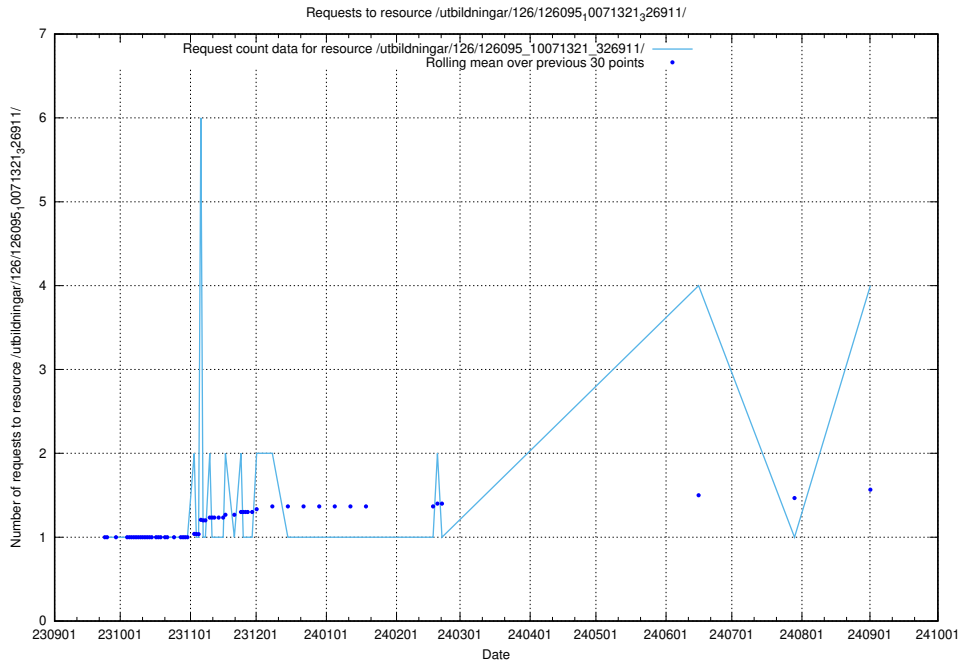

5.354 Usage of /utbildningar/126/126095_10071321_326911/

Here, we count the number of requests to resource /utbildningar/126/126095_10071321_326911/.