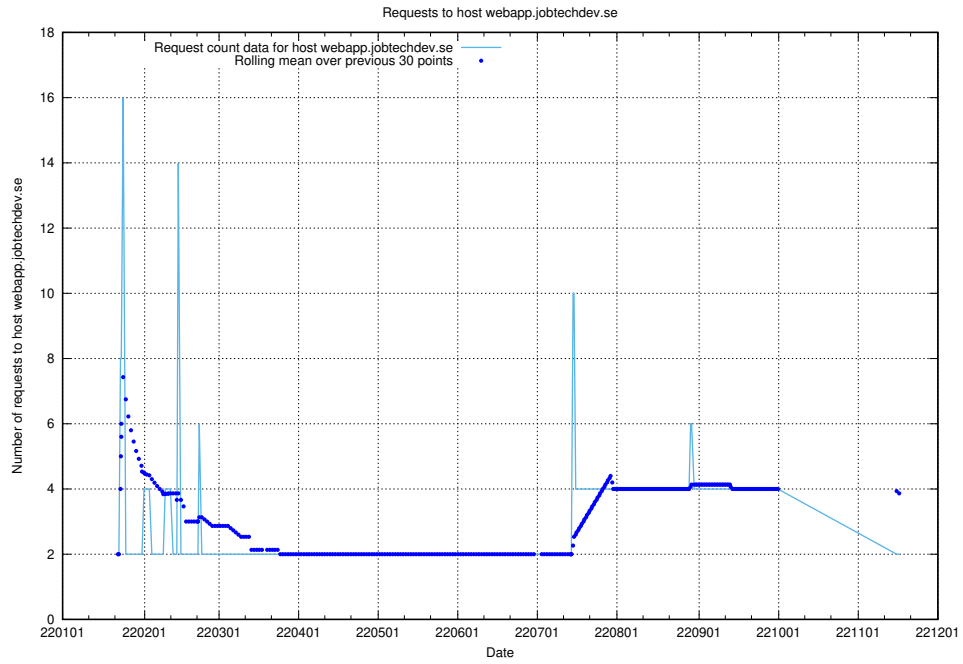

7.584 Usage of webapp.jobtechdev.se

Here, we count the number of requests to host webapp.jobtechdev.se.