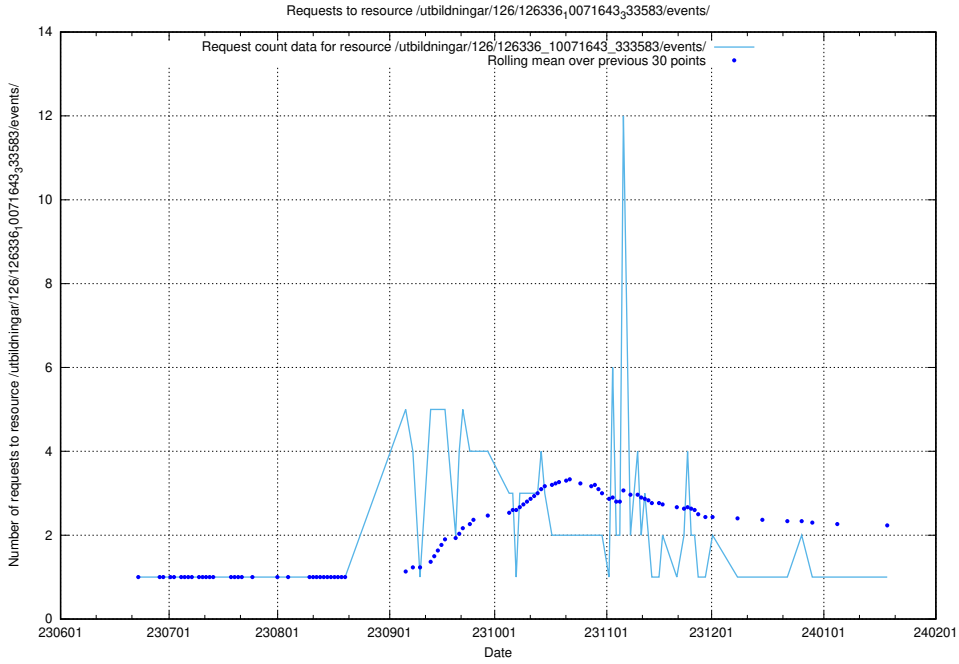

Here, we count the number of requests to resource /utbildningar/126/126337_10071643_333583/.

5.6551 Usage of /utbildningar/126/126336_10071643_333583/events/

Here, we count the number of requests to resource /utbildningar/126/126336_10071643_333583/events/