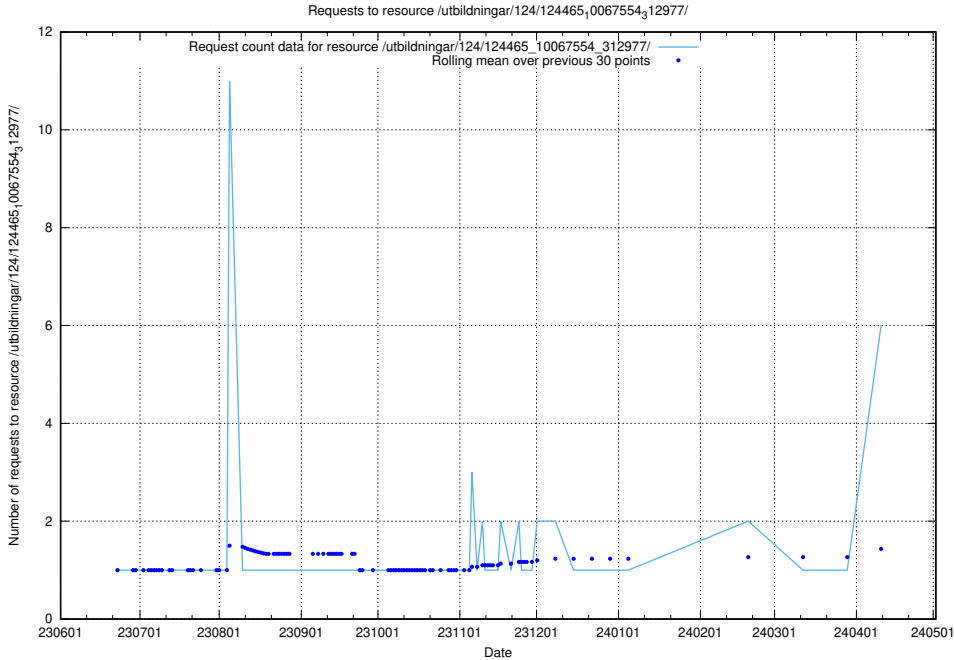

5.178 Usage of /utbildningar/124/124465_10067554_312977/

Here, we count the number of requests to resource /utbildningar/124/124465_10067554_312977/.