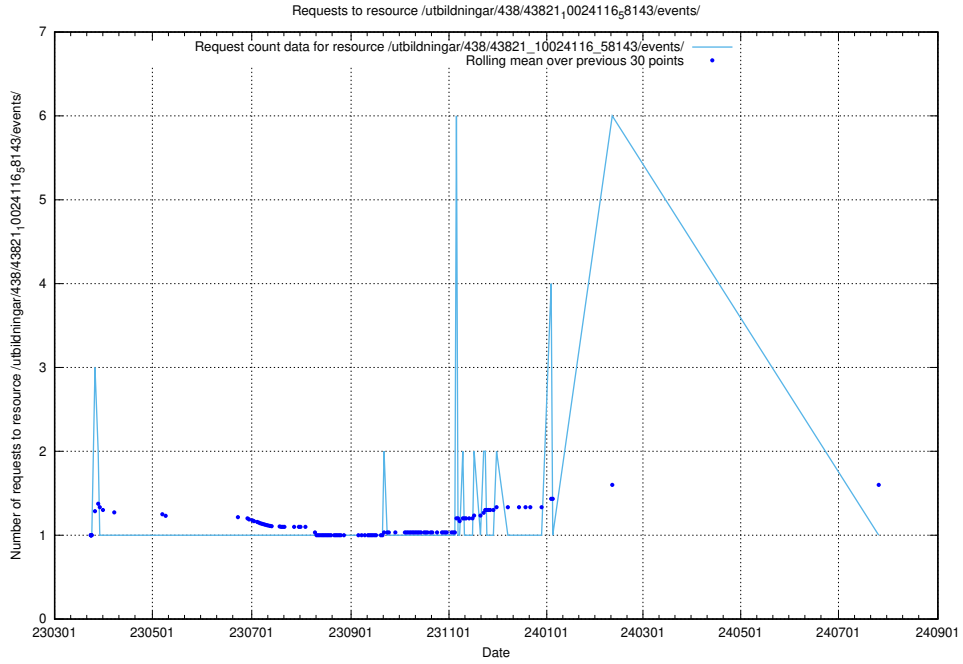

5.7213 Usage of /utbildningar/438/43821_10024116_58143/events/

Here, we count the number of requests to resource /utbildningar/438/43821_10024116_58143/events/.