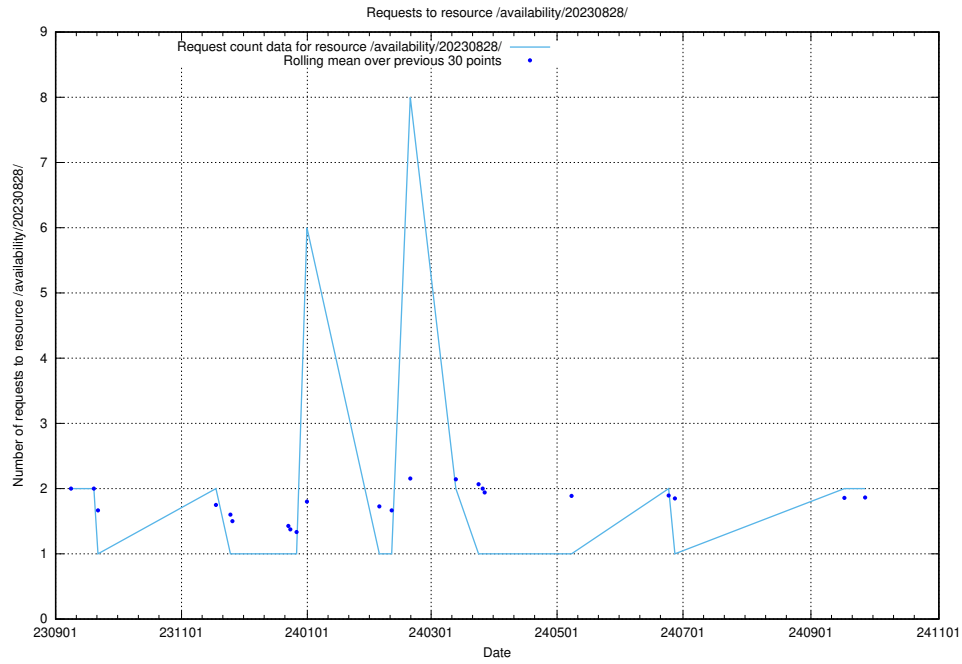

5.895 Usage of /utbildningar/126/126718_10073372_335556/events/

Here, we count the number of requests to resource /utbildningar/126/126718_10073372_335556/events/

5.896 Usage of /availability/20230828/

Here, we count the number of requests to resource /availability/20230828/.