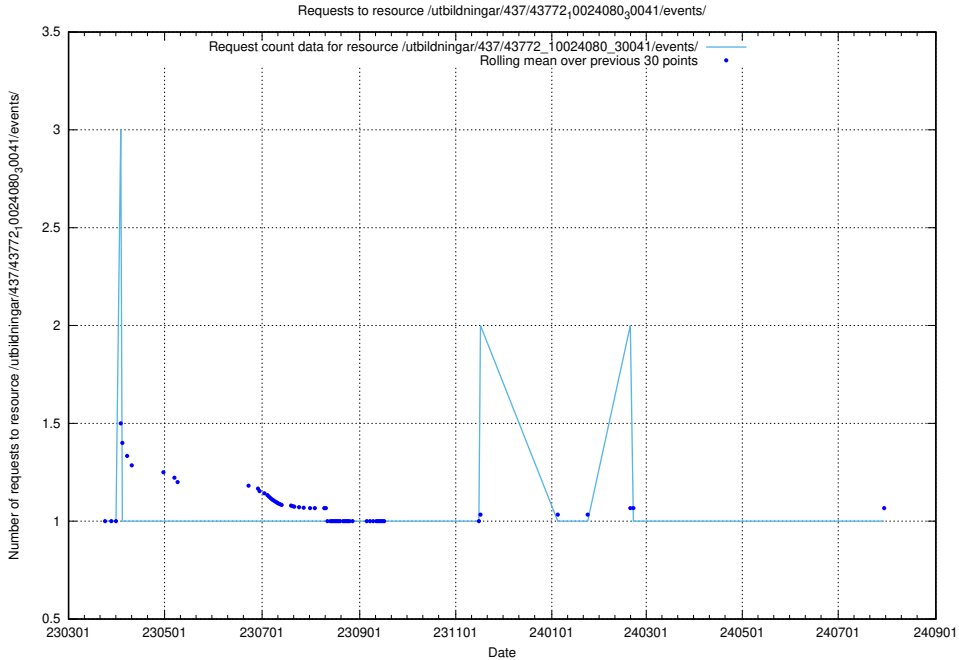

5.7061 Usage of /utbildningar/437/43772_10024080_30041/events/

Here, we count the number of requests to resource /utbildningar/437/43772_10024080_30041/events/.