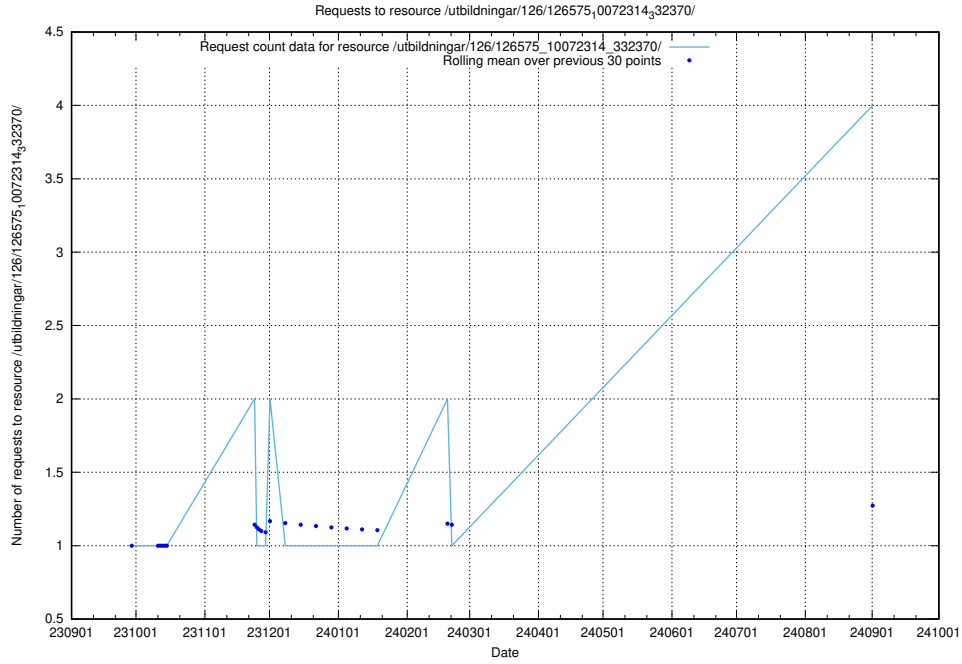

5.353 Usage of /utbildningar/126/126575_10072314_332370/

Here, we count the number of requests to resource /utbildningar/126/126575_10072314_332370/.