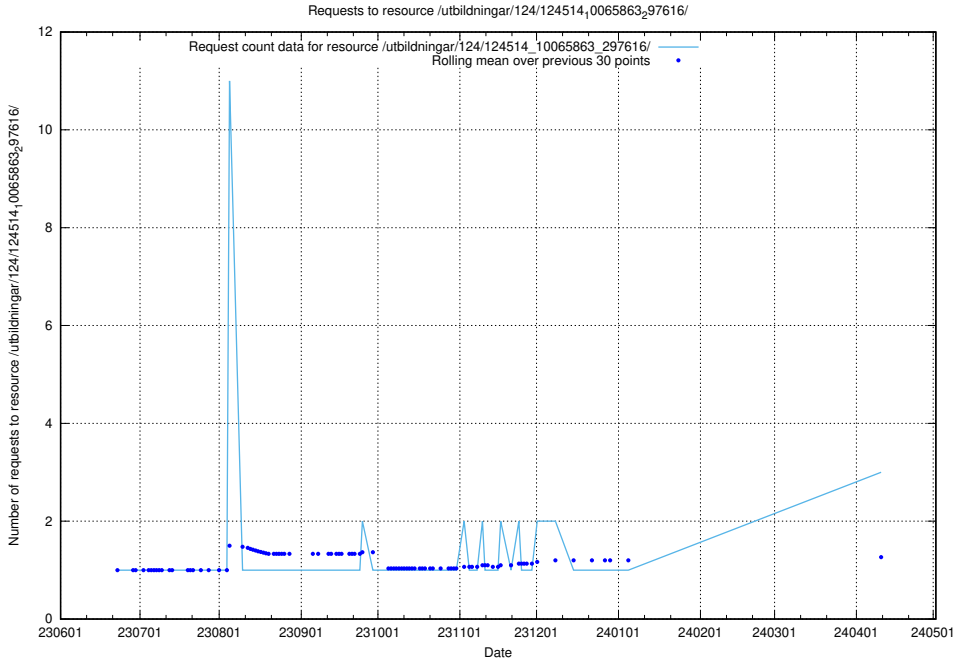

5.552 Usage of /utbildningar/124/124514_10065863_297616/

Here, we count the number of requests to resource /utbildningar/124/124514_10065863_297616/.