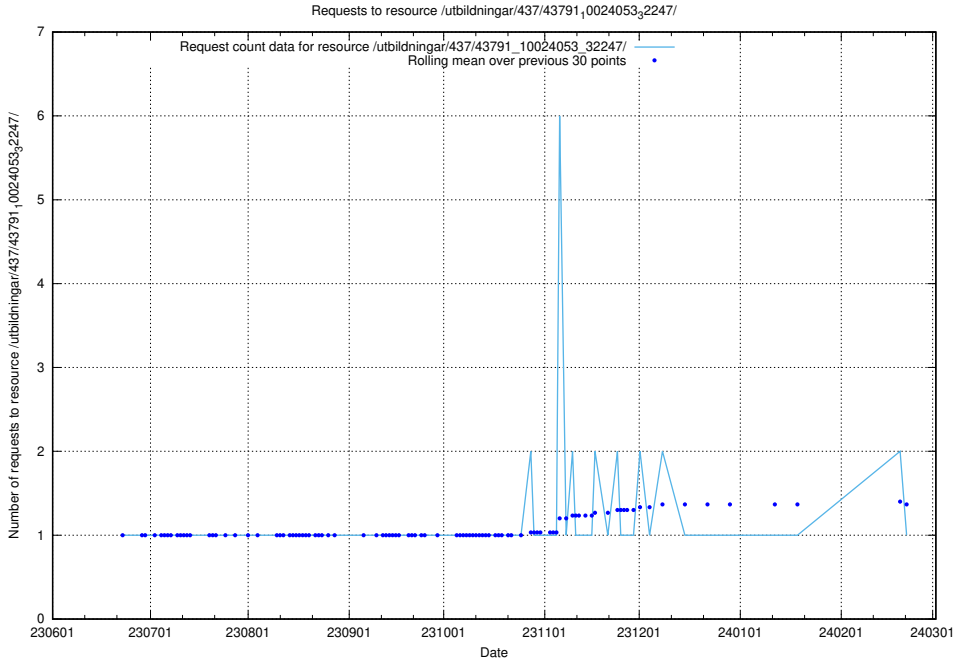

5.6485 Usage of /utbildningar/437/43791_10024053_32247/

Here, we count the number of requests to resource /utbildningar/437/43791_10024053_32247/.