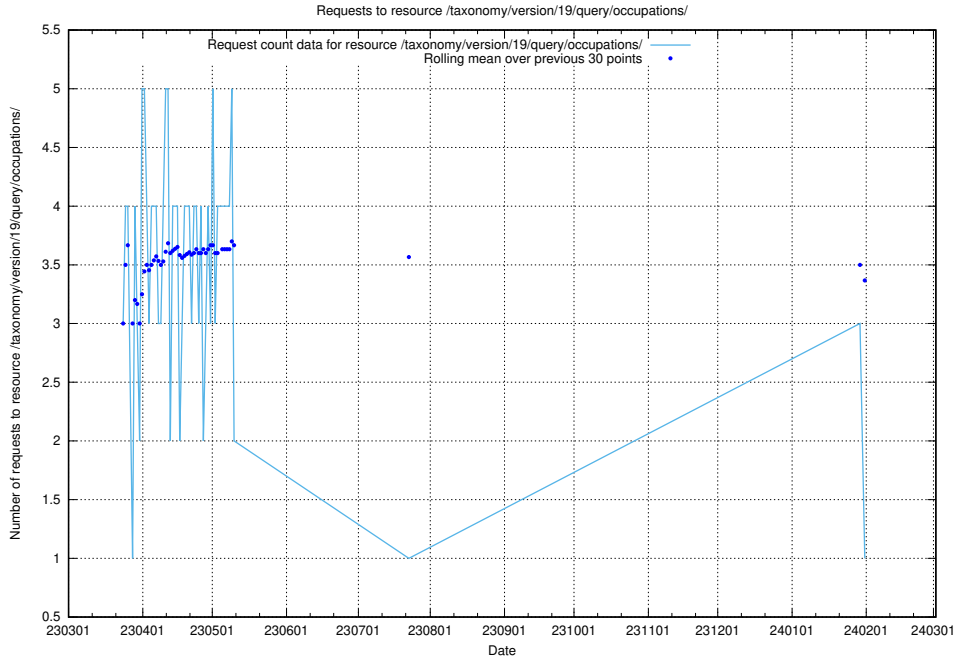

Here, we count the number of requests to resource /taxonomy/version/19/query/occupations/.

5.7007 Usage of /utbildningar/122/122290_10064538_314862/

Here, we count the number of requests to resource /utbildningar/122/122290_10064538_314862/.