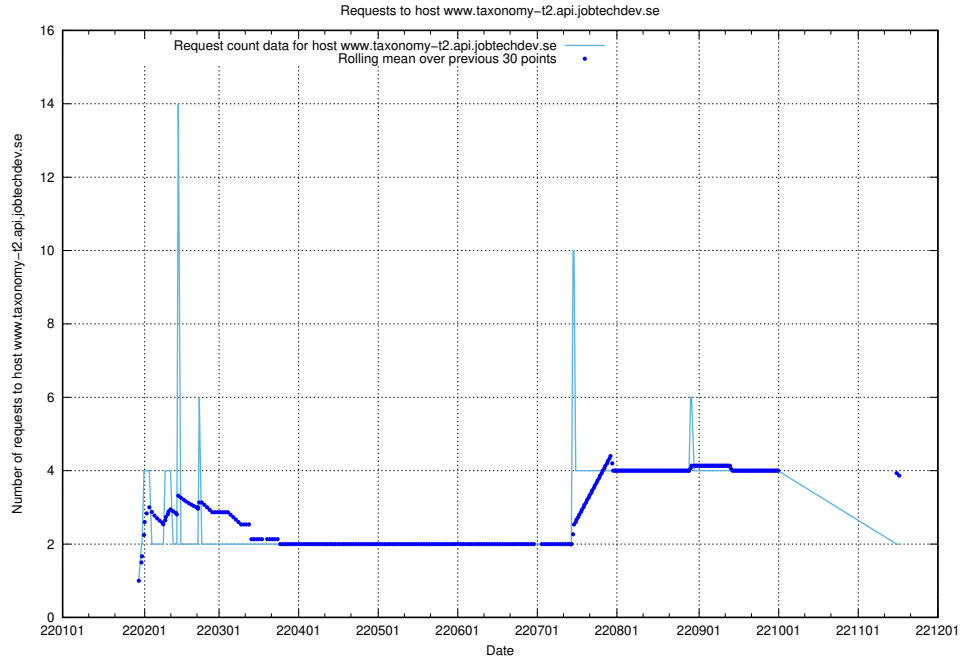

7.571 Usage of `www.taxonomy-t2.api.jobtechdev.se`

Here, we count the number of requests to host `www.taxonomy-t2.api.jobtechdev.se`.