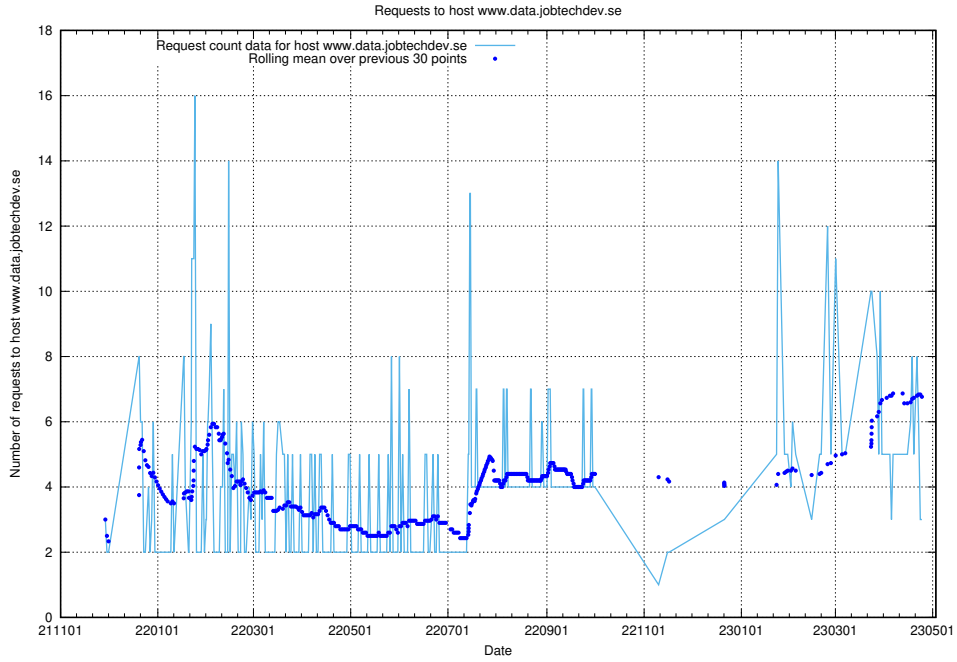

7.213 Usage of `www.data.jobtechdev.se`

Here, we count the number of requests to host `www.data.jobtechdev.se`.