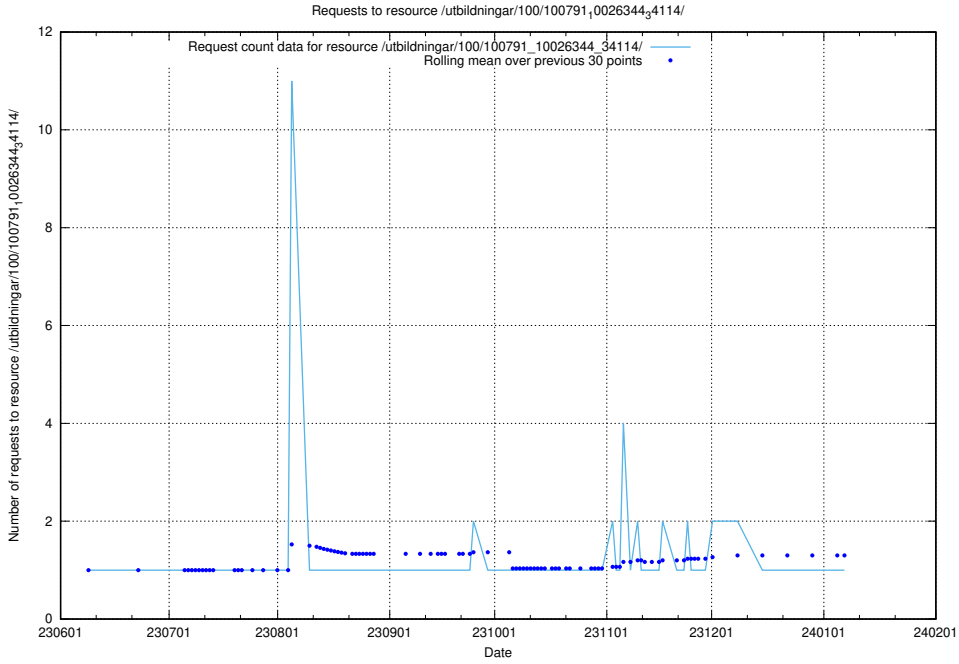

5.6786 Usage of /taxonomy/version/17/query/skills/

Here, we count the number of requests to resource /taxonomy/version/17/query/skills/.

5.6787 Usage of /sendgrid/

Here, we count the number of requests to resource /sendgrid/.