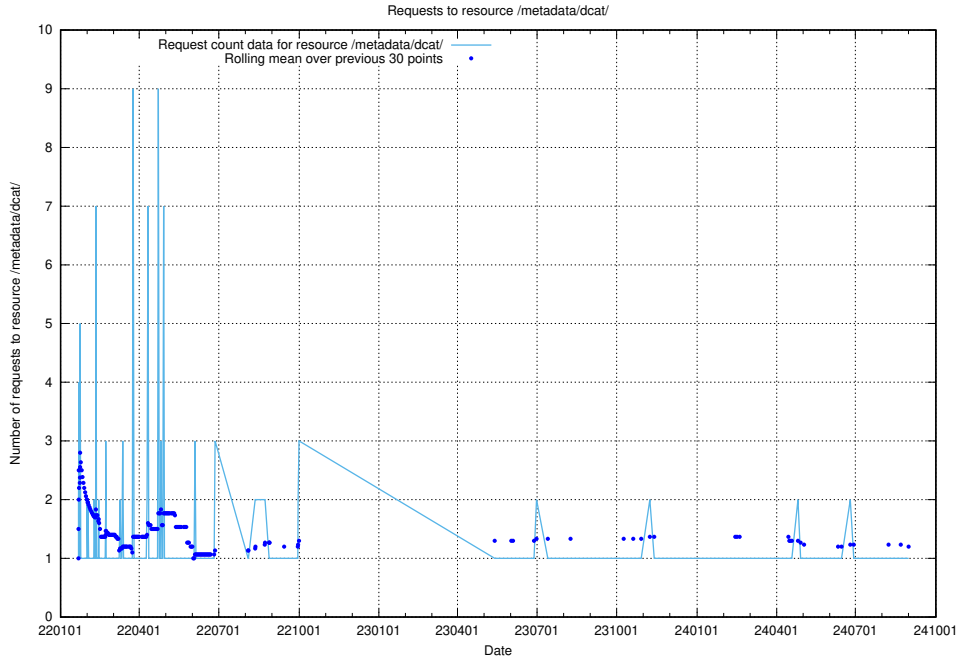

5.7374 Usage of /metadata/dcat/

Here, we count the number of requests to resource /metadata/dcat/.