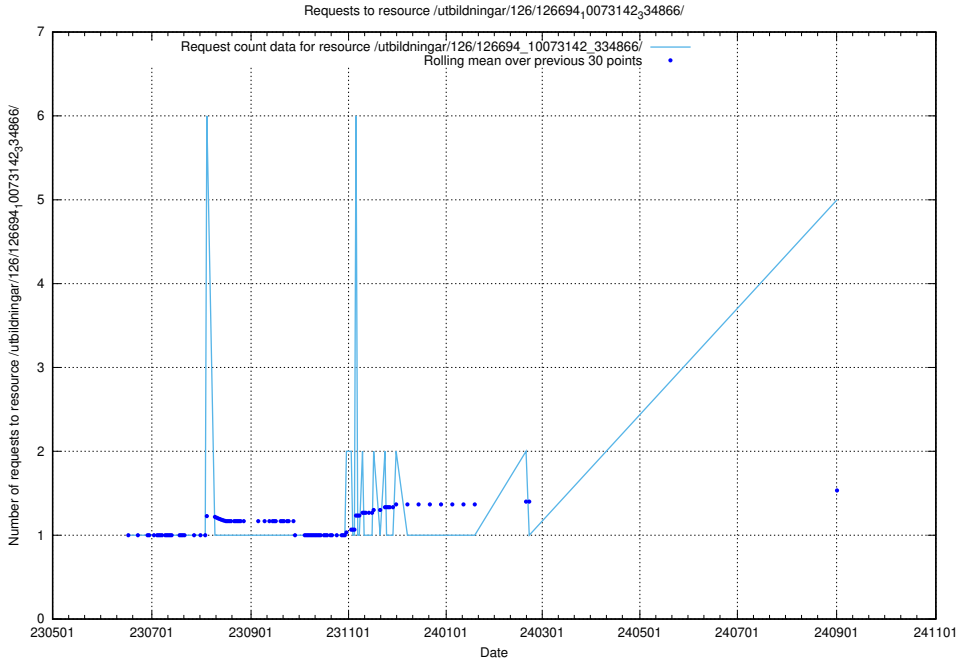

5.265 Usage of /utbildningar/126/126694_10073142_334866/

Here, we count the number of requests to resource /utbildningar/126/126694_10073142_334866/.