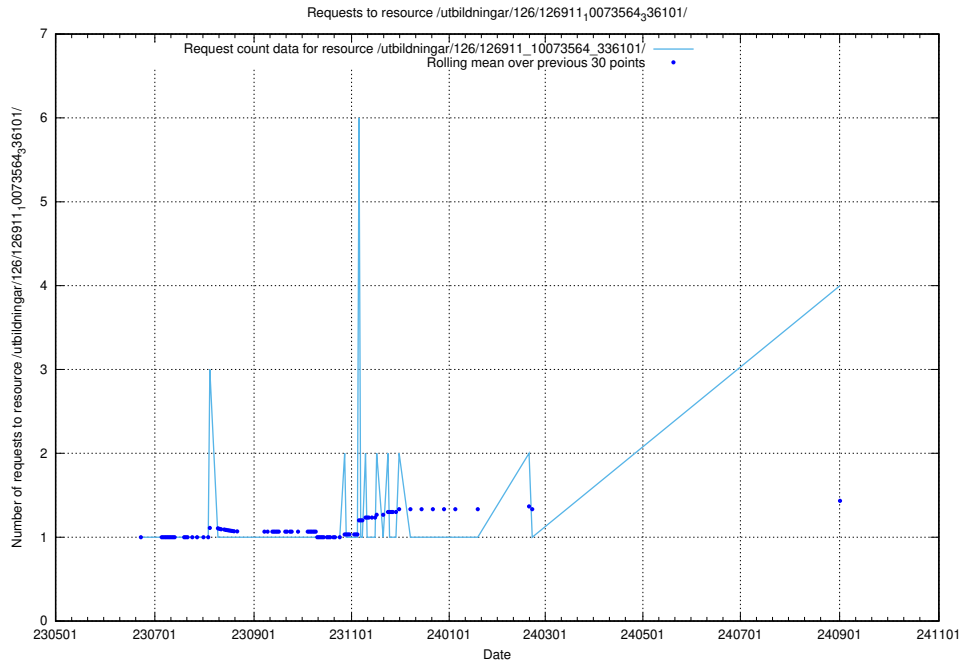

5.373 Usage of /utbildningar/126/126911_10073564_336101/

Here, we count the number of requests to resource /utbildningar/126/126911_10073564_336101/.