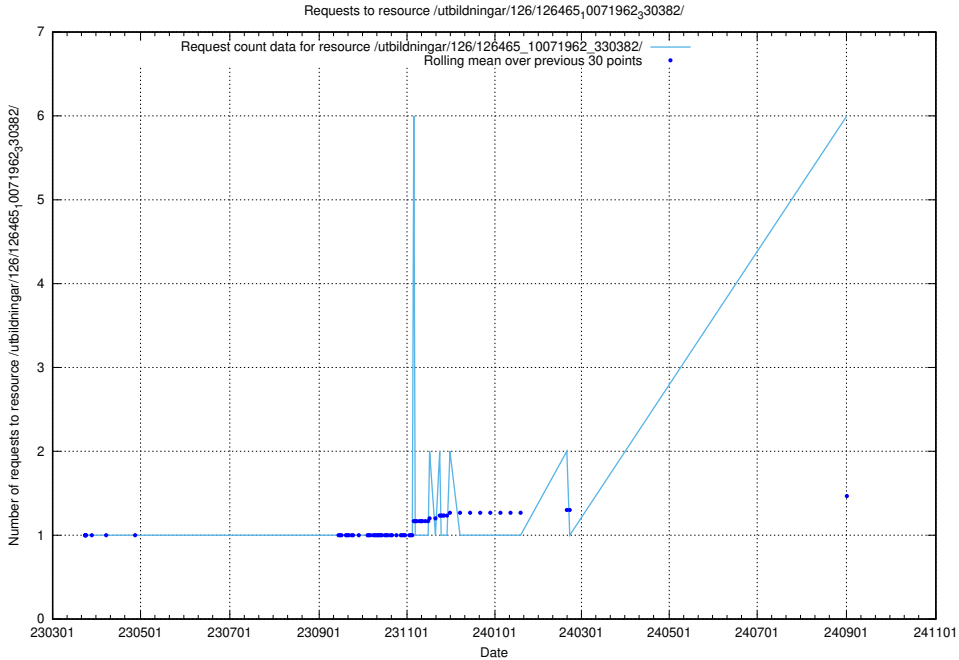

5.186 Usage of /utbildningar/126/126465_10071962_330382/

Here, we count the number of requests to resource /utbildningar/126/126465_10071962_330382/.