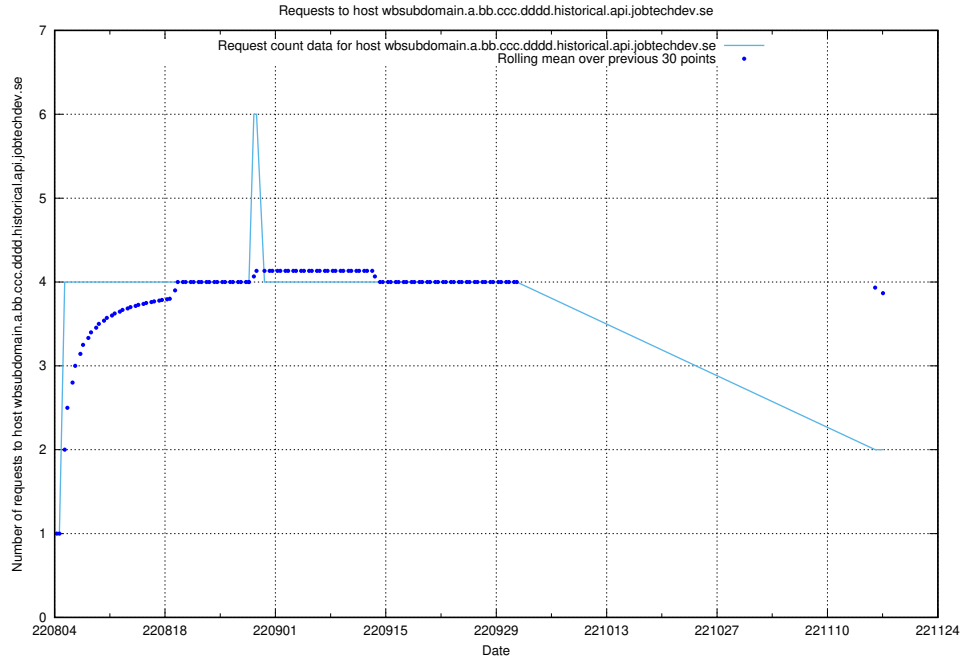

7.352 Usage of wbsubdomain.a.bb.ccc.dddd.historical.api.jobtechdev.se

Here, we count the number of requests to host wbsubdomain.a.bb.ccc.dddd.historical.api.jobtechdev.se.