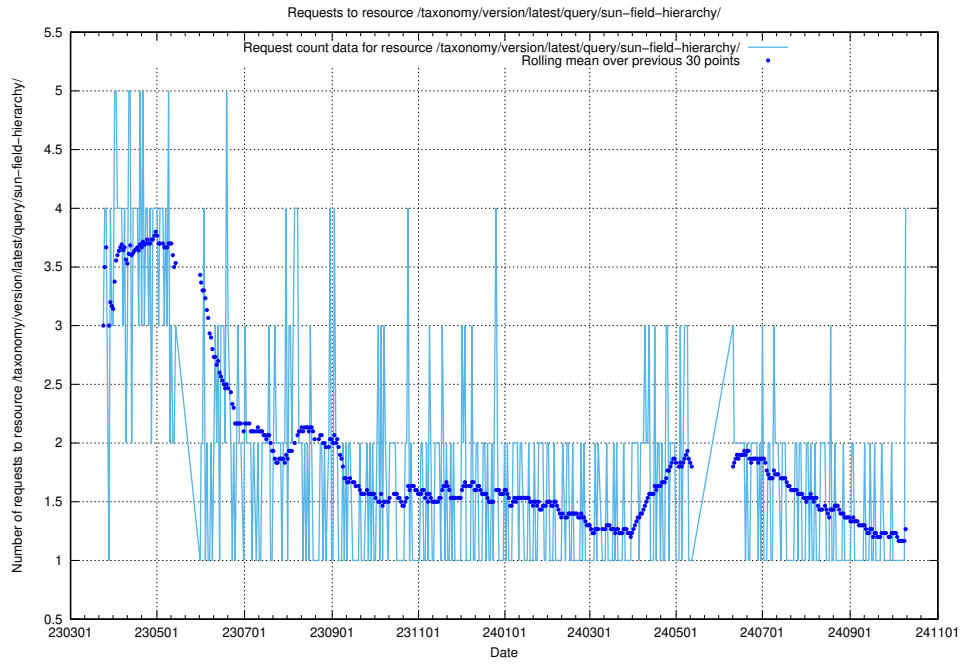

5.387 Usage of /taxonomy/version/latest/query/sun-field-hierarchy/

Here, we count the number of requests to resource /taxonomy/version/latest/query/sun-field-hierarchy/.