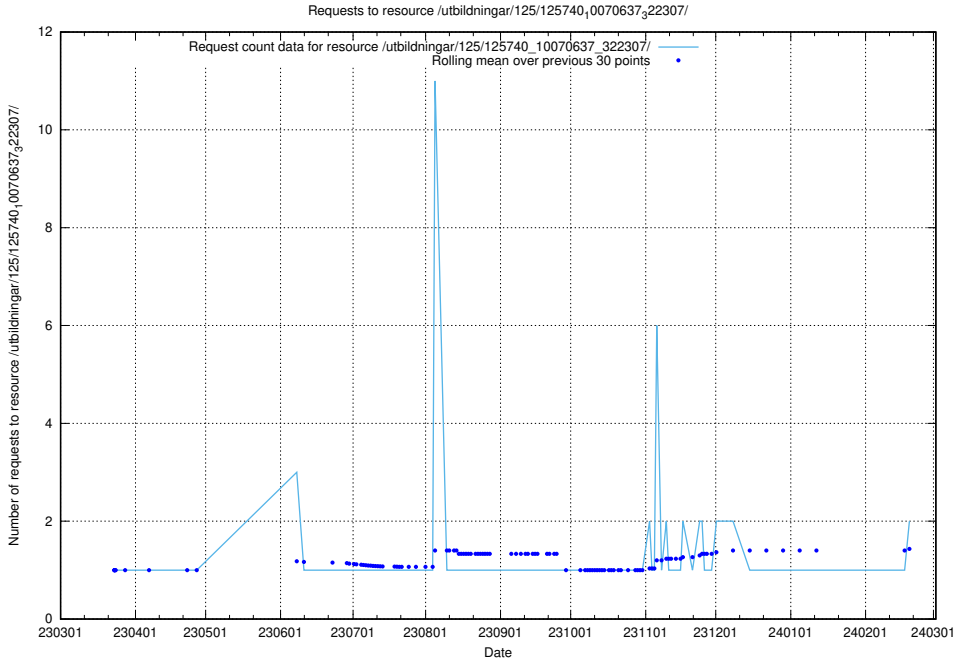

5.606 Usage of /utbildningar/125/125740_10070637_322307/

Here, we count the number of requests to resource /utbildningar/125/125740_10070637_322307/.