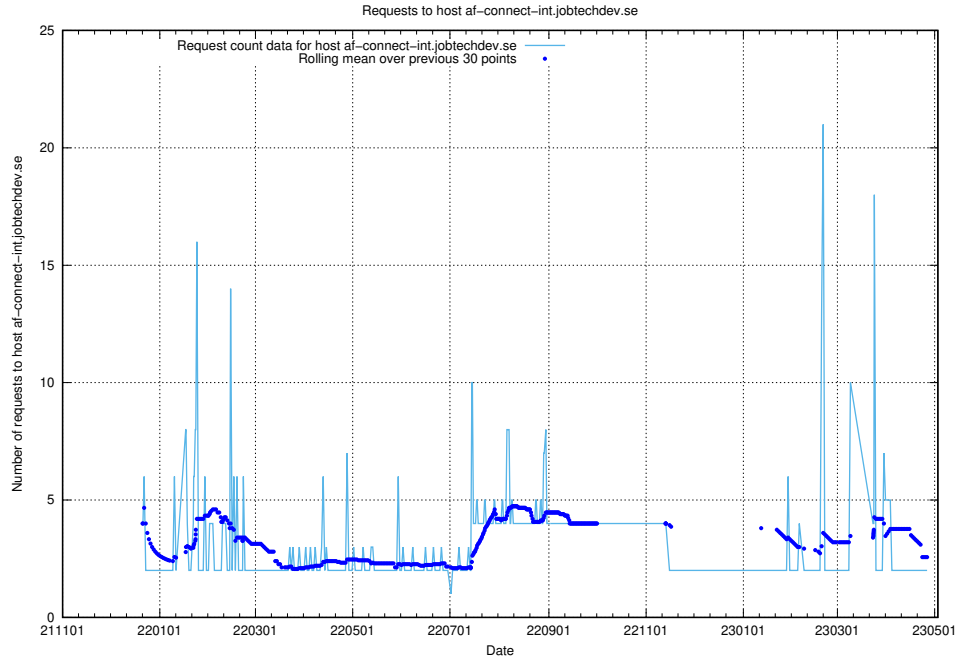

7.369 Usage of af-connect-int.jobtechdev.se

Here, we count the number of requests to host af-connect-int.jobtechdev.se.