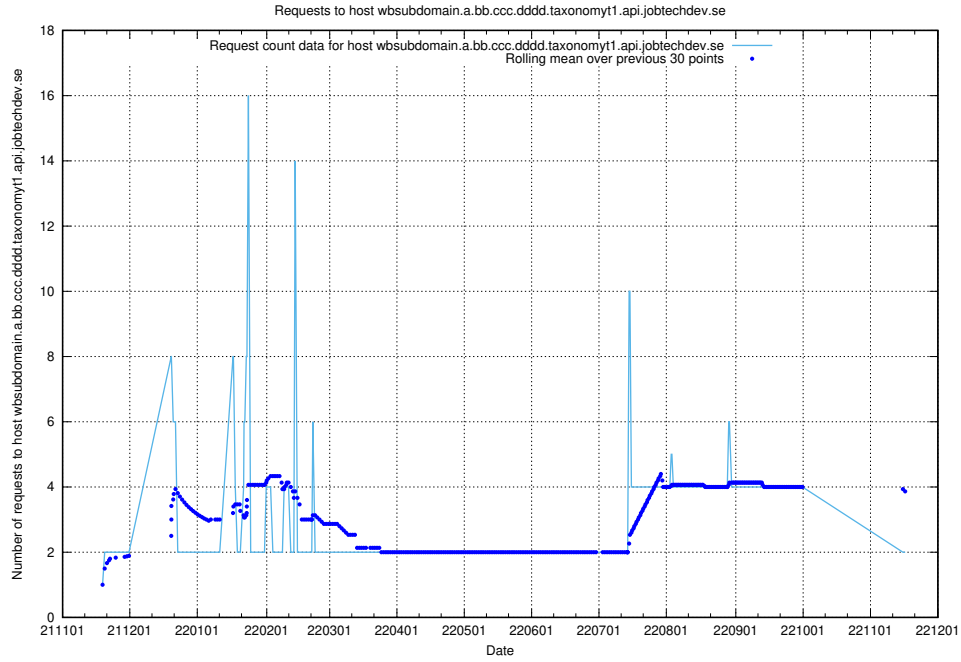

7.462 Usage of wbsubdomain.a.bb.ccc.dddd.taxonomyt1.api.jobtechdev.se

Here, we count the number of requests to host wbsubdomain.a.bb.ccc.dddd.taxonomyt1.api.jobtechdev.se