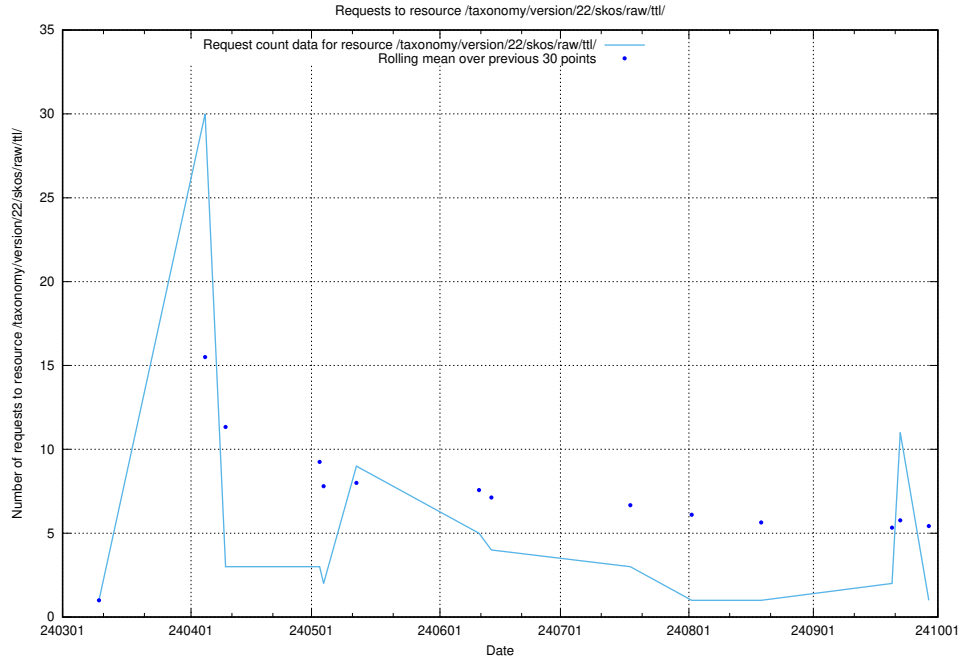

5.2834 Usage of /taxonomy/version/22/skos/raw/ttl/

Here, we count the number of requests to resource /taxonomy/version/22/skos/raw/ttl/.