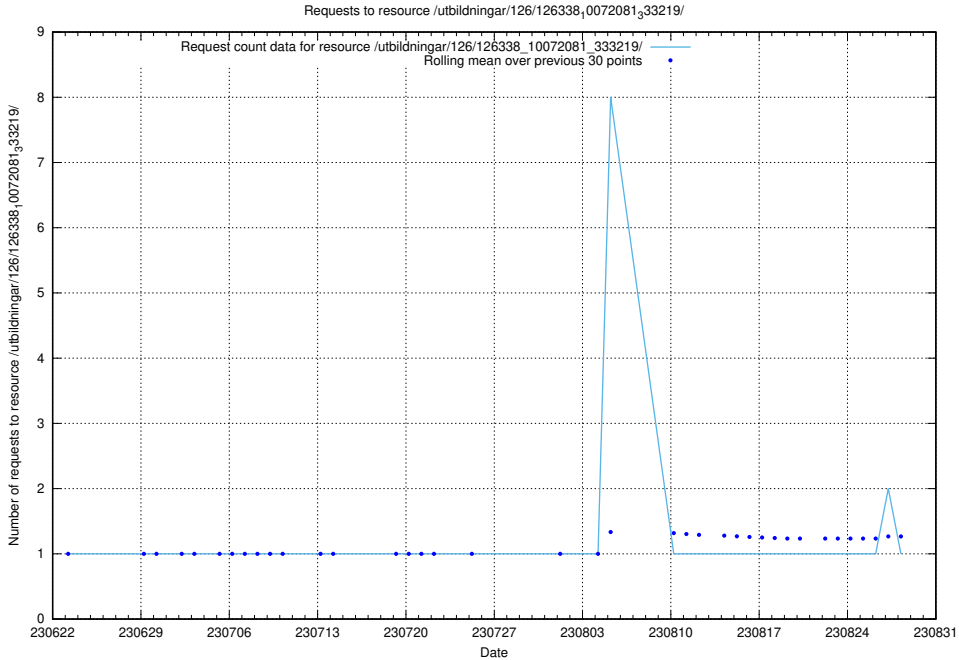

5.6547 Usage of /utbildningar/126/126338_10072081_333219/

Here, we count the number of requests to resource /utbildningar/126/126338_10072081_333219/.