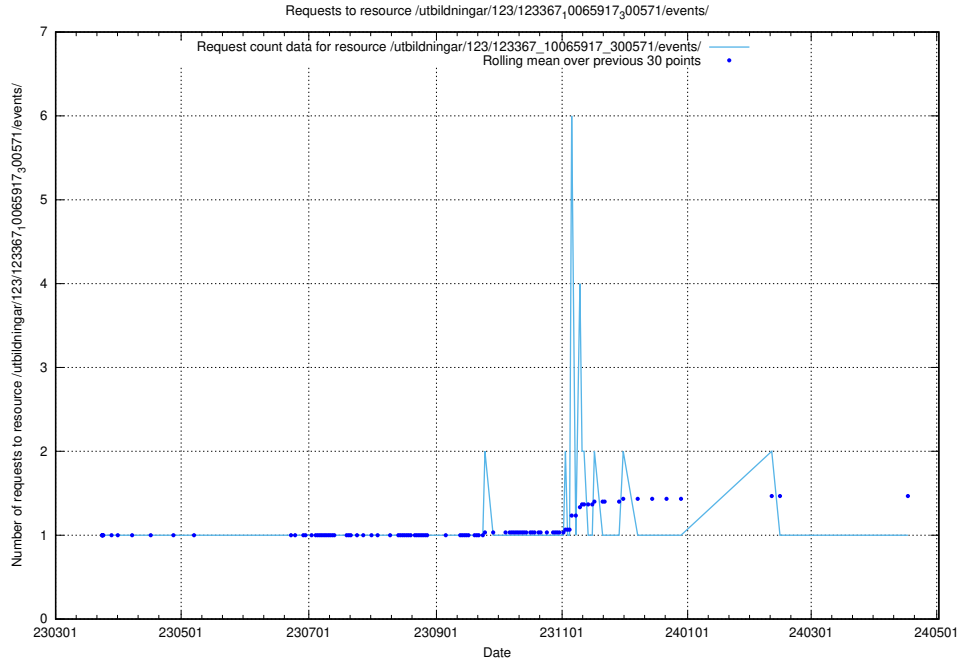

5.5559 Usage of /utbildningar/123/123367_10065917_300571/events/

Here, we count the number of requests to resource /utbildningar/123/123367_10065917_300571/events/