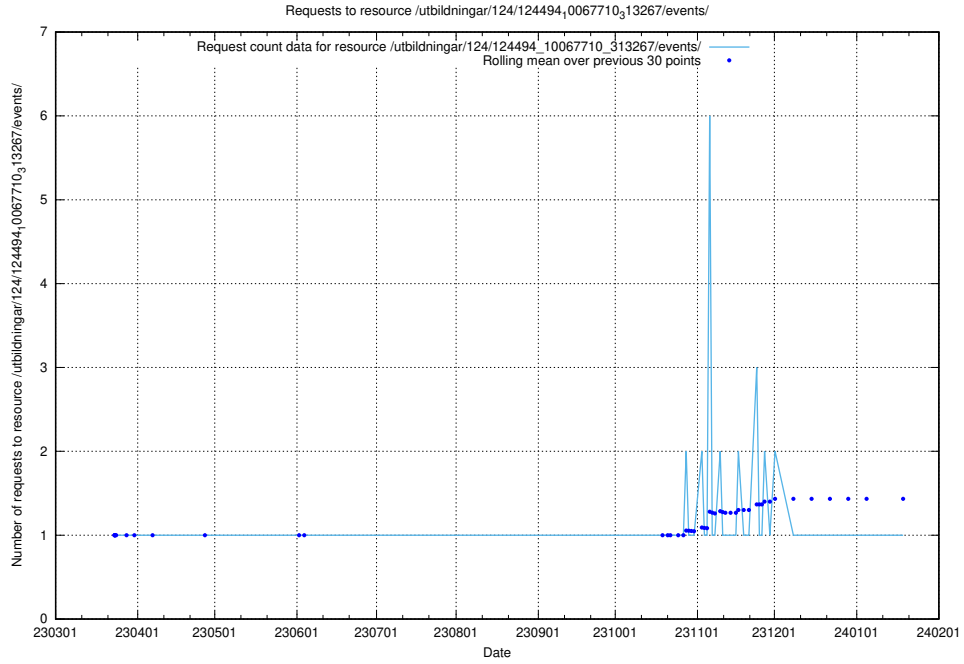

5.3682 Usage of /utbildningar/124/124494_10067710_313267/events/

Here, we count the number of requests to resource /utbildningar/124/124494_10067710_313267/events/