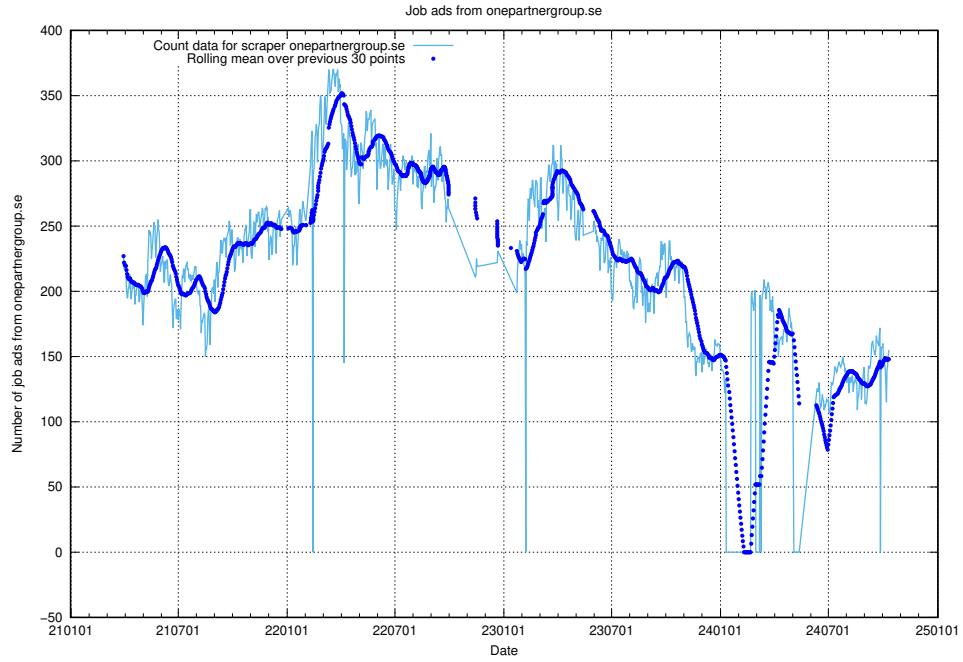

Here, we count the number of job ads scraped from thehub.io.

13.13 Number of ads by scraper onepartnergroup.se

Here, we count the number of job ads scraped from onepartnergroup.se.

13.14 Number of ads by scraper traineeguiden.se