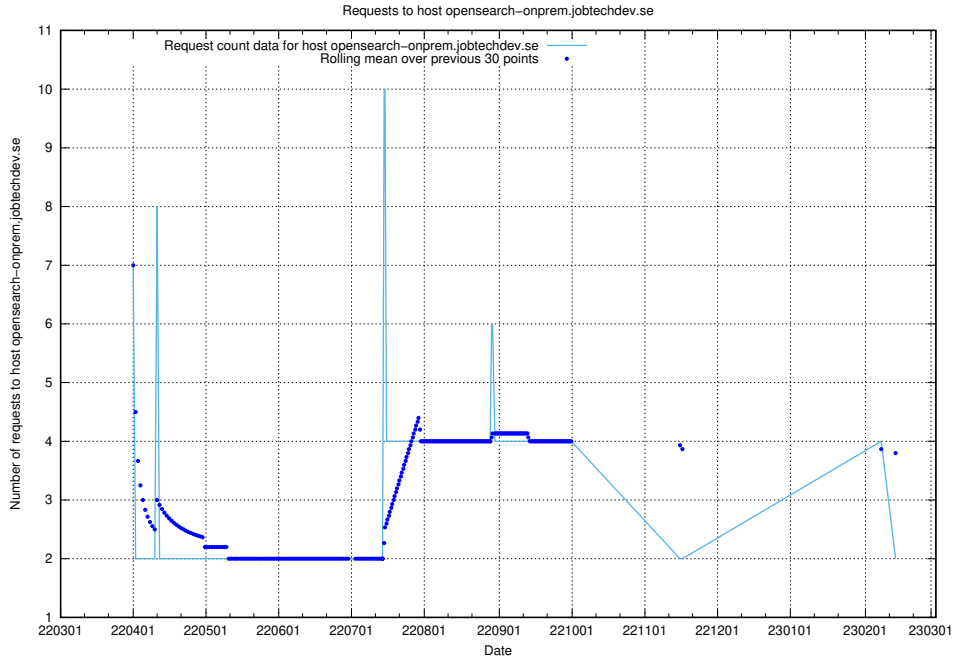

7.481 Usage of gitlab.forum.jobtechdev.se

Here, we count the number of requests to host gitlab.forum.jobtechdev.se.

7.482 Usage of opensearch.jobtechdev.se

Here, we count the number of requests to host opensearch.jobtechdev.se.