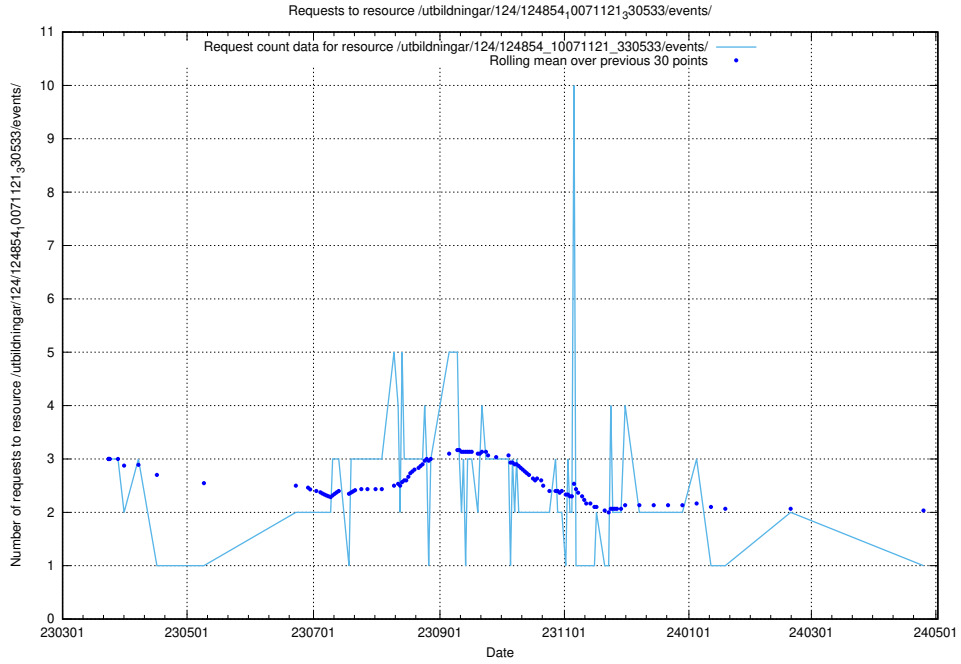

5.7134 Usage of /utbildningar/124/124854_10071121_330533/events/

Here, we count the number of requests to resource /utbildningar/124/124854_10071121_330533/events/