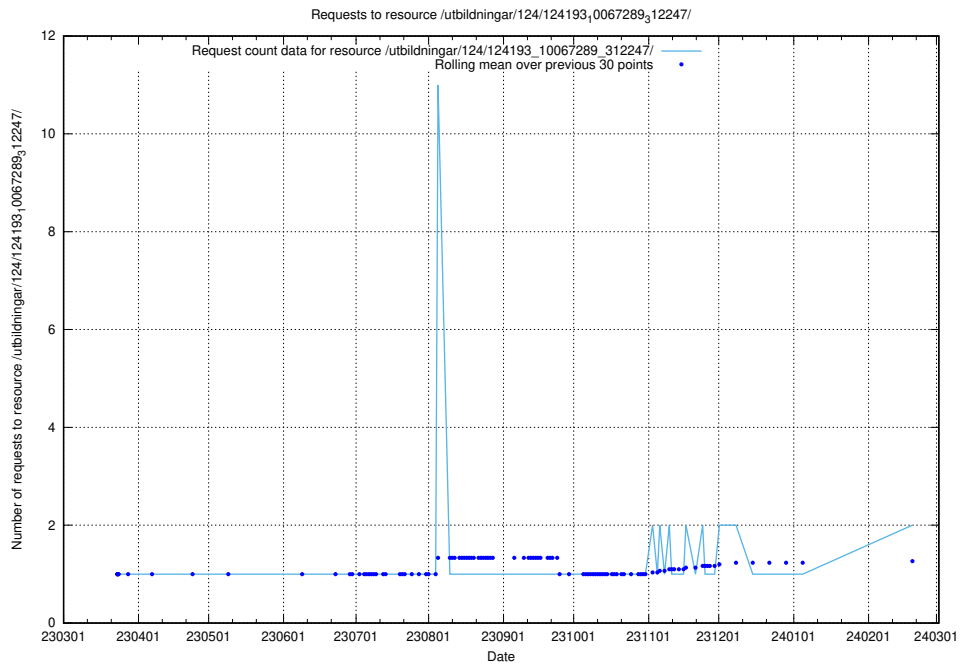

5.836 Usage of /utbildningar/124/124193_10067289_312247/

Here, we count the number of requests to resource /utbildningar/124/124193_10067289_312247/.