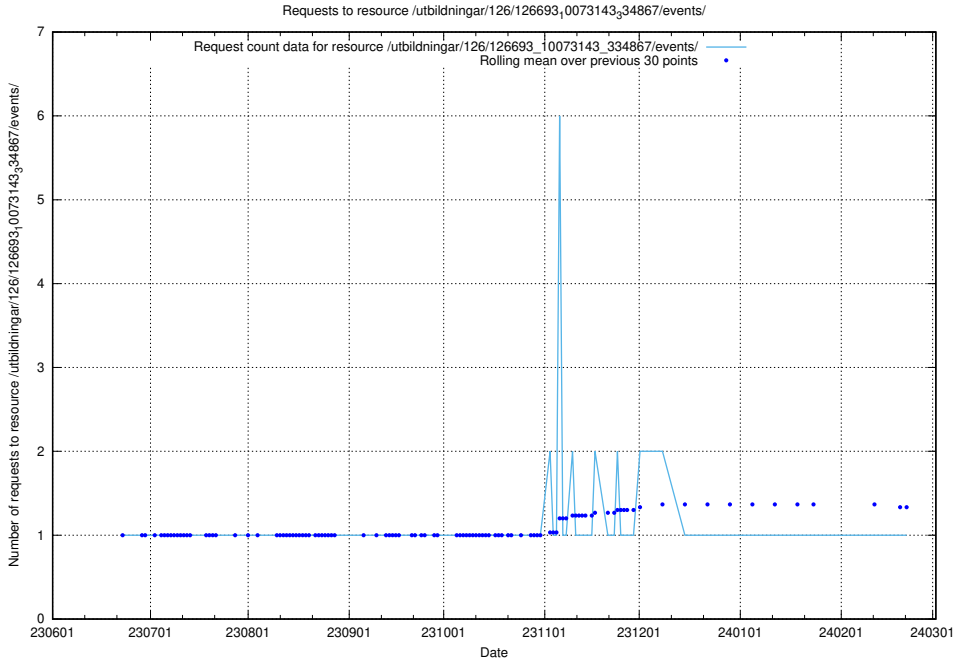

5.6534 Usage of /utbildningar/126/126693_10073143_334867/events/

Here, we count the number of requests to resource /utbildningar/126/126693_10073143_334867/events/