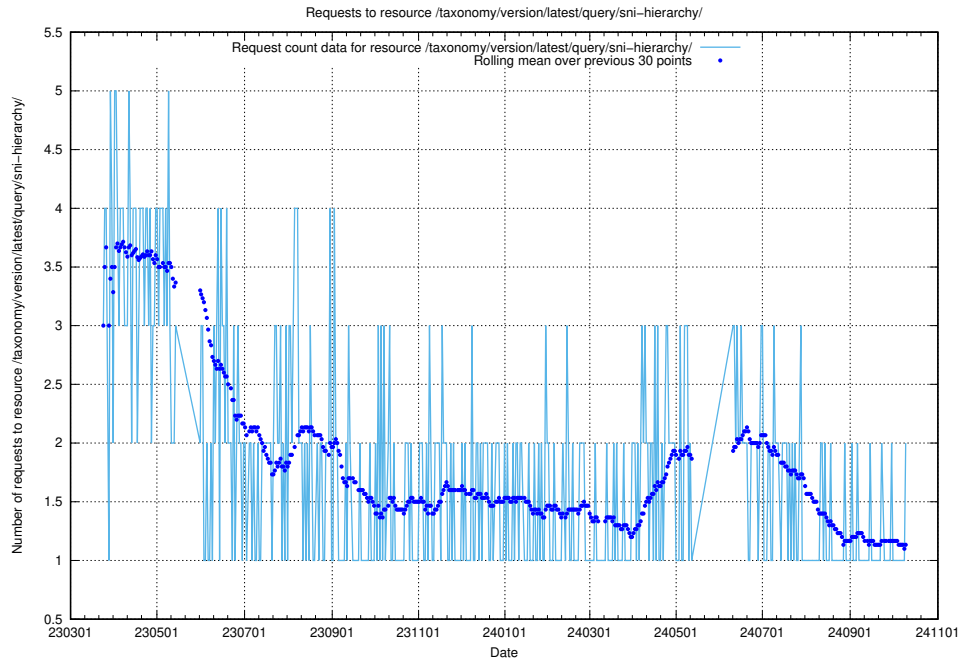

5.1067 Usage of /taxonomy/version/latest/query/sni-hierarchy/

Here, we count the number of requests to resource /taxonomy/version/latest/query/sni-hierarchy/.