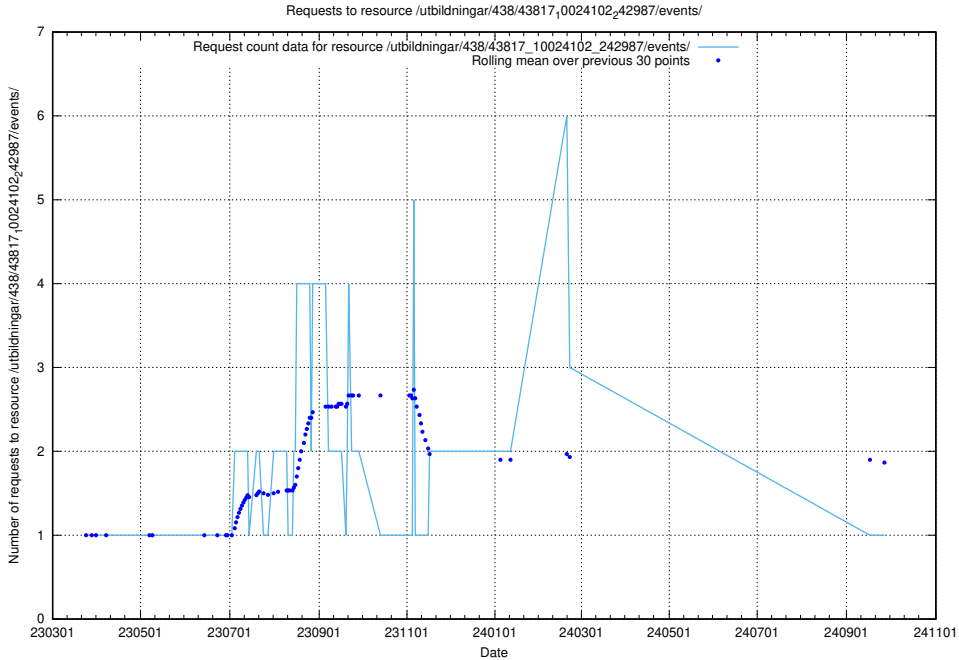

5.7045 Usage of /utbildningar/438/43817_10024102_242987/events/

Here, we count the number of requests to resource /utbildningar/438/43817_10024102_242987/events/.