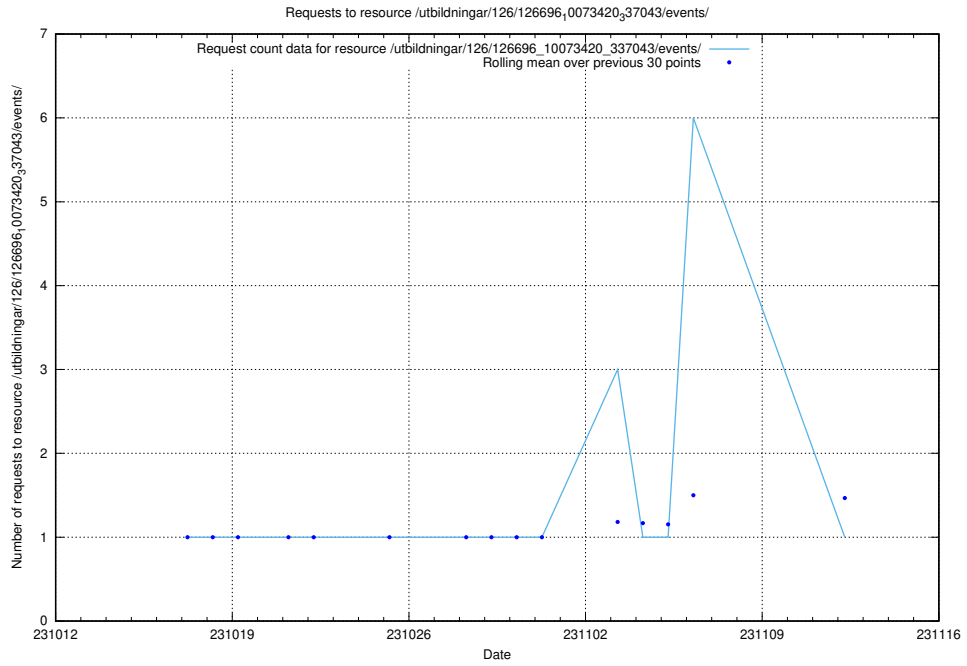

5.5223 Usage of /utbildningar/126/126696_10073420_337043/events/

Here, we count the number of requests to resource /utbildningar/126/126696_10073420_337043/events/