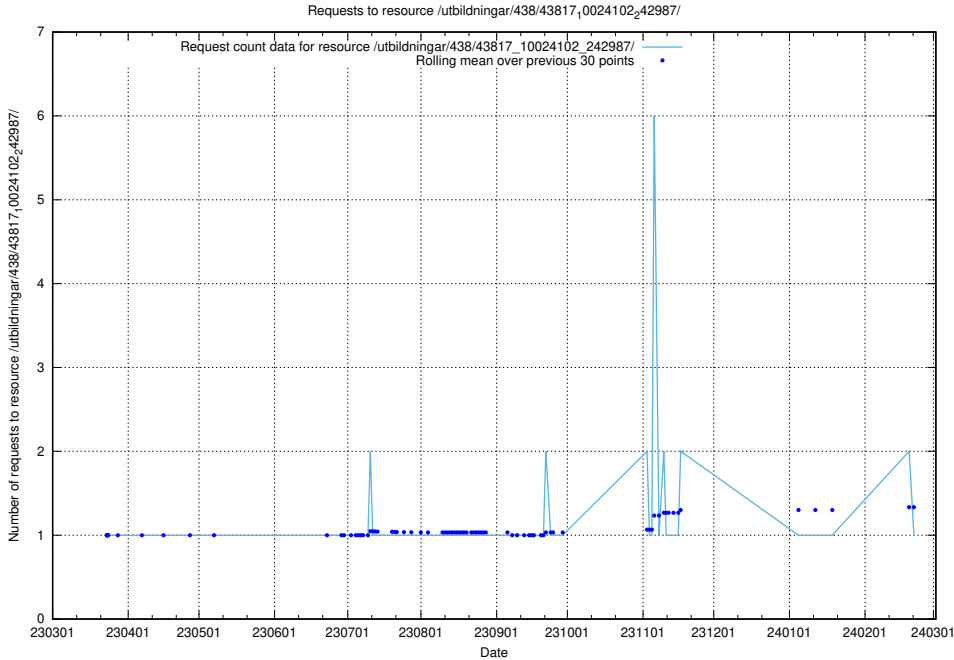

5.7222 Usage of /utbildningar/438/43817_10024102_242987/

Here, we count the number of requests to resource /utbildningar/438/43817_10024102_242987/.