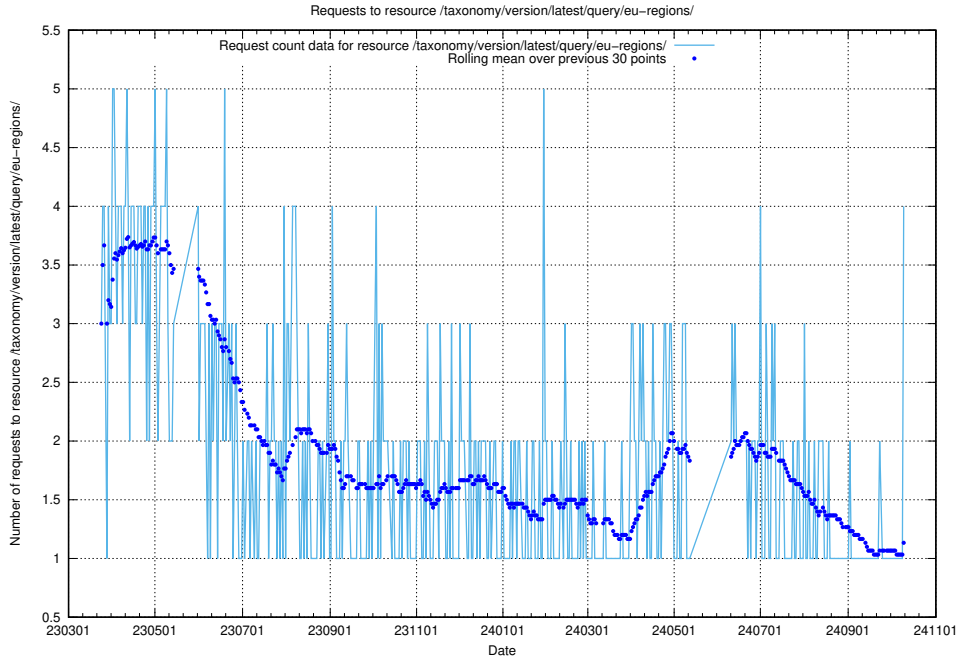

5.401 Usage of /taxonomy/version/latest/query/eu-regions/

Here, we count the number of requests to resource /taxonomy/version/latest/query/eu-regions/.