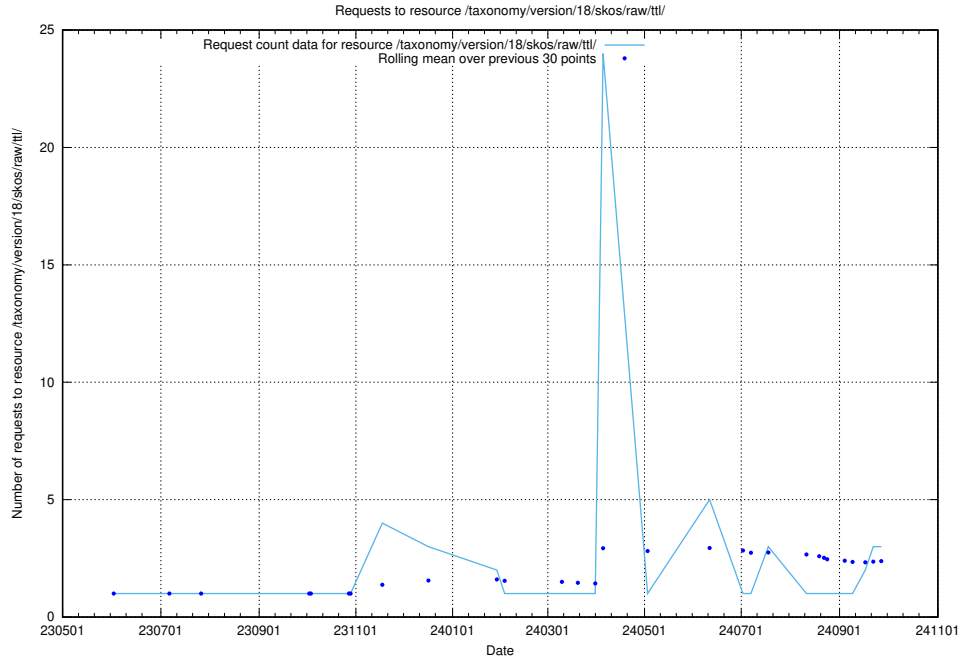

5.568 Usage of `/taxonomy/version/18/skos/raw/ttl/`

Here, we count the number of requests to resource `/taxonomy/version/18/skos/raw/ttl/`.