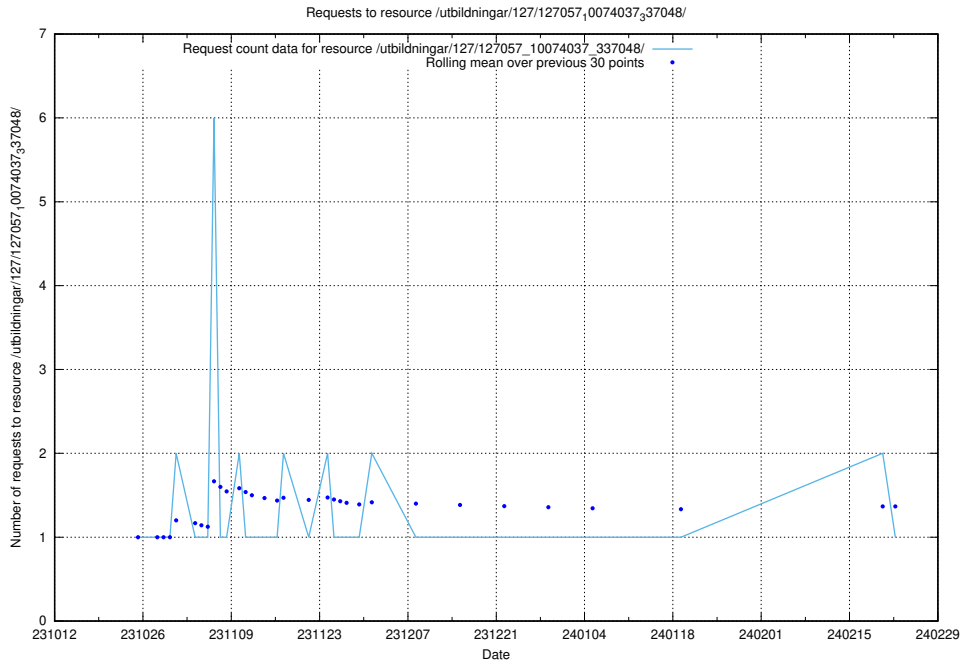

5.5130 Usage of /utbildningar/127/127057_10074037_337048/

Here, we count the number of requests to resource /utbildningar/127/127057_10074037_337048/.