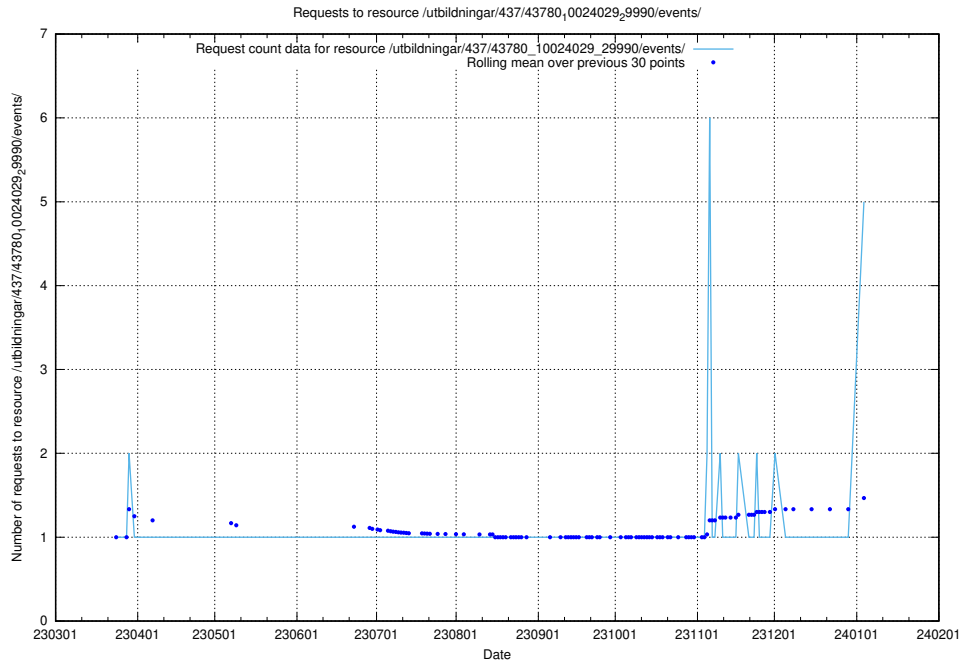

Here, we count the number of requests to resource /taxonomy/version/latest/query/employment-length-concepts/.

5.268 Usage of /utbildningar/437/43780_10024029_29990/events/

Here, we count the number of requests to resource /utbildningar/437/43780_10024029_29990/events/.