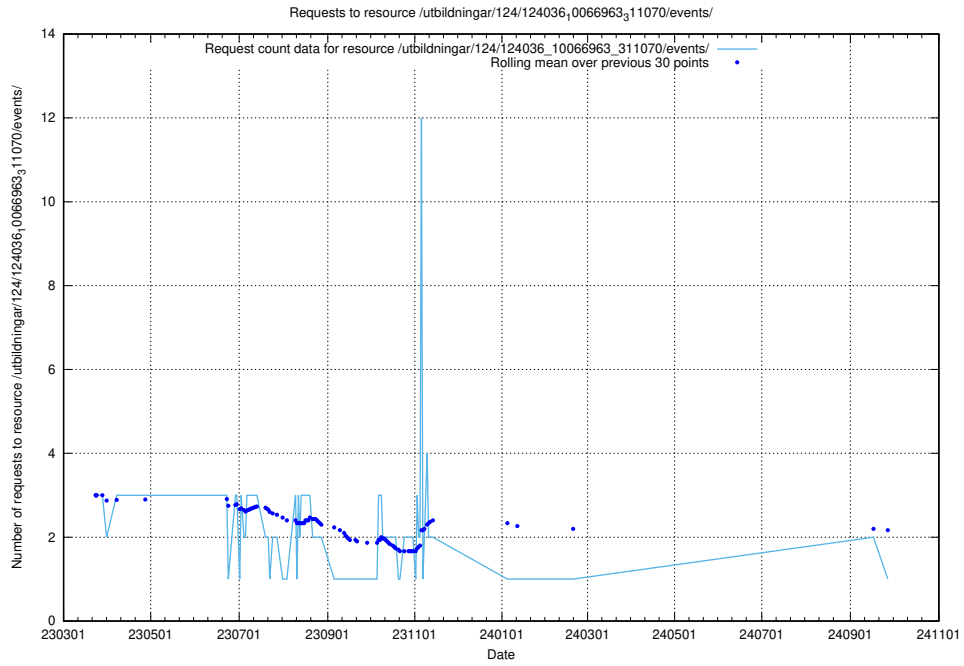

5.7139 Usage of /utbildningar/124/124036_10066963_311070/events/

Here, we count the number of requests to resource /utbildningar/124/124036_10066963_311070/events/

5.7140 Usage of /utbildningar/123/123367_10065860_299148/events/