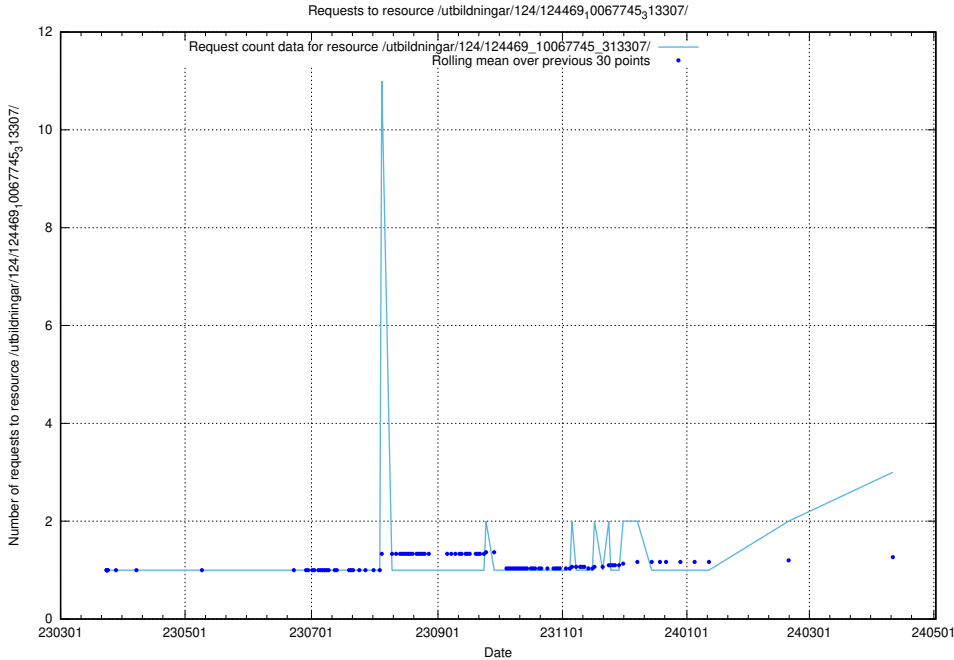

5.477 Usage of /utbildningar/124/124469_10067745_313307/

Here, we count the number of requests to resource /utbildningar/124/124469_10067745_313307/.