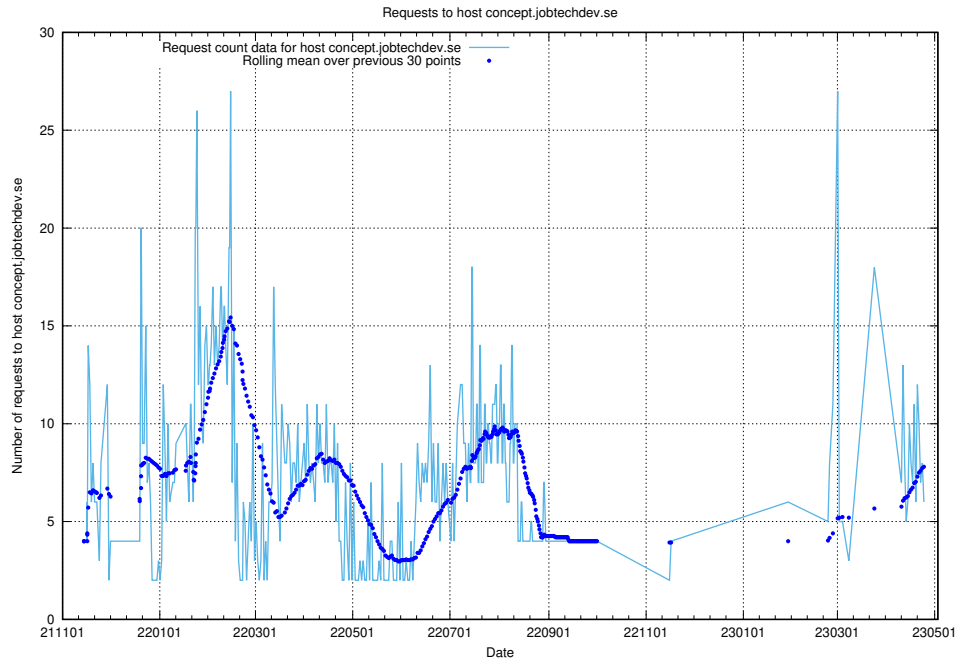

7.81 Usage of concept.jobtechdev.se

Here, we count the number of requests to host concept.jobtechdev.se.