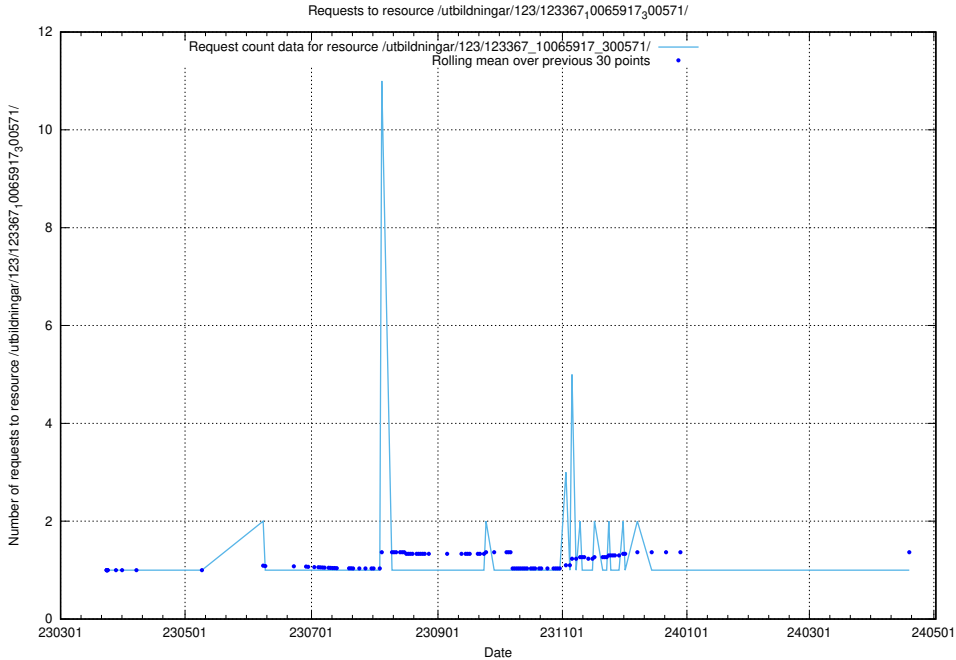

5.5568 Usage of /utbildningar/123/123367_10065917_300571/

Here, we count the number of requests to resource /utbildningar/123/123367_10065917_300571/.