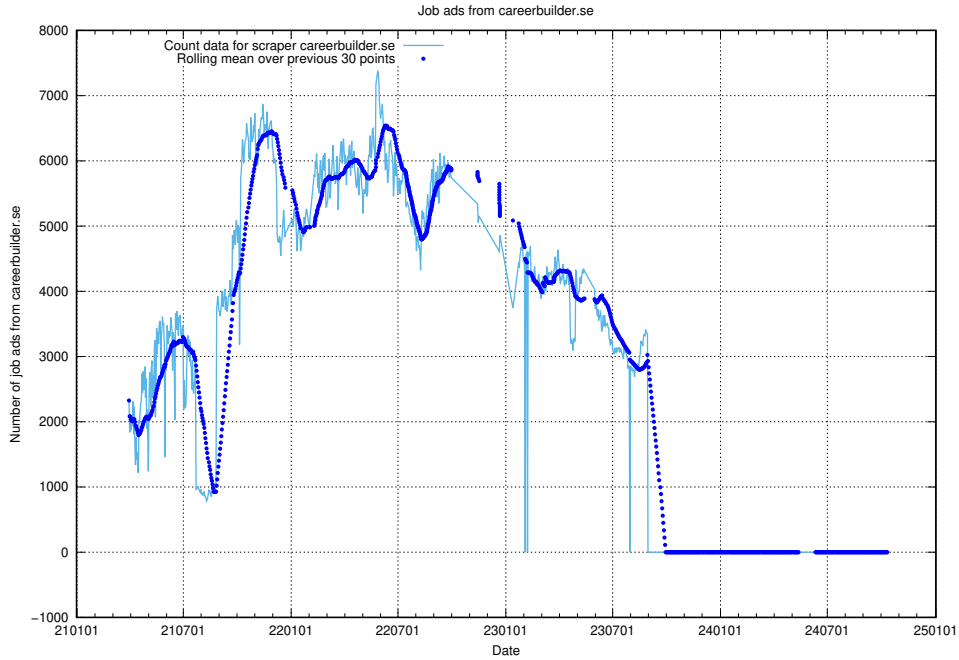

13.20 Number of ads by scraper careerbuilder.se

Here, we count the number of job ads scraped from careerbuilder.se.