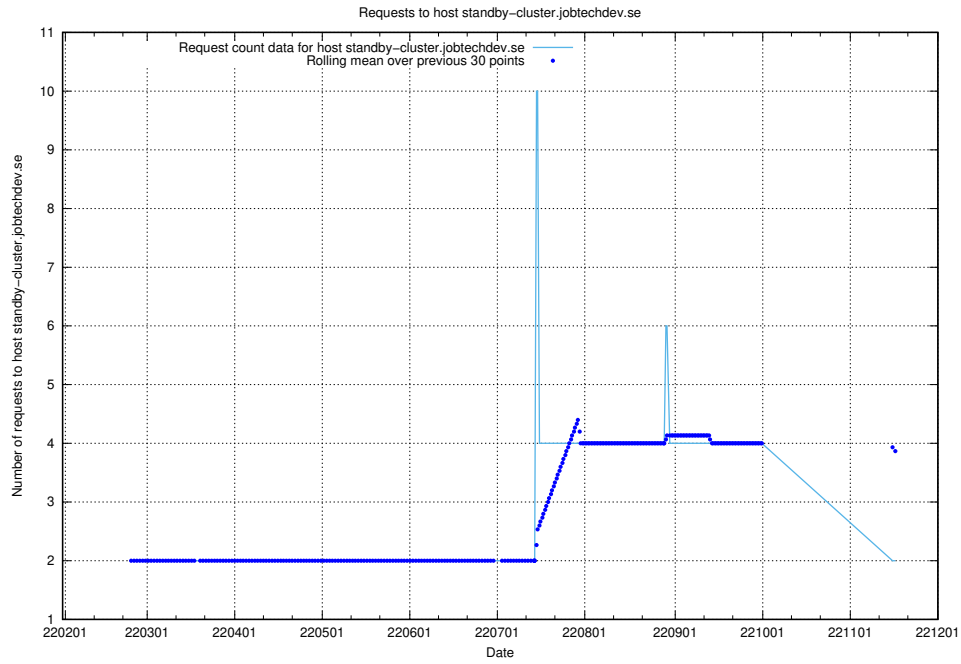

7.512 Usage of standby-cluster.jobtechdev.se

Here, we count the number of requests to host standby-cluster.jobtechdev.se.