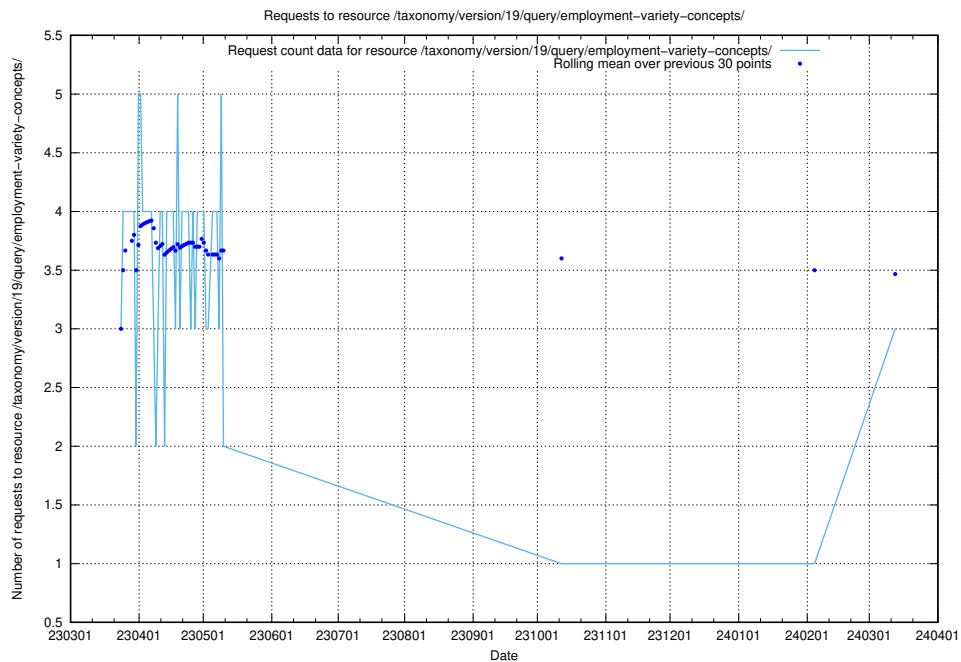

Here, we count the number of requests to resource `/taxonomy/version/19/query/employment-variety-concepts/`.

5.583 Usage of /utbildningar/437/43757_10024113_309027/events/

Here, we count the number of requests to resource /utbildningar/437/43757_10024113_309027/events/.