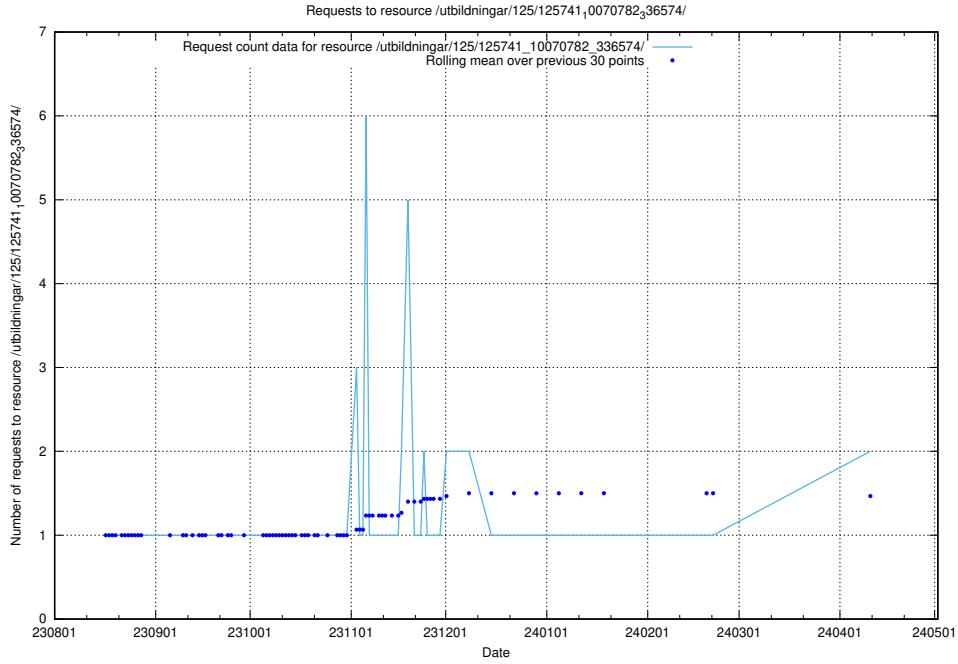

5.904 Usage of /utbildningar/125/125741_10070782_336574/

Here, we count the number of requests to resource /utbildningar/125/125741_10070782_336574/.