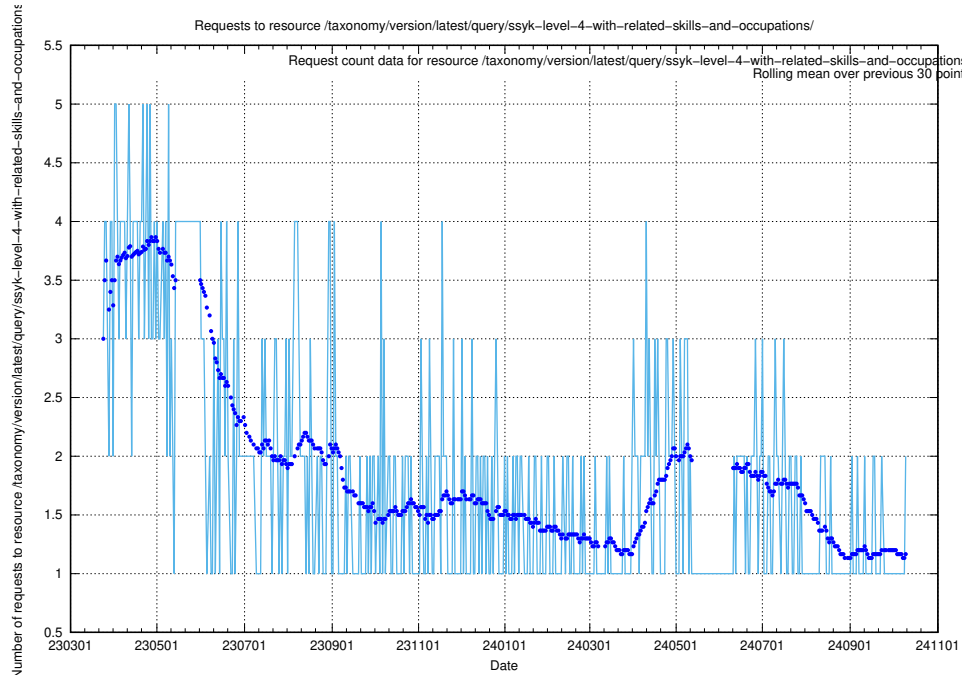

5.1061 Usage of /taxonomy/version/latest/query/ssyk-level-4-with-related-skills-and-occupations/

Here, we count the number of requests to resource /taxonomy/version/latest/query/ssyk-level-4-with-related-skills-and-occupations/.