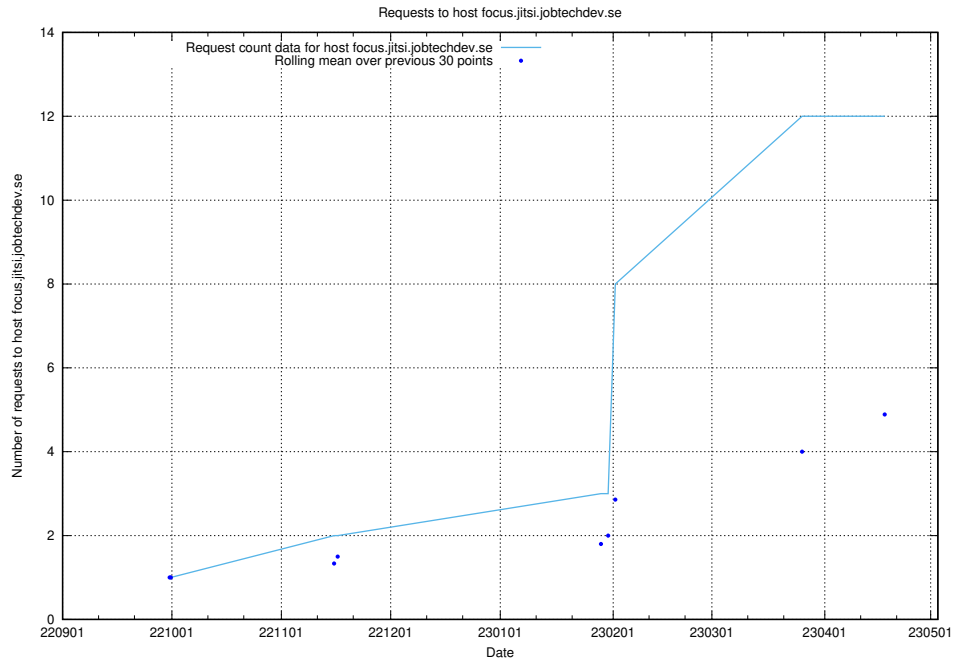

7.56 Usage of focus.jitsi.jobtechdev.se

Here, we count the number of requests to host focus.jitsi.jobtechdev.se.