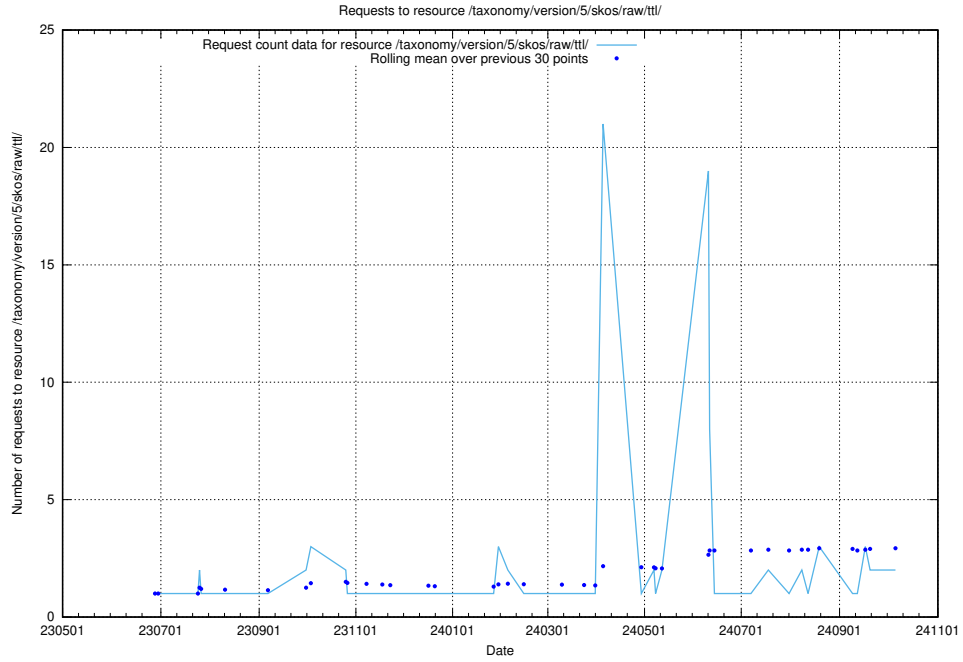

5.979 Usage of /taxonomy/version/5/skos/raw/ttl/

Here, we count the number of requests to resource /taxonomy/version/5/skos/raw/ttl/.