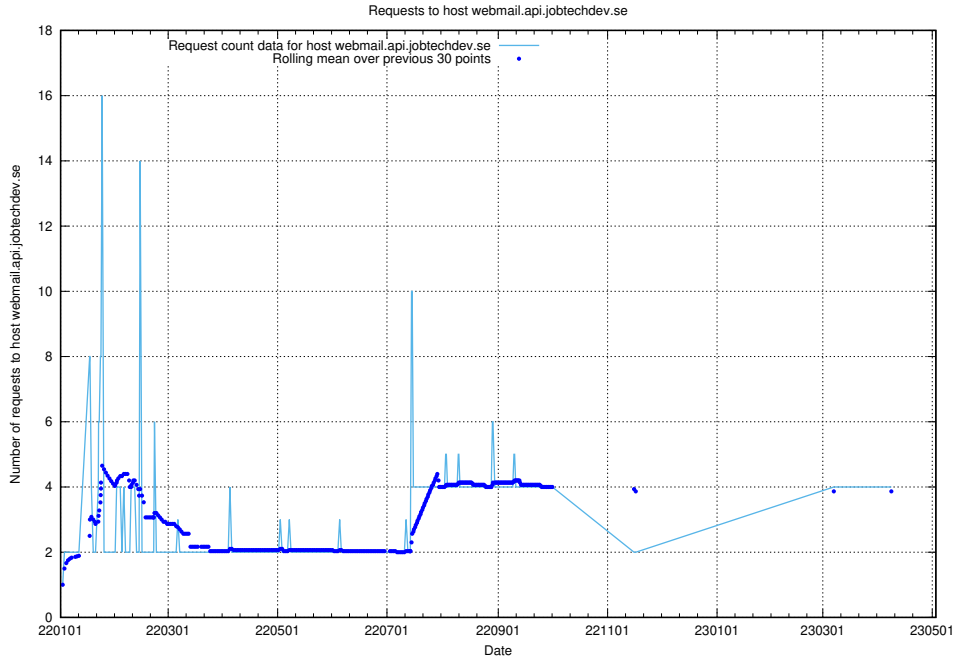

7.119 Usage of webmail.api.jobtechdev.se

Here, we count the number of requests to host webmail.api.jobtechdev.se.