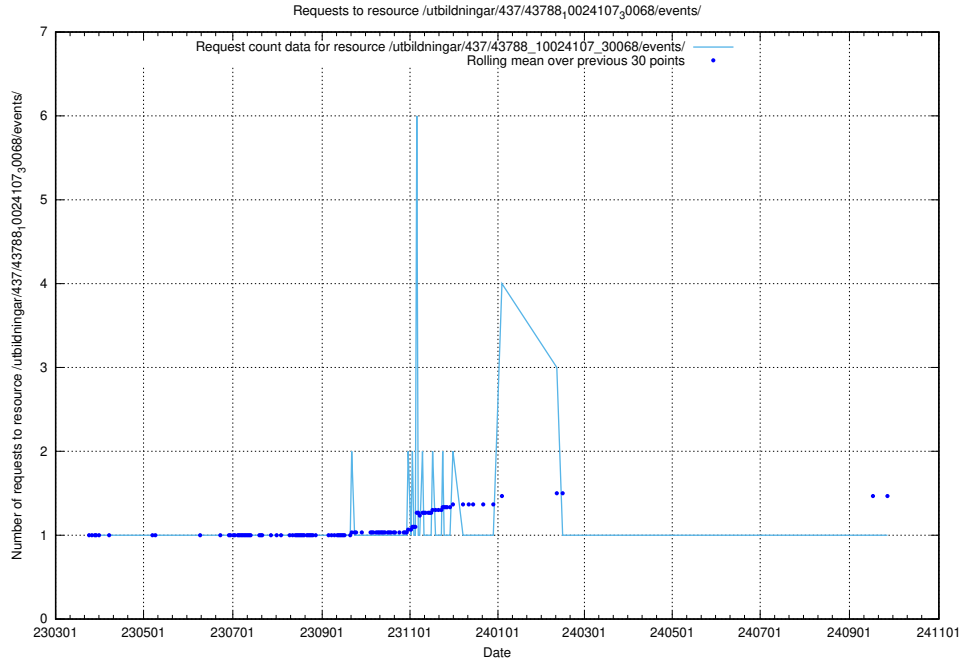

5.7056 Usage of /utbildningar/437/43788_10024107_30068/events/

Here, we count the number of requests to resource /utbildningar/437/43788_10024107_30068/events/.