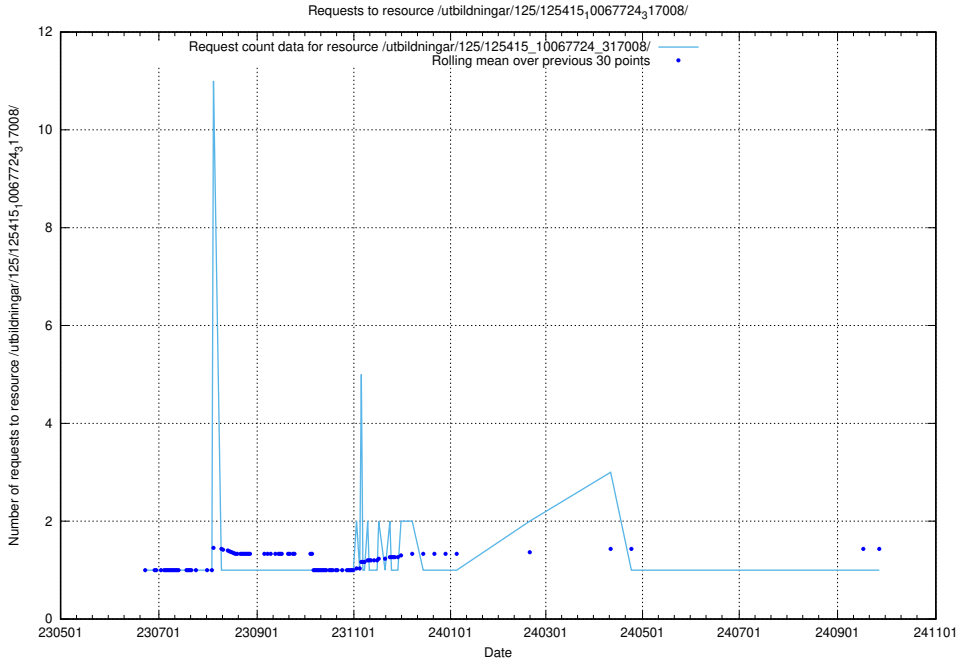

5.6605 Usage of /utbildningar/125/125415_10067724_317008/

Here, we count the number of requests to resource /utbildningar/125/125415_10067724_317008/.