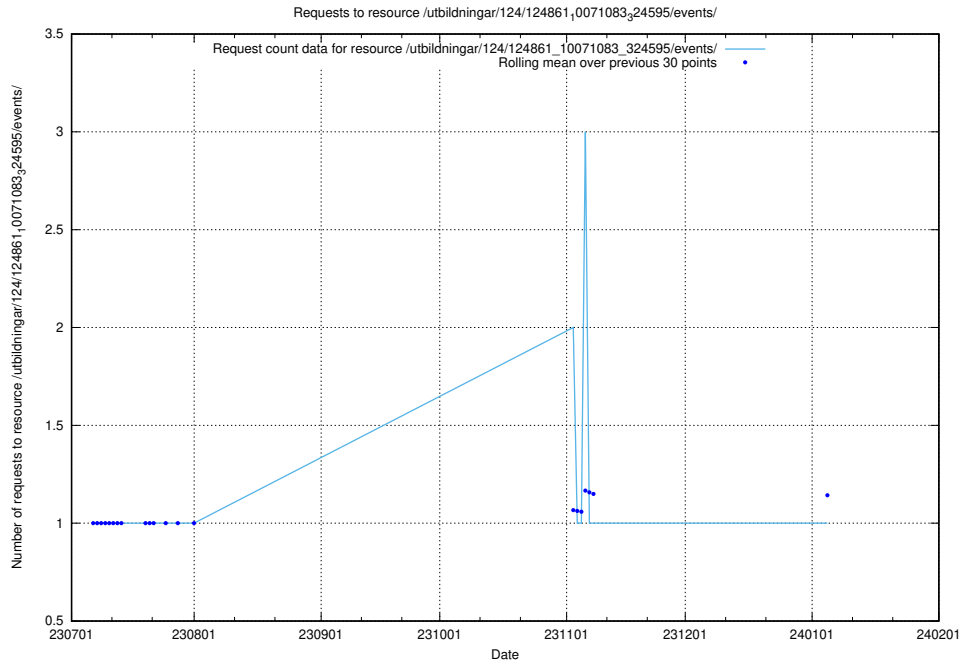

5.6223 Usage of /utbildningar/124/124861_10071083_324595/events/

Here, we count the number of requests to resource /utbildningar/124/124861_10071083_324595/events/

5.6224 Usage of /utbildningar/124/124861_10071083_324595/