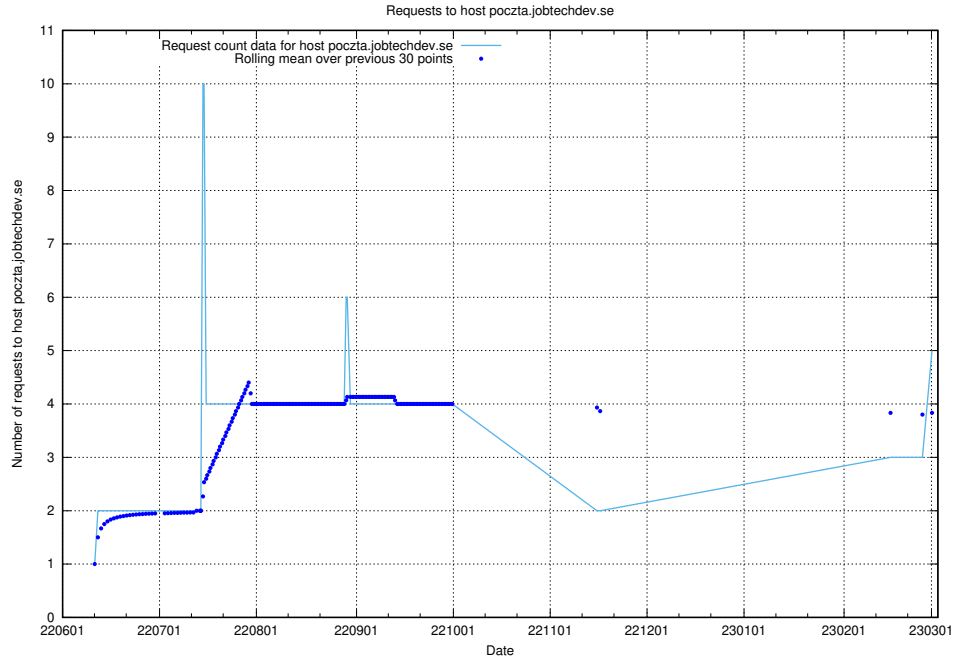

7.96 Usage of poczta.jobtechdev.se

Here, we count the number of requests to host poczta.jobtechdev.se.

7.97 Usage of mentor-api-test.jobtechdev.se

Here, we count the number of requests to host mentor-api-test.jobtechdev.se.