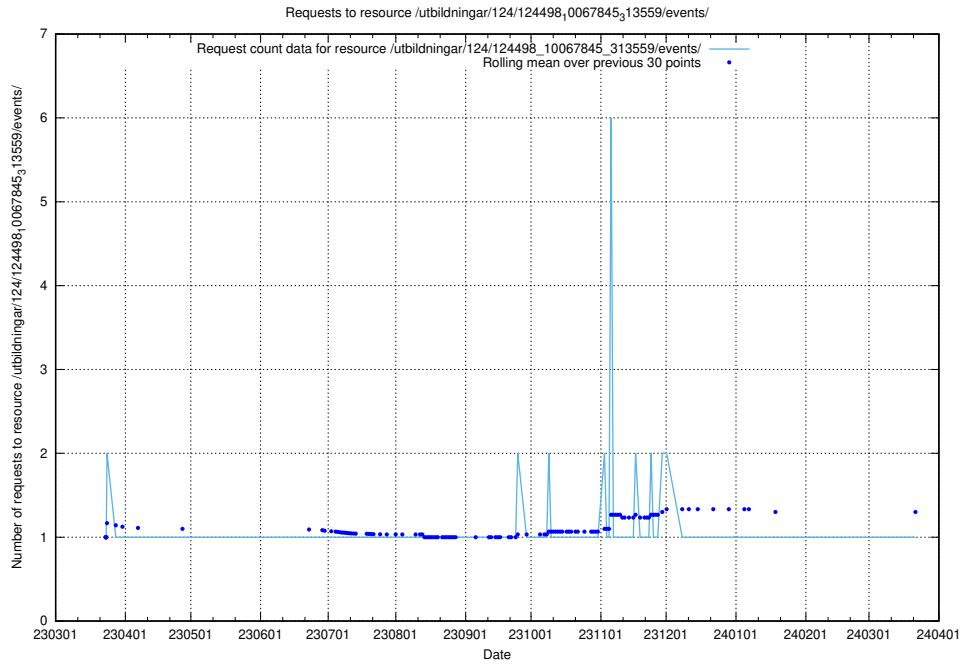

Here, we count the number of requests to resource /utbildningar/utb_emil/125/125741_10070679_337045/events/

5.3610 Usage of /utbildningar/124/124498_10067845_313559/events/

Here, we count the number of requests to resource /utbildningar/124/124498_10067845_313559/events/