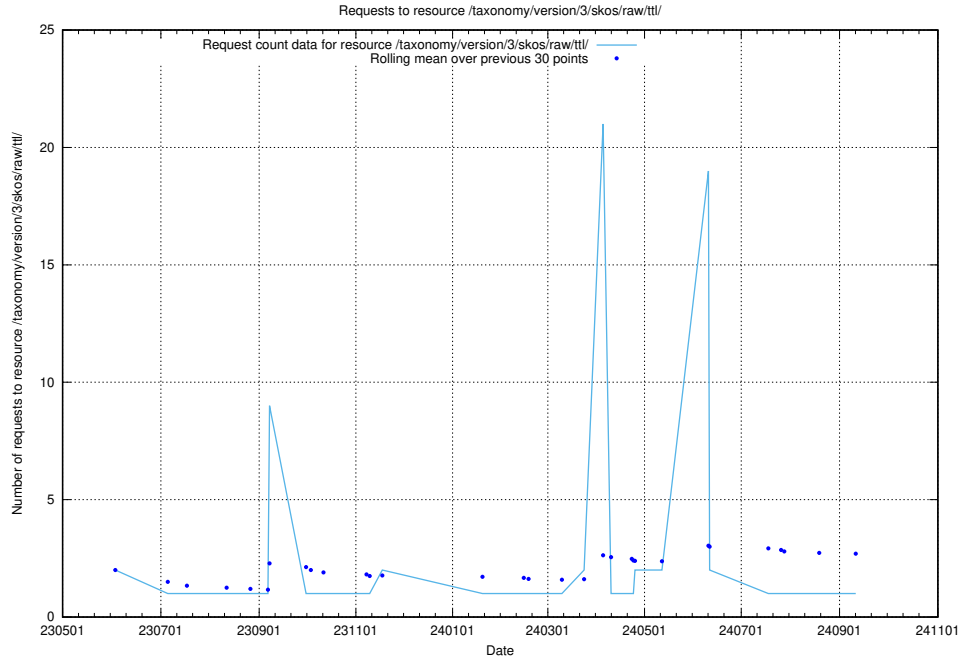

5.6799 Usage of /taxonomy/version/3/skos/raw/ttl/

Here, we count the number of requests to resource /taxonomy/version/3/skos/raw/ttl/.