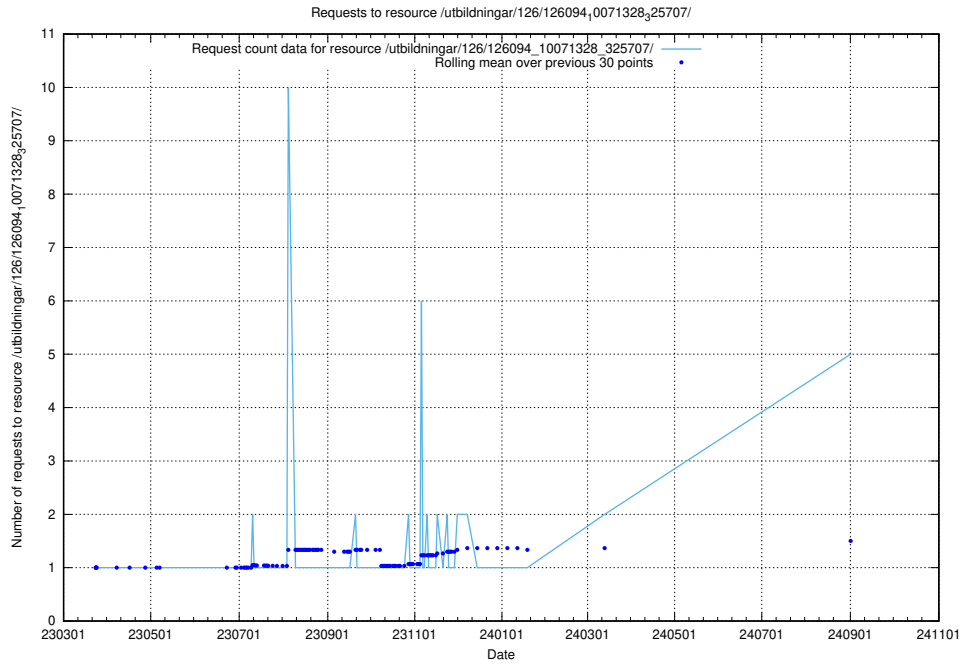

5.272 Usage of /utbildningar/126/126094_10071328_325707/

Here, we count the number of requests to resource /utbildningar/126/126094_10071328_325707/.