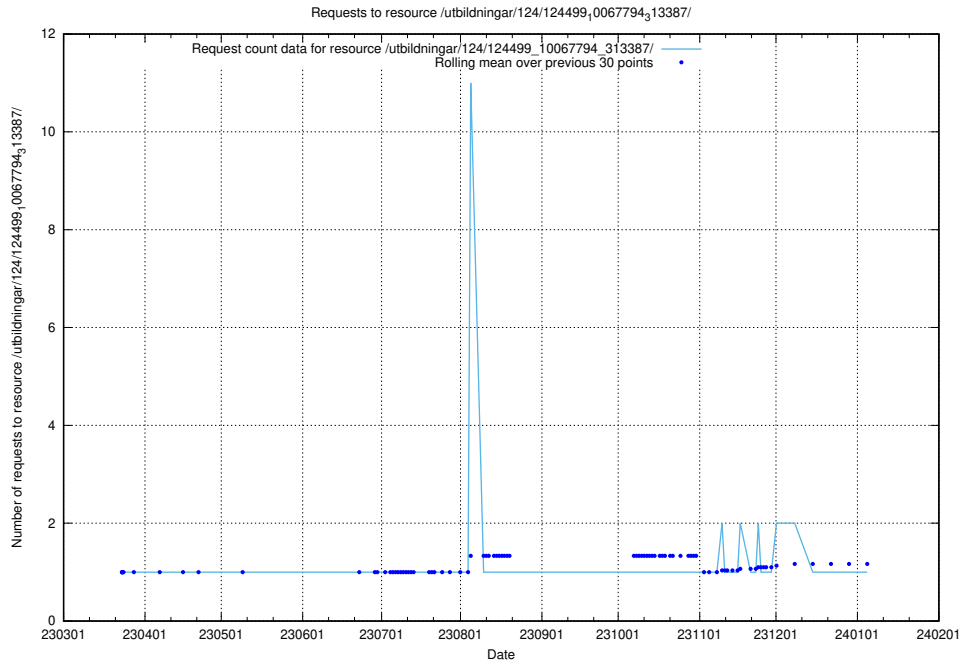

5.3432 Usage of /utbildningar/124/124499_10067794_313387/

Here, we count the number of requests to resource /utbildningar/124/124499_10067794_313387/.