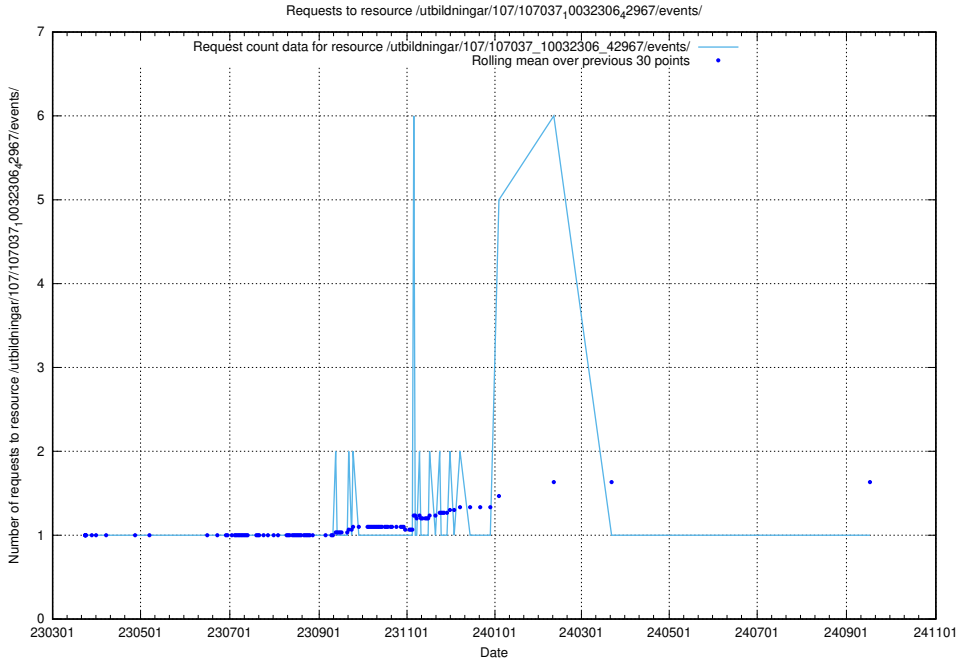

5.6281 Usage of /utbildningar/107/107037_10032306_42967/events/

Here, we count the number of requests to resource /utbildningar/107/107037_10032306_42967/events/.