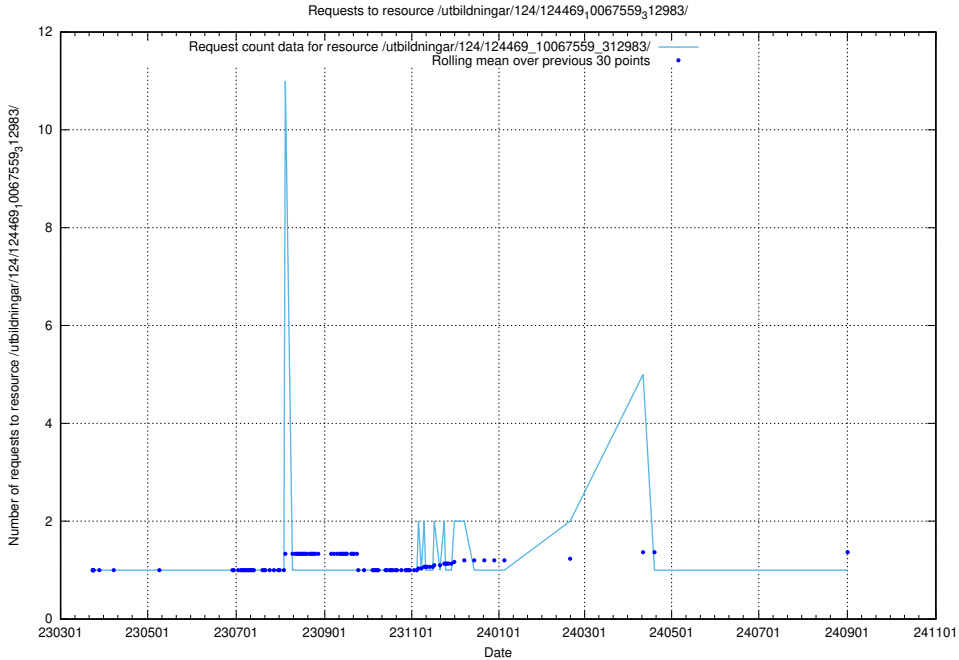

5.4257 Usage of /utbildningar/124/124469_10067559_312983/

Here, we count the number of requests to resource /utbildningar/124/124469_10067559_312983/.