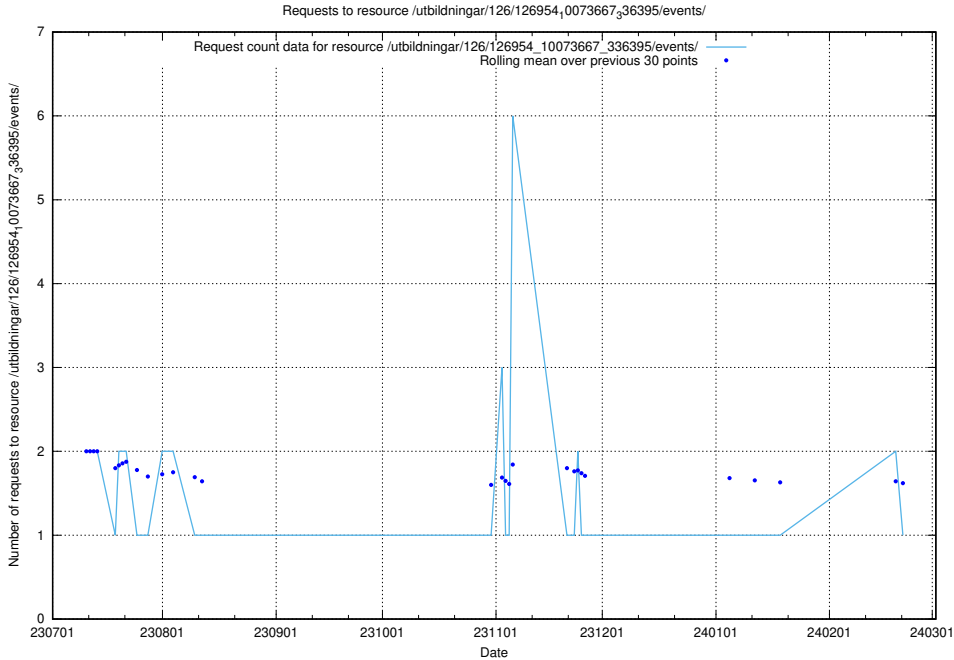

5.6036 Usage of /utbildningar/126/126954_10073667_336395/events/

Here, we count the number of requests to resource /utbildningar/126/126954_10073667_336395/events/

5.6037 Usage of /utbildningar/126/126954_10073667_336395/