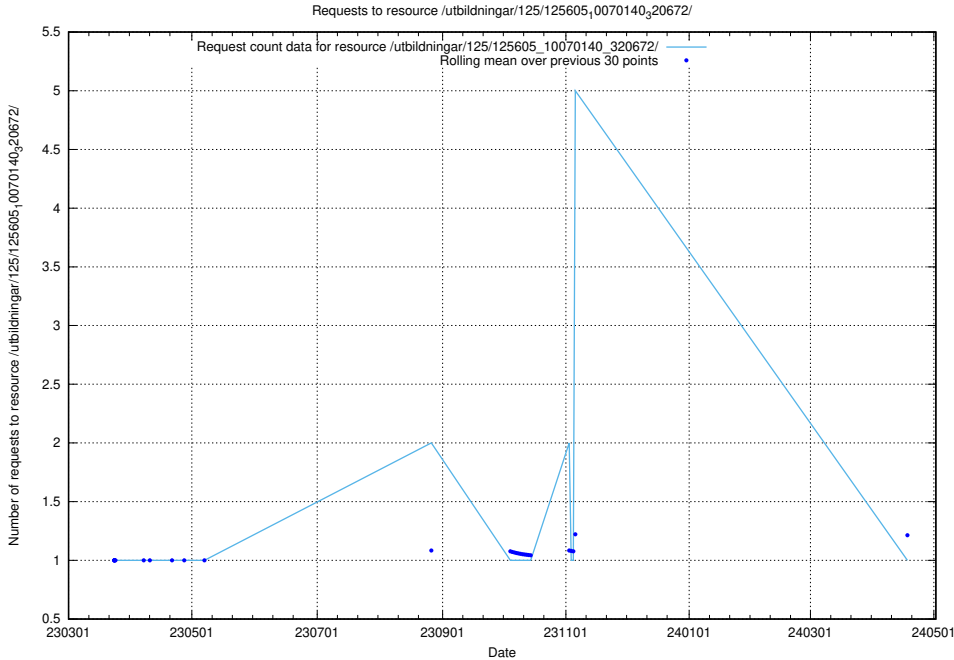

5.1226 Usage of /utbildningar/125/125605_10070140_320672/

Here, we count the number of requests to resource /utbildningar/125/125605_10070140_320672/.