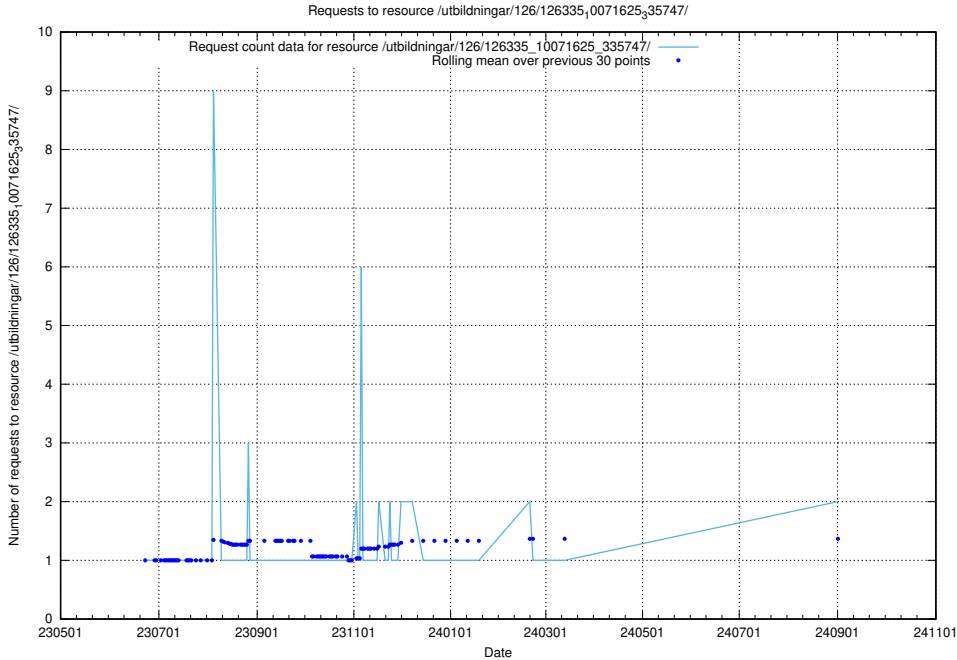

5.994 Usage of /utbildningar/126/126335_10071625_335747/

Here, we count the number of requests to resource /utbildningar/126/126335_10071625_335747/.