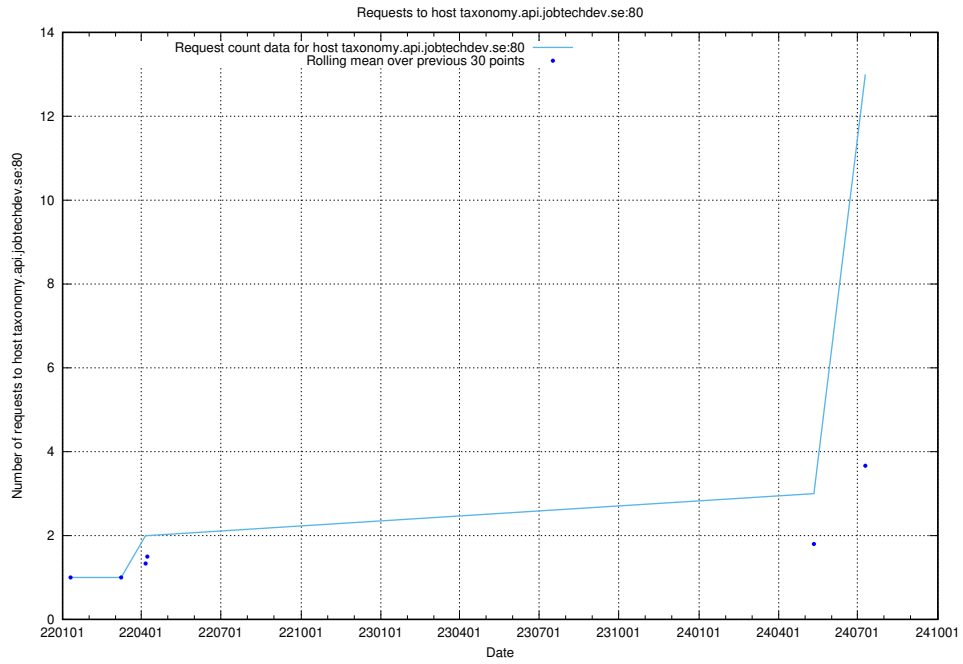

7.46 Usage of taxonomy.api.jobtechdev.se:80

Here, we count the number of requests to host taxonomy.api.jobtechdev.se:80.