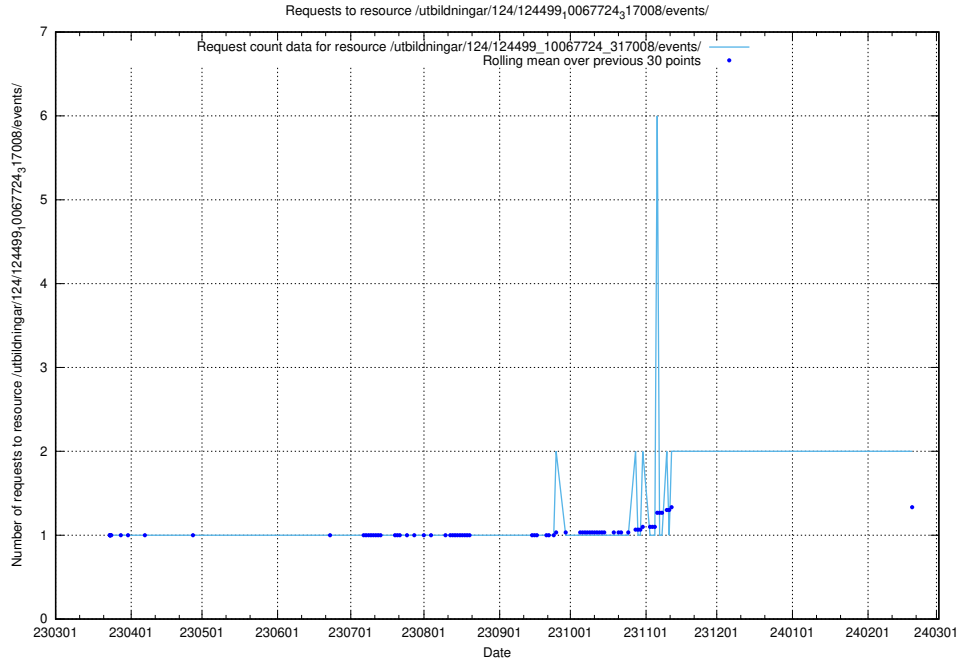

Here, we count the number of requests to resource /utbildningar/utb_emil/124/124465_10067631_336914/

5.741 Usage of /utbildningar/124/124499_10067724_317008/events/

Here, we count the number of requests to resource /utbildningar/124/124499_10067724_317008/events/