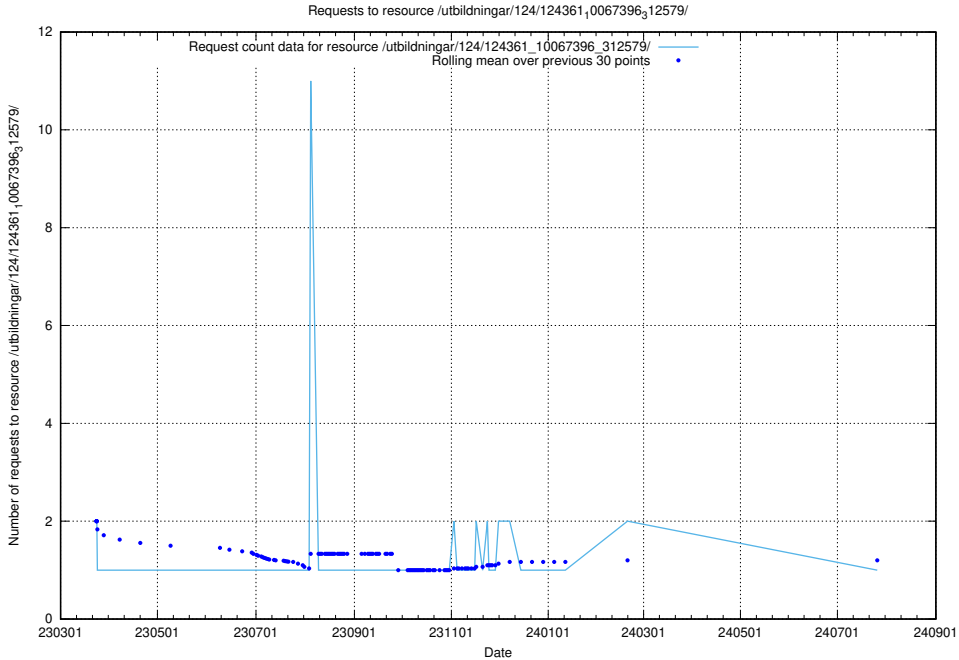

5.7181 Usage of /utbildningar/124/124361_10067396_312579/

Here, we count the number of requests to resource /utbildningar/124/124361_10067396_312579/.