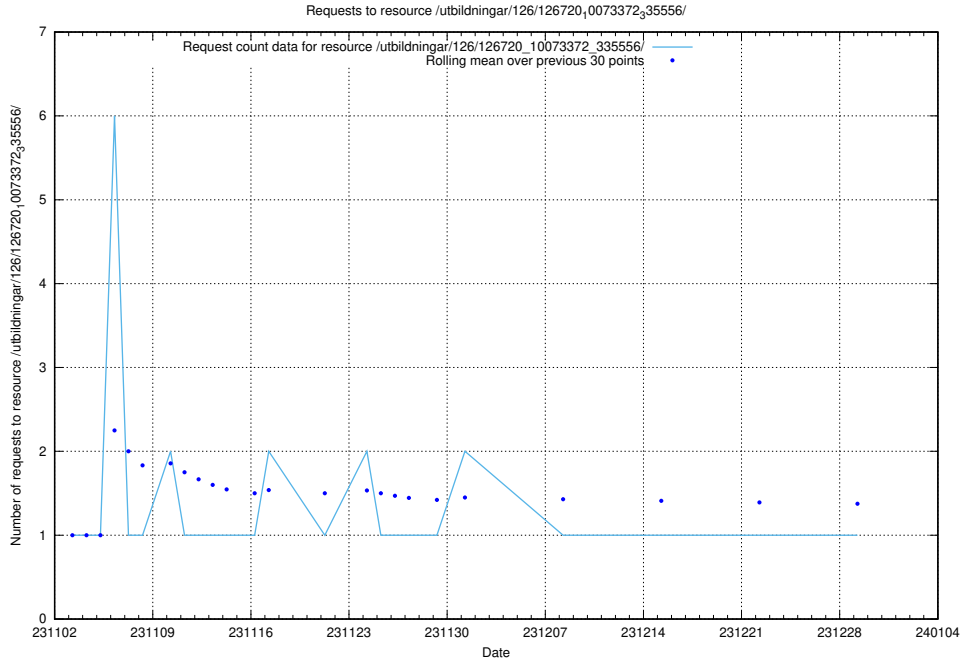

5.5076 Usage of /utbildningar/126/126720_10073372_335556/

Here, we count the number of requests to resource /utbildningar/126/126720_10073372_335556/.