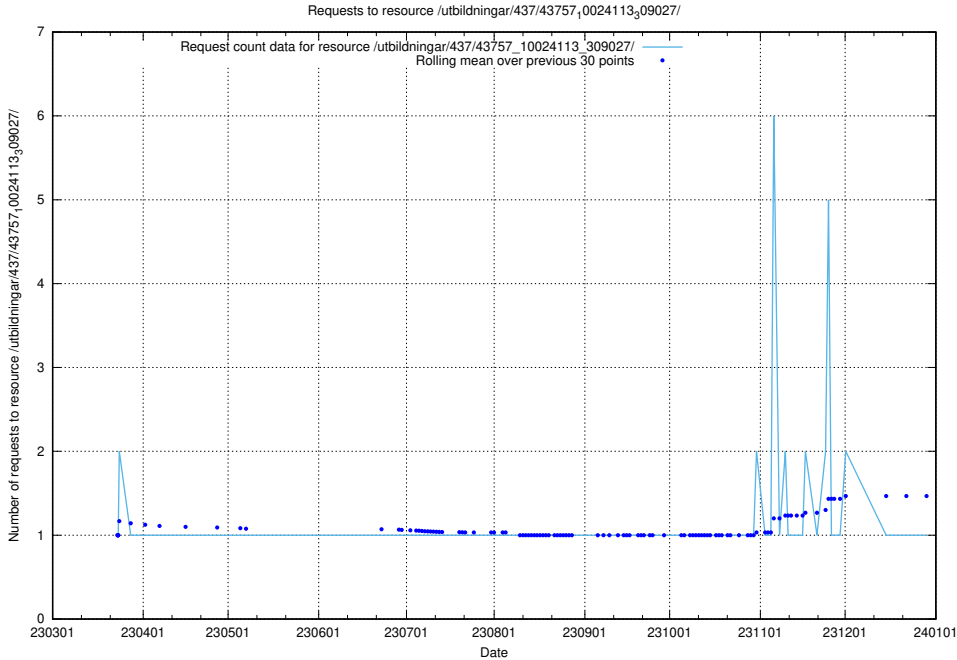

5.7250 Usage of /utbildningar/437/43757_10024113_309027/

Here, we count the number of requests to resource /utbildningar/437/43757_10024113_309027/.