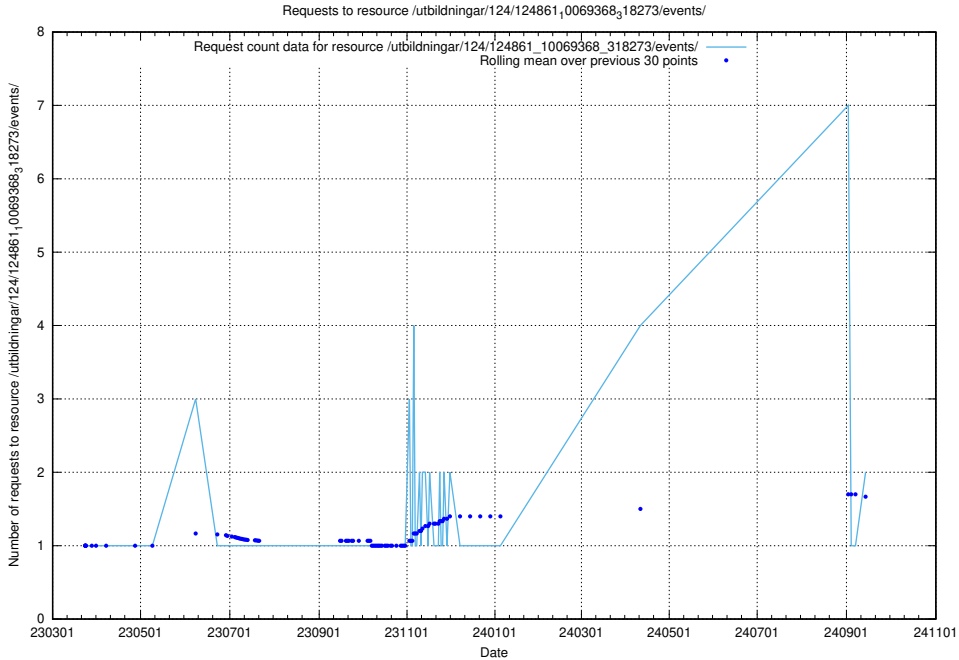

5.628 Usage of /utbildningar/124/124861_10069368_318273/events/

Here, we count the number of requests to resource /utbildningar/124/124861_10069368_318273/events/