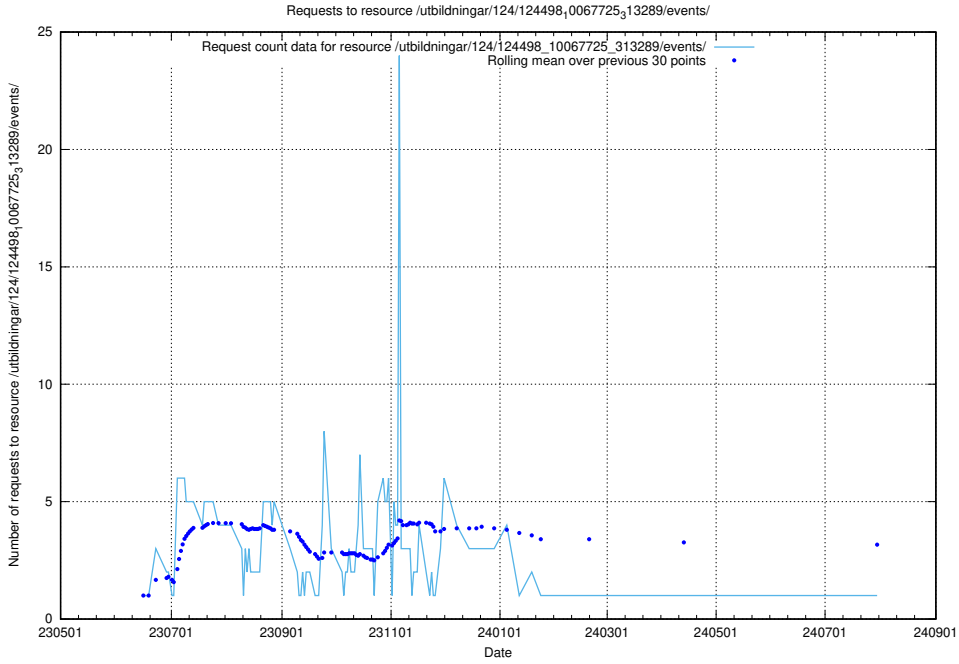

5.6760 Usage of /utbildningar/124/124498_10067725_313289/events/

Here, we count the number of requests to resource /utbildningar/124/124498_10067725_313289/events/