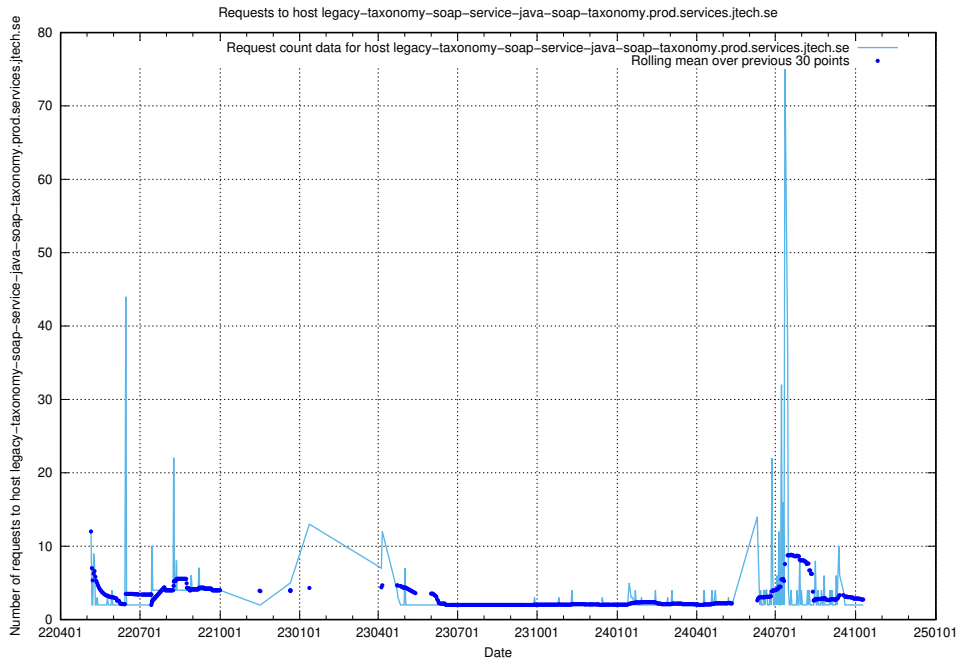

7.434 Usage of odoo-onprem.jobtechdev.se

Here, we count the number of requests to host odoo-onprem.jobtechdev.se.

7.435 Usage of legacy-taxonomy-soap-service-java-soap-taxonomy.prod.services.jtech.se

Here, we count the number of requests to host legacy-taxonomy-soap-service-java-soap-taxonomy.prod.services.jtech.se.