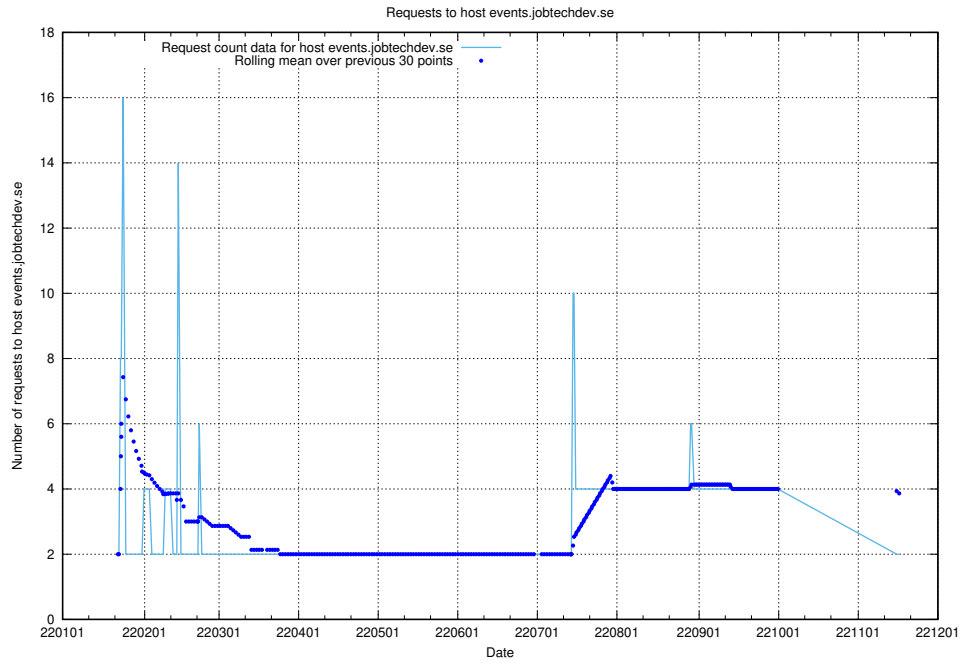

7.604 Usage of food.jobtechdev.se

Here, we count the number of requests to host food.jobtechdev.se.

7.605 Usage of events.jobtechdev.se

Here, we count the number of requests to host events.jobtechdev.se.