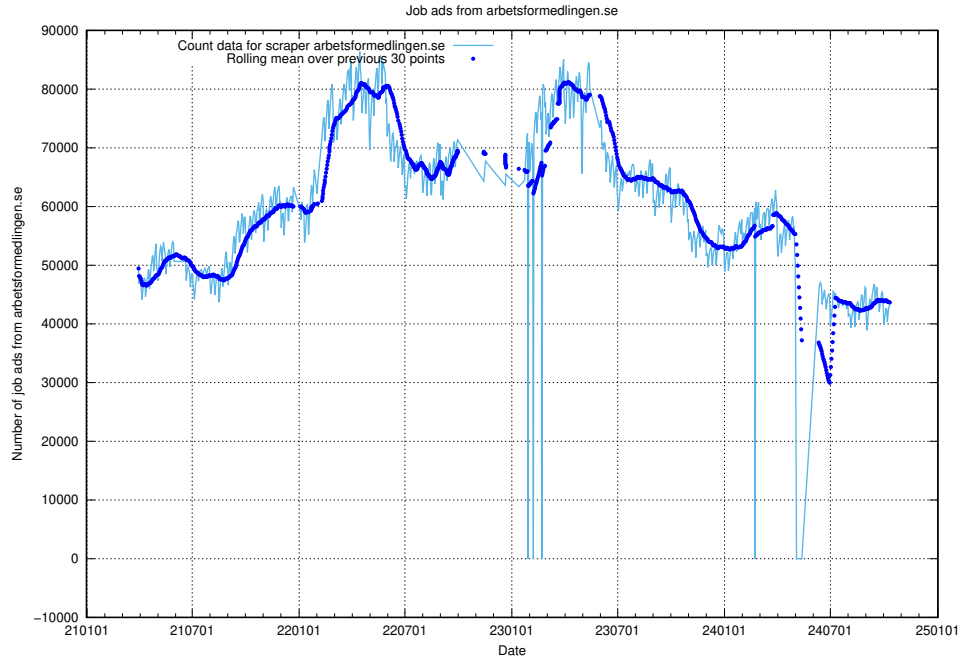

13.2 Number of ads by scraper arbetsformedlingen.se

Here, we count the number of job ads scraped from arbetsformedlingen.se.