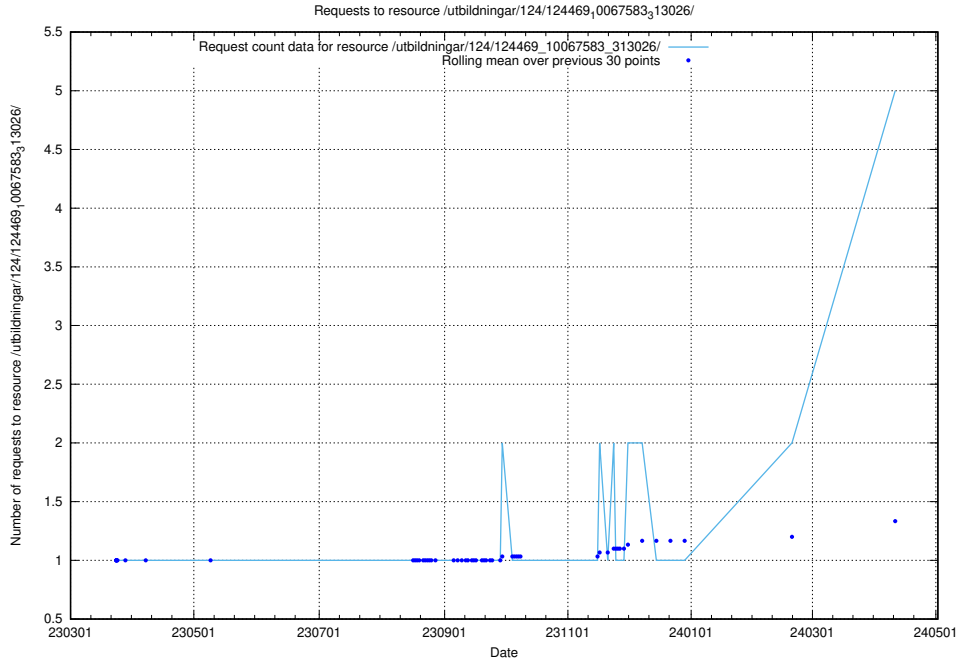

5.230 Usage of /utbildningar/124/124469_10067583_313026/

Here, we count the number of requests to resource /utbildningar/124/124469_10067583_313026/.