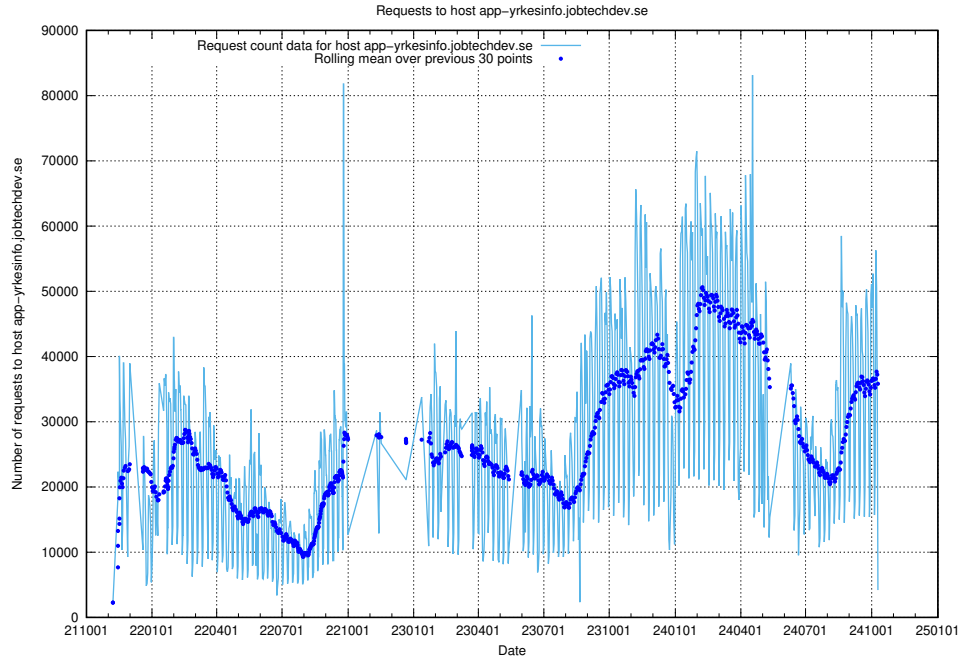

7.13 Usage of app-yrkesinfo.jobtechdev.se

Here, we count the number of requests to host app-yrkesinfo.jobtechdev.se.