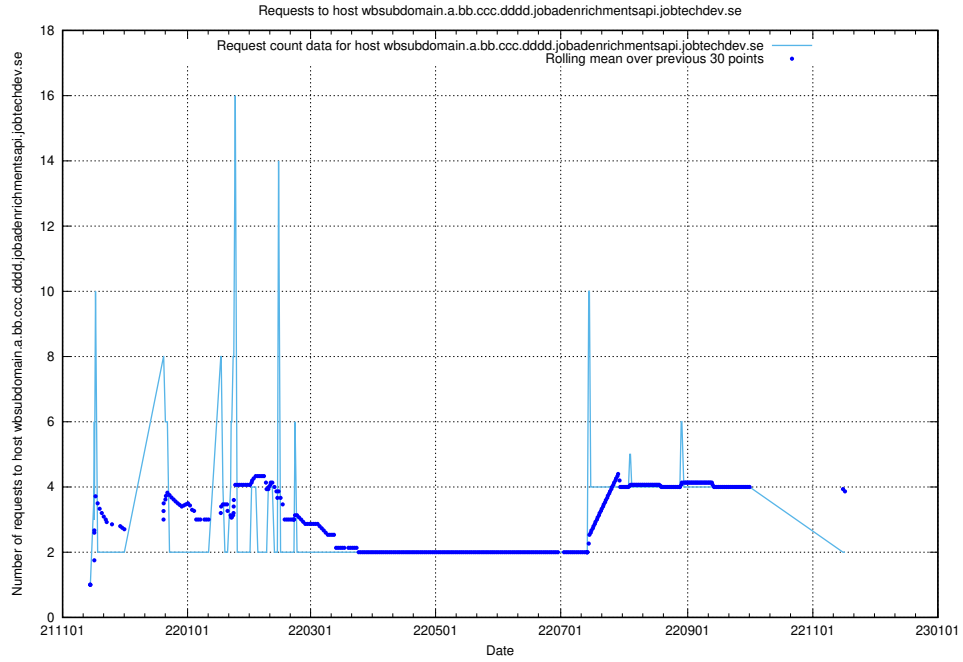

7.552 Usage of wbsubdomain.a.bb.ccc.dddd.jobadenrichmentsapi.jobtechdev.se

Here, we count the number of requests to host wbsubdomain.a.bb.ccc.dddd.jobadenrichmentsapi.jobtechdev.se