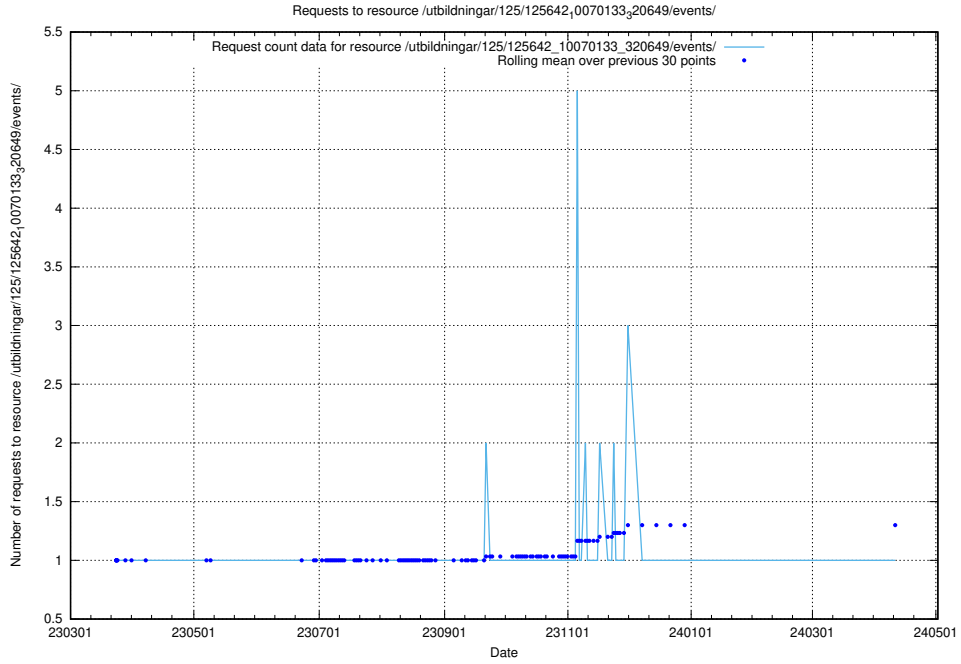

5.1199 Usage of /utbildningar/125/125642_10070133_320649/events/

Here, we count the number of requests to resource /utbildningar/125/125642_10070133_320649/events/