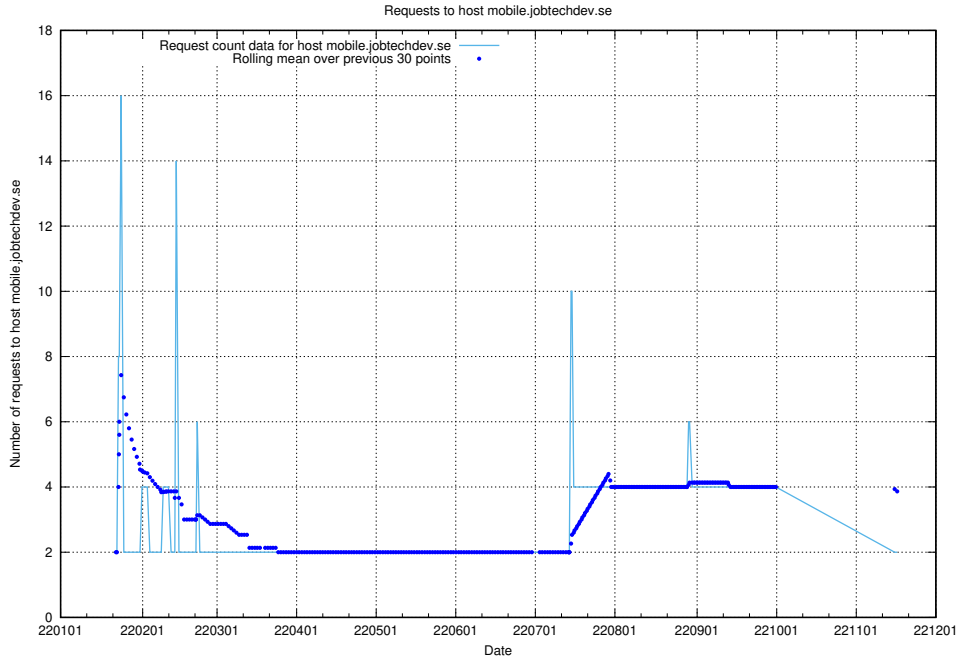

7.599 Usage of mobile.jobtechdev.se

Here, we count the number of requests to host mobile.jobtechdev.se.