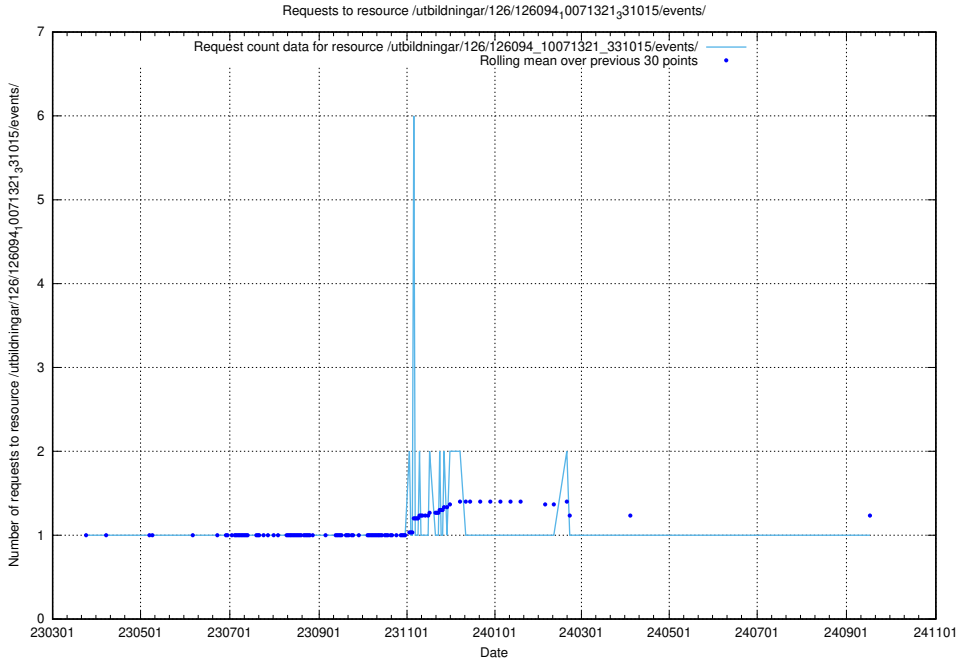

5.7083 Usage of /utbildningar/126/126094_10071321_331015/events/

Here, we count the number of requests to resource /utbildningar/126/126094_10071321_331015/events/