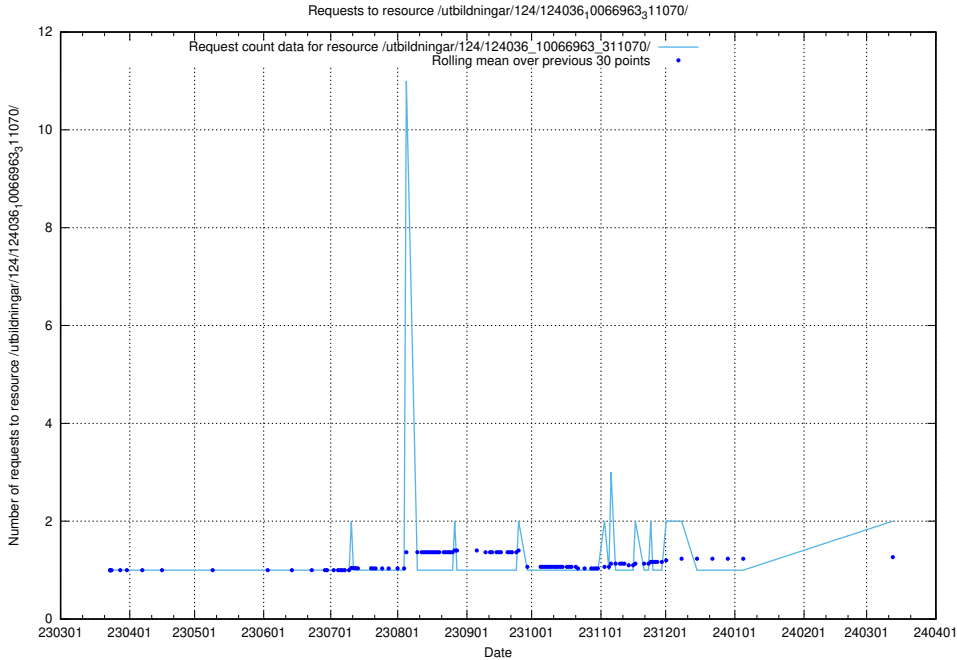

5.867 Usage of /utbildningar/124/124036_10066963_311070/

Here, we count the number of requests to resource /utbildningar/124/124036_10066963_311070/.