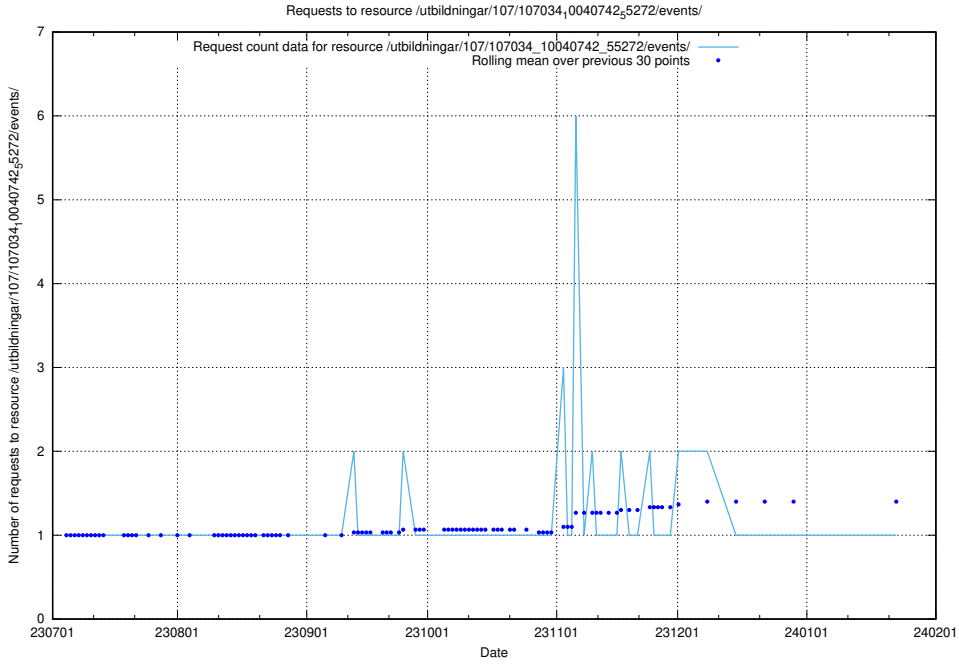

5.6270 Usage of /utbildningar/107/107034_10040742_55272/events/

Here, we count the number of requests to resource /utbildningar/107/107034_10040742_55272/events/.