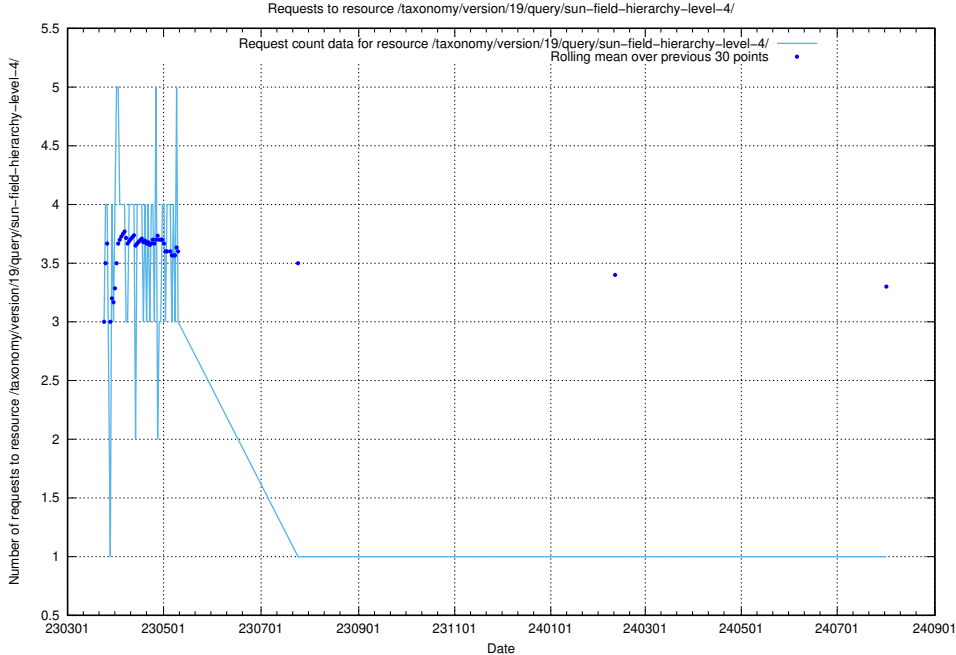

5.6984 Usage of /taxonomy/version/19/query/sun-field-hierarchy-level-4/

Here, we count the number of requests to resource /taxonomy/version/19/query/sun-field-hierarchy-level-4/.