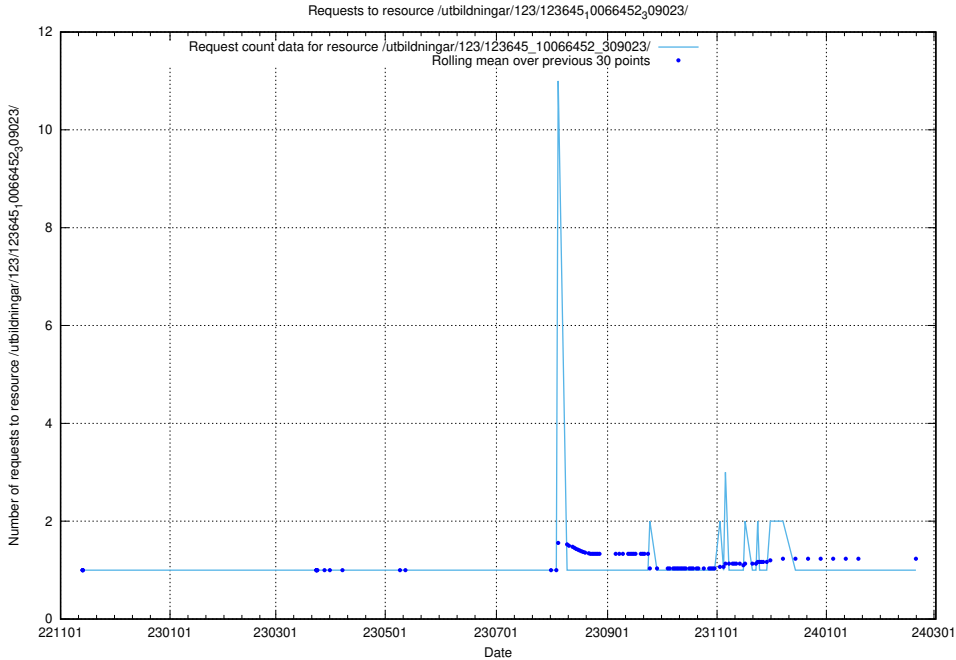

Here, we count the number of requests to resource /taxonomy/version/13/query/employment-variety-concepts/.

5.6821 Usage of /utbildningar/123/123645_10066452_309023/

Here, we count the number of requests to resource /utbildningar/123/123645_10066452_309023/.