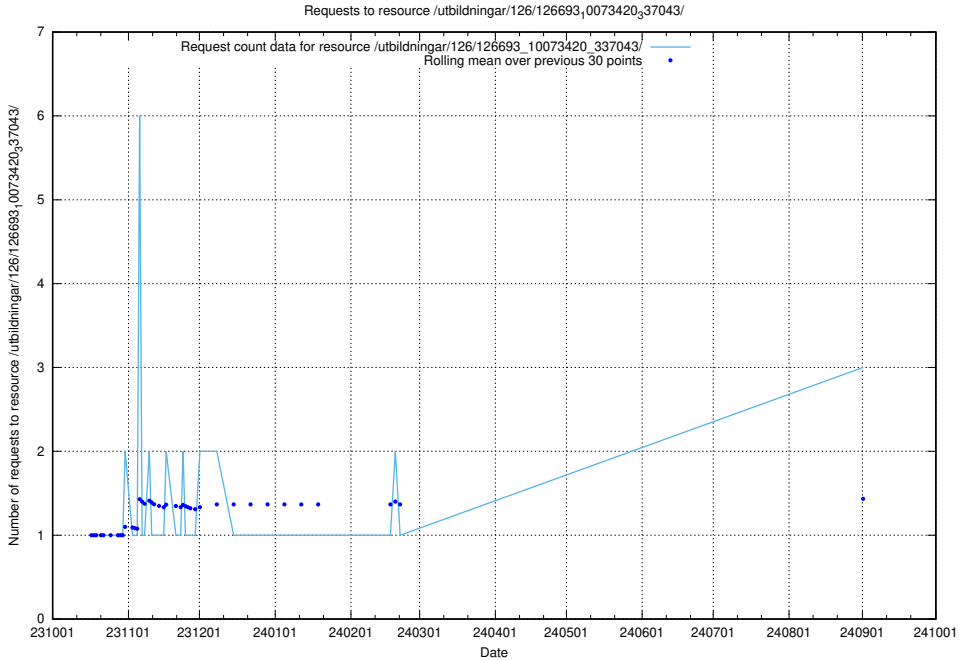

5.506 Usage of /utbildningar/126/126693_10073420_337043/

Here, we count the number of requests to resource /utbildningar/126/126693_10073420_337043/.