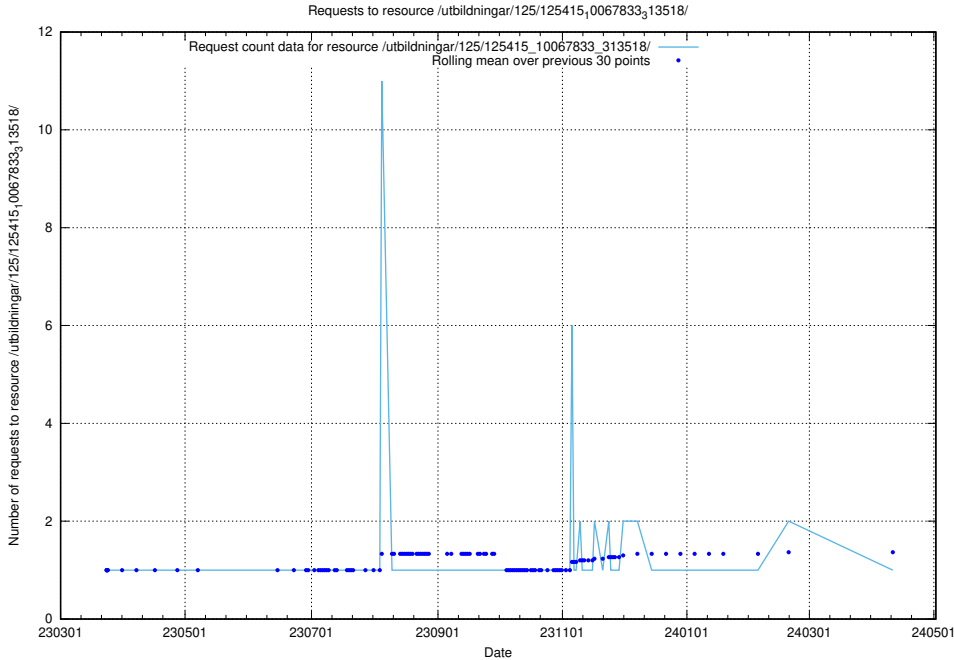

5.1259 Usage of /utbildningar/125/125415_10067833_313518/

Here, we count the number of requests to resource /utbildningar/125/125415_10067833_313518/.