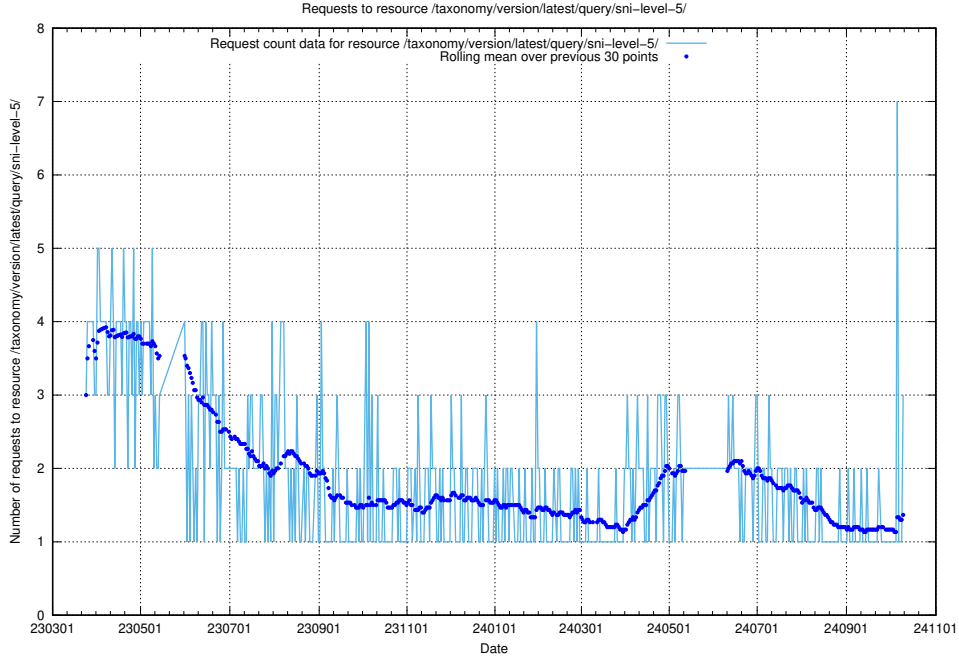

5.577 Usage of /taxonomy/version/latest/query/sni-level-5/

Here, we count the number of requests to resource /taxonomy/version/latest/query/sni-level-5/.