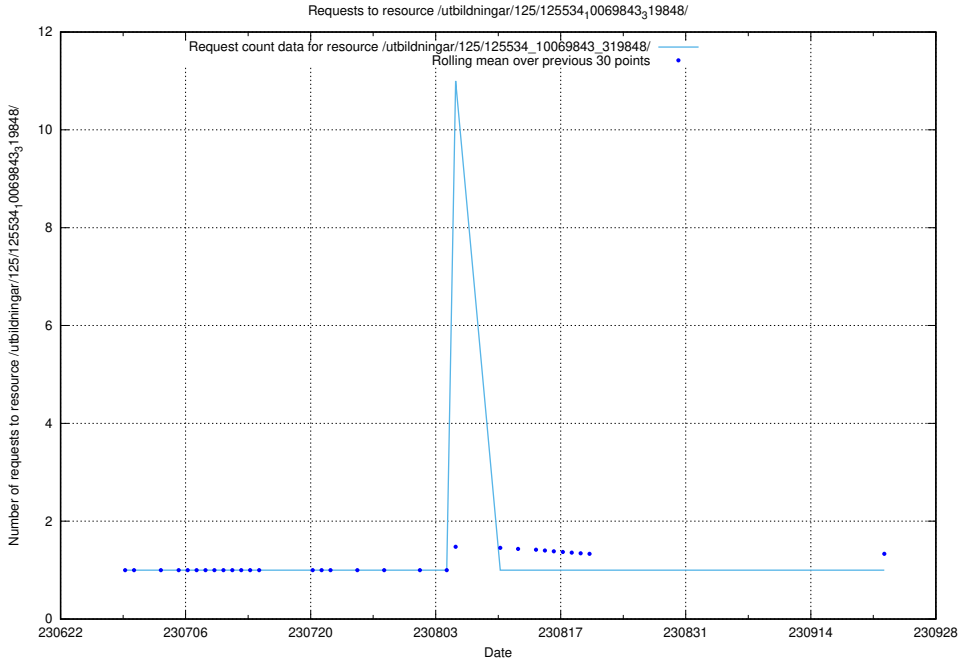

5.6384 Usage of /utbildningar/125/125534_10069843_319848/

Here, we count the number of requests to resource /utbildningar/125/125534_10069843_319848/.