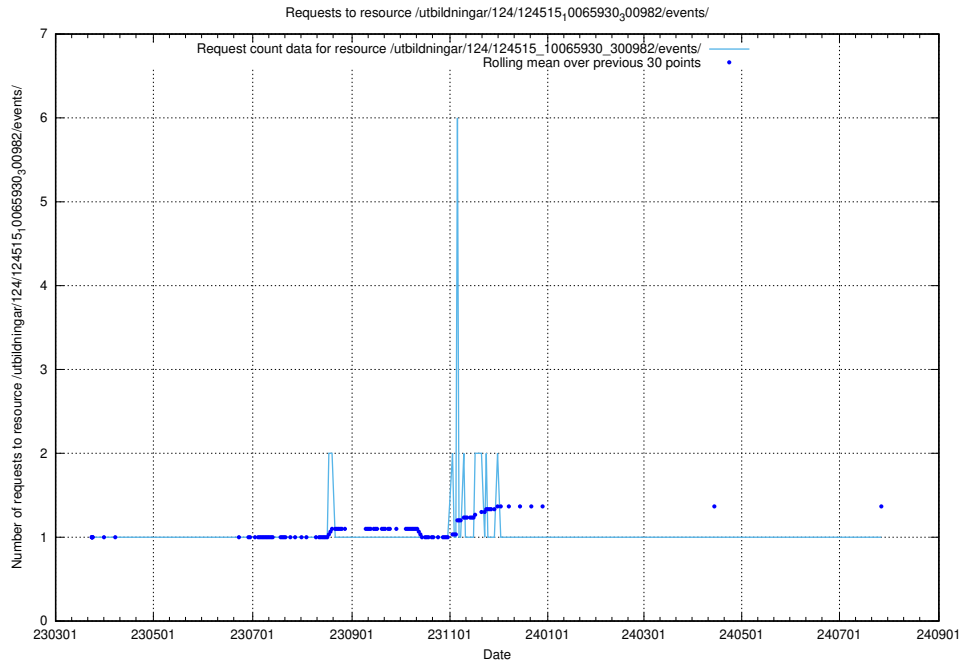

5.2531 Usage of /utbildningar/124/124515_10065930_300982/events/

Here, we count the number of requests to resource /utbildningar/124/124515_10065930_300982/events/

5.2532 Usage of /taxonomy/version/22/query/sun-field-hierarchy/