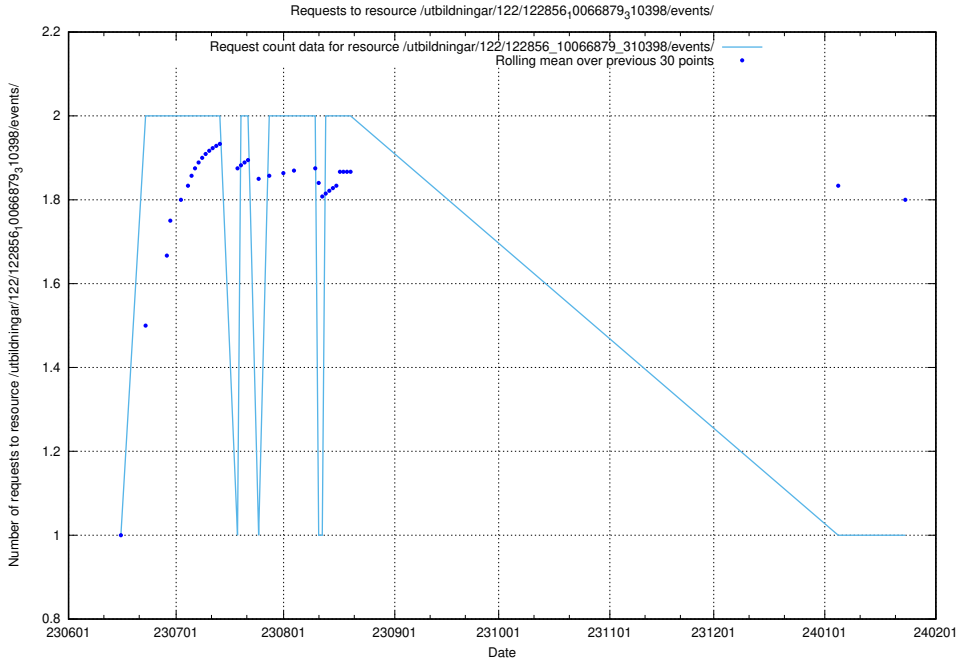

5.6764 Usage of /utbildningar/122/122856_10066879_310398/events/

Here, we count the number of requests to resource /utbildningar/122/122856_10066879_310398/events/