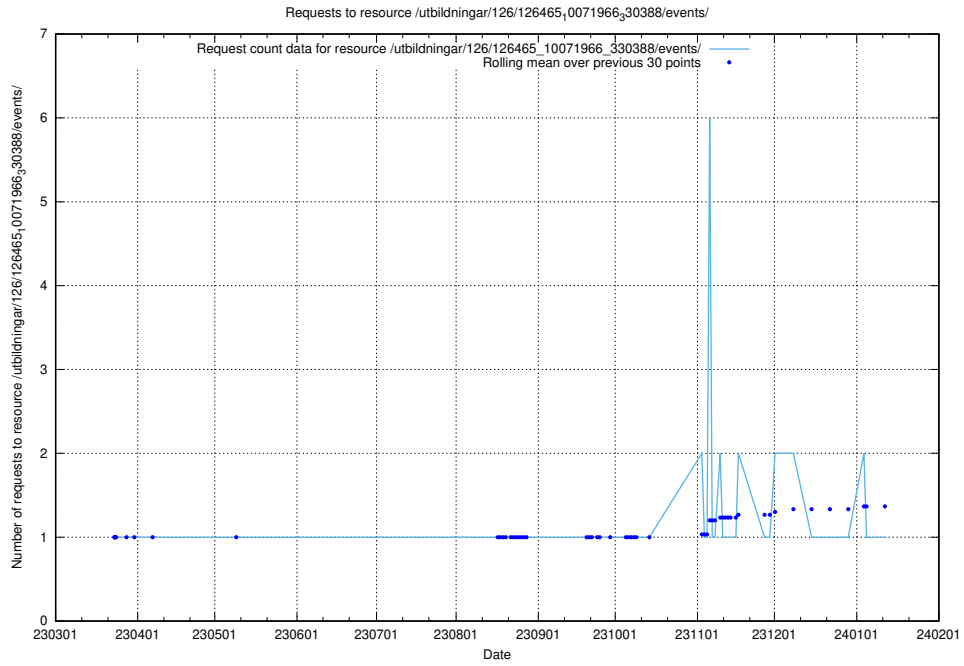

5.7292 Usage of /utbildningar/126/126465_10071966_330388/events/

Here, we count the number of requests to resource /utbildningar/126/126465_10071966_330388/events/