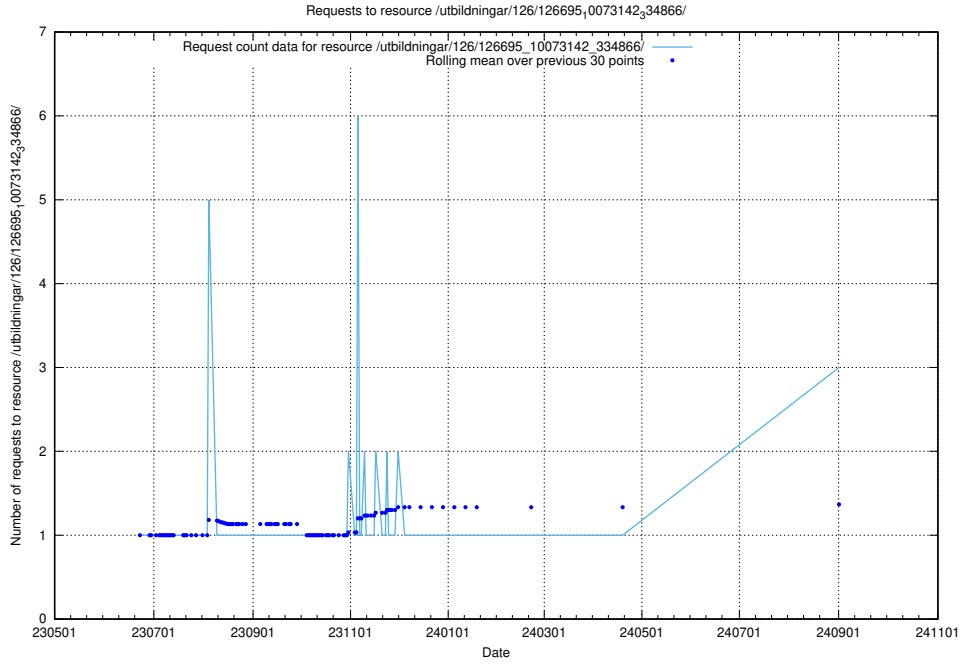

5.540 Usage of /utbildningar/126/126695_10073142_334866/

Here, we count the number of requests to resource /utbildningar/126/126695_10073142_334866/.