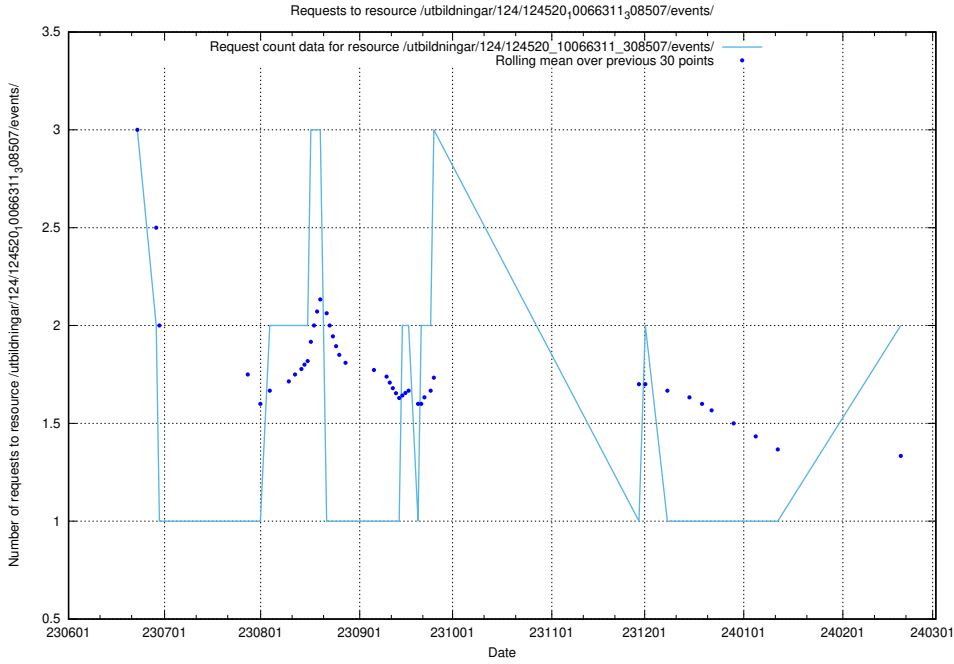

5.981 Usage of /utbildningar/124/124520_10066311_308507/events/

Here, we count the number of requests to resource /utbildningar/124/124520_10066311_308507/events/