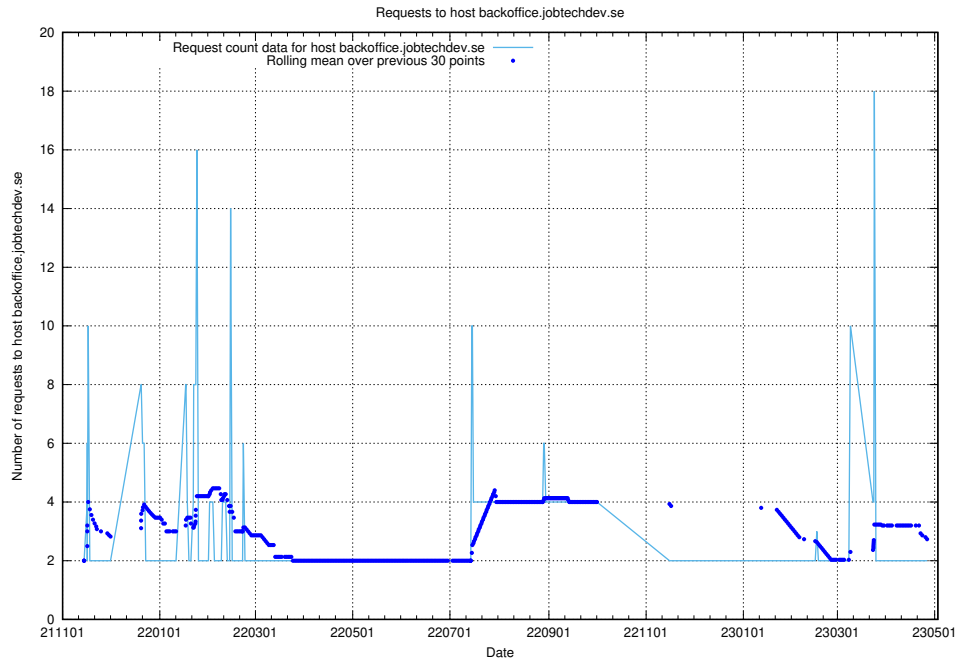

7.288 Usage of backoffice.jobtechdev.se

Here, we count the number of requests to host backoffice.jobtechdev.se.