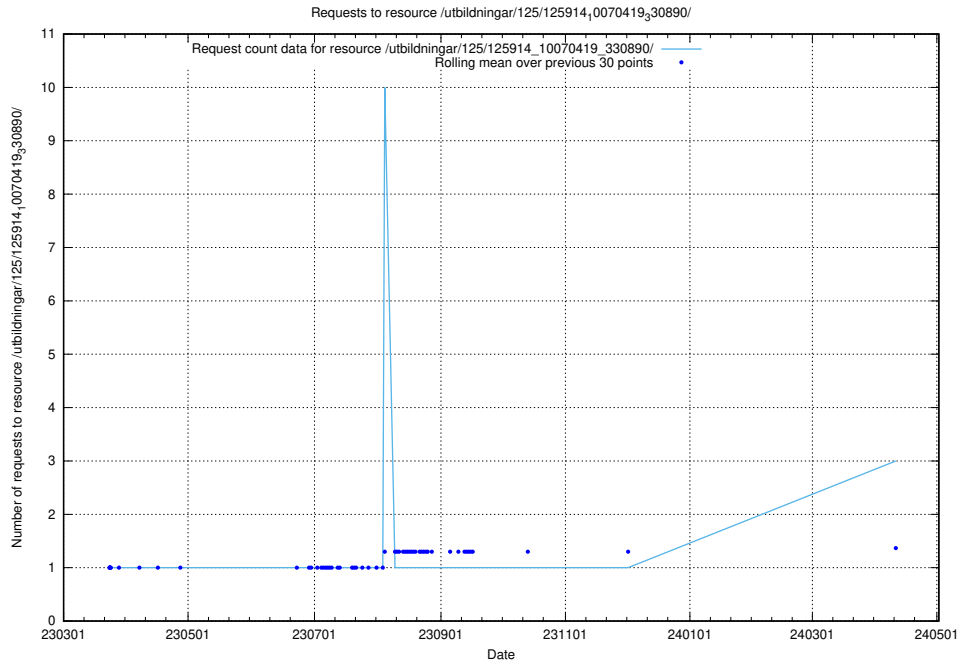

5.595 Usage of /utbildningar/125/125914_10070419_330890/

Here, we count the number of requests to resource /utbildningar/125/125914_10070419_330890/.