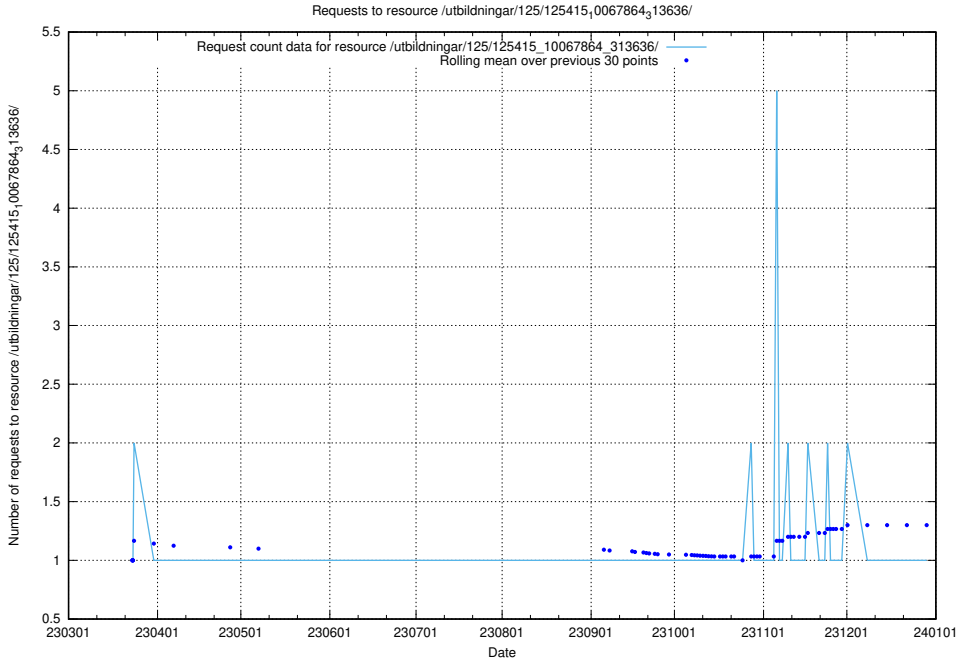

5.1258 Usage of /utbildningar/125/125415_10067864_313636/

Here, we count the number of requests to resource /utbildningar/125/125415_10067864_313636/.