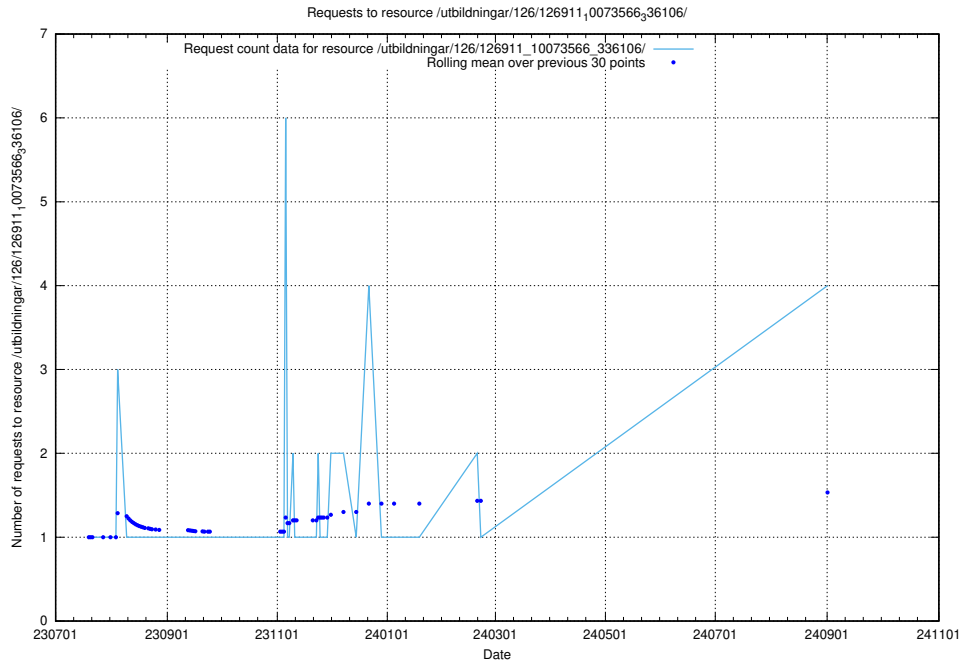

5.366 Usage of /utbildningar/126/126911_10073566_336106/

Here, we count the number of requests to resource /utbildningar/126/126911_10073566_336106/.