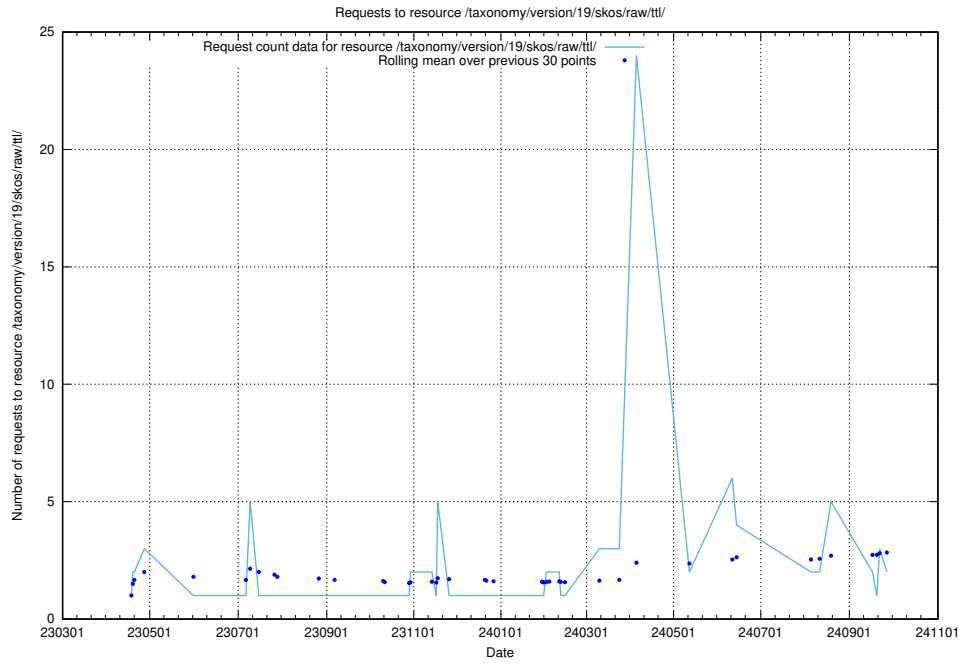

5.1047 Usage of /taxonomy/version/19/skos/raw/ttl/

Here, we count the number of requests to resource /taxonomy/version/19/skos/raw/ttl/.