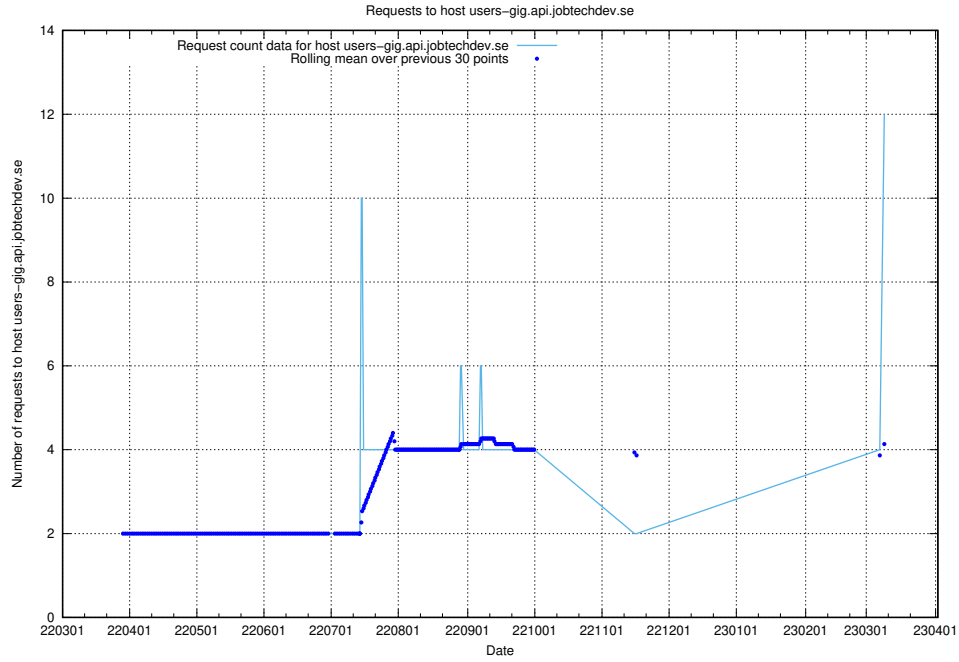

7.59 Usage of users-gig.api.jobtechdev.se

Here, we count the number of requests to host users-gig.api.jobtechdev.se.