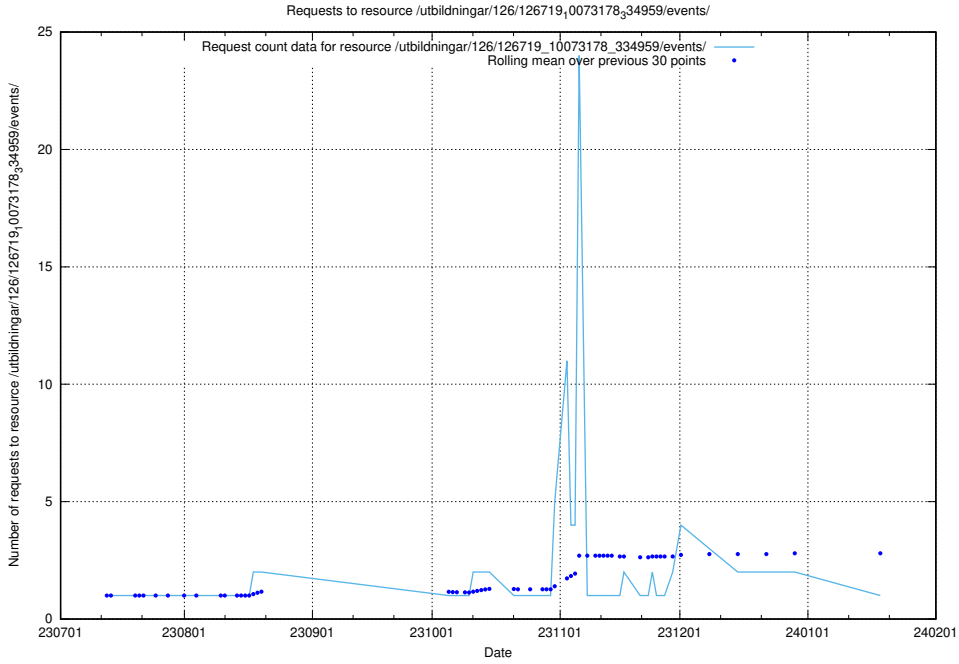

5.6029 Usage of /utbildningar/126/126719_10073178_334959/events/

Here, we count the number of requests to resource /utbildningar/126/126719_10073178_334959/events/