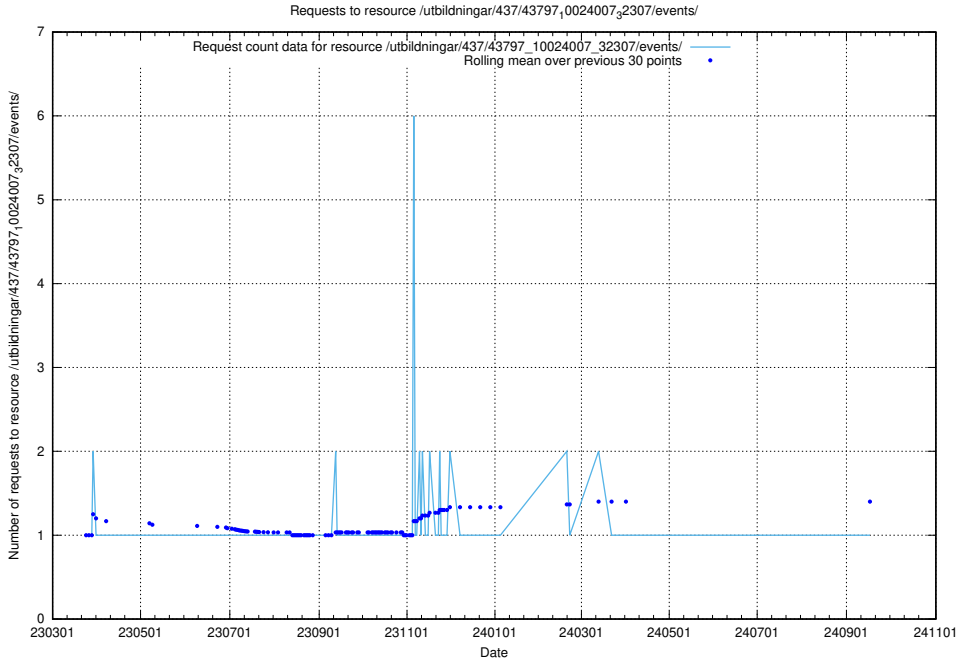

5.7052 Usage of /utbildningar/437/43797_10024007_32307/events/

Here, we count the number of requests to resource /utbildningar/437/43797_10024007_32307/events/.