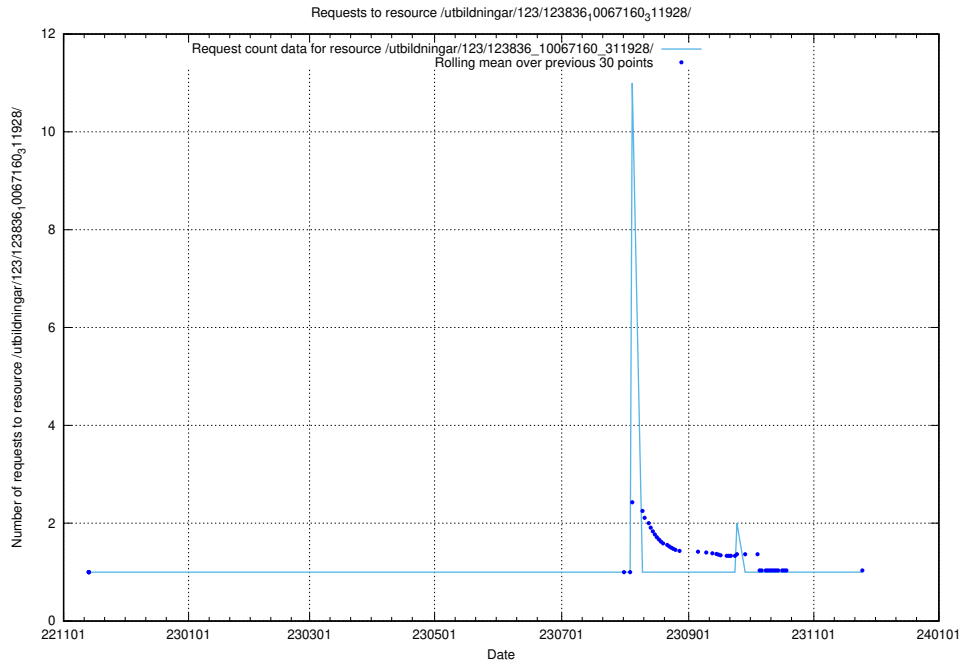

5.6777 Usage of /utbildningar/123/123836_10067160_311928/

Here, we count the number of requests to resource /utbildningar/123/123836_10067160_311928/.