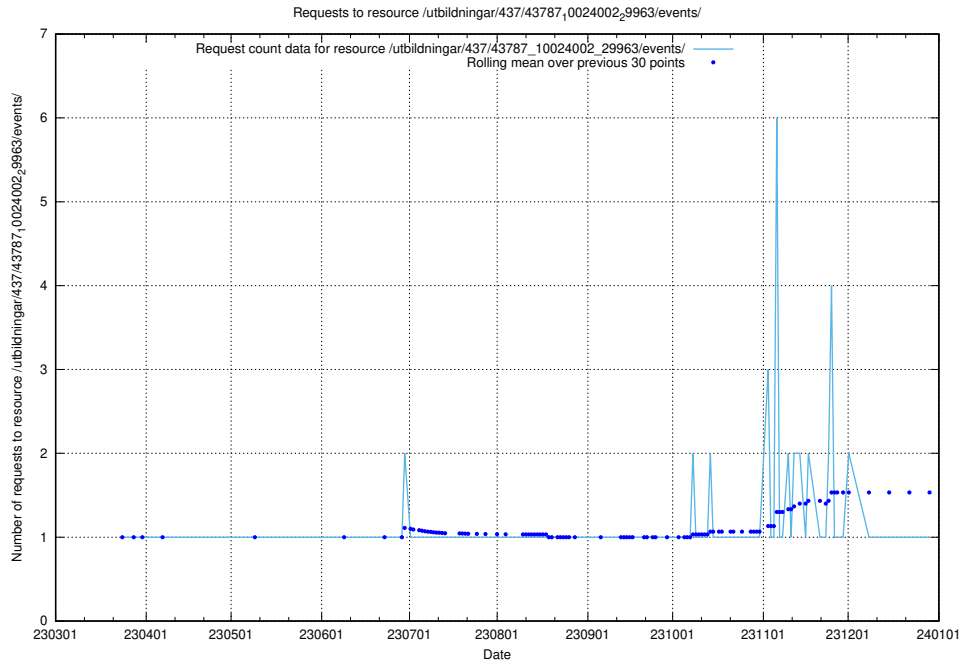

5.7057 Usage of /utbildningar/437/43787_10024002_29963/events/

Here, we count the number of requests to resource /utbildningar/437/43787_10024002_29963/events/.