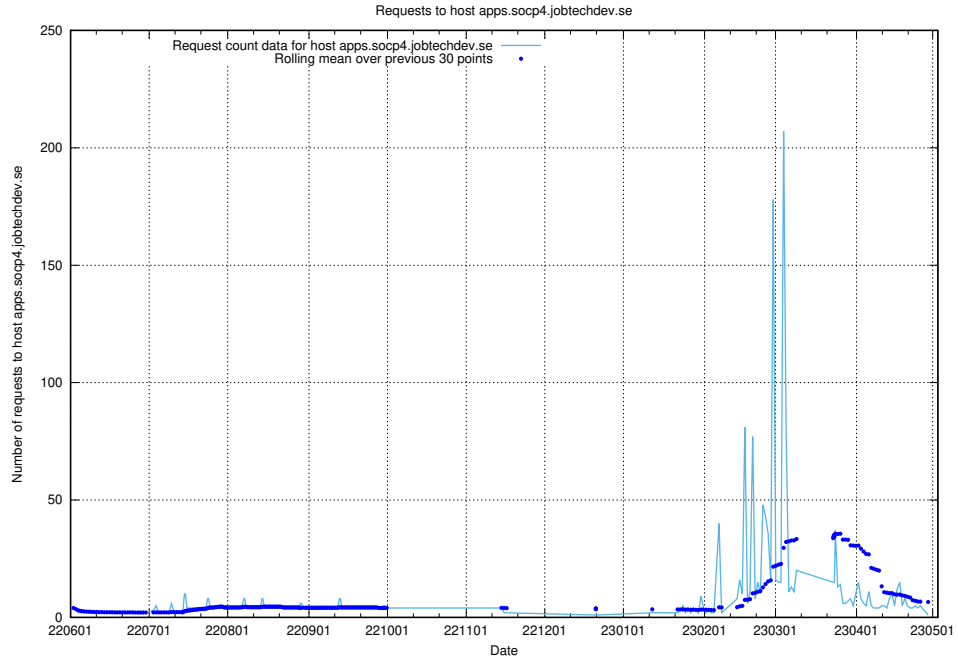

7.633 Usage of apps.socp4.jobtechdev.se

Here, we count the number of requests to host apps.socp4.jobtechdev.se.