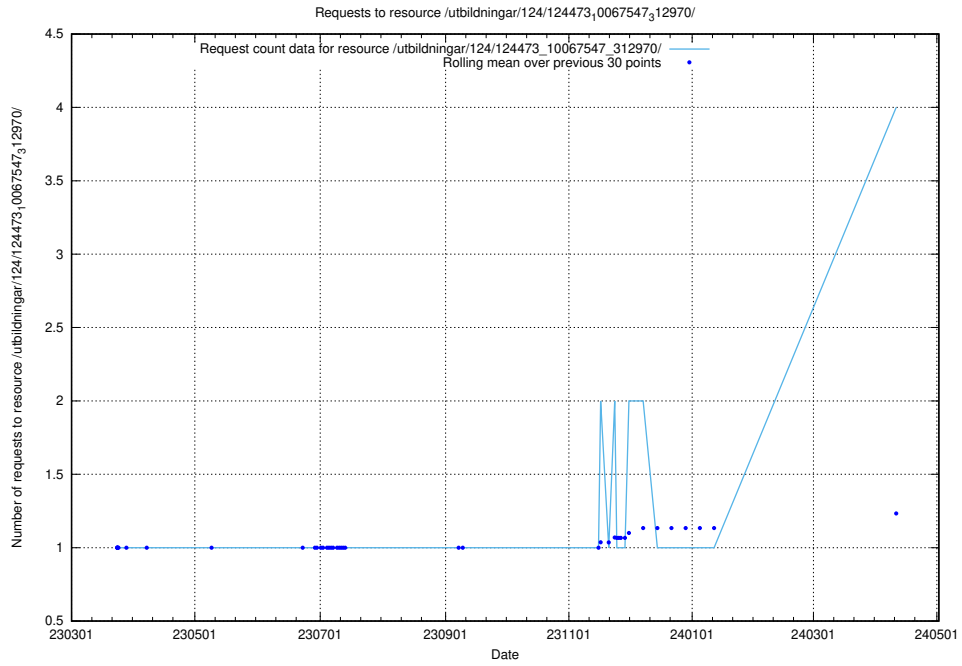

5.328 Usage of /utbildningar/124/124473_10067547_312970/

Here, we count the number of requests to resource /utbildningar/124/124473_10067547_312970/.