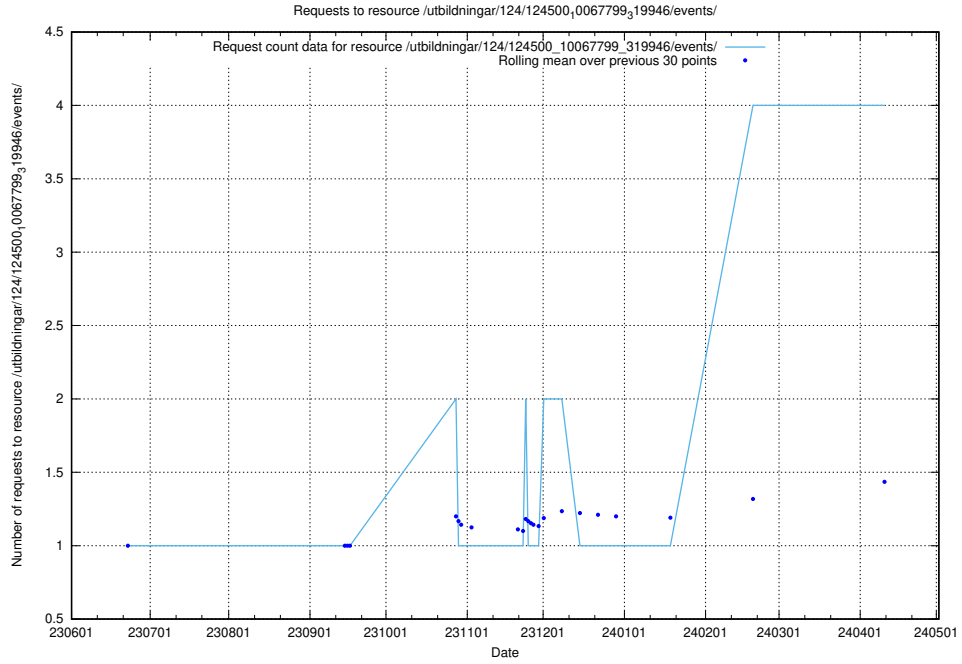

Here, we count the number of requests to resource /utbildningar/124/124553_10067709_313266/.

5.380 Usage of /utbildningar/124/124500_10067799_319946/events/

Here, we count the number of requests to resource /utbildningar/124/124500_10067799_319946/events/