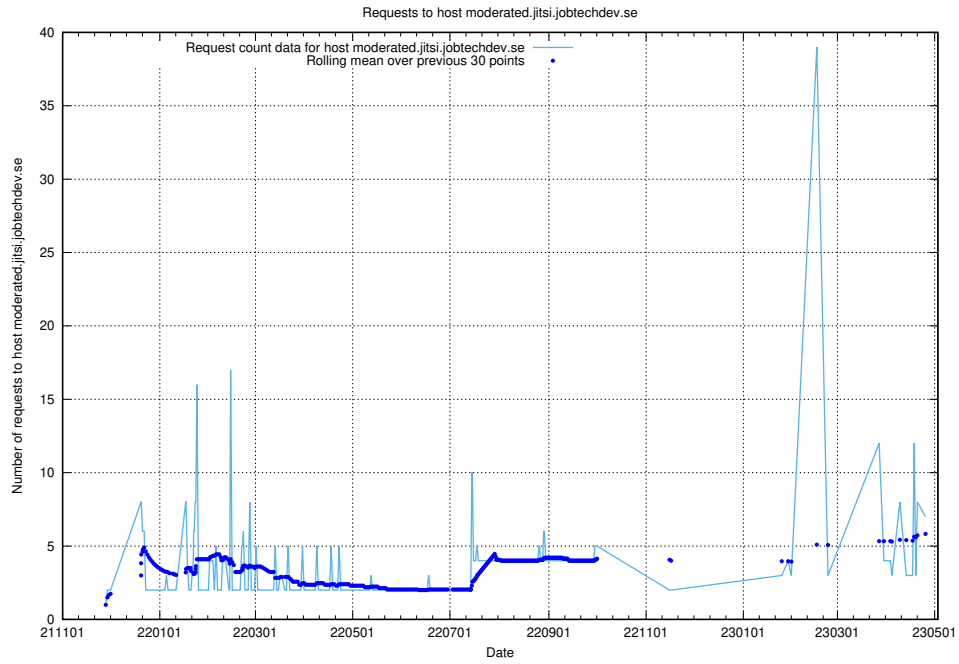

7.80 Usage of moderated.jitsi.jobtechdev.se

Here, we count the number of requests to host moderated.jitsi.jobtechdev.se.