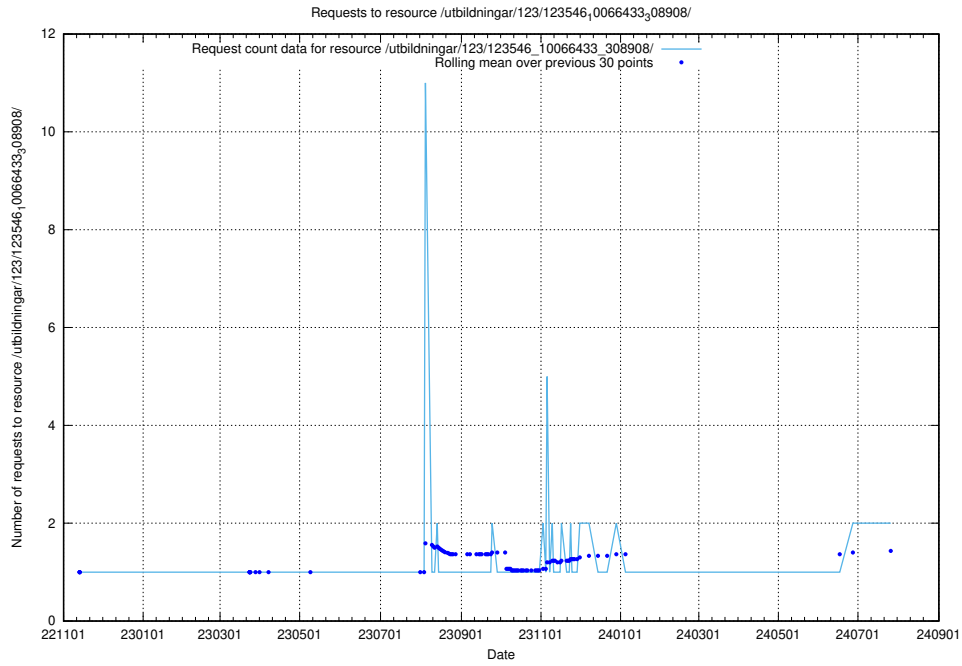

5.1040 Usage of /utbildningar/123/123546_10066433_308908/

Here, we count the number of requests to resource /utbildningar/123/123546_10066433_308908/.