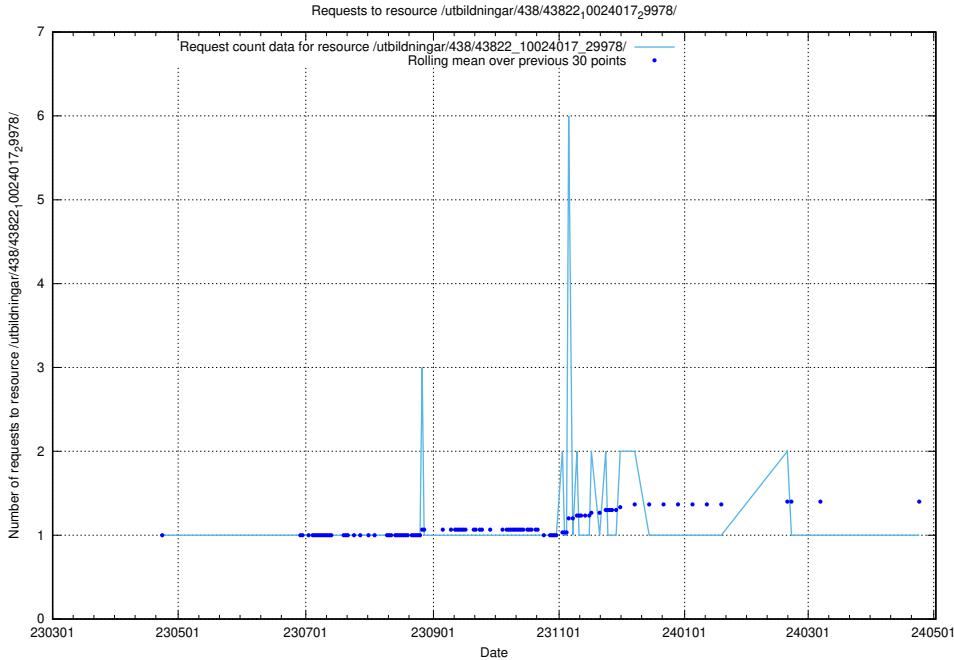

5.6912 Usage of /utbildningar/438/43822_10024017_29978/

Here, we count the number of requests to resource /utbildningar/438/43822_10024017_29978/.