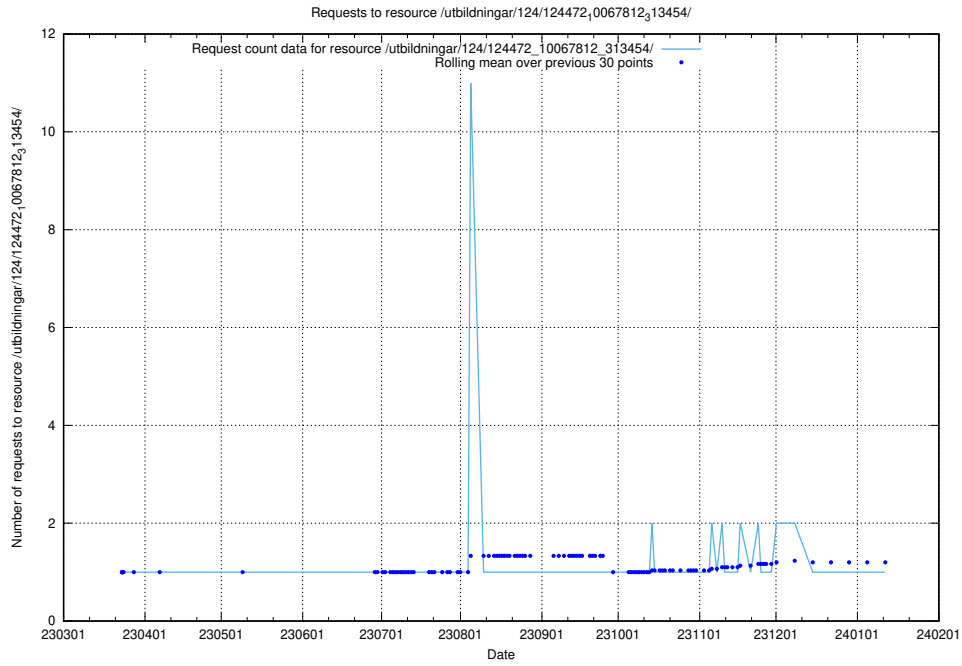

5.3939 Usage of /utbildningar/124/124472_10067812_313454/

Here, we count the number of requests to resource /utbildningar/124/124472_10067812_313454/.