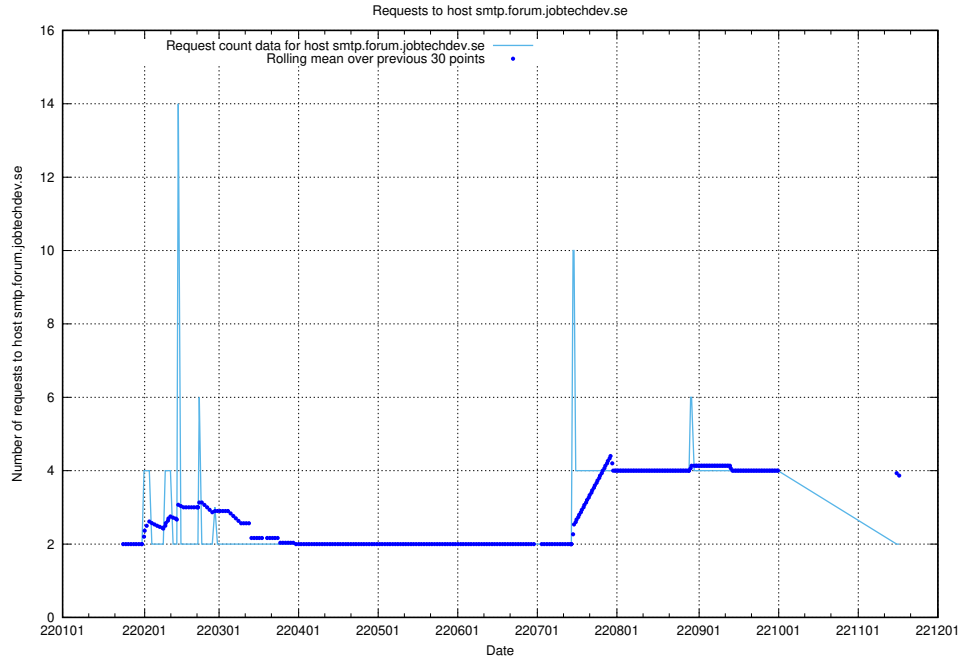

7.581 Usage of smtp.forum.jobtechdev.se

Here, we count the number of requests to host smtp.forum.jobtechdev.se.