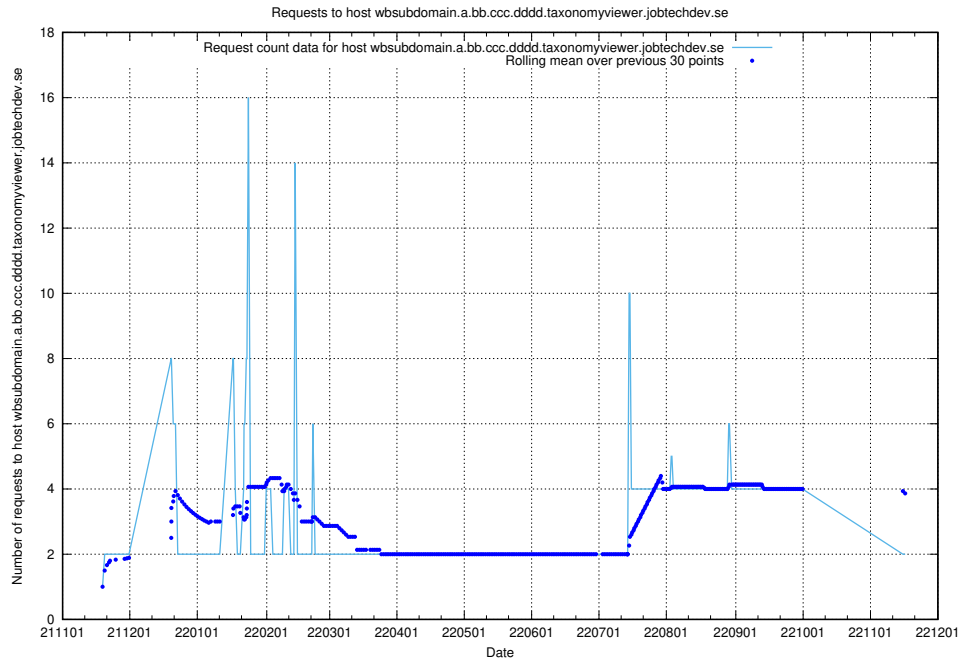

7.459 Usage of wbsubdomain.a.bb.ccc.dddd.taxonomyviewer.jobtechdev.se

Here, we count the number of requests to host wbsubdomain.a.bb.ccc.dddd.taxonomyviewer.jobtechdev.se