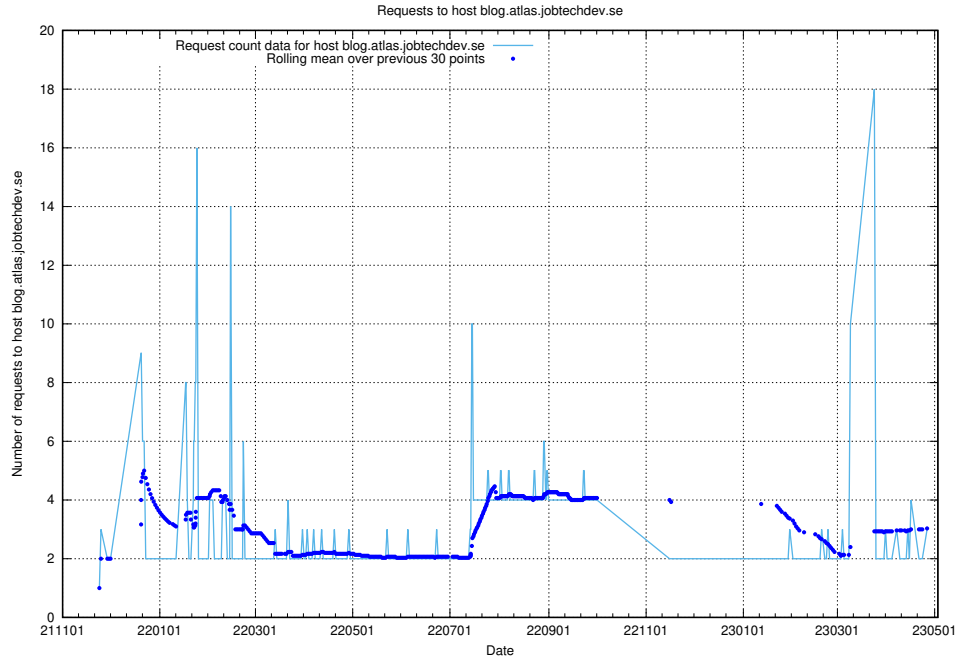

7.216 Usage of `blog.atlas.jobtechdev.se`

Here, we count the number of requests to host `blog.atlas.jobtechdev.se`.