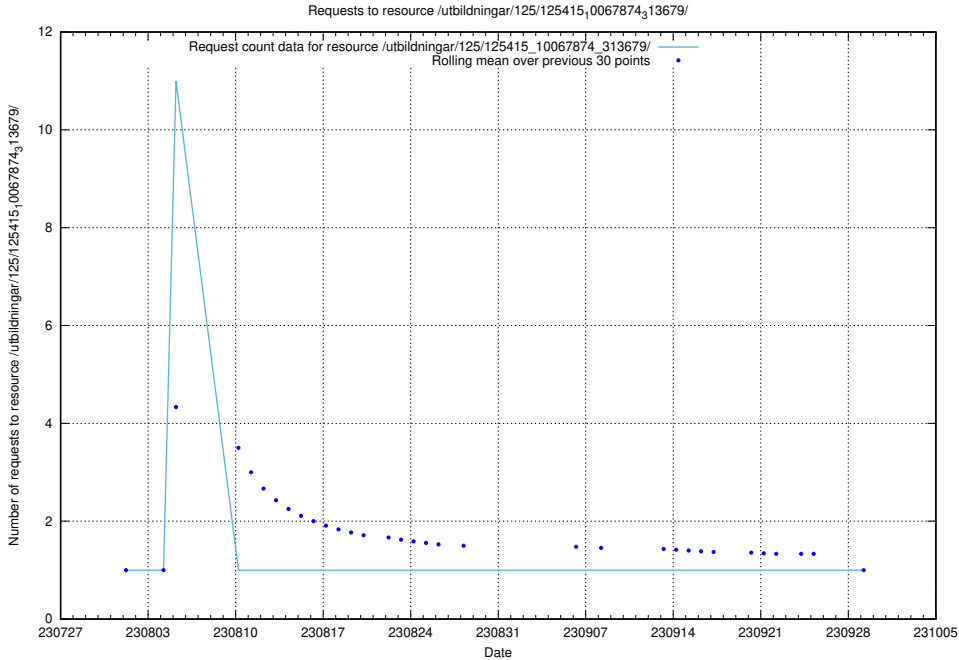

5.5808 Usage of /utbildningar/125/125415_10067874_313679/

Here, we count the number of requests to resource /utbildningar/125/125415_10067874_313679/.