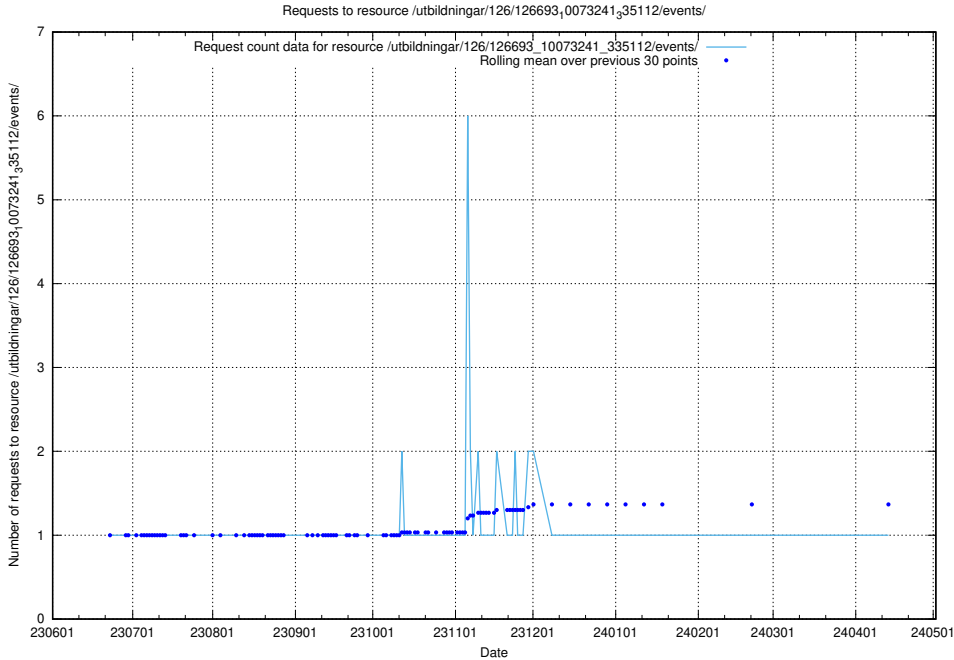

5.6533 Usage of /utbildningar/126/126693_10073241_335112/events/

Here, we count the number of requests to resource /utbildningar/126/126693_10073241_335112/events/