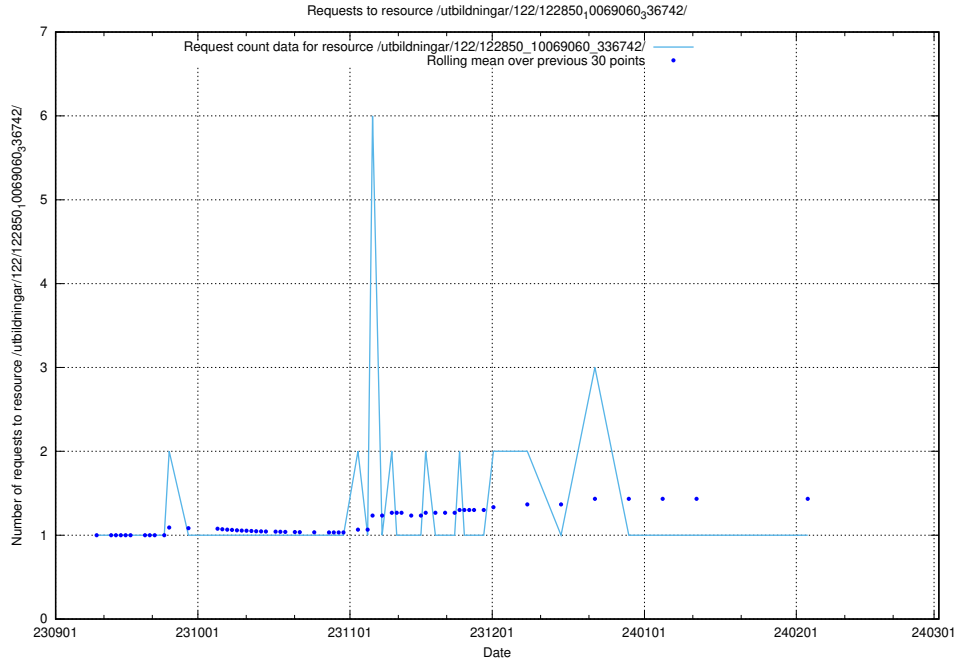

5.5547 Usage of /utbildningar/122/122850_10069060_336742/

Here, we count the number of requests to resource /utbildningar/122/122850_10069060_336742/.