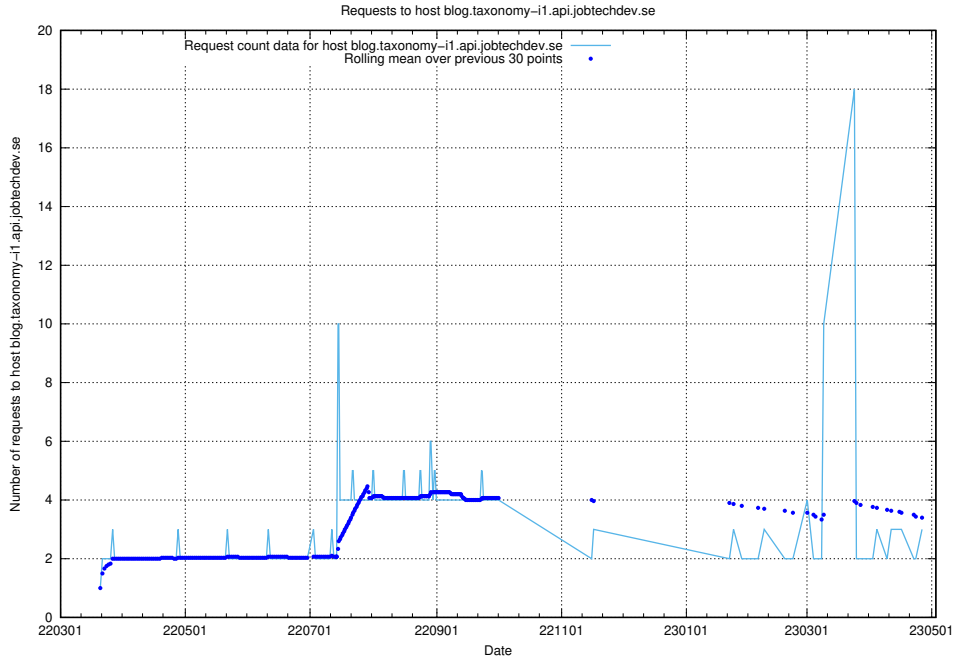

7.228 Usage of `blog.taxonomy-i1.api.jobtechdev.se`

Here, we count the number of requests to host `blog.taxonomy-i1.api.jobtechdev.se`.