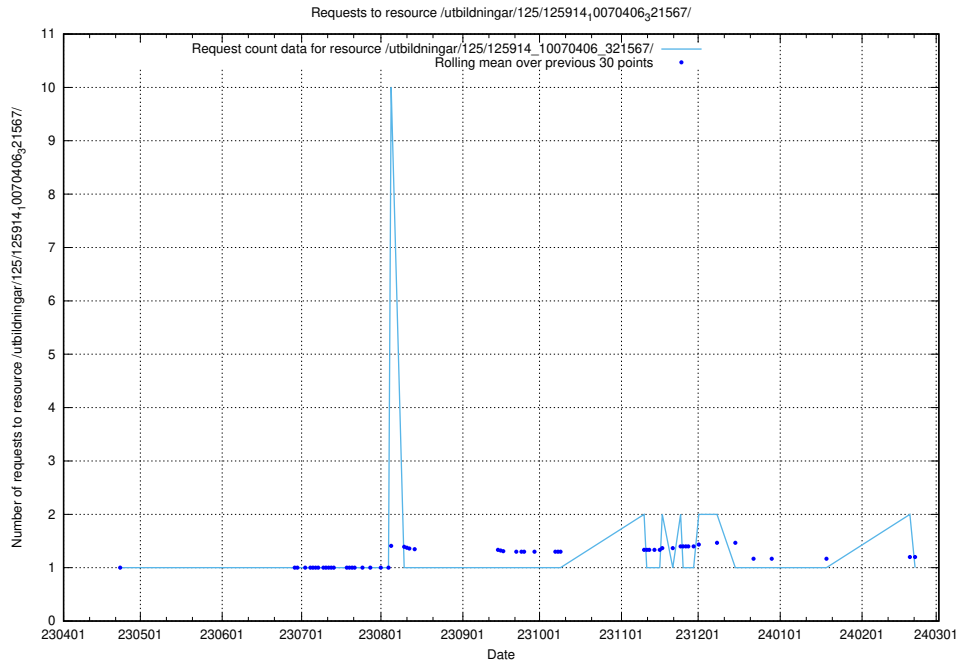

5.6913 Usage of /utbildningar/125/125914_10070406_321567/

Here, we count the number of requests to resource /utbildningar/125/125914_10070406_321567/.