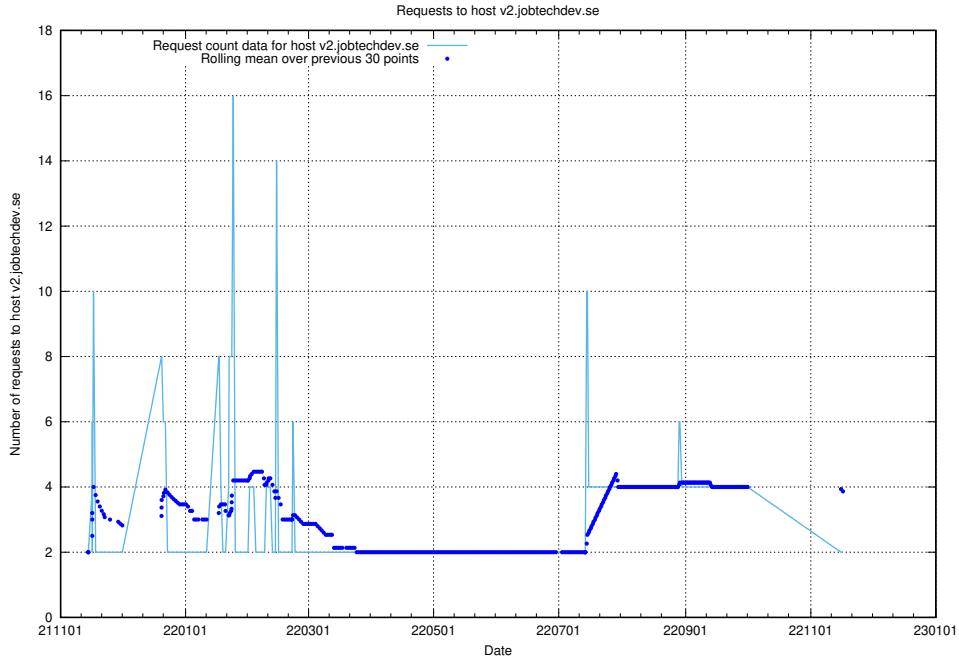

7.556 Usage of v2.jobtechdev.se

Here, we count the number of requests to host v2.jobtechdev.se.