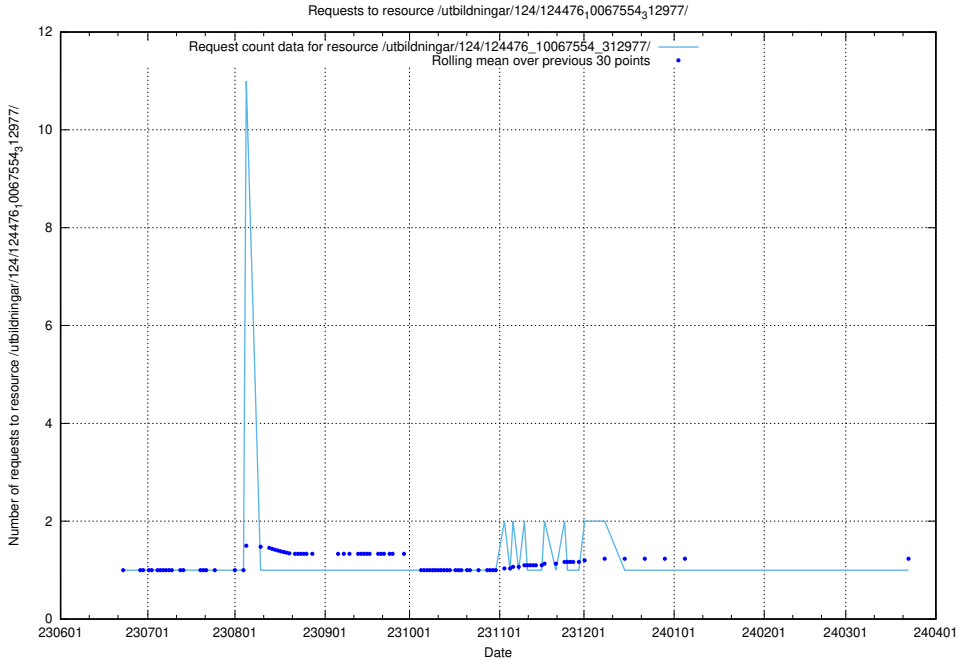

5.6682 Usage of /utbildningar/124/124476_10067554_312977/

Here, we count the number of requests to resource /utbildningar/124/124476_10067554_312977/.