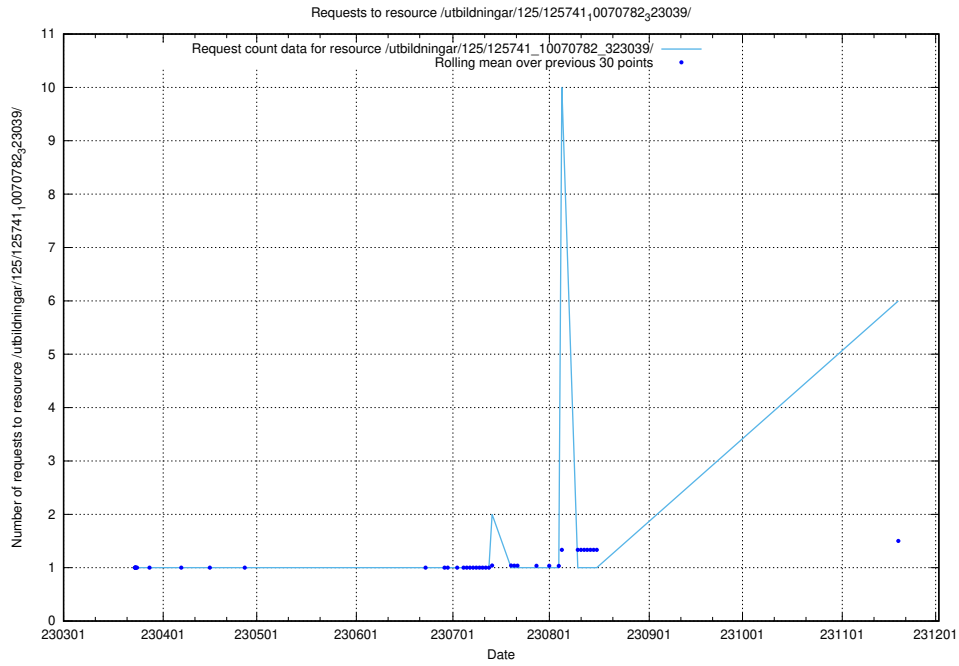

5.188 Usage of /utbildningar/125/125741_10070782_323039/

Here, we count the number of requests to resource /utbildningar/125/125741_10070782_323039/.