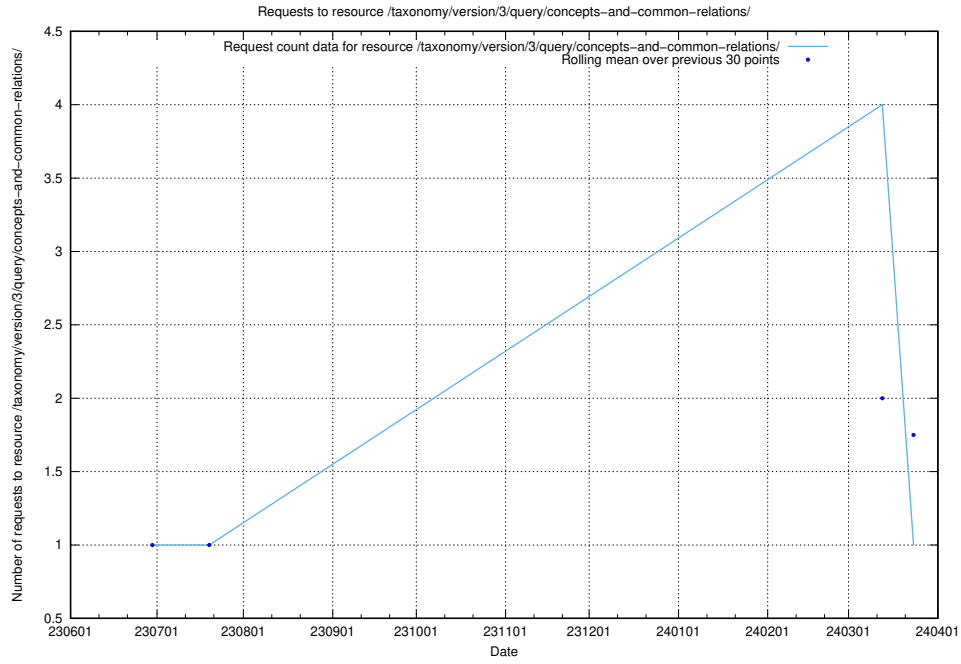

5.6319 Usage of /taxonomy/version/3/query/concepts-and-common-relations/

Here, we count the number of requests to resource /taxonomy/version/3/query/concepts-and-common-relations/.