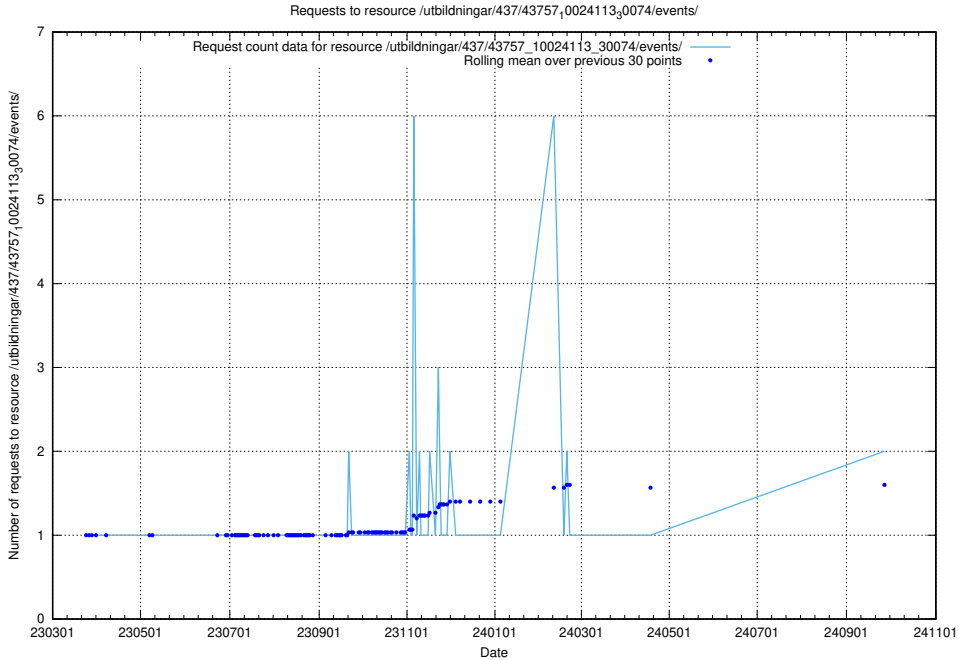

5.1083 Usage of /utbildningar/437/43757_10024113_30074/events/

Here, we count the number of requests to resource /utbildningar/437/43757_10024113_30074/events/.