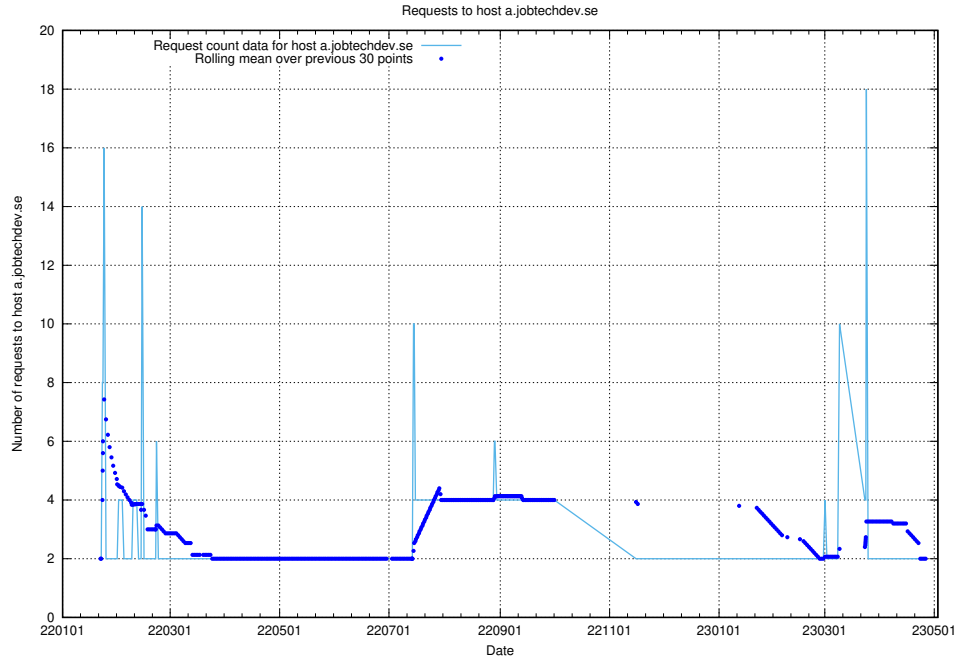

Here, we count the number of requests to host accounting.jobtechdev.se.

7.266 Usage of a.jobtechdev.se

Here, we count the number of requests to host a.jobtechdev.se.

7.267 Usage of game.jobtechdev.se

Here, we count the number of requests to host game.jobtechdev.se.