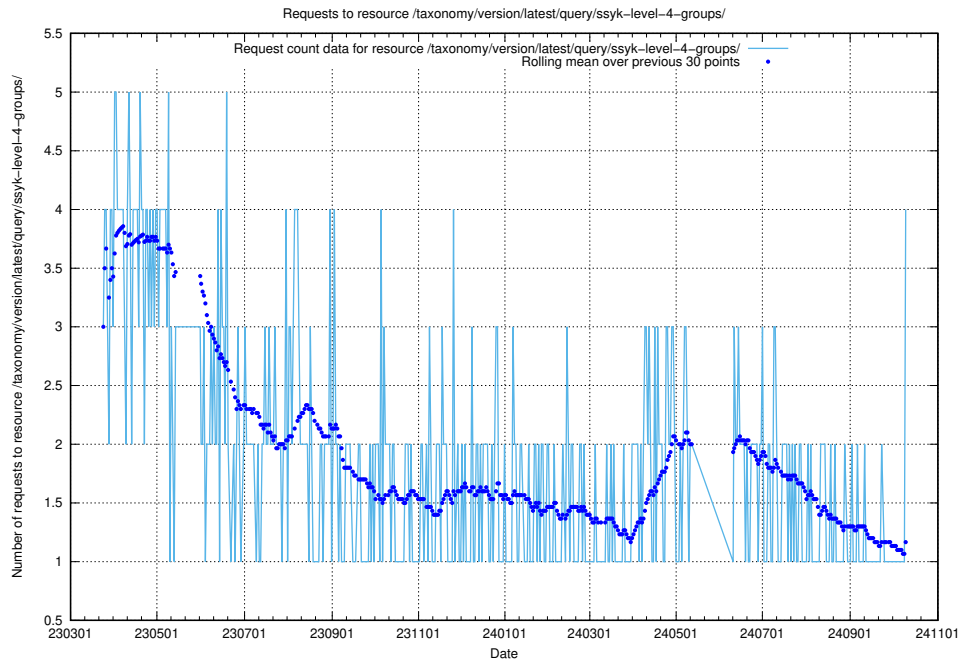

5.392 Usage of /taxonomy/version/latest/query/ssyk-level-4-groups/

Here, we count the number of requests to resource /taxonomy/version/latest/query/ssyk-level-4-groups/.