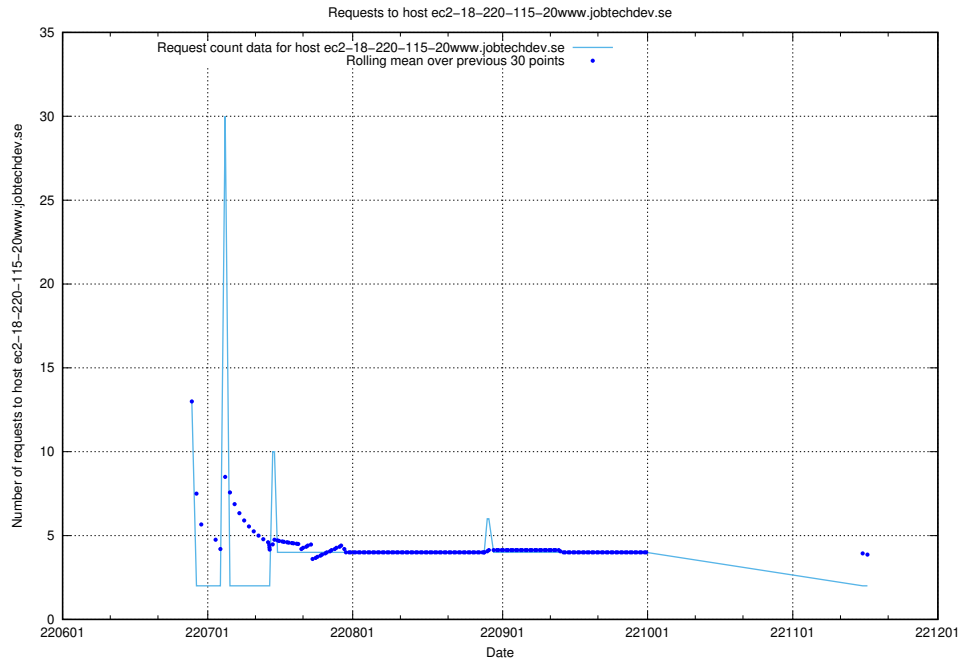

7.399 Usage of ec2-18-220-115-20www.jobtechdev.se

Here, we count the number of requests to host ec2-18-220-115-20www.jobtechdev.se.