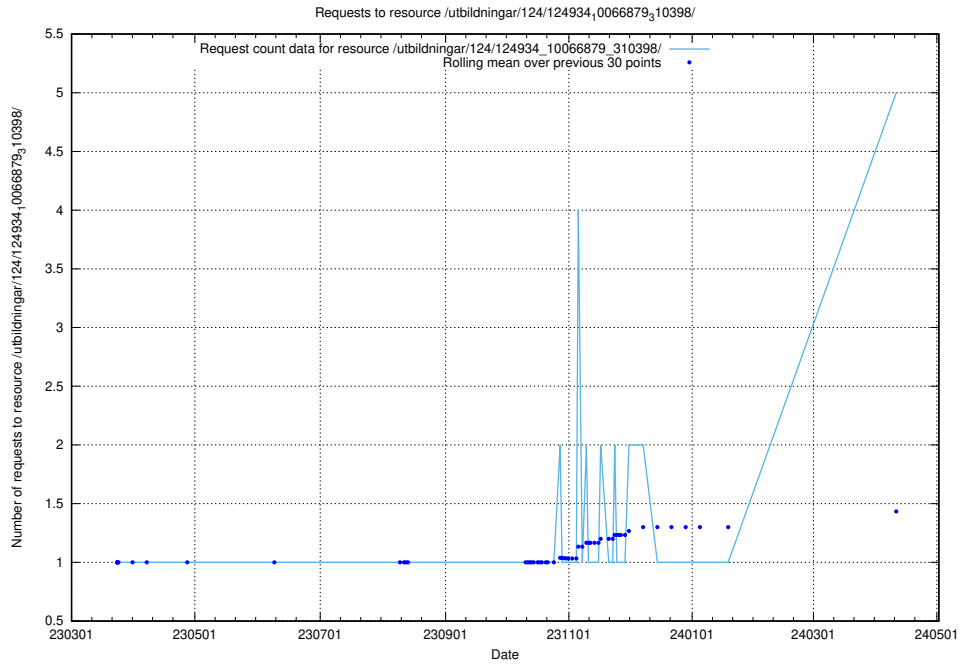

5.193 Usage of /utbildningar/124/124934_10066879_310398/

Here, we count the number of requests to resource /utbildningar/124/124934_10066879_310398/.