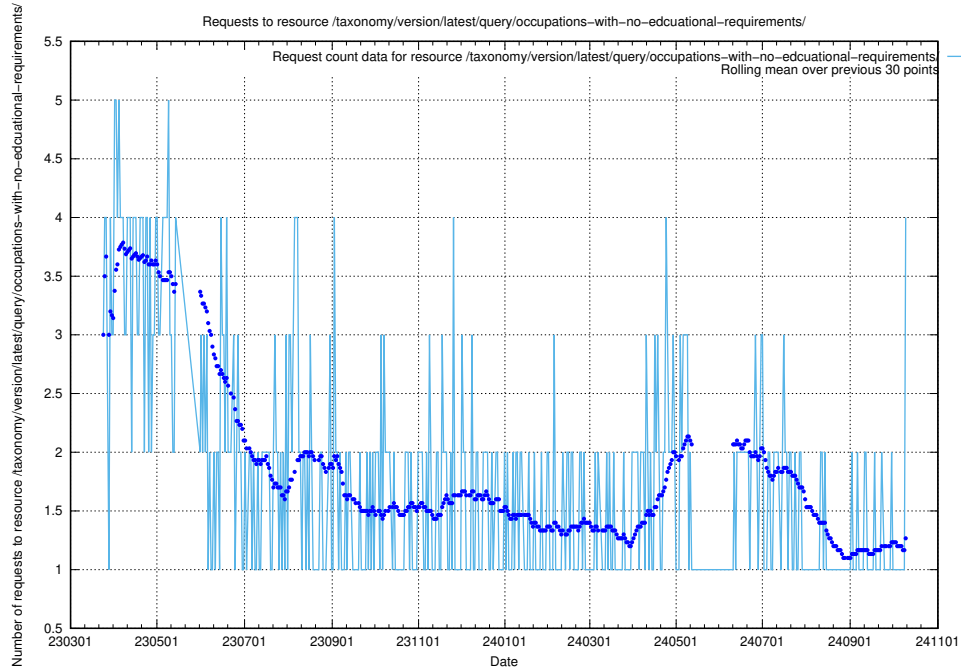

5.397 Usage of /taxonomy/version/latest/query/occupations-with-no-educational-requirements/

Here, we count the number of requests to resource /taxonomy/version/latest/query/occupations-with-no-educational-requirements/.