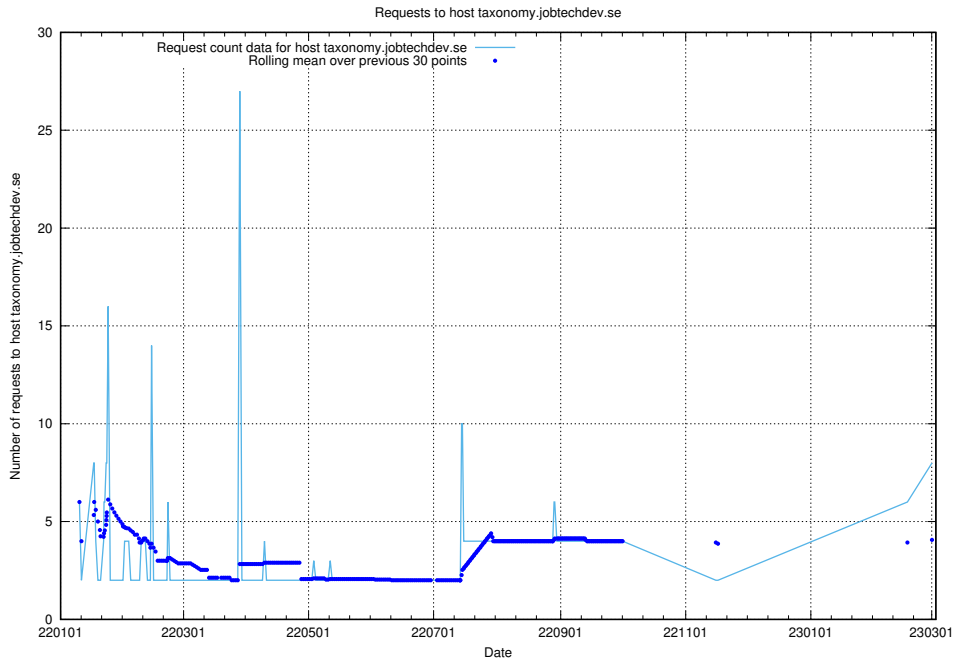

7.70 Usage of discourse2.jobtechdev.se

Here, we count the number of requests to host discourse2.jobtechdev.se.

7.71 Usage of taxonomy.jobtechdev.se

Here, we count the number of requests to host taxonomy.jobtechdev.se.