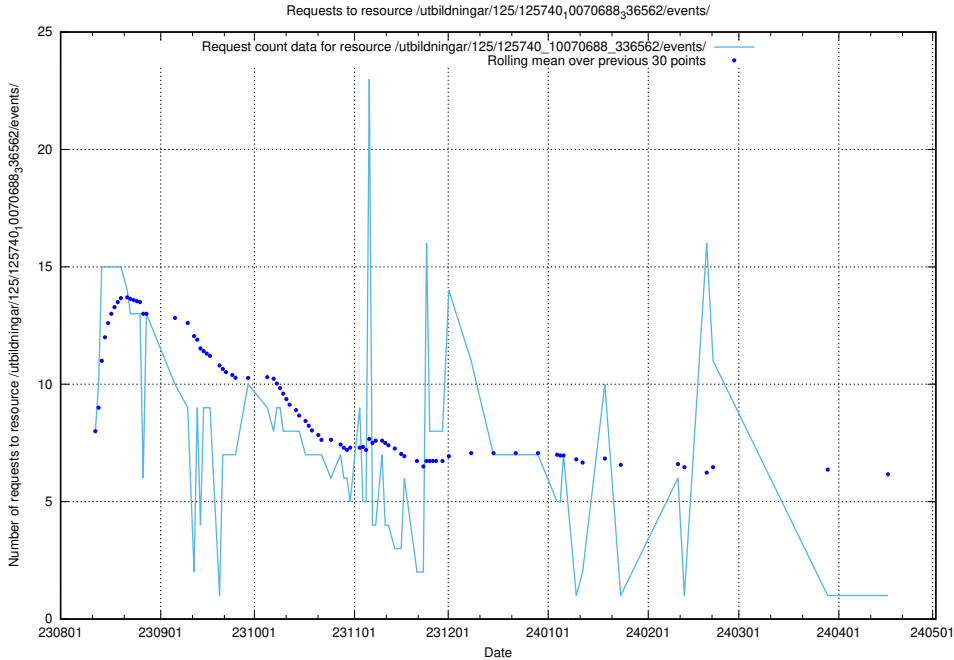

5.5719 Usage of /utbildningar/125/125740_10070688_336562/events/

Here, we count the number of requests to resource /utbildningar/125/125740_10070688_336562/events/