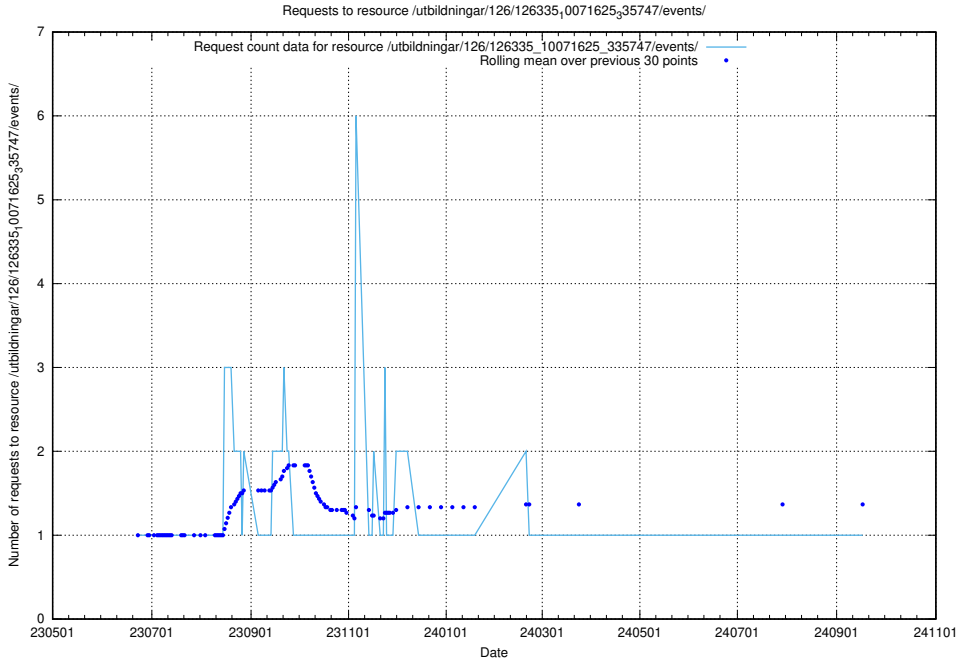

5.6554 Usage of /utbildningar/126/126335_10071625_335747/events/

Here, we count the number of requests to resource /utbildningar/126/126335_10071625_335747/events/