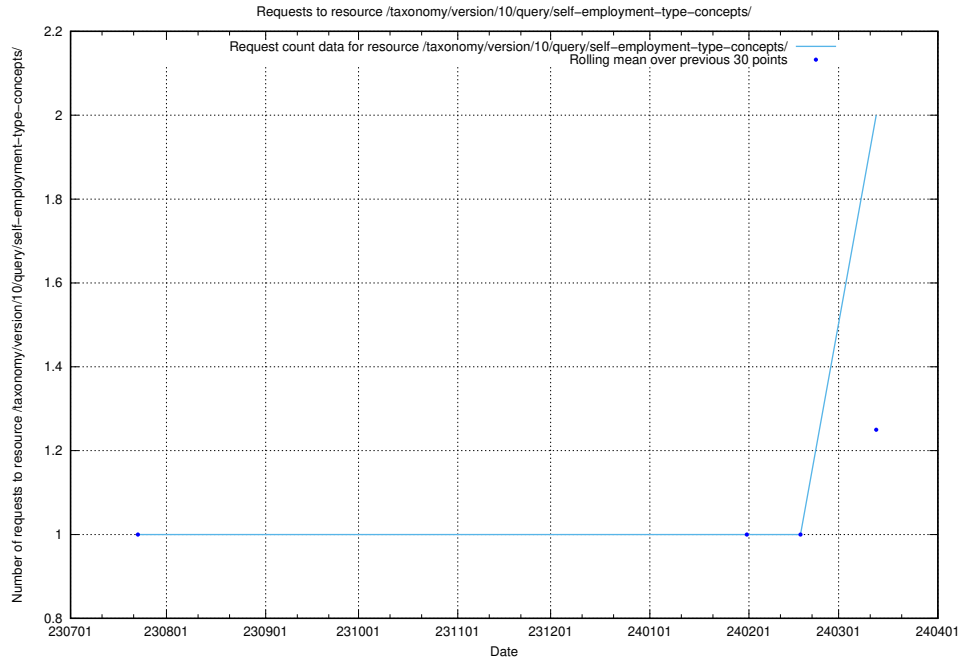

5.933 Usage of /taxonomy/version/10/query/self-employment-type-concepts/

Here, we count the number of requests to resource /taxonomy/version/10/query/self-employment-type-concepts/.