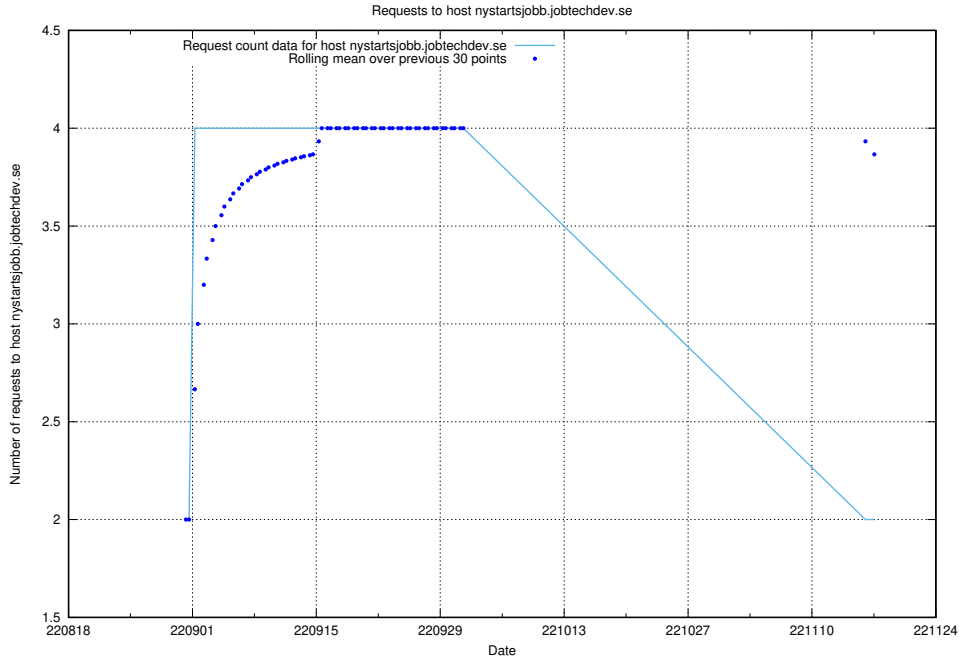

7.335 Usage of nystartsjobb.jobtechdev.se

Here, we count the number of requests to host nystartsjobb.jobtechdev.se.