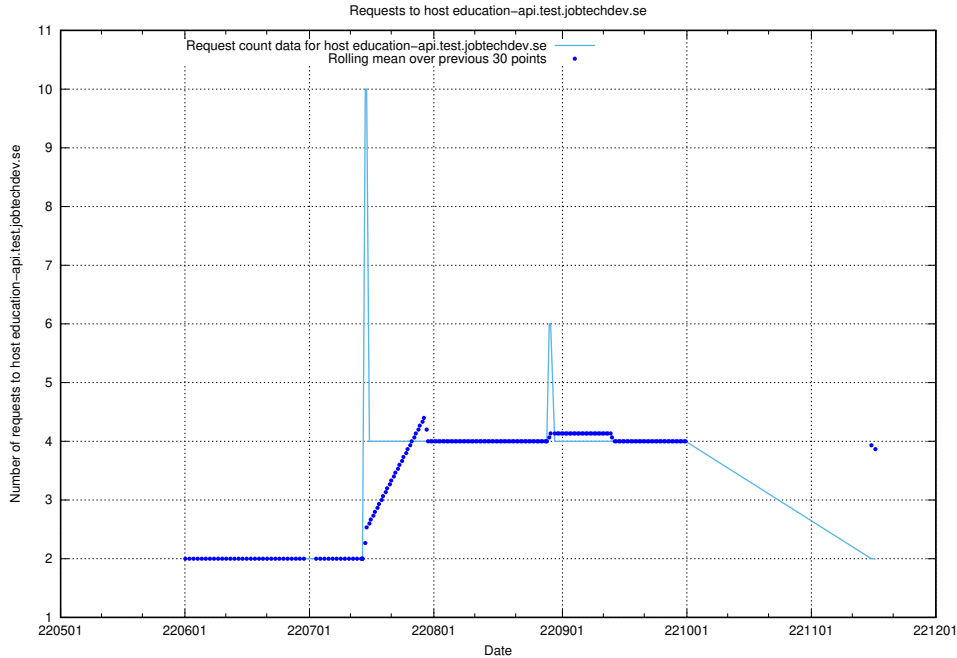

7.420 Usage of education-api.test.jobtechdev.se

Here, we count the number of requests to host education-api.test.jobtechdev.se.

7.421 Usage of forums.forum.jobtechdev.se

Here, we count the number of requests to host forums.forum.jobtechdev.se.