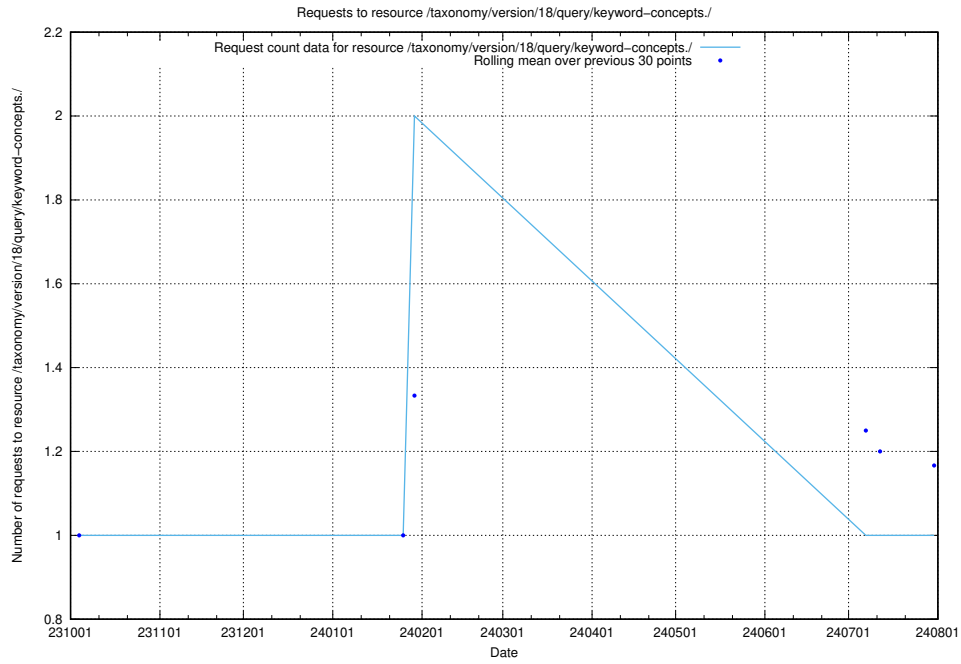

5.5349 Usage of /taxonomy/version/18/query/keyword-concepts./

Here, we count the number of requests to resource /taxonomy/version/18/query/keyword-concepts./.