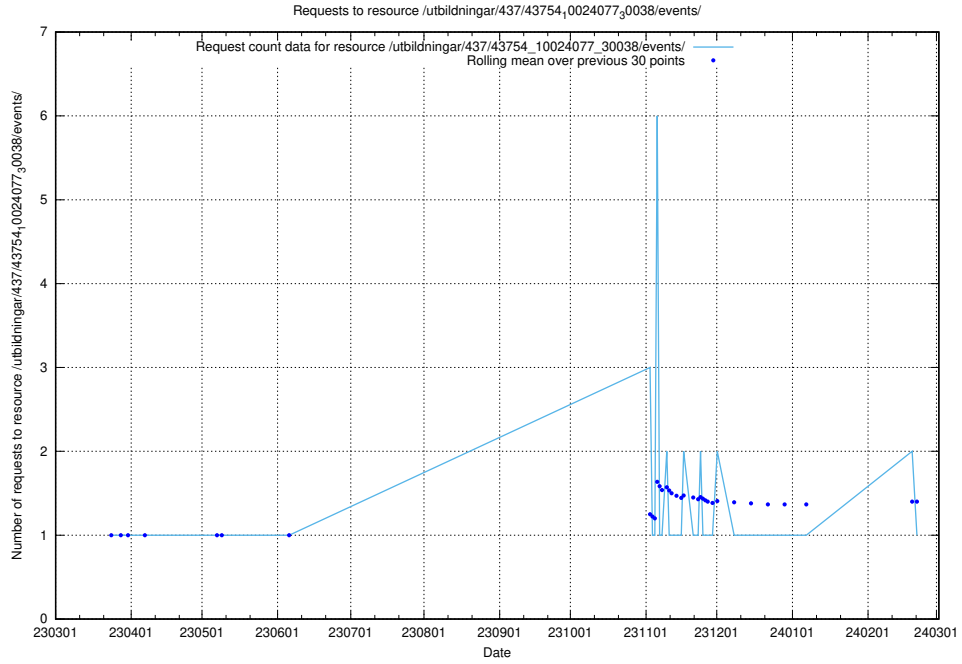

5.7068 Usage of /utbildningar/437/43754_10024077_30038/events/

Here, we count the number of requests to resource /utbildningar/437/43754_10024077_30038/events/.