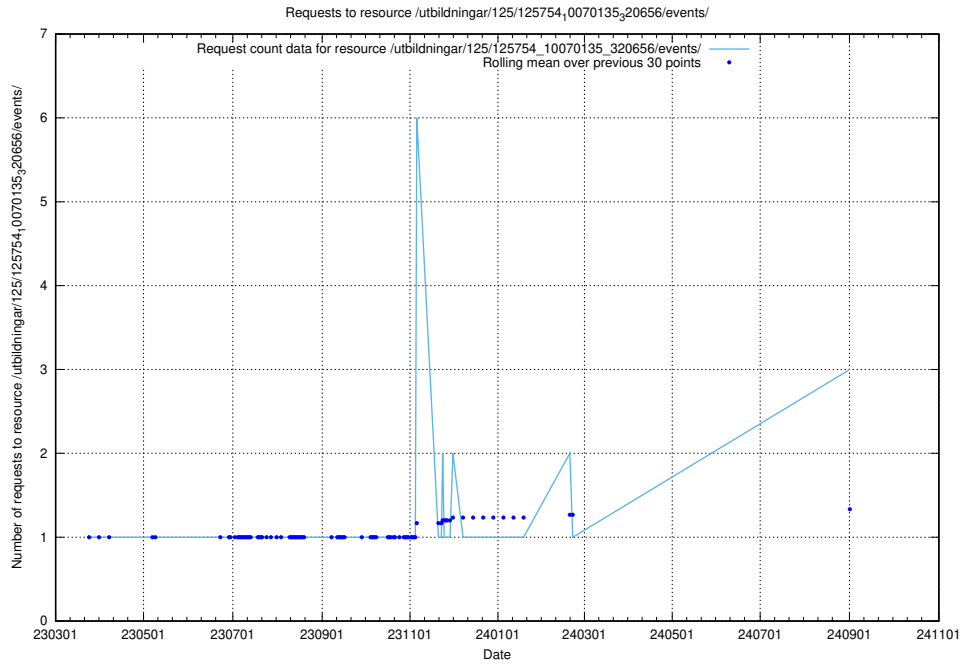

5.585 Usage of /utbildningar/125/125754_10070135_320656/events/

Here, we count the number of requests to resource /utbildningar/125/125754_10070135_320656/events/