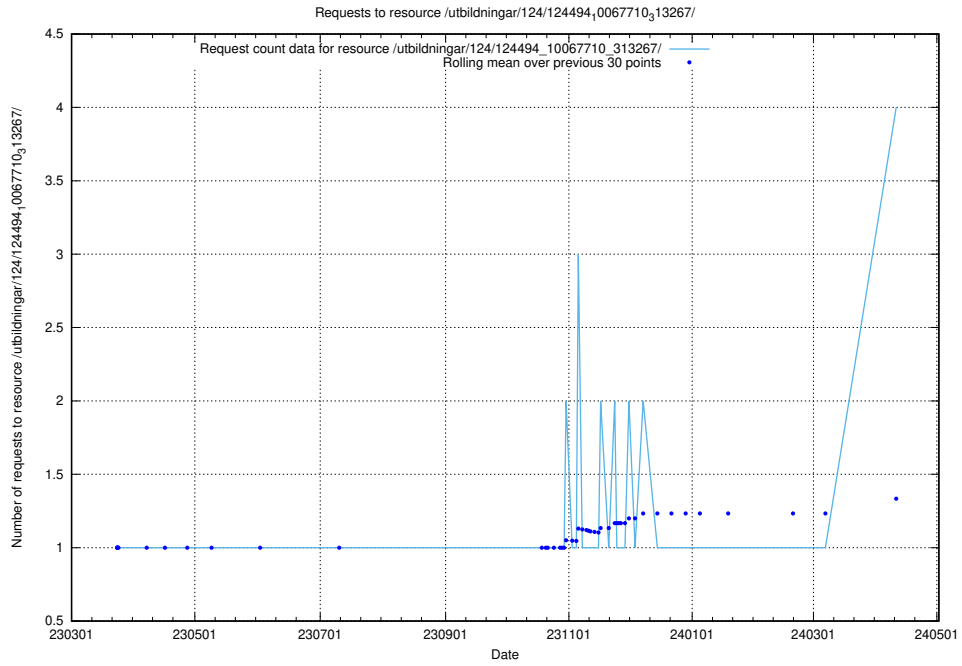

5.326 Usage of /utbildningar/124/124494_10067710_313267/

Here, we count the number of requests to resource /utbildningar/124/124494_10067710_313267/.