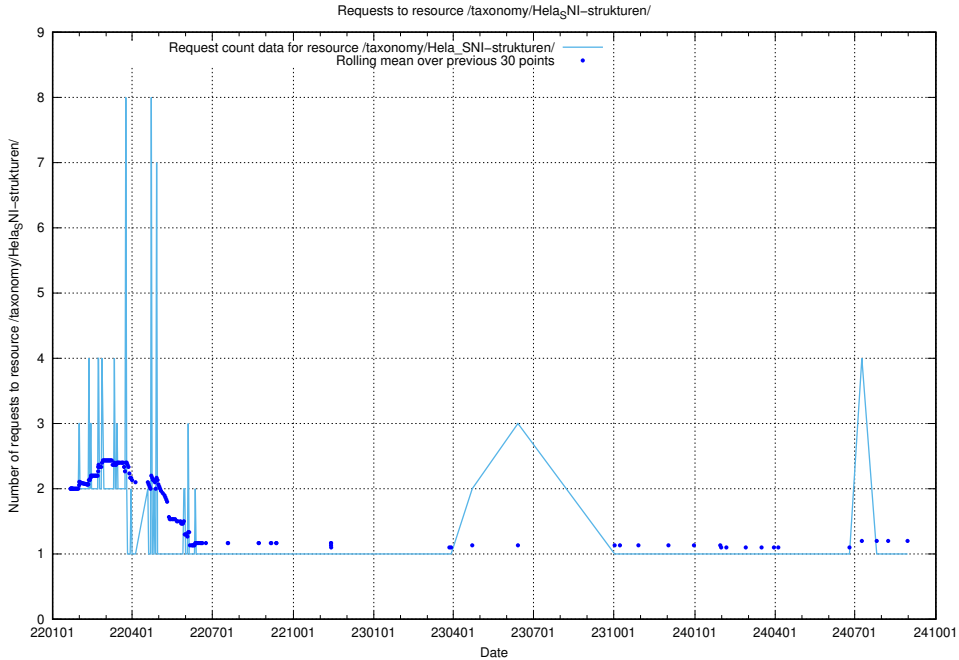

5.1201 Usage of /taxonomy/Hela_SNI-strukturen/

Here, we count the number of requests to resource /taxonomy/Hela_SNI-strukturen/.