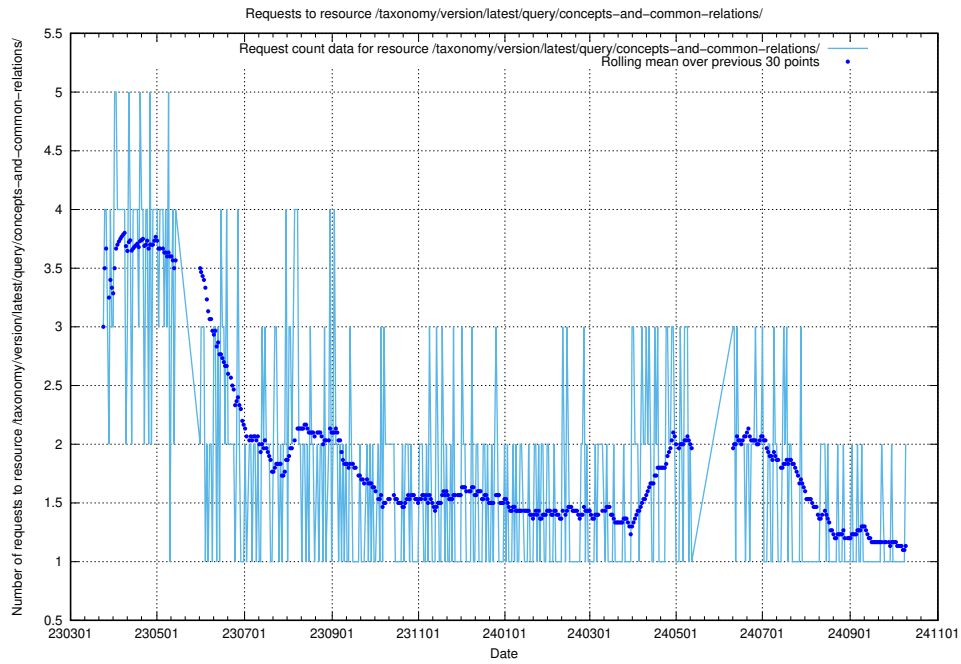

5.1077 Usage of /taxonomy/version/latest/query/concepts-and-common-relations/

Here, we count the number of requests to resource /taxonomy/version/latest/query/concepts-and-common-relations/.