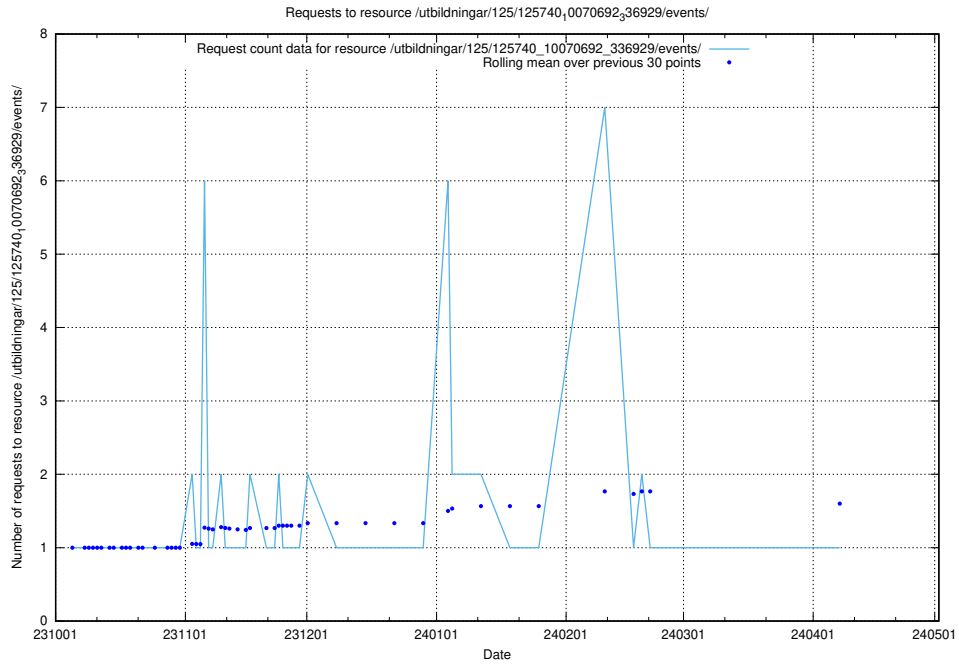

5.5330 Usage of /utbildningar/125/125740_10070692_336929/events/

Here, we count the number of requests to resource /utbildningar/125/125740_10070692_336929/events/