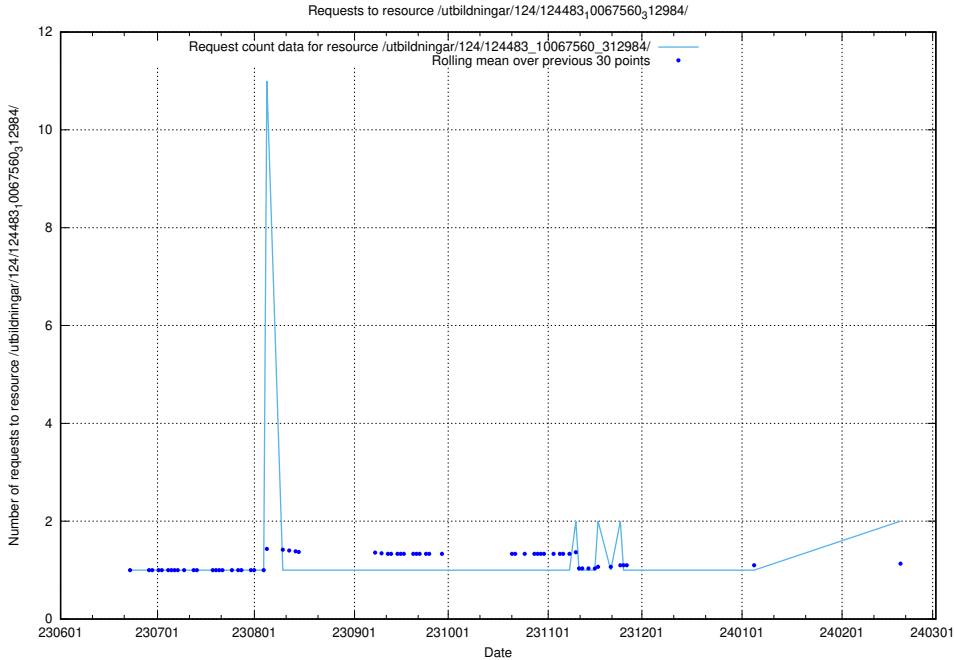

5.1007 Usage of /utbildningar/124/124483_10067560_312984/

Here, we count the number of requests to resource /utbildningar/124/124483_10067560_312984/.