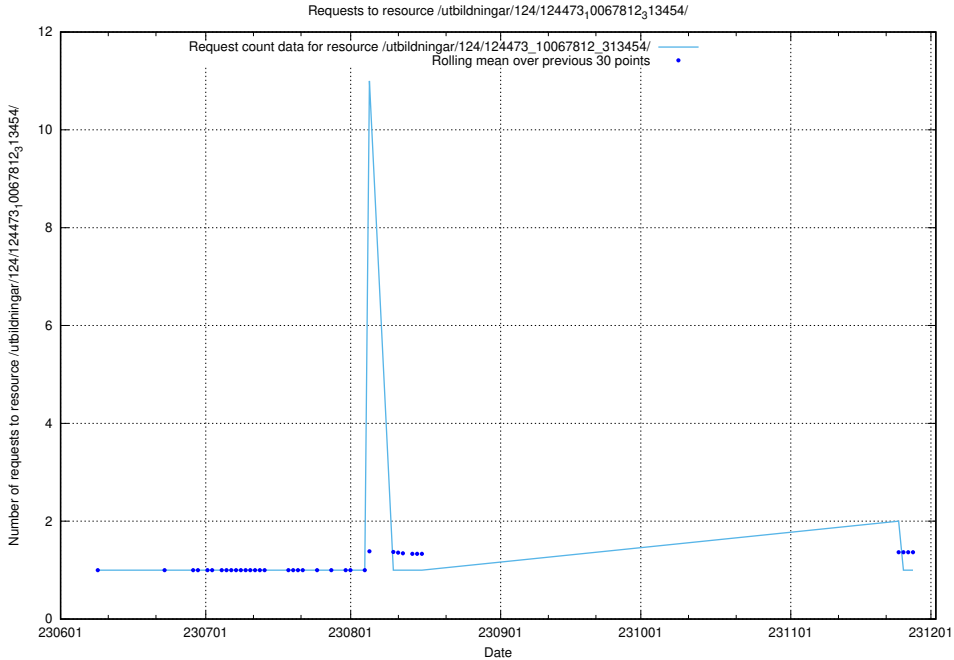

5.6779 Usage of /utbildningar/124/124473_10067812_313454/

Here, we count the number of requests to resource /utbildningar/124/124473_10067812_313454/.