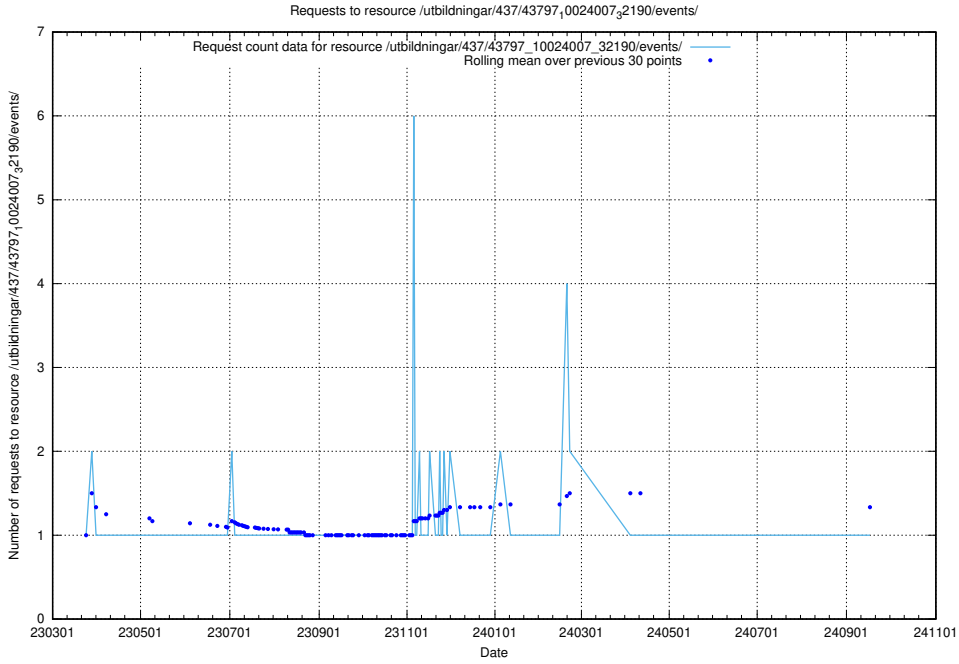

5.7053 Usage of /utbildningar/437/43797_10024007_32190/events/

Here, we count the number of requests to resource /utbildningar/437/43797_10024007_32190/events/.