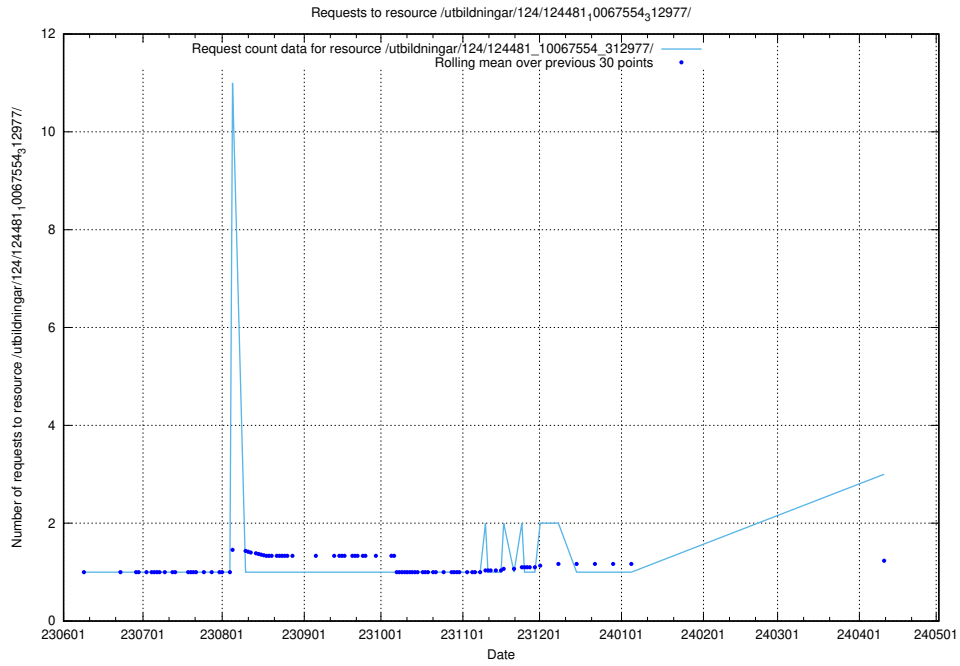

5.566 Usage of /utbildningar/124/124481_10067554_312977/

Here, we count the number of requests to resource /utbildningar/124/124481_10067554_312977/.