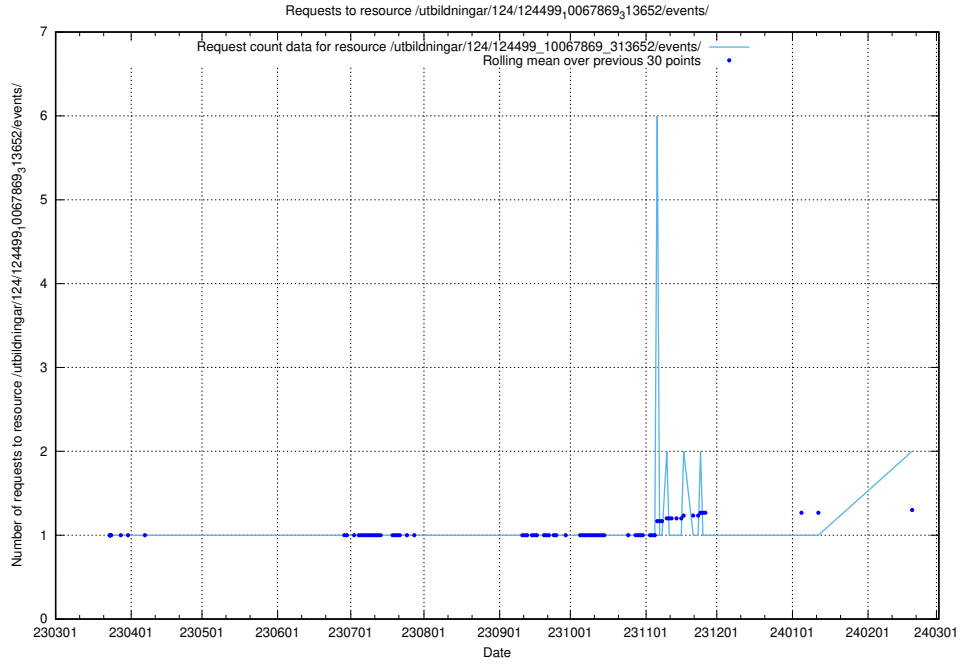

5.735 Usage of /utbildningar/124/124499_10067869_313652/events/

Here, we count the number of requests to resource /utbildningar/124/124499_10067869_313652/events/