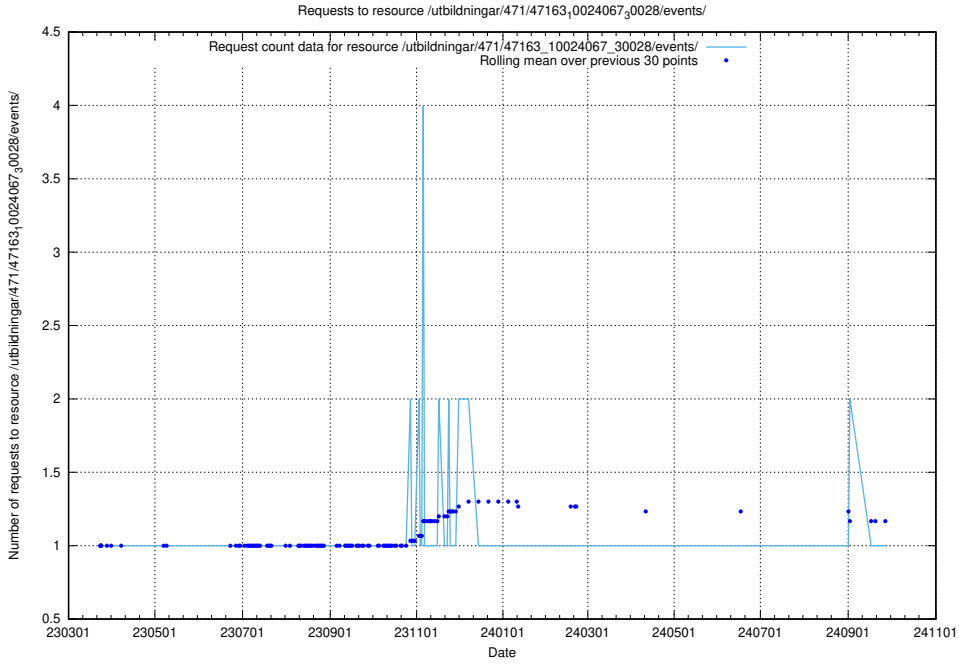

5.7190 Usage of /utbildningar/471/47163_10024067_30028/events/

Here, we count the number of requests to resource /utbildningar/471/47163_10024067_30028/events/.