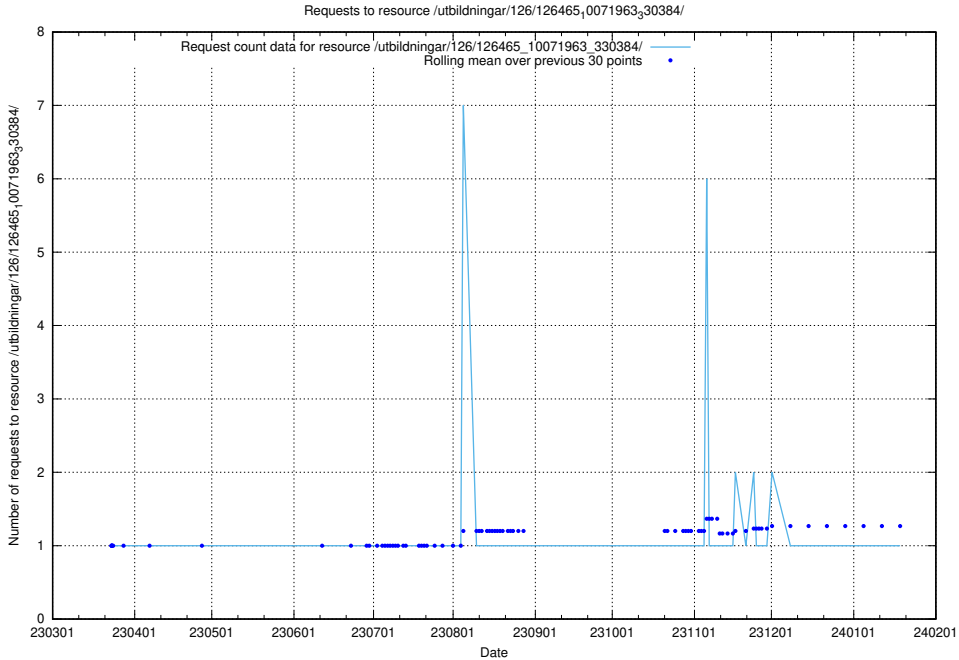

5.7296 Usage of /utbildningar/126/126465_10071963_330384/

Here, we count the number of requests to resource /utbildningar/126/126465_10071963_330384/.