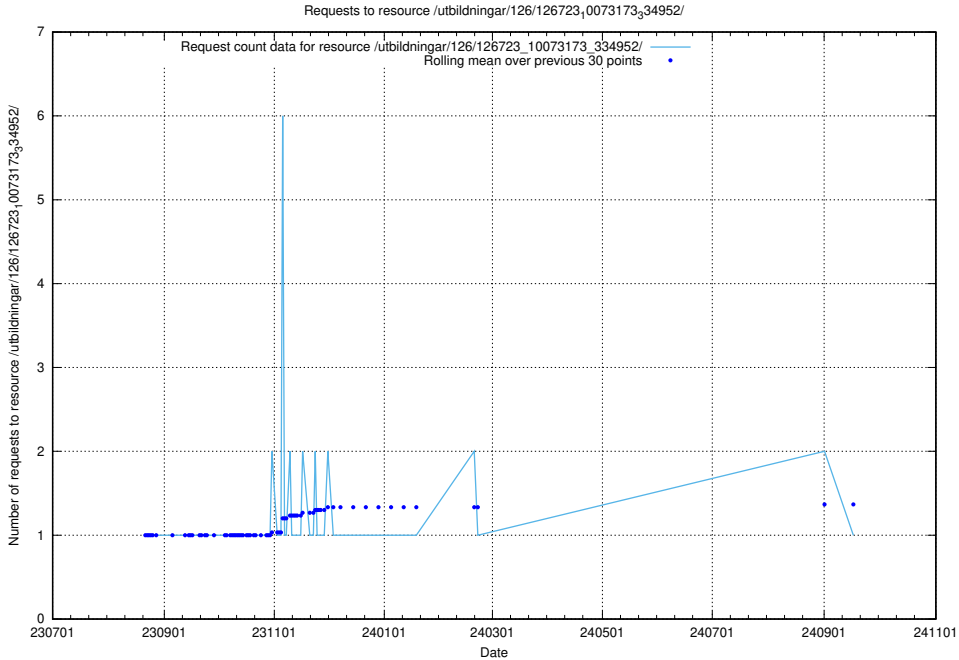

5.5657 Usage of /utbildningar/126/126723_10073173_334952/

Here, we count the number of requests to resource /utbildningar/126/126723_10073173_334952/.