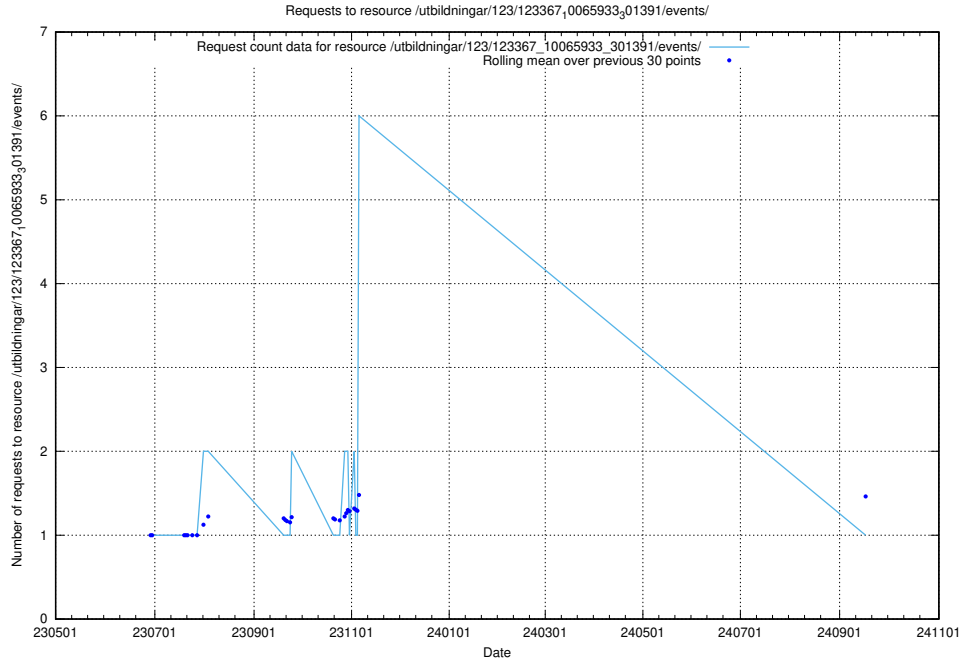

5.6441 Usage of /utbildningar/123/123367_10065933_301391/events/

Here, we count the number of requests to resource /utbildningar/123/123367_10065933_301391/events/