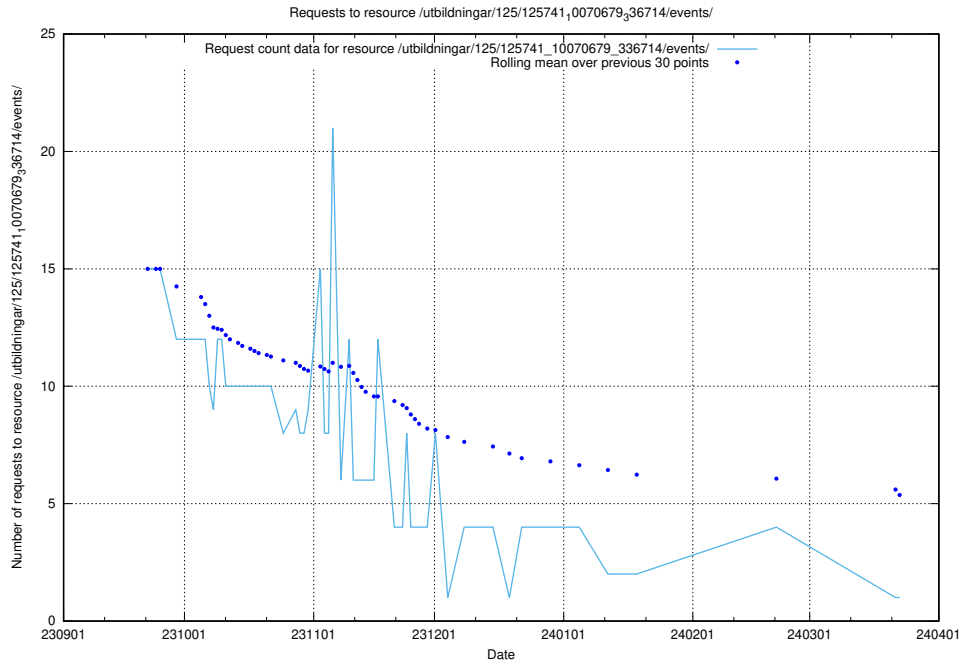

5.5414 Usage of /utbildningar/125/125741_10070679_336714/events/

Here, we count the number of requests to resource /utbildningar/125/125741_10070679_336714/events/