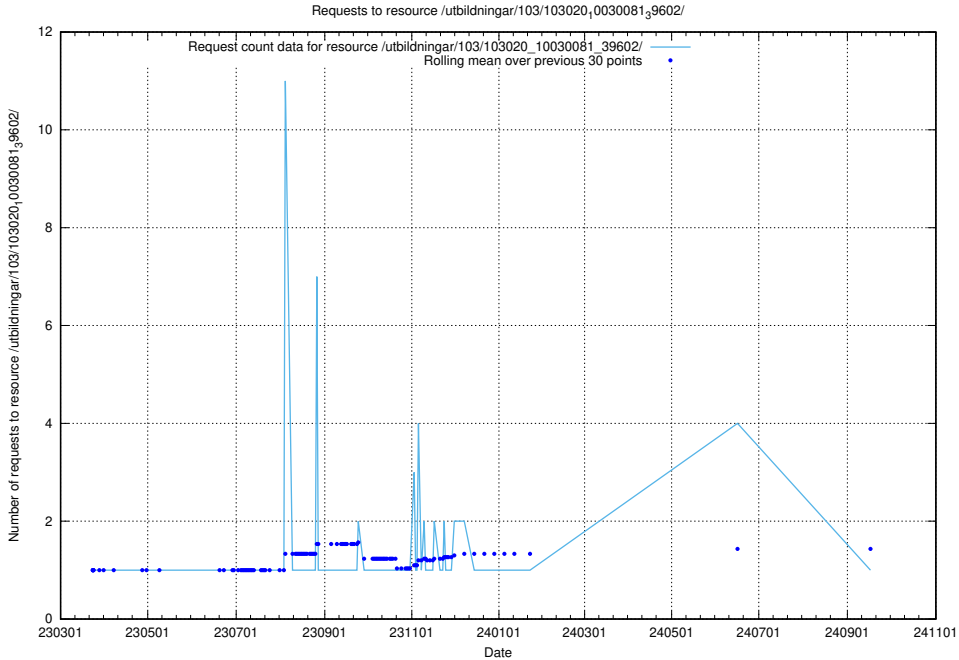

5.6421 Usage of /utbildningar/103/103020_10030081_39602/

Here, we count the number of requests to resource /utbildningar/103/103020_10030081_39602/.