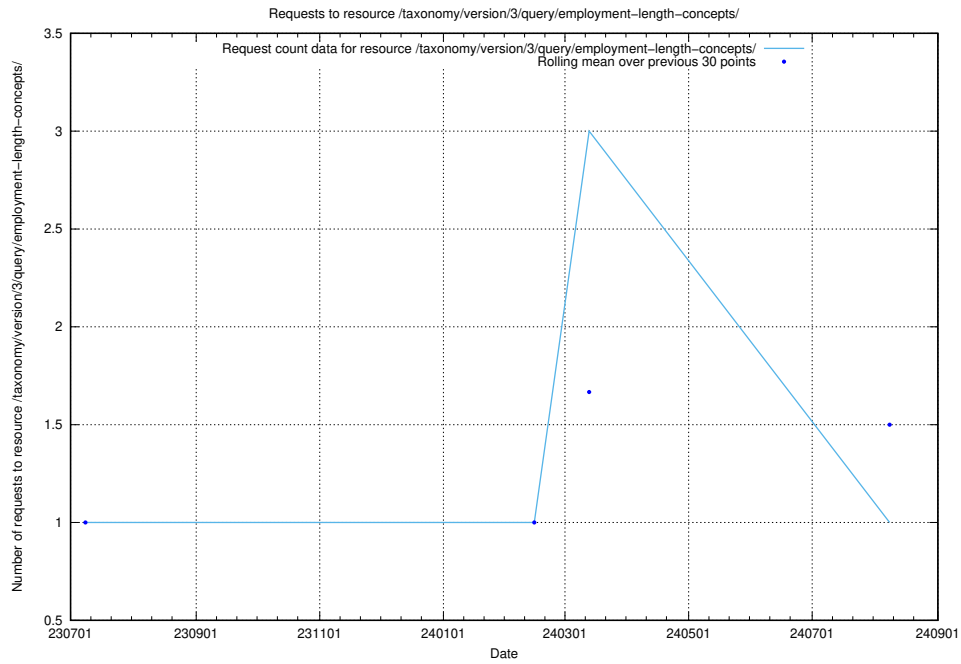

5.6199 Usage of /taxonomy/version/3/query/employment-length-concepts/

Here, we count the number of requests to resource /taxonomy/version/3/query/employment-length-concepts/.