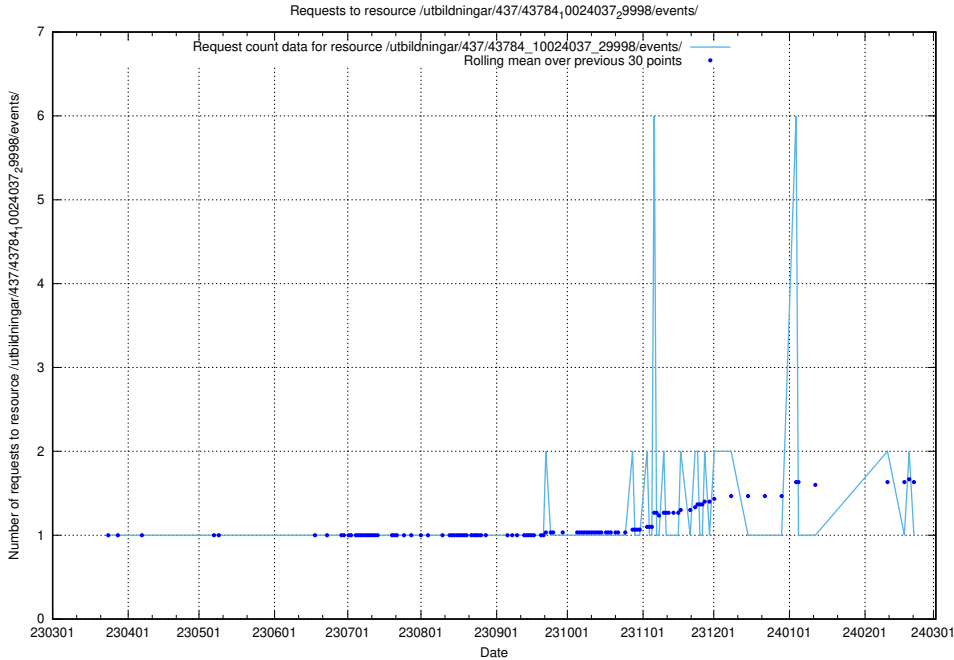

Here, we count the number of requests to resource /utbildningar/437/43786_10024085_30046/events/.

5.7060 Usage of /utbildningar/437/43784_10024037_29998/events/

Here, we count the number of requests to resource /utbildningar/437/43784_10024037_29998/events/.