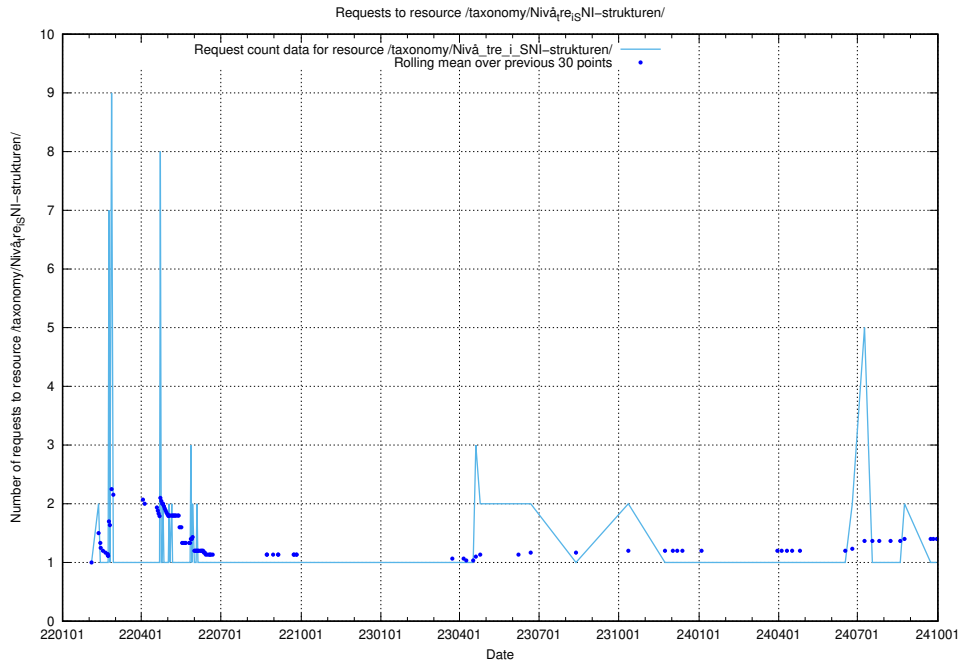

5.3970 Usage of /taxonomy/Nivå_tre_i_SNI-strukturen/

Here, we count the number of requests to resource /taxonomy/Nivå_tre_i_SNI-strukturen/.