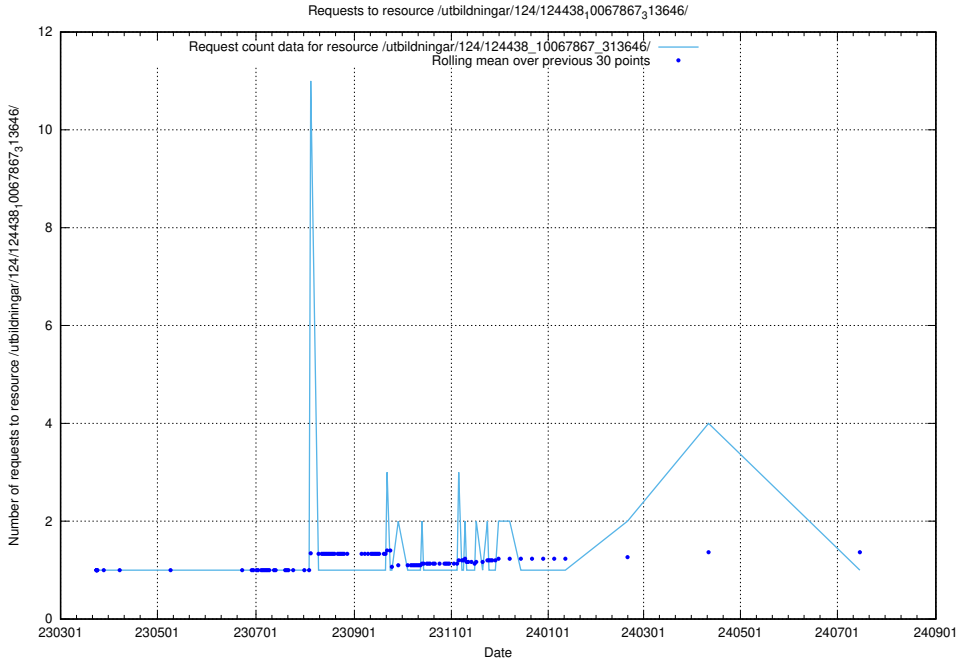

5.4592 Usage of /utbildningar/124/124438_10067867_313646/

Here, we count the number of requests to resource /utbildningar/124/124438_10067867_313646/.