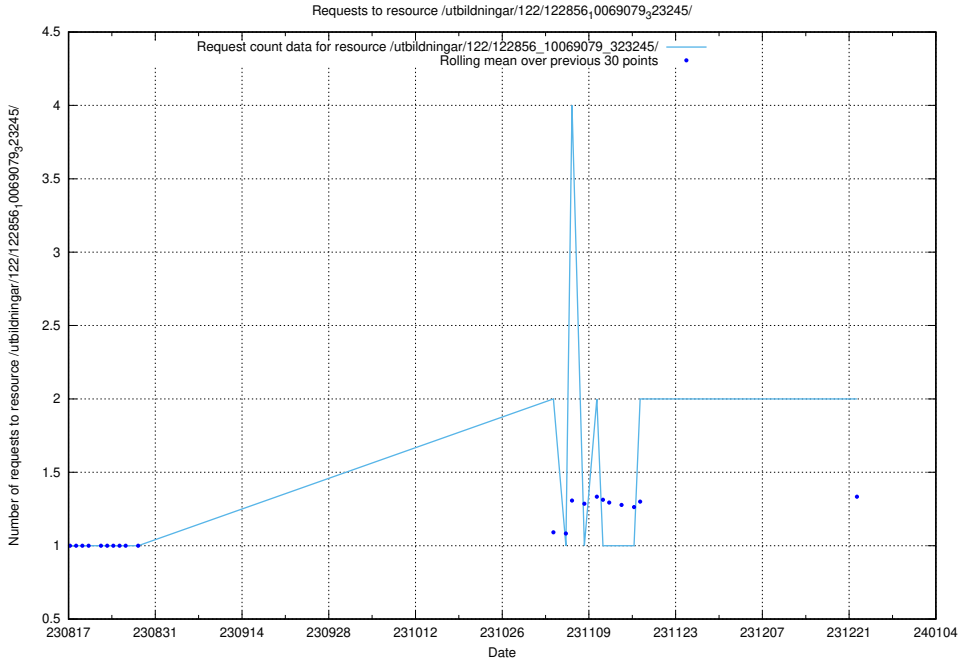

5.905 Usage of /utbildningar/122/122856_10069079_323245/

Here, we count the number of requests to resource /utbildningar/122/122856_10069079_323245/.