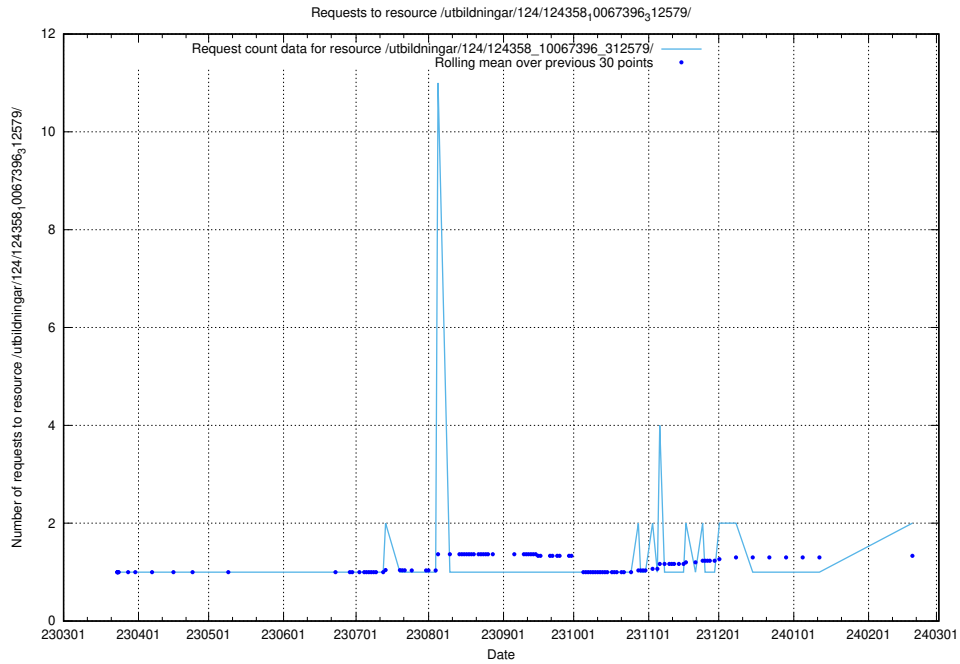

5.825 Usage of /utbildningar/124/124358_10067396_312579/

Here, we count the number of requests to resource /utbildningar/124/124358_10067396_312579/.