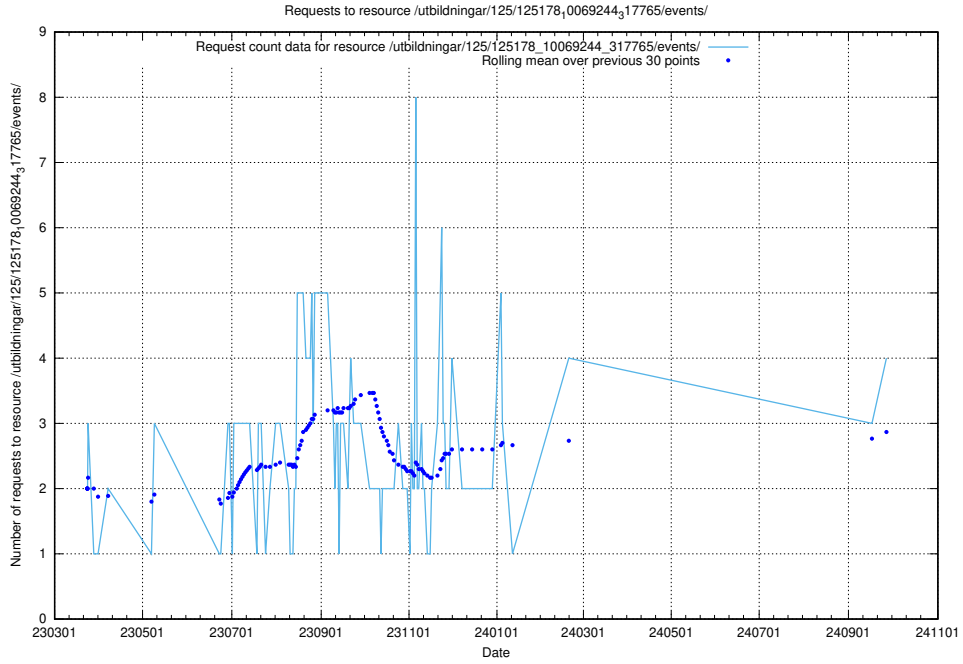

5.408 Usage of /utbildningar/125/125178_10069244_317765/events/

Here, we count the number of requests to resource /utbildningar/125/125178_10069244_317765/events/