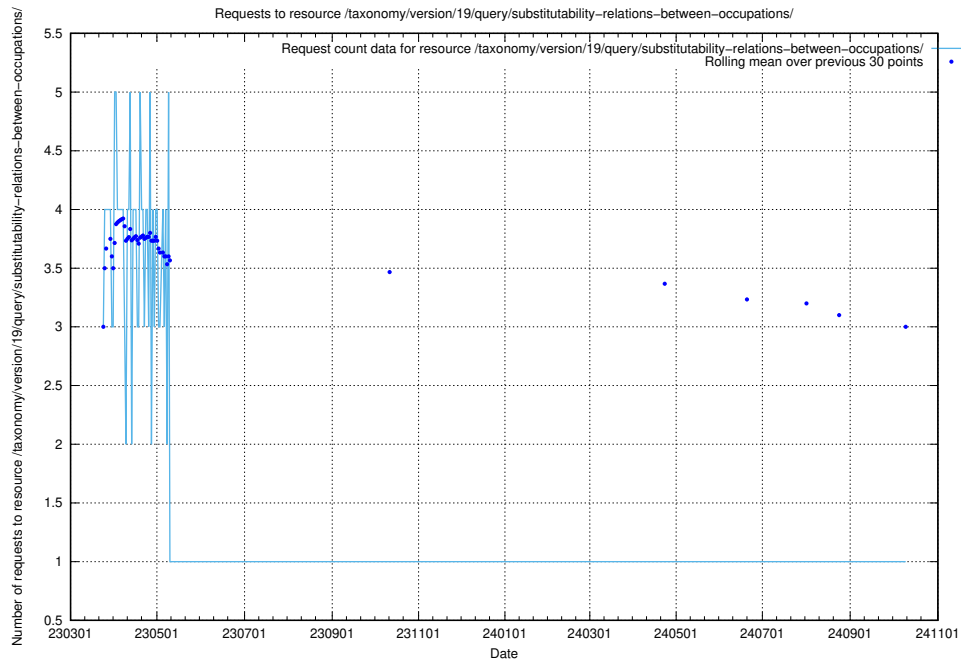

5.6988 Usage of /taxonomy/version/19/query/substitutability-relations-between-occupations/

Here, we count the number of requests to resource /taxonomy/version/19/query/substitutability-relations-between-occupations/.