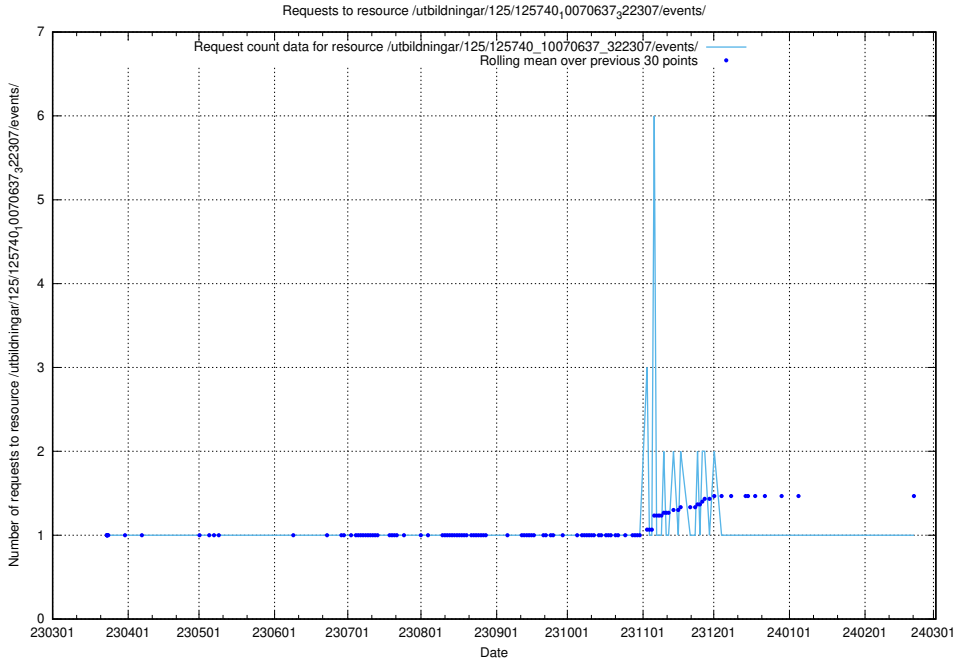

Here, we count the number of requests to resource /utbildningar/125/125740_10070638_322308/.

5.1159 Usage of /utbildningar/125/125740_10070637_322307/events/

Here, we count the number of requests to resource /utbildningar/125/125740_10070637_322307/events/