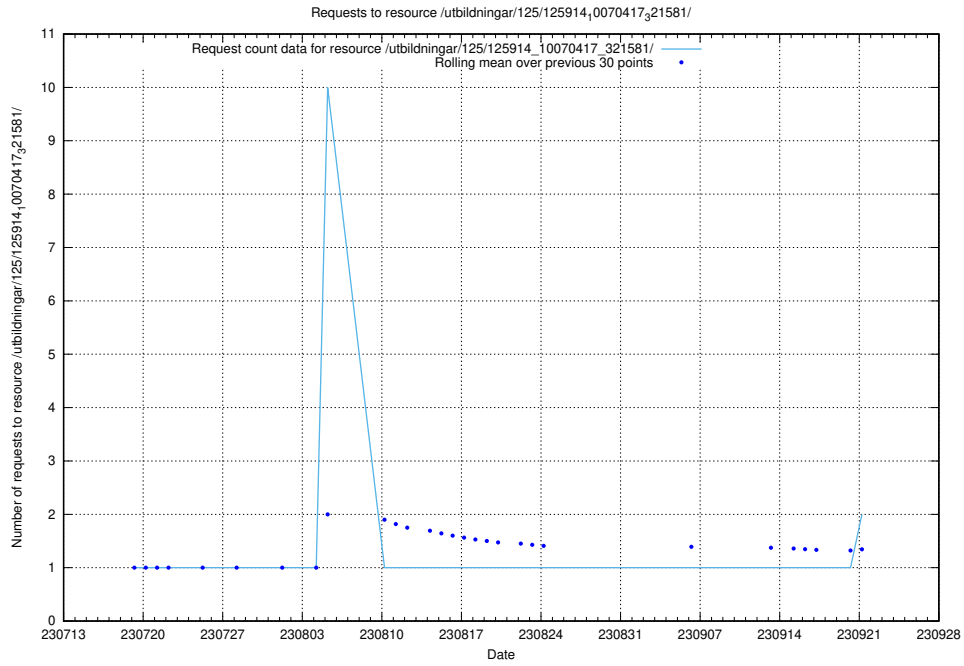

5.936 Usage of /utbildningar/125/125914_10070417_321581/

Here, we count the number of requests to resource /utbildningar/125/125914_10070417_321581/.