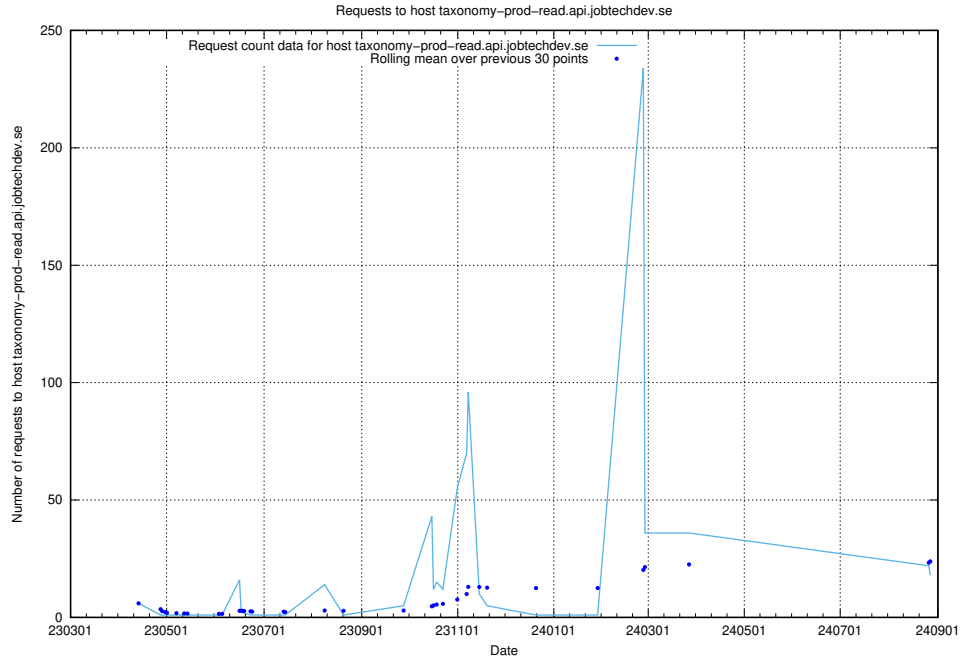

7.36 Usage of taxonomy-prod-read.api.jobtechdev.se

Here, we count the number of requests to host taxonomy-prod-read.api.jobtechdev.se.