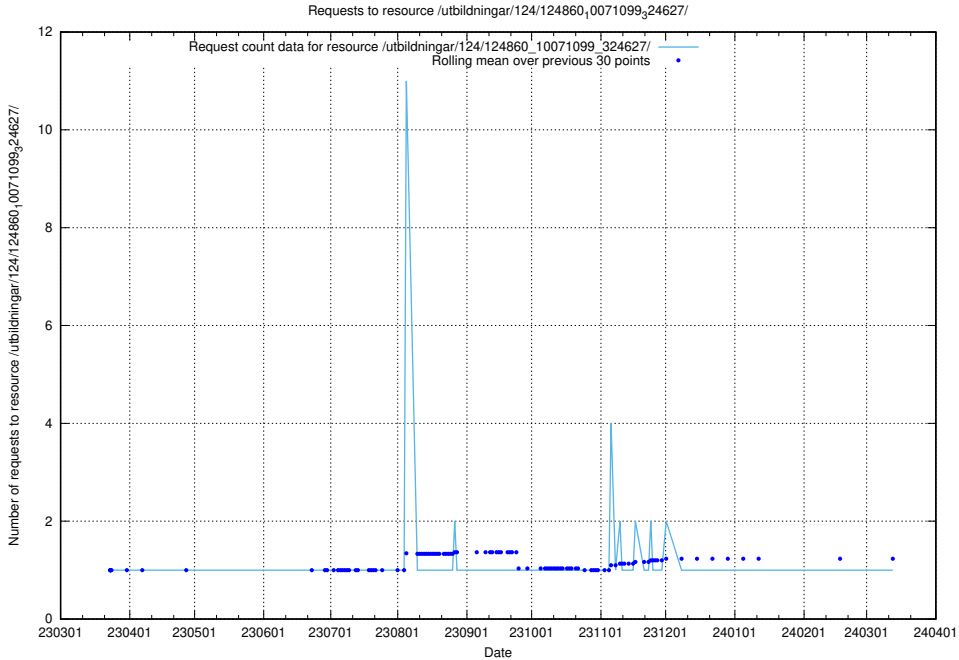

5.1325 Usage of /utbildningar/124/124860_10071099_324627/

Here, we count the number of requests to resource /utbildningar/124/124860_10071099_324627/.