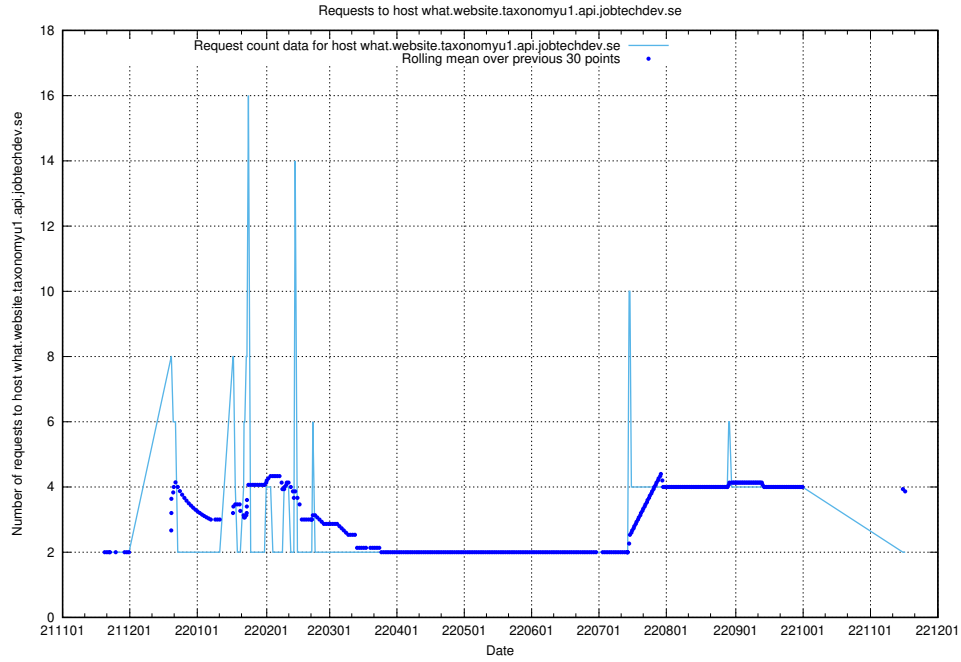

7.453 Usage of what.website.taxonomy1.api.jobtechdev.se

Here, we count the number of requests to host what.website.taxonomy1.api.jobtechdev.se.