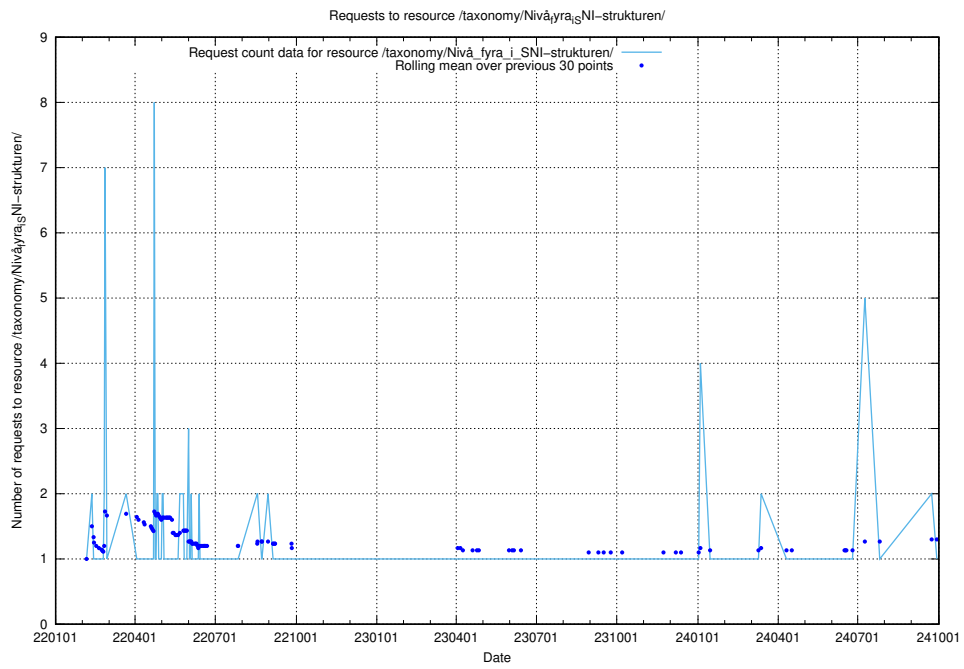

5.3380 Usage of /taxonomy/Nivå_fyra_i_SNI-strukturen/

Here, we count the number of requests to resource /taxonomy/Nivå_fyra_i_SNI-strukturen/.