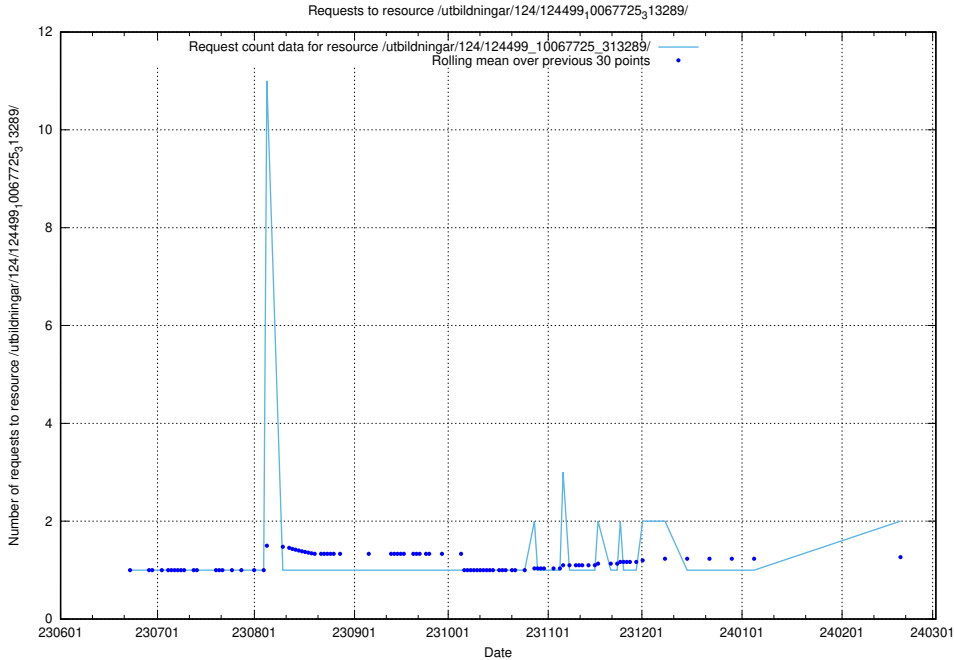

5.1005 Usage of /utbildningar/124/124499_10067725_313289/

Here, we count the number of requests to resource /utbildningar/124/124499_10067725_313289/.