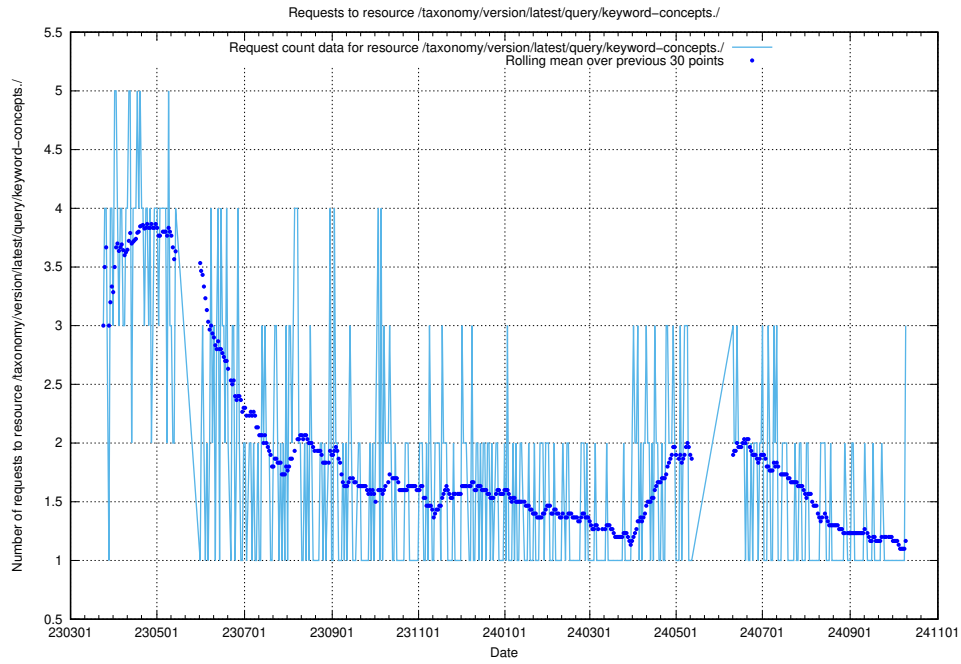

5.579 Usage of /taxonomy/version/latest/query/keyword-concepts./

Here, we count the number of requests to resource /taxonomy/version/latest/query/keyword-concepts./.