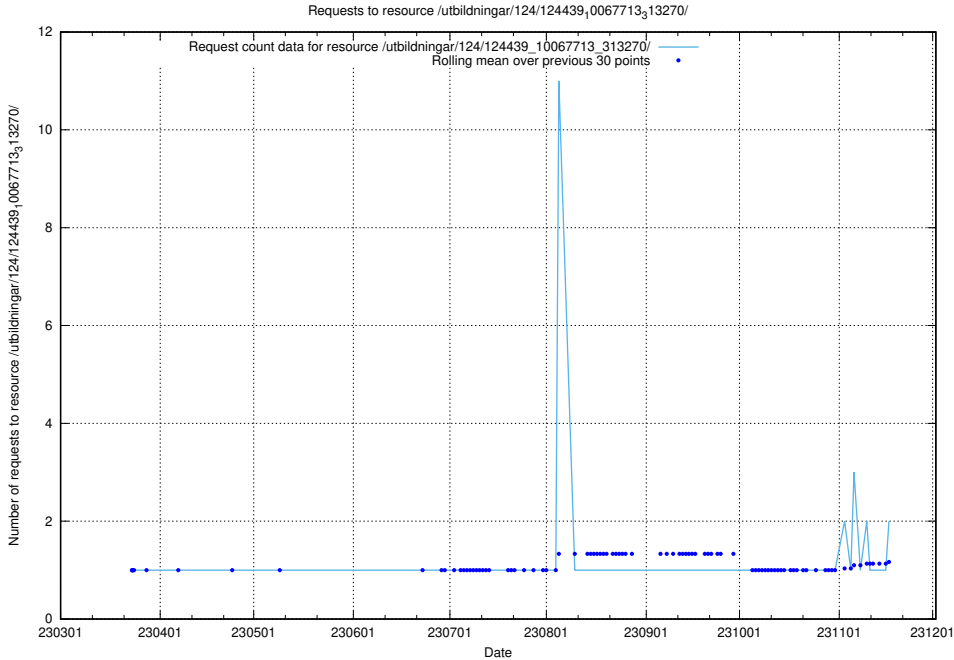

5.806 Usage of /utbildningar/124/124439_10067713_313270/

Here, we count the number of requests to resource /utbildningar/124/124439_10067713_313270/.