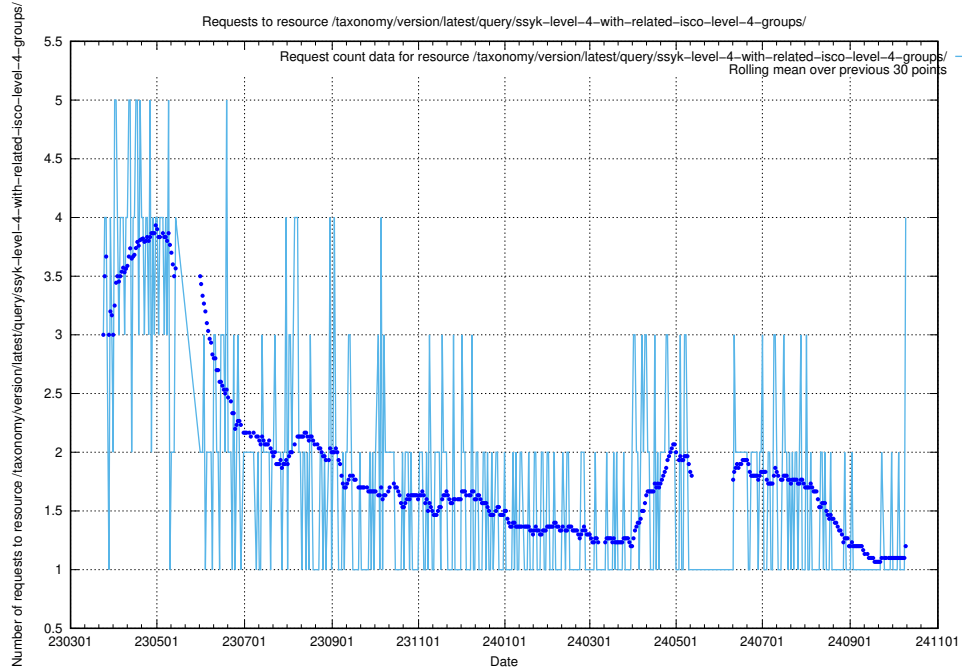

5.391 Usage of /taxonomy/version/latest/query/ssyk-level-4-with-related-isco-level-4-groups/

Here, we count the number of requests to resource /taxonomy/version/latest/query/ssyk-level-4-with-related-isco-level-4-groups/.