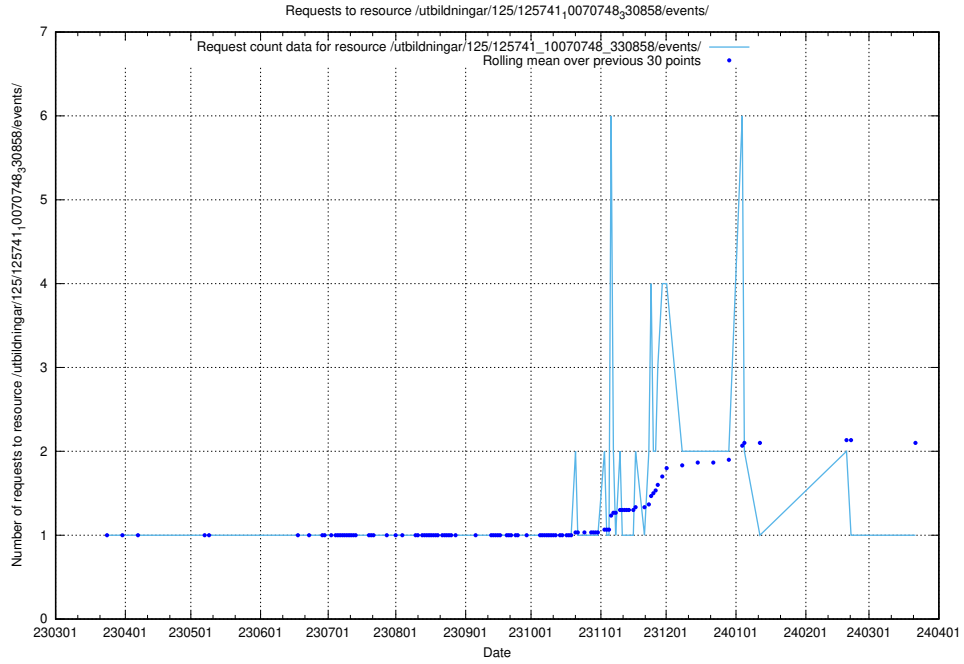

5.7101 Usage of /utbildningar/125/125741_10070748_330858/events/

Here, we count the number of requests to resource /utbildningar/125/125741_10070748_330858/events/