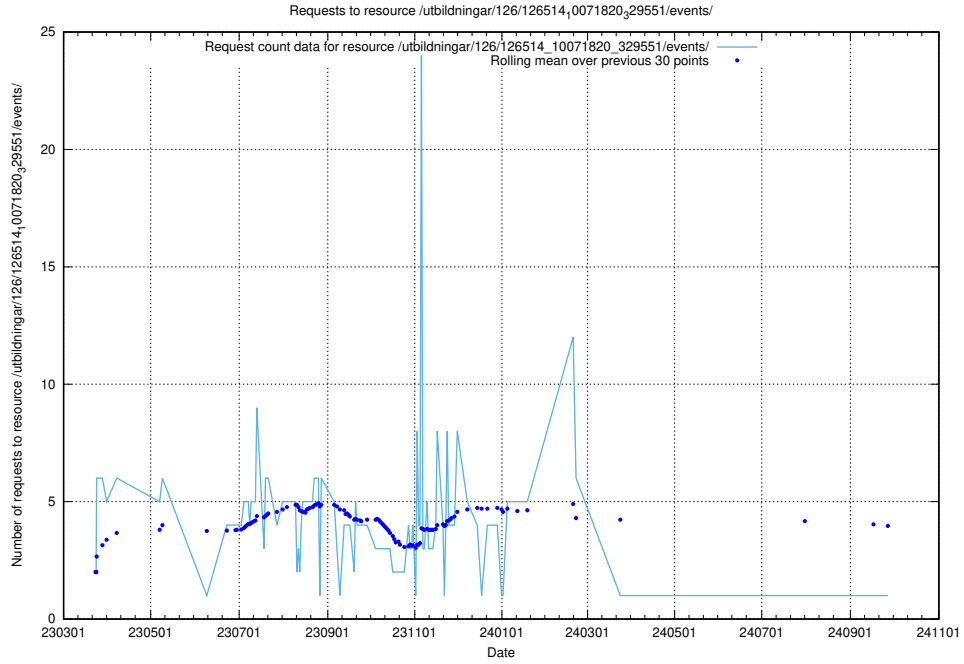

5.7144 Usage of /utbildningar/126/126514_10071820_329551/events/

Here, we count the number of requests to resource /utbildningar/126/126514_10071820_329551/events/