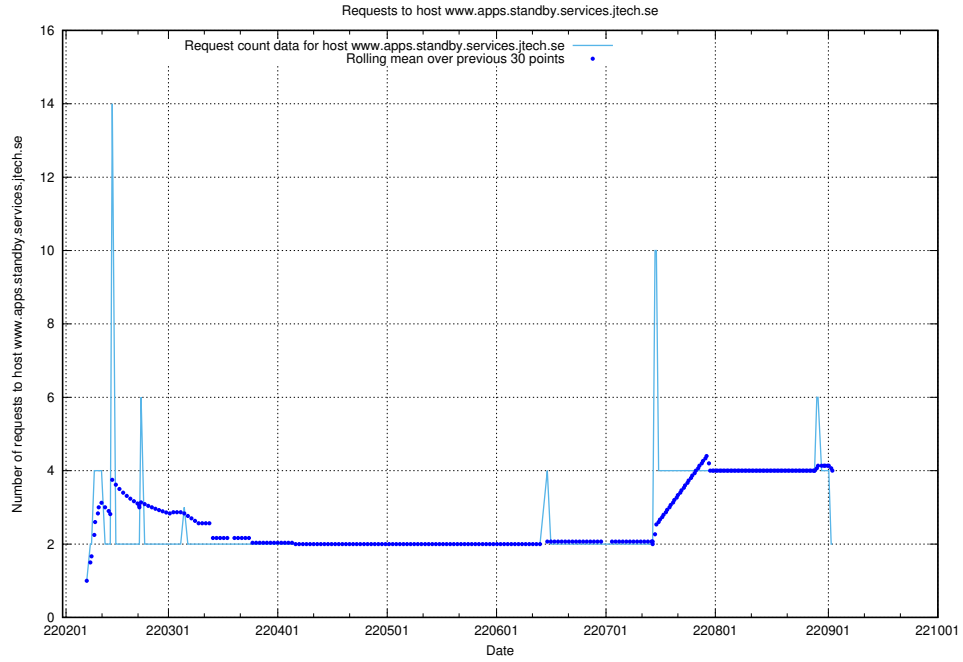

7.566 Usage of site.jobtechdev.se

Here, we count the number of requests to host site.jobtechdev.se.

7.567 Usage of shop.jobtechdev.se

Here, we count the number of requests to host shop.jobtechdev.se.

7.568 Usage of office.jobtechdev.se