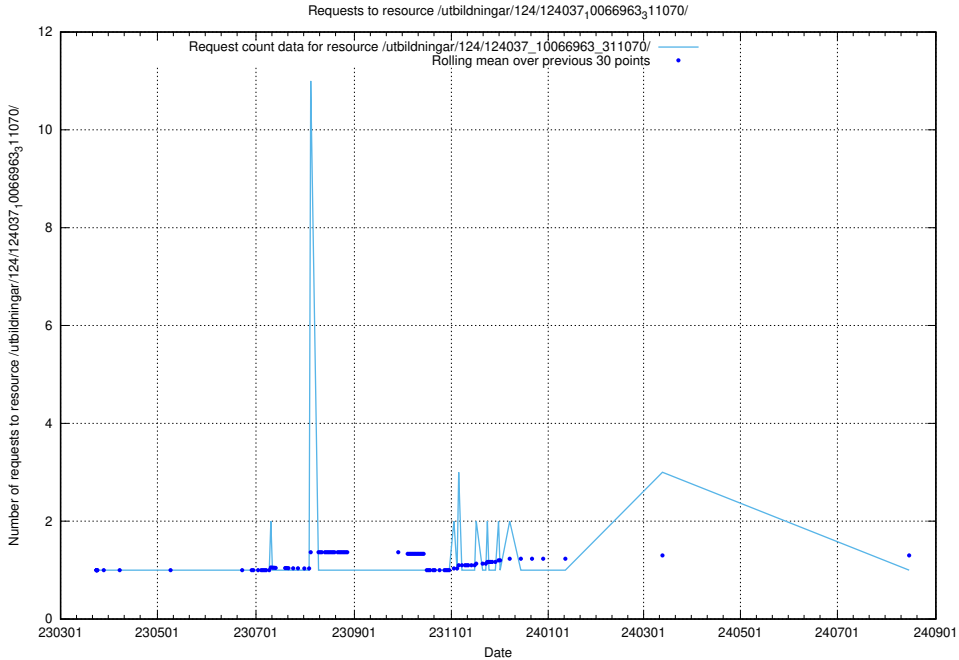

5.5303 Usage of /utbildningar/124/124037_10066963_311070/

Here, we count the number of requests to resource /utbildningar/124/124037_10066963_311070/.