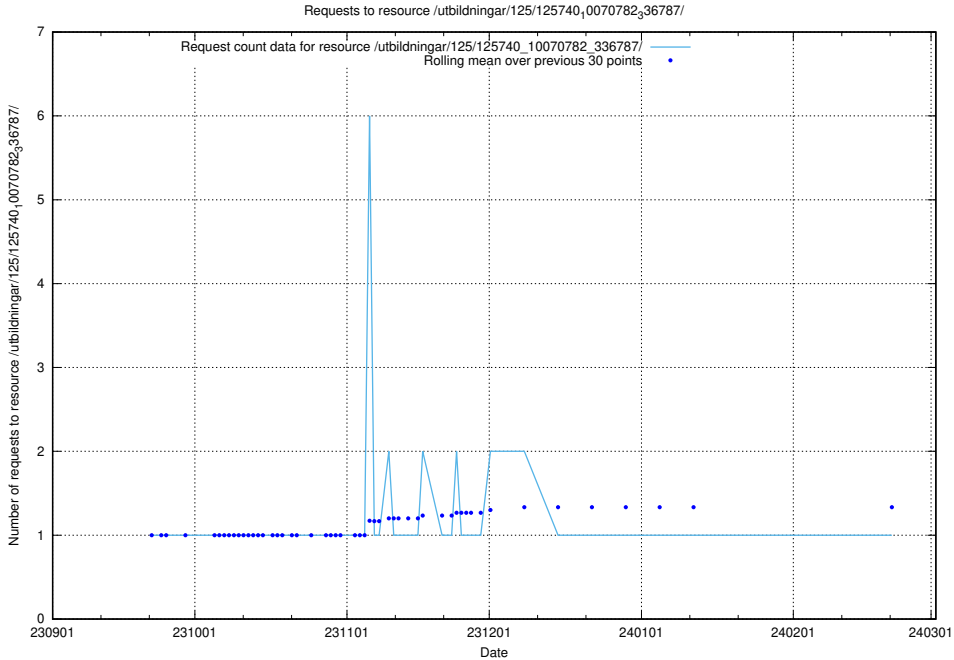

5.5426 Usage of /utbildningar/125/125740_10070782_336787/

Here, we count the number of requests to resource /utbildningar/125/125740_10070782_336787/.