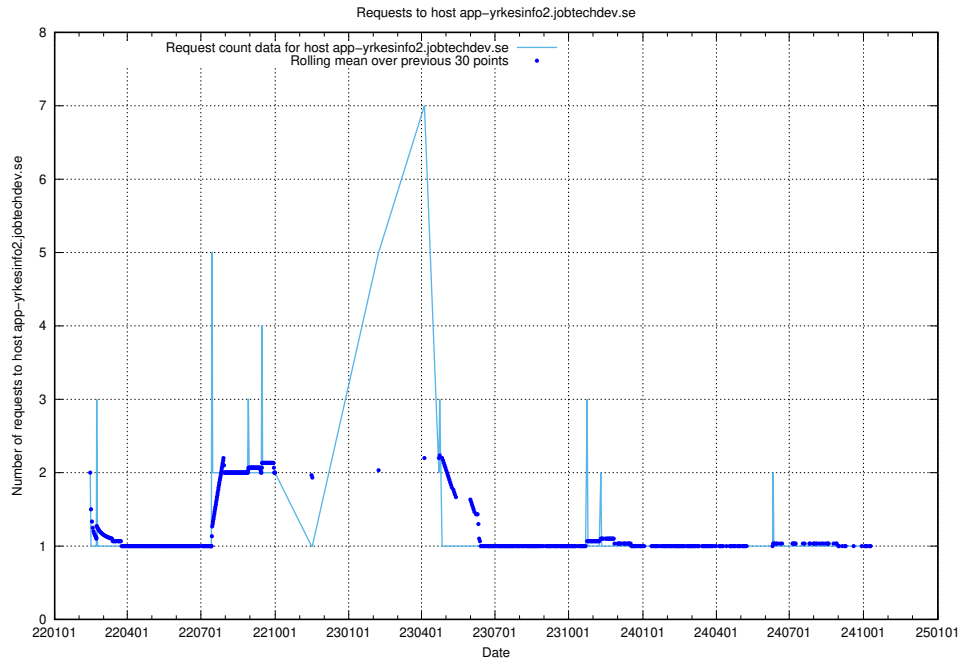

Here, we count the number of requests to host app-yrkesinfo2.jobtechdev.se.

7.661 Usage of djs-frontend-data-jobtechdev-se-prod.prod.services.jtech.se

Here, we count the number of requests to host djs-frontend-data-jobtechdev-se-prod.prod.services.jtech.se.