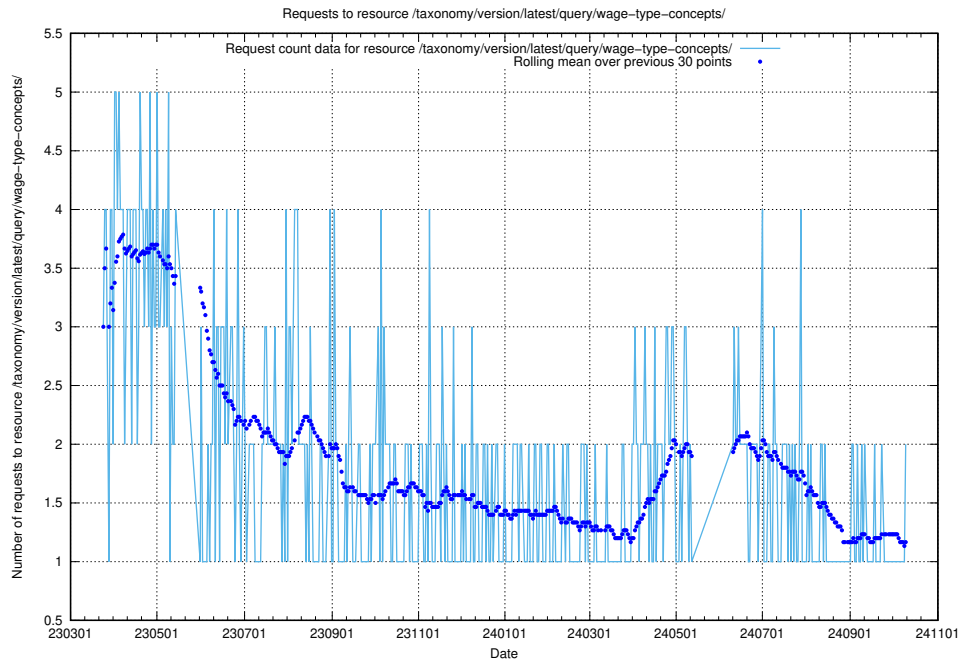

5.1053 Usage of /taxonomy/version/latest/query/wage-type-concepts/

Here, we count the number of requests to resource /taxonomy/version/latest/query/wage-type-concepts/.