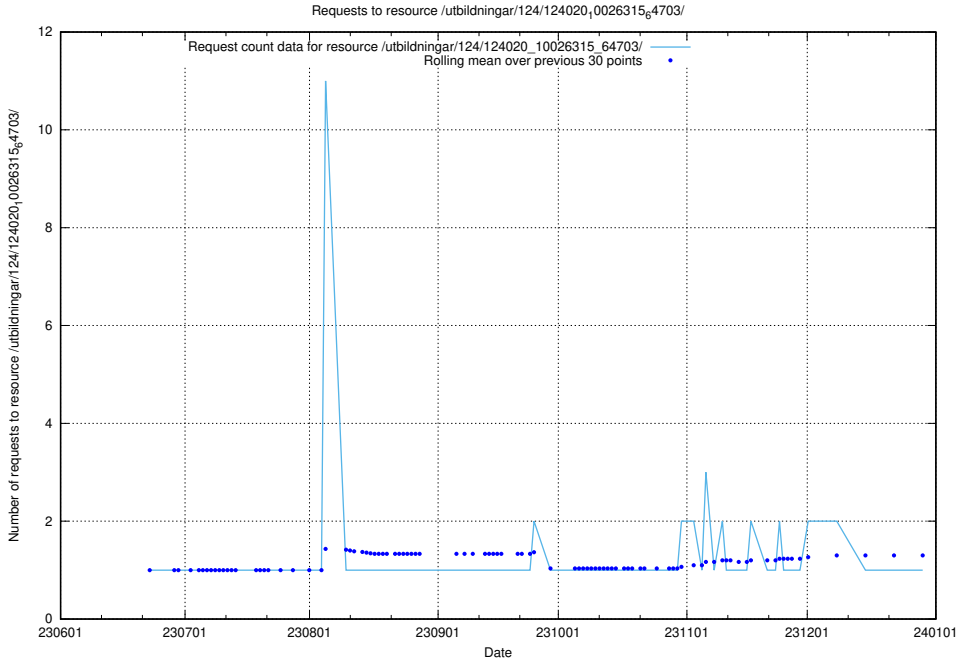

Here, we count the number of requests to resource /utbildningar/124/124020_10026315_64703/events/.

5.6708 Usage of /utbildningar/124/124020_10026315_64703/

Here, we count the number of requests to resource /utbildningar/124/124020_10026315_64703/.