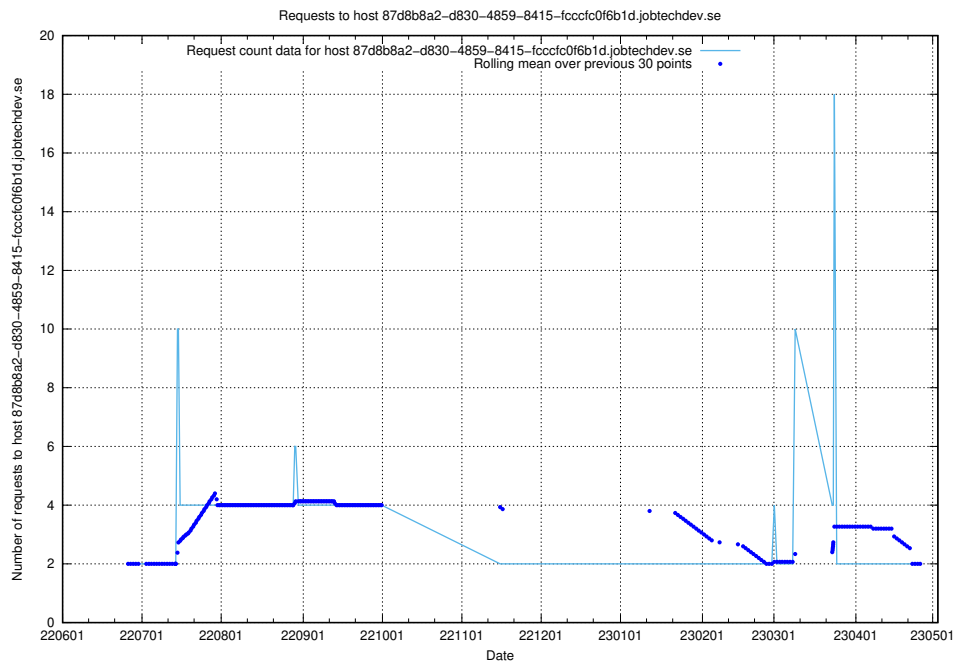

7.400 Usage of 87d8b8a2-d830-4859-8415-fccfc0f6b1d.jobtechdev.se

Here, we count the number of requests to host 87d8b8a2-d830-4859-8415-fccfc0f6b1d.jobtechdev.se.