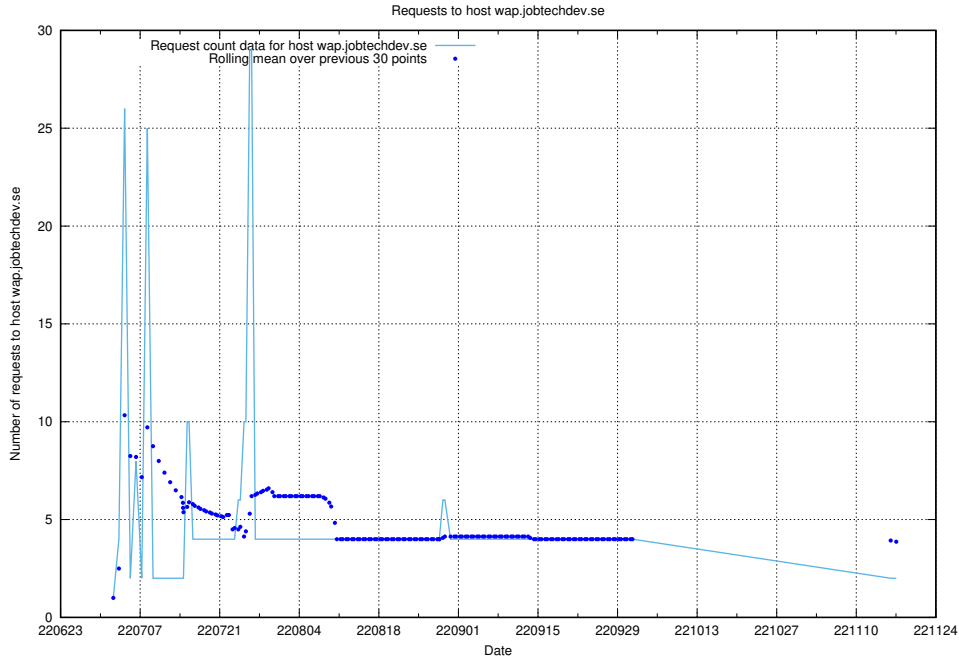

7.396 Usage of wap.jobtechdev.se

Here, we count the number of requests to host wap.jobtechdev.se.