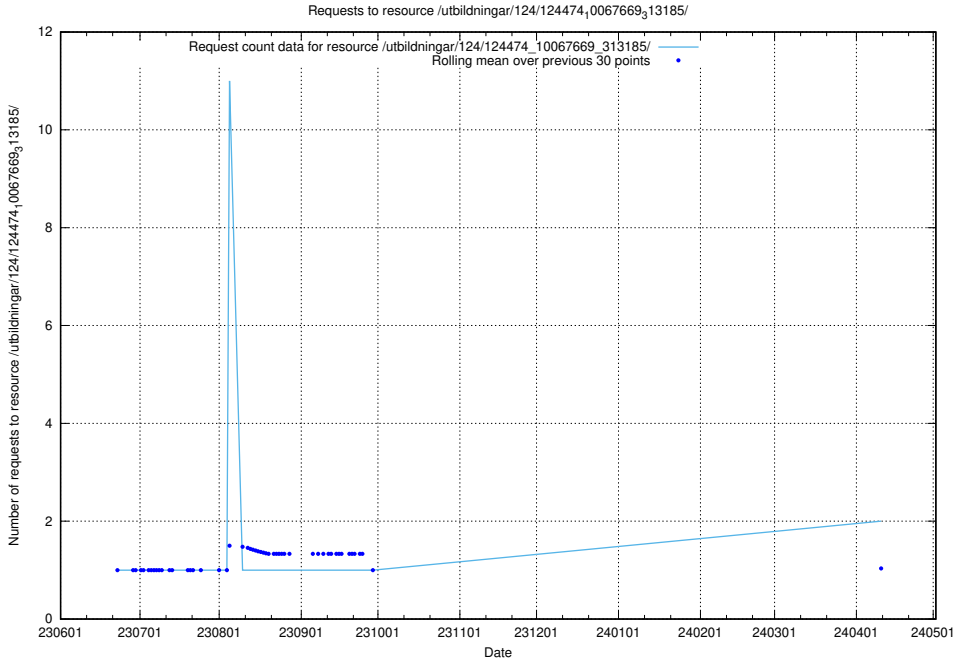

5.1009 Usage of /utbildningar/124/124474_10067669_313185/

Here, we count the number of requests to resource /utbildningar/124/124474_10067669_313185/.