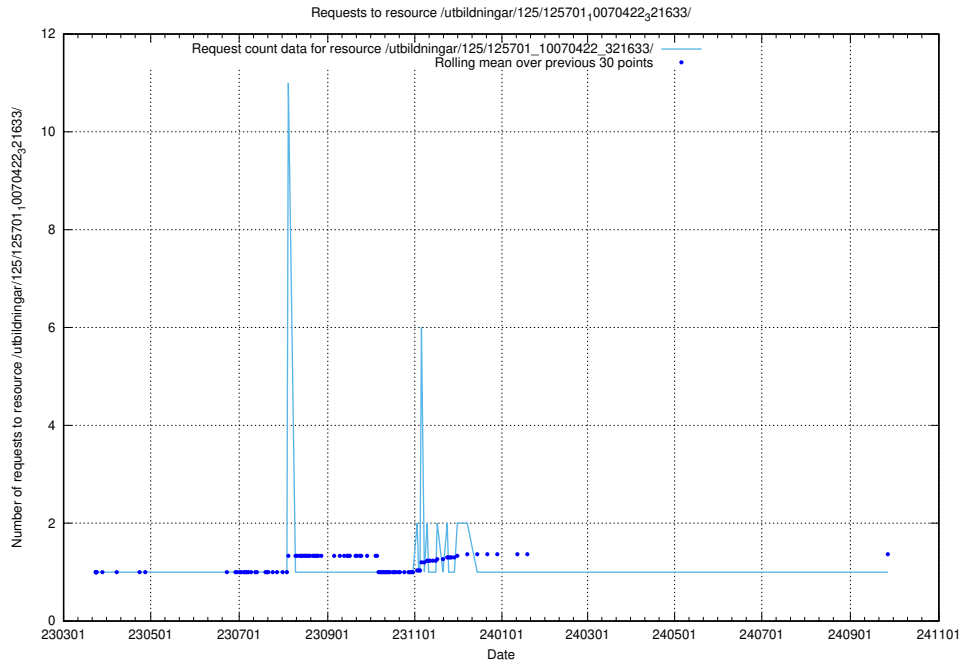

5.1174 Usage of /utbildningar/125/125701_10070422_321633/

Here, we count the number of requests to resource /utbildningar/125/125701_10070422_321633/.