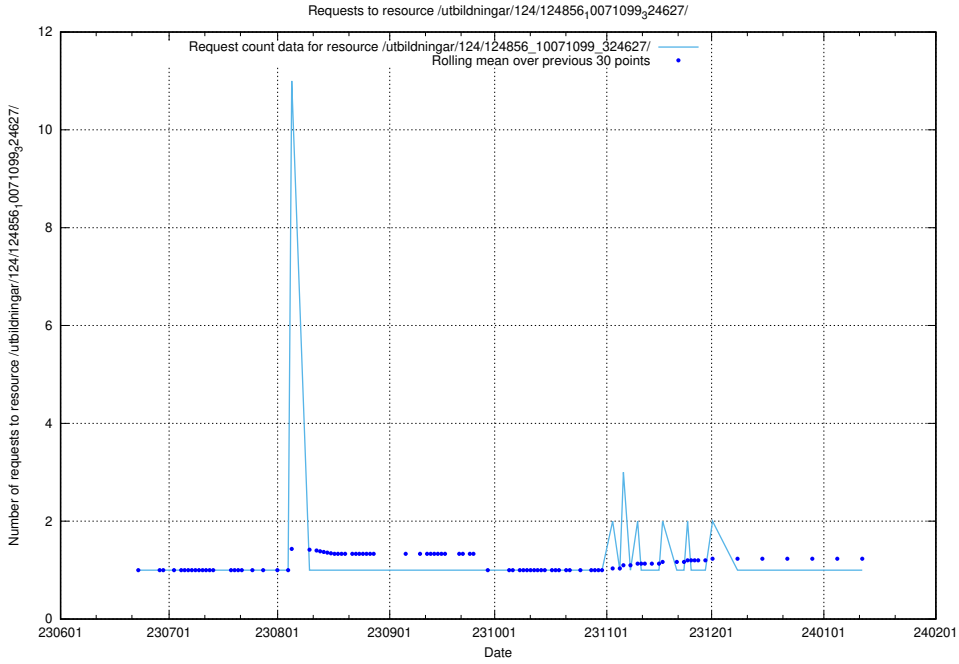

5.6626 Usage of /utbildningar/124/124856_10071099_324627/

Here, we count the number of requests to resource /utbildningar/124/124856_10071099_324627/.