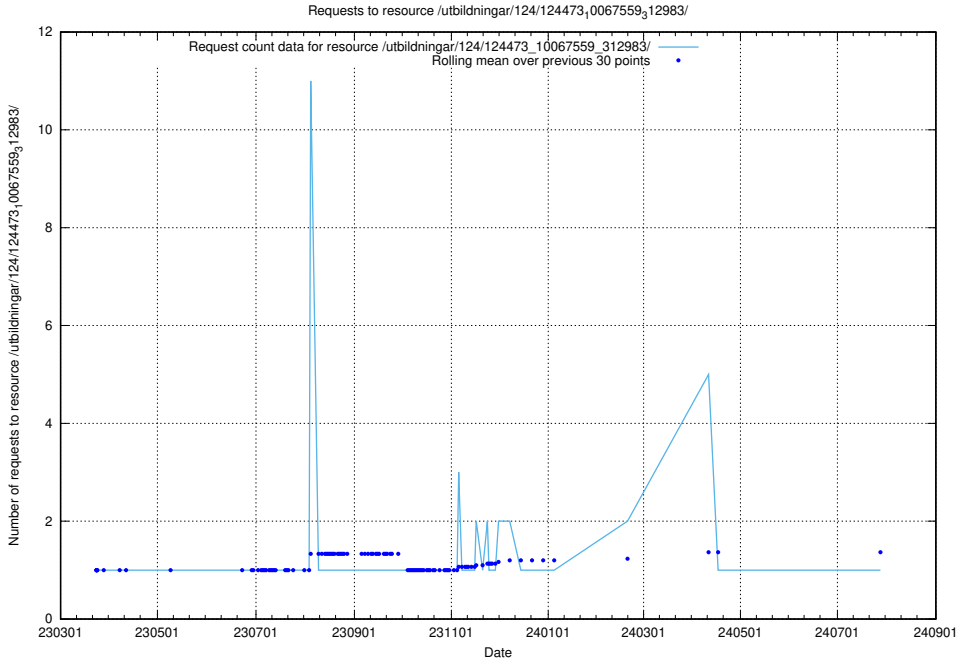

5.3888 Usage of /utbildningar/124/124473_10067559_312983/

Here, we count the number of requests to resource /utbildningar/124/124473_10067559_312983/.