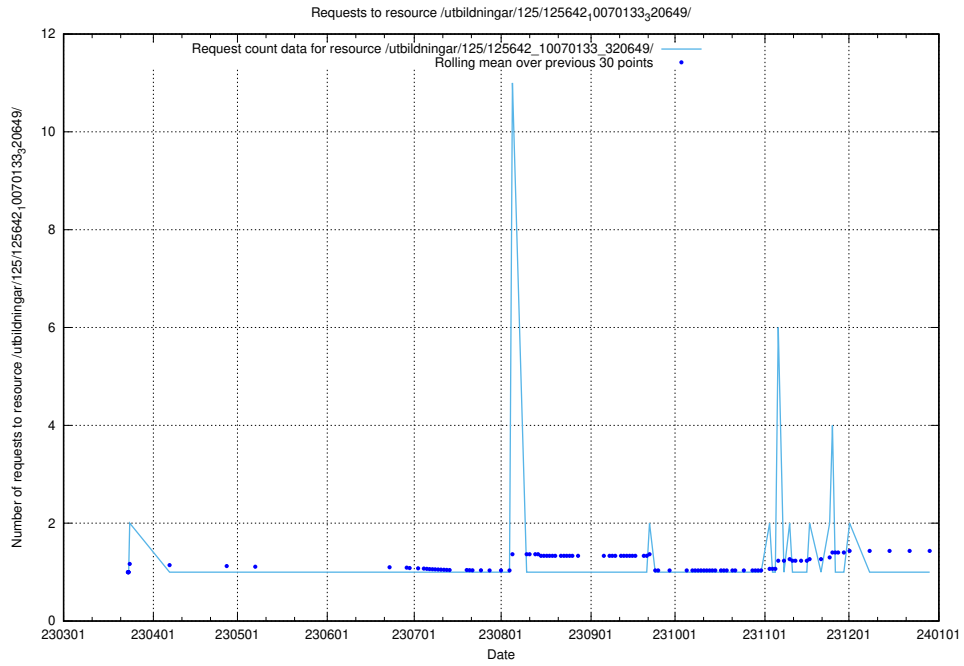

5.1200 Usage of /utbildningar/125/125642_10070133_320649/

Here, we count the number of requests to resource /utbildningar/125/125642_10070133_320649/.