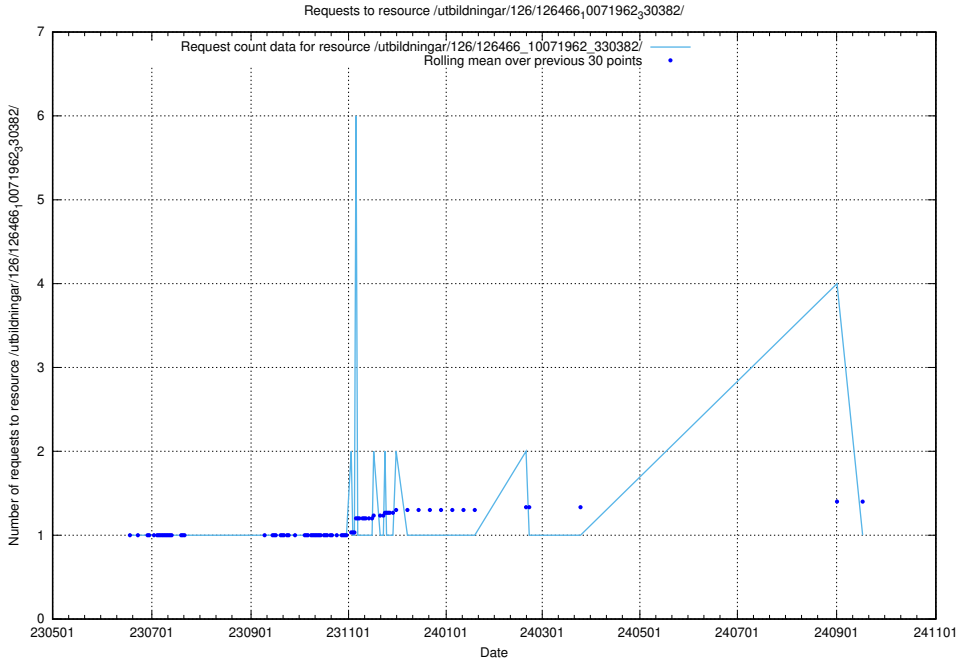

5.6740 Usage of /utbildningar/126/126466_10071962_330382/

Here, we count the number of requests to resource /utbildningar/126/126466_10071962_330382/.