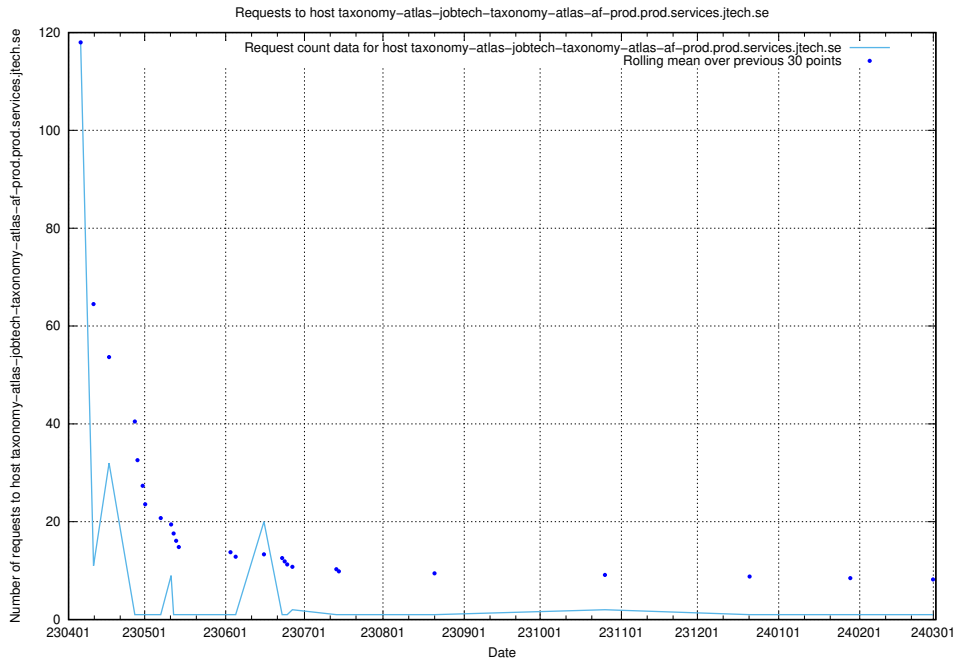

7.613 Usage of taxonomy-atlas-jobtech-taxonomy-atlas-af-prod.prod.services.jtech

Here, we count the number of requests to host taxonomy-atlas-jobtech-taxonomy-atlas-af-prod.prod.services.jtech.se.