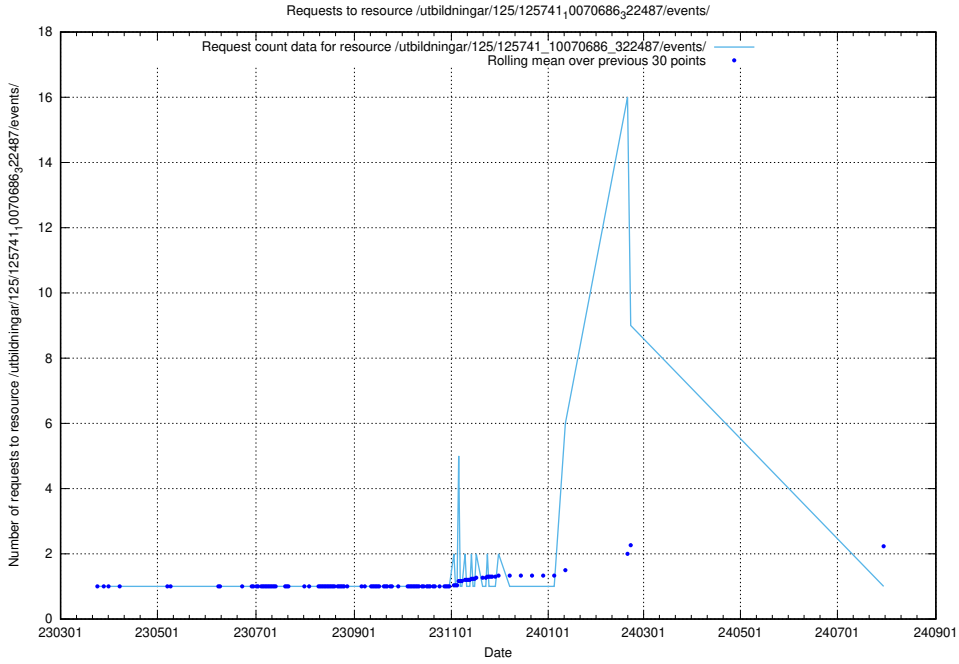

5.7103 Usage of /utbildningar/125/125741_10070686_322487/events/

Here, we count the number of requests to resource /utbildningar/125/125741_10070686_322487/events/