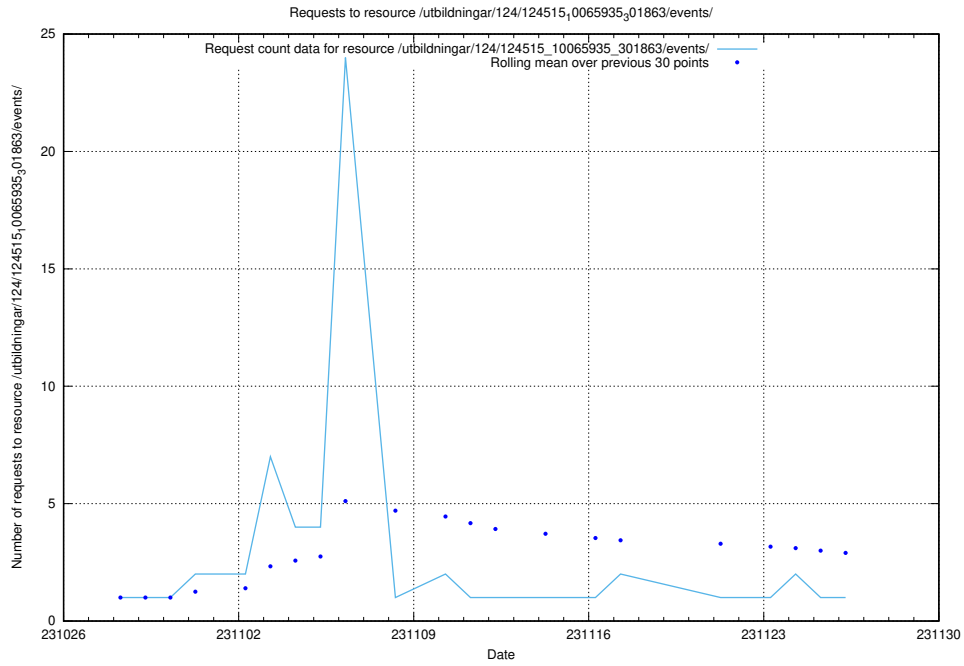

5.5117 Usage of /utbildningar/124/124515_10065935_301863/events/

Here, we count the number of requests to resource /utbildningar/124/124515_10065935_301863/events/