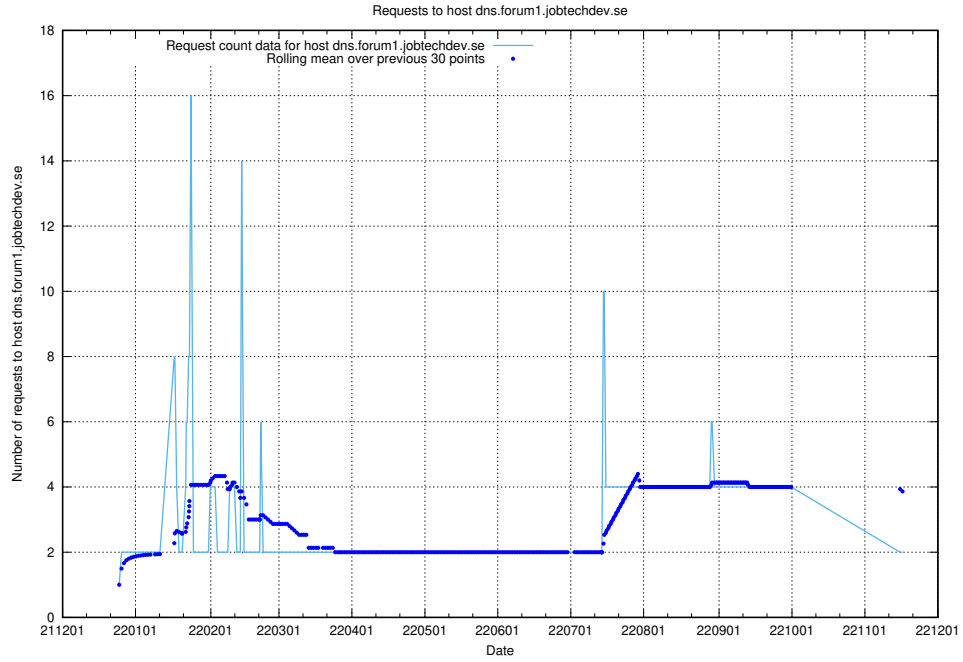

7.367 Usage of dns.forum1.jobtechdev.se

Here, we count the number of requests to host dns.forum1.jobtechdev.se.