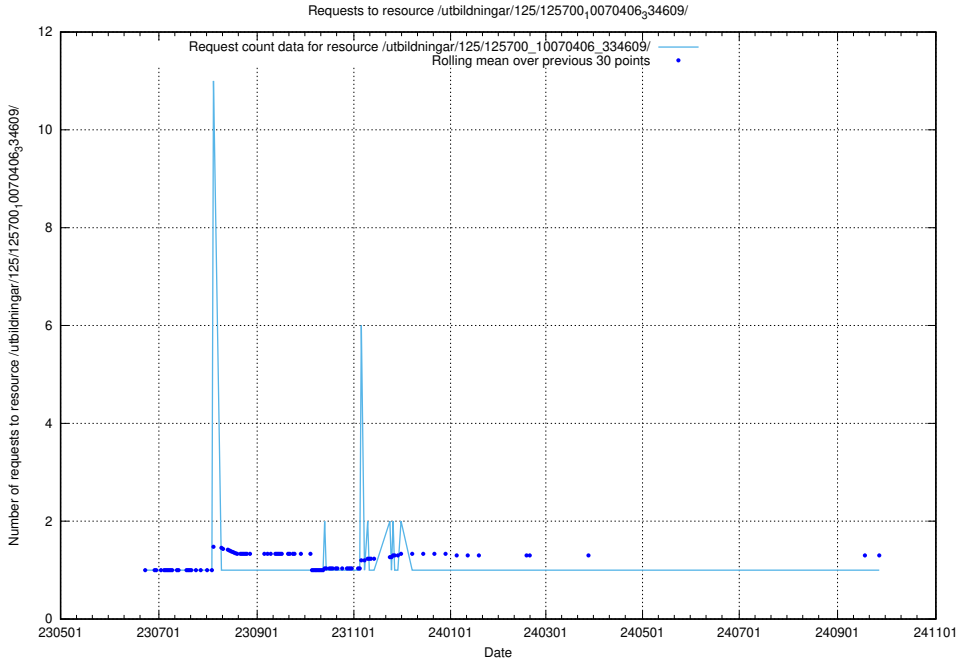

5.6589 Usage of /utbildningar/125/125700_10070406_334609/

Here, we count the number of requests to resource /utbildningar/125/125700_10070406_334609/.