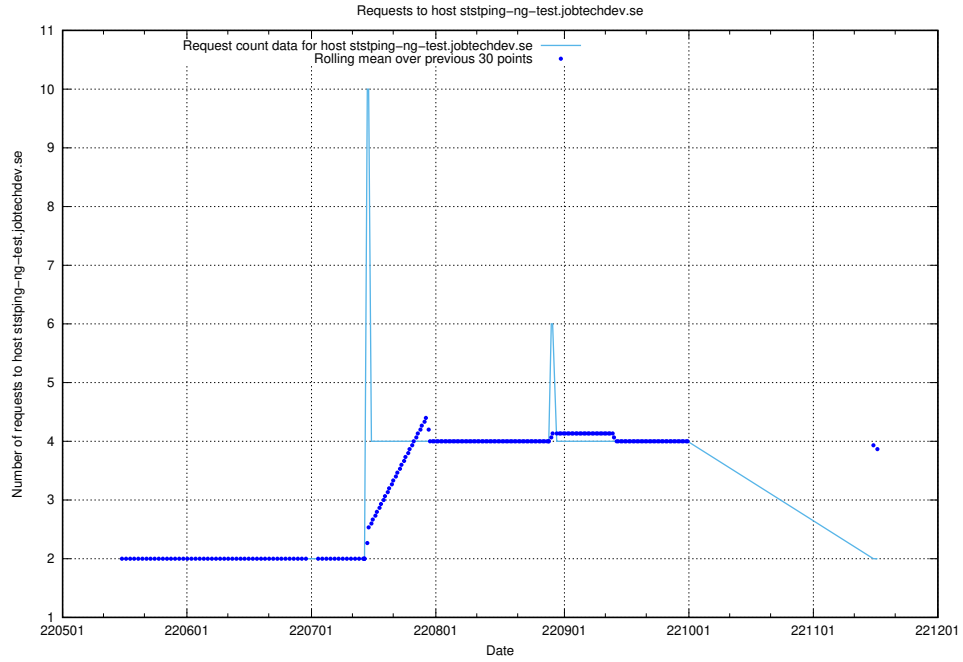

7.429 Usage of ststping-ng-test.jobtechdev.se

Here, we count the number of requests to host ststping-ng-test.jobtechdev.se.