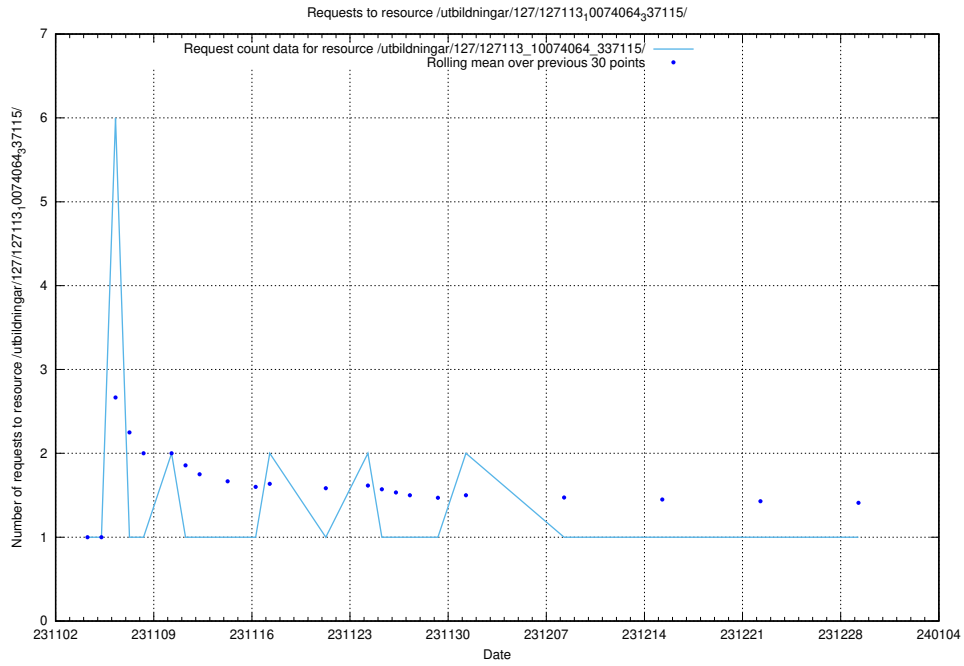

5.5050 Usage of /utbildningar/127/127113_10074064_337115/

Here, we count the number of requests to resource /utbildningar/127/127113_10074064_337115/.