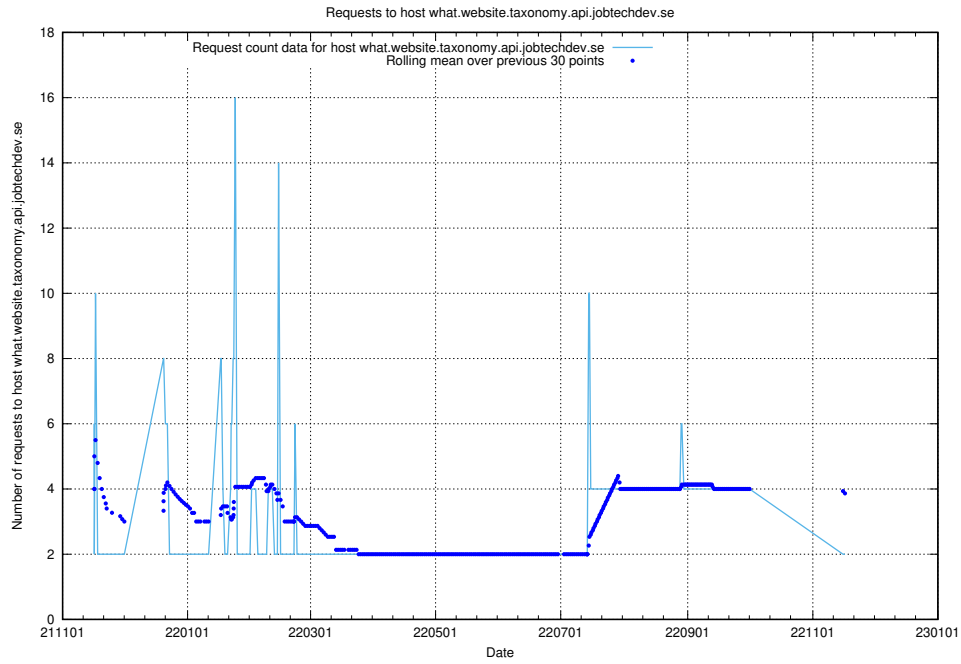

7.523 Usage of doh.apps.standby.services.jtech.se

Here, we count the number of requests to host doh.apps.standby.services.jtech.se.

7.524 Usage of dns.apps.standby.services.jtech.se

Here, we count the number of requests to host dns.apps.standby.services.jtech.se.