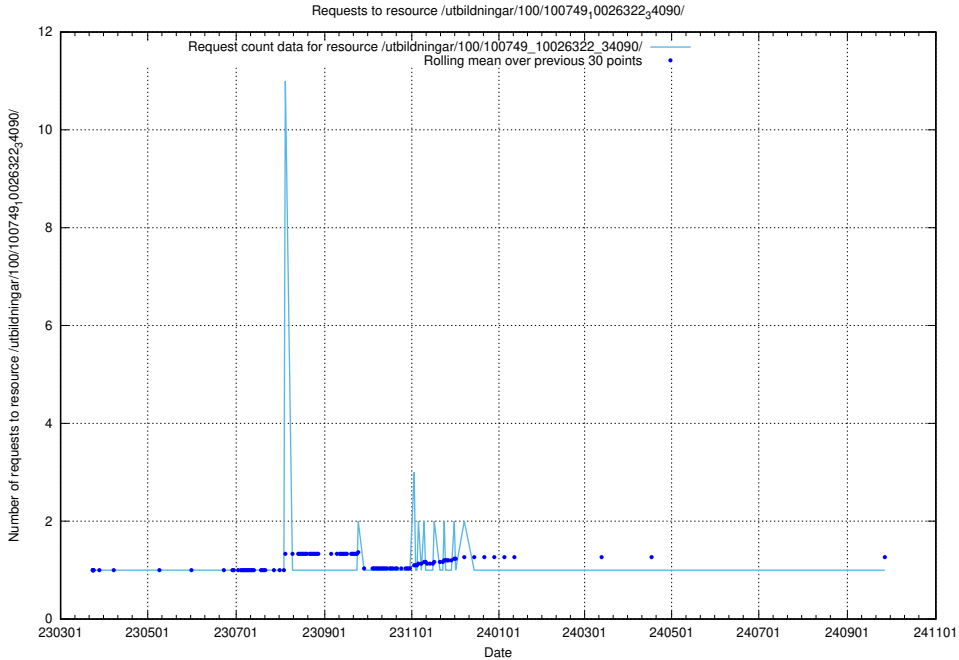

5.6519 Usage of /utbildningar/100/100749_10026322_34090/

Here, we count the number of requests to resource /utbildningar/100/100749_10026322_34090/.