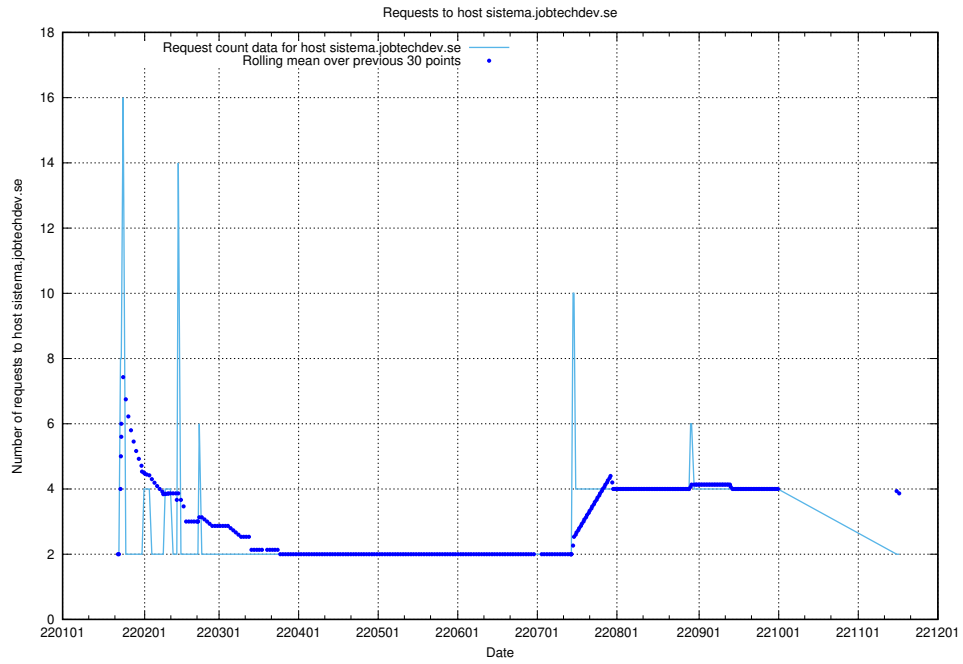

7.591 Usage of sistema.jobtechdev.se

Here, we count the number of requests to host sistema.jobtechdev.se.