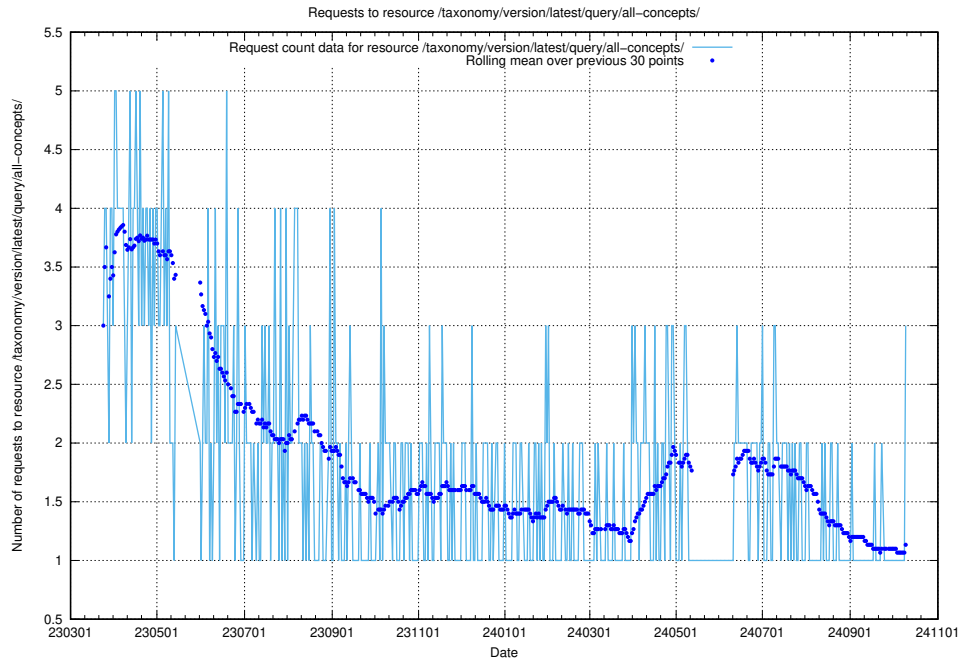

5.580 Usage of /taxonomy/version/latest/query/all-concepts/

Here, we count the number of requests to resource /taxonomy/version/latest/query/all-concepts/.