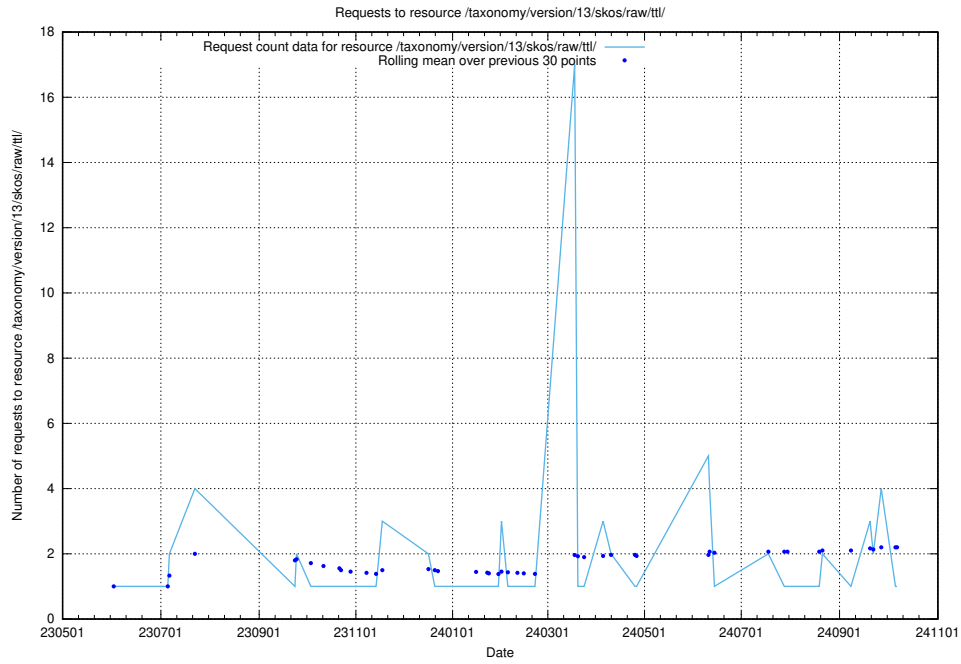

5.6808 Usage of /taxonomy/version/13/skos/raw/ttl/

Here, we count the number of requests to resource /taxonomy/version/13/skos/raw/ttl/.