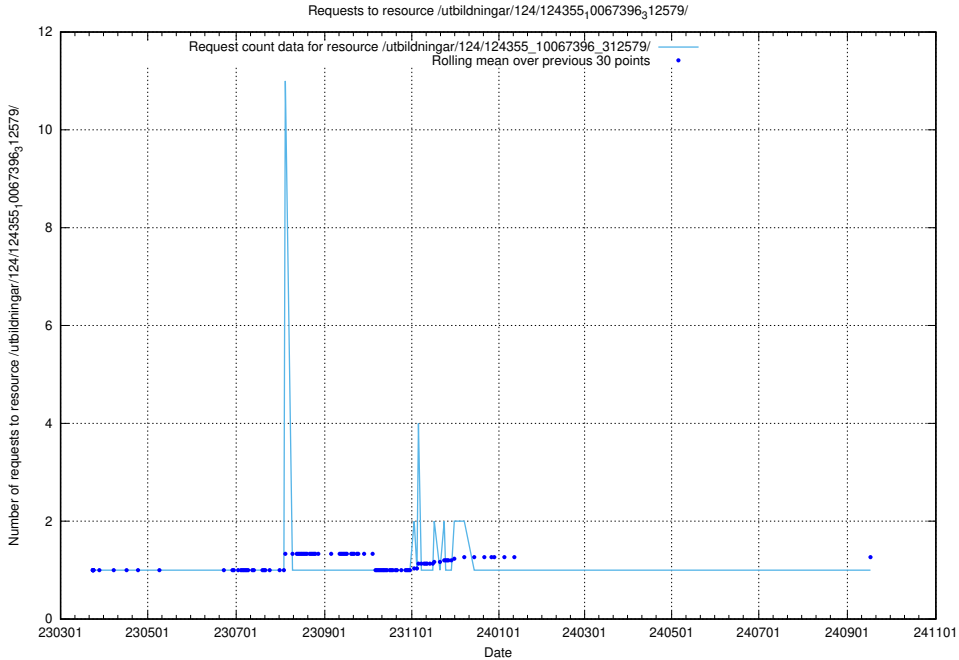

5.4813 Usage of /utbildningar/124/124355_10067396_312579/

Here, we count the number of requests to resource /utbildningar/124/124355_10067396_312579/.