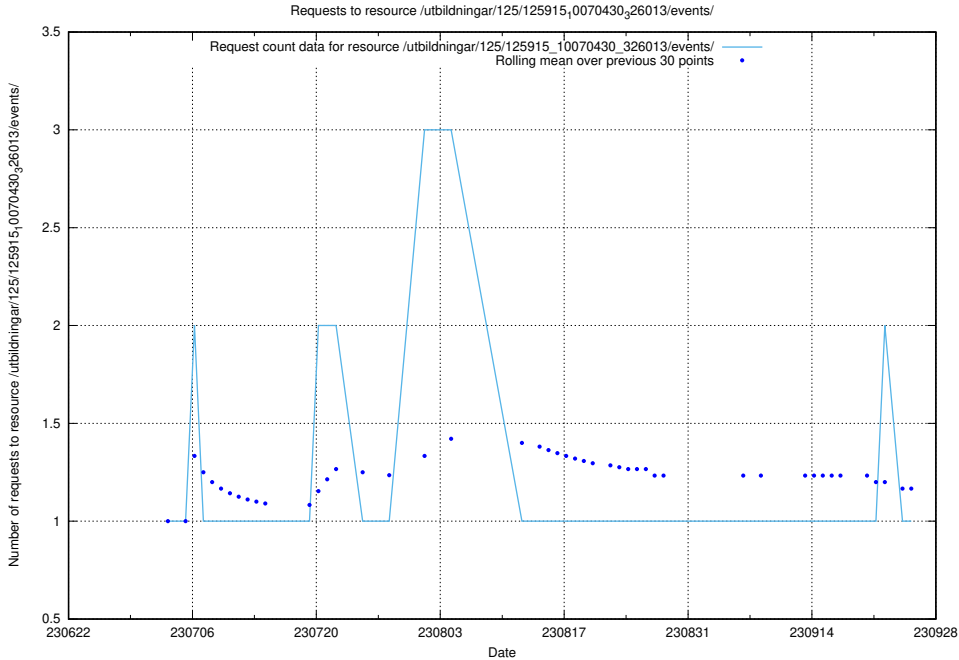

5.6277 Usage of /utbildningar/125/125915_10070430_326013/events/

Here, we count the number of requests to resource /utbildningar/125/125915_10070430_326013/events/