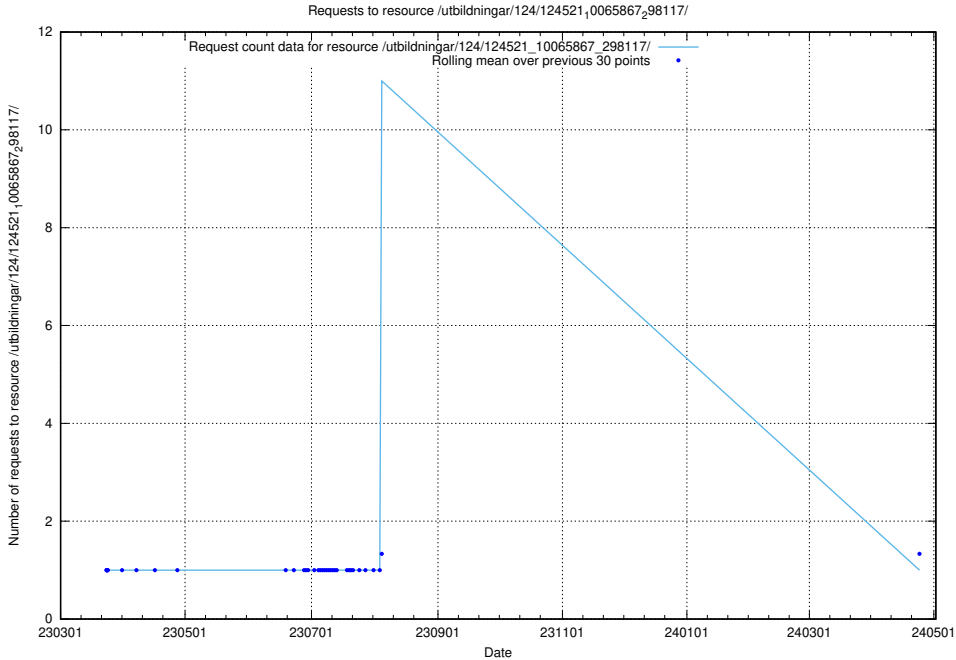

5.1791 Usage of /utbildningar/124/124521_10065867_298117/

Here, we count the number of requests to resource /utbildningar/124/124521_10065867_298117/.