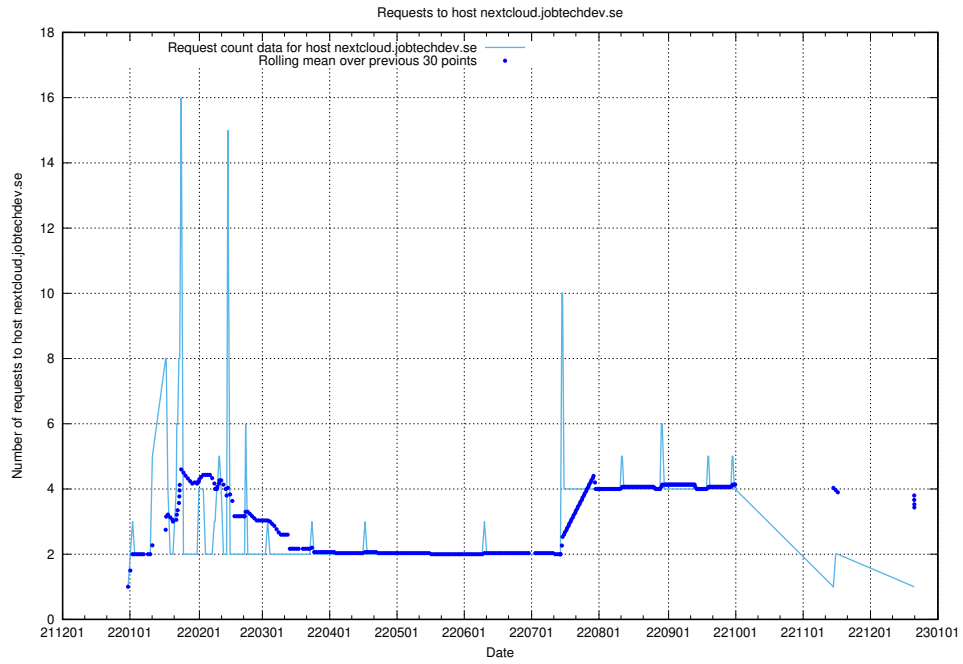

7.625 Usage of nextcloud.jobtechdev.se

Here, we count the number of requests to host nextcloud.jobtechdev.se.