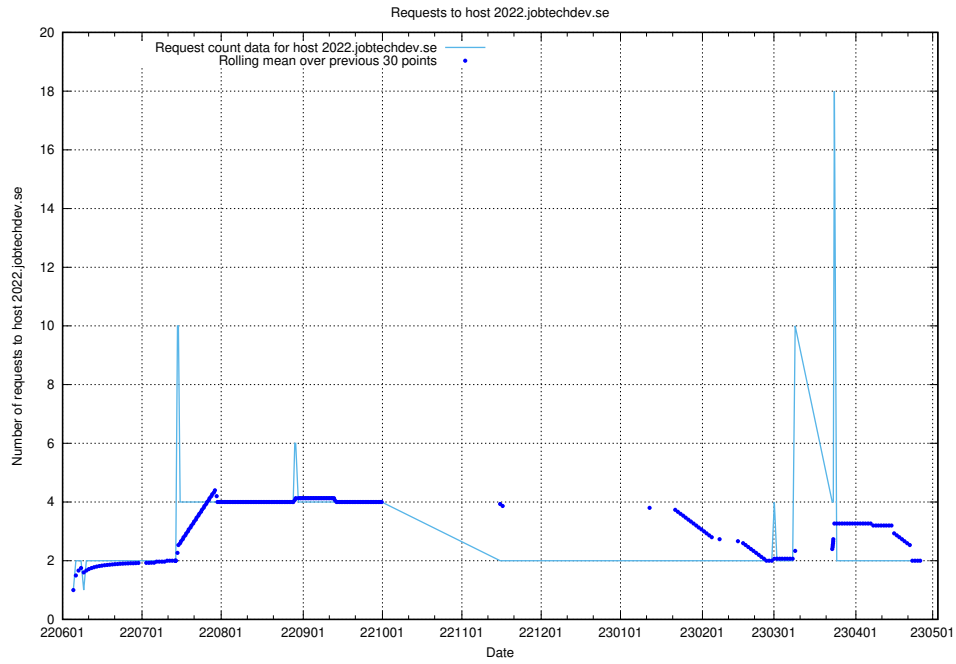

7.416 Usage of 2022.jobtechdev.se

Here, we count the number of requests to host 2022.jobtechdev.se.