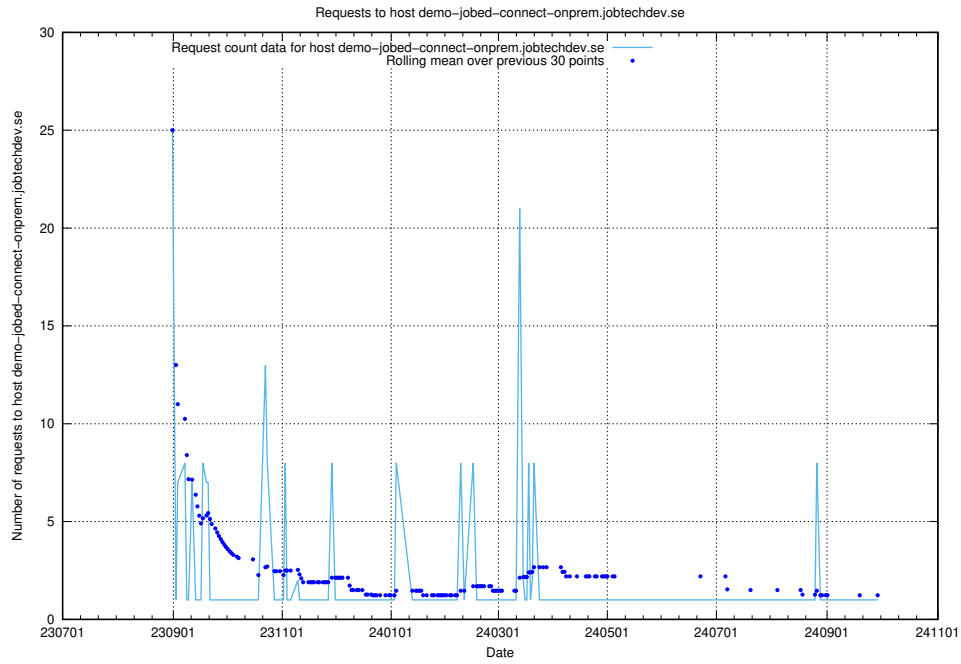

7.607 Usage of demo-jobed-connect-onprem.jobtechdev.se

Here, we count the number of requests to host demo-jobed-connect-onprem.jobtechdev.se.