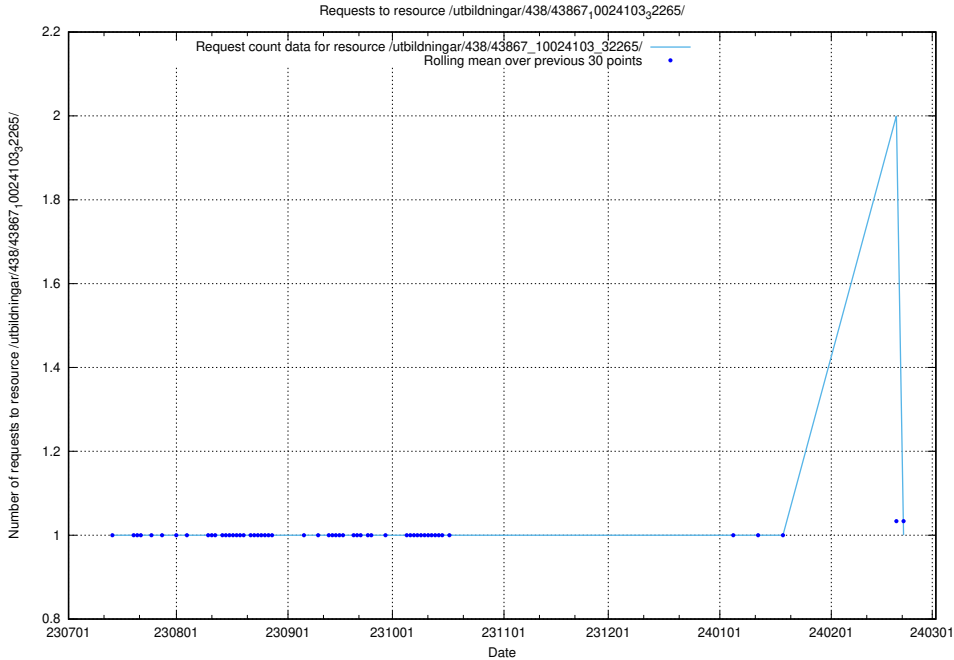

Here, we count the number of requests to resource /utbildningar/438/43867_10024103_32265/.

5.5992 Usage of /utbildningar/126/126728_10073173_334952/events/

Here, we count the number of requests to resource /utbildningar/126/126728_10073173_334952/events/