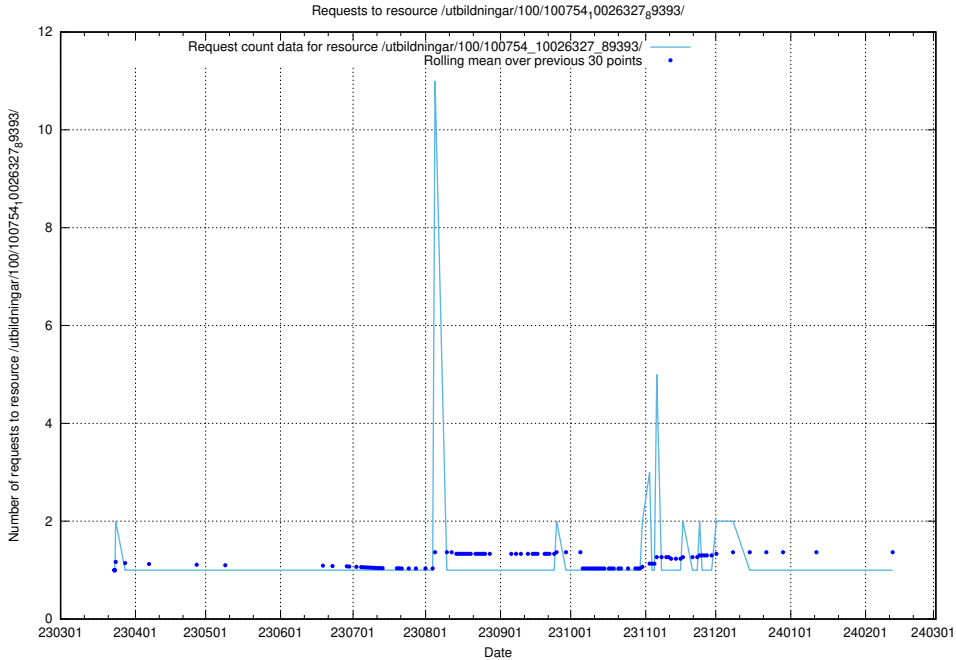

5.6477 Usage of /utbildningar/100/100754_10026327_89393/

Here, we count the number of requests to resource /utbildningar/100/100754_10026327_89393/.