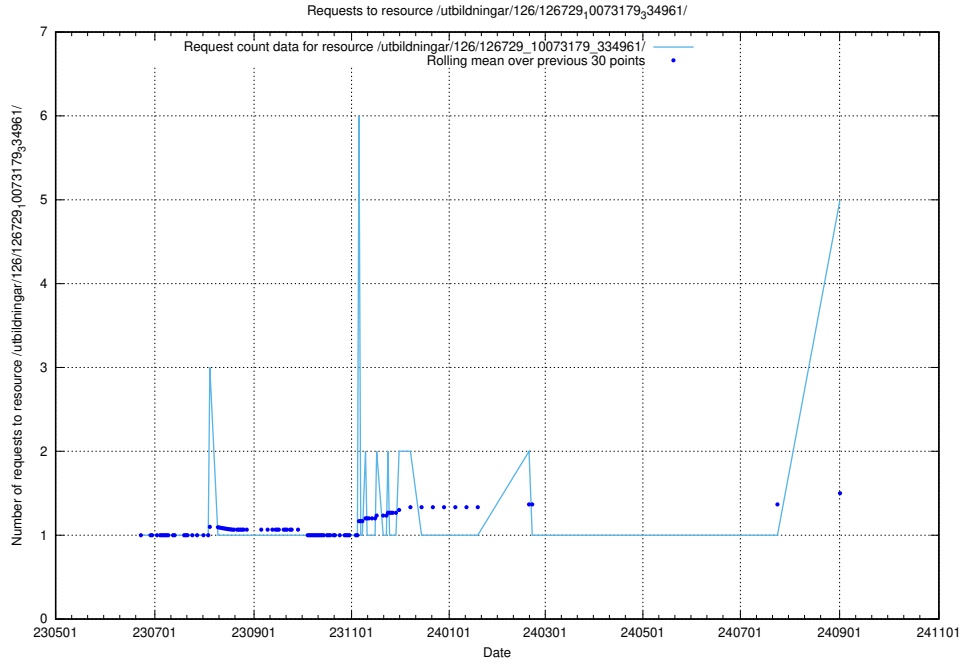

5.252 Usage of /utbildningar/126/126729_10073179_334961/

Here, we count the number of requests to resource /utbildningar/126/126729_10073179_334961/.