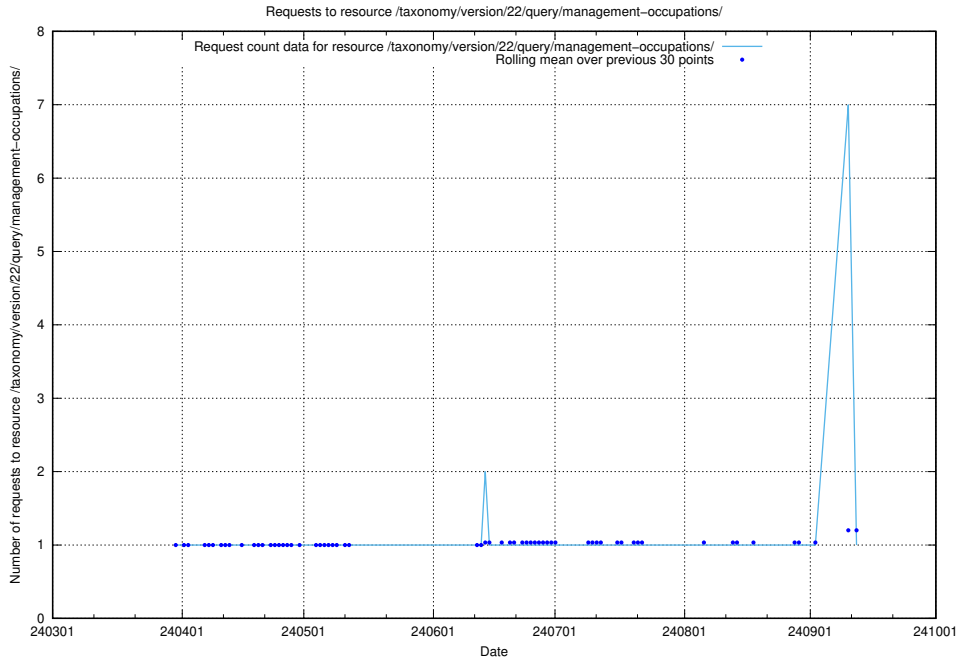

5.2557 Usage of /taxonomy/version/22/query/management-occupations/

Here, we count the number of requests to resource /taxonomy/version/22/query/management-occupations/.