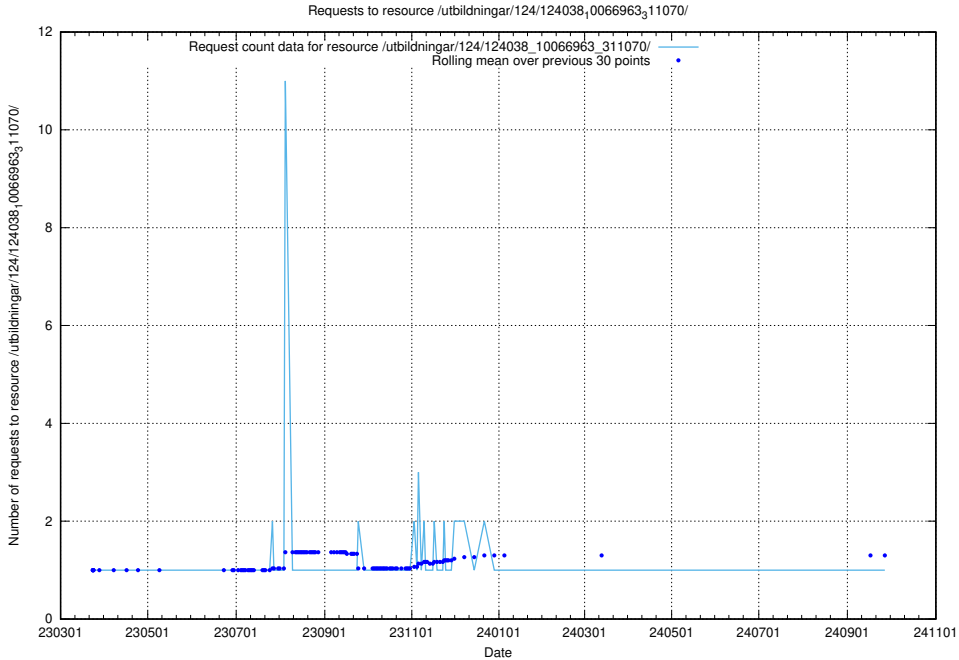

5.5283 Usage of /utbildningar/124/124038_10066963_311070/

Here, we count the number of requests to resource /utbildningar/124/124038_10066963_311070/.