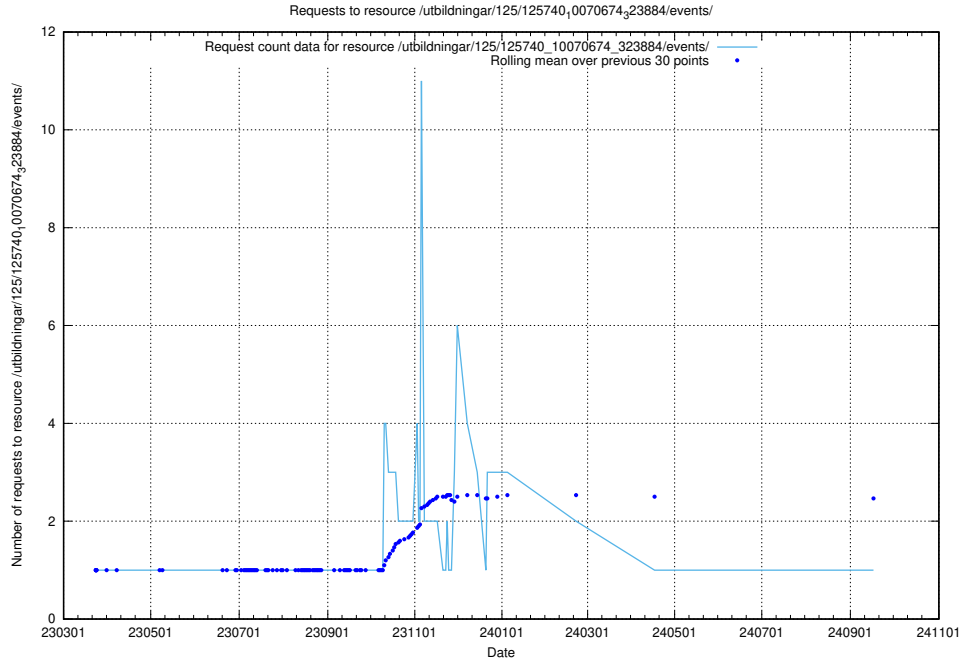

5.1142 Usage of /utbildningar/125/125740_10070674_323884/events/

Here, we count the number of requests to resource /utbildningar/125/125740_10070674_323884/events/