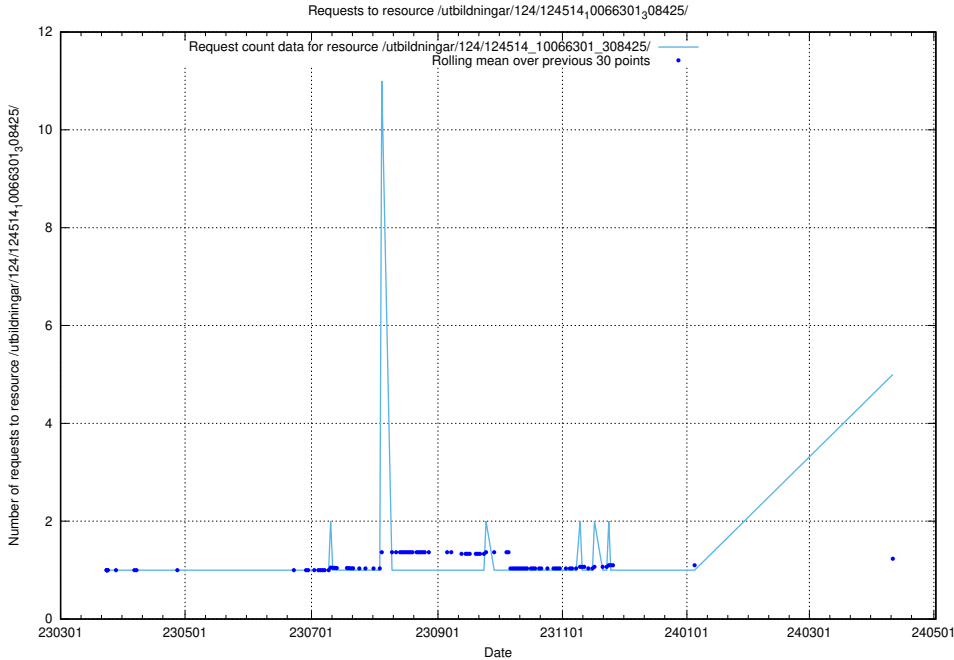

5.221 Usage of /utbildningar/124/124514_10066301_308425/

Here, we count the number of requests to resource /utbildningar/124/124514_10066301_308425/.