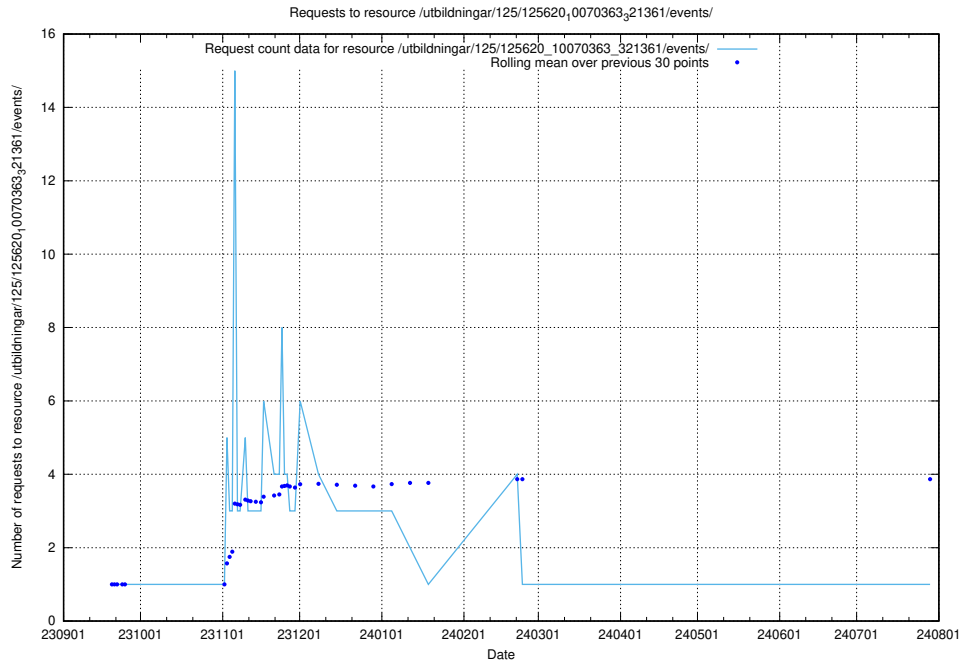

5.5450 Usage of /utbildningar/125/125620_10070363_321361/events/

Here, we count the number of requests to resource /utbildningar/125/125620_10070363_321361/events/