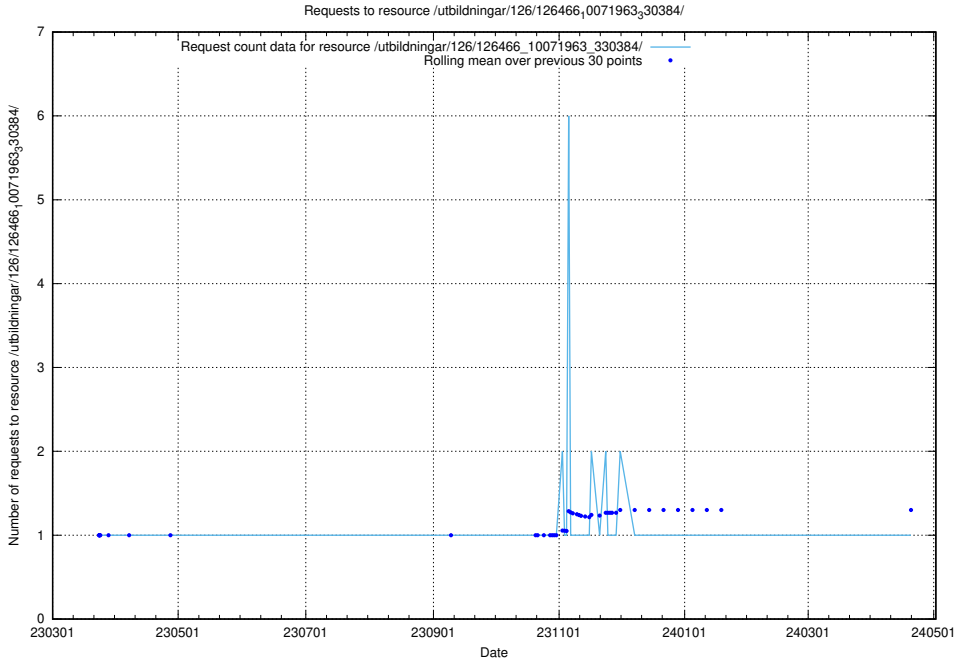

5.7288 Usage of /taxonomy/Kompetensbegrepp/

Here, we count the number of requests to resource /taxonomy/Kompetensbegrepp/.

5.7289 Usage of /utbildningar/126/126466_10071963_330384/

Here, we count the number of requests to resource /utbildningar/126/126466_10071963_330384/.