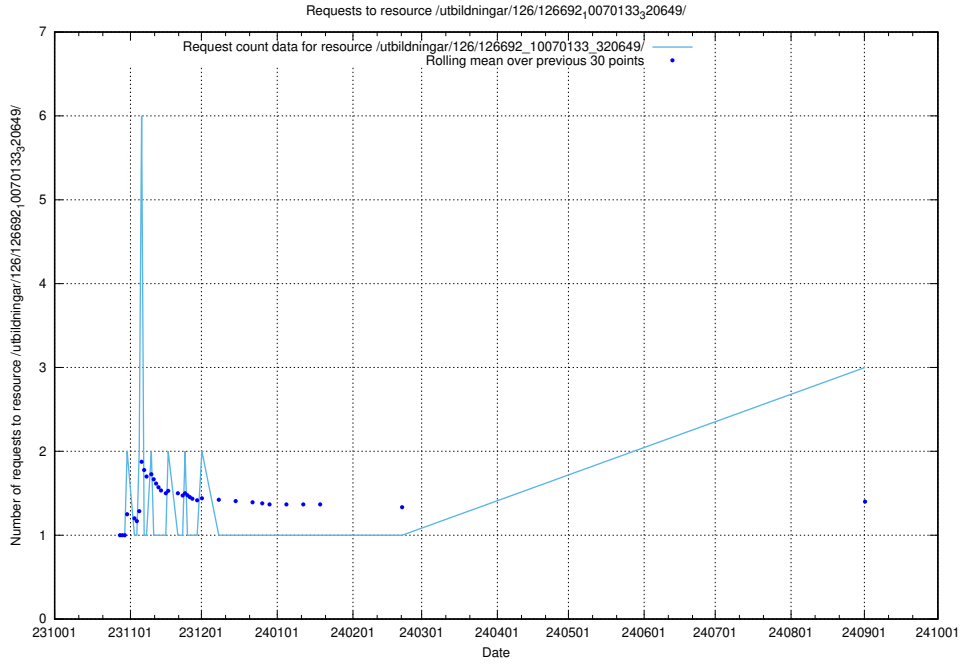

5.500 Usage of /utbildningar/126/126692_10070133_320649/

Here, we count the number of requests to resource /utbildningar/126/126692_10070133_320649/.