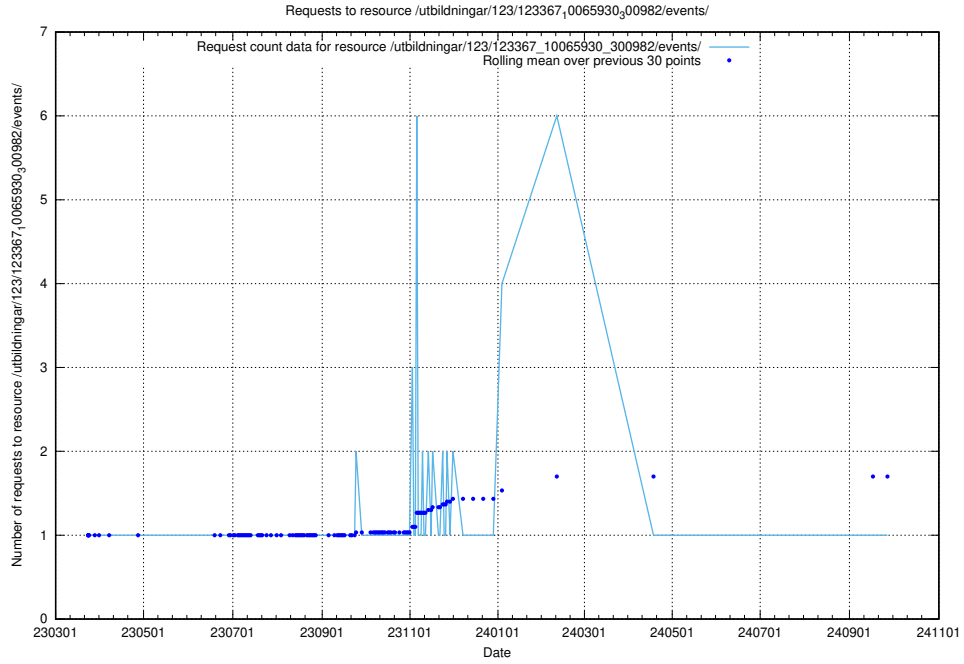

5.5538 Usage of /utbildningar/123/123367_10065930_300982/events/

Here, we count the number of requests to resource /utbildningar/123/123367_10065930_300982/events/