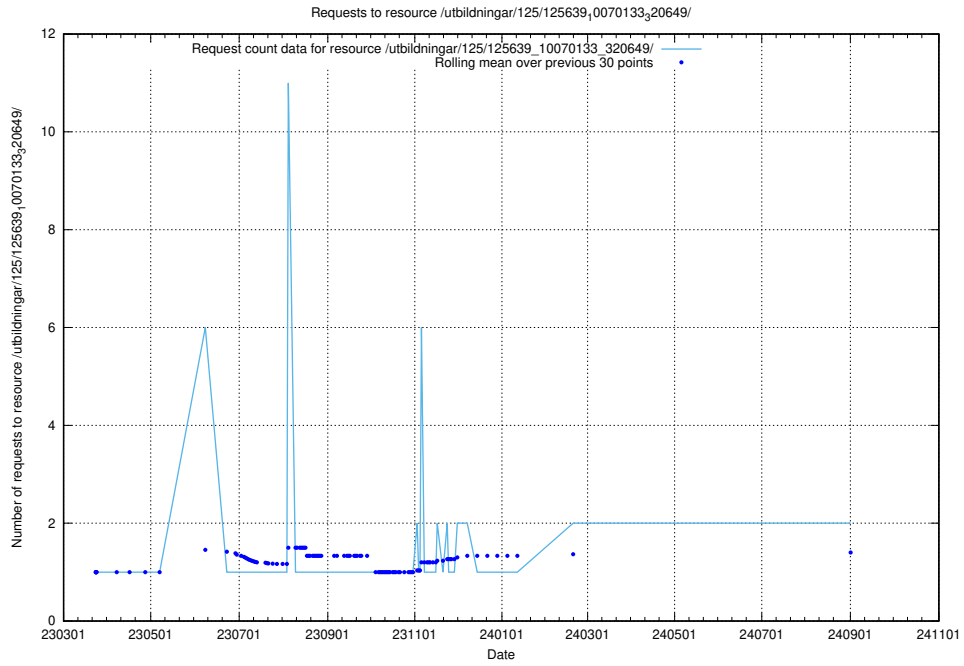

5.613 Usage of /utbildningar/125/125639_10070133_320649/

Here, we count the number of requests to resource /utbildningar/125/125639_10070133_320649/.