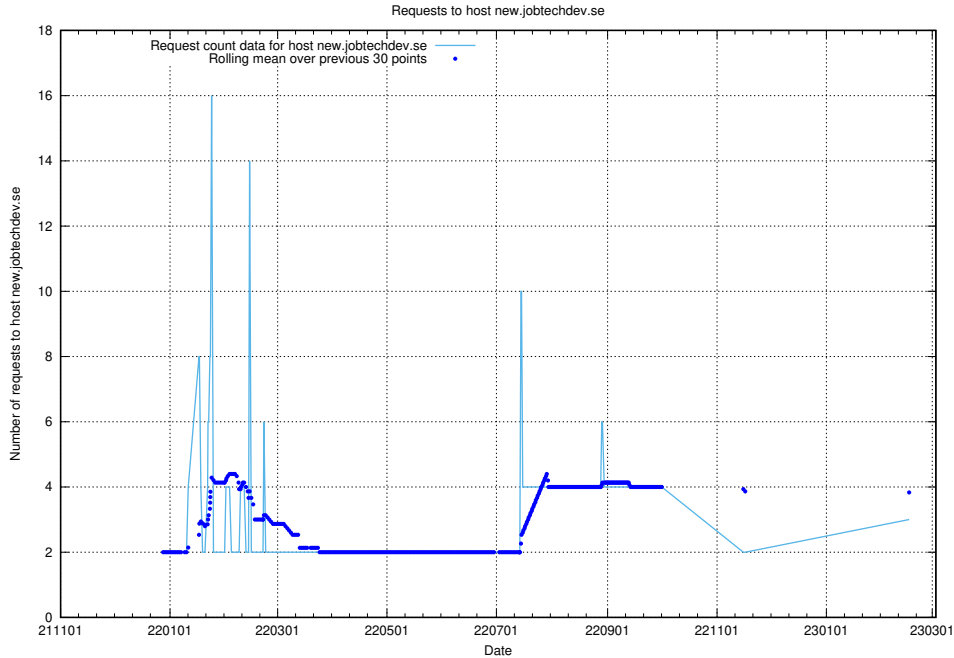

7.198 Usage of new.jobtechdev.se

Here, we count the number of requests to host new.jobtechdev.se.