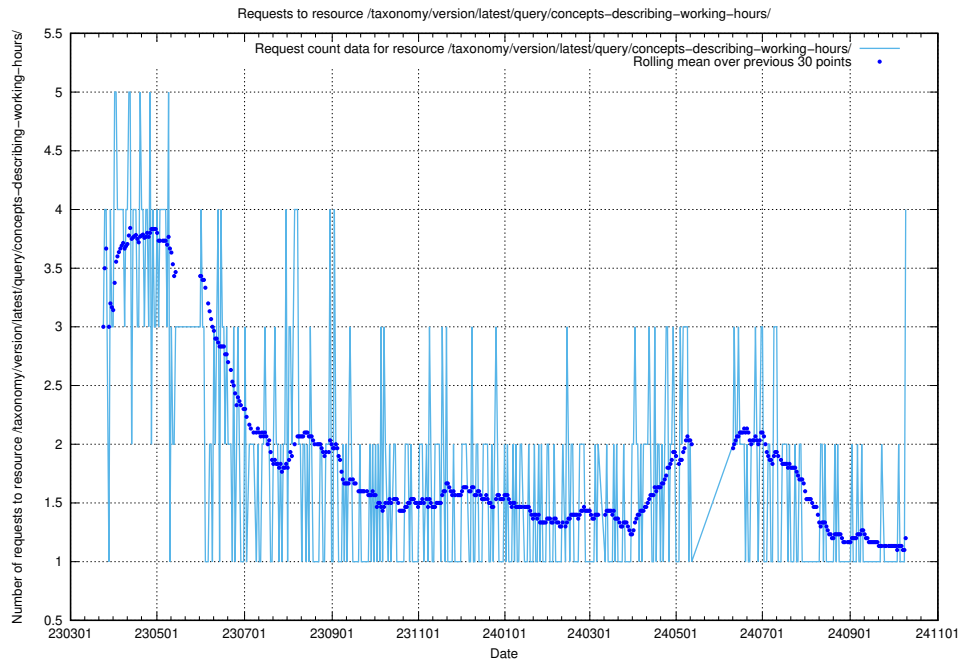

5.404 Usage of /taxonomy/version/latest/query/concepts-describing-working-hours/

Here, we count the number of requests to resource /taxonomy/version/latest/query/concepts-describing-working-hours/.