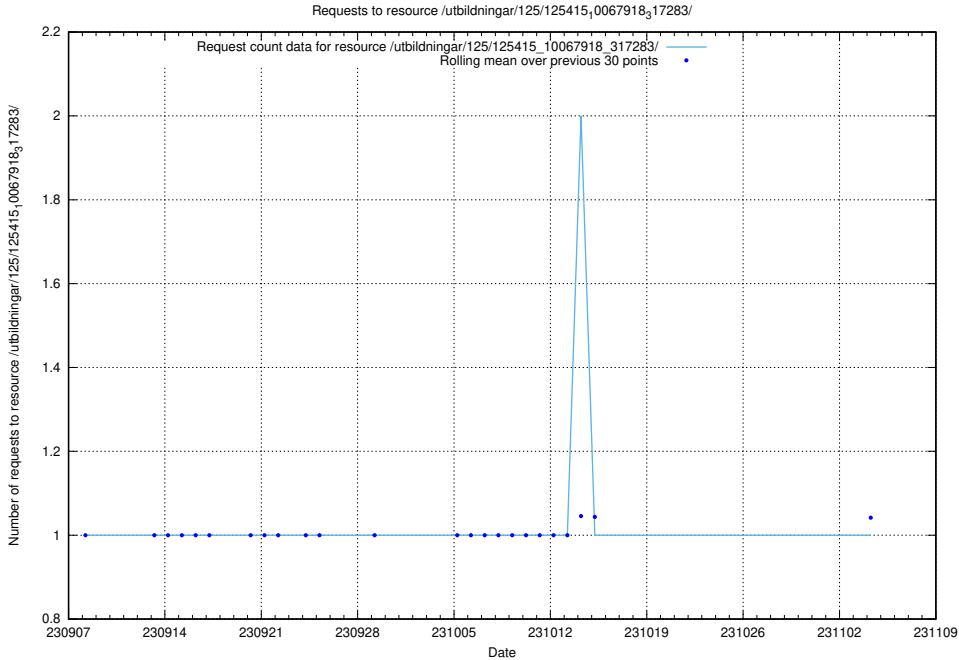

5.5552 Usage of /utbildningar/125/125415_10067918_317283/

Here, we count the number of requests to resource /utbildningar/125/125415_10067918_317283/.