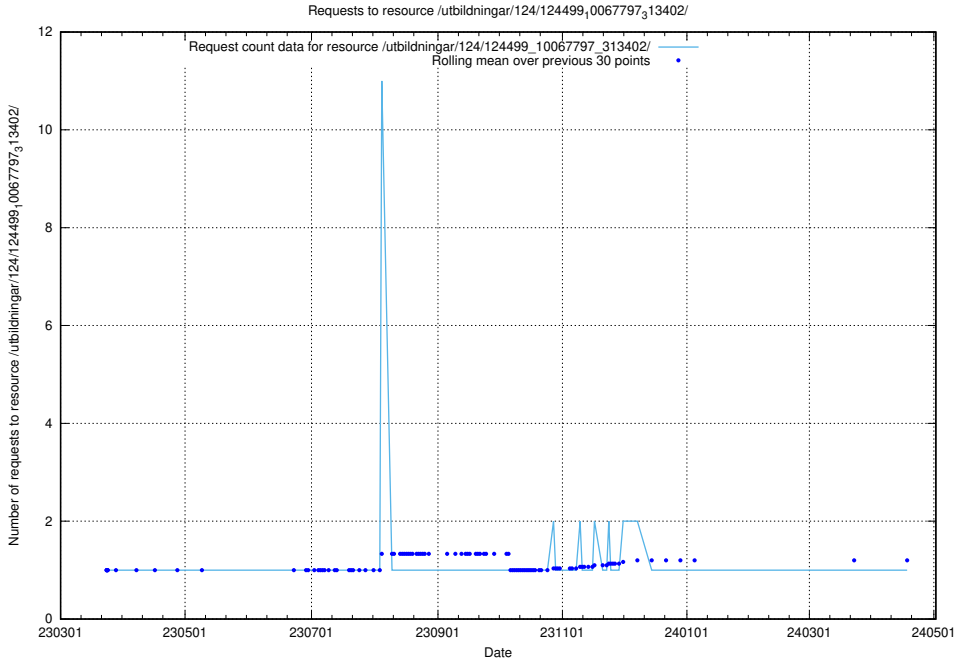

Here, we count the number of requests to resource /utbildningar/utb_emil/124/124469_10067554_312977/

5.3423 Usage of /utbildningar/124/124499_10067797_313402/

Here, we count the number of requests to resource /utbildningar/124/124499_10067797_313402/.