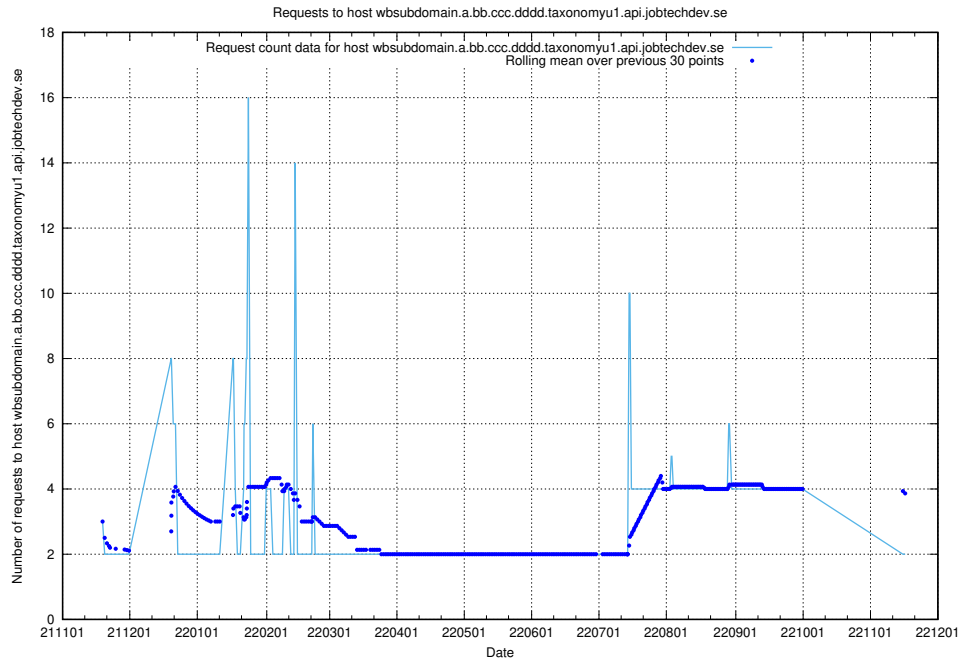

7.460 Usage of wbsubdomain.a.bb.ccc.dddd.taxonomy1.api.jobtechdev.se

Here, we count the number of requests to host wbsubdomain.a.bb.ccc.dddd.taxonomy1.api.jobtechdev.se