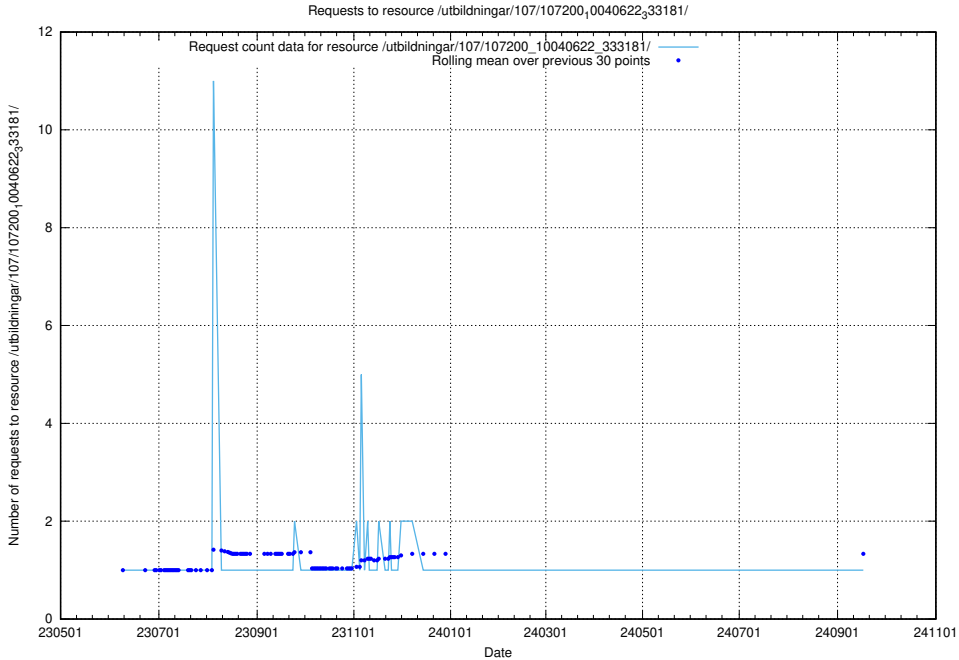

5.6783 Usage of /utbildningar/107/107200_10040622_333181/

Here, we count the number of requests to resource /utbildningar/107/107200_10040622_333181/.