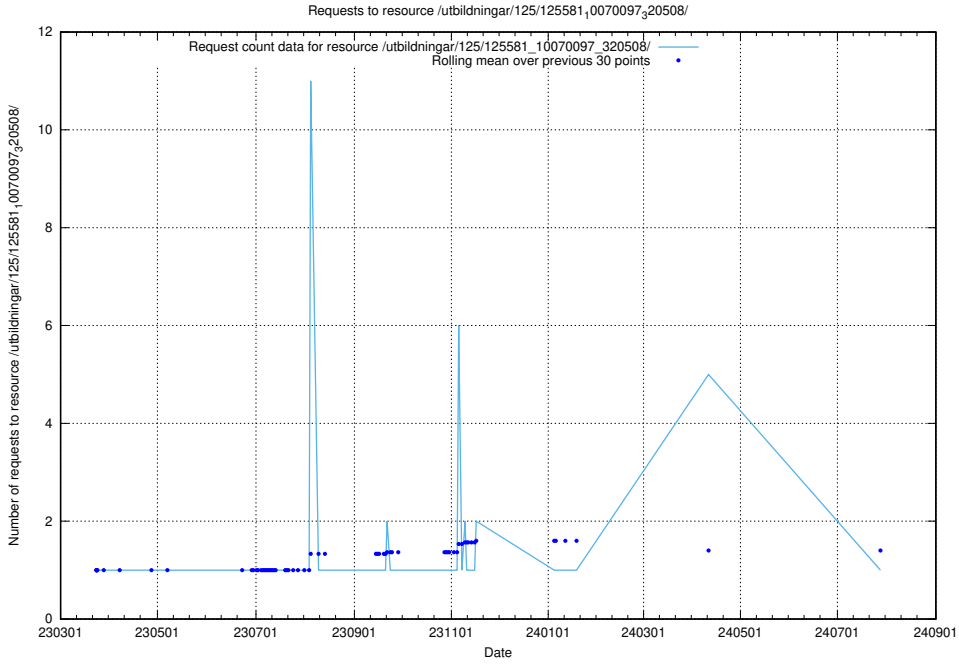

5.1248 Usage of /utbildningar/125/125581_10070097_320508/

Here, we count the number of requests to resource /utbildningar/125/125581_10070097_320508/.