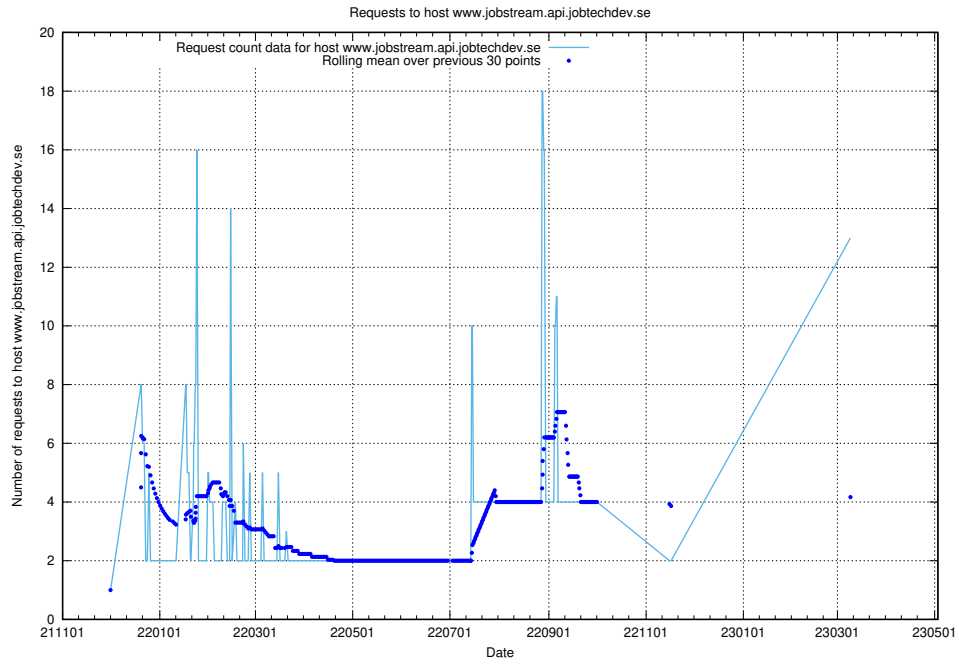

7.47 Usage of `www.jobstream.api.jobtechdev.se`

Here, we count the number of requests to host `www.jobstream.api.jobtechdev.se`.