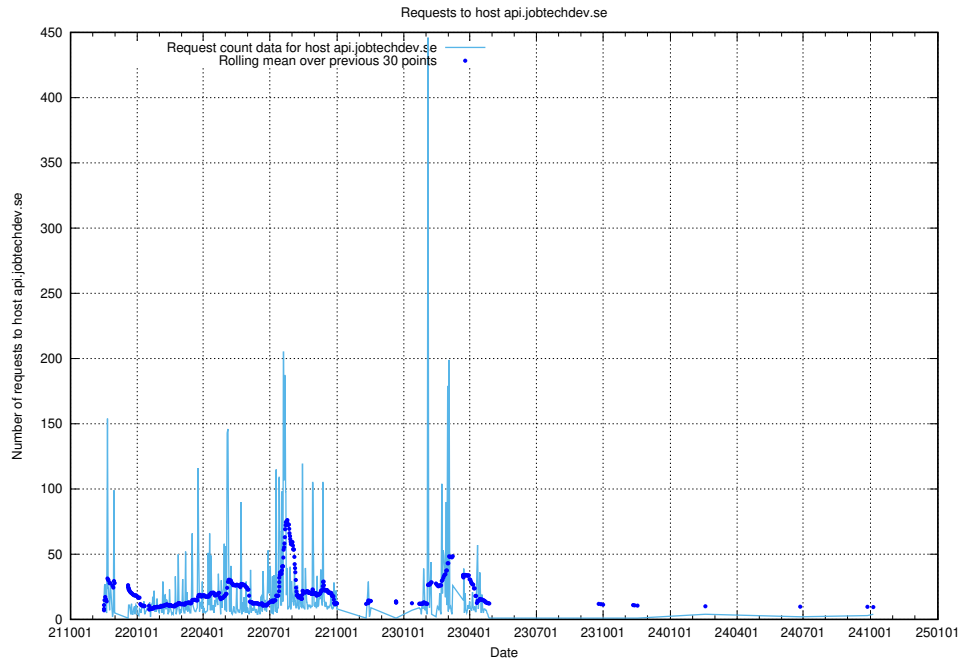

7.159 Usage of api.jobtechdev.se

Here, we count the number of requests to host api.jobtechdev.se.