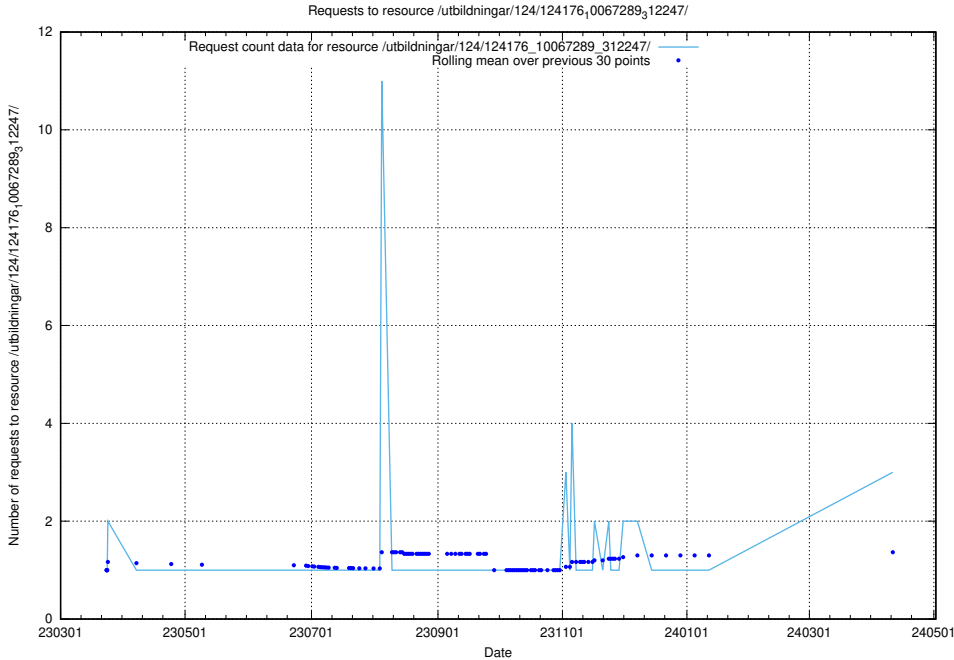

5.490 Usage of /utbildningar/124/124176_10067289_312247/

Here, we count the number of requests to resource /utbildningar/124/124176_10067289_312247/.