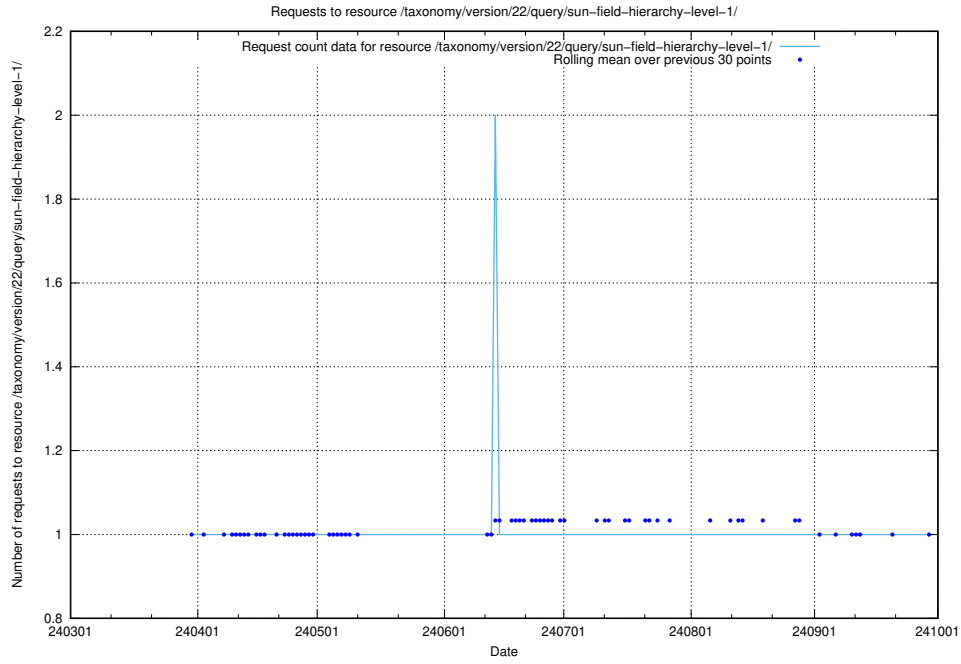

5.2535 Usage of /taxonomy/version/22/query/sun-field-hierarchy-level-1/

Here, we count the number of requests to resource /taxonomy/version/22/query/sun-field-hierarchy-level-1/.