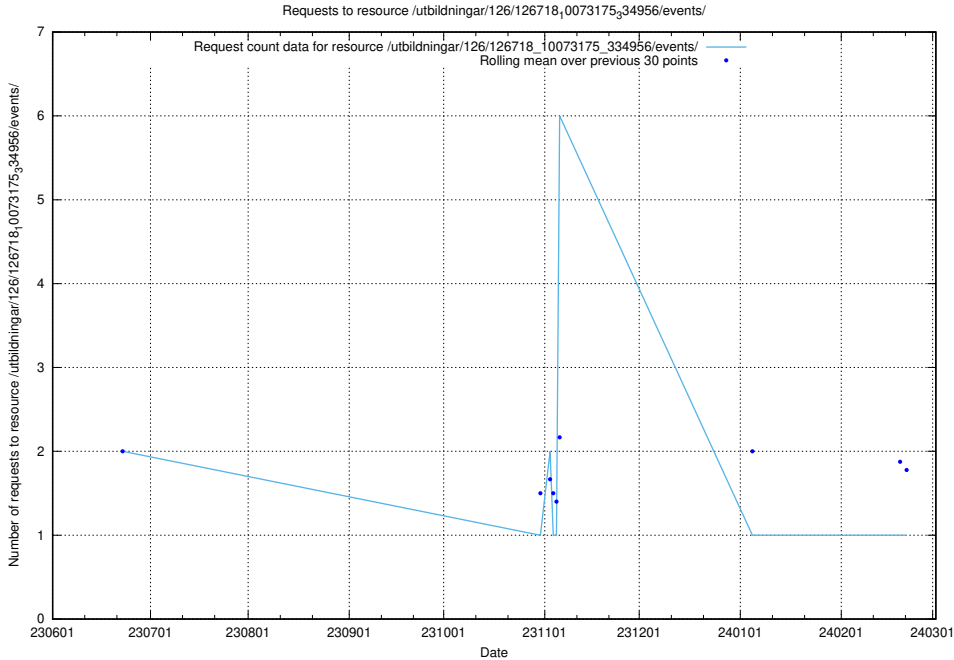

5.6473 Usage of /utbildningar/126/126718_10073175_334956/events/

Here, we count the number of requests to resource /utbildningar/126/126718_10073175_334956/events/