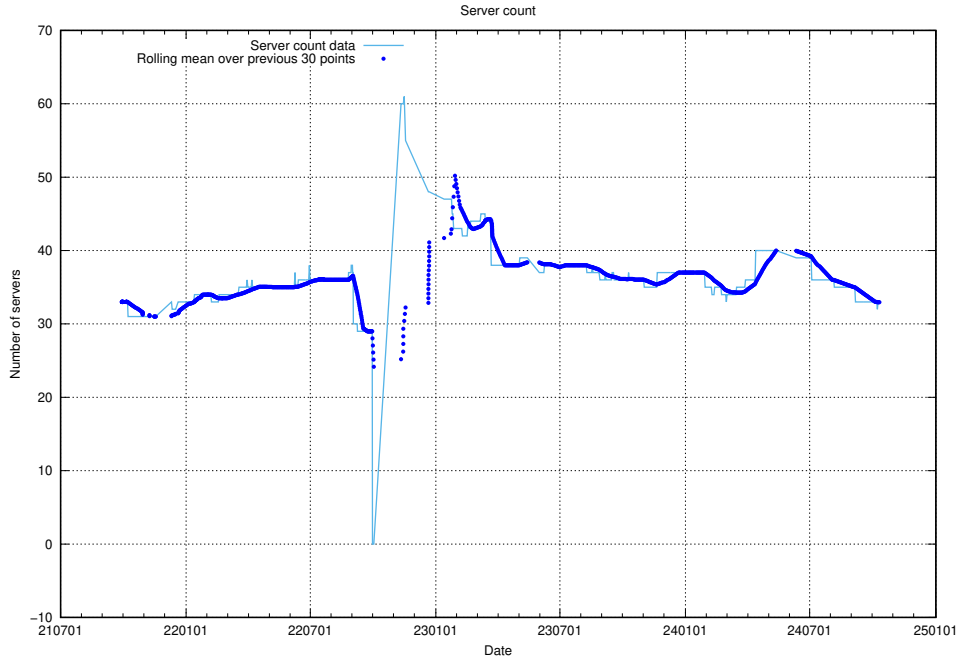

A graph of the servers in AWS region eu-north-1.

3 Dead Link Checker

The [Dead Link Checker](#)⁴ scans JobTech's web pages for dead html links, and reports the count here.

3.1 Total count of dead links

Here is presented the total number of found dead links across all pages.