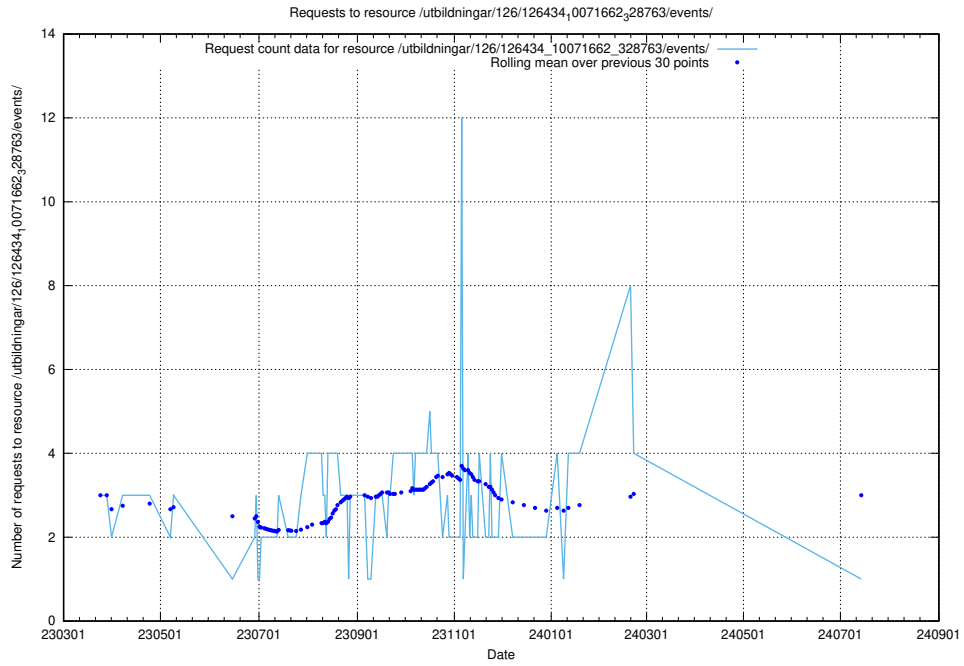

5.6969 Usage of /utbildningar/126/126434_10071662_328763/events/

Here, we count the number of requests to resource /utbildningar/126/126434_10071662_328763/events/