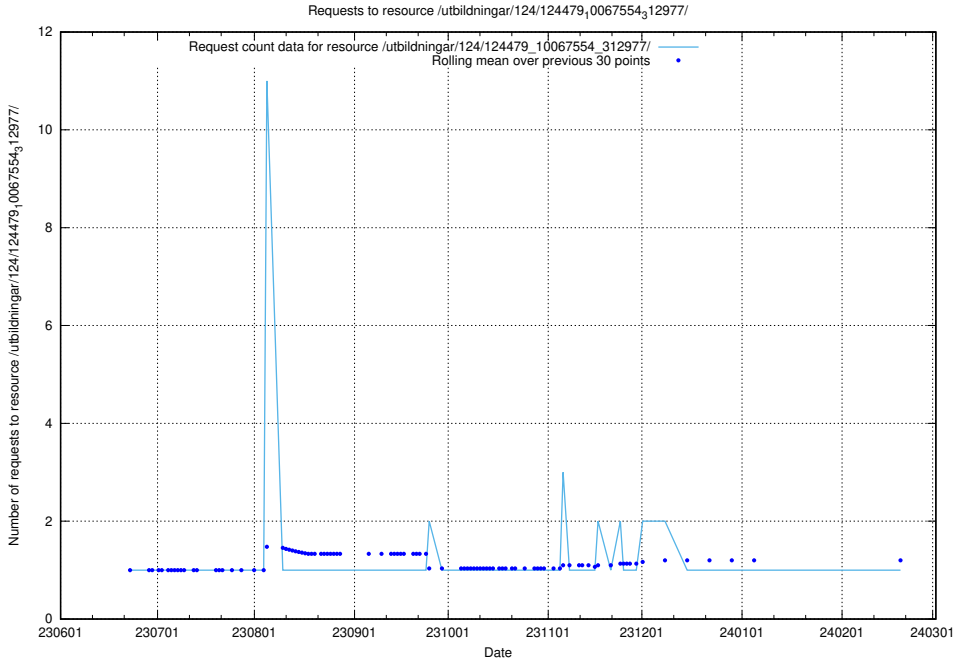

5.6677 Usage of /utbildningar/124/124479_10067554_312977/

Here, we count the number of requests to resource /utbildningar/124/124479_10067554_312977/.