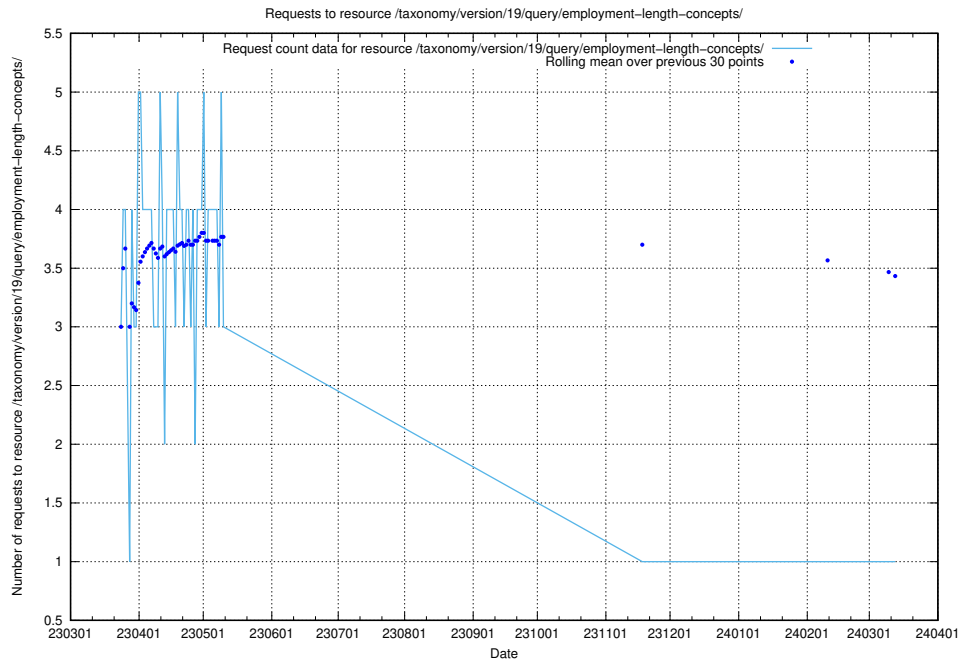

5.7020 Usage of /taxonomy/version/19/query/employment-length-concepts/

Here, we count the number of requests to resource /taxonomy/version/19/query/employment-length-concepts/.