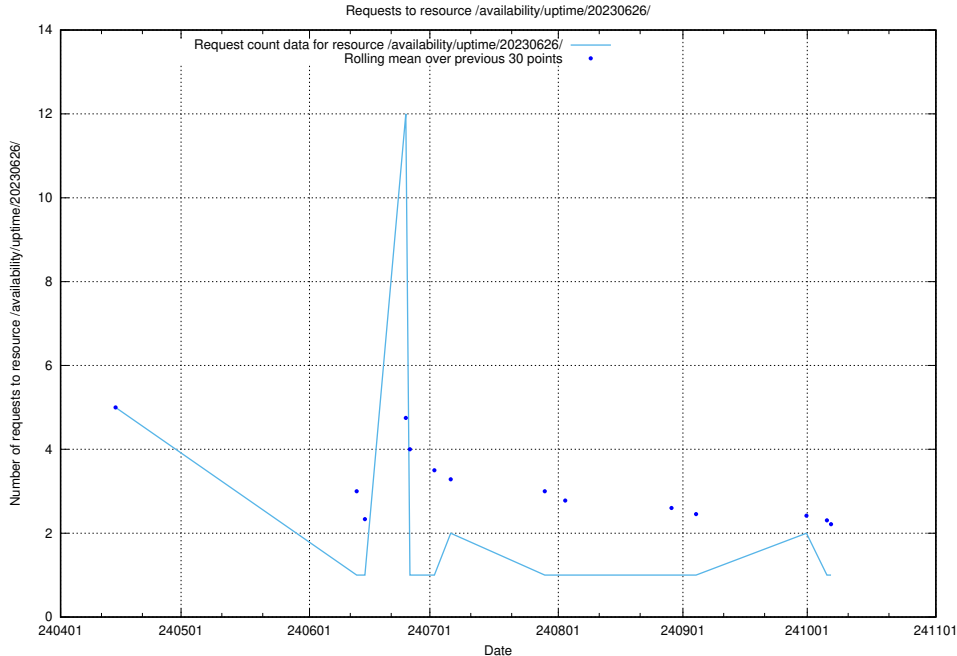

5.2432 Usage of /availability/uptime/20230626/

Here, we count the number of requests to resource /availability/uptime/20230626/.