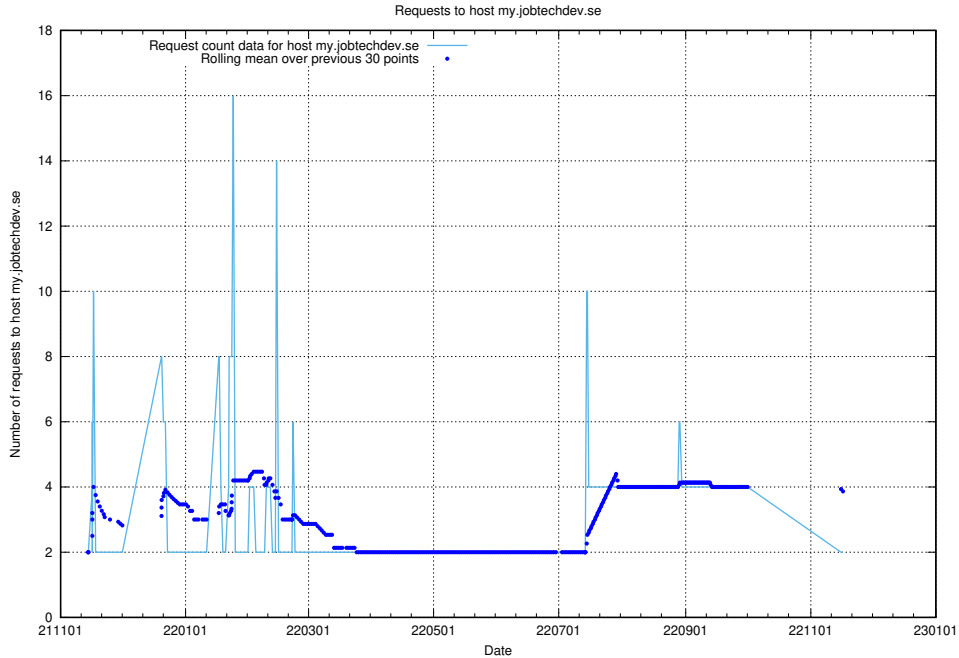

7.569 Usage of my.jobtechdev.se

Here, we count the number of requests to host my.jobtechdev.se.