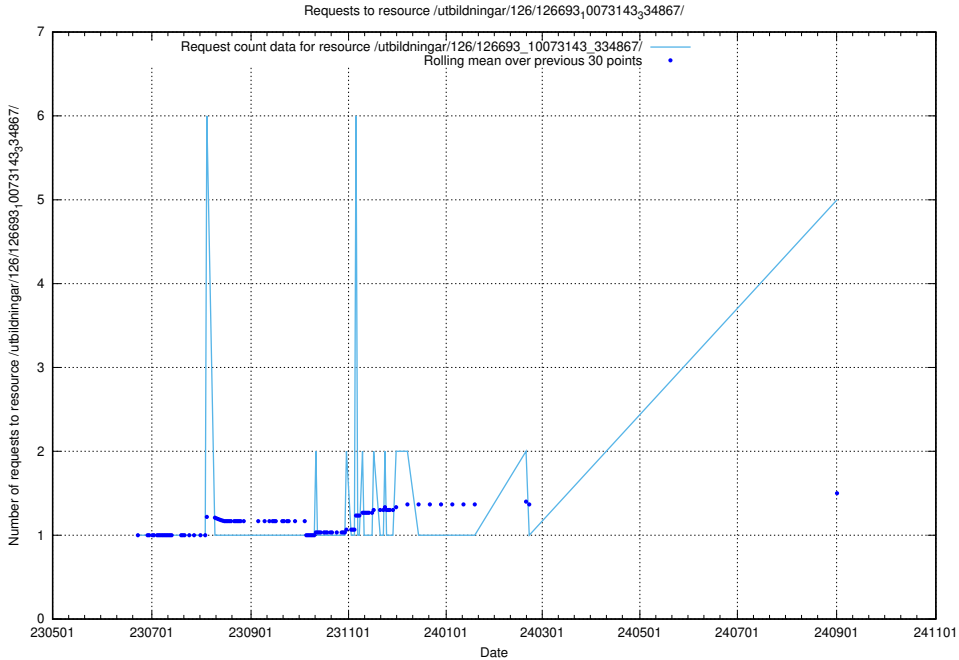

5.257 Usage of /utbildningar/126/126693_10073143_334867/

Here, we count the number of requests to resource /utbildningar/126/126693_10073143_334867/.