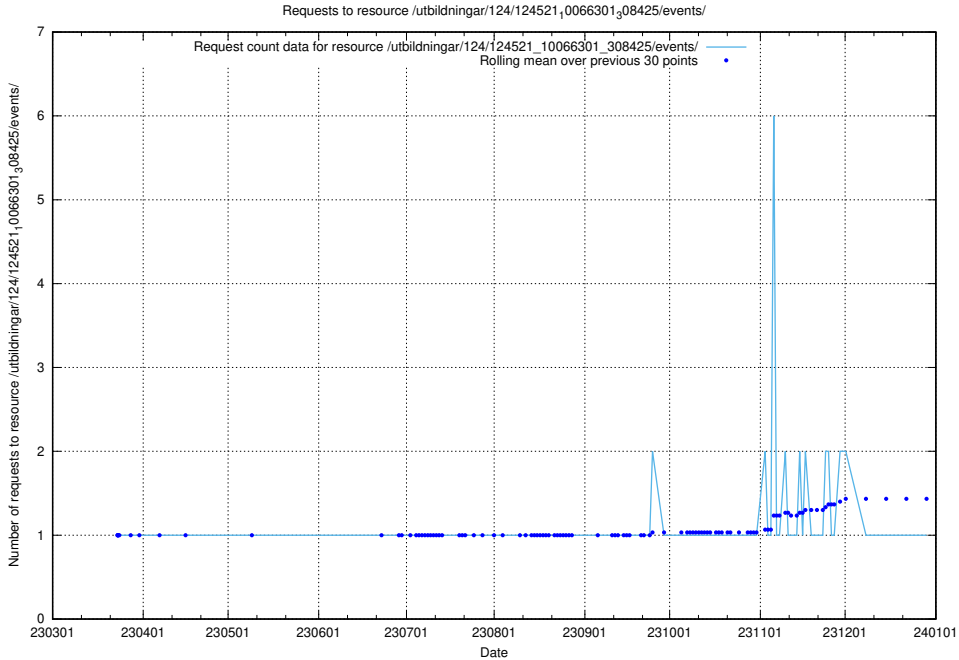

5.1713 Usage of /utbildningar/124/124521_10066301_308425/events/

Here, we count the number of requests to resource /utbildningar/124/124521_10066301_308425/events/