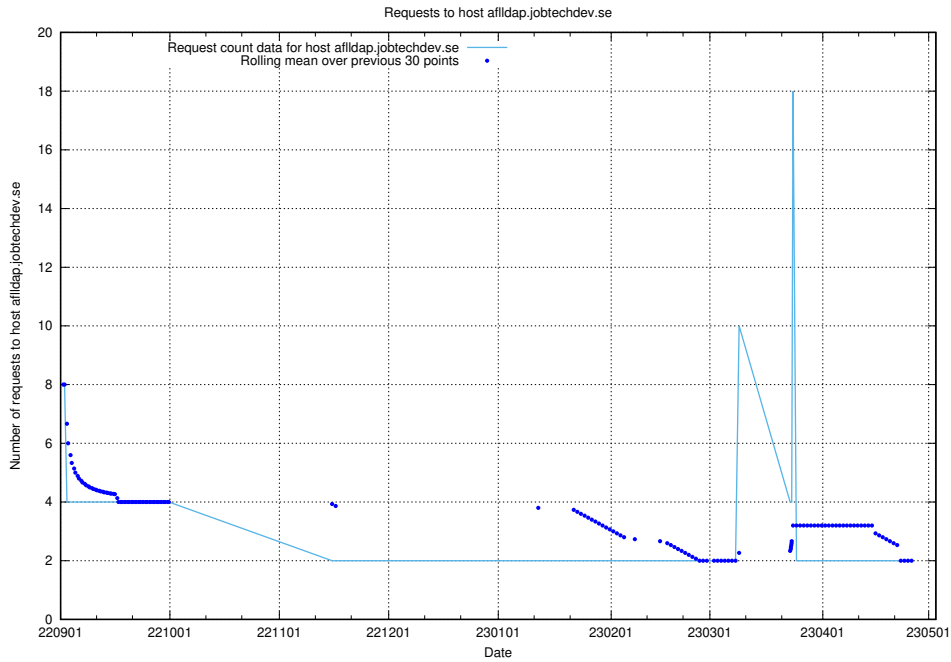

7.334 Usage of afldap.jobtechdev.se

Here, we count the number of requests to host afldap.jobtechdev.se.