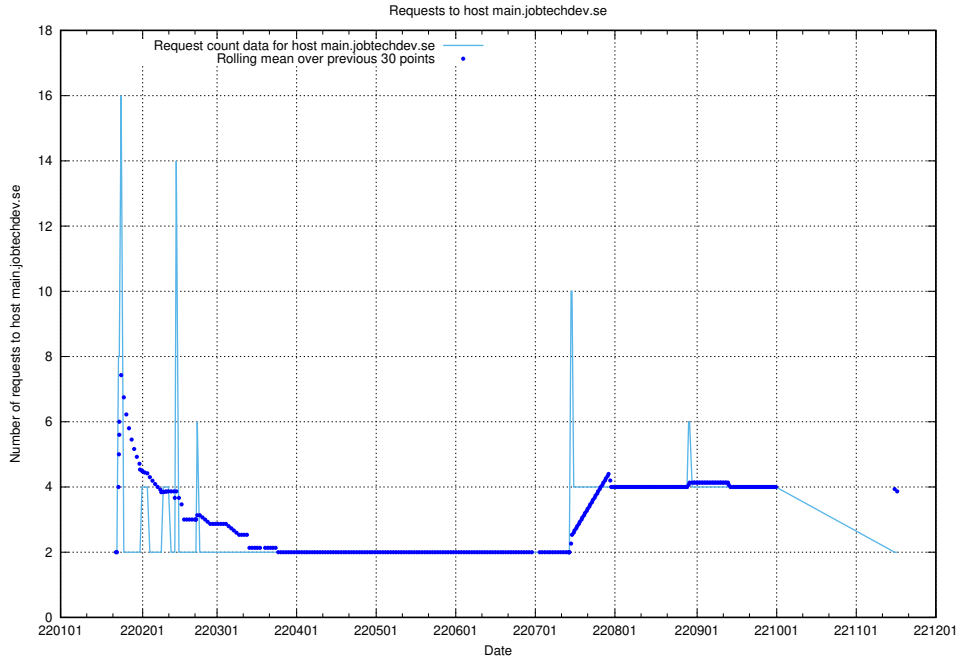

7.602 Usage of main.jobtechdev.se

Here, we count the number of requests to host main.jobtechdev.se.