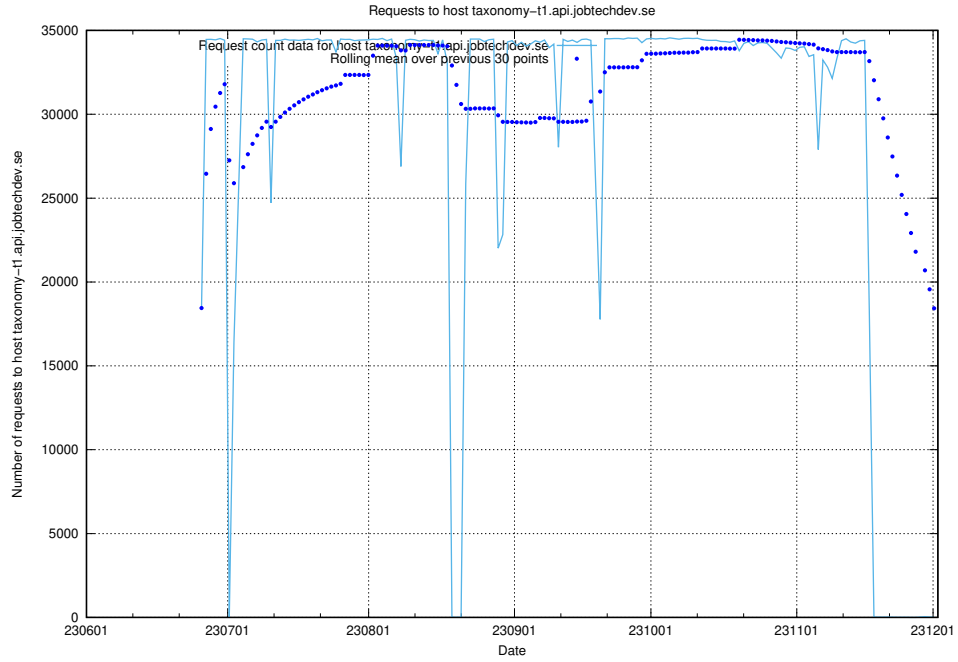

Here, we count the number of requests to host dev-api.jobtechdev.se.

7.174 Usage of taxonomy-t1.api.jobtechdev.se

Here, we count the number of requests to host taxonomy-t1.api.jobtechdev.se.

7.175 Usage of dashboard.jobtechdev.se