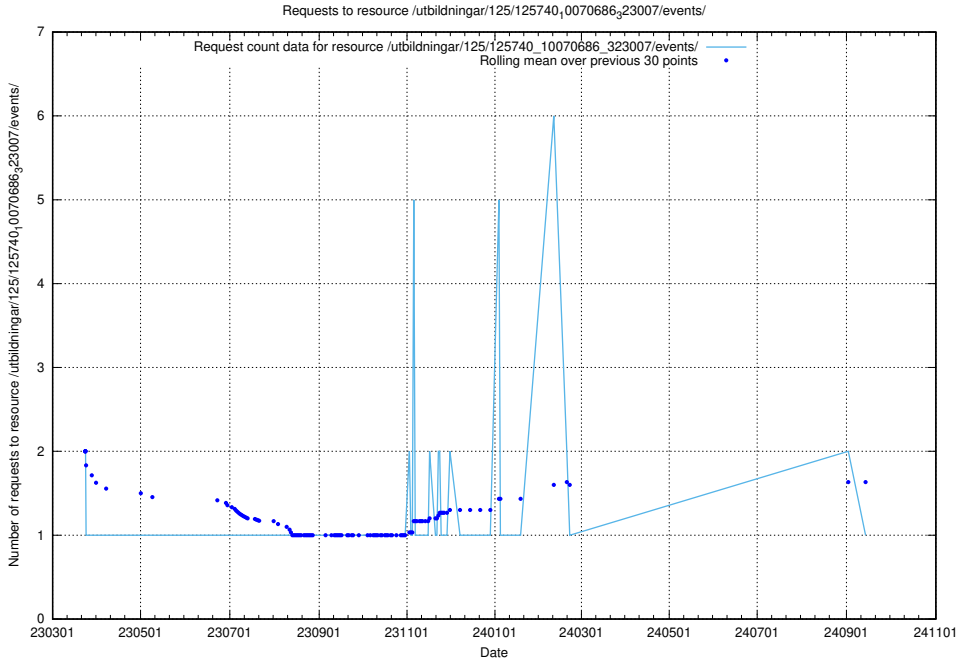

5.7154 Usage of /utbildningar/125/125740_10070686_323007/events/

Here, we count the number of requests to resource /utbildningar/125/125740_10070686_323007/events/