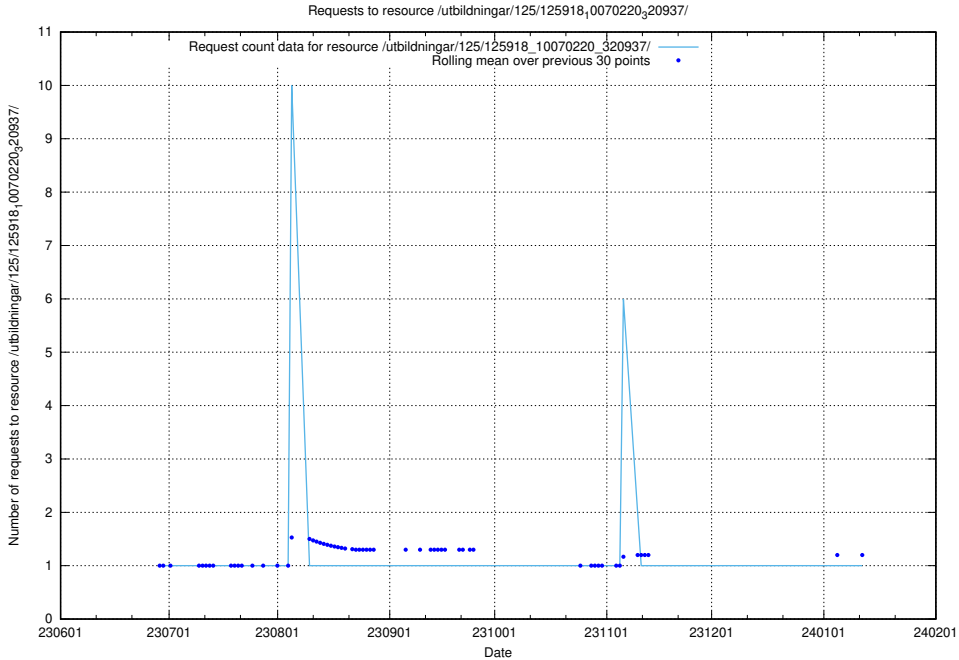

5.6372 Usage of /utbildningar/125/125918_10070220_320937/

Here, we count the number of requests to resource /utbildningar/125/125918_10070220_320937/.