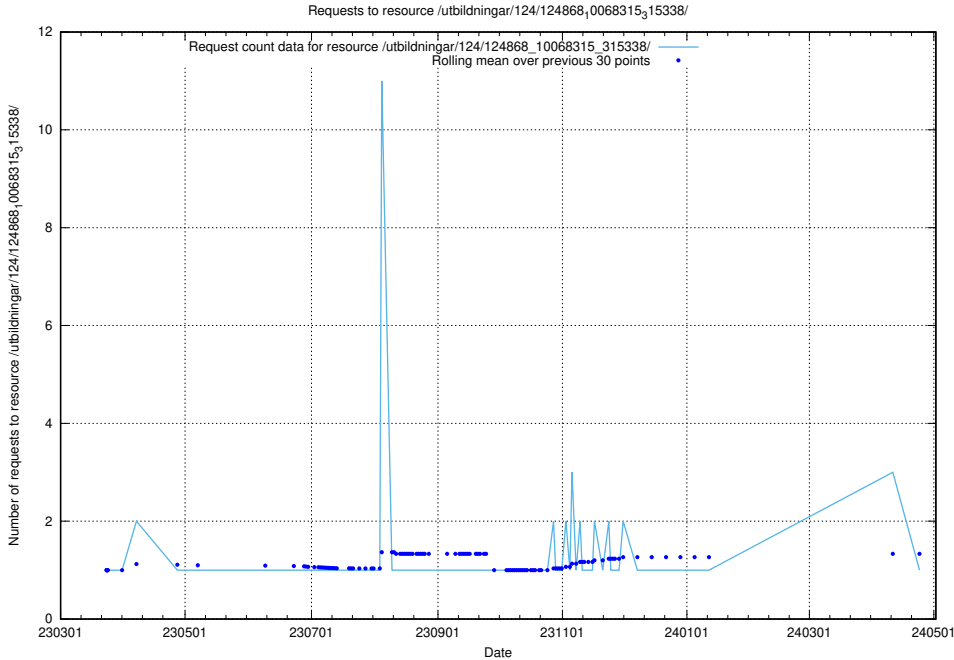

5.1315 Usage of /utbildningar/124/124868_10068315_315338/

Here, we count the number of requests to resource /utbildningar/124/124868_10068315_315338/.