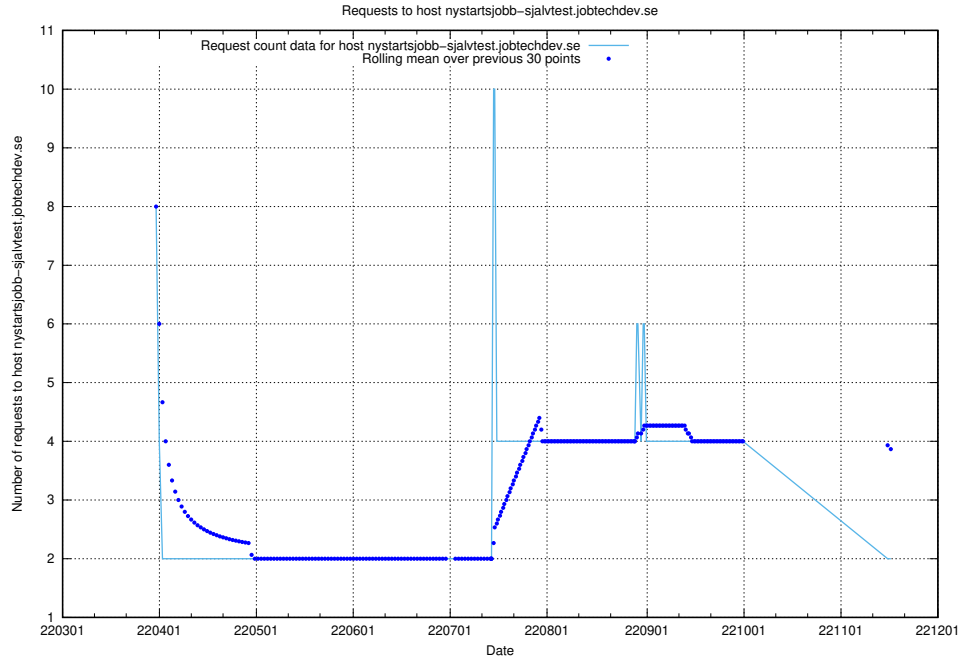

7.483 Usage of nystartsjobb-sjalvtest.jobtechdev.se

Here, we count the number of requests to host nystartsjobb-sjalvtest.jobtechdev.se.