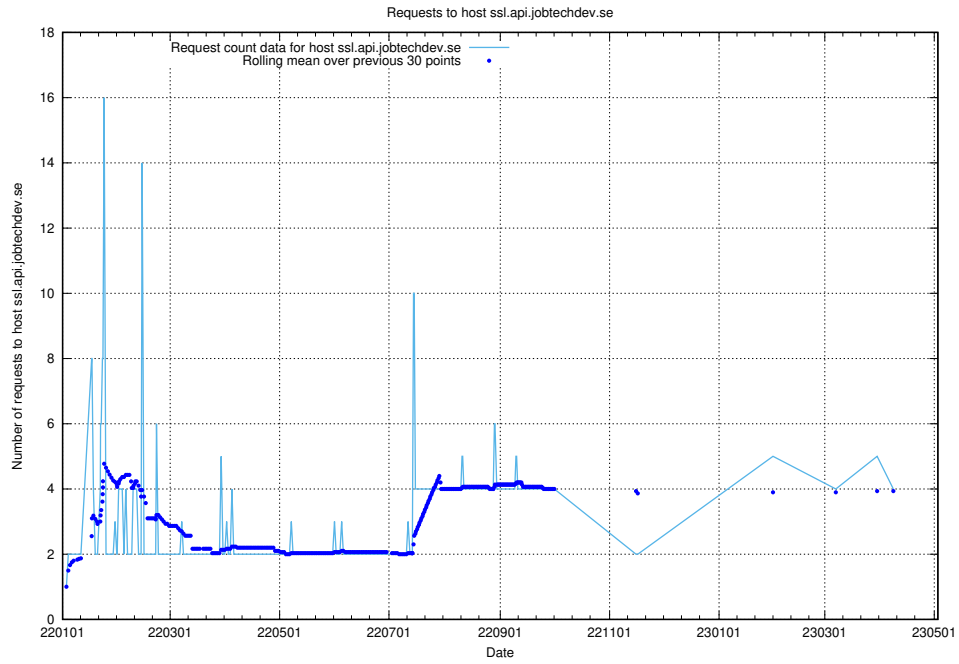

7.114 Usage of ssl.api.jobtechdev.se

Here, we count the number of requests to host ssl.api.jobtechdev.se.