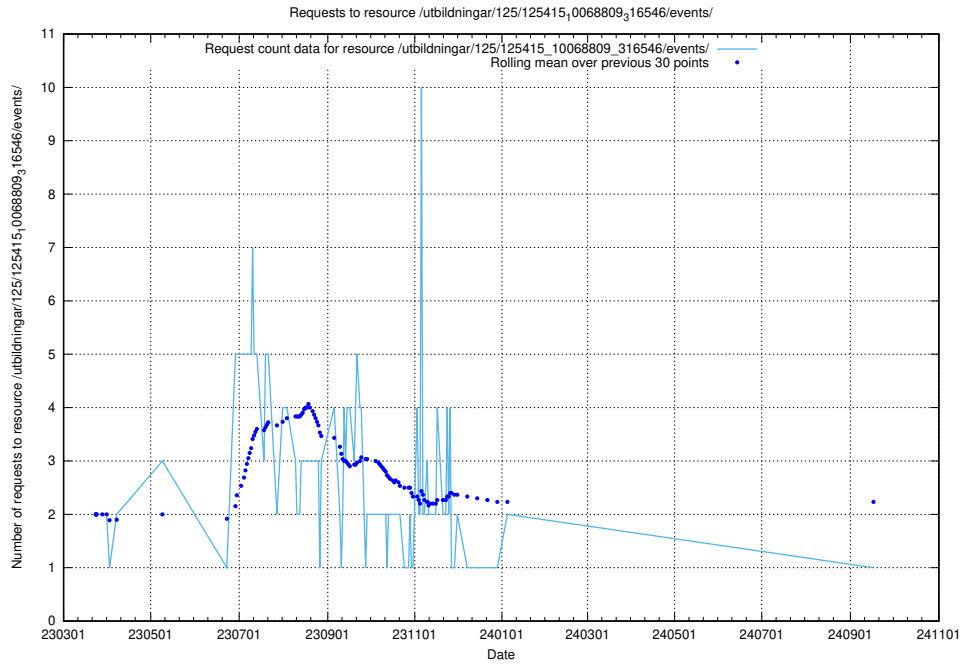

5.7162 Usage of /utbildningar/125/125415_10068809_316546/events/

Here, we count the number of requests to resource /utbildningar/125/125415_10068809_316546/events/