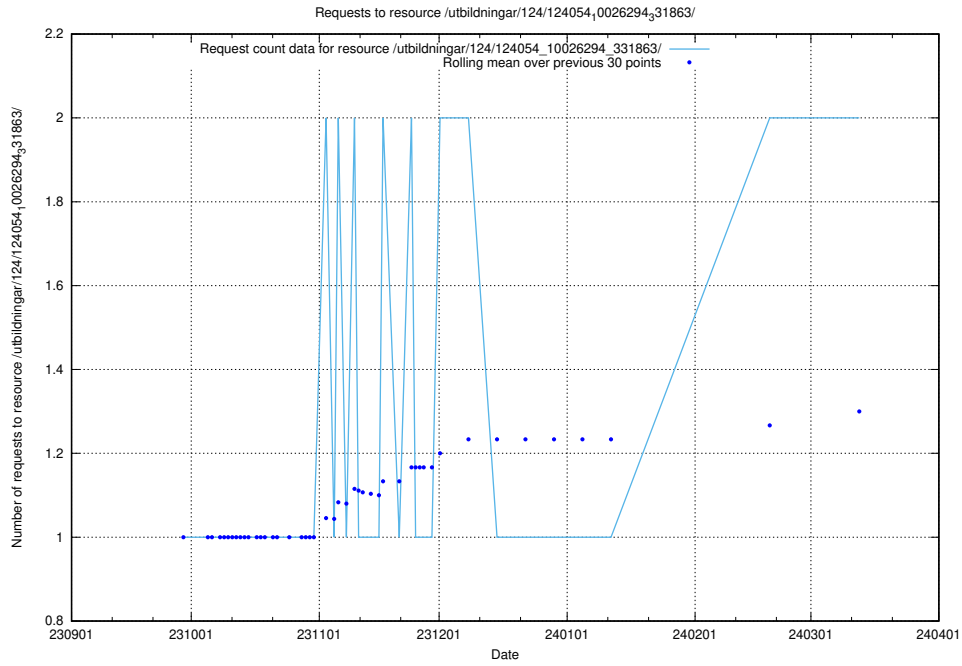

5.877 Usage of /utbildningar/124/124054_10026294_331863/

Here, we count the number of requests to resource /utbildningar/124/124054_10026294_331863/.