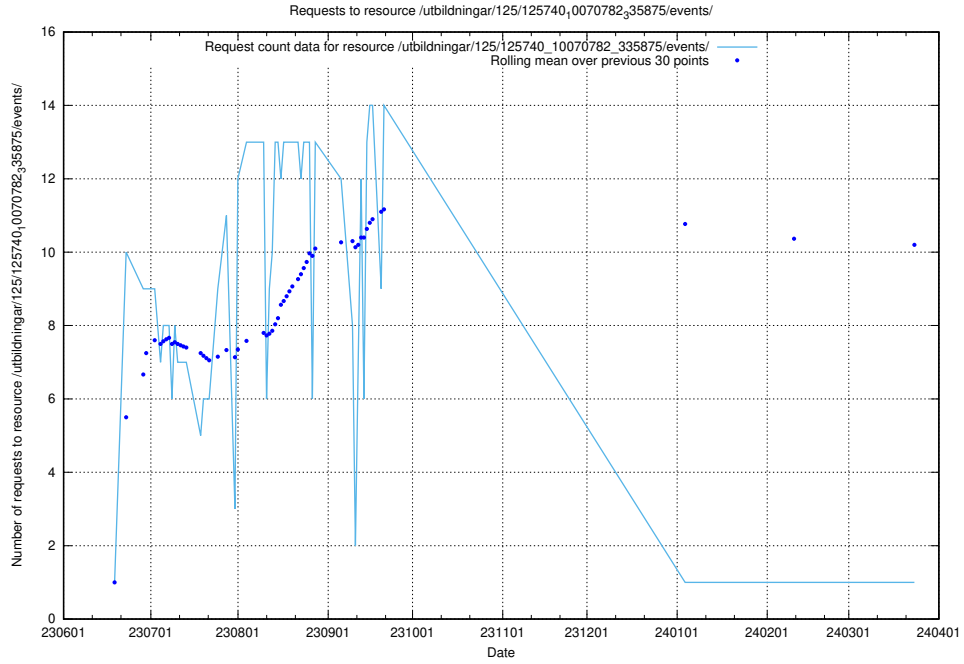

5.6732 Usage of /utbildningar/125/125740_10070782_335875/events/

Here, we count the number of requests to resource /utbildningar/125/125740_10070782_335875/events/