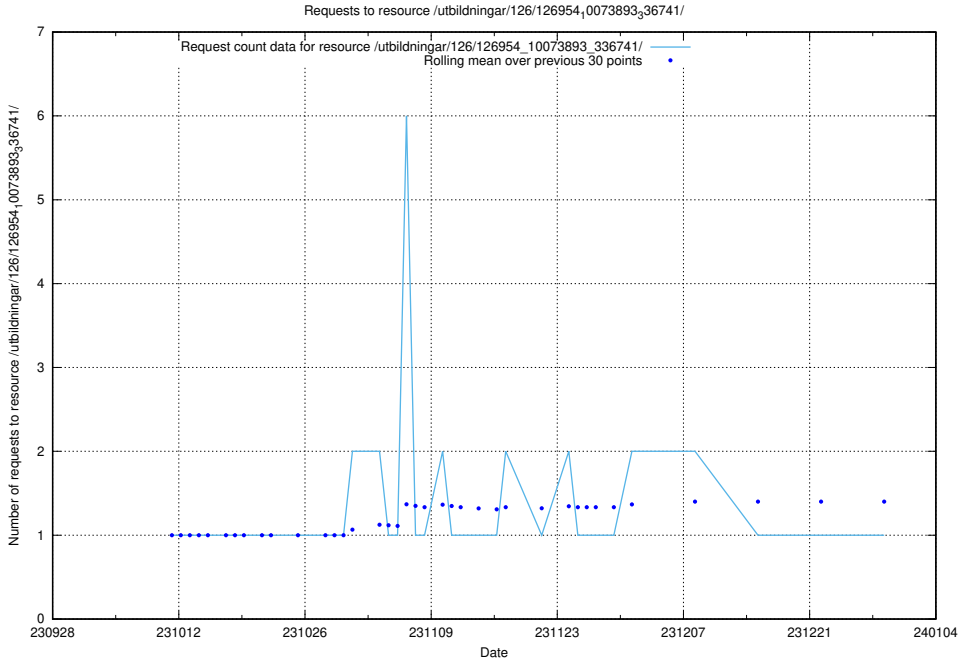

Here, we count the number of requests to resource /utbildningar/126/126954_10073893_336741/.

5.5289 Usage of /utbildningar/126/126751_10072075_331197/events/

Here, we count the number of requests to resource /utbildningar/126/126751_10072075_331197/events/