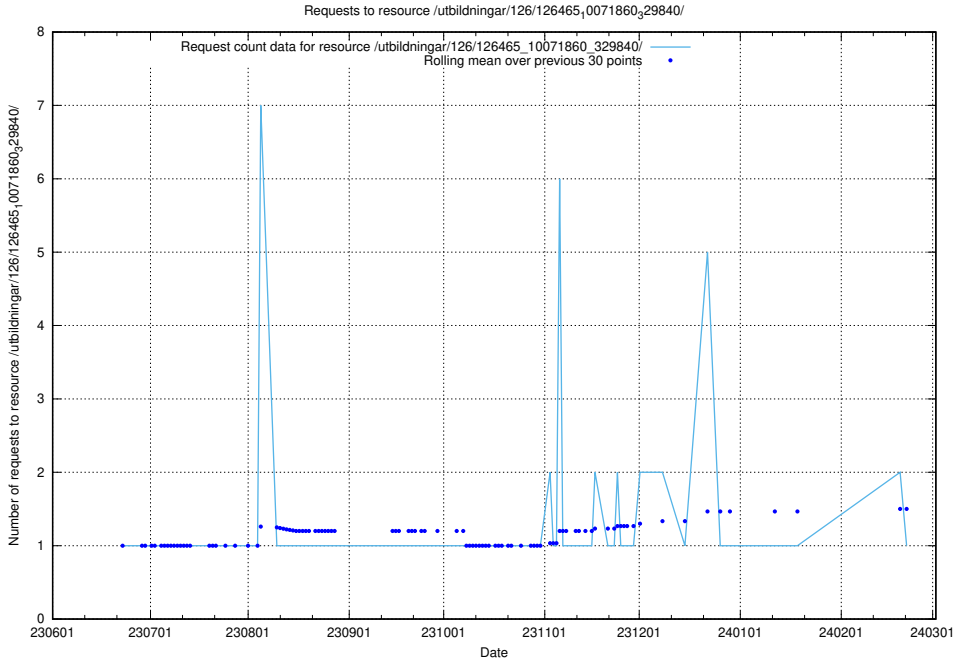

5.6542 Usage of /utbildningar/126/126465_10071860_329840/

Here, we count the number of requests to resource /utbildningar/126/126465_10071860_329840/.