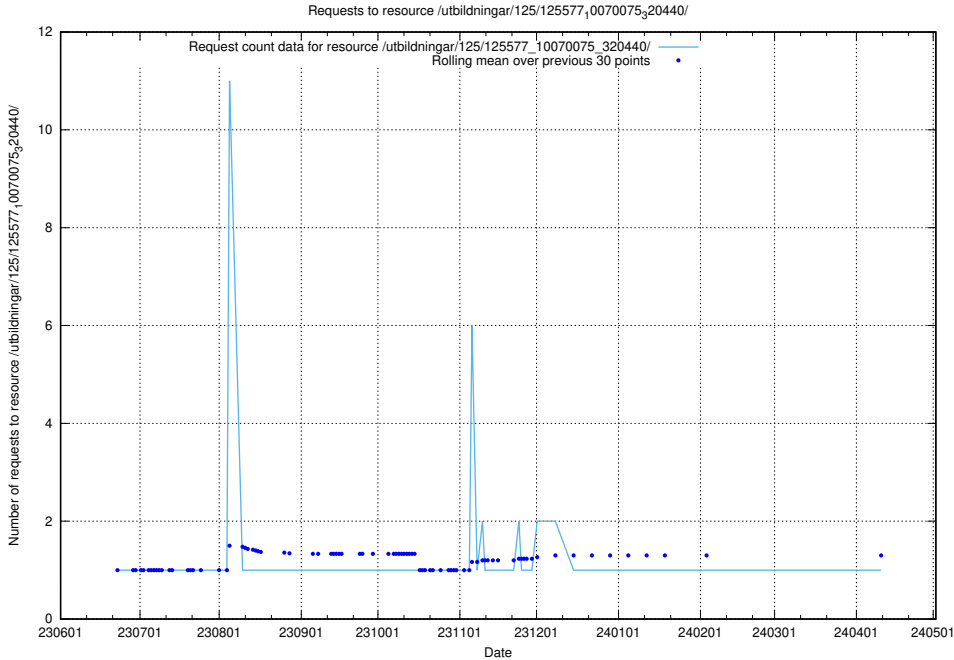

5.6602 Usage of /utbildningar/125/125577_10070075_320440/

Here, we count the number of requests to resource /utbildningar/125/125577_10070075_320440/.