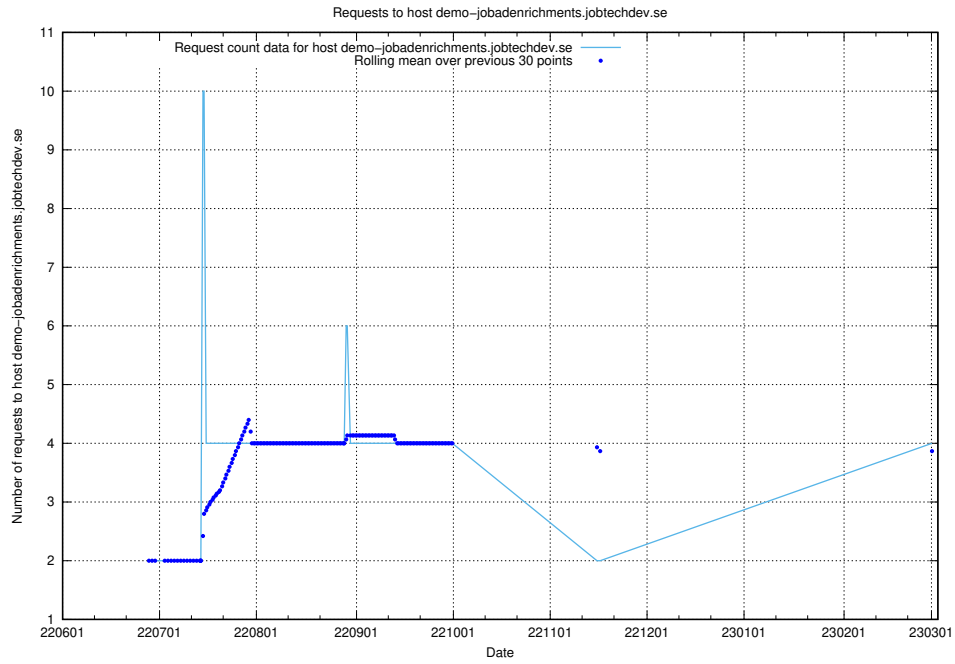

7.146 Usage of demo-jobadenrichments.jobtechdev.se

Here, we count the number of requests to host demo-jobadenrichments.jobtechdev.se.