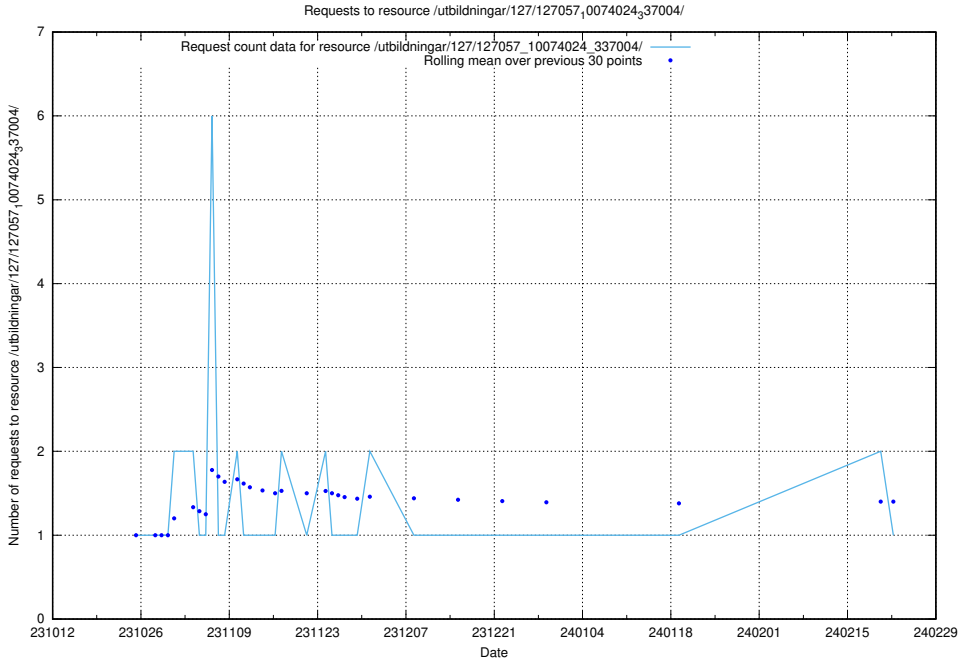

5.5131 Usage of /utbildningar/127/127057_10074024_337004/

Here, we count the number of requests to resource /utbildningar/127/127057_10074024_337004/.