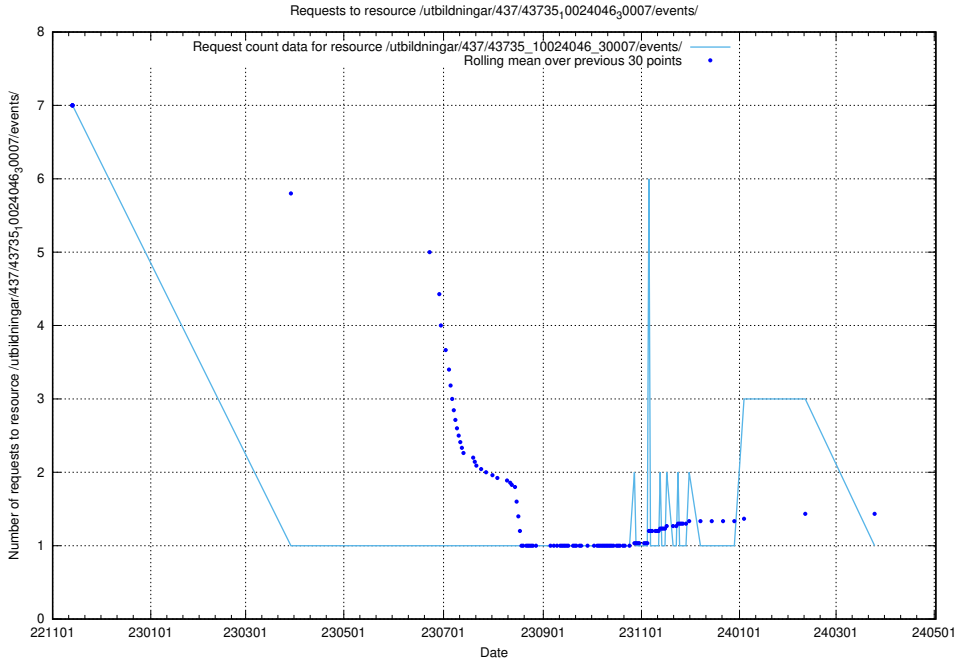

5.6679 Usage of /utbildningar/437/43735_10024046_30007/events/

Here, we count the number of requests to resource /utbildningar/437/43735_10024046_30007/events/.