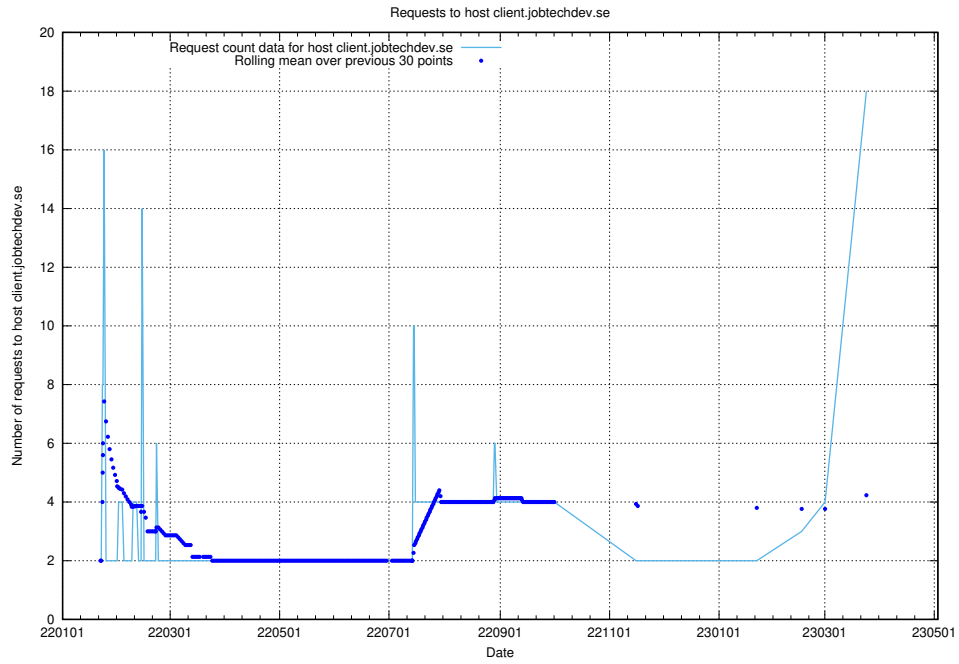

7.34 Usage of client.jobtechdev.se

Here, we count the number of requests to host client.jobtechdev.se.