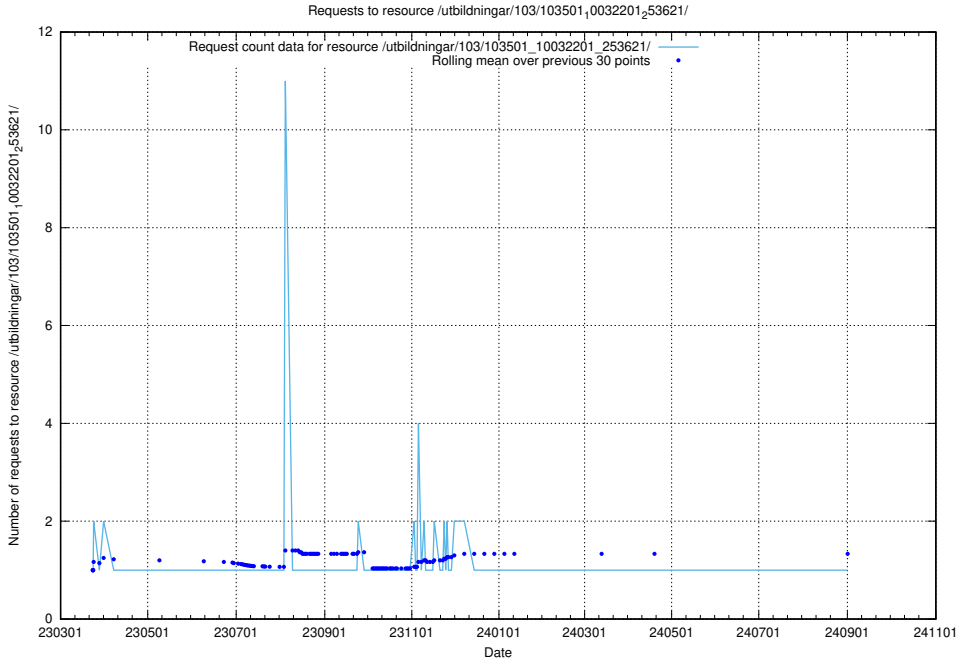

5.6402 Usage of /utbildningar/103/103501_10032201_253621/

Here, we count the number of requests to resource /utbildningar/103/103501_10032201_253621/.