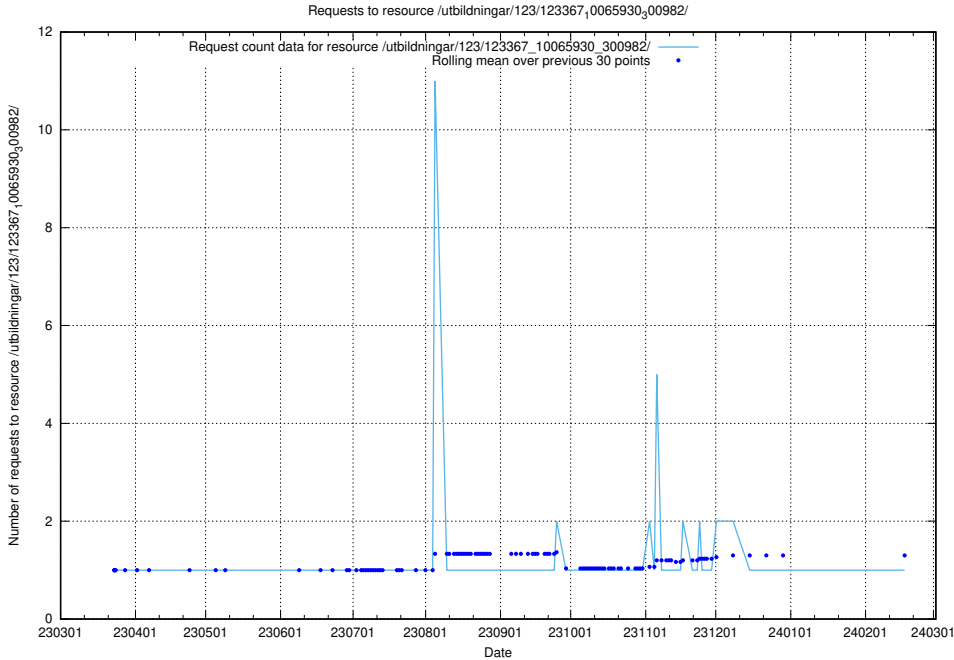

5.5548 Usage of /utbildningar/123/123367_10065930_300982/

Here, we count the number of requests to resource /utbildningar/123/123367_10065930_300982/.