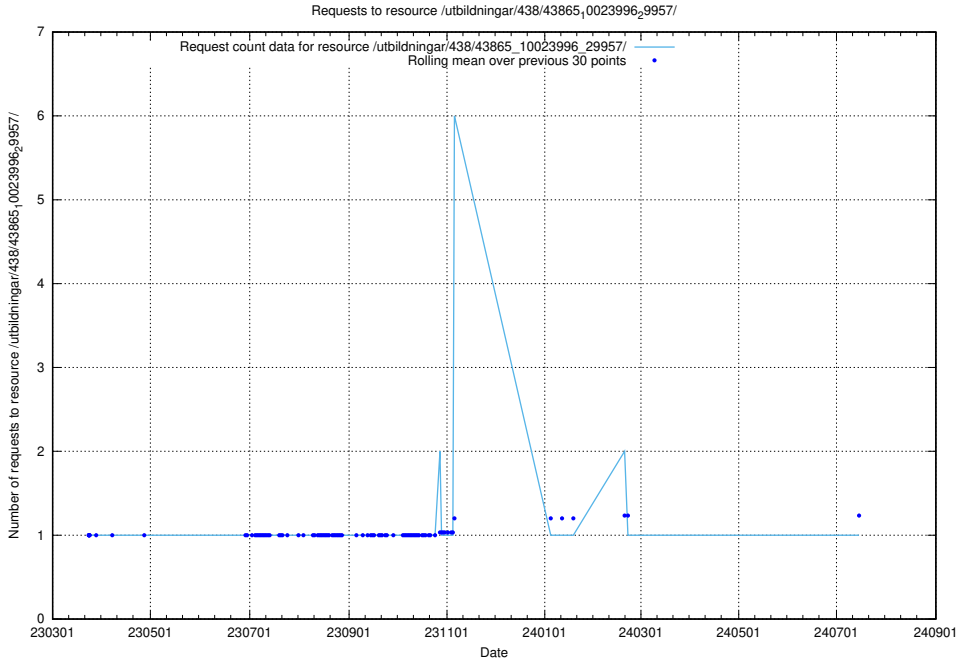

5.7199 Usage of /utbildningar/438/43865_10023996_29957/

Here, we count the number of requests to resource /utbildningar/438/43865_10023996_29957/.