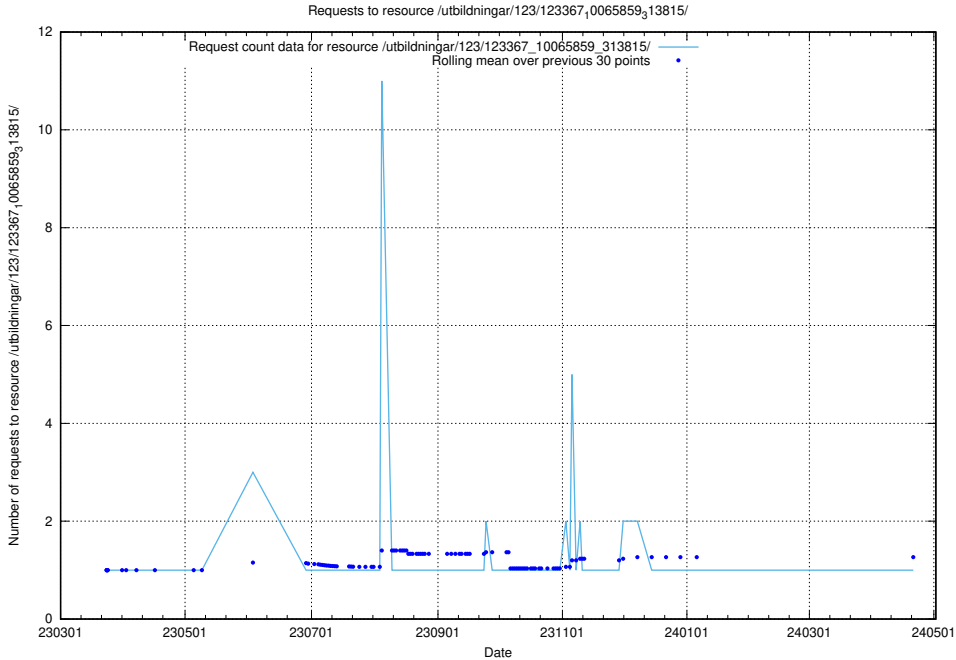

5.5758 Usage of /utbildningar/123/123367_10065859_313815/

Here, we count the number of requests to resource /utbildningar/123/123367_10065859_313815/.