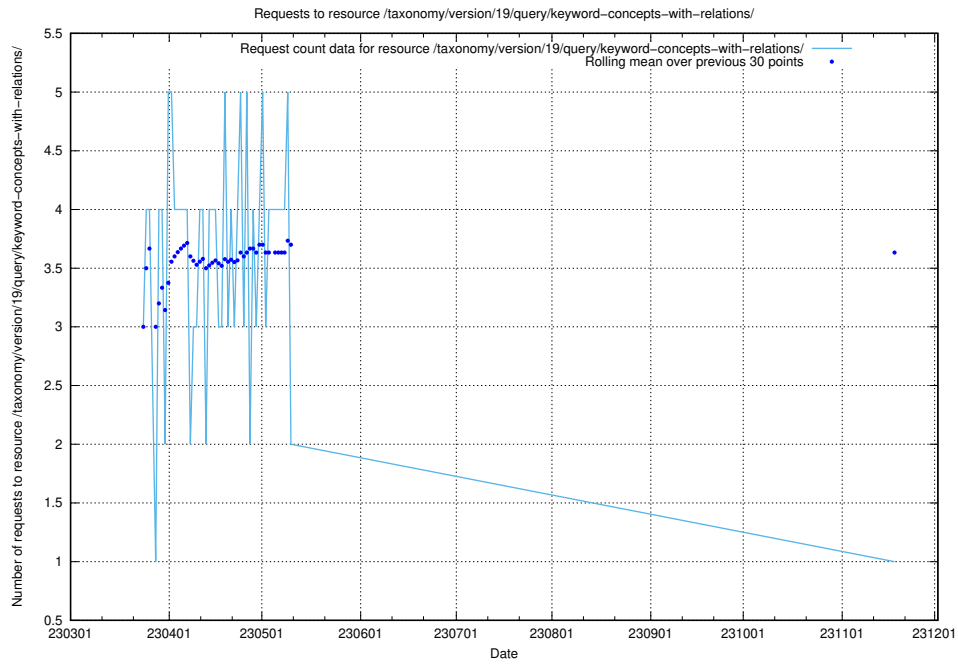

Here, we count the number of requests to resource /taxonomy/version/19/query/keyword-concepts-with-relations/.

5.7016 Usage of /taxonomy/version/19/query/isco-level-4-groups/

Here, we count the number of requests to resource /taxonomy/version/19/query/isco-level-4-groups/.