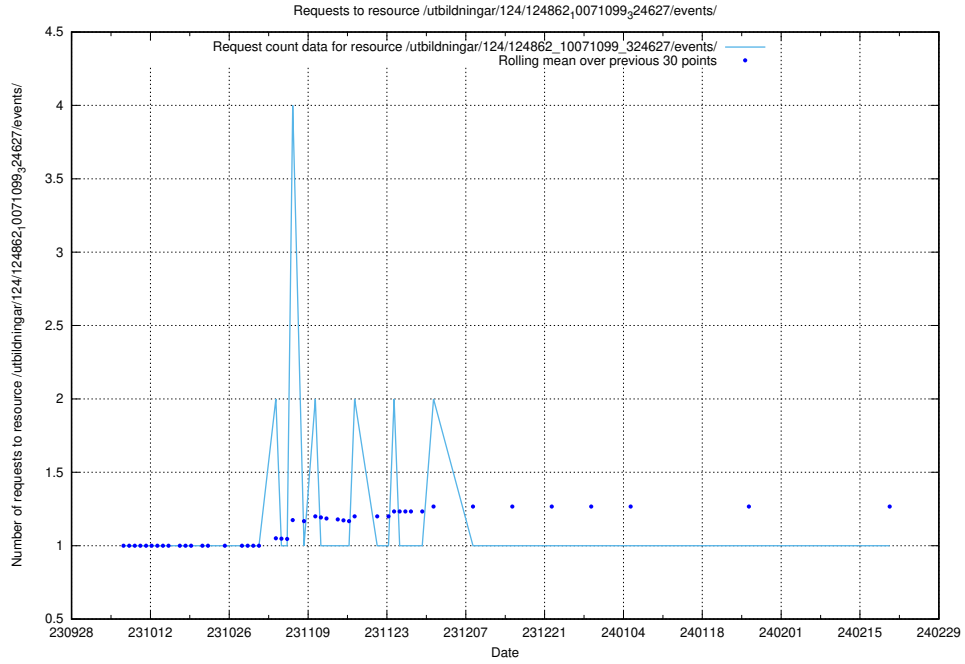

Here, we count the number of requests to resource /utbildningar/125/125415_10067799_319946/.

5.5314 Usage of /utbildningar/124/124862_10071099_324627/events/

Here, we count the number of requests to resource /utbildningar/124/124862_10071099_324627/events/