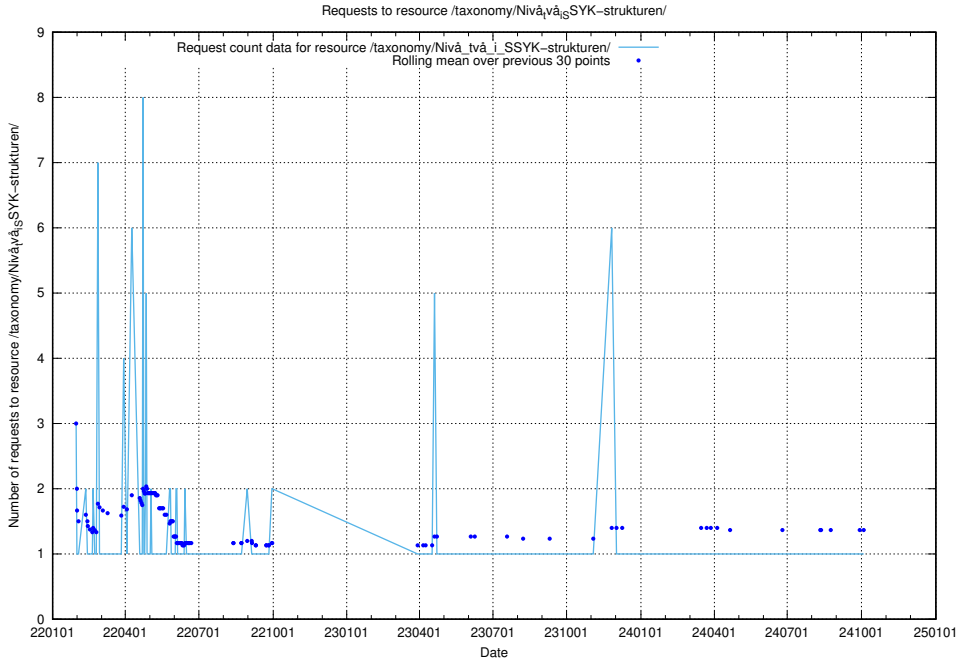

5.4478 Usage of /taxonomy/Nivå_två_i_SSYK-strukturen/

Here, we count the number of requests to resource /taxonomy/Nivå_två_i_SSYK-strukturen/.