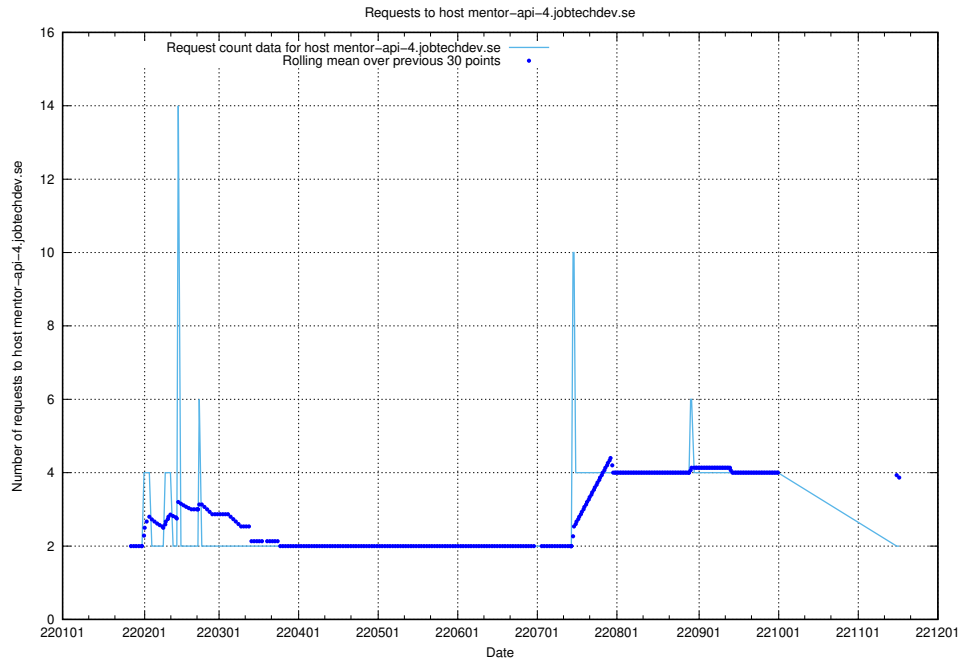

7.578 Usage of mentor-api-4.jobtechdev.se

Here, we count the number of requests to host mentor-api-4.jobtechdev.se.