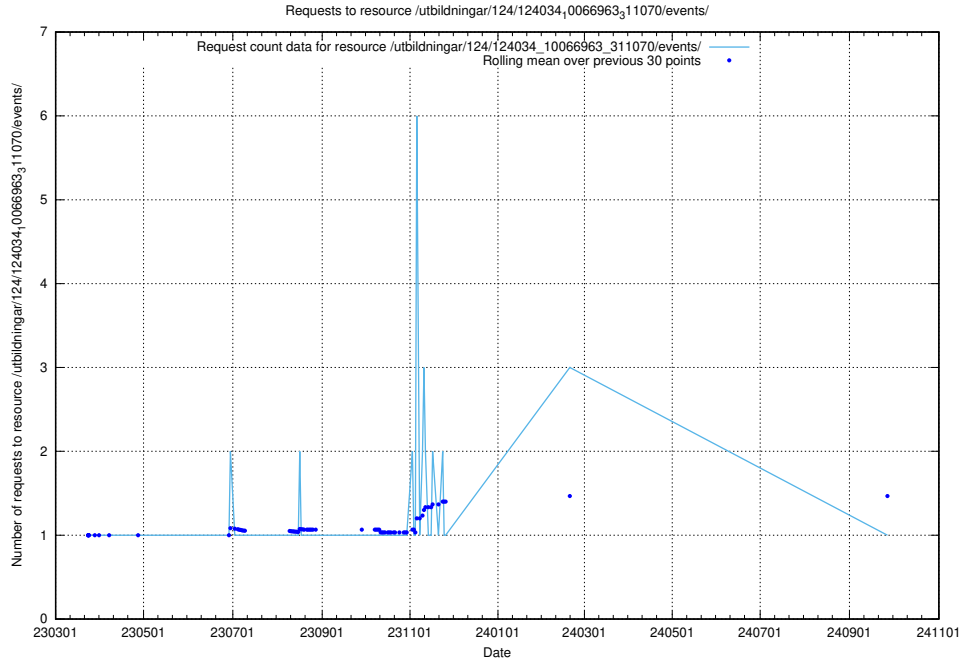

5.5328 Usage of /utbildningar/124/124034_10066963_311070/events/

Here, we count the number of requests to resource /utbildningar/124/124034_10066963_311070/events/