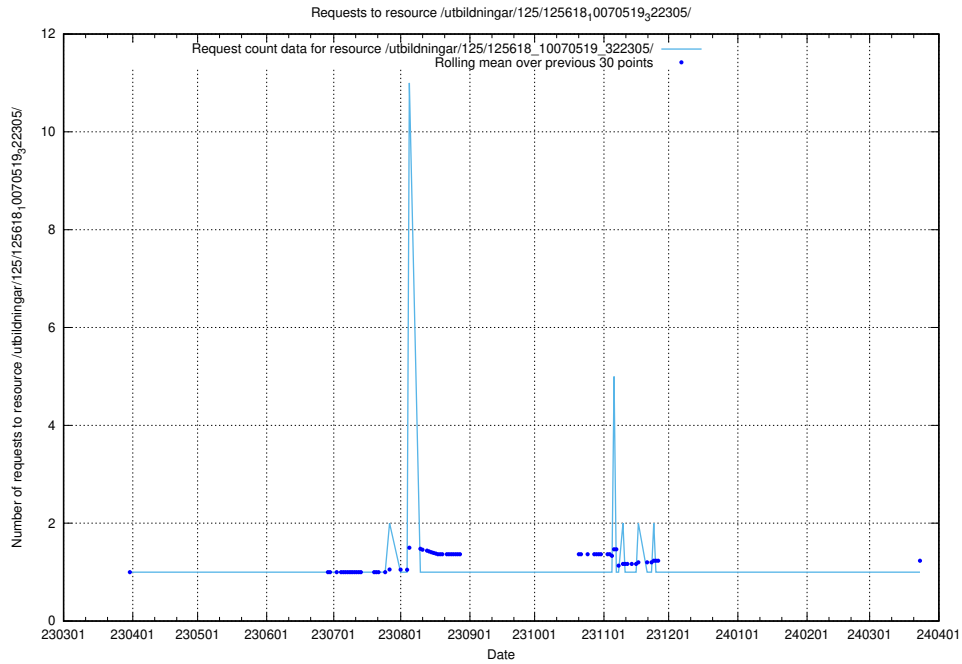

5.6946 Usage of /utbildningar/125/125618_10070519_322305/

Here, we count the number of requests to resource /utbildningar/125/125618_10070519_322305/.