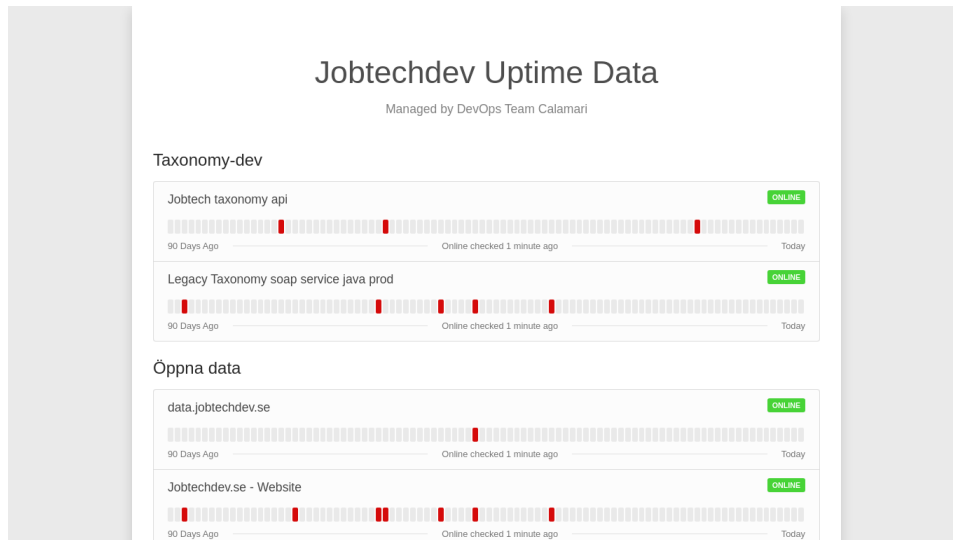

14.2.14 JobTechDev Monitoring Data (statping-ng)

28

14.2.15 data.jobtechdev.se

Start

Öppna data

Här finns Arbetsförmedlingens öppna data som datafiler. Denna filserver skördas av [Dataportal.se](#) varje dag. Utöver dessa öppna data tillhandahåller Arbetsförmedlingen också API:er med öppna datalicenser. Navigera bland dessa och läs mer på [JobTech Dev](#)

Filnamn ↴	Beskrivning ↴	Filstorlek ↴	Datum ↴
_well-known	-	-	-
annonser	Jobbannonser som förekommer i Platsbanken samt på externa webbplatser. Historiska jobbannonser och realtidsdata.	-	-
availability	Tillgänglighetsdata om Arbetsförmedlingens API:er.	-	-
expediering	-	-	-
jobtechdev-daily-report	Drifrapporter som genereras dagligen rörande användningen av Jobtechs tjänster som antal anrop och runtime	-	-
presentationer	-	-	-
prognoser	Yrkesbarometern samt yrkesprognoser	-	-
rapporter	Rapporter som skrivits inom ramen för Jobtechs verksamhet	-	-

29

²⁸ <https://statping-ng.jobtechdev.se>

²⁹ <https://data.jobtechdev.se>