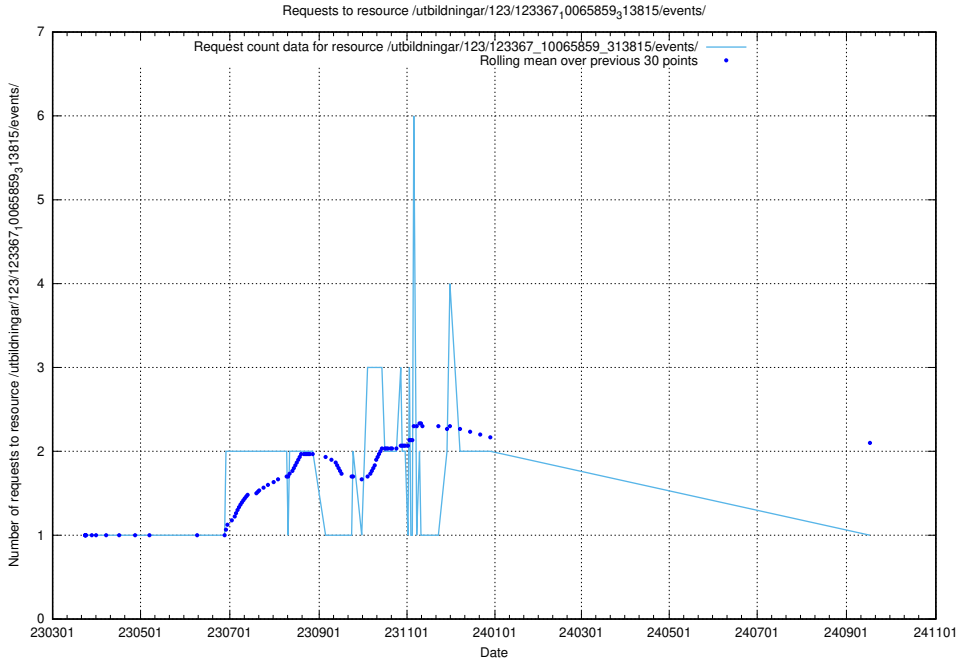

5.5751 Usage of /utbildningar/123/123367_10065859_313815/events/

Here, we count the number of requests to resource /utbildningar/123/123367_10065859_313815/events/