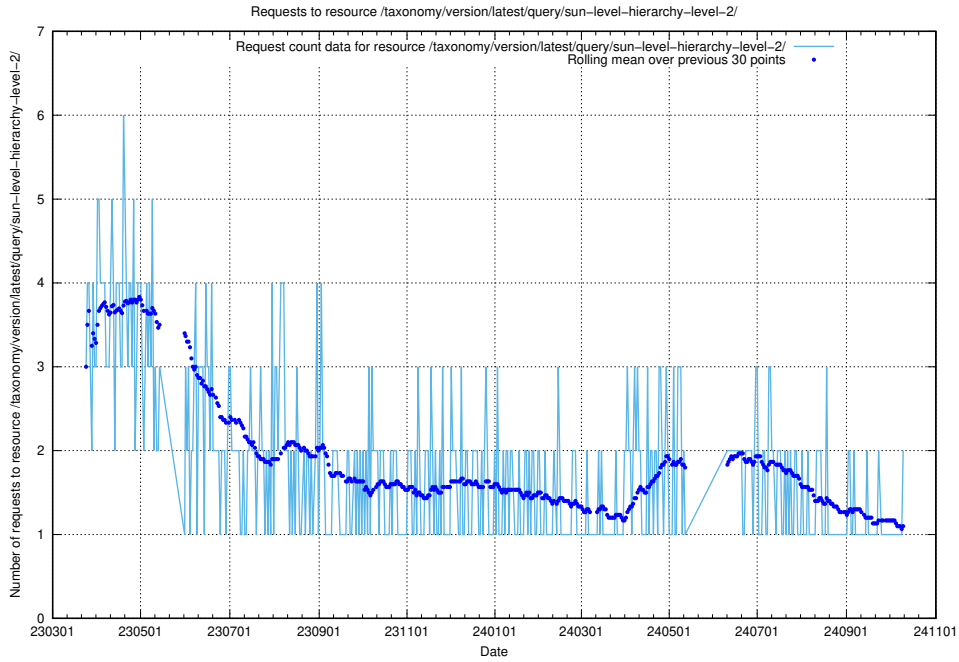

5.1058 Usage of /taxonomy/version/latest/query/sun-level-hierarchy-level-2/

Here, we count the number of requests to resource /taxonomy/version/latest/query/sun-level-hierarchy-level-2/.