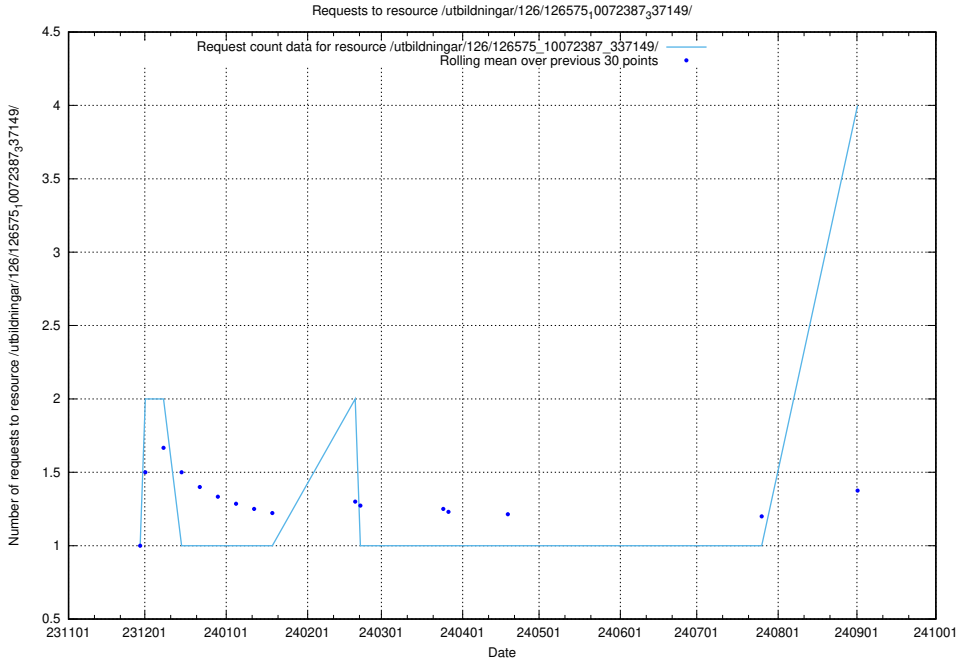

5.336 Usage of /utbildningar/126/126575_10072387_337149/

Here, we count the number of requests to resource /utbildningar/126/126575_10072387_337149/.