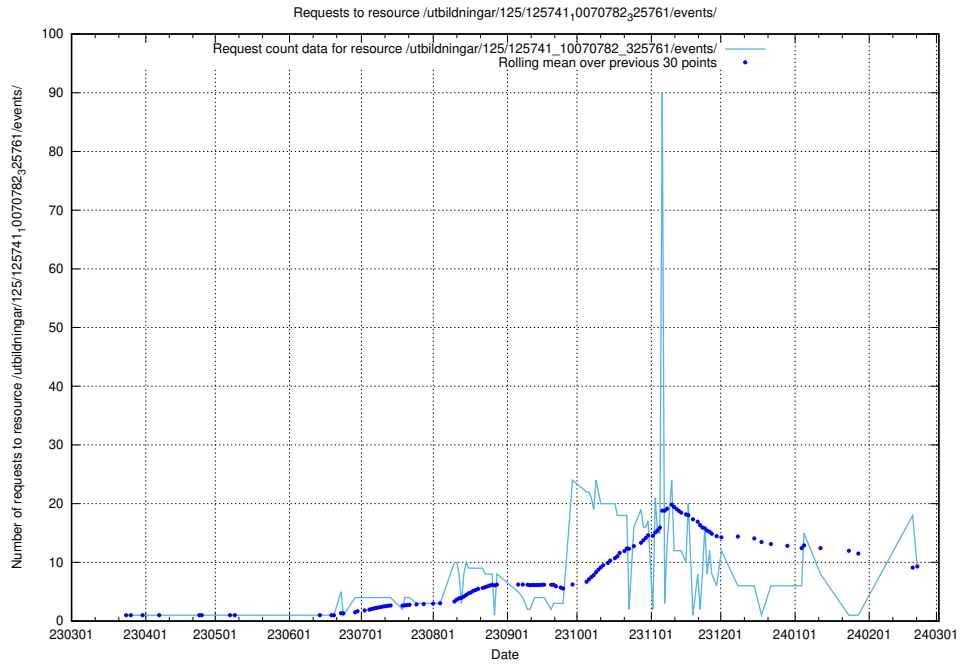

5.22 Usage of /utbildningar/125/125741_10070782_325761/events/

Here, we count the number of requests to resource /utbildningar/125/125741_10070782_325761/events/