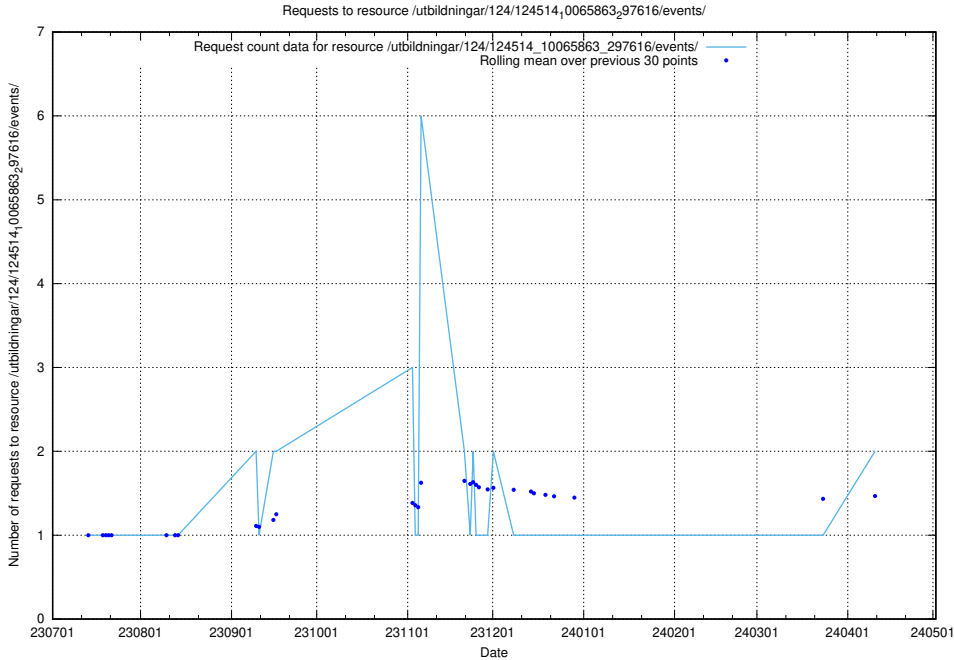

5.944 Usage of /utbildningar/124/124514_10065863_297616/events/

Here, we count the number of requests to resource /utbildningar/124/124514_10065863_297616/events/

5.945 Usage of /utbildningar/107/107038_10040743_64104/events/