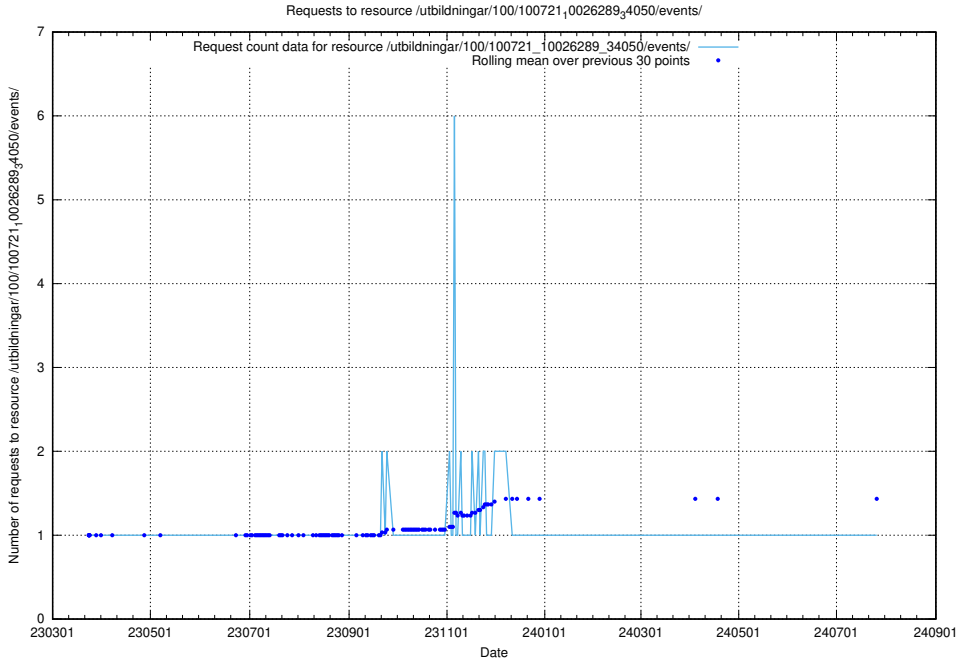

5.6572 Usage of /utbildningar/100/100721_10026289_34050/events/

Here, we count the number of requests to resource /utbildningar/100/100721_10026289_34050/events/.