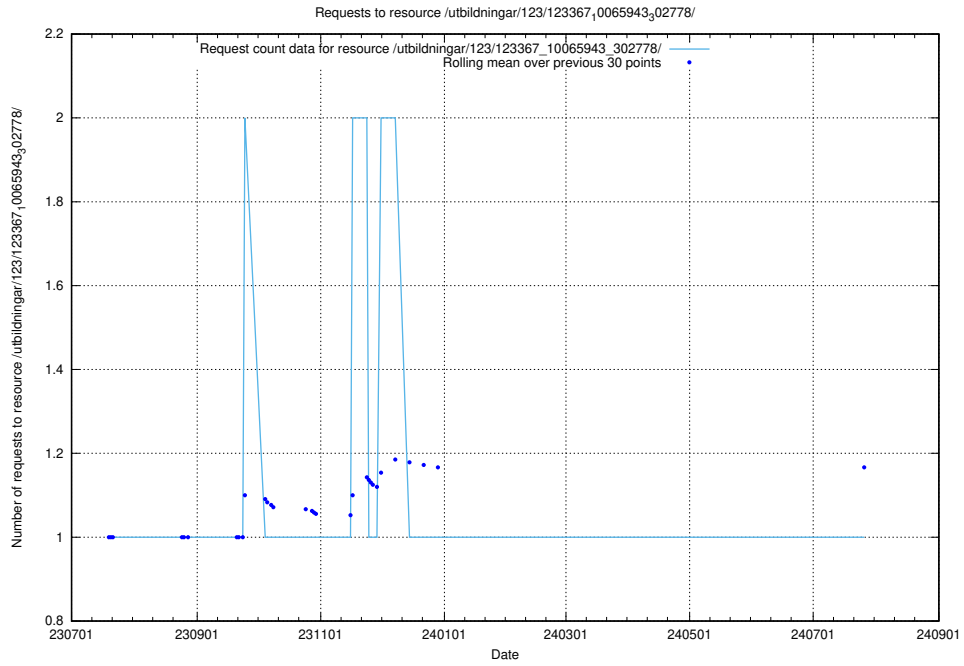

5.5925 Usage of /utbildningar/123/123367_10065943_302778/

Here, we count the number of requests to resource /utbildningar/123/123367_10065943_302778/.