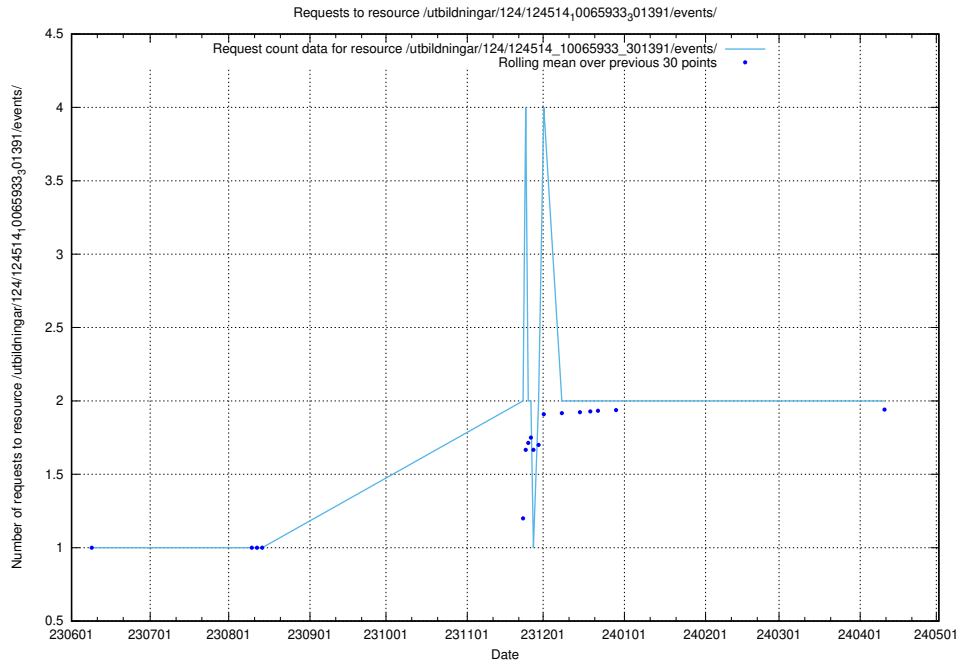

Here, we count the number of requests to resource /utbildningar/124/124515_10066311_308507/.

5.1036 Usage of /utbildningar/124/124514_10065933_301391/events/

Here, we count the number of requests to resource /utbildningar/124/124514_10065933_301391/events/