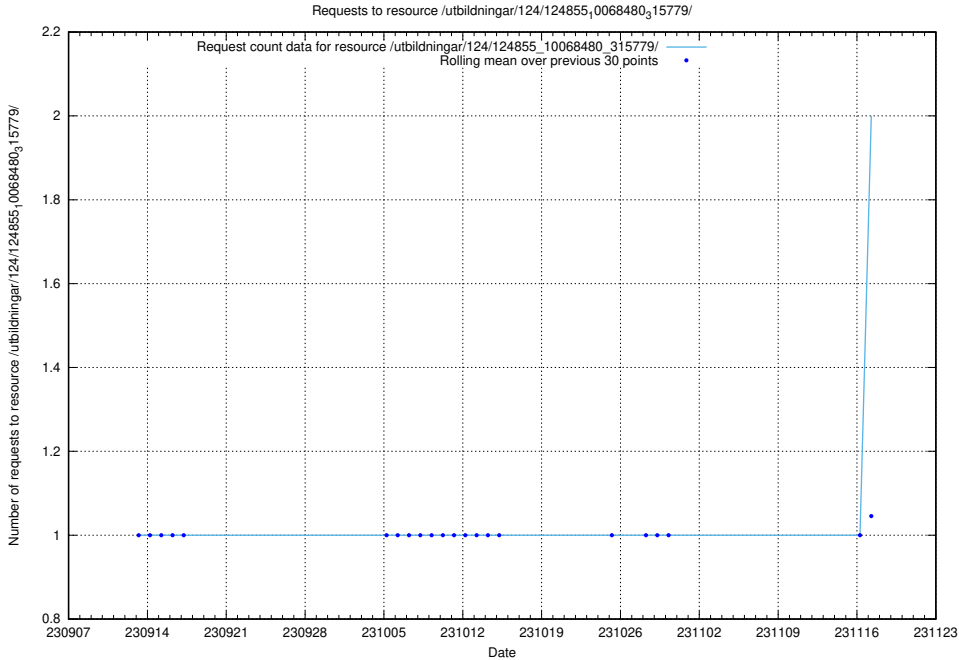

5.893 Usage of /utbildningar/124/124855_10068480_315779/

Here, we count the number of requests to resource /utbildningar/124/124855_10068480_315779/.