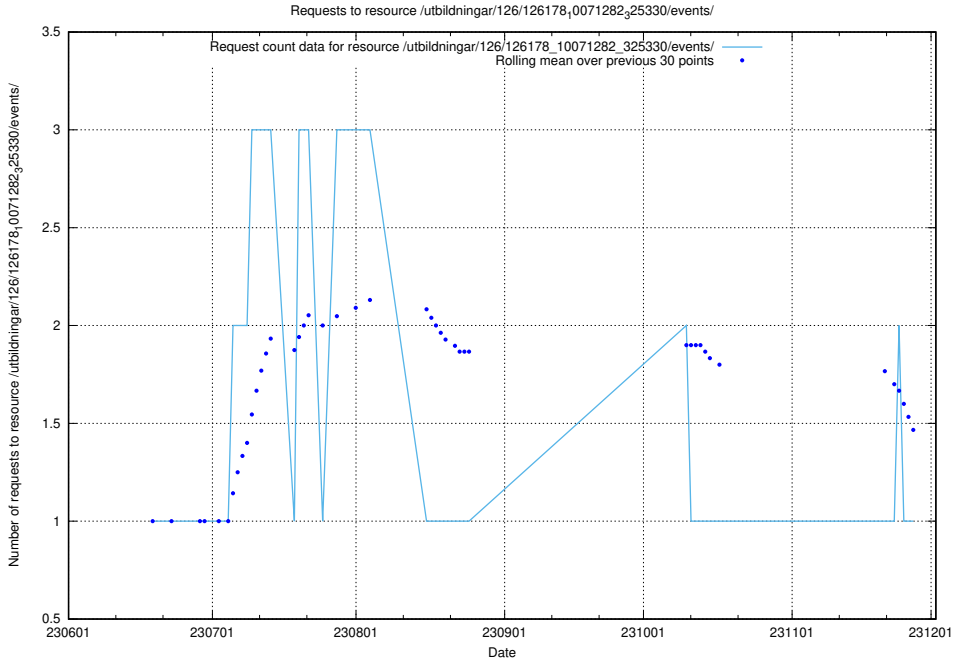

5.6731 Usage of /utbildningar/126/126178_10071282_325330/events/

Here, we count the number of requests to resource /utbildningar/126/126178_10071282_325330/events/