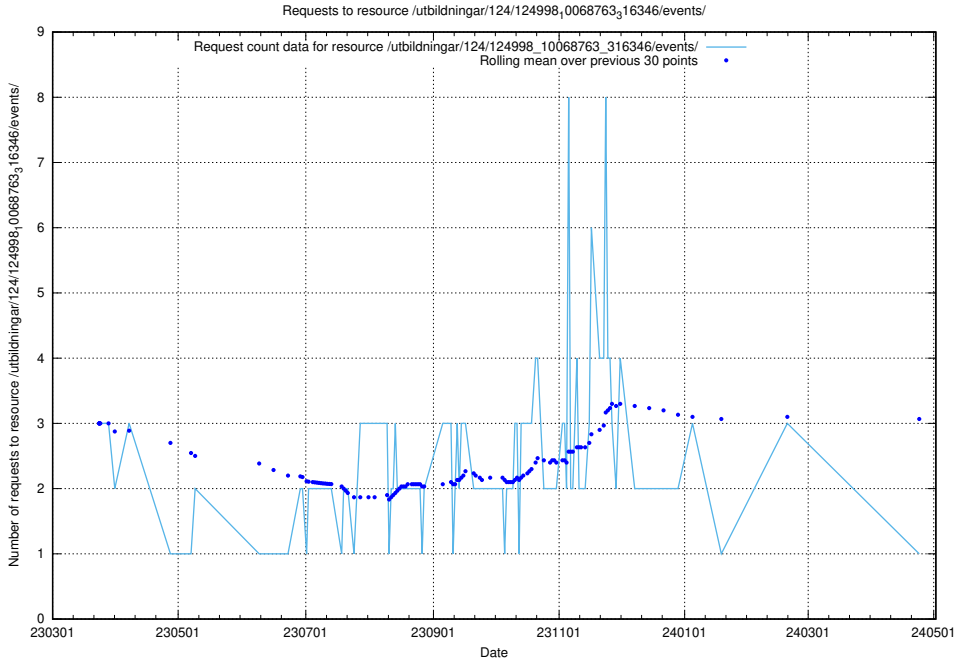

5.7133 Usage of /utbildningar/124/124998_10068763_316346/events/

Here, we count the number of requests to resource /utbildningar/124/124998_10068763_316346/events/

5.7134 Usage of /utbildningar/124/124854_10071121_330533/events/