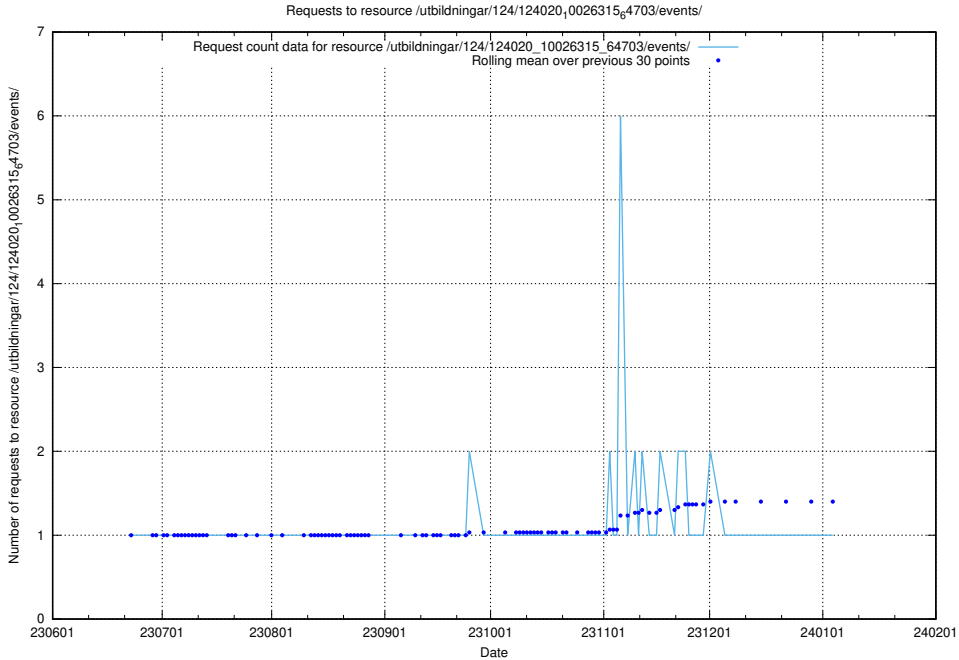

5.6707 Usage of /utbildningar/124/124020_10026315_64703/events/

Here, we count the number of requests to resource /utbildningar/124/124020_10026315_64703/events/.