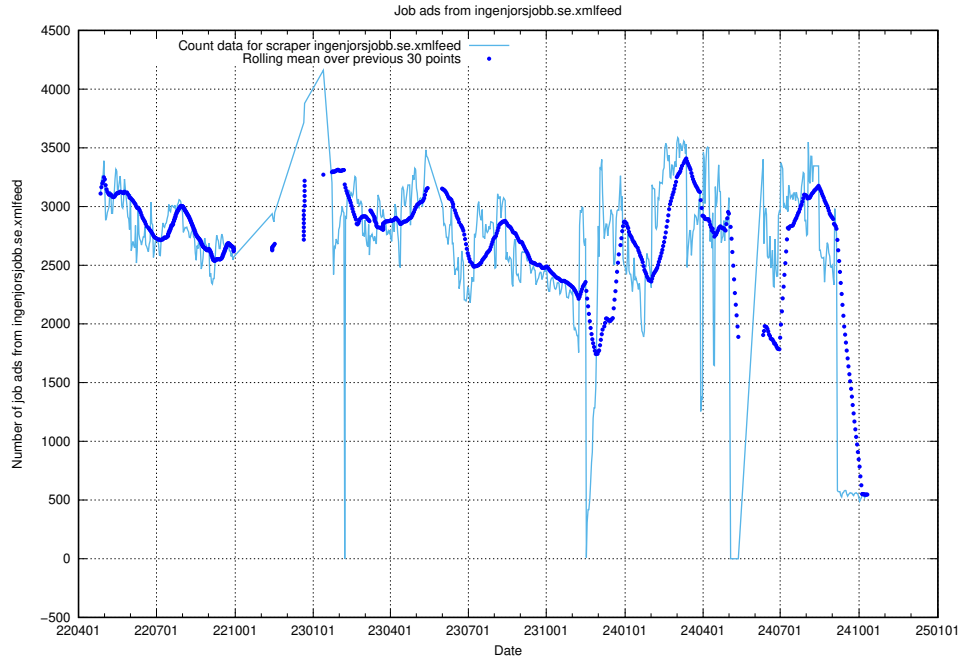

13.8 Number of ads by scraper ingenjorsjobb.se.xmlfeed

Here, we count the number of job ads scraped from ingenjorsjobb.se.xmlfeed.