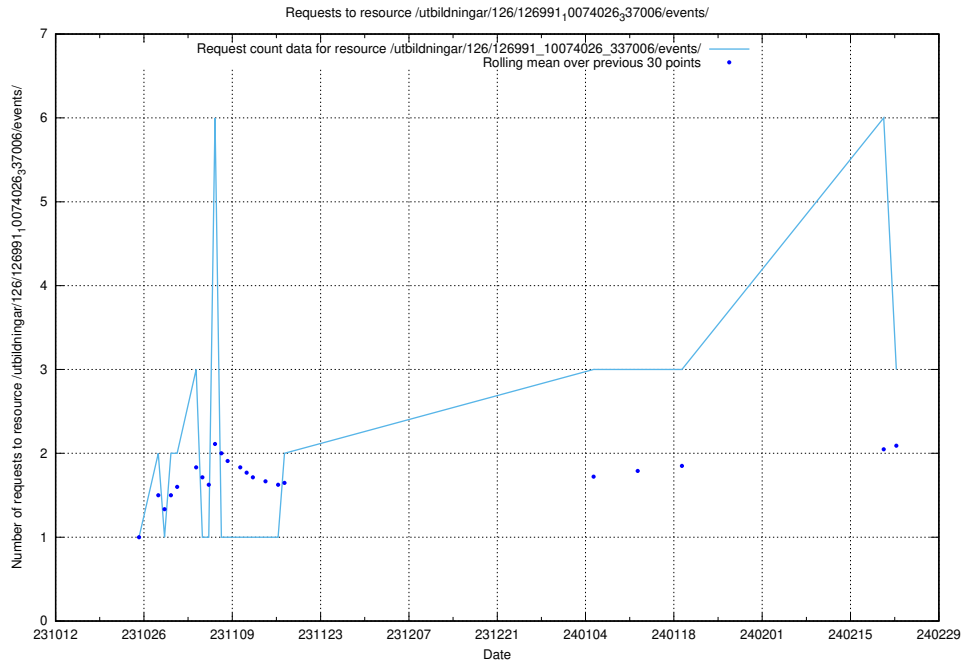

5.503 Usage of /utbildningar/126/126991_10074026_337006/events/

Here, we count the number of requests to resource /utbildningar/126/126991_10074026_337006/events/