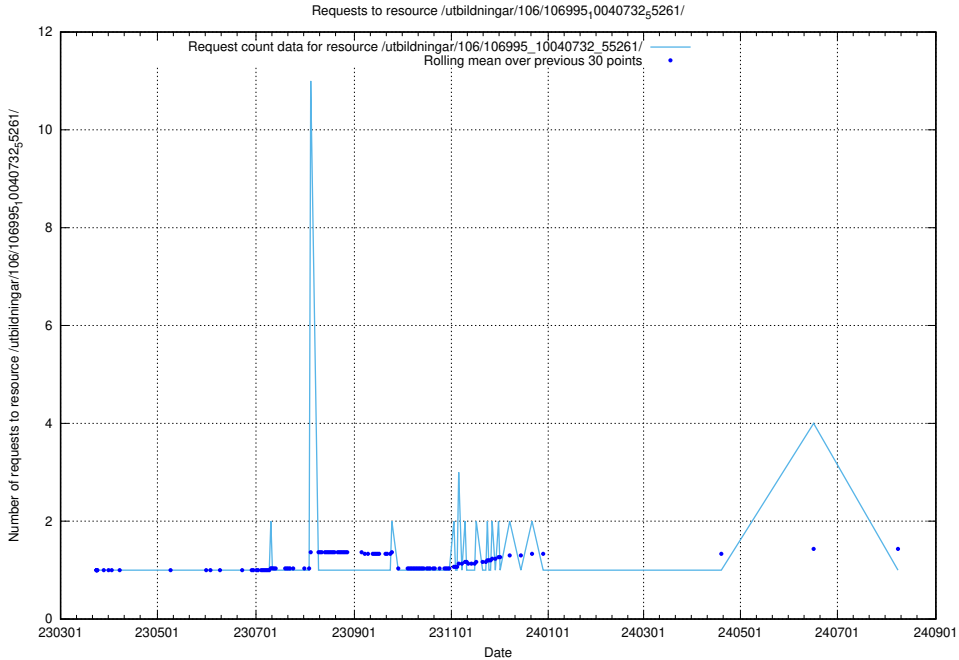

5.6347 Usage of /utbildningar/106/106995_10040732_55261/

Here, we count the number of requests to resource /utbildningar/106/106995_10040732_55261/.

5.6348 Usage of /utbildningar/126/126937_10073568_336111/events/