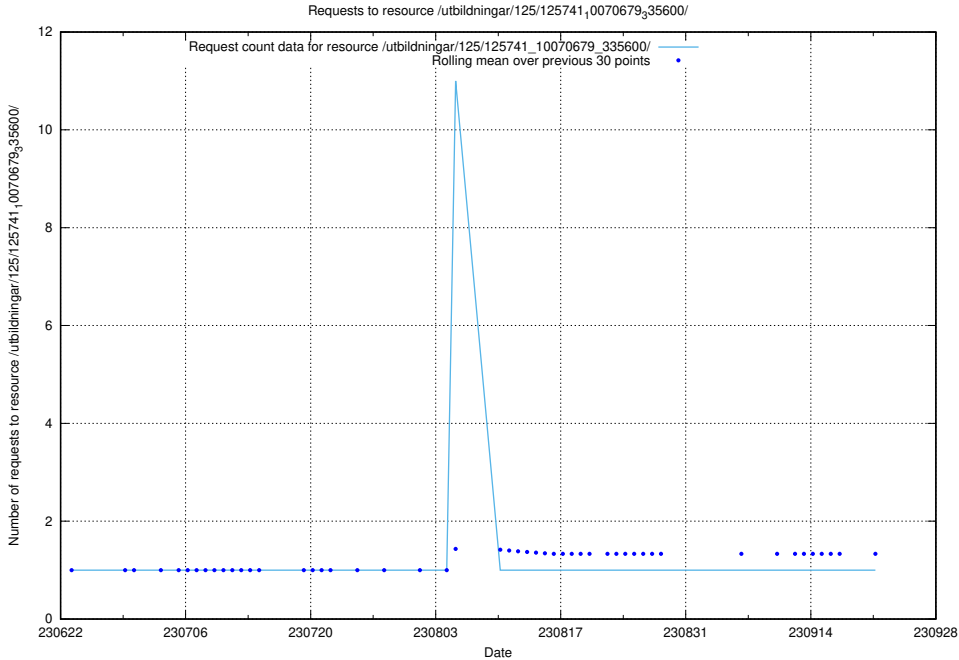

5.6574 Usage of /utbildningar/125/125741_10070679_335600/

Here, we count the number of requests to resource /utbildningar/125/125741_10070679_335600/.