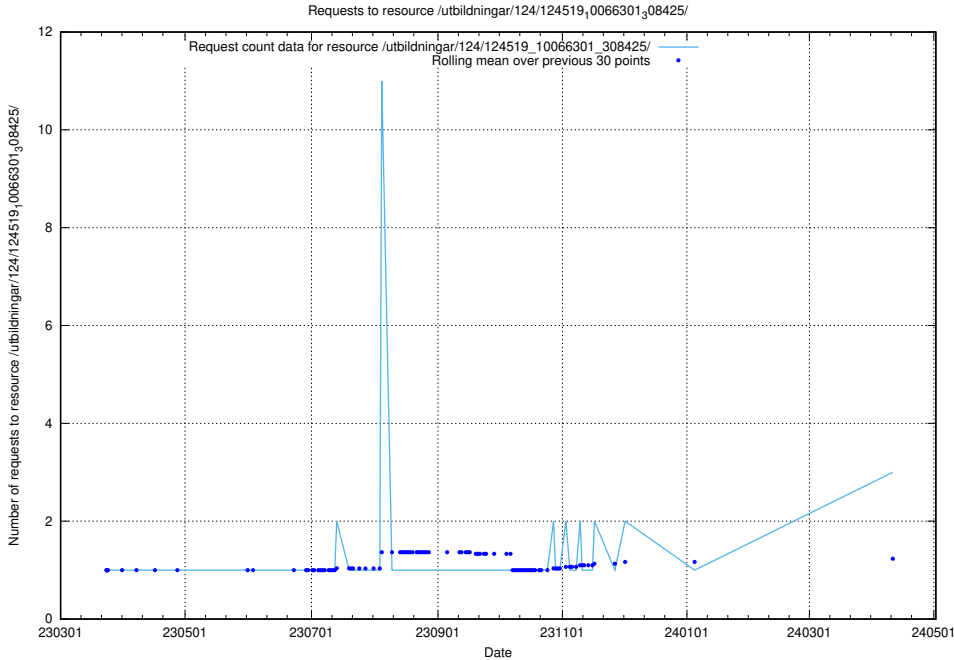

Here, we count the number of requests to resource /utbildningar/utb_emil/125/125741_10074644_338411/events/

5.445 Usage of /utbildningar/124/124519_10066301_308425/

Here, we count the number of requests to resource /utbildningar/124/124519_10066301_308425/.