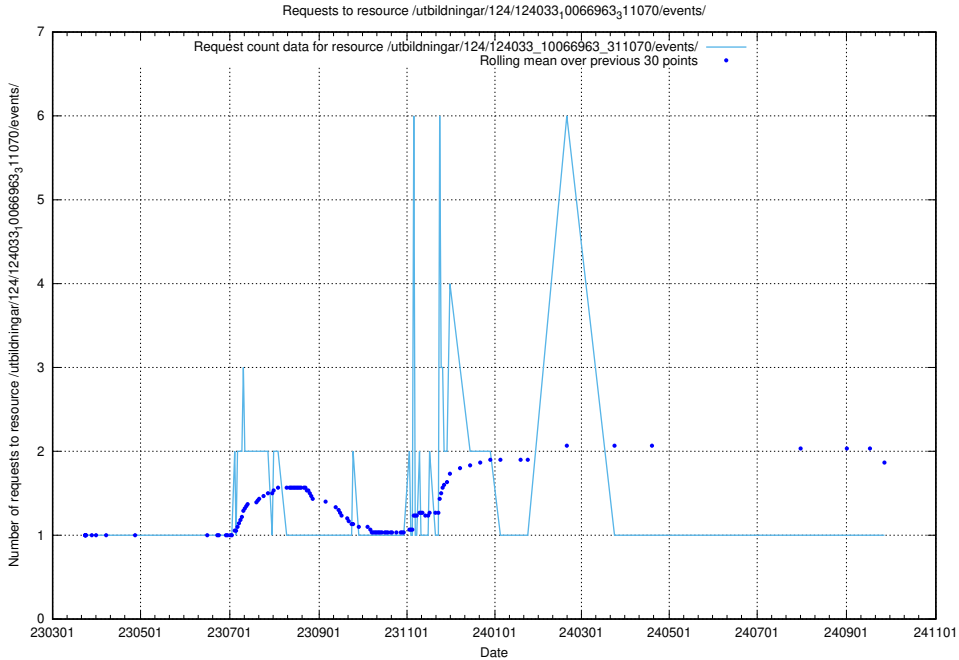

5.5364 Usage of /utbildningar/124/124033_10066963_311070/events/

Here, we count the number of requests to resource /utbildningar/124/124033_10066963_311070/events/