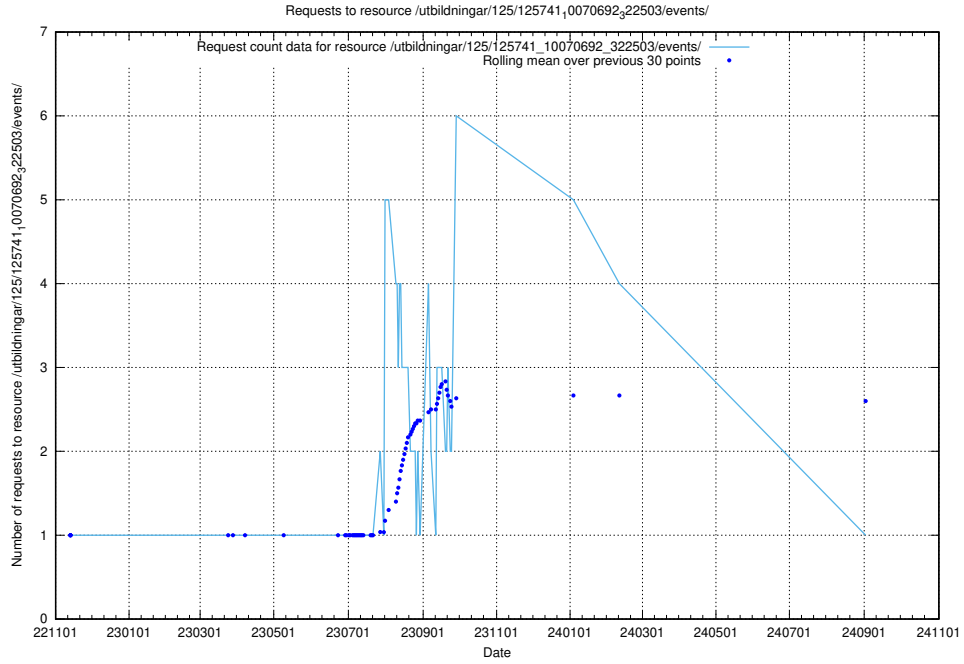

5.6746 Usage of /utbildningar/125/125741_10070692_322503/events/

Here, we count the number of requests to resource /utbildningar/125/125741_10070692_322503/events/