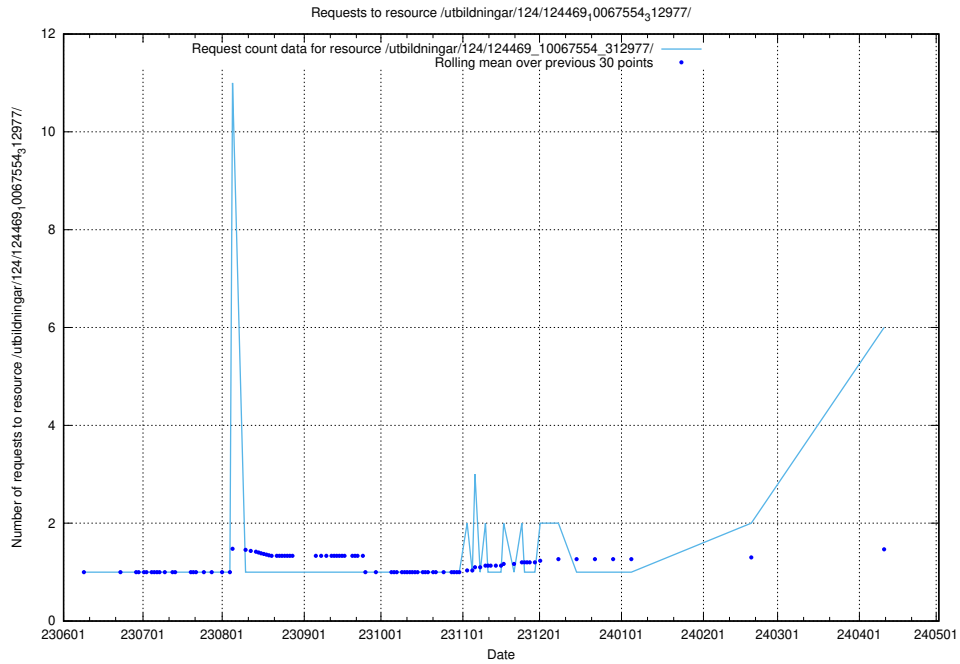

5.179 Usage of /utbildningar/124/124469_10067554_312977/

Here, we count the number of requests to resource /utbildningar/124/124469_10067554_312977/.