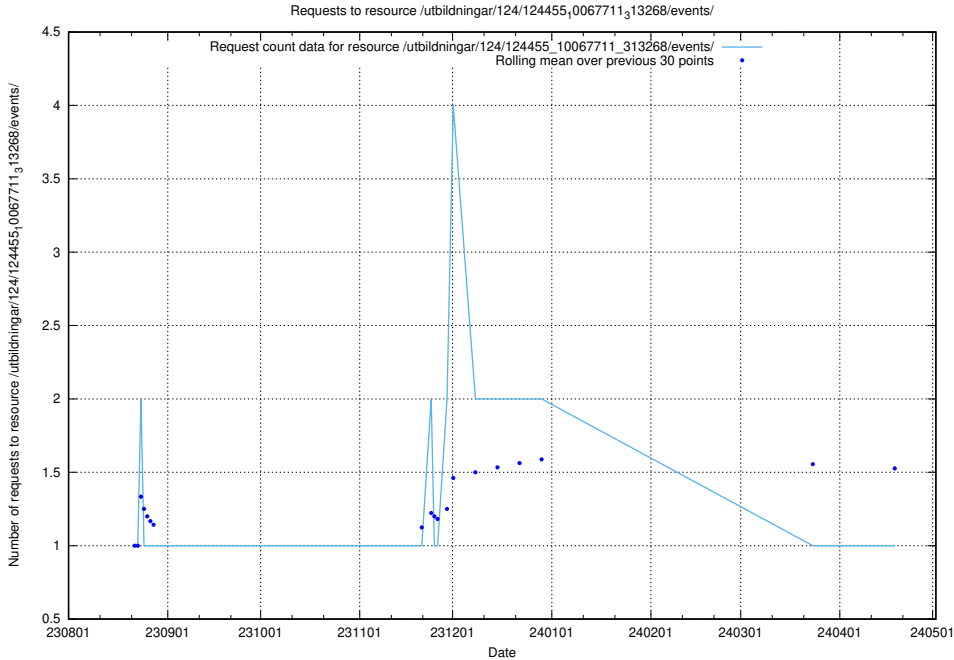

Here, we count the number of requests to resource /utbildningar/124/124499_10067717_313274/.

5.5664 Usage of /utbildningar/124/124455_10067711_313268/events/

Here, we count the number of requests to resource /utbildningar/124/124455_10067711_313268/events/