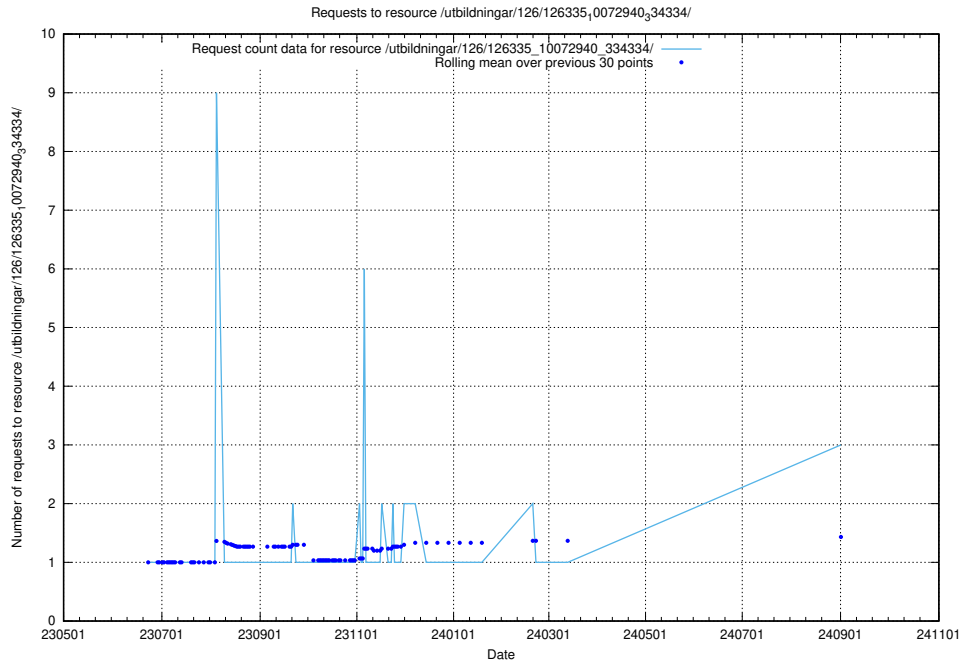

5.545 Usage of /utbildningar/126/126335_10072940_334334/

Here, we count the number of requests to resource /utbildningar/126/126335_10072940_334334/.