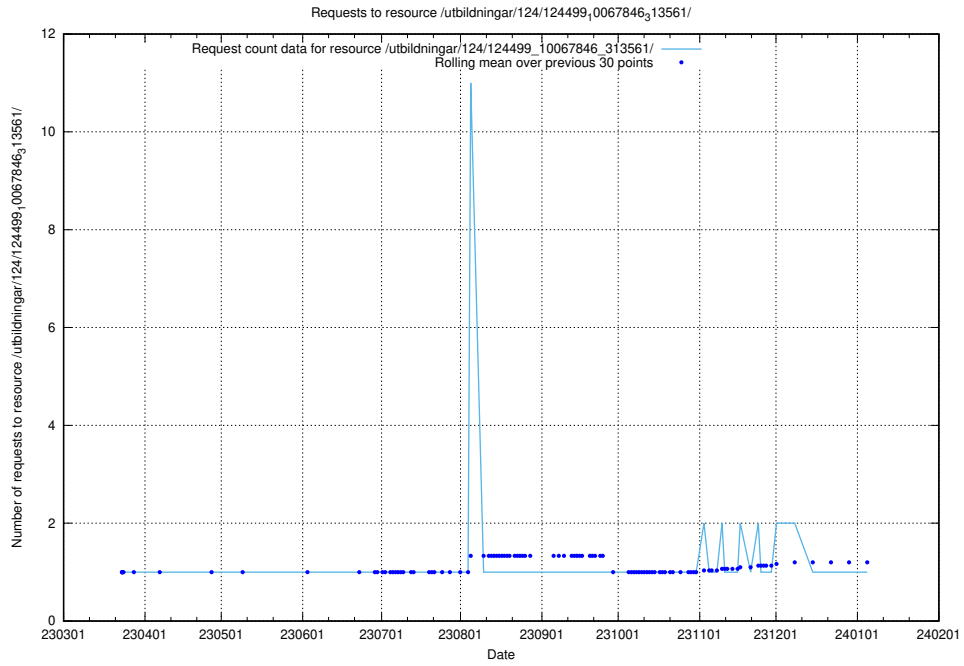

5.3346 Usage of /utbildningar/124/124499_10067846_313561/

Here, we count the number of requests to resource /utbildningar/124/124499_10067846_313561/.