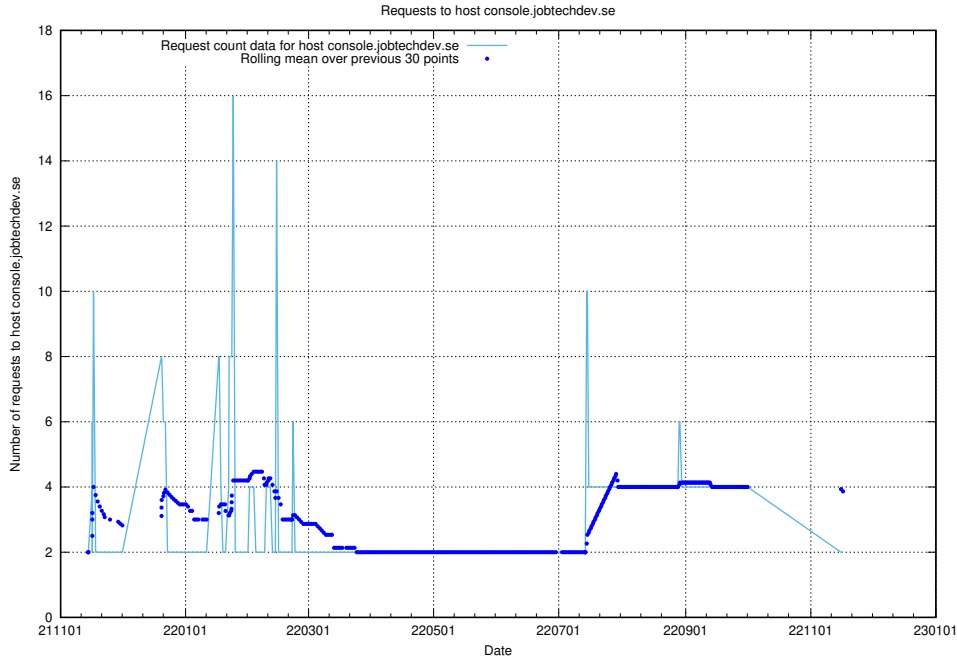

7.272 Usage of console.jobtechdev.se

Here, we count the number of requests to host console.jobtechdev.se.