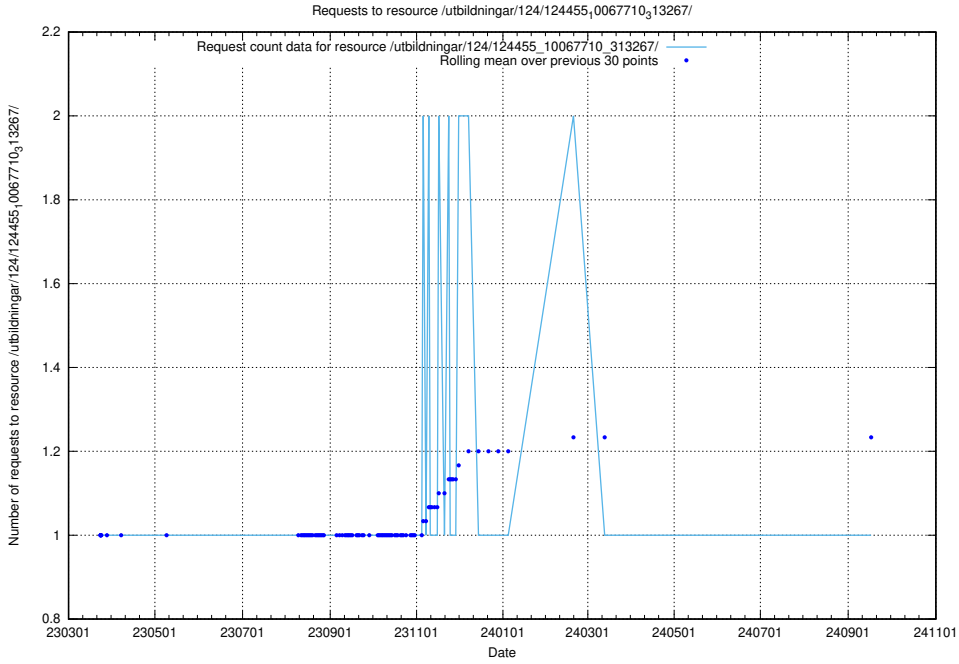

5.4393 Usage of /utbildningar/124/124455_10067710_313267/

Here, we count the number of requests to resource /utbildningar/124/124455_10067710_313267/.