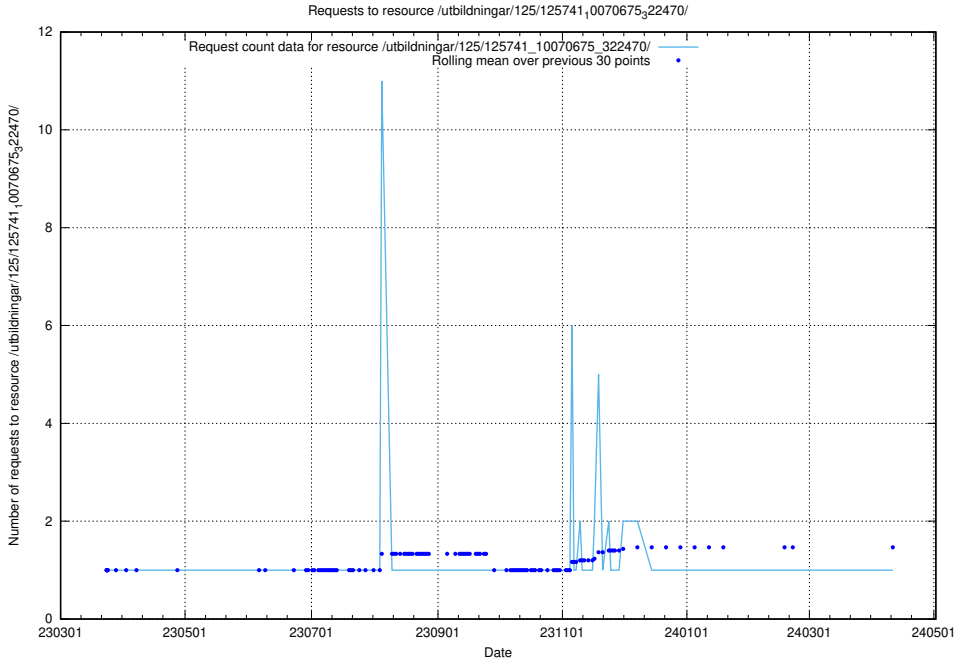

5.7358 Usage of /utbildningar/125/125741_10070675_322470/

Here, we count the number of requests to resource /utbildningar/125/125741_10070675_322470/.