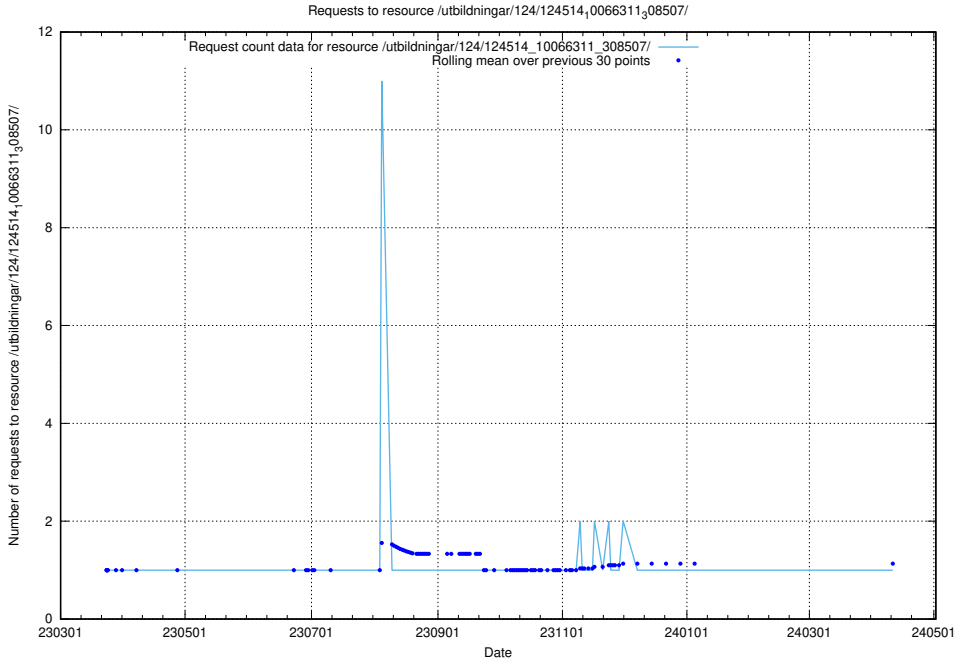

5.2751 Usage of /utbildningar/124/124514_10066311_308507/

Here, we count the number of requests to resource /utbildningar/124/124514_10066311_308507/.