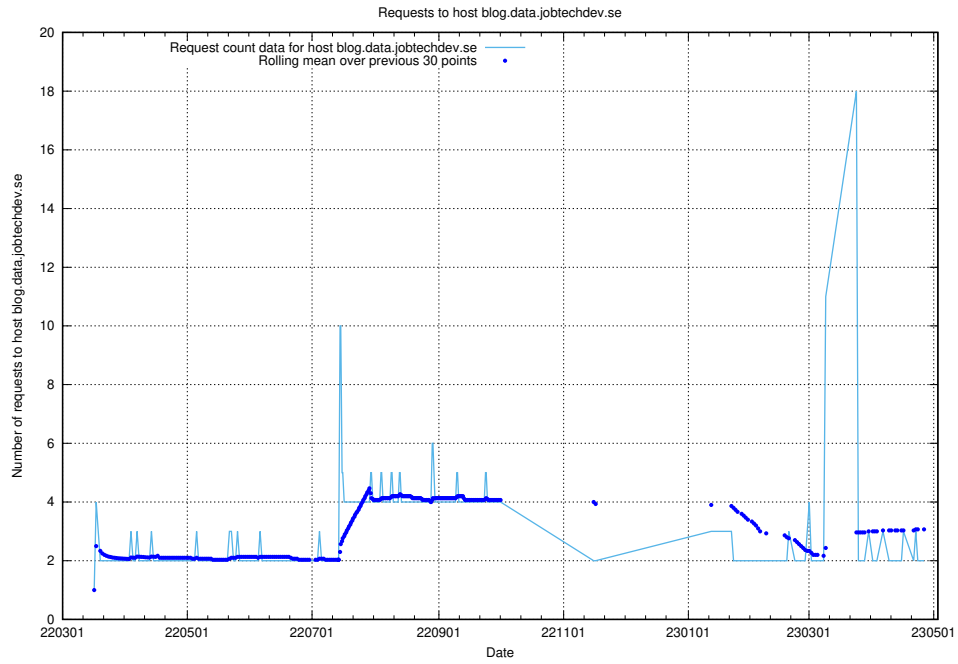

7.499 Usage of minioconsole.jobtechdev.se

Here, we count the number of requests to host minioconsole.jobtechdev.se.

7.500 Usage of minio-console.jobtechdev.se

Here, we count the number of requests to host minio-console.jobtechdev.se.