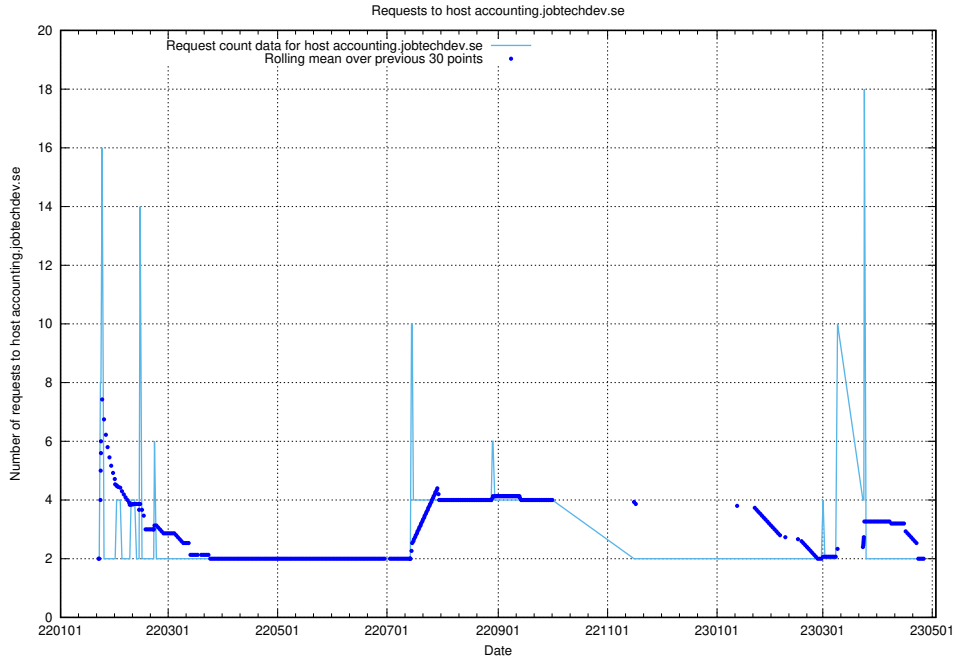

Here, we count the number of requests to host accounting.jobtechdev.se.

7.266 Usage of a.jobtechdev.se

Here, we count the number of requests to host a.jobtechdev.se.

7.267 Usage of game.jobtechdev.se

Here, we count the number of requests to host game.jobtechdev.se.