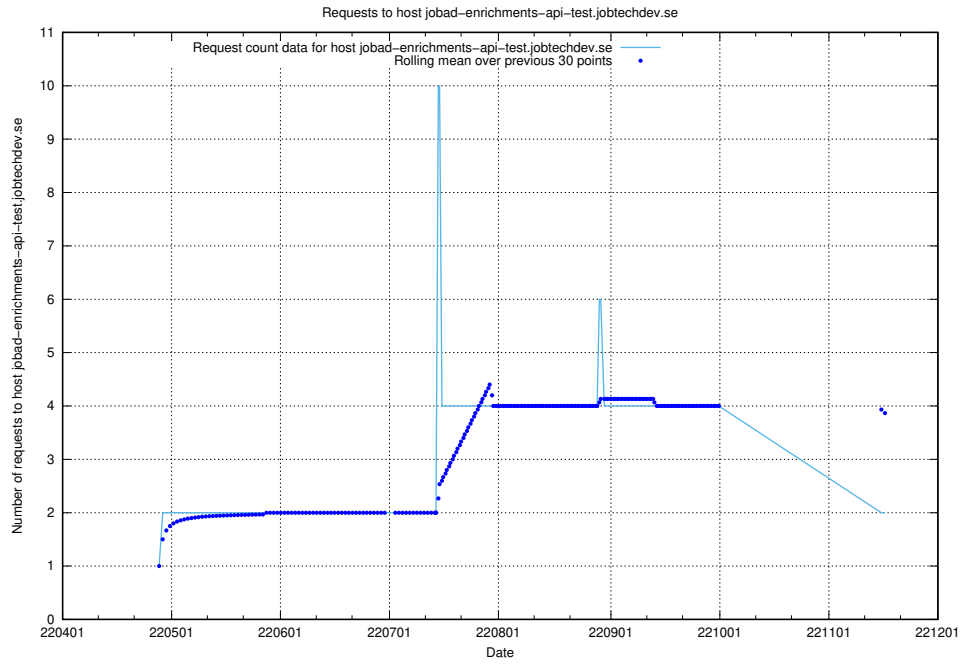

7.447 Usage of jobad-enrichments-api-test.jobtechdev.se

Here, we count the number of requests to host jobad-enrichments-api-test.jobtechdev.se.