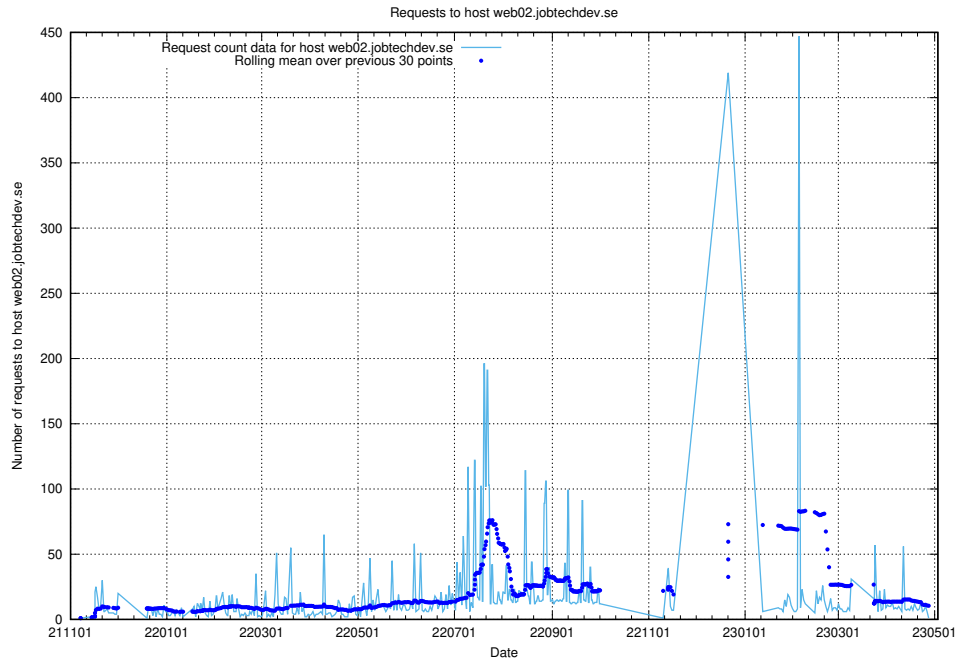

7.627 Usage of demo-jobad-enrichments.jobtechdev.se

Here, we count the number of requests to host demo-jobad-enrichments.jobtechdev.se.

7.628 Usage of q.jobtechdev.se

Here, we count the number of requests to host q.jobtechdev.se.