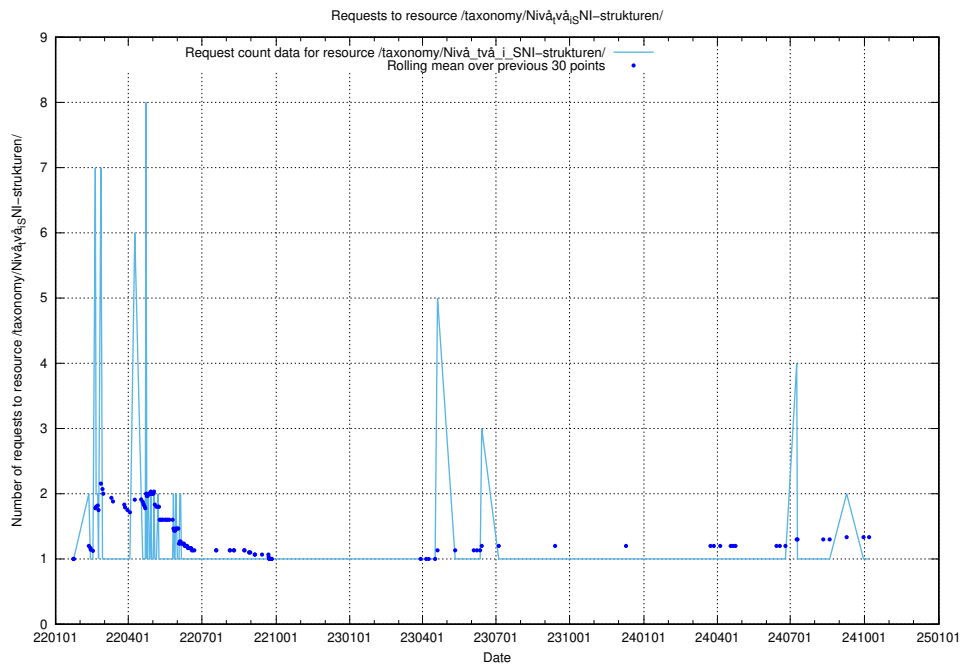

5.5140 Usage of /taxonomy/Nivå_två_i_SNI-strukturen/

Here, we count the number of requests to resource /taxonomy/Nivå_två_i_SNI-strukturen/.