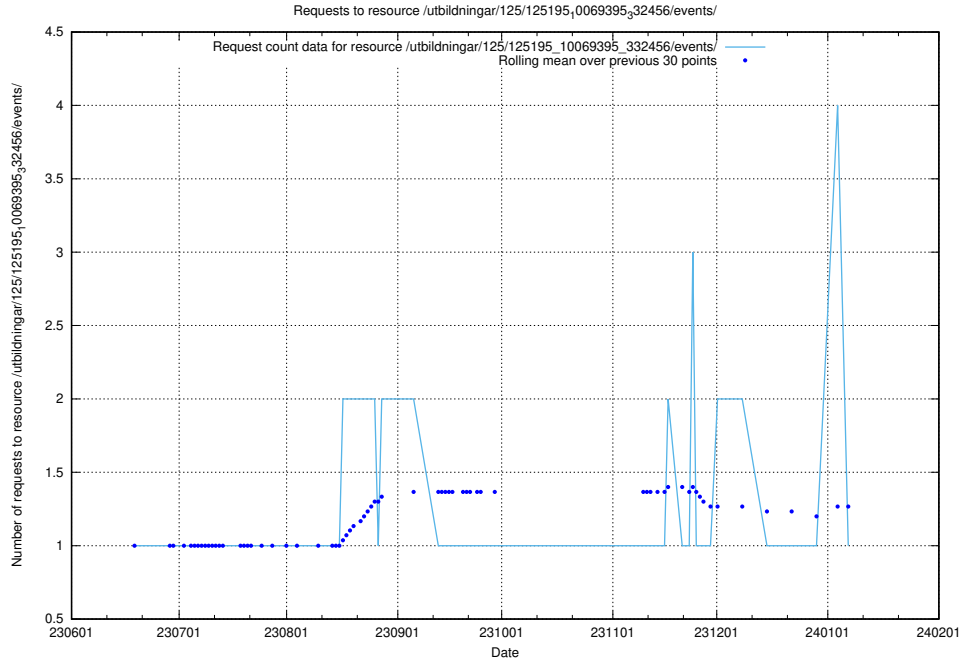

5.6733 Usage of /utbildningar/125/125195_10069395_332456/events/

Here, we count the number of requests to resource /utbildningar/125/125195_10069395_332456/events/