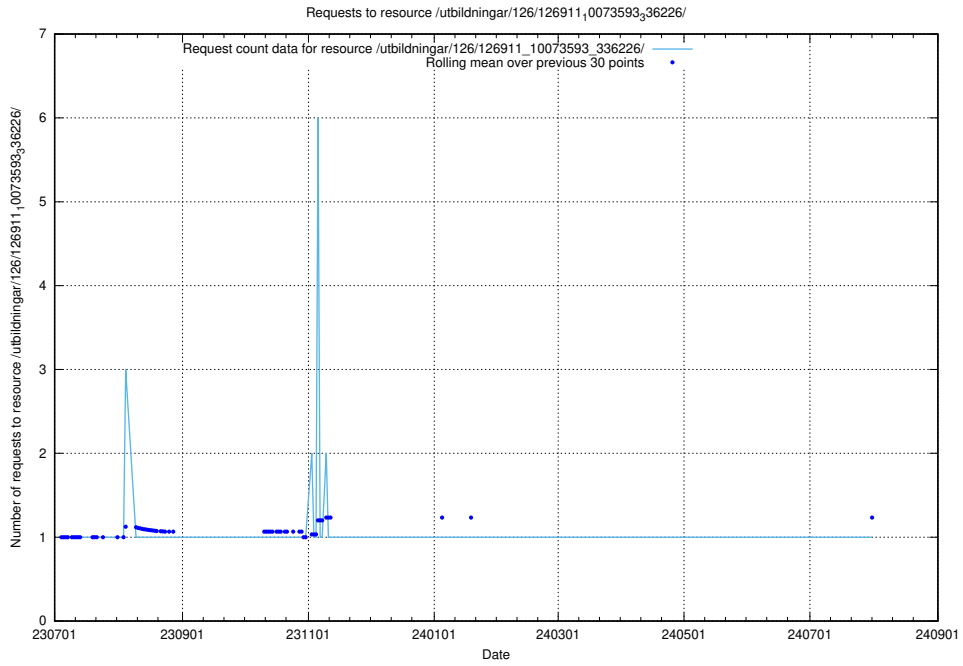

5.6256 Usage of /utbildningar/126/126911_10073593_336226/

Here, we count the number of requests to resource /utbildningar/126/126911_10073593_336226/.