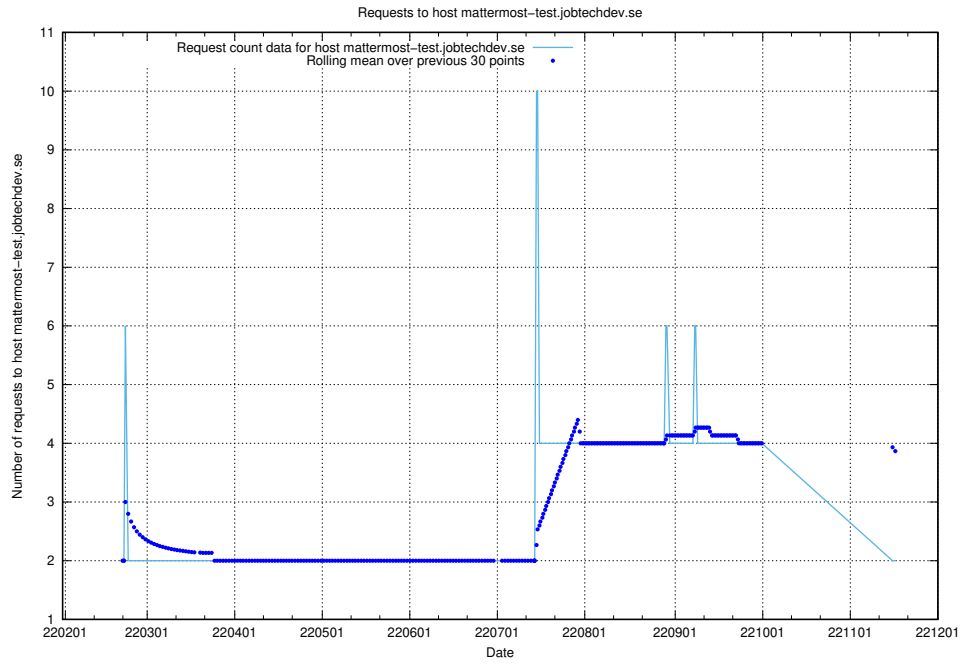

7.527 Usage of mattermost-test.jobtechdev.se

Here, we count the number of requests to host mattermost-test.jobtechdev.se.