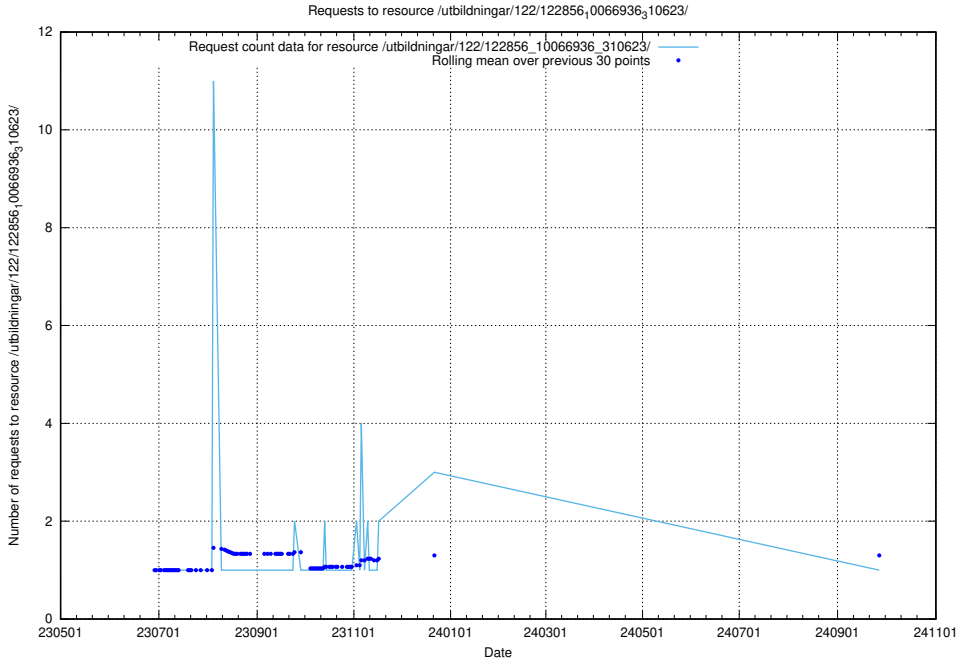

5.6444 Usage of /utbildningar/122/122856_10066936_310623/

Here, we count the number of requests to resource /utbildningar/122/122856_10066936_310623/.