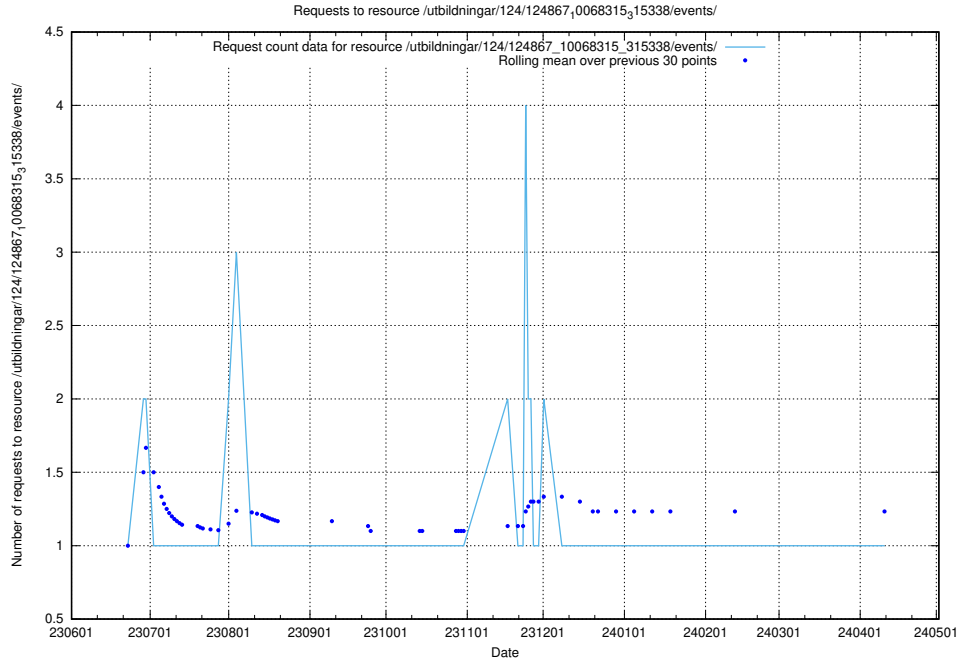

5.6619 Usage of /utbildningar/124/124867_10068315_315338/events/

Here, we count the number of requests to resource /utbildningar/124/124867_10068315_315338/events/