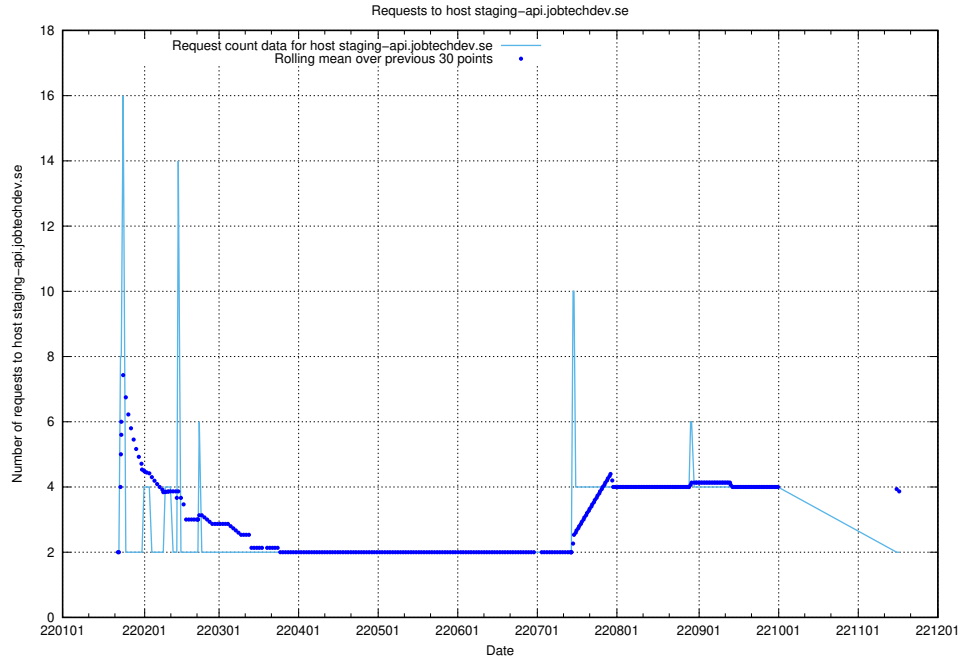

7.589 Usage of staging-api.jobtechdev.se

Here, we count the number of requests to host staging-api.jobtechdev.se.