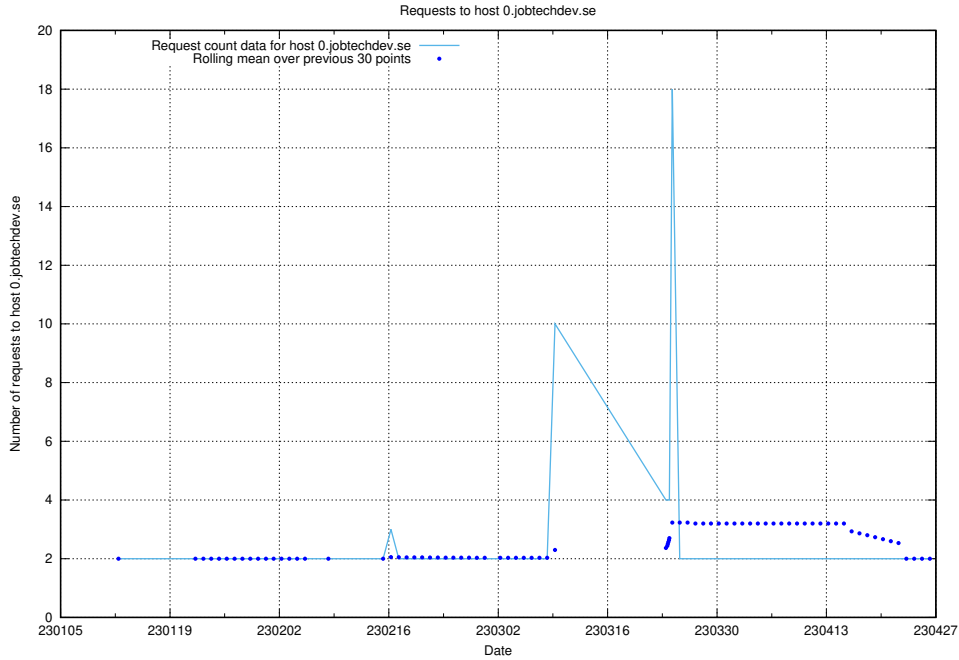

7.303 Usage of 0.jobtechdev.se

Here, we count the number of requests to host 0.jobtechdev.se.