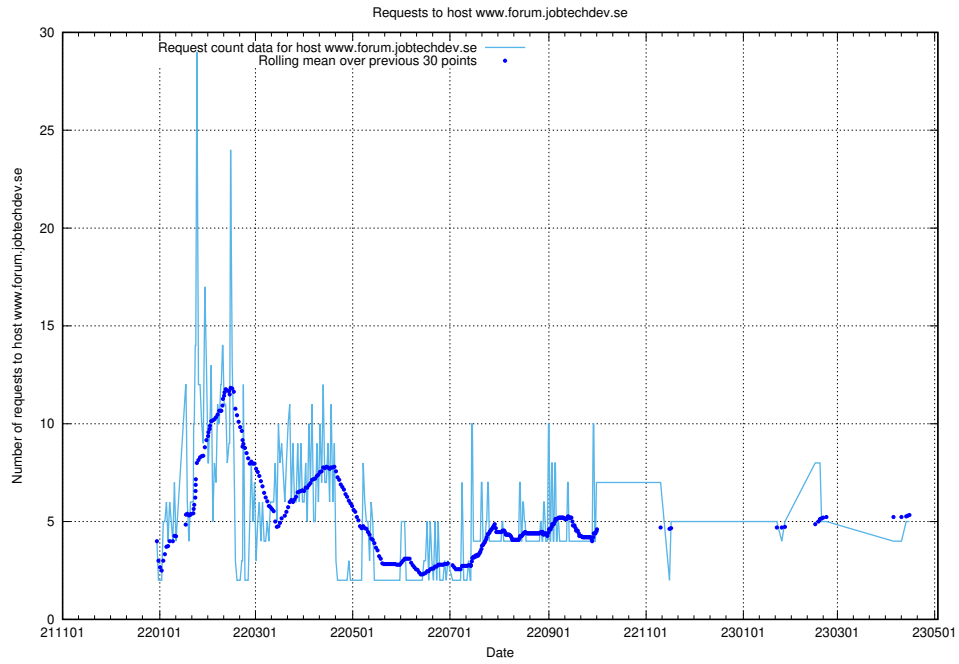

7.95 Usage of `www.forum.jobtechdev.se`

Here, we count the number of requests to host `www.forum.jobtechdev.se`.