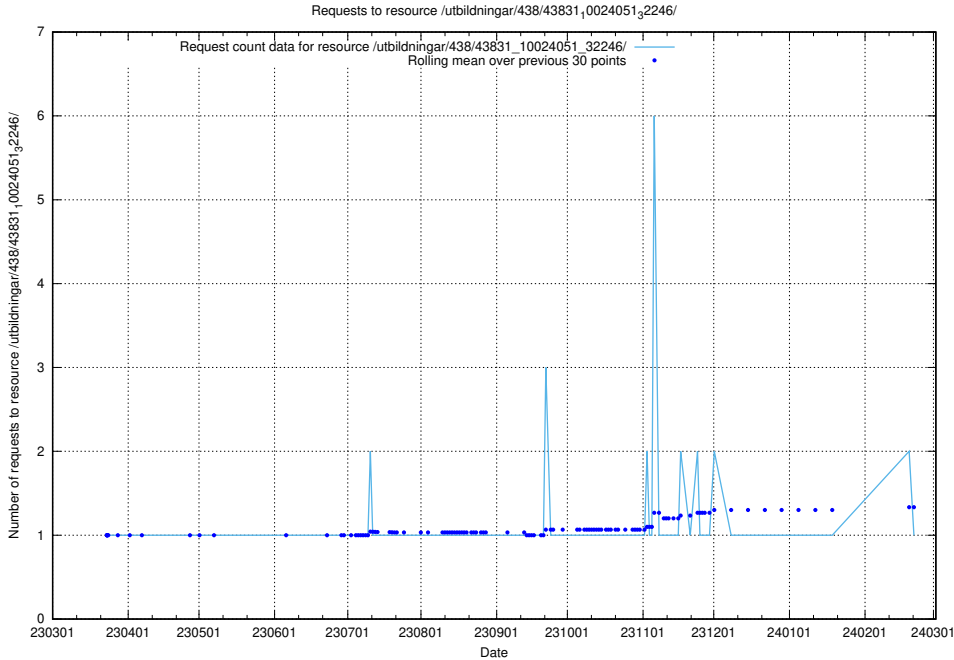

5.7210 Usage of /utbildningar/438/43831_10024051_32246/

Here, we count the number of requests to resource /utbildningar/438/43831_10024051_32246/.

5.7211 Usage of /utbildningar/438/43830_10023988_29949/events/