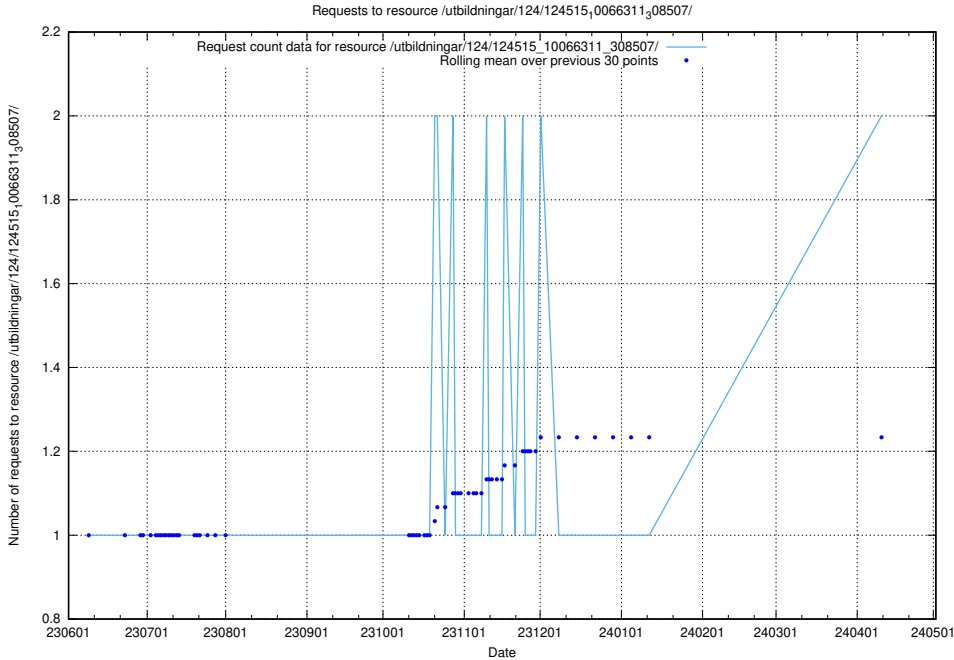

5.1035 Usage of /utbildningar/124/124515_10066311_308507/

Here, we count the number of requests to resource /utbildningar/124/124515_10066311_308507/.