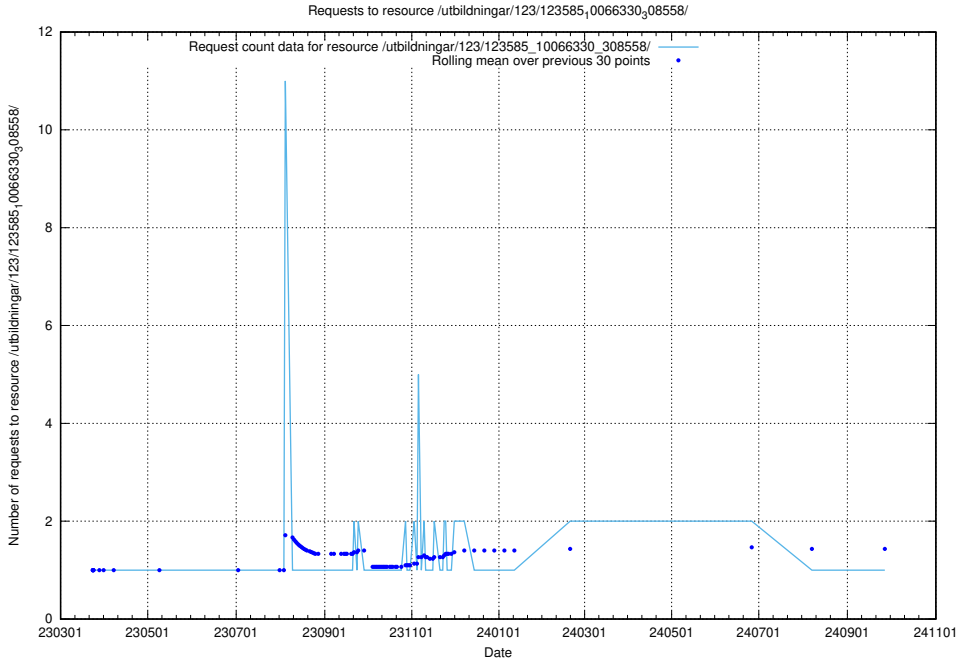

5.5391 Usage of /utbildningar/123/123585_10066330_308558/

Here, we count the number of requests to resource /utbildningar/123/123585_10066330_308558/.