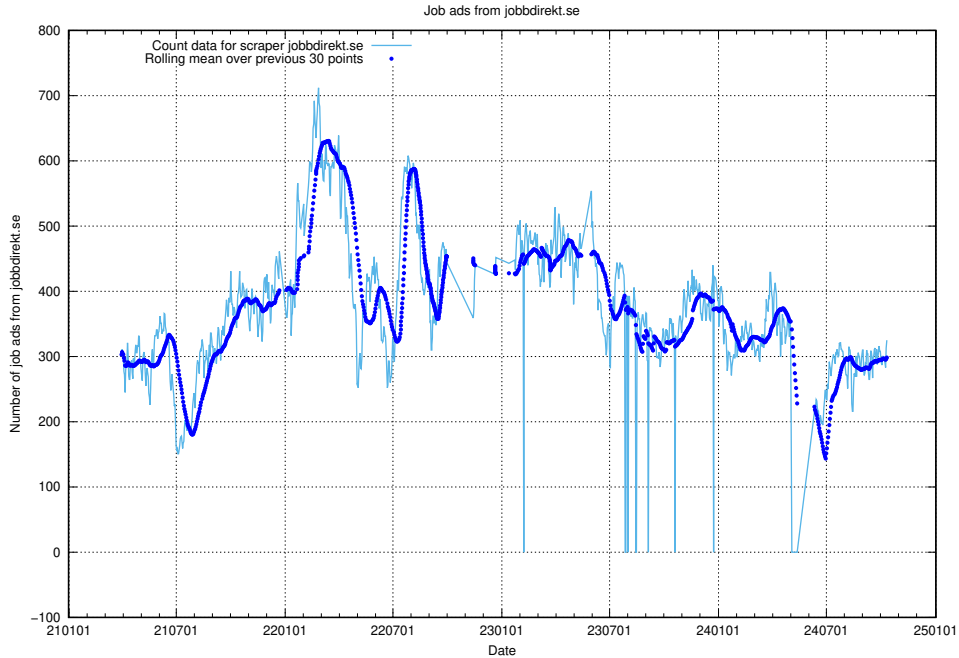

13.11 Number of ads by scraper jobbdirekt.se

Here, we count the number of job ads scraped from jobbdirekt.se.