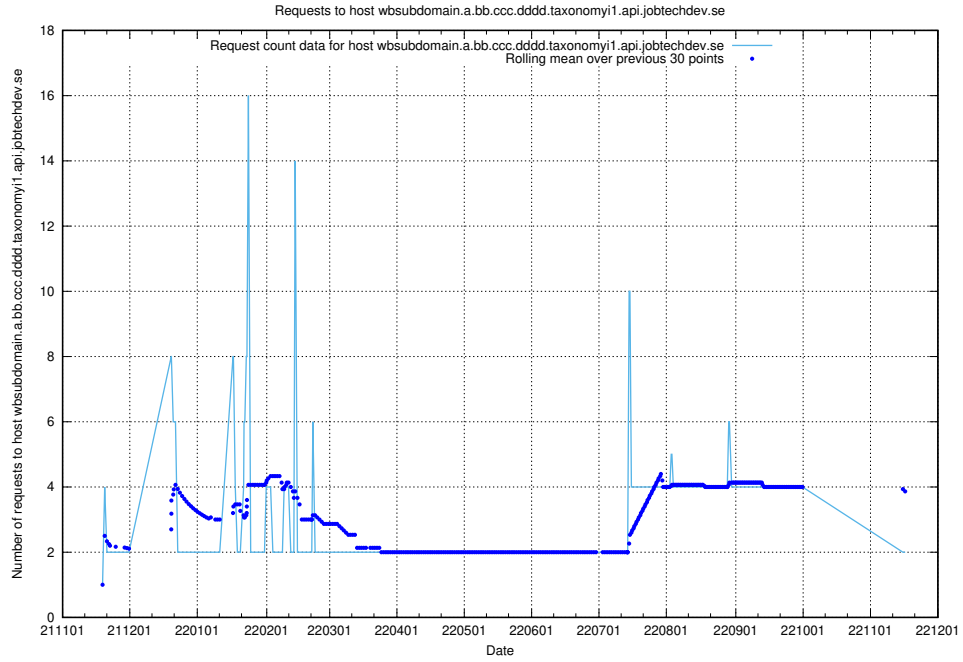

7.463 Usage of wbsubdomain.a.bb.ccc.dddd.taxonomy1.api.jobtechdev.se

Here, we count the number of requests to host wbsubdomain.a.bb.ccc.dddd.taxonomy1.api.jobtechdev.se