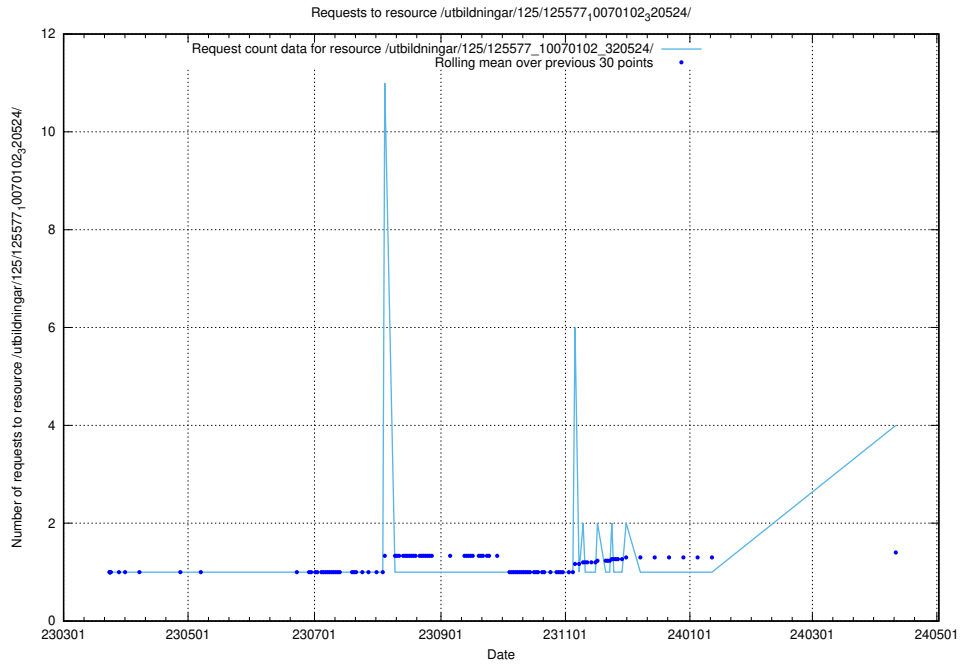

5.279 Usage of /utbildningar/125/125577_10070102_320524/

Here, we count the number of requests to resource /utbildningar/125/125577_10070102_320524/.