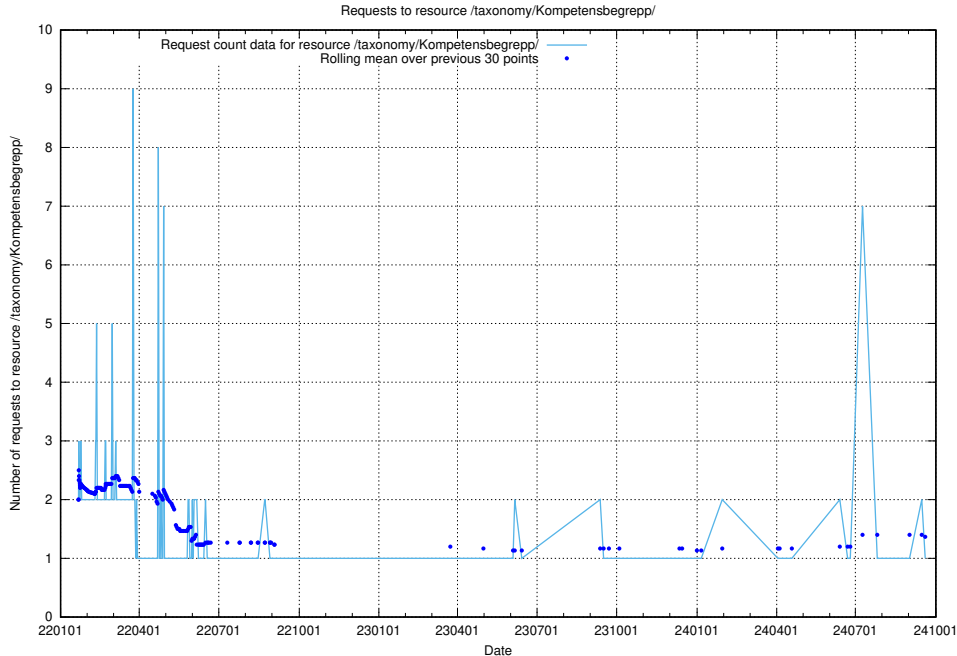

5.7288 Usage of /taxonomy/Kompetensbegrepp/

Here, we count the number of requests to resource /taxonomy/Kompetensbegrepp/.

5.7289 Usage of /utbildningar/126/126466_10071963_330384/

Here, we count the number of requests to resource /utbildningar/126/126466_10071963_330384/.