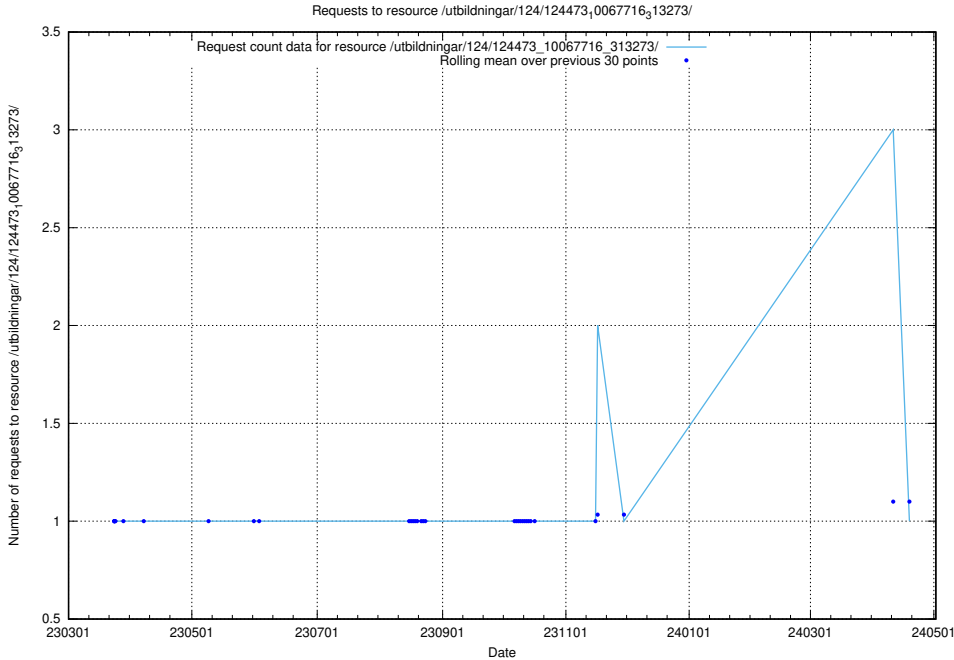

5.3868 Usage of /utbildningar/124/124473_10067716_313273/

Here, we count the number of requests to resource /utbildningar/124/124473_10067716_313273/.