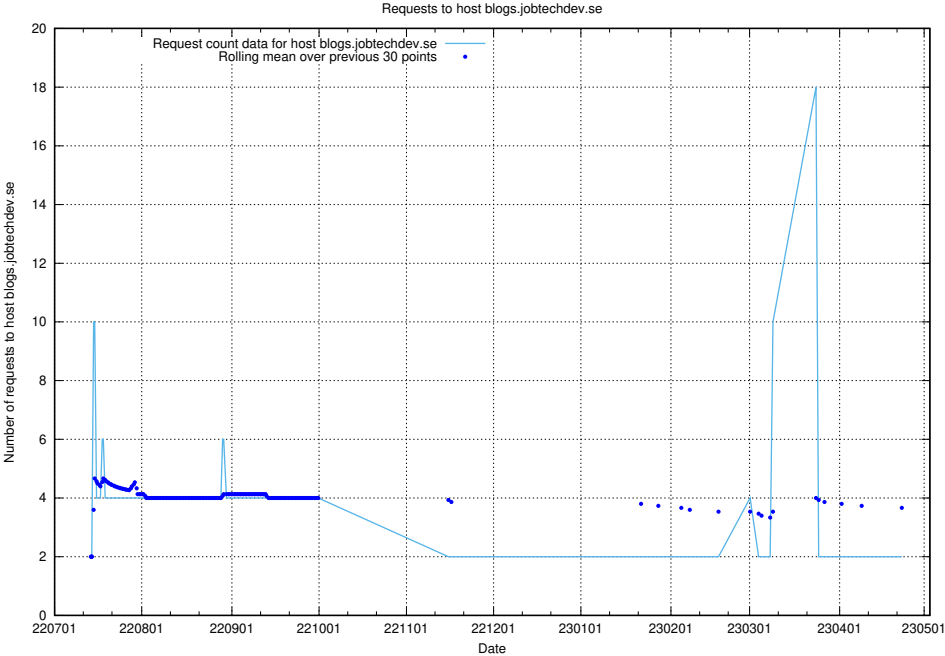

7.391 Usage of blogs.jobtechdev.se

Here, we count the number of requests to host blogs.jobtechdev.se.