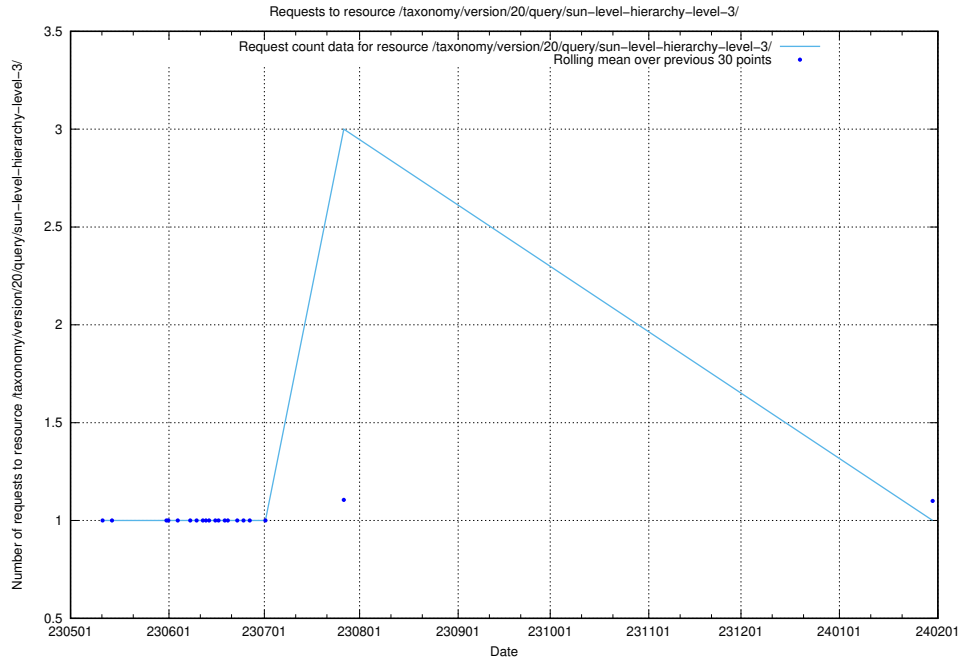

5.6834 Usage of /taxonomy/version/20/query/sun-level-hierarchy-level-3/

Here, we count the number of requests to resource /taxonomy/version/20/query/sun-level-hierarchy-level-3/.