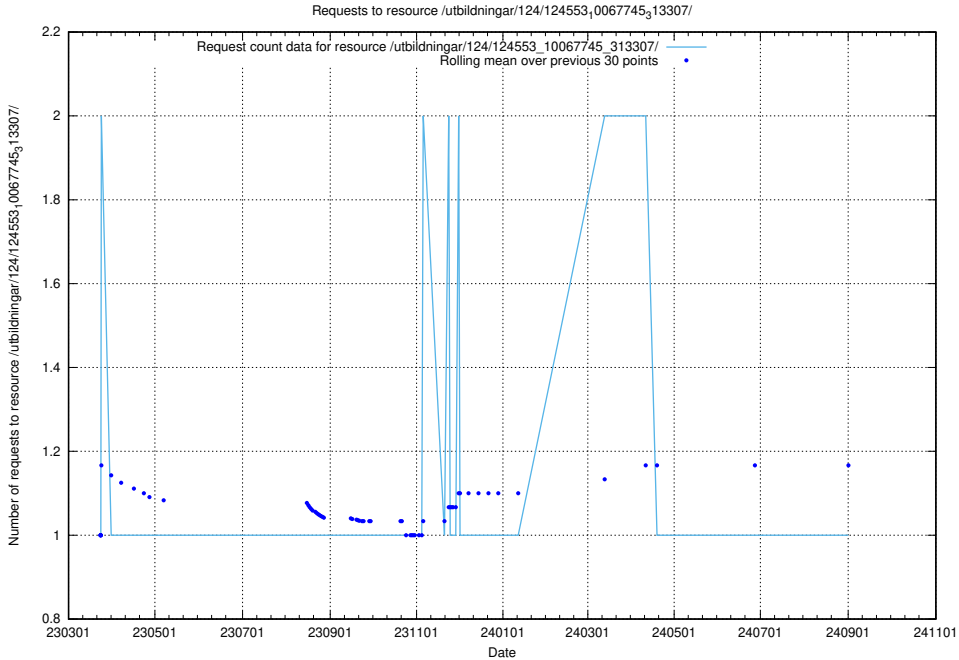

5.1598 Usage of /availability/kpi/20240826/

Here, we count the number of requests to resource /availability/kpi/20240826/.

5.1599 Usage of /utbildningar/124/124553_10067745_313307/

Here, we count the number of requests to resource /utbildningar/124/124553_10067745_313307/.