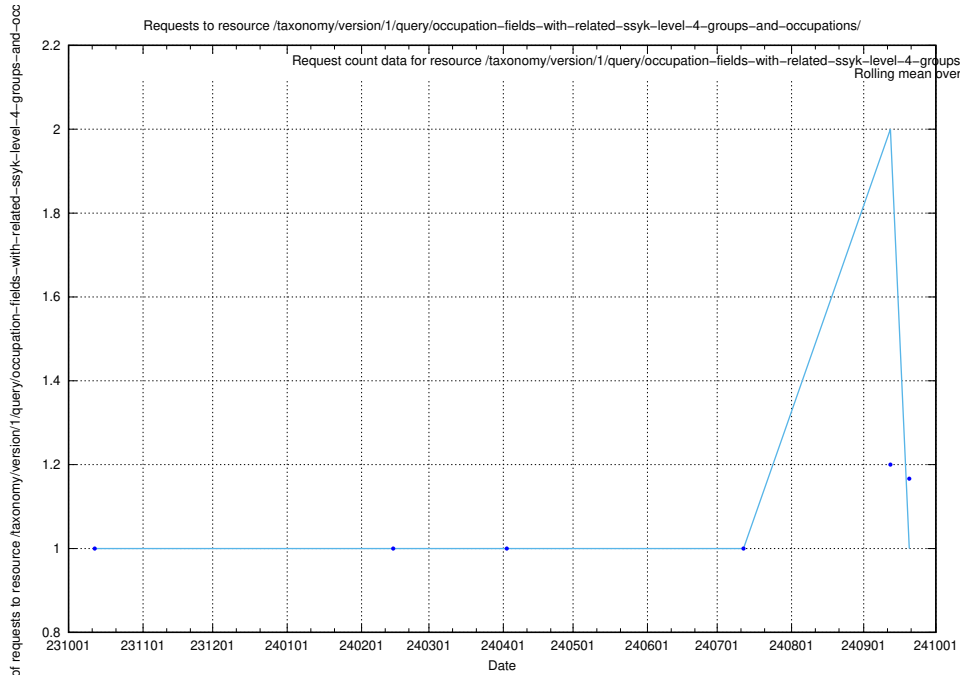

5.5286 Usage of /taxonomy/version/1/query/occupation-fields-with-related-ssyk-level-4-groups-and-occupations/

Here, we count the number of requests to resource /taxonomy/version/1/query/occupation-fields-with-related-ssyk-level-4-groups-and-occupations/.