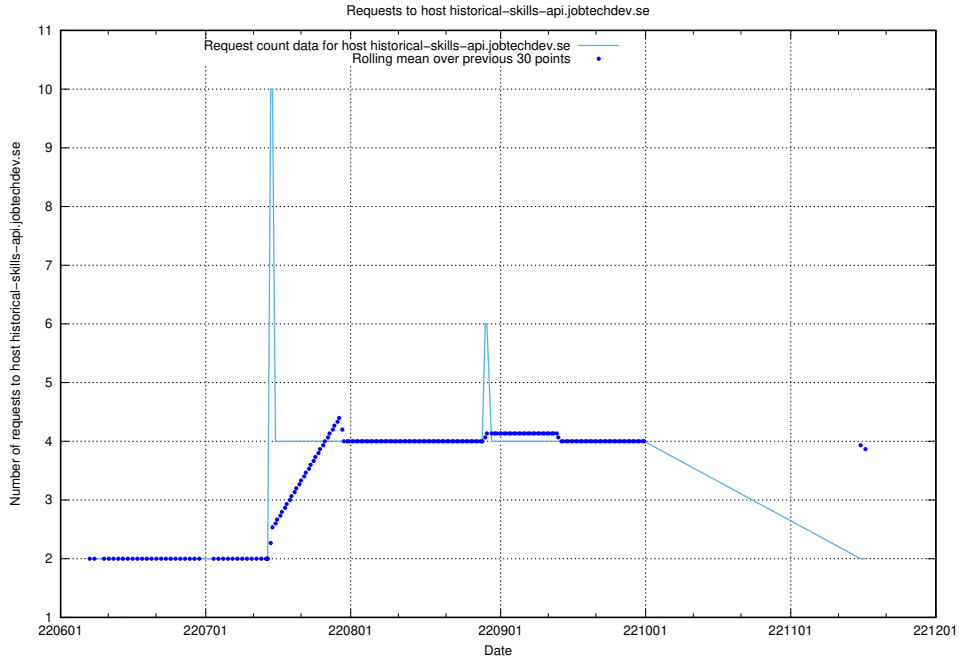

7.414 Usage of historical-skills-api.jobtechdev.se

Here, we count the number of requests to host historical-skills-api.jobtechdev.se.