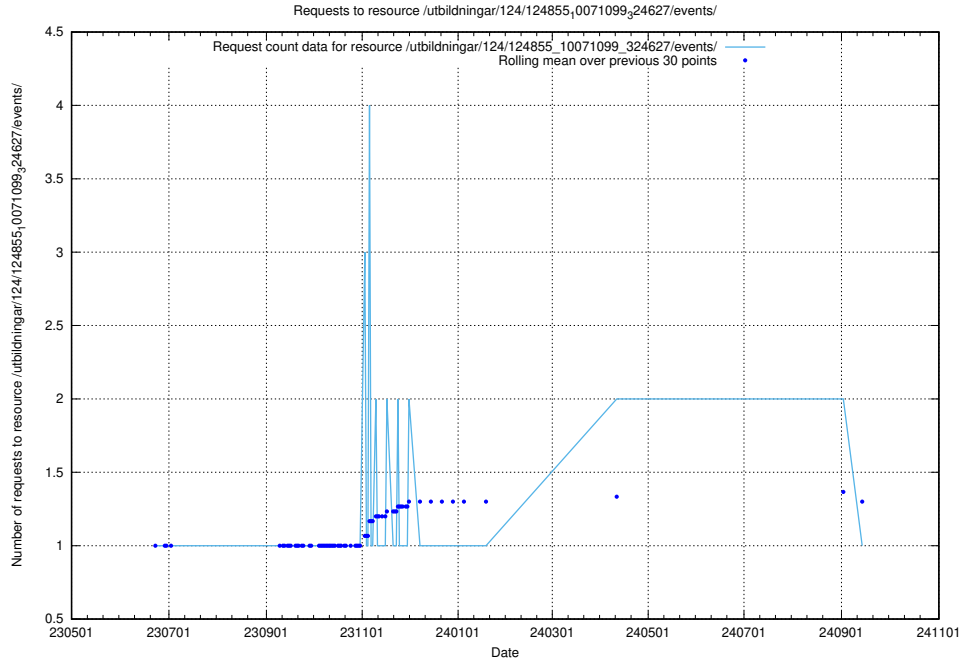

5.6628 Usage of /utbildningar/124/124855_10071099_324627/events/

Here, we count the number of requests to resource /utbildningar/124/124855_10071099_324627/events/