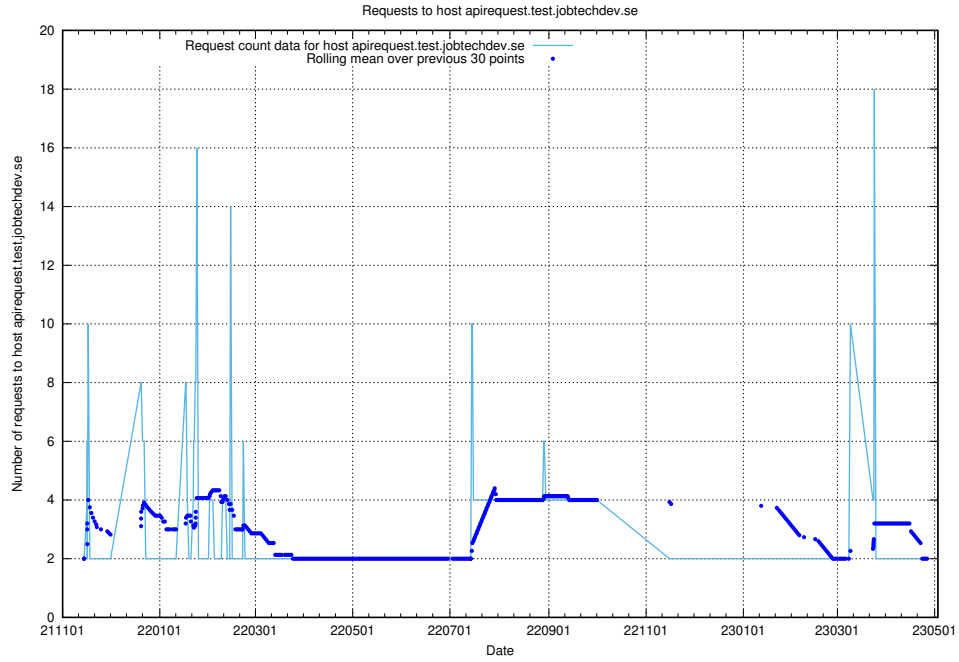

7.289 Usage of `apirequest.test.jobtechdev.se`

Here, we count the number of requests to host `apirequest.test.jobtechdev.se`.