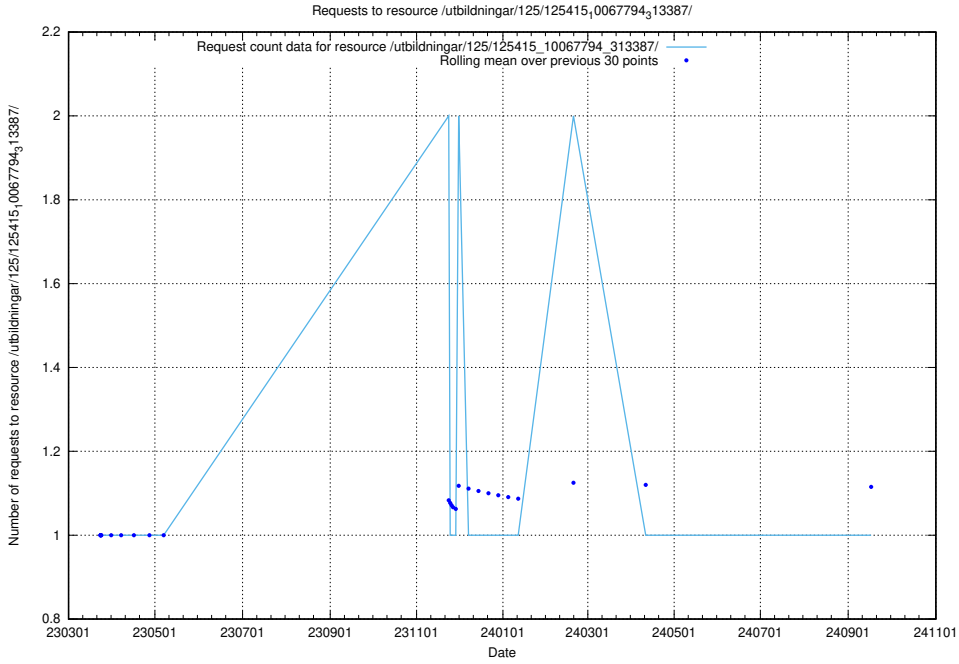

Here, we count the number of requests to resource /utbildningar/125/125415_10067833_313518/.

5.1260 Usage of /utbildningar/125/125415_10067794_313387/

Here, we count the number of requests to resource /utbildningar/125/125415_10067794_313387/.