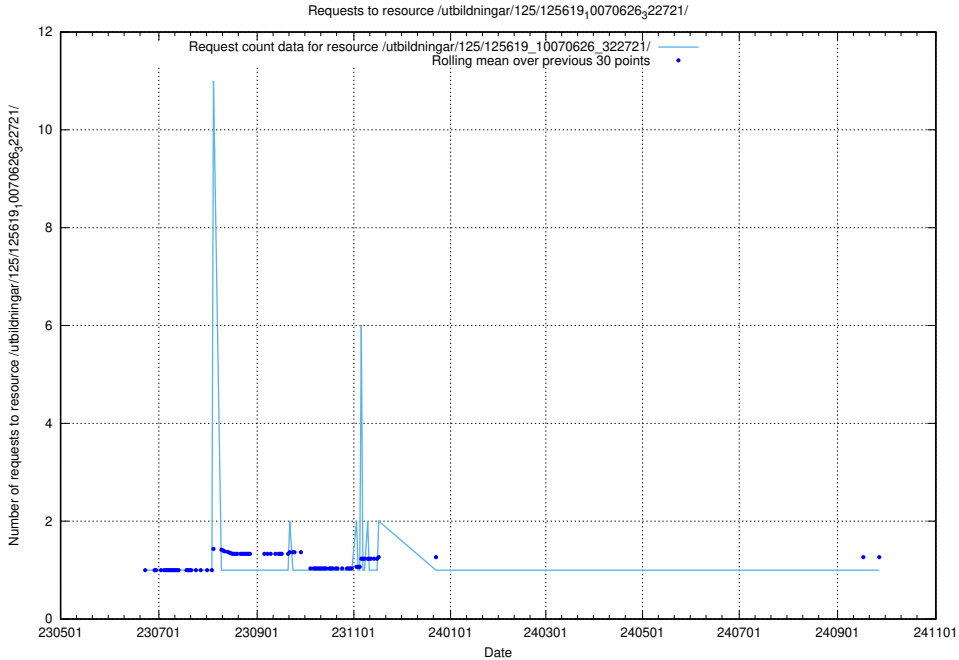

5.6598 Usage of /utbildningar/125/125619_10070626_322721/

Here, we count the number of requests to resource /utbildningar/125/125619_10070626_322721/.