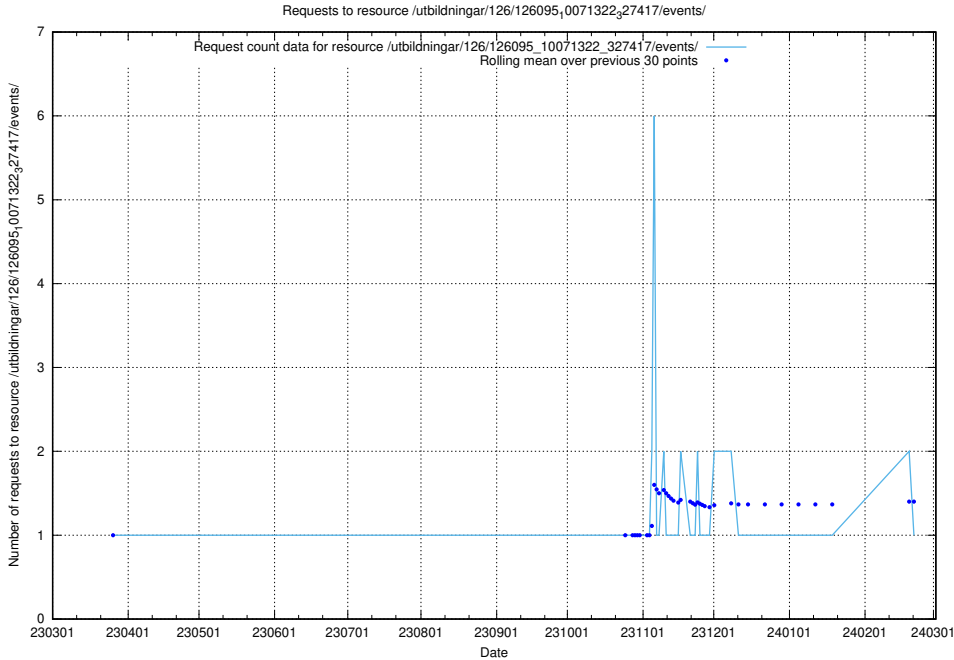

5.6963 Usage of /utbildningar/126/126095_10071322_327417/events/

Here, we count the number of requests to resource /utbildningar/126/126095_10071322_327417/events/