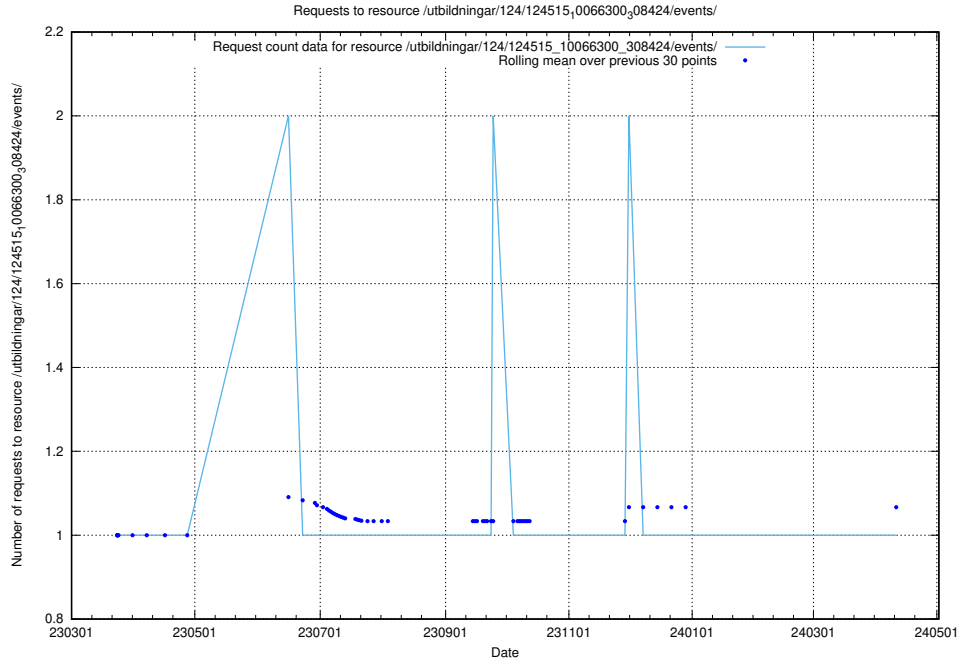

Here, we count the number of requests to resource /availability/kpi/20240409/.

5.2471 Usage of /utbildningar/124/124515_10066300_308424/events/

Here, we count the number of requests to resource /utbildningar/124/124515_10066300_308424/events/