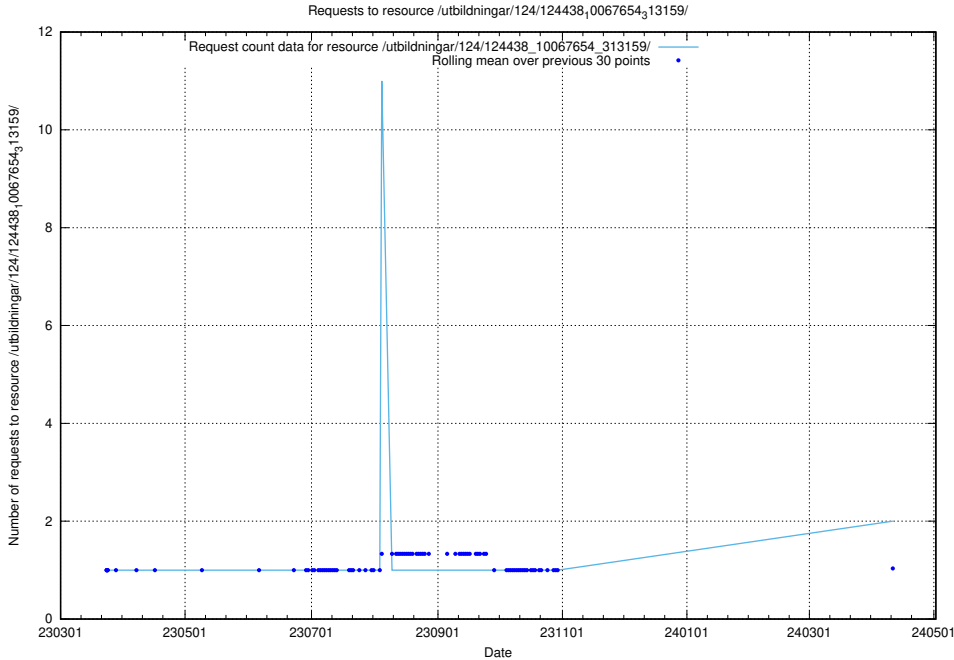

5.817 Usage of /utbildningar/124/124438_10067654_313159/

Here, we count the number of requests to resource /utbildningar/124/124438_10067654_313159/.