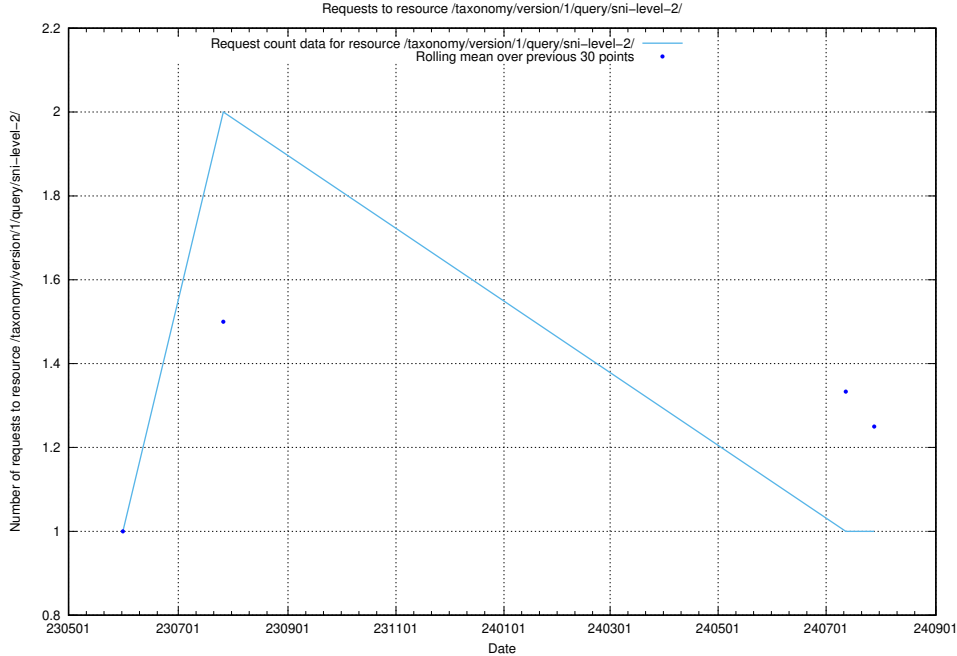

5.6825 Usage of /taxonomy/version/1/query/sni-level-2/

Here, we count the number of requests to resource /taxonomy/version/1/query/sni-level-2/.