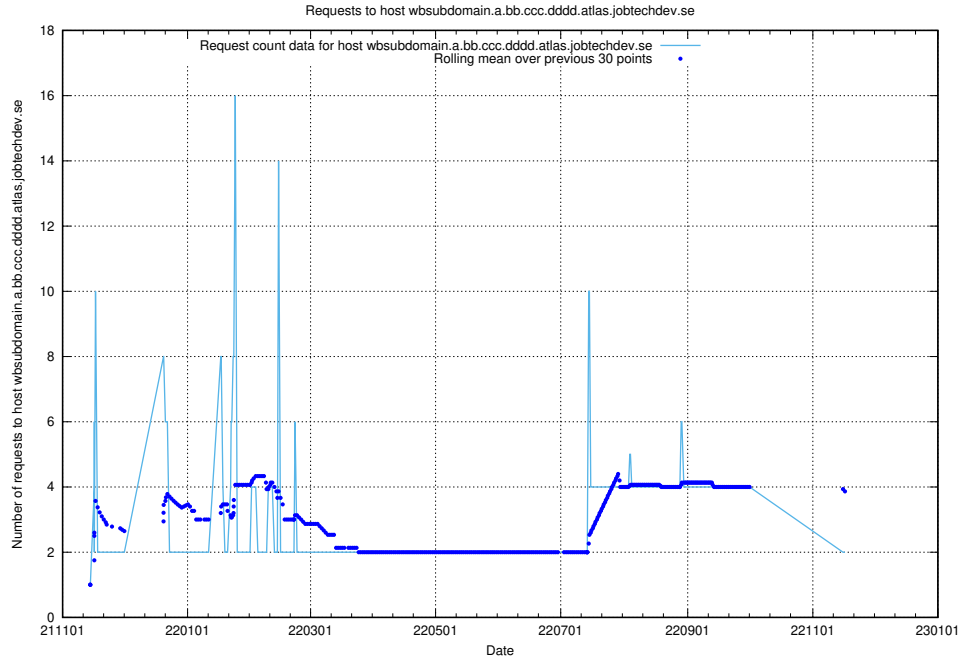

7.554 Usage of wbsubdomain.a.bb.ccc.dddd.atlas.jobtechdev.se

Here, we count the number of requests to host wbsubdomain.a.bb.ccc.dddd.atlas.jobtechdev.se.