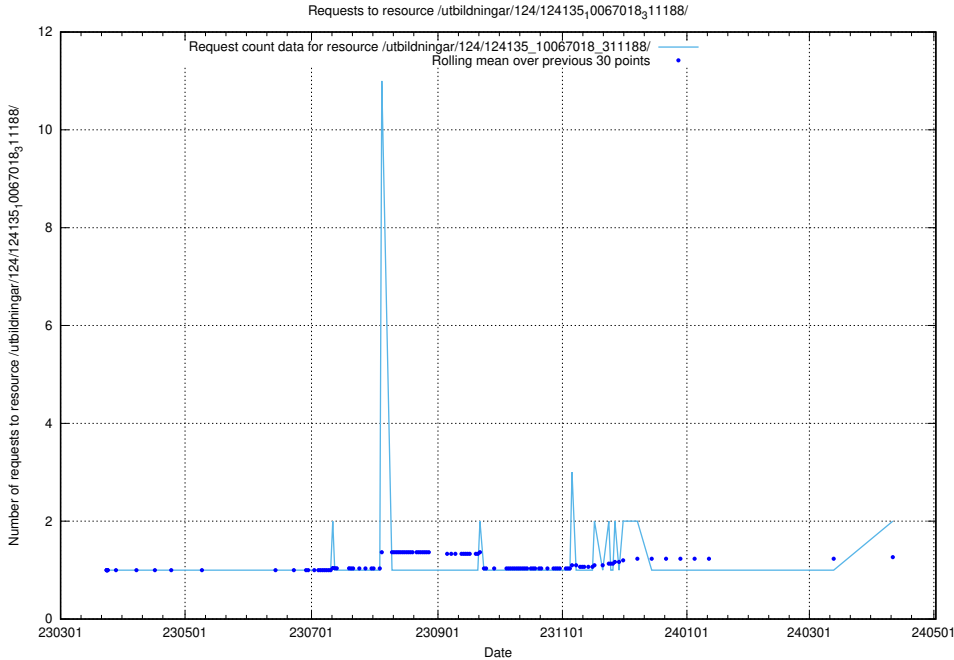

5.838 Usage of /utbildningar/124/124135_10067018_311188/

Here, we count the number of requests to resource /utbildningar/124/124135_10067018_311188/.