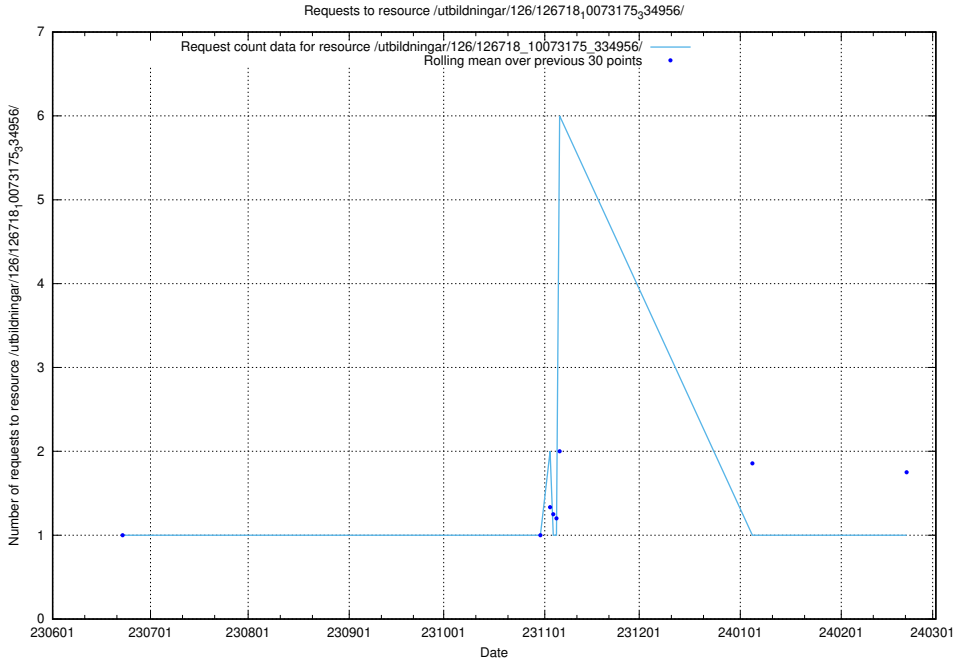

5.6513 Usage of /utbildningar/126/126718_10073175_334956/

Here, we count the number of requests to resource /utbildningar/126/126718_10073175_334956/.