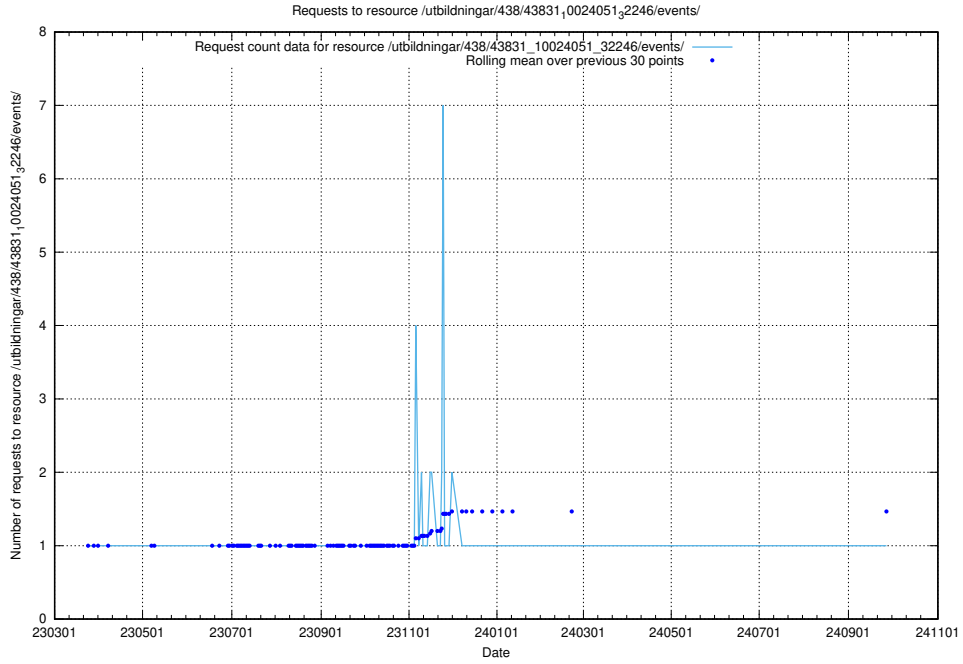

5.7043 Usage of /utbildningar/438/43831_10024051_32246/events/

Here, we count the number of requests to resource /utbildningar/438/43831_10024051_32246/events/.