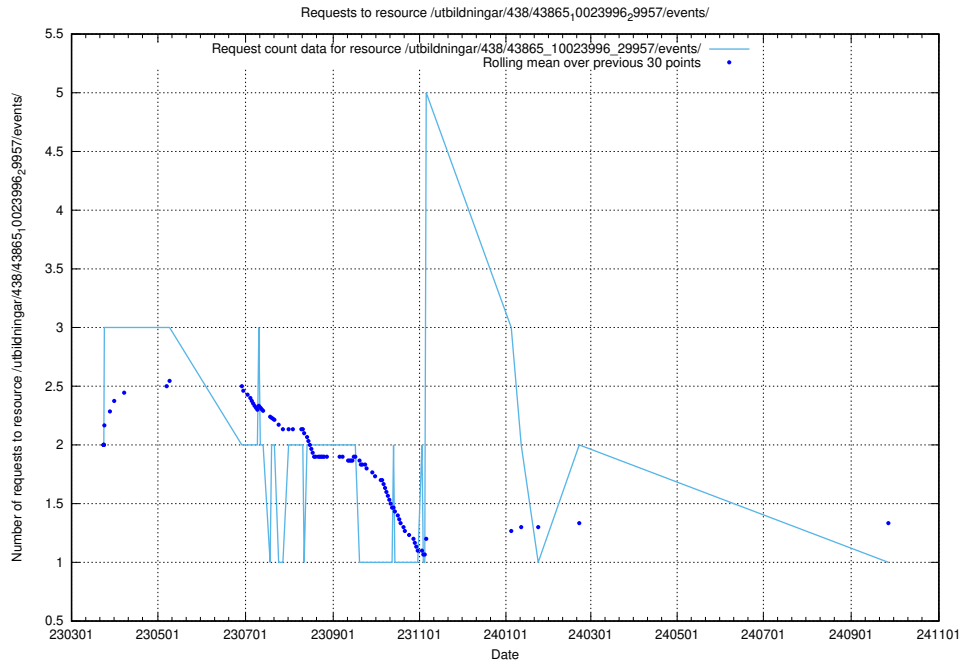

5.7141 Usage of /utbildningar/438/43865_10023996_29957/events/

Here, we count the number of requests to resource /utbildningar/438/43865_10023996_29957/events/.