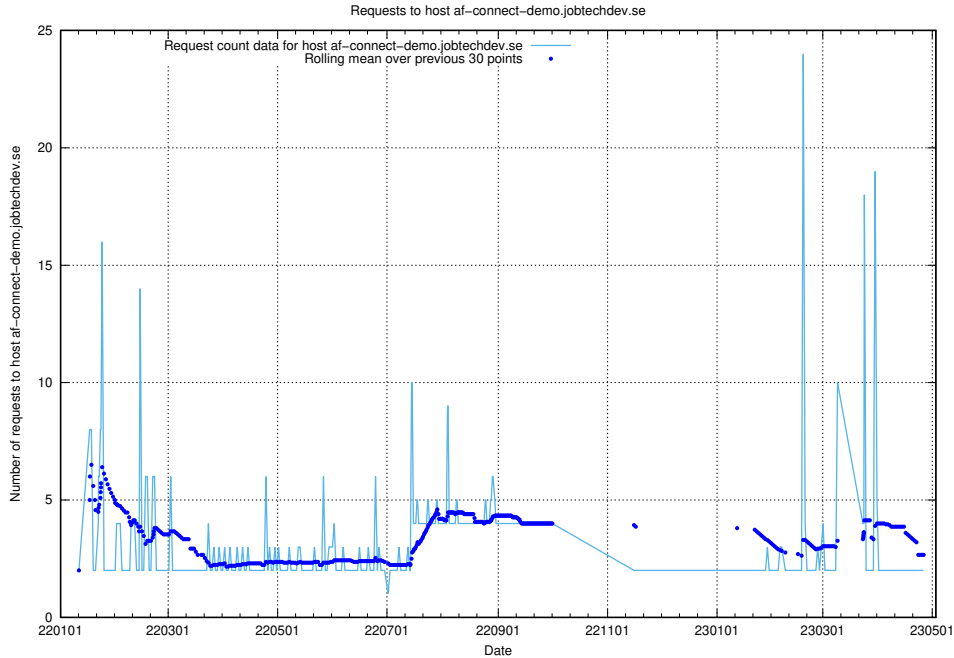

Here, we count the number of requests to host af-connect-demo.jobtechdev.se.

7.285 Usage of taxonomi.jobtechdev.se

Here, we count the number of requests to host taxonomi.jobtechdev.se.

7.286 Usage of jobad-enrichments-api.jobtechdev.se:80