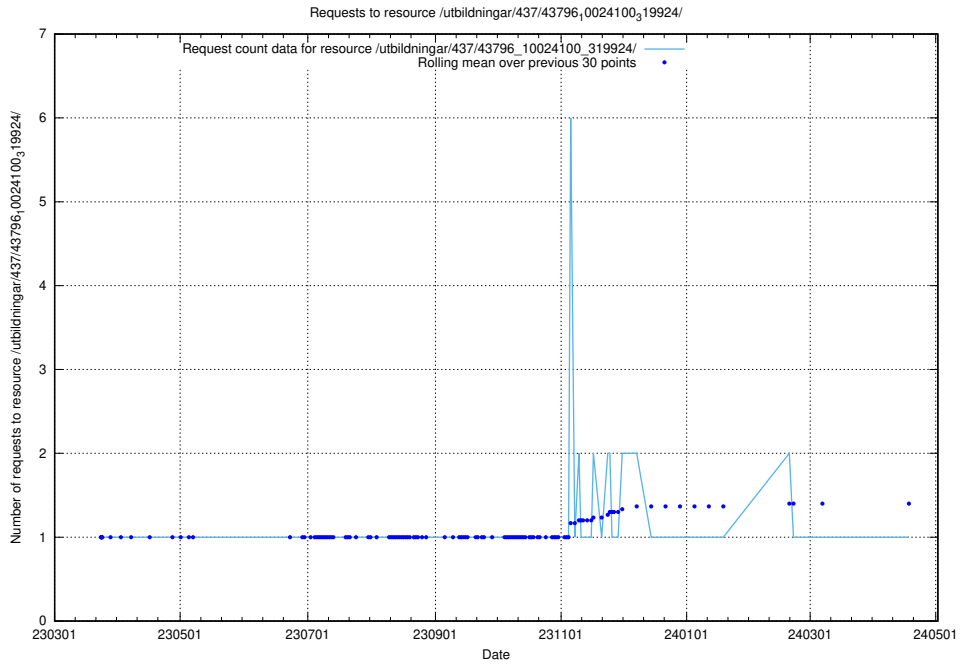

5.7234 Usage of /utbildningar/437/43796_10024100_319924/

Here, we count the number of requests to resource /utbildningar/437/43796_10024100_319924/.