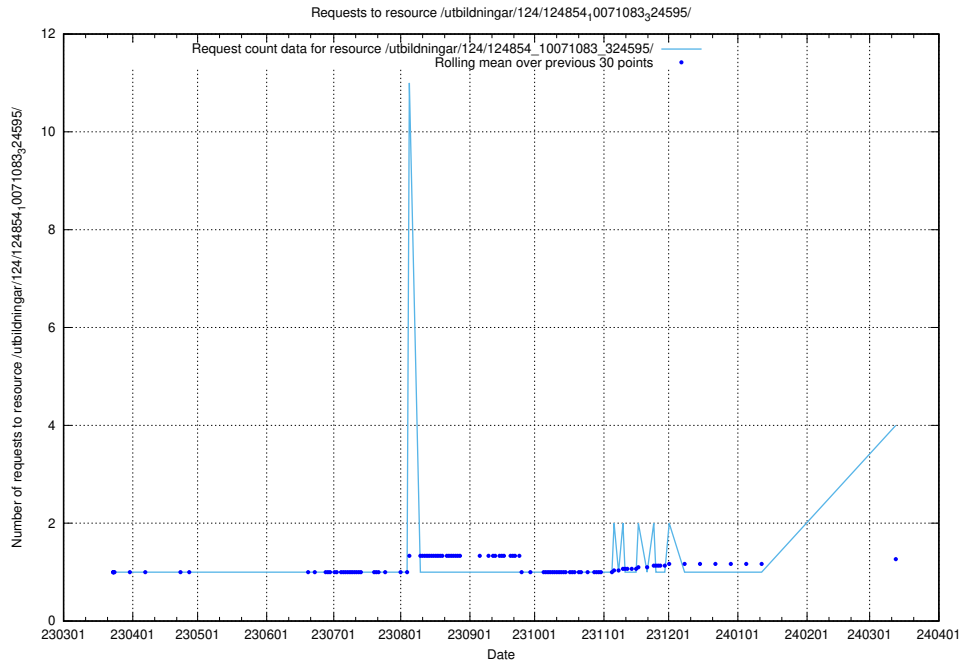

5.289 Usage of /utbildningar/124/124854_10071083_324595/

Here, we count the number of requests to resource /utbildningar/124/124854_10071083_324595/.