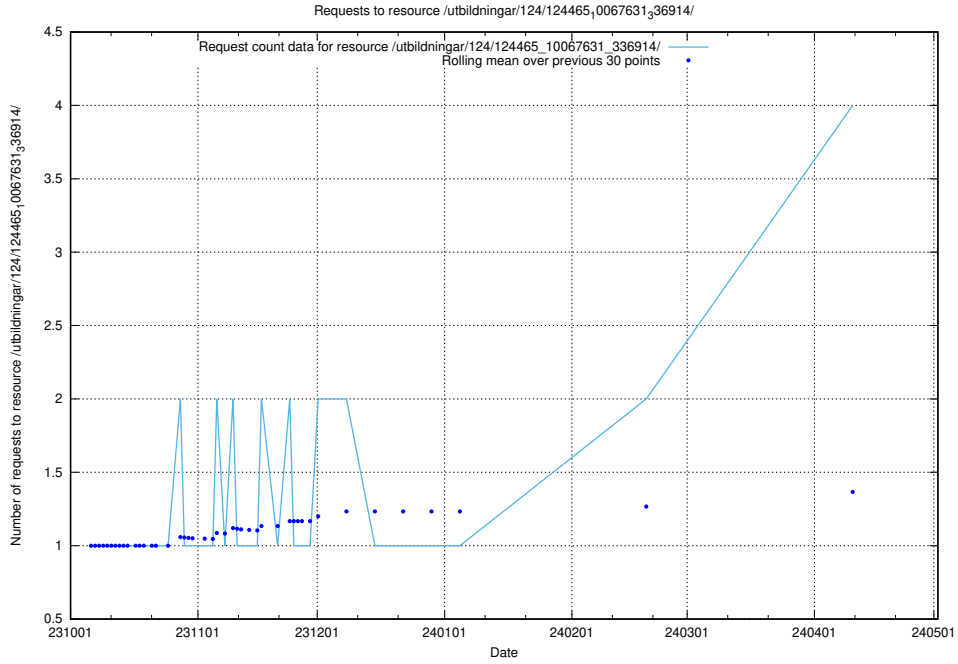

5.351 Usage of /utbildningar/124/124465_10067631_336914/

Here, we count the number of requests to resource /utbildningar/124/124465_10067631_336914/.