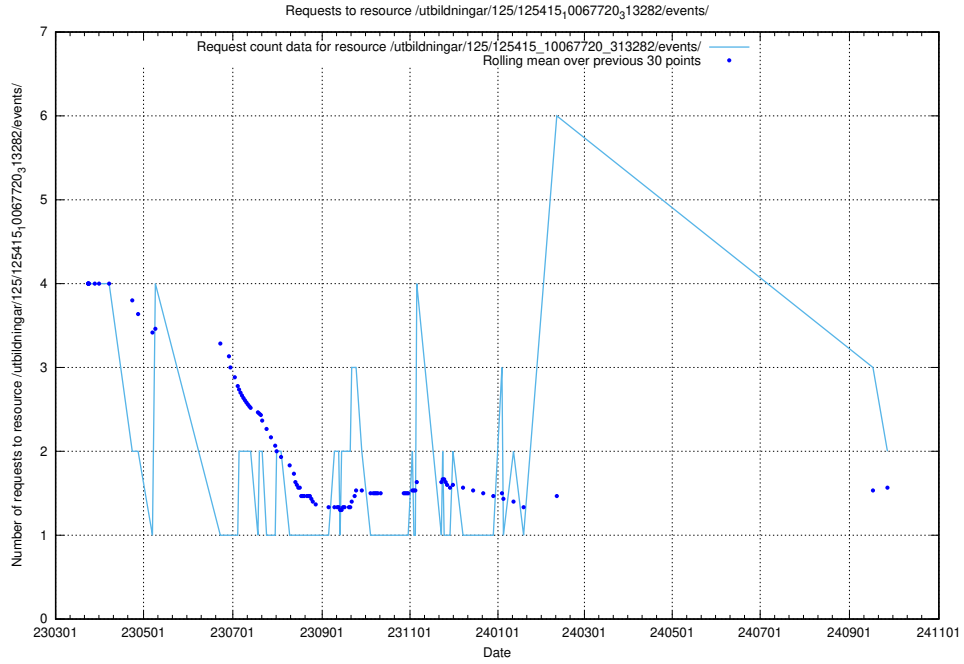

5.1086 Usage of /utbildningar/125/125415_10067720_313282/events/

Here, we count the number of requests to resource /utbildningar/125/125415_10067720_313282/events/