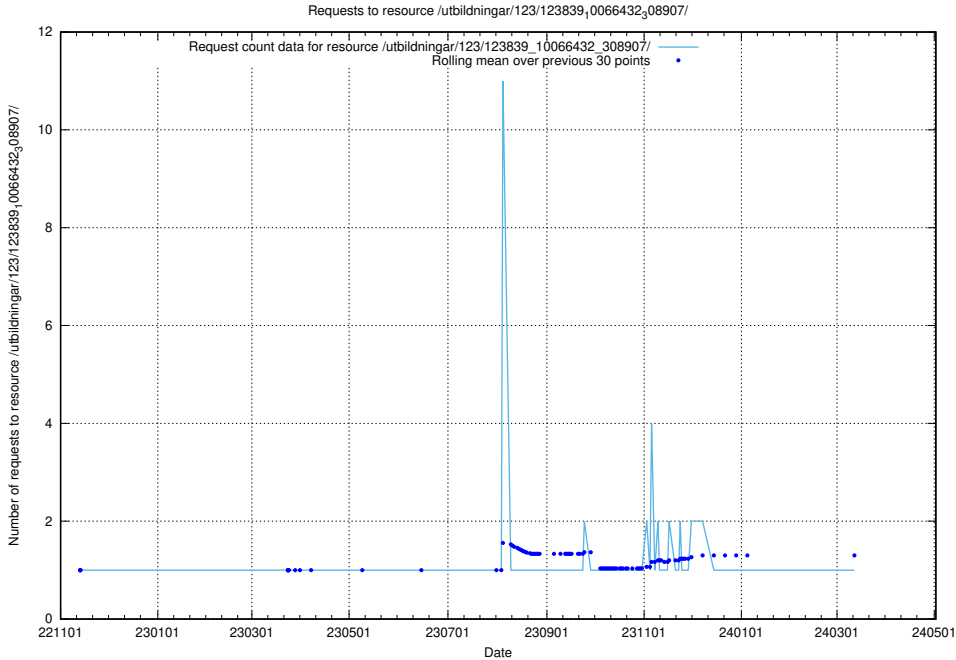

Here, we count the number of requests to resource /utbildningar/124/124498_10067725_313289/events/

5.6761 Usage of /utbildningar/123/123839_10066432_308907/

Here, we count the number of requests to resource /utbildningar/123/123839_10066432_308907/.