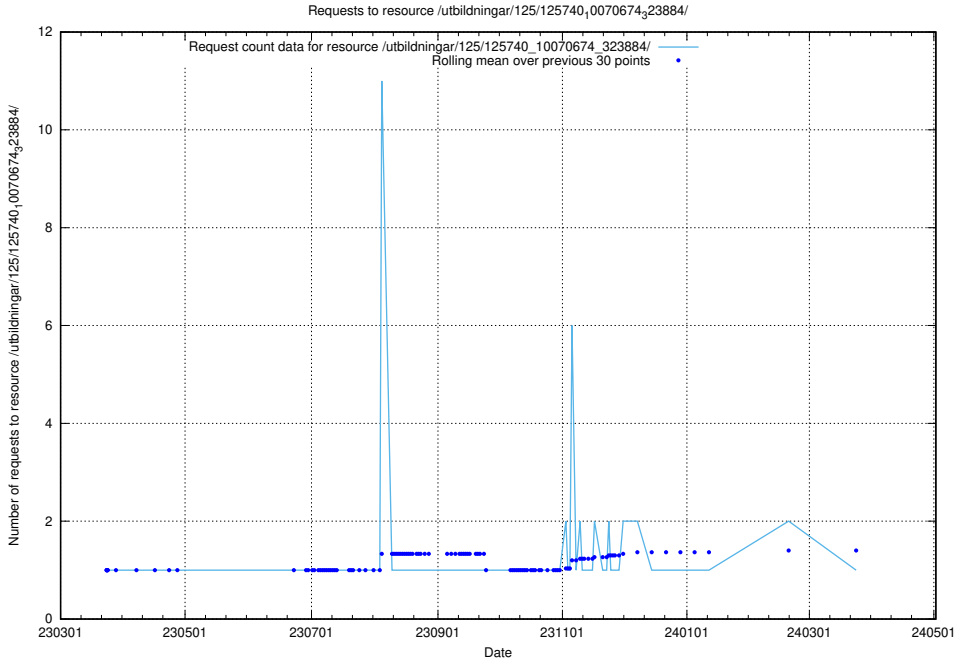

5.1143 Usage of /utbildningar/125/125740_10070674_323884/

Here, we count the number of requests to resource /utbildningar/125/125740_10070674_323884/.