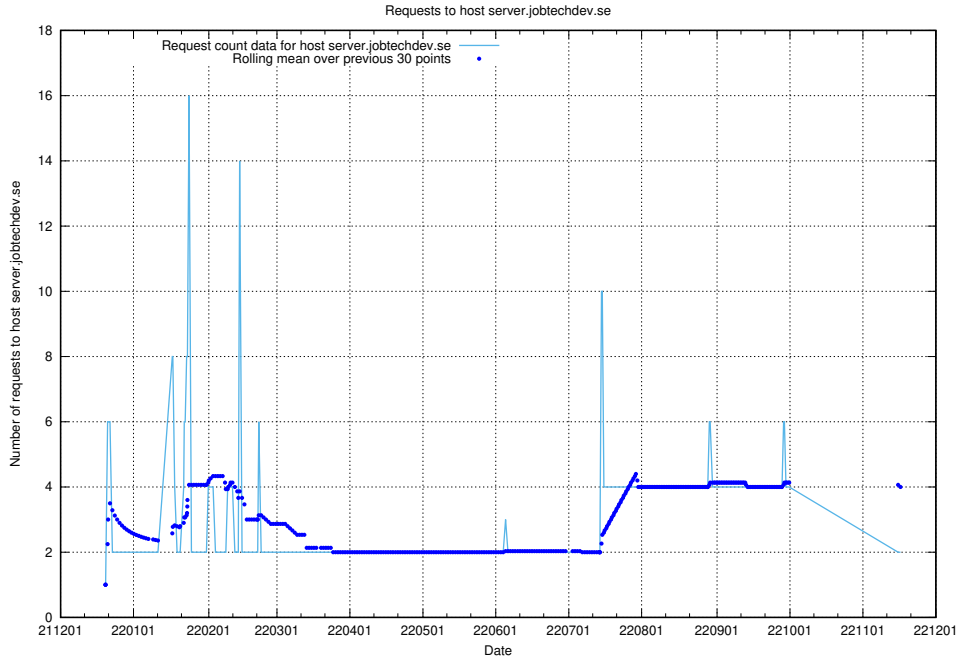

7.372 Usage of server.jobtechdev.se

Here, we count the number of requests to host server.jobtechdev.se.