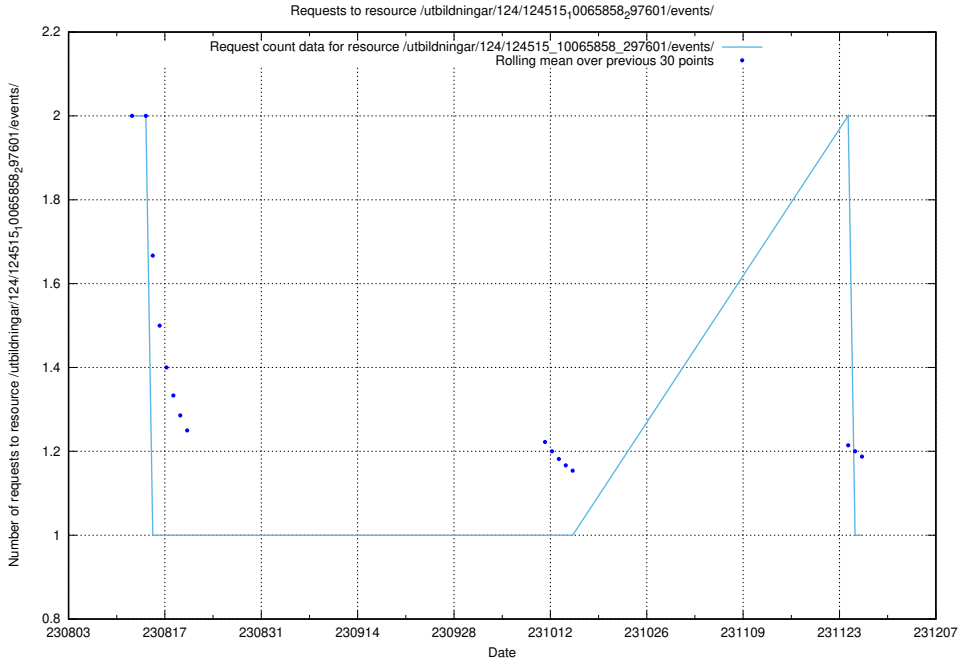

5.5722 Usage of /utbildningar/124/124515_10065858_297601/events/

Here, we count the number of requests to resource /utbildningar/124/124515_10065858_297601/events/