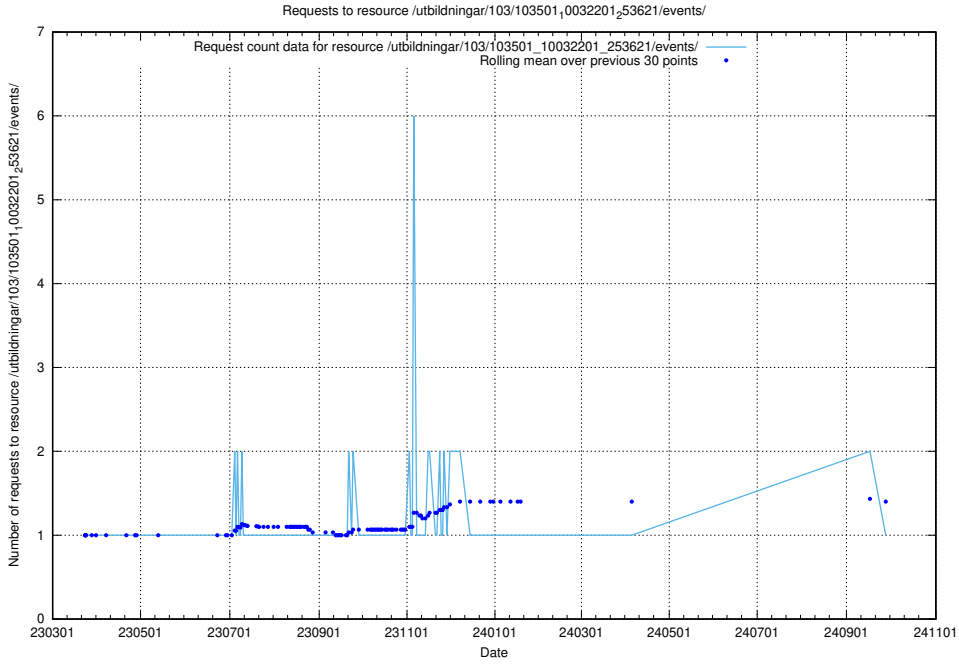

5.6391 Usage of /utbildningar/103/103501_10032201_253621/events/

Here, we count the number of requests to resource /utbildningar/103/103501_10032201_253621/events/