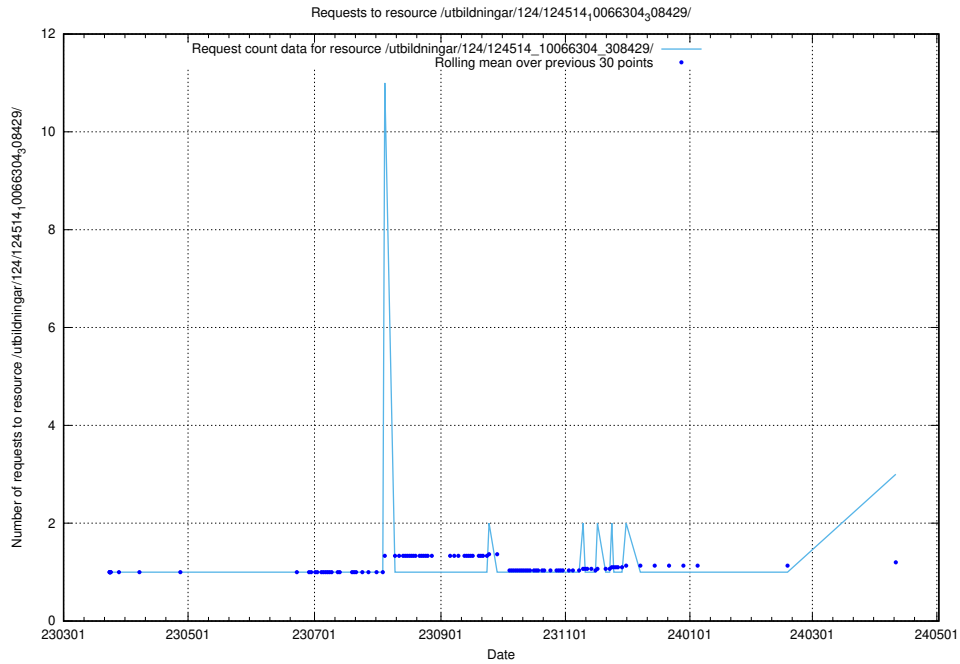

5.460 Usage of /utbildningar/124/124514_10066304_308429/

Here, we count the number of requests to resource /utbildningar/124/124514_10066304_308429/.