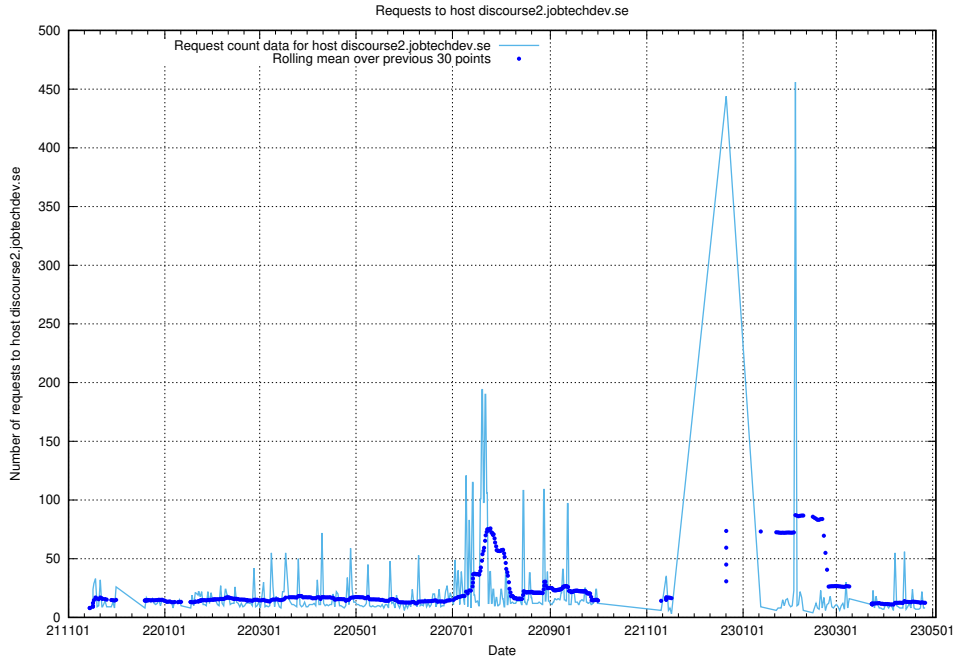

7.70 Usage of discourse2.jobtechdev.se

Here, we count the number of requests to host discourse2.jobtechdev.se.

7.71 Usage of taxonomy.jobtechdev.se

Here, we count the number of requests to host taxonomy.jobtechdev.se.