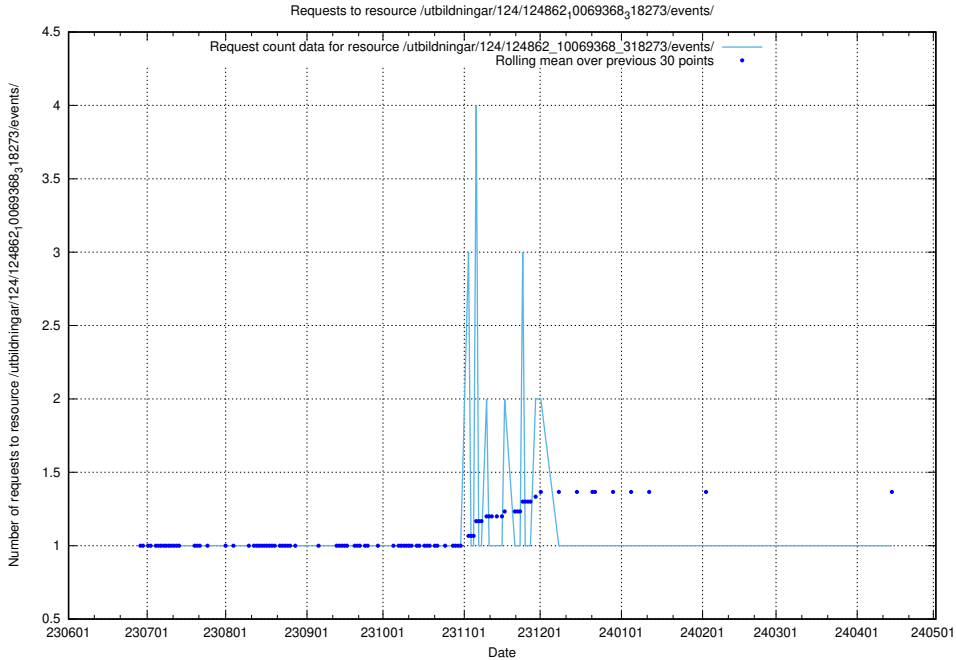

5.6387 Usage of /utbildningar/124/124862_10069368_318273/events/

Here, we count the number of requests to resource /utbildningar/124/124862_10069368_318273/events/