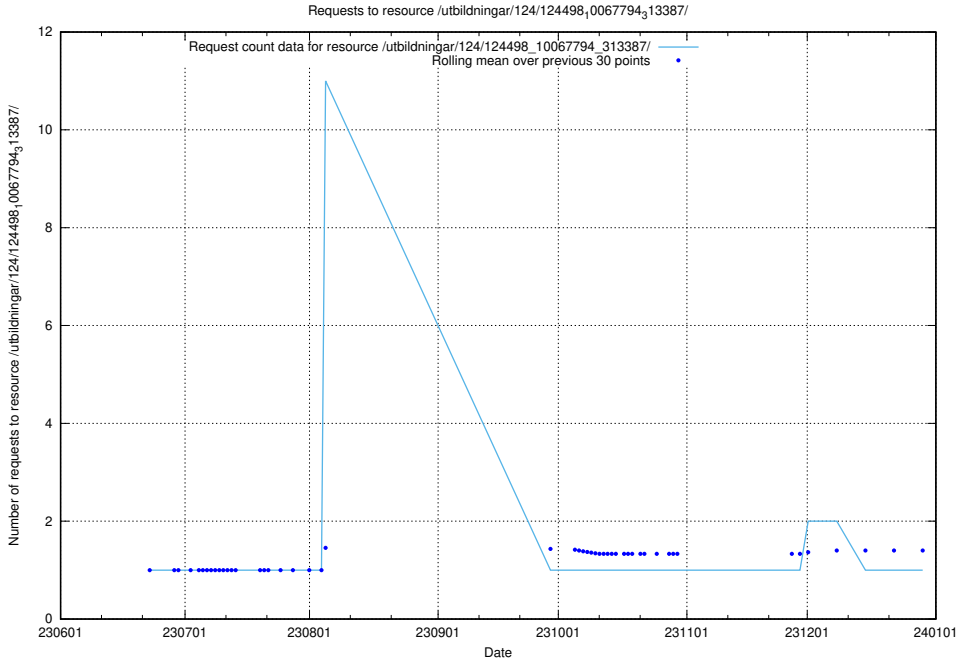

Here, we count the number of requests to resource /utbildningar/124/124498_10067794_313387/events/

5.6675 Usage of /utbildningar/124/124498_10067794_313387/

Here, we count the number of requests to resource /utbildningar/124/124498_10067794_313387/.