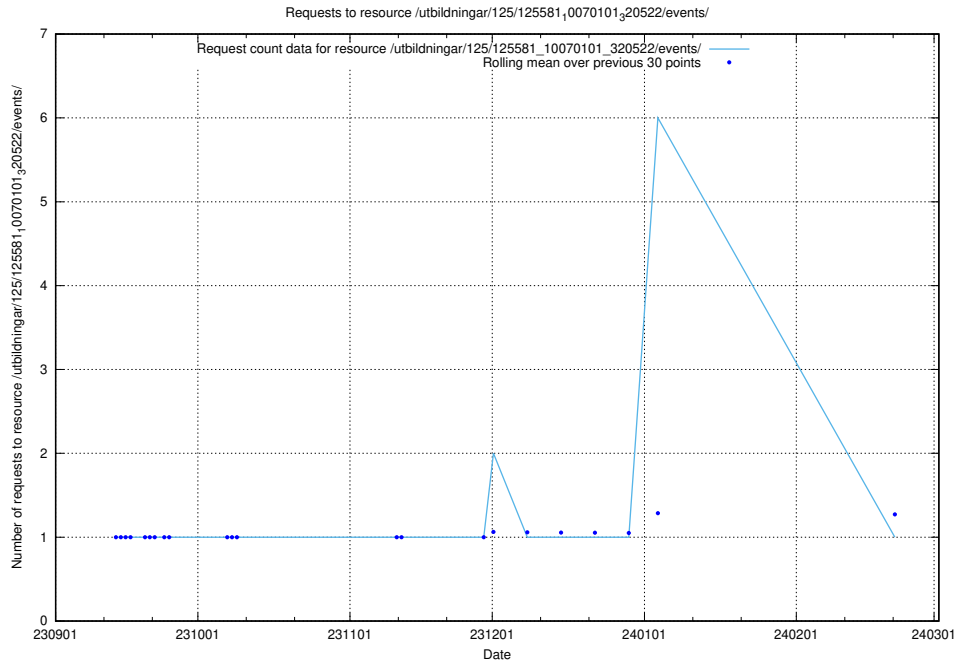

5.5503 Usage of /utbildningar/125/125581_10070101_320522/events/

Here, we count the number of requests to resource /utbildningar/125/125581_10070101_320522/events/