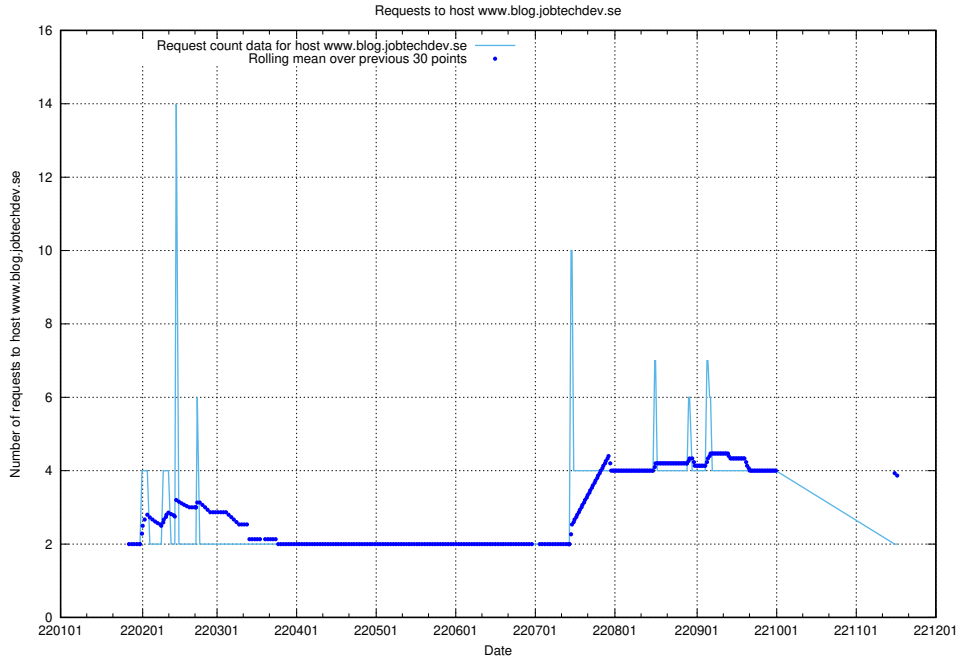

7.574 Usage of www.blog.jobtechdev.se

Here, we count the number of requests to host www.blog.jobtechdev.se.