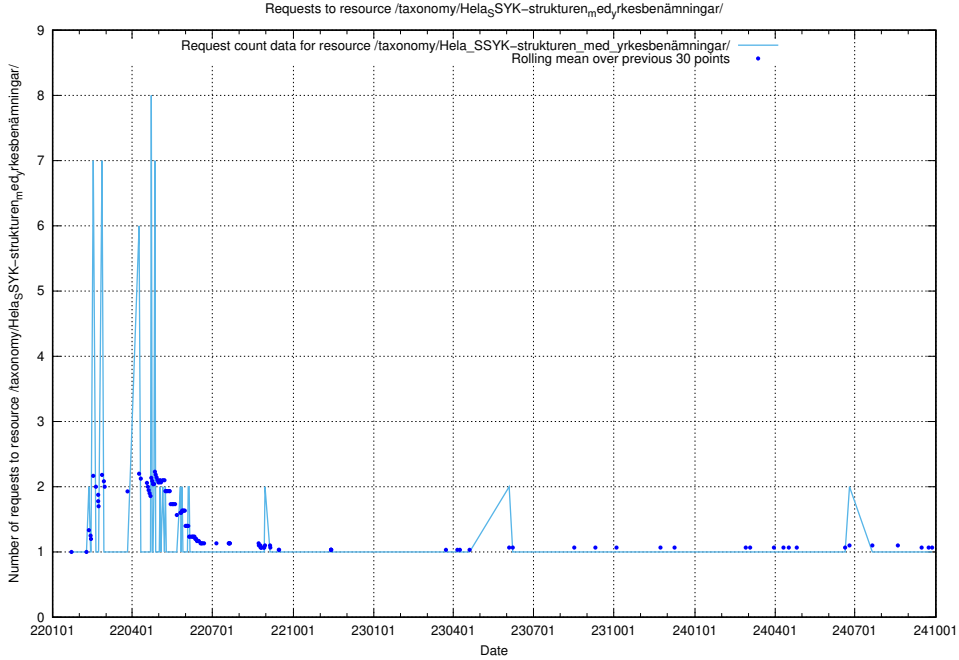

5.5977 Usage of /taxonomy/Hela_SSYK-strukturen_med_yrkesbenämningar/

Here, we count the number of requests to resource /taxonomy/Hela_SSYK-strukturen_med_yrkesbenämningar/.