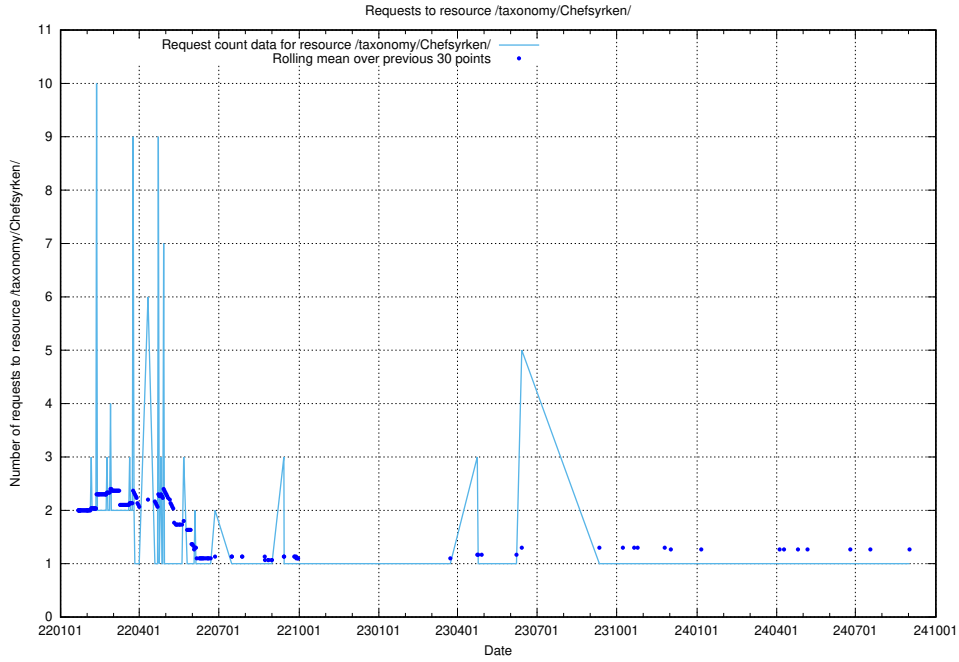

5.1613 Usage of /taxonomy/Chefsyrken/

Here, we count the number of requests to resource /taxonomy/Chefsyrken/.