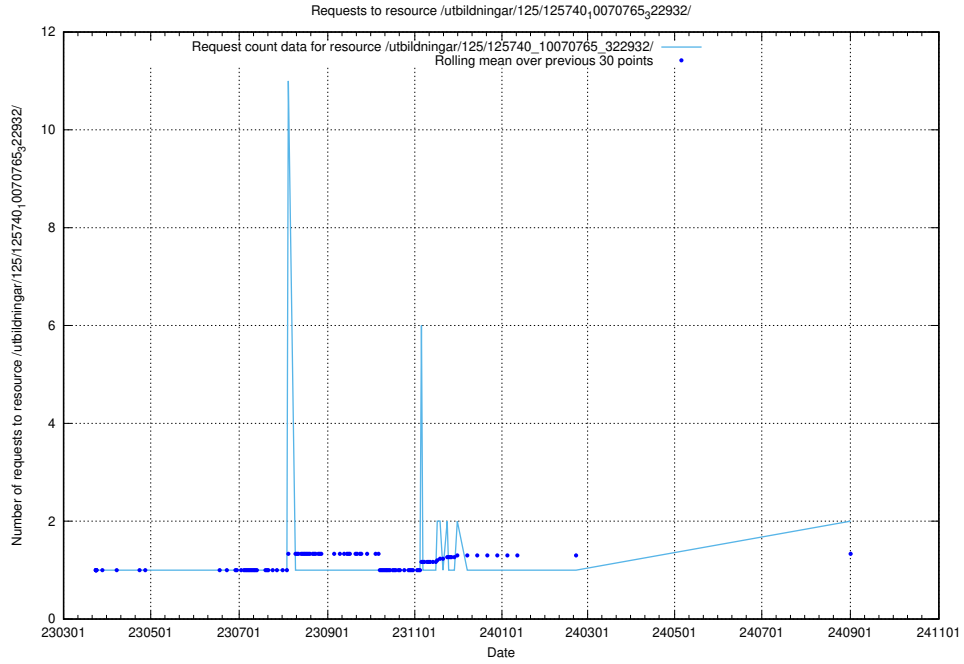

5.563 Usage of /utbildningar/125/125740_10070765_322932/

Here, we count the number of requests to resource /utbildningar/125/125740_10070765_322932/.