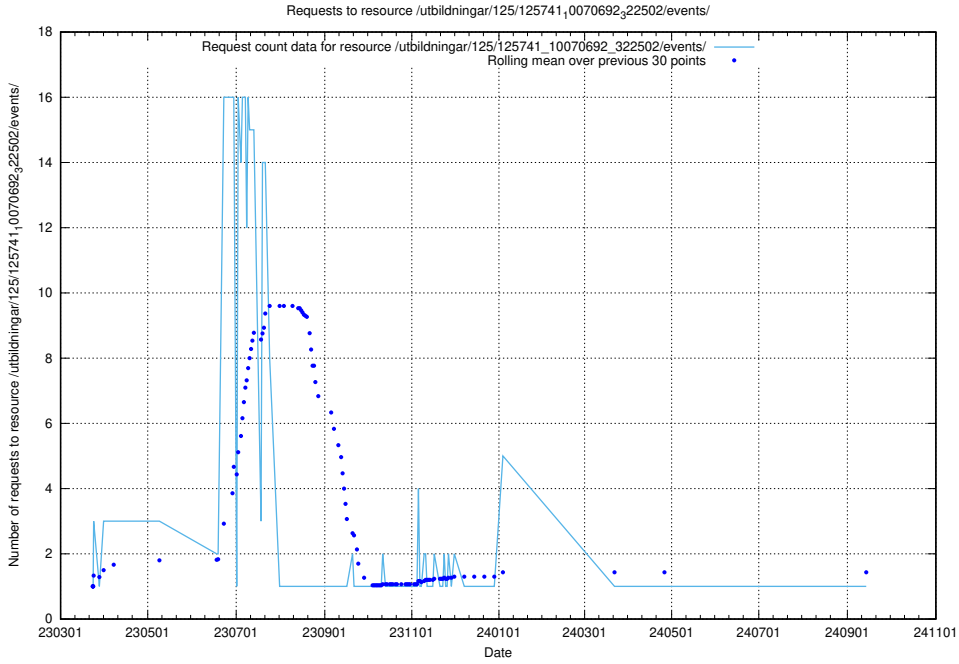

5.7310 Usage of /utbildningar/125/125741_10070692_322502/events/

Here, we count the number of requests to resource /utbildningar/125/125741_10070692_322502/events/