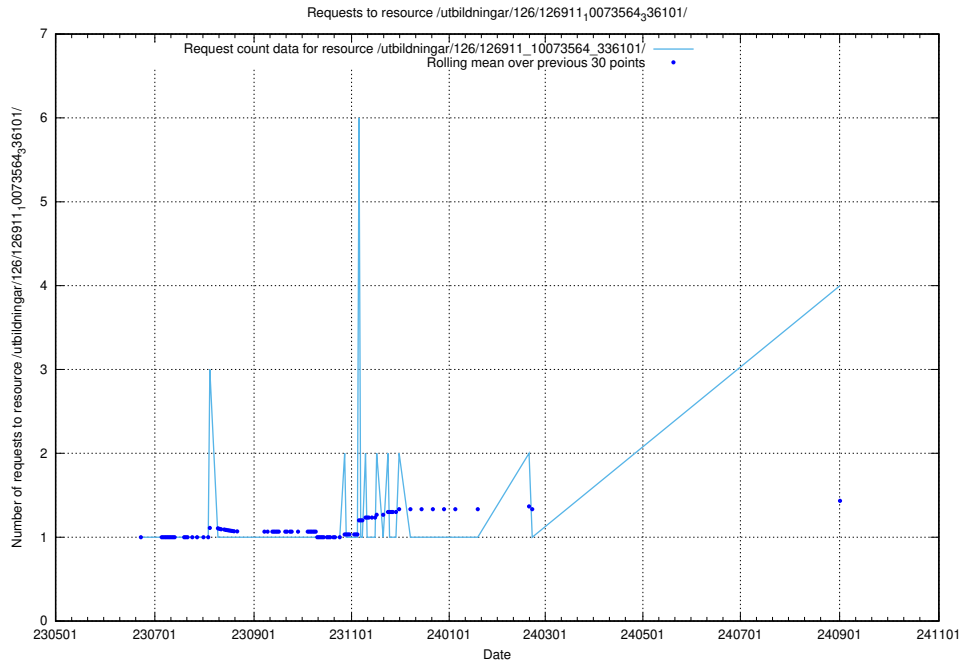

5.364 Usage of /utbildningar/126/126911_10073564_336101/

Here, we count the number of requests to resource /utbildningar/126/126911_10073564_336101/.