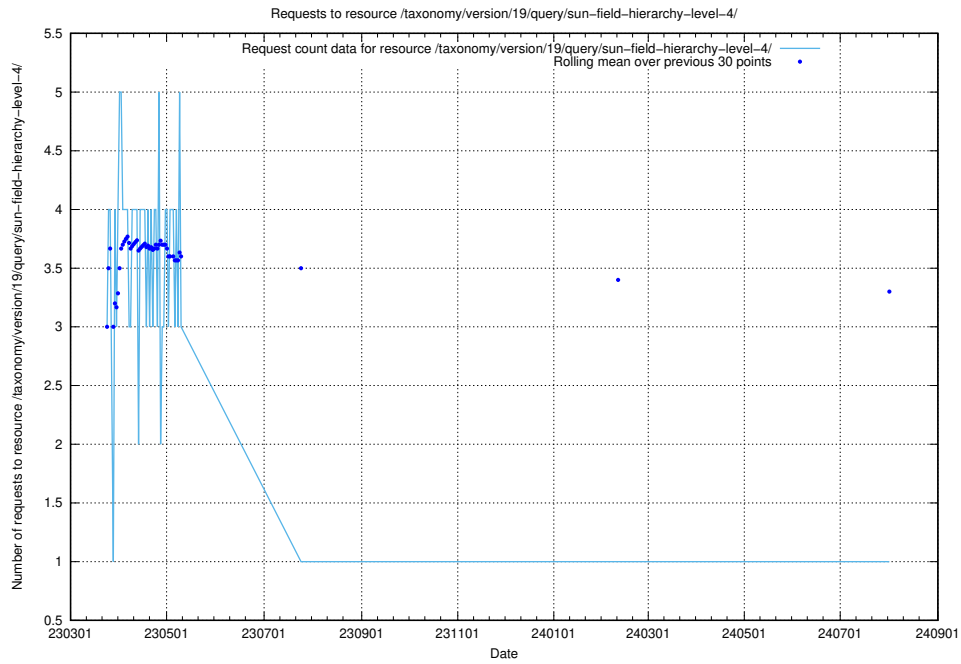

5.6949 Usage of /taxonomy/version/19/query/sun-field-hierarchy-level-4/

Here, we count the number of requests to resource /taxonomy/version/19/query/sun-field-hierarchy-level-4/.