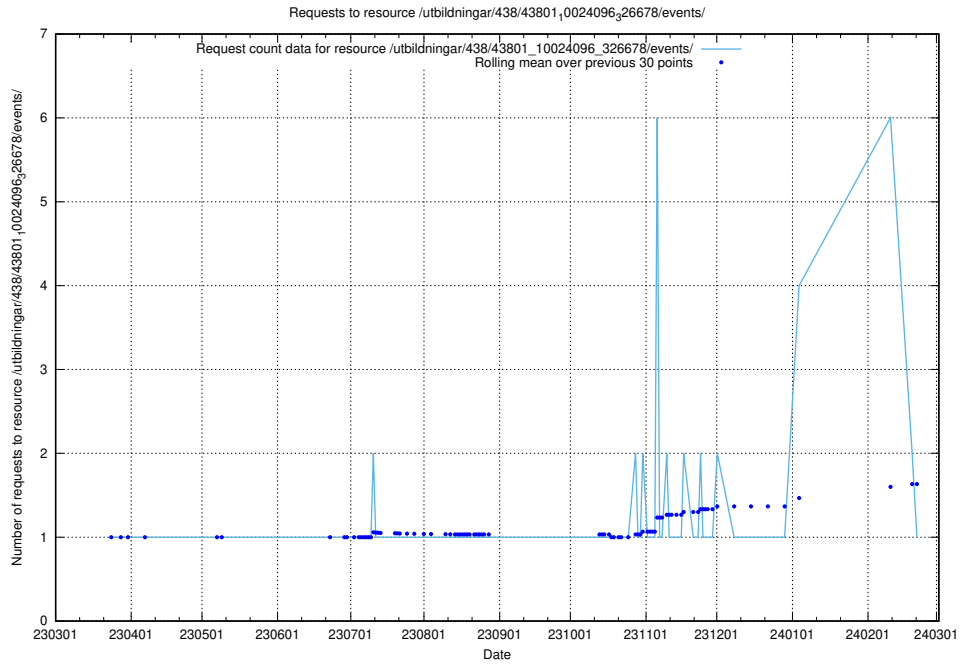

5.7013 Usage of /utbildningar/438/43801_10024096_326678/events/

Here, we count the number of requests to resource /utbildningar/438/43801_10024096_326678/events/.