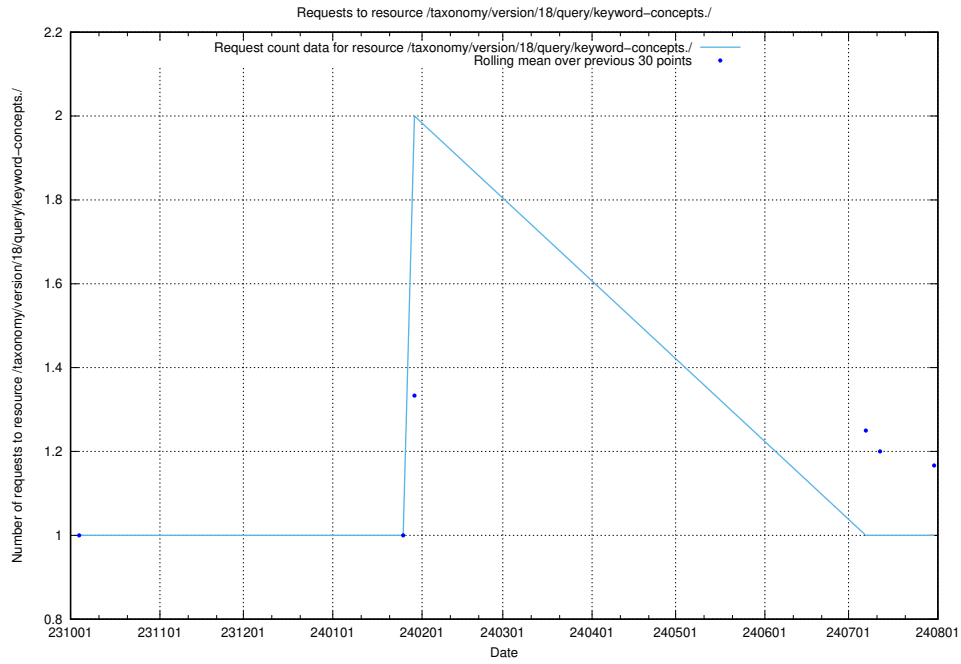

5.5266 Usage of /taxonomy/version/18/query/keyword-concepts./

Here, we count the number of requests to resource /taxonomy/version/18/query/keyword-concepts./.