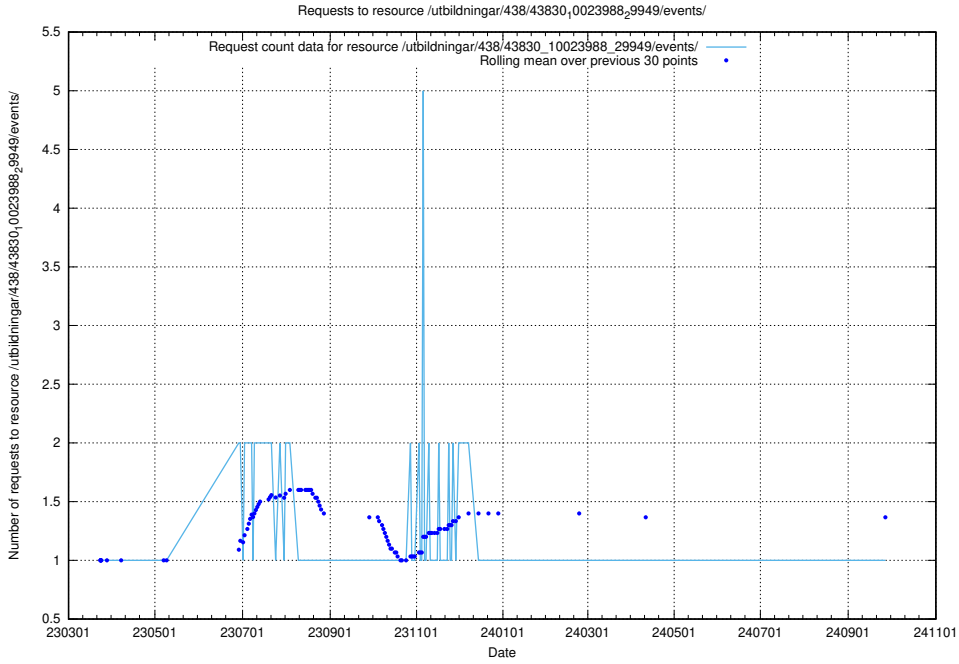

5.7175 Usage of /utbildningar/438/43830_10023988_29949/events/

Here, we count the number of requests to resource /utbildningar/438/43830_10023988_29949/events/.