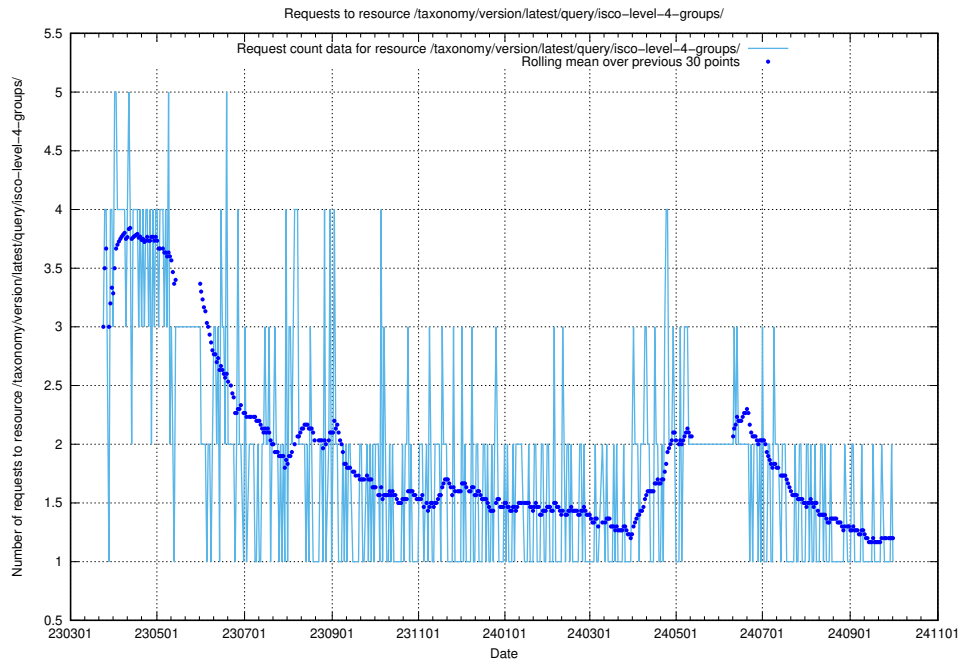

5.6927 Usage of /taxonomy/version/latest/query/isco-level-4-groups/

Here, we count the number of requests to resource /taxonomy/version/latest/query/isco-level-4-groups/.