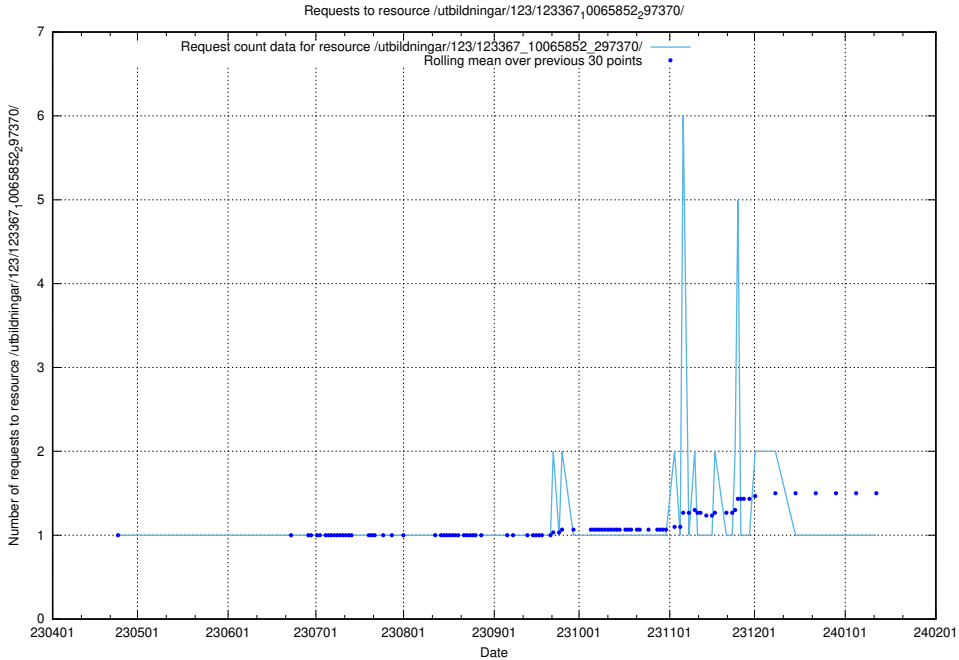

5.6811 Usage of /utbildningar/123/123367_10065852_297370/

Here, we count the number of requests to resource /utbildningar/123/123367_10065852_297370/.