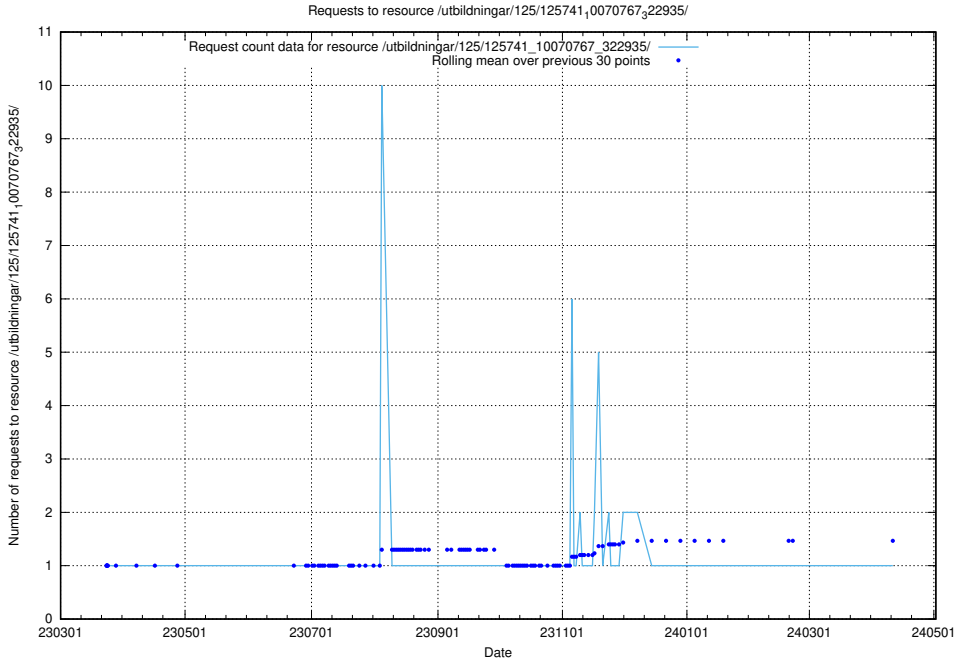

5.7306 Usage of /utbildningar/125/125741_10070767_322935/

Here, we count the number of requests to resource /utbildningar/125/125741_10070767_322935/.