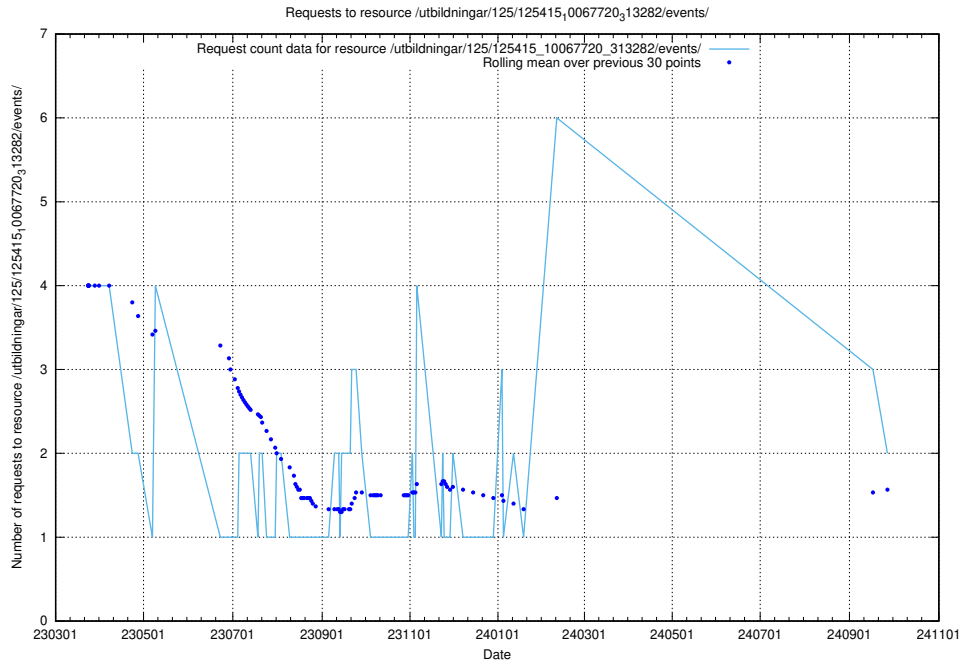

5.1024 Usage of /utbildningar/125/125415_10067720_313282/events/

Here, we count the number of requests to resource /utbildningar/125/125415_10067720_313282/events/