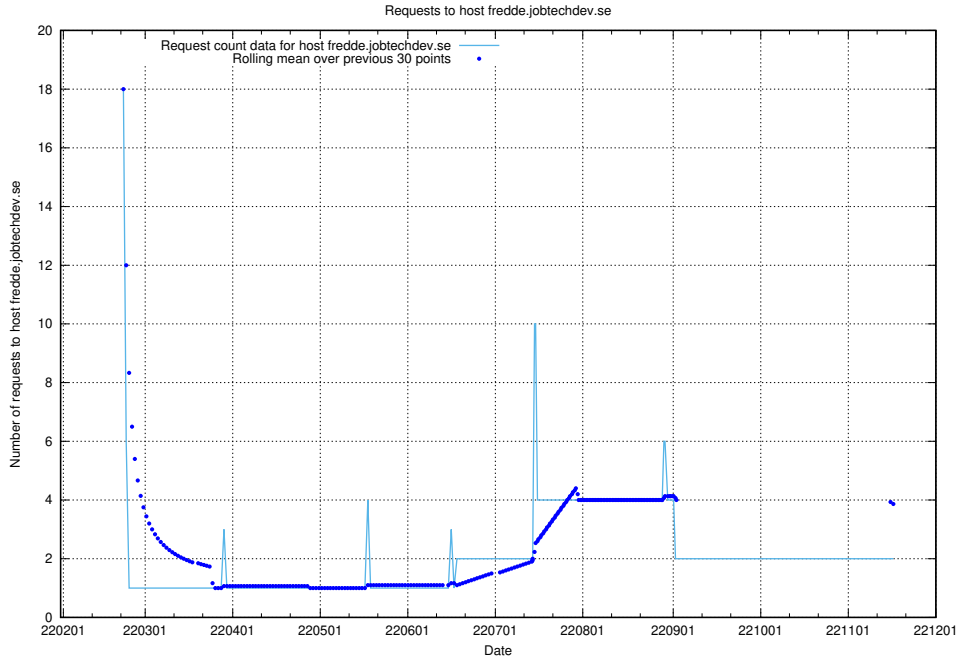

7.521 Usage of fredde.jobtechdev.se

Here, we count the number of requests to host fredde.jobtechdev.se.