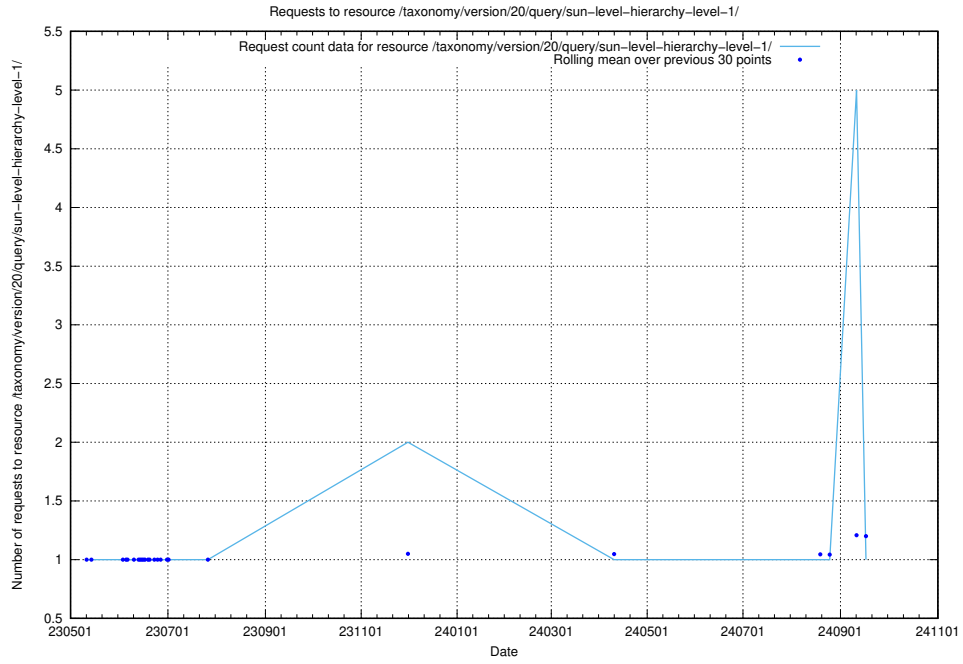

5.6752 Usage of /taxonomy/version/20/query/sun-level-hierarchy-level-1/

Here, we count the number of requests to resource /taxonomy/version/20/query/sun-level-hierarchy-level-1/.