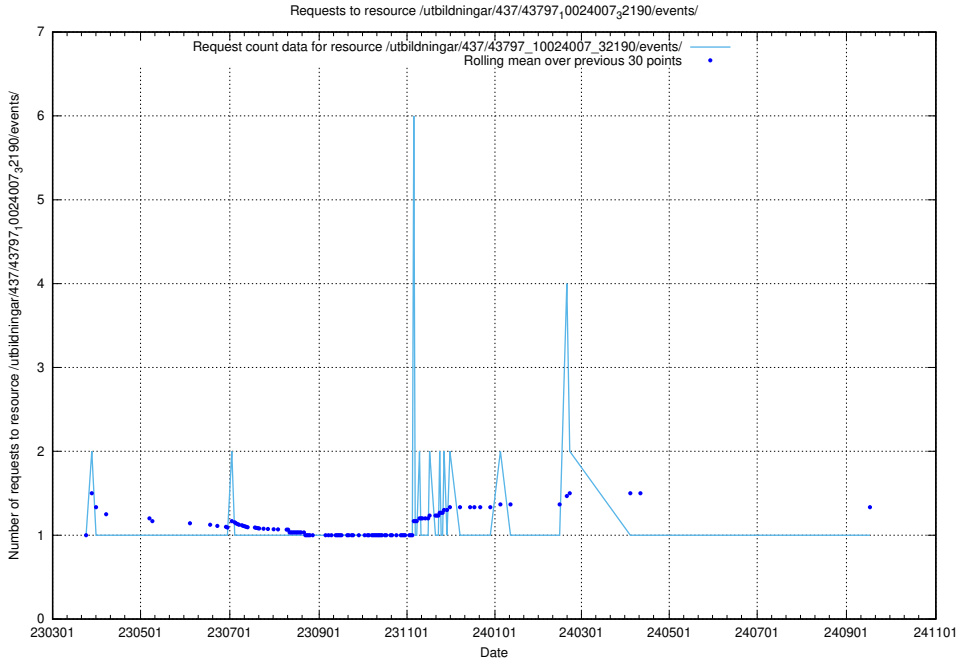

5.7016 Usage of /utbildningar/437/43797_10024007_32190/events/

Here, we count the number of requests to resource /utbildningar/437/43797_10024007_32190/events/.