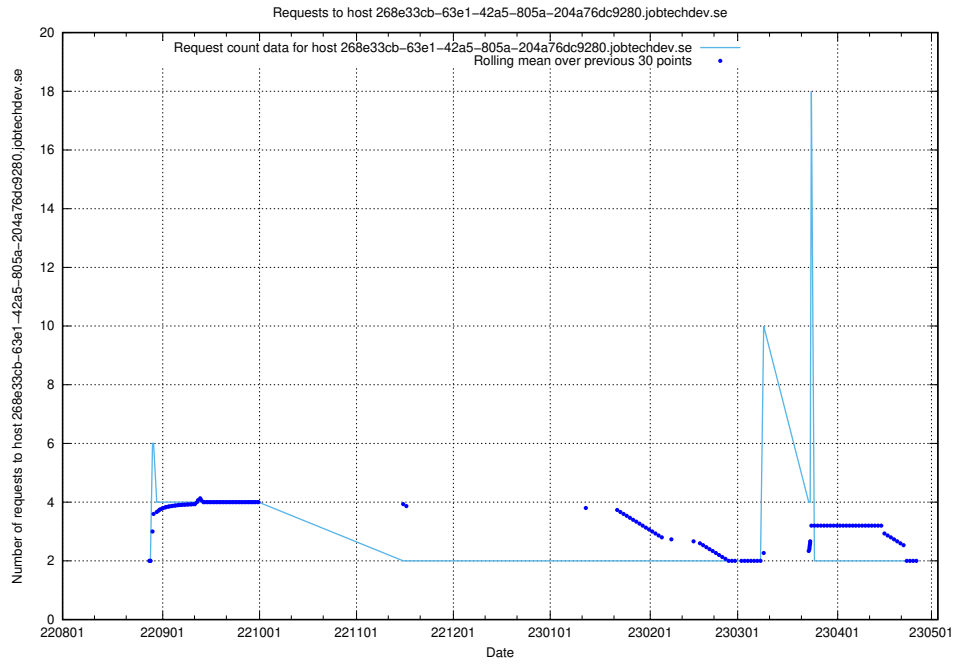

7.340 Usage of 268e33cb-63e1-42a5-805a-204a76dc9280.jobtechdev.se

Here, we count the number of requests to host 268e33cb-63e1-42a5-805a-204a76dc9280.jobtechdev.se.