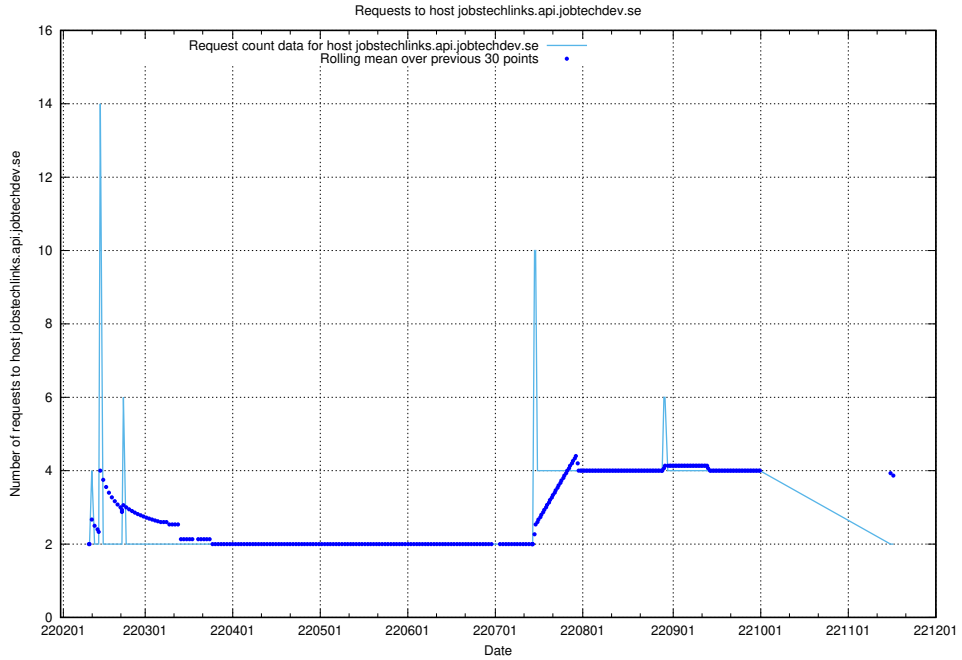

7.563 Usage of jobstechlinks.api.jobtechdev.se

Here, we count the number of requests to host jobstechlinks.api.jobtechdev.se.