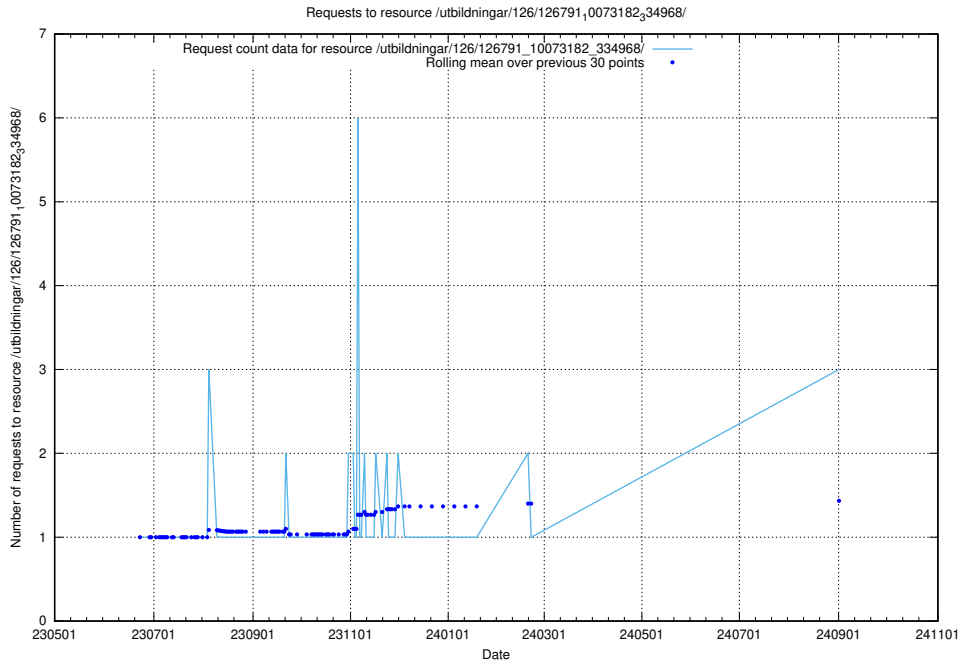

5.499 Usage of /utbildningar/126/126791_10073182_334968/

Here, we count the number of requests to resource /utbildningar/126/126791_10073182_334968/.