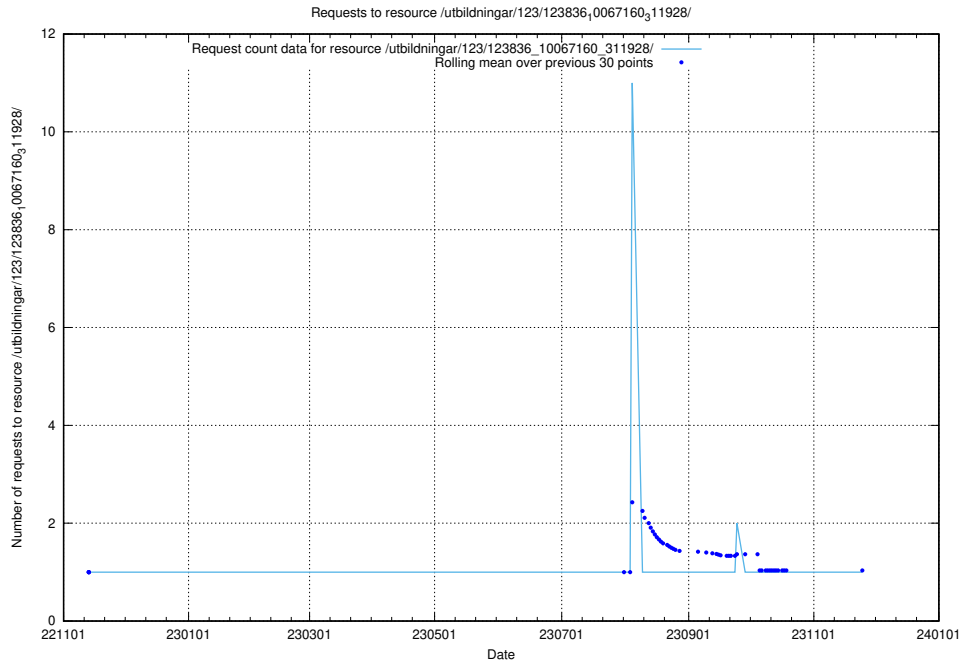

5.6694 Usage of /utbildningar/123/123836_10067160_311928/

Here, we count the number of requests to resource /utbildningar/123/123836_10067160_311928/.