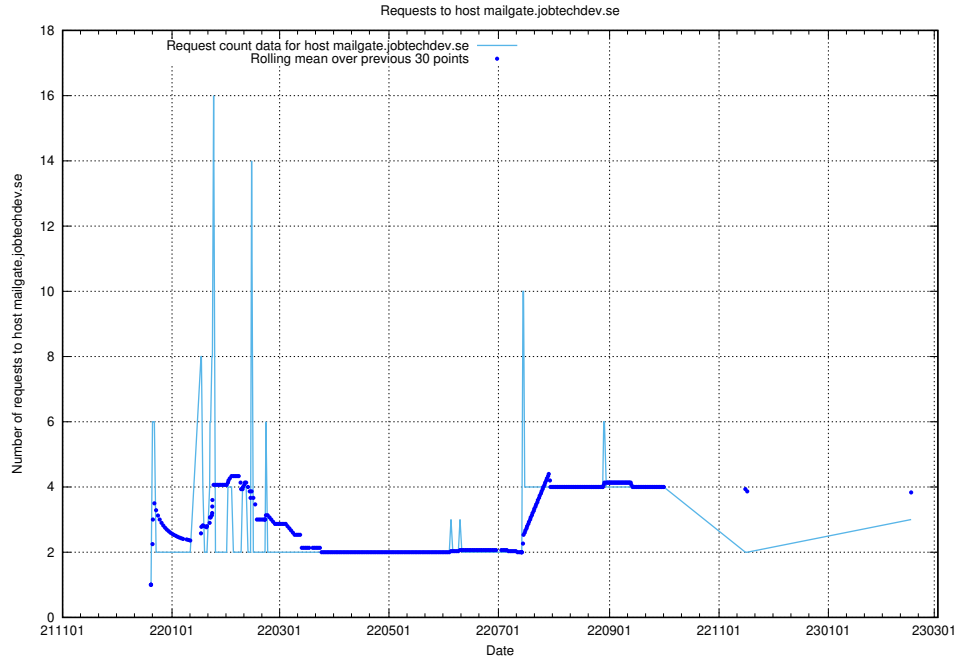

7.203 Usage of mailgate.jobtechdev.se

Here, we count the number of requests to host mailgate.jobtechdev.se.