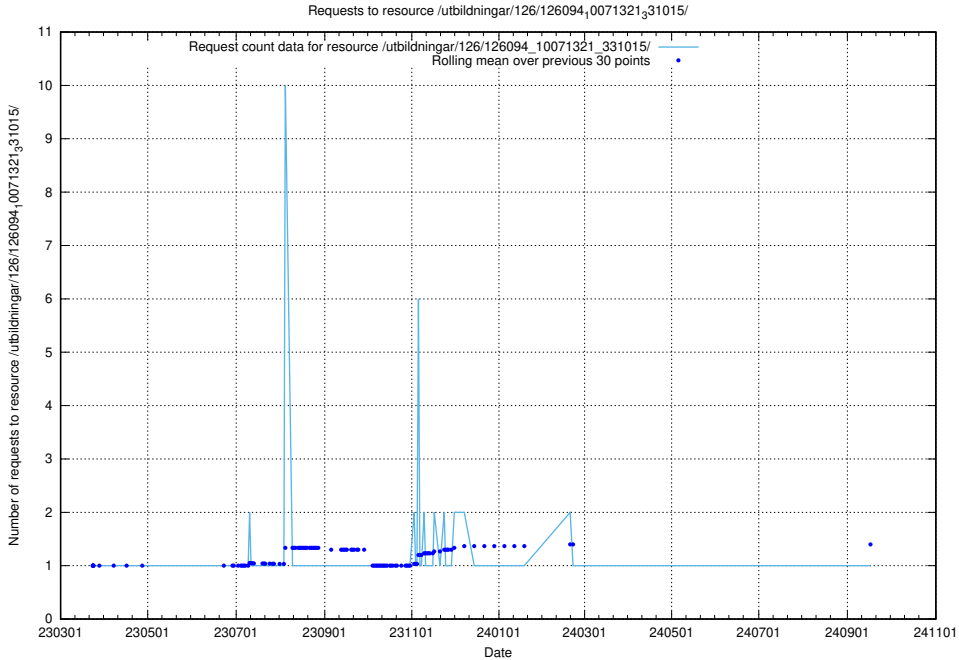

5.7275 Usage of /utbildningar/126/126094_10071321_331015/

Here, we count the number of requests to resource /utbildningar/126/126094_10071321_331015/.