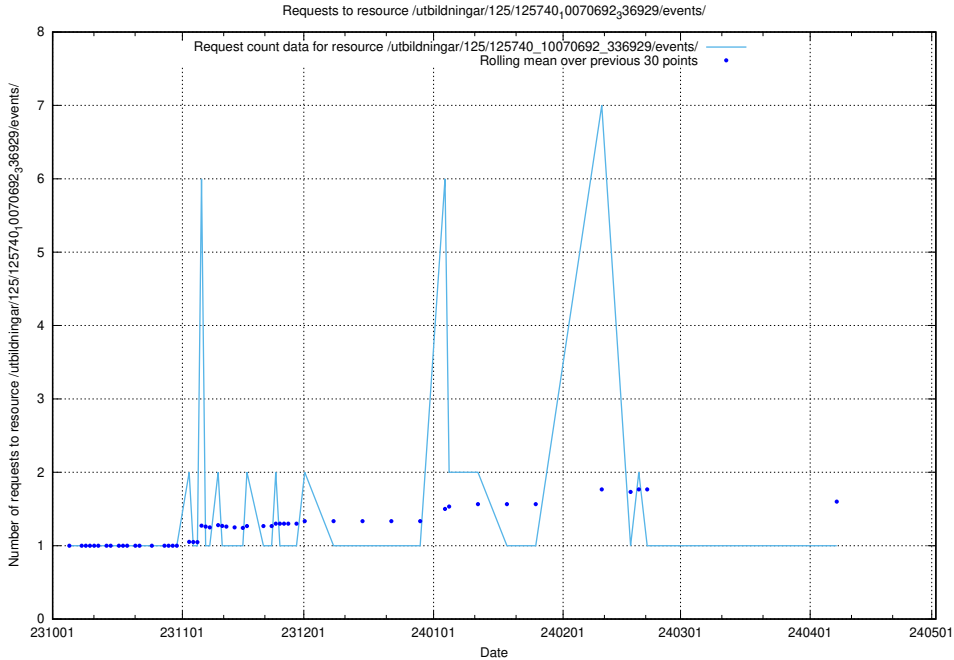

5.5247 Usage of /utbildningar/125/125740_10070692_336929/events/

Here, we count the number of requests to resource /utbildningar/125/125740_10070692_336929/events/