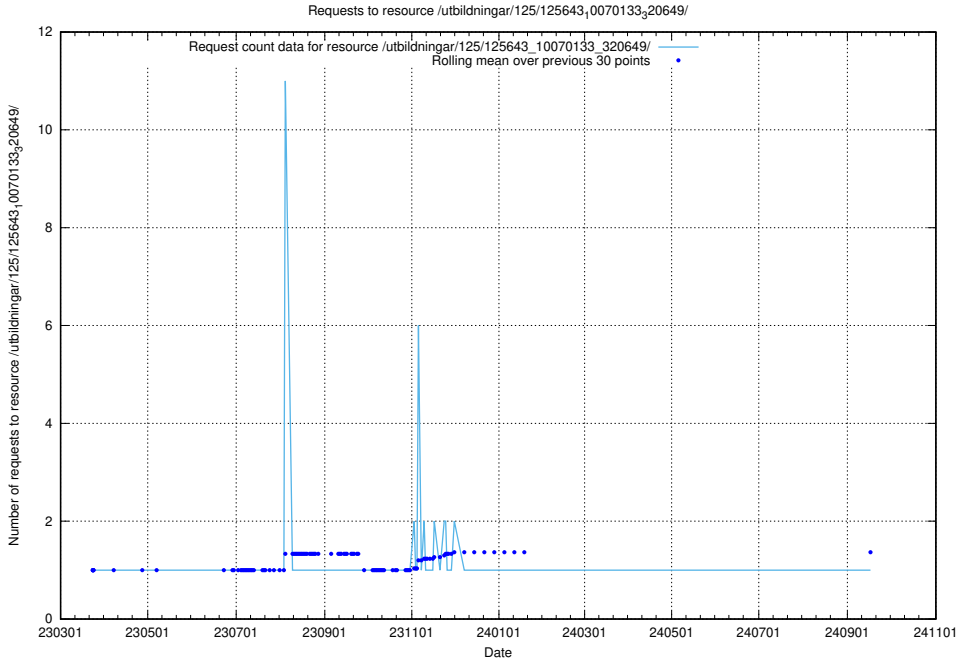

5.1137 Usage of /utbildningar/125/125643_10070133_320649/

Here, we count the number of requests to resource /utbildningar/125/125643_10070133_320649/.