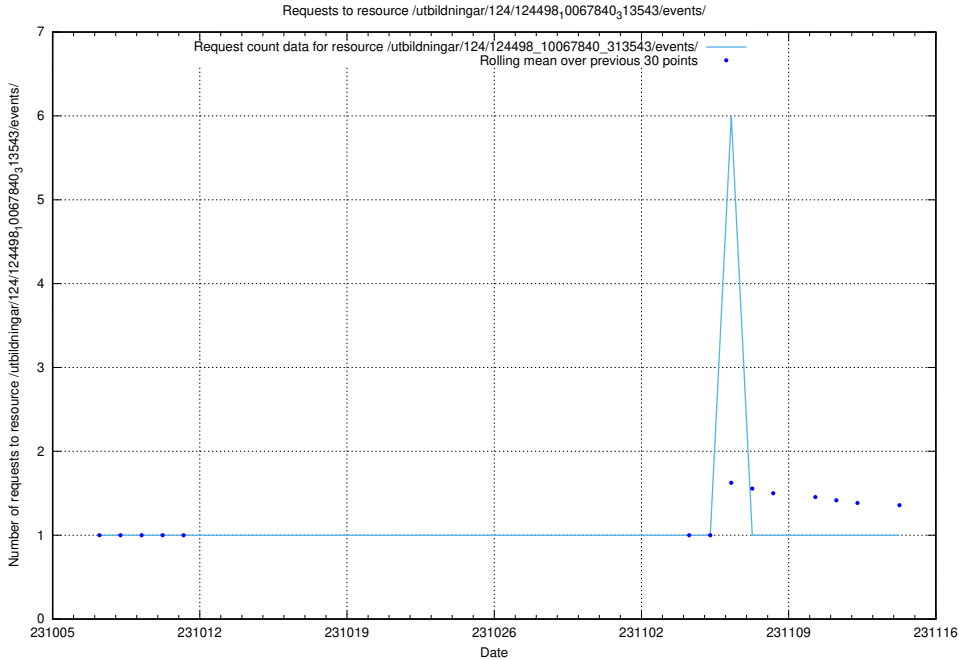

5.5232 Usage of /utbildningar/124/124498_10067840_313543/events/

Here, we count the number of requests to resource /utbildningar/124/124498_10067840_313543/events/