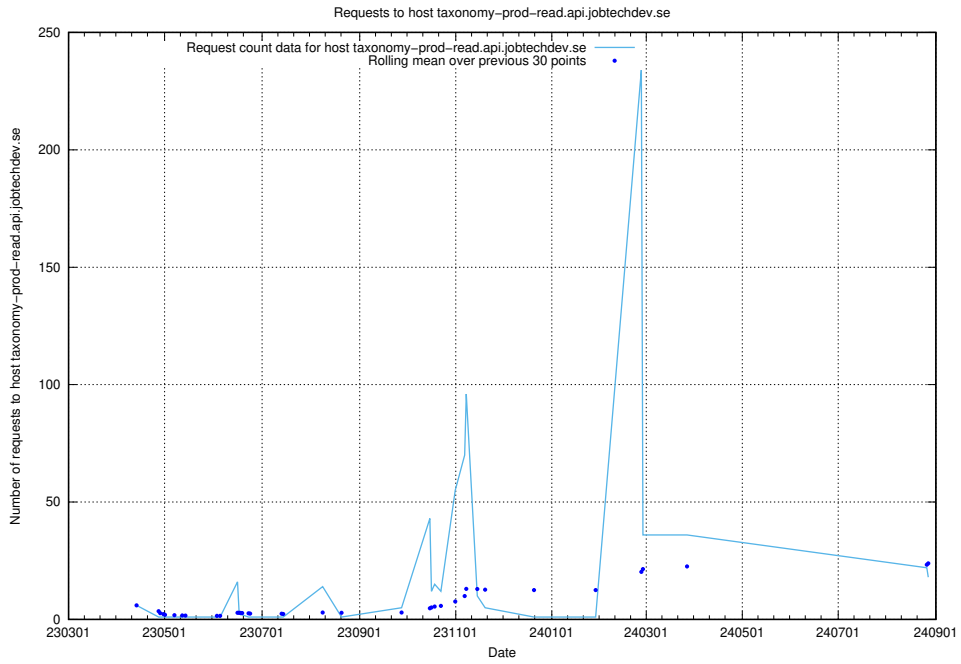

7.35 Usage of taxonomy-prod-read.api.jobtechdev.se

Here, we count the number of requests to host taxonomy-prod-read.api.jobtechdev.se.