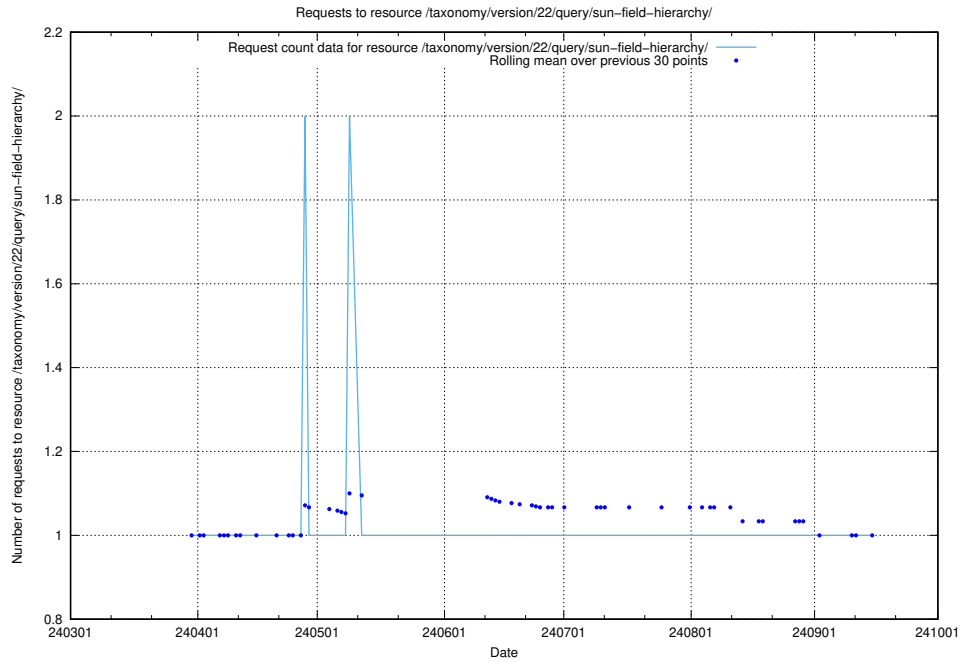

5.2458 Usage of /taxonomy/version/22/query/sun-field-hierarchy/

Here, we count the number of requests to resource /taxonomy/version/22/query/sun-field-hierarchy/.