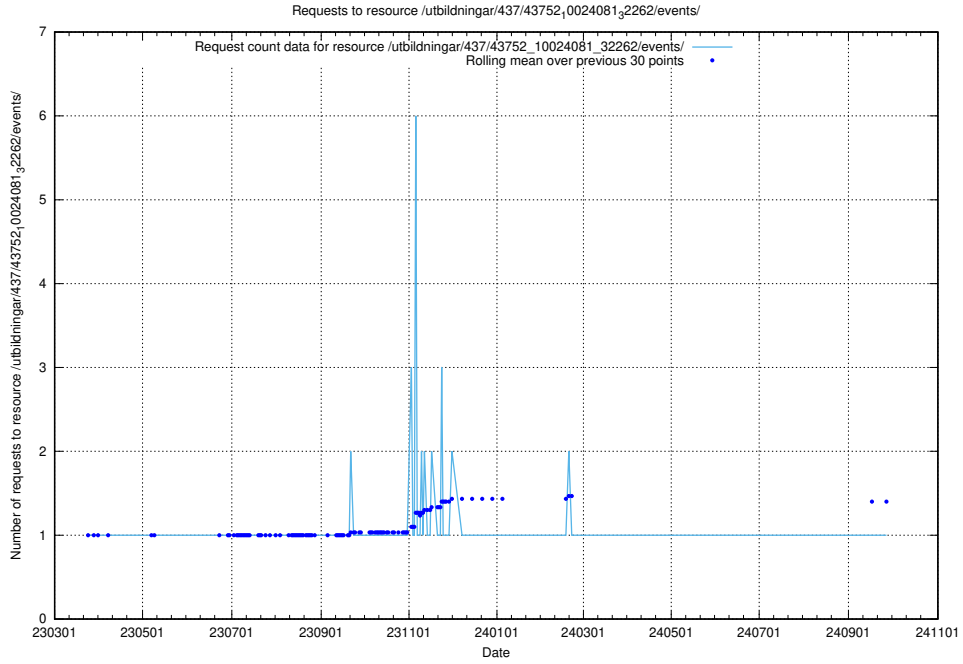

5.7032 Usage of /utbildningar/437/43752_10024081_32262/events/

Here, we count the number of requests to resource /utbildningar/437/43752_10024081_32262/events/.