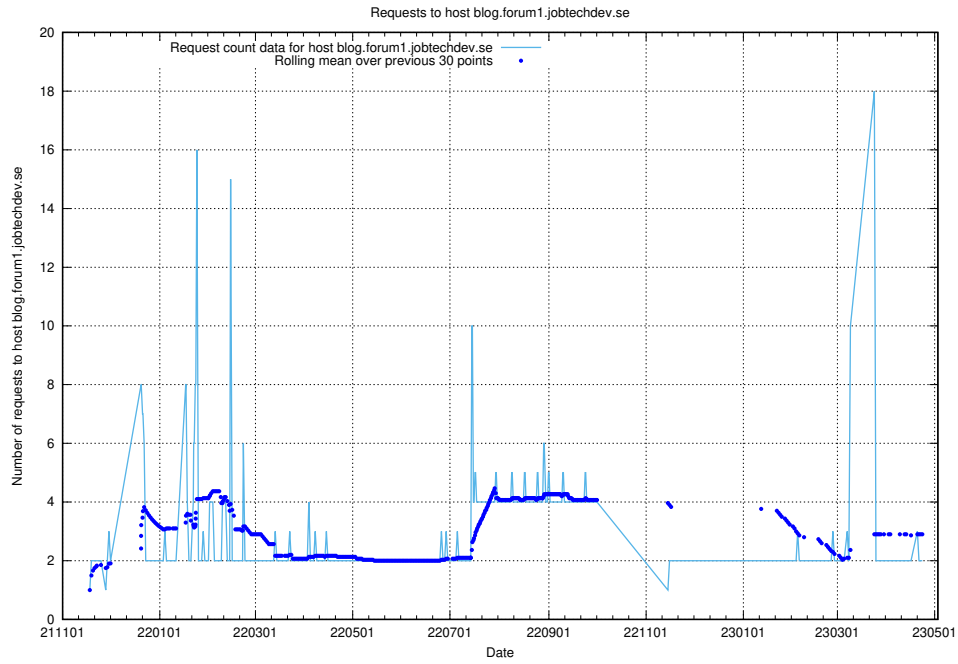

7.487 Usage of `blog.forum1.jobtechdev.se`

Here, we count the number of requests to host `blog.forum1.jobtechdev.se`.