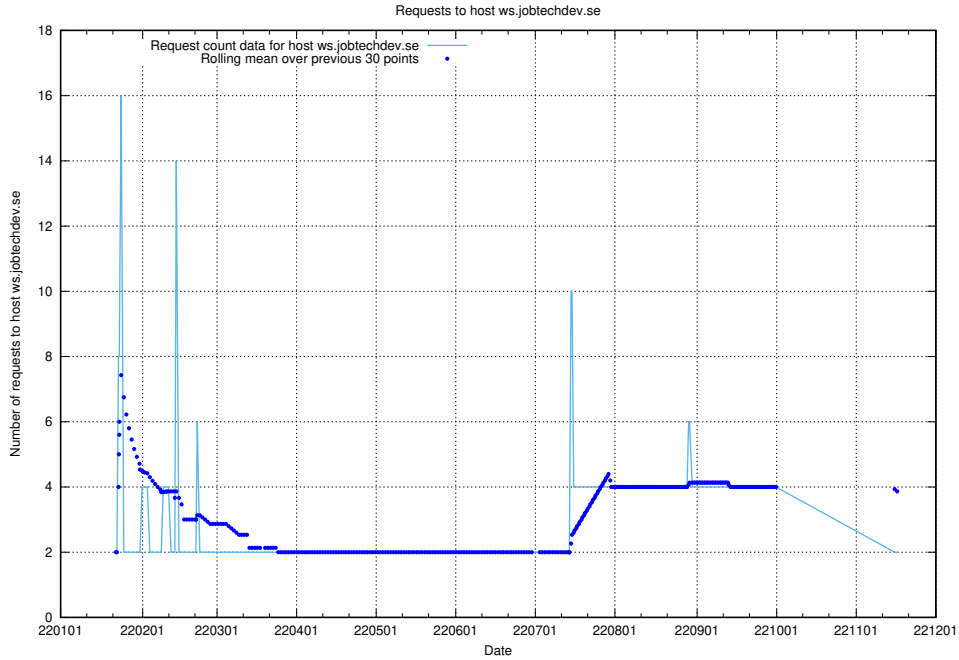

7.585 Usage of ws.jobtechdev.se

Here, we count the number of requests to host ws.jobtechdev.se.