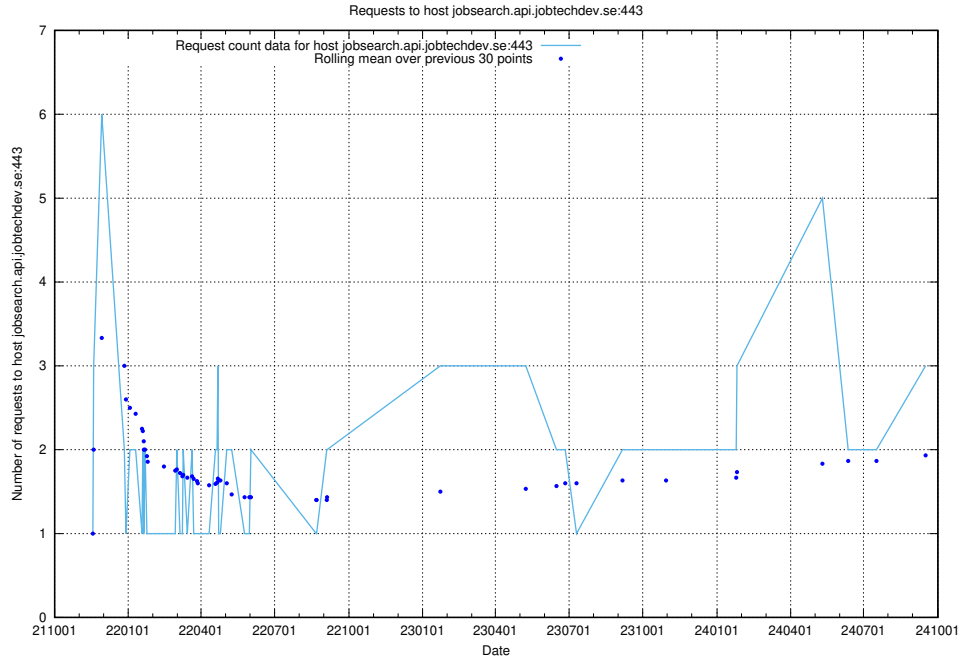

7.225 Usage of jobsearch.api.jobtechdev.se:443

Here, we count the number of requests to host jobsearch.api.jobtechdev.se:443.