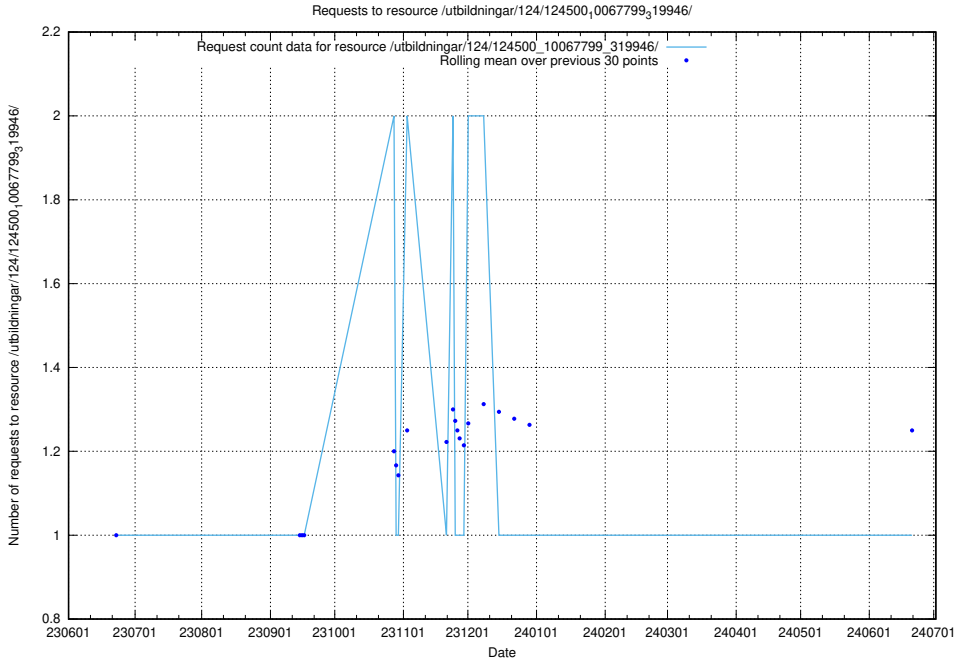

5.6578 Usage of /utbildningar/124/124500_10067799_319946/

Here, we count the number of requests to resource /utbildningar/124/124500_10067799_319946/.