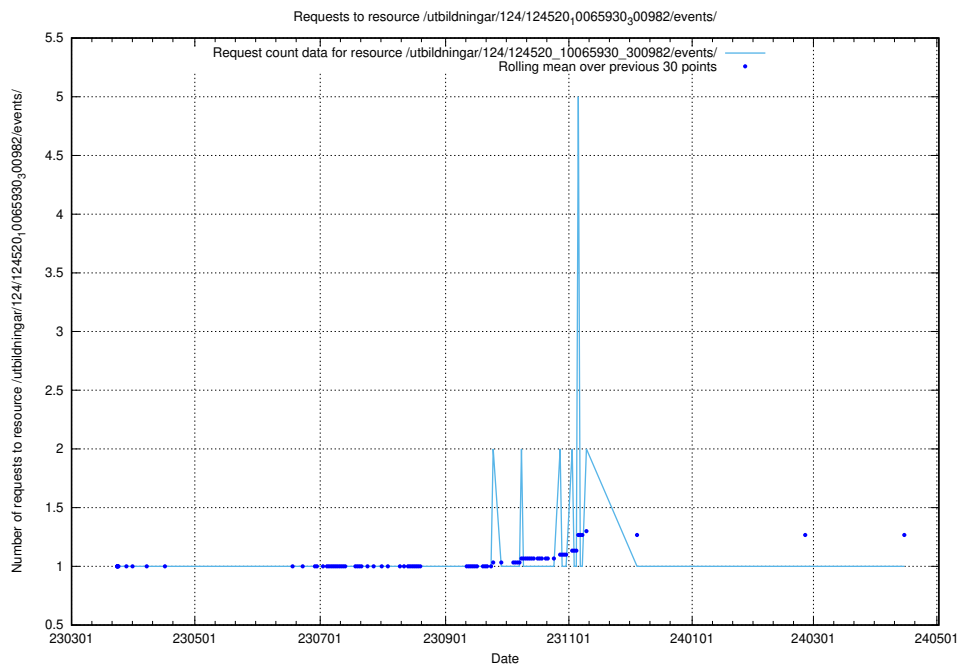

5.1860 Usage of /utbildningar/124/124520_10065930_300982/events/

Here, we count the number of requests to resource /utbildningar/124/124520_10065930_300982/events/