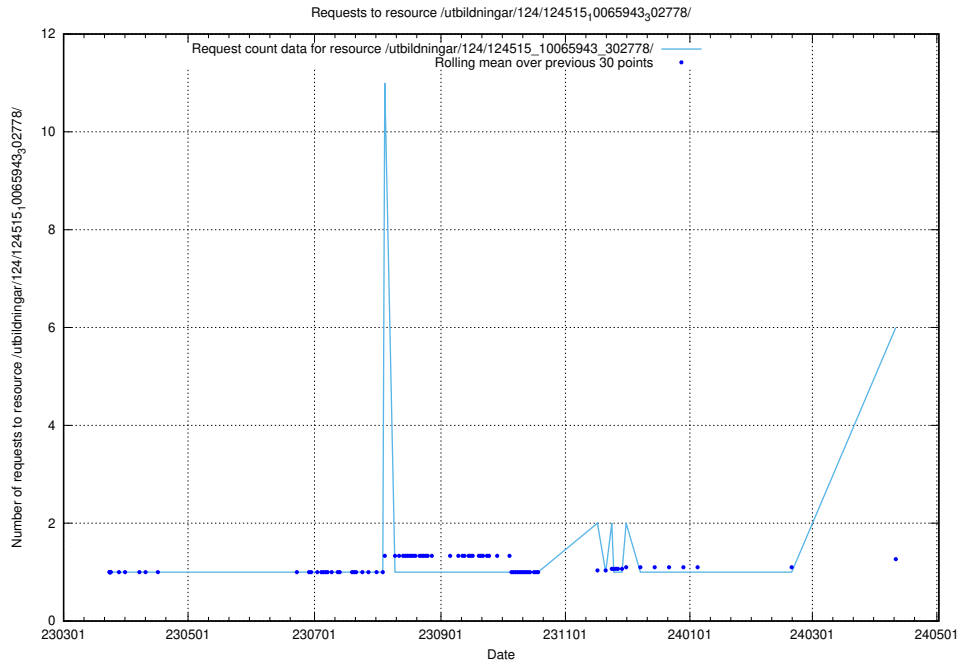

5.64 Usage of /utbildningar/124/124515_10065943_302778/

Here, we count the number of requests to resource /utbildningar/124/124515_10065943_302778/.