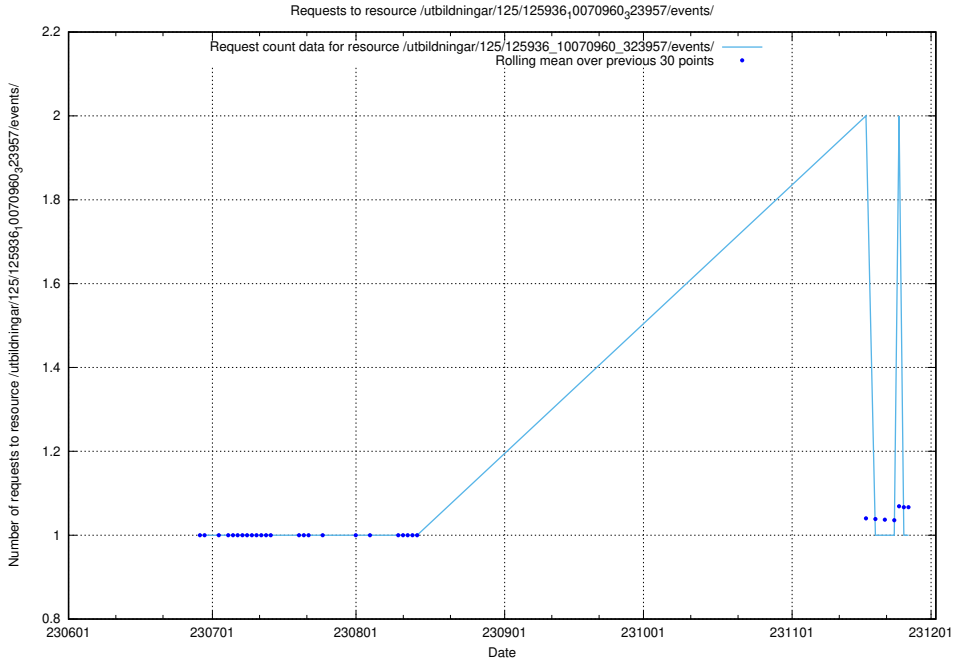

5.6287 Usage of /utbildningar/125/125936_10070960_323957/events/

Here, we count the number of requests to resource /utbildningar/125/125936_10070960_323957/events/