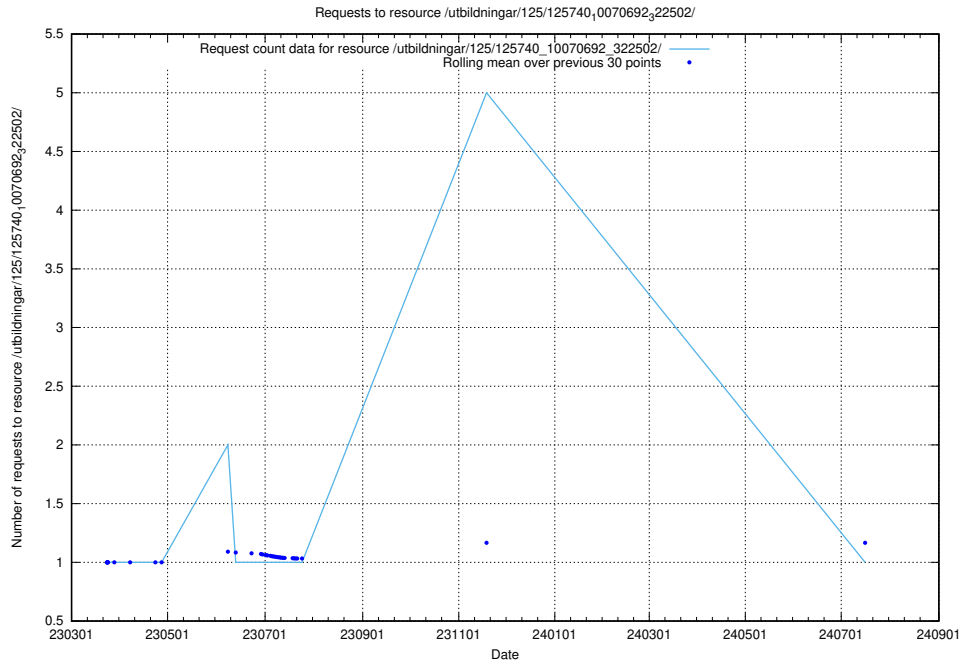

5.1064 Usage of /utbildningar/125/125740_10070692_322502/

Here, we count the number of requests to resource /utbildningar/125/125740_10070692_322502/.