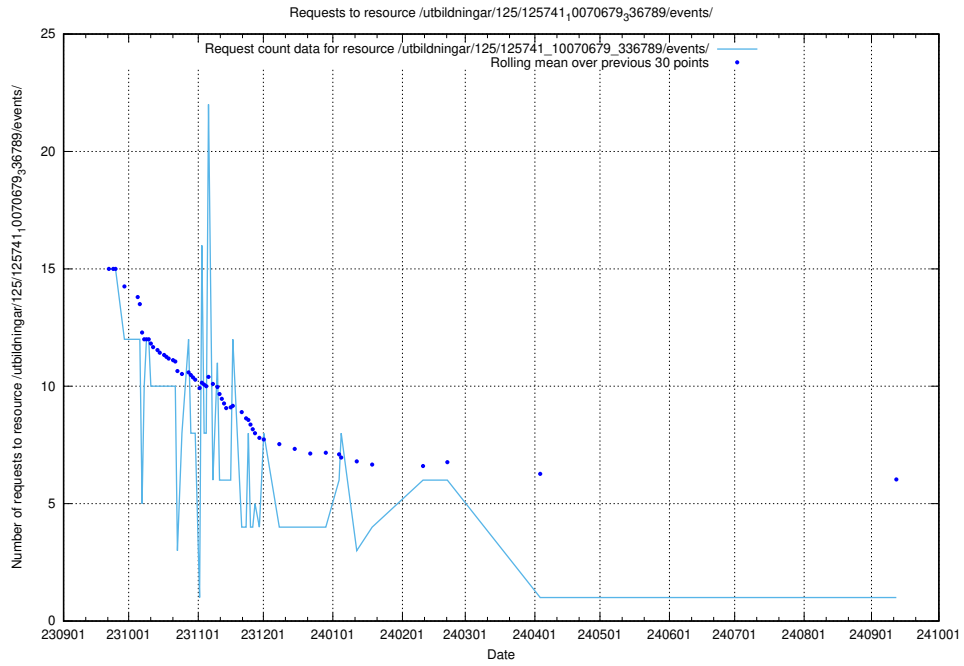

5.5330 Usage of /utbildningar/125/125741_10070679_336789/events/

Here, we count the number of requests to resource /utbildningar/125/125741_10070679_336789/events/