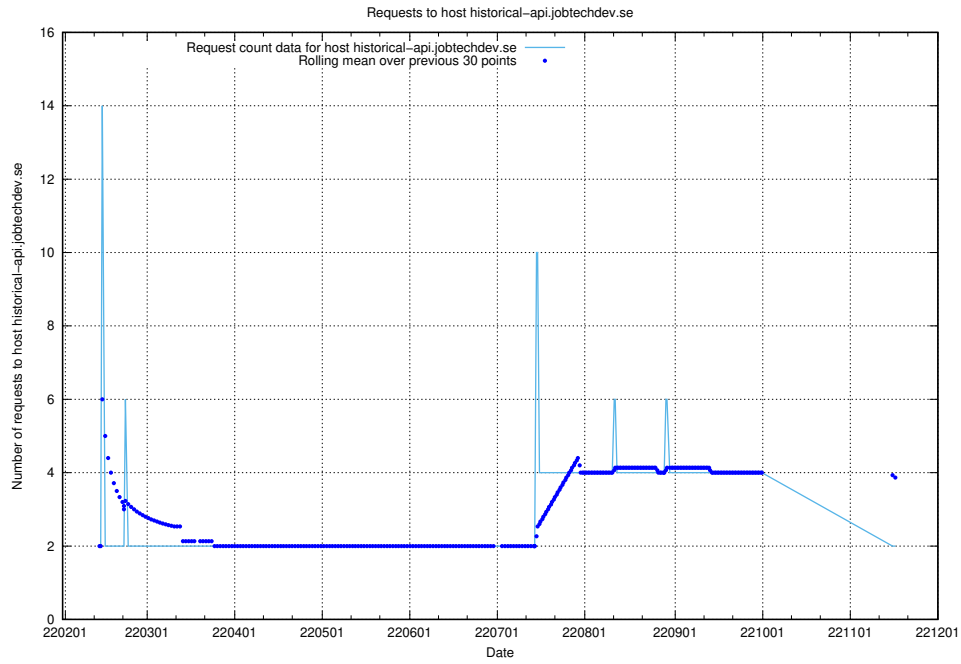

7.549 Usage of historical-api.jobtechdev.se

Here, we count the number of requests to host historical-api.jobtechdev.se.