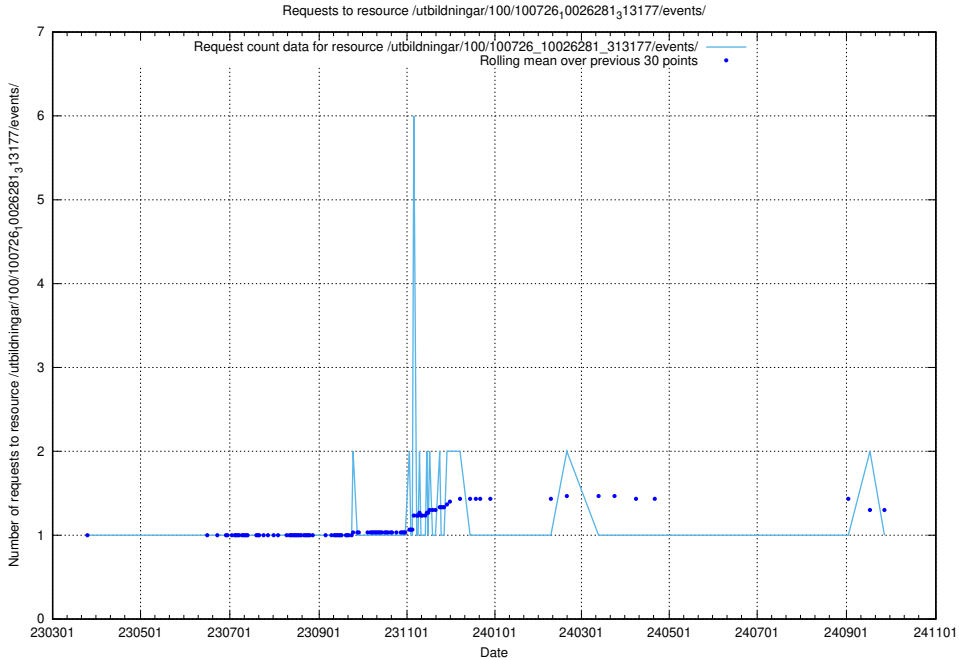

5.6879 Usage of /utbildningar/100/100726_10026281_313177/events/

Here, we count the number of requests to resource /utbildningar/100/100726_10026281_313177/events/