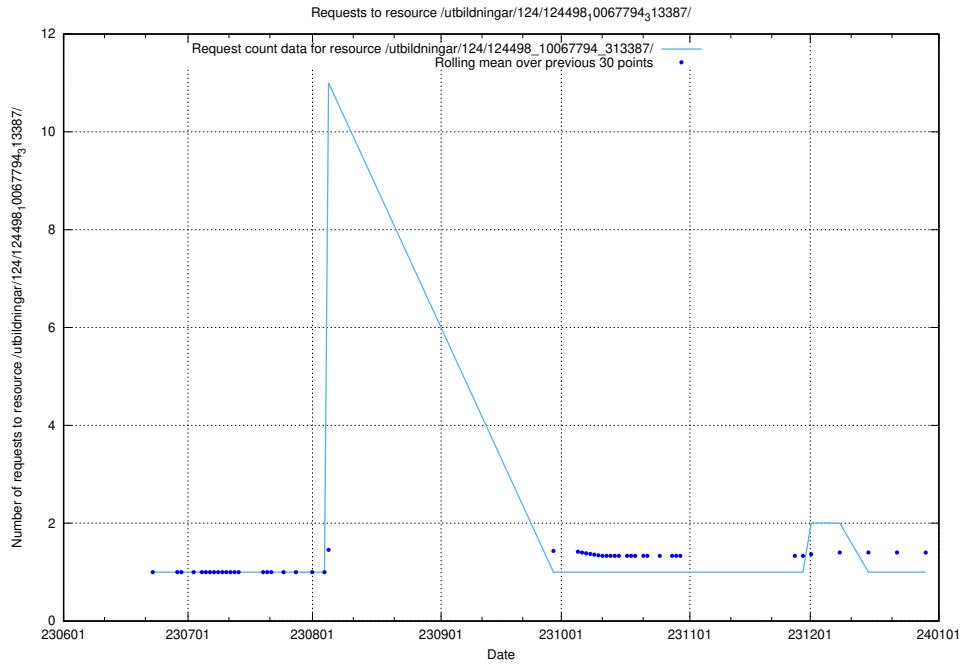

5.6591 Usage of /utbildningar/124/124498_10067794_313387/

Here, we count the number of requests to resource /utbildningar/124/124498_10067794_313387/.