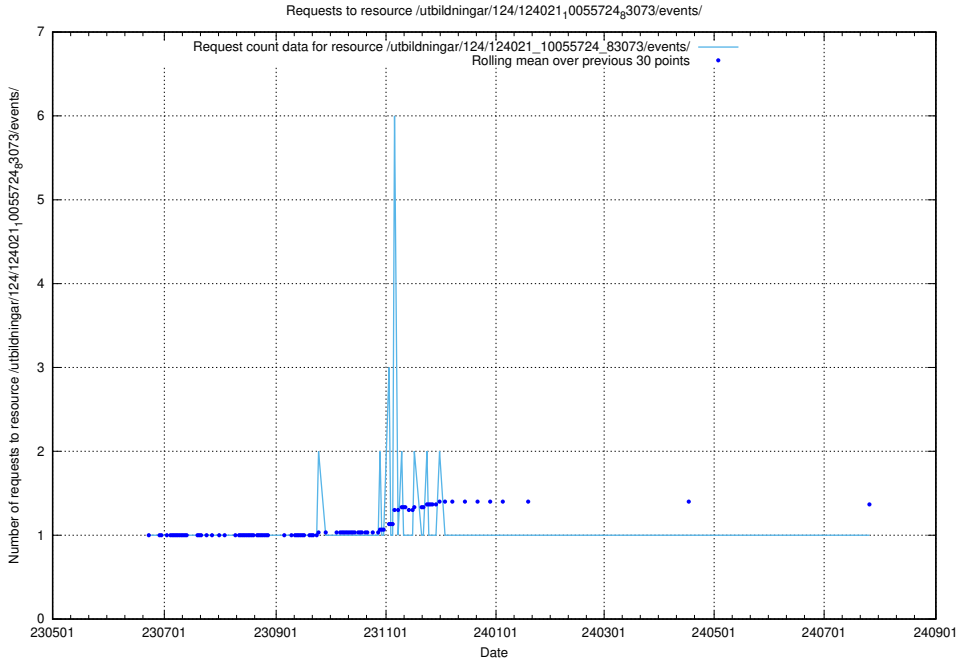

5.6618 Usage of /utbildningar/124/124021_10055724_83073/events/

Here, we count the number of requests to resource /utbildningar/124/124021_10055724_83073/events/.