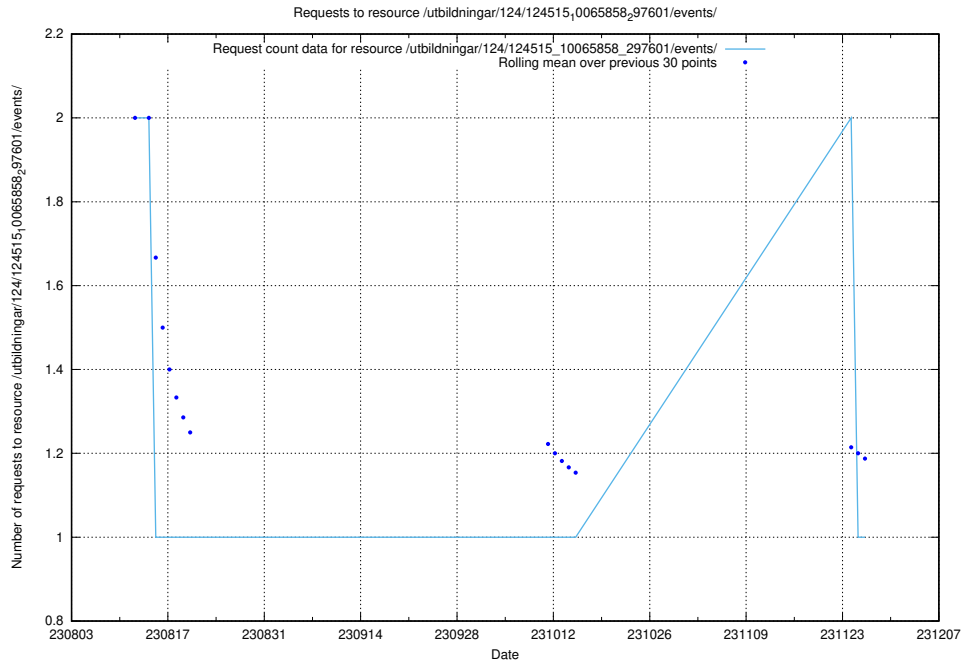

5.5639 Usage of /utbildningar/124/124515_10065858_297601/events/

Here, we count the number of requests to resource /utbildningar/124/124515_10065858_297601/events/