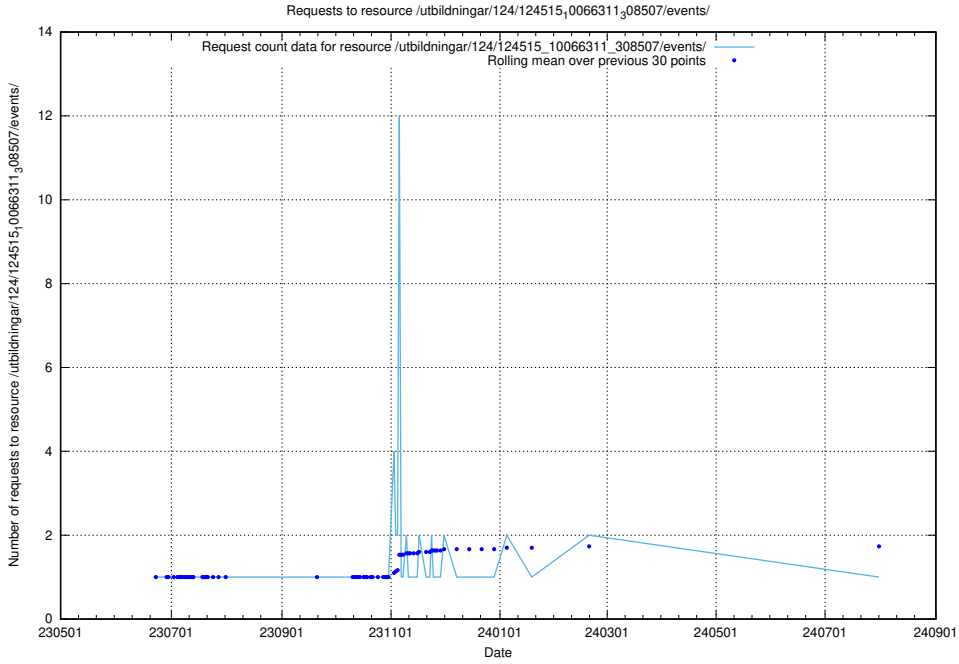

5.6569 Usage of /utbildningar/124/124515_10066311_308507/events/

Here, we count the number of requests to resource /utbildningar/124/124515_10066311_308507/events/