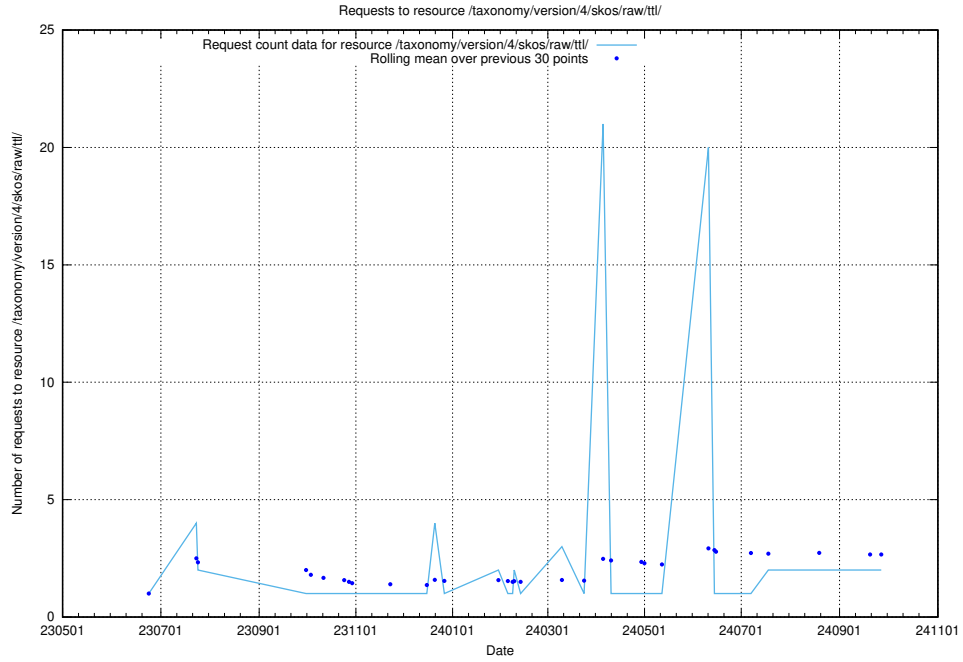

5.945 Usage of /taxonomy/version/4/skos/raw/ttl/

Here, we count the number of requests to resource /taxonomy/version/4/skos/raw/ttl/.