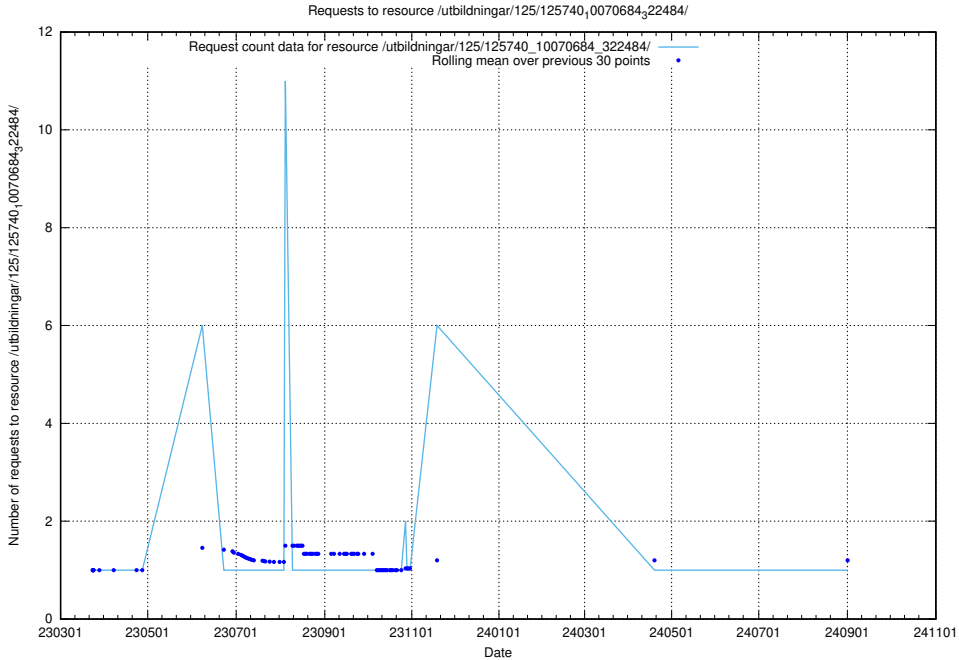

5.1074 Usage of /utbildningar/125/125740_10070684_322484/

Here, we count the number of requests to resource /utbildningar/125/125740_10070684_322484/.