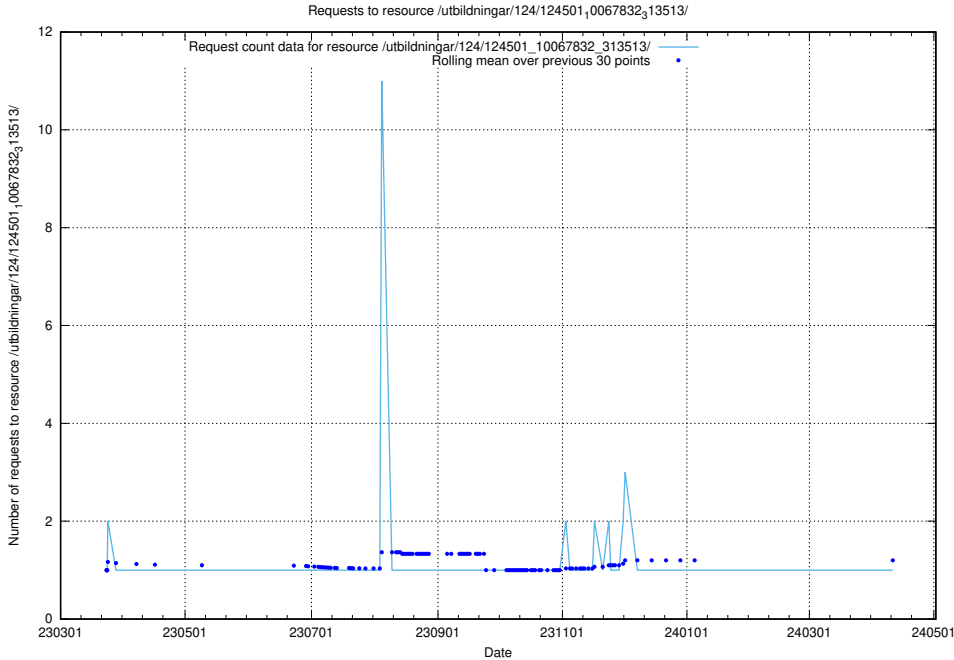

5.3108 Usage of /utbildningar/124/124501_10067832_313513/

Here, we count the number of requests to resource /utbildningar/124/124501_10067832_313513/.