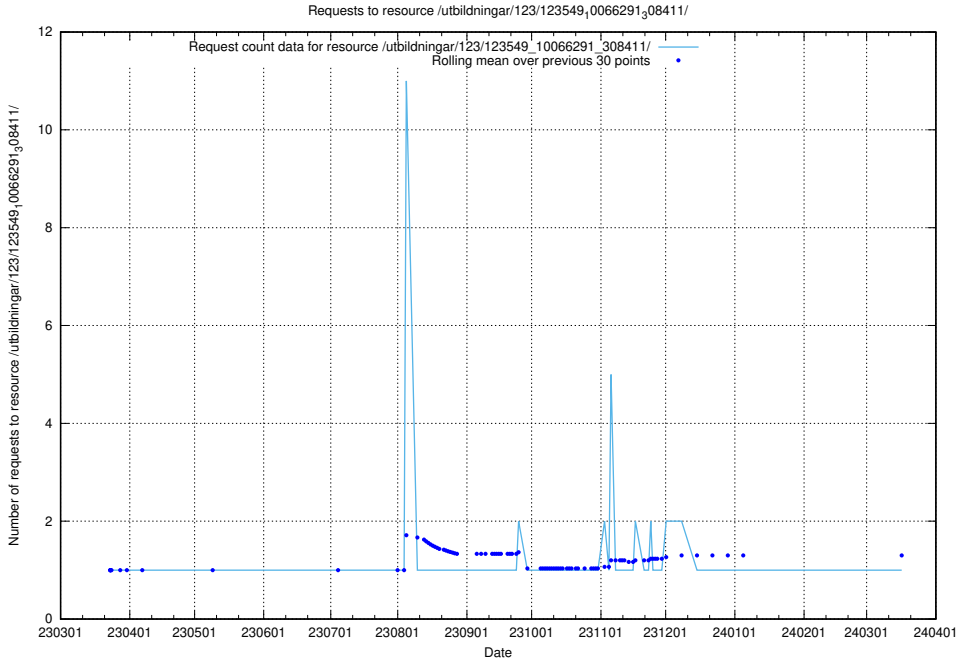

5.5346 Usage of /utbildningar/123/123549_10066291_308411/

Here, we count the number of requests to resource /utbildningar/123/123549_10066291_308411/.