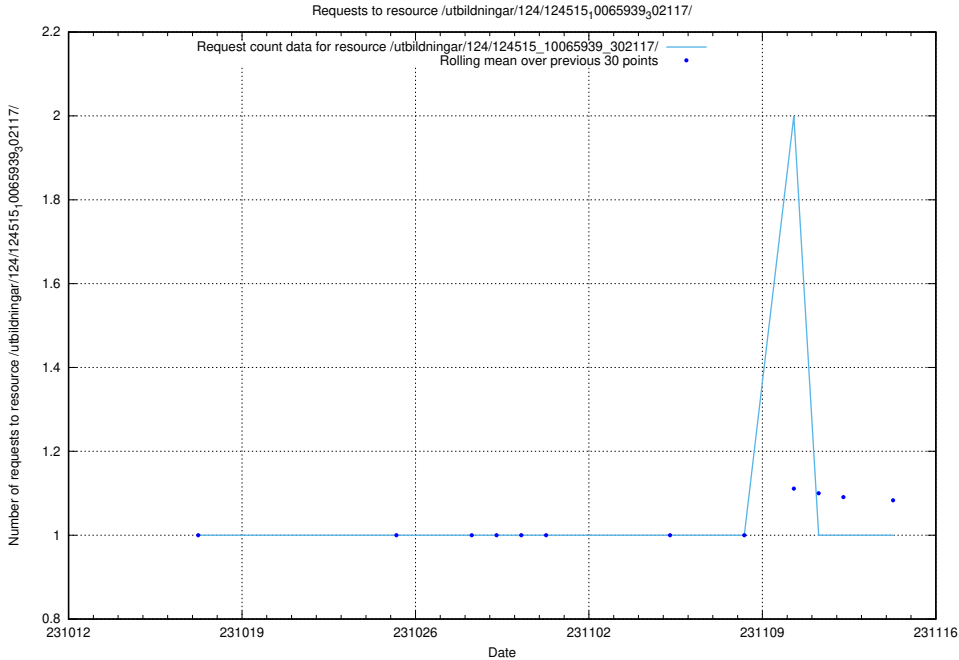

5.5150 Usage of /utbildningar/124/124515_10065939_302117/

Here, we count the number of requests to resource /utbildningar/124/124515_10065939_302117/.