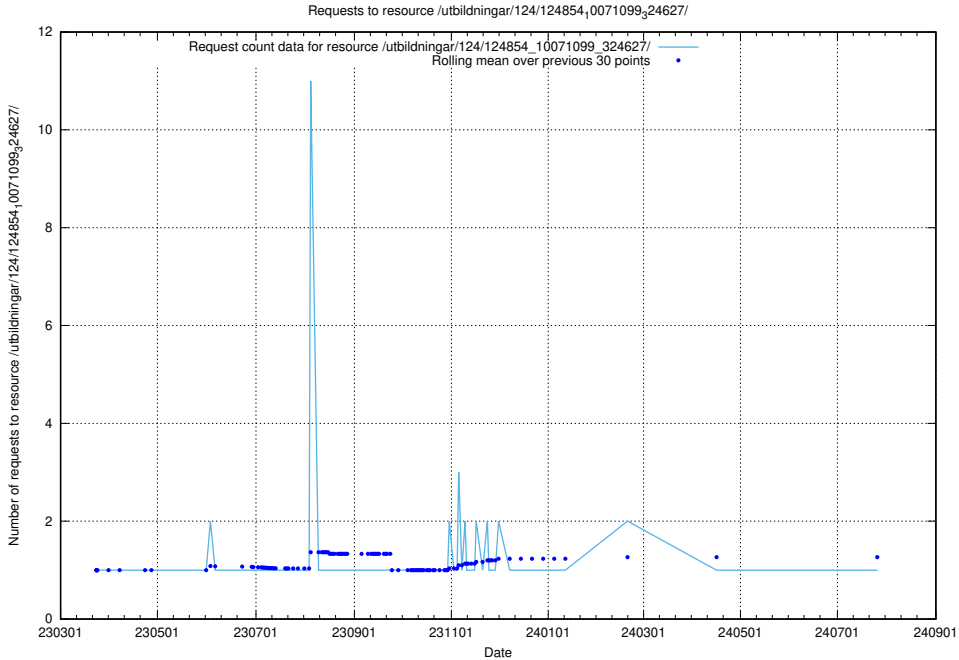

5.1378 Usage of /utbildningar/124/124854_10071099_324627/

Here, we count the number of requests to resource /utbildningar/124/124854_10071099_324627/.