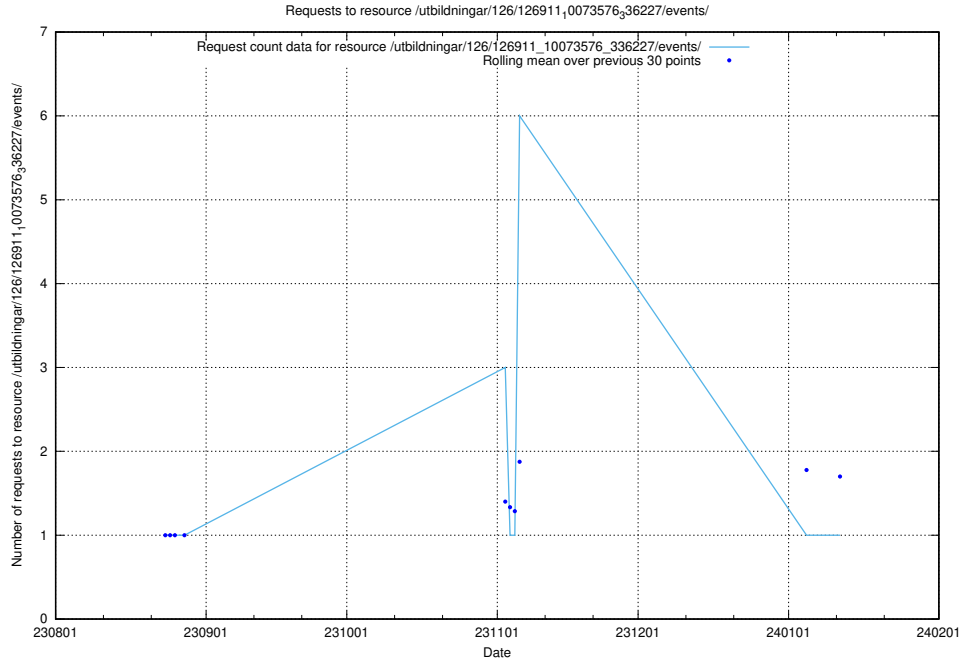

5.5555 Usage of /utbildningar/126/126911_10073576_336227/events/

Here, we count the number of requests to resource /utbildningar/126/126911_10073576_336227/events/