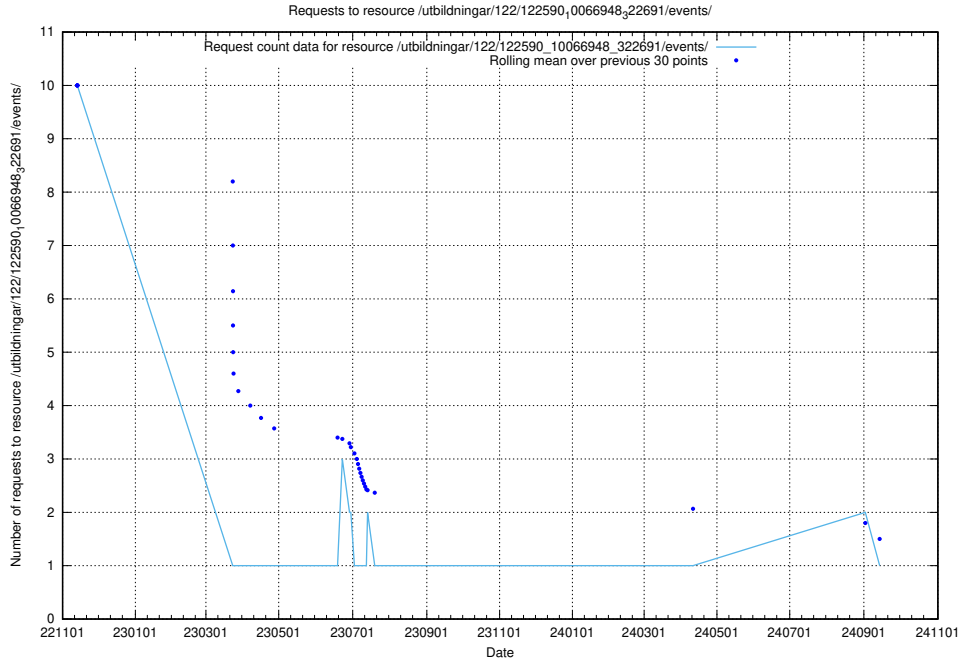

5.6548 Usage of /utbildningar/122/122590_10066948_322691/events/

Here, we count the number of requests to resource /utbildningar/122/122590_10066948_322691/events/