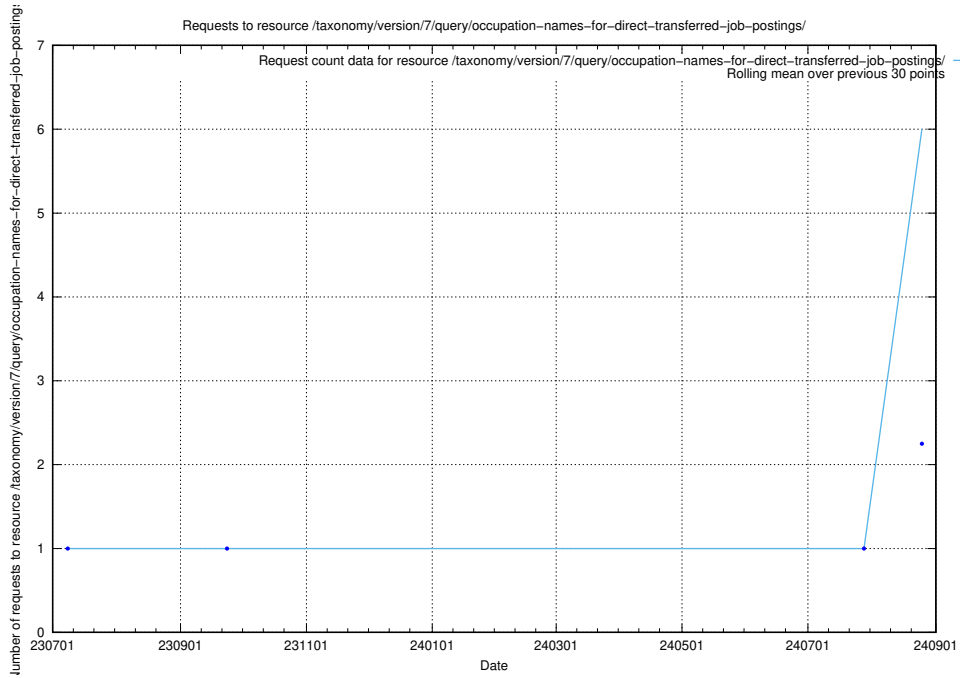

5.164 Usage of /taxonomy/version/7/query/occupation-names-for-direct-transferred-job-postings/

Here, we count the number of requests to resource /taxonomy/version/7/query/occupation-names-for-direct-transferred-job-postings/.