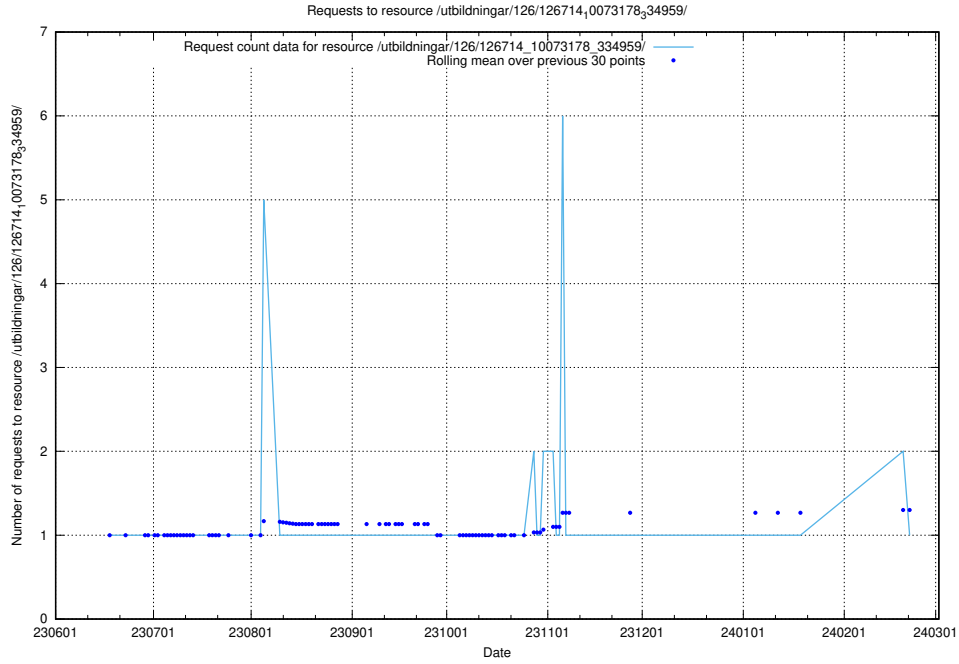

5.6654 Usage of /utbildningar/126/126714_10073178_334959/

Here, we count the number of requests to resource /utbildningar/126/126714_10073178_334959/.