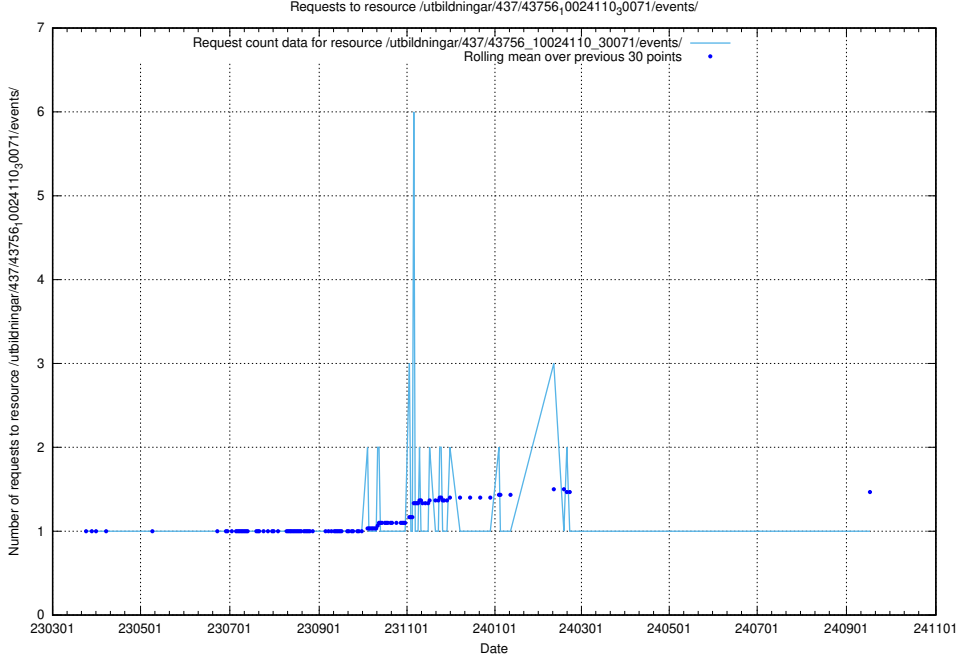

5.7028 Usage of /utbildningar/437/43756_10024110_30071/events/

Here, we count the number of requests to resource /utbildningar/437/43756_10024110_30071/events/.