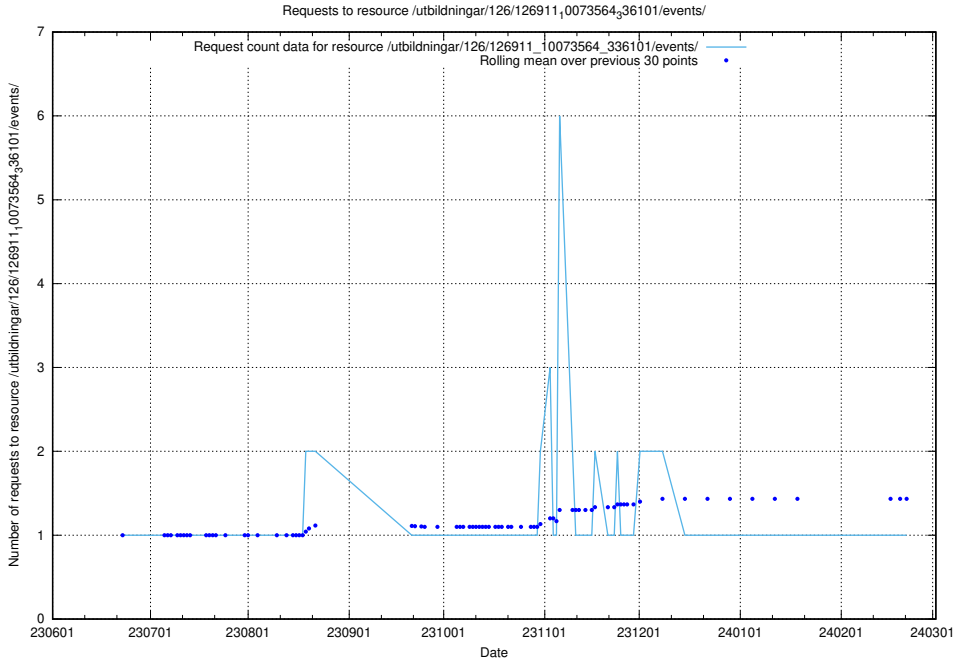

5.6408 Usage of /utbildningar/126/126911_10073564_336101/events/

Here, we count the number of requests to resource /utbildningar/126/126911_10073564_336101/events/