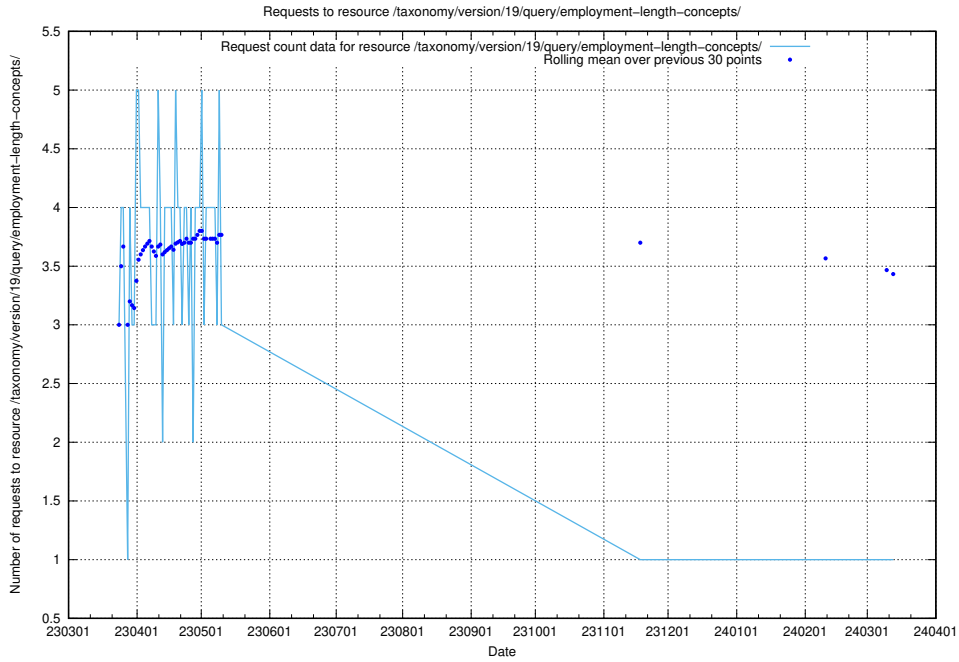

5.6983 Usage of /taxonomy/version/19/query/employment-length-concepts/

Here, we count the number of requests to resource /taxonomy/version/19/query/employment-length-concepts/.