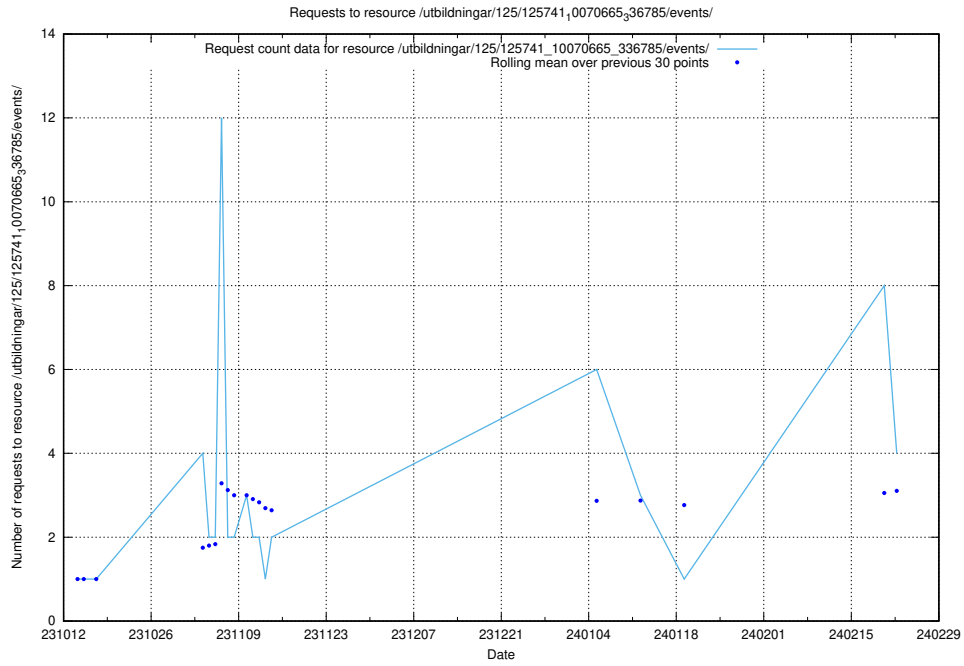

5.340 Usage of /utbildningar/125/125741_10070665_336785/events/

Here, we count the number of requests to resource /utbildningar/125/125741_10070665_336785/events/