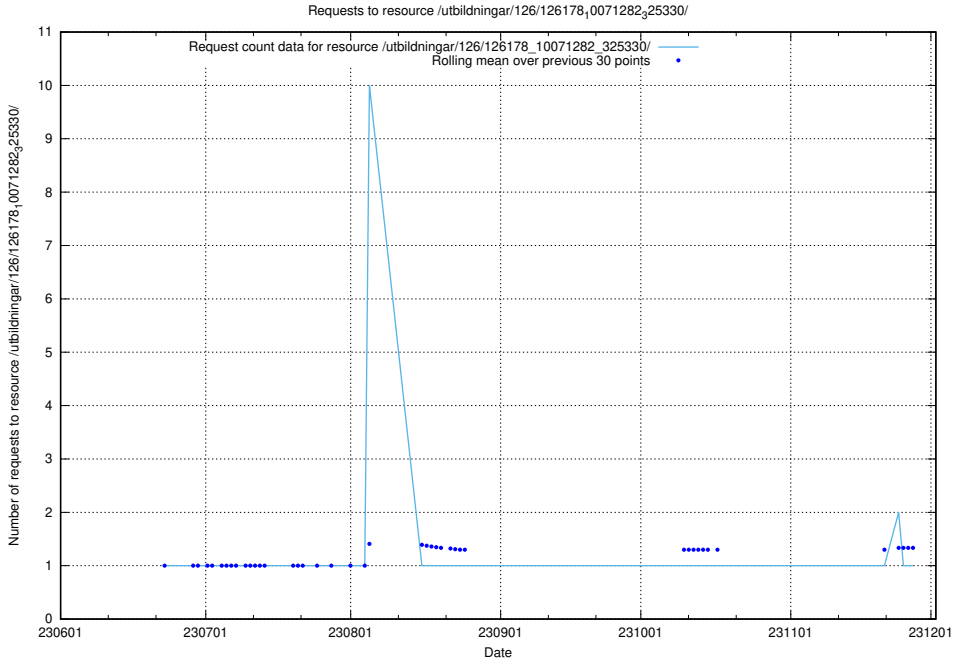

5.6473 Usage of /utbildningar/126/126178_10071282_325330/

Here, we count the number of requests to resource /utbildningar/126/126178_10071282_325330/.