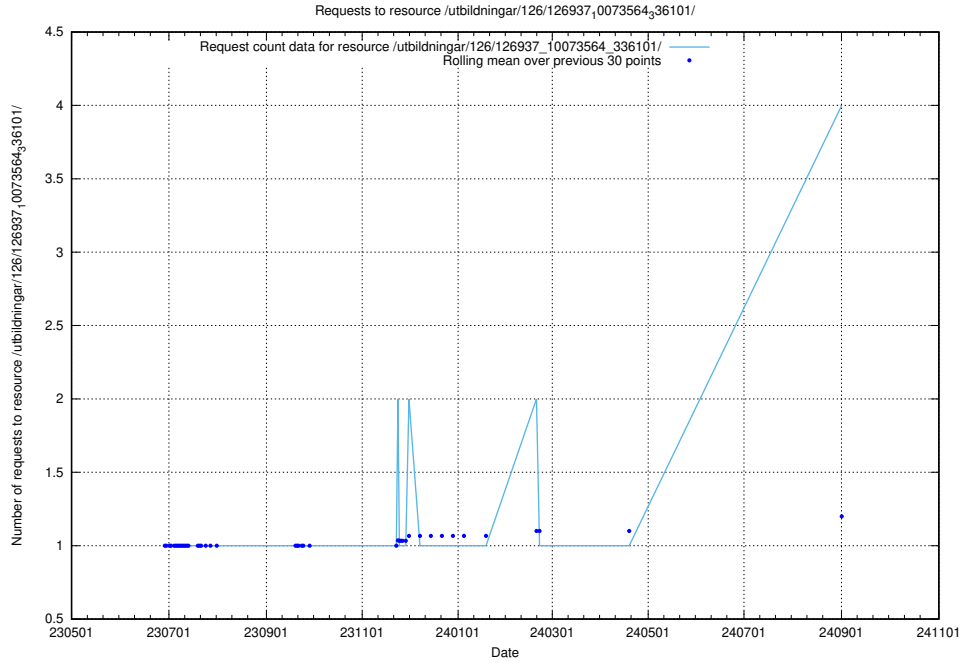

5.363 Usage of /utbildningar/126/126937_10073564_336101/

Here, we count the number of requests to resource /utbildningar/126/126937_10073564_336101/.