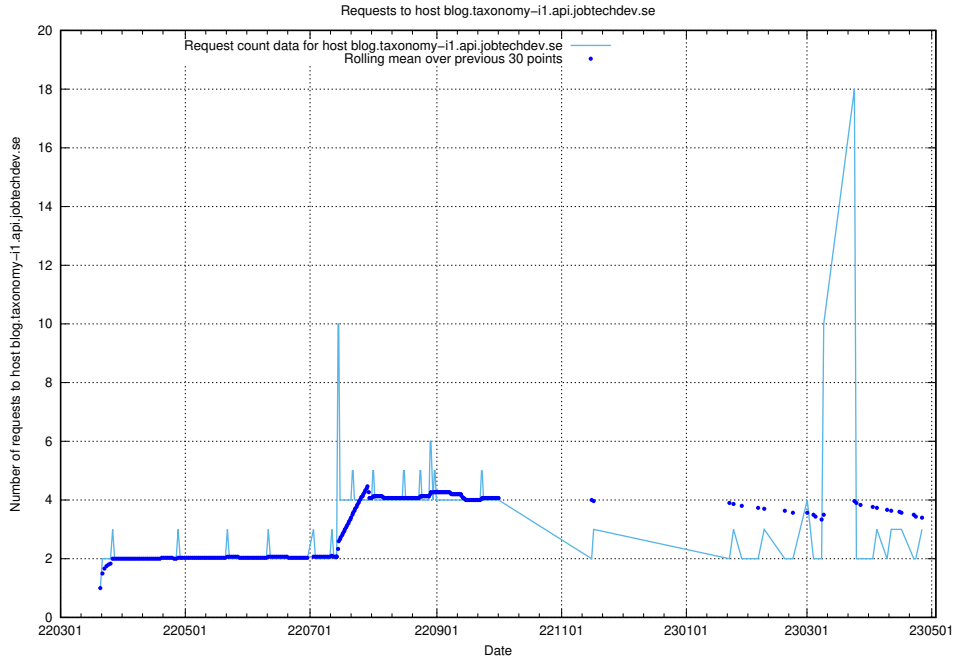

7.226 Usage of `blog.taxonomy-i1.api.jobtechdev.se`

Here, we count the number of requests to host `blog.taxonomy-i1.api.jobtechdev.se`.