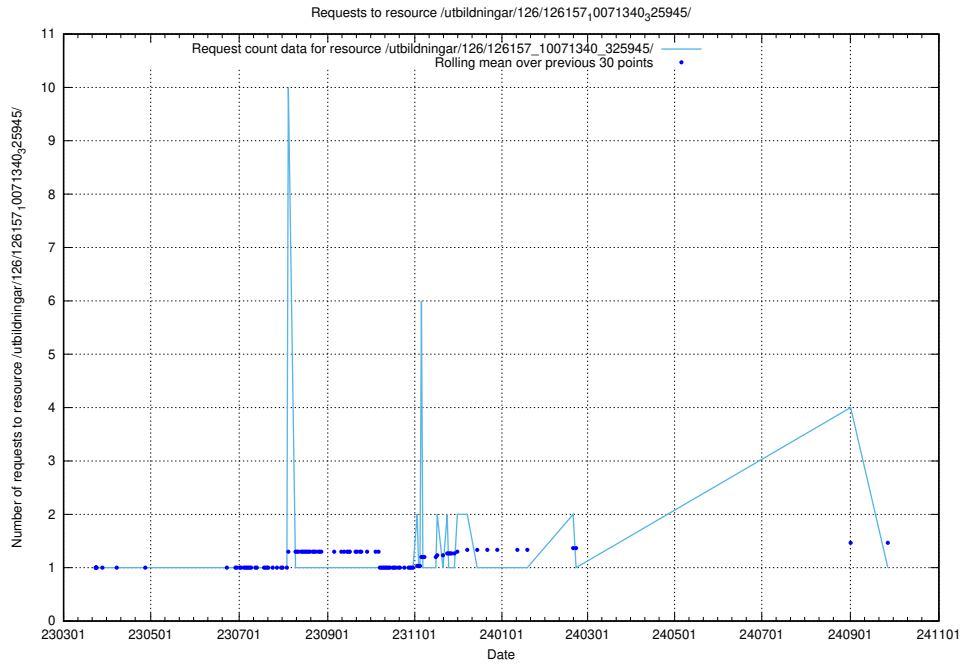

5.7269 Usage of /utbildningar/126/126157_10071340_325945/

Here, we count the number of requests to resource /utbildningar/126/126157_10071340_325945/.