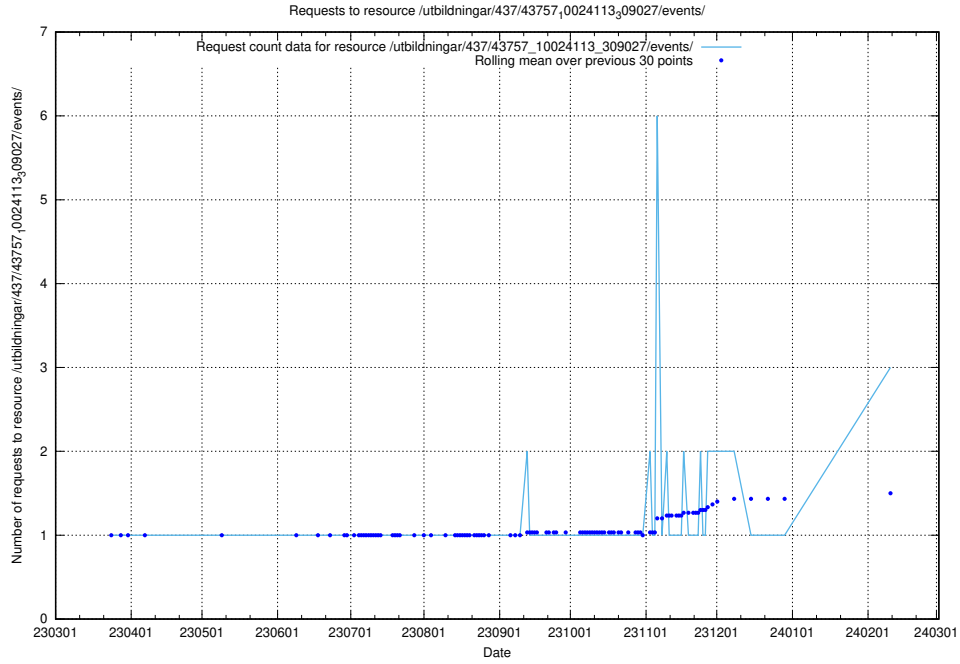

5.545 Usage of /utbildningar/437/43757_10024113_309027/events/

Here, we count the number of requests to resource /utbildningar/437/43757_10024113_309027/events/.