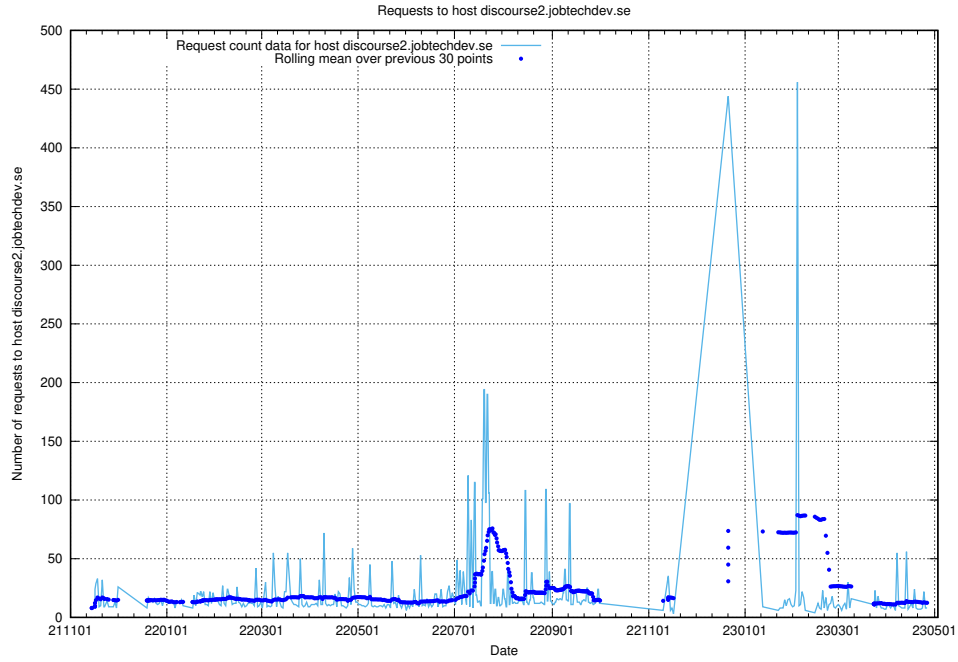

### 7.69 Usage of taxonomy.jobtechdev.se

Here, we count the number of requests to host taxonomy.jobtechdev.se.