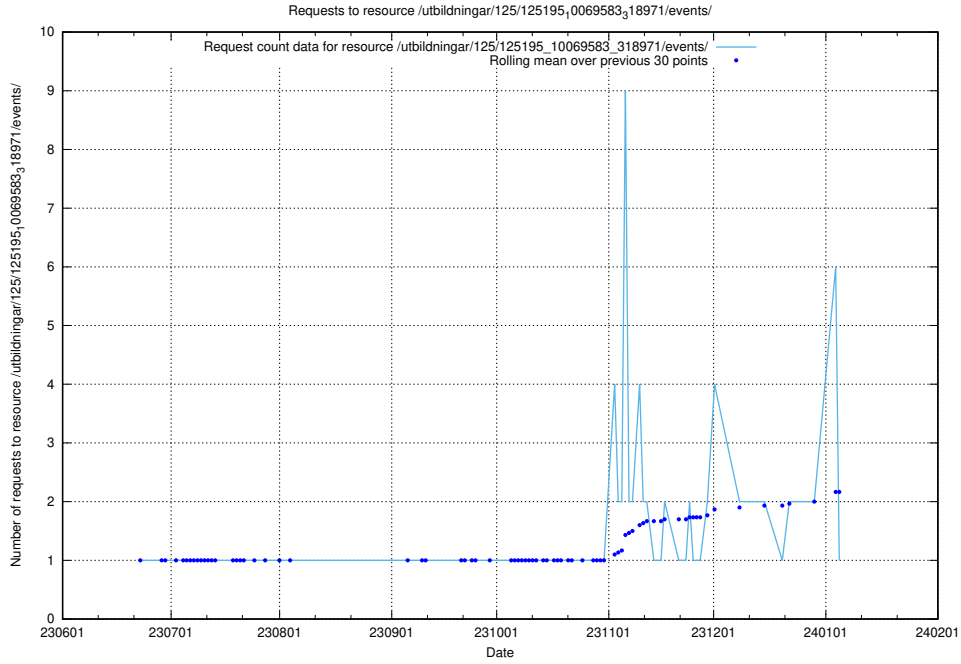

5.6525 Usage of /utbildningar/125/125195_10069583_318971/events/

Here, we count the number of requests to resource /utbildningar/125/125195_10069583_318971/events/