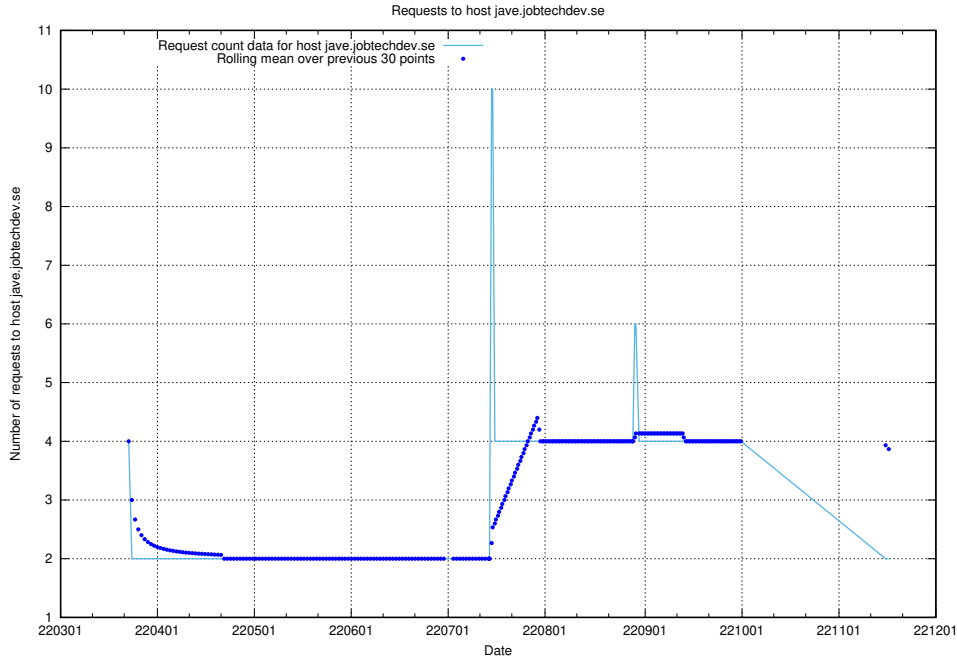

## 7.496 Usage of `jobstream-smoke.jobtechdev.se`

Here, we count the number of requests to host `jobstream-smoke.jobtechdev.se`.