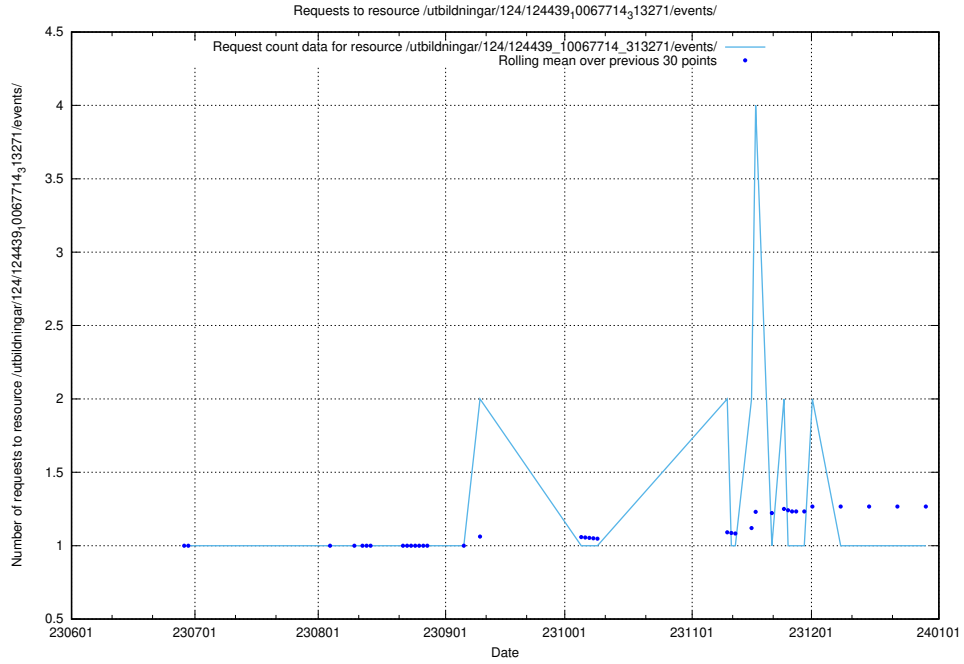

5.6350 Usage of /utbildningar/124/124439_10067714_313271/events/

Here, we count the number of requests to resource /utbildningar/124/124439_10067714_313271/events/