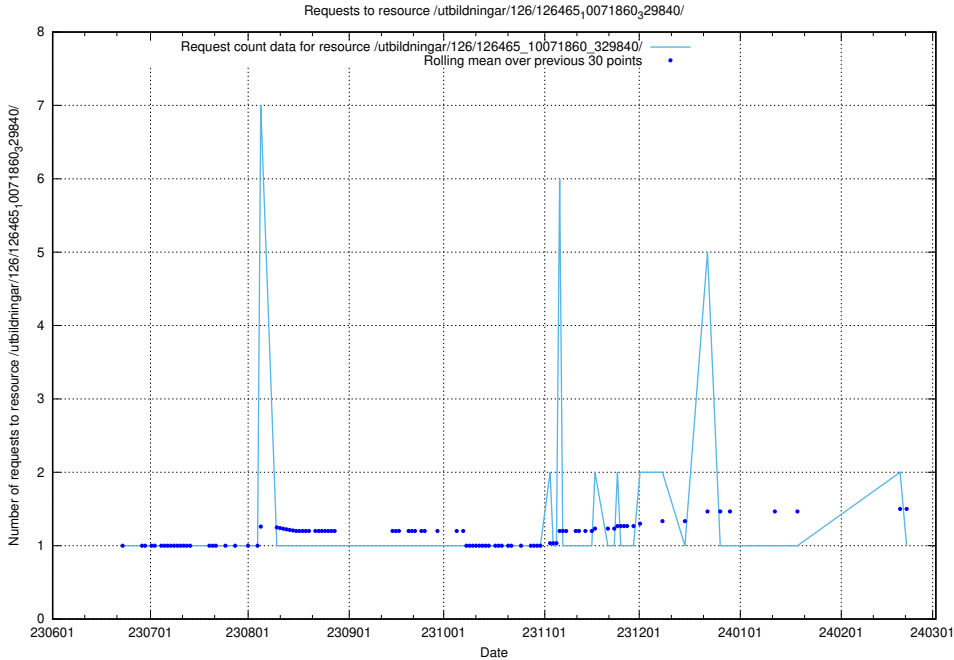

5.6458 Usage of /utbildningar/126/126465_10071860_329840/

Here, we count the number of requests to resource /utbildningar/126/126465_10071860_329840/.