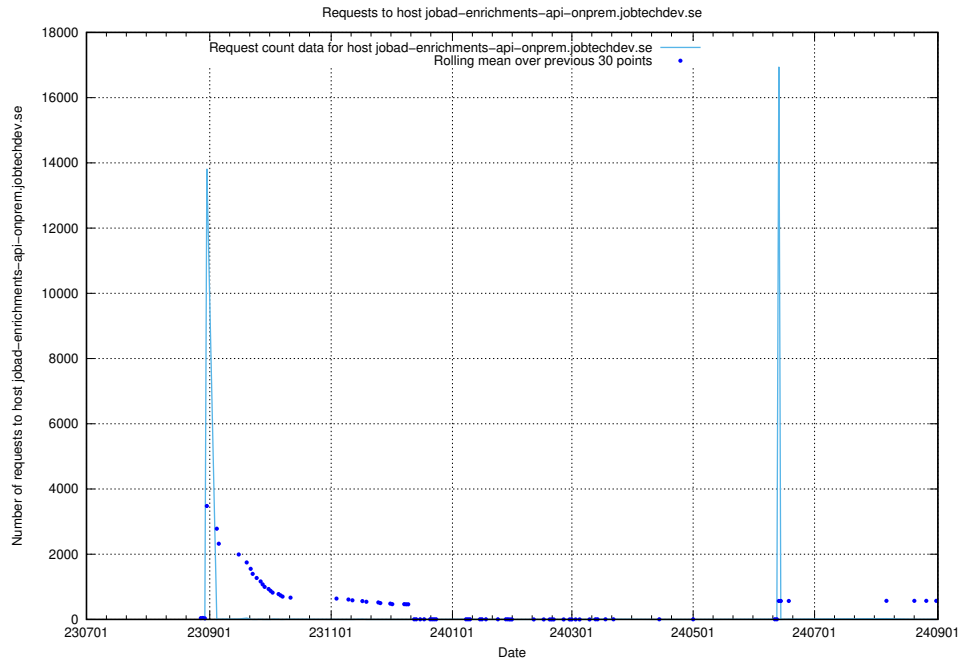

7.610 Usage of jobad-enrichments-api-onprem.jobtechdev.se

Here, we count the number of requests to host jobad-enrichments-api-onprem.jobtechdev.se.