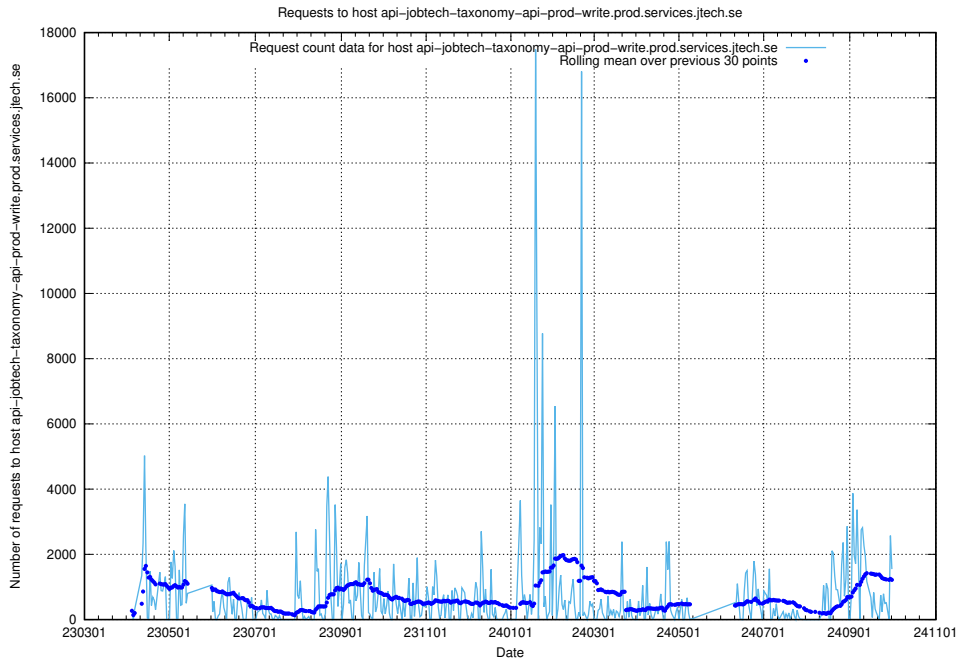

7.18 Usage of api-jobtech-taxonomy-api-prod-write.prod.services.jtech.se

Here, we count the number of requests to host api-jobtech-taxonomy-api-prod-write.prod.services.jtech.se.