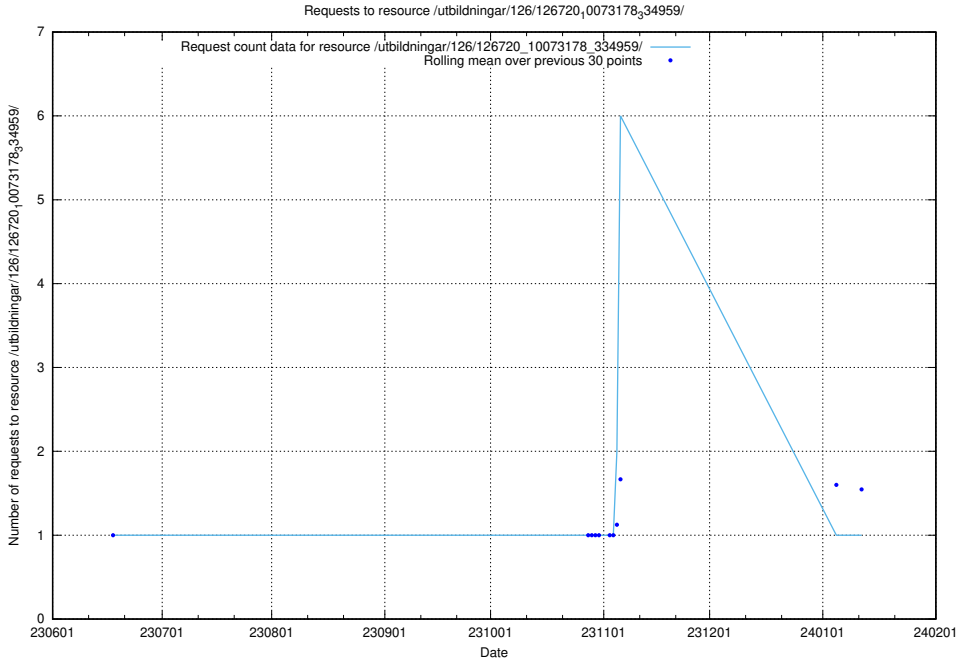

5.6653 Usage of /utbildningar/126/126720_10073178_334959/

Here, we count the number of requests to resource /utbildningar/126/126720_10073178_334959/.