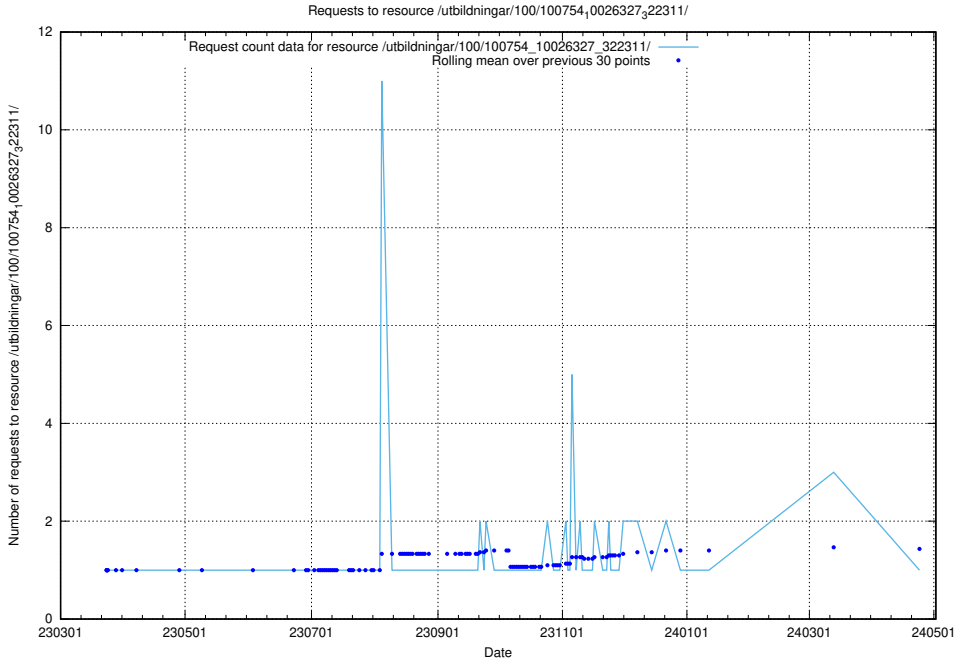

5.6411 Usage of /utbildningar/100/100754_10026327_322311/

Here, we count the number of requests to resource /utbildningar/100/100754_10026327_322311/.