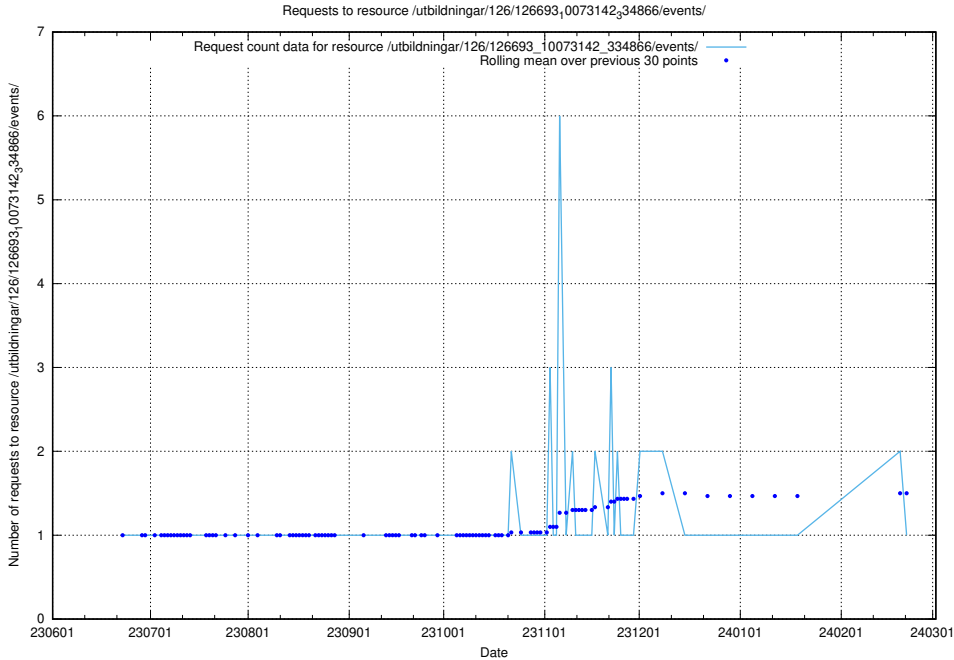

5.6451 Usage of /utbildningar/126/126693_10073142_334866/events/

Here, we count the number of requests to resource /utbildningar/126/126693_10073142_334866/events/