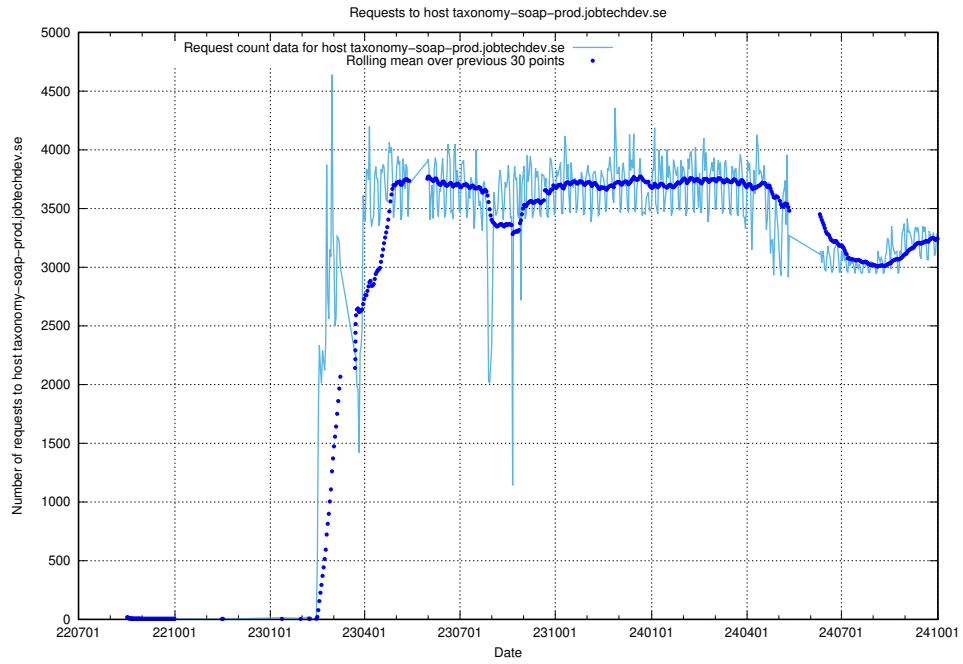

7.15 Usage of taxonomy-soap-prod.jobtechdev.se

Here, we count the number of requests to host taxonomy-soap-prod.jobtechdev.se.