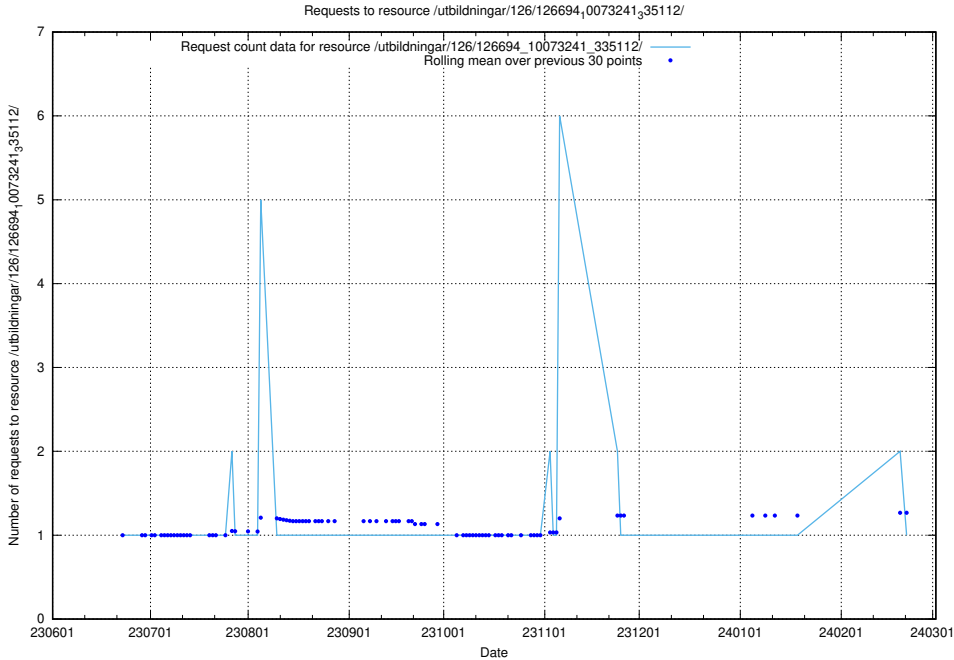

5.6442 Usage of /utbildningar/126/126694_10073241_335112/

Here, we count the number of requests to resource /utbildningar/126/126694_10073241_335112/.