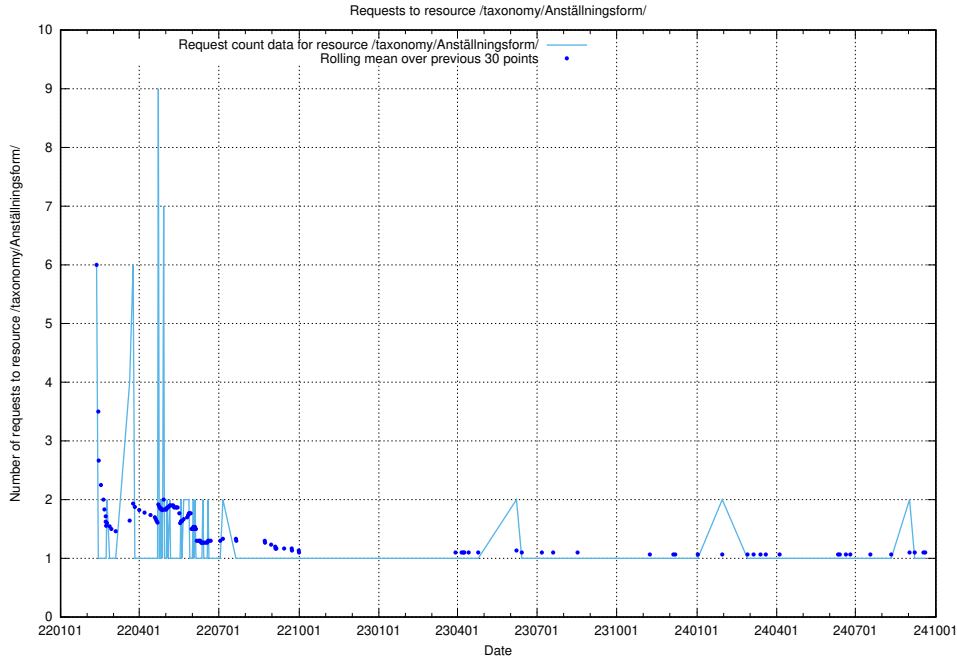

5.2185 Usage of /taxonomy/Anställningsform/

Here, we count the number of requests to resource /taxonomy/Anställningsform/.