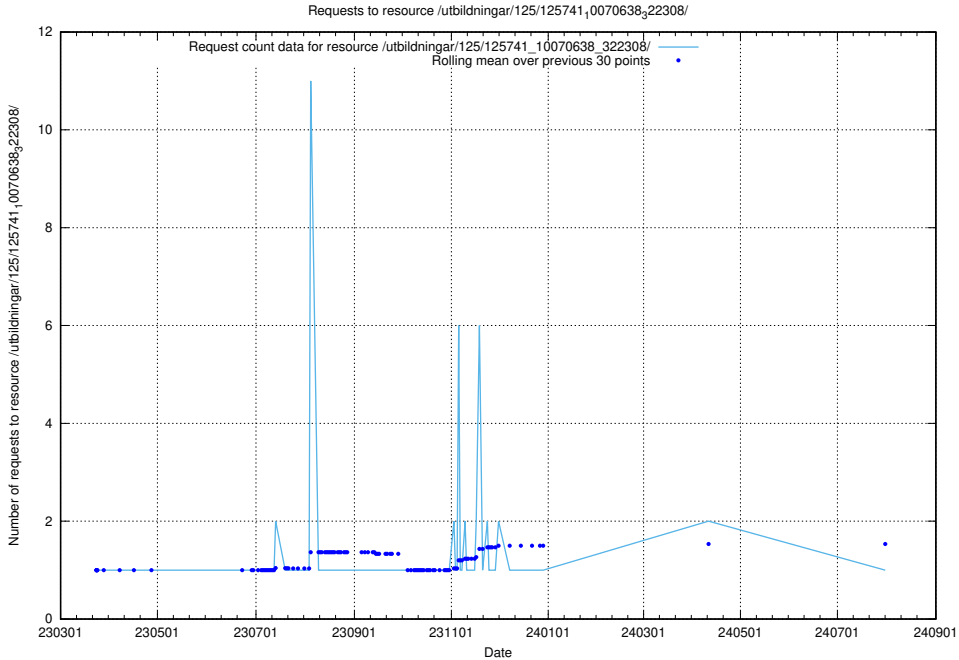

5.1052 Usage of /utbildningar/125/125741_10070638_322308/

Here, we count the number of requests to resource /utbildningar/125/125741_10070638_322308/.