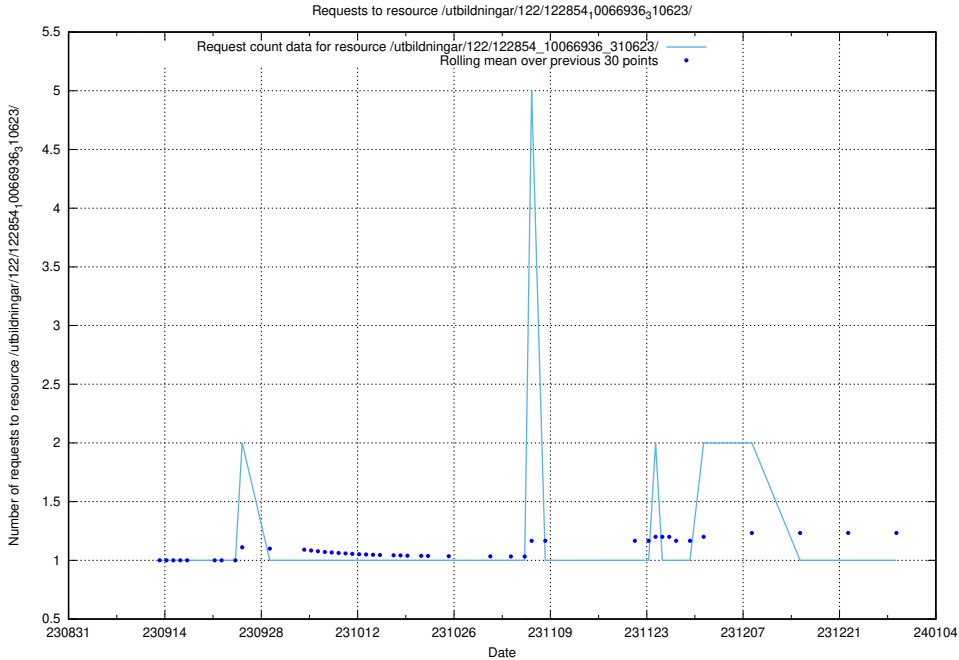

5.5428 Usage of /utbildningar/122/122854_10066936_310623/

Here, we count the number of requests to resource /utbildningar/122/122854_10066936_310623/.