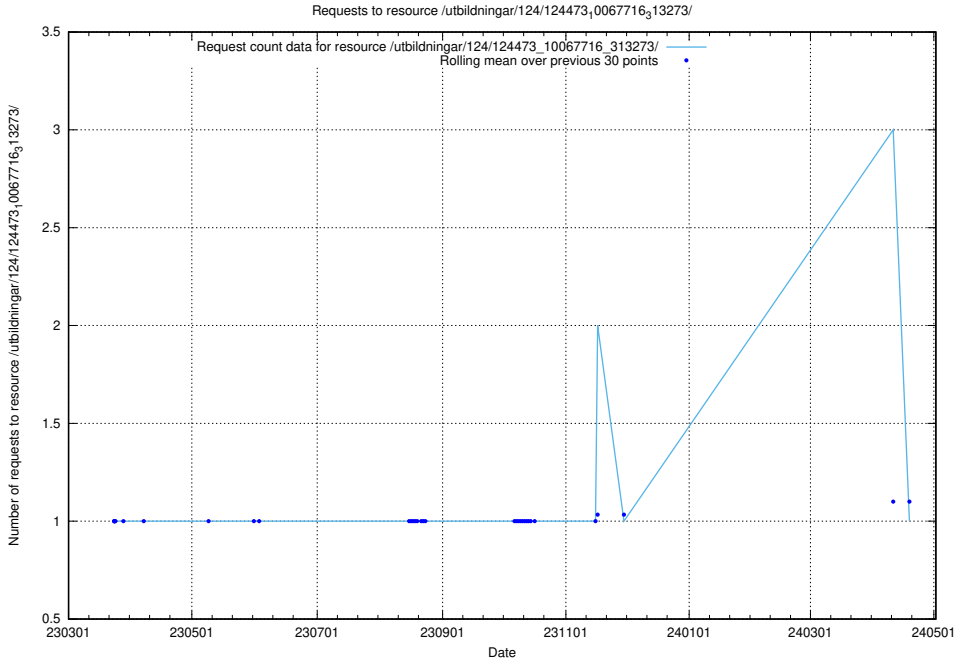

5.3789 Usage of /utbildningar/124/124473_10067716_313273/

Here, we count the number of requests to resource /utbildningar/124/124473_10067716_313273/.