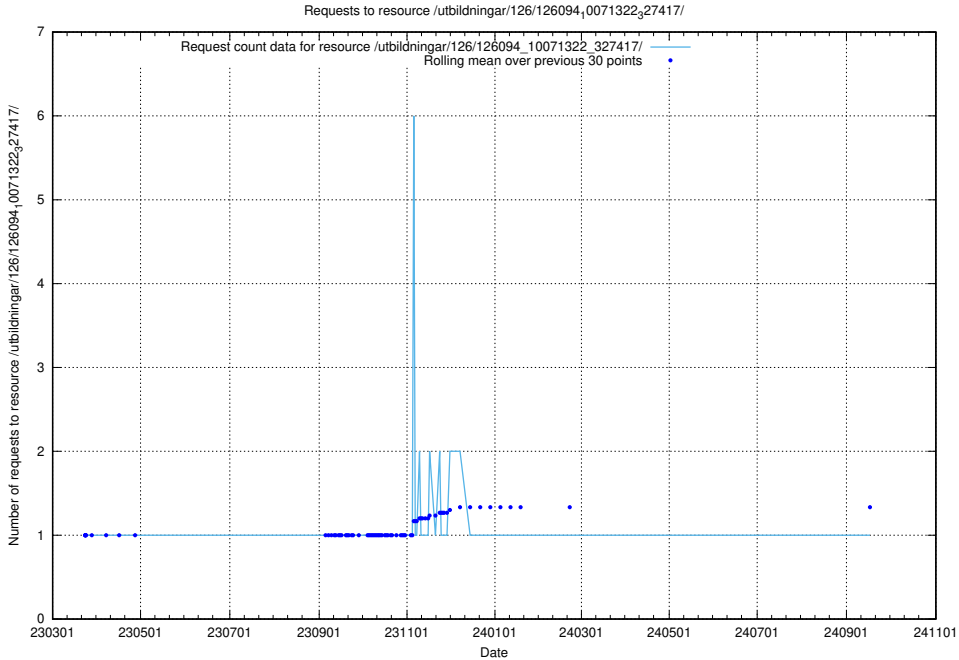

5.7274 Usage of /utbildningar/126/126094_10071322_327417/

Here, we count the number of requests to resource /utbildningar/126/126094_10071322_327417/.