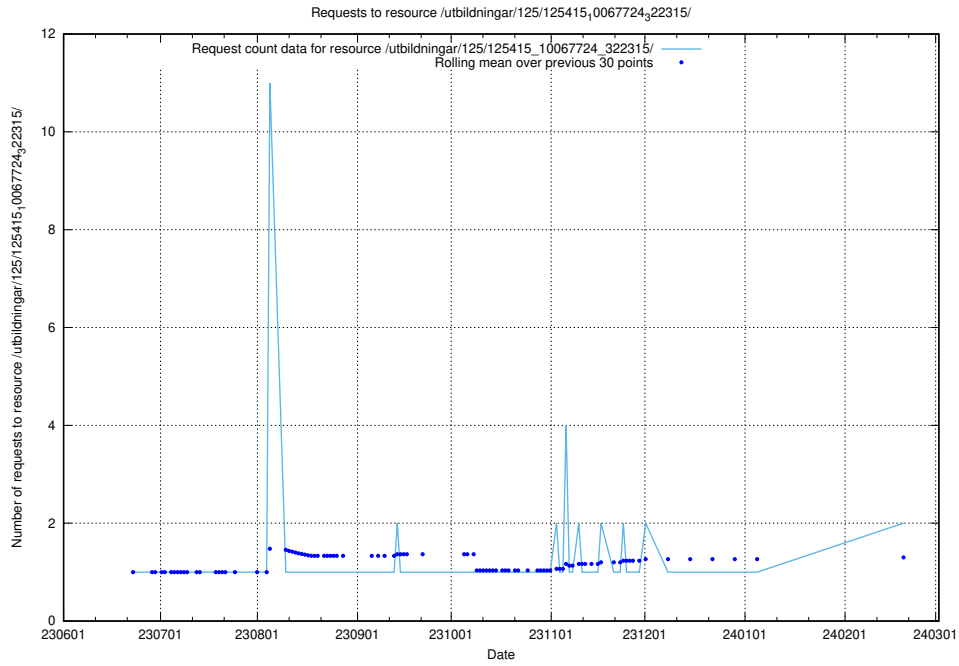

5.962 Usage of /utbildningar/125/125415_10067724_322315/

Here, we count the number of requests to resource /utbildningar/125/125415_10067724_322315/.