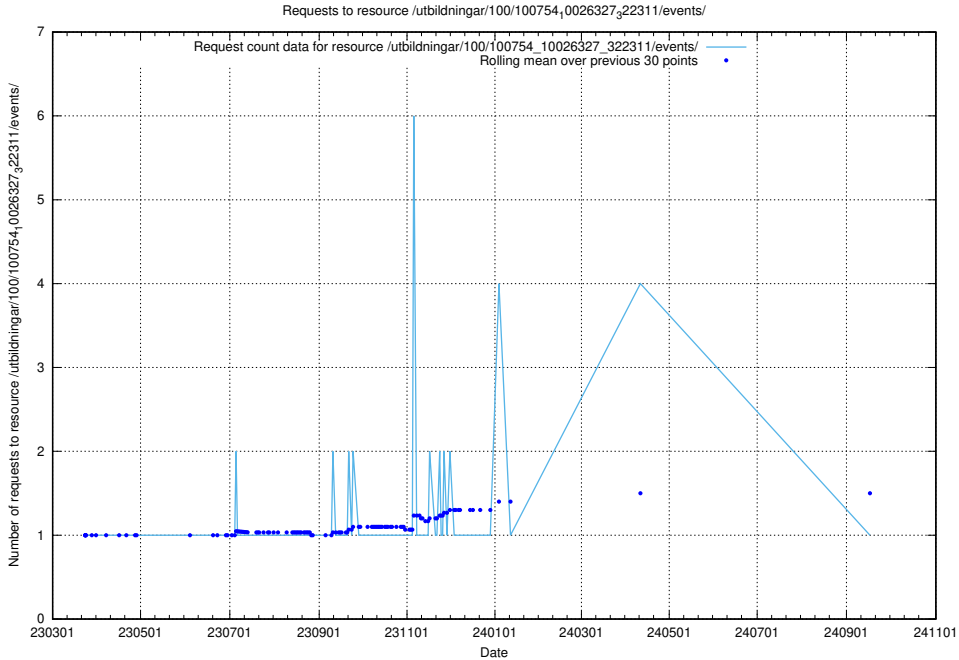

5.6403 Usage of /utbildningar/100/100754_10026327_322311/events/

Here, we count the number of requests to resource /utbildningar/100/100754_10026327_322311/events/