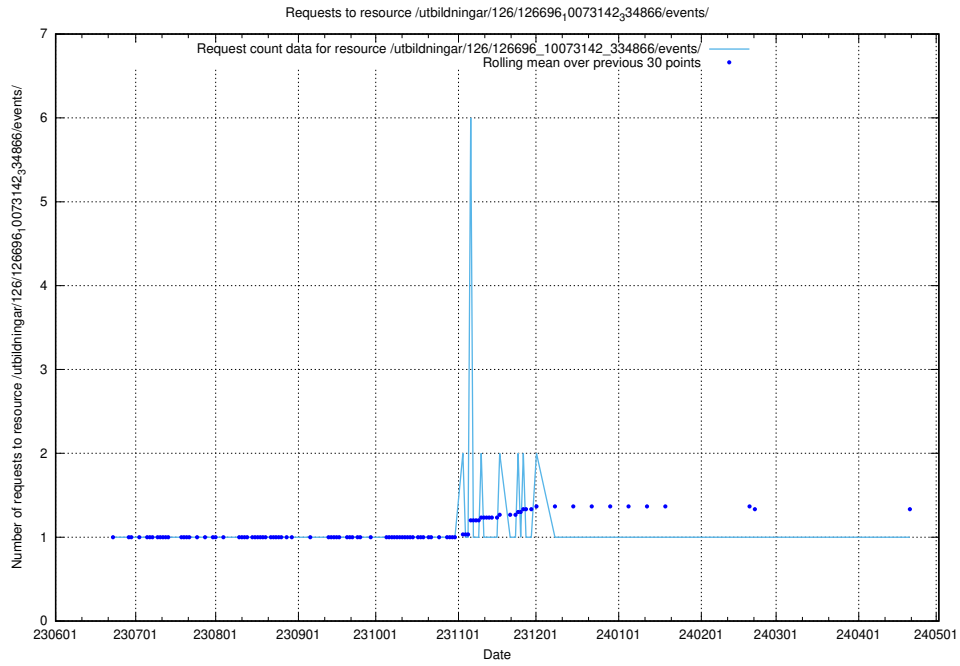

5.6433 Usage of /utbildningar/126/126696_10073142_334866/events/

Here, we count the number of requests to resource /utbildningar/126/126696_10073142_334866/events/