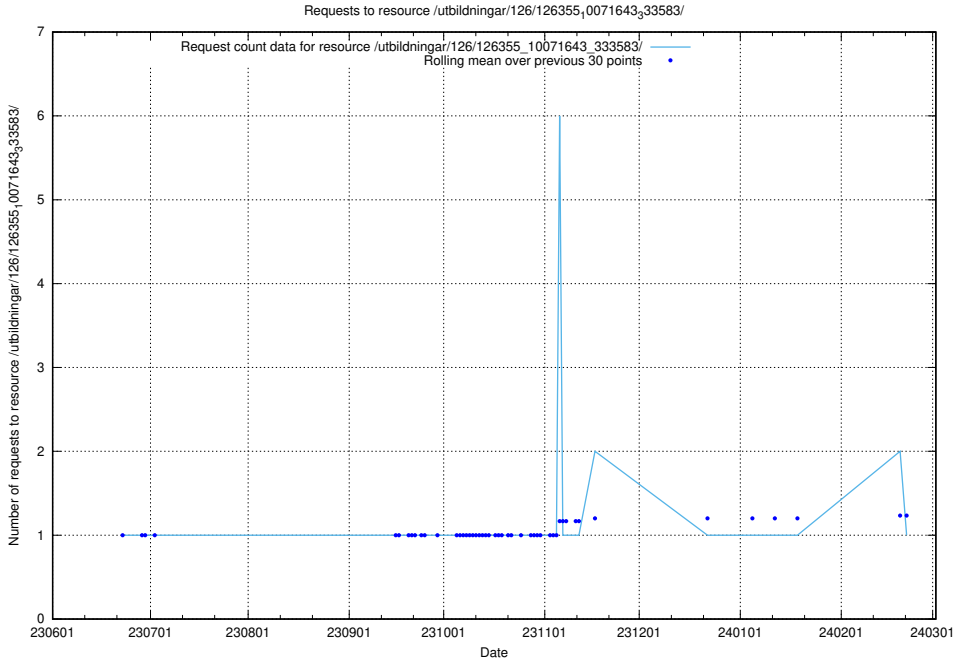

5.6459 Usage of /utbildningar/126/126355_10071643_333583/

Here, we count the number of requests to resource /utbildningar/126/126355_10071643_333583/.