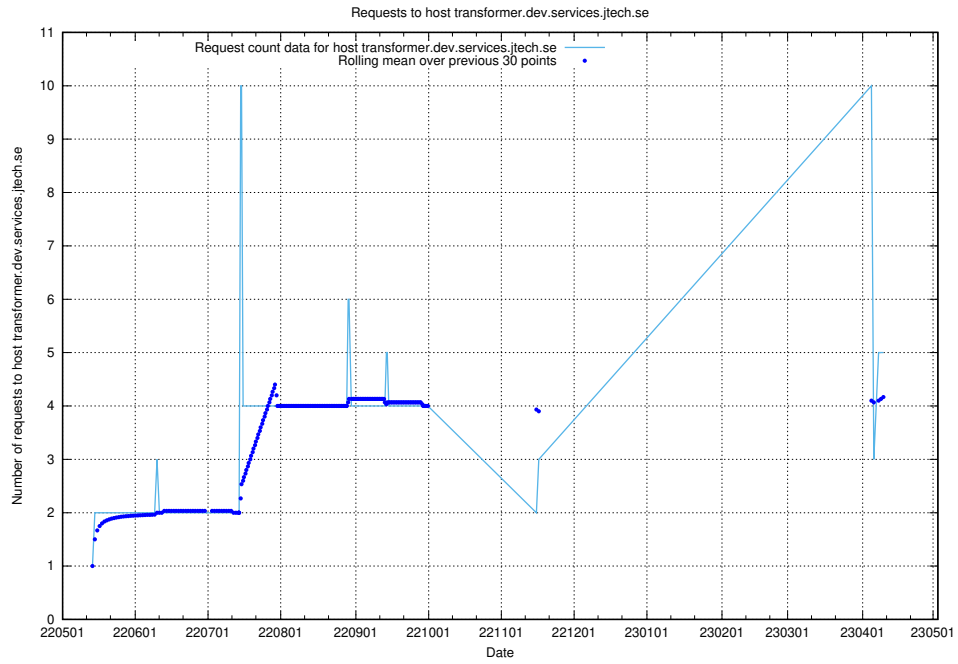

## 7.98 Usage of transformer.dev.services.jtech.se

Here, we count the number of requests to host transformer.dev.services.jtech.se.