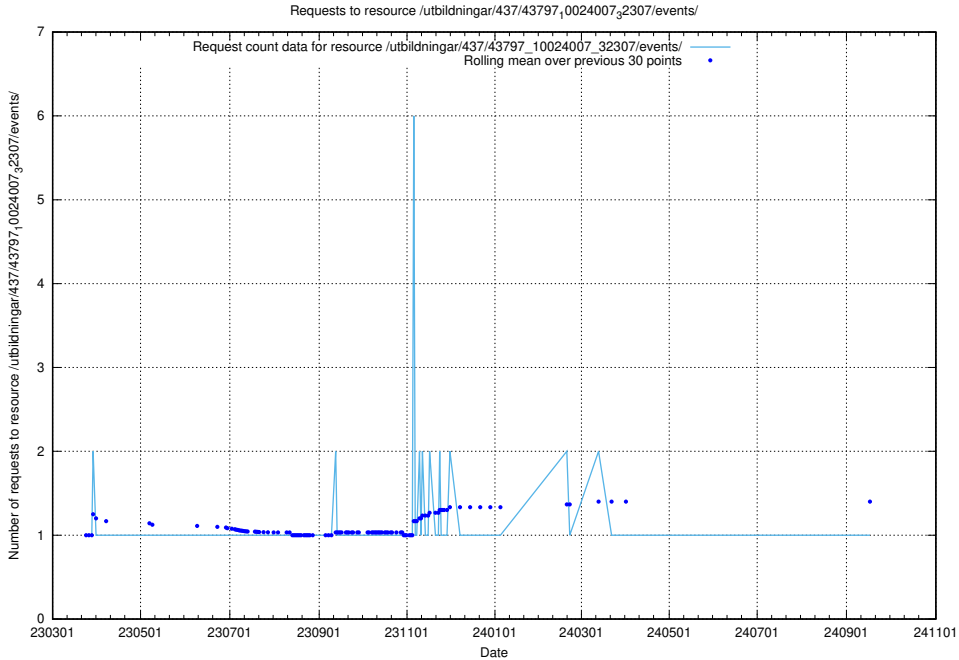

5.7015 Usage of /utbildningar/437/43797_10024007_32307/events/

Here, we count the number of requests to resource /utbildningar/437/43797_10024007_32307/events/.