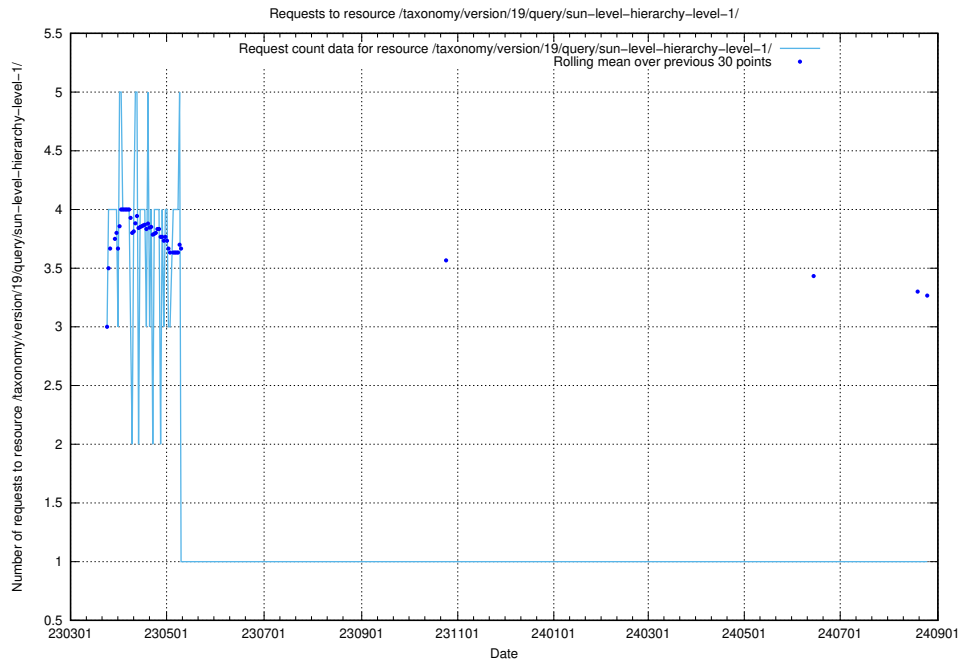

5.6947 Usage of /taxonomy/version/19/query/sun-level-hierarchy-level-1/

Here, we count the number of requests to resource /taxonomy/version/19/query/sun-level-hierarchy-level-1/.