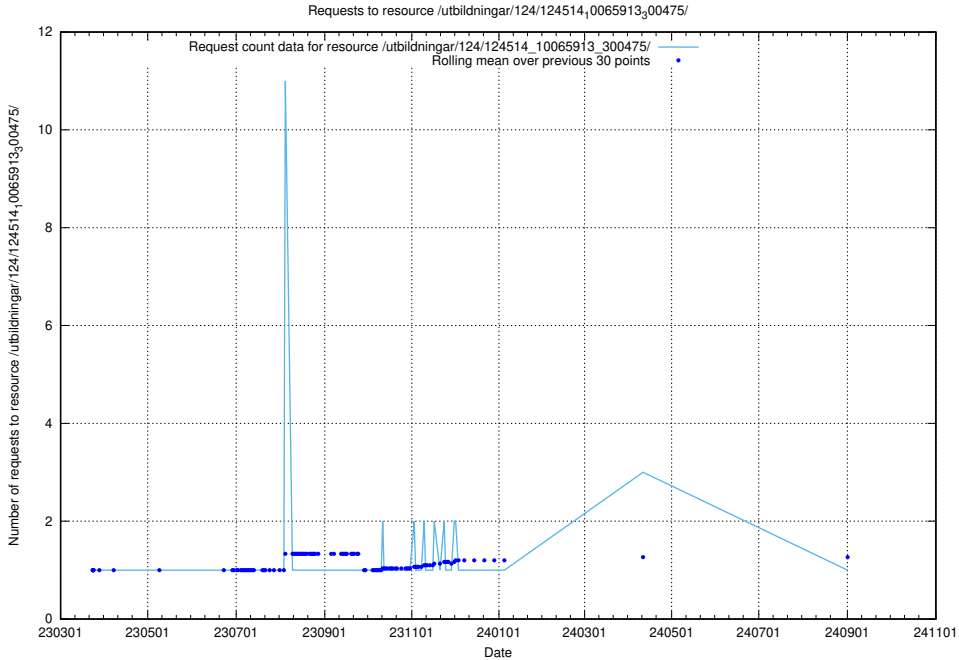

5.2797 Usage of /utbildningar/124/124514_10065913_300475/

Here, we count the number of requests to resource /utbildningar/124/124514_10065913_300475/.