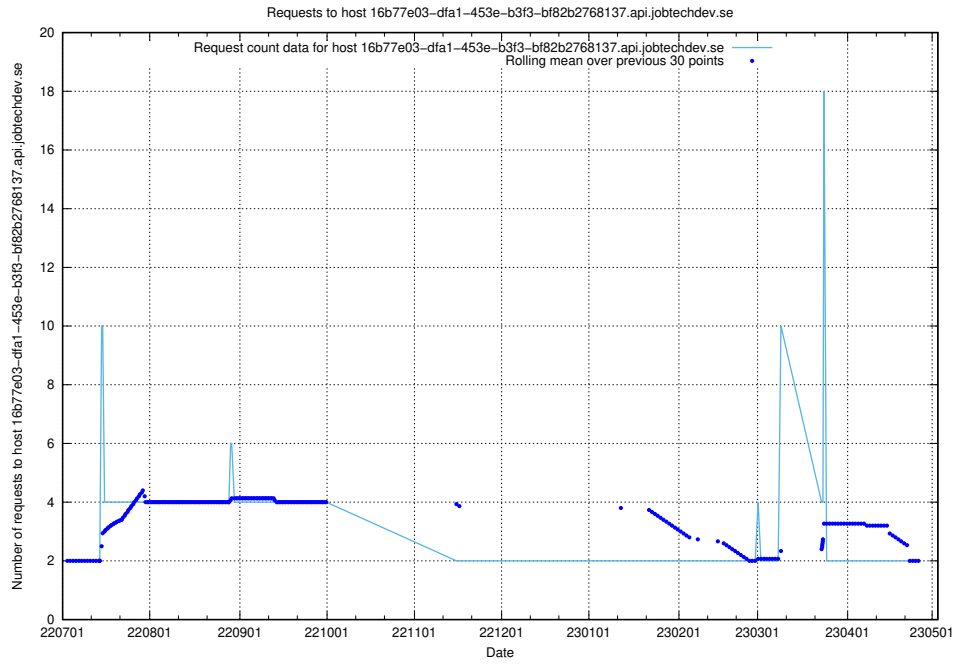

7.393 Usage of 16b77e03-dfa1-453e-b3f3-bf82b2768137.api.jobtechdev.se

Here, we count the number of requests to host 16b77e03-dfa1-453e-b3f3-bf82b2768137.api.jobtechdev.se.