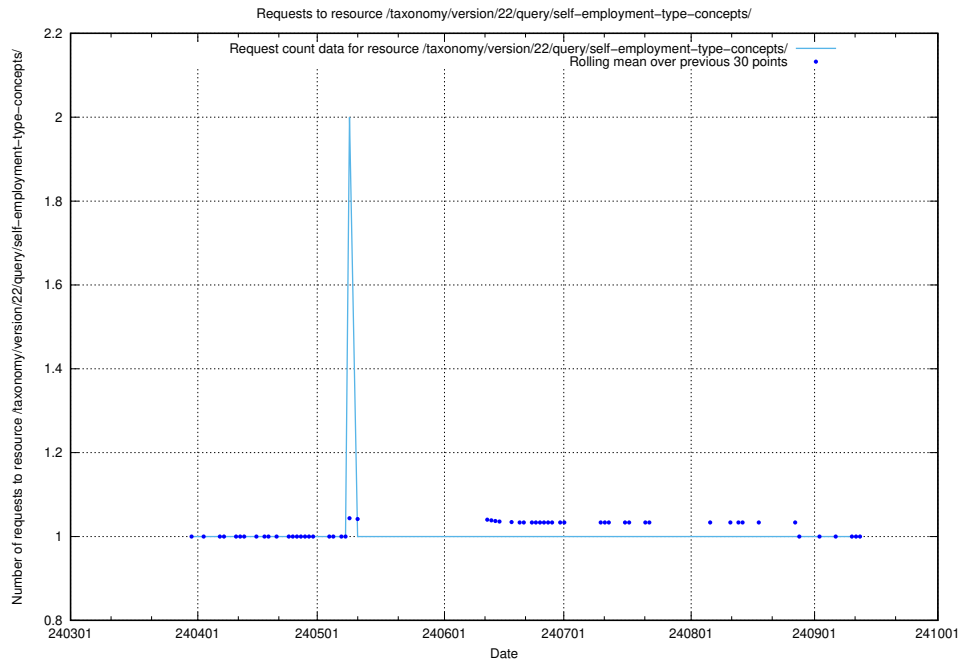

5.2477 Usage of /taxonomy/version/22/query/self-employment-type-concepts/

Here, we count the number of requests to resource /taxonomy/version/22/query/self-employment-type-concepts/.