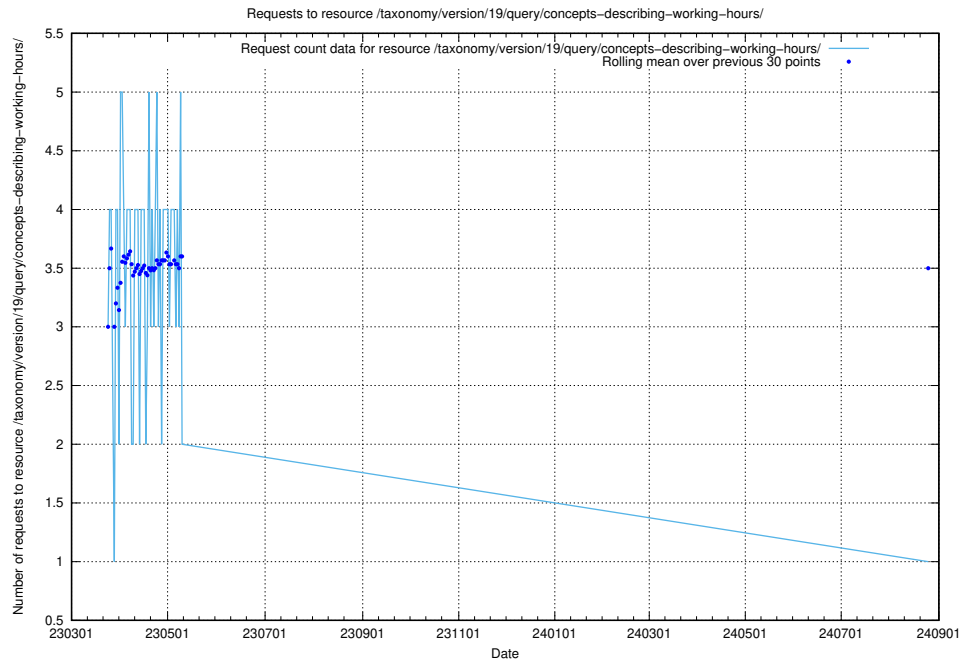

5.6986 Usage of /taxonomy/version/19/query/concepts-describing-working-hours/

Here, we count the number of requests to resource /taxonomy/version/19/query/concepts-describing-working-hours/.