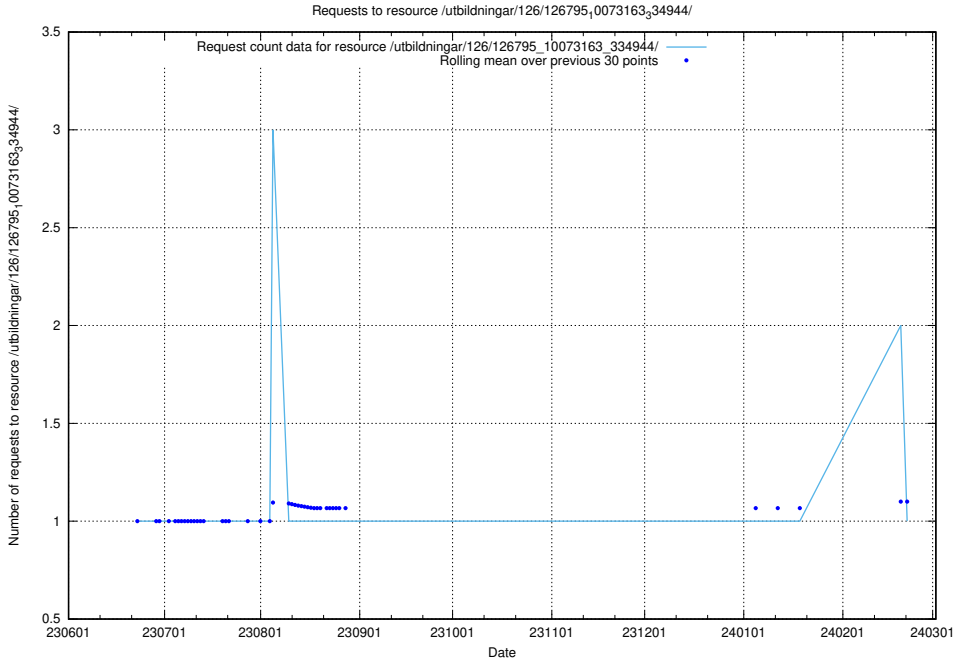

5.6413 Usage of /utbildningar/126/126795_10073163_334944/

Here, we count the number of requests to resource /utbildningar/126/126795_10073163_334944/.