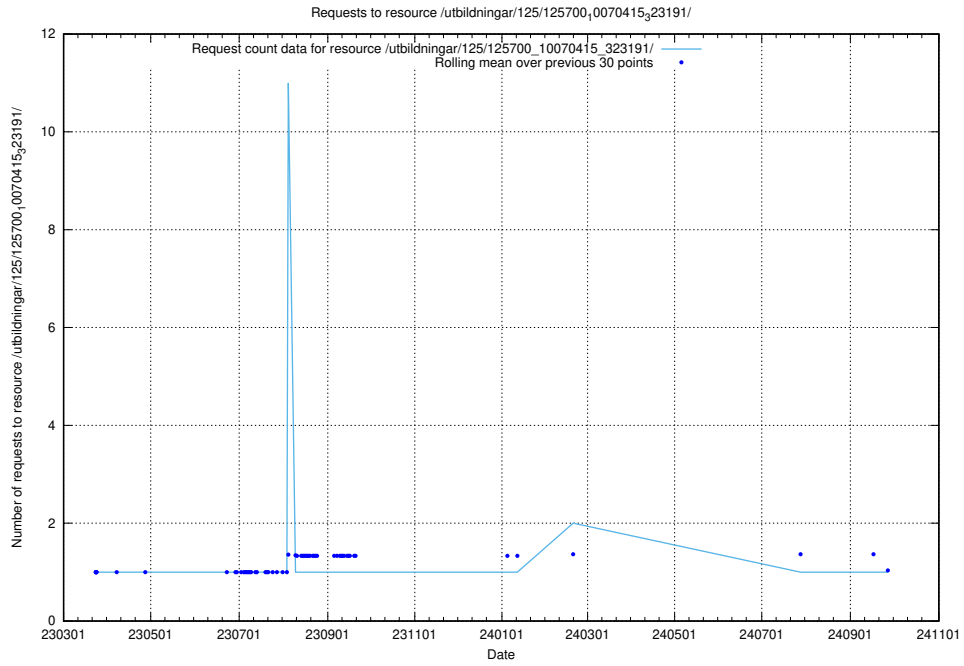

5.1117 Usage of /utbildningar/125/125700_10070415_323191/

Here, we count the number of requests to resource /utbildningar/125/125700_10070415_323191/.