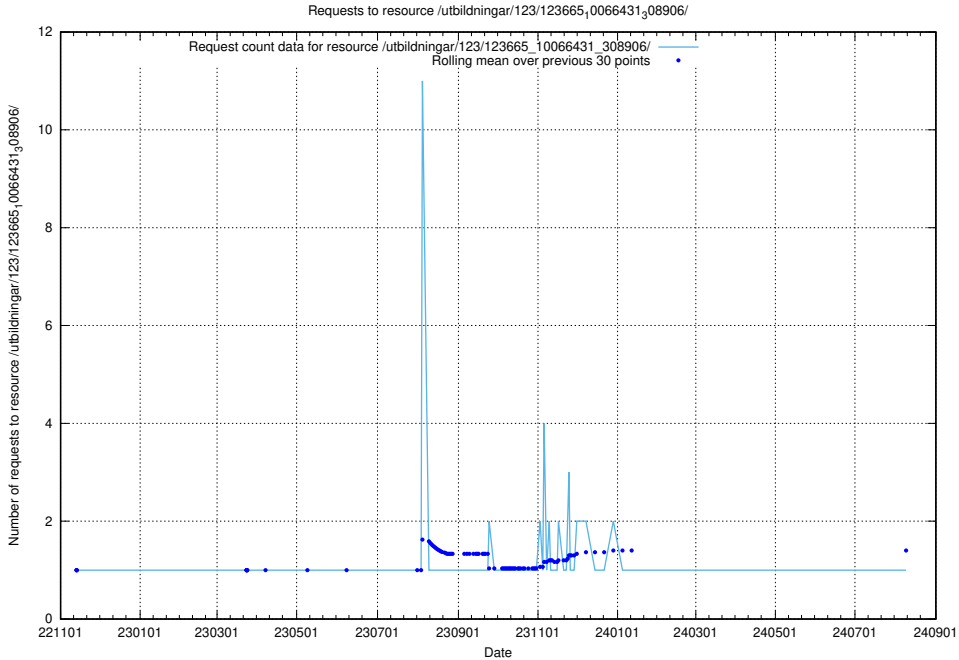

5.6726 Usage of /utbildningar/123/123665_10066431_308906/

Here, we count the number of requests to resource /utbildningar/123/123665_10066431_308906/.