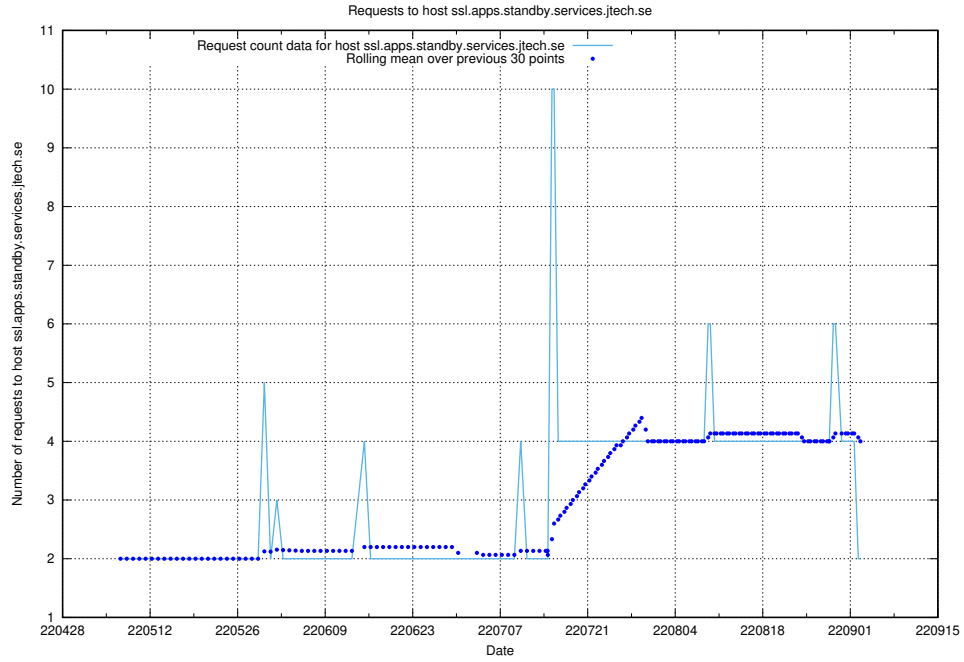

7.433 Usage of ssl.apps.standby.services.jtech.se

Here, we count the number of requests to host ssl.apps.standby.services.jtech.se.