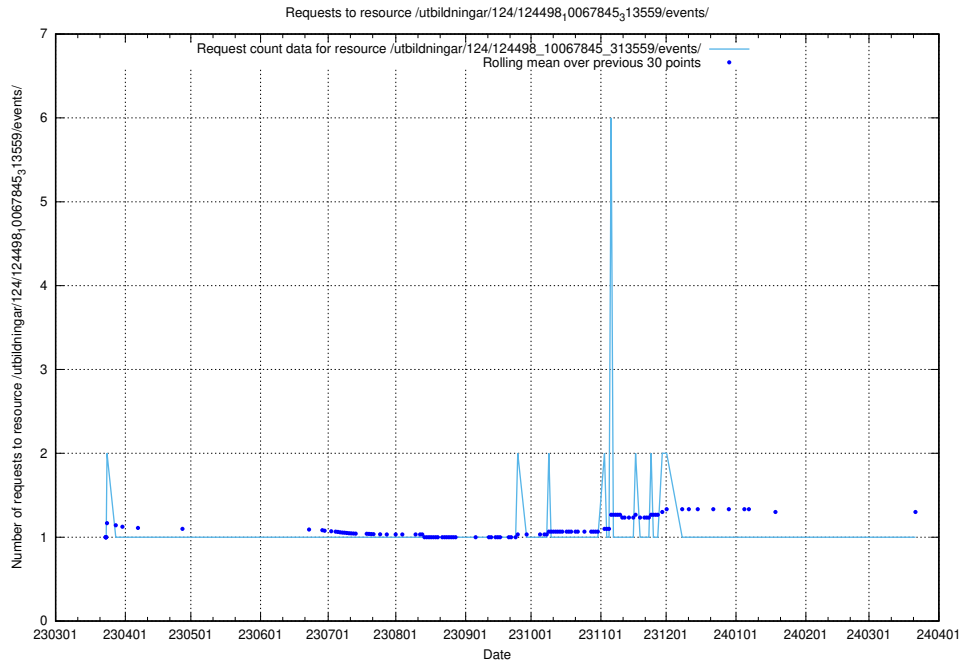

5.3533 Usage of /utbildningar/124/124498_10067845_313559/events/

Here, we count the number of requests to resource /utbildningar/124/124498_10067845_313559/events/