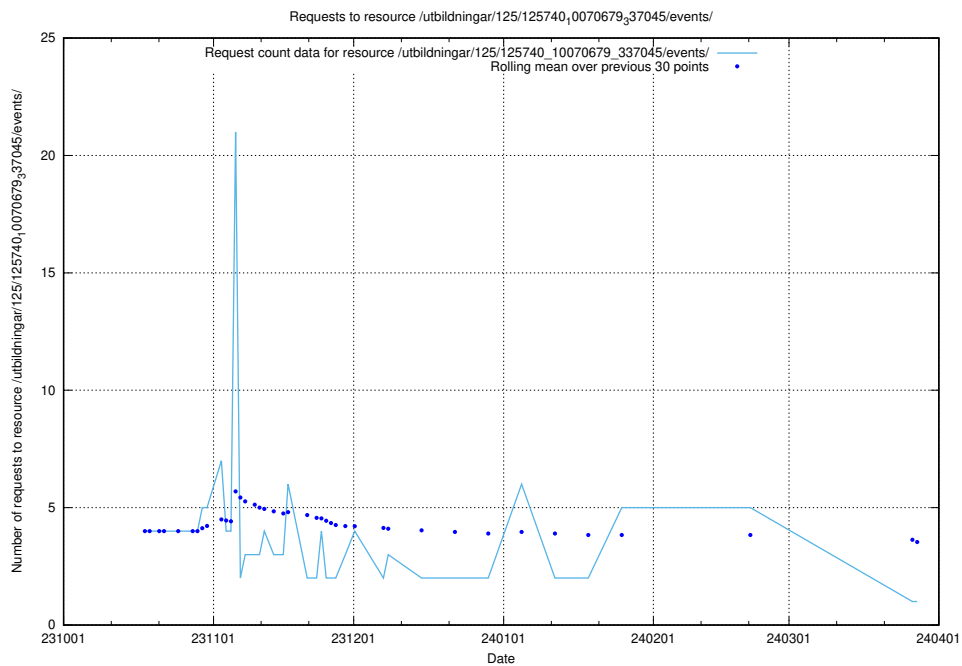

5.5124 Usage of /utbildningar/125/125740_10070679_337045/events/

Here, we count the number of requests to resource /utbildningar/125/125740_10070679_337045/events/