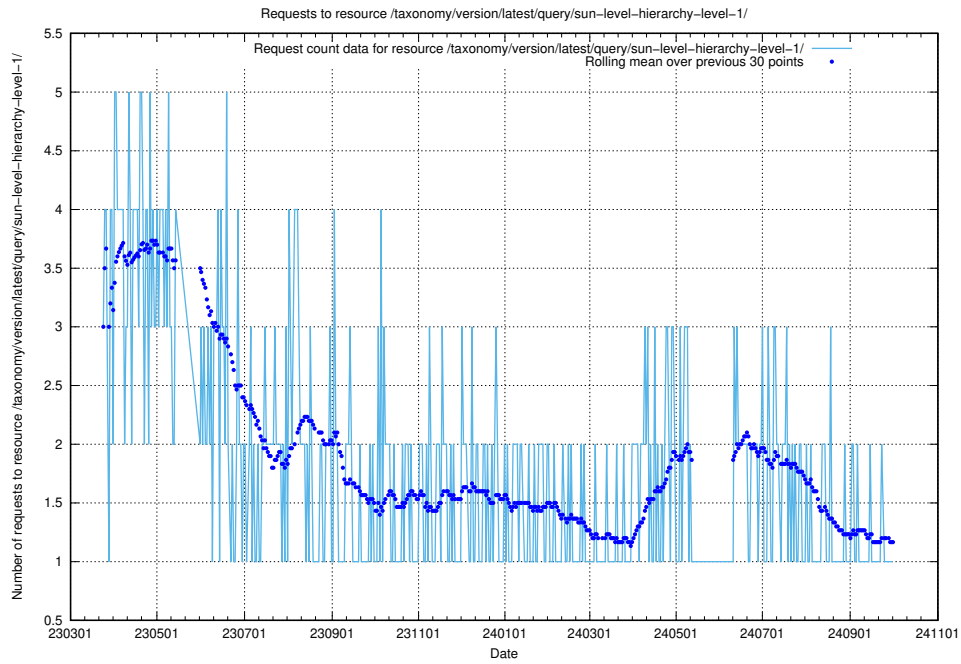

5.6892 Usage of /taxonomy/version/latest/query/sun-level-hierarchy-level-1/

Here, we count the number of requests to resource /taxonomy/version/latest/query/sun-level-hierarchy-level-1/.