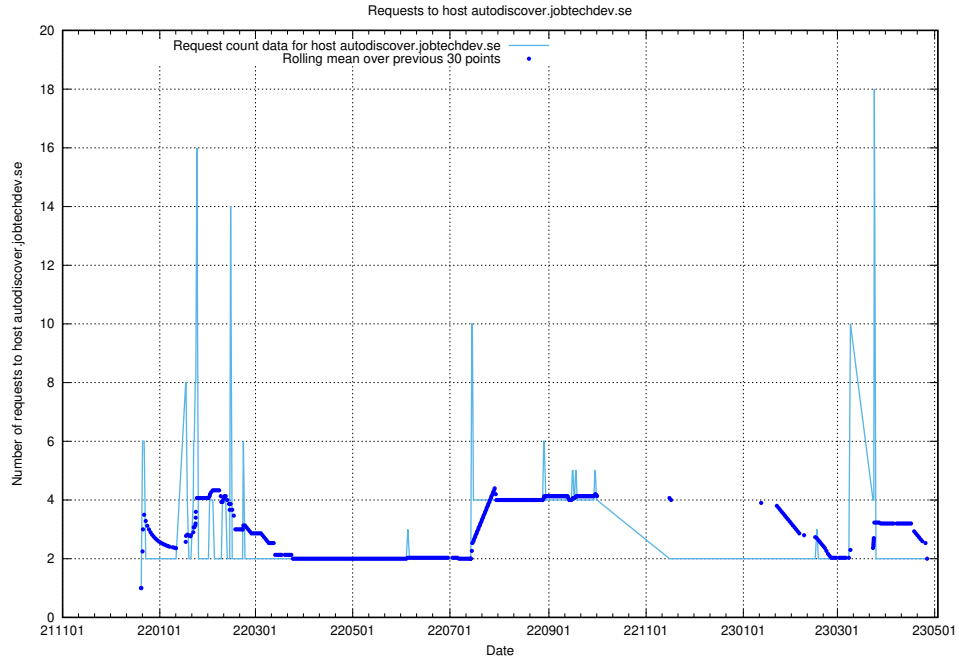

7.382 Usage of autodiscover.jobtechdev.se

Here, we count the number of requests to host autodiscover.jobtechdev.se.