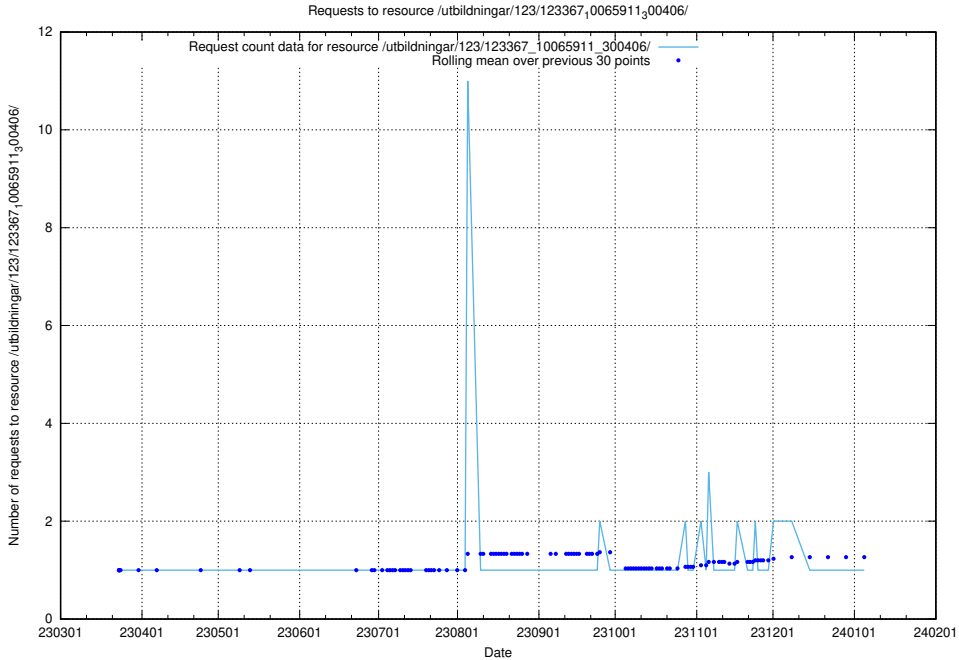

5.5558 Usage of /utbildningar/123/123367_10065911_300406/

Here, we count the number of requests to resource /utbildningar/123/123367_10065911_300406/.