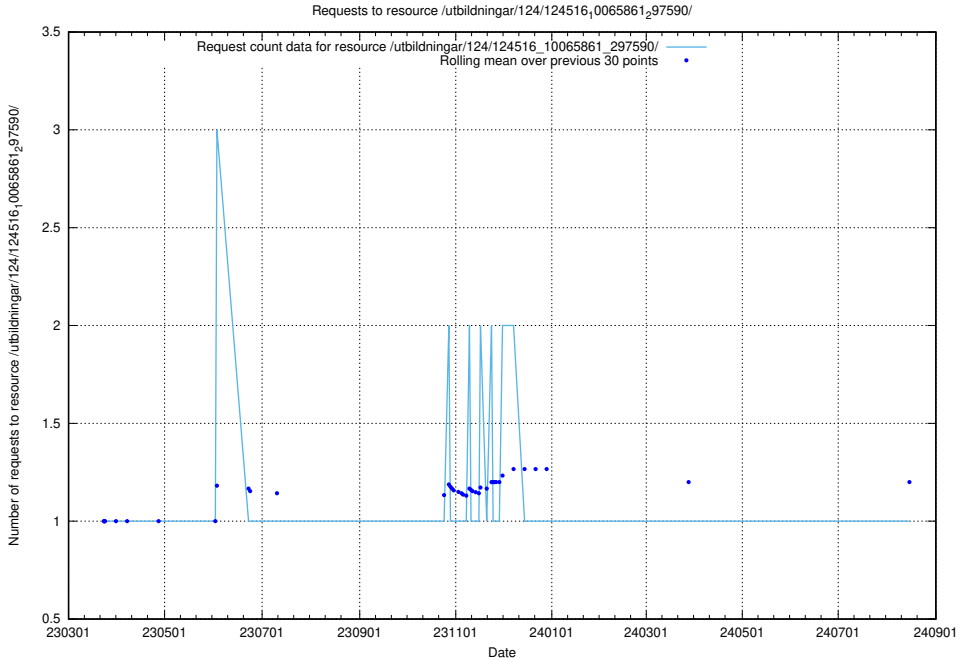

### 5.2363 Usage of /utbildningar/124/124516\_10065861\_297590/

Here, we count the number of requests to resource /utbildningar/124/124516\_10065861\_297590/.