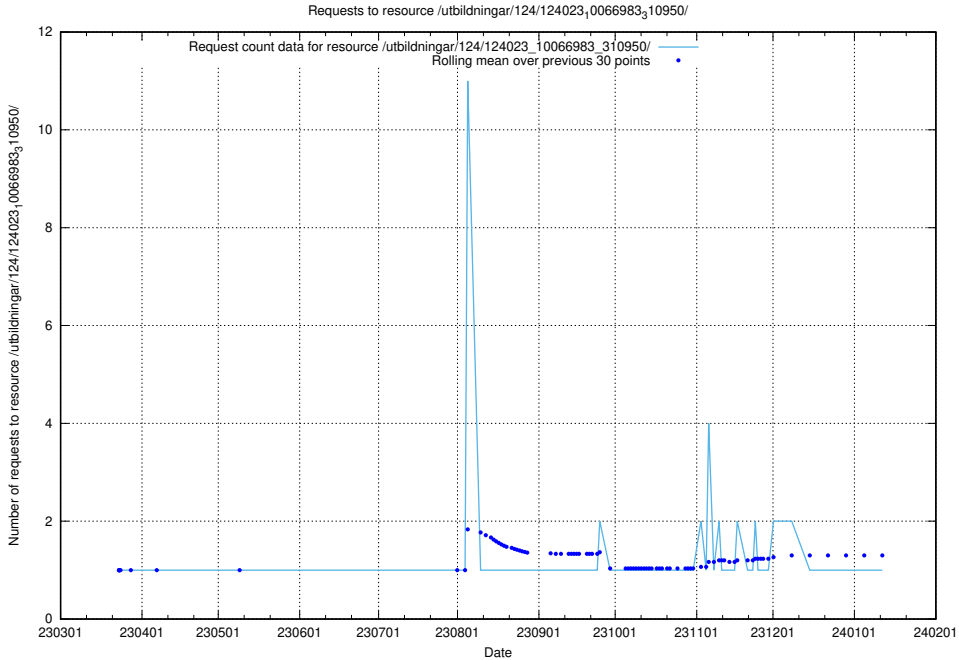

5.5300 Usage of /utbildningar/124/124023_10066983_310950/

Here, we count the number of requests to resource /utbildningar/124/124023_10066983_310950/.