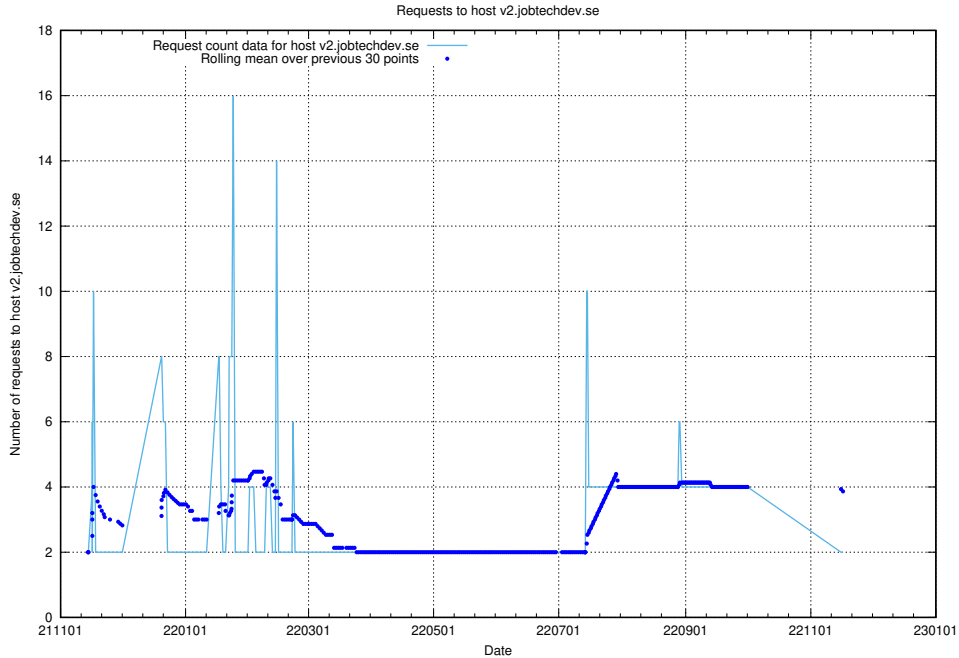

7.557 Usage of v2.jobtechdev.se

Here, we count the number of requests to host v2.jobtechdev.se.