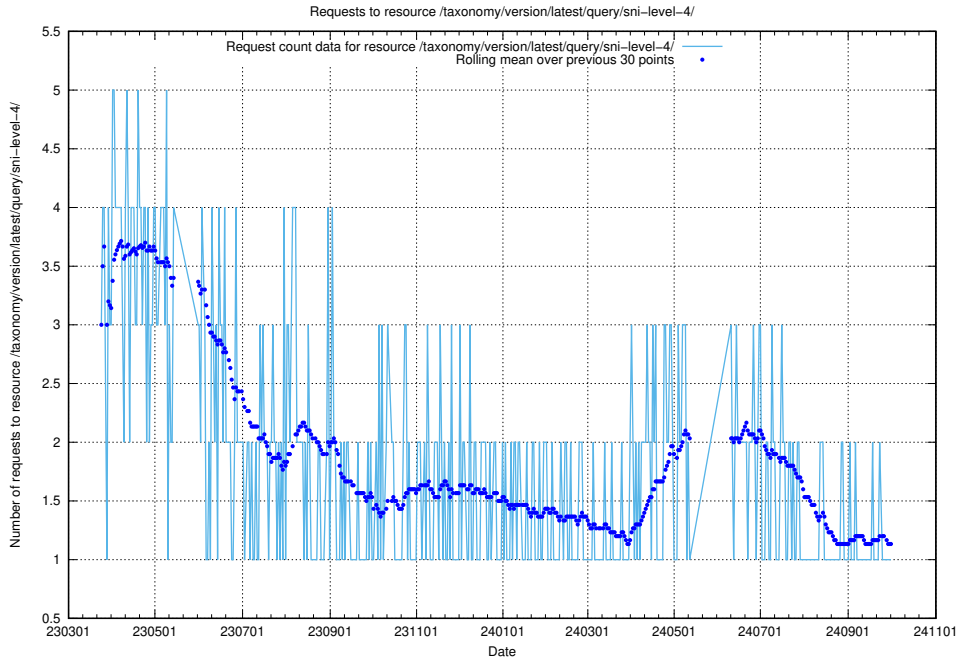

5.6910 Usage of /taxonomy/version/latest/query/sni-level-4/

Here, we count the number of requests to resource /taxonomy/version/latest/query/sni-level-4/.