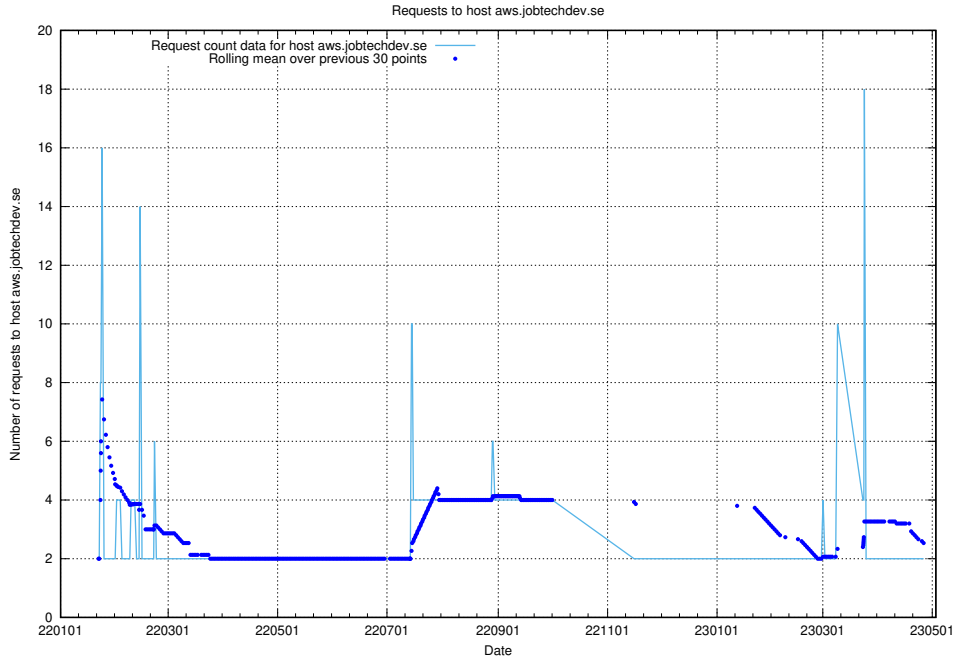

7.262 Usage of aws.jobtechdev.se

Here, we count the number of requests to host aws.jobtechdev.se.