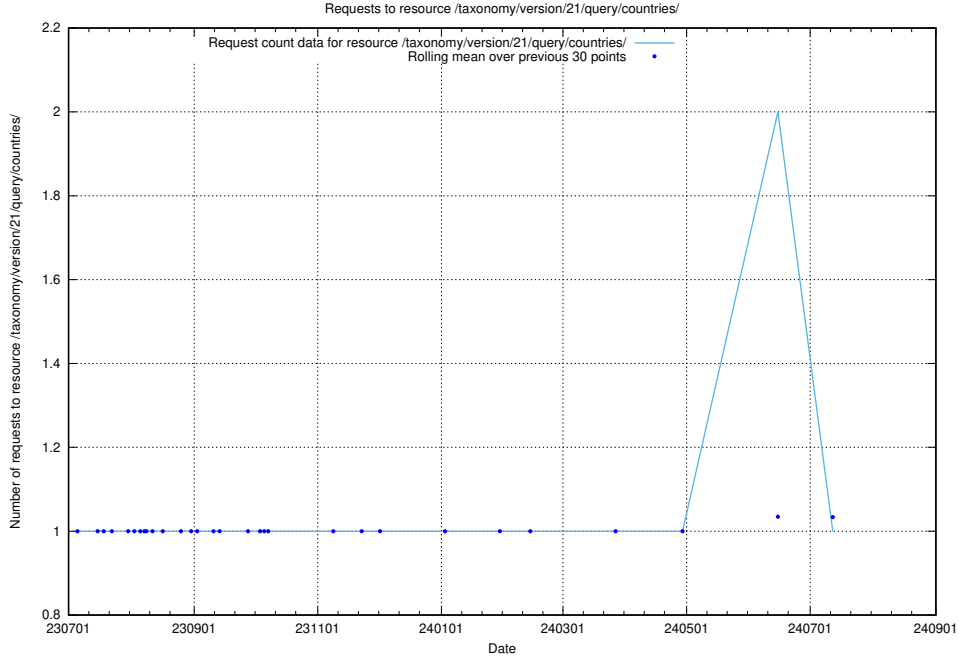

5.6170 Usage of /taxonomy/version/21/query/countries/

Here, we count the number of requests to resource /taxonomy/version/21/query/countries/.