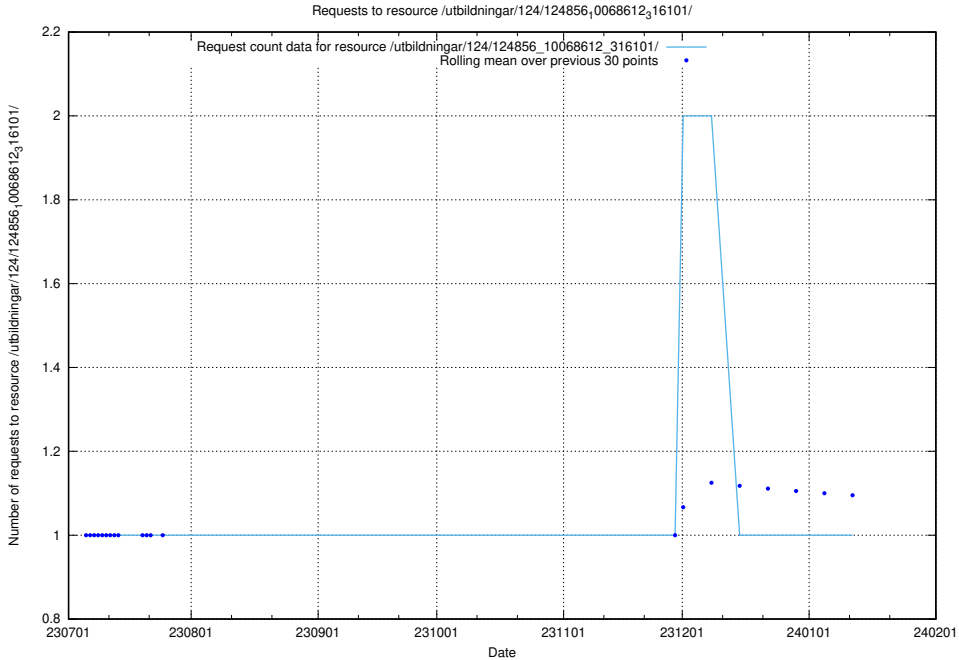

5.6158 Usage of /utbildningar/124/124856_10068612_316101/

Here, we count the number of requests to resource /utbildningar/124/124856_10068612_316101/.