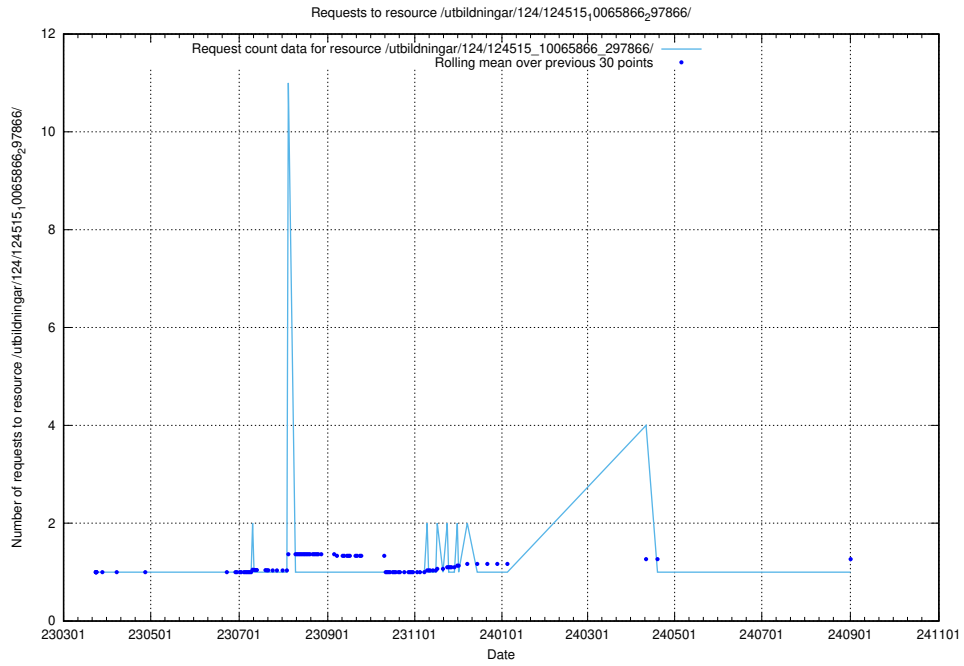

5.2583 Usage of /utbildningar/124/124515_10065866_297866/

Here, we count the number of requests to resource /utbildningar/124/124515_10065866_297866/.