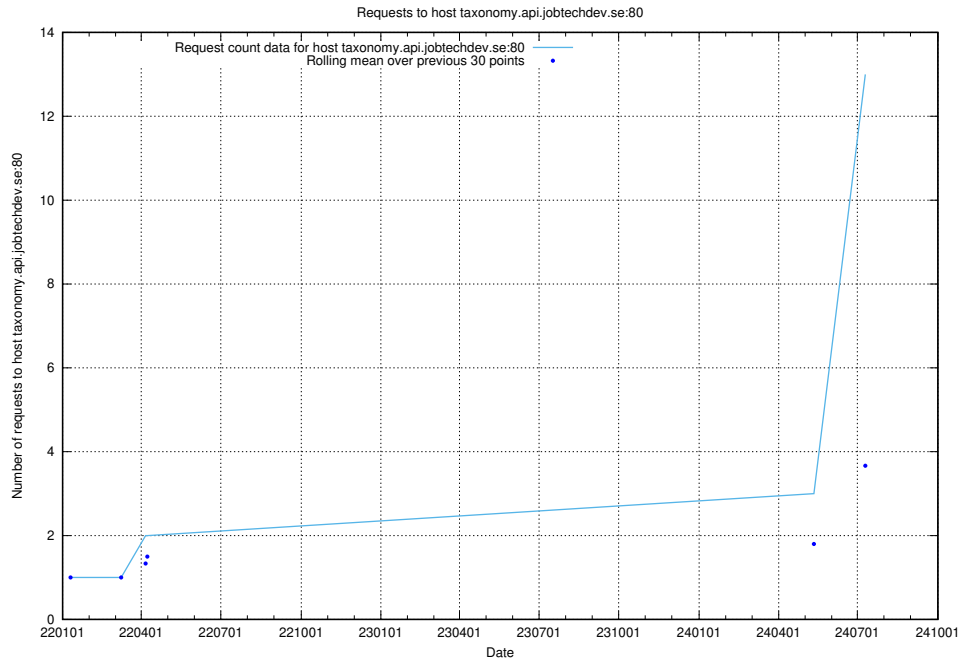

7.45 Usage of taxonomy.api.jobtechdev.se:80

Here, we count the number of requests to host taxonomy.api.jobtechdev.se:80.