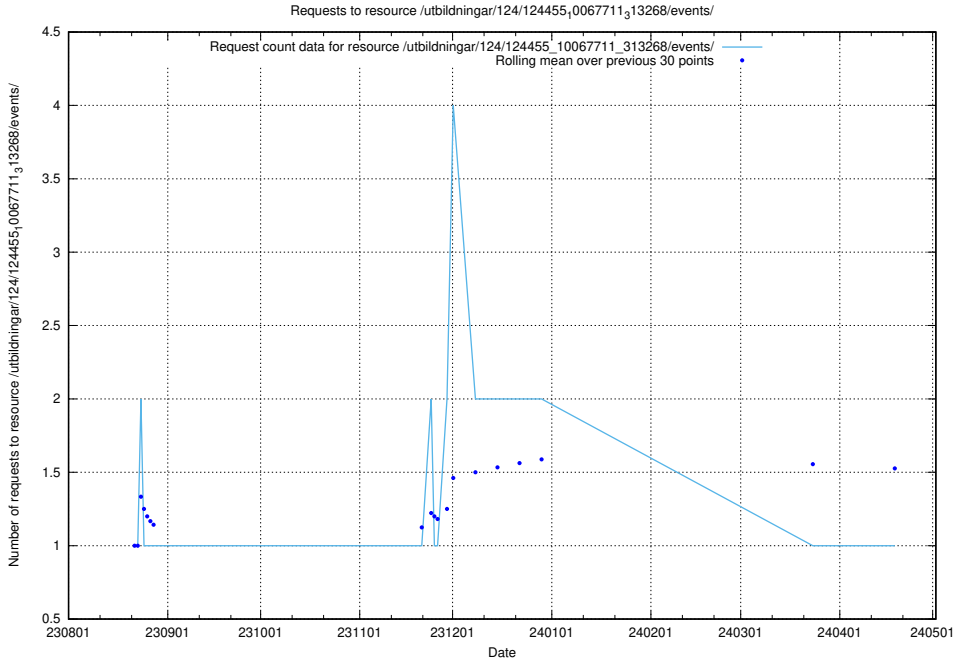

5.5581 Usage of /utbildningar/124/124455_10067711_313268/events/

Here, we count the number of requests to resource /utbildningar/124/124455_10067711_313268/events/