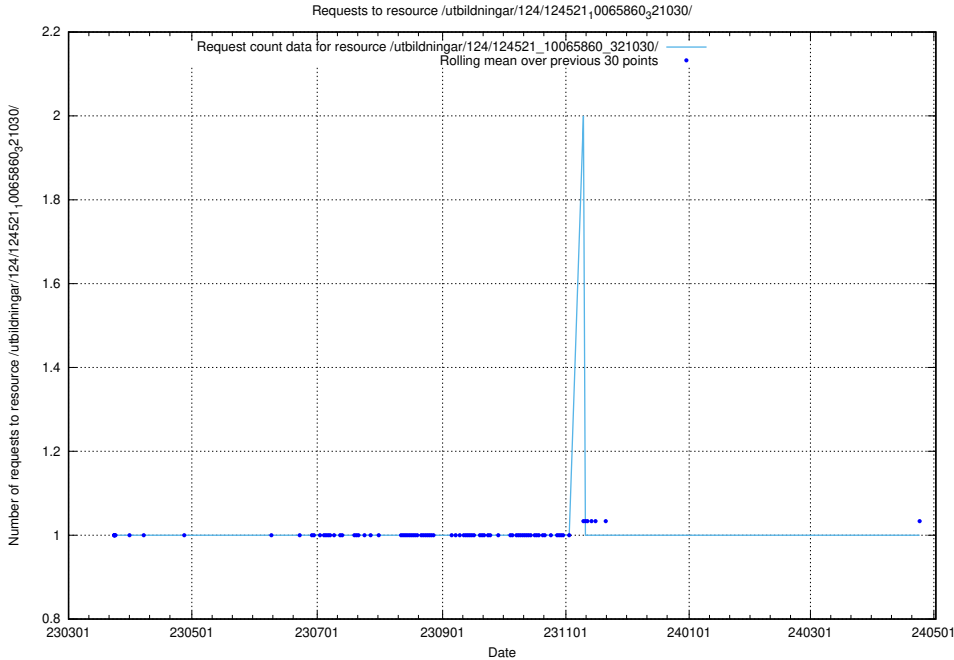

5.1775 Usage of /utbildningar/124/124521_10065860_321030/

Here, we count the number of requests to resource /utbildningar/124/124521_10065860_321030/.