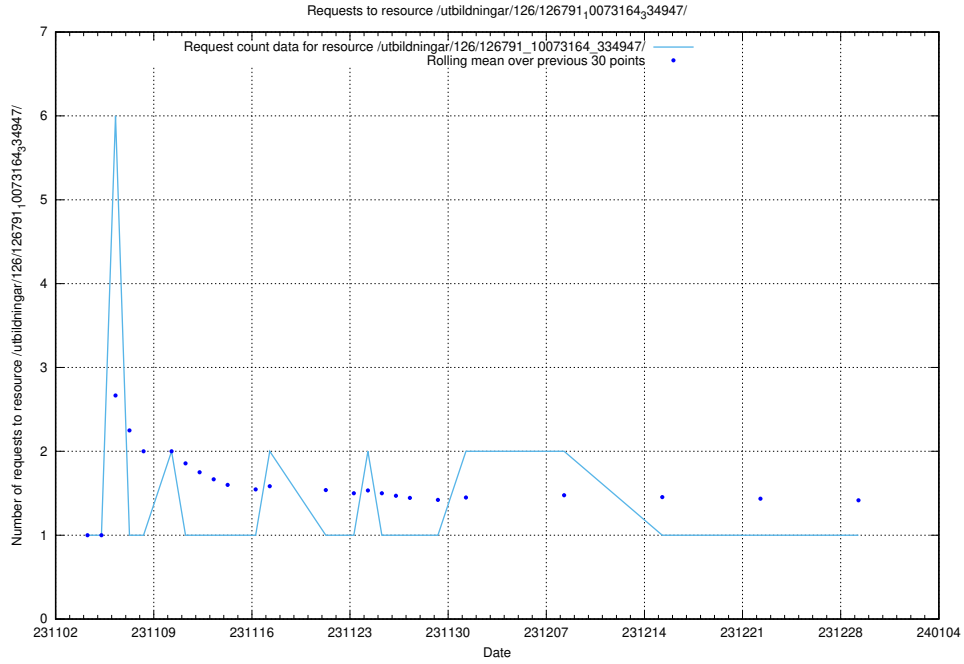

5.4977 Usage of /utbildningar/126/126791_10073164_334947/

Here, we count the number of requests to resource /utbildningar/126/126791_10073164_334947/.