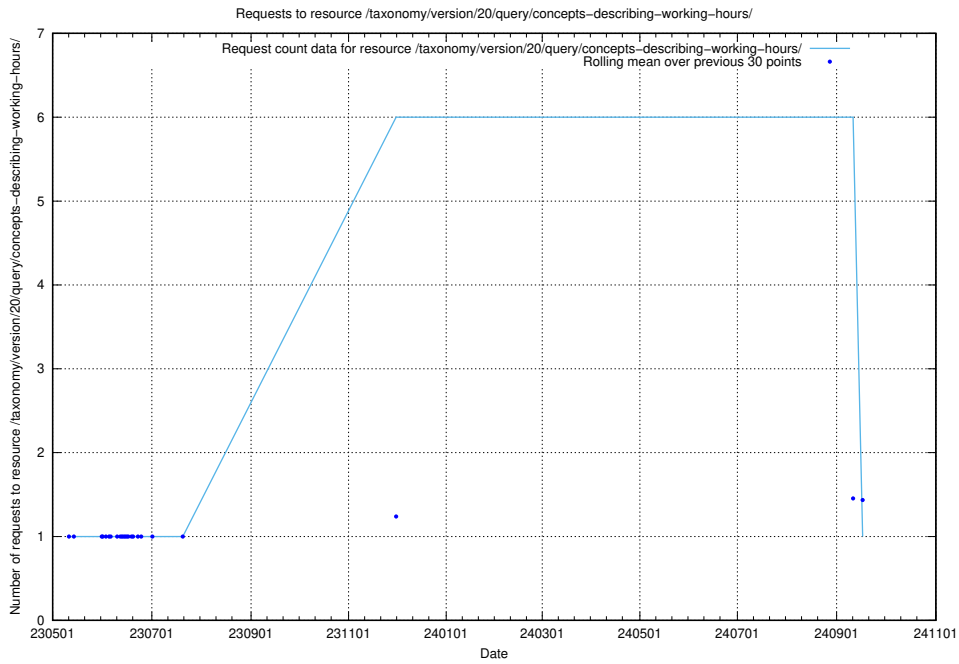

5.6788 Usage of /taxonomy/version/20/query/concepts-describing-working-hours/

Here, we count the number of requests to resource /taxonomy/version/20/query/concepts-describing-working-hours/.