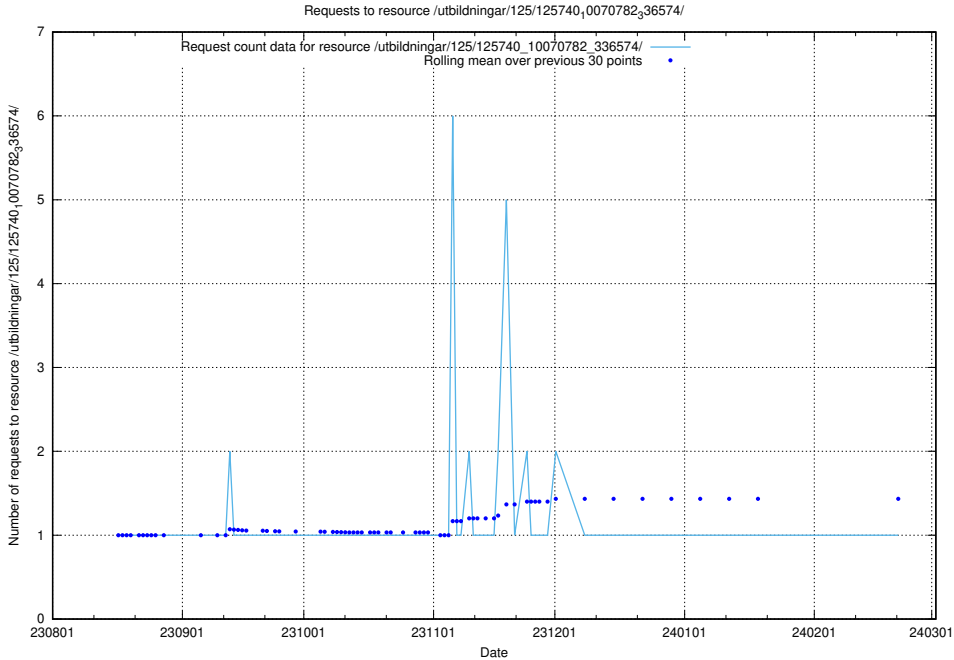

5.5617 Usage of /utbildningar/125/125740_10070782_336574/

Here, we count the number of requests to resource /utbildningar/125/125740_10070782_336574/.