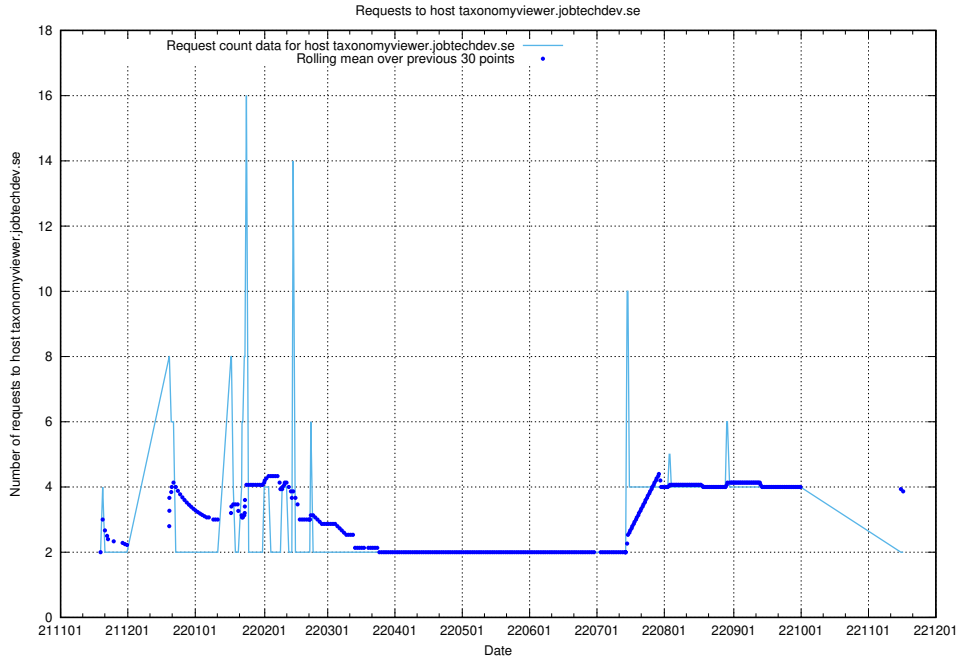

### 7.465 Usage of taxonomyviewer.jobtechdev.se

Here, we count the number of requests to host taxonomyviewer.jobtechdev.se.