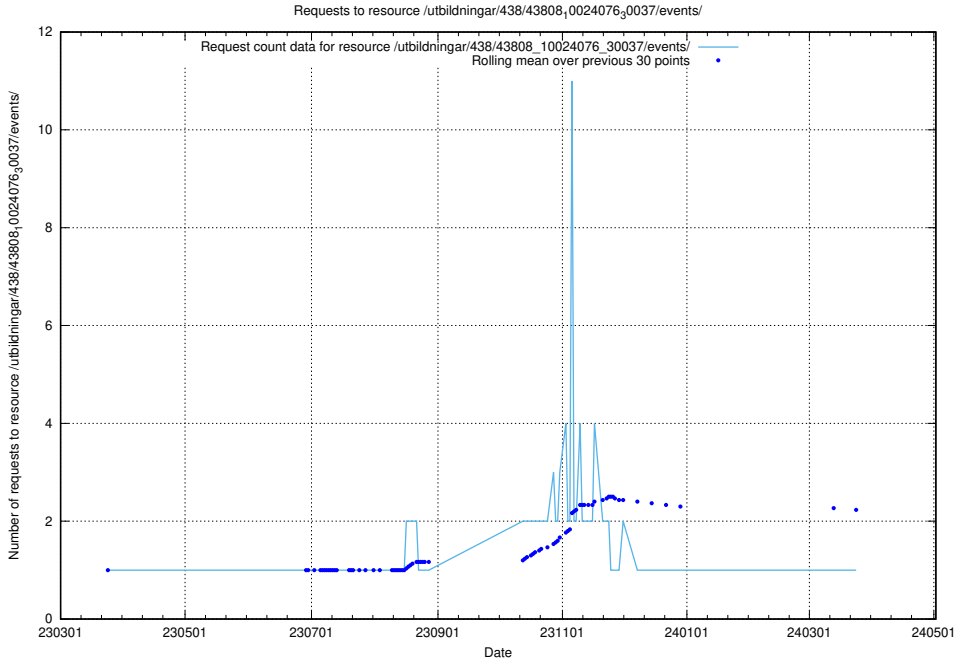

5.7012 Usage of /utbildningar/438/43808_10024076_30037/events/

Here, we count the number of requests to resource /utbildningar/438/43808_10024076_30037/events/.