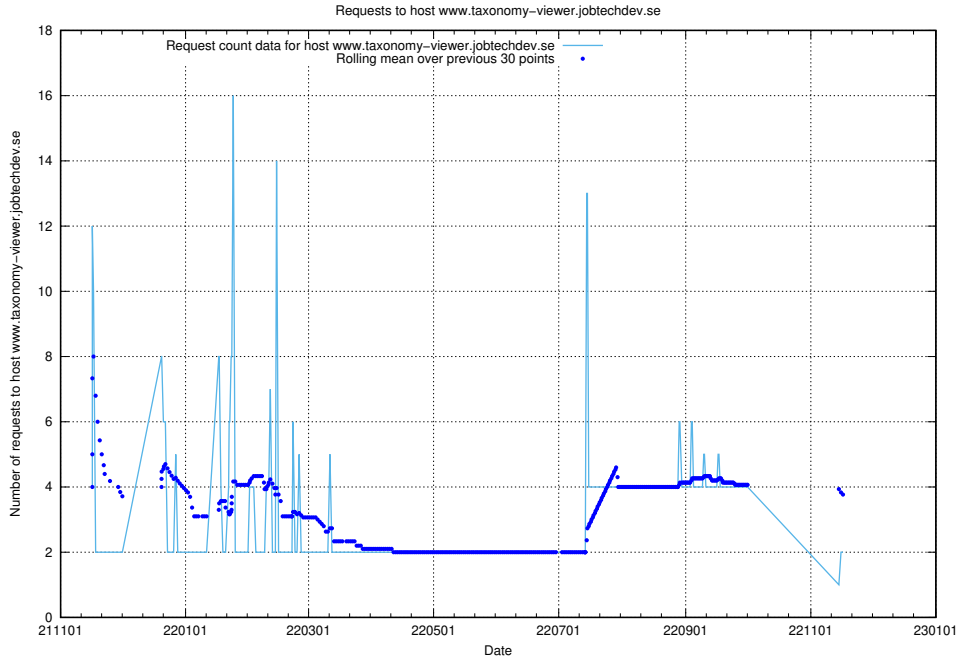

7.506 Usage of `www.taxonomy-viewer.jobtechdev.se`

Here, we count the number of requests to host `www.taxonomy-viewer.jobtechdev.se`.