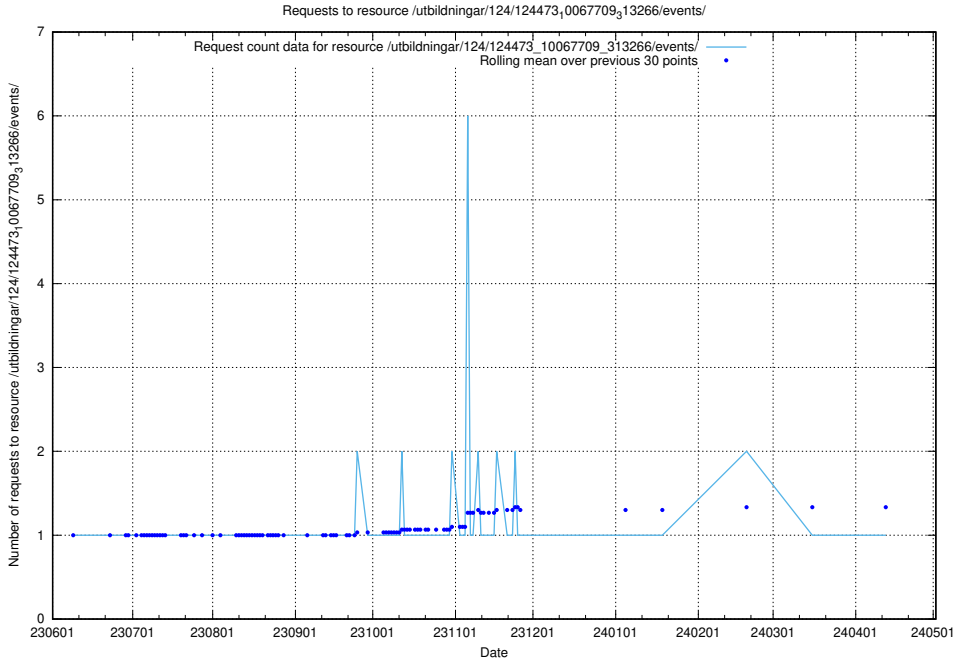

5.6697 Usage of /utbildningar/124/124473_10067709_313266/events/

Here, we count the number of requests to resource /utbildningar/124/124473_10067709_313266/events/