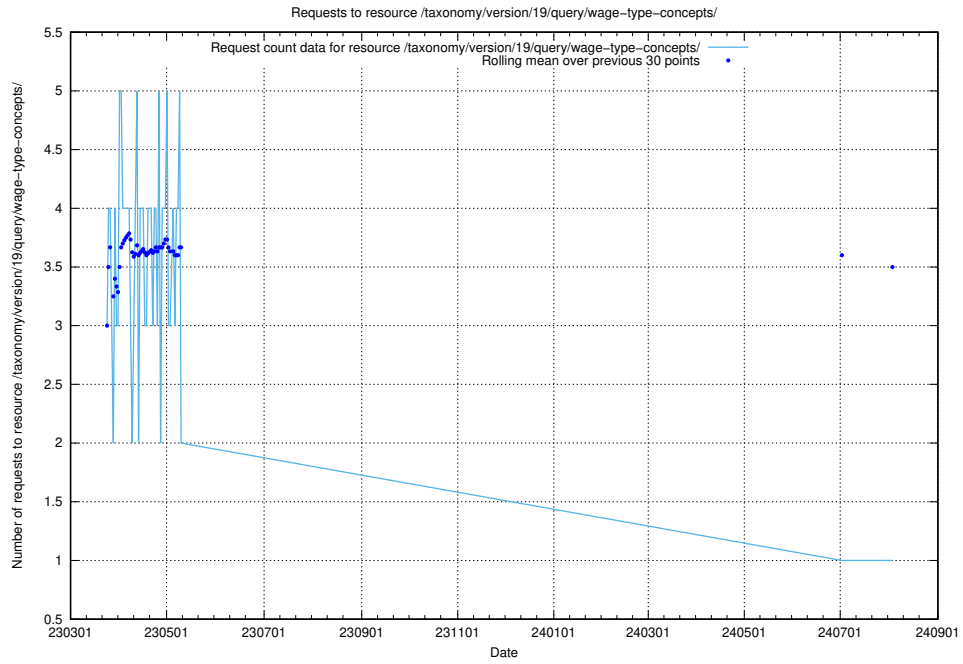

5.6940 Usage of /taxonomy/version/19/query/wage-type-concepts/

Here, we count the number of requests to resource /taxonomy/version/19/query/wage-type-concepts/.