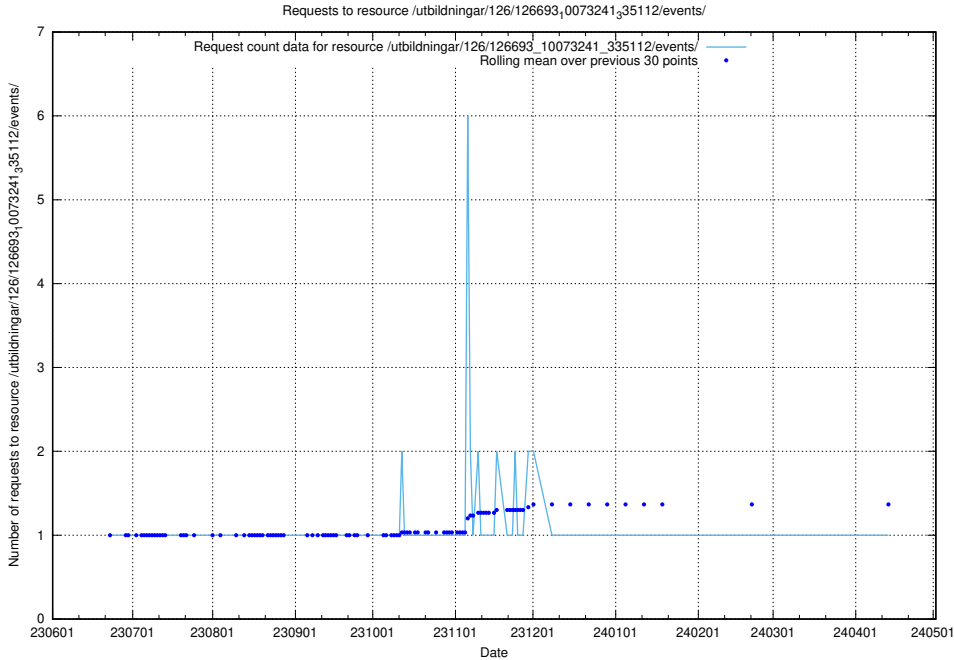

5.6449 Usage of /utbildningar/126/126693_10073241_335112/events/

Here, we count the number of requests to resource /utbildningar/126/126693_10073241_335112/events/