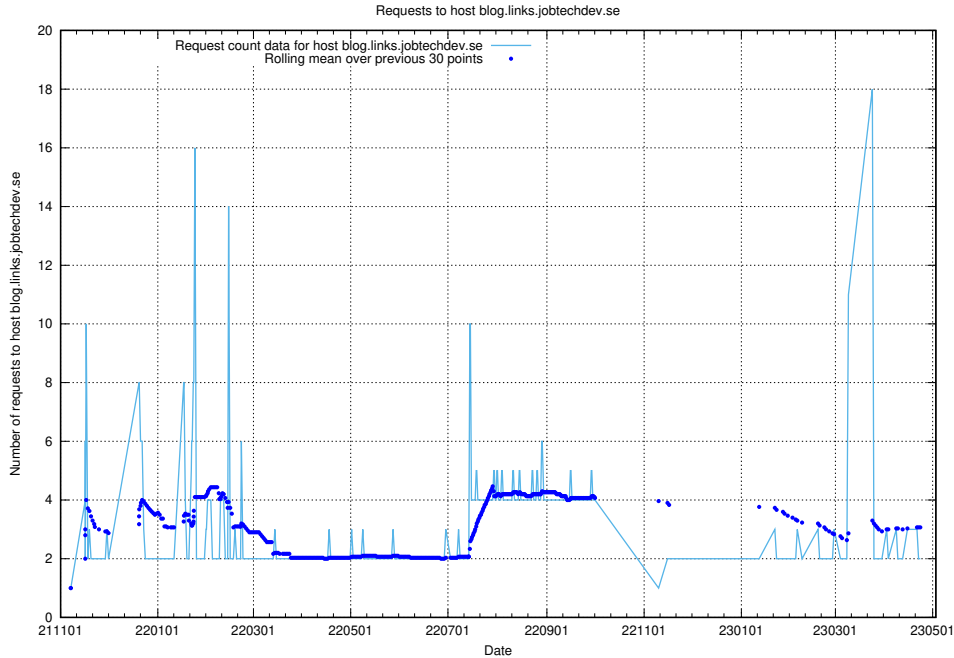

7.434 Usage of `blog.links.jobtechdev.se`

Here, we count the number of requests to host `blog.links.jobtechdev.se`.