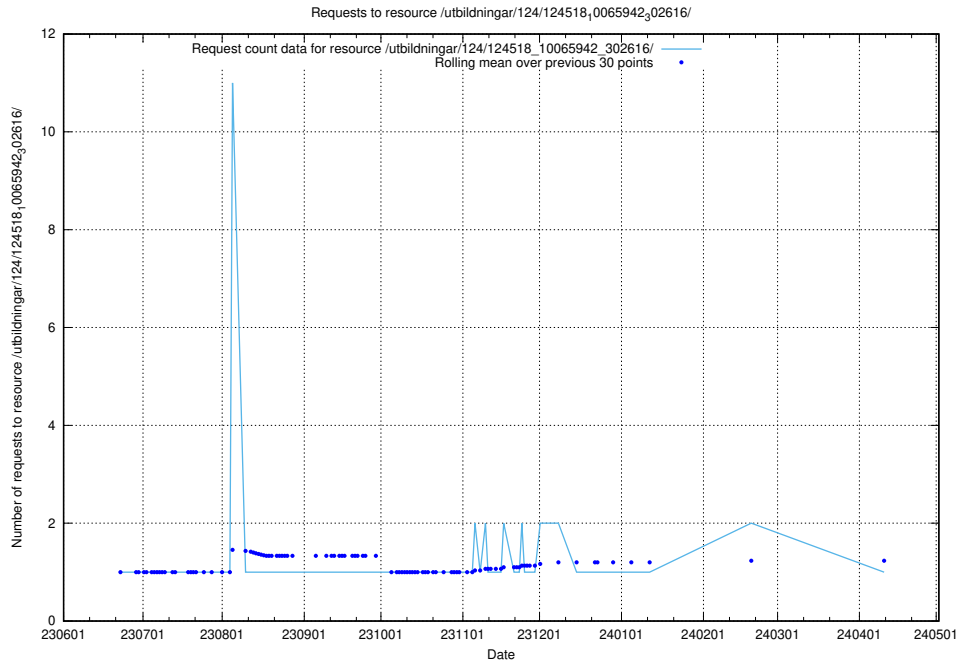

5.6565 Usage of /utbildningar/124/124518_10065942_302616/

Here, we count the number of requests to resource /utbildningar/124/124518_10065942_302616/.