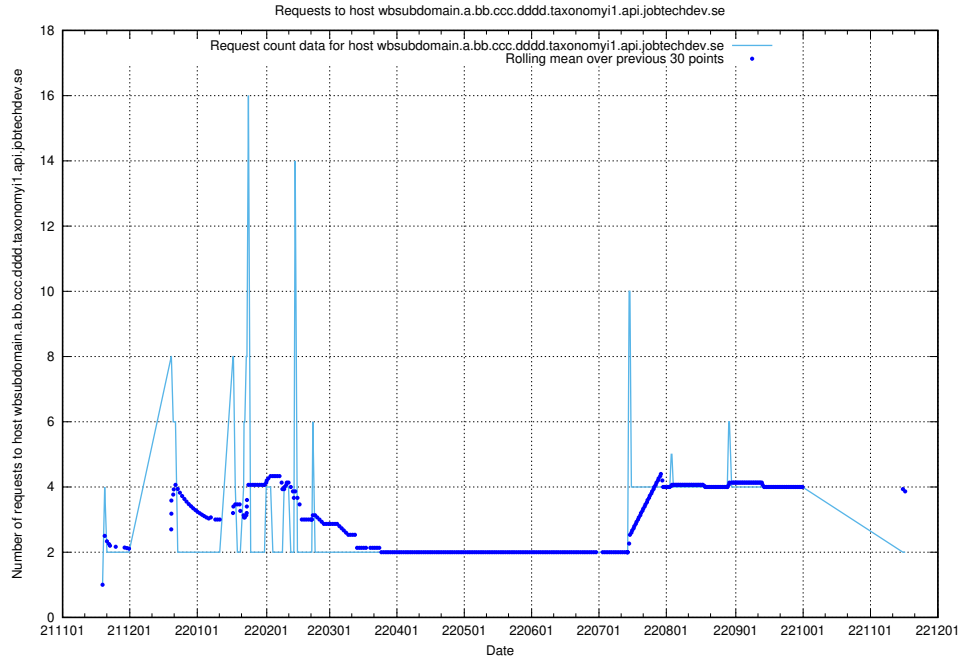

### 7.465 Usage of taxonomyviewer.jobtechdev.se

Here, we count the number of requests to host taxonomyviewer.jobtechdev.se.