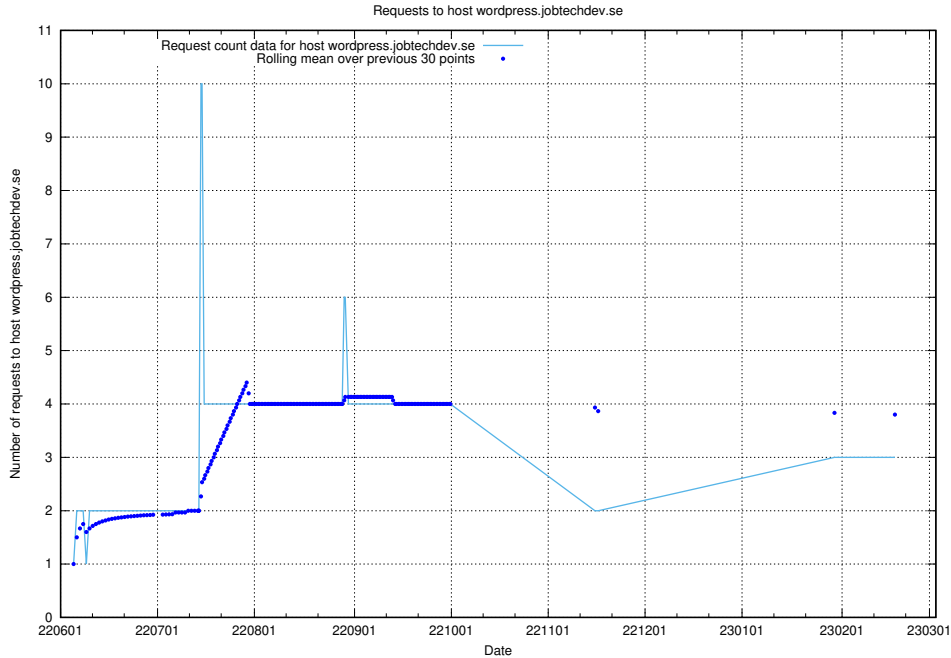

7.218 Usage of wordpress.jobtechdev.se

Here, we count the number of requests to host wordpress.jobtechdev.se.