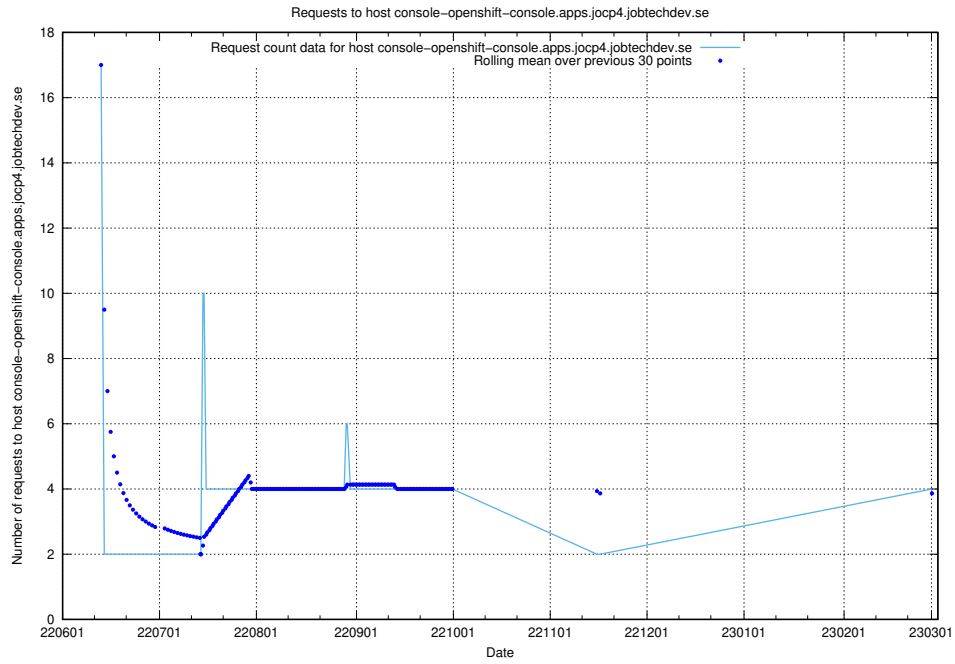

7.149 Usage of console-openshift-console.apps.jocp4.jobtechdev.se

Here, we count the number of requests to host console-openshift-console.apps.jocp4.jobtechdev.se.