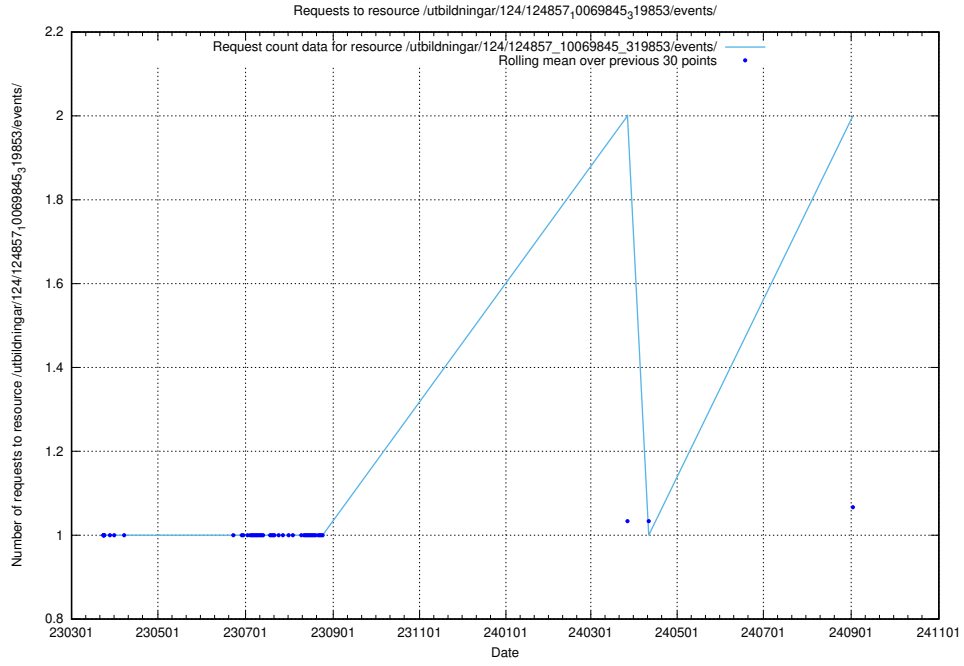

5.592 Usage of /utbildningar/124/124857_10069845_319853/events/

Here, we count the number of requests to resource /utbildningar/124/124857_10069845_319853/events/