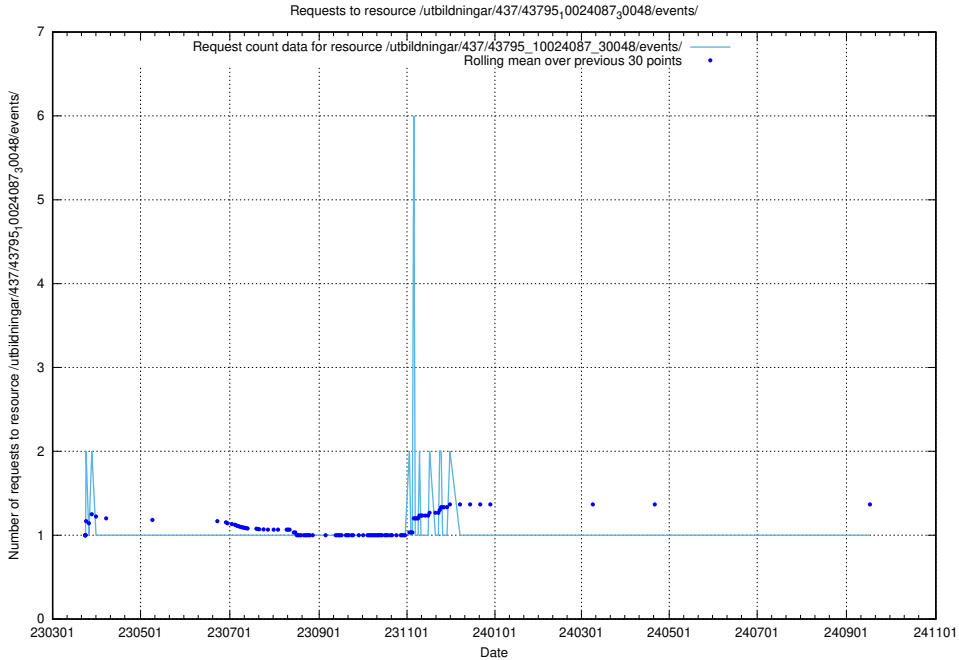

### 5.7200 Usage of /utbildningar/437/43795\_10024087\_30048/events/

Here, we count the number of requests to resource /utbildningar/437/43795\_10024087\_30048/events/.