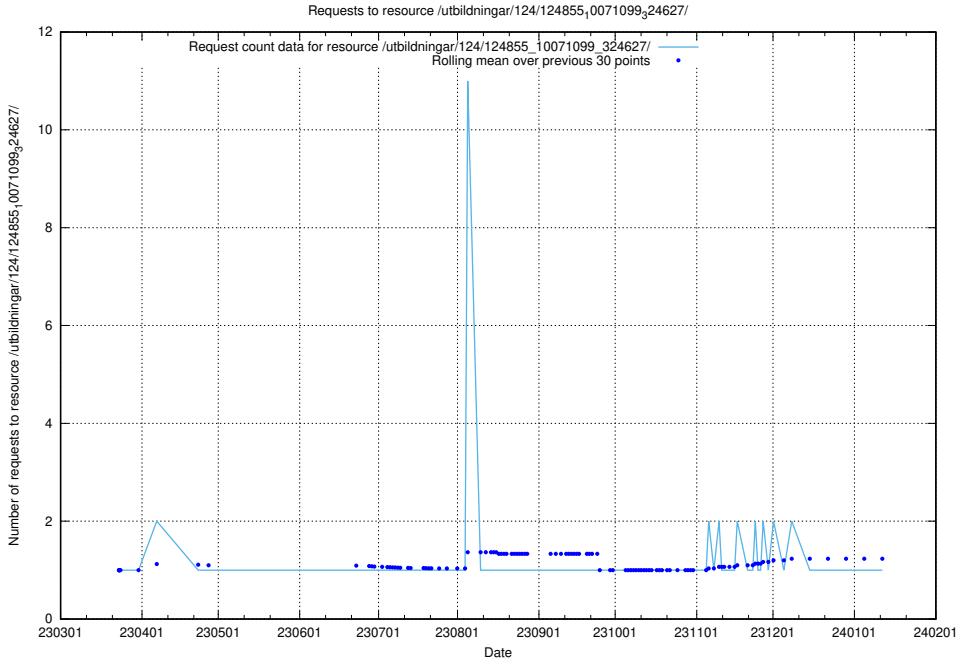

5.1284 Usage of /utbildningar/124/124855_10071099_324627/

Here, we count the number of requests to resource /utbildningar/124/124855_10071099_324627/.