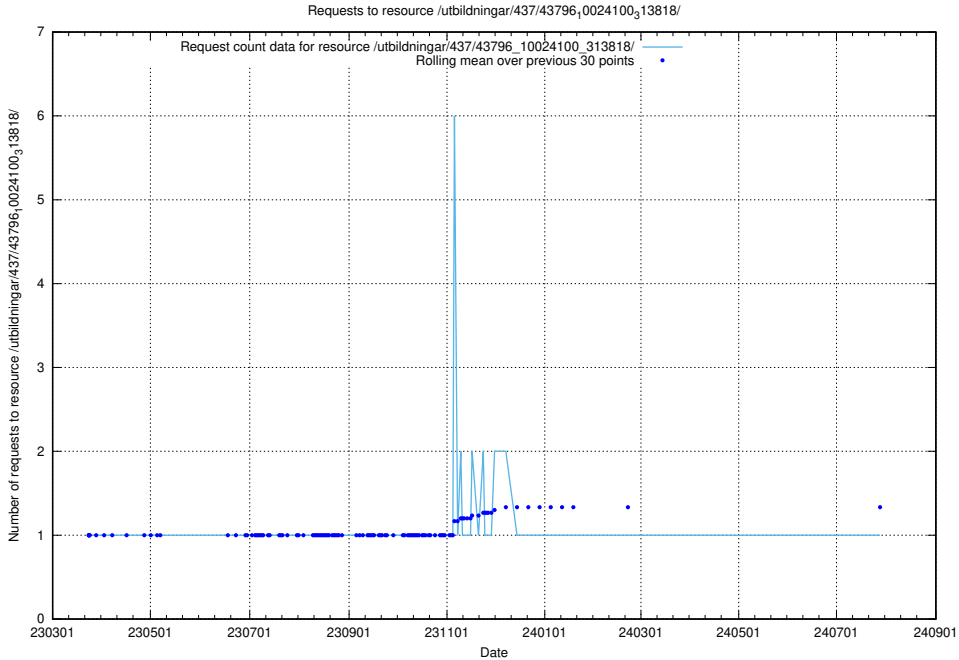

5.7199 Usage of /utbildningar/437/43796_10024100_313818/

Here, we count the number of requests to resource /utbildningar/437/43796_10024100_313818/.