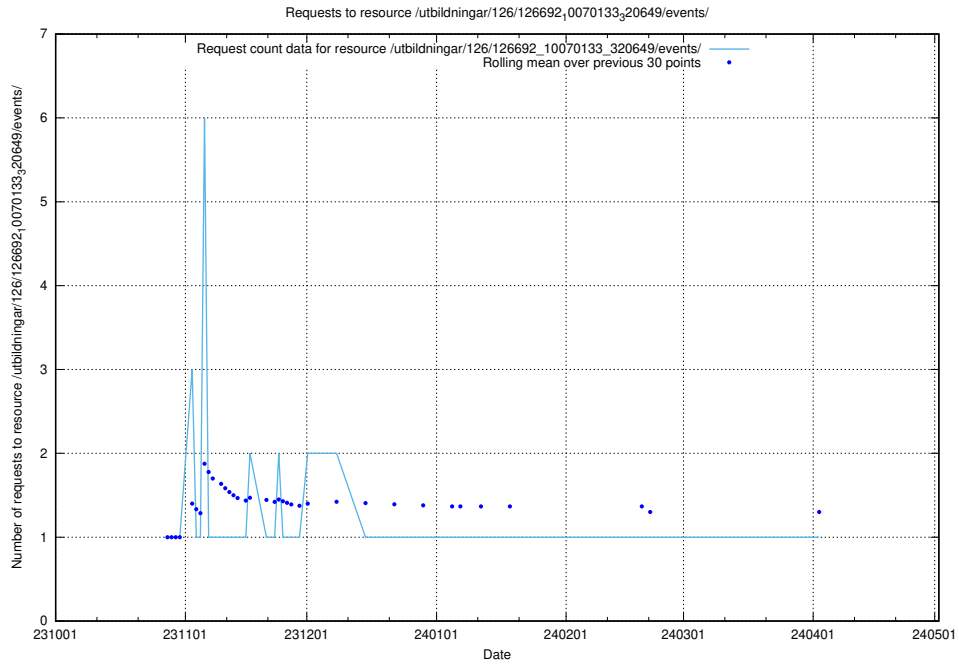

5.5034 Usage of /utbildningar/126/126692_10070133_320649/events/

Here, we count the number of requests to resource /utbildningar/126/126692_10070133_320649/events/