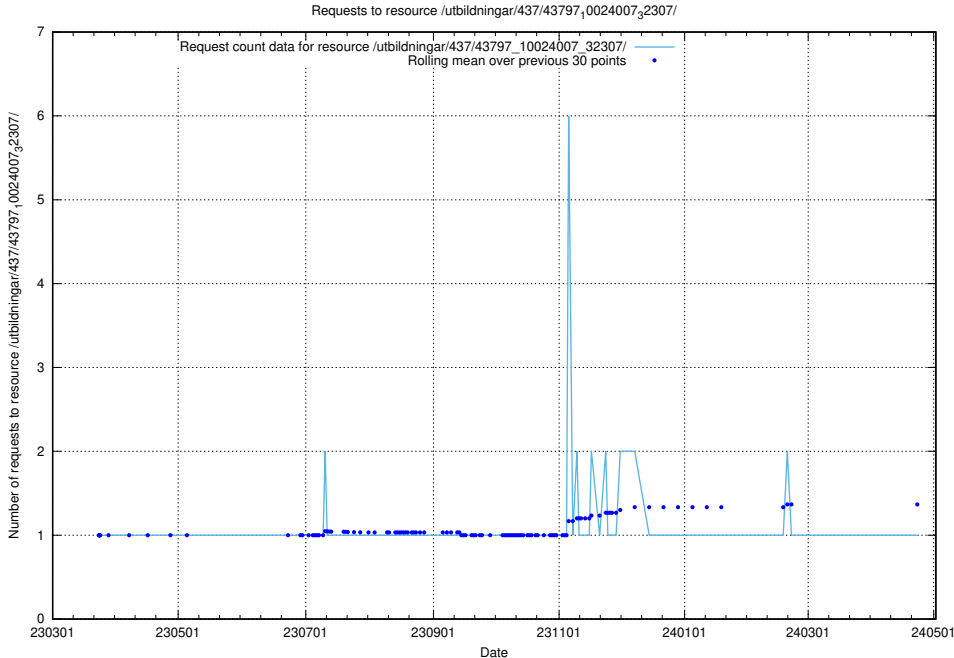

5.7192 Usage of /utbildningar/437/43797_10024007_32307/

Here, we count the number of requests to resource /utbildningar/437/43797_10024007_32307/.