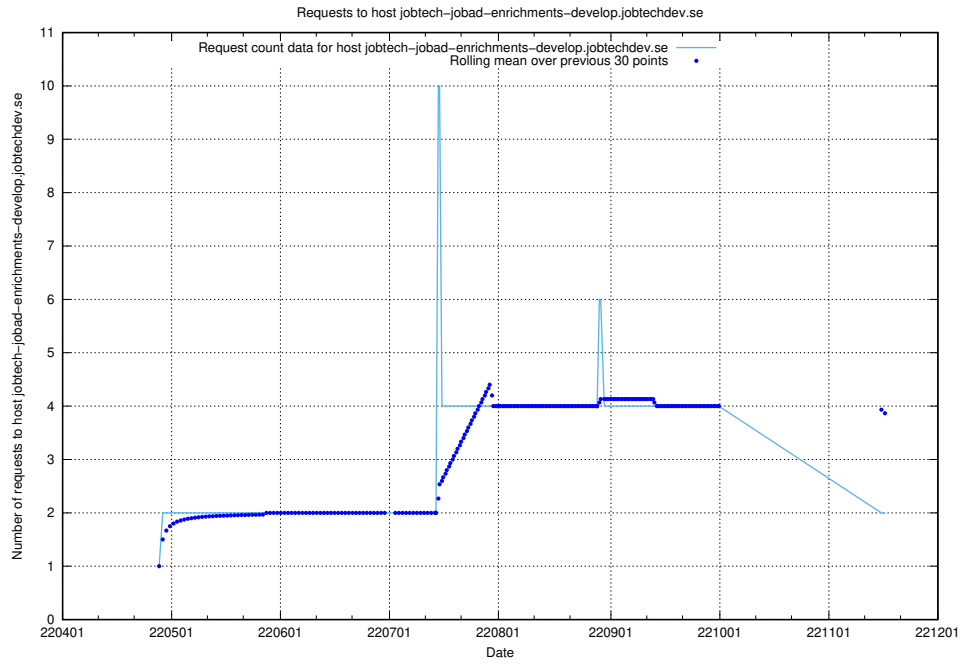

## 7.444 Usage of `jobtech-jobad-enrichments-develop.jobtechdev.se`

Here, we count the number of requests to host `jobtech-jobad-enrichments-develop.jobtechdev.se`.