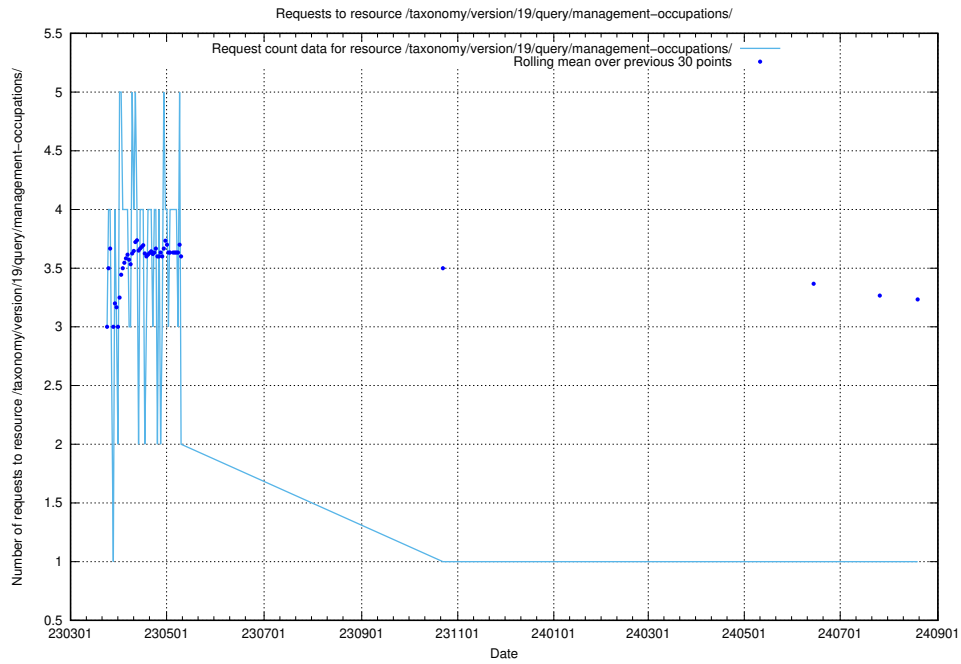

5.6975 Usage of /taxonomy/version/19/query/management-occupations/

Here, we count the number of requests to resource /taxonomy/version/19/query/management-occupations/.