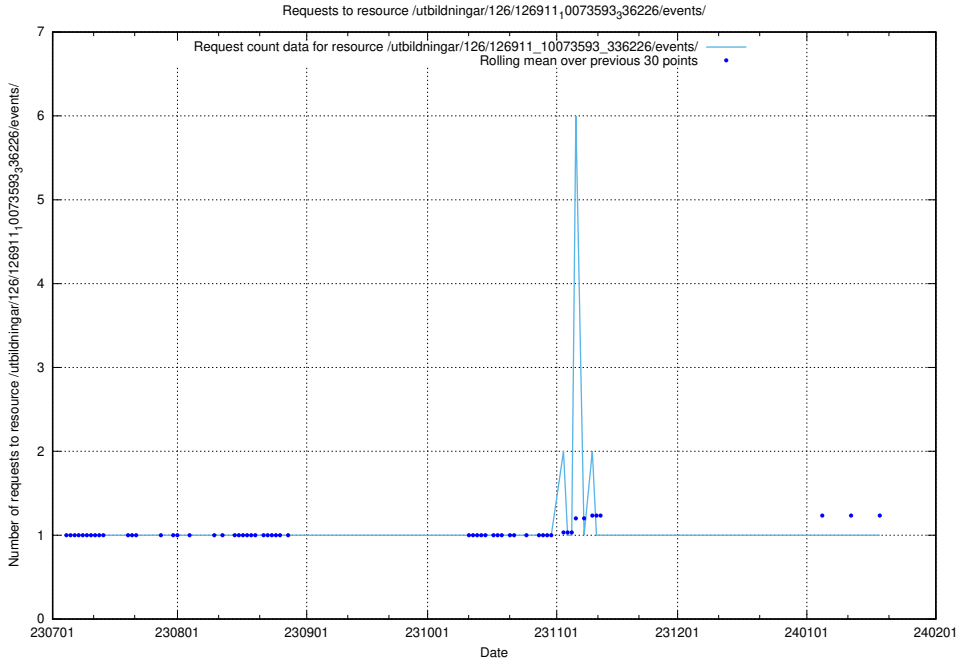

5.6172 Usage of /utbildningar/126/126911_10073593_336226/events/

Here, we count the number of requests to resource /utbildningar/126/126911_10073593_336226/events/