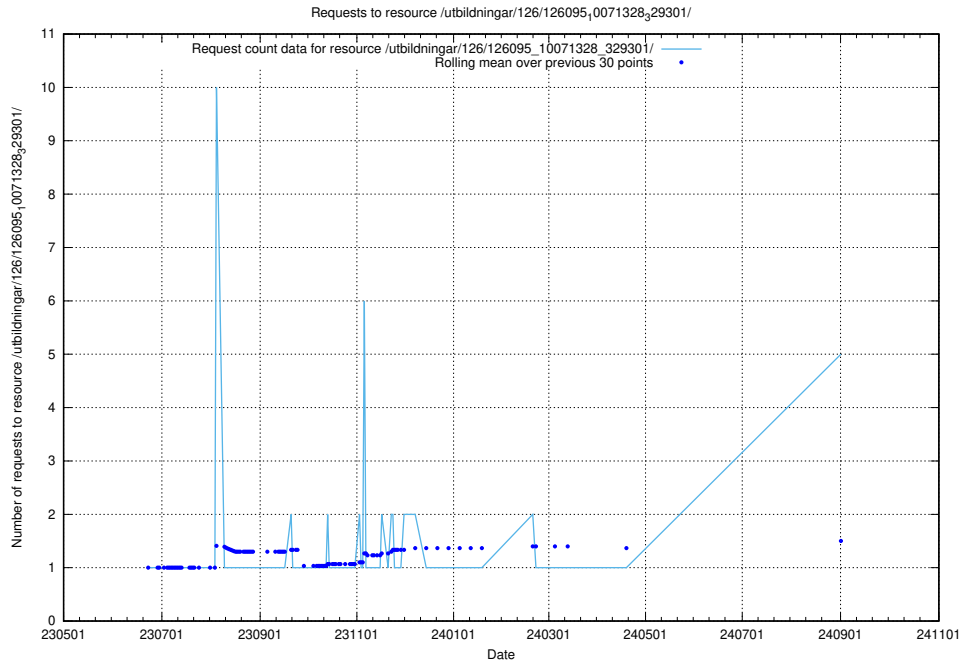

5.250 Usage of /utbildningar/126/126095_10071328_329301/

Here, we count the number of requests to resource /utbildningar/126/126095_10071328_329301/.