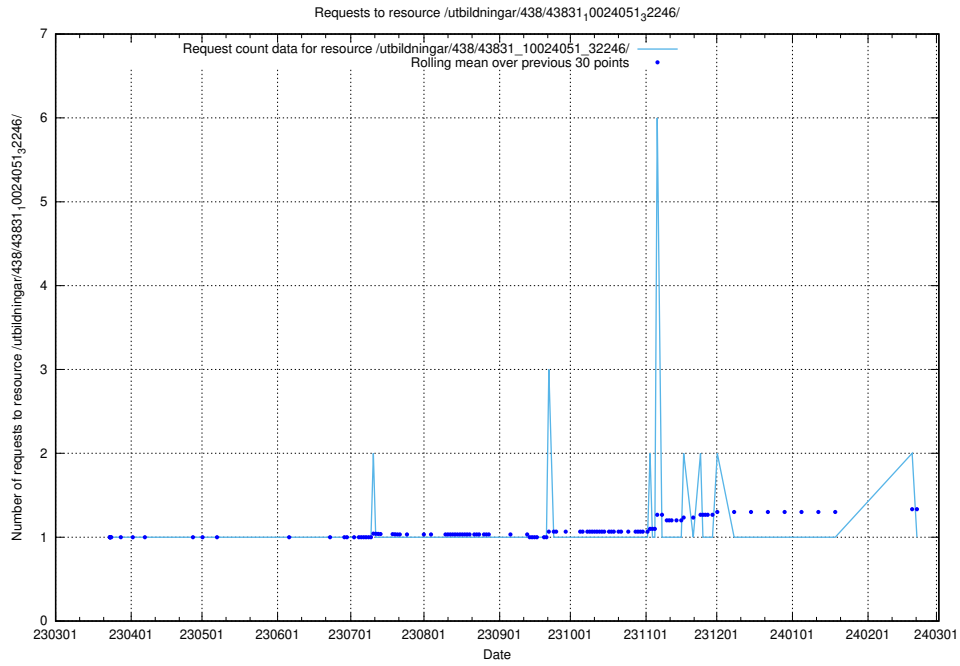

5.7174 Usage of /utbildningar/438/43831_10024051_32246/

Here, we count the number of requests to resource /utbildningar/438/43831_10024051_32246/.