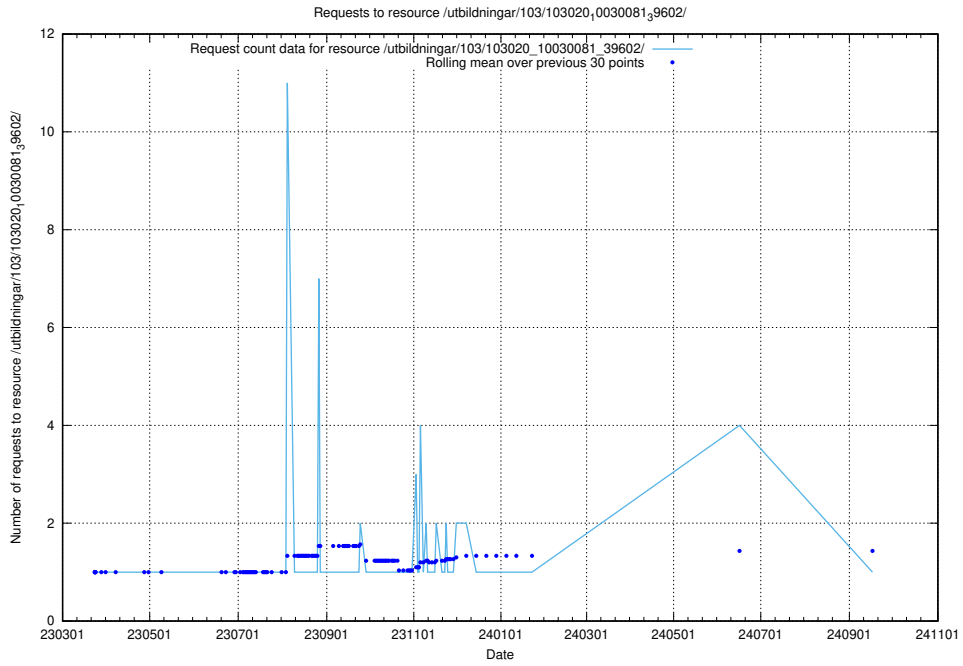

5.6338 Usage of /utbildningar/103/103020_10030081_39602/

Here, we count the number of requests to resource /utbildningar/103/103020_10030081_39602/.