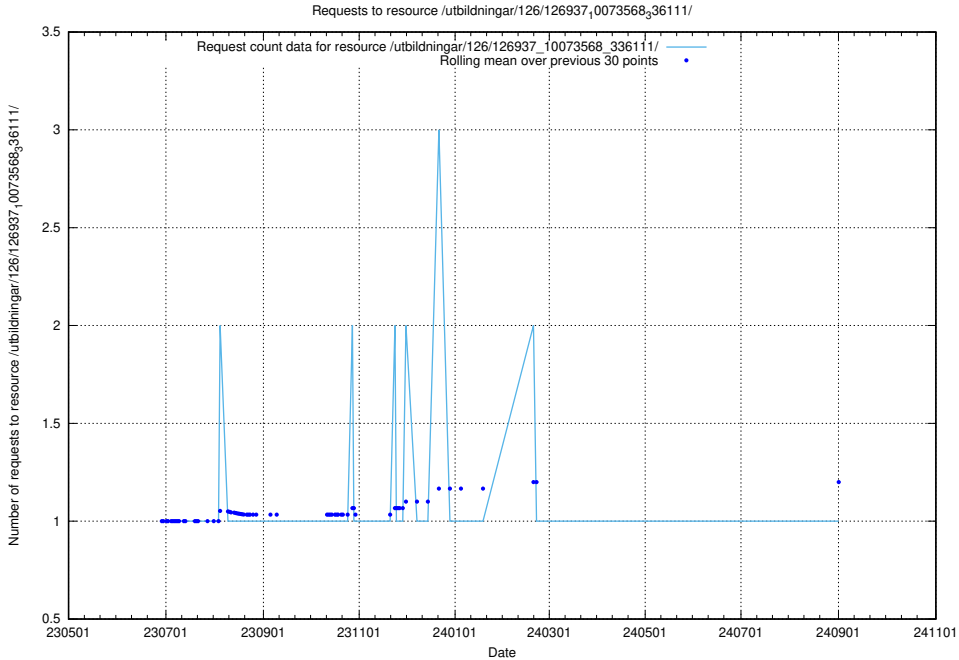

5.6266 Usage of /utbildningar/126/126937_10073568_336111/

Here, we count the number of requests to resource /utbildningar/126/126937_10073568_336111/.