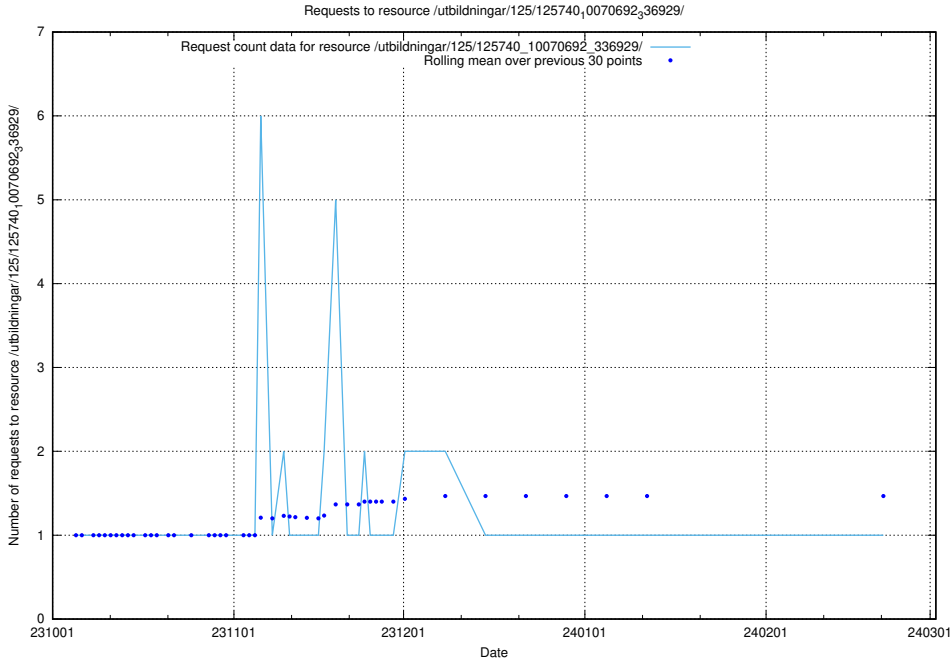

5.5248 Usage of /utbildningar/125/125740_10070692_336929/

Here, we count the number of requests to resource /utbildningar/125/125740_10070692_336929/.