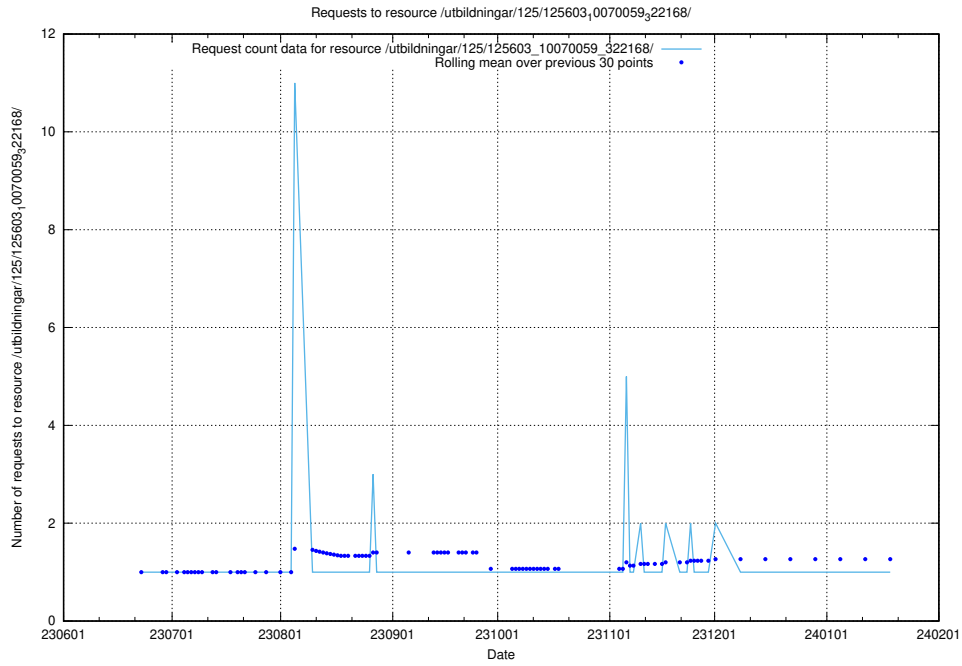

5.6516 Usage of /utbildningar/125/125603_10070059_322168/

Here, we count the number of requests to resource /utbildningar/125/125603_10070059_322168/.