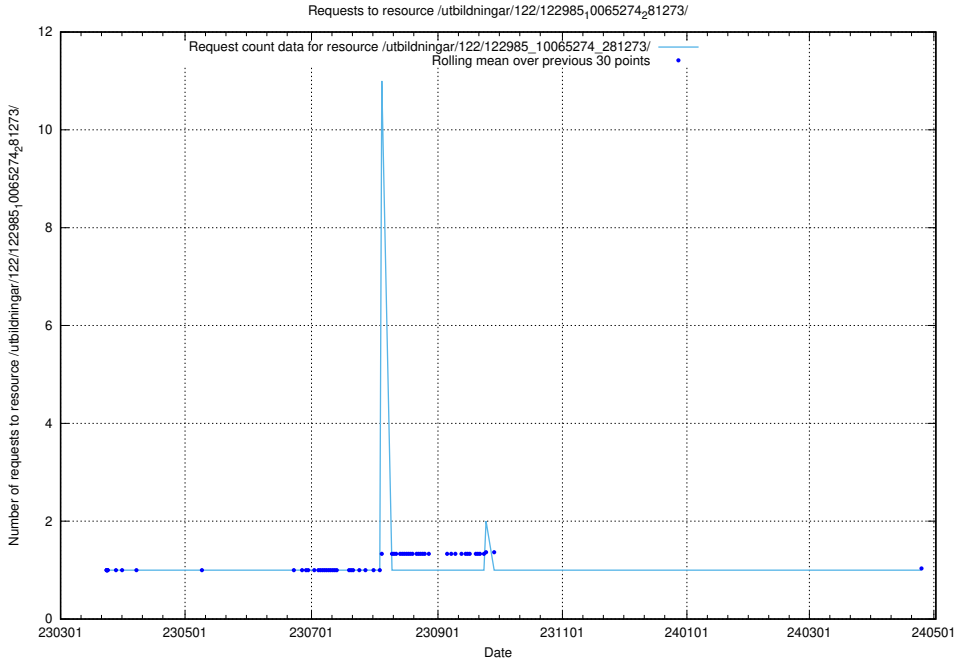

5.5755 Usage of /utbildningar/122/122985_10065274_281273/

Here, we count the number of requests to resource /utbildningar/122/122985_10065274_281273/.