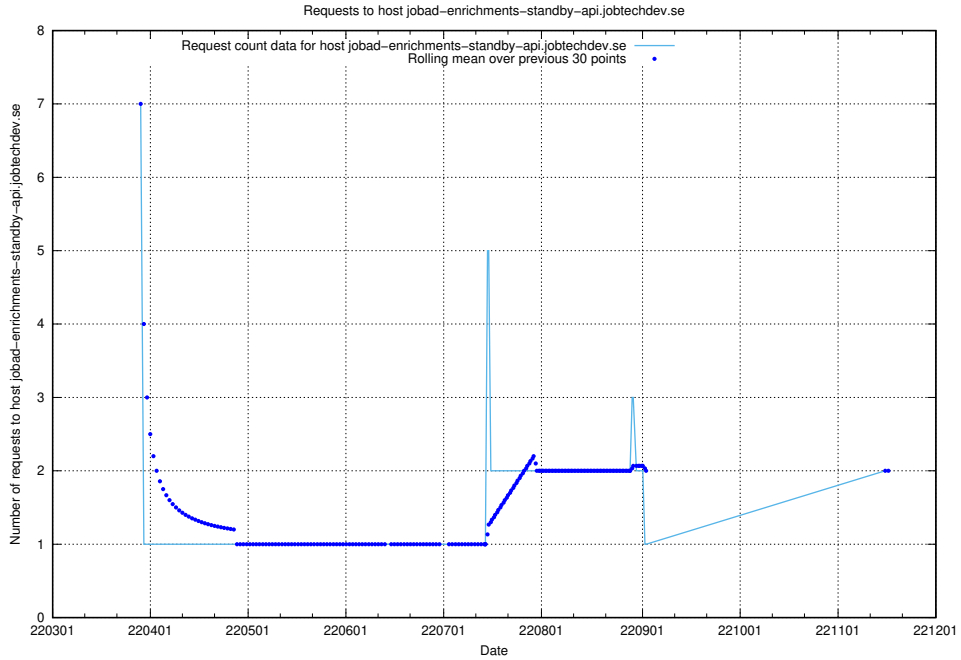

7.488 Usage of jobad-enrichments-standby-api.jobtechdev.se

Here, we count the number of requests to host jobad-enrichments-standby-api.jobtechdev.se.