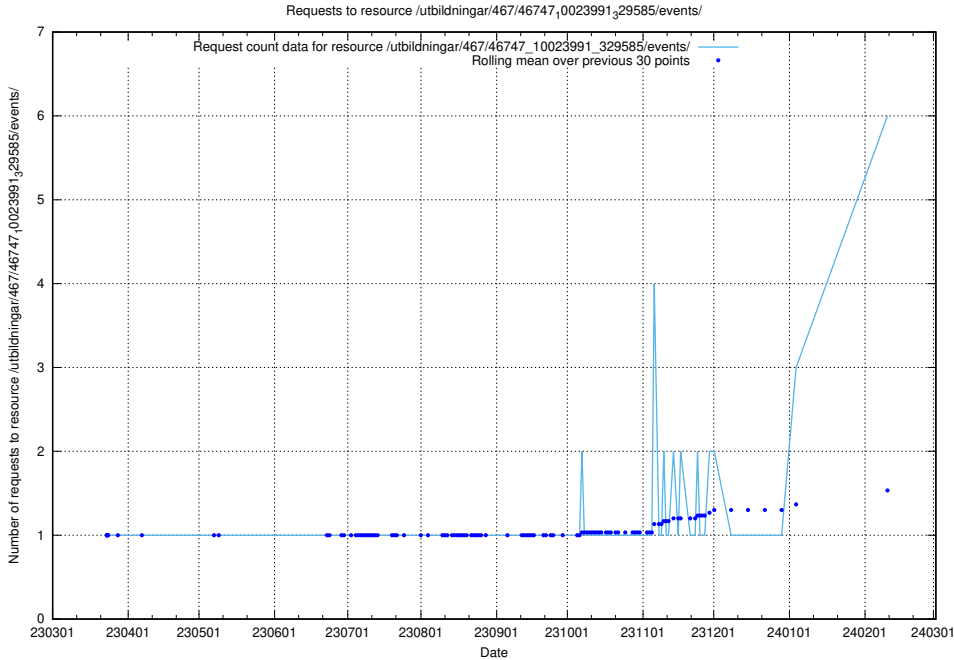

5.189 Usage of /utbildningar/467/46747_10023991_329585/events/

Here, we count the number of requests to resource /utbildningar/467/46747_10023991_329585/events/.