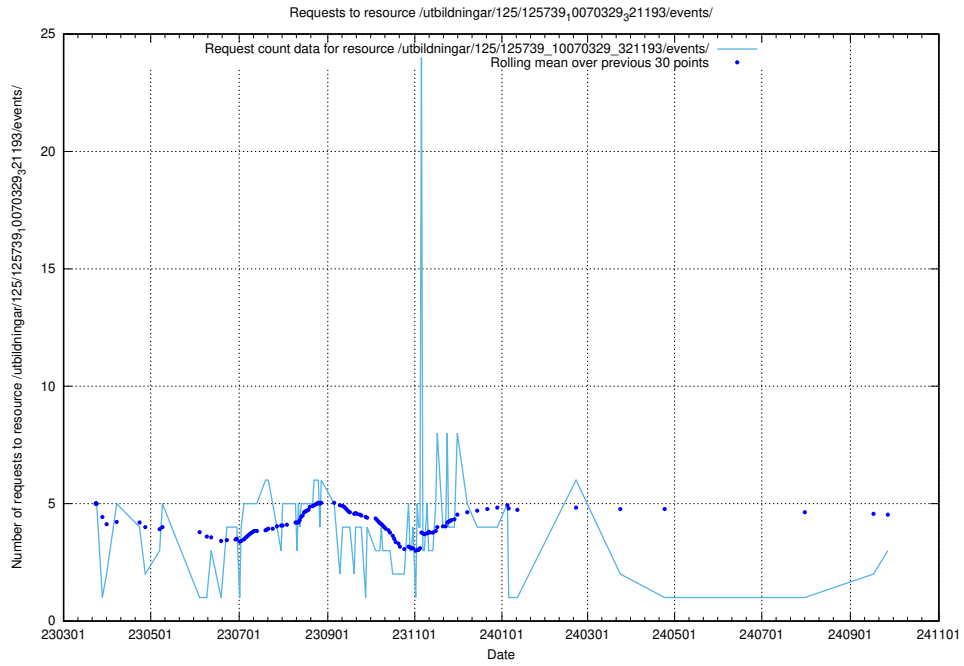

5.550 Usage of /utbildningar/125/125739_10070329_321193/events/

Here, we count the number of requests to resource /utbildningar/125/125739_10070329_321193/events/