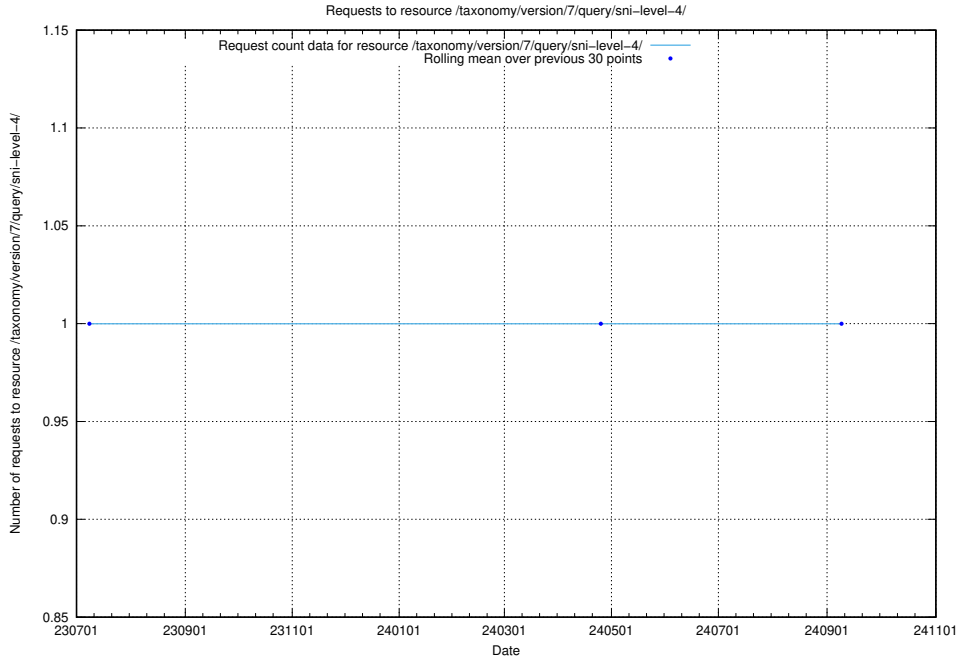

5.6027 Usage of /taxonomy/version/7/query/sni-level-4/

Here, we count the number of requests to resource /taxonomy/version/7/query/sni-level-4/.