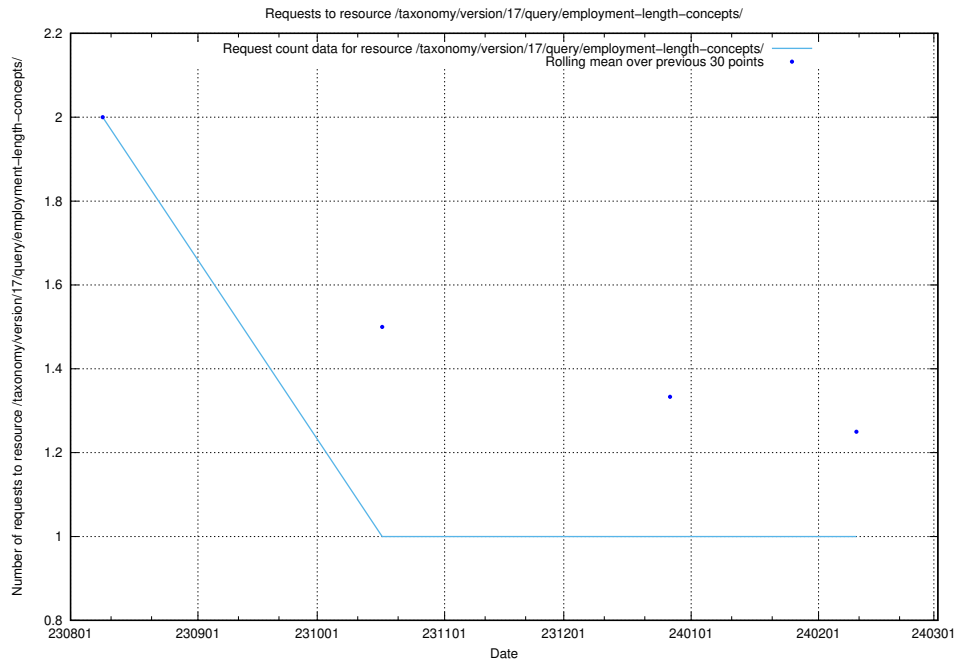

5.5689 Usage of /taxonomy/version/17/query/employment-length-concepts/

Here, we count the number of requests to resource /taxonomy/version/17/query/employment-length-concepts/.