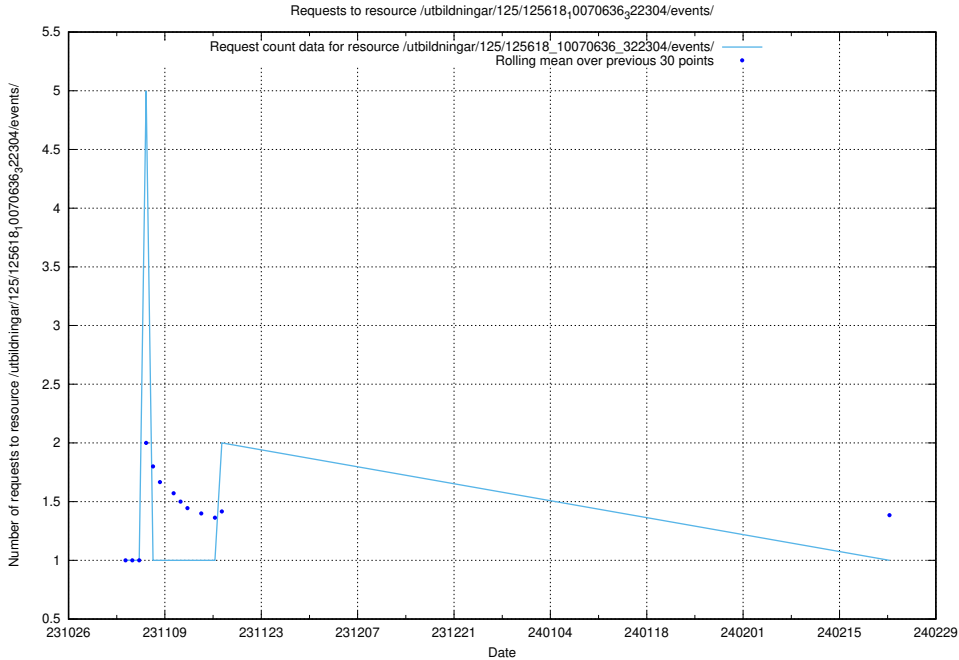

### 5.4999 Usage of /utbildningar/125/125618\_10070636\_322304/events/

Here, we count the number of requests to resource /utbildningar/125/125618\_10070636\_322304/events/