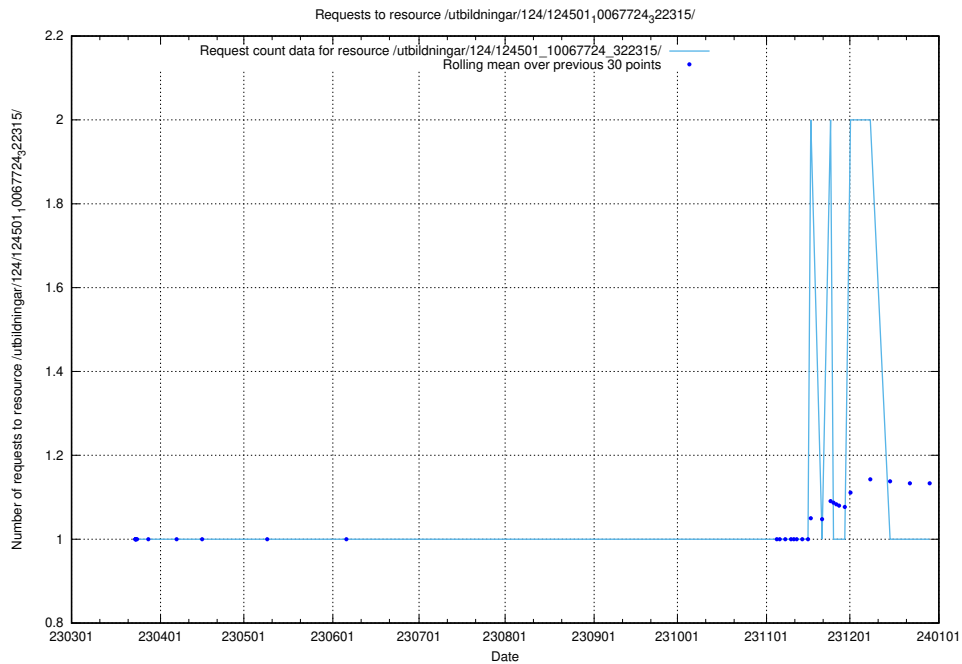

5.3134 Usage of /utbildningar/124/124501_10067724_322315/

Here, we count the number of requests to resource /utbildningar/124/124501_10067724_322315/.