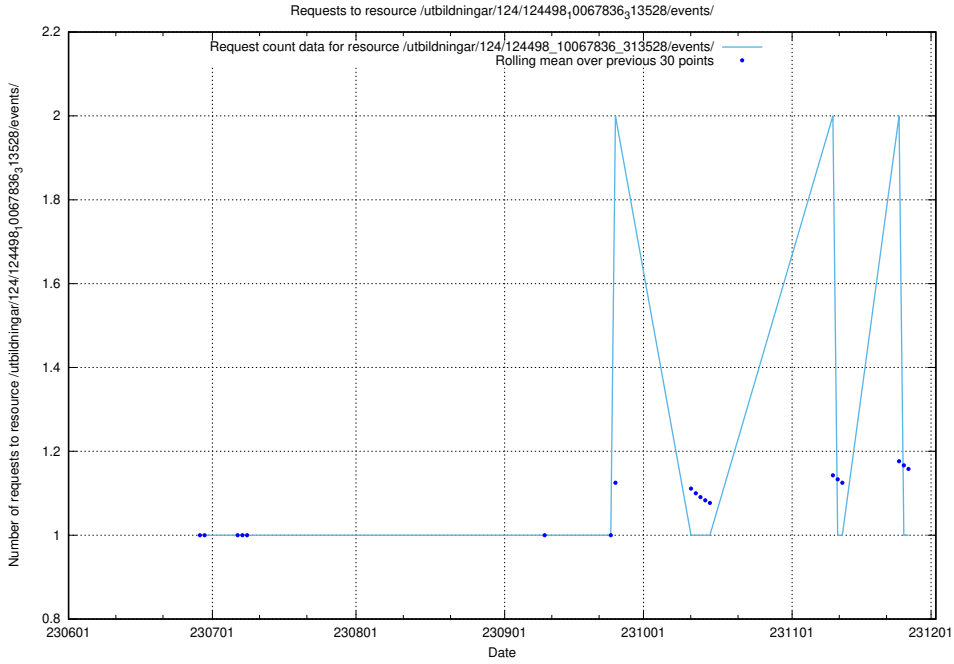

5.6337 Usage of /utbildningar/124/124498_10067836_313528/events/

Here, we count the number of requests to resource /utbildningar/124/124498_10067836_313528/events/