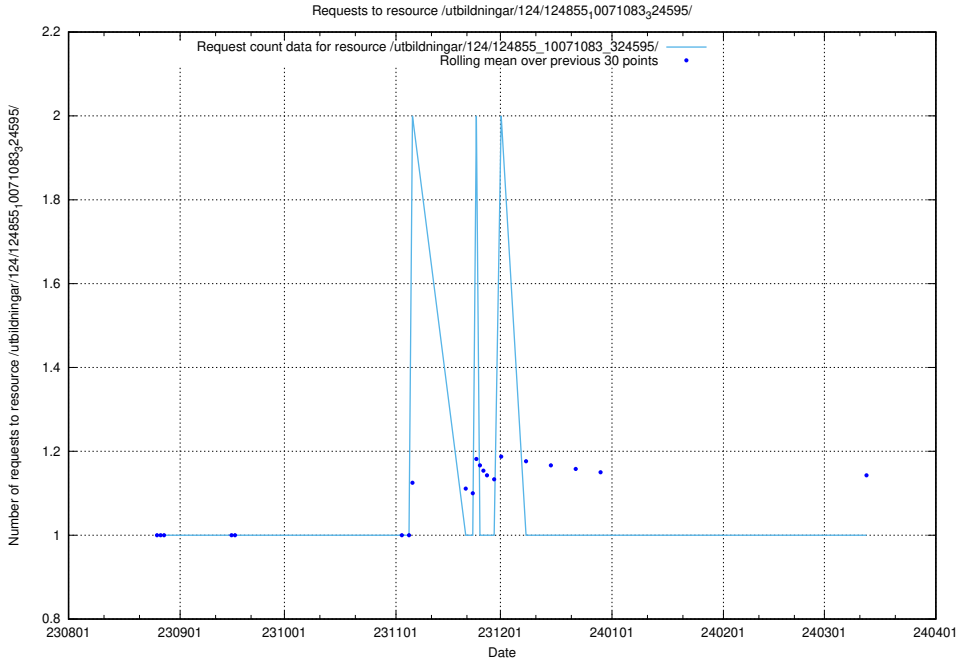

5.5544 Usage of /utbildningar/124/124855_10071083_324595/

Here, we count the number of requests to resource /utbildningar/124/124855_10071083_324595/.