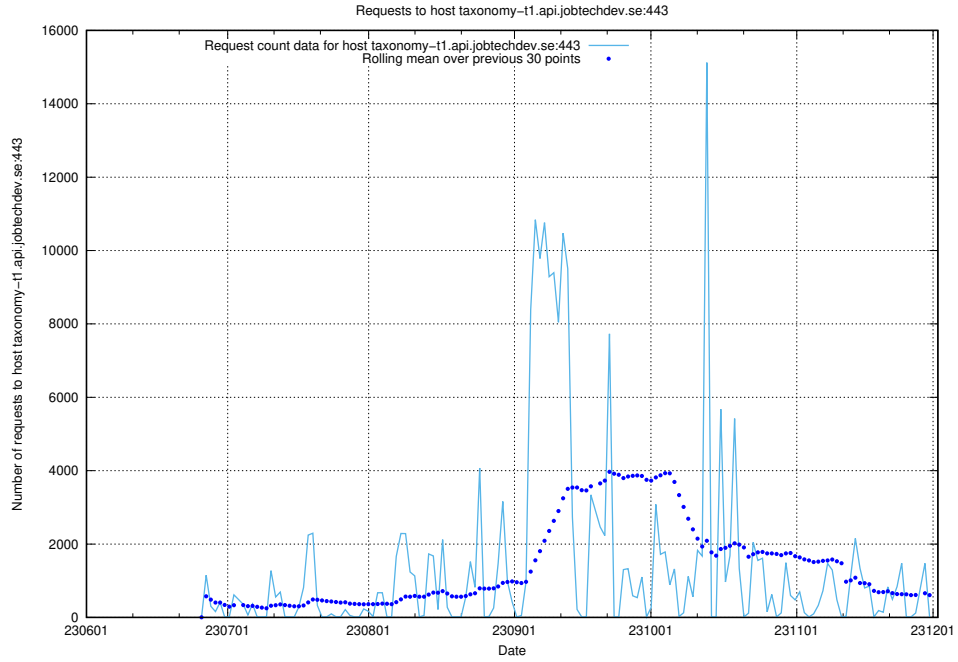

### 7.62 Usage of staping.jobtechdev.se

Here, we count the number of requests to host staping.jobtechdev.se.