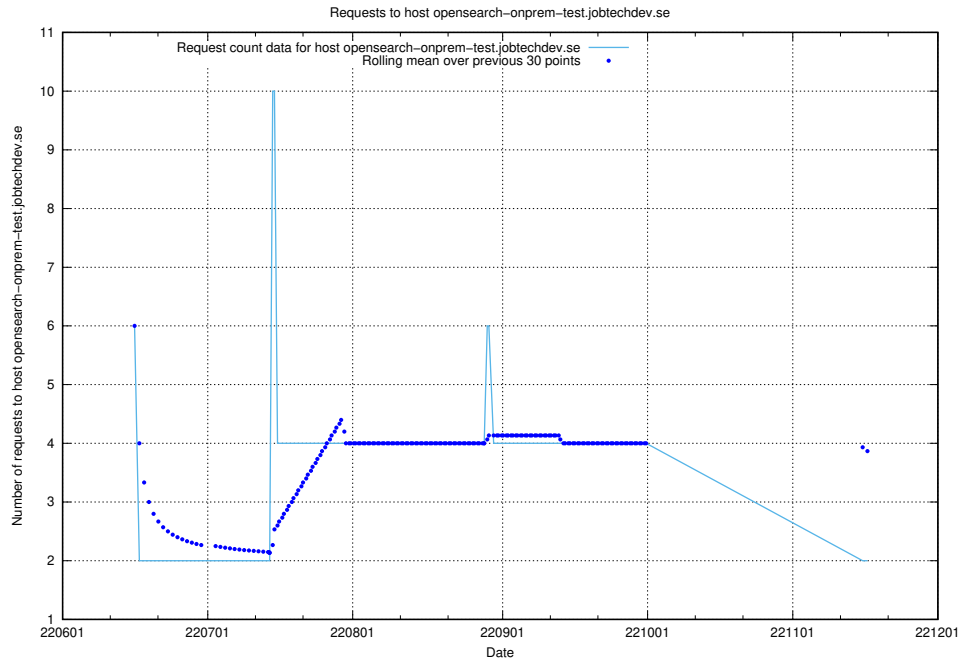

7.406 Usage of opensearch-onprem-test.jobtechdev.se

Here, we count the number of requests to host opensearch-onprem-test.jobtechdev.se.