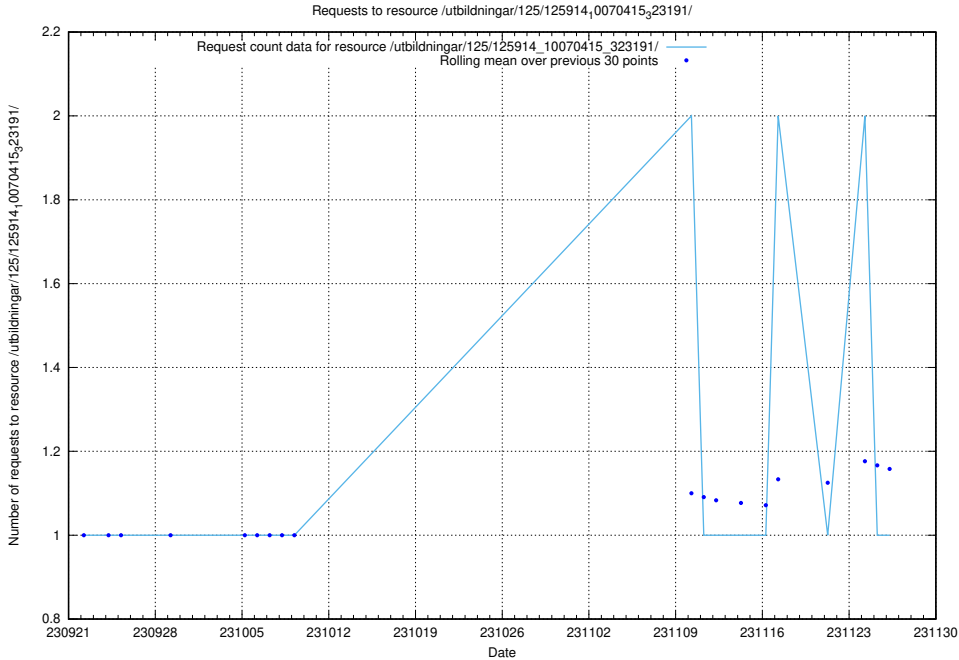

5.5340 Usage of /utbildningar/125/125914_10070415_323191/

Here, we count the number of requests to resource /utbildningar/125/125914_10070415_323191/.