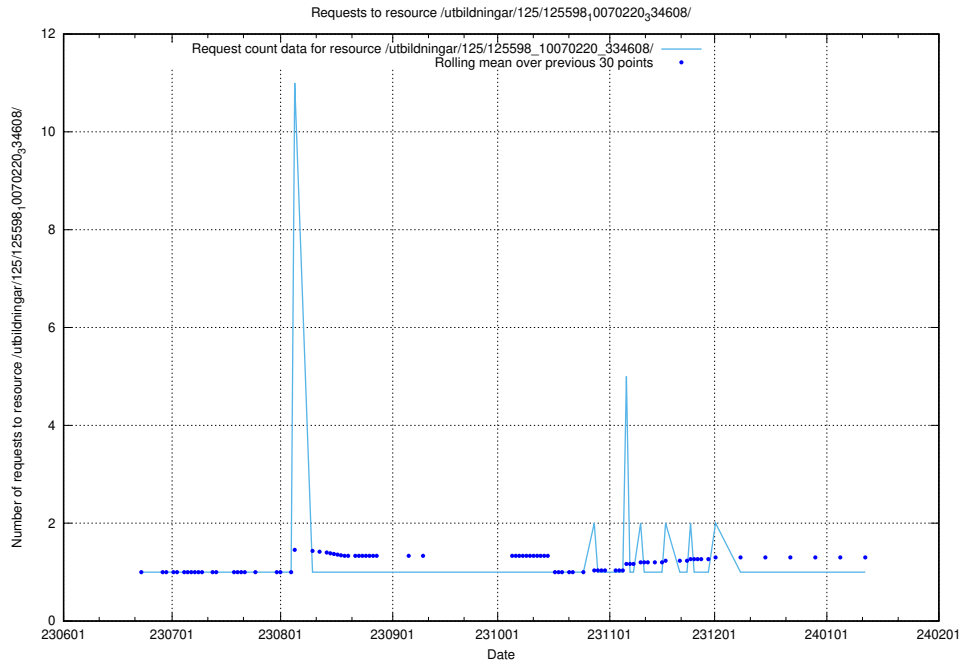

5.6517 Usage of /utbildningar/125/125598_10070220_334608/

Here, we count the number of requests to resource /utbildningar/125/125598_10070220_334608/.