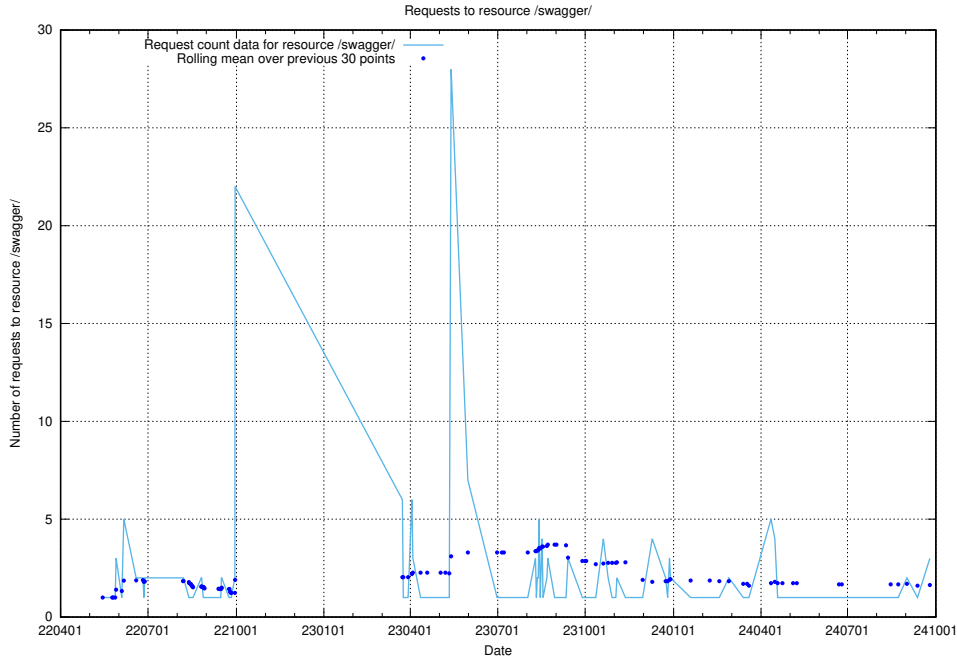

5.389 Usage of /swagger/

Here, we count the number of requests to resource /swagger/.