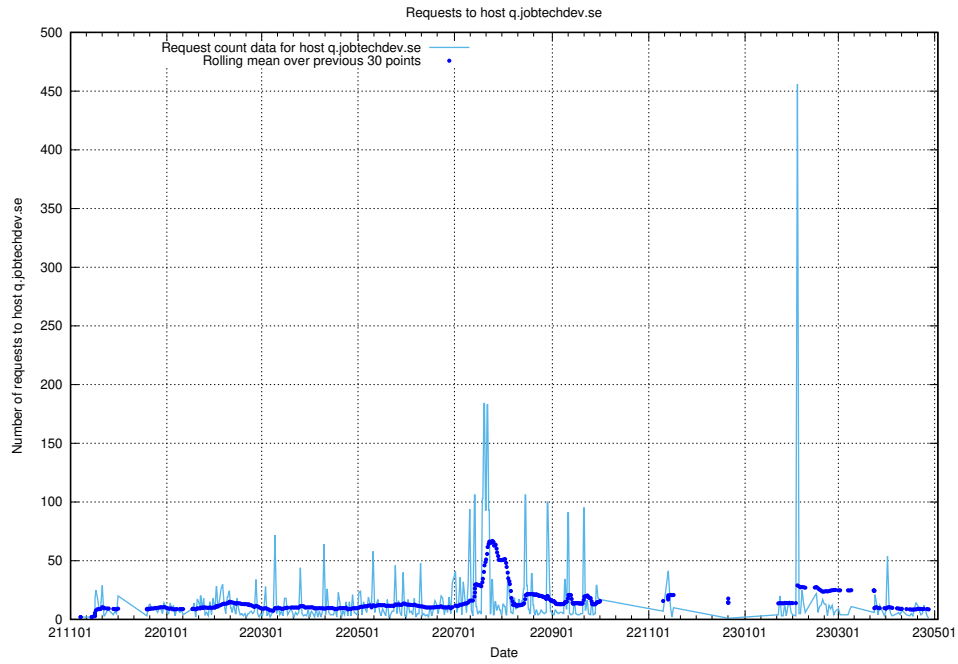

## 7.629 Usage of q.jobtechdev.se

Here, we count the number of requests to host q.jobtechdev.se.