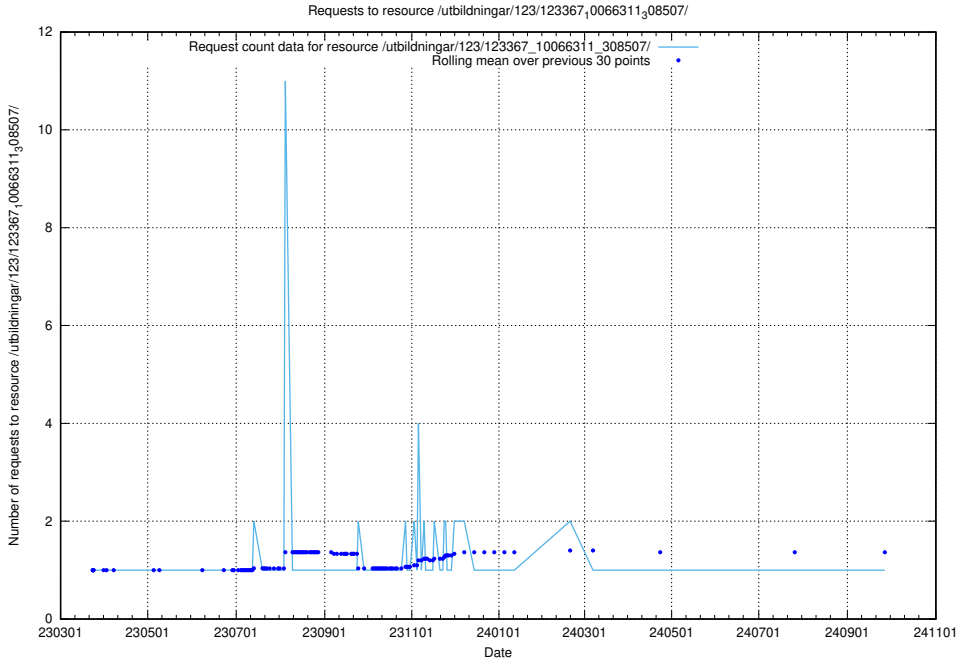

5.5353 Usage of /utbildningar/123/123367_10066311_308507/

Here, we count the number of requests to resource /utbildningar/123/123367_10066311_308507/.