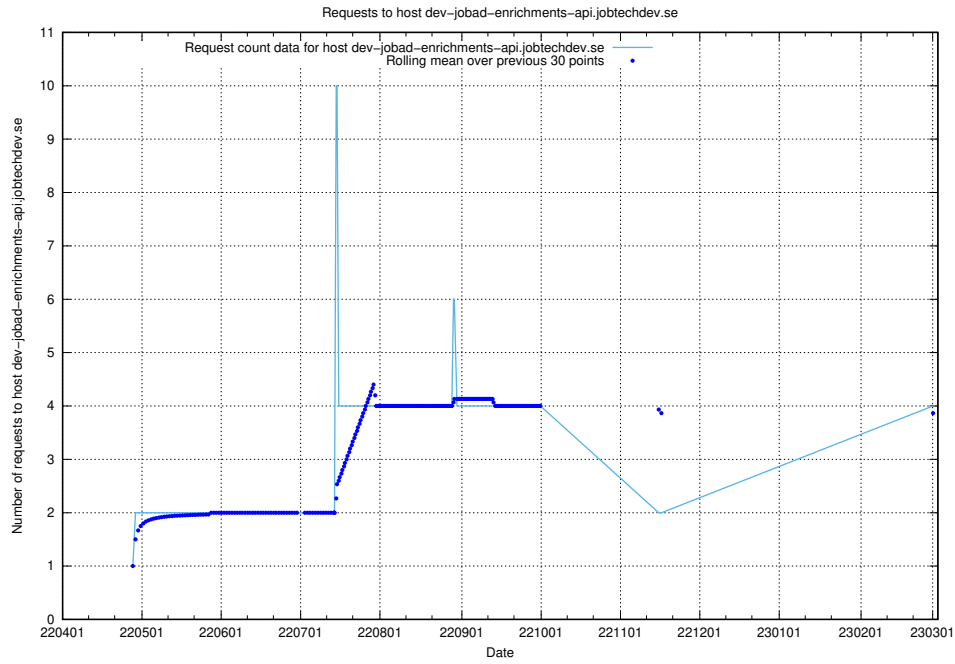

7.155 Usage of dev-jobad-enrichments-api.jobtechdev.se

Here, we count the number of requests to host dev-jobad-enrichments-api.jobtechdev.se.