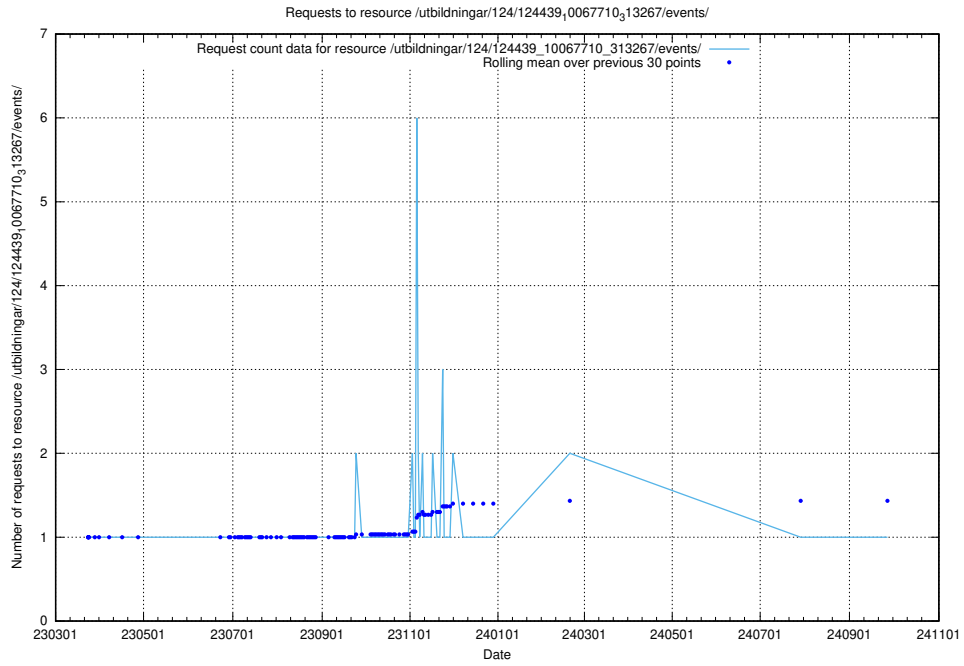

5.4485 Usage of /utbildningar/124/124439_10067710_313267/events/

Here, we count the number of requests to resource /utbildningar/124/124439_10067710_313267/events/