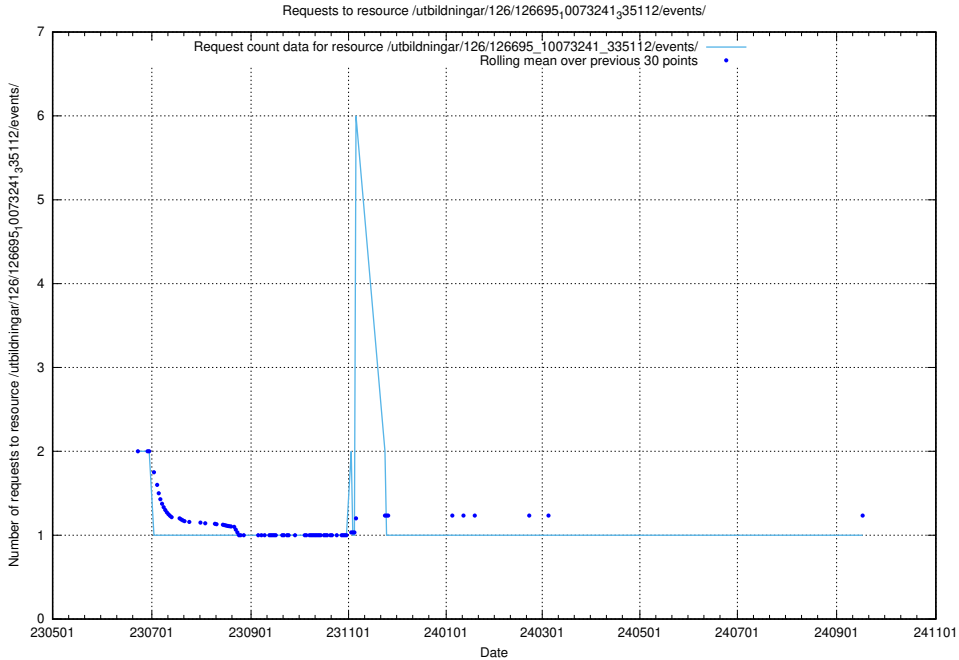

5.6390 Usage of /utbildningar/126/126695_10073241_335112/events/

Here, we count the number of requests to resource /utbildningar/126/126695_10073241_335112/events/