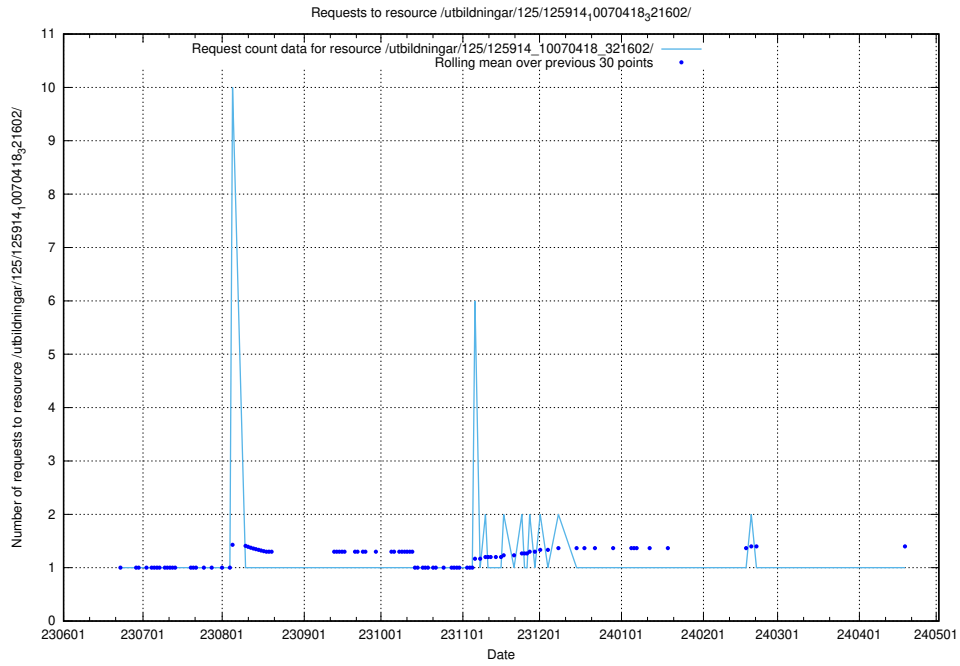

5.6483 Usage of /utbildningar/125/125914_10070418_321602/

Here, we count the number of requests to resource /utbildningar/125/125914_10070418_321602/.