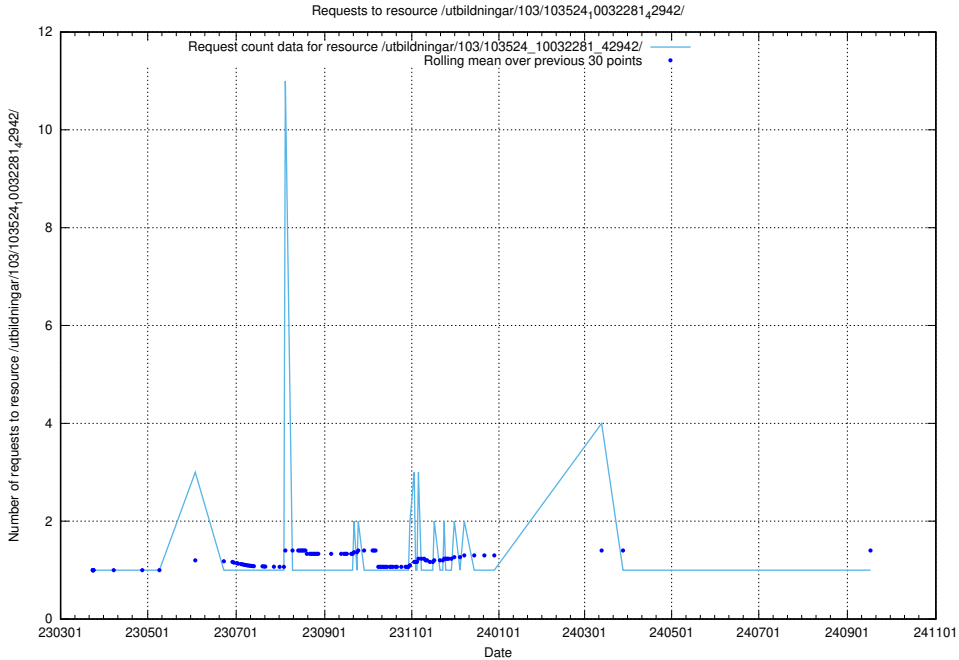

5.6284 Usage of /utbildningar/103/103524_10032281_42942/

Here, we count the number of requests to resource /utbildningar/103/103524_10032281_42942/.