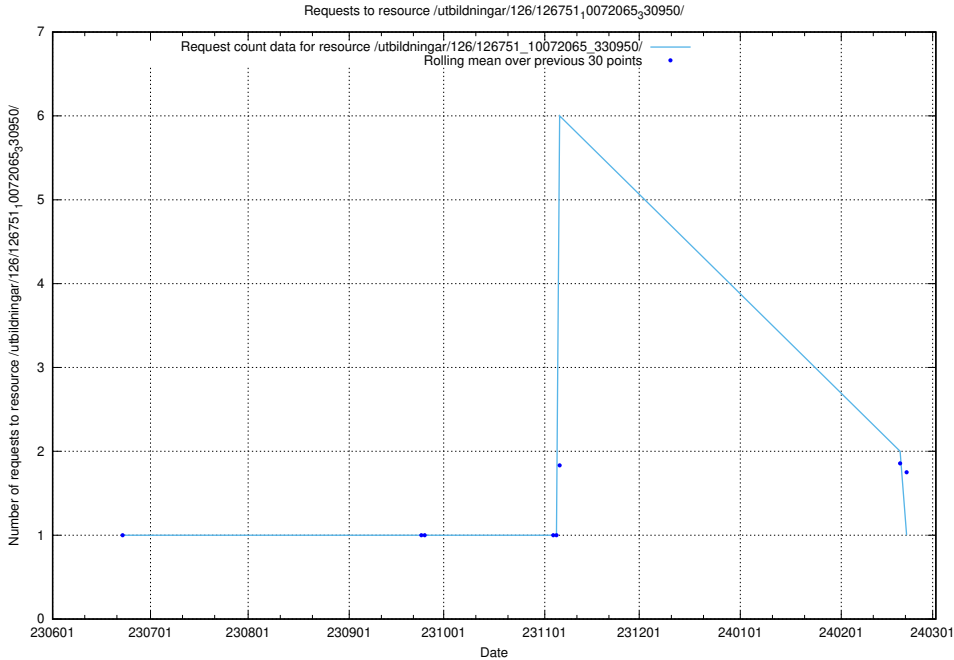

5.6416 Usage of /utbildningar/126/126751_10072065_330950/

Here, we count the number of requests to resource /utbildningar/126/126751_10072065_330950/.