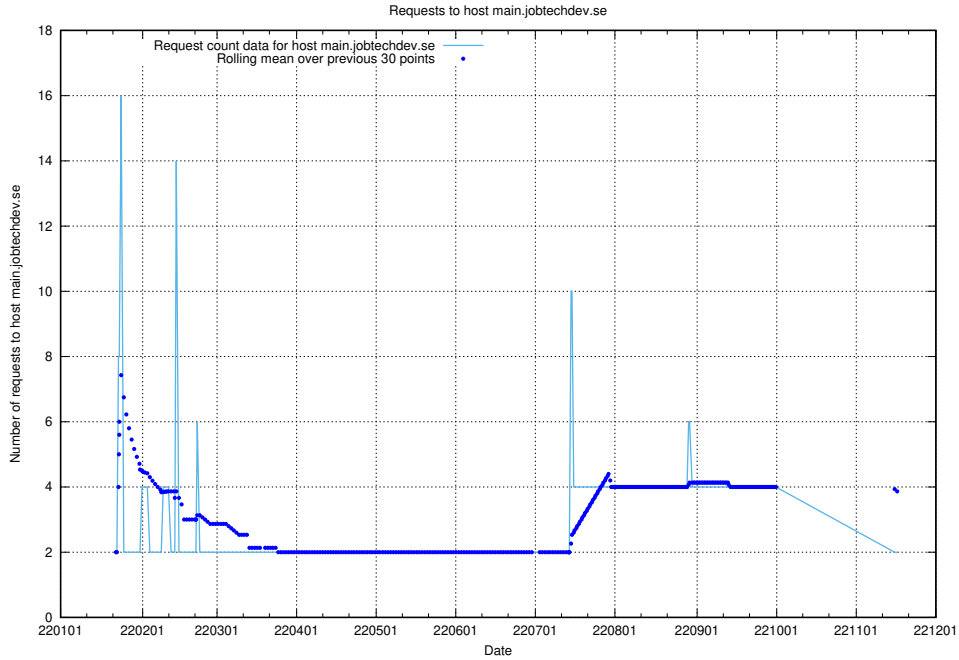

### 7.605 Usage of hub.jobtechdev.se

Here, we count the number of requests to host hub.jobtechdev.se.