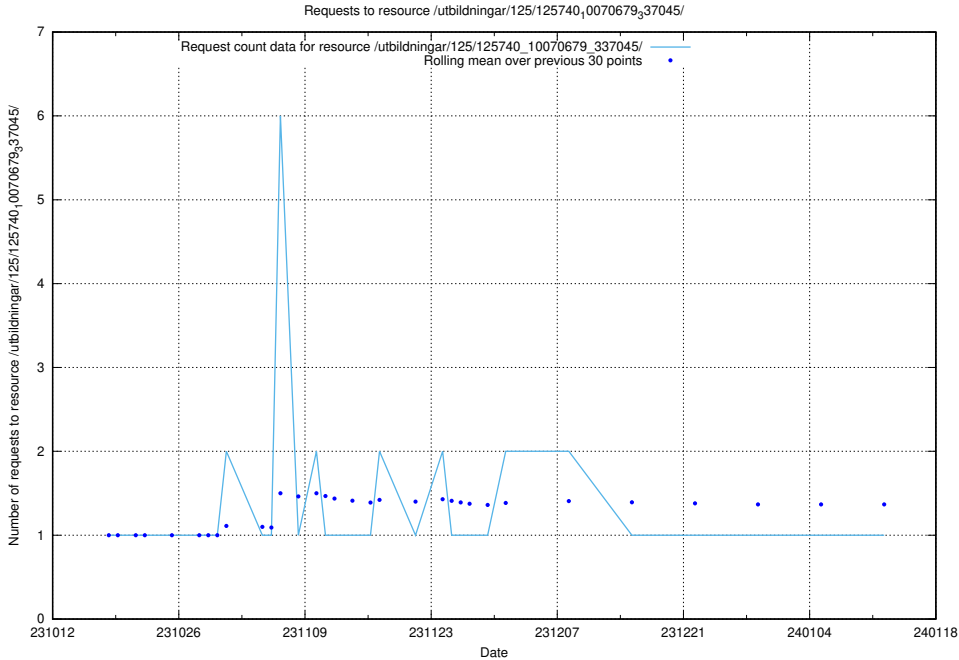

5.5128 Usage of /utbildningar/125/125740_10070679_337045/

Here, we count the number of requests to resource /utbildningar/125/125740_10070679_337045/.