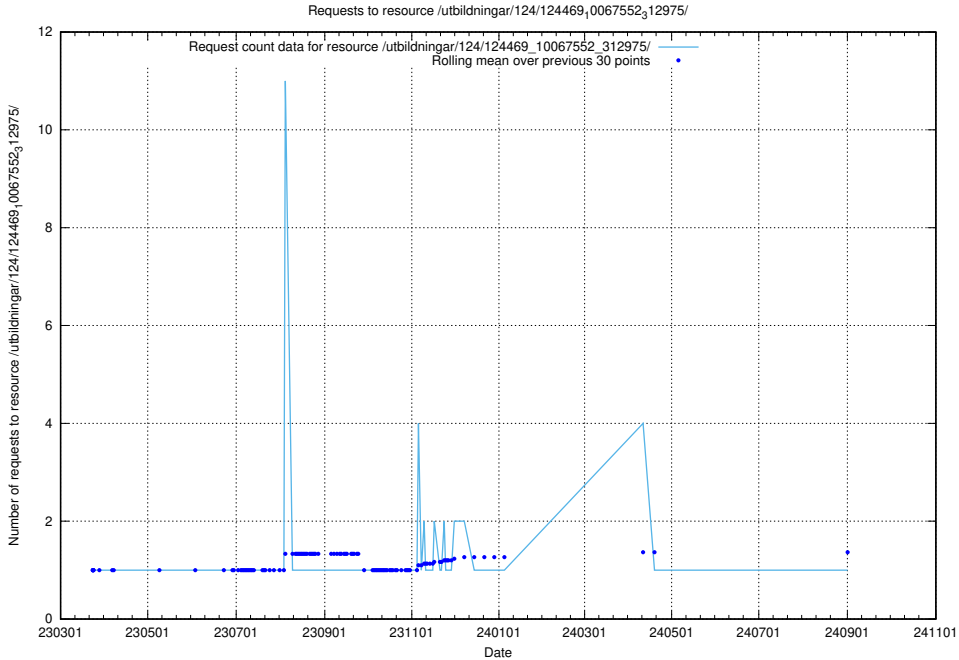

5.4199 Usage of /utbildningar/124/124469_10067552_312975/

Here, we count the number of requests to resource /utbildningar/124/124469_10067552_312975/.