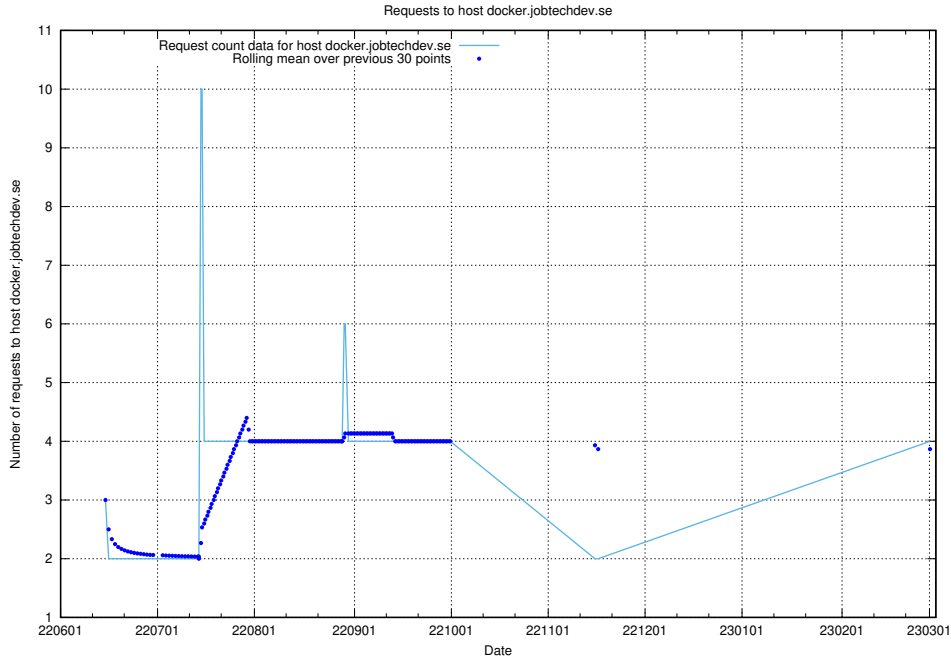

7.148 Usage of docker.jobtechdev.se

Here, we count the number of requests to host docker.jobtechdev.se.