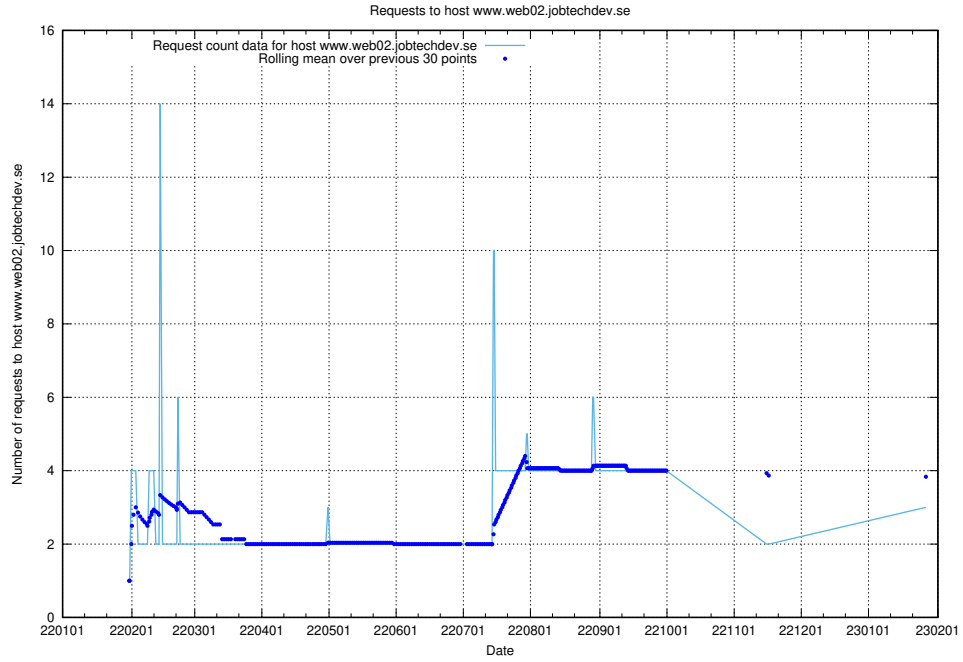

7.243 Usage of www.web02.jobtechdev.se

Here, we count the number of requests to host www.web02.jobtechdev.se.