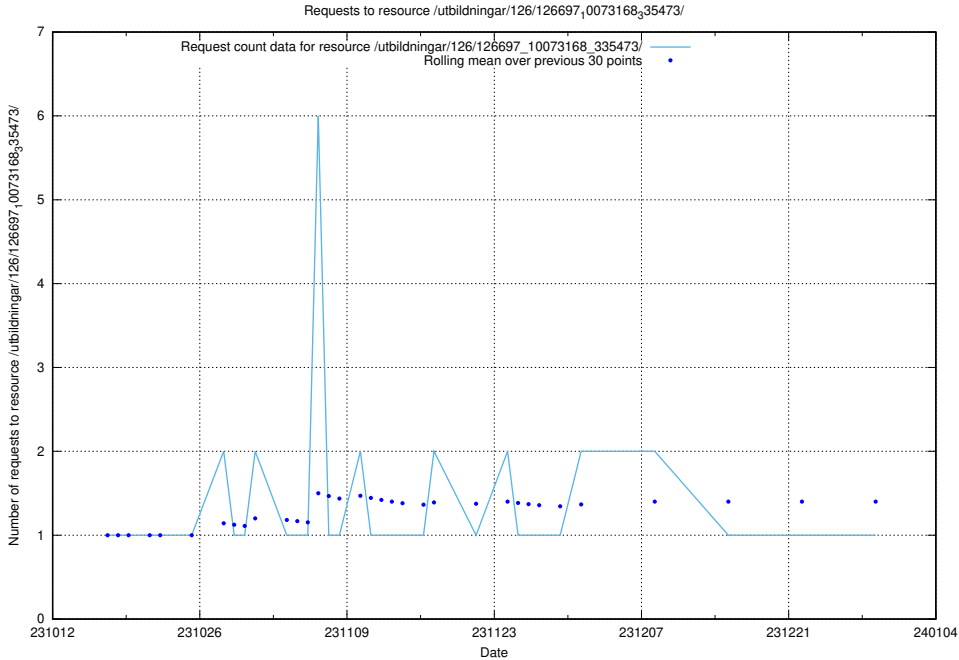

5.5141 Usage of /utbildningar/126/126697_10073168_335473/

Here, we count the number of requests to resource /utbildningar/126/126697_10073168_335473/.