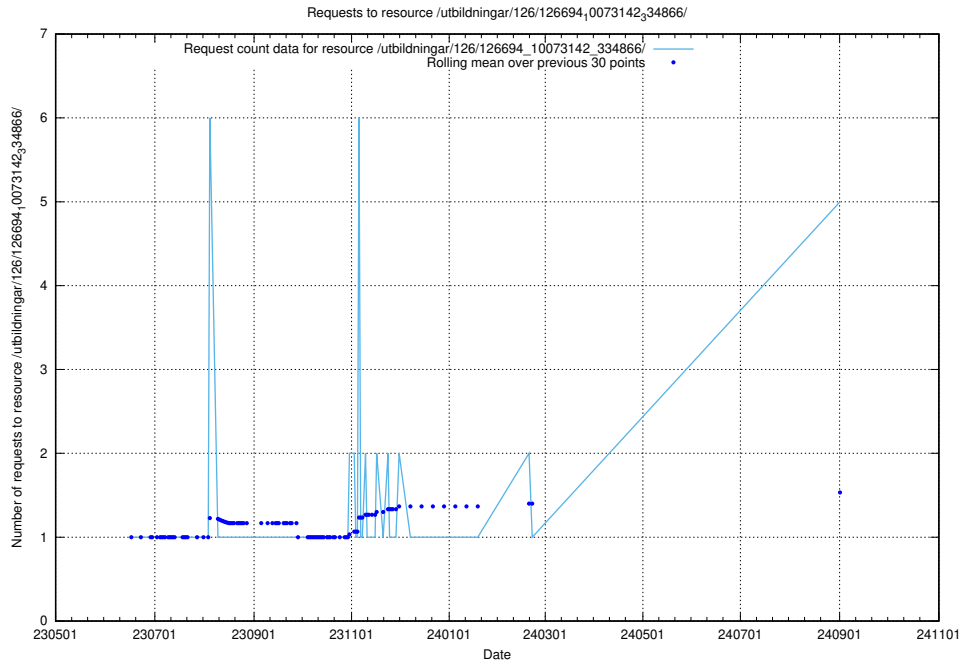

5.254 Usage of /utbildningar/126/126694_10073142_334866/

Here, we count the number of requests to resource /utbildningar/126/126694_10073142_334866/.