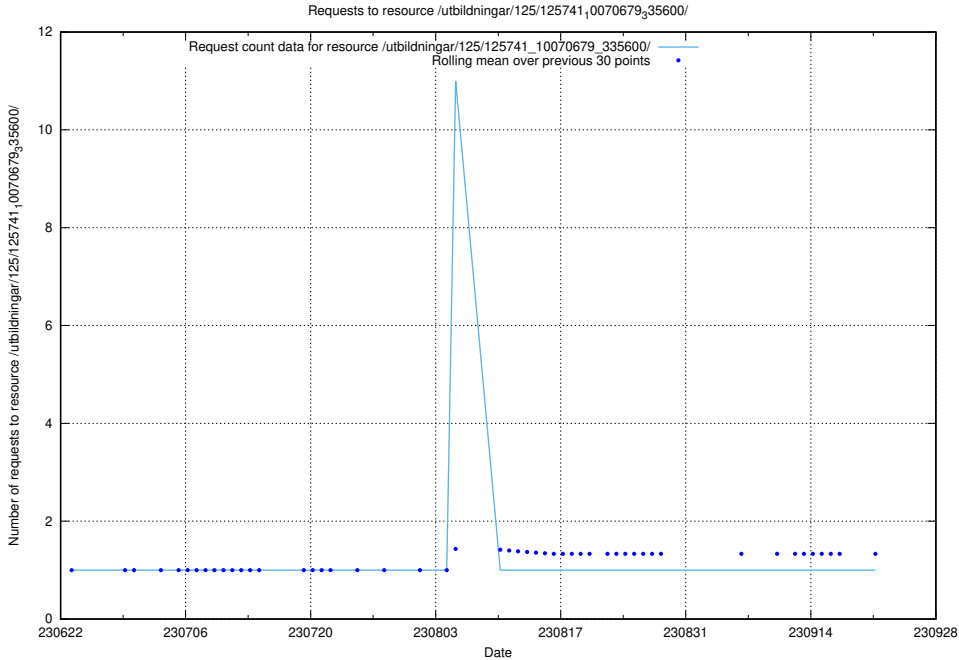

5.6490 Usage of /utbildningar/125/125741_10070679_335600/

Here, we count the number of requests to resource /utbildningar/125/125741_10070679_335600/.