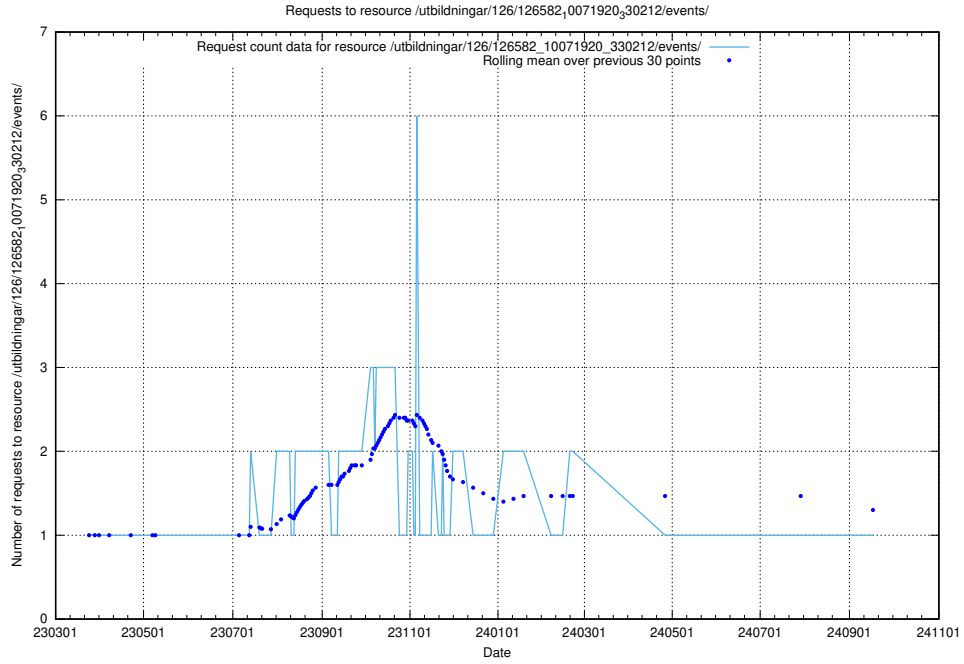

5.7040 Usage of /utbildningar/126/126582_10071920_330212/events/

Here, we count the number of requests to resource /utbildningar/126/126582_10071920_330212/events/