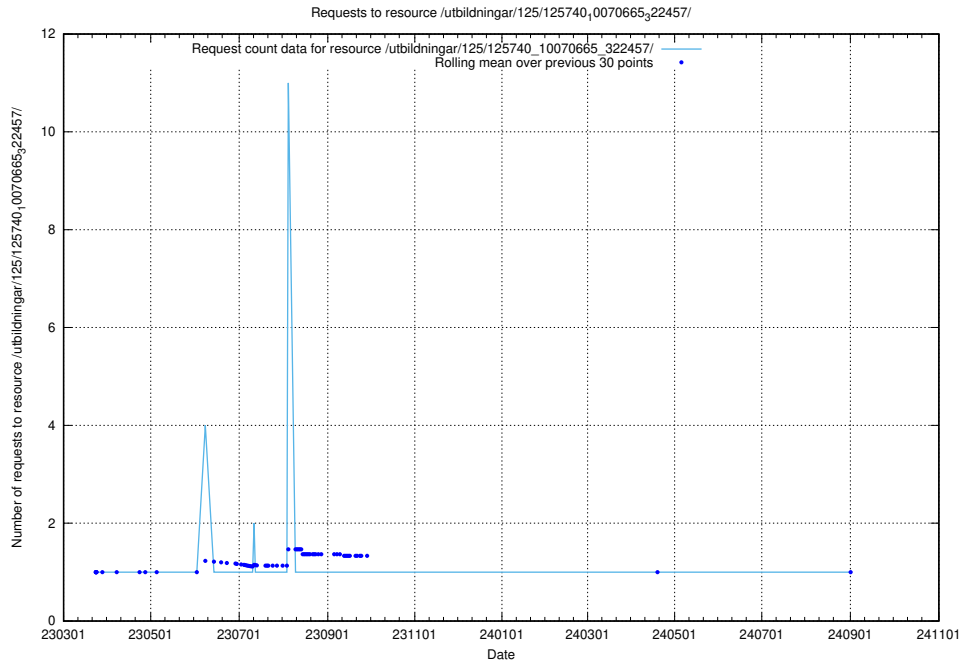

5.1094 Usage of /utbildningar/125/125740_10070665_322457/

Here, we count the number of requests to resource /utbildningar/125/125740_10070665_322457/.