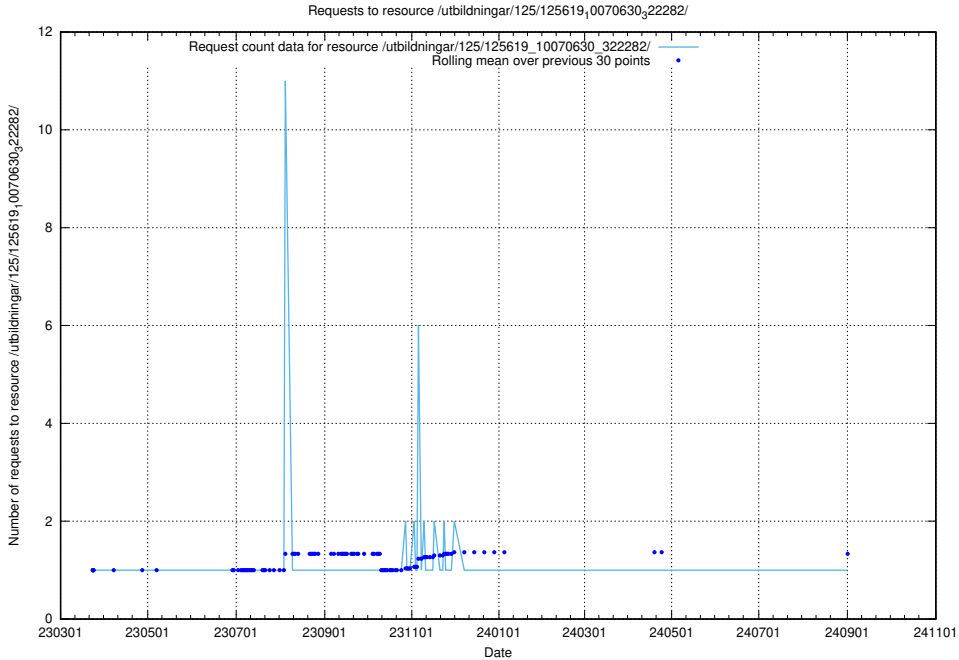

5.1153 Usage of /utbildningar/125/125619_10070630_322282/

Here, we count the number of requests to resource /utbildningar/125/125619_10070630_322282/.