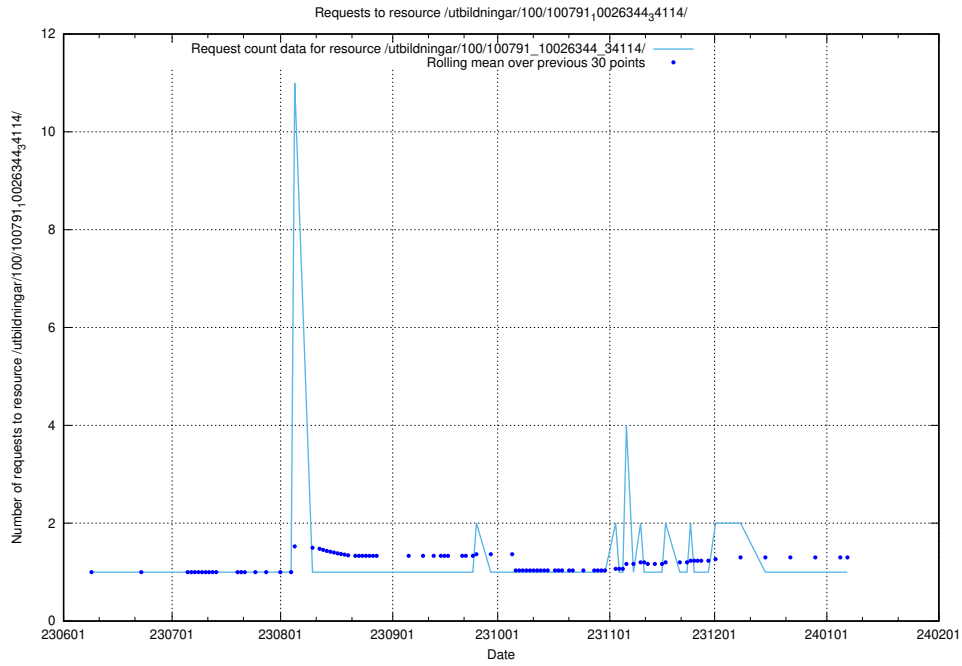

5.6702 Usage of /utbildningar/100/100791_10026344_34114/

Here, we count the number of requests to resource /utbildningar/100/100791_10026344_34114/.