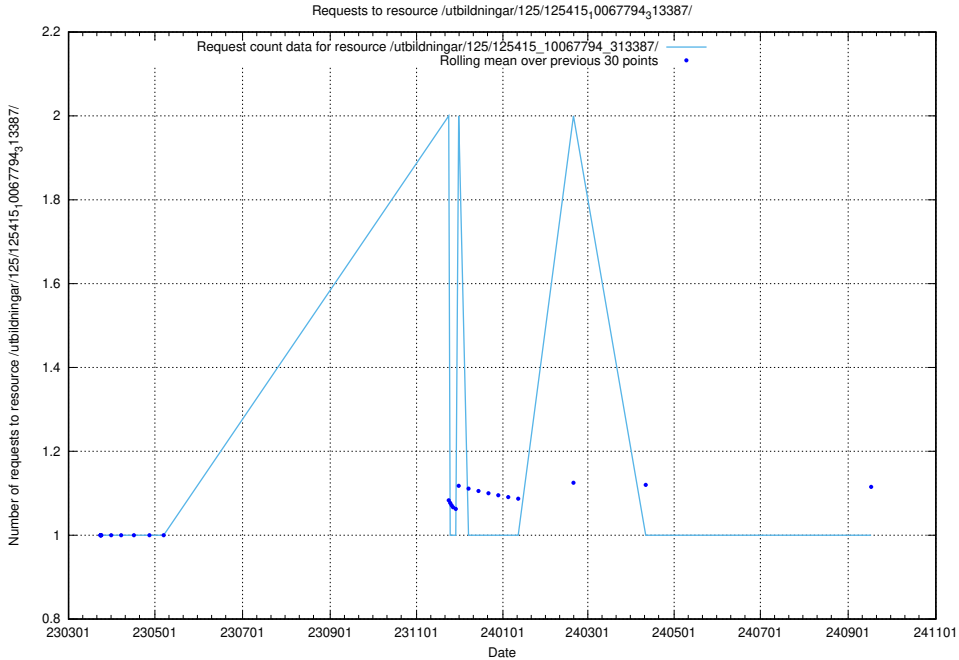

5.1198 Usage of /utbildningar/125/125415_10067794_313387/

Here, we count the number of requests to resource /utbildningar/125/125415_10067794_313387/.