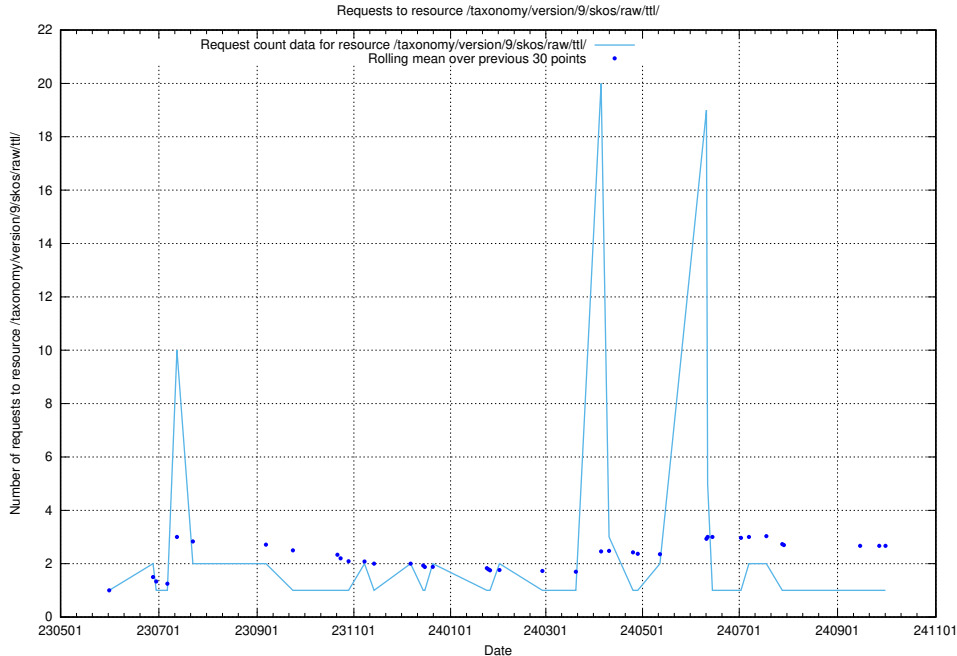

5.6727 Usage of /taxonomy/version/9/skos/raw/ttl/

Here, we count the number of requests to resource /taxonomy/version/9/skos/raw/ttl/.