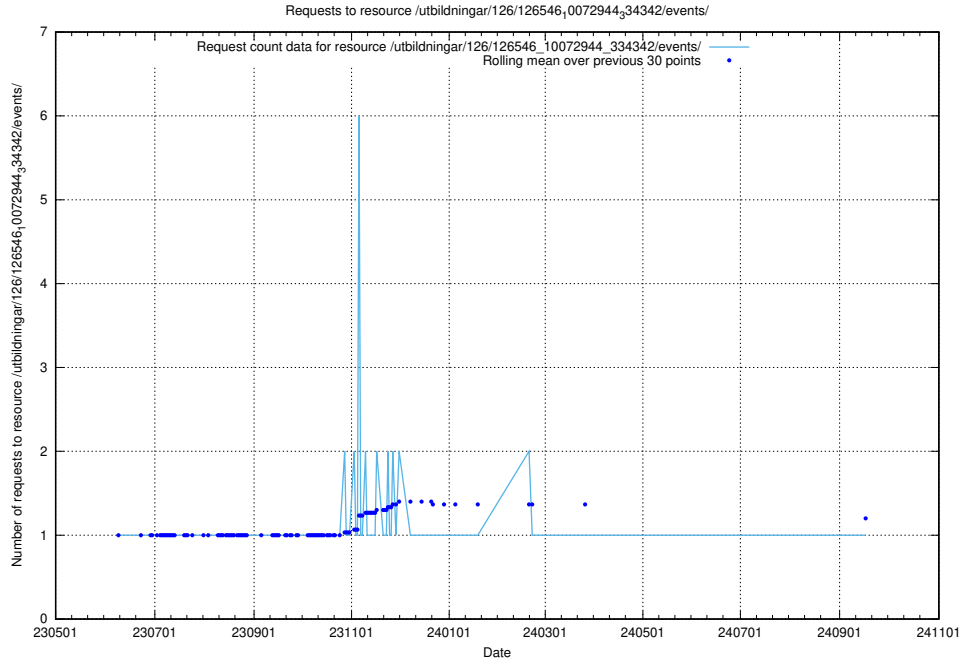

5.6687 Usage of /utbildningar/126/126546_10072944_334342/events/

Here, we count the number of requests to resource /utbildningar/126/126546_10072944_334342/events/