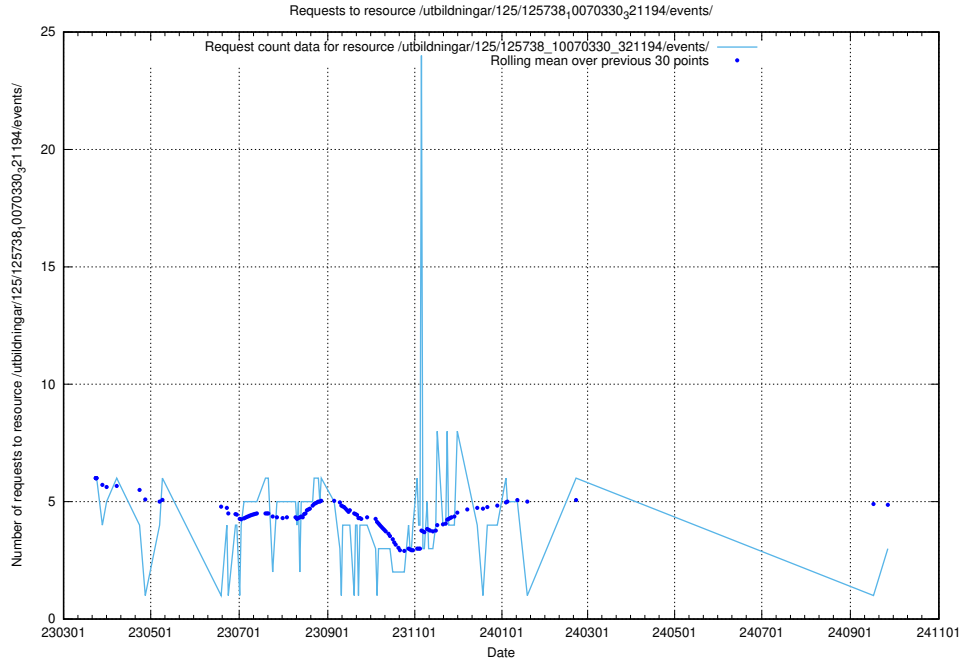

5.549 Usage of /utbildningar/125/125738_10070330_321194/events/

Here, we count the number of requests to resource /utbildningar/125/125738_10070330_321194/events/