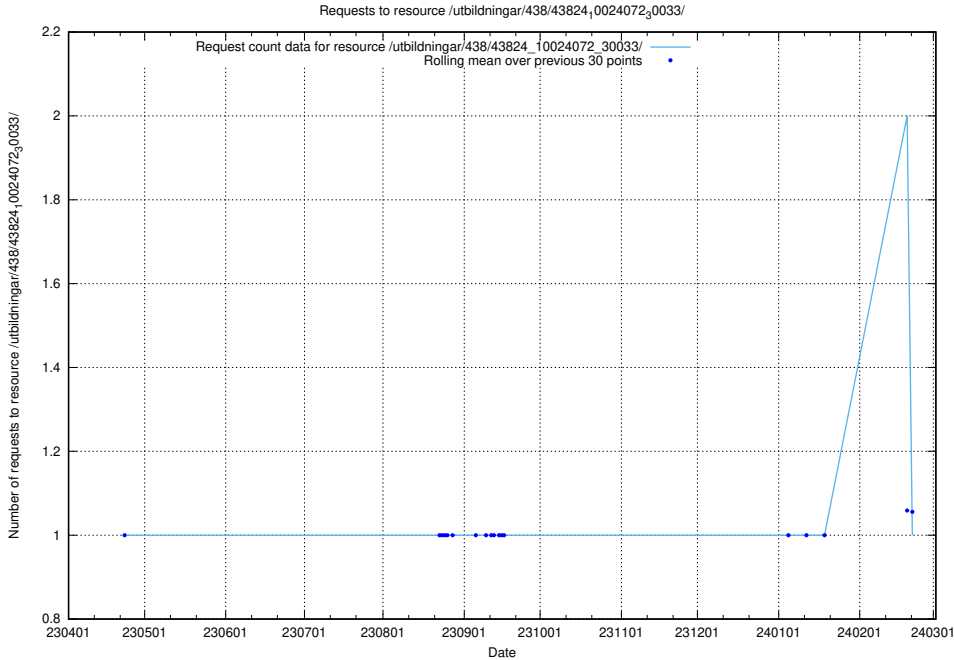

5.6825 Usage of /utbildningar/438/43824_10024072_30033/

Here, we count the number of requests to resource /utbildningar/438/43824_10024072_30033/.