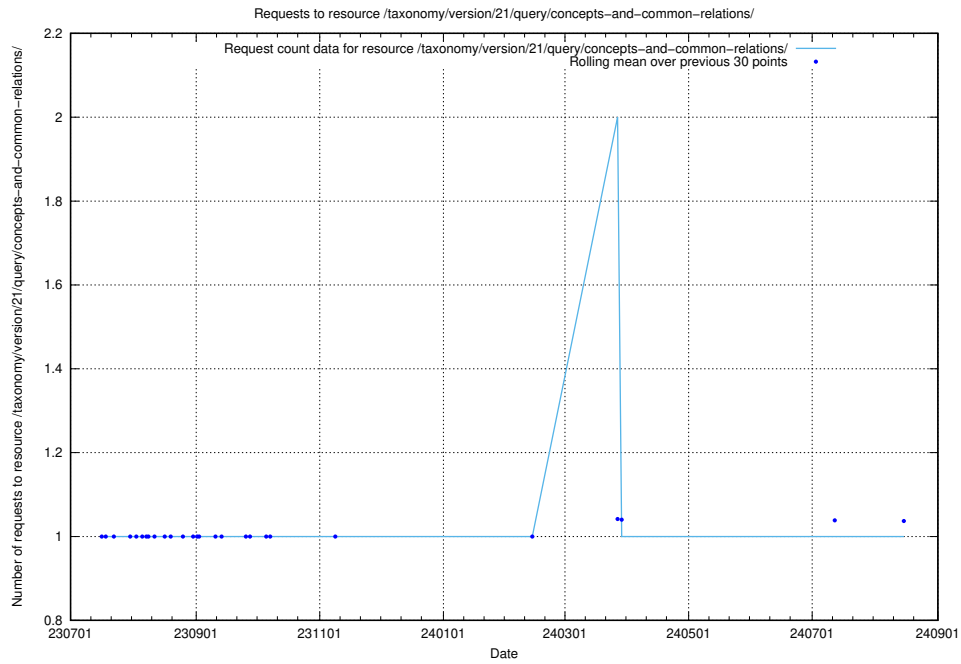

5.5890 Usage of /taxonomy/version/21/query/concepts-and-common-relations/

Here, we count the number of requests to resource /taxonomy/version/21/query/concepts-and-common-relations/.