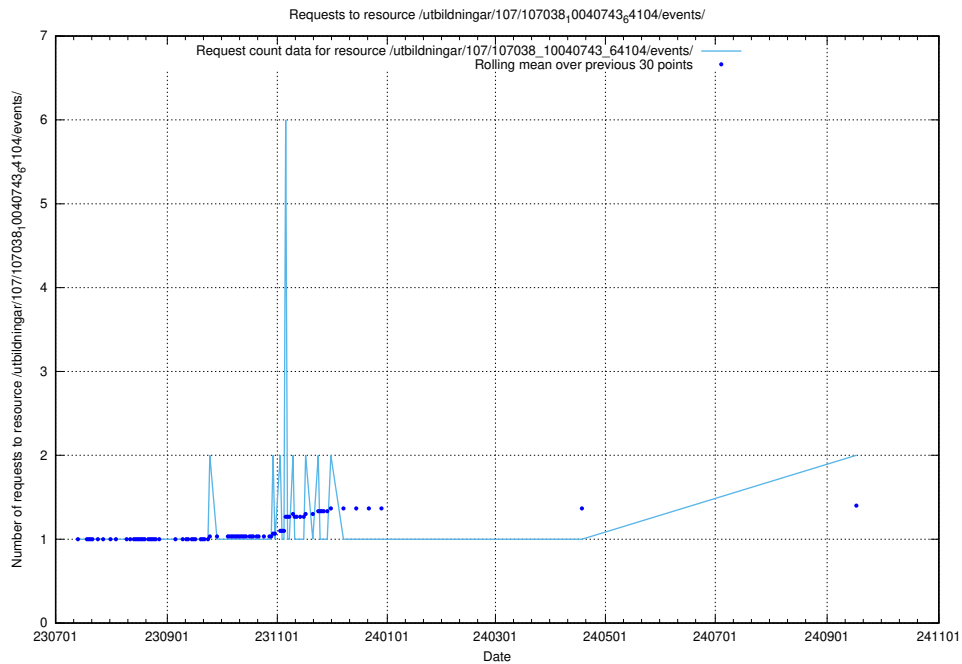

5.909 Usage of /utbildningar/107/107038_10040743_64104/events/

Here, we count the number of requests to resource /utbildningar/107/107038_10040743_64104/events/.