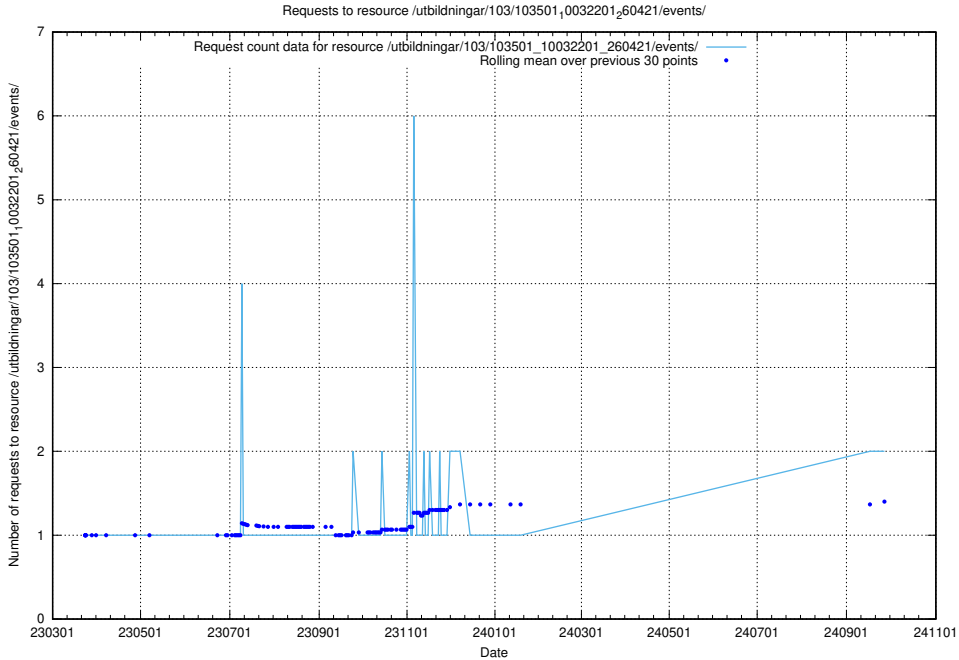

5.932 Usage of /utbildningar/103/103501_10032201_260421/events/

Here, we count the number of requests to resource /utbildningar/103/103501_10032201_260421/events/