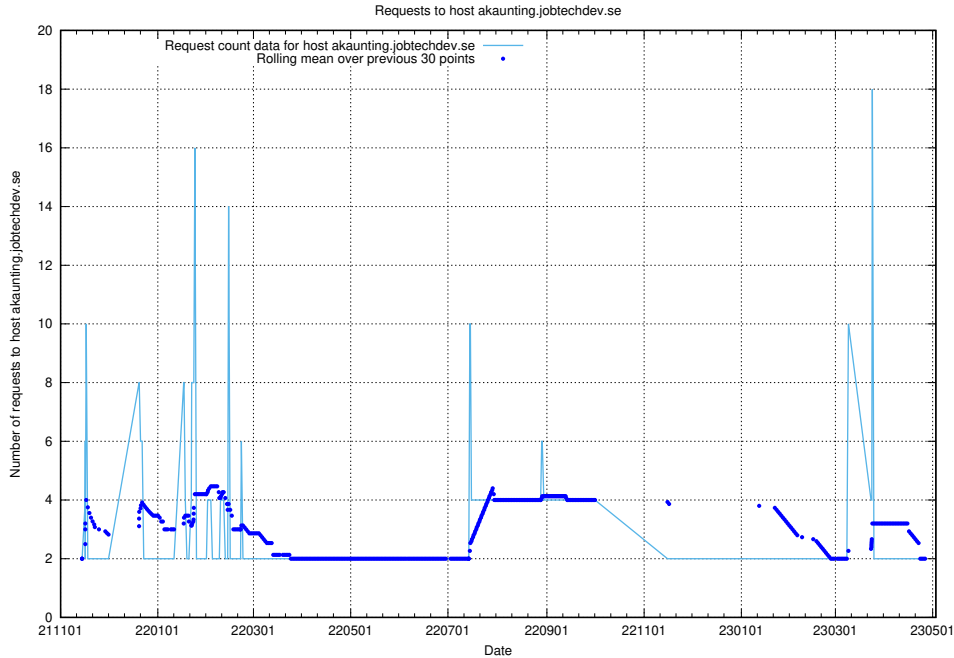

7.294 Usage of akaunting.jobtechdev.se

Here, we count the number of requests to host akaunting.jobtechdev.se.