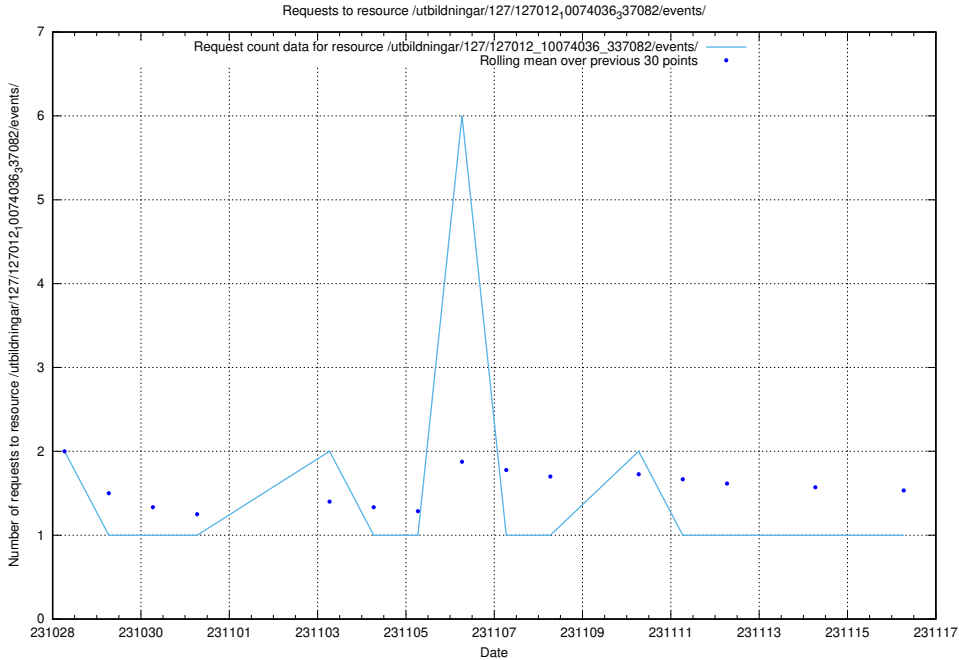

### 5.5025 Usage of /utbildningar/127/127012\_10074036\_337082/events/

Here, we count the number of requests to resource /utbildningar/127/127012\_10074036\_337082/events/