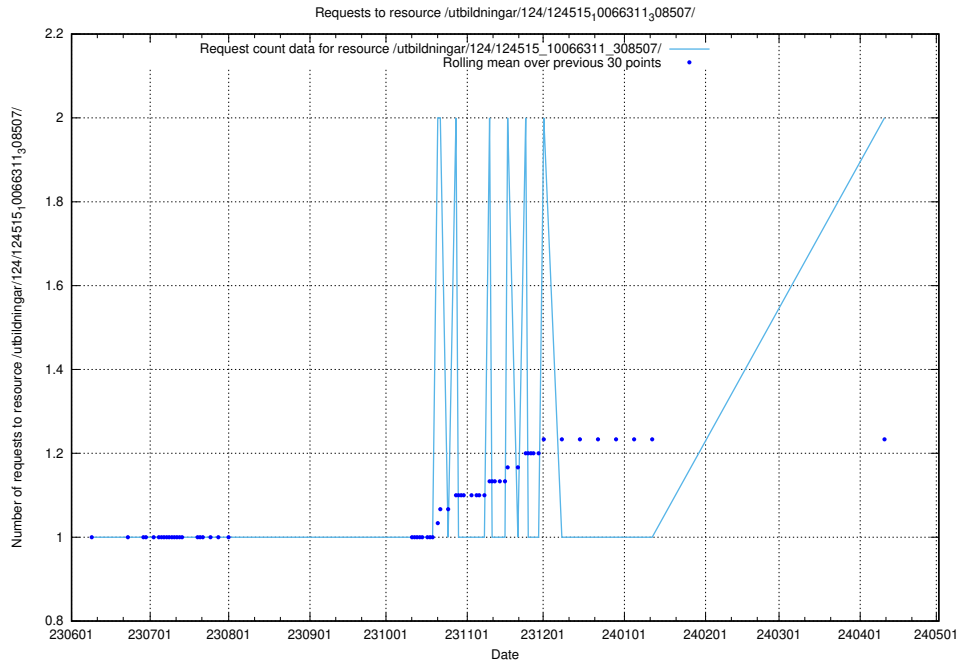

5.1000 Usage of /utbildningar/124/124515_10066311_308507/

Here, we count the number of requests to resource /utbildningar/124/124515_10066311_308507/.