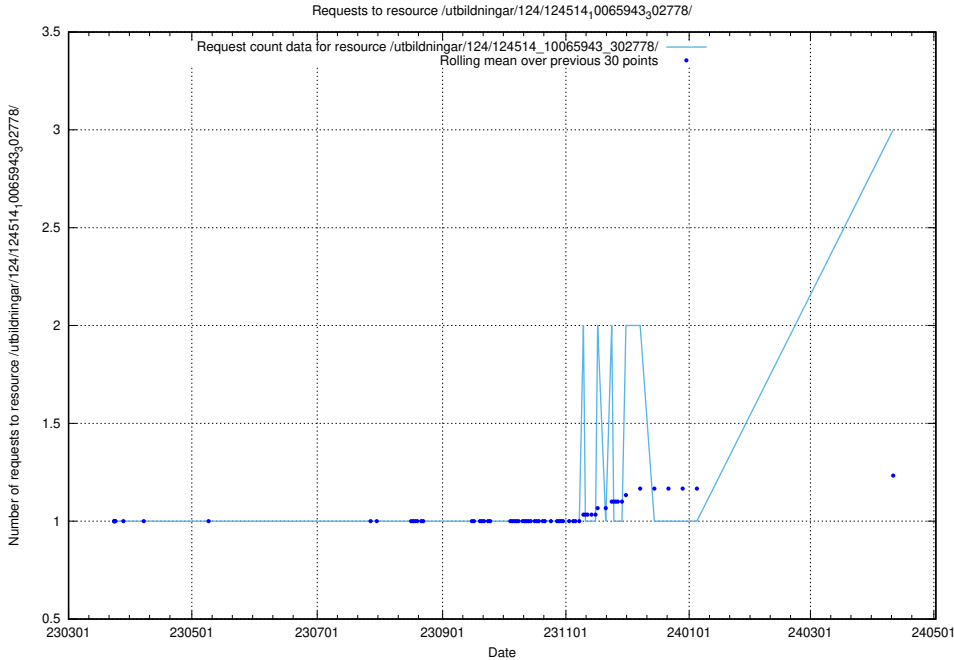

5.422 Usage of /utbildningar/124/124514_10065943_302778/

Here, we count the number of requests to resource /utbildningar/124/124514_10065943_302778/.