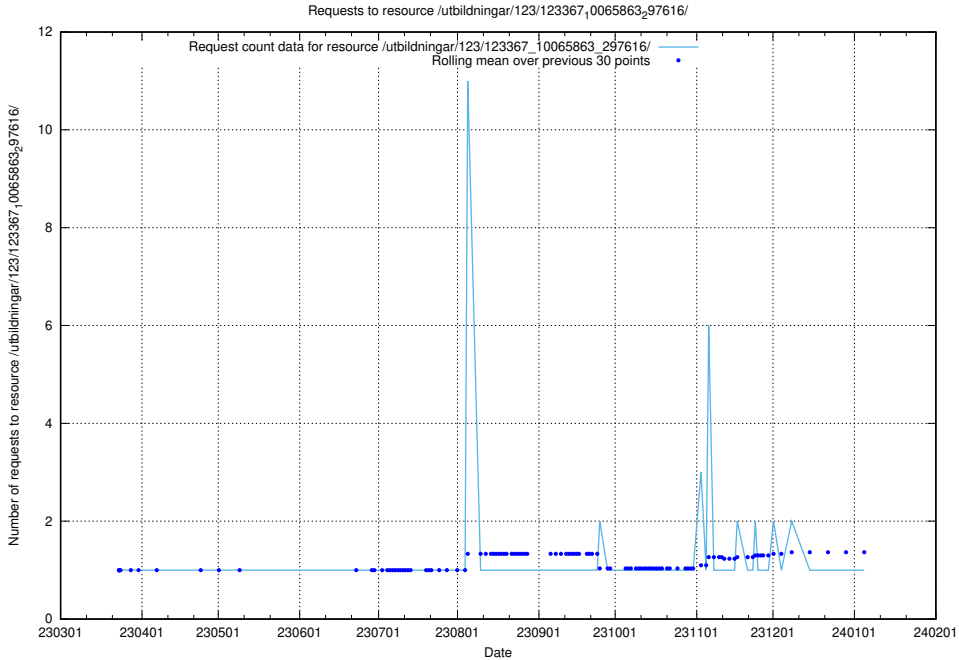

5.5619 Usage of /utbildningar/123/123367_10065863_297616/

Here, we count the number of requests to resource /utbildningar/123/123367_10065863_297616/.