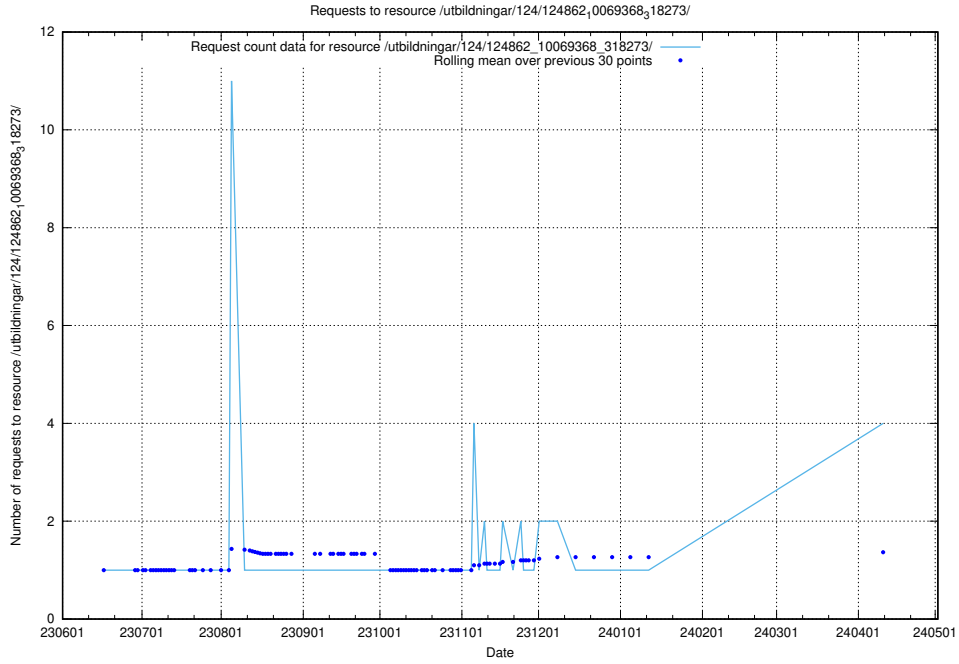

5.373 Usage of /utbildningar/124/124862_10069368_318273/

Here, we count the number of requests to resource /utbildningar/124/124862_10069368_318273/.