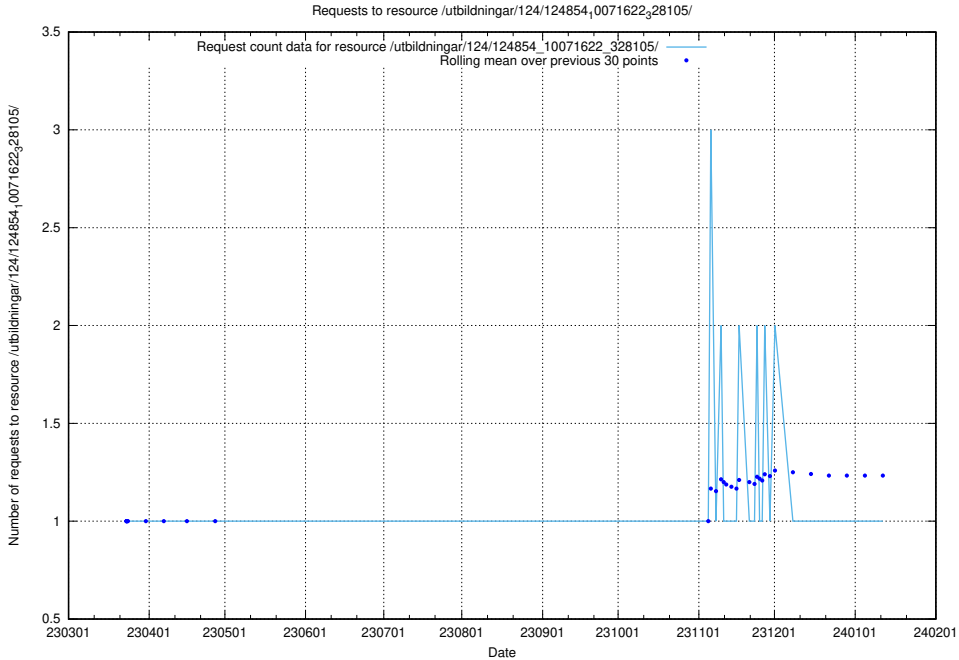

5.1339 Usage of /utbildningar/124/124854_10071622_328105/

Here, we count the number of requests to resource /utbildningar/124/124854_10071622_328105/.