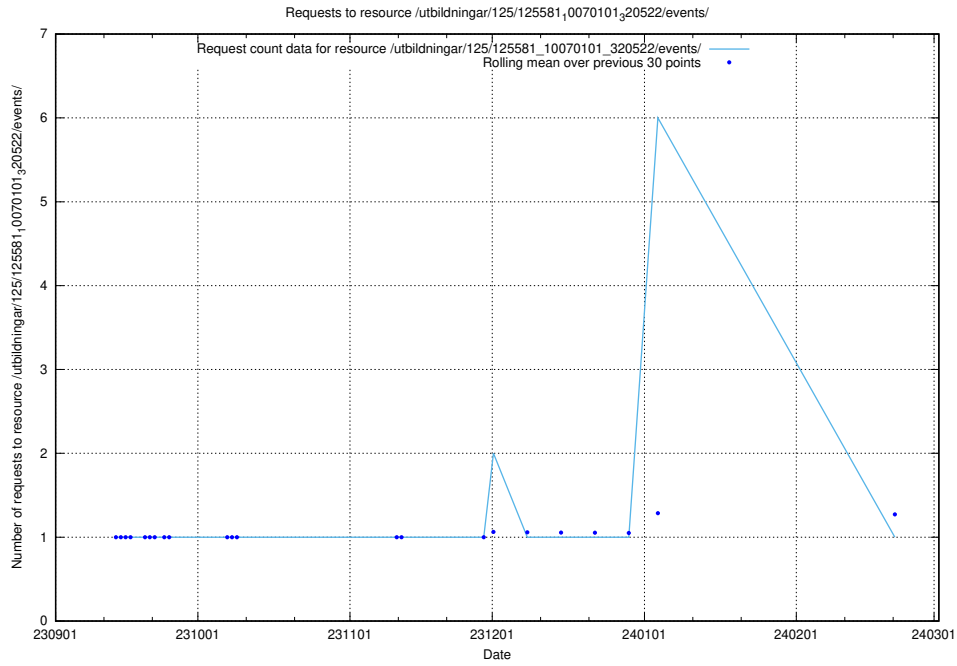

5.5420 Usage of /utbildningar/125/125581_10070101_320522/events/

Here, we count the number of requests to resource /utbildningar/125/125581_10070101_320522/events/