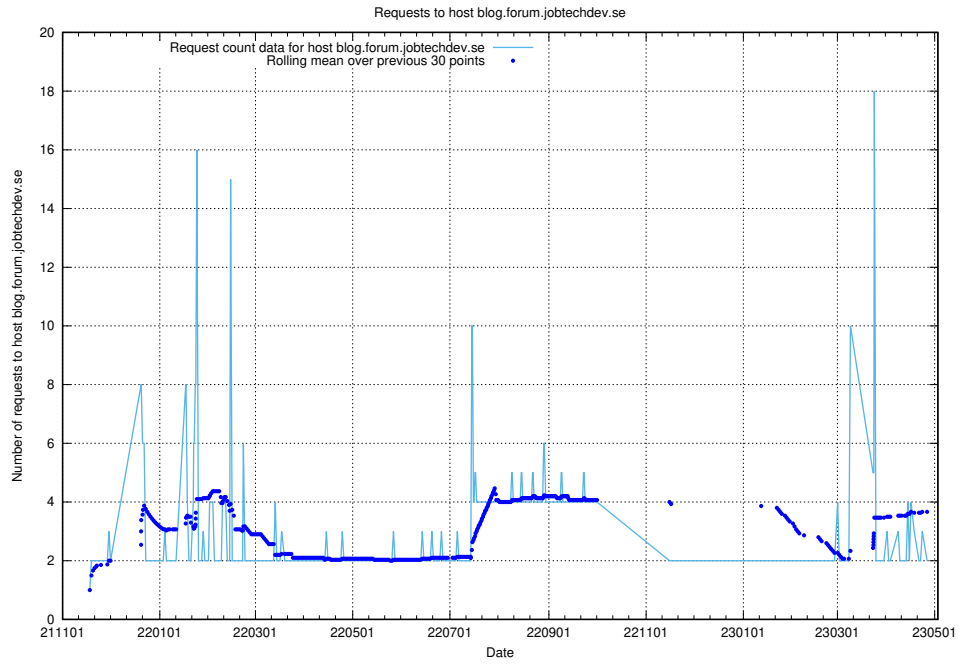

7.489 Usage of `blog.forum.jobtechdev.se`

Here, we count the number of requests to host `blog.forum.jobtechdev.se`.