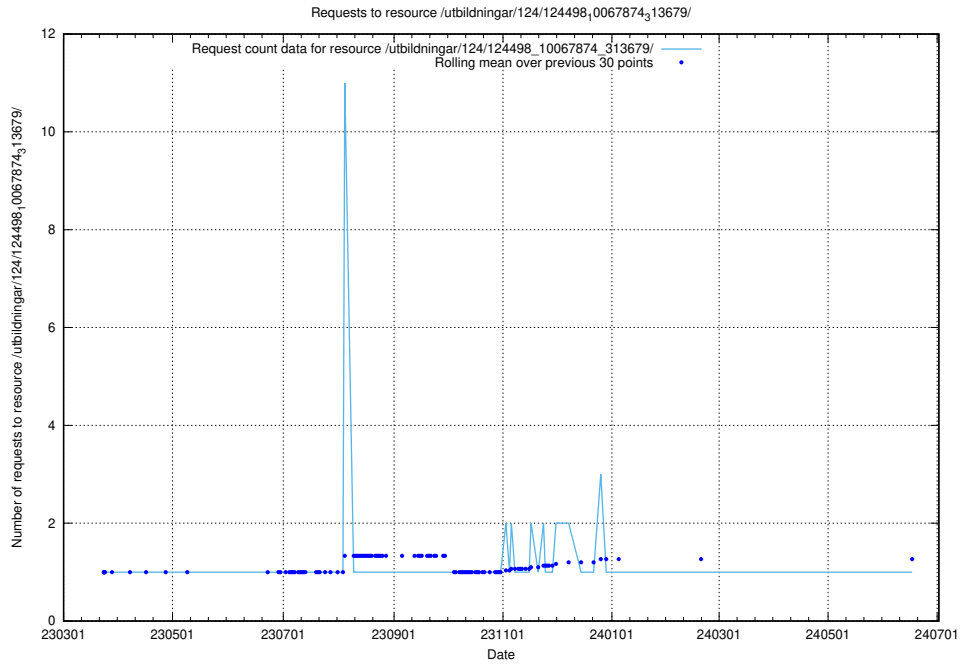

5.3500 Usage of /utbildningar/124/124498_10067874_313679/

Here, we count the number of requests to resource /utbildningar/124/124498_10067874_313679/.