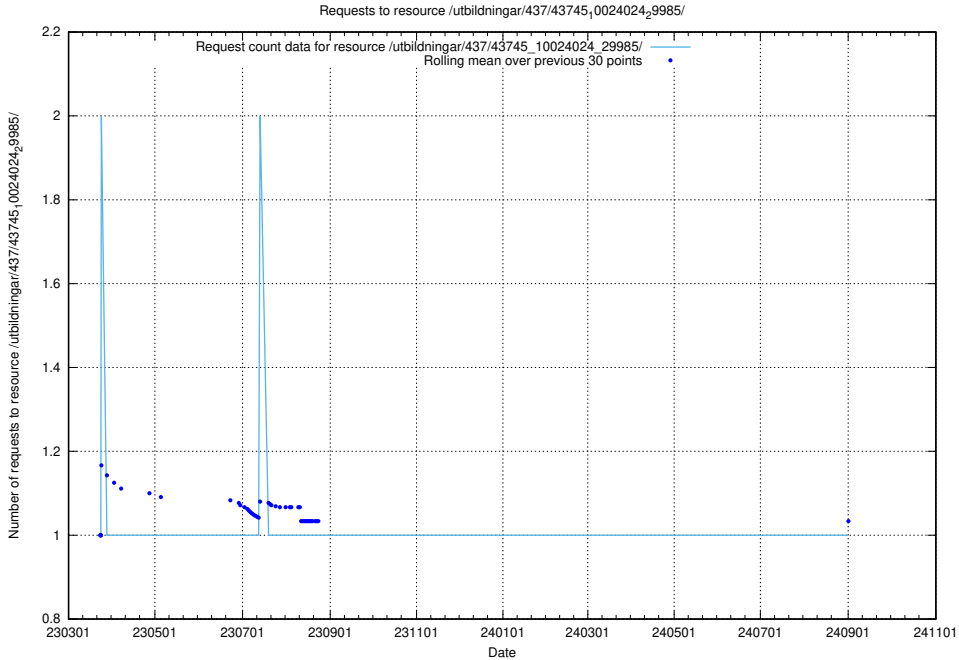

5.7229 Usage of /utbildningar/437/43745_10024024_29985/

Here, we count the number of requests to resource /utbildningar/437/43745_10024024_29985/.