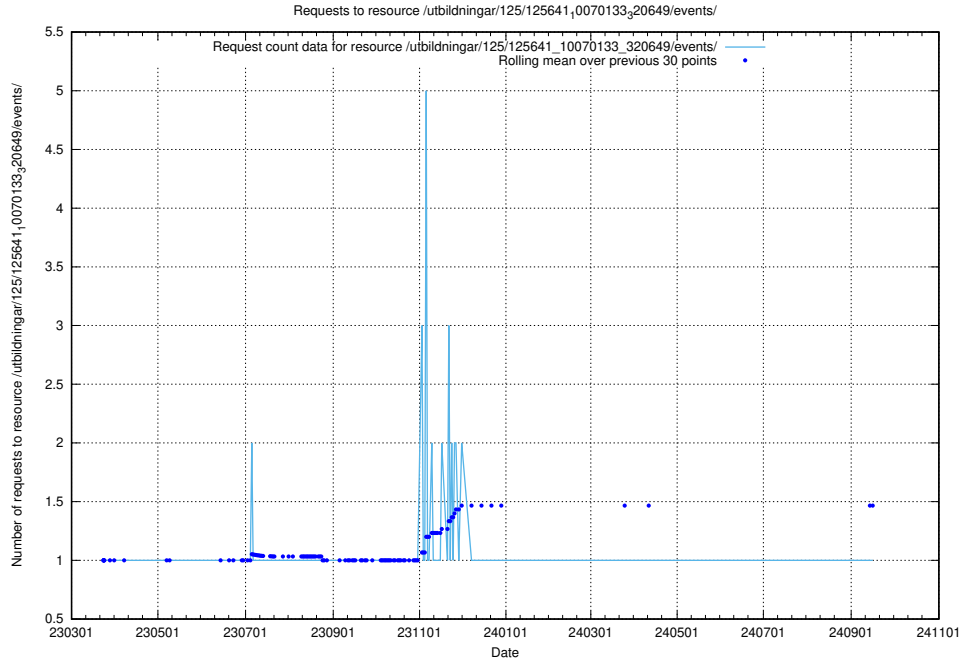

5.1141 Usage of /utbildningar/125/125641_10070133_320649/events/

Here, we count the number of requests to resource /utbildningar/125/125641_10070133_320649/events/