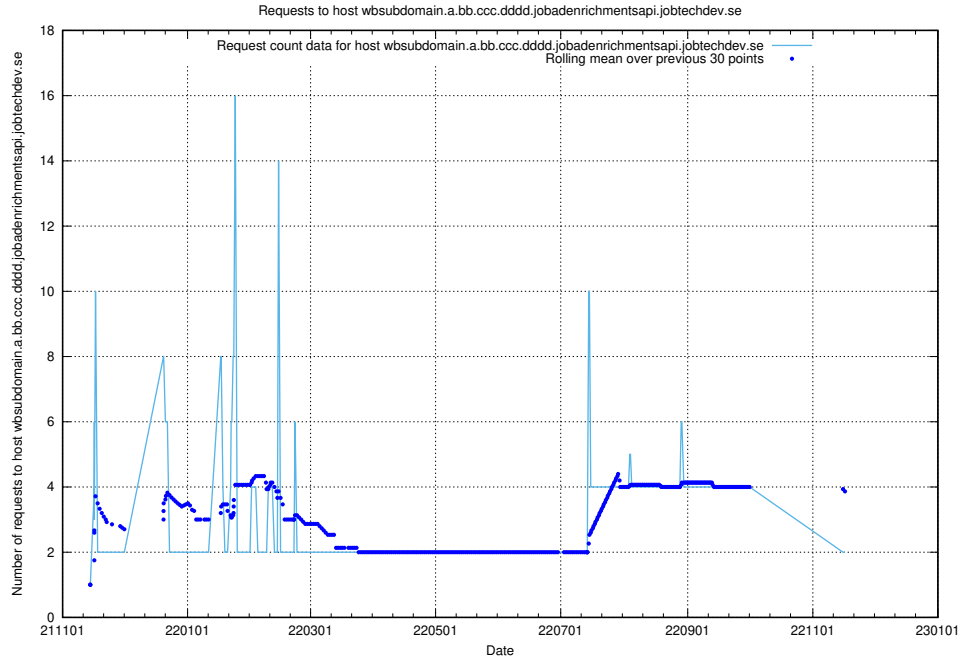

7.553 Usage of wbsubdomain.a.bb.ccc.dddd.jobadenrichmentsapi.jobtechdev.se

Here, we count the number of requests to host wbsubdomain.a.bb.ccc.dddd.jobadenrichmentsapi.jobtechdev.se