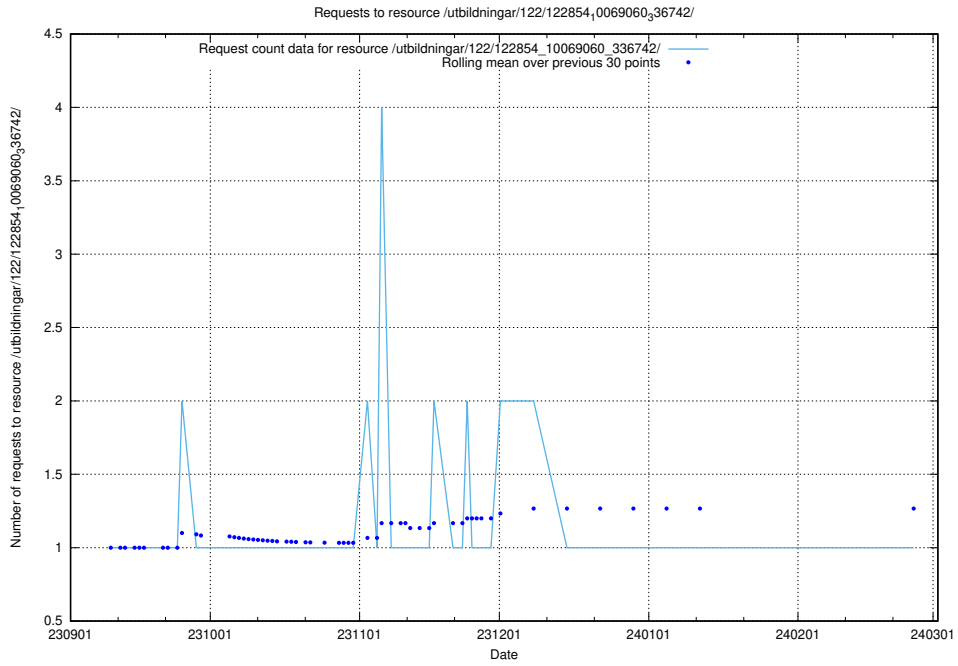

5.5463 Usage of /utbildningar/122/122854_10069060_336742/

Here, we count the number of requests to resource /utbildningar/122/122854_10069060_336742/.