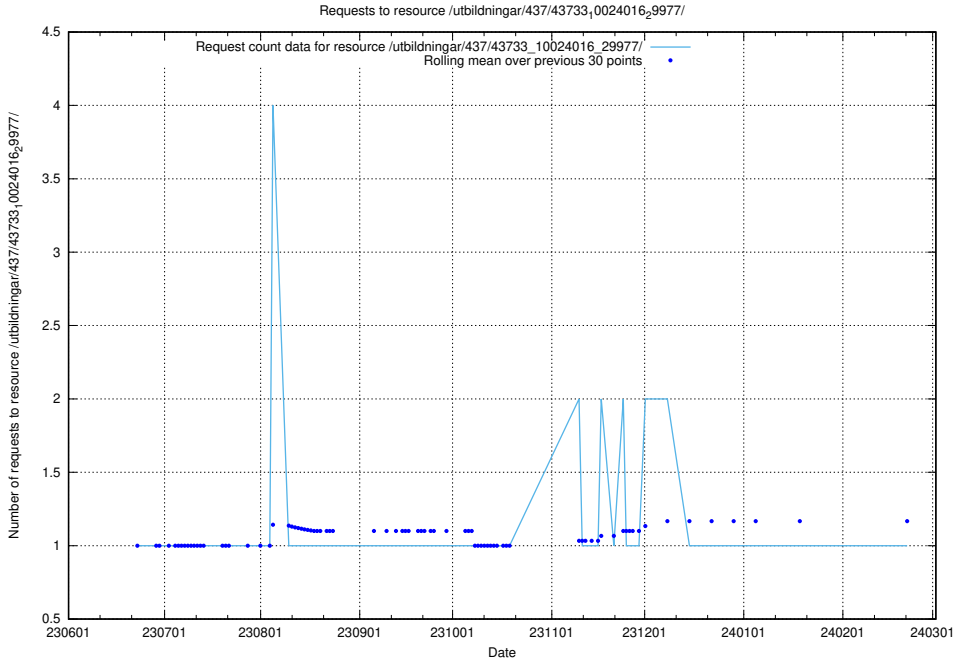

5.6407 Usage of /utbildningar/437/43733_10024016_29977/

Here, we count the number of requests to resource /utbildningar/437/43733_10024016_29977/.