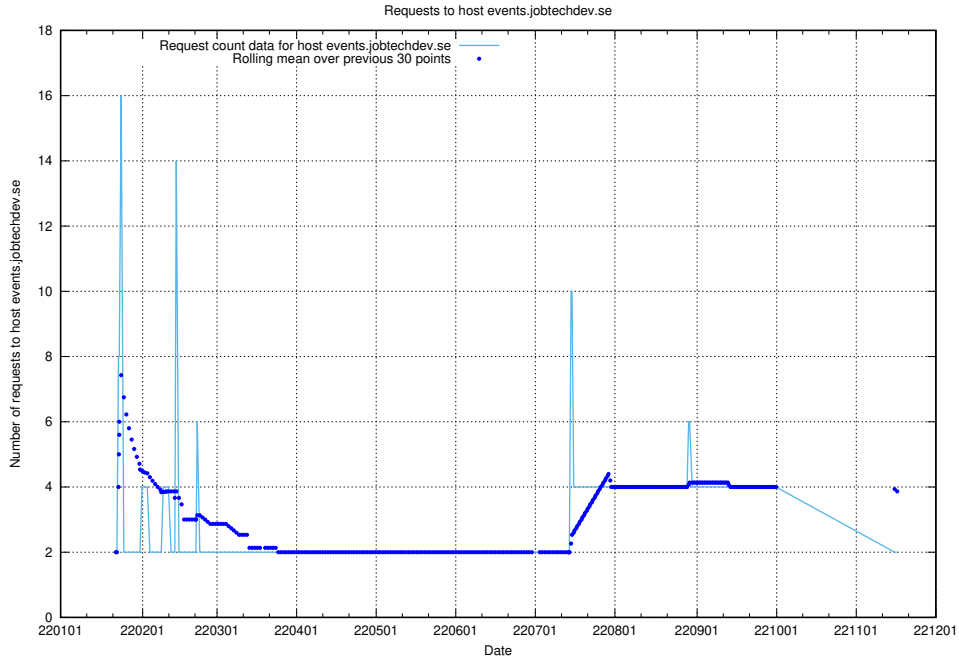

7.607 Usage of events.jobtechdev.se

Here, we count the number of requests to host events.jobtechdev.se.