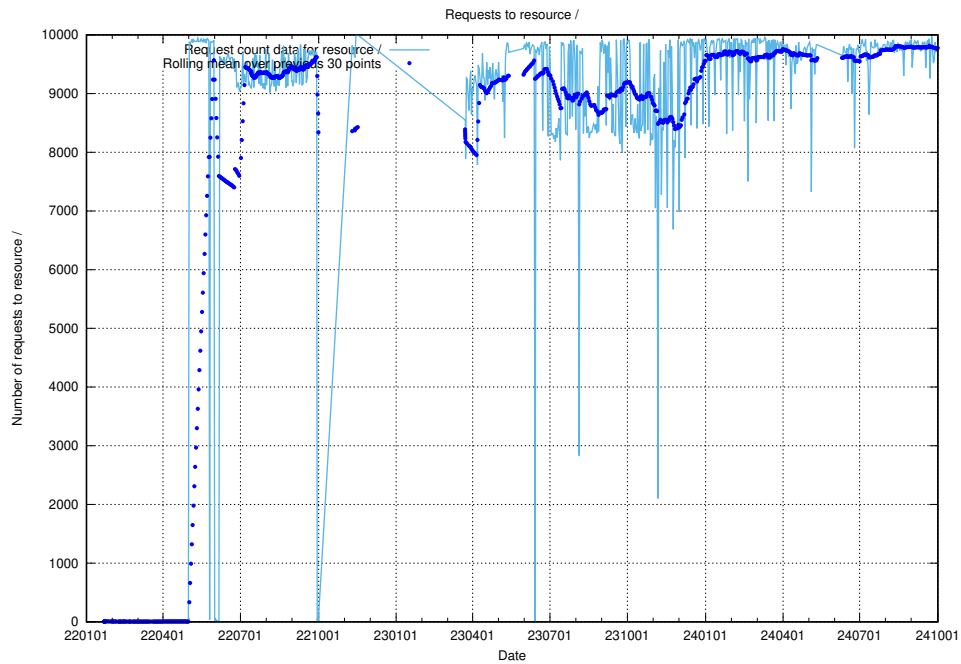

5 JobTechDev Data

This section contains data statistics from the [JobTechDev Data Web](#)⁶.

5.1 Usage of /

Here, we count the number of requests to resource /.

---

⁶<https://data.jobtechdev.se>