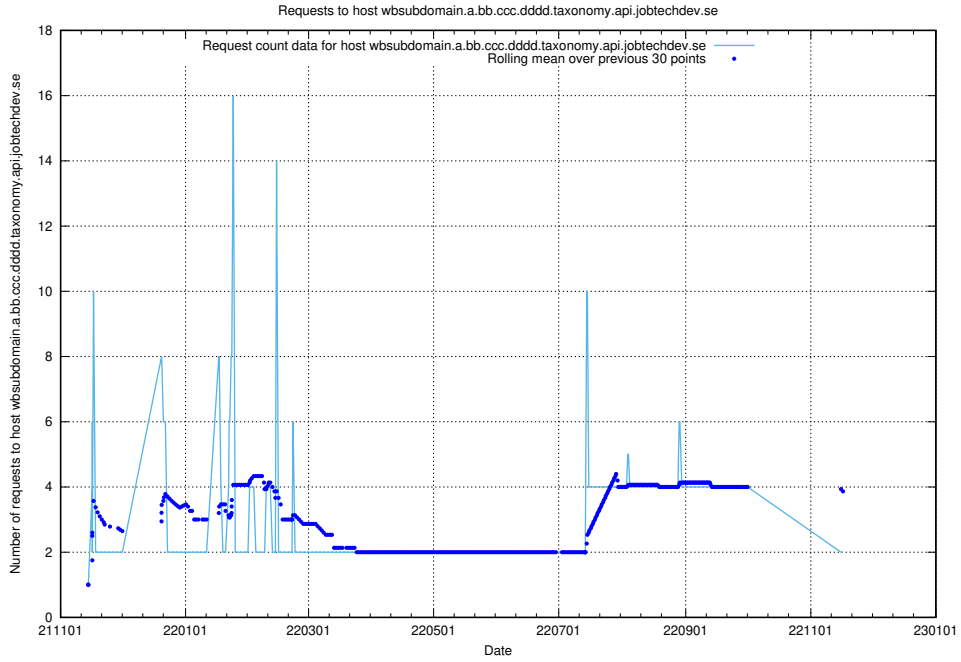

7.552 Usage of wbsubdomain.a.bb.ccc.dddd.taxonomy.api.jobtechdev.se

Here, we count the number of requests to host wbsubdomain.a.bb.ccc.dddd.taxonomy.api.jobtechdev.se.