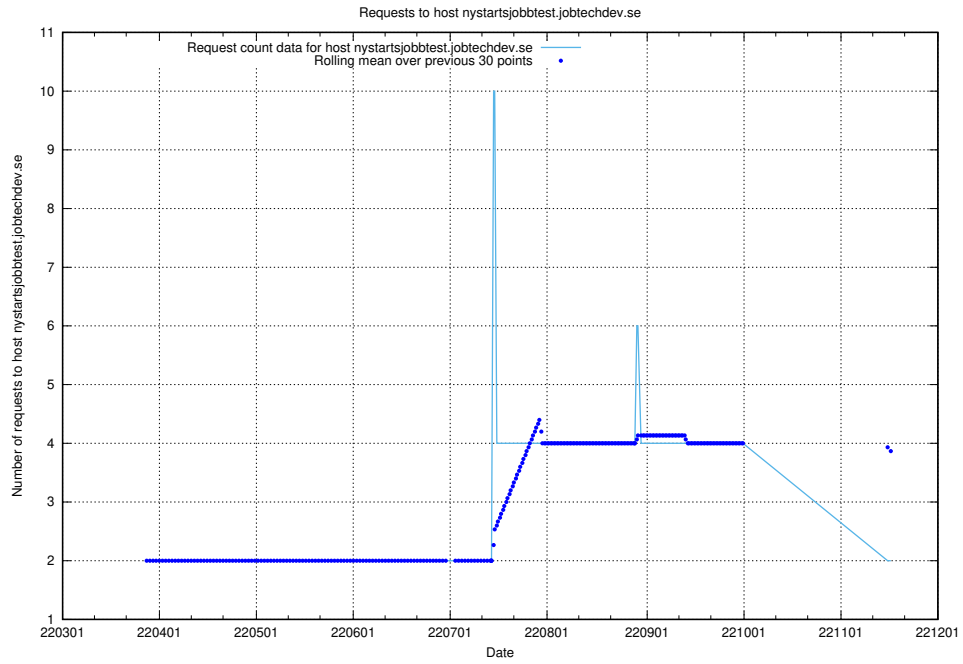

7.491 Usage of nystartsjobbtest.jobtechdev.se

Here, we count the number of requests to host nystartsjobbtest.jobtechdev.se.