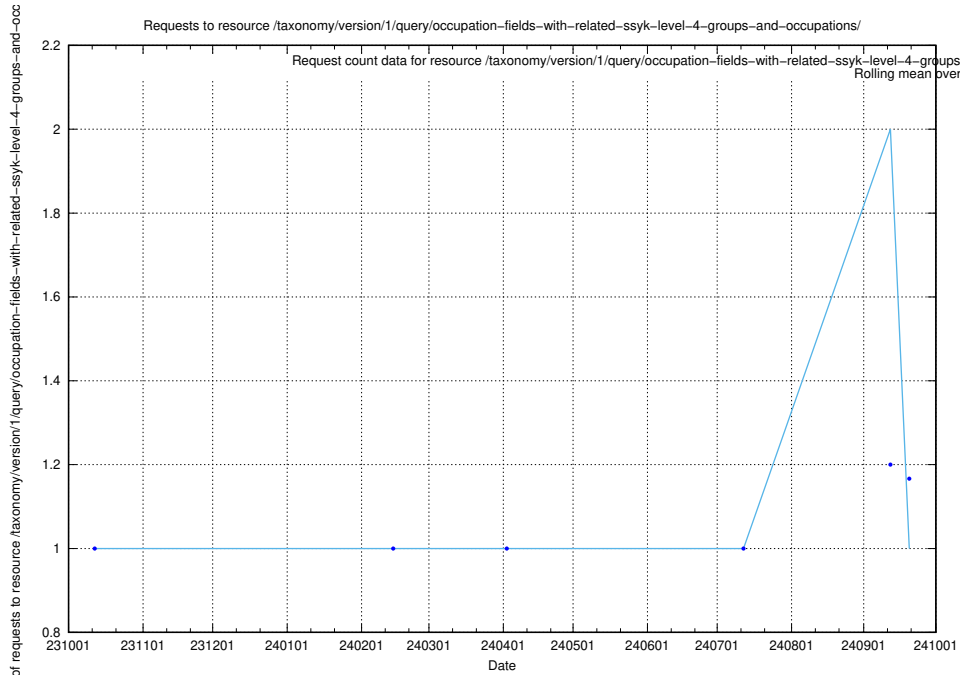

5.5203 Usage of /taxonomy/version/1/query/occupation-fields-with-related-ssyk-level-4-groups-and-occupations/

Here, we count the number of requests to resource /taxonomy/version/1/query/occupation-fields-with-related-ssyk-level-4-groups-and-occupations/.