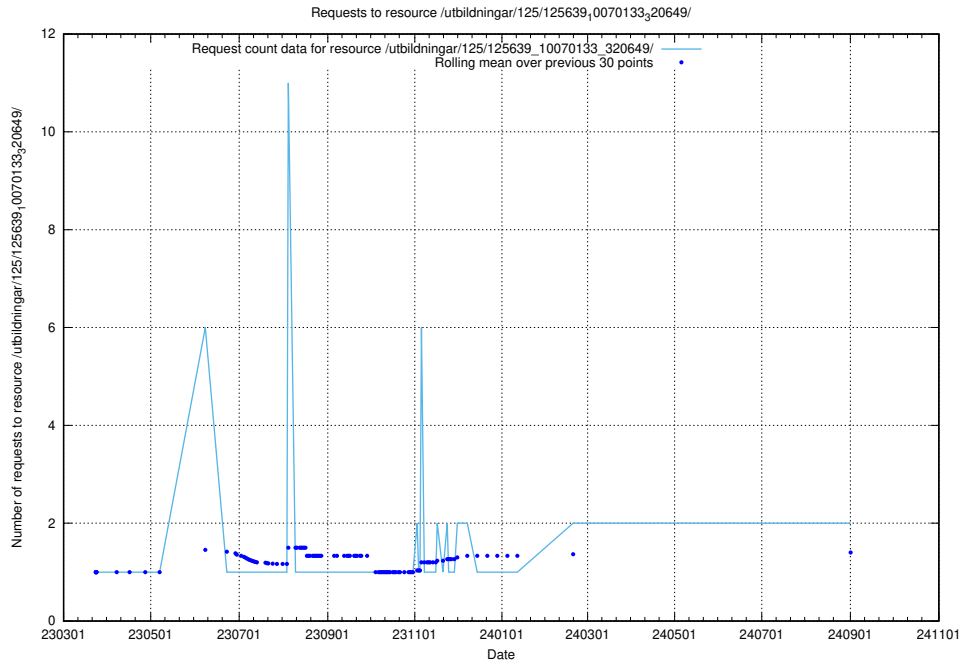

5.575 Usage of /utbildningar/125/125639_10070133_320649/

Here, we count the number of requests to resource /utbildningar/125/125639_10070133_320649/.