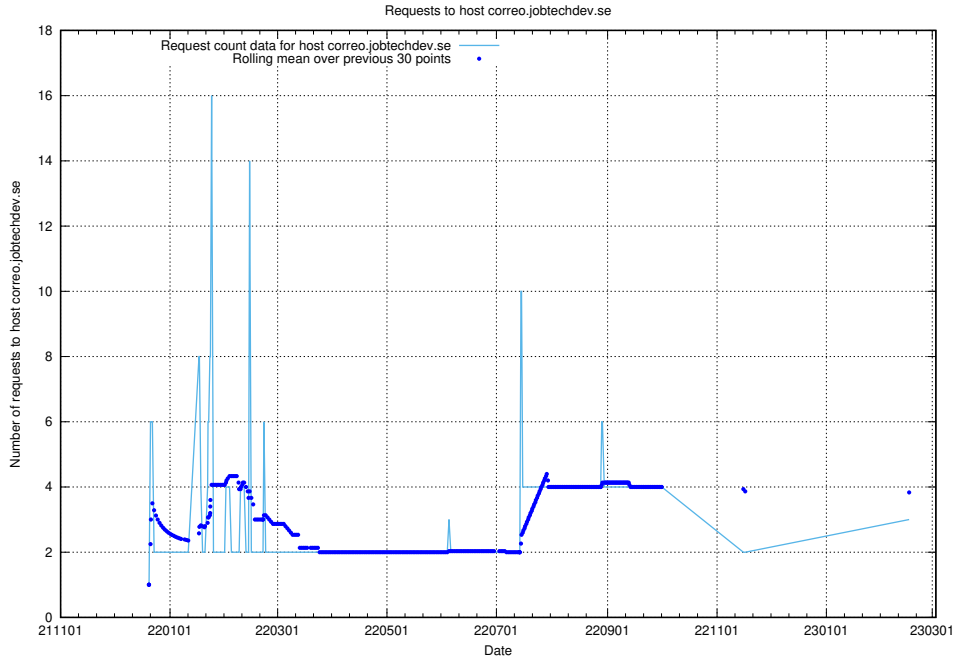

### 7.206 Usage of correo.jobtechdev.se

Here, we count the number of requests to host correo.jobtechdev.se.