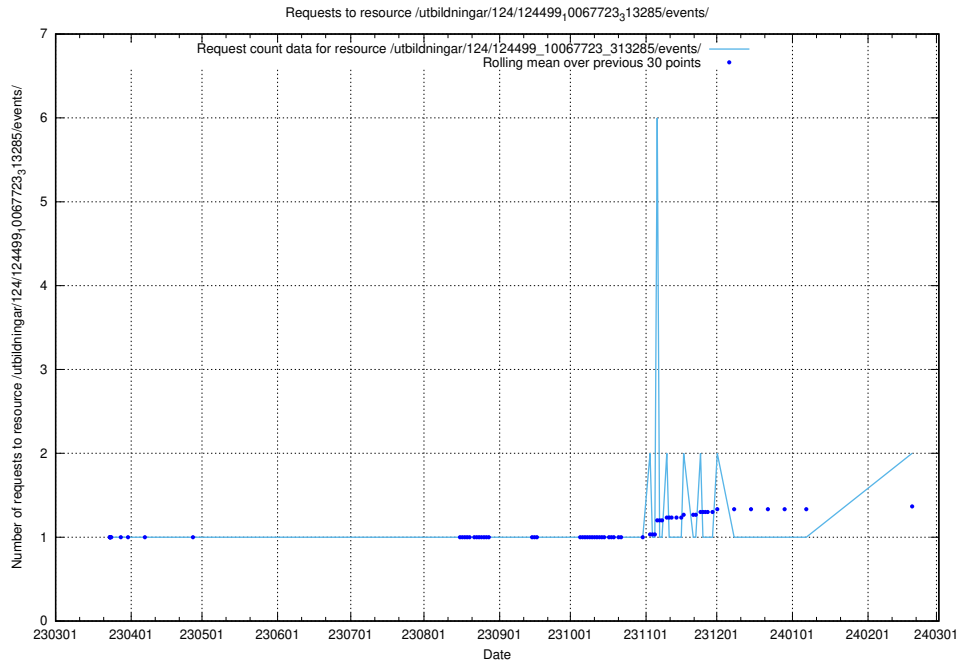

5.704 Usage of /utbildningar/124/124499_10067723_313285/events/

Here, we count the number of requests to resource /utbildningar/124/124499_10067723_313285/events/