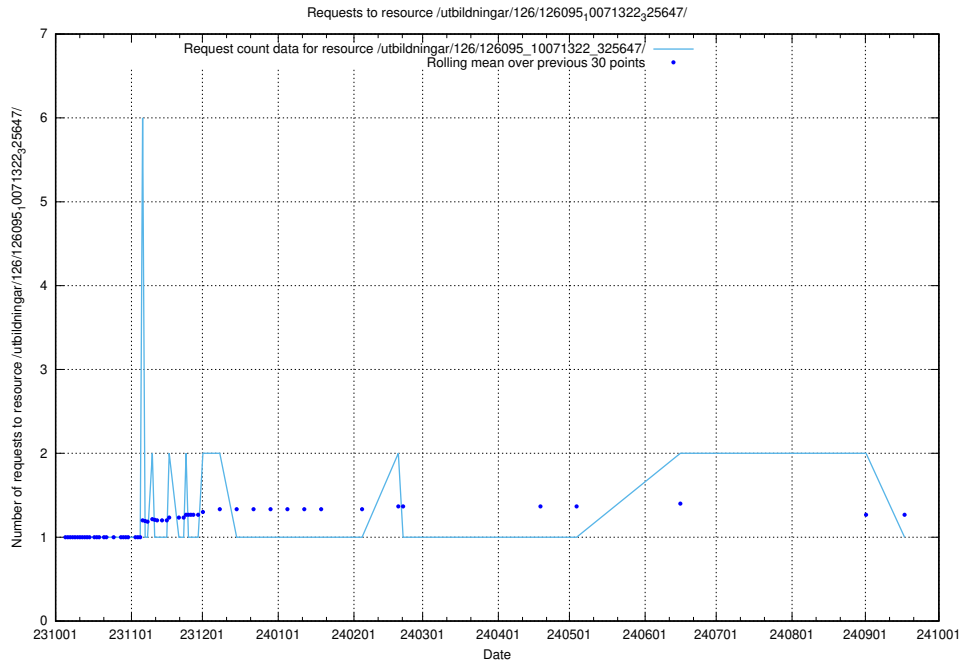

5.5244 Usage of /utbildningar/126/126095_10071322_325647/

Here, we count the number of requests to resource /utbildningar/126/126095_10071322_325647/.