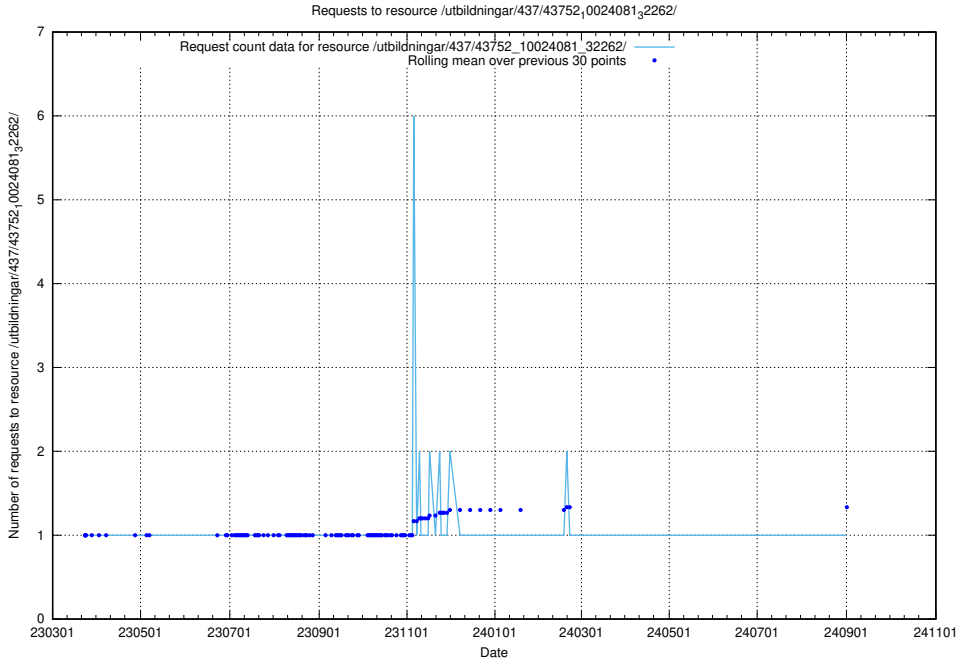

5.7219 Usage of /utbildningar/437/43752_10024081_32262/

Here, we count the number of requests to resource /utbildningar/437/43752_10024081_32262/.