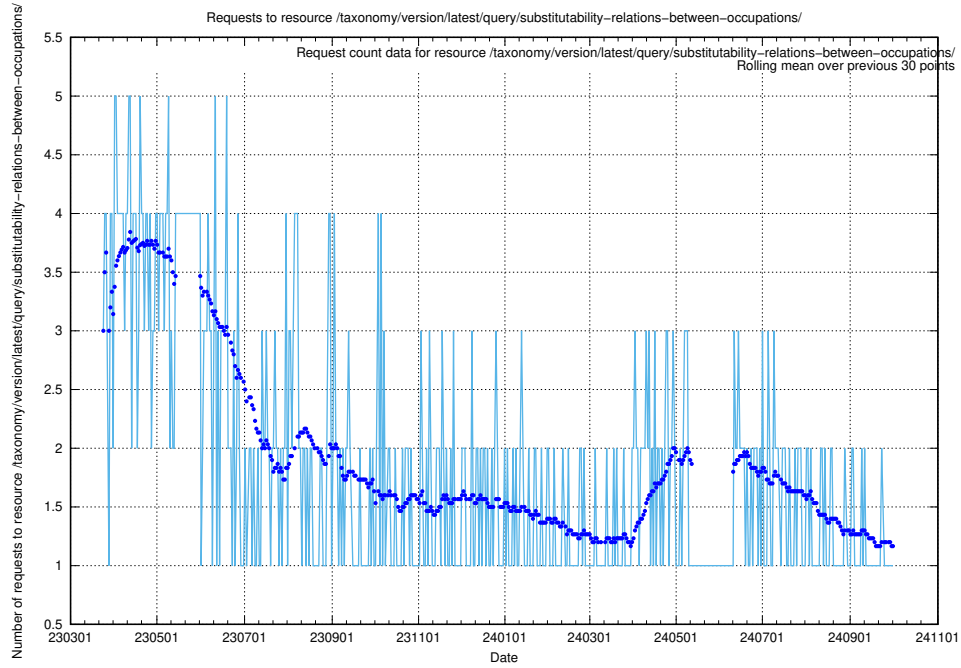

5.6899 Usage of /taxonomy/version/latest/query/substitutability-relations-between-occupations/

Here, we count the number of requests to resource /taxonomy/version/latest/query/substitutability-relations-between-occupations/.