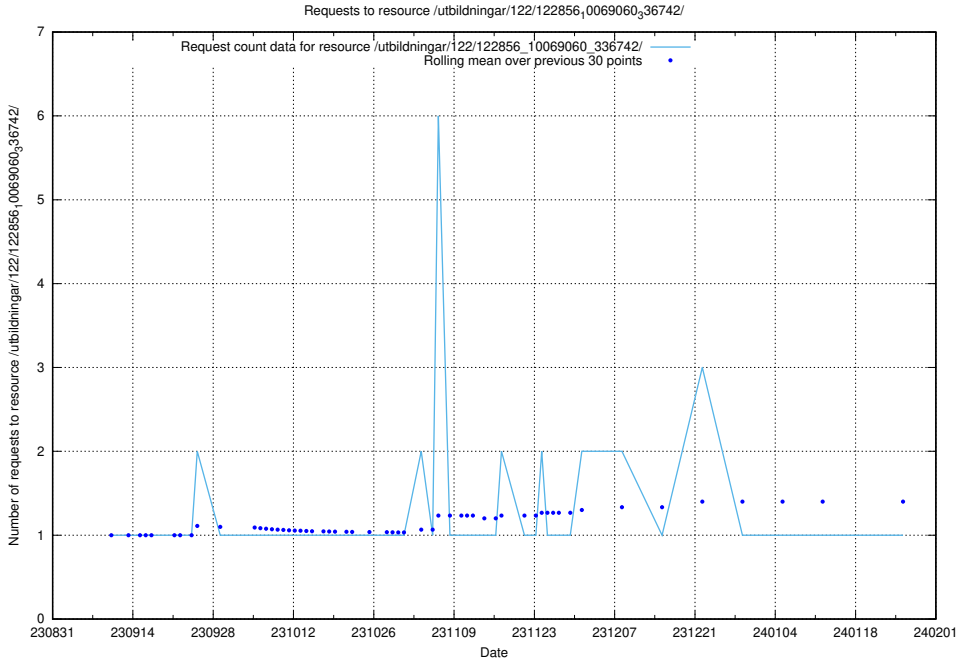

5.5462 Usage of /utbildningar/122/122856_10069060_336742/

Here, we count the number of requests to resource /utbildningar/122/122856_10069060_336742/.