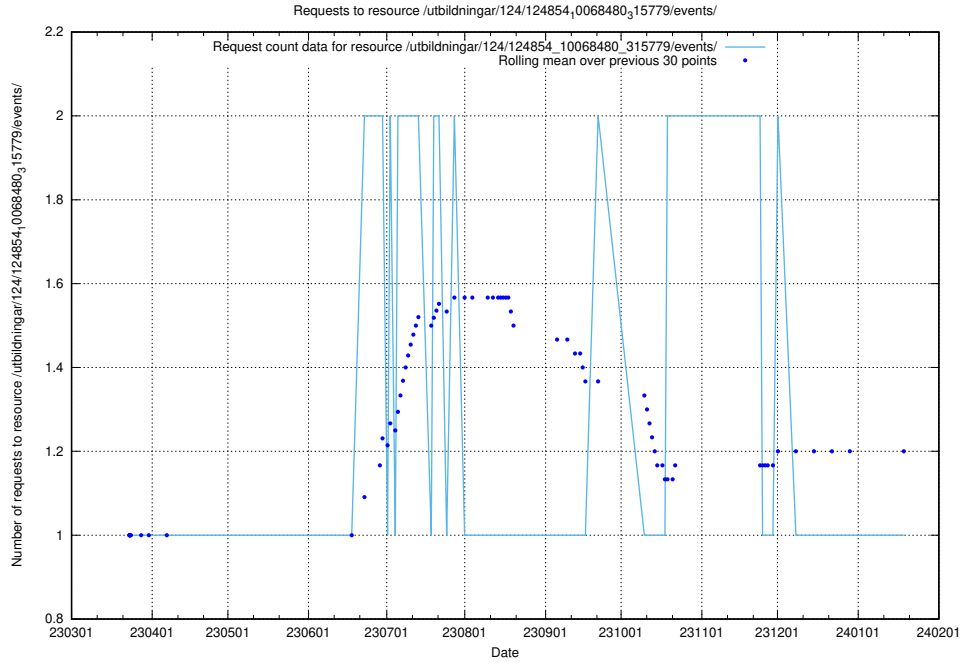

5.1465 Usage of /utbildningar/124/124854_10068480_315779/events/

Here, we count the number of requests to resource /utbildningar/124/124854_10068480_315779/events/