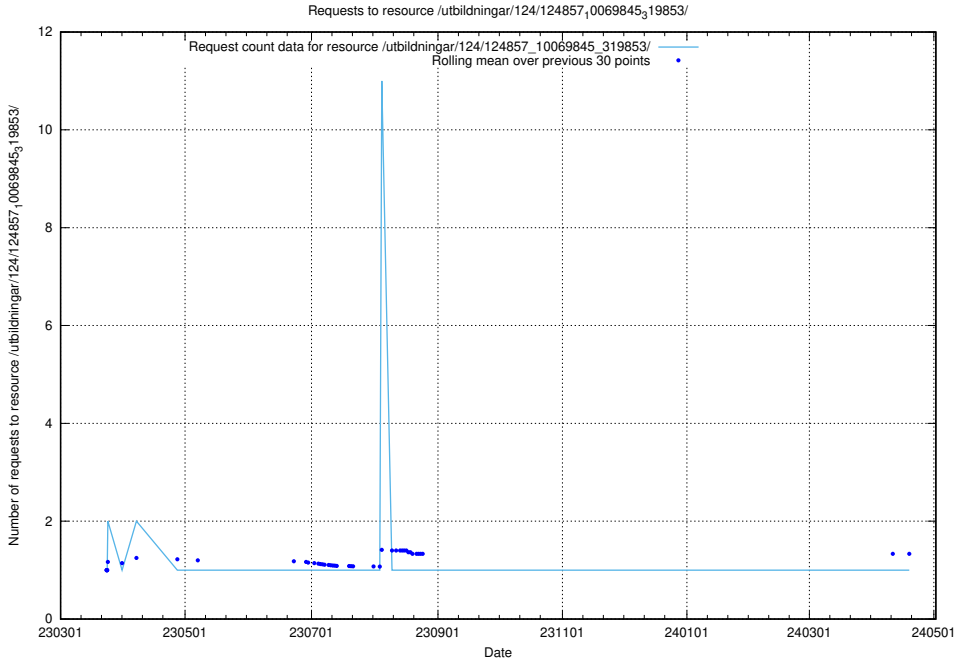

5.1274 Usage of /utbildningar/124/124857_10069845_319853/

Here, we count the number of requests to resource /utbildningar/124/124857_10069845_319853/.