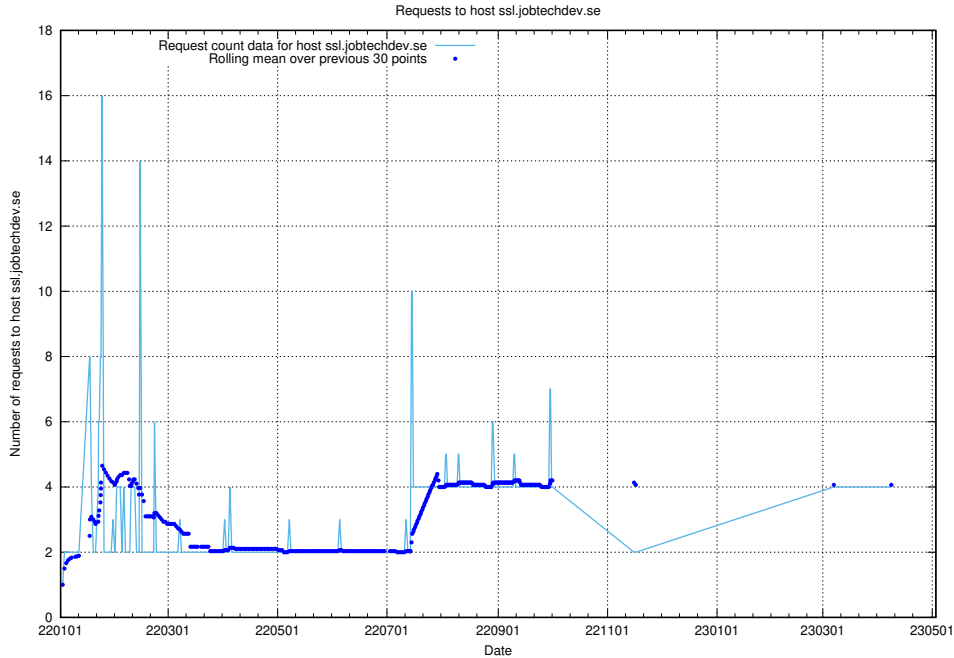

7.120 Usage of ssl.jobtechdev.se

Here, we count the number of requests to host ssl.jobtechdev.se.