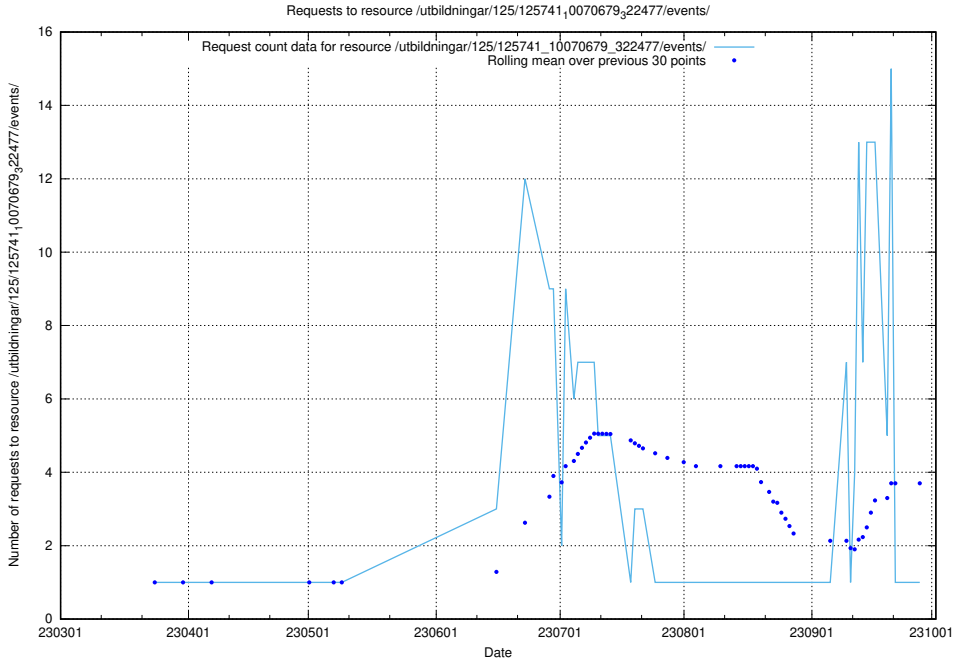

5.7071 Usage of /utbildningar/125/125741_10070679_322477/events/

Here, we count the number of requests to resource /utbildningar/125/125741_10070679_322477/events/