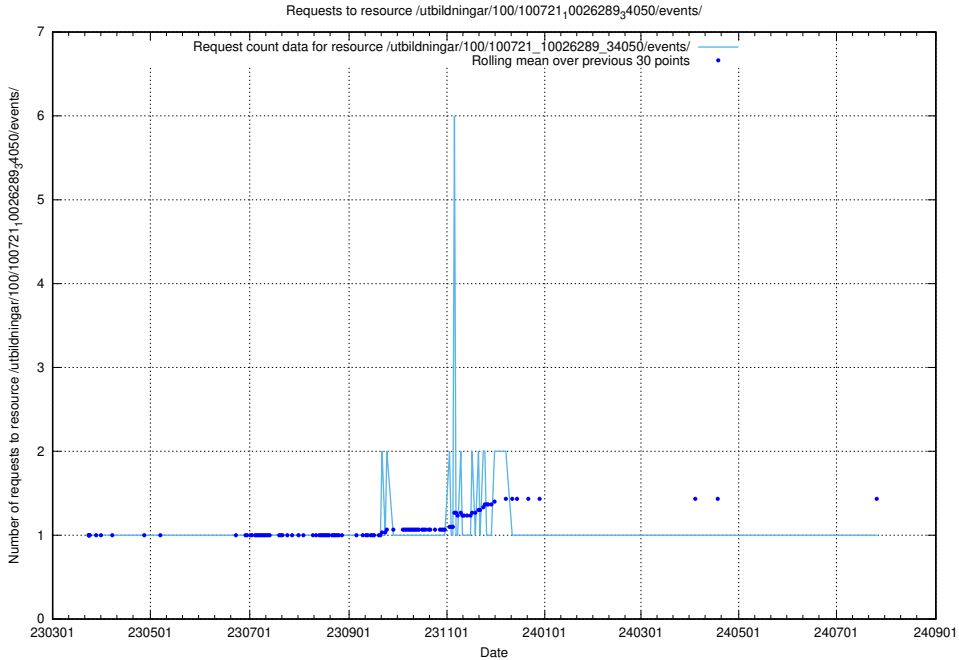

5.6488 Usage of /utbildningar/100/100721_10026289_34050/events/

Here, we count the number of requests to resource /utbildningar/100/100721_10026289_34050/events/.