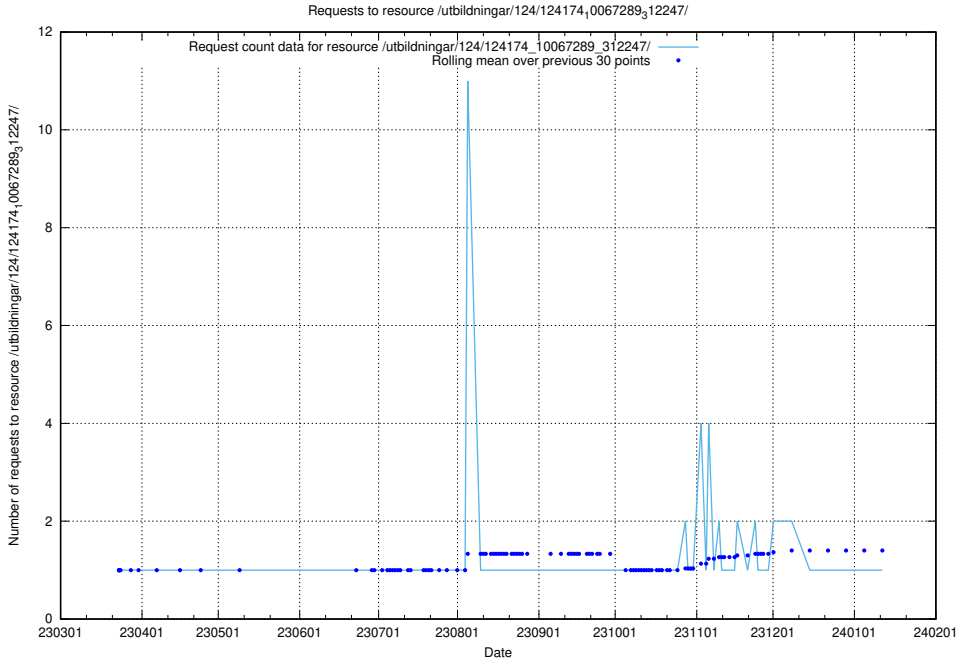

5.4897 Usage of /utbildningar/124/124174_10067289_312247/

Here, we count the number of requests to resource /utbildningar/124/124174_10067289_312247/.