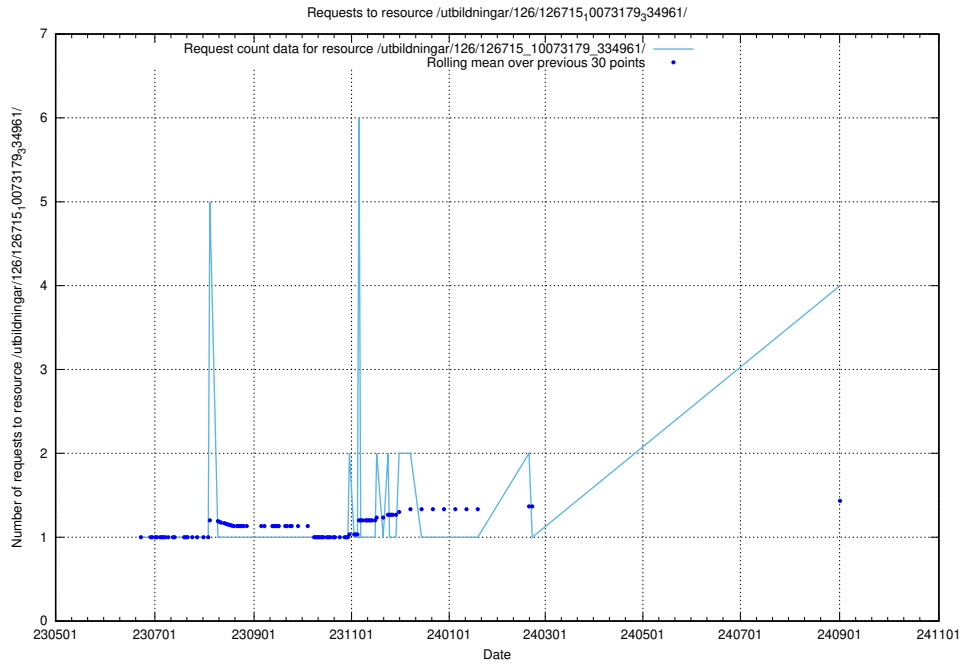

5.366 Usage of /utbildningar/126/126715_10073179_334961/

Here, we count the number of requests to resource /utbildningar/126/126715_10073179_334961/.