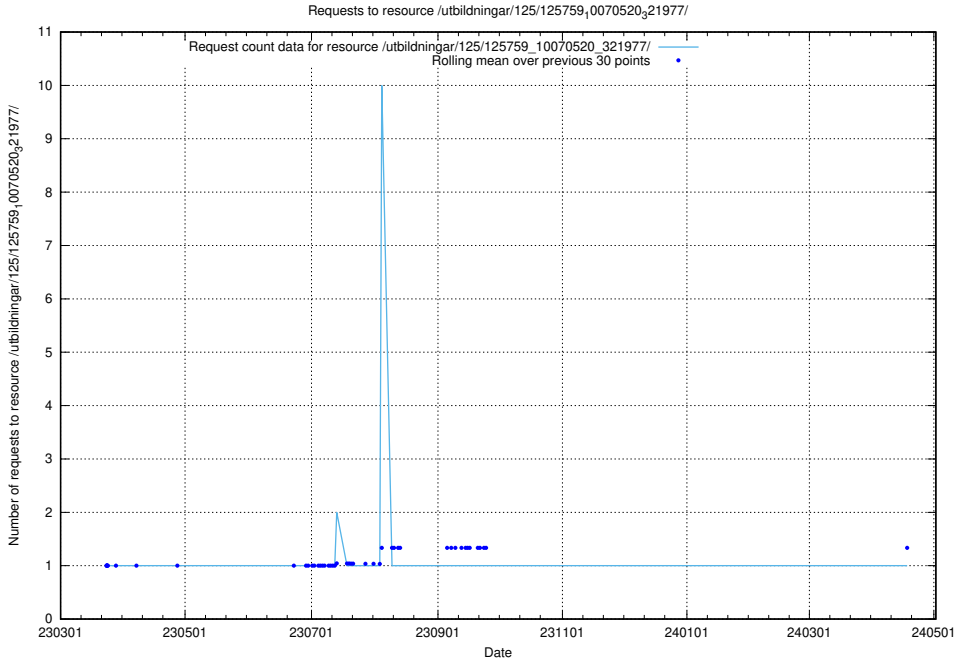

5.7289 Usage of /utbildningar/125/125759_10070520_321977/

Here, we count the number of requests to resource /utbildningar/125/125759_10070520_321977/.