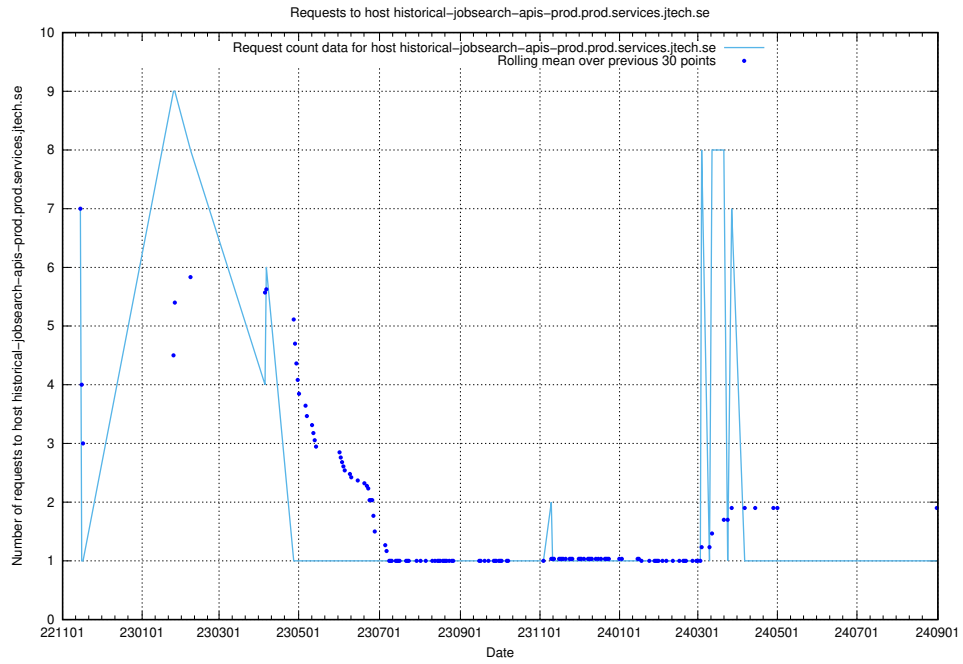

7.621 Usage of historical-jobsearch-apis-prod.prod.services.jtech.se

Here, we count the number of requests to host historical-jobsearch-apis-prod.prod.services.jtech.se.