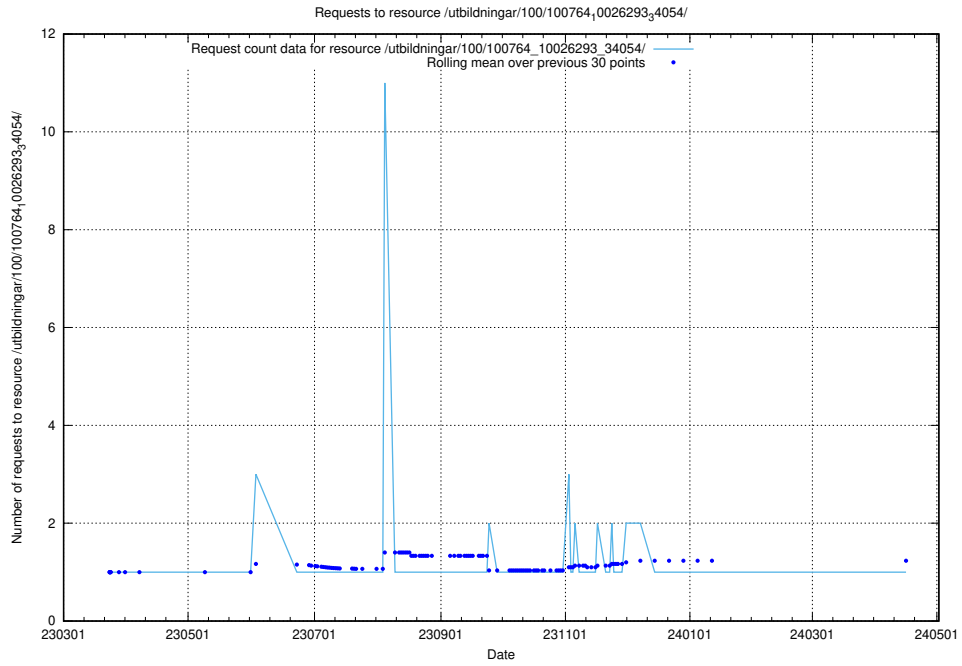

5.6373 Usage of /utbildningar/100/100764_10026293_34054/

Here, we count the number of requests to resource /utbildningar/100/100764_10026293_34054/.