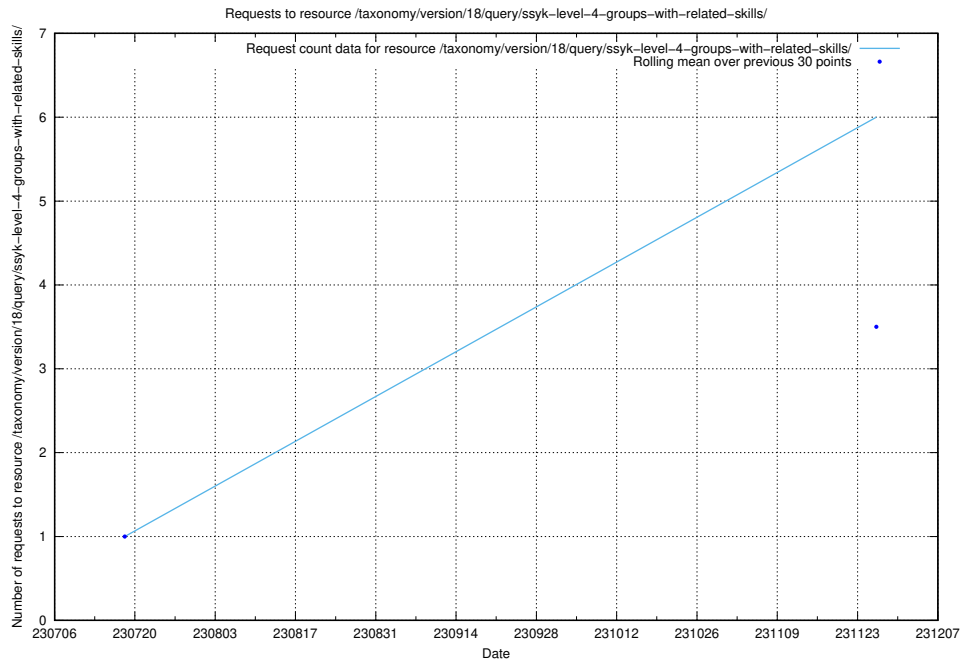

5.157 Usage of /taxonomy/version/18/query/ssyk-level-4-groups-with-related-skills/

Here, we count the number of requests to resource /taxonomy/version/18/query/ssyk-level-4-groups-with-related-skills/.