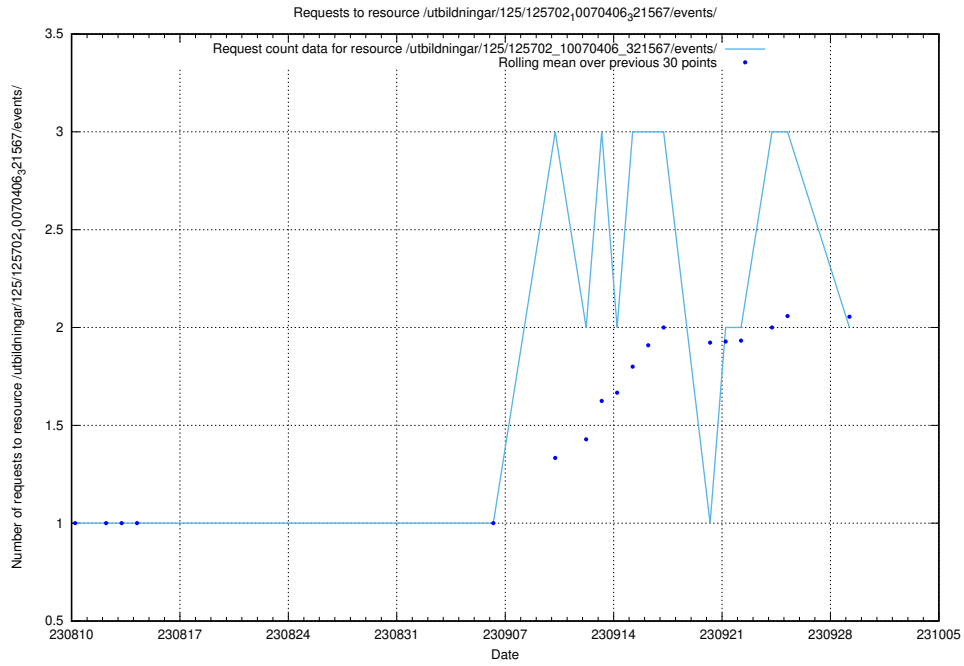

5.882 Usage of /utbildningar/125/125702_10070406_321567/events/

Here, we count the number of requests to resource /utbildningar/125/125702_10070406_321567/events/