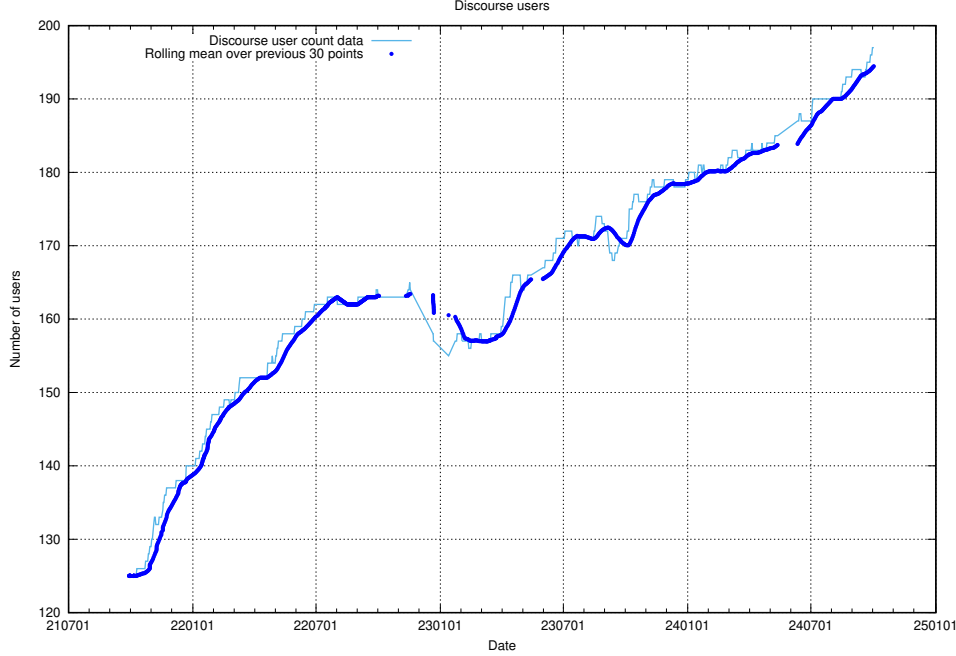

4 Discourse

This section summarises activities from the [JobTech Discourse Forum](https://forum.jobtechdev.se)⁵.

4.1 User count

A table of the number of users in Discourse.

⁵<https://forum.jobtechdev.se>