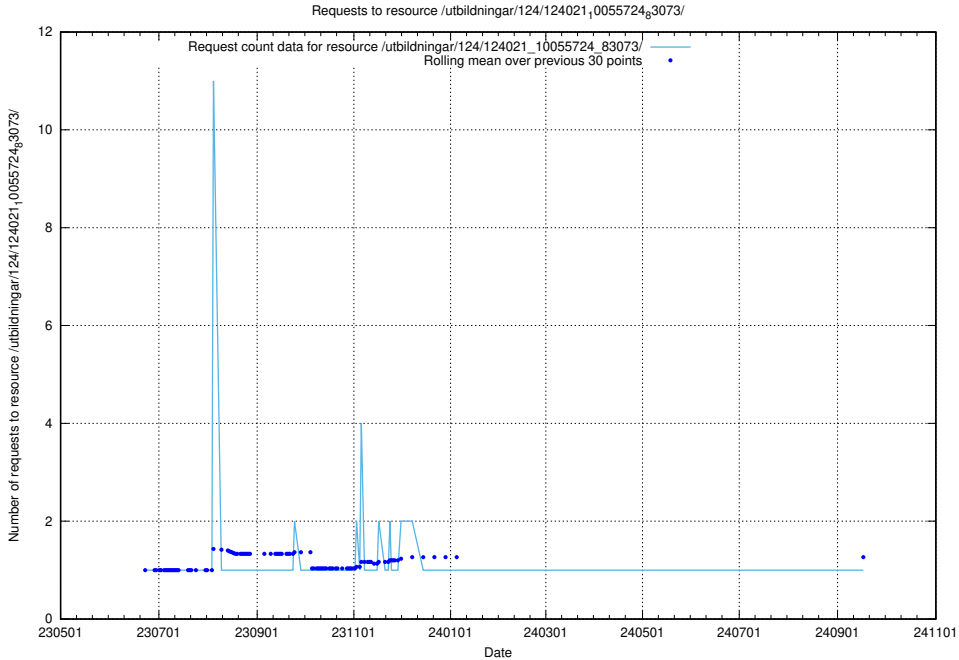

5.6619 Usage of /utbildningar/124/124021_10055724_83073/

Here, we count the number of requests to resource /utbildningar/124/124021_10055724_83073/.