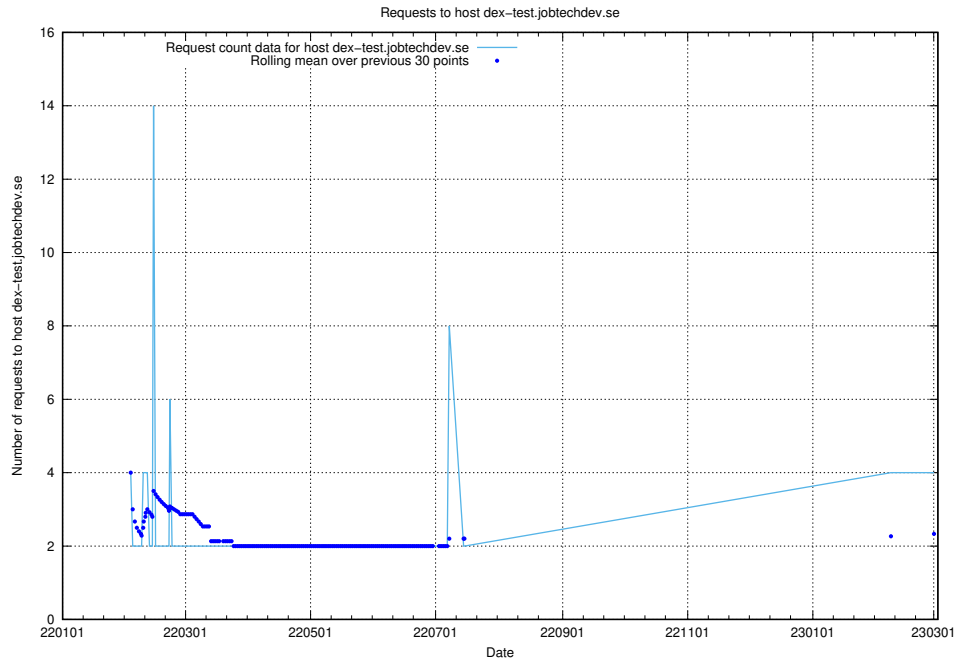

7.165 Usage of dex-test.jobtechdev.se

Here, we count the number of requests to host dex-test.jobtechdev.se.