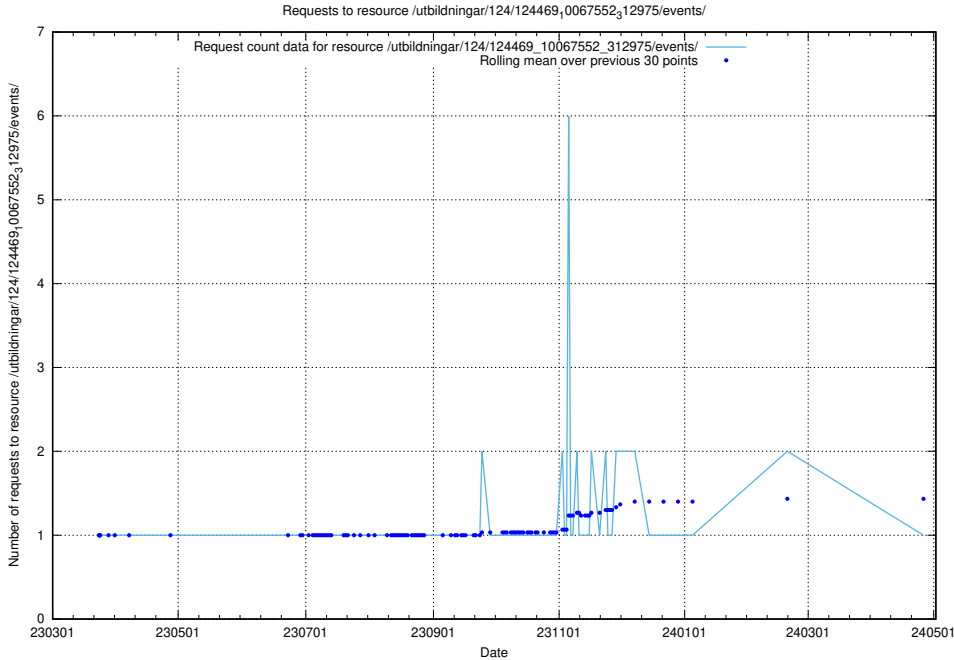

5.4189 Usage of /utbildningar/124/124469_10067552_312975/events/

Here, we count the number of requests to resource /utbildningar/124/124469_10067552_312975/events/