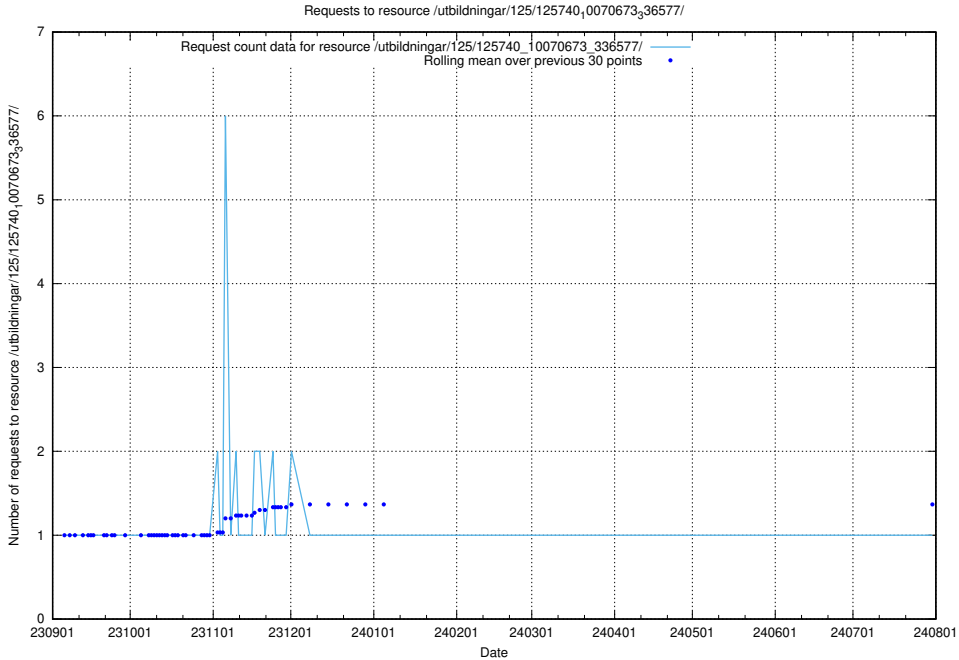

5.5506 Usage of /utbildningar/125/125740_10070673_336577/

Here, we count the number of requests to resource /utbildningar/125/125740_10070673_336577/.