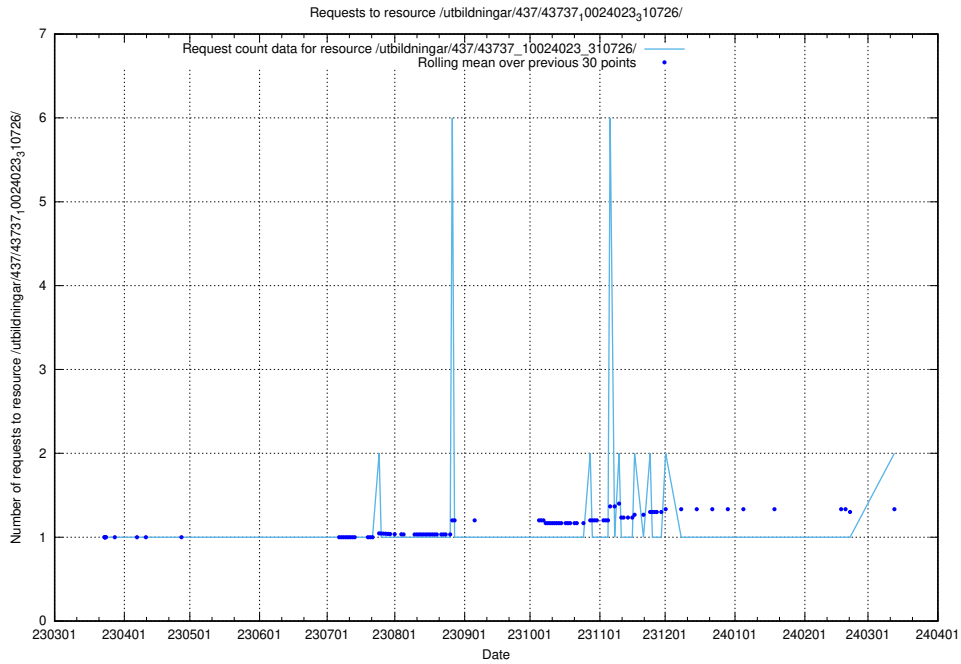

5.1042 Usage of /utbildningar/437/43737_10024023_310726/

Here, we count the number of requests to resource /utbildningar/437/43737_10024023_310726/.