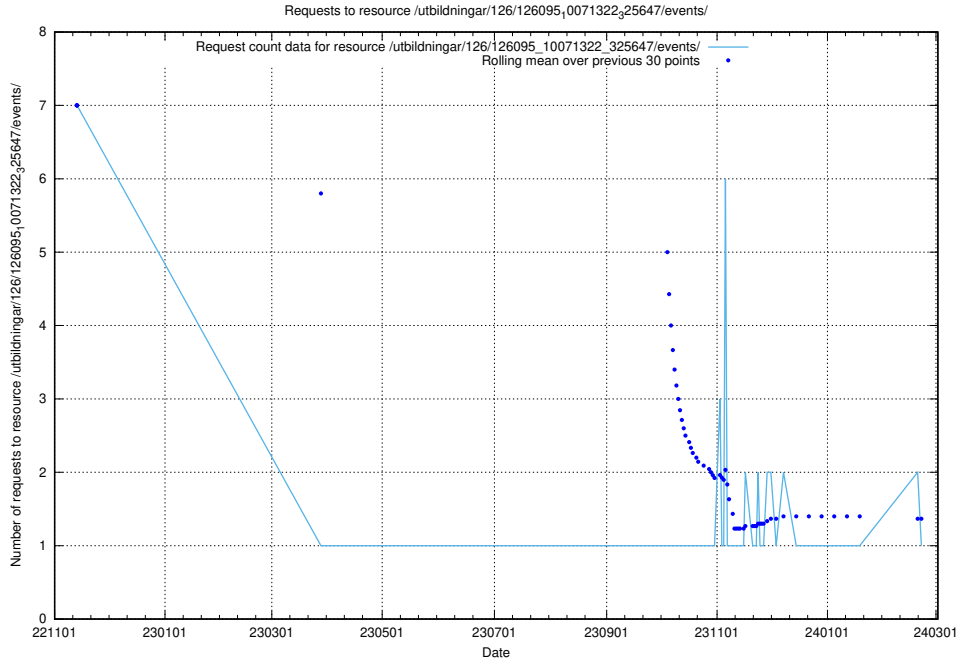

5.6601 Usage of /utbildningar/126/126095_10071322_325647/events/

Here, we count the number of requests to resource /utbildningar/126/126095_10071322_325647/events/