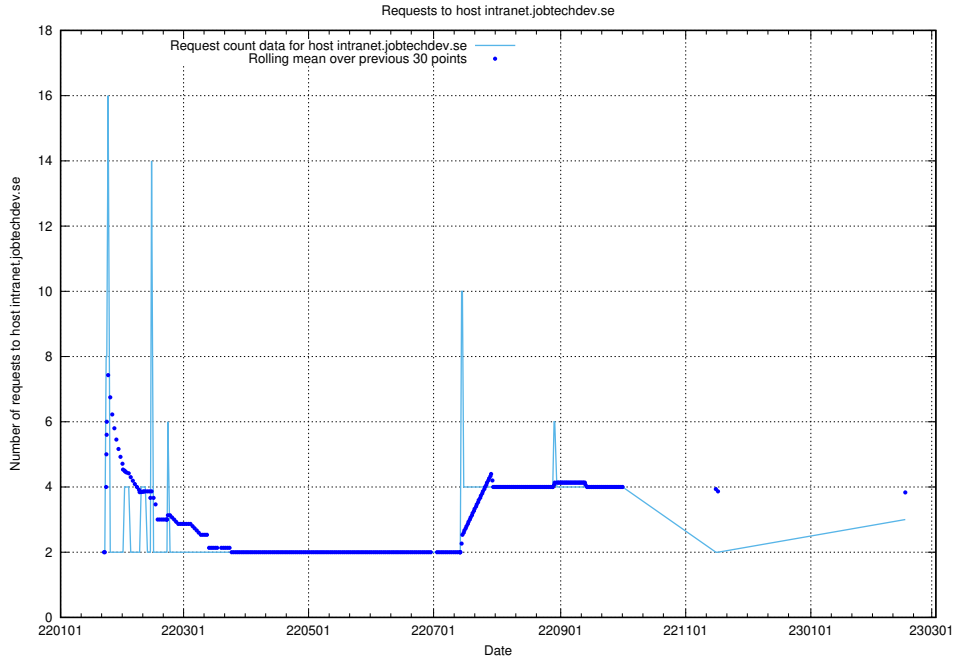

7.258 Usage of intranet.jobtechdev.se

Here, we count the number of requests to host intranet.jobtechdev.se.