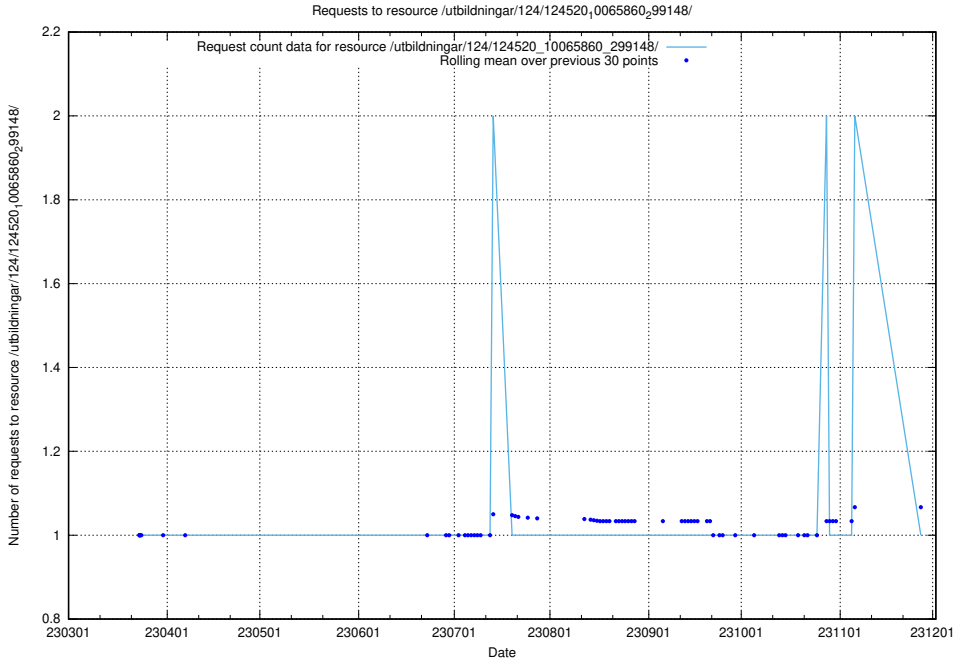

5.2040 Usage of /utbildningar/124/124520_10065860_299148/

Here, we count the number of requests to resource /utbildningar/124/124520_10065860_299148/.