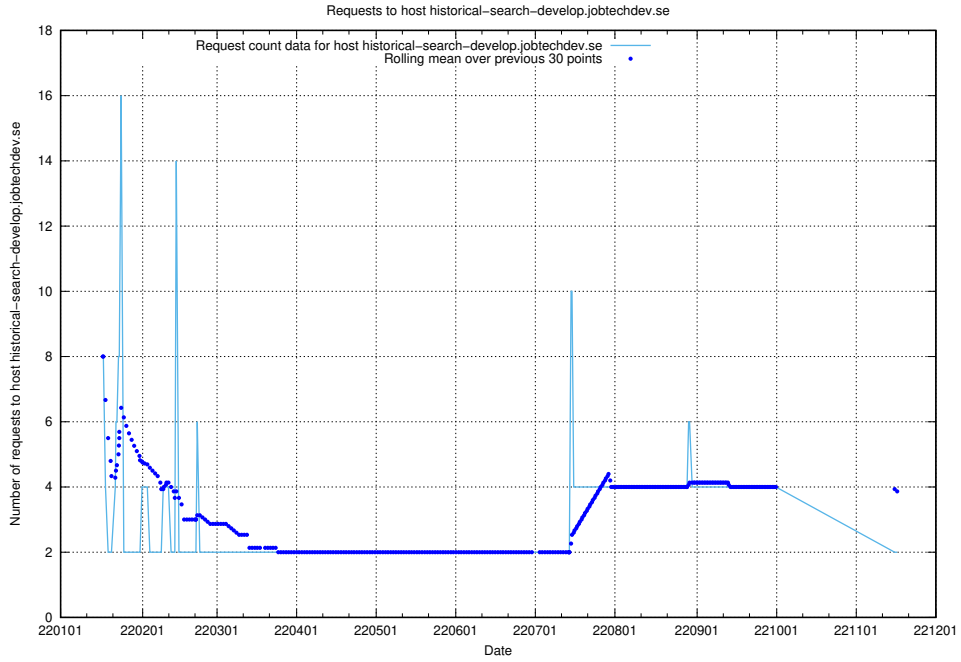

7.276 Usage of historical-search-develop.jobtechdev.se

Here, we count the number of requests to host historical-search-develop.jobtechdev.se.