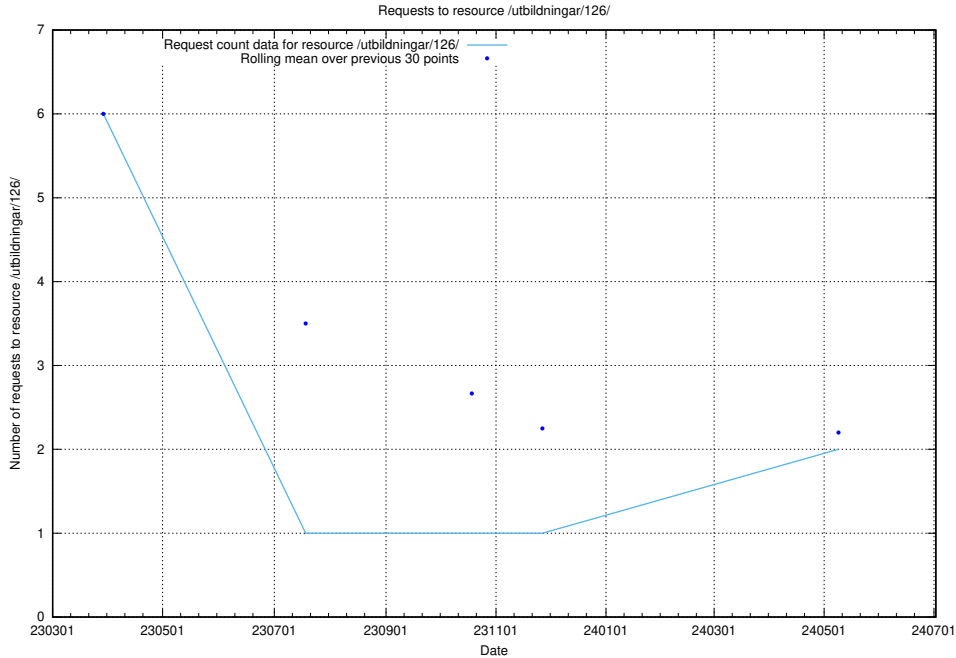

### 5.1013 Usage of /utbildningar/126/

Here, we count the number of requests to resource /utbildningar/126/.