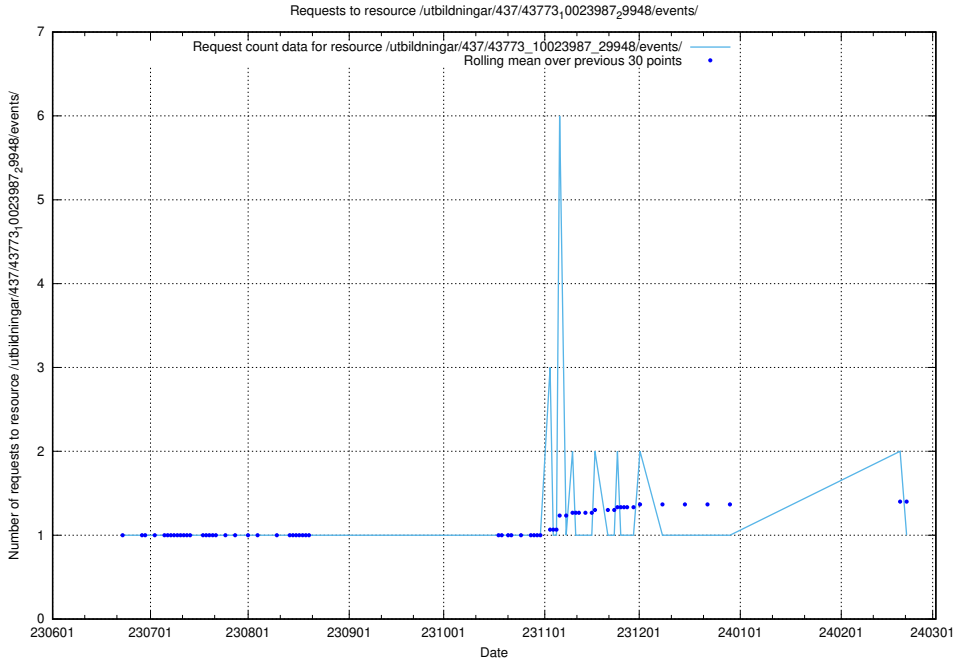

5.6402 Usage of /utbildningar/437/43773_10023987_29948/events/

Here, we count the number of requests to resource /utbildningar/437/43773_10023987_29948/events/.