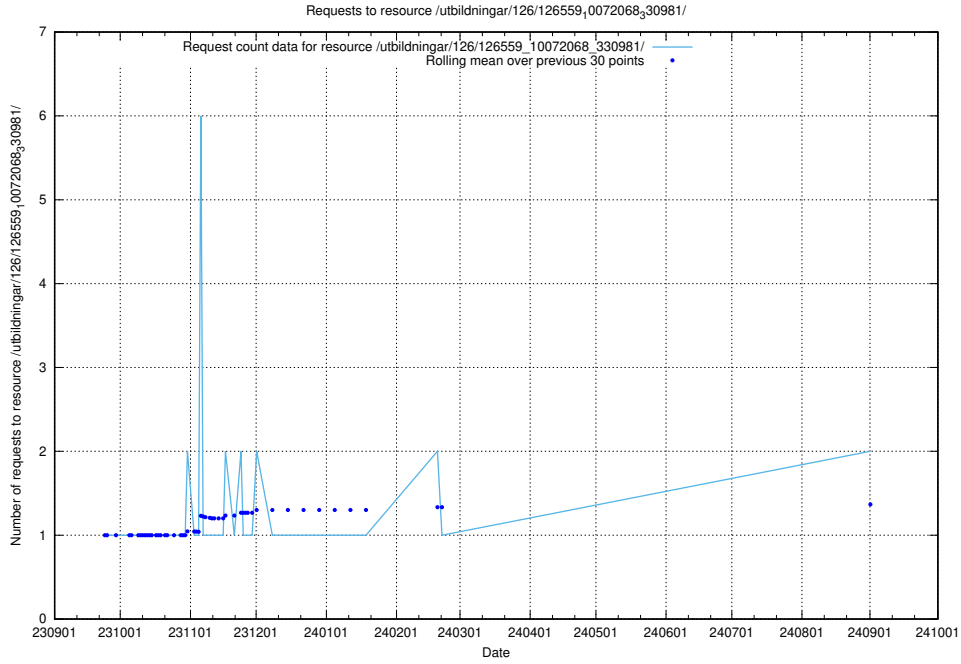

5.844 Usage of /utbildningar/126/126559_10072068_330981/

Here, we count the number of requests to resource /utbildningar/126/126559_10072068_330981/.