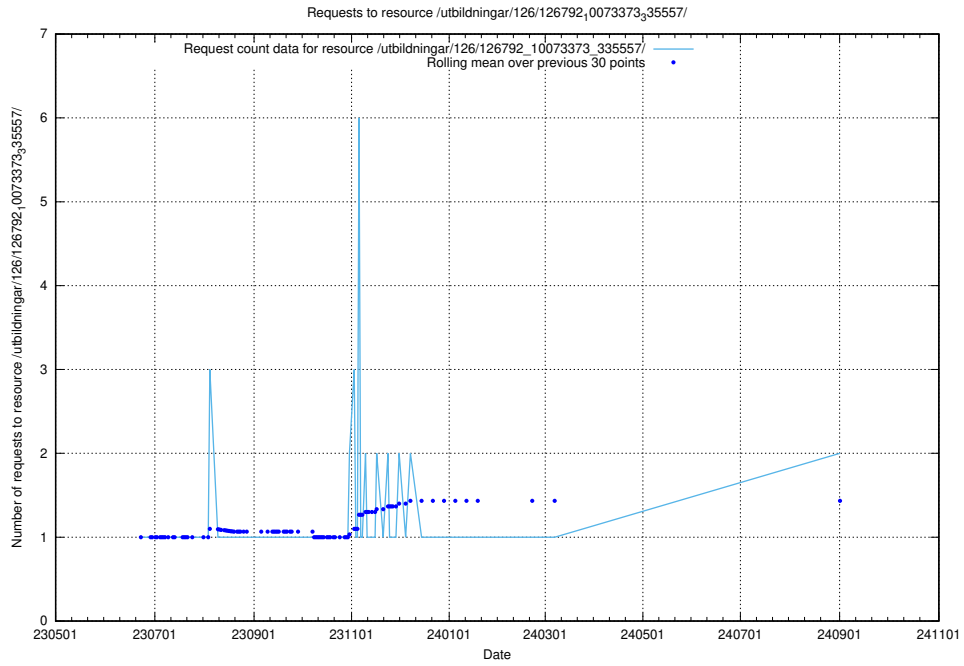

5.949 Usage of /utbildningar/126/126792_10073373_335557/

Here, we count the number of requests to resource /utbildningar/126/126792_10073373_335557/.