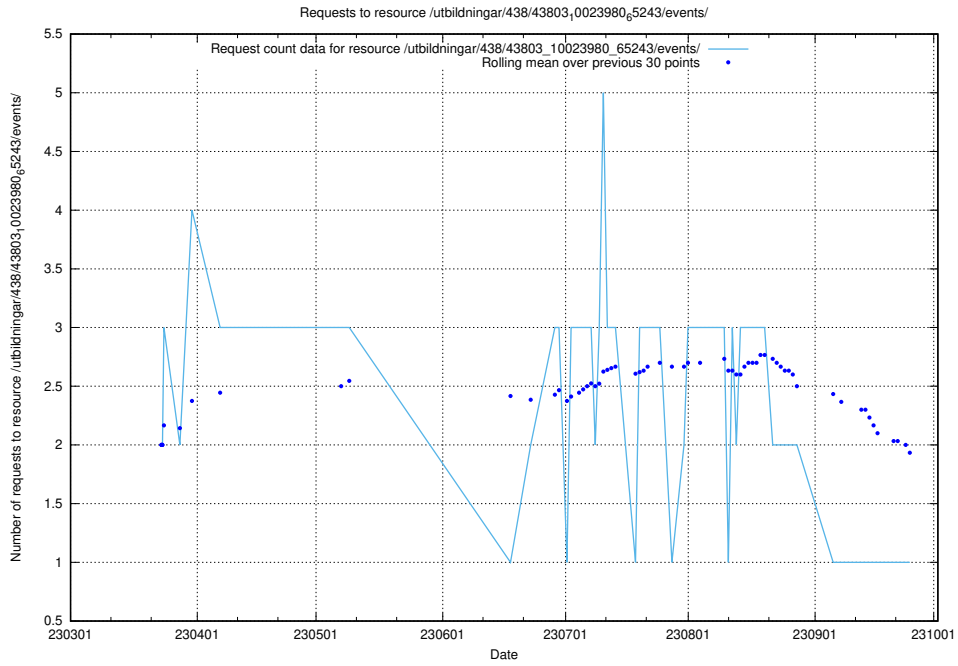

5.7105 Usage of /utbildningar/438/43803_10023980_65243/events/

Here, we count the number of requests to resource /utbildningar/438/43803_10023980_65243/events/.