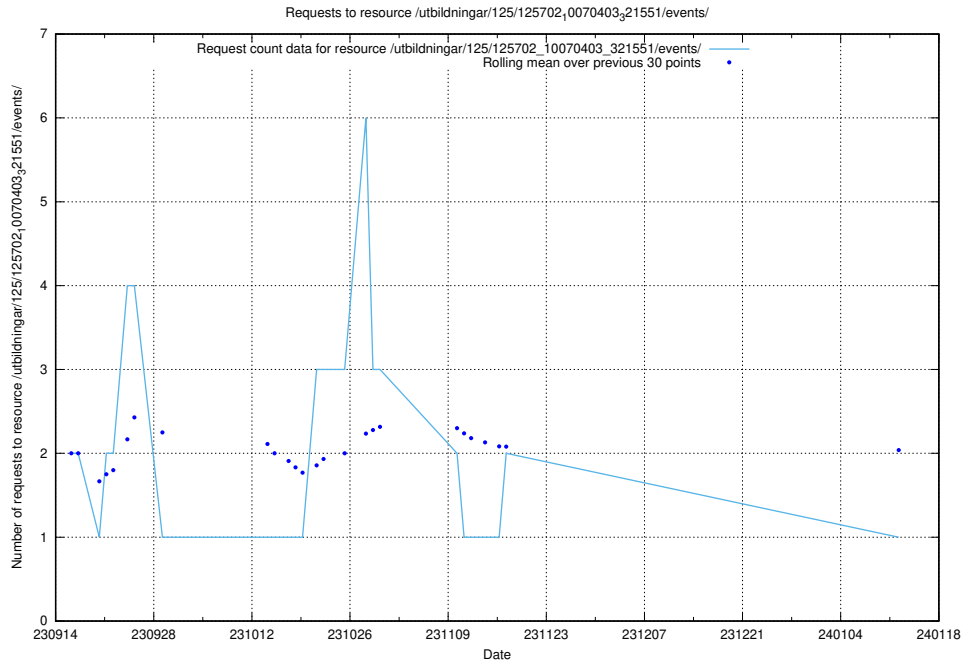

5.5372 Usage of /utbildningar/125/125702_10070403_321551/events/

Here, we count the number of requests to resource /utbildningar/125/125702_10070403_321551/events/