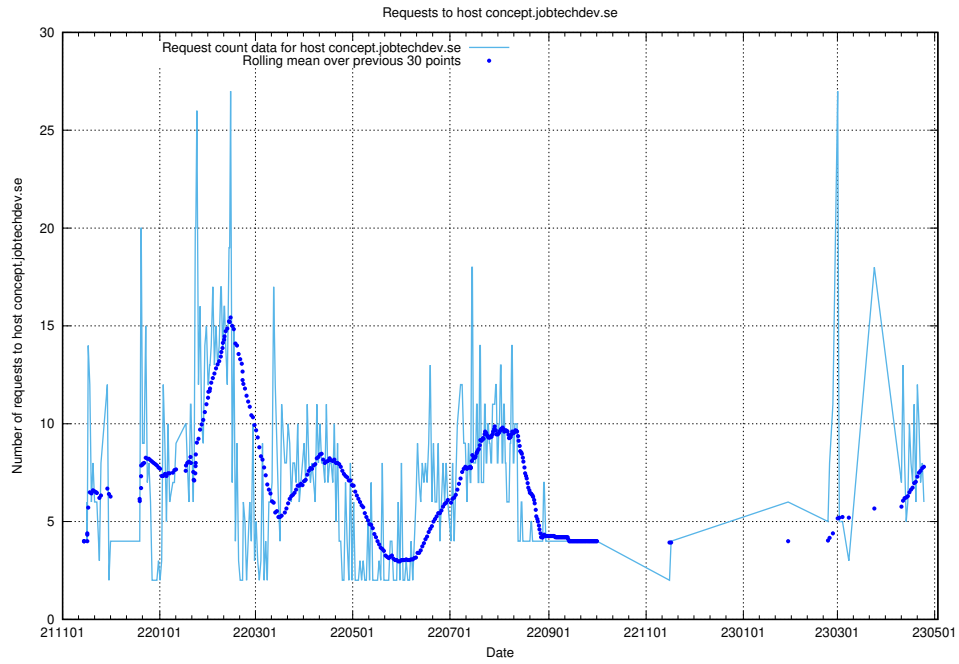

7.80 Usage of concept.jobtechdev.se

Here, we count the number of requests to host concept.jobtechdev.se.