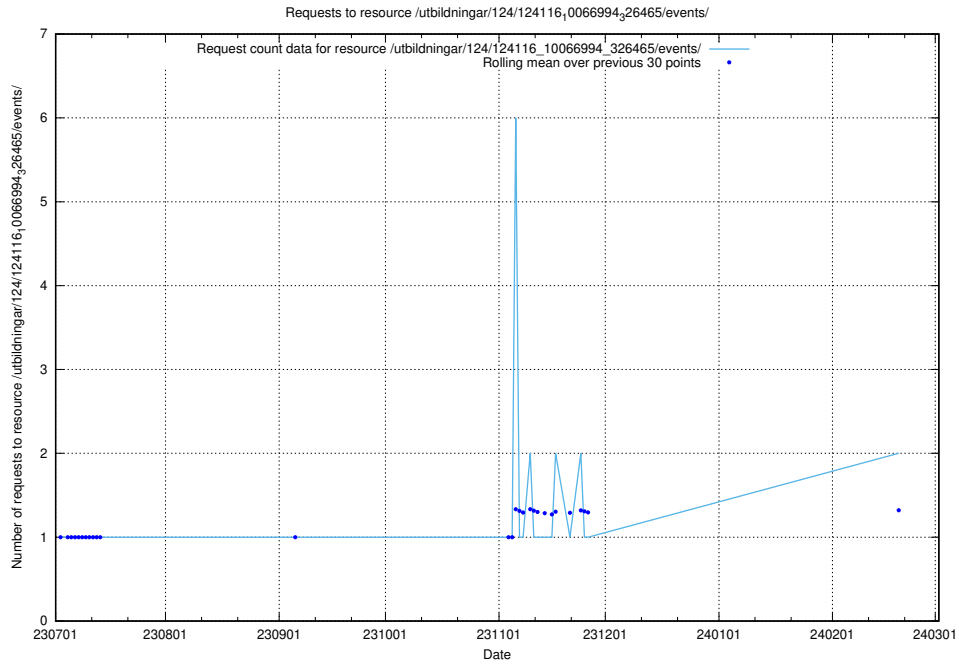

5.923 Usage of /utbildningar/124/124116_10066994_326465/events/

Here, we count the number of requests to resource /utbildningar/124/124116_10066994_326465/events/