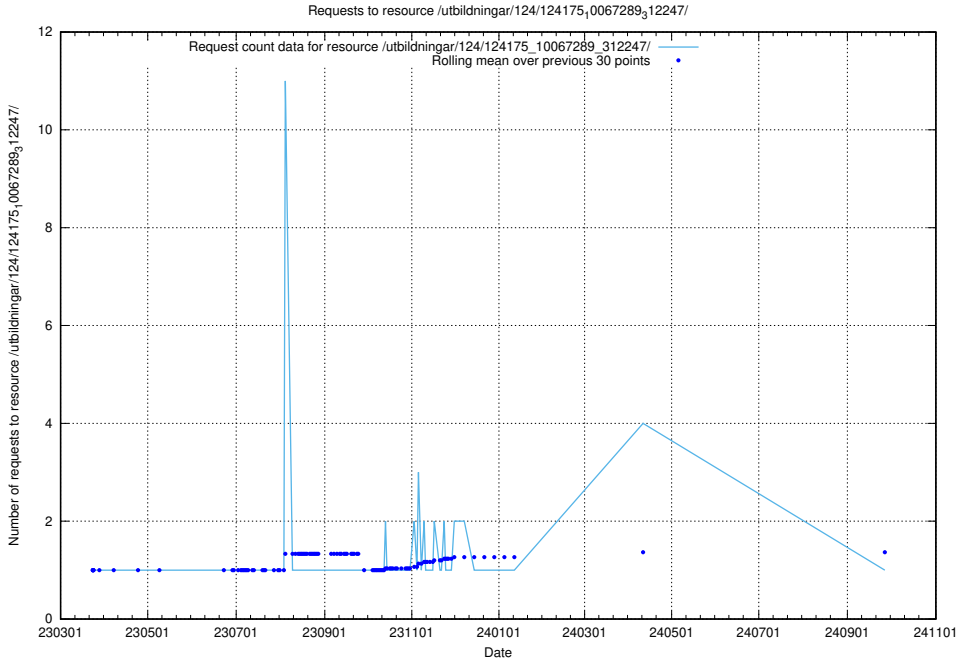

5.4887 Usage of /utbildningar/124/124175_10067289_312247/

Here, we count the number of requests to resource /utbildningar/124/124175_10067289_312247/.