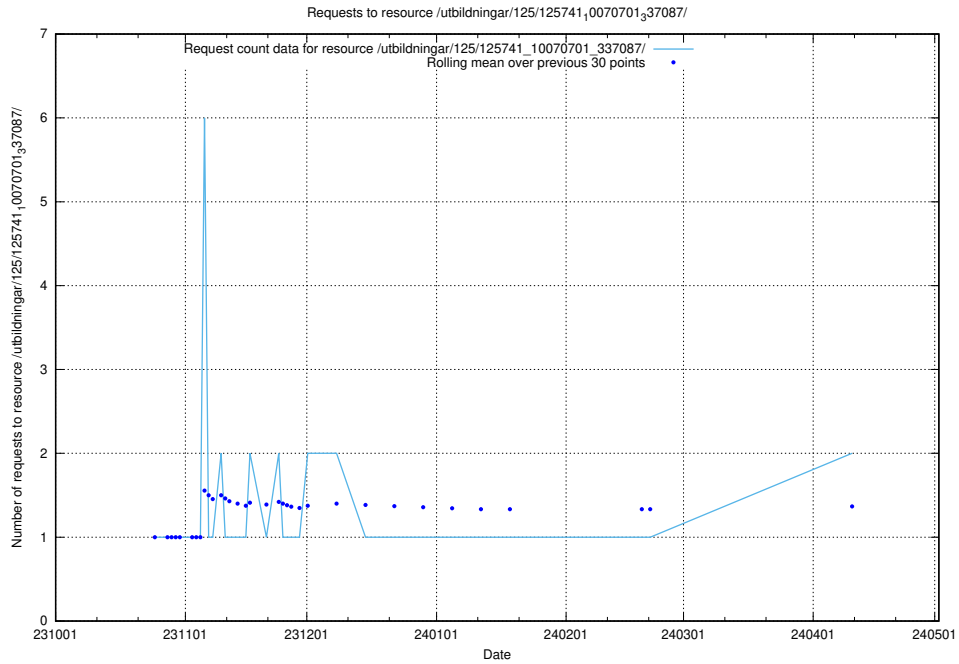

5.821 Usage of /utbildningar/125/125741_10070701_337087/

Here, we count the number of requests to resource /utbildningar/125/125741_10070701_337087/.