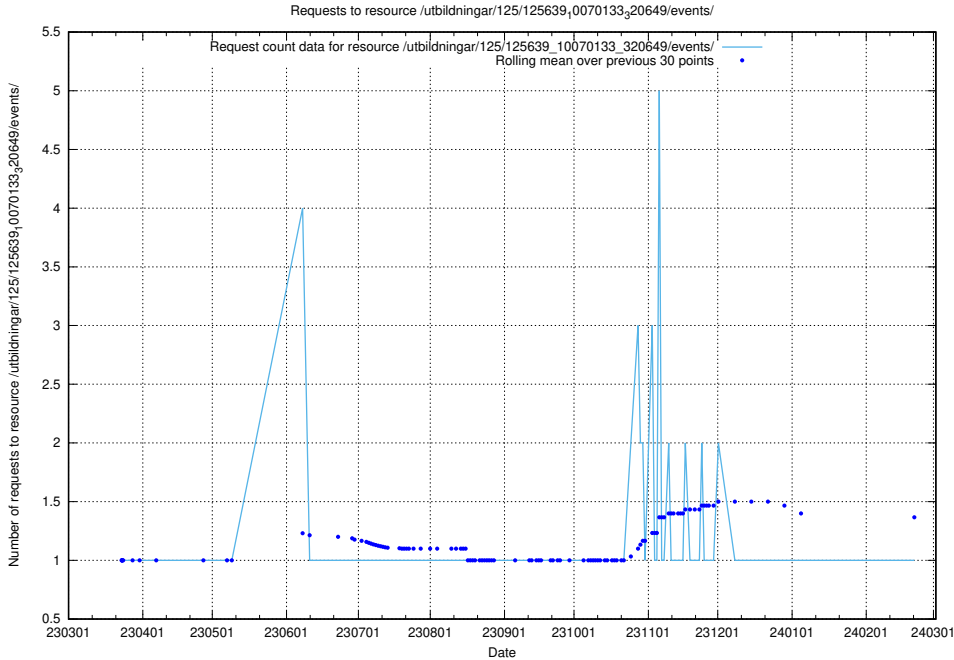

5.1145 Usage of /utbildningar/125/125639_10070133_320649/events/

Here, we count the number of requests to resource /utbildningar/125/125639_10070133_320649/events/