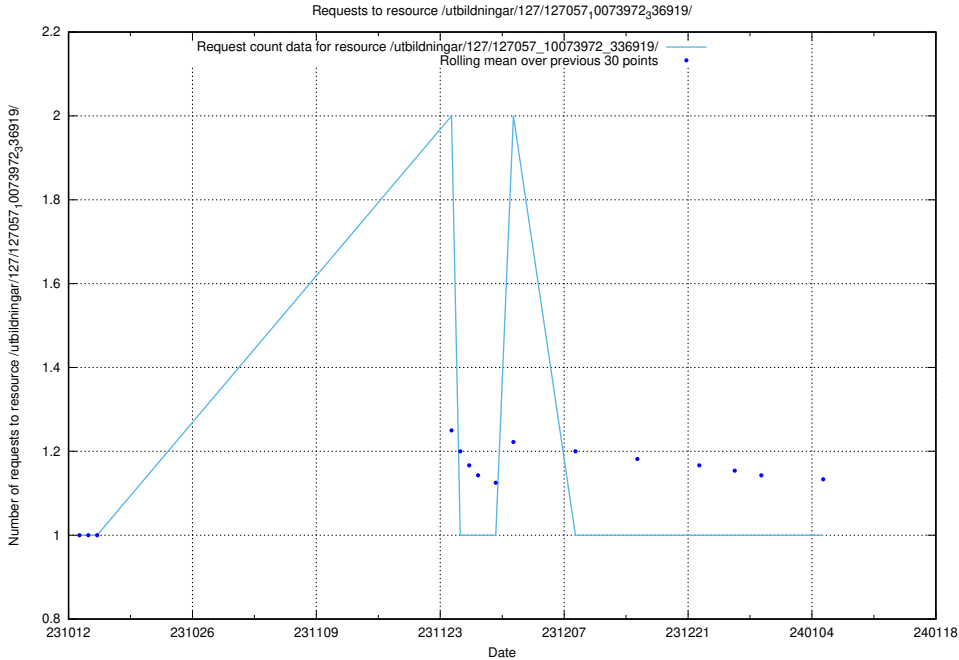

5.5185 Usage of /utbildningar/127/127057_10073972_336919/

Here, we count the number of requests to resource /utbildningar/127/127057_10073972_336919/.