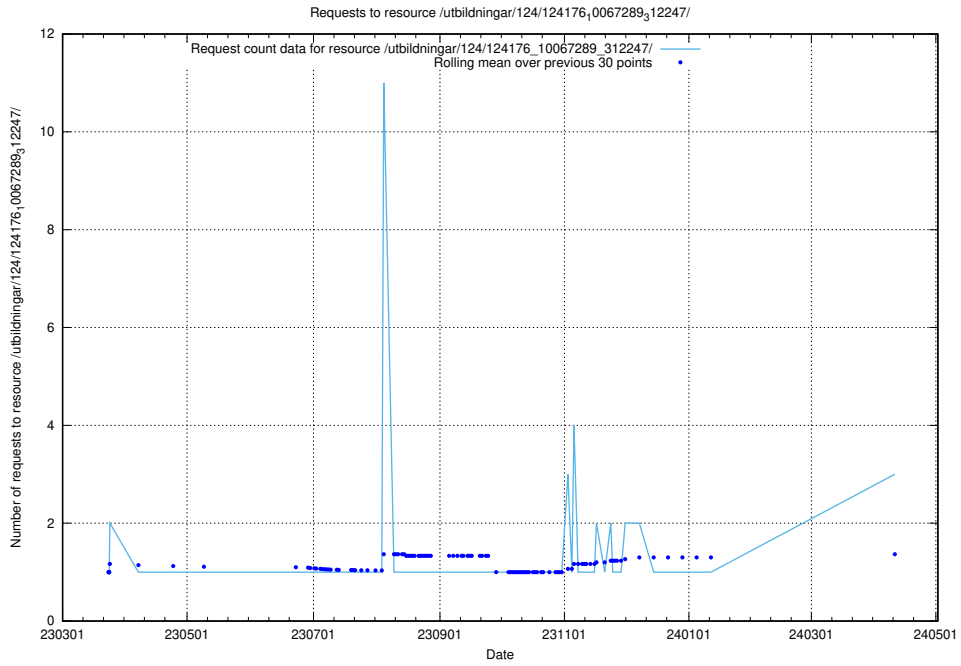

5.451 Usage of /utbildningar/124/124176_10067289_312247/

Here, we count the number of requests to resource /utbildningar/124/124176_10067289_312247/.