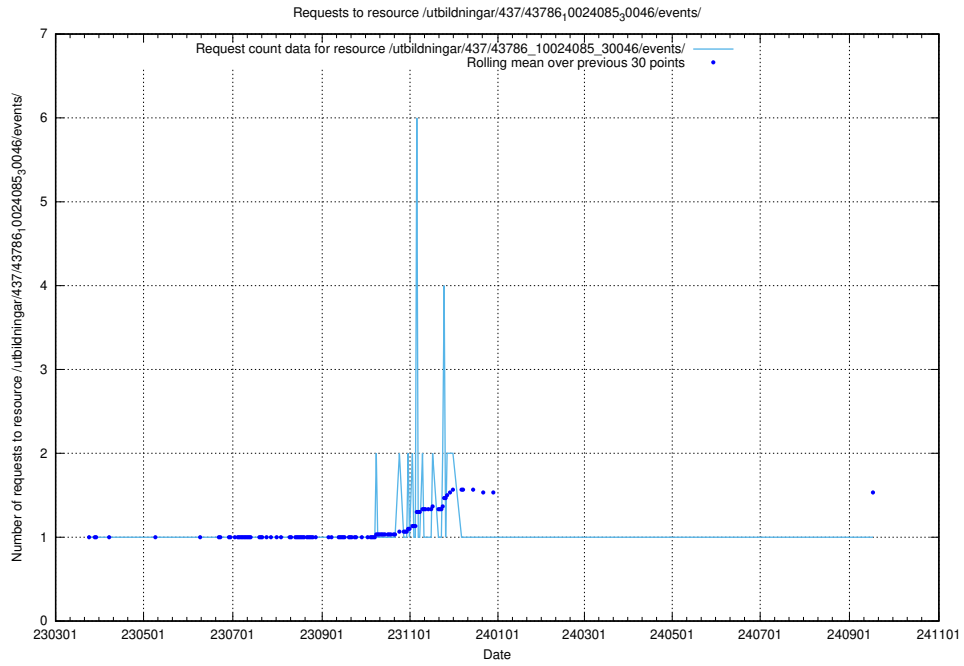

5.7022 Usage of /utbildningar/437/43786_10024085_30046/events/

Here, we count the number of requests to resource /utbildningar/437/43786_10024085_30046/events/.