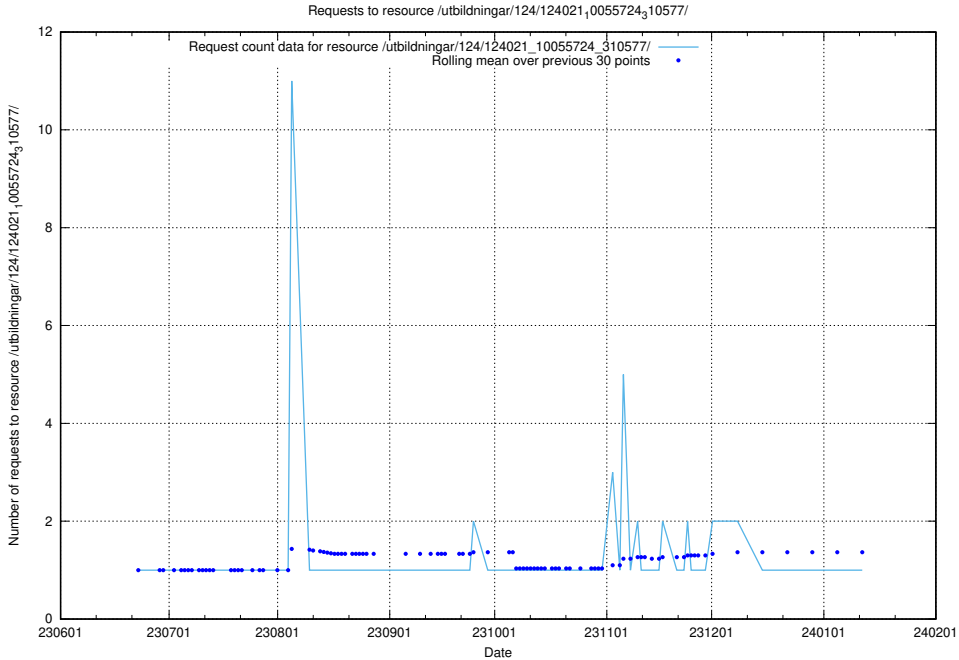

5.6622 Usage of /utbildningar/124/124021_10055724_310577/

Here, we count the number of requests to resource /utbildningar/124/124021_10055724_310577/.