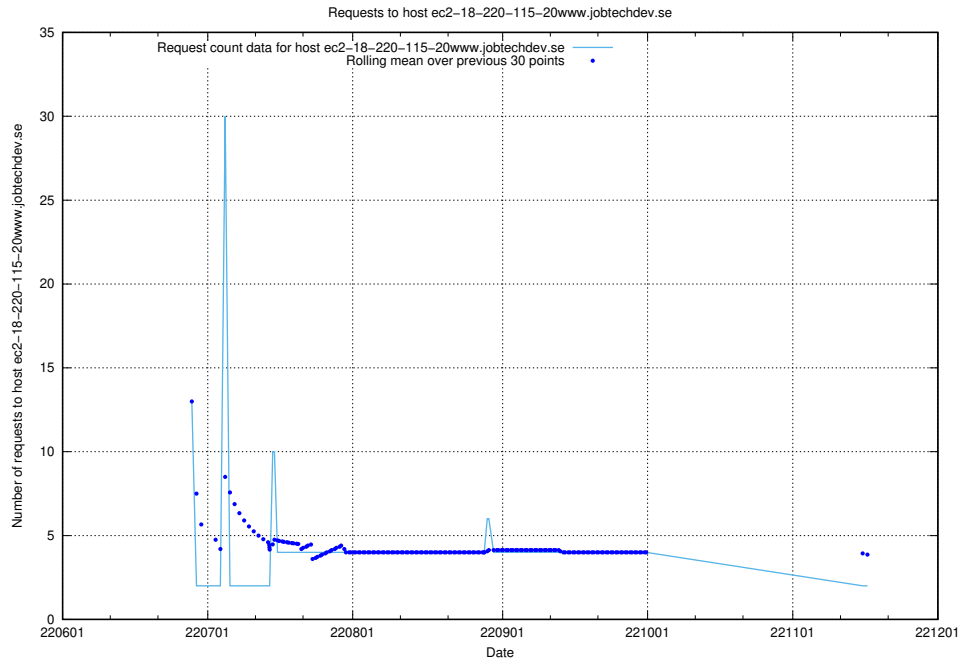

7.400 Usage of ec2-18-220-115-20www.jobtechdev.se

Here, we count the number of requests to host ec2-18-220-115-20www.jobtechdev.se.