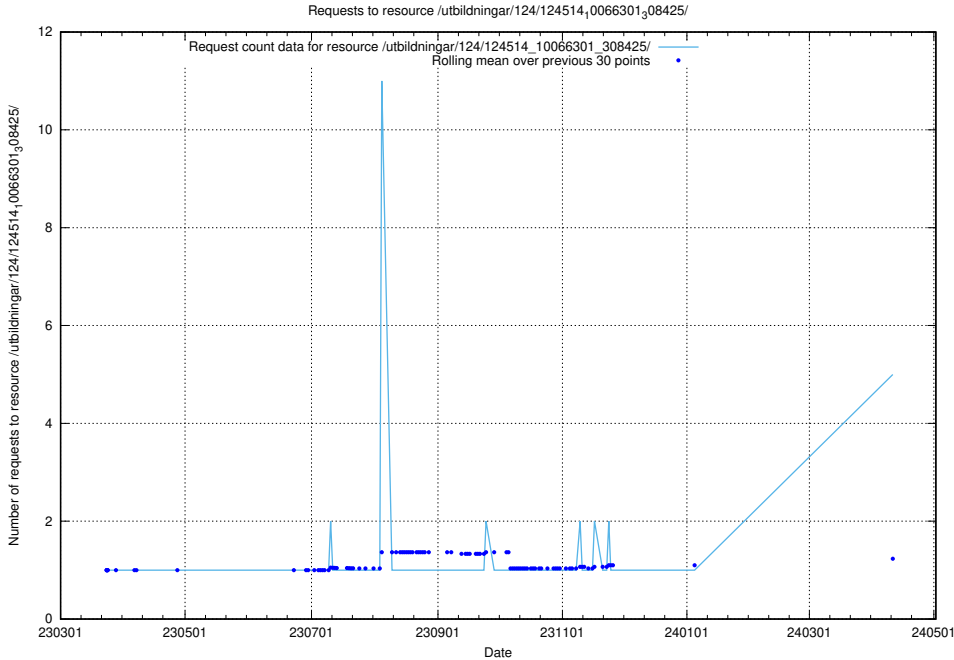

5.211 Usage of /utbildningar/124/124514_10066301_308425/

Here, we count the number of requests to resource /utbildningar/124/124514_10066301_308425/.