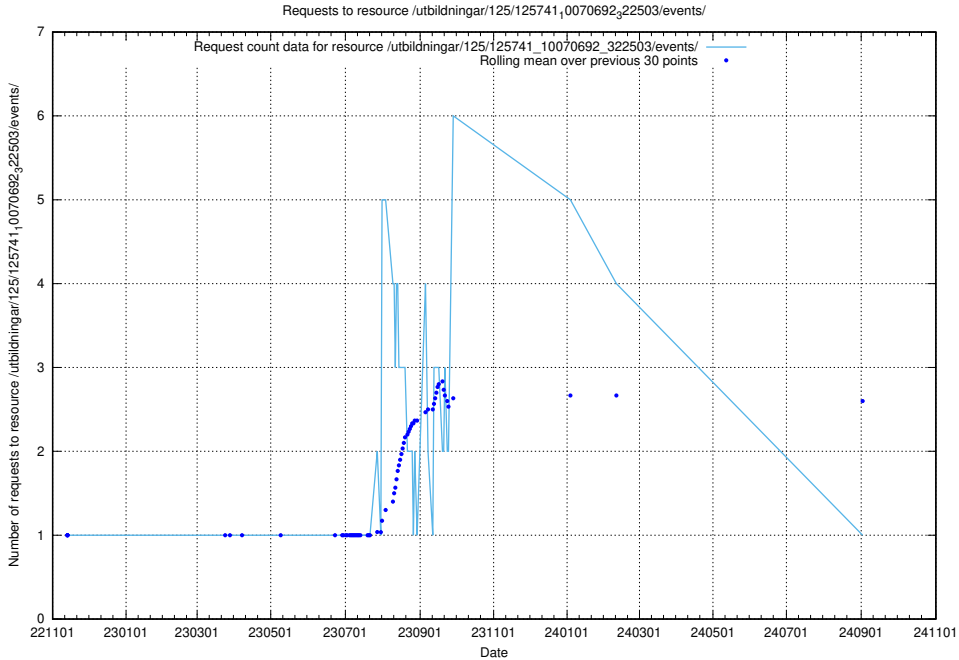

5.6663 Usage of /utbildningar/125/125741_10070692_322503/events/

Here, we count the number of requests to resource /utbildningar/125/125741_10070692_322503/events/