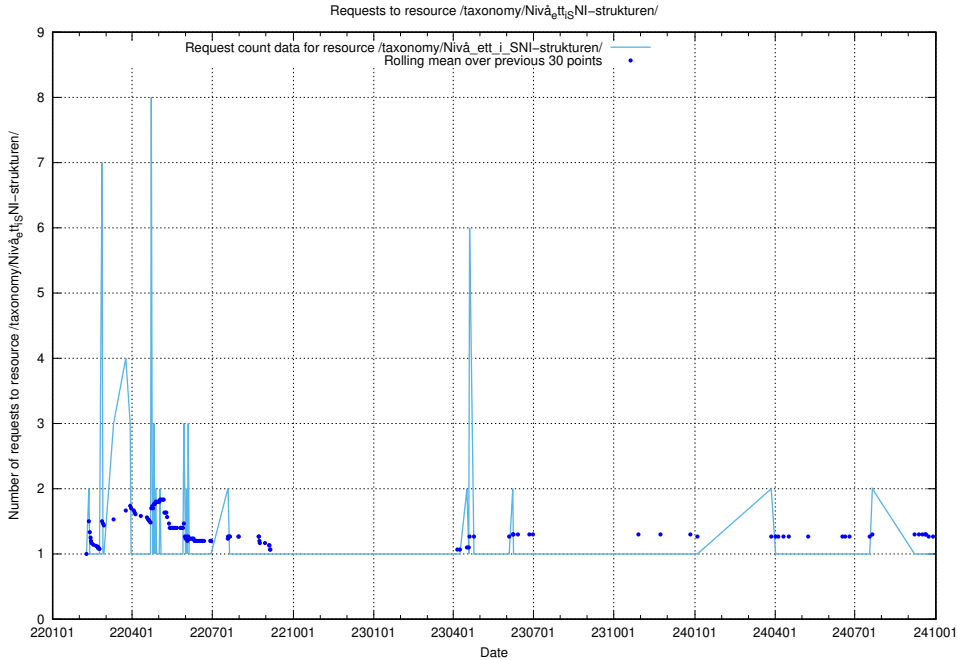

5.3109 Usage of /taxonomy/Nivå_ett_i_SNI-strukturen/

Here, we count the number of requests to resource /taxonomy/Nivå_ett_i_SNI-strukturen/.