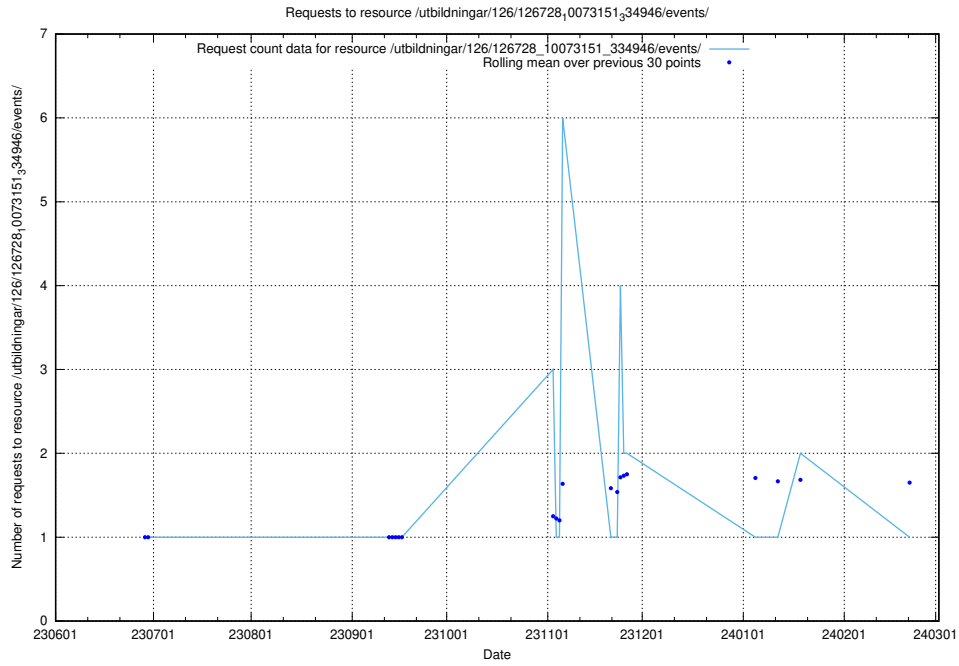

5.6277 Usage of /utbildningar/126/126728_10073151_334946/events/

Here, we count the number of requests to resource /utbildningar/126/126728_10073151_334946/events/