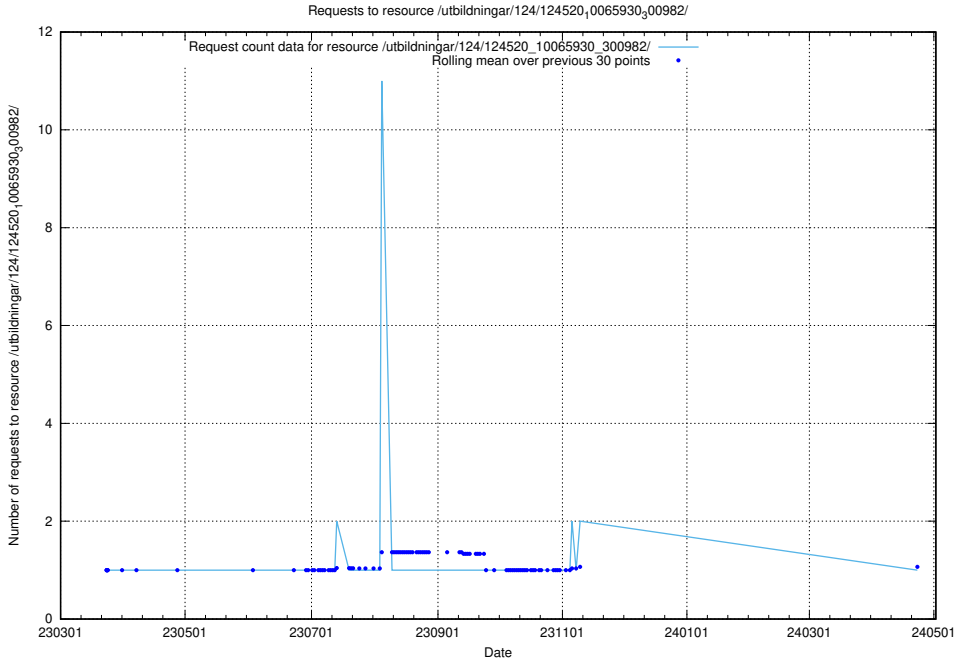

5.1870 Usage of /utbildningar/124/124520_10065930_300982/

Here, we count the number of requests to resource /utbildningar/124/124520_10065930_300982/.