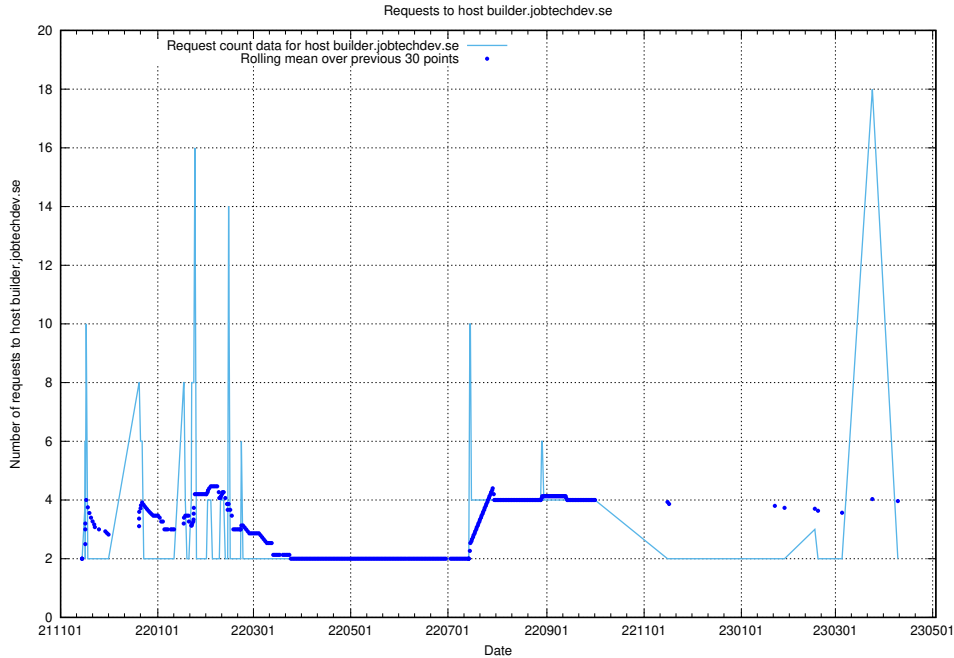

7.282 Usage of builder.jobtechdev.se

Here, we count the number of requests to host builder.jobtechdev.se.