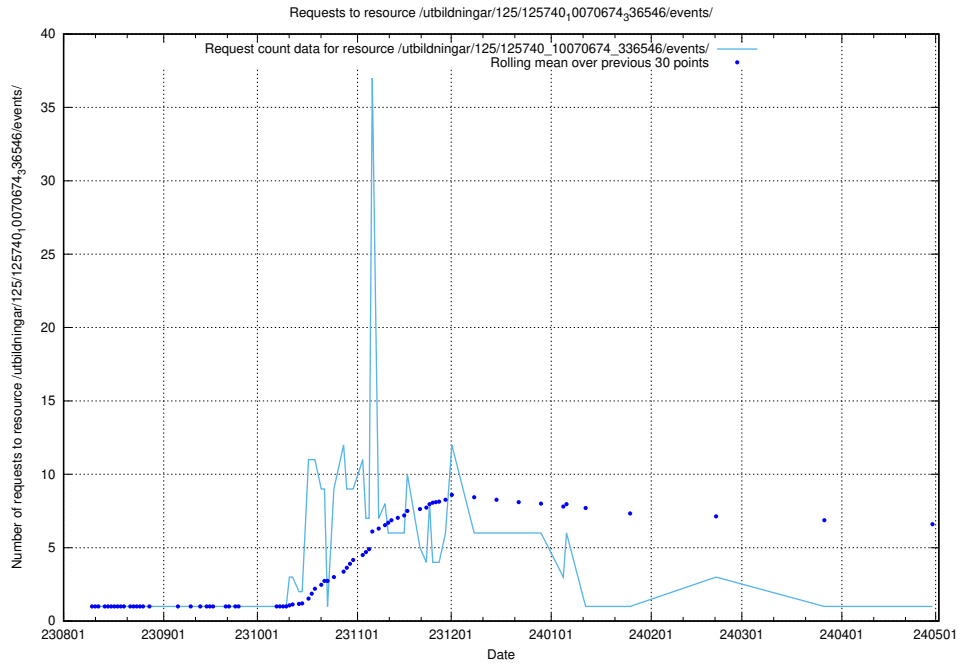

5.5664 Usage of /utbildningar/125/125740_10070674_336546/events/

Here, we count the number of requests to resource /utbildningar/125/125740_10070674_336546/events/