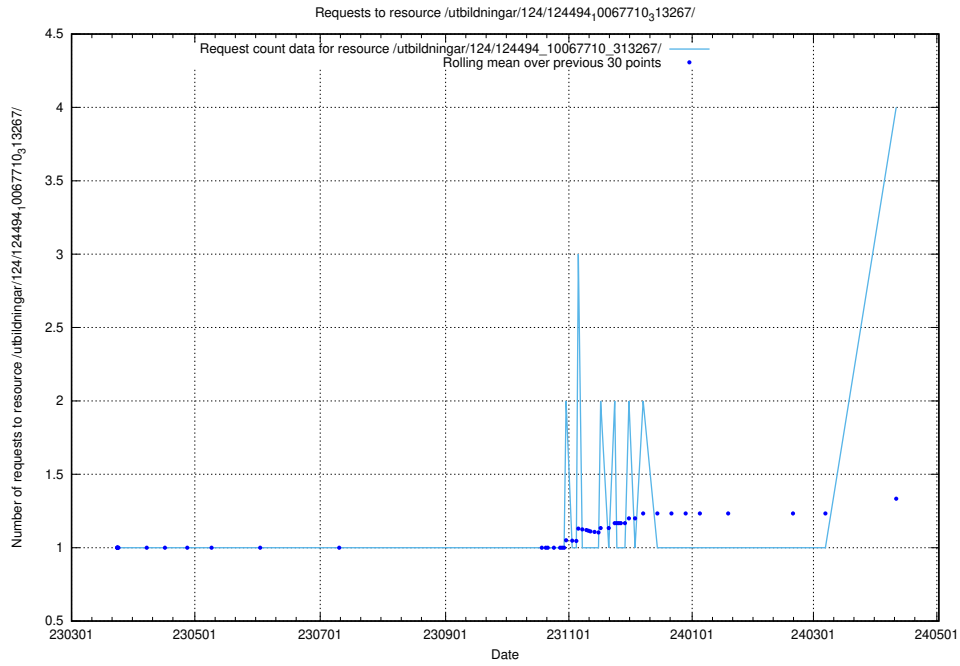

5.319 Usage of /utbildningar/124/124494_10067710_313267/

Here, we count the number of requests to resource /utbildningar/124/124494_10067710_313267/.