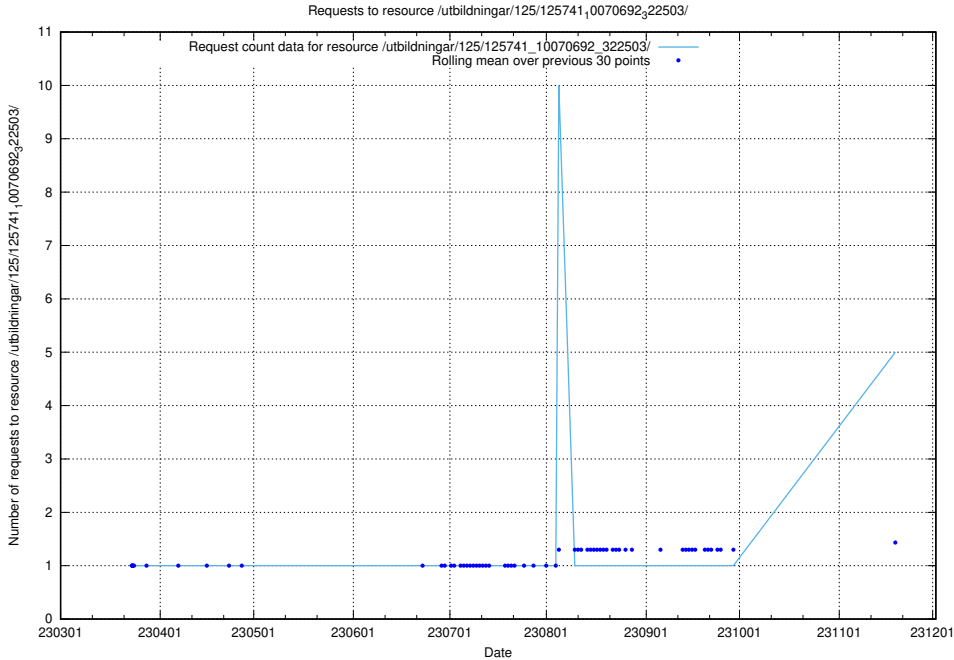

5.262 Usage of /utbildningar/125/125741_10070692_322503/

Here, we count the number of requests to resource /utbildningar/125/125741_10070692_322503/.