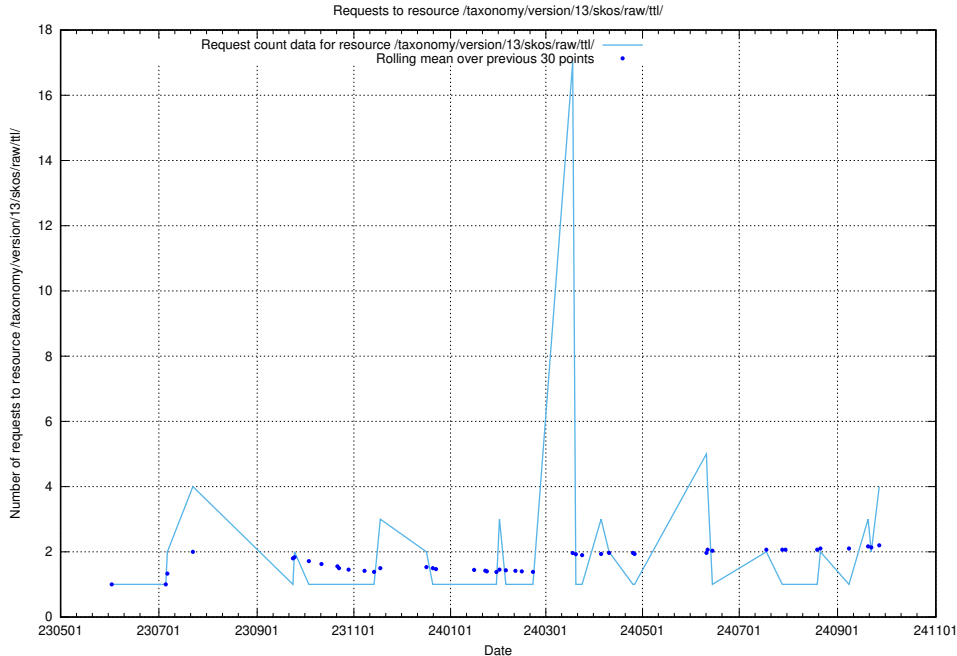

5.375 Usage of /taxonomy/version/13/skos/raw/ttl/

Here, we count the number of requests to resource /taxonomy/version/13/skos/raw/ttl/.