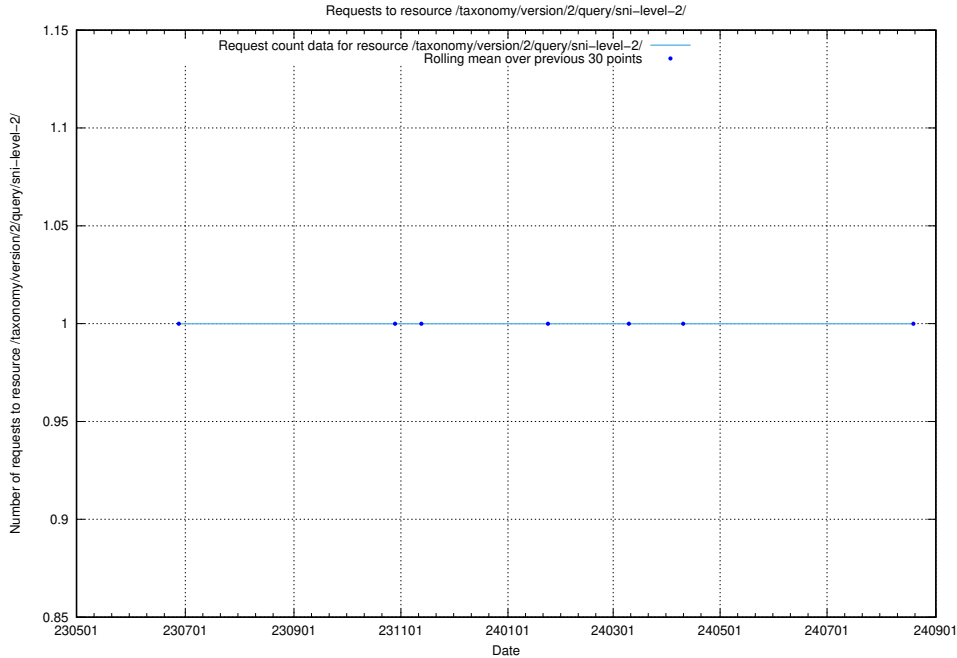

5.6375 Usage of /taxonomy/version/2/query/sni-level-2/

Here, we count the number of requests to resource /taxonomy/version/2/query/sni-level-2/.