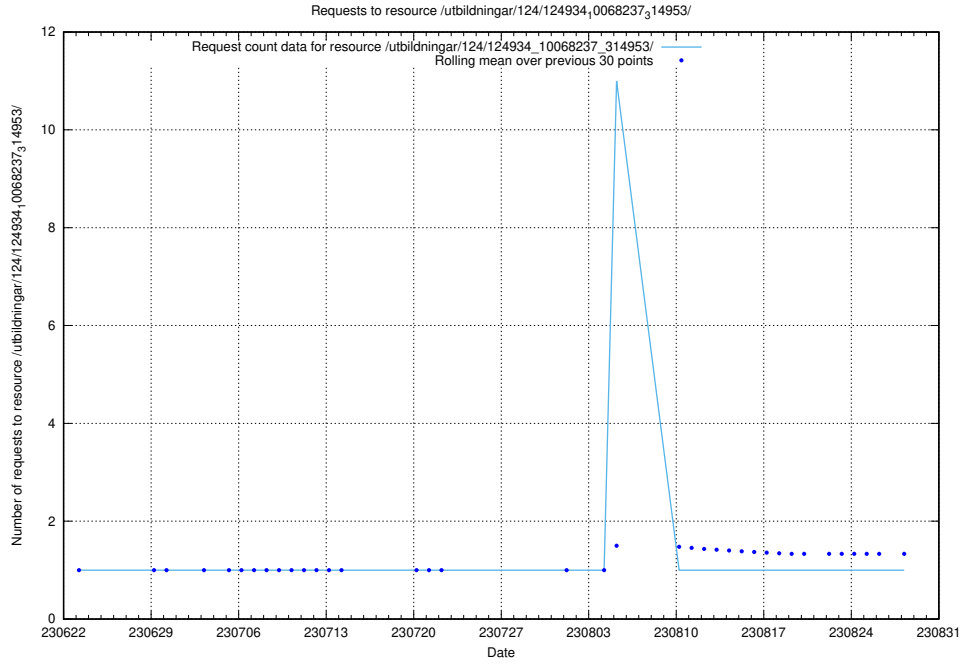

5.6533 Usage of /utbildningar/124/124934_10068237_314953/

Here, we count the number of requests to resource /utbildningar/124/124934_10068237_314953/.