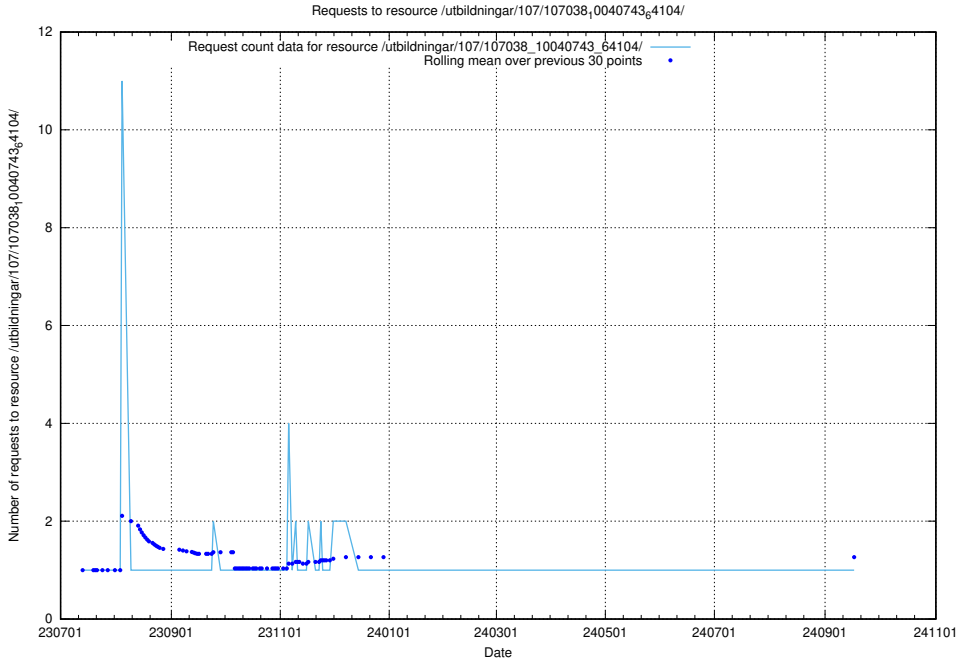

5.5913 Usage of /utbildningar/107/107038_10040743_64104/

Here, we count the number of requests to resource /utbildningar/107/107038_10040743_64104/.