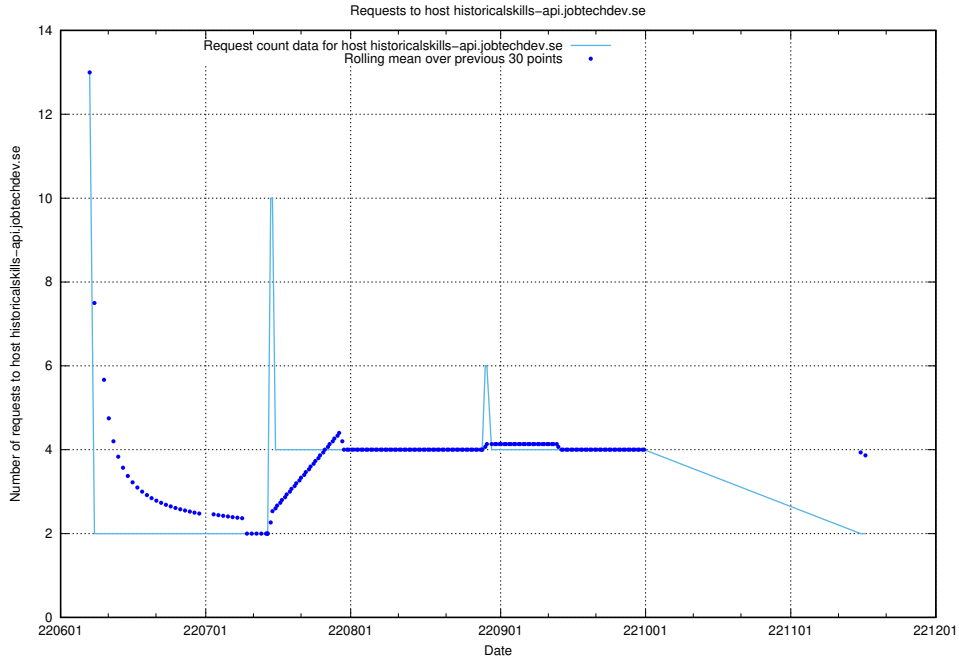

7.414 Usage of historicalskills-api.jobtechdev.se

Here, we count the number of requests to host historicalskills-api.jobtechdev.se.