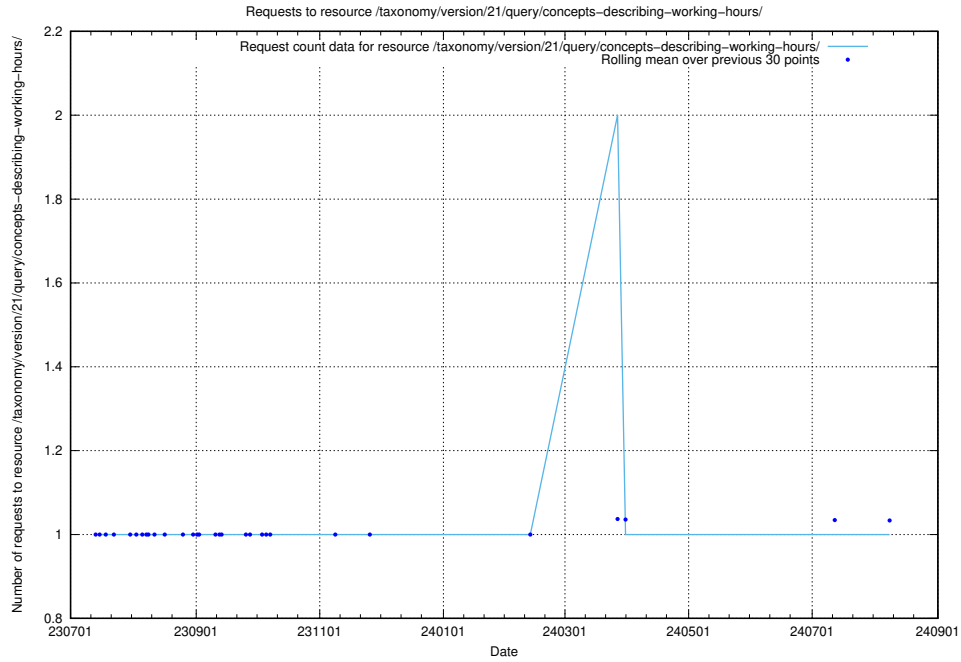

5.5937 Usage of /taxonomy/version/21/query/concepts-describing-working-hours/

Here, we count the number of requests to resource /taxonomy/version/21/query/concepts-describing-working-hours/.