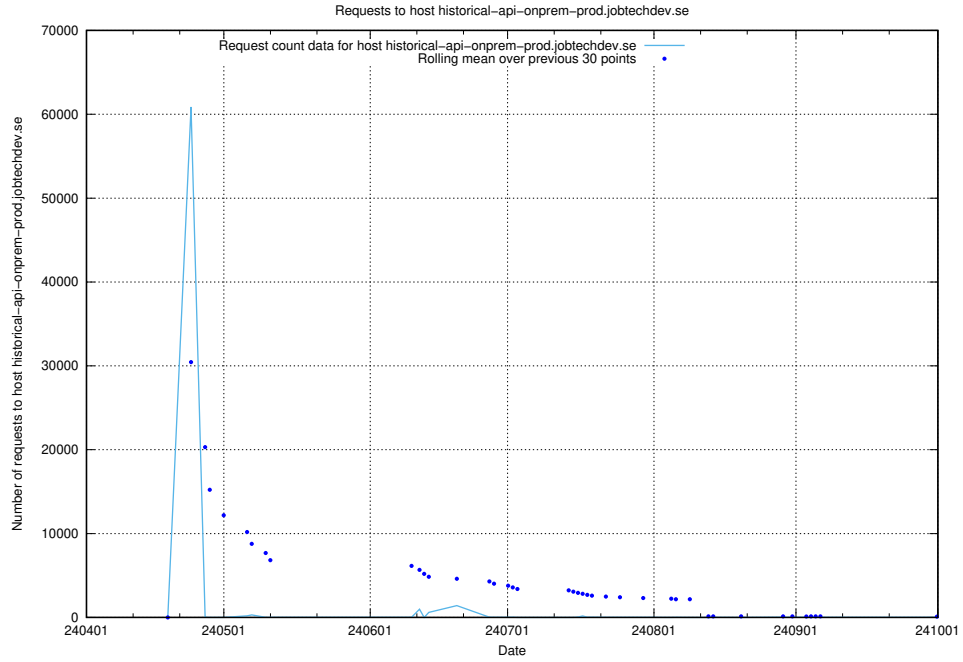

7.67 Usage of historical-api-onprem-prod.jobtechdev.se

Here, we count the number of requests to host historical-api-onprem-prod.jobtechdev.se.