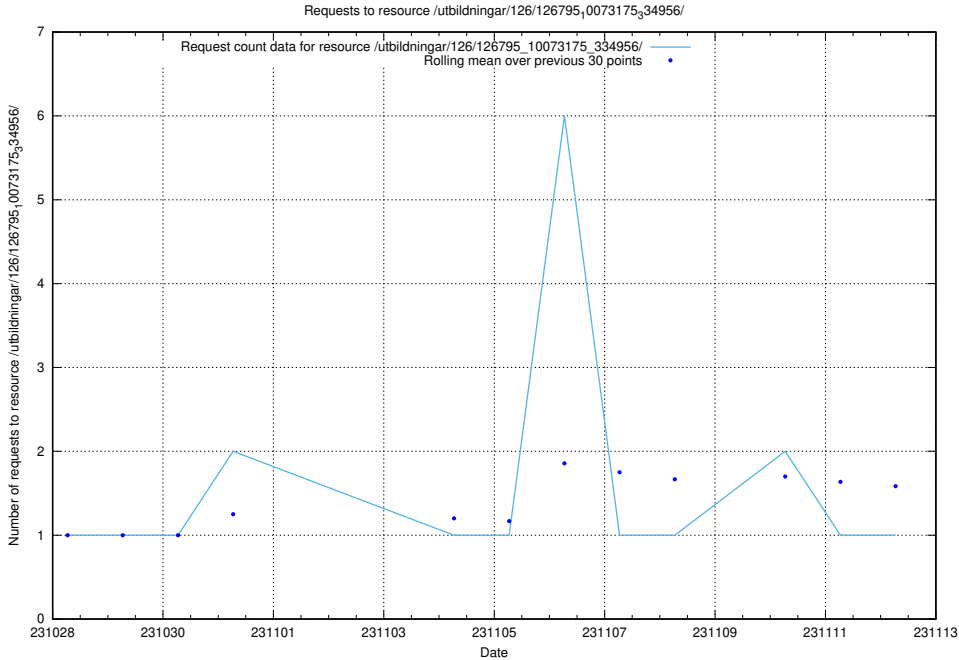

5.5031 Usage of /utbildningar/126/126795_10073175_334956/

Here, we count the number of requests to resource /utbildningar/126/126795_10073175_334956/.