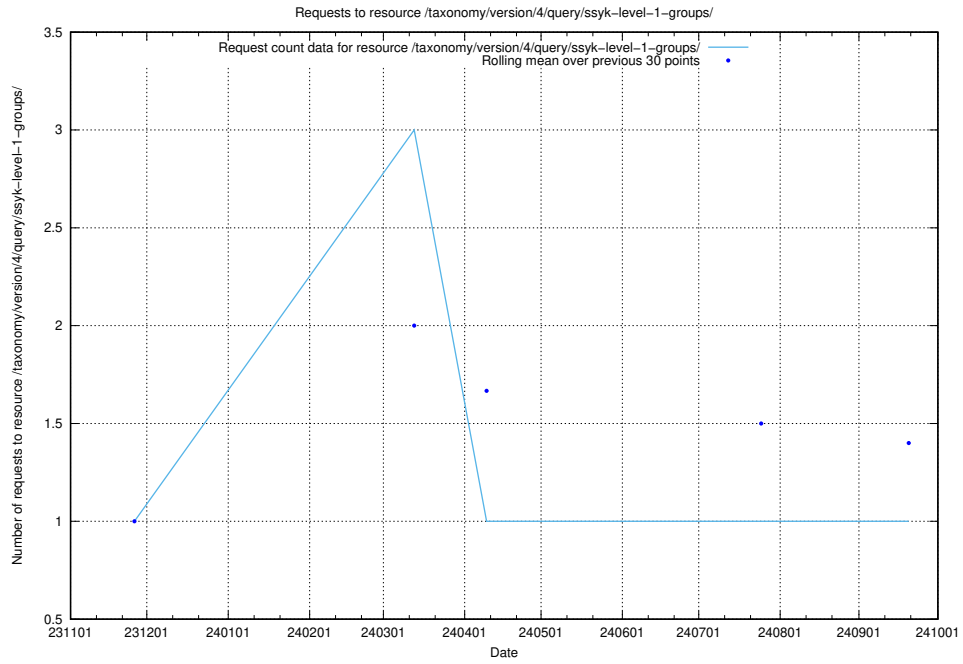

5.4823 Usage of /taxonomy/version/4/query/ssyk-level-1-groups/

Here, we count the number of requests to resource /taxonomy/version/4/query/ssyk-level-1-groups/.