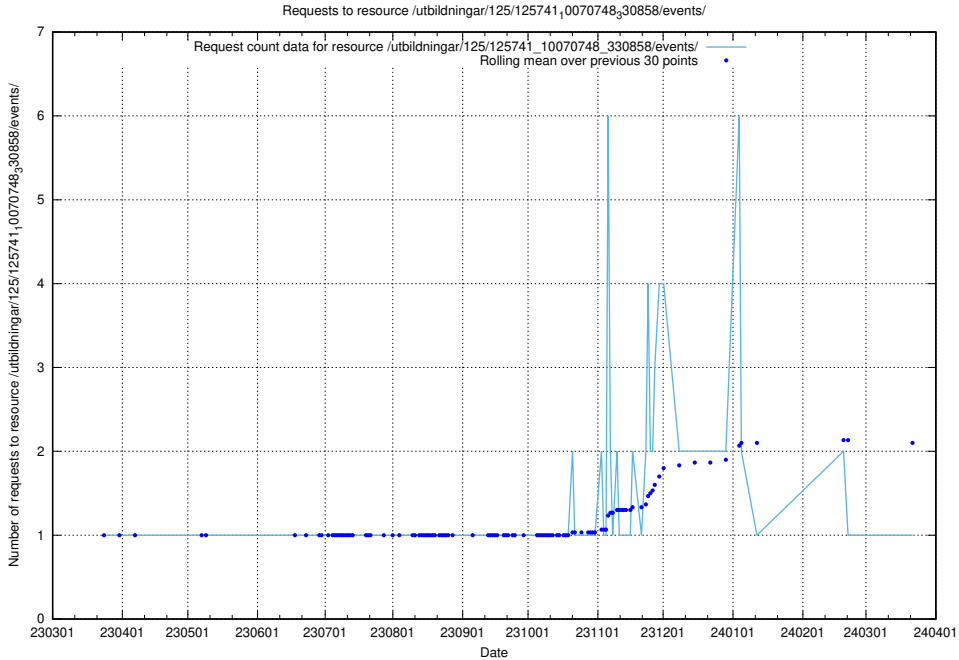

5.7064 Usage of /utbildningar/125/125741_10070748_330858/events/

Here, we count the number of requests to resource /utbildningar/125/125741_10070748_330858/events/