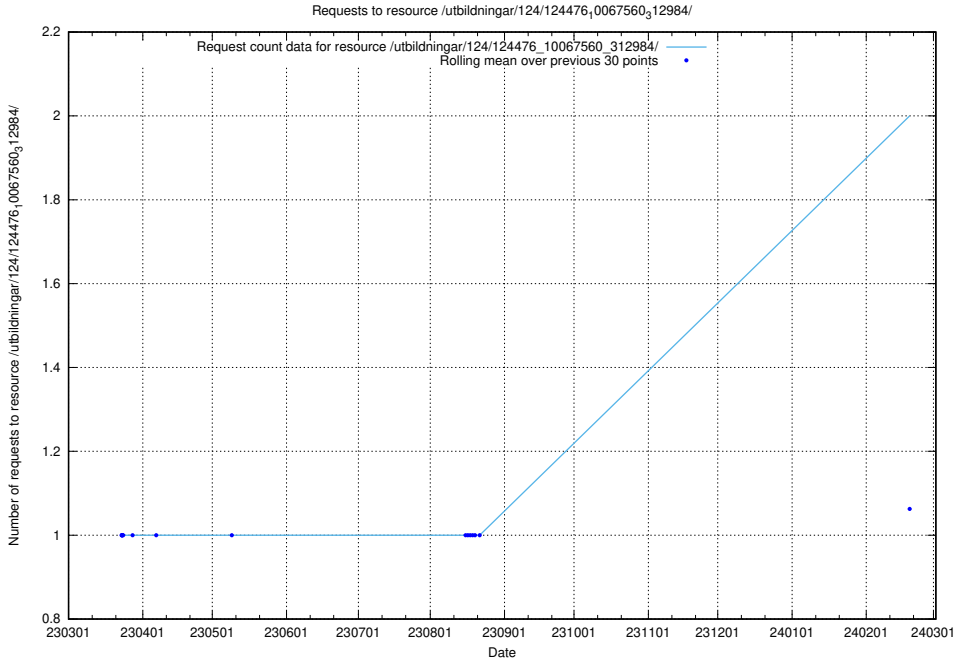

5.740 Usage of /utbildningar/124/124476_10067560_312984/

Here, we count the number of requests to resource /utbildningar/124/124476_10067560_312984/.