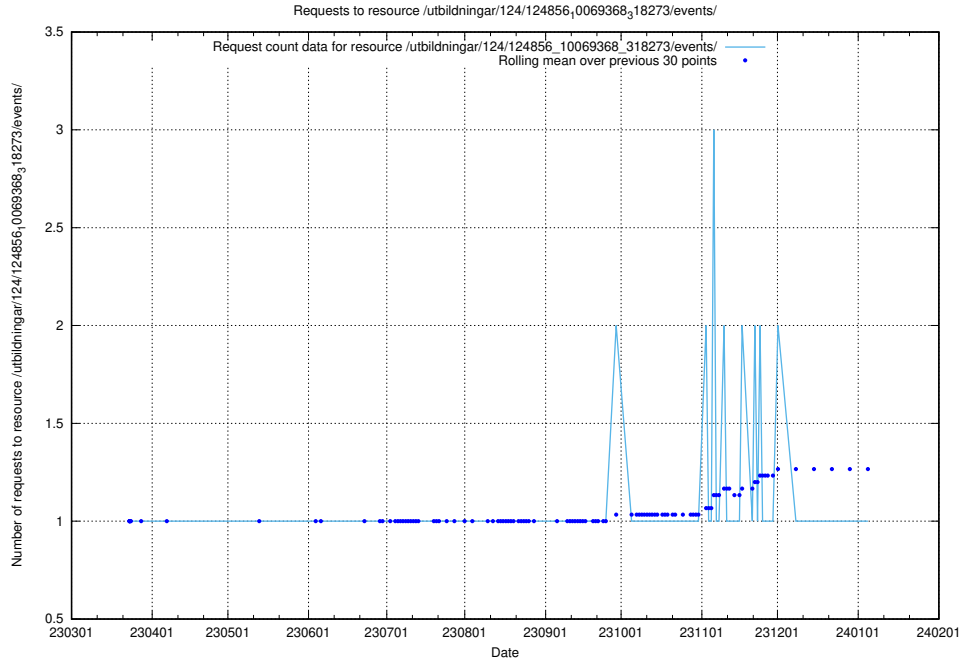

5.1277 Usage of /utbildningar/124/124856_10069368_318273/events/

Here, we count the number of requests to resource /utbildningar/124/124856_10069368_318273/events/