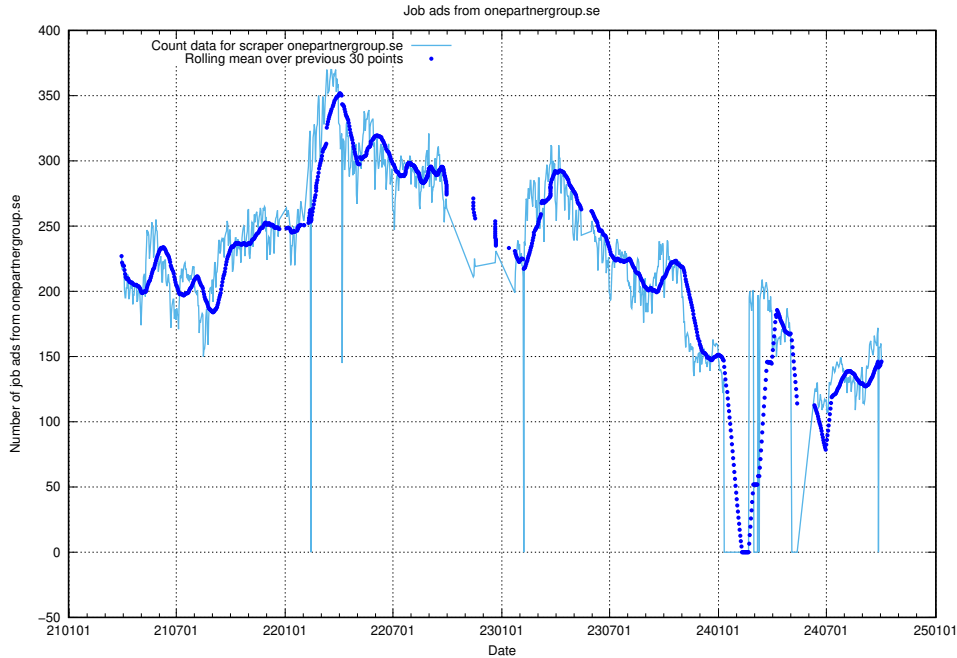

13.13 Number of ads by scraper onepartnergroup.se

Here, we count the number of job ads scraped from onepartnergroup.se.