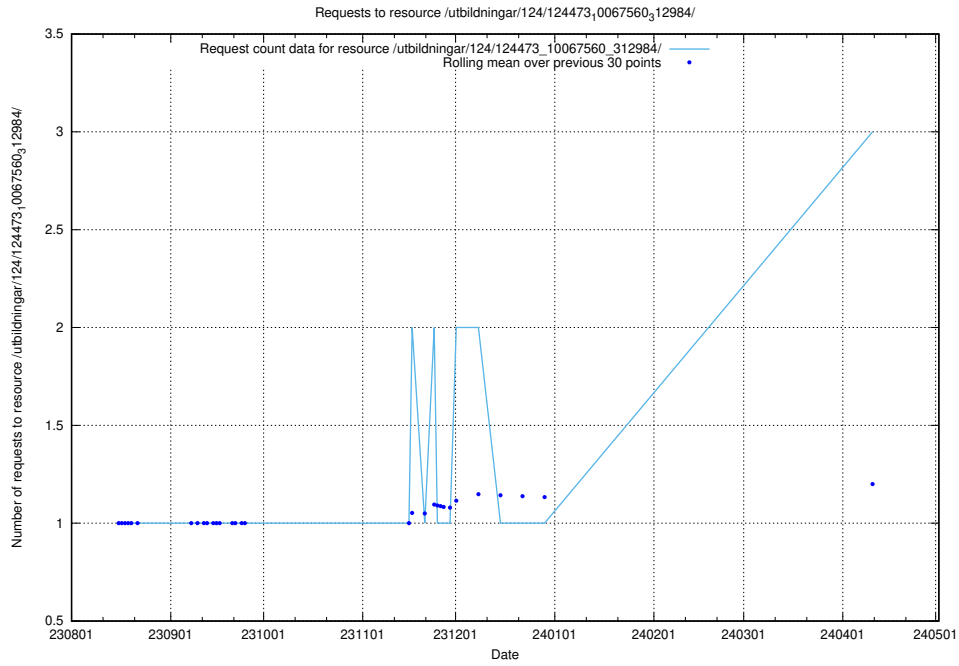

5.479 Usage of /utbildningar/124/124473_10067560_312984/

Here, we count the number of requests to resource /utbildningar/124/124473_10067560_312984/.