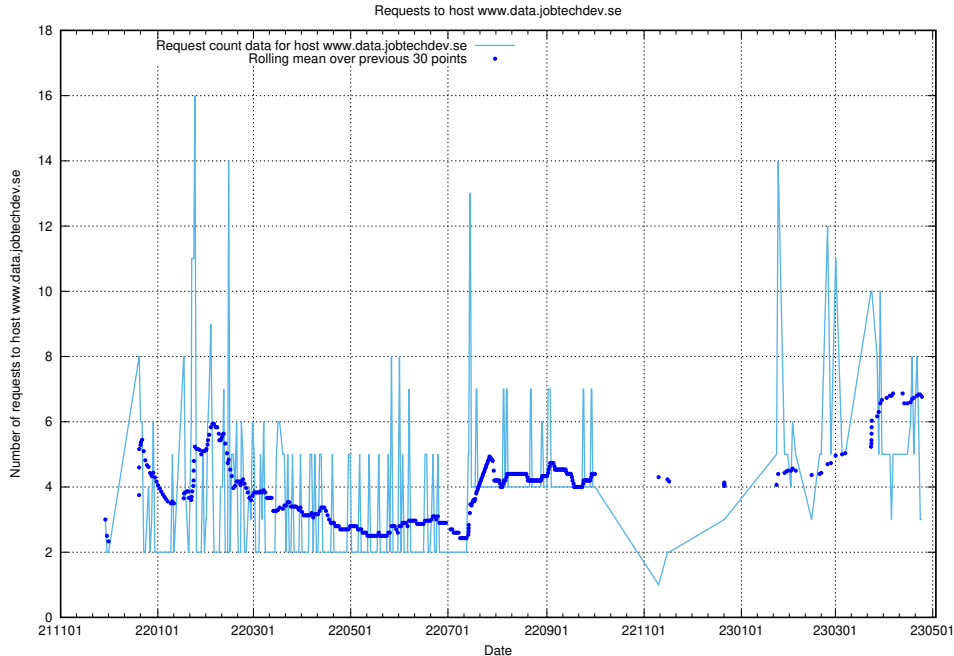

7.211 Usage of www.data.jobtechdev.se

Here, we count the number of requests to host www.data.jobtechdev.se.