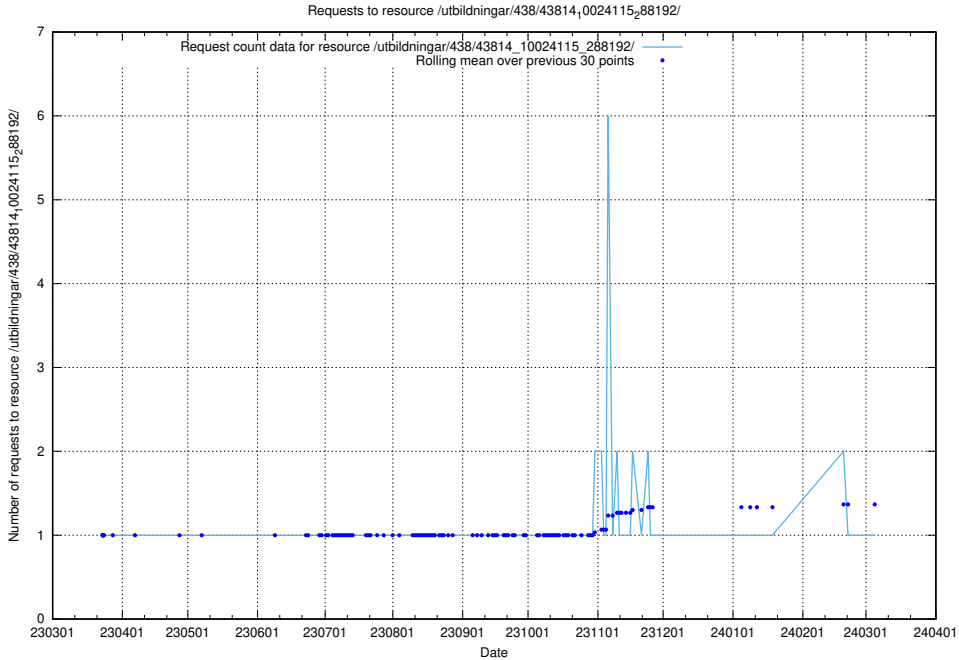

5.7187 Usage of /utbildningar/438/43814_10024115_288192/

Here, we count the number of requests to resource /utbildningar/438/43814_10024115_288192/.