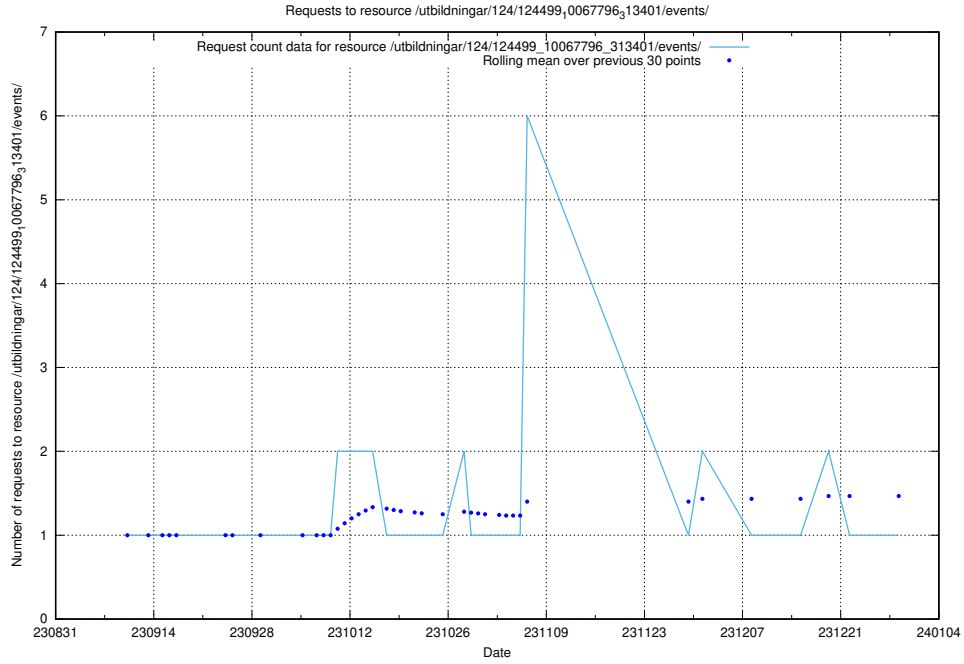

5.5448 Usage of /utbildningar/124/124499_10067796_313401/events/

Here, we count the number of requests to resource /utbildningar/124/124499_10067796_313401/events/