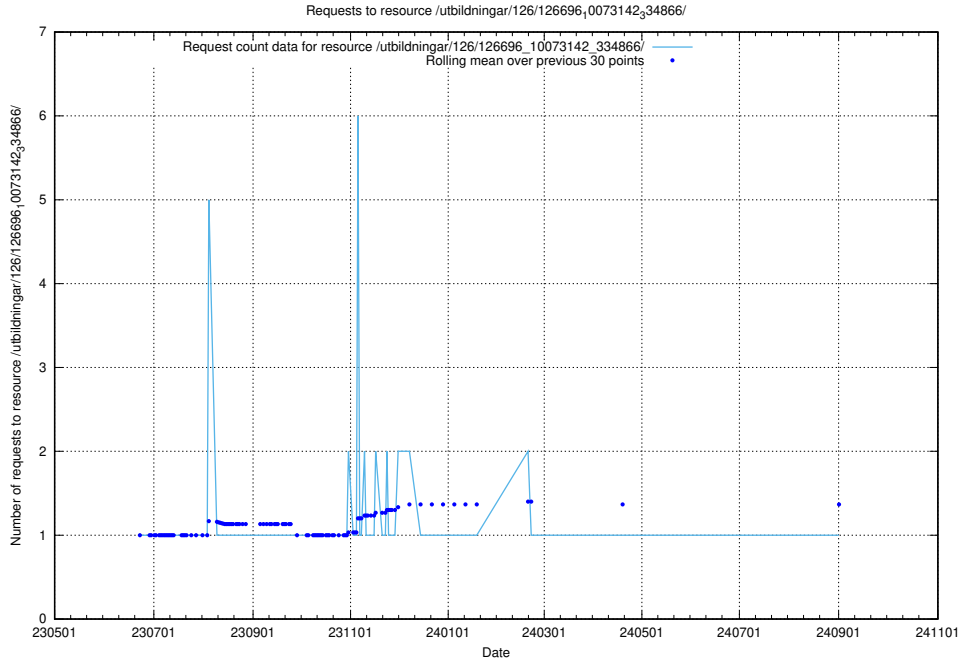

5.6434 Usage of /utbildningar/126/126696_10073142_334866/

Here, we count the number of requests to resource /utbildningar/126/126696_10073142_334866/.