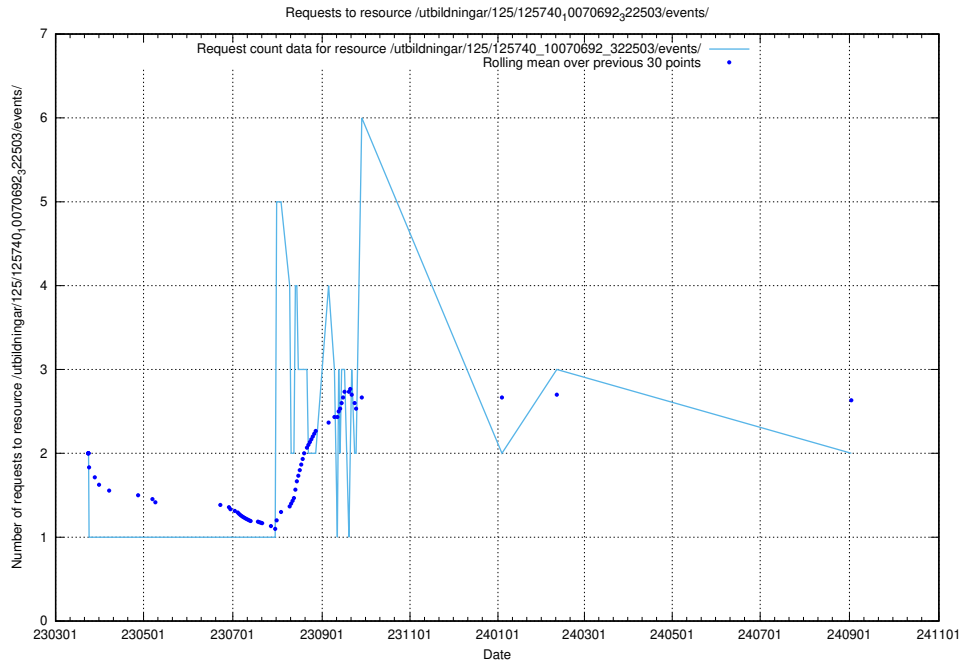

5.1028 Usage of /utbildningar/125/125740_10070692_322503/events/

Here, we count the number of requests to resource /utbildningar/125/125740_10070692_322503/events/