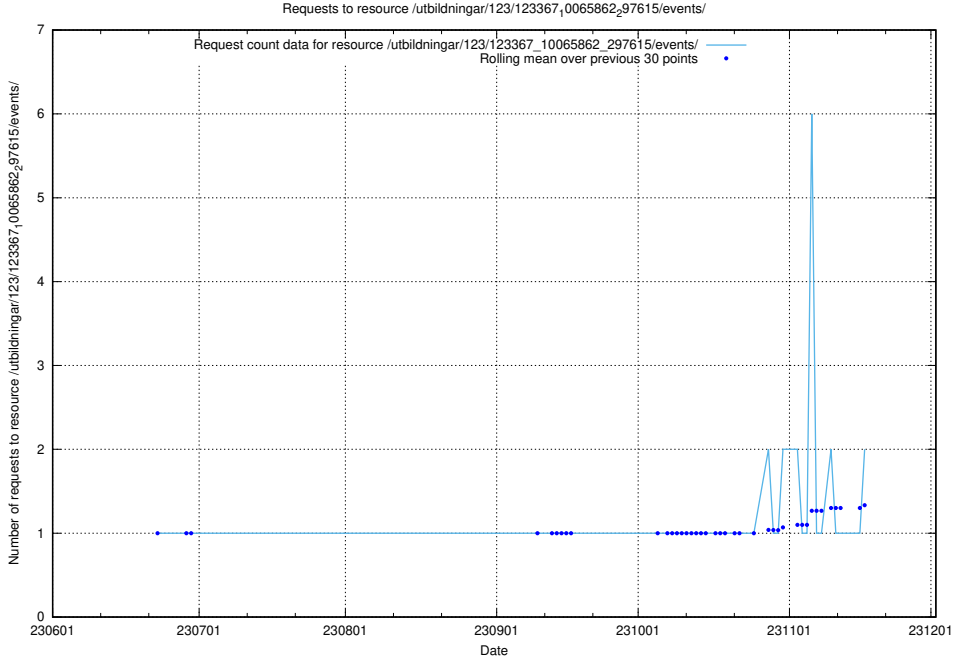

5.987 Usage of /utbildningar/123/123367_10065862_297615/events/

Here, we count the number of requests to resource /utbildningar/123/123367_10065862_297615/events/