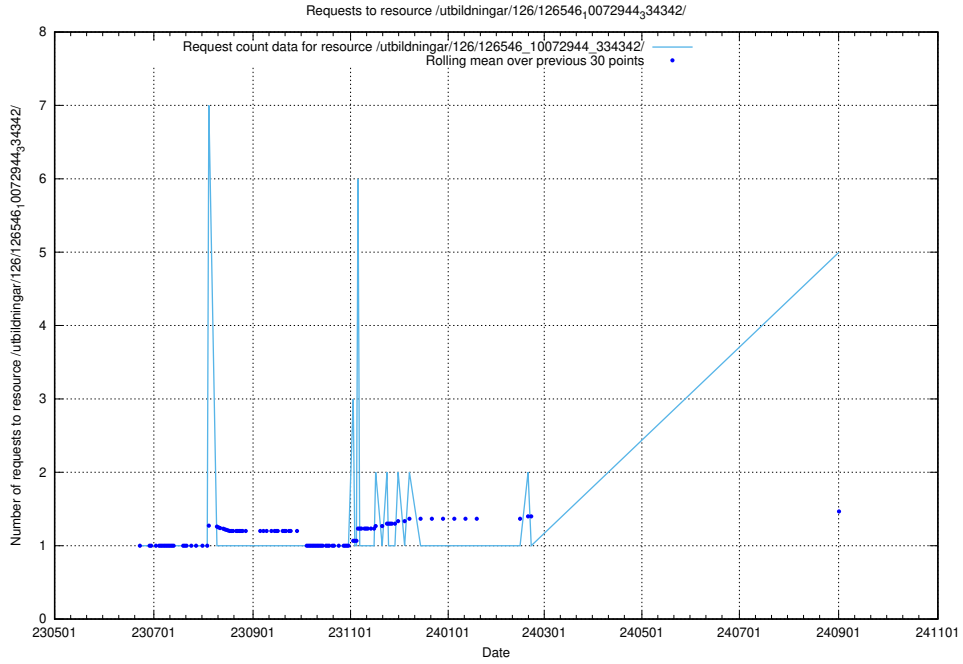

5.247 Usage of /utbildningar/126/126546_10072944_334342/

Here, we count the number of requests to resource /utbildningar/126/126546_10072944_334342/.