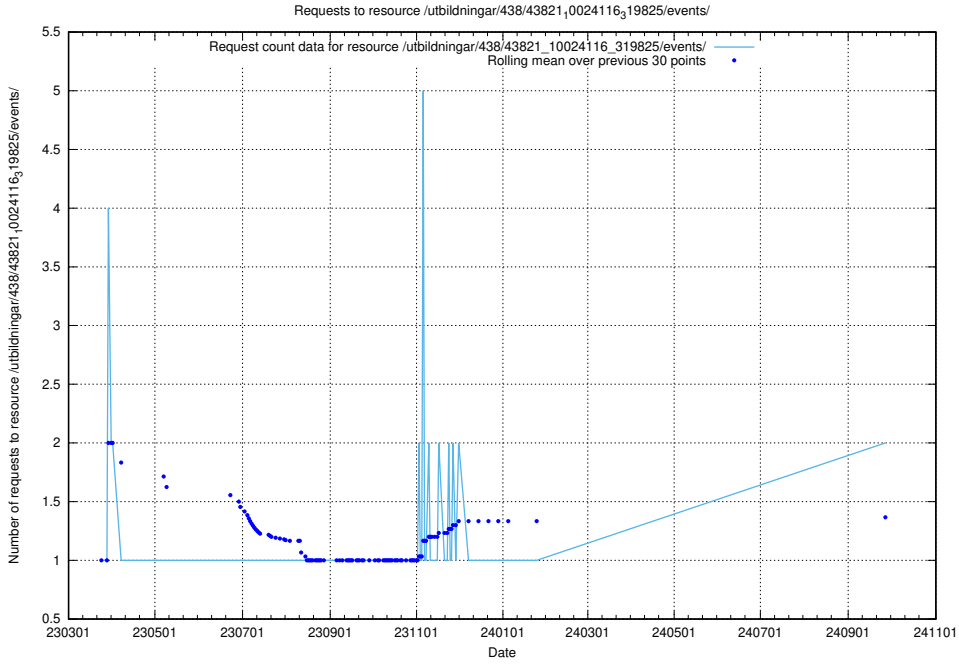

5.1020 Usage of /utbildningar/438/43821_10024116_319825/events/

Here, we count the number of requests to resource /utbildningar/438/43821_10024116_319825/events/.