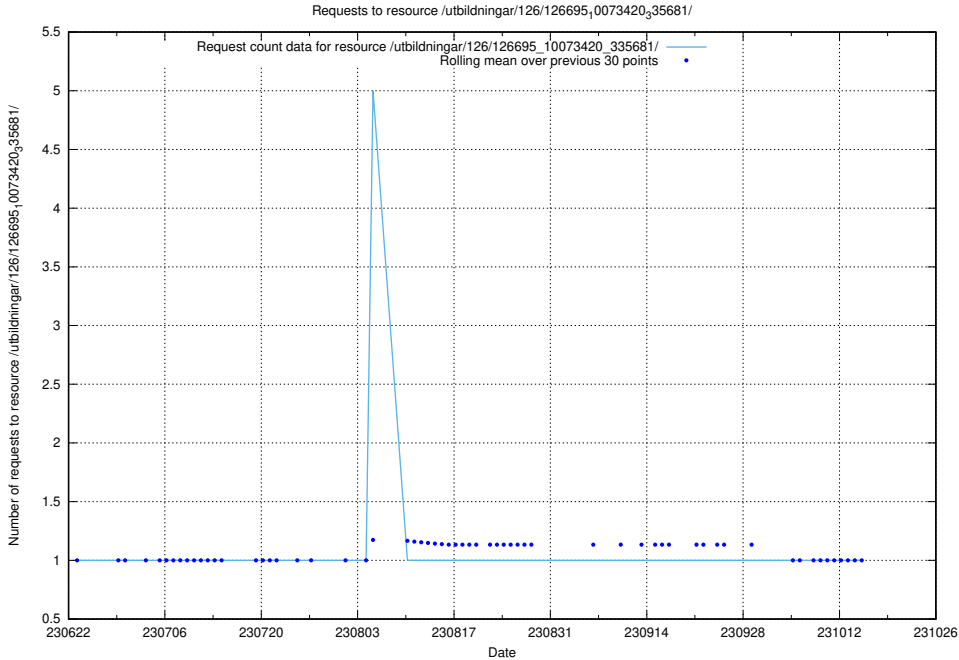

5.6437 Usage of /utbildningar/126/126695_10073420_335681/

Here, we count the number of requests to resource /utbildningar/126/126695_10073420_335681/.