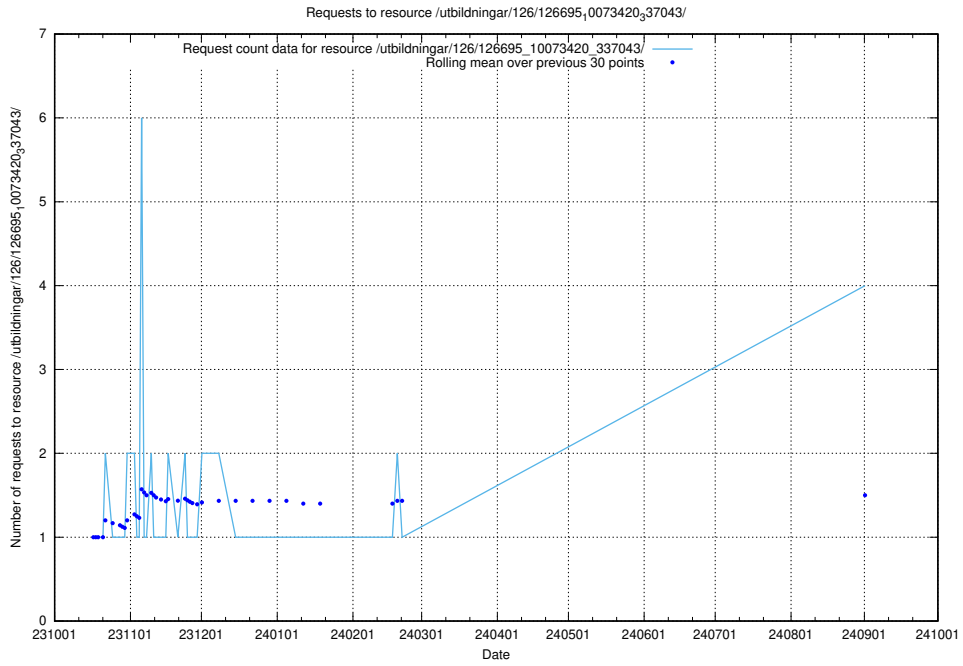

5.338 Usage of /utbildningar/126/126695_10073420_337043/

Here, we count the number of requests to resource /utbildningar/126/126695_10073420_337043/.