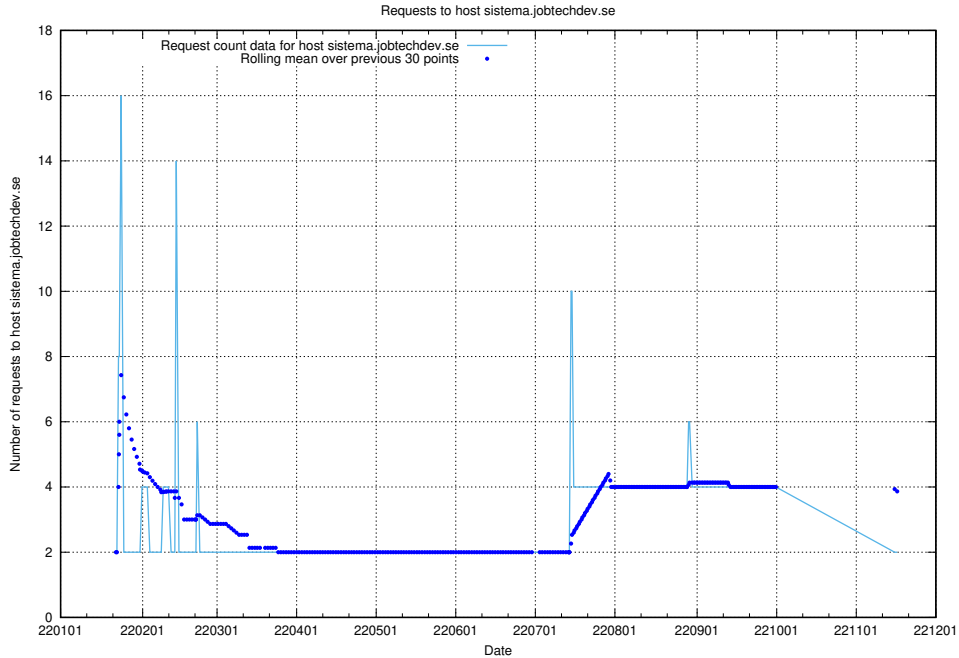

7.593 Usage of sistema.jobtechdev.se

Here, we count the number of requests to host sistema.jobtechdev.se.