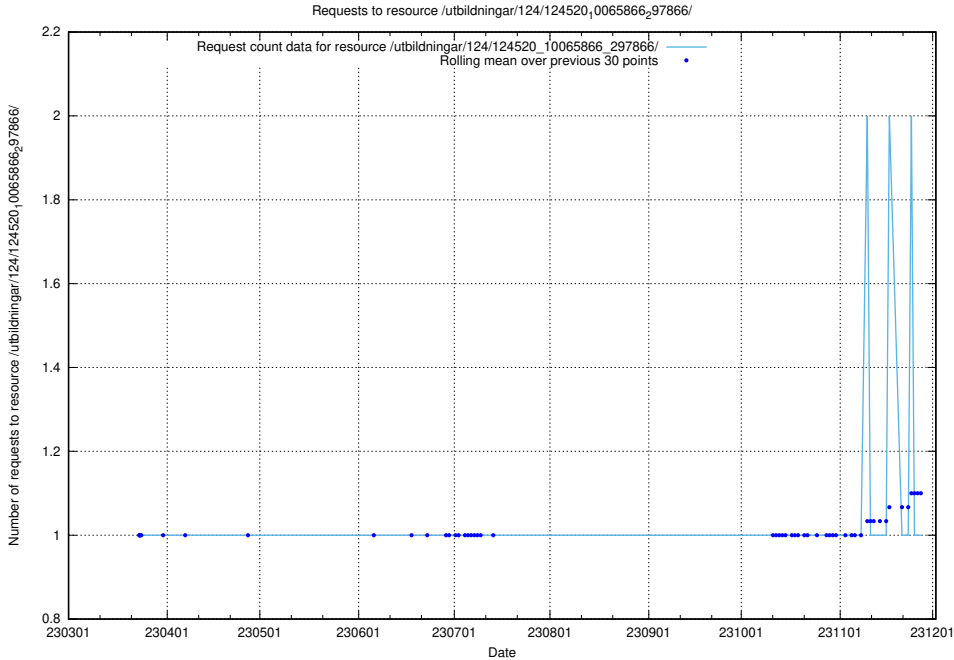

5.1967 Usage of /utbildningar/124/124520_10065866_297866/

Here, we count the number of requests to resource /utbildningar/124/124520_10065866_297866/.