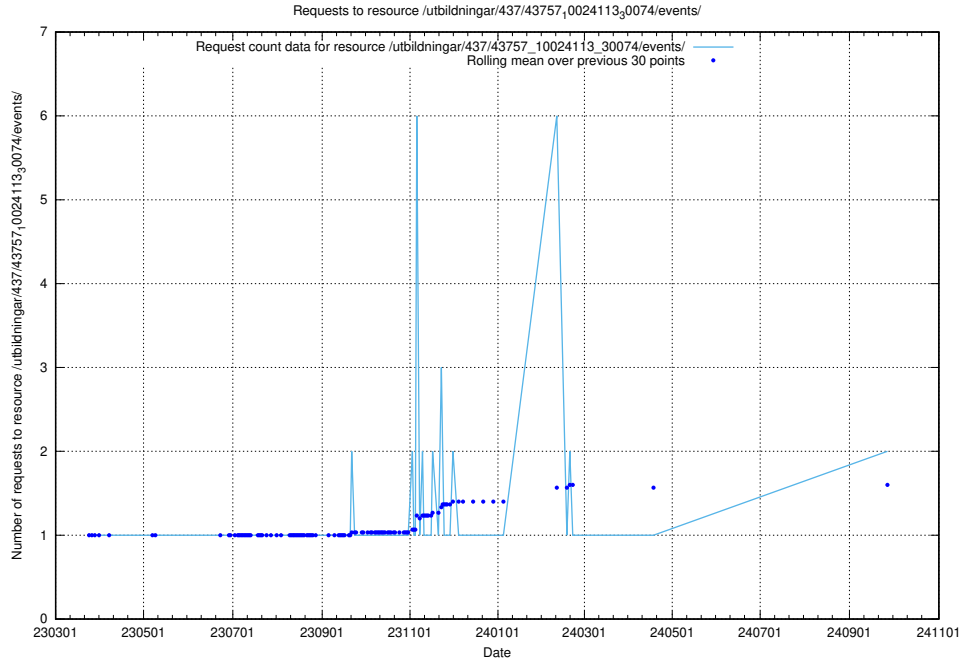

5.1022 Usage of /utbildningar/437/43757_10024113_30074/events/

Here, we count the number of requests to resource /utbildningar/437/43757_10024113_30074/events/.