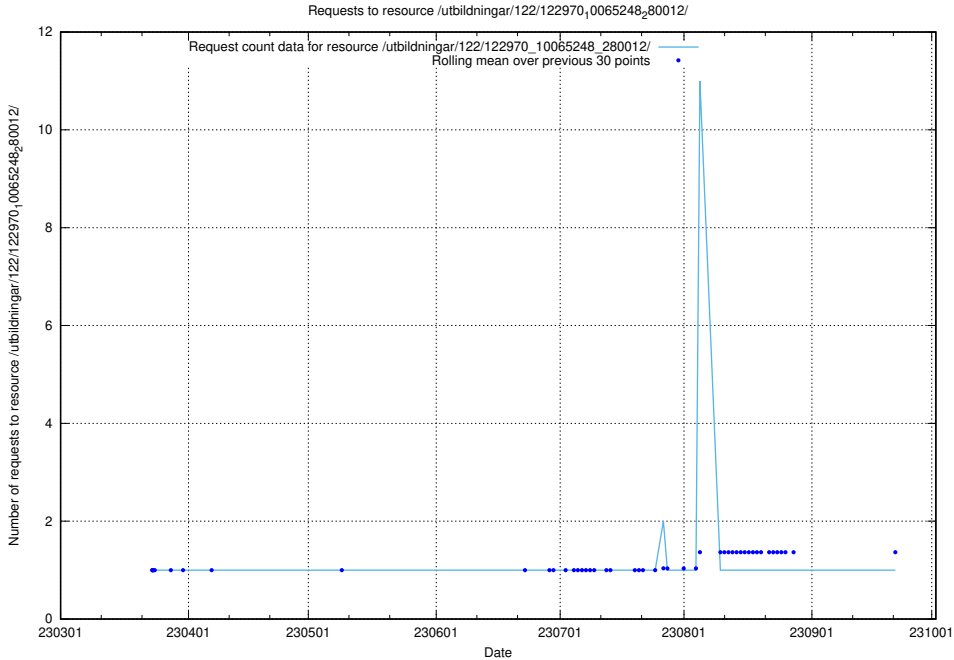

5.5812 Usage of /utbildningar/122/122970_10065248_280012/

Here, we count the number of requests to resource /utbildningar/122/122970_10065248_280012/.