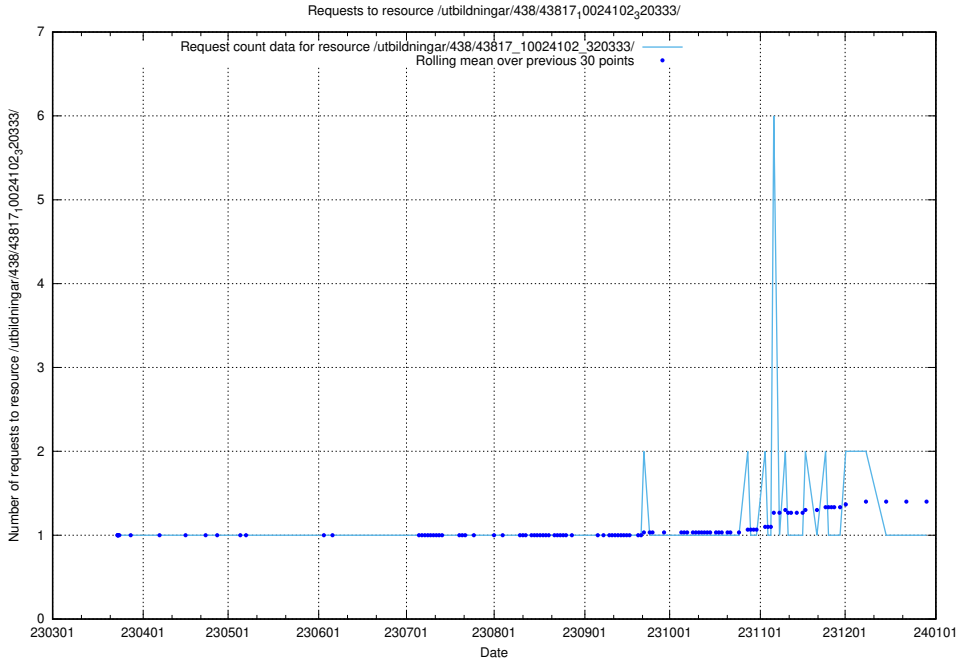

5.7184 Usage of /utbildningar/438/43817_10024102_320333/

Here, we count the number of requests to resource /utbildningar/438/43817_10024102_320333/.