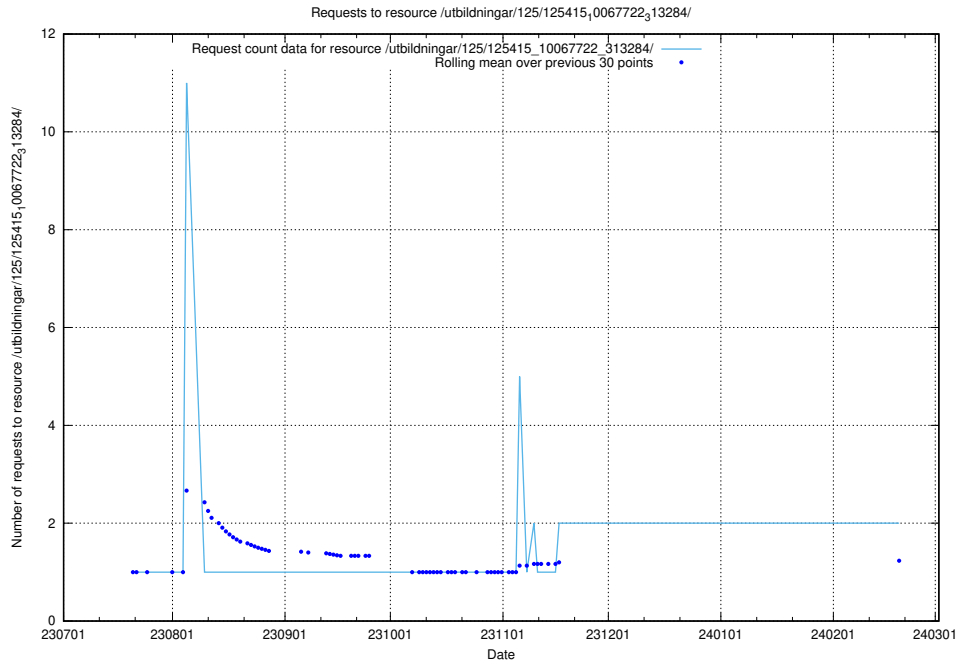

5.900 Usage of /utbildningar/125/125415_10067722_313284/

Here, we count the number of requests to resource /utbildningar/125/125415_10067722_313284/.