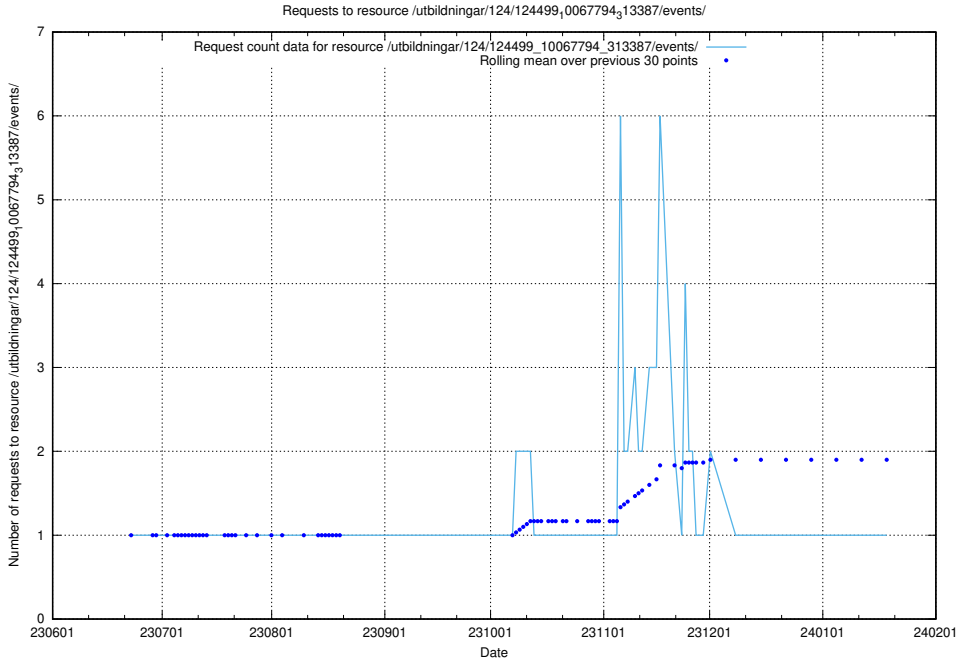

5.6582 Usage of /utbildningar/124/124499_10067794_313387/events/

Here, we count the number of requests to resource /utbildningar/124/124499_10067794_313387/events/