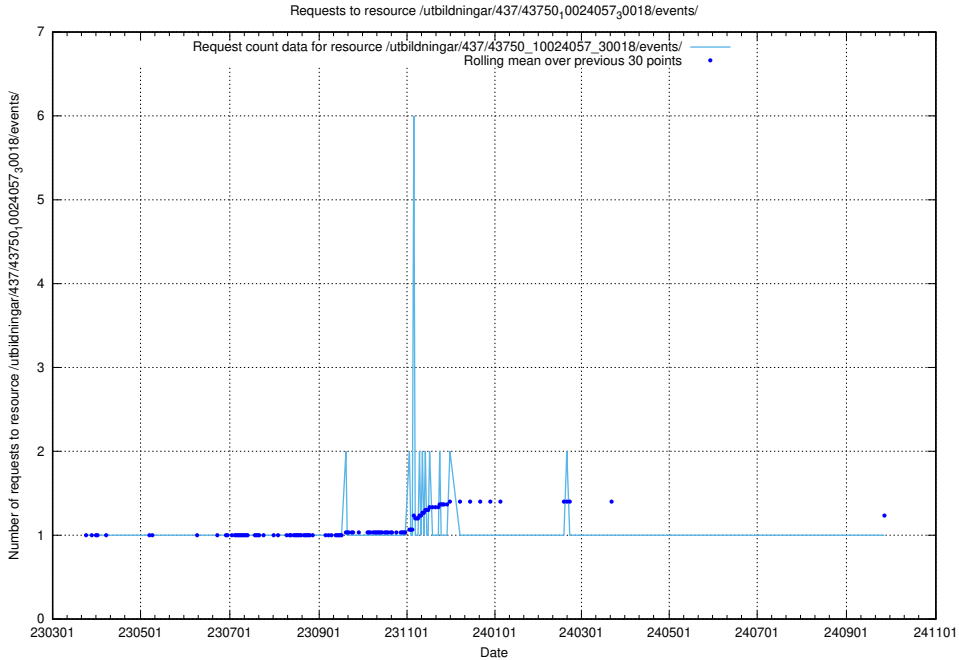

5.7034 Usage of /utbildningar/437/43750_10024057_30018/events/

Here, we count the number of requests to resource /utbildningar/437/43750_10024057_30018/events/.