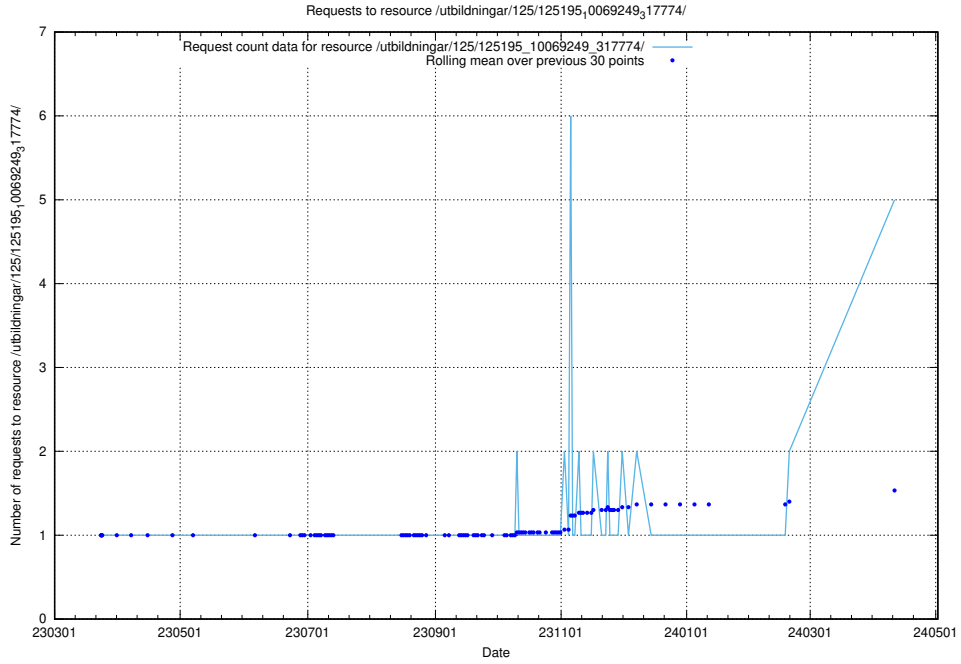

5.195 Usage of /utbildningar/125/125195_10069249_317774/

Here, we count the number of requests to resource /utbildningar/125/125195_10069249_317774/.