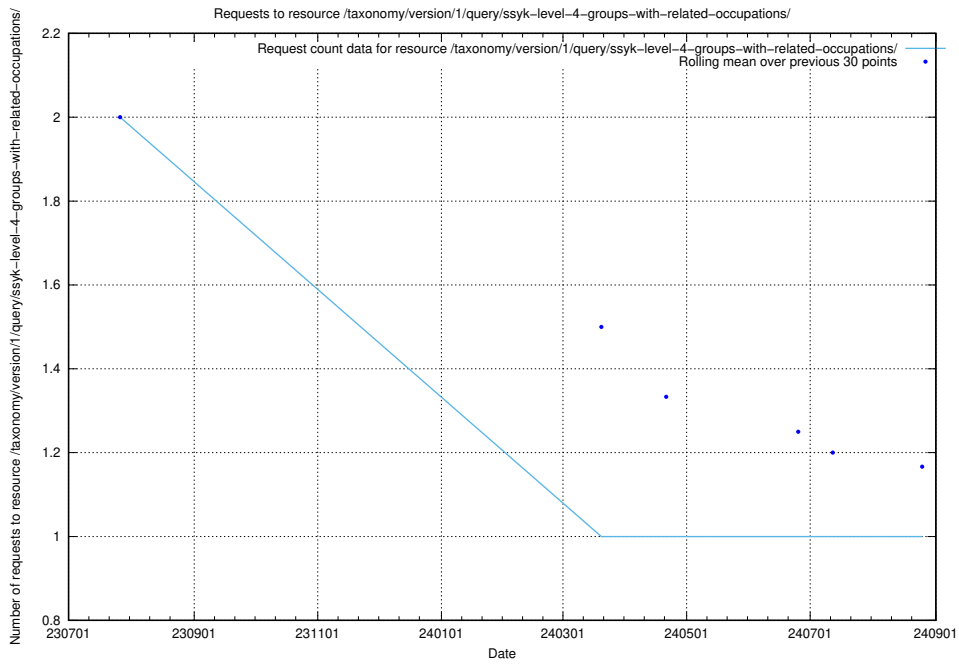

5.5761 Usage of /taxonomy/version/1/query/ssyk-level-4-groups-with-related-occupations/

Here, we count the number of requests to resource /taxonomy/version/1/query/ssyk-level-4-groups-with-related-occupations/.