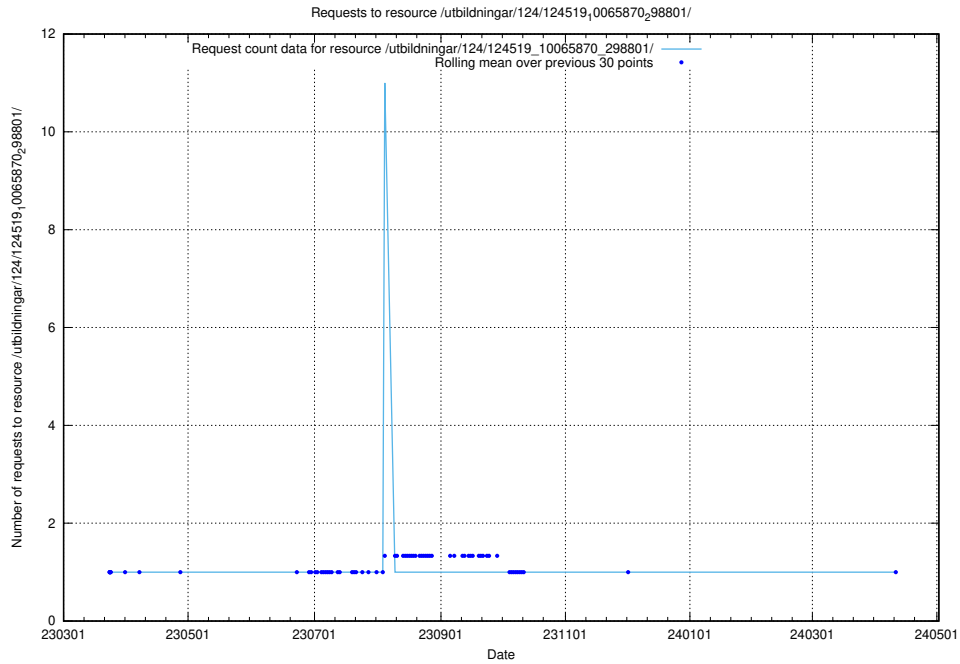

5.2142 Usage of /utbildningar/124/124519_10065870_298801/

Here, we count the number of requests to resource /utbildningar/124/124519_10065870_298801/.