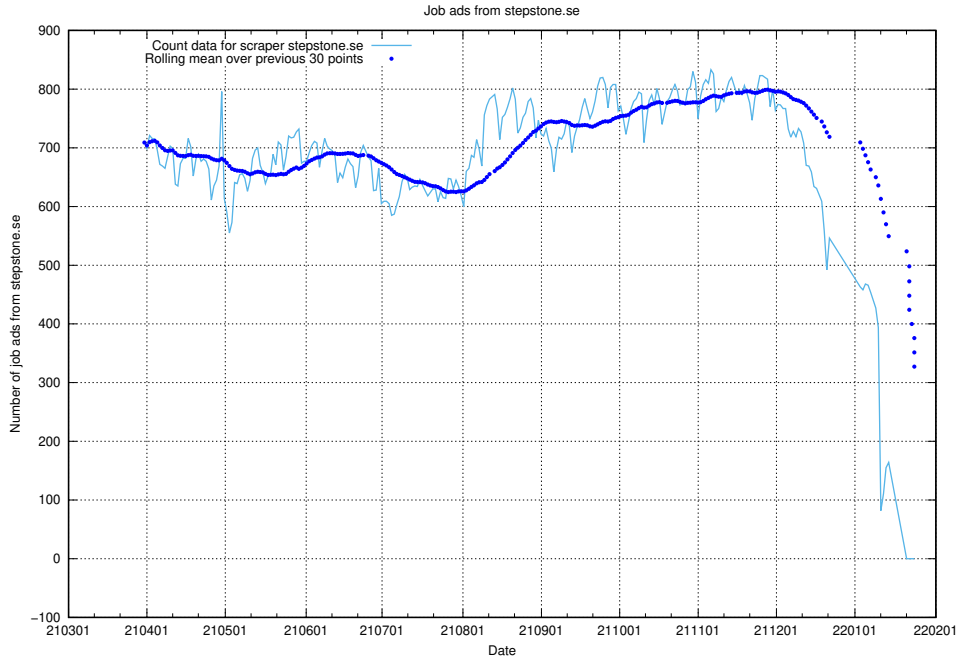

13.21 Number of ads by scraper stepstone.se

Here, we count the number of job ads scraped from stepstone.se.