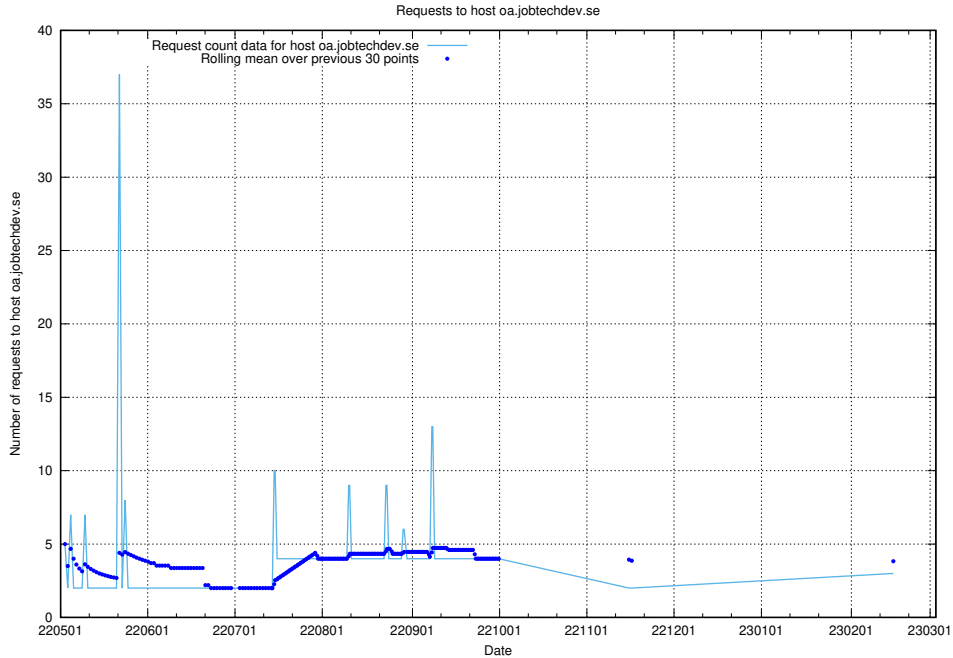

7.221 Usage of oa.jobtechdev.se

Here, we count the number of requests to host oa.jobtechdev.se.