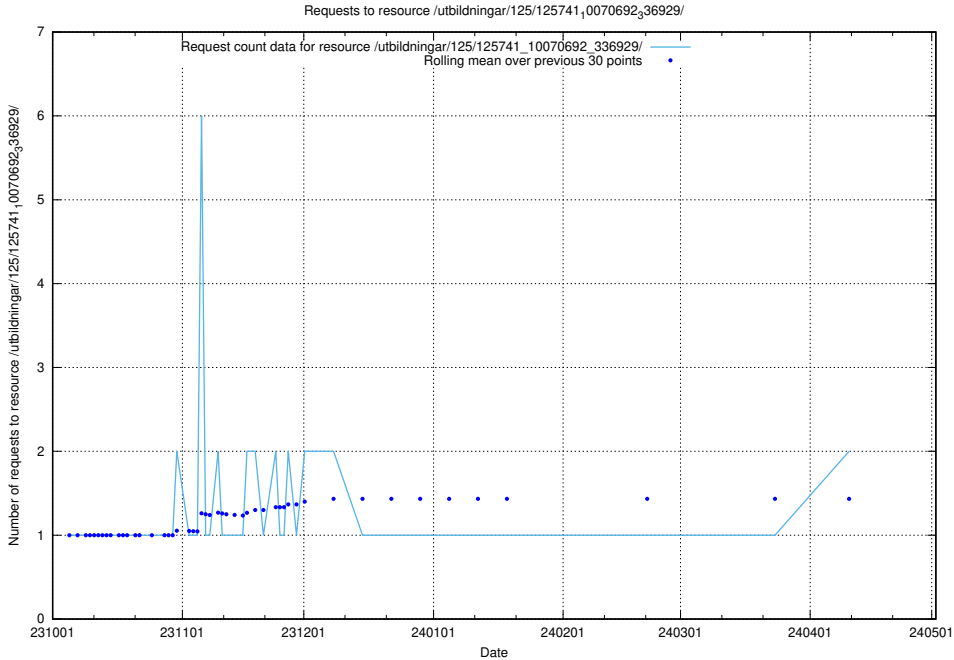

5.834 Usage of /utbildningar/125/125741_10070692_336929/

Here, we count the number of requests to resource /utbildningar/125/125741_10070692_336929/.