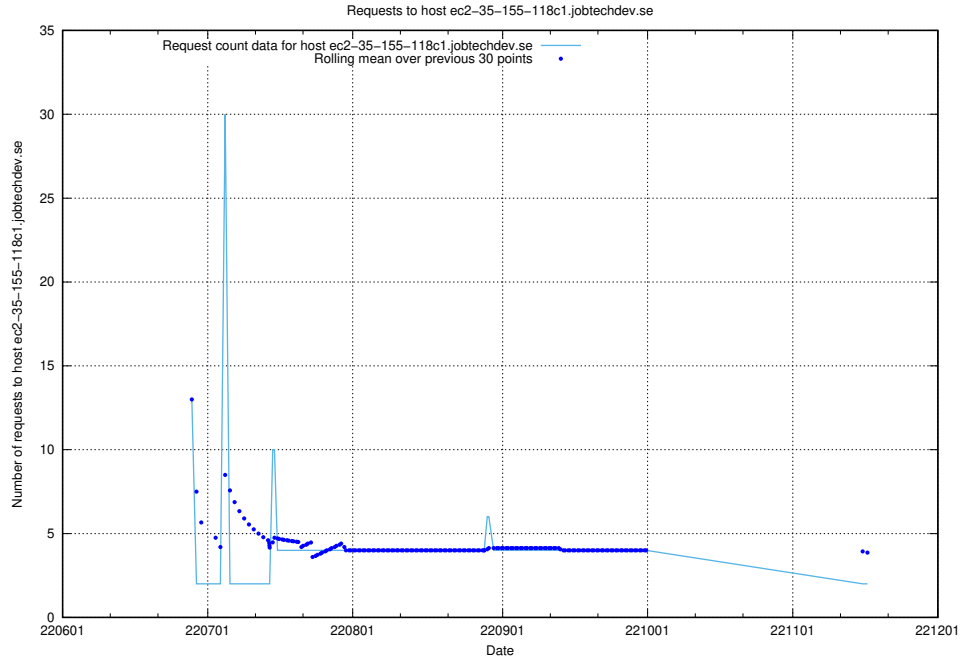

7.399 Usage of ec2-35-155-118c1.jobtechdev.se

Here, we count the number of requests to host ec2-35-155-118c1.jobtechdev.se.