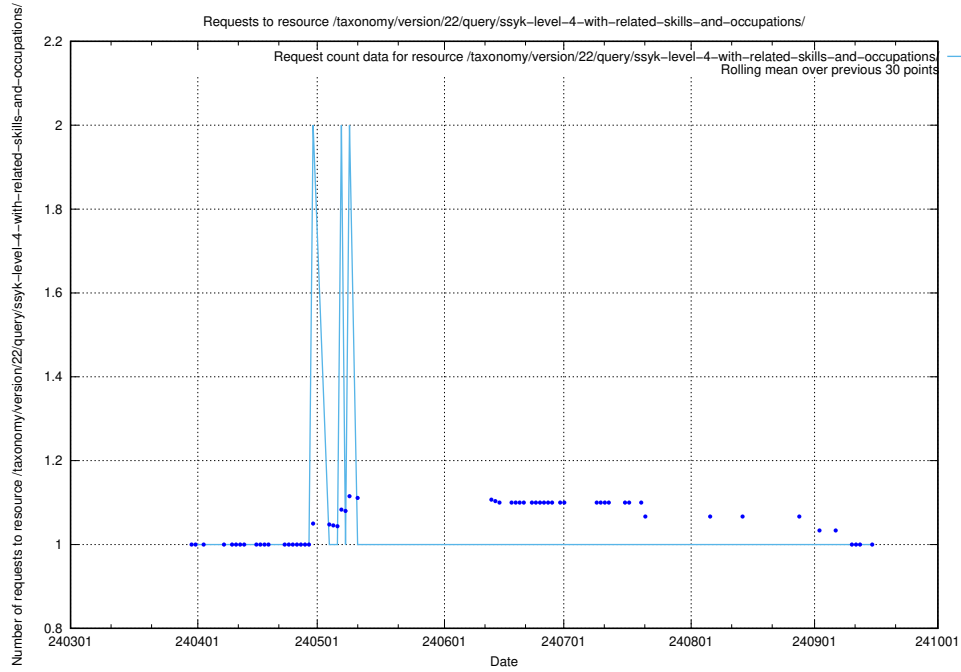

### 5.2463 Usage of /taxonomy/version/22/query/ssyk-level-4-with-related-skills-and-occupations/

Here, we count the number of requests to resource /taxonomy/version/22/query/ssyk-level-4-with-related-skills-and-occupations/.