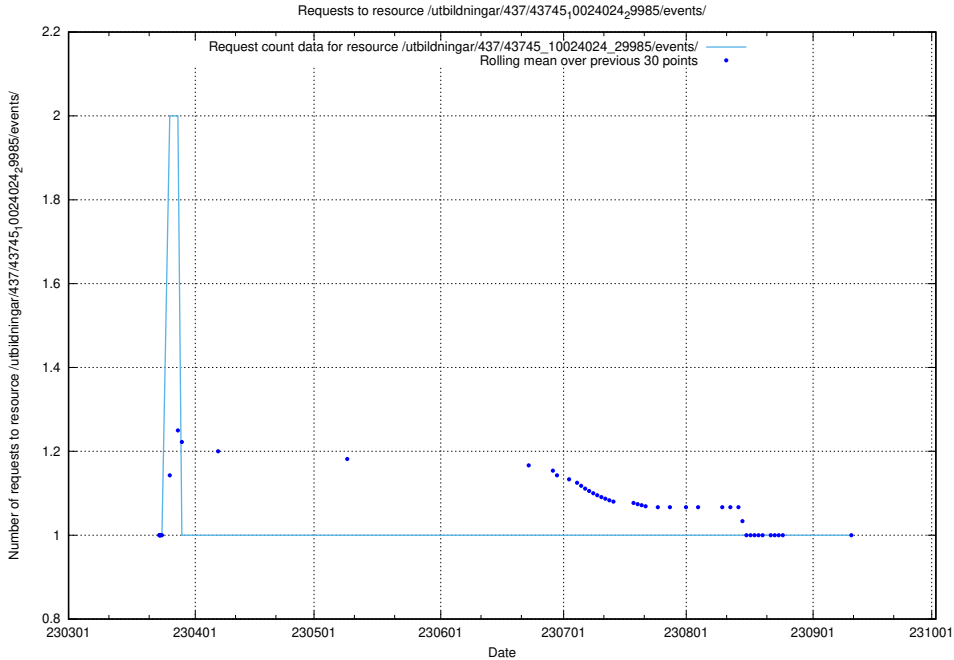

5.7228 Usage of /utbildningar/437/43745_10024024_29985/events/

Here, we count the number of requests to resource /utbildningar/437/43745_10024024_29985/events/.