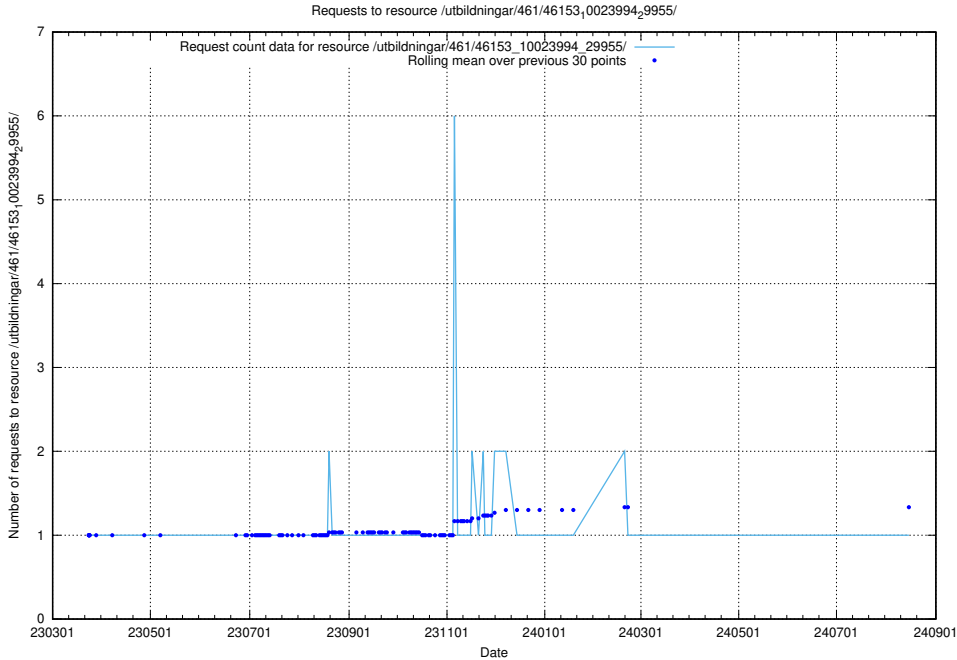

5.7157 Usage of /utbildningar/461/46153_10023994_29955/

Here, we count the number of requests to resource /utbildningar/461/46153_10023994_29955/.