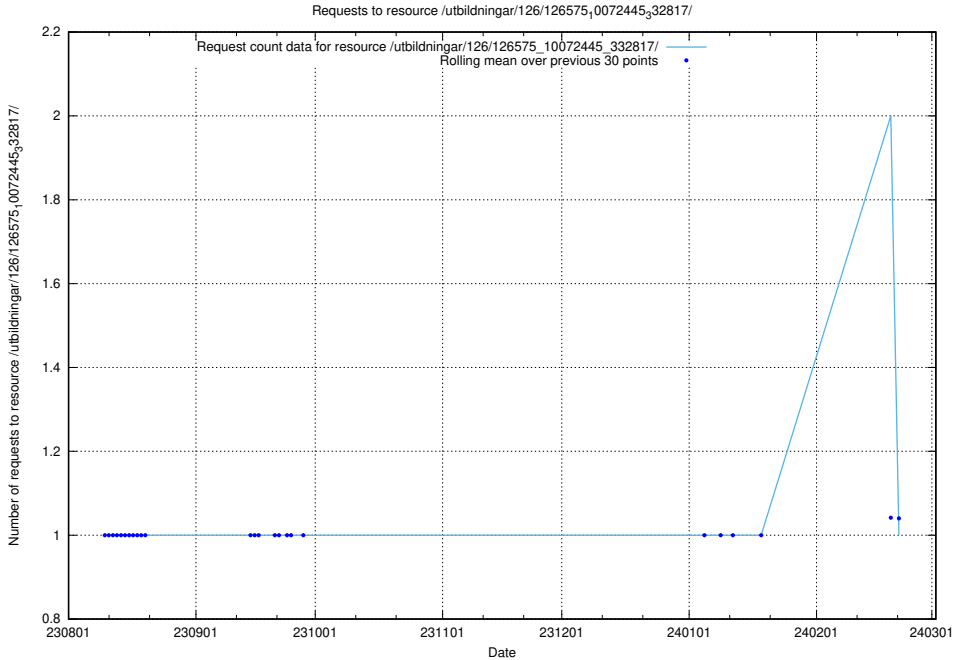

5.5659 Usage of /utbildningar/126/126575_10072445_332817/

Here, we count the number of requests to resource /utbildningar/126/126575_10072445_332817/.