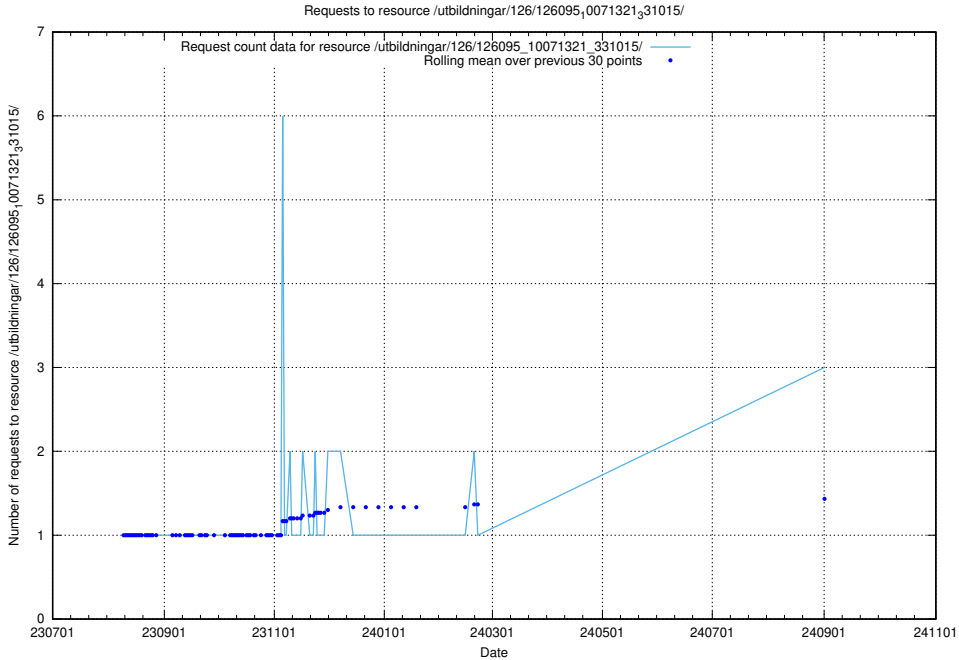

5.481 Usage of /utbildningar/126/126095_10071321_331015/

Here, we count the number of requests to resource /utbildningar/126/126095_10071321_331015/.