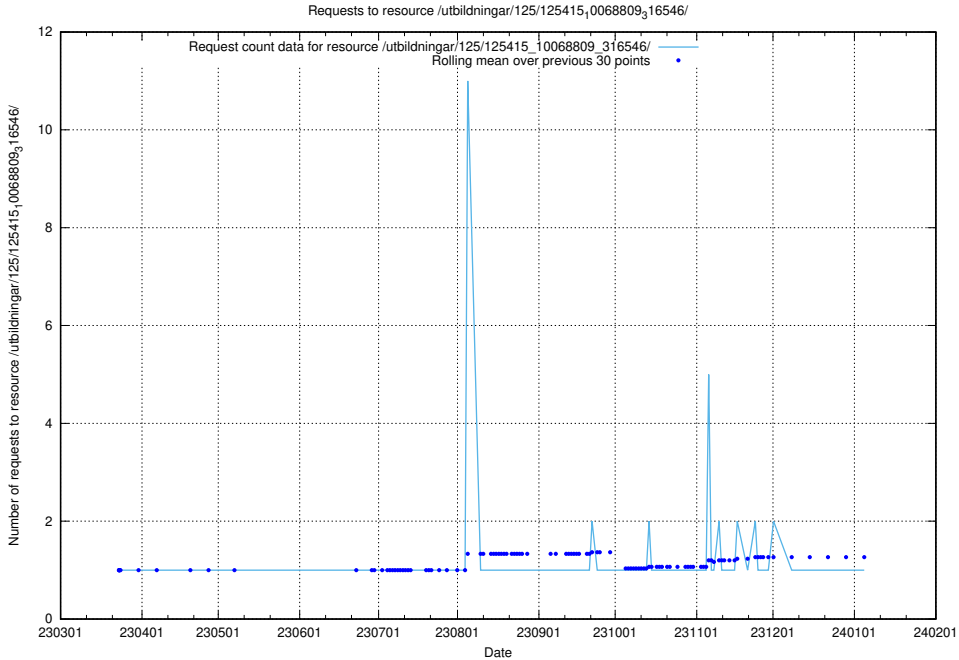

5.1194 Usage of /utbildningar/125/125415_10068809_316546/

Here, we count the number of requests to resource /utbildningar/125/125415_10068809_316546/.