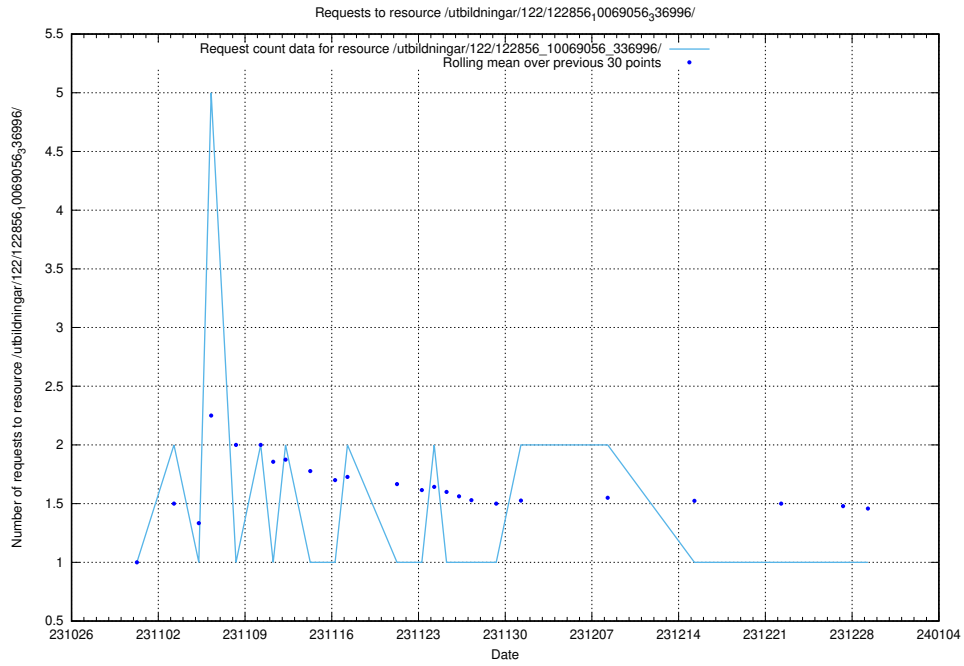

5.5011 Usage of /utbildningar/122/122856_10069056_336996/

Here, we count the number of requests to resource /utbildningar/122/122856_10069056_336996/.