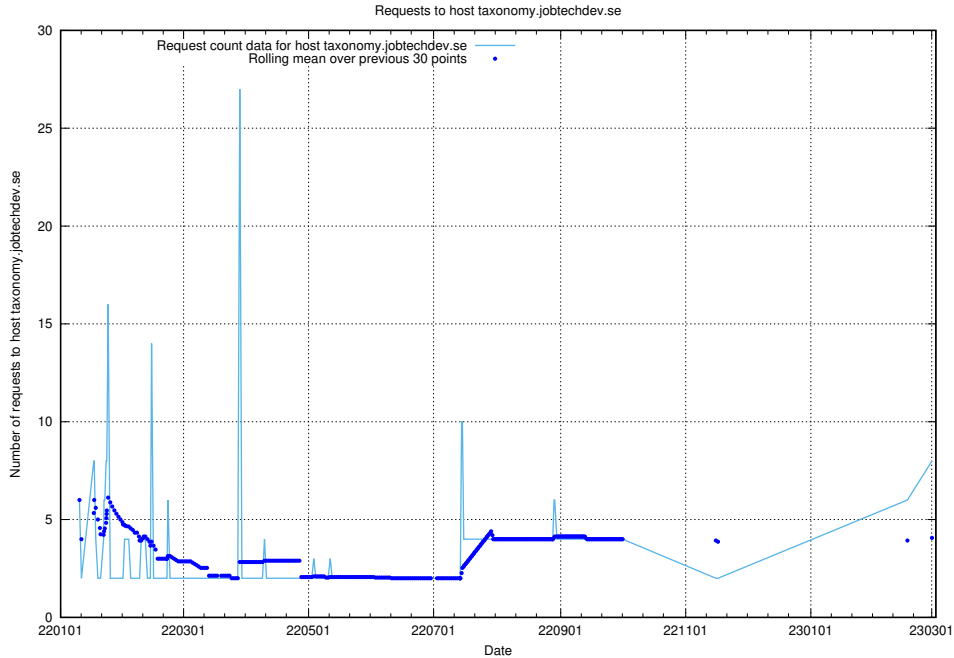

### 7.69 Usage of taxonomy.jobtechdev.se

Here, we count the number of requests to host taxonomy.jobtechdev.se.