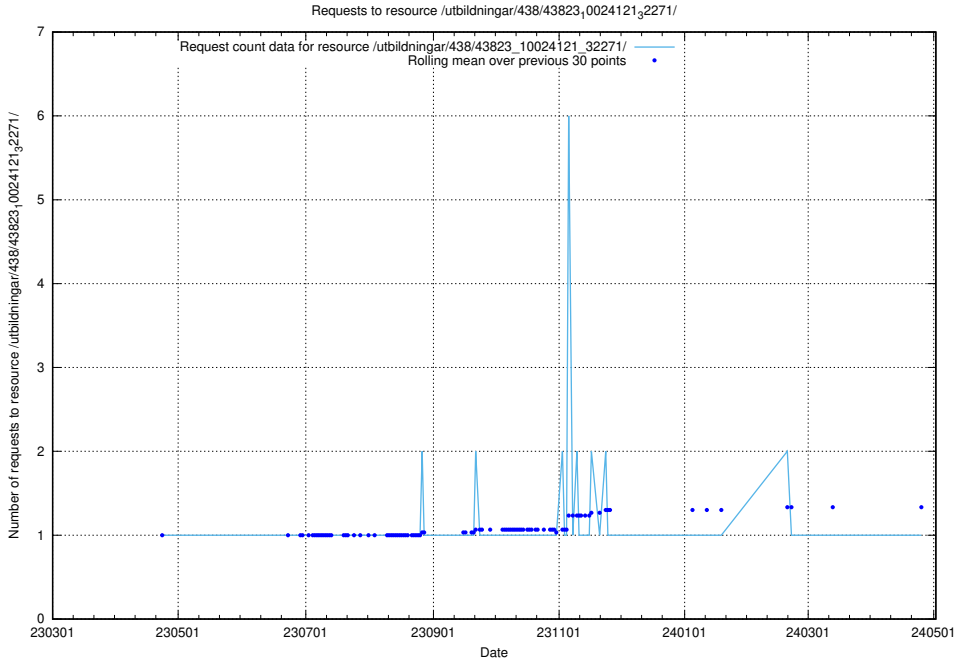

5.6826 Usage of /utbildningar/438/43823_10024121_32271/

Here, we count the number of requests to resource /utbildningar/438/43823_10024121_32271/.