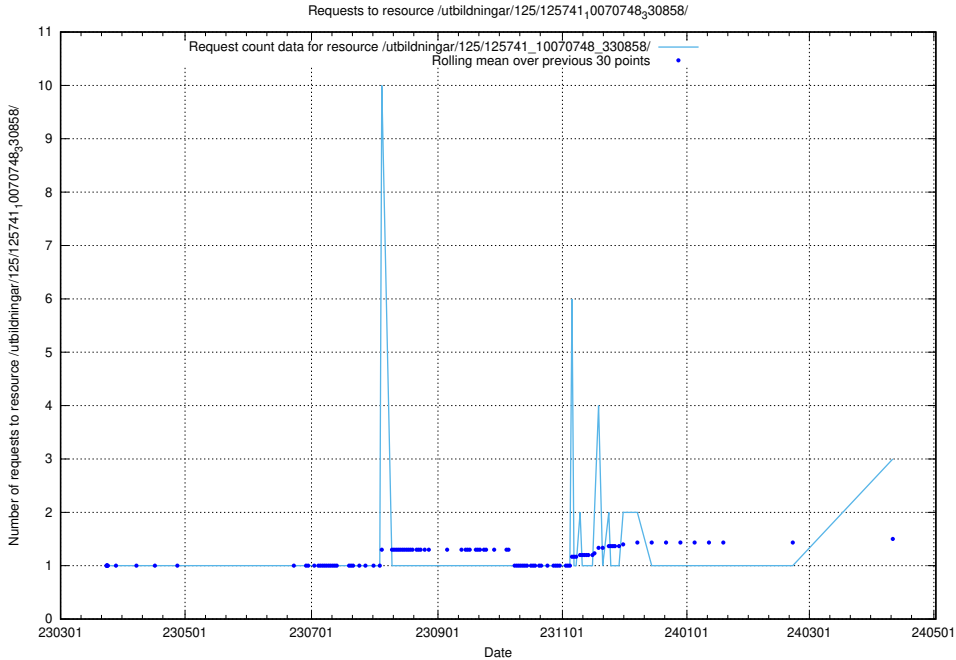

5.560 Usage of /utbildningar/125/125741_10070748_330858/

Here, we count the number of requests to resource /utbildningar/125/125741_10070748_330858/.