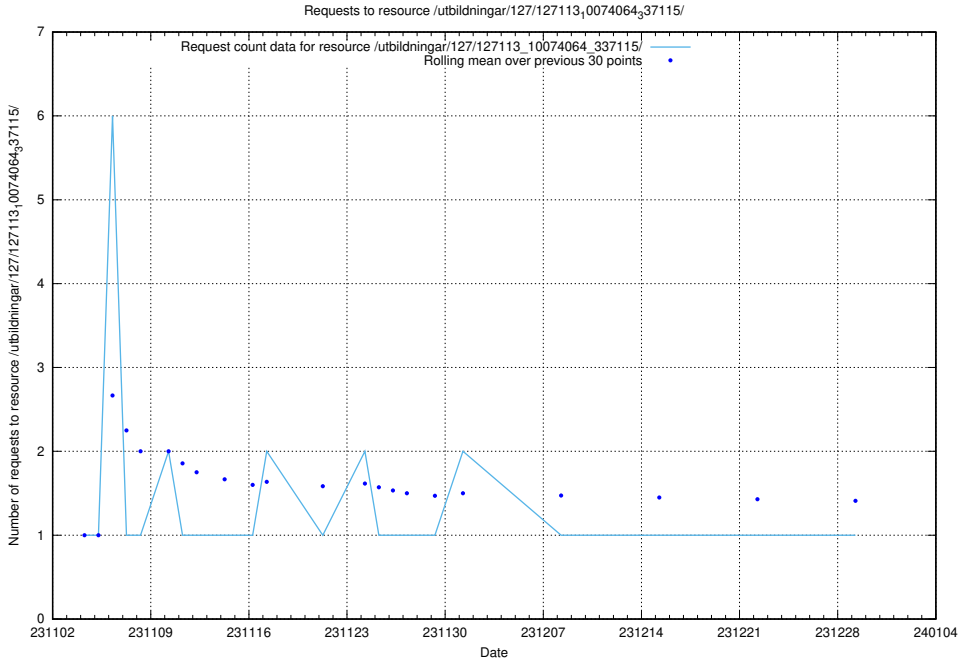

5.4970 Usage of /utbildningar/127/127113_10074064_337115/

Here, we count the number of requests to resource /utbildningar/127/127113_10074064_337115/.