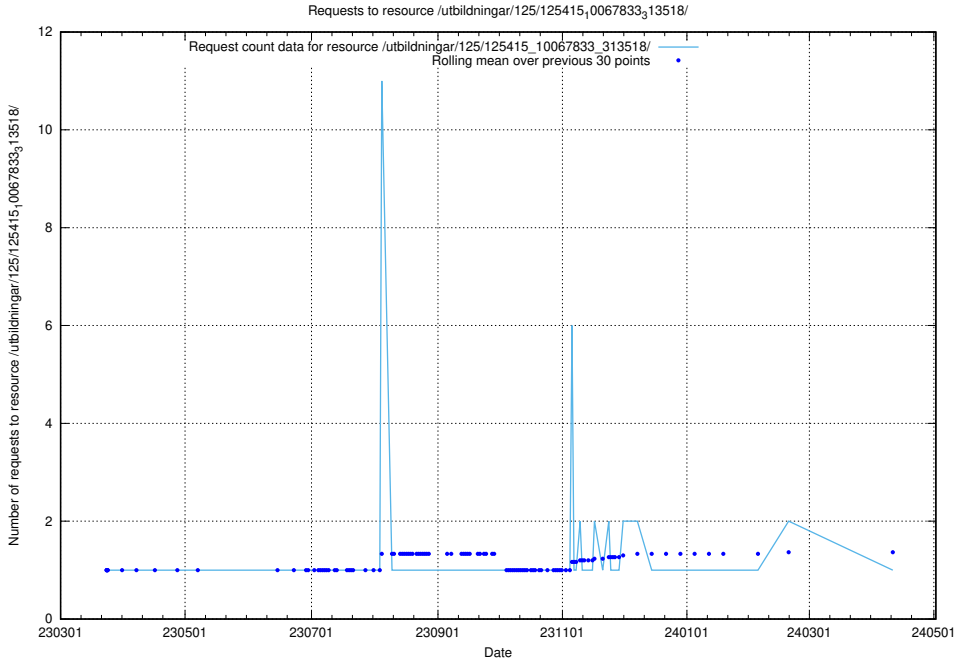

5.1197 Usage of /utbildningar/125/125415_10067833_313518/

Here, we count the number of requests to resource /utbildningar/125/125415_10067833_313518/.