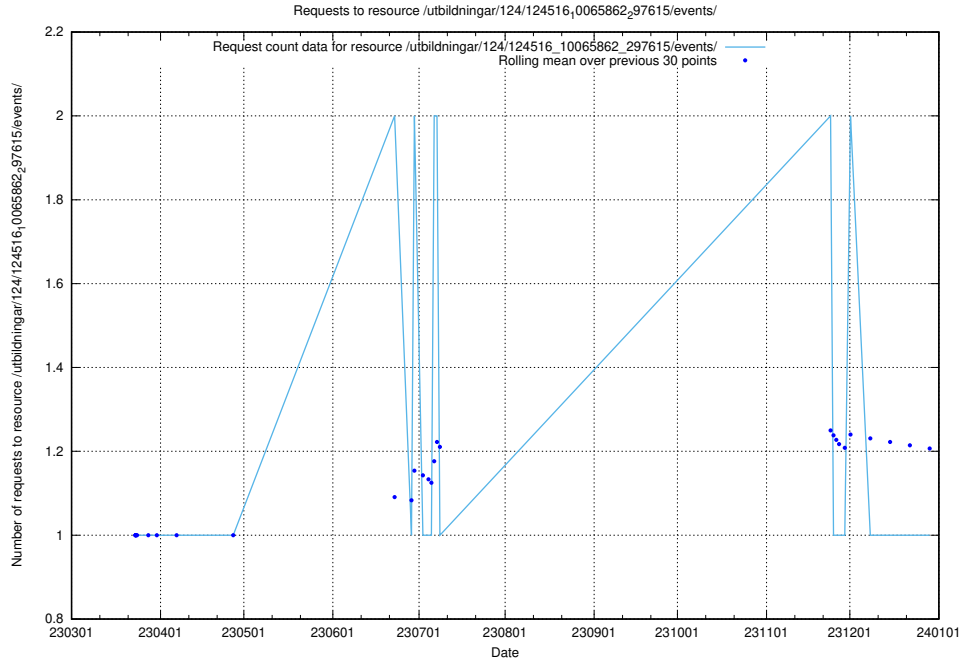

### 5.2343 Usage of /utbildningar/124/124516\_10065862\_297615/events/

Here, we count the number of requests to resource /utbildningar/124/124516\_10065862\_297615/events/