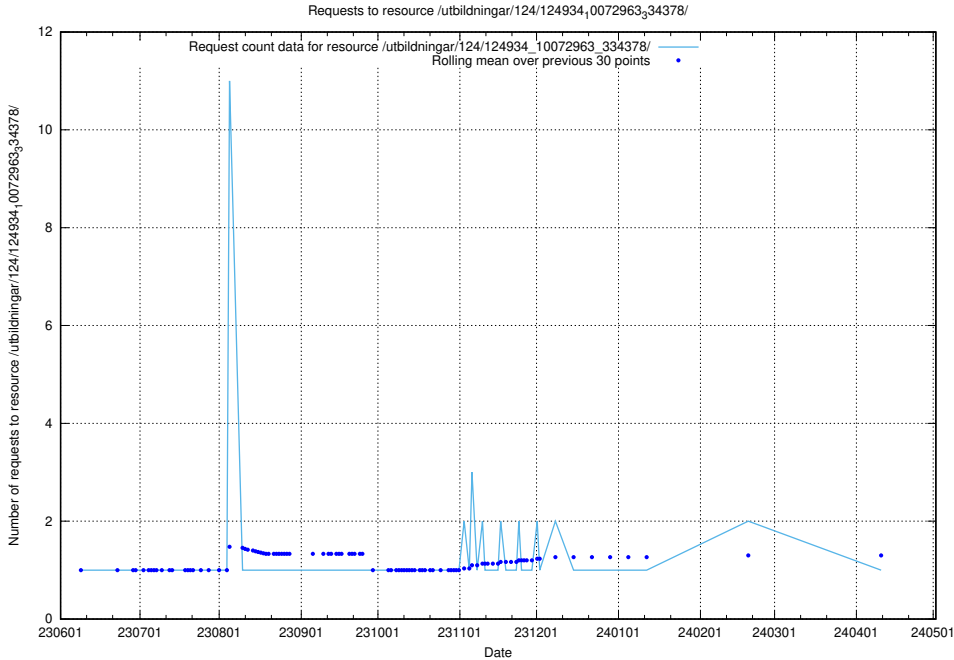

5.6689 Usage of /utbildningar/124/124934_10072963_334378/

Here, we count the number of requests to resource /utbildningar/124/124934_10072963_334378/.