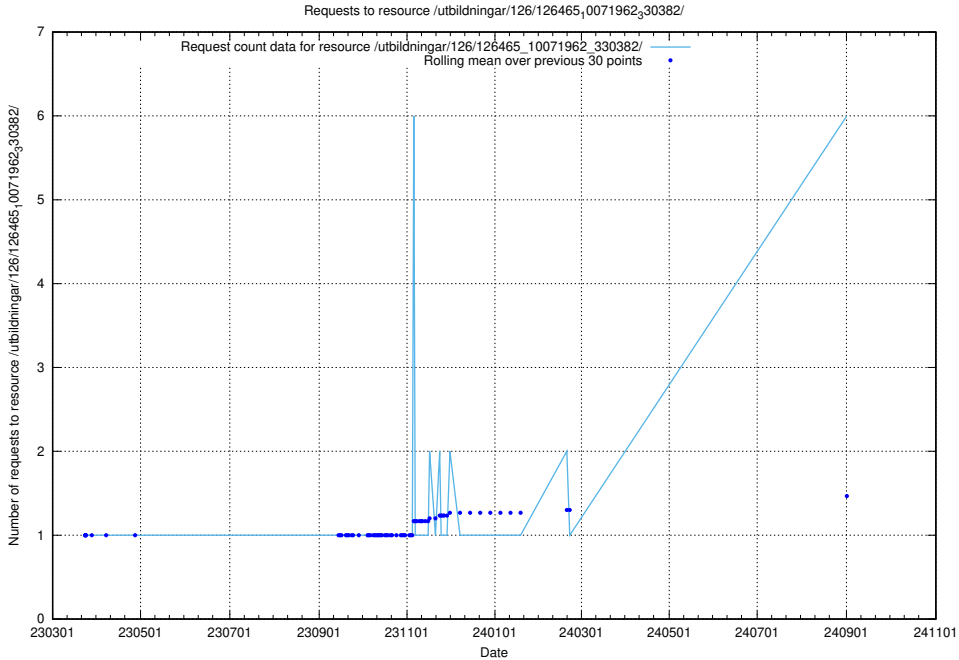

5.190 Usage of /utbildningar/126/126465_10071962_330382/

Here, we count the number of requests to resource /utbildningar/126/126465_10071962_330382/.