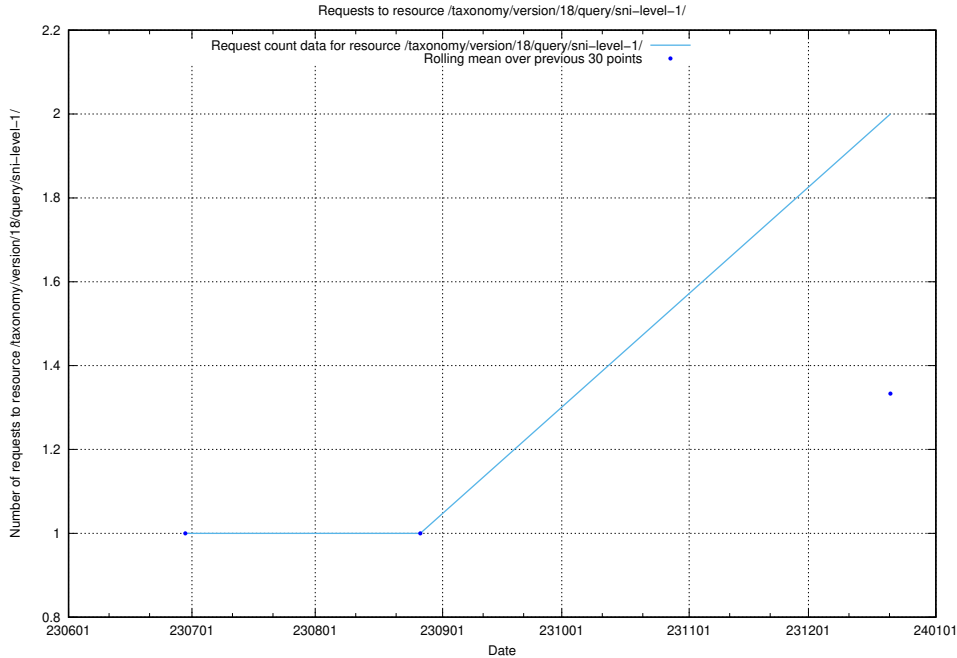

5.926 Usage of /taxonomy/version/18/query/sni-level-1/

Here, we count the number of requests to resource /taxonomy/version/18/query/sni-level-1/.