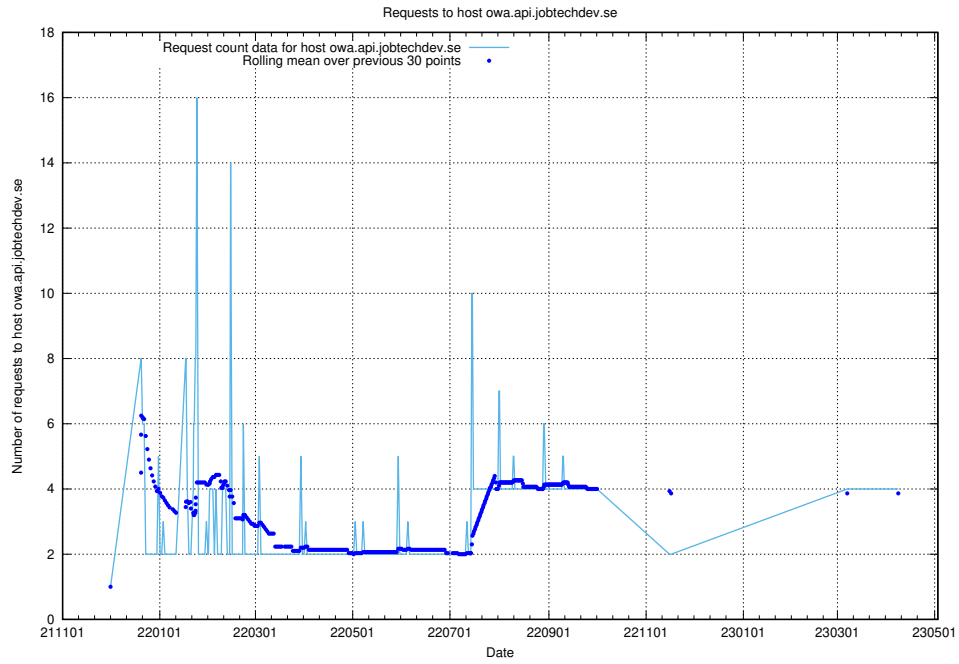

7.139 Usage of owa.api.jobtechdev.se

Here, we count the number of requests to host owa.api.jobtechdev.se.