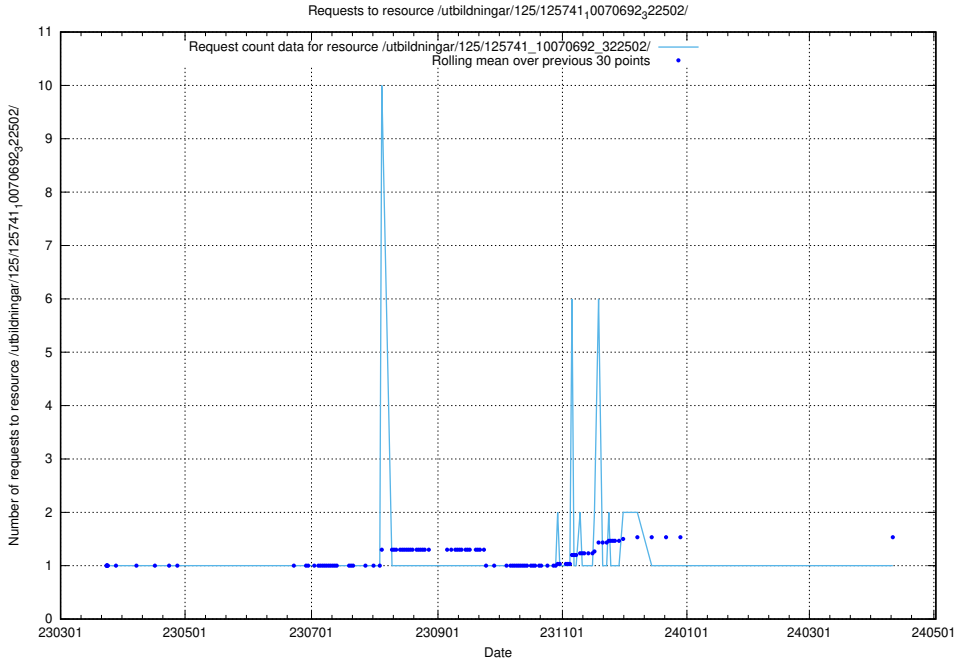

5.7311 Usage of /utbildningar/125/125741_10070692_322502/

Here, we count the number of requests to resource /utbildningar/125/125741_10070692_322502/.