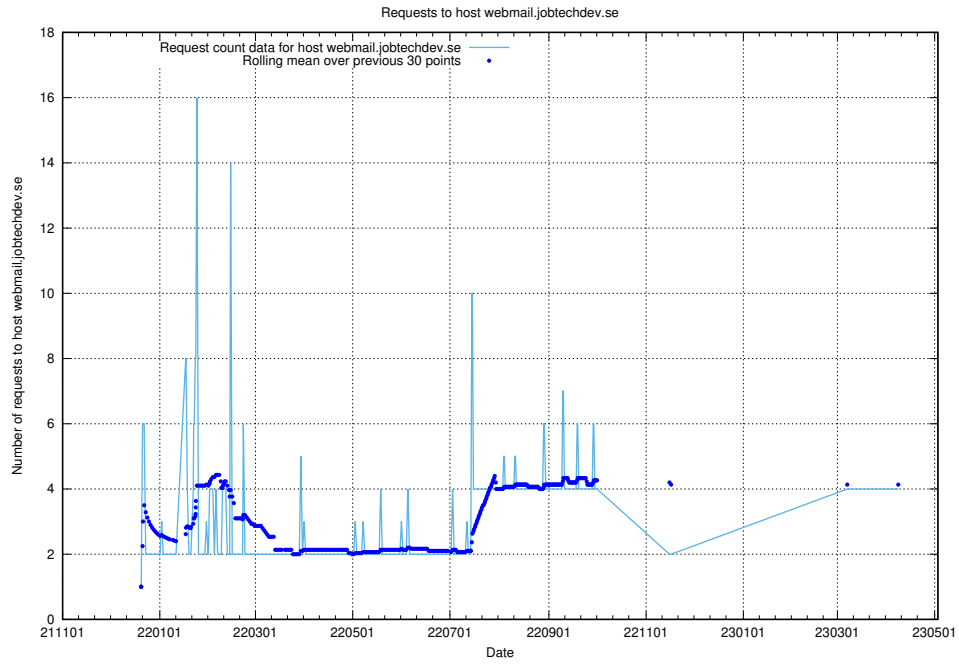

7.137 Usage of webmail.jobtechdev.se

Here, we count the number of requests to host webmail.jobtechdev.se.