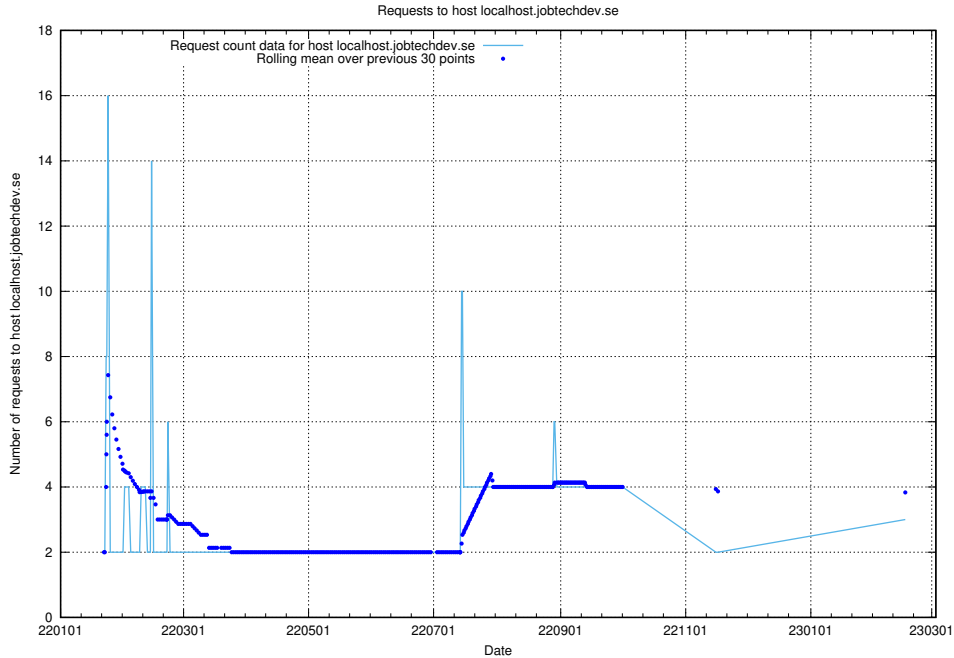

7.256 Usage of localhost.jobtechdev.se

Here, we count the number of requests to host localhost.jobtechdev.se.