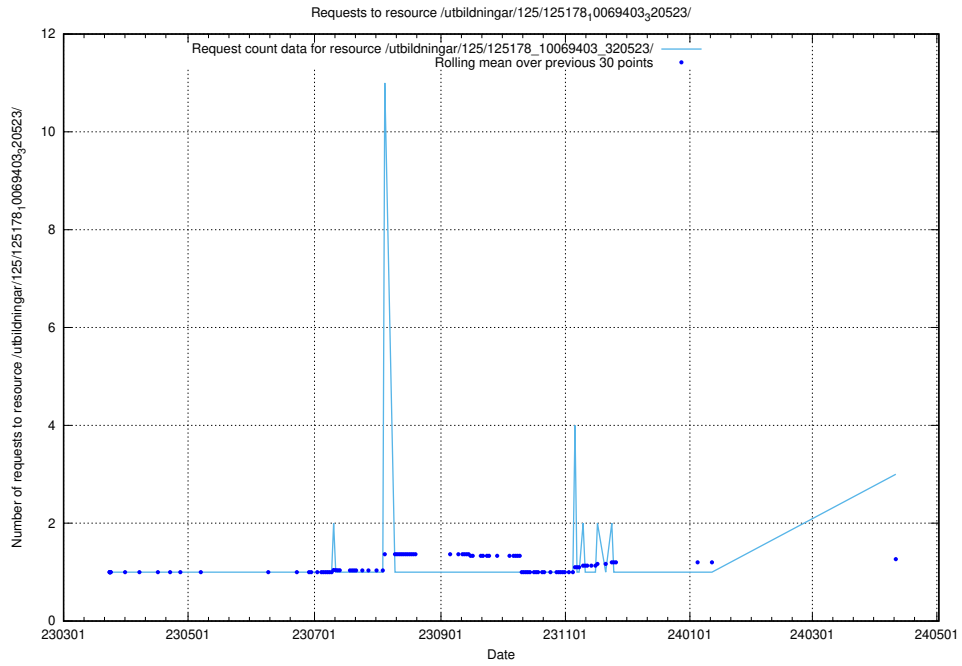

5.392 Usage of /utbildningar/125/125178_10069403_320523/

Here, we count the number of requests to resource /utbildningar/125/125178_10069403_320523/.