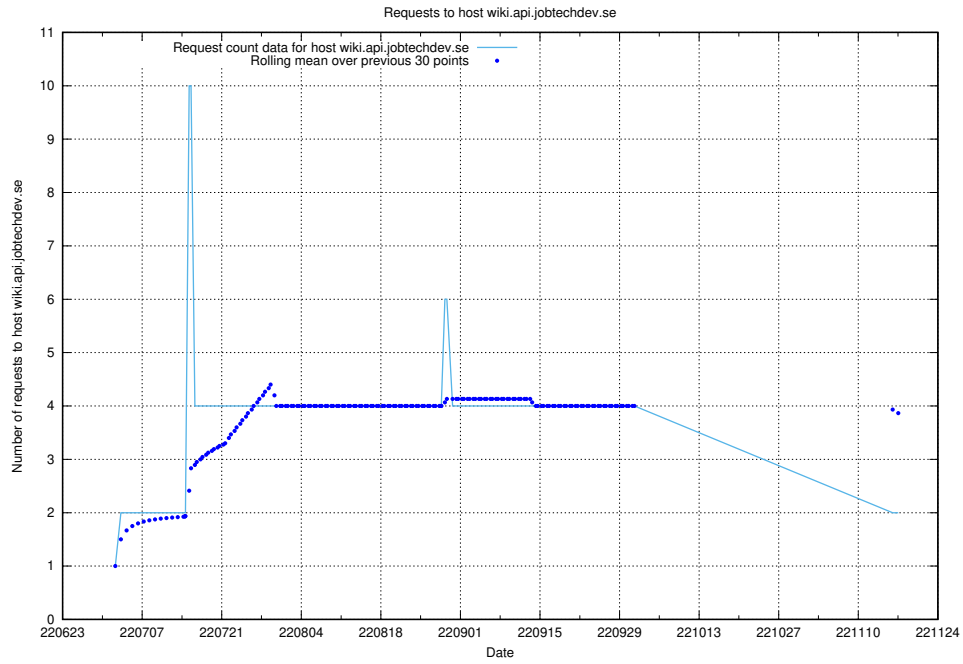

7.396 Usage of wiki.api.jobtechdev.se

Here, we count the number of requests to host wiki.api.jobtechdev.se.