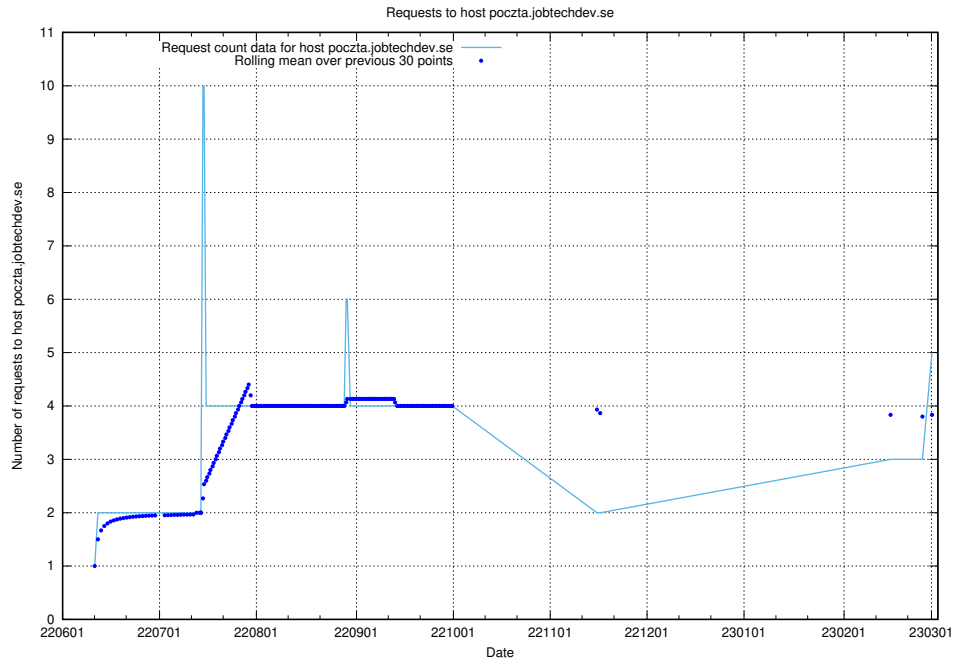

7.96 Usage of poczta.jobtechdev.se

Here, we count the number of requests to host poczta.jobtechdev.se.