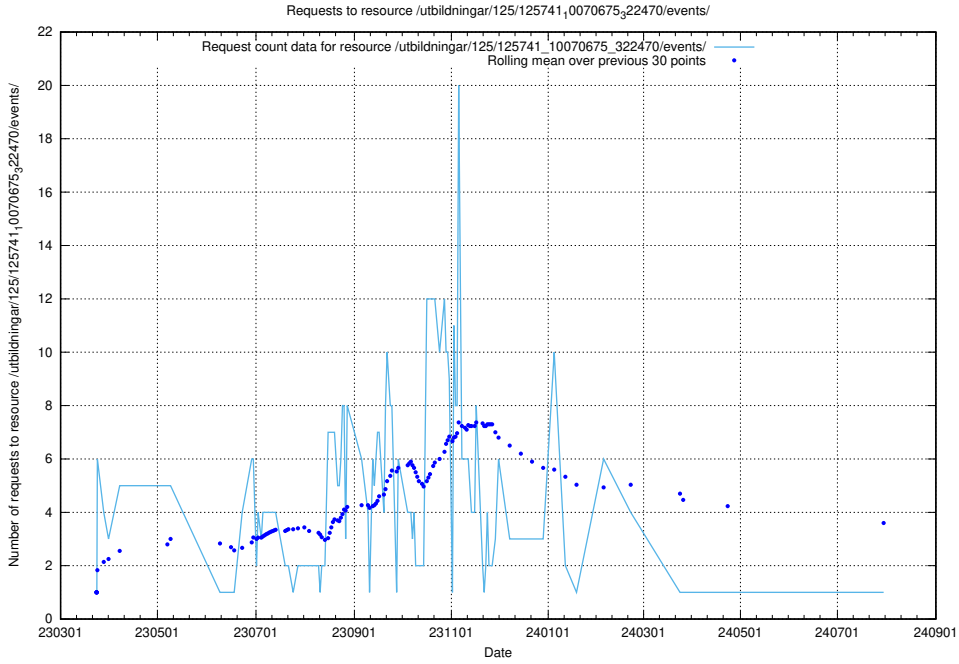

5.7322 Usage of /utbildningar/125/125741_10070675_322470/events/

Here, we count the number of requests to resource /utbildningar/125/125741_10070675_322470/events/