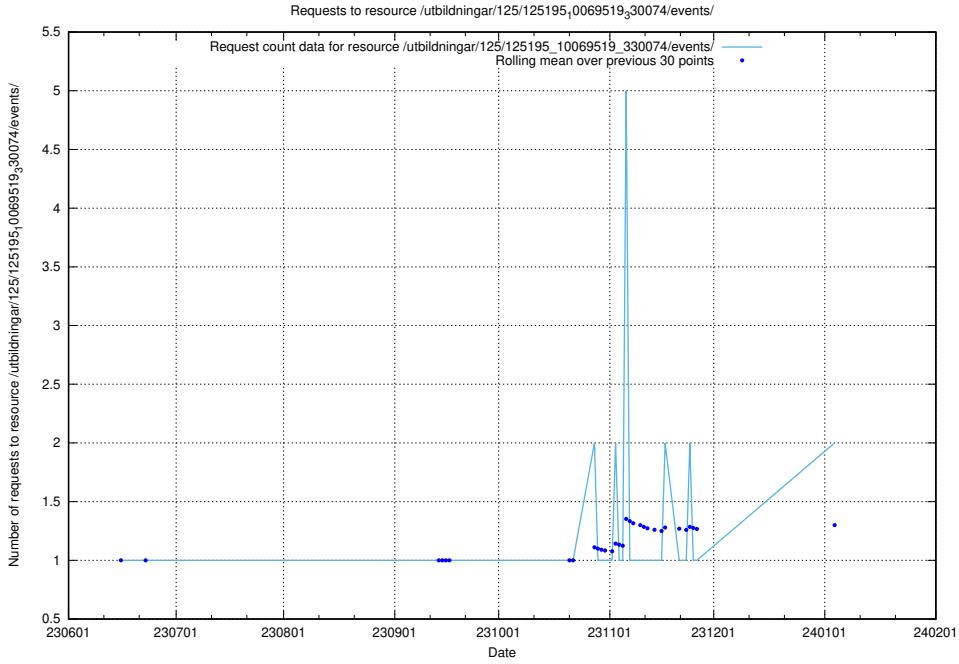

5.996 Usage of /utbildningar/125/125195_10069519_330074/events/

Here, we count the number of requests to resource /utbildningar/125/125195_10069519_330074/events/