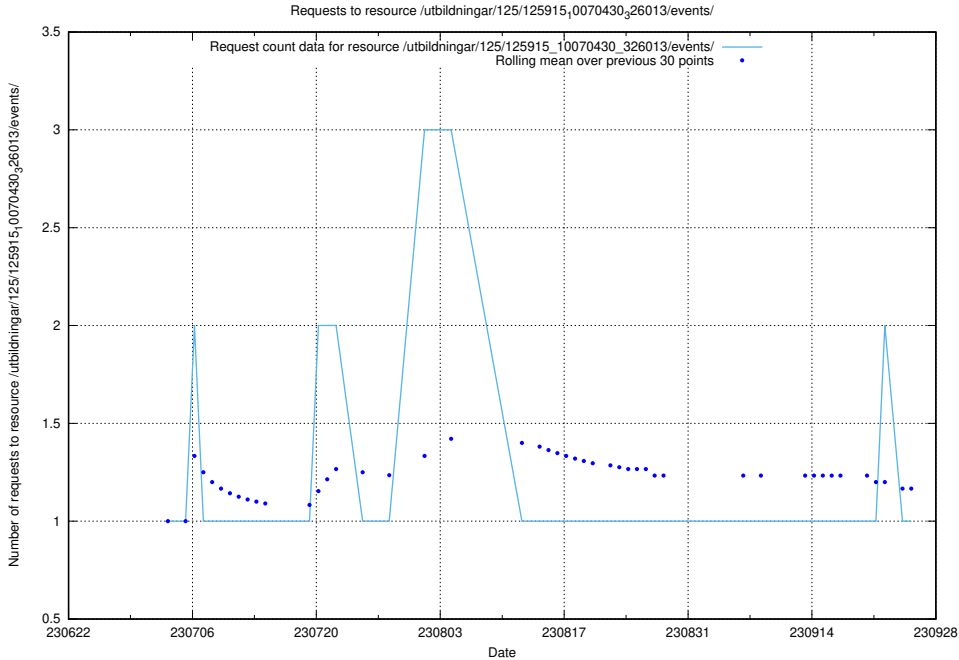

5.6194 Usage of /utbildningar/125/125915_10070430_326013/events/

Here, we count the number of requests to resource /utbildningar/125/125915_10070430_326013/events/