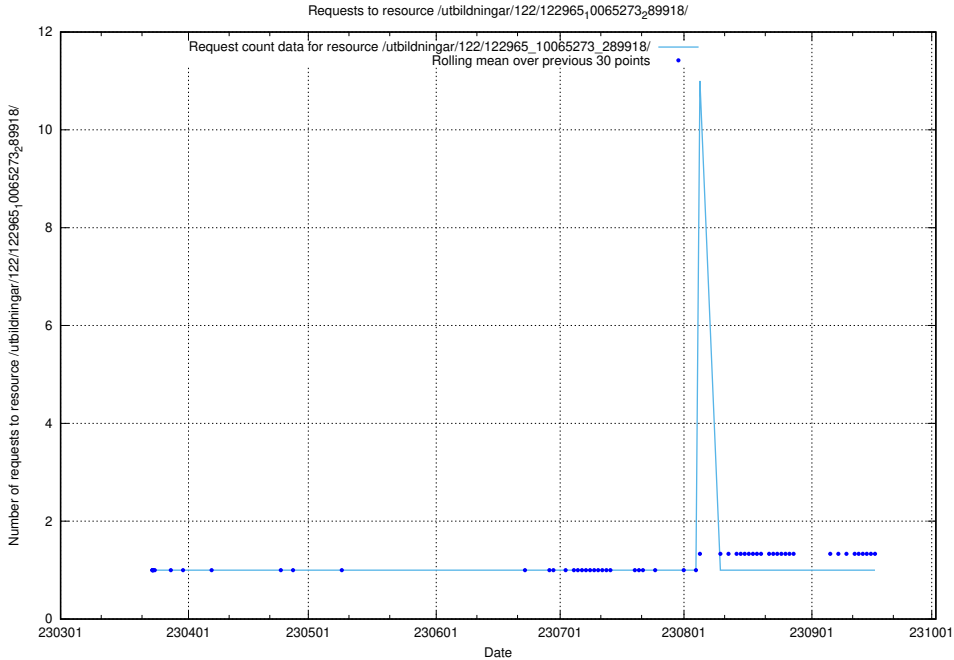

5.5979 Usage of /utbildningar/122/122965_10065273_289918/

Here, we count the number of requests to resource /utbildningar/122/122965_10065273_289918/.