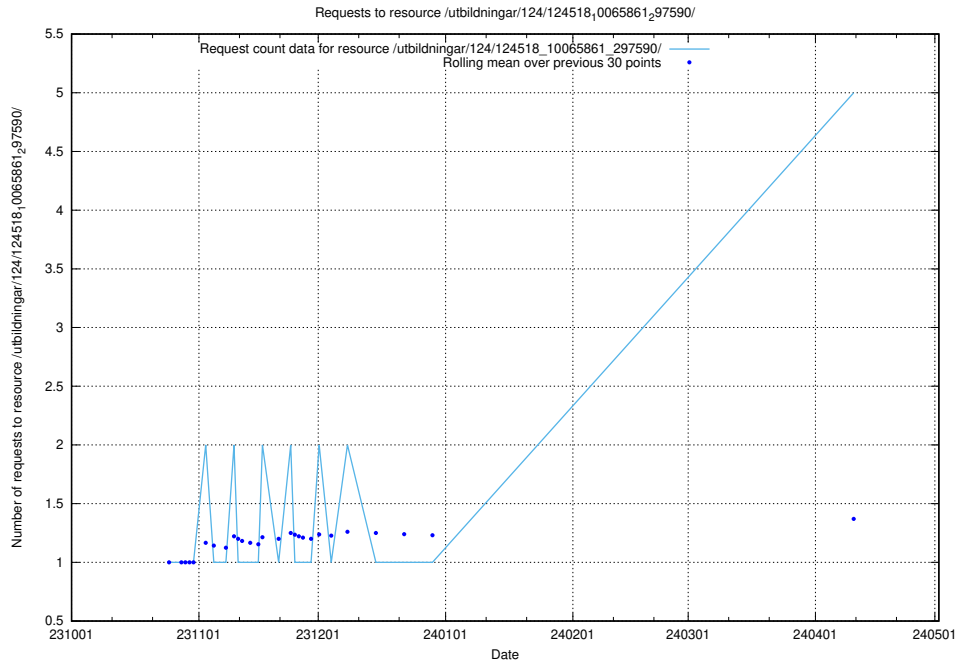

5.228 Usage of /utbildningar/124/124518_10065861_297590/

Here, we count the number of requests to resource /utbildningar/124/124518_10065861_297590/.