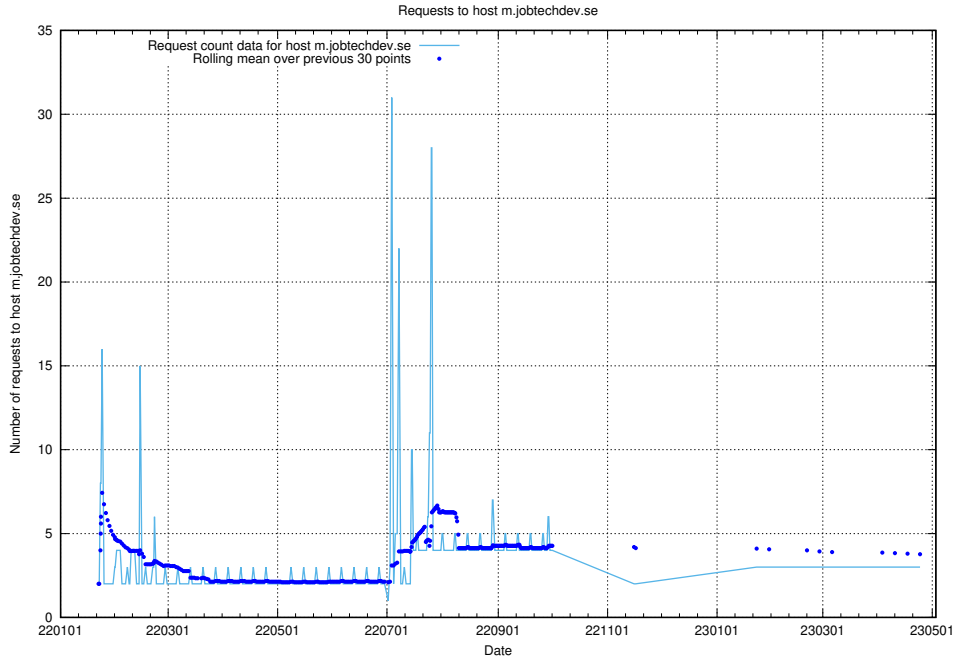

7.255 Usage of m.jobtechdev.se

Here, we count the number of requests to host m.jobtechdev.se.