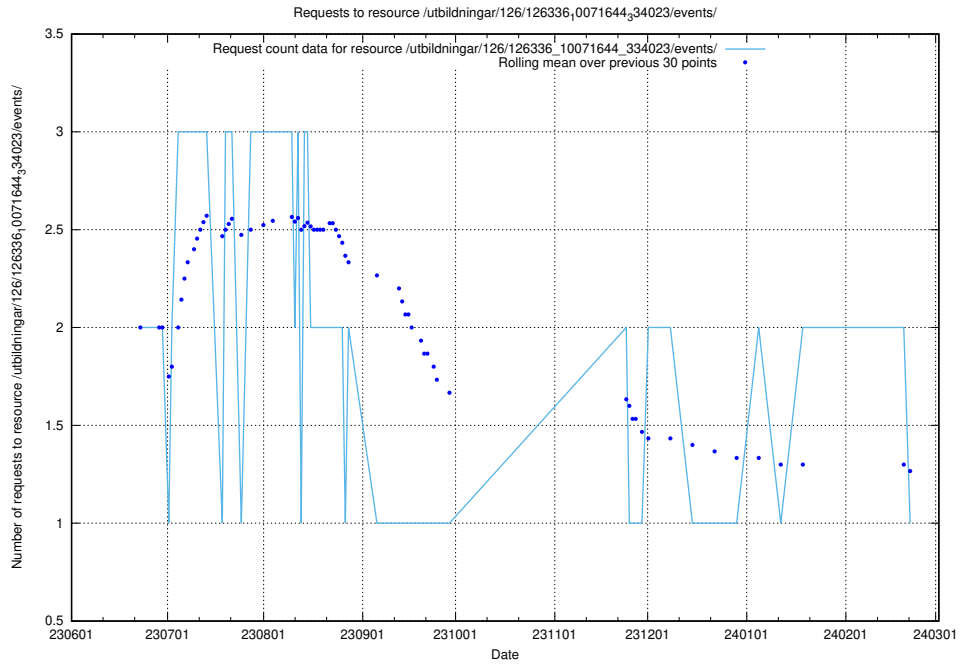

5.6392 Usage of /utbildningar/126/126336_10071644_334023/events/

Here, we count the number of requests to resource /utbildningar/126/126336_10071644_334023/events/