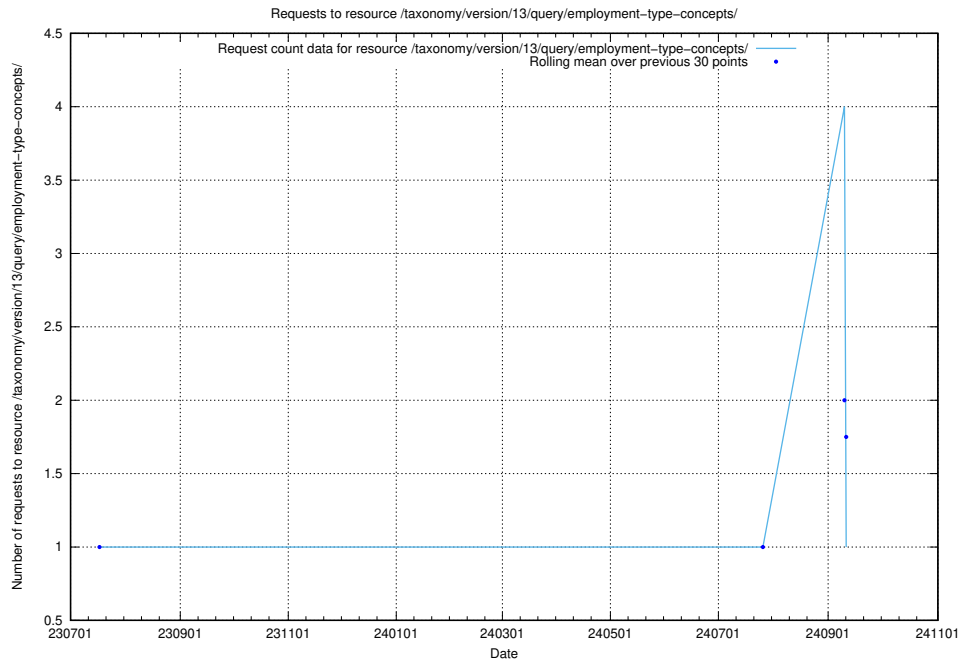

5.5884 Usage of /taxonomy/version/13/query/employment-type-concepts/

Here, we count the number of requests to resource /taxonomy/version/13/query/employment-type-concepts/.