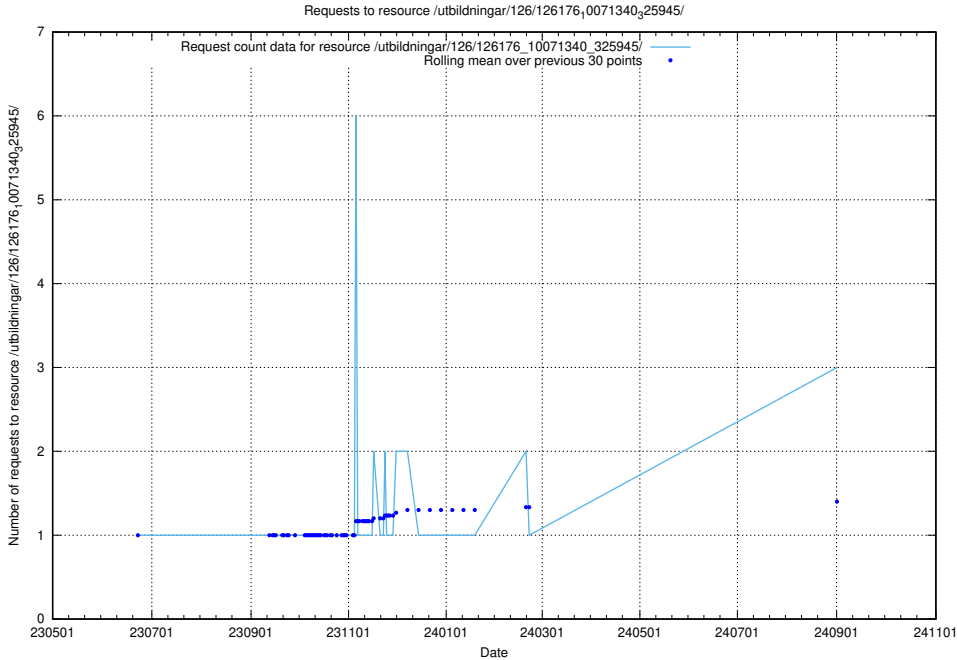

5.509 Usage of /utbildningar/126/126176_10071340_325945/

Here, we count the number of requests to resource /utbildningar/126/126176_10071340_325945/.