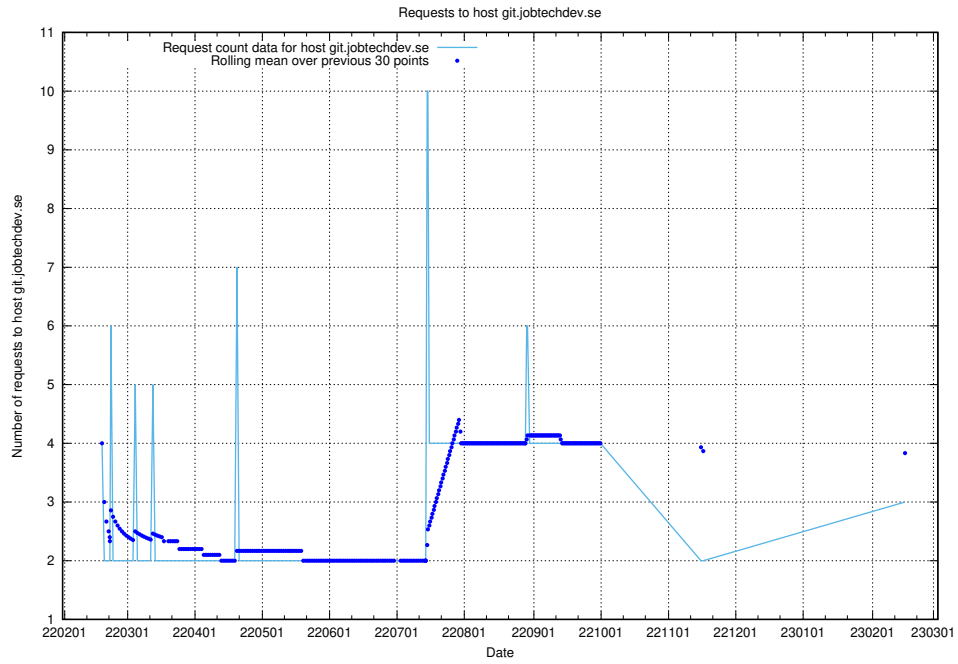

7.233 Usage of git.jobtechdev.se

Here, we count the number of requests to host git.jobtechdev.se.