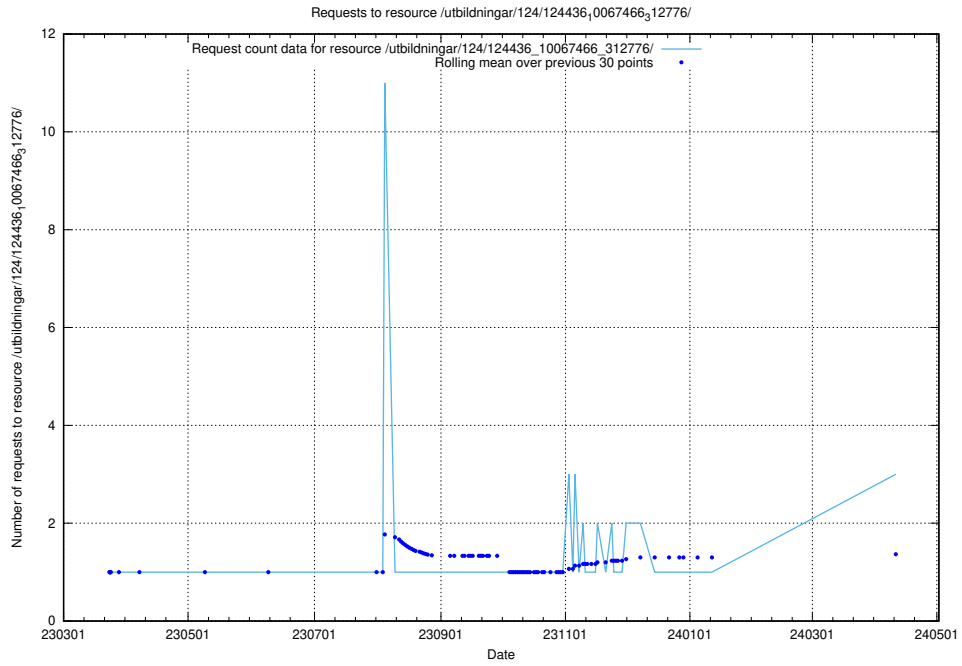

5.446 Usage of /utbildningar/124/124436_10067466_312776/

Here, we count the number of requests to resource /utbildningar/124/124436_10067466_312776/.