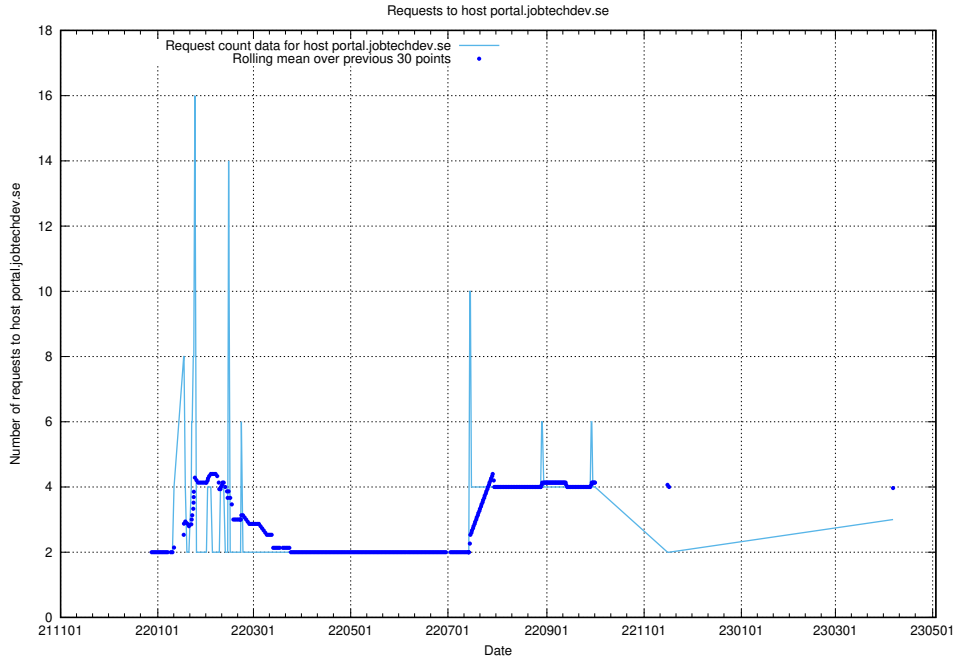

### 7.194 Usage of portal.jobtechdev.se

Here, we count the number of requests to host portal.jobtechdev.se.