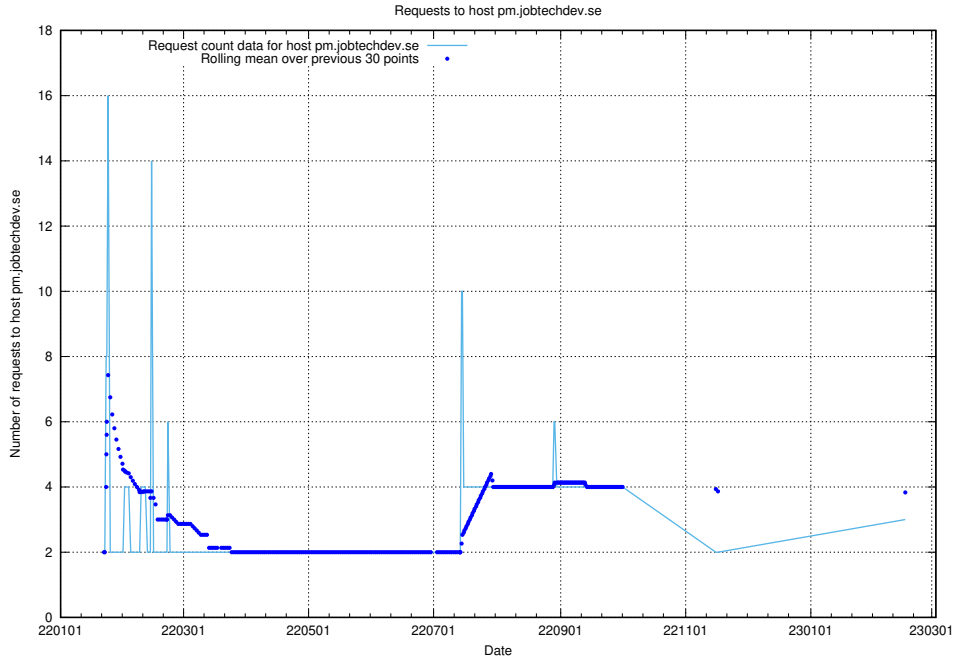

7.252 Usage of pm.jobtechdev.se

Here, we count the number of requests to host pm.jobtechdev.se.