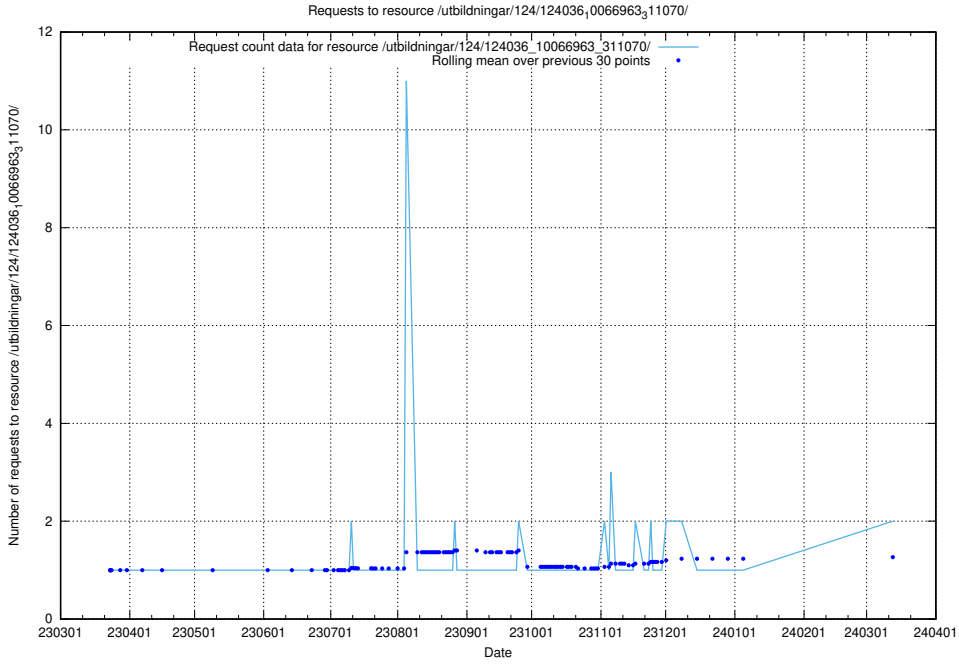

5.833 Usage of /utbildningar/124/124036_10066963_311070/

Here, we count the number of requests to resource /utbildningar/124/124036_10066963_311070/.