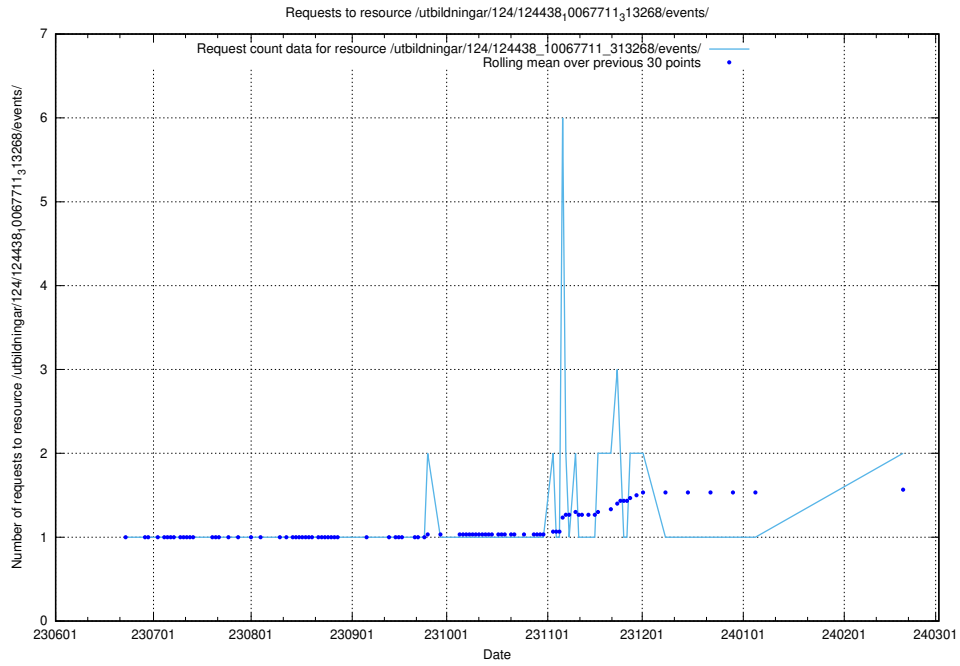

5.982 Usage of /utbildningar/124/124438_10067711_313268/events/

Here, we count the number of requests to resource /utbildningar/124/124438_10067711_313268/events/