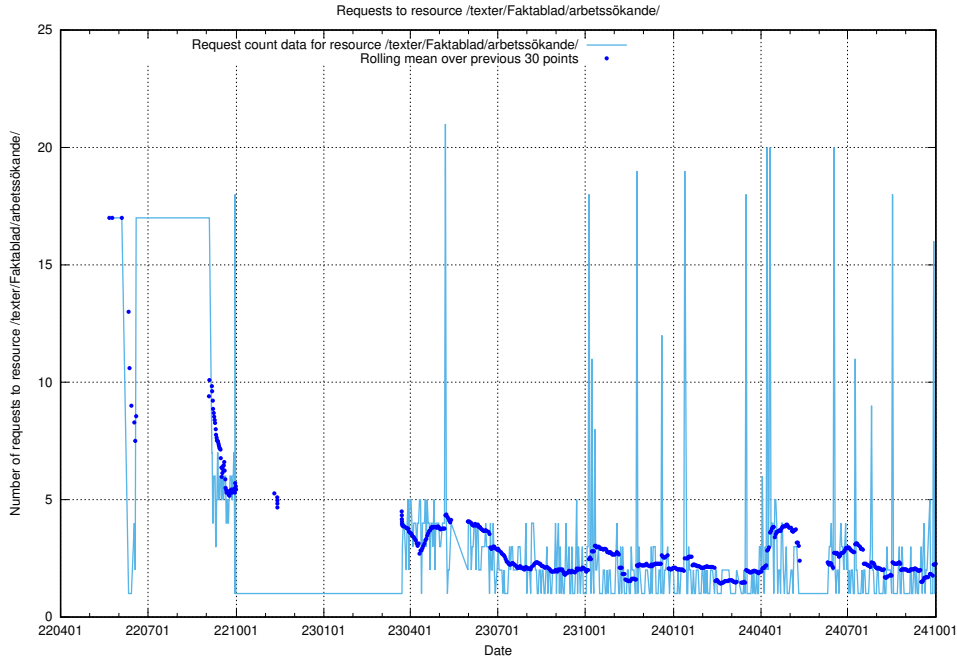

5.574 Usage of /texter/Faktablad/arbetssökande/

Here, we count the number of requests to resource /texter/Faktablad/arbetssökande/.