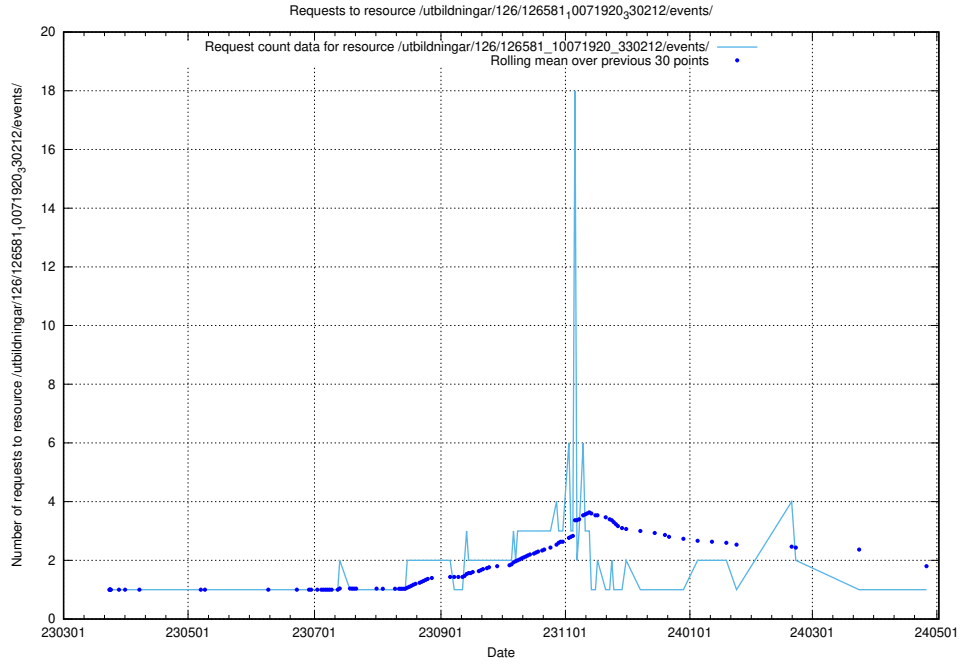

5.7241 Usage of /utbildningar/126/126581_10071920_330212/events/

Here, we count the number of requests to resource /utbildningar/126/126581_10071920_330212/events/