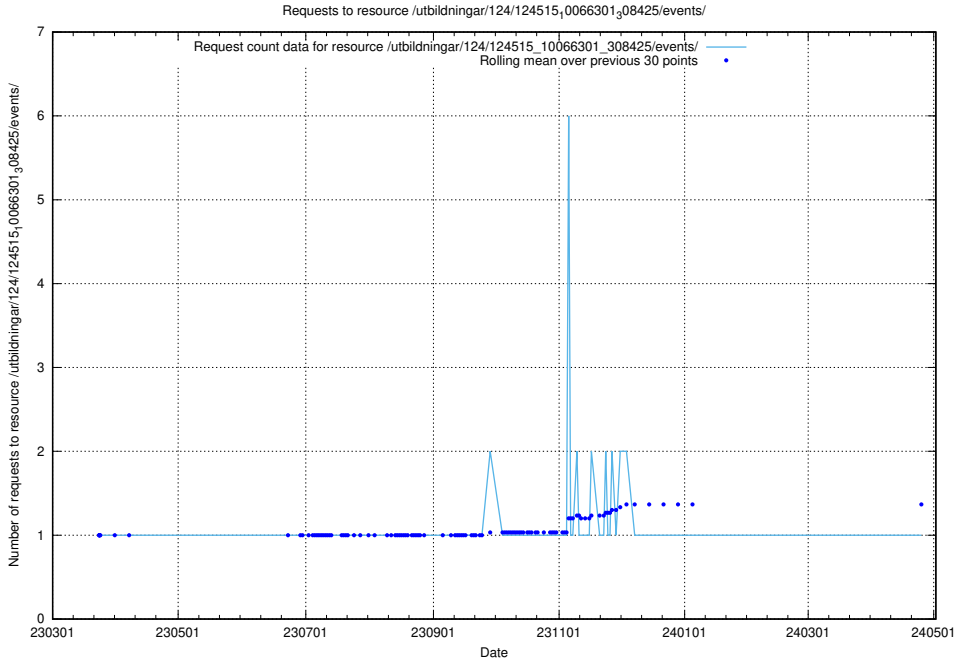

### 5.2373 Usage of /utbildningar/124/124515\_10066301\_308425/events/

Here, we count the number of requests to resource /utbildningar/124/124515\_10066301\_308425/events/