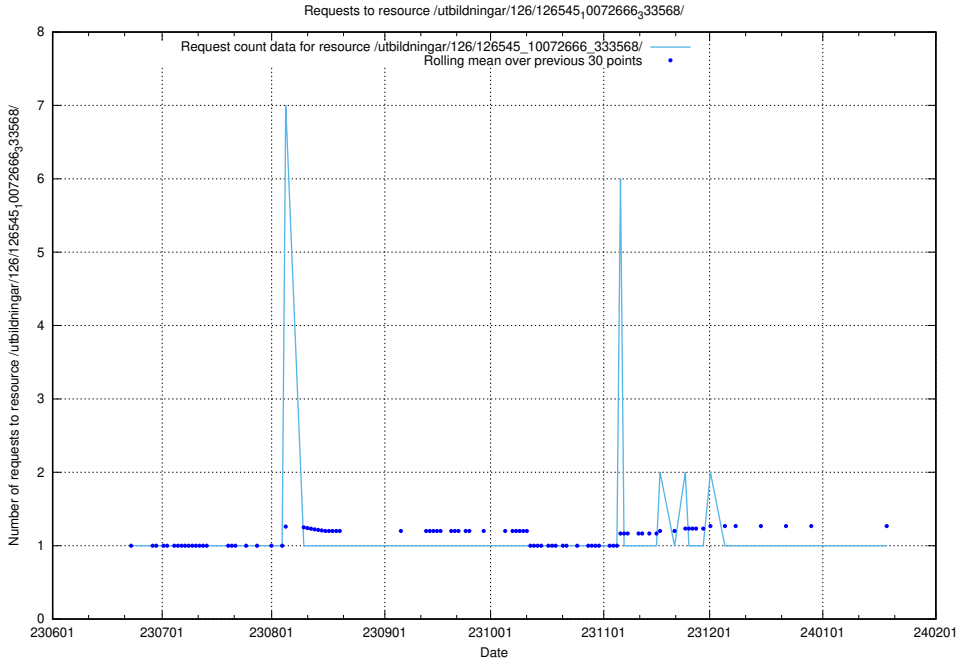

5.6455 Usage of /utbildningar/126/126545_10072666_333568/

Here, we count the number of requests to resource /utbildningar/126/126545_10072666_333568/.