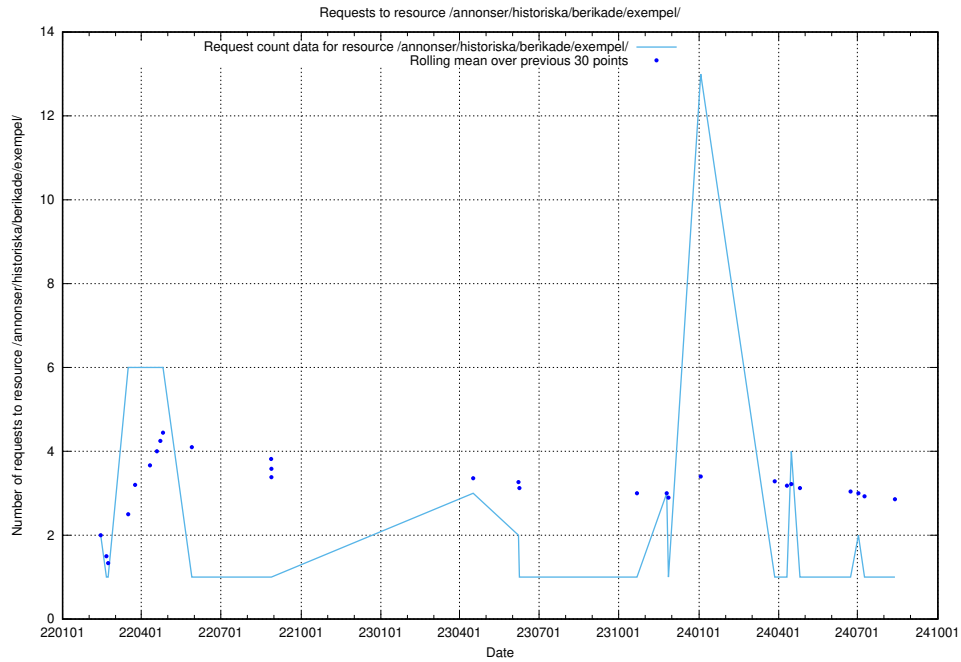

5.2090 Usage of /annonser/historiska/berikade/exempel/

Here, we count the number of requests to resource /annonser/historiska/berikade/exempel/.