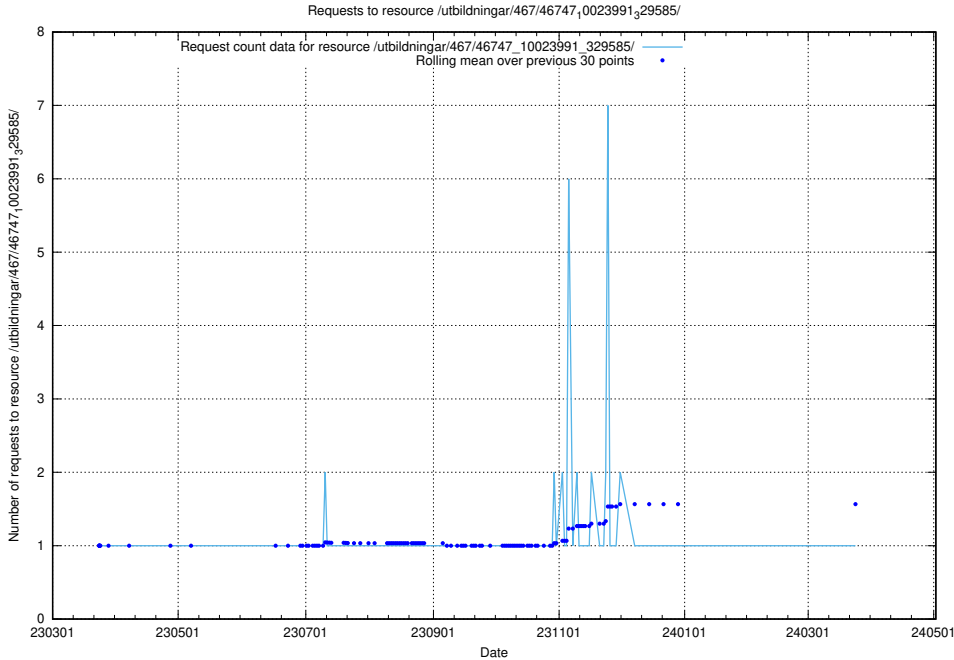

5.7156 Usage of /utbildningar/467/46747_10023991_329585/

Here, we count the number of requests to resource /utbildningar/467/46747_10023991_329585/.