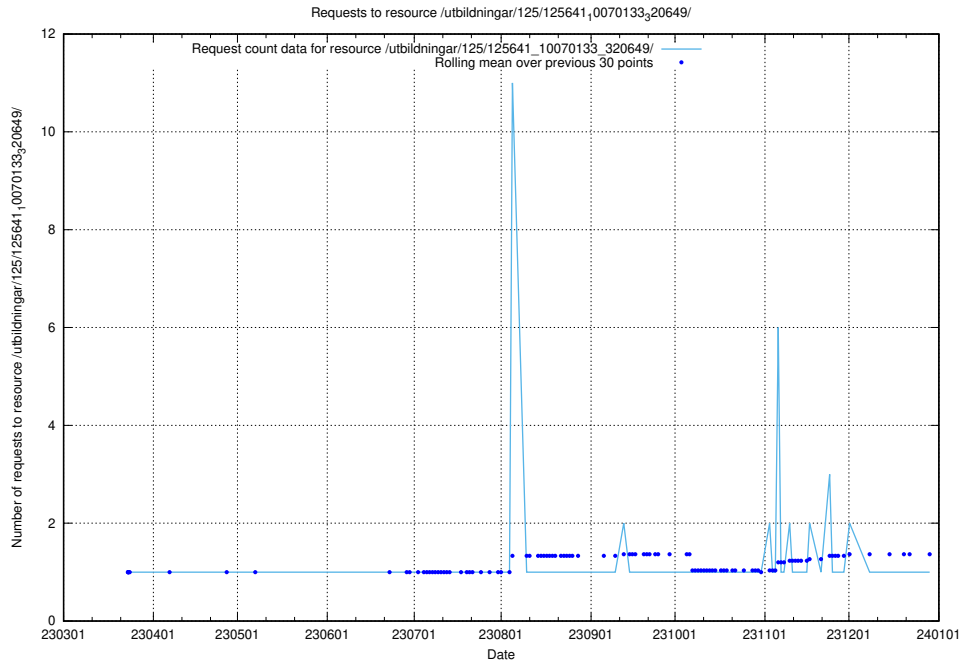

5.1142 Usage of /utbildningar/125/125641_10070133_320649/

Here, we count the number of requests to resource /utbildningar/125/125641_10070133_320649/.