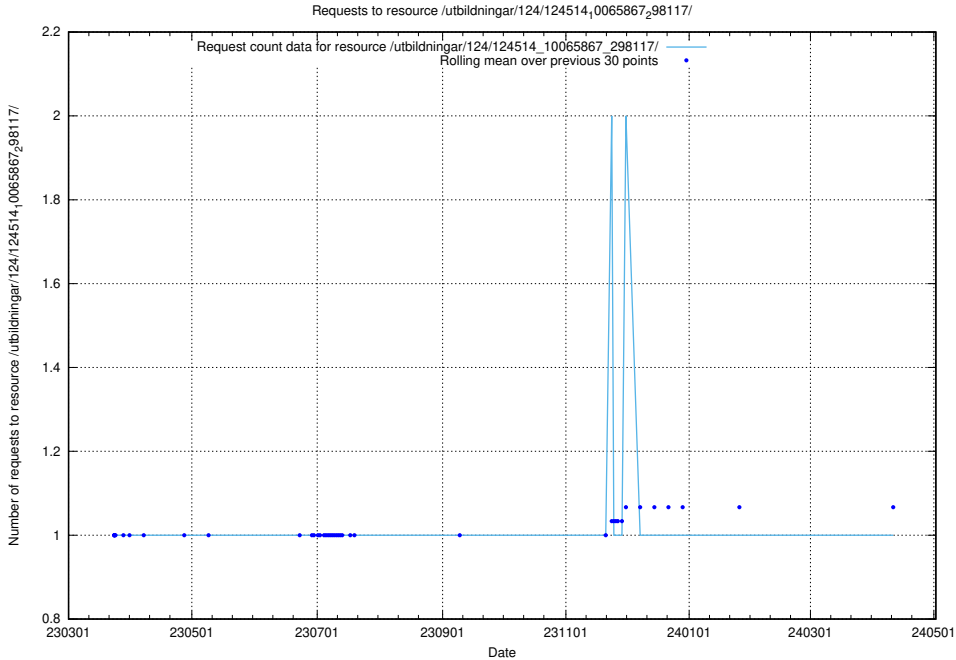

## 5.2873 Usage of /utbildningar/utb\_emil/107/107006\_10040733\_55262/events/

Here, we count the number of requests to resource /utbildningar/utb\_emil/107/107006\_10040733\_55262