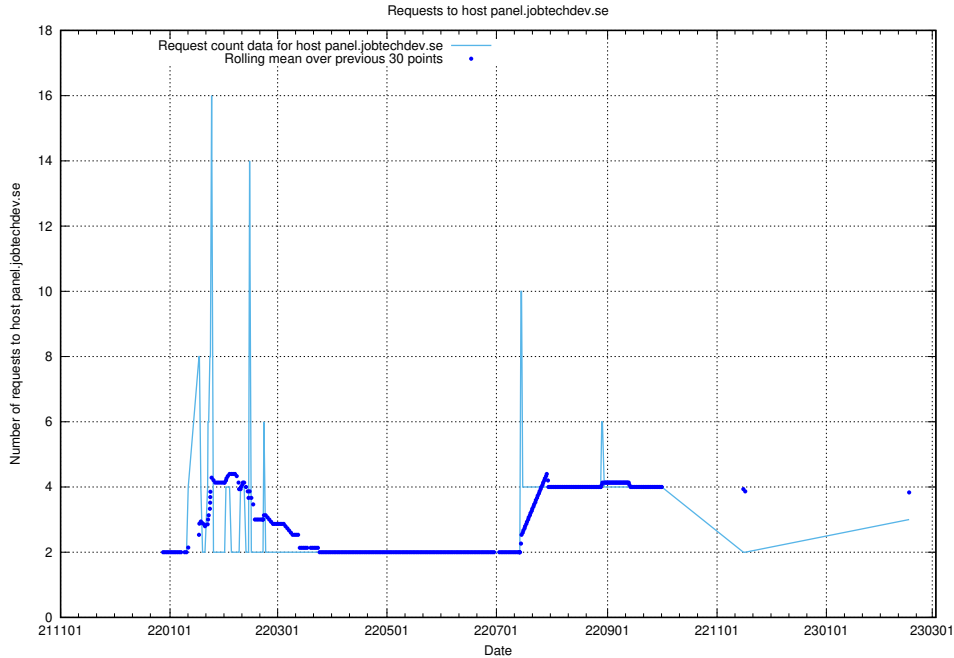

7.195 Usage of panel.jobtechdev.se

Here, we count the number of requests to host panel.jobtechdev.se.