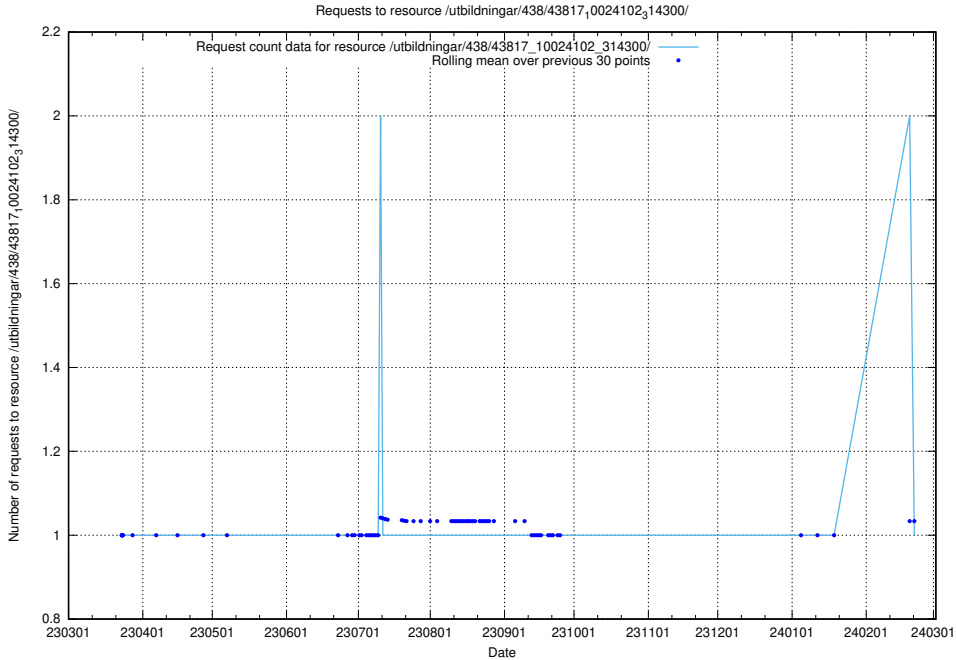

5.7185 Usage of /utbildningar/438/43817_10024102_314300/

Here, we count the number of requests to resource /utbildningar/438/43817_10024102_314300/.