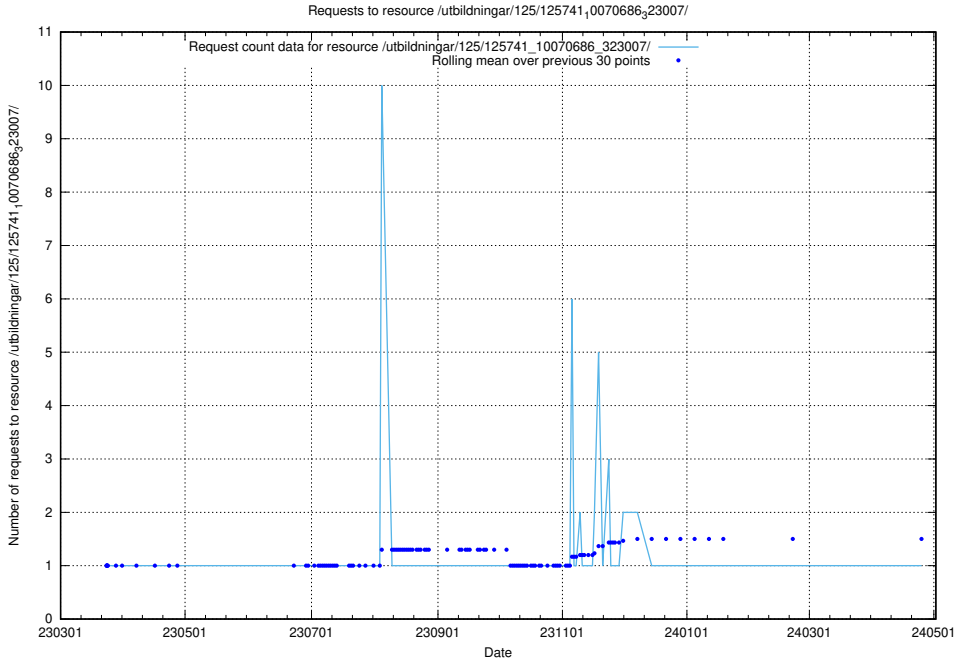

5.7314 Usage of /utbildningar/125/125741_10070686_323007/

Here, we count the number of requests to resource /utbildningar/125/125741_10070686_323007/.