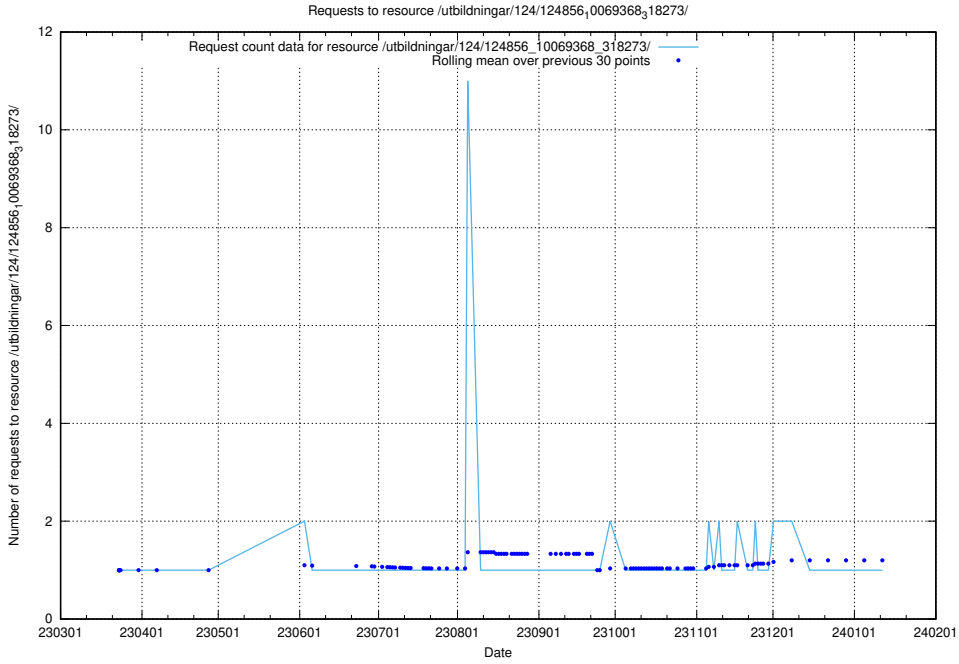

5.1278 Usage of /utbildningar/124/124856_10069368_318273/

Here, we count the number of requests to resource /utbildningar/124/124856_10069368_318273/.