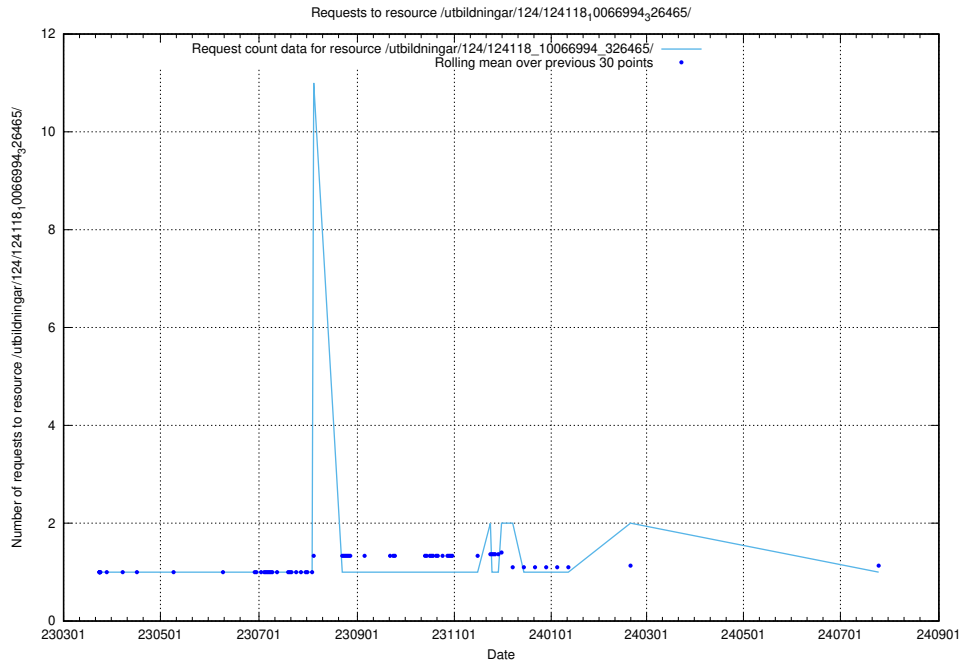

5.5059 Usage of /utbildningar/124/124118_10066994_326465/

Here, we count the number of requests to resource /utbildningar/124/124118_10066994_326465/.