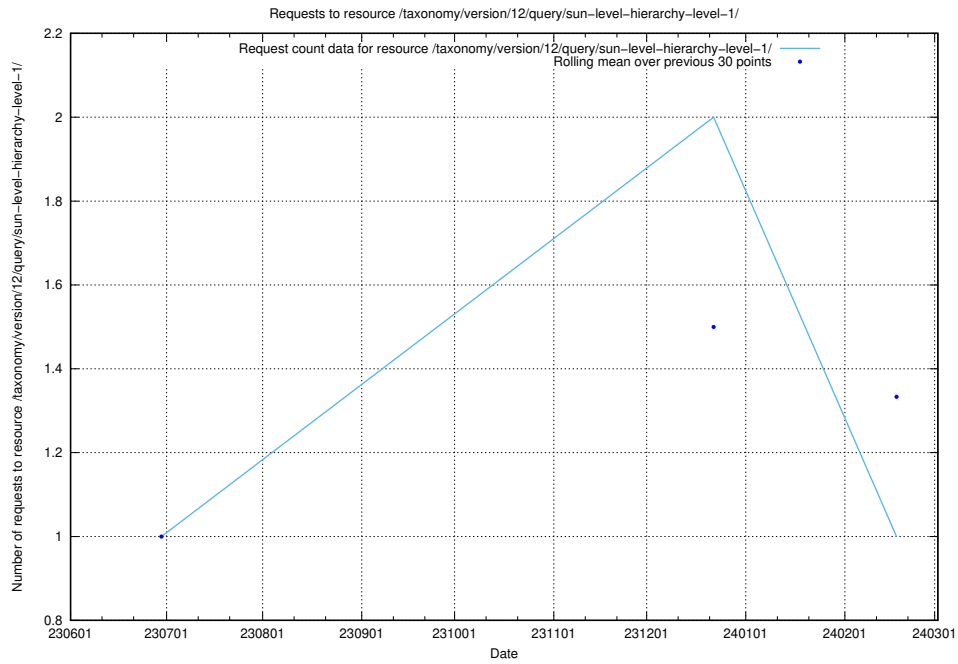

5.6241 Usage of /taxonomy/version/12/query/sun-level-hierarchy-level-1/

Here, we count the number of requests to resource /taxonomy/version/12/query/sun-level-hierarchy-level-1/.