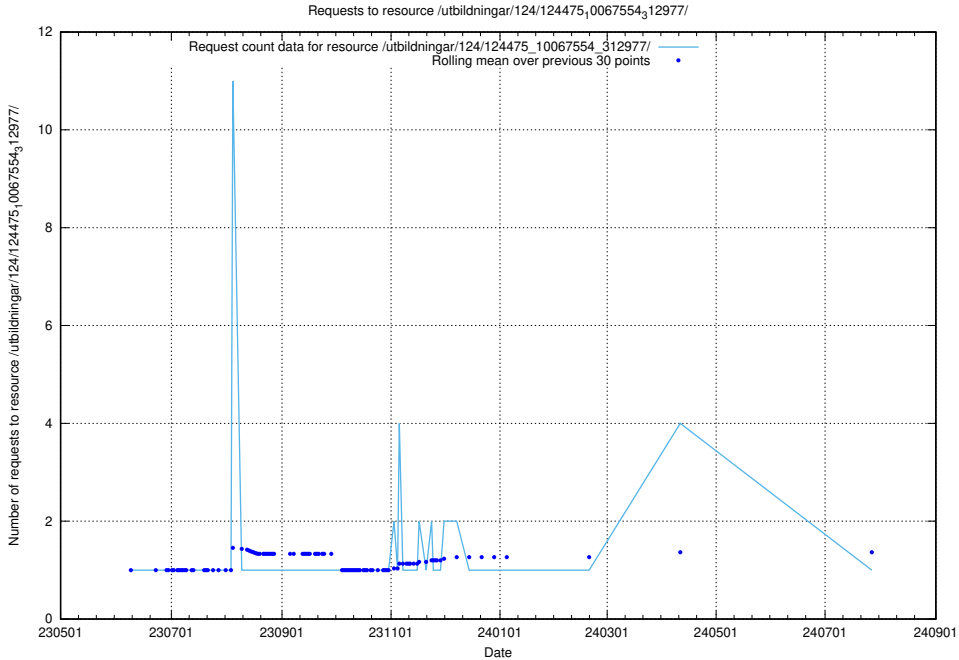

5.6695 Usage of /utbildningar/124/124475_10067554_312977/

Here, we count the number of requests to resource /utbildningar/124/124475_10067554_312977/.