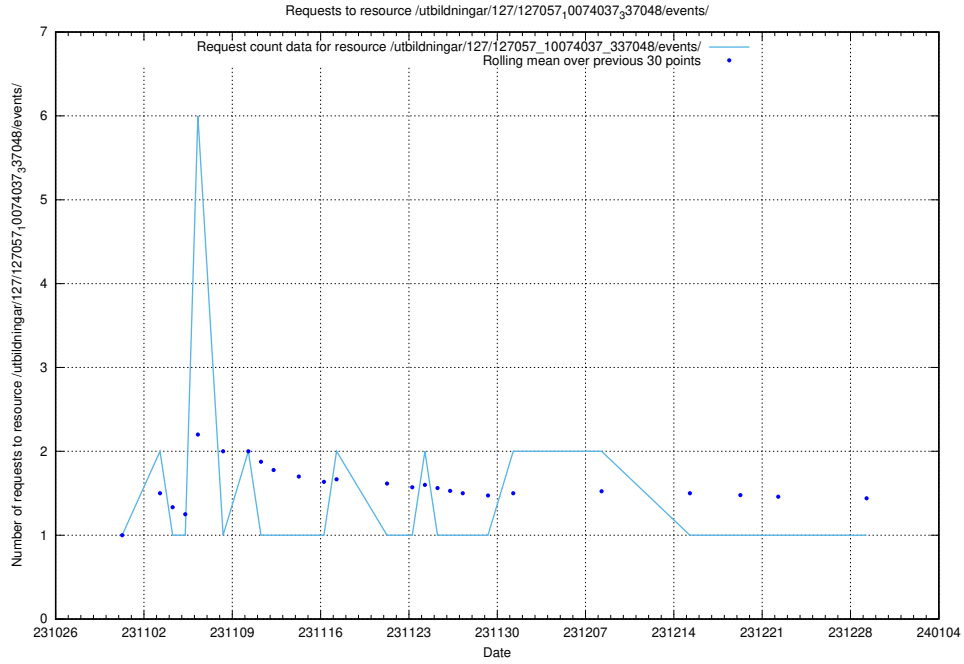

5.5008 Usage of /utbildningar/127/127057_10074037_337048/events/

Here, we count the number of requests to resource /utbildningar/127/127057_10074037_337048/events/