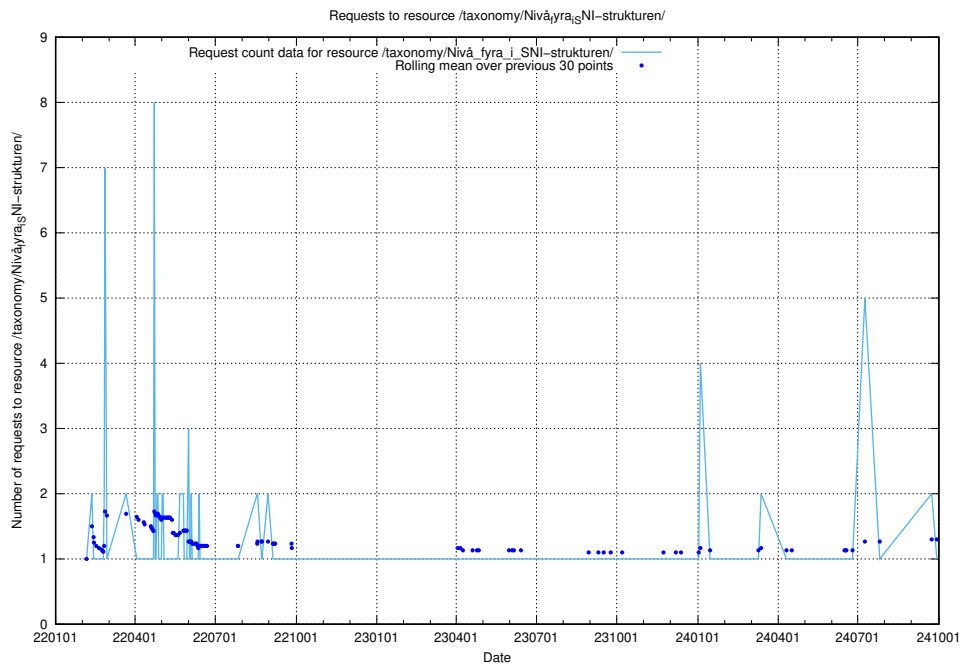

5.3309 Usage of /taxonomy/Nivå_fyra_i_SNI-strukturen/

Here, we count the number of requests to resource /taxonomy/Nivå_fyra_i_SNI-strukturen/.