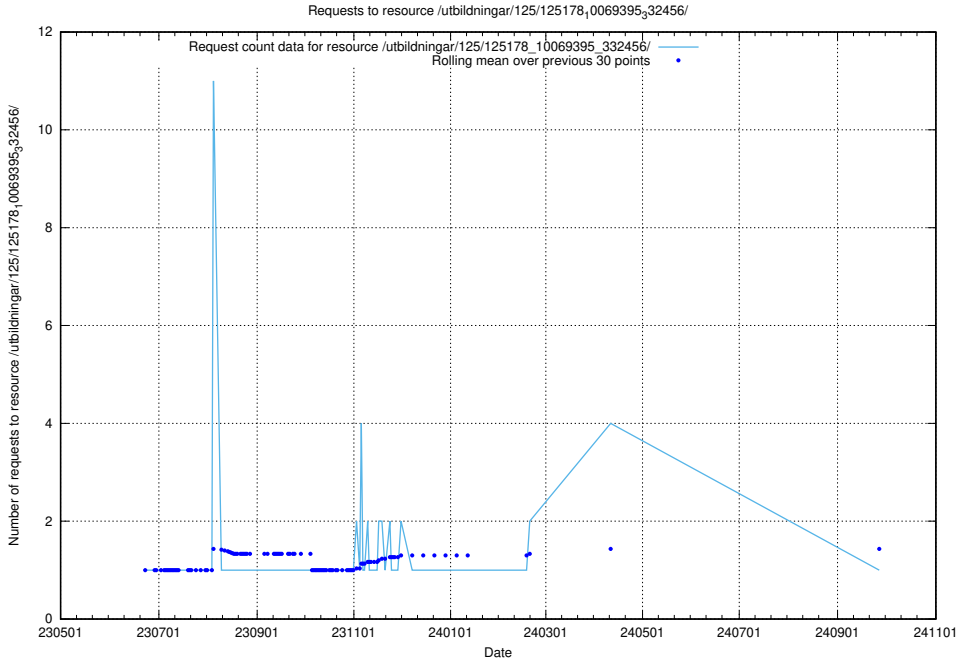

5.6528 Usage of /utbildningar/125/125178_10069395_332456/

Here, we count the number of requests to resource /utbildningar/125/125178_10069395_332456/.