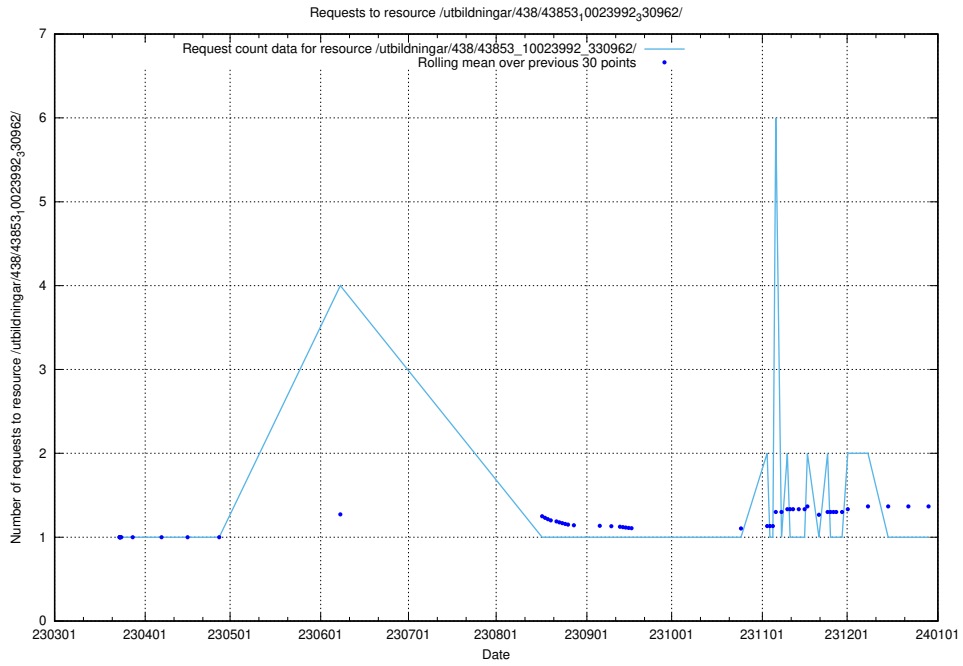

5.7168 Usage of /utbildningar/438/43853_10023992_330962/

Here, we count the number of requests to resource /utbildningar/438/43853_10023992_330962/.