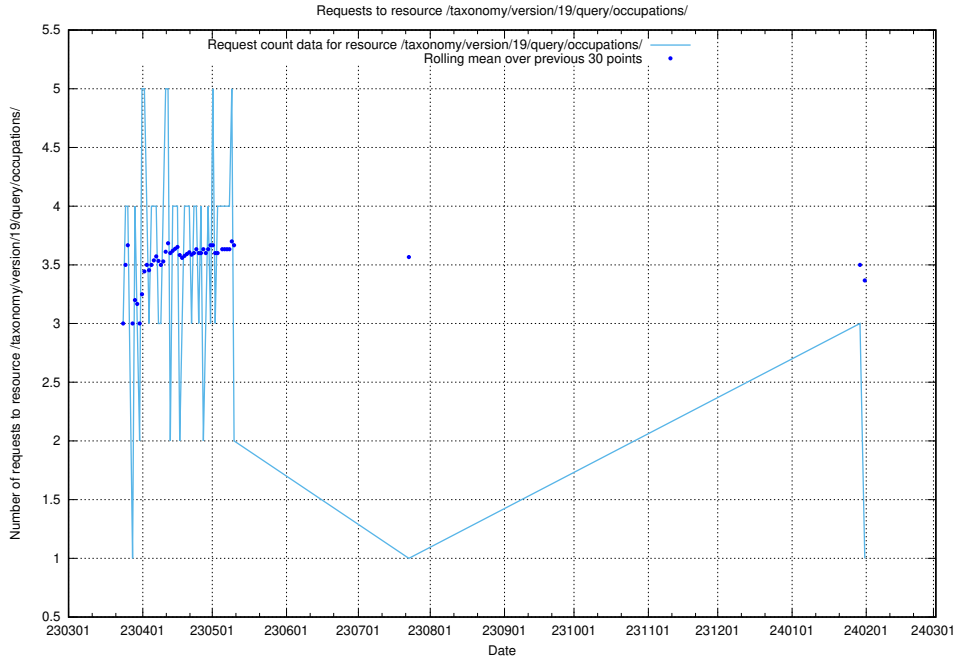

5.6969 Usage of /taxonomy/version/19/query/occupations/

Here, we count the number of requests to resource /taxonomy/version/19/query/occupations/.