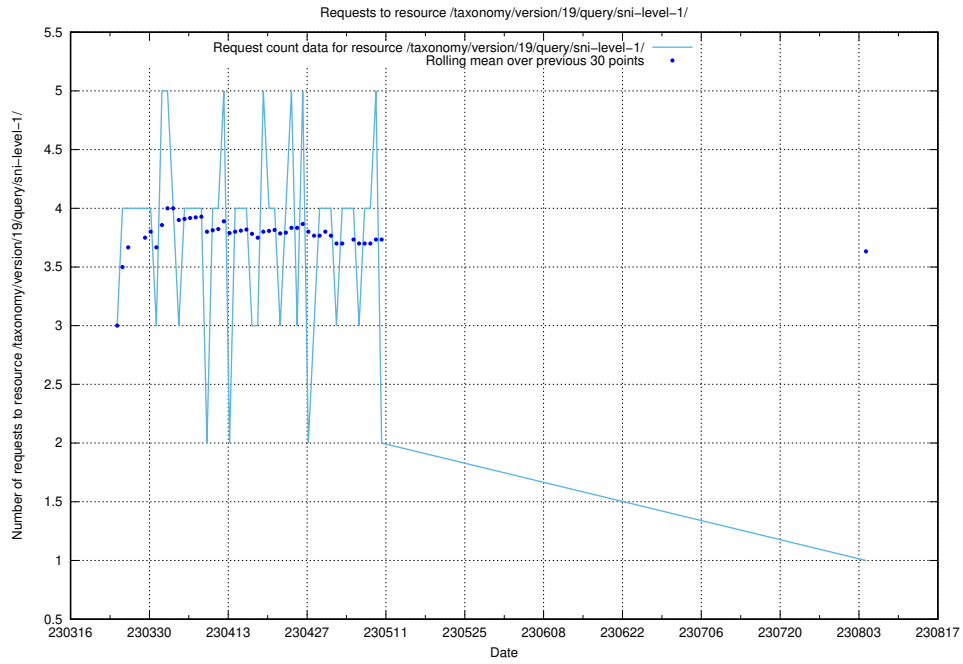

5.6965 Usage of /taxonomy/version/19/query/sni-level-1/

Here, we count the number of requests to resource /taxonomy/version/19/query/sni-level-1/.