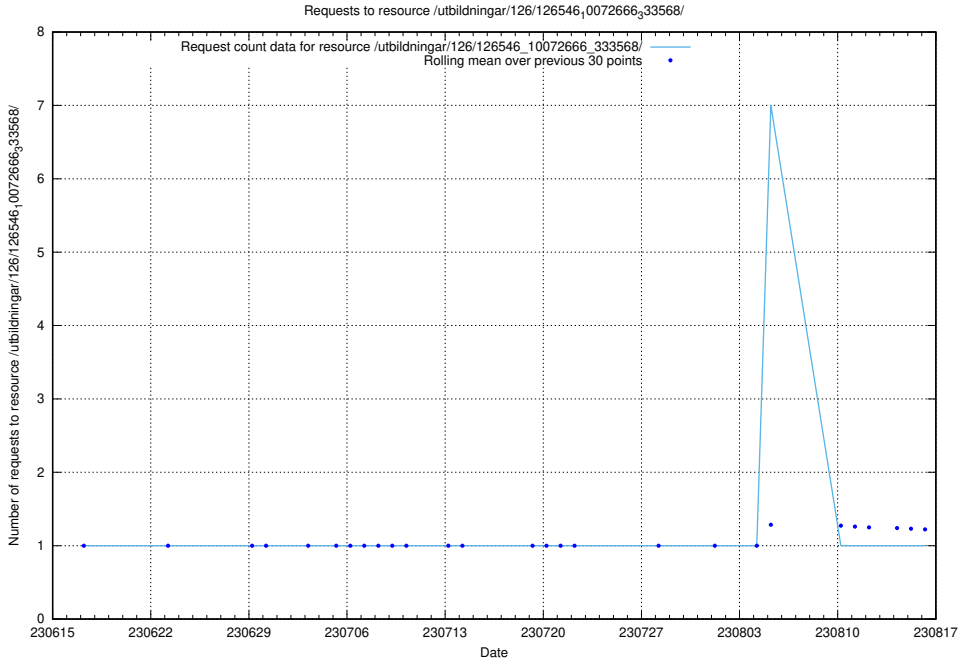

5.6664 Usage of /utbildningar/126/126546_10072666_333568/

Here, we count the number of requests to resource /utbildningar/126/126546_10072666_333568/.