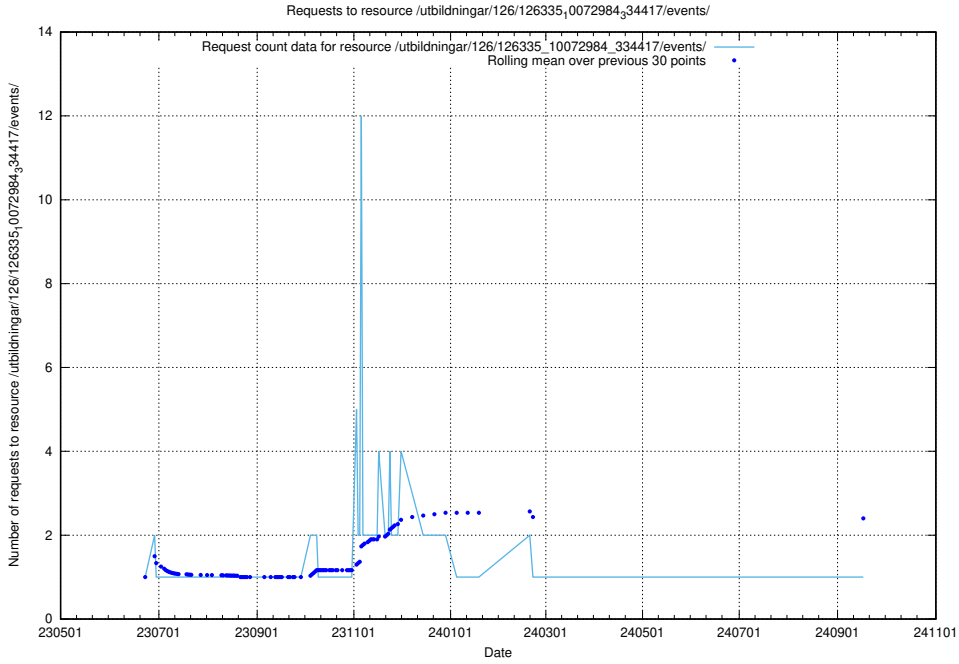

5.6469 Usage of /utbildningar/126/126335_10072984_334417/events/

Here, we count the number of requests to resource /utbildningar/126/126335_10072984_334417/events/