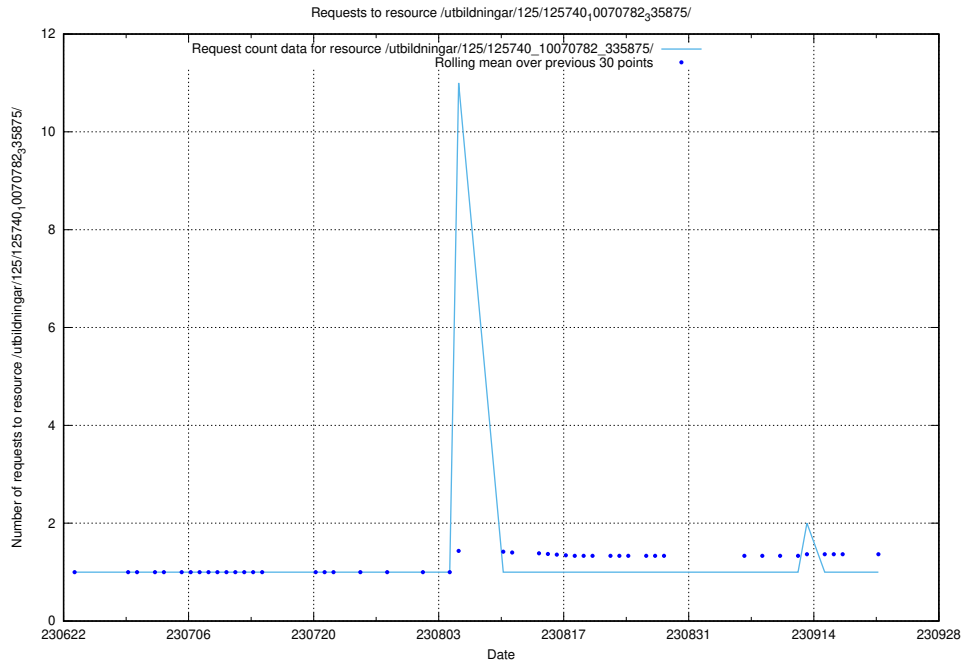

5.6491 Usage of /utbildningar/125/125740_10070782_335875/

Here, we count the number of requests to resource /utbildningar/125/125740_10070782_335875/.