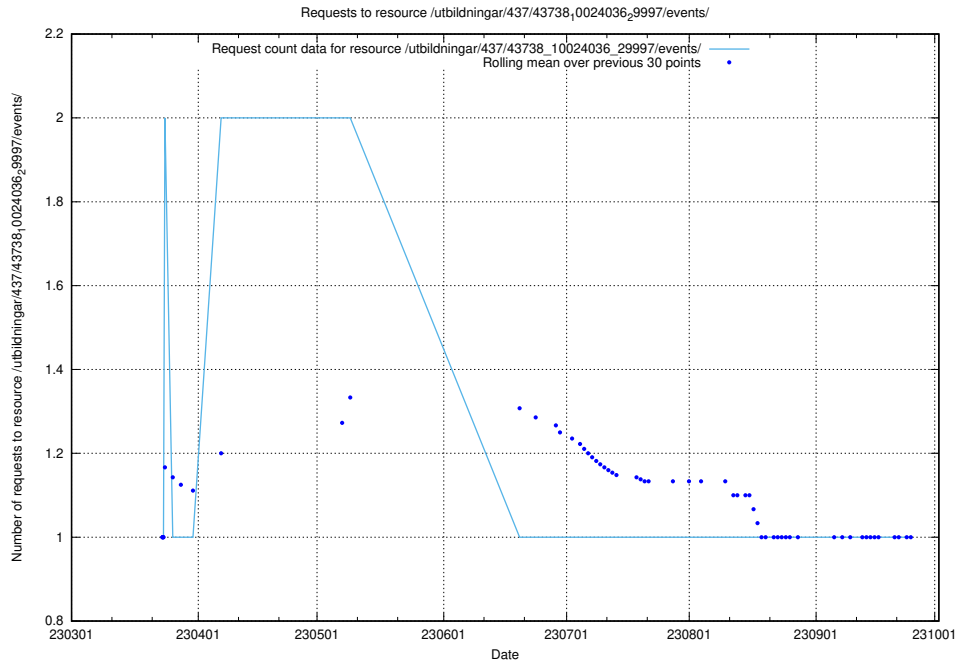

5.7235 Usage of /utbildningar/437/43738_10024036_29997/events/

Here, we count the number of requests to resource /utbildningar/437/43738_10024036_29997/events/.