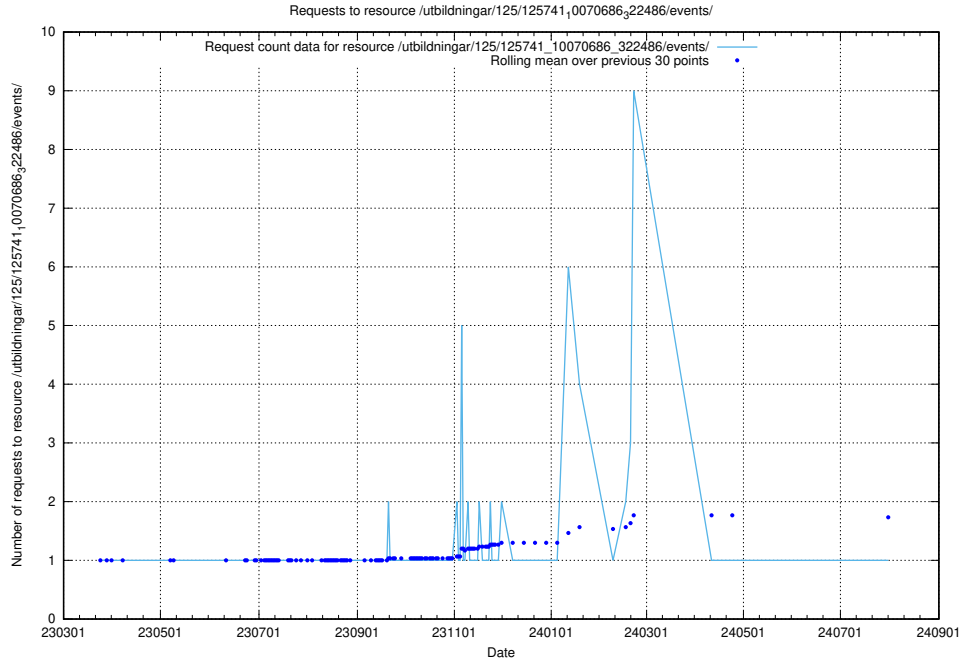

5.7069 Usage of /utbildningar/125/125741_10070686_322486/events/

Here, we count the number of requests to resource /utbildningar/125/125741_10070686_322486/events/