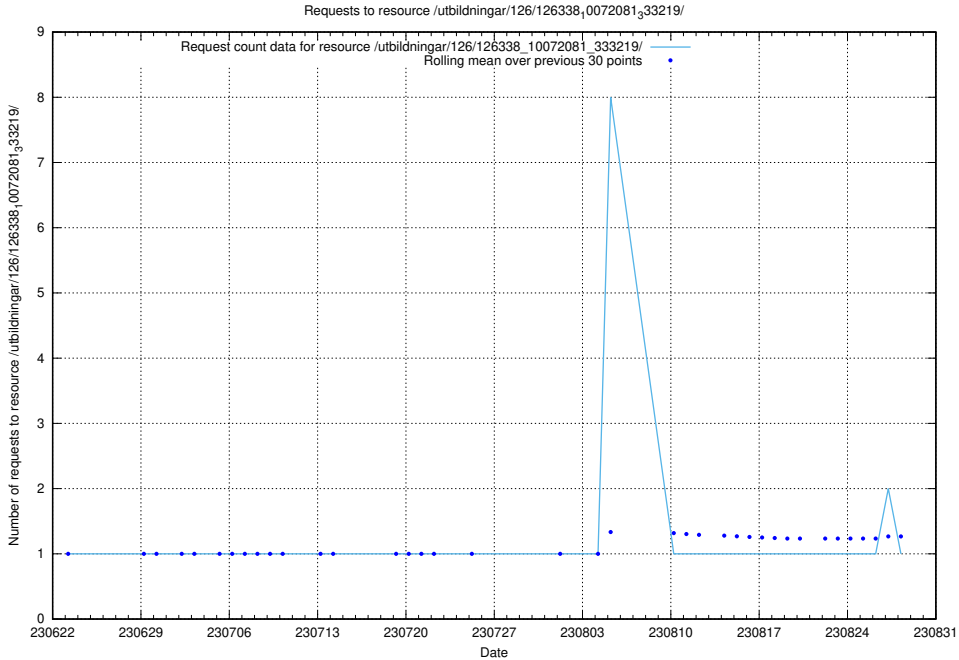

5.6463 Usage of /utbildningar/126/126338_10072081_333219/

Here, we count the number of requests to resource /utbildningar/126/126338_10072081_333219/.