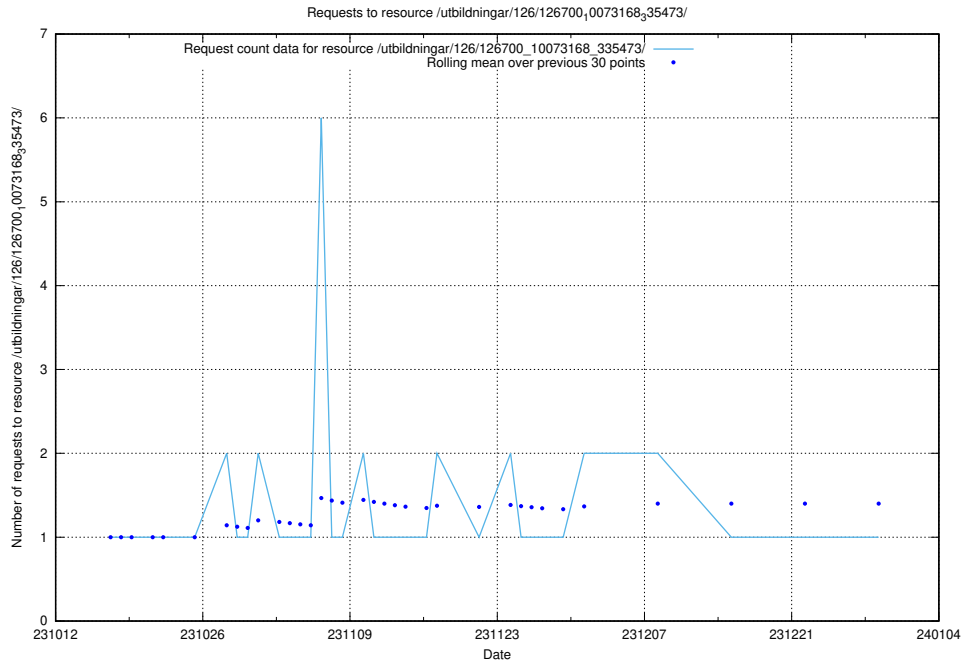

5.5138 Usage of /utbildningar/126/126700_10073168_335473/

Here, we count the number of requests to resource /utbildningar/126/126700_10073168_335473/.