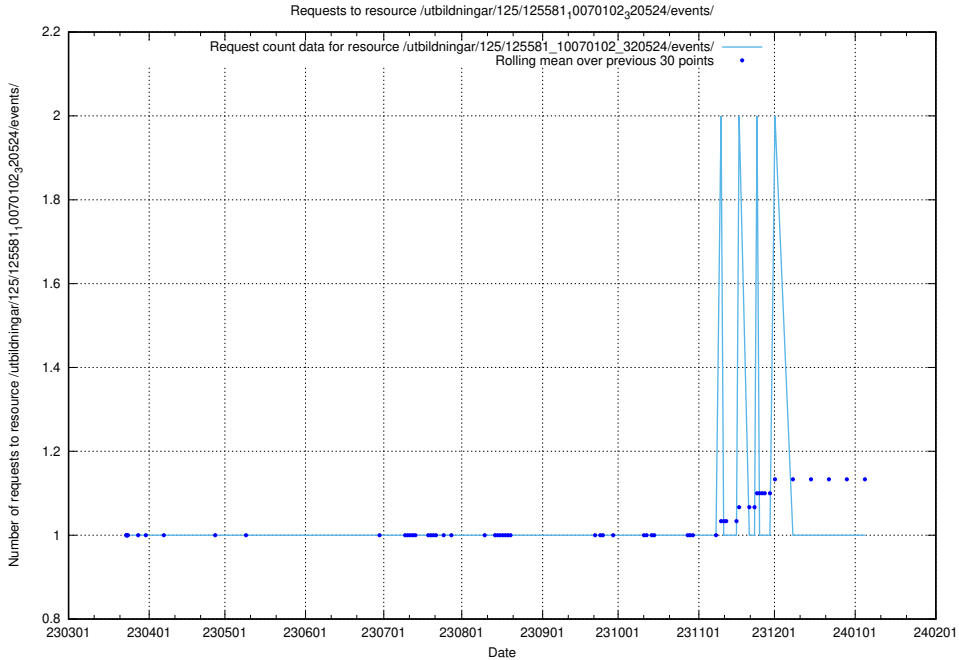

5.1184 Usage of /utbildningar/125/125581_10070102_320524/events/

Here, we count the number of requests to resource /utbildningar/125/125581_10070102_320524/events/