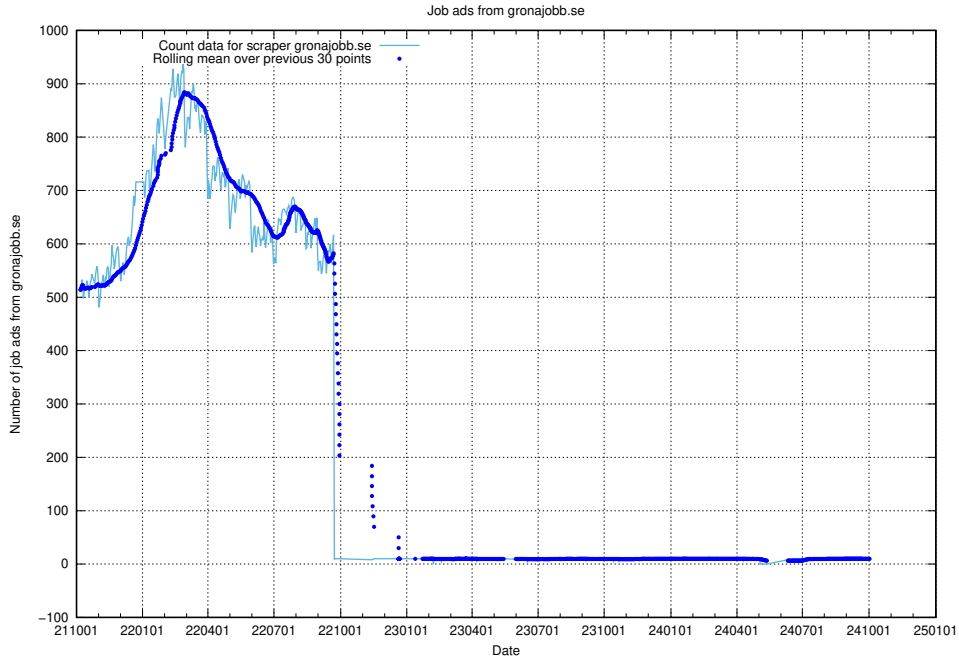

### 13.18 Number of ads by scraper gronajobb.se

Here, we count the number of job ads scraped from gronajobb.se.