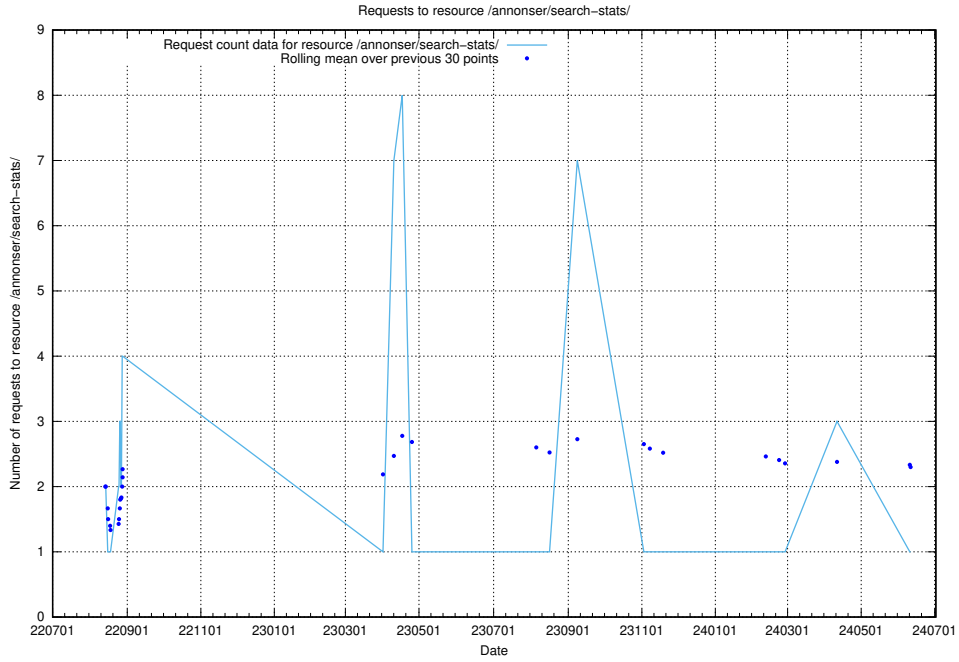

5.7309 Usage of /annonser/search-stats/

Here, we count the number of requests to resource /annonser/search-stats/.