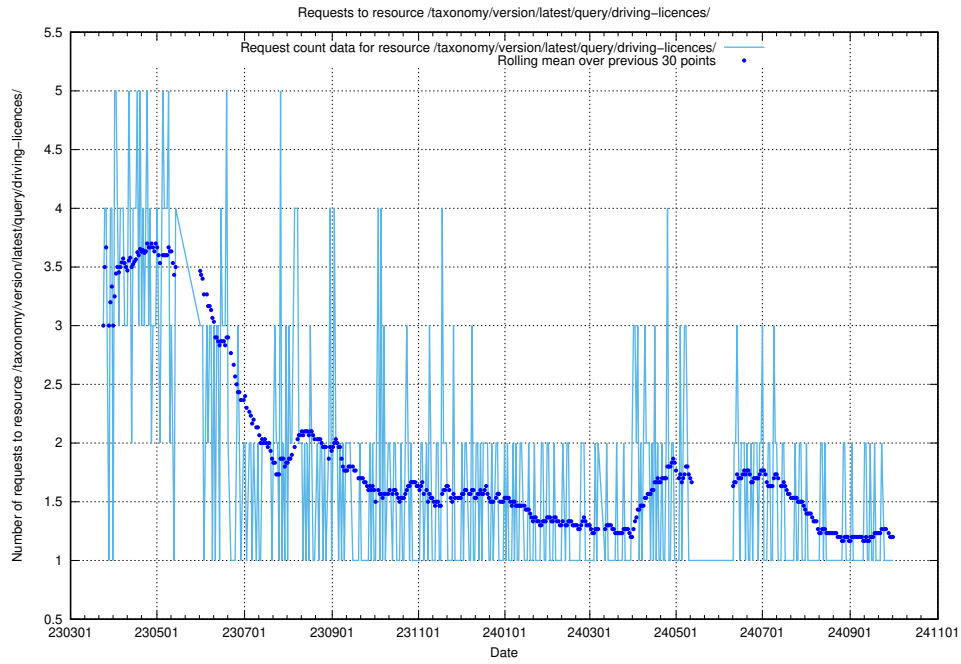

5.6933 Usage of /taxonomy/version/latest/query/driving-licences/

Here, we count the number of requests to resource /taxonomy/version/latest/query/driving-licences/.