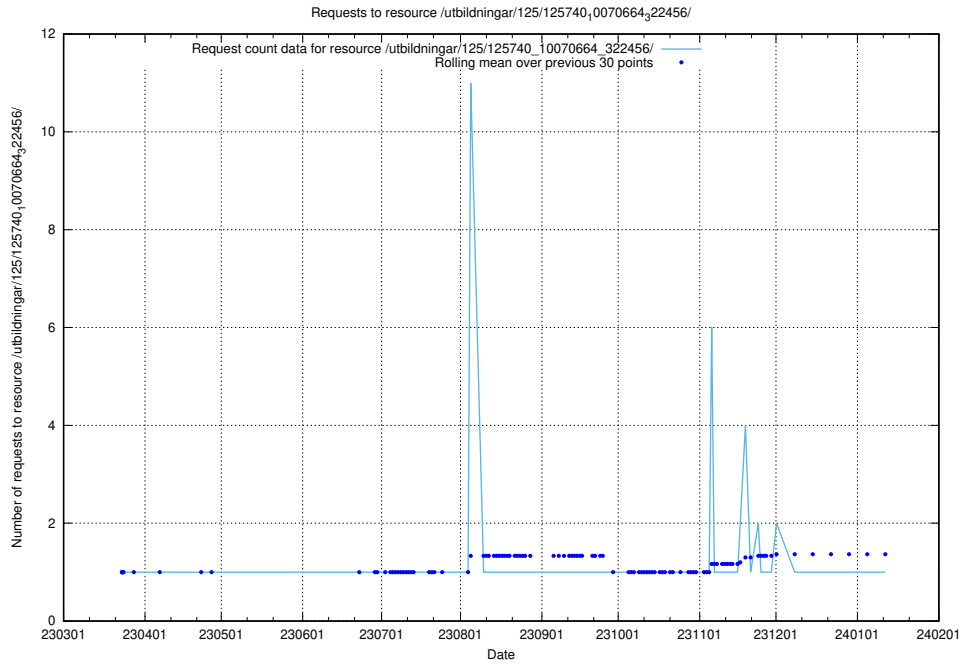

5.1095 Usage of /utbildningar/125/125740_10070664_322456/

Here, we count the number of requests to resource /utbildningar/125/125740_10070664_322456/.