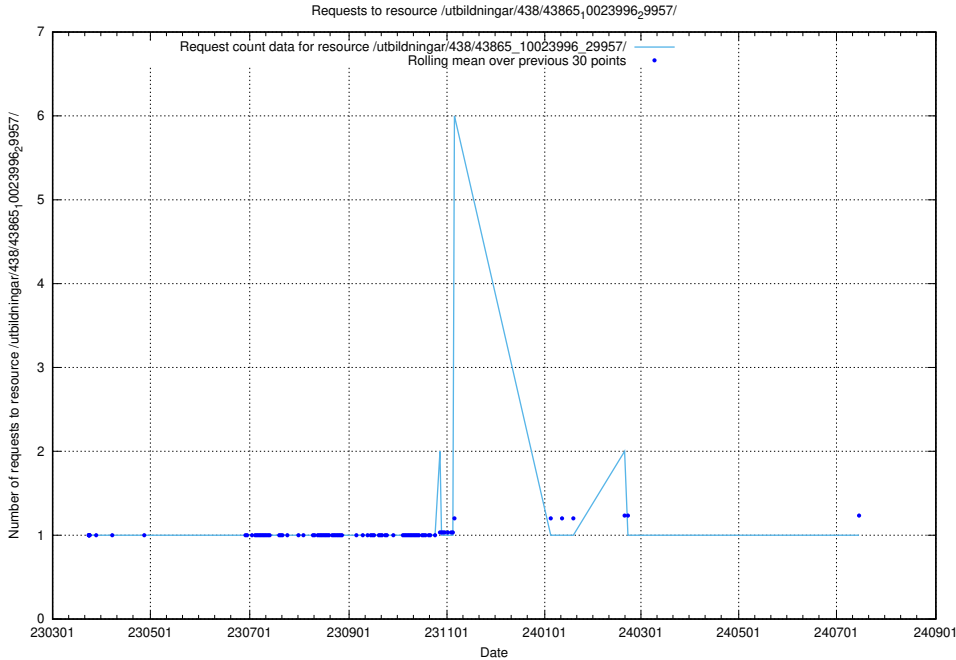

5.7163 Usage of /utbildningar/438/43865_10023996_29957/

Here, we count the number of requests to resource /utbildningar/438/43865_10023996_29957/.