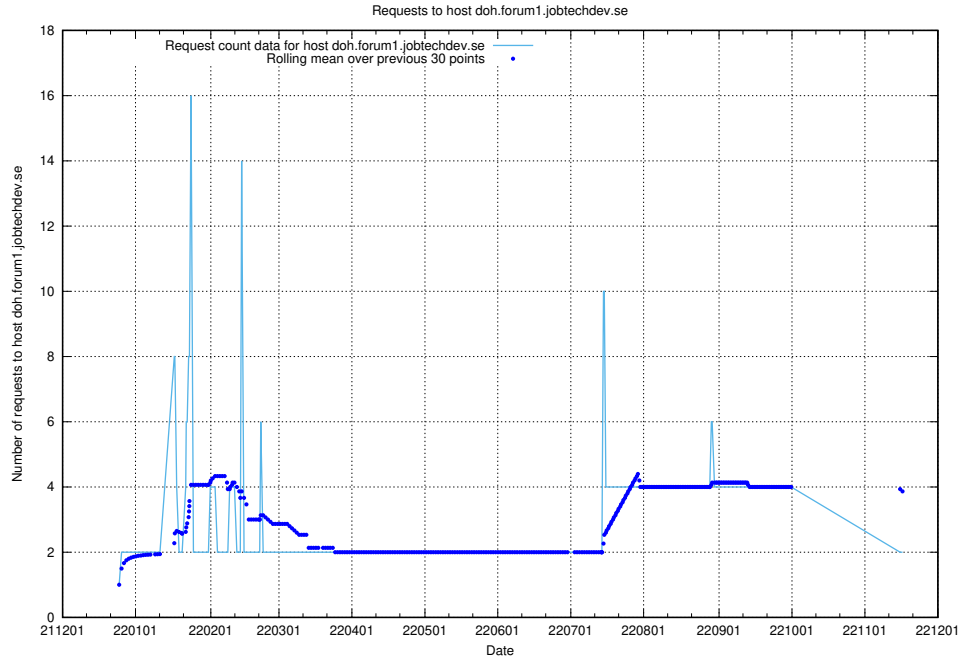

### 7.367 Usage of doh.forum1.jobtechdev.se

Here, we count the number of requests to host doh.forum1.jobtechdev.se.