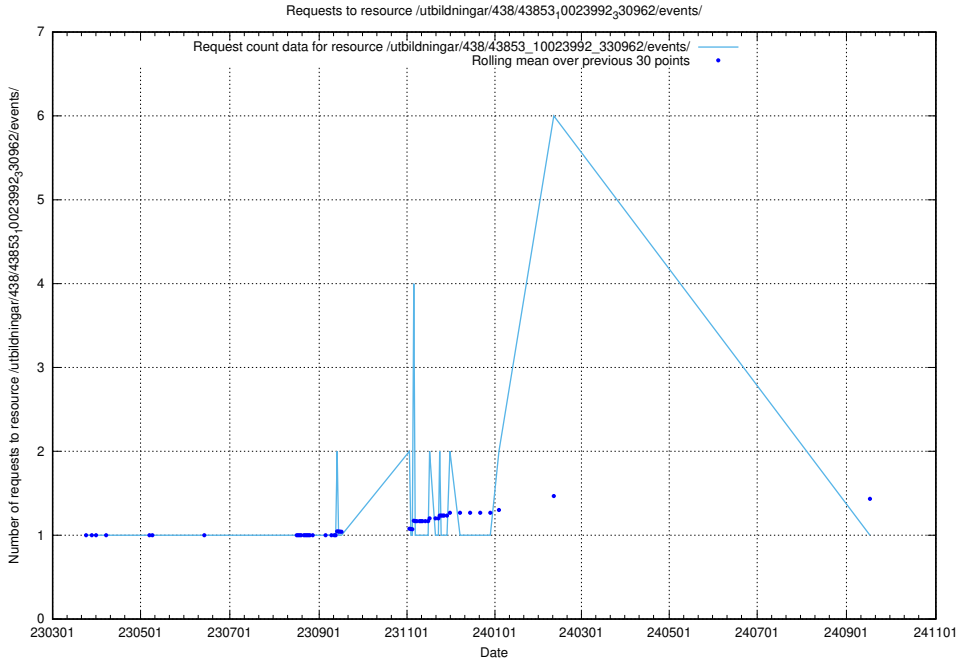

5.7001 Usage of /utbildningar/438/43853_10023992_330962/events/

Here, we count the number of requests to resource /utbildningar/438/43853_10023992_330962/events/.