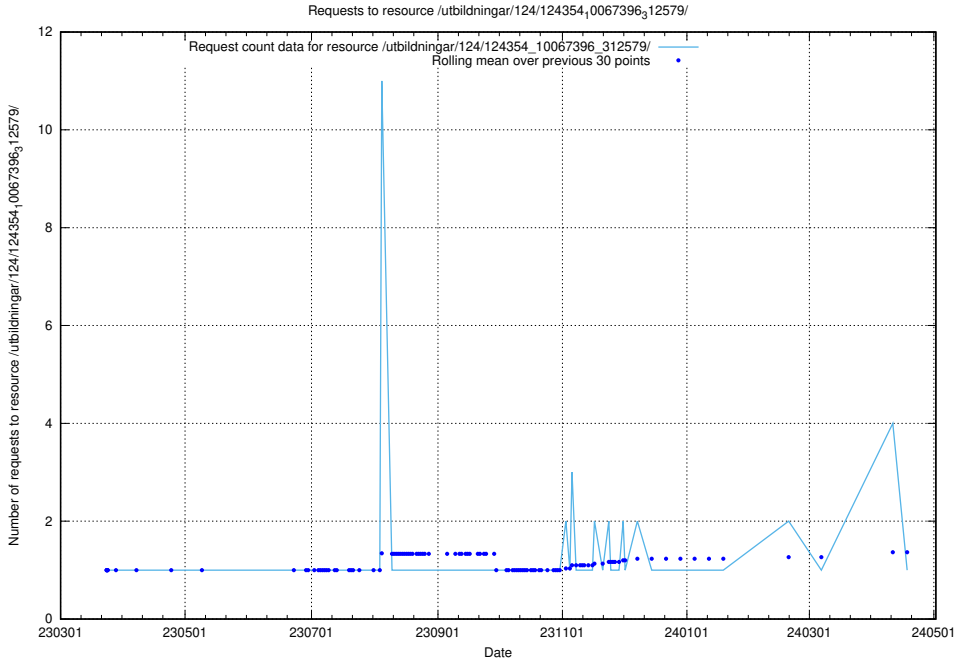

5.4752 Usage of /utbildningar/124/124354_10067396_312579/

Here, we count the number of requests to resource /utbildningar/124/124354_10067396_312579/.