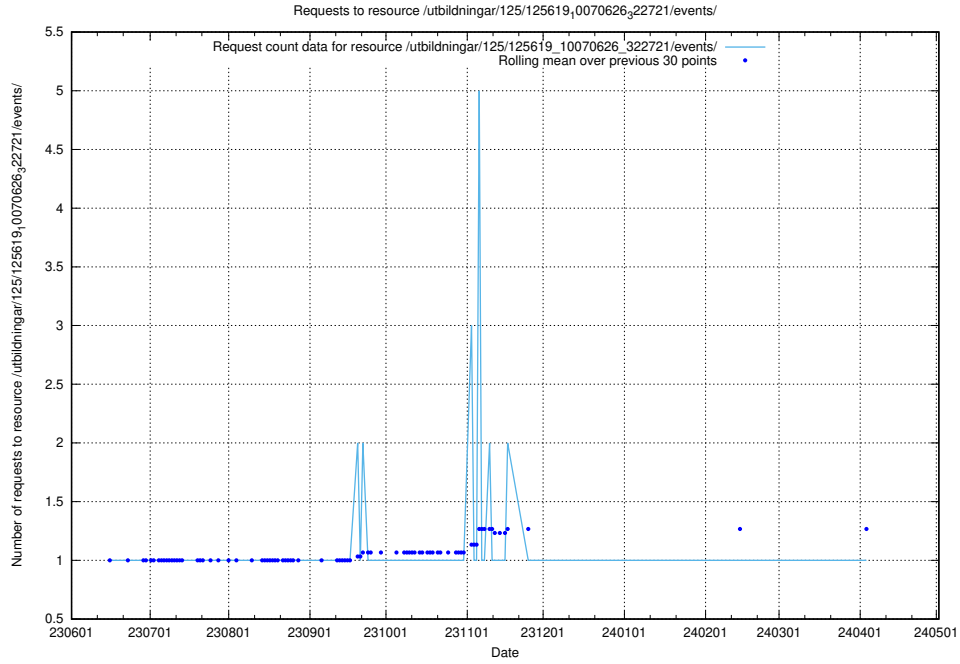

5.6672 Usage of /utbildningar/125/125619_10070626_322721/events/

Here, we count the number of requests to resource /utbildningar/125/125619_10070626_322721/events/