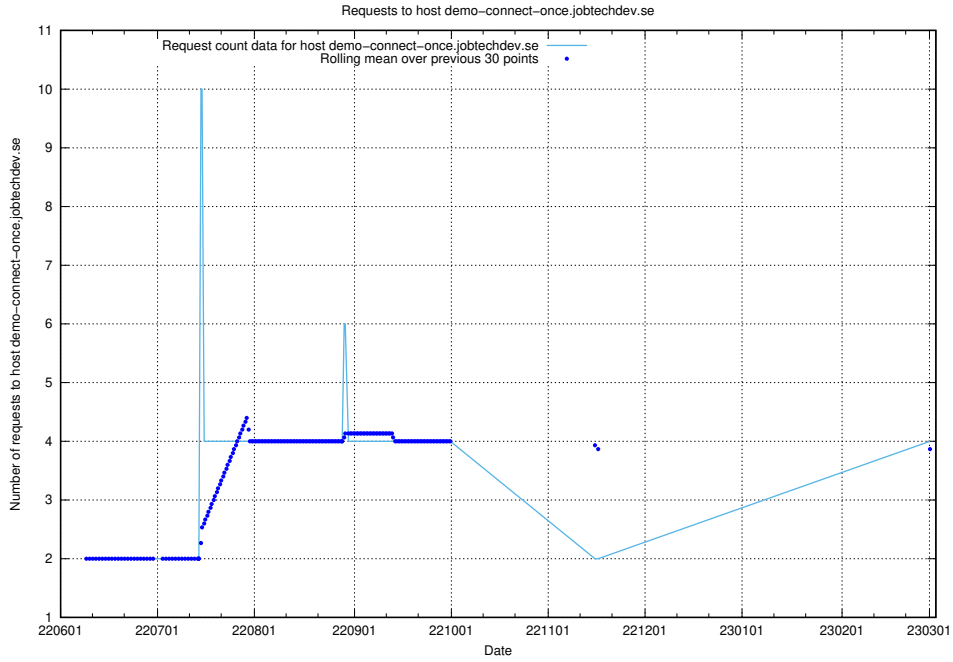

7.150 Usage of demo-connect-once.jobtechdev.se

Here, we count the number of requests to host demo-connect-once.jobtechdev.se.