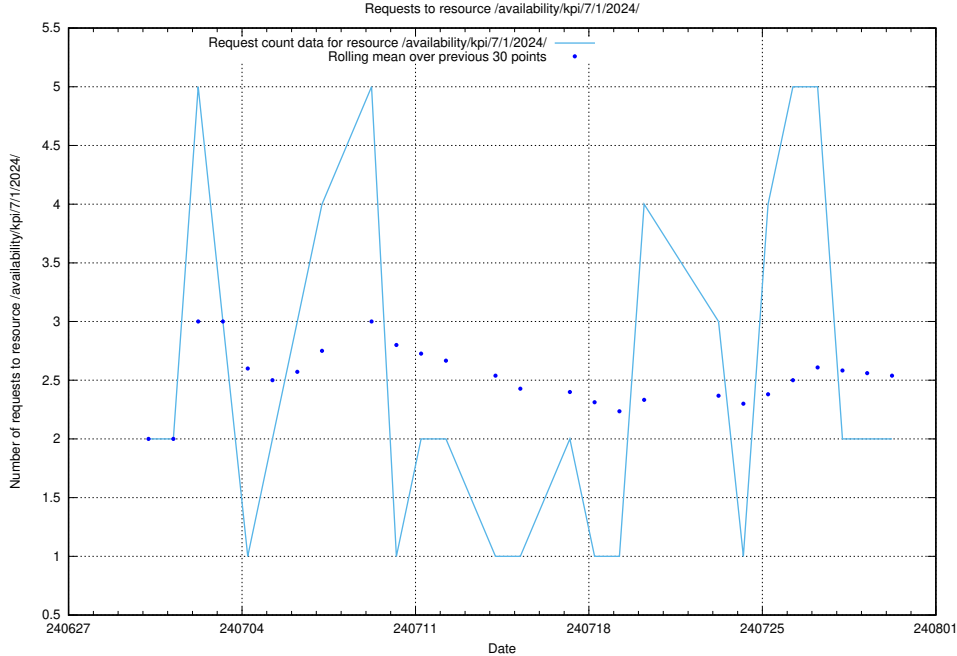

5.636 Usage of /availability/kpi/7/1/2024/

Here, we count the number of requests to resource /availability/kpi/7/1/2024/.