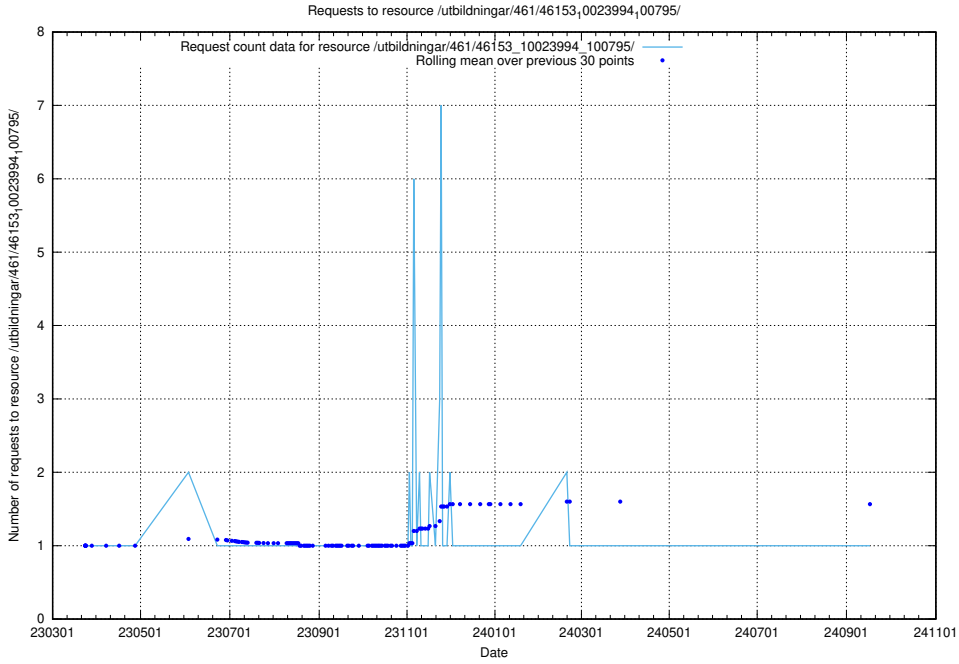

5.7158 Usage of /utbildningar/461/46153_10023994_100795/

Here, we count the number of requests to resource /utbildningar/461/46153_10023994_100795/.