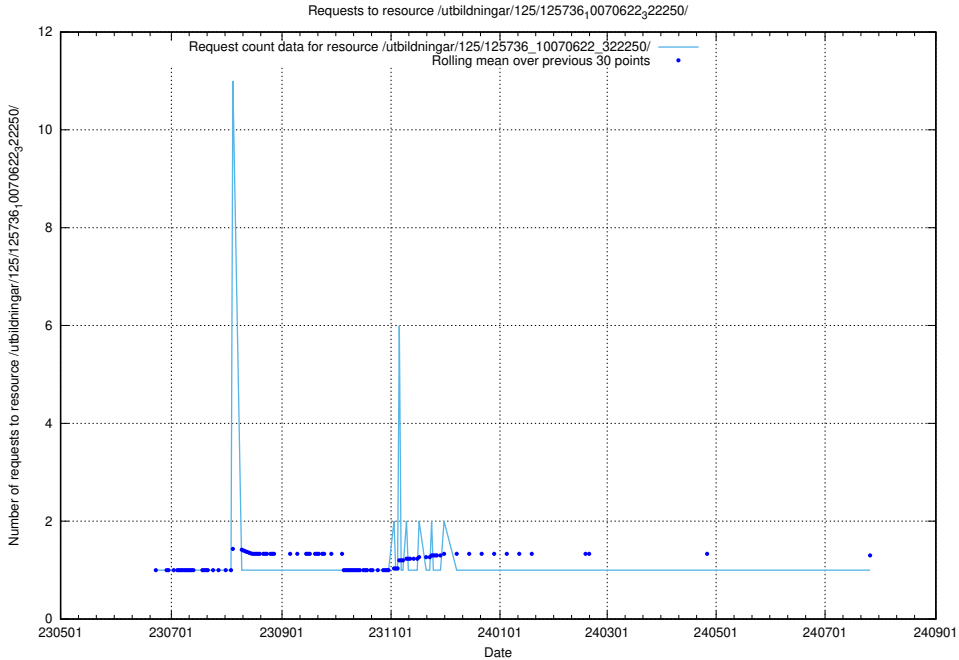

5.6495 Usage of /utbildningar/125/125736_10070622_322250/

Here, we count the number of requests to resource /utbildningar/125/125736_10070622_322250/.