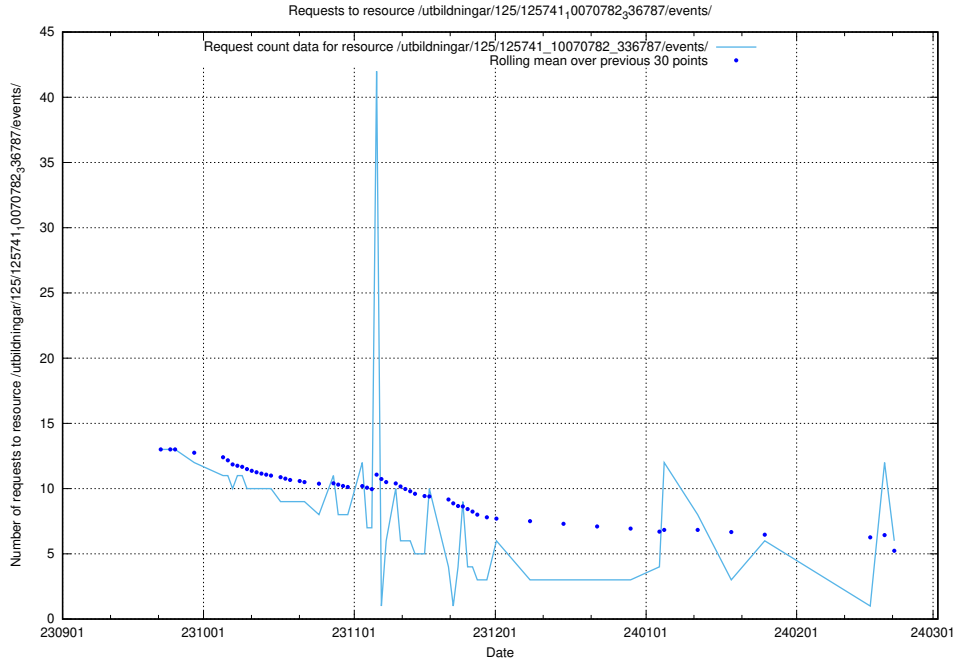

5.146 Usage of /utbildningar/125/125741_10070782_336787/events/

Here, we count the number of requests to resource /utbildningar/125/125741_10070782_336787/events/