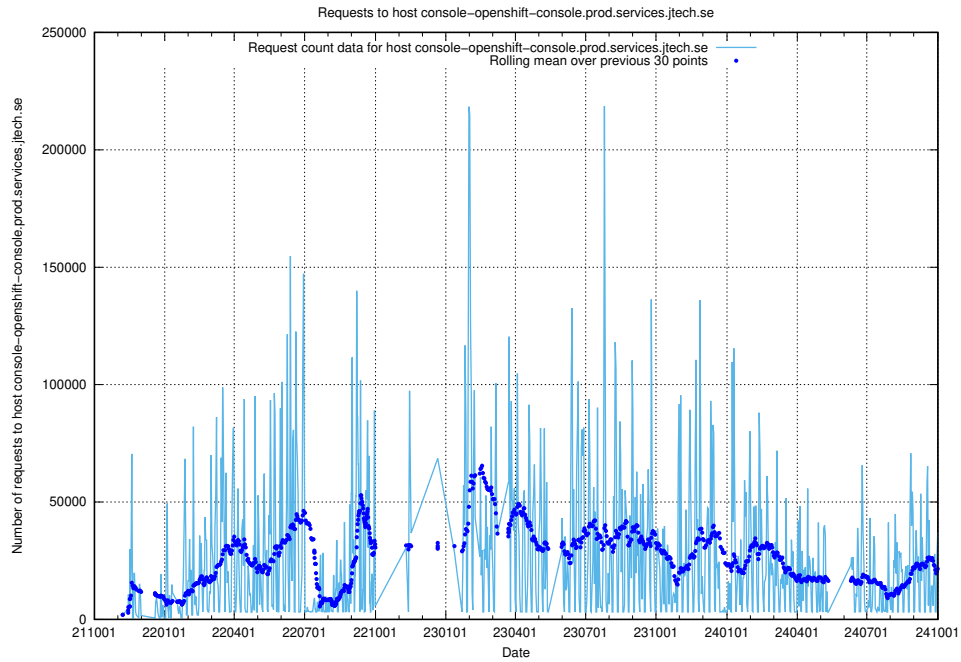

7.7 Usage of console-openshift-console.prod.services.jtech.se

Here, we count the number of requests to host console-openshift-console.prod.services.jtech.se.