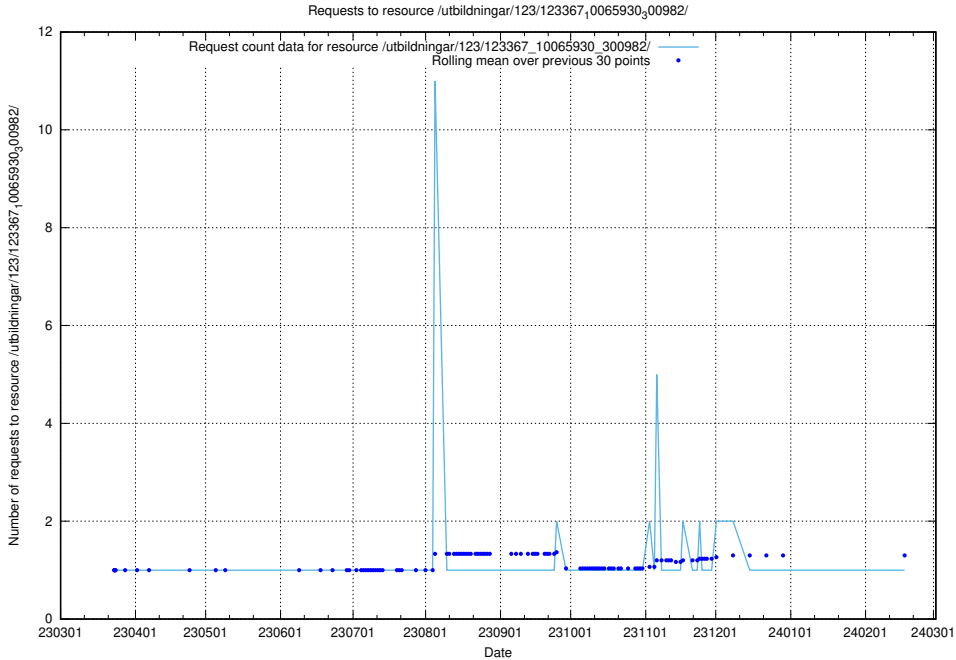

5.5465 Usage of /utbildningar/123/123367_10065930_300982/

Here, we count the number of requests to resource /utbildningar/123/123367_10065930_300982/.