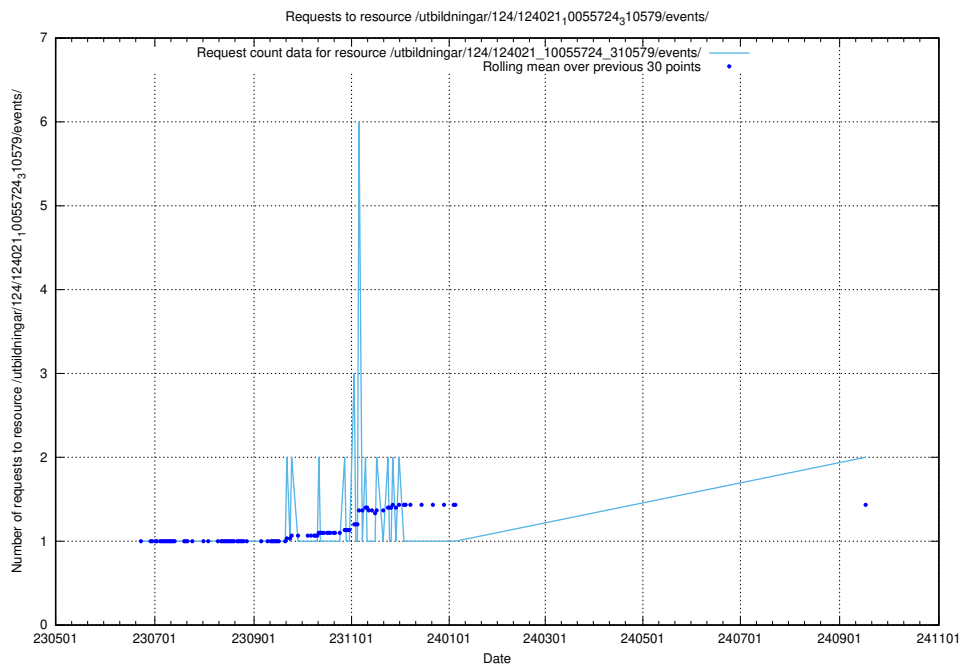

5.985 Usage of /utbildningar/124/124021_10055724_310579/events/

Here, we count the number of requests to resource /utbildningar/124/124021_10055724_310579/events/