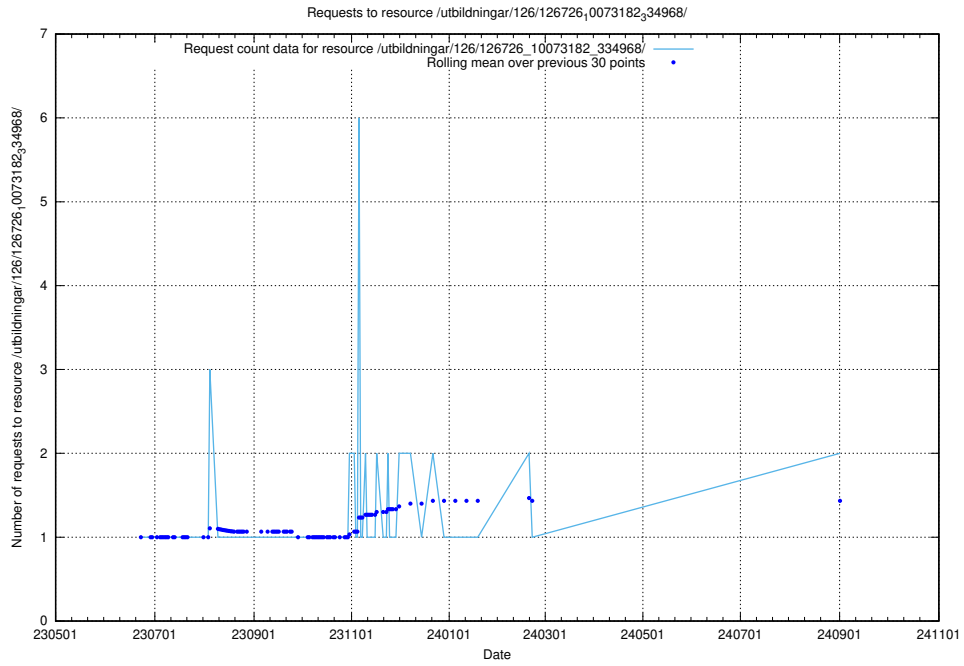

5.951 Usage of /utbildningar/126/126726_10073182_334968/

Here, we count the number of requests to resource /utbildningar/126/126726_10073182_334968/.