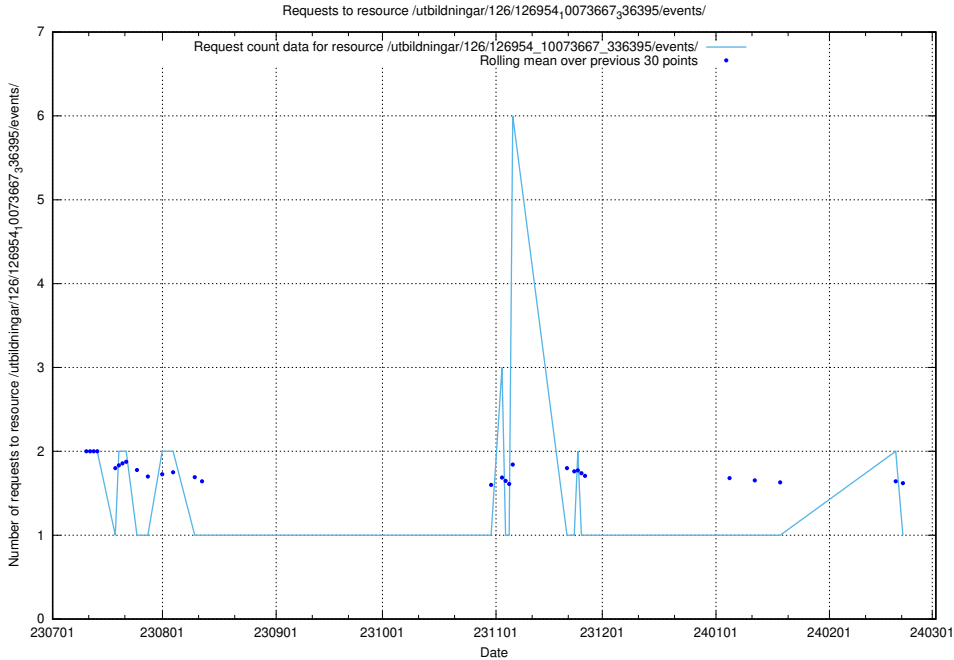

5.5951 Usage of /utbildningar/126/126954_10073667_336395/events/

Here, we count the number of requests to resource /utbildningar/126/126954_10073667_336395/events/