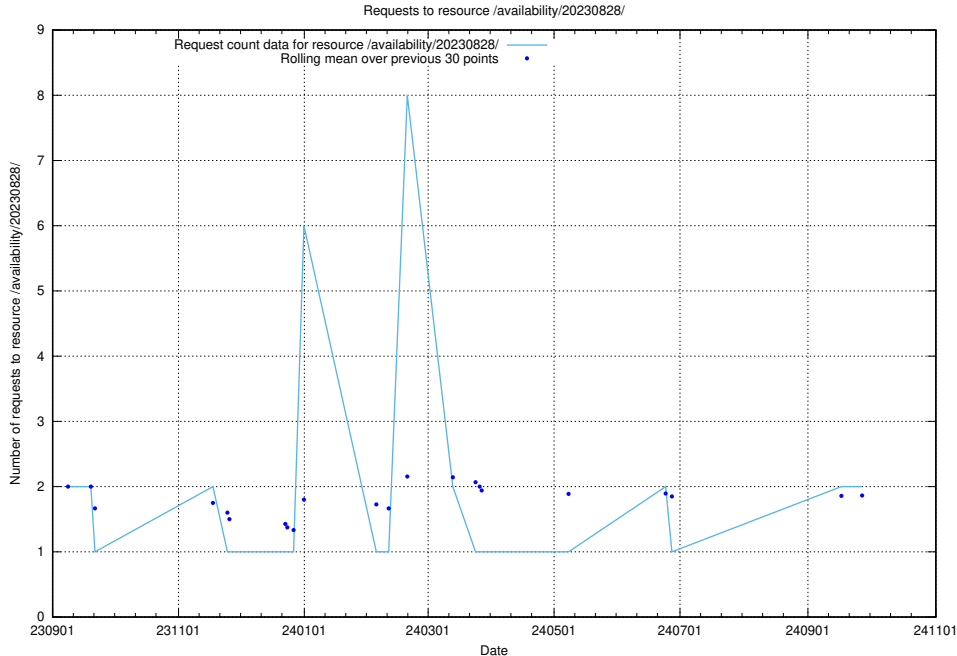

5.862 Usage of /availability/20230828/

Here, we count the number of requests to resource /availability/20230828/.