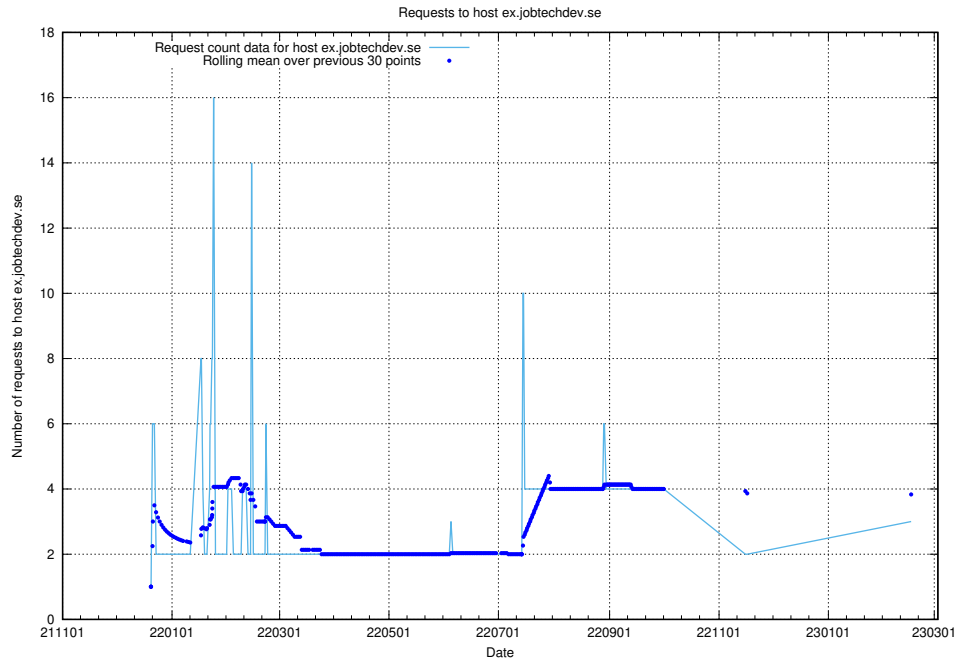

7.204 Usage of ex.jobtechdev.se

Here, we count the number of requests to host ex.jobtechdev.se.