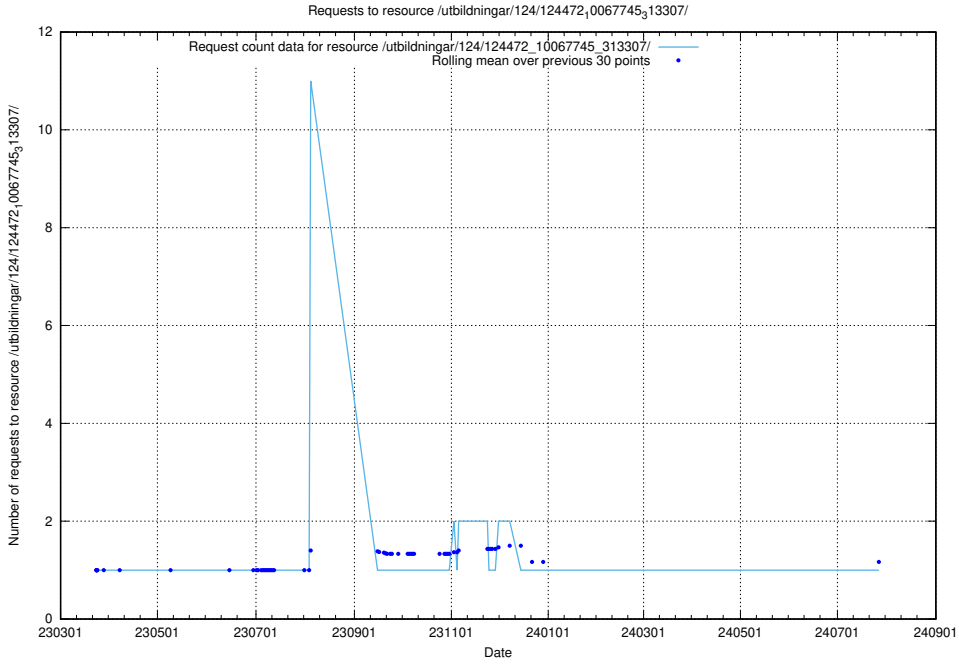

5.3882 Usage of /utbildningar/124/124472_10067745_313307/

Here, we count the number of requests to resource /utbildningar/124/124472_10067745_313307/.