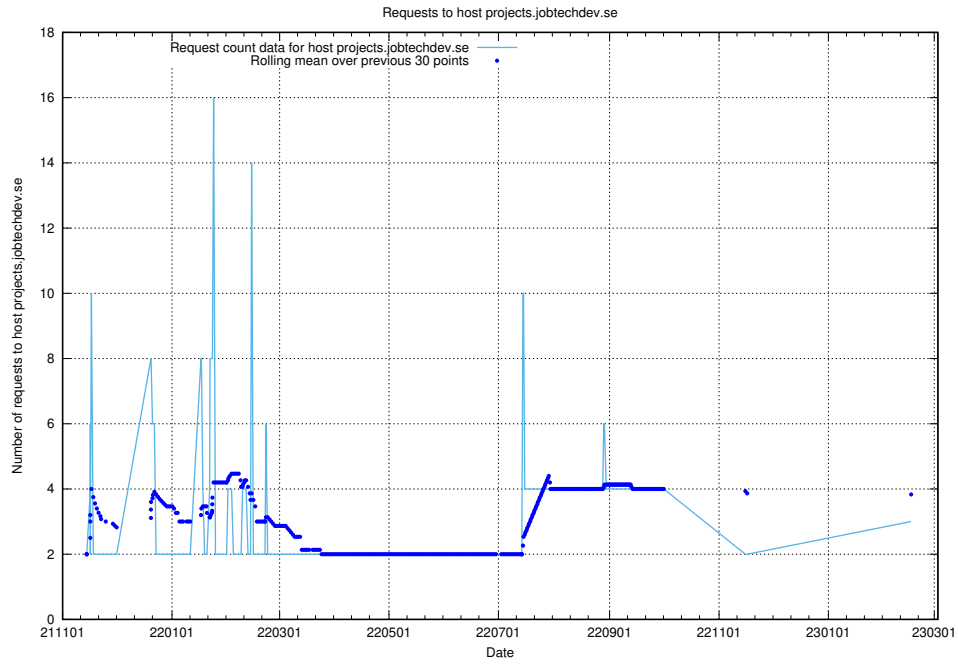

7.241 Usage of projects.jobtechdev.se

Here, we count the number of requests to host projects.jobtechdev.se.