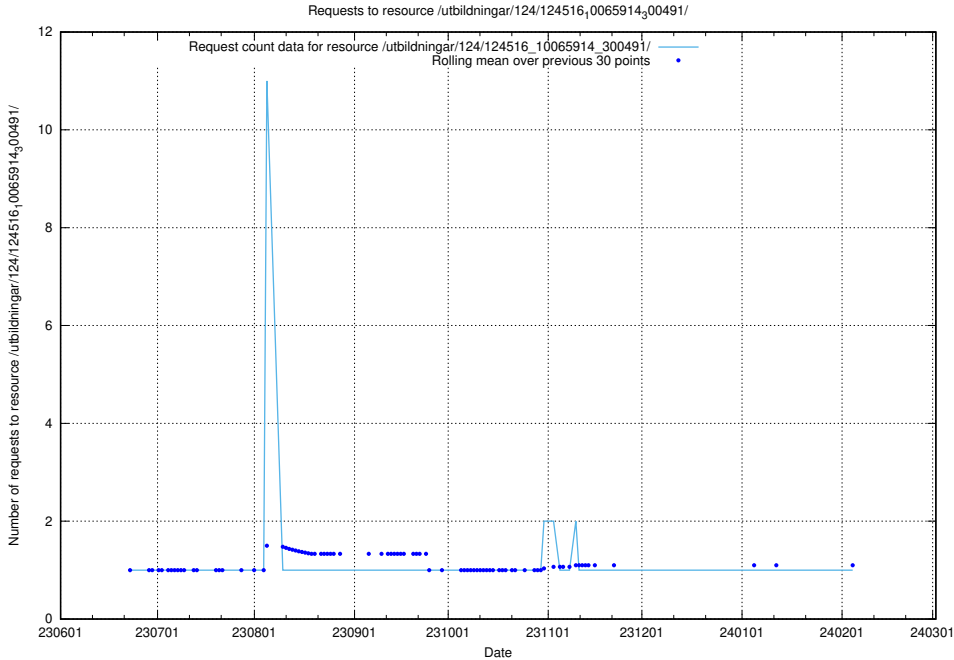

5.6568 Usage of /utbildningar/124/124516_10065914_300491/

Here, we count the number of requests to resource /utbildningar/124/124516_10065914_300491/.