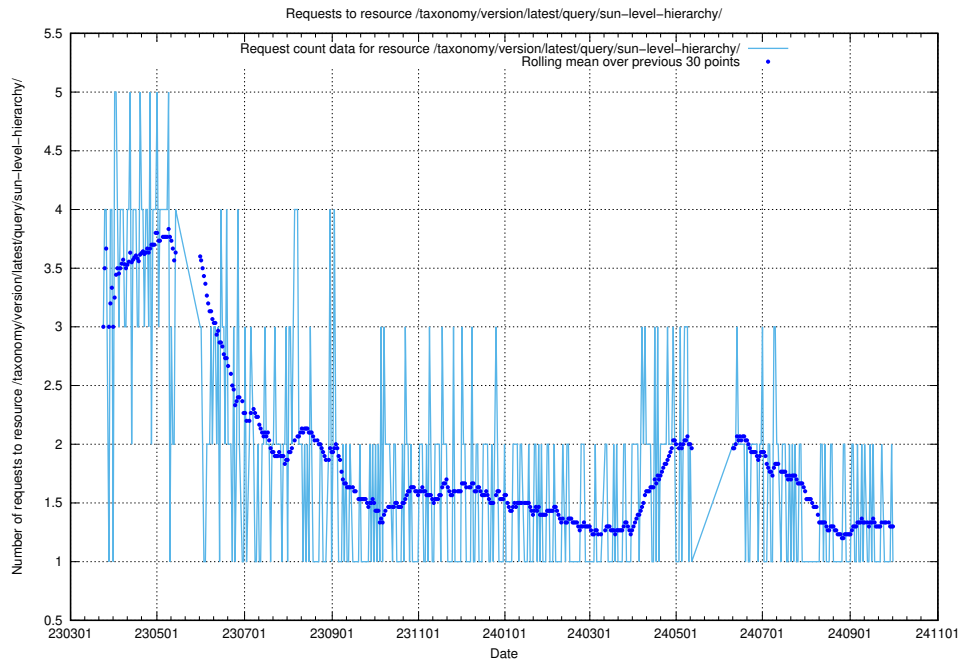

5.6889 Usage of /taxonomy/version/latest/query/sun-level-hierarchy/

Here, we count the number of requests to resource /taxonomy/version/latest/query/sun-level-hierarchy/.