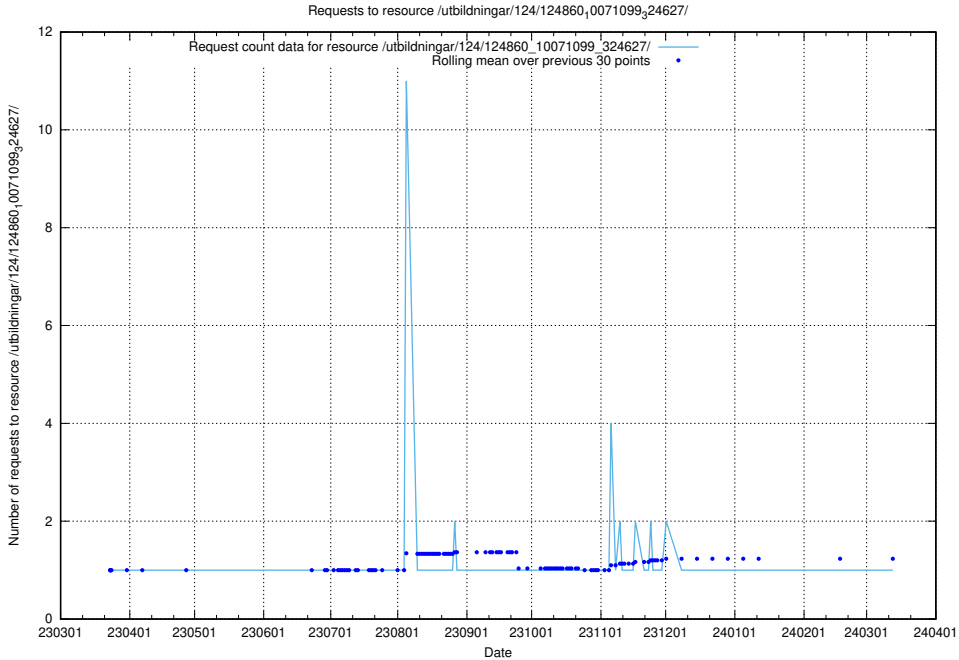

5.1263 Usage of /utbildningar/124/124860_10071099_324627/

Here, we count the number of requests to resource /utbildningar/124/124860_10071099_324627/.