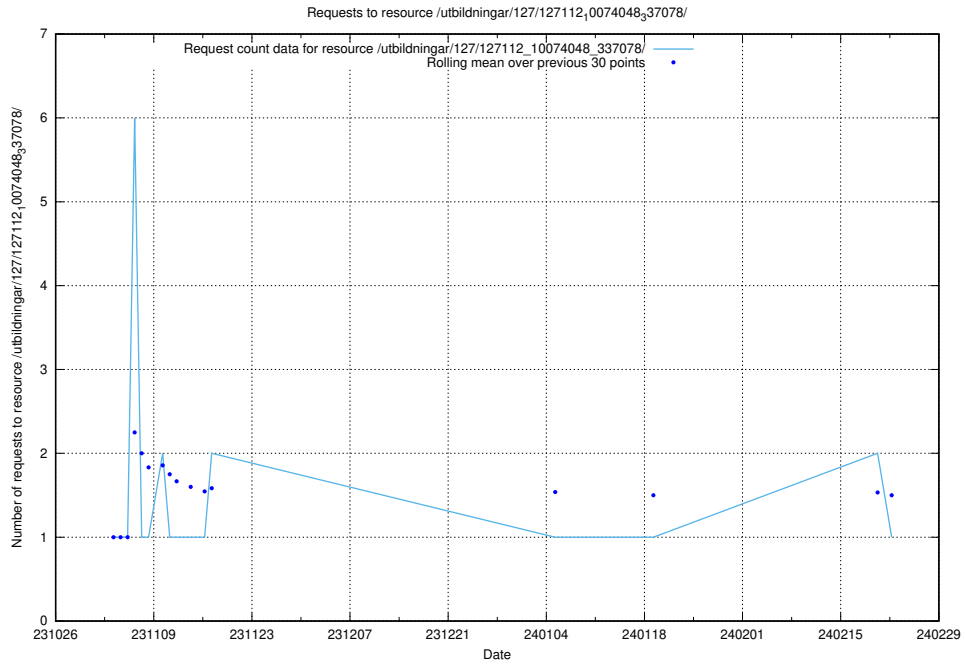

5.4993 Usage of /utbildningar/127/127112_10074048_337078/

Here, we count the number of requests to resource /utbildningar/127/127112_10074048_337078/.