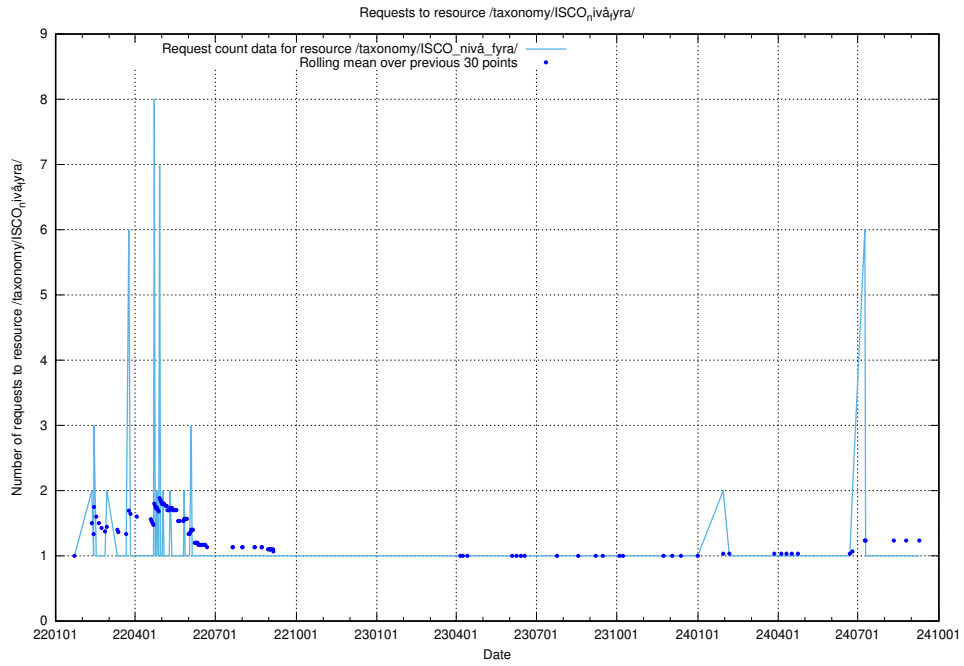

5.5793 Usage of /taxonomy/ISCO_nivå_fyra/

Here, we count the number of requests to resource /taxonomy/ISCO_nivå_fyra/.