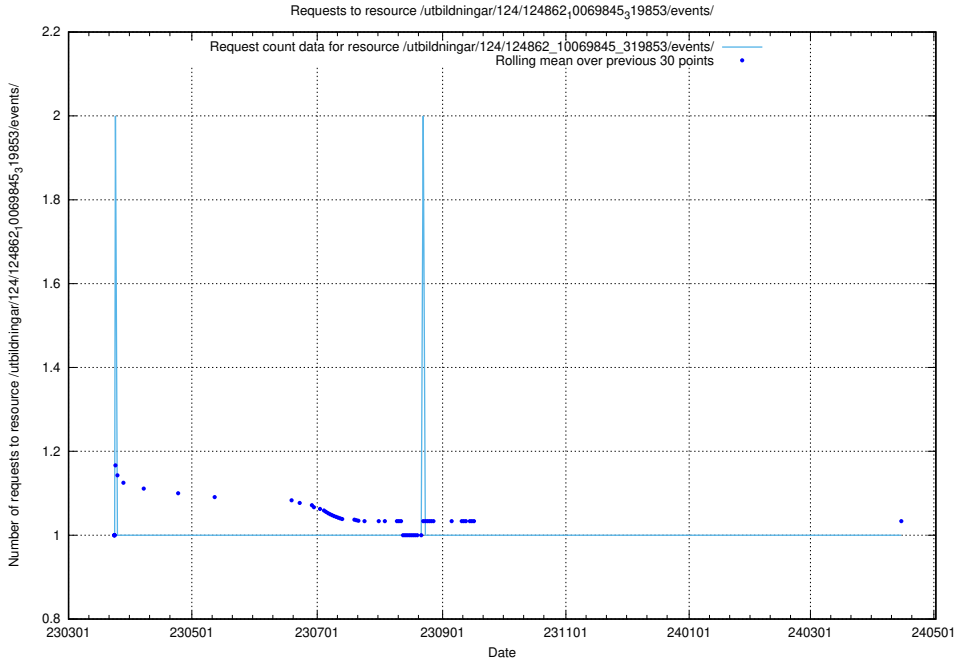

5.1255 Usage of /utbildningar/124/124862_10069845_319853/events/

Here, we count the number of requests to resource /utbildningar/124/124862_10069845_319853/events/