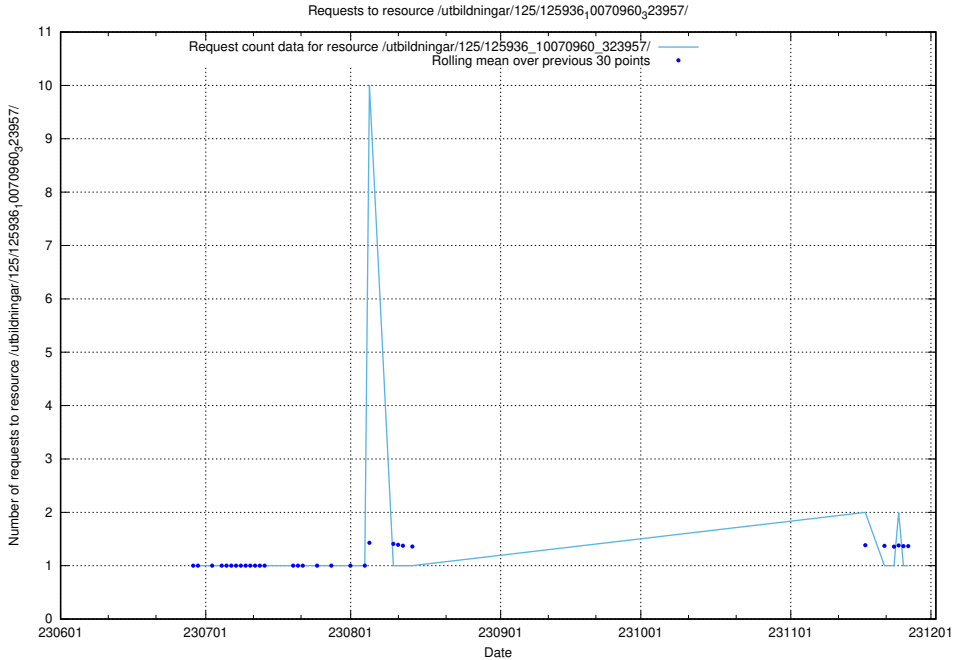

5.6288 Usage of /utbildningar/125/125936_10070960_323957/

Here, we count the number of requests to resource /utbildningar/125/125936_10070960_323957/.