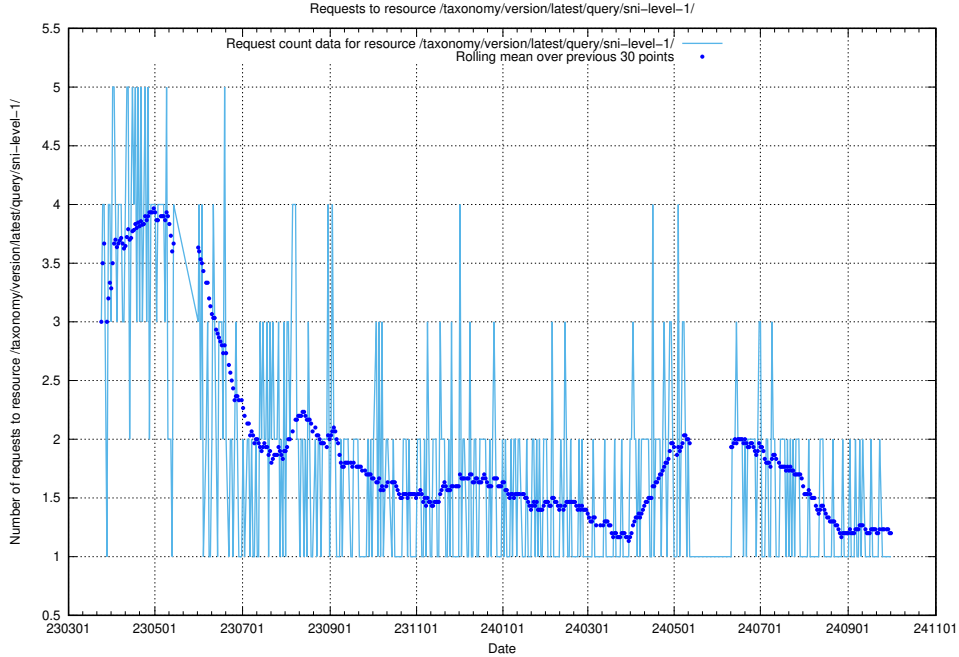

5.6913 Usage of /taxonomy/version/latest/query/sni-level-1/

Here, we count the number of requests to resource /taxonomy/version/latest/query/sni-level-1/.