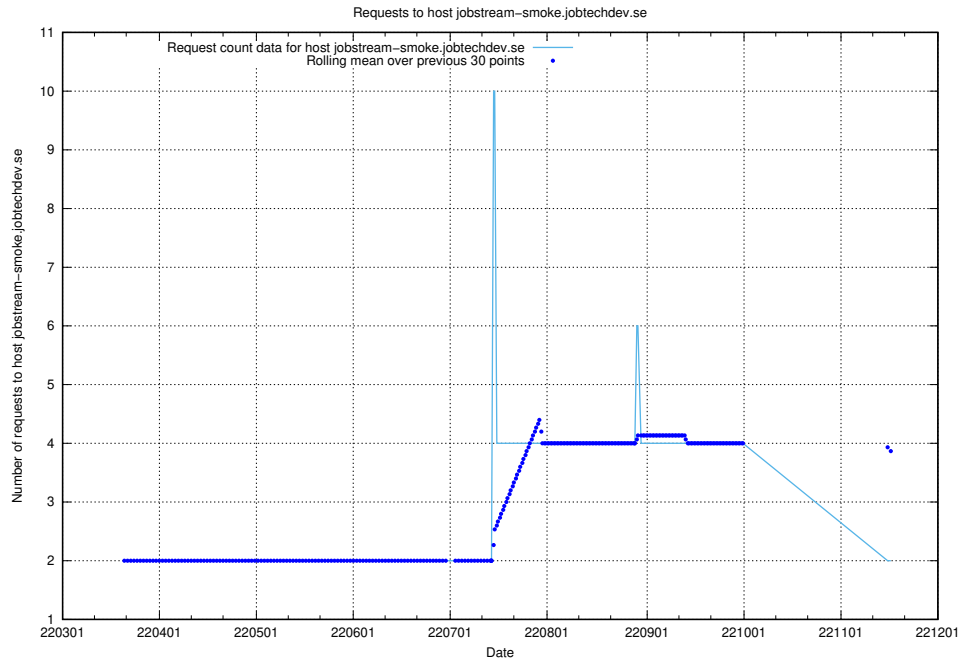

## 7.496 Usage of `jobstream-smoke.jobtechdev.se`

Here, we count the number of requests to host `jobstream-smoke.jobtechdev.se`.