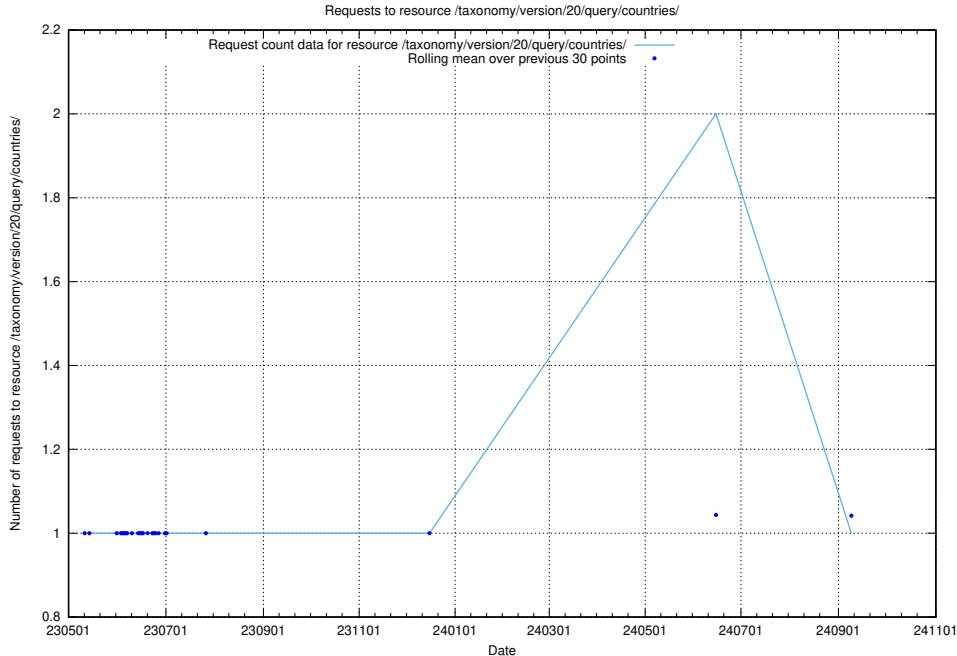

5.6787 Usage of /taxonomy/version/20/query/countries/

Here, we count the number of requests to resource /taxonomy/version/20/query/countries/.