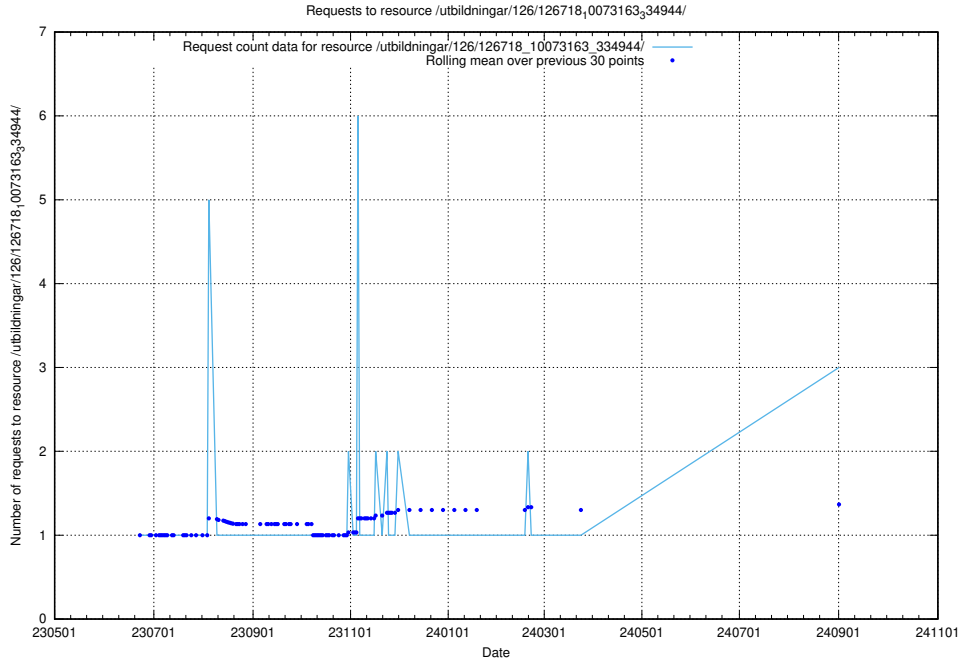

5.501 Usage of /utbildningar/126/126718_10073163_334944/

Here, we count the number of requests to resource /utbildningar/126/126718_10073163_334944/.