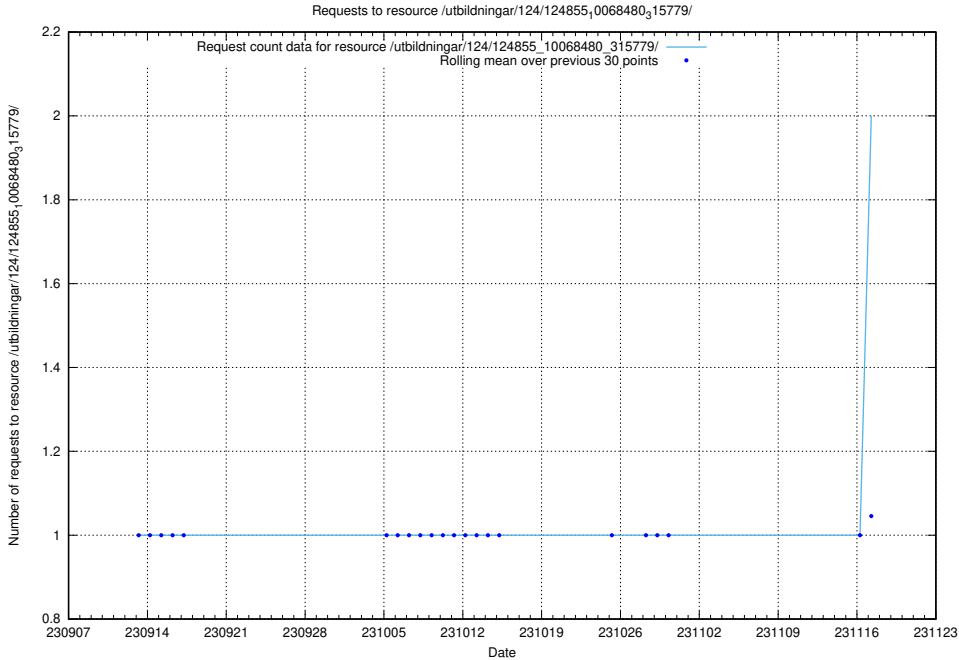

5.859 Usage of /utbildningar/124/124855_10068480_315779/

Here, we count the number of requests to resource /utbildningar/124/124855_10068480_315779/.