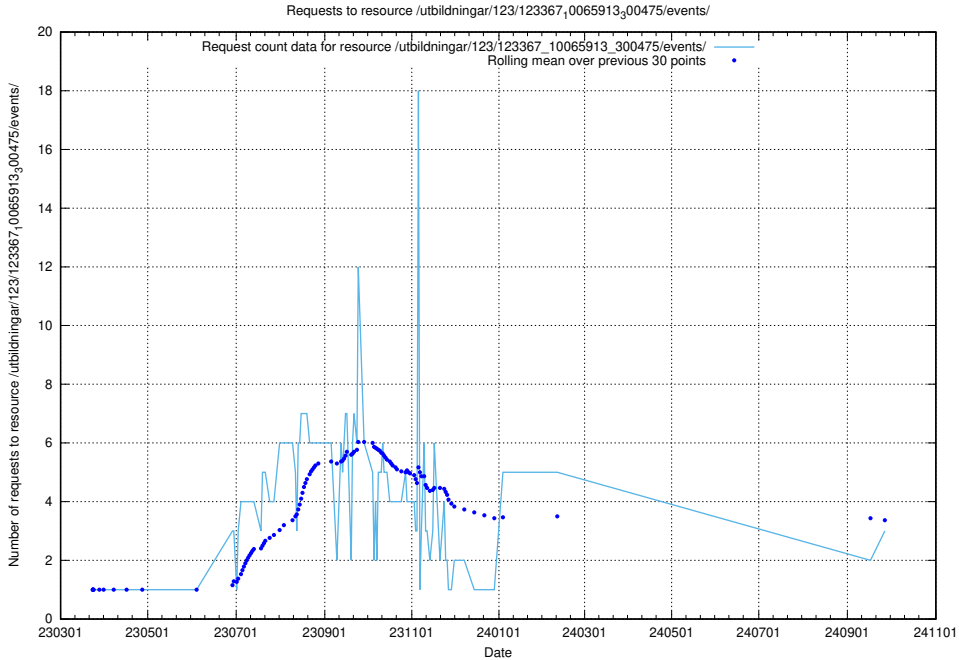

5.476 Usage of /utbildningar/123/123367_10065913_300475/events/

Here, we count the number of requests to resource /utbildningar/123/123367_10065913_300475/events/