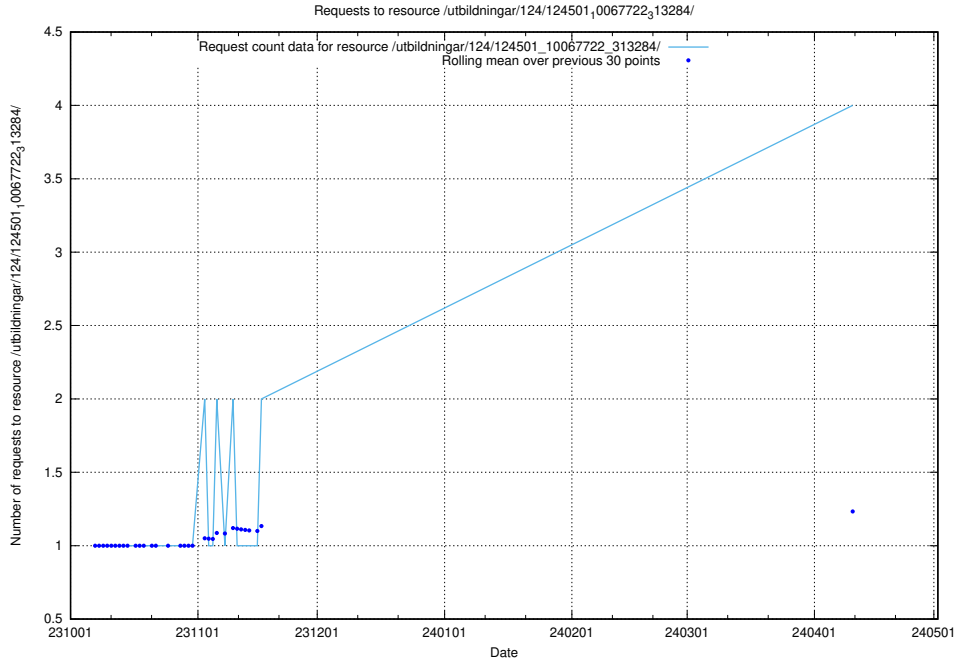

5.341 Usage of /utbildningar/124/124501_10067722_313284/

Here, we count the number of requests to resource /utbildningar/124/124501_10067722_313284/.