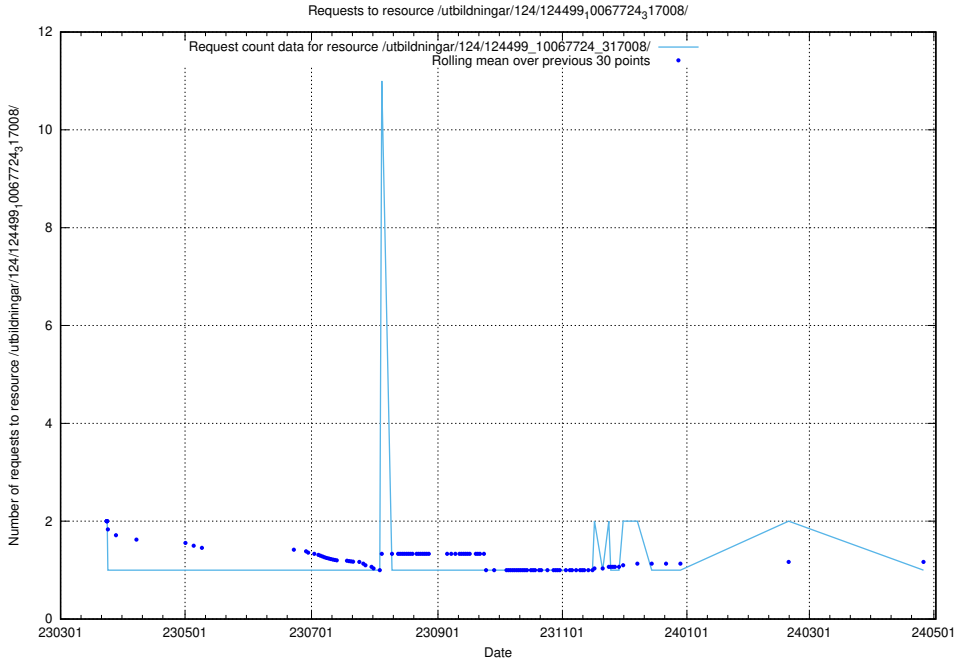

5.7138 Usage of /utbildningar/124/124499_10067724_317008/

Here, we count the number of requests to resource /utbildningar/124/124499_10067724_317008/.