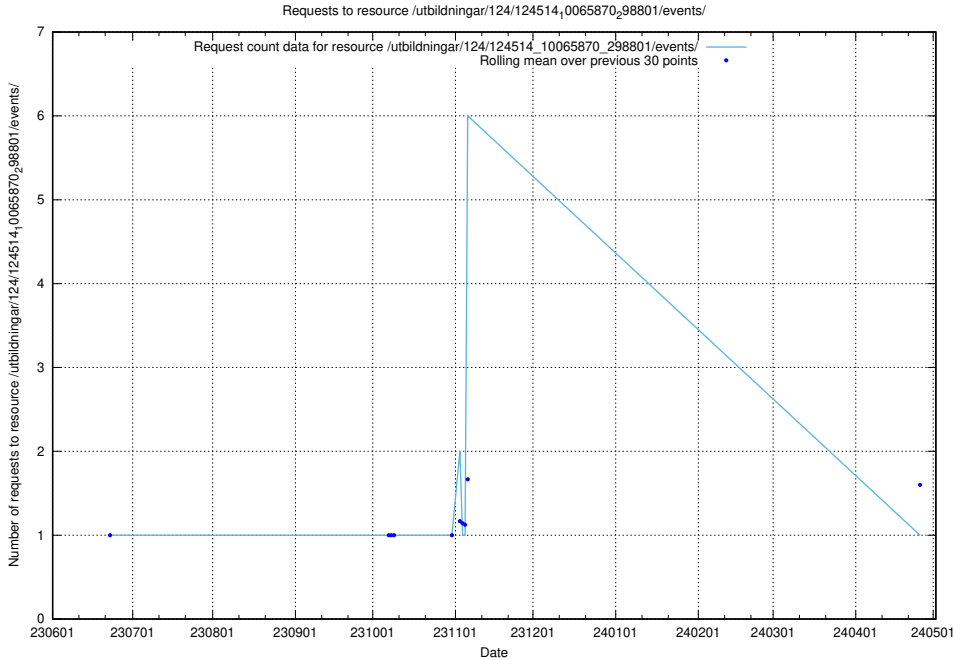

5.6575 Usage of /utbildningar/124/124514_10065870_298801/events/

Here, we count the number of requests to resource /utbildningar/124/124514_10065870_298801/events/