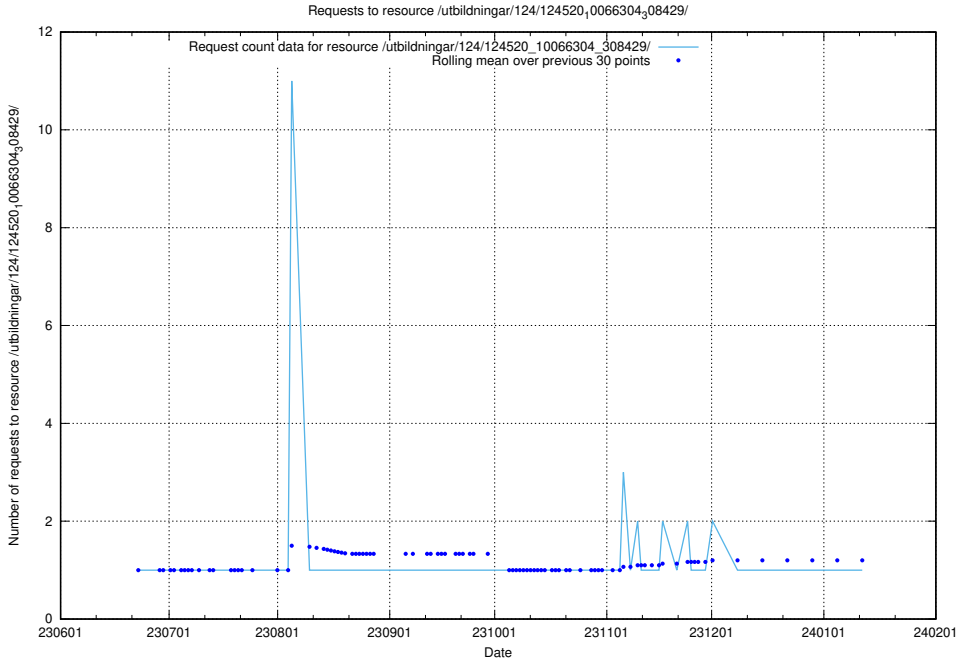

5.6555 Usage of /utbildningar/124/124520_10066304_308429/

Here, we count the number of requests to resource /utbildningar/124/124520_10066304_308429/.