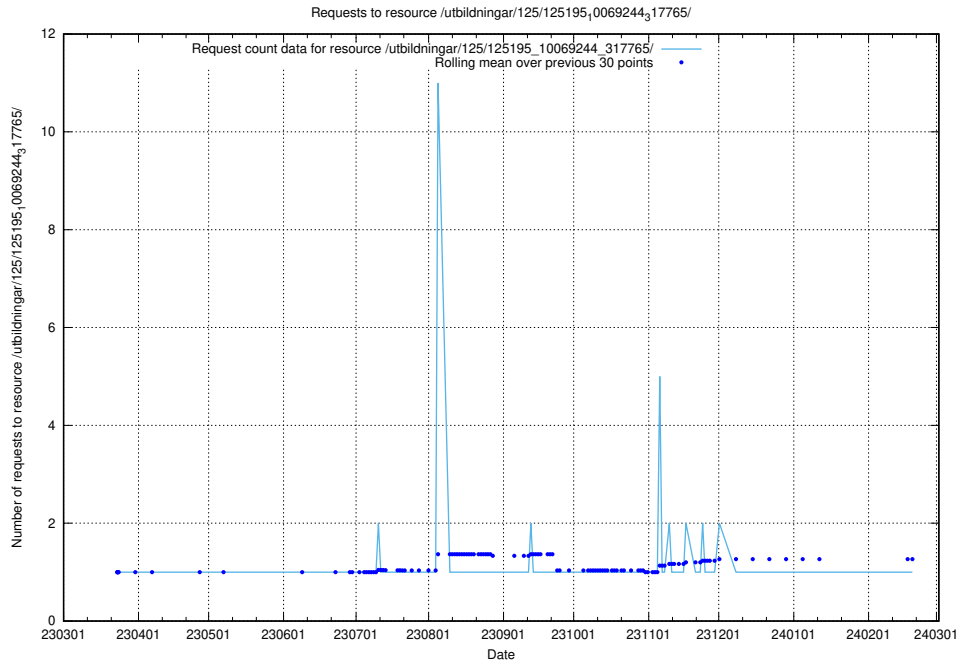

5.1224 Usage of /utbildningar/125/125195_10069244_317765/

Here, we count the number of requests to resource /utbildningar/125/125195_10069244_317765/.