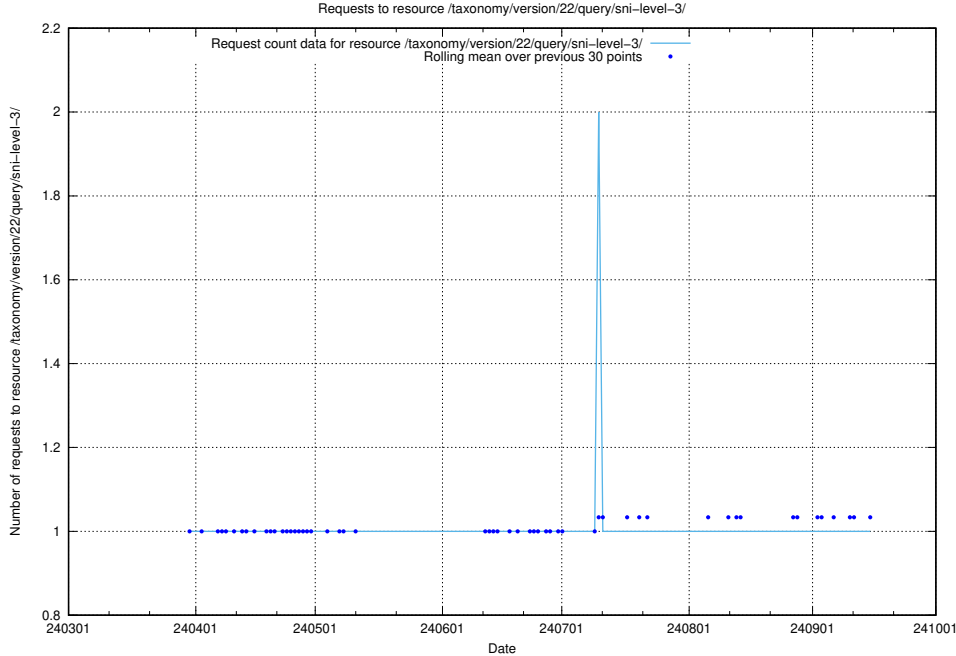

5.2473 Usage of /taxonomy/version/22/query/sni-level-3/

Here, we count the number of requests to resource /taxonomy/version/22/query/sni-level-3/.