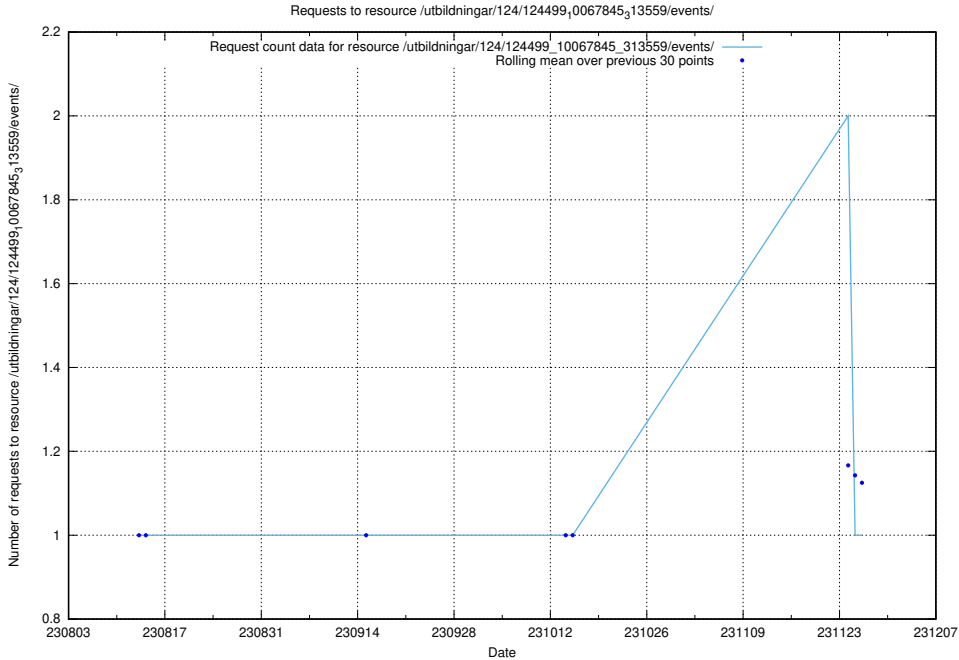

5.5634 Usage of /utbildningar/124/124499_10067845_313559/events/

Here, we count the number of requests to resource /utbildningar/124/124499_10067845_313559/events/