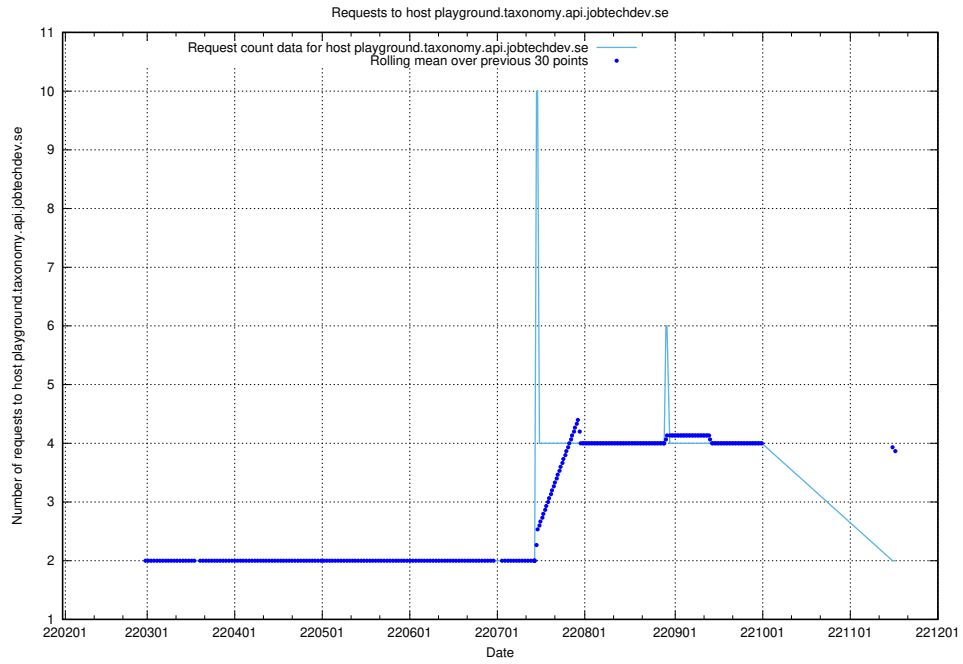

7.511 Usage of playground.taxonomy.api.jobtechdev.se

Here, we count the number of requests to host playground.taxonomy.api.jobtechdev.se.