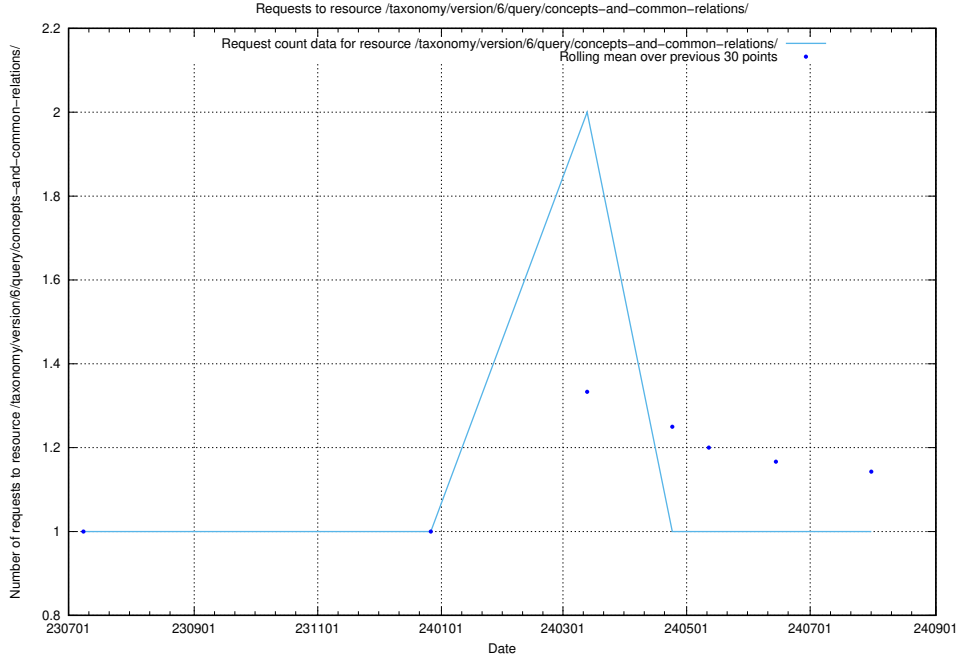

### 5.6086 Usage of /taxonomy/version/6/query/concept-types/

Here, we count the number of requests to resource /taxonomy/version/6/query/concept-types/.