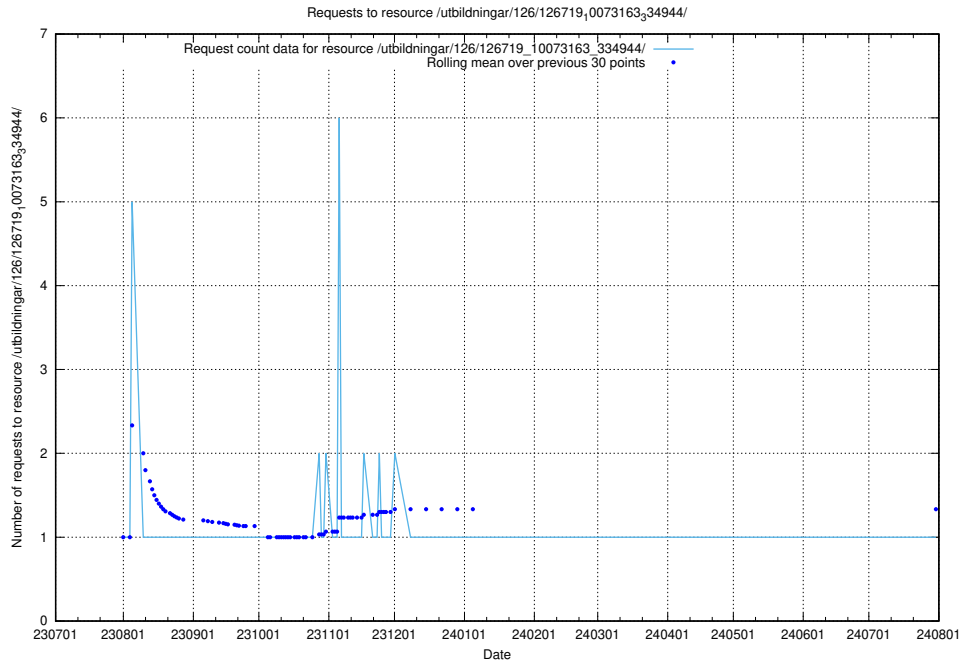

5.5719 Usage of /utbildningar/126/126719_10073163_334944/

Here, we count the number of requests to resource /utbildningar/126/126719_10073163_334944/.