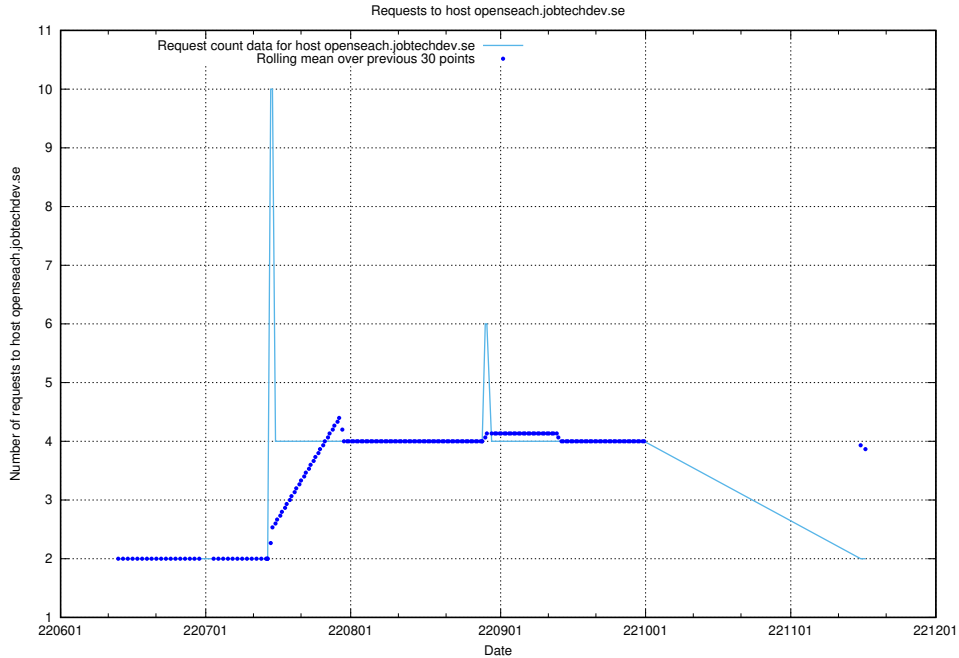

7.409 Usage of openseach.jobtechdev.se

Here, we count the number of requests to host openseach.jobtechdev.se.