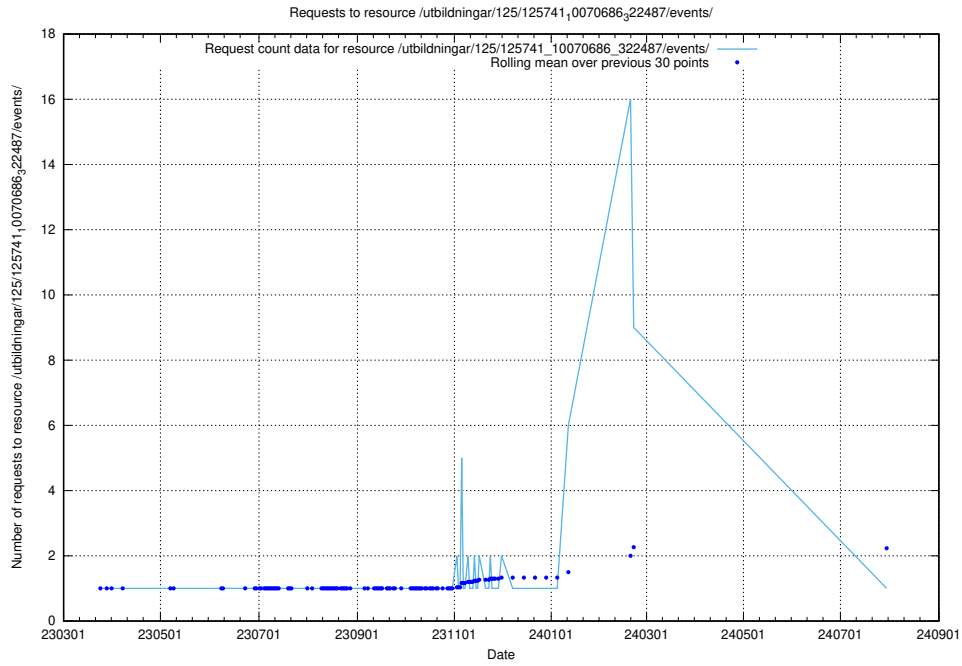

5.7066 Usage of /utbildningar/125/125741_10070686_322487/events/

Here, we count the number of requests to resource /utbildningar/125/125741_10070686_322487/events/