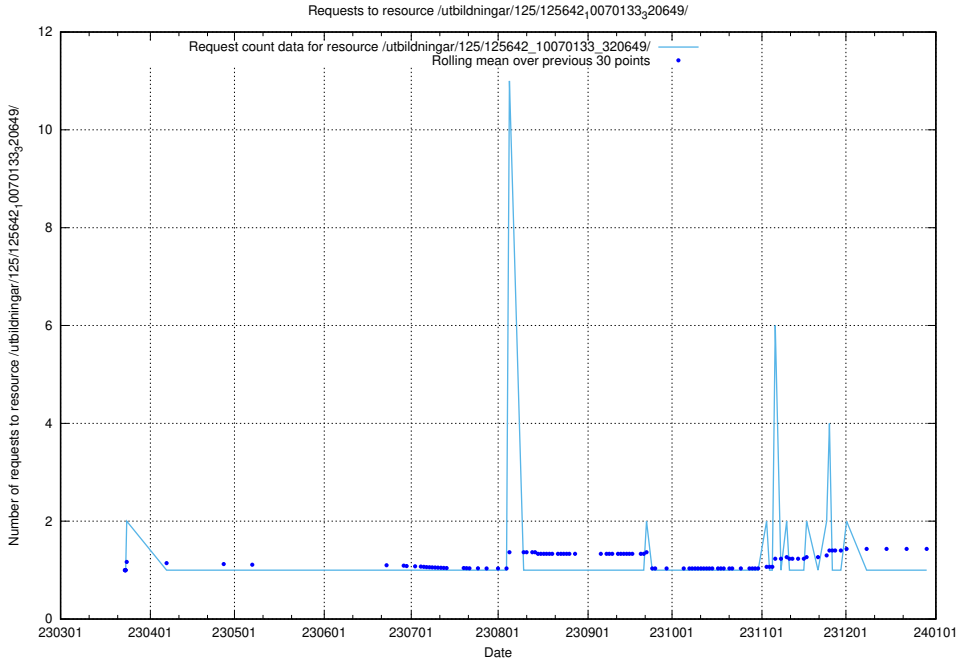

5.1139 Usage of /utbildningar/125/125642_10070133_320649/

Here, we count the number of requests to resource /utbildningar/125/125642_10070133_320649/.