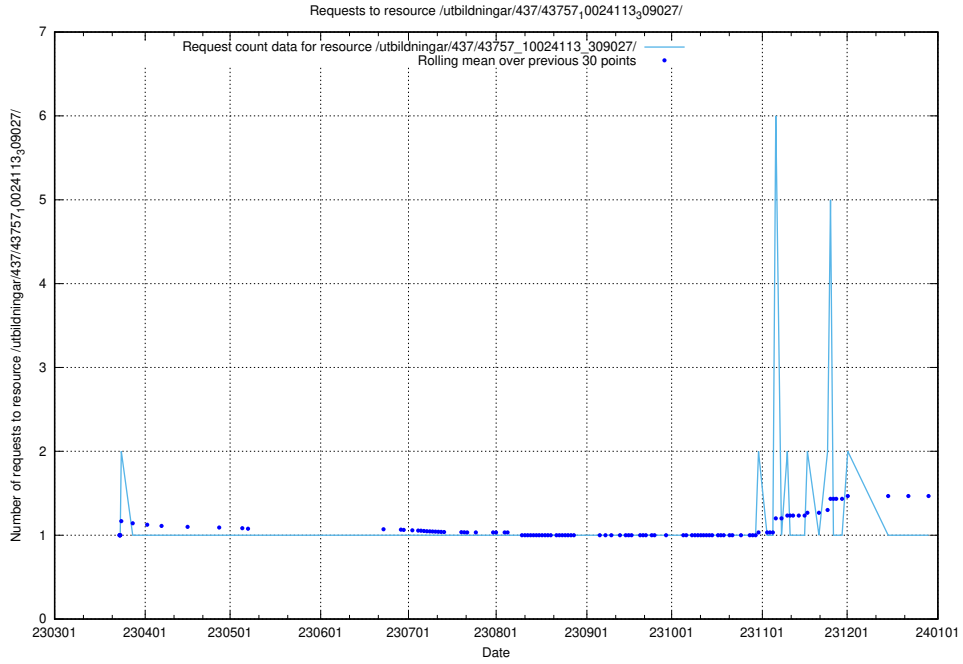

5.7214 Usage of /utbildningar/437/43757_10024113_309027/

Here, we count the number of requests to resource /utbildningar/437/43757_10024113_309027/.