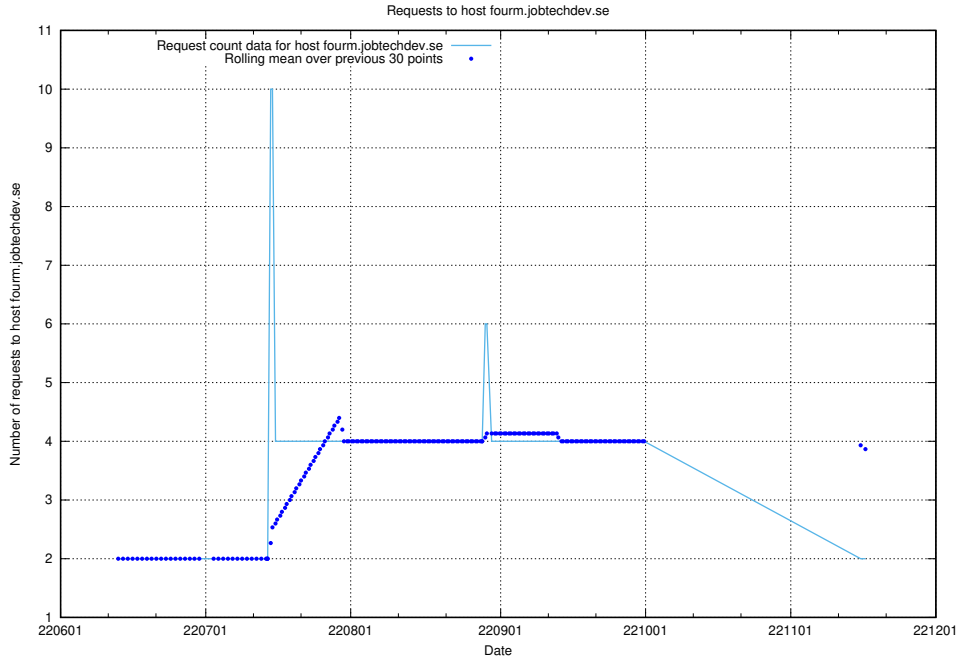

### 7.410 Usage of fourm.jobtechdev.se

Here, we count the number of requests to host fourm.jobtechdev.se.