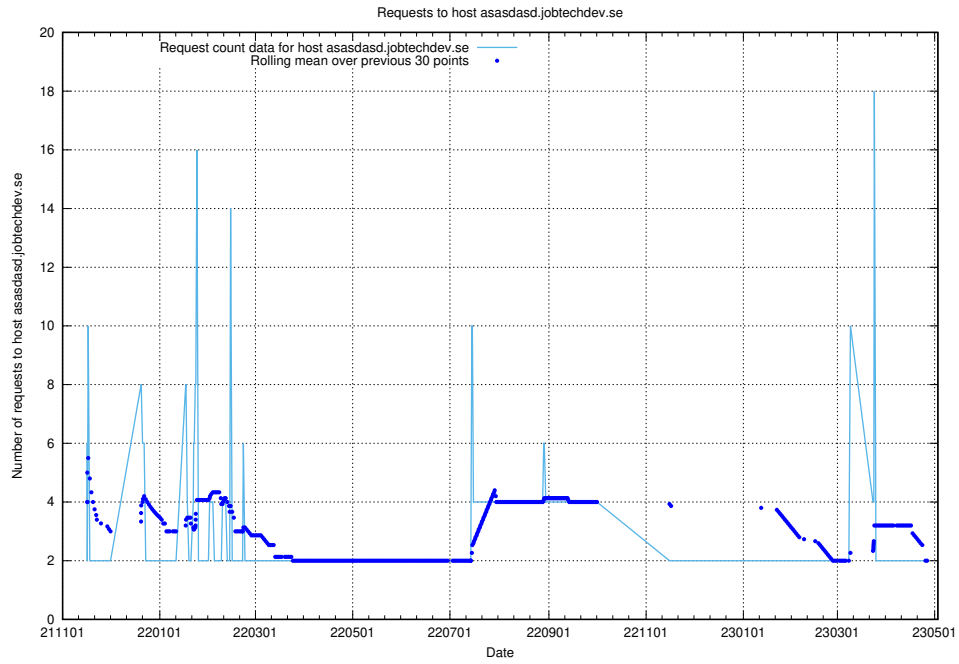

7.545 Usage of `asasdasd.jobtechdev.se`

Here, we count the number of requests to host `asasdasd.jobtechdev.se`.