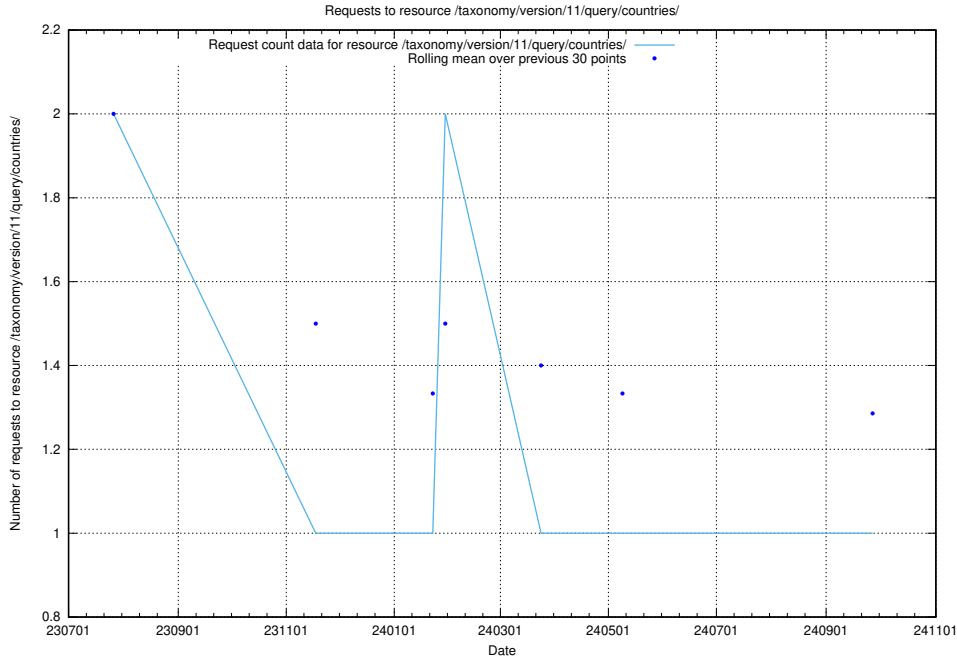

5.5760 Usage of /taxonomy/version/11/query/countries/

Here, we count the number of requests to resource /taxonomy/version/11/query/countries/.