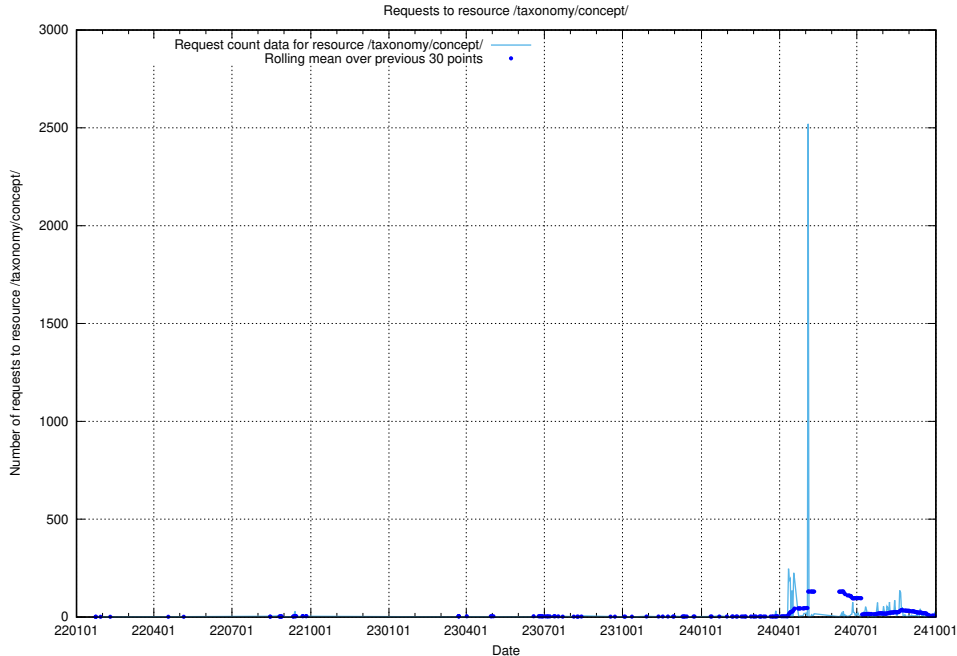

### 5.6 Usage of /utbildningar/125/125741\_10070782\_323039/events/

Here, we count the number of requests to resource /utbildningar/125/125741\_10070782\_323039/events/