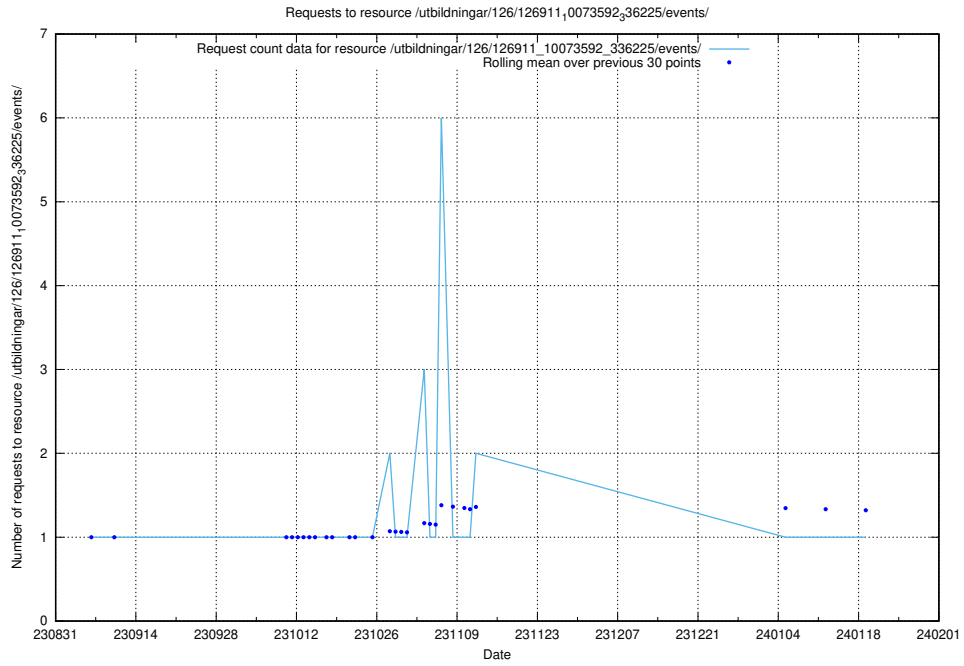

5.5491 Usage of /utbildningar/126/126911_10073592_336225/events/

Here, we count the number of requests to resource /utbildningar/126/126911_10073592_336225/events/