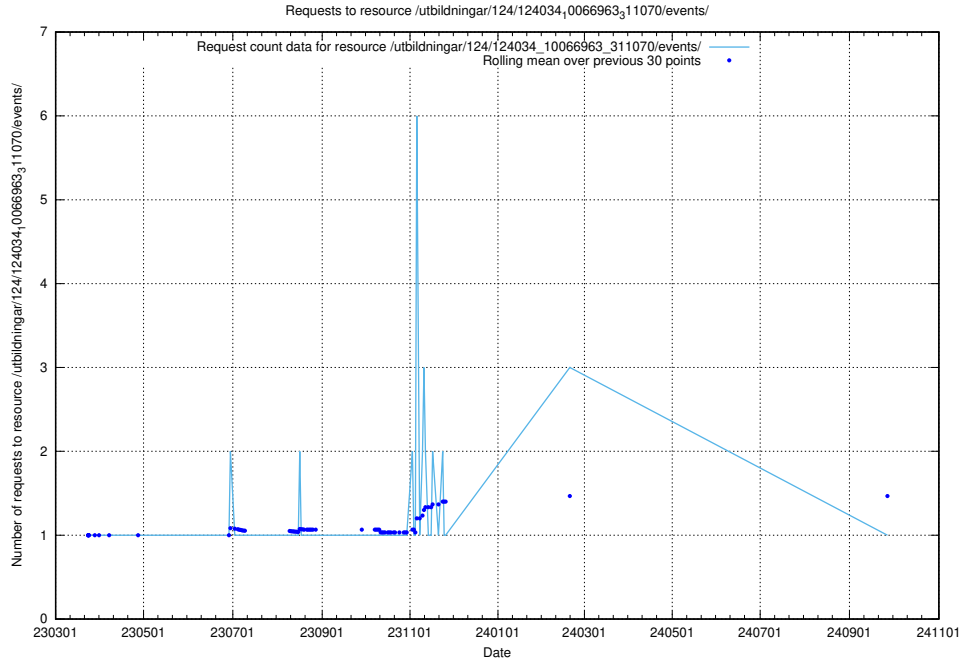

5.5245 Usage of /utbildningar/124/124034_10066963_311070/events/

Here, we count the number of requests to resource /utbildningar/124/124034_10066963_311070/events/