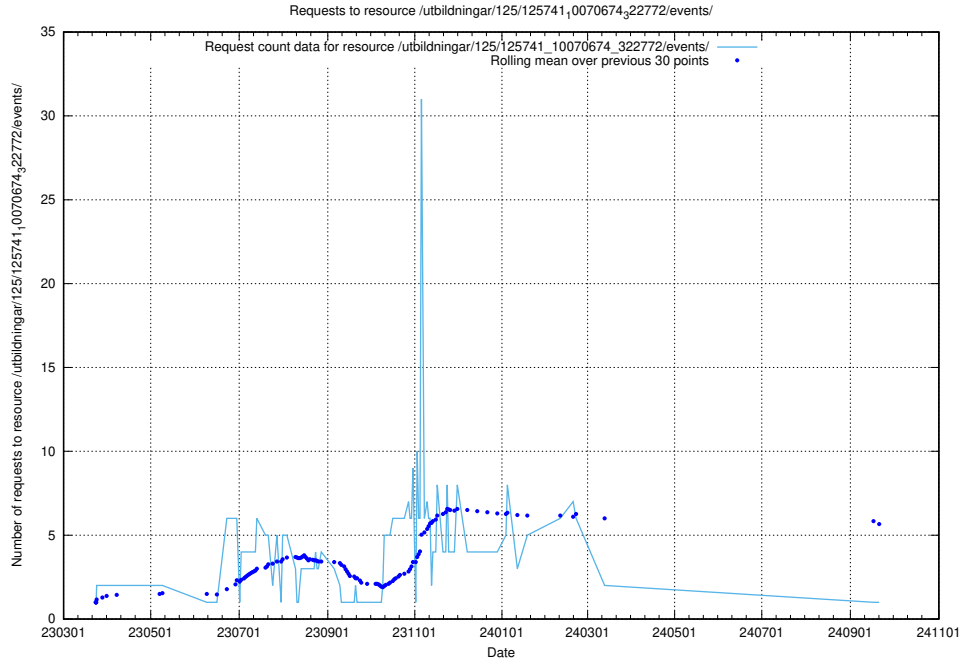

5.7325 Usage of /utbildningar/125/125741_10070674_322772/events/

Here, we count the number of requests to resource /utbildningar/125/125741_10070674_322772/events/