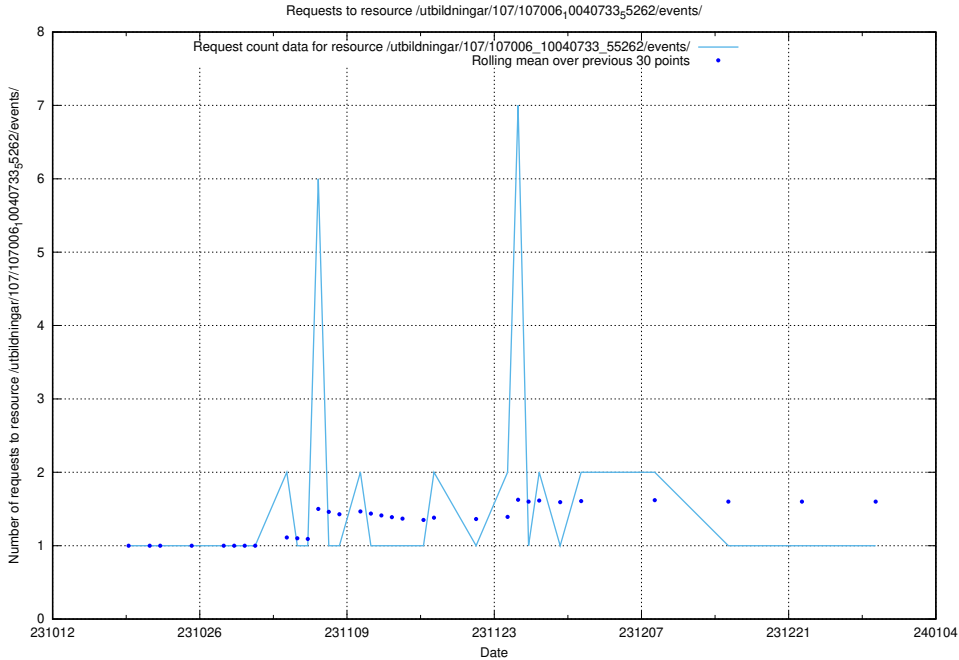

### 5.5113 Usage of /utbildningar/107/107006\_10040733\_55262/events/

Here, we count the number of requests to resource /utbildningar/107/107006\_10040733\_55262/events/.