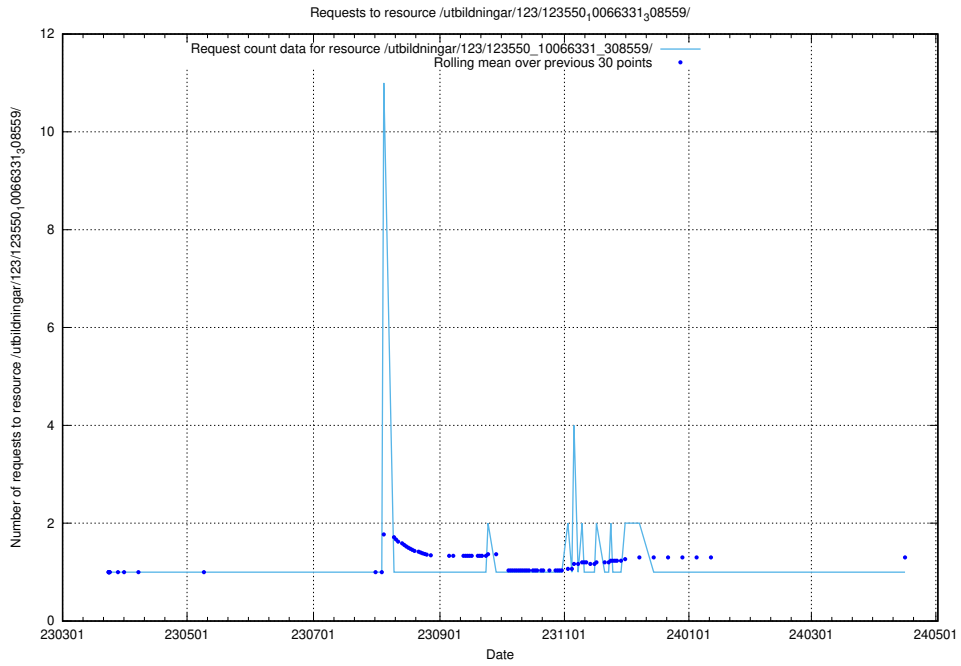

5.5336 Usage of /utbildningar/123/123550_10066331_308559/

Here, we count the number of requests to resource /utbildningar/123/123550_10066331_308559/.