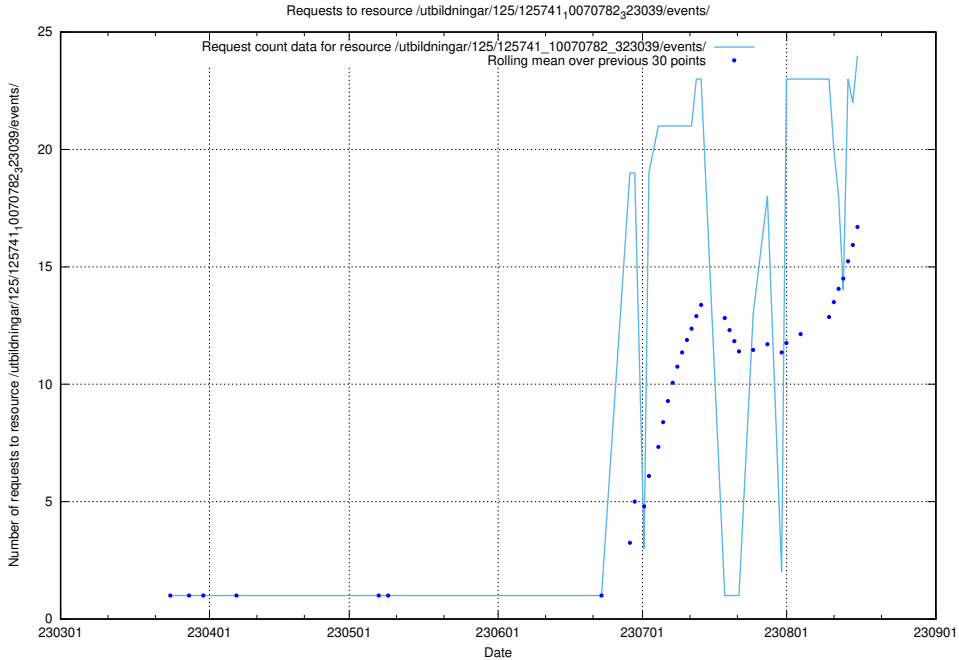

### 5.6 Usage of /utbildningar/125/125741\_10070782\_323039/events/

Here, we count the number of requests to resource /utbildningar/125/125741\_10070782\_323039/events/