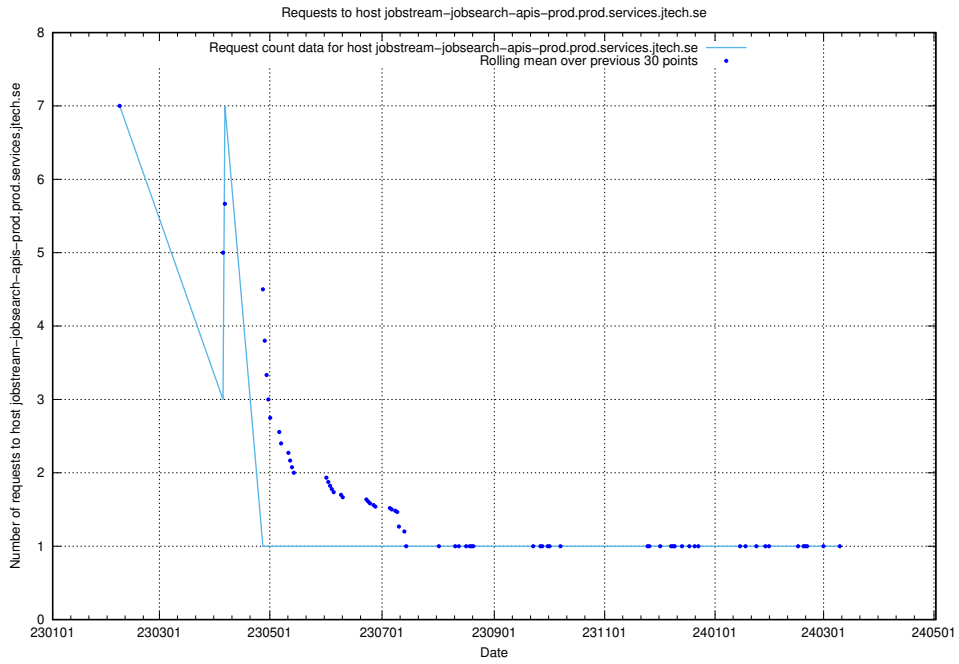

7.619 Usage of jobstream-jobsearch-apis-prod.prod.services.jtech.se

Here, we count the number of requests to host jobstream-jobsearch-apis-prod.prod.services.jtech.se.