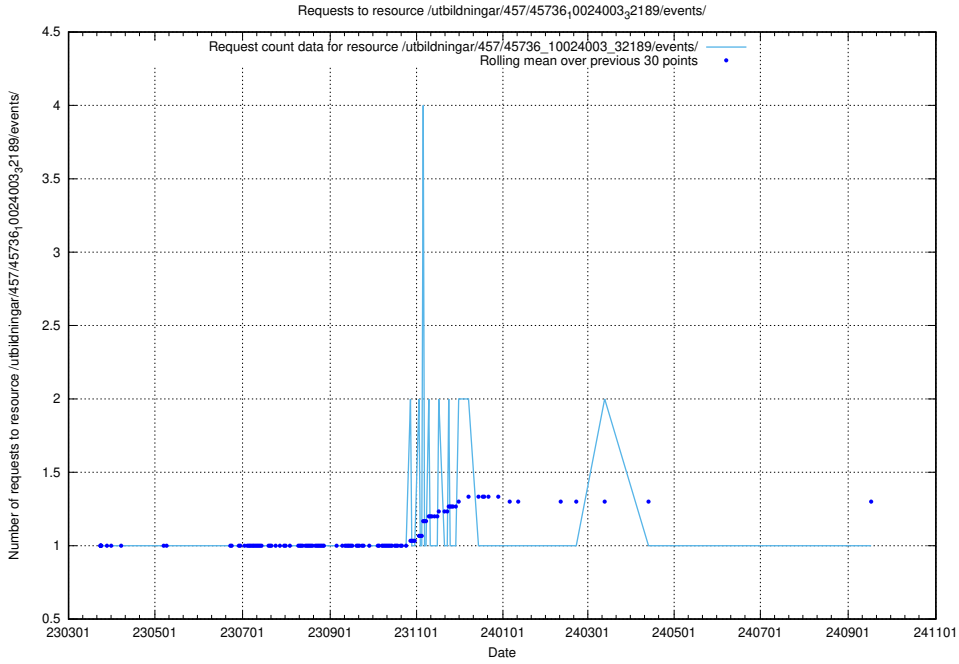

### 5.7159 Usage of /utbildningar/457/45736\_10024003\_32189/events/

Here, we count the number of requests to resource /utbildningar/457/45736\_10024003\_32189/events/.