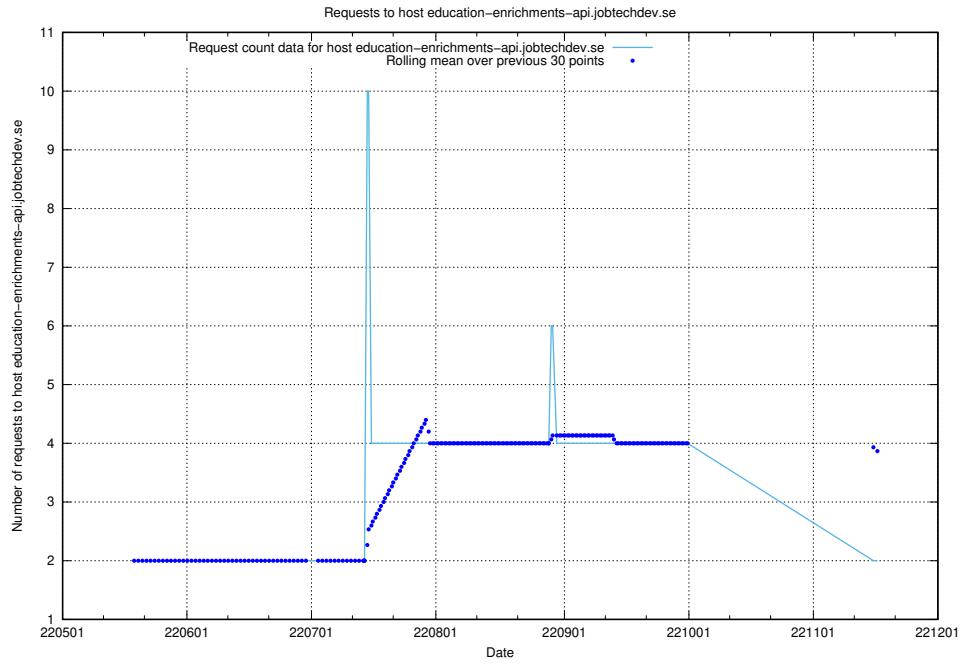

7.428 Usage of education-enrichments-api.jobtechdev.se

Here, we count the number of requests to host education-enrichments-api.jobtechdev.se.