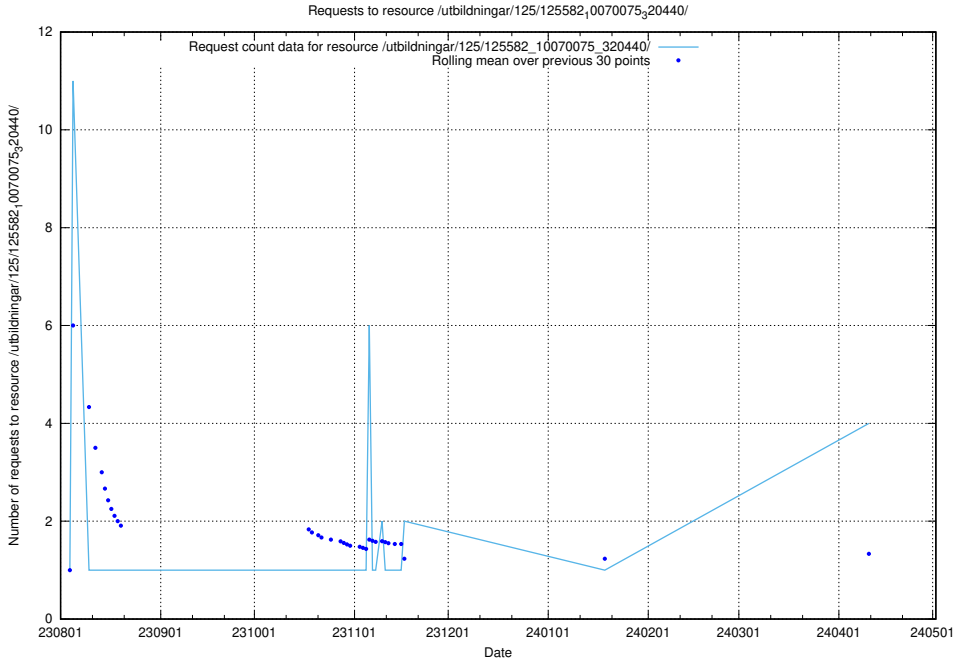

5.353 Usage of /utbildningar/125/125582_10070075_320440/

Here, we count the number of requests to resource /utbildningar/125/125582_10070075_320440/.