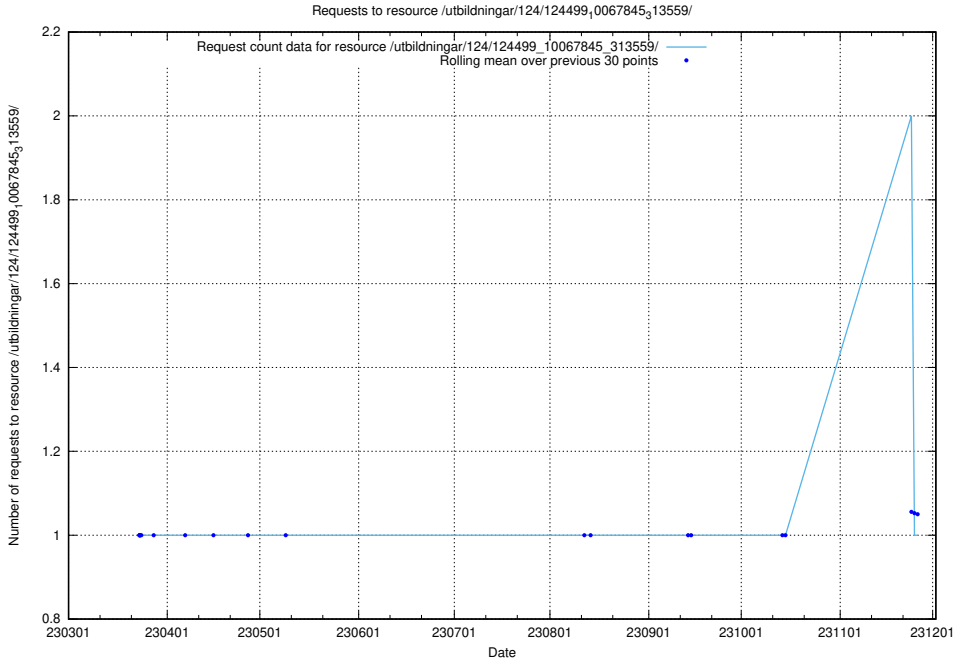

5.3286 Usage of /utbildningar/124/124499_10067845_313559/

Here, we count the number of requests to resource /utbildningar/124/124499_10067845_313559/.