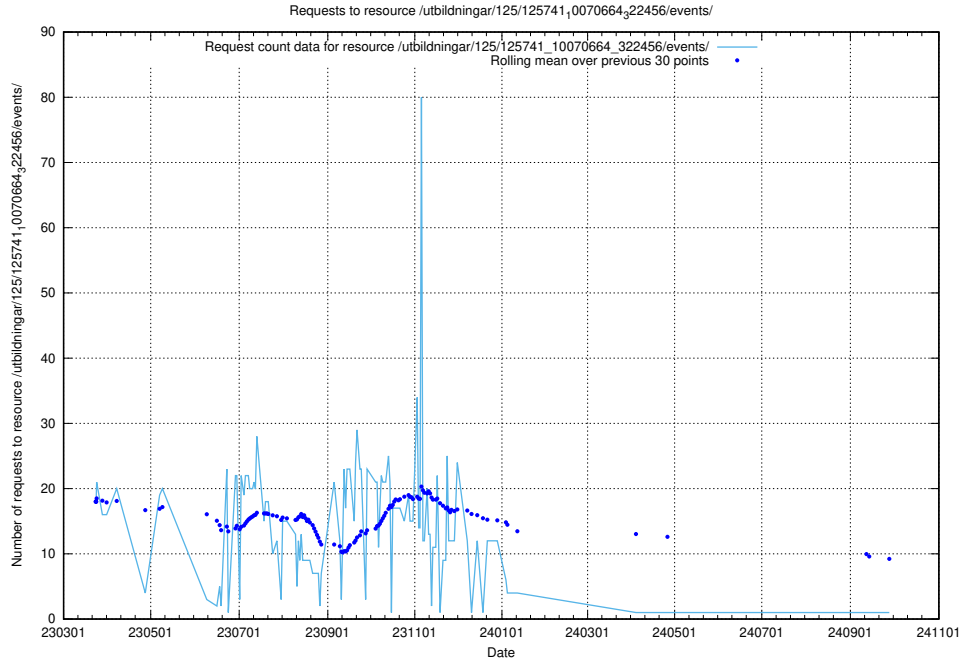

5.7084 Usage of /utbildningar/125/125741_10070664_322456/events/

Here, we count the number of requests to resource /utbildningar/125/125741_10070664_322456/events/