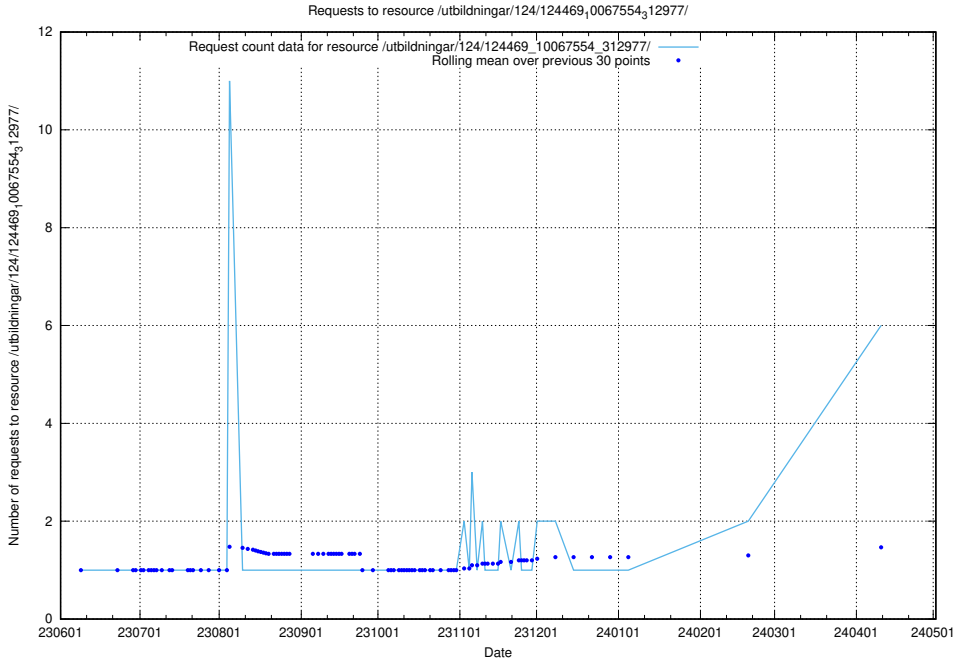

5.184 Usage of /utbildningar/124/124469_10067554_312977/

Here, we count the number of requests to resource /utbildningar/124/124469_10067554_312977/.