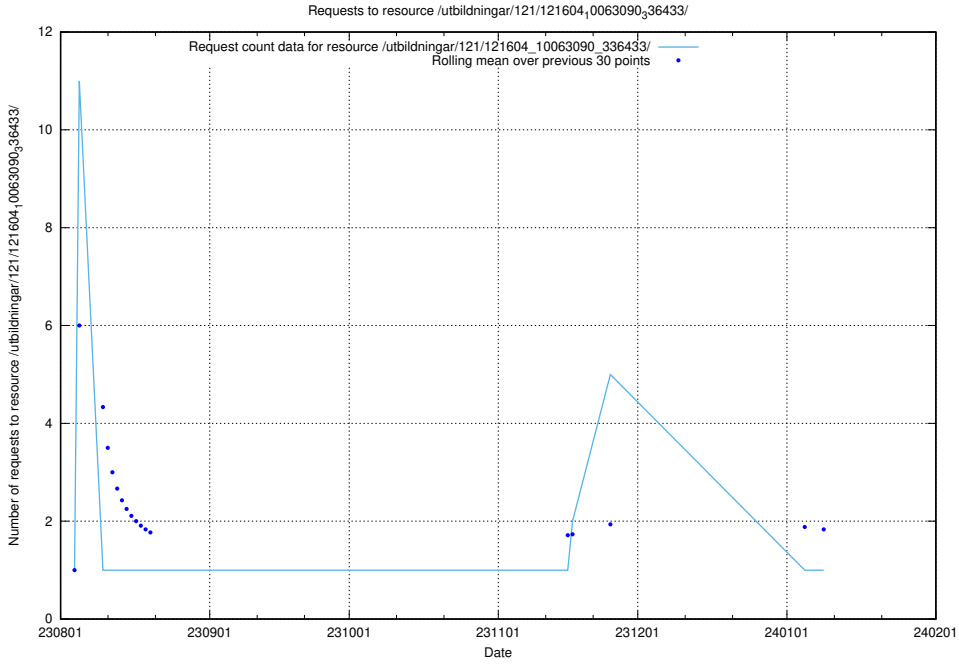

5.5718 Usage of /utbildningar/121/121604_10063090_336433/

Here, we count the number of requests to resource /utbildningar/121/121604_10063090_336433/.