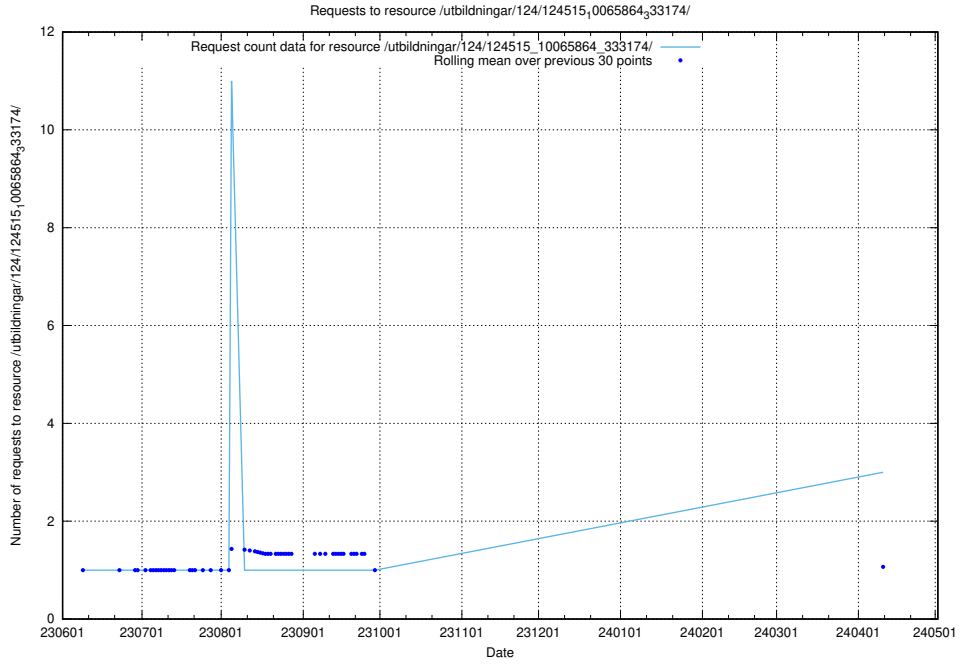

5.526 Usage of /utbildningar/124/124515_10065864_333174/

Here, we count the number of requests to resource /utbildningar/124/124515_10065864_333174/.