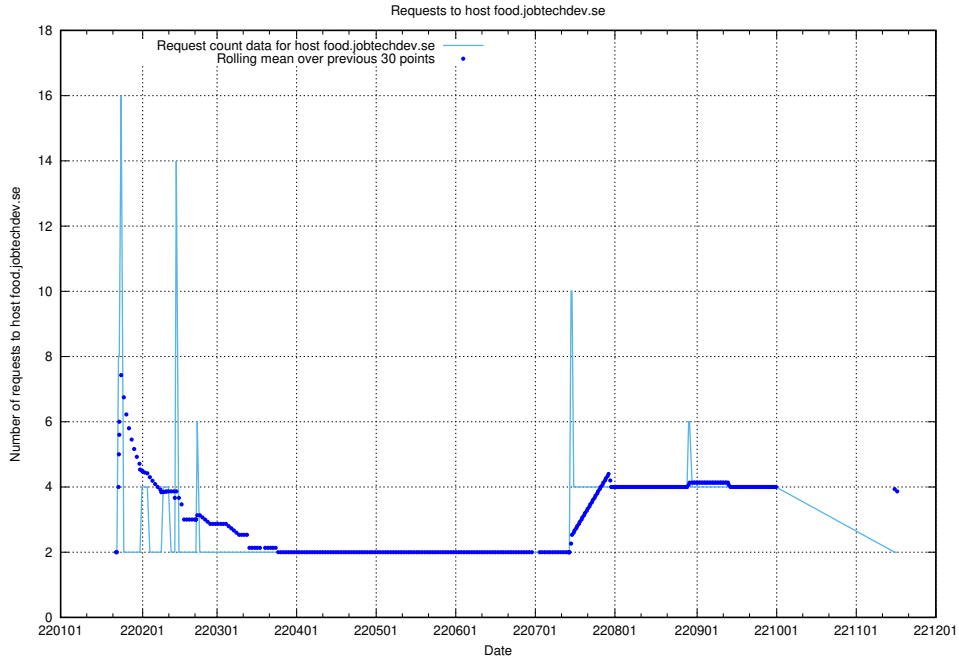

7.606 Usage of food.jobtechdev.se

Here, we count the number of requests to host food.jobtechdev.se.