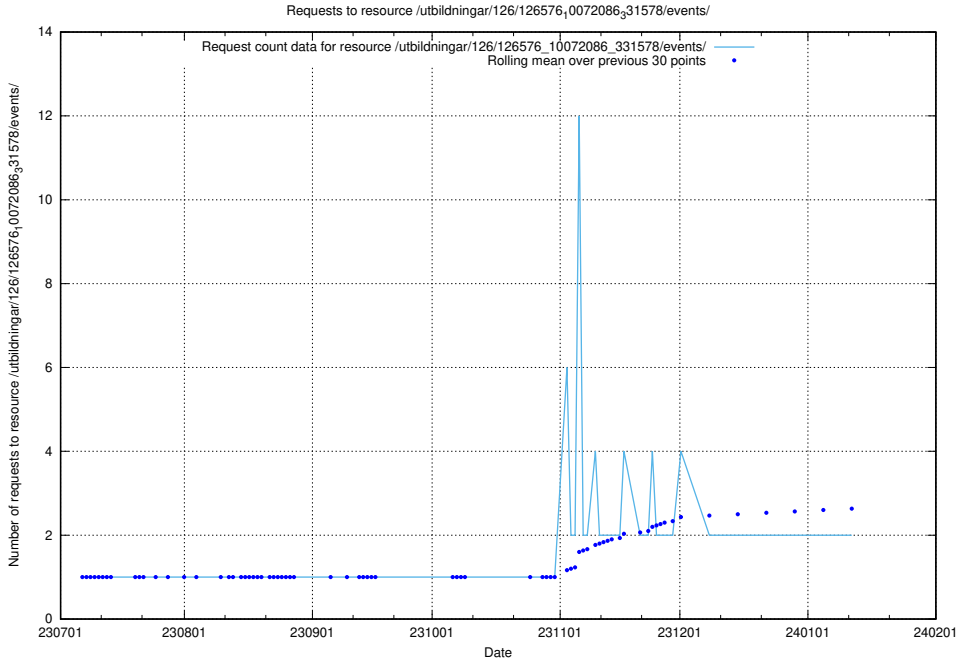

5.917 Usage of /utbildningar/126/126576_10072086_331578/events/

Here, we count the number of requests to resource /utbildningar/126/126576_10072086_331578/events/