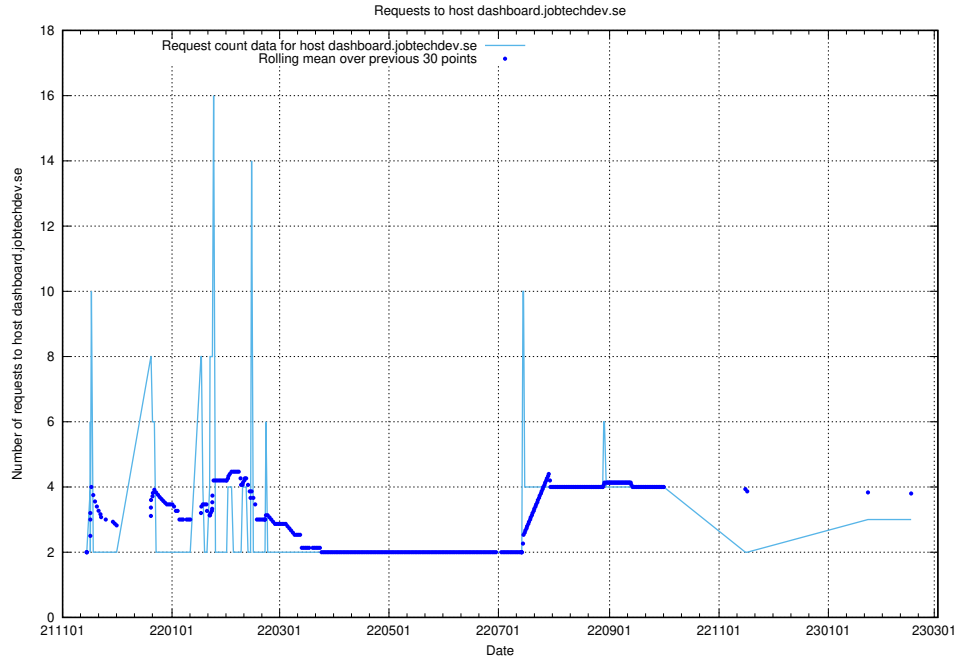

### 7.173 Usage of dashboard.jobtechdev.se

Here, we count the number of requests to host dashboard.jobtechdev.se.