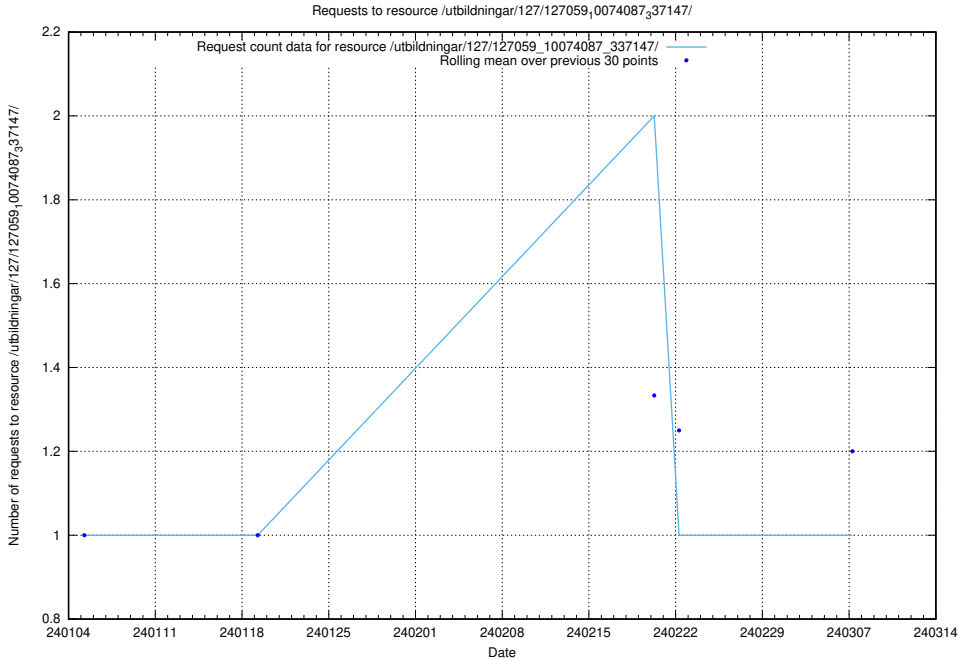

5.4686 Usage of /utbildningar/127/127059_10074087_337147/

Here, we count the number of requests to resource /utbildningar/127/127059_10074087_337147/.