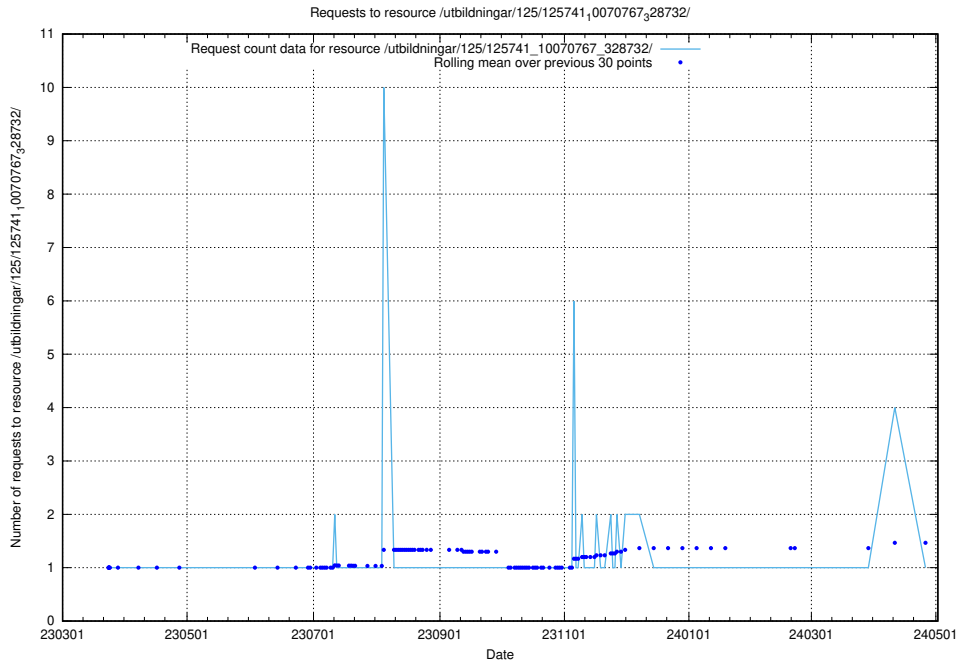

5.7305 Usage of /utbildningar/125/125741_10070767_328732/

Here, we count the number of requests to resource /utbildningar/125/125741_10070767_328732/.