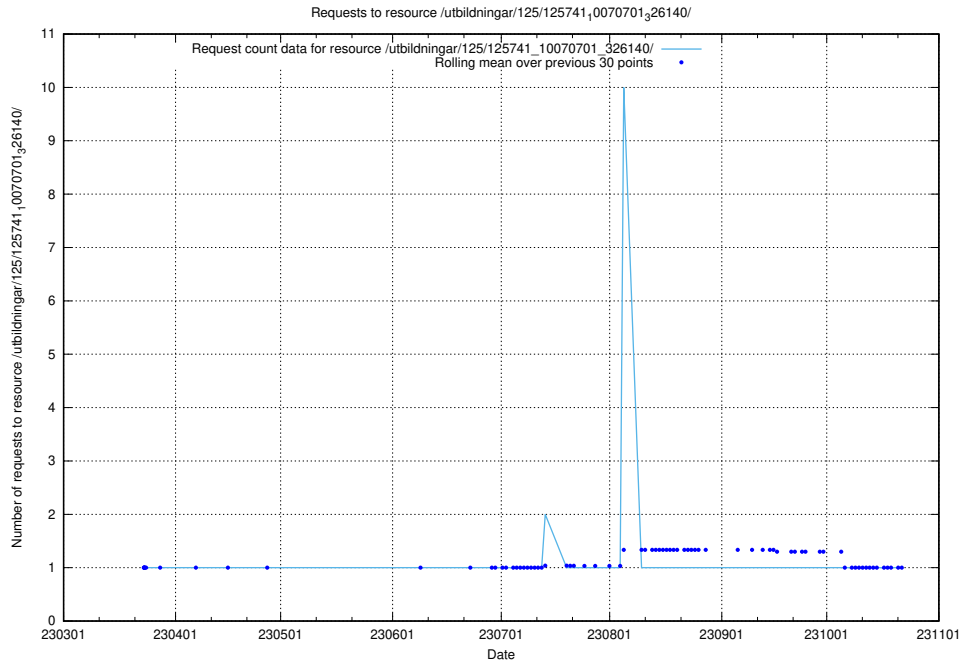

5.7307 Usage of /utbildningar/125/125741_10070701_326140/

Here, we count the number of requests to resource /utbildningar/125/125741_10070701_326140/.