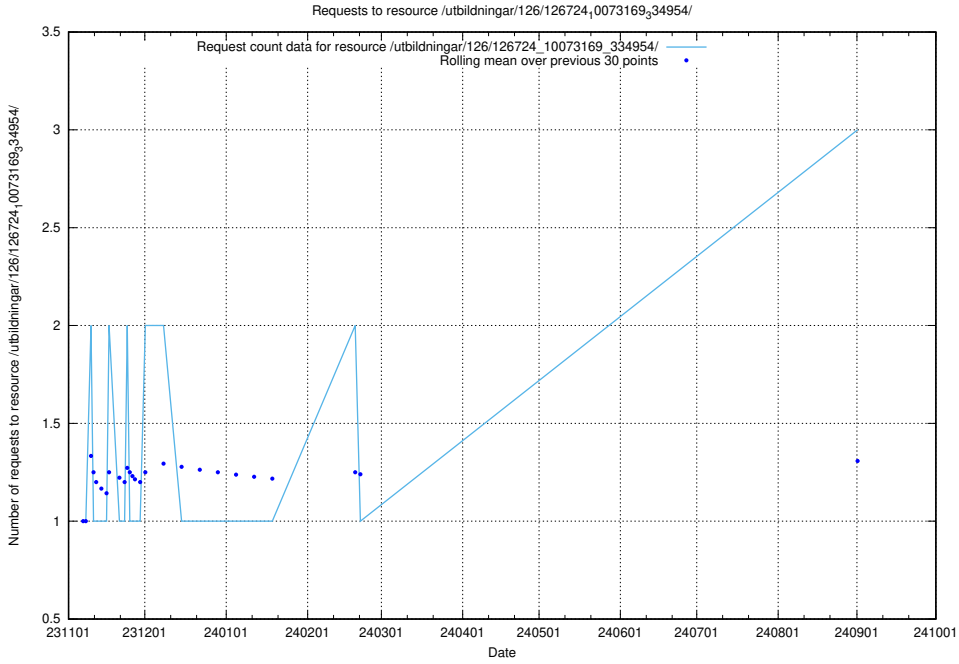

5.454 Usage of /utbildningar/126/126724_10073169_334954/

Here, we count the number of requests to resource /utbildningar/126/126724_10073169_334954/.