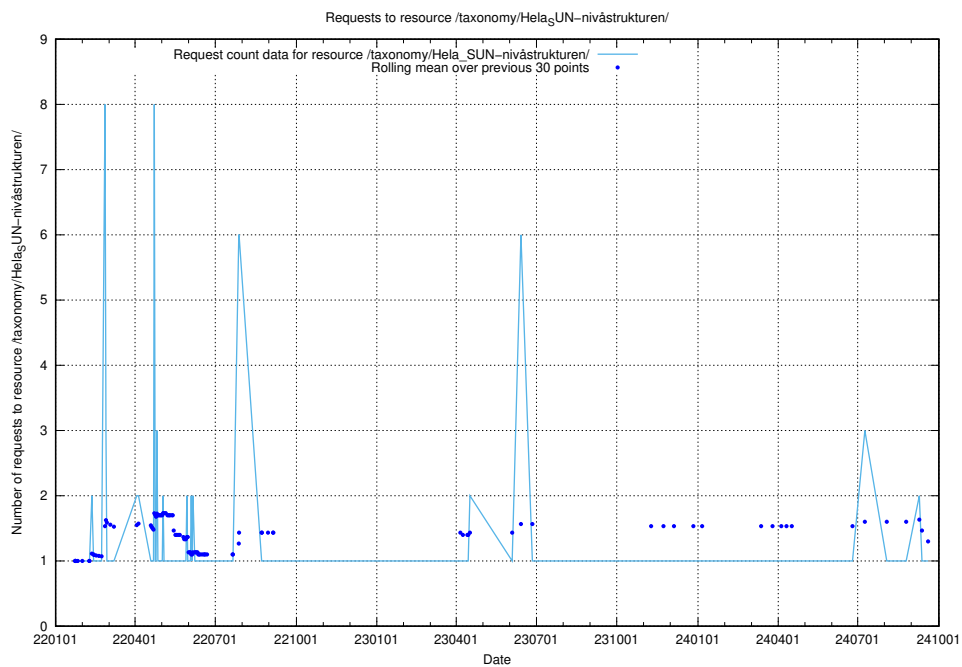

5.5146 Usage of /taxonomy/Hela_SUN-nivåstrukturen/

Here, we count the number of requests to resource /taxonomy/Hela_SUN-nivåstrukturen/.