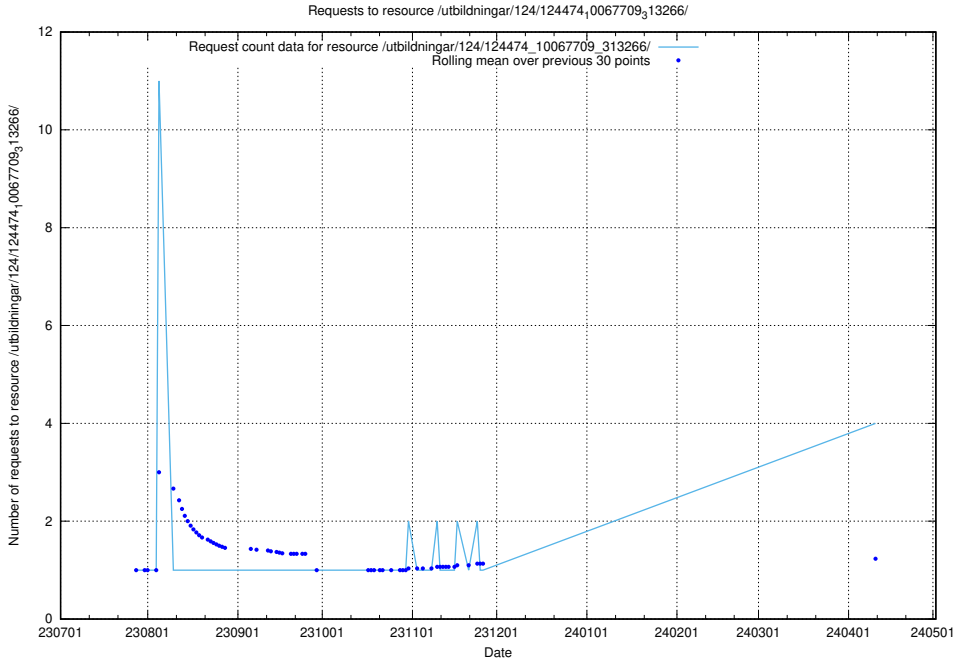

5.354 Usage of /utbildningar/124/124474_10067709_313266/

Here, we count the number of requests to resource /utbildningar/124/124474_10067709_313266/.