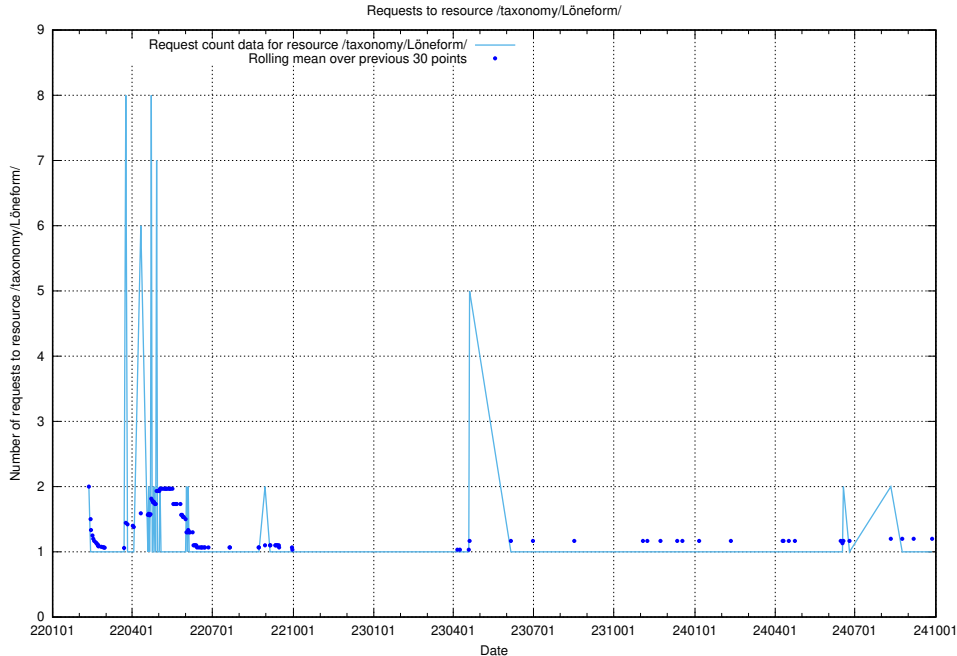

5.2396 Usage of /taxonomy/Löneform/

Here, we count the number of requests to resource /taxonomy/Löneform/.