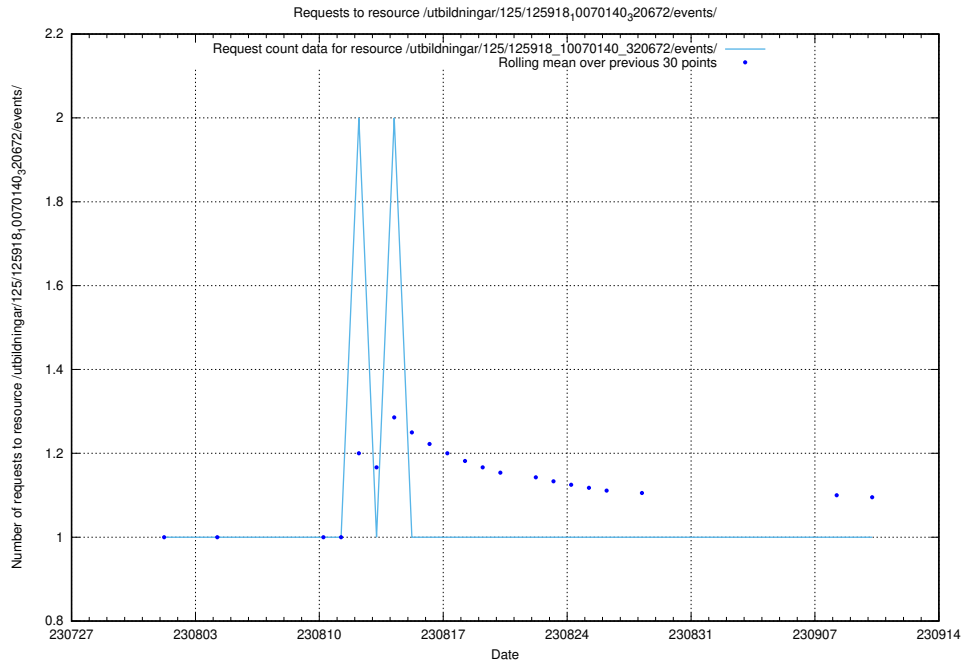

5.5720 Usage of /utbildningar/125/125918_10070140_320672/events/

Here, we count the number of requests to resource /utbildningar/125/125918_10070140_320672/events/