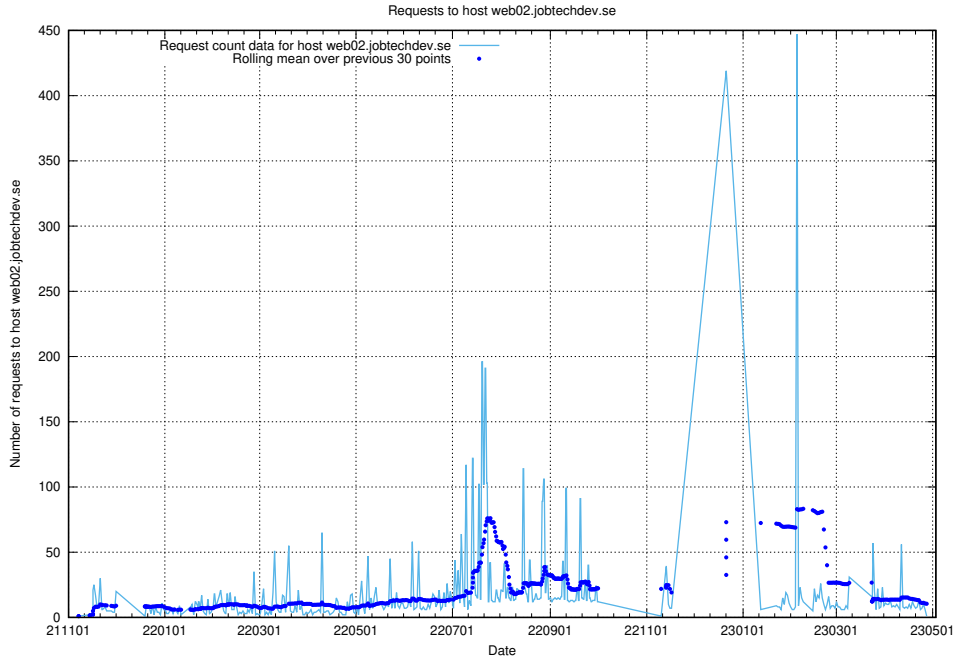

## 7.629 Usage of q.jobtechdev.se

Here, we count the number of requests to host q.jobtechdev.se.