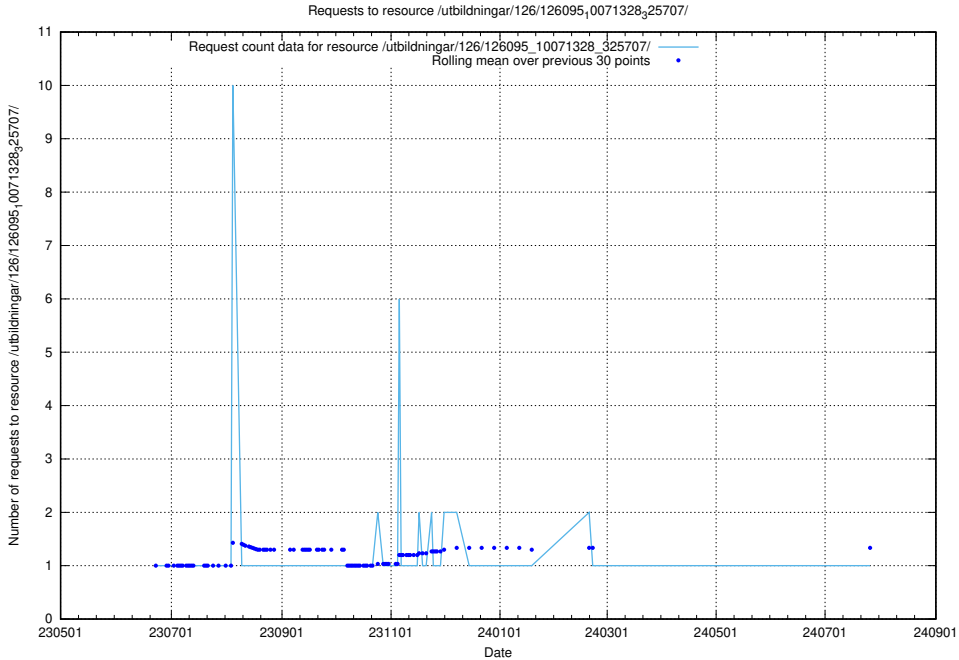

5.6476 Usage of /utbildningar/126/126095_10071328_325707/

Here, we count the number of requests to resource /utbildningar/126/126095_10071328_325707/.