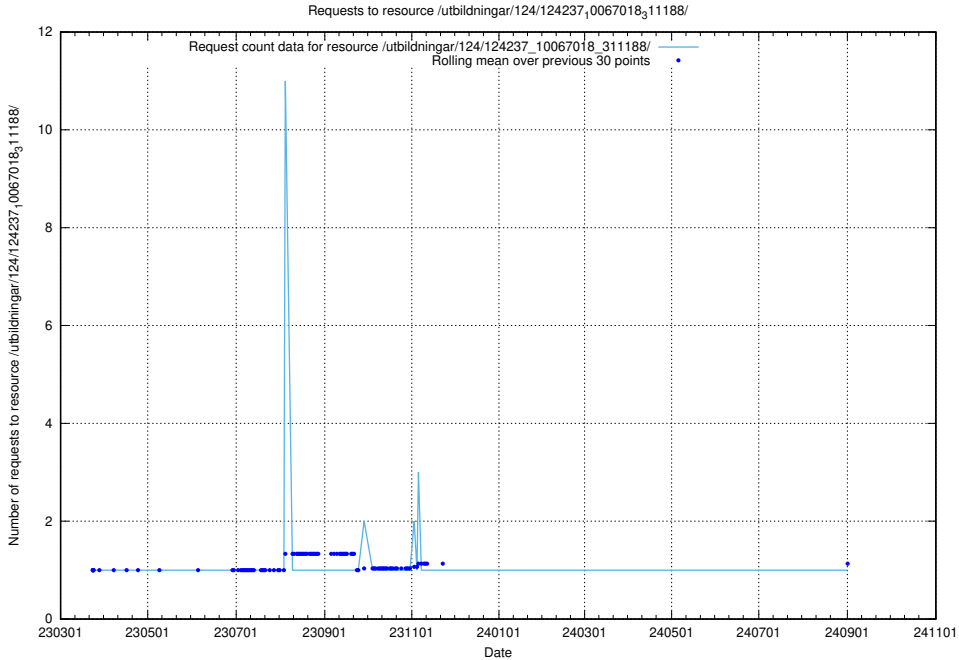

5.4860 Usage of /utbildningar/124/124237_10067018_311188/

Here, we count the number of requests to resource /utbildningar/124/124237_10067018_311188/.