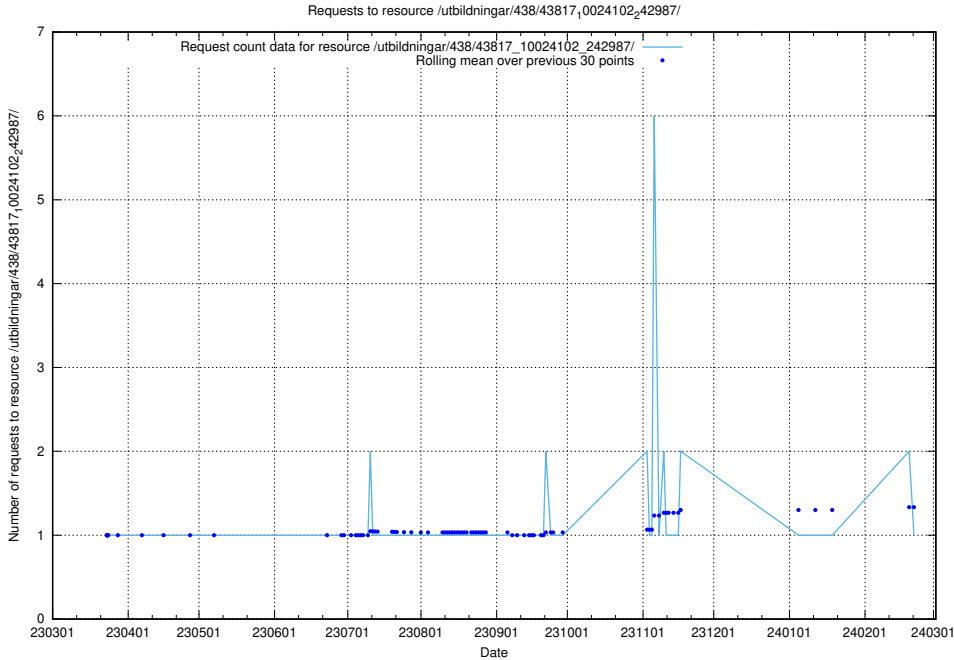

5.7186 Usage of /utbildningar/438/43817_10024102_242987/

Here, we count the number of requests to resource /utbildningar/438/43817_10024102_242987/.