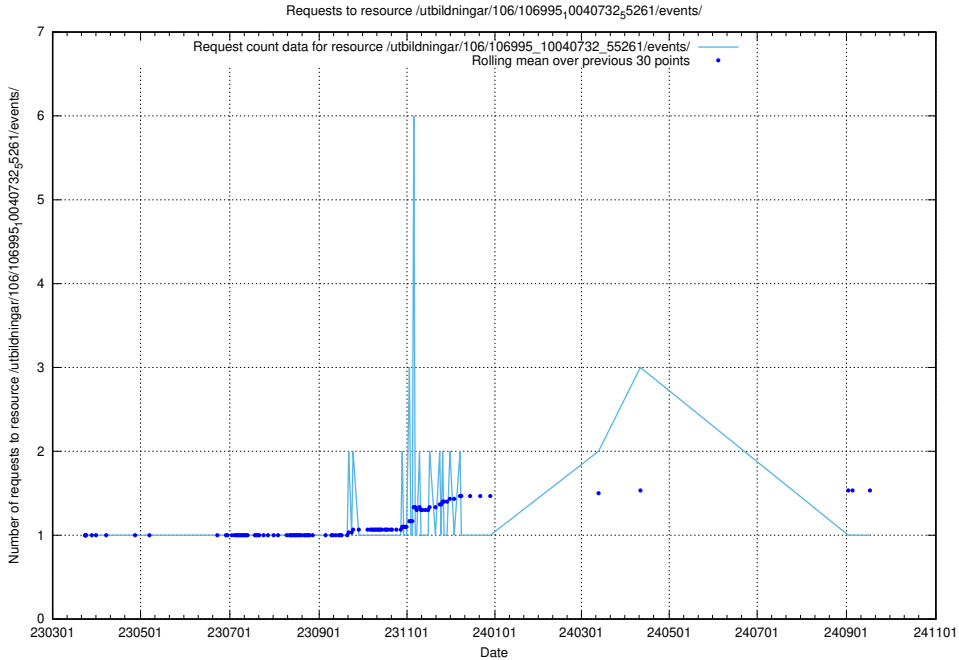

### 5.6254 Usage of /utbildningar/106/106995\_10040732\_55261/events/

Here, we count the number of requests to resource /utbildningar/106/106995\_10040732\_55261/events/.