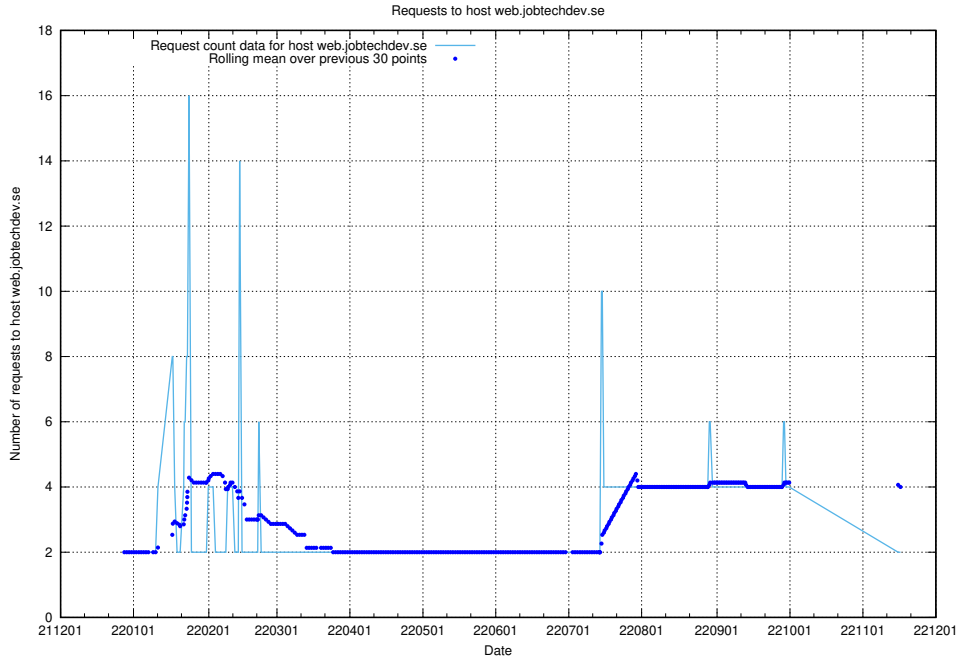

7.357 Usage of web.jobtechdev.se

Here, we count the number of requests to host web.jobtechdev.se.