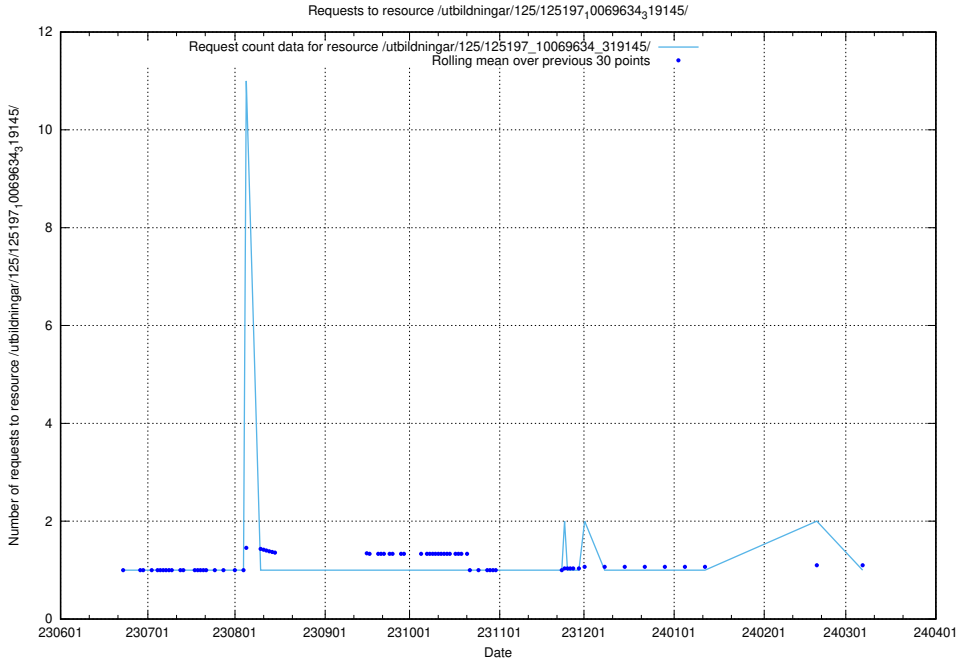

5.6524 Usage of /utbildningar/125/125197_10069634_319145/

Here, we count the number of requests to resource /utbildningar/125/125197_10069634_319145/.