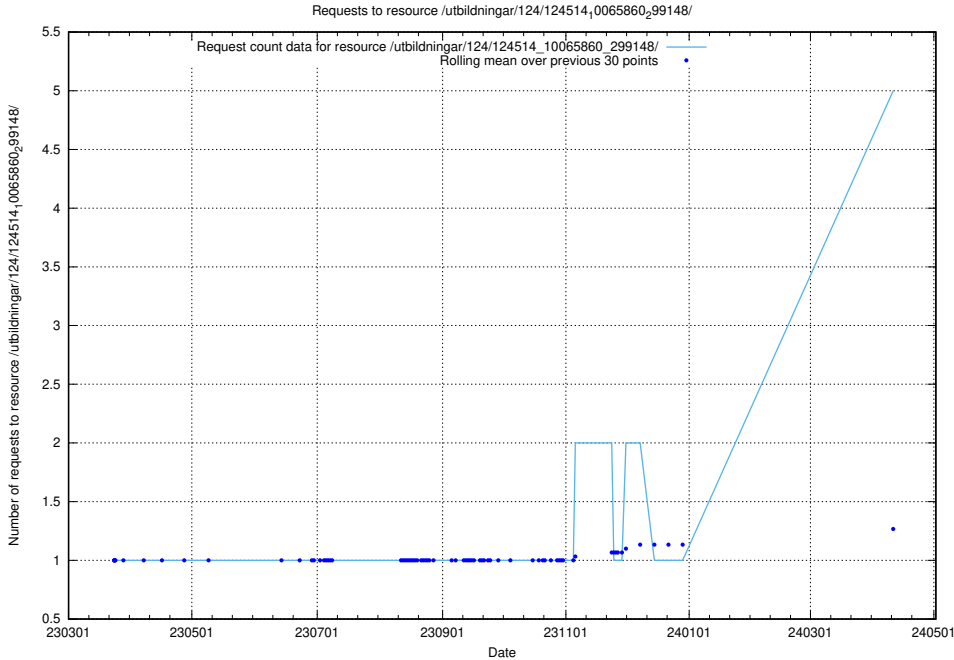

5.214 Usage of /utbildningar/124/124514_10065860_299148/

Here, we count the number of requests to resource /utbildningar/124/124514_10065860_299148/.