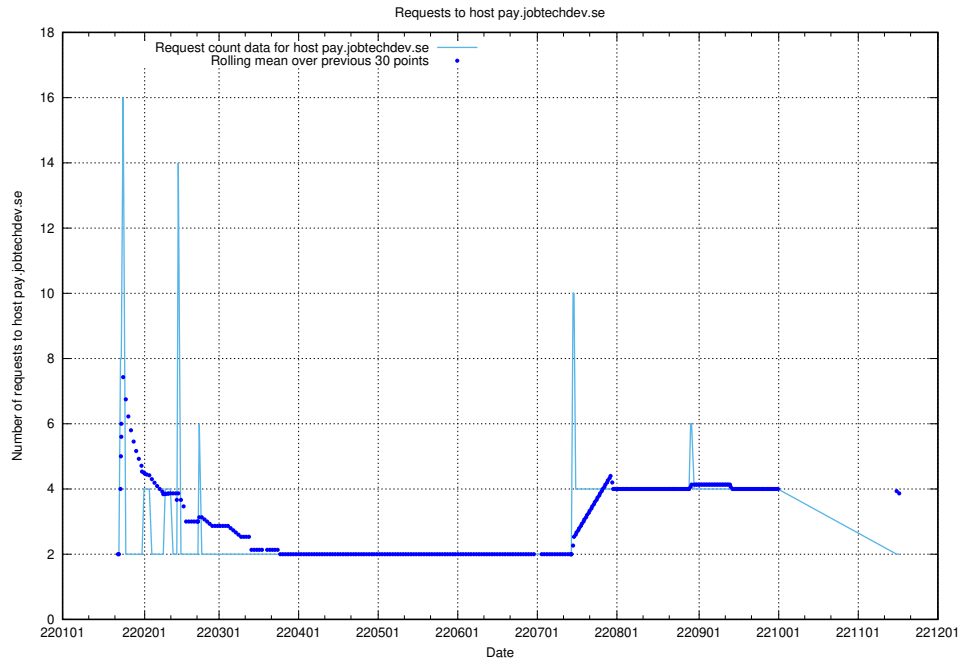

7.599 Usage of pay.jobtechdev.se

Here, we count the number of requests to host pay.jobtechdev.se.