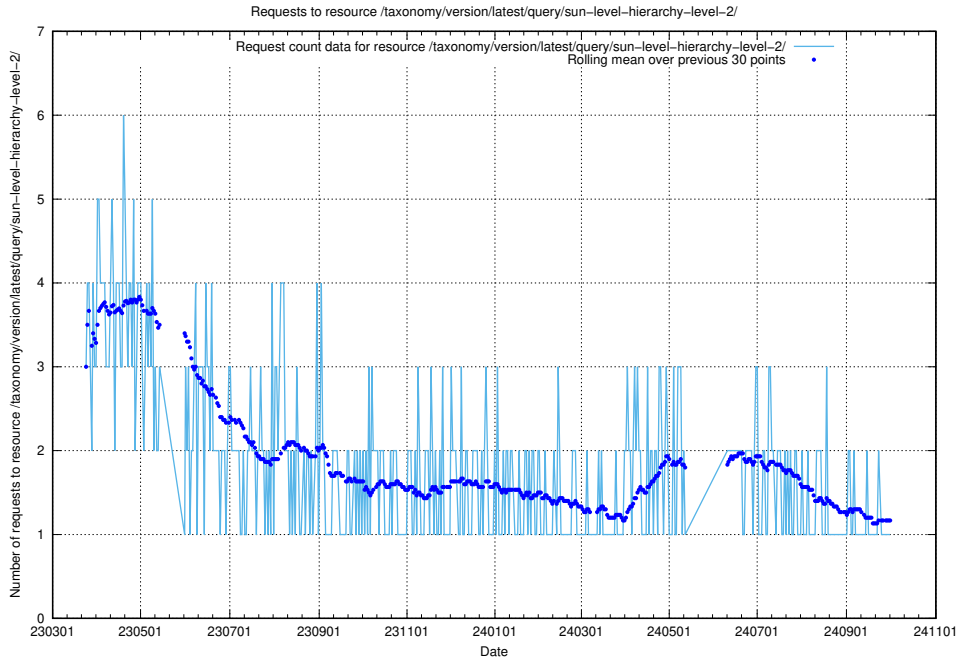

5.6891 Usage of /taxonomy/version/latest/query/sun-level-hierarchy-level-2/

Here, we count the number of requests to resource /taxonomy/version/latest/query/sun-level-hierarchy-level-2/.