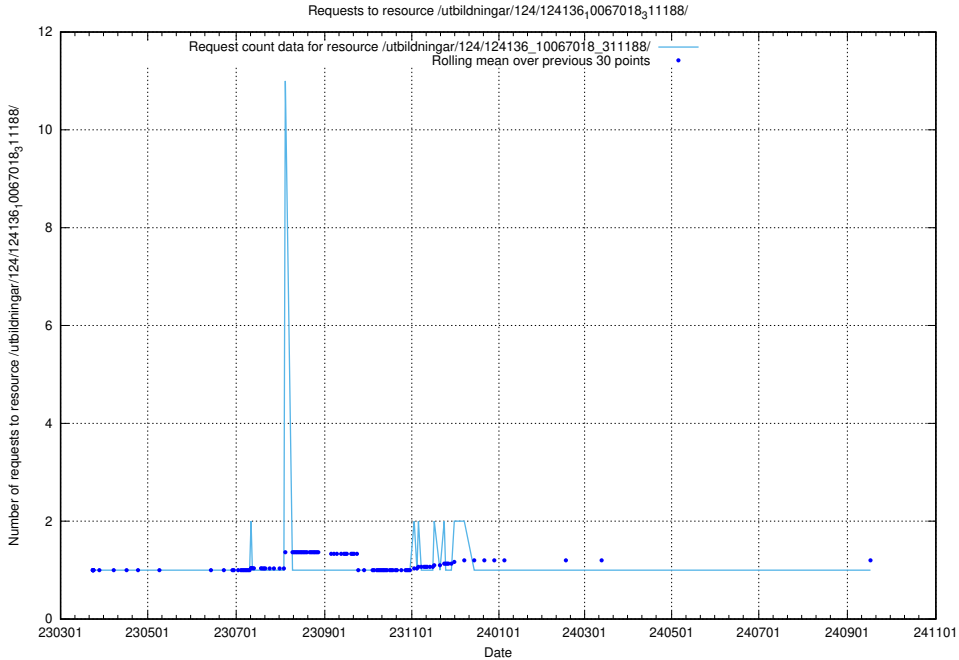

5.4907 Usage of /utbildningar/124/124136_10067018_311188/

Here, we count the number of requests to resource /utbildningar/124/124136_10067018_311188/.