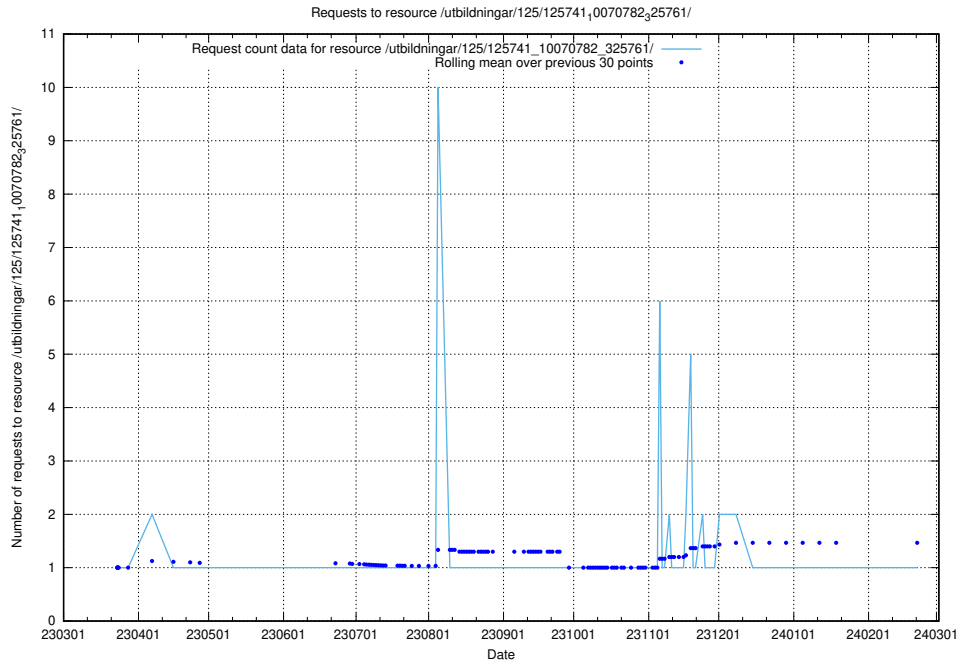

5.7303 Usage of /utbildningar/125/125741_10070782_325761/

Here, we count the number of requests to resource /utbildningar/125/125741_10070782_325761/.