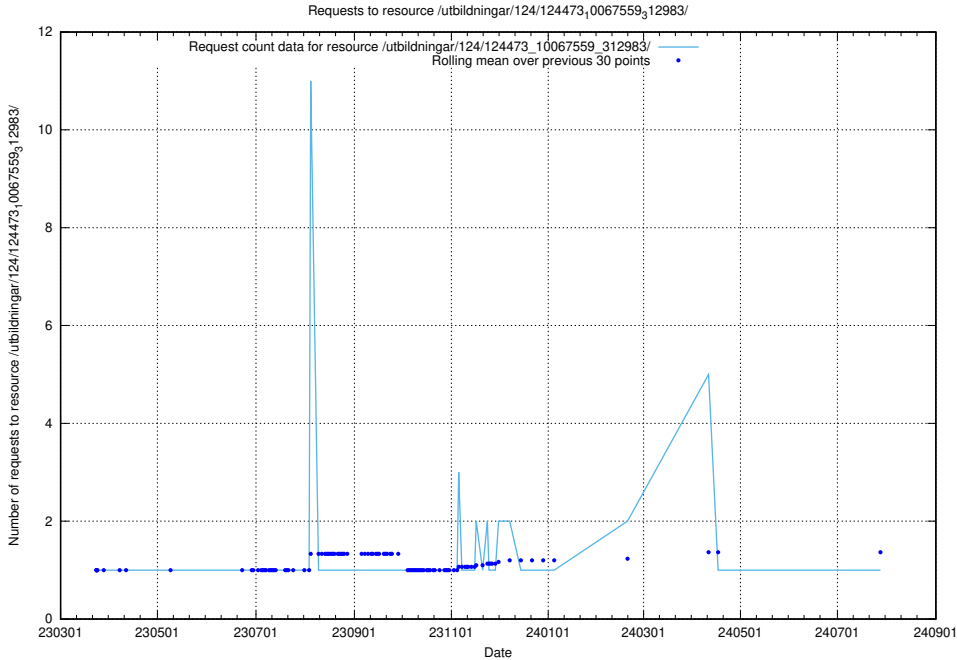

5.3810 Usage of /utbildningar/124/124473_10067559_312983/

Here, we count the number of requests to resource /utbildningar/124/124473_10067559_312983/.