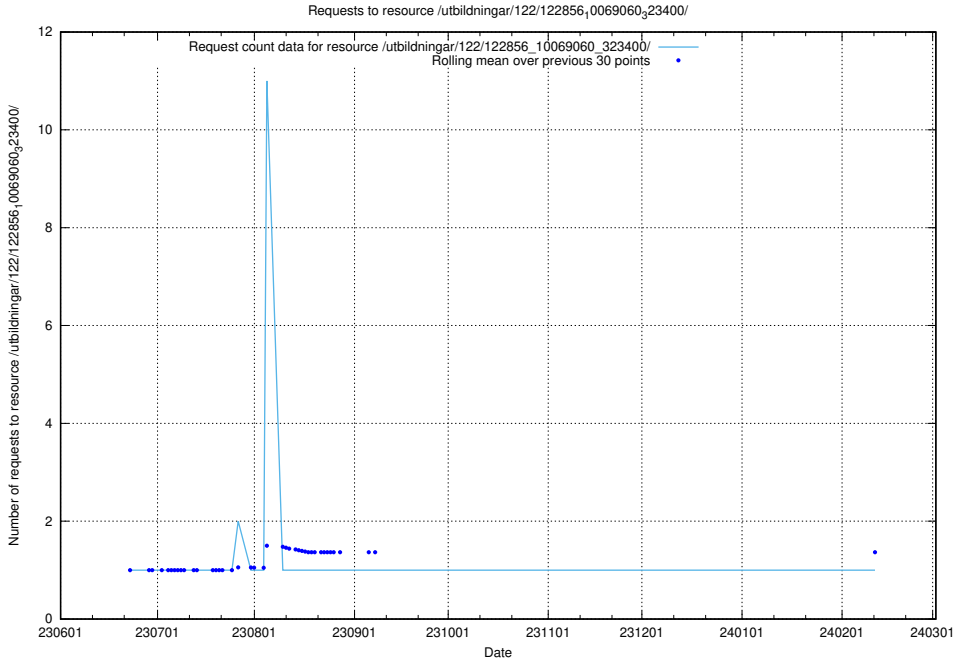

5.6628 Usage of /utbildningar/122/122856_10069060_323400/

Here, we count the number of requests to resource /utbildningar/122/122856_10069060_323400/.