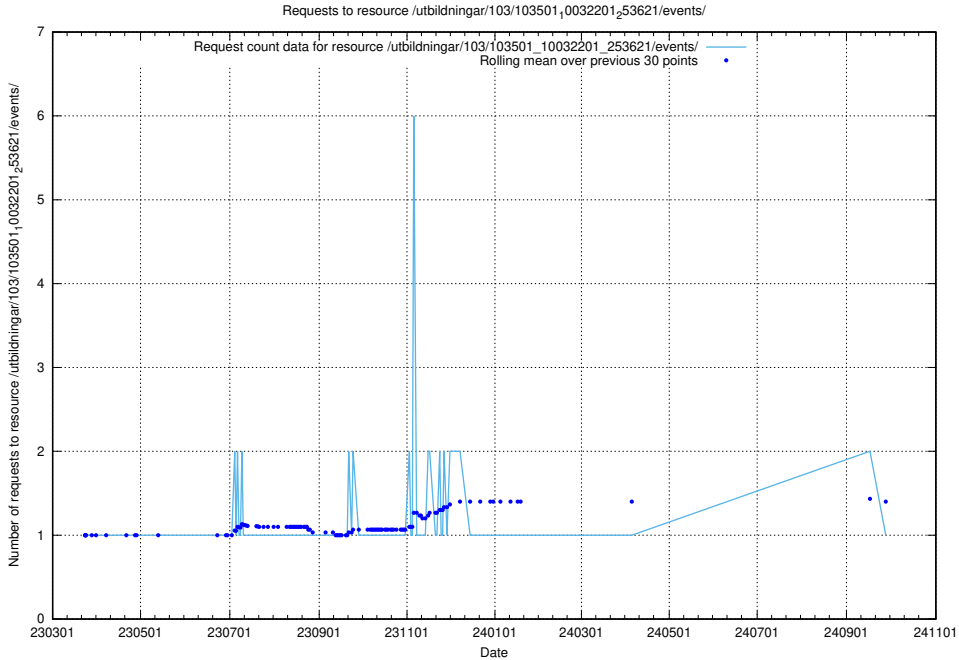

5.6308 Usage of /utbildningar/103/103501_10032201_253621/events/

Here, we count the number of requests to resource /utbildningar/103/103501_10032201_253621/events/