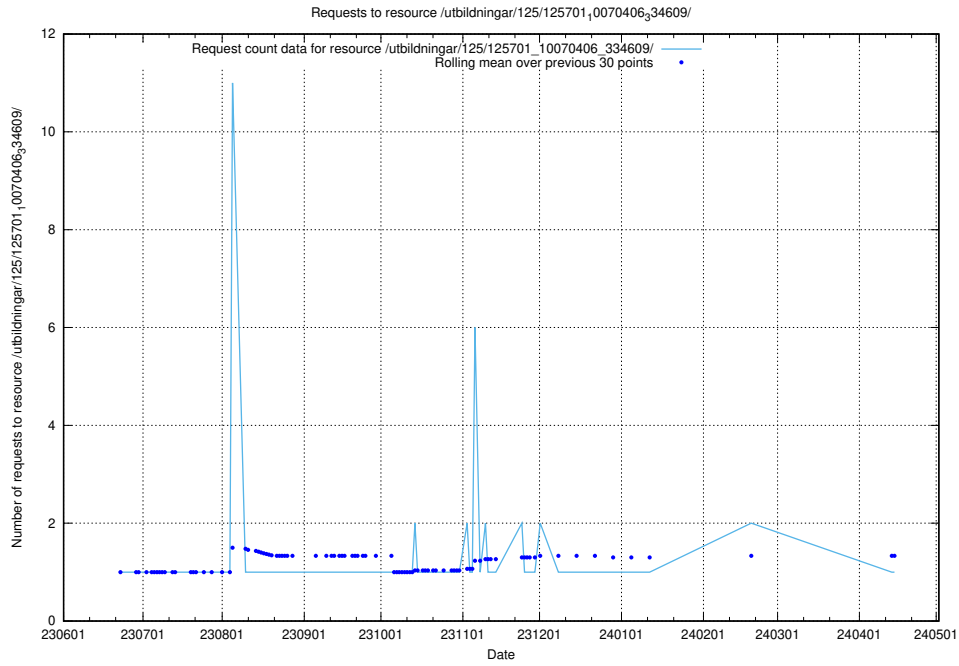

5.6500 Usage of /utbildningar/125/125701_10070406_334609/

Here, we count the number of requests to resource /utbildningar/125/125701_10070406_334609/.