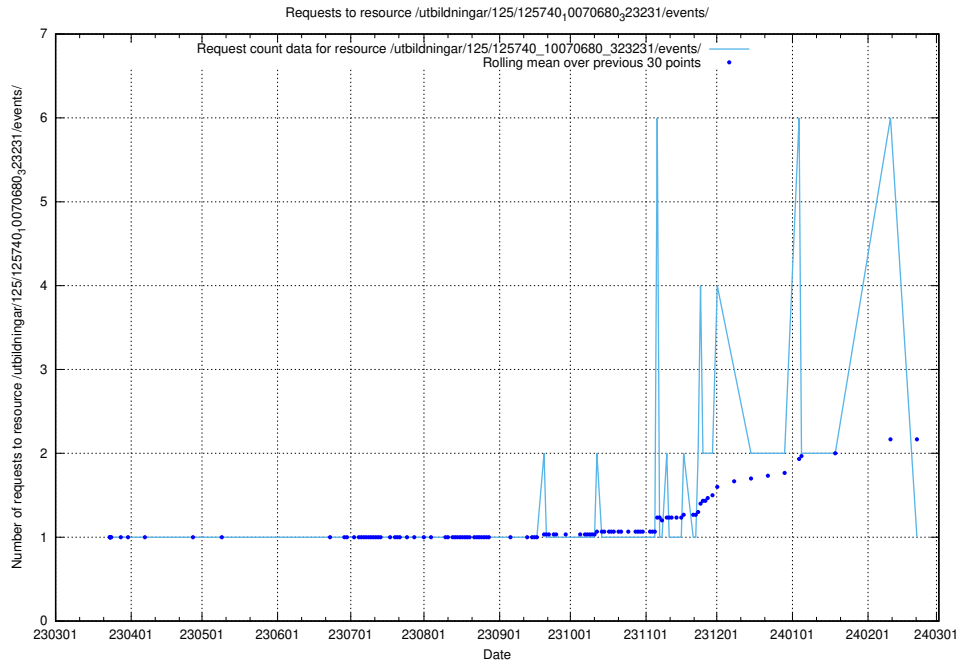

5.1075 Usage of /utbildningar/125/125740_10070680_323231/events/

Here, we count the number of requests to resource /utbildningar/125/125740_10070680_323231/events/