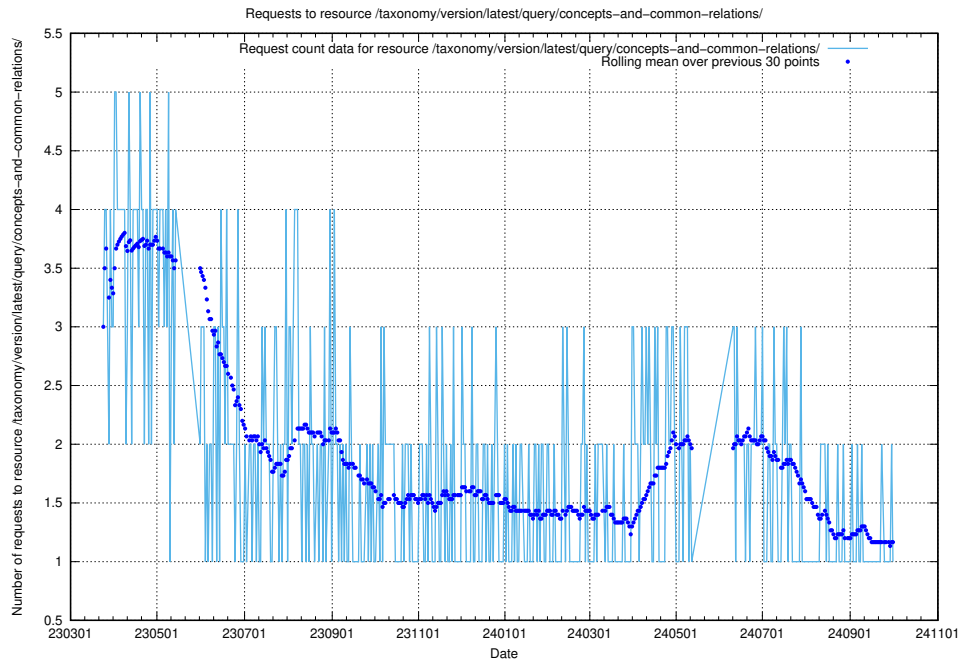

### 5.6938 Usage of /taxonomy/version/latest/query/concept-types/

Here, we count the number of requests to resource /taxonomy/version/latest/query/concept-types/.