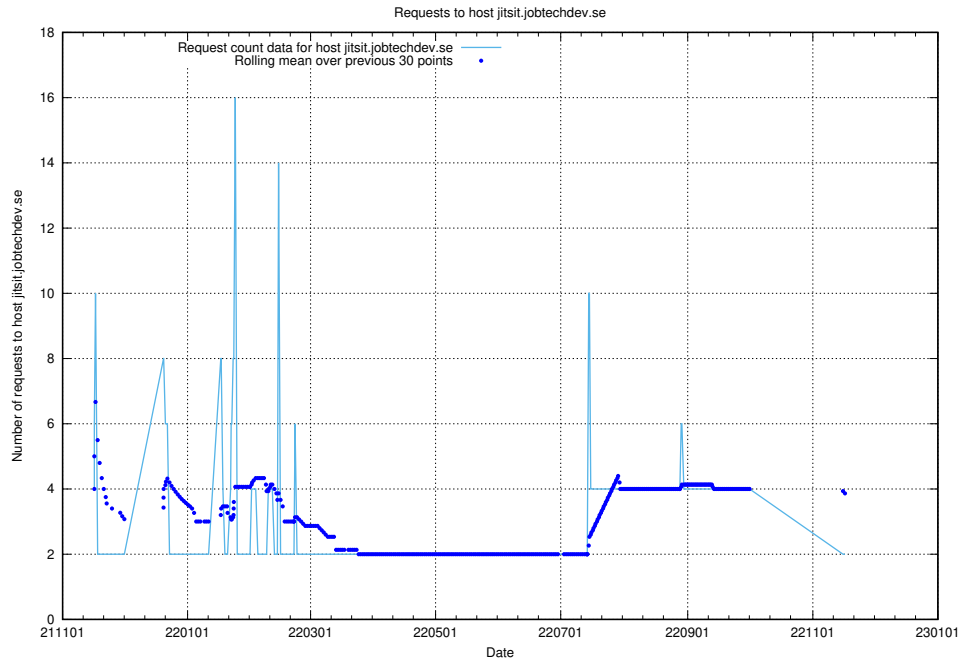

7.502 Usage of jitsit.jobtechdev.se

Here, we count the number of requests to host jitsit.jobtechdev.se.