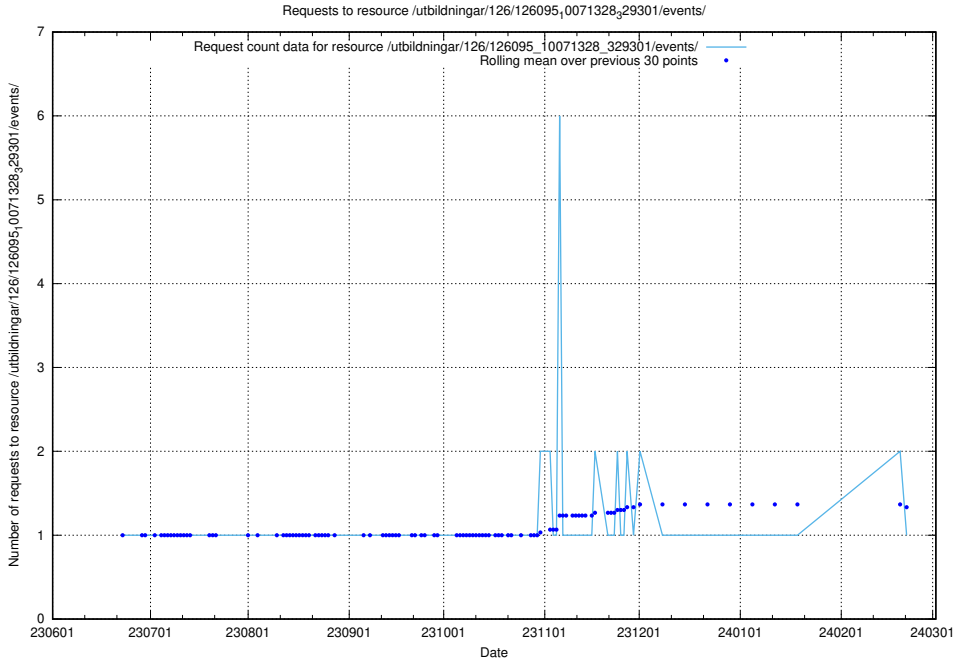

5.6474 Usage of /utbildningar/126/126095_10071328_329301/events/

Here, we count the number of requests to resource /utbildningar/126/126095_10071328_329301/events/