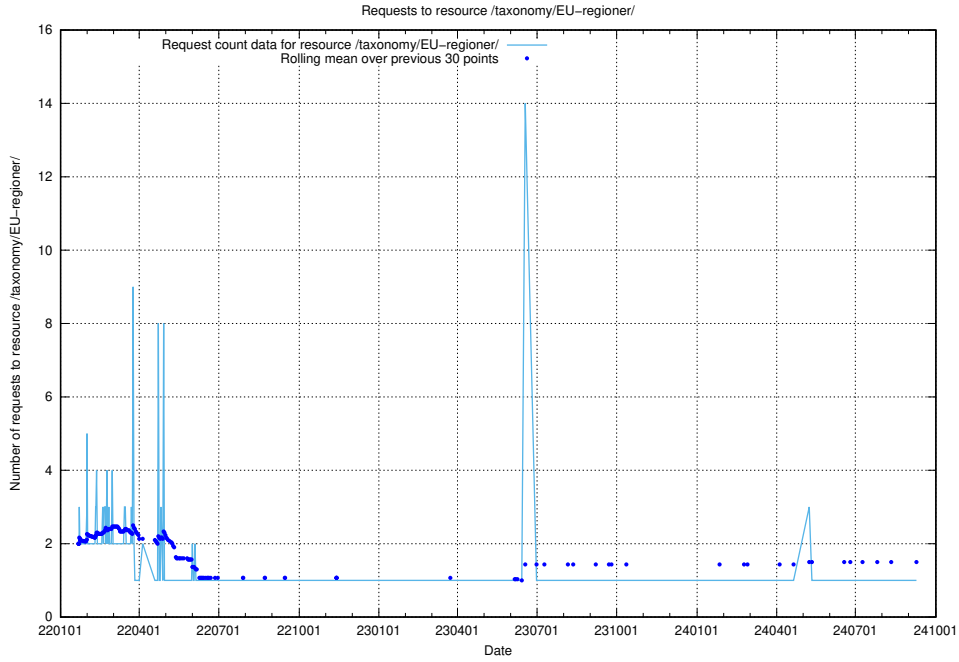

5.1227 Usage of /taxonomy/EU-regioner/

Here, we count the number of requests to resource /taxonomy/EU-regioner/.