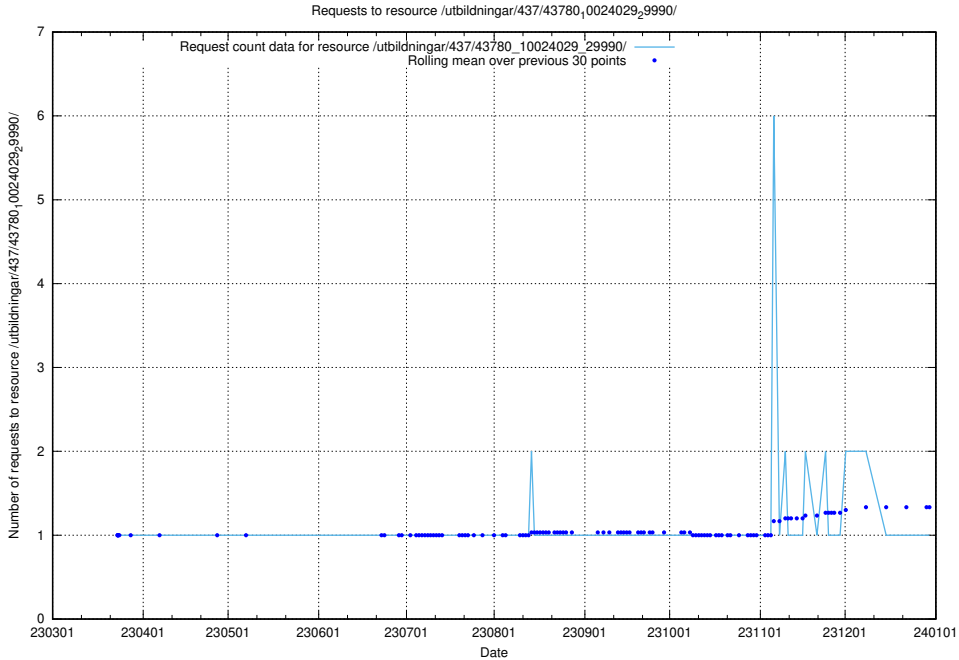

5.7209 Usage of /utbildningar/437/43780_10024029_29990/

Here, we count the number of requests to resource /utbildningar/437/43780_10024029_29990/.