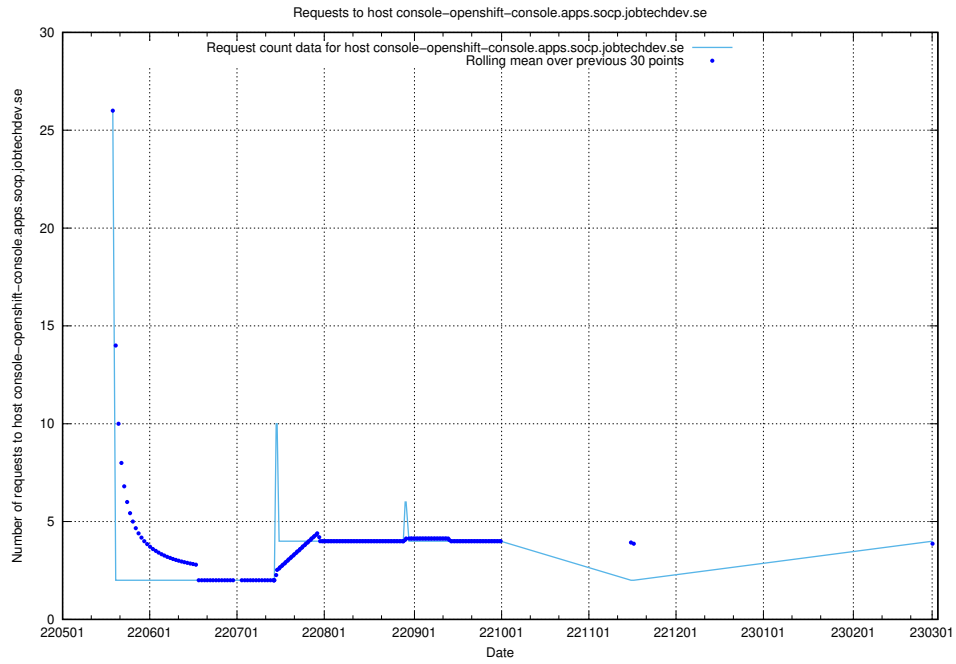

7.153 Usage of console-openshift-console.apps.socp.jobtechdev.se

Here, we count the number of requests to host console-openshift-console.apps.socp.jobtechdev.se.