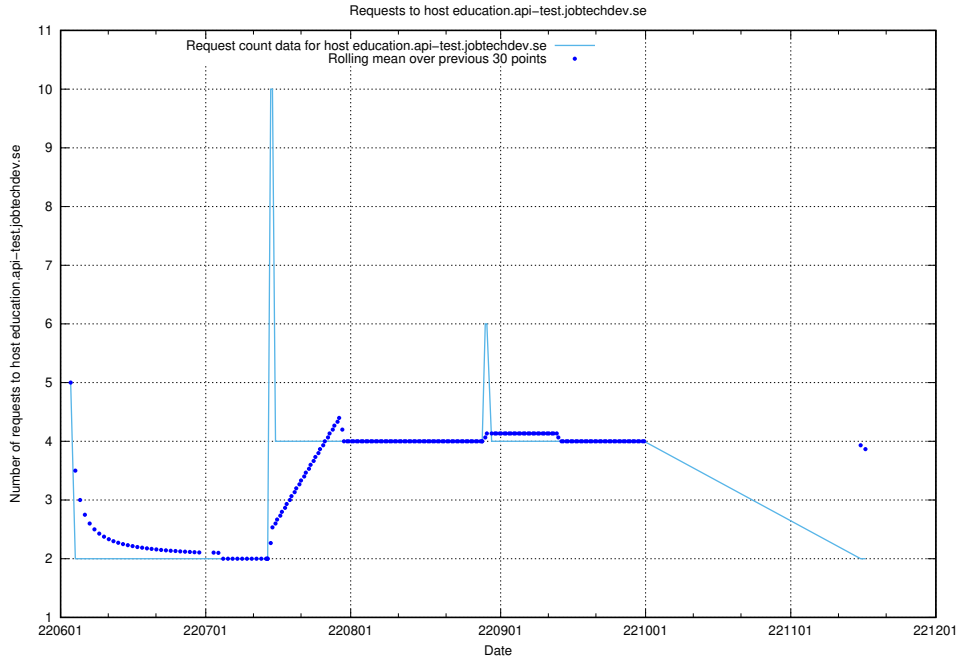

7.419 Usage of education.api-test.jobtechdev.se

Here, we count the number of requests to host education.api-test.jobtechdev.se.