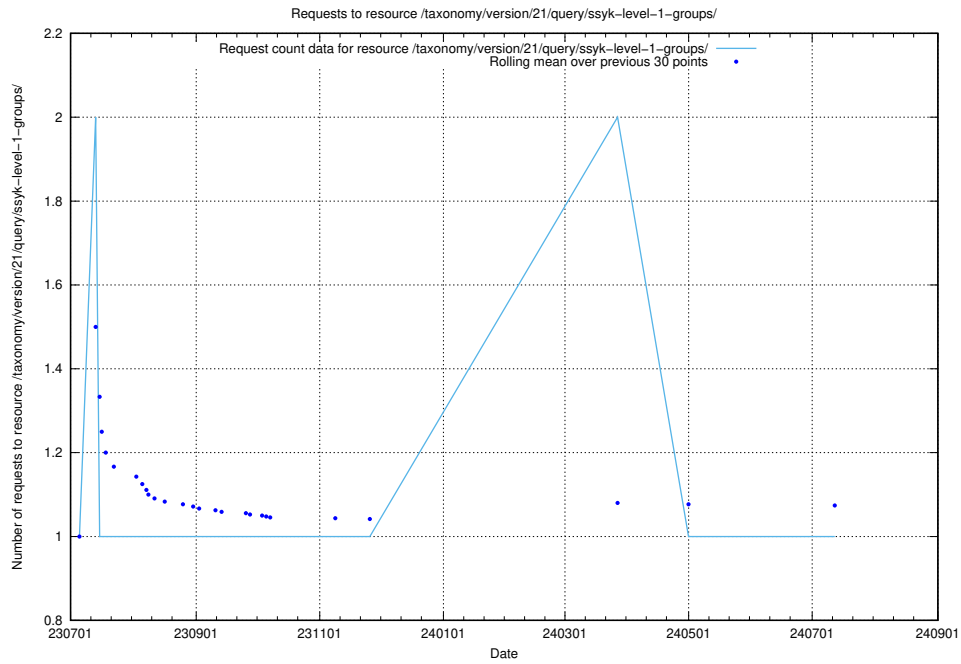

5.6165 Usage of /taxonomy/version/21/query/ssyk-level-1-groups/

Here, we count the number of requests to resource /taxonomy/version/21/query/ssyk-level-1-groups/.