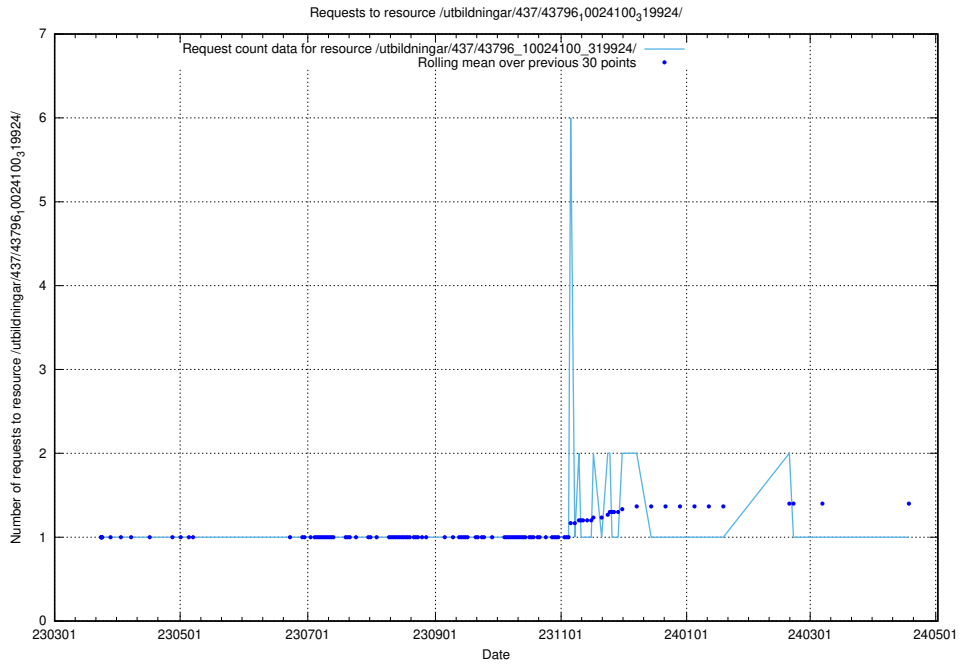

5.7198 Usage of /utbildningar/437/43796_10024100_319924/

Here, we count the number of requests to resource /utbildningar/437/43796_10024100_319924/.