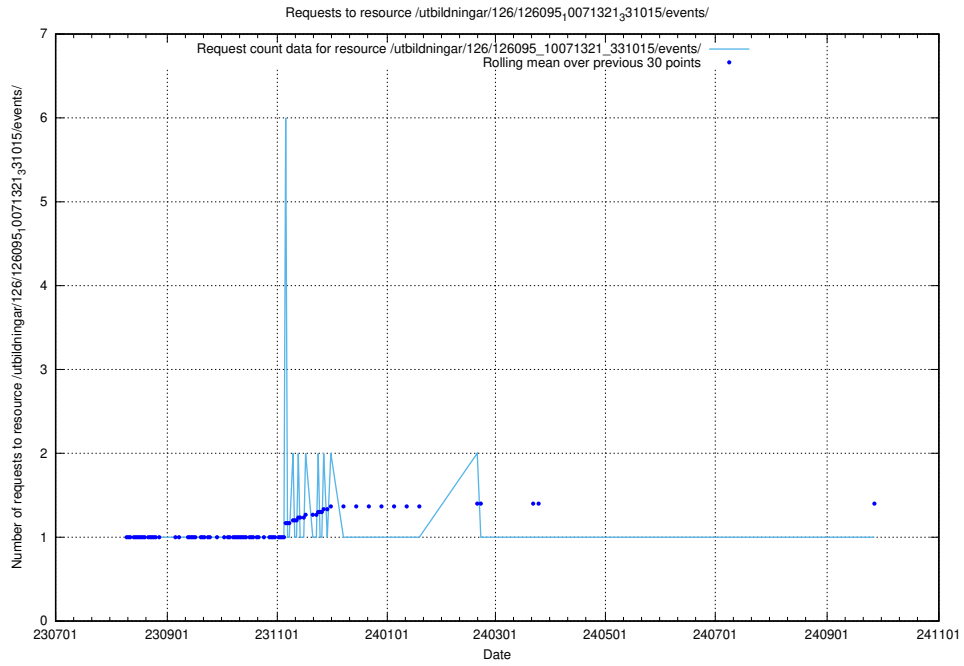

5.5662 Usage of /utbildningar/126/126095_10071321_331015/events/

Here, we count the number of requests to resource /utbildningar/126/126095_10071321_331015/events/