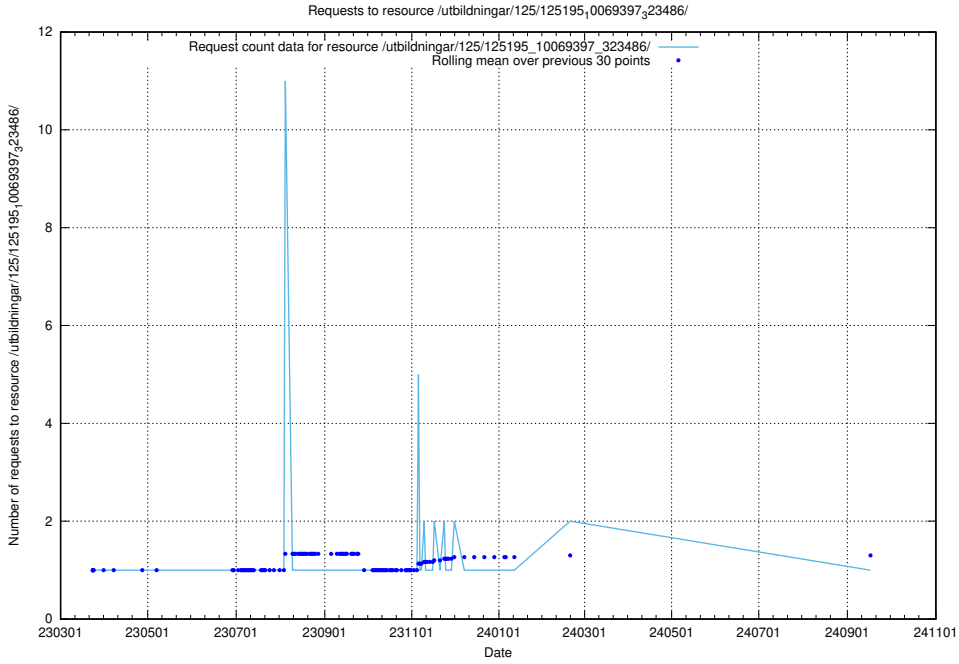

5.1220 Usage of /utbildningar/125/125195_10069397_323486/

Here, we count the number of requests to resource /utbildningar/125/125195_10069397_323486/.