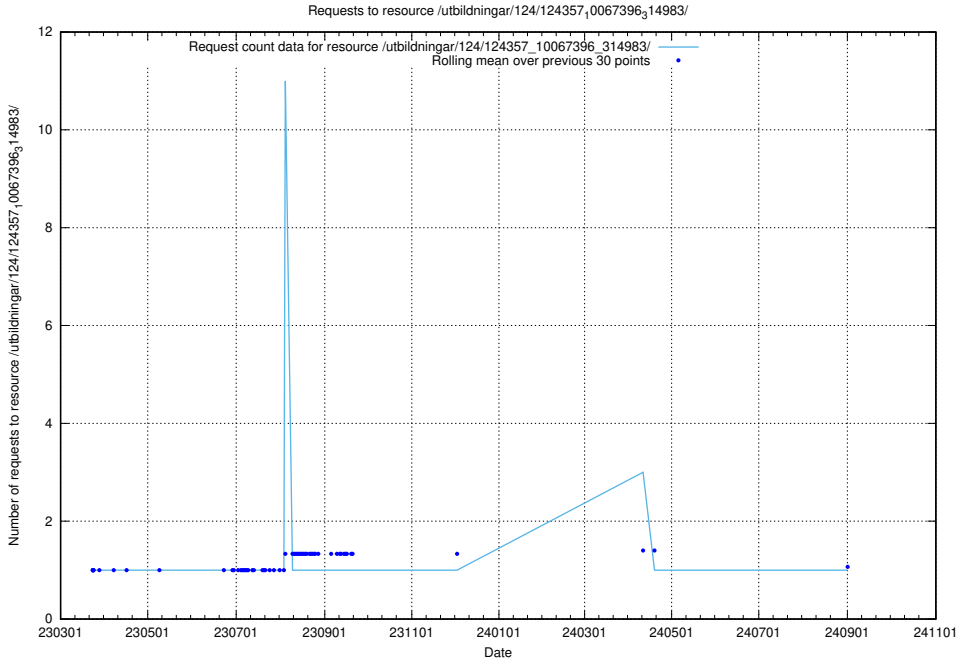

5.4683 Usage of /utbildningar/124/124357_10067396_314983/

Here, we count the number of requests to resource /utbildningar/124/124357_10067396_314983/.