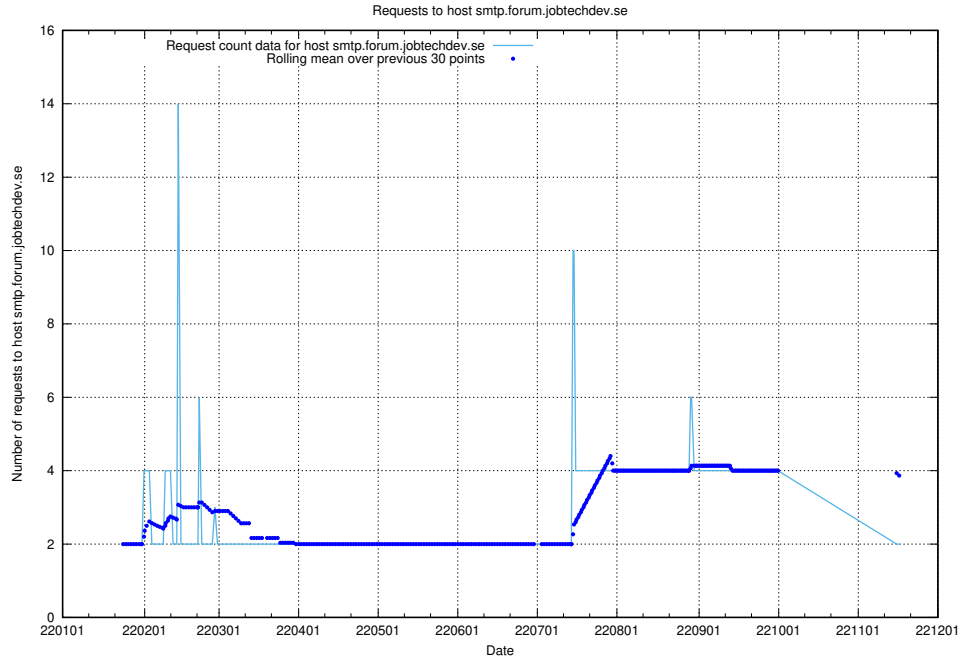

7.583 Usage of smtp.forum.jobtechdev.se

Here, we count the number of requests to host smtp.forum.jobtechdev.se.