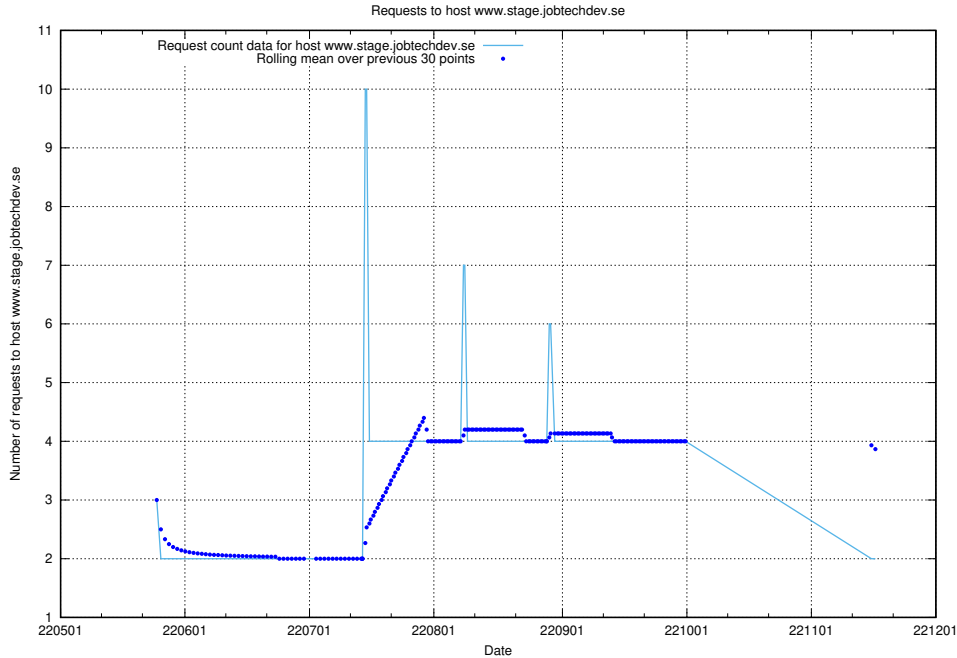

### 7.424 Usage of www.stage.jobtechdev.se

Here, we count the number of requests to host www.stage.jobtechdev.se.