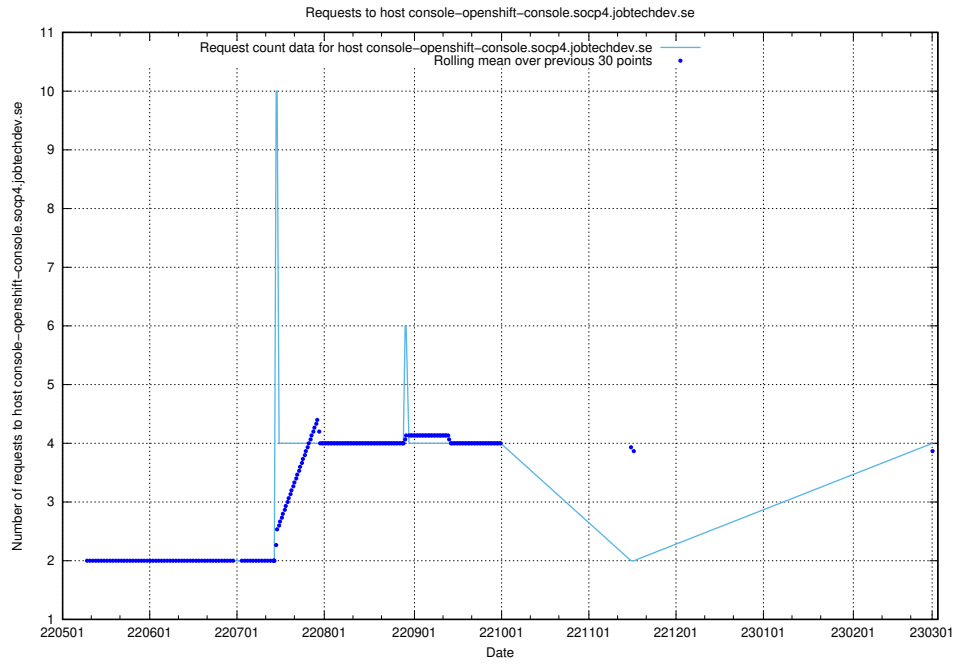

7.154 Usage of console-openshift-console.socp4.jobtechdev.se

Here, we count the number of requests to host console-openshift-console.socp4.jobtechdev.se.