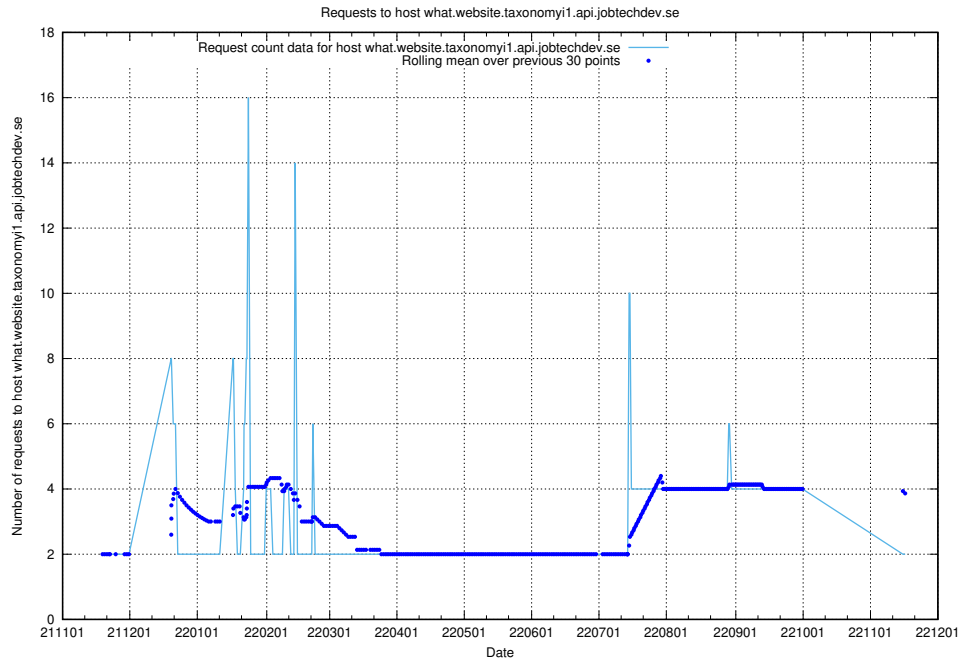

7.459 Usage of what.website.taxonomy1.api.jobtechdev.se

Here, we count the number of requests to host what.website.taxonomy1.api.jobtechdev.se.