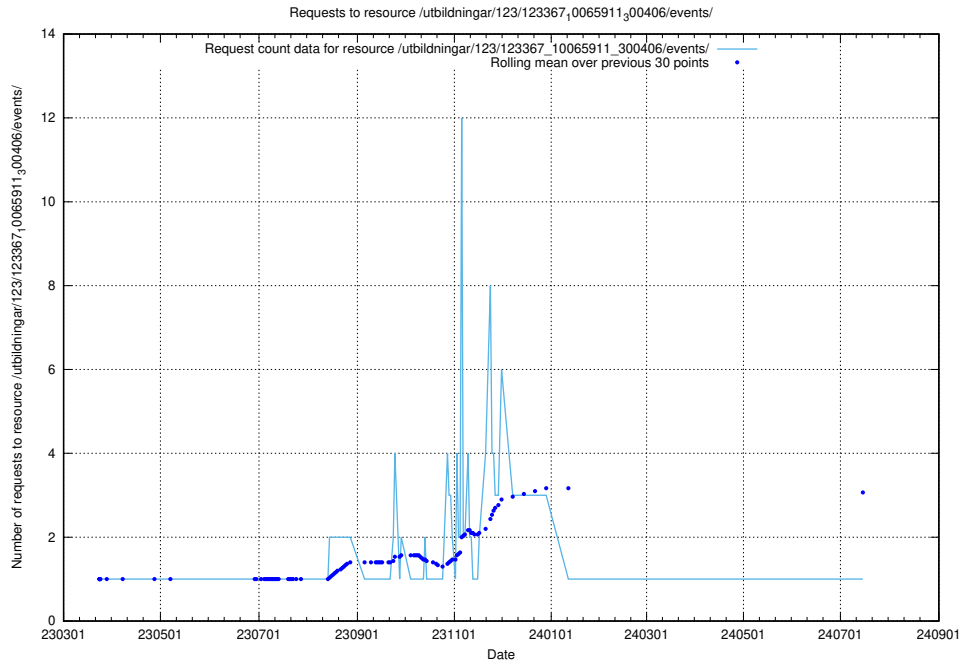

5.5547 Usage of /utbildningar/123/123367_10065911_300406/events/

Here, we count the number of requests to resource /utbildningar/123/123367_10065911_300406/events/