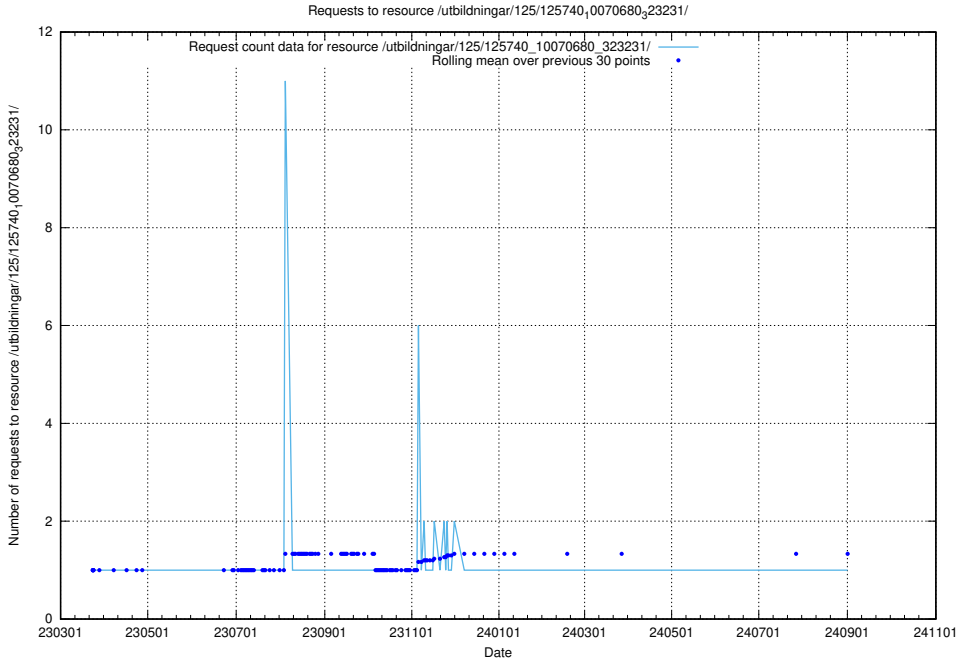

5.1076 Usage of /utbildningar/125/125740_10070680_323231/

Here, we count the number of requests to resource /utbildningar/125/125740_10070680_323231/.