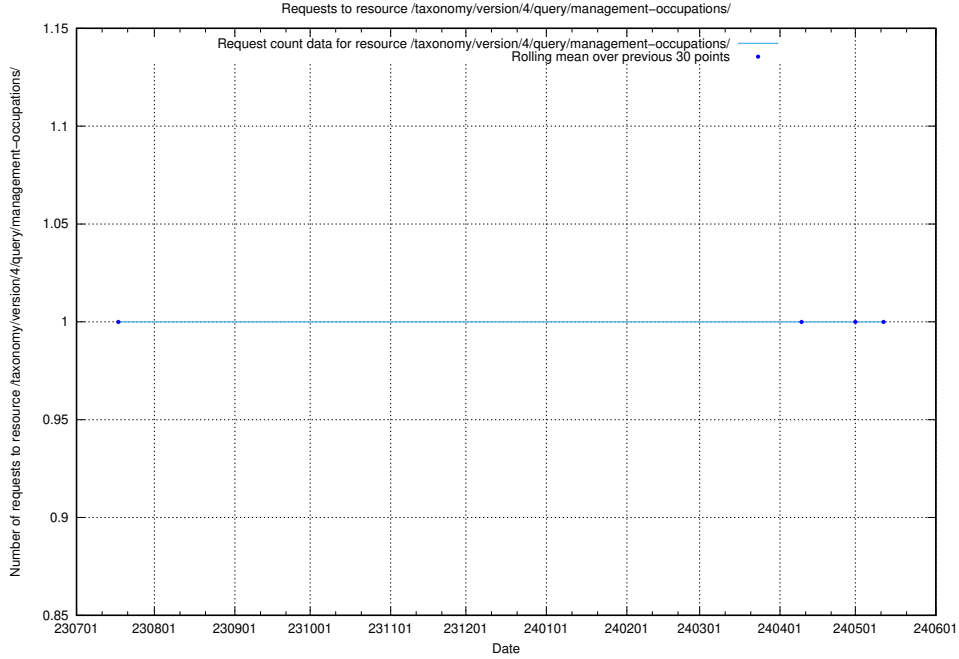

5.5876 Usage of /taxonomy/version/4/query/management-occupations/

Here, we count the number of requests to resource /taxonomy/version/4/query/management-occupations/.