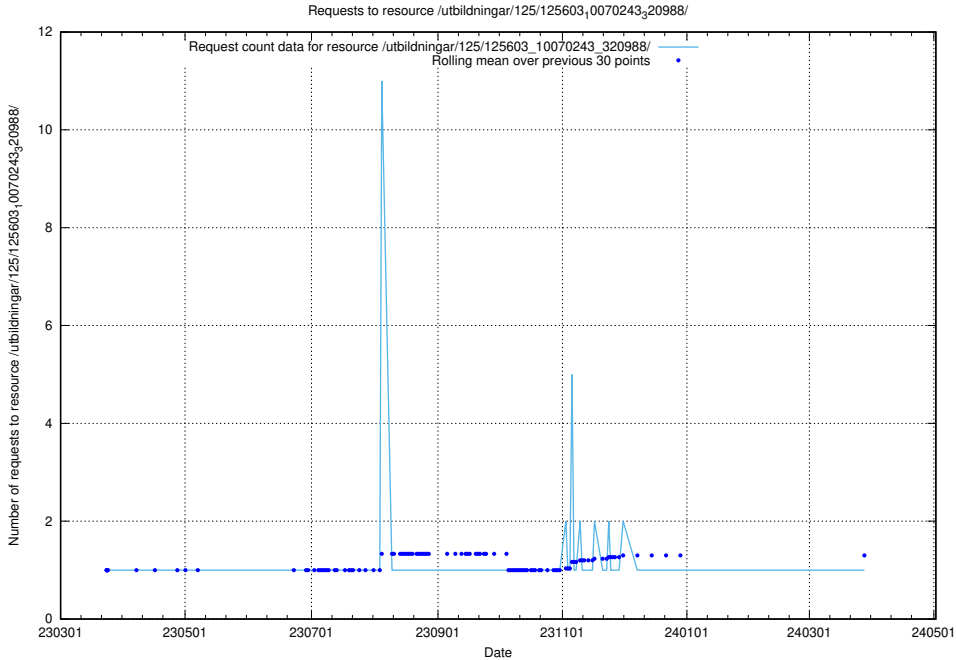

5.1168 Usage of /utbildningar/125/125603_10070243_320988/

Here, we count the number of requests to resource /utbildningar/125/125603_10070243_320988/.