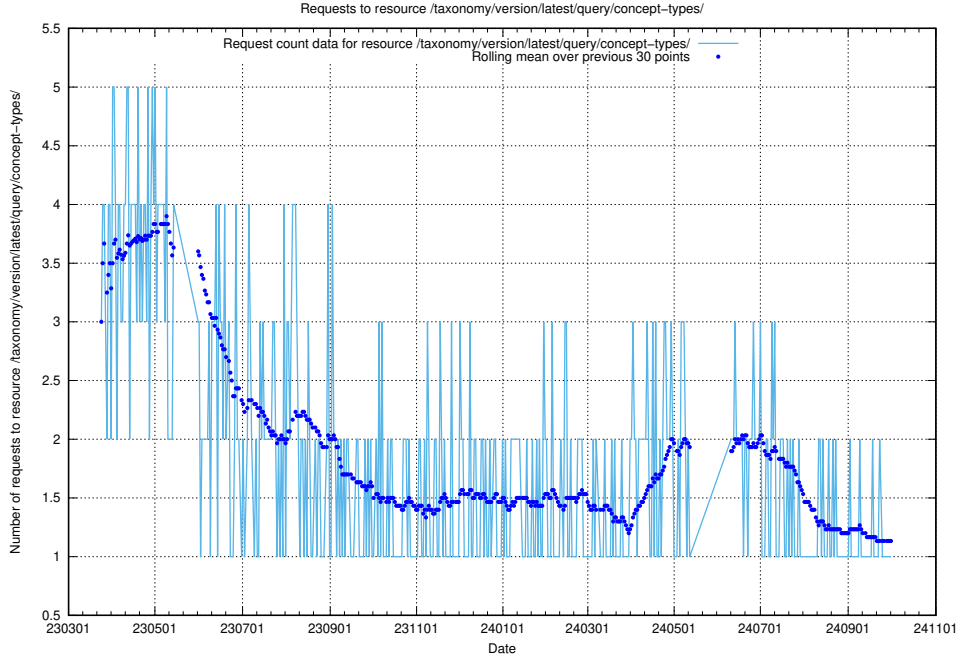

### 5.6938 Usage of /taxonomy/version/latest/query/concept-types/

Here, we count the number of requests to resource /taxonomy/version/latest/query/concept-types/.