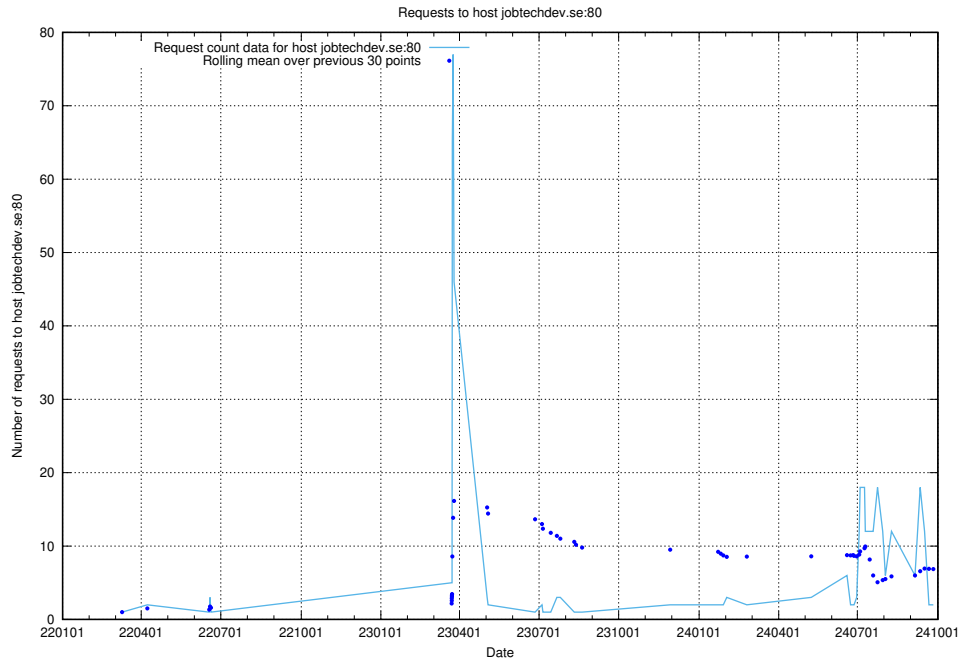

## 7.508 Usage of jobtechdev.se:80

Here, we count the number of requests to host jobtechdev.se:80.