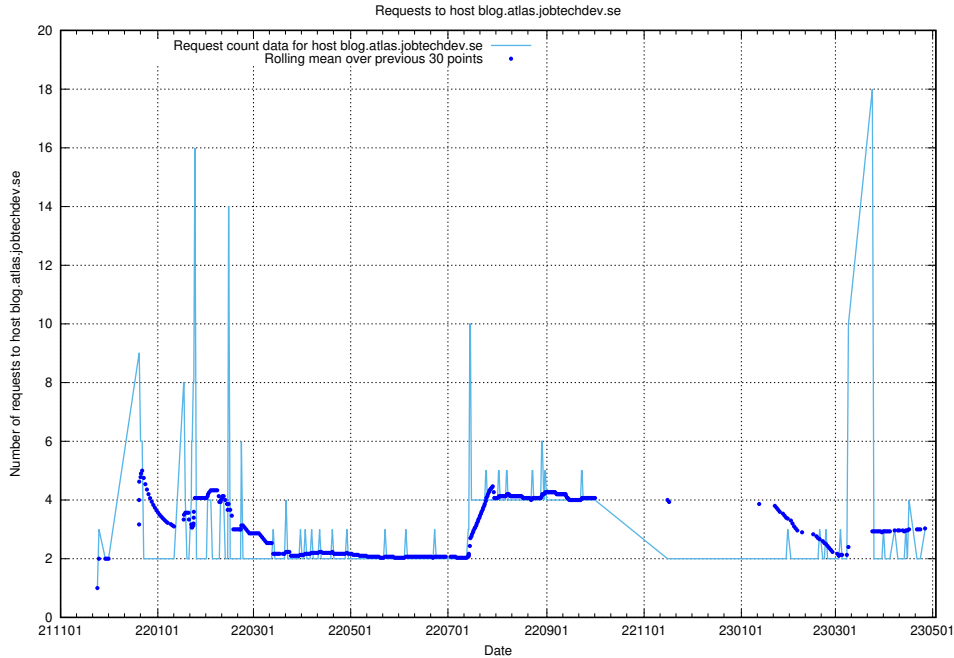

7.214 Usage of blog.atlas.jobtechdev.se

Here, we count the number of requests to host blog.atlas.jobtechdev.se.