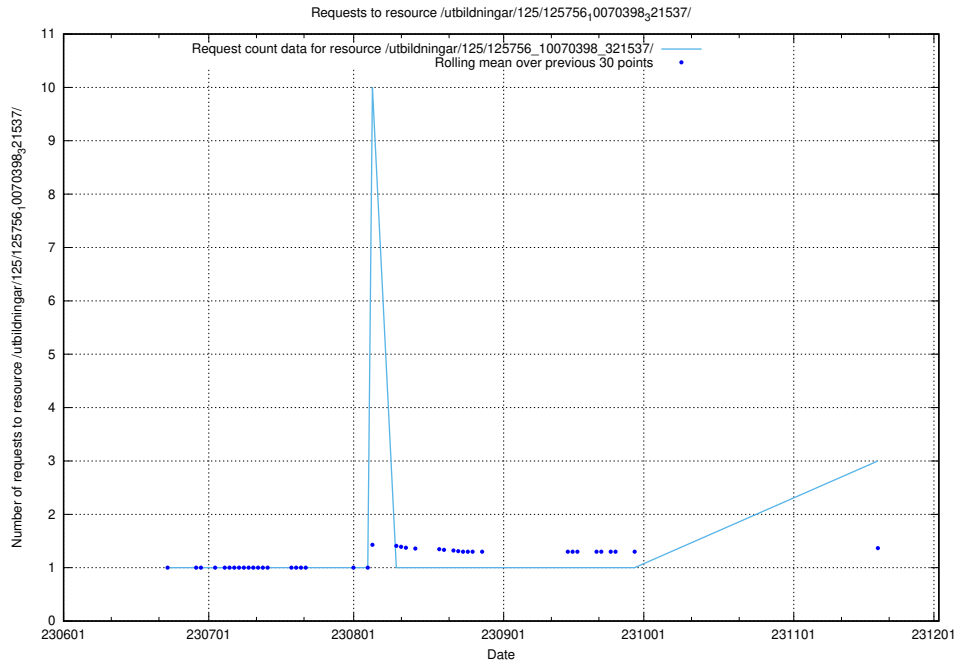

5.510 Usage of /utbildningar/125/125756_10070398_321537/

Here, we count the number of requests to resource /utbildningar/125/125756_10070398_321537/.