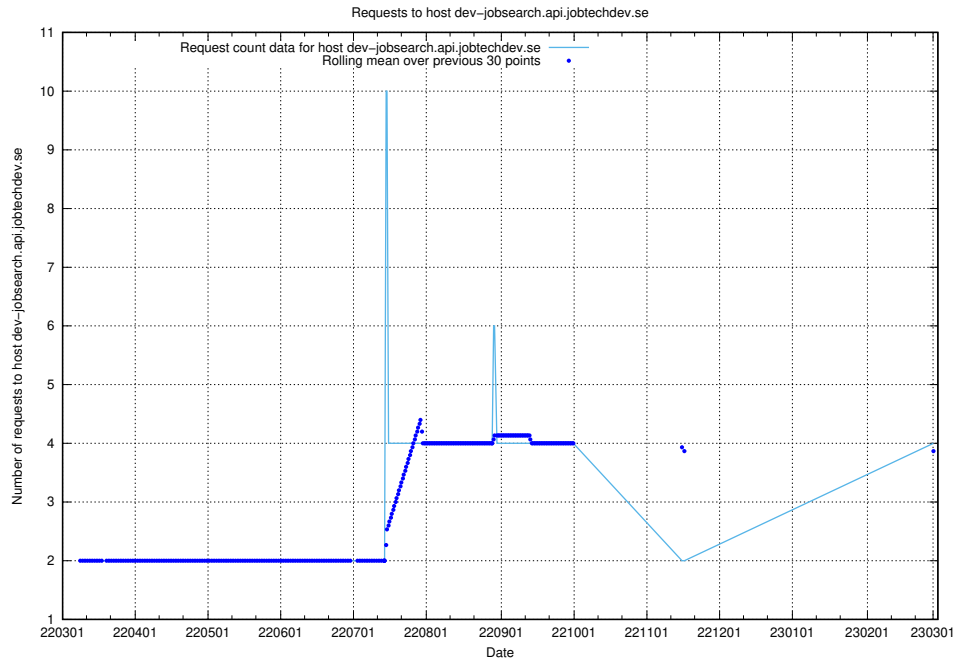

7.158 Usage of dev-jobsearch.api.jobtechdev.se

Here, we count the number of requests to host dev-jobsearch.api.jobtechdev.se.