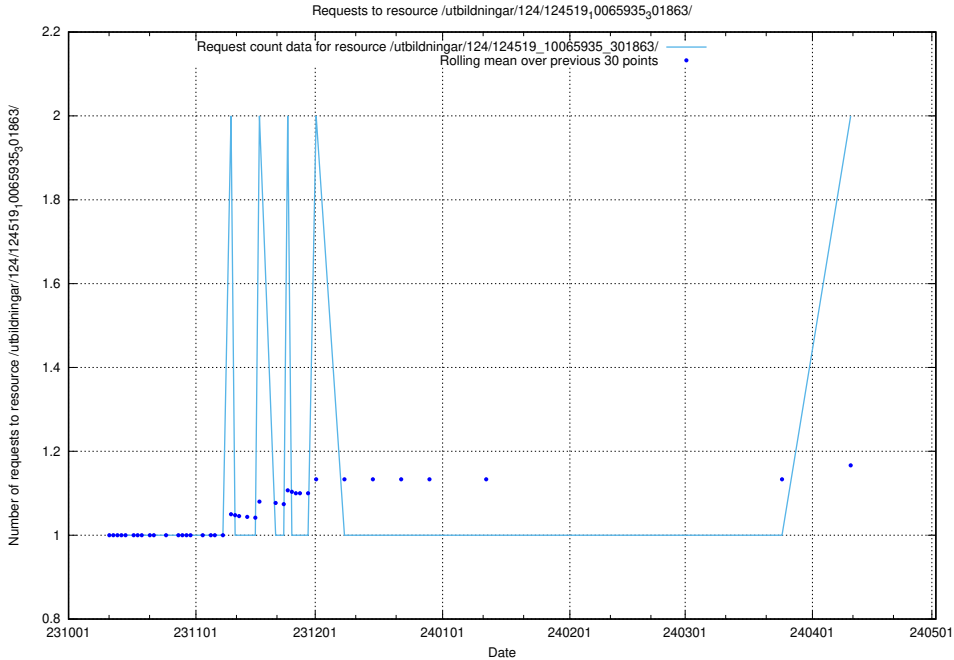

5.831 Usage of /utbildningar/124/124519_10065935_301863/

Here, we count the number of requests to resource /utbildningar/124/124519_10065935_301863/.