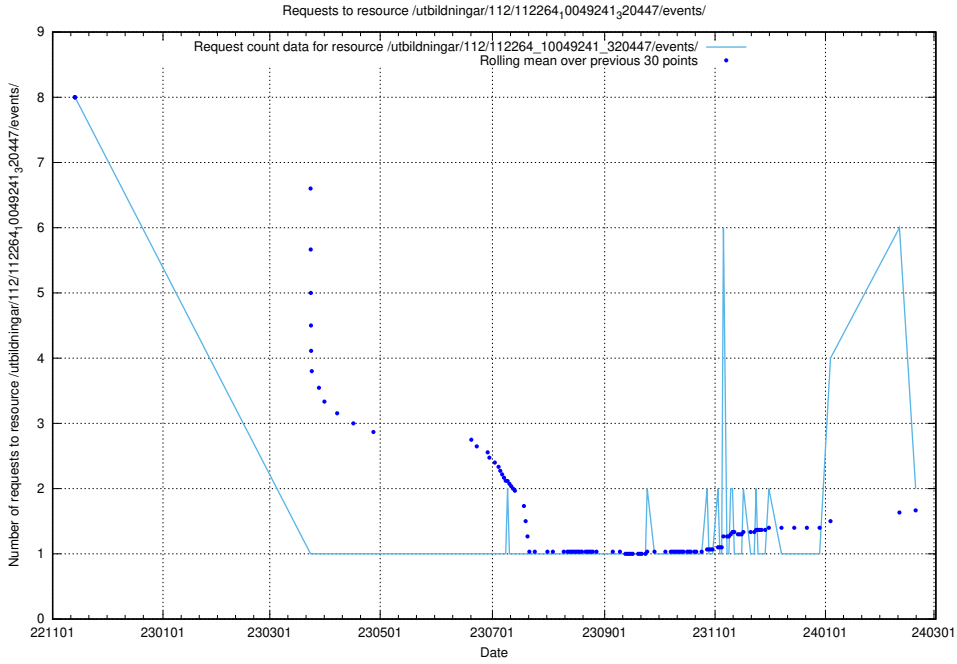

5.969 Usage of /utbildningar/112/112264_10049241_320447/events/

Here, we count the number of requests to resource /utbildningar/112/112264_10049241_320447/events/