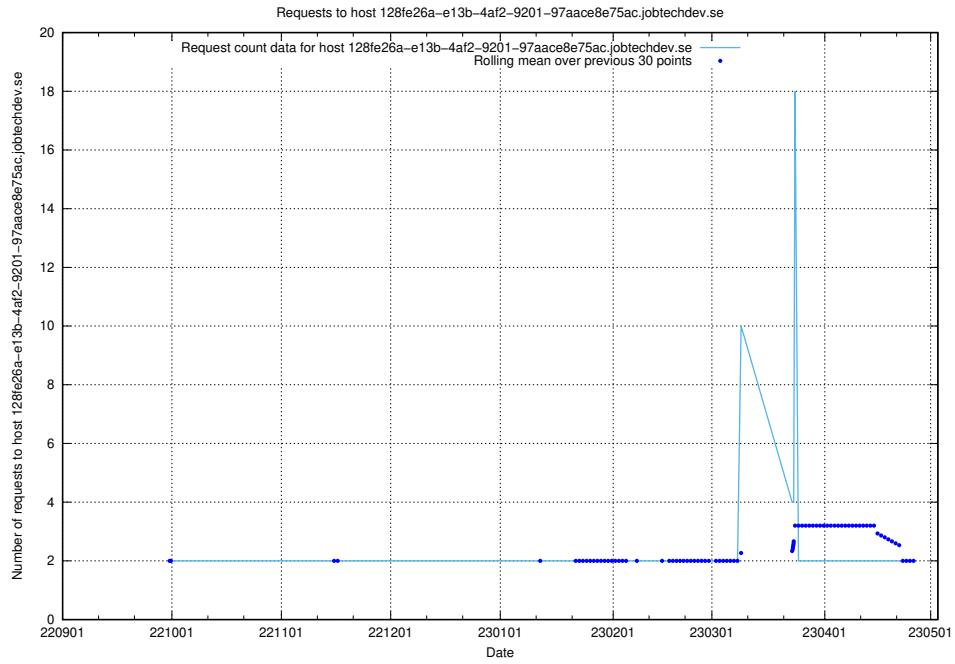

7.311 Usage of 128fe26a-e13b-4af2-9201-97aace8e75ac.jobtechdev.se

Here, we count the number of requests to host 128fe26a-e13b-4af2-9201-97aace8e75ac.jobtechdev.se.