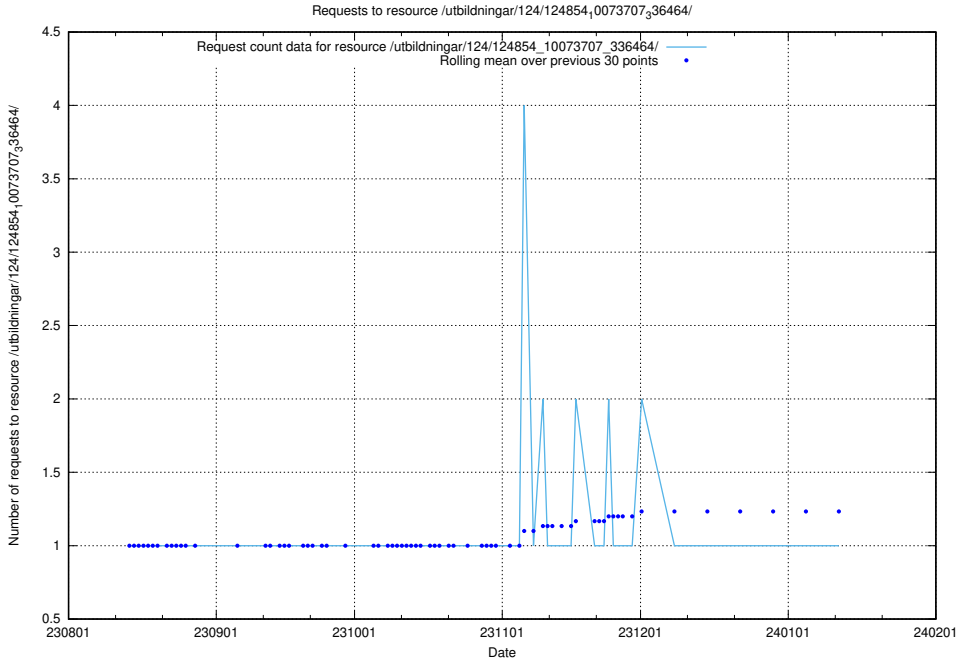

5.5633 Usage of /utbildningar/124/124854_10073707_336464/

Here, we count the number of requests to resource /utbildningar/124/124854_10073707_336464/.