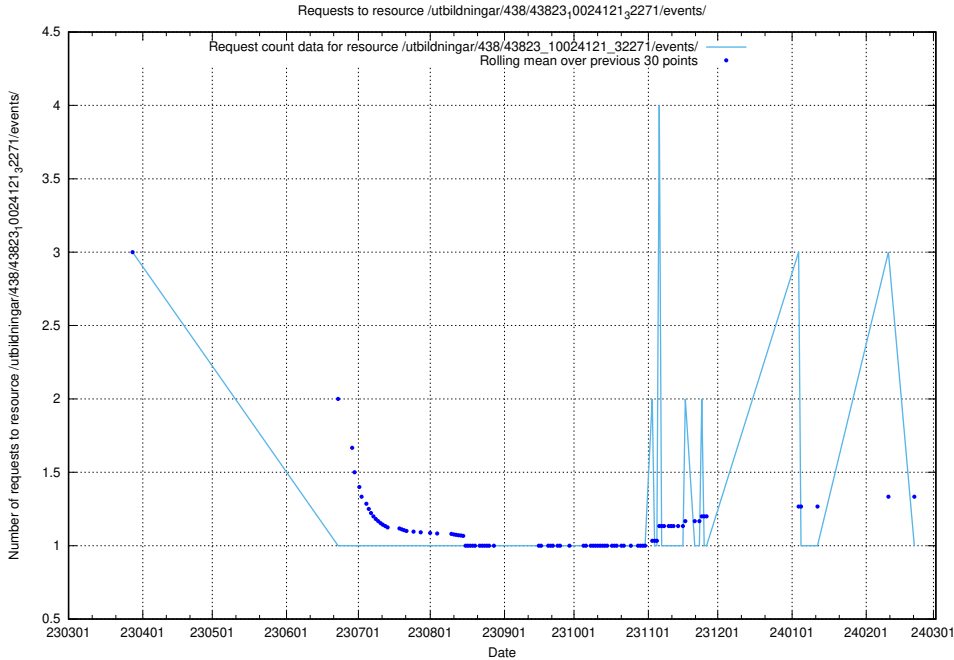

5.6870 Usage of /utbildningar/438/43823_10024121_32271/events/

Here, we count the number of requests to resource /utbildningar/438/43823_10024121_32271/events/.