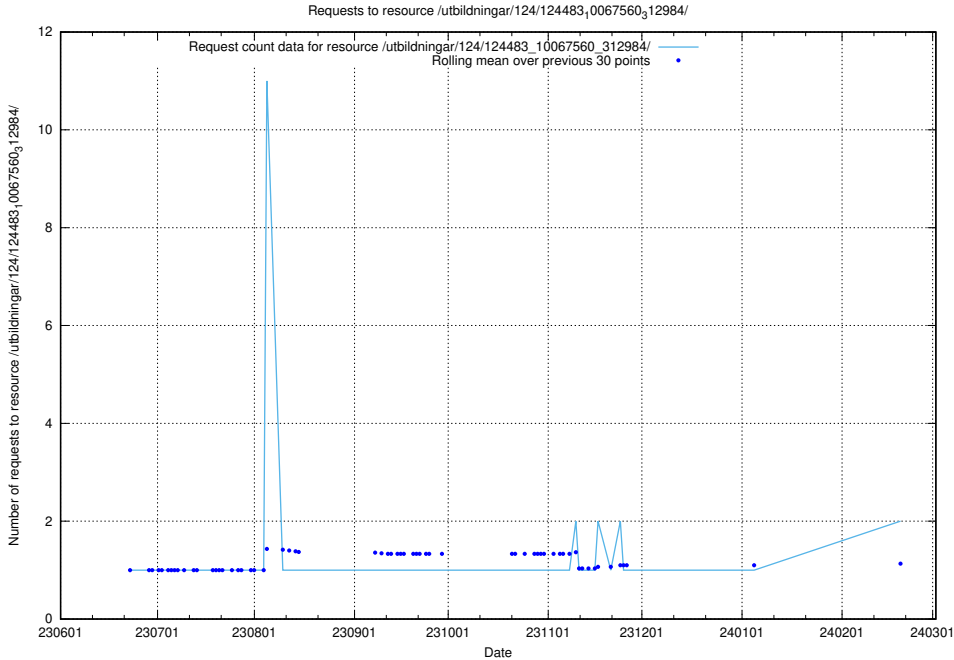

5.972 Usage of /utbildningar/124/124483_10067560_312984/

Here, we count the number of requests to resource /utbildningar/124/124483_10067560_312984/.