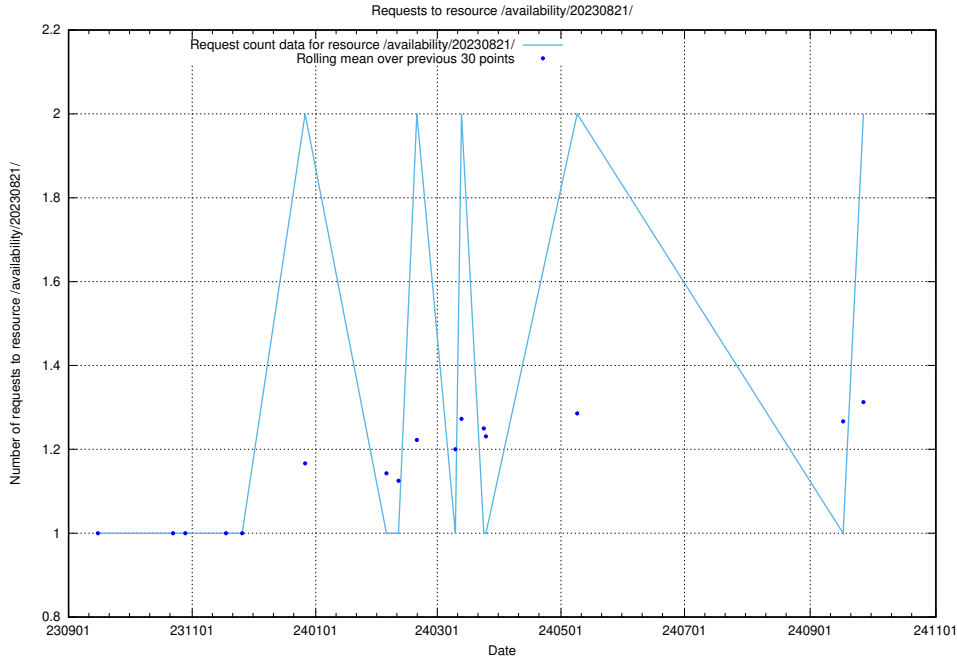

5.855 Usage of /availability/20230821/

Here, we count the number of requests to resource /availability/20230821/.