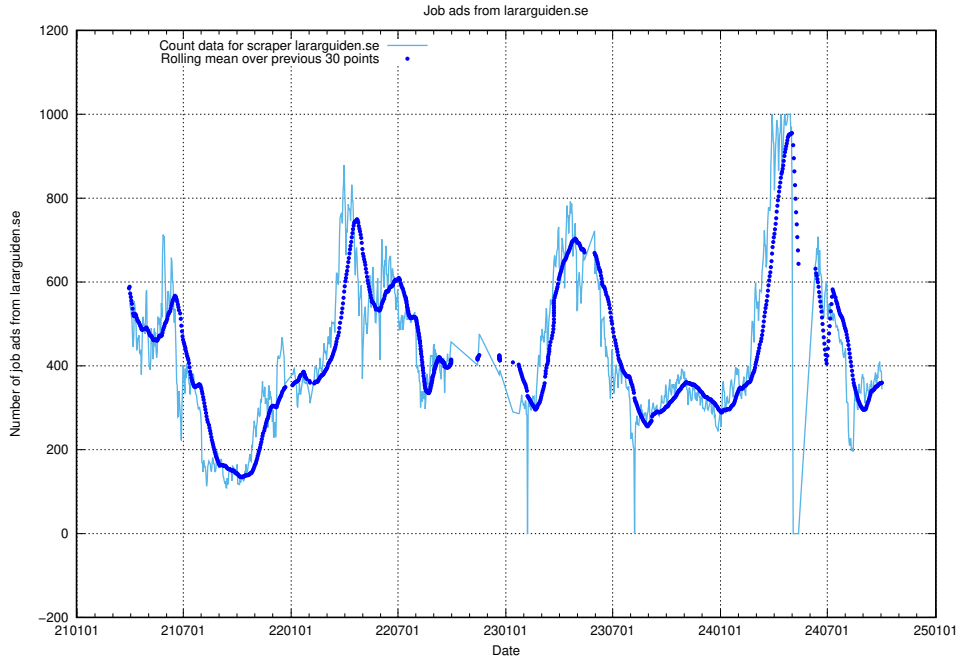

13.10 Number of ads by scraper lararguiden.se

Here, we count the number of job ads scraped from lararguiden.se.