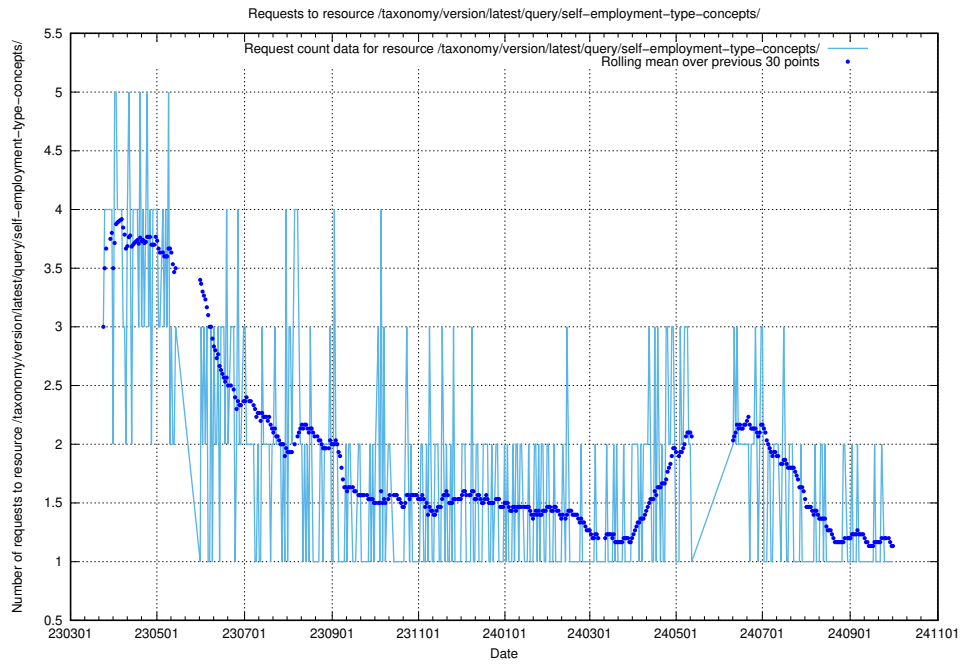

5.6917 Usage of /taxonomy/version/latest/query/self-employment-type-concepts/

Here, we count the number of requests to resource /taxonomy/version/latest/query/self-employment-type-concepts/.