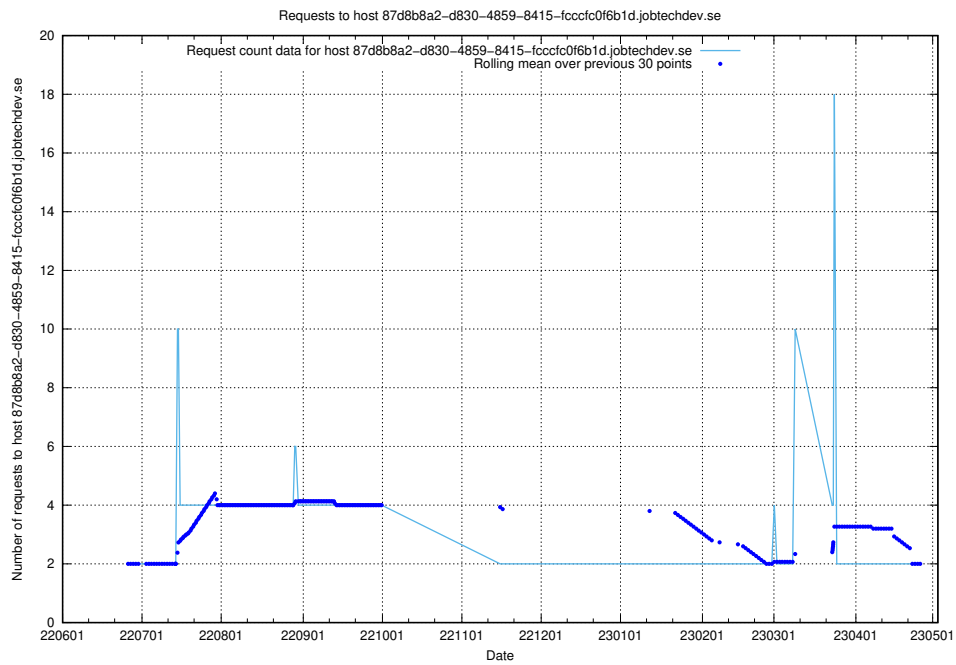

7.401 Usage of 87d8b8a2-d830-4859-8415-fccfc0f6b1d.jobtechdev.se

Here, we count the number of requests to host 87d8b8a2-d830-4859-8415-fccfc0f6b1d.jobtechdev.se.