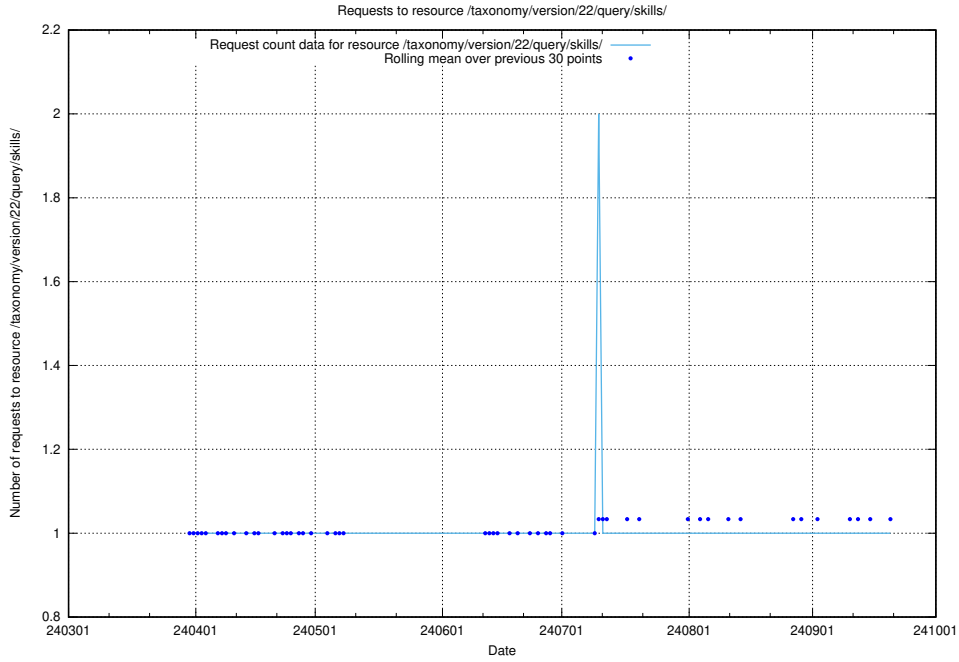

### 5.2475 Usage of /taxonomy/version/22/query/skills/

Here, we count the number of requests to resource /taxonomy/version/22/query/skills/.