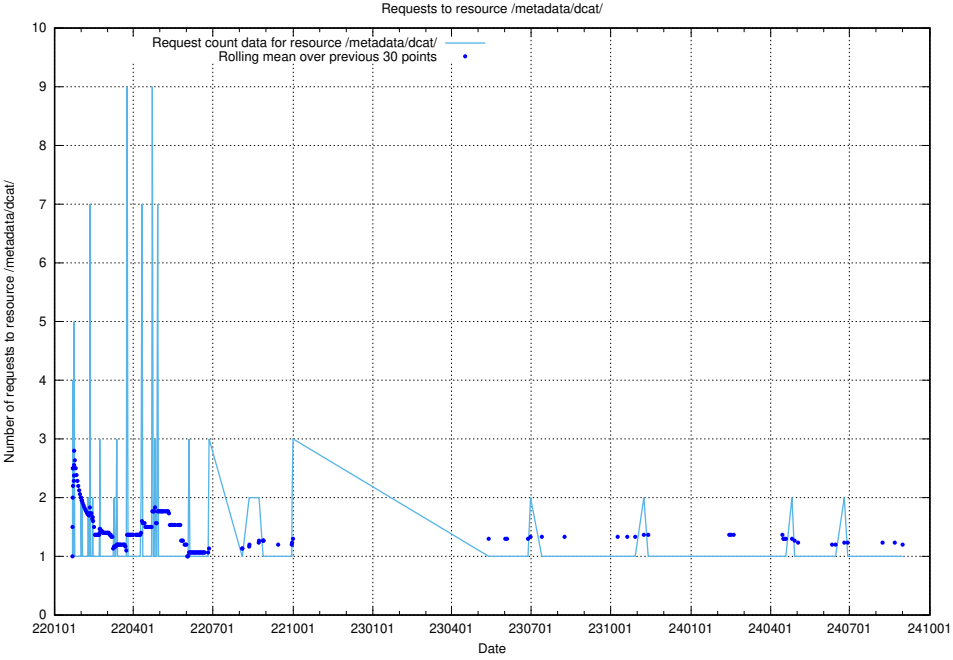

5.7339 Usage of /metadata/dcat/

Here, we count the number of requests to resource /metadata/dcat/.