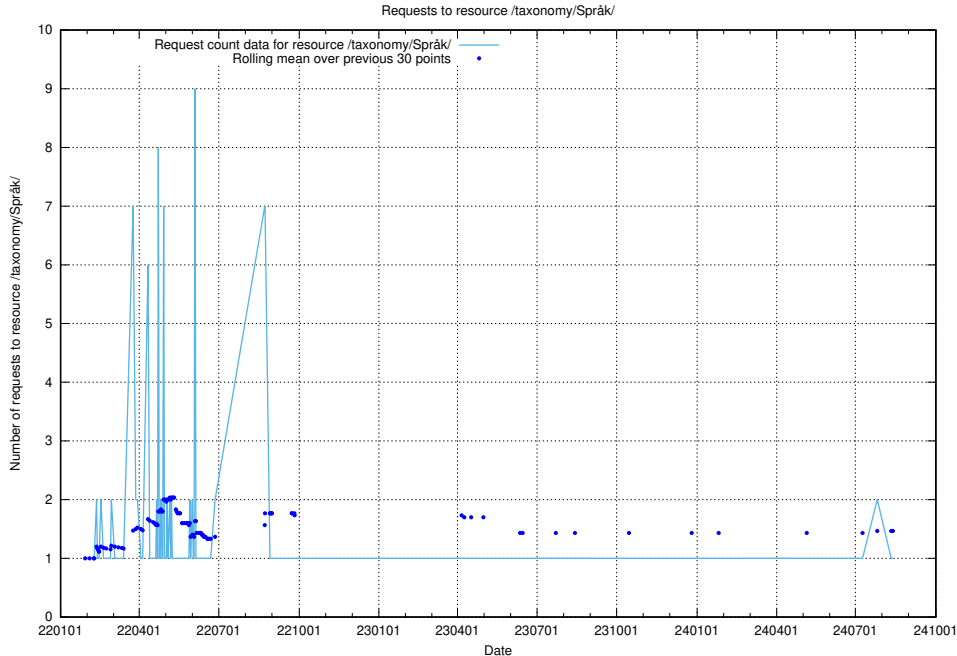

5.4684 Usage of /taxonomy/Språk/

Here, we count the number of requests to resource /taxonomy/Språk/.