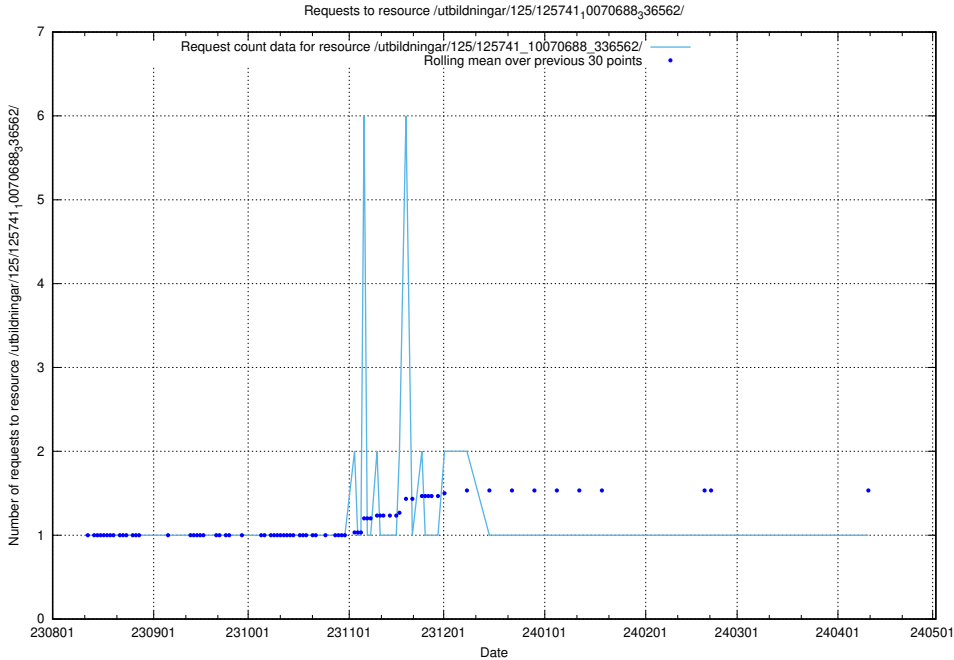

5.5641 Usage of /utbildningar/125/125741_10070688_336562/

Here, we count the number of requests to resource /utbildningar/125/125741_10070688_336562/.