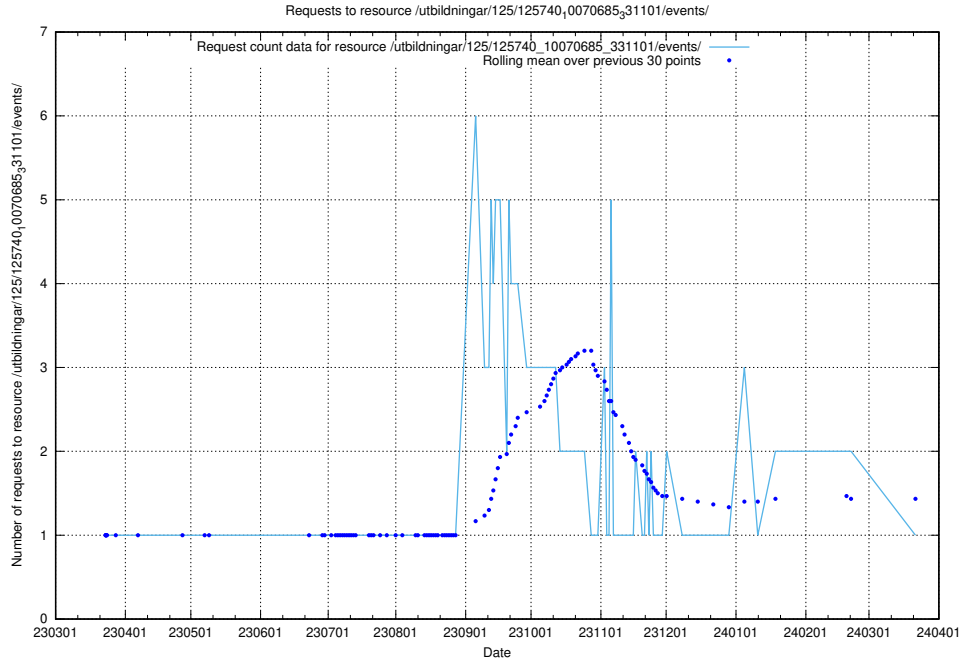

5.1072 Usage of /utbildningar/125/125740_10070685_331101/events/

Here, we count the number of requests to resource /utbildningar/125/125740_10070685_331101/events/