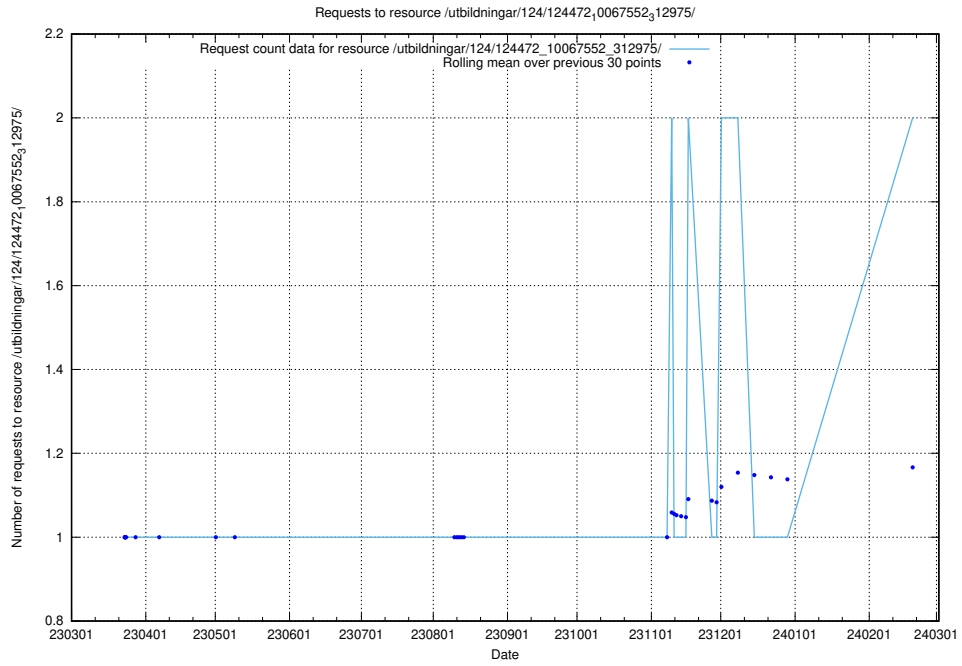

5.751 Usage of /utbildningar/124/124472_10067552_312975/

Here, we count the number of requests to resource /utbildningar/124/124472_10067552_312975/.