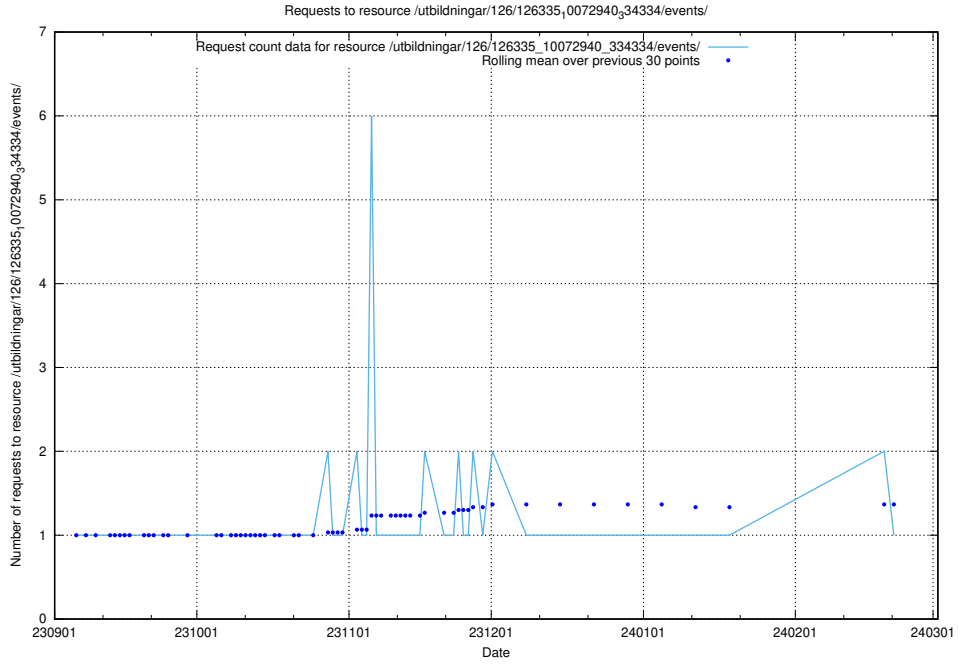

5.5497 Usage of /utbildningar/126/126335_10072940_334334/events/

Here, we count the number of requests to resource /utbildningar/126/126335_10072940_334334/events/