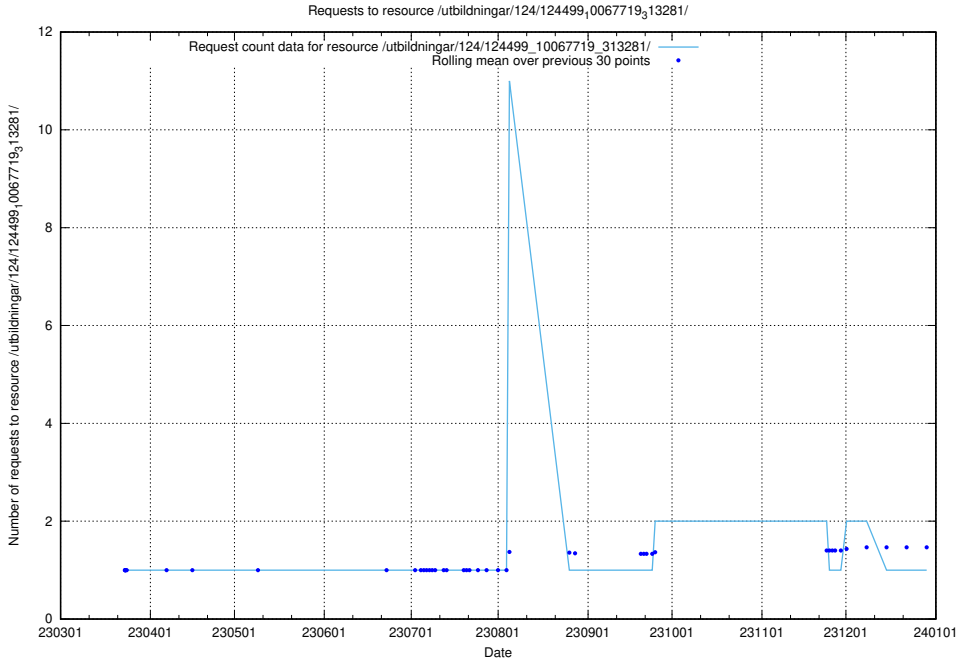

### 5.3414 Usage of /annonser/

Here, we count the number of requests to resource /annonser/.