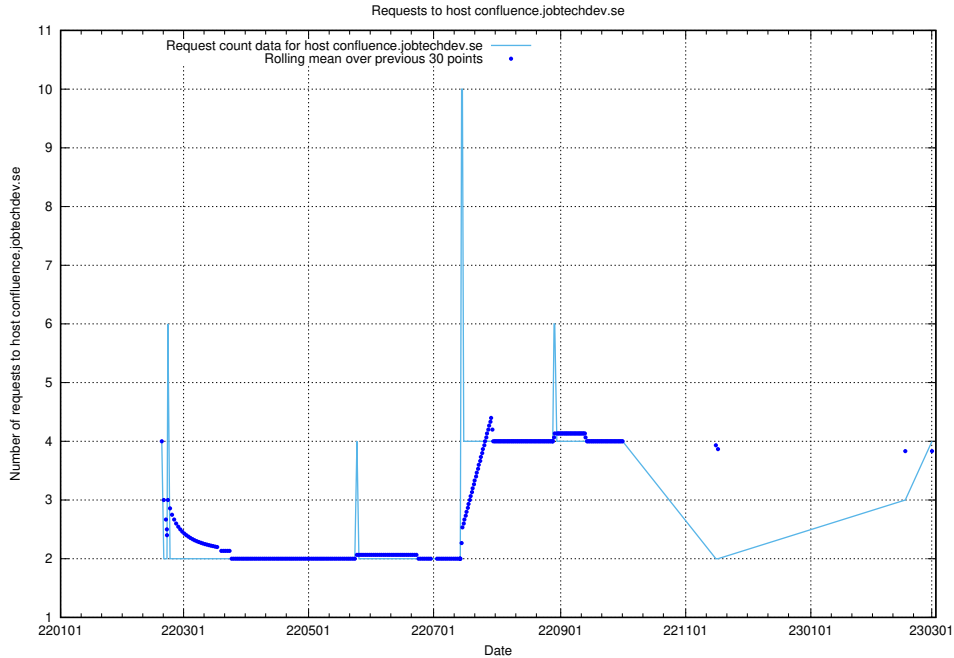

## 7.163 Usage of gitlab.jobtechdev.se

Here, we count the number of requests to host gitlab.jobtechdev.se.