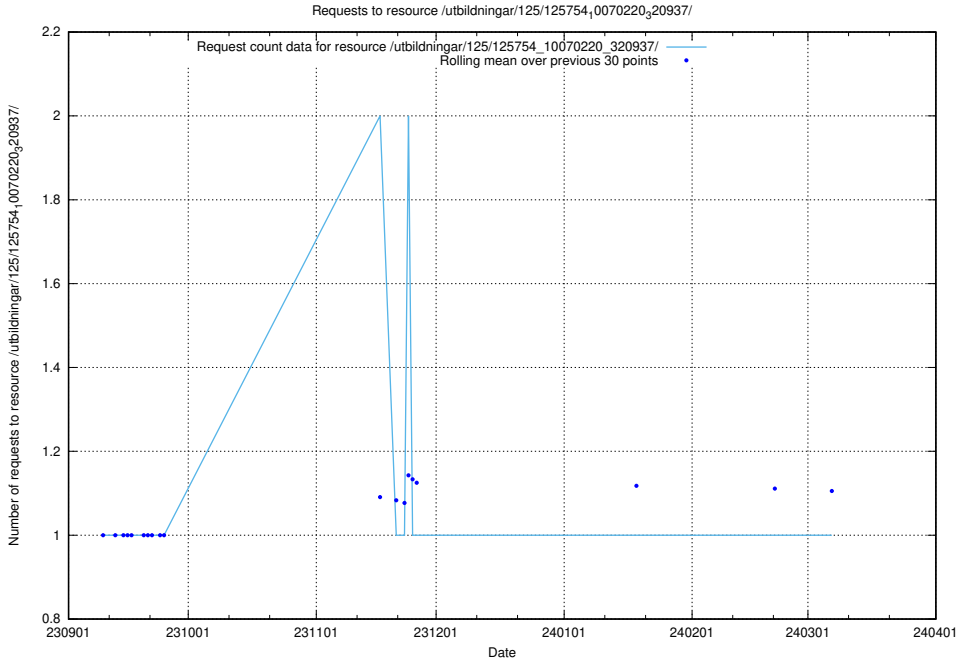

5.5440 Usage of /utbildningar/125/125754_10070220_320937/

Here, we count the number of requests to resource /utbildningar/125/125754_10070220_320937/.