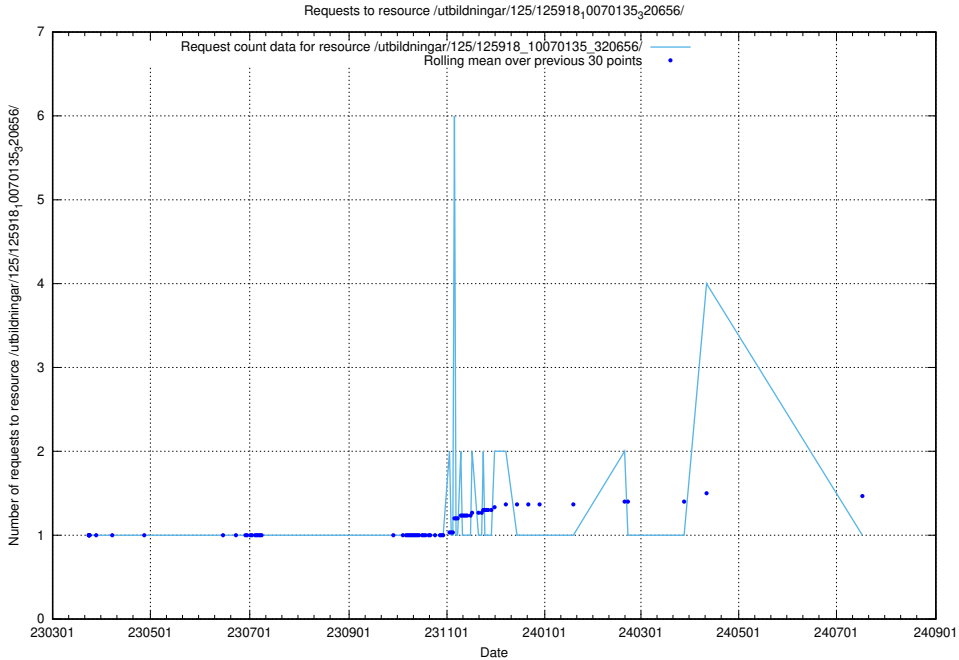

5.7280 Usage of /utbildningar/125/125918_10070135_320656/

Here, we count the number of requests to resource /utbildningar/125/125918_10070135_320656/.