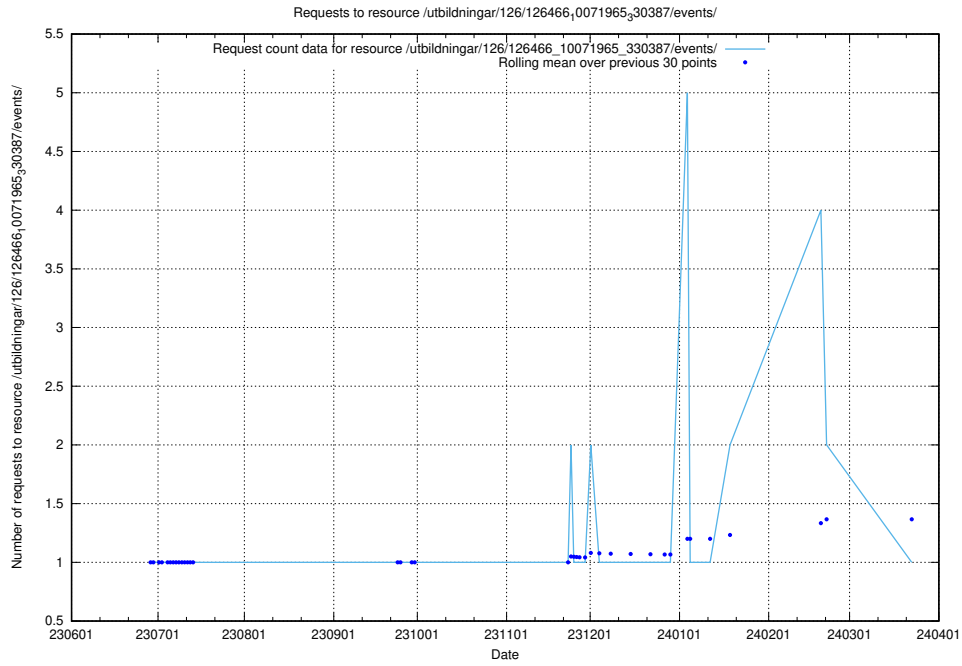

5.6281 Usage of /utbildningar/126/126466_10071965_330387/events/

Here, we count the number of requests to resource /utbildningar/126/126466_10071965_330387/events/