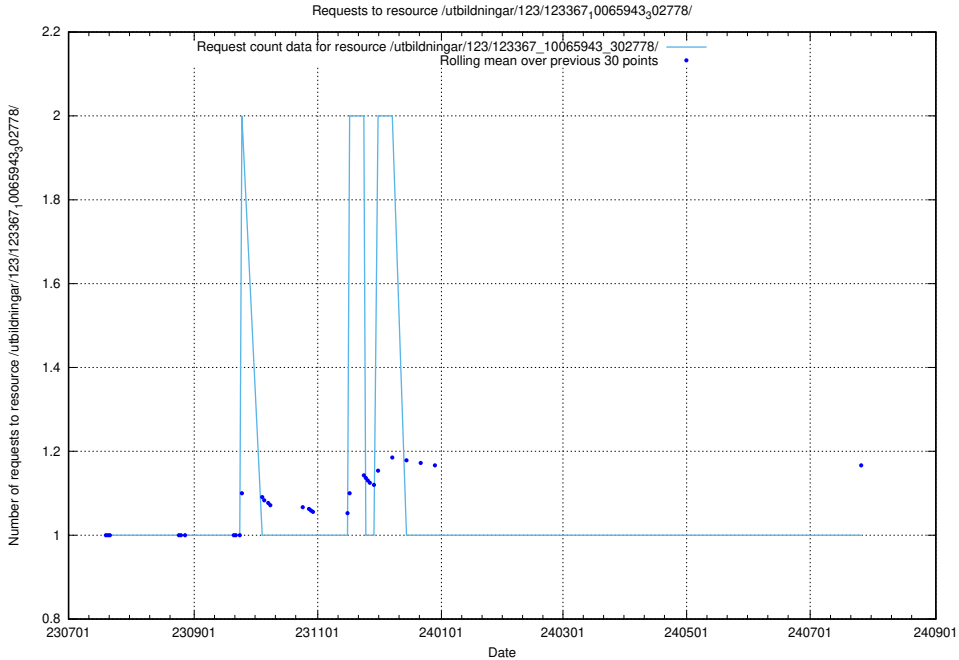

5.5839 Usage of /utbildningar/123/123367_10065943_302778/

Here, we count the number of requests to resource /utbildningar/123/123367_10065943_302778/.