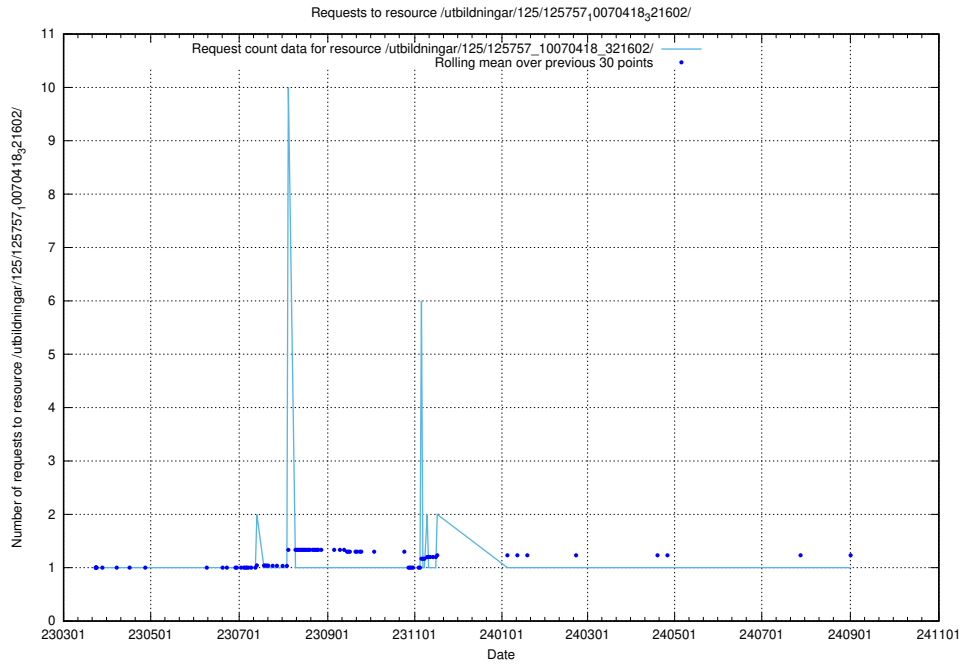

5.7290 Usage of /utbildningar/125/125757_10070418_321602/

Here, we count the number of requests to resource /utbildningar/125/125757_10070418_321602/.