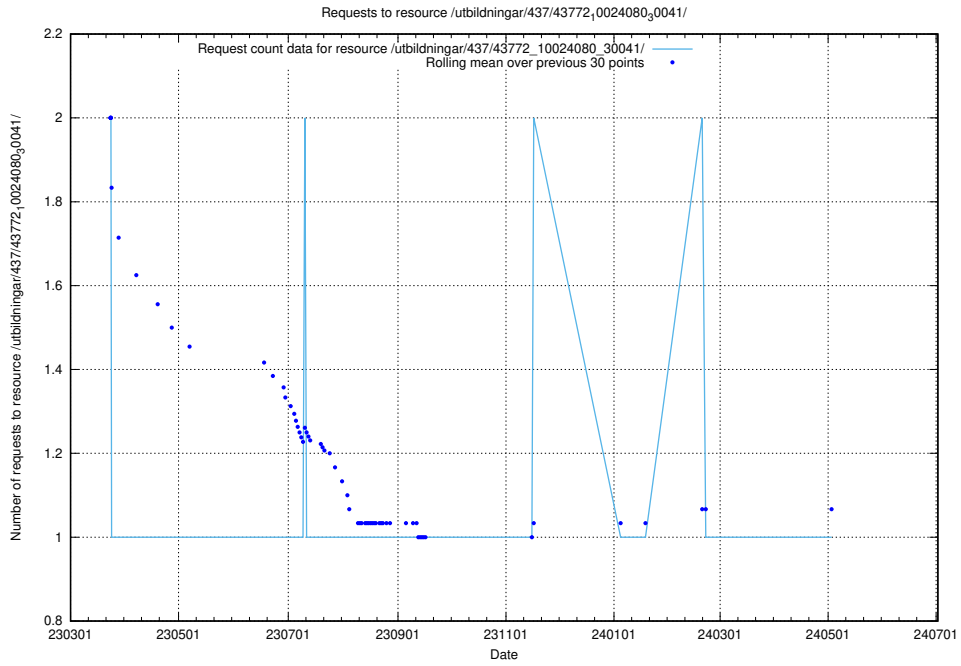

5.7106 Usage of /utbildningar/437/43772_10024080_30041/

Here, we count the number of requests to resource /utbildningar/437/43772_10024080_30041/.