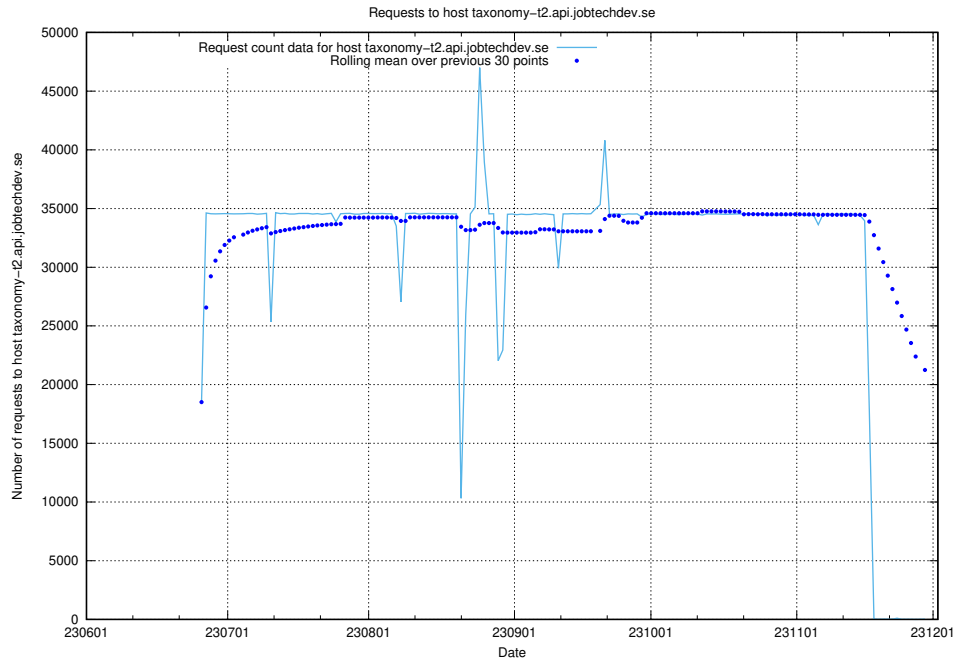

7.38 Usage of taxonomy-t2.api.jobtechdev.se

Here, we count the number of requests to host taxonomy-t2.api.jobtechdev.se.