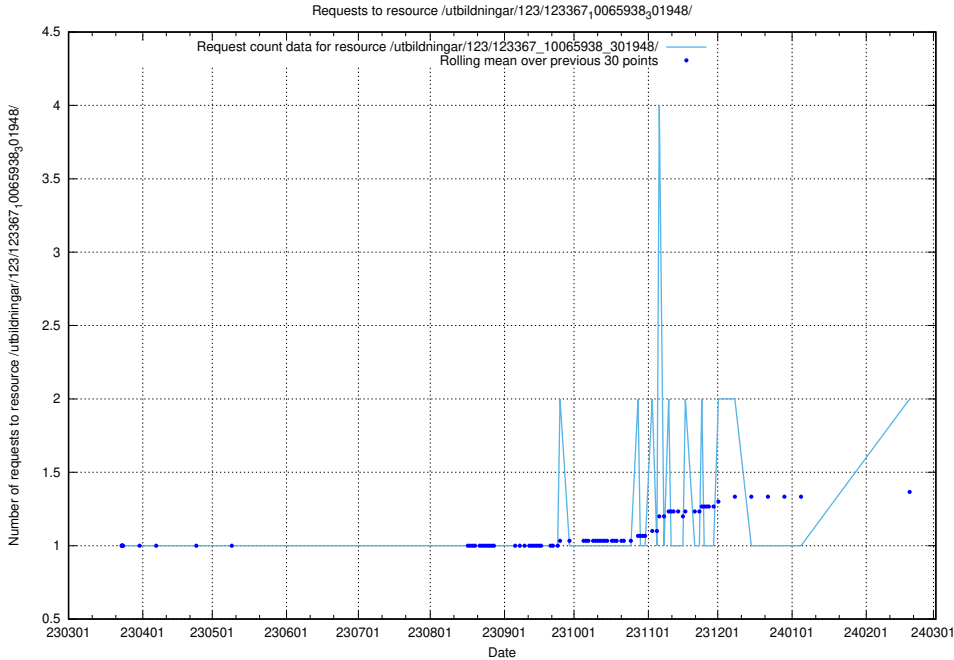

5.860 Usage of /utbildningar/123/123367_10065938_301948/

Here, we count the number of requests to resource /utbildningar/123/123367_10065938_301948/.