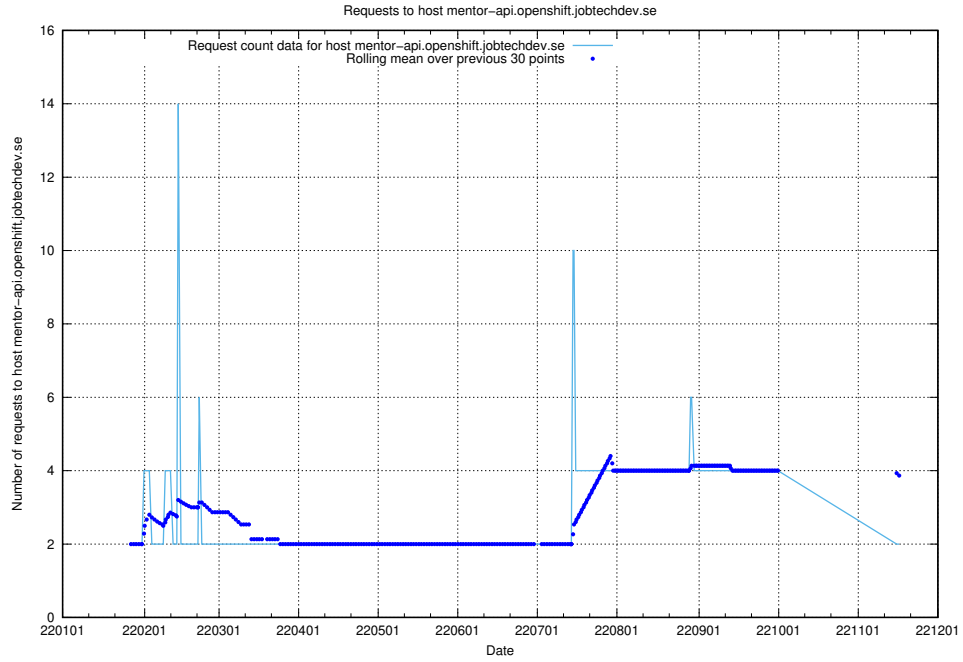

## 7.578 Usage of mentor-api.openshift.jobtechdev.se

Here, we count the number of requests to host mentor-api.openshift.jobtechdev.se.