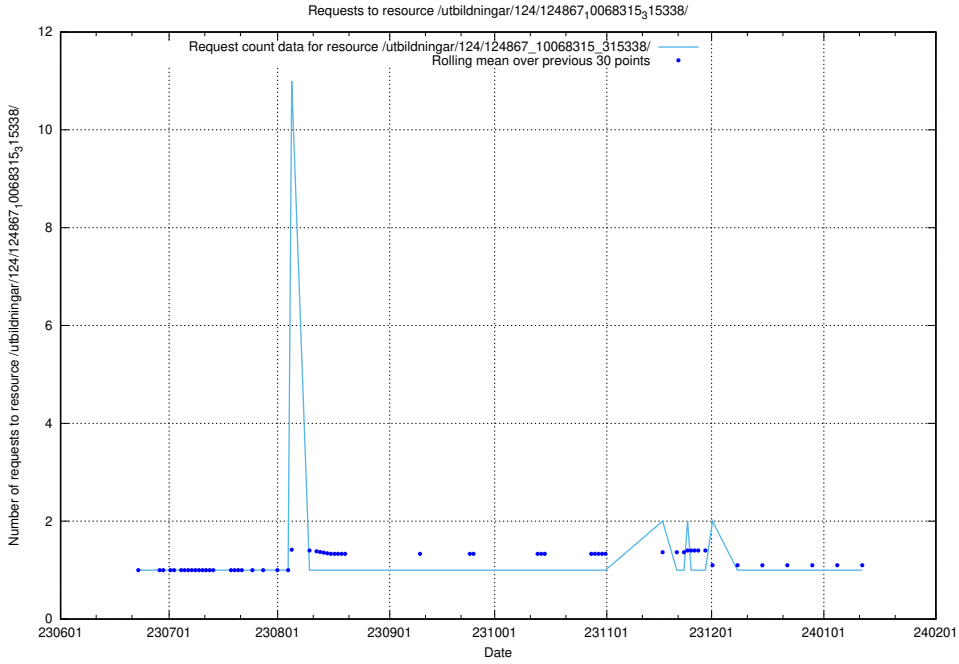

5.6536 Usage of /utbildningar/124/124867_10068315_315338/

Here, we count the number of requests to resource /utbildningar/124/124867_10068315_315338/.