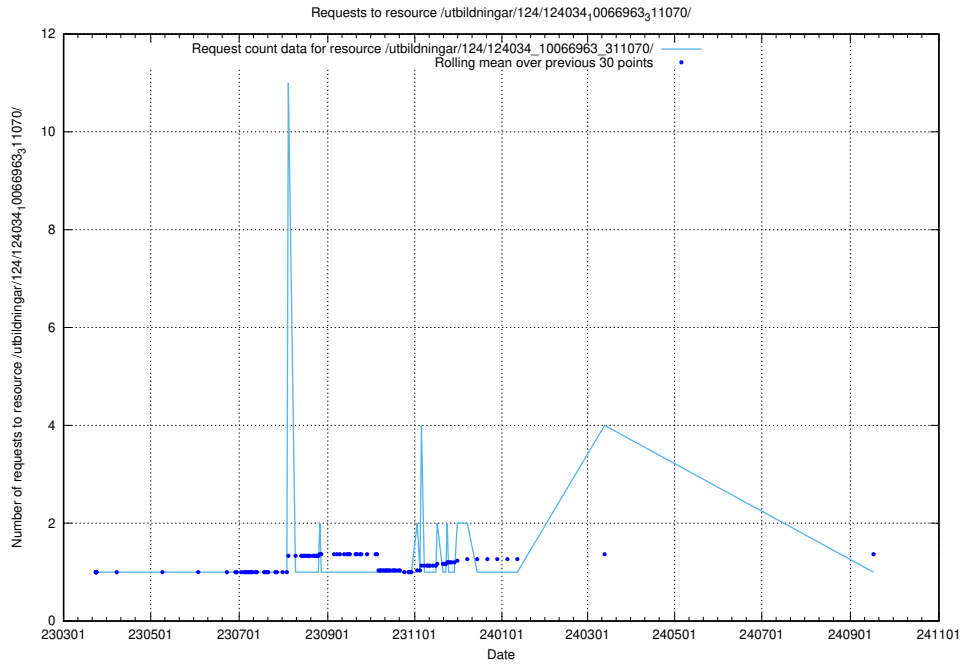

5.5255 Usage of /utbildningar/124/124034_10066963_311070/

Here, we count the number of requests to resource /utbildningar/124/124034_10066963_311070/.