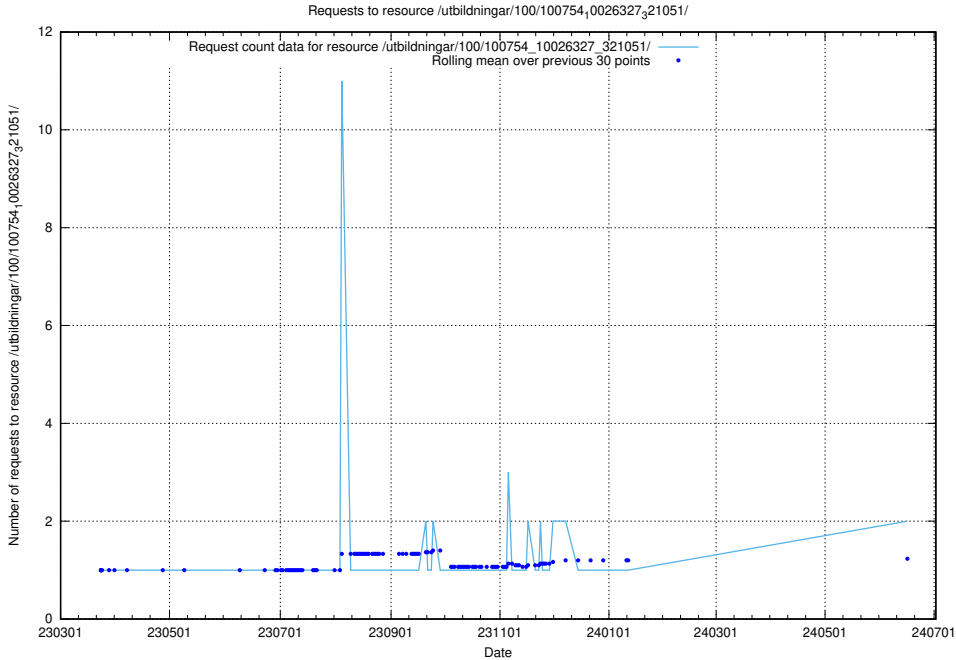

5.952 Usage of /utbildningar/100/100754_10026327_321051/

Here, we count the number of requests to resource /utbildningar/100/100754_10026327_321051/.