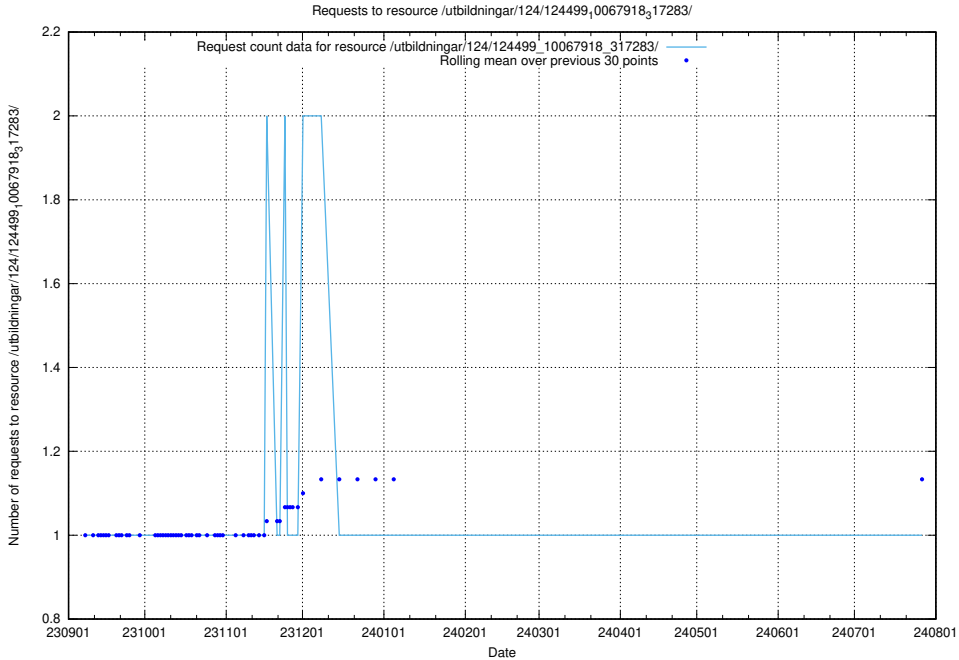

5.5472 Usage of /utbildningar/124/124499_10067918_317283/

Here, we count the number of requests to resource /utbildningar/124/124499_10067918_317283/.