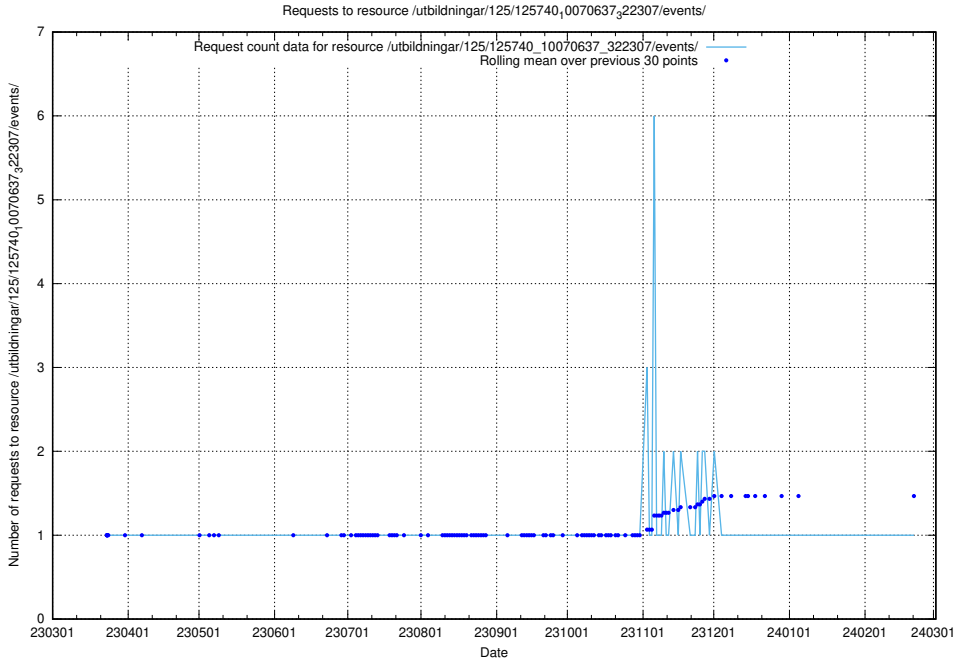

5.1098 Usage of /utbildningar/125/125740_10070637_322307/events/

Here, we count the number of requests to resource /utbildningar/125/125740_10070637_322307/events/