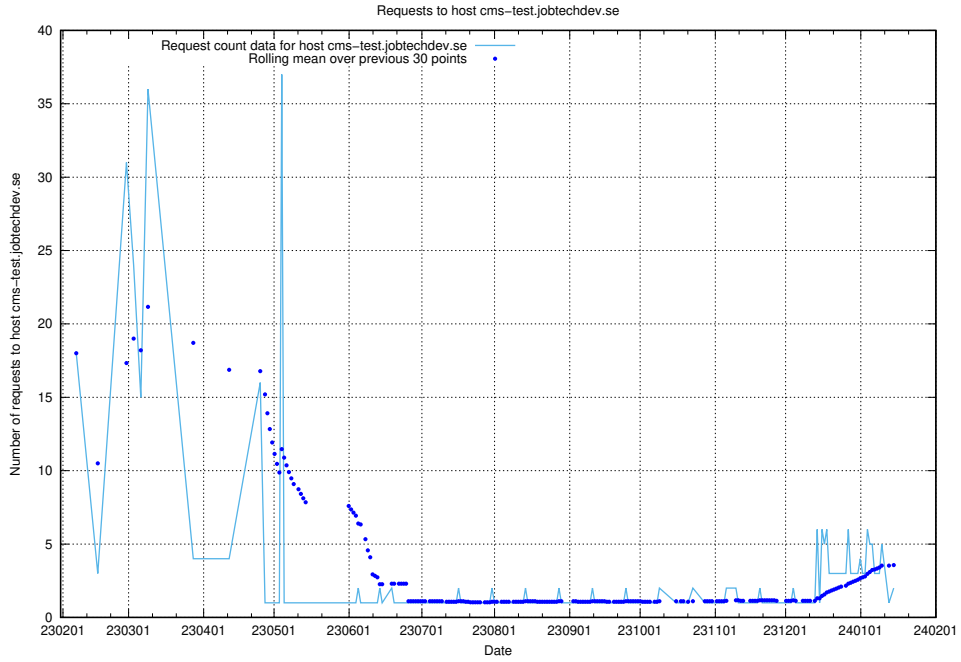

7.293 Usage of cms-test.jobtechdev.se

Here, we count the number of requests to host cms-test.jobtechdev.se.