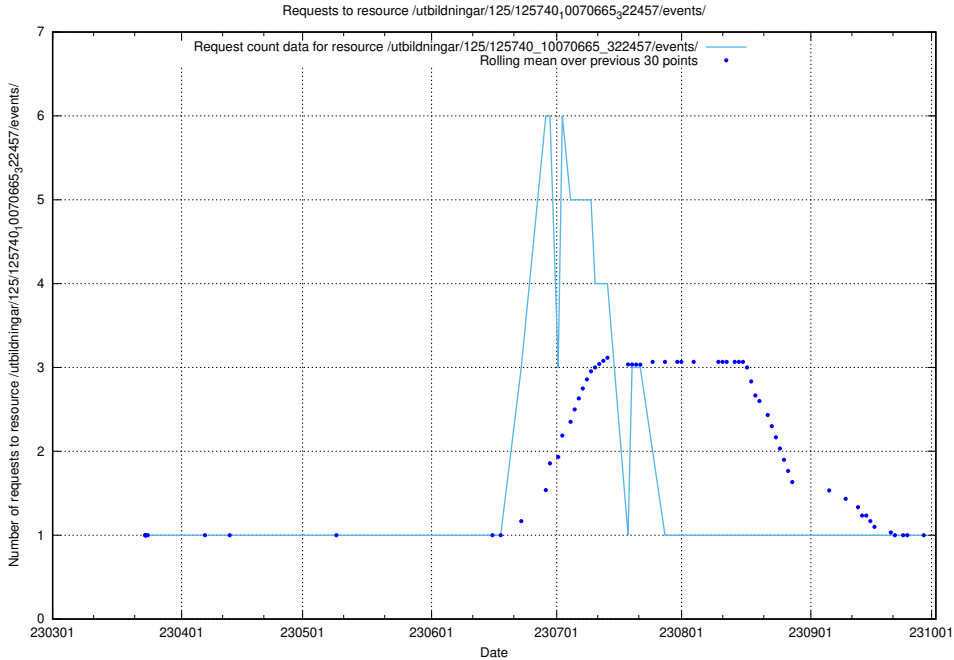

5.1093 Usage of /utbildningar/125/125740_10070665_322457/events/

Here, we count the number of requests to resource /utbildningar/125/125740_10070665_322457/events/