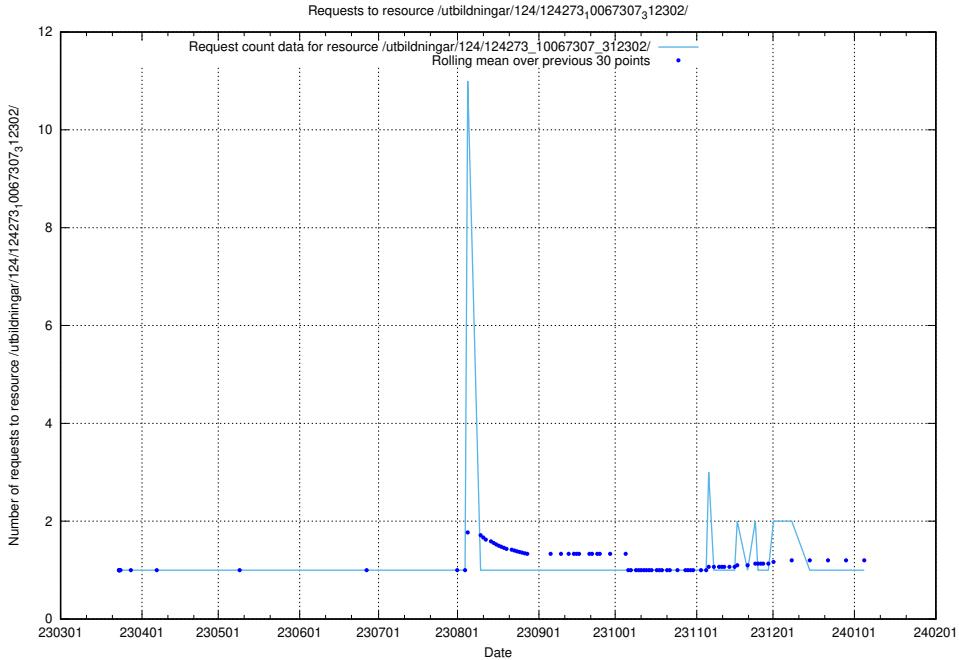

5.4828 Usage of /utbildningar/124/124273_10067307_312302/

Here, we count the number of requests to resource /utbildningar/124/124273_10067307_312302/.