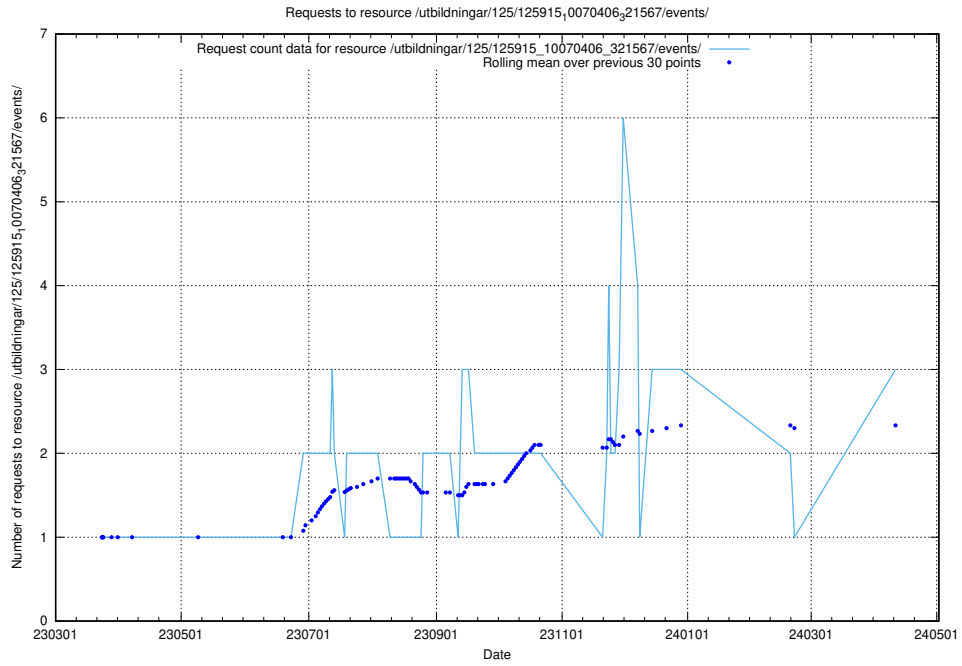

5.556 Usage of /utbildningar/125/125915_10070406_321567/events/

Here, we count the number of requests to resource /utbildningar/125/125915_10070406_321567/events/