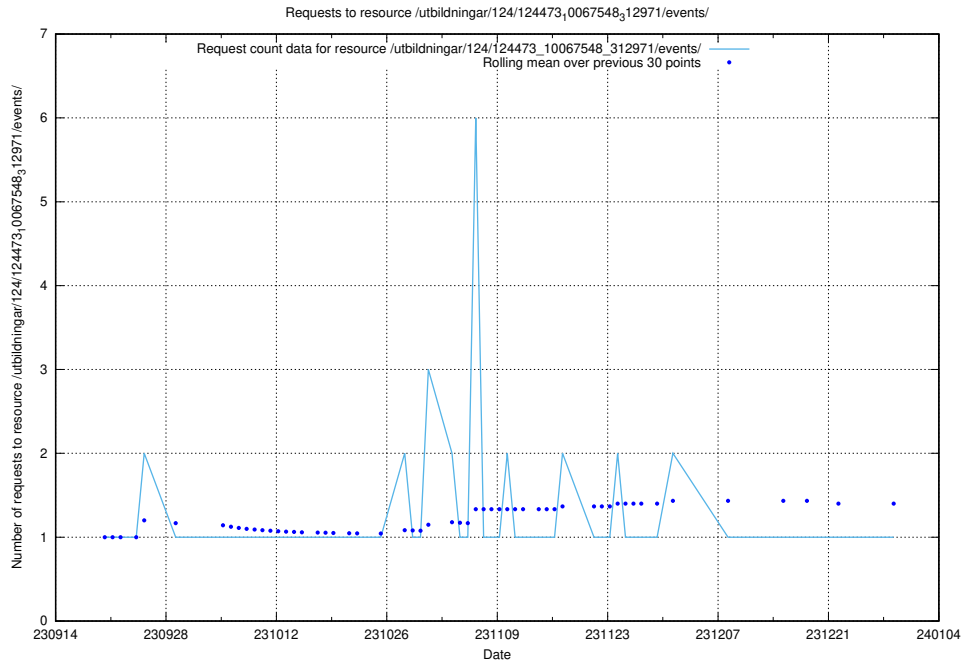

5.5370 Usage of /utbildningar/124/124473_10067548_312971/events/

Here, we count the number of requests to resource /utbildningar/124/124473_10067548_312971/events/