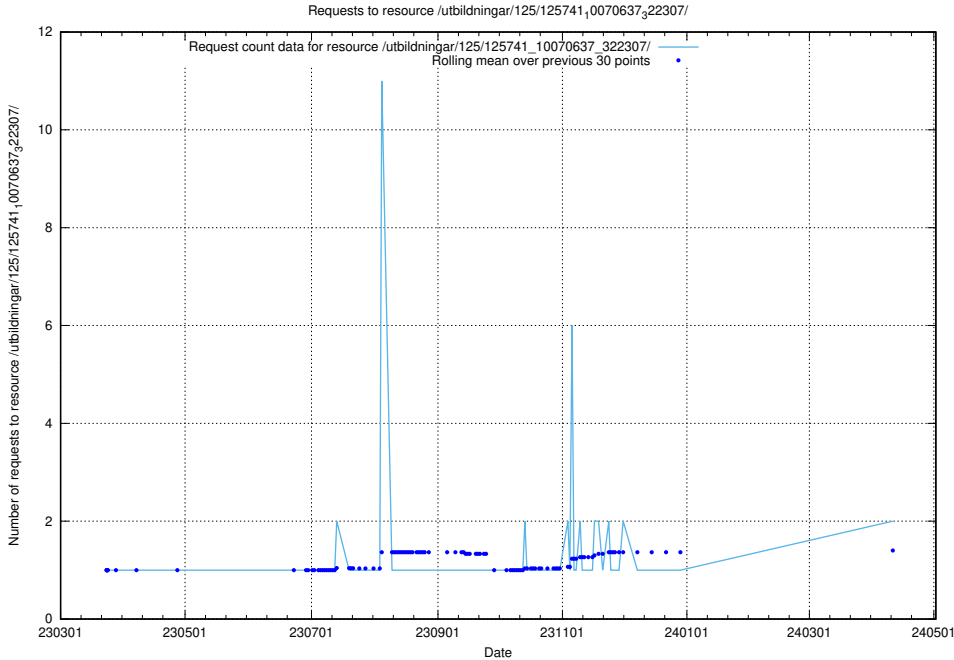

5.561 Usage of /utbildningar/125/125741_10070637_322307/

Here, we count the number of requests to resource /utbildningar/125/125741_10070637_322307/.