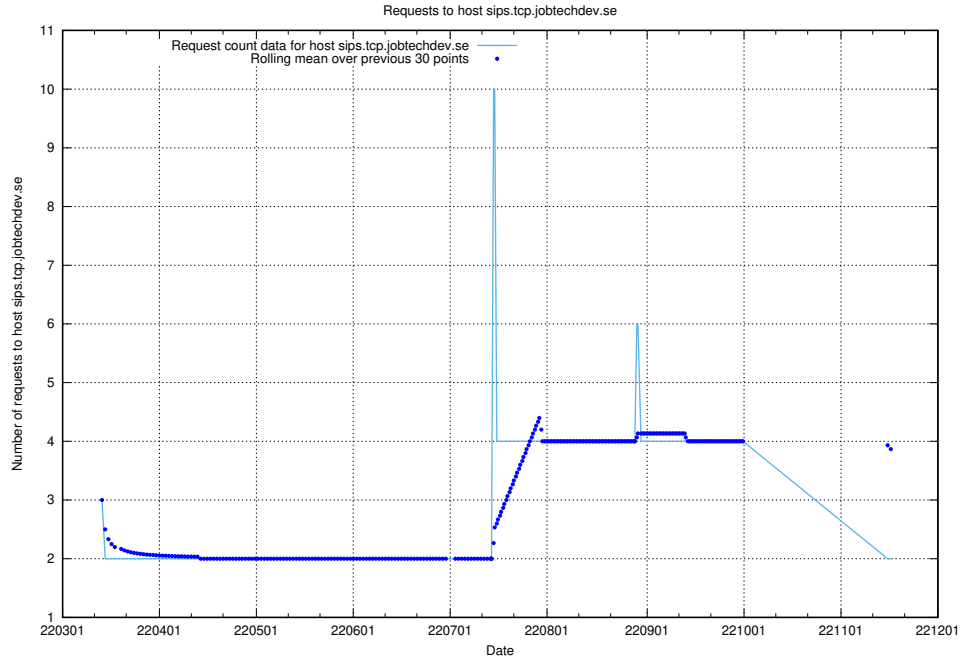

7.503 Usage of sips.tcp.jobtechdev.se

Here, we count the number of requests to host sips.tcp.jobtechdev.se.