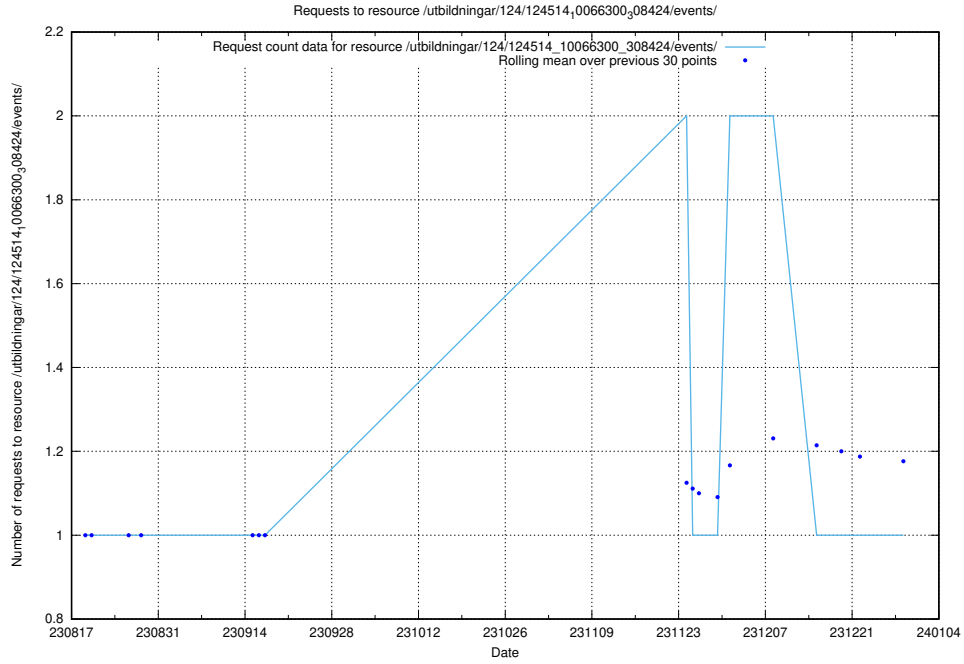

5.5598 Usage of /utbildningar/124/124514_10066300_308424/events/

Here, we count the number of requests to resource /utbildningar/124/124514_10066300_308424/events/