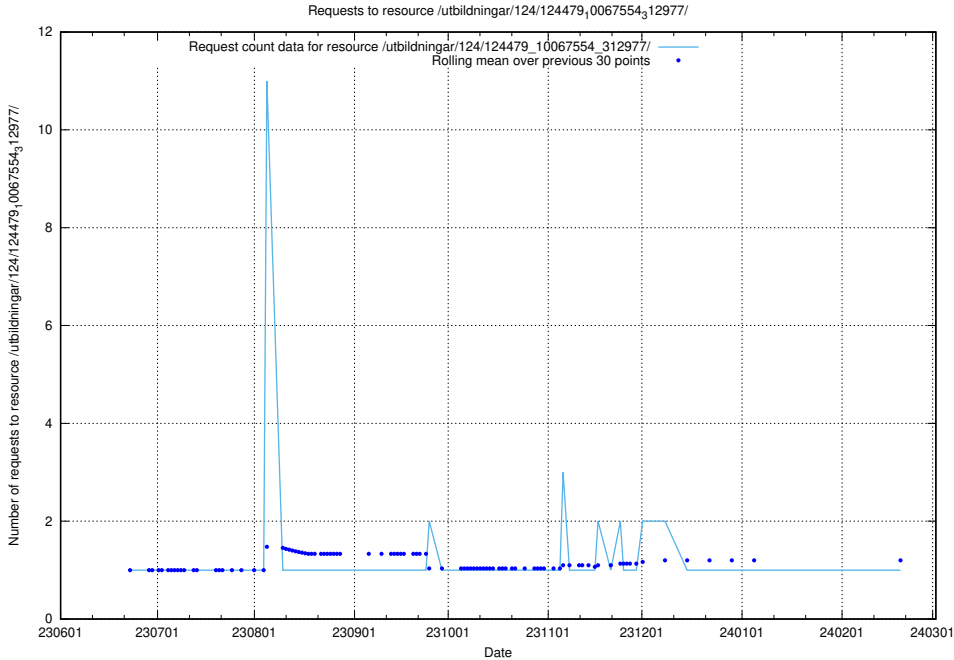

5.6593 Usage of /utbildningar/124/124479_10067554_312977/

Here, we count the number of requests to resource /utbildningar/124/124479_10067554_312977/.