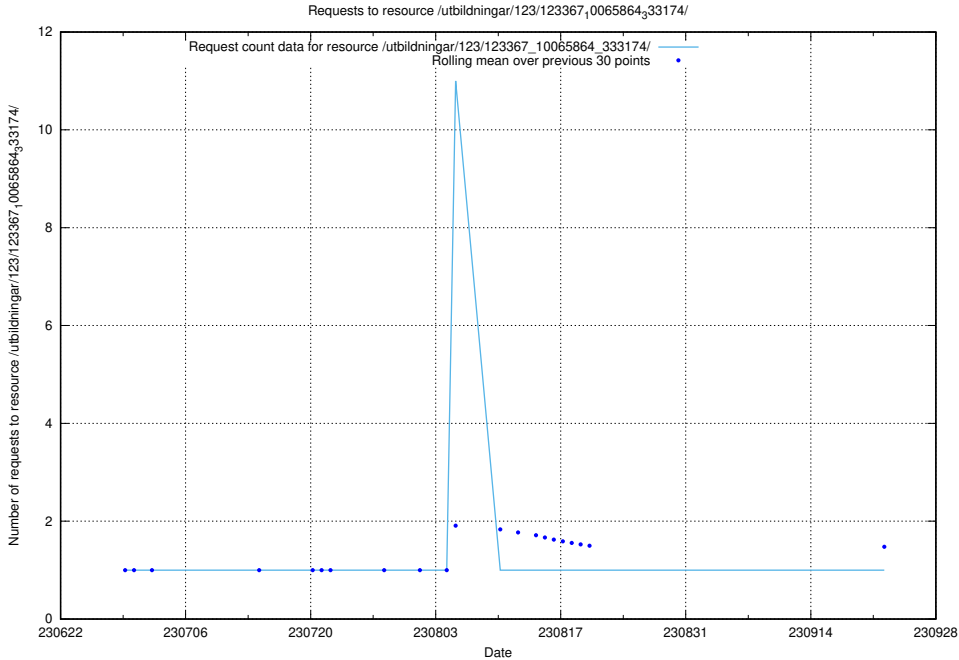

5.6360 Usage of /utbildningar/123/123367_10065864_333174/

Here, we count the number of requests to resource /utbildningar/123/123367_10065864_333174/.