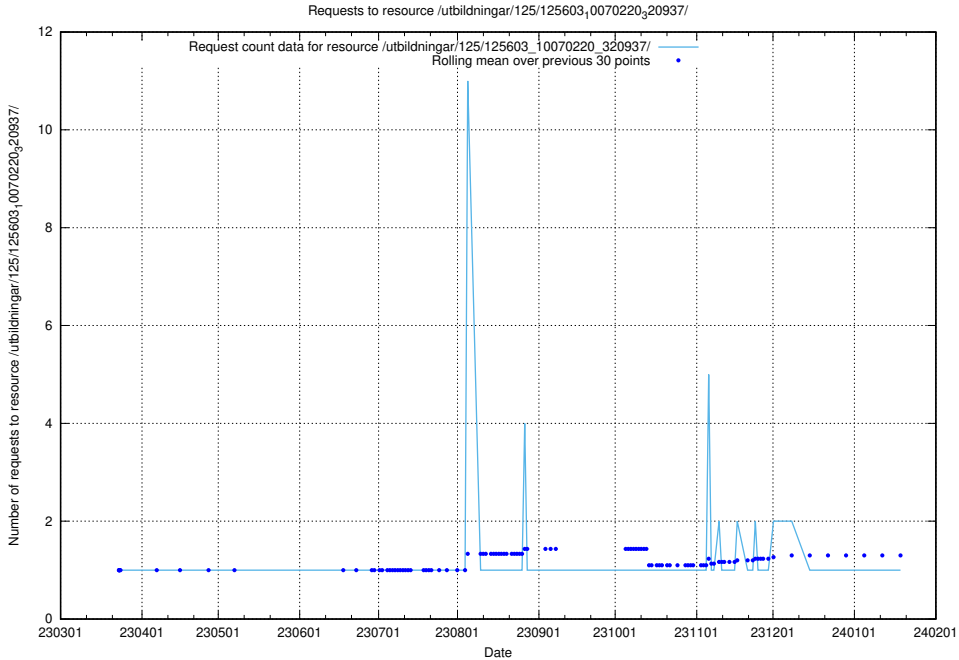

5.1169 Usage of /utbildningar/125/125603_10070220_320937/

Here, we count the number of requests to resource /utbildningar/125/125603_10070220_320937/.