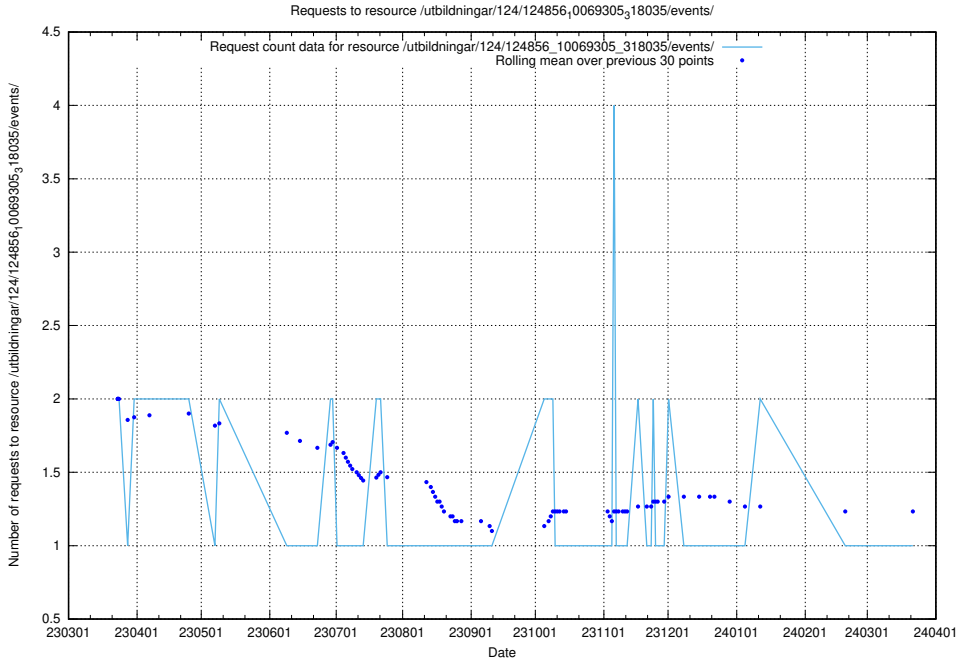

5.7129 Usage of /utbildningar/124/124856_10069305_318035/events/

Here, we count the number of requests to resource /utbildningar/124/124856_10069305_318035/events/