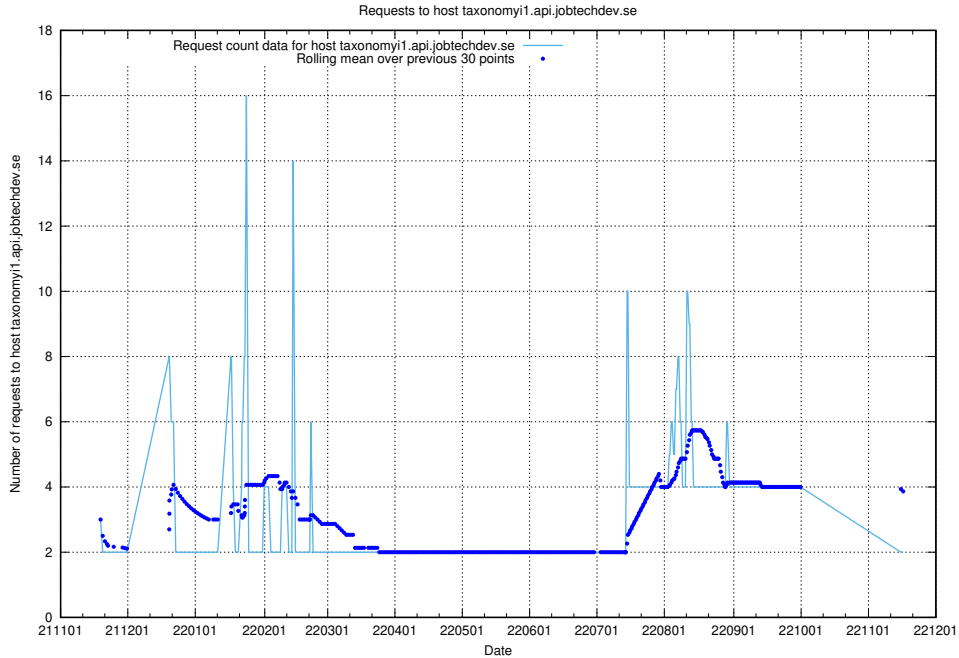

7.470 Usage of taxonomy1.api.jobtechdev.se

Here, we count the number of requests to host taxonomy1.api.jobtechdev.se.