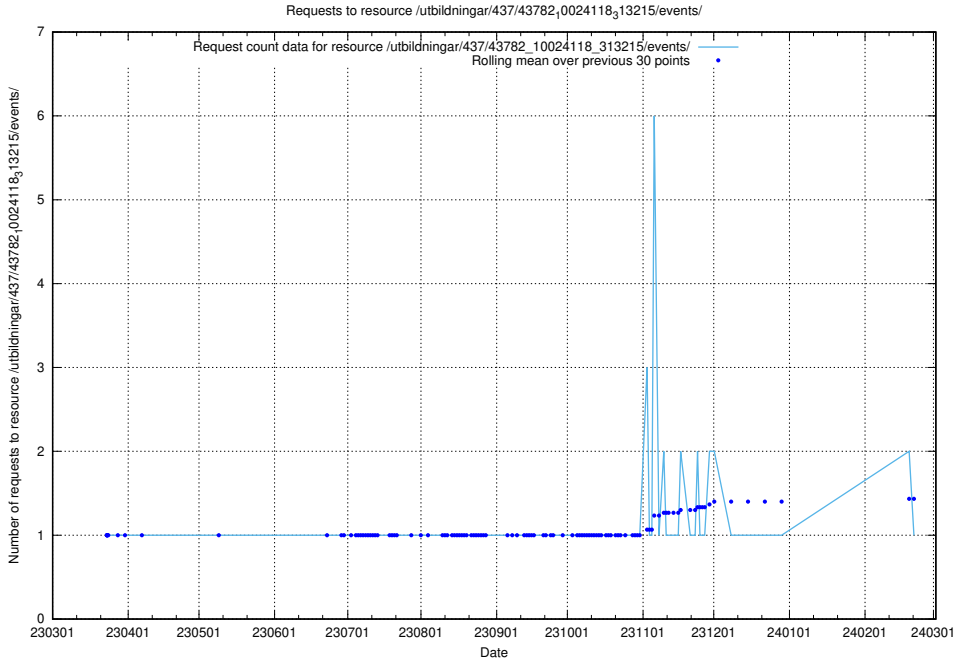

5.7207 Usage of /utbildningar/437/43782_10024118_313215/events/

Here, we count the number of requests to resource /utbildningar/437/43782_10024118_313215/events/.