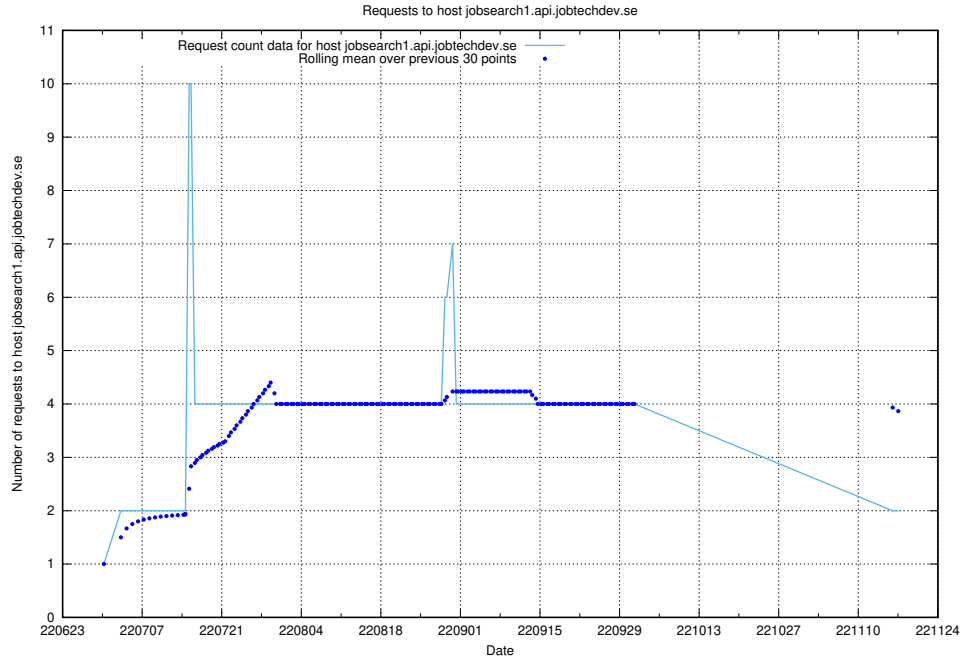

7.398 Usage of jobsearch1.api.jobtechdev.se

Here, we count the number of requests to host jobsearch1.api.jobtechdev.se.