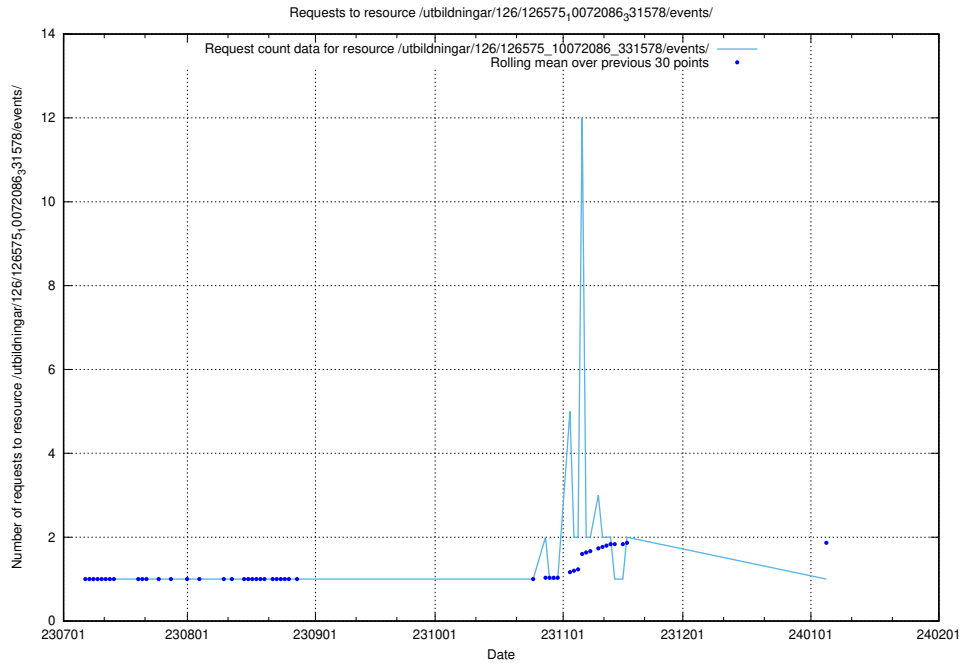

### 5.6128 Usage of /utbildningar/126/126575\_10072086\_331578/events/

Here, we count the number of requests to resource /utbildningar/126/126575\_10072086\_331578/events/