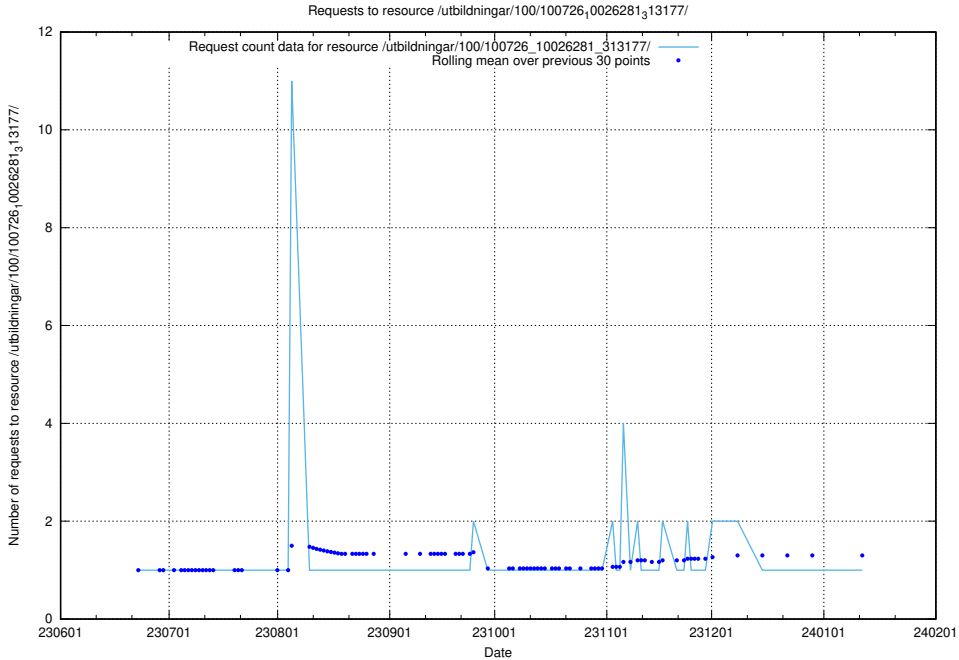

5.6639 Usage of /utbildningar/100/100726_10026281_313177/

Here, we count the number of requests to resource /utbildningar/100/100726_10026281_313177/.