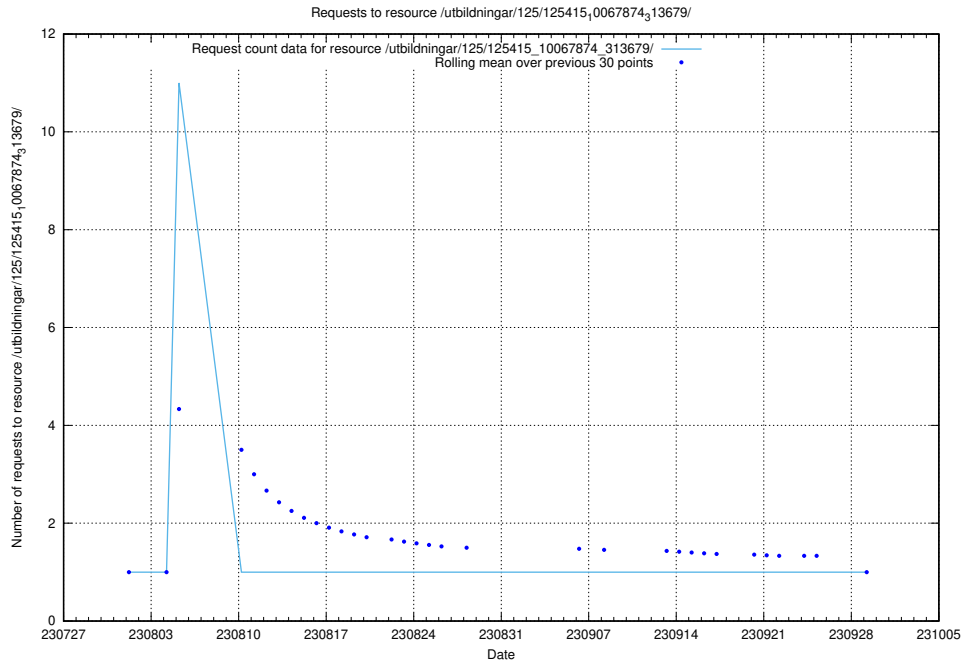

### 5.5724 Usage of /utbildningar/124/124499\_10067864\_313636/events/

Here, we count the number of requests to resource /utbildningar/124/124499\_10067864\_313636/events/