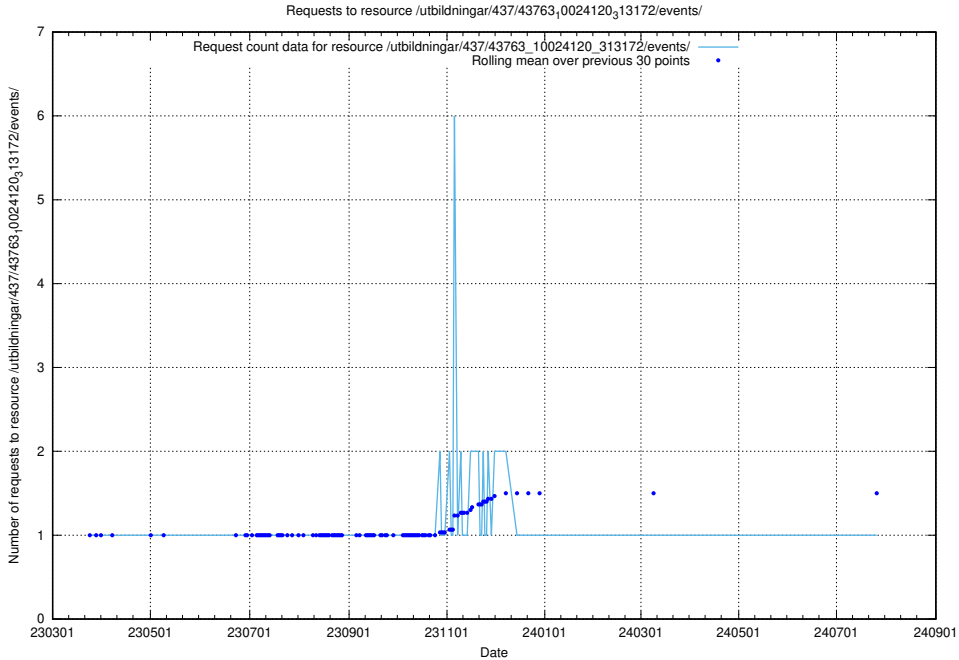

5.7026 Usage of /utbildningar/437/43763_10024120_313172/events/

Here, we count the number of requests to resource /utbildningar/437/43763_10024120_313172/events/.