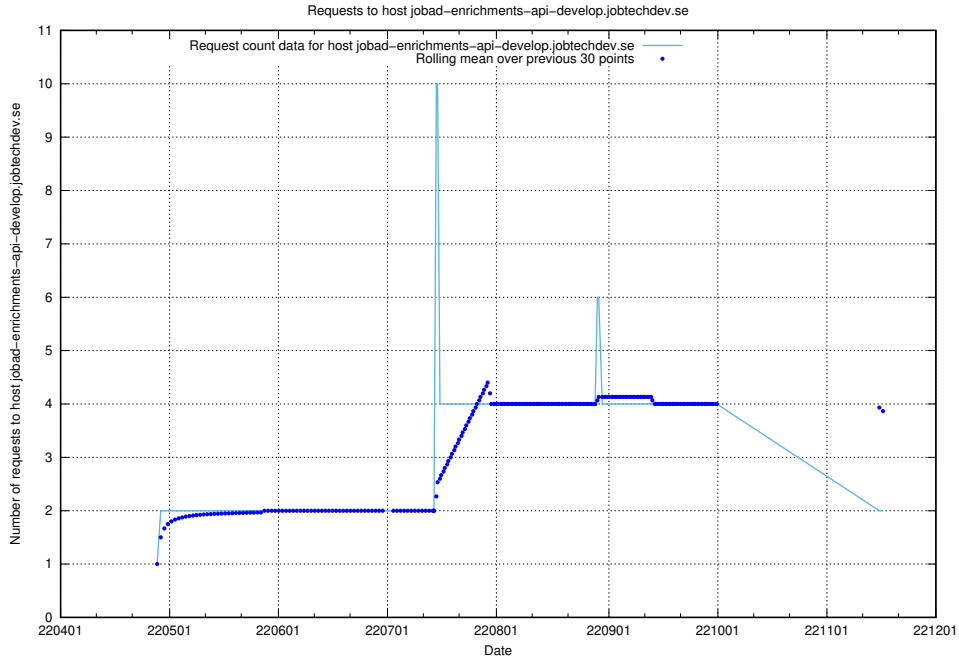

7.450 Usage of jobad-enrichments-api-develop.jobtechdev.se

Here, we count the number of requests to host jobad-enrichments-api-develop.jobtechdev.se.