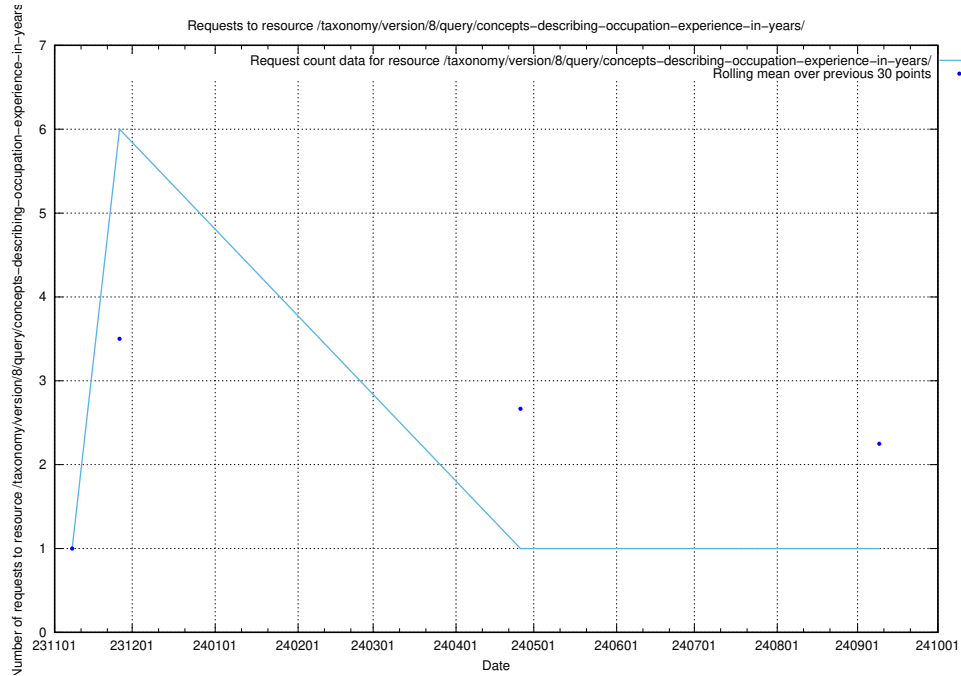

5.4955 Usage of /taxonomy/version/8/query/concepts-describing-occupation-experience-in-years/

Here, we count the number of requests to resource /taxonomy/version/8/query/concepts-describing-occupation-experience-in-years/.