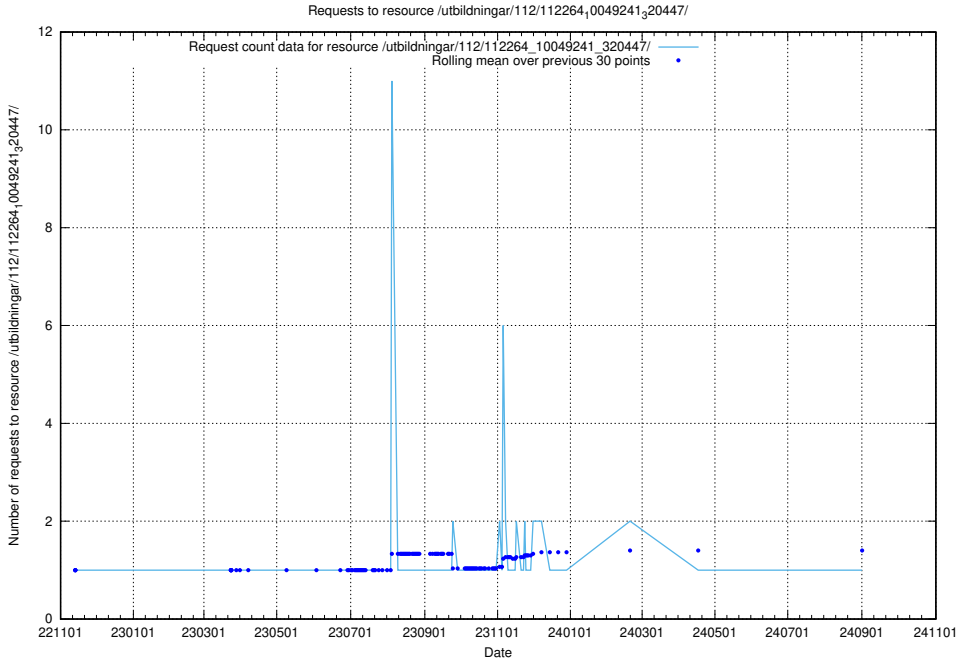

5.7021 Usage of /utbildningar/112/112264_10049241_320447/

Here, we count the number of requests to resource /utbildningar/112/112264_10049241_320447/.