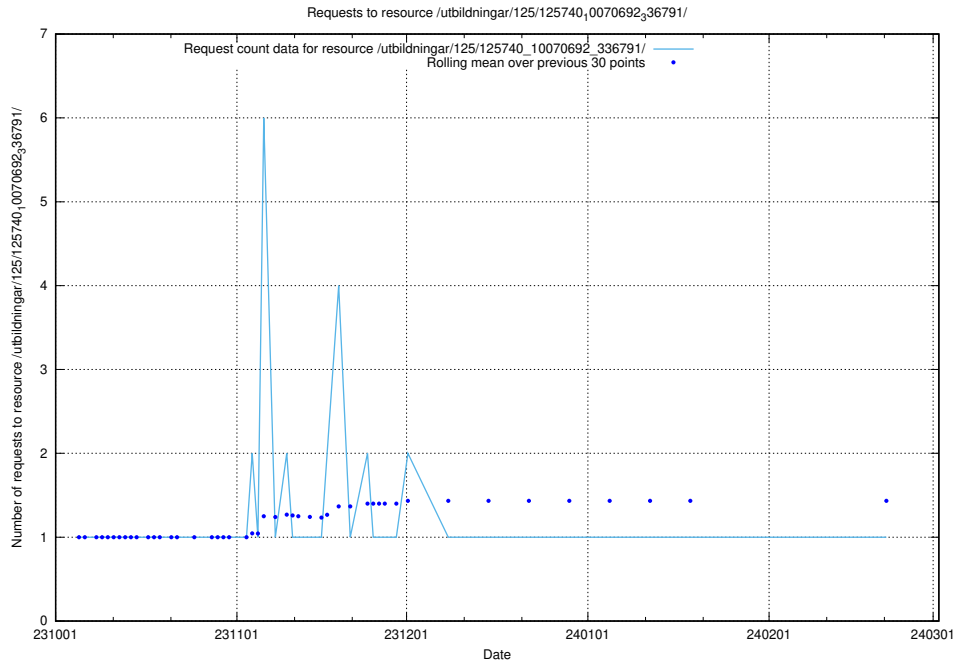

5.5249 Usage of /utbildningar/125/125740_10070692_336791/

Here, we count the number of requests to resource /utbildningar/125/125740_10070692_336791/.