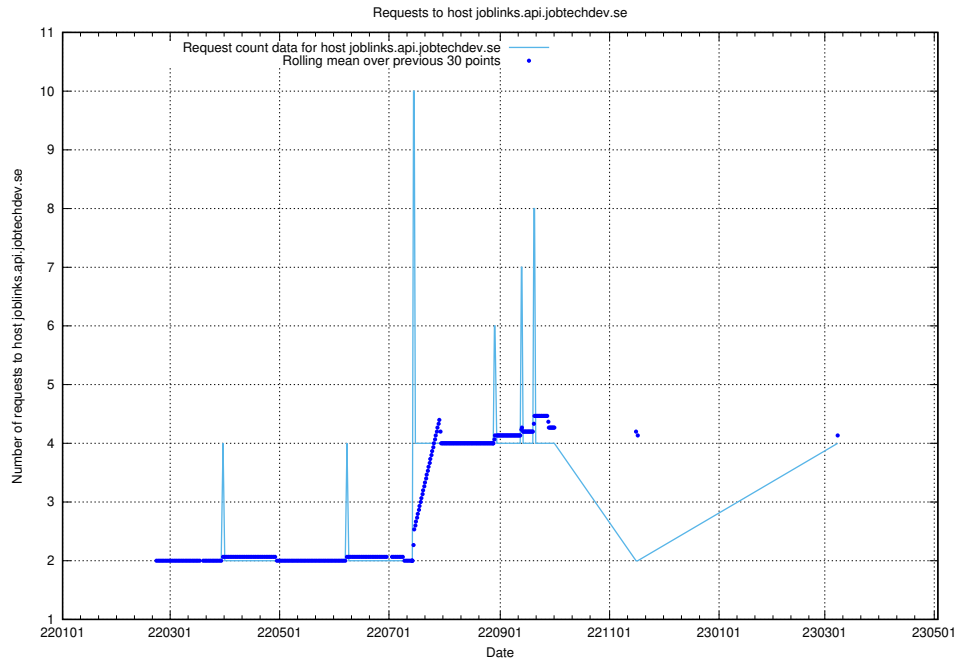

7.159 Usage of `joblinks.api.jobtechdev.se`

Here, we count the number of requests to host `joblinks.api.jobtechdev.se`.