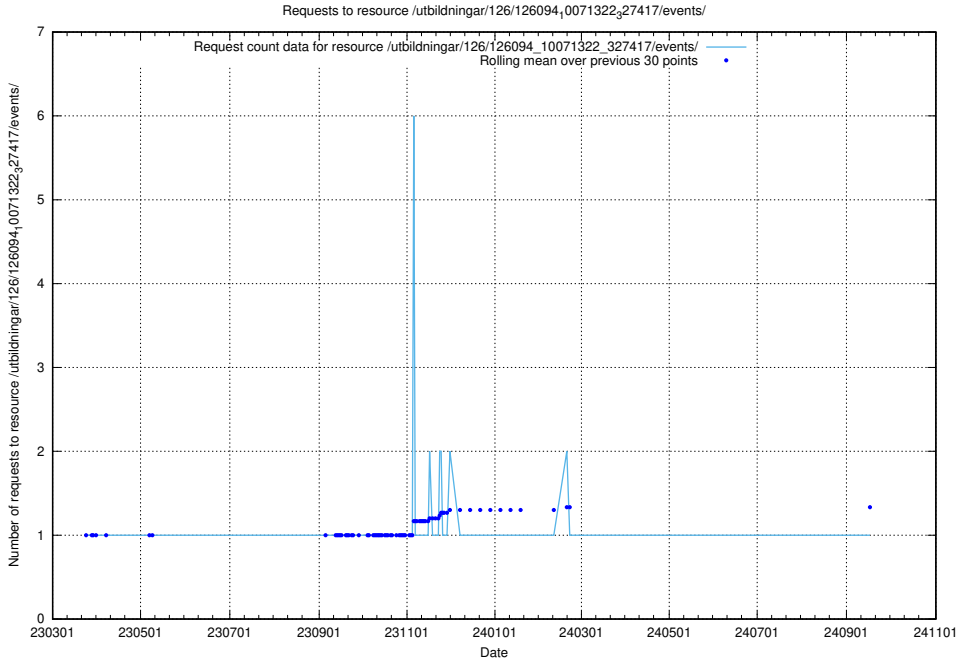

5.7044 Usage of /utbildningar/126/126094_10071322_327417/events/

Here, we count the number of requests to resource /utbildningar/126/126094_10071322_327417/events/