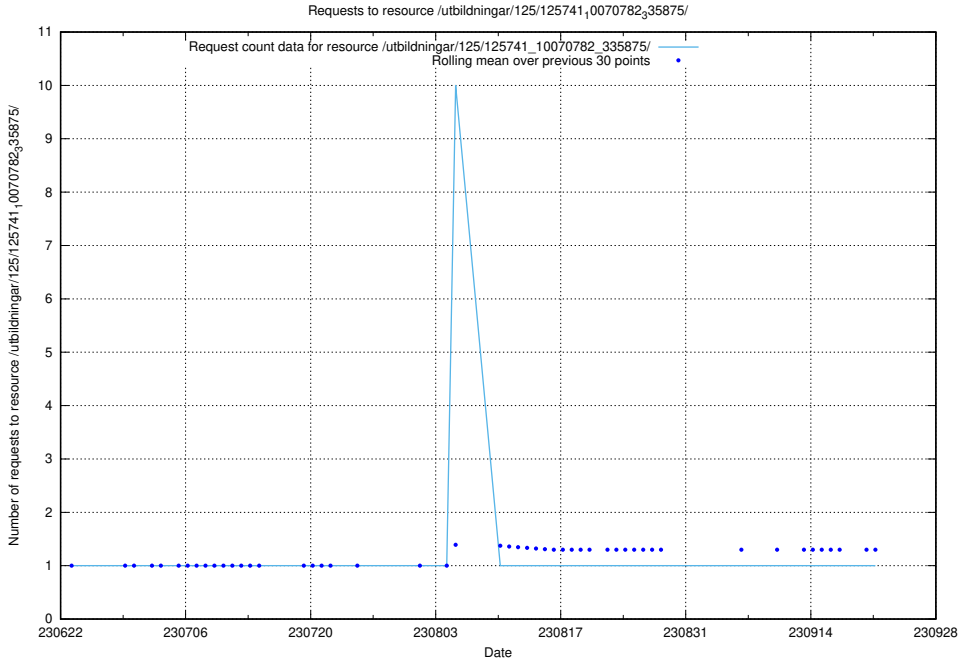

5.6487 Usage of /utbildningar/125/125741_10070782_335875/

Here, we count the number of requests to resource /utbildningar/125/125741_10070782_335875/.