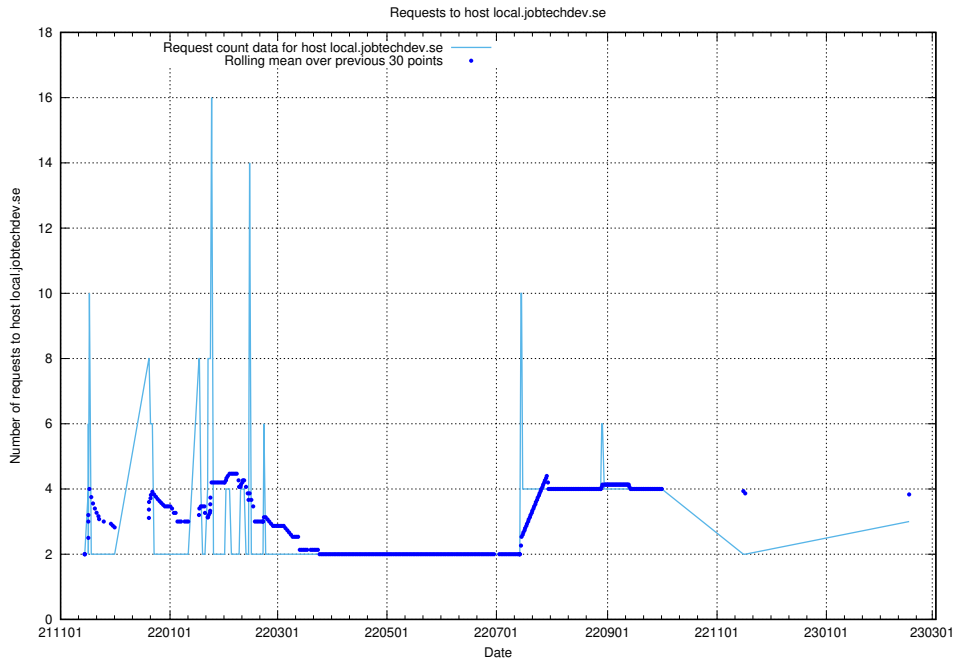

7.250 Usage of local.jobtechdev.se

Here, we count the number of requests to host local.jobtechdev.se.