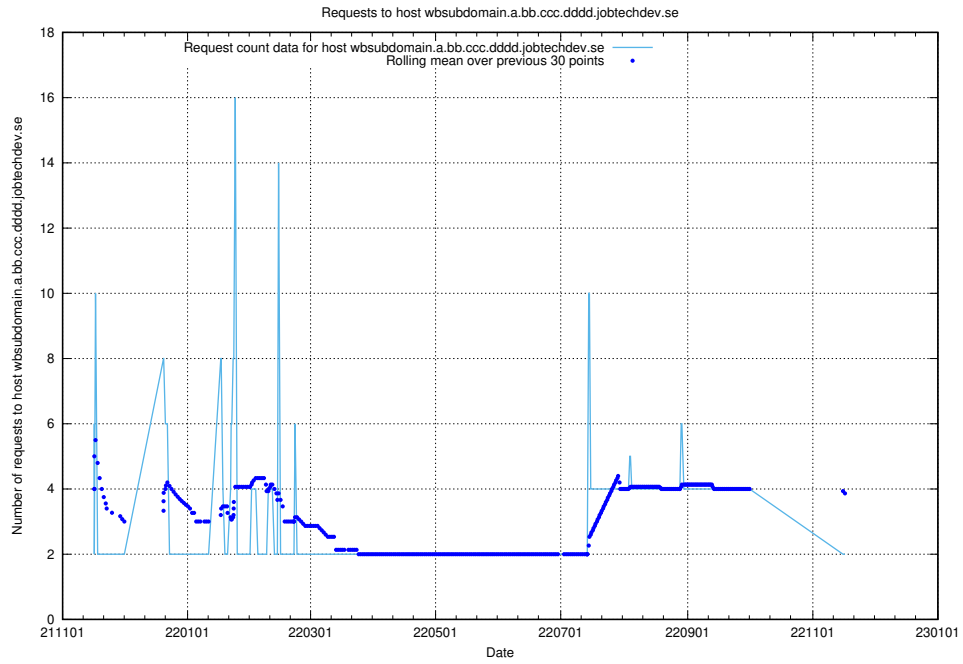

7.526 Usage of wbsubdomain.a.bb.ccc.dddd.jobtechdev.se

Here, we count the number of requests to host wbsubdomain.a.bb.ccc.dddd.jobtechdev.se.