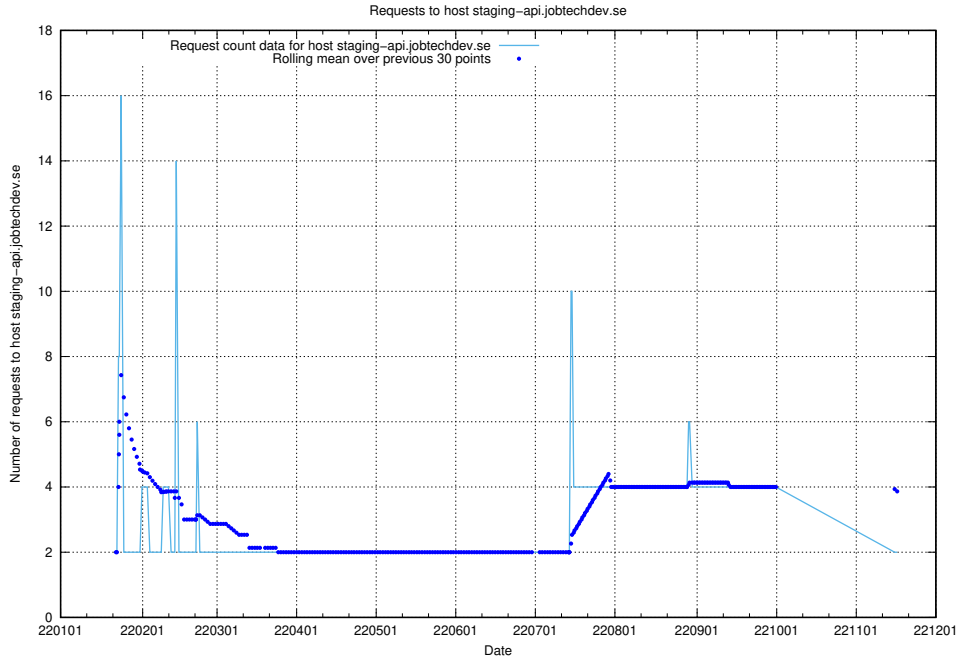

7.591 Usage of staging-api.jobtechdev.se

Here, we count the number of requests to host staging-api.jobtechdev.se.