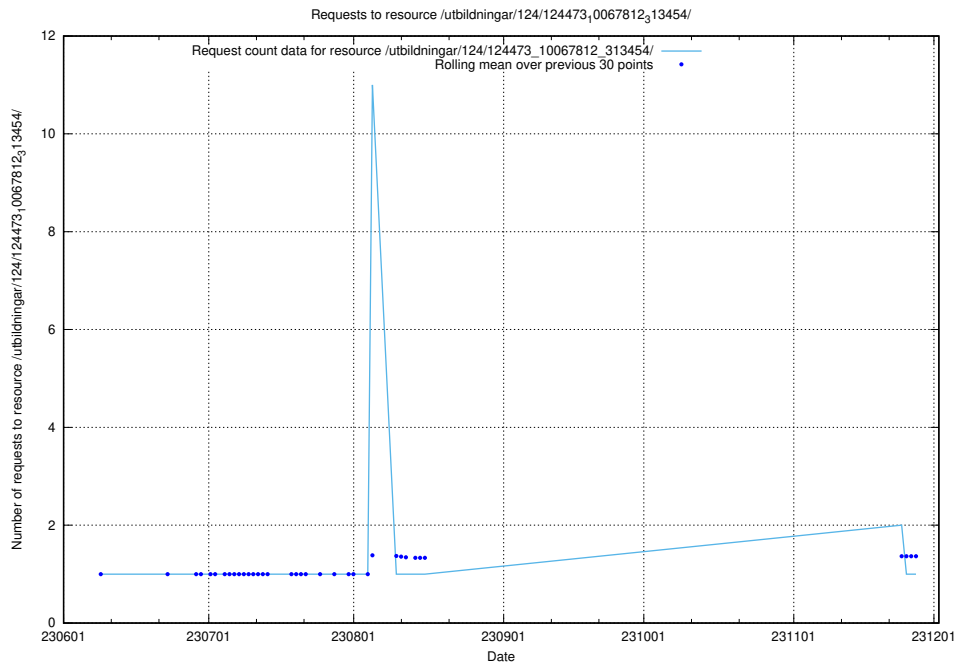

5.6696 Usage of /utbildningar/124/124473_10067812_313454/

Here, we count the number of requests to resource /utbildningar/124/124473_10067812_313454/.