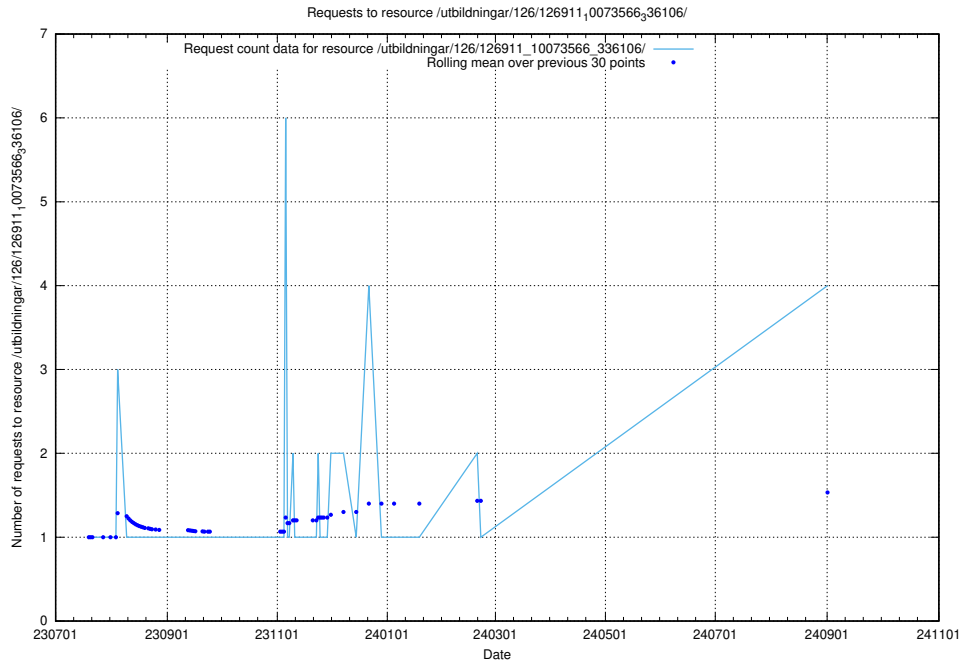

5.357 Usage of /utbildningar/126/126911_10073566_336106/

Here, we count the number of requests to resource /utbildningar/126/126911_10073566_336106/.