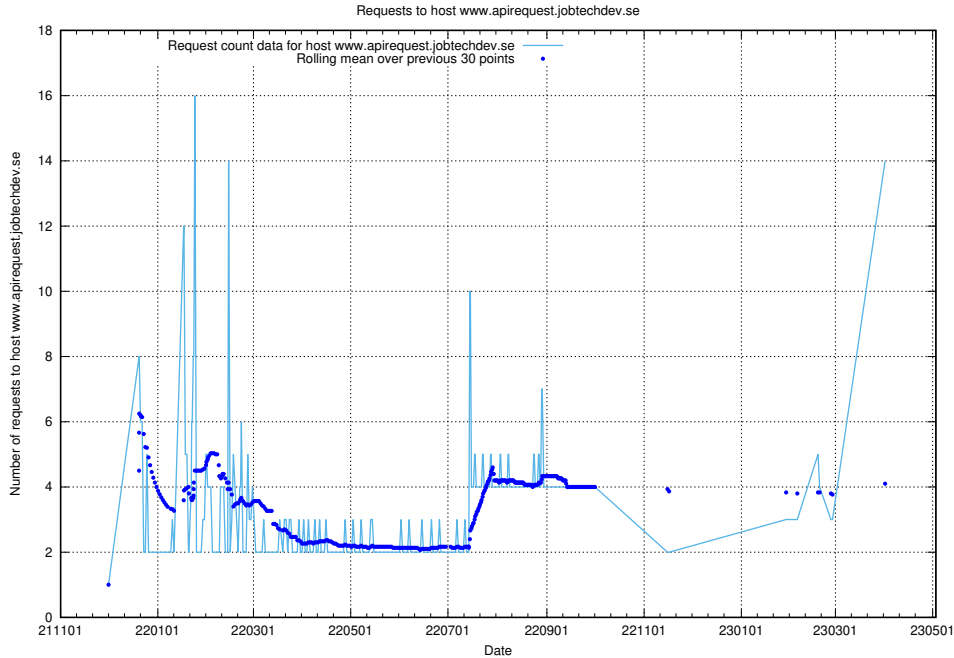

7.43 Usage of `www.apirequest.jobtechdev.se`

Here, we count the number of requests to host `www.apirequest.jobtechdev.se`.