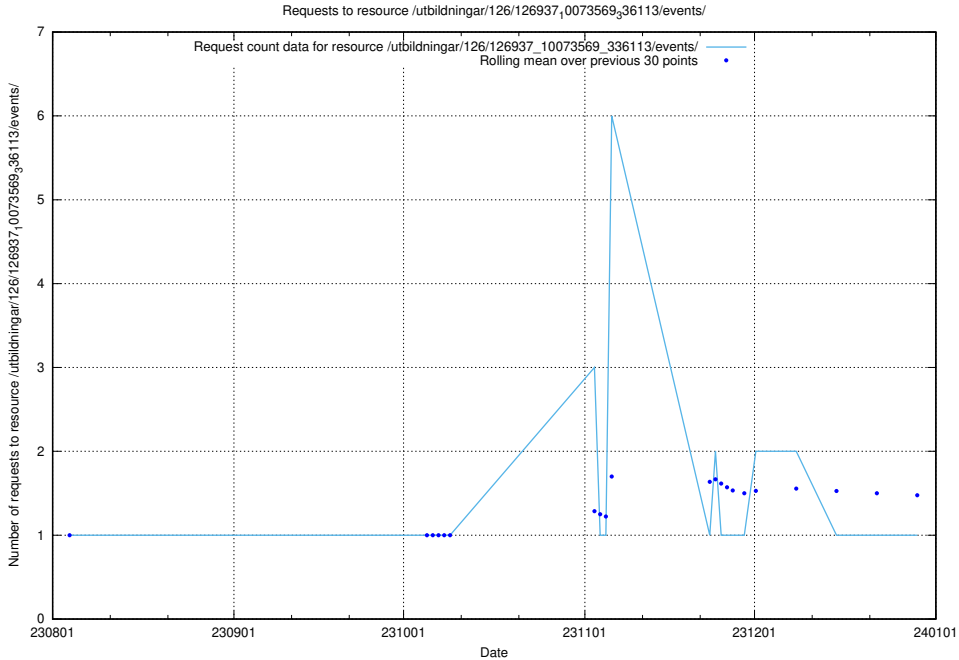

5.5694 Usage of /utbildningar/126/126937_10073569_336113/events/

Here, we count the number of requests to resource /utbildningar/126/126937_10073569_336113/events/