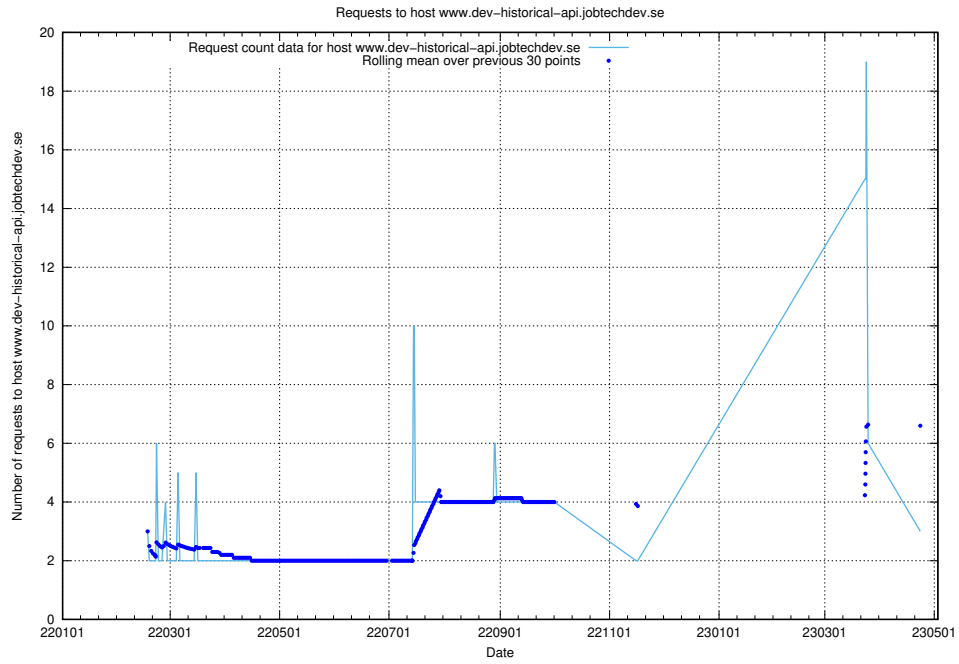

## 7.235 Usage of rabbitmq.jobtechdev.se

Here, we count the number of requests to host rabbitmq.jobtechdev.se.