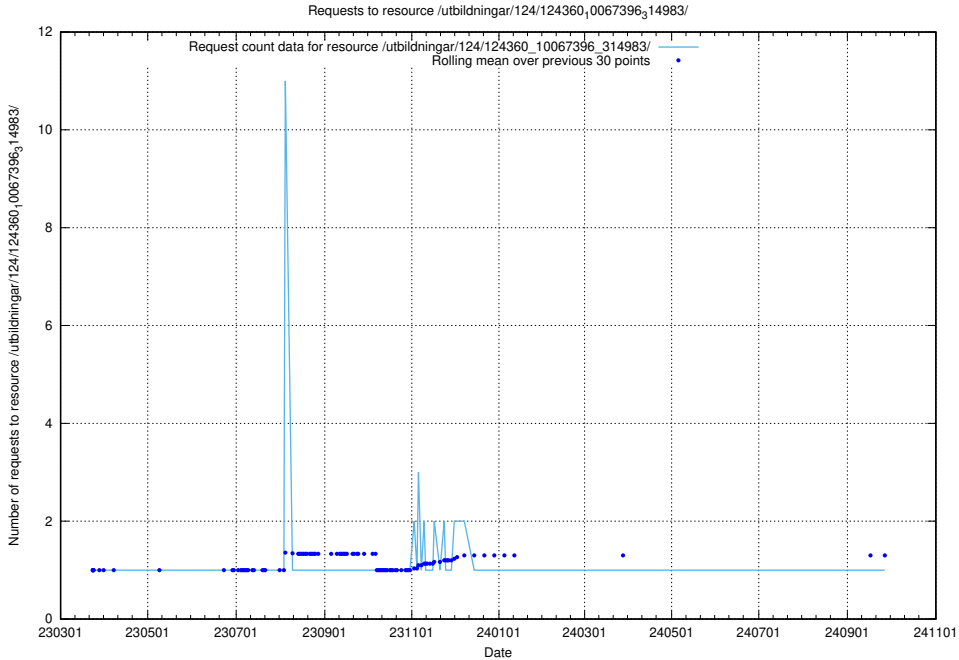

5.4623 Usage of /utbildningar/124/124360_10067396_314983/

Here, we count the number of requests to resource /utbildningar/124/124360_10067396_314983/.