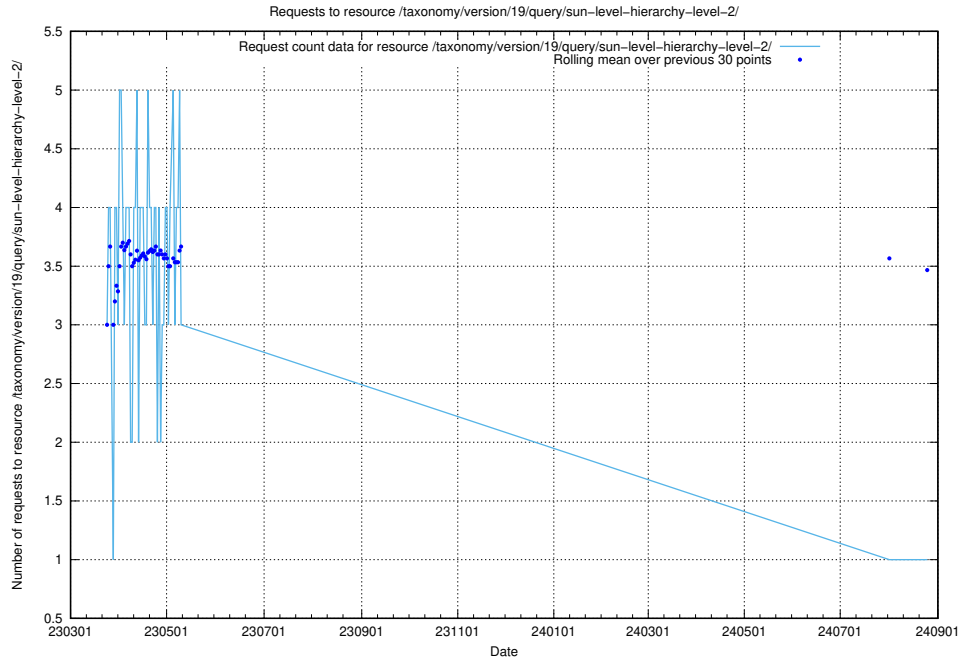

5.6946 Usage of /taxonomy/version/19/query/sun-level-hierarchy-level-2/

Here, we count the number of requests to resource /taxonomy/version/19/query/sun-level-hierarchy-level-2/.