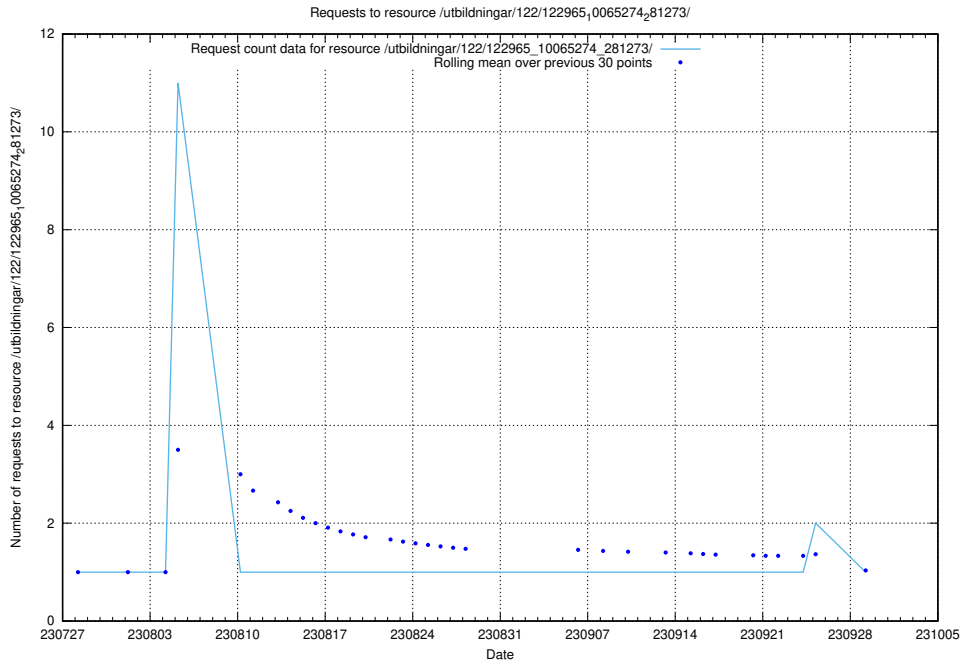

5.5741 Usage of /utbildningar/122/122965_10065274_281273/

Here, we count the number of requests to resource /utbildningar/122/122965_10065274_281273/.