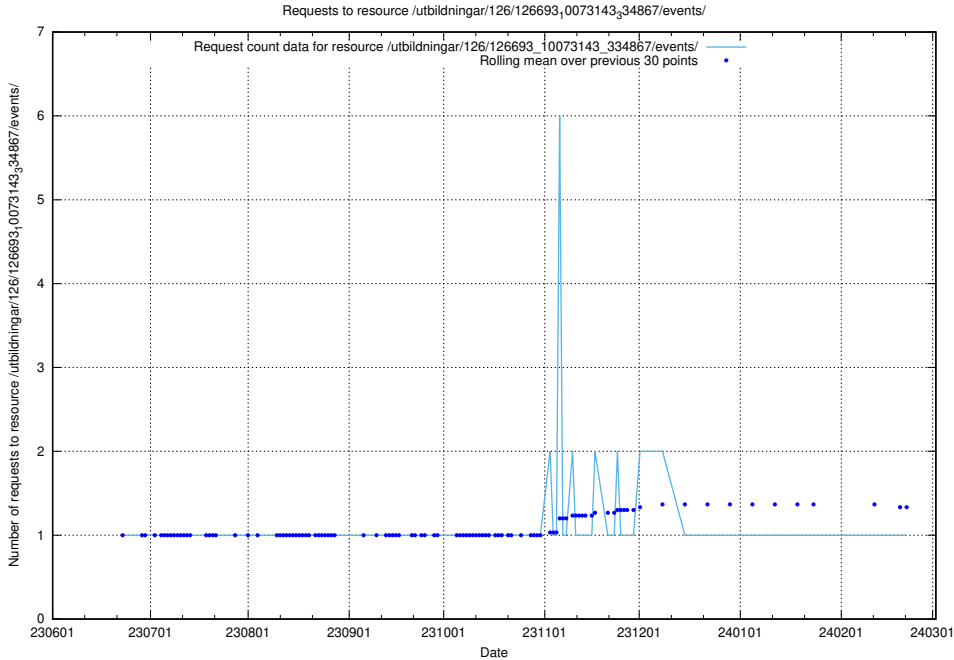

5.6450 Usage of /utbildningar/126/126693_10073143_334867/events/

Here, we count the number of requests to resource /utbildningar/126/126693_10073143_334867/events/