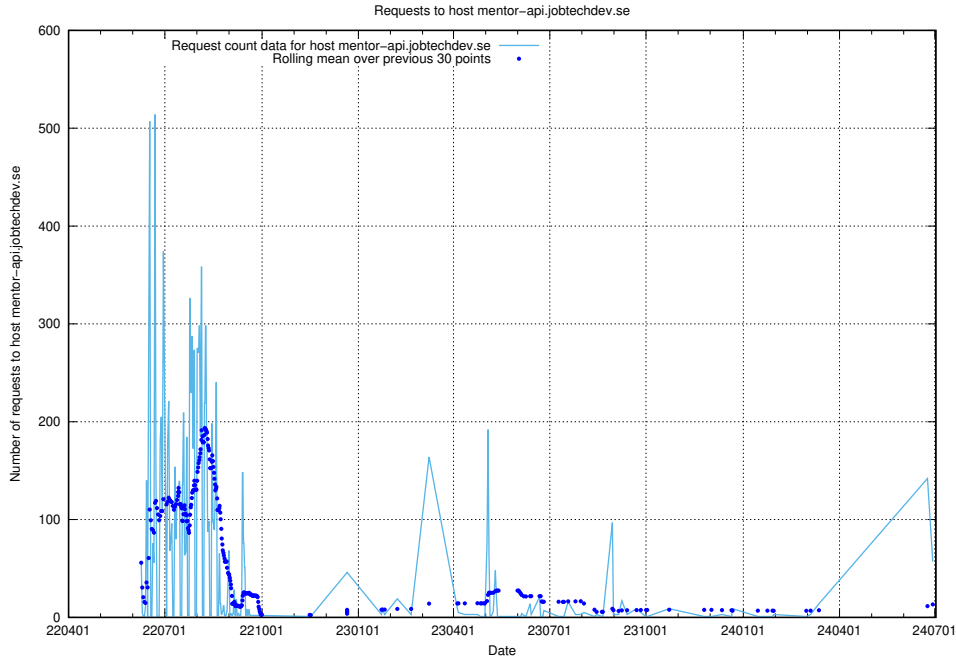

7.26 Usage of mentor-api.jobtechdev.se

Here, we count the number of requests to host mentor-api.jobtechdev.se.