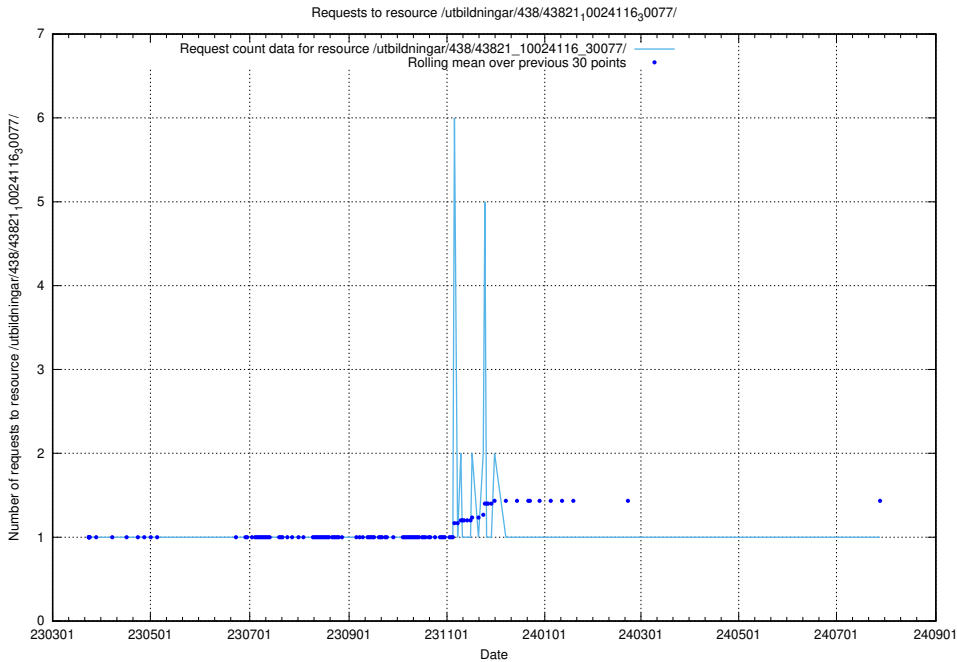

5.7181 Usage of /utbildningar/438/43821_10024116_30077/

Here, we count the number of requests to resource /utbildningar/438/43821_10024116_30077/.