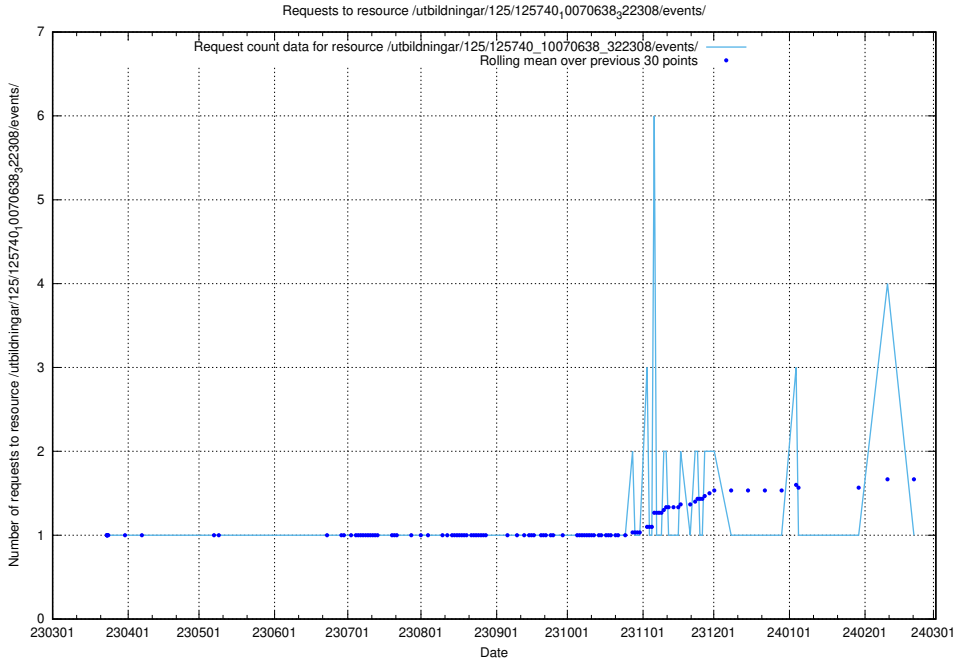

5.1096 Usage of /utbildningar/125/125740_10070638_322308/events/

Here, we count the number of requests to resource /utbildningar/125/125740_10070638_322308/events/