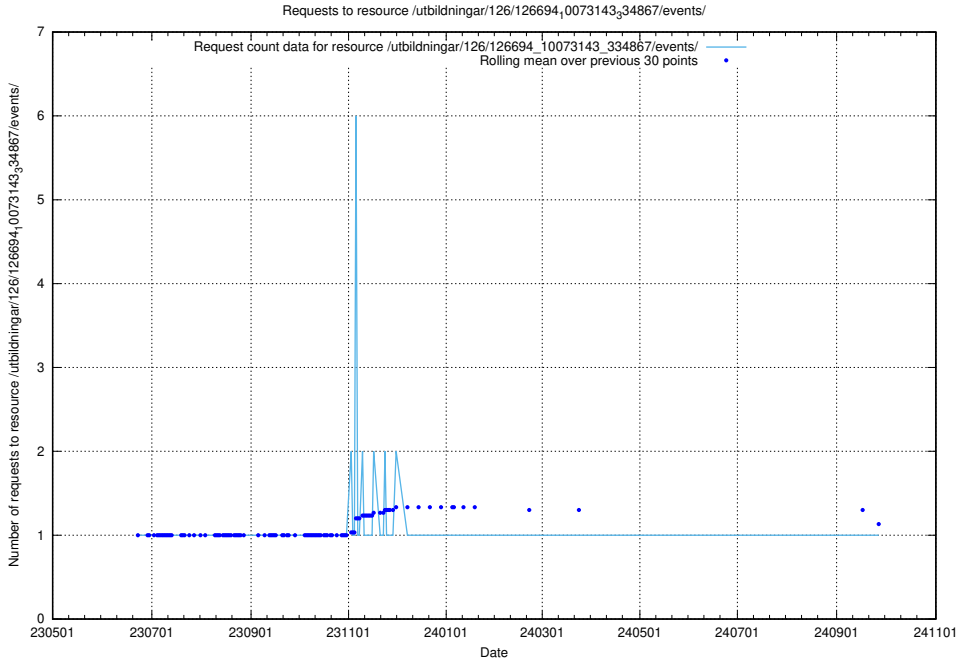

5.6443 Usage of /utbildningar/126/126694_10073143_334867/events/

Here, we count the number of requests to resource /utbildningar/126/126694_10073143_334867/events/