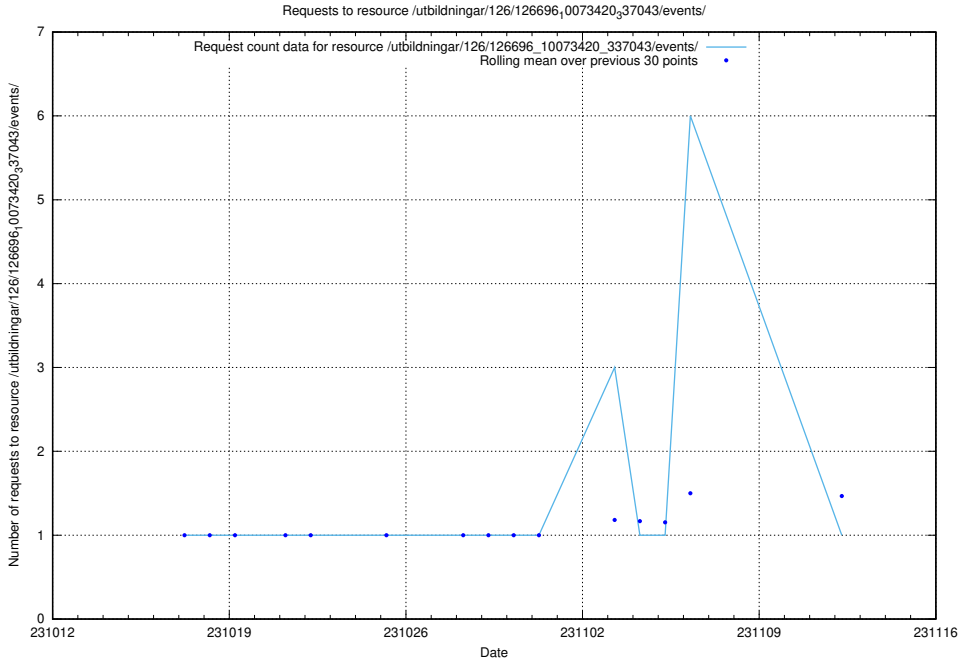

5.5142 Usage of /utbildningar/126/126696_10073420_337043/events/

Here, we count the number of requests to resource /utbildningar/126/126696_10073420_337043/events/