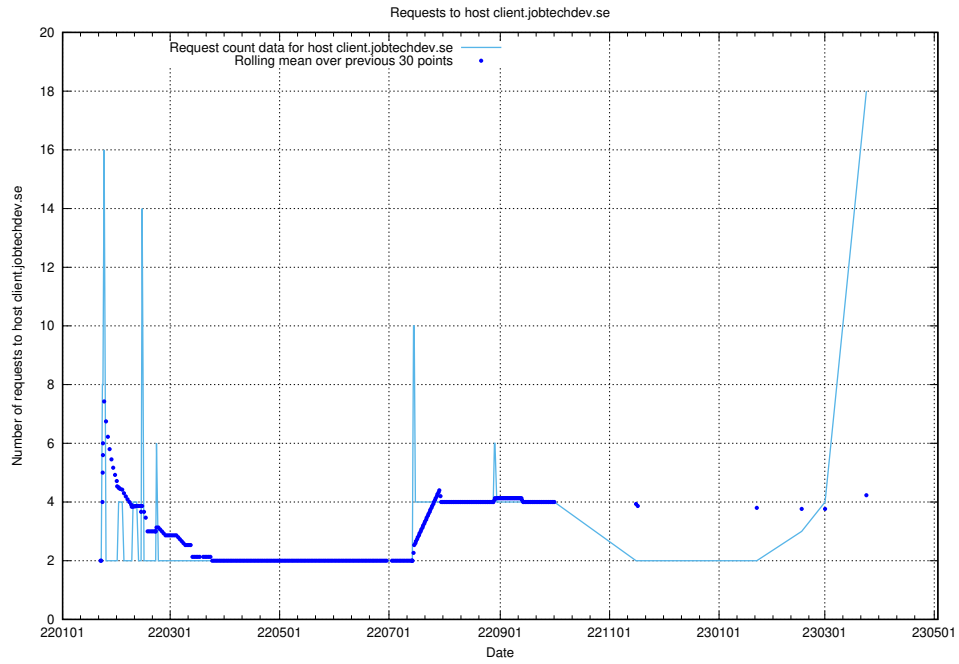

7.33 Usage of client.jobtechdev.se

Here, we count the number of requests to host client.jobtechdev.se.