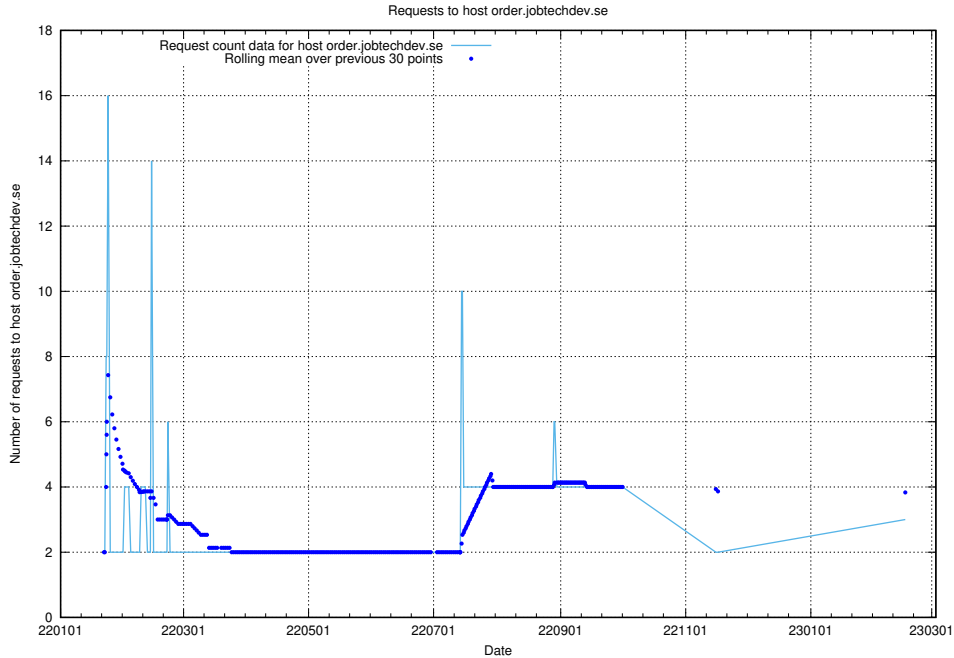

### 7.253 Usage of order.jobtechdev.se

Here, we count the number of requests to host order.jobtechdev.se.