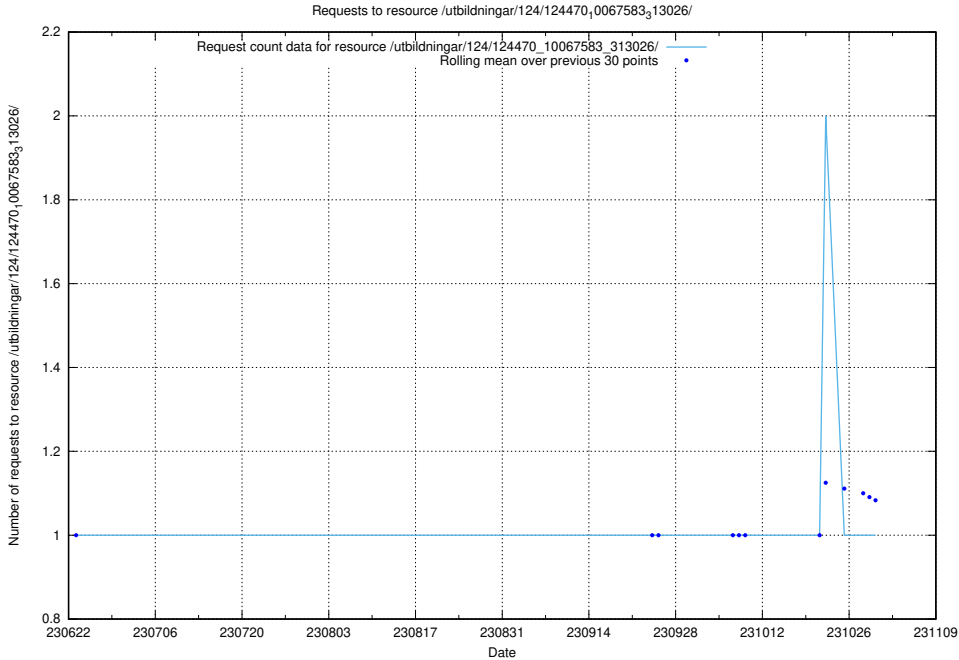

5.6605 Usage of /utbildningar/124/124470_10067583_313026/

Here, we count the number of requests to resource /utbildningar/124/124470_10067583_313026/.