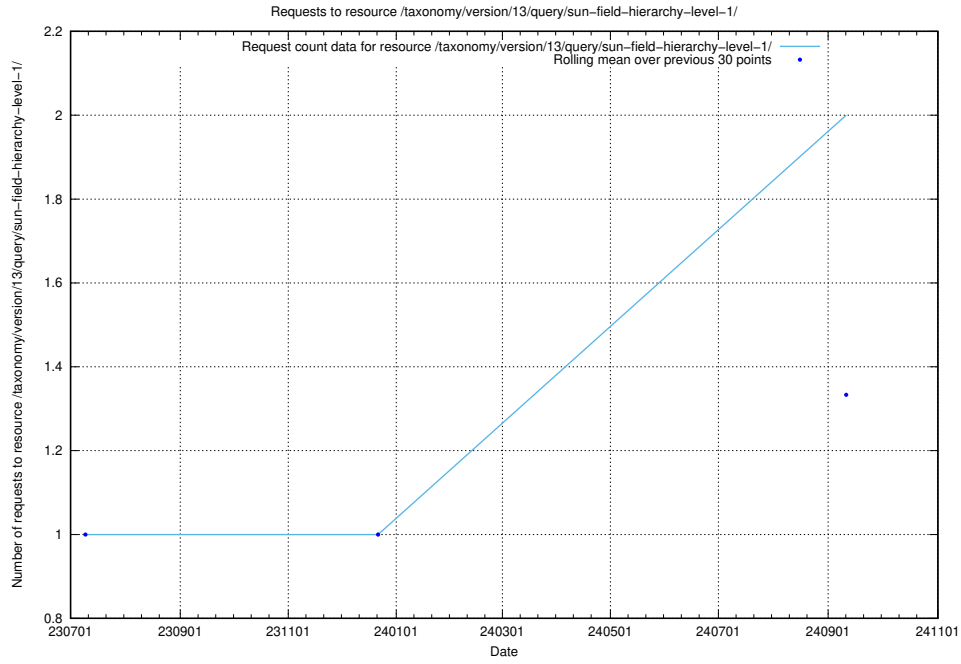

5.913 Usage of /taxonomy/version/13/query/sun-field-hierarchy-level-1/

Here, we count the number of requests to resource /taxonomy/version/13/query/sun-field-hierarchy-level-1/.