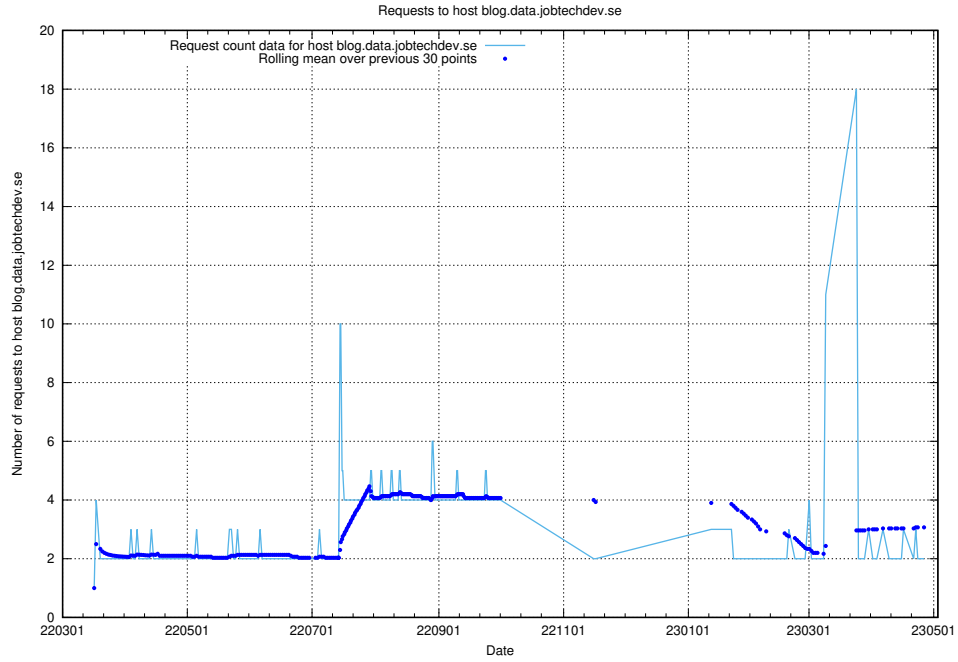

7.499 Usage of `blog.data.jobtechdev.se`

Here, we count the number of requests to host `blog.data.jobtechdev.se`.