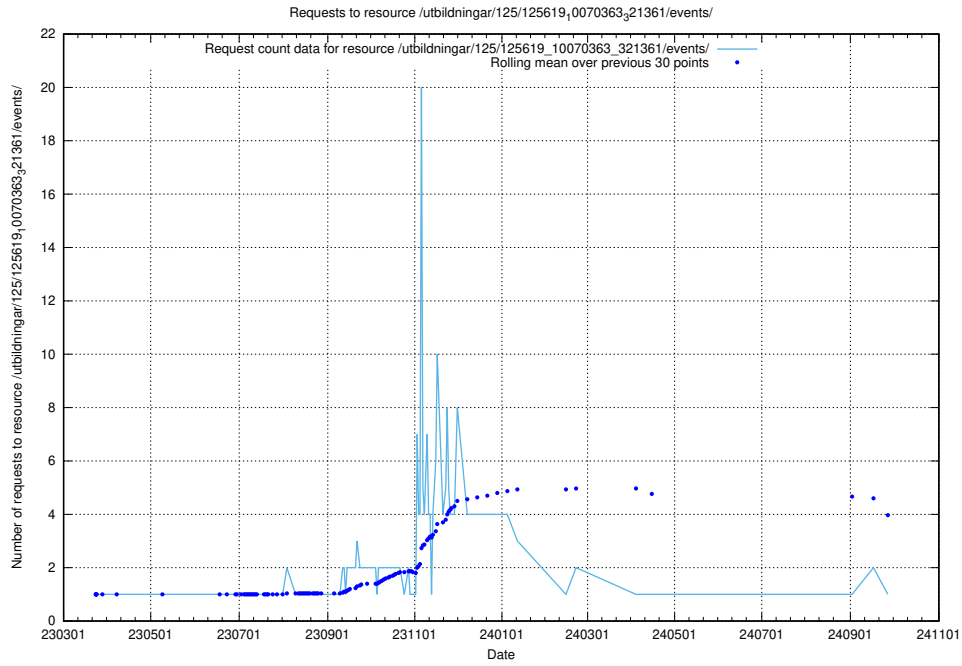

5.1154 Usage of /utbildningar/125/125619_10070363_321361/events/

Here, we count the number of requests to resource /utbildningar/125/125619_10070363_321361/events/