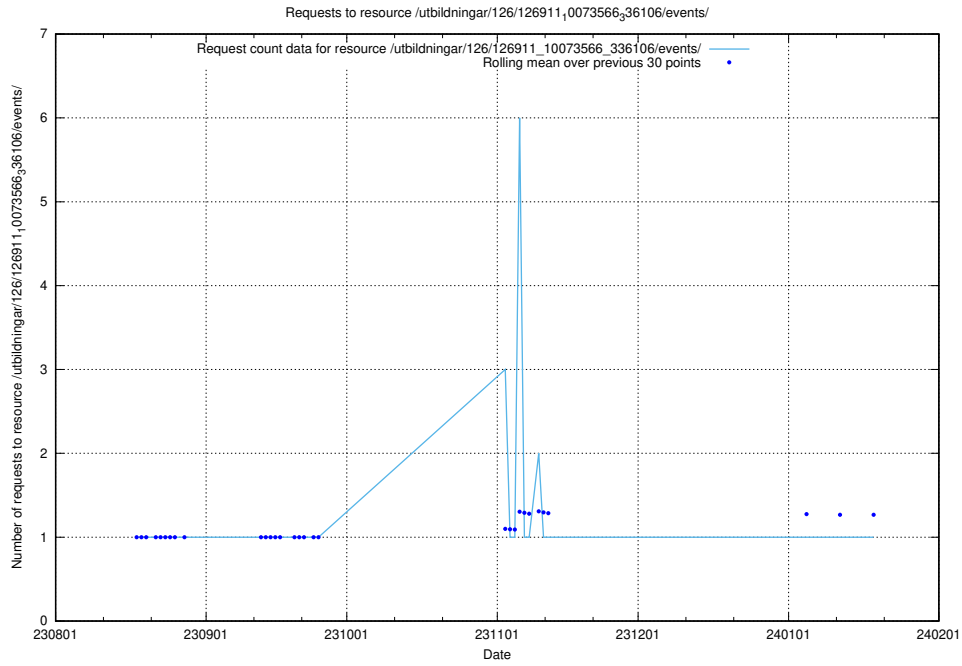

5.5601 Usage of /utbildningar/126/126911_10073566_336106/events/

Here, we count the number of requests to resource /utbildningar/126/126911_10073566_336106/events/