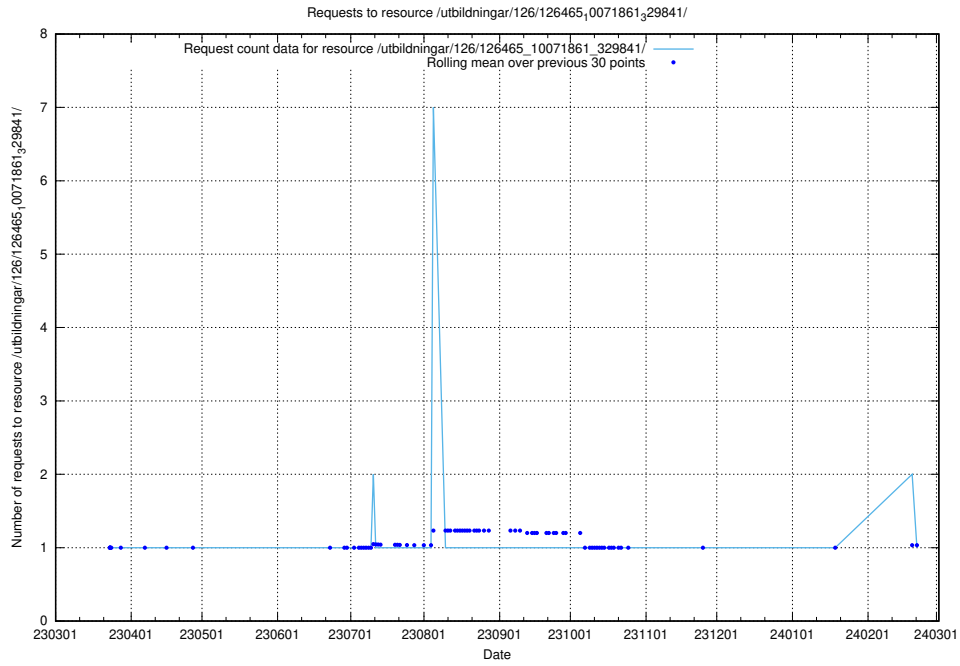

5.7261 Usage of /utbildningar/126/126465_10071861_329841/

Here, we count the number of requests to resource /utbildningar/126/126465_10071861_329841/.