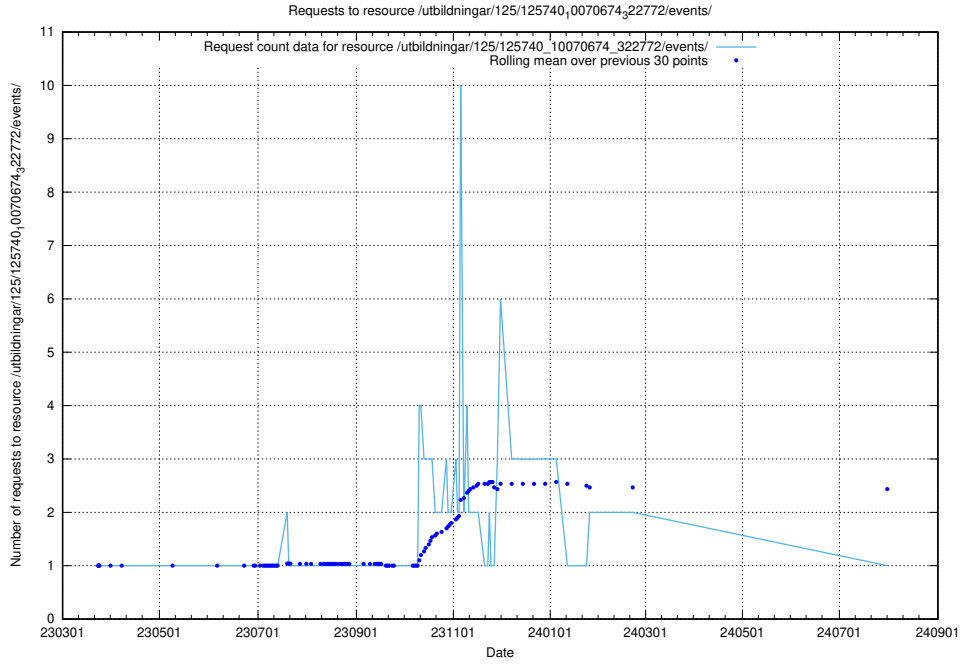

5.1083 Usage of /utbildningar/125/125740_10070674_322772/events/

Here, we count the number of requests to resource /utbildningar/125/125740_10070674_322772/events/