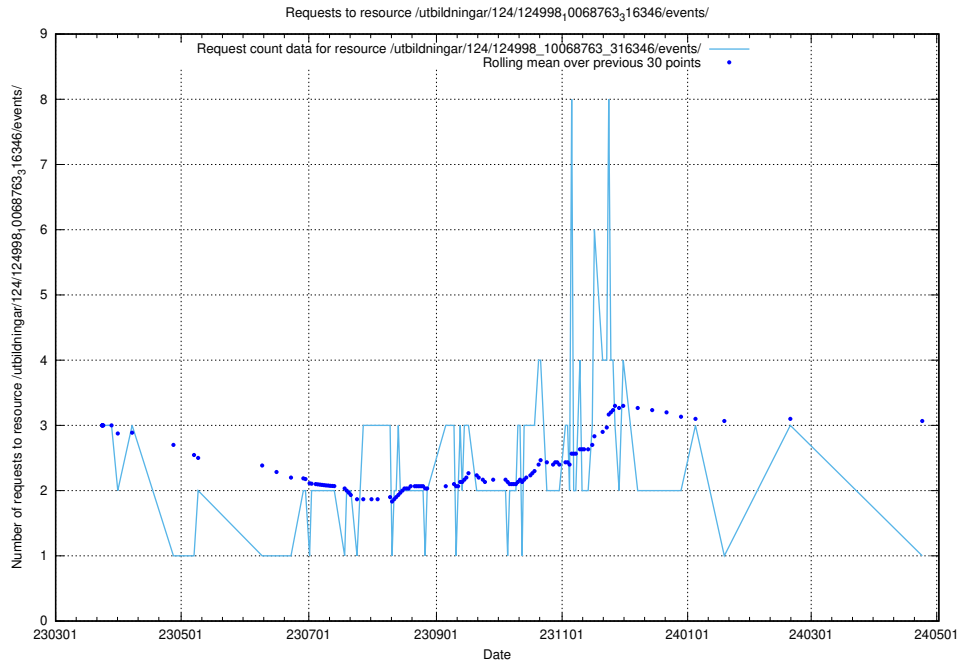

5.7096 Usage of /utbildningar/124/124998_10068763_316346/events/

Here, we count the number of requests to resource /utbildningar/124/124998_10068763_316346/events/