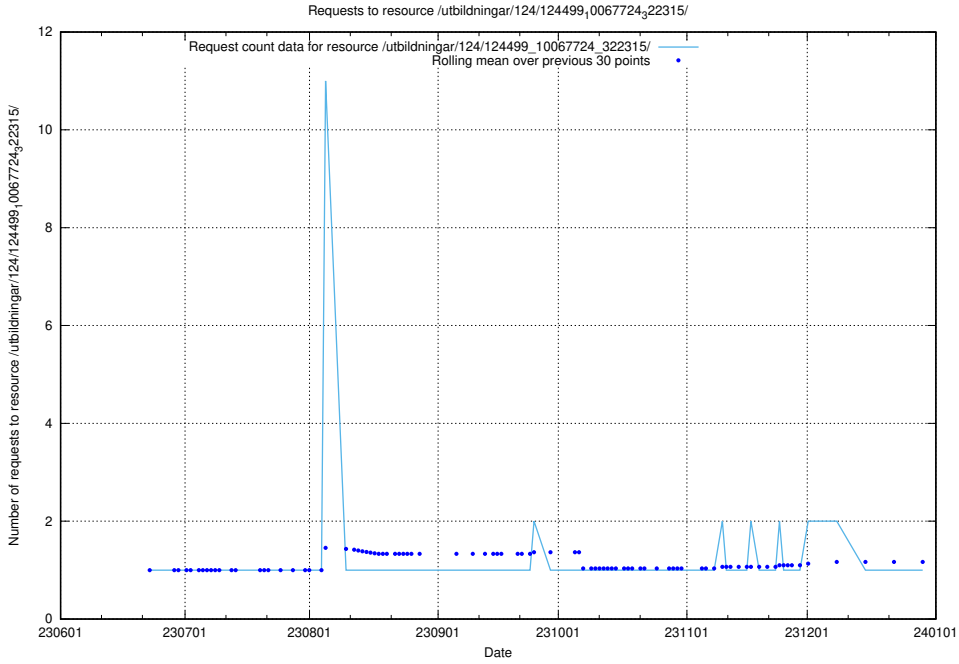

5.6584 Usage of /utbildningar/124/124499_10067724_322315/

Here, we count the number of requests to resource /utbildningar/124/124499_10067724_322315/.