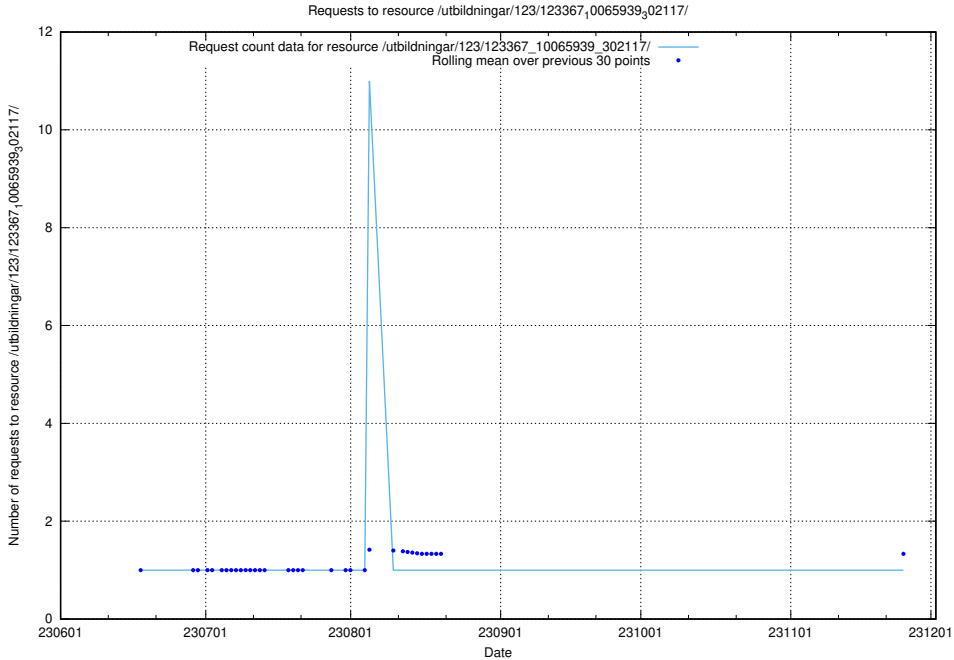

5.6661 Usage of /utbildningar/123/123367_10065939_302117/

Here, we count the number of requests to resource /utbildningar/123/123367_10065939_302117/.