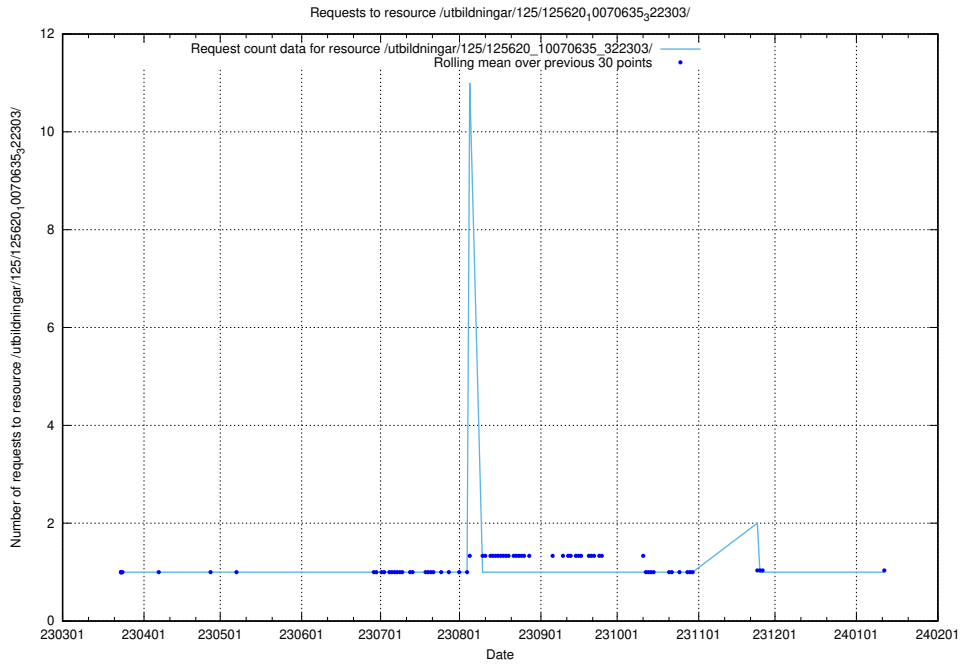

5.1148 Usage of /utbildningar/125/125620_10070635_322303/

Here, we count the number of requests to resource /utbildningar/125/125620_10070635_322303/.