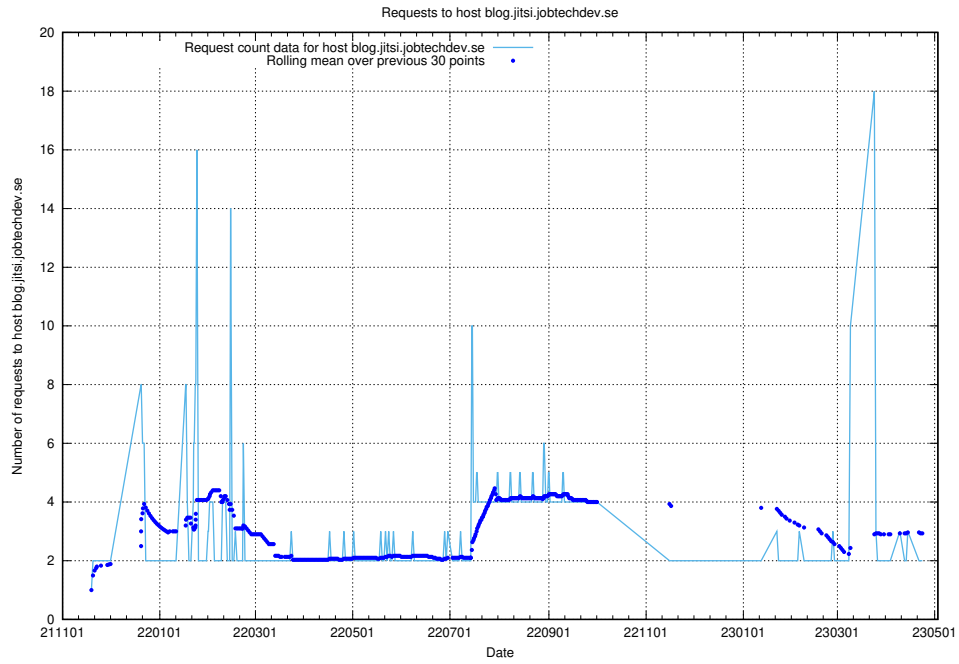

7.478 Usage of `blog.jitsi.jobtechdev.se`

Here, we count the number of requests to host `blog.jitsi.jobtechdev.se`.