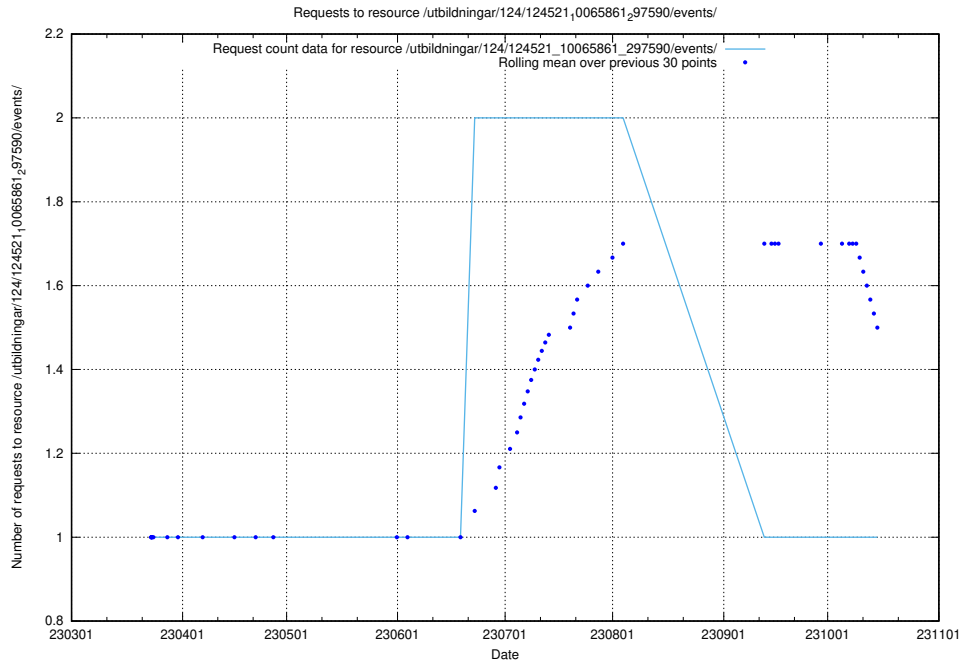

### 5.1753 Usage of /utbildningar/124/124521\_10065861\_297590/events/

Here, we count the number of requests to resource /utbildningar/124/124521\_10065861\_297590/events/