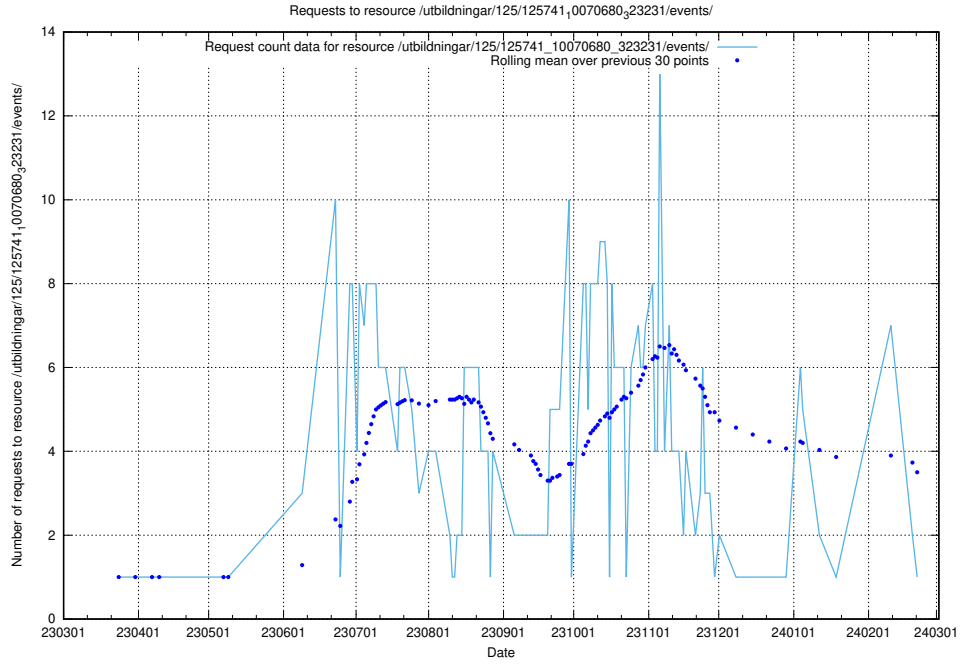

5.7070 Usage of /utbildningar/125/125741_10070680_323231/events/

Here, we count the number of requests to resource /utbildningar/125/125741_10070680_323231/events/