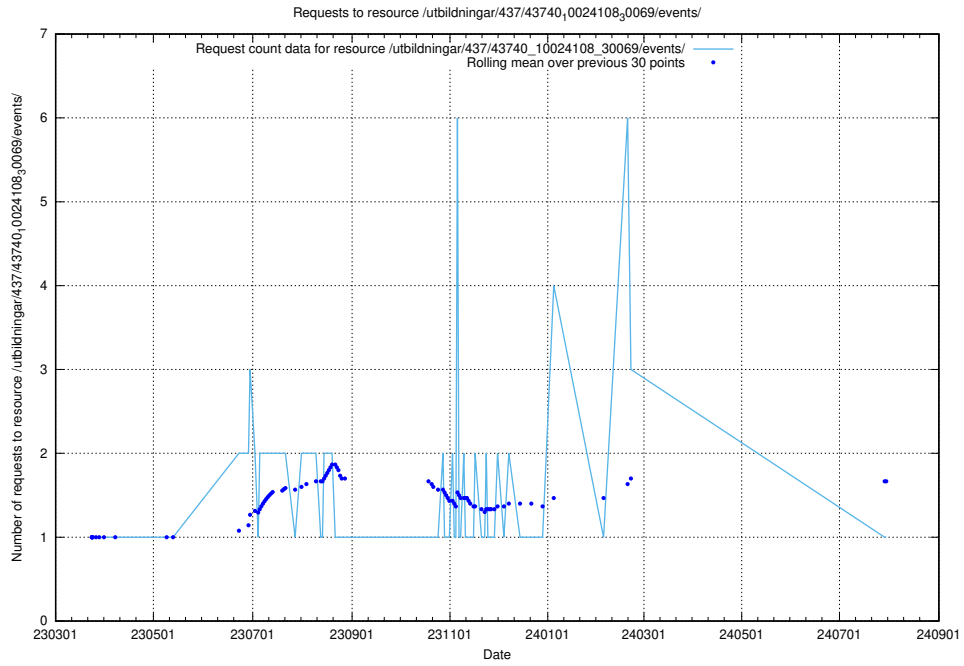

5.7233 Usage of /utbildningar/437/43740_10024108_30069/events/

Here, we count the number of requests to resource /utbildningar/437/43740_10024108_30069/events/.