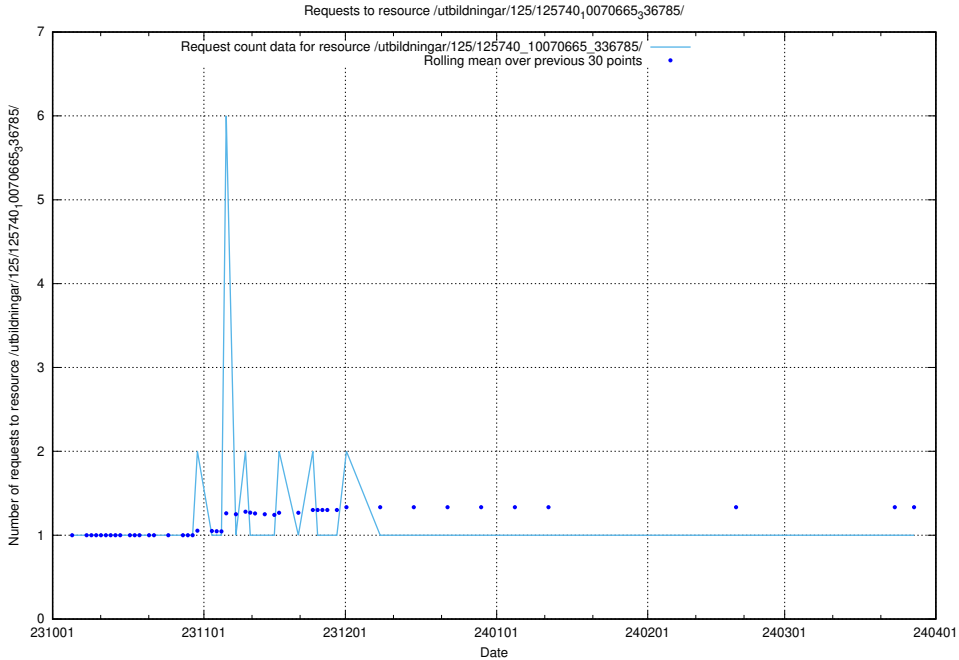

5.5251 Usage of /utbildningar/125/125740_10070665_336785/

Here, we count the number of requests to resource /utbildningar/125/125740_10070665_336785/.