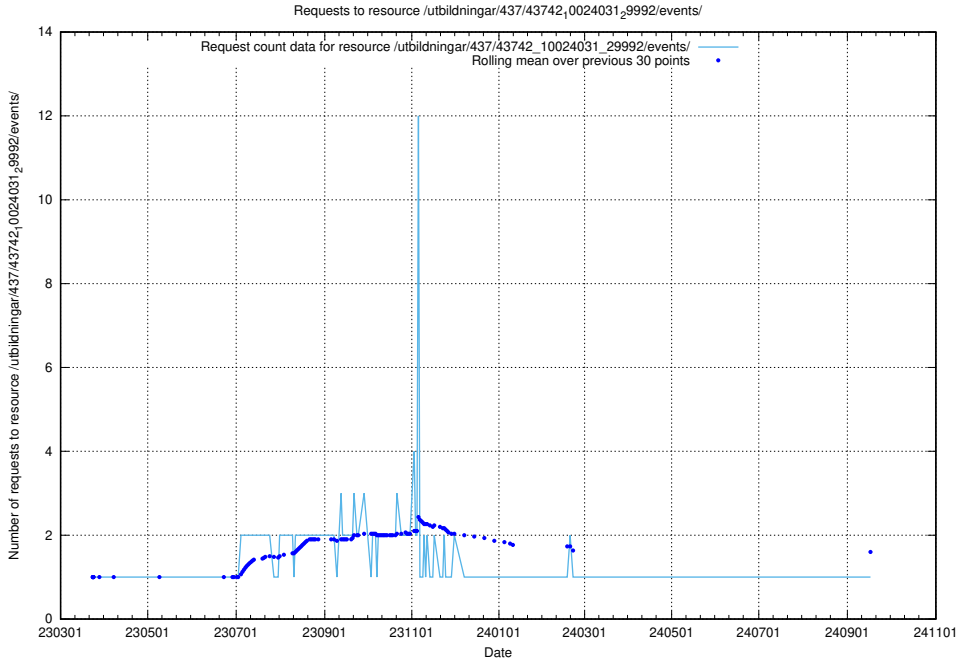

5.7230 Usage of /utbildningar/437/43742_10024031_29992/events/

Here, we count the number of requests to resource /utbildningar/437/43742_10024031_29992/events/.