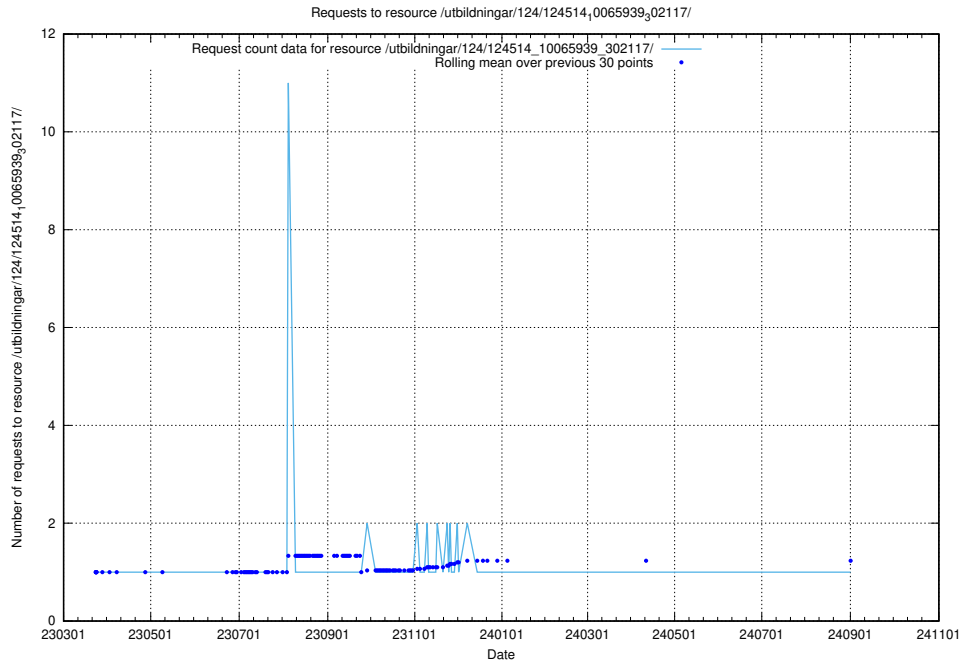

5.2757 Usage of /utbildningar/124/124514_10065939_302117/

Here, we count the number of requests to resource /utbildningar/124/124514_10065939_302117/.