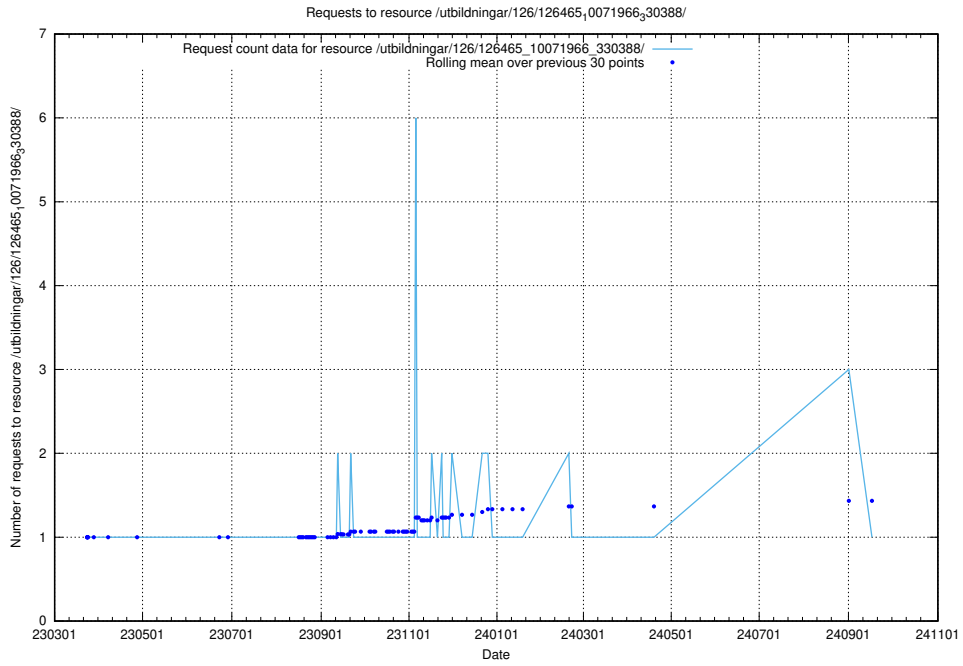

5.7257 Usage of /utbildningar/126/126465_10071966_330388/

Here, we count the number of requests to resource /utbildningar/126/126465_10071966_330388/.