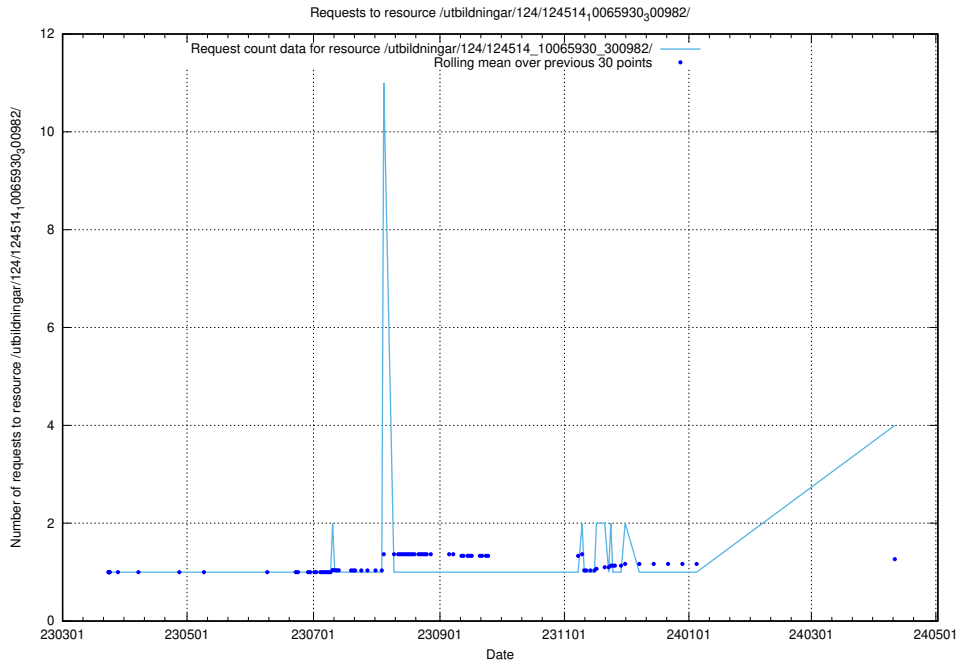

5.303 Usage of /utbildningar/124/124514_10065930_300982/

Here, we count the number of requests to resource /utbildningar/124/124514_10065930_300982/.