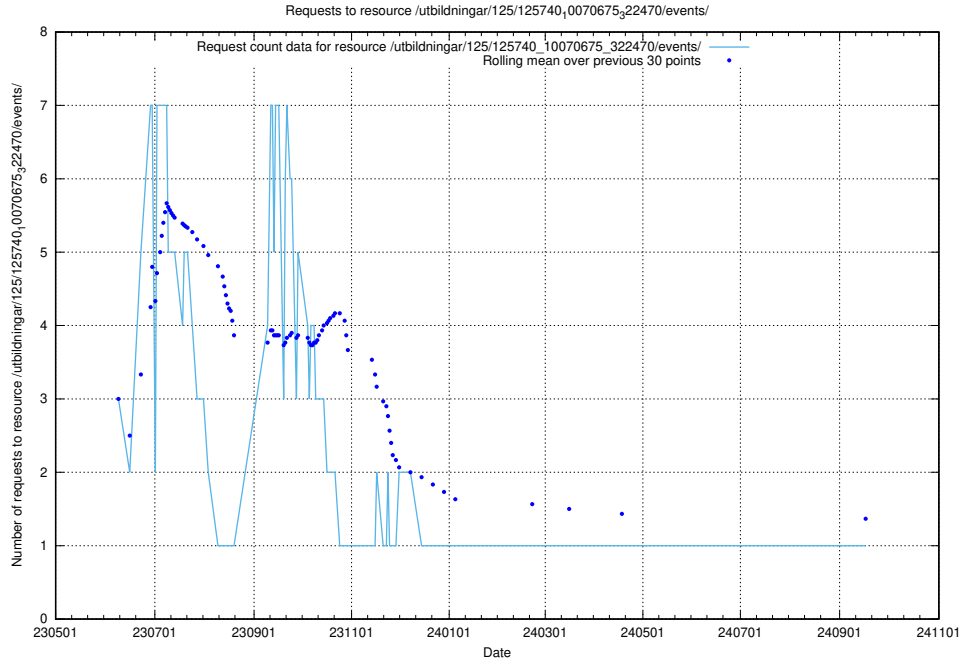

### 5.6684 Usage of /utbildningar/125/125740\_10070675\_322470/events/

Here, we count the number of requests to resource /utbildningar/125/125740\_10070675\_322470/events/