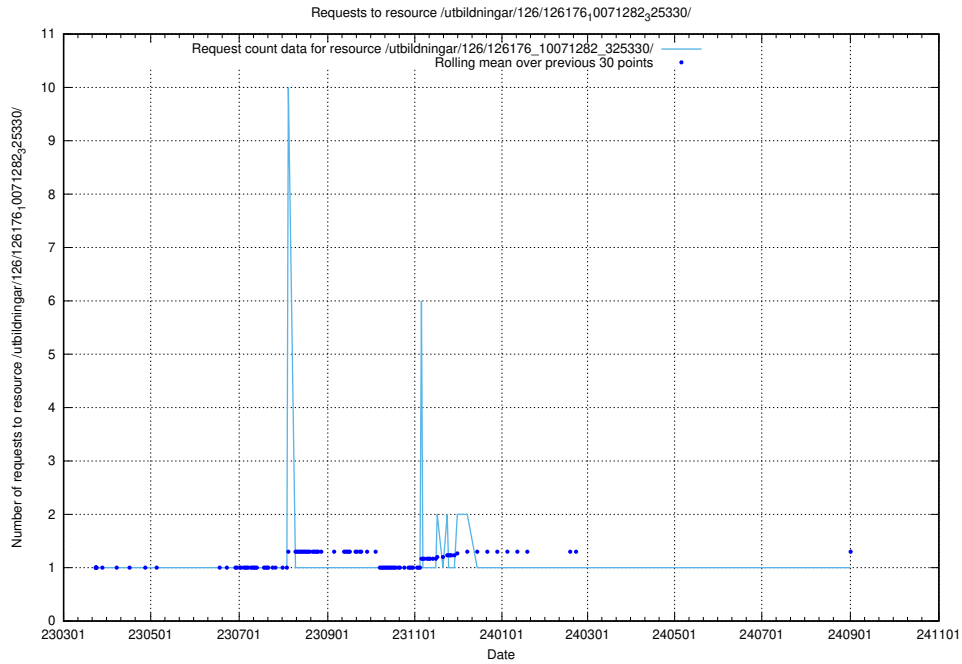

5.7268 Usage of /utbildningar/126/126176_10071282_325330/

Here, we count the number of requests to resource /utbildningar/126/126176_10071282_325330/.