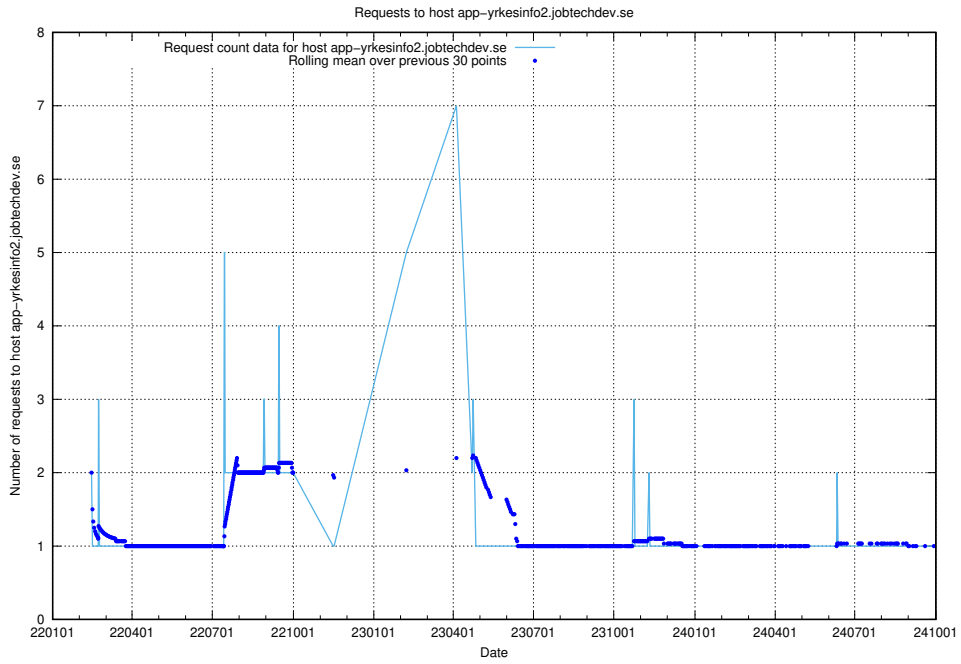

7.661 Usage of app-yrkesinfo2.jobtechdev.se

Here, we count the number of requests to host app-yrkesinfo2.jobtechdev.se.