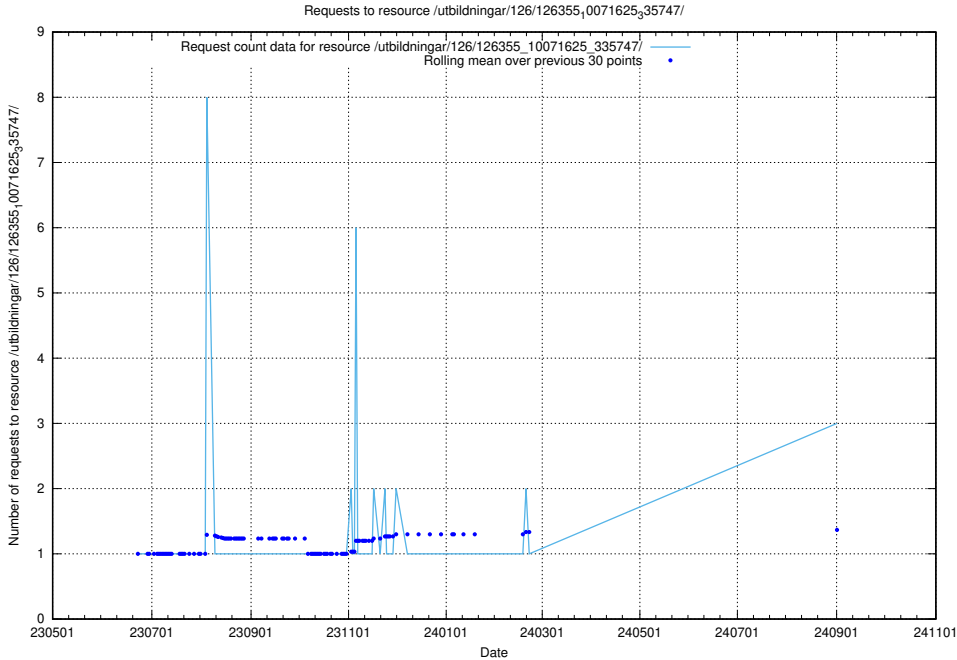

5.504 Usage of /utbildningar/126/126355_10071625_335747/

Here, we count the number of requests to resource /utbildningar/126/126355_10071625_335747/.