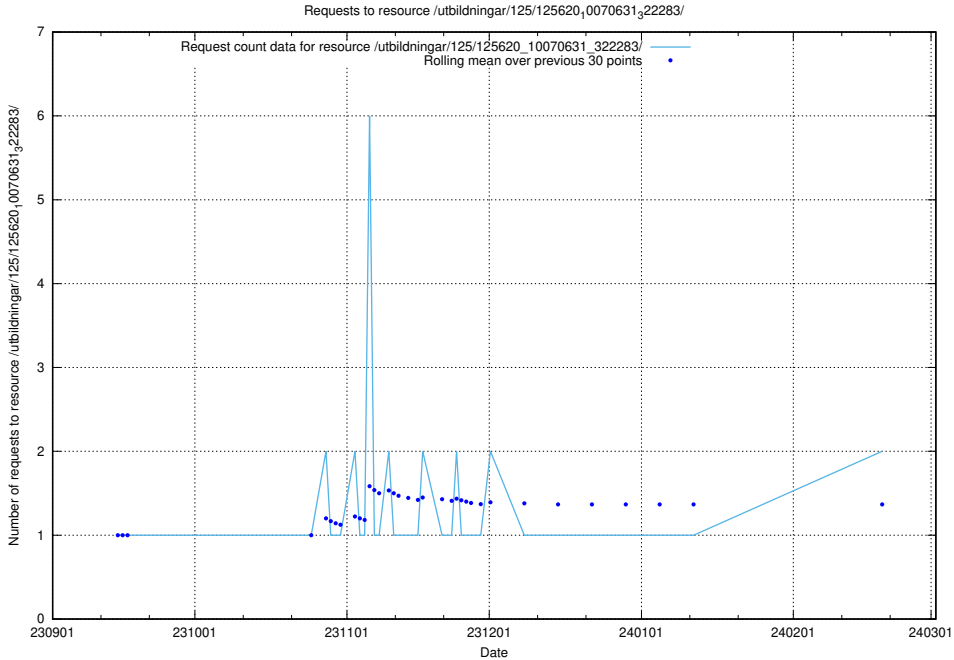

5.857 Usage of /utbildningar/125/125620_10070631_322283/

Here, we count the number of requests to resource /utbildningar/125/125620_10070631_322283/.