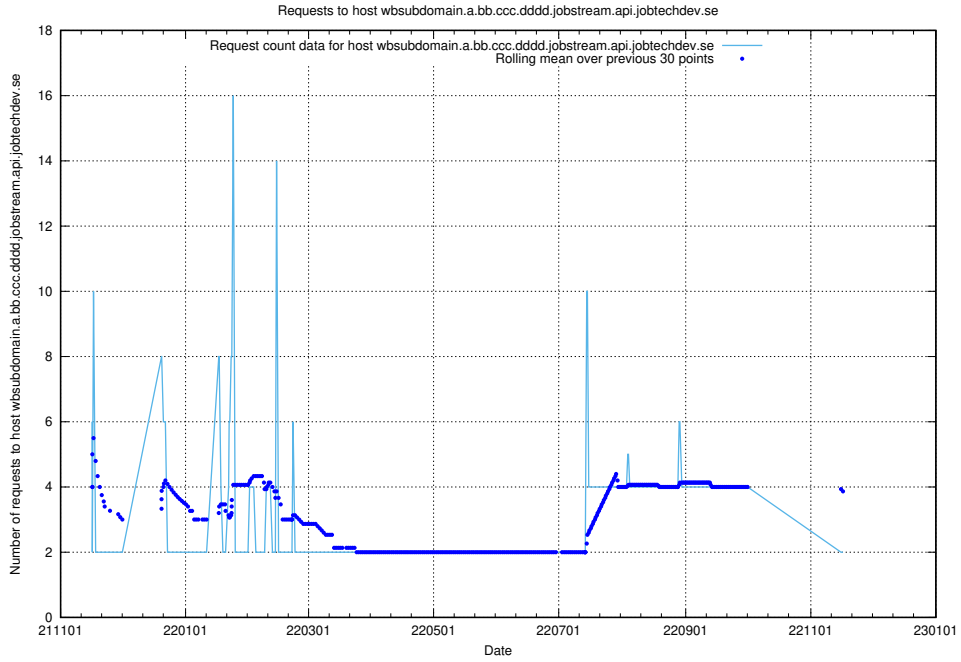

7.527 Usage of wbsubdomain.a.bb.ccc.dddd.jobstream.api.jobtechdev.se

Here, we count the number of requests to host wbsubdomain.a.bb.ccc.dddd.jobstream.api.jobtechdev.se.