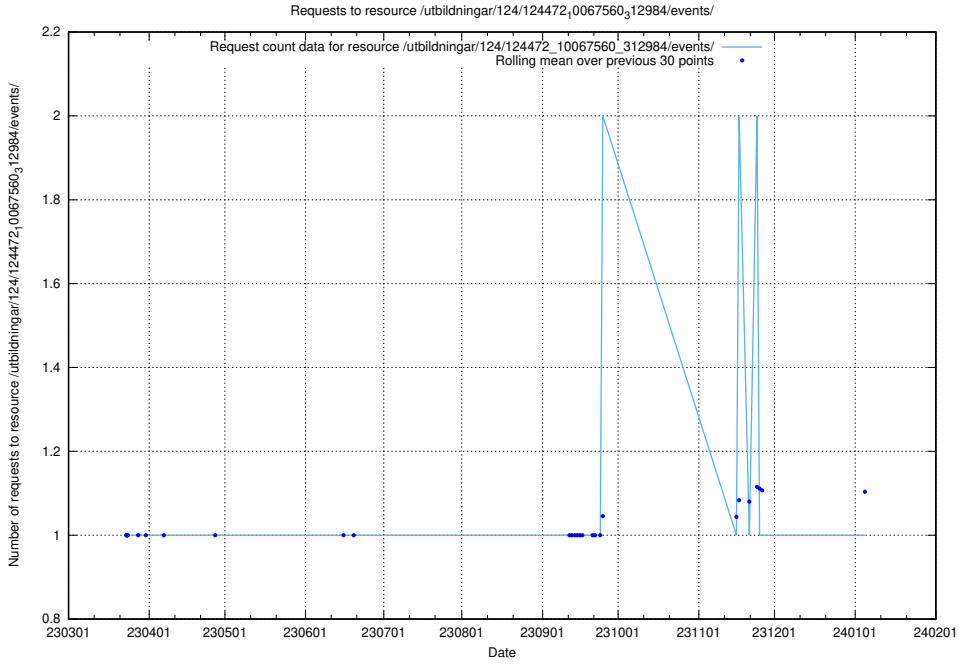

### 5.3949 Usage of /utbildningar/124/124472\_10067560\_312984/events/

Here, we count the number of requests to resource /utbildningar/124/124472\_10067560\_312984/events/