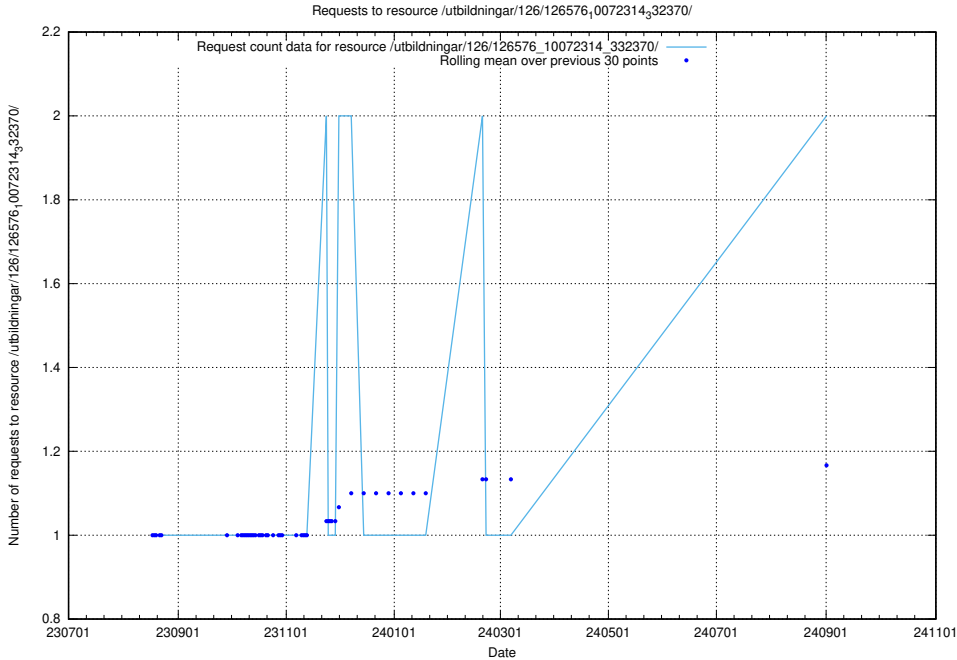

5.869 Usage of /utbildningar/126/126576_10072314_332370/

Here, we count the number of requests to resource /utbildningar/126/126576_10072314_332370/.