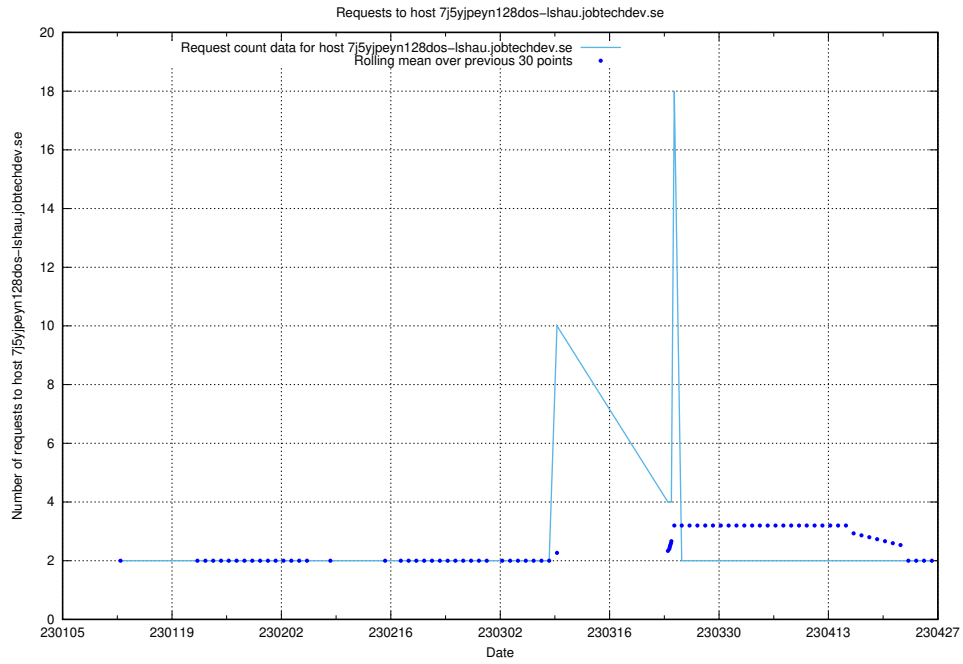

7.302 Usage of 7j5yjpeyn128dos-lshau.jobtechdev.se

Here, we count the number of requests to host 7j5yjpeyn128dos-lshau.jobtechdev.se.