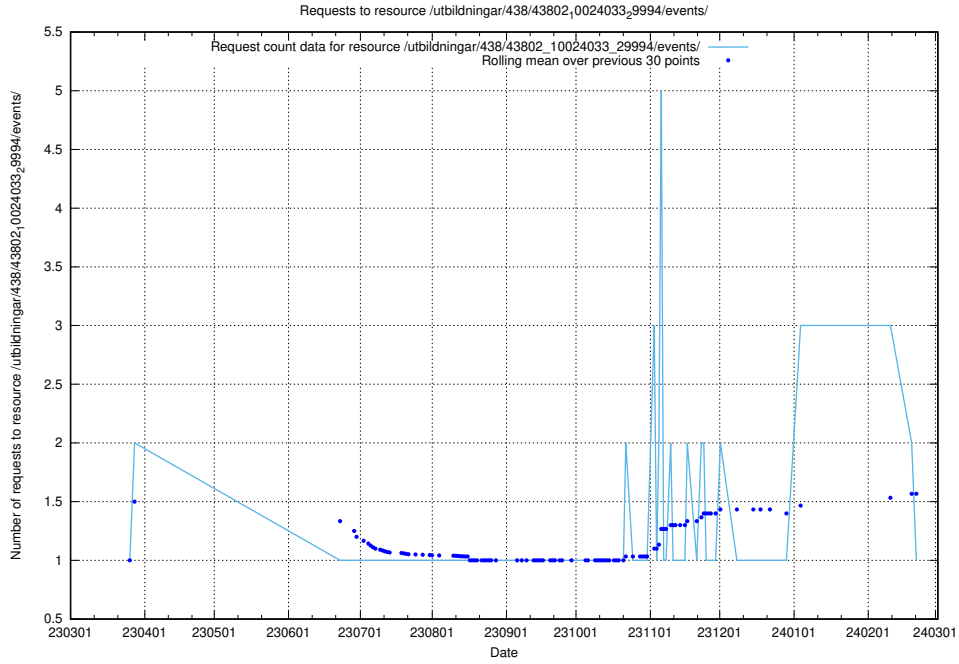

5.6874 Usage of /utbildningar/438/43802_10024033_29994/events/

Here, we count the number of requests to resource /utbildningar/438/43802_10024033_29994/events/.