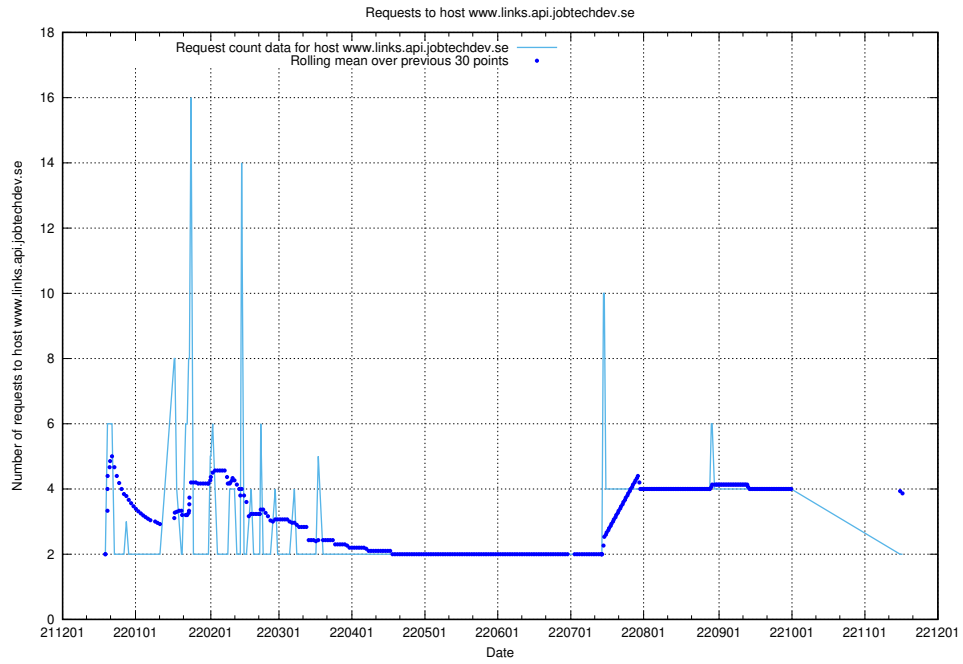

7.383 Usage of `www.links.api.jobtechdev.se`

Here, we count the number of requests to host `www.links.api.jobtechdev.se`.