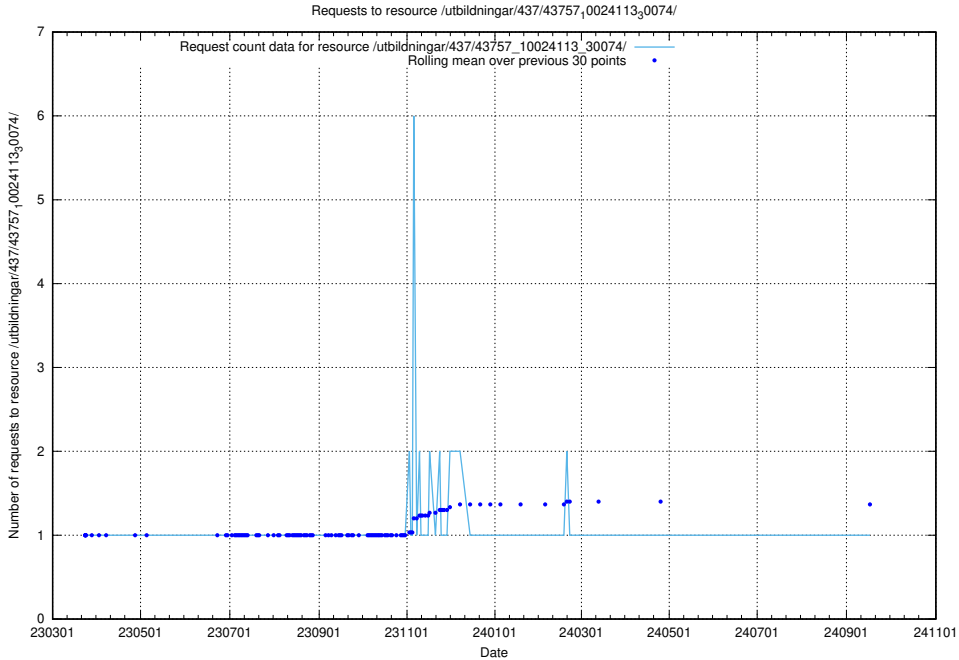

5.7215 Usage of /utbildningar/437/43757_10024113_30074/

Here, we count the number of requests to resource /utbildningar/437/43757_10024113_30074/.