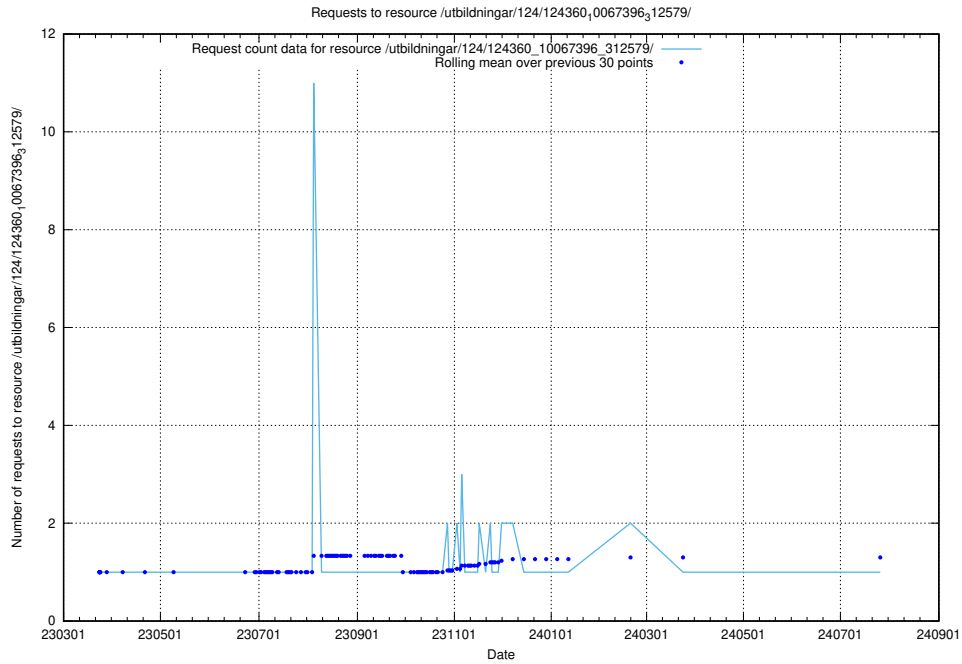

5.4634 Usage of /utbildningar/124/124360_10067396_312579/

Here, we count the number of requests to resource /utbildningar/124/124360_10067396_312579/.