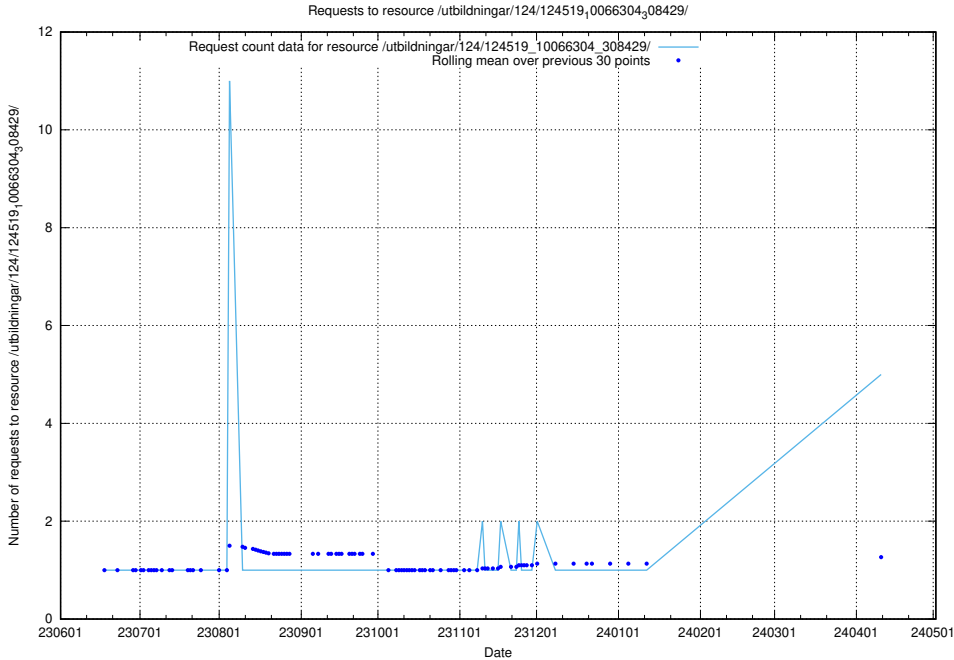

5.252 Usage of /utbildningar/124/124519_10066304_308429/

Here, we count the number of requests to resource /utbildningar/124/124519_10066304_308429/.