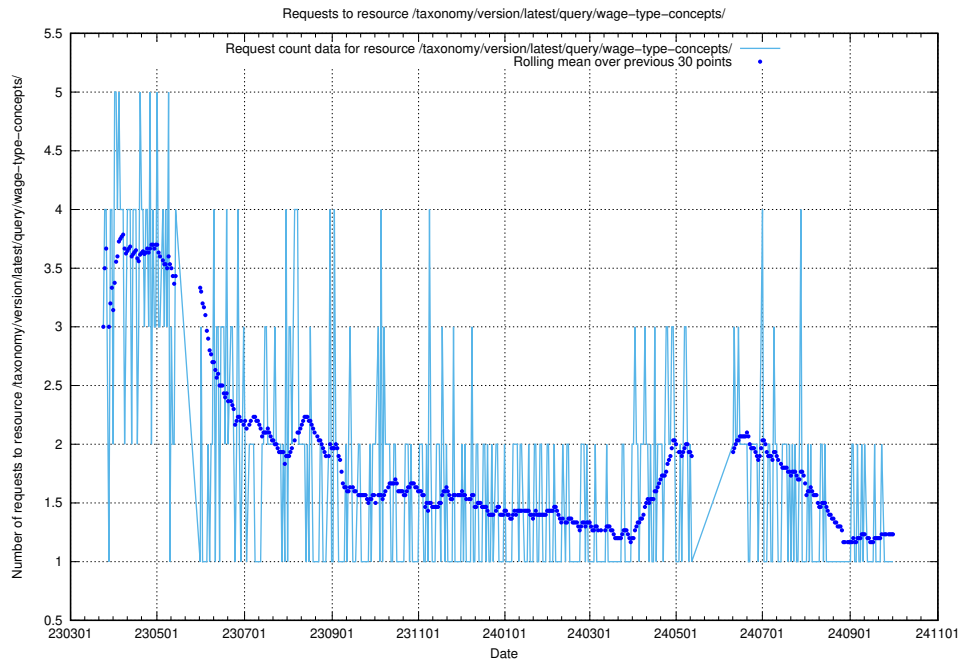

5.6885 Usage of /taxonomy/version/latest/query/wage-type-concepts/

Here, we count the number of requests to resource /taxonomy/version/latest/query/wage-type-concepts/.