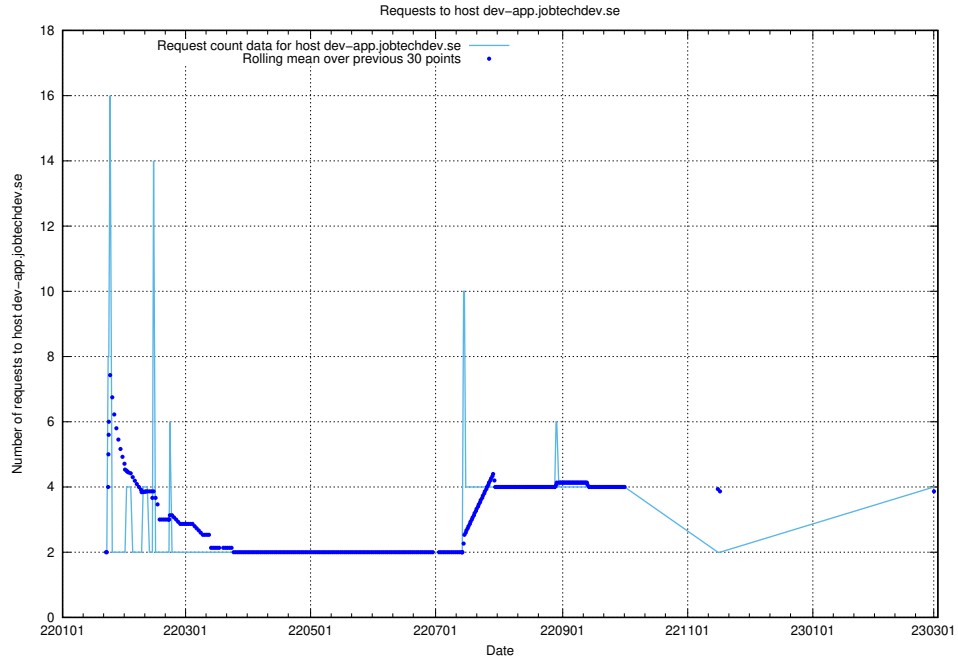

7.103 Usage of dev-app.jobtechdev.se

Here, we count the number of requests to host dev-app.jobtechdev.se.