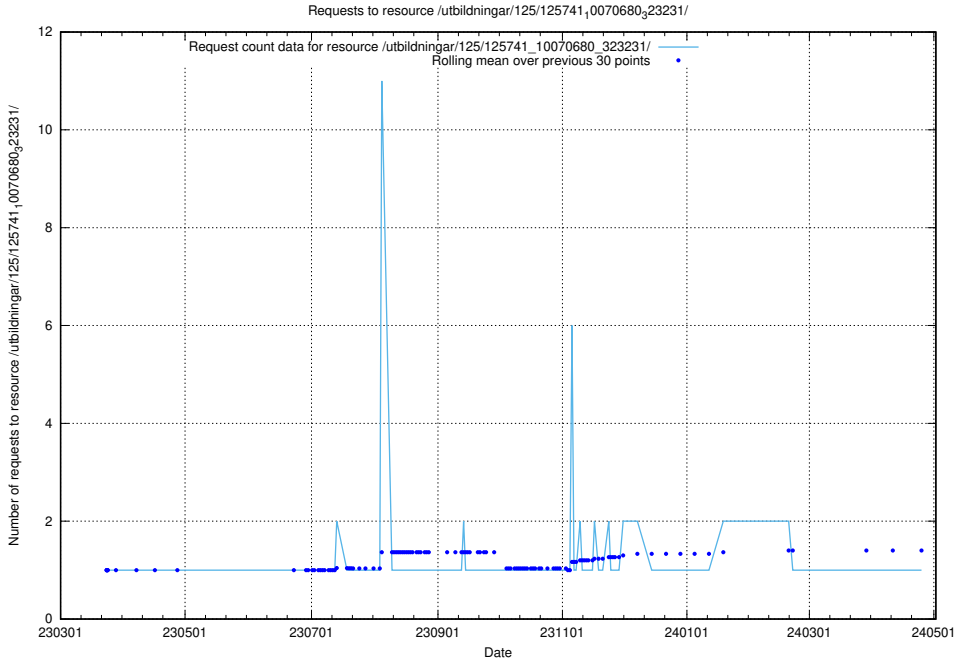

5.7317 Usage of /utbildningar/125/125741_10070680_323231/

Here, we count the number of requests to resource /utbildningar/125/125741_10070680_323231/.