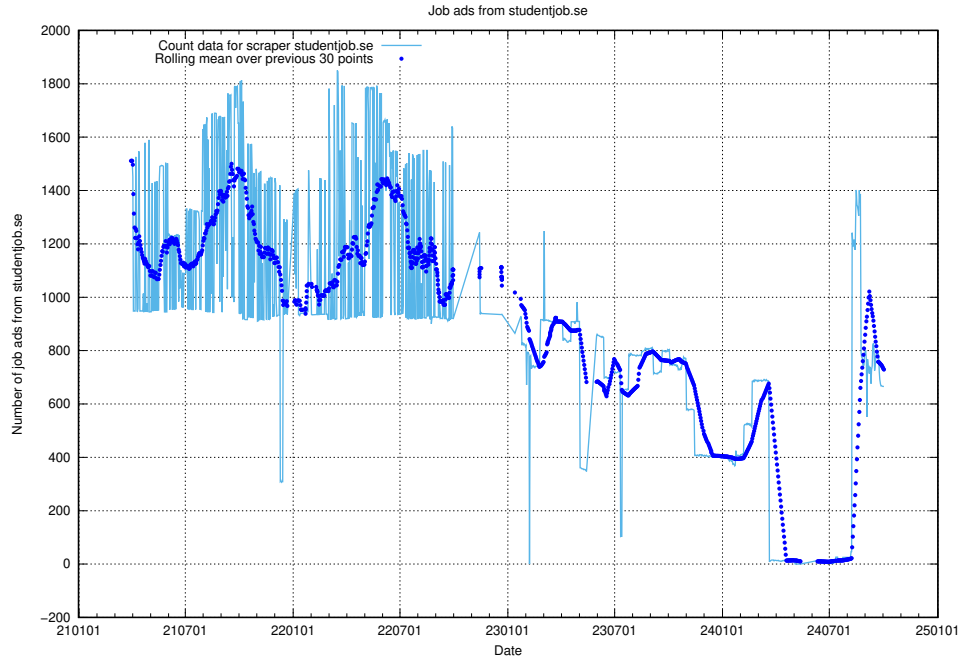

13.7 Number of ads by scraper studentjob.se

Here, we count the number of job ads scraped from studentjob.se.