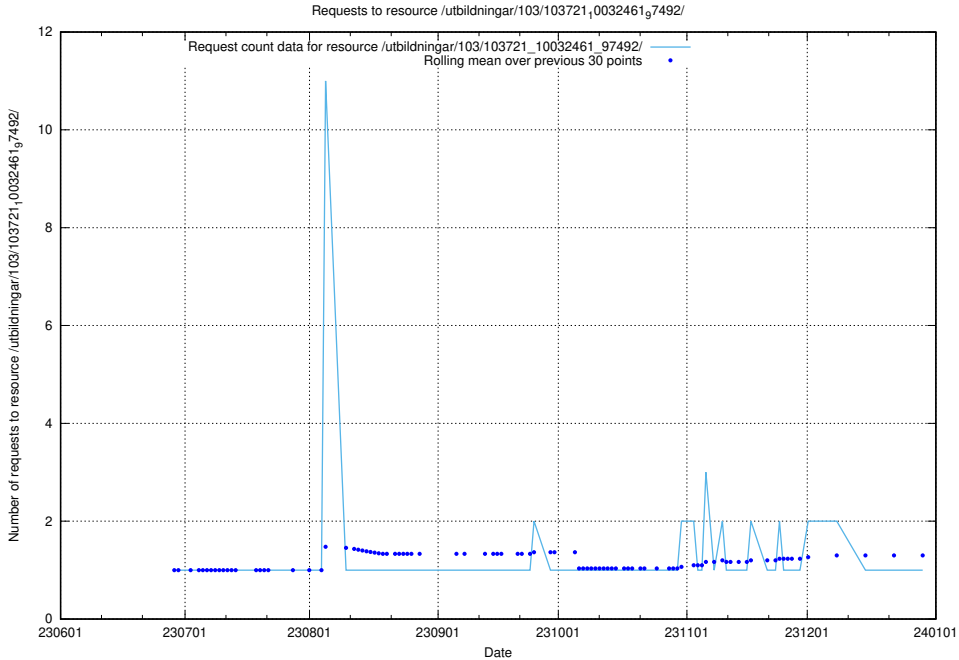

5.6363 Usage of /utbildningar/103/103721_10032461_97492/

Here, we count the number of requests to resource /utbildningar/103/103721_10032461_97492/.