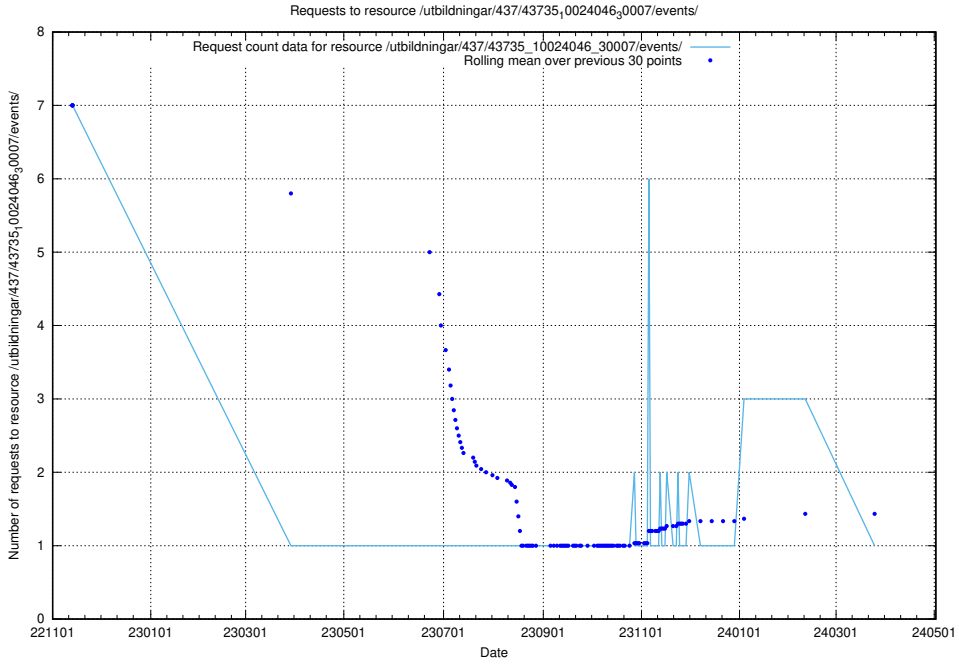

5.6595 Usage of /utbildningar/437/43735_10024046_30007/events/

Here, we count the number of requests to resource /utbildningar/437/43735_10024046_30007/events/.