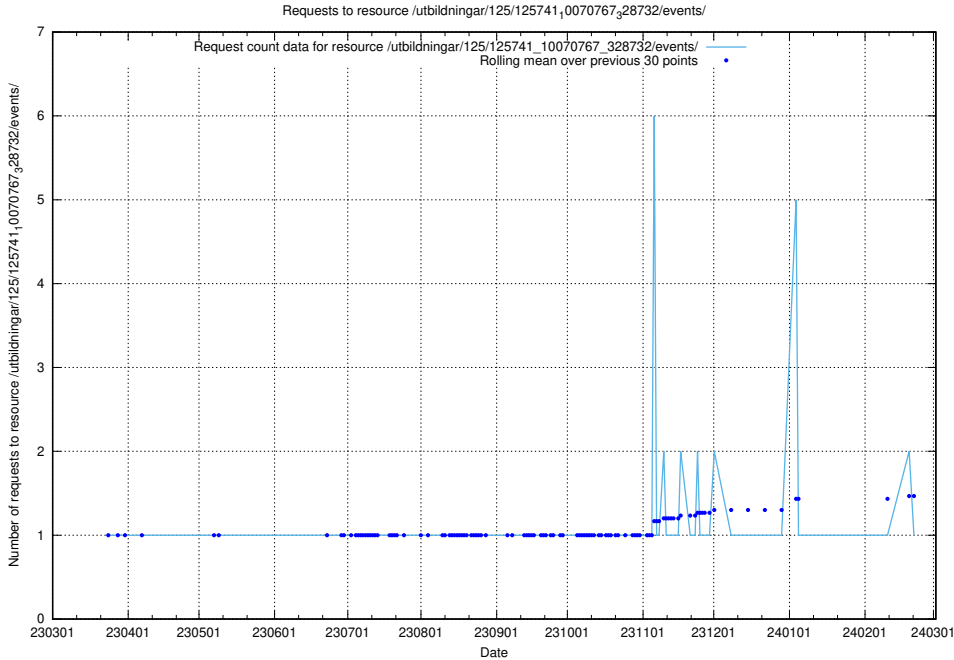

5.7061 Usage of /utbildningar/125/125741_10070767_328732/events/

Here, we count the number of requests to resource /utbildningar/125/125741_10070767_328732/events/