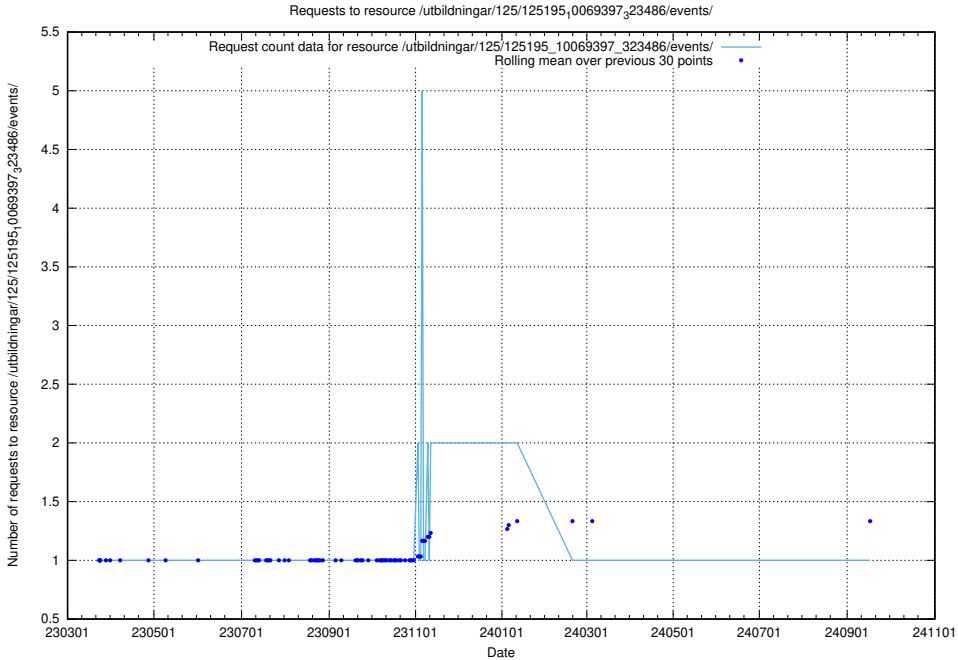

5.1219 Usage of /utbildningar/125/125195_10069397_323486/events/

Here, we count the number of requests to resource /utbildningar/125/125195_10069397_323486/events/