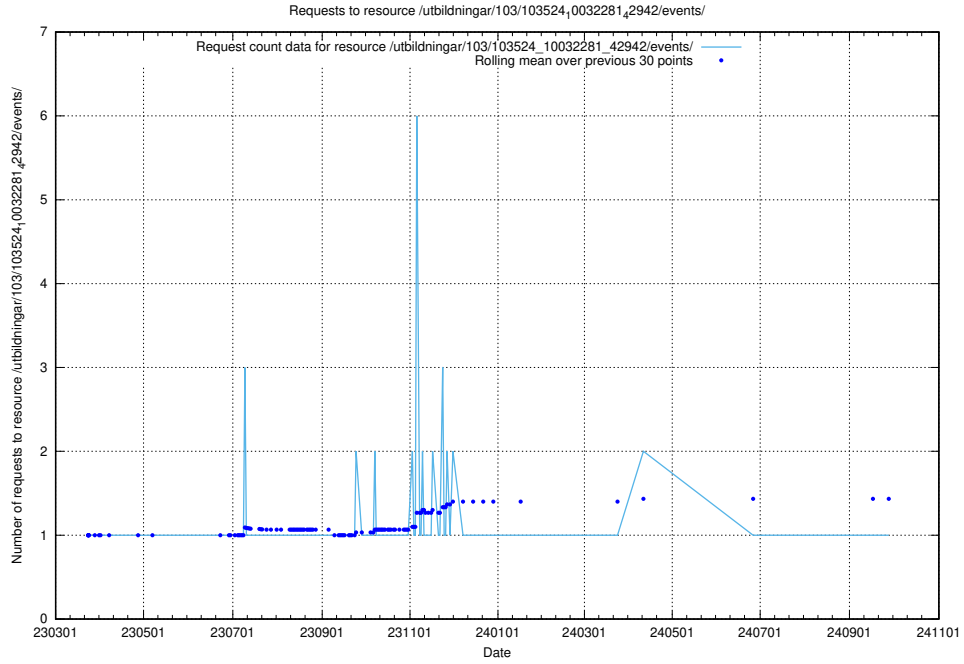

5.6273 Usage of /utbildningar/103/103524_10032281_42942/events/

Here, we count the number of requests to resource /utbildningar/103/103524_10032281_42942/events/.