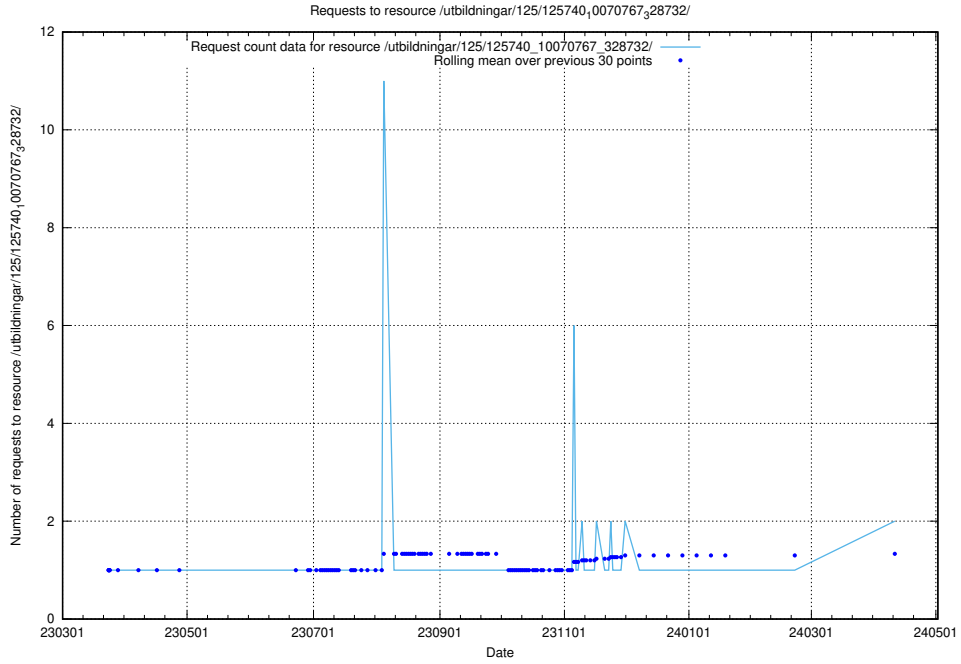

5.562 Usage of /utbildningar/125/125740_10070767_328732/

Here, we count the number of requests to resource /utbildningar/125/125740_10070767_328732/.