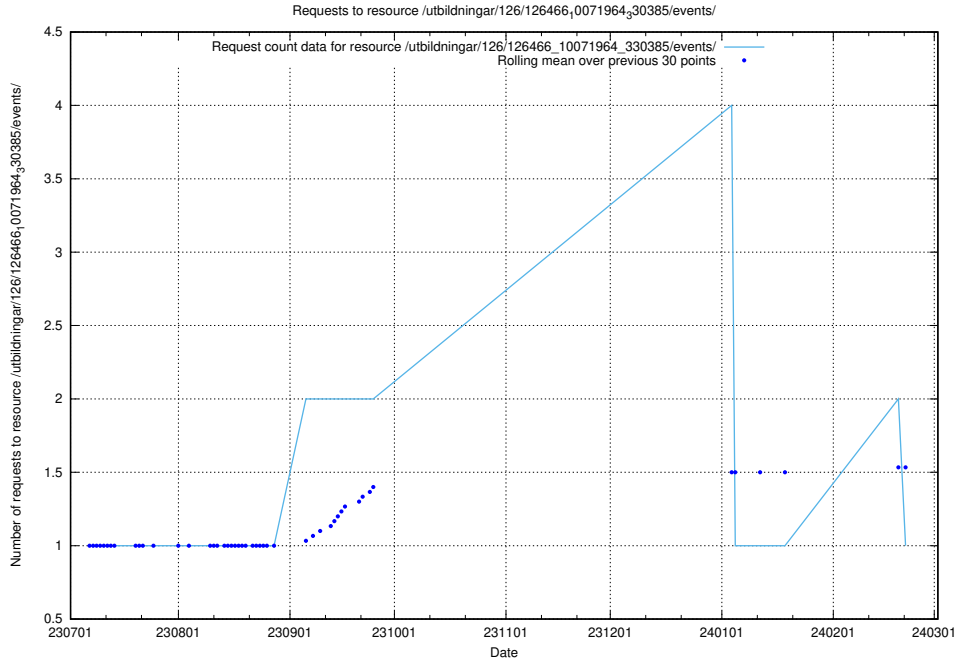

5.6129 Usage of /utbildningar/126/126466_10071964_330385/events/

Here, we count the number of requests to resource /utbildningar/126/126466_10071964_330385/events/