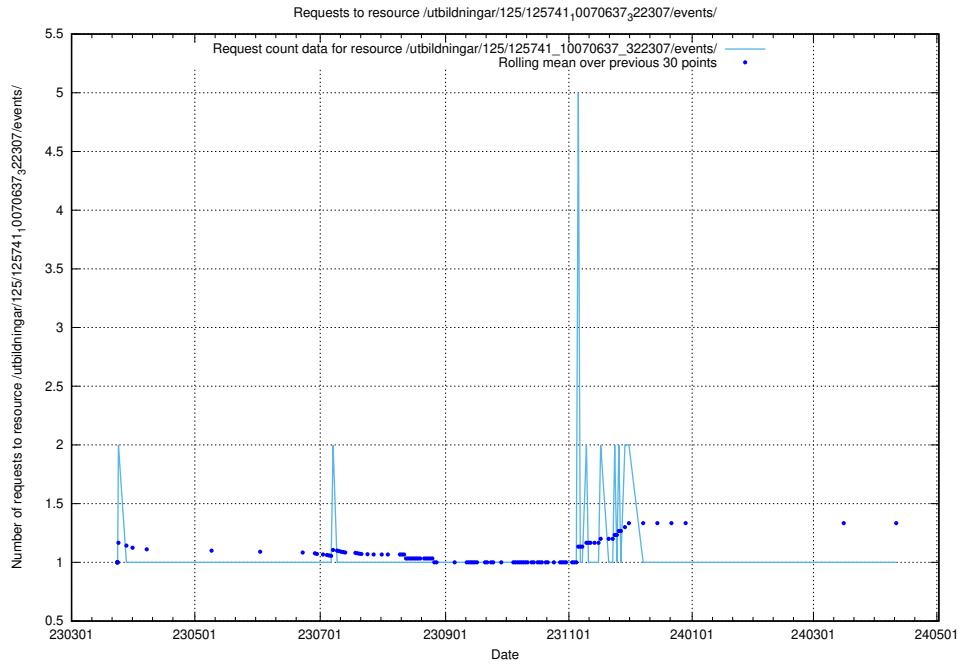

5.1053 Usage of /utbildningar/125/125741_10070637_322307/events/

Here, we count the number of requests to resource /utbildningar/125/125741_10070637_322307/events/