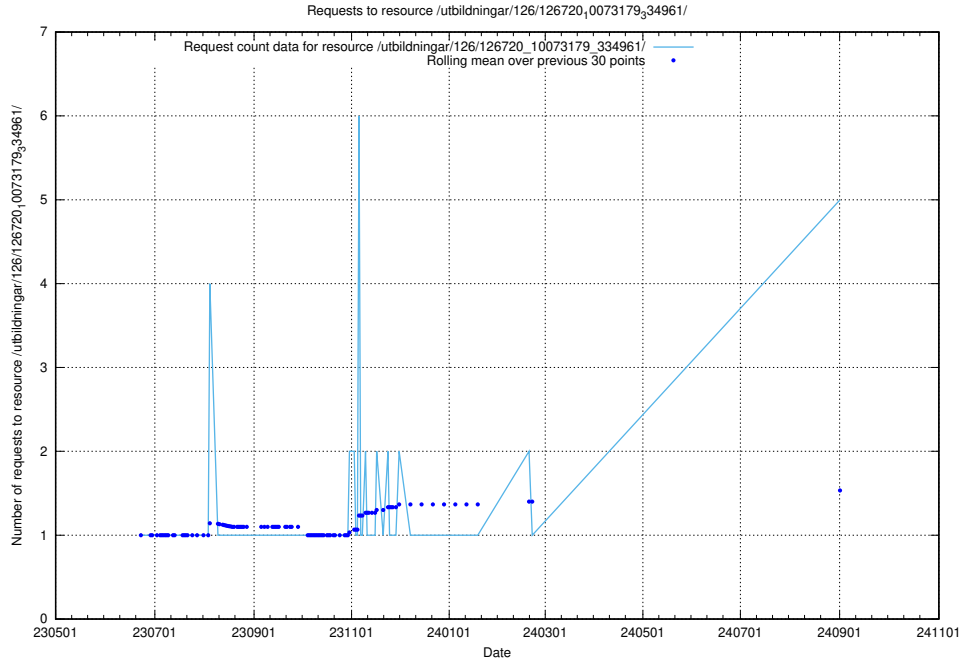

5.243 Usage of /utbildningar/126/126720_10073179_334961/

Here, we count the number of requests to resource /utbildningar/126/126720_10073179_334961/.