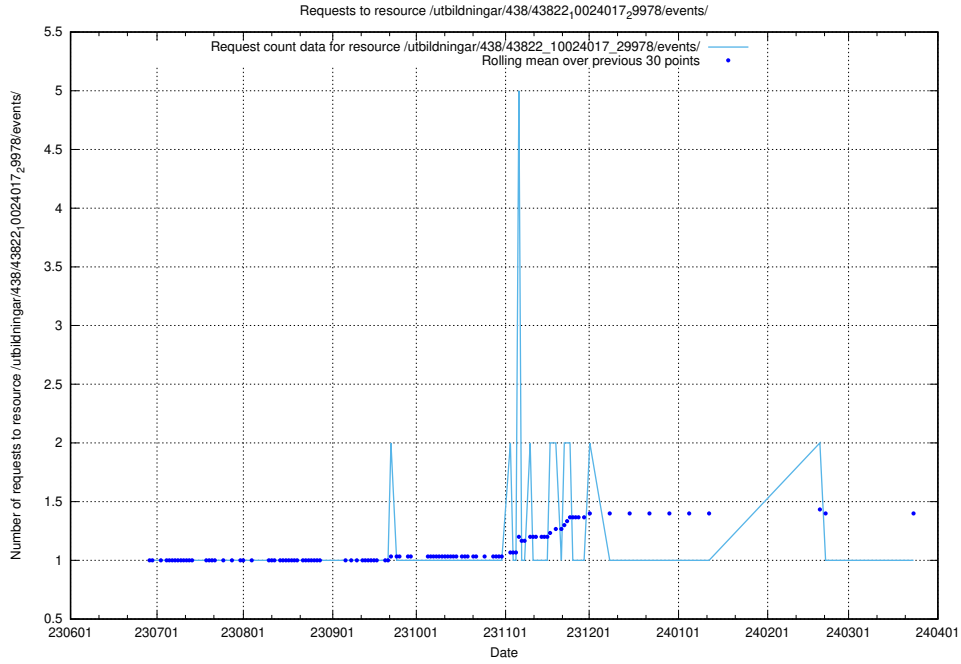

5.6256 Usage of /utbildningar/438/43822_10024017_29978/events/

Here, we count the number of requests to resource /utbildningar/438/43822_10024017_29978/events/.