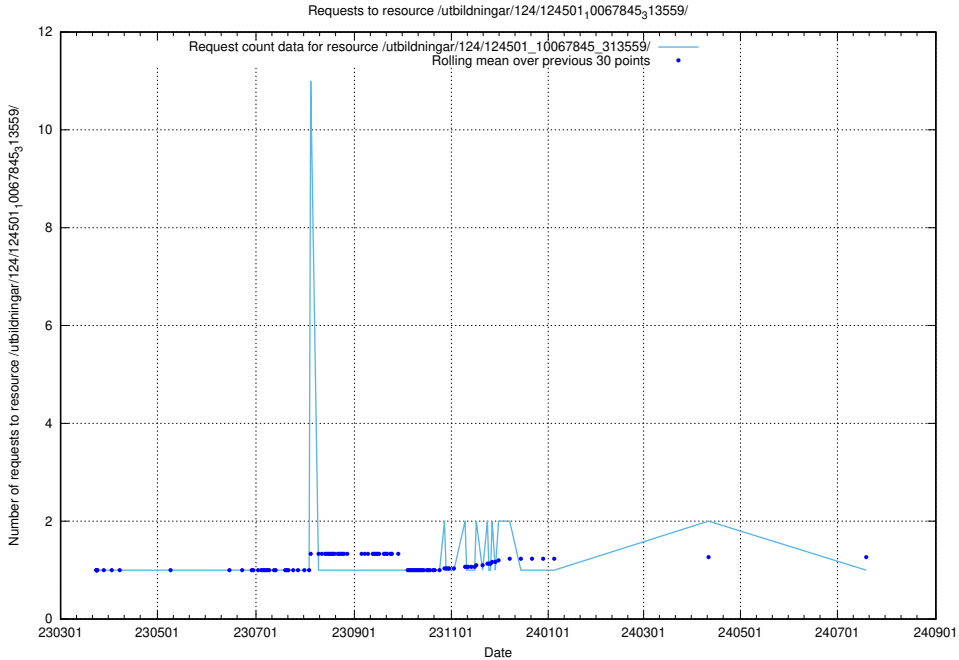

5.3097 Usage of /utbildningar/124/124501_10067845_313559/

Here, we count the number of requests to resource /utbildningar/124/124501_10067845_313559/.