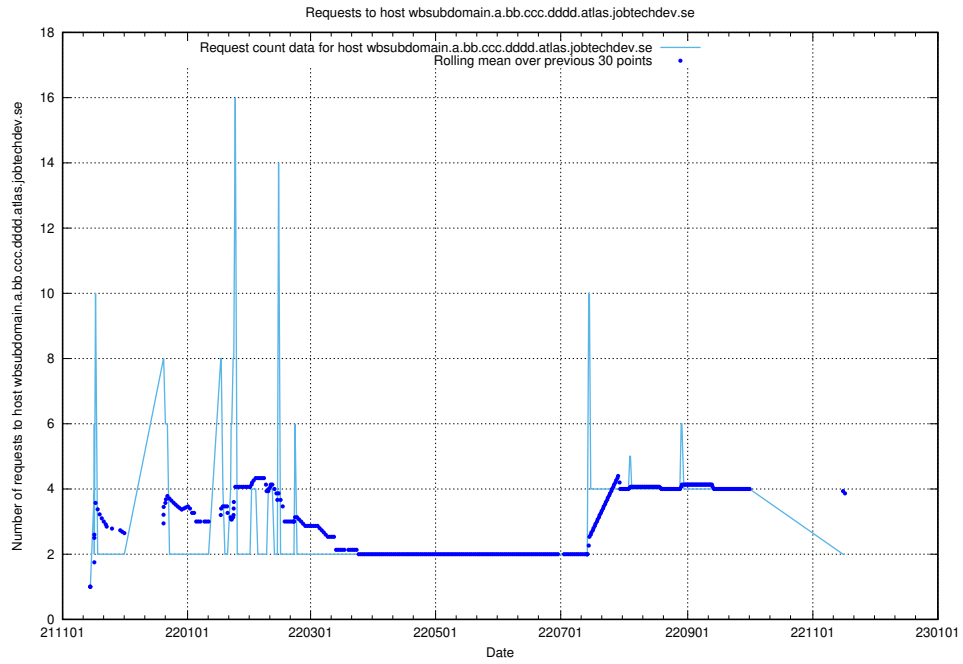

7.555 Usage of wbsubdomain.a.bb.ccc.dddd.atlas.jobtechdev.se

Here, we count the number of requests to host wbsubdomain.a.bb.ccc.dddd.atlas.jobtechdev.se.