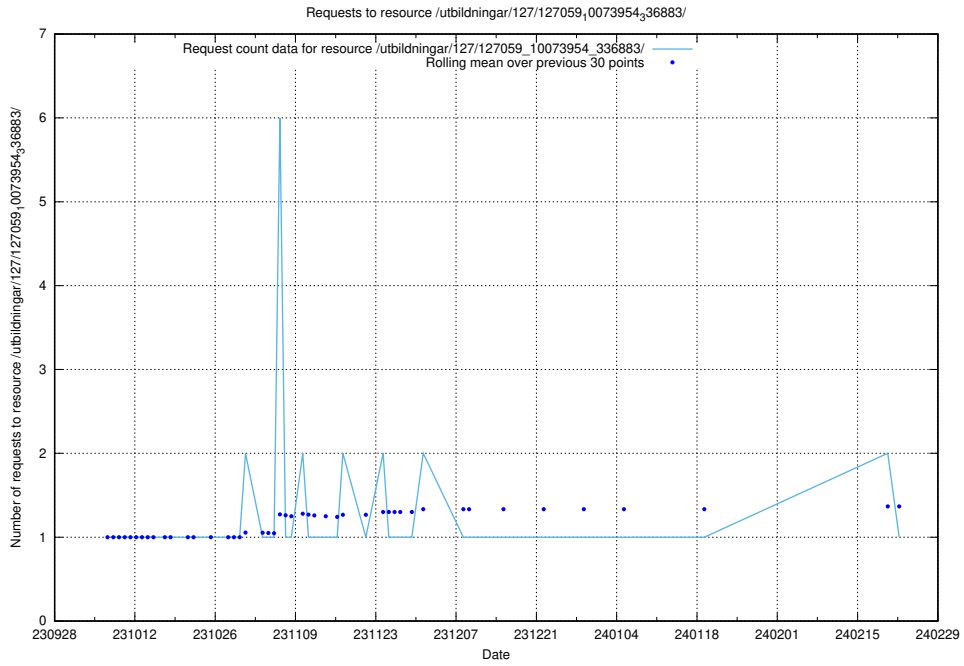

5.5225 Usage of /utbildningar/127/127059_10073954_336883/

Here, we count the number of requests to resource /utbildningar/127/127059_10073954_336883/.