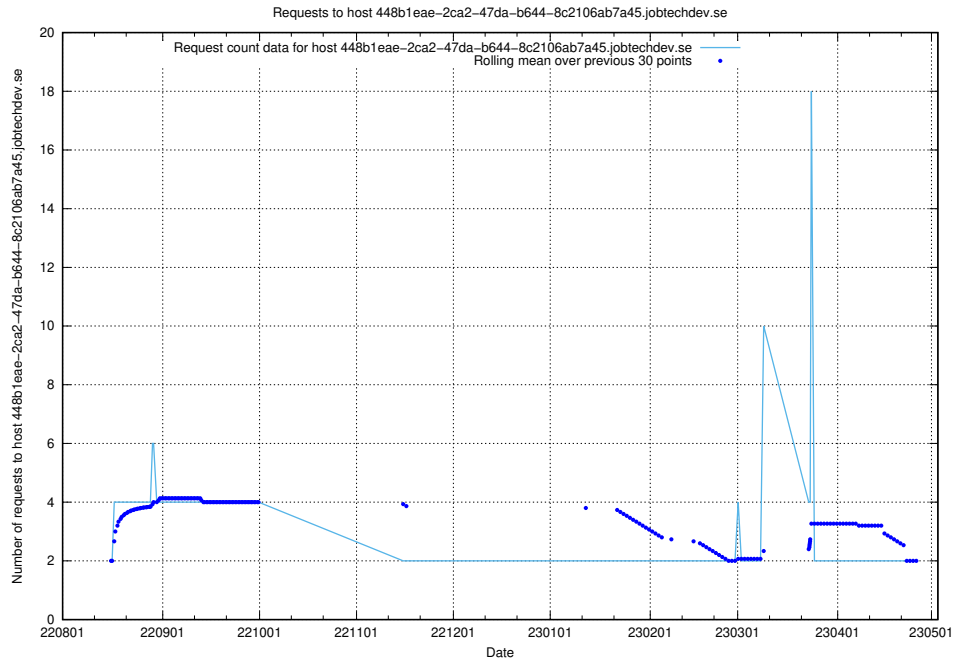

7.348 Usage of 448b1eae-2ca2-47da-b644-8c2106ab7a45.jobtechdev.se

Here, we count the number of requests to host 448b1eae-2ca2-47da-b644-8c2106ab7a45.jobtechdev.se.