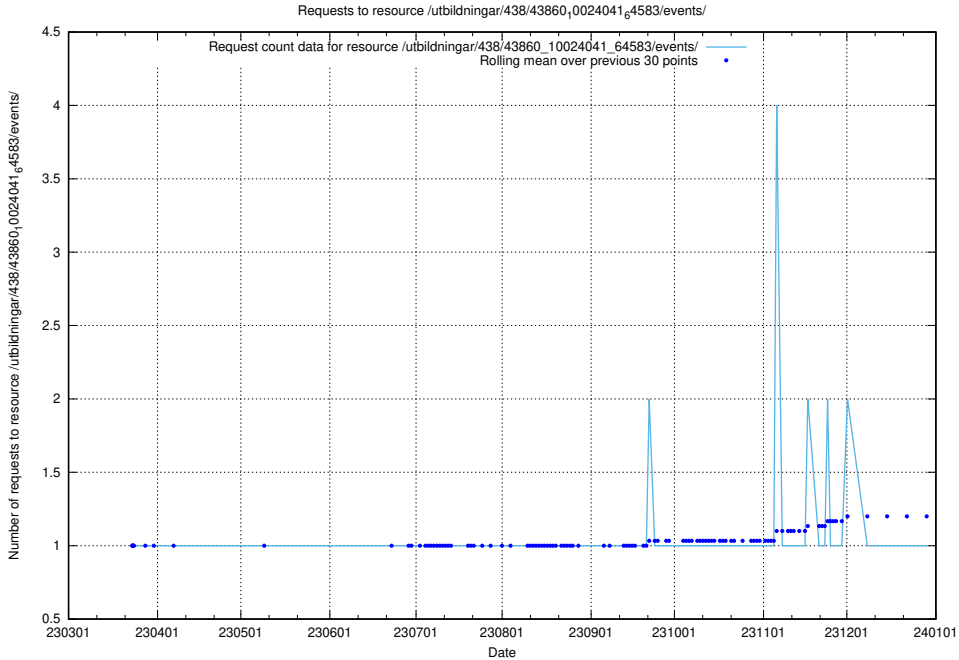

### 5.7164 Usage of /utbildningar/438/43860\_10024041\_64583/events/

Here, we count the number of requests to resource /utbildningar/438/43860\_10024041\_64583/events/.