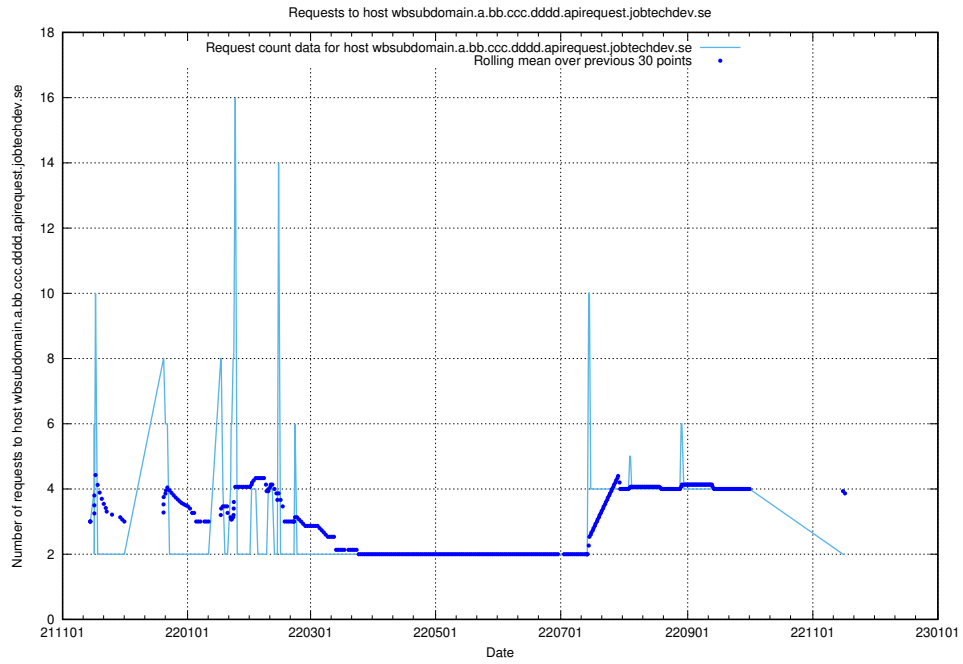

7.556 Usage of wbsubdomain.a.bb.ccc.dddd.apirequest.jobtechdev.se

Here, we count the number of requests to host wbsubdomain.a.bb.ccc.dddd.apirequest.jobtechdev.se.