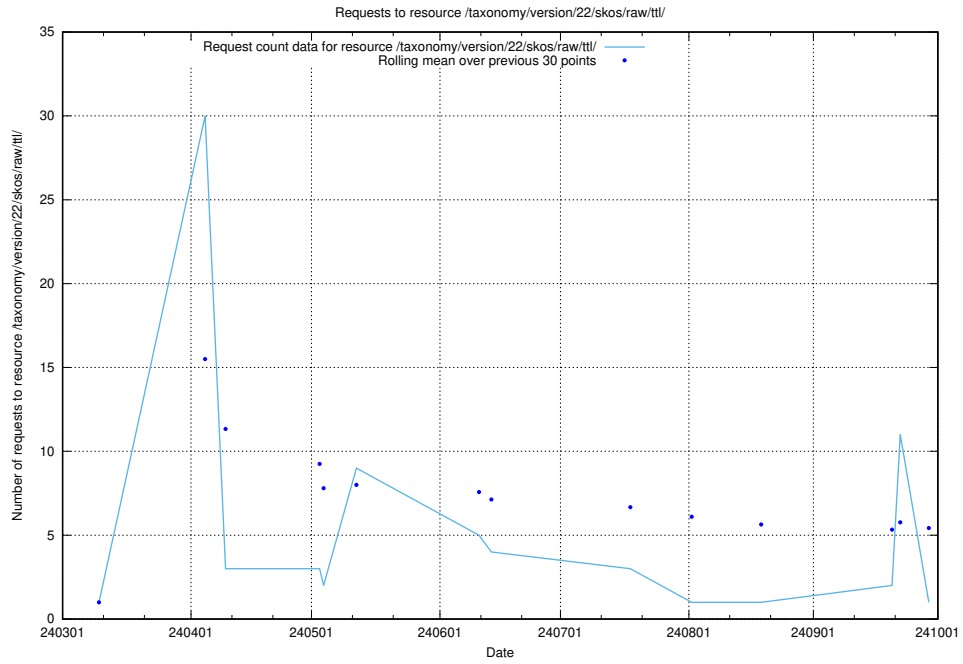

5.2762 Usage of /taxonomy/version/22/skos/raw/ttl/

Here, we count the number of requests to resource /taxonomy/version/22/skos/raw/ttl/.