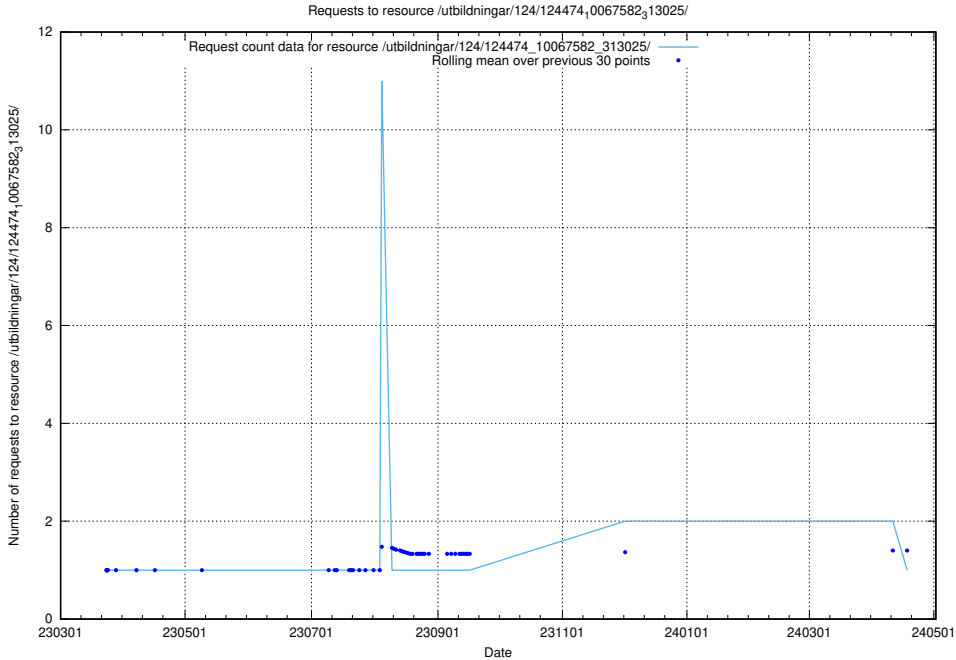

5.3757 Usage of /utbildningar/124/124474_10067582_313025/

Here, we count the number of requests to resource /utbildningar/124/124474_10067582_313025/.