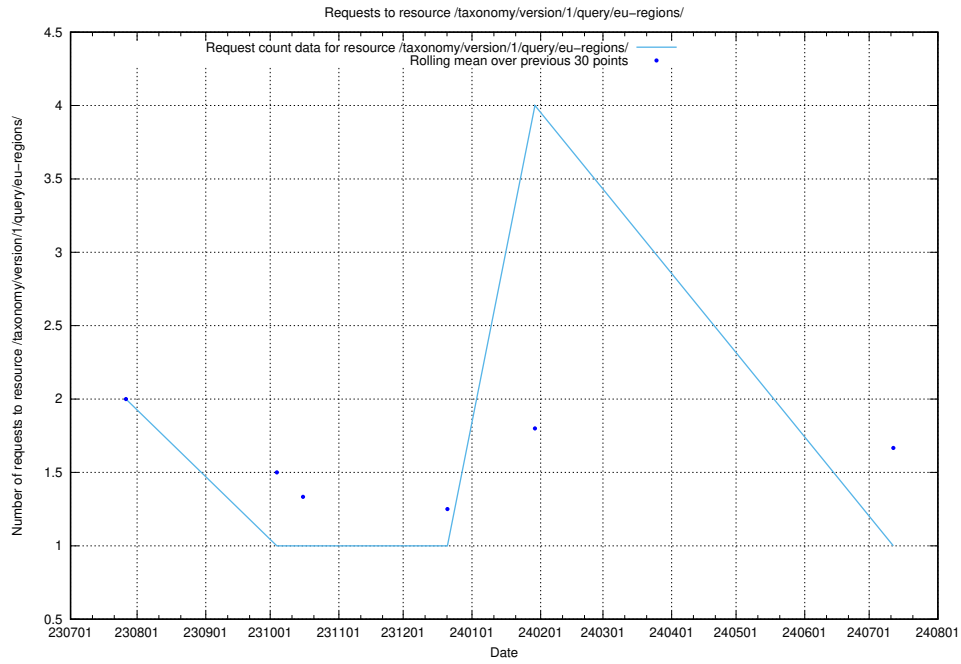

5.5763 Usage of /taxonomy/version/1/query/eu-regions/

Here, we count the number of requests to resource /taxonomy/version/1/query/eu-regions/.