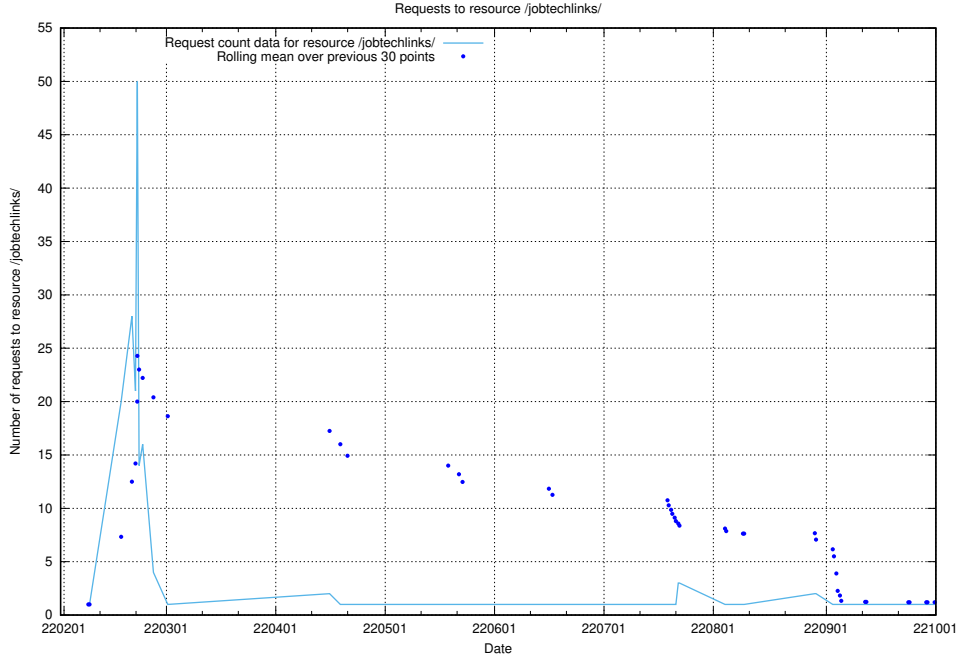

5.3204 Usage of /jobtechlinks/

Here, we count the number of requests to resource /jobtechlinks/.