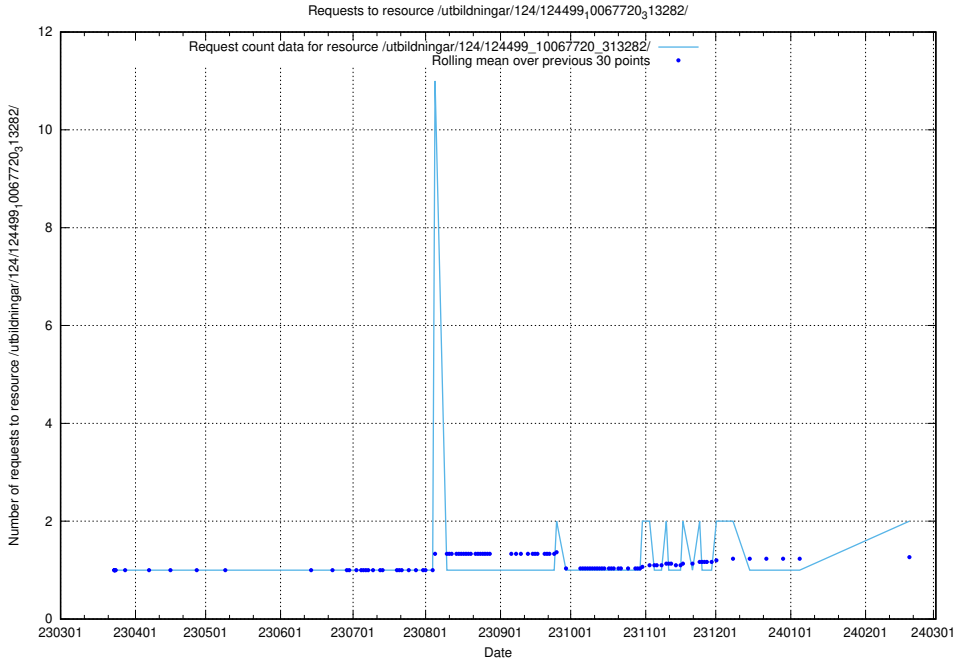

5.705 Usage of /utbildningar/124/124499_10067720_313282/

Here, we count the number of requests to resource /utbildningar/124/124499_10067720_313282/.