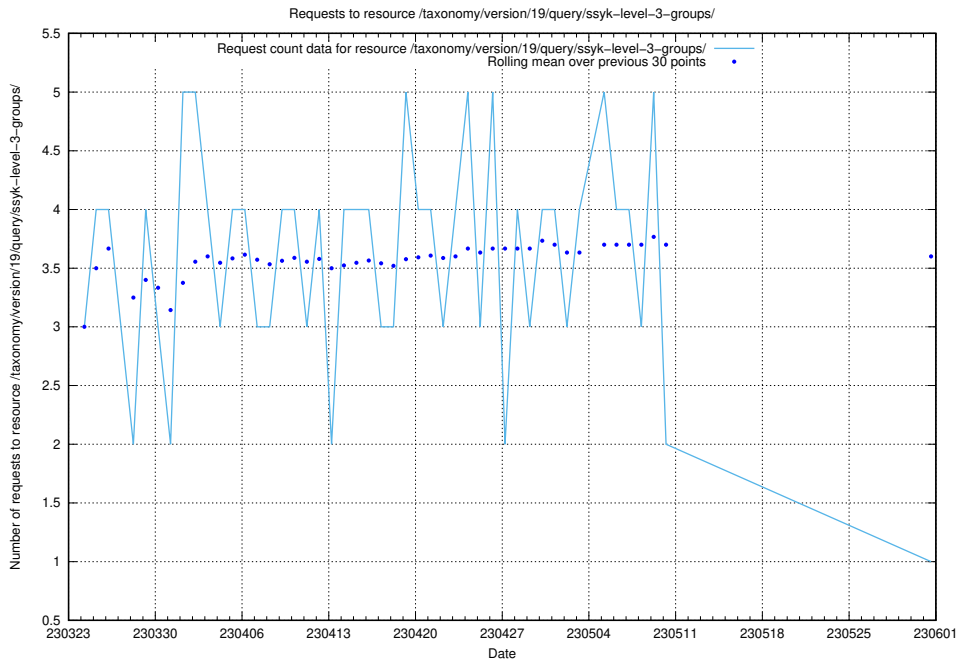

5.6958 Usage of /taxonomy/version/19/query/ssyk-level-3-groups/

Here, we count the number of requests to resource /taxonomy/version/19/query/ssyk-level-3-groups/.