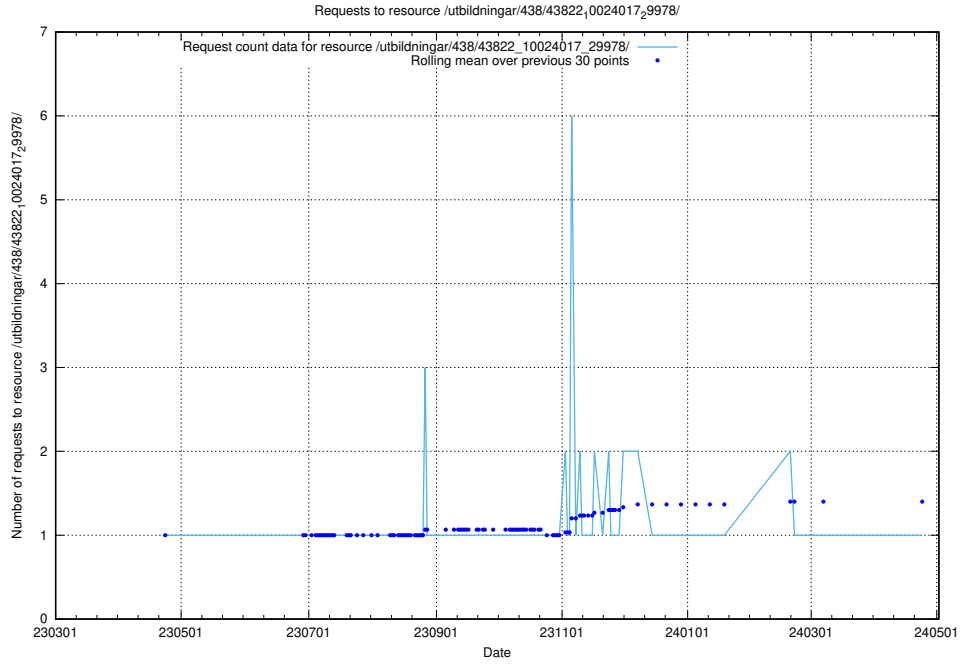

5.6827 Usage of /utbildningar/438/43822_10024017_29978/

Here, we count the number of requests to resource /utbildningar/438/43822_10024017_29978/.