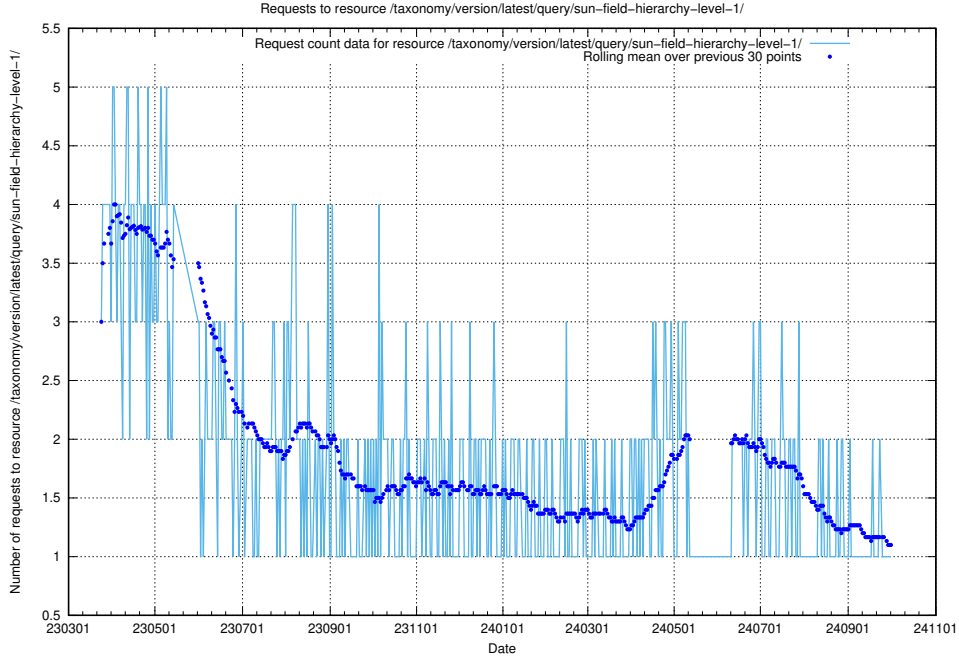

5.6898 Usage of /taxonomy/version/latest/query/sun-field-hierarchy-level-1/

Here, we count the number of requests to resource /taxonomy/version/latest/query/sun-field-hierarchy-level-1/.