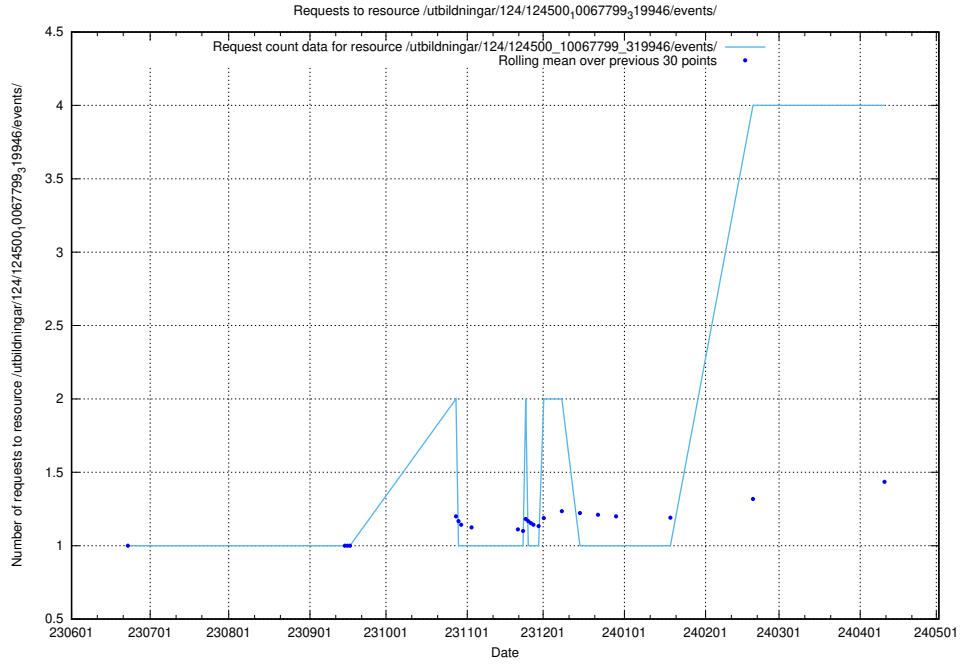

### 5.371 Usage of /utbildningar/124/124500\_10067799\_319946/events/

Here, we count the number of requests to resource /utbildningar/124/124500\_10067799\_319946/events/