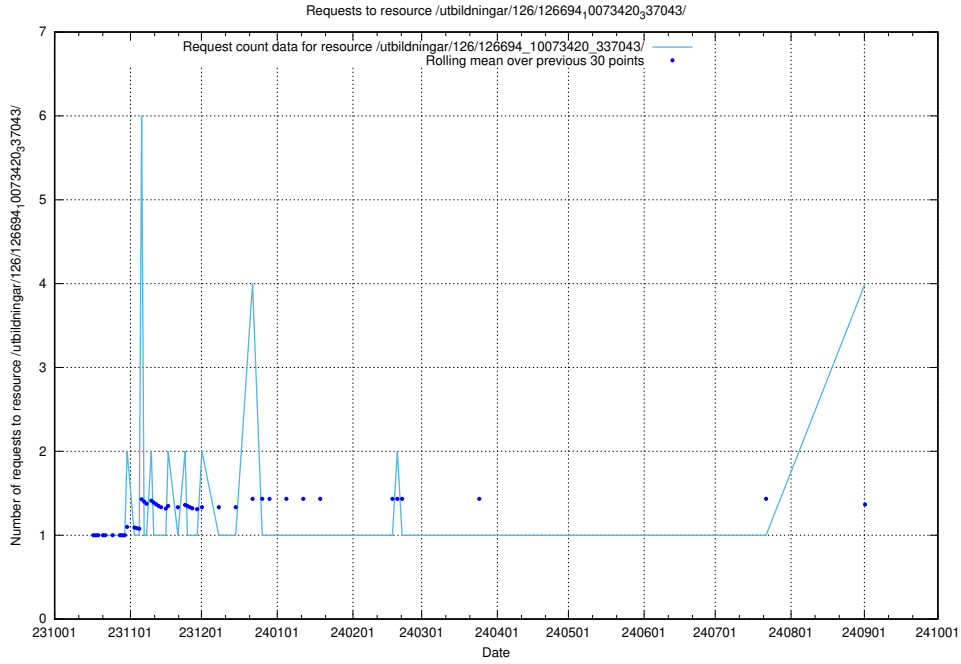

5.339 Usage of /utbildningar/126/126694_10073420_337043/

Here, we count the number of requests to resource /utbildningar/126/126694_10073420_337043/.