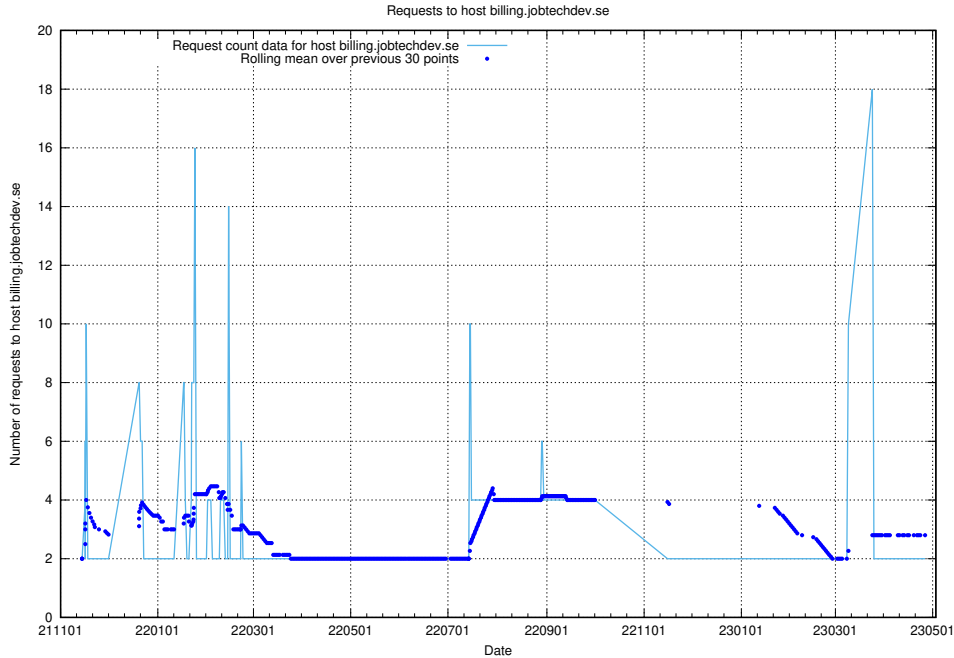

7.288 Usage of billing.jobtechdev.se

Here, we count the number of requests to host billing.jobtechdev.se.