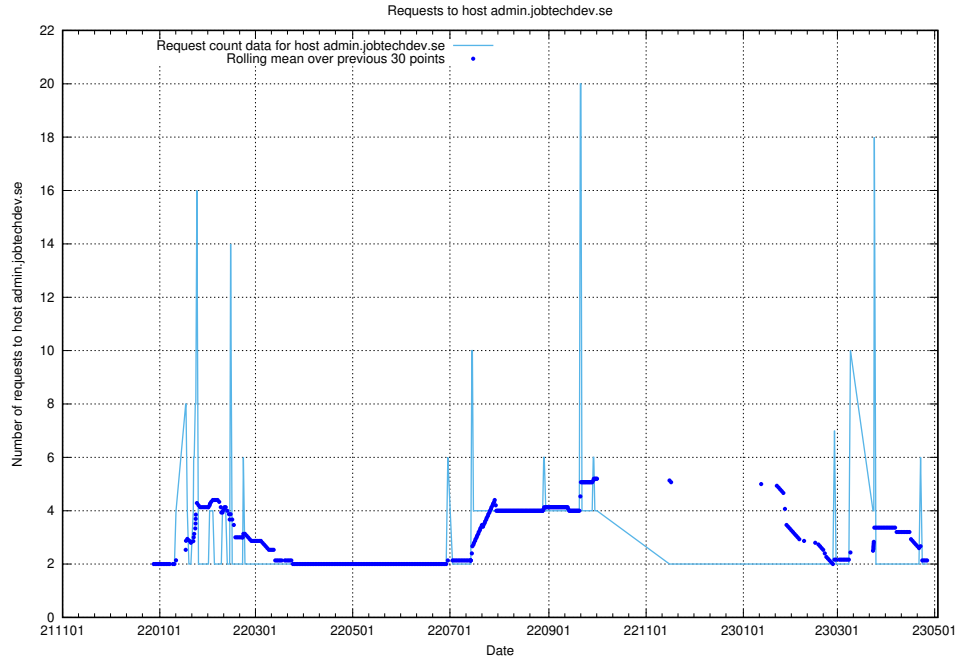

7.365 Usage of admin.jobtechdev.se

Here, we count the number of requests to host admin.jobtechdev.se.