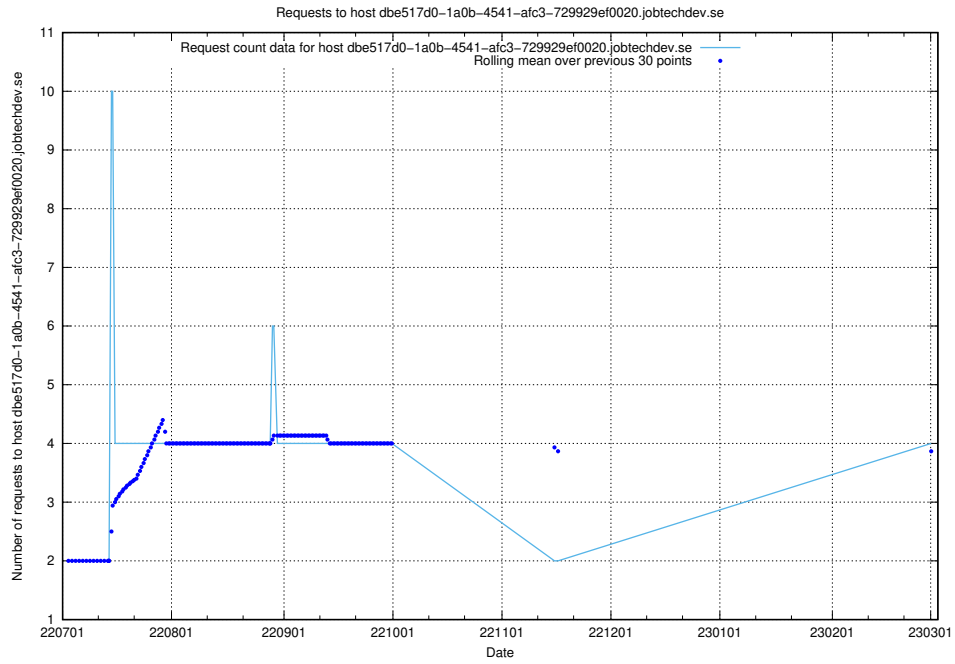

7.144 Usage of db517d0-1a0b-4541-afc3-729929ef0020.jobtechdev.se

Here, we count the number of requests to host db517d0-1a0b-4541-afc3-729929ef0020.jobtechdev.se.