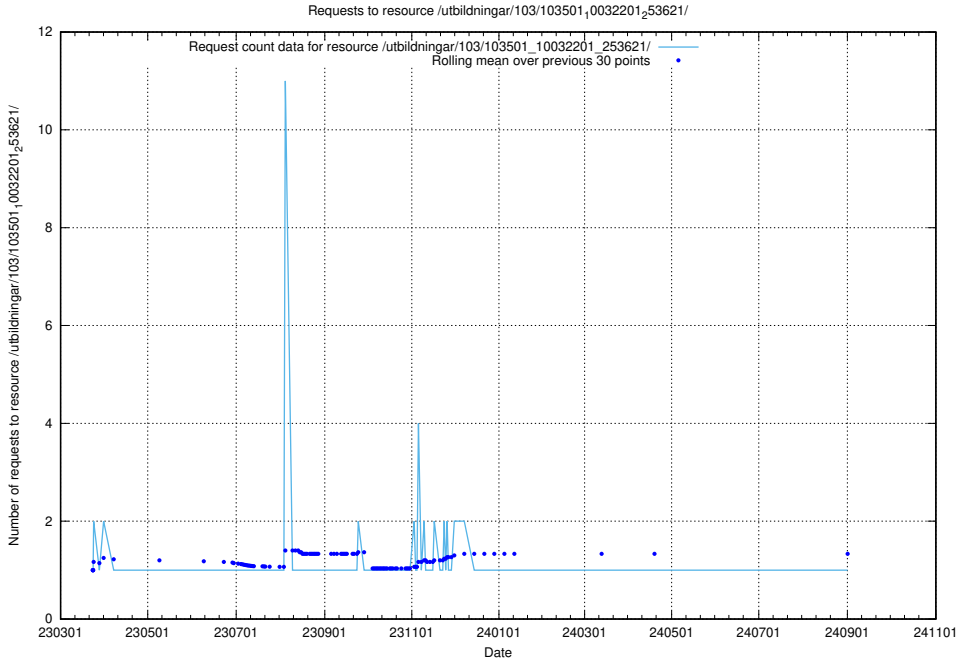

5.6319 Usage of /utbildningar/103/103501_10032201_253621/

Here, we count the number of requests to resource /utbildningar/103/103501_10032201_253621/.