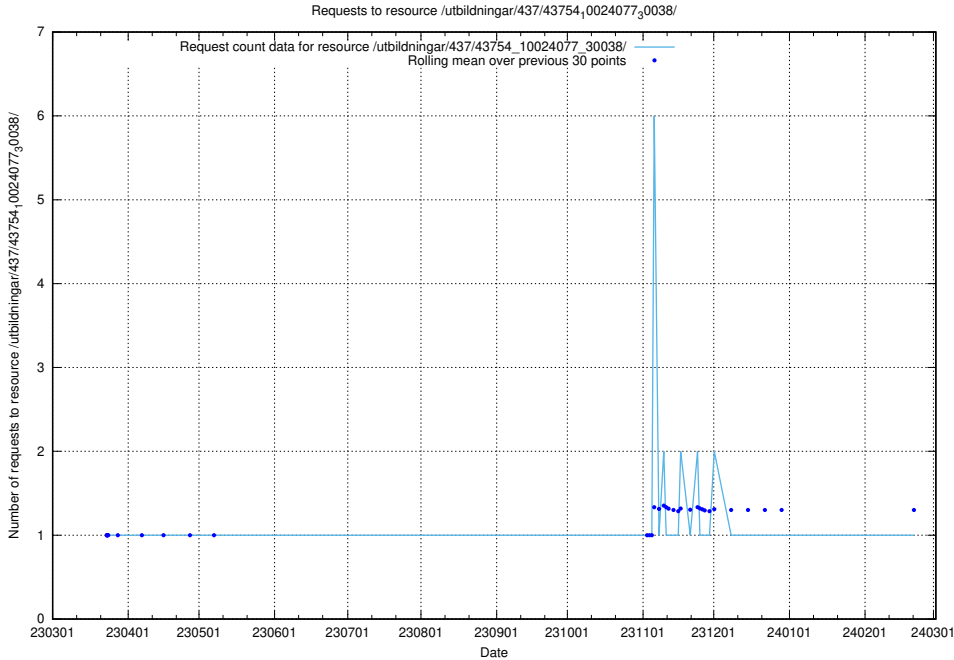

5.7218 Usage of /utbildningar/437/43754_10024077_30038/

Here, we count the number of requests to resource /utbildningar/437/43754_10024077_30038/.