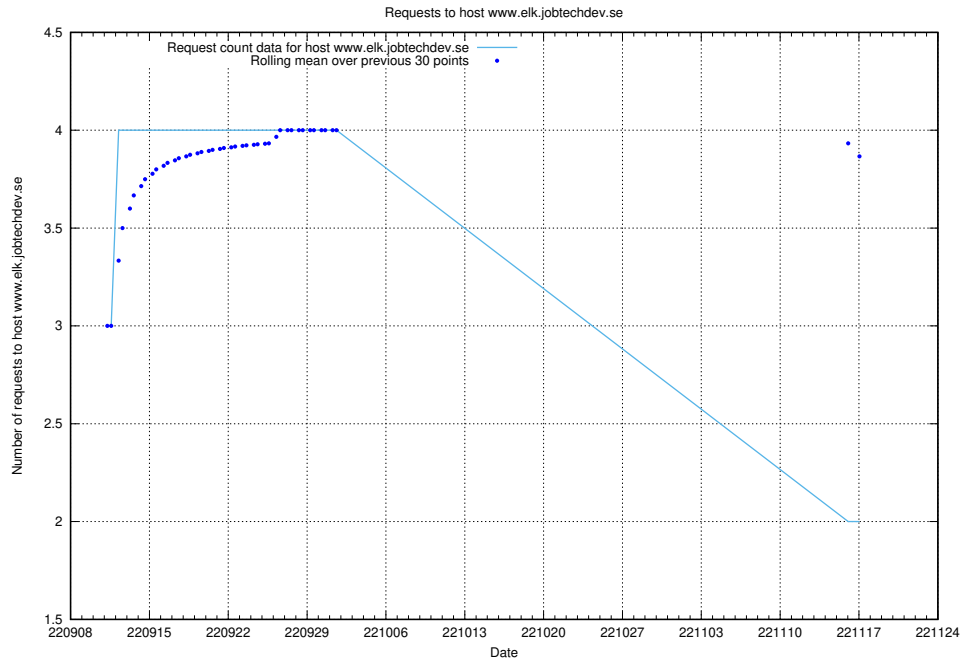

7.328 Usage of www.elk.jobtechdev.se

Here, we count the number of requests to host www.elk.jobtechdev.se.