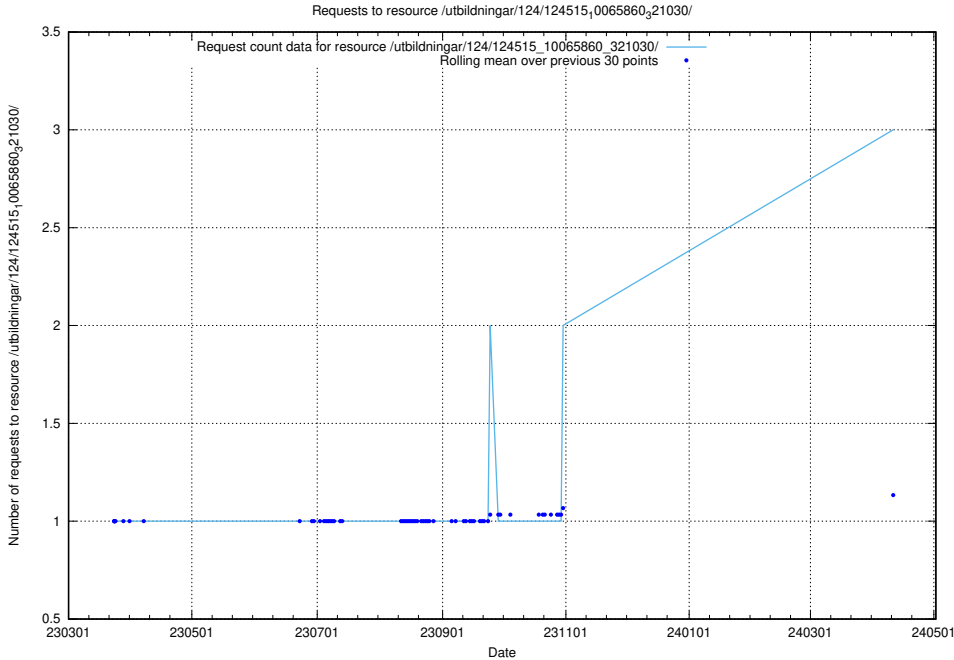

5.420 Usage of /utbildningar/124/124515_10065860_321030/

Here, we count the number of requests to resource /utbildningar/124/124515_10065860_321030/.