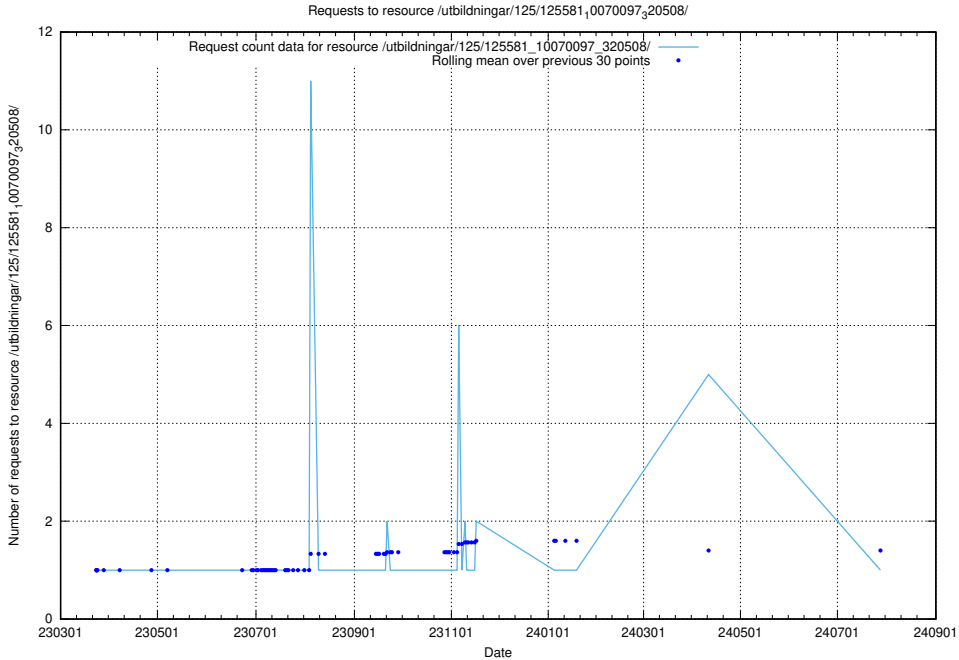

5.1186 Usage of /utbildningar/125/125581_10070097_320508/

Here, we count the number of requests to resource /utbildningar/125/125581_10070097_320508/.