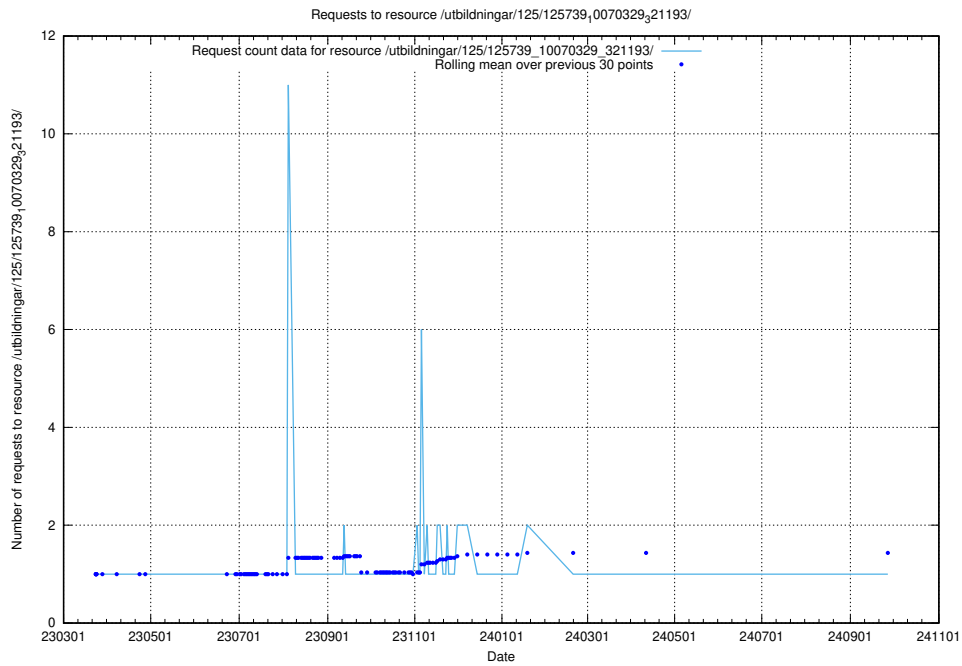

5.1099 Usage of /utbildningar/125/125739_10070329_321193/

Here, we count the number of requests to resource /utbildningar/125/125739_10070329_321193/.