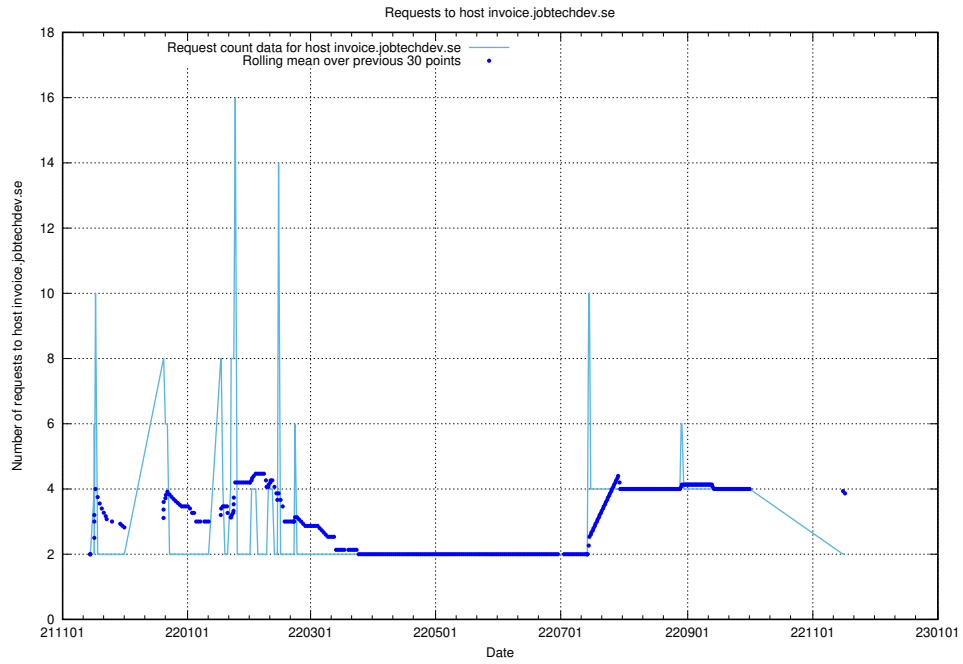

7.602 Usage of invoice.jobtechdev.se

Here, we count the number of requests to host invoice.jobtechdev.se.