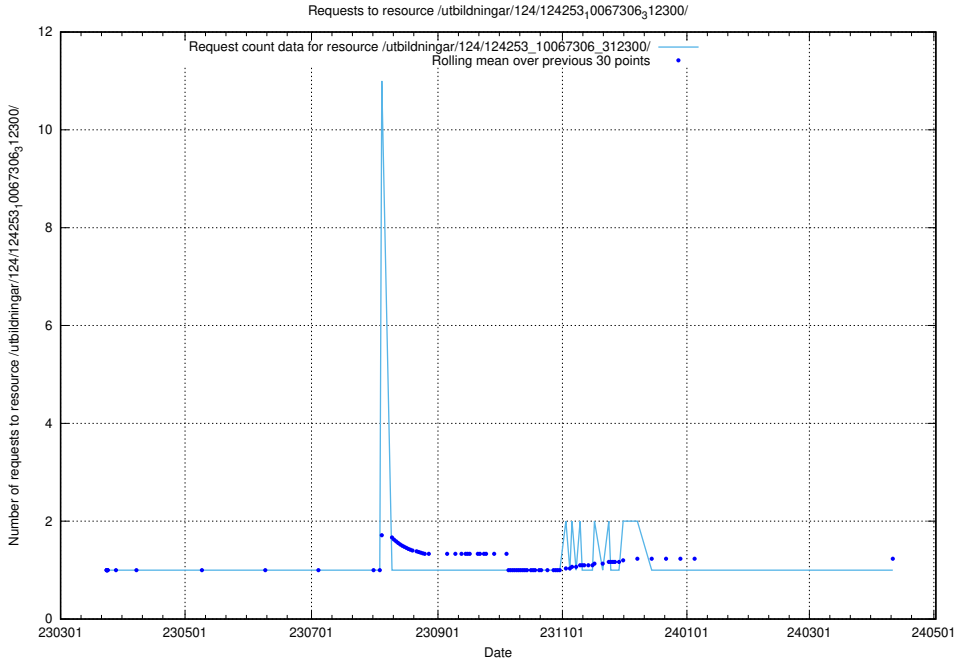

5.4839 Usage of /utbildningar/124/124253_10067306_312300/

Here, we count the number of requests to resource /utbildningar/124/124253_10067306_312300/.