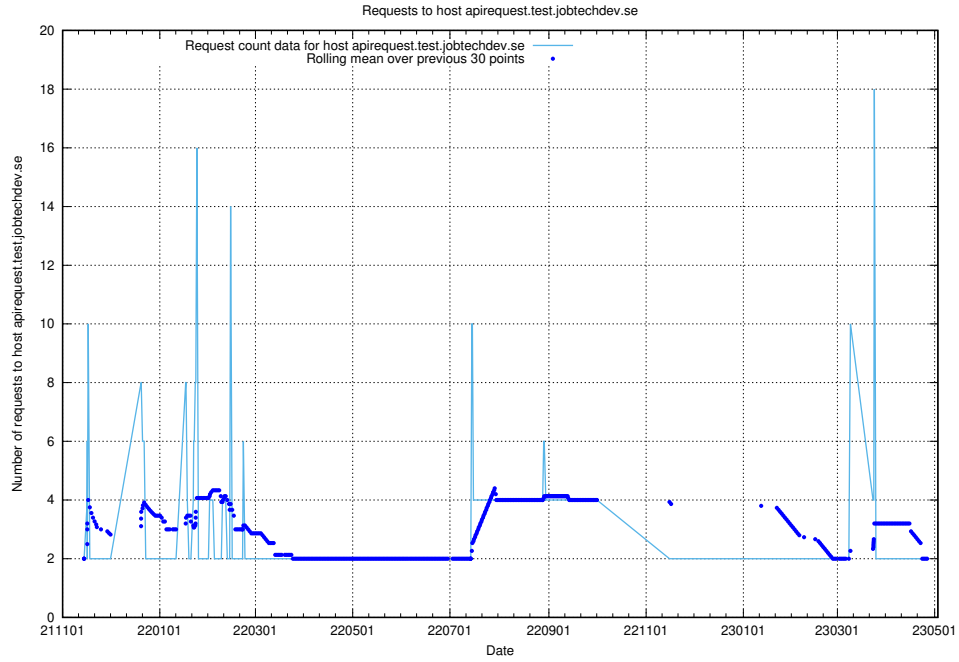

## 7.290 Usage of `apirequest.test.jobtechdev.se`

Here, we count the number of requests to host `apirequest.test.jobtechdev.se`.