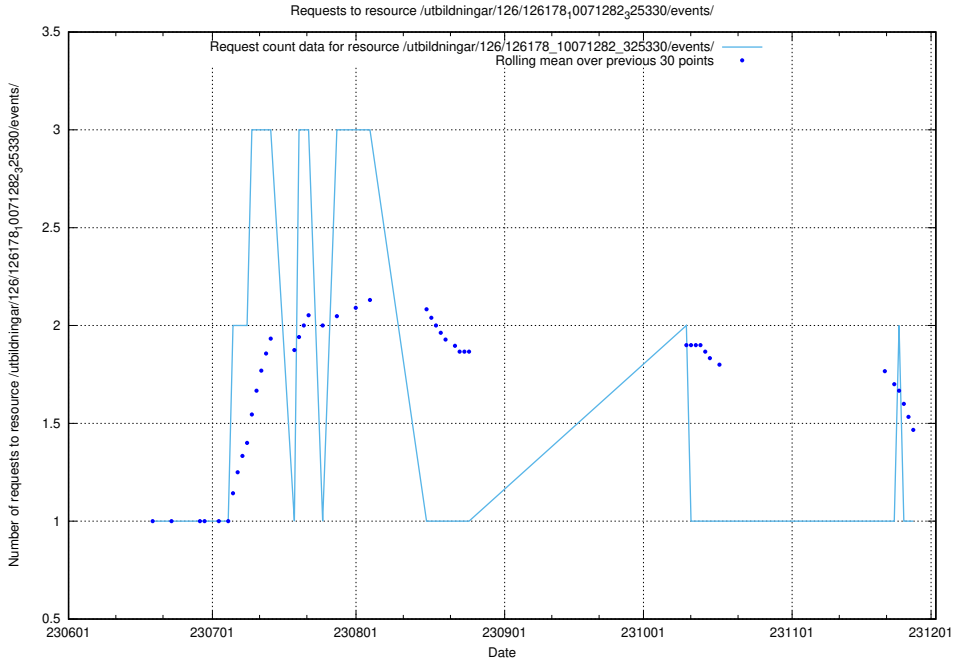

5.6647 Usage of /utbildningar/126/126178_10071282_325330/events/

Here, we count the number of requests to resource /utbildningar/126/126178_10071282_325330/events/