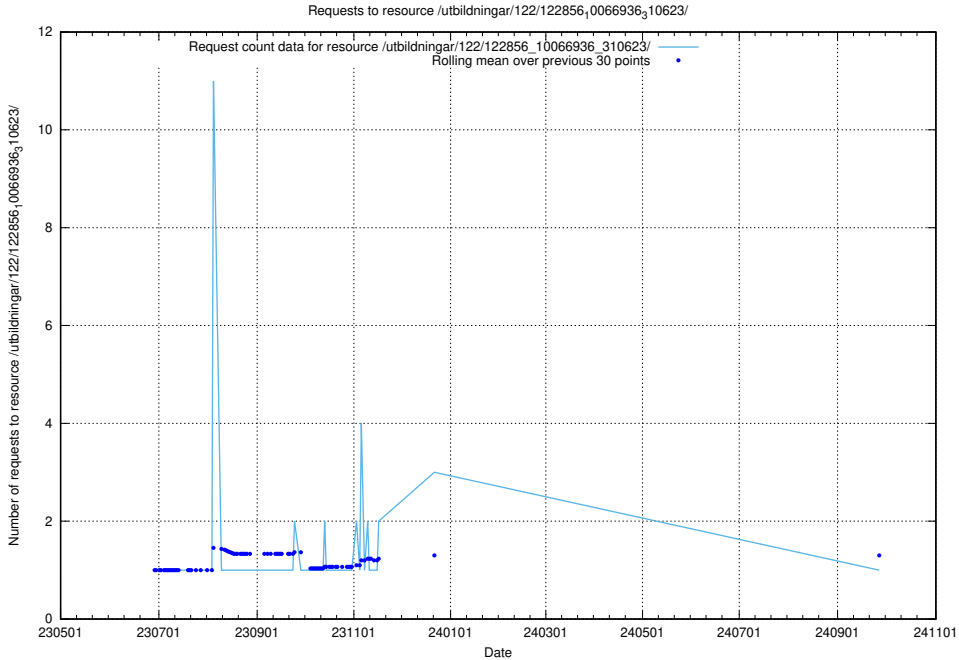

5.6361 Usage of /utbildningar/122/122856_10066936_310623/

Here, we count the number of requests to resource /utbildningar/122/122856_10066936_310623/.