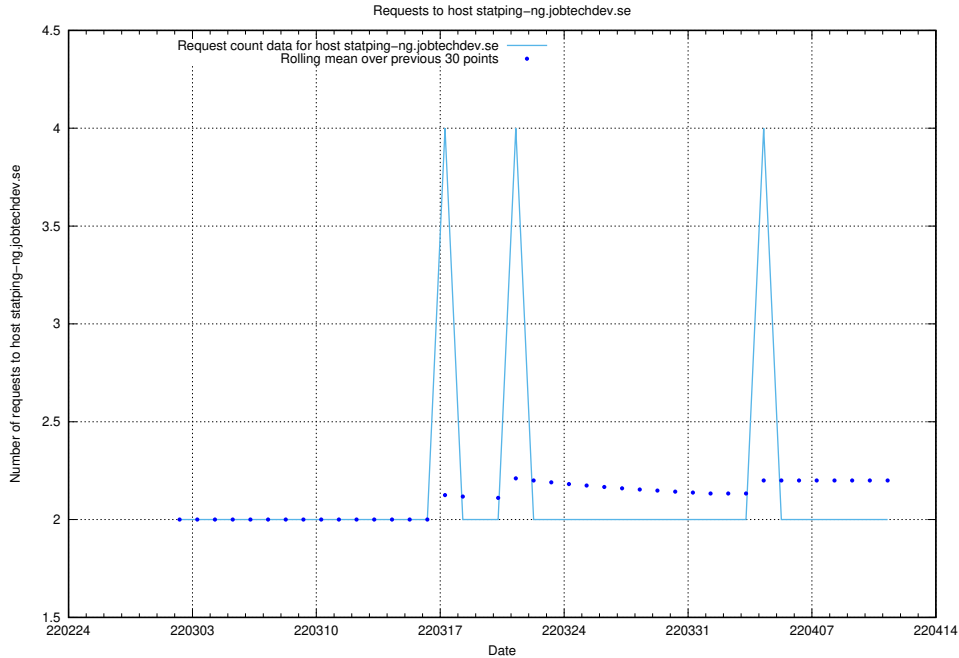

7.510 Usage of statping-ng.jobtechdev.se

Here, we count the number of requests to host statping-ng.jobtechdev.se.