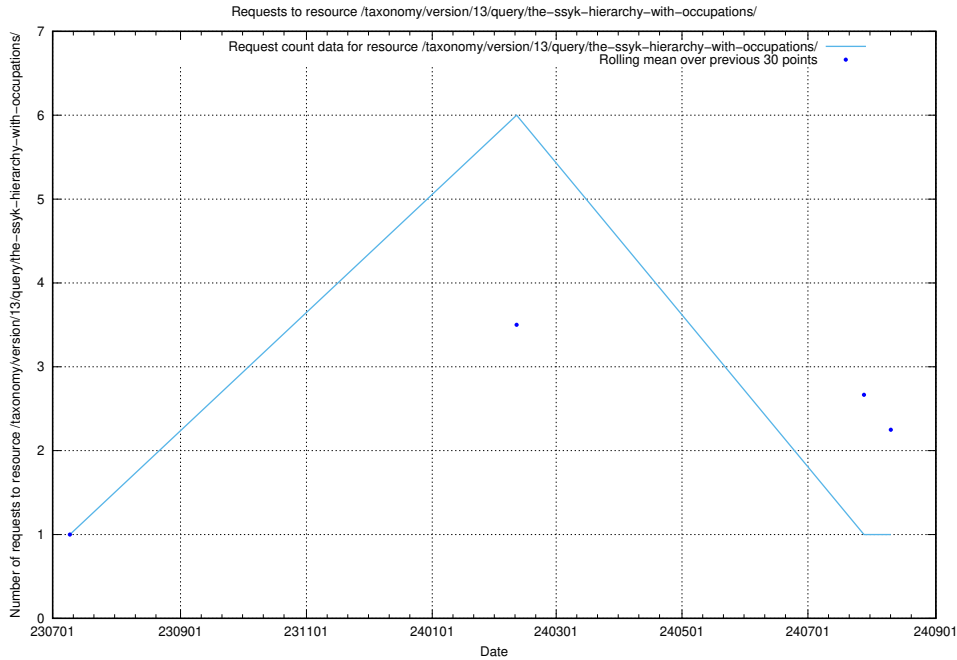

5.5992 Usage of /taxonomy/version/13/query/the-ssyk-hierarchy-with-occupations/

Here, we count the number of requests to resource /taxonomy/version/13/query/the-ssyk-hierarchy-with-occupations/.