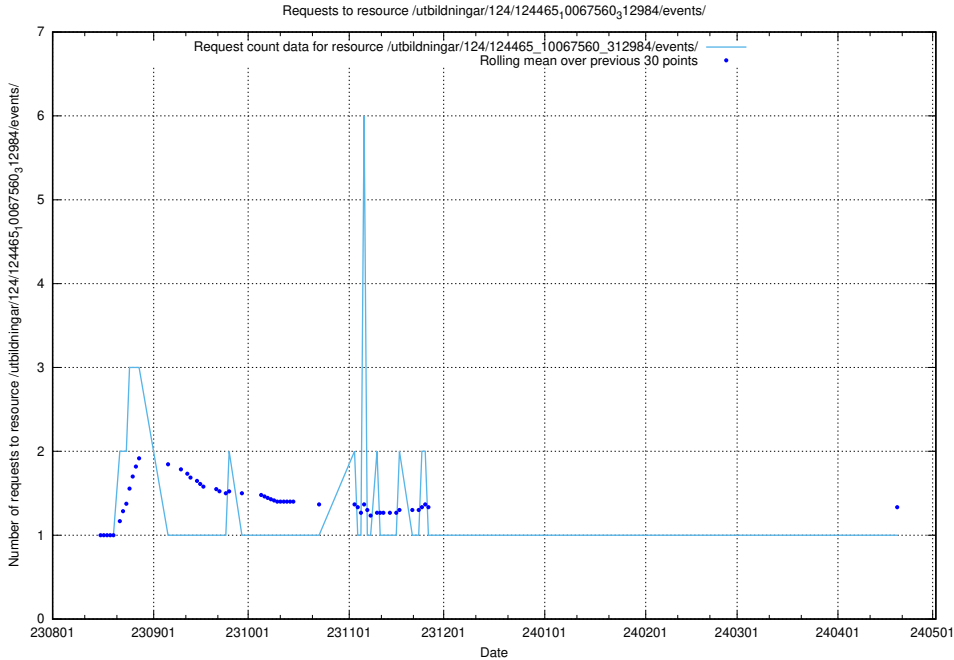

5.5629 Usage of /utbildningar/124/124465_10067560_312984/events/

Here, we count the number of requests to resource /utbildningar/124/124465_10067560_312984/events/