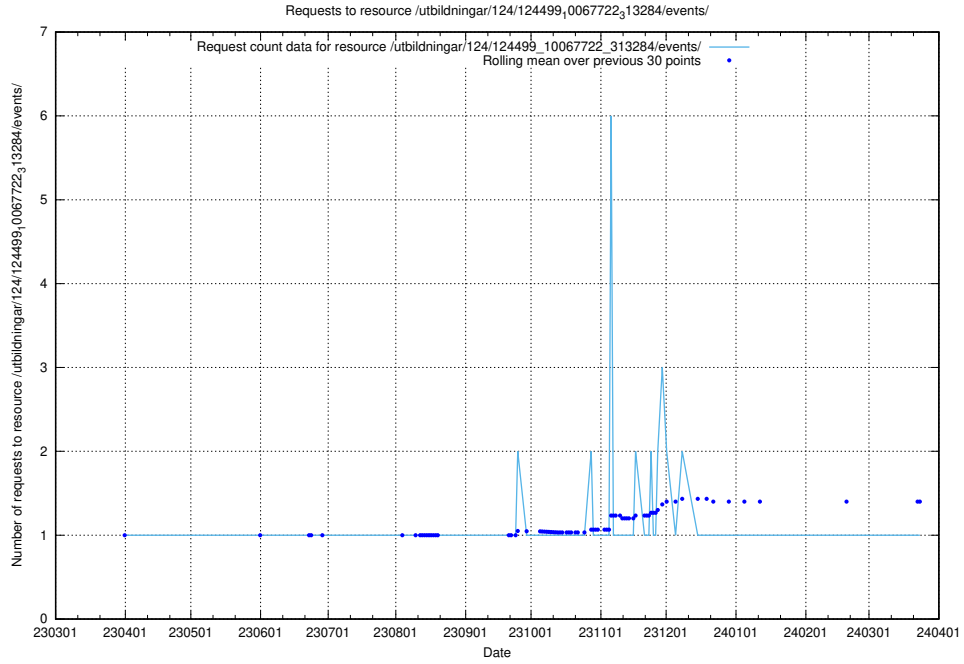

5.6859 Usage of /utbildningar/124/124499_10067722_313284/events/

Here, we count the number of requests to resource /utbildningar/124/124499_10067722_313284/events/