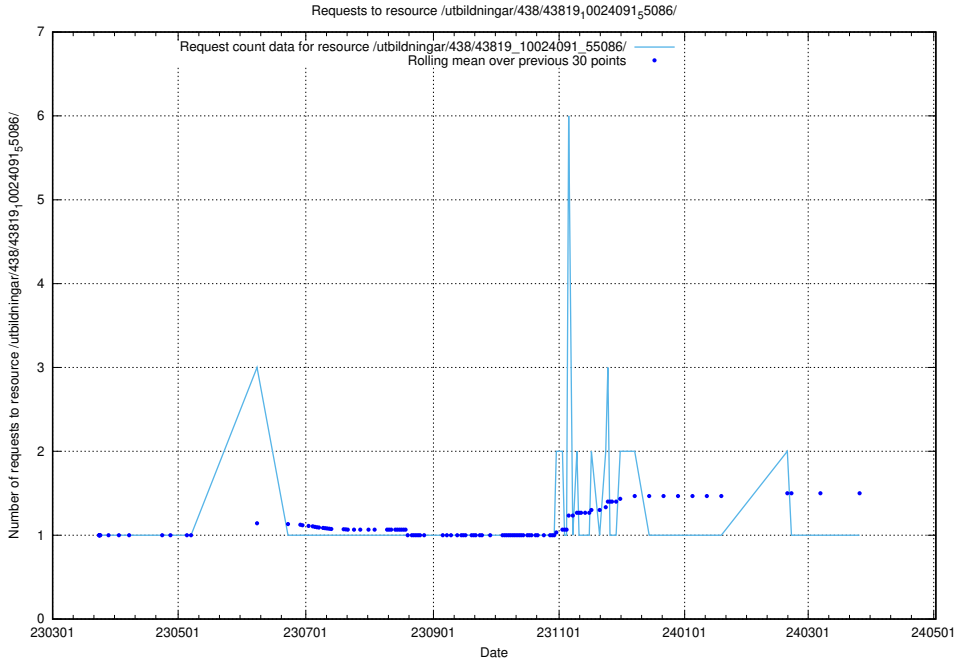

5.7183 Usage of /utbildningar/438/43819_10024091_55086/

Here, we count the number of requests to resource /utbildningar/438/43819_10024091_55086/.