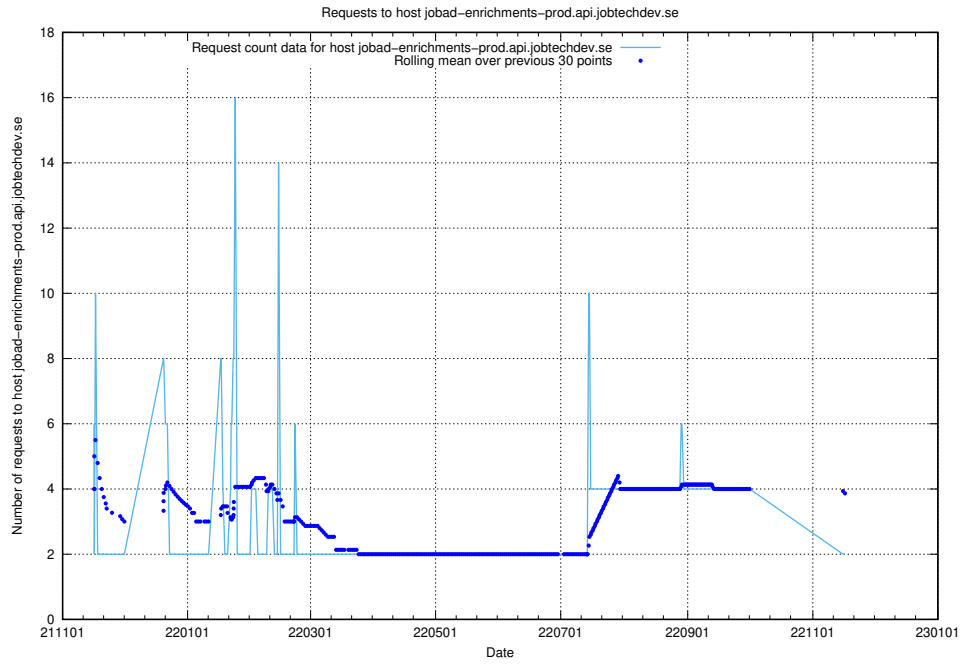

7.550 Usage of jobad-enrichments-prod.api.jobtechdev.se

Here, we count the number of requests to host jobad-enrichments-prod.api.jobtechdev.se.