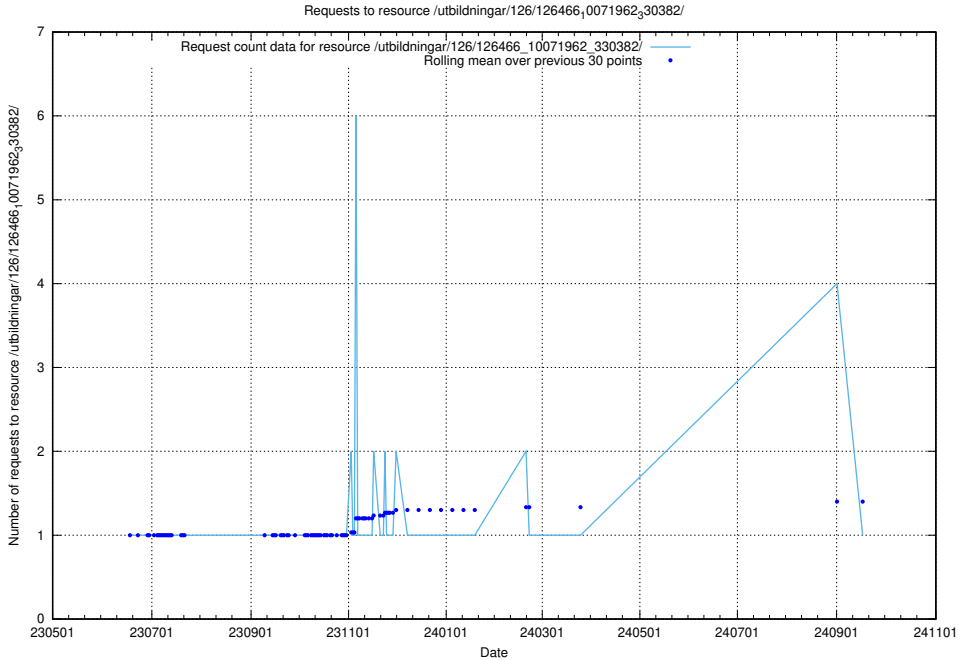

5.6657 Usage of /utbildningar/126/126466_10071962_330382/

Here, we count the number of requests to resource /utbildningar/126/126466_10071962_330382/.