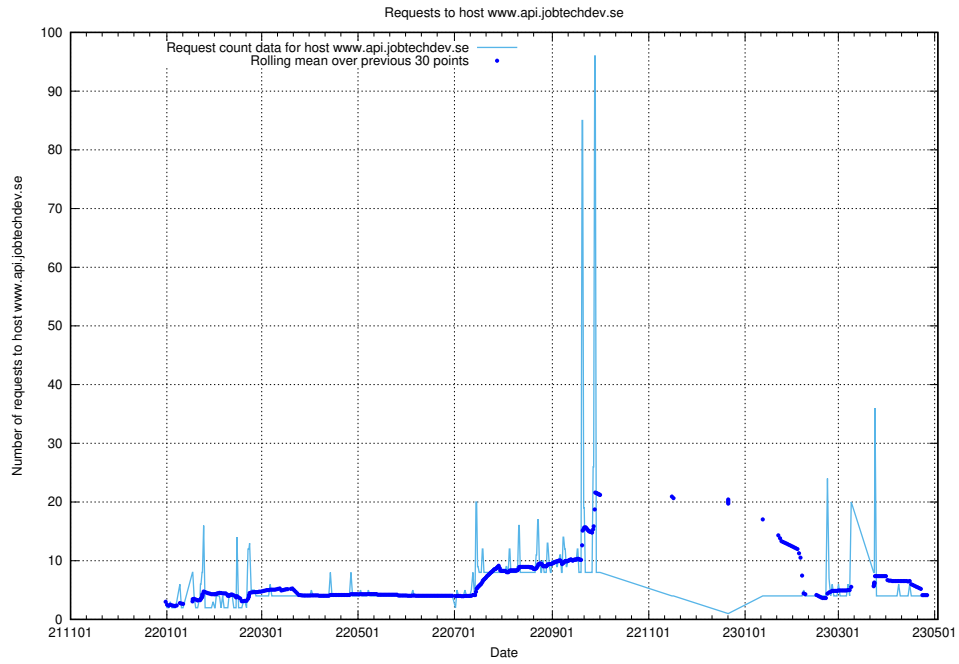

7.135 Usage of www.api.jobtechdev.se

Here, we count the number of requests to host www.api.jobtechdev.se.