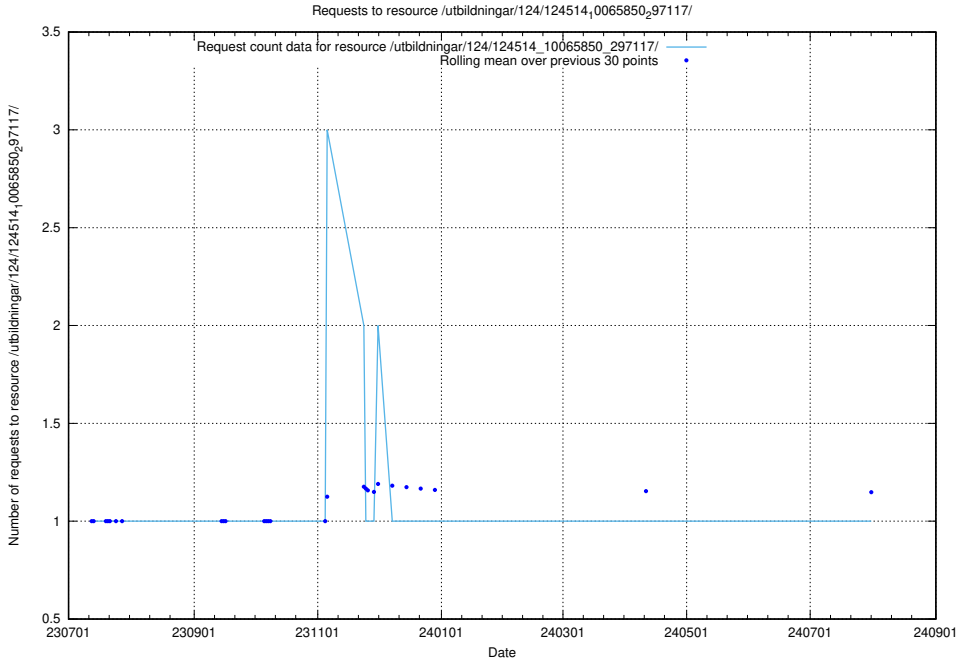

5.5949 Usage of /utbildningar/124/124514_10065850_297117/

Here, we count the number of requests to resource /utbildningar/124/124514_10065850_297117/.