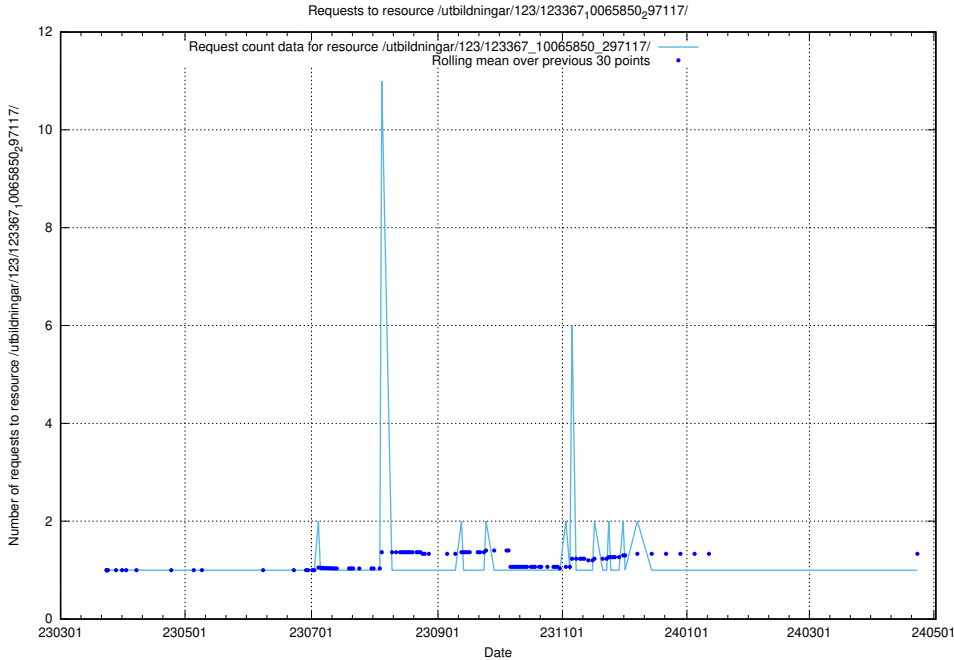

5.5684 Usage of /utbildningar/123/123367_10065850_297117/

Here, we count the number of requests to resource /utbildningar/123/123367_10065850_297117/.