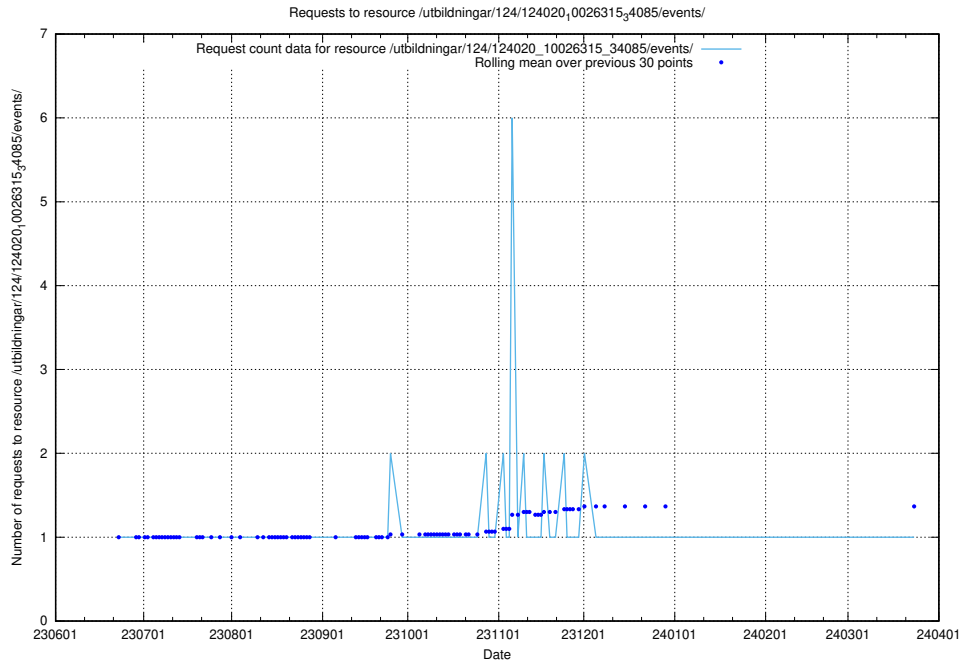

5.6625 Usage of /utbildningar/124/124020_10026315_34085/events/

Here, we count the number of requests to resource /utbildningar/124/124020_10026315_34085/events/.