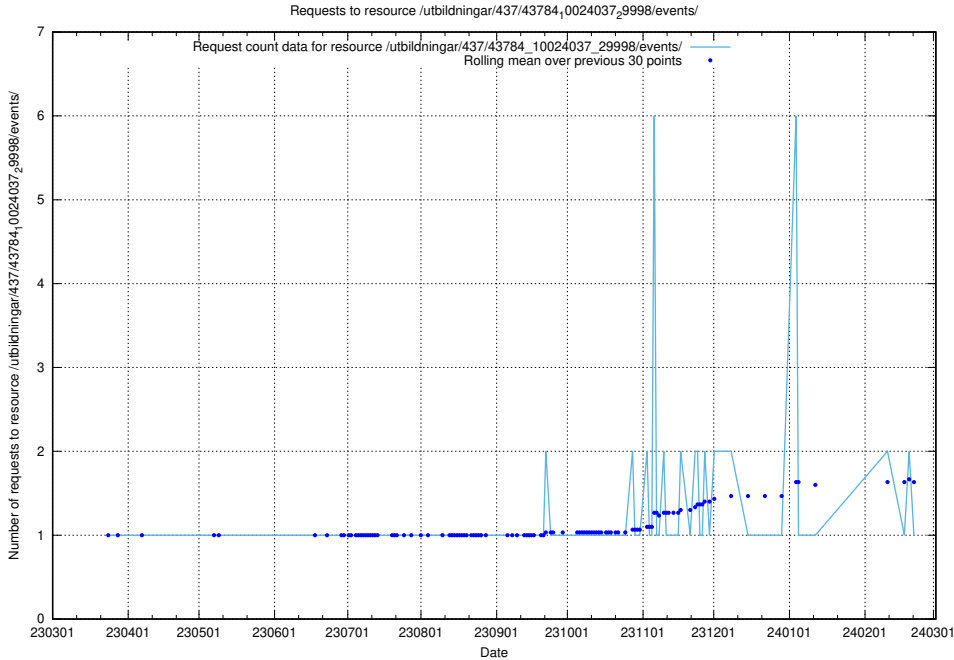

5.7023 Usage of /utbildningar/437/43784_10024037_29998/events/

Here, we count the number of requests to resource /utbildningar/437/43784_10024037_29998/events/.