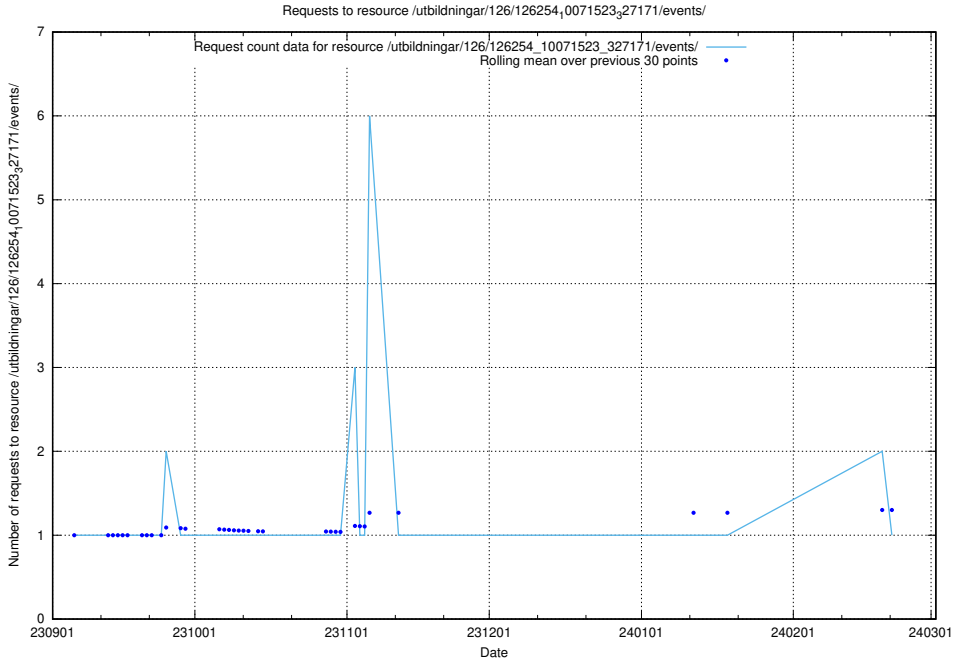

5.5498 Usage of /utbildningar/126/126254_10071523_327171/events/

Here, we count the number of requests to resource /utbildningar/126/126254_10071523_327171/events/