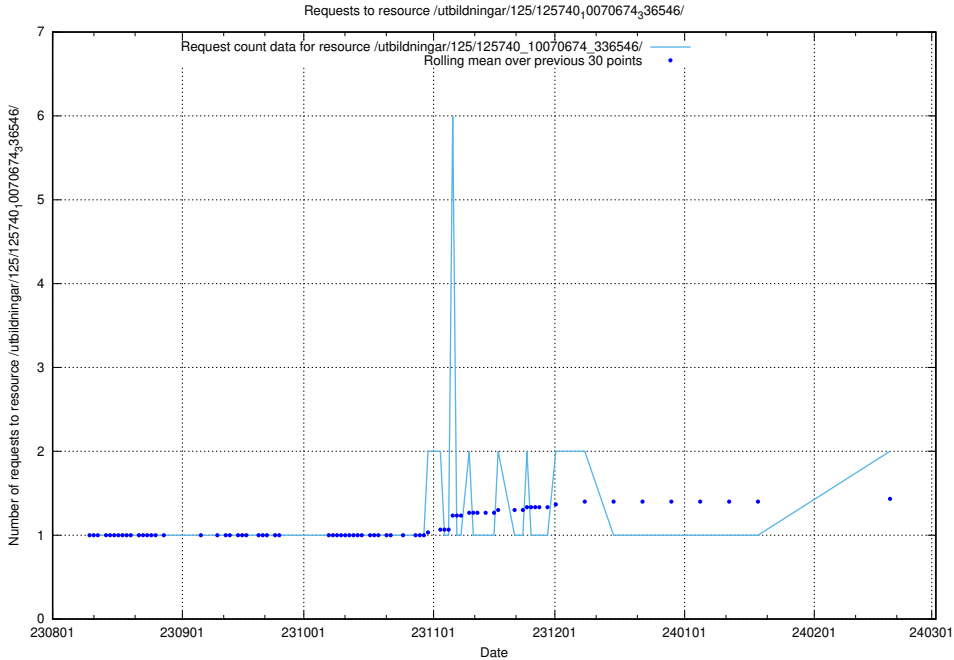

5.881 Usage of /utbildningar/125/125740_10070674_336546/

Here, we count the number of requests to resource /utbildningar/125/125740_10070674_336546/.