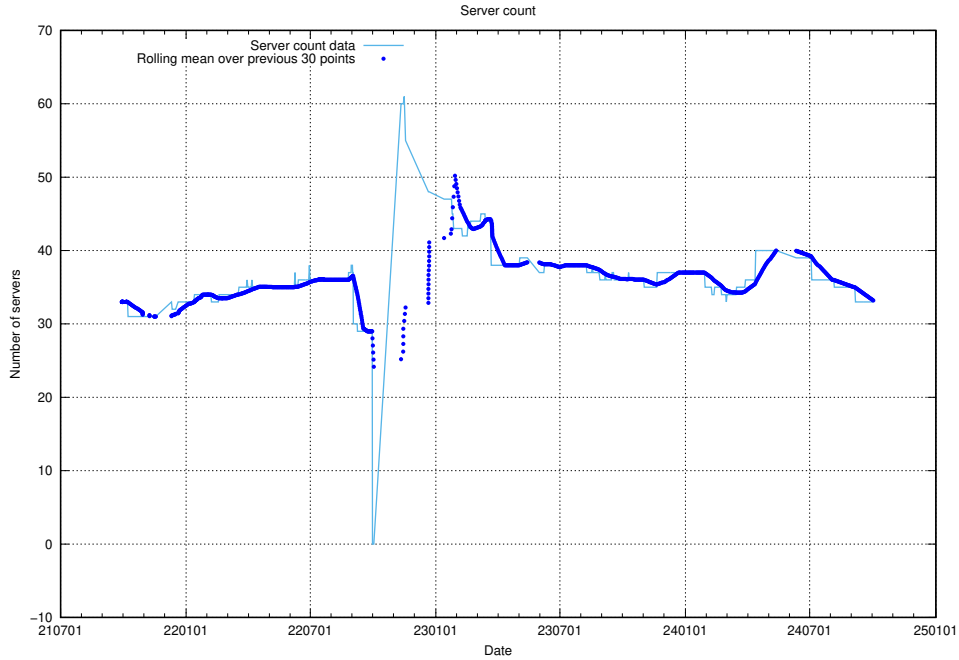

2.2 Number of servers in the JobTech production region

A graph of the servers in AWS region eu-north-1.