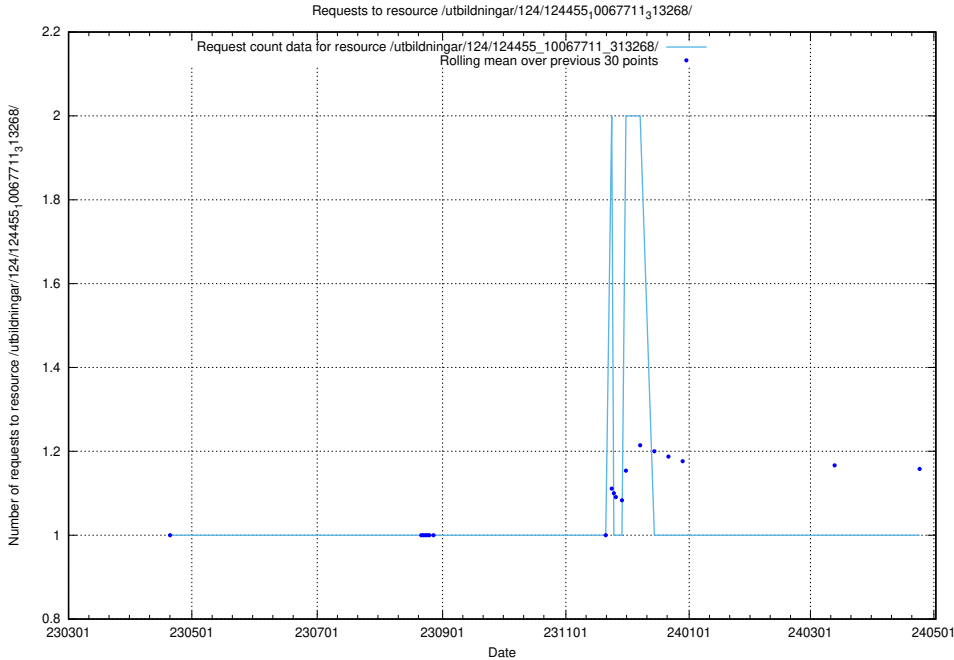

5.6850 Usage of /utbildningar/124/124455_10067711_313268/

Here, we count the number of requests to resource /utbildningar/124/124455_10067711_313268/.