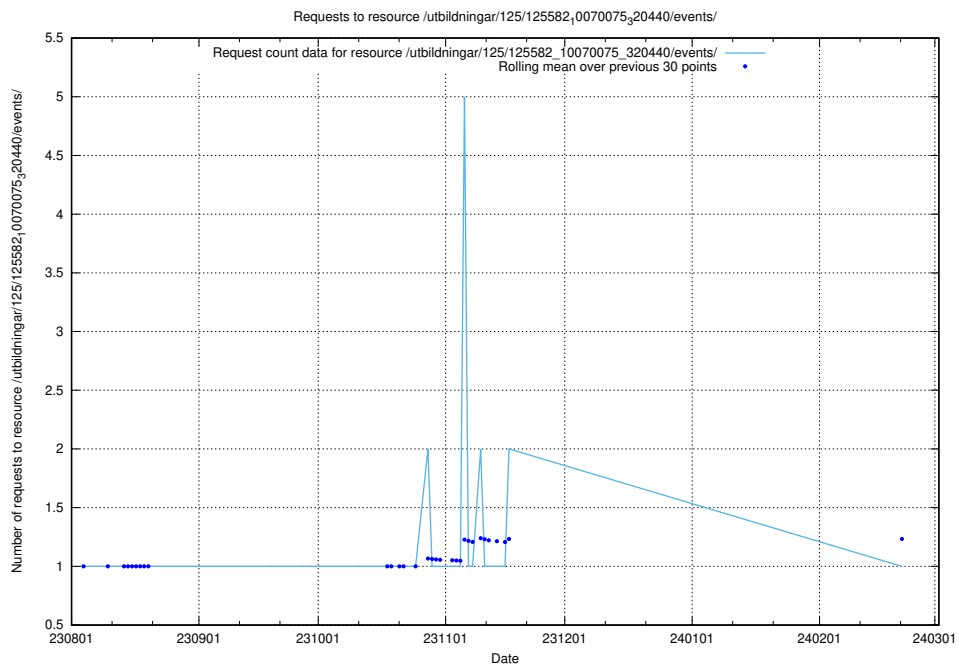

5.5705 Usage of /utbildningar/125/125582_10070075_320440/events/

Here, we count the number of requests to resource /utbildningar/125/125582_10070075_320440/events/