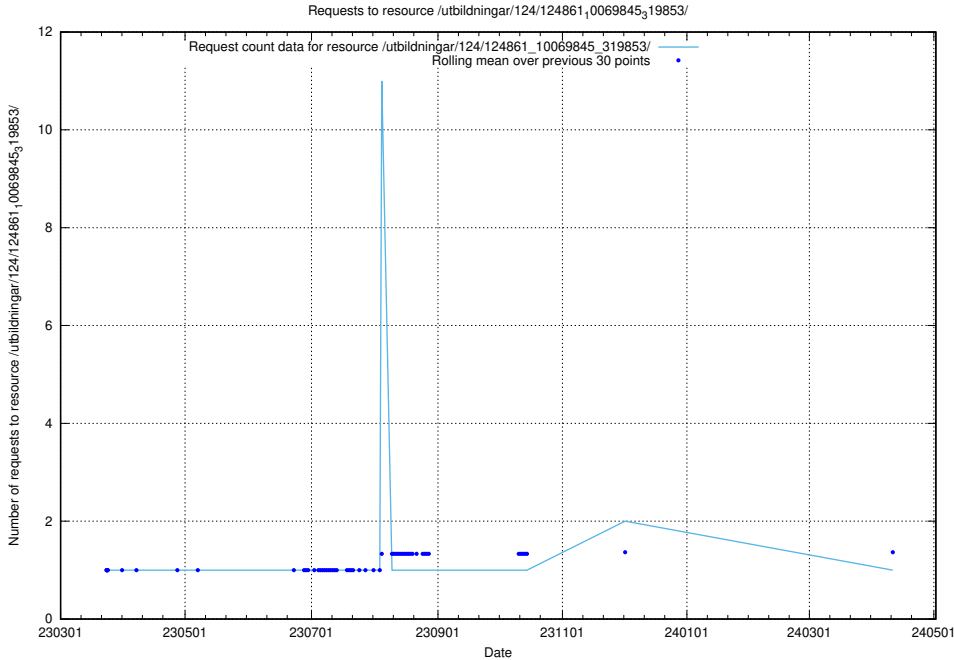

5.1258 Usage of /utbildningar/124/124861_10069845_319853/

Here, we count the number of requests to resource /utbildningar/124/124861_10069845_319853/.