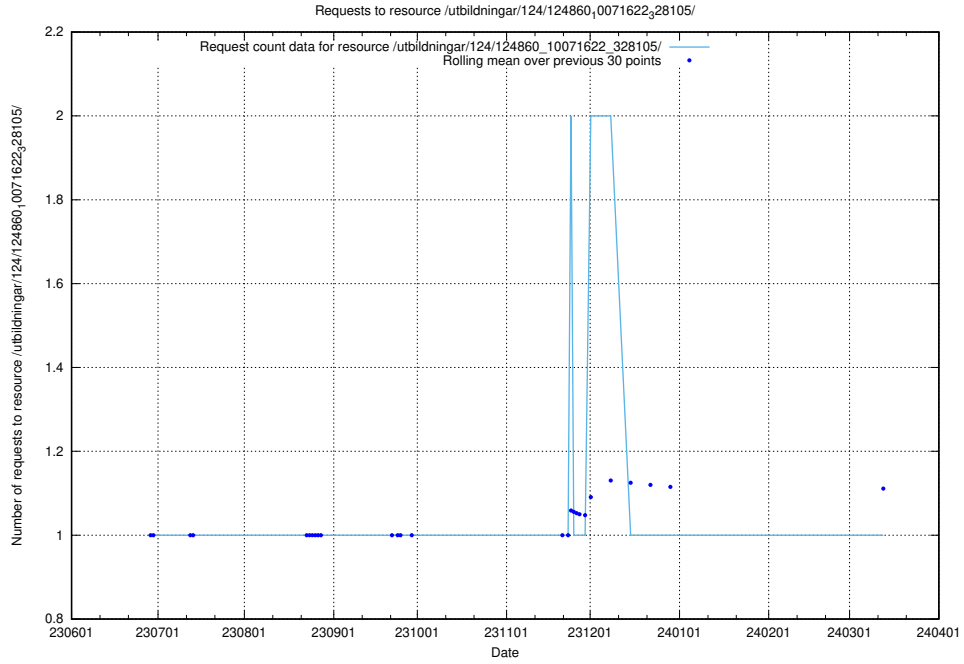

5.6311 Usage of /utbildningar/124/124860_10071622_328105/

Here, we count the number of requests to resource /utbildningar/124/124860_10071622_328105/.