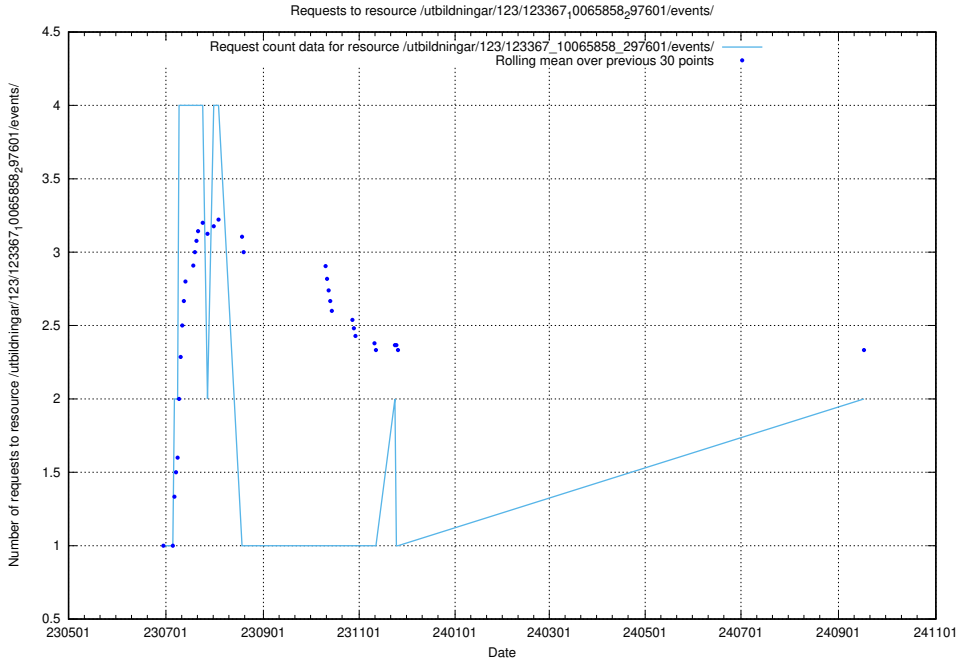

5.925 Usage of /utbildningar/123/123367_10065858_297601/events/

Here, we count the number of requests to resource /utbildningar/123/123367_10065858_297601/events/