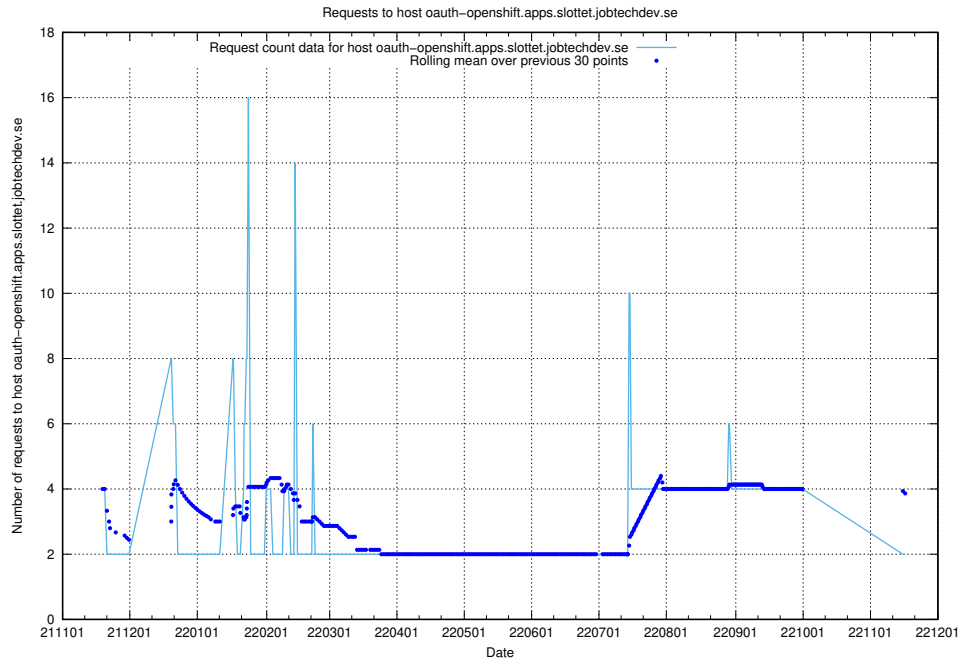

7.472 Usage of `oauth-openshift.apps.slottet.jobtechdev.se`

Here, we count the number of requests to host `oauth-openshift.apps.slottet.jobtechdev.se`.