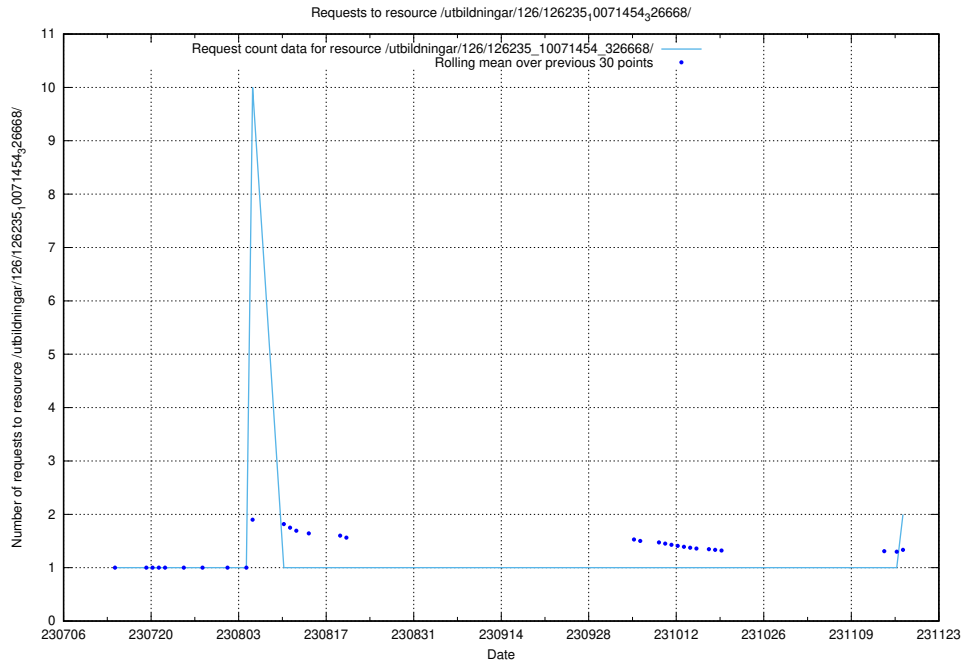

5.906 Usage of /utbildningar/126/126235_10071454_326668/

Here, we count the number of requests to resource /utbildningar/126/126235_10071454_326668/.