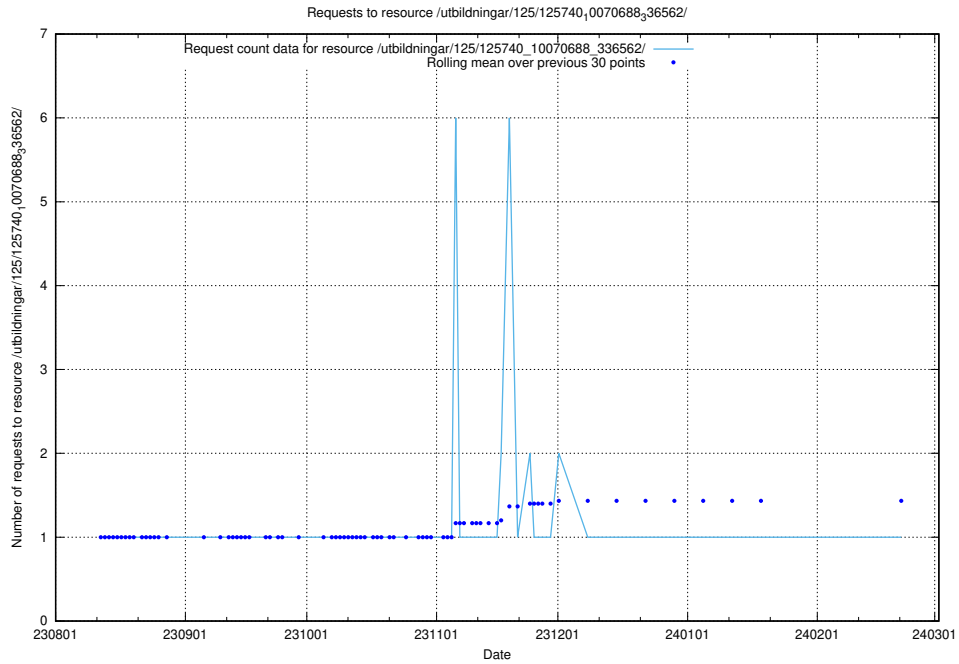

5.5642 Usage of /utbildningar/125/125740_10070688_336562/

Here, we count the number of requests to resource /utbildningar/125/125740_10070688_336562/.