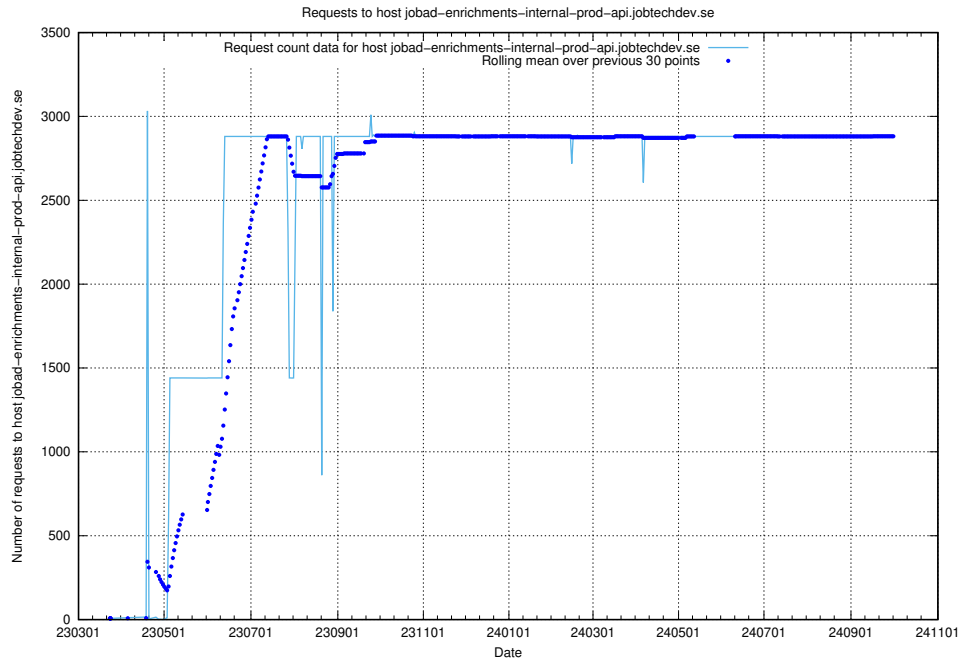

7.16 Usage of jobad-enrichments-internal-prod-api.jobtechdev.se

Here, we count the number of requests to host jobad-enrichments-internal-prod-api.jobtechdev.se.