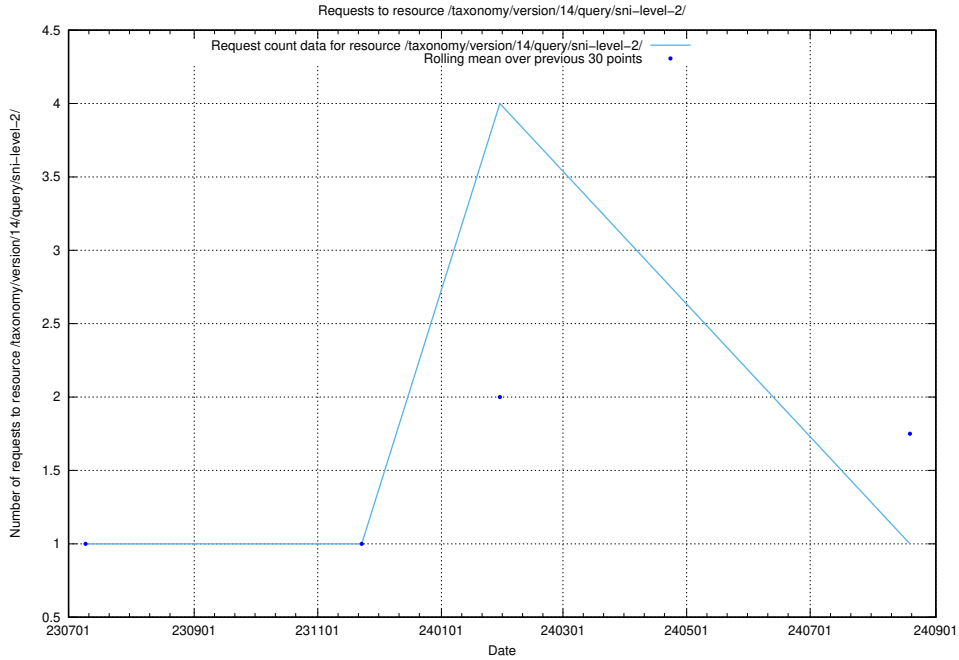

5.5964 Usage of /taxonomy/version/14/query/sni-level-2/

Here, we count the number of requests to resource /taxonomy/version/14/query/sni-level-2/.