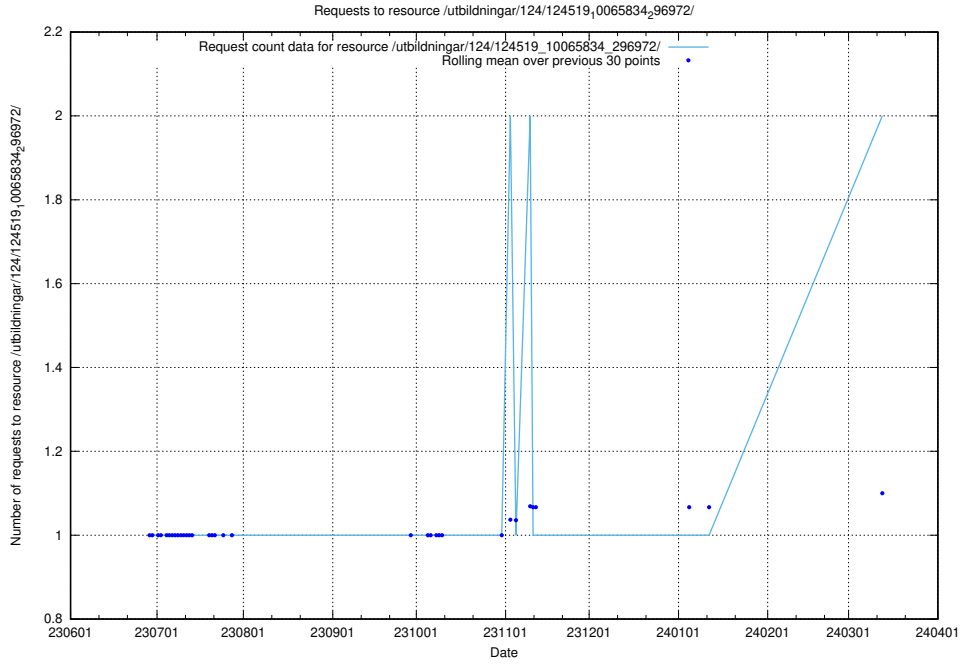

5.935 Usage of /utbildningar/124/124519_10065834_296972/

Here, we count the number of requests to resource /utbildningar/124/124519_10065834_296972/.