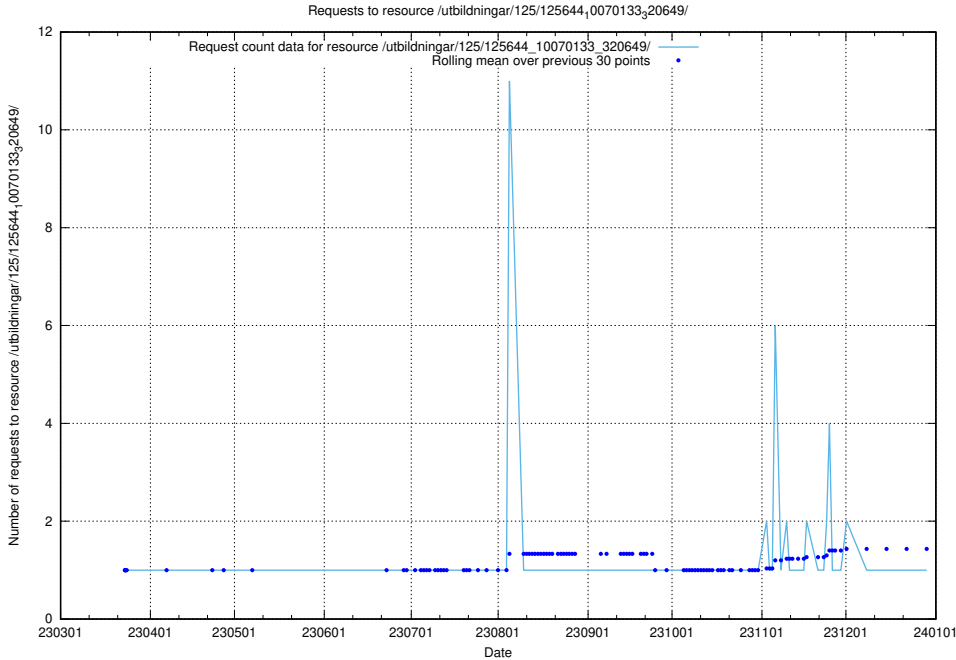

5.1135 Usage of /utbildningar/125/125644_10070133_320649/

Here, we count the number of requests to resource /utbildningar/125/125644_10070133_320649/.