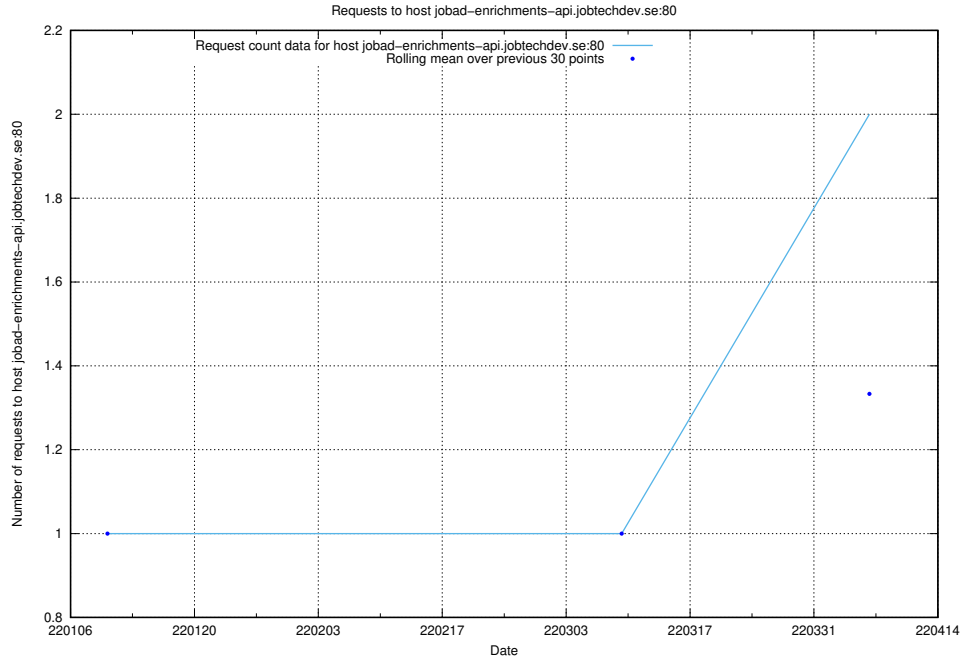

7.287 Usage of jobad-enrichments-api.jobtechdev.se:80

Here, we count the number of requests to host jobad-enrichments-api.jobtechdev.se:80.