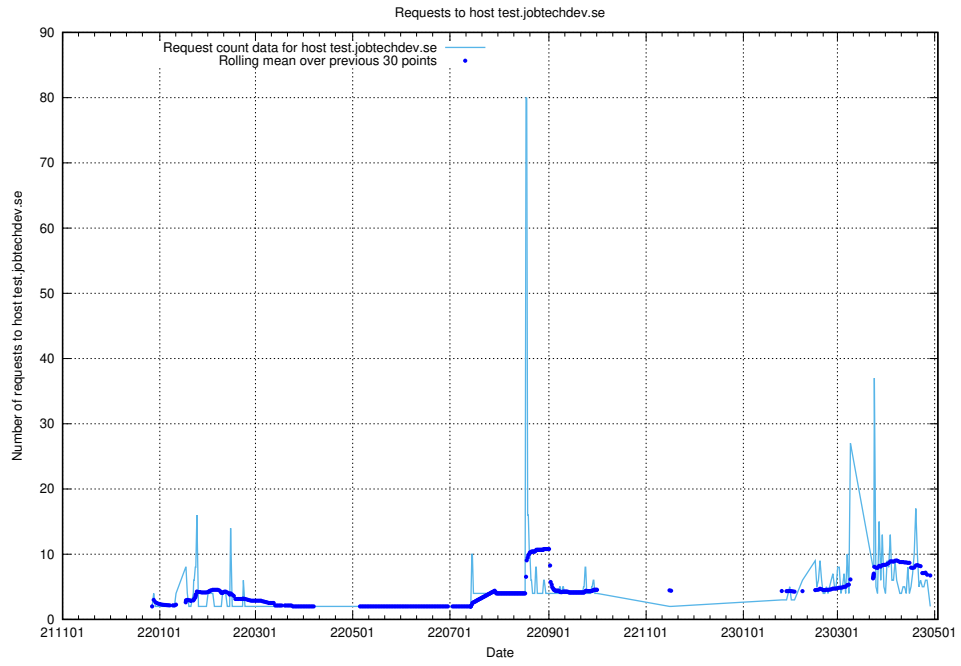

7.366 Usage of test.jobtechdev.se

Here, we count the number of requests to host test.jobtechdev.se.