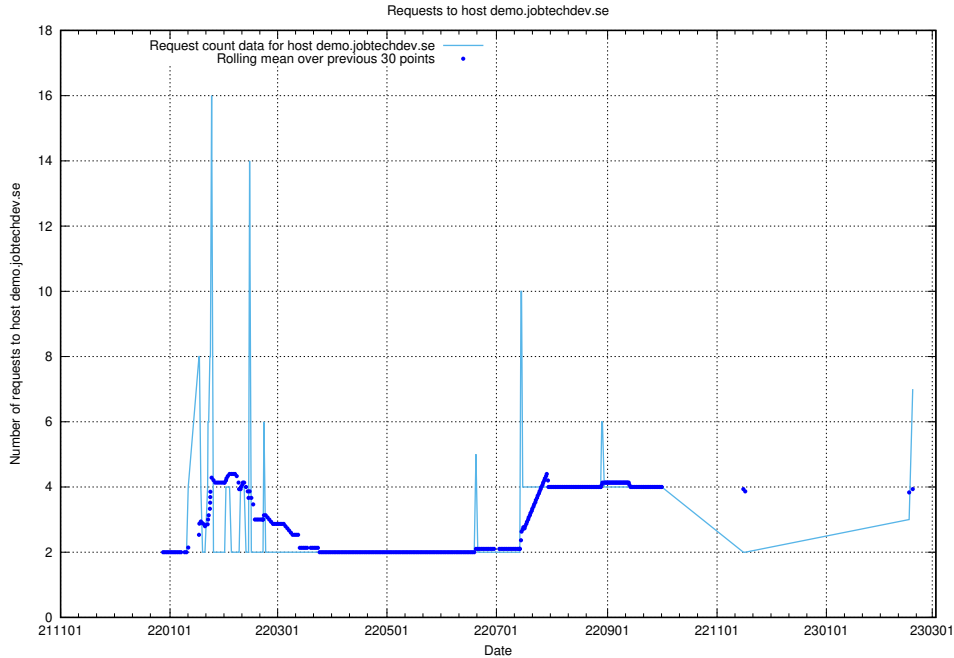

7.77 Usage of demo.jobtechdev.se

Here, we count the number of requests to host demo.jobtechdev.se.