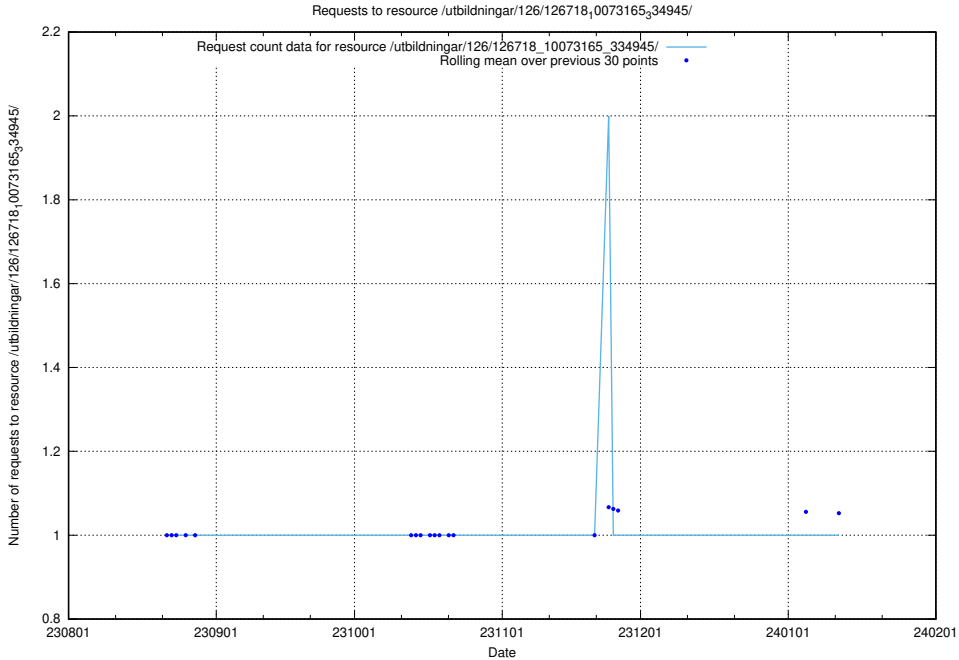

5.5576 Usage of /utbildningar/126/126718_10073165_334945/

Here, we count the number of requests to resource /utbildningar/126/126718_10073165_334945/.