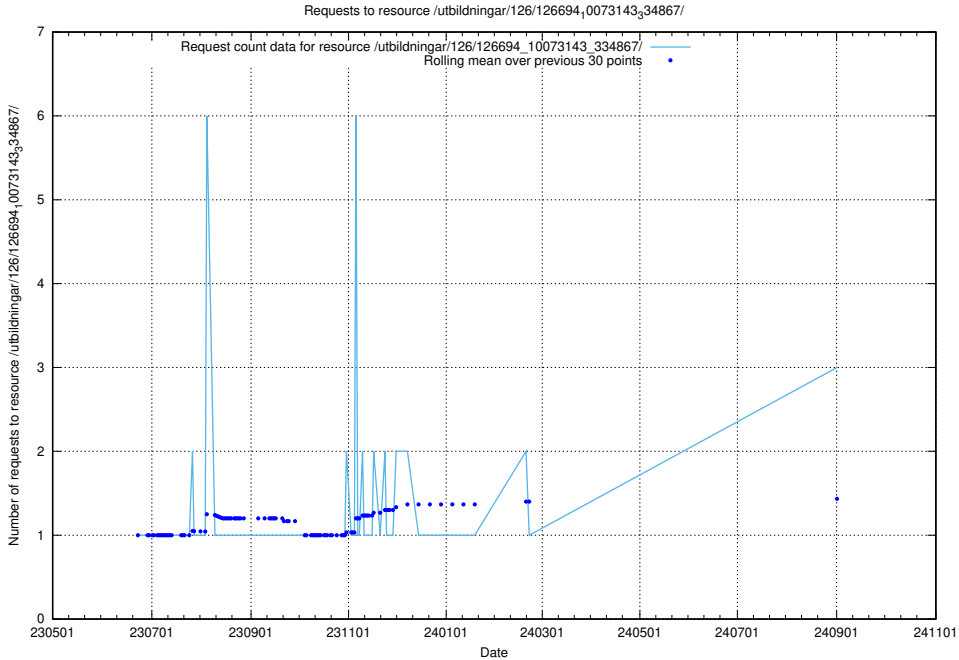

5.503 Usage of /utbildningar/126/126694_10073143_334867/

Here, we count the number of requests to resource /utbildningar/126/126694_10073143_334867/.