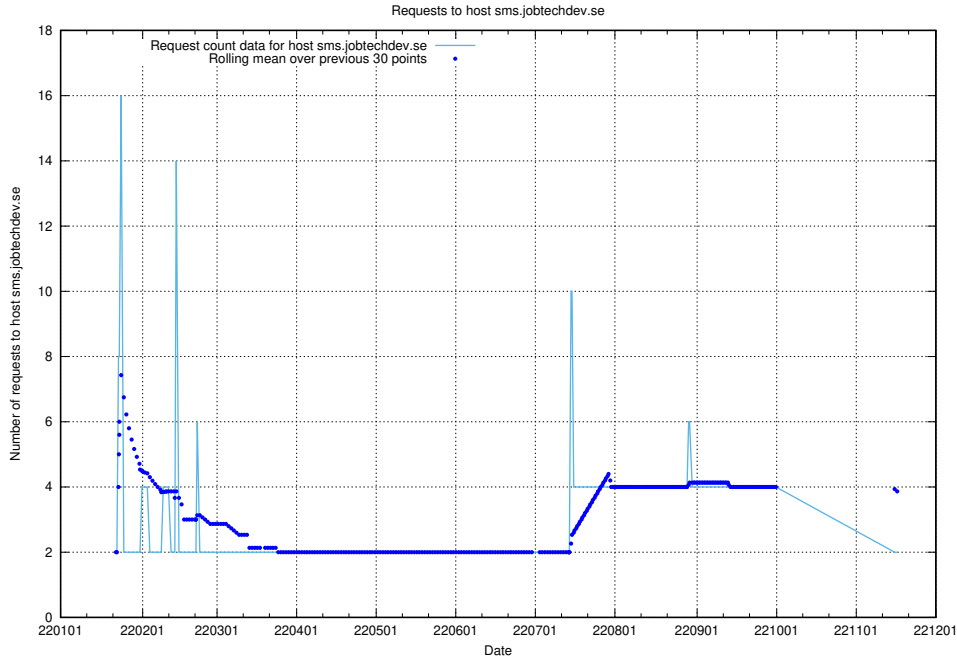

7.592 Usage of sms.jobtechdev.se

Here, we count the number of requests to host sms.jobtechdev.se.