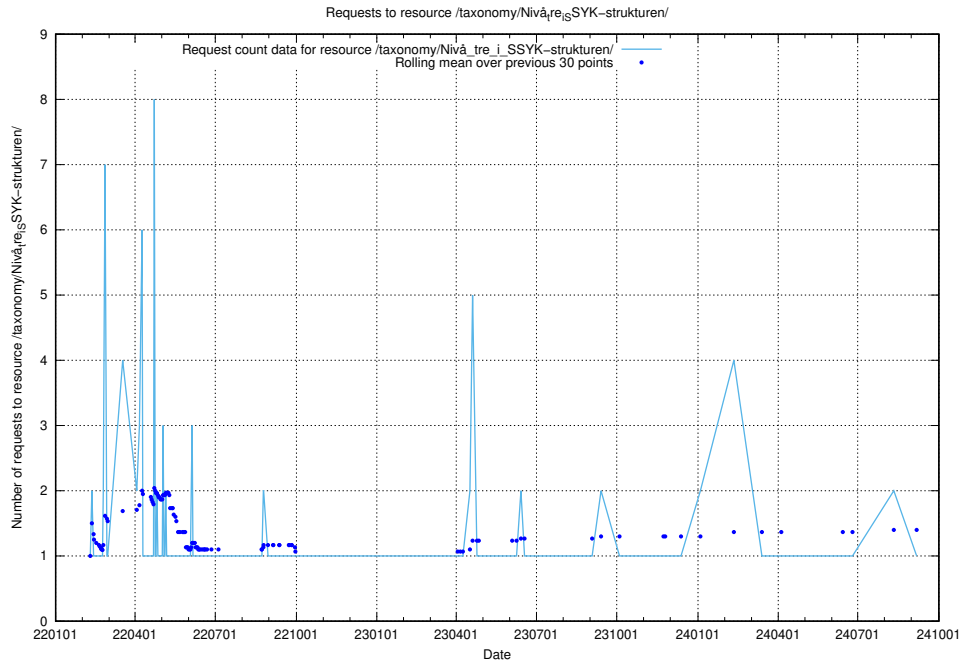

5.2809 Usage of /taxonomy/Nivå_tre_i_SSYK-strukturen/

Here, we count the number of requests to resource /taxonomy/Nivå_tre_i_SSYK-strukturen/.