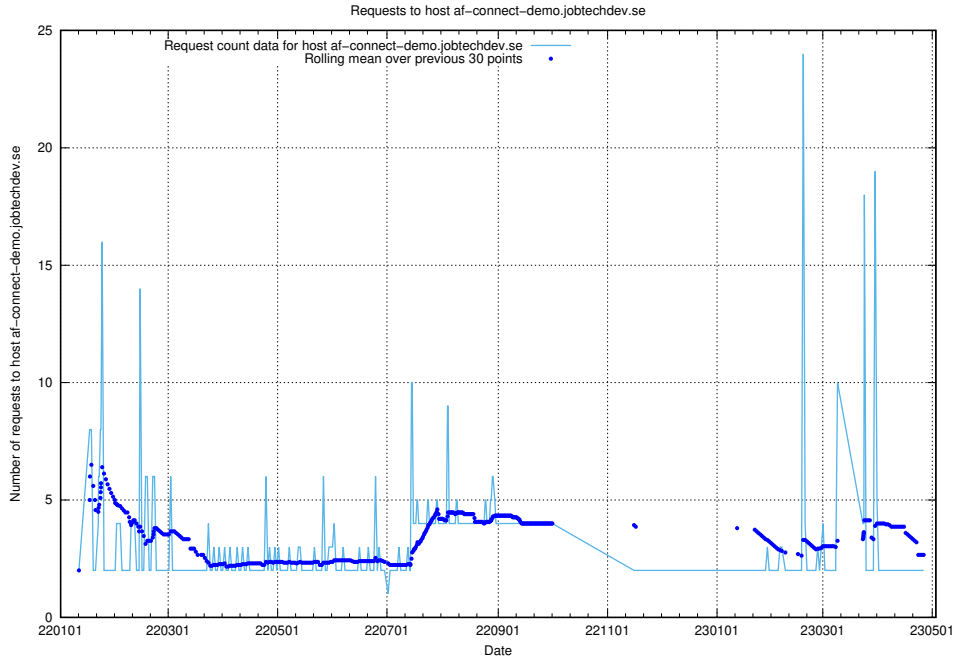

7.285 Usage of af-connect-demo.jobtechdev.se

Here, we count the number of requests to host af-connect-demo.jobtechdev.se.