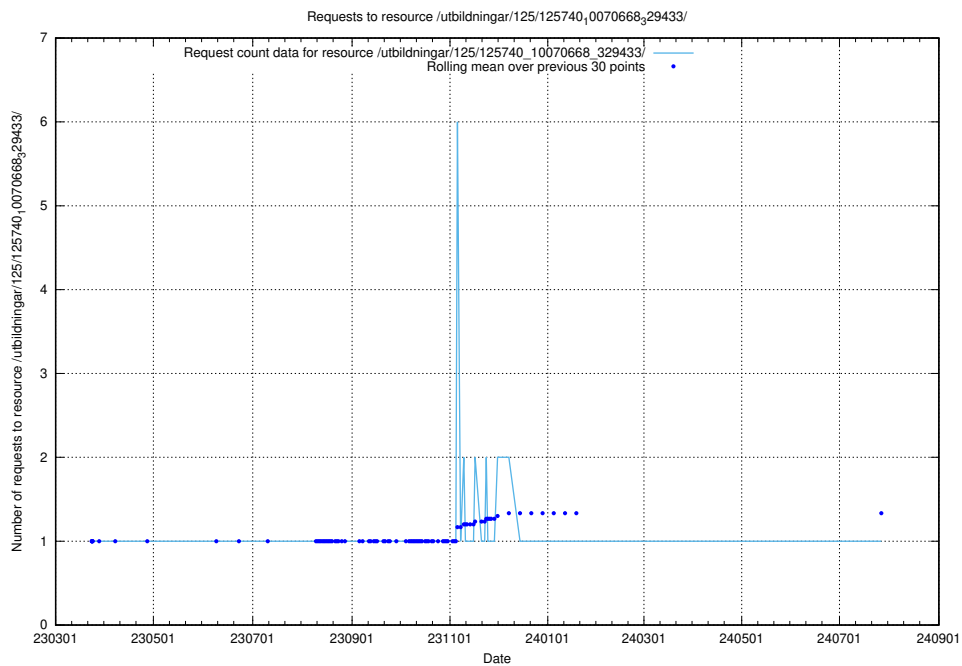

5.1091 Usage of /utbildningar/125/125740_10070668_329433/

Here, we count the number of requests to resource /utbildningar/125/125740_10070668_329433/.