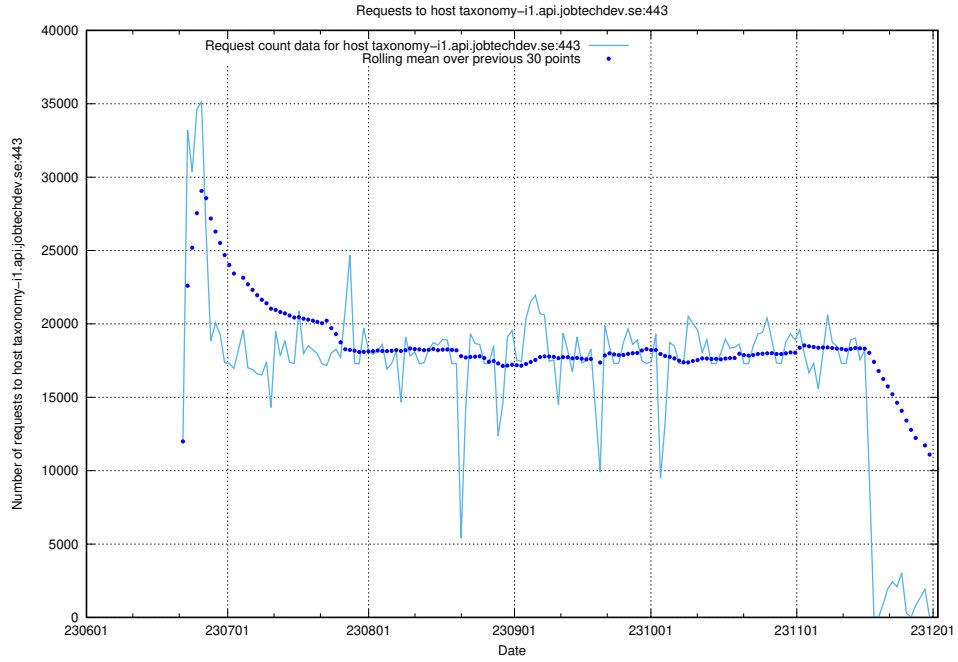

7.41 Usage of taxonomy-i1.api.jobtechdev.se:443

Here, we count the number of requests to host taxonomy-i1.api.jobtechdev.se:443.