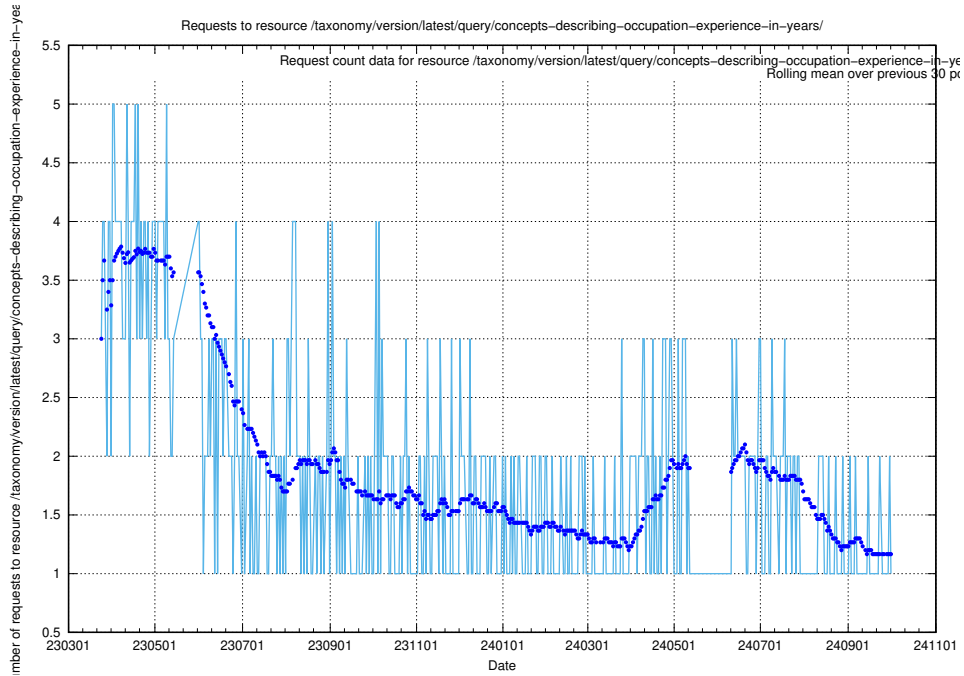

5.6936 Usage of /taxonomy/version/latest/query/concepts-describing-occupation-experience-in-years/

Here, we count the number of requests to resource /taxonomy/version/latest/query/concepts-describing-occupation-experience-in-years/.