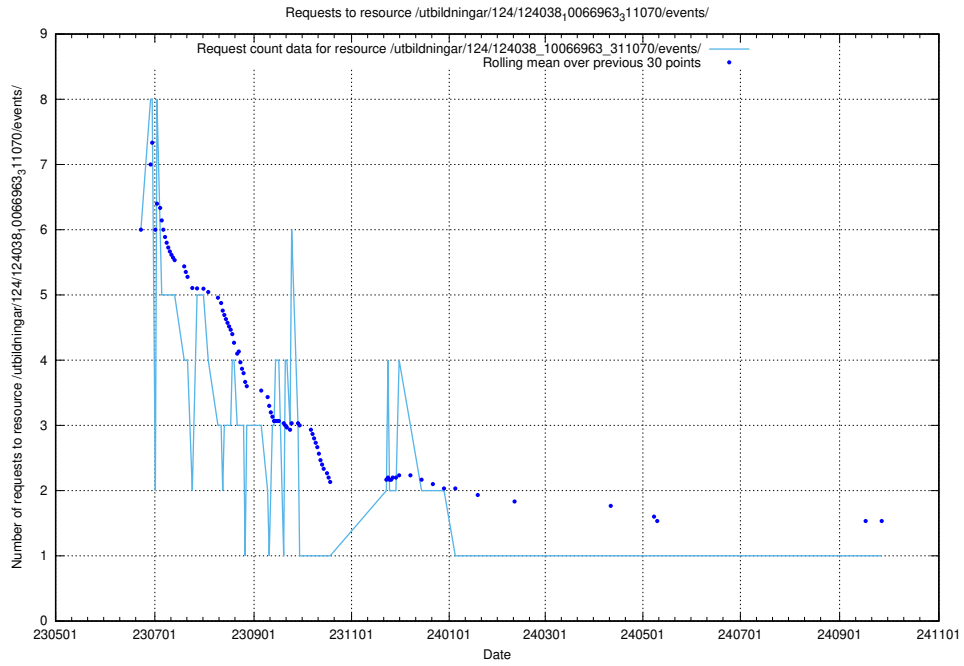

5.6386 Usage of /utbildningar/124/124038_10066963_311070/events/

Here, we count the number of requests to resource /utbildningar/124/124038_10066963_311070/events/