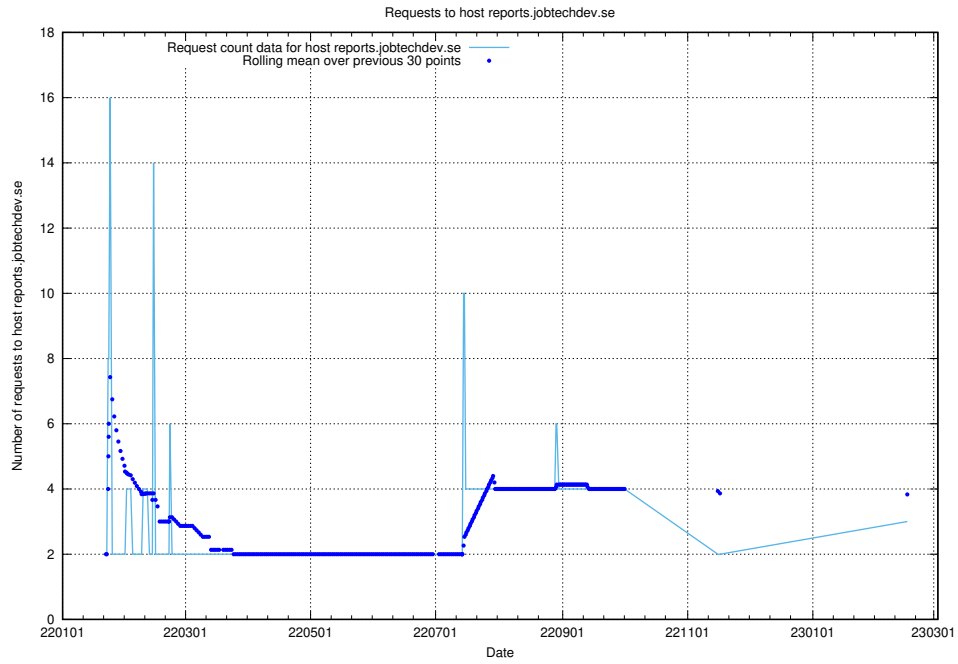

7.251 Usage of reports.jobtechdev.se

Here, we count the number of requests to host reports.jobtechdev.se.