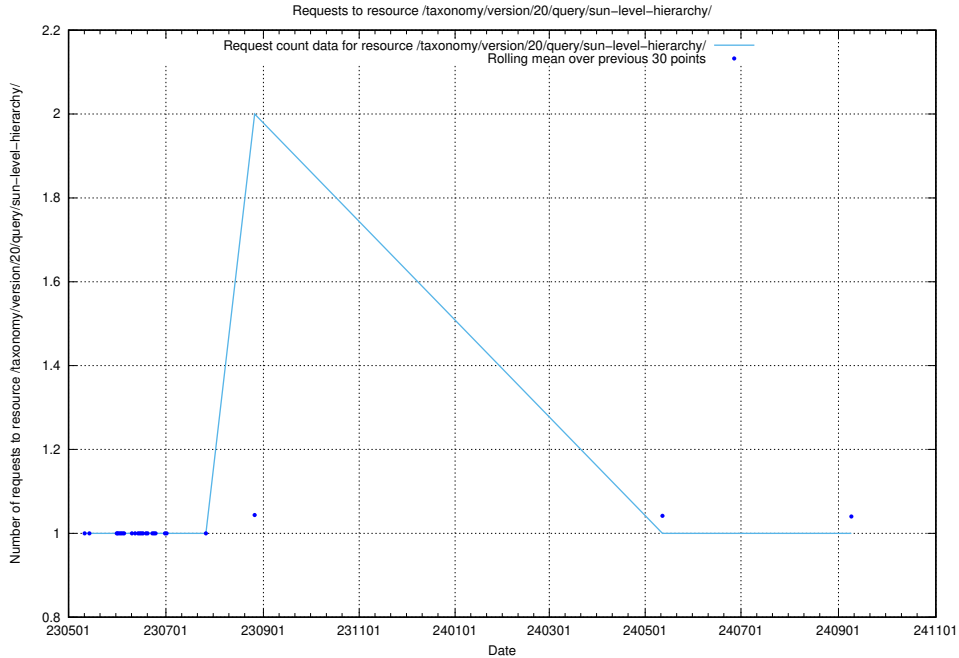

5.6749 Usage of /taxonomy/version/20/query/sun-level-hierarchy/

Here, we count the number of requests to resource /taxonomy/version/20/query/sun-level-hierarchy/.