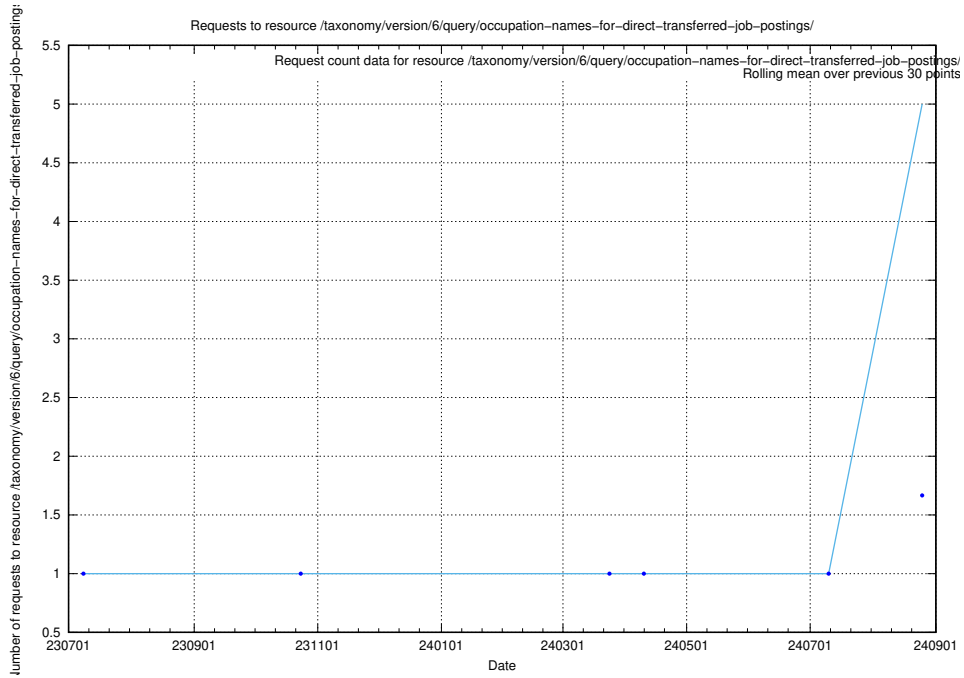

5.237 Usage of /taxonomy/version/6/query/occupation-names-for-direct-transferred-job-postings/

Here, we count the number of requests to resource /taxonomy/version/6/query/occupation-names-for-direct-transferred-job-postings/.