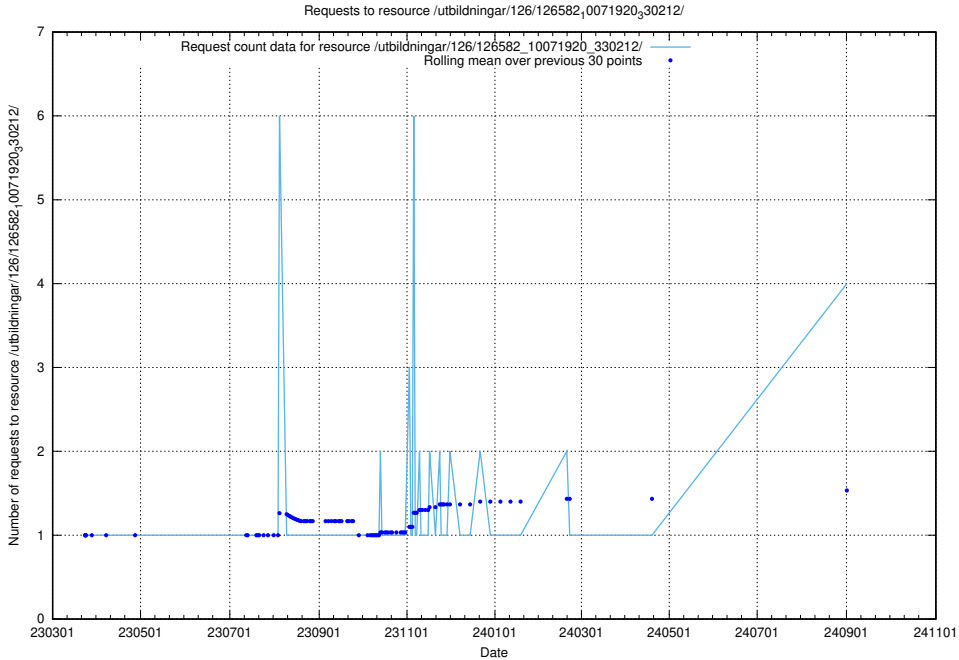

5.383 Usage of /utbildningar/126/126582_10071920_330212/

Here, we count the number of requests to resource /utbildningar/126/126582_10071920_330212/.