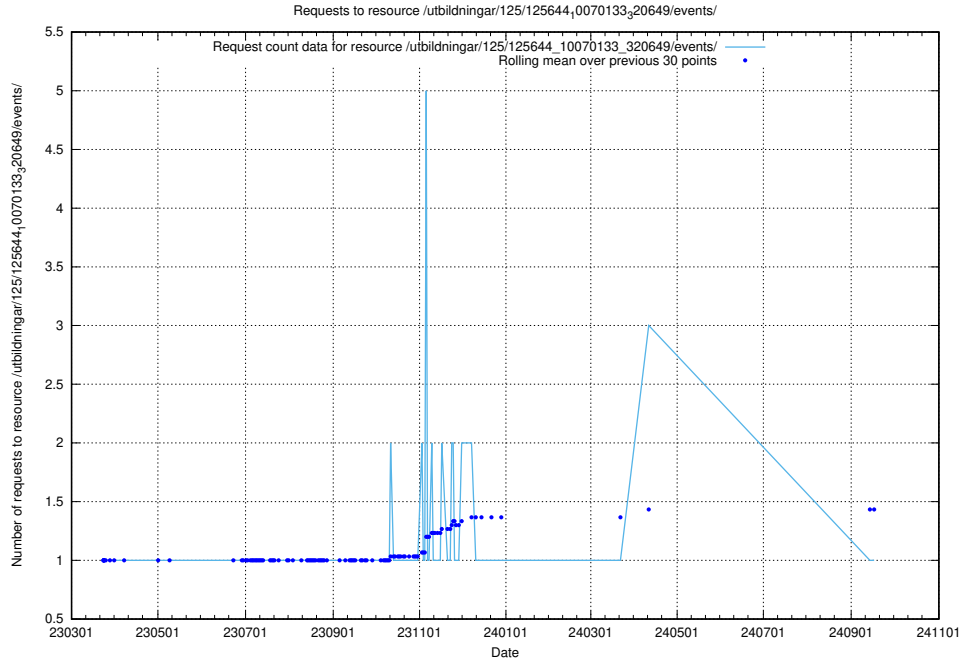

5.1134 Usage of /utbildningar/125/125644_10070133_320649/events/

Here, we count the number of requests to resource /utbildningar/125/125644_10070133_320649/events/