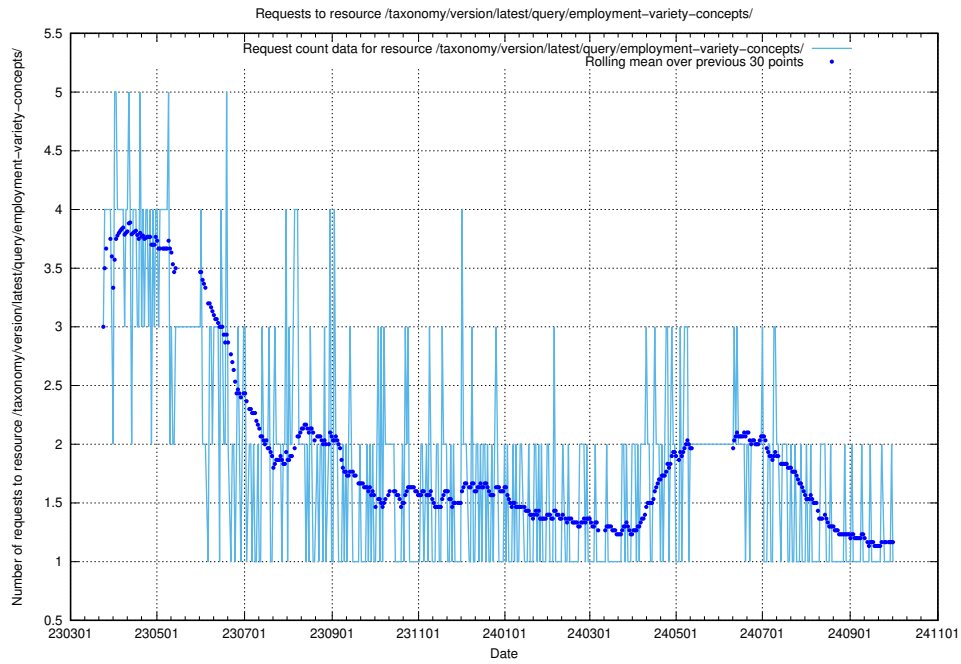

5.6929 Usage of /taxonomy/version/latest/query/employment-variety-concepts/

Here, we count the number of requests to resource /taxonomy/version/latest/query/employment-variety-concepts/.