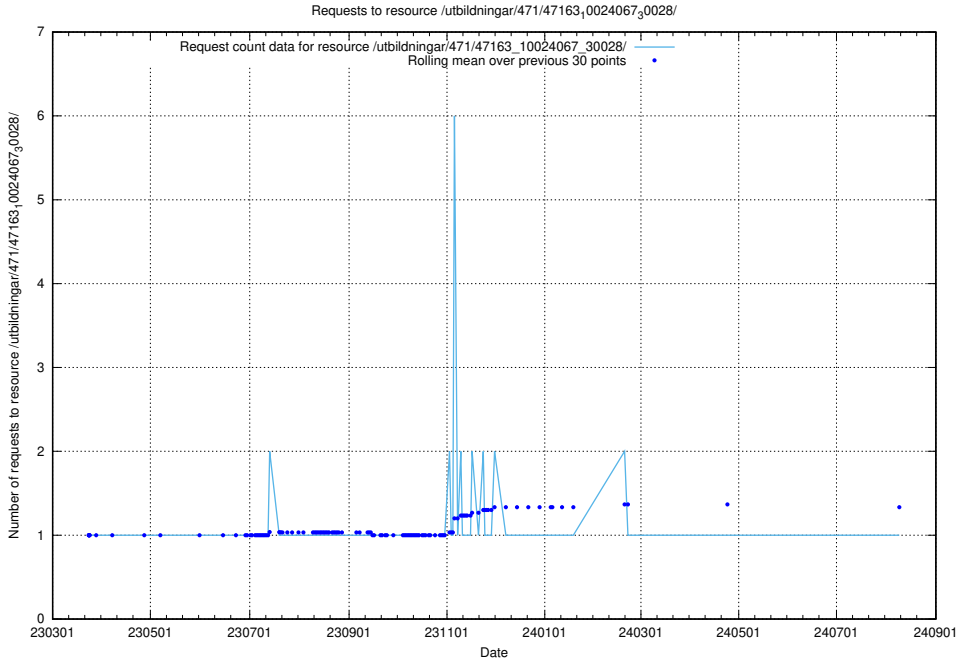

5.7155 Usage of /utbildningar/471/47163_10024067_30028/

Here, we count the number of requests to resource /utbildningar/471/47163_10024067_30028/.