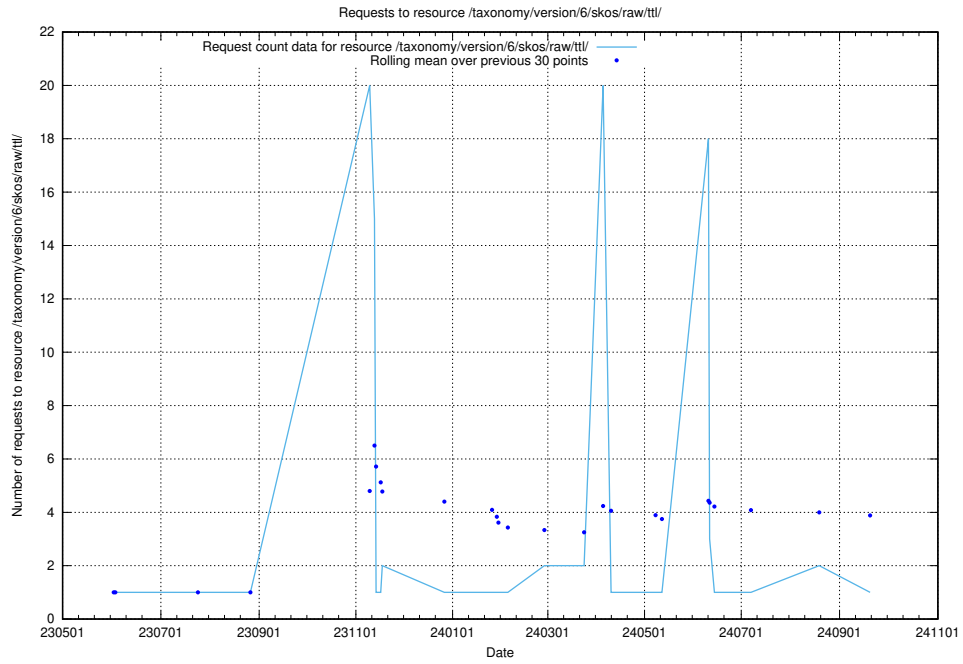

5.6721 Usage of /taxonomy/version/6/skos/raw/ttl/

Here, we count the number of requests to resource /taxonomy/version/6/skos/raw/ttl/.