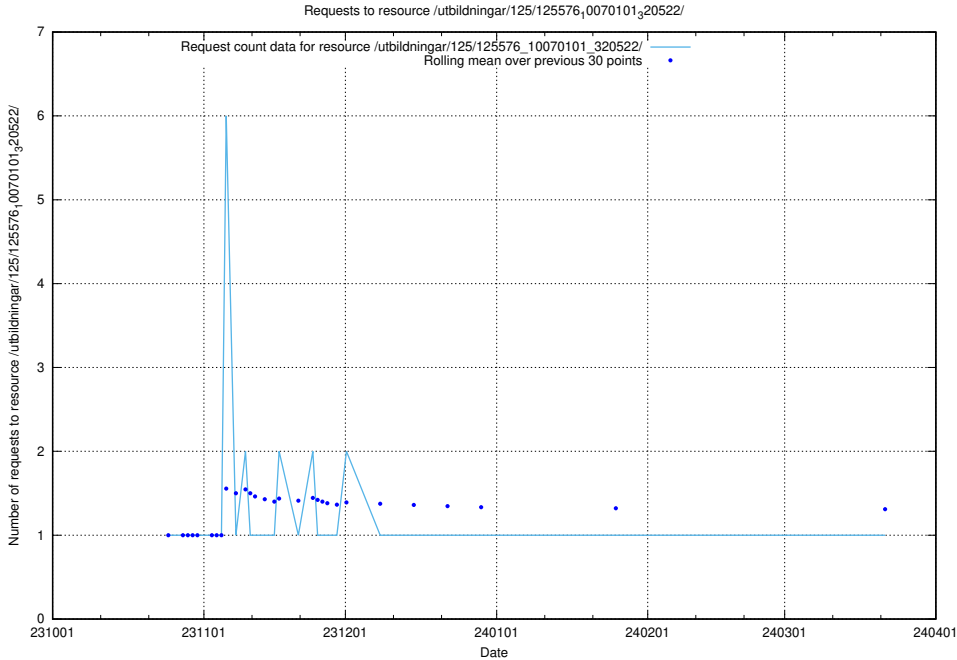

5.5062 Usage of /utbildningar/125/125576_10070101_320522/

Here, we count the number of requests to resource /utbildningar/125/125576_10070101_320522/.