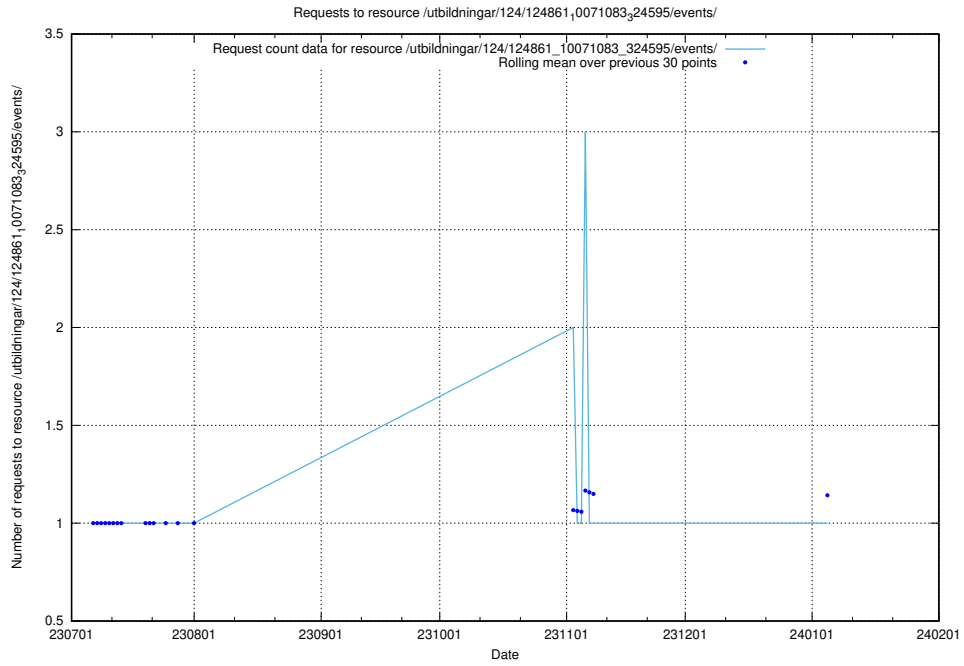

## 5.6140 Usage of /utbildningar/124/124861\_10071083\_324595/events/

Here, we count the number of requests to resource /utbildningar/124/124861\_10071083\_324595/events/