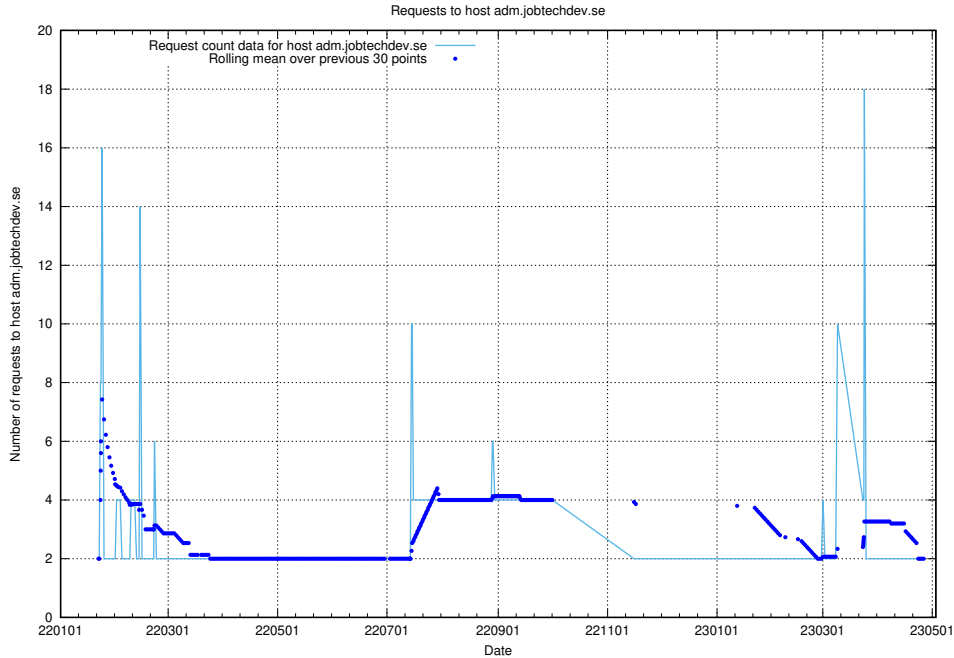

### 7.264 Usage of adm.jobtechdev.se

Here, we count the number of requests to host adm.jobtechdev.se.