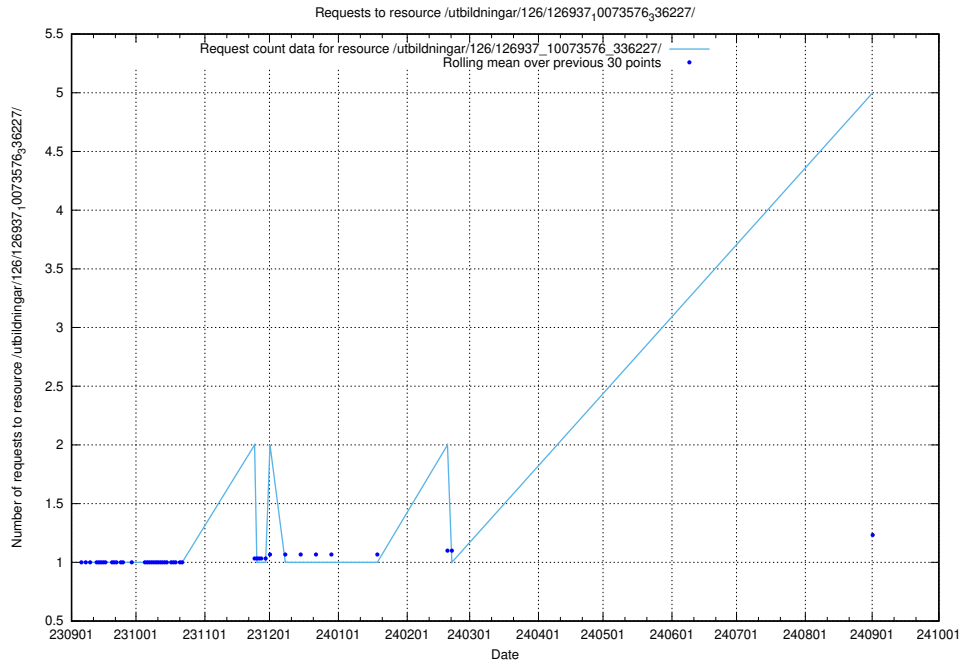

5.233 Usage of /utbildningar/126/126937_10073576_336227/

Here, we count the number of requests to resource /utbildningar/126/126937_10073576_336227/.