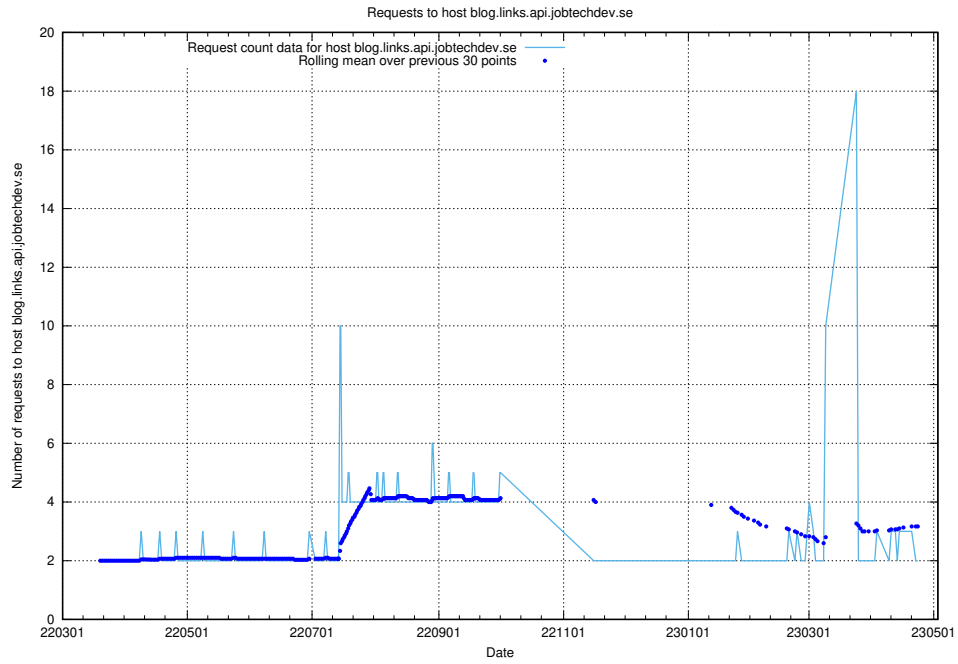

7.498 Usage of `blog.links.api.jobtechdev.se`

Here, we count the number of requests to host `blog.links.api.jobtechdev.se`.