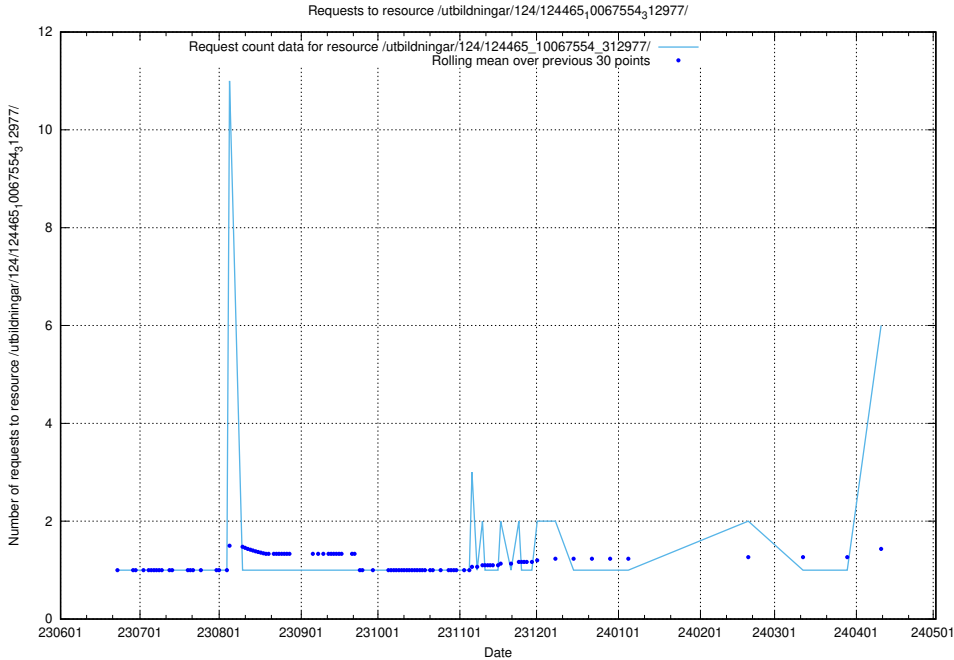

5.183 Usage of /utbildningar/124/124465_10067554_312977/

Here, we count the number of requests to resource /utbildningar/124/124465_10067554_312977/.