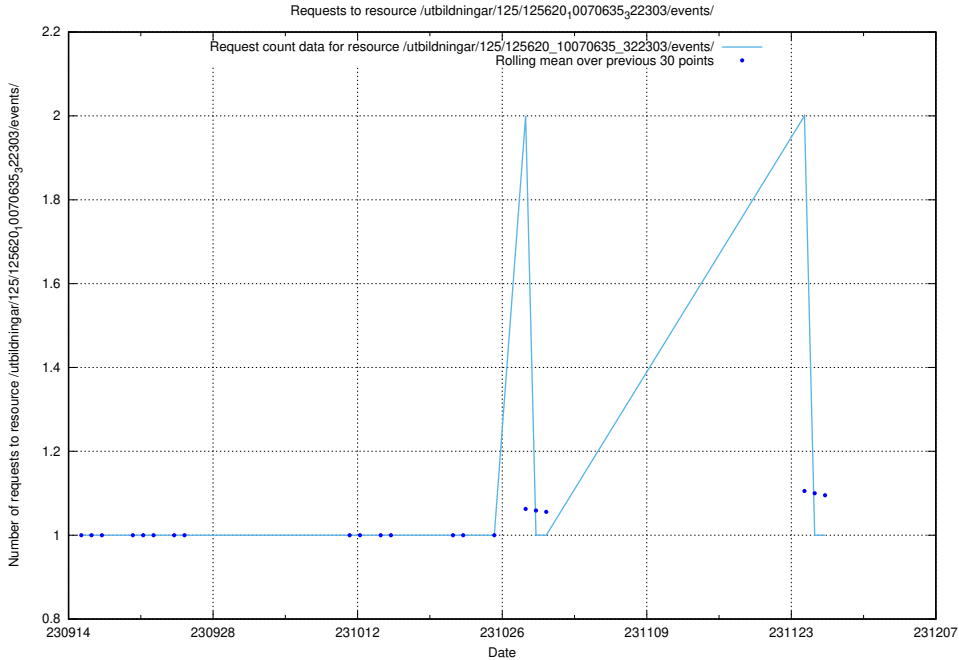

5.5405 Usage of /utbildningar/125/125620_10070635_322303/events/

Here, we count the number of requests to resource /utbildningar/125/125620_10070635_322303/events/