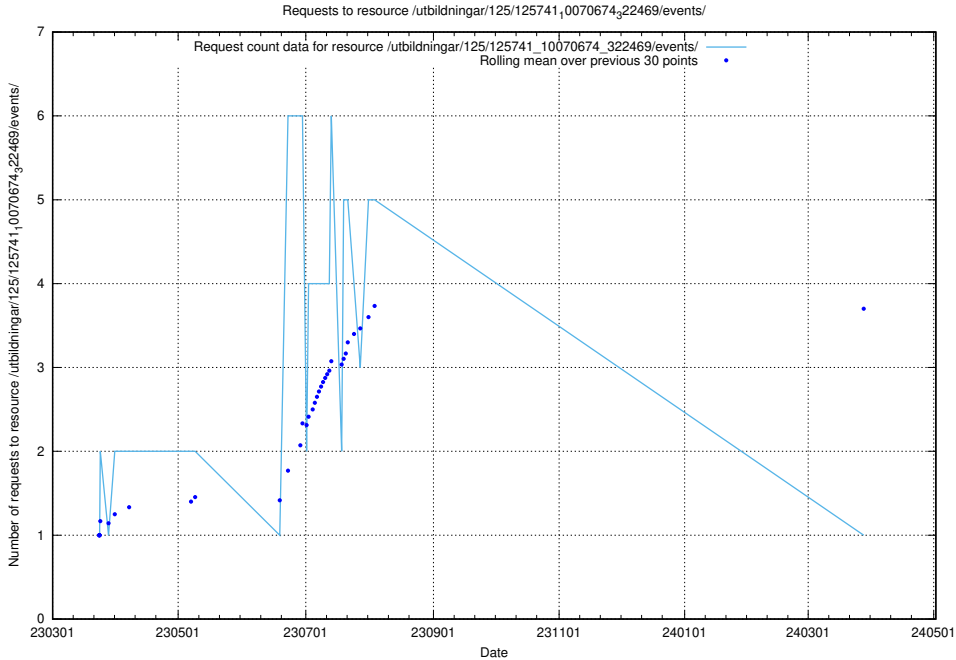

5.7327 Usage of /utbildningar/125/125741_10070674_322469/events/

Here, we count the number of requests to resource /utbildningar/125/125741_10070674_322469/events/