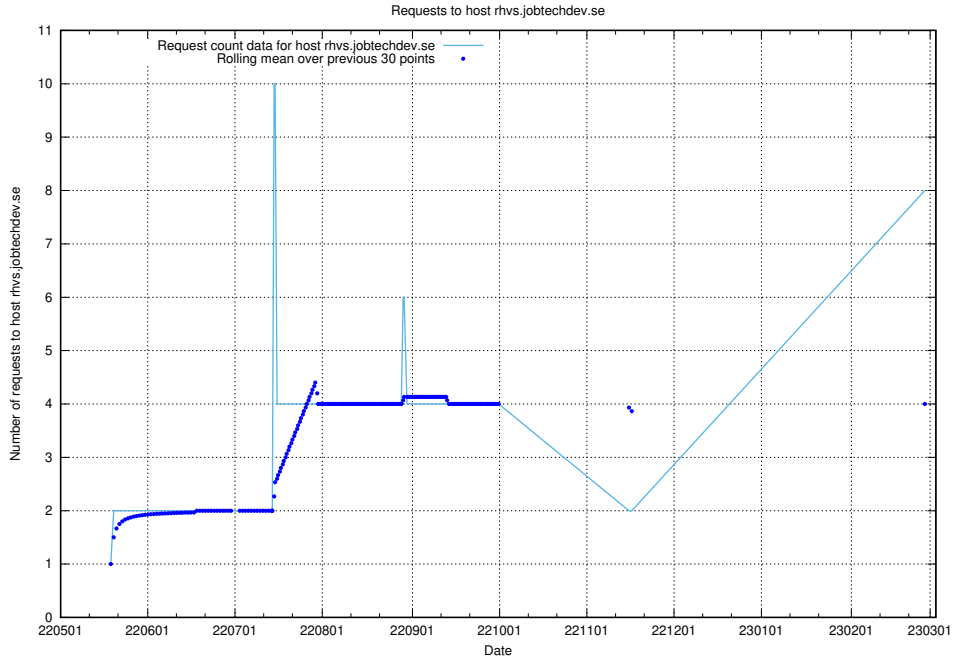

7.73 Usage of rhvs.jobtechdev.se

Here, we count the number of requests to host rhvs.jobtechdev.se.