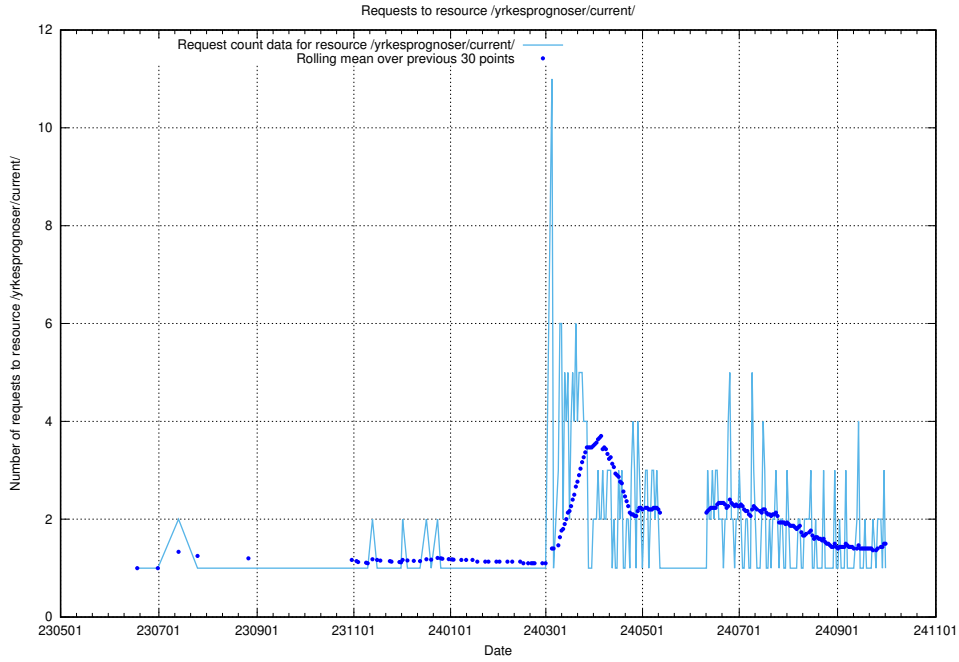

5.6651 Usage of /yrkesprognoser/current/

Here, we count the number of requests to resource /yrkesprognoser/current/.