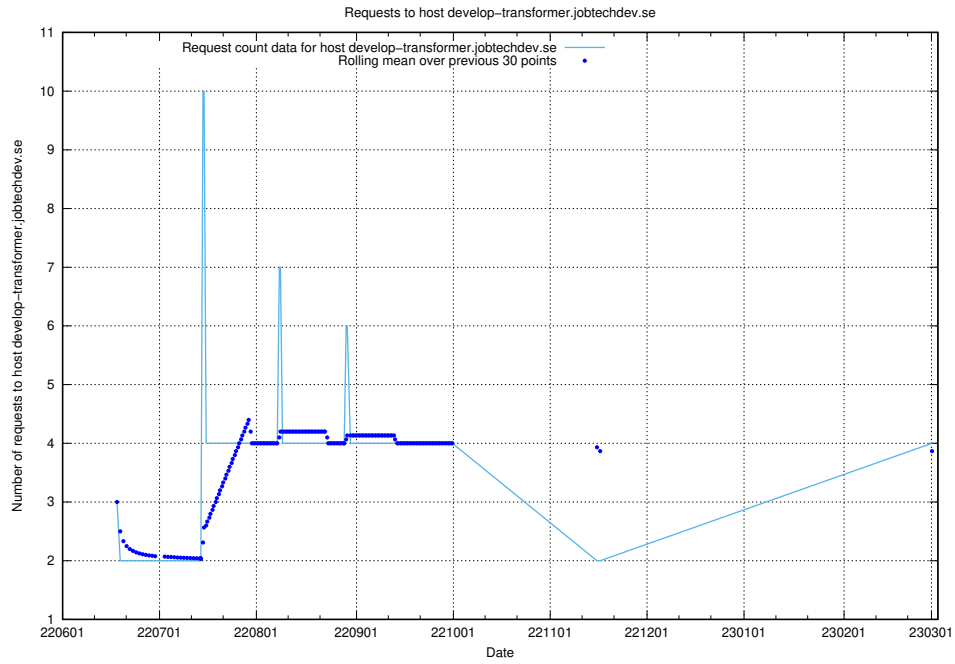

7.147 Usage of develop-transformer.jobtechdev.se

Here, we count the number of requests to host develop-transformer.jobtechdev.se.