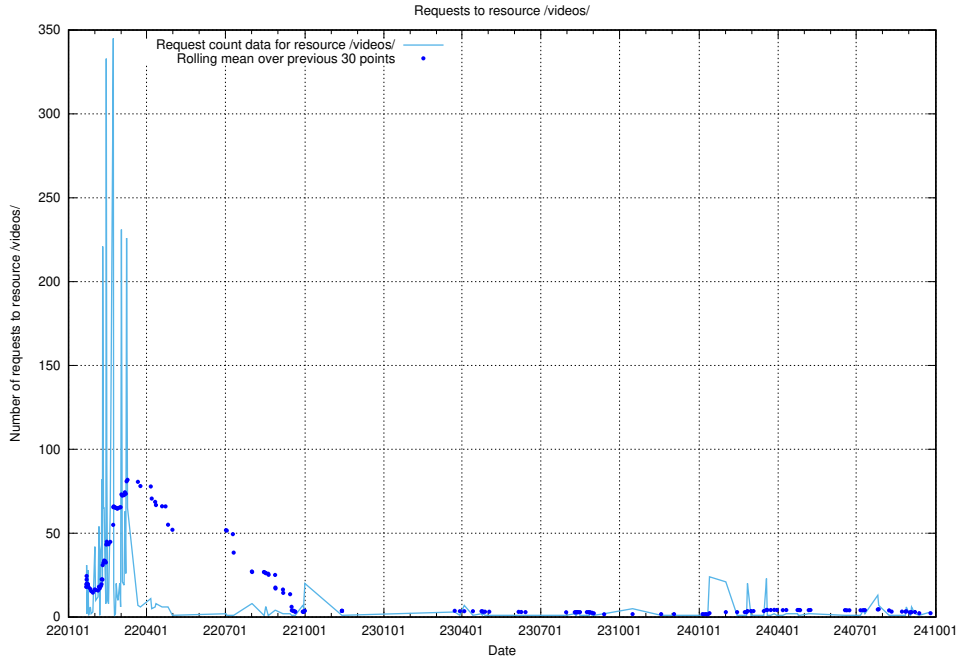

5.534 Usage of /videos/

Here, we count the number of requests to resource /videos/.