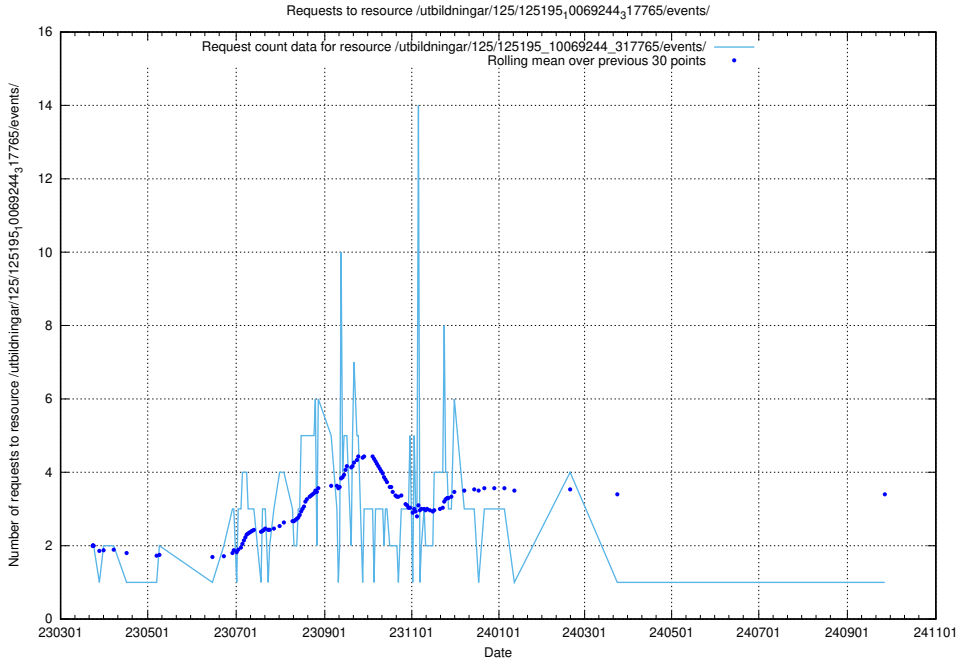

5.7128 Usage of /utbildningar/125/125195_10069244_317765/events/

Here, we count the number of requests to resource /utbildningar/125/125195_10069244_317765/events/