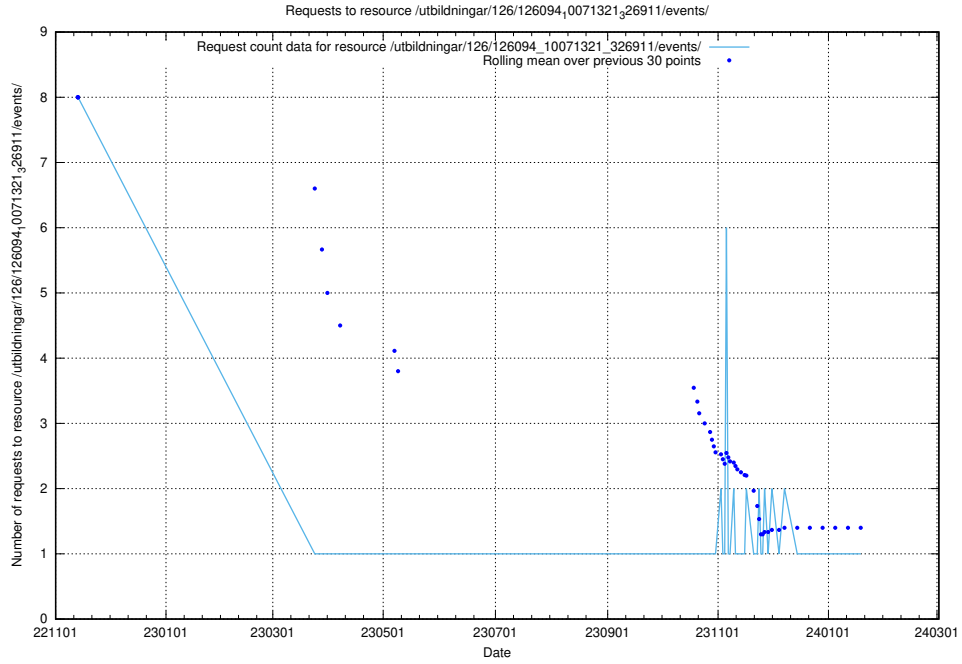

5.6567 Usage of /utbildningar/126/126094_10071321_326911/events/

Here, we count the number of requests to resource /utbildningar/126/126094_10071321_326911/events/