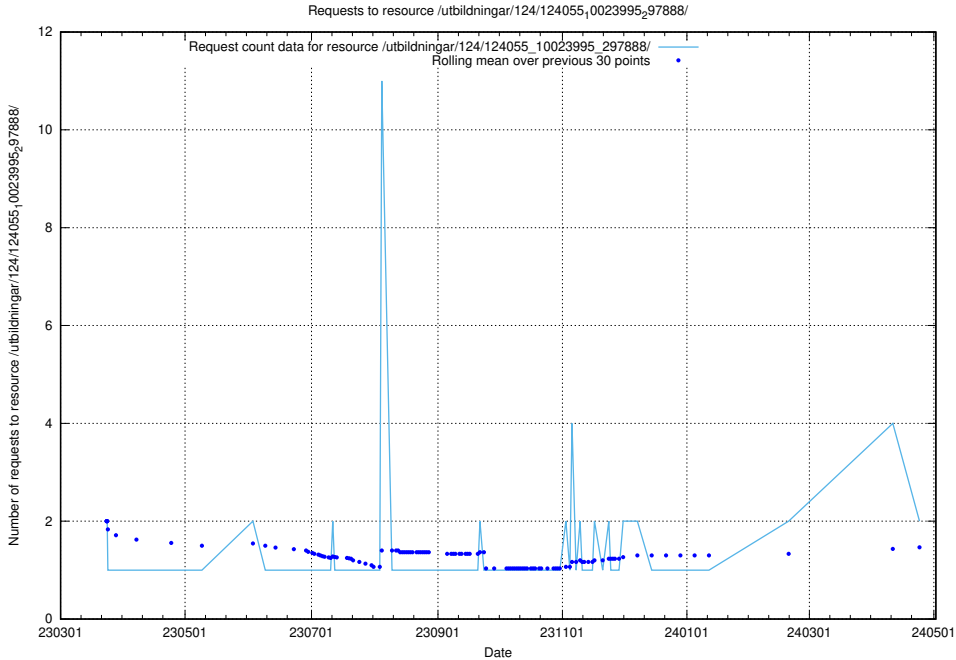

5.1039 Usage of /utbildningar/124/124055_10023995_297888/

Here, we count the number of requests to resource /utbildningar/124/124055_10023995_297888/.