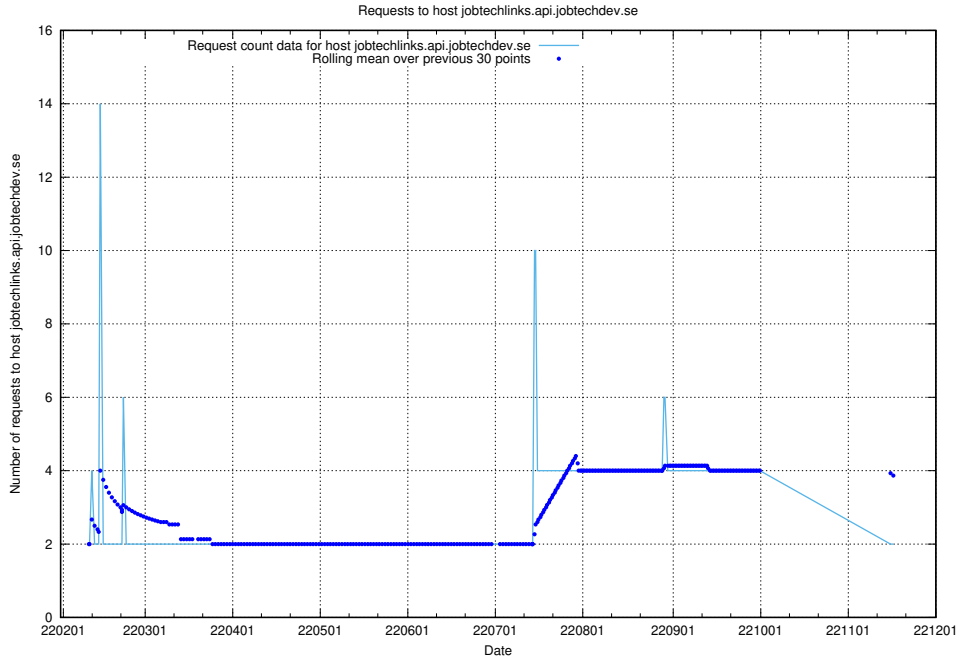

7.562 Usage of jobtechlinks.api.jobtechdev.se

Here, we count the number of requests to host jobtechlinks.api.jobtechdev.se.