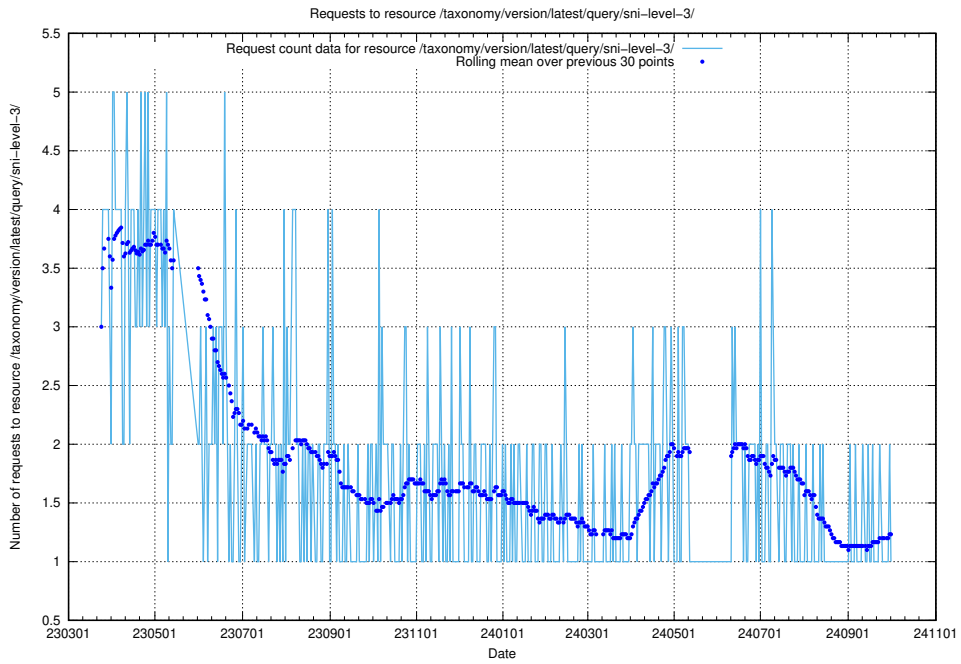

5.6911 Usage of /taxonomy/version/latest/query/sni-level-3/

Here, we count the number of requests to resource /taxonomy/version/latest/query/sni-level-3/.