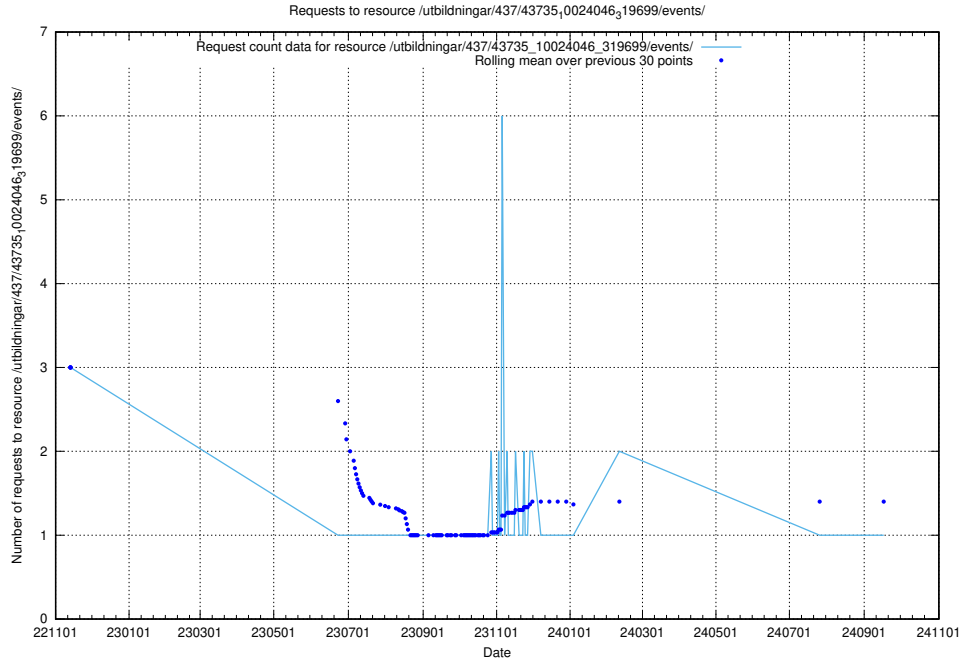

5.6607 Usage of /utbildningar/437/43735_10024046_319699/events/

Here, we count the number of requests to resource /utbildningar/437/43735_10024046_319699/events/.