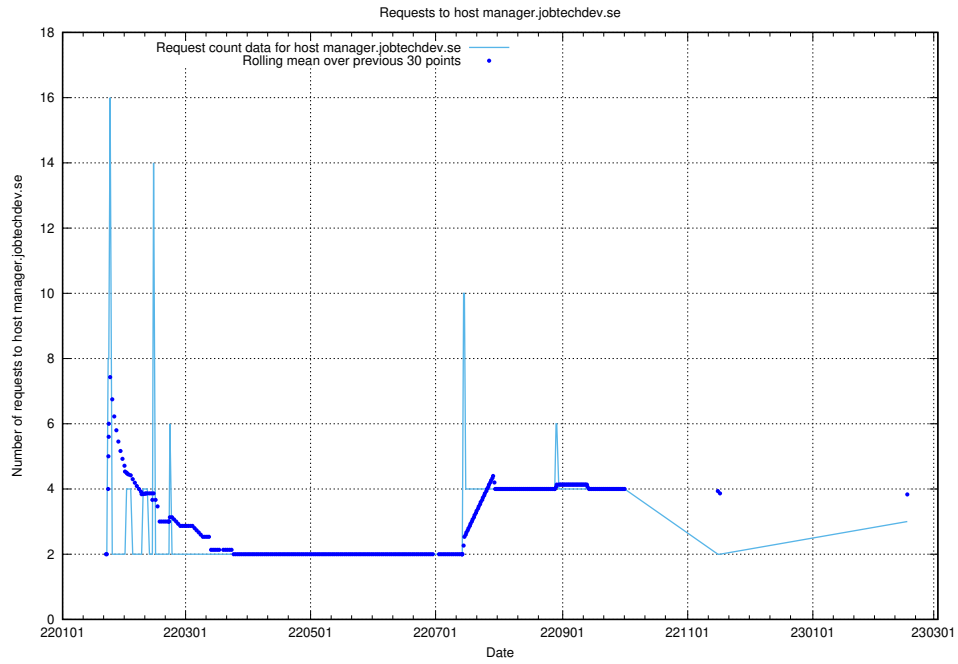

7.254 Usage of manager.jobtechdev.se

Here, we count the number of requests to host manager.jobtechdev.se.