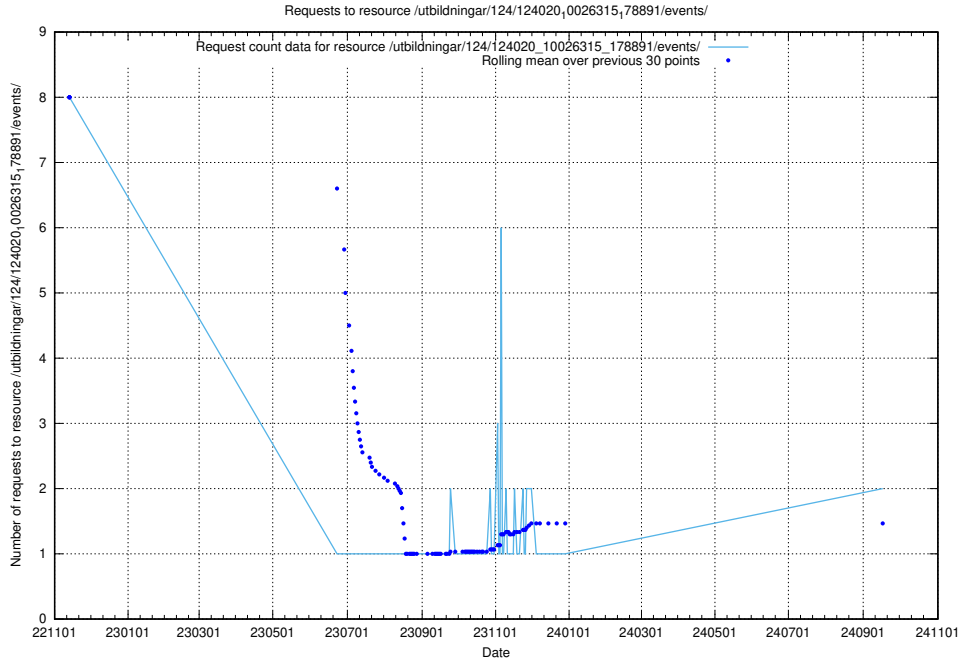

5.965 Usage of /utbildningar/124/124020_10026315_178891/events/

Here, we count the number of requests to resource /utbildningar/124/124020_10026315_178891/events/