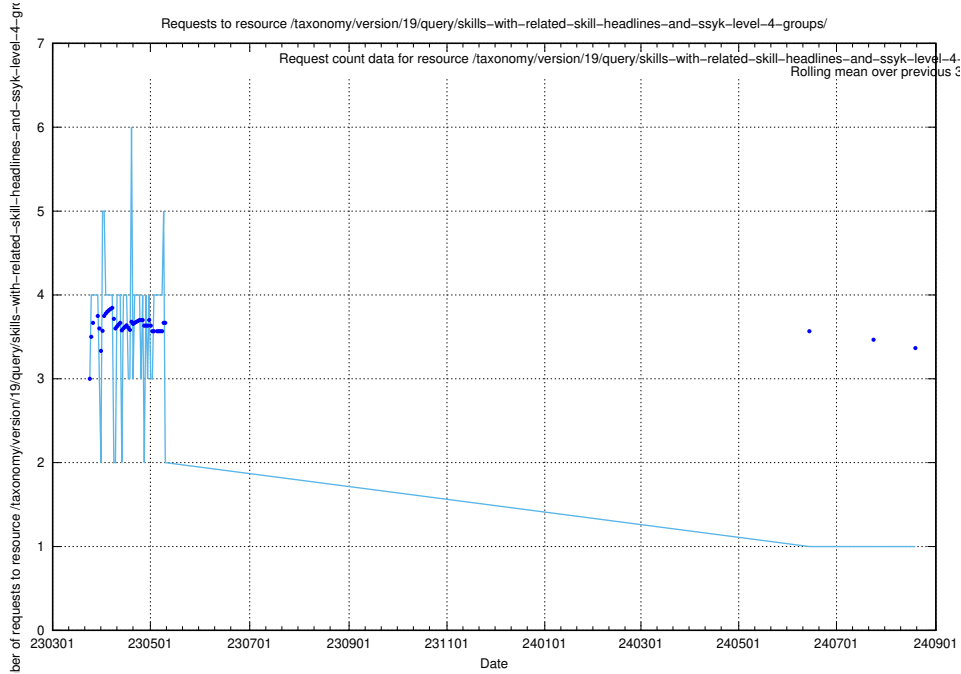

### 5.6967 Usage of /taxonomy/version/19/query/skills-with-related-skill-headlines-and-ssyk-level-4-groups/

Here, we count the number of requests to resource /taxonomy/version/19/query/skills-with-related-skill-headlines-and-ssyk-level-4-groups/.