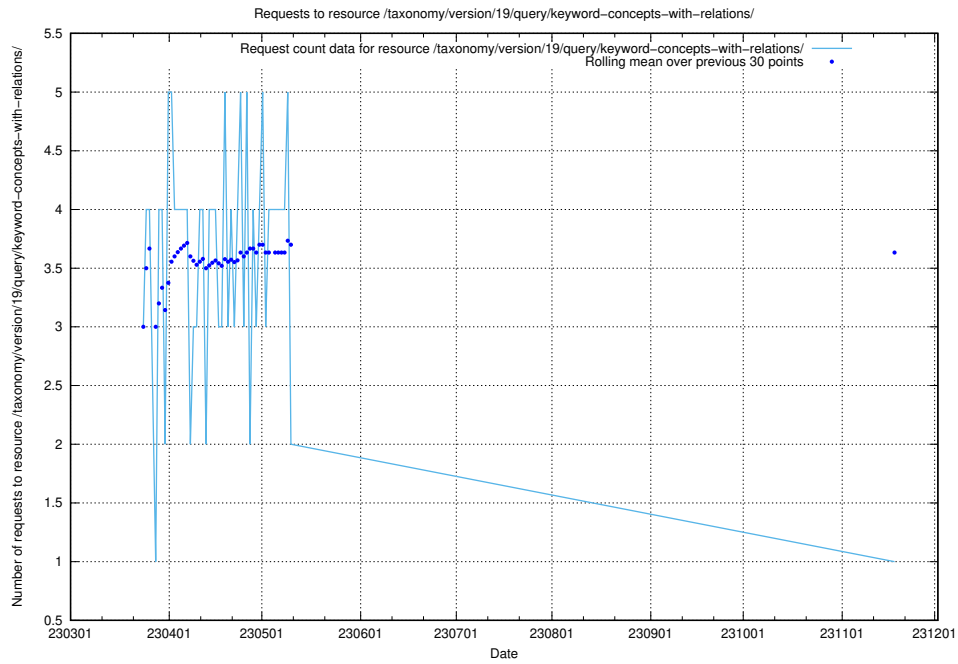

5.6978 Usage of /taxonomy/version/19/query/keyword-concepts-with-relations/

Here, we count the number of requests to resource /taxonomy/version/19/query/keyword-concepts-with-relations/.