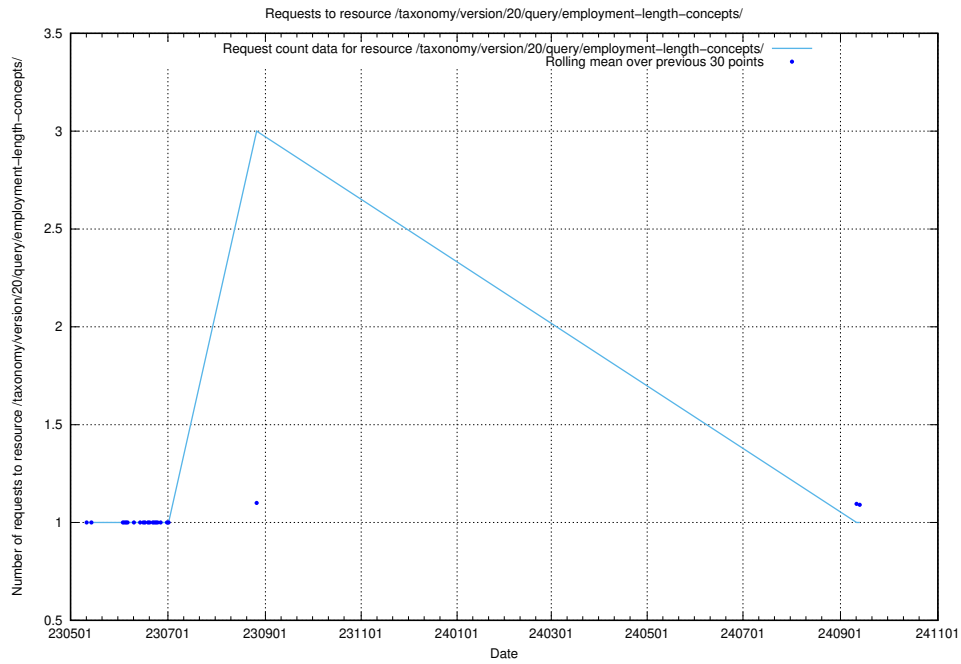

5.6785 Usage of /taxonomy/version/20/query/employment-length-concepts/

Here, we count the number of requests to resource /taxonomy/version/20/query/employment-length-concepts/.