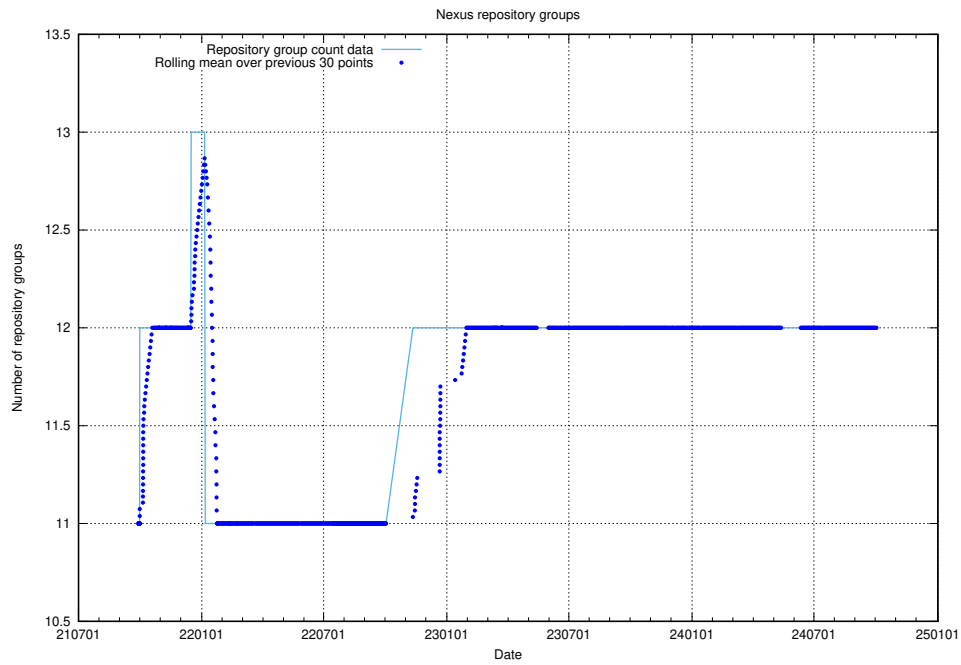

9 Nexus

This section contains statistics from the [image and package repositories](https://nexus.jobtechdev.se)⁹ of JobTech.

9.1 Number of repository groups in Nexus

A graph showing the number of repository groups.

⁹<https://nexus.jobtechdev.se>