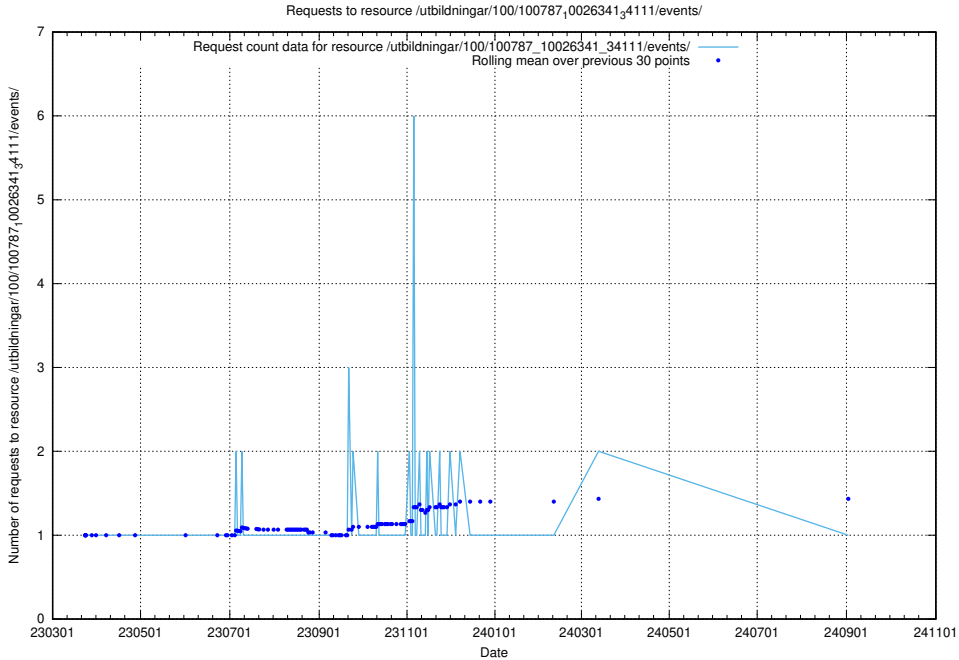

5.6346 Usage of /utbildningar/100/100787_10026341_34111/events/

Here, we count the number of requests to resource /utbildningar/100/100787_10026341_34111/events/.