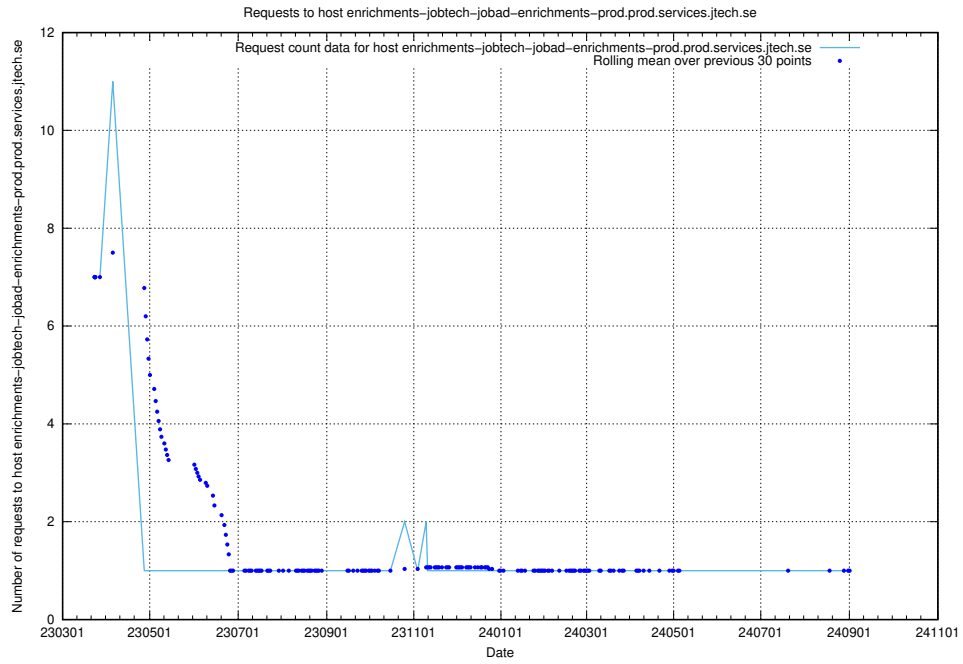

7.616 Usage of enrichments-jobtech-jobad-enrichments-prod.prod.services.jtech.se

Here, we count the number of requests to host enrichments-jobtech-jobad-enrichments-prod.prod.services.jtech.se.