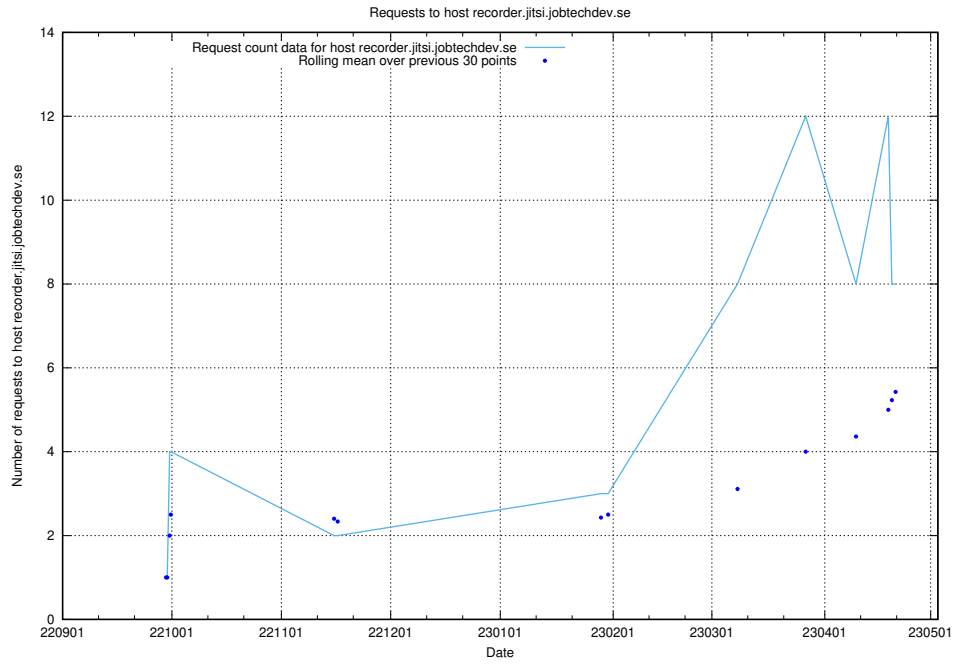

7.71 Usage of recorder.jitsi.jobtechdev.se

Here, we count the number of requests to host recorder.jitsi.jobtechdev.se.