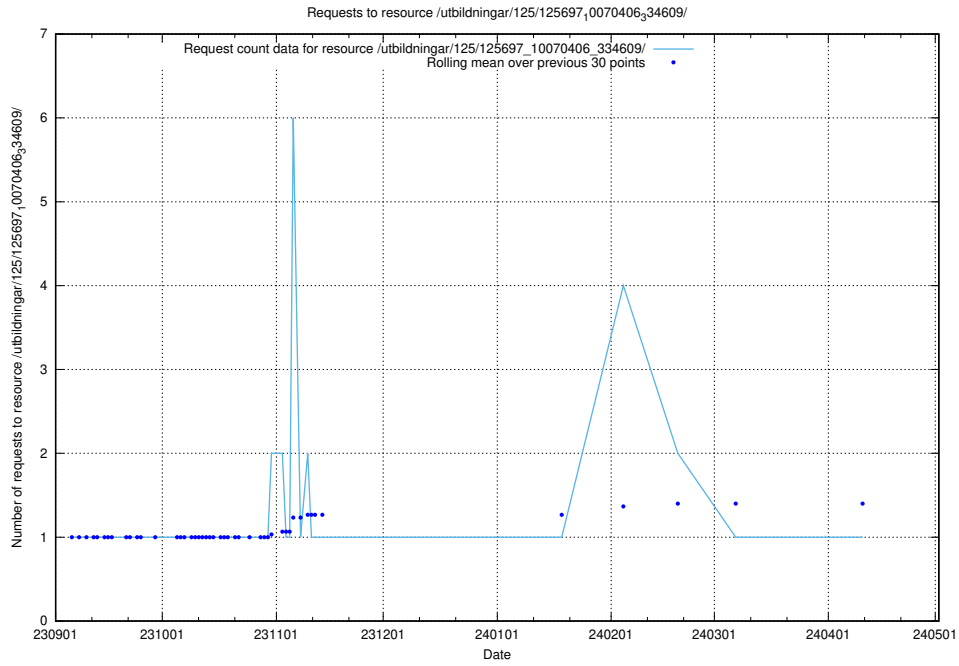

5.5509 Usage of /utbildningar/125/125697_10070406_334609/

Here, we count the number of requests to resource /utbildningar/125/125697_10070406_334609/.