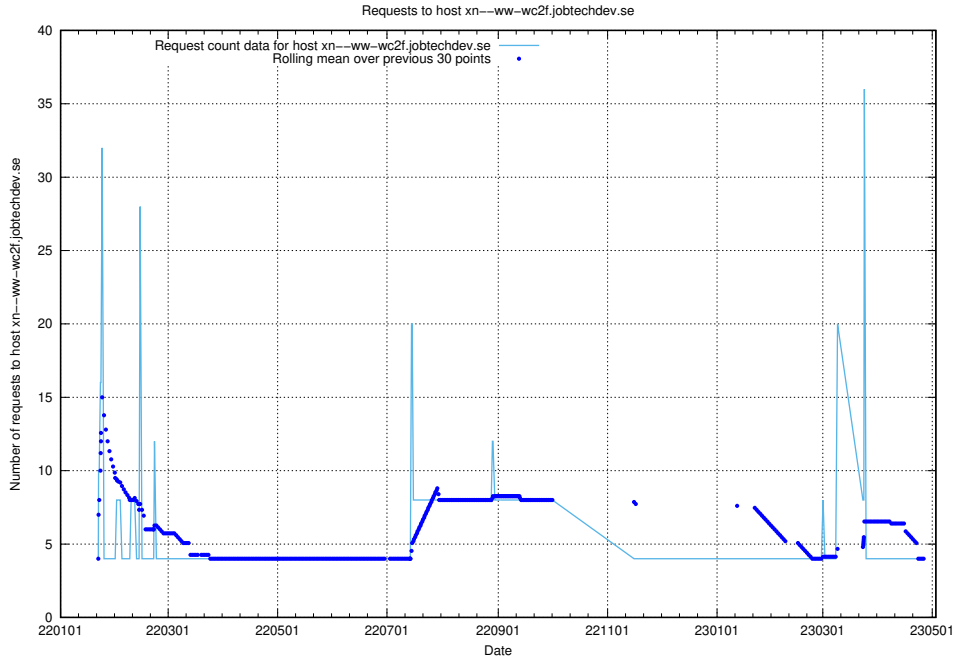

7.105 Usage of xn-ww-wc2f.jobtechdev.se

Here, we count the number of requests to host xn-ww-wc2f.jobtechdev.se.