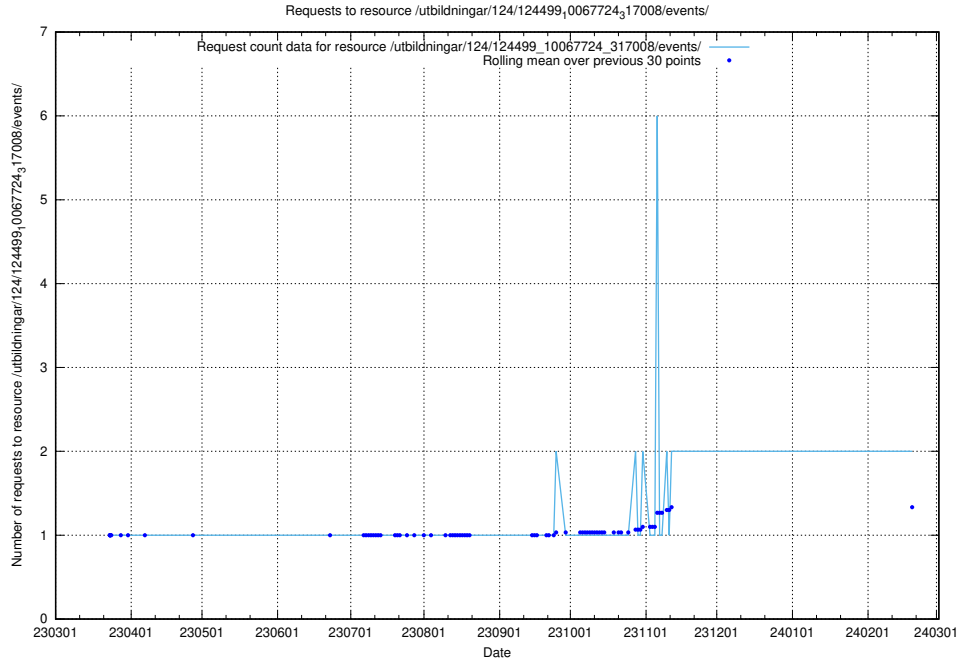

5.703 Usage of /utbildningar/124/124499_10067724_317008/events/

Here, we count the number of requests to resource /utbildningar/124/124499_10067724_317008/events/