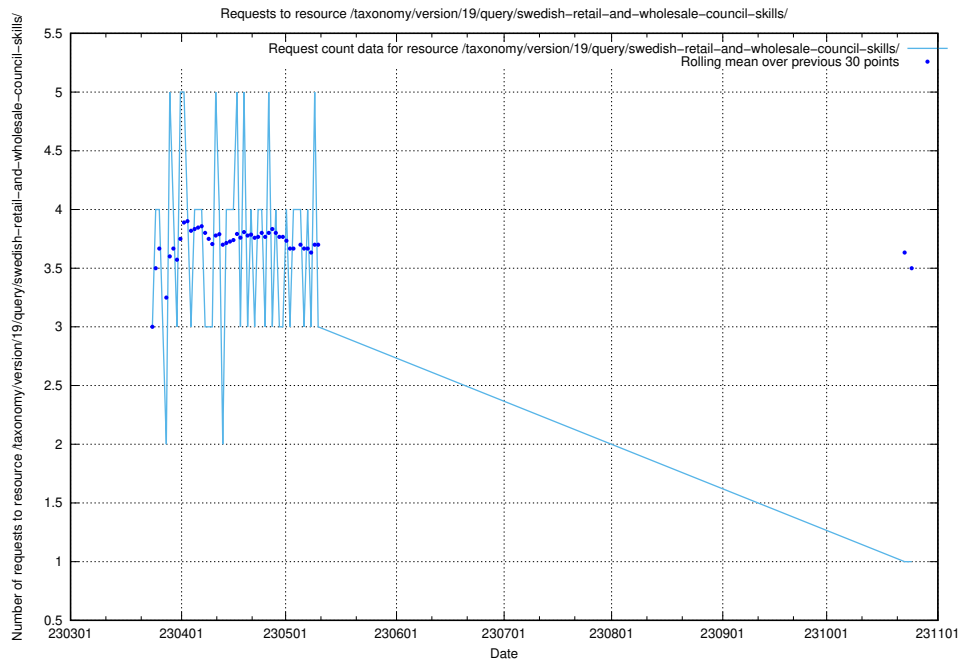

5.6943 Usage of /taxonomy/version/19/query/swedish-retail-and-wholesale-council-skills/

Here, we count the number of requests to resource /taxonomy/version/19/query/swedish-retail-and-wholesale-council-skills/.