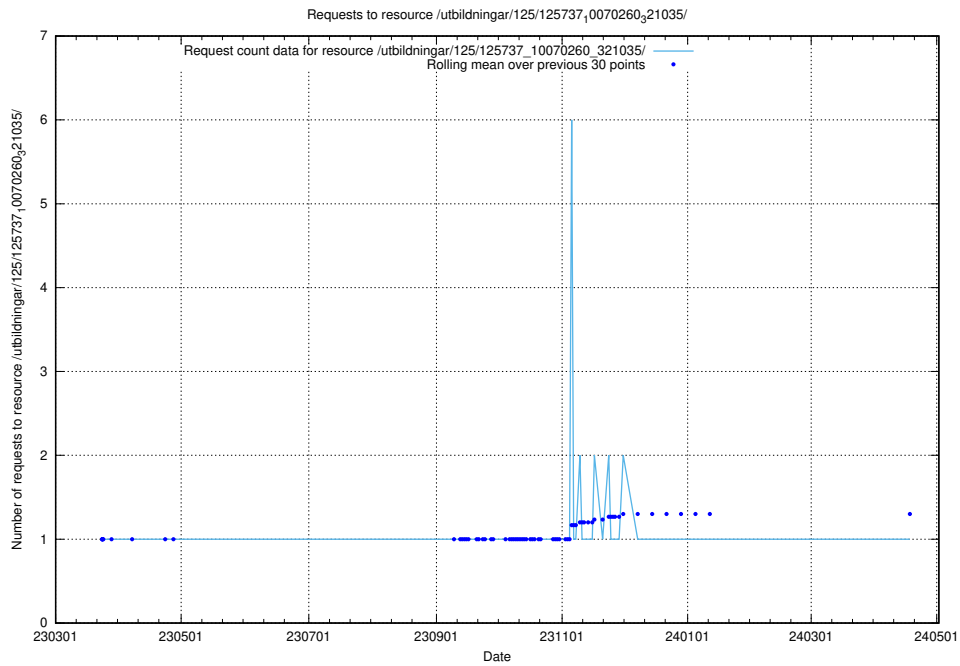

5.1101 Usage of /utbildningar/125/125737_10070260_321035/

Here, we count the number of requests to resource /utbildningar/125/125737_10070260_321035/.