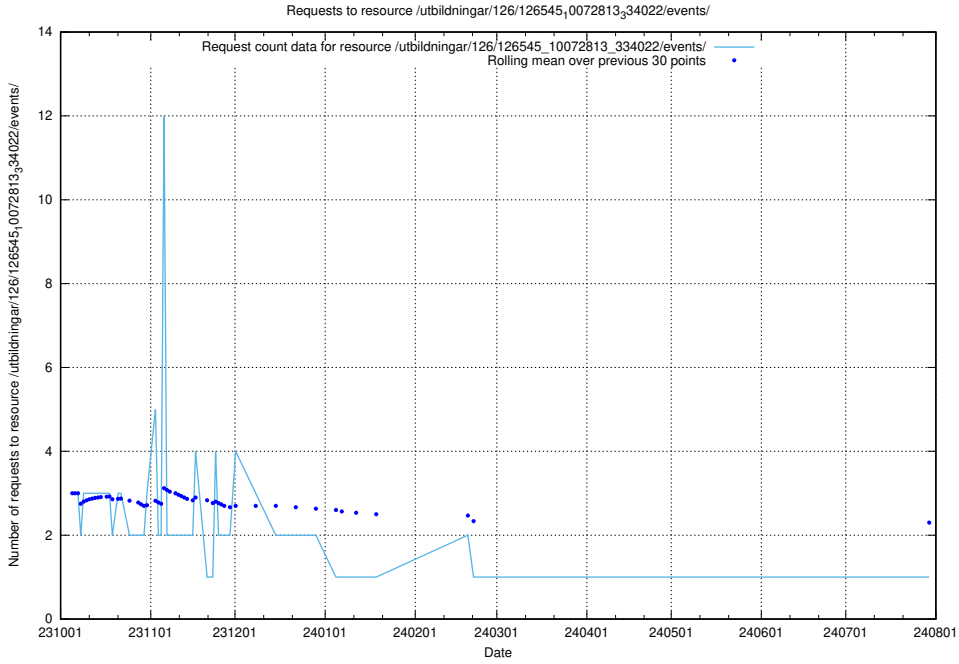

5.5240 Usage of /utbildningar/126/126545_10072813_334022/events/

Here, we count the number of requests to resource /utbildningar/126/126545_10072813_334022/events/