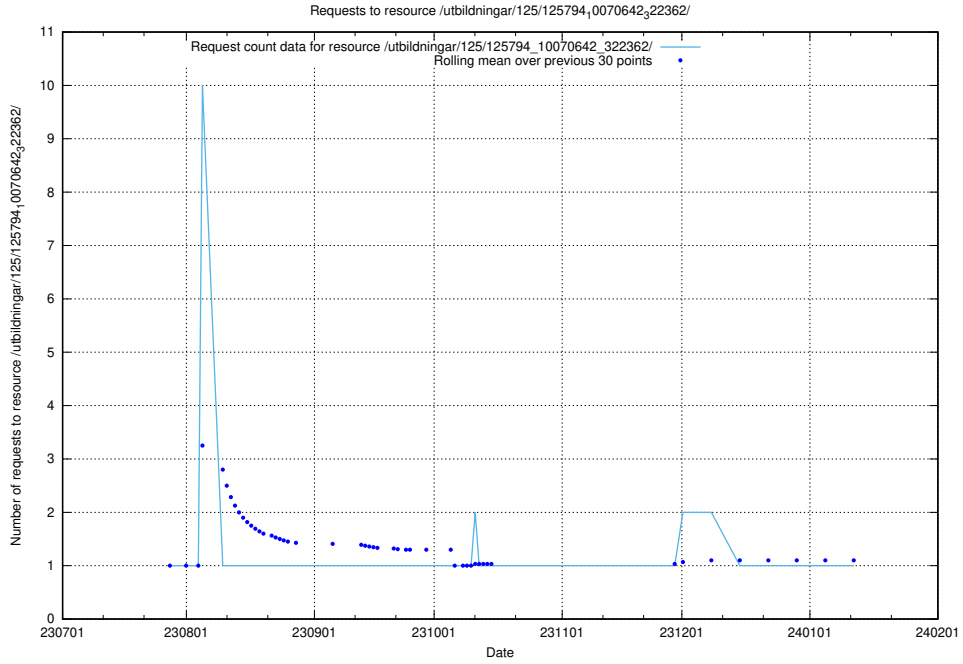

5.5731 Usage of /utbildningar/125/125794_10070642_322362/

Here, we count the number of requests to resource /utbildningar/125/125794_10070642_322362/.