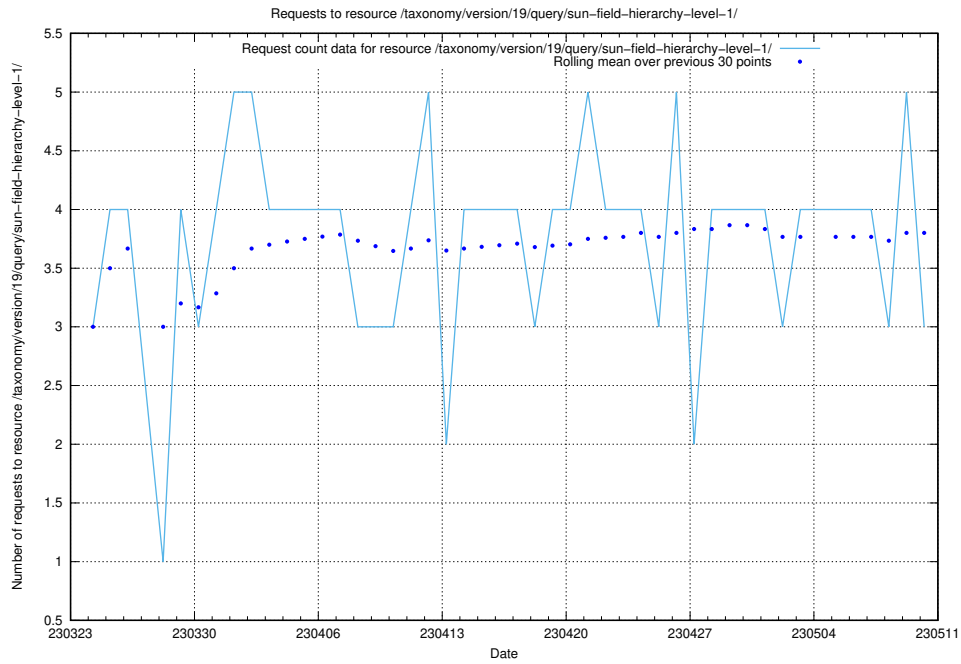

5.542 Usage of /taxonomy/version/19/query/sun-field-hierarchy-level-1/

Here, we count the number of requests to resource /taxonomy/version/19/query/sun-field-hierarchy-level-1/.