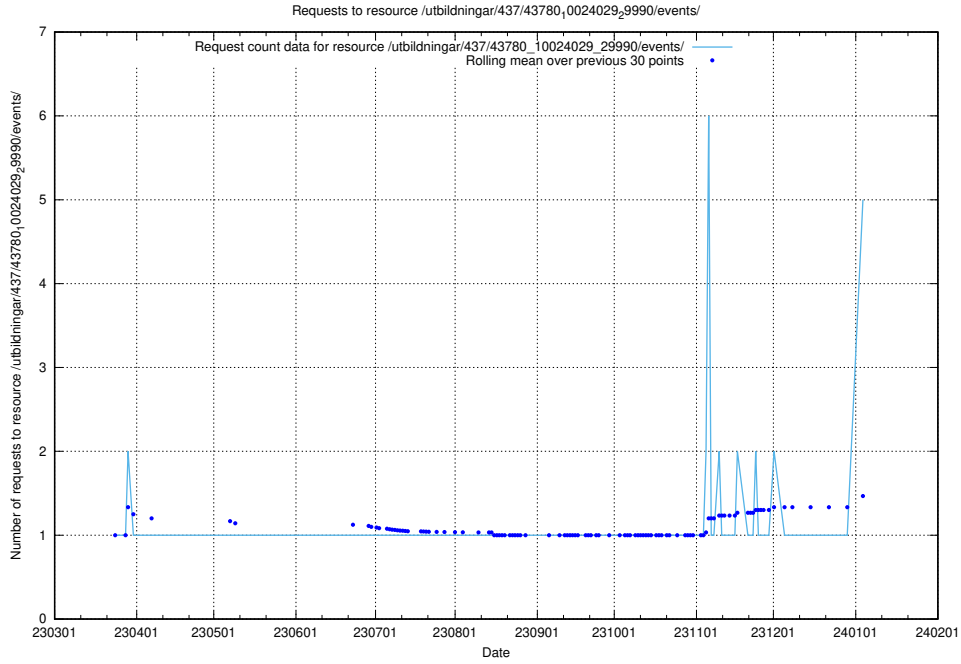

5.256 Usage of /utbildningar/437/43780_10024029_29990/events/

Here, we count the number of requests to resource /utbildningar/437/43780_10024029_29990/events/.