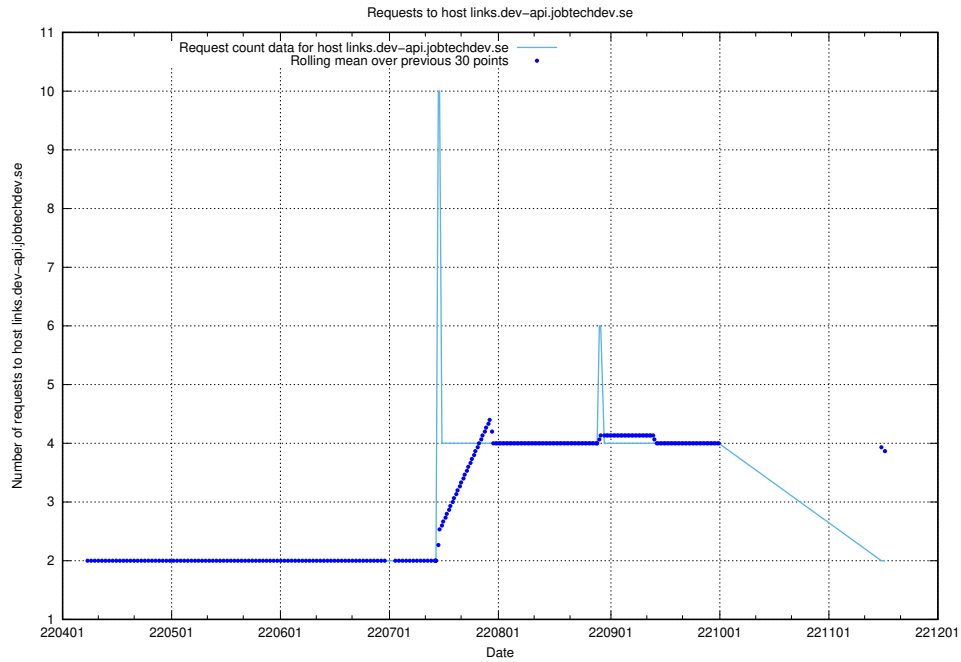

## 7.475 Usage of console-openshift-console.slottet.jobtechdev.se

Here, we count the number of requests to host console-openshift-console.slottet.jobtechdev.se.