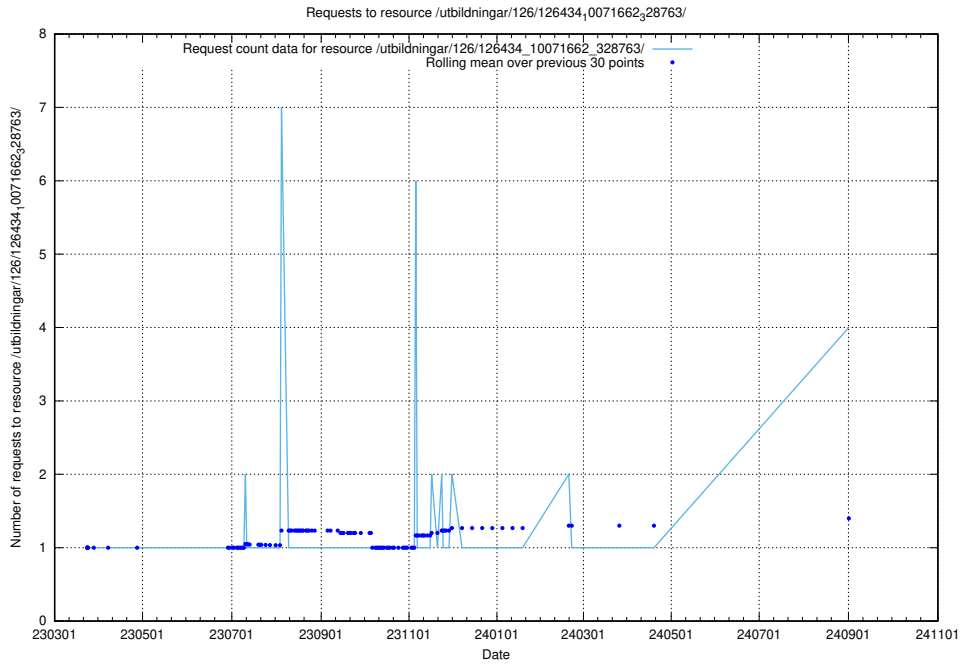

5.384 Usage of /utbildningar/126/126434_10071662_328763/

Here, we count the number of requests to resource /utbildningar/126/126434_10071662_328763/.