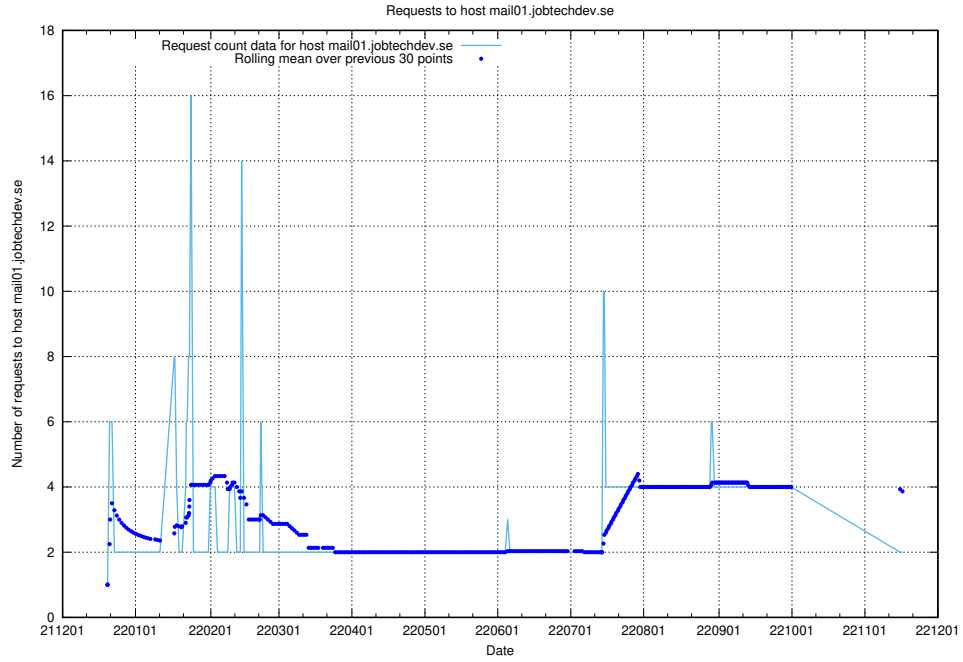

### 7.381 Usage of exchange.jobtechdev.se

Here, we count the number of requests to host exchange.jobtechdev.se.