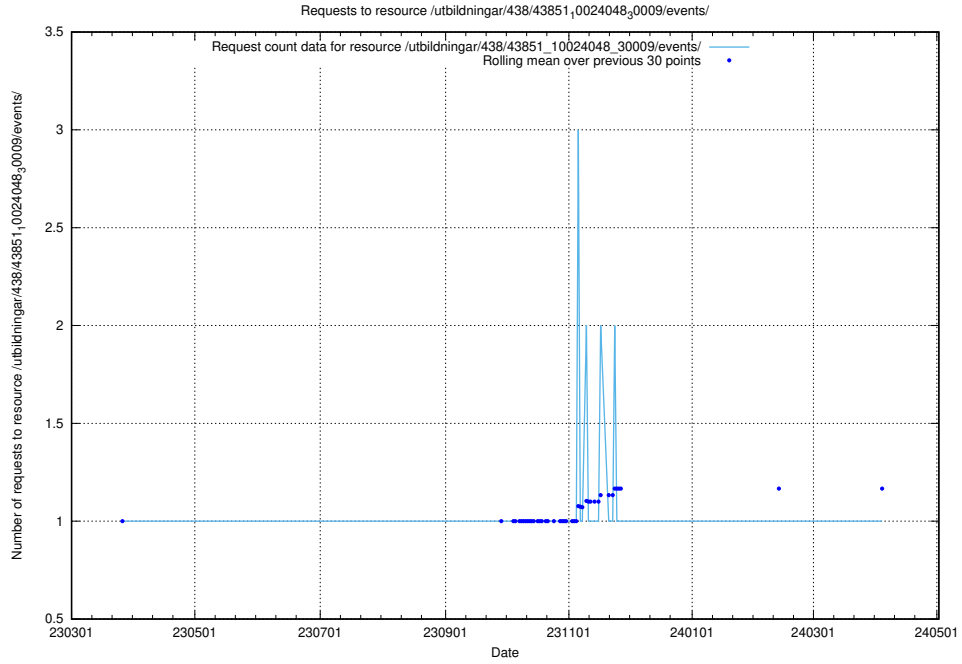

5.6872 Usage of /utbildningar/438/43851_10024048_30009/events/

Here, we count the number of requests to resource /utbildningar/438/43851_10024048_30009/events/.