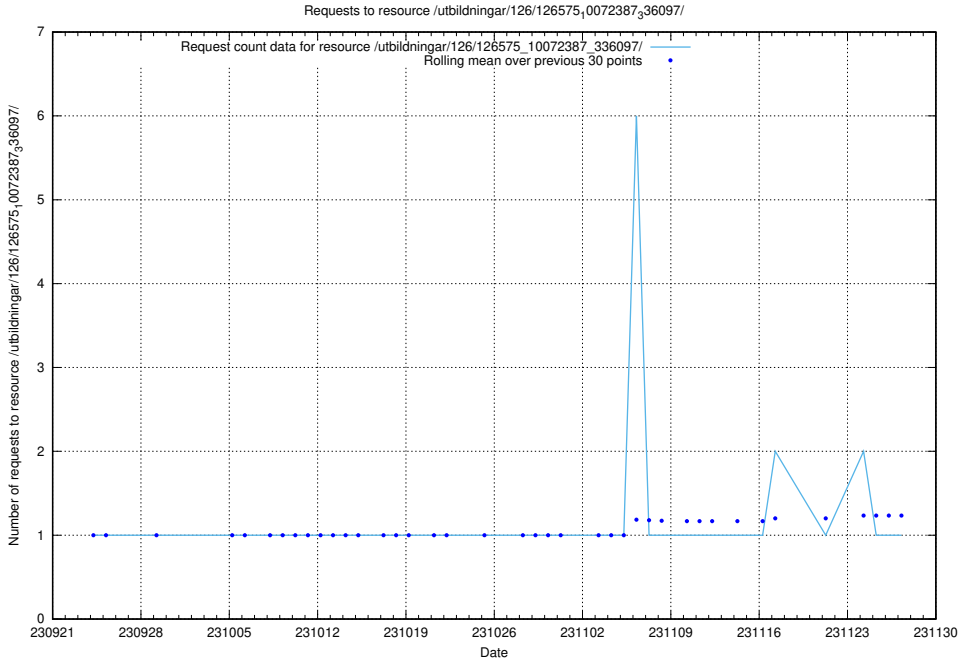

5.5316 Usage of /utbildningar/126/126575_10072387_336097/

Here, we count the number of requests to resource /utbildningar/126/126575_10072387_336097/.