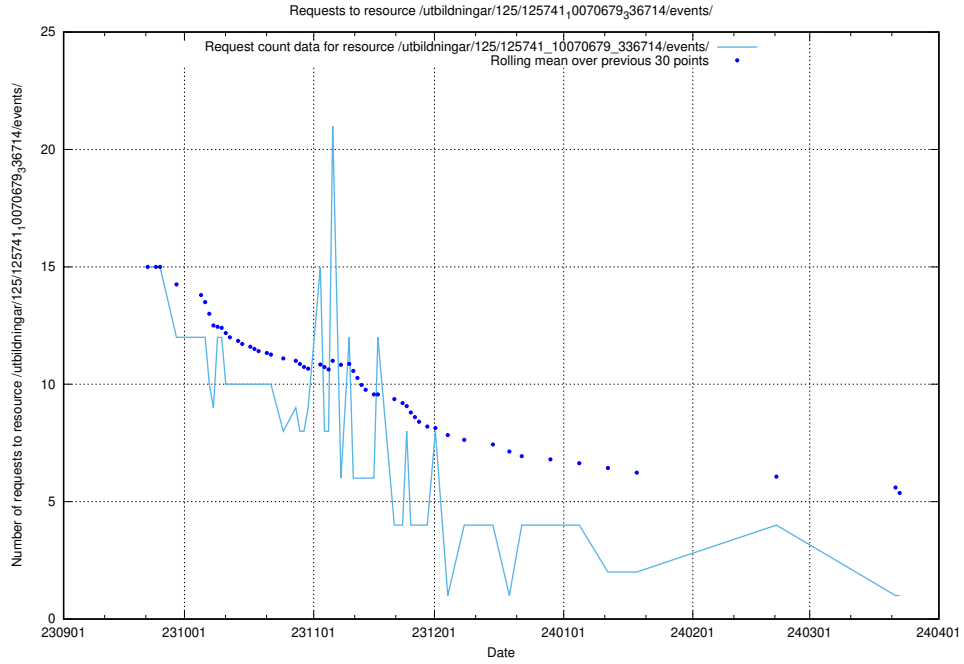

5.5331 Usage of /utbildningar/125/125741_10070679_336714/events/

Here, we count the number of requests to resource /utbildningar/125/125741_10070679_336714/events/