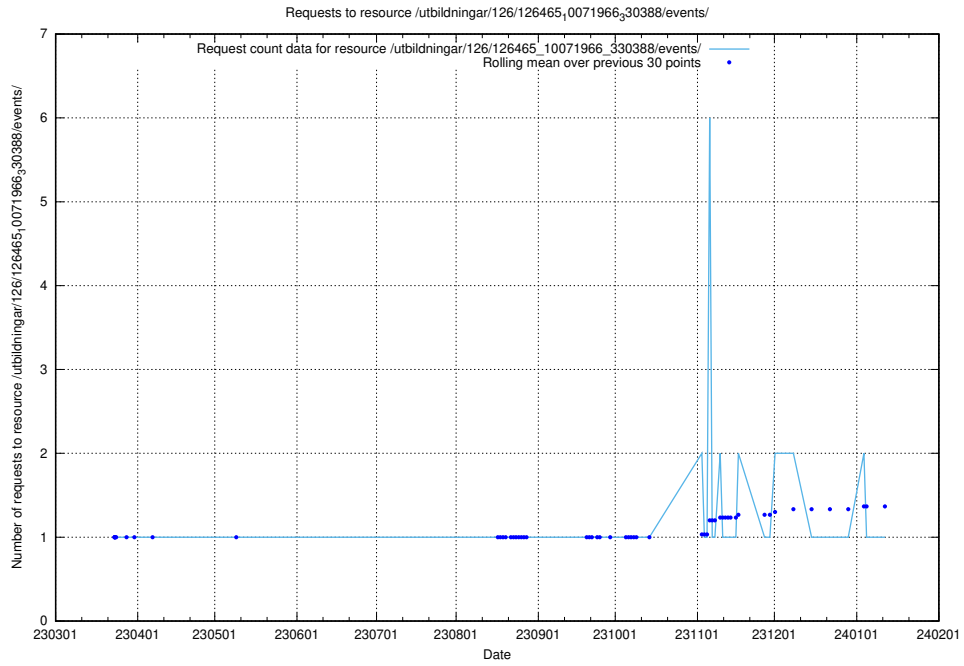

5.7256 Usage of /utbildningar/126/126465_10071966_330388/events/

Here, we count the number of requests to resource /utbildningar/126/126465_10071966_330388/events/