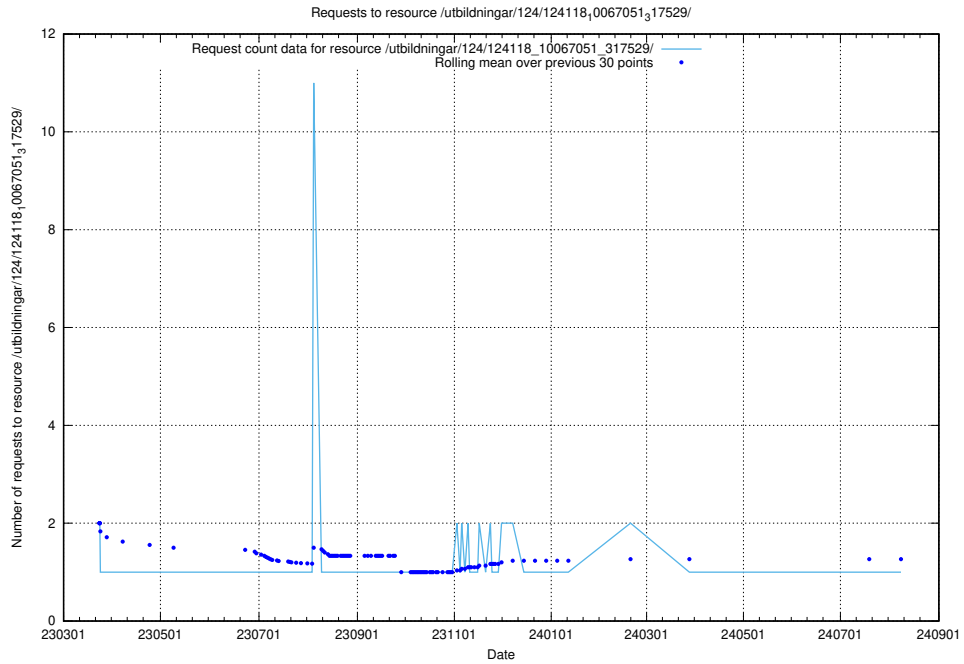

5.7148 Usage of /utbildningar/124/124118_10067051_317529/

Here, we count the number of requests to resource /utbildningar/124/124118_10067051_317529/.