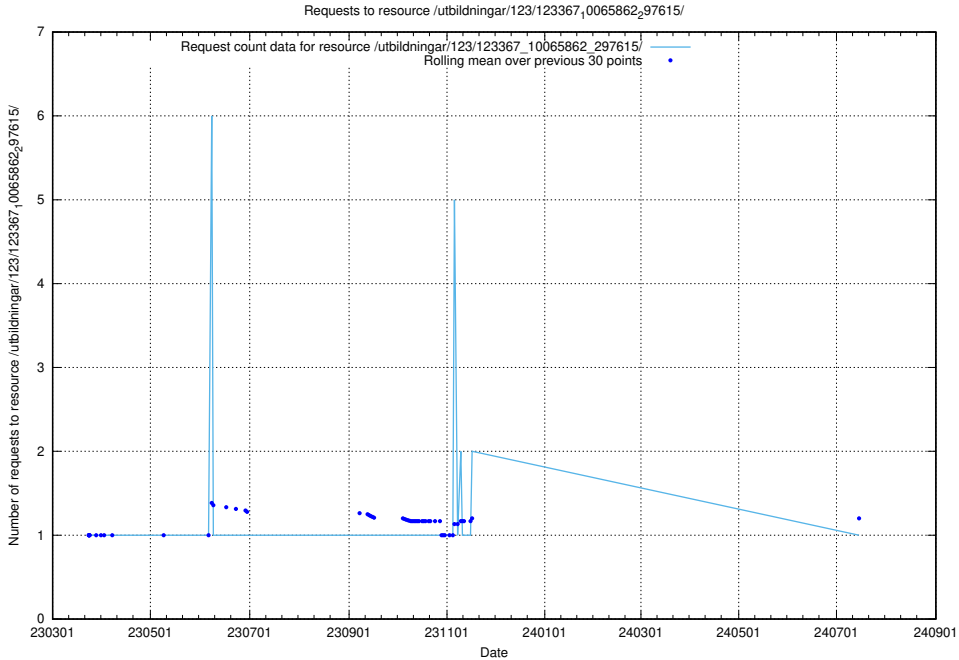

5.5628 Usage of /utbildningar/123/123367_10065862_297615/

Here, we count the number of requests to resource /utbildningar/123/123367_10065862_297615/.