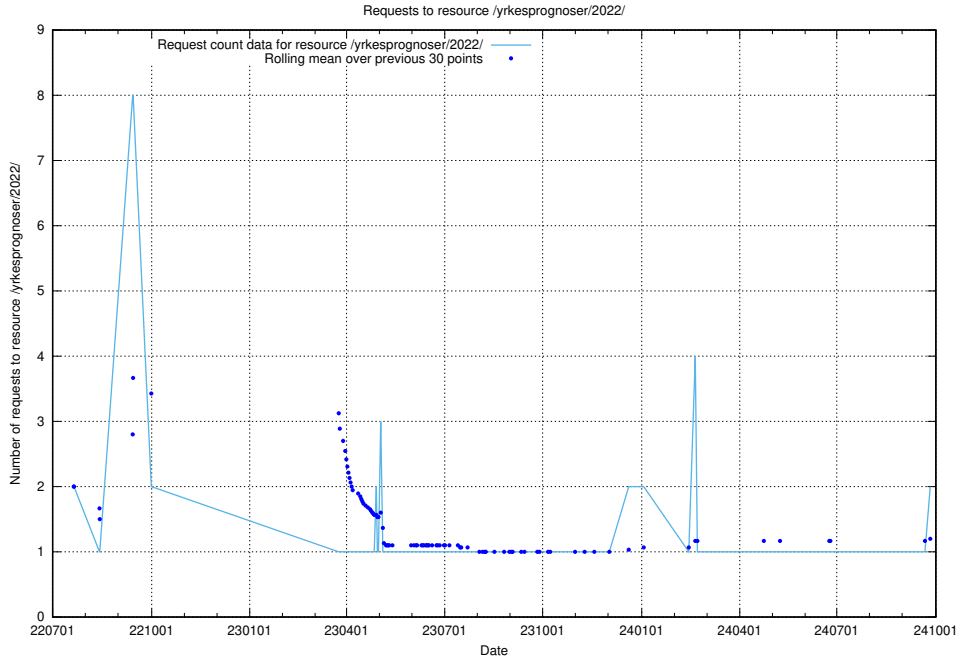

5.567 Usage of /yrkesprognoser/2022/

Here, we count the number of requests to resource /yrkesprognoser/2022/.