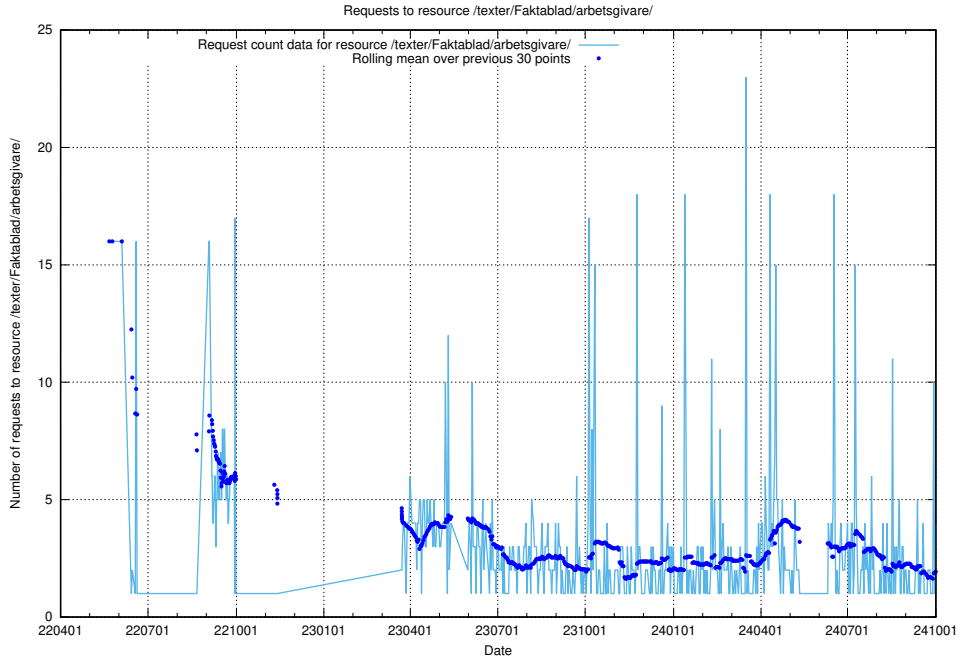

5.266 Usage of /texter/Faktablad/arbetsgivare/

Here, we count the number of requests to resource /texter/Faktablad/arbetsgivare/.