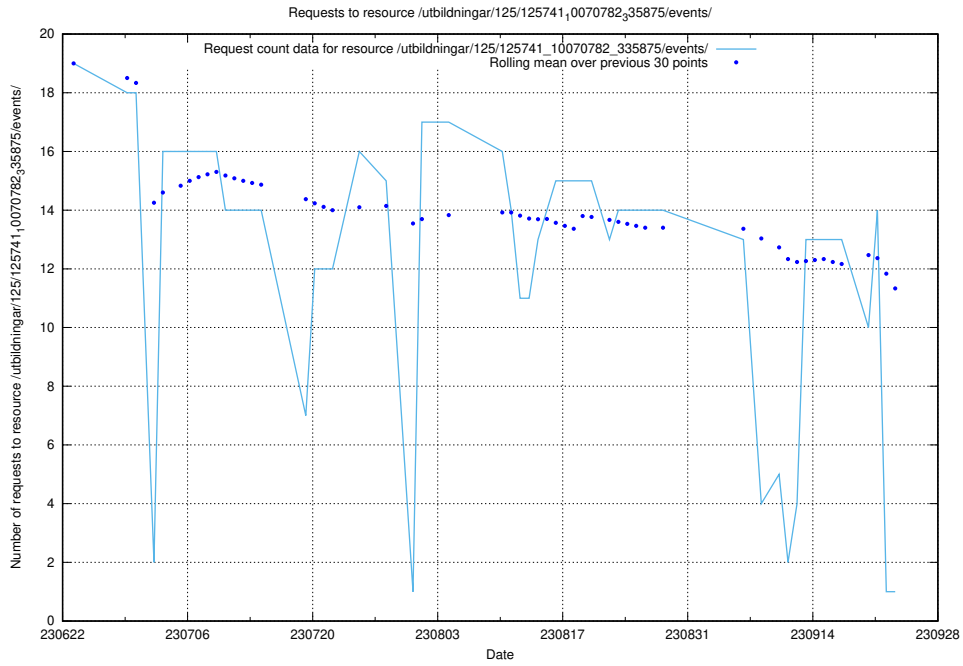

5.6385 Usage of /utbildningar/125/125741_10070782_335875/events/

Here, we count the number of requests to resource /utbildningar/125/125741_10070782_335875/events/