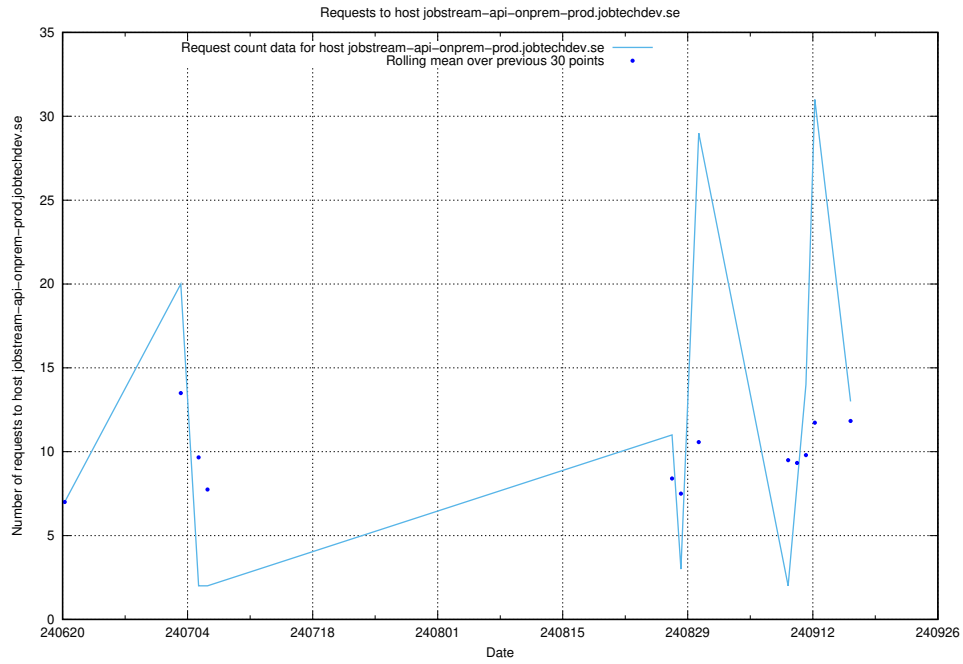

7.47 Usage of jobstream-api-onprem-prod.jobtechdev.se

Here, we count the number of requests to host jobstream-api-onprem-prod.jobtechdev.se.