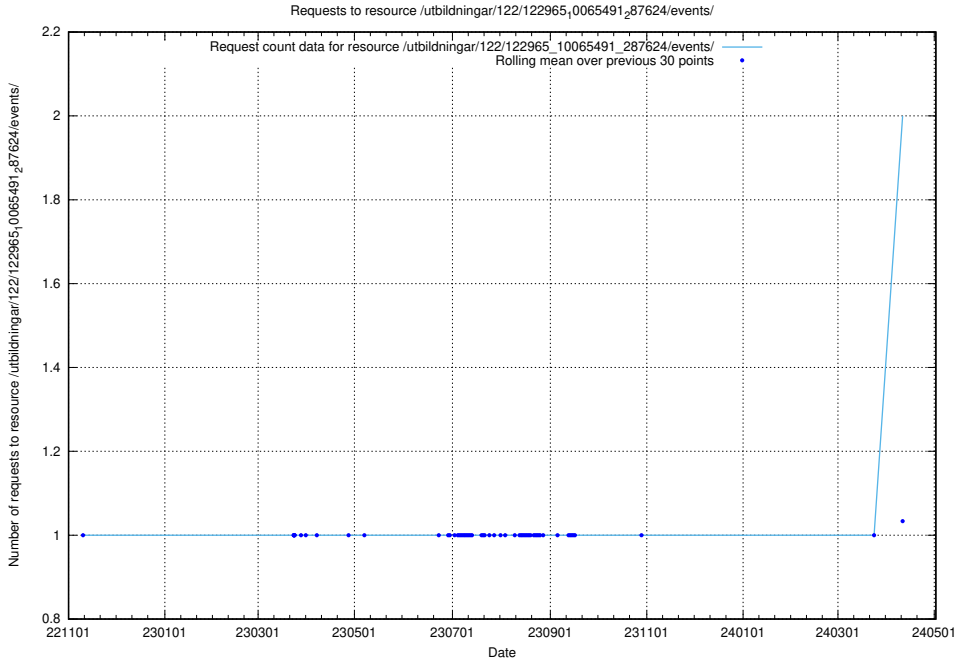

5.1032 Usage of /utbildningar/122/122965_10065491_287624/events/

Here, we count the number of requests to resource /utbildningar/122/122965_10065491_287624/events/