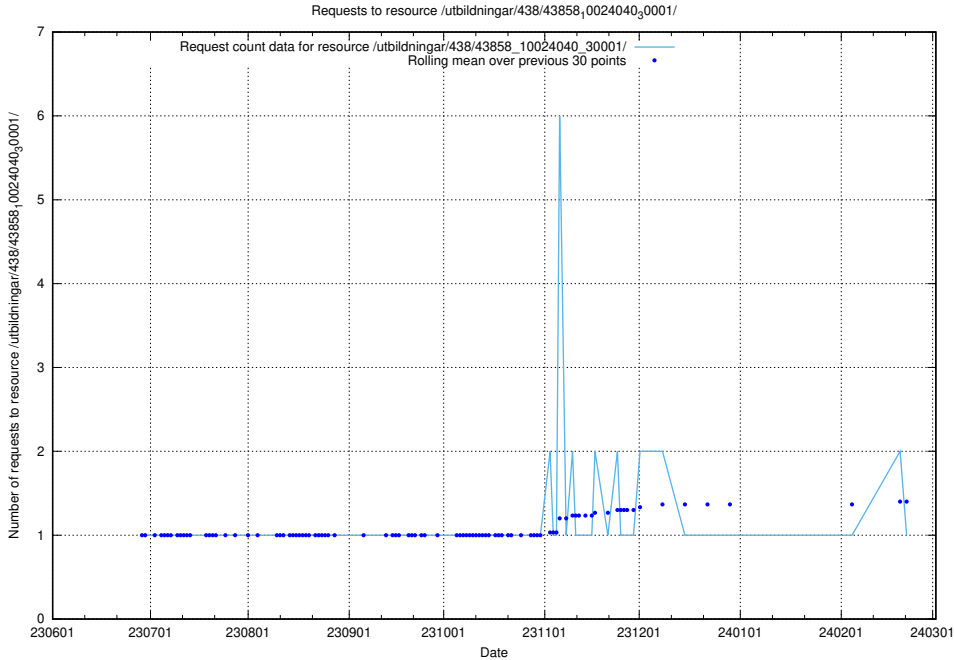

5.6250 Usage of /utbildningar/438/43858_10024040_30001/

Here, we count the number of requests to resource /utbildningar/438/43858_10024040_30001/.