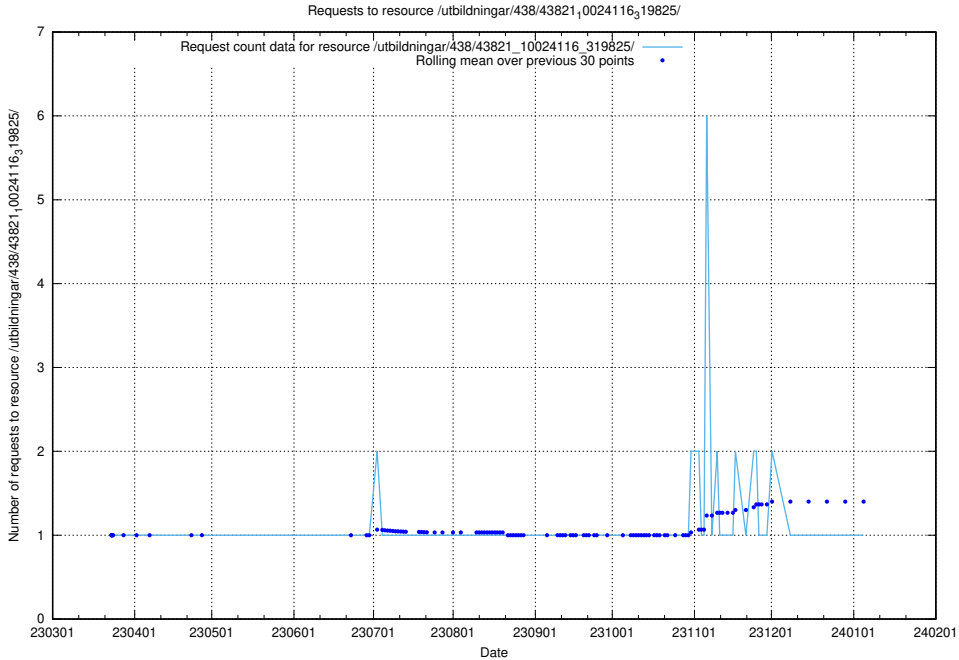

5.7179 Usage of /utbildningar/438/43821_10024116_319825/

Here, we count the number of requests to resource /utbildningar/438/43821_10024116_319825/.