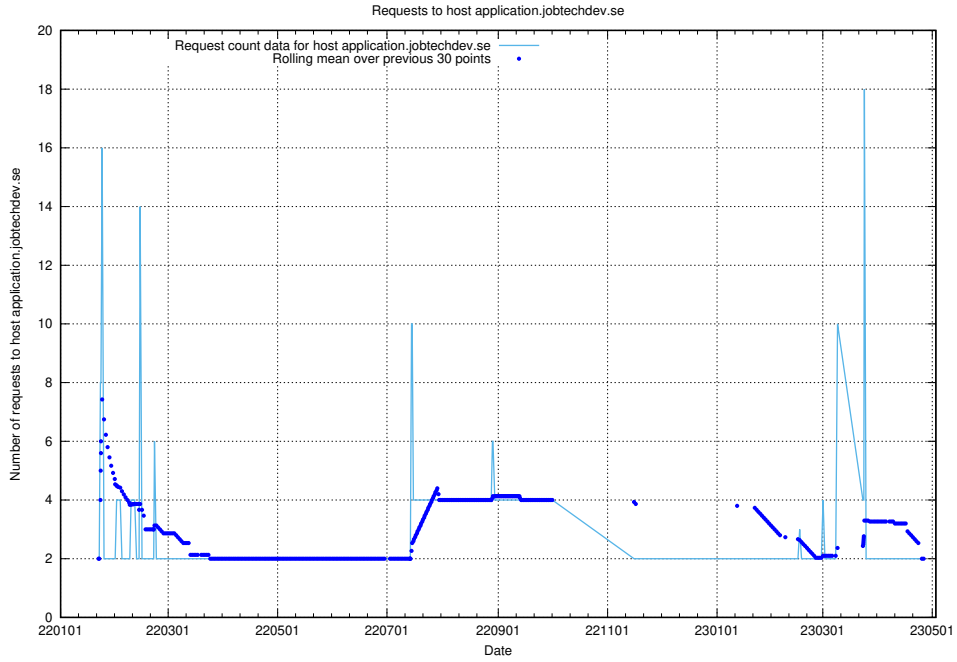

7.263 Usage of application.jobtechdev.se

Here, we count the number of requests to host application.jobtechdev.se.