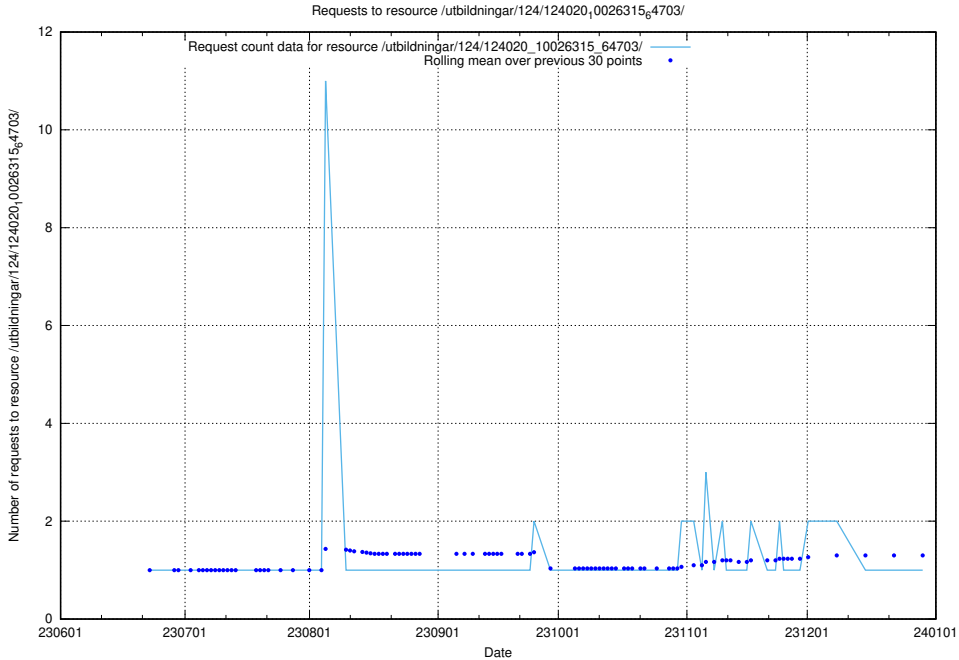

5.6624 Usage of /utbildningar/124/124020_10026315_64703/

Here, we count the number of requests to resource /utbildningar/124/124020_10026315_64703/.