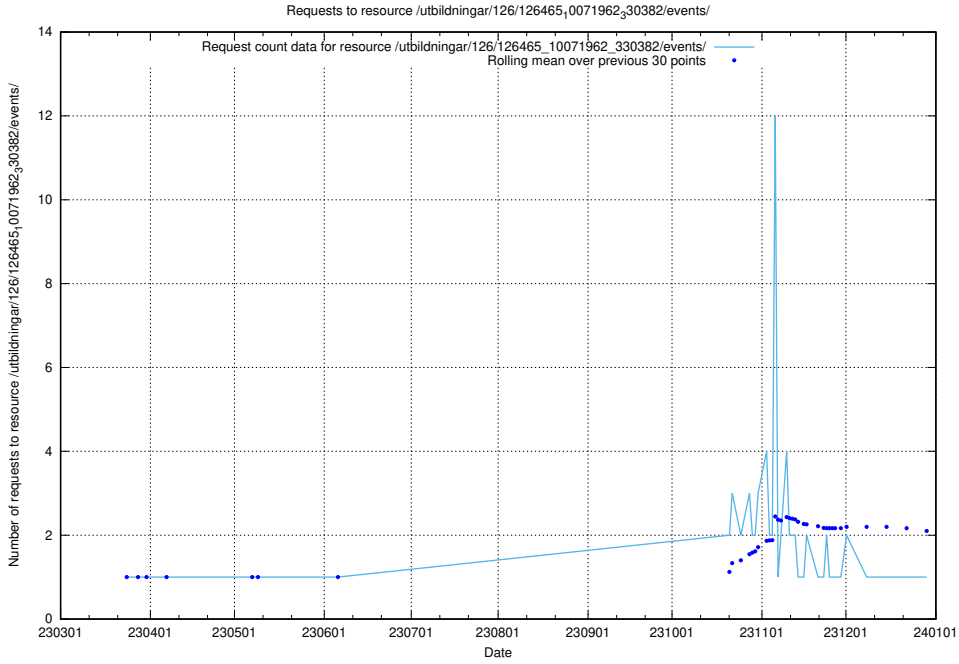

5.7041 Usage of /utbildningar/126/126465_10071962_330382/events/

Here, we count the number of requests to resource /utbildningar/126/126465_10071962_330382/events/