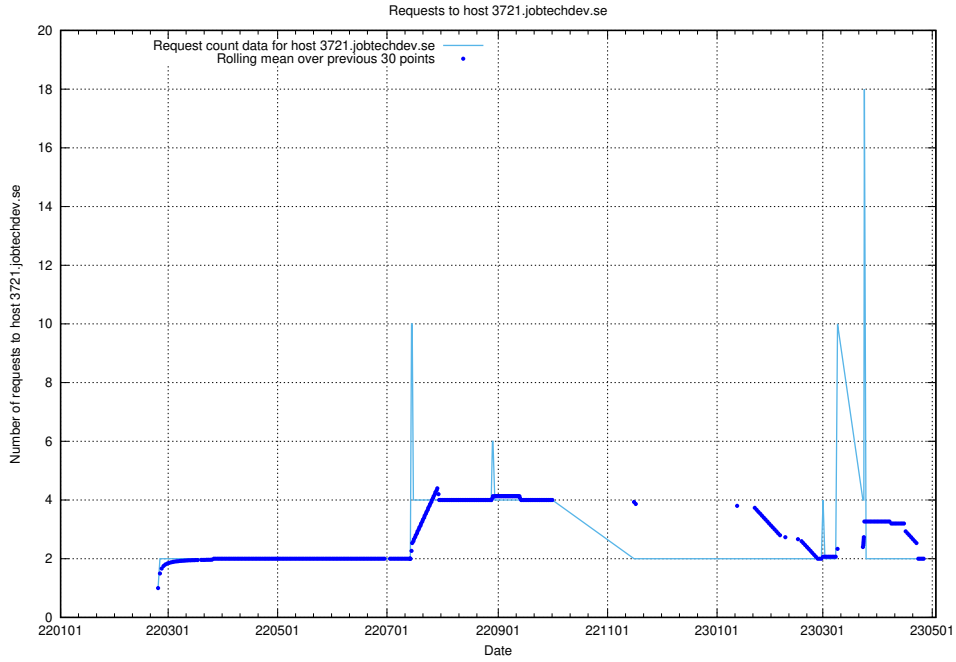

7.516 Usage of 3721.jobtechdev.se

Here, we count the number of requests to host 3721.jobtechdev.se.