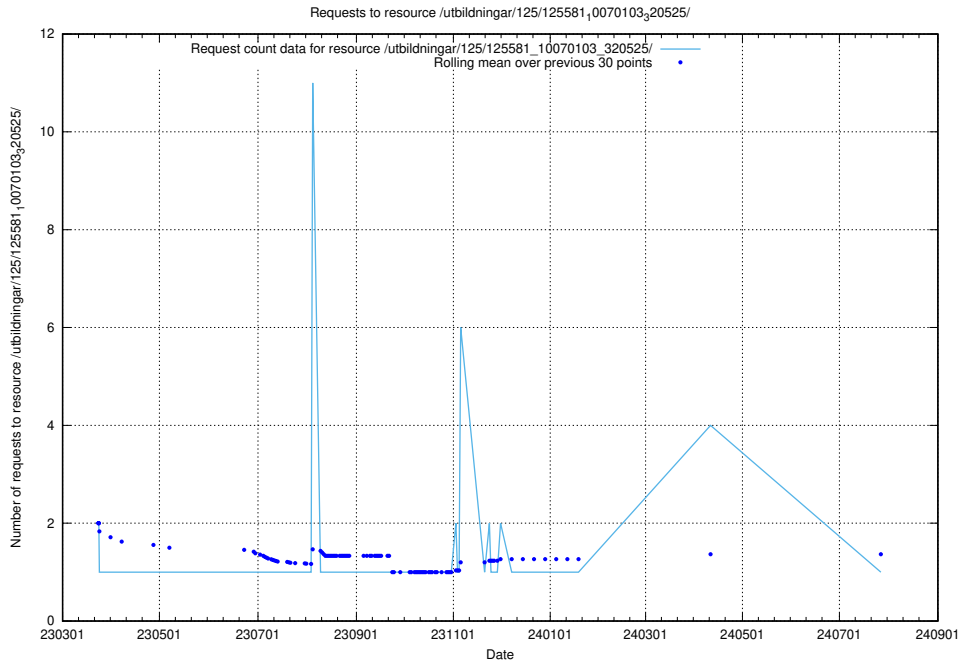

5.7123 Usage of /utbildningar/125/125581_10070103_320525/

Here, we count the number of requests to resource /utbildningar/125/125581_10070103_320525/.