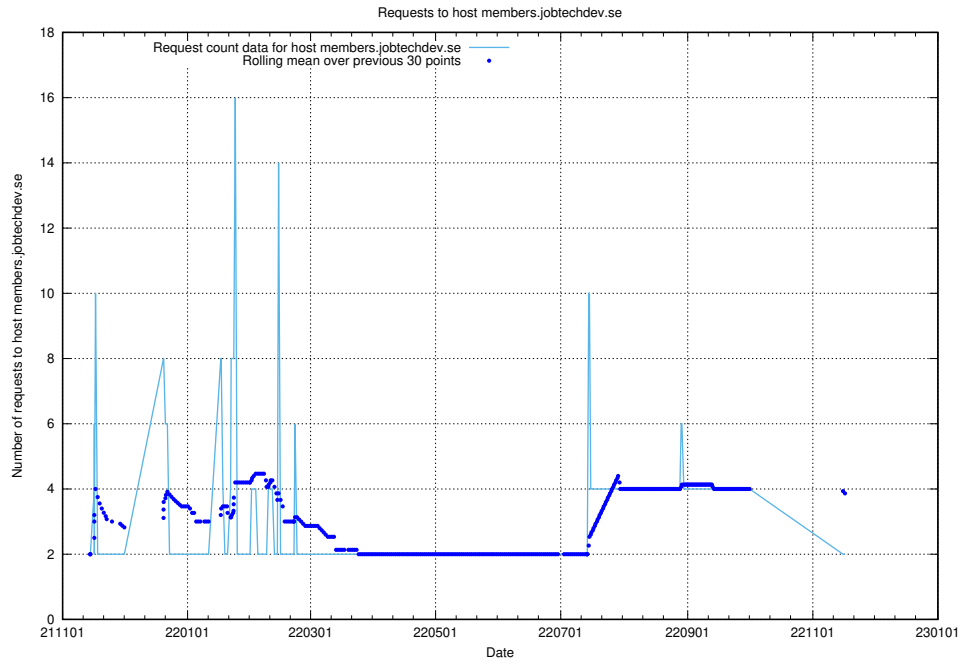

7.575 Usage of members.jobtechdev.se

Here, we count the number of requests to host members.jobtechdev.se.