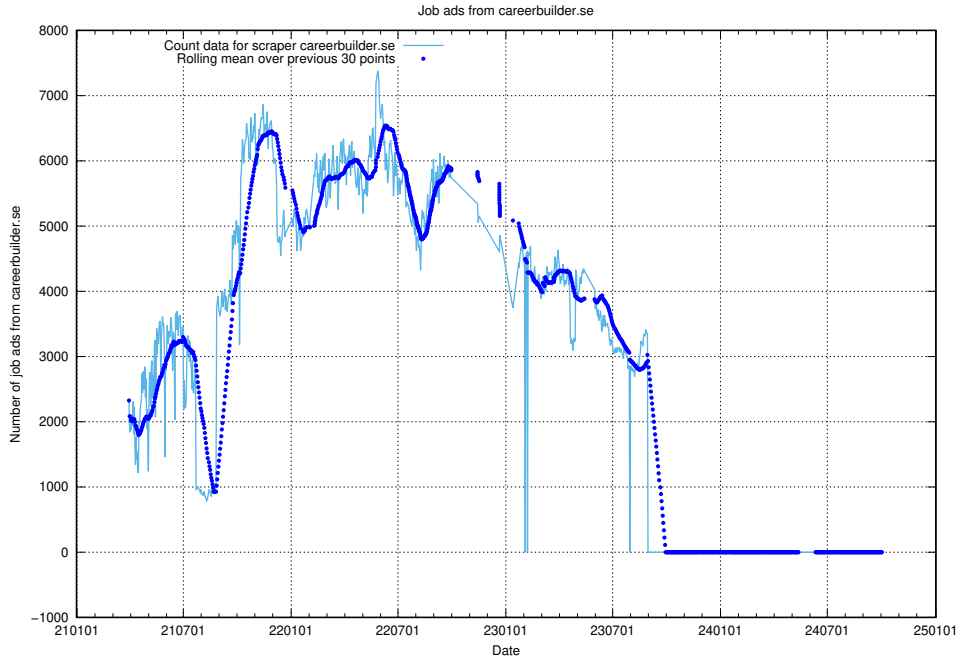

13.20 Number of ads by scraper careerbuilder.se

Here, we count the number of job ads scraped from careerbuilder.se.