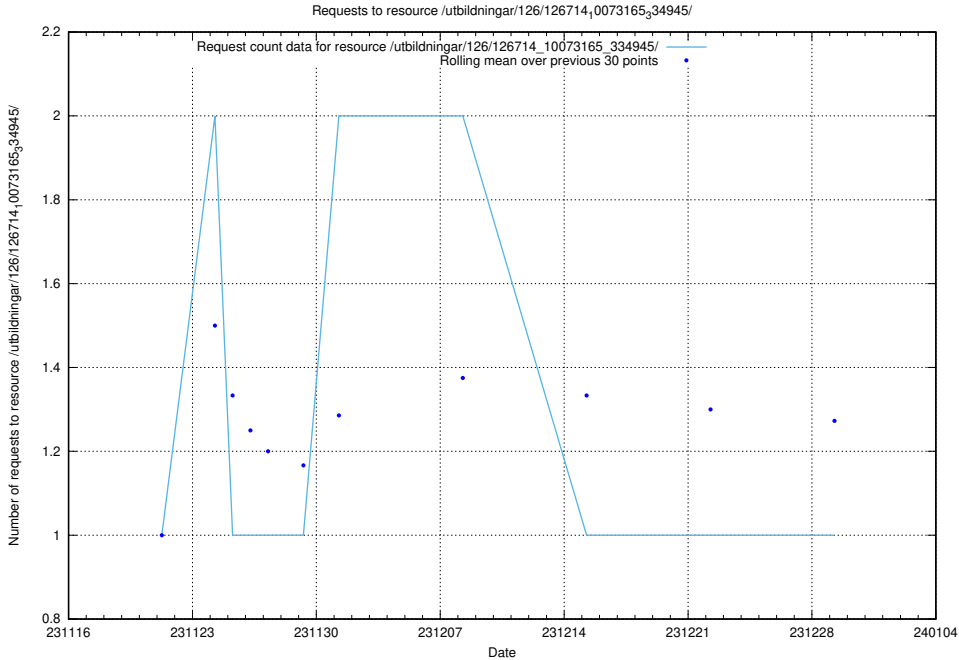

5.4895 Usage of /utbildningar/126/126714_10073165_334945/

Here, we count the number of requests to resource /utbildningar/126/126714_10073165_334945/.