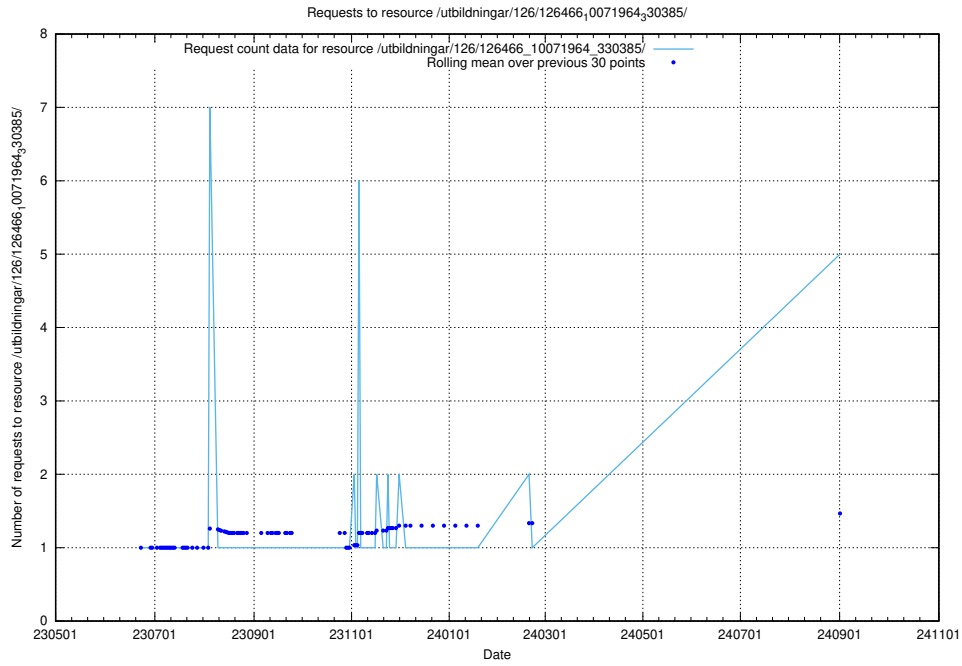

5.248 Usage of /utbildningar/126/126466_10071964_330385/

Here, we count the number of requests to resource /utbildningar/126/126466_10071964_330385/.