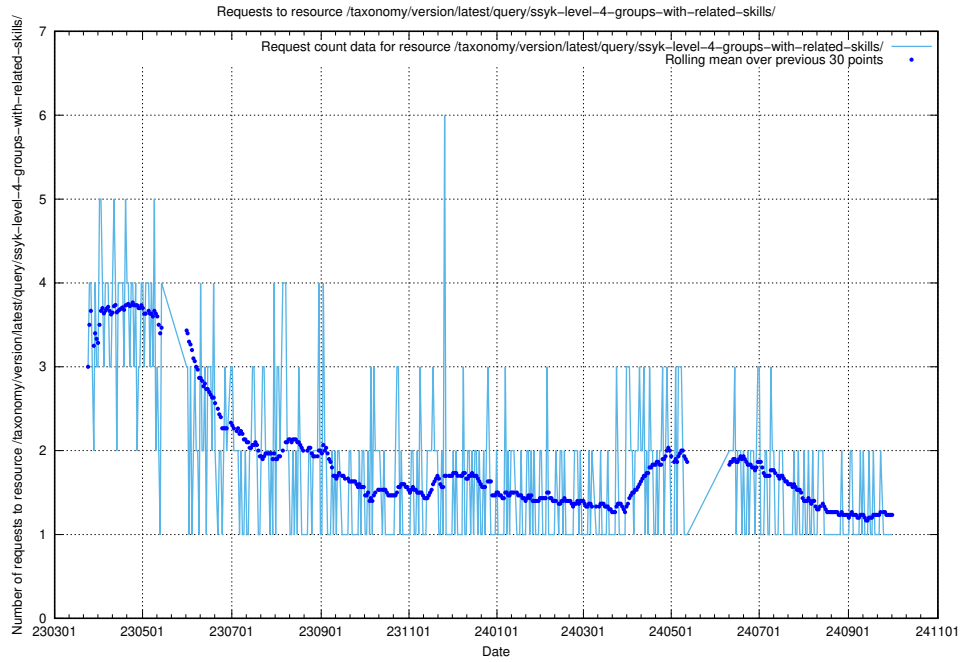

5.6903 Usage of /taxonomy/version/latest/query/ssyk-level-4-groups-with-related-skills/

Here, we count the number of requests to resource /taxonomy/version/latest/query/ssyk-level-4-groups-with-related-skills/.