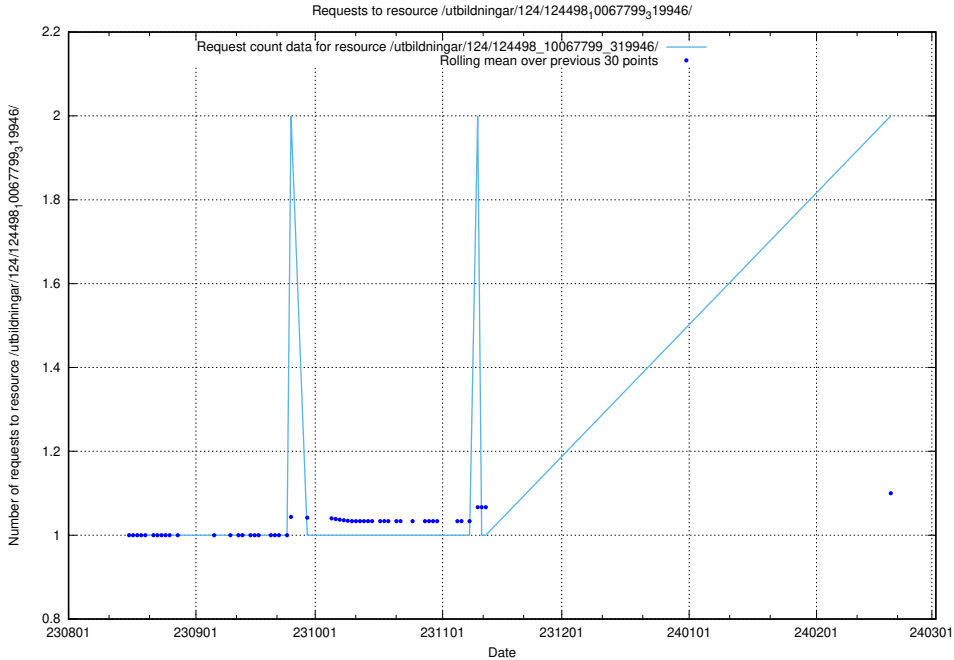

5.872 Usage of /utbildningar/124/124498_10067799_319946/

Here, we count the number of requests to resource /utbildningar/124/124498_10067799_319946/.