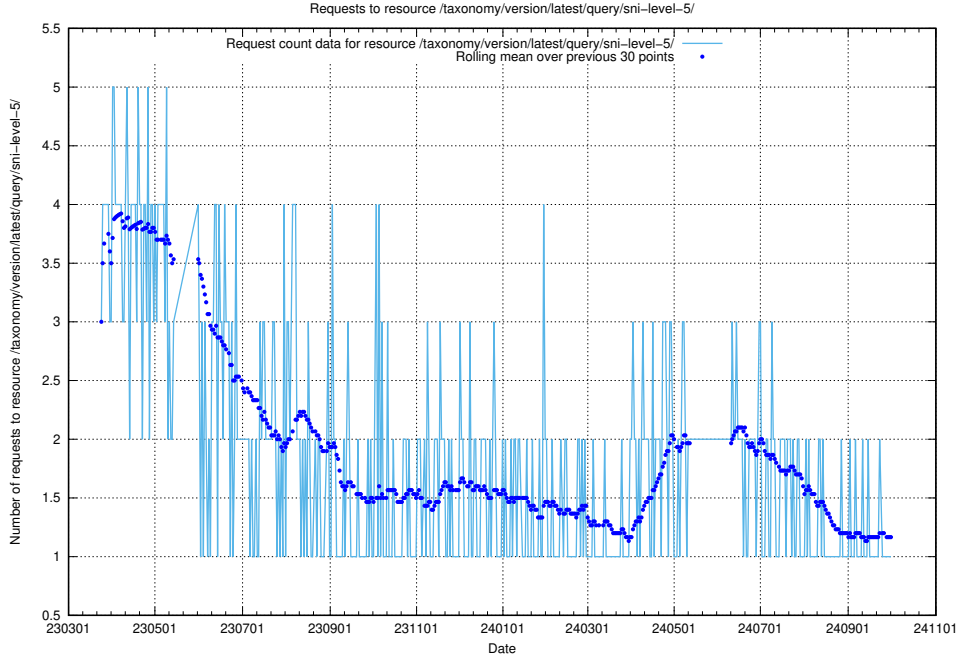

5.6909 Usage of /taxonomy/version/latest/query/sni-level-5/

Here, we count the number of requests to resource /taxonomy/version/latest/query/sni-level-5/.