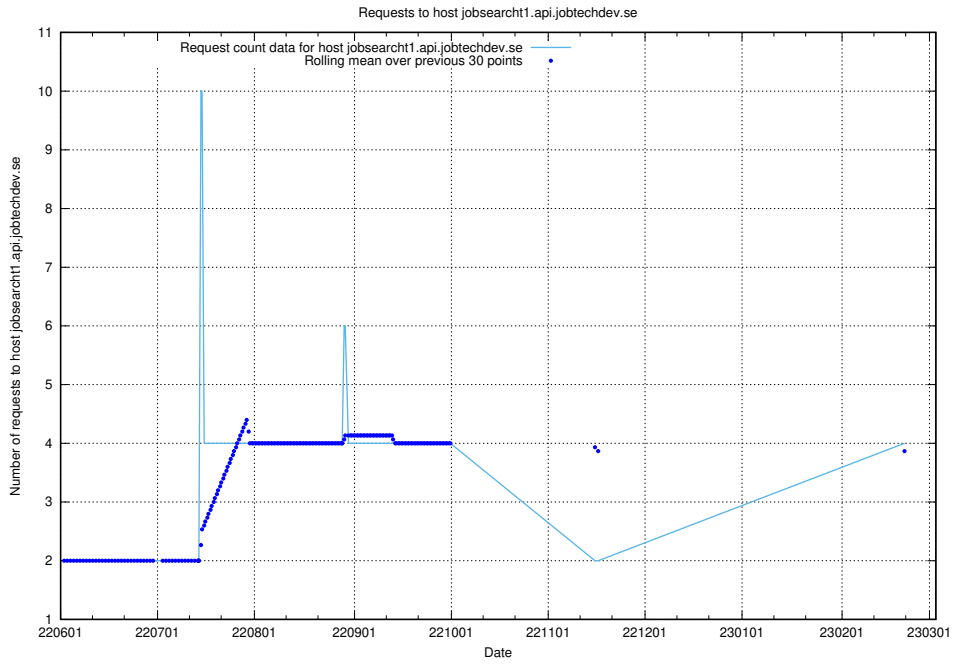

7.151 Usage of jobsearcht1.api.jobtechdev.se

Here, we count the number of requests to host jobsearcht1.api.jobtechdev.se.