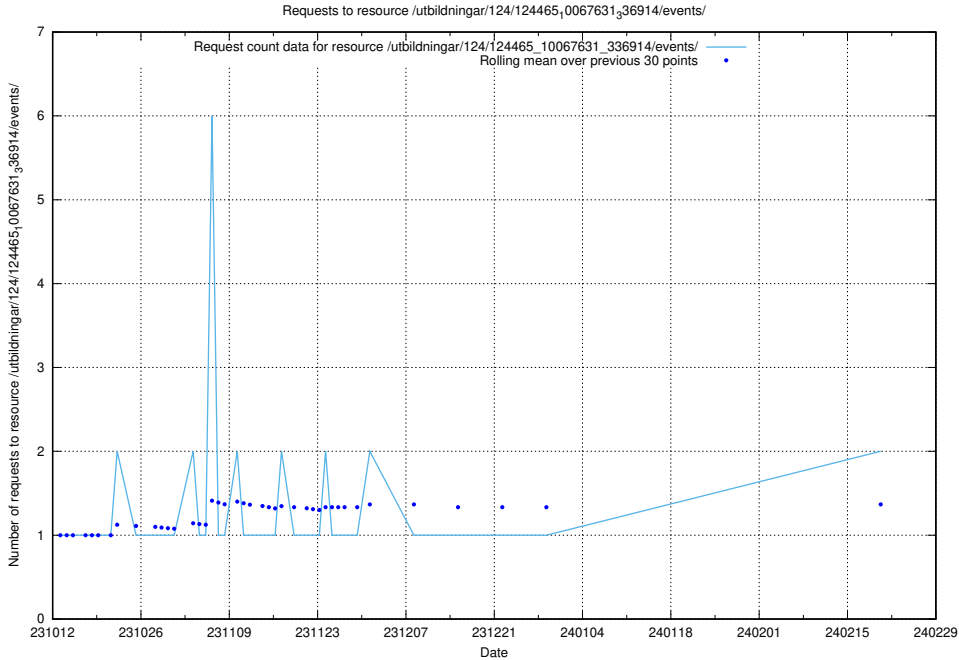

5.830 Usage of /utbildningar/124/124465_10067631_336914/events/

Here, we count the number of requests to resource /utbildningar/124/124465_10067631_336914/events/