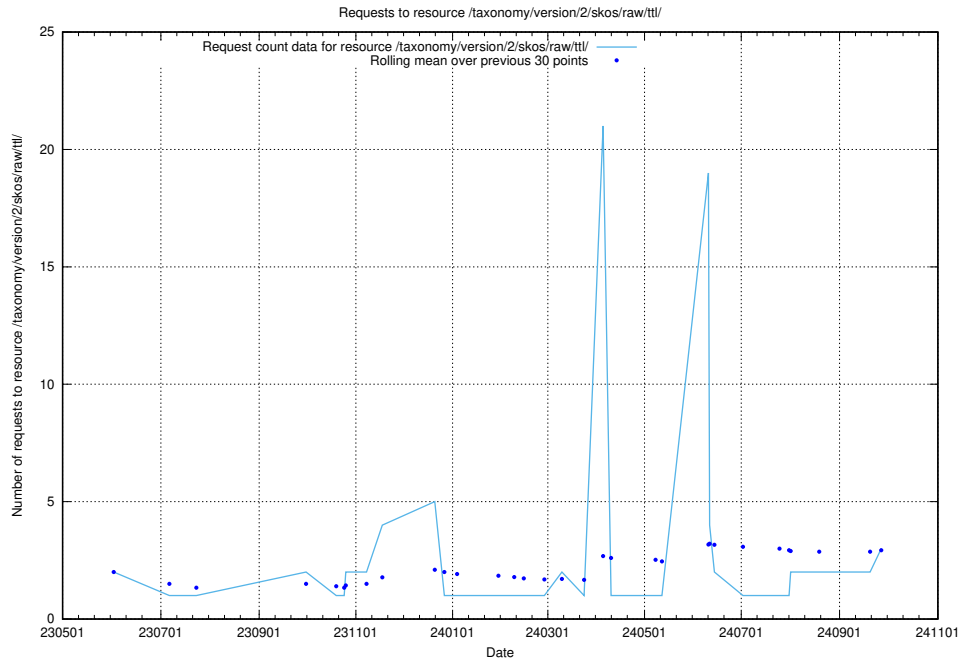

5.529 Usage of /taxonomy/version/2/skos/raw/ttl/

Here, we count the number of requests to resource /taxonomy/version/2/skos/raw/ttl/.