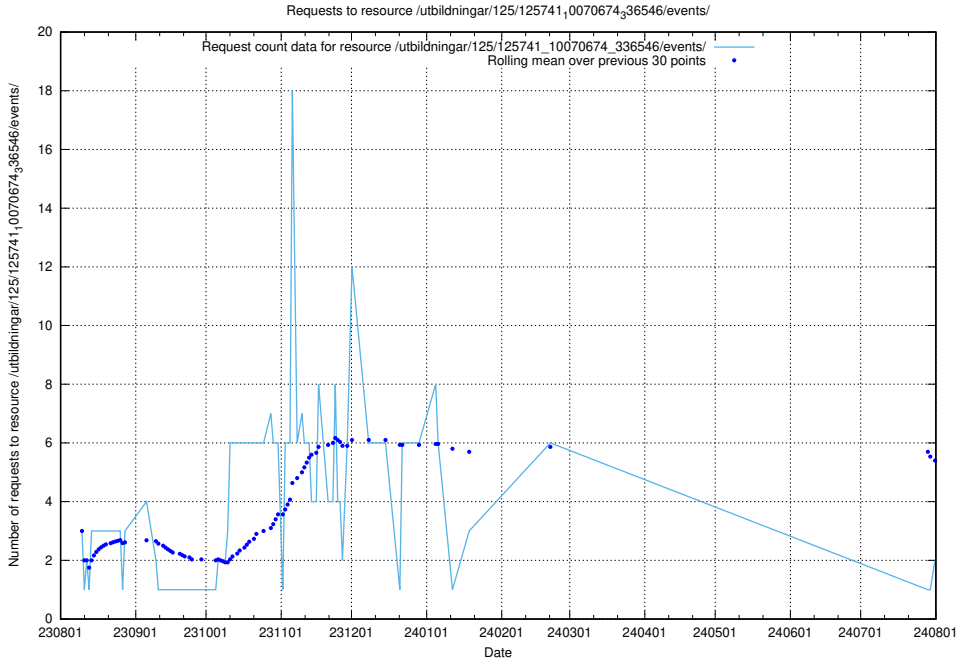

5.878 Usage of /utbildningar/125/125741_10070674_336546/events/

Here, we count the number of requests to resource /utbildningar/125/125741_10070674_336546/events/