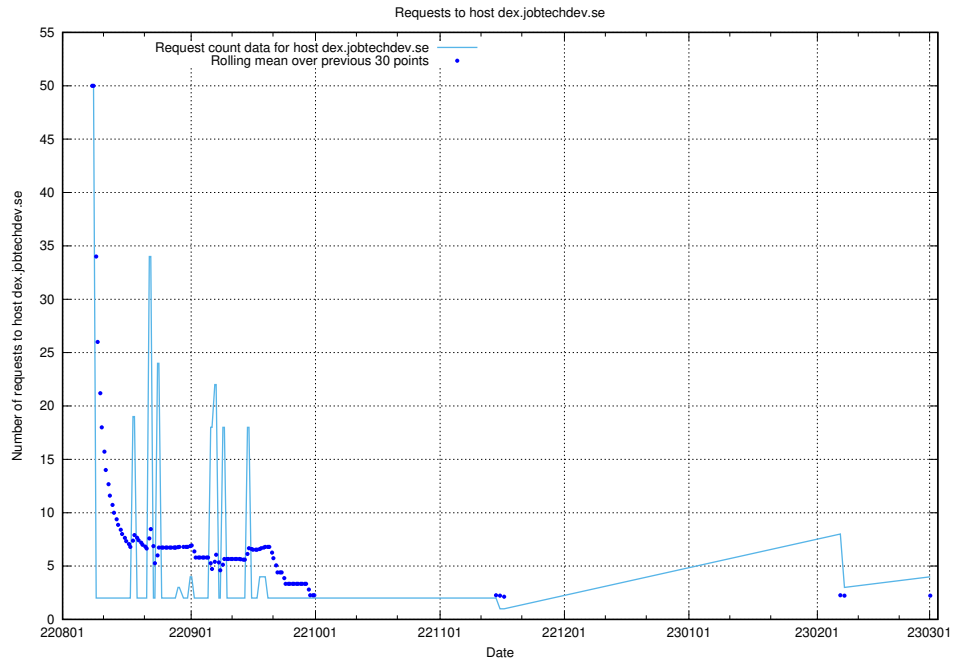

7.134 Usage of dex.jobtechdev.se

Here, we count the number of requests to host dex.jobtechdev.se.