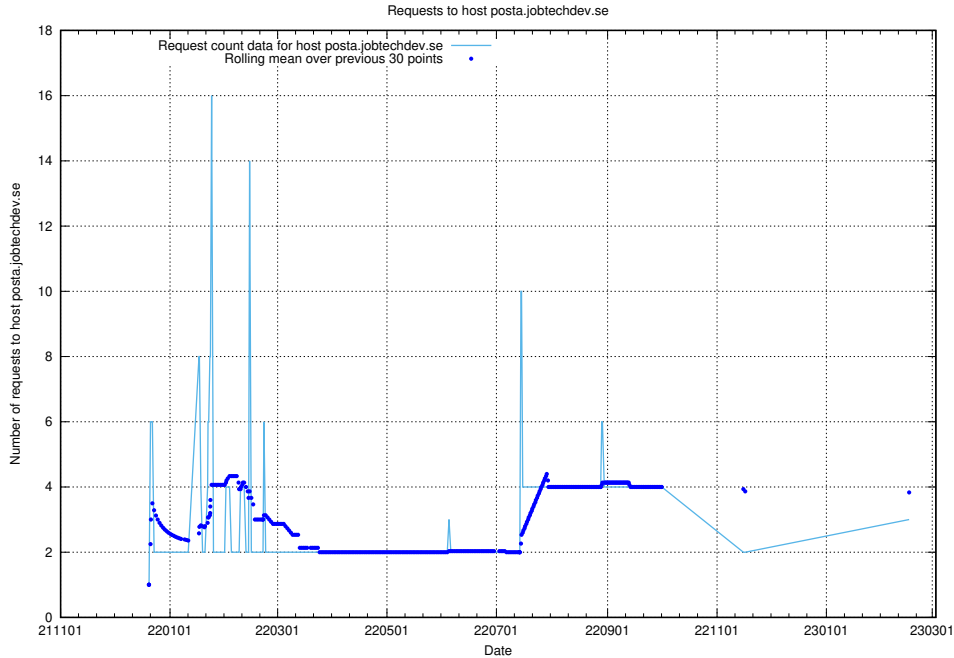

7.199 Usage of `posta.jobtechdev.se`

Here, we count the number of requests to host `posta.jobtechdev.se`.