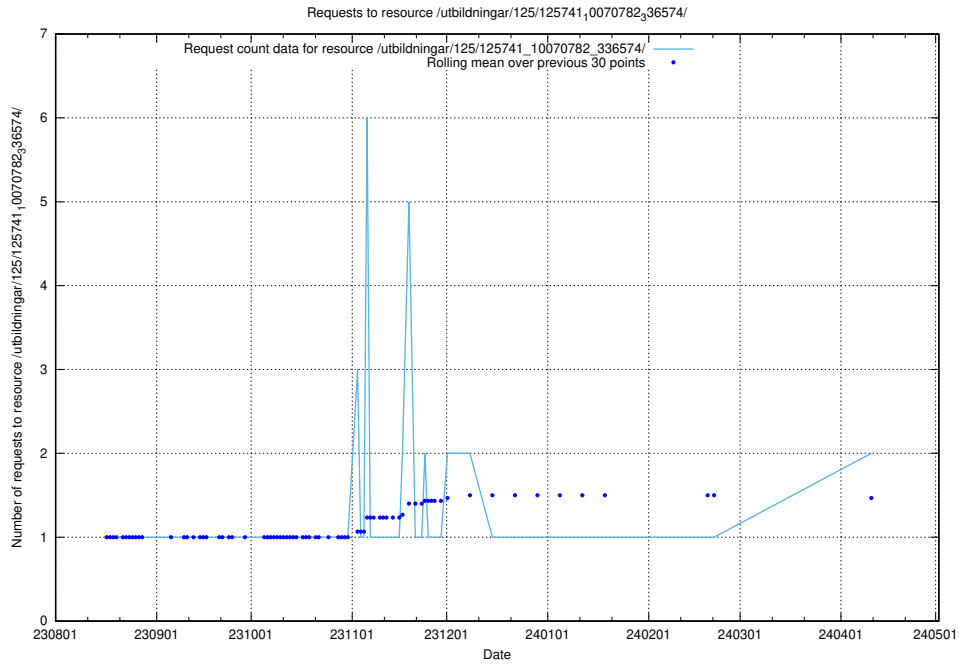

5.870 Usage of /utbildningar/125/125741_10070782_336574/

Here, we count the number of requests to resource /utbildningar/125/125741_10070782_336574/.