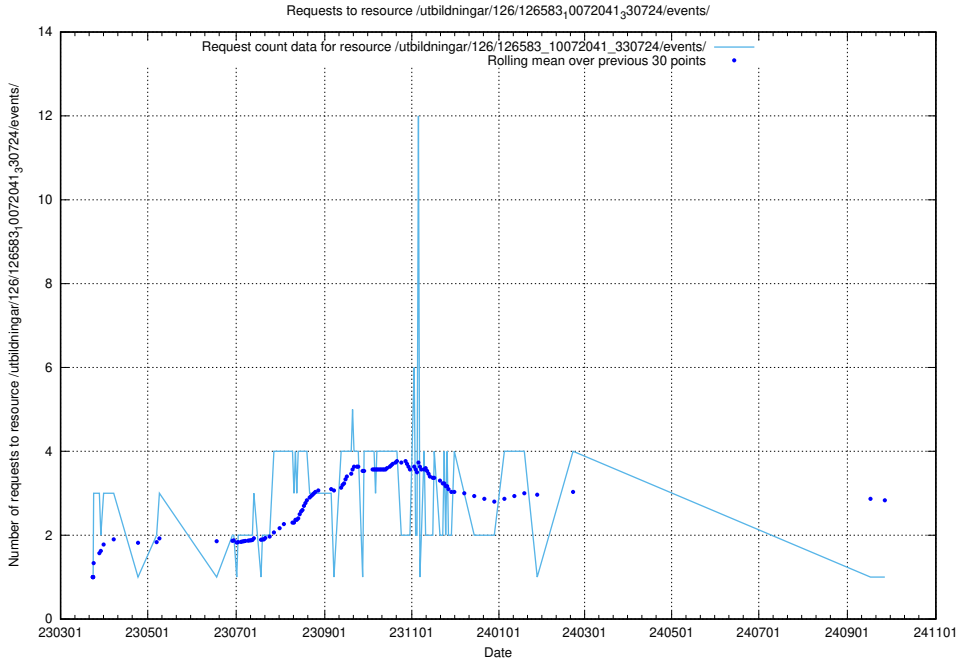

5.7239 Usage of /utbildningar/126/126583_10072041_330724/events/

Here, we count the number of requests to resource /utbildningar/126/126583_10072041_330724/events/