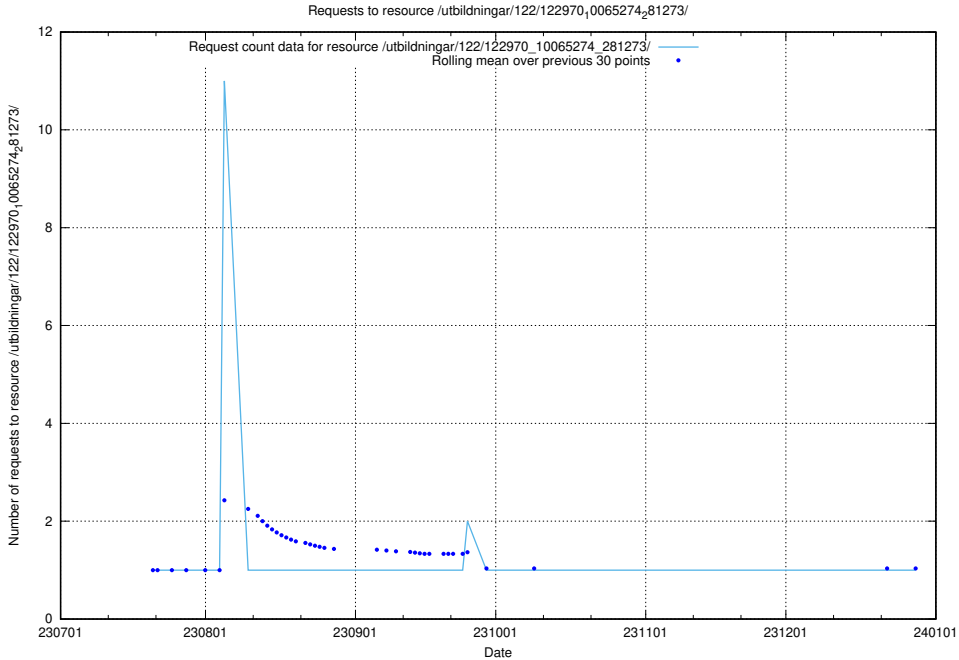

5.5818 Usage of /utbildningar/122/122970_10065274_281273/

Here, we count the number of requests to resource /utbildningar/122/122970_10065274_281273/.