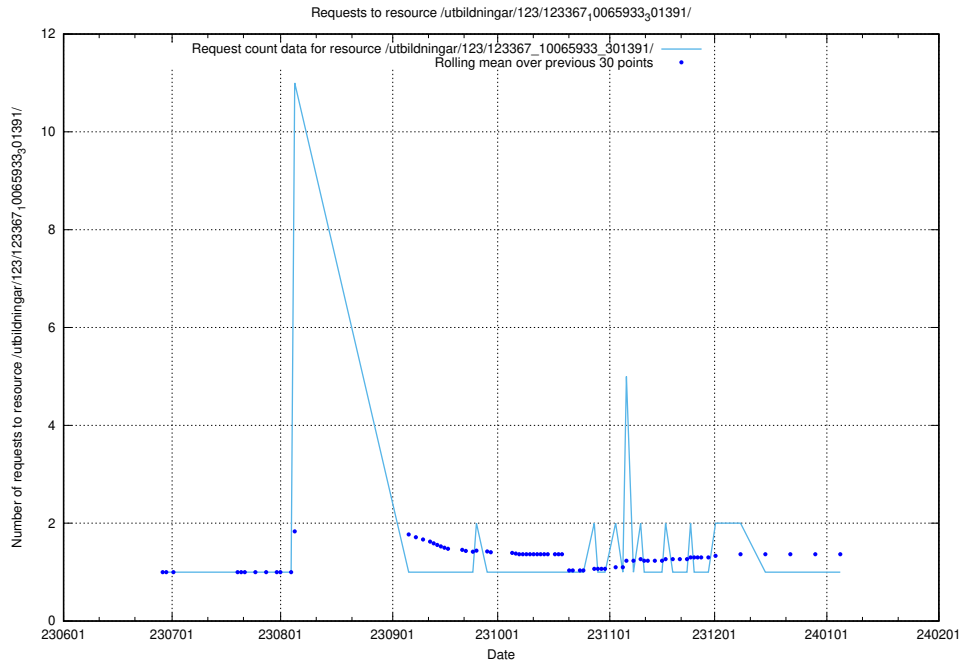

5.6359 Usage of /utbildningar/123/123367_10065933_301391/

Here, we count the number of requests to resource /utbildningar/123/123367_10065933_301391/.