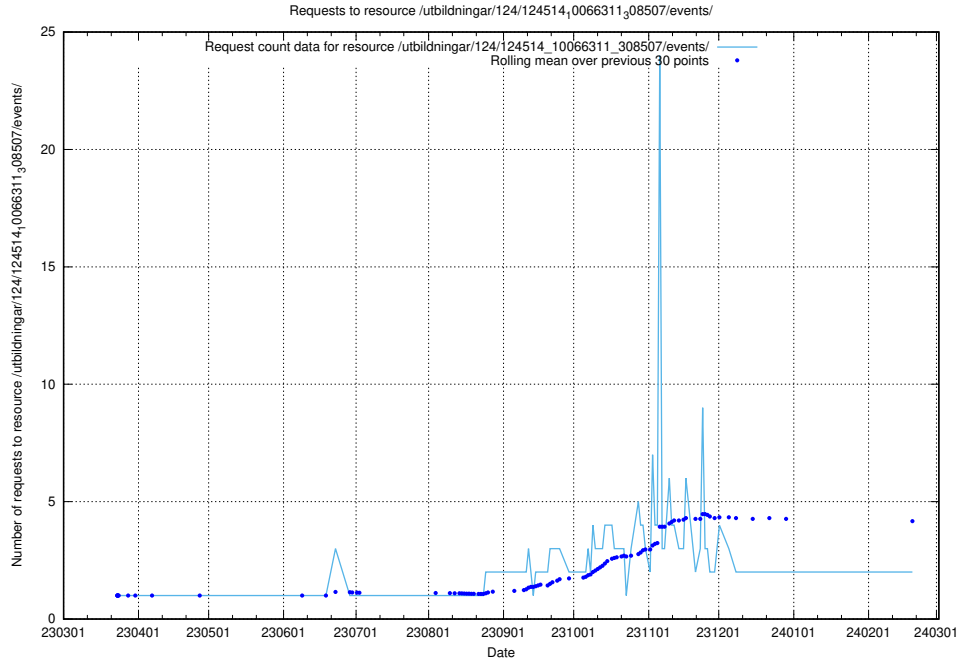

5.668 Usage of /utbildningar/124/124514_10066311_308507/events/

Here, we count the number of requests to resource /utbildningar/124/124514_10066311_308507/events/