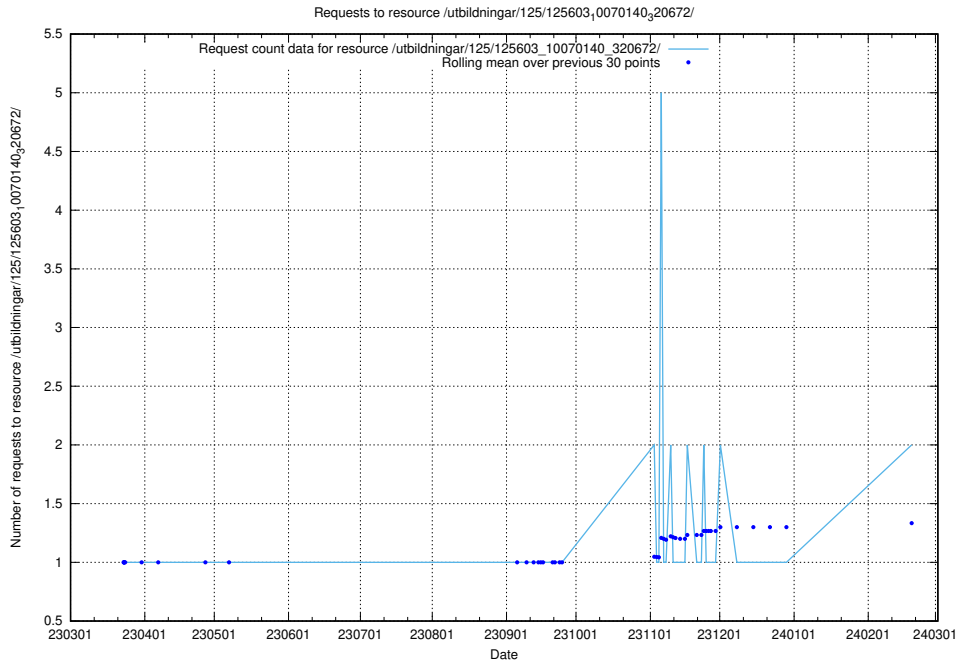

5.578 Usage of /utbildningar/125/125603_10070140_320672/

Here, we count the number of requests to resource /utbildningar/125/125603_10070140_320672/.