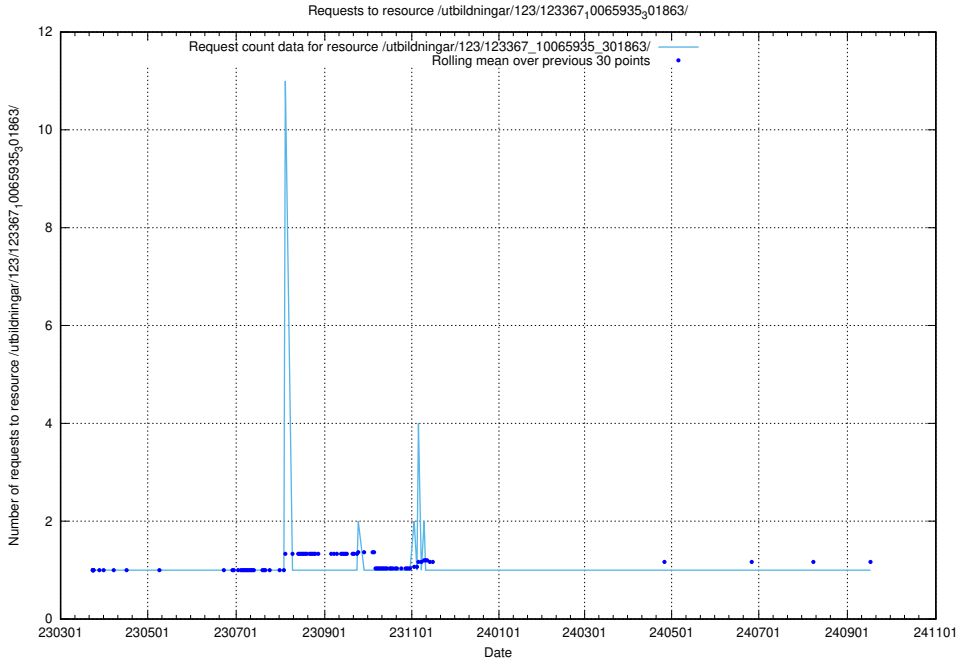

5.5444 Usage of /utbildningar/123/123367_10065935_301863/

Here, we count the number of requests to resource /utbildningar/123/123367_10065935_301863/.