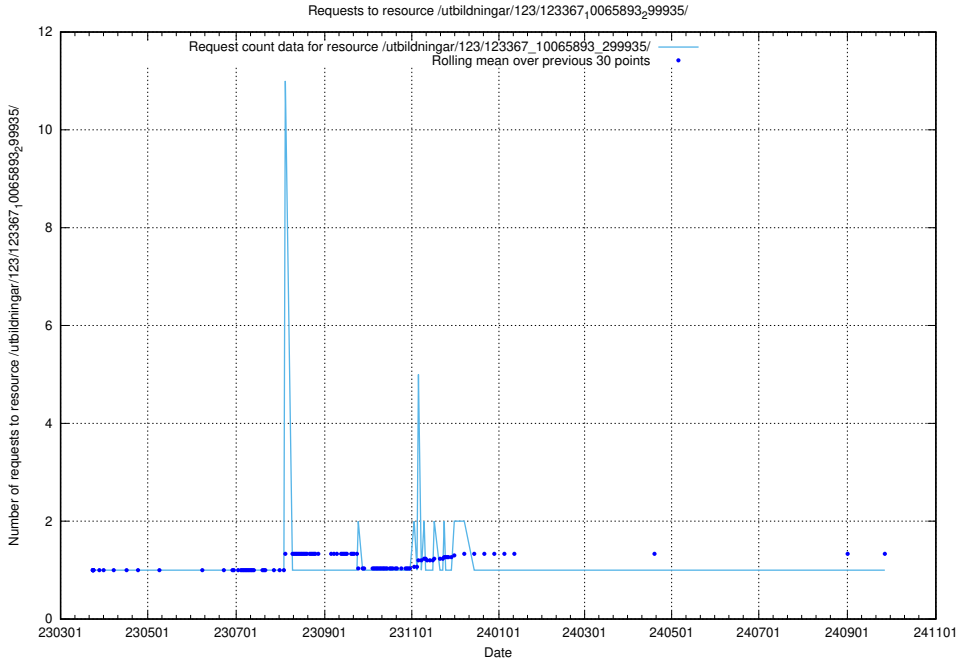

5.5579 Usage of /utbildningar/123/123367_10065893_299935/

Here, we count the number of requests to resource /utbildningar/123/123367_10065893_299935/.