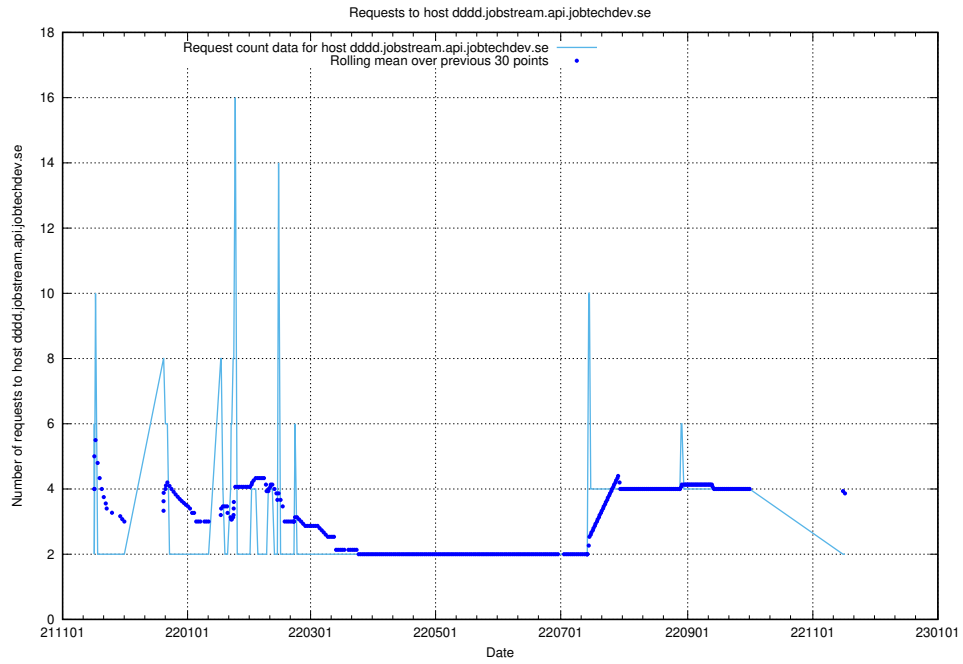

## 7.530 Usage of dddd.jobstream.api.jobtechdev.se

Here, we count the number of requests to host dddd.jobstream.api.jobtechdev.se.