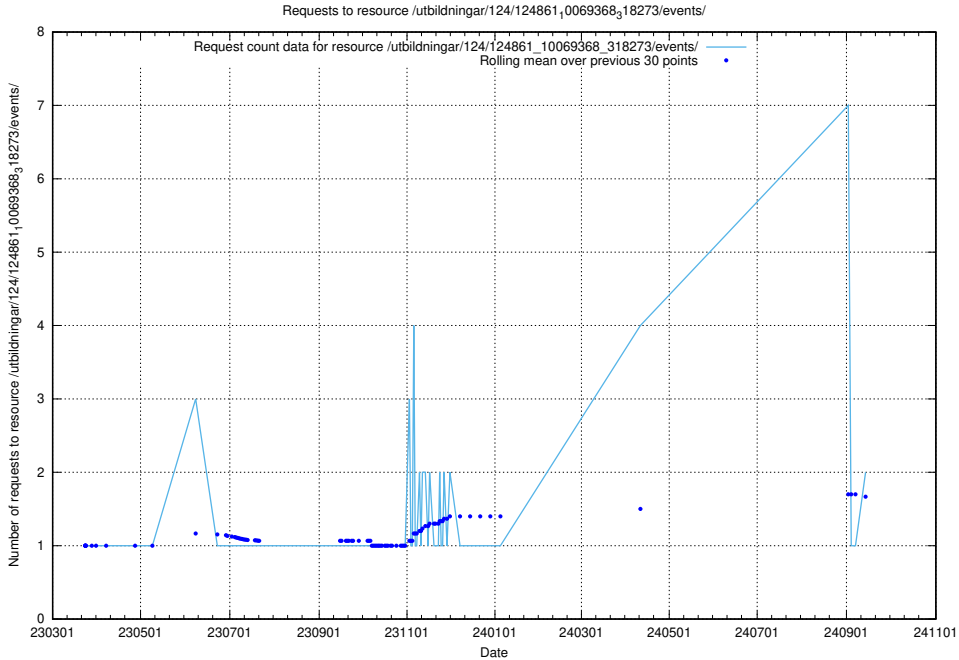

5.590 Usage of /utbildningar/124/124861_10069368_318273/events/

Here, we count the number of requests to resource /utbildningar/124/124861_10069368_318273/events/