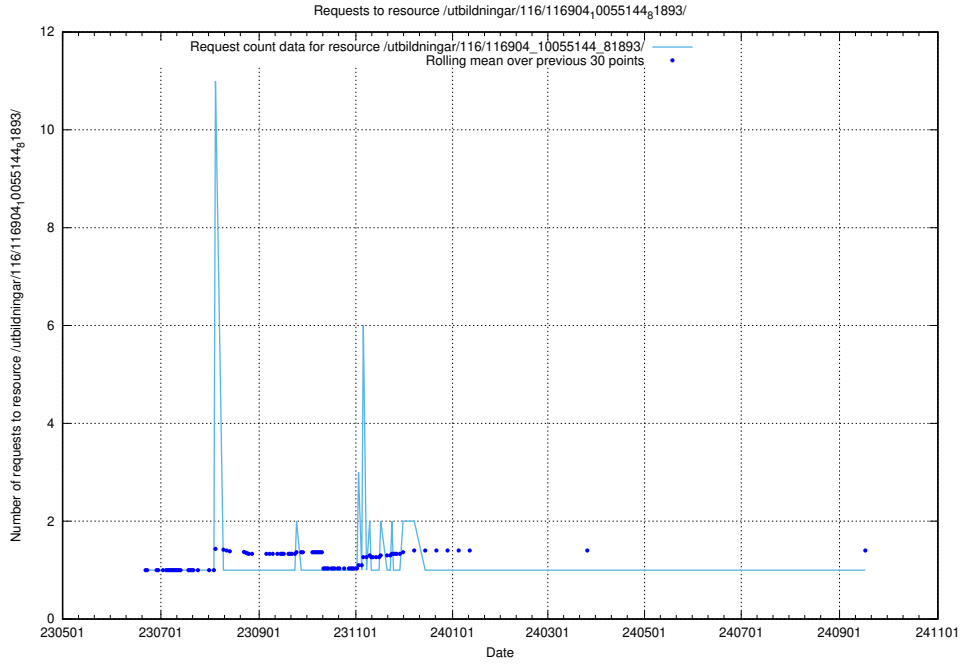

5.6641 Usage of /utbildningar/116/116904_10055144_81893/

Here, we count the number of requests to resource /utbildningar/116/116904_10055144_81893/.