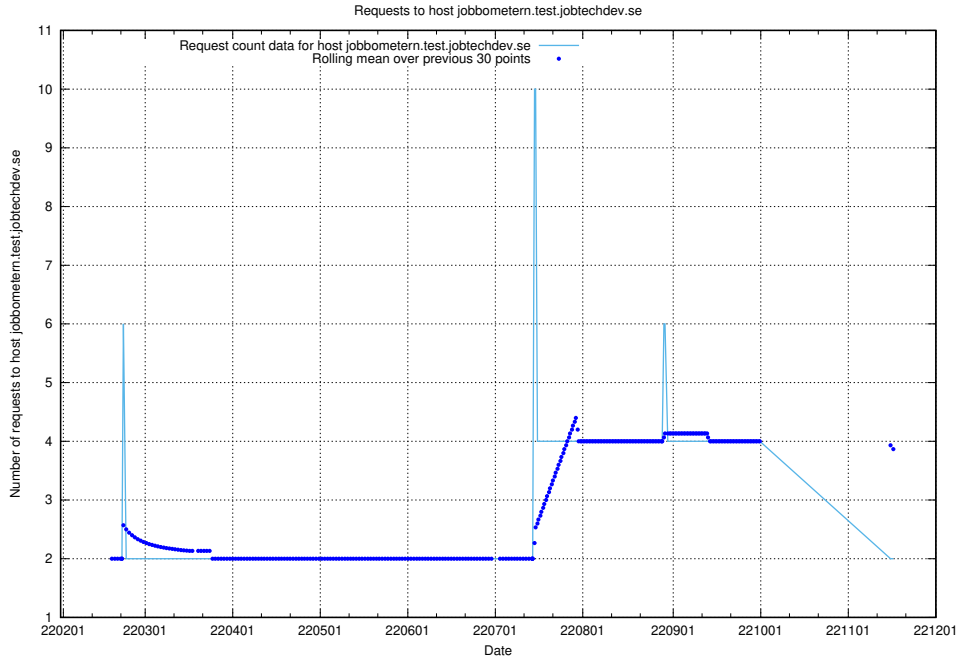

7.538 Usage of `jobbometern.test.jobtechdev.se`

Here, we count the number of requests to host `jobbometern.test.jobtechdev.se`.