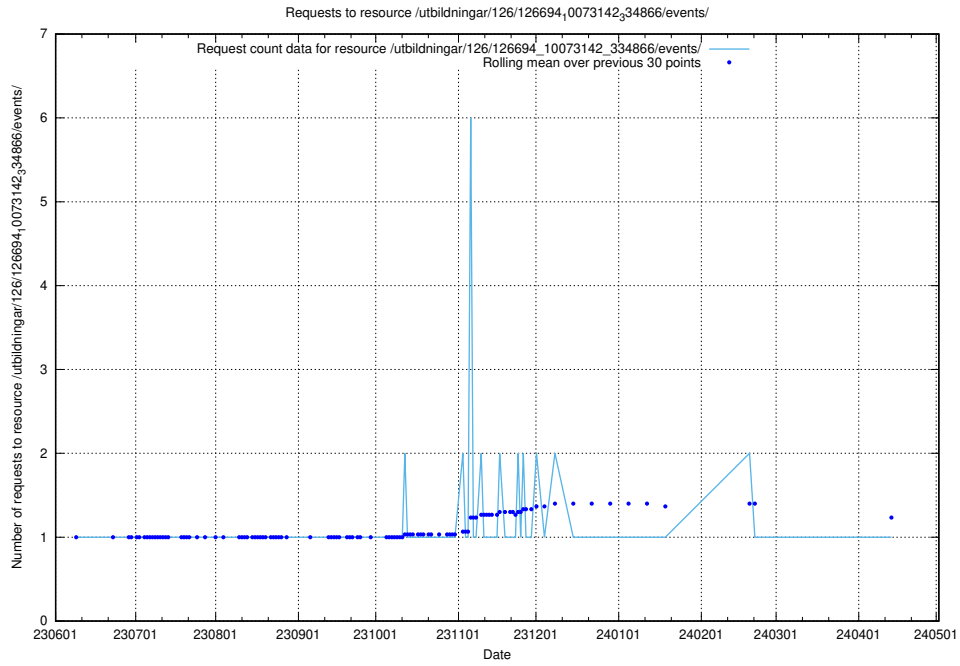

5.6685 Usage of /utbildningar/126/126694_10073142_334866/events/

Here, we count the number of requests to resource /utbildningar/126/126694_10073142_334866/events/