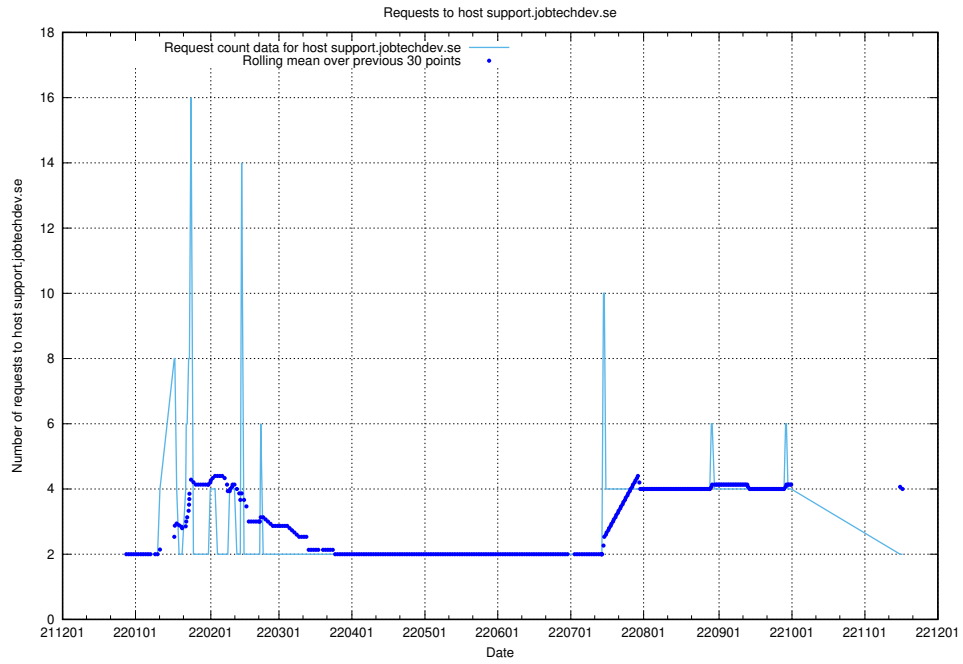

7.359 Usage of support.jobtechdev.se

Here, we count the number of requests to host support.jobtechdev.se.