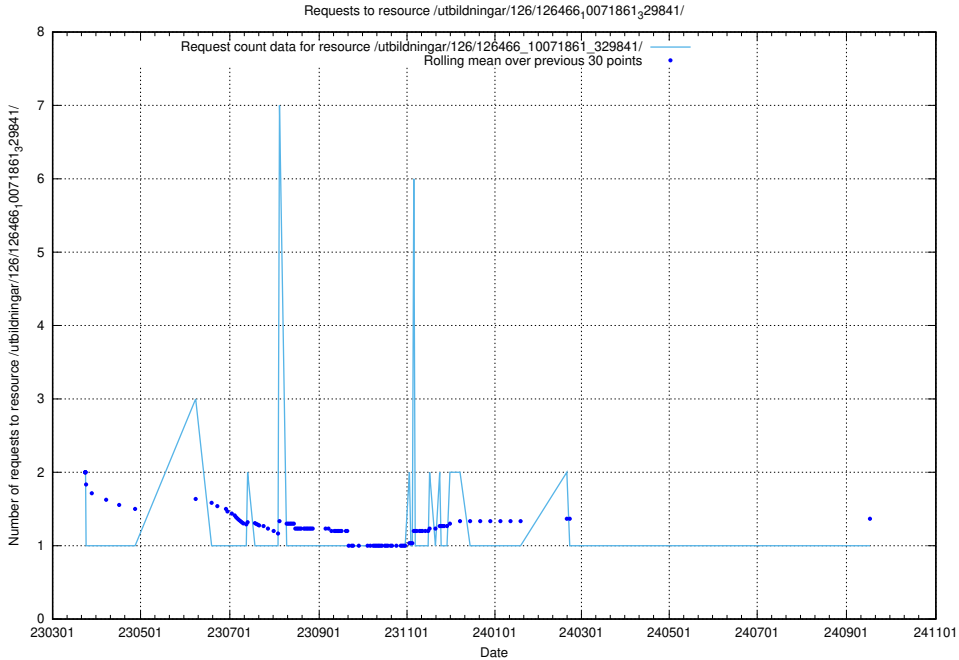

5.7109 Usage of /utbildningar/126/126466_10071861_329841/

Here, we count the number of requests to resource /utbildningar/126/126466_10071861_329841/.