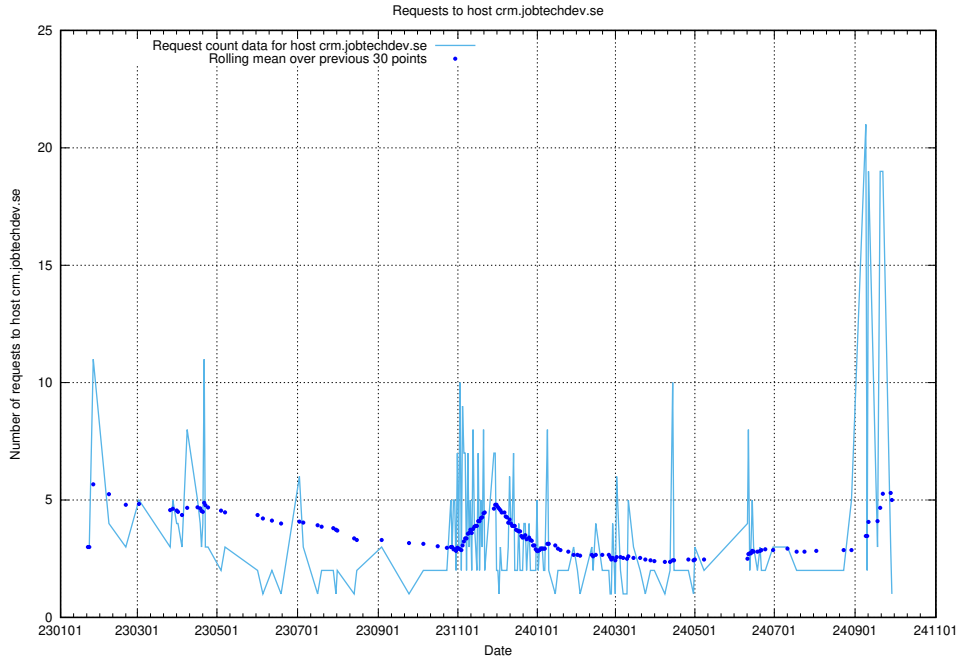

7.620 Usage of crm.jobtechdev.se

Here, we count the number of requests to host crm.jobtechdev.se.