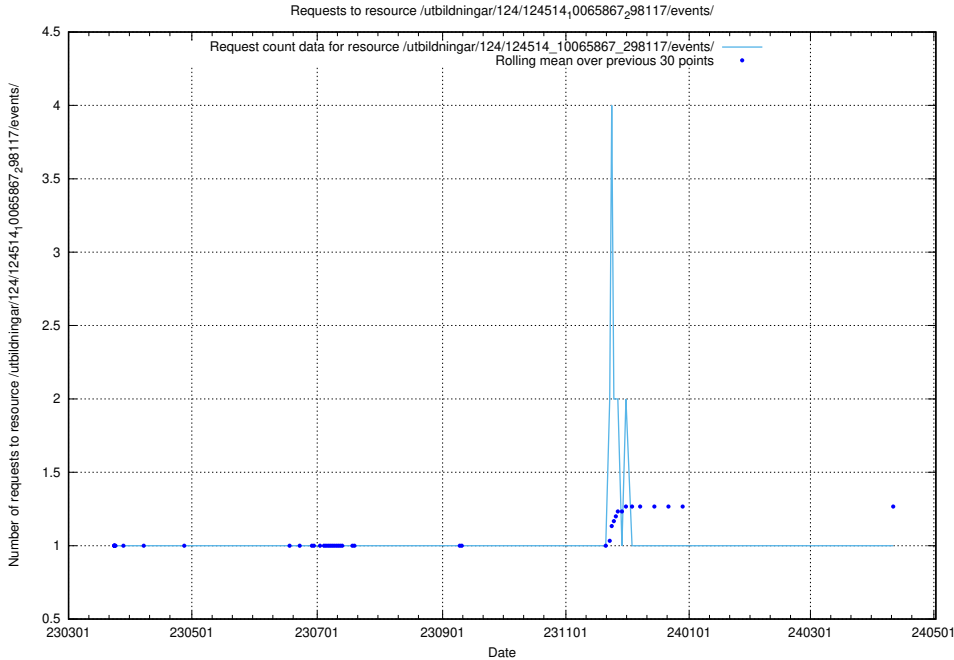

5.2862 Usage of /utbildningar/124/124514_10065867_298117/events/

Here, we count the number of requests to resource /utbildningar/124/124514_10065867_298117/events/