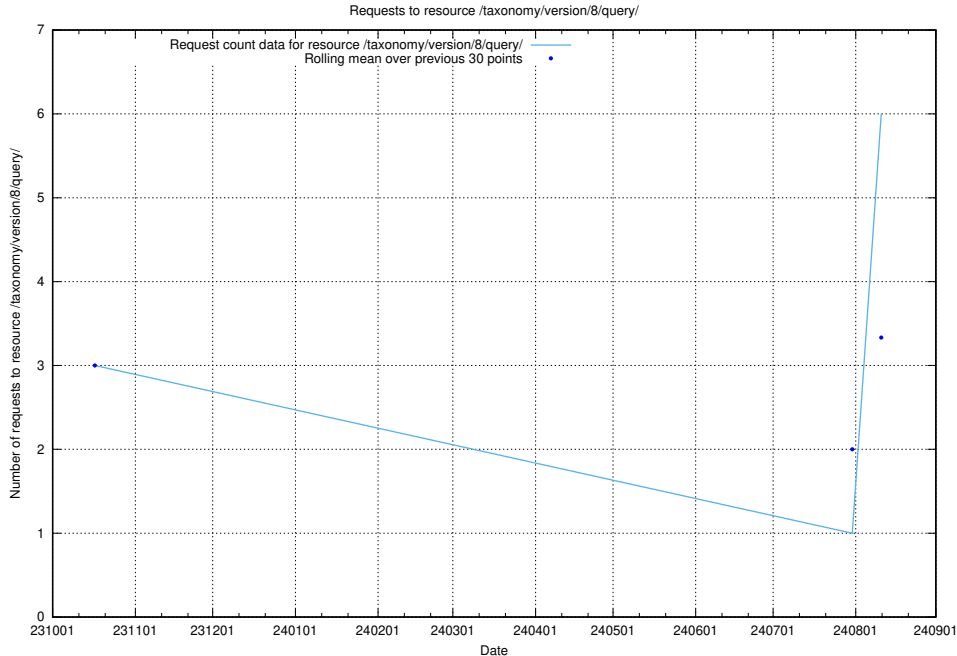

5.135 Usage of /taxonomy/version/8/query/

Here, we count the number of requests to resource /taxonomy/version/8/query/.