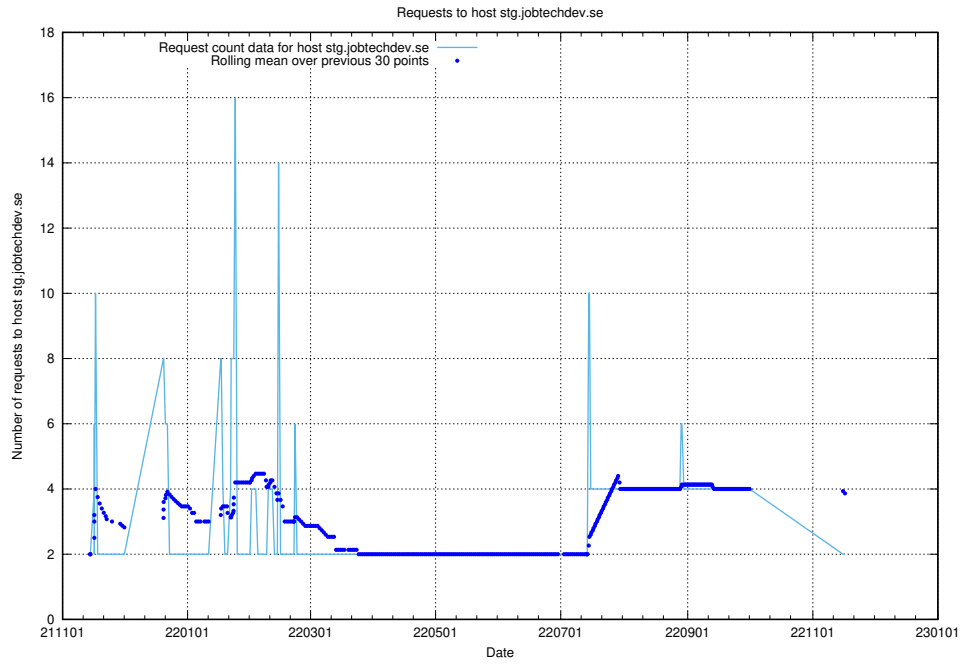

7.565 Usage of stg.jobtechdev.se

Here, we count the number of requests to host stg.jobtechdev.se.