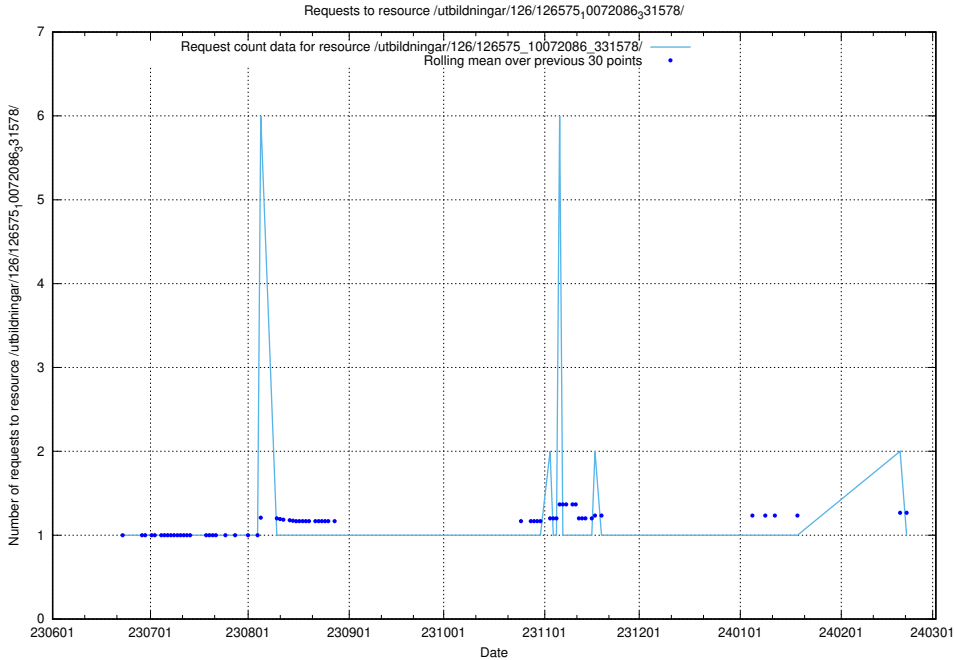

5.6452 Usage of /utbildningar/126/126575_10072086_331578/

Here, we count the number of requests to resource /utbildningar/126/126575_10072086_331578/.