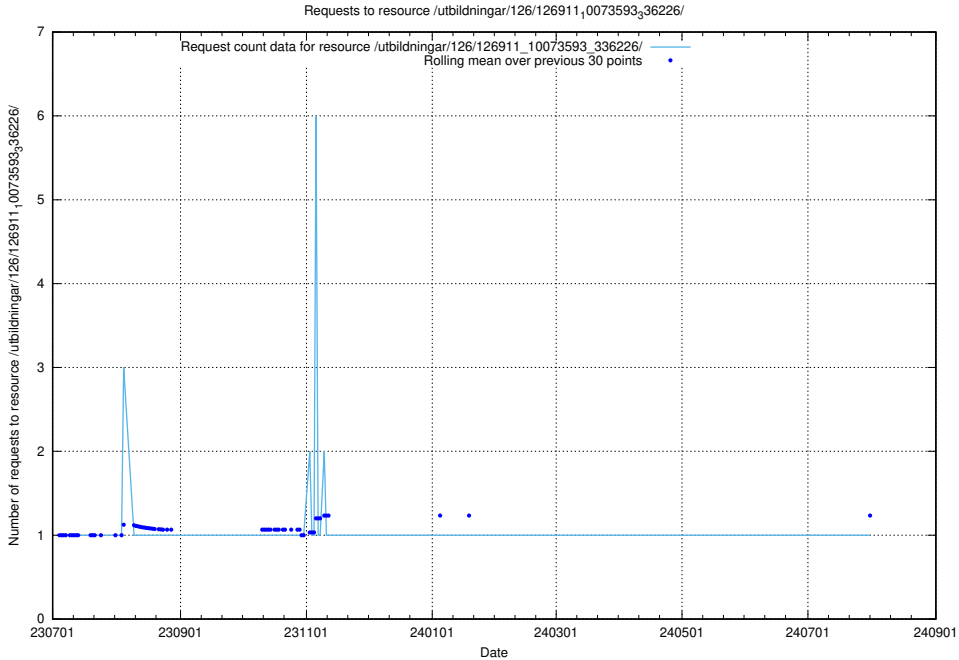

5.6173 Usage of /utbildningar/126/126911_10073593_336226/

Here, we count the number of requests to resource /utbildningar/126/126911_10073593_336226/.