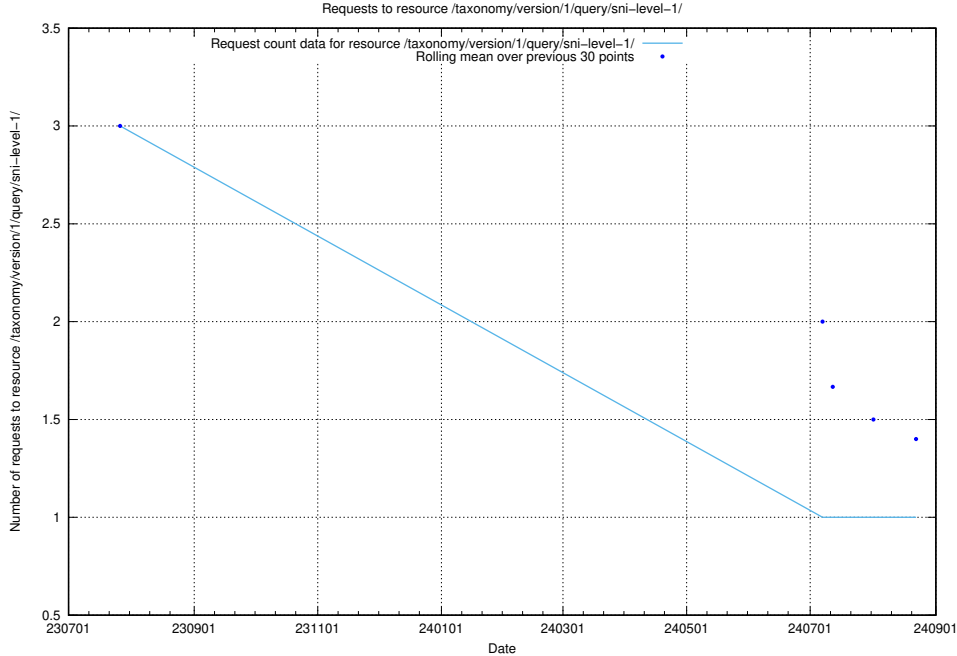

5.5752 Usage of /taxonomy/version/1/query/sni-level-1/

Here, we count the number of requests to resource /taxonomy/version/1/query/sni-level-1/.