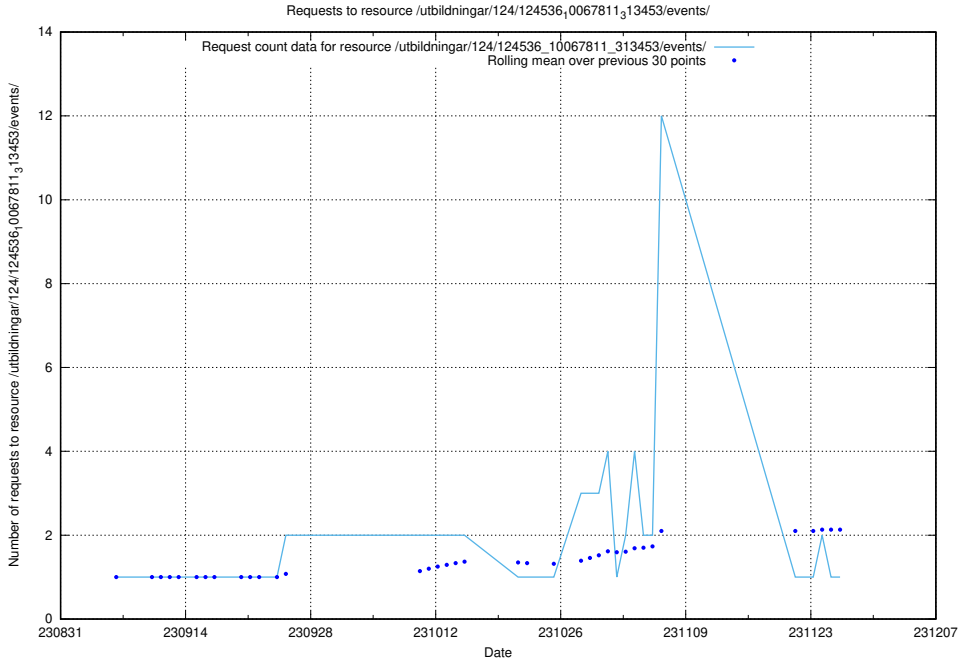

5.5517 Usage of /utbildningar/124/124536_10067811_313453/events/

Here, we count the number of requests to resource /utbildningar/124/124536_10067811_313453/events/