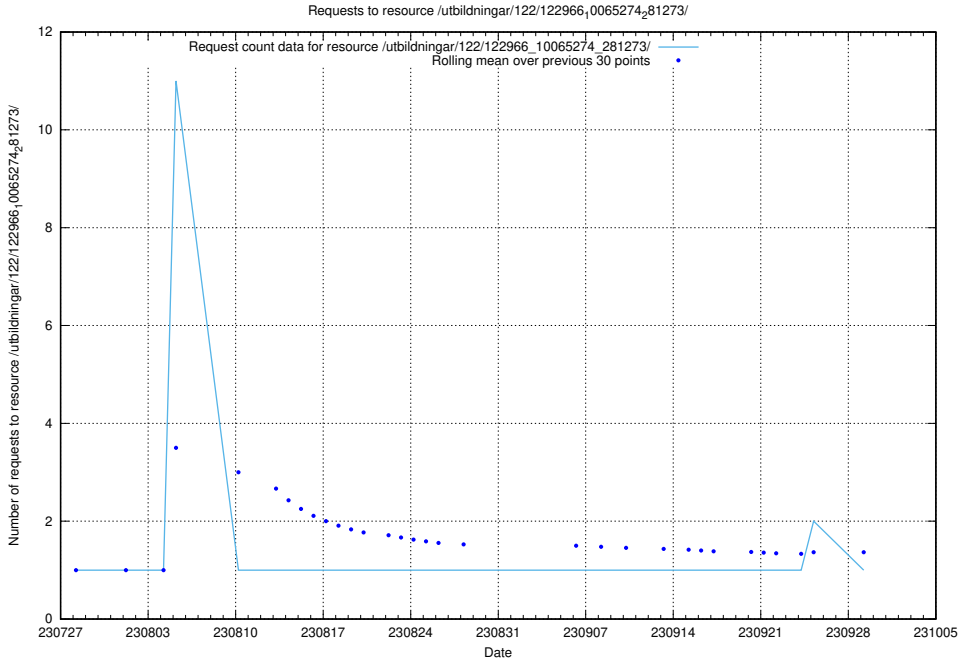

5.5740 Usage of /utbildningar/122/122966_10065274_281273/

Here, we count the number of requests to resource /utbildningar/122/122966_10065274_281273/.