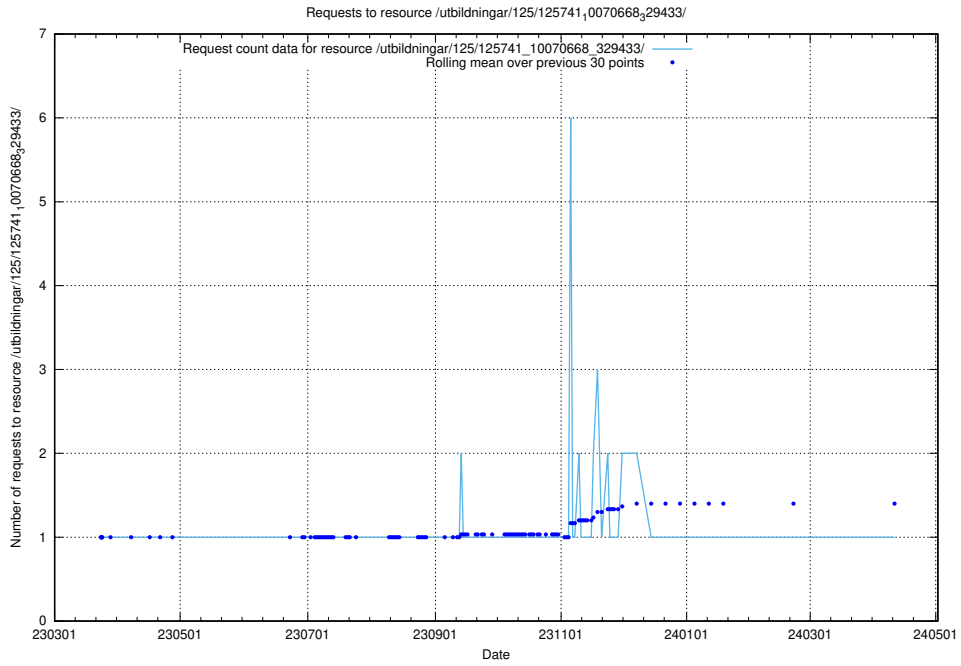

5.7332 Usage of /utbildningar/125/125741_10070668_329433/

Here, we count the number of requests to resource /utbildningar/125/125741_10070668_329433/.