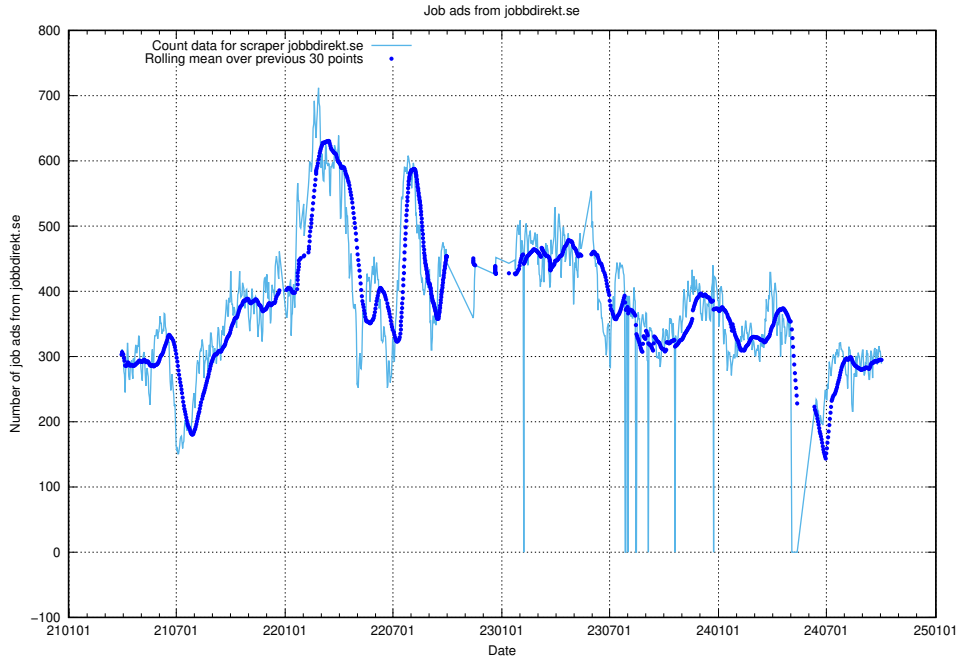

13.11 Number of ads by scraper jobbdirekt.se

Here, we count the number of job ads scraped from jobbdirekt.se.