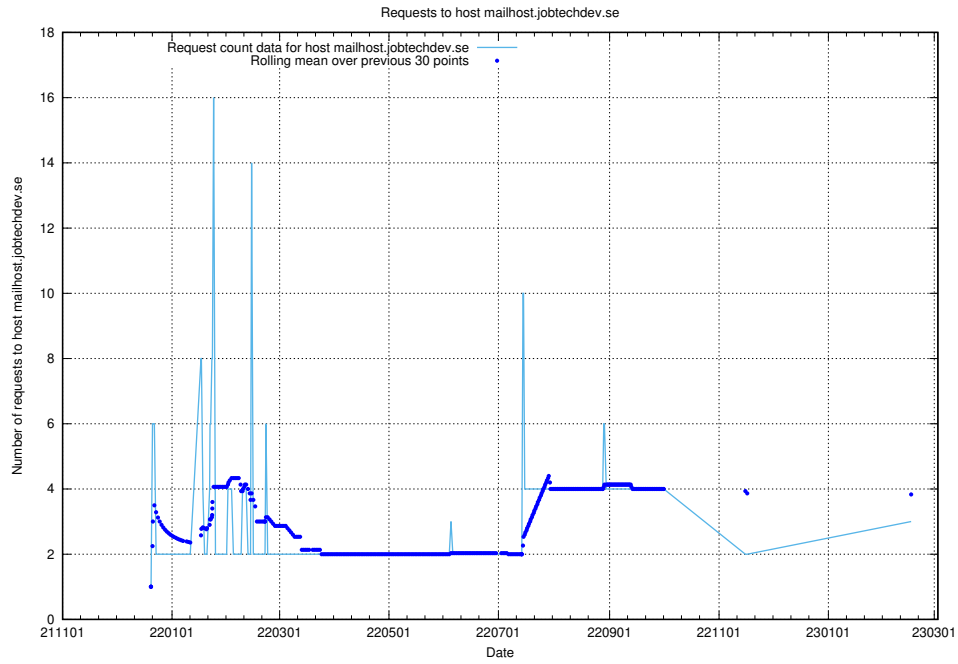

7.202 Usage of mailhost.jobtechdev.se

Here, we count the number of requests to host mailhost.jobtechdev.se.