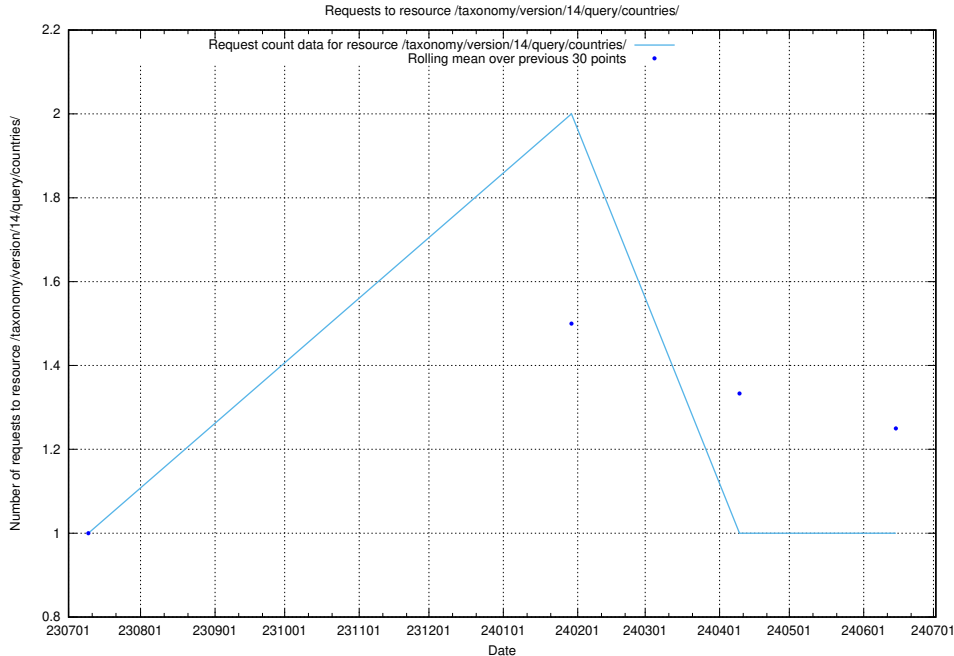

5.5984 Usage of /taxonomy/version/14/query/countries/

Here, we count the number of requests to resource /taxonomy/version/14/query/countries/.