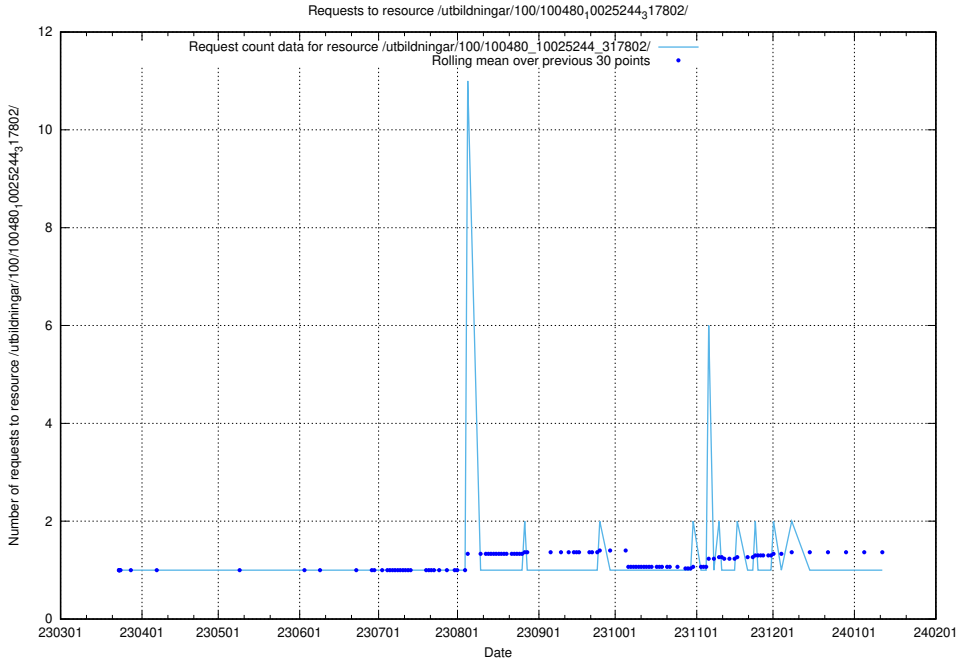

5.6509 Usage of /utbildningar/100/100480_10025244_317802/

Here, we count the number of requests to resource /utbildningar/100/100480_10025244_317802/.