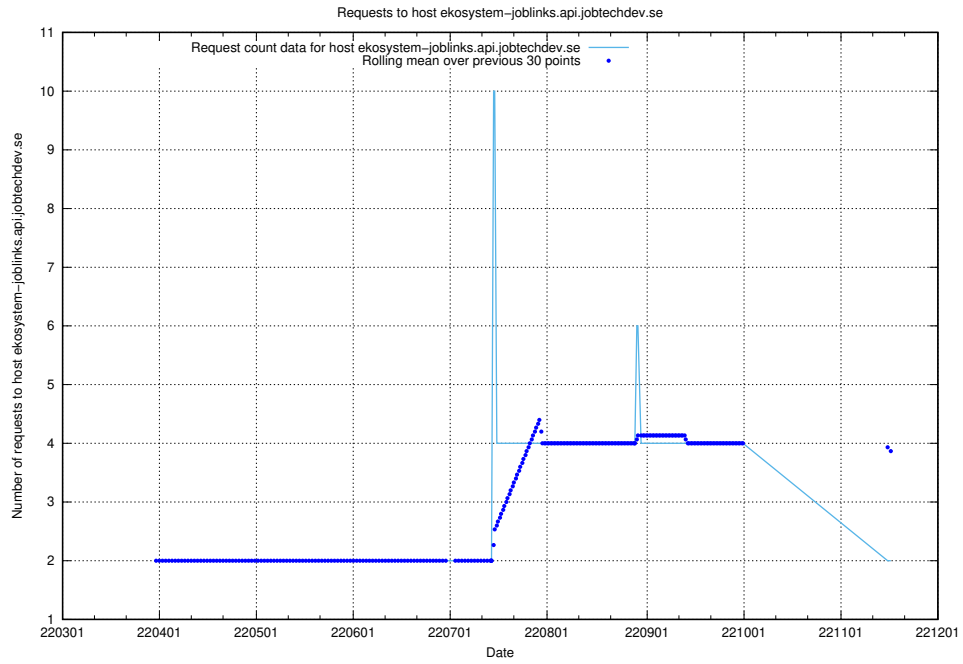

7.486 Usage of ekosystem-joblinks.api.jobtechdev.se

Here, we count the number of requests to host ekosystem-joblinks.api.jobtechdev.se.