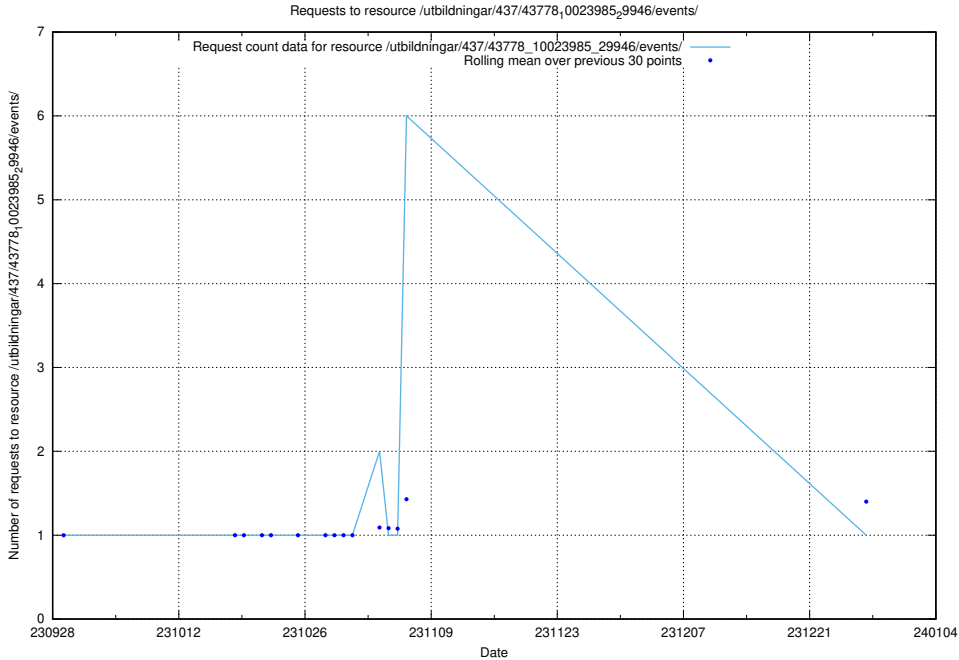

5.5282 Usage of /utbildningar/437/43778_10023985_29946/events/

Here, we count the number of requests to resource /utbildningar/437/43778_10023985_29946/events/.