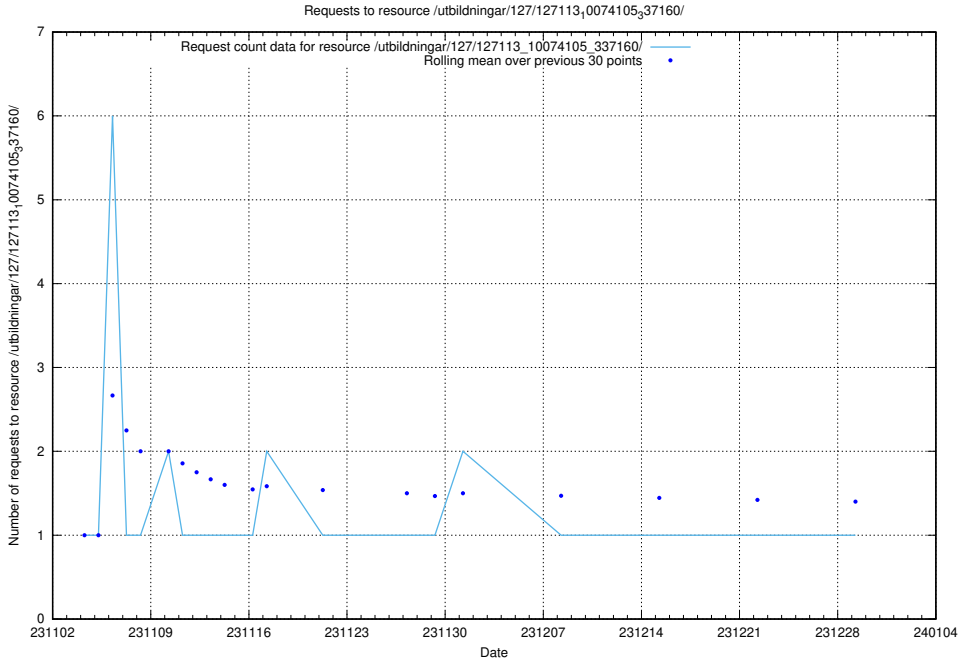

5.4968 Usage of /utbildningar/127/127113_10074105_337160/

Here, we count the number of requests to resource /utbildningar/127/127113_10074105_337160/.