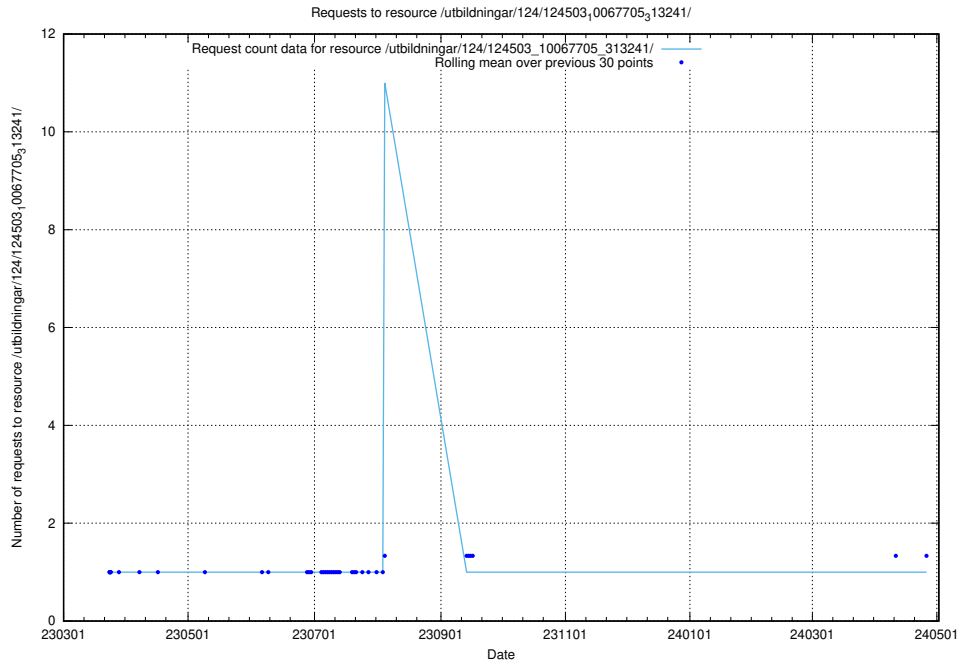

5.3029 Usage of /utbildningar/124/124503_10067705_313241/

Here, we count the number of requests to resource /utbildningar/124/124503_10067705_313241/.