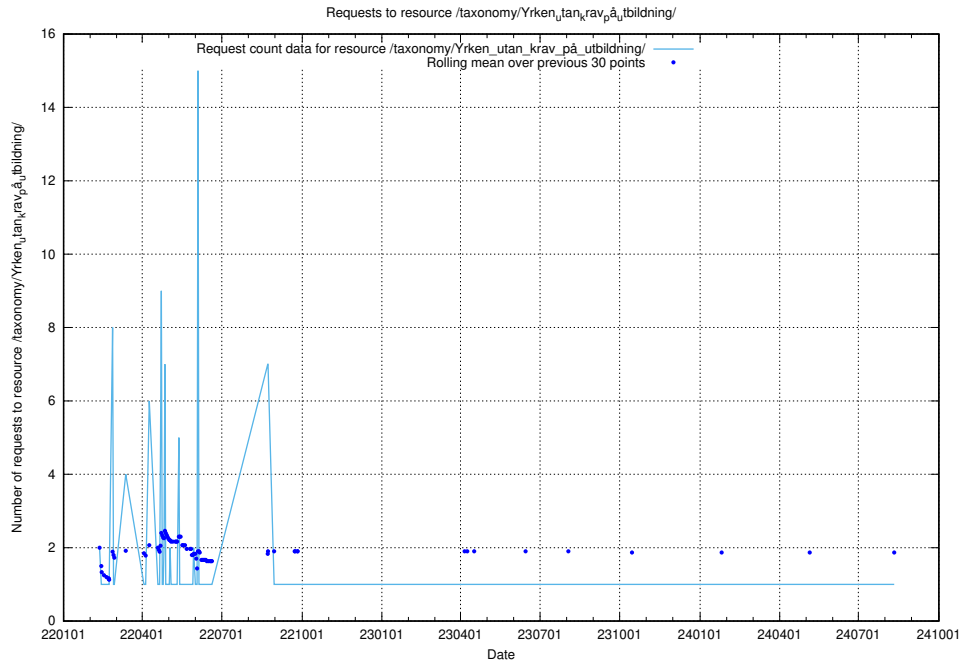

5.2293 Usage of /taxonomy/Yrken_utan_krav_på_utbildning/

Here, we count the number of requests to resource /taxonomy/Yrken_utan_krav_på_utbildning/.