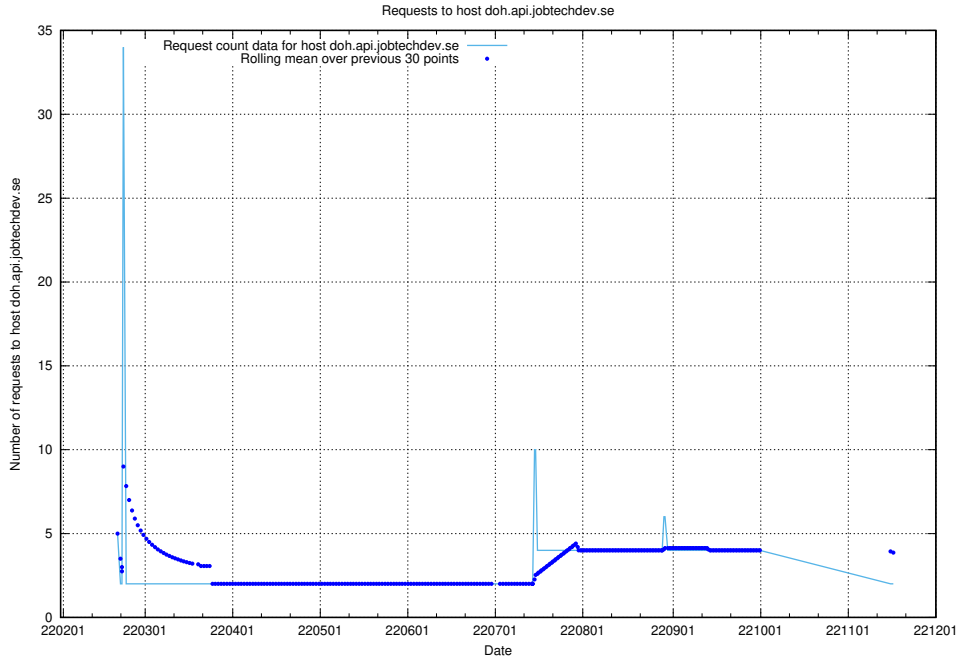

7.531 Usage of doh.api.jobtechdev.se

Here, we count the number of requests to host doh.api.jobtechdev.se.