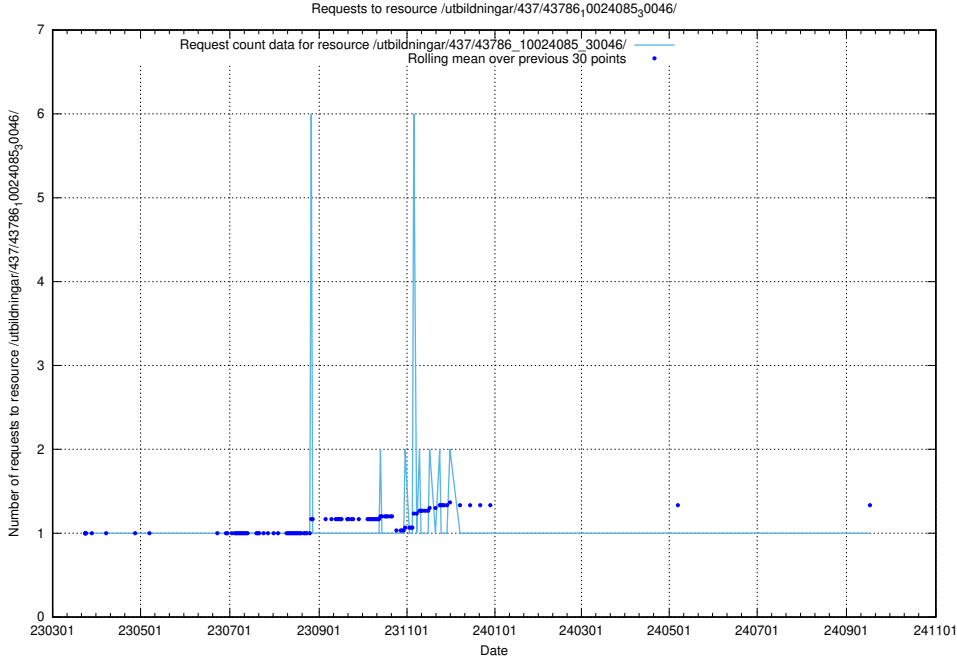

5.7205 Usage of /utbildningar/437/43786_10024085_30046/

Here, we count the number of requests to resource /utbildningar/437/43786_10024085_30046/.