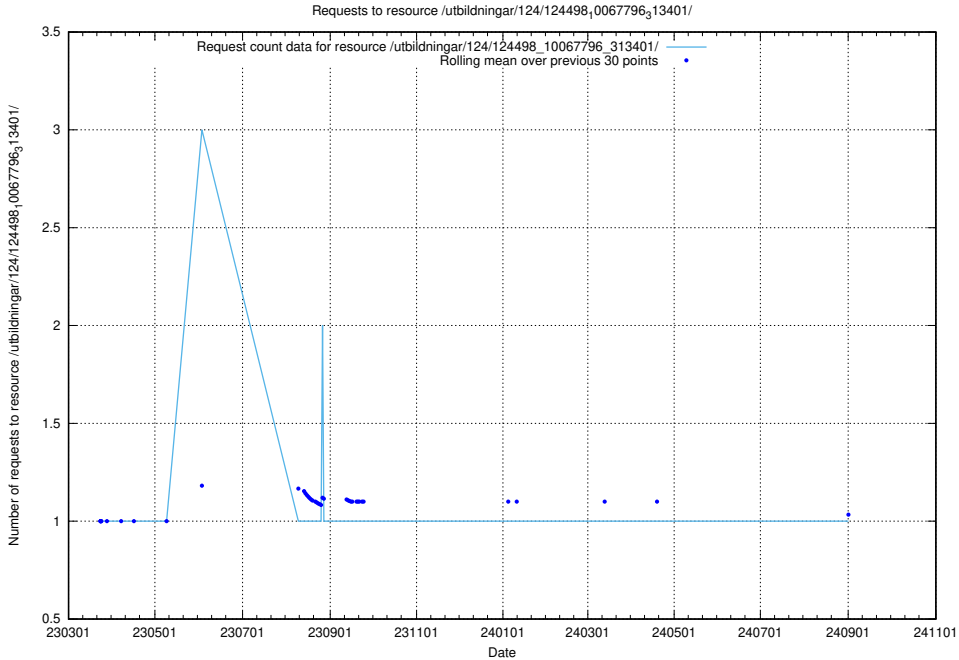

5.3552 Usage of /utbildningar/124/124498_10067796_313401/

Here, we count the number of requests to resource /utbildningar/124/124498_10067796_313401/.