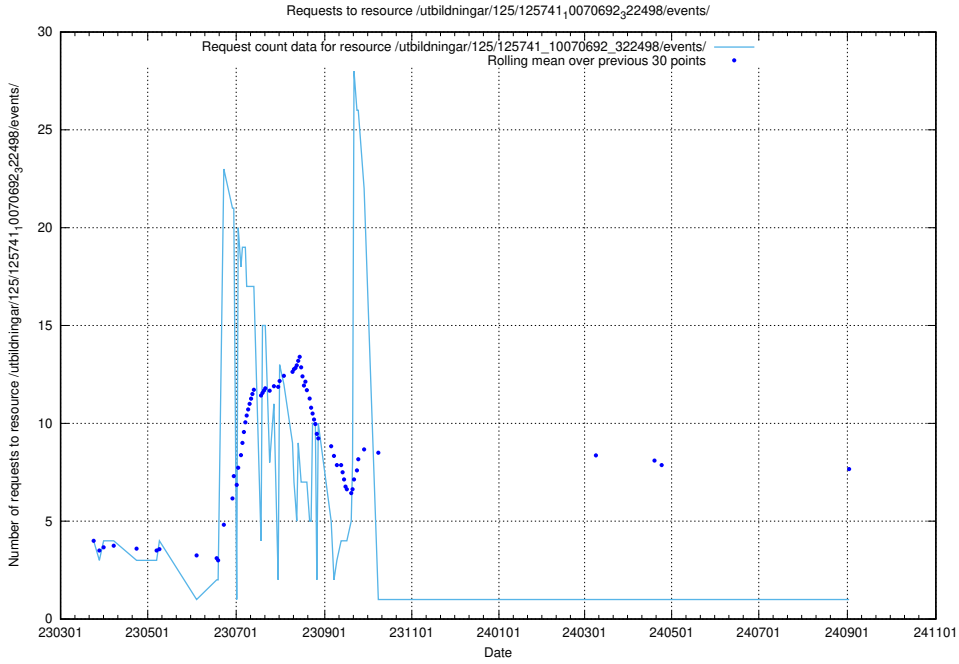

5.6883 Usage of /utbildningar/125/125741_10070692_322498/events/

Here, we count the number of requests to resource /utbildningar/125/125741_10070692_322498/events/