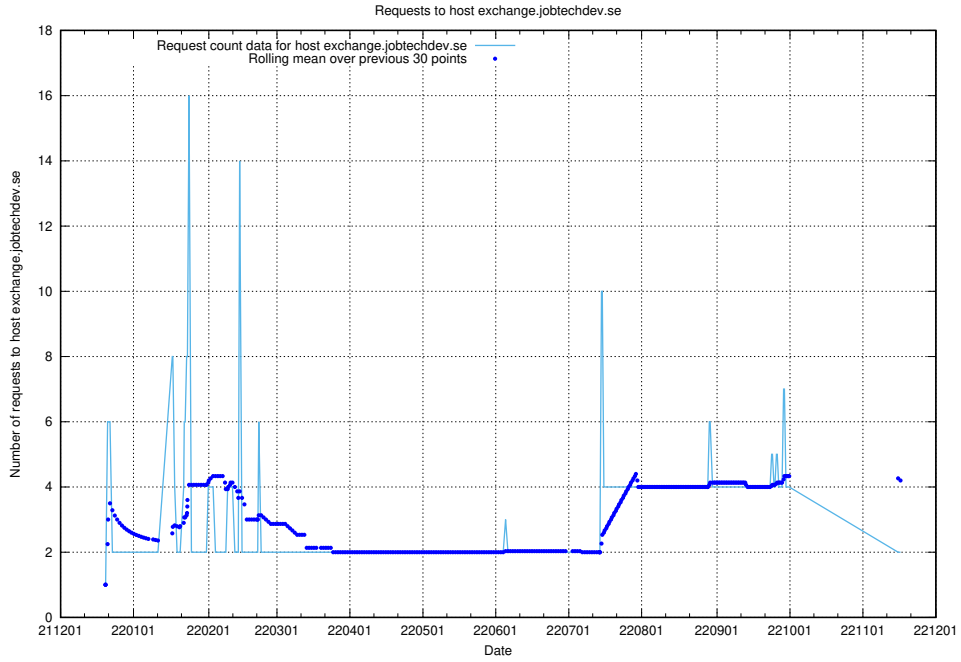

### 7.381 Usage of exchange.jobtechdev.se

Here, we count the number of requests to host exchange.jobtechdev.se.