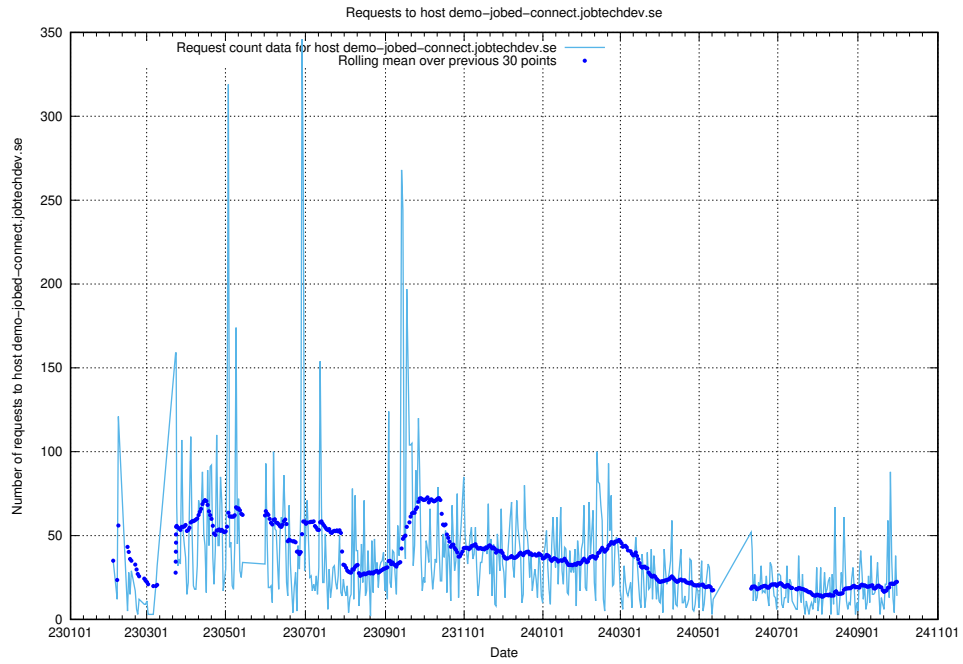

7.42 Usage of demo-jobed-connect.jobtechdev.se

Here, we count the number of requests to host demo-jobed-connect.jobtechdev.se.