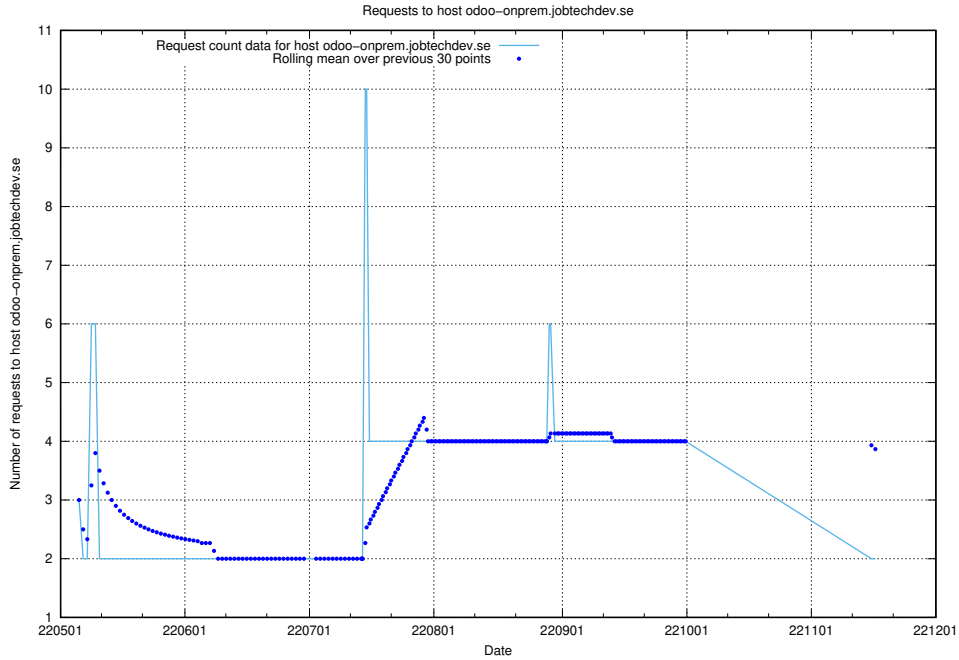

7.435 Usage of odoo-onprem.jobtechdev.se

Here, we count the number of requests to host odoo-onprem.jobtechdev.se.