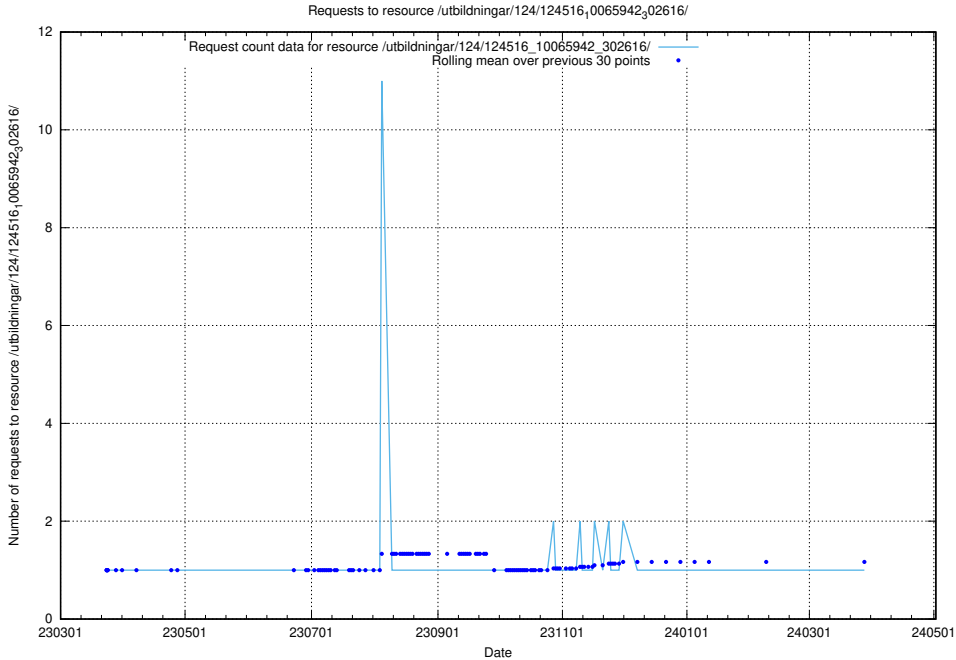

### 5.2333 Usage of /utbildningar/124/124516\_10065942\_302616/

Here, we count the number of requests to resource /utbildningar/124/124516\_10065942\_302616/.