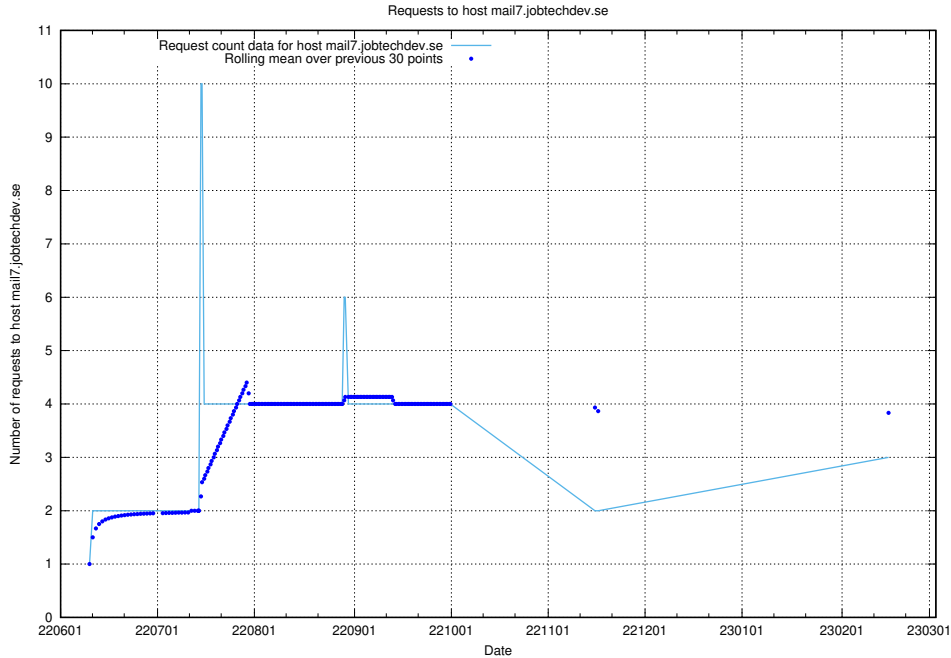

7.216 Usage of mail7.jobtechdev.se

Here, we count the number of requests to host mail7.jobtechdev.se.