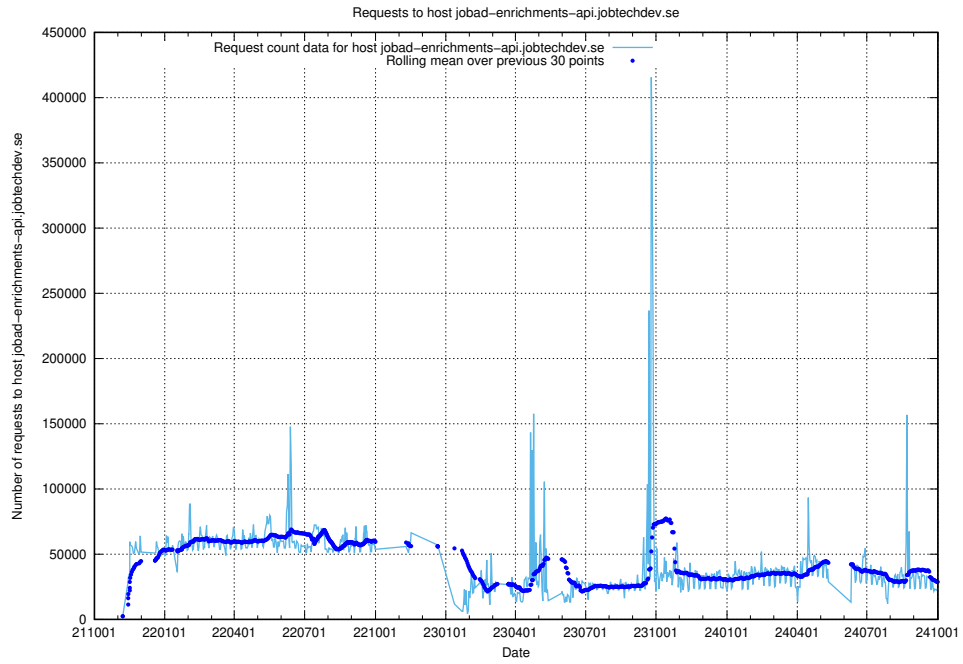

7.8 Usage of jobad-enrichments-api.jobtechdev.se

Here, we count the number of requests to host jobad-enrichments-api.jobtechdev.se.