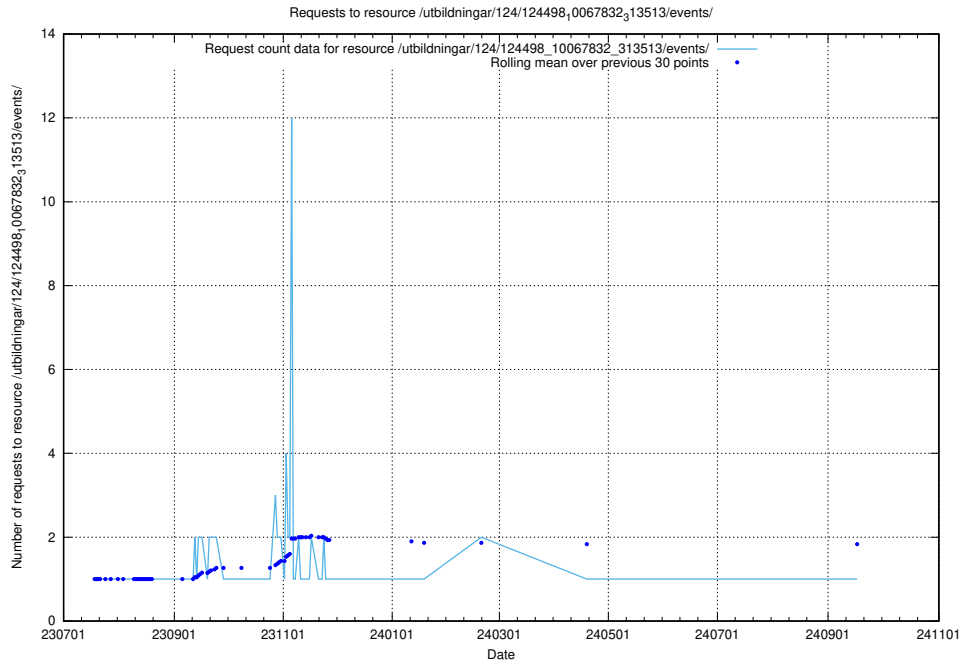

5.5857 Usage of /utbildningar/124/124498_10067832_313513/events/

Here, we count the number of requests to resource /utbildningar/124/124498_10067832_313513/events/