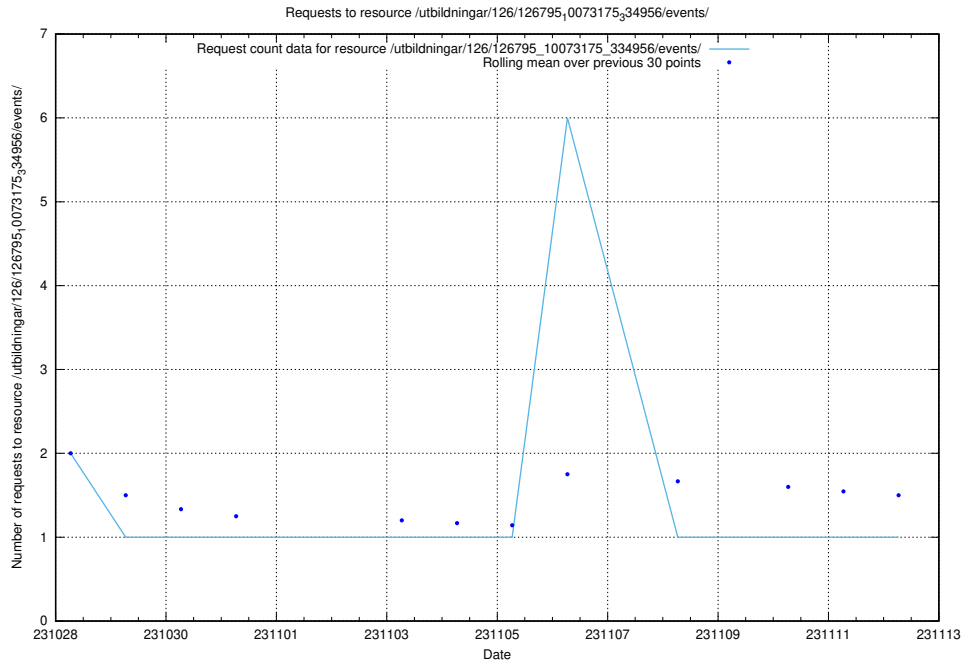

5.5026 Usage of /utbildningar/126/126795_10073175_334956/events/

Here, we count the number of requests to resource /utbildningar/126/126795_10073175_334956/events/