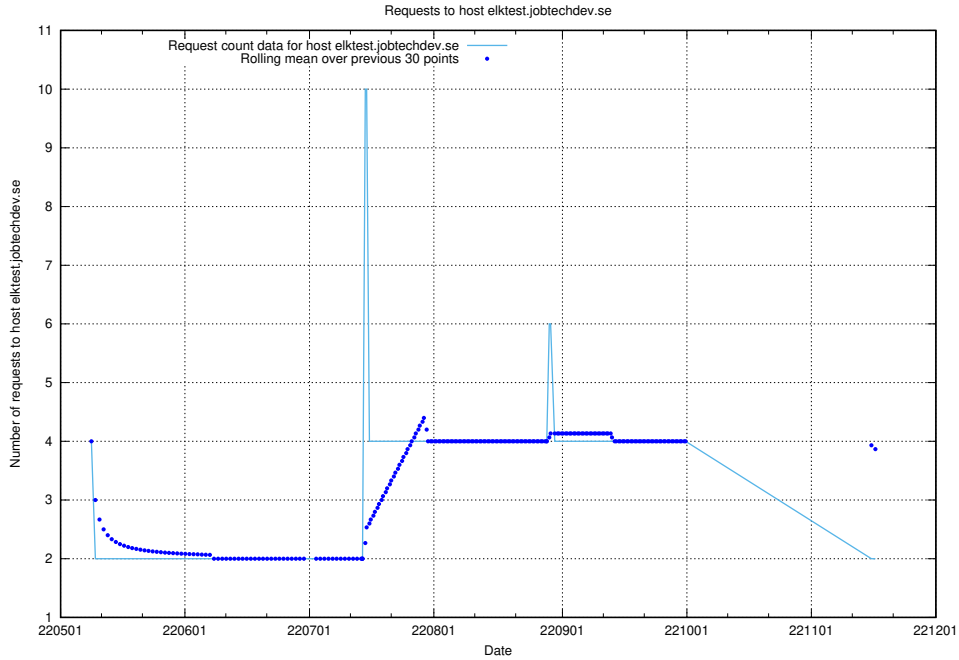

7.432 Usage of elktest.jobtechdev.se

Here, we count the number of requests to host elktest.jobtechdev.se.