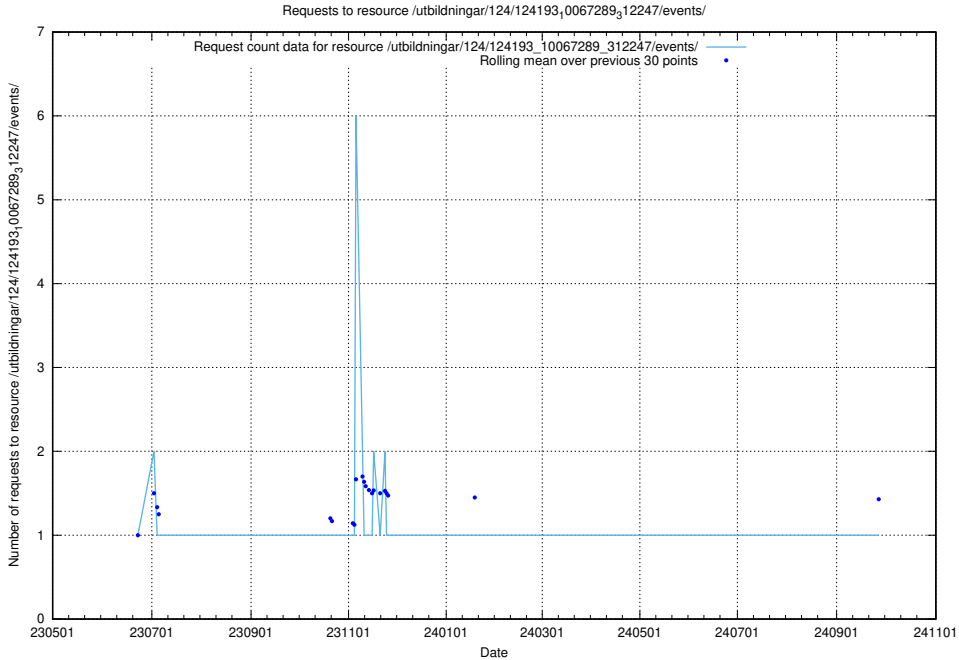

5.6612 Usage of /utbildningar/124/124193_10067289_312247/events/

Here, we count the number of requests to resource /utbildningar/124/124193_10067289_312247/events/