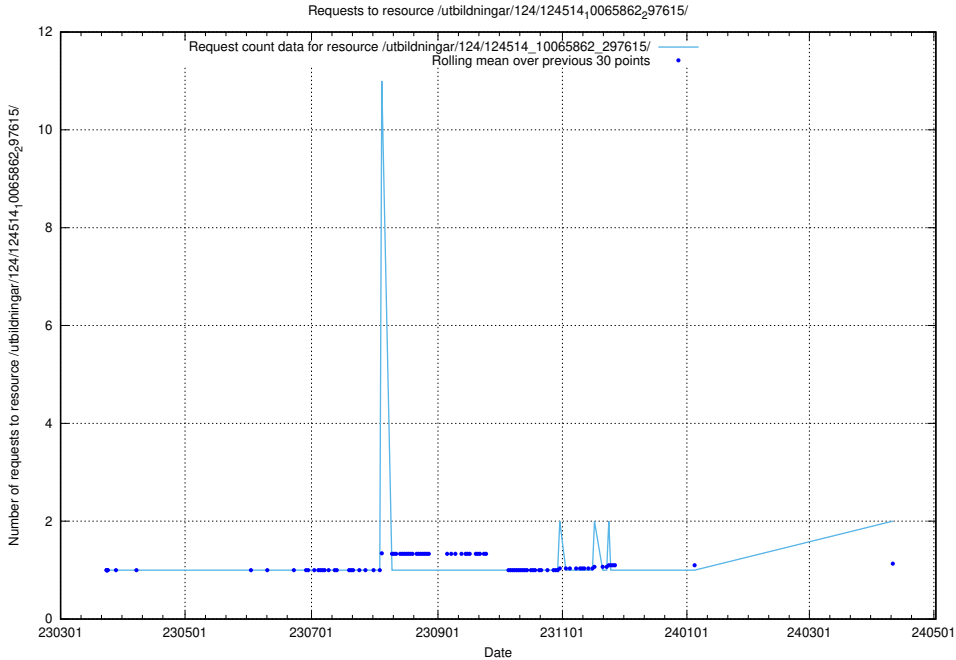

5.677 Usage of /utbildningar/124/124514_10065862_297615/

Here, we count the number of requests to resource /utbildningar/124/124514_10065862_297615/.