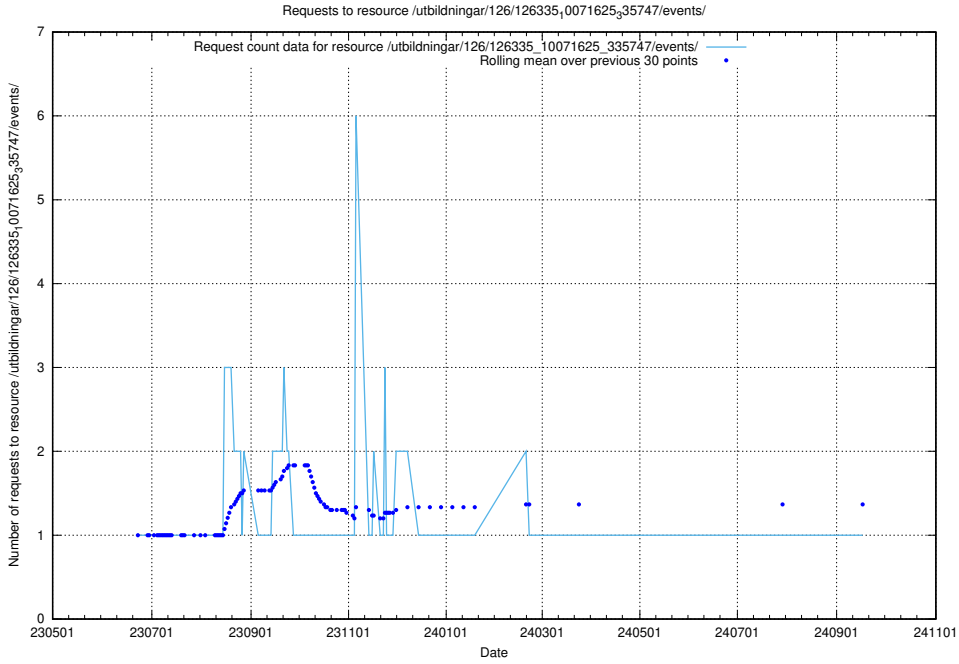

5.6470 Usage of /utbildningar/126/126335_10071625_335747/events/

Here, we count the number of requests to resource /utbildningar/126/126335_10071625_335747/events/