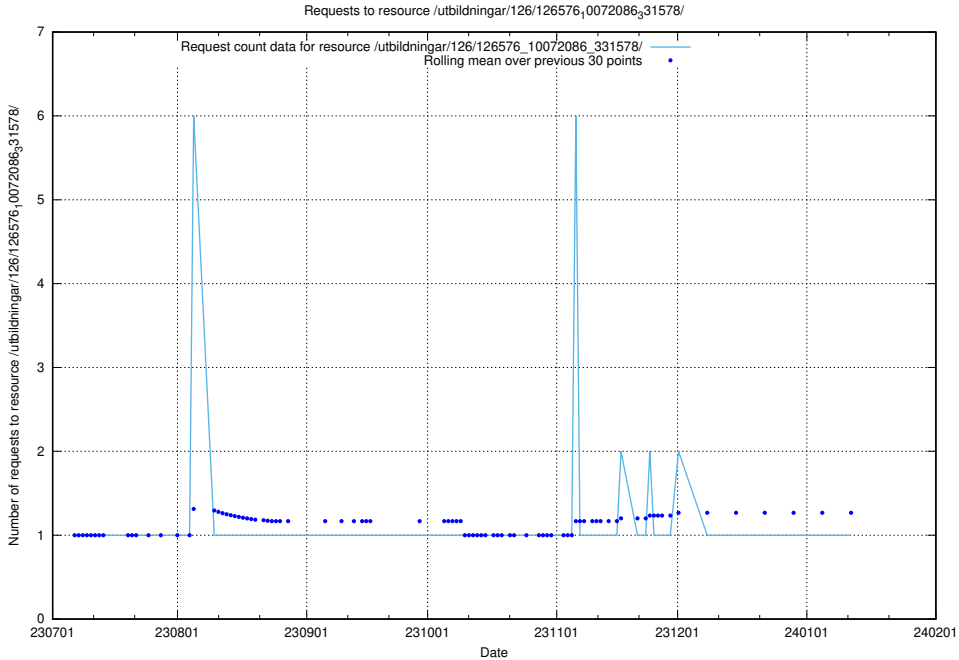

5.6127 Usage of /utbildningar/126/126576_10072086_331578/

Here, we count the number of requests to resource /utbildningar/126/126576_10072086_331578/.