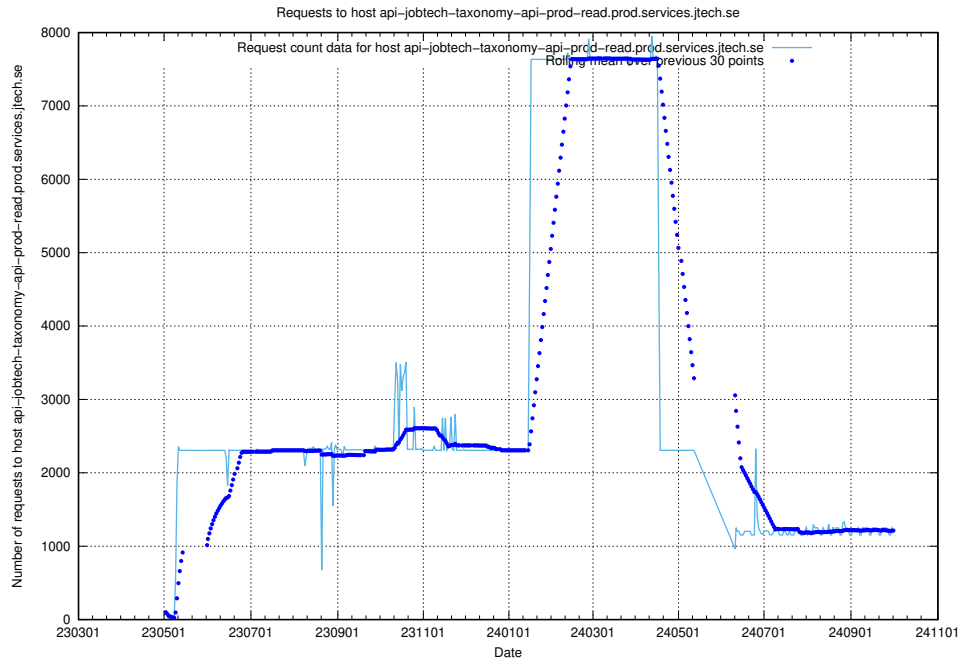

7.21 Usage of api-jobtech-taxonomy-api-prod-read.prod.services.jtech.se

Here, we count the number of requests to host api-jobtech-taxonomy-api-prod-read.prod.services.jtech.se.