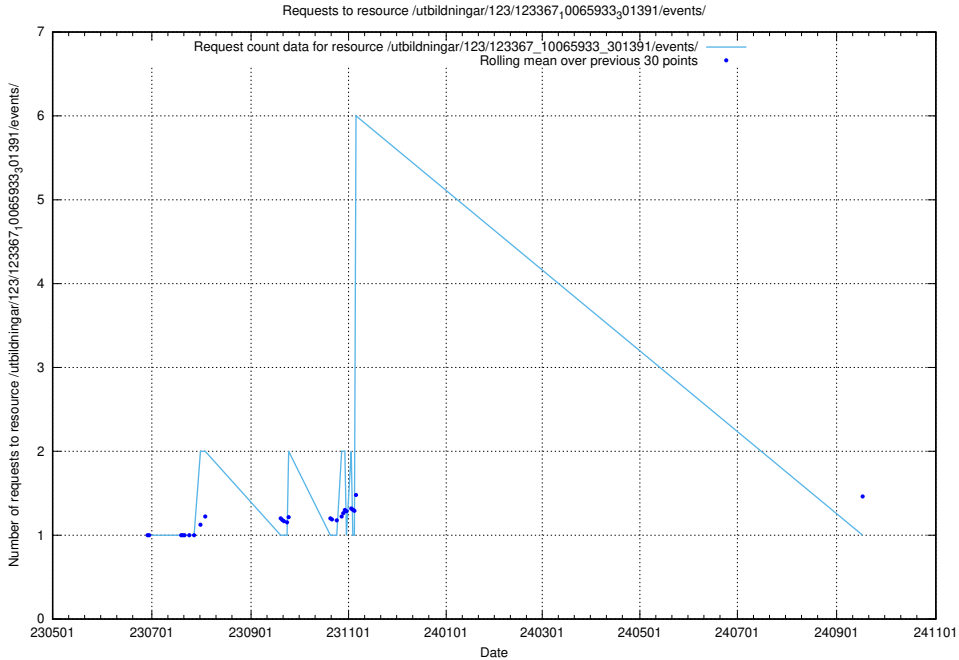

5.6358 Usage of /utbildningar/123/123367_10065933_301391/events/

Here, we count the number of requests to resource /utbildningar/123/123367_10065933_301391/events/