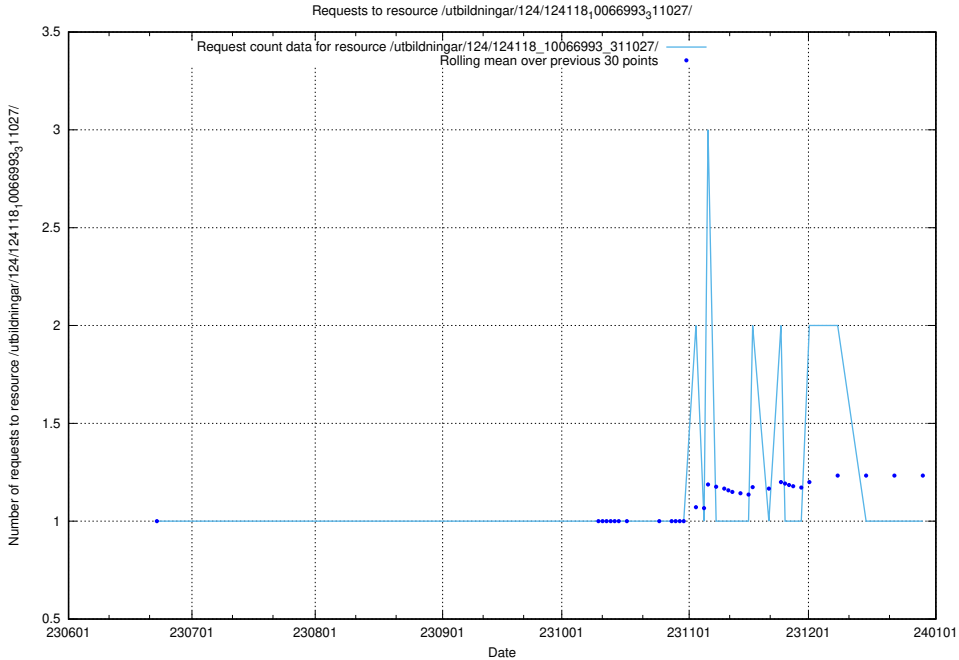

5.6616 Usage of /utbildningar/124/124118_10066993_311027/

Here, we count the number of requests to resource /utbildningar/124/124118_10066993_311027/.