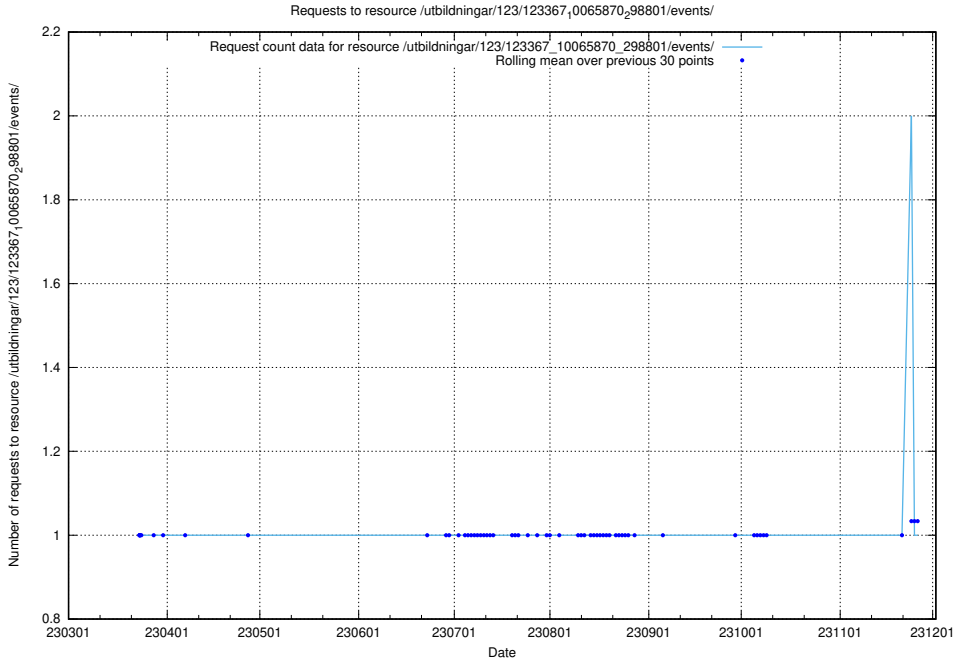

### 5.5589 Usage of /utbildningar/123/123367\_10065870\_298801/events/

Here, we count the number of requests to resource /utbildningar/123/123367\_10065870\_298801/events/