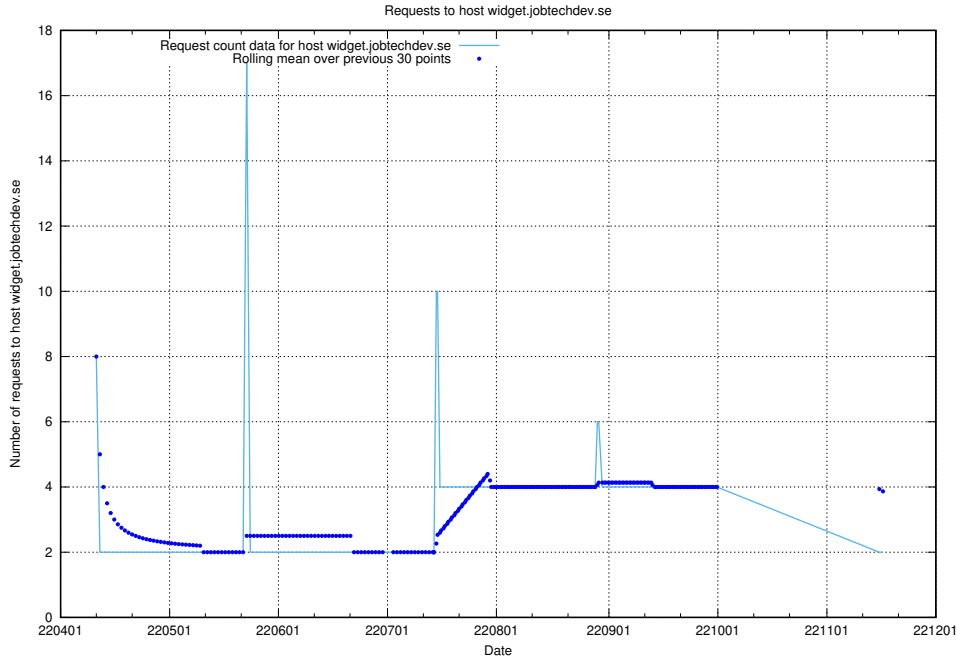

### 7.468 Usage of widget.jobtechdev.se

Here, we count the number of requests to host widget.jobtechdev.se.