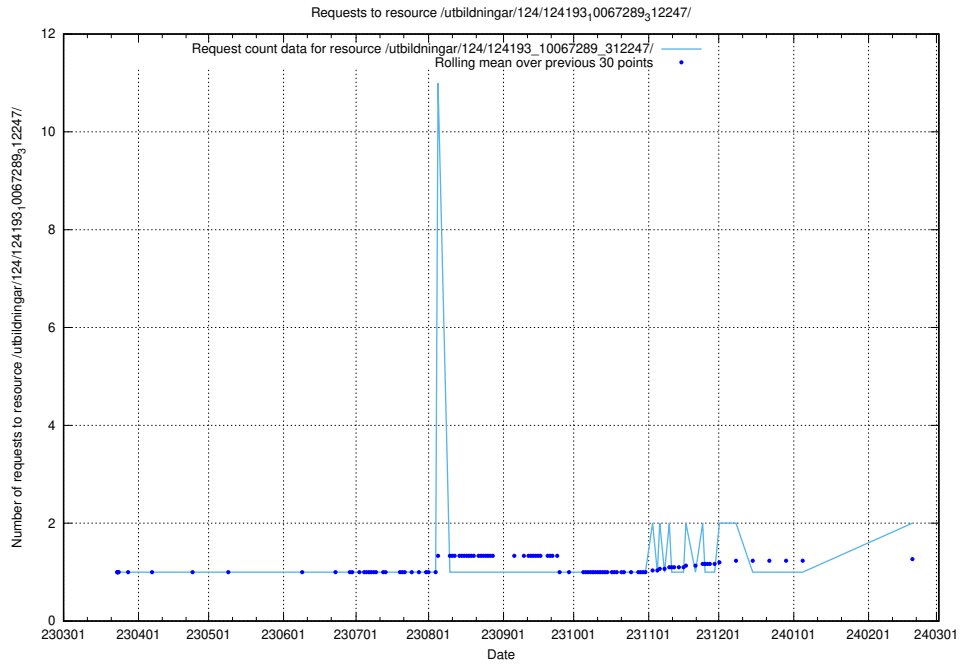

5.803 Usage of /utbildningar/124/124193_10067289_312247/

Here, we count the number of requests to resource /utbildningar/124/124193_10067289_312247/.