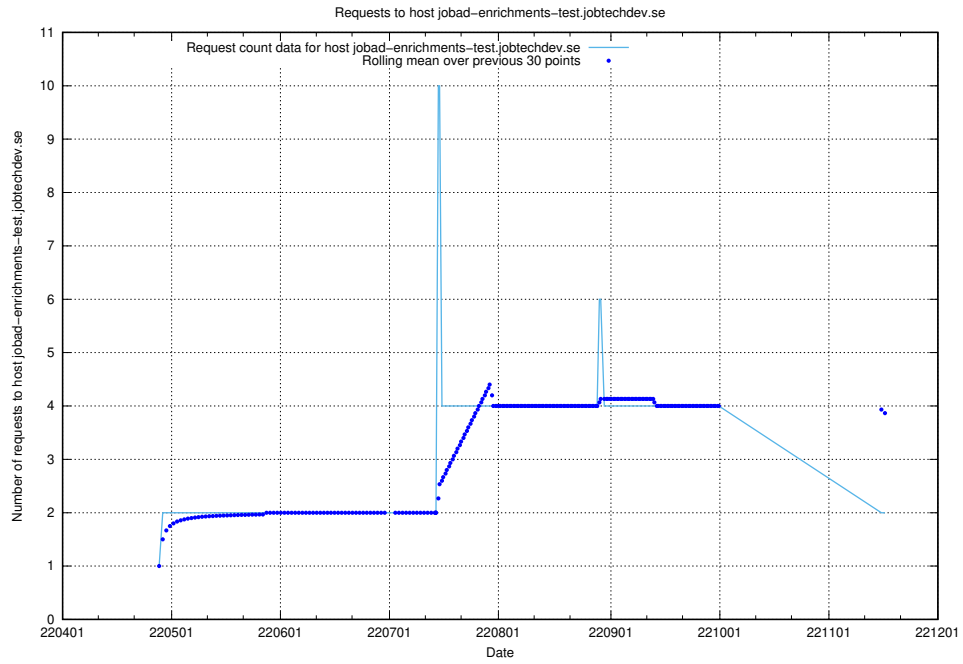

7.445 Usage of `jobad-enrichments-test.jobtechdev.se`

Here, we count the number of requests to host `jobad-enrichments-test.jobtechdev.se`.