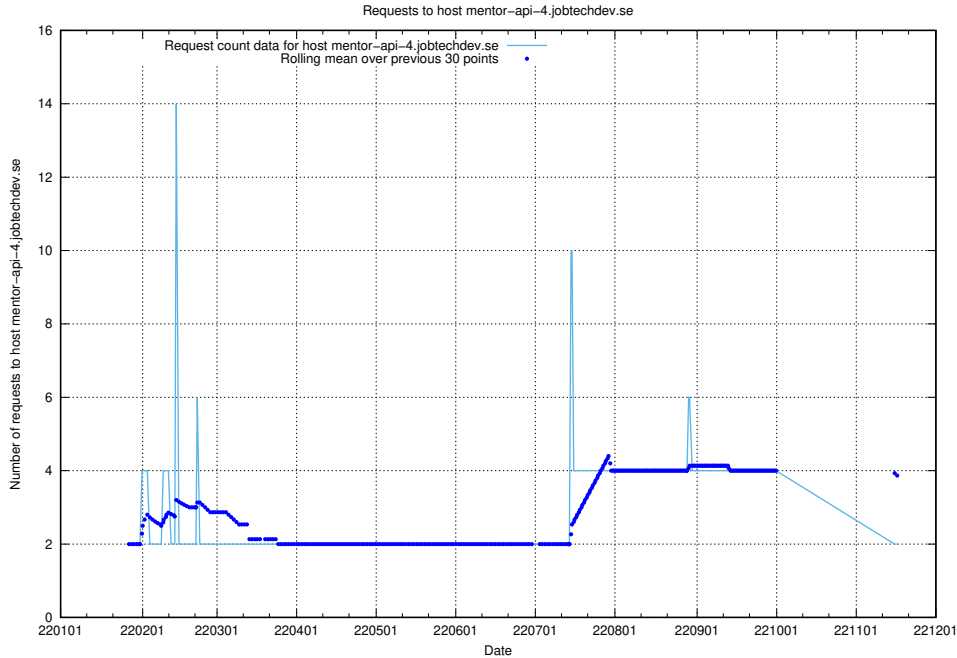

7.580 Usage of mentor-api-4.jobtechdev.se

Here, we count the number of requests to host mentor-api-4.jobtechdev.se.