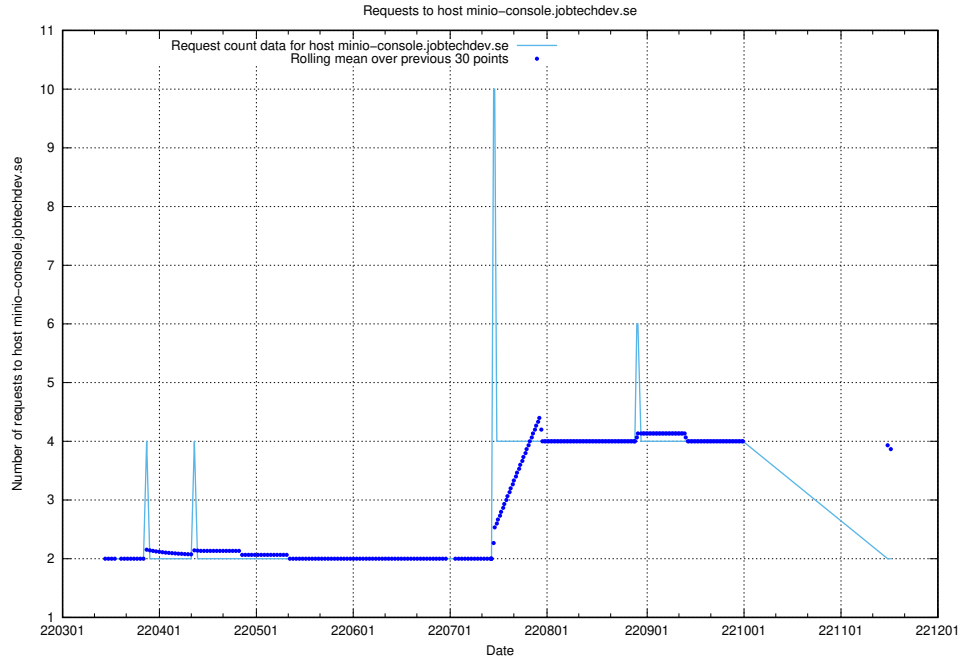

7.501 Usage of minio-console.jobtechdev.se

Here, we count the number of requests to host minio-console.jobtechdev.se.