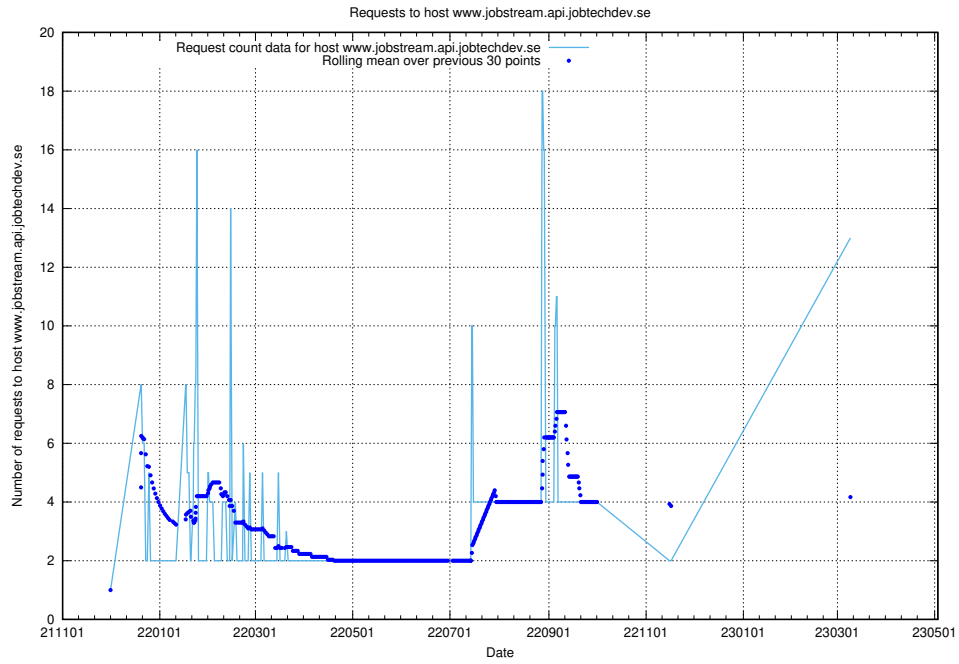

7.46 Usage of `www.jobstream.api.jobtechdev.se`

Here, we count the number of requests to host `www.jobstream.api.jobtechdev.se`.