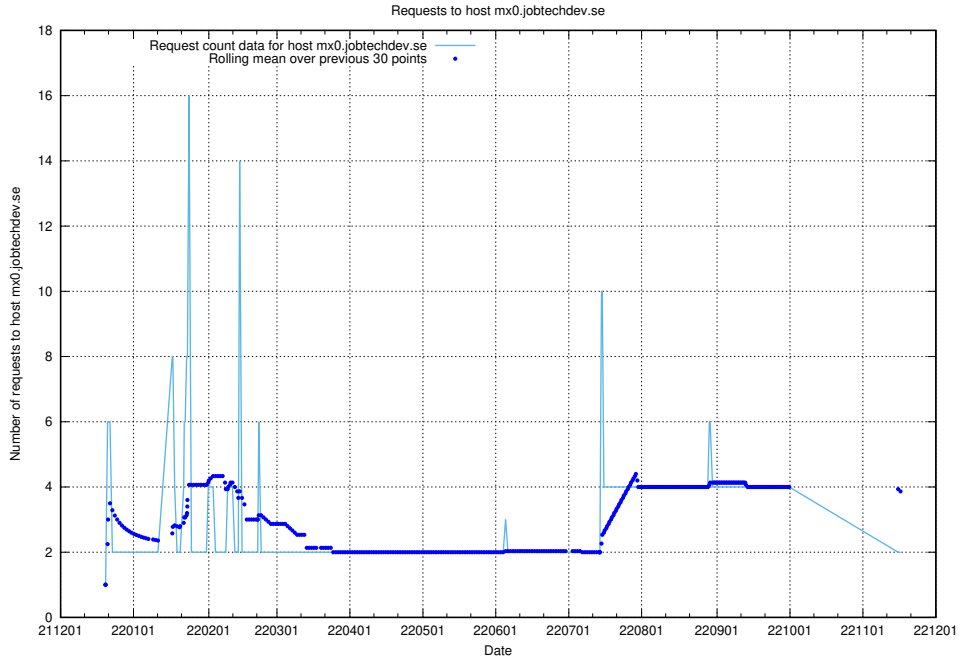

7.375 Usage of mx0.jobtechdev.se

Here, we count the number of requests to host mx0.jobtechdev.se.