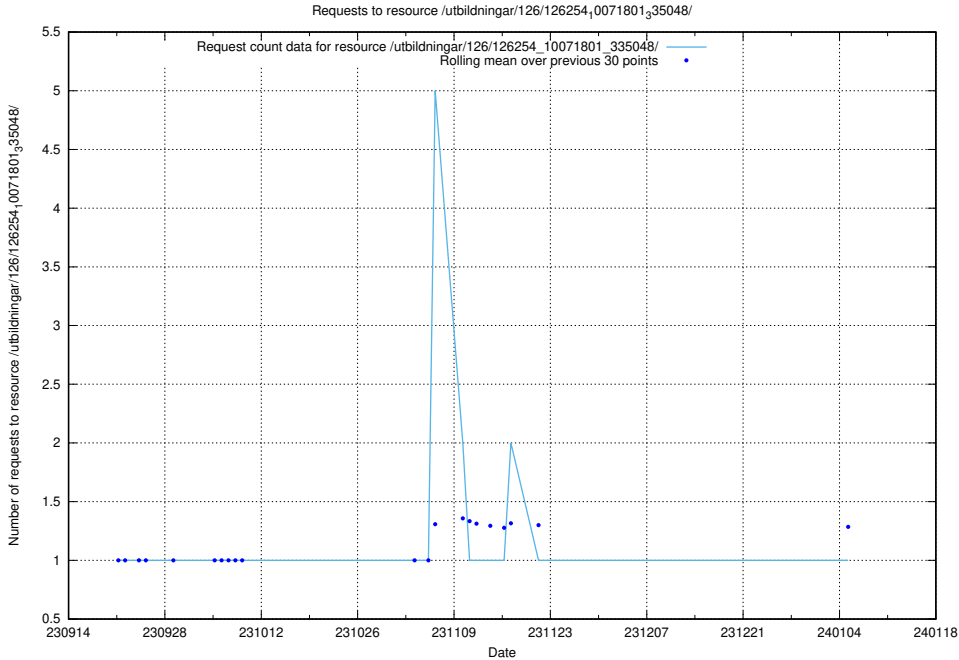

5.5358 Usage of /utbildningar/126/126254_10071801_335048/

Here, we count the number of requests to resource /utbildningar/126/126254_10071801_335048/.