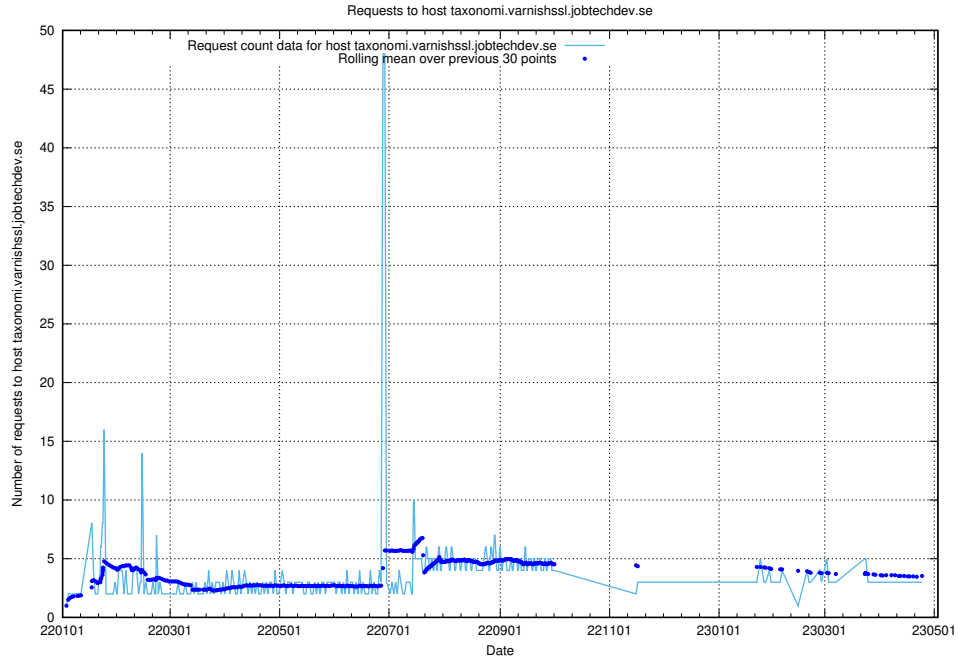

7.181 Usage of `taxonomi.varnishssl.jobtechdev.se`

Here, we count the number of requests to host `taxonomi.varnishssl.jobtechdev.se`.