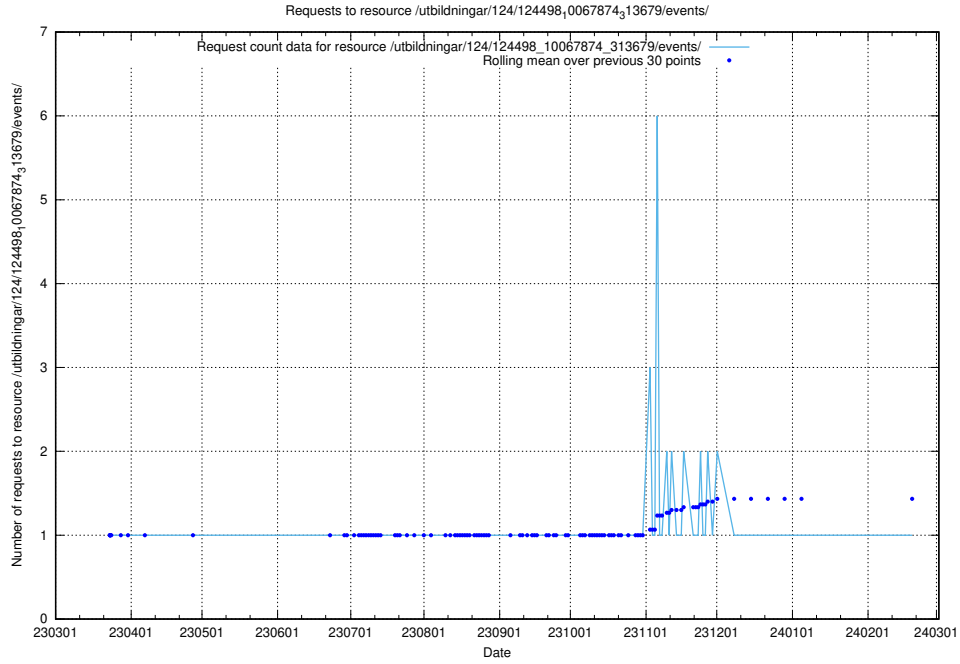

5.3489 Usage of /utbildningar/124/124498_10067874_313679/events/

Here, we count the number of requests to resource /utbildningar/124/124498_10067874_313679/events/