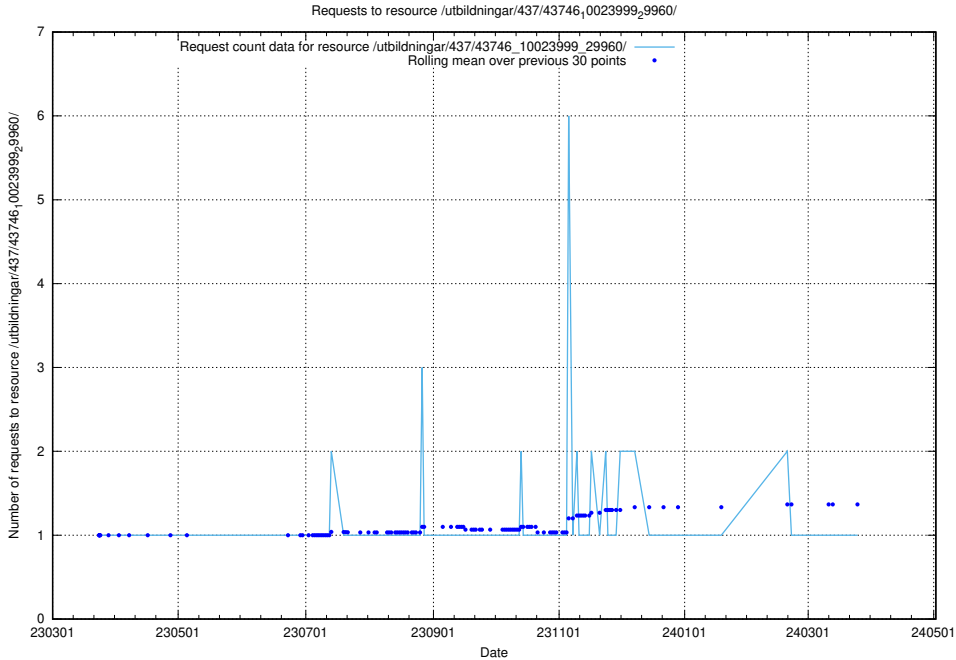

5.7226 Usage of /utbildningar/437/43746_10023999_29960/

Here, we count the number of requests to resource /utbildningar/437/43746_10023999_29960/.