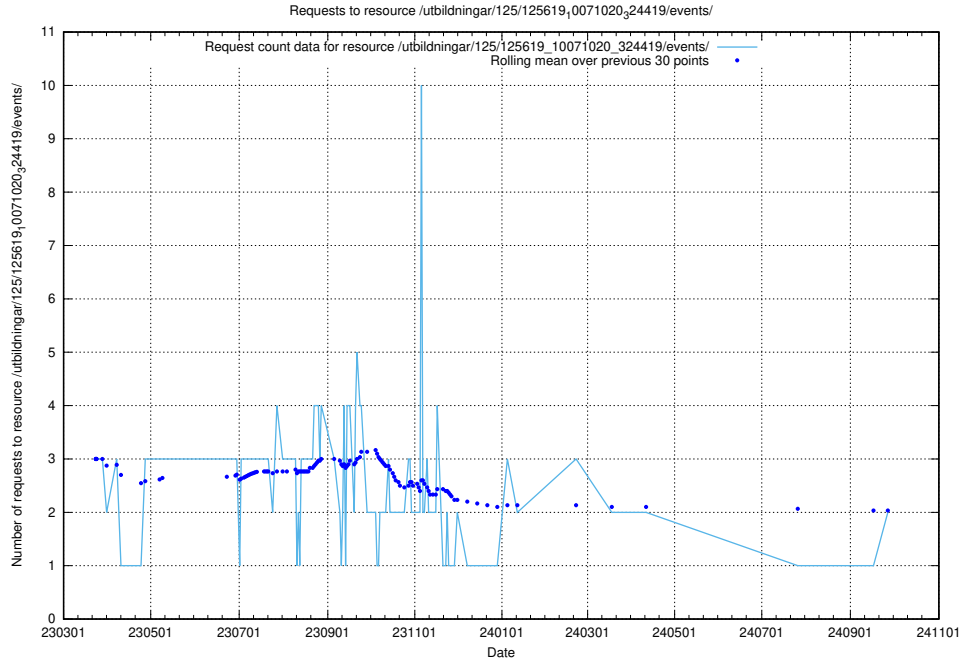

5.1026 Usage of /utbildningar/125/125619_10071020_324419/events/

Here, we count the number of requests to resource /utbildningar/125/125619_10071020_324419/events/