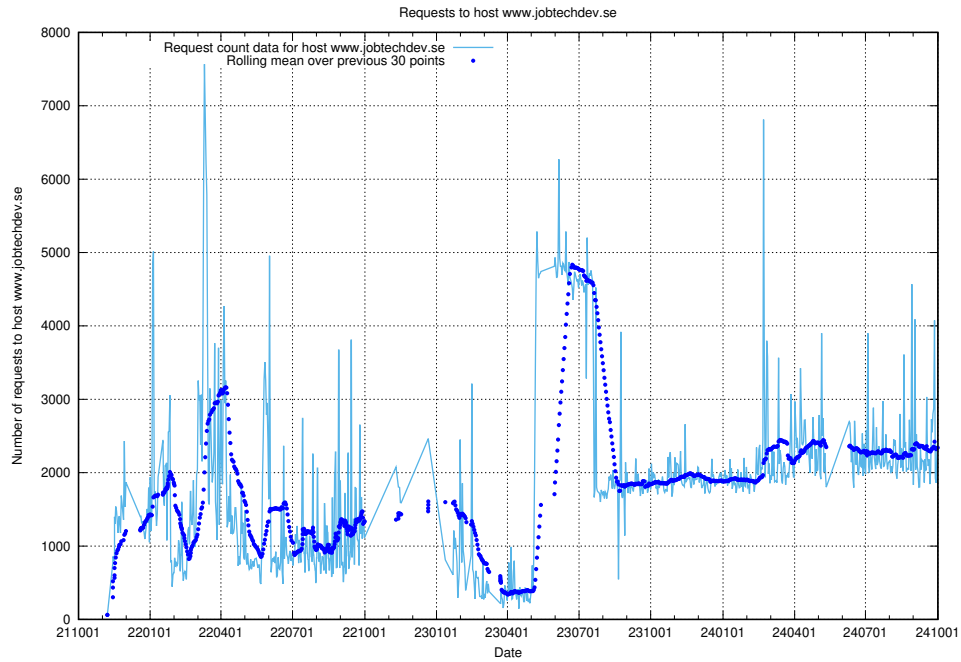

7.17 Usage of www.jobtechdev.se

Here, we count the number of requests to host www.jobtechdev.se.