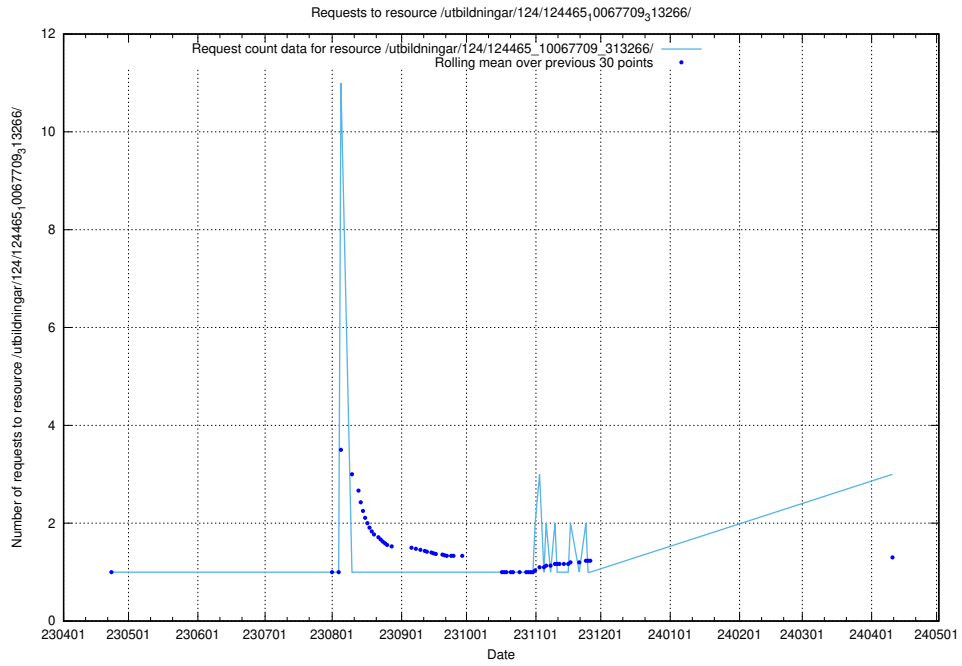

### 5.537 Usage of /utbildningar/124/124465\_10067709\_313266/

Here, we count the number of requests to resource /utbildningar/124/124465\_10067709\_313266/.