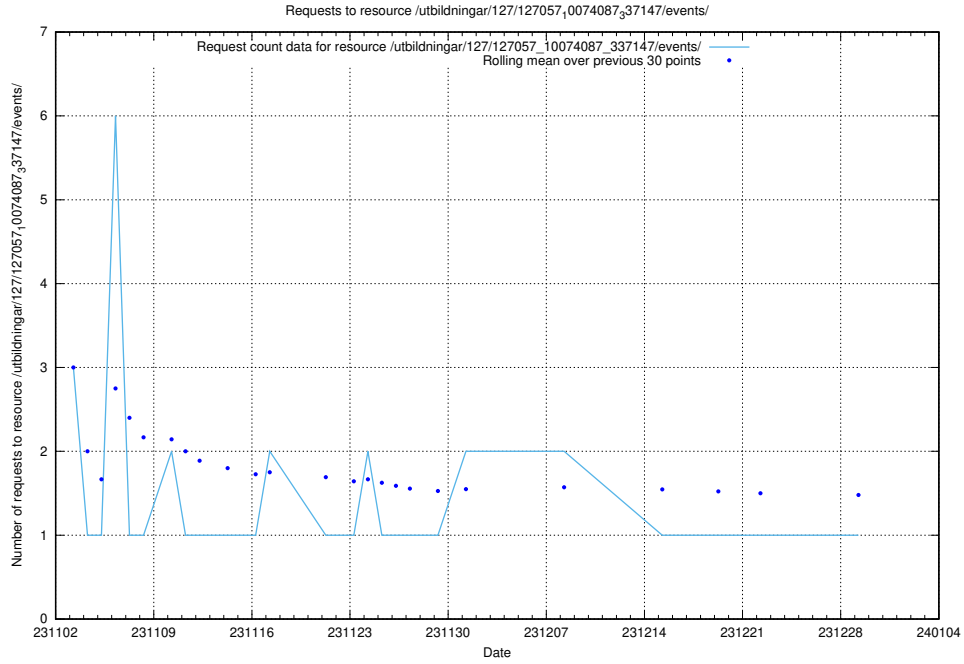

5.4983 Usage of /utbildningar/127/127057_10074087_337147/events/

Here, we count the number of requests to resource /utbildningar/127/127057_10074087_337147/events/