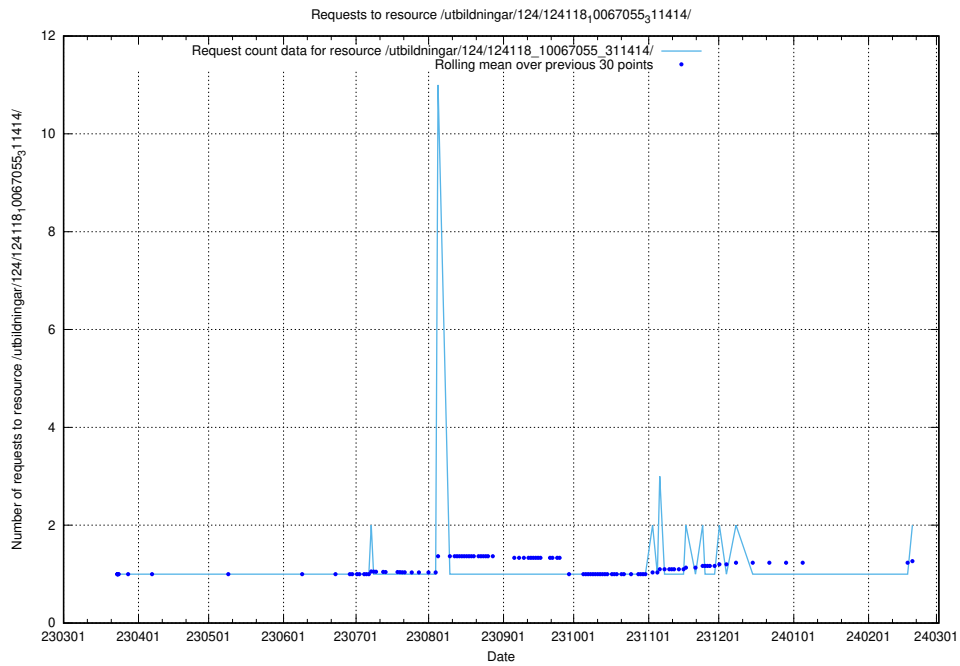

5.813 Usage of /utbildningar/124/124118_10067055_311414/

Here, we count the number of requests to resource /utbildningar/124/124118_10067055_311414/.