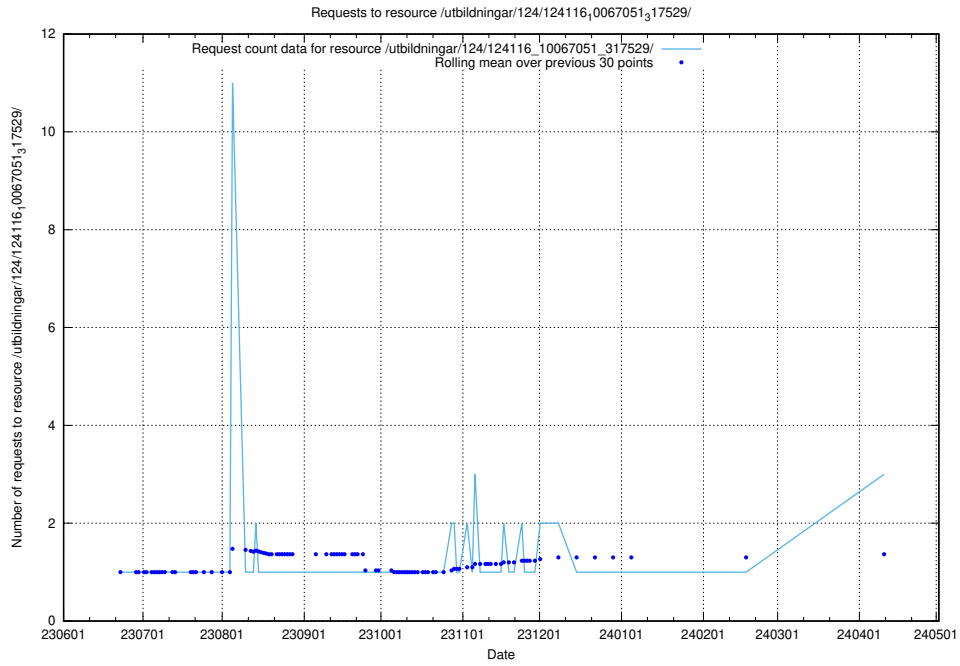

5.523 Usage of /utbildningar/124/124116_10067051_317529/

Here, we count the number of requests to resource /utbildningar/124/124116_10067051_317529/.