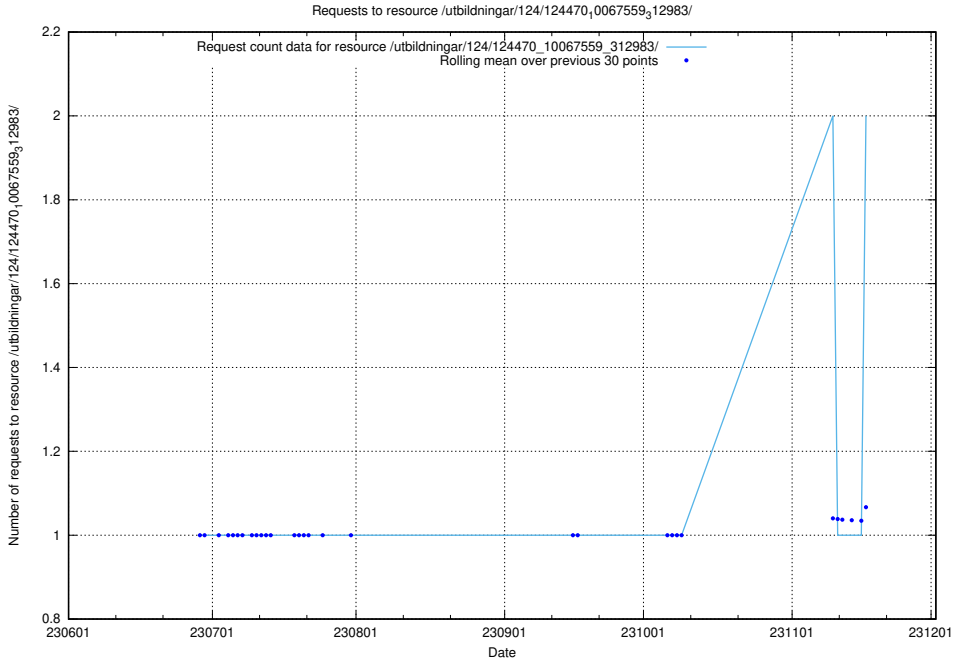

5.939 Usage of /utbildningar/124/124470_10067559_312983/

Here, we count the number of requests to resource /utbildningar/124/124470_10067559_312983/.