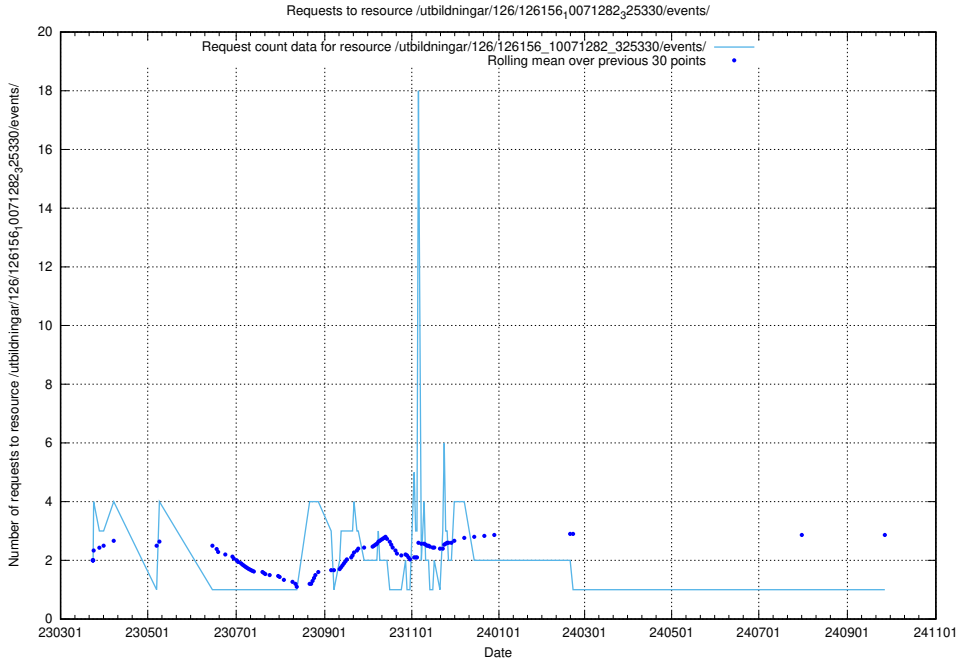

5.7111 Usage of /utbildningar/126/126156_10071282_325330/events/

Here, we count the number of requests to resource /utbildningar/126/126156_10071282_325330/events/