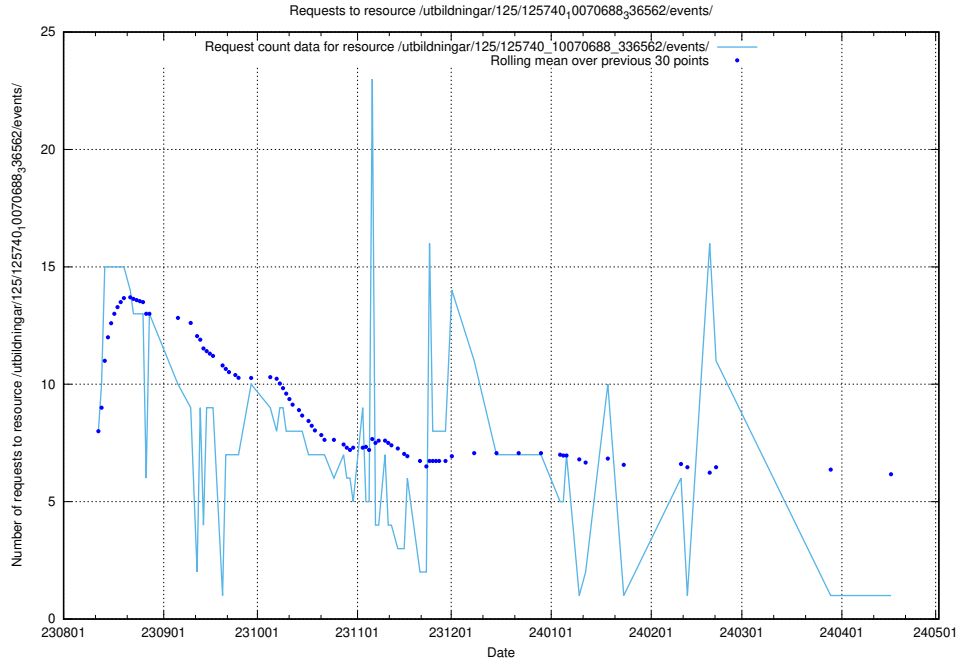

5.5636 Usage of /utbildningar/125/125740_10070688_336562/events/

Here, we count the number of requests to resource /utbildningar/125/125740_10070688_336562/events/