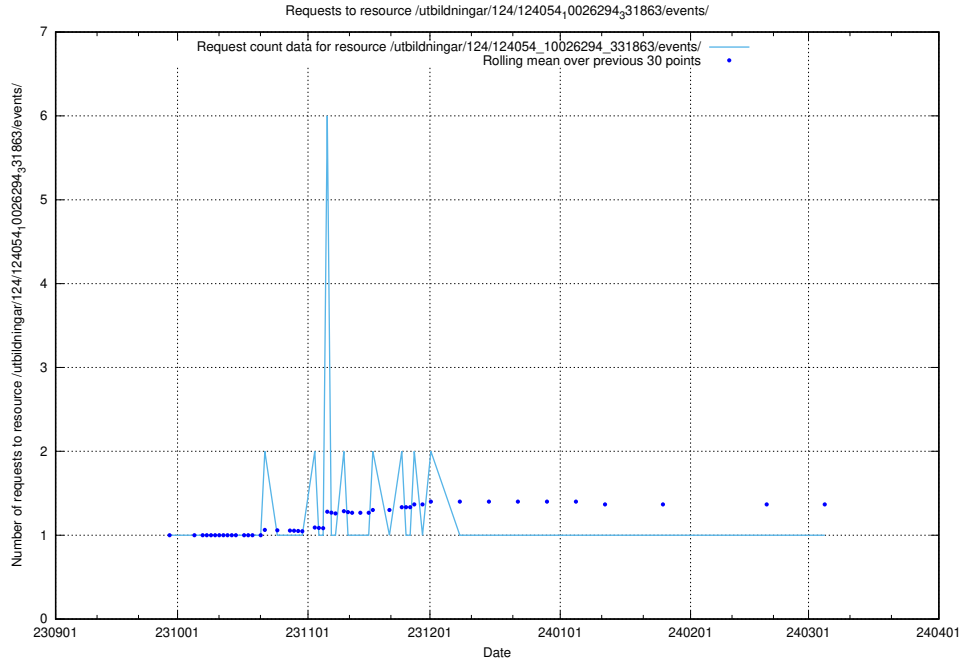

5.5307 Usage of /utbildningar/124/124054_10026294_331863/events/

Here, we count the number of requests to resource /utbildningar/124/124054_10026294_331863/events/