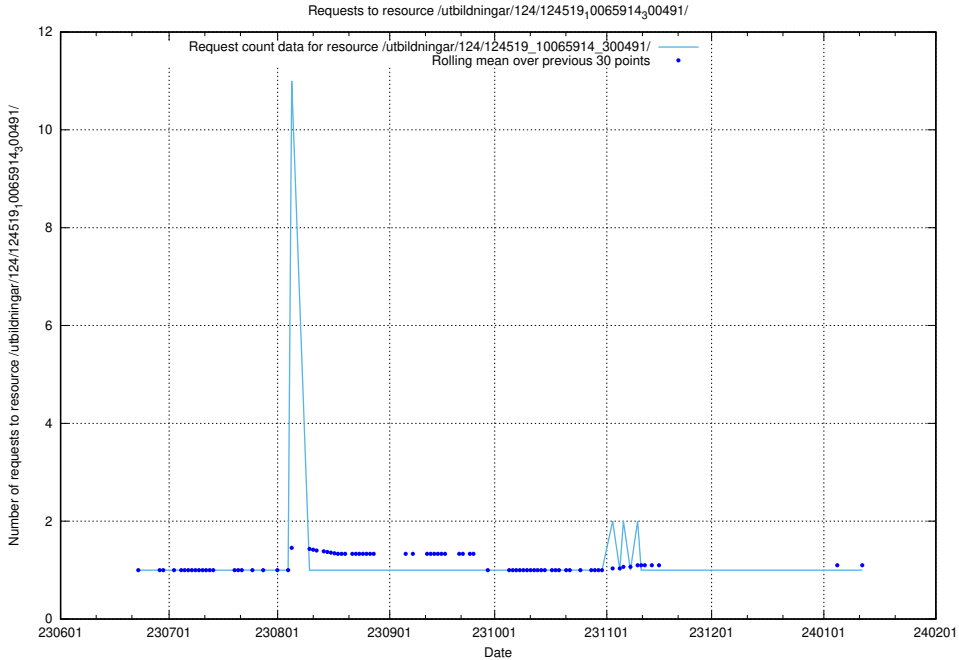

5.6561 Usage of /utbildningar/124/124519_10065914_300491/

Here, we count the number of requests to resource /utbildningar/124/124519_10065914_300491/.