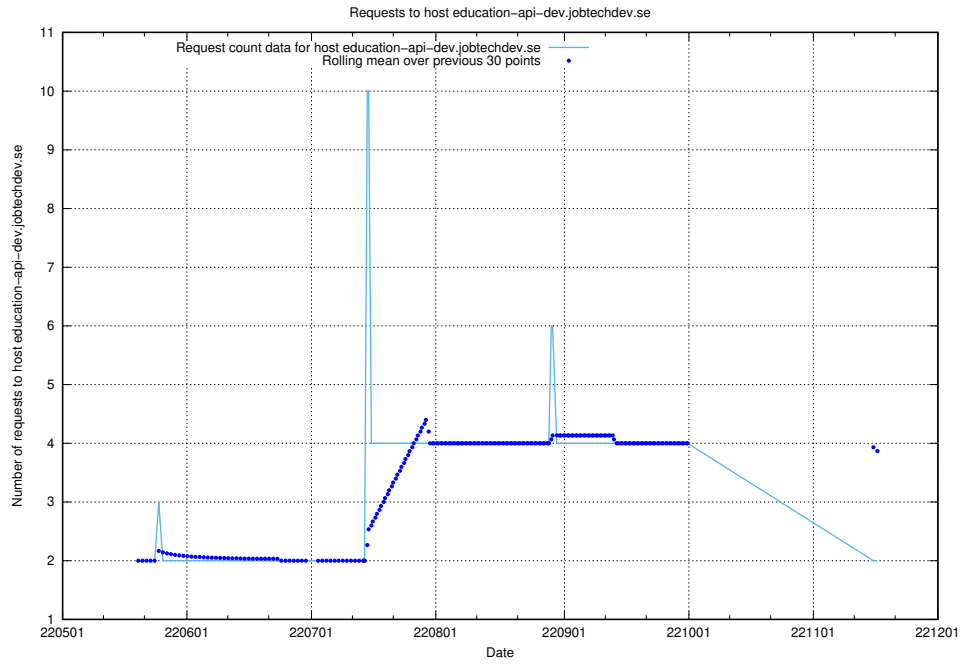

7.427 Usage of education-api-dev.jobtechdev.se

Here, we count the number of requests to host education-api-dev.jobtechdev.se.