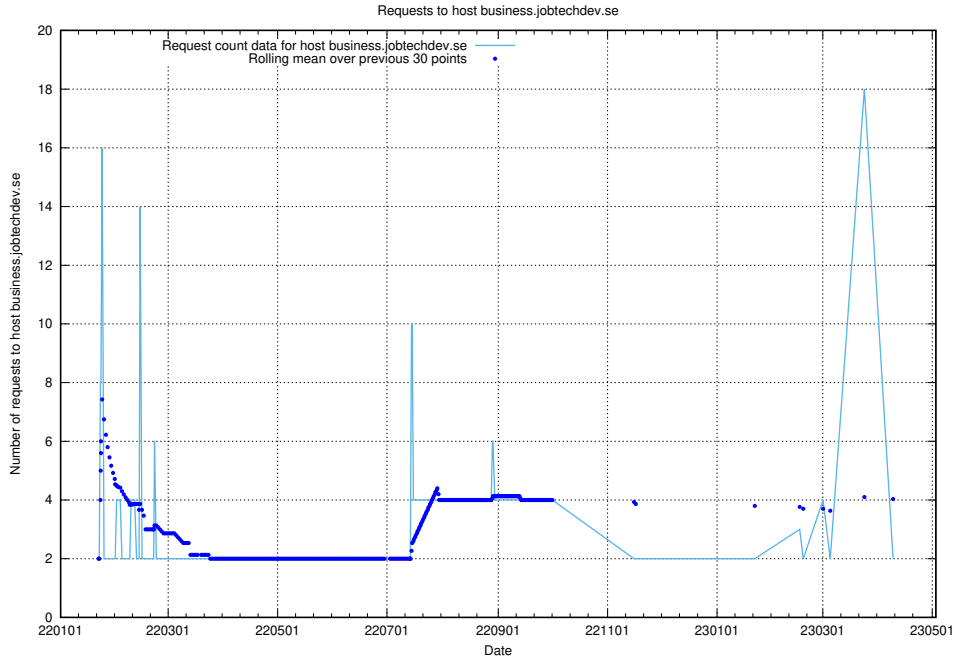

7.260 Usage of business.jobtechdev.se

Here, we count the number of requests to host business.jobtechdev.se.