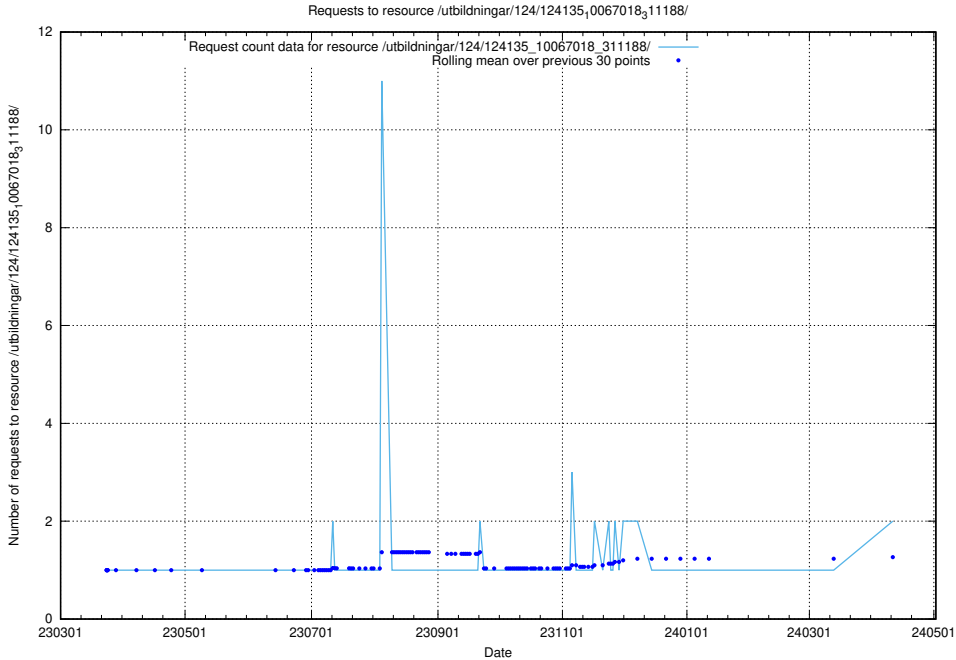

5.805 Usage of /utbildningar/124/124135_10067018_311188/

Here, we count the number of requests to resource /utbildningar/124/124135_10067018_311188/.