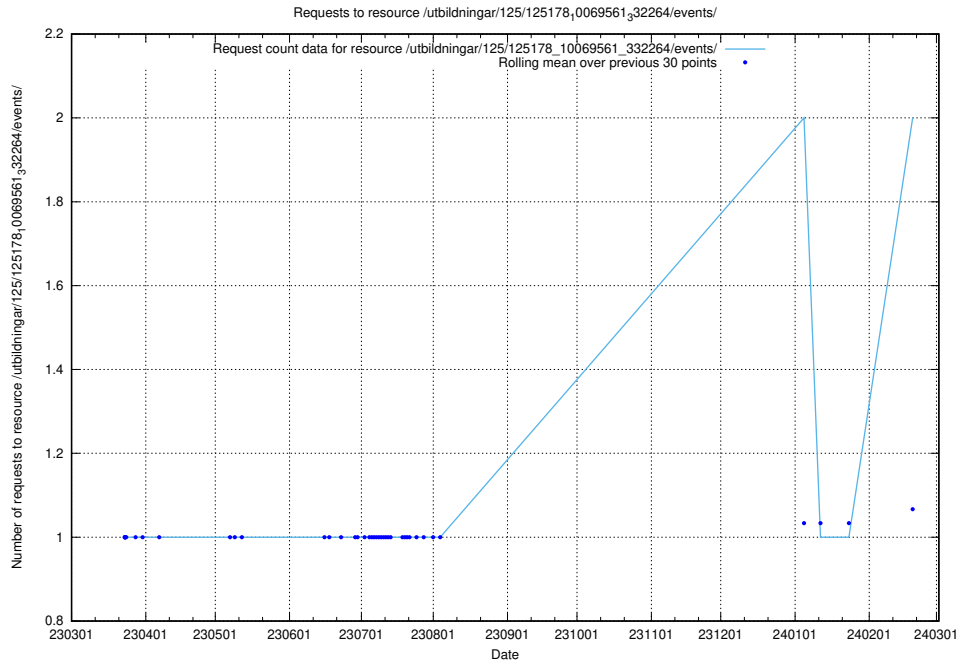

5.586 Usage of /utbildningar/125/125178_10069561_332264/events/

Here, we count the number of requests to resource /utbildningar/125/125178_10069561_332264/events/