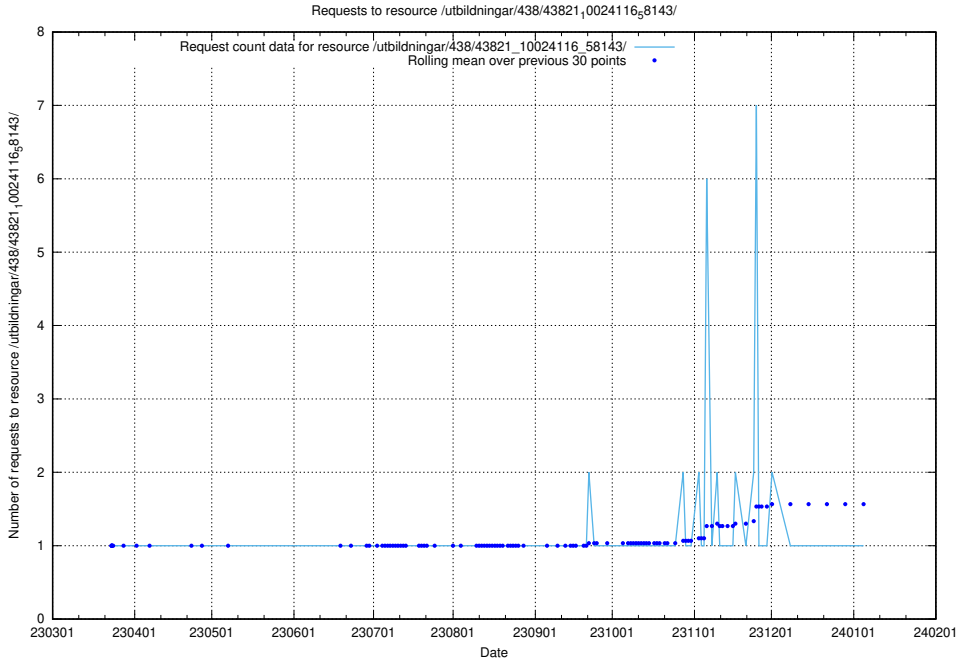

5.7178 Usage of /utbildningar/438/43821_10024116_58143/

Here, we count the number of requests to resource /utbildningar/438/43821_10024116_58143/.