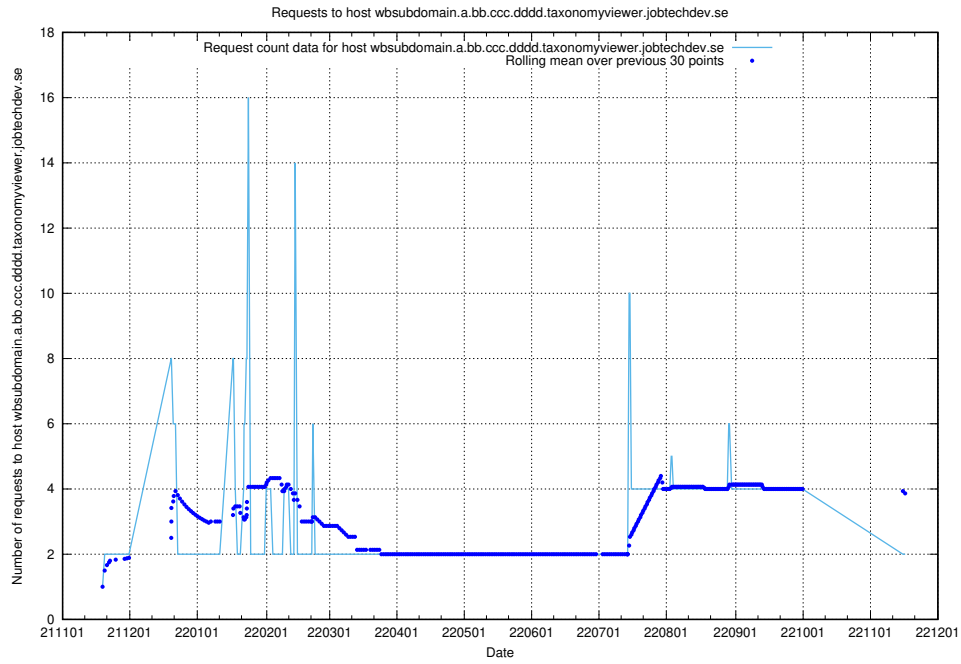

7.460 Usage of wbsubdomain.a.bb.ccc.dddd.taxonomyviewer.jobtechdev.se

Here, we count the number of requests to host wbsubdomain.a.bb.ccc.dddd.taxonomyviewer.jobtechdev.se