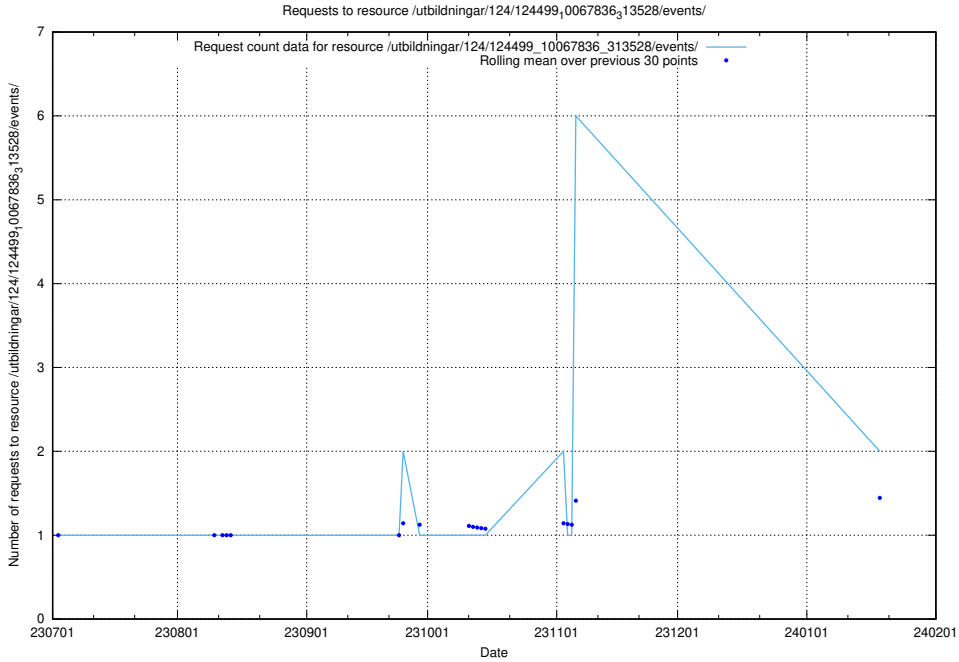

5.921 Usage of /utbildningar/124/124499_10067836_313528/events/

Here, we count the number of requests to resource /utbildningar/124/124499_10067836_313528/events/