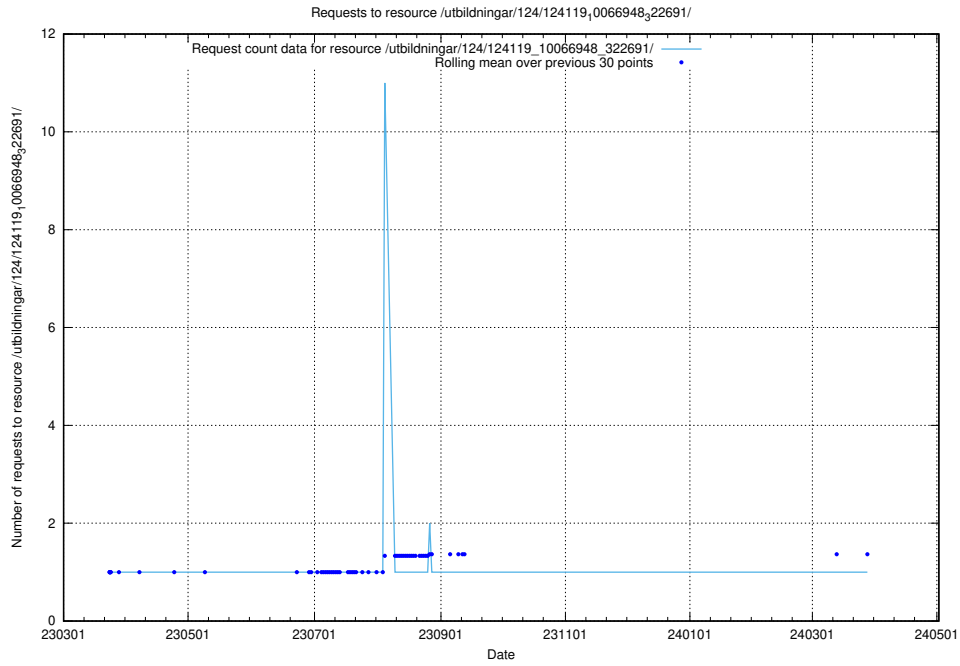

5.4964 Usage of /utbildningar/124/124119_10066948_322691/

Here, we count the number of requests to resource /utbildningar/124/124119_10066948_322691/.