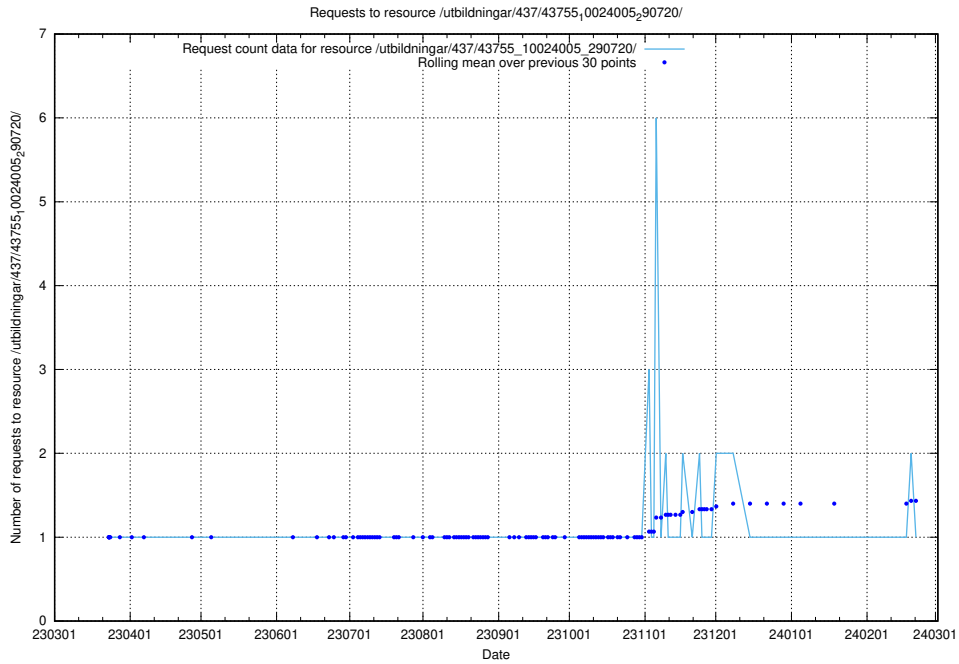

5.7216 Usage of /utbildningar/437/43755_10024005_290720/

Here, we count the number of requests to resource /utbildningar/437/43755_10024005_290720/.