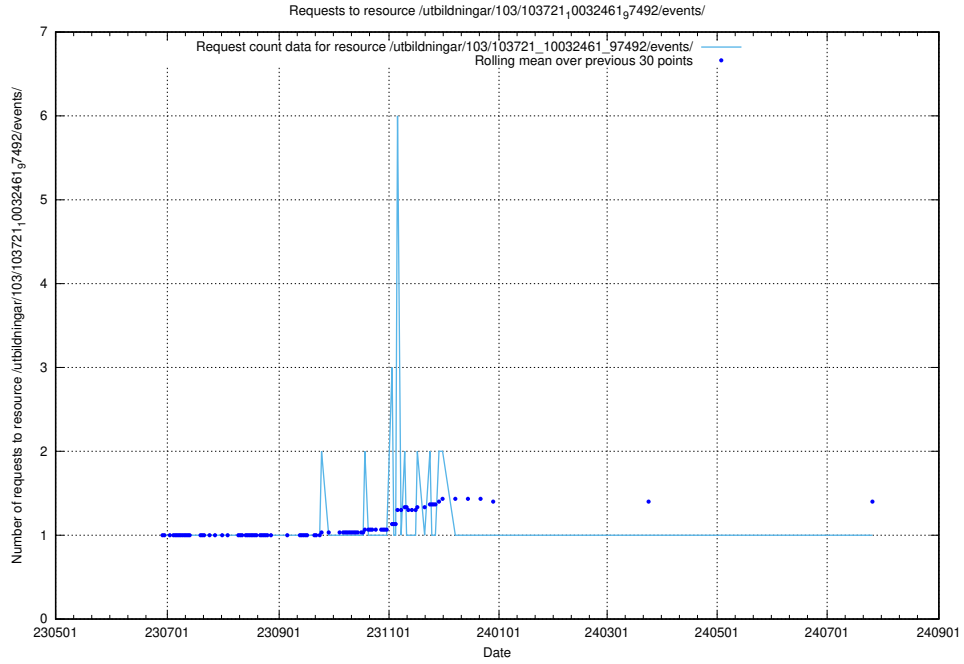

5.6362 Usage of /utbildningar/103/103721_10032461_97492/events/

Here, we count the number of requests to resource /utbildningar/103/103721_10032461_97492/events/.