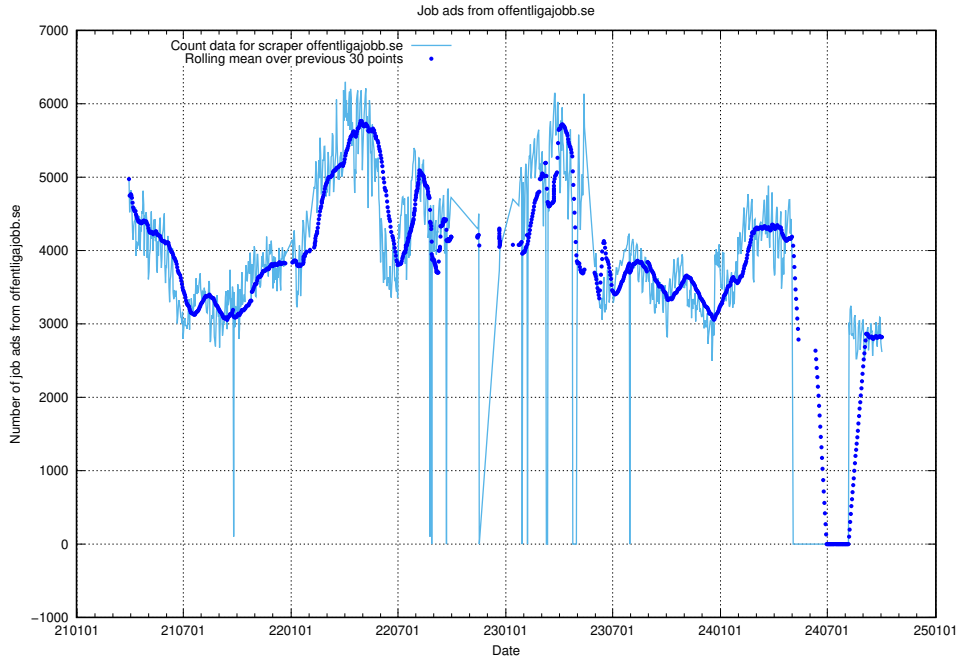

13.3 Number of ads by scraper offentligajobb.se

Here, we count the number of job ads scraped from offentligajobb.se.