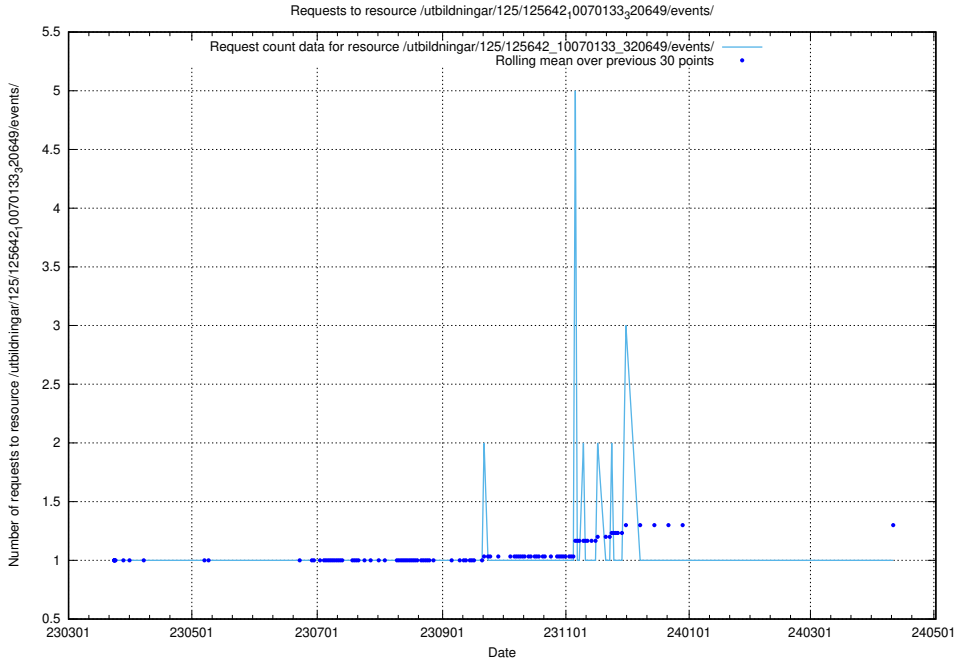

5.1138 Usage of /utbildningar/125/125642_10070133_320649/events/

Here, we count the number of requests to resource /utbildningar/125/125642_10070133_320649/events/