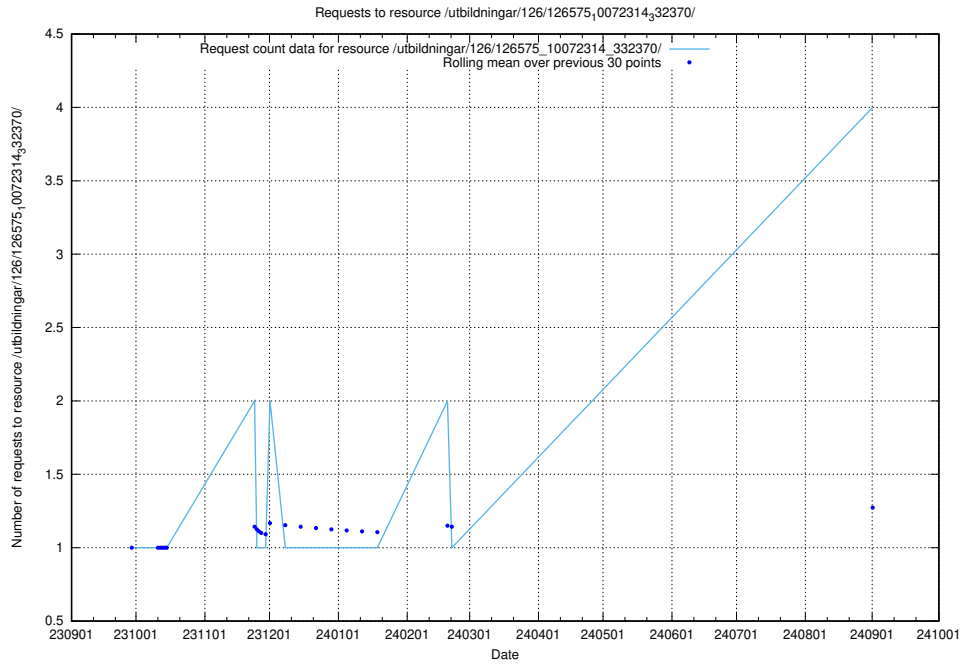

5.344 Usage of /utbildningar/126/126575_10072314_332370/

Here, we count the number of requests to resource /utbildningar/126/126575_10072314_332370/.