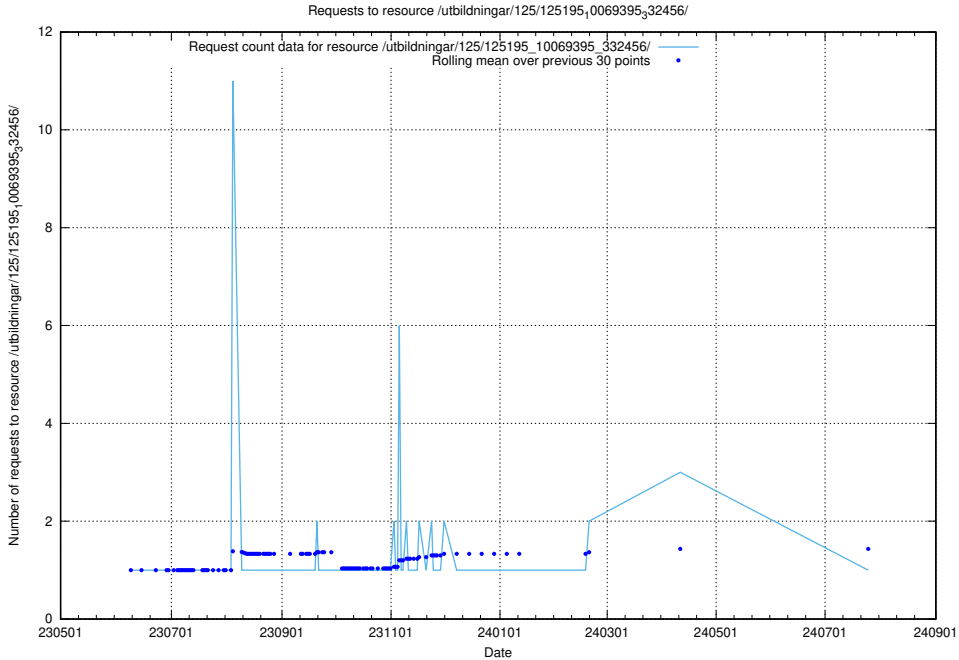

5.6688 Usage of /utbildningar/125/125195_10069395_332456/

Here, we count the number of requests to resource /utbildningar/125/125195_10069395_332456/.