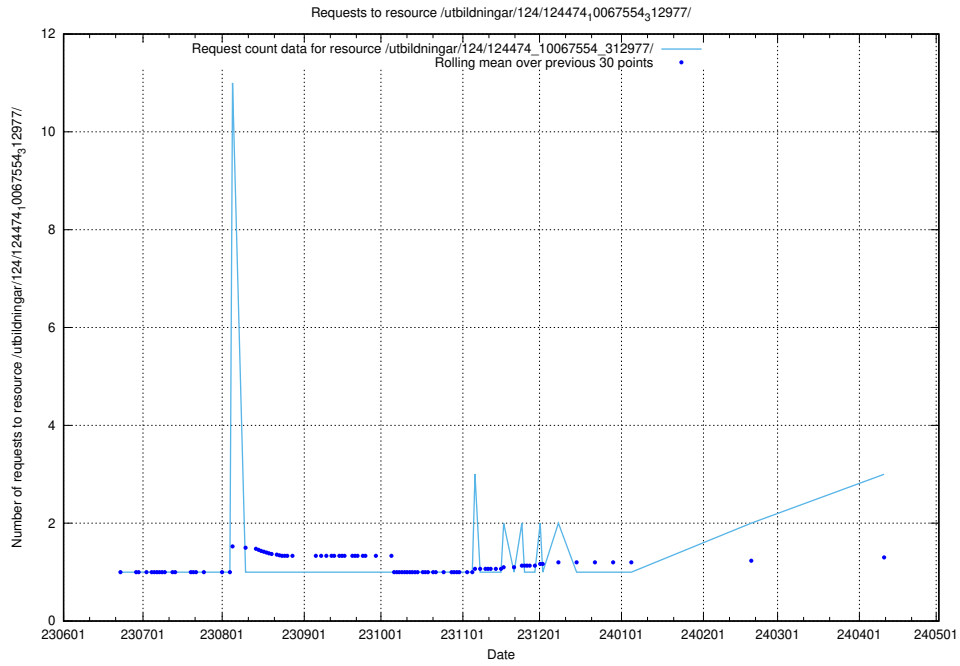

5.519 Usage of /utbildningar/124/124474_10067554_312977/

Here, we count the number of requests to resource /utbildningar/124/124474_10067554_312977/.