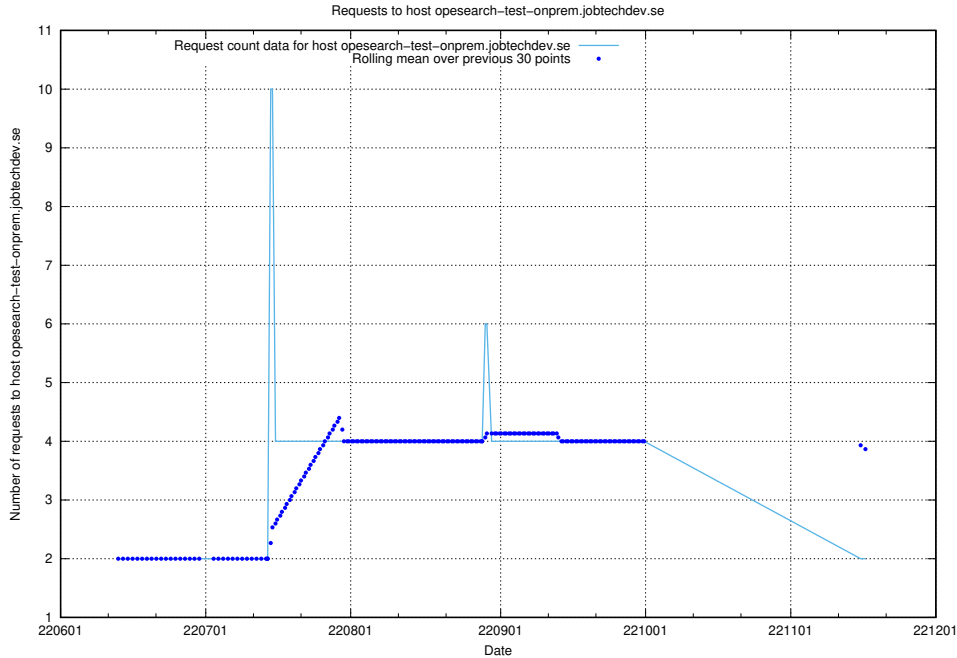

7.408 Usage of opesearch-test-onprem.jobtechdev.se

Here, we count the number of requests to host opesearch-test-onprem.jobtechdev.se.