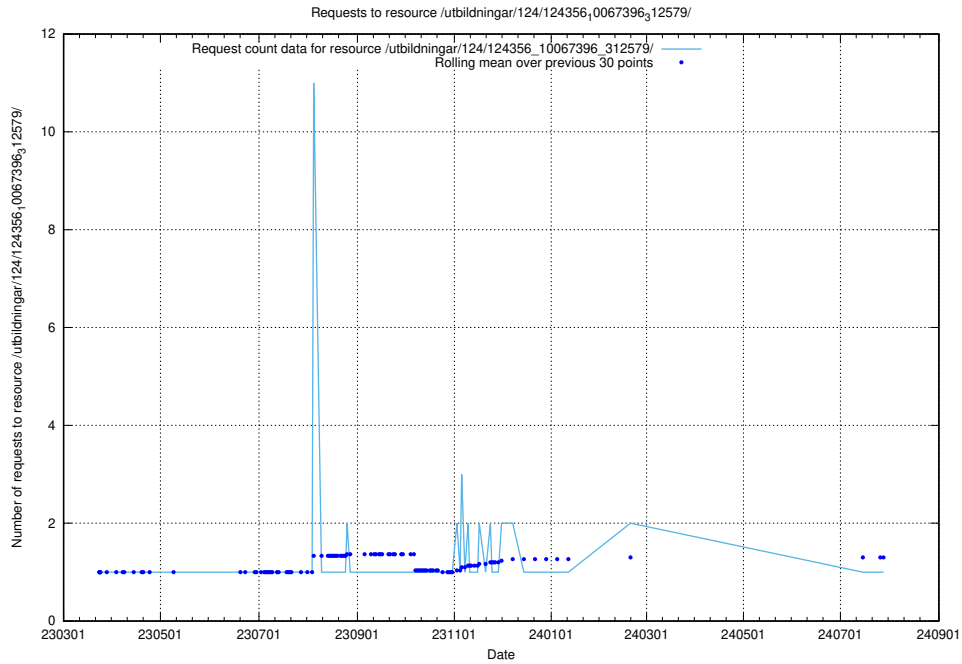

5.4715 Usage of /utbildningar/124/124356_10067396_312579/

Here, we count the number of requests to resource /utbildningar/124/124356_10067396_312579/.