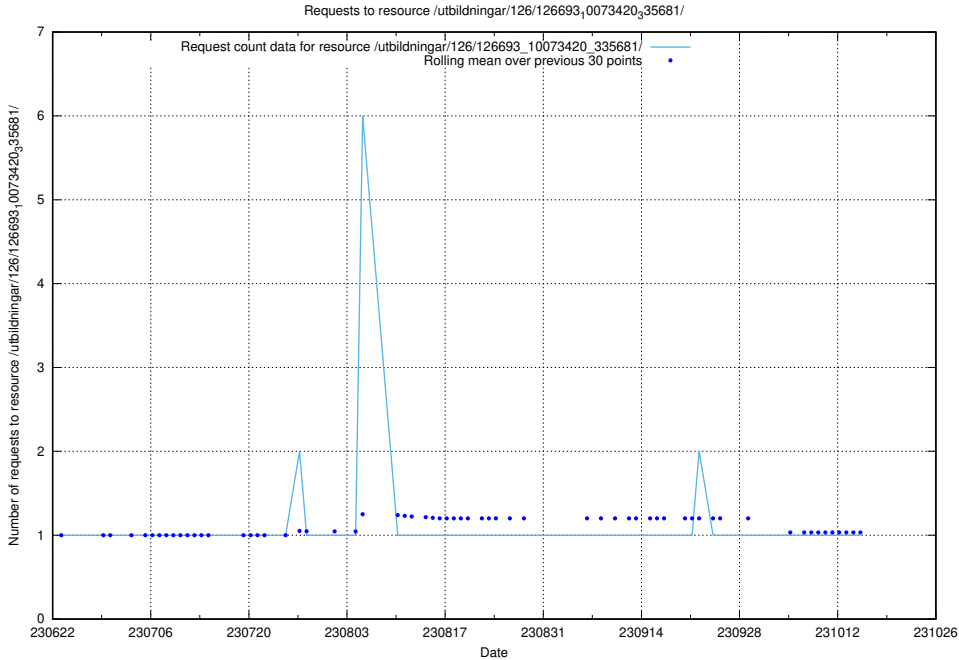

5.6448 Usage of /utbildningar/126/126693_10073420_335681/

Here, we count the number of requests to resource /utbildningar/126/126693_10073420_335681/.