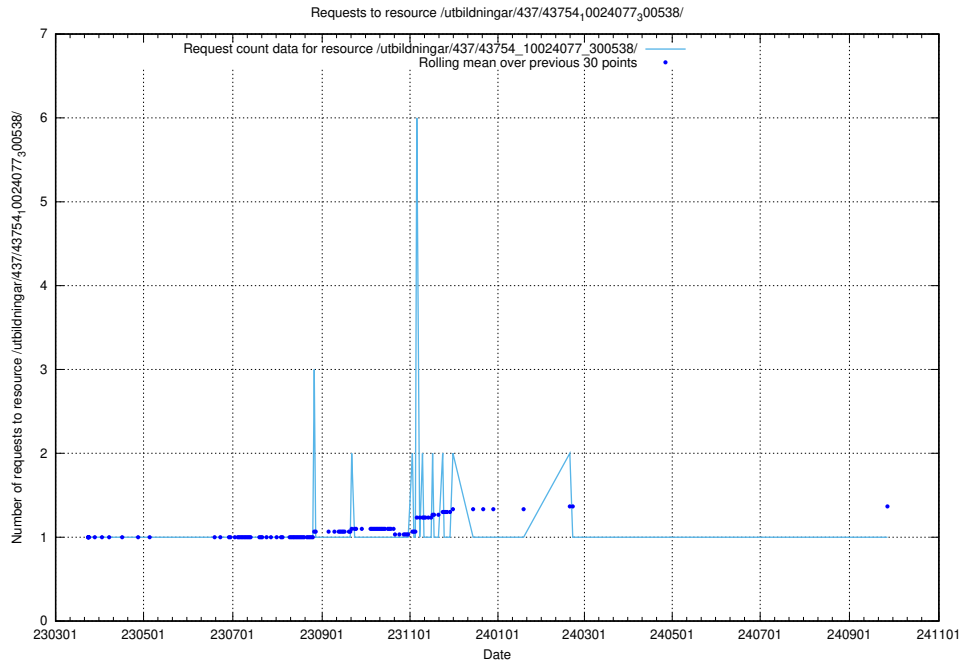

5.7217 Usage of /utbildningar/437/43754_10024077_300538/

Here, we count the number of requests to resource /utbildningar/437/43754_10024077_300538/.