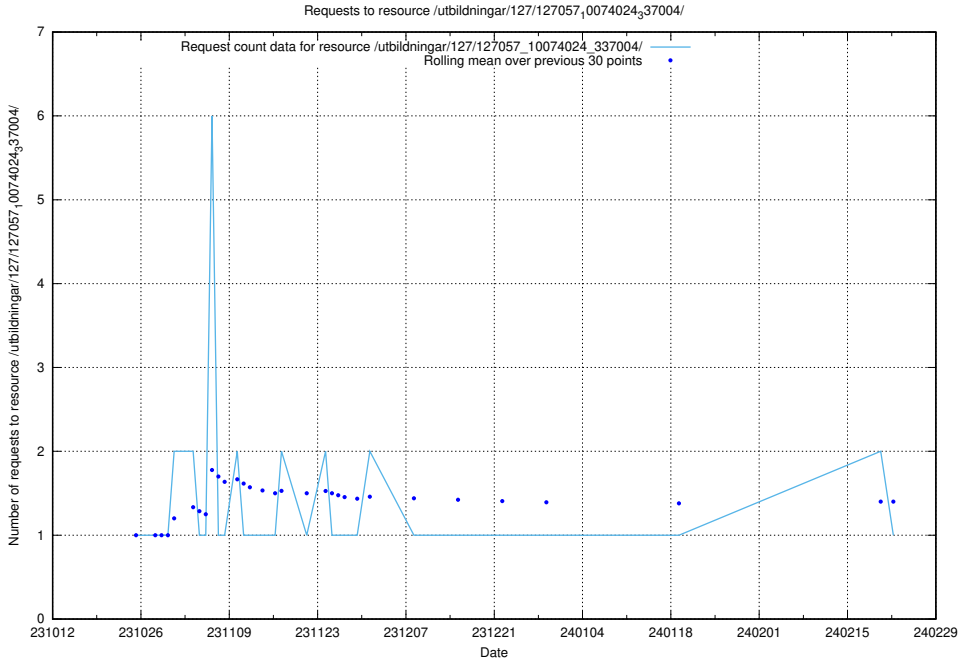

5.5051 Usage of /utbildningar/127/127057_10074024_337004/

Here, we count the number of requests to resource /utbildningar/127/127057_10074024_337004/.