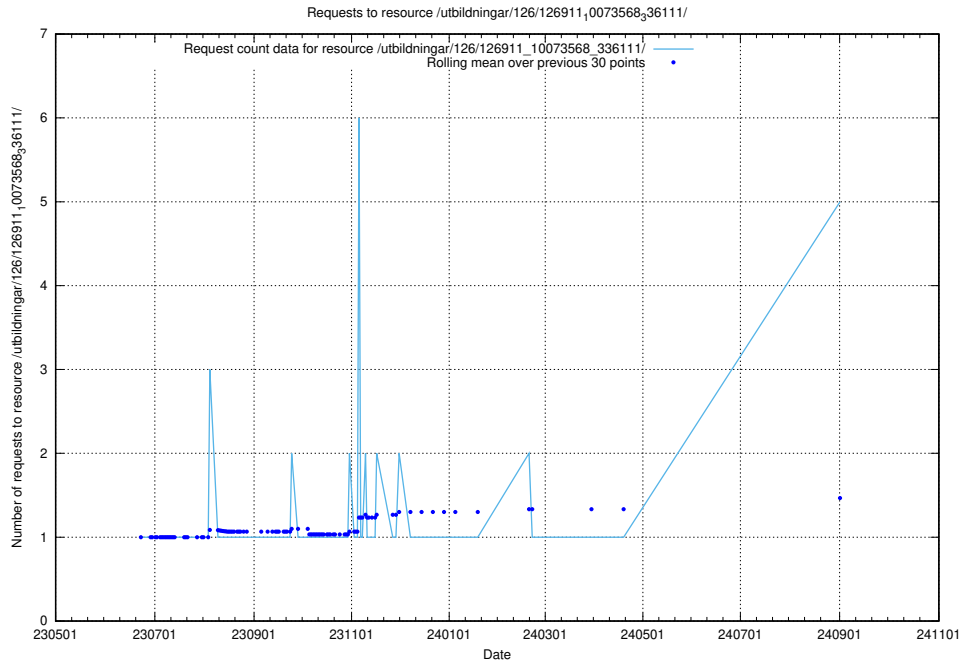

5.240 Usage of /utbildningar/126/126911_10073568_336111/

Here, we count the number of requests to resource /utbildningar/126/126911_10073568_336111/.