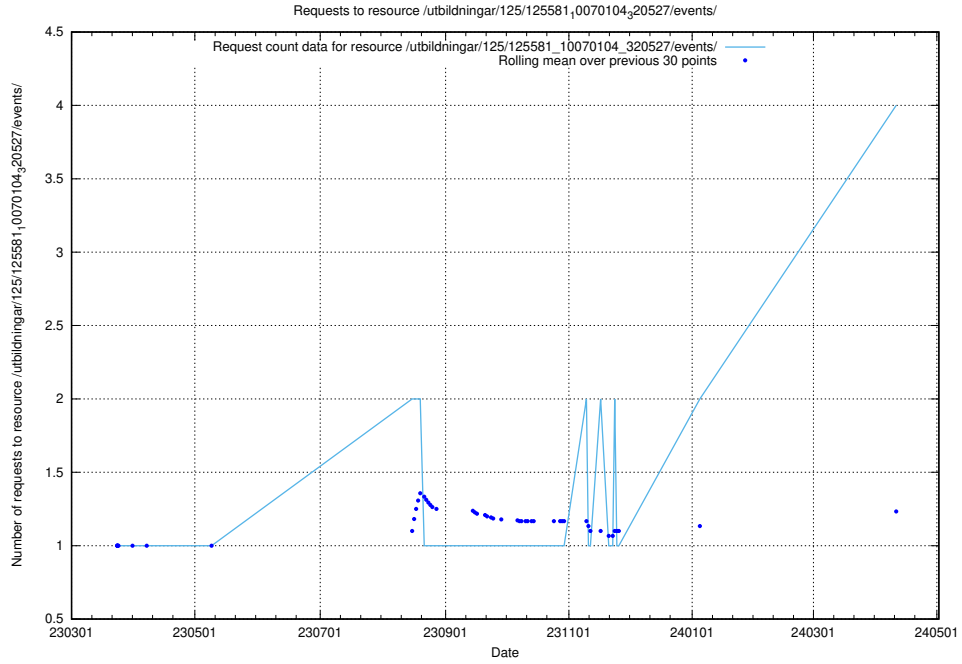

5.268 Usage of /utbildningar/125/125581_10070104_320527/events/

Here, we count the number of requests to resource /utbildningar/125/125581_10070104_320527/events/