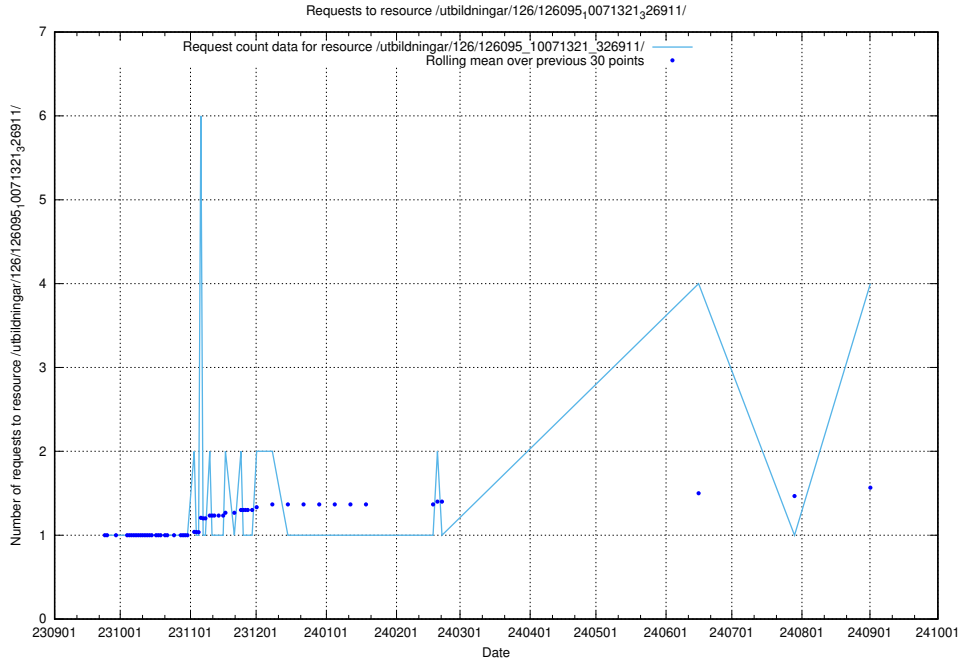

5.345 Usage of /utbildningar/126/126095_10071321_326911/

Here, we count the number of requests to resource /utbildningar/126/126095_10071321_326911/.