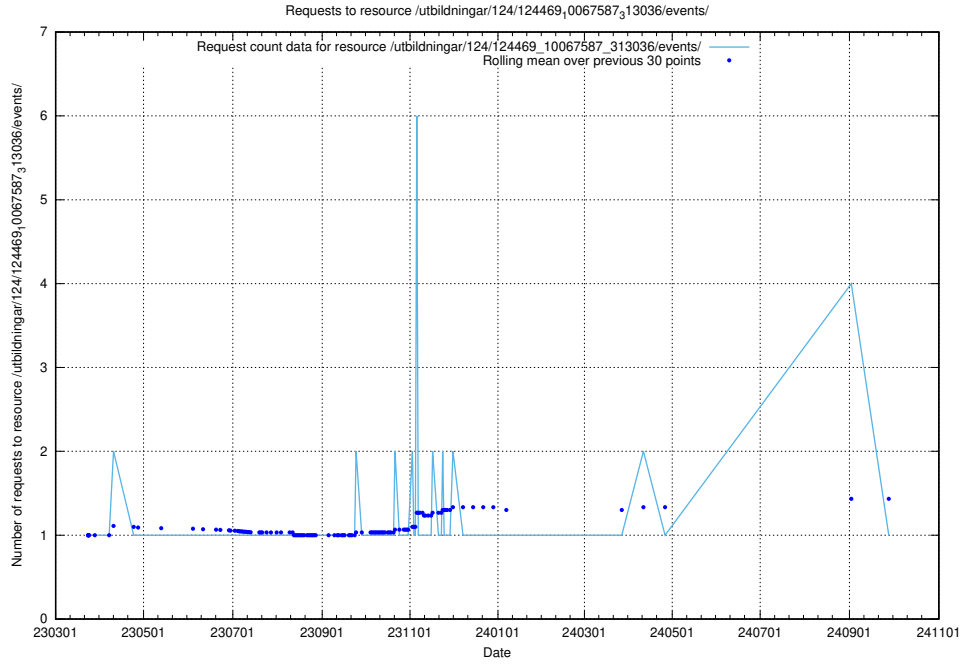

5.4126 Usage of /utbildningar/124/124469_10067587_313036/events/

Here, we count the number of requests to resource /utbildningar/124/124469_10067587_313036/events/