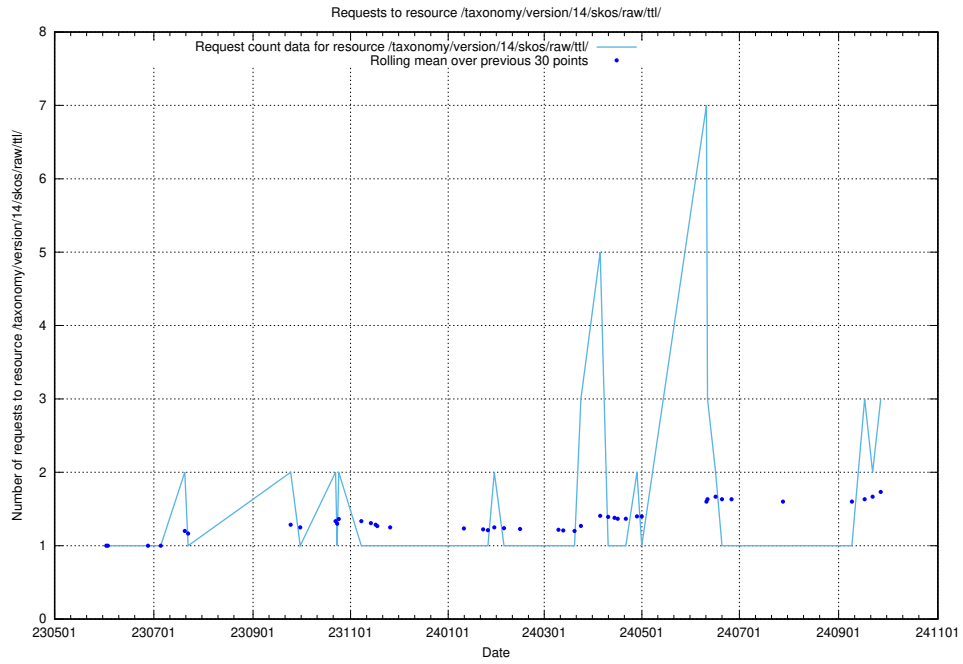

5.532 Usage of `/taxonomy/version/14/skos/raw/ttl/`

Here, we count the number of requests to resource `/taxonomy/version/14/skos/raw/ttl/`.