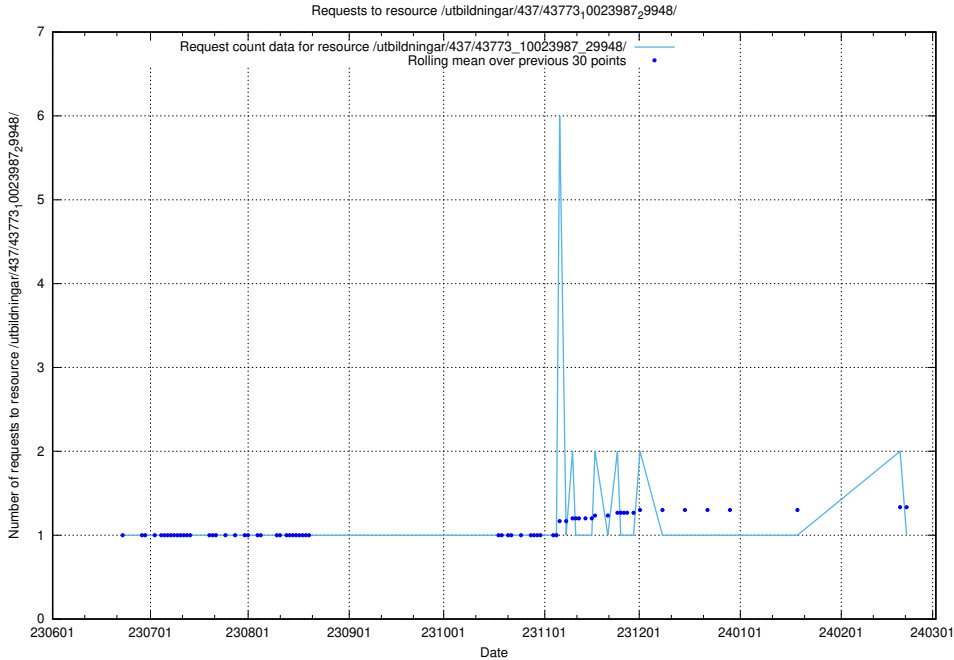

5.6404 Usage of /utbildningar/437/43773_10023987_29948/

Here, we count the number of requests to resource /utbildningar/437/43773_10023987_29948/.