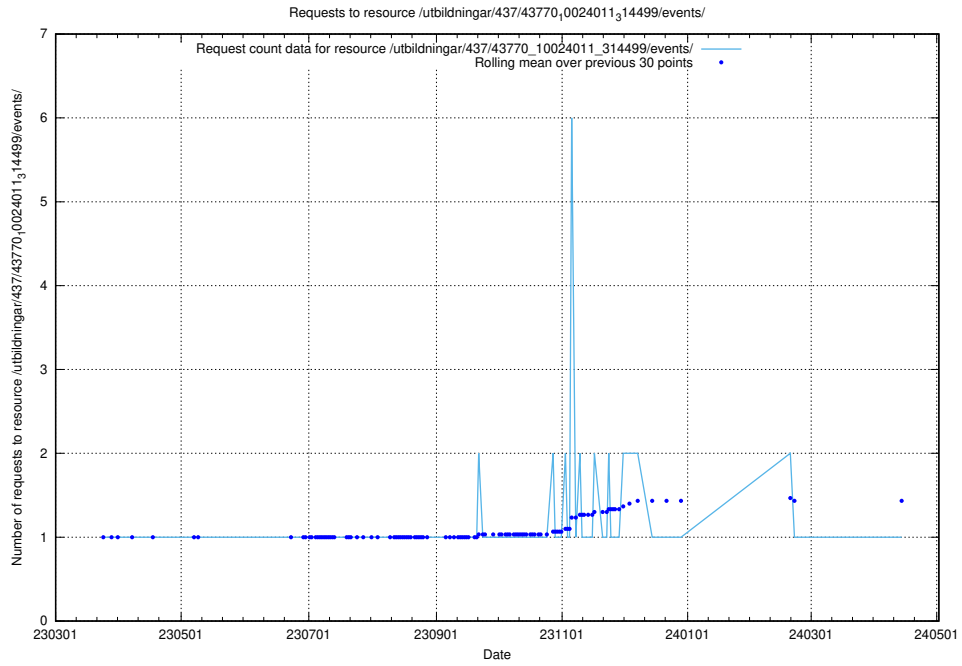

5.7025 Usage of /utbildningar/437/43770_10024011_314499/events/

Here, we count the number of requests to resource /utbildningar/437/43770_10024011_314499/events/.