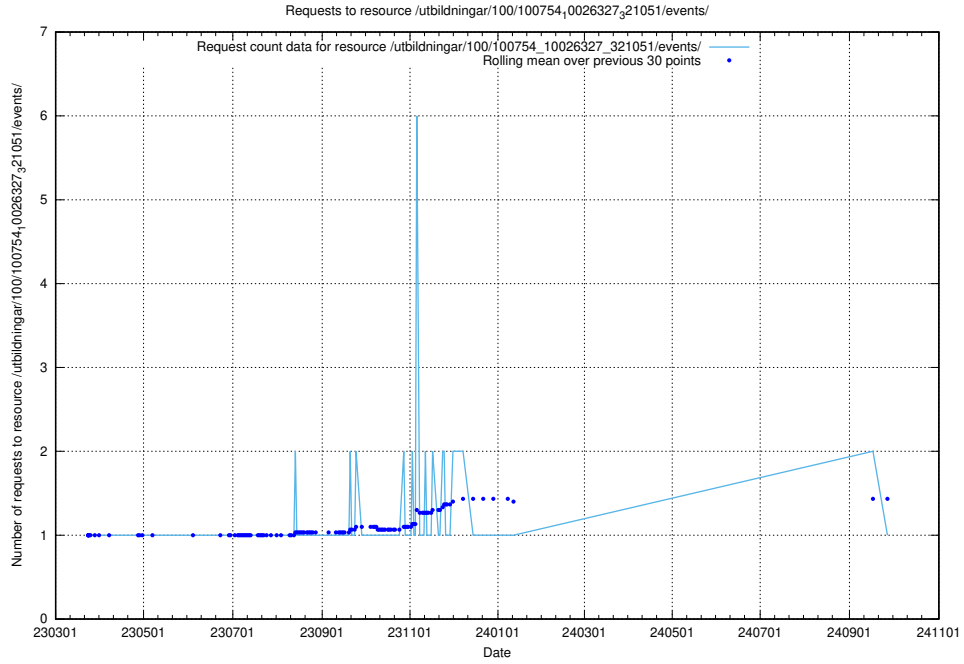

5.6415 Usage of /utbildningar/100/100754_10026327_321051/events/

Here, we count the number of requests to resource /utbildningar/100/100754_10026327_321051/events/