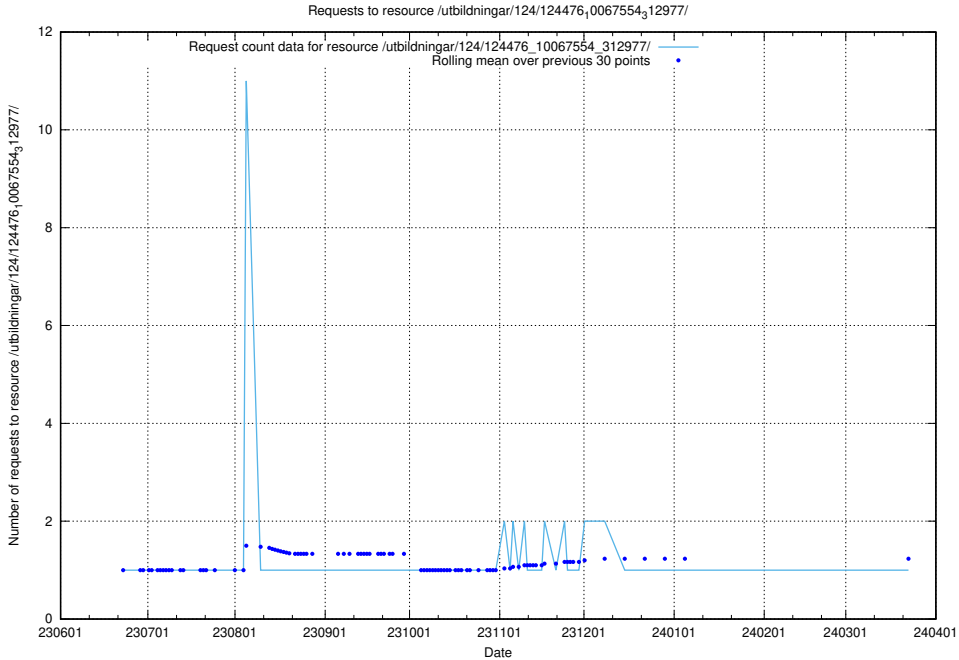

5.6598 Usage of /utbildningar/124/124476_10067554_312977/

Here, we count the number of requests to resource /utbildningar/124/124476_10067554_312977/.