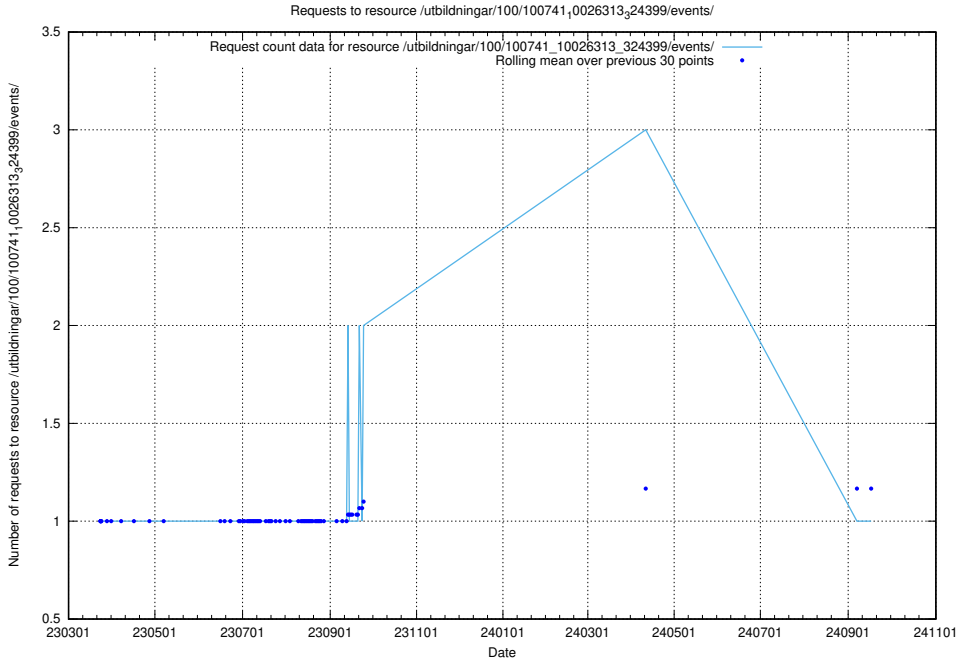

5.6461 Usage of /utbildningar/100/100741_10026313_324399/events/

Here, we count the number of requests to resource /utbildningar/100/100741_10026313_324399/events/