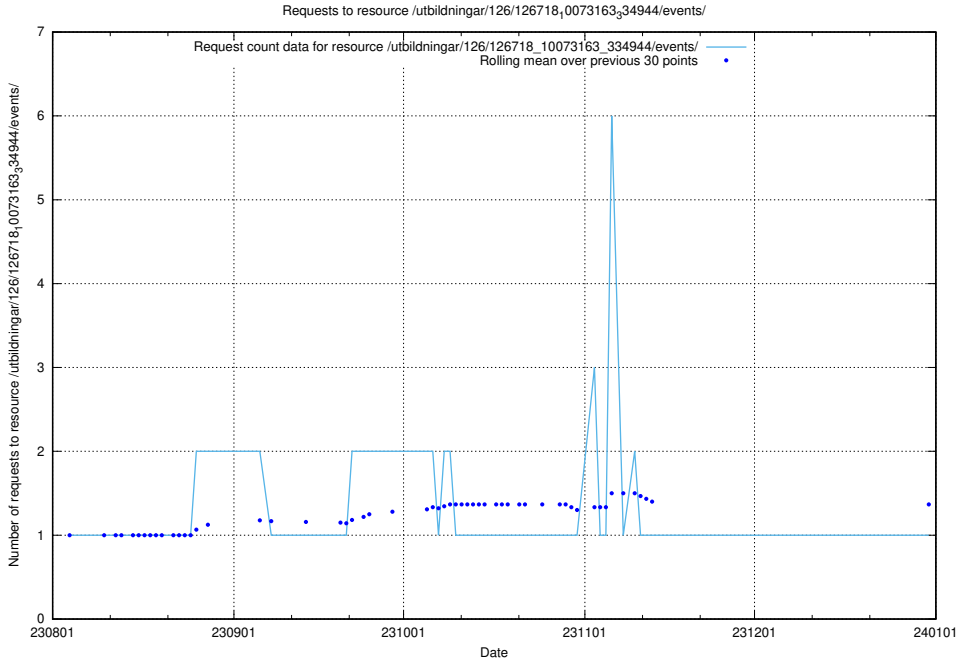

5.5698 Usage of /utbildningar/126/126718_10073163_334944/events/

Here, we count the number of requests to resource /utbildningar/126/126718_10073163_334944/events/