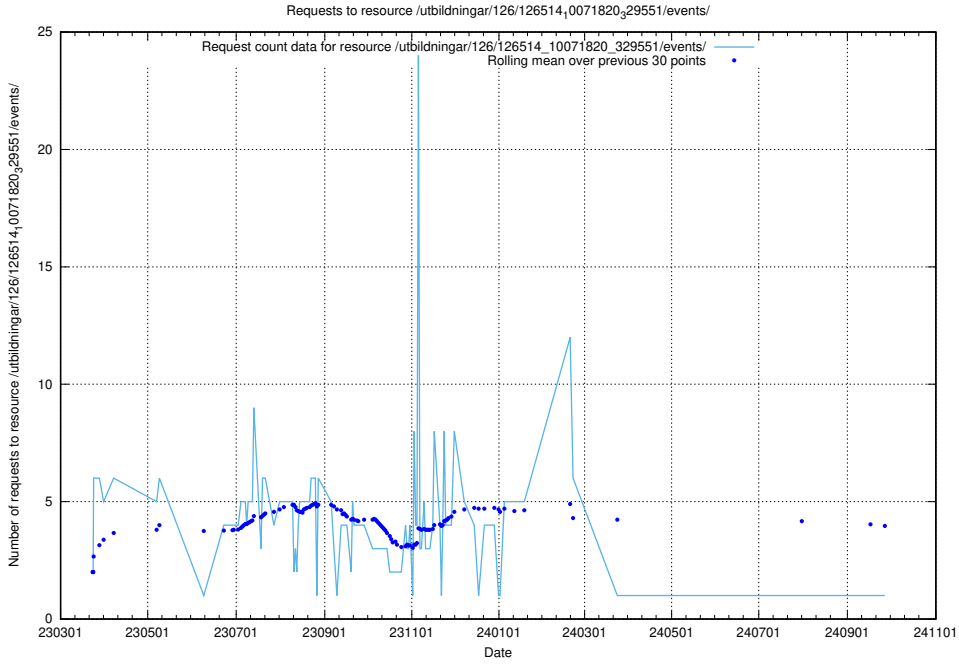

5.7107 Usage of /utbildningar/126/126514_10071820_329551/events/

Here, we count the number of requests to resource /utbildningar/126/126514_10071820_329551/events/