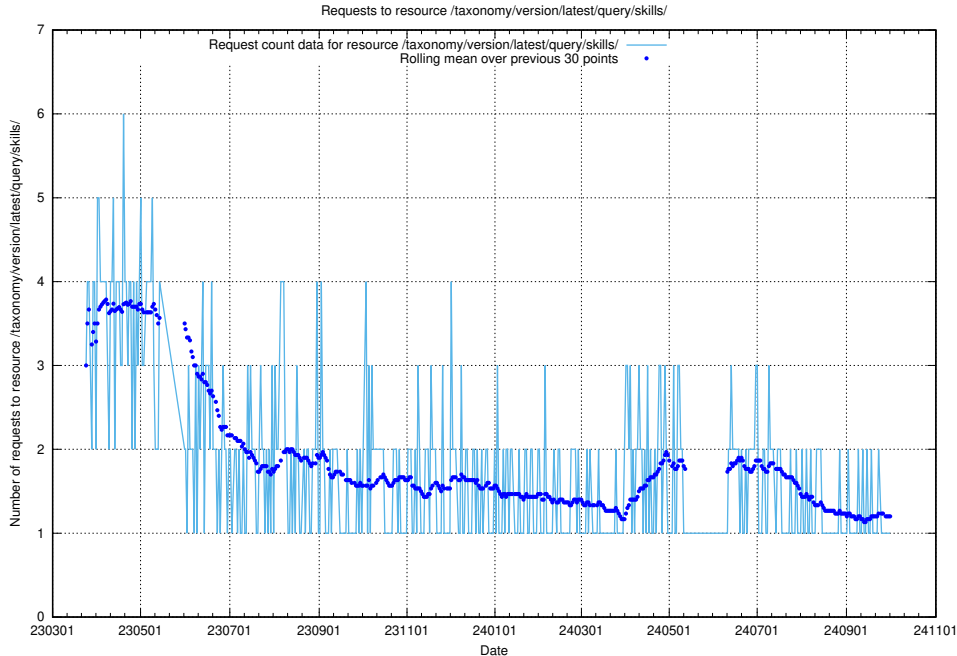

### 5.6915 Usage of /taxonomy/version/latest/query/skills/

Here, we count the number of requests to resource /taxonomy/version/latest/query/skills/.