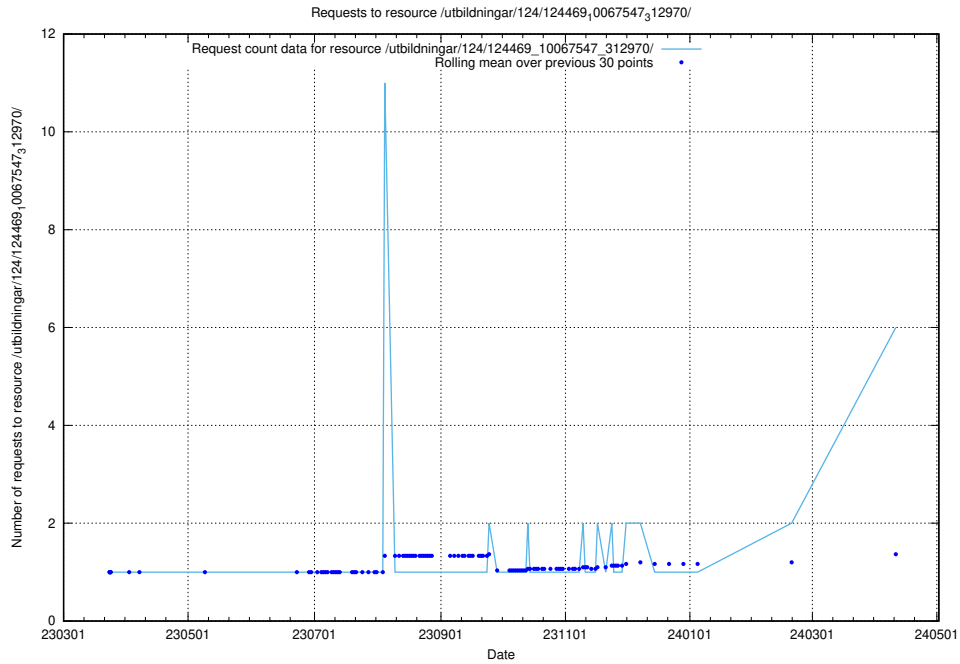

5.98 Usage of /utbildningar/124/124469_10067547_312970/

Here, we count the number of requests to resource /utbildningar/124/124469_10067547_312970/.