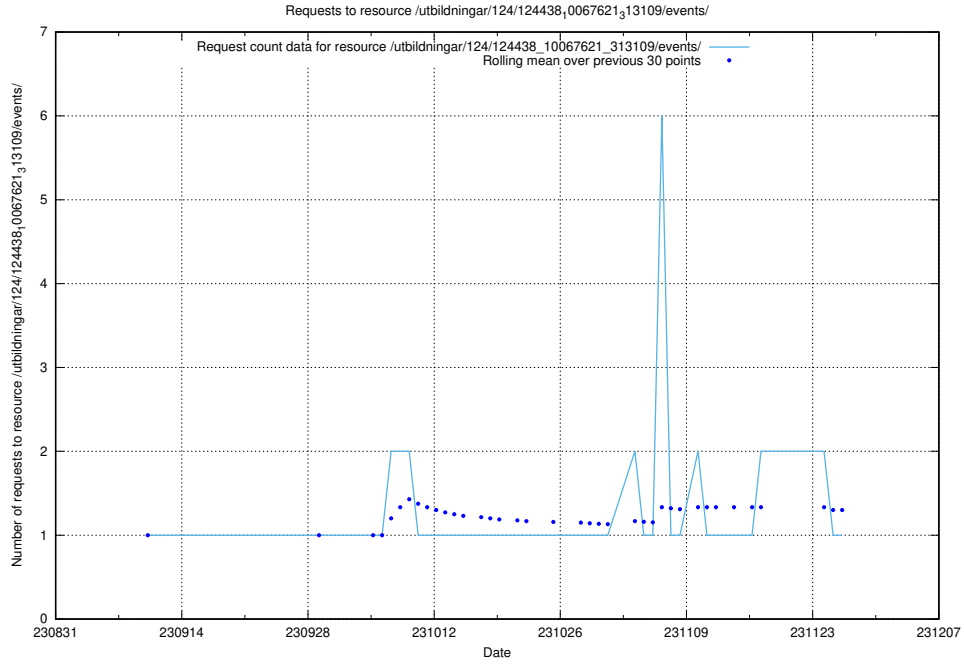

5.5456 Usage of /utbildningar/124/124438_10067621_313109/events/

Here, we count the number of requests to resource /utbildningar/124/124438_10067621_313109/events/