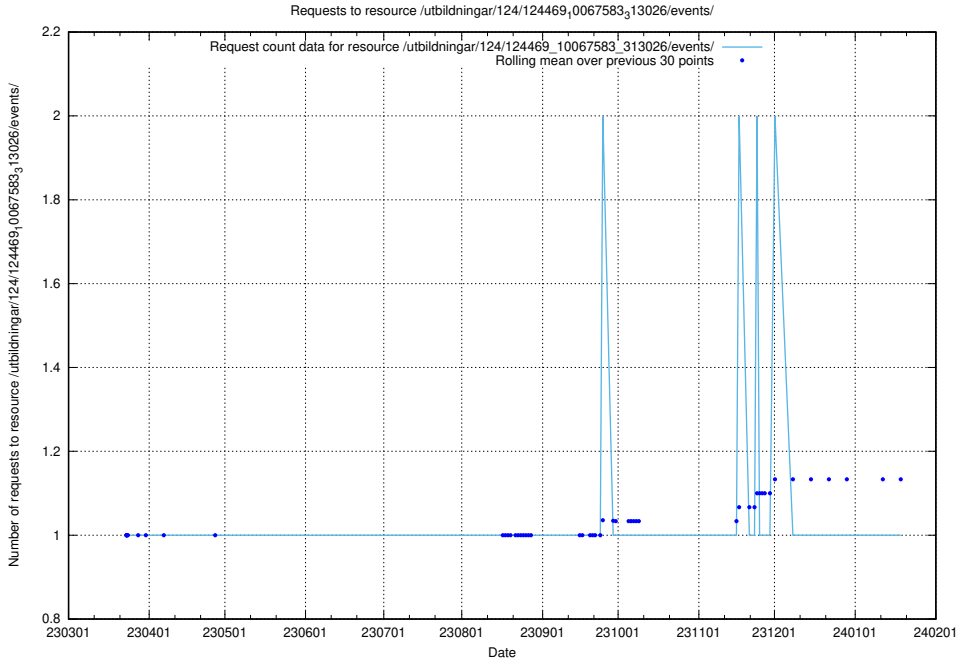

5.4148 Usage of /utbildningar/124/124469_10067583_313026/events/

Here, we count the number of requests to resource /utbildningar/124/124469_10067583_313026/events/