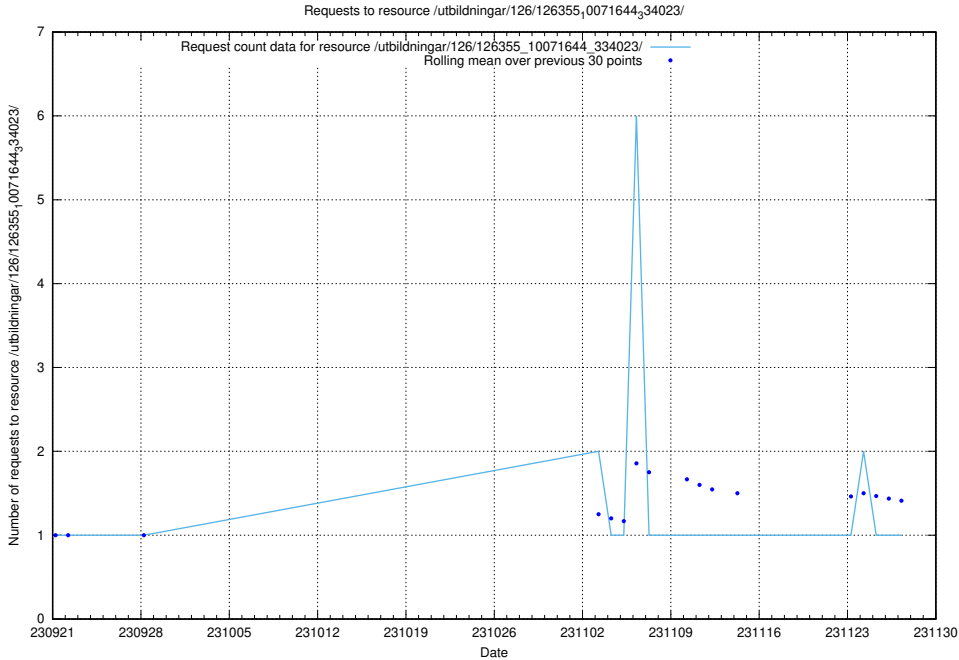

5.5357 Usage of /utbildningar/126/126355_10071644_334023/

Here, we count the number of requests to resource /utbildningar/126/126355_10071644_334023/.