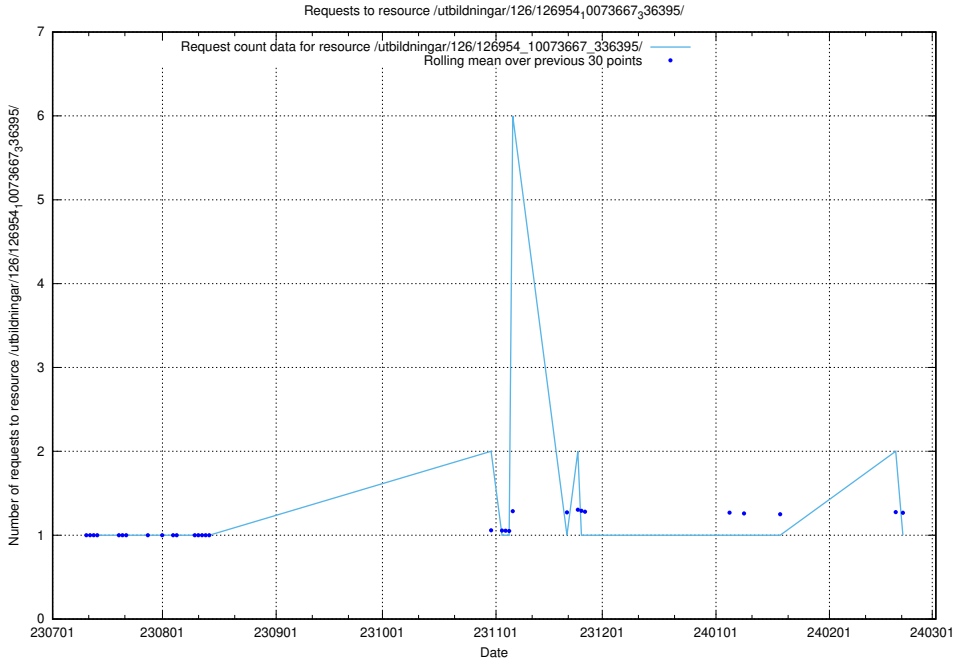

5.5952 Usage of /utbildningar/126/126954_10073667_336395/

Here, we count the number of requests to resource /utbildningar/126/126954_10073667_336395/.