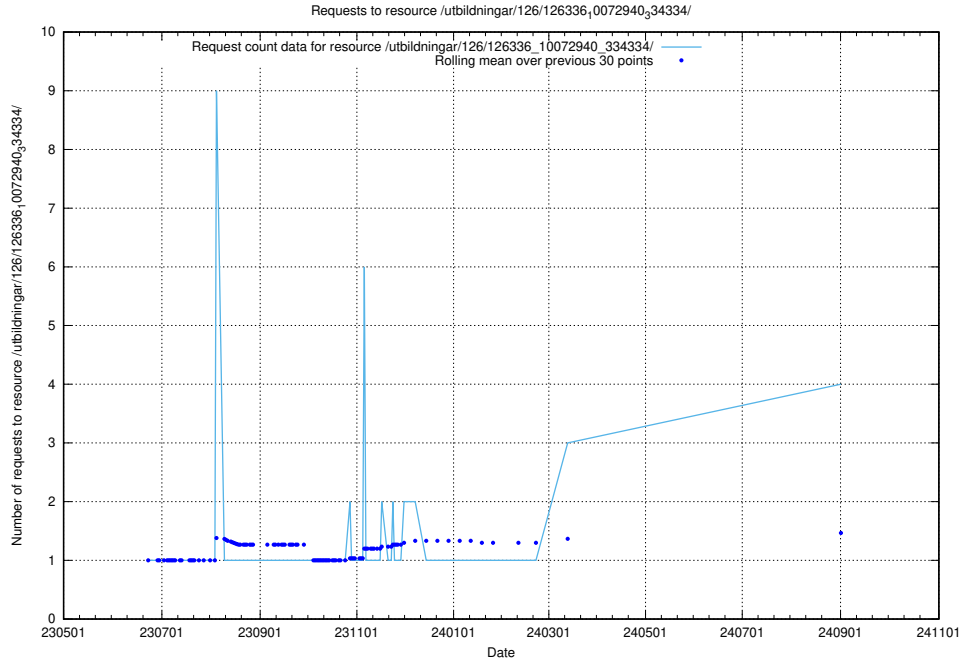

5.368 Usage of /utbildningar/126/126336_10072940_334334/

Here, we count the number of requests to resource /utbildningar/126/126336_10072940_334334/.