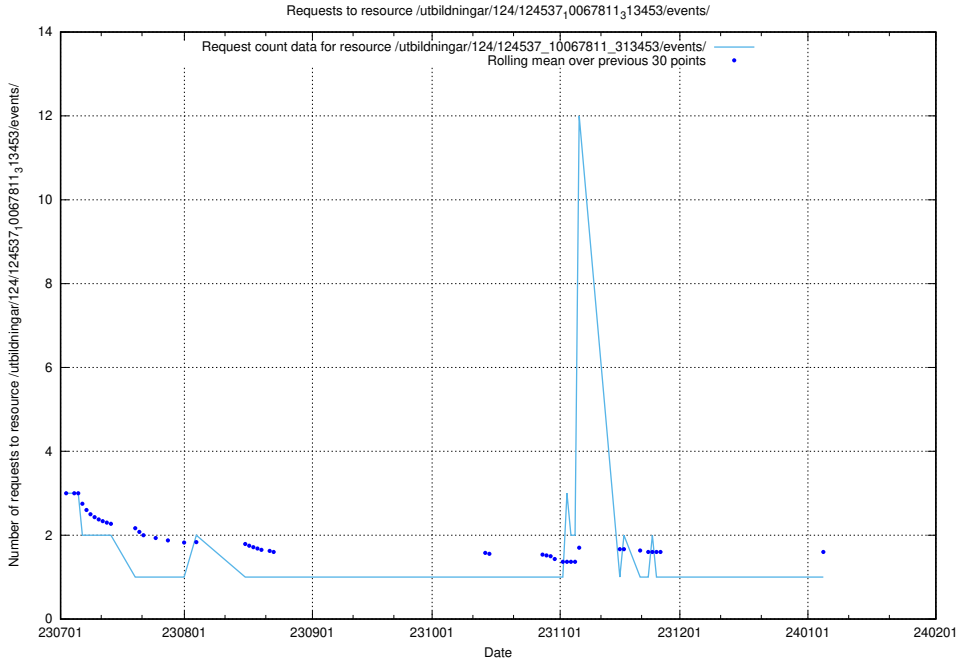

5.6190 Usage of /utbildningar/124/124537_10067811_313453/events/

Here, we count the number of requests to resource /utbildningar/124/124537_10067811_313453/events/