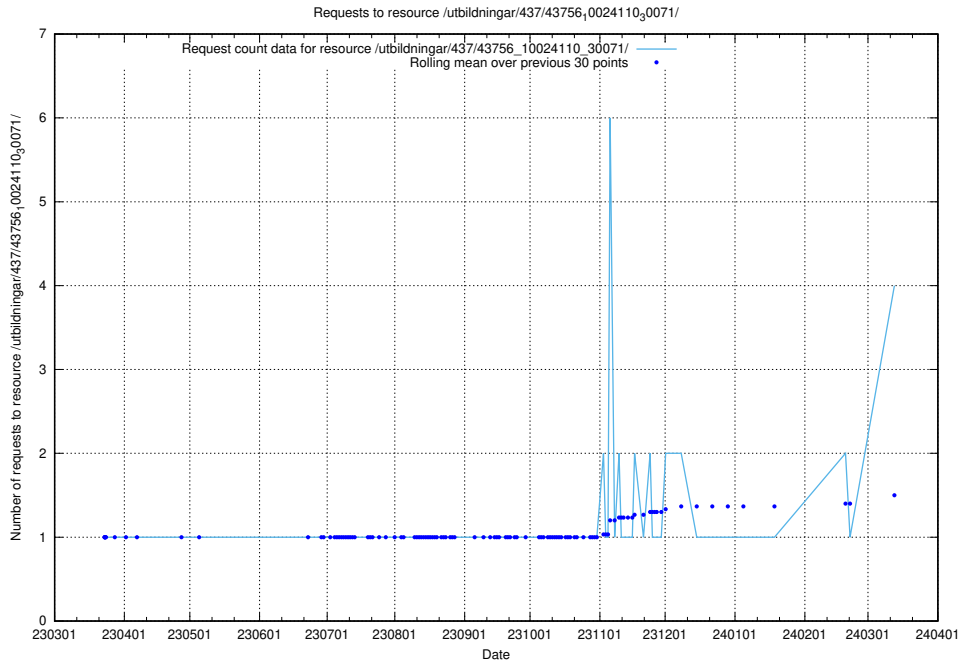

5.382 Usage of /utbildningar/437/43756_10024110_30071/

Here, we count the number of requests to resource /utbildningar/437/43756_10024110_30071/.