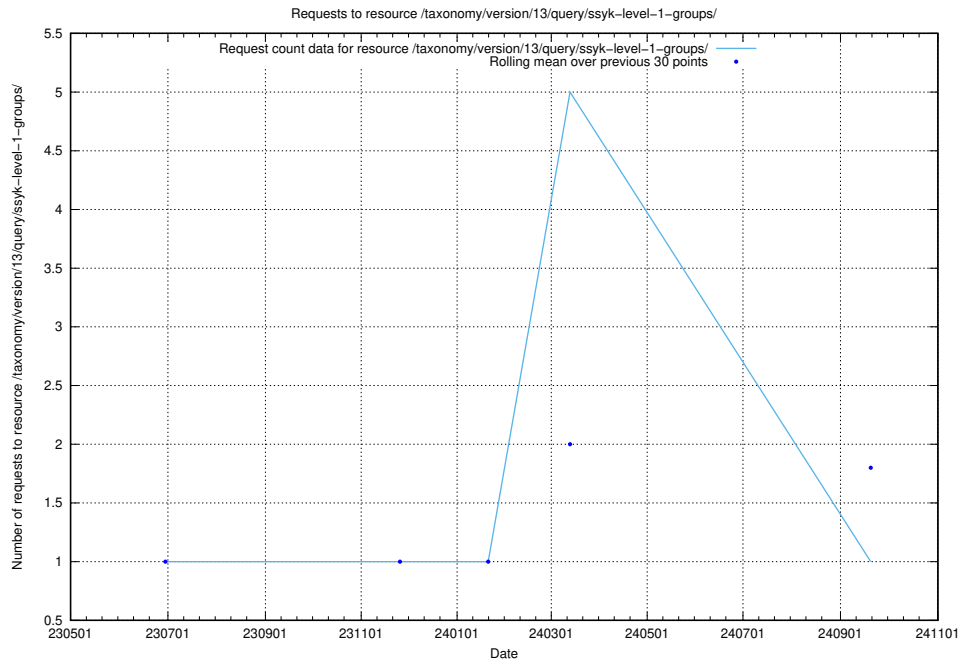

5.6240 Usage of /taxonomy/version/13/query/ssyk-level-1-groups/

Here, we count the number of requests to resource /taxonomy/version/13/query/ssyk-level-1-groups/.