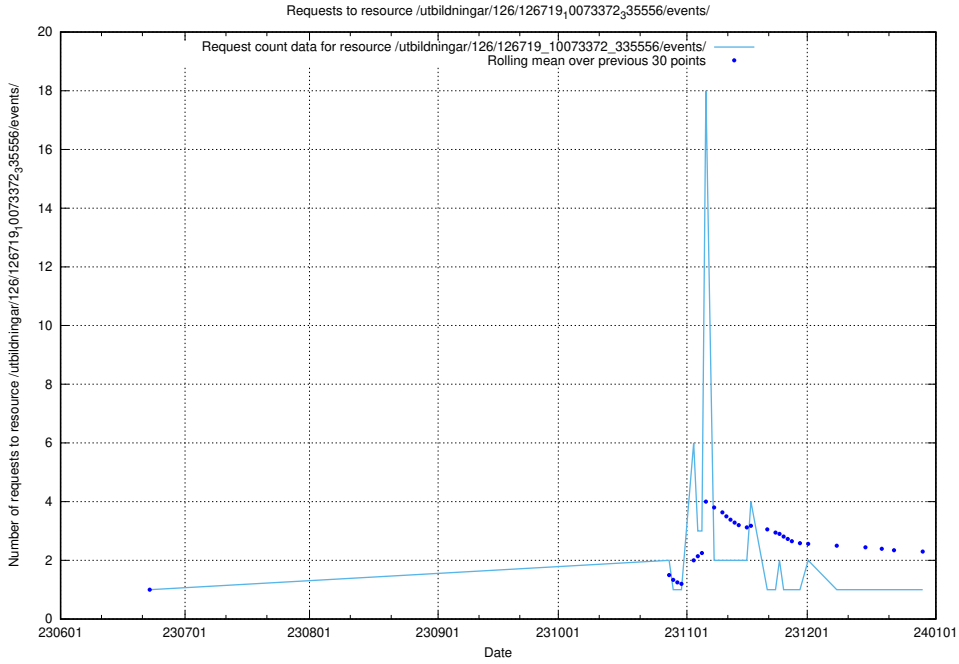

5.6423 Usage of /utbildningar/126/126719_10073372_335556/events/

Here, we count the number of requests to resource /utbildningar/126/126719_10073372_335556/events/