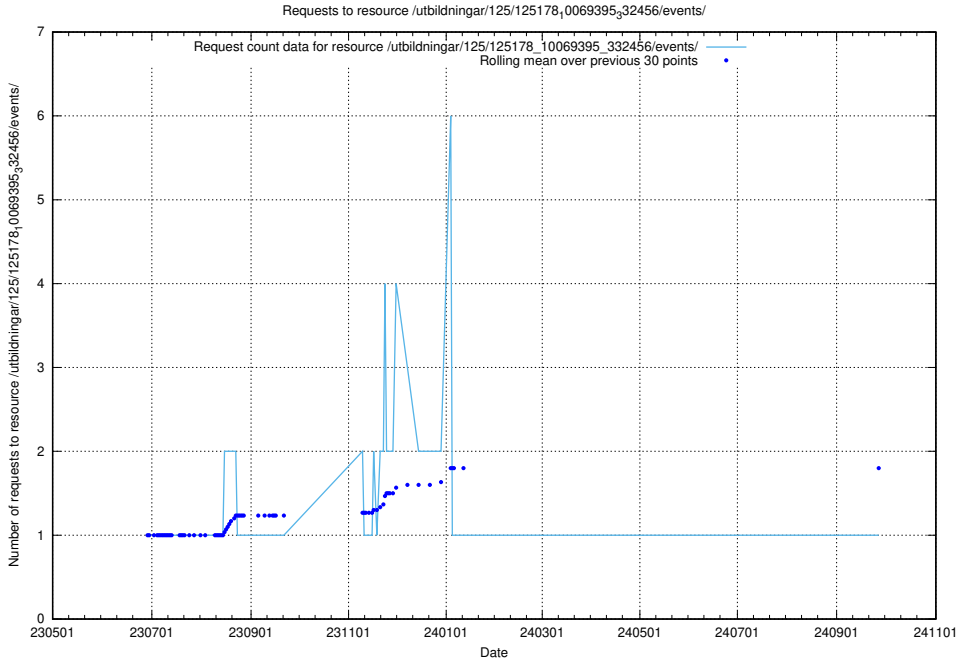

5.6302 Usage of /utbildningar/125/125178_10069395_332456/events/

Here, we count the number of requests to resource /utbildningar/125/125178_10069395_332456/events/