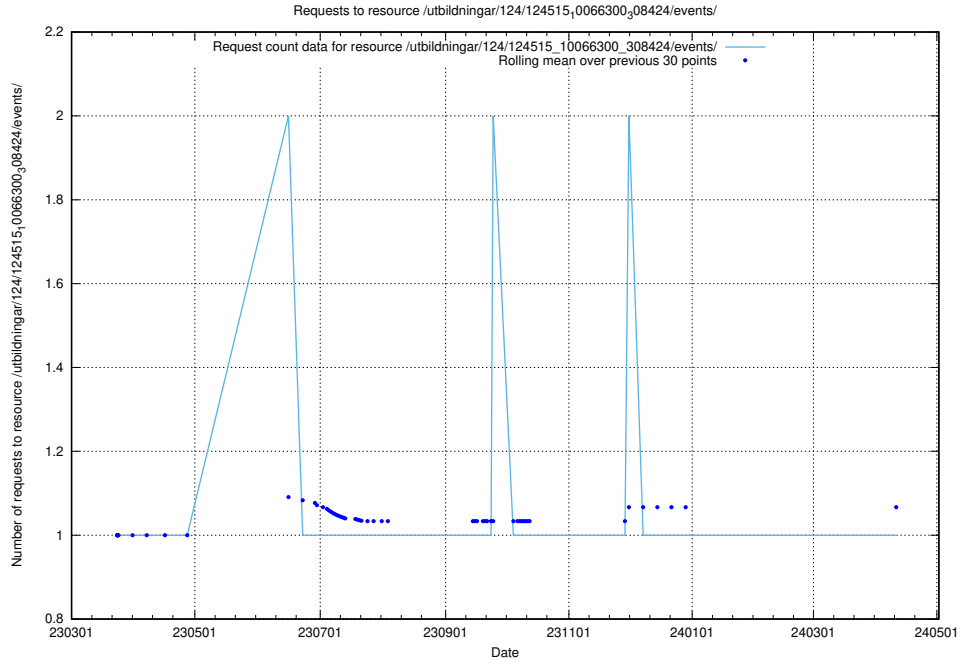

### 5.2395 Usage of /utbildningar/124/124515\_10066300\_308424/events/

Here, we count the number of requests to resource /utbildningar/124/124515\_10066300\_308424/events/