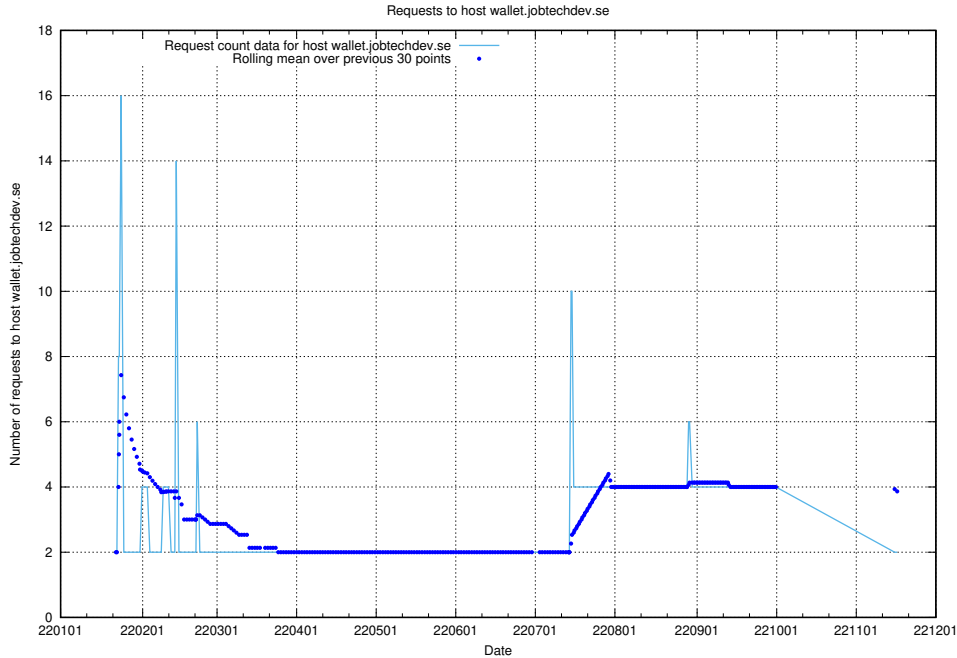

### 7.587 Usage of wallet.jobtechdev.se

Here, we count the number of requests to host wallet.jobtechdev.se.