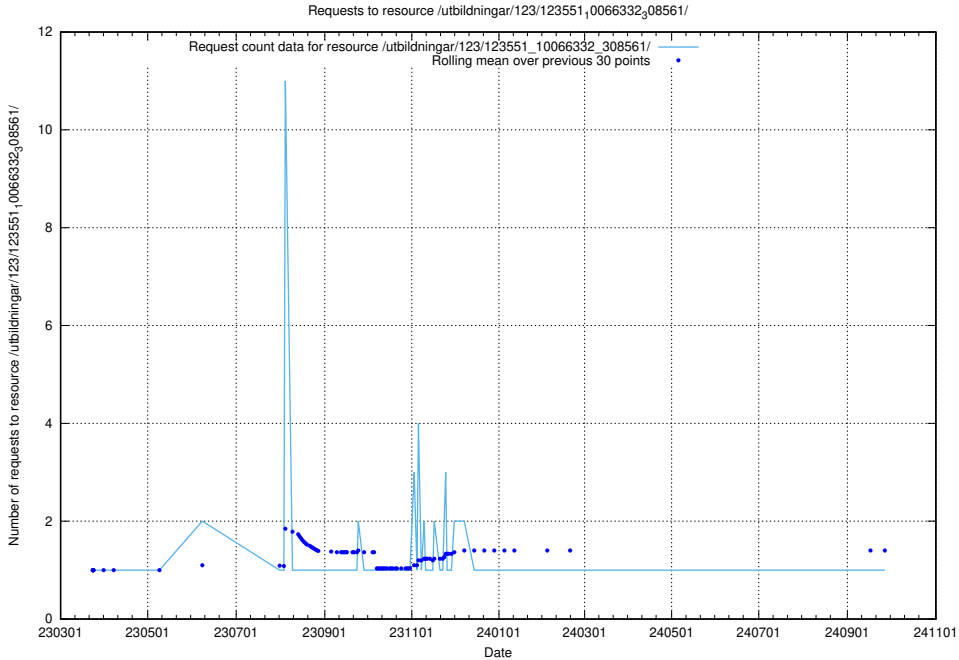

5.5327 Usage of /utbildningar/123/123551_10066332_308561/

Here, we count the number of requests to resource /utbildningar/123/123551_10066332_308561/.