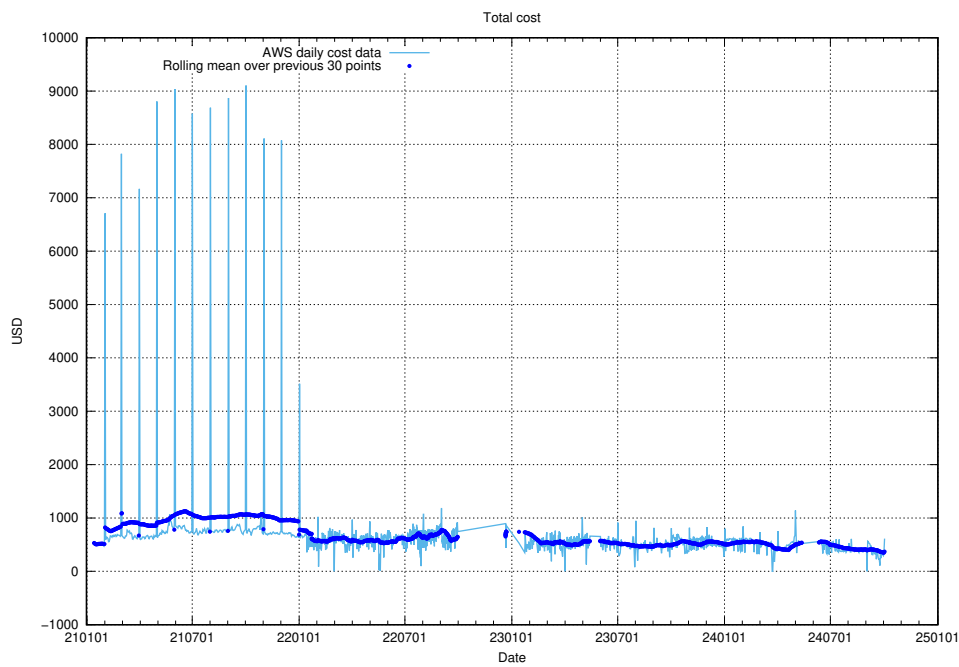

1.1.20 2021-11-15 0.4.0

- Add request counts to our hosts.

1.1.21 2021-10-29 0.3.0

- Change the statistics for JobTech Log Stack / ELK. The new number indicates the number of api keys that has been in use.

2 Amazon Web Services

This section contains aggregated data from [AWS](https://aws.amazon.com)³.

2.1 Total daily cost of AWS

This graph tracks the total daily cost of AWS.

³<https://aws.amazon.com>