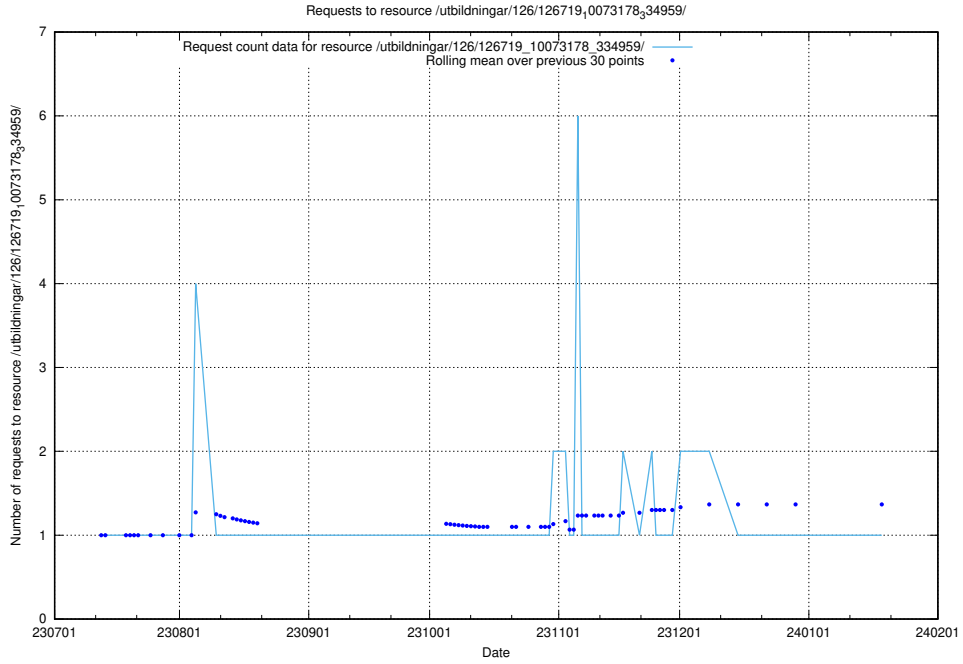

5.5945 Usage of /utbildningar/126/126719_10073178_334959/

Here, we count the number of requests to resource /utbildningar/126/126719_10073178_334959/.