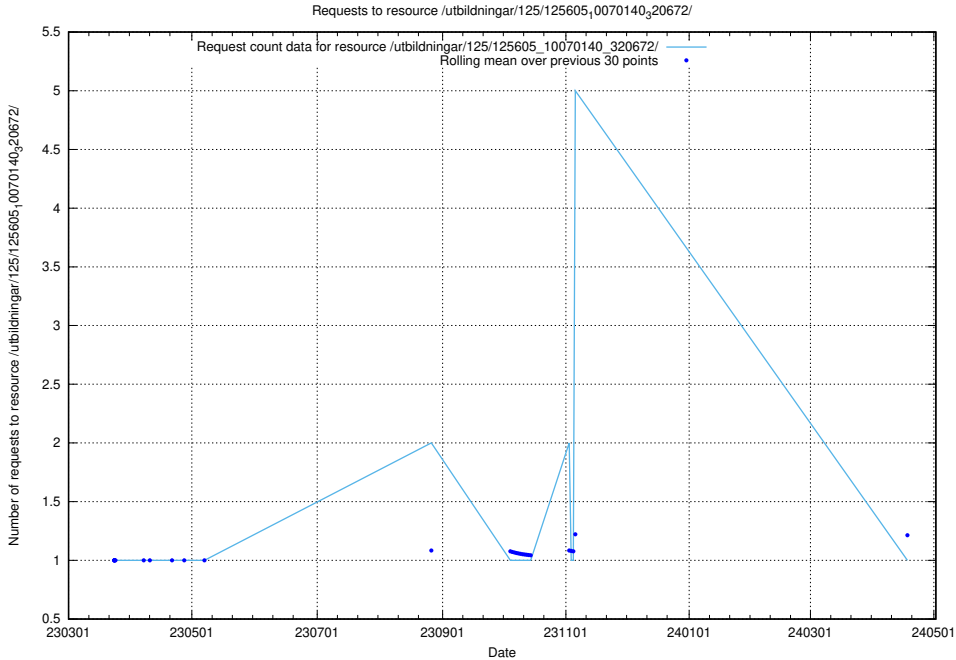

5.1164 Usage of /utbildningar/125/125605_10070140_320672/

Here, we count the number of requests to resource /utbildningar/125/125605_10070140_320672/.