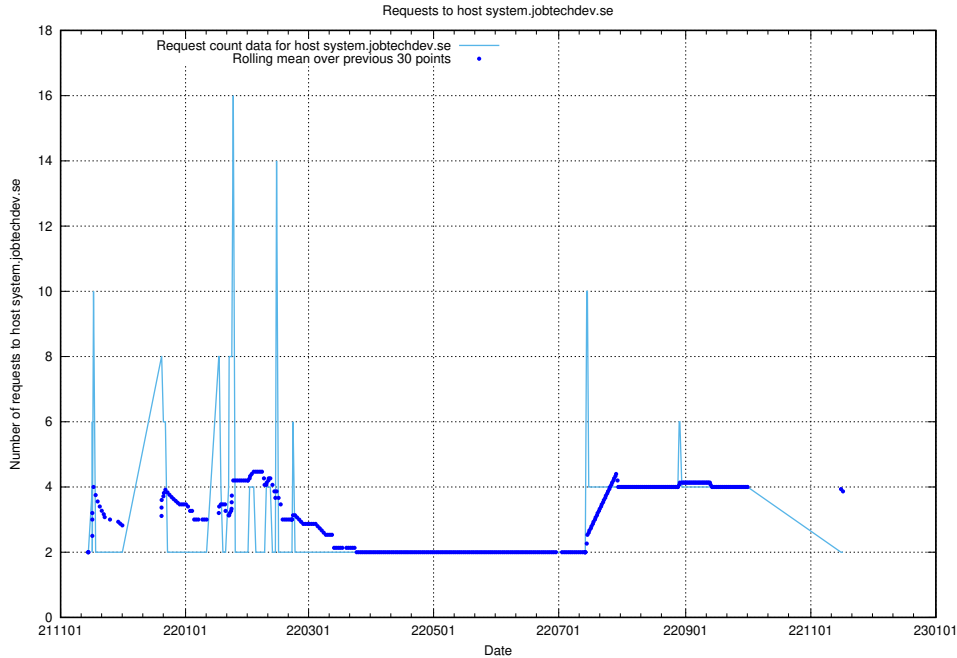

7.560 Usage of system.jobtechdev.se

Here, we count the number of requests to host system.jobtechdev.se.