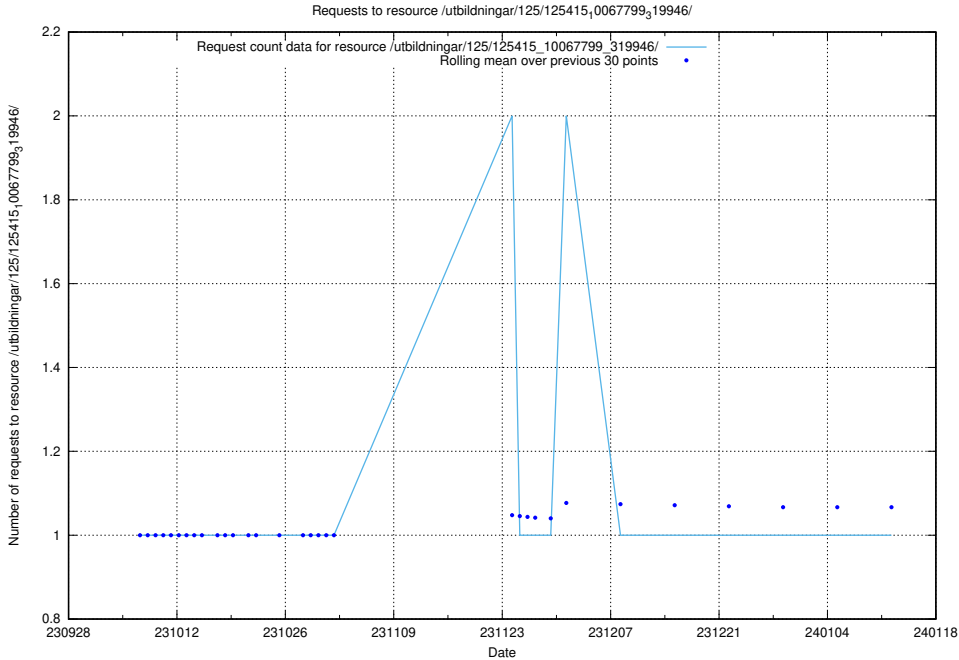

### 5.5231 Usage of /utbildningar/124/124862\_10071099\_324627/events/

Here, we count the number of requests to resource /utbildningar/124/124862\_10071099\_324627/events/