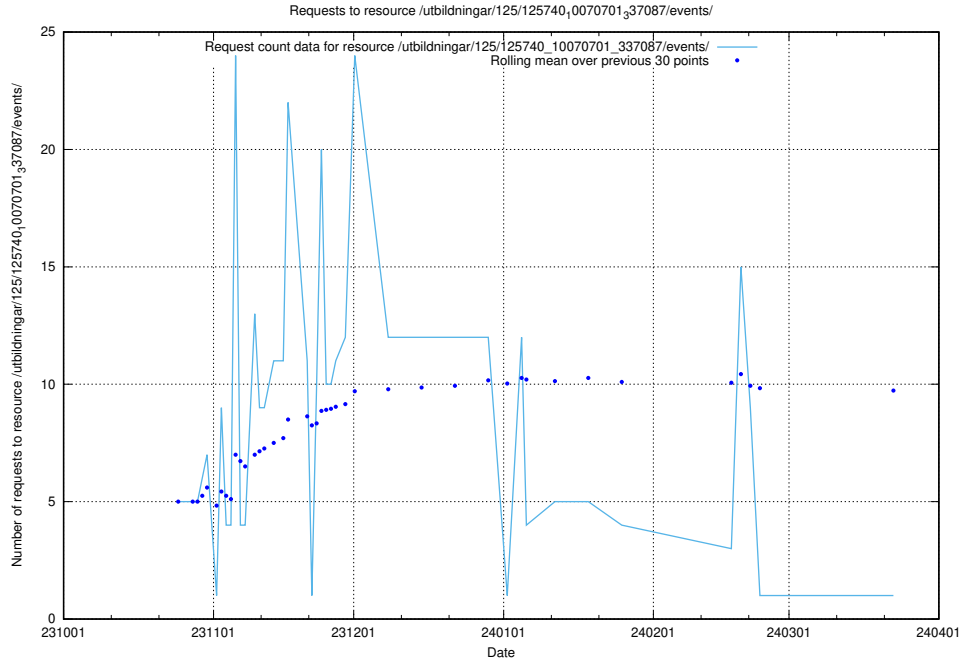

5.5044 Usage of /utbildningar/125/125740_10070701_337087/events/

Here, we count the number of requests to resource /utbildningar/125/125740_10070701_337087/events/