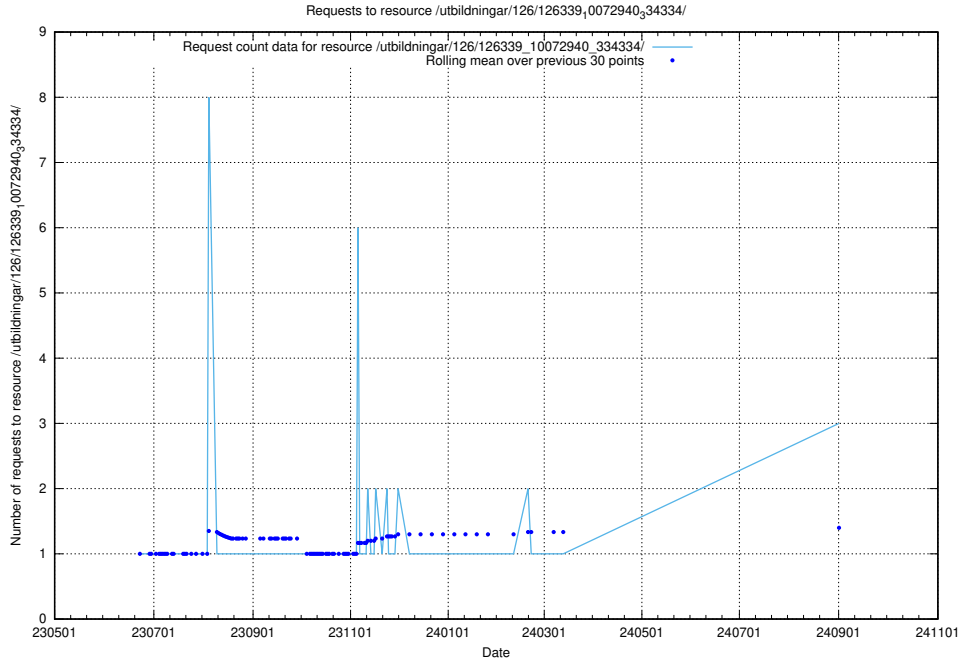

5.505 Usage of /utbildningar/126/126339_10072940_334334/

Here, we count the number of requests to resource /utbildningar/126/126339_10072940_334334/.