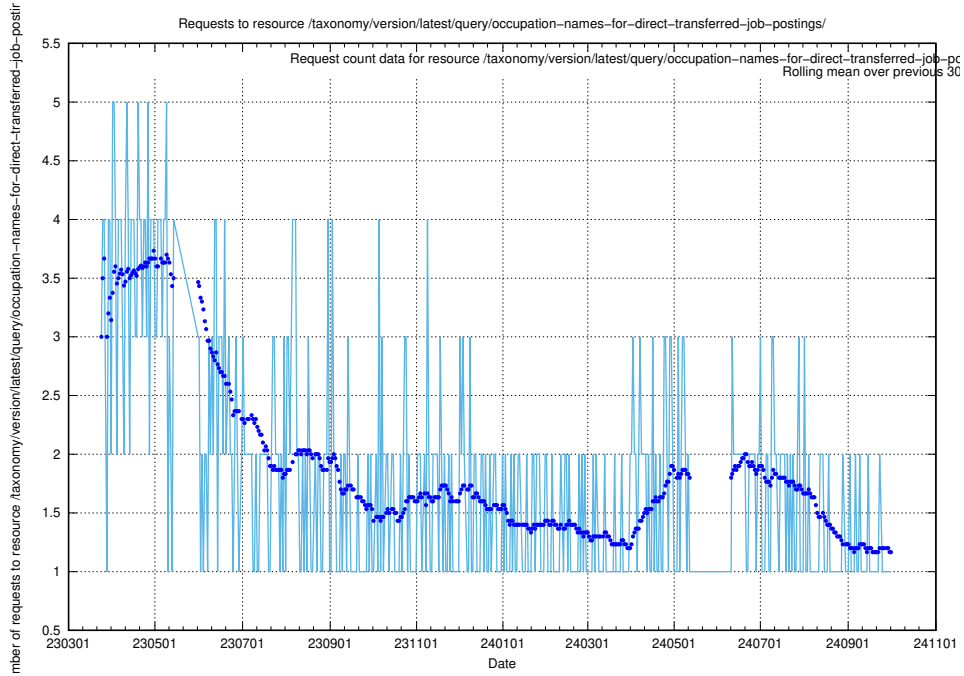

5.6921 Usage of /taxonomy/version/latest/query/occupation-names-for-direct-transferred-job-postings/

Here, we count the number of requests to resource /taxonomy/version/latest/query/occupation-names-for-direct-transferred-job-postings/.