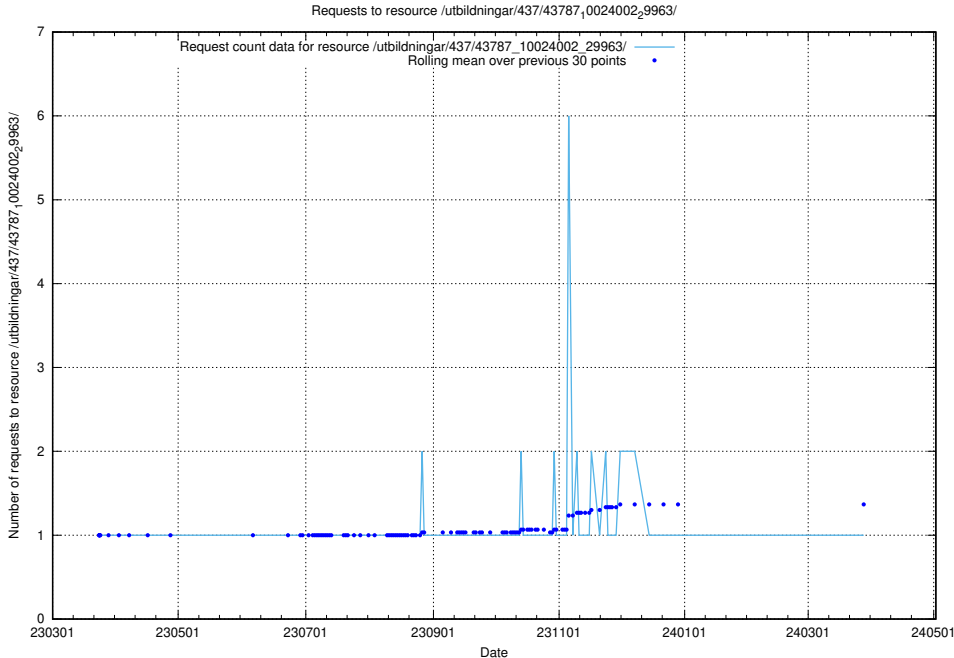

5.7204 Usage of /utbildningar/437/43787_10024002_29963/

Here, we count the number of requests to resource /utbildningar/437/43787_10024002_29963/.