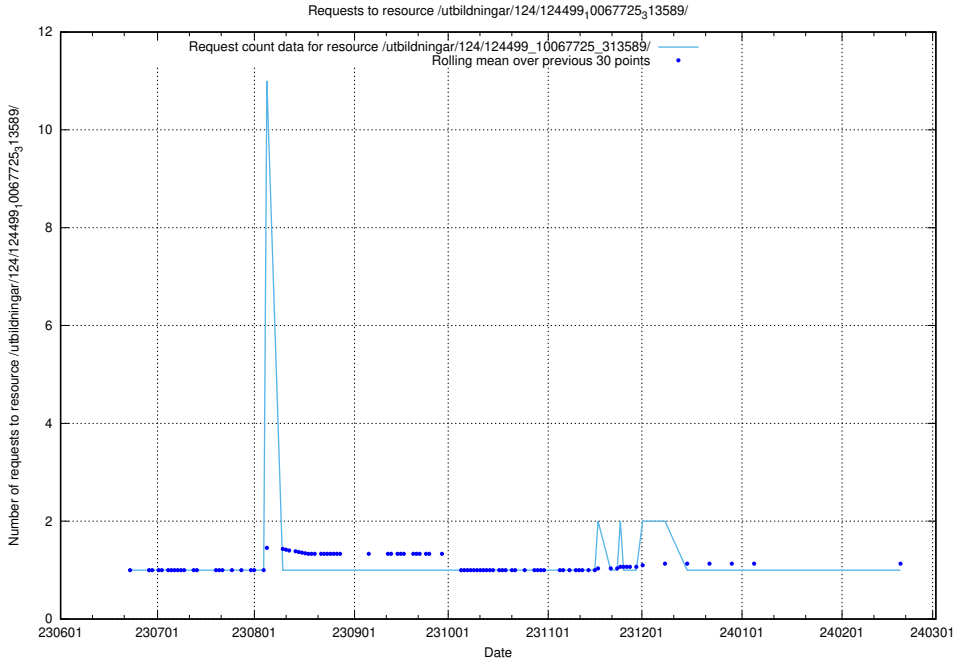

5.6583 Usage of /utbildningar/124/124499_10067725_313589/

Here, we count the number of requests to resource /utbildningar/124/124499_10067725_313589/.