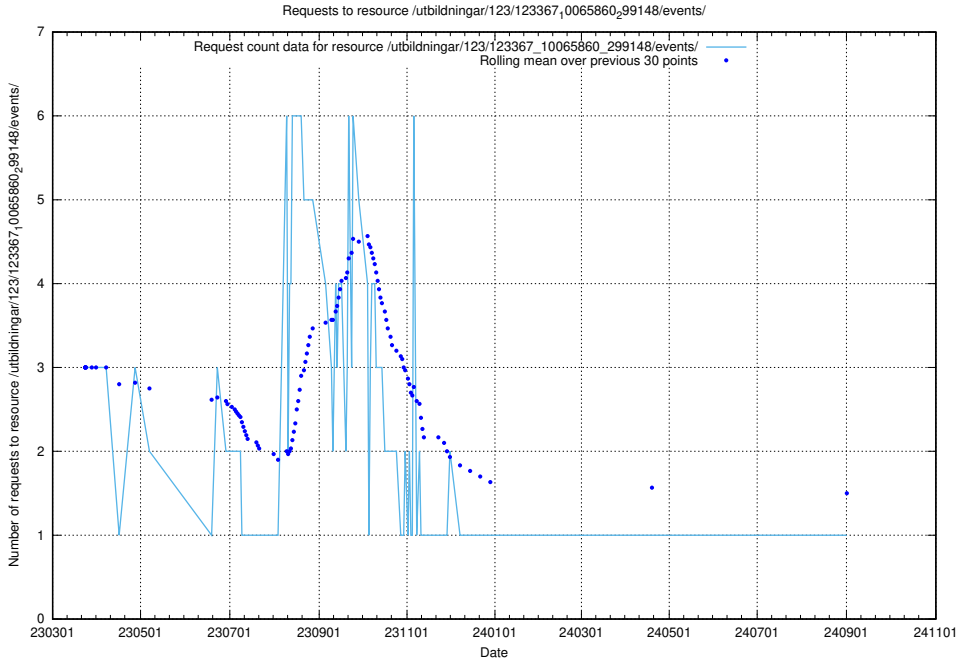

### 5.7103 Usage of /utbildningar/123/123367\_10065860\_299148/events/

Here, we count the number of requests to resource /utbildningar/123/123367\_10065860\_299148/events/