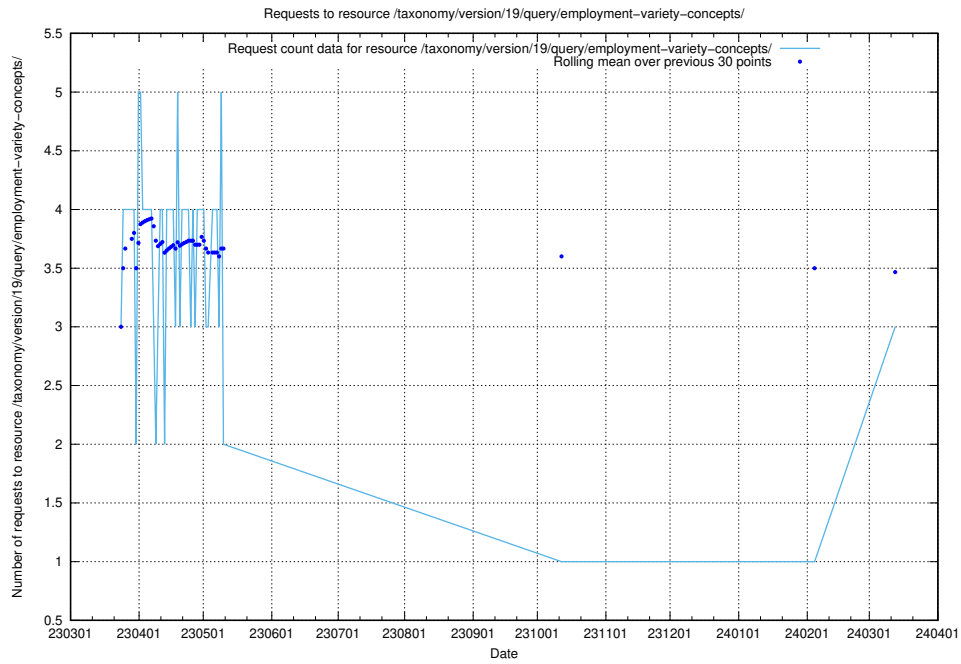

5.544 Usage of /taxonomy/version/19/query/employment-variety-concepts/

Here, we count the number of requests to resource /taxonomy/version/19/query/employment-variety-concepts/.