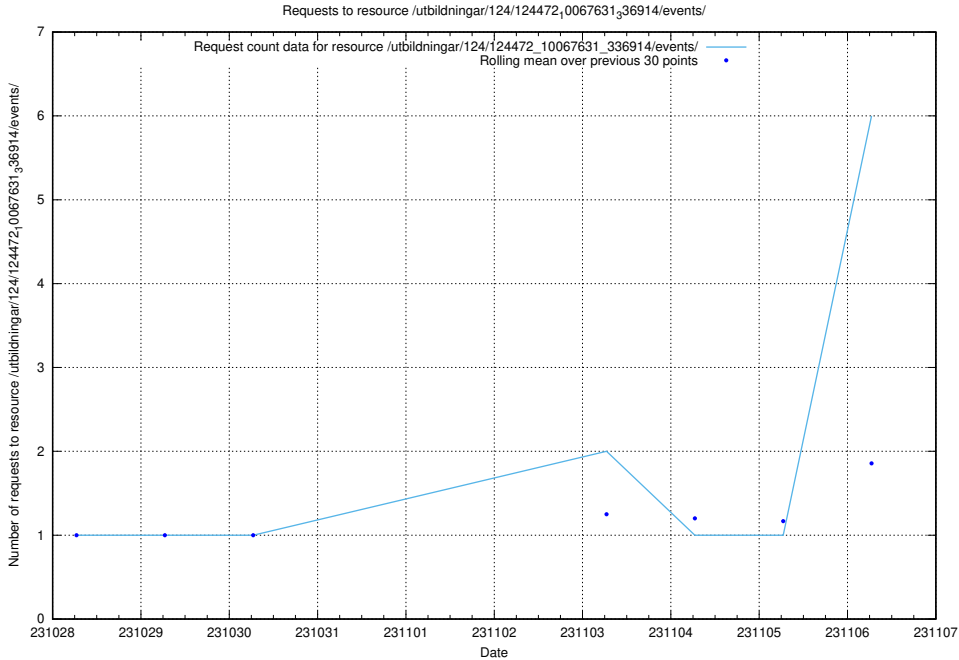

5.130 Usage of /utbildningar/124/124472_10067631_336914/events/

Here, we count the number of requests to resource /utbildningar/124/124472_10067631_336914/events/