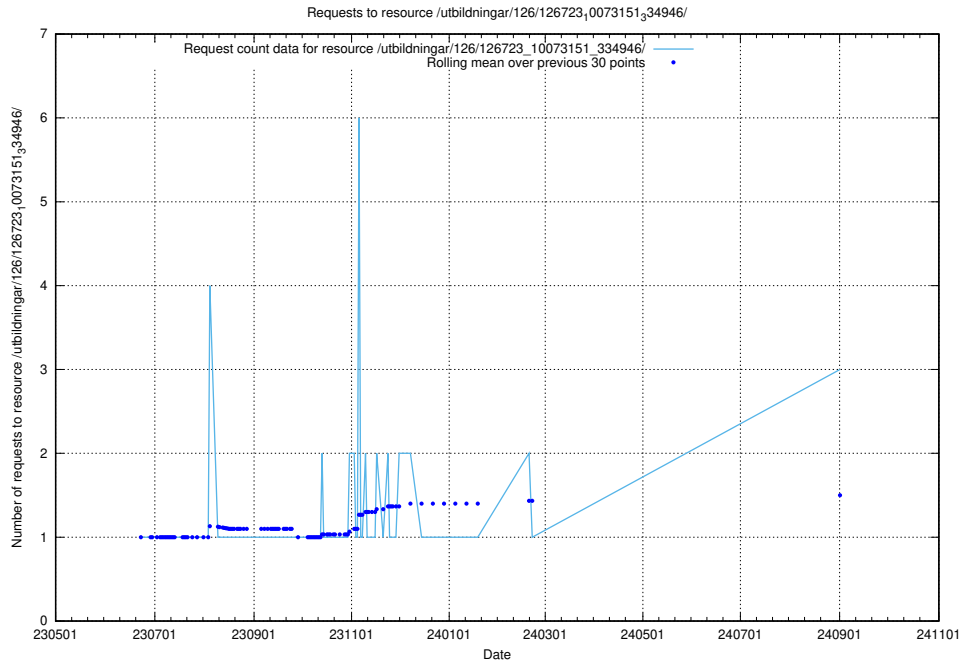

5.500 Usage of /utbildningar/126/126723_10073151_334946/

Here, we count the number of requests to resource /utbildningar/126/126723_10073151_334946/.