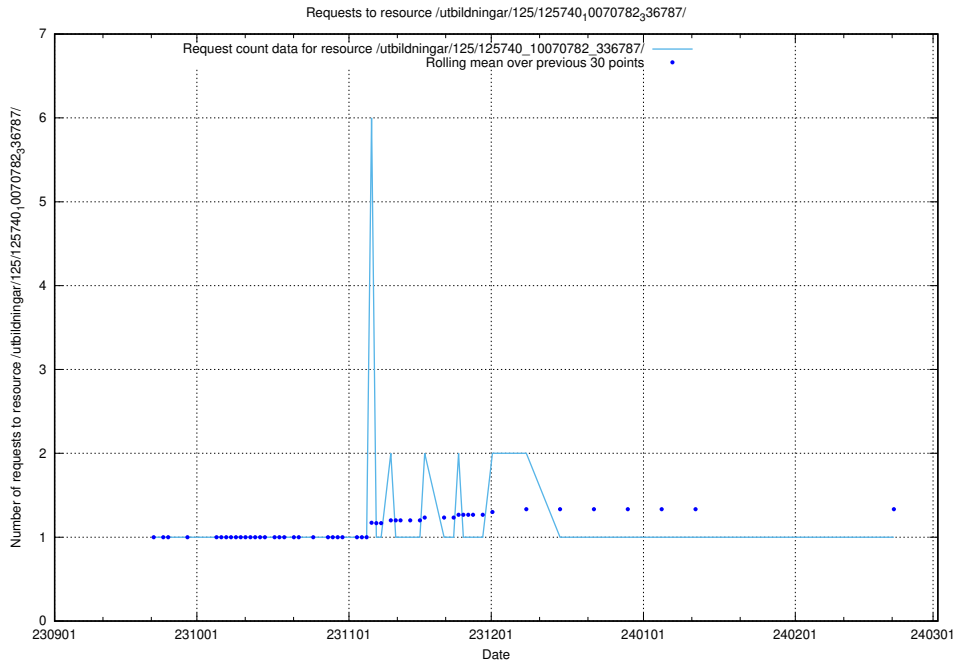

5.5343 Usage of /utbildningar/125/125740_10070782_336787/

Here, we count the number of requests to resource /utbildningar/125/125740_10070782_336787/.