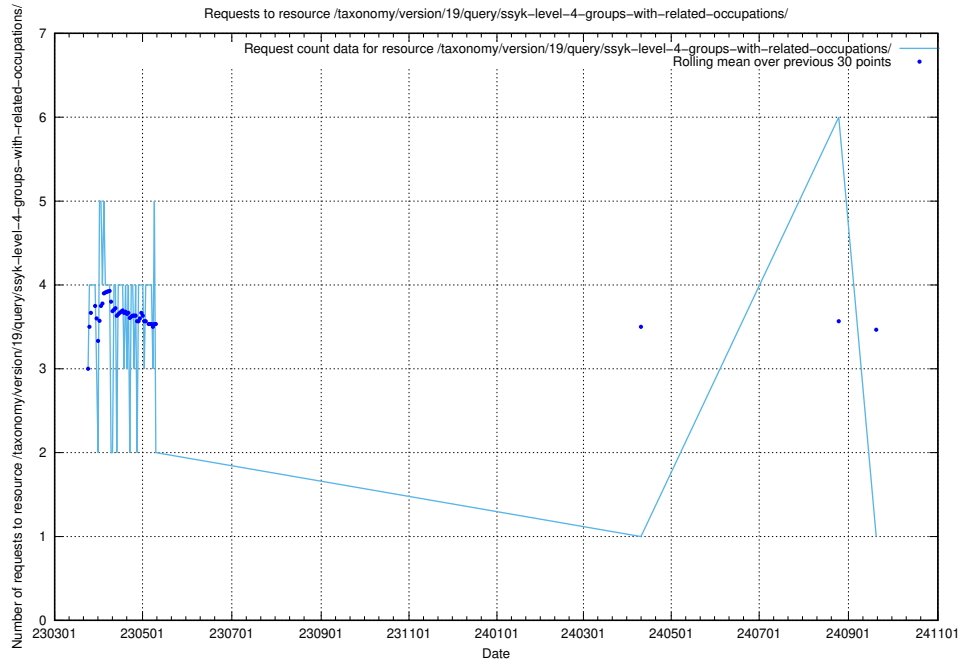

5.6957 Usage of /taxonomy/version/19/query/ssyk-level-4-groups-with-related-occupations/

Here, we count the number of requests to resource /taxonomy/version/19/query/ssyk-level-4-groups-with-related-occupations/.