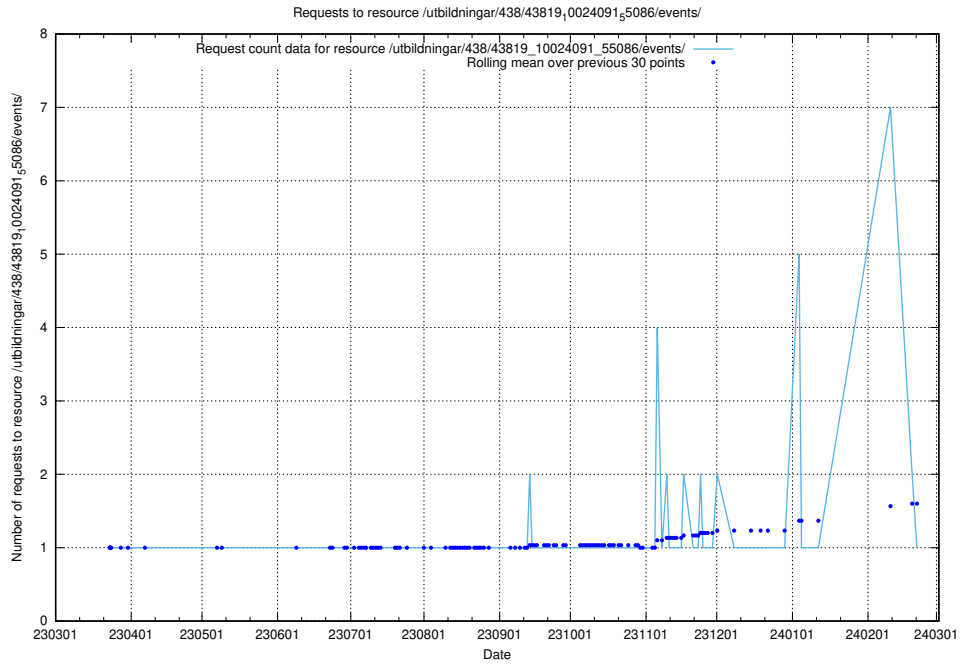

5.7182 Usage of /utbildningar/438/43819_10024091_55086/events/

Here, we count the number of requests to resource /utbildningar/438/43819_10024091_55086/events/.