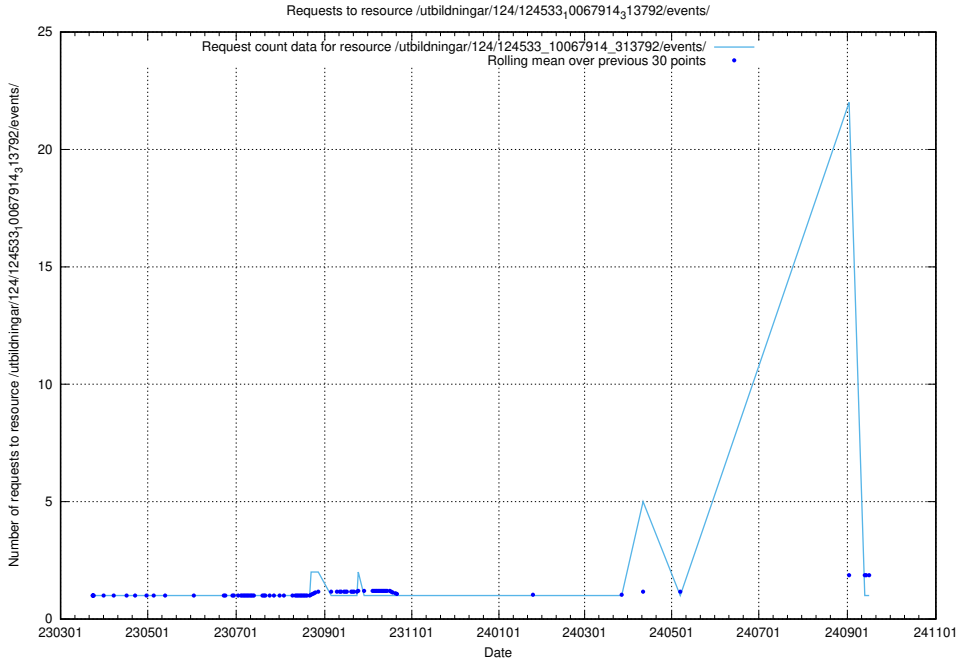

5.1575 Usage of /utbildningar/124/124533_10067914_313792/events/

Here, we count the number of requests to resource /utbildningar/124/124533_10067914_313792/events/