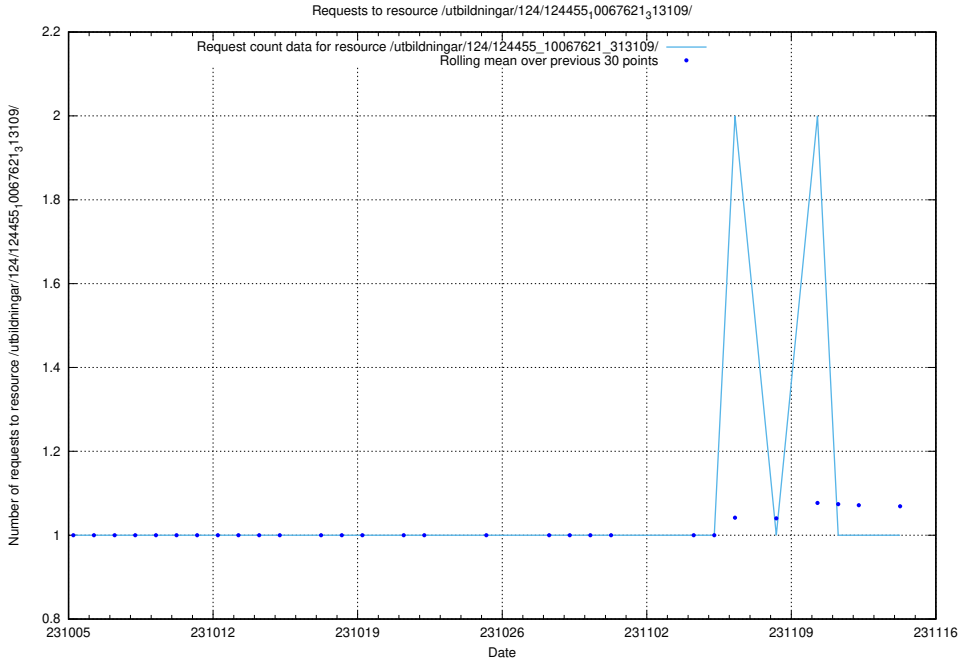

5.5259 Usage of /utbildningar/124/124455_10067621_313109/

Here, we count the number of requests to resource /utbildningar/124/124455_10067621_313109/.