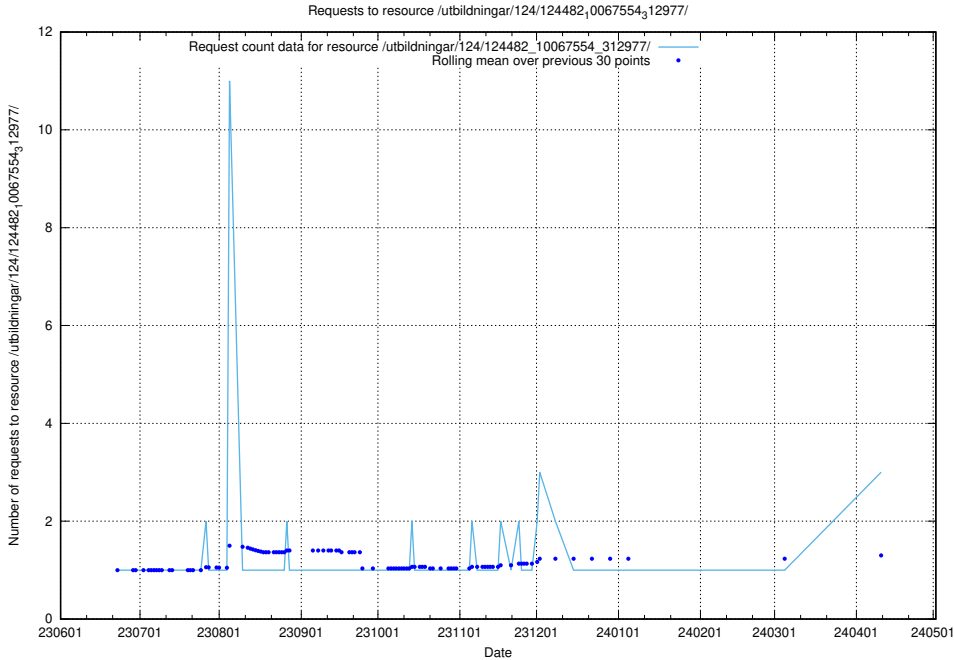

5.516 Usage of /utbildningar/124/124482_10067554_312977/

Here, we count the number of requests to resource /utbildningar/124/124482_10067554_312977/.