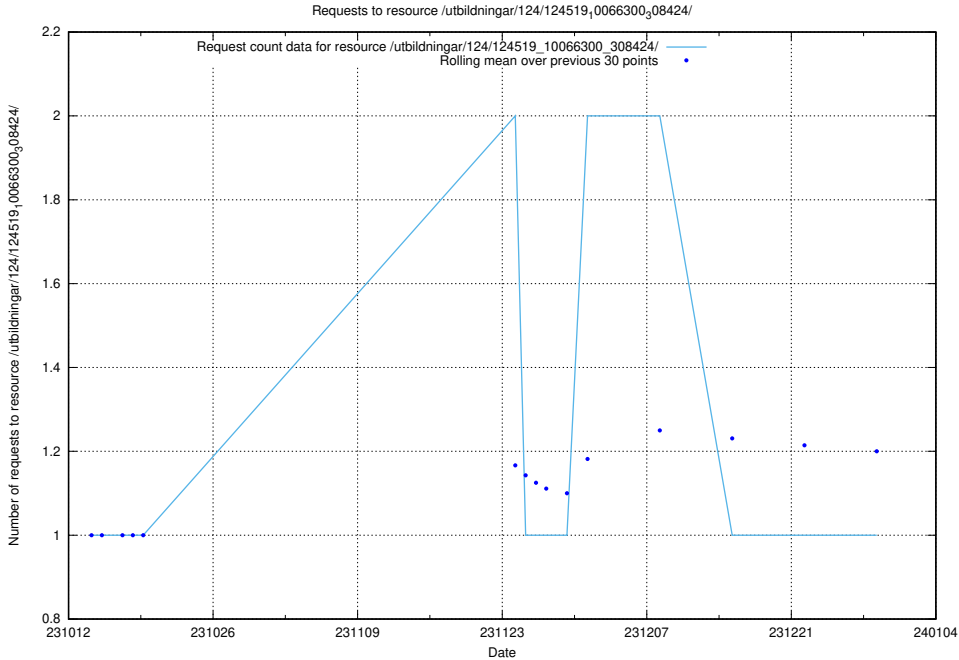

5.5175 Usage of /utbildningar/124/124519_10066300_308424/

Here, we count the number of requests to resource /utbildningar/124/124519_10066300_308424/.