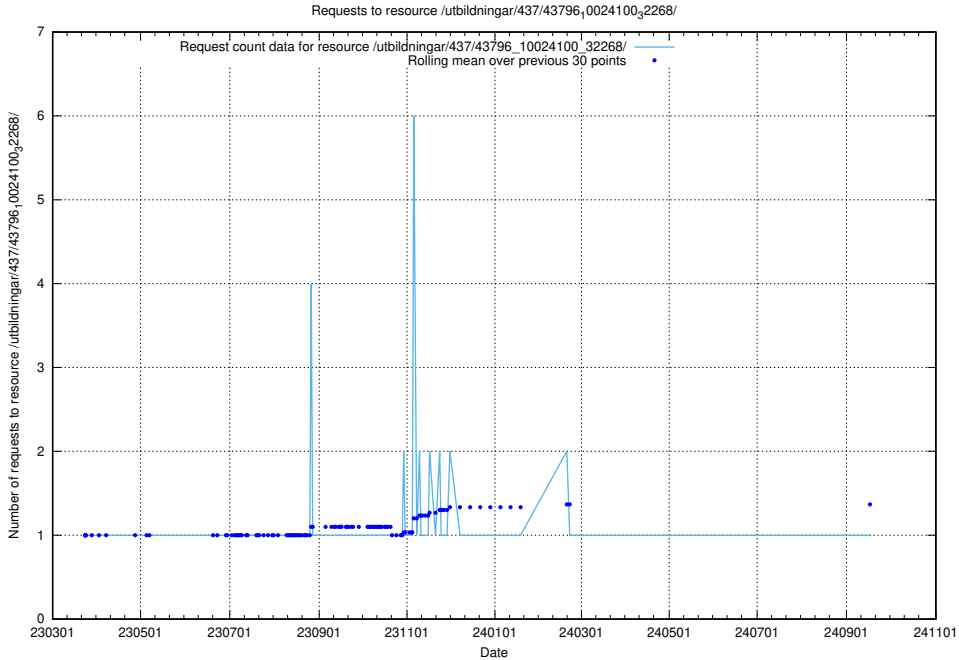

5.7195 Usage of /utbildningar/437/43796_10024100_32268/

Here, we count the number of requests to resource /utbildningar/437/43796_10024100_32268/.