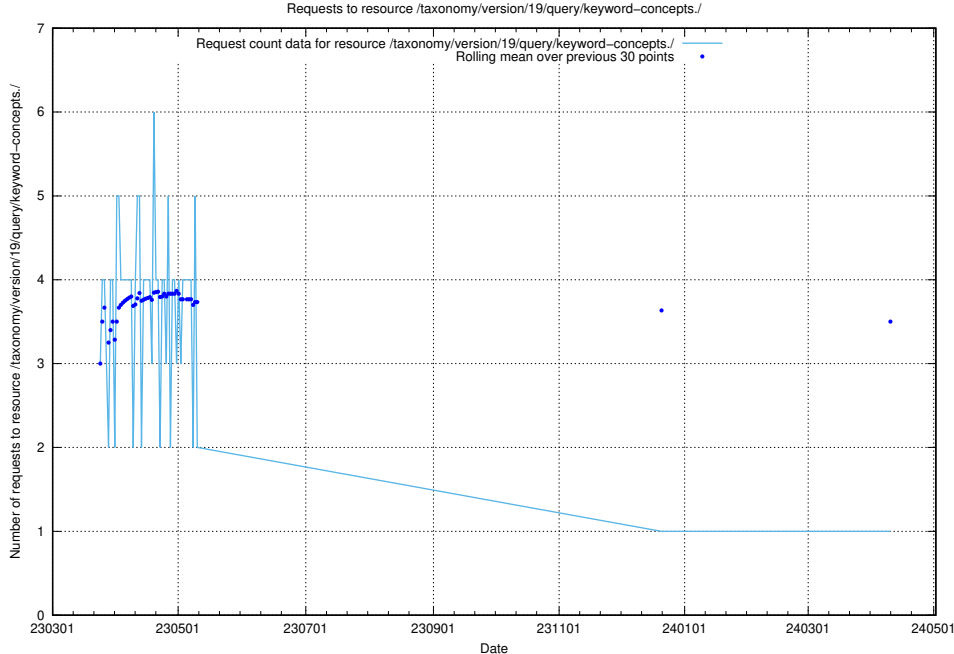

### 5.6977 Usage of `/taxonomy/version/19/query/keyword-concepts/`

Here, we count the number of requests to resource `/taxonomy/version/19/query/keyword-concepts/`.