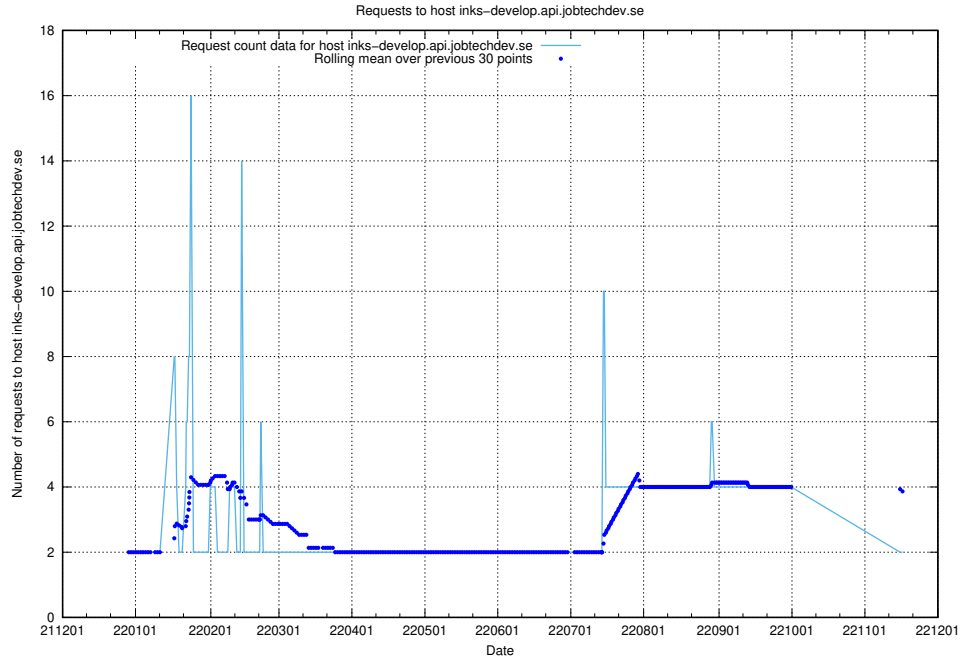

### 7.356 Usage of inks-develop.api.jobtechdev.se

Here, we count the number of requests to host inks-develop.api.jobtechdev.se.