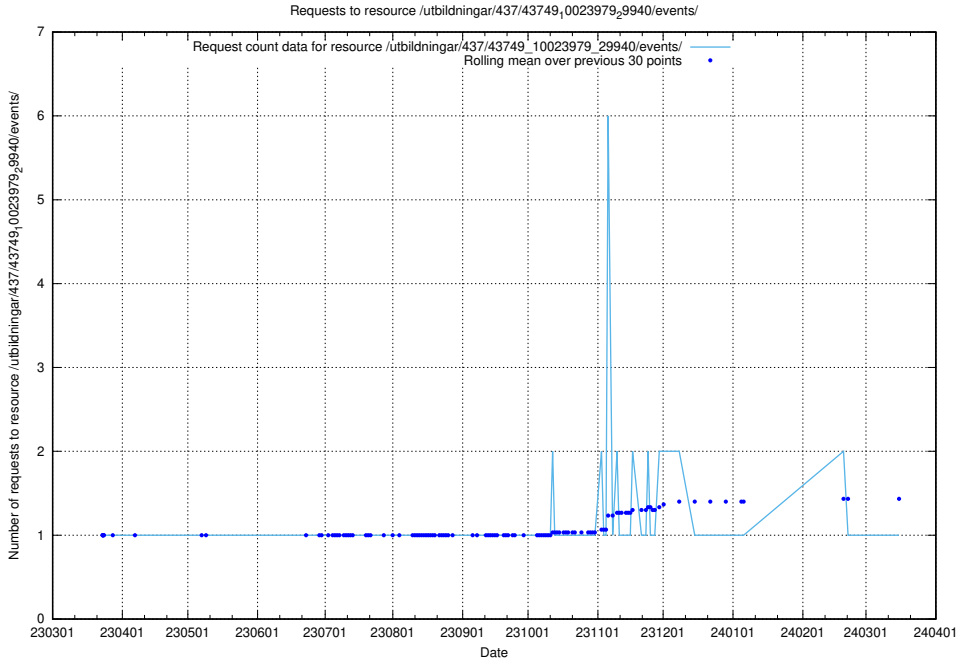

### 5.7222 Usage of /utbildningar/437/43749\_10023979\_29940/events/

Here, we count the number of requests to resource /utbildningar/437/43749\_10023979\_29940/events/.