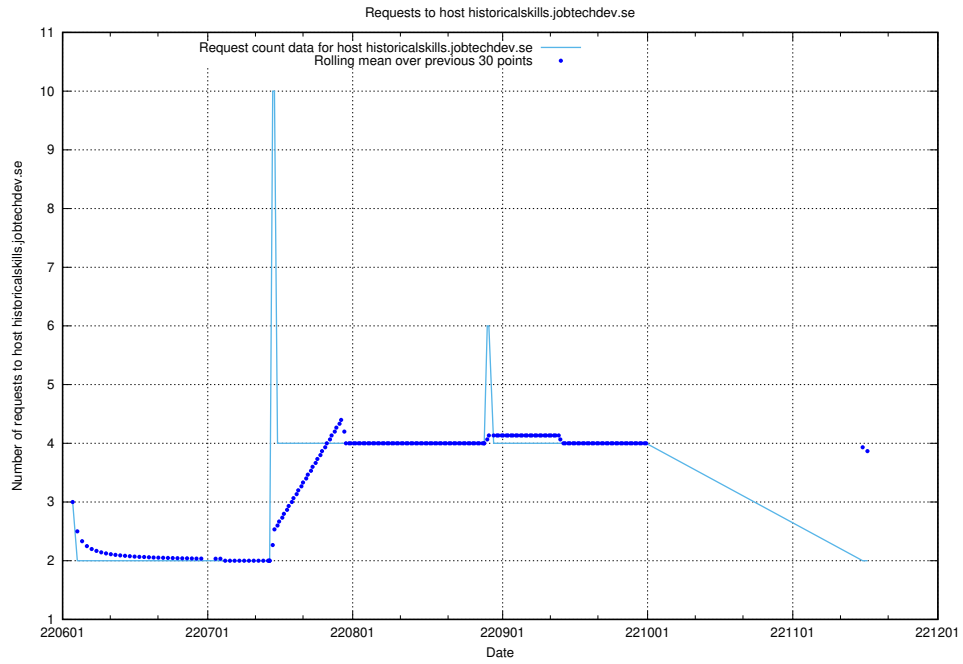

7.418 Usage of `historicalskills.jobtechdev.se`

Here, we count the number of requests to host `historicalskills.jobtechdev.se`.