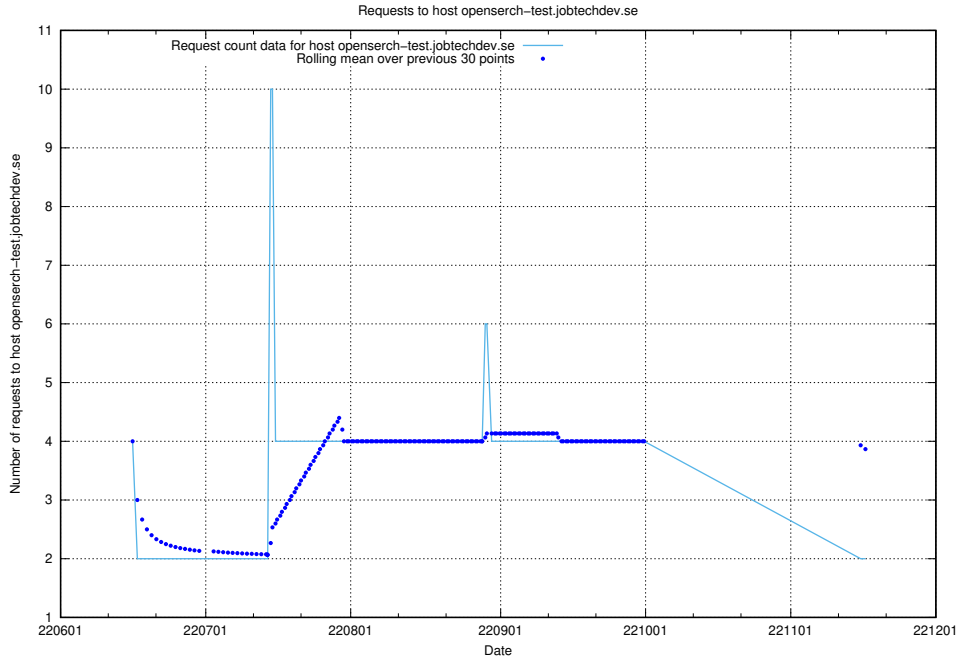

7.405 Usage of openserch-test.jobtechdev.se

Here, we count the number of requests to host openserch-test.jobtechdev.se.