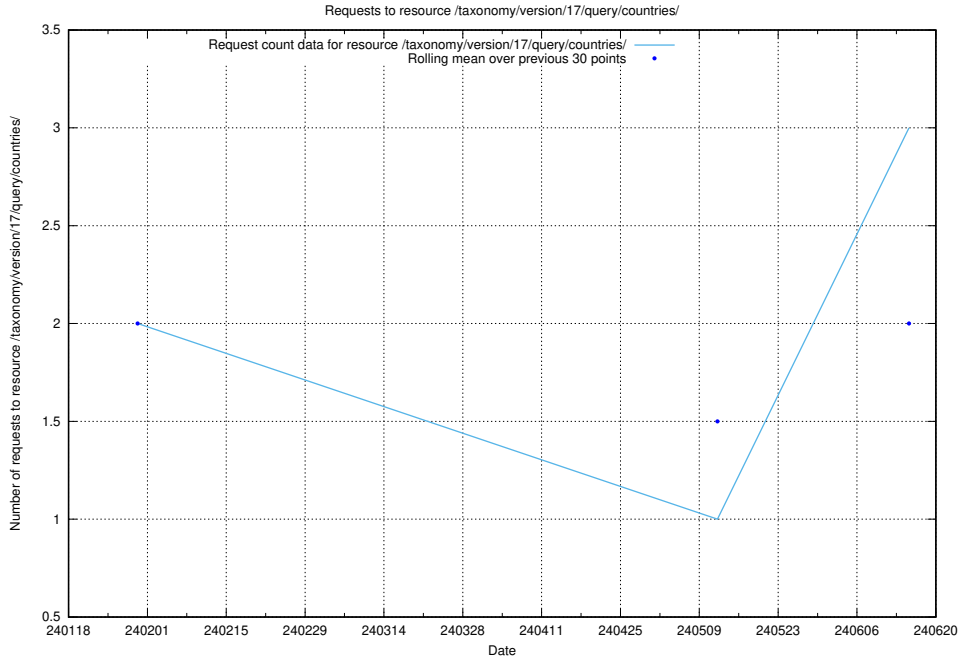

5.430 Usage of /taxonomy/version/17/query/countries/

Here, we count the number of requests to resource /taxonomy/version/17/query/countries/.