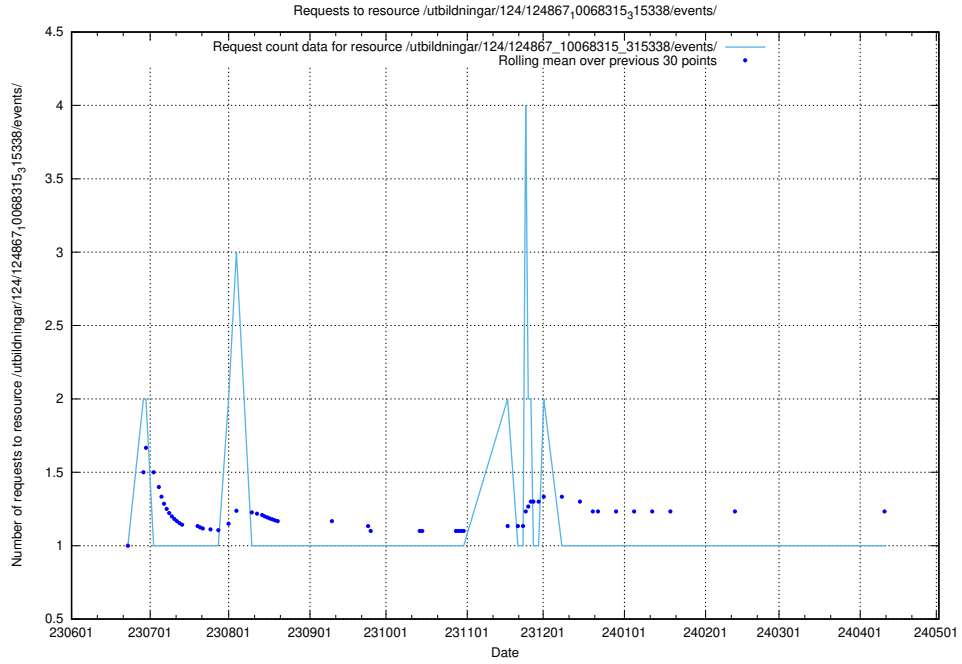

5.6535 Usage of /utbildningar/124/124867_10068315_315338/events/

Here, we count the number of requests to resource /utbildningar/124/124867_10068315_315338/events/