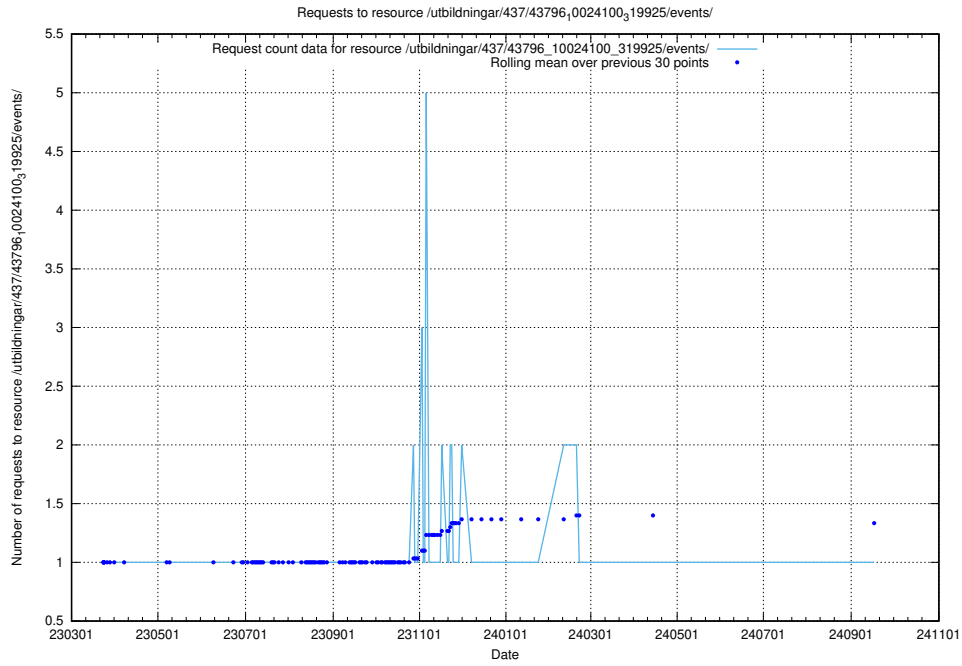

5.7196 Usage of /utbildningar/437/43796_10024100_319925/events/

Here, we count the number of requests to resource /utbildningar/437/43796_10024100_319925/events/.