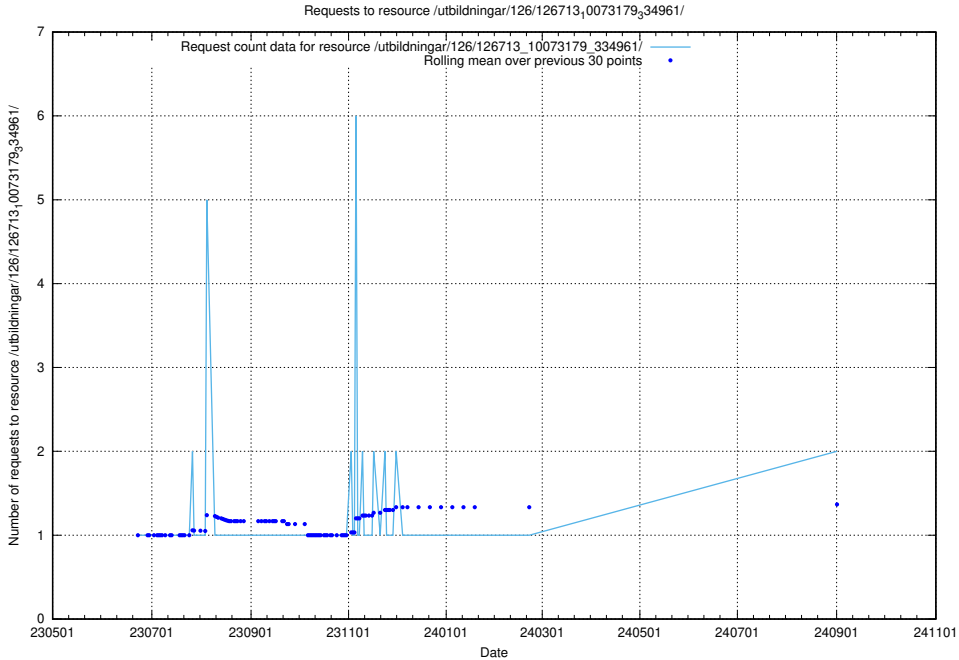

5.954 Usage of /utbildningar/126/126713_10073179_334961/

Here, we count the number of requests to resource /utbildningar/126/126713_10073179_334961/.