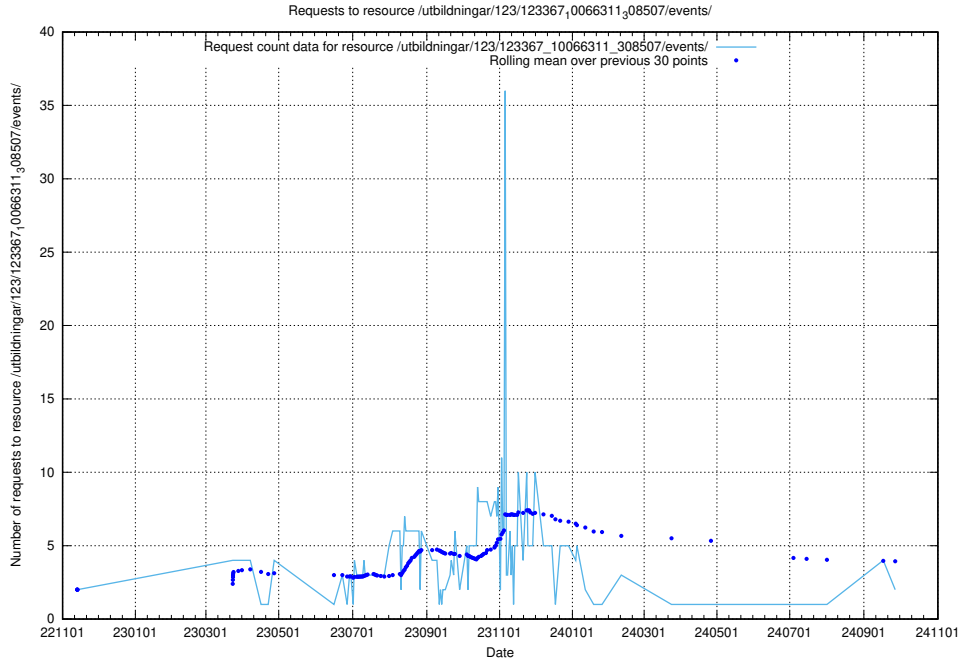

5.986 Usage of /utbildningar/123/123367_10066311_308507/events/

Here, we count the number of requests to resource /utbildningar/123/123367_10066311_308507/events/