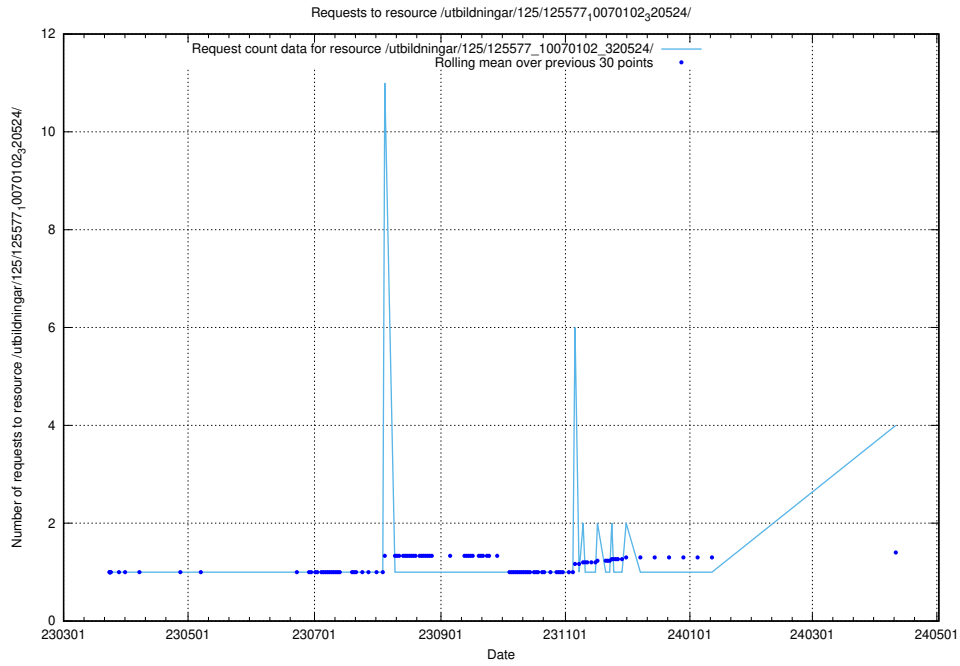

5.269 Usage of /utbildningar/125/125577_10070102_320524/

Here, we count the number of requests to resource /utbildningar/125/125577_10070102_320524/.