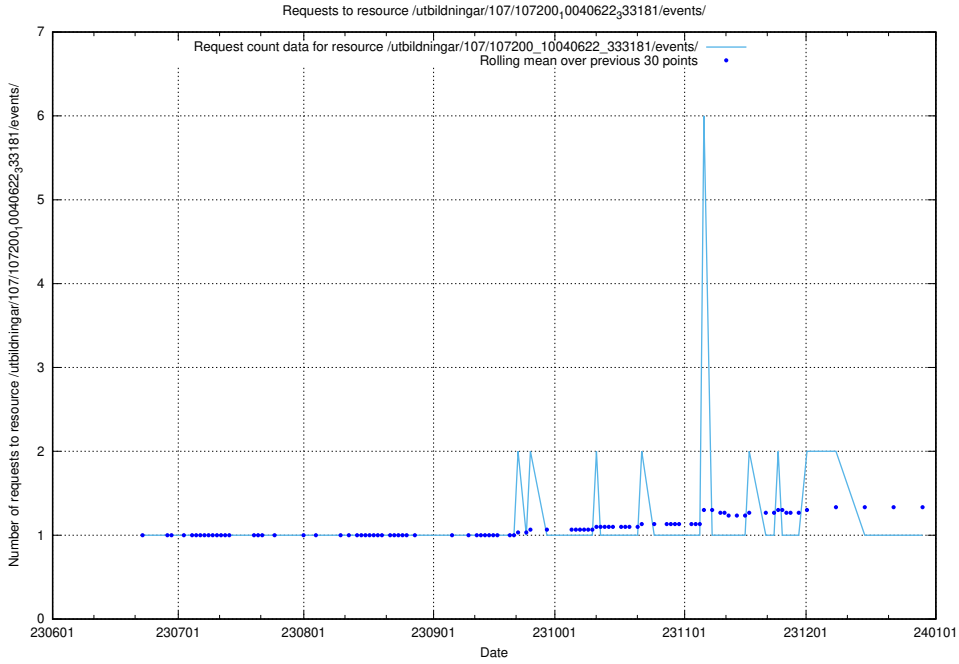

5.6636 Usage of /utbildningar/107/107200_10040622_333181/events/

Here, we count the number of requests to resource /utbildningar/107/107200_10040622_333181/events/