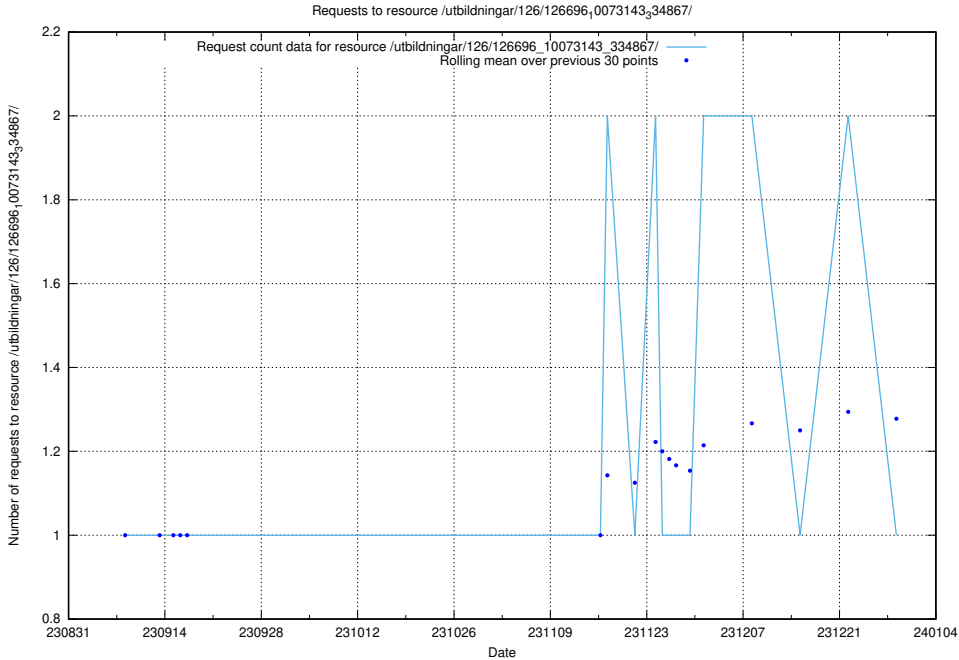

5.5466 Usage of /utbildningar/126/126696_10073143_334867/

Here, we count the number of requests to resource /utbildningar/126/126696_10073143_334867/.