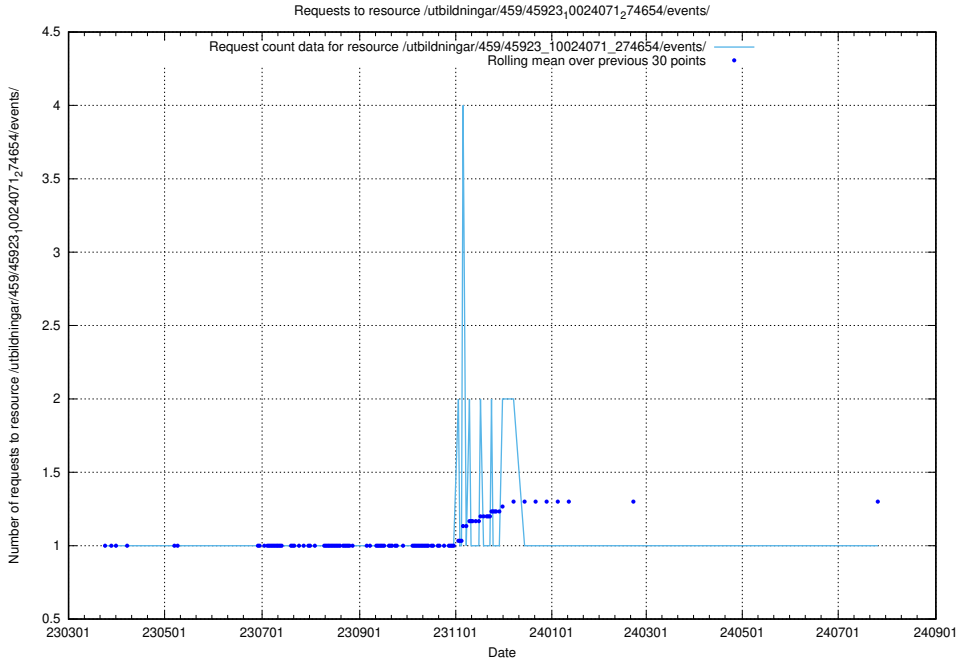

5.6999 Usage of /utbildningar/459/45923_10024071_274654/events/

Here, we count the number of requests to resource /utbildningar/459/45923_10024071_274654/events/.