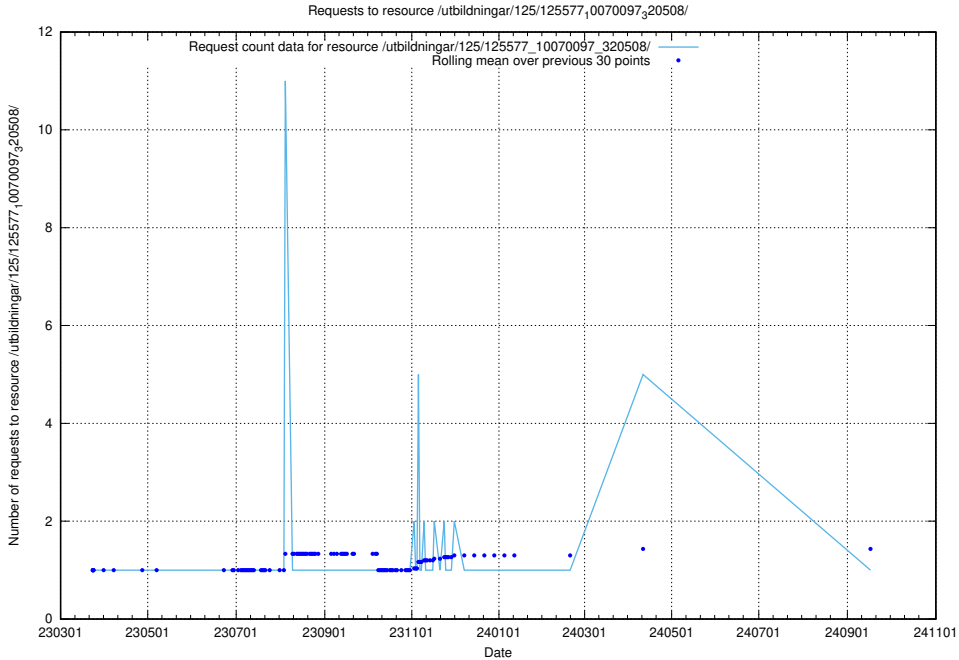

5.1191 Usage of /utbildningar/125/125577_10070097_320508/

Here, we count the number of requests to resource /utbildningar/125/125577_10070097_320508/.