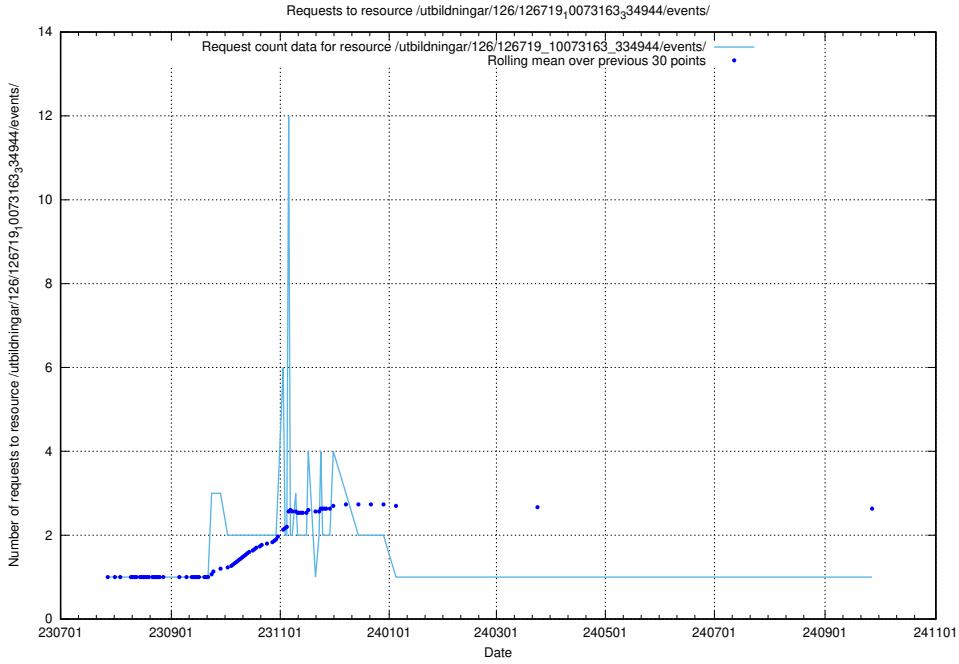

5.5730 Usage of /utbildningar/126/126719_10073163_334944/events/

Here, we count the number of requests to resource /utbildningar/126/126719_10073163_334944/events/