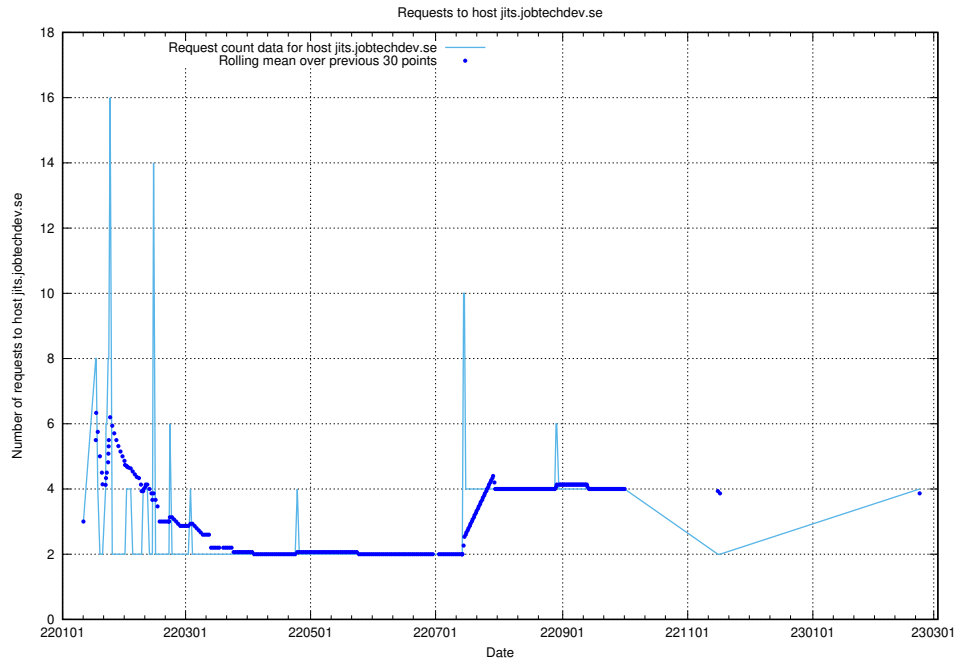

7.111 Usage of `jits.jobtechdev.se`

Here, we count the number of requests to host `jits.jobtechdev.se`.