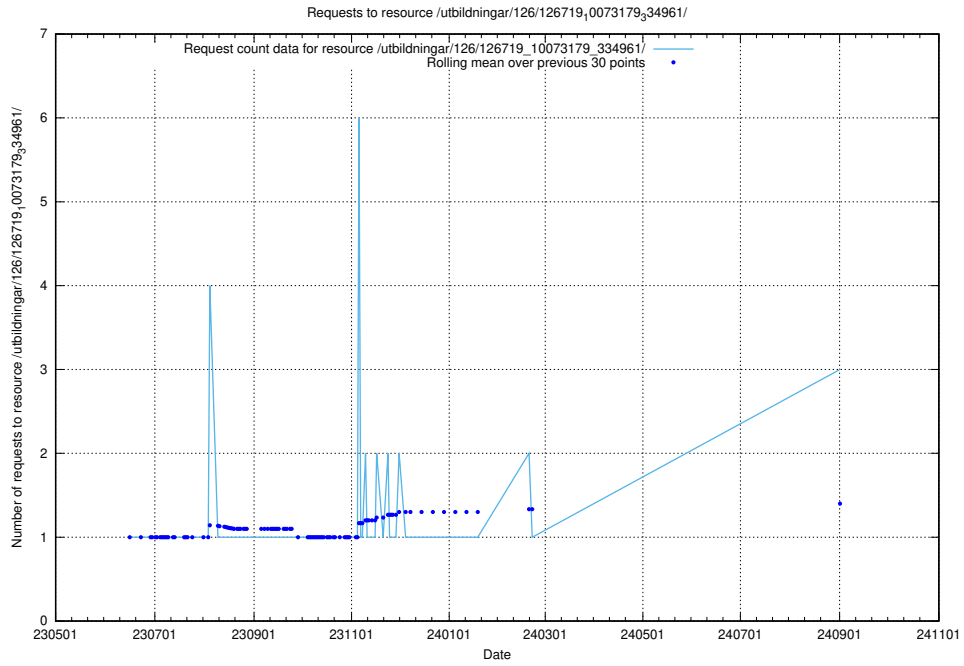

5.525 Usage of /utbildningar/126/126719_10073179_334961/

Here, we count the number of requests to resource /utbildningar/126/126719_10073179_334961/.