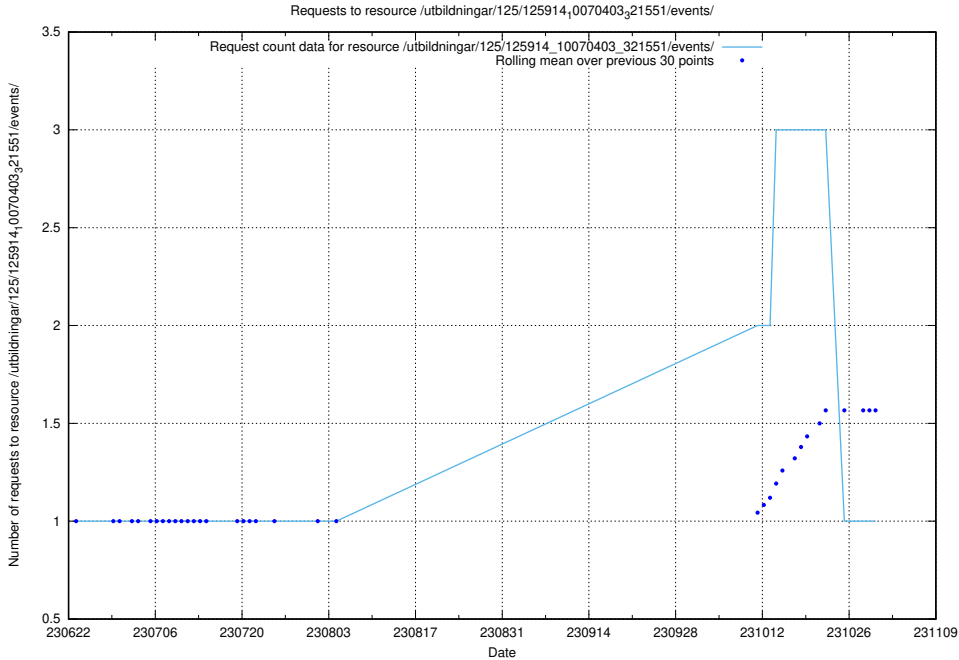

5.6484 Usage of /utbildningar/125/125914_10070403_321551/events/

Here, we count the number of requests to resource /utbildningar/125/125914_10070403_321551/events/