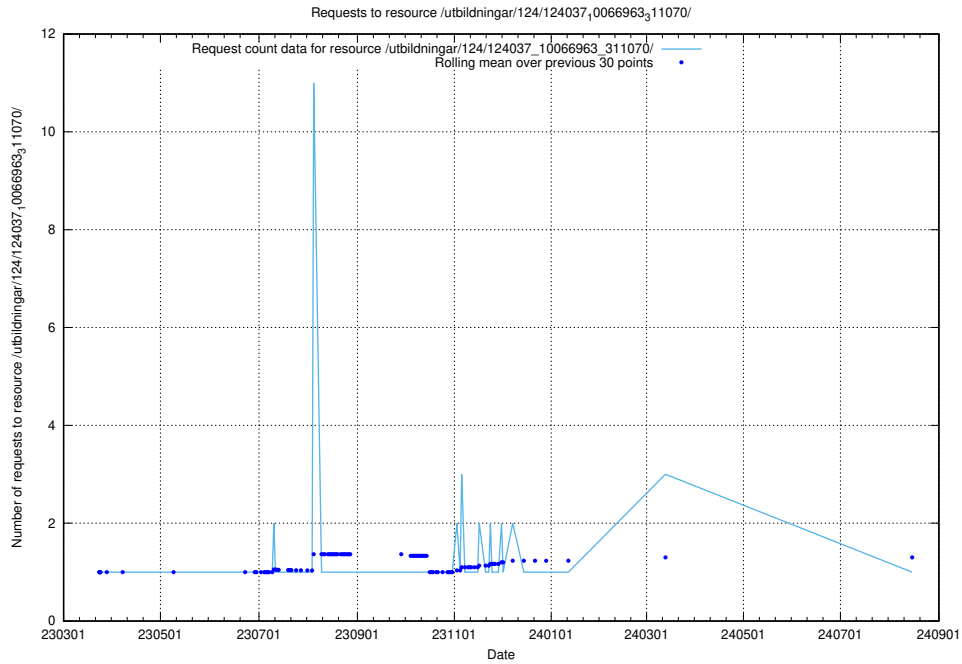

5.5220 Usage of /utbildningar/124/124037_10066963_311070/

Here, we count the number of requests to resource /utbildningar/124/124037_10066963_311070/.