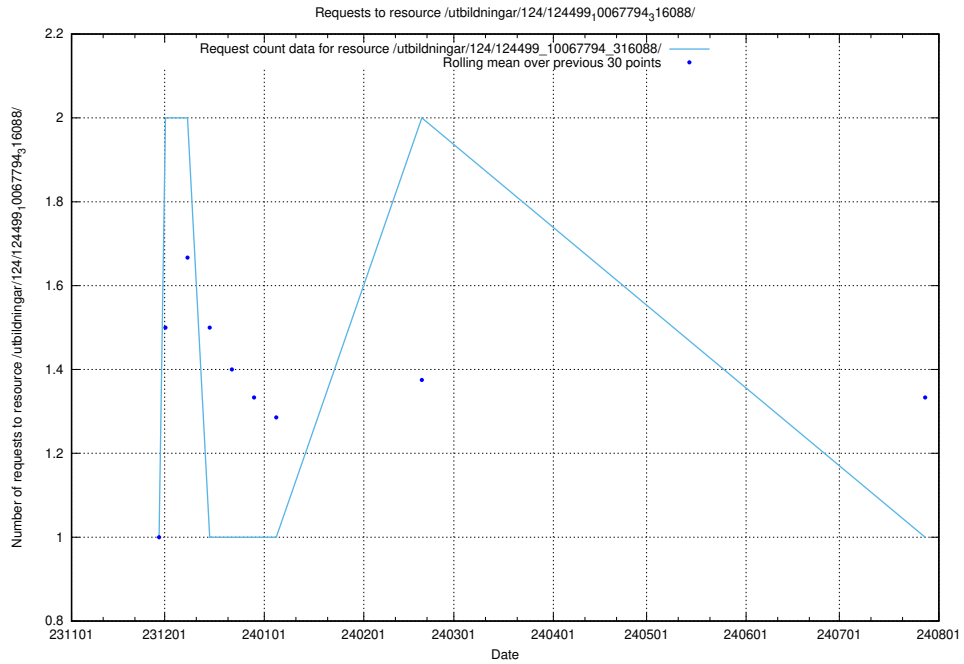

### 5.4781 Usage of /utbildningar/124/124494\_10067712\_313269/events/

Here, we count the number of requests to resource /utbildningar/124/124494\_10067712\_313269/events/