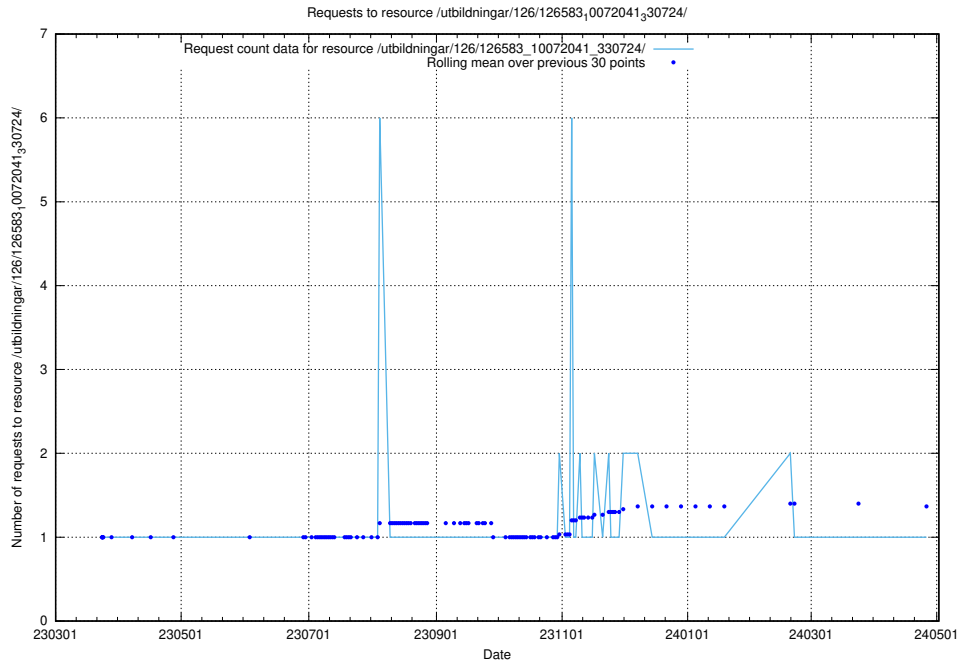

5.7240 Usage of /utbildningar/126/126583_10072041_330724/

Here, we count the number of requests to resource /utbildningar/126/126583_10072041_330724/.