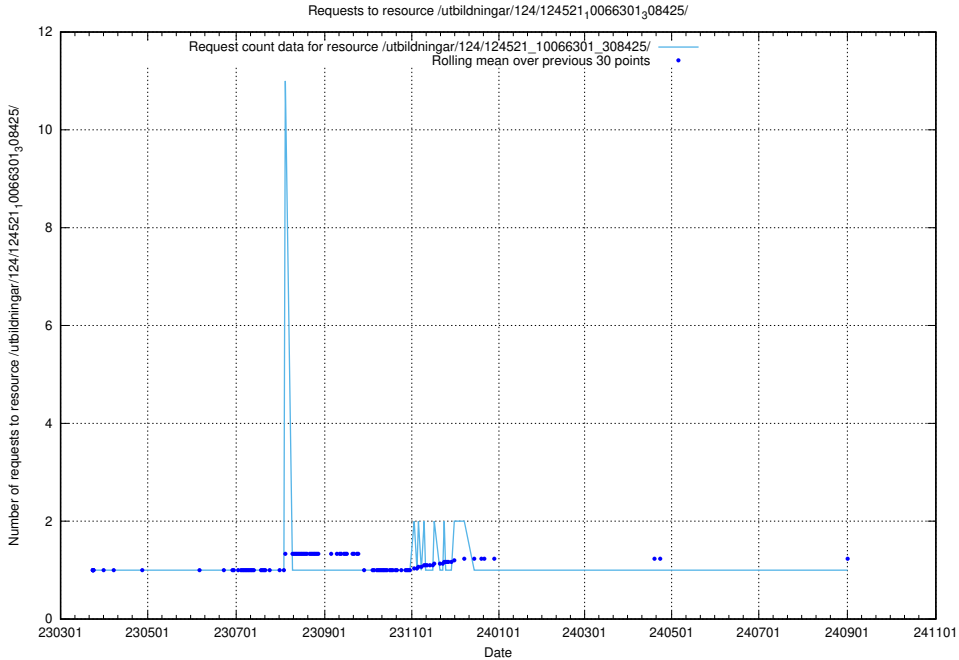

5.1629 Usage of /utbildningar/124/124521_10066301_308425/

Here, we count the number of requests to resource /utbildningar/124/124521_10066301_308425/.