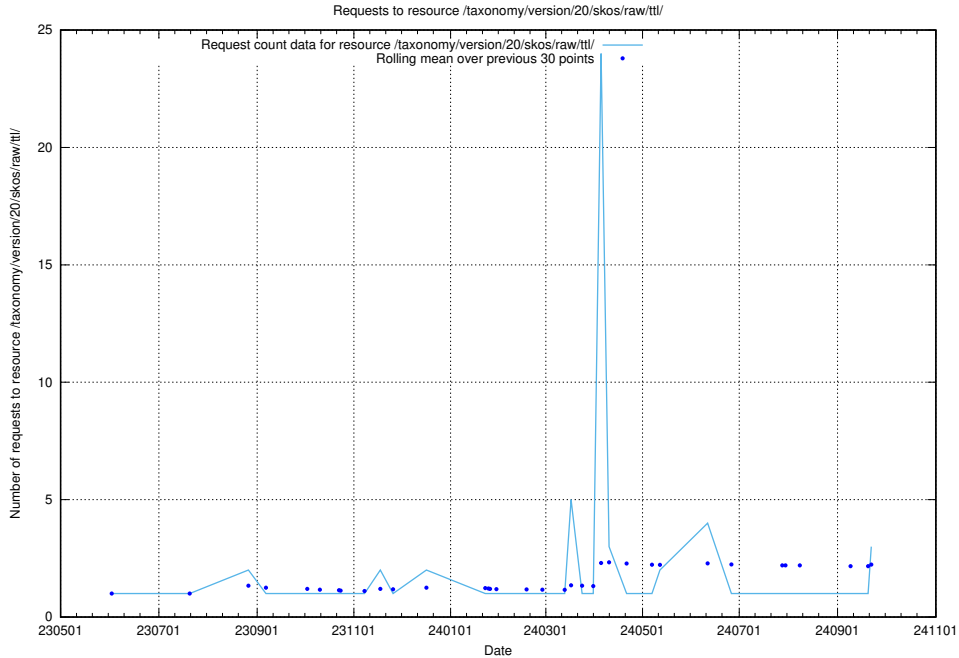

5.530 Usage of /taxonomy/version/20/skos/raw/ttl/

Here, we count the number of requests to resource /taxonomy/version/20/skos/raw/ttl/.