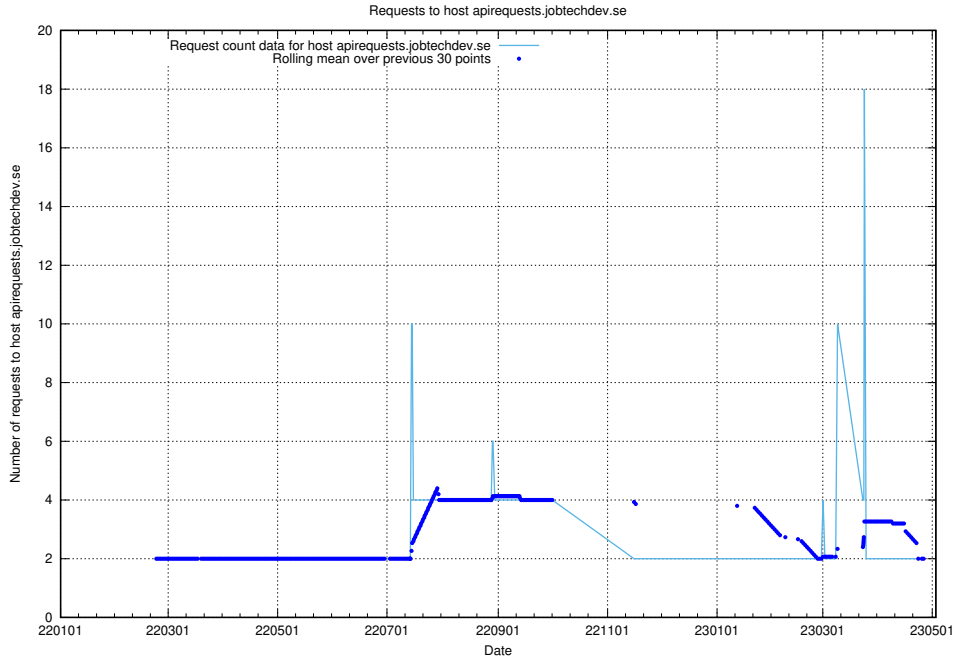

### 7.518 Usage of apirequests.jobtechdev.se

Here, we count the number of requests to host apirequests.jobtechdev.se.