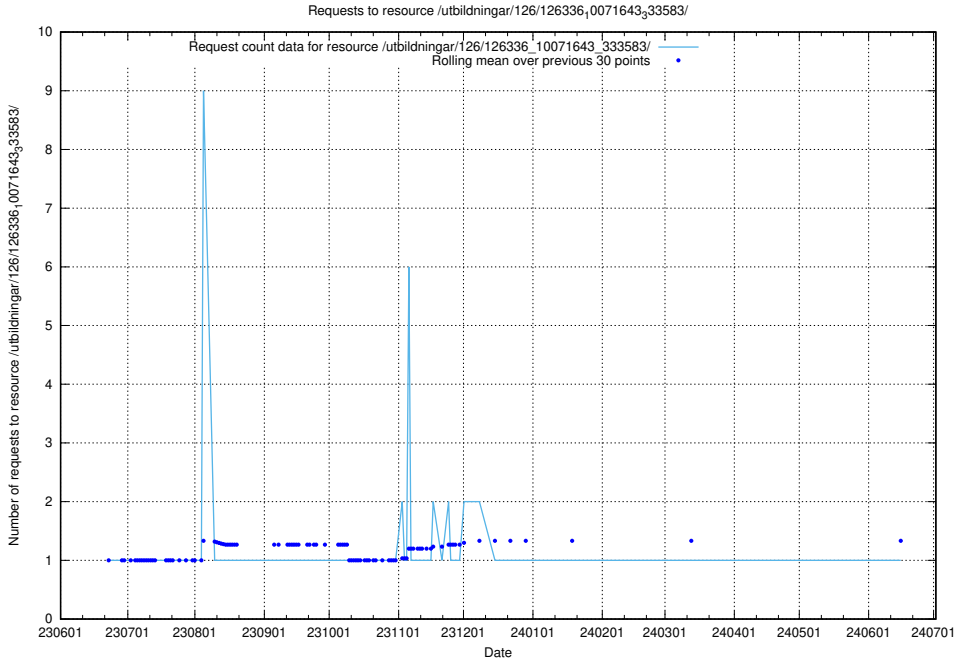

5.6468 Usage of /utbildningar/126/126336_10071643_333583/

Here, we count the number of requests to resource /utbildningar/126/126336_10071643_333583/.