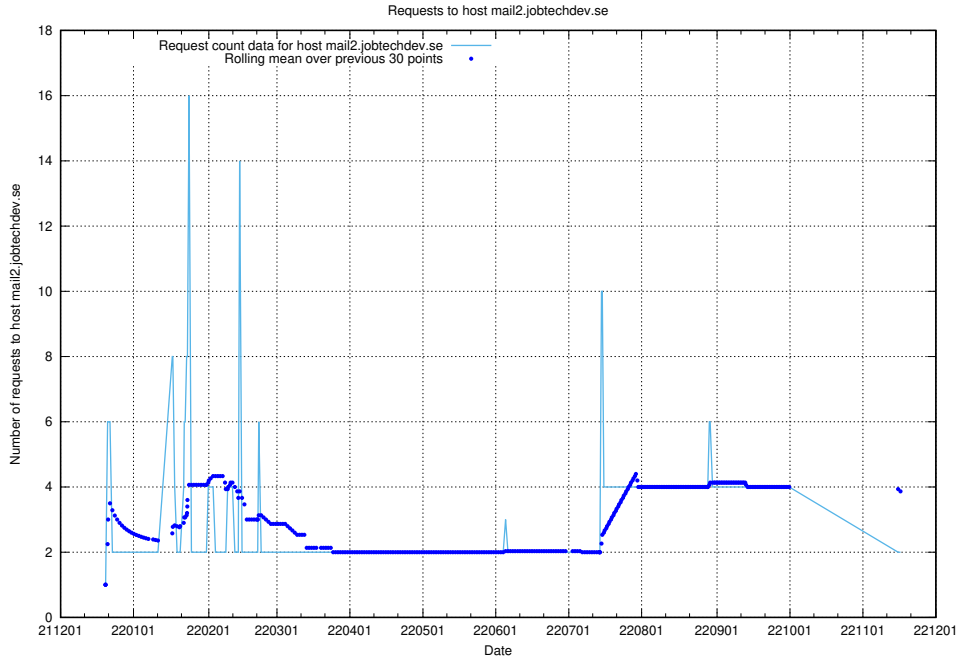

7.378 Usage of mail2.jobtechdev.se

Here, we count the number of requests to host mail2.jobtechdev.se.