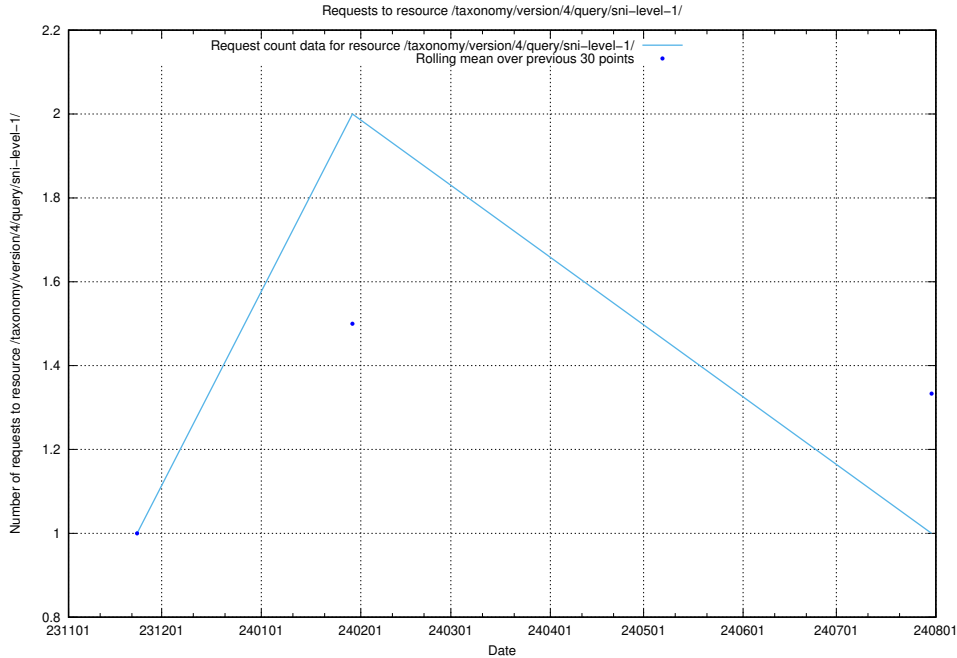

5.4879 Usage of /taxonomy/version/4/query/sni-level-1/

Here, we count the number of requests to resource /taxonomy/version/4/query/sni-level-1/.