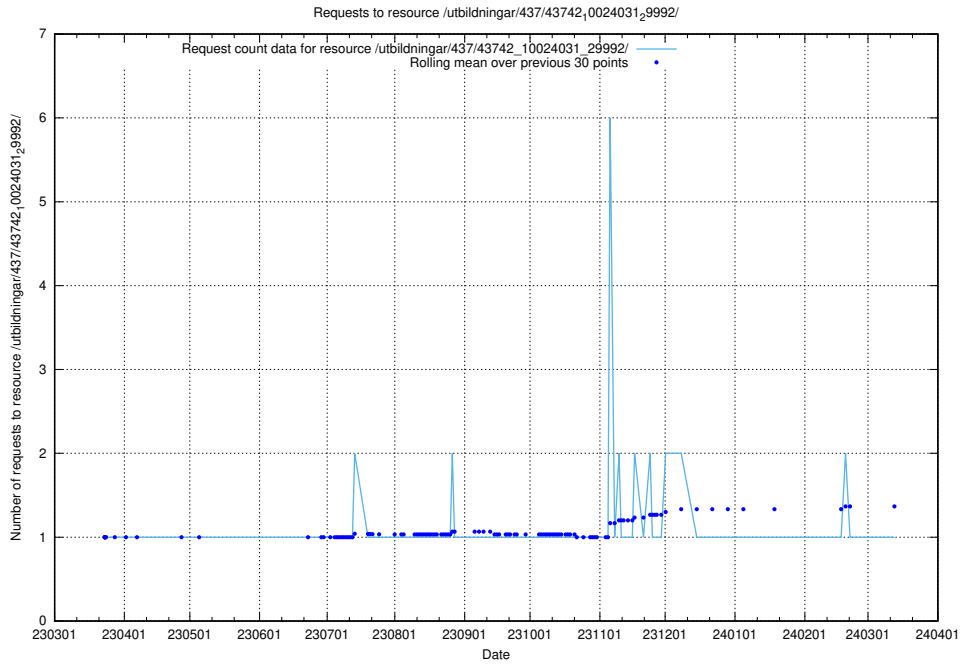

5.7231 Usage of /utbildningar/437/43742_10024031_29992/

Here, we count the number of requests to resource /utbildningar/437/43742_10024031_29992/.