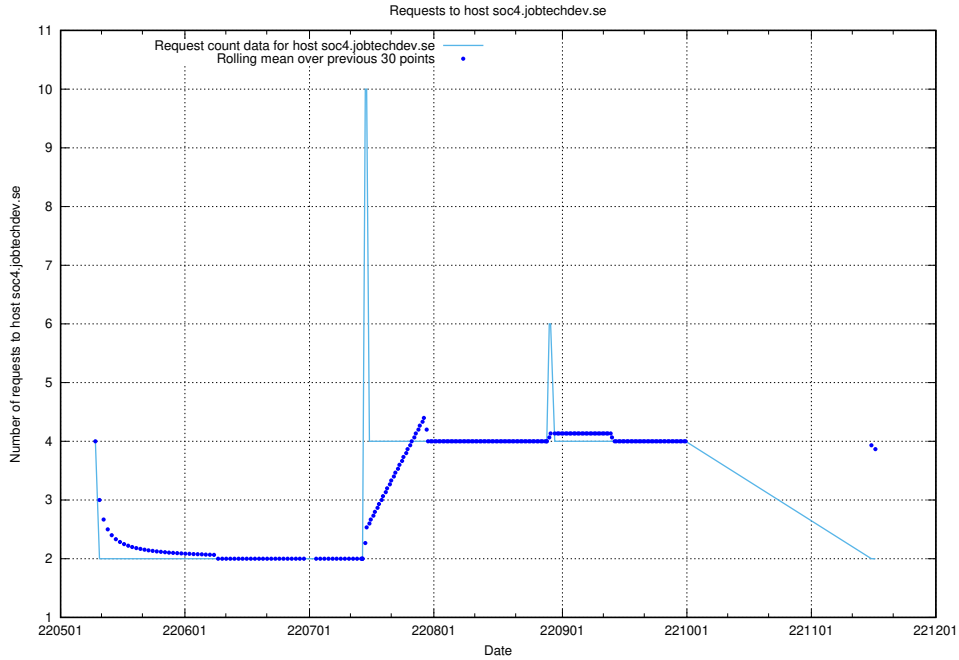

7.431 Usage of soc4.jobtechdev.se

Here, we count the number of requests to host soc4.jobtechdev.se.