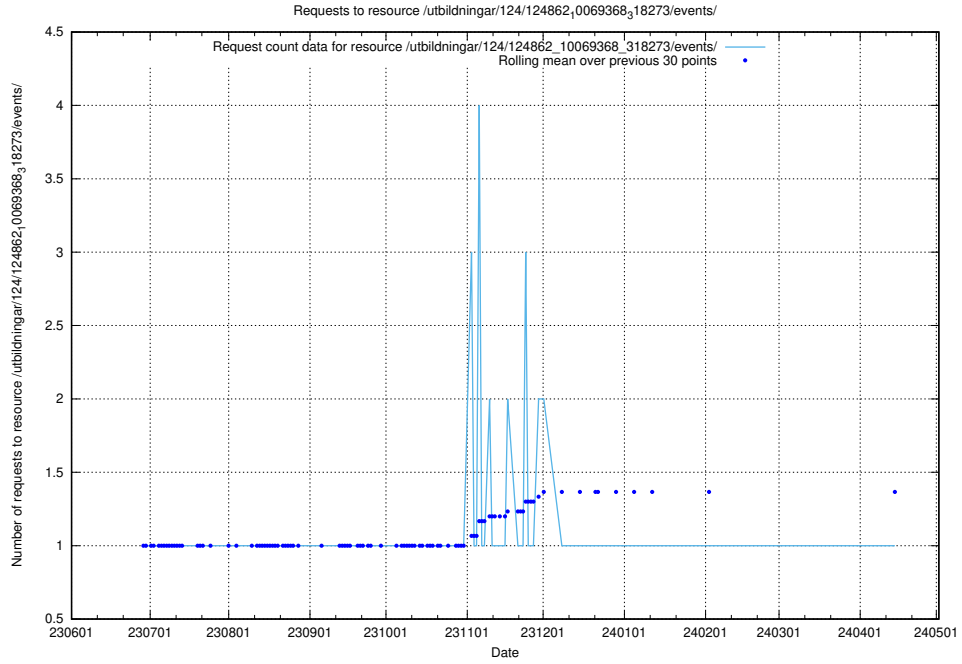

5.6304 Usage of /utbildningar/124/124862_10069368_318273/events/

Here, we count the number of requests to resource /utbildningar/124/124862_10069368_318273/events/