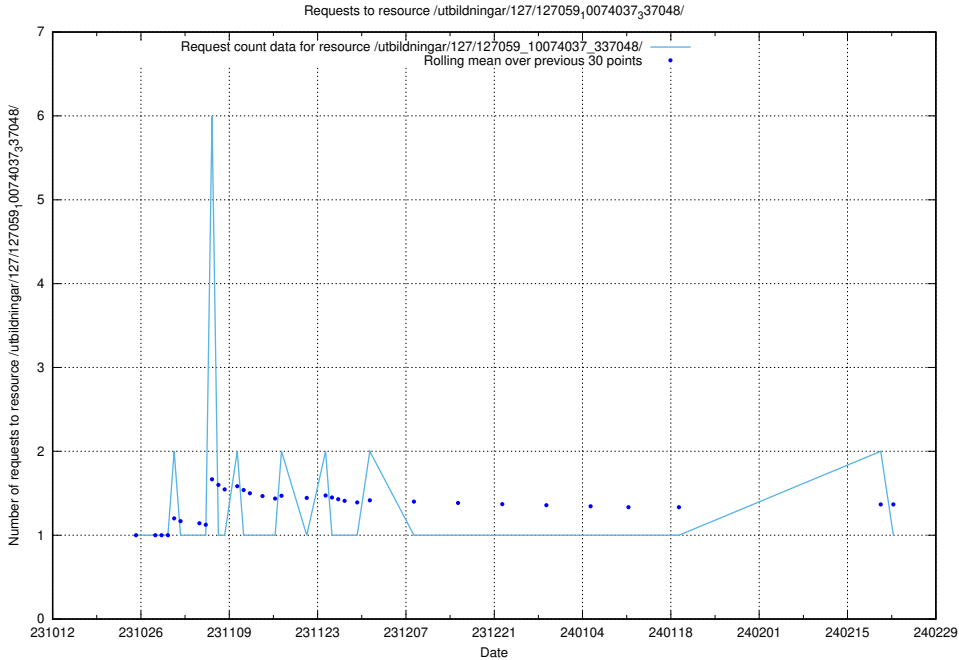

5.5047 Usage of /utbildningar/127/127059_10074037_337048/

Here, we count the number of requests to resource /utbildningar/127/127059_10074037_337048/.