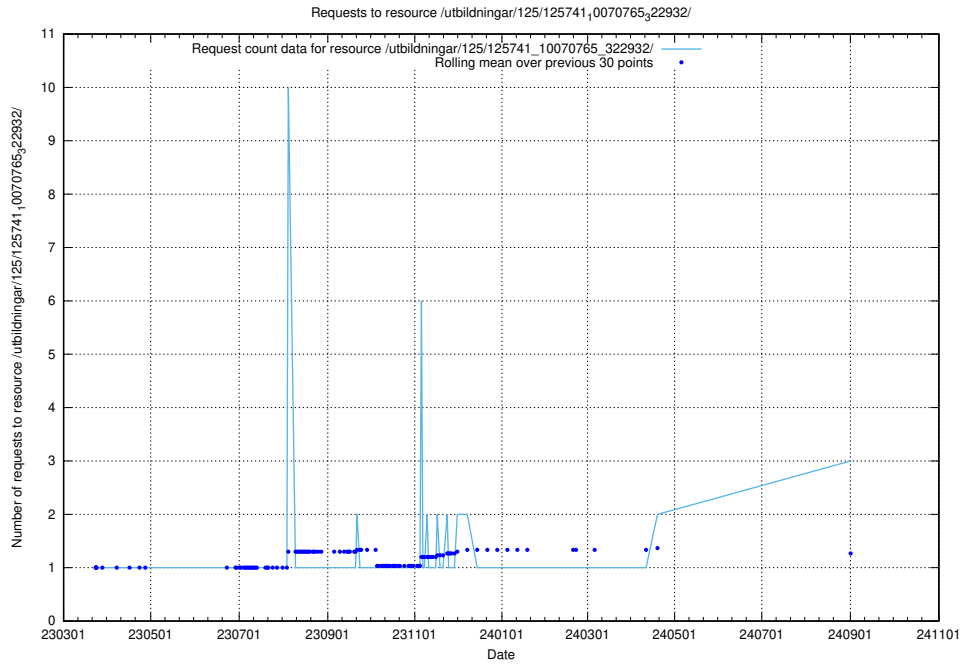

5.559 Usage of /utbildningar/125/125741_10070765_322932/

Here, we count the number of requests to resource /utbildningar/125/125741_10070765_322932/.