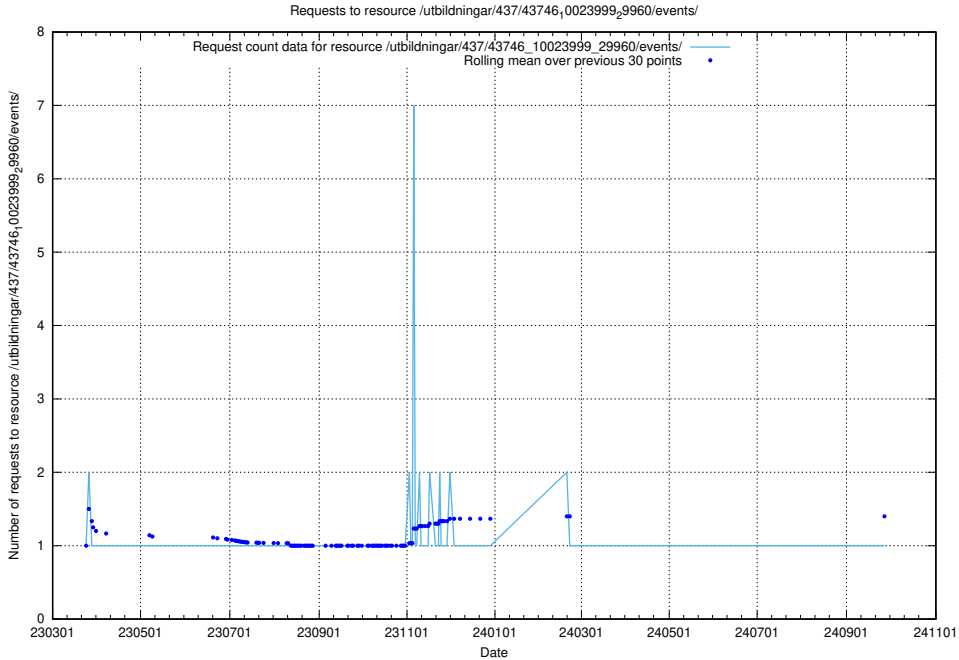

5.7036 Usage of /utbildningar/437/43746_10023999_29960/events/

Here, we count the number of requests to resource /utbildningar/437/43746_10023999_29960/events/.