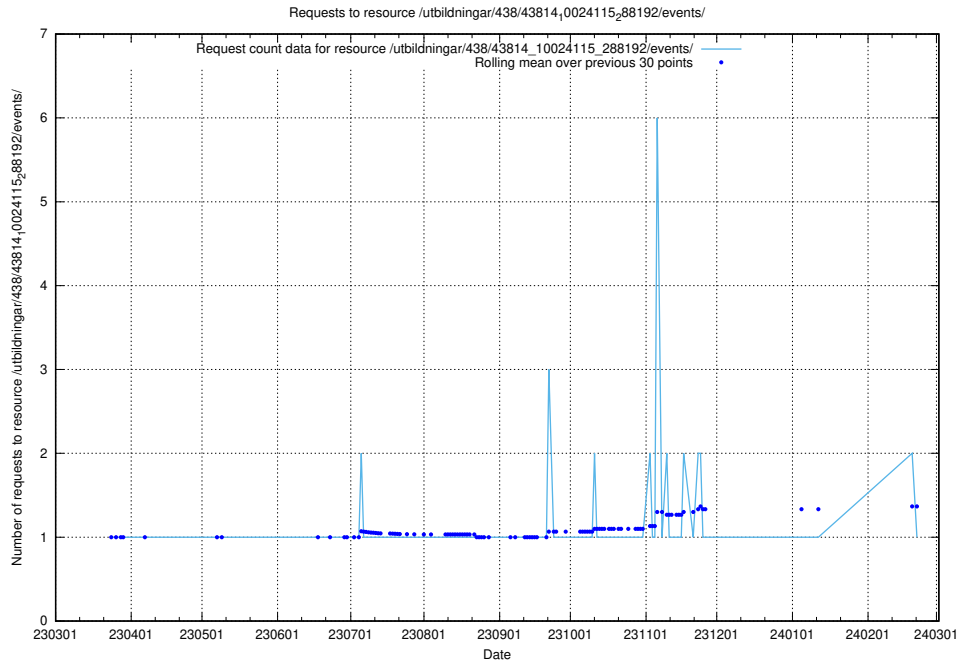

5.7009 Usage of /utbildningar/438/43814_10024115_288192/events/

Here, we count the number of requests to resource /utbildningar/438/43814_10024115_288192/events/.