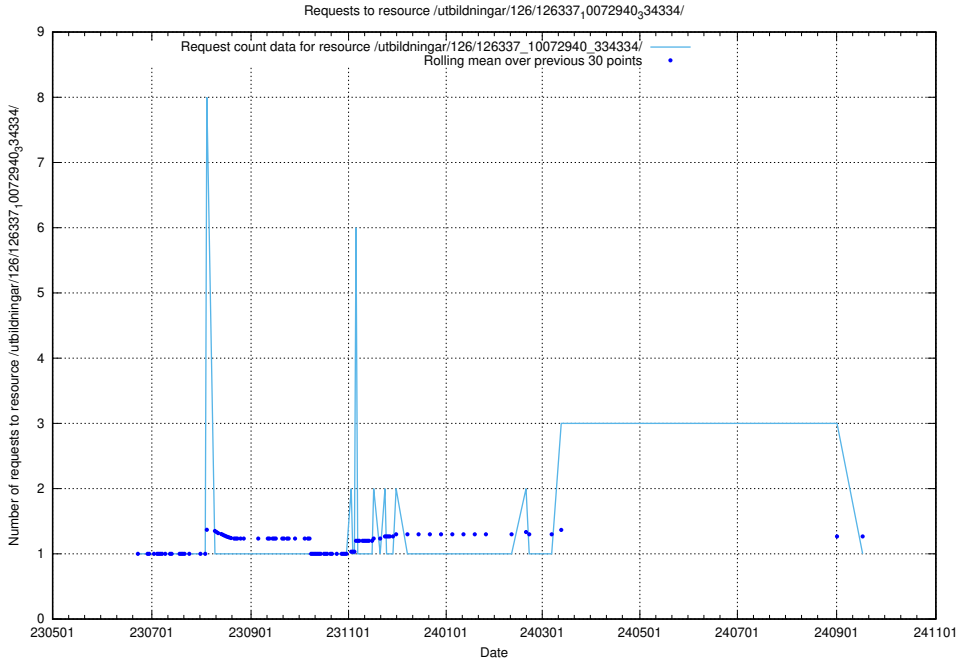

5.6464 Usage of /utbildningar/126/126337_10072940_334334/

Here, we count the number of requests to resource /utbildningar/126/126337_10072940_334334/.