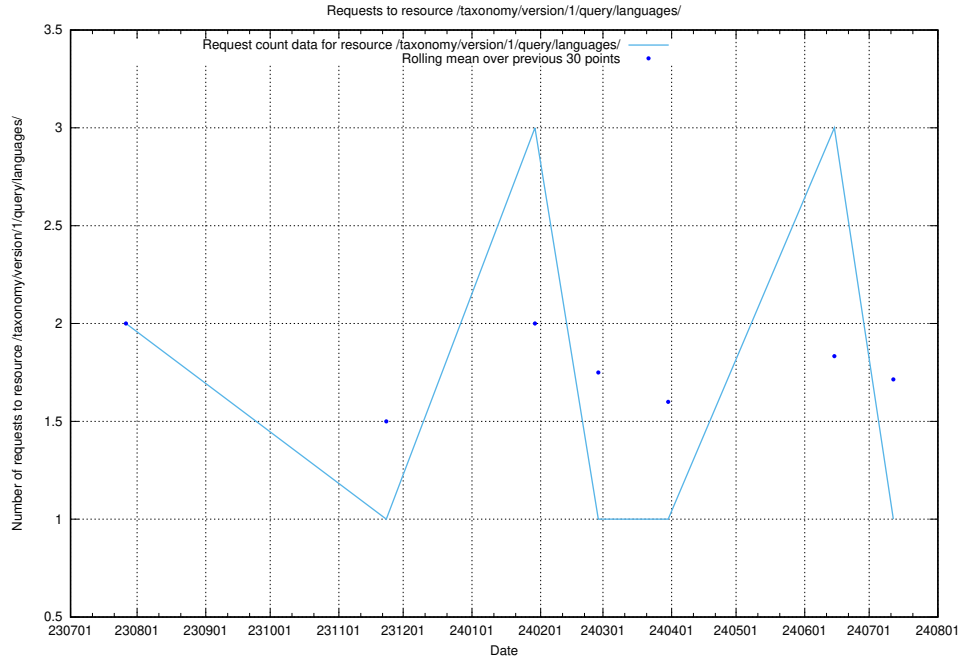

5.5762 Usage of /taxonomy/version/1/query/languages/

Here, we count the number of requests to resource /taxonomy/version/1/query/languages/.