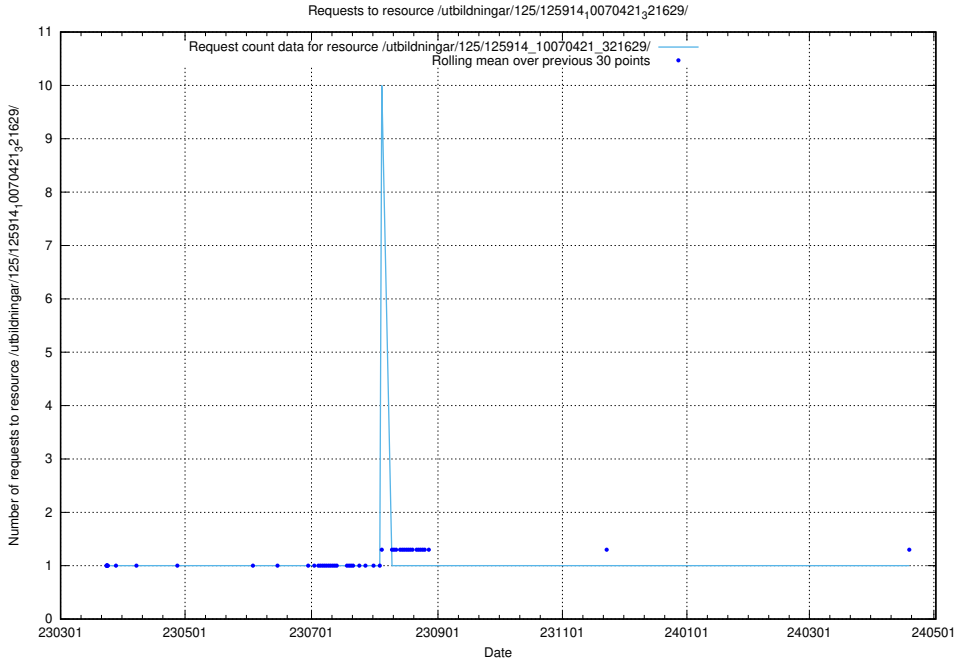

5.7286 Usage of /utbildningar/125/125914_10070421_321629/

Here, we count the number of requests to resource /utbildningar/125/125914_10070421_321629/.