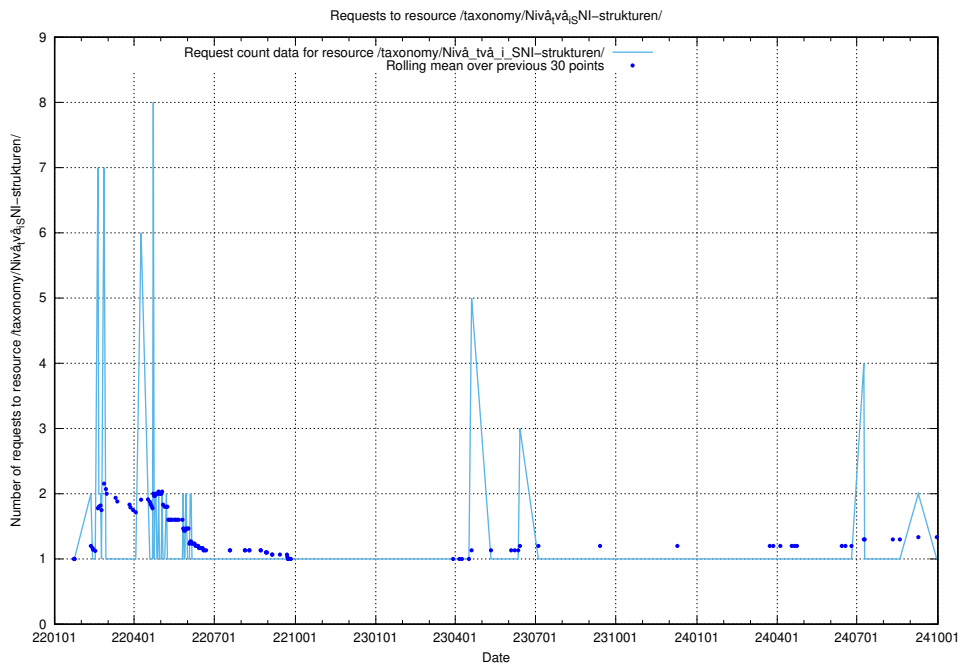

5.5060 Usage of /taxonomy/Nivå_två_i_SNI-strukturen/

Here, we count the number of requests to resource /taxonomy/Nivå_två_i_SNI-strukturen/.