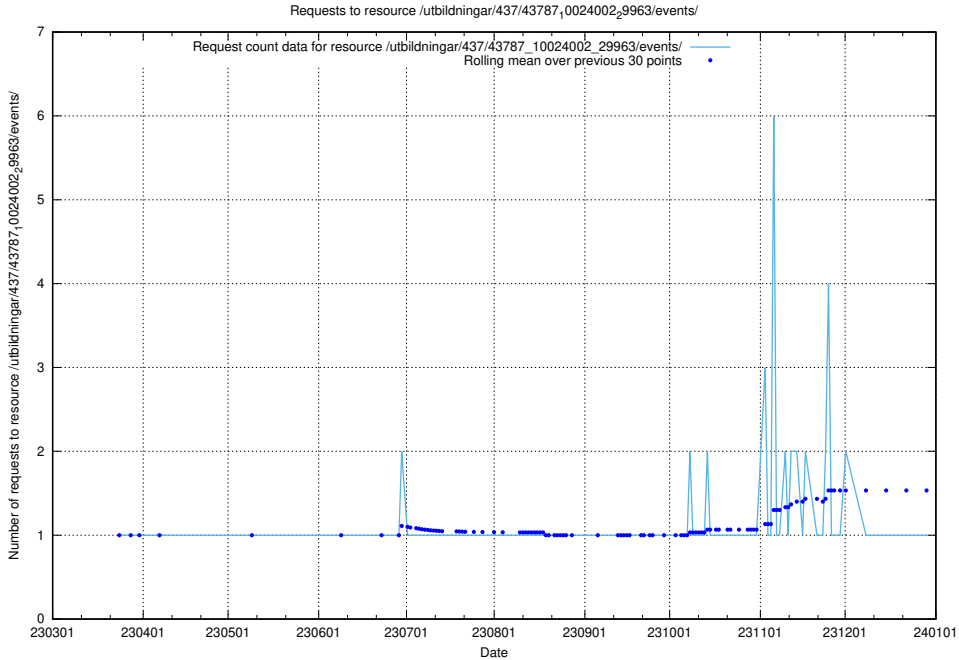

5.7020 Usage of /utbildningar/437/43787_10024002_29963/events/

Here, we count the number of requests to resource /utbildningar/437/43787_10024002_29963/events/.