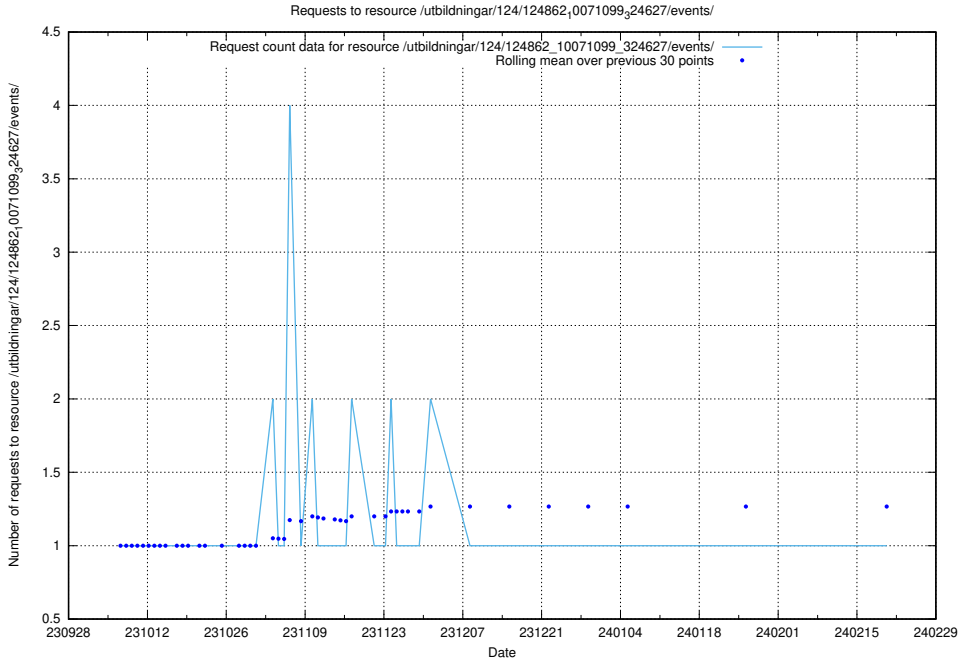

### 5.5231 Usage of /utbildningar/124/124862\_10071099\_324627/events/

Here, we count the number of requests to resource /utbildningar/124/124862\_10071099\_324627/events/