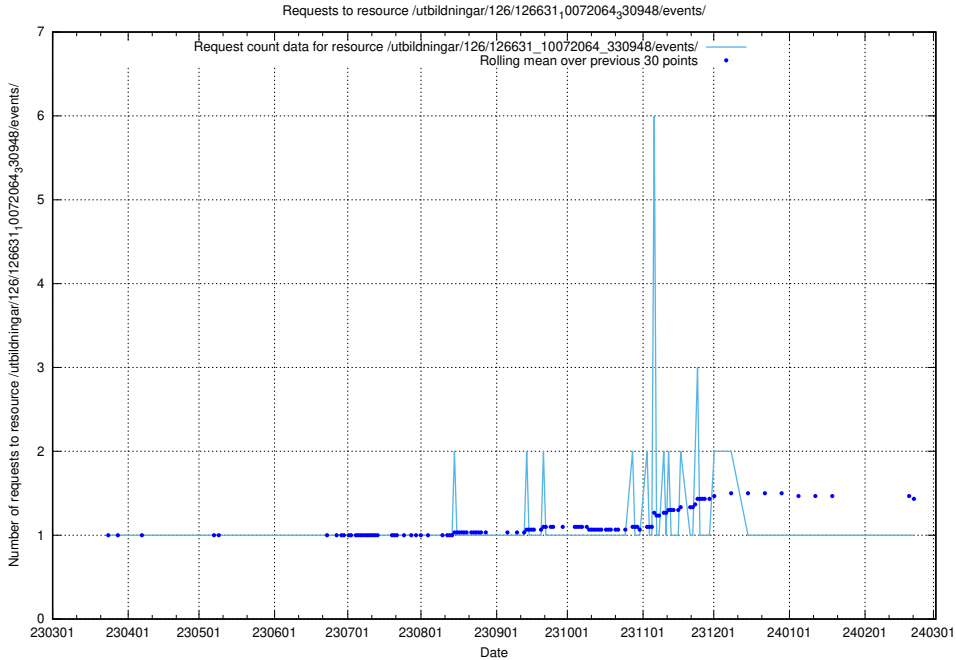

5.7039 Usage of /utbildningar/126/126631_10072064_330948/events/

Here, we count the number of requests to resource /utbildningar/126/126631_10072064_330948/events/