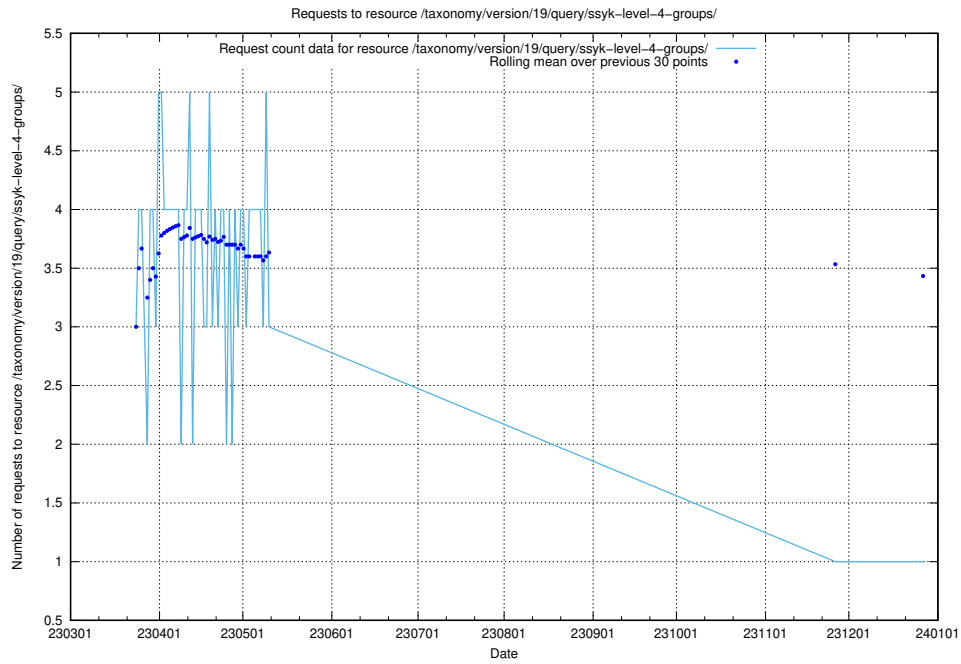

5.6956 Usage of /taxonomy/version/19/query/ssyk-level-4-groups/

Here, we count the number of requests to resource /taxonomy/version/19/query/ssyk-level-4-groups/.