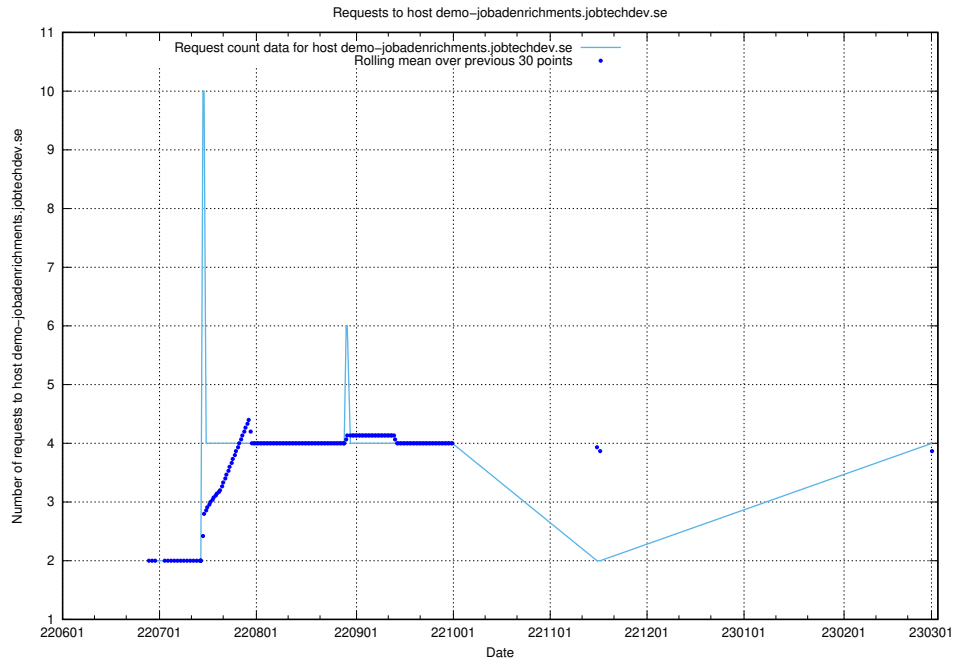

## 7.146 Usage of demo-jobadenrichments.jobtechdev.se

Here, we count the number of requests to host demo-jobadenrichments.jobtechdev.se.