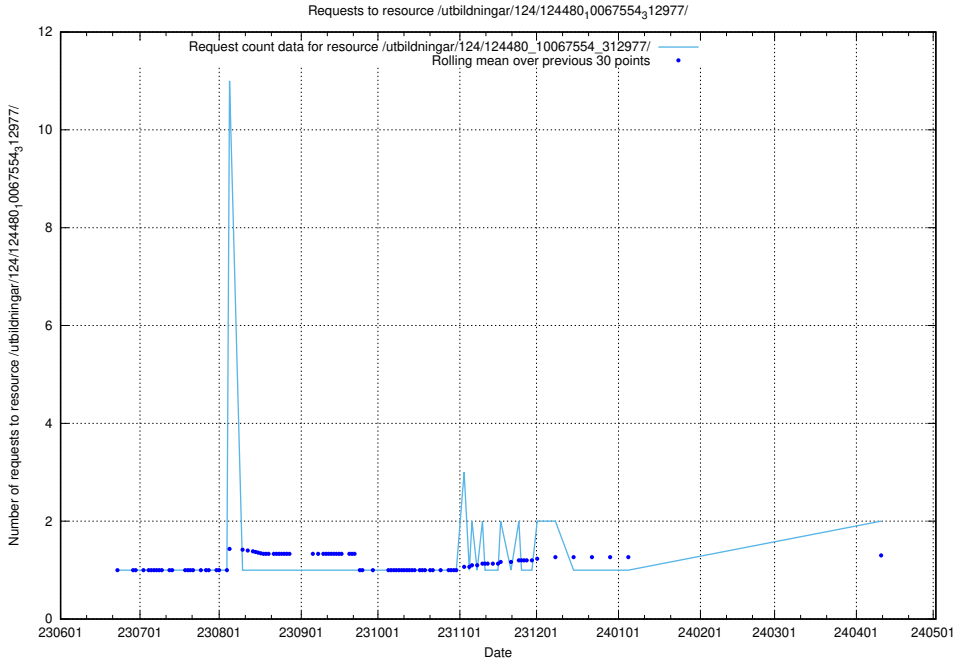

5.973 Usage of /utbildningar/124/124480_10067554_312977/

Here, we count the number of requests to resource /utbildningar/124/124480_10067554_312977/.