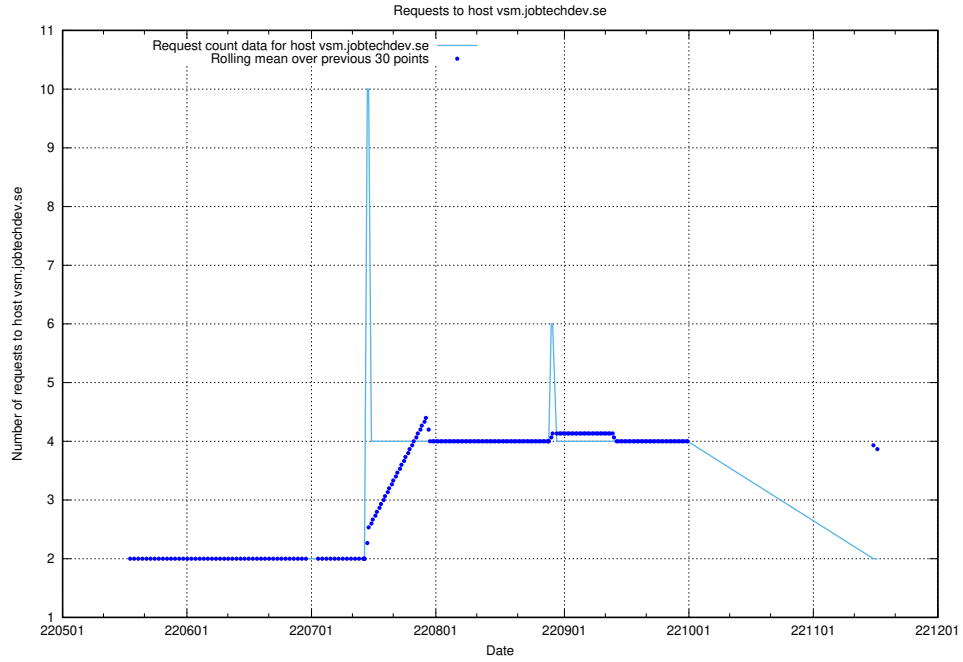

7.429 Usage of vsm.jobtechdev.se

Here, we count the number of requests to host vsm.jobtechdev.se.