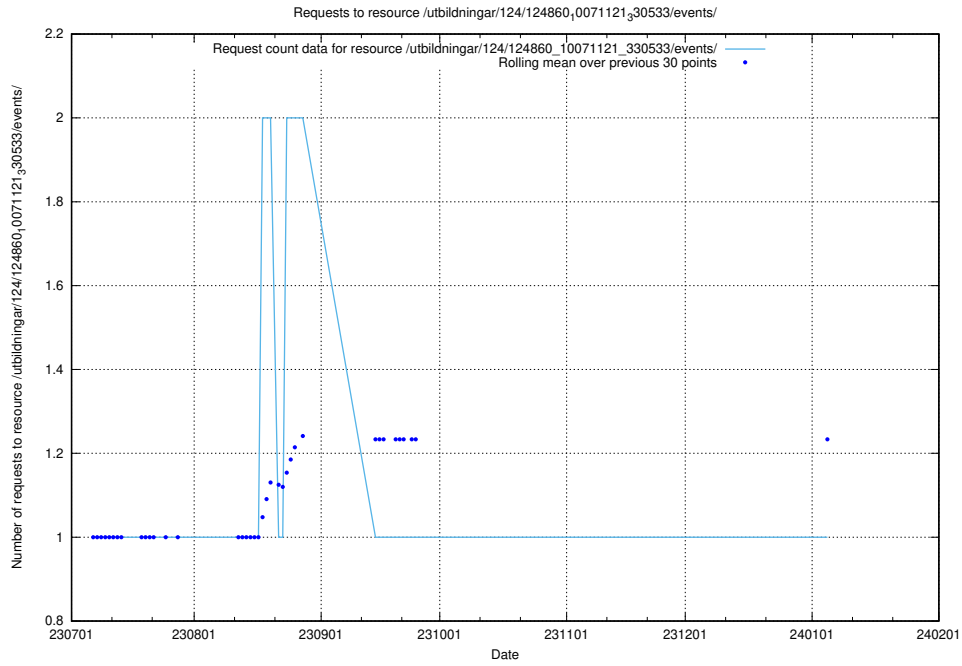

5.6142 Usage of /utbildningar/124/124860_10071121_330533/events/

Here, we count the number of requests to resource /utbildningar/124/124860_10071121_330533/events/