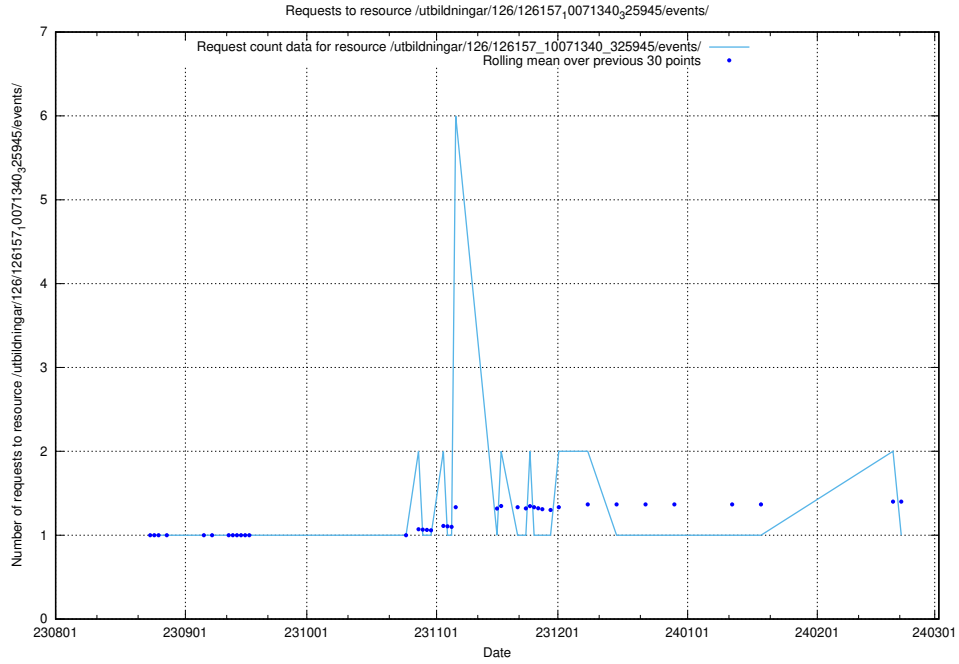

5.5559 Usage of /utbildningar/126/126157_10071340_325945/events/

Here, we count the number of requests to resource /utbildningar/126/126157_10071340_325945/events/