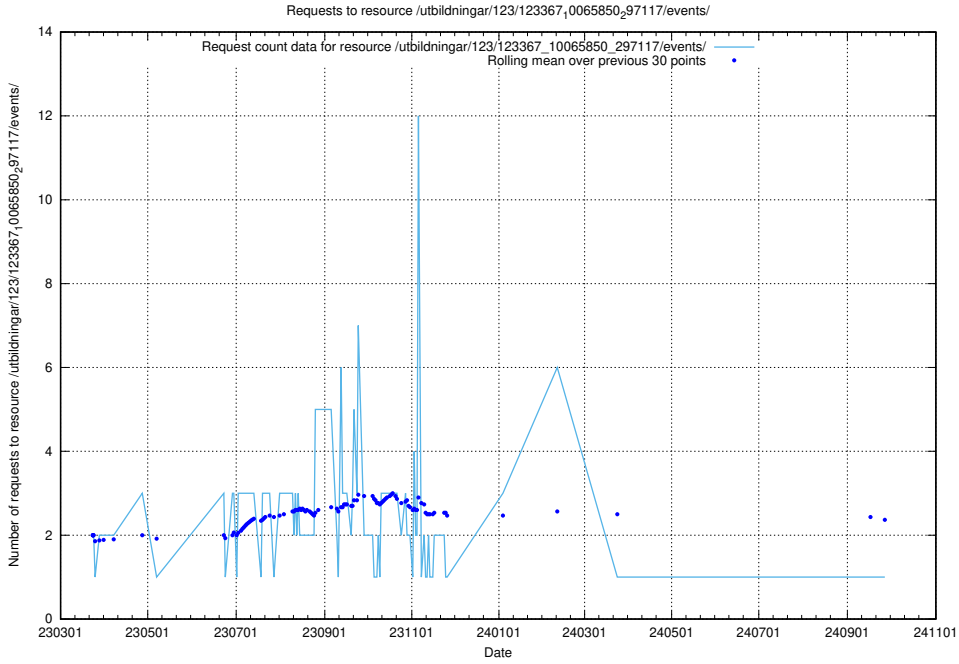

5.7152 Usage of /utbildningar/123/123367_10065850_297117/events/

Here, we count the number of requests to resource /utbildningar/123/123367_10065850_297117/events/