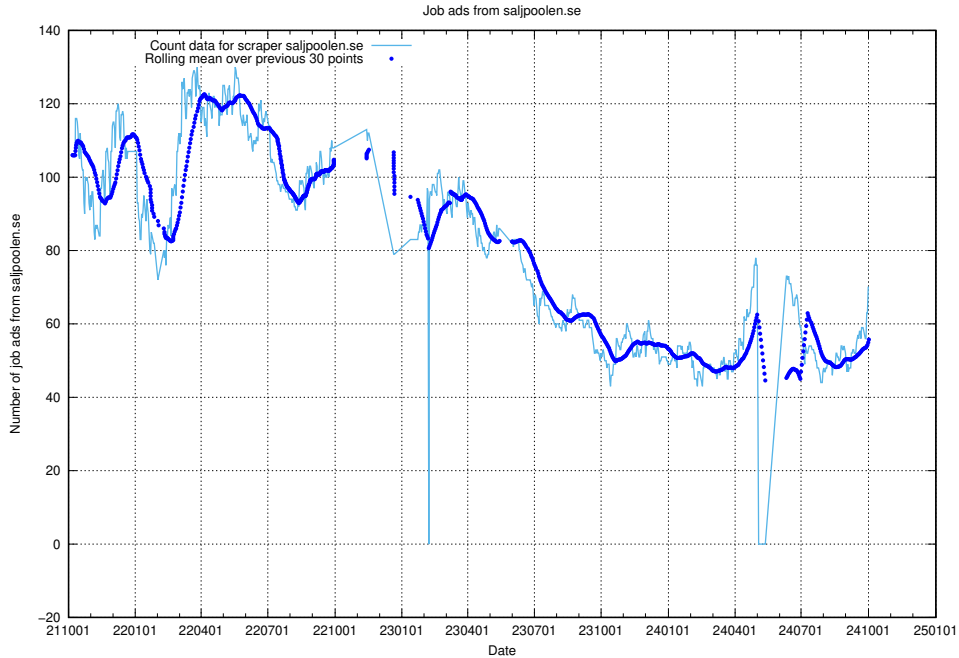

13.15 Number of ads by scraper saljpoolen.se

Here, we count the number of job ads scraped from saljpoolen.se.