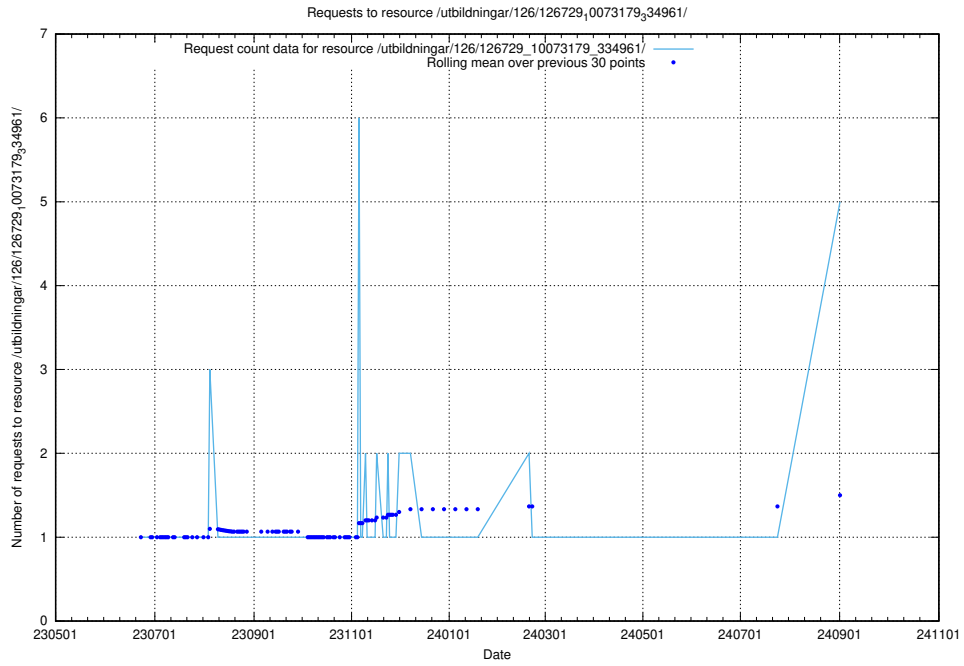

5.241 Usage of /utbildningar/126/126729_10073179_334961/

Here, we count the number of requests to resource /utbildningar/126/126729_10073179_334961/.