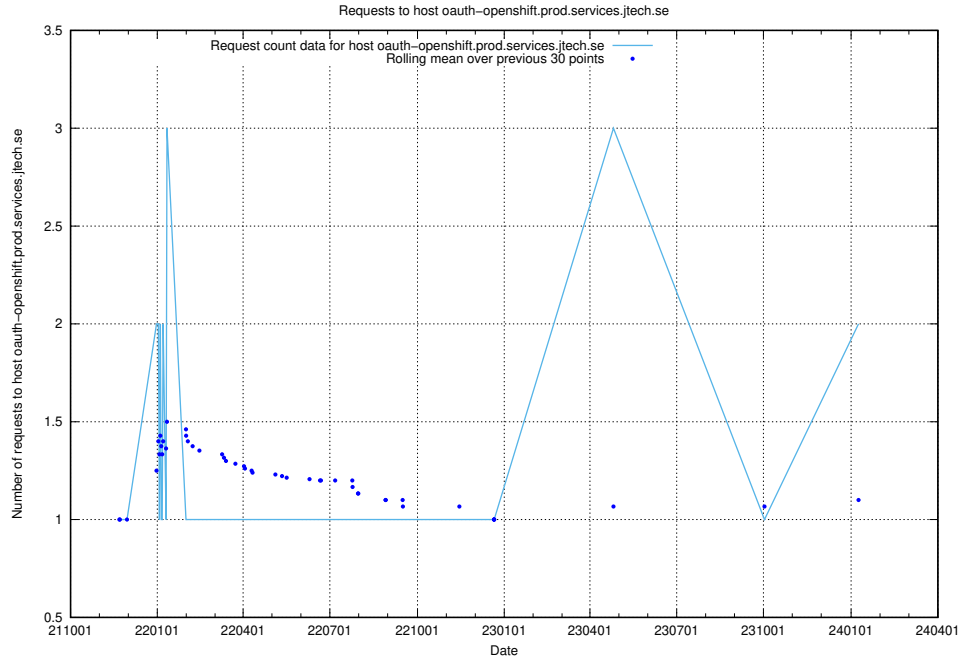

7.437 Usage of `oauth-openshift.prod.services.jtech.se`

Here, we count the number of requests to host `oauth-openshift.prod.services.jtech.se`.