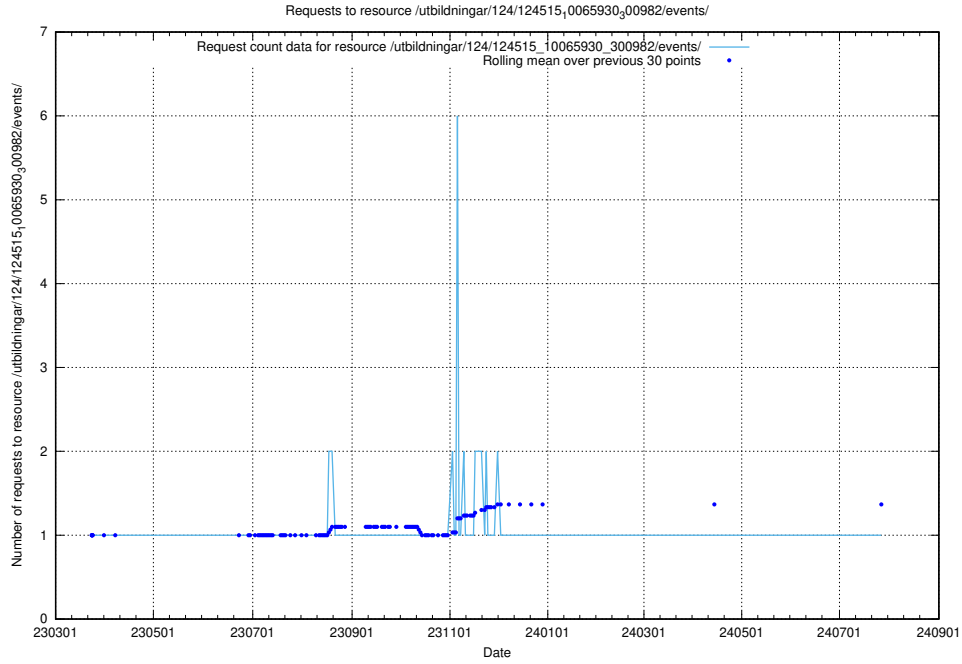

## 5.2457 Usage of /utbildningar/124/124515\_10065930\_300982/events/

Here, we count the number of requests to resource /utbildningar/124/124515\_10065930\_300982/events/