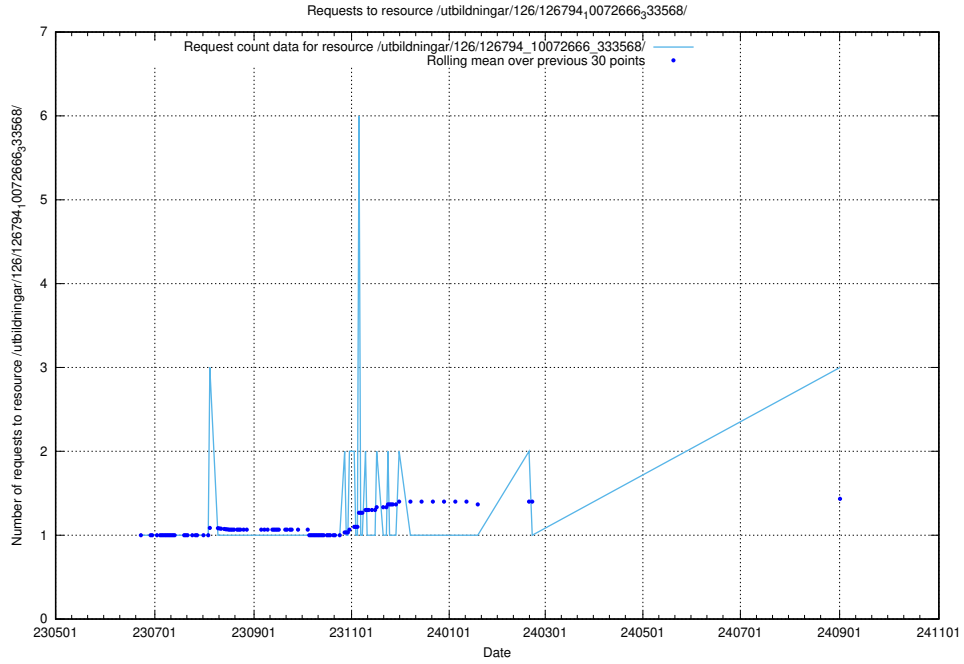

5.498 Usage of /utbildningar/126/126794_10072666_333568/

Here, we count the number of requests to resource /utbildningar/126/126794_10072666_333568/.