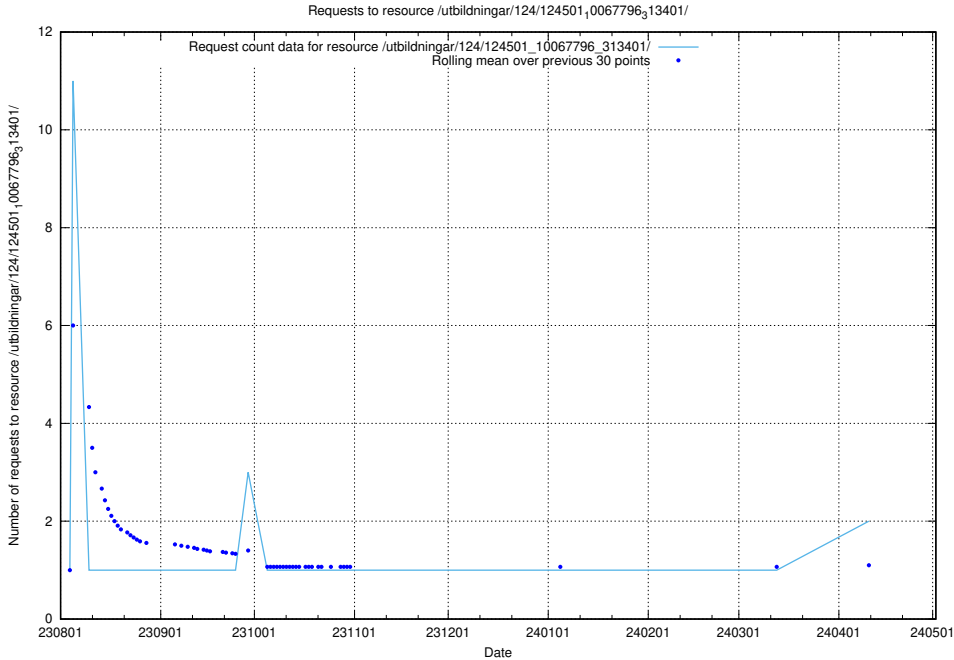

5.889 Usage of /utbildningar/124/124501_10067796_313401/

Here, we count the number of requests to resource /utbildningar/124/124501_10067796_313401/.