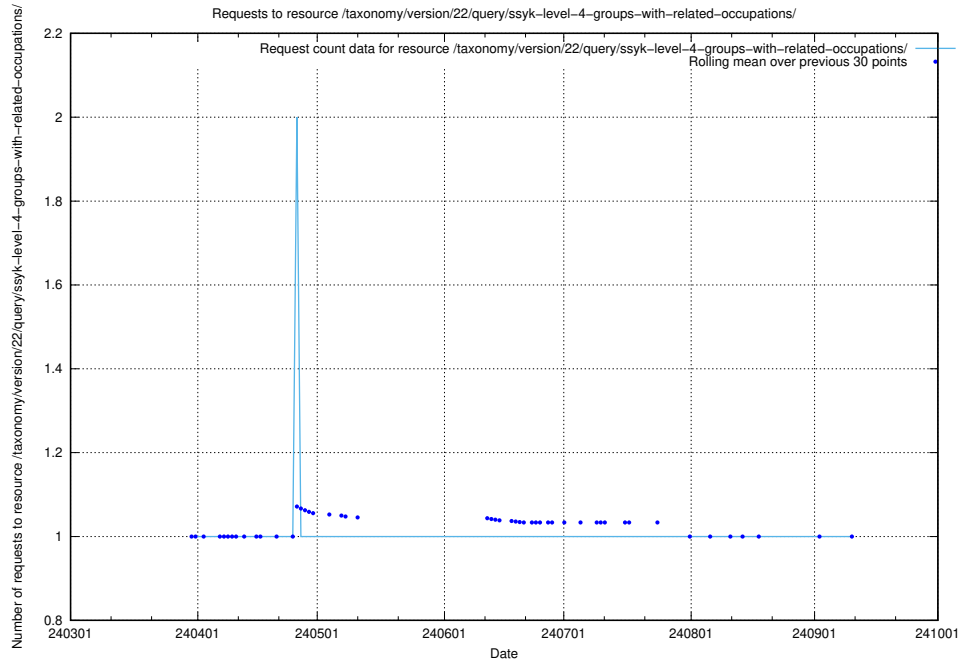

5.2467 Usage of /taxonomy/version/22/query/ssyk-level-4-groups-with-related-occupations/

Here, we count the number of requests to resource /taxonomy/version/22/query/ssyk-level-4-groups-with-related-occupations/.