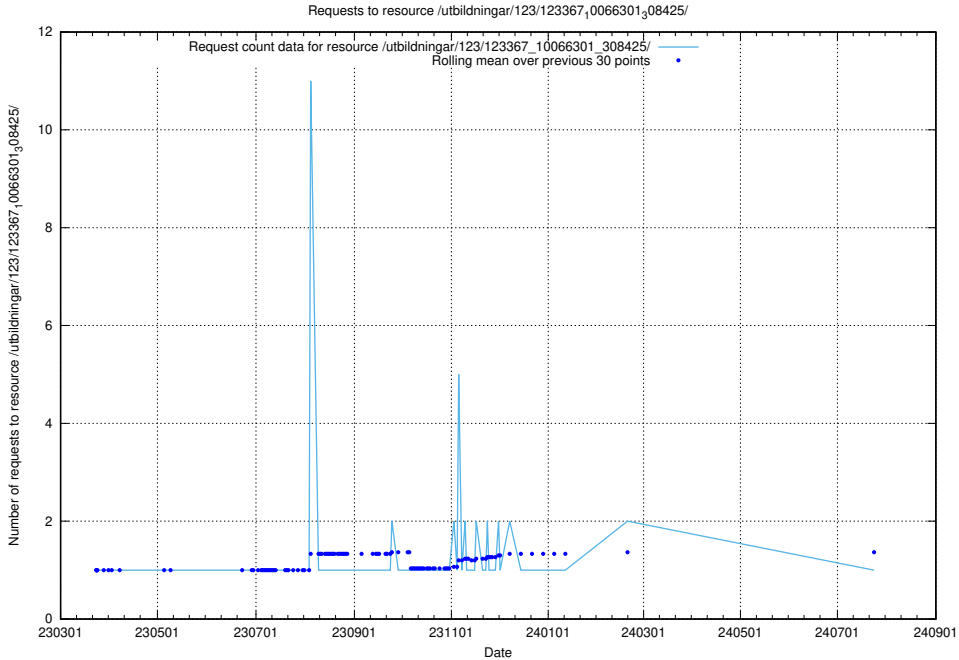

5.5389 Usage of /utbildningar/123/123367_10066301_308425/

Here, we count the number of requests to resource /utbildningar/123/123367_10066301_308425/.