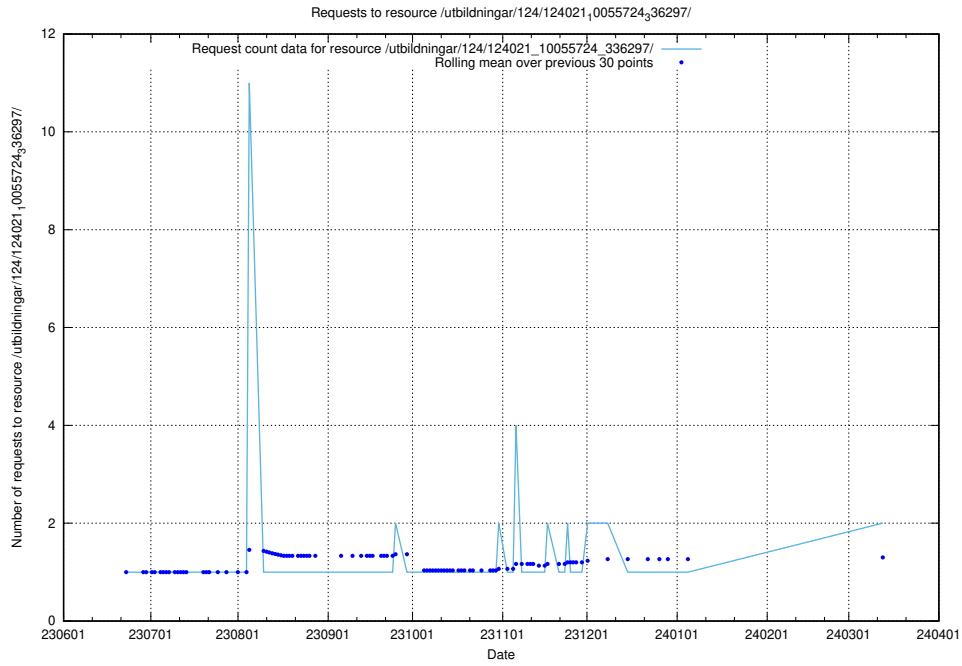

5.984 Usage of /utbildningar/124/124021_10055724_336297/

Here, we count the number of requests to resource /utbildningar/124/124021_10055724_336297/.