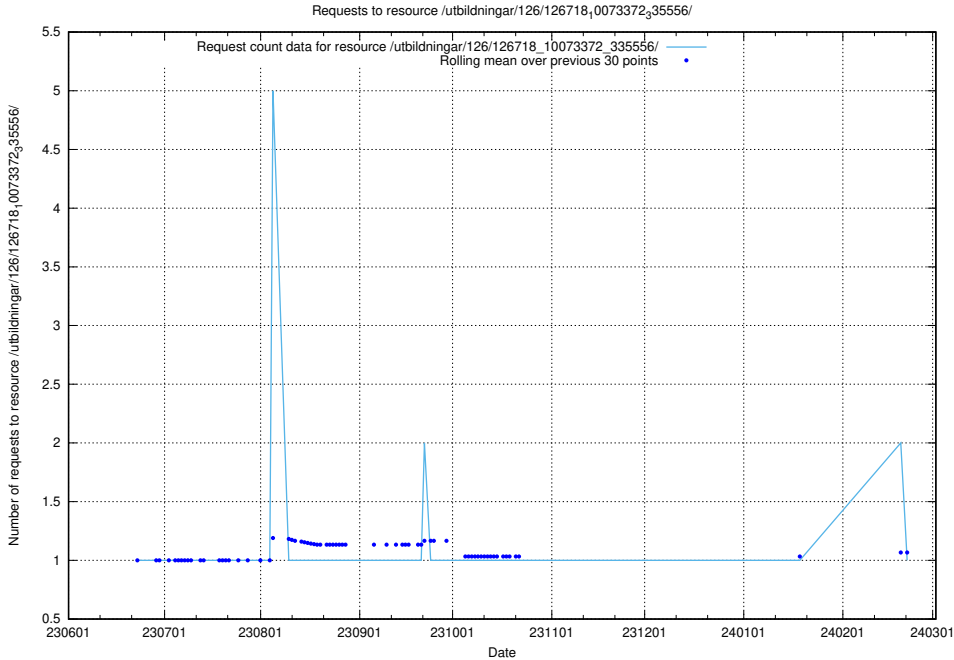

5.6427 Usage of /utbildningar/126/126718_10073372_335556/

Here, we count the number of requests to resource /utbildningar/126/126718_10073372_335556/.