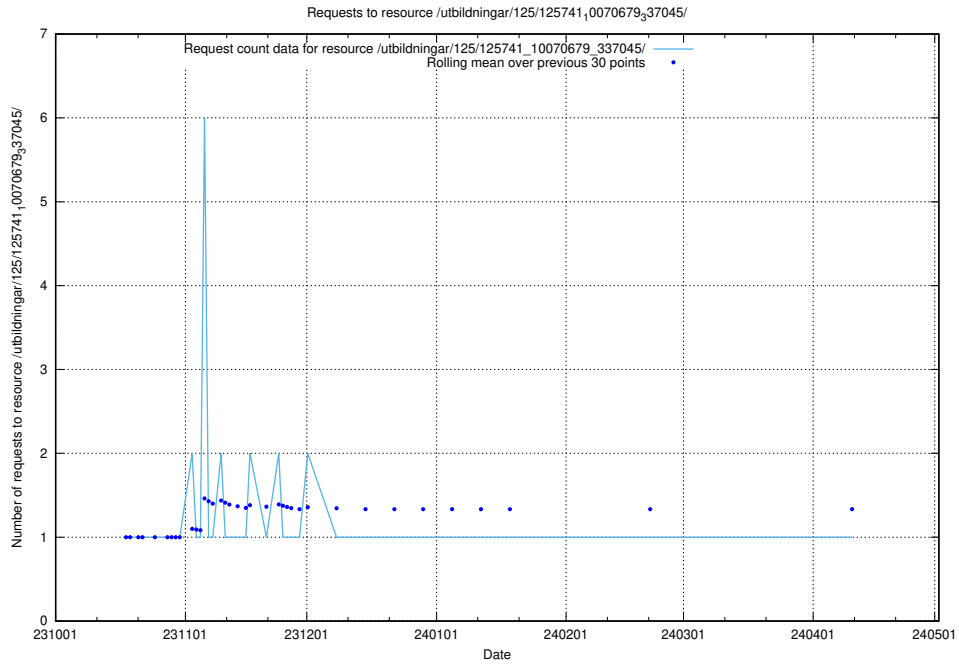

5.5127 Usage of /utbildningar/125/125741_10070679_337045/

Here, we count the number of requests to resource /utbildningar/125/125741_10070679_337045/.