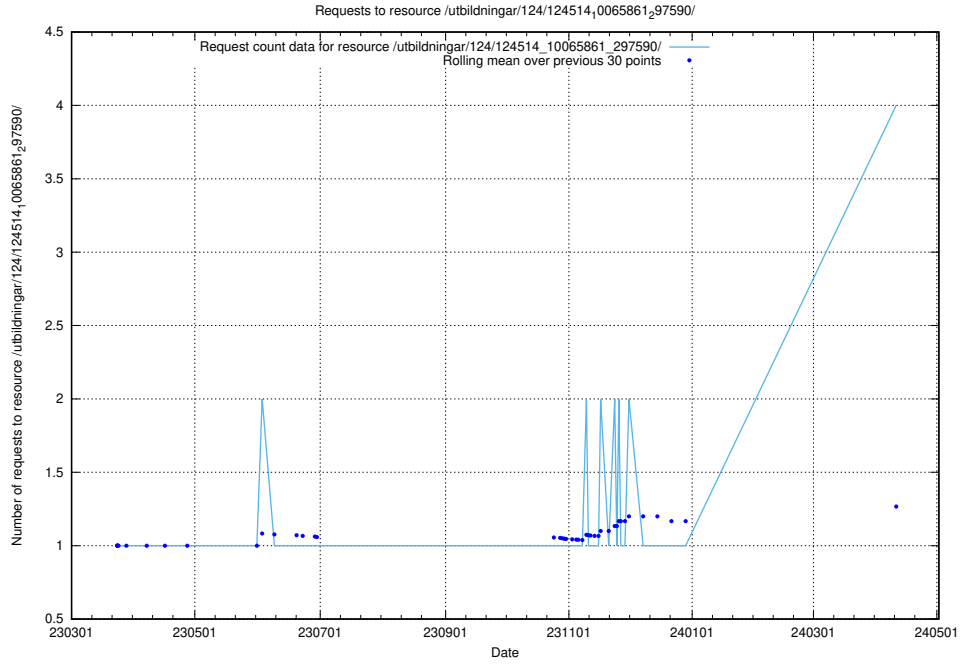

5.306 Usage of /utbildningar/124/124514_10065861_297590/

Here, we count the number of requests to resource /utbildningar/124/124514_10065861_297590/.