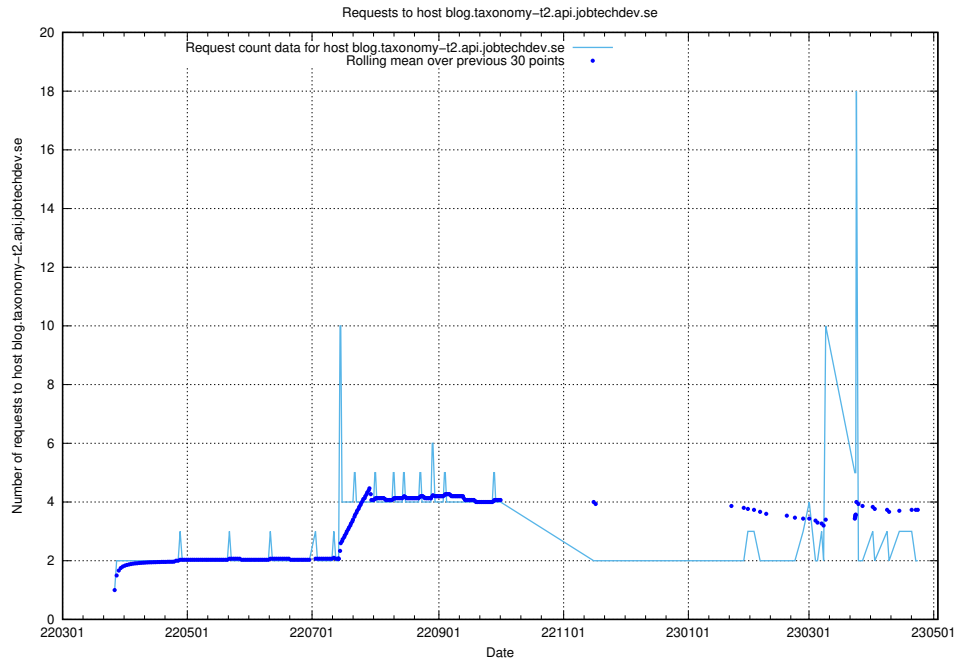

7.494 Usage of `blog.taxonomy-t2.api.jobtechdev.se`

Here, we count the number of requests to host `blog.taxonomy-t2.api.jobtechdev.se`.