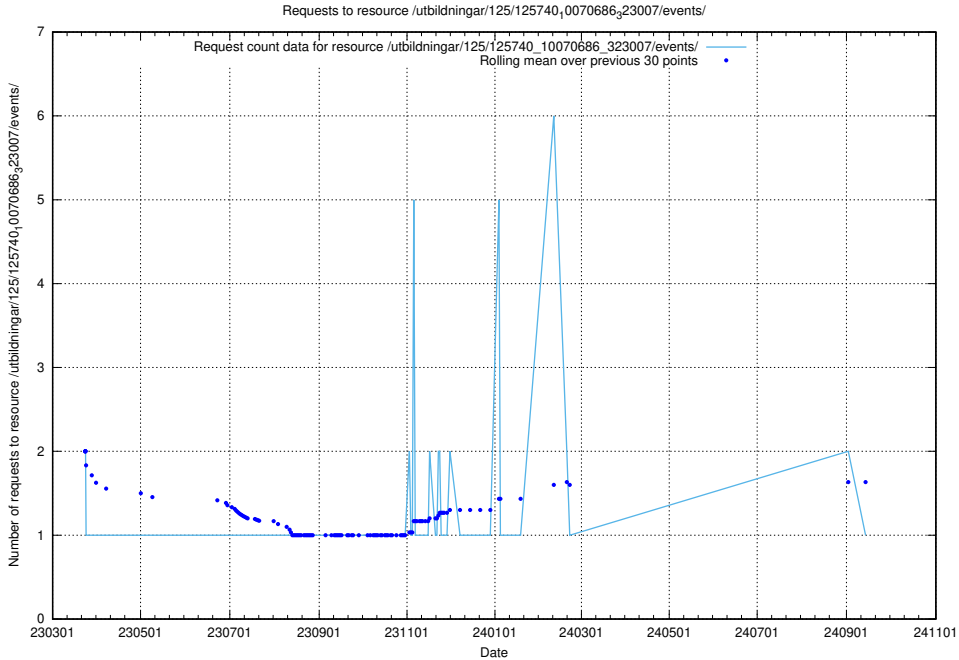

5.7117 Usage of /utbildningar/125/125740_10070686_323007/events/

Here, we count the number of requests to resource /utbildningar/125/125740_10070686_323007/events/