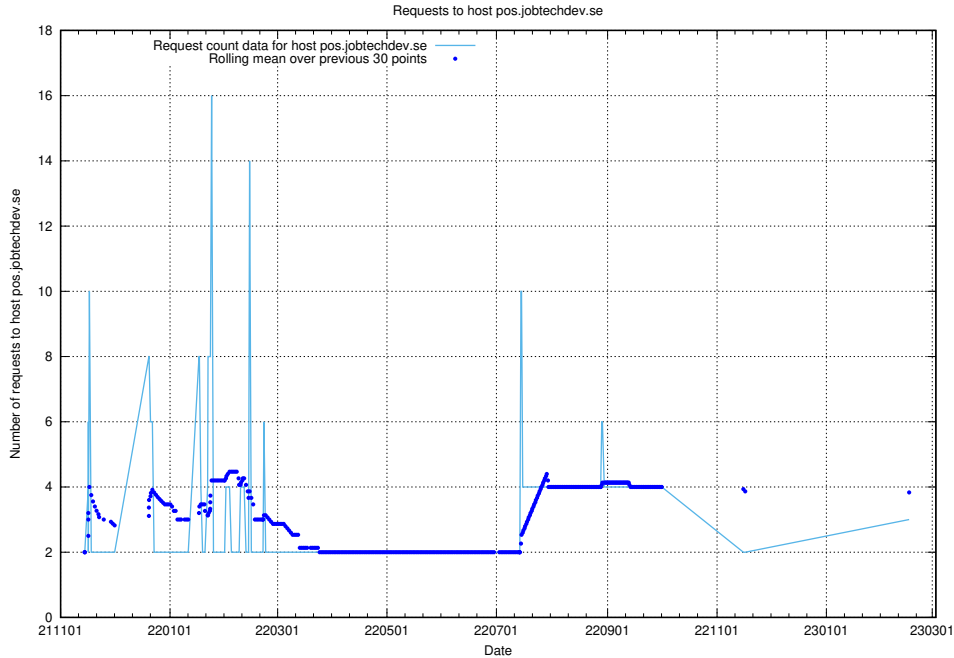

7.242 Usage of pos.jobtechdev.se

Here, we count the number of requests to host pos.jobtechdev.se.