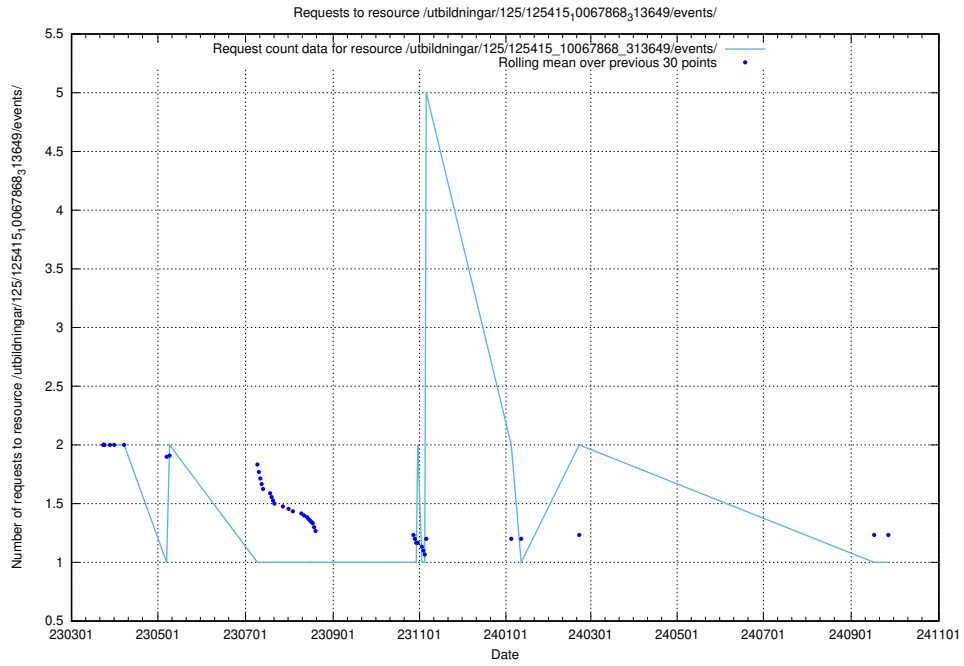

5.7126 Usage of /utbildningar/125/125415_10067868_313649/events/

Here, we count the number of requests to resource /utbildningar/125/125415_10067868_313649/events/