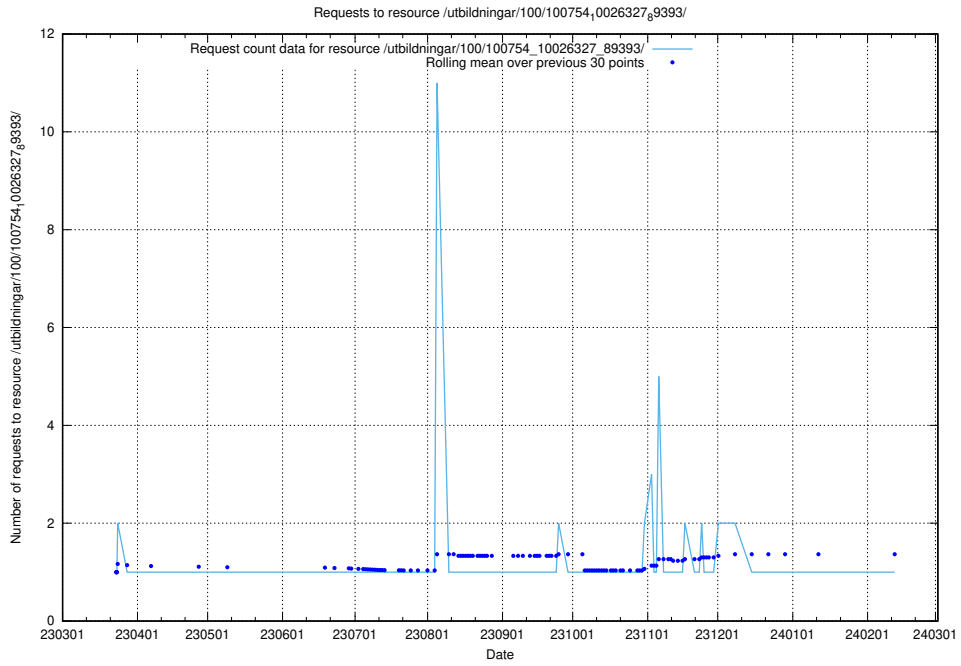

5.6393 Usage of /utbildningar/100/100754_10026327_89393/

Here, we count the number of requests to resource /utbildningar/100/100754_10026327_89393/.