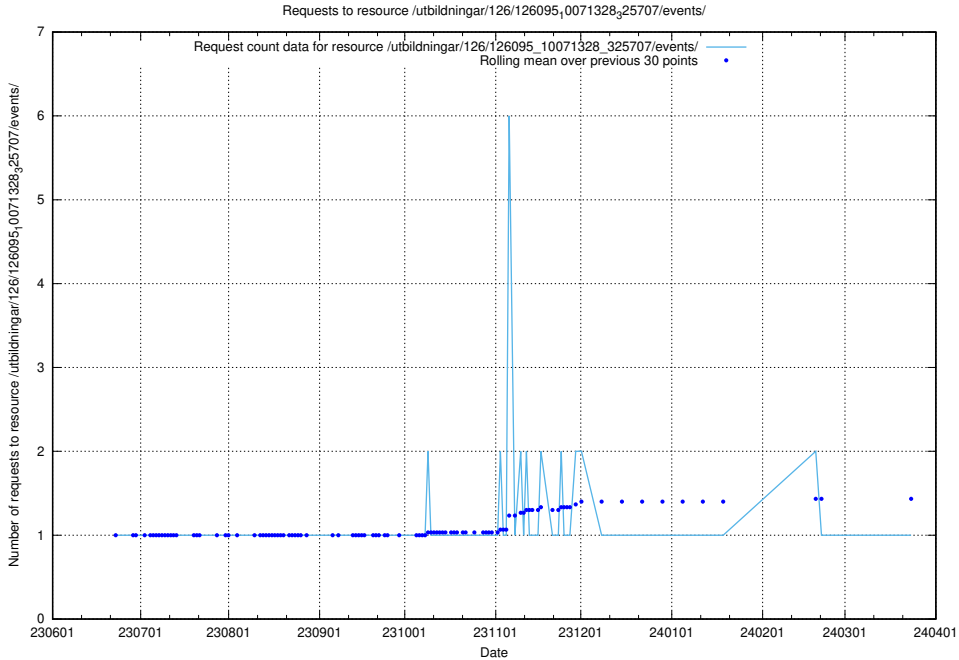

5.6475 Usage of /utbildningar/126/126095_10071328_325707/events/

Here, we count the number of requests to resource /utbildningar/126/126095_10071328_325707/events/