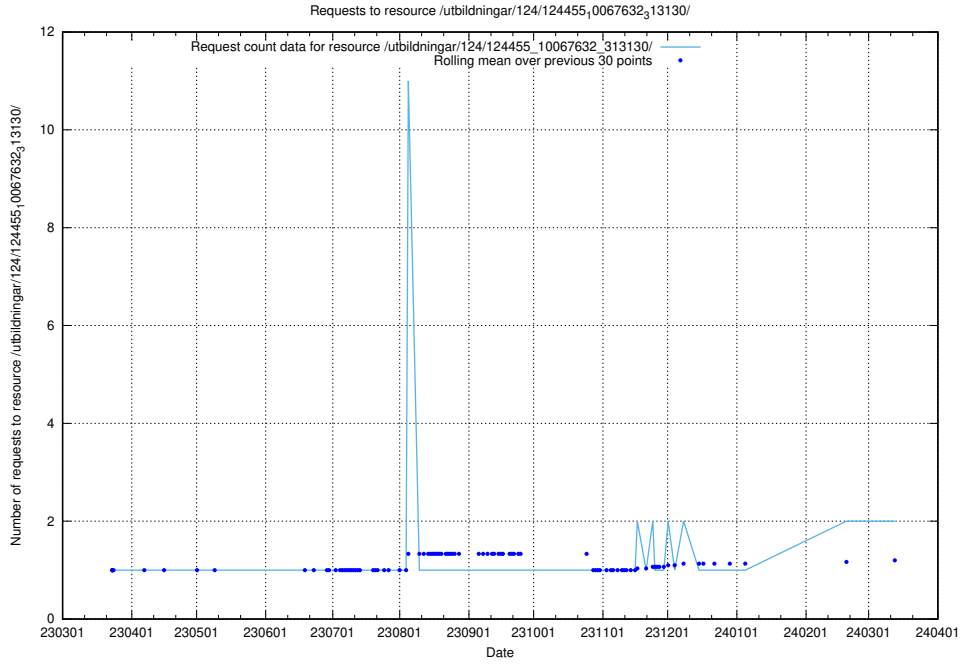

5.767 Usage of /utbildningar/124/124455_10067632_313130/

Here, we count the number of requests to resource /utbildningar/124/124455_10067632_313130/.