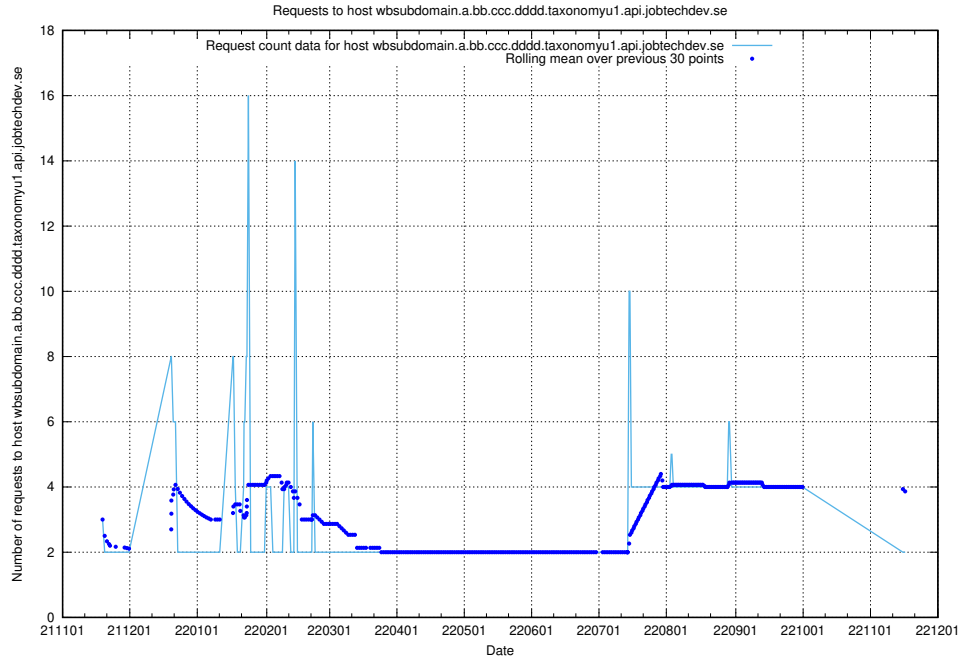

7.461 Usage of wbsubdomain.a.bb.ccc.dddd.taxonomy1.api.jobtechdev.se

Here, we count the number of requests to host wbsubdomain.a.bb.ccc.dddd.taxonomy1.api.jobtechdev.se