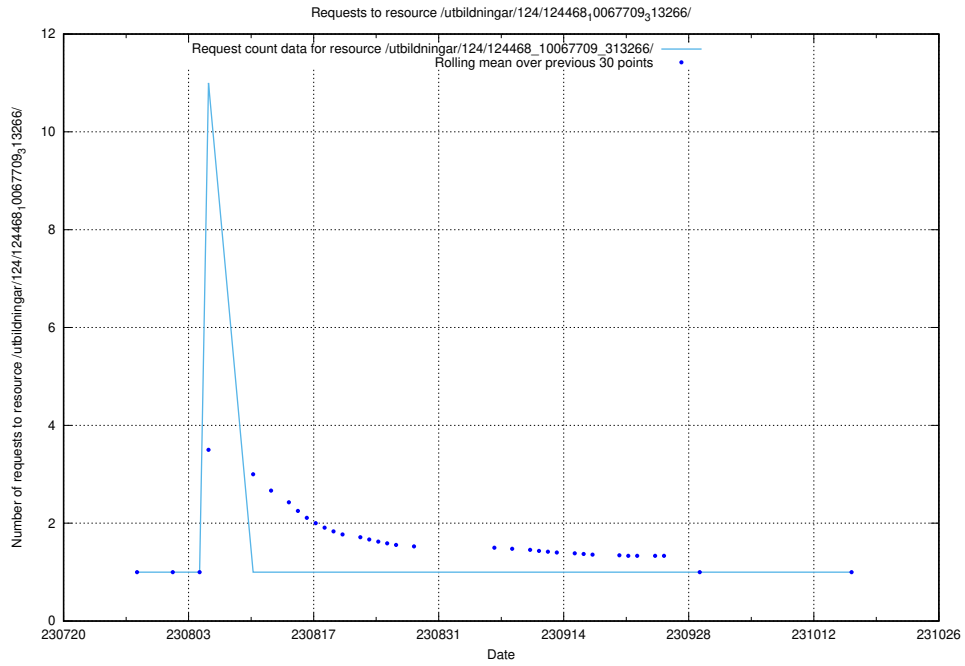

5.5738 Usage of /utbildningar/124/124468_10067709_313266/

Here, we count the number of requests to resource /utbildningar/124/124468_10067709_313266/.