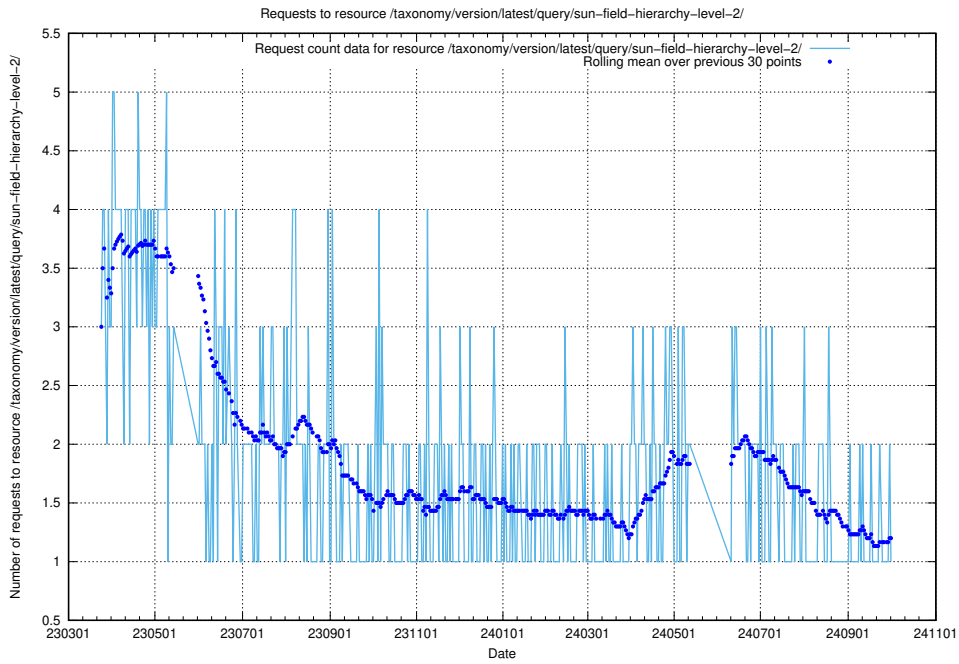

### 5.6897 Usage of /utbildningar/122/122425\_10064537\_257545/

Here, we count the number of requests to resource /utbildningar/122/122425\_10064537\_257545/.