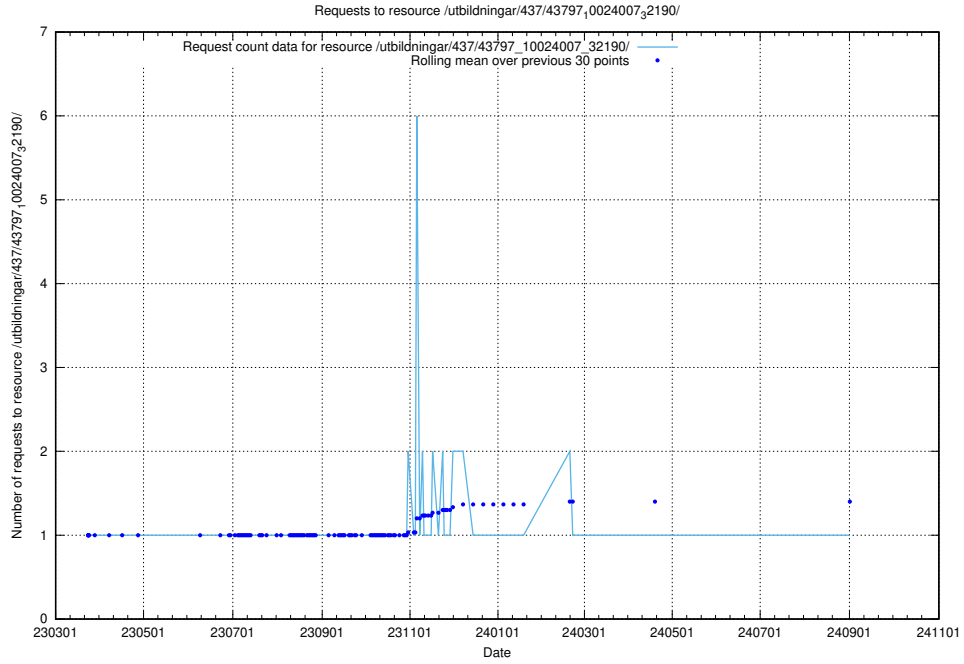

5.7193 Usage of /utbildningar/437/43797_10024007_32190/

Here, we count the number of requests to resource /utbildningar/437/43797_10024007_32190/.