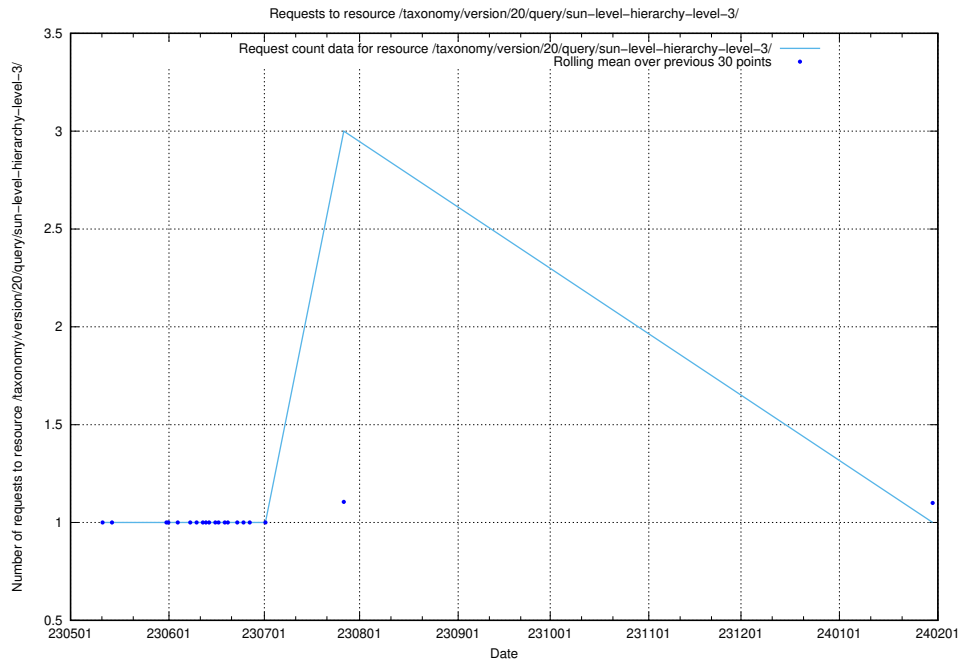

5.6750 Usage of /taxonomy/version/20/query/sun-level-hierarchy-level-3/

Here, we count the number of requests to resource /taxonomy/version/20/query/sun-level-hierarchy-level-3/.