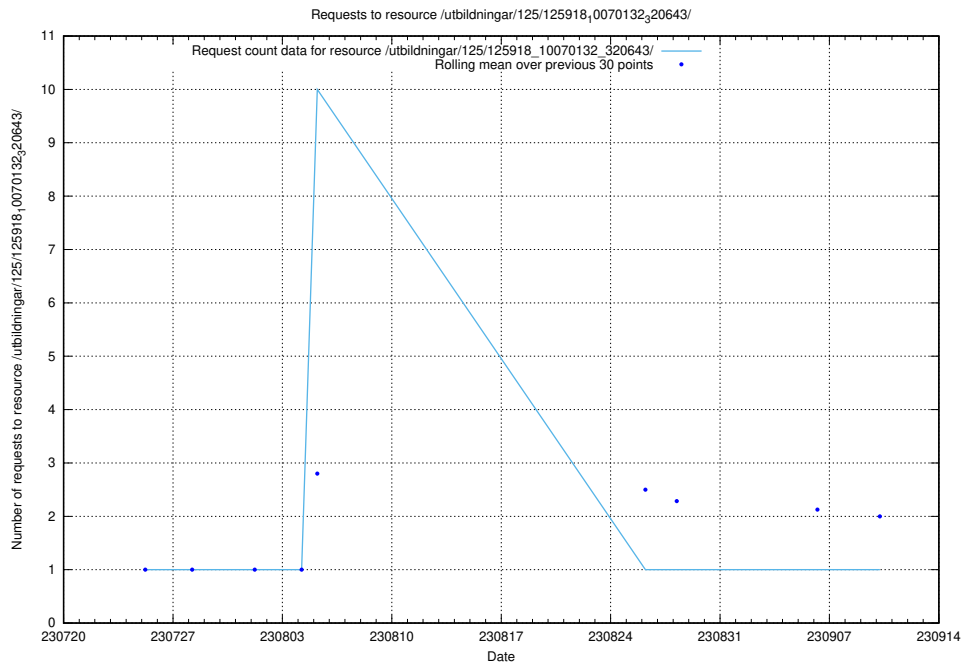

5.5786 Usage of /utbildningar/125/125918_10070132_320643/

Here, we count the number of requests to resource /utbildningar/125/125918_10070132_320643/.