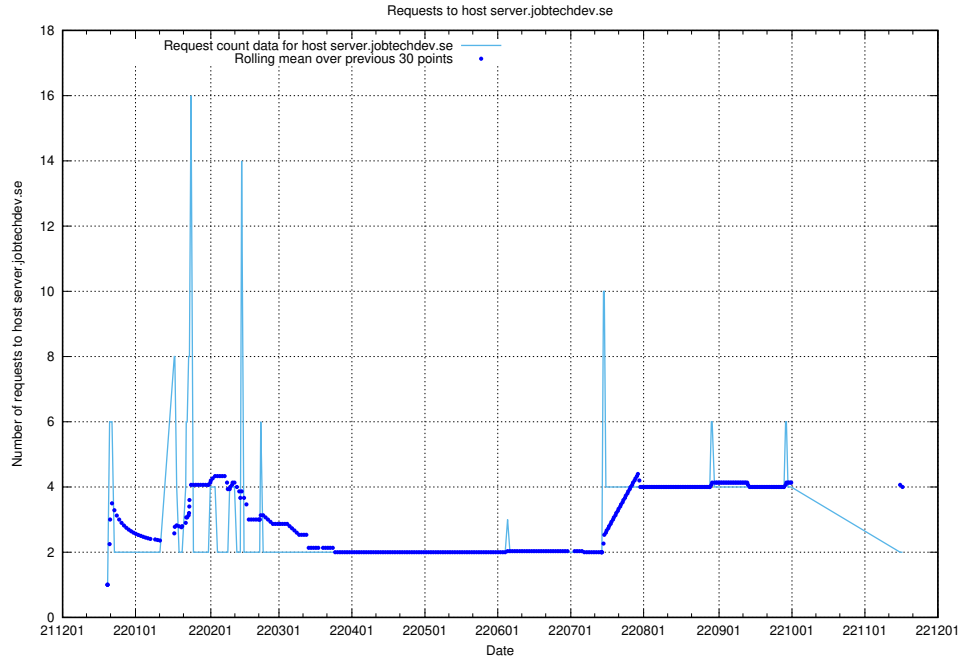

7.373 Usage of server.jobtechdev.se

Here, we count the number of requests to host server.jobtechdev.se.