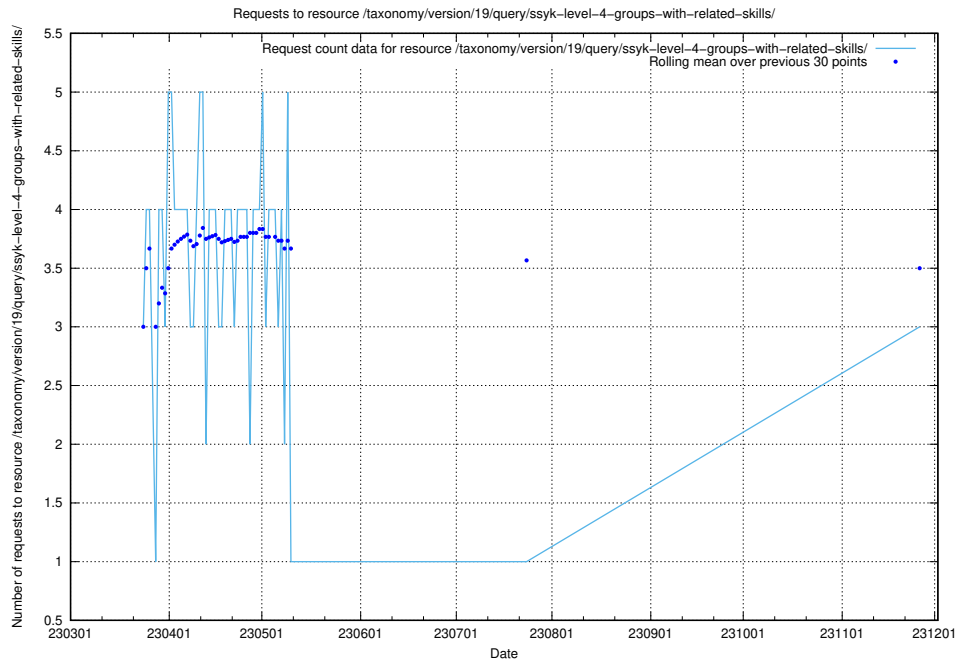

5.543 Usage of /taxonomy/version/19/query/ssyk-level-4-groups-with-related-skills/

Here, we count the number of requests to resource /taxonomy/version/19/query/ssyk-level-4-groups-with-related-skills/.