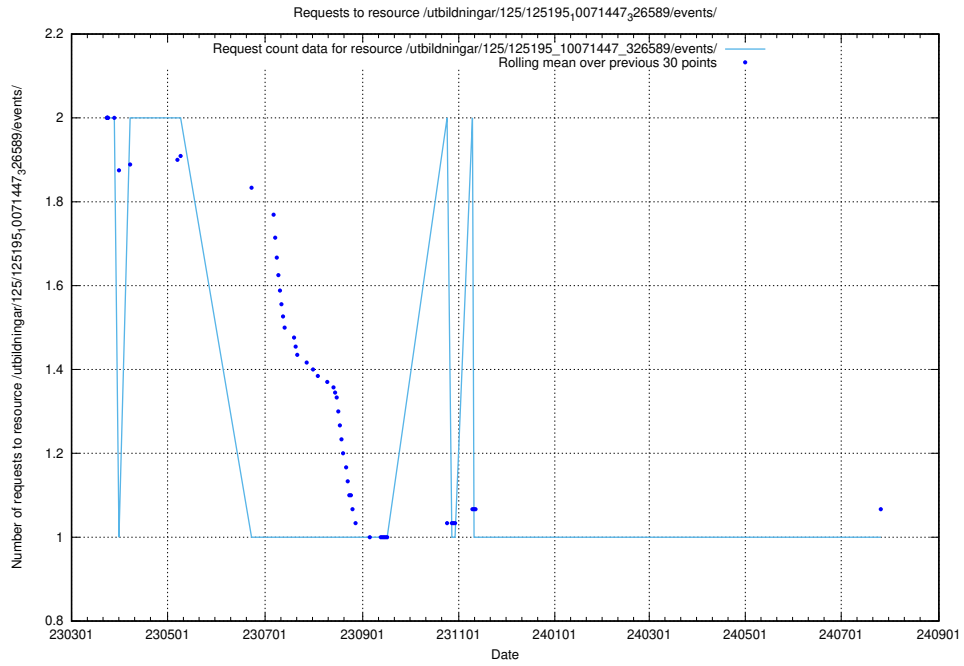

5.7127 Usage of /utbildningar/125/125195_10071447_326589/events/

Here, we count the number of requests to resource /utbildningar/125/125195_10071447_326589/events/