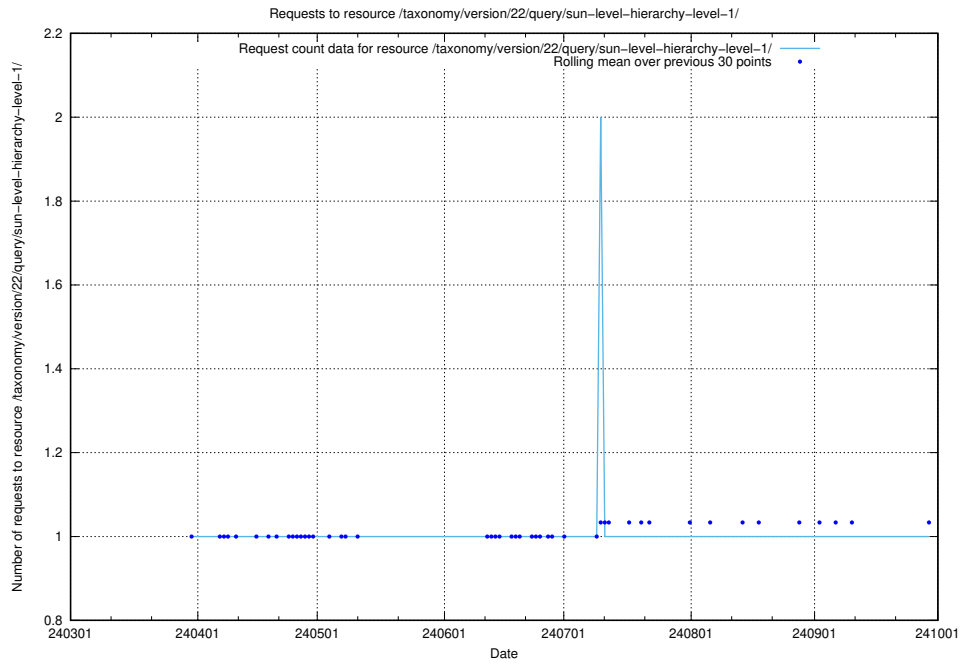

## 5.2457 Usage of /utbildningar/124/124515\_10065930\_300982/events/

Here, we count the number of requests to resource /utbildningar/124/124515\_10065930\_300982/events/