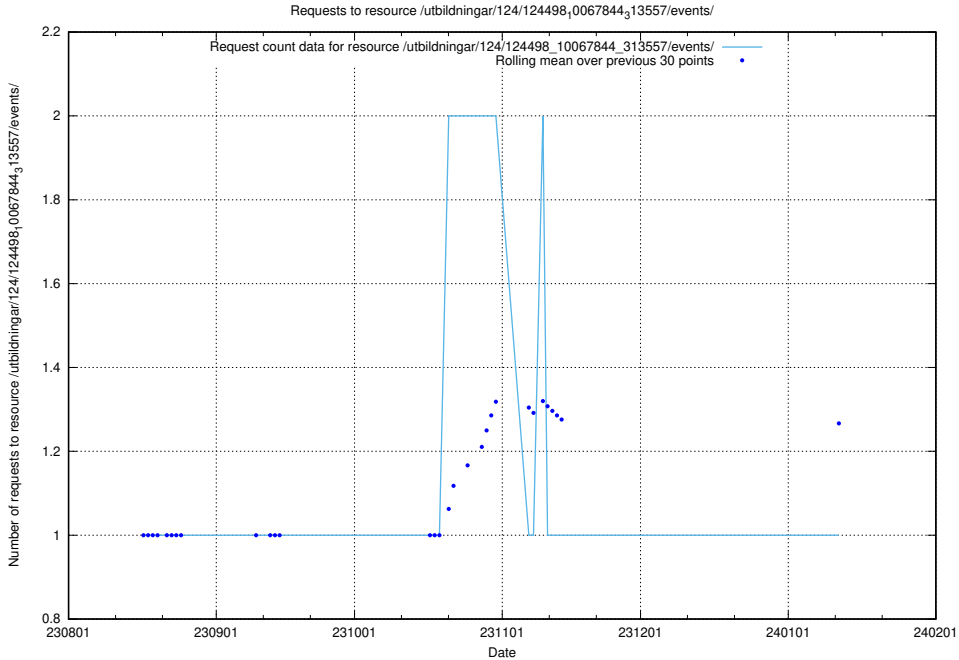

5.5621 Usage of /utbildningar/124/124498_10067844_313557/events/

Here, we count the number of requests to resource /utbildningar/124/124498_10067844_313557/events/