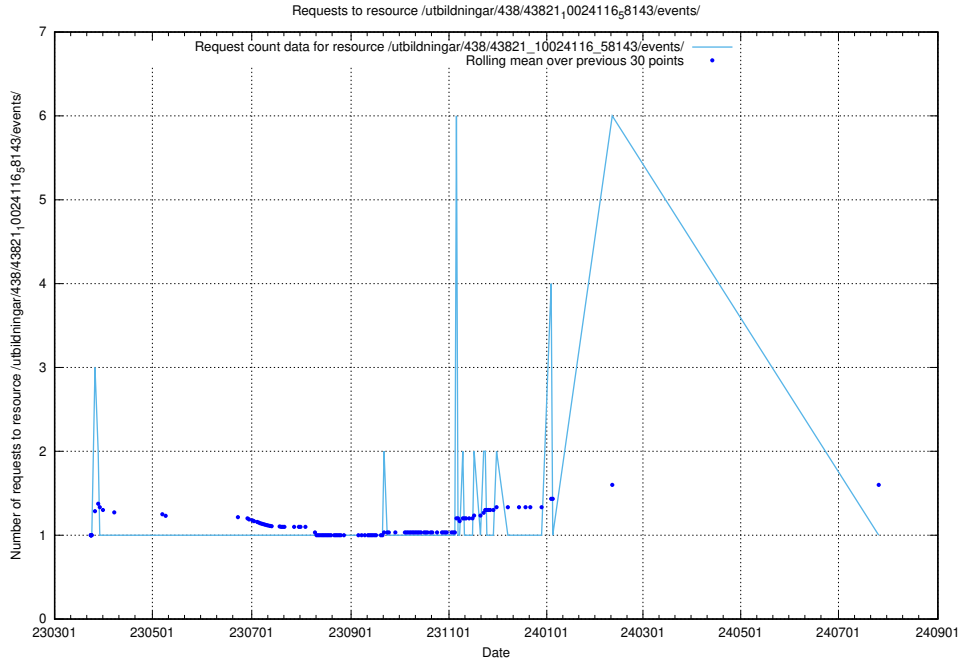

5.7177 Usage of /utbildningar/438/43821_10024116_58143/events/

Here, we count the number of requests to resource /utbildningar/438/43821_10024116_58143/events/.