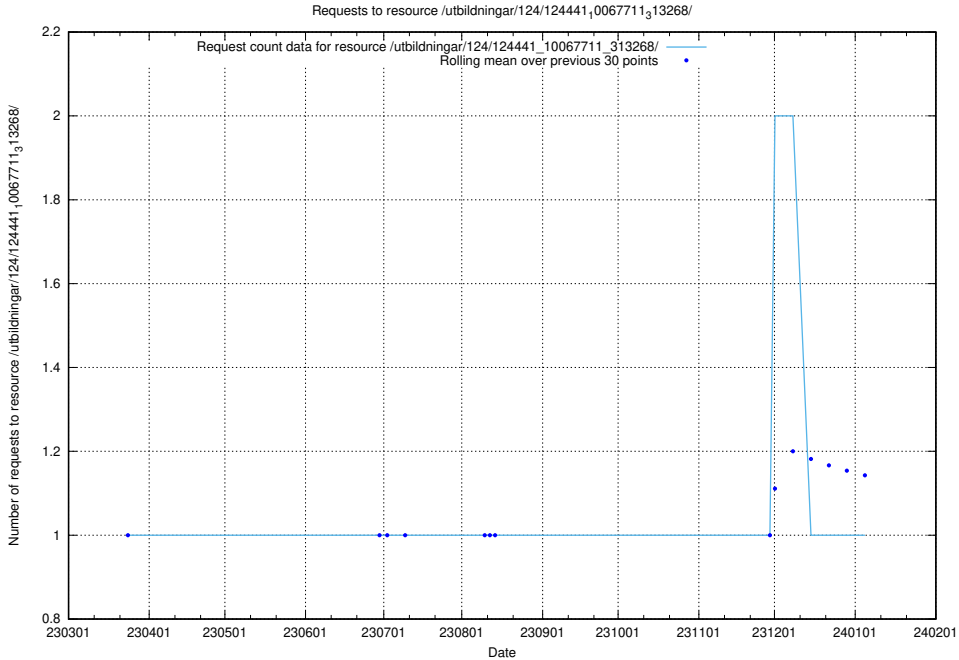

5.7080 Usage of /utbildningar/124/124441_10067711_313268/

Here, we count the number of requests to resource /utbildningar/124/124441_10067711_313268/.