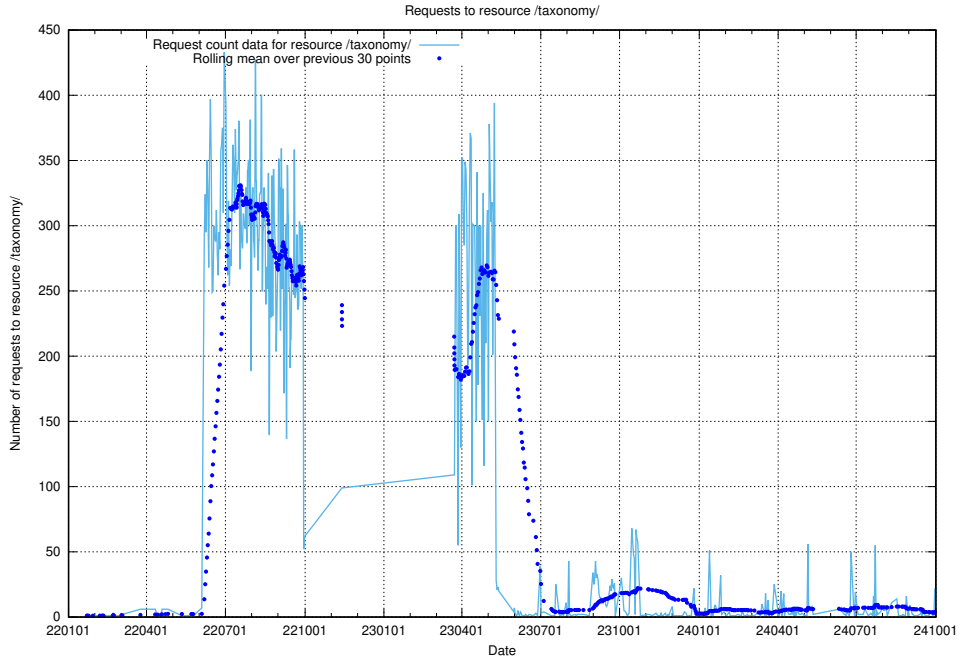

5.7 Usage of /taxonomy/

Here, we count the number of requests to resource /taxonomy/.