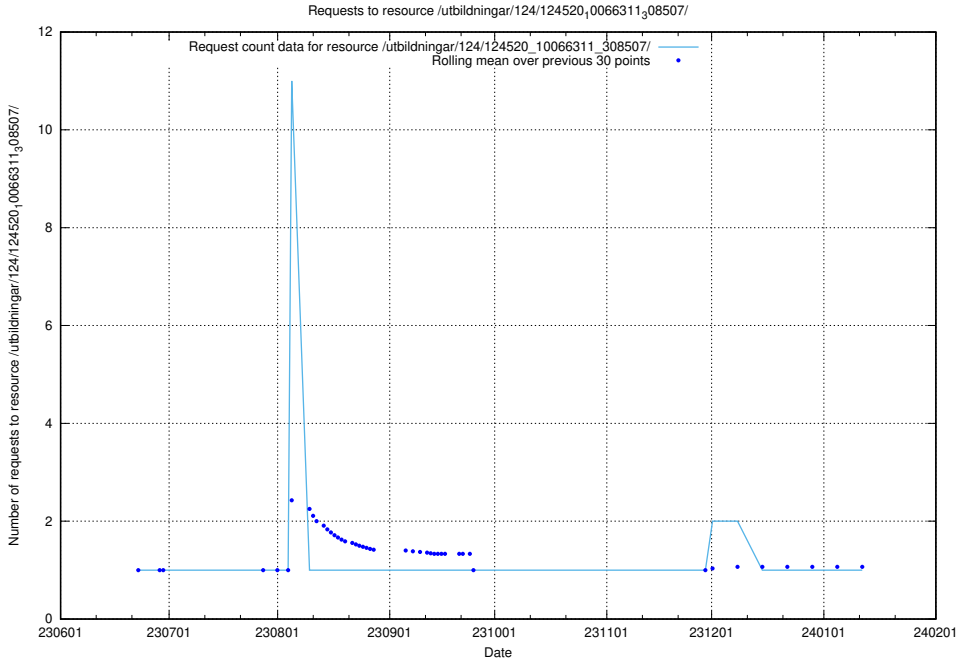

5.6554 Usage of /utbildningar/124/124520_10066311_308507/

Here, we count the number of requests to resource /utbildningar/124/124520_10066311_308507/.