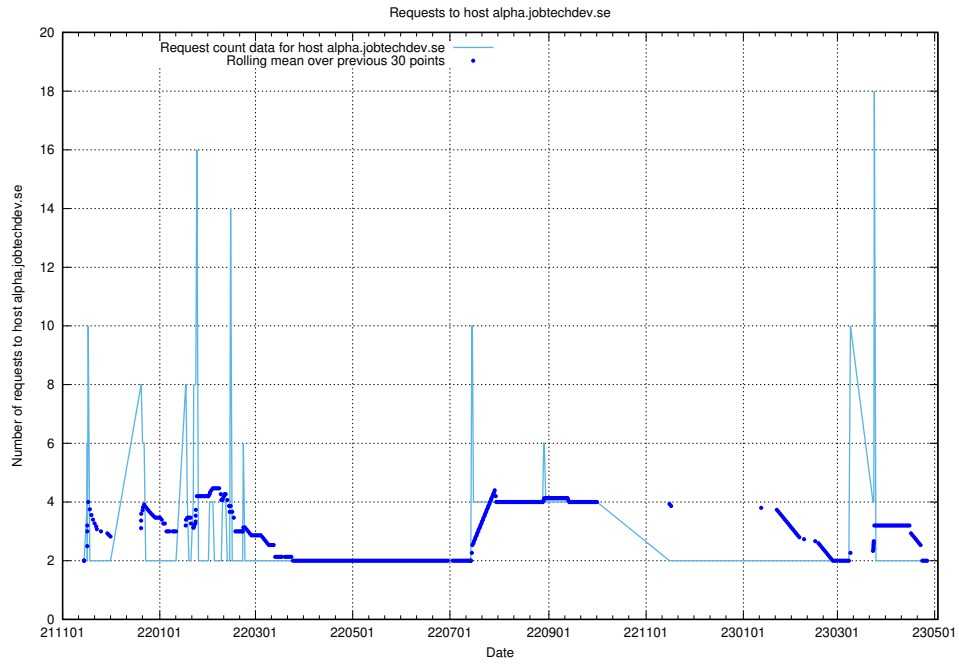

7.292 Usage of alpha.jobtechdev.se

Here, we count the number of requests to host alpha.jobtechdev.se.