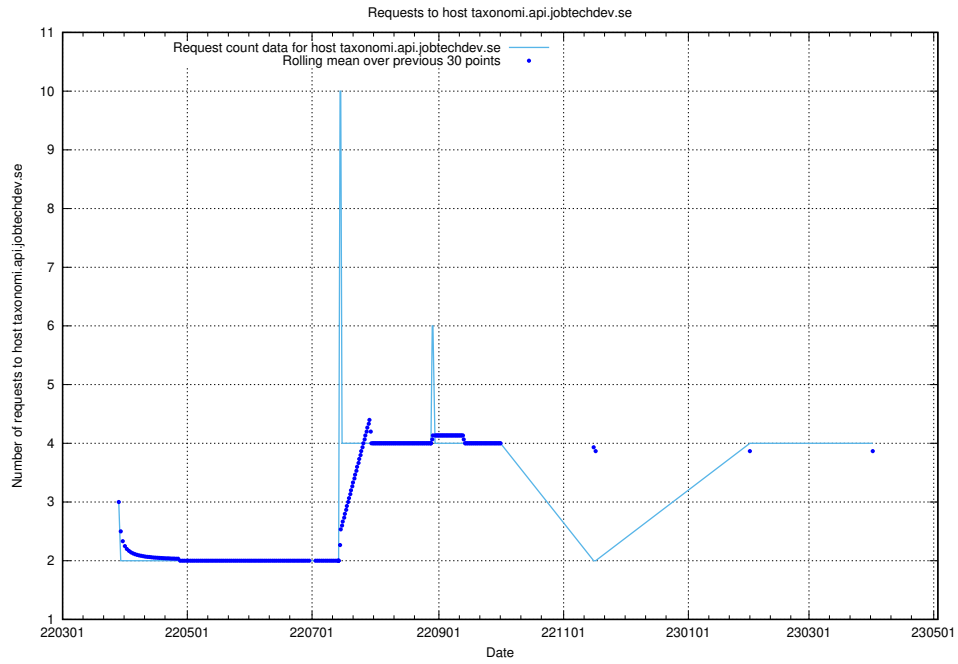

7.157 Usage of taxonomi.api.jobtechdev.se

Here, we count the number of requests to host taxonomi.api.jobtechdev.se.