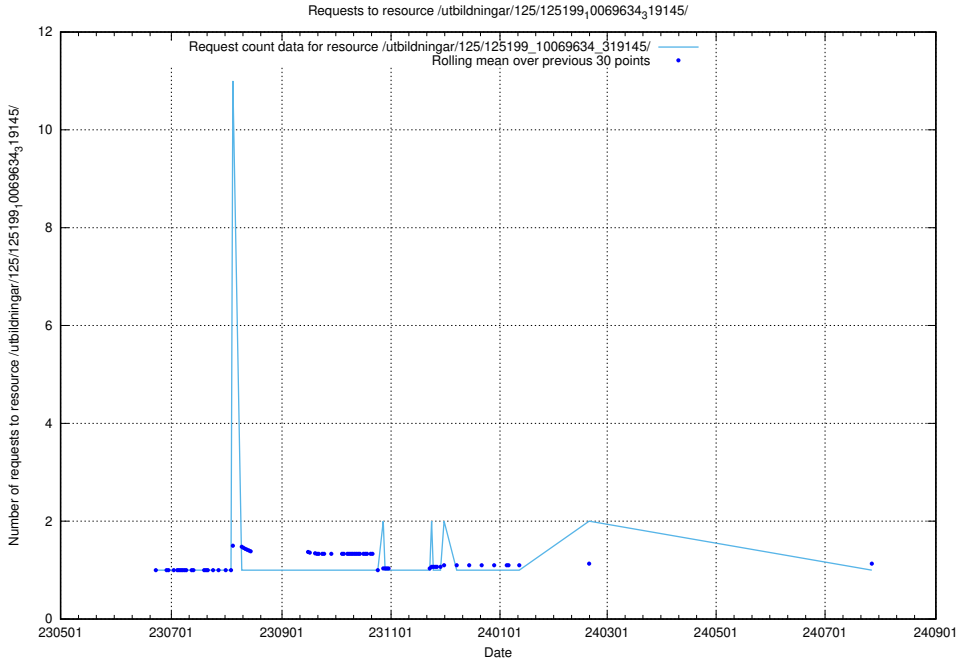

5.6522 Usage of /utbildningar/125/125199_10069634_319145/

Here, we count the number of requests to resource /utbildningar/125/125199_10069634_319145/.