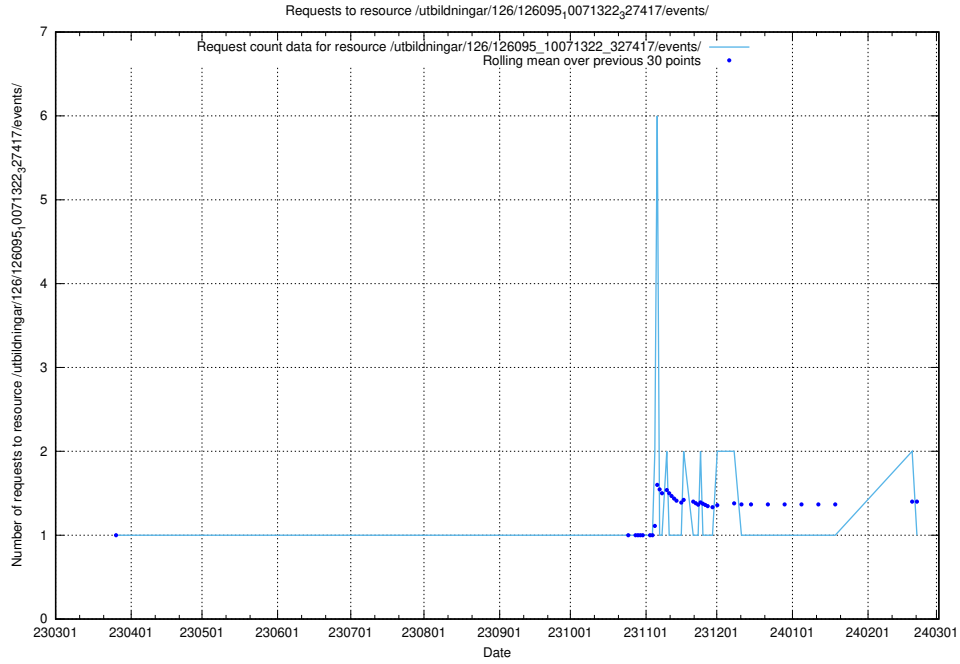

5.6878 Usage of /utbildningar/126/126095_10071322_327417/events/

Here, we count the number of requests to resource /utbildningar/126/126095_10071322_327417/events/