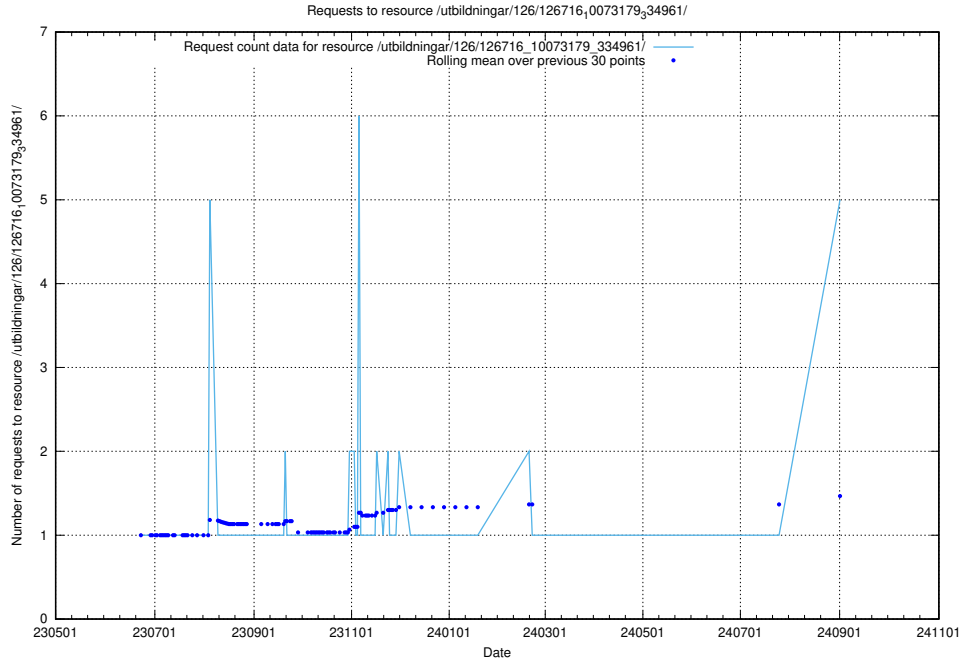

5.245 Usage of /utbildningar/126/126716_10073179_334961/

Here, we count the number of requests to resource /utbildningar/126/126716_10073179_334961/.