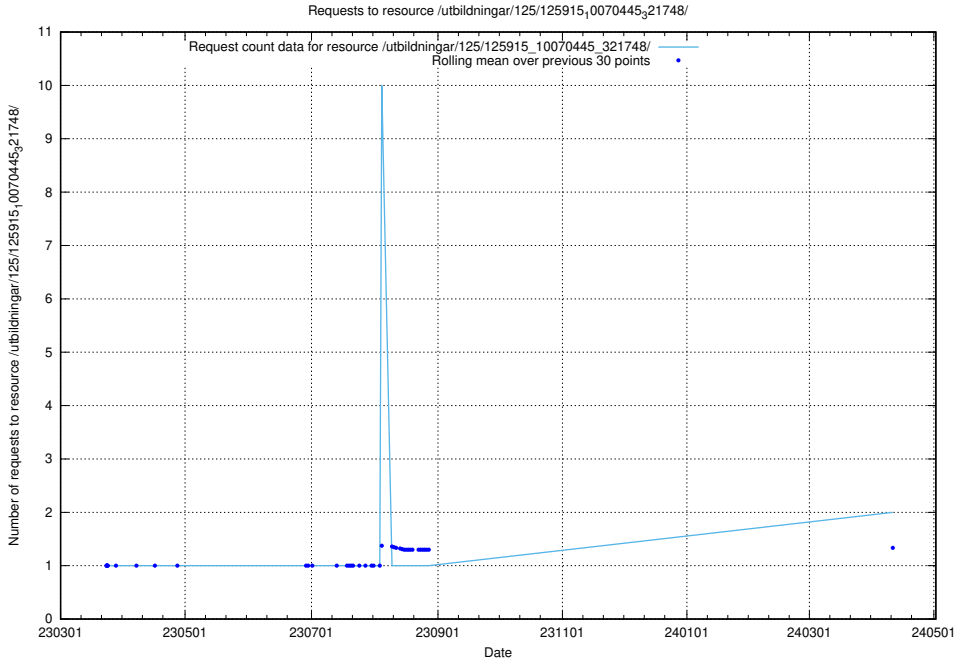

5.1045 Usage of /utbildningar/125/125915_10070445_321748/

Here, we count the number of requests to resource /utbildningar/125/125915_10070445_321748/.