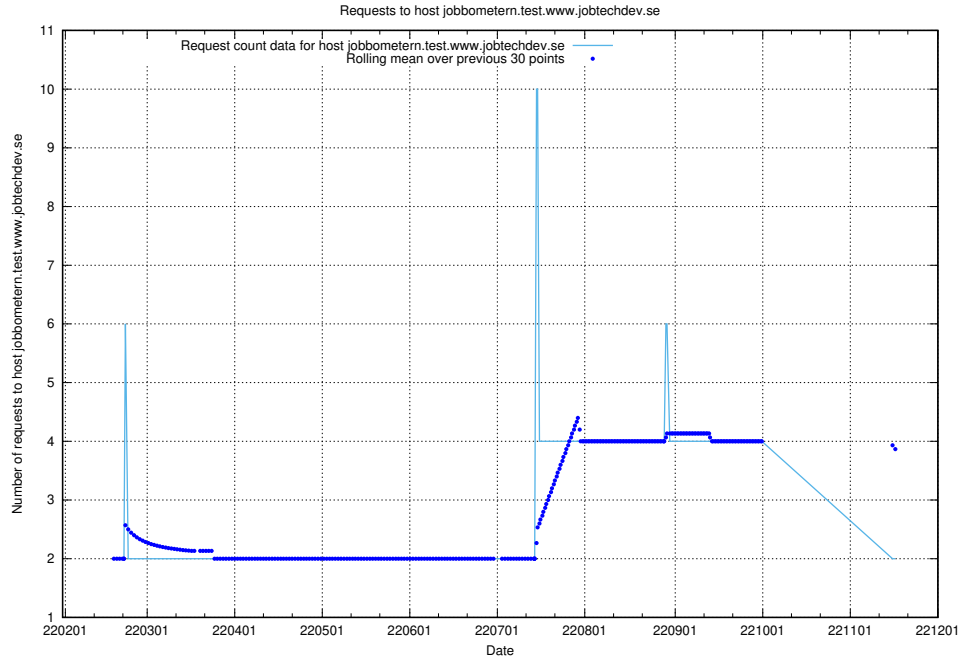

7.537 Usage of `jobbometern.test.www.jobtechdev.se`

Here, we count the number of requests to host `jobbometern.test.www.jobtechdev.se`.