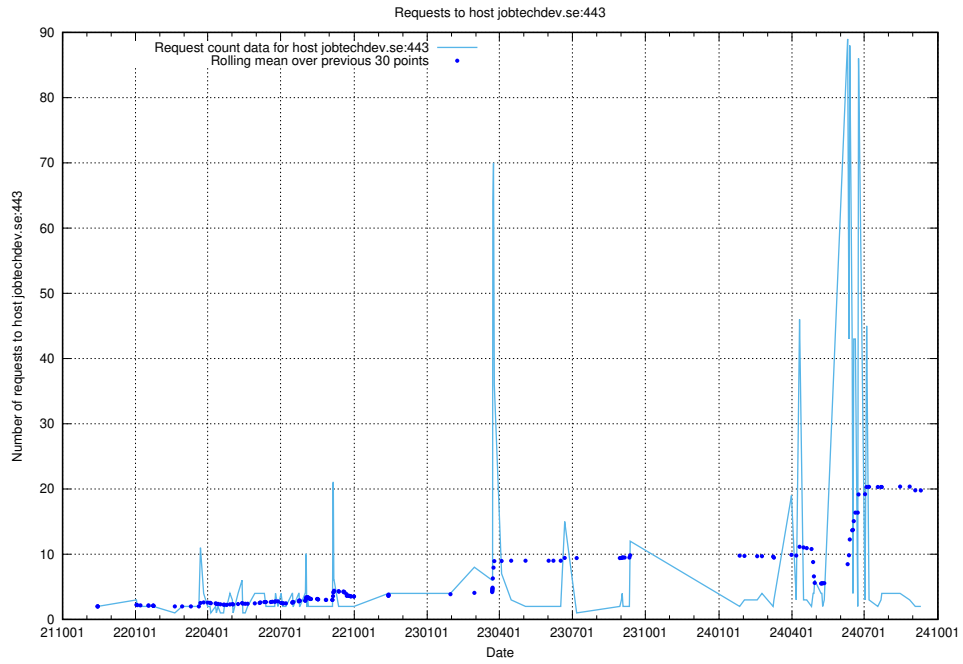

7.582 Usage of jobtechdev.se:443

Here, we count the number of requests to host jobtechdev.se:443.