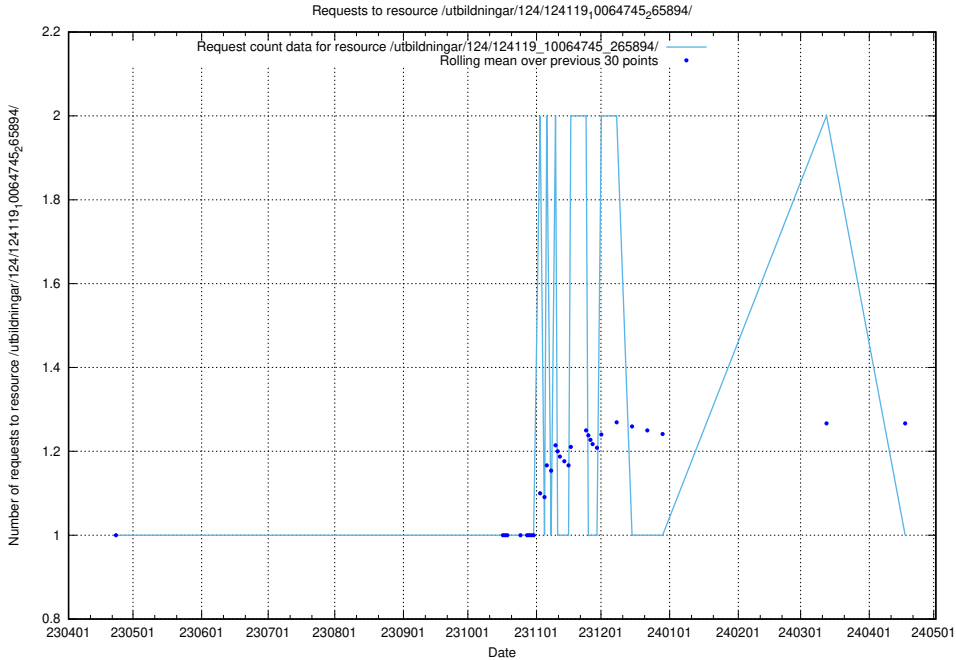

5.6840 Usage of /utbildningar/124/124119_10064745_265894/

Here, we count the number of requests to resource /utbildningar/124/124119_10064745_265894/.