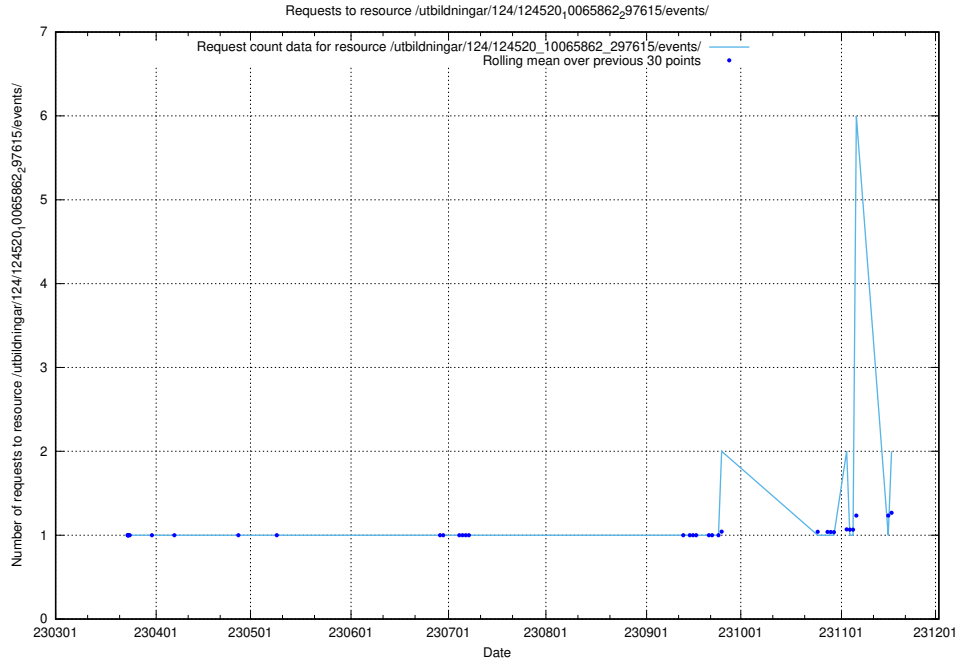

5.648 Usage of /utbildningar/124/124520_10065862_297615/events/

Here, we count the number of requests to resource /utbildningar/124/124520_10065862_297615/events/