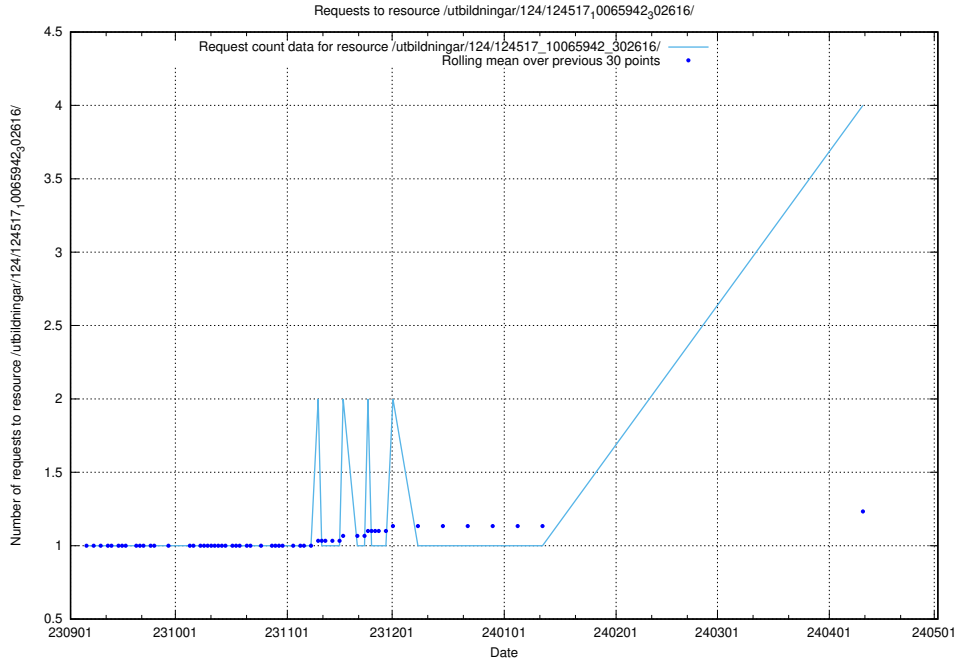

5.350 Usage of /utbildningar/124/124517_10065942_302616/

Here, we count the number of requests to resource /utbildningar/124/124517_10065942_302616/.