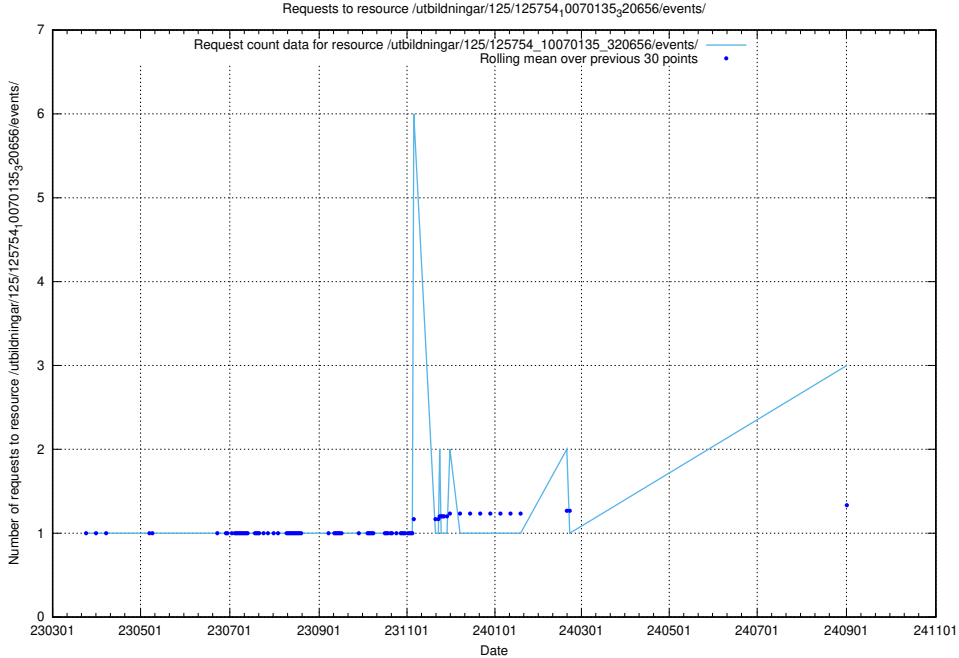

5.547 Usage of /utbildningar/125/125754_10070135_320656/events/

Here, we count the number of requests to resource /utbildningar/125/125754_10070135_320656/events/