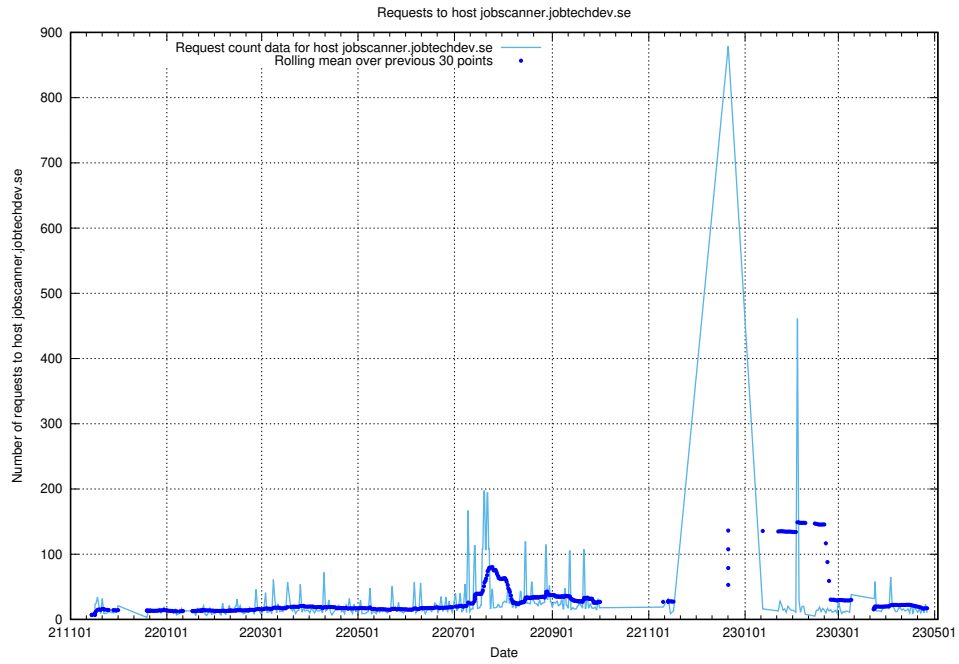

7.64 Usage of jobscanner.jobtechdev.se

Here, we count the number of requests to host jobscanner.jobtechdev.se.