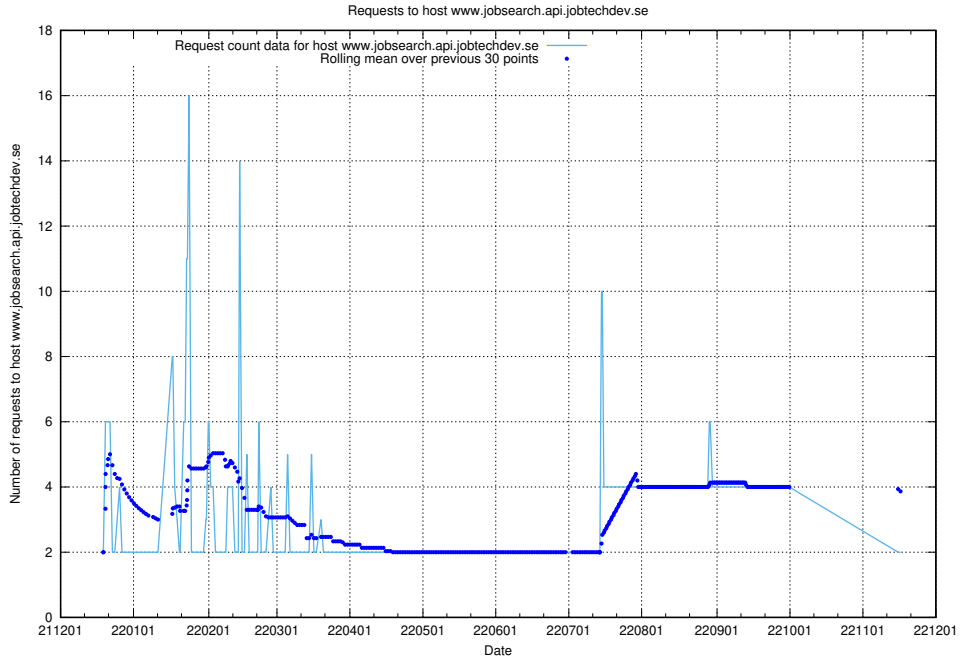

7.384 Usage of www.jobsearch.api.jobtechdev.se

Here, we count the number of requests to host www.jobsearch.api.jobtechdev.se.