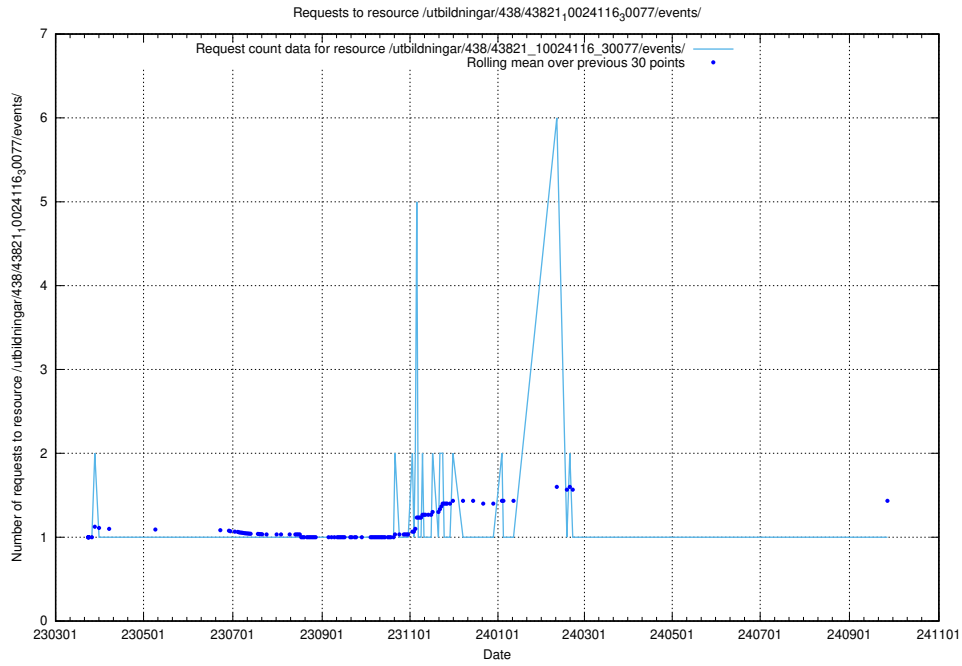

5.7180 Usage of /utbildningar/438/43821_10024116_30077/events/

Here, we count the number of requests to resource /utbildningar/438/43821_10024116_30077/events/.