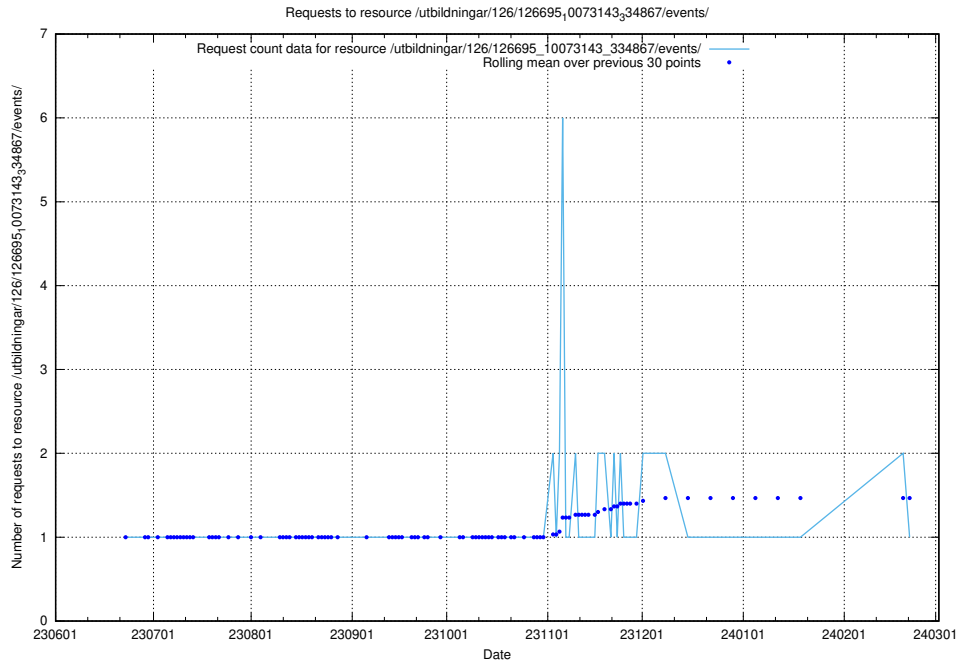

5.6438 Usage of /utbildningar/126/126695_10073143_334867/events/

Here, we count the number of requests to resource /utbildningar/126/126695_10073143_334867/events/