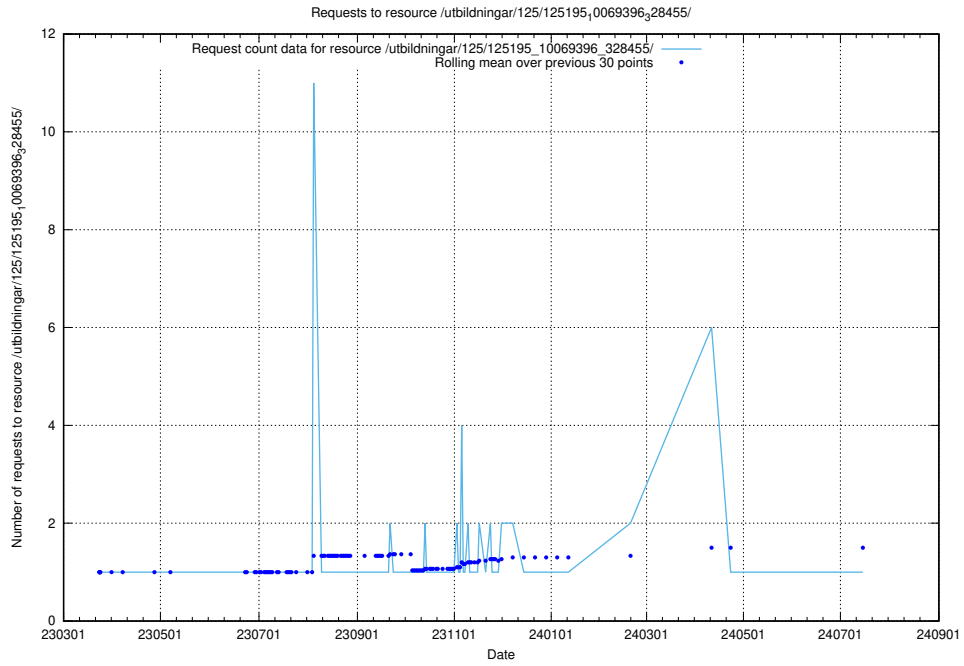

5.1221 Usage of /utbildningar/125/125195_10069396_328455/

Here, we count the number of requests to resource /utbildningar/125/125195_10069396_328455/.