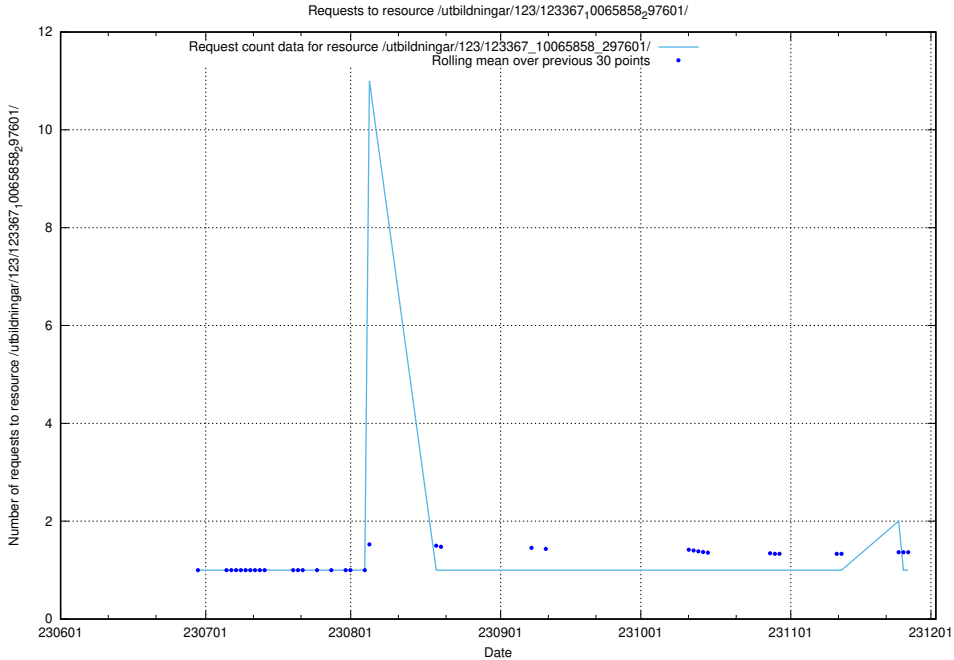

5.6229 Usage of /utbildningar/123/123367_10065858_297601/

Here, we count the number of requests to resource /utbildningar/123/123367_10065858_297601/.