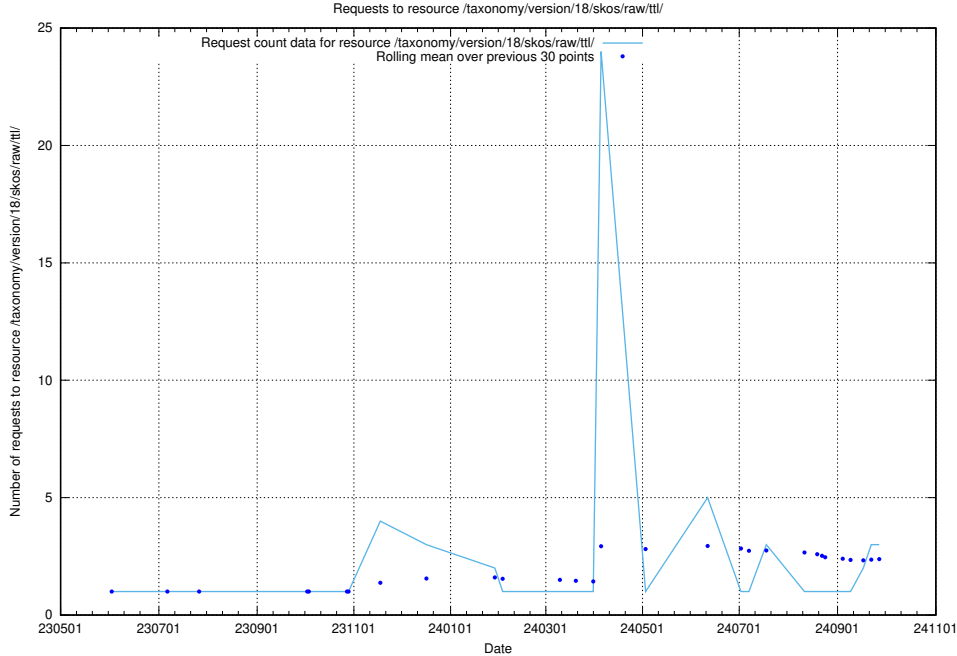

5.531 Usage of /taxonomy/version/18/skos/raw/ttl/

Here, we count the number of requests to resource /taxonomy/version/18/skos/raw/ttl/.