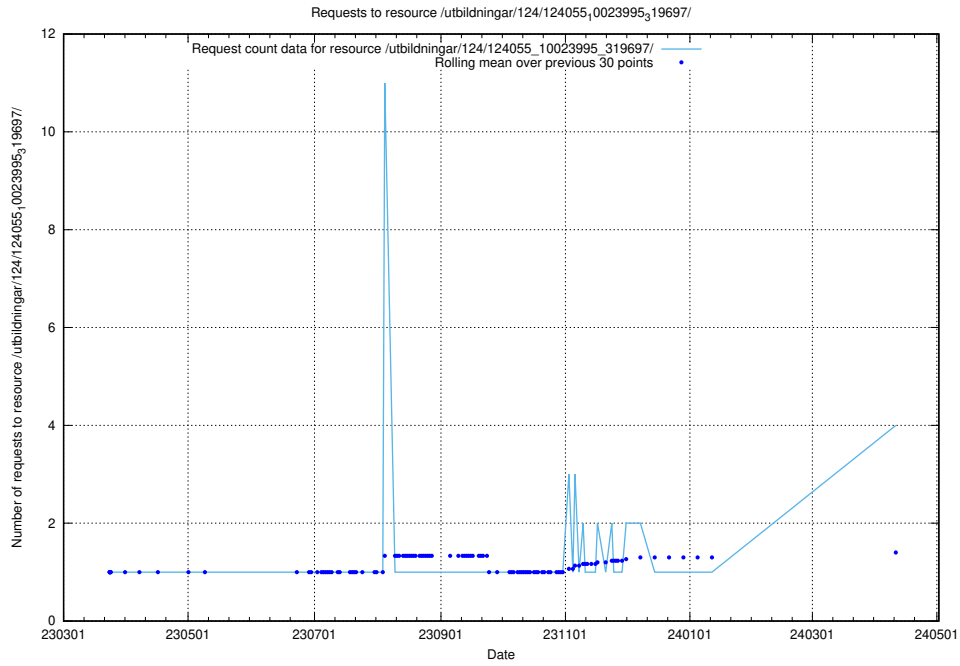

5.337 Usage of /utbildningar/124/124055_10023995_319697/

Here, we count the number of requests to resource /utbildningar/124/124055_10023995_319697/.