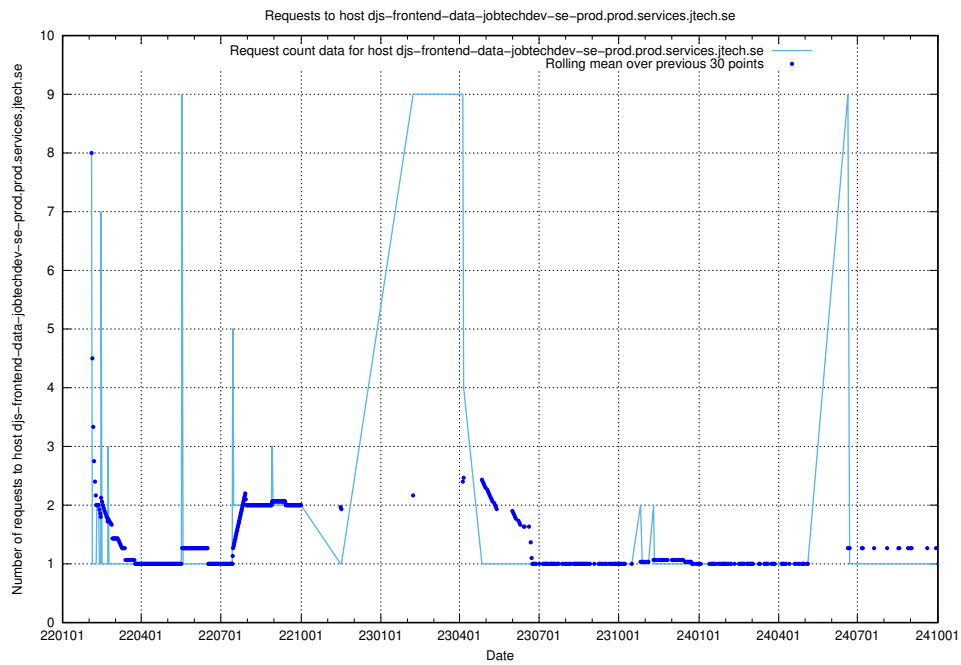

7.662 Usage of djs-frontend-data-jobtechdev-se-prod.prod.services.jtech.se

Here, we count the number of requests to host djs-frontend-data-jobtechdev-se-prod.prod.services.jtech.se.