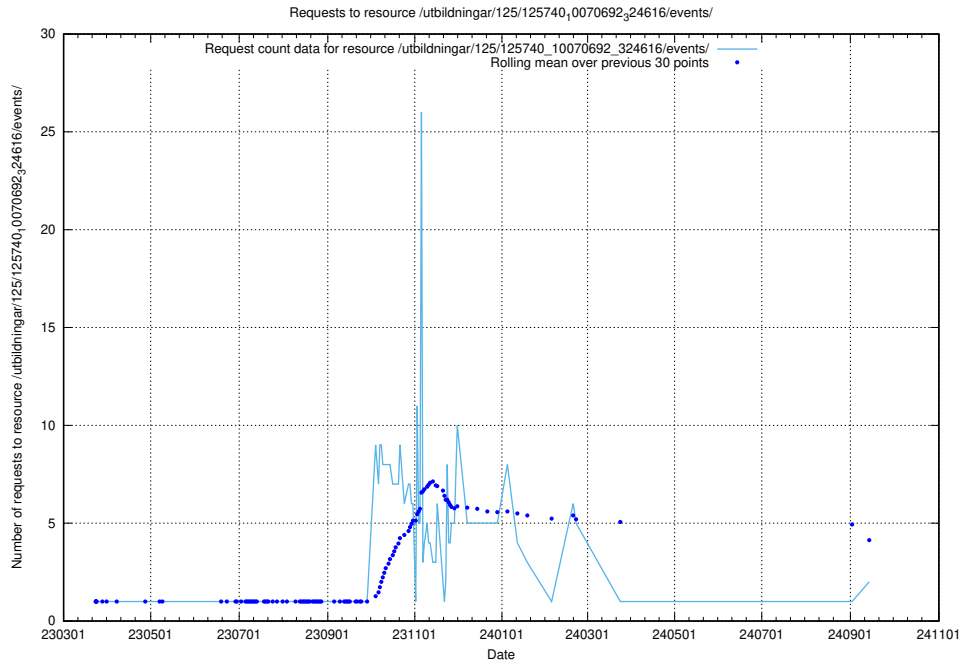

5.565 Usage of /utbildningar/125/125740_10070692_324616/events/

Here, we count the number of requests to resource /utbildningar/125/125740_10070692_324616/events/