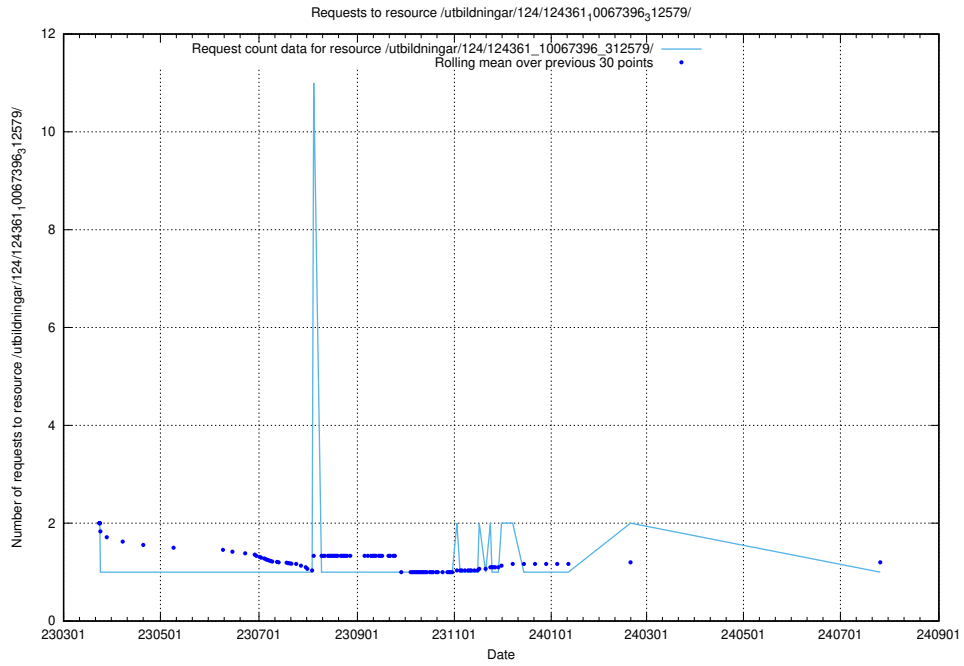

5.7145 Usage of /utbildningar/124/124361_10067396_312579/

Here, we count the number of requests to resource /utbildningar/124/124361_10067396_312579/.