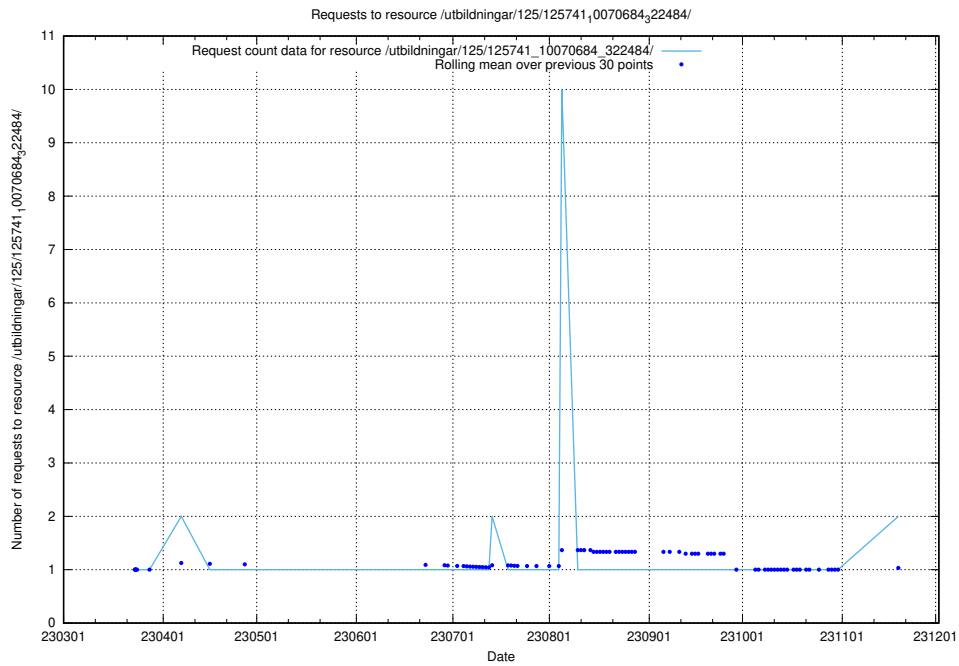

5.1050 Usage of /utbildningar/125/125741_10070684_322484/

Here, we count the number of requests to resource /utbildningar/125/125741_10070684_322484/.