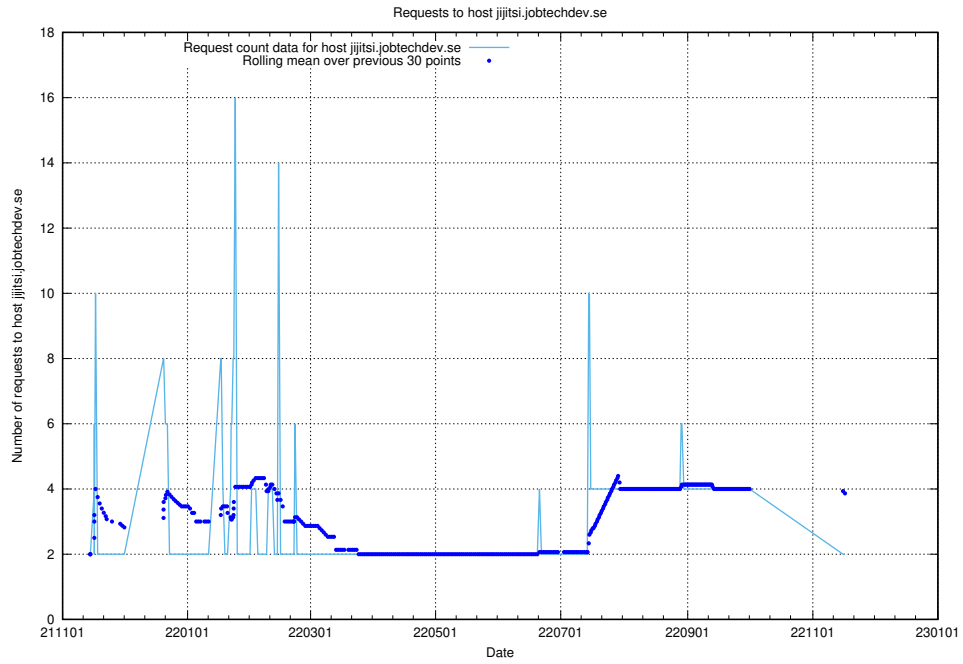

7.595 Usage of jijitsi.jobtechdev.se

Here, we count the number of requests to host jijitsi.jobtechdev.se.