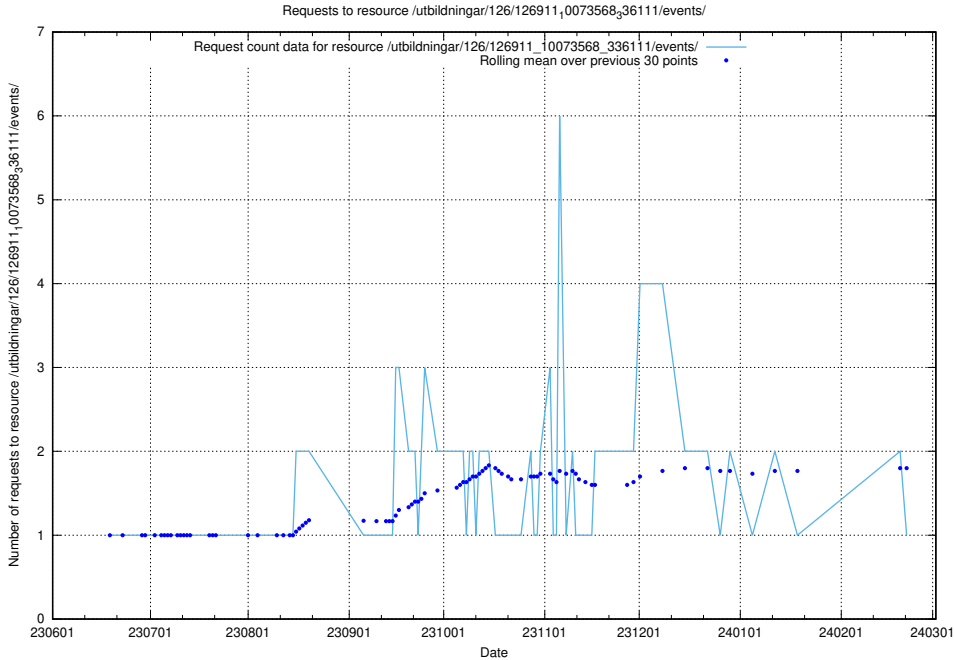

5.6645 Usage of /utbildningar/126/126911_10073568_336111/events/

Here, we count the number of requests to resource /utbildningar/126/126911_10073568_336111/events/