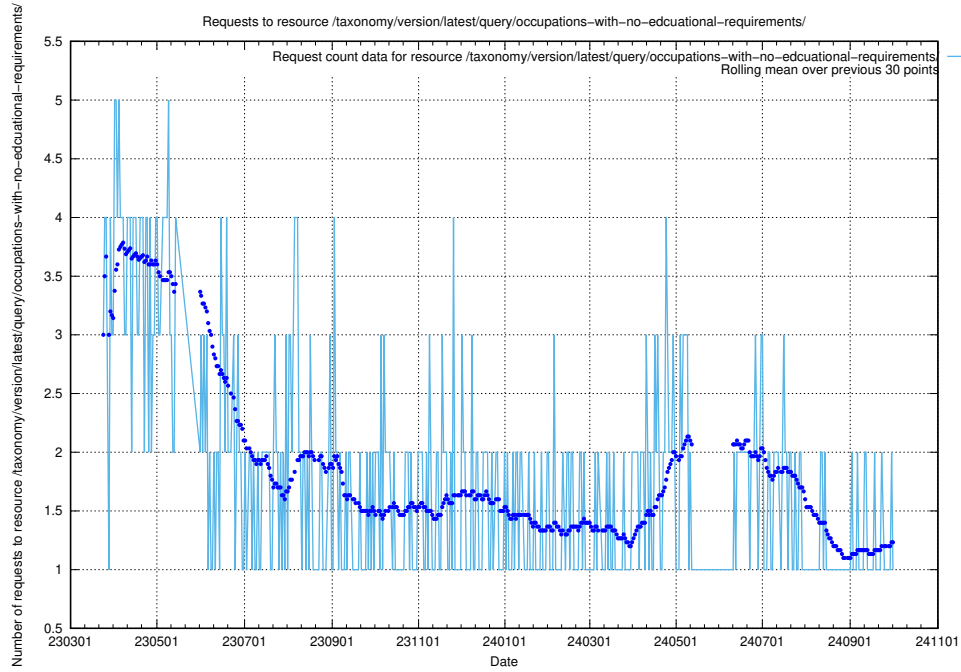

5.6920 Usage of /taxonomy/version/latest/query/occupations-with-no-educational-requirements/

Here, we count the number of requests to resource /taxonomy/version/latest/query/occupations-with-no-educational-requirements/.