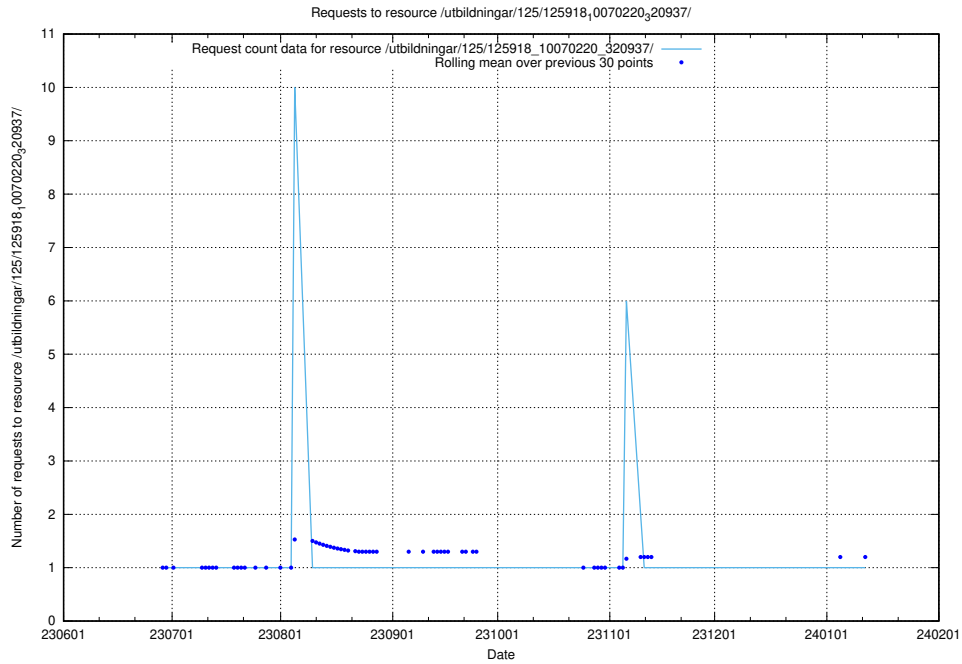

5.6289 Usage of /utbildningar/125/125918_10070220_320937/

Here, we count the number of requests to resource /utbildningar/125/125918_10070220_320937/.