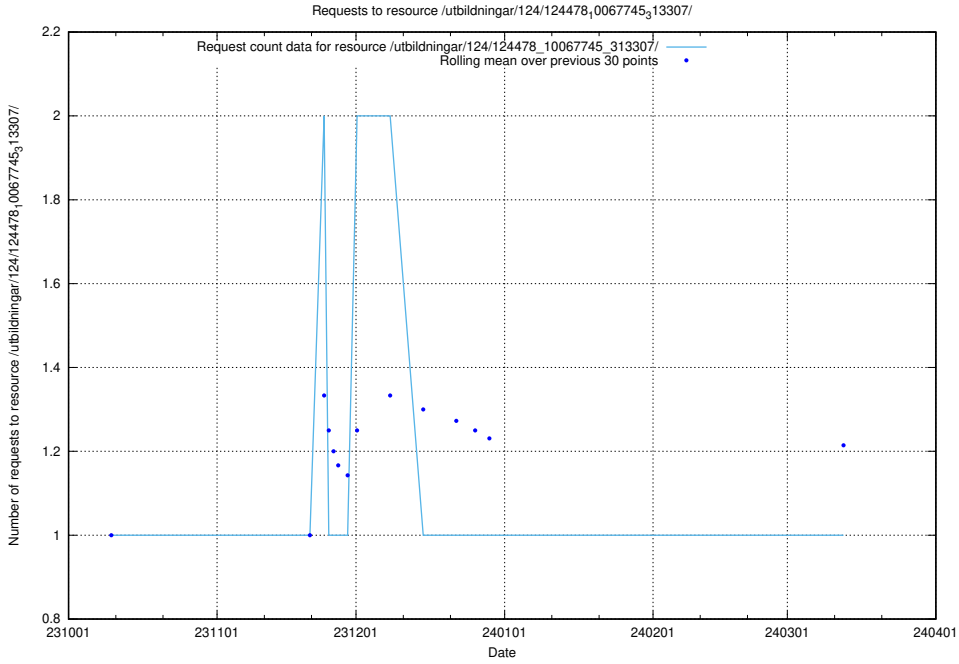

5.5219 Usage of /utbildningar/124/124478_10067745_313307/

Here, we count the number of requests to resource /utbildningar/124/124478_10067745_313307/.