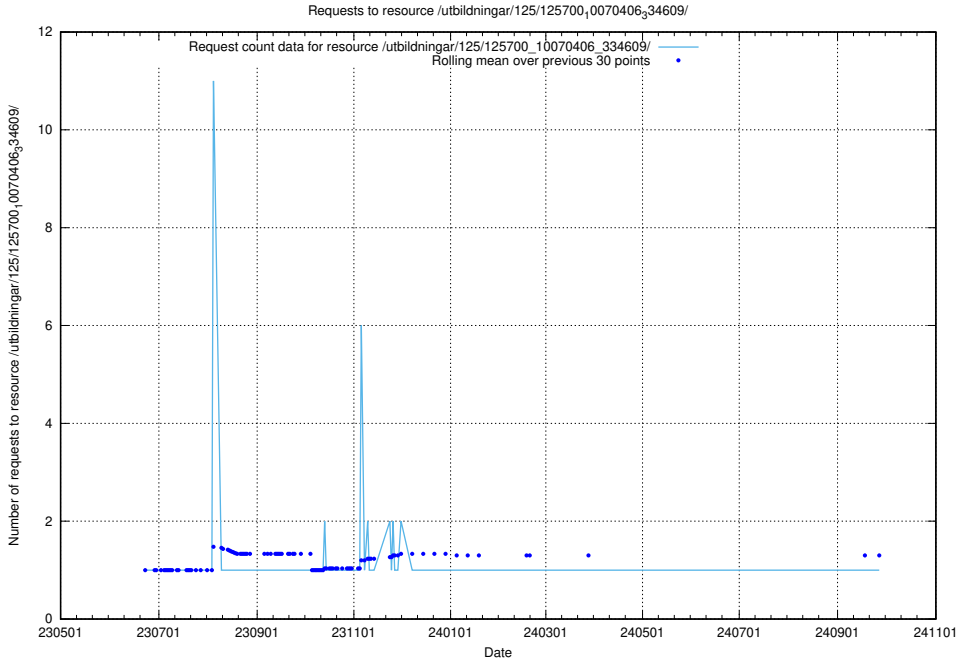

5.6505 Usage of /utbildningar/125/125700_10070406_334609/

Here, we count the number of requests to resource /utbildningar/125/125700_10070406_334609/.