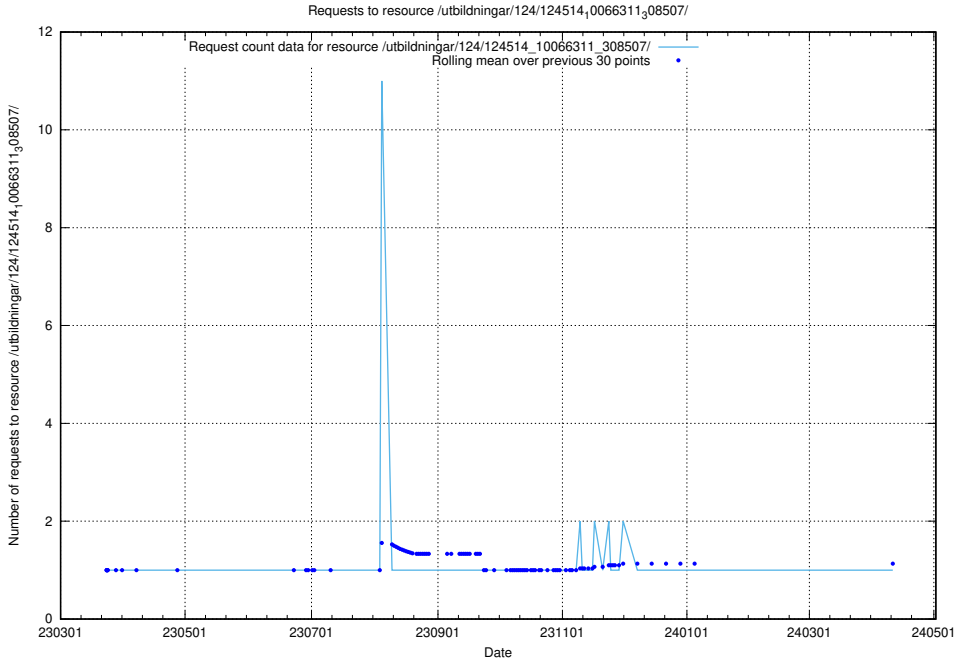

5.2680 Usage of /utbildningar/124/124514_10066311_308507/

Here, we count the number of requests to resource /utbildningar/124/124514_10066311_308507/.