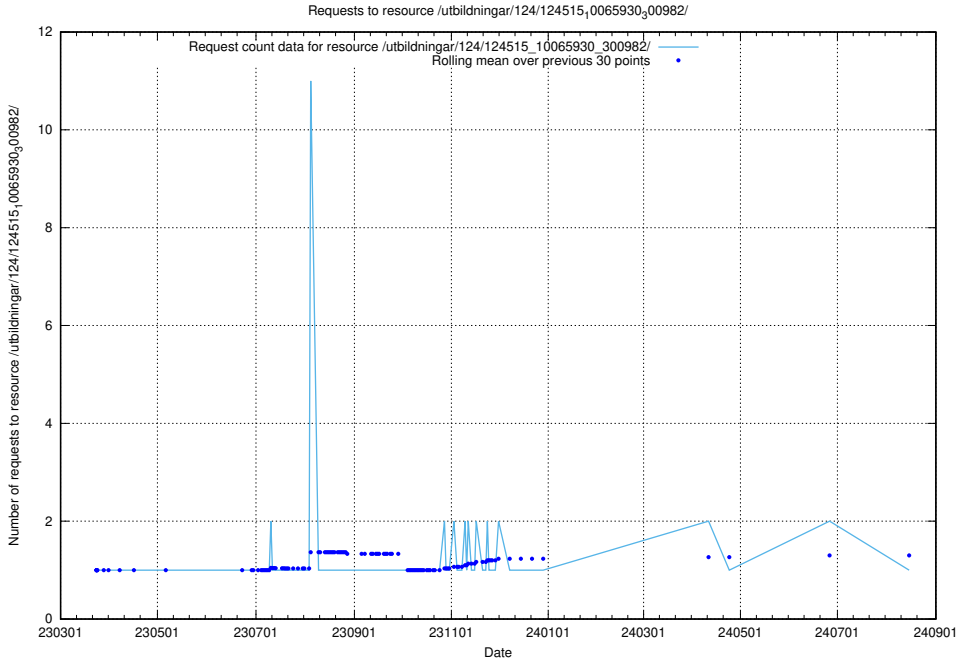

5.2468 Usage of /utbildningar/124/124515_10065930_300982/

Here, we count the number of requests to resource /utbildningar/124/124515_10065930_300982/.