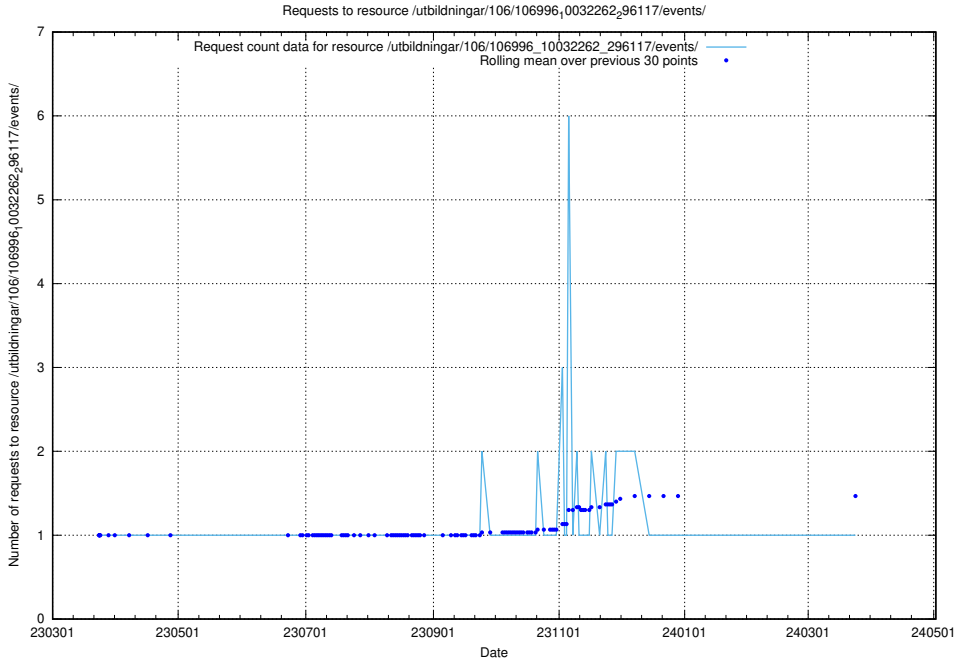

5.6235 Usage of /utbildningar/106/106996_10032262_296117/events/

Here, we count the number of requests to resource /utbildningar/106/106996_10032262_296117/events/