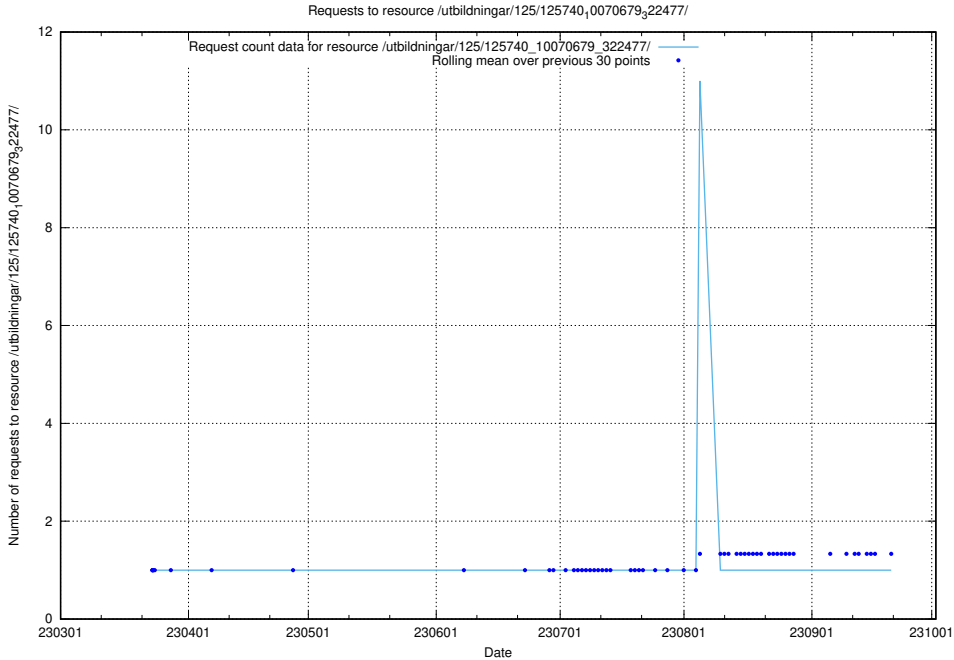

5.1078 Usage of /utbildningar/125/125740_10070679_322477/

Here, we count the number of requests to resource /utbildningar/125/125740_10070679_322477/.