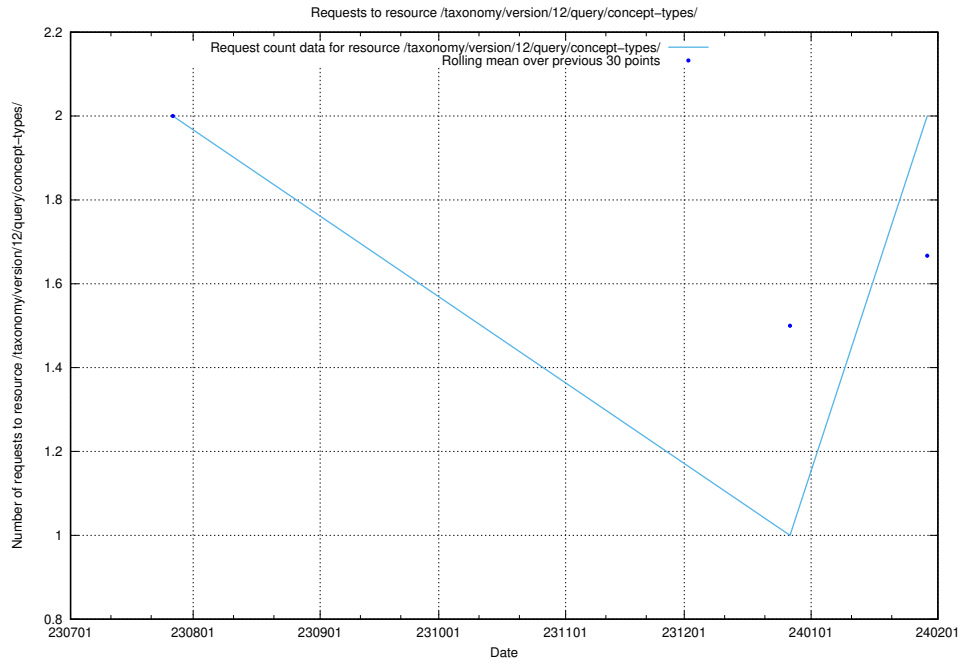

5.895 Usage of /taxonomy/version/12/query/concept-types/

Here, we count the number of requests to resource /taxonomy/version/12/query/concept-types/.