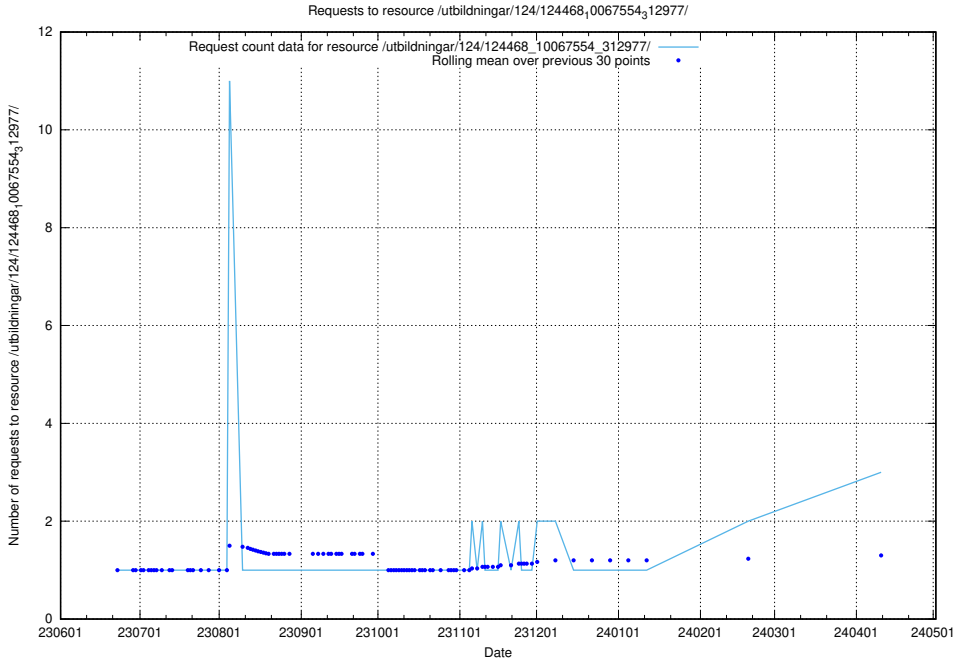

5.520 Usage of /utbildningar/124/124468_10067554_312977/

Here, we count the number of requests to resource /utbildningar/124/124468_10067554_312977/.