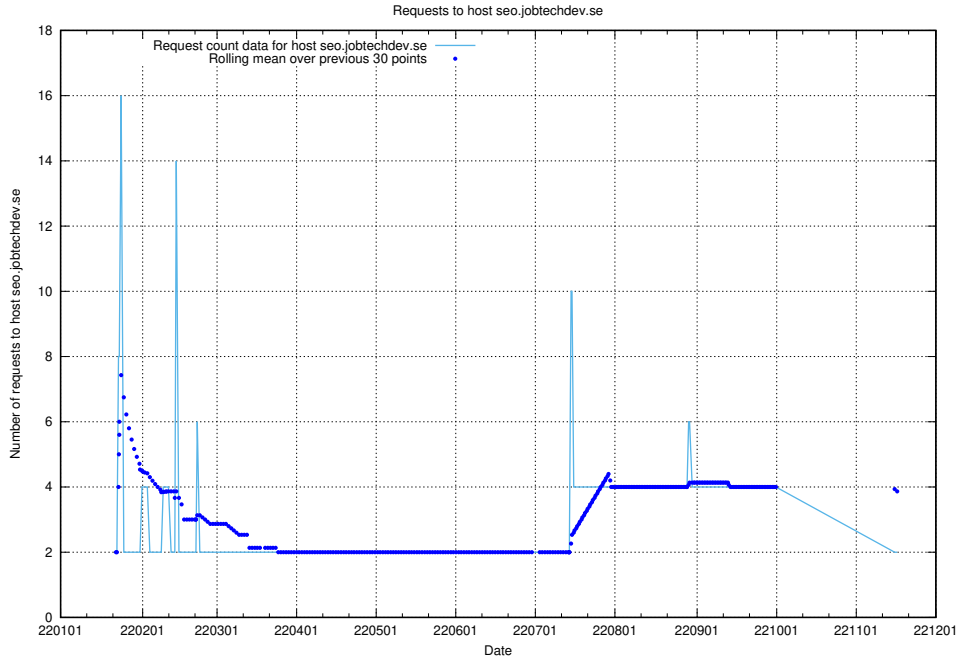

7.597 Usage of seo.jobtechdev.se

Here, we count the number of requests to host seo.jobtechdev.se.