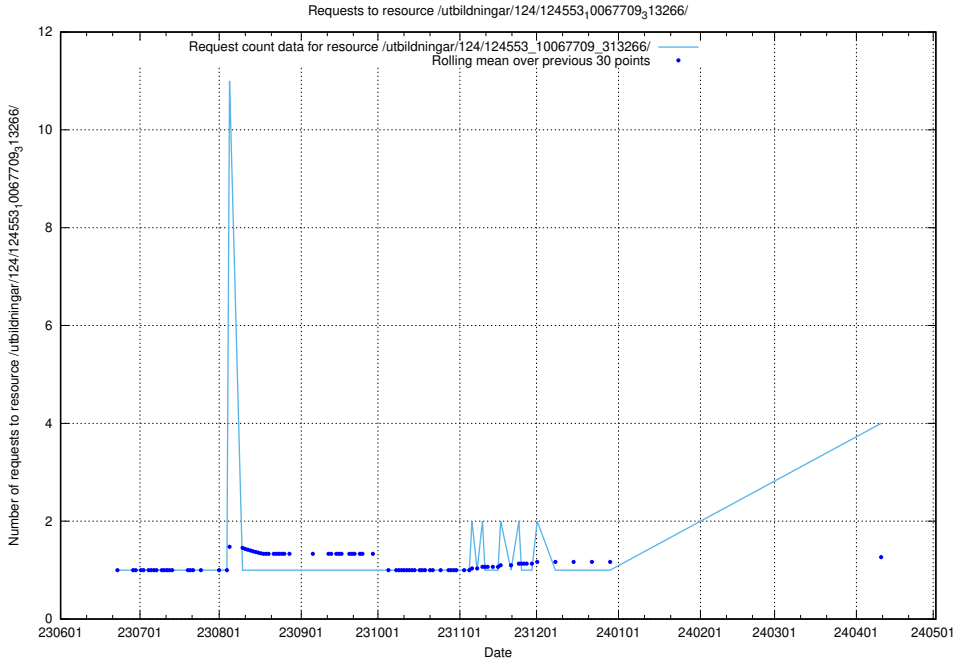

5.370 Usage of /utbildningar/124/124553_10067709_313266/

Here, we count the number of requests to resource /utbildningar/124/124553_10067709_313266/.