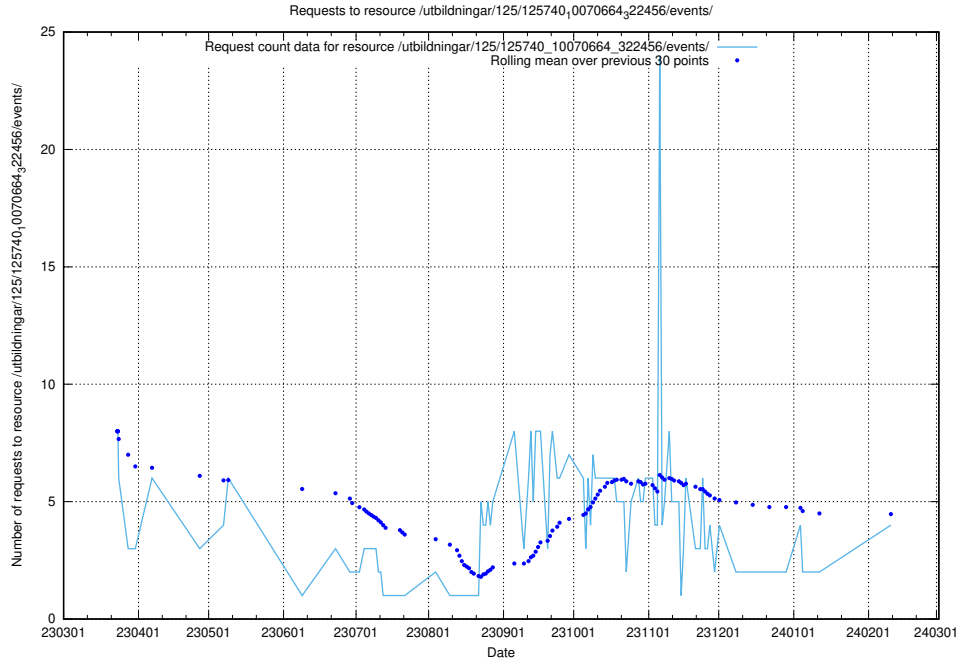

5.380 Usage of /utbildningar/125/125740_10070664_322456/events/

Here, we count the number of requests to resource /utbildningar/125/125740_10070664_322456/events/