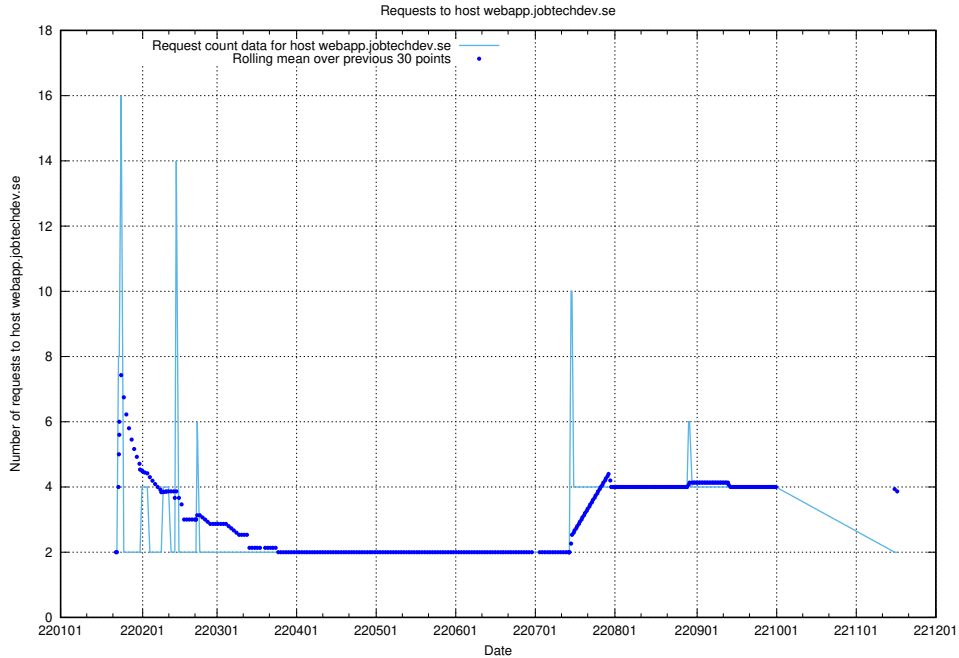

### 7.587 Usage of wallet.jobtechdev.se

Here, we count the number of requests to host wallet.jobtechdev.se.