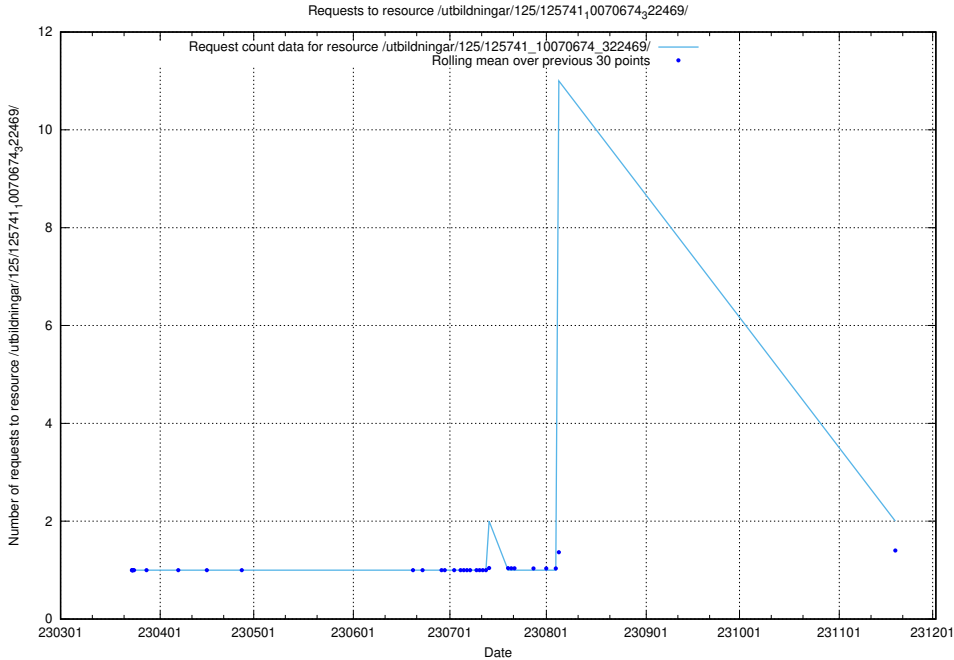

5.1051 Usage of /utbildningar/125/125741_10070674_322469/

Here, we count the number of requests to resource /utbildningar/125/125741_10070674_322469/.