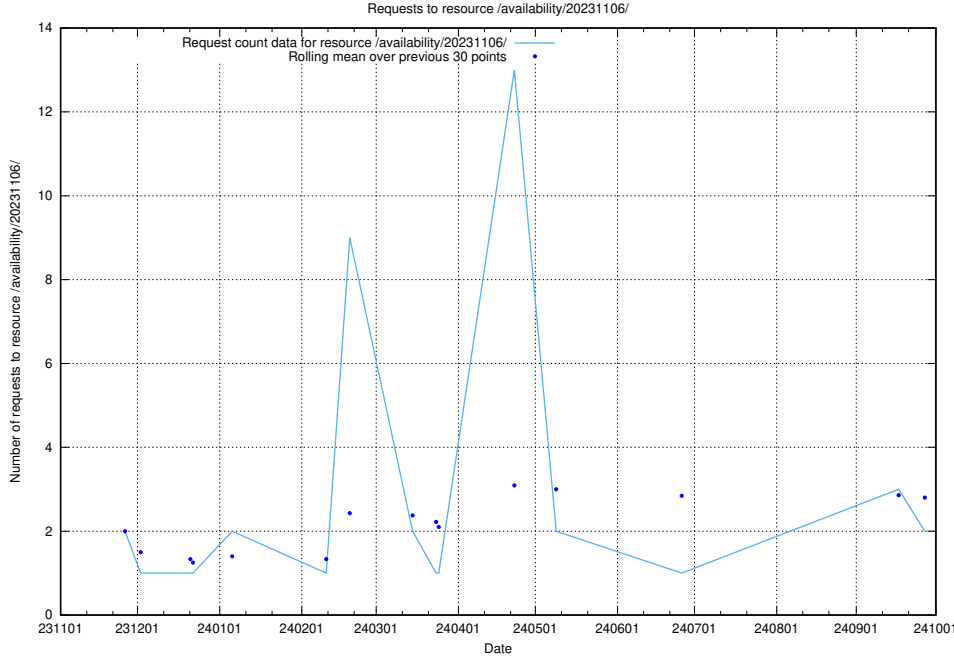

5.799 Usage of /availability/20231106/

Here, we count the number of requests to resource /availability/20231106/.