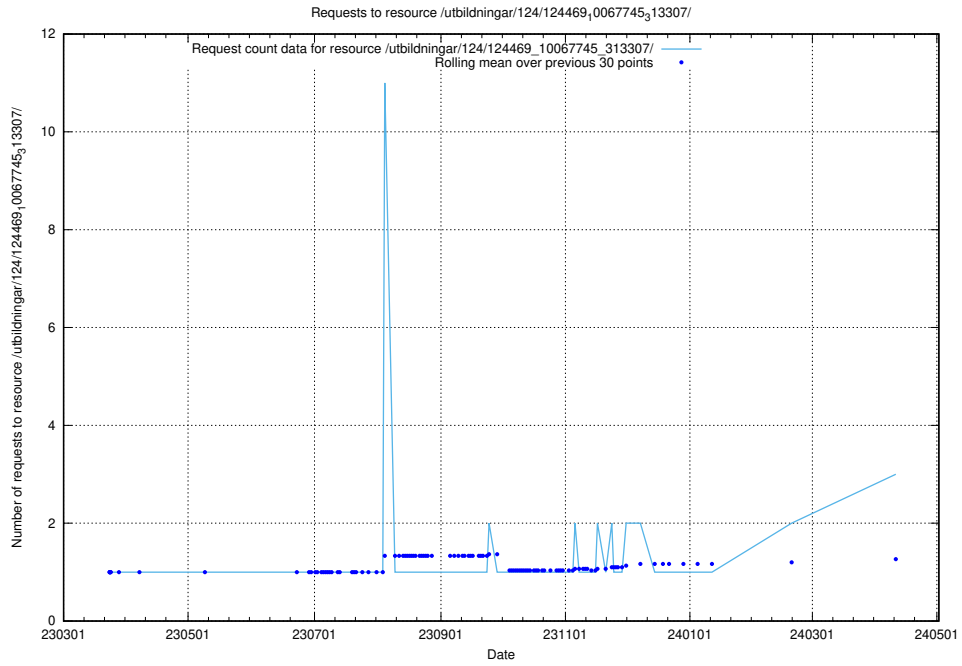

5.438 Usage of /utbildningar/124/124469_10067745_313307/

Here, we count the number of requests to resource /utbildningar/124/124469_10067745_313307/.