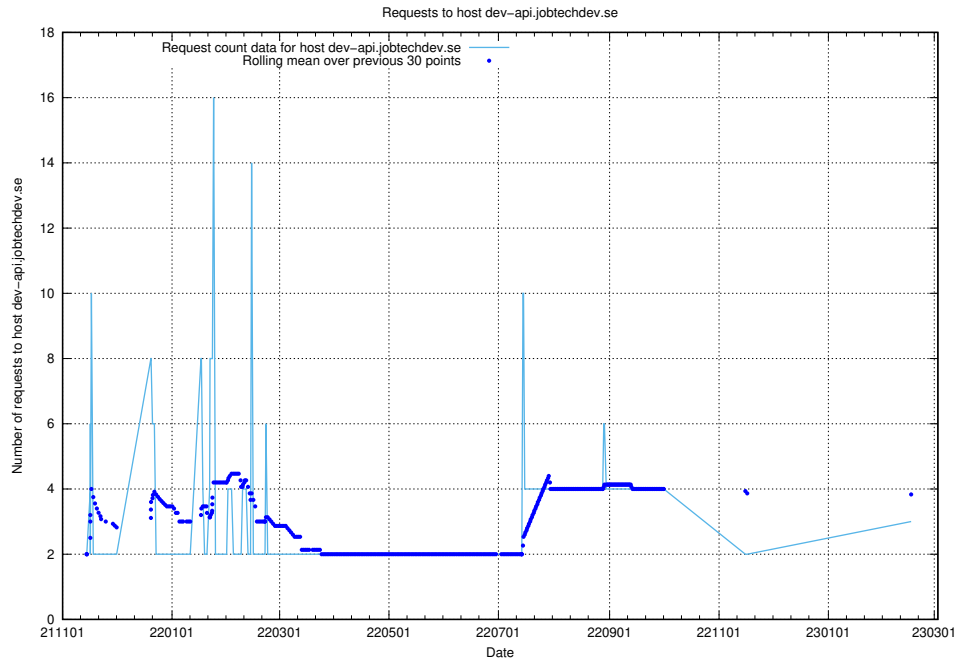

7.171 Usage of dev-api.jobtechdev.se

Here, we count the number of requests to host dev-api.jobtechdev.se.