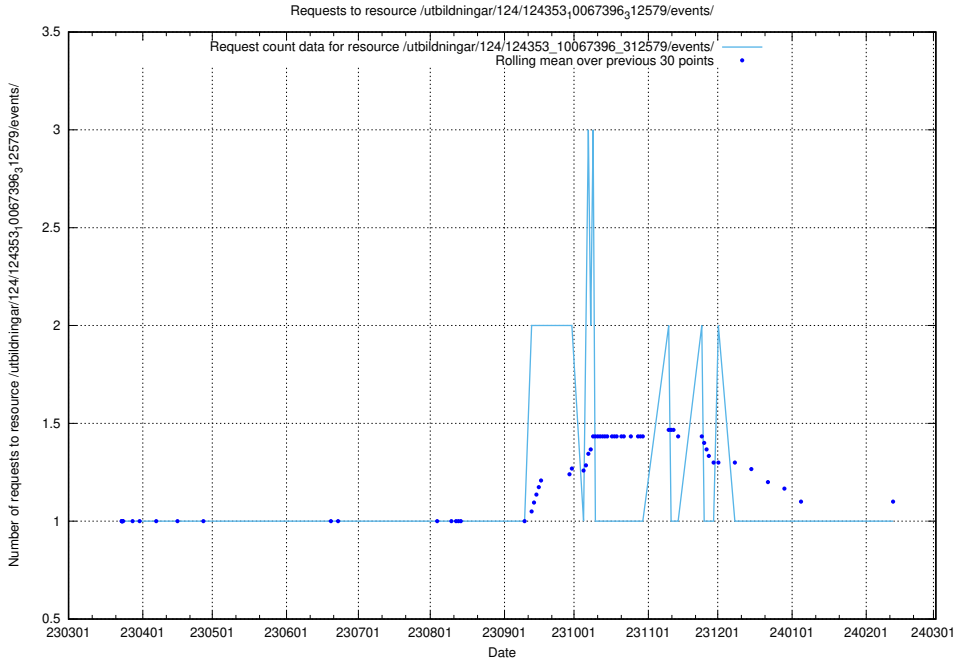

5.4770 Usage of /utbildningar/124/124353_10067396_312579/events/

Here, we count the number of requests to resource /utbildningar/124/124353_10067396_312579/events/