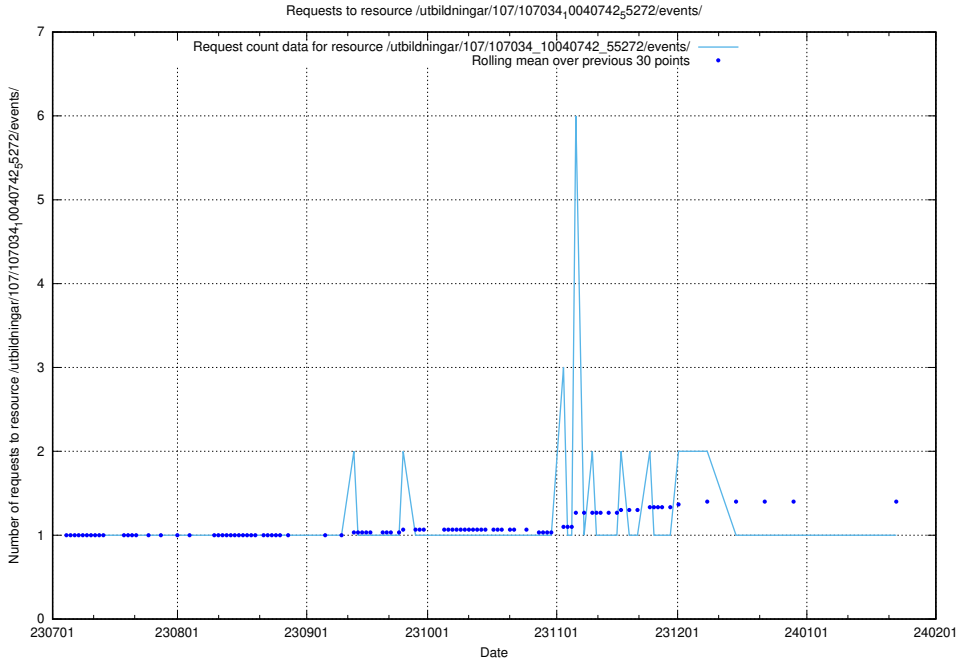

5.6187 Usage of /utbildningar/107/107034_10040742_55272/events/

Here, we count the number of requests to resource /utbildningar/107/107034_10040742_55272/events/.