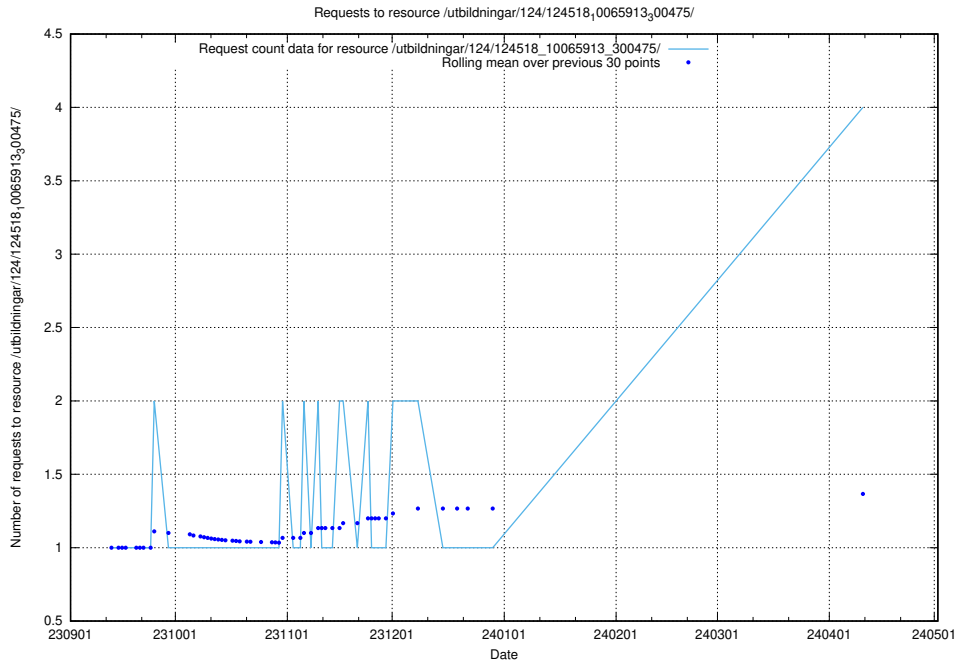

5.348 Usage of /utbildningar/124/124518_10065913_300475/

Here, we count the number of requests to resource /utbildningar/124/124518_10065913_300475/.