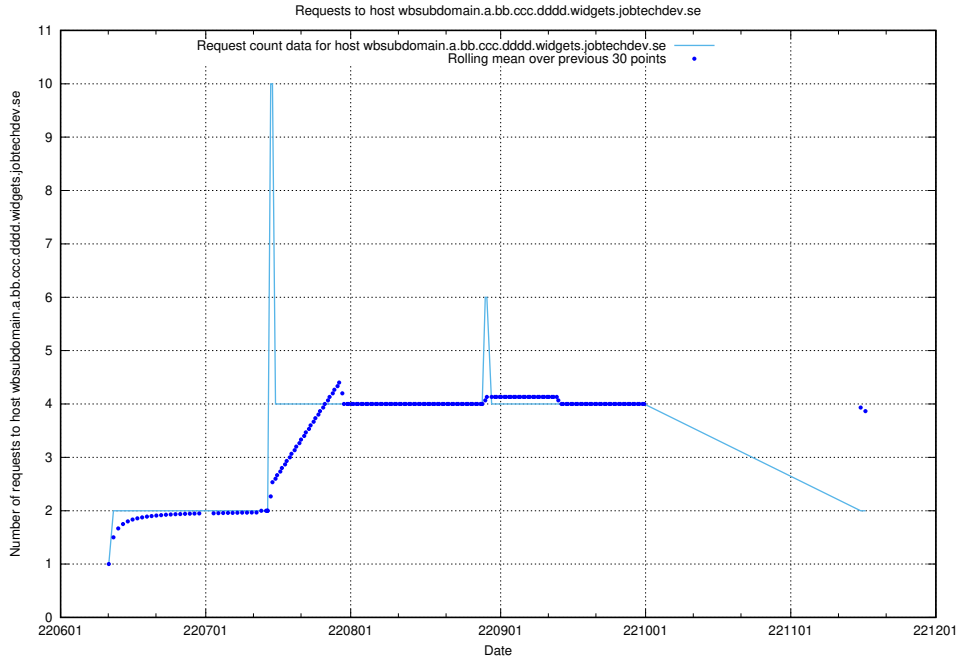

7.412 Usage of wbsubdomain.a.bb.ccc.dddd.widgets.jobtechdev.se

Here, we count the number of requests to host wbsubdomain.a.bb.ccc.dddd.widgets.jobtechdev.se.