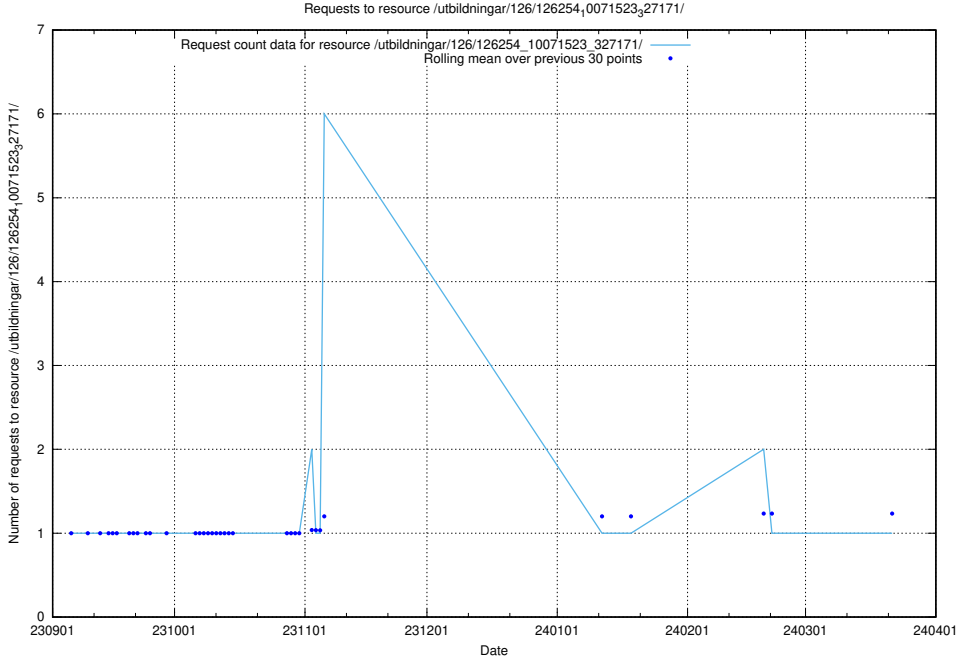

5.5499 Usage of /utbildningar/126/126254_10071523_327171/

Here, we count the number of requests to resource /utbildningar/126/126254_10071523_327171/.