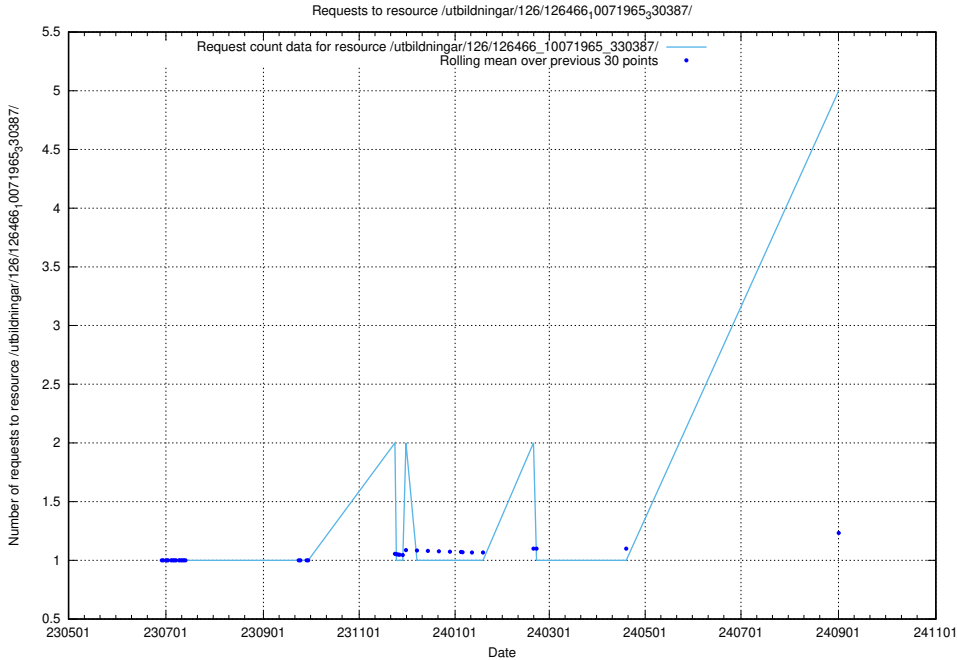

5.239 Usage of /utbildningar/126/126466_10071965_330387/

Here, we count the number of requests to resource /utbildningar/126/126466_10071965_330387/.