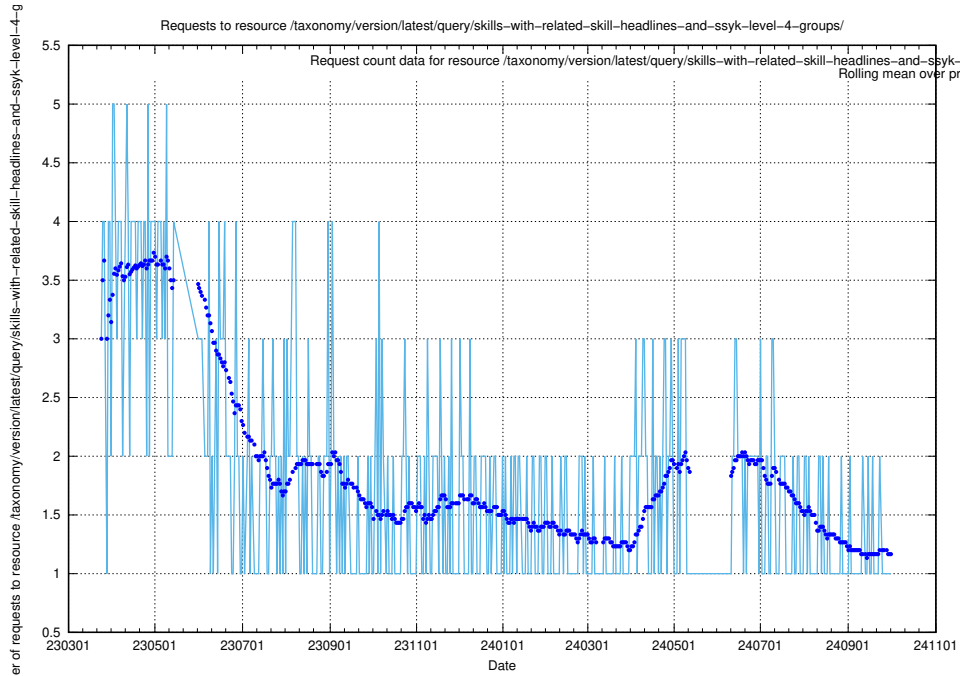

5.6916 Usage of /taxonomy/version/latest/query/skills-with-related-skill-headlines-and-ssyk-level-4-groups/

Here, we count the number of requests to resource /taxonomy/version/latest/query/skills-with-related-skill-headlines-and-ssyk-level-4-groups/.