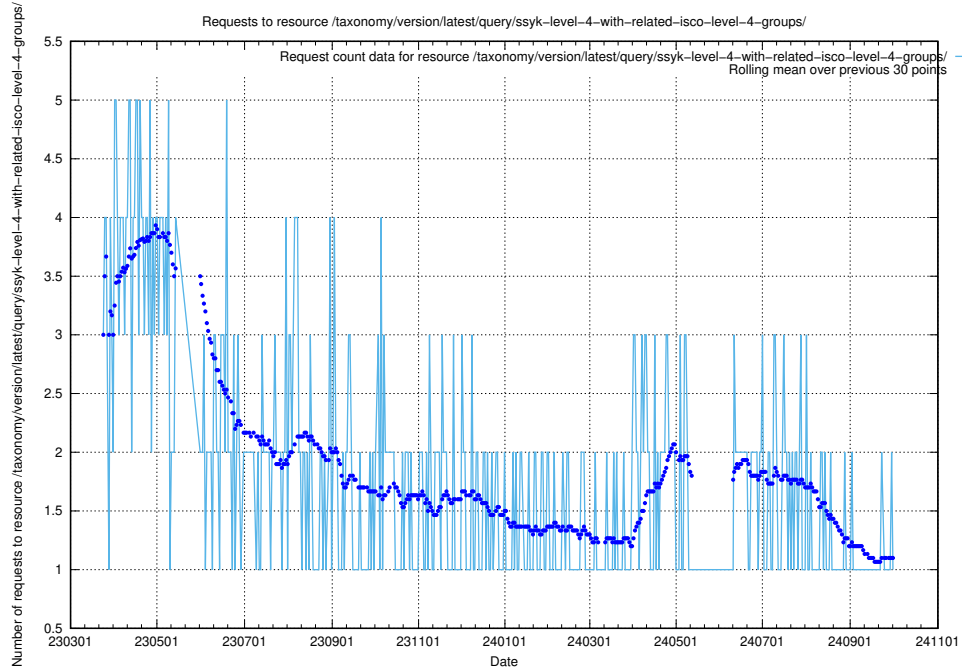

5.6901 Usage of /taxonomy/version/latest/query/ssyk-level-4-with-related-isco-level-4-groups/

Here, we count the number of requests to resource /taxonomy/version/latest/query/ssyk-level-4-with-related-isco-level-4-groups/.