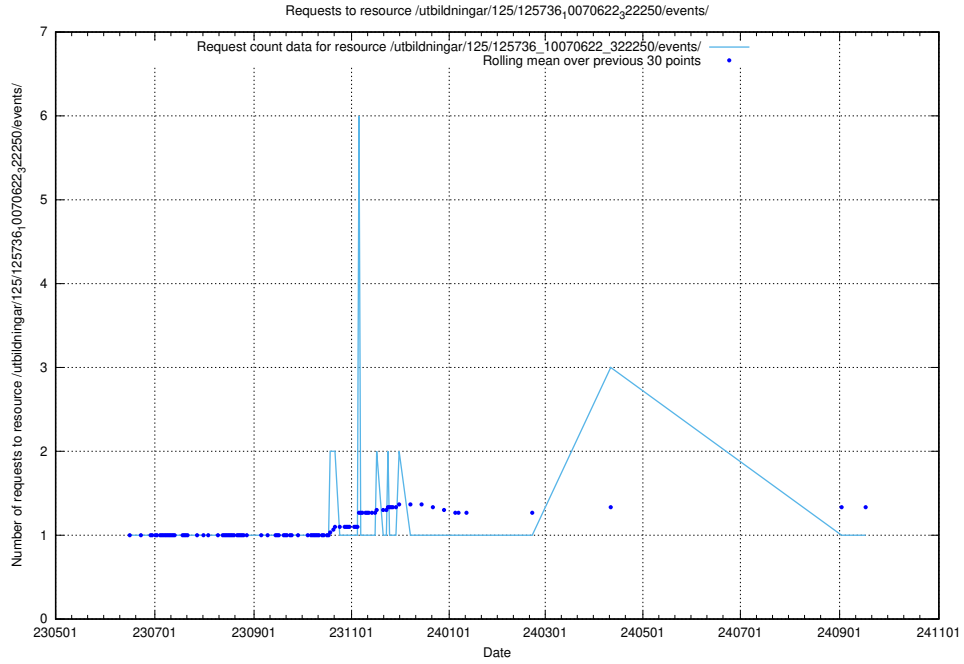

### 5.6671 Usage of /utbildningar/125/125736\_10070622\_322250/events/

Here, we count the number of requests to resource /utbildningar/125/125736\_10070622\_322250/events/