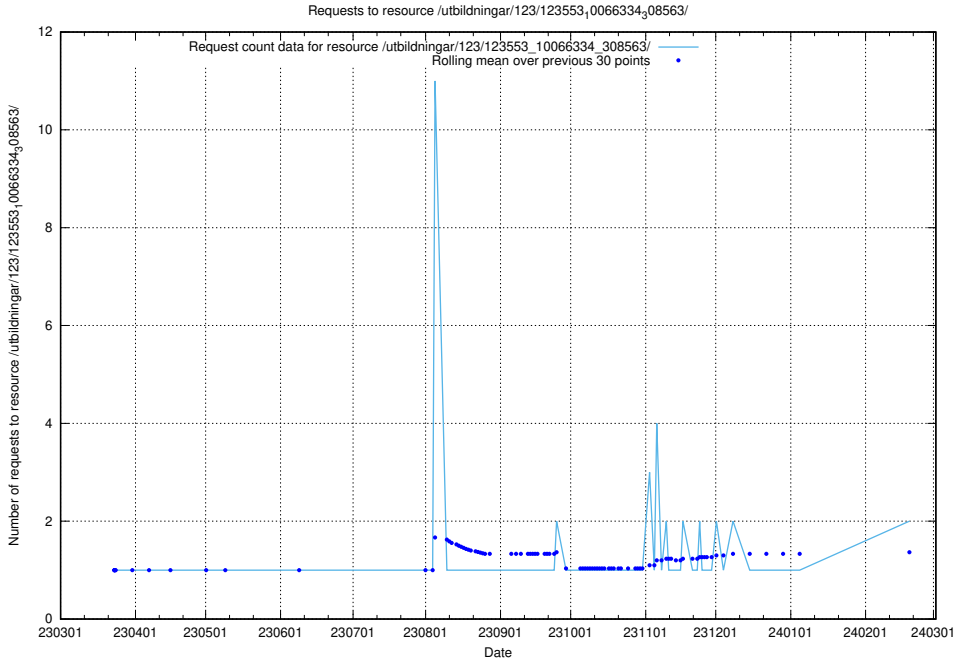

5.845 Usage of /utbildningar/123/123553_10066334_308563/

Here, we count the number of requests to resource /utbildningar/123/123553_10066334_308563/.