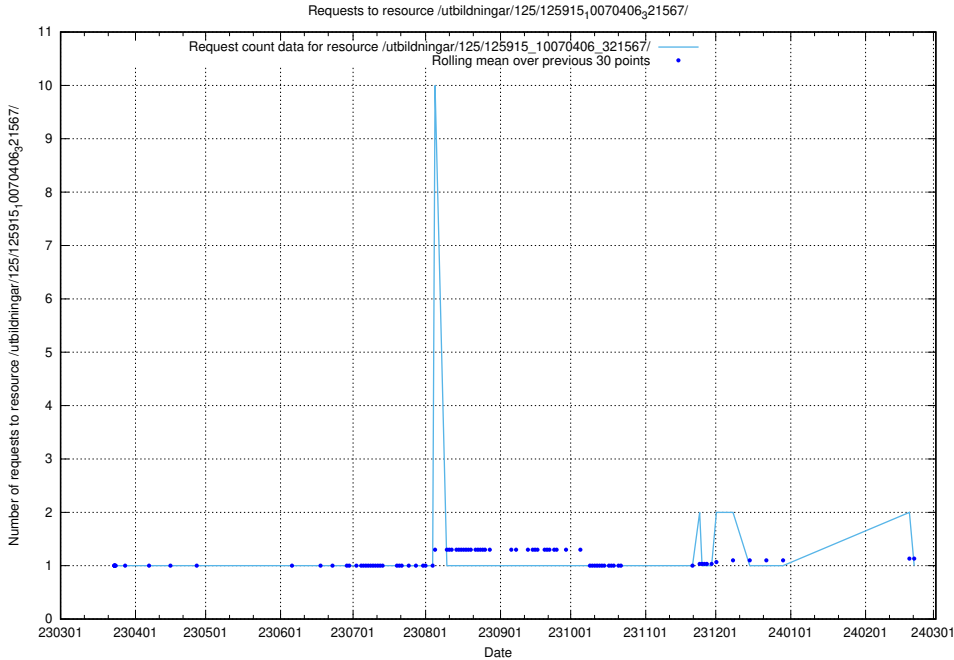

5.7283 Usage of /utbildningar/125/125915_10070406_321567/

Here, we count the number of requests to resource /utbildningar/125/125915_10070406_321567/.