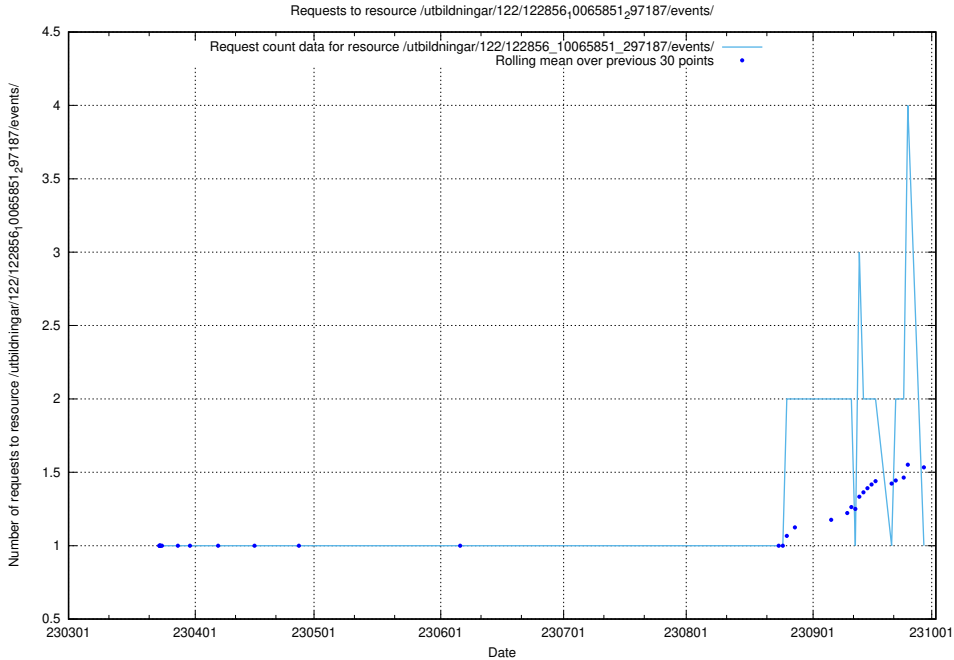

### 5.6000 Usage of /utbildningar/122/122856\_10065851\_297187/events/

Here, we count the number of requests to resource /utbildningar/122/122856\_10065851\_297187/events/