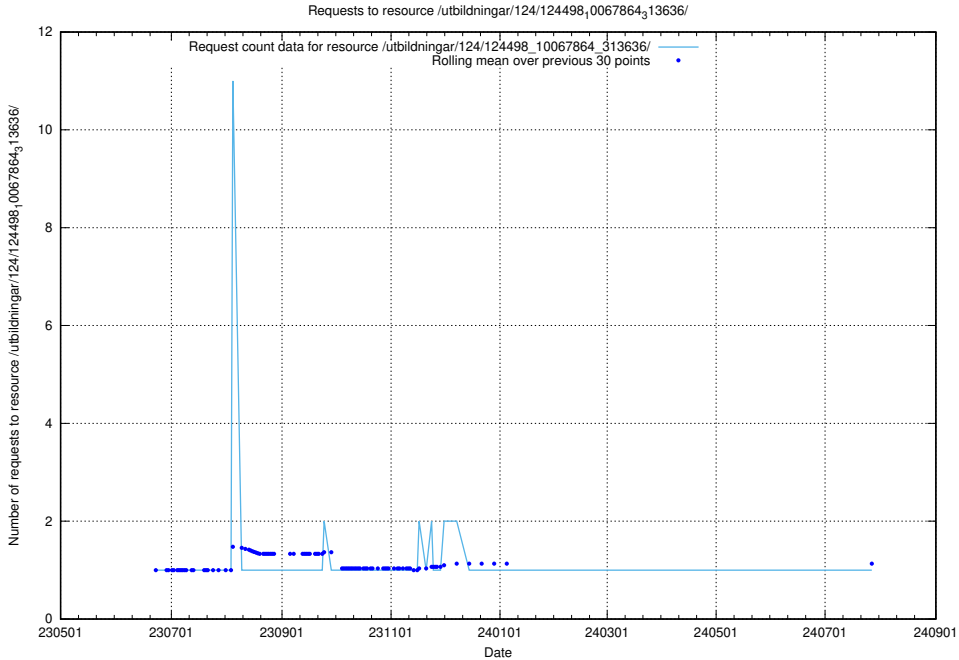

5.6587 Usage of /utbildningar/124/124498_10067864_313636/

Here, we count the number of requests to resource /utbildningar/124/124498_10067864_313636/.