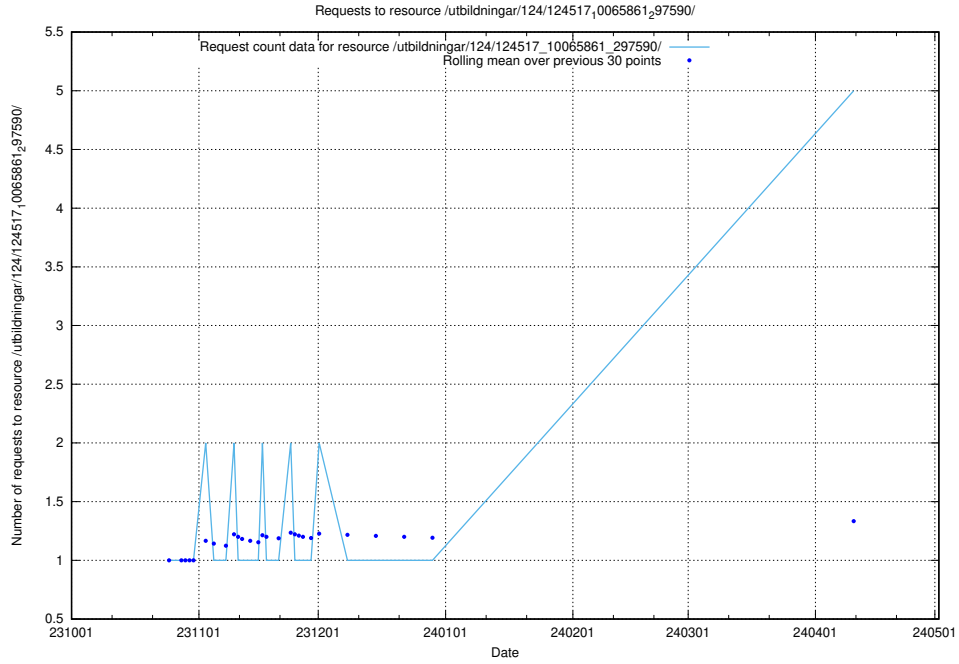

5.229 Usage of /utbildningar/124/124517_10065861_297590/

Here, we count the number of requests to resource /utbildningar/124/124517_10065861_297590/.