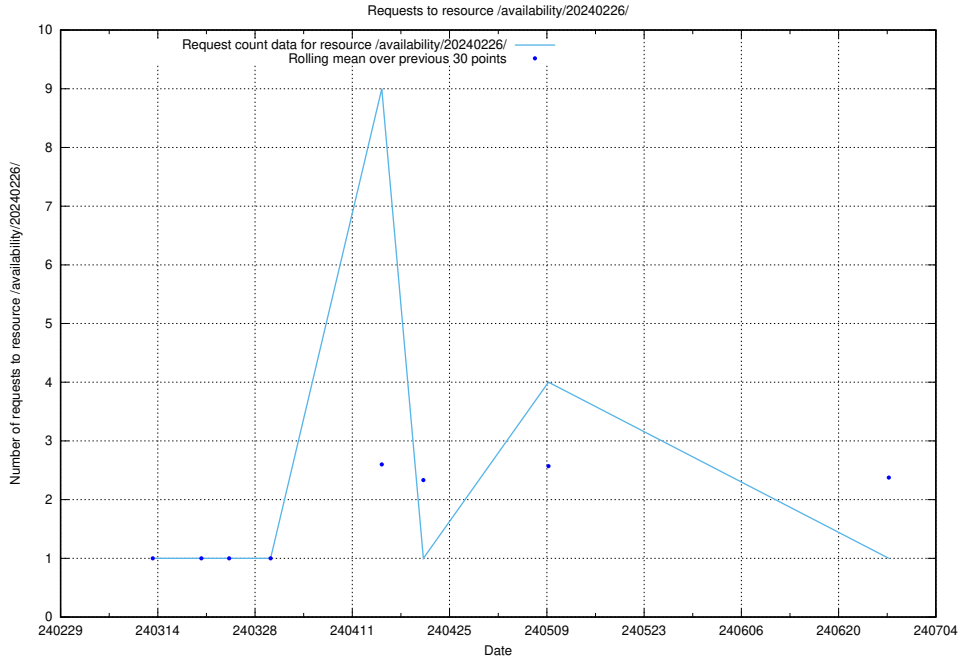

### 5.2760 Usage of /availability/20240226/

Here, we count the number of requests to resource /availability/20240226/.