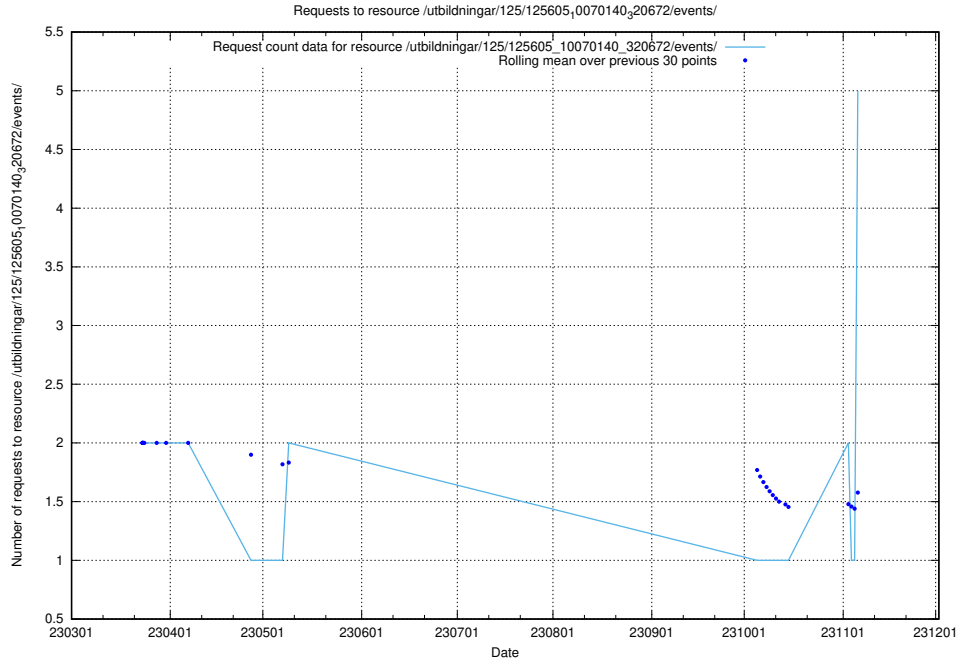

5.258 Usage of /utbildningar/125/125605_10070140_320672/events/

Here, we count the number of requests to resource /utbildningar/125/125605_10070140_320672/events/