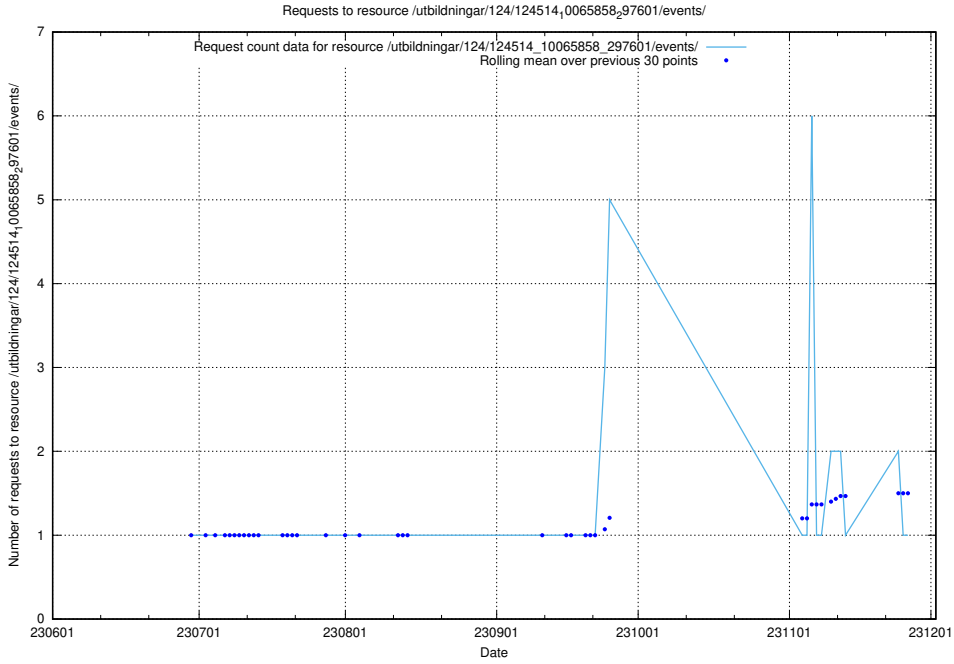

5.6223 Usage of /utbildningar/124/124514_10065858_297601/events/

Here, we count the number of requests to resource /utbildningar/124/124514_10065858_297601/events/