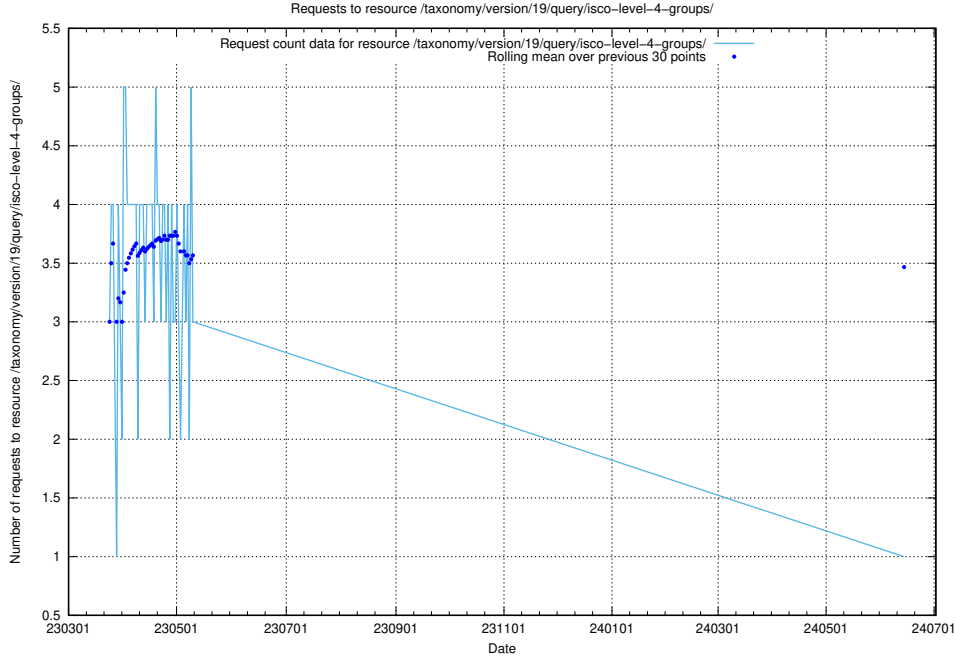

5.6979 Usage of /taxonomy/version/19/query/isco-level-4-groups/

Here, we count the number of requests to resource /taxonomy/version/19/query/isco-level-4-groups/.