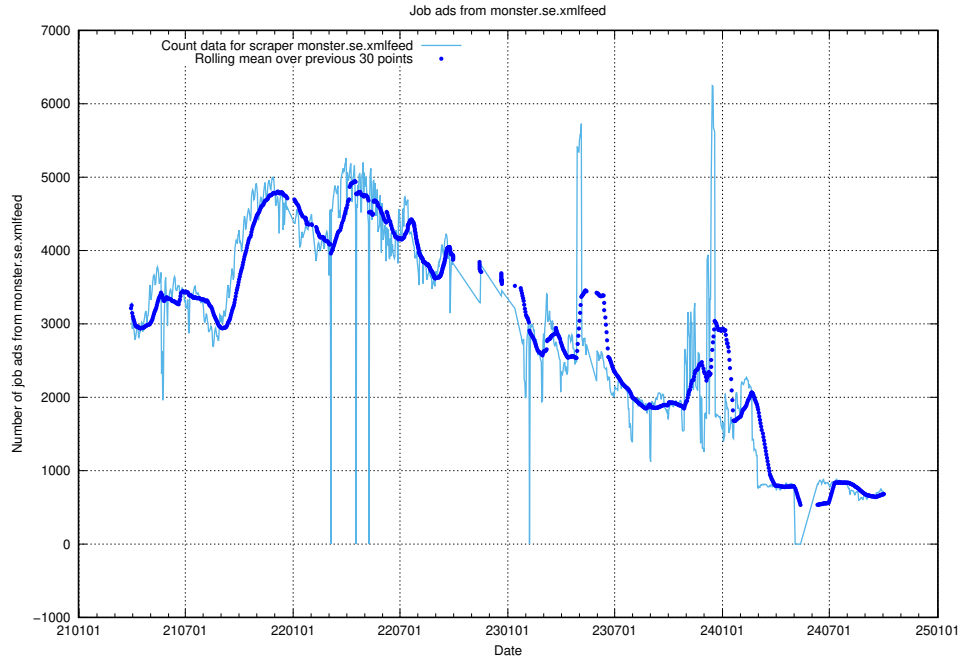

13.6 Number of ads by scraper monster.se.xmlfeed

Here, we count the number of job ads scraped from monster.se.xmlfeed.