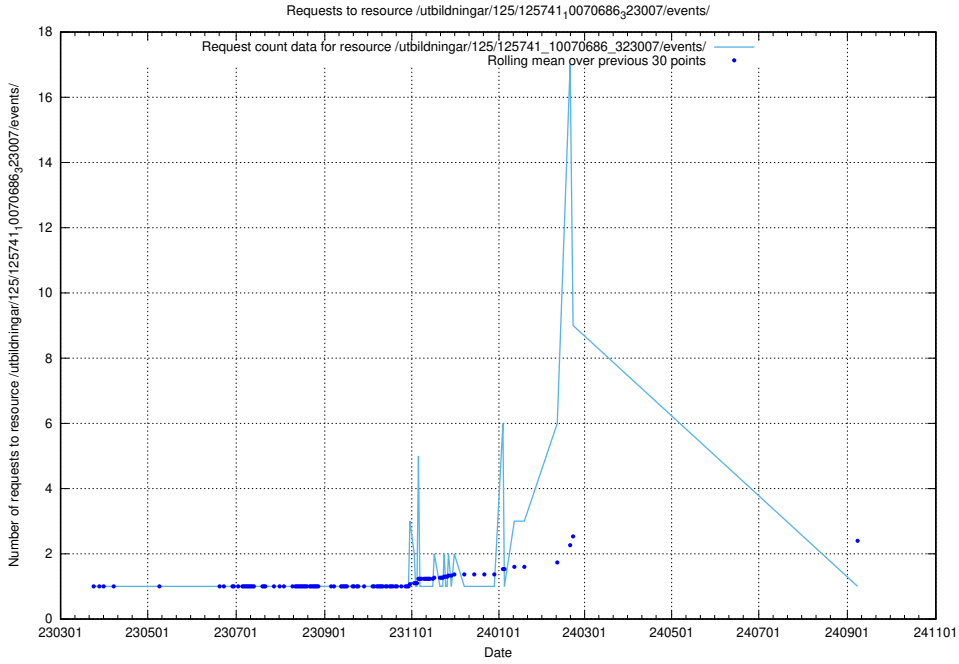

5.7065 Usage of /utbildningar/125/125741_10070686_323007/events/

Here, we count the number of requests to resource /utbildningar/125/125741_10070686_323007/events/