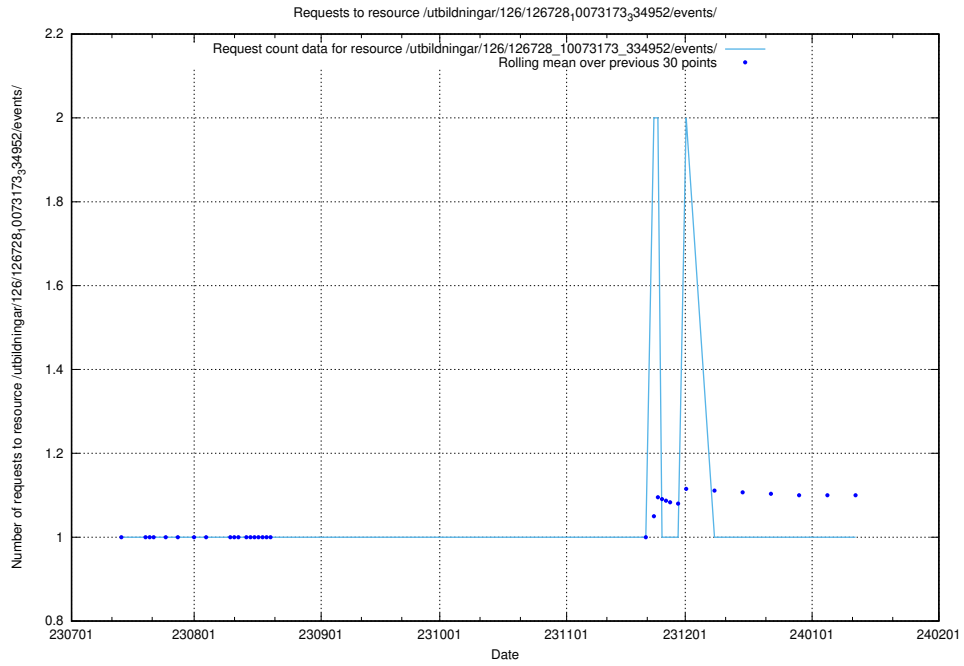

## 5.5907 Usage of /utbildningar/126/126728\_10073173\_334952/events/

Here, we count the number of requests to resource /utbildningar/126/126728\_10073173\_334952/events/