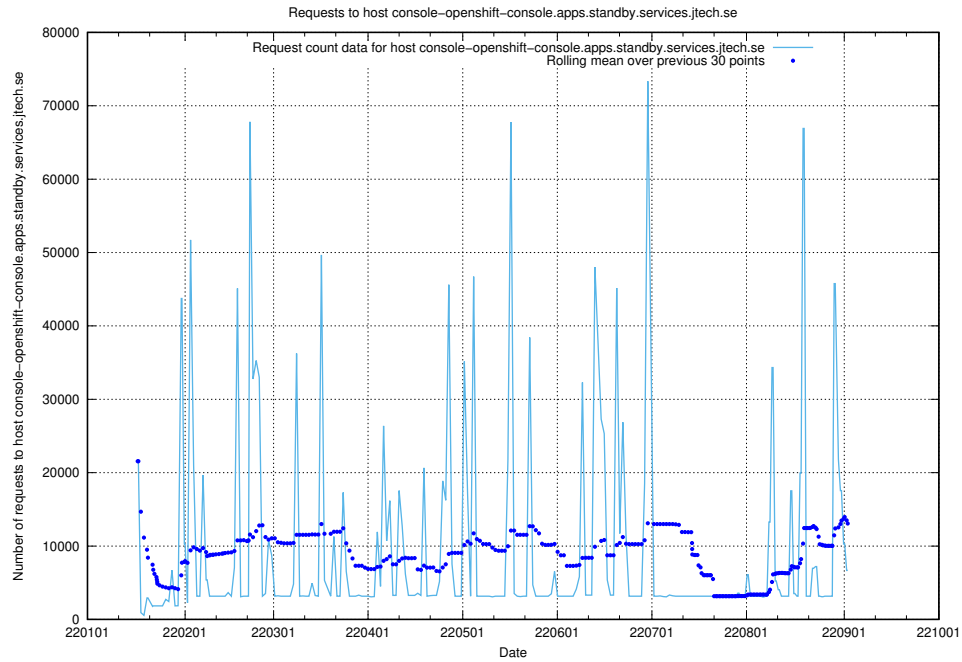

7.12 Usage of console-openshift-console.apps.standby.services.jtech.se

Here, we count the number of requests to host console-openshift-console.apps.standby.services.jtech.se.