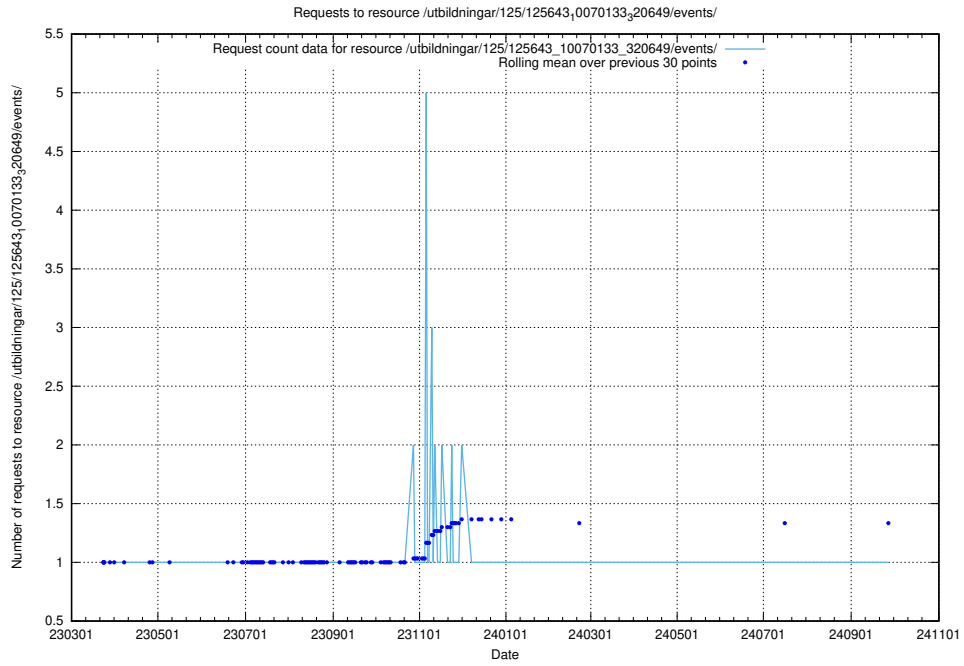

5.1136 Usage of /utbildningar/125/125643_10070133_320649/events/

Here, we count the number of requests to resource /utbildningar/125/125643_10070133_320649/events/