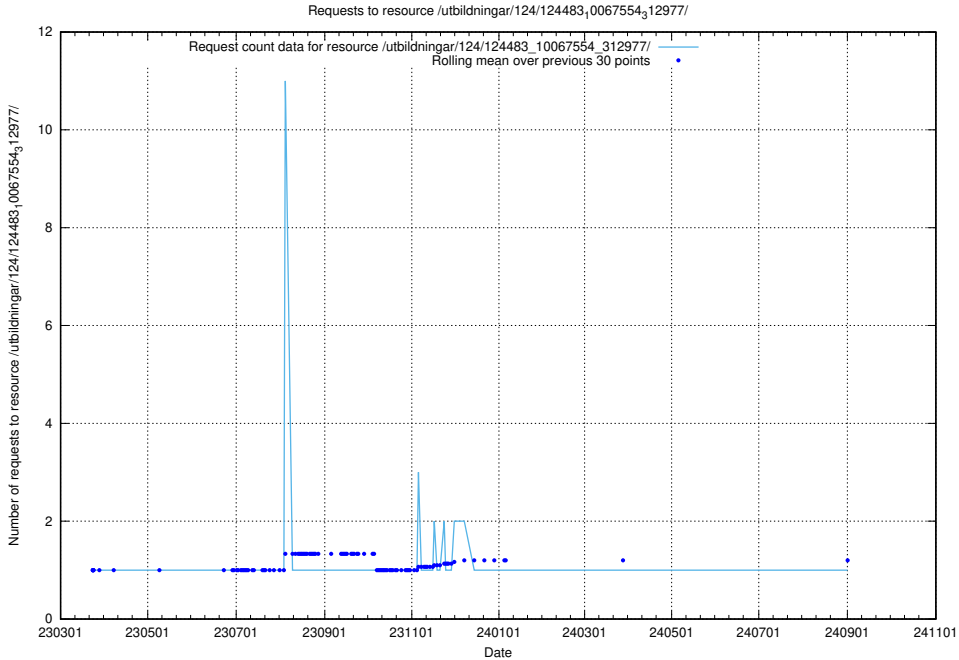

5.3665 Usage of /utbildningar/124/124483_10067554_312977/

Here, we count the number of requests to resource /utbildningar/124/124483_10067554_312977/.