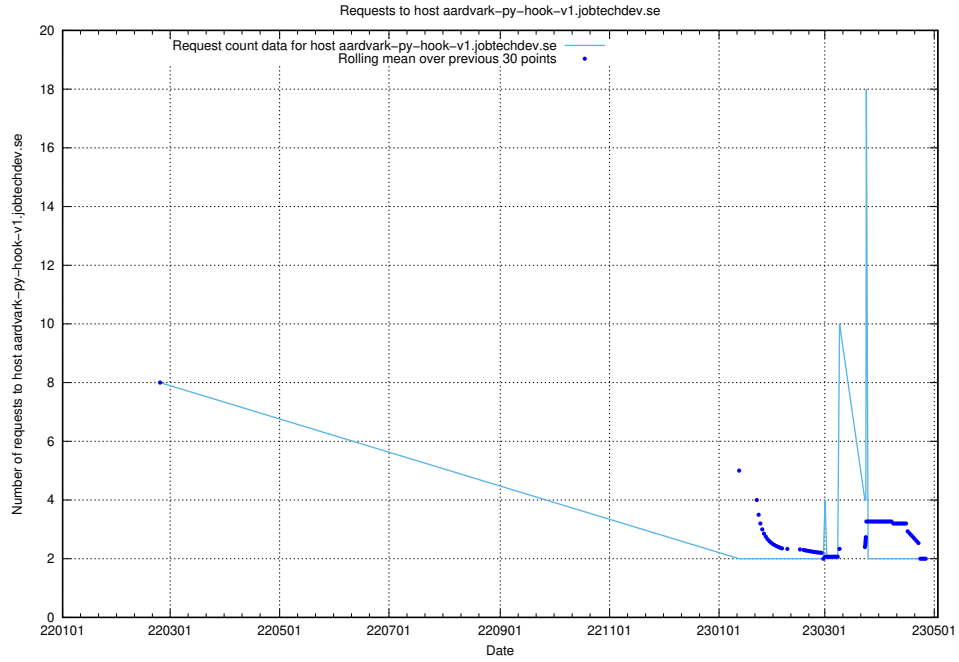

7.515 Usage of aardvark-py-hook-v1.jobtechdev.se

Here, we count the number of requests to host `aardvark-py-hook-v1.jobtechdev.se`.