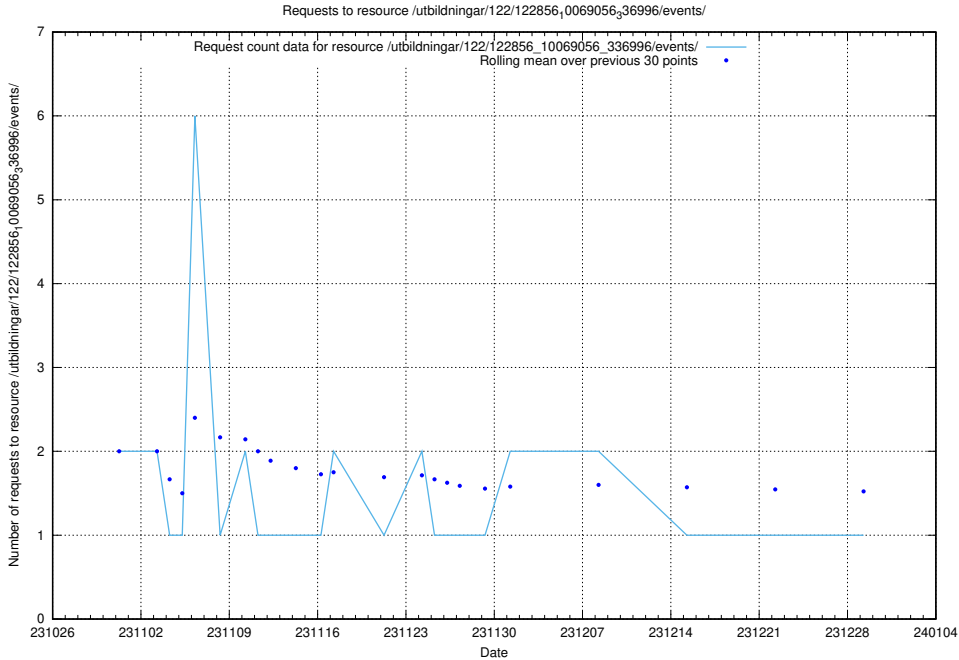

5.5007 Usage of /utbildningar/122/122856_10069056_336996/events/

Here, we count the number of requests to resource /utbildningar/122/122856_10069056_336996/events/