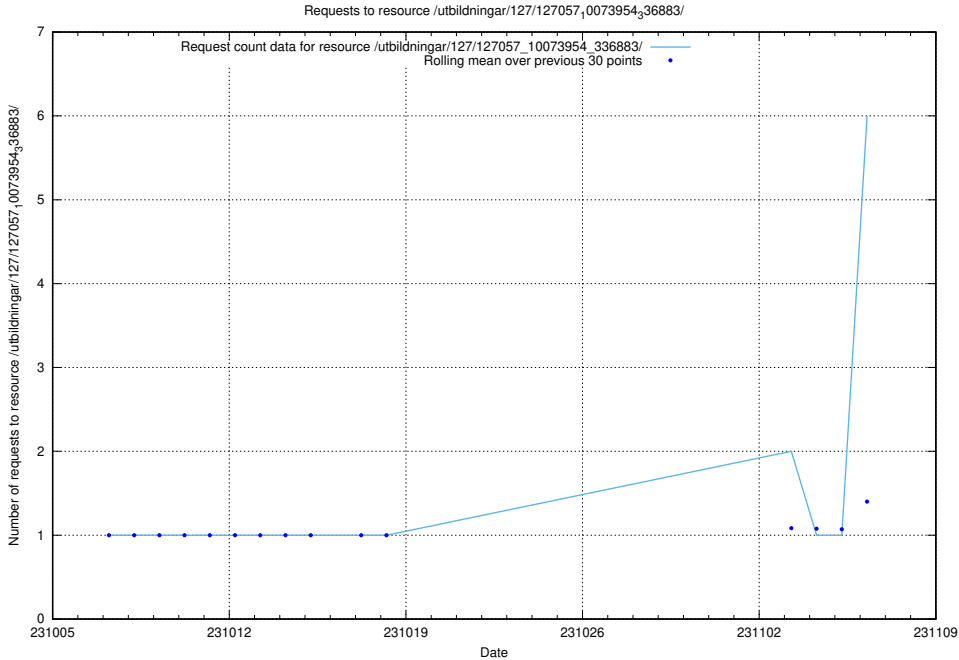

5.143 Usage of /utbildningar/127/127057_10073954_336883/

Here, we count the number of requests to resource /utbildningar/127/127057_10073954_336883/.