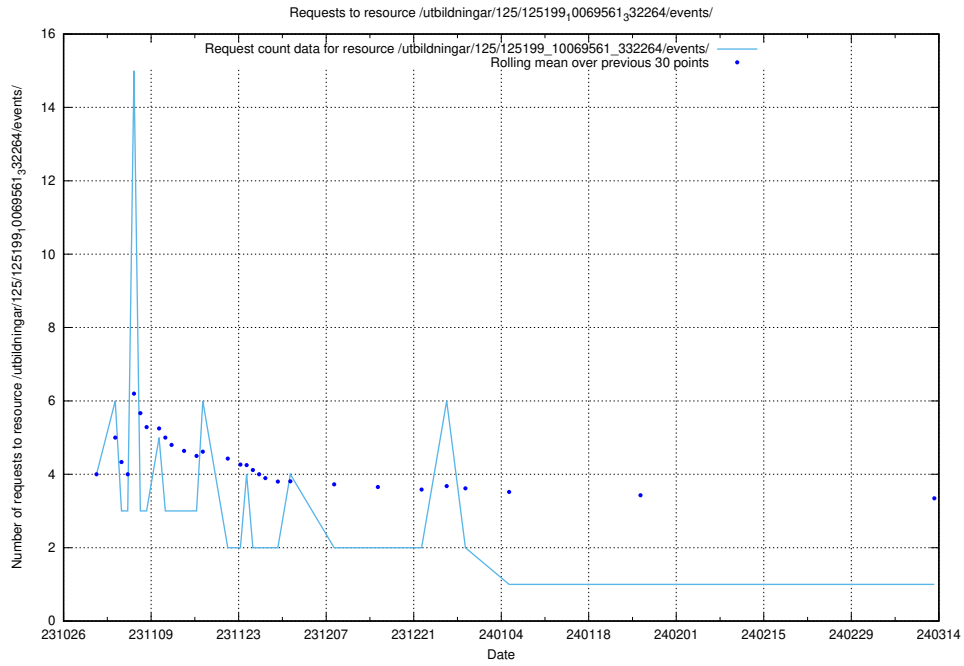

5.5005 Usage of /utbildningar/125/125199_10069561_332264/events/

Here, we count the number of requests to resource /utbildningar/125/125199_10069561_332264/events/