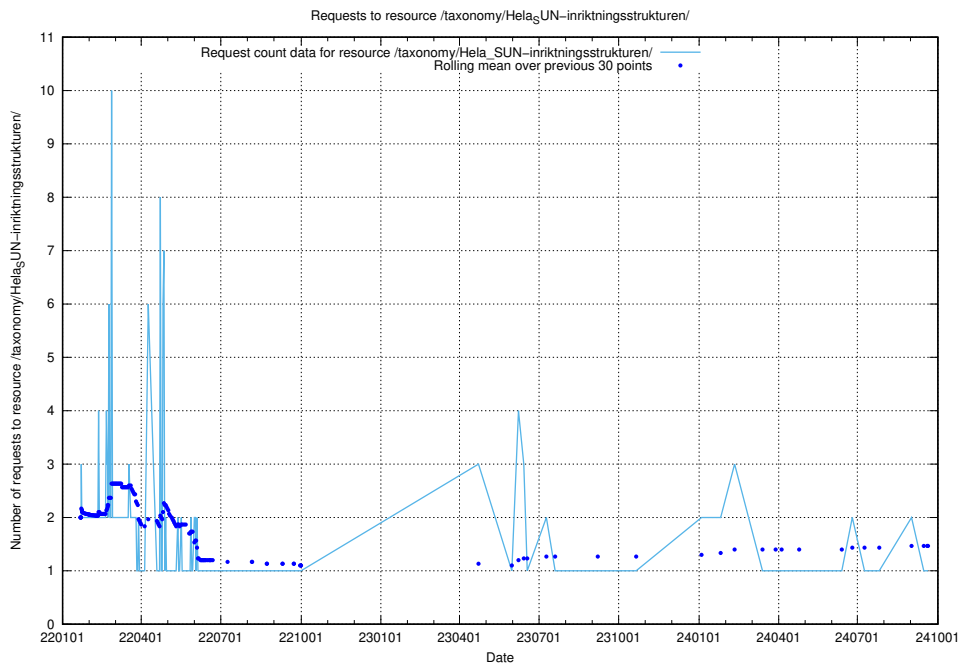

5.7338 Usage of /taxonomy/Hela_SUN-inriktningsstrukturen/

Here, we count the number of requests to resource /taxonomy/Hela_SUN-inriktningsstrukturen/.