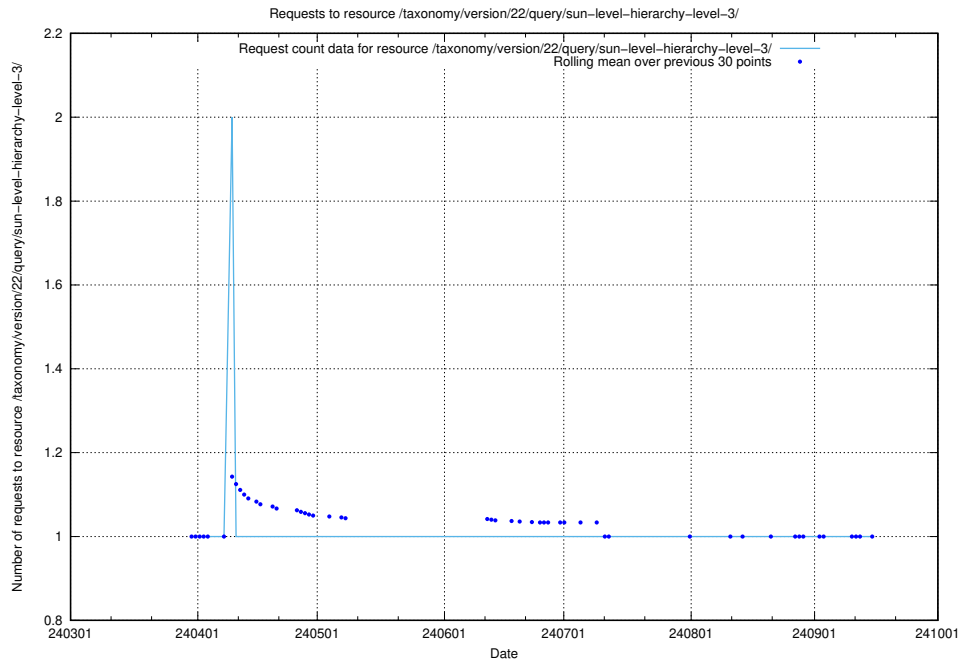

5.2454 Usage of /taxonomy/version/22/query/sun-level-hierarchy-level-3/

Here, we count the number of requests to resource /taxonomy/version/22/query/sun-level-hierarchy-level-3/.