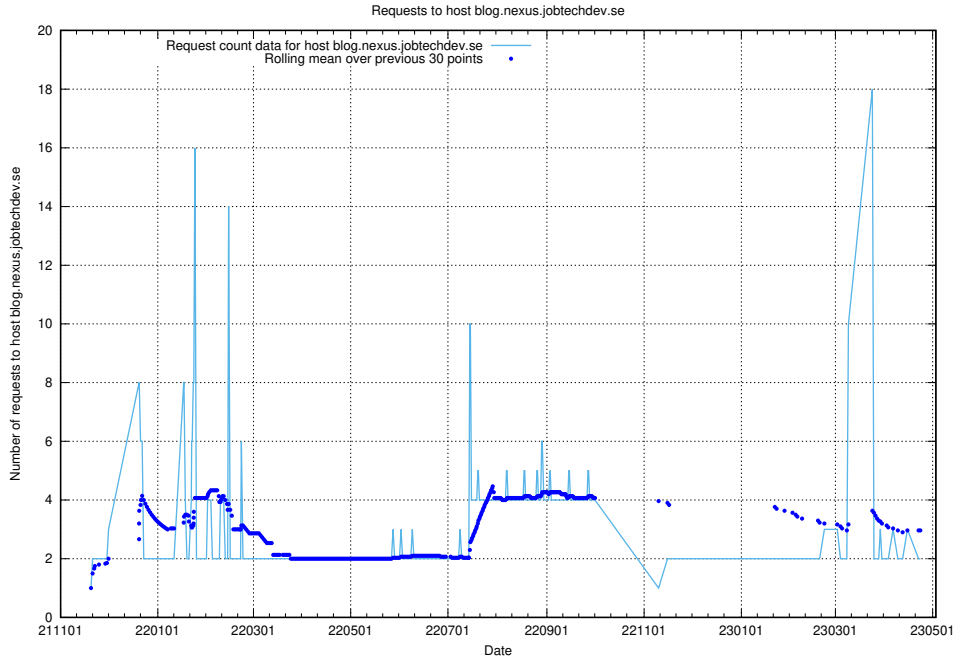

7.457 Usage of `blog.nexus.jobtechdev.se`

Here, we count the number of requests to host `blog.nexus.jobtechdev.se`.