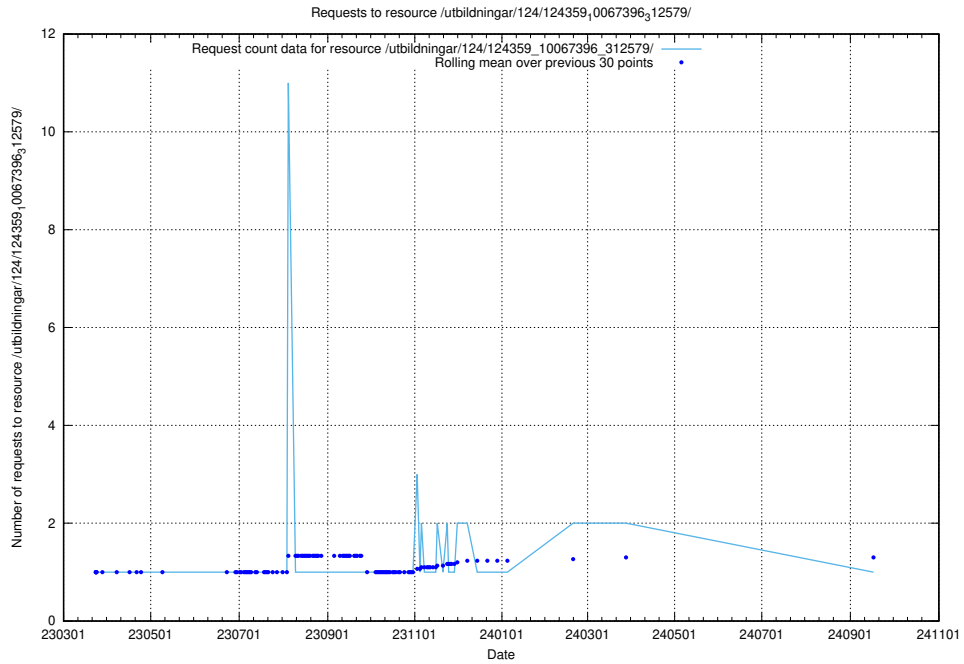

### 5.4657 Usage of /taxonomy/version/4/query/skills/

Here, we count the number of requests to resource /taxonomy/version/4/query/skills/.