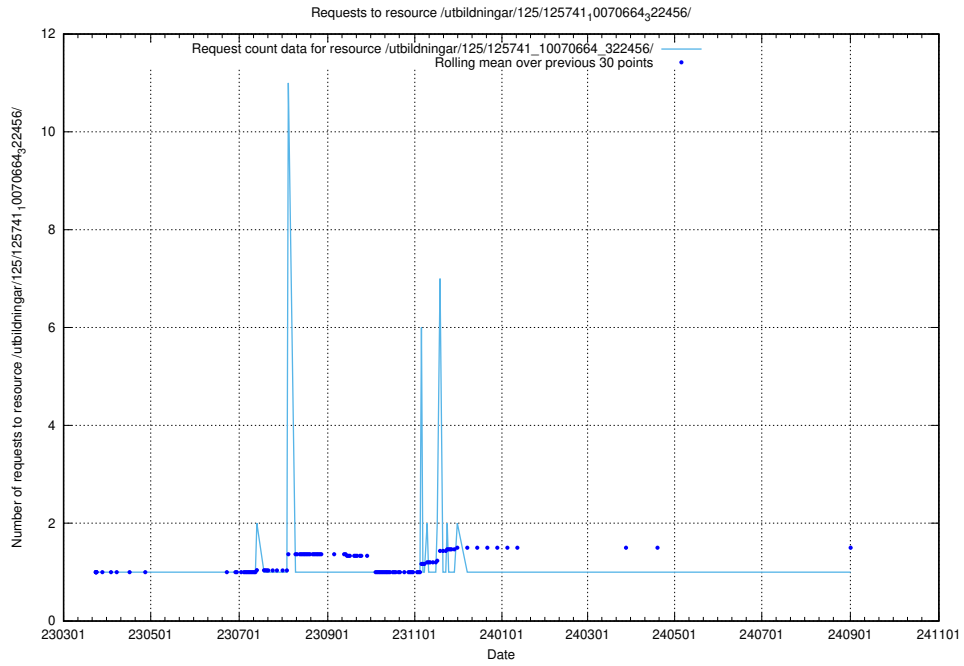

5.7335 Usage of /utbildningar/125/125741_10070664_322456/

Here, we count the number of requests to resource /utbildningar/125/125741_10070664_322456/.