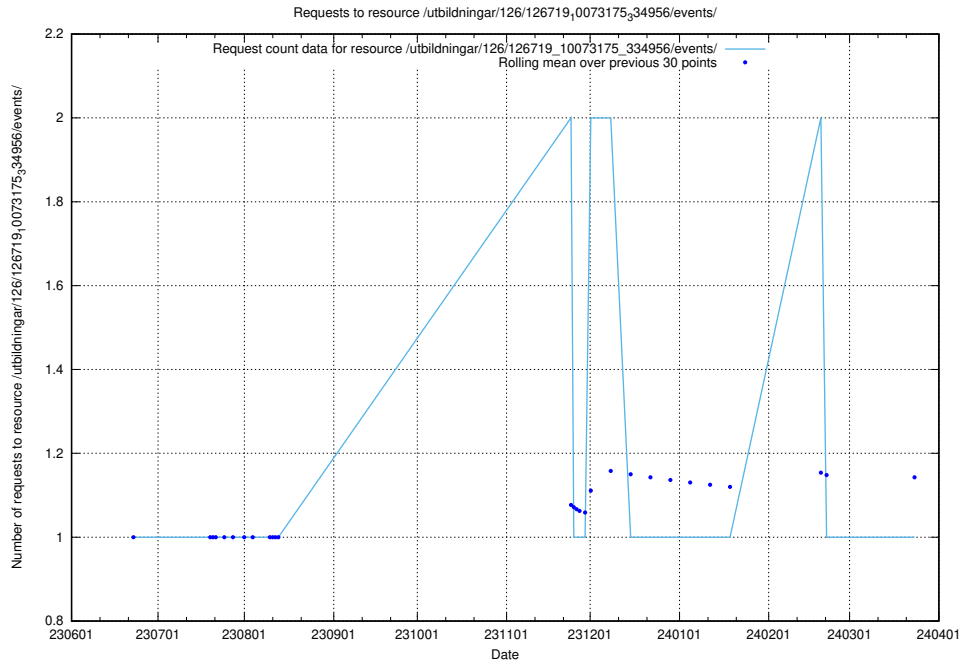

5.6426 Usage of /utbildningar/126/126719_10073175_334956/events/

Here, we count the number of requests to resource /utbildningar/126/126719_10073175_334956/events/