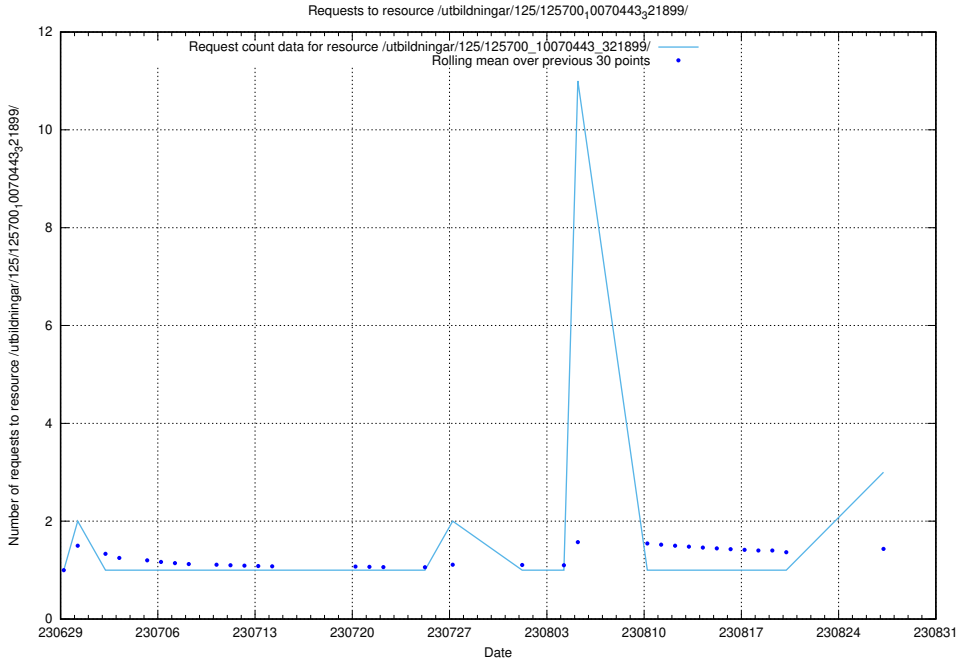

5.495 Usage of /utbildningar/125/125700_10070443_321899/

Here, we count the number of requests to resource /utbildningar/125/125700_10070443_321899/.