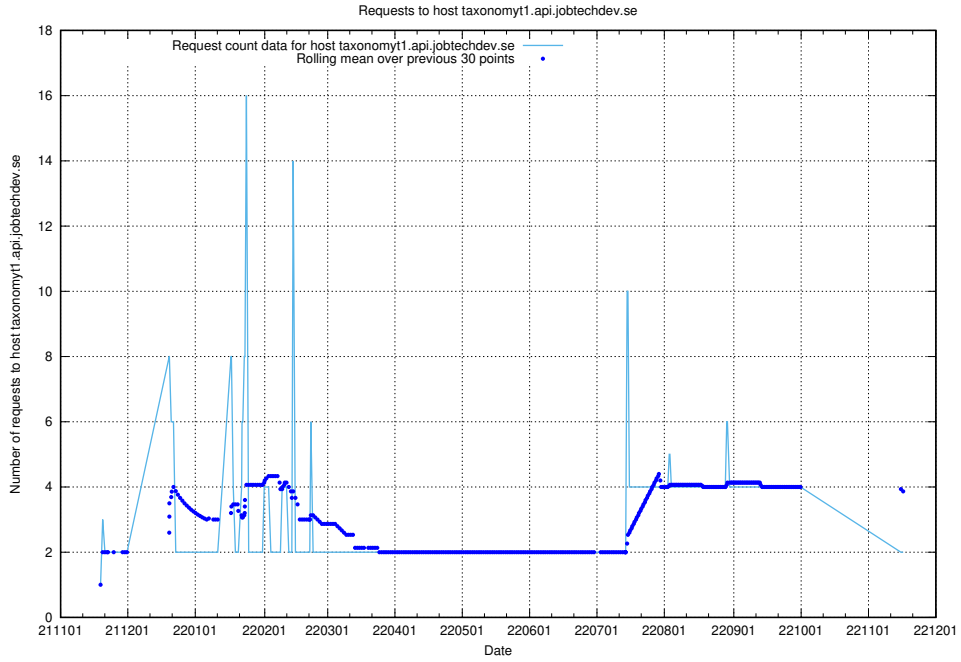

7.469 Usage of taxonomyt1.api.jobtechdev.se

Here, we count the number of requests to host taxonomyt1.api.jobtechdev.se.