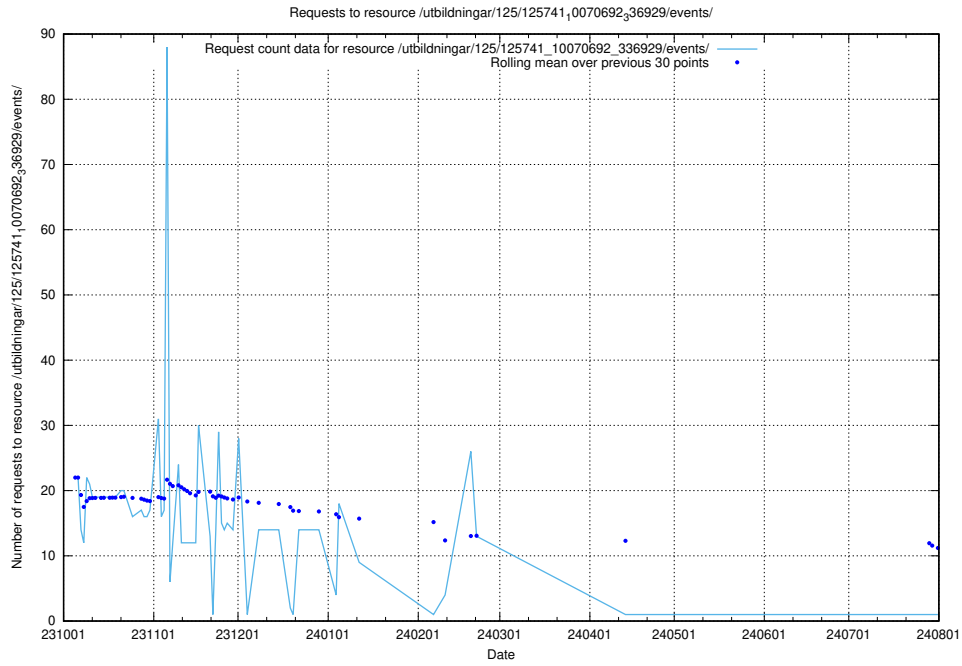

5.5239 Usage of /utbildningar/125/125741_10070692_336929/events/

Here, we count the number of requests to resource /utbildningar/125/125741_10070692_336929/events/