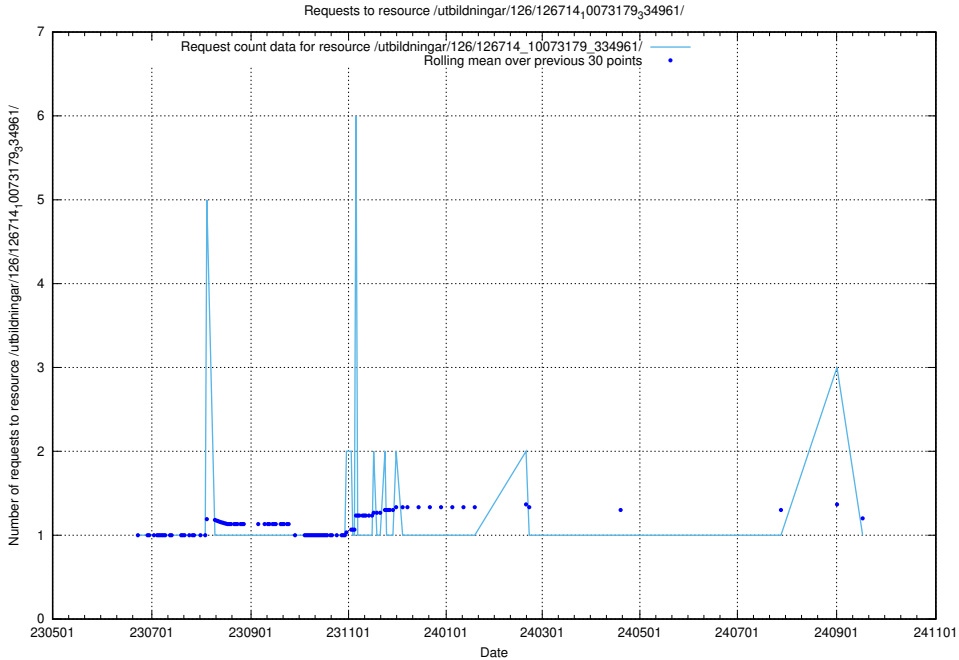

5.6430 Usage of /utbildningar/126/126714_10073179_334961/

Here, we count the number of requests to resource /utbildningar/126/126714_10073179_334961/.