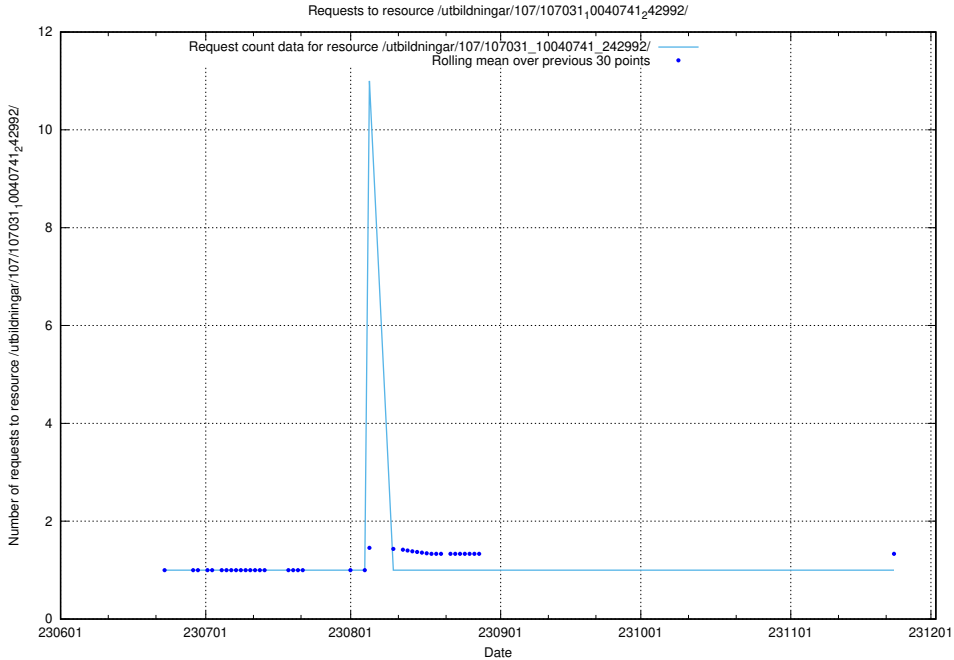

5.6638 Usage of /utbildningar/107/107031_10040741_242992/

Here, we count the number of requests to resource /utbildningar/107/107031_10040741_242992/.