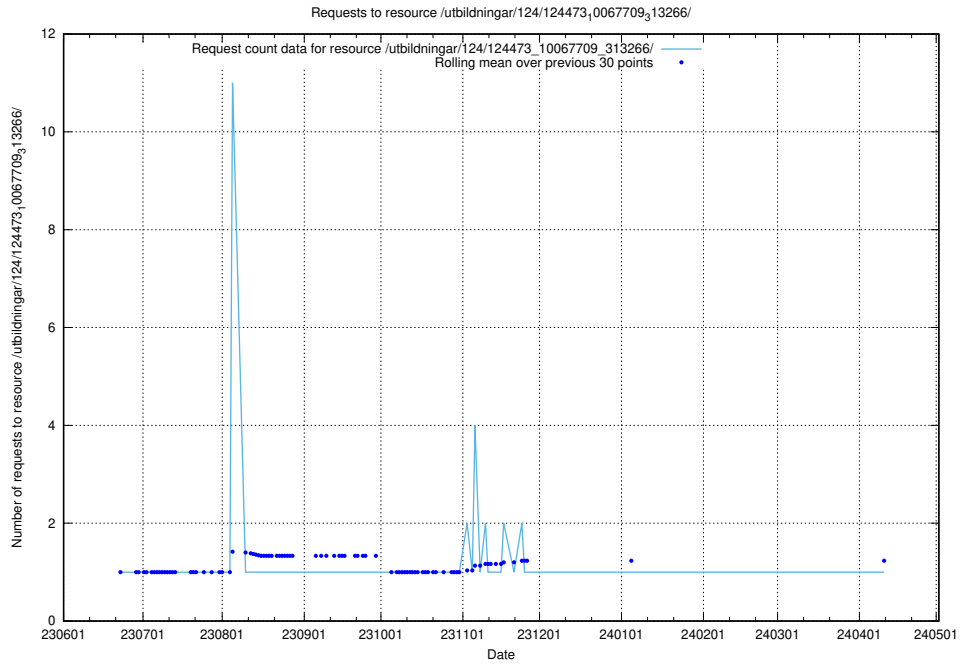

5.6600 Usage of /utbildningar/124/124473_10067709_313266/

Here, we count the number of requests to resource /utbildningar/124/124473_10067709_313266/.