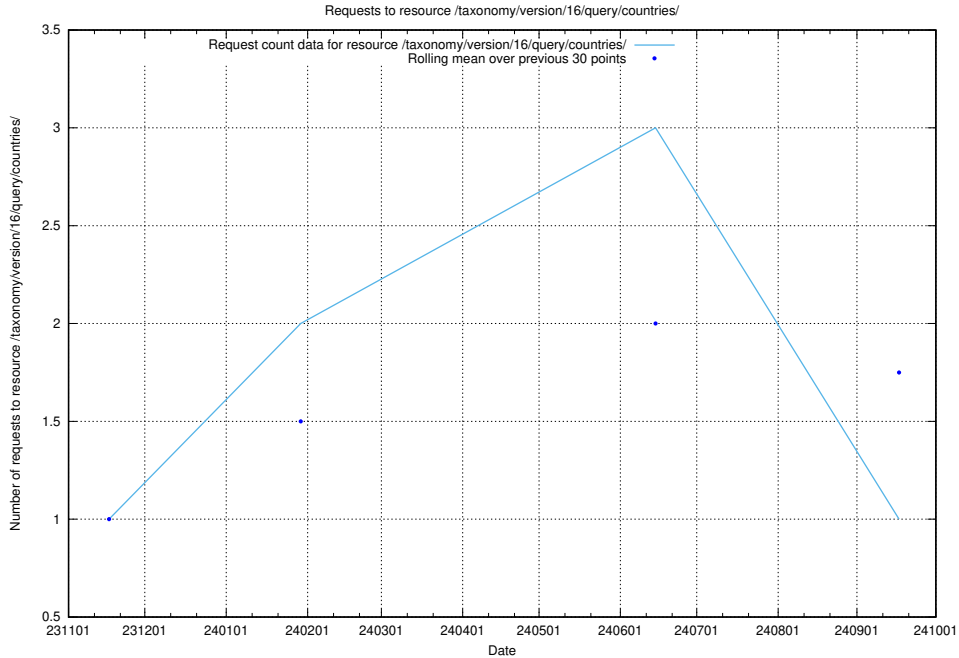

5.4923 Usage of /taxonomy/version/16/query/countries/

Here, we count the number of requests to resource /taxonomy/version/16/query/countries/.