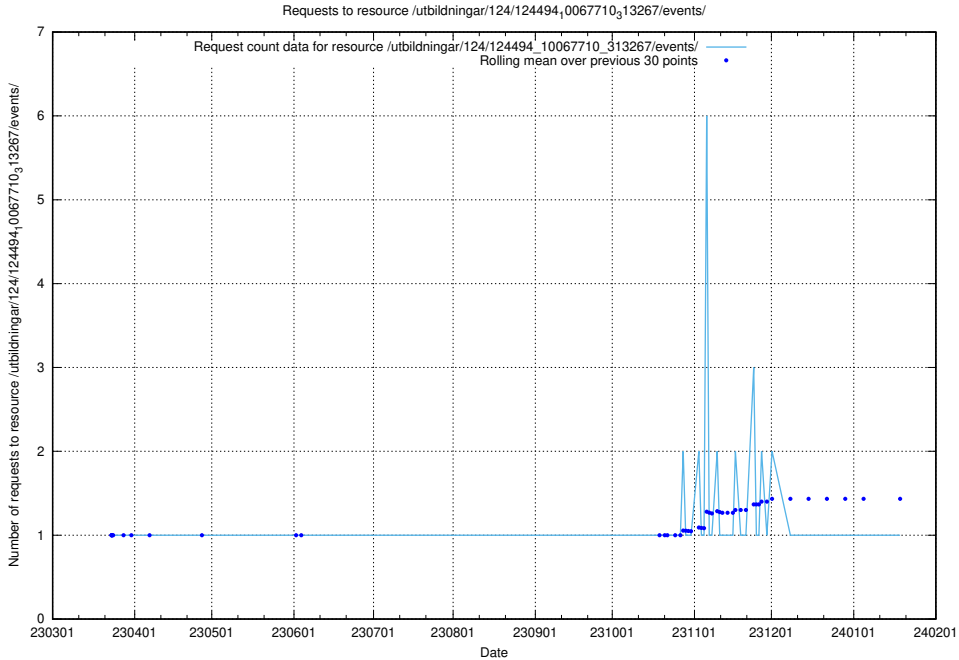

5.3602 Usage of /utbildningar/124/124494_10067710_313267/events/

Here, we count the number of requests to resource /utbildningar/124/124494_10067710_313267/events/