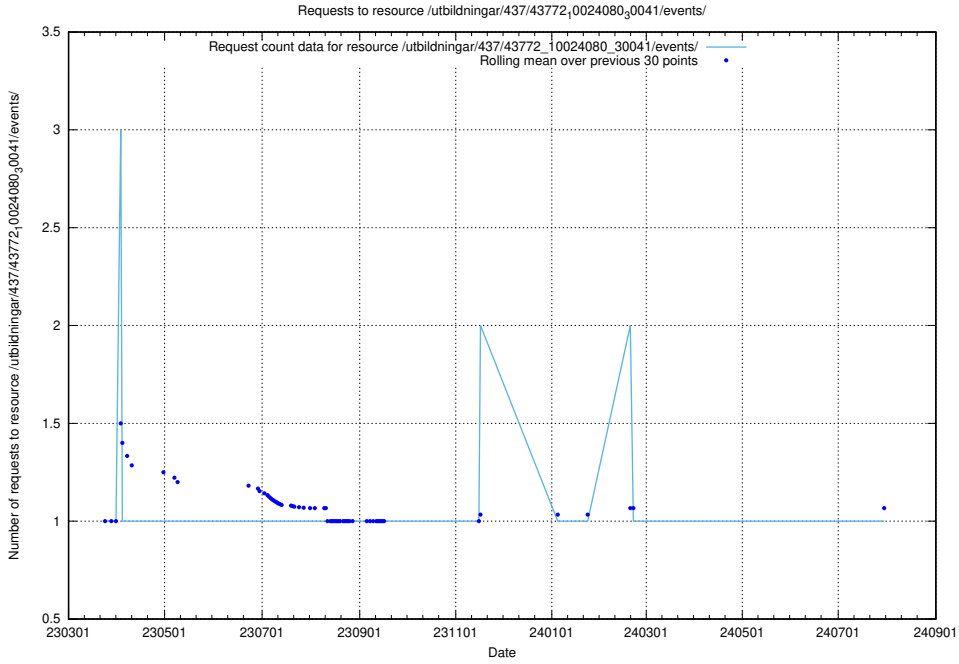

5.7024 Usage of /utbildningar/437/43772_10024080_30041/events/

Here, we count the number of requests to resource /utbildningar/437/43772_10024080_30041/events/.