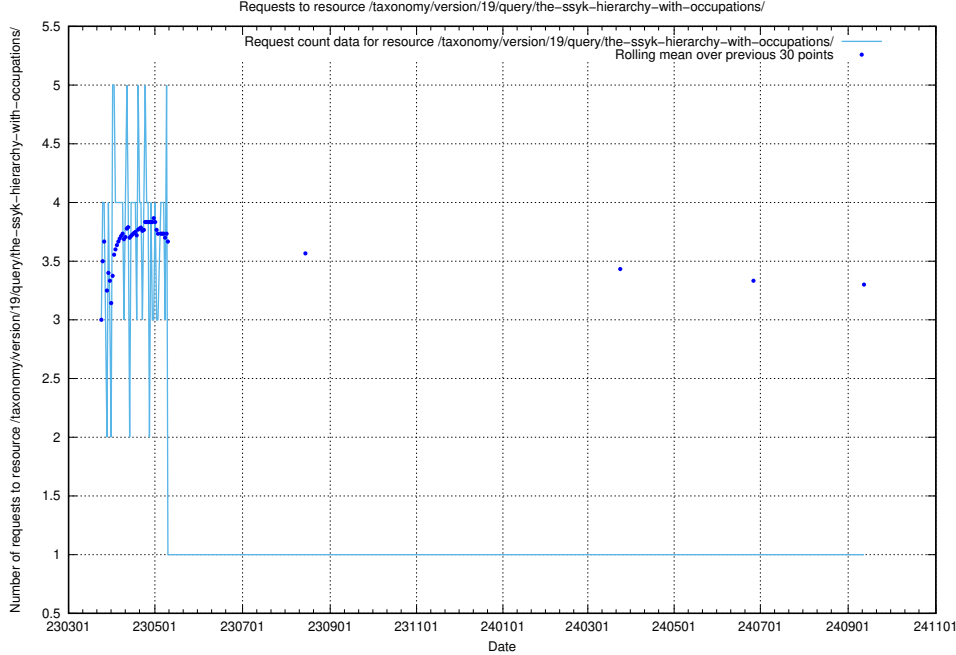

5.6942 Usage of /taxonomy/version/19/query/the-ssyk-hierarchy-with-occupations/

Here, we count the number of requests to resource /taxonomy/version/19/query/the-ssyk-hierarchy-with-occupations/.