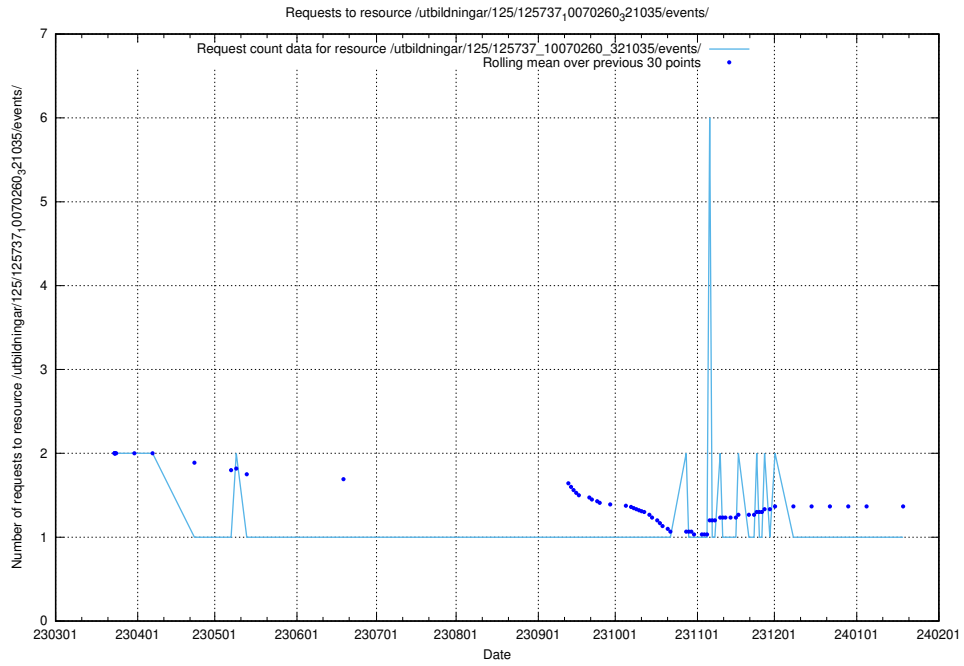

5.7120 Usage of /utbildningar/125/125737_10070260_321035/events/

Here, we count the number of requests to resource /utbildningar/125/125737_10070260_321035/events/