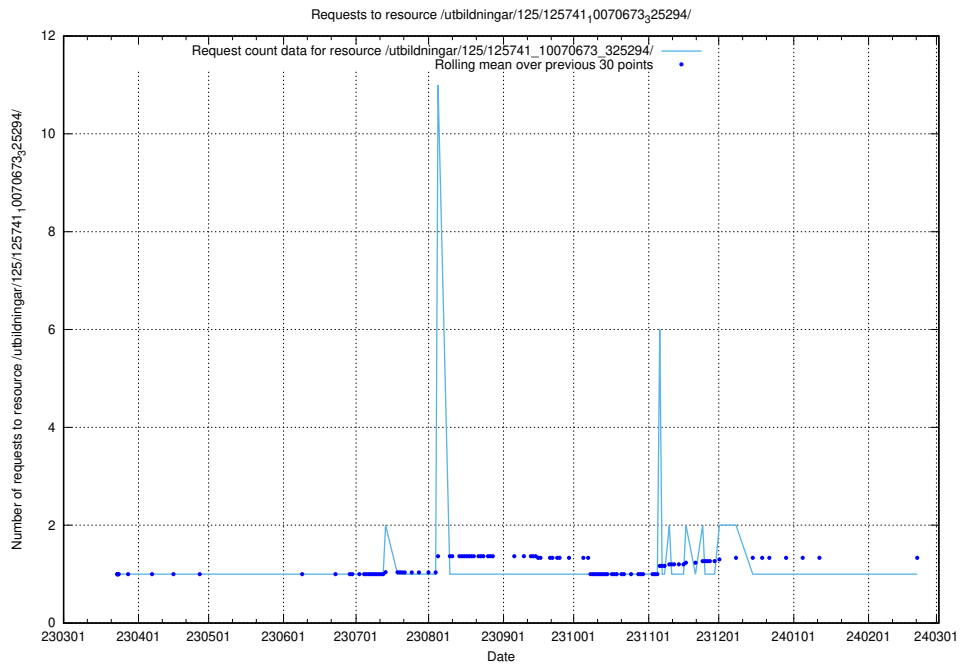

5.7330 Usage of /utbildningar/125/125741_10070673_325294/

Here, we count the number of requests to resource /utbildningar/125/125741_10070673_325294/.