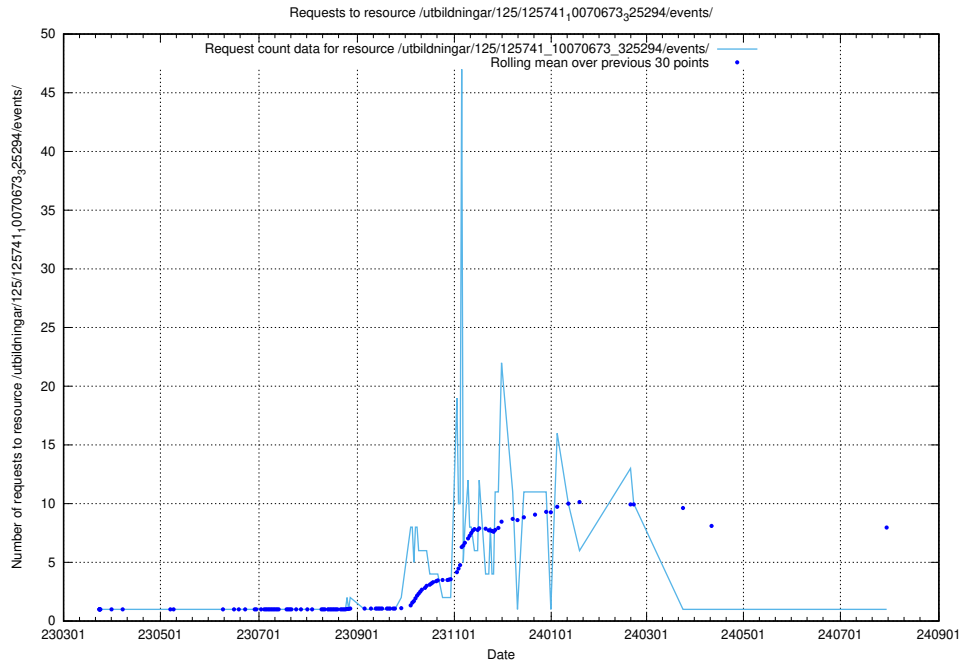

5.7329 Usage of /utbildningar/125/125741_10070673_325294/events/

Here, we count the number of requests to resource /utbildningar/125/125741_10070673_325294/events/