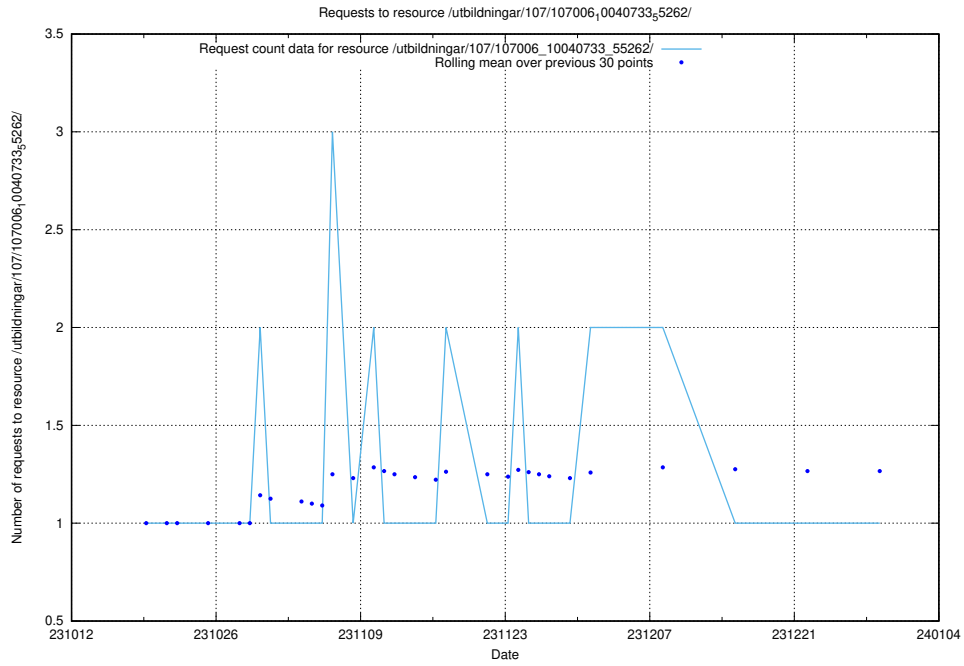

5.5114 Usage of /utbildningar/107/107006_10040733_55262/

Here, we count the number of requests to resource /utbildningar/107/107006_10040733_55262/.