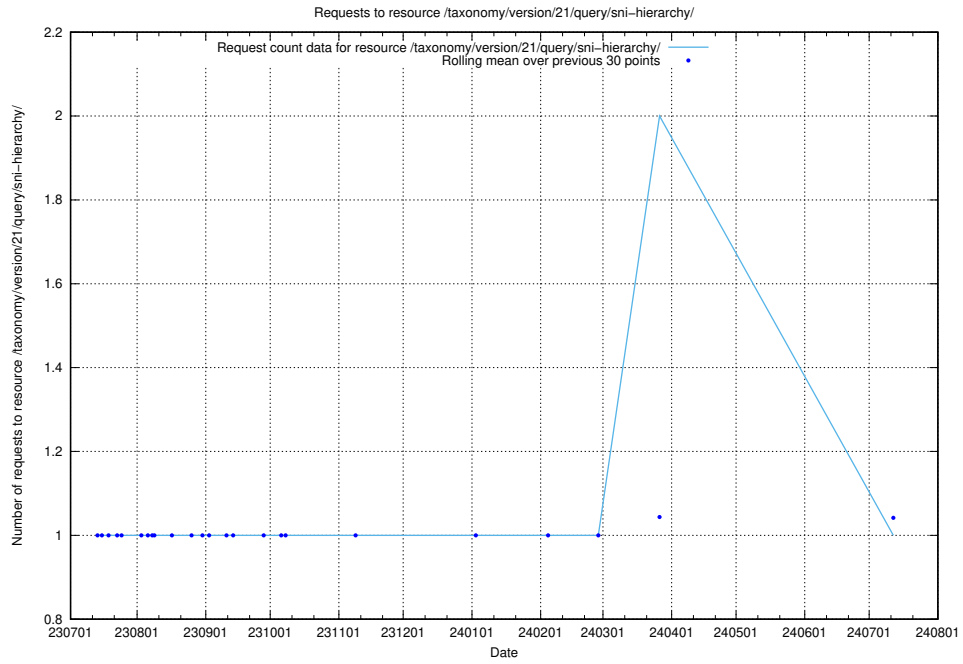

### 5.5931 Usage of /taxonomy/version/21/query/skills/

Here, we count the number of requests to resource /taxonomy/version/21/query/skills/.