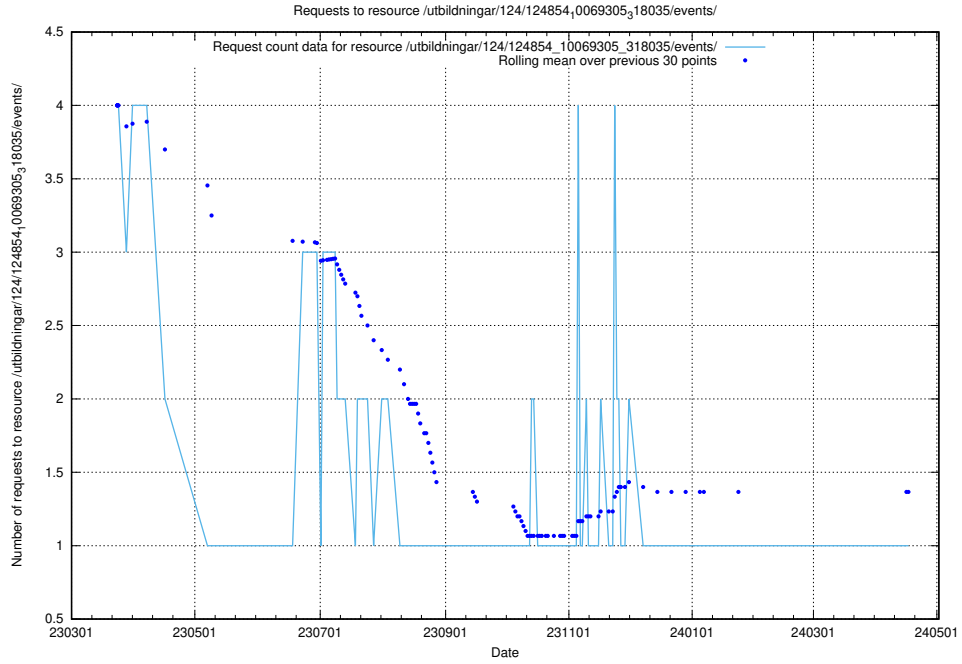

5.7091 Usage of /utbildningar/124/124854_10069305_318035/events/

Here, we count the number of requests to resource /utbildningar/124/124854_10069305_318035/events/