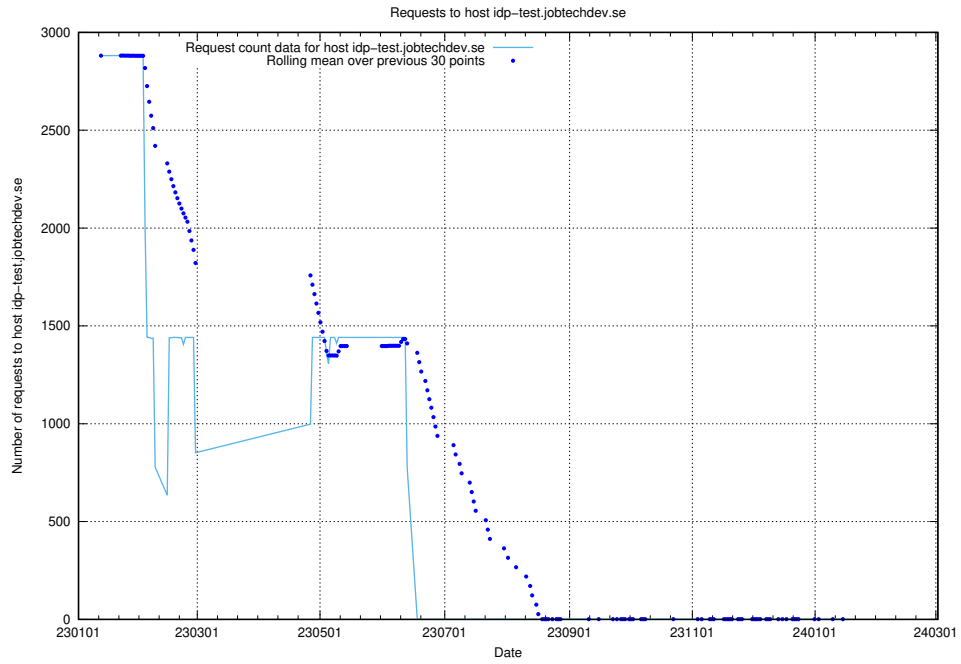

### 7.306 Usage of idp-test.jobtechdev.se

Here, we count the number of requests to host idp-test.jobtechdev.se.