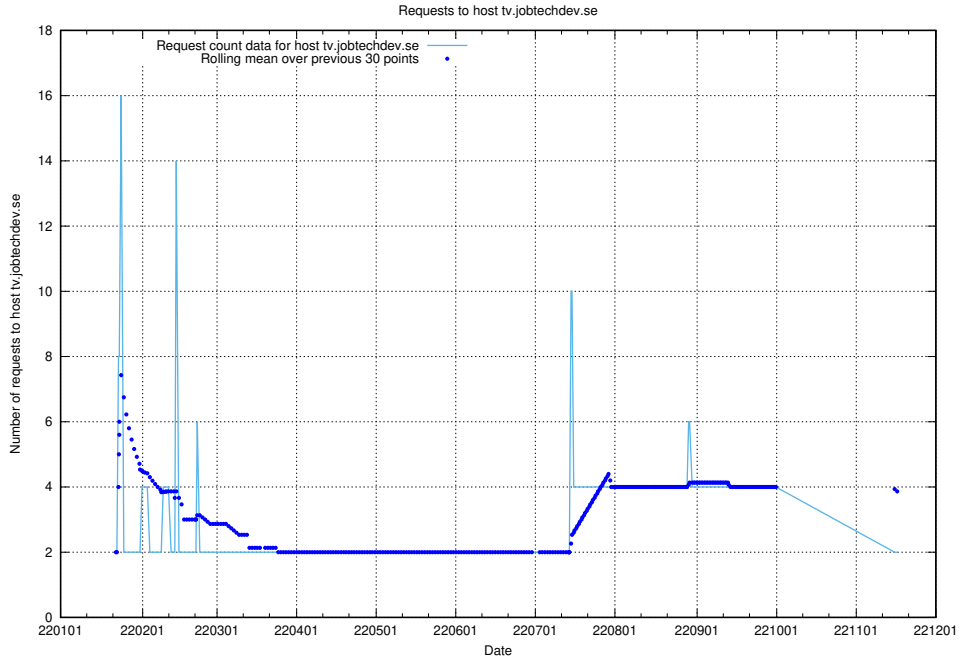

7.590 Usage of tv.jobtechdev.se

Here, we count the number of requests to host tv.jobtechdev.se.