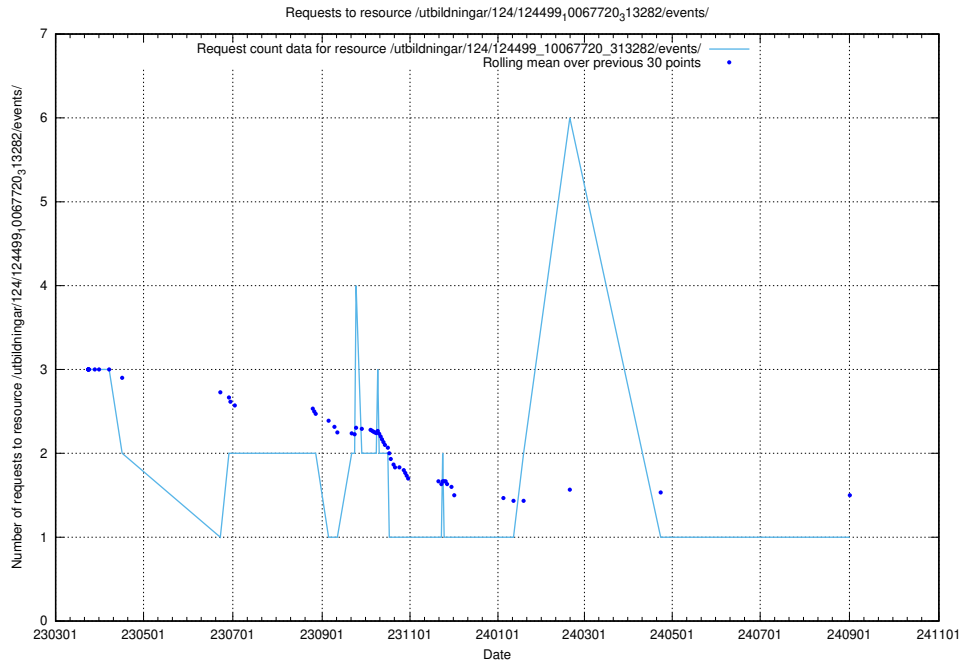

5.7101 Usage of /utbildningar/124/124499_10067720_313282/events/

Here, we count the number of requests to resource /utbildningar/124/124499_10067720_313282/events/