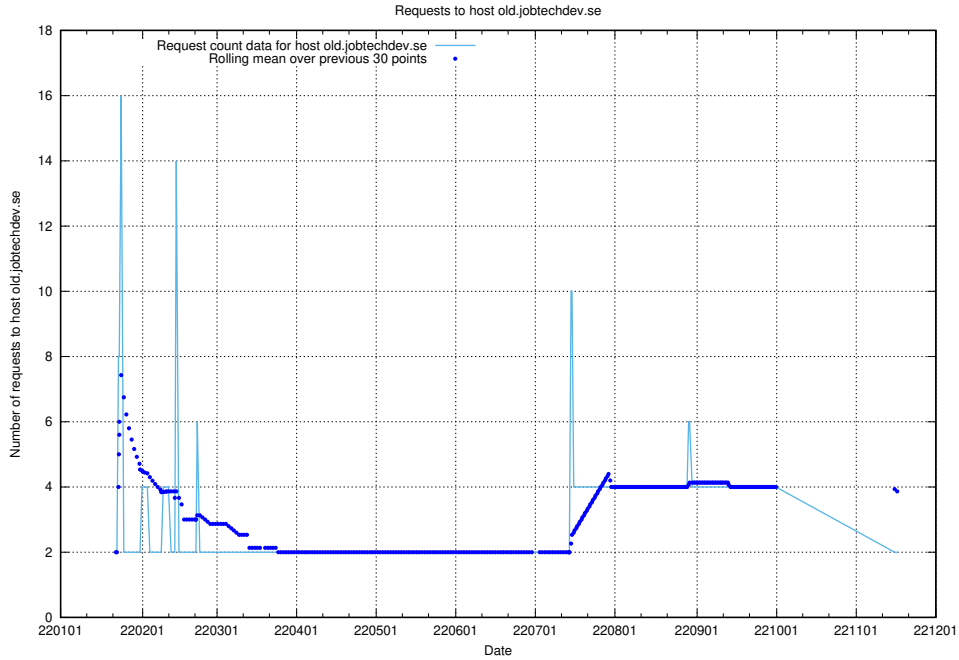

7.600 Usage of old.jobtechdev.se

Here, we count the number of requests to host old.jobtechdev.se.