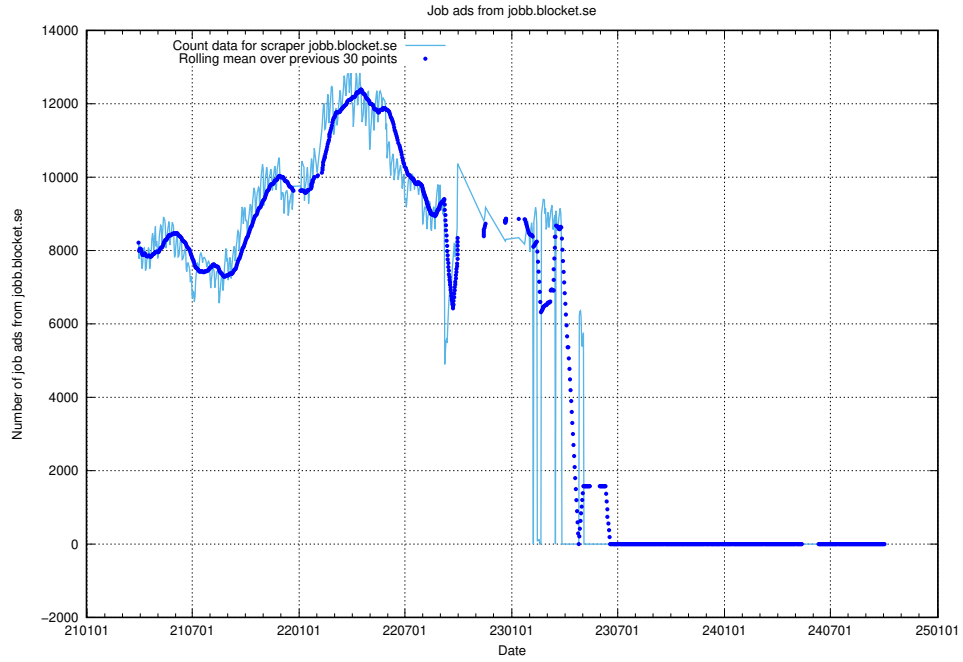

13.23 Number of ads by scraper jobb.blocket.se

Here, we count the number of job ads scraped from jobb.blocket.se.