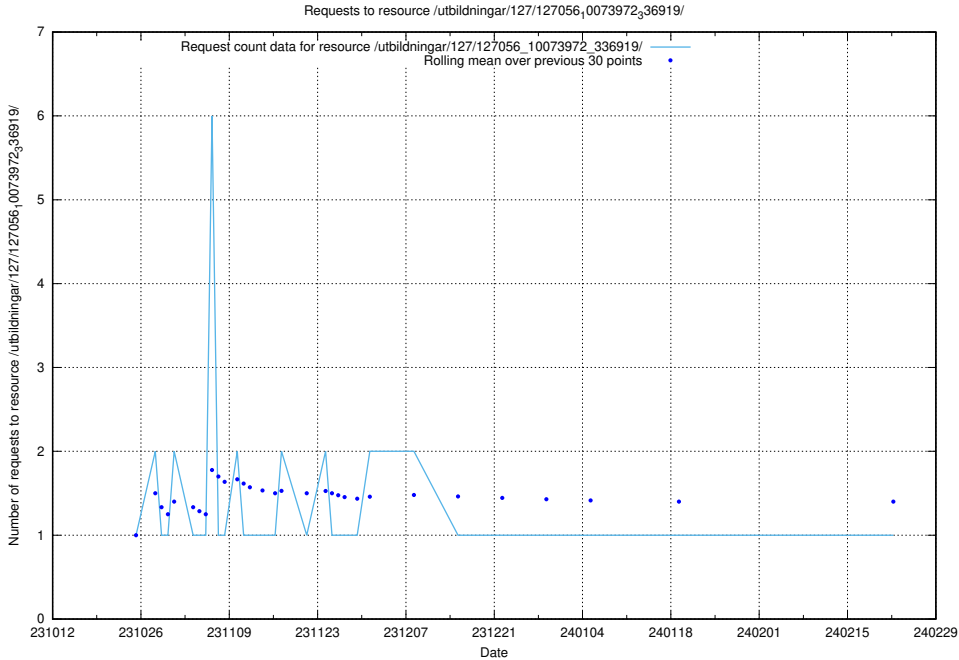

5.5055 Usage of /utbildningar/127/127056_10073972_336919/

Here, we count the number of requests to resource /utbildningar/127/127056_10073972_336919/.