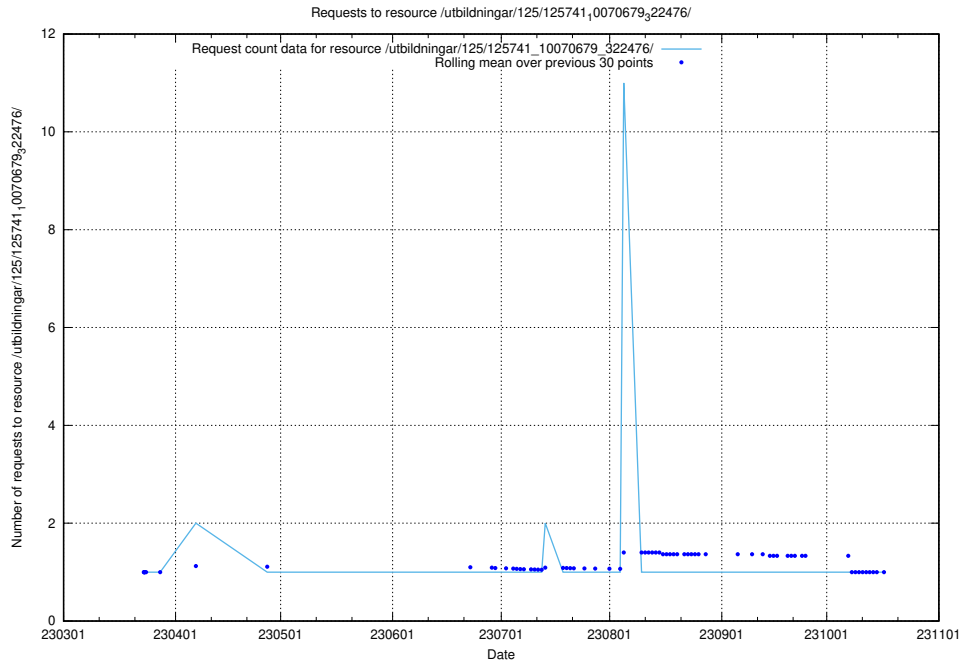

5.7320 Usage of /utbildningar/125/125741_10070679_322476/

Here, we count the number of requests to resource /utbildningar/125/125741_10070679_322476/.