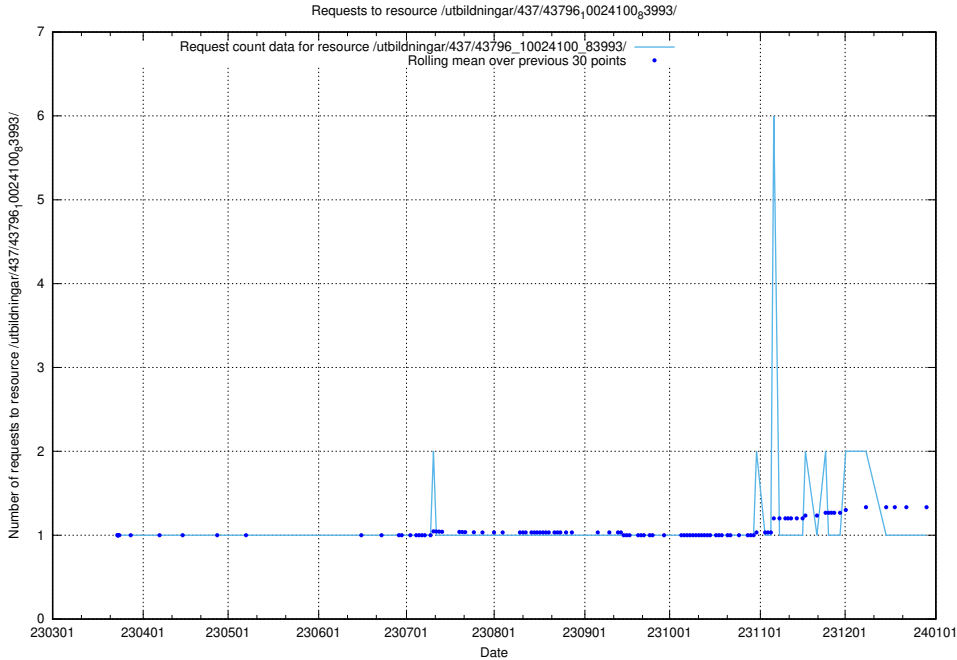

5.7194 Usage of /utbildningar/437/43796_10024100_83993/

Here, we count the number of requests to resource /utbildningar/437/43796_10024100_83993/.