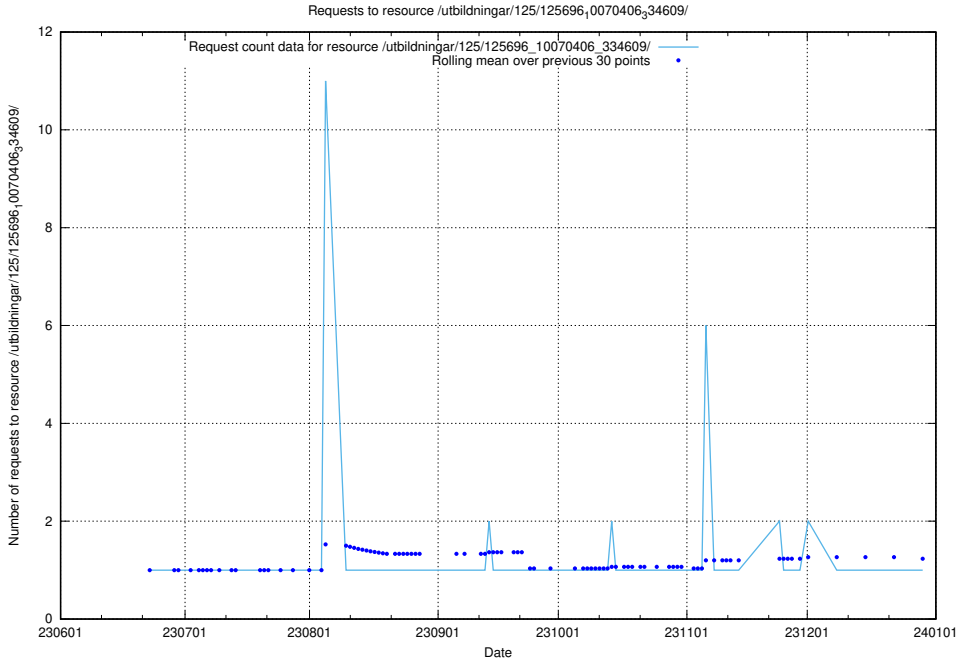

5.6510 Usage of /utbildningar/125/125696_10070406_334609/

Here, we count the number of requests to resource /utbildningar/125/125696_10070406_334609/.