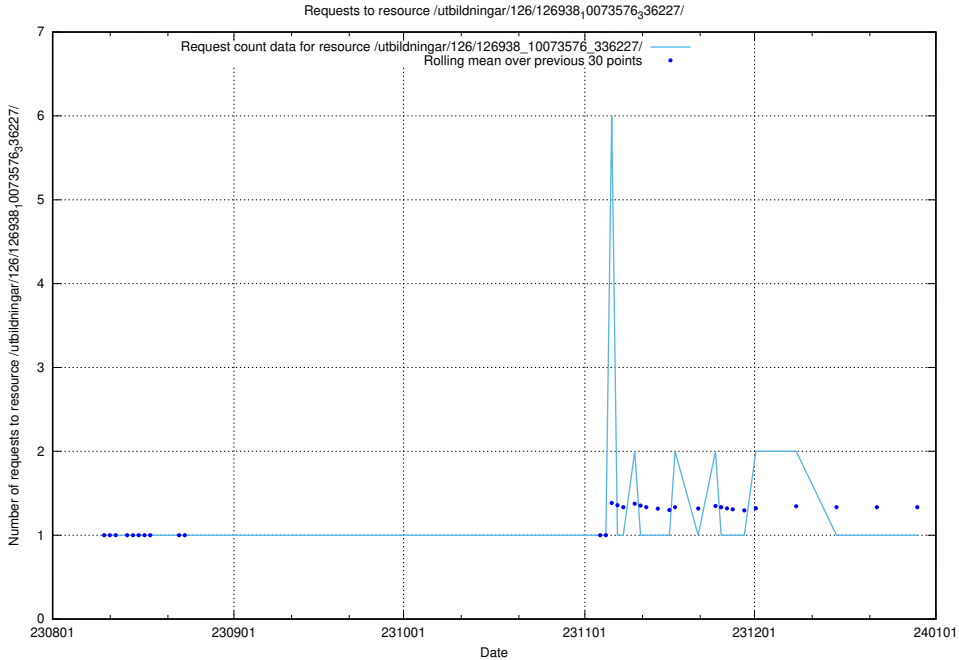

5.5652 Usage of /utbildningar/126/126938_10073576_336227/

Here, we count the number of requests to resource /utbildningar/126/126938_10073576_336227/.