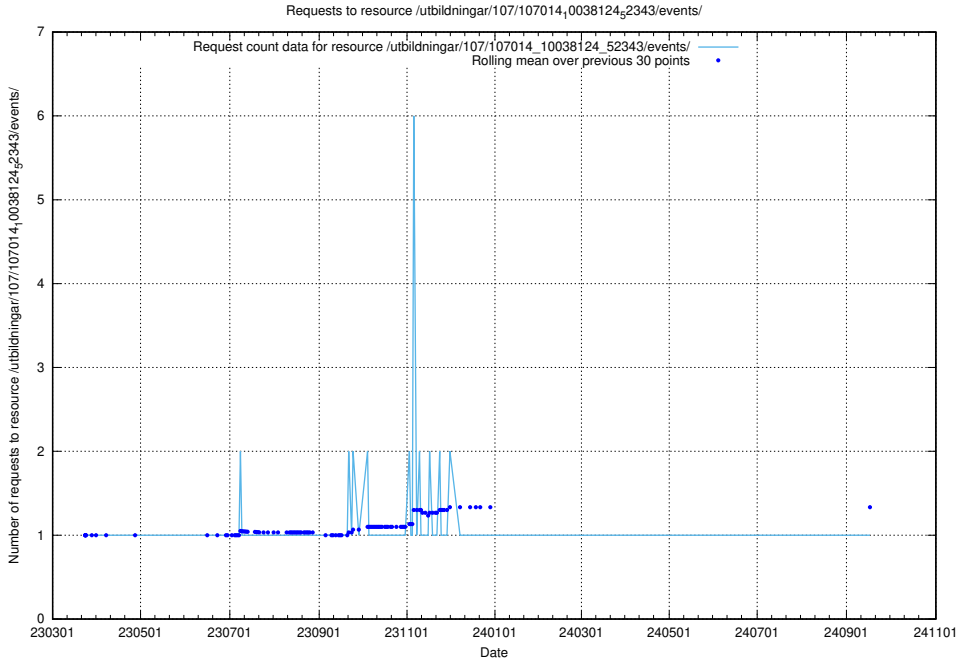

5.6215 Usage of /utbildningar/107/107014_10038124_52343/events/

Here, we count the number of requests to resource /utbildningar/107/107014_10038124_52343/events/.