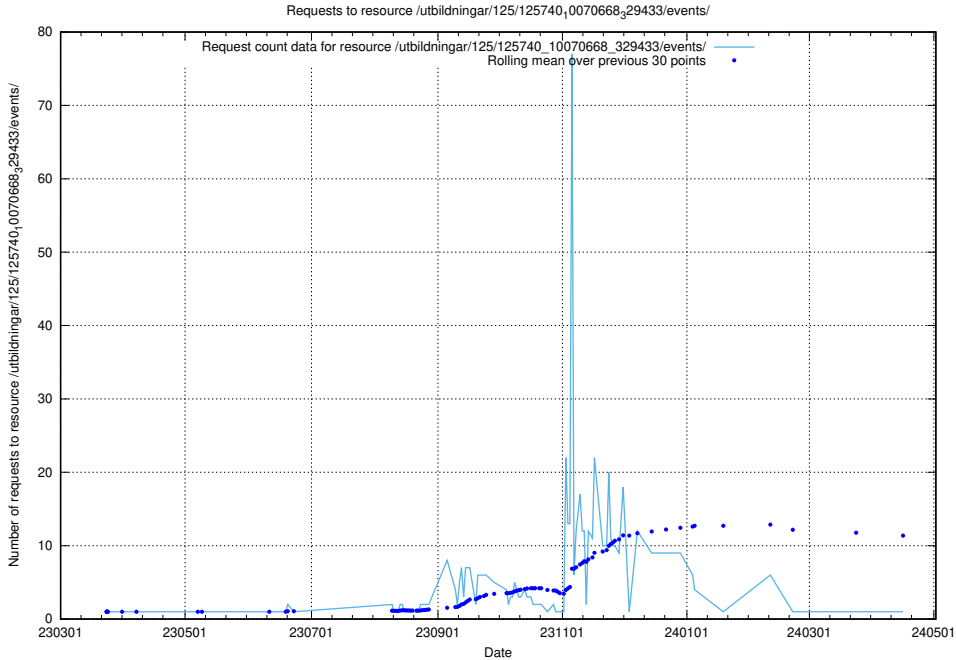

5.1090 Usage of /utbildningar/125/125740_10070668_329433/events/

Here, we count the number of requests to resource /utbildningar/125/125740_10070668_329433/events/