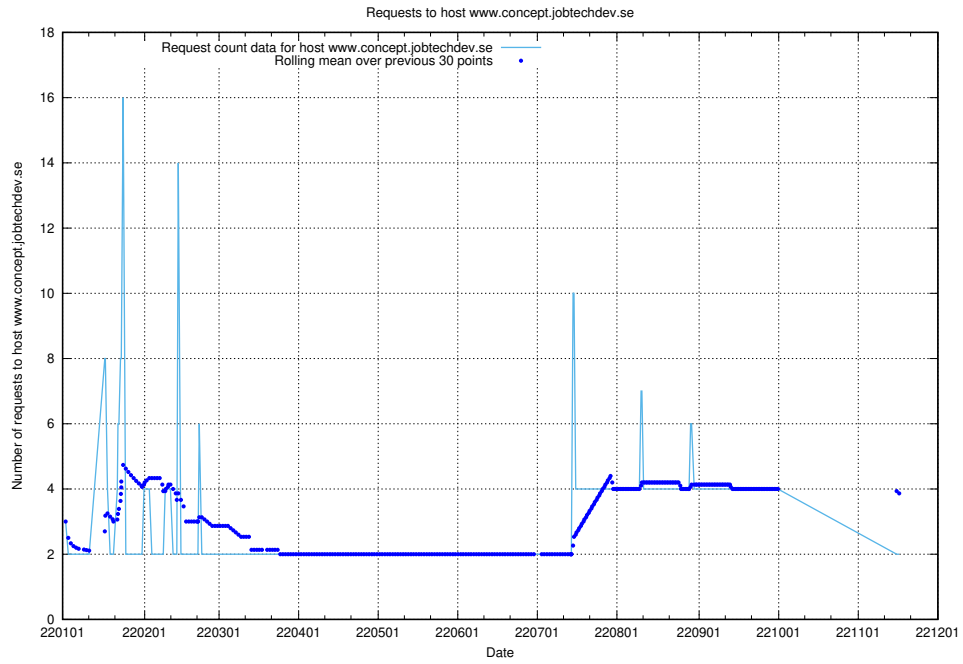

7.310 Usage of www.concept.jobtechdev.se

Here, we count the number of requests to host www.concept.jobtechdev.se.