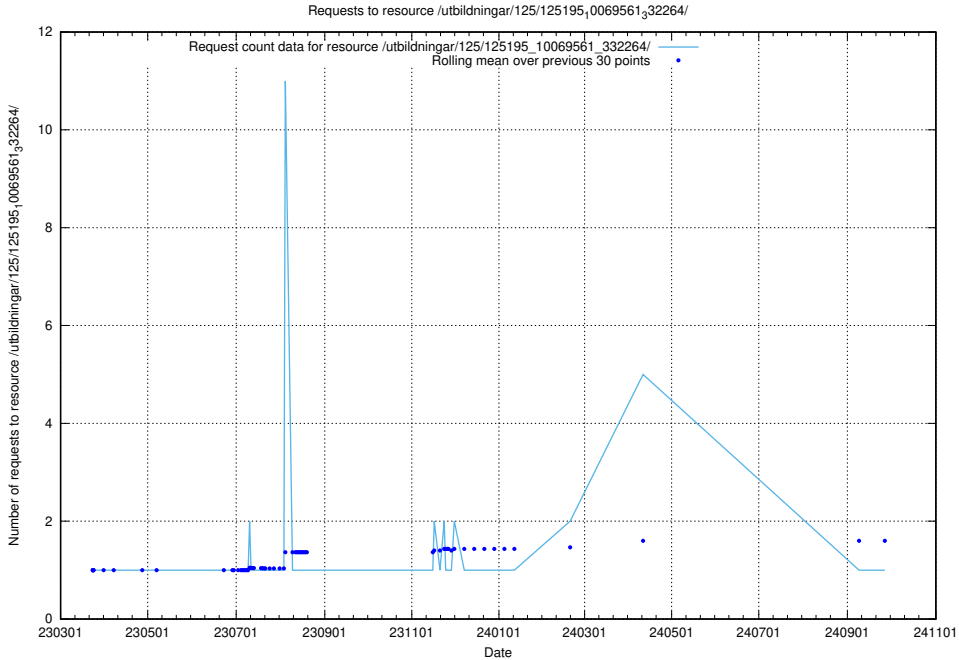

5.1215 Usage of /utbildningar/125/125195_10069561_332264/

Here, we count the number of requests to resource /utbildningar/125/125195_10069561_332264/.