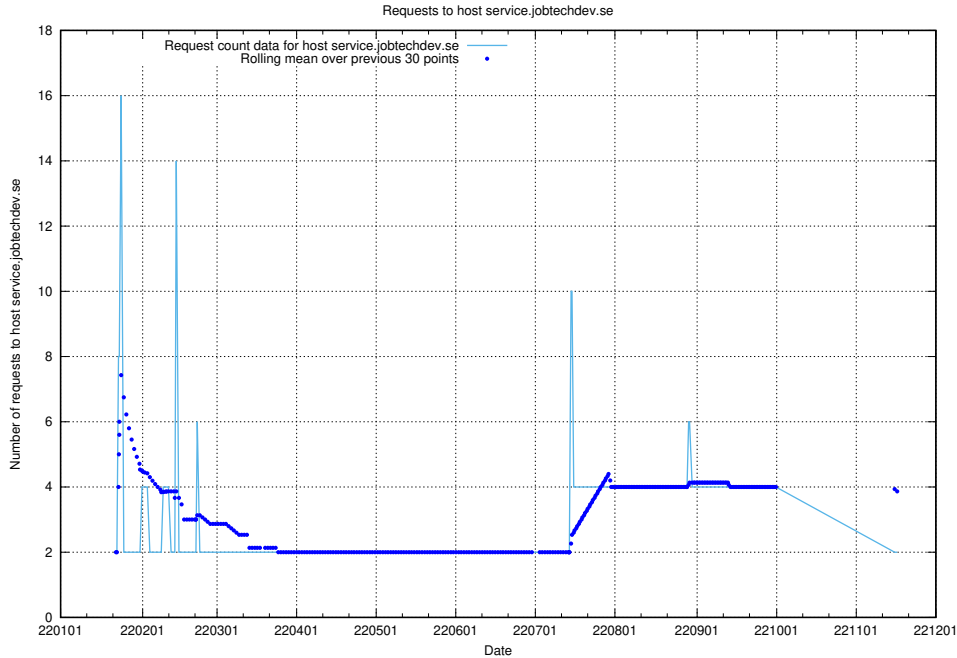

7.596 Usage of service.jobtechdev.se

Here, we count the number of requests to host service.jobtechdev.se.