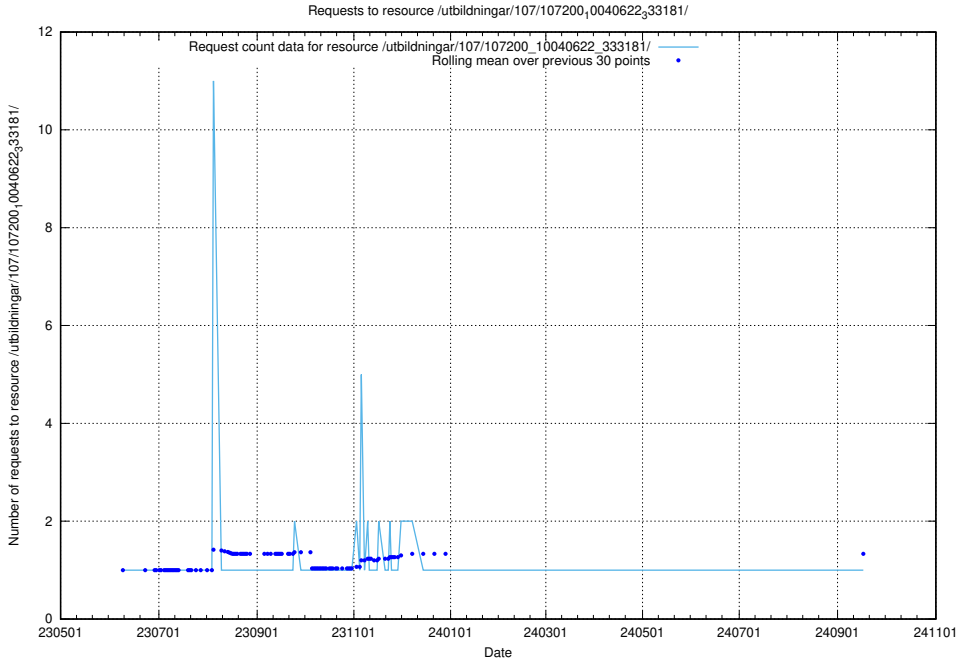

5.6700 Usage of /utbildningar/107/107200_10040622_333181/

Here, we count the number of requests to resource /utbildningar/107/107200_10040622_333181/.