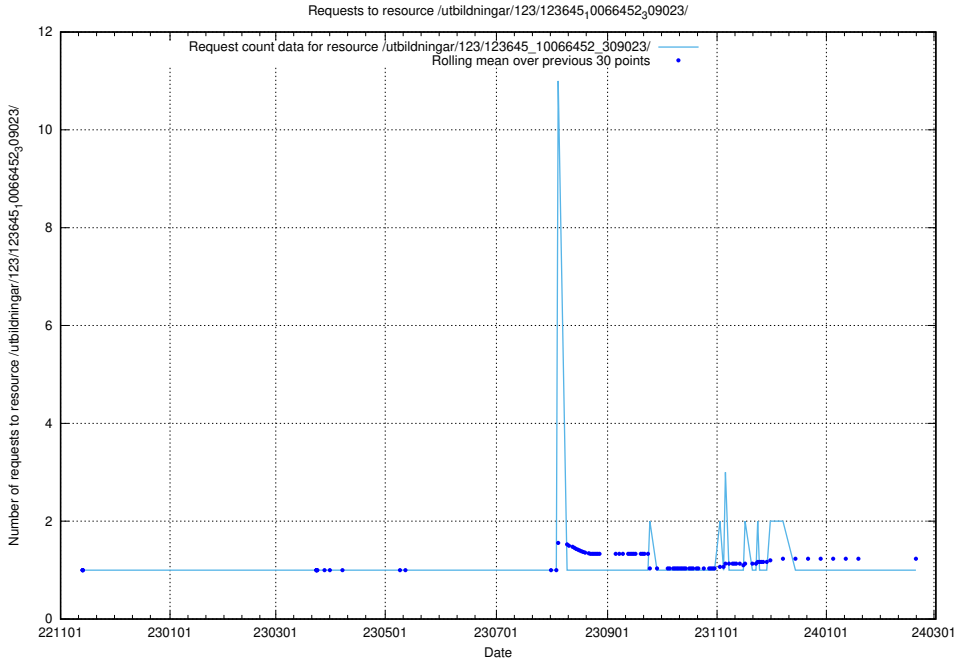

5.6736 Usage of /utbildningar/123/123645_10066452_309023/

Here, we count the number of requests to resource /utbildningar/123/123645_10066452_309023/.