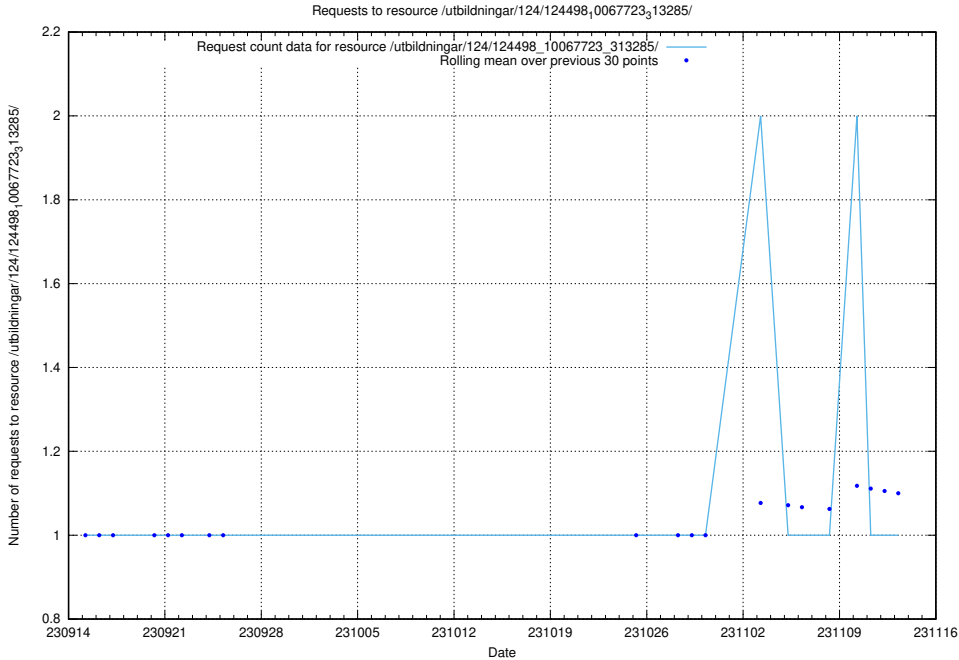

5.5414 Usage of /utbildningar/124/124498_10067723_313285/

Here, we count the number of requests to resource /utbildningar/124/124498_10067723_313285/.