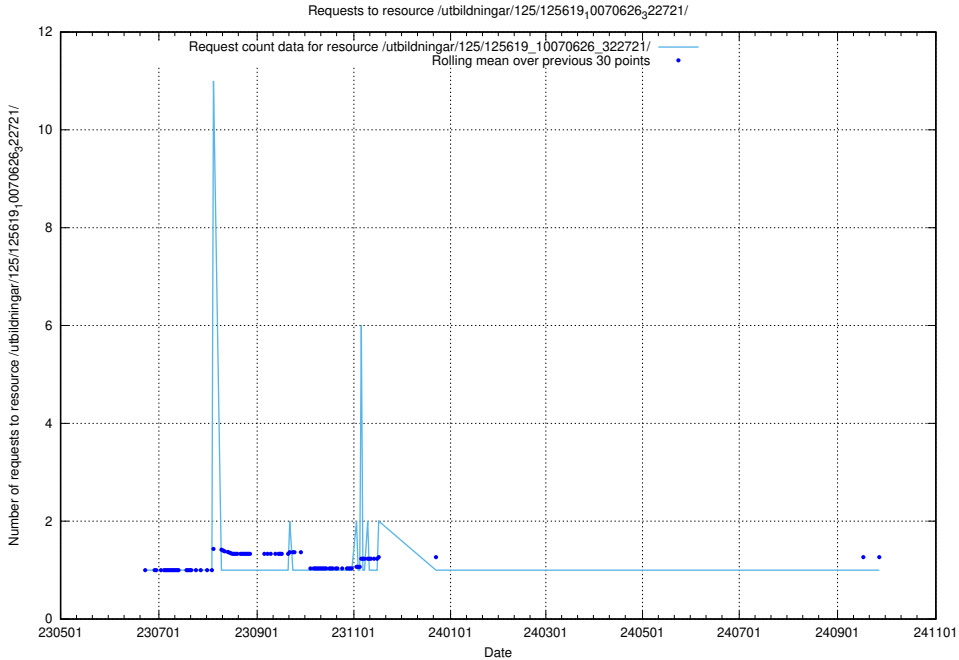

5.6514 Usage of /utbildningar/125/125619_10070626_322721/

Here, we count the number of requests to resource /utbildningar/125/125619_10070626_322721/.