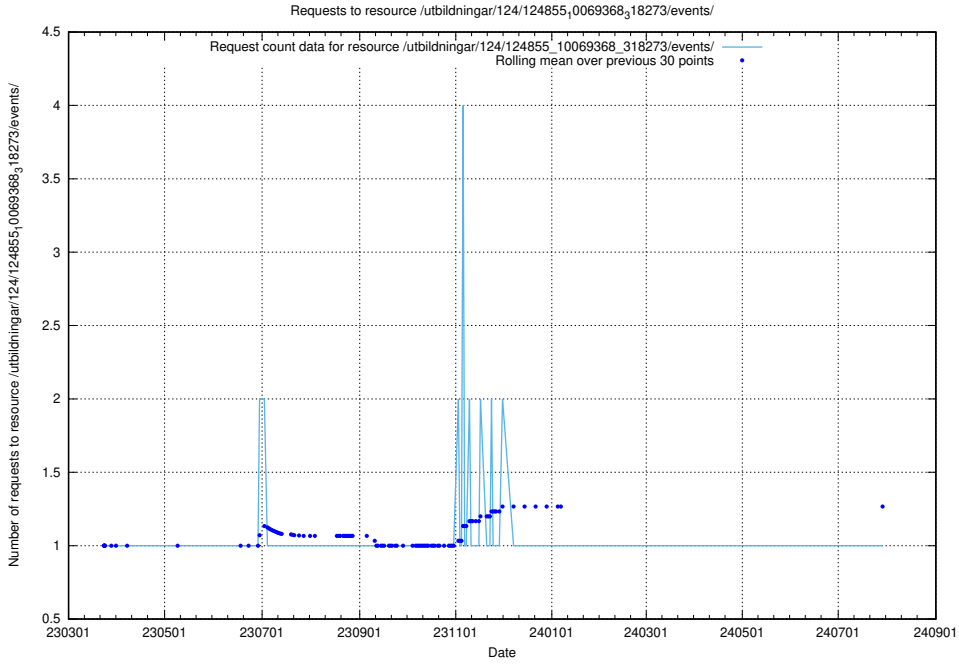

5.1287 Usage of /utbildningar/124/124855_10069368_318273/events/

Here, we count the number of requests to resource /utbildningar/124/124855_10069368_318273/events/