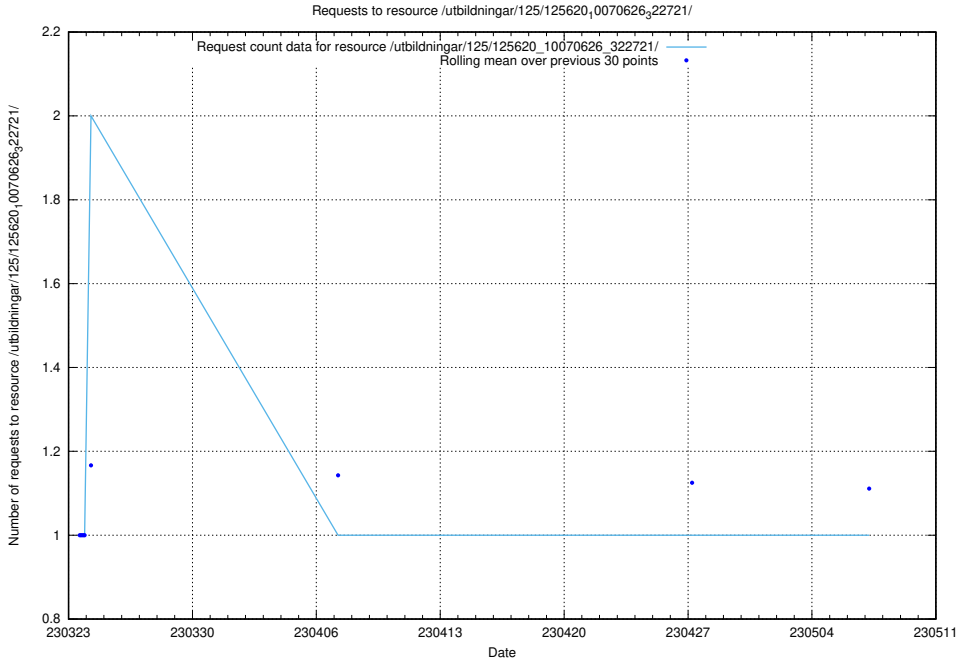

5.1150 Usage of /utbildningar/125/125620_10070626_322721/

Here, we count the number of requests to resource /utbildningar/125/125620_10070626_322721/.