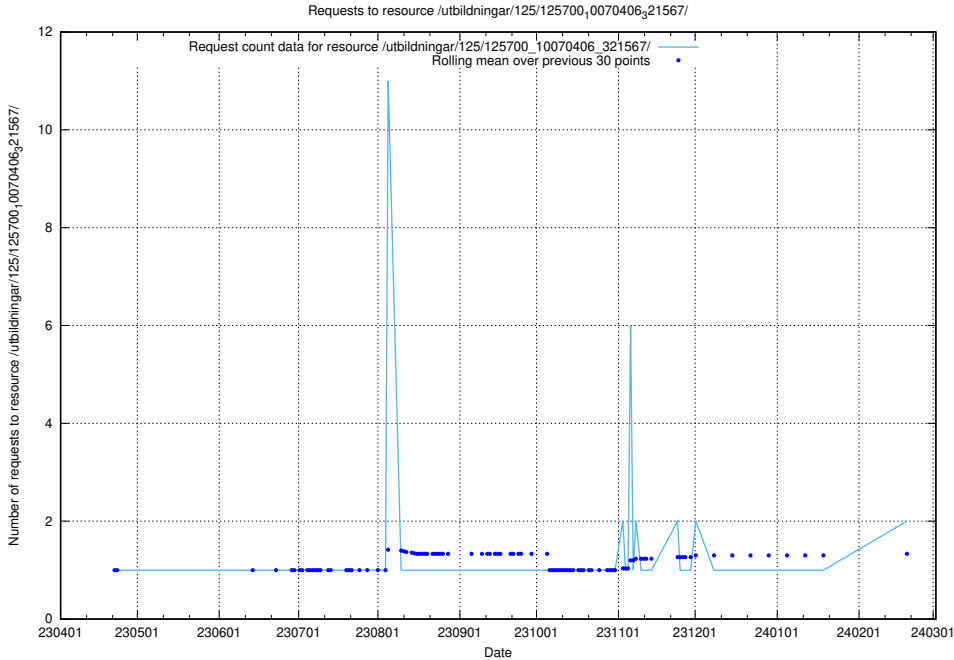

5.1010 Usage of /utbildningar/125/125700_10070406_321567/

Here, we count the number of requests to resource /utbildningar/125/125700_10070406_321567/.