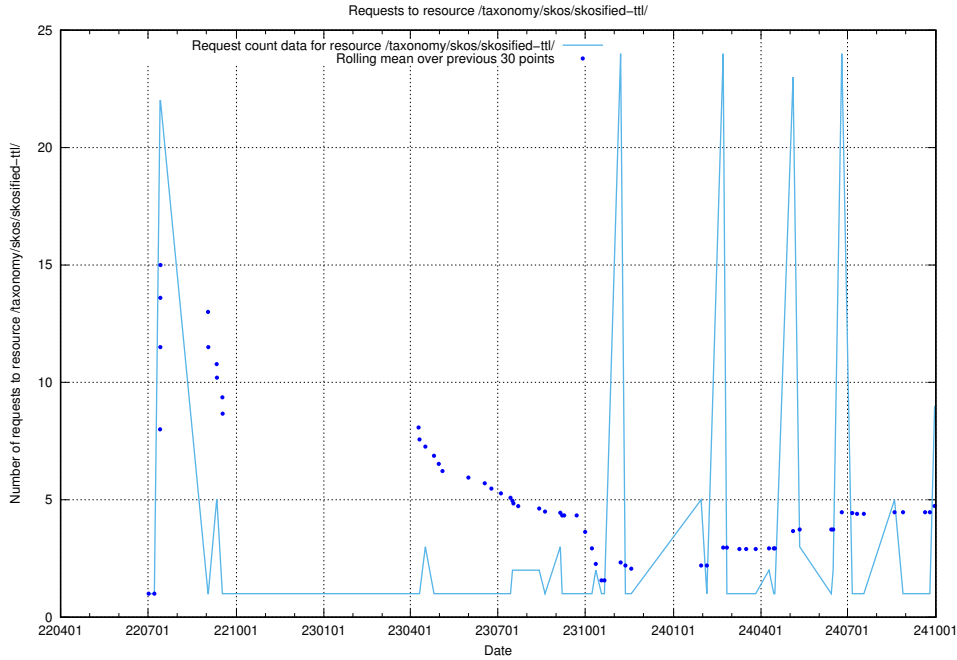

### 5.22 Usage of /taxonomy/skos/skosified-ttl/

Here, we count the number of requests to resource /taxonomy/skos/skosified-ttl/.