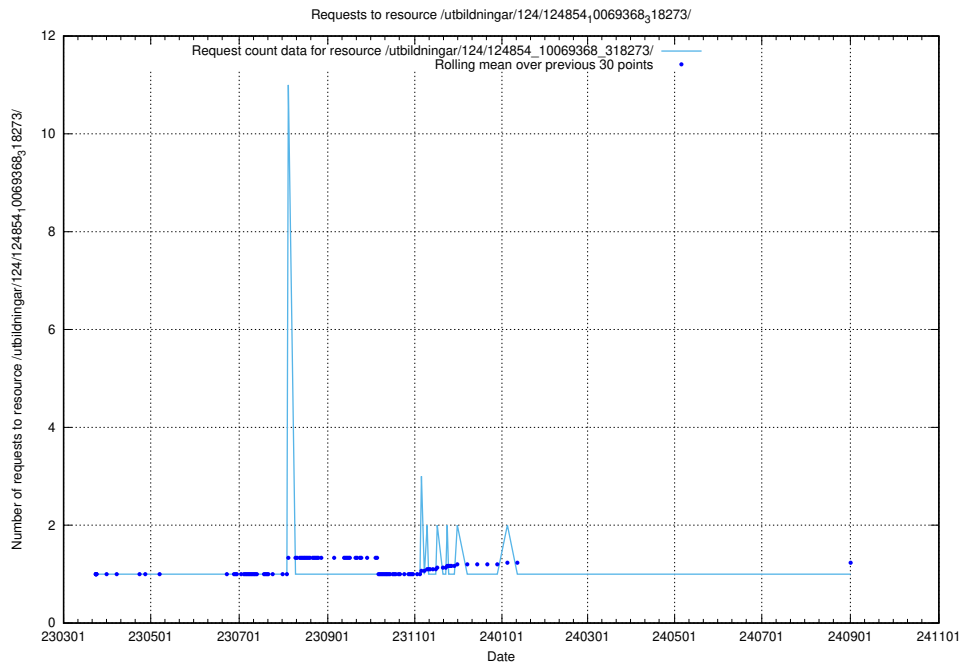

5.1429 Usage of /utbildningar/124/124854_10069368_318273/

Here, we count the number of requests to resource /utbildningar/124/124854_10069368_318273/.