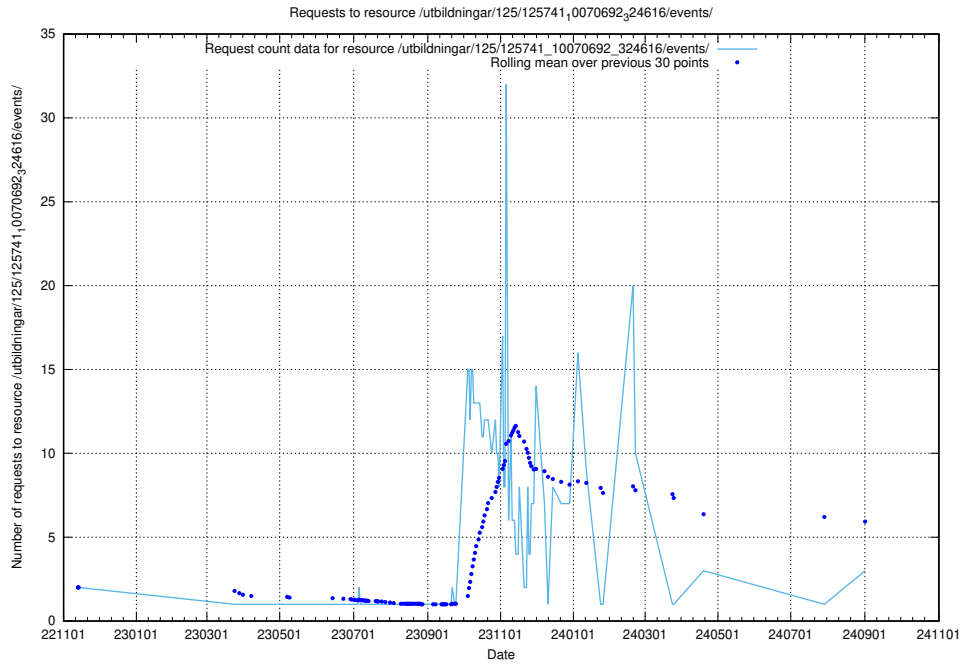

5.522 Usage of /utbildningar/125/125741_10070692_324616/events/

Here, we count the number of requests to resource /utbildningar/125/125741_10070692_324616/events/