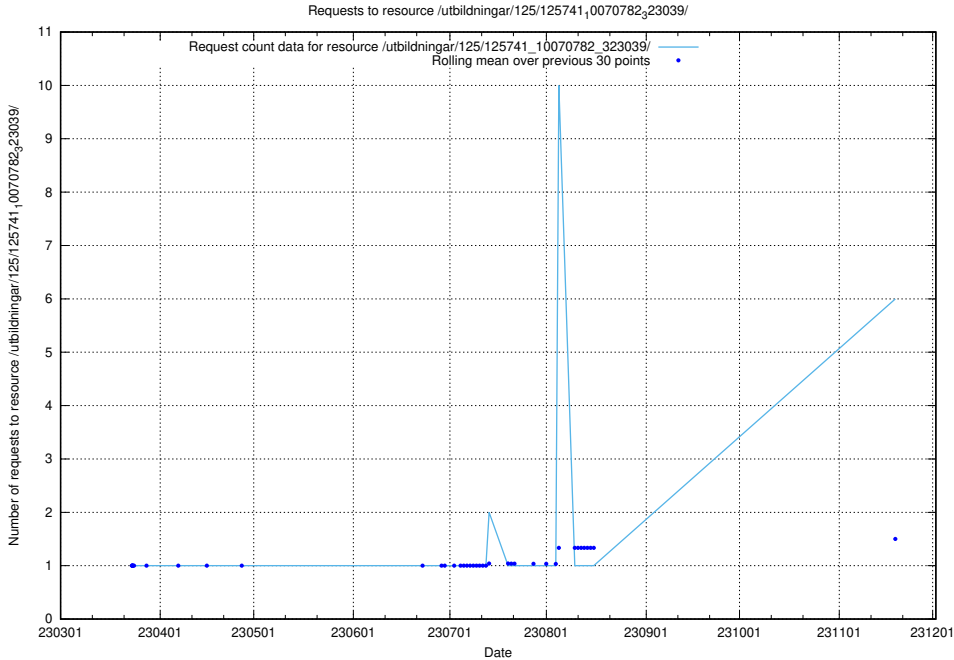

5.191 Usage of /utbildningar/125/125741_10070782_323039/

Here, we count the number of requests to resource /utbildningar/125/125741_10070782_323039/.