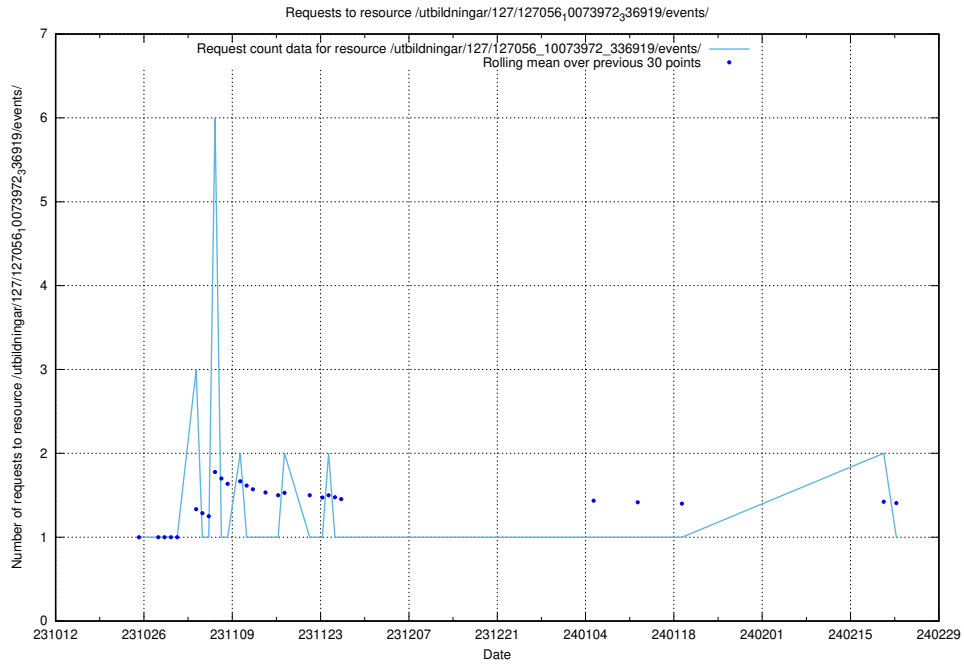

5.5054 Usage of /utbildningar/127/127056_10073972_336919/events/

Here, we count the number of requests to resource /utbildningar/127/127056_10073972_336919/events/