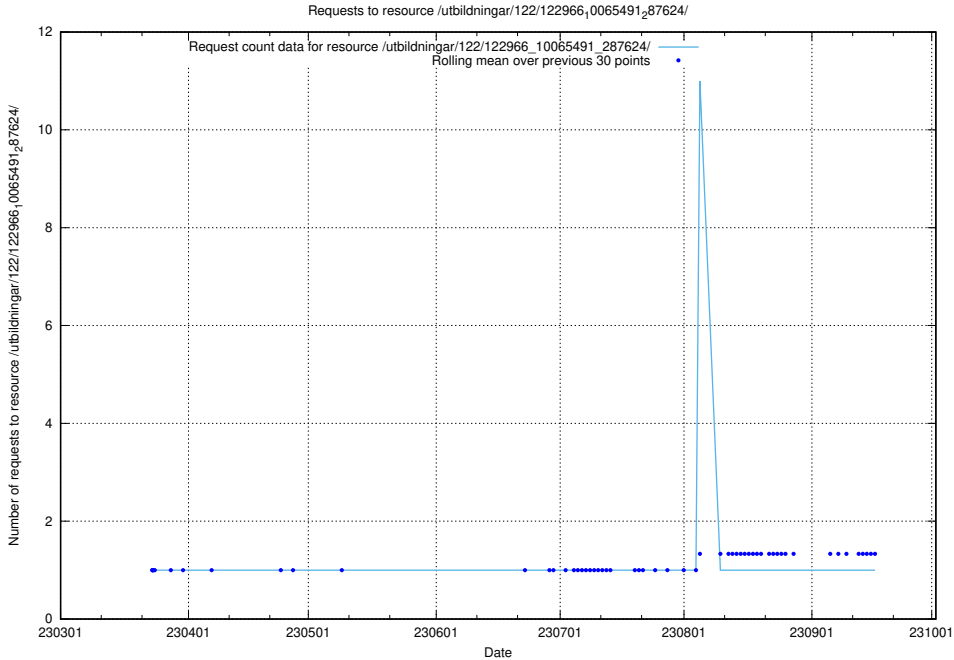

5.5918 Usage of /utbildningar/122/122966_10065491_287624/

Here, we count the number of requests to resource /utbildningar/122/122966_10065491_287624/.