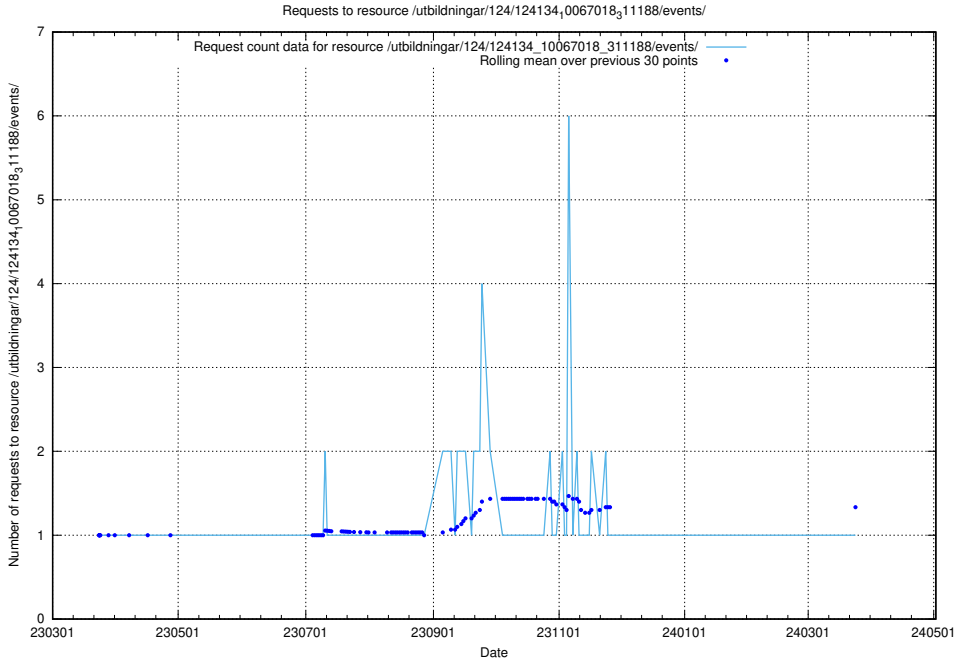

5.4927 Usage of /utbildningar/124/124134_10067018_311188/events/

Here, we count the number of requests to resource /utbildningar/124/124134_10067018_311188/events/