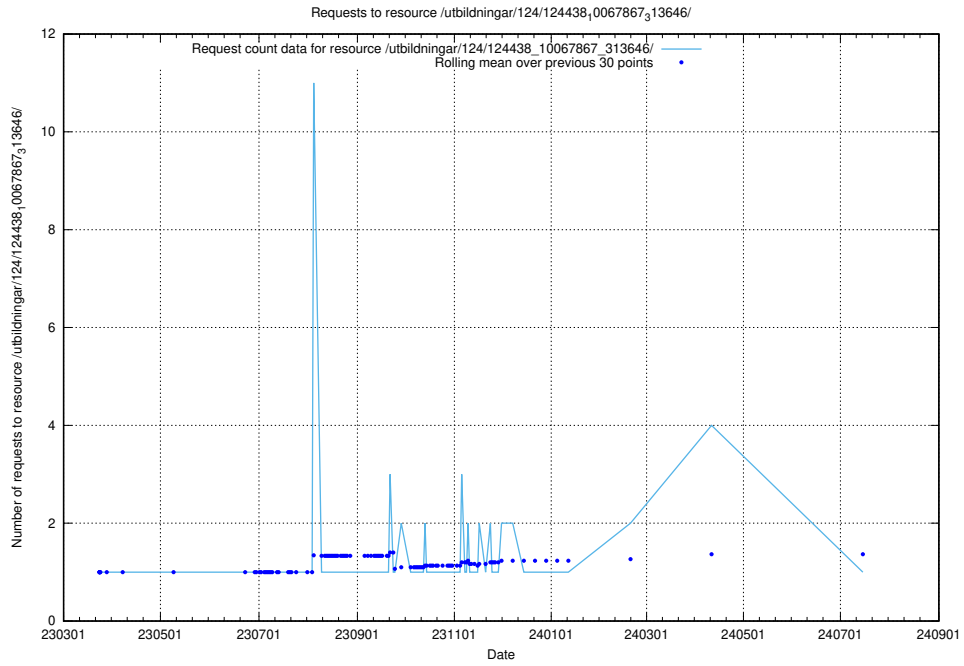

5.4514 Usage of /utbildningar/124/124438_10067867_313646/

Here, we count the number of requests to resource /utbildningar/124/124438_10067867_313646/.