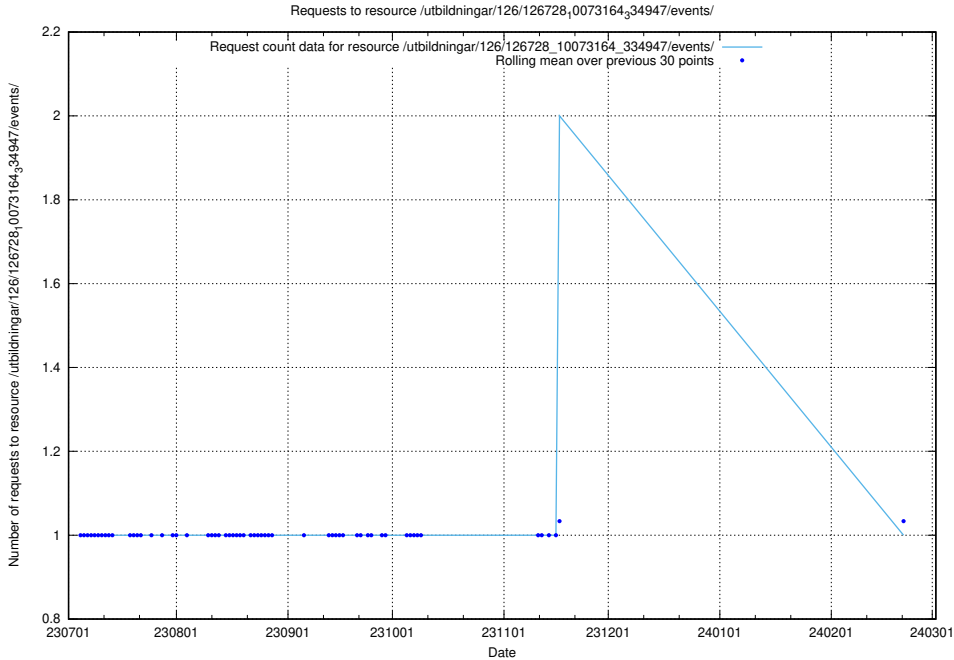

5.6174 Usage of /utbildningar/126/126728_10073164_334947/events/

Here, we count the number of requests to resource /utbildningar/126/126728_10073164_334947/events/