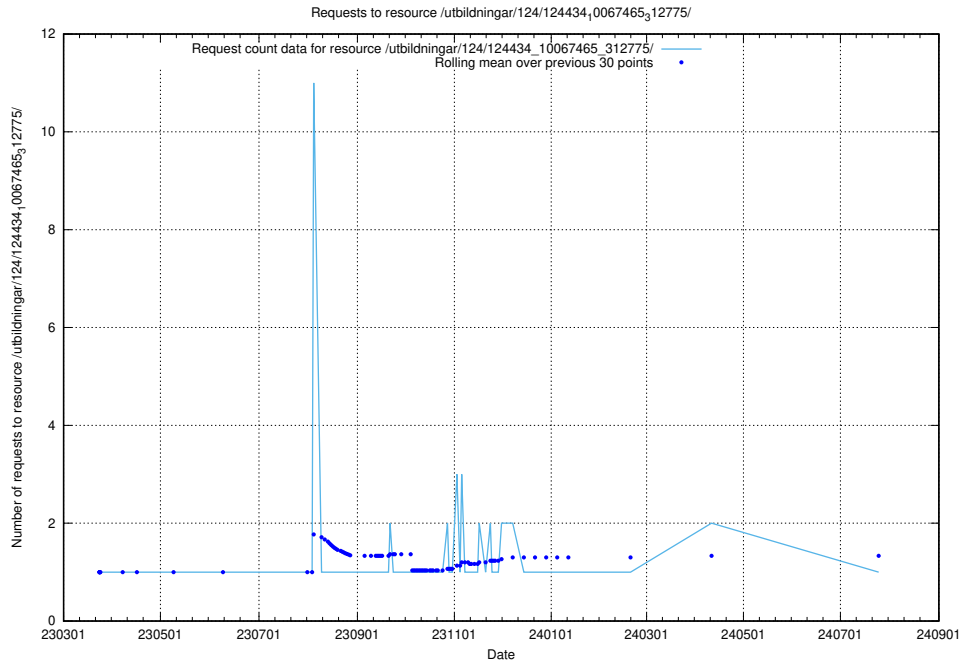

5.4603 Usage of /utbildningar/124/124434_10067465_312775/

Here, we count the number of requests to resource /utbildningar/124/124434_10067465_312775/.