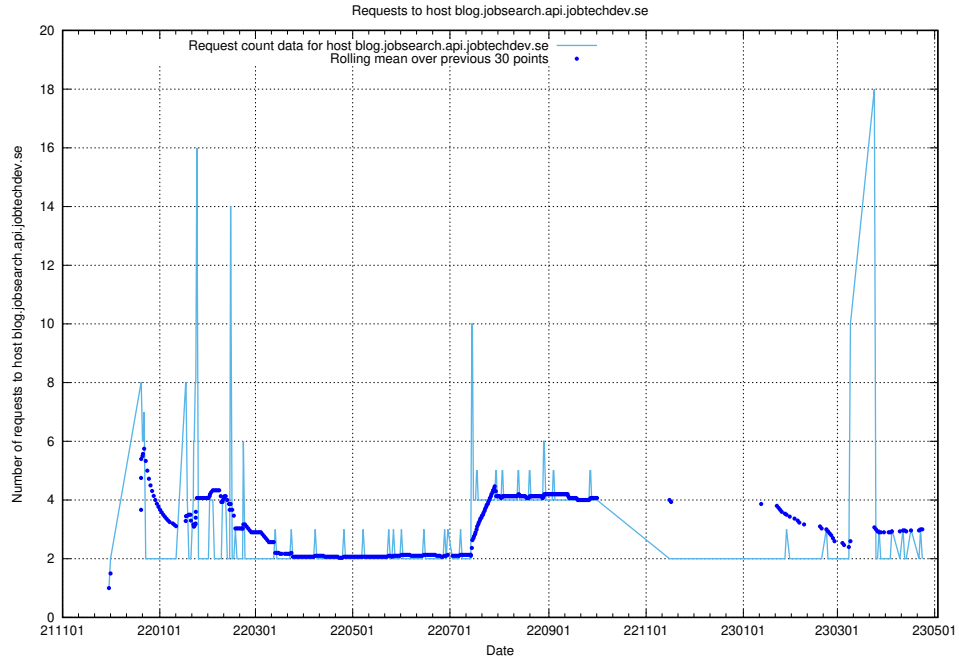

7.387 Usage of `blog.jobsearch.api.jobtechdev.se`

Here, we count the number of requests to host `blog.jobsearch.api.jobtechdev.se`.