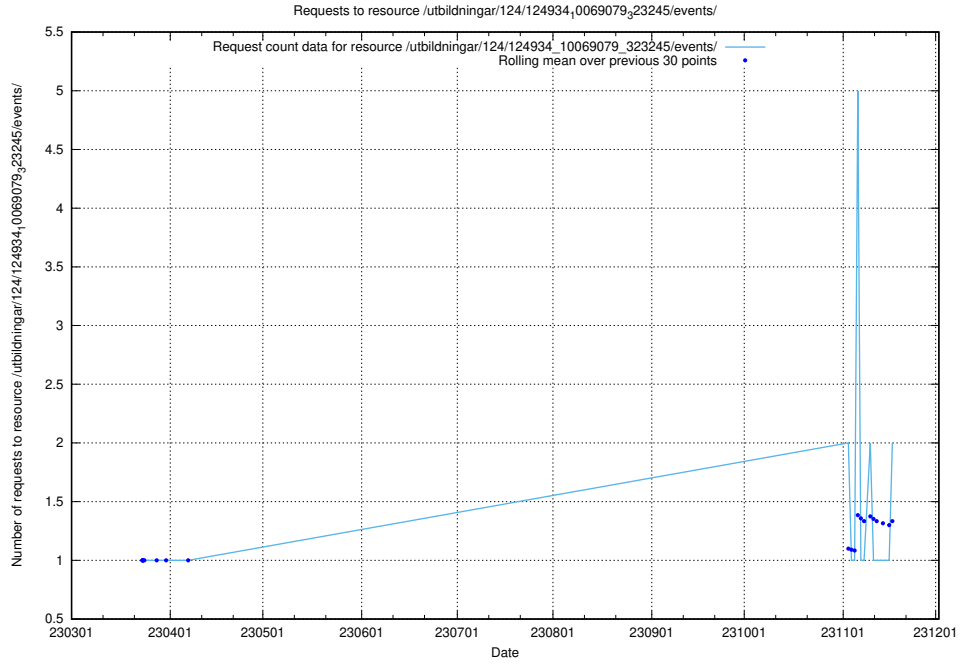

5.588 Usage of /utbildningar/124/124934_10069079_323245/events/

Here, we count the number of requests to resource /utbildningar/124/124934_10069079_323245/events/