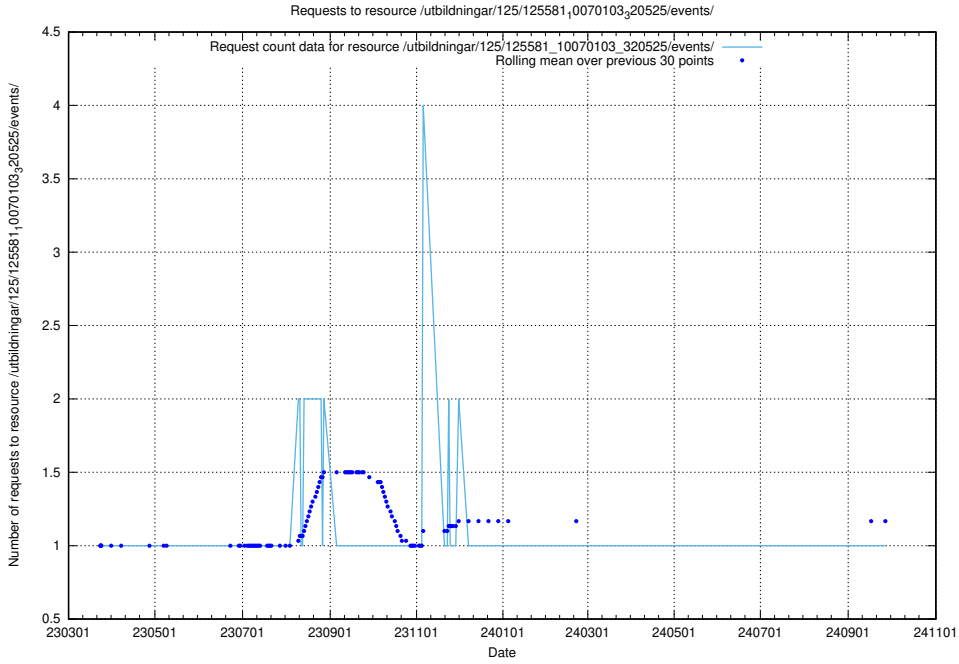

5.1183 Usage of /utbildningar/125/125581_10070103_320525/events/

Here, we count the number of requests to resource /utbildningar/125/125581_10070103_320525/events/