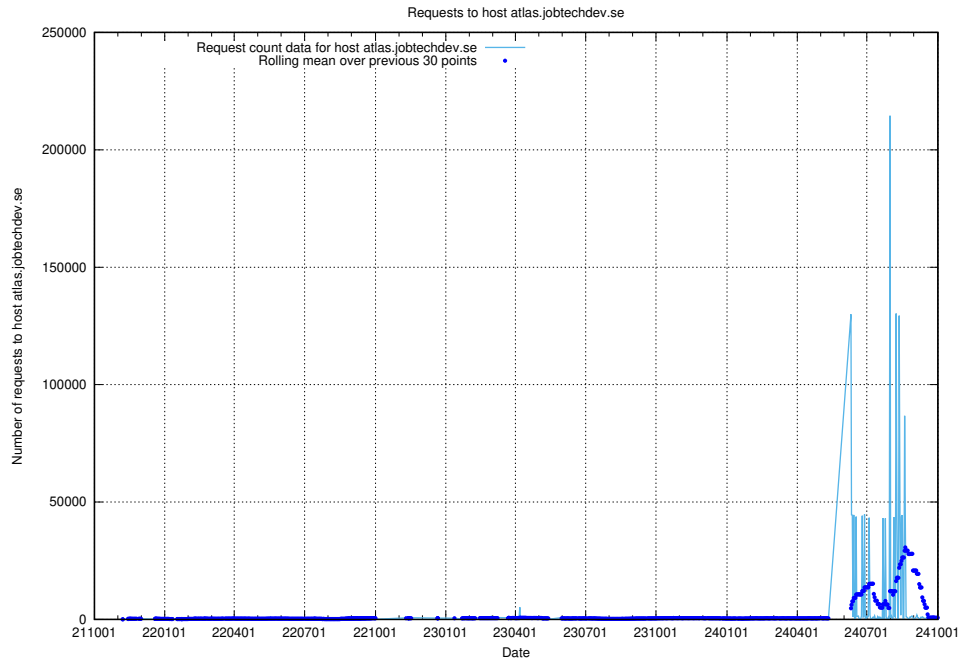

7.22 Usage of atlas.jobtechdev.se

Here, we count the number of requests to host atlas.jobtechdev.se.