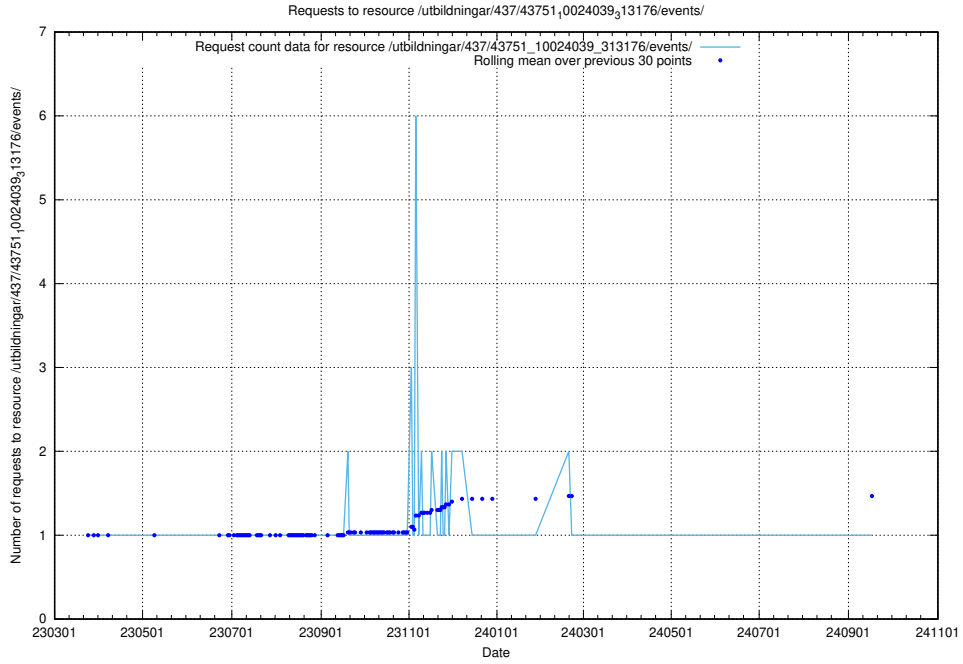

5.7033 Usage of /utbildningar/437/43751_10024039_313176/events/

Here, we count the number of requests to resource /utbildningar/437/43751_10024039_313176/events/.