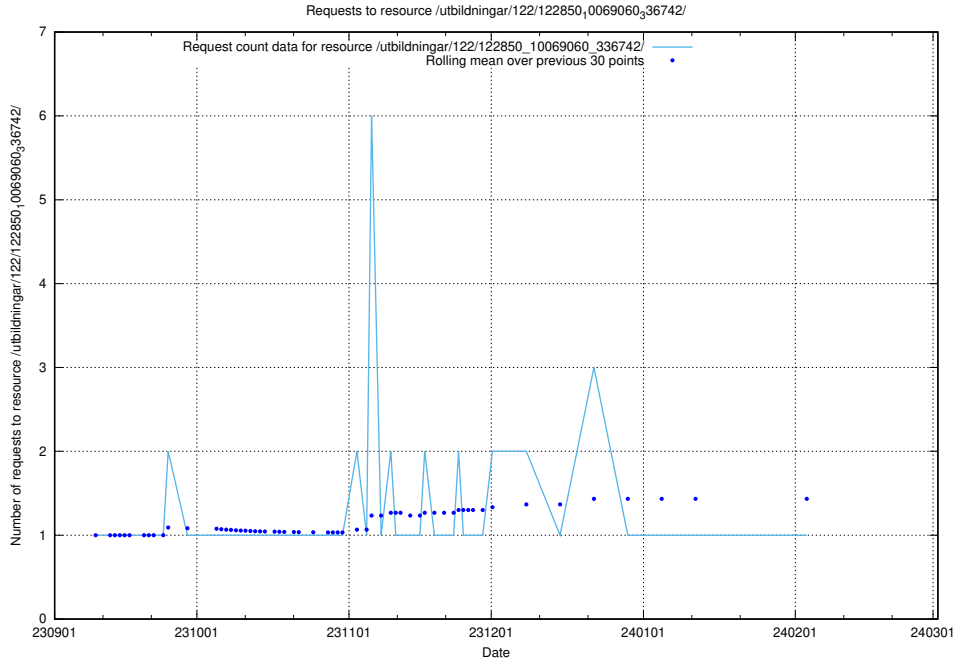

5.5464 Usage of /utbildningar/122/122850_10069060_336742/

Here, we count the number of requests to resource /utbildningar/122/122850_10069060_336742/.