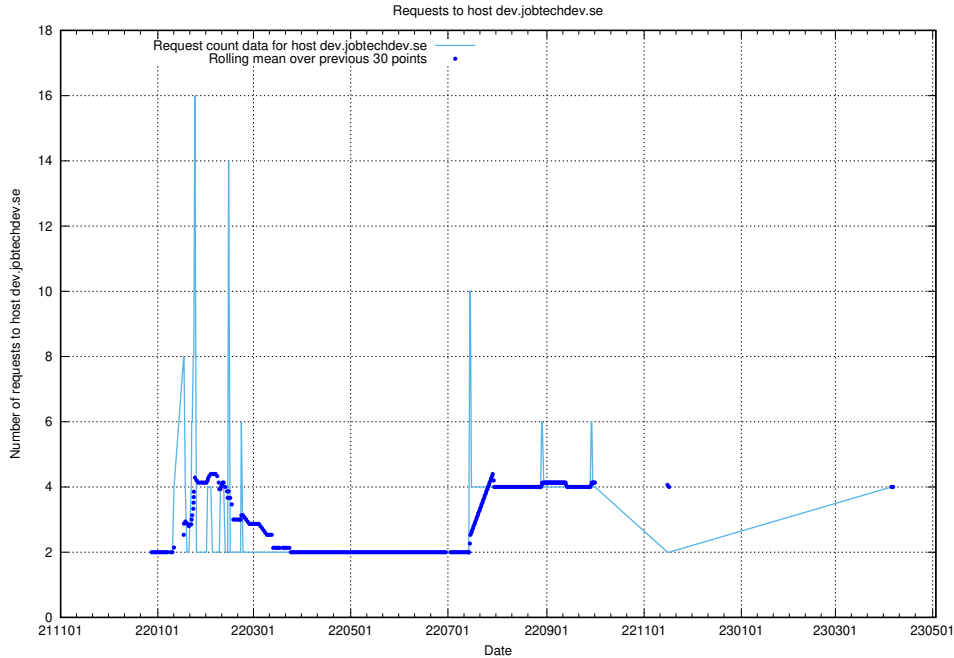

7.136 Usage of dev.jobtechdev.se

Here, we count the number of requests to host dev.jobtechdev.se.