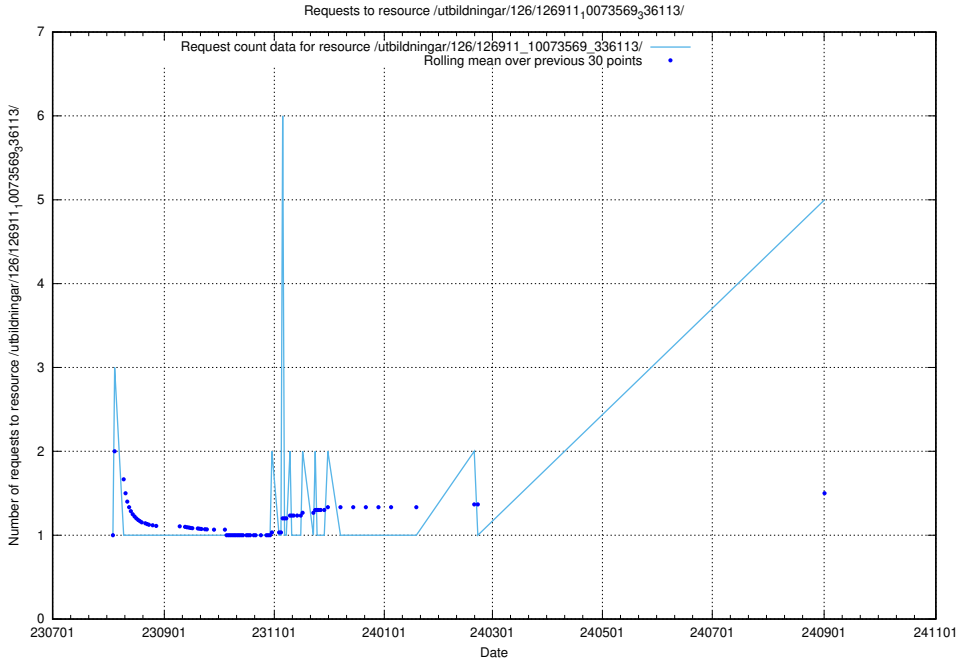

5.235 Usage of /utbildningar/126/126911_10073569_336113/

Here, we count the number of requests to resource /utbildningar/126/126911_10073569_336113/.