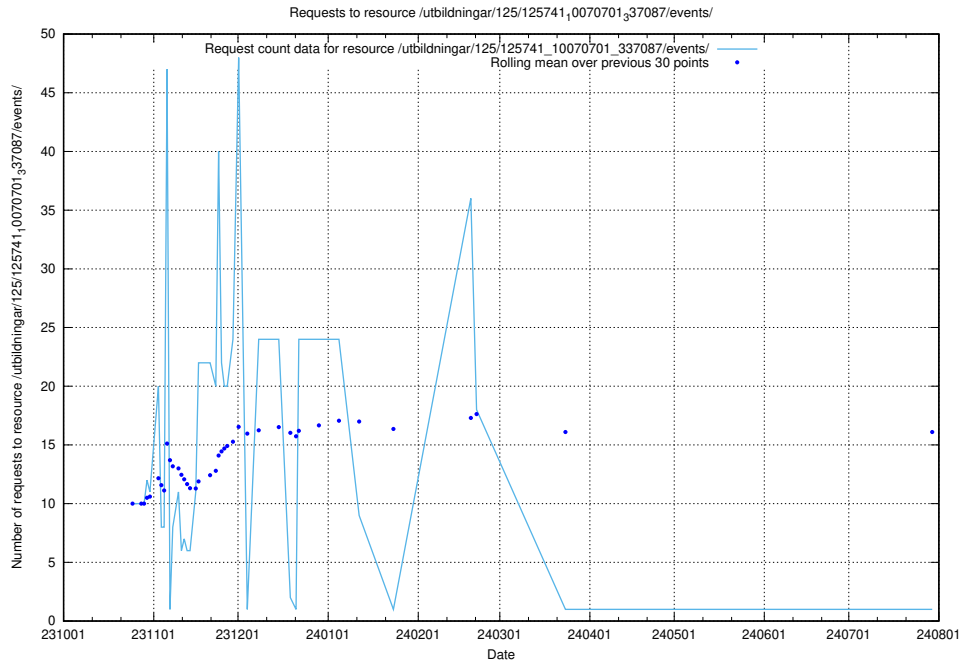

5.5043 Usage of /utbildningar/125/125741_10070701_337087/events/

Here, we count the number of requests to resource /utbildningar/125/125741_10070701_337087/events/