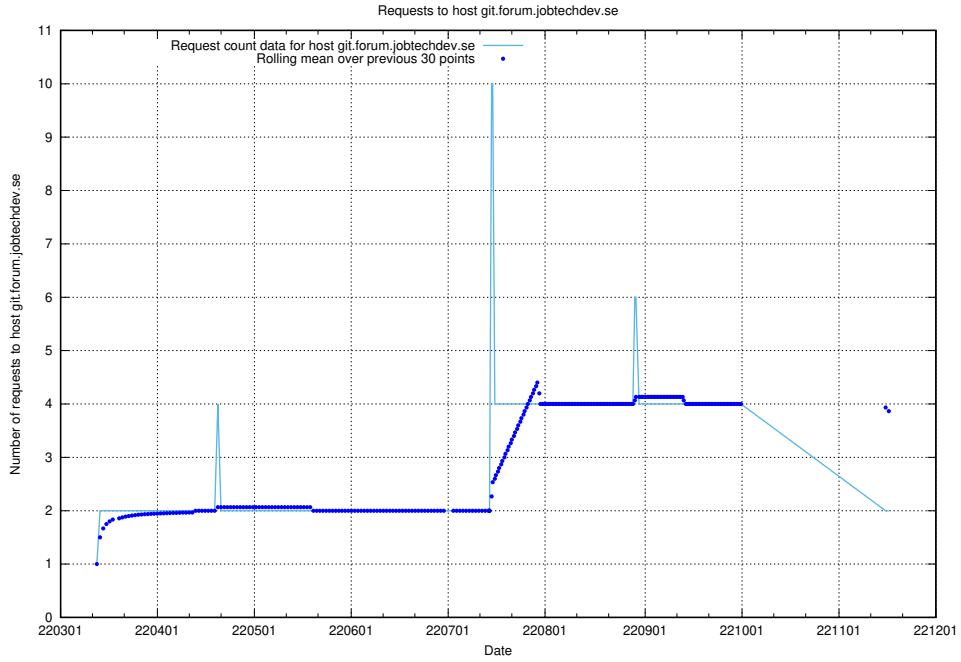

7.504 Usage of git.forum.jobtechdev.se

Here, we count the number of requests to host git.forum.jobtechdev.se.