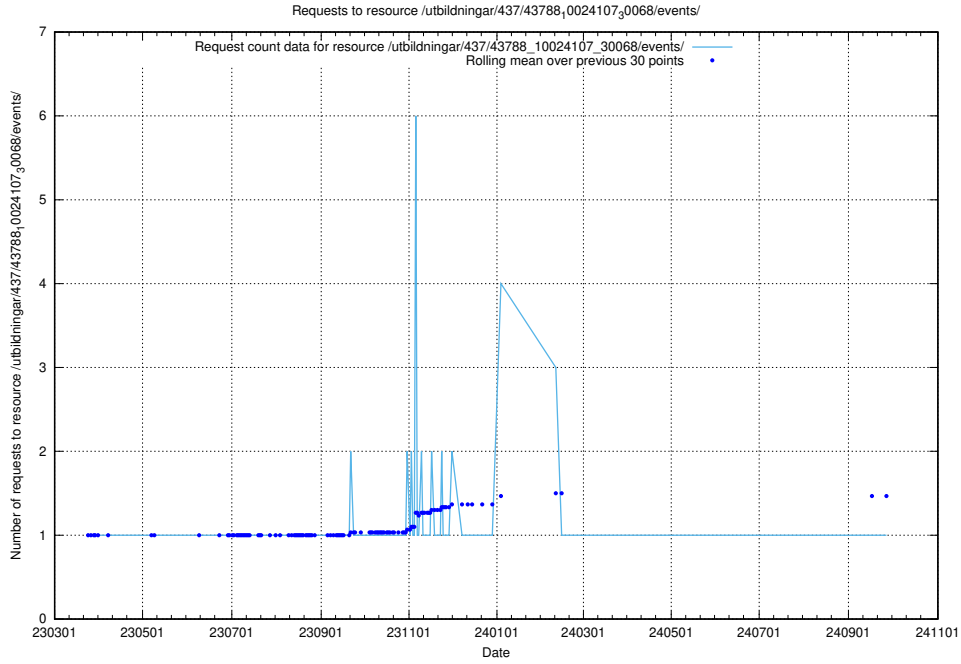

5.7019 Usage of /utbildningar/437/43788_10024107_30068/events/

Here, we count the number of requests to resource /utbildningar/437/43788_10024107_30068/events/.