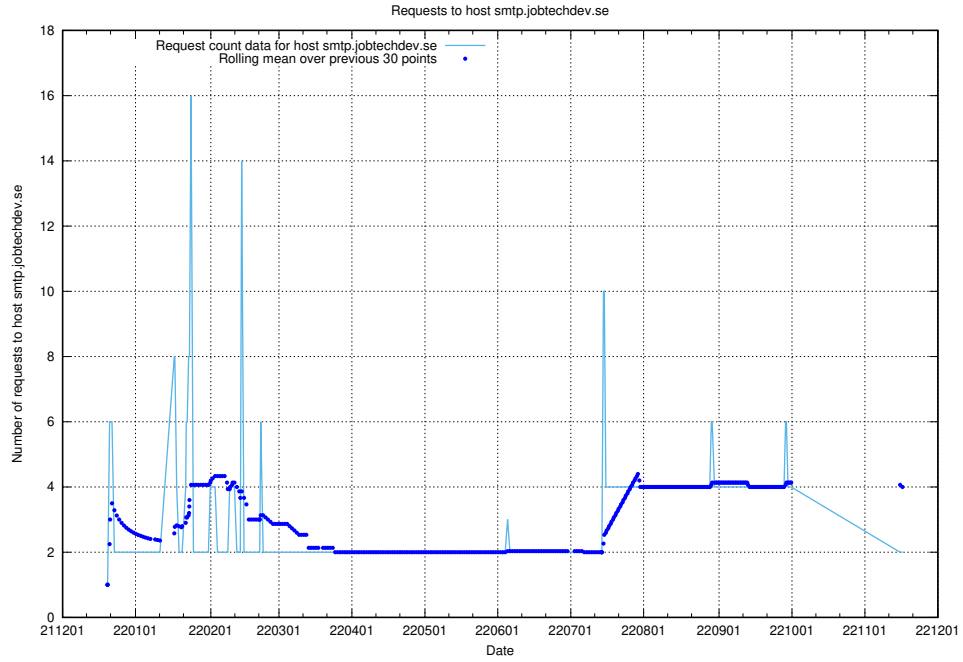

7.372 Usage of smtp.jobtechdev.se

Here, we count the number of requests to host smtp.jobtechdev.se.