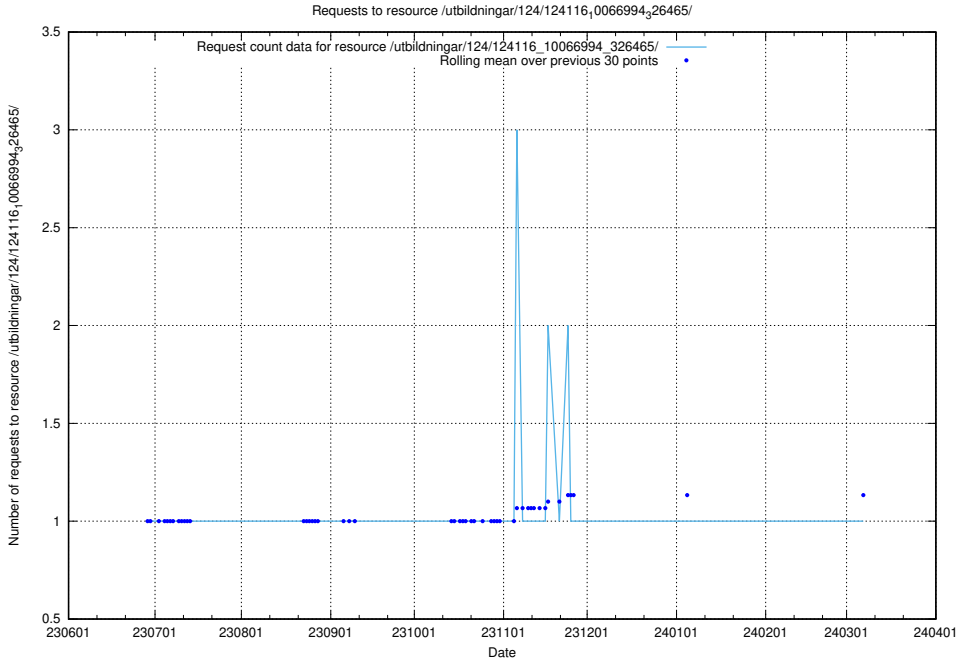

5.6353 Usage of /utbildningar/124/124116_10066994_326465/

Here, we count the number of requests to resource /utbildningar/124/124116_10066994_326465/.