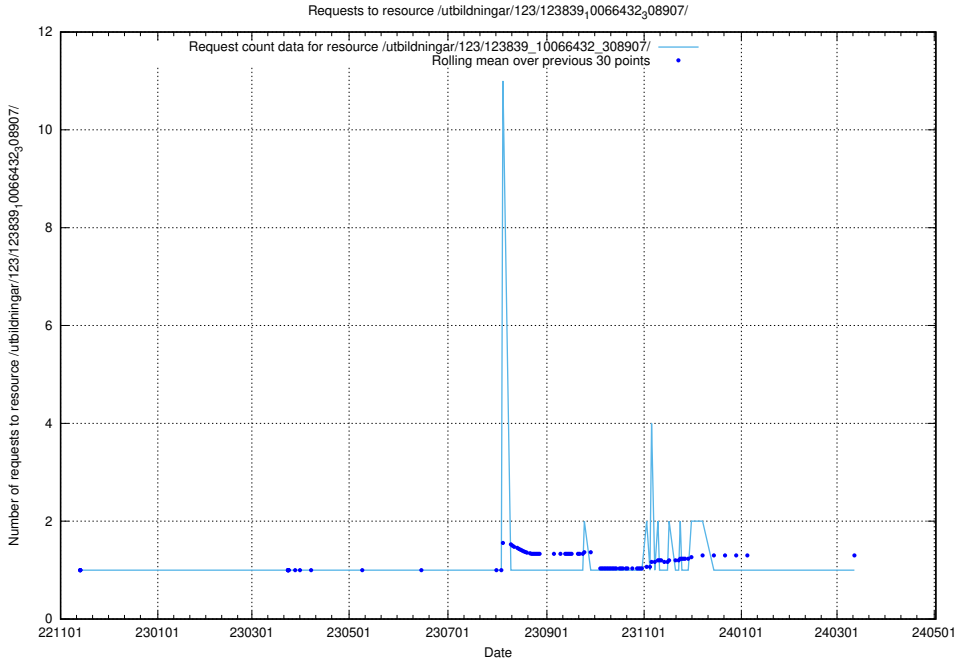

5.6678 Usage of /utbildningar/123/123839_10066432_308907/

Here, we count the number of requests to resource /utbildningar/123/123839_10066432_308907/.