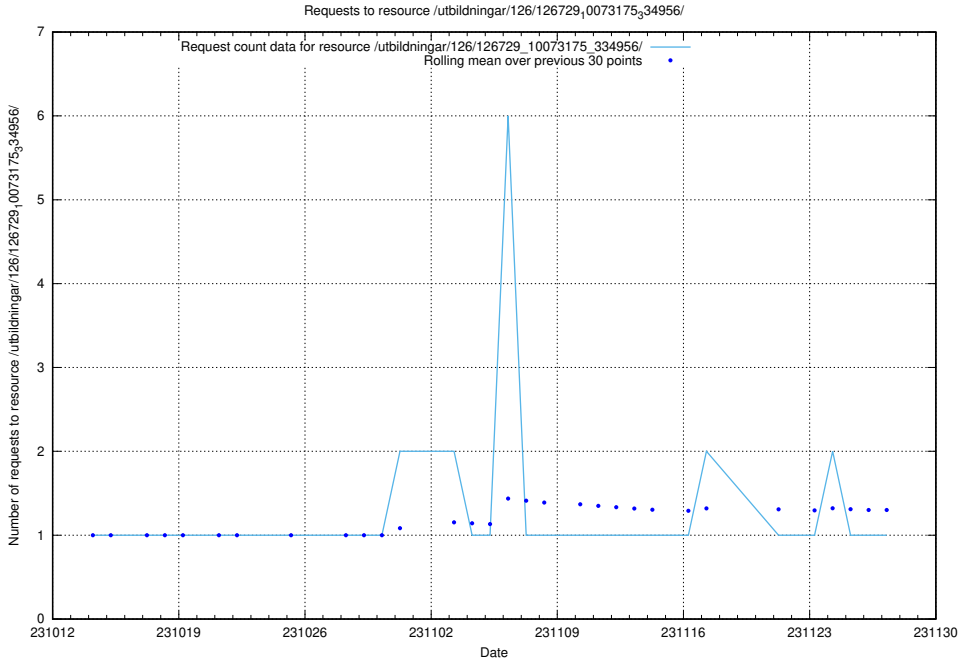

5.5169 Usage of /utbildningar/126/126729_10073175_334956/

Here, we count the number of requests to resource /utbildningar/126/126729_10073175_334956/.