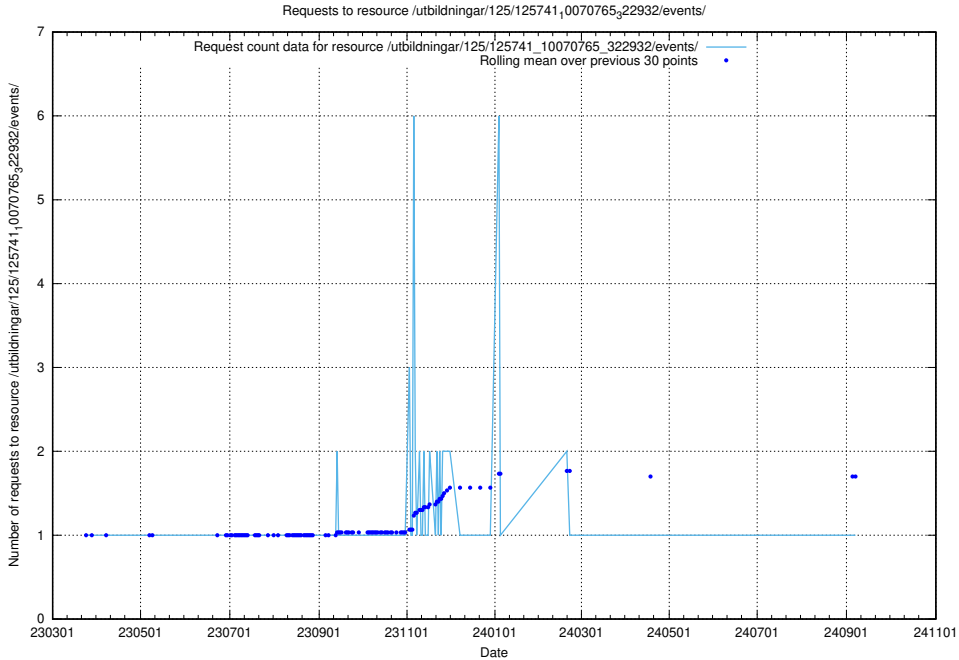

5.7063 Usage of /utbildningar/125/125741_10070765_322932/events/

Here, we count the number of requests to resource /utbildningar/125/125741_10070765_322932/events/