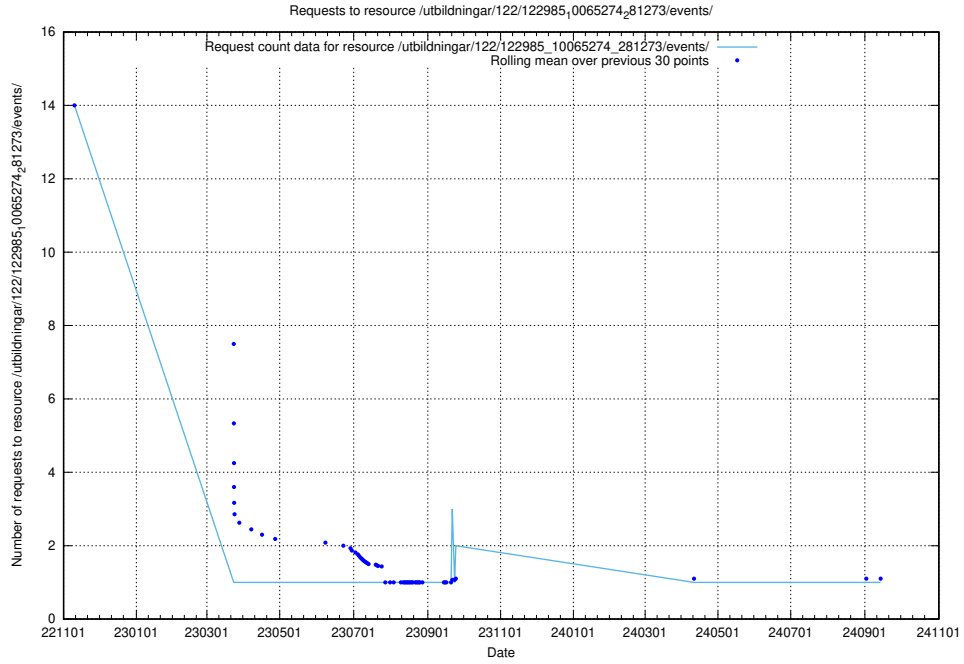

5.7060 Usage of /utbildningar/122/122985_10065274_281273/events/

Here, we count the number of requests to resource /utbildningar/122/122985_10065274_281273/events/