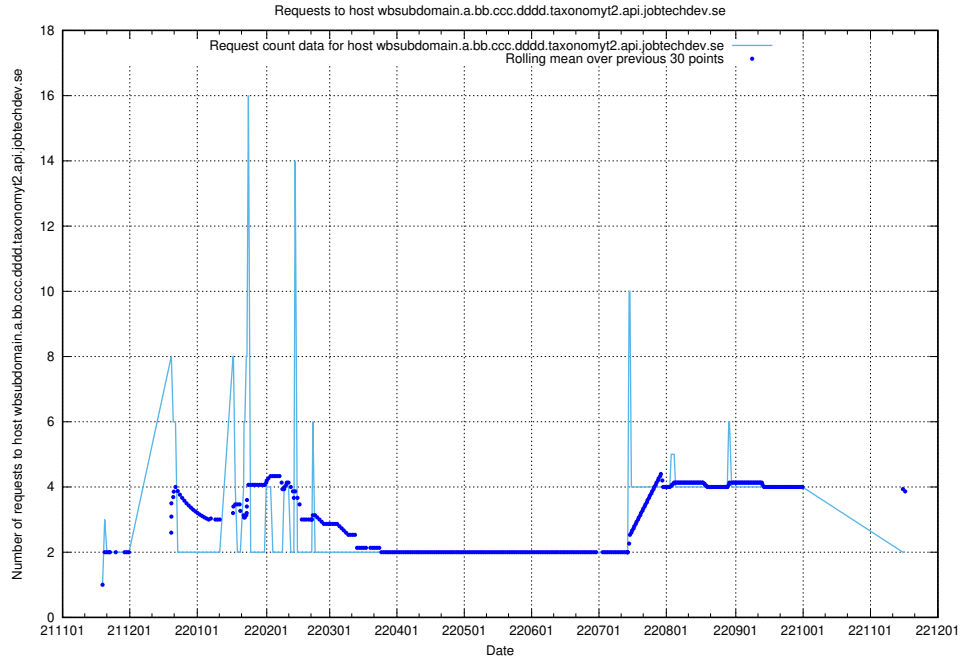

7.462 Usage of wbsubdomain.a.bb.ccc.dddd.taxonomyt2.api.jobtechdev.se

Here, we count the number of requests to host wbsubdomain.a.bb.ccc.dddd.taxonomyt2.api.jobtechdev.se