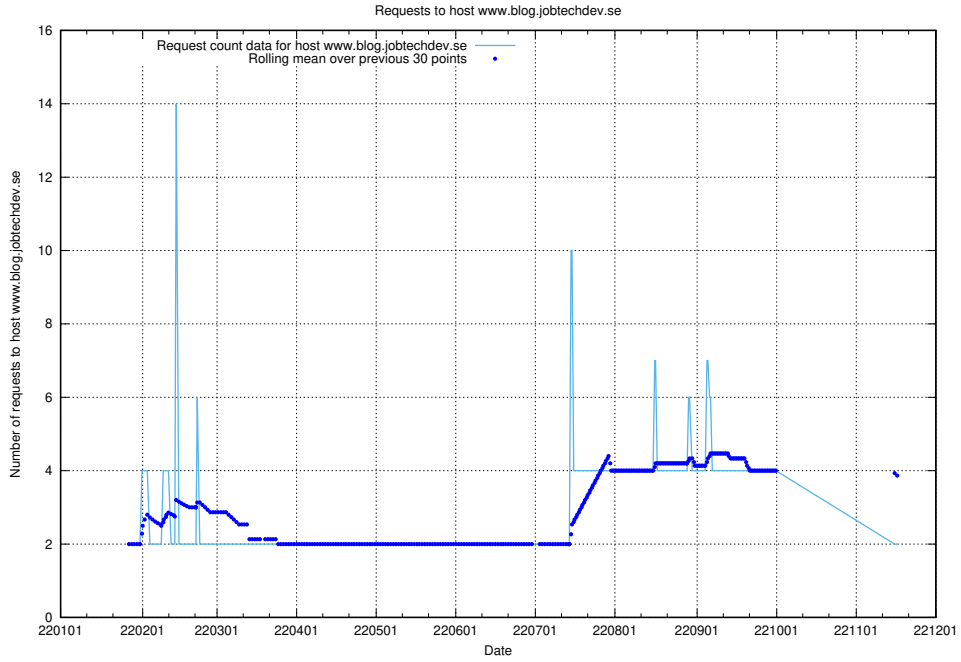

7.576 Usage of www.blog.jobtechdev.se

Here, we count the number of requests to host www.blog.jobtechdev.se.