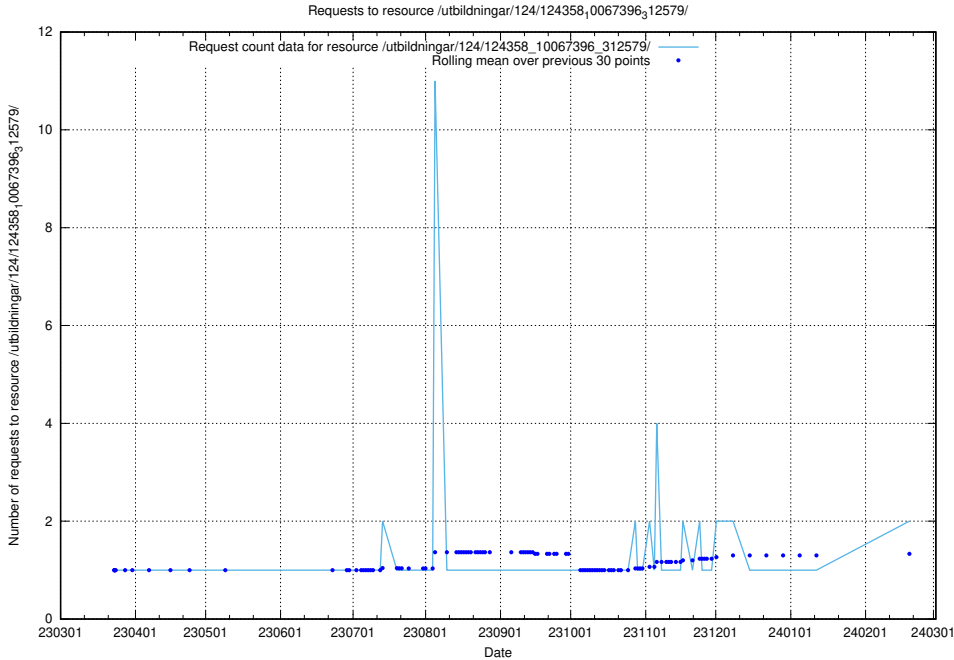

5.792 Usage of /utbildningar/124/124358_10067396_312579/

Here, we count the number of requests to resource /utbildningar/124/124358_10067396_312579/.