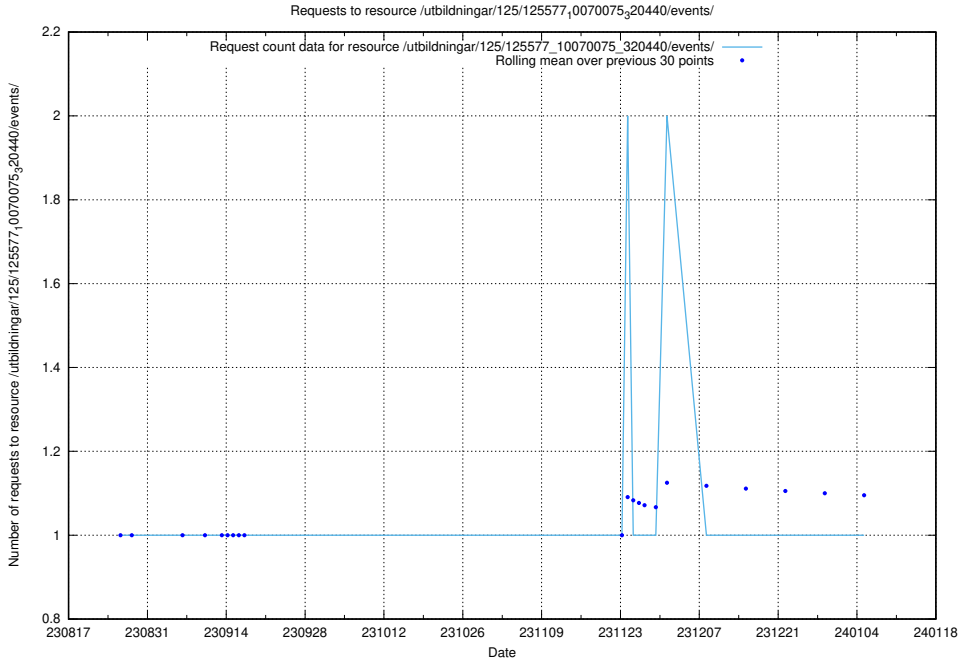

5.5541 Usage of /utbildningar/125/125577_10070075_320440/events/

Here, we count the number of requests to resource /utbildningar/125/125577_10070075_320440/events/