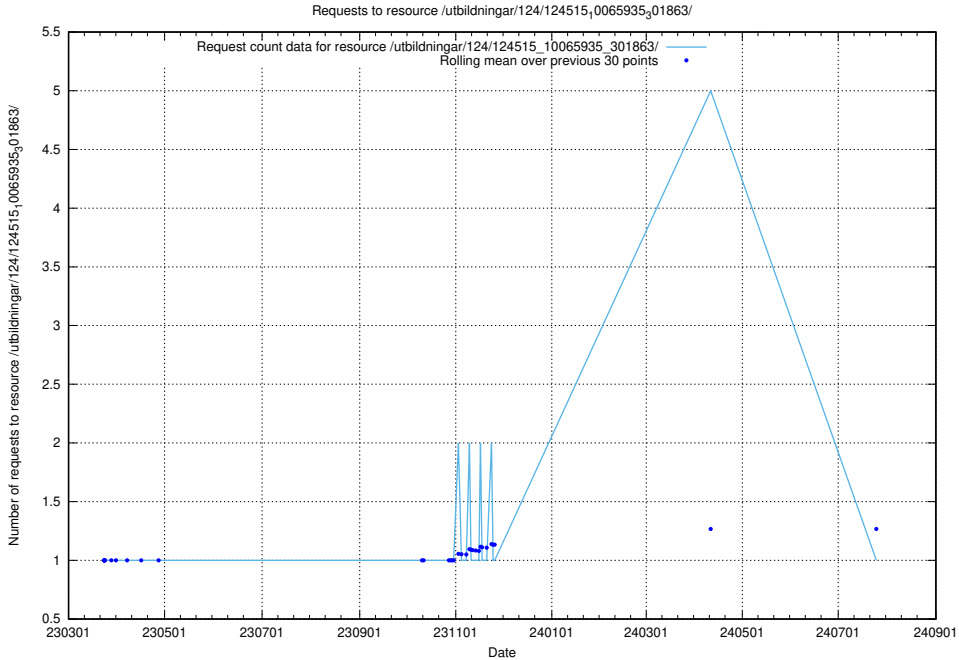

5.2446 Usage of /utbildningar/124/124515_10065935_301863/

Here, we count the number of requests to resource /utbildningar/124/124515_10065935_301863/.