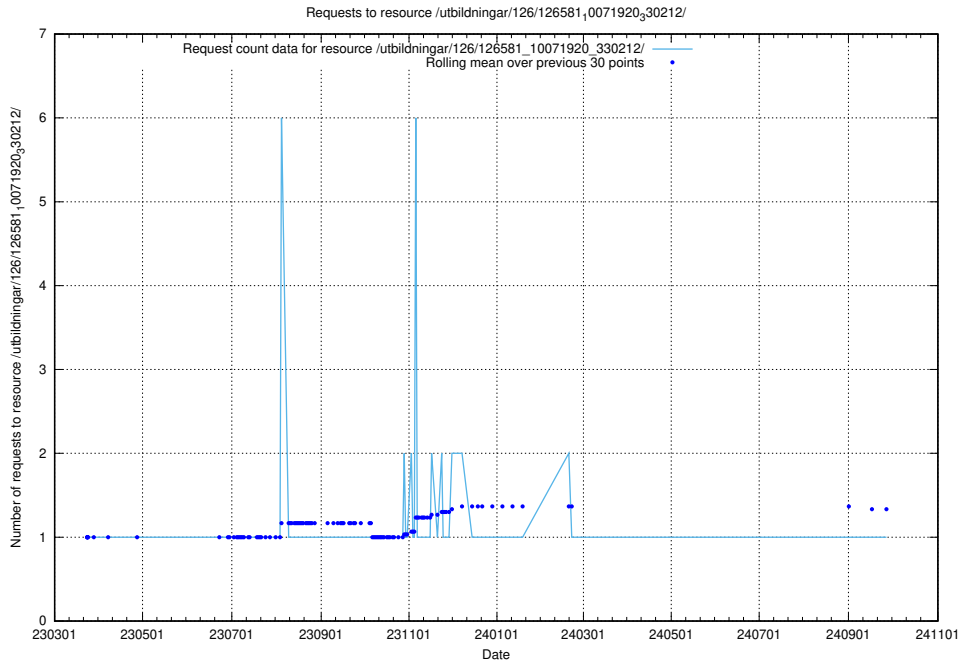

5.7242 Usage of /utbildningar/126/126581_10071920_330212/

Here, we count the number of requests to resource /utbildningar/126/126581_10071920_330212/.