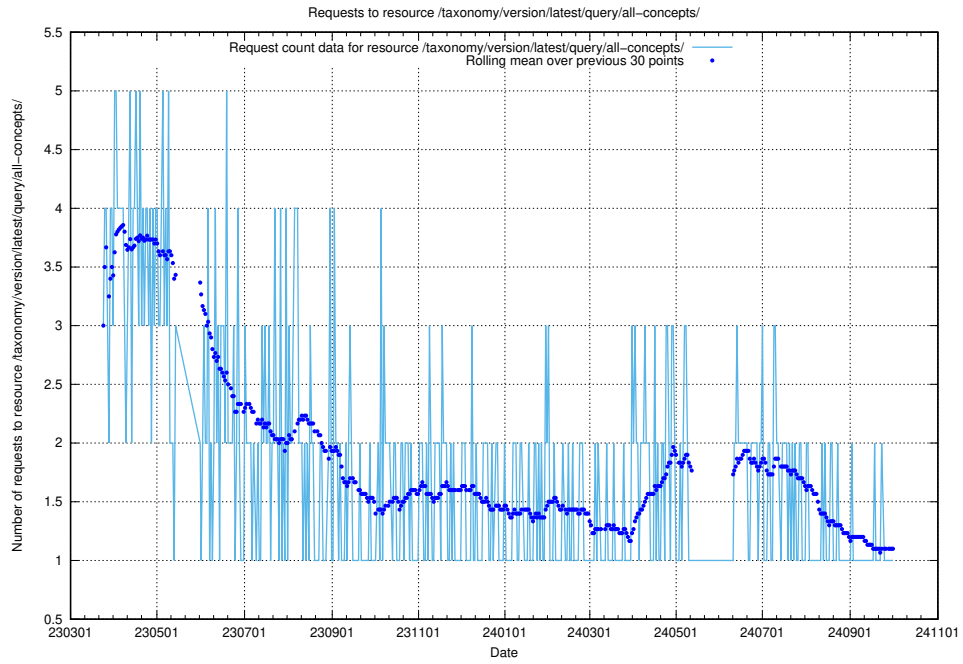

5.6939 Usage of /taxonomy/version/latest/query/all-concepts/

Here, we count the number of requests to resource /taxonomy/version/latest/query/all-concepts/.