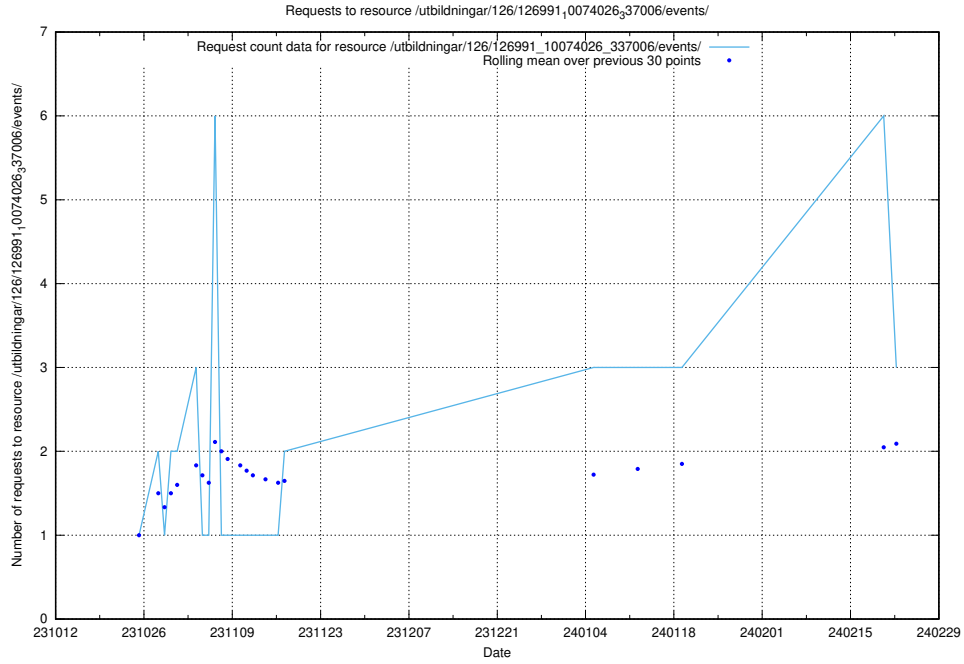

5.464 Usage of /utbildningar/126/126991_10074026_337006/events/

Here, we count the number of requests to resource /utbildningar/126/126991_10074026_337006/events/