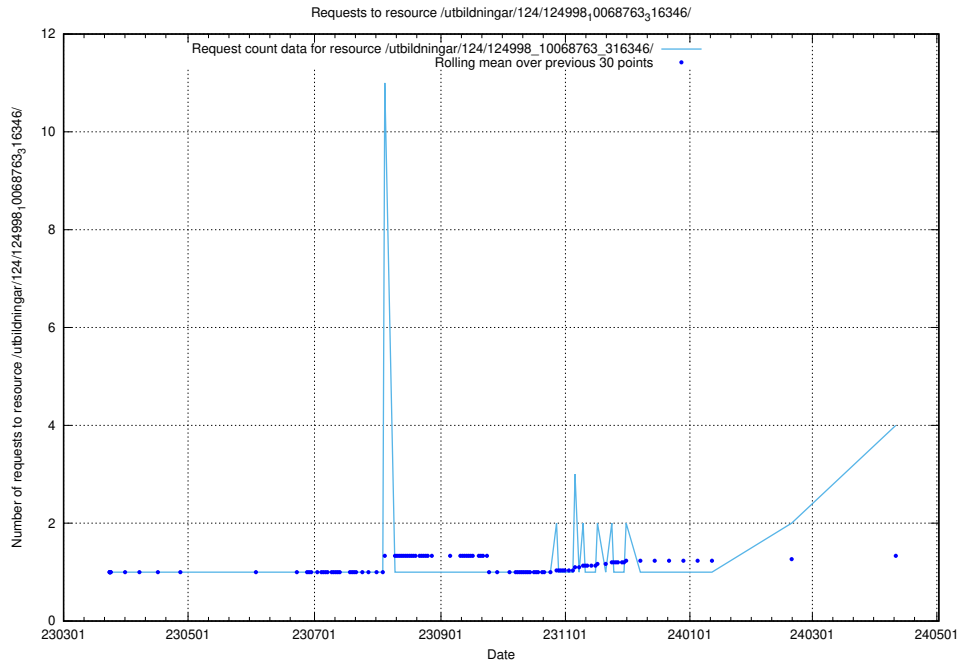

5.273 Usage of /utbildningar/124/124998_10068763_316346/

Here, we count the number of requests to resource /utbildningar/124/124998_10068763_316346/.