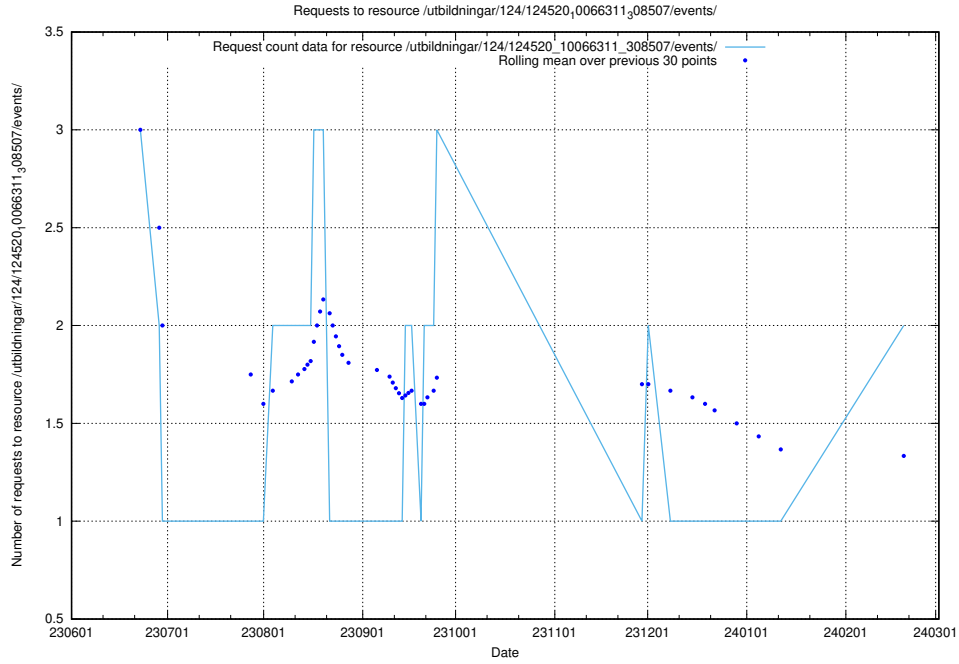

5.946 Usage of /utbildningar/124/124520_10066311_308507/events/

Here, we count the number of requests to resource /utbildningar/124/124520_10066311_308507/events/