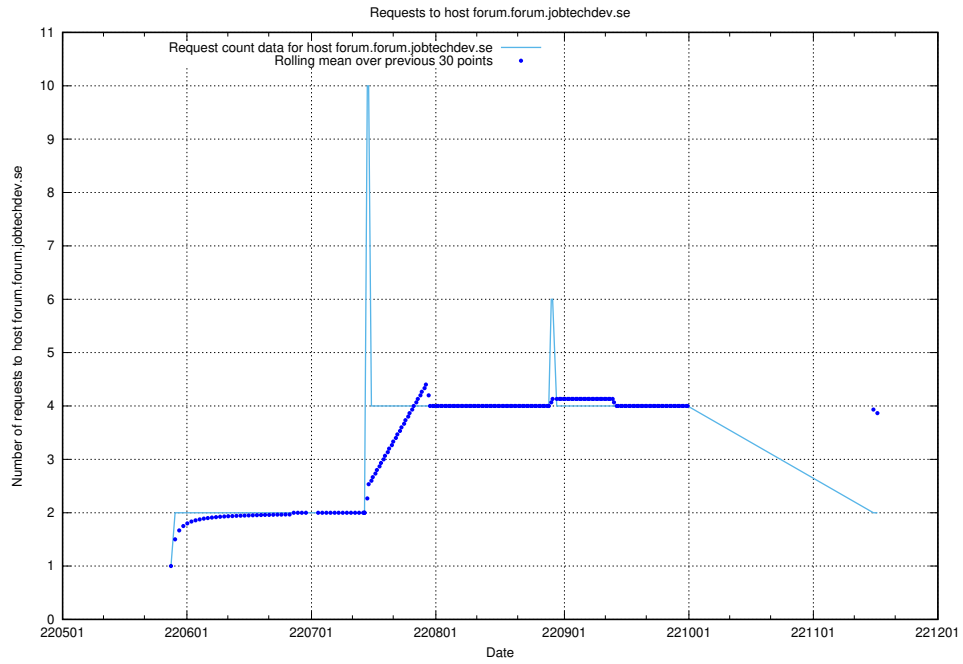

7.423 Usage of forum.forum.jobtechdev.se

Here, we count the number of requests to host forum.forum.jobtechdev.se.