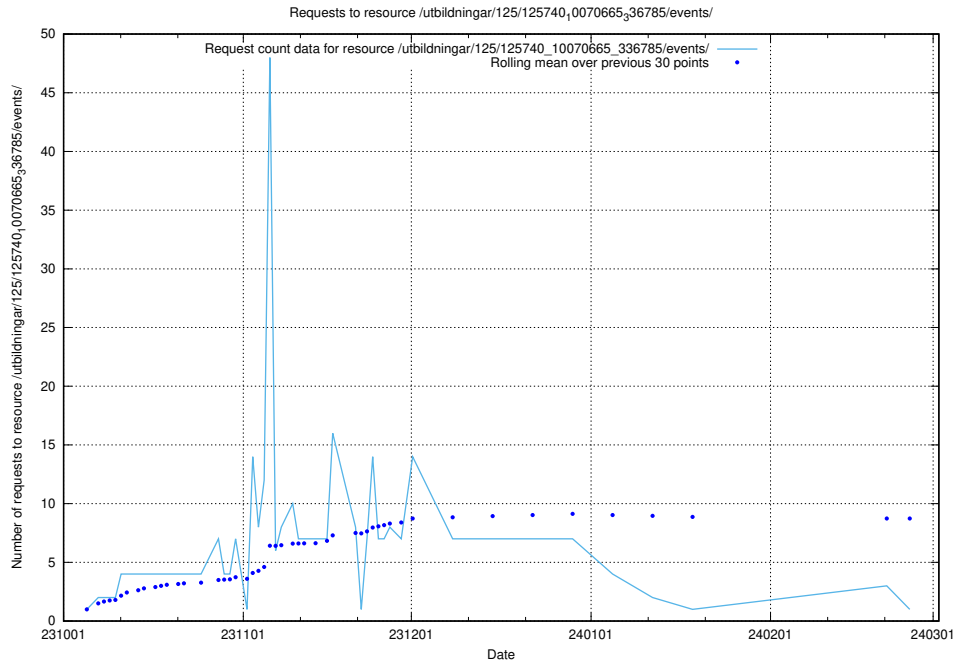

5.5250 Usage of /utbildningar/125/125740_10070665_336785/events/

Here, we count the number of requests to resource /utbildningar/125/125740_10070665_336785/events/