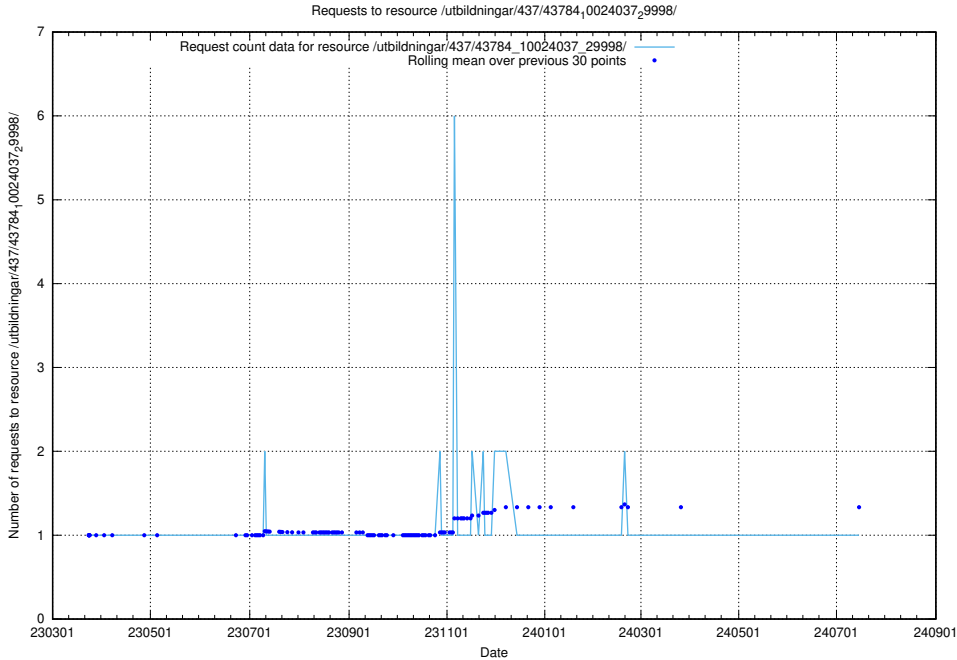

5.7206 Usage of /utbildningar/437/43784_10024037_29998/

Here, we count the number of requests to resource /utbildningar/437/43784_10024037_29998/.