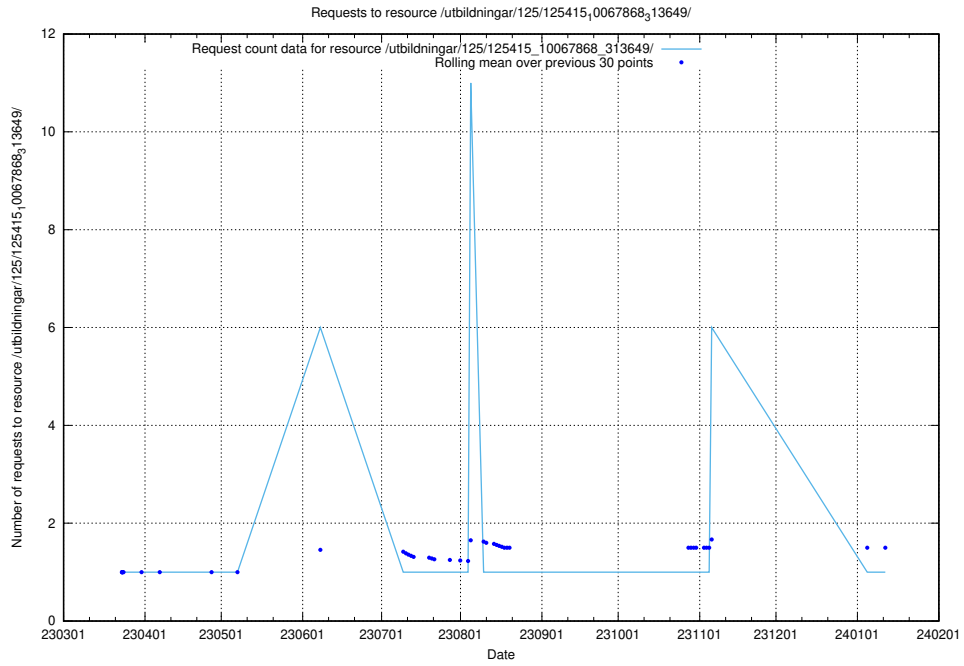

5.1195 Usage of /utbildningar/125/125415_10067868_313649/

Here, we count the number of requests to resource /utbildningar/125/125415_10067868_313649/.