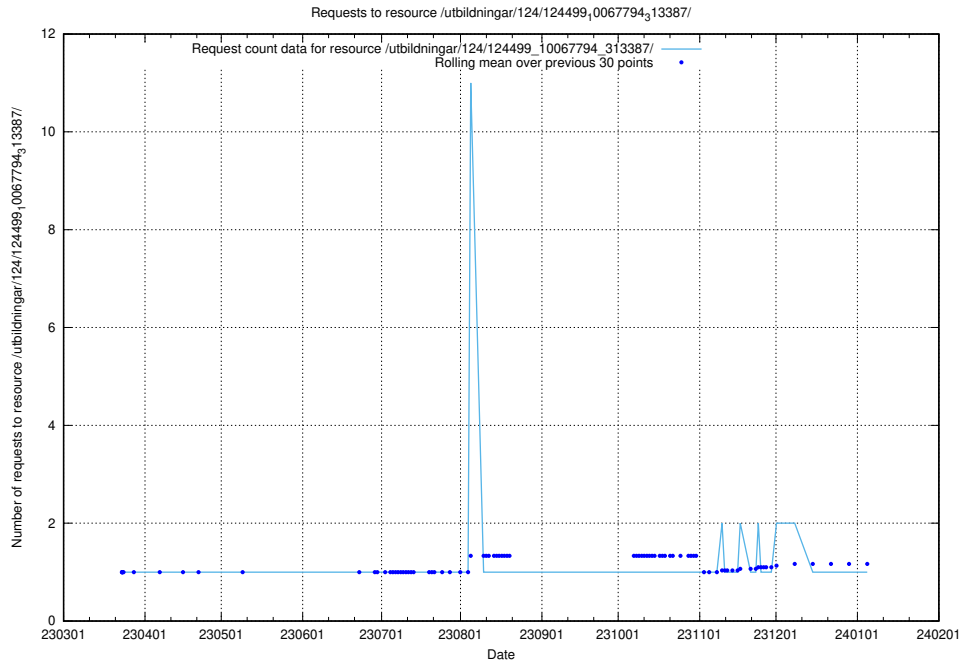

5.3361 Usage of /utbildningar/124/124499_10067794_313387/

Here, we count the number of requests to resource /utbildningar/124/124499_10067794_313387/.