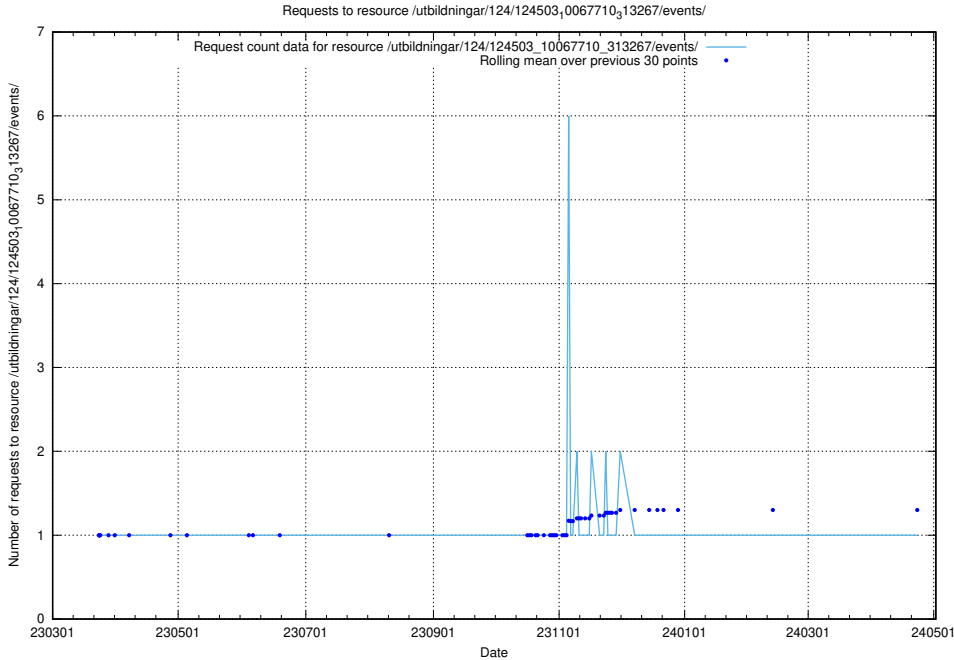

5.3007 Usage of /utbildningar/124/124503_10067710_313267/events/

Here, we count the number of requests to resource /utbildningar/124/124503_10067710_313267/events/