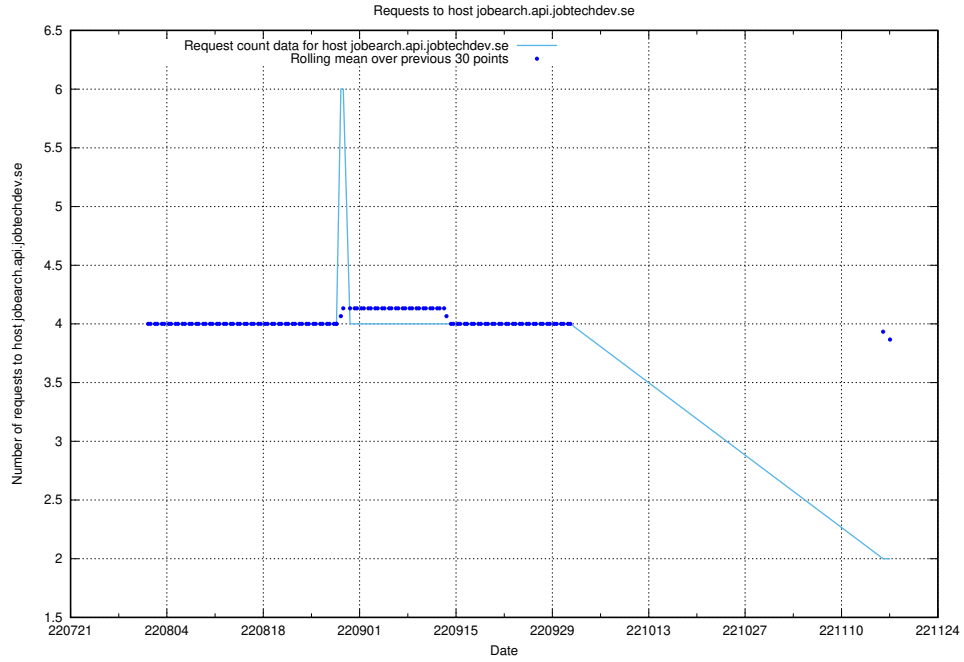

7.385 Usage of jobearch.api.jobtechdev.se

Here, we count the number of requests to host jobearch.api.jobtechdev.se.