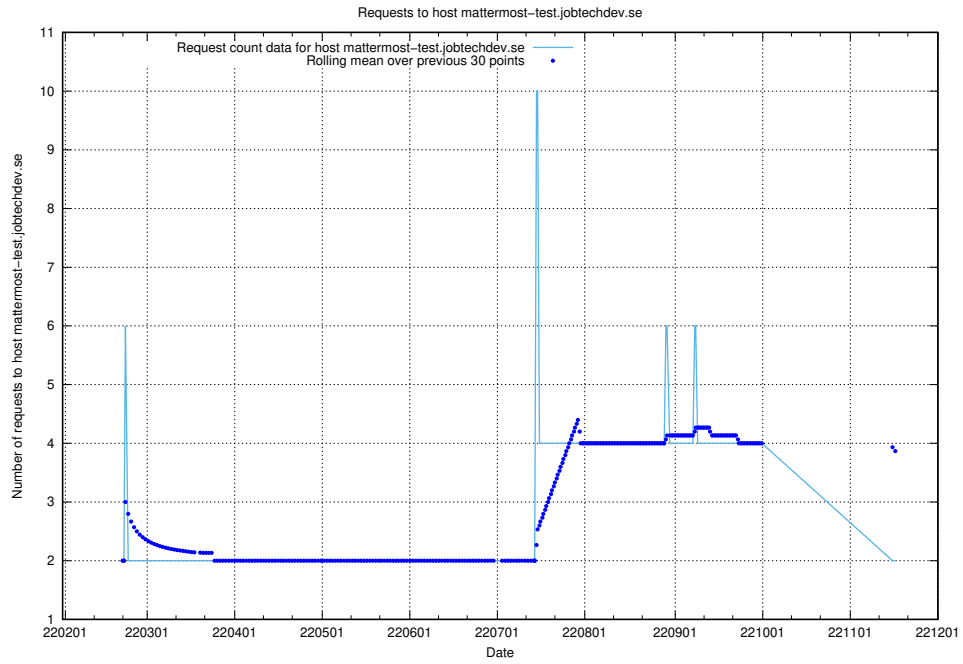

7.528 Usage of mattermost-test.jobtechdev.se

Here, we count the number of requests to host mattermost-test.jobtechdev.se.