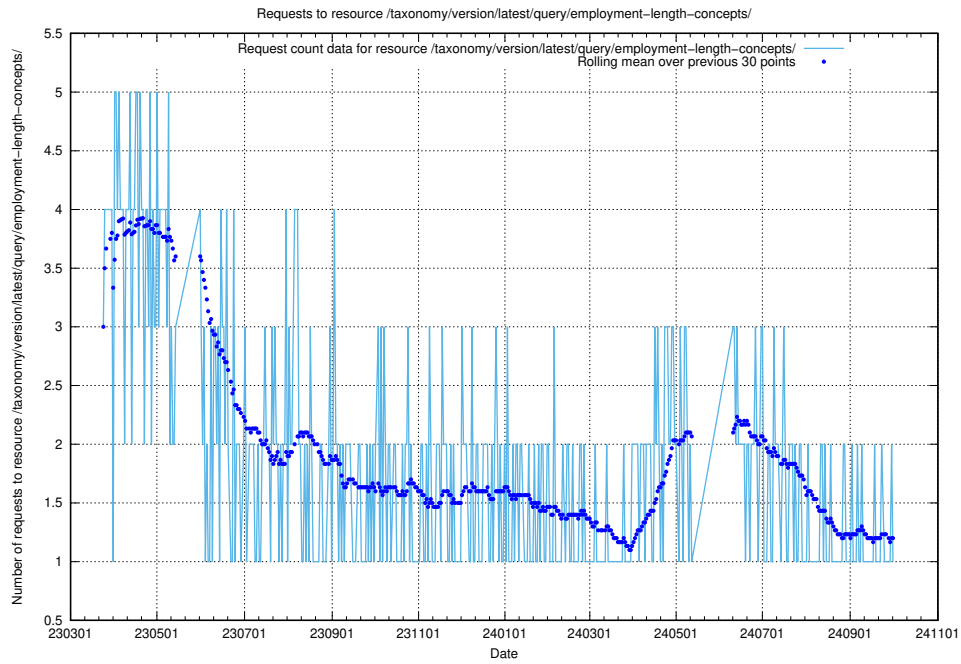

5.6932 Usage of /taxonomy/version/latest/query/employment-length-concepts/

Here, we count the number of requests to resource /taxonomy/version/latest/query/employment-length-concepts/.