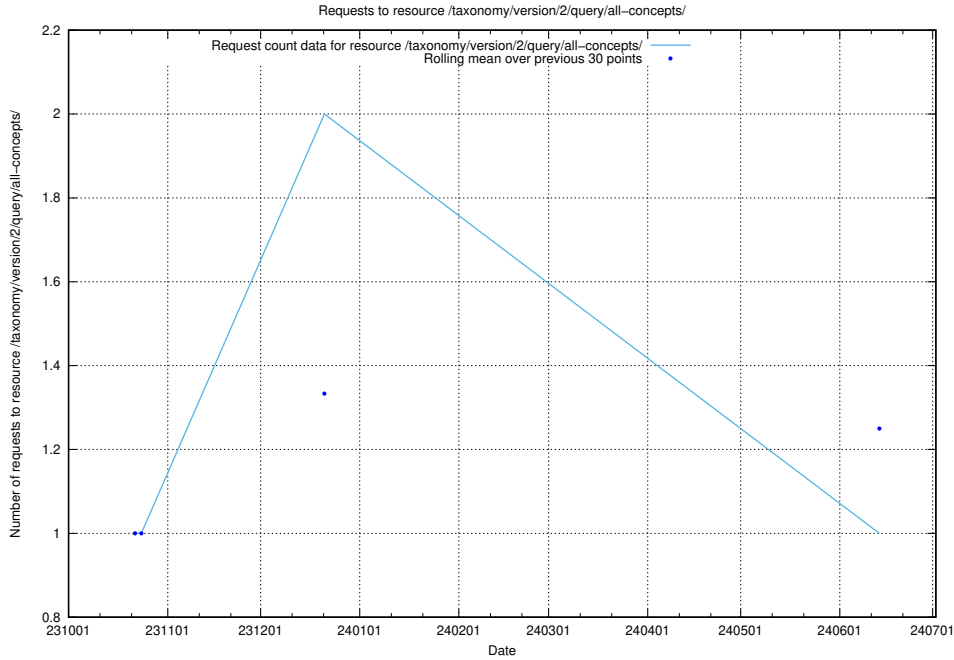

### 5.5096 Usage of /taxonomy/version/2/query/all-concepts/

Here, we count the number of requests to resource /taxonomy/version/2/query/all-concepts/.