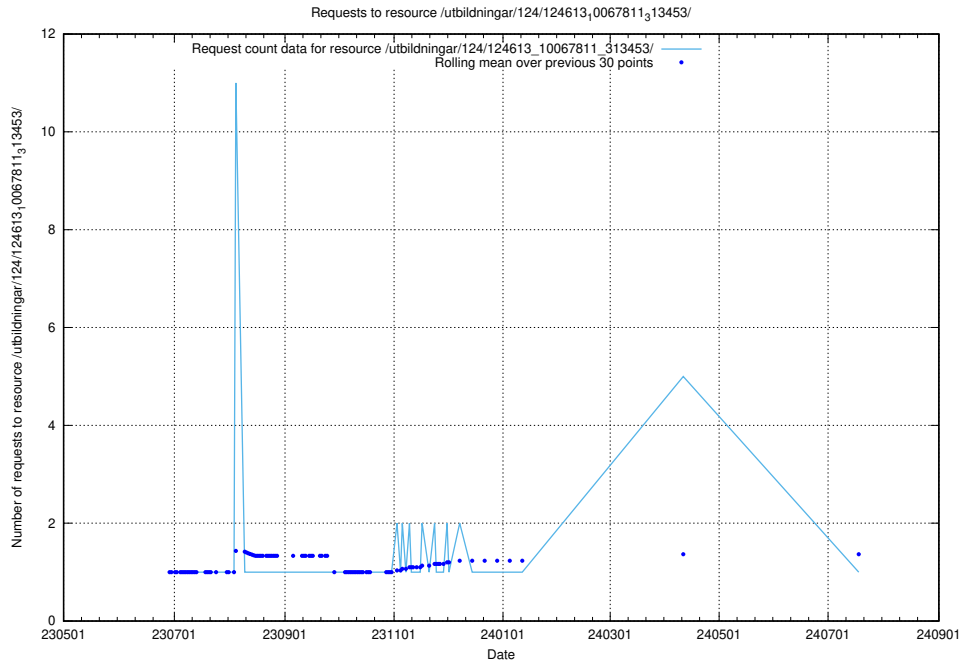

5.6316 Usage of /utbildningar/124/124613_10067811_313453/

Here, we count the number of requests to resource /utbildningar/124/124613_10067811_313453/.