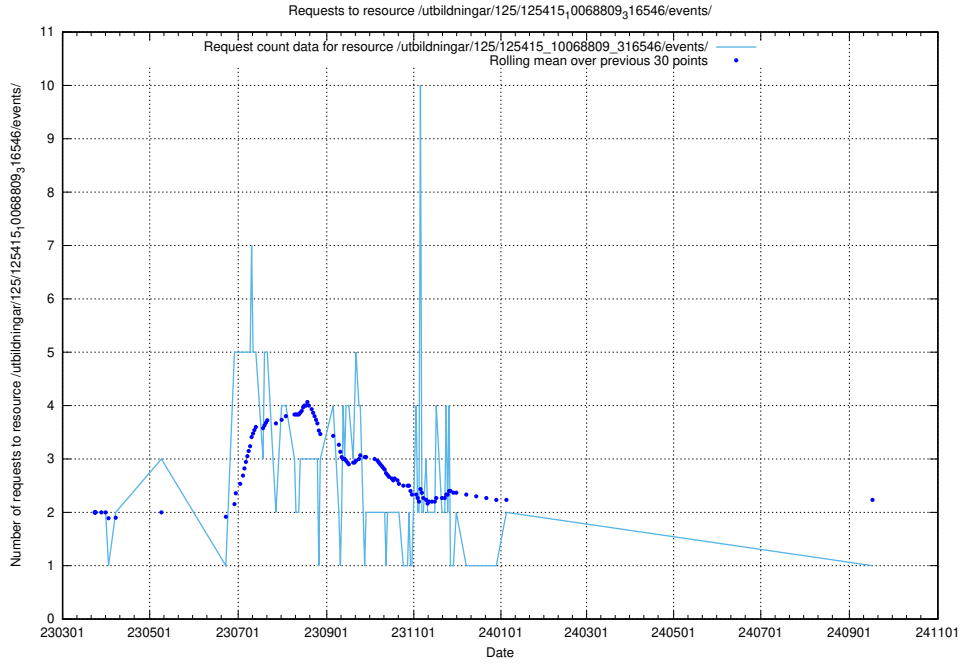

5.7125 Usage of /utbildningar/125/125415_10068809_316546/events/

Here, we count the number of requests to resource /utbildningar/125/125415_10068809_316546/events/