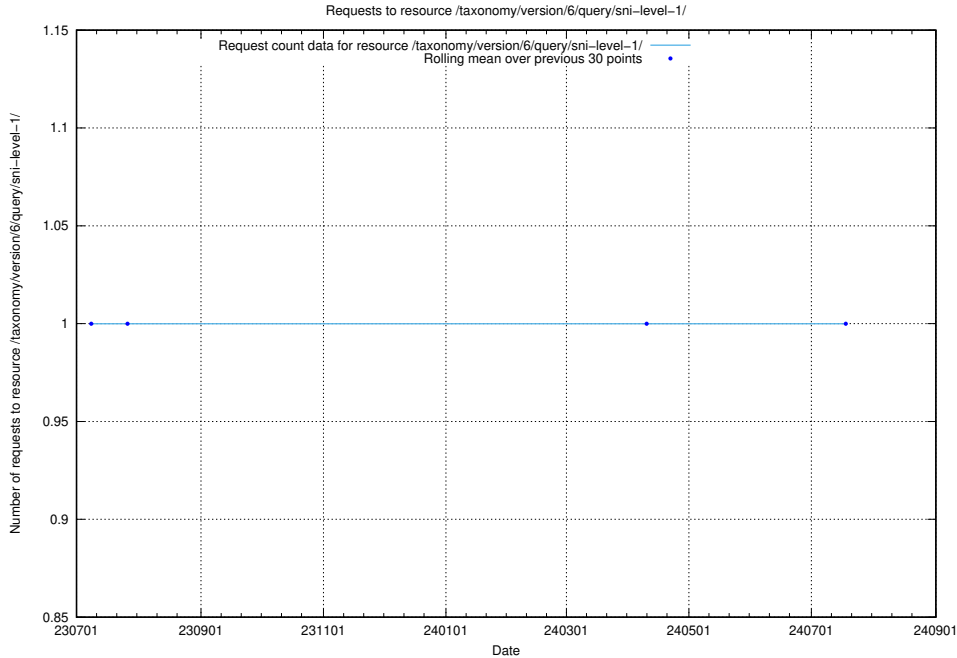

5.6069 Usage of /taxonomy/version/6/query/sni-level-1/

Here, we count the number of requests to resource /taxonomy/version/6/query/sni-level-1/.