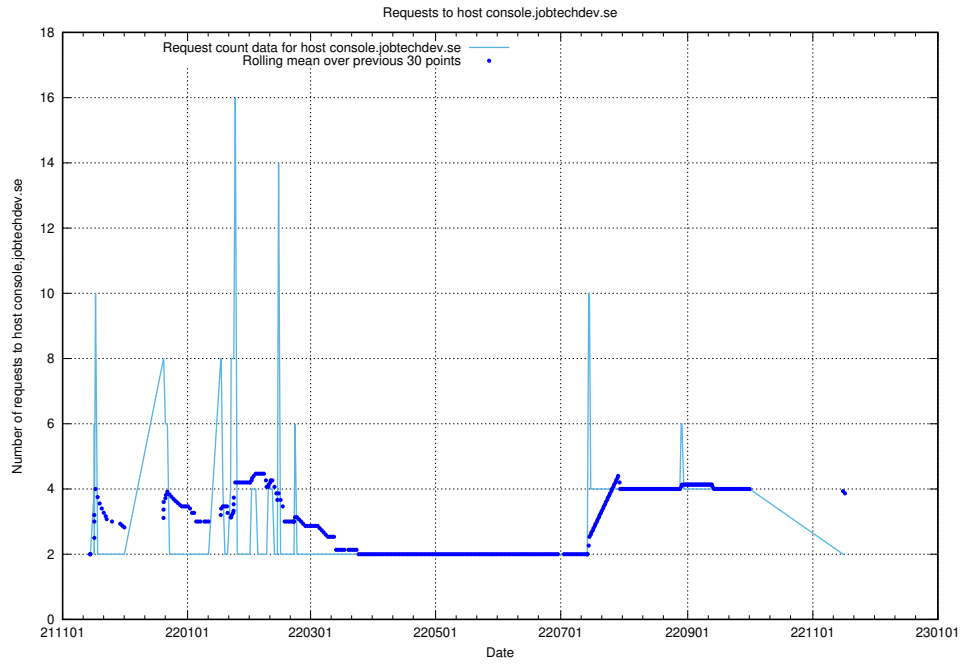

7.273 Usage of console.jobtechdev.se

Here, we count the number of requests to host console.jobtechdev.se.