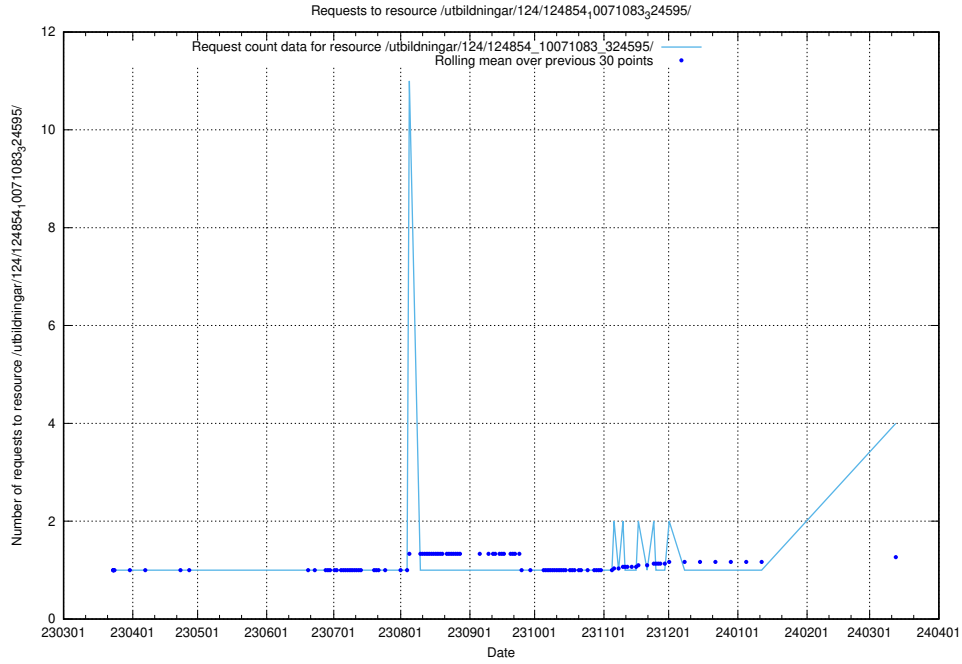

5.278 Usage of /utbildningar/124/124854_10071083_324595/

Here, we count the number of requests to resource /utbildningar/124/124854_10071083_324595/.