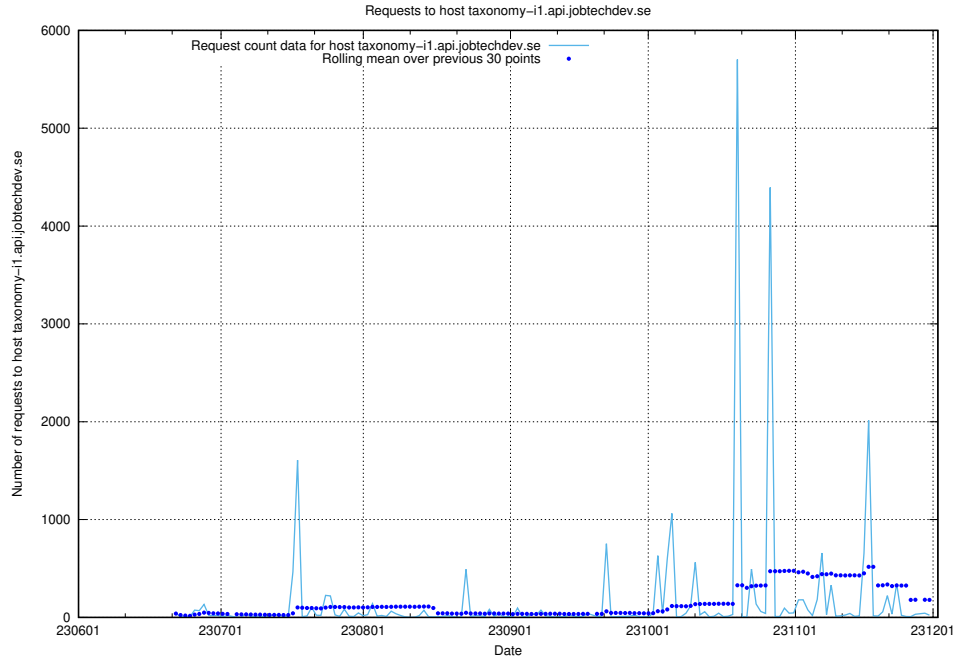

7.32 Usage of taxonomy-i1.api.jobtechdev.se

Here, we count the number of requests to host taxonomy-i1.api.jobtechdev.se.