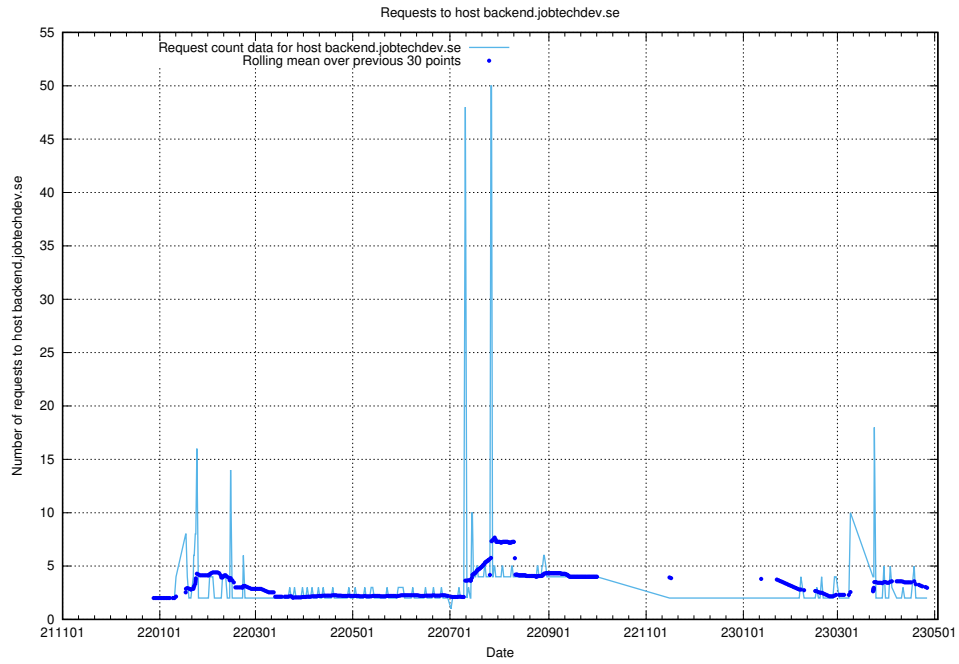

7.362 Usage of backend.jobtechdev.se

Here, we count the number of requests to host backend.jobtechdev.se.