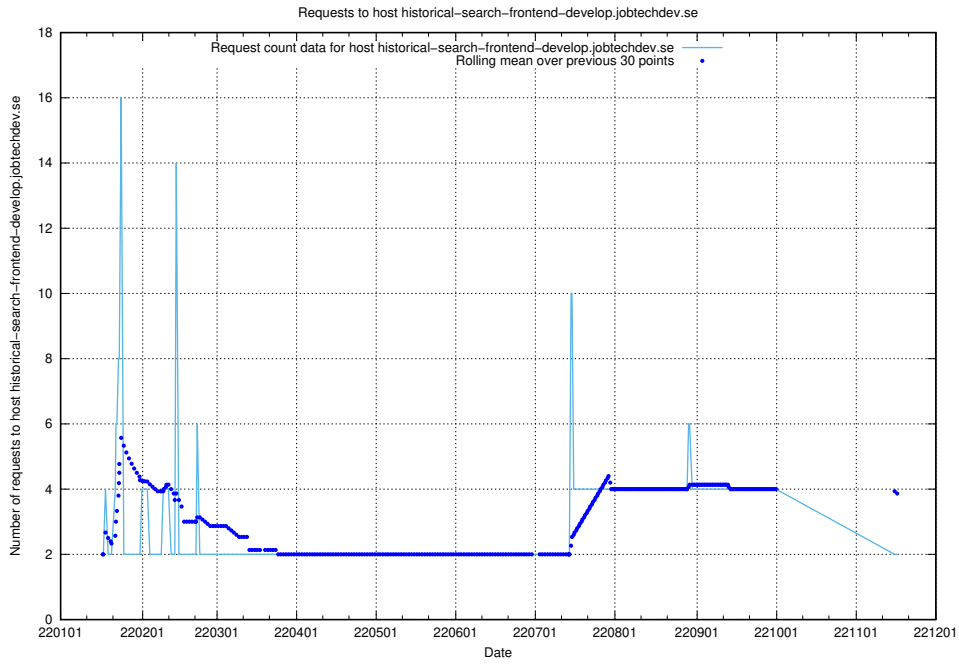

7.275 Usage of historical-search-frontend-develop.jobtechdev.se

Here, we count the number of requests to host historical-search-frontend-develop.jobtechdev.se.