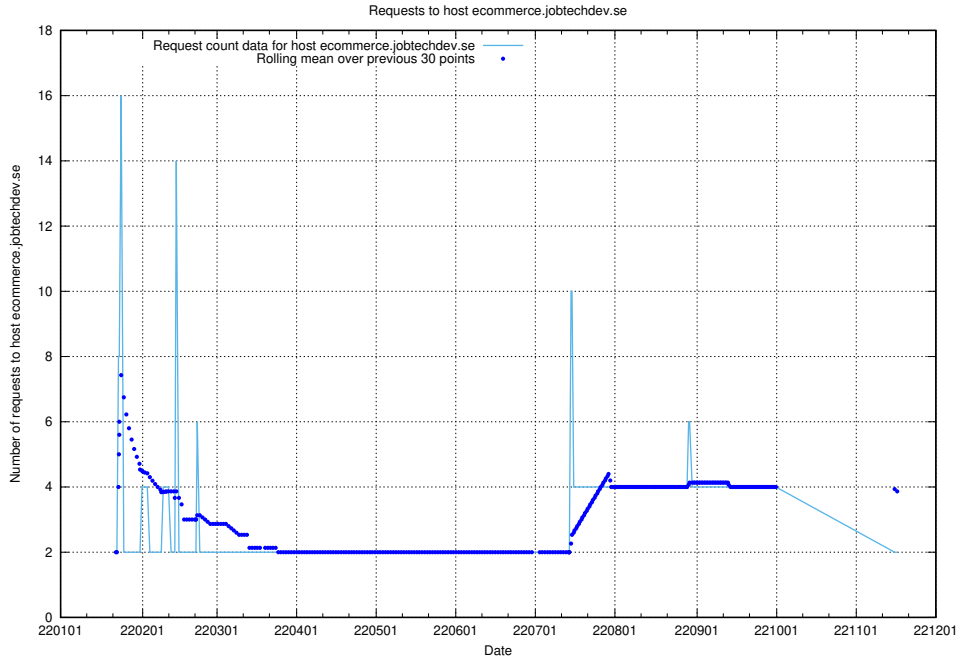

7.259 Usage of ecommerce.jobtechdev.se

Here, we count the number of requests to host ecommerce.jobtechdev.se.