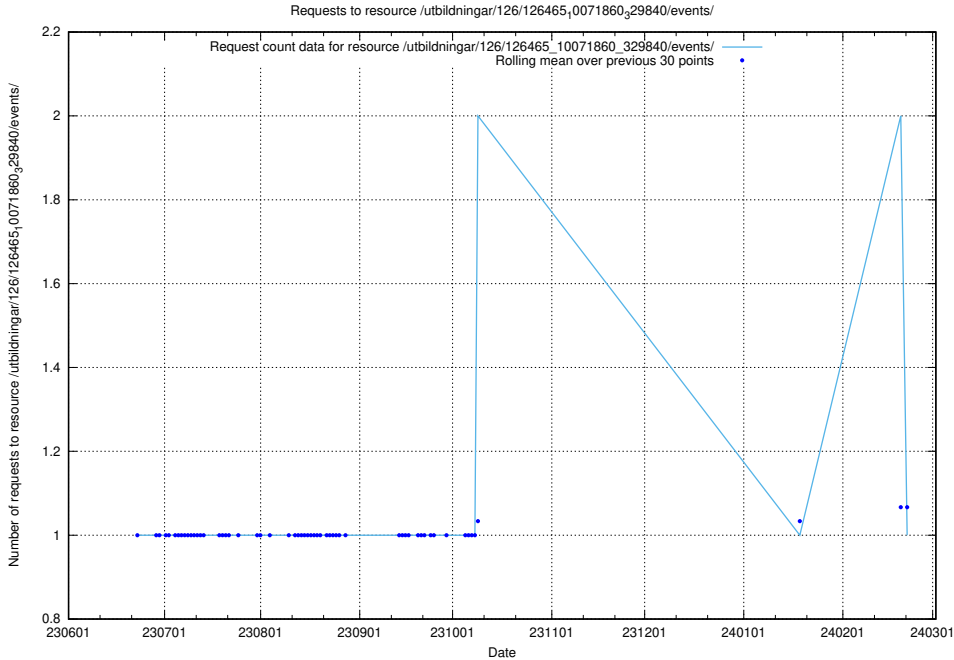

5.6457 Usage of /utbildningar/126/126465_10071860_329840/events/

Here, we count the number of requests to resource /utbildningar/126/126465_10071860_329840/events/