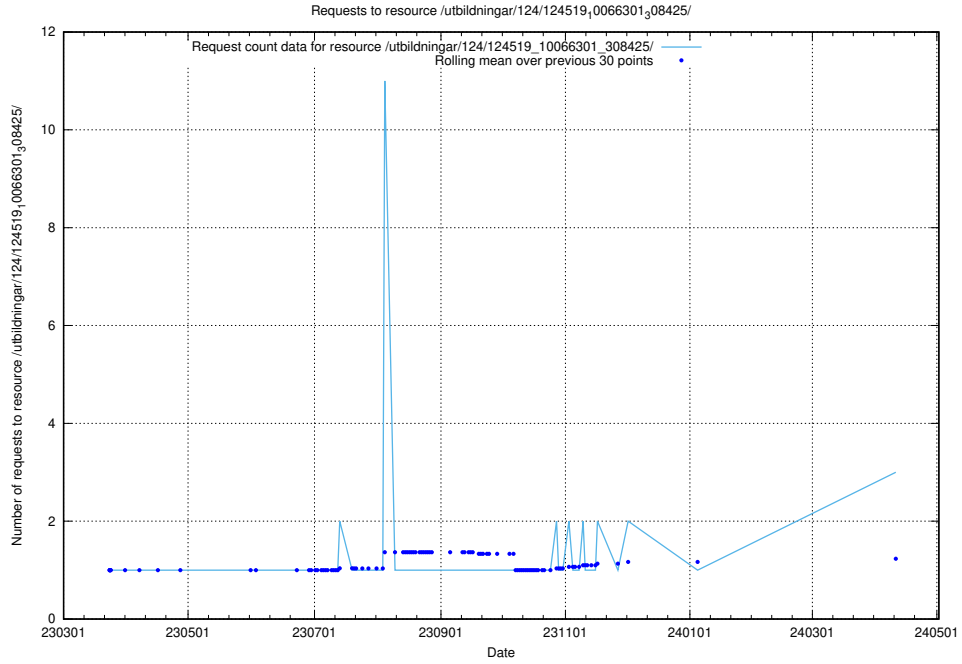

5.412 Usage of /utbildningar/124/124519_10066301_308425/

Here, we count the number of requests to resource /utbildningar/124/124519_10066301_308425/.