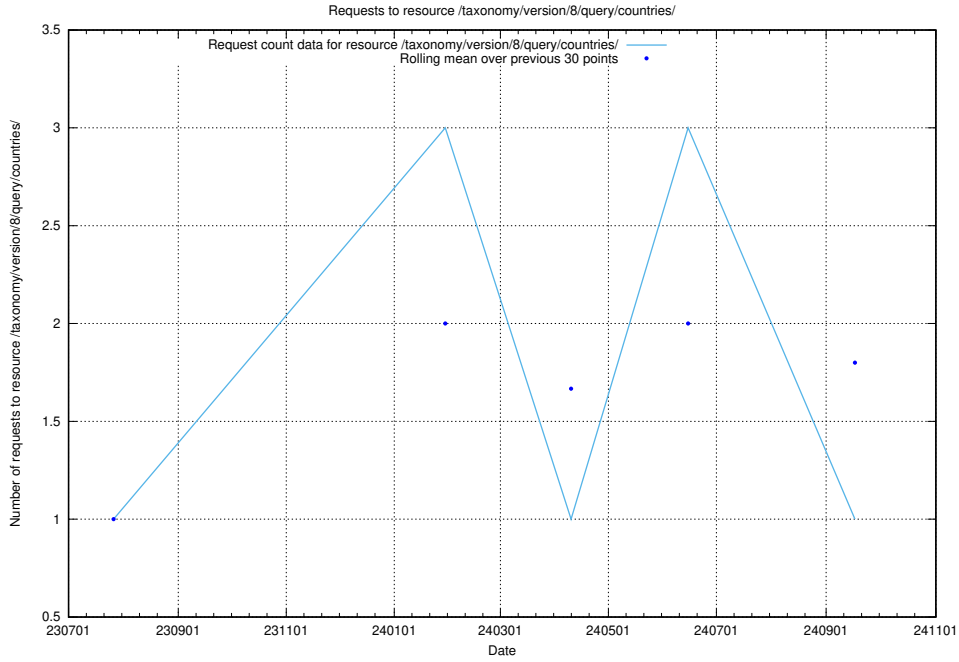

### 5.5767 Usage of /taxonomy/version/6/query/all-concepts/

Here, we count the number of requests to resource /taxonomy/version/6/query/all-concepts/.