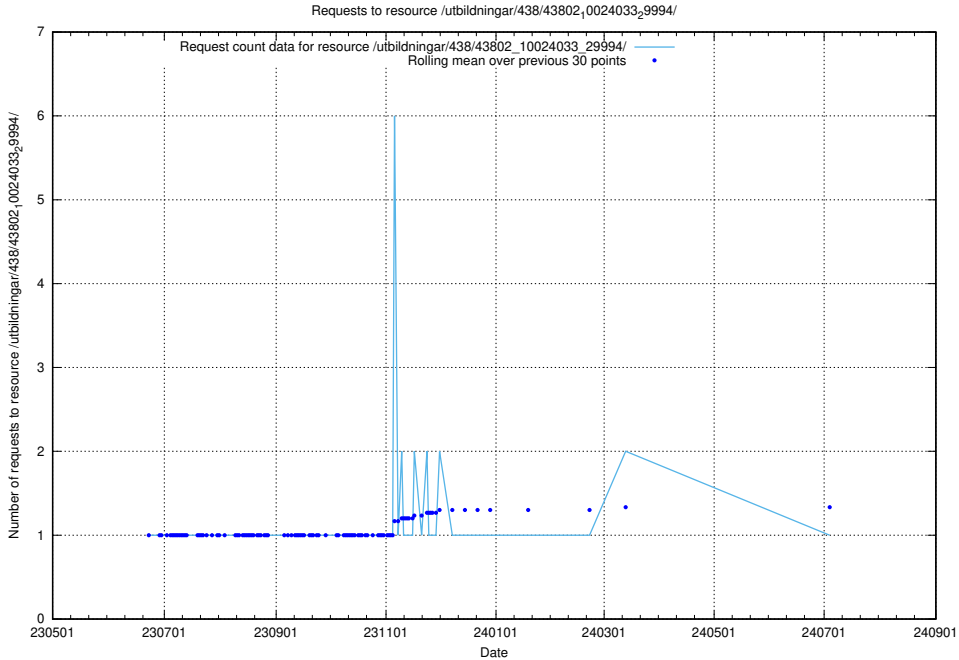

5.6400 Usage of /utbildningar/438/43802_10024033_29994/

Here, we count the number of requests to resource /utbildningar/438/43802_10024033_29994/.