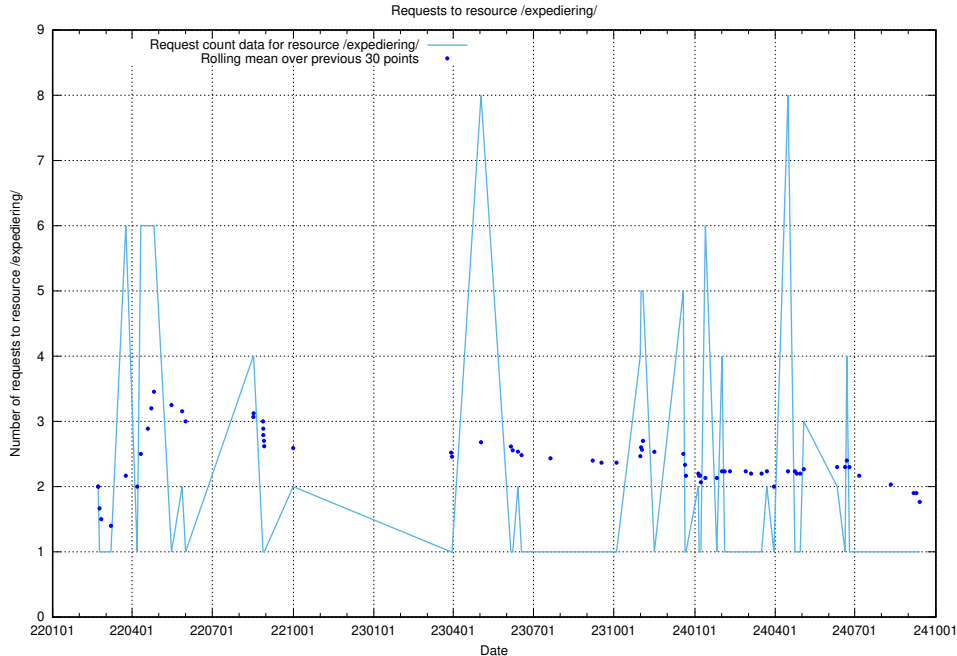

### 5.1695 Usage of /expediering/

Here, we count the number of requests to resource /expediering/.