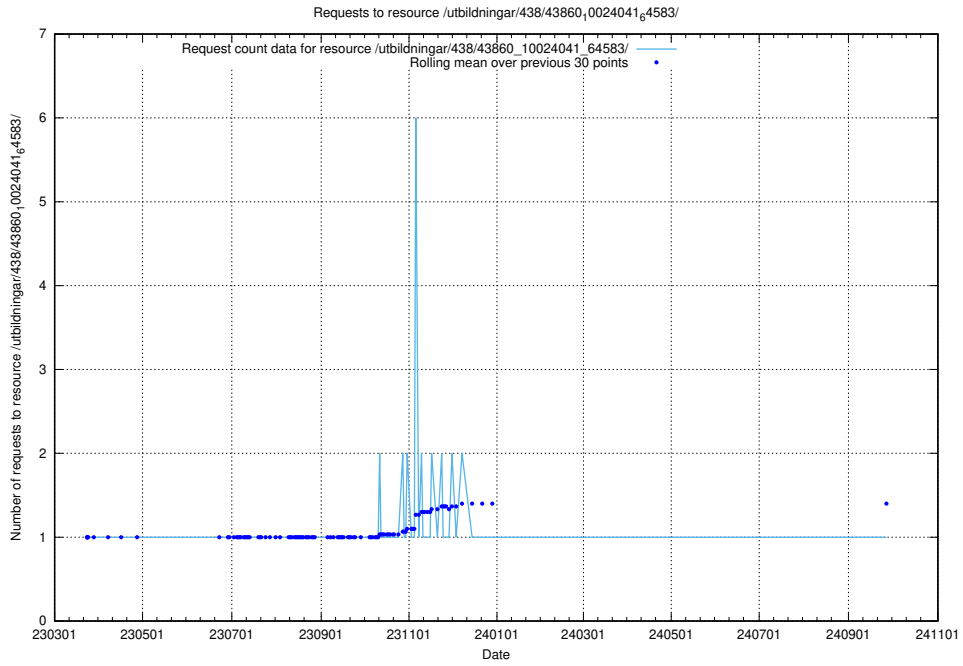

5.7165 Usage of /utbildningar/438/43860_10024041_64583/

Here, we count the number of requests to resource /utbildningar/438/43860_10024041_64583/.