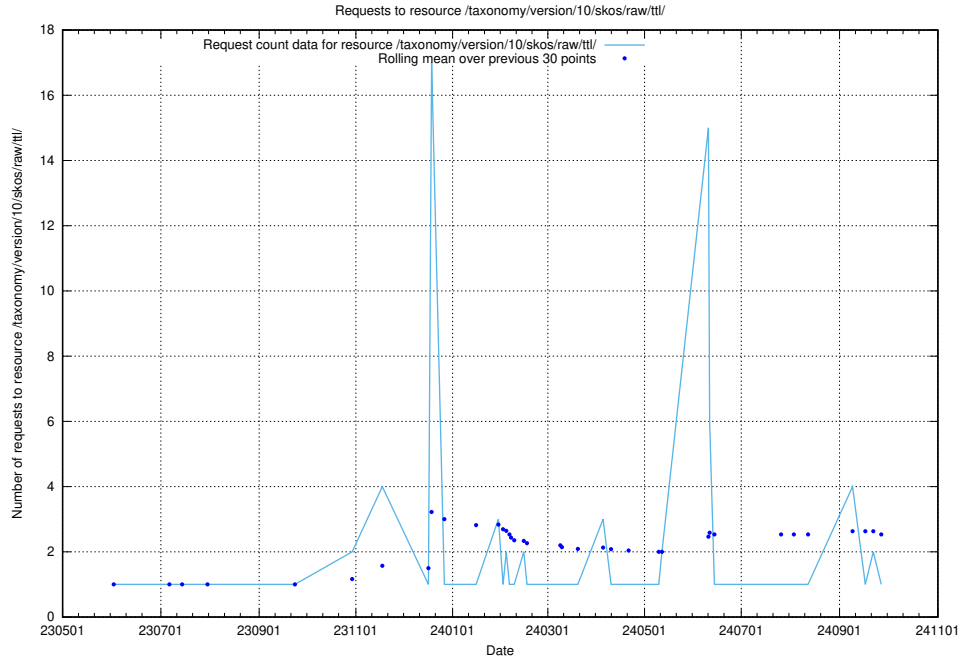

## 5.6724 Usage of /utbildningar/124/124055\_10023995\_319697/events/

Here, we count the number of requests to resource /utbildningar/124/124055\_10023995\_319697/events/