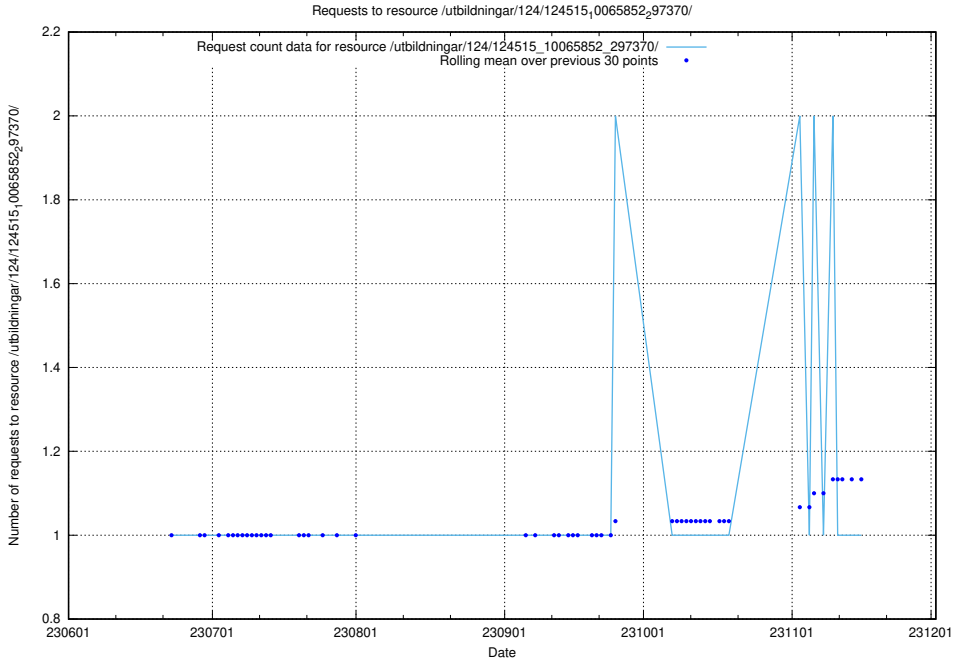

5.6571 Usage of /utbildningar/124/124515_10065852_297370/

Here, we count the number of requests to resource /utbildningar/124/124515_10065852_297370/.