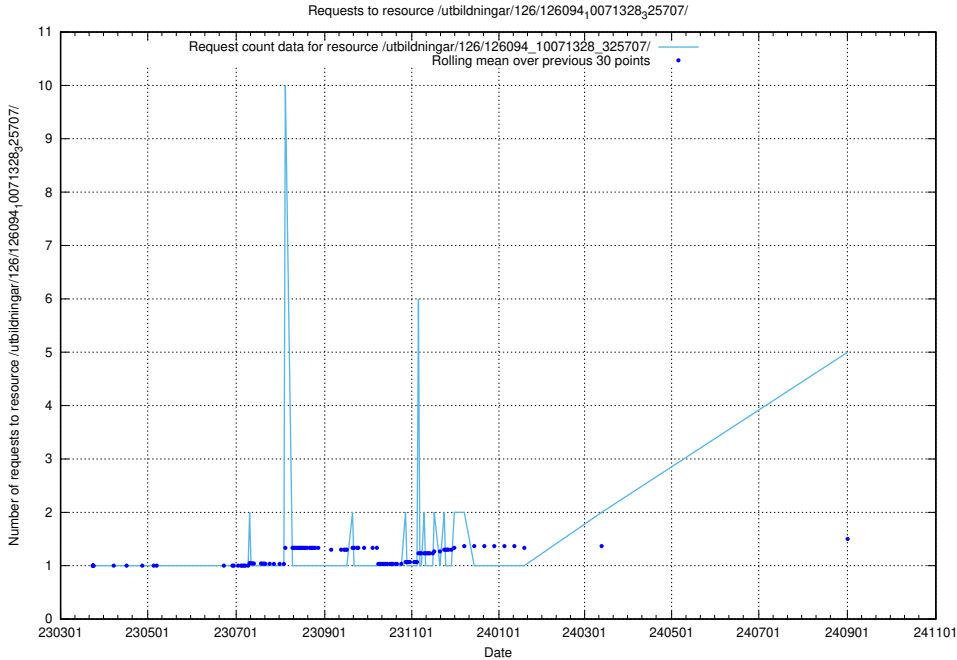

5.261 Usage of /utbildningar/126/126094_10071328_325707/

Here, we count the number of requests to resource /utbildningar/126/126094_10071328_325707/.