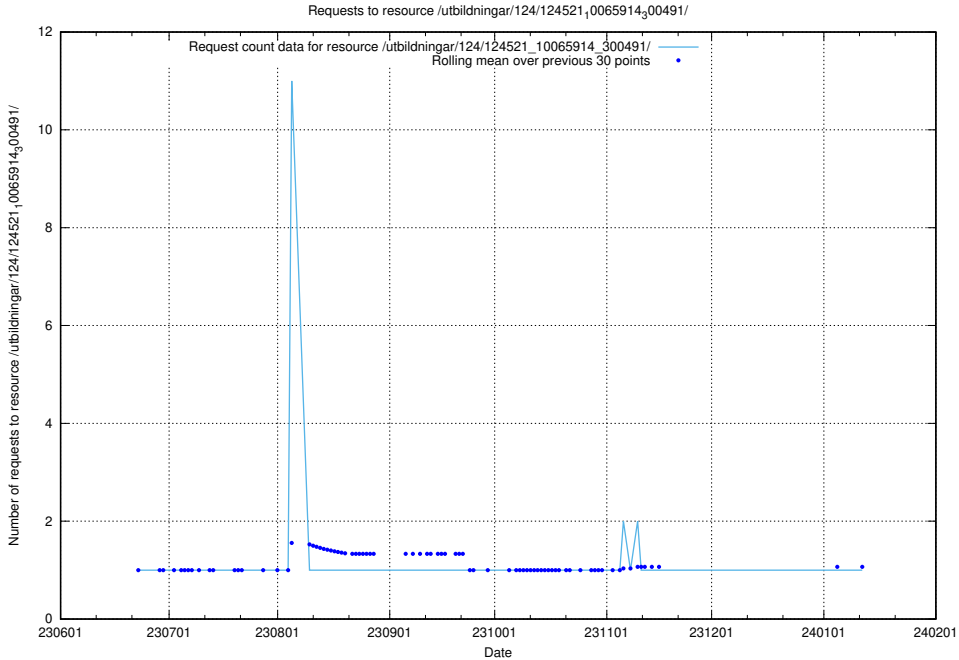

5.6550 Usage of /utbildningar/124/124521_10065914_300491/

Here, we count the number of requests to resource /utbildningar/124/124521_10065914_300491/.