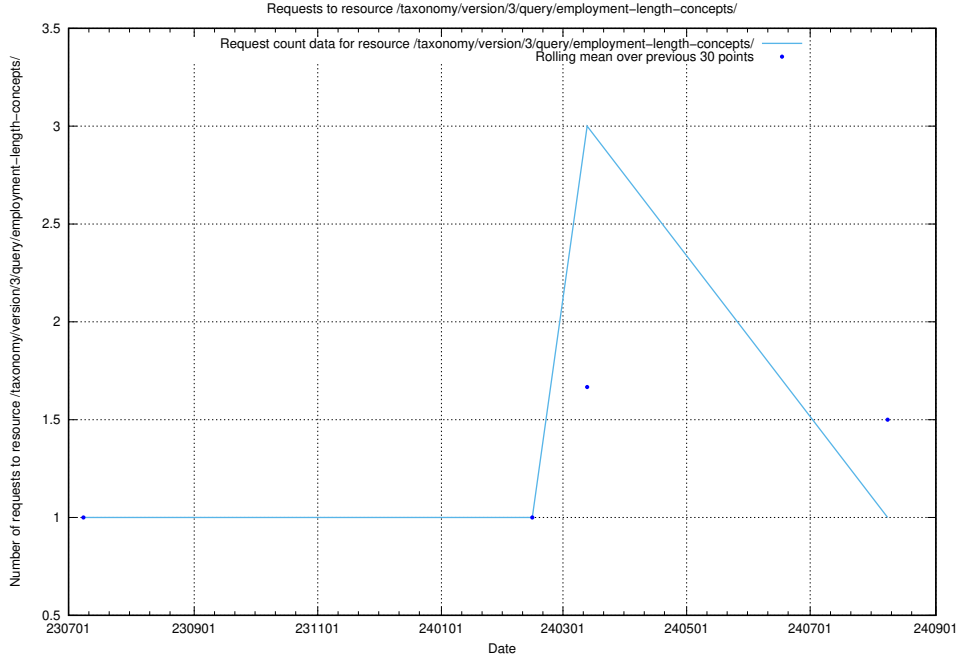

5.6116 Usage of /taxonomy/version/3/query/employment-length-concepts/

Here, we count the number of requests to resource /taxonomy/version/3/query/employment-length-concepts/.