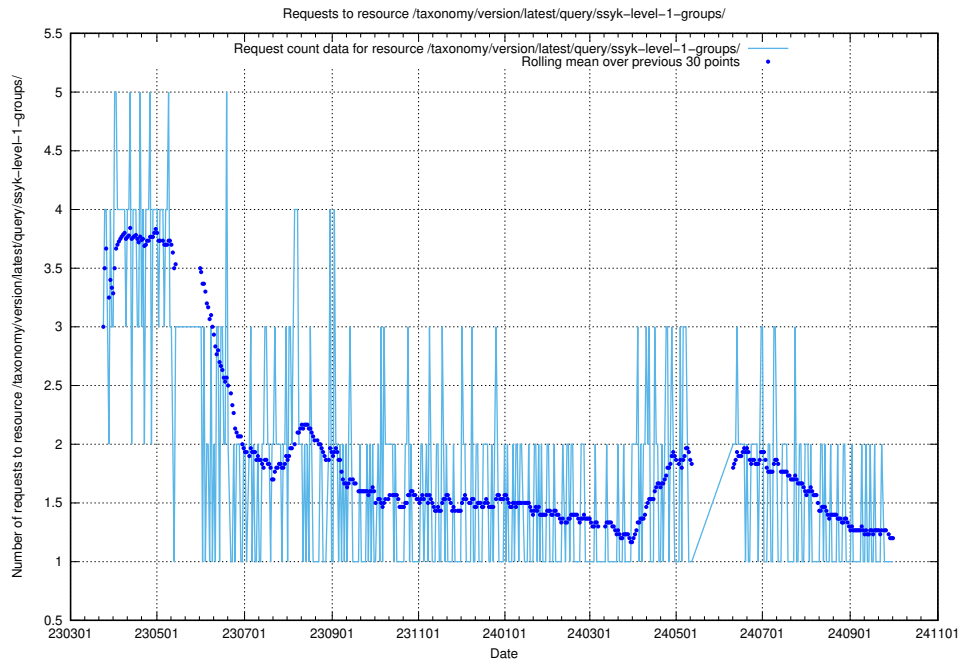

5.6907 Usage of /taxonomy/version/latest/query/ssyk-level-1-groups/

Here, we count the number of requests to resource /taxonomy/version/latest/query/ssyk-level-1-groups/.