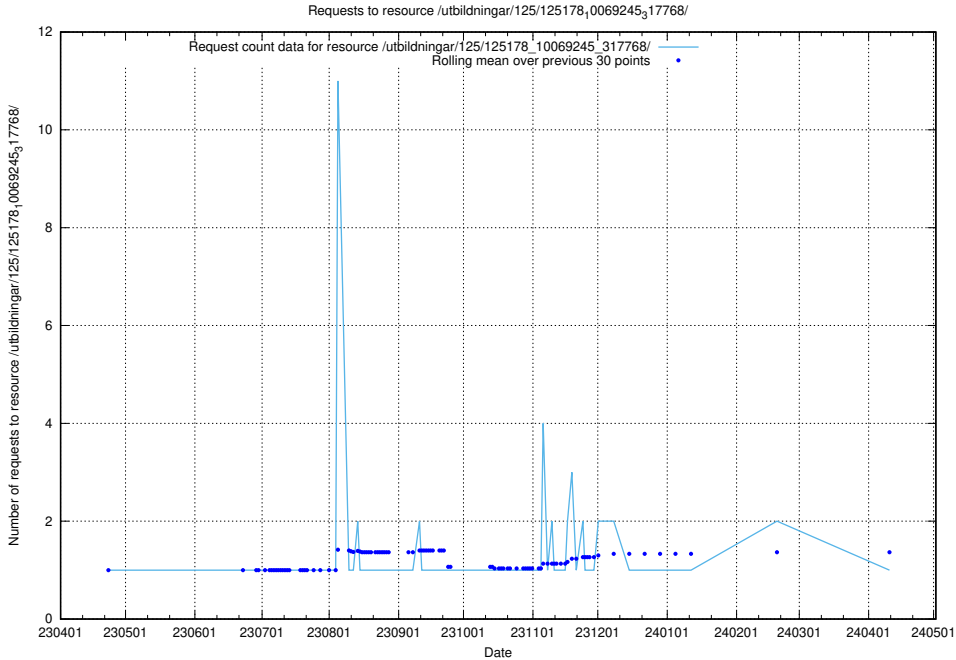

5.6838 Usage of /utbildningar/125/125178_10069245_317768/

Here, we count the number of requests to resource /utbildningar/125/125178_10069245_317768/.