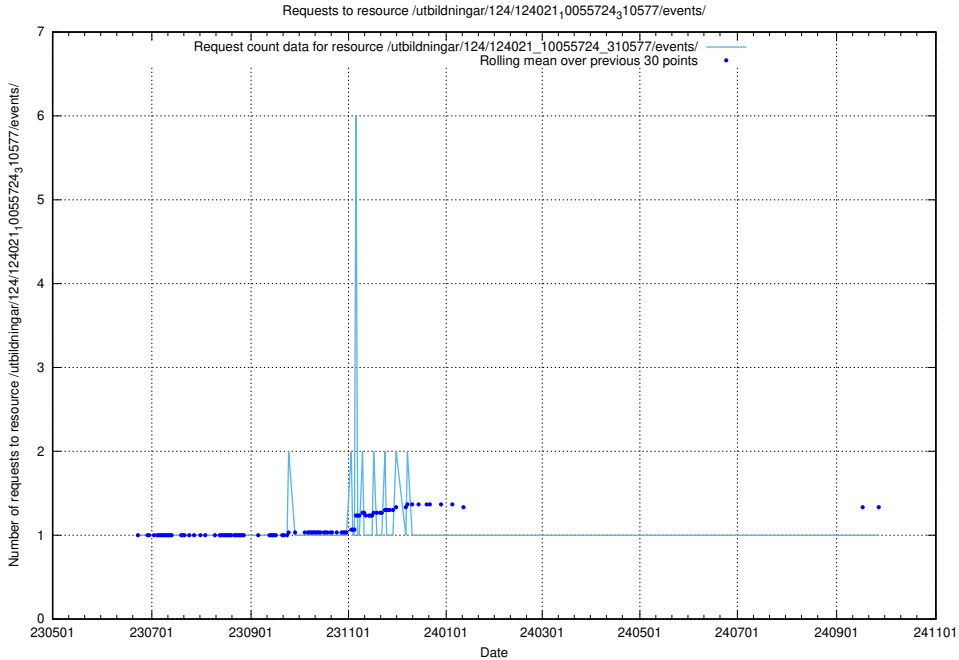

5.6621 Usage of /utbildningar/124/124021_10055724_310577/events/

Here, we count the number of requests to resource /utbildningar/124/124021_10055724_310577/events/