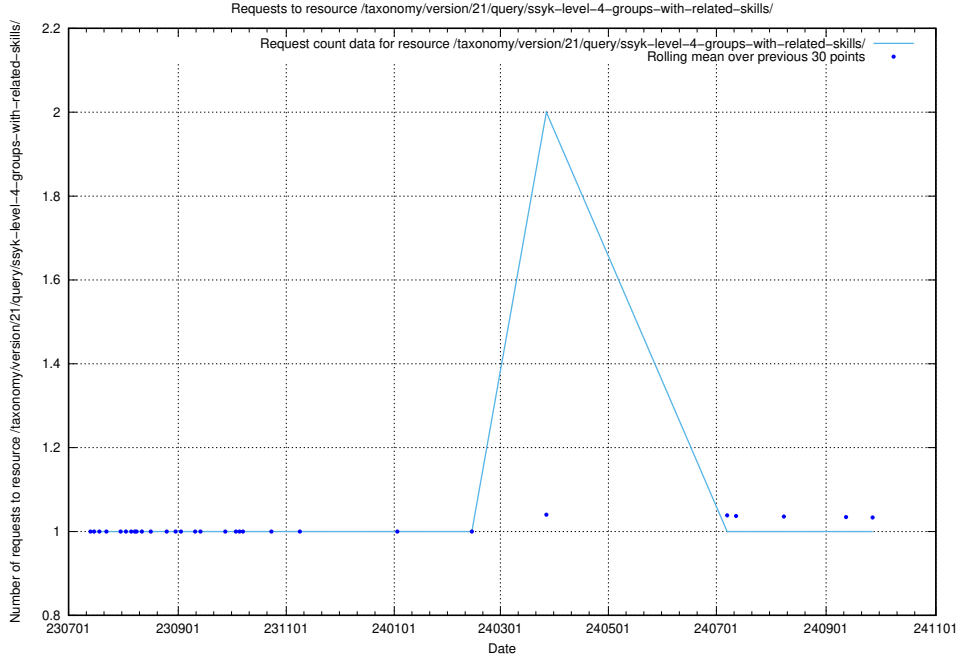

5.5924 Usage of /taxonomy/version/21/query/ssyk-level-4-groups-with-related-skills/

Here, we count the number of requests to resource /taxonomy/version/21/query/ssyk-level-4-groups-with-related-skills/.