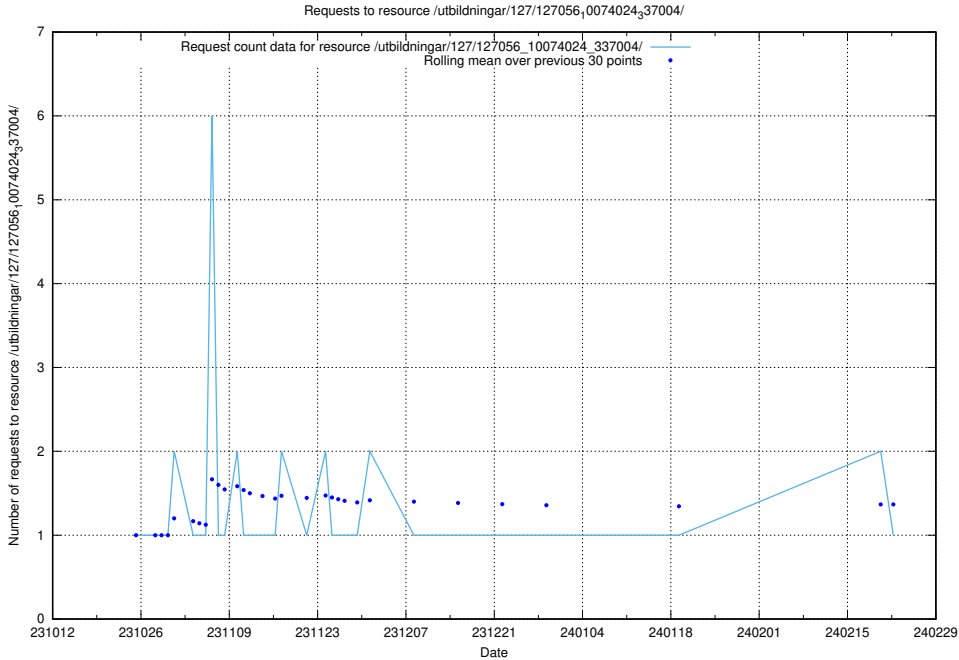

5.5053 Usage of /utbildningar/127/127056_10074024_337004/

Here, we count the number of requests to resource /utbildningar/127/127056_10074024_337004/.