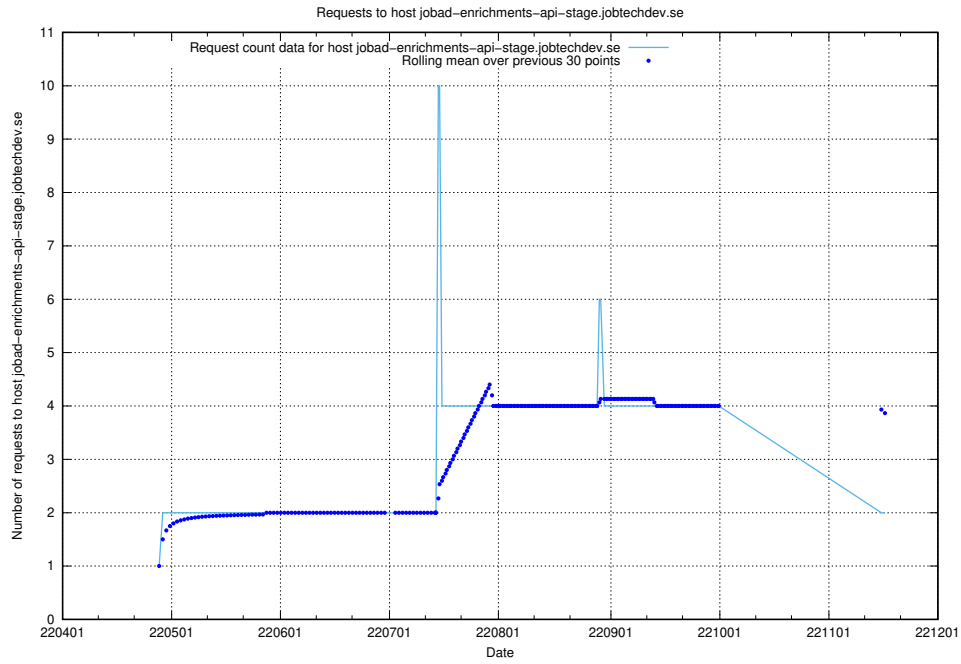

7.449 Usage of `jobad-enrichments-api-stage.jobtechdev.se`

Here, we count the number of requests to host `jobad-enrichments-api-stage.jobtechdev.se`.