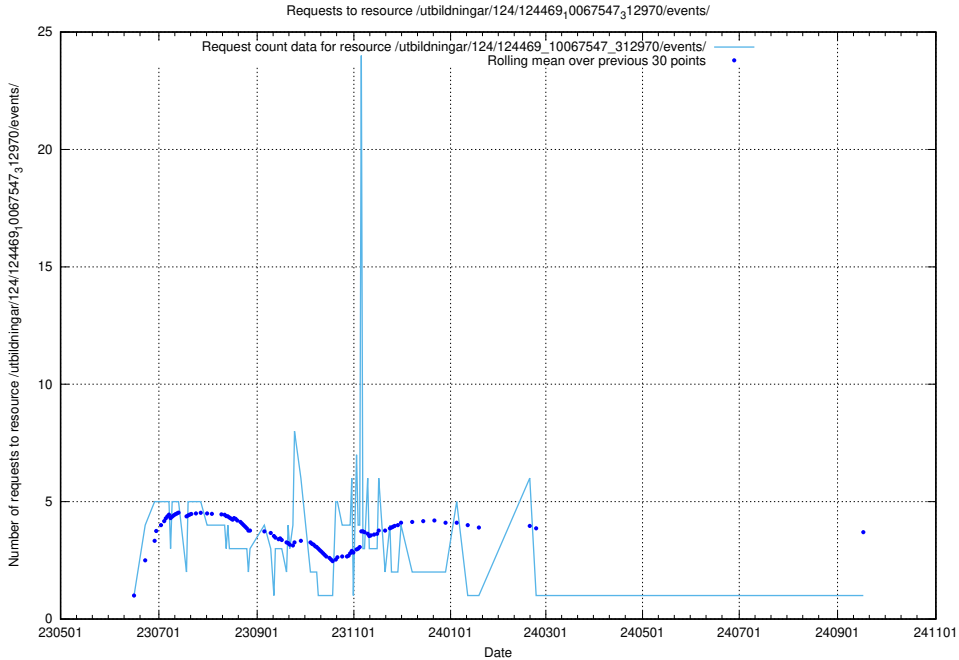

5.6679 Usage of /utbildningar/124/124469_10067547_312970/events/

Here, we count the number of requests to resource /utbildningar/124/124469_10067547_312970/events/