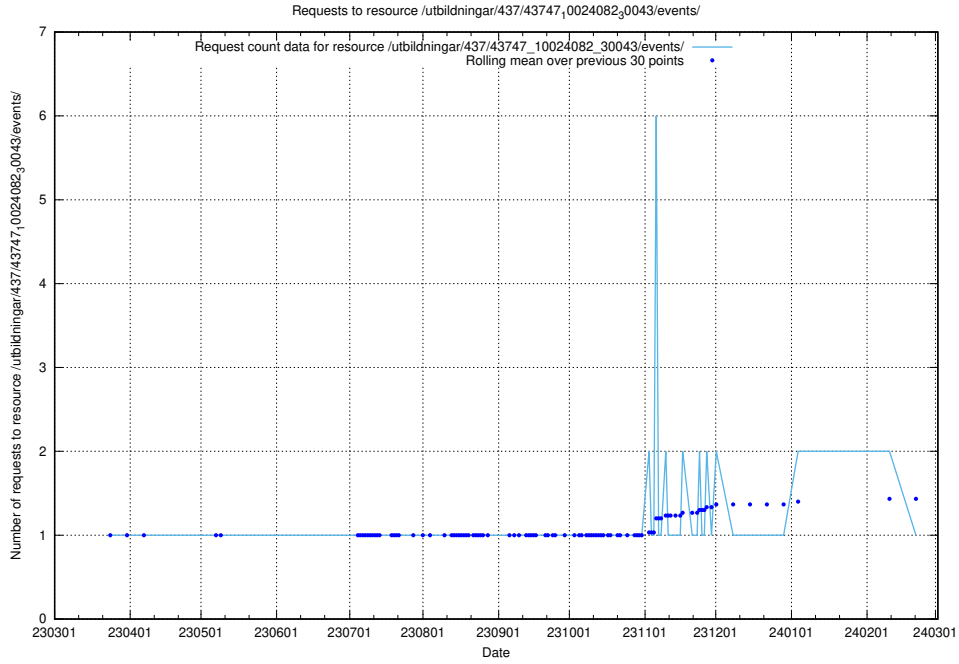

5.7035 Usage of /utbildningar/437/43747_10024082_30043/events/

Here, we count the number of requests to resource /utbildningar/437/43747_10024082_30043/events/.