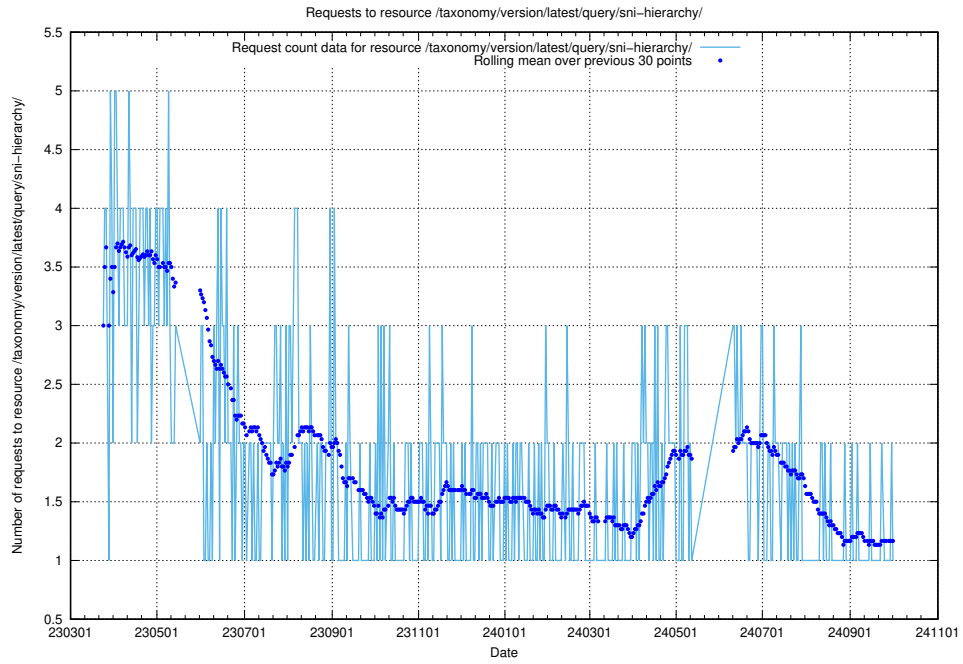

### 5.6915 Usage of /taxonomy/version/latest/query/skills/

Here, we count the number of requests to resource /taxonomy/version/latest/query/skills/.