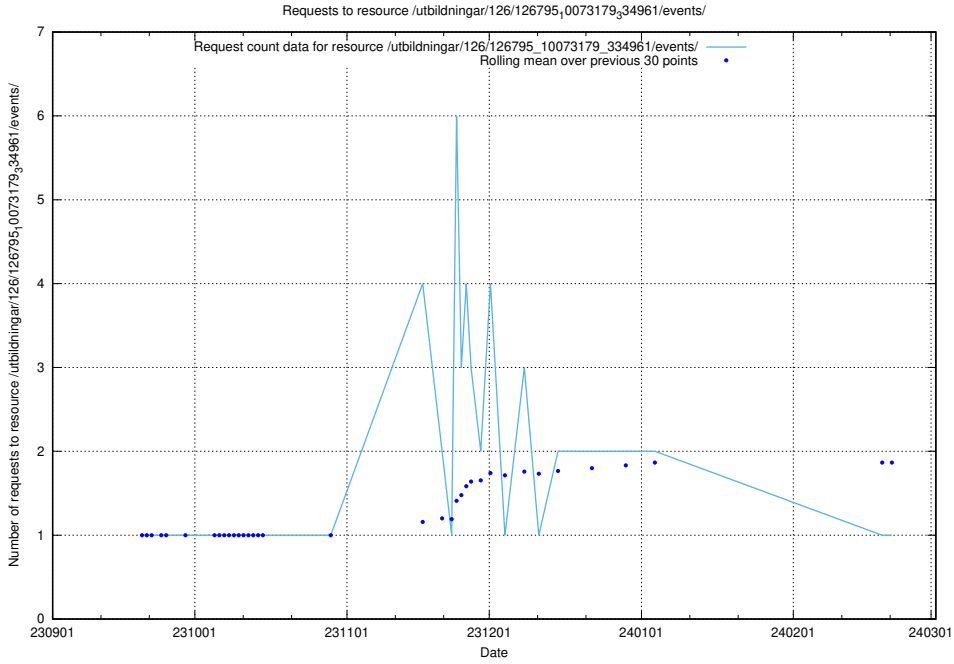

5.5361 Usage of /utbildningar/126/126795_10073179_334961/events/

Here, we count the number of requests to resource /utbildningar/126/126795_10073179_334961/events/