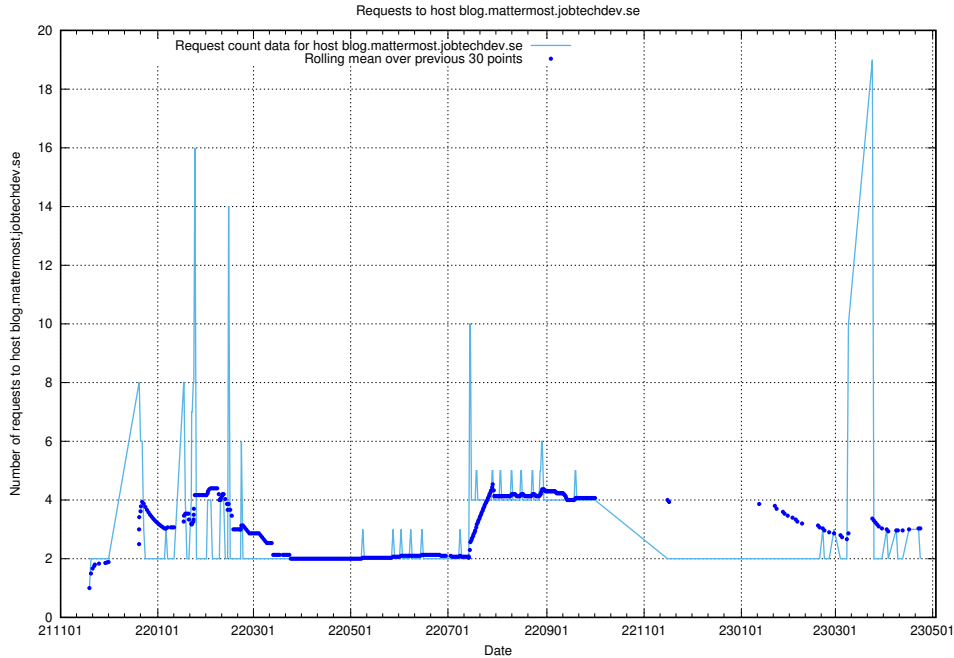

7.477 Usage of `blog.mattermost.jobtechdev.se`

Here, we count the number of requests to host `blog.mattermost.jobtechdev.se`.