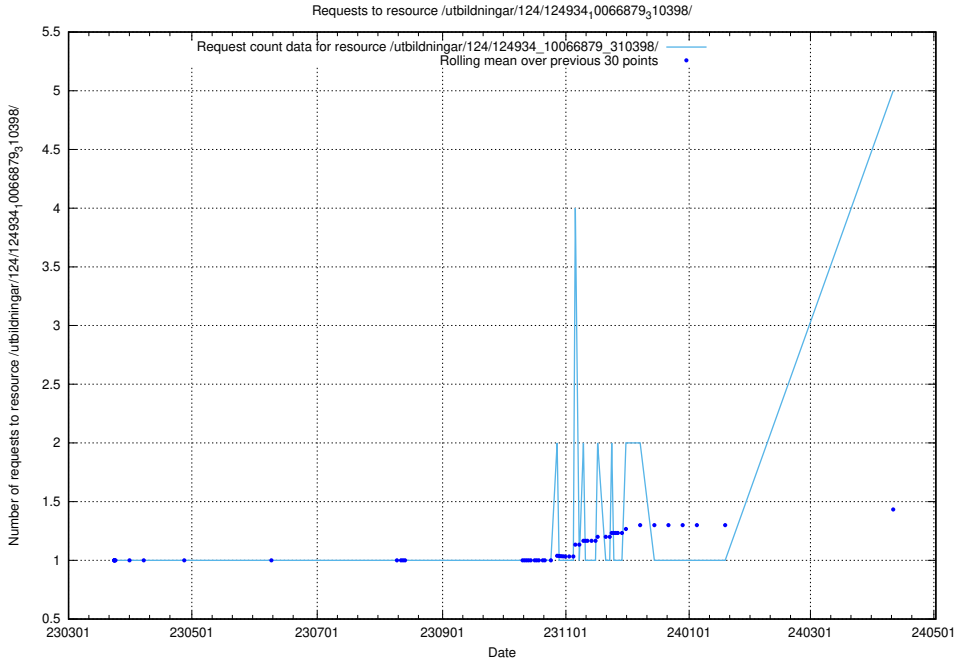

5.196 Usage of /utbildningar/124/124934_10066879_310398/

Here, we count the number of requests to resource /utbildningar/124/124934_10066879_310398/.