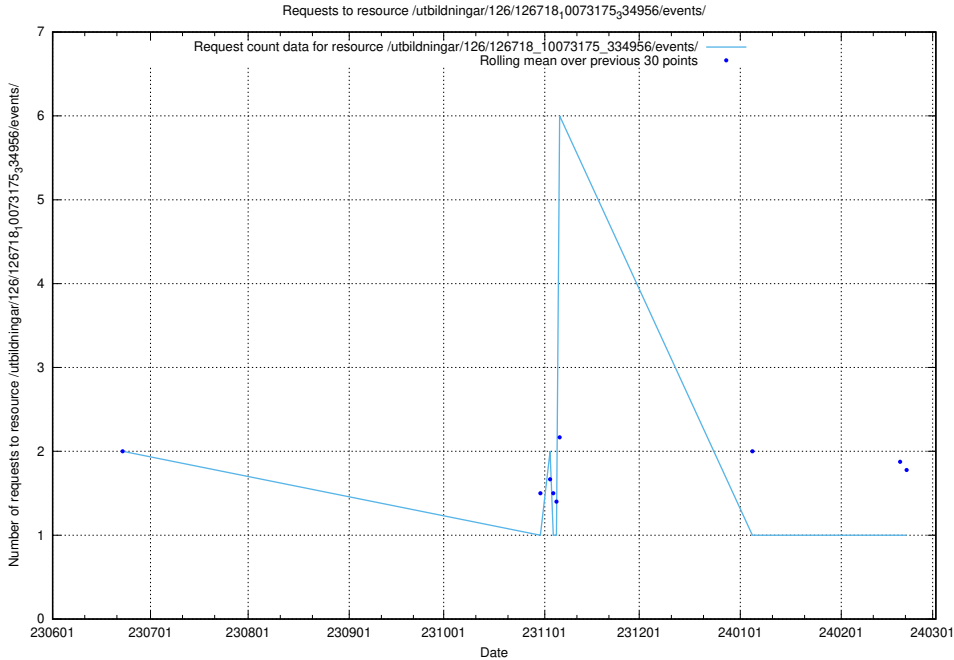

5.6389 Usage of /utbildningar/126/126718_10073175_334956/events/

Here, we count the number of requests to resource /utbildningar/126/126718_10073175_334956/events/