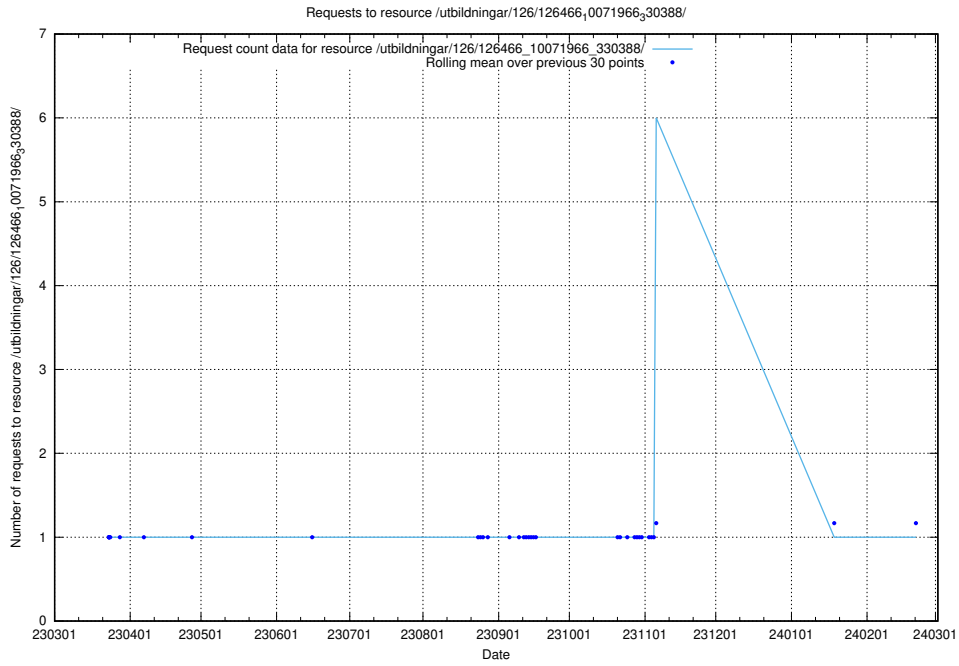

5.7250 Usage of /utbildningar/126/126466_10071966_330388/

Here, we count the number of requests to resource /utbildningar/126/126466_10071966_330388/.