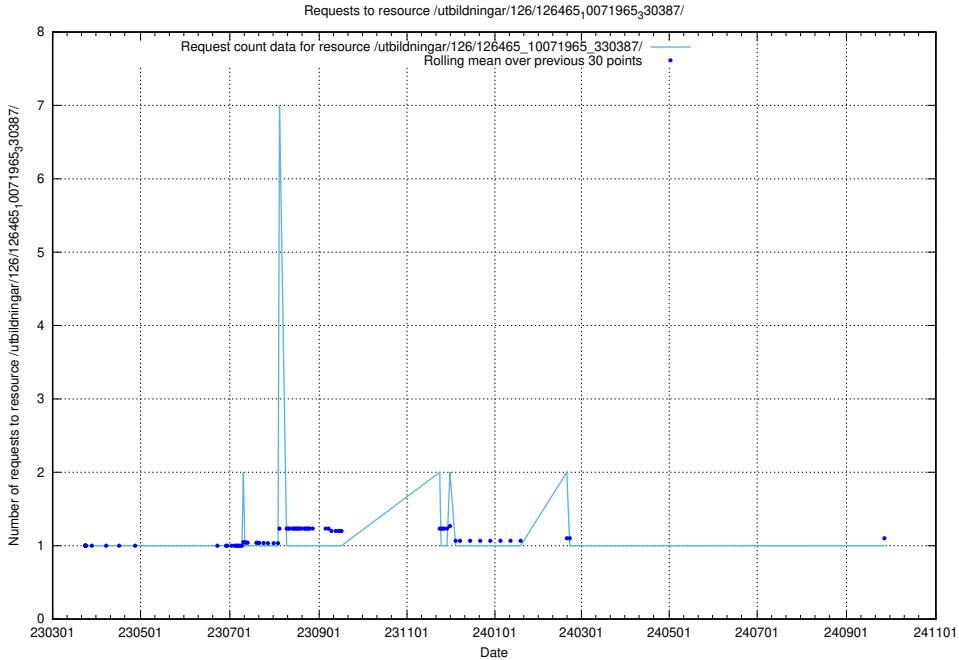

5.7259 Usage of /utbildningar/126/126465_10071965_330387/

Here, we count the number of requests to resource /utbildningar/126/126465_10071965_330387/.