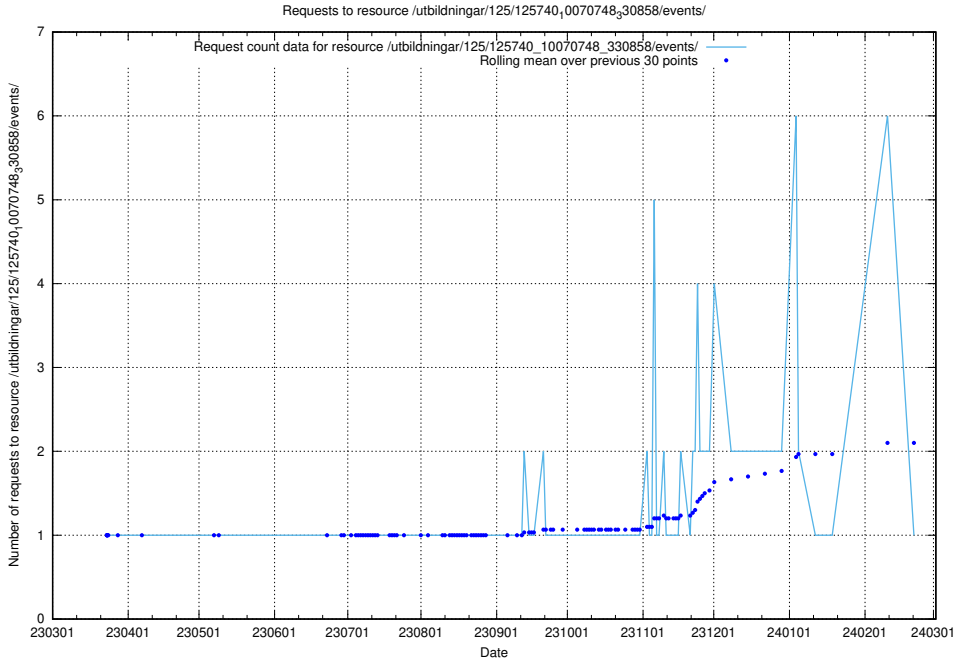

5.1060 Usage of /utbildningar/125/125740_10070748_330858/events/

Here, we count the number of requests to resource /utbildningar/125/125740_10070748_330858/events/