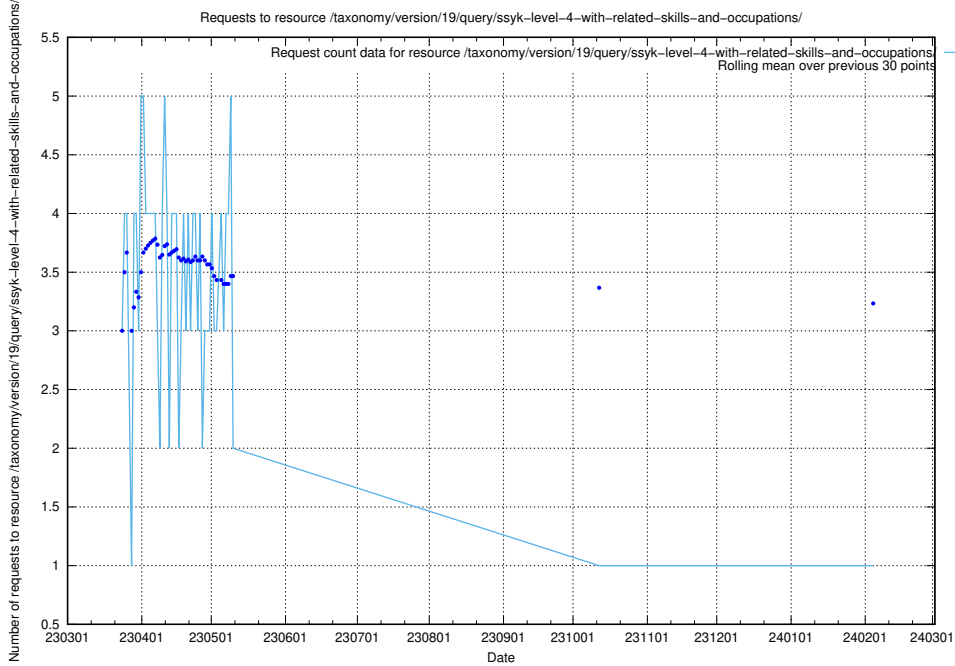

### 5.6955 Usage of /taxonomy/version/19/query/ssyk-level-4-with-related-isco-level-4-groups/

Here, we count the number of requests to resource /taxonomy/version/19/query/ssyk-level-4-with-related-isco-level-4-groups/.