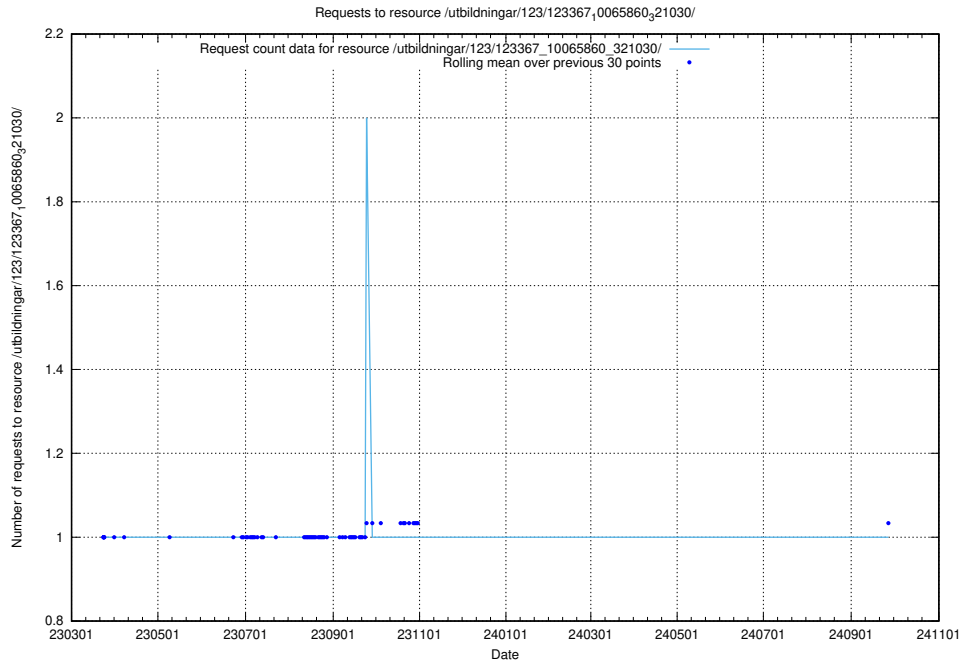

5.5651 Usage of /utbildningar/123/123367_10065860_321030/

Here, we count the number of requests to resource /utbildningar/123/123367_10065860_321030/.