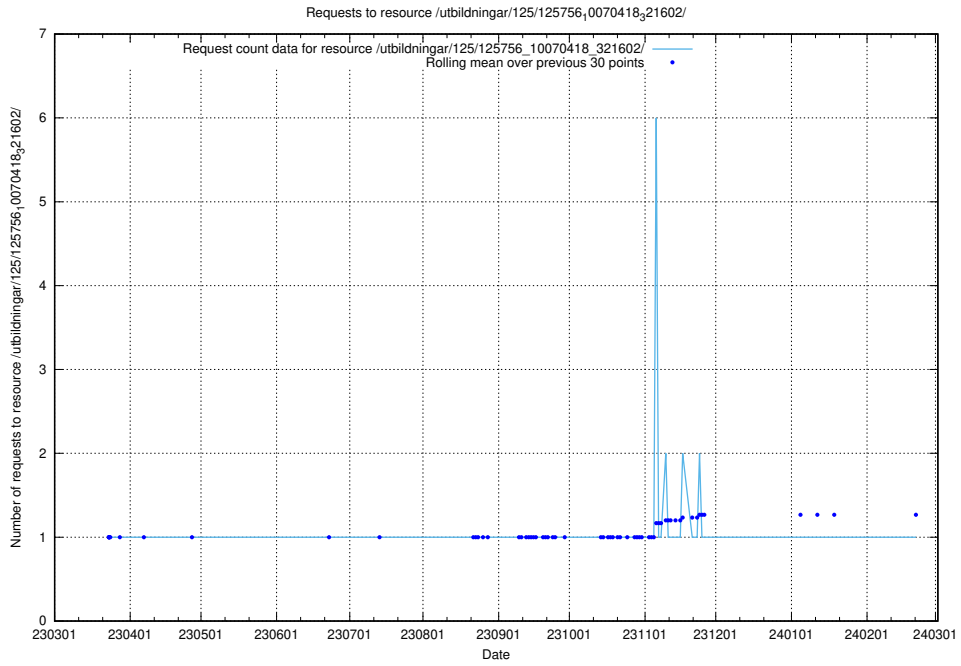

5.7293 Usage of /utbildningar/125/125756_10070418_321602/

Here, we count the number of requests to resource /utbildningar/125/125756_10070418_321602/.