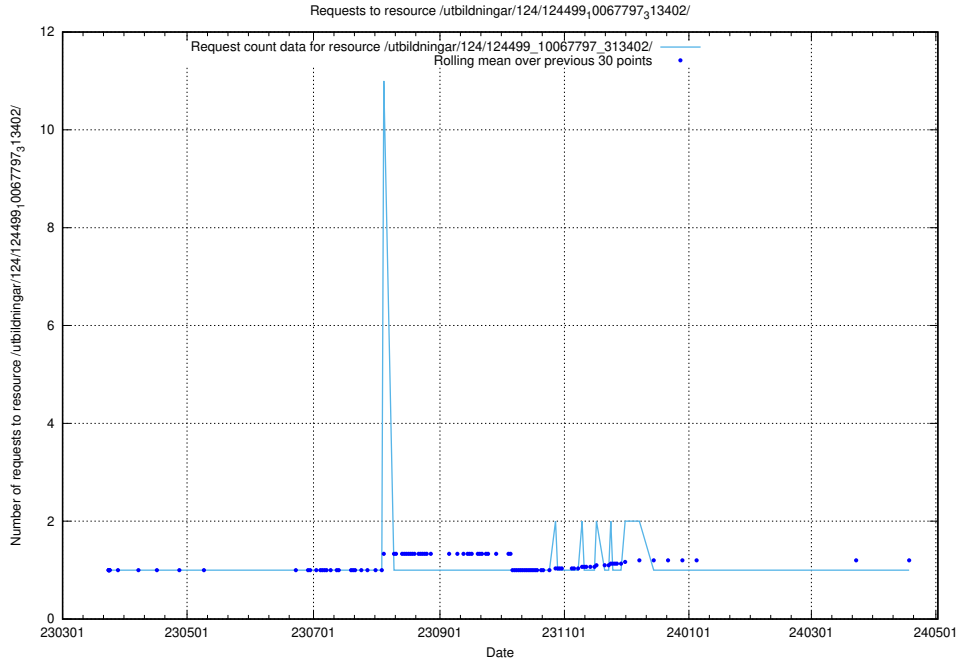

5.3352 Usage of /utbildningar/124/124499_10067797_313402/

Here, we count the number of requests to resource /utbildningar/124/124499_10067797_313402/.