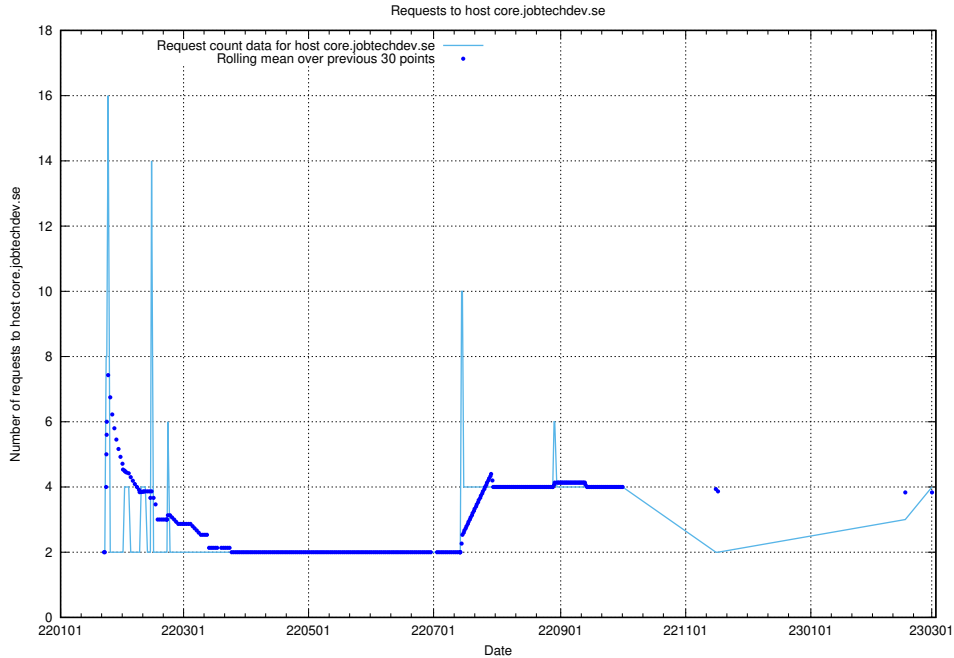

7.104 Usage of core.jobtechdev.se

Here, we count the number of requests to host core.jobtechdev.se.