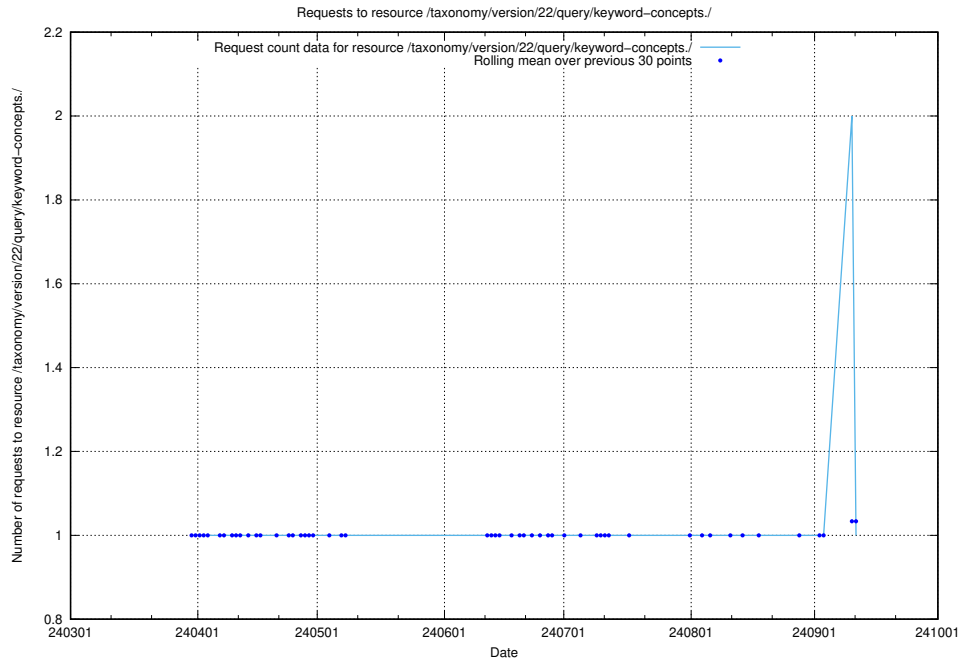

## 5.2485 Usage of /taxonomy/version/22/query/keyword-concepts./

Here, we count the number of requests to resource /taxonomy/version/22/query/keyword-concepts./.