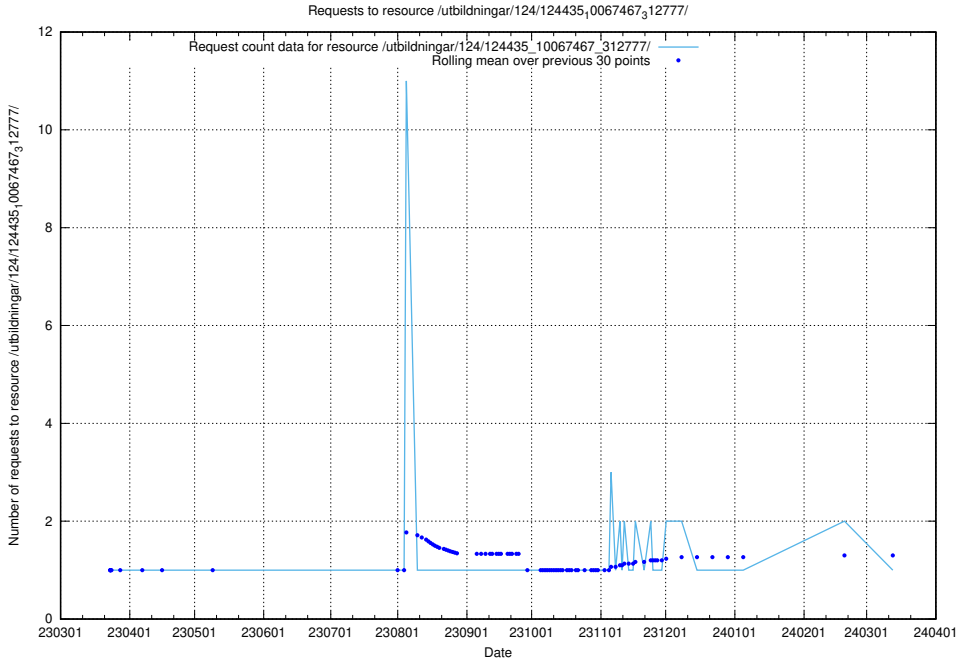

5.4594 Usage of /utbildningar/124/124435_10067467_312777/

Here, we count the number of requests to resource /utbildningar/124/124435_10067467_312777/.