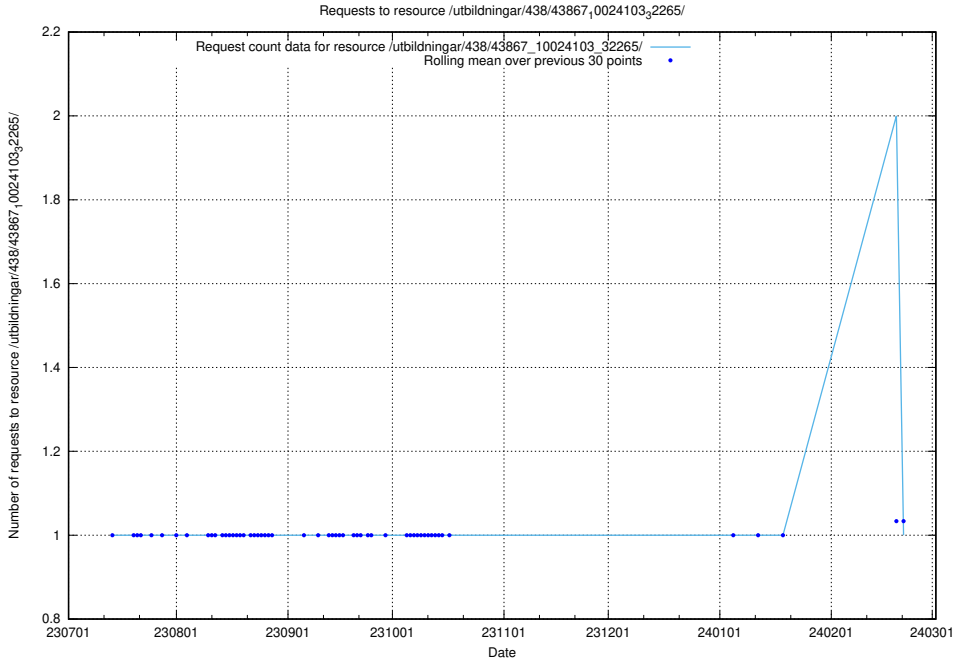

5.5906 Usage of /utbildningar/438/43867_10024103_32265/

Here, we count the number of requests to resource /utbildningar/438/43867_10024103_32265/.