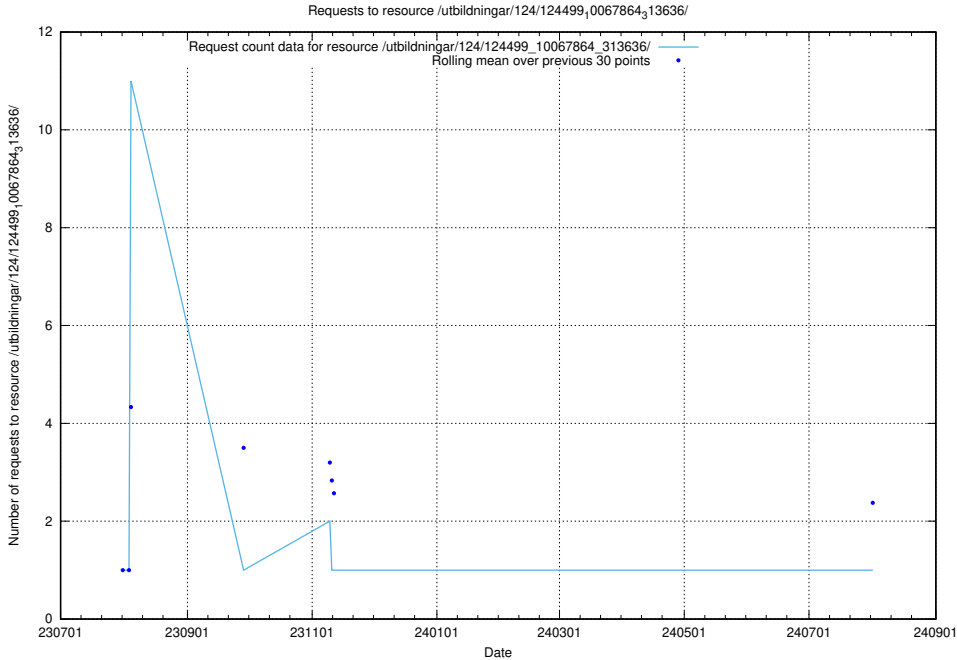

5.5725 Usage of /utbildningar/124/124499_10067864_313636/

Here, we count the number of requests to resource /utbildningar/124/124499_10067864_313636/.