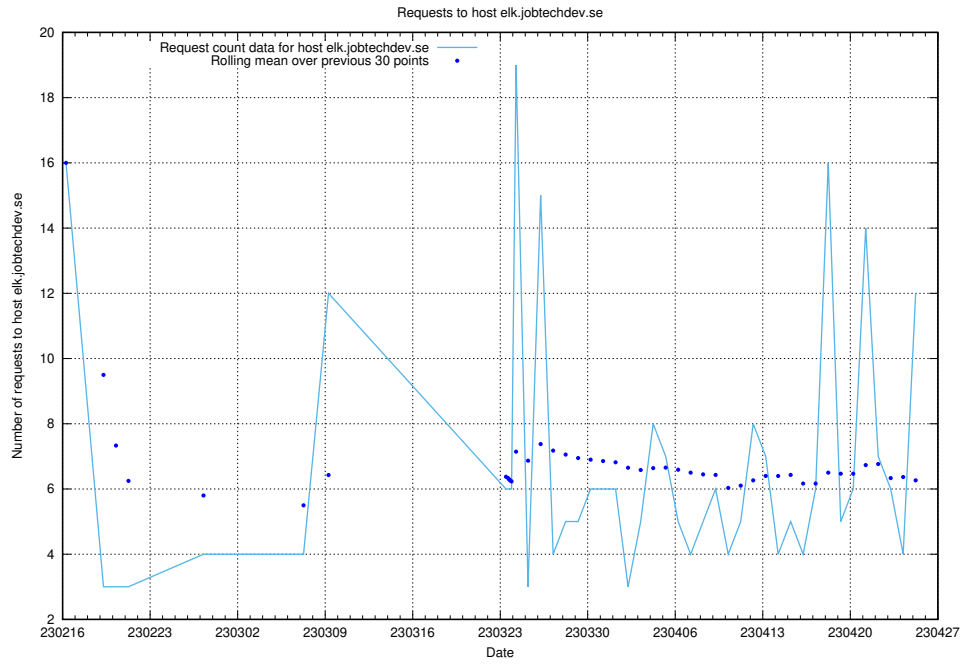

7.49 Usage of elk.jobtechdev.se

Here, we count the number of requests to host elk.jobtechdev.se.