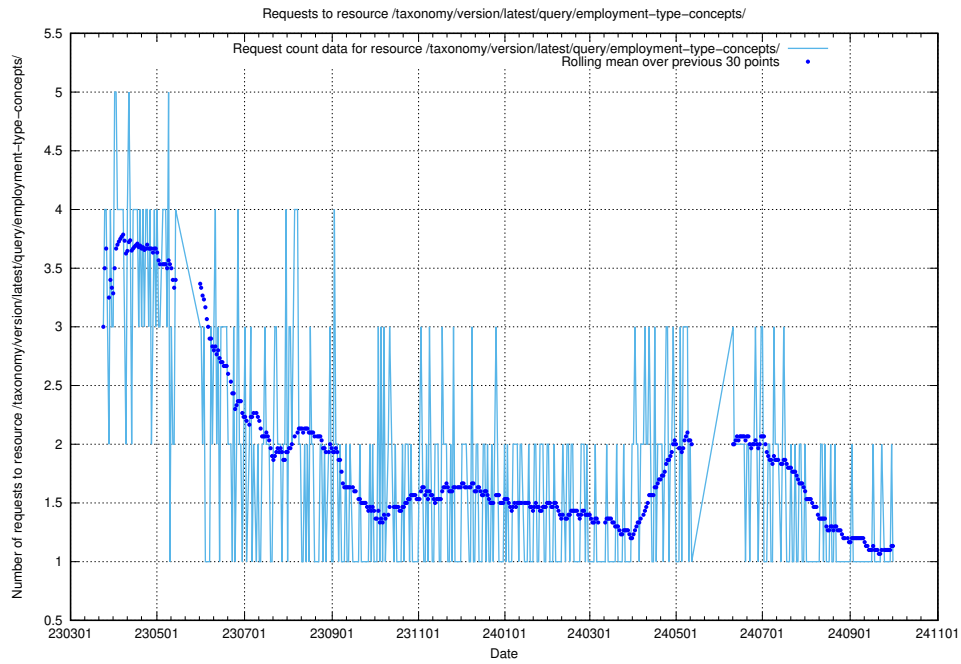

5.6931 Usage of /taxonomy/version/latest/query/employment-type-concepts/

Here, we count the number of requests to resource /taxonomy/version/latest/query/employment-type-concepts/.