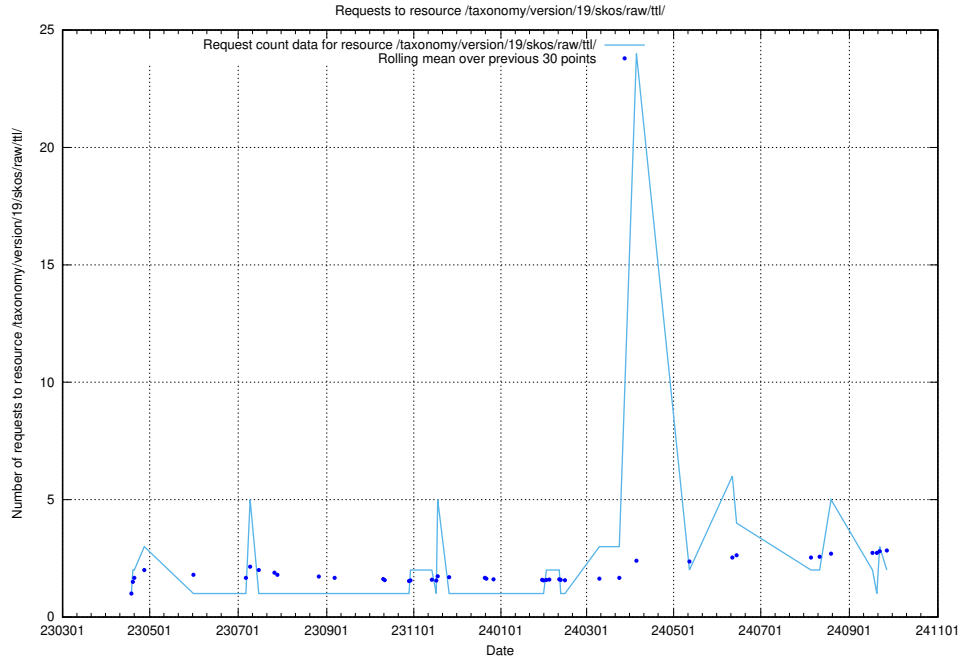

5.1011 Usage of /taxonomy/version/19/skos/raw/ttl/

Here, we count the number of requests to resource /taxonomy/version/19/skos/raw/ttl/.