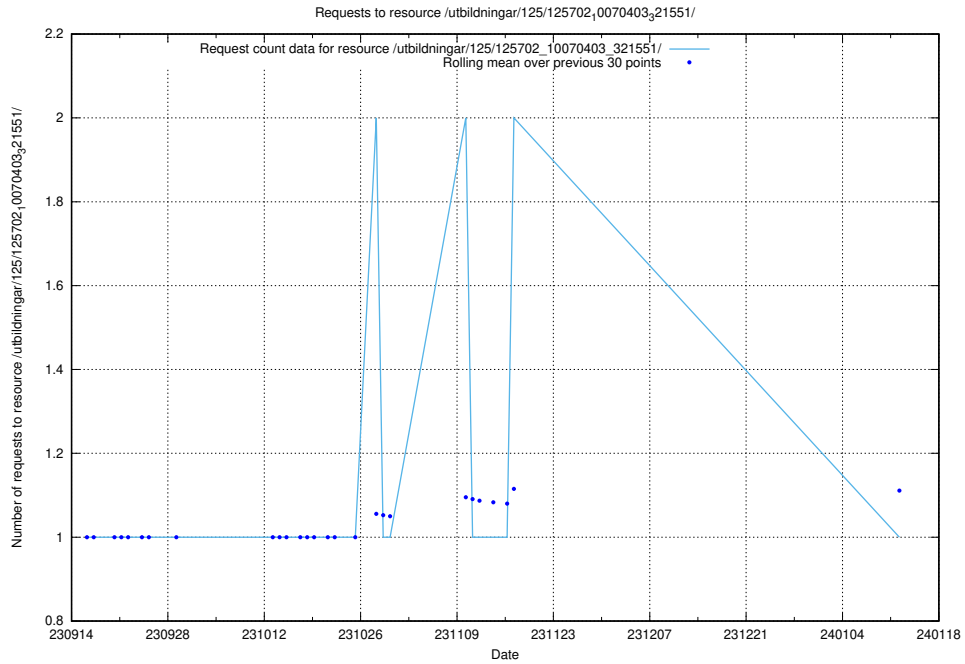

5.5387 Usage of /utbildningar/125/125702_10070403_321551/

Here, we count the number of requests to resource /utbildningar/125/125702_10070403_321551/.