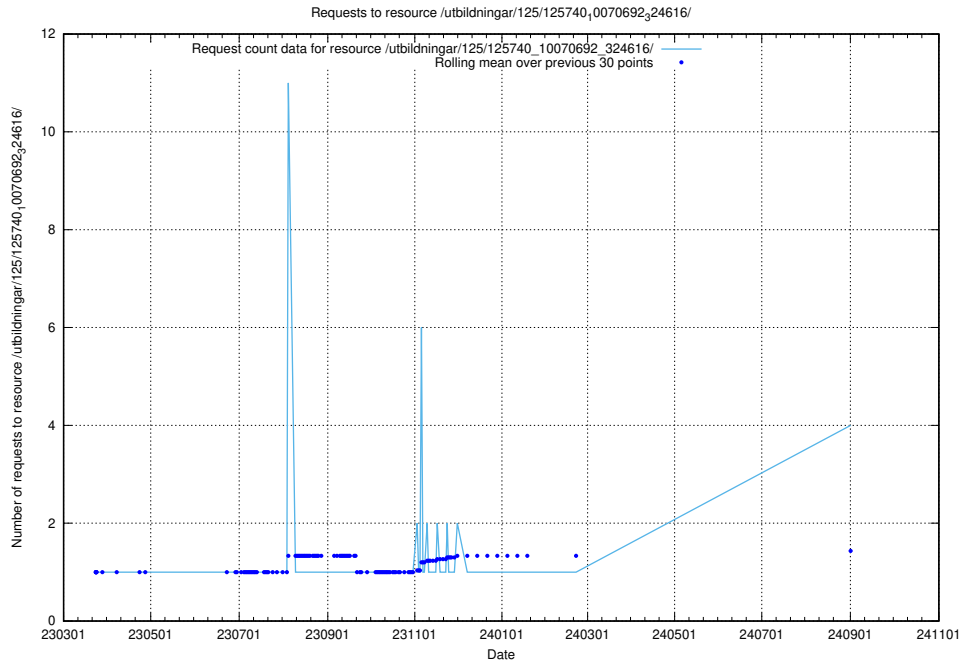

5.263 Usage of /utbildningar/125/125740_10070692_324616/

Here, we count the number of requests to resource /utbildningar/125/125740_10070692_324616/.