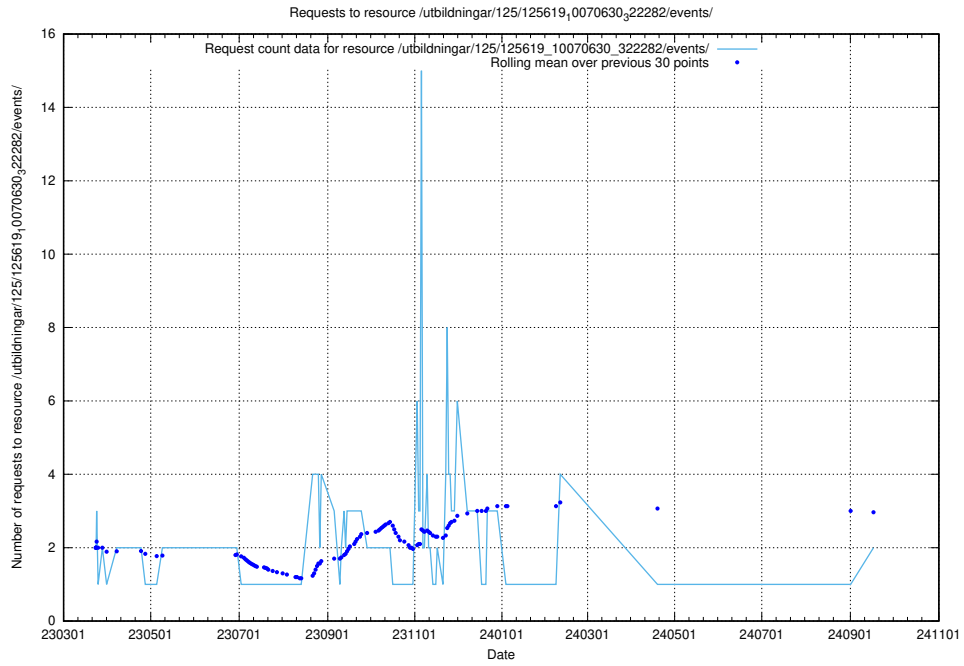

5.1031 Usage of /utbildningar/125/125619_10070630_322282/events/

Here, we count the number of requests to resource /utbildningar/125/125619_10070630_322282/events/