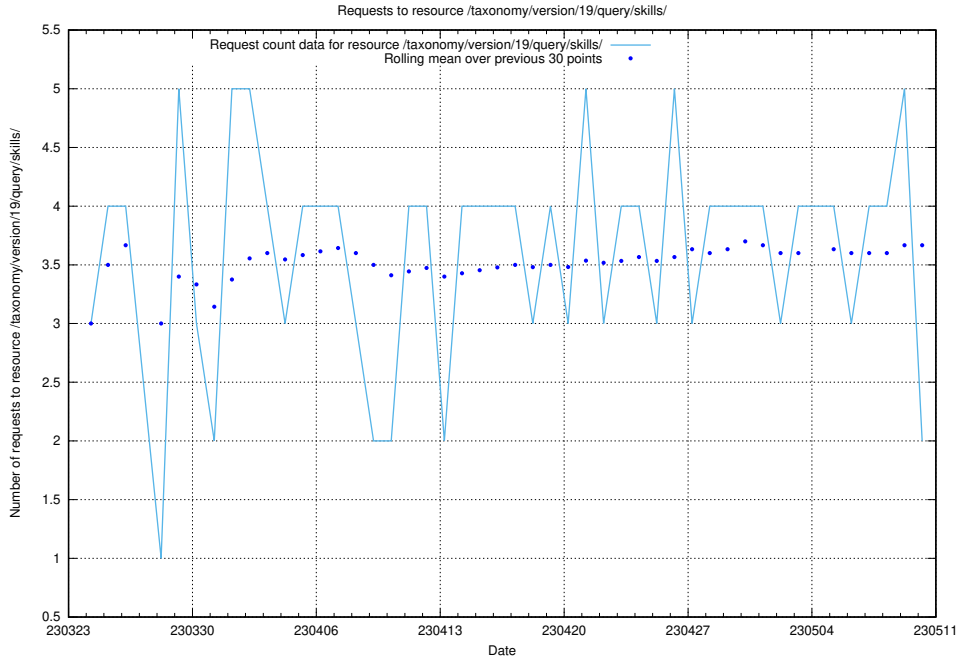

5.1018 Usage of /taxonomy/version/19/query/skills/

Here, we count the number of requests to resource /taxonomy/version/19/query/skills/.