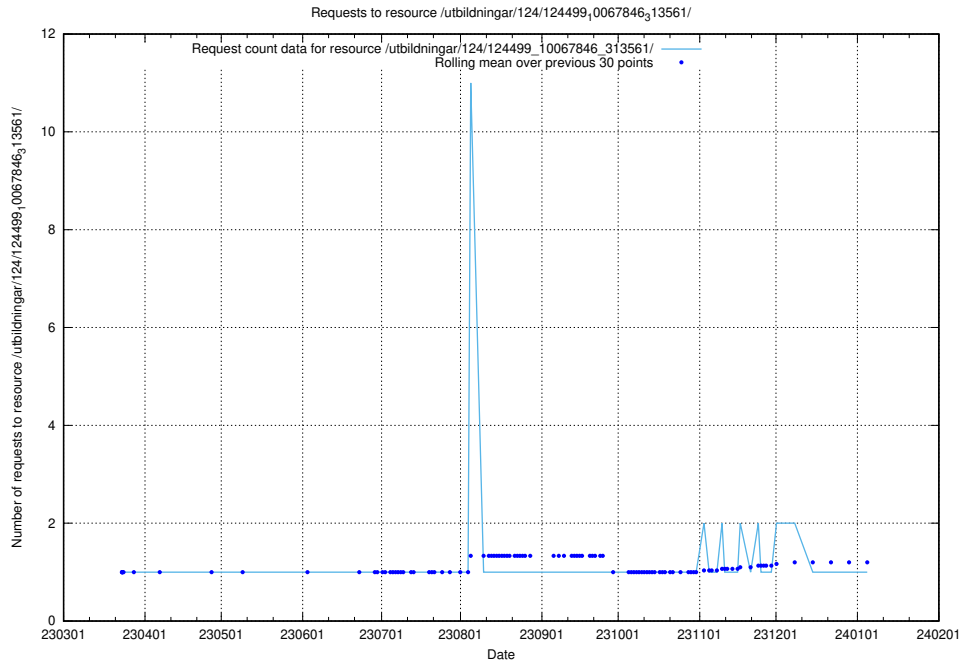

5.3275 Usage of /utbildningar/124/124499_10067846_313561/

Here, we count the number of requests to resource /utbildningar/124/124499_10067846_313561/.