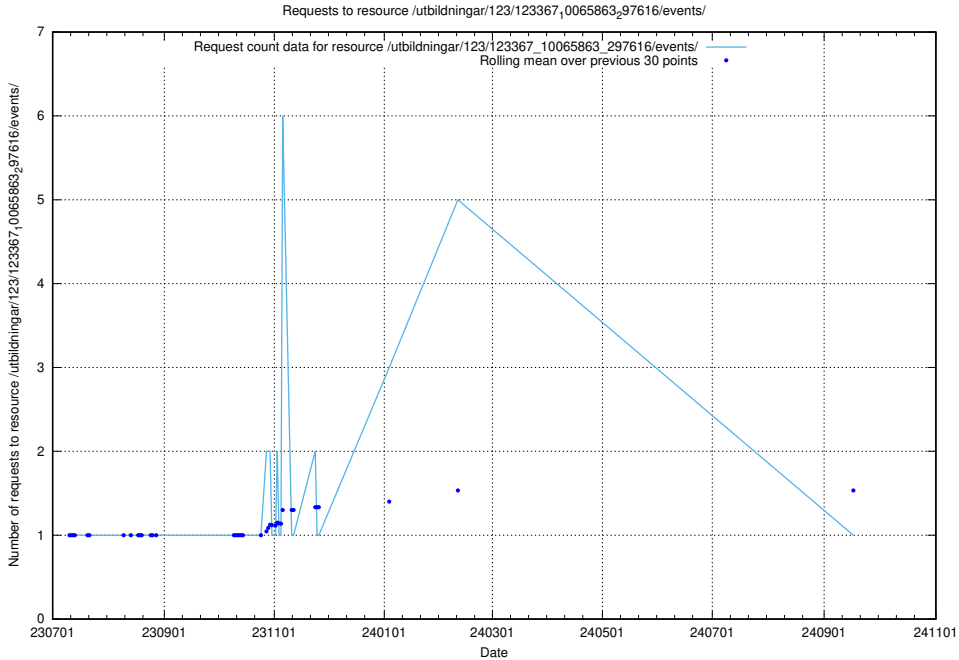

5.5957 Usage of /utbildningar/123/123367_10065863_297616/events/

Here, we count the number of requests to resource /utbildningar/123/123367_10065863_297616/events/