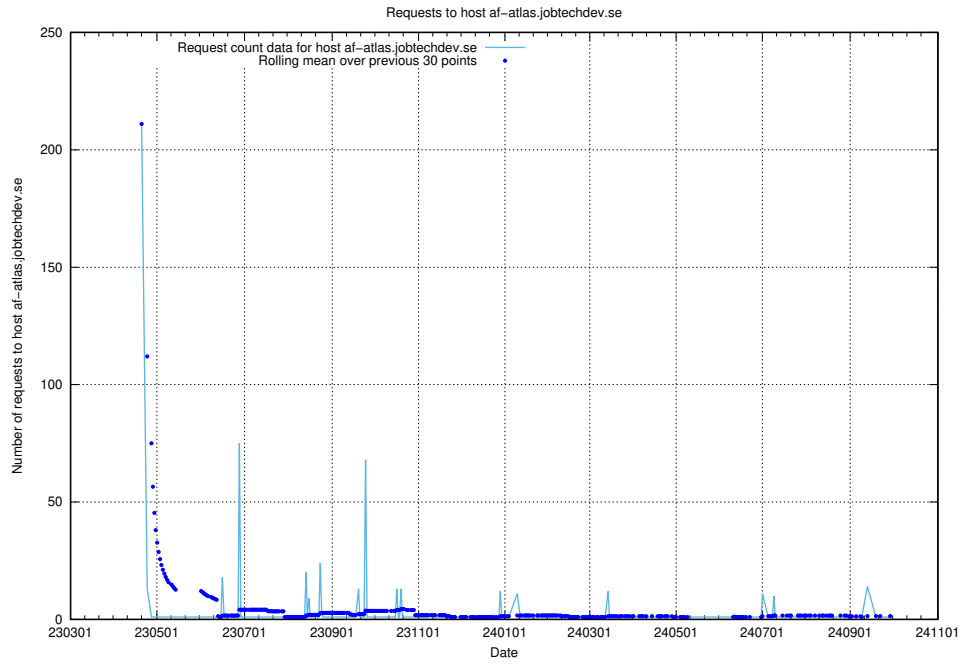

7.613 Usage of af-atlas.jobtechdev.se

Here, we count the number of requests to host af-atlas.jobtechdev.se.