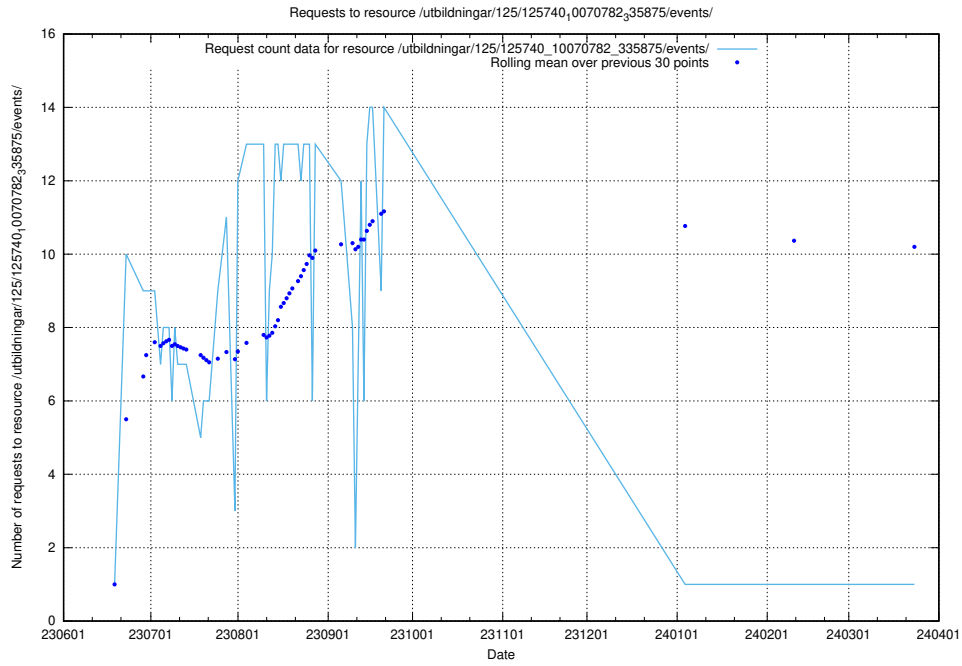

5.6648 Usage of /utbildningar/125/125740_10070782_335875/events/

Here, we count the number of requests to resource /utbildningar/125/125740_10070782_335875/events/