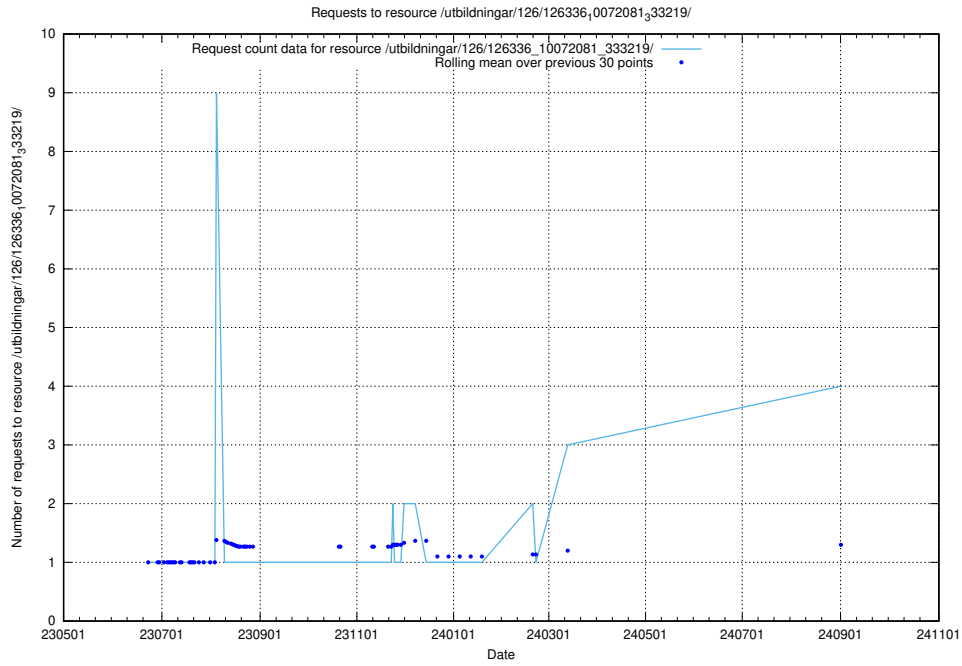

5.369 Usage of /utbildningar/126/126336_10072081_333219/

Here, we count the number of requests to resource /utbildningar/126/126336_10072081_333219/.