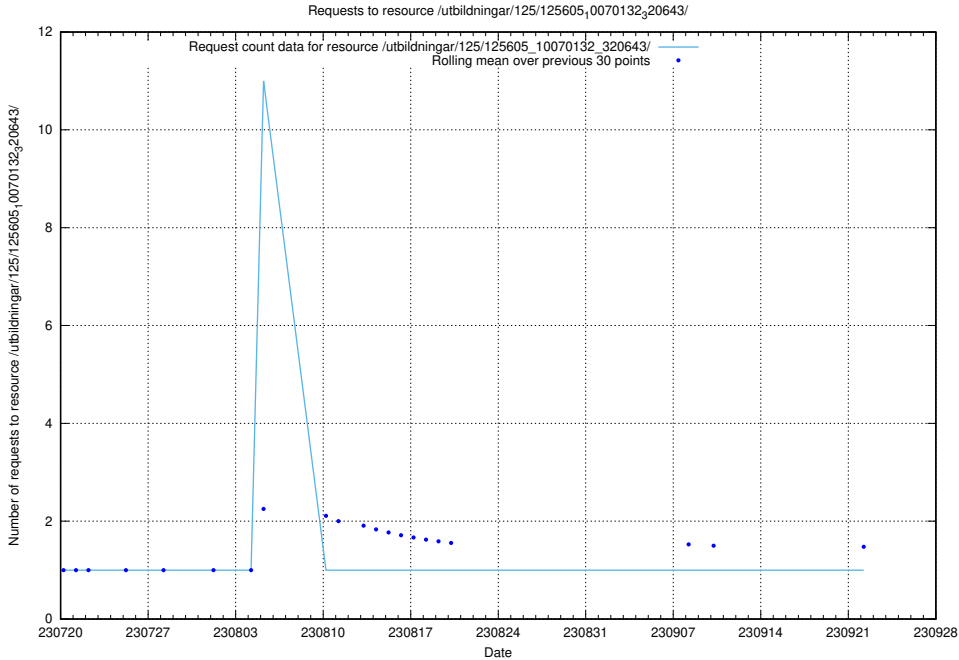

5.5833 Usage of /utbildningar/125/125605_10070132_320643/

Here, we count the number of requests to resource /utbildningar/125/125605_10070132_320643/.