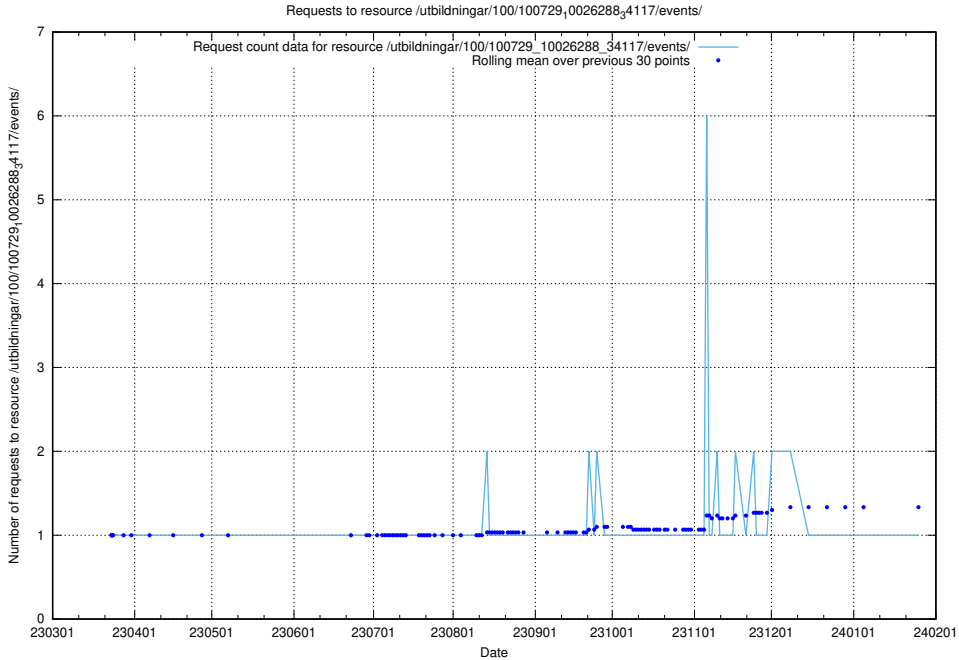

5.6471 Usage of /utbildningar/100/100729_10026288_34117/events/

Here, we count the number of requests to resource /utbildningar/100/100729_10026288_34117/events/.