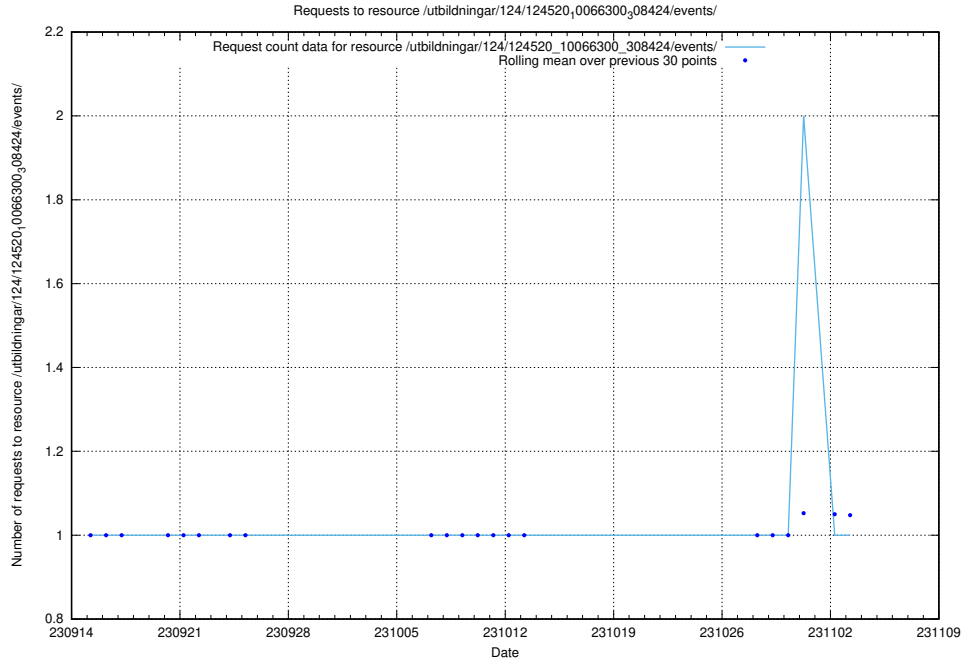

## 5.5408 Usage of /utbildningar/124/124520\_10066300\_308424/events/

Here, we count the number of requests to resource /utbildningar/124/124520\_10066300\_308424/events/