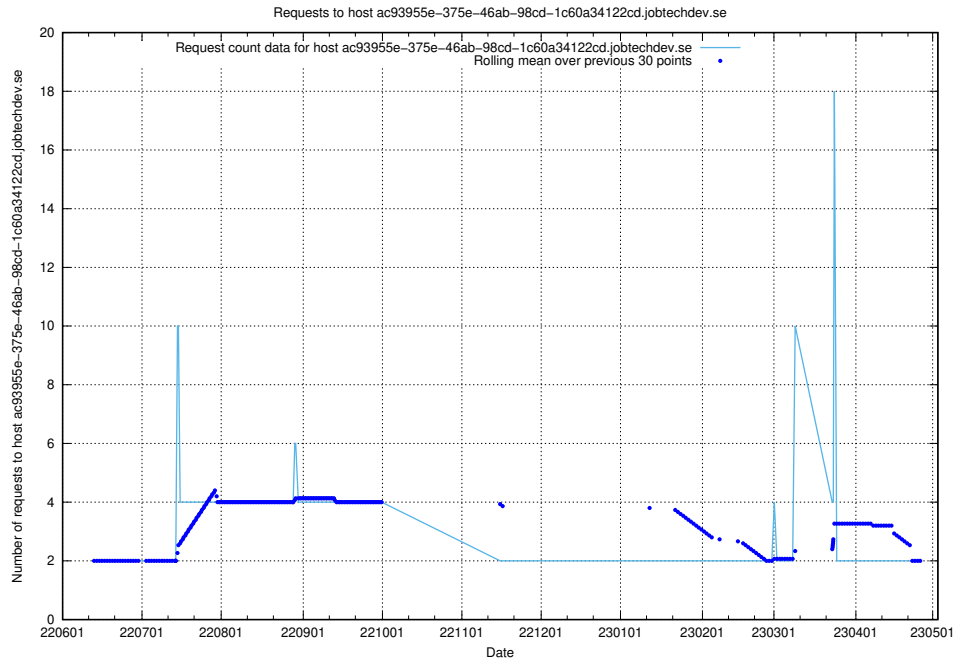

7.411 Usage of ac93955e-375e-46ab-98cd-1c60a34122cd.jobtechdev.se

Here, we count the number of requests to host ac93955e-375e-46ab-98cd-1c60a34122cd.jobtechdev.se.