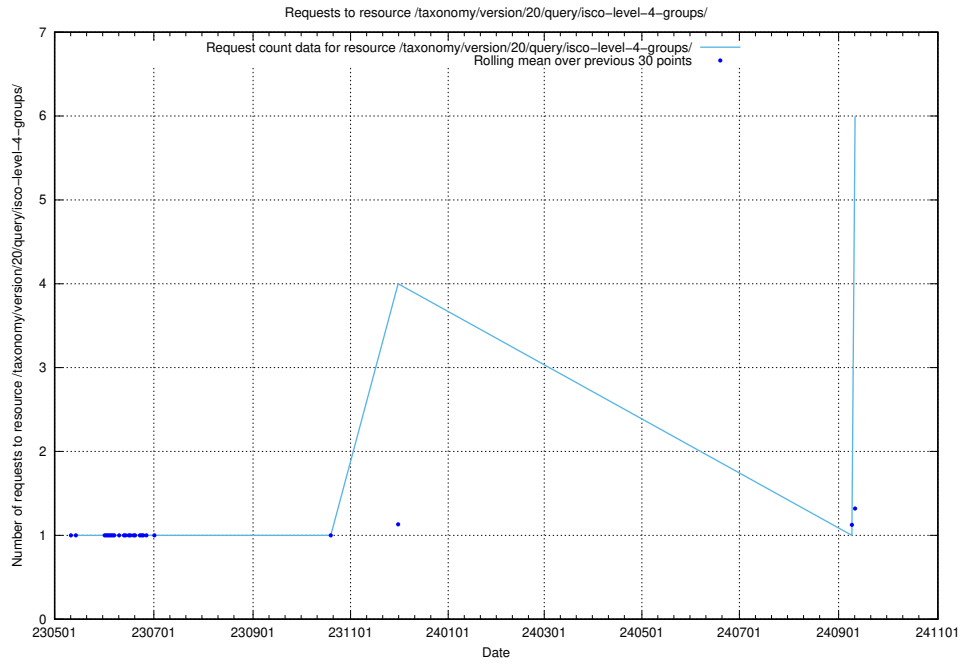

5.186 Usage of /taxonomy/version/20/query/isco-level-4-groups/

Here, we count the number of requests to resource /taxonomy/version/20/query/isco-level-4-groups/.