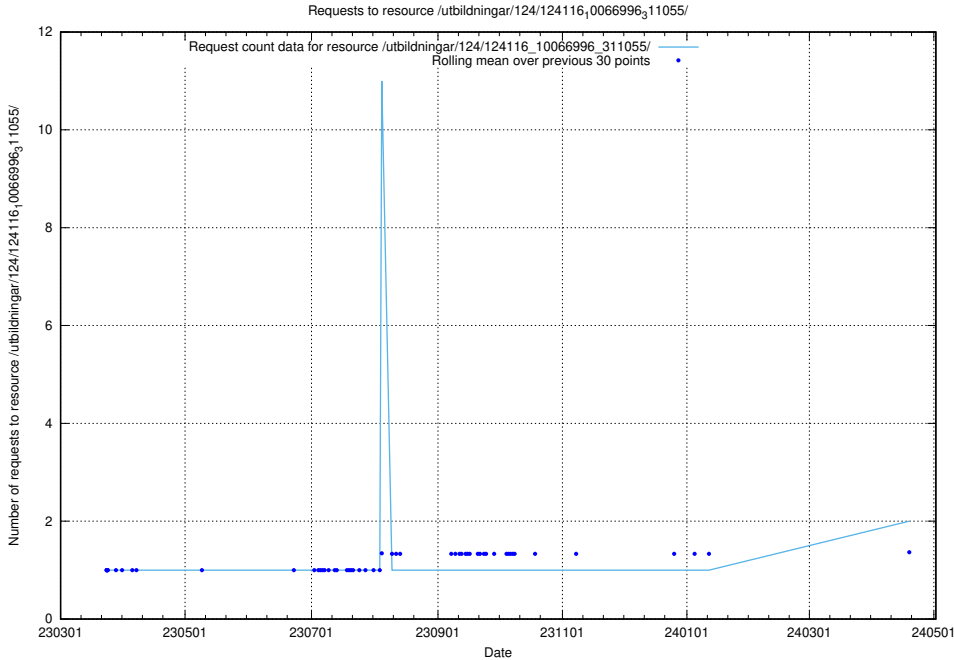

5.823 Usage of /utbildningar/124/124116_10066996_311055/

Here, we count the number of requests to resource /utbildningar/124/124116_10066996_311055/.