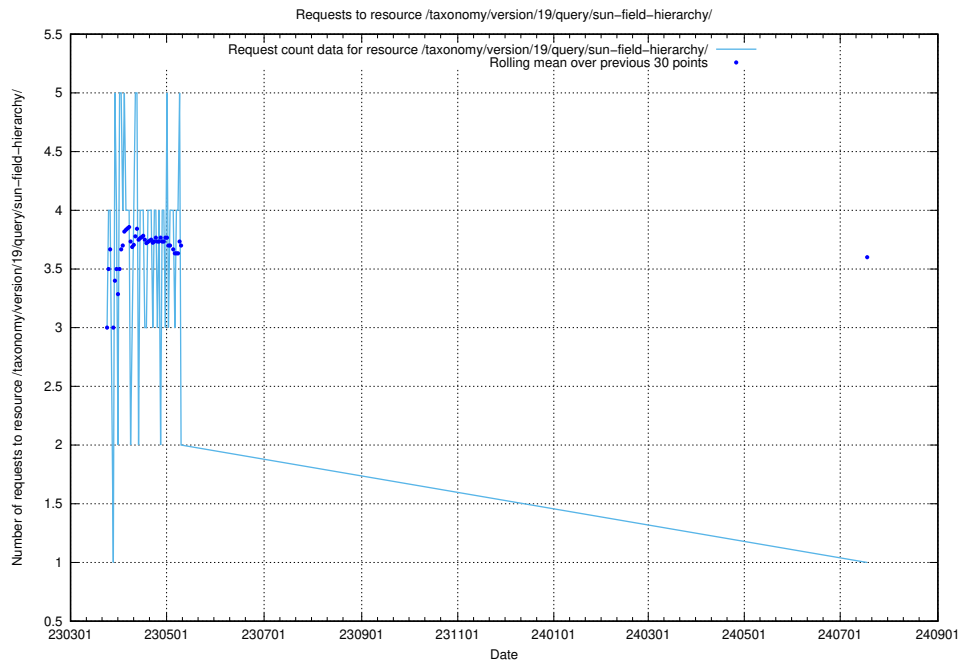

5.6948 Usage of `/taxonomy/version/19/query/sun-field-hierarchy/`

Here, we count the number of requests to resource `/taxonomy/version/19/query/sun-field-hierarchy/`.