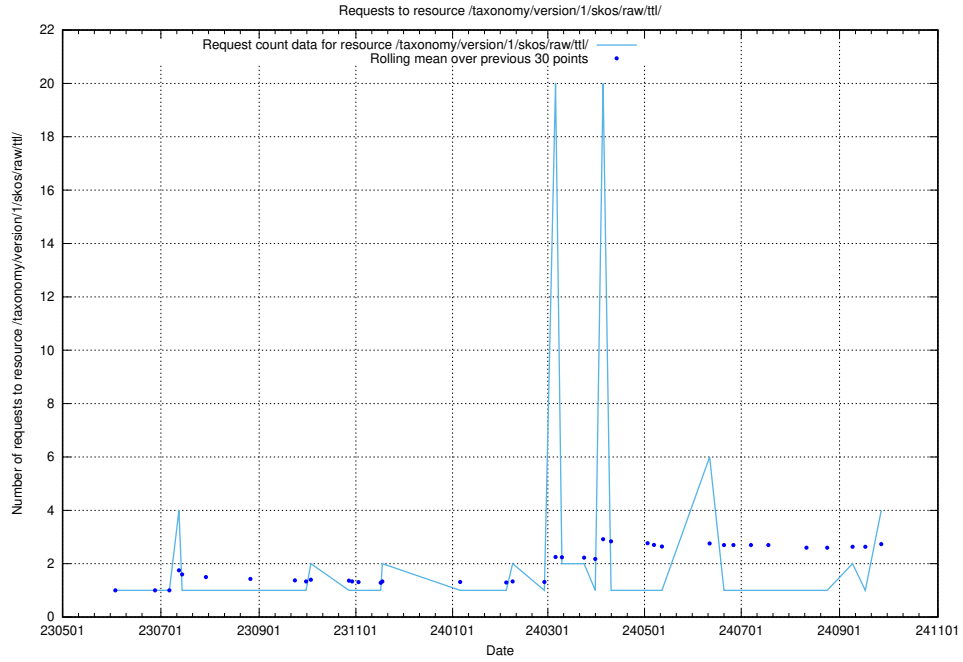

5.374 Usage of /taxonomy/version/1/skos/raw/ttl/

Here, we count the number of requests to resource /taxonomy/version/1/skos/raw/ttl/.