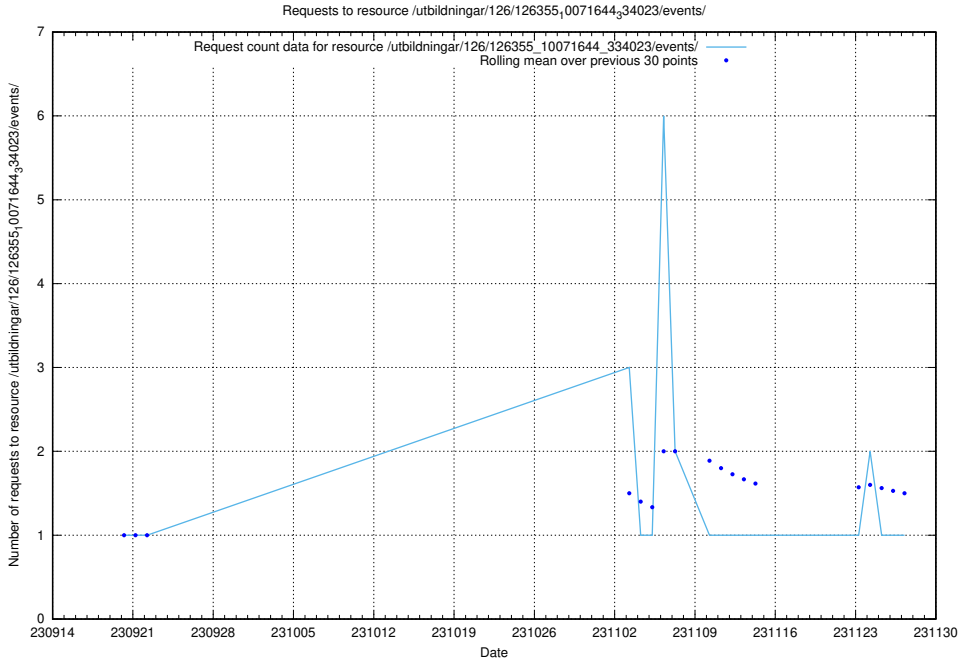

5.5364 Usage of /utbildningar/126/126355_10071644_334023/events/

Here, we count the number of requests to resource /utbildningar/126/126355_10071644_334023/events/