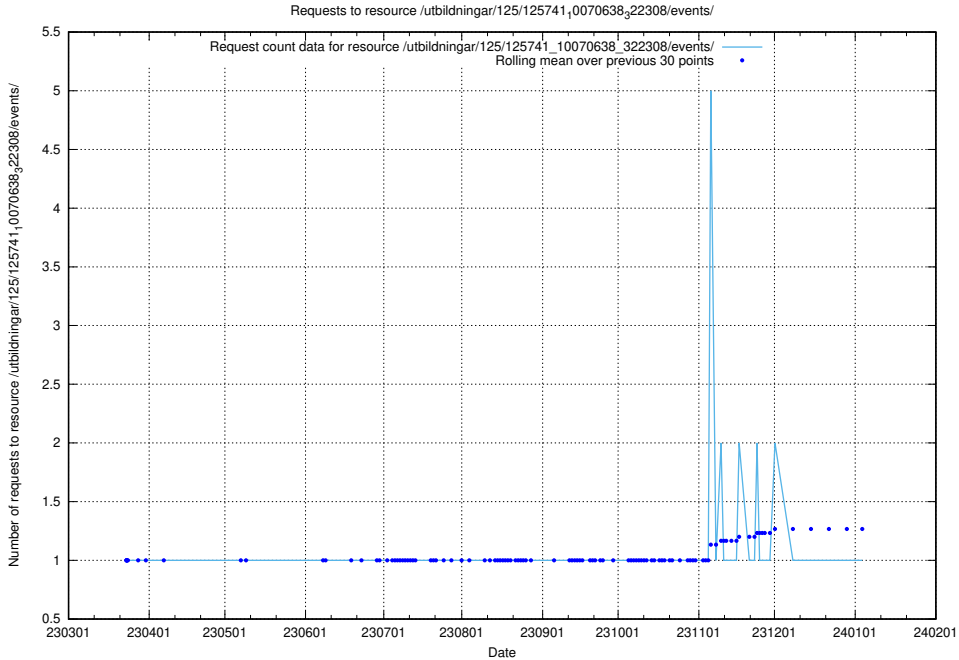

### 5.7336 Usage of /utbildningar/125/125741\_10070638\_322308/events/

Here, we count the number of requests to resource /utbildningar/125/125741\_10070638\_322308/events/