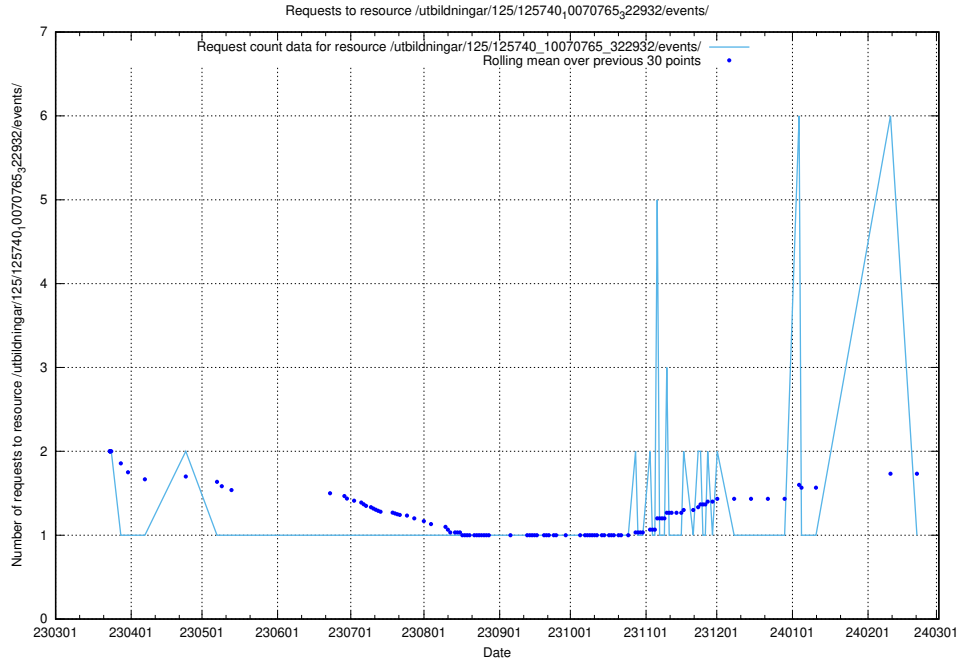

5.7116 Usage of /utbildningar/125/125740_10070765_322932/events/

Here, we count the number of requests to resource /utbildningar/125/125740_10070765_322932/events/