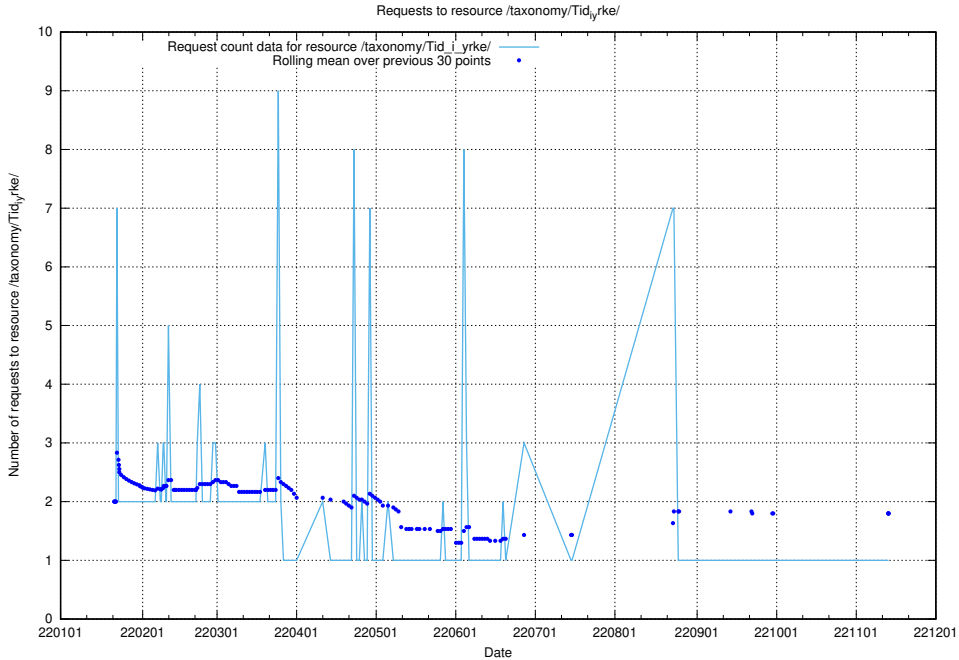

5.7151 Usage of /taxonomy/Tid_i_yrke/

Here, we count the number of requests to resource /taxonomy/Tid_i_yrke/.