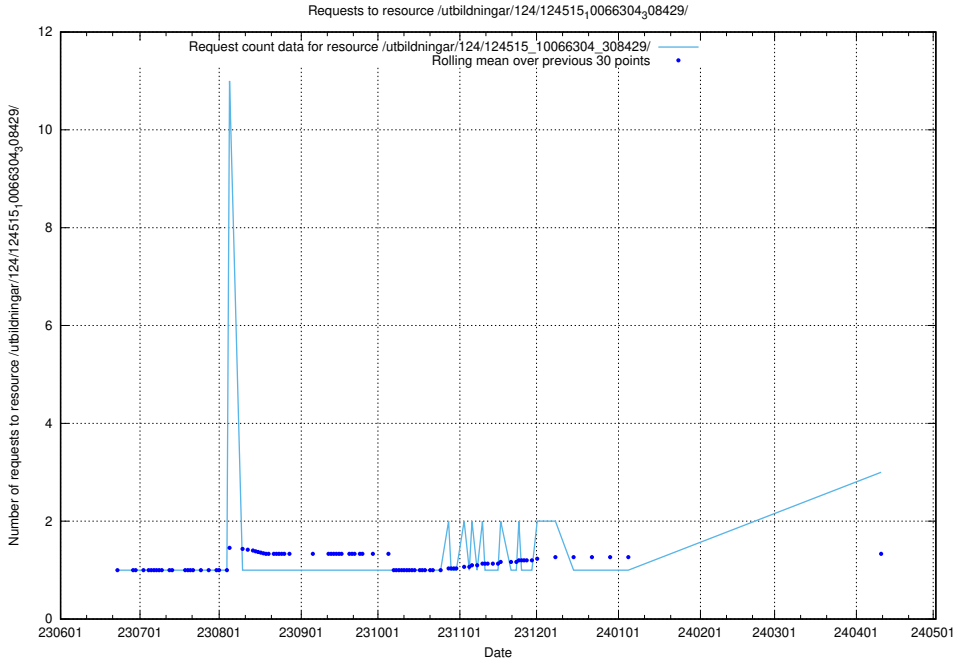

5.512 Usage of /utbildningar/124/124515_10066304_308429/

Here, we count the number of requests to resource /utbildningar/124/124515_10066304_308429/.