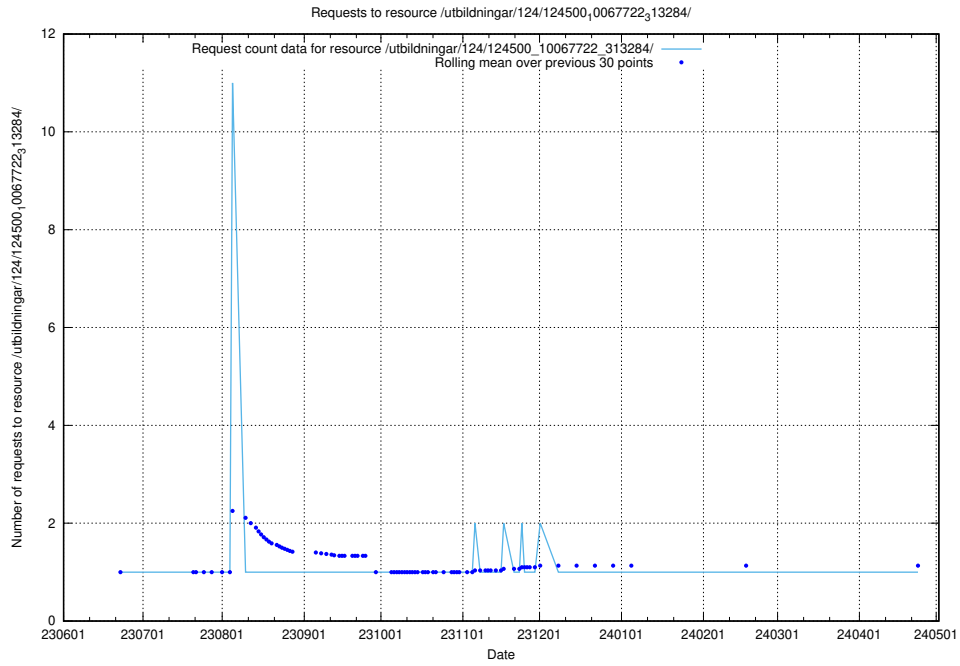

5.6579 Usage of /utbildningar/124/124500_10067722_313284/

Here, we count the number of requests to resource /utbildningar/124/124500_10067722_313284/.