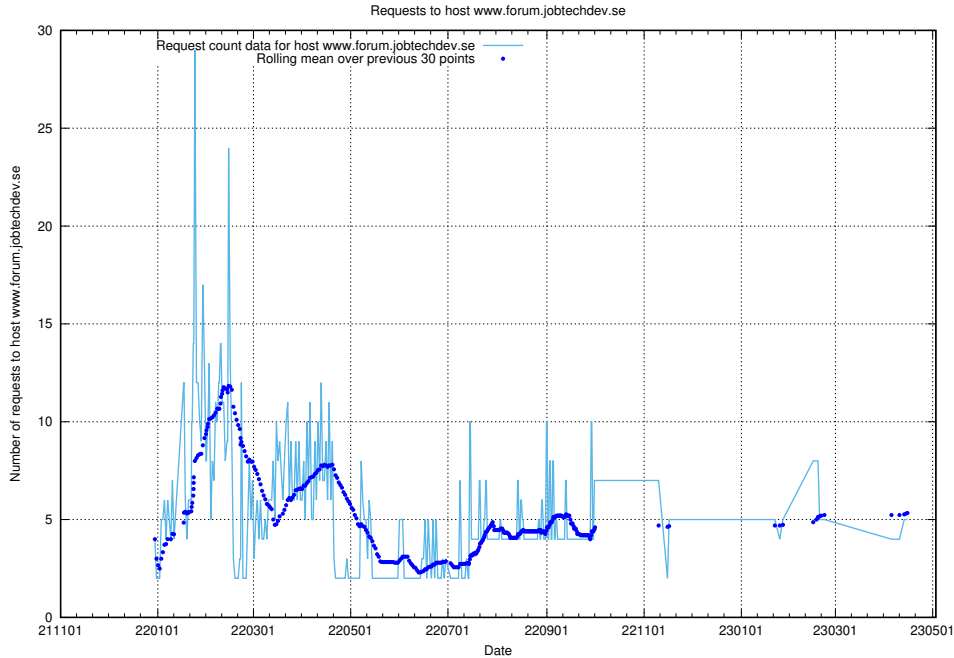

7.95 Usage of www.forum.jobtechdev.se

Here, we count the number of requests to host www.forum.jobtechdev.se.