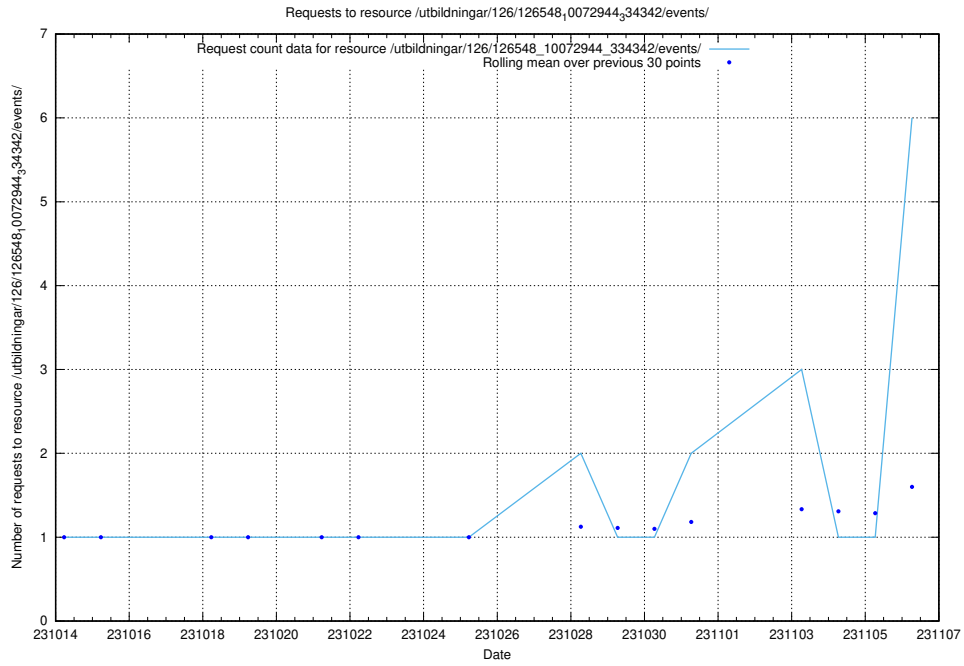

5.140 Usage of /utbildningar/126/126548_10072944_334342/events/

Here, we count the number of requests to resource /utbildningar/126/126548_10072944_334342/events/