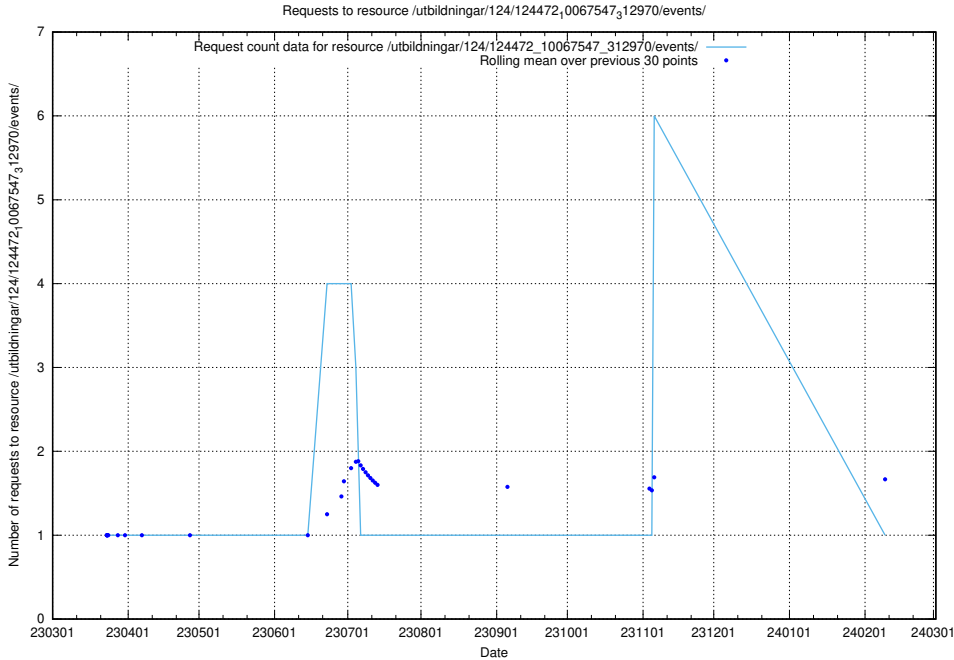

5.3990 Usage of /utbildningar/124/124472_10067547_312970/events/

Here, we count the number of requests to resource /utbildningar/124/124472_10067547_312970/events/