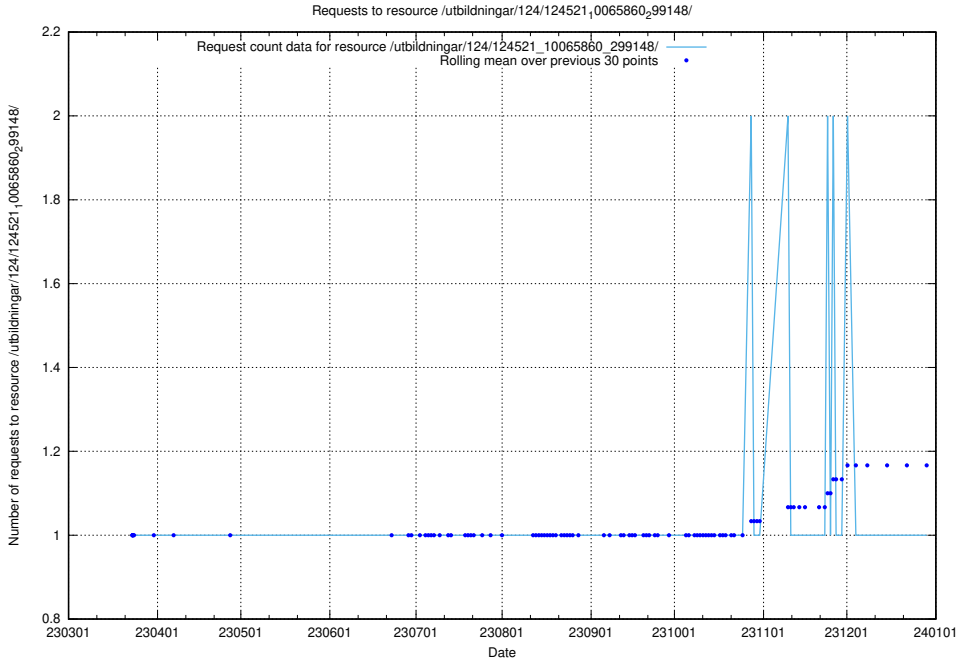

5.1786 Usage of /utbildningar/124/124521_10065860_299148/

Here, we count the number of requests to resource /utbildningar/124/124521_10065860_299148/.