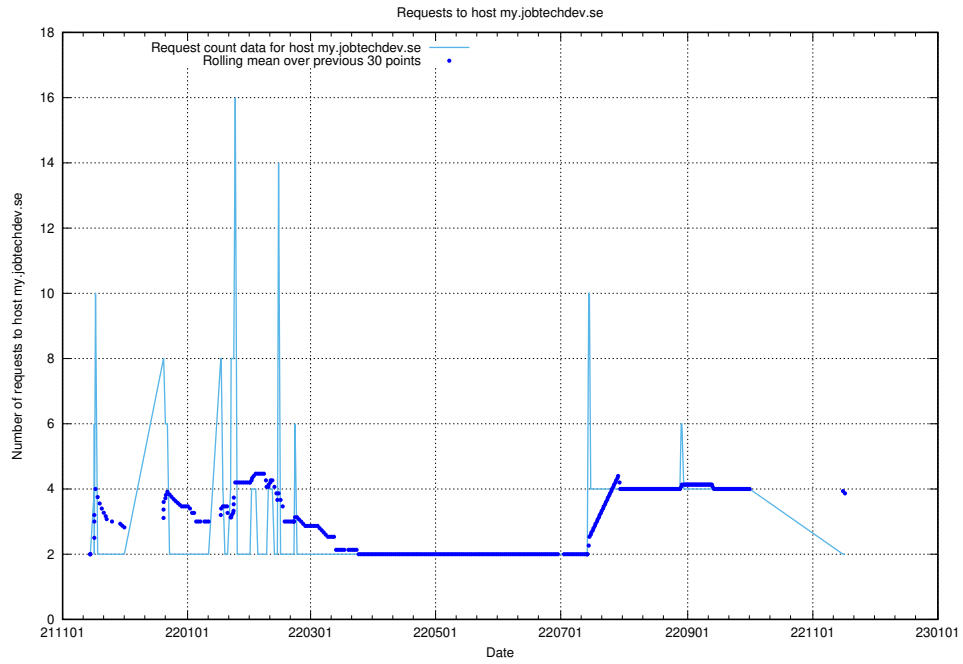

7.571 Usage of my.jobtechdev.se

Here, we count the number of requests to host my.jobtechdev.se.