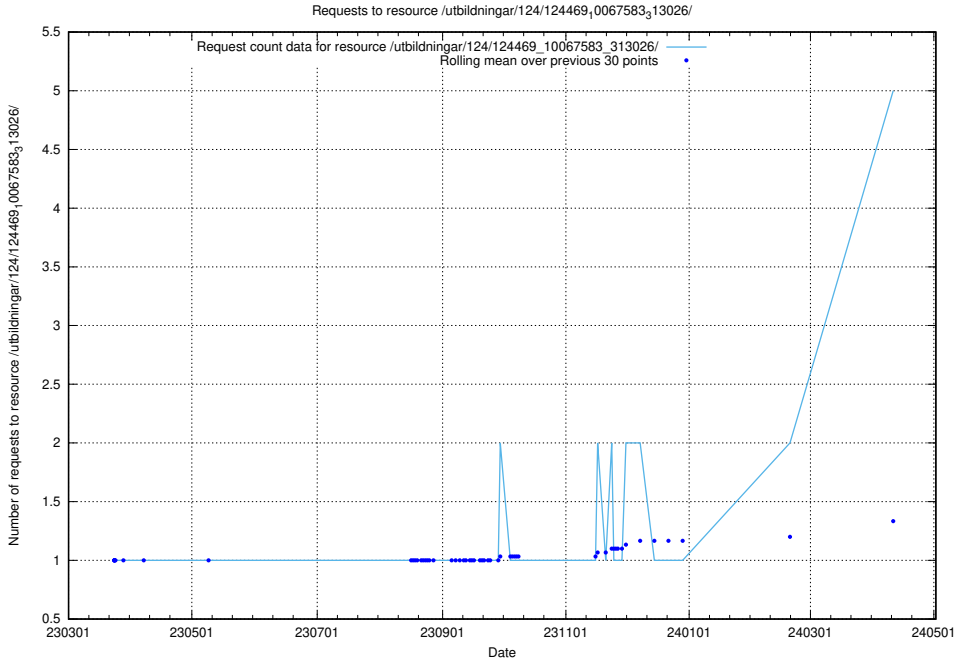

5.221 Usage of /utbildningar/124/124469_10067583_313026/

Here, we count the number of requests to resource /utbildningar/124/124469_10067583_313026/.