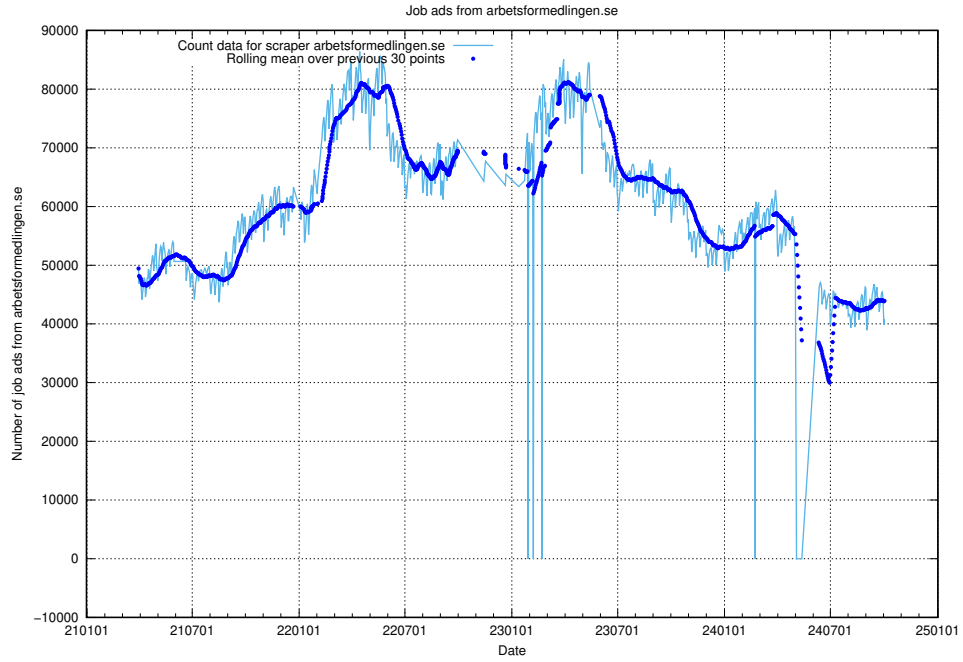

13.2 Number of ads by scraper arbetsformedlingen.se

Here, we count the number of job ads scraped from arbetsformedlingen.se.