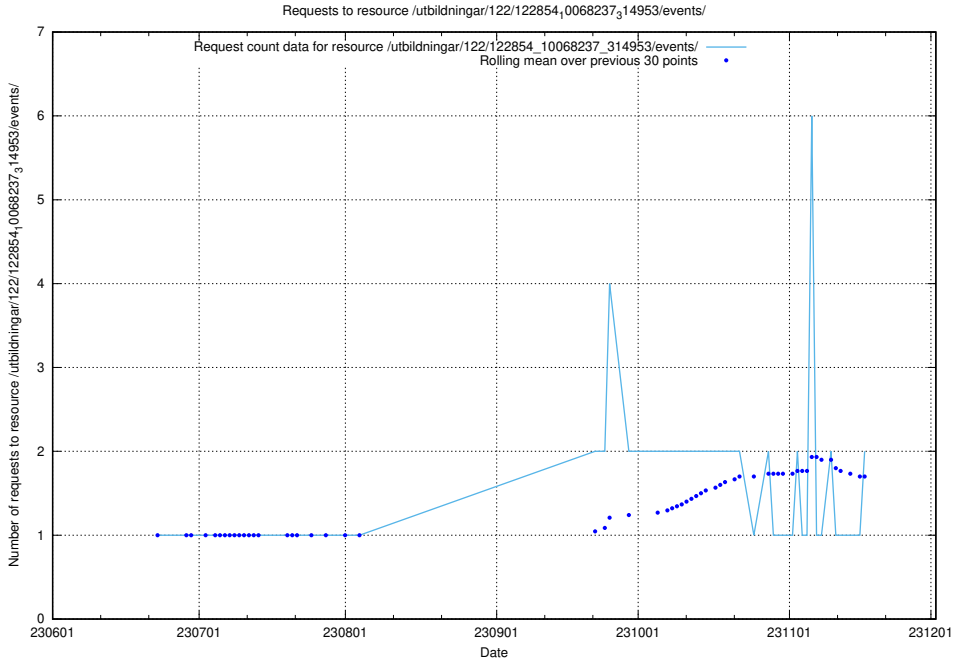

5.989 Usage of /utbildningar/122/122854_10068237_314953/events/

Here, we count the number of requests to resource /utbildningar/122/122854_10068237_314953/events/