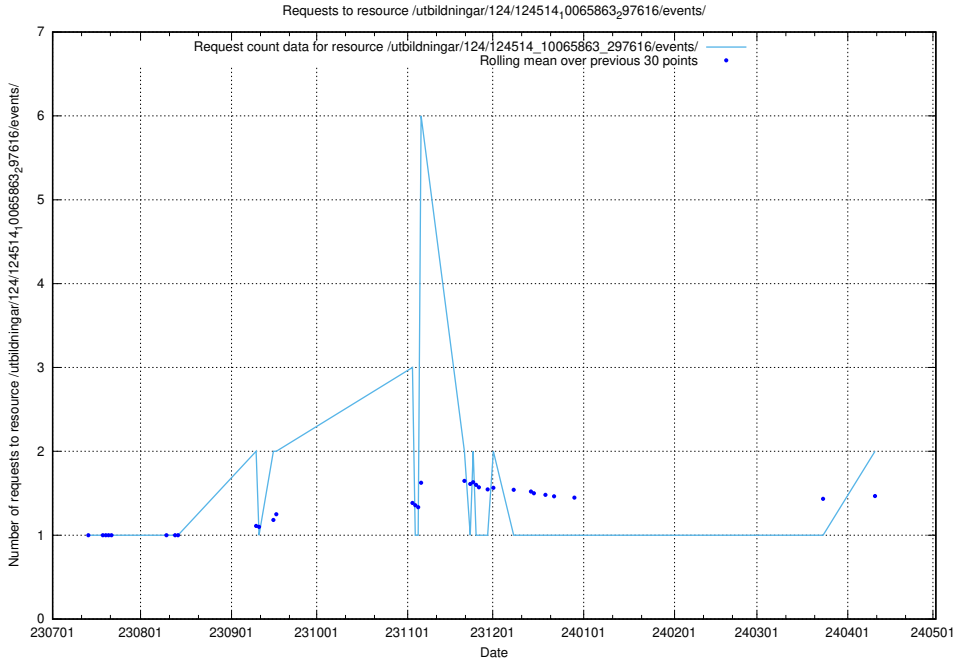

5.908 Usage of /utbildningar/124/124514_10065863_297616/events/

Here, we count the number of requests to resource /utbildningar/124/124514_10065863_297616/events/