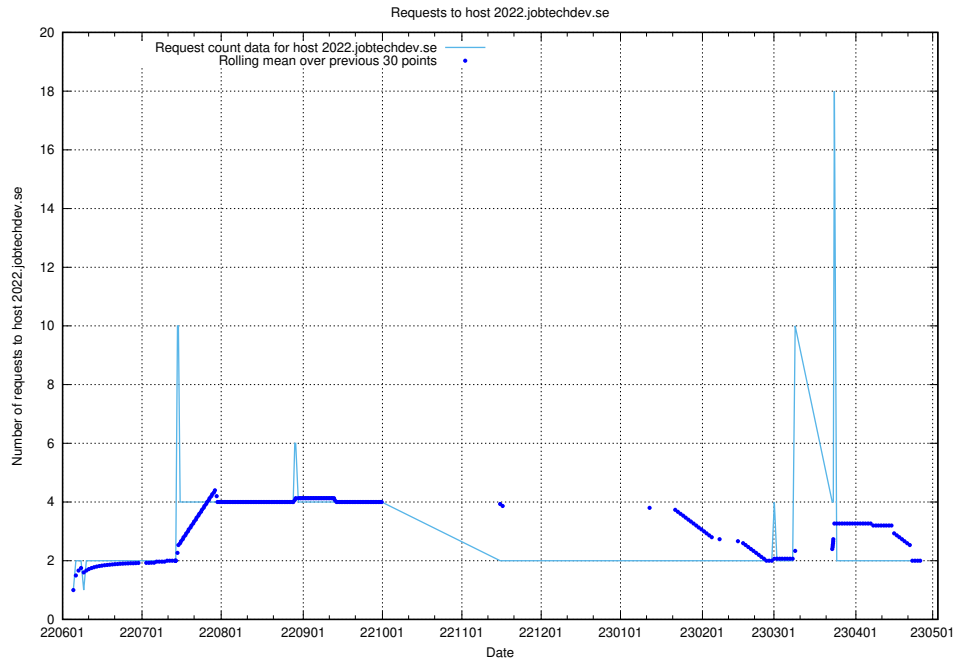

7.417 Usage of 2022.jobtechdev.se

Here, we count the number of requests to host 2022.jobtechdev.se.