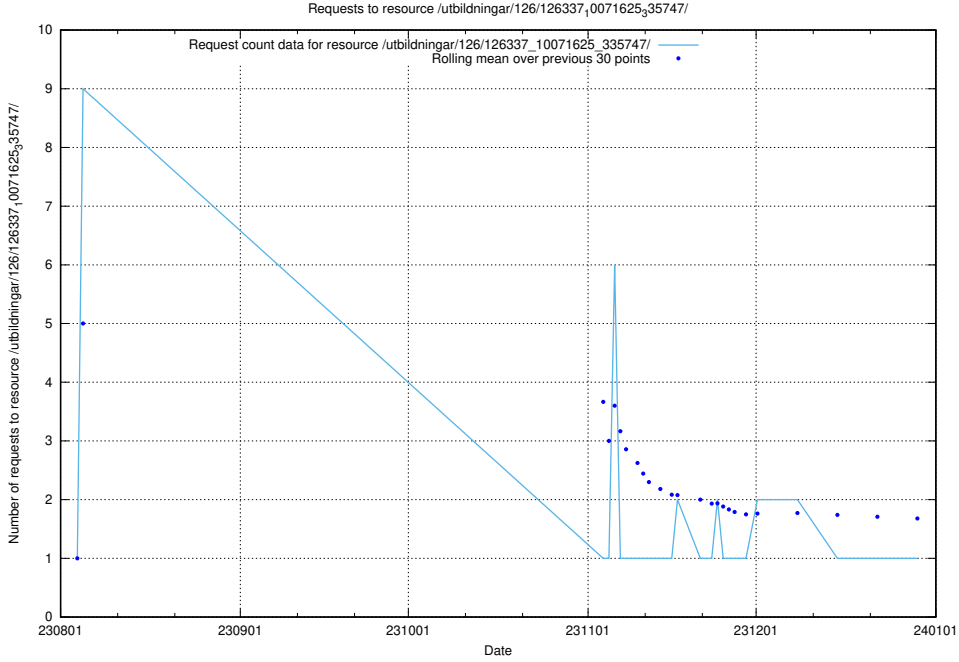

5.5702 Usage of /utbildningar/126/126337_10071625_335747/

Here, we count the number of requests to resource /utbildningar/126/126337_10071625_335747/.