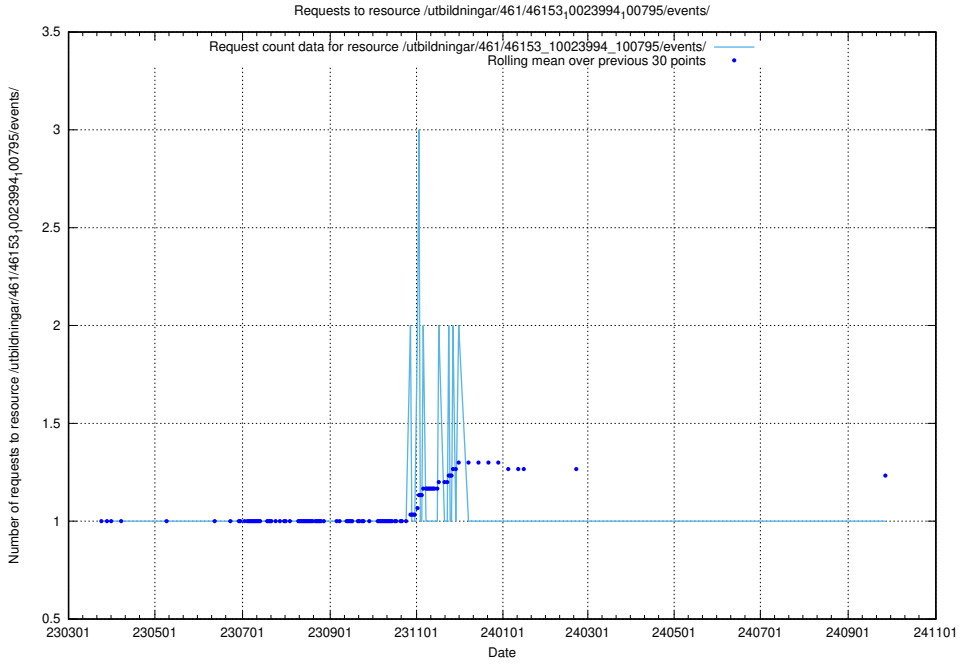

5.6998 Usage of /utbildningar/461/46153_10023994_100795/events/

Here, we count the number of requests to resource /utbildningar/461/46153_10023994_100795/events/.