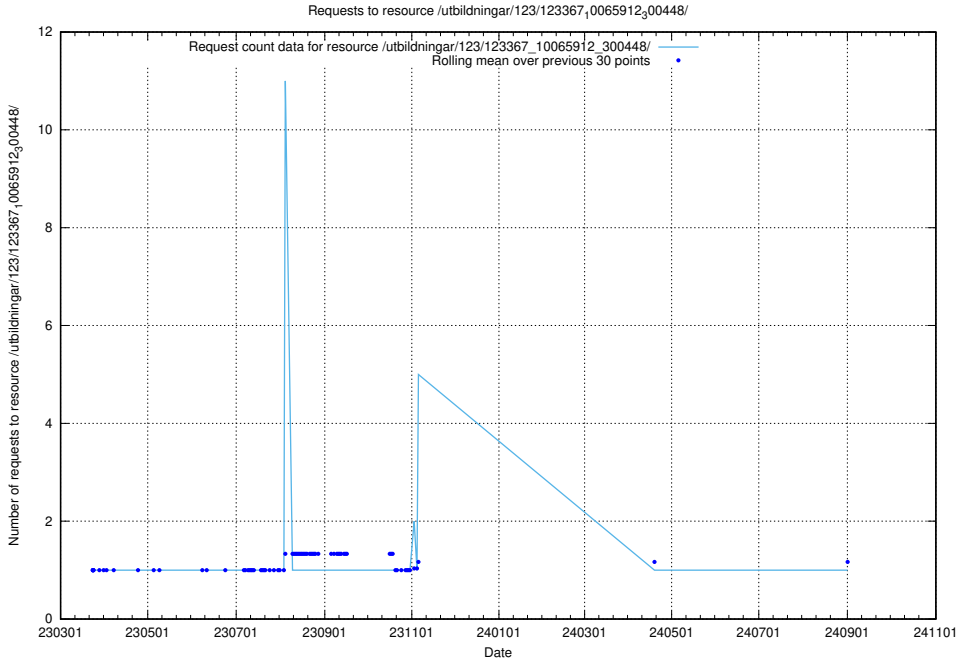

### 5.5536 Usage of /utbildningar/123/123367\_10065912\_300448/

Here, we count the number of requests to resource /utbildningar/123/123367\_10065912\_300448/.