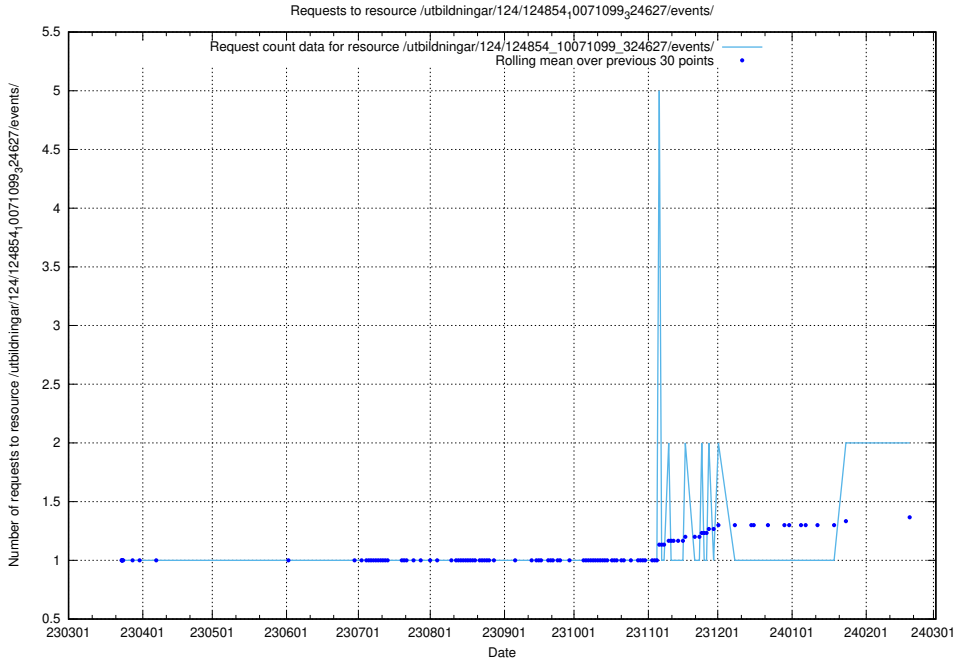

### 5.596 Usage of /utbildningar/124/124854\_10071099\_324627/events/

Here, we count the number of requests to resource /utbildningar/124/124854\_10071099\_324627/events/