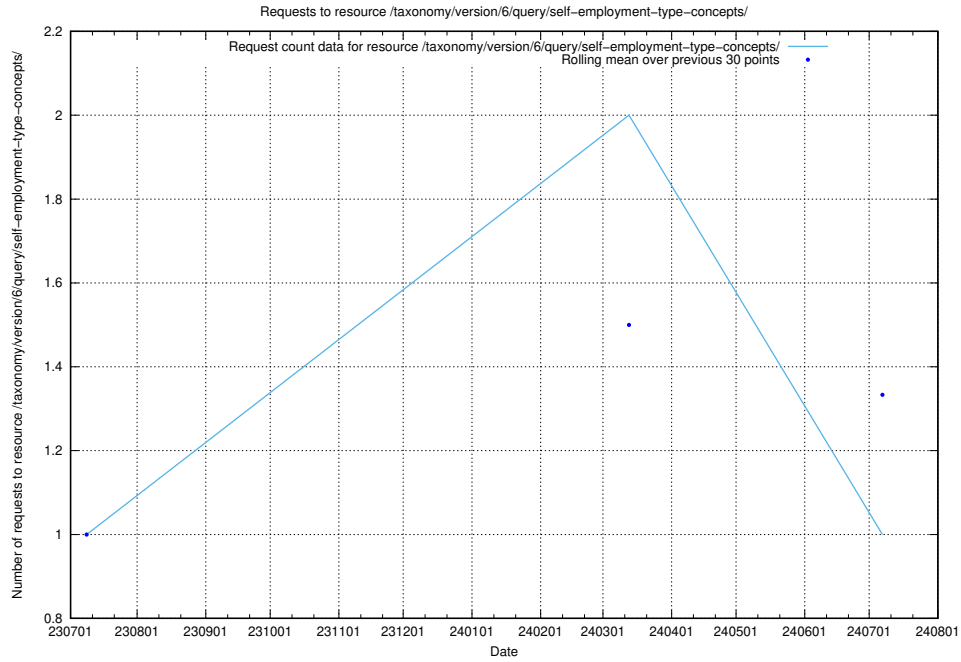

5.6071 Usage of /taxonomy/version/6/query/self-employment-type-concepts/

Here, we count the number of requests to resource /taxonomy/version/6/query/self-employment-type-concepts/.