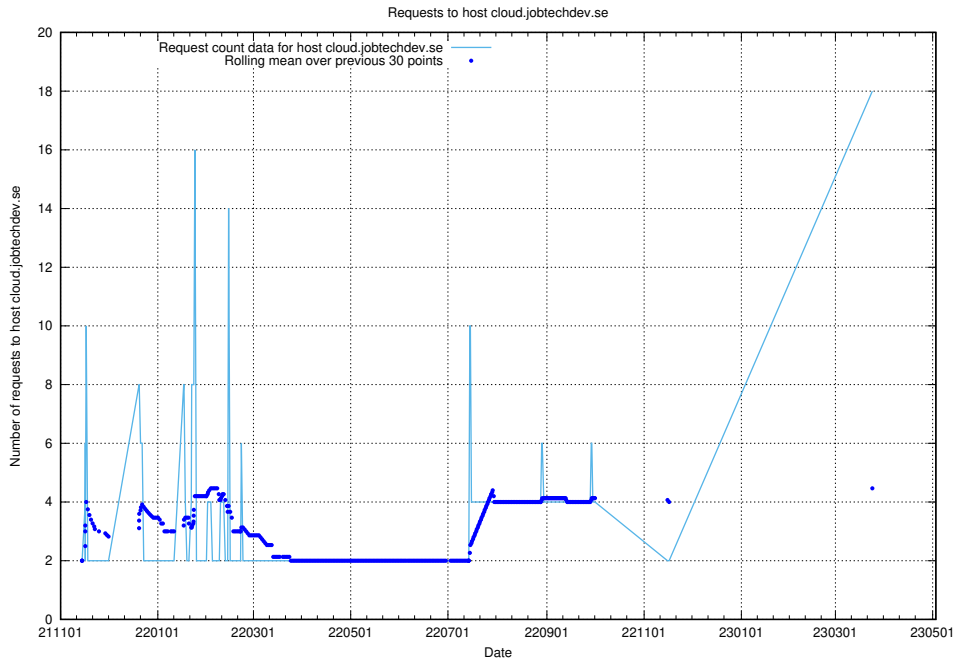

7.34 Usage of cloud.jobtechdev.se

Here, we count the number of requests to host cloud.jobtechdev.se.