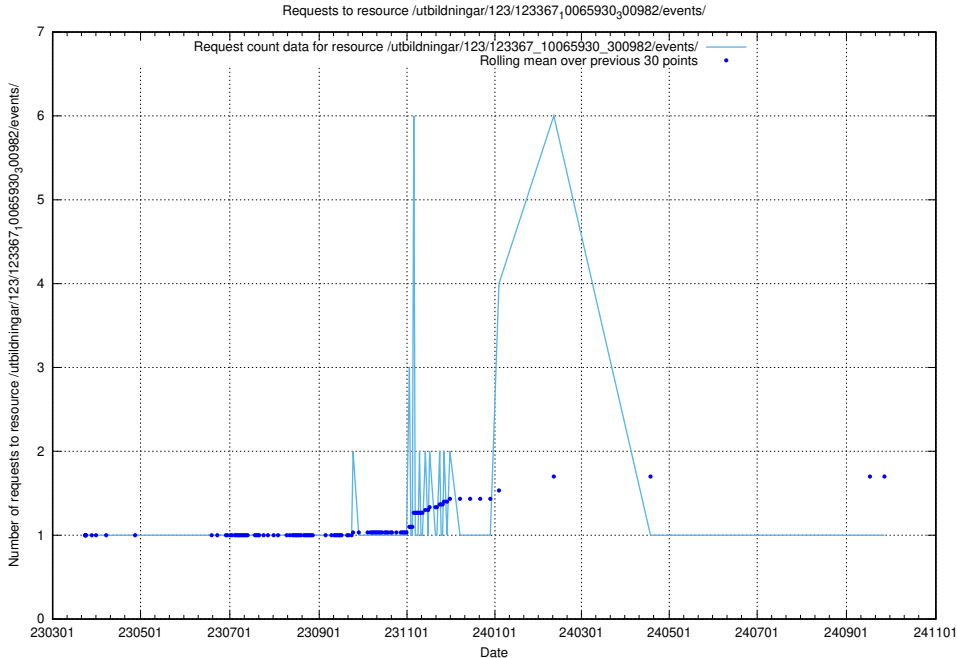

5.5455 Usage of /utbildningar/123/123367_10065930_300982/events/

Here, we count the number of requests to resource /utbildningar/123/123367_10065930_300982/events/