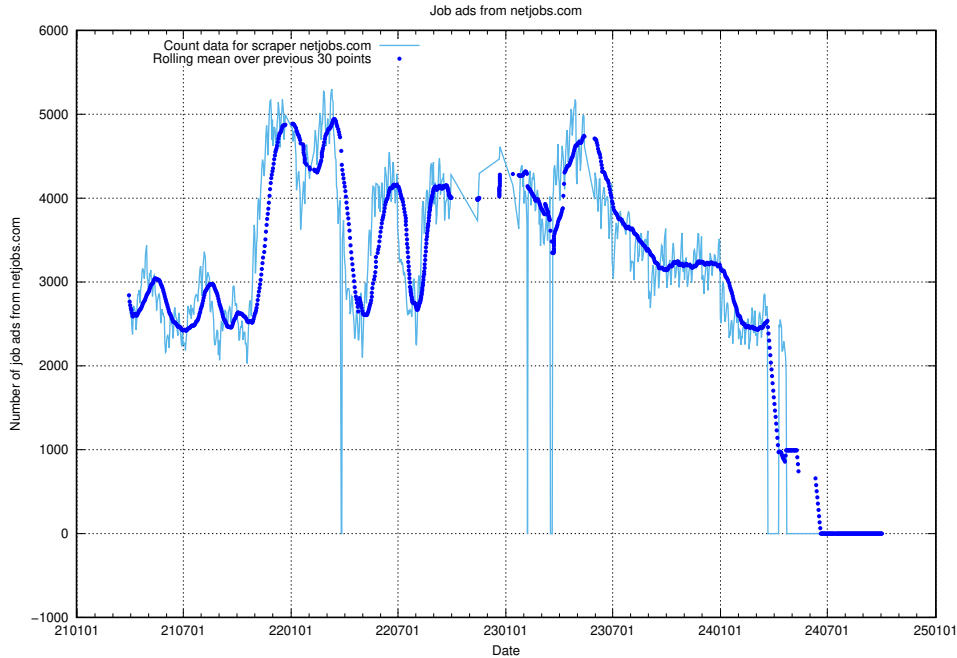

13.19 Number of ads by scraper netjobs.com

Here, we count the number of job ads scraped from netjobs.com.