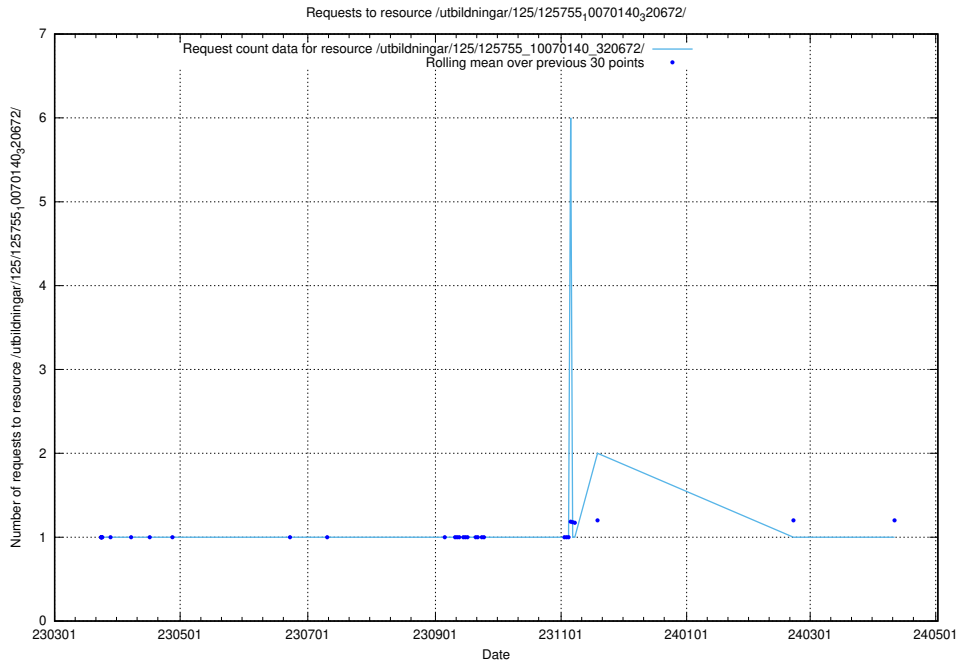

5.7298 Usage of /utbildningar/125/125755_10070140_320672/

Here, we count the number of requests to resource /utbildningar/125/125755_10070140_320672/.