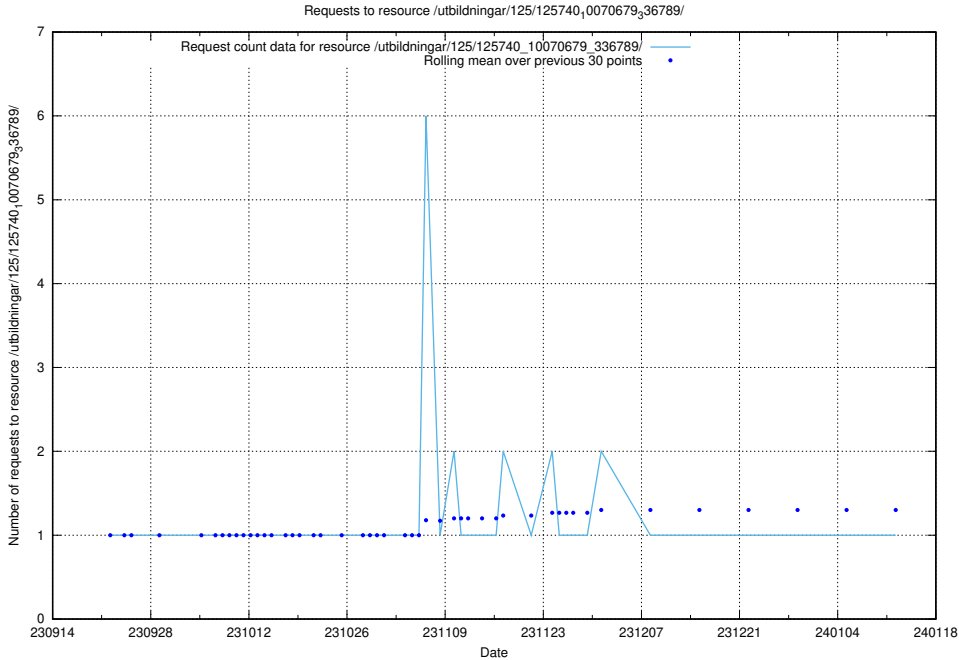

5.5344 Usage of /utbildningar/125/125740_10070679_336789/

Here, we count the number of requests to resource /utbildningar/125/125740_10070679_336789/.