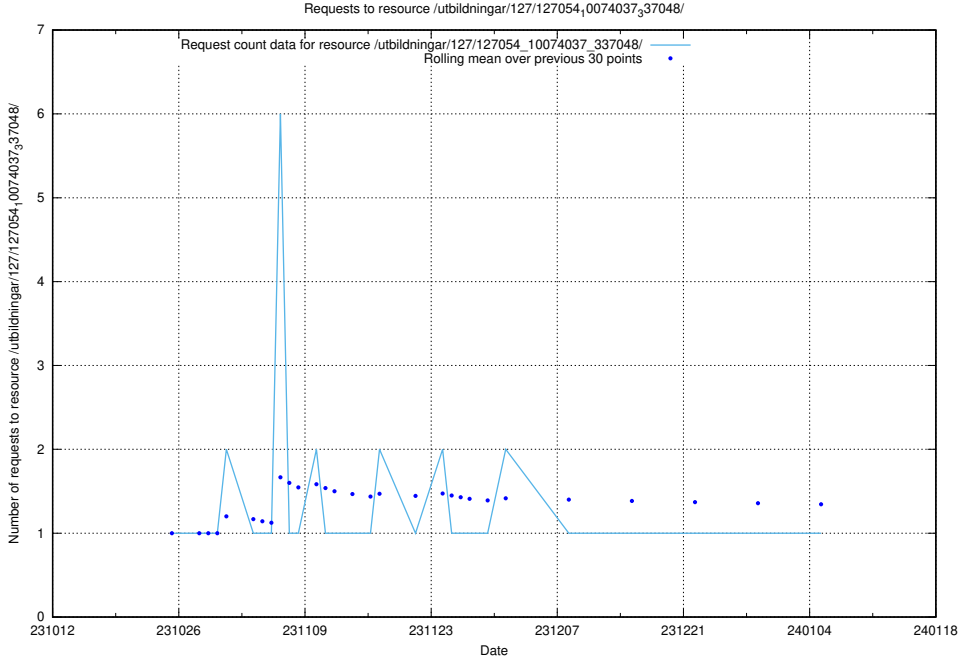

5.5057 Usage of /utbildningar/127/127054_10074037_337048/

Here, we count the number of requests to resource /utbildningar/127/127054_10074037_337048/.