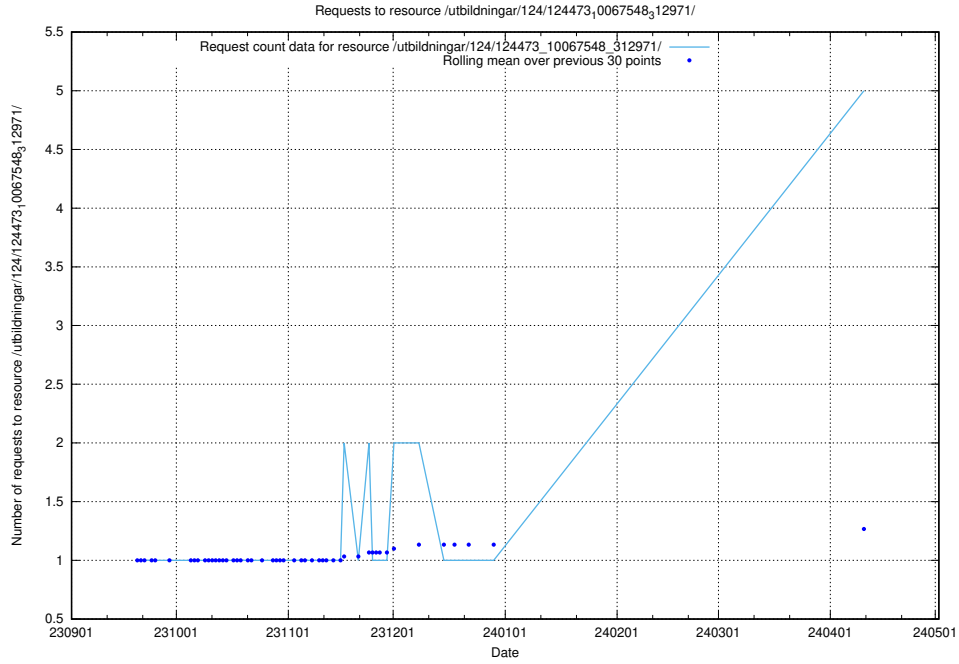

5.231 Usage of /utbildningar/124/124473_10067548_312971/

Here, we count the number of requests to resource /utbildningar/124/124473_10067548_312971/.