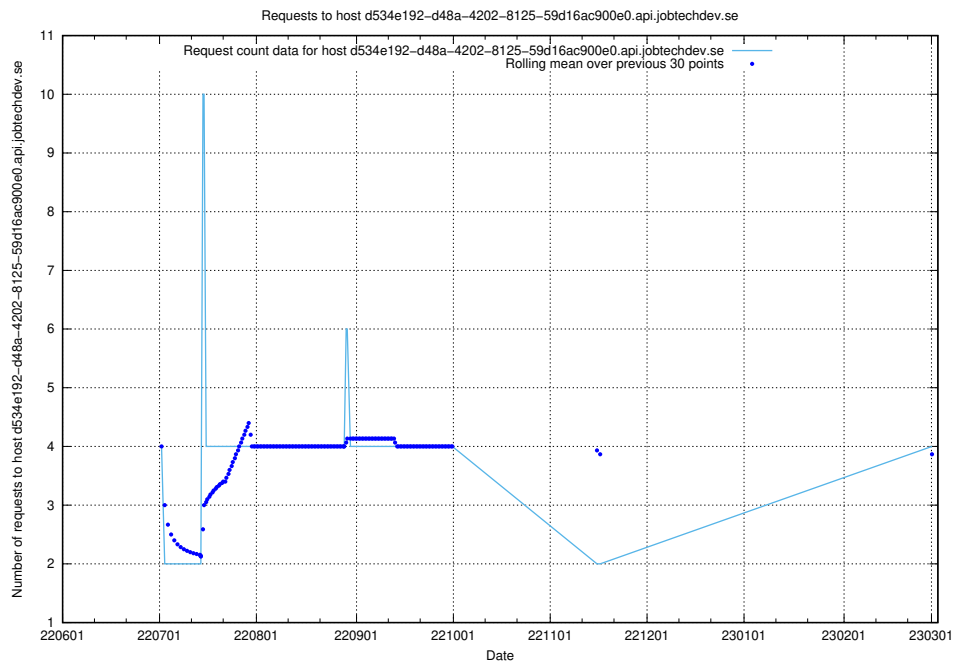

7.145 Usage of d534e192-d48a-4202-8125-59d16ac900e0.api.jobtechdev.se

Here, we count the number of requests to host d534e192-d48a-4202-8125-59d16ac900e0.api.jobtechdev.se.