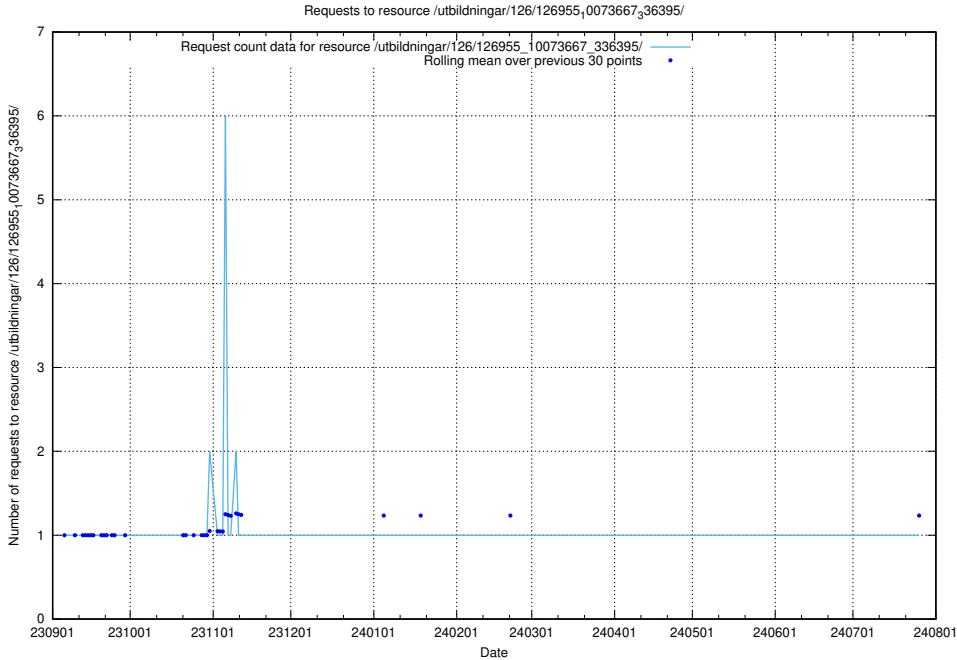

5.5488 Usage of /utbildningar/126/126955_10073667_336395/

Here, we count the number of requests to resource /utbildningar/126/126955_10073667_336395/.