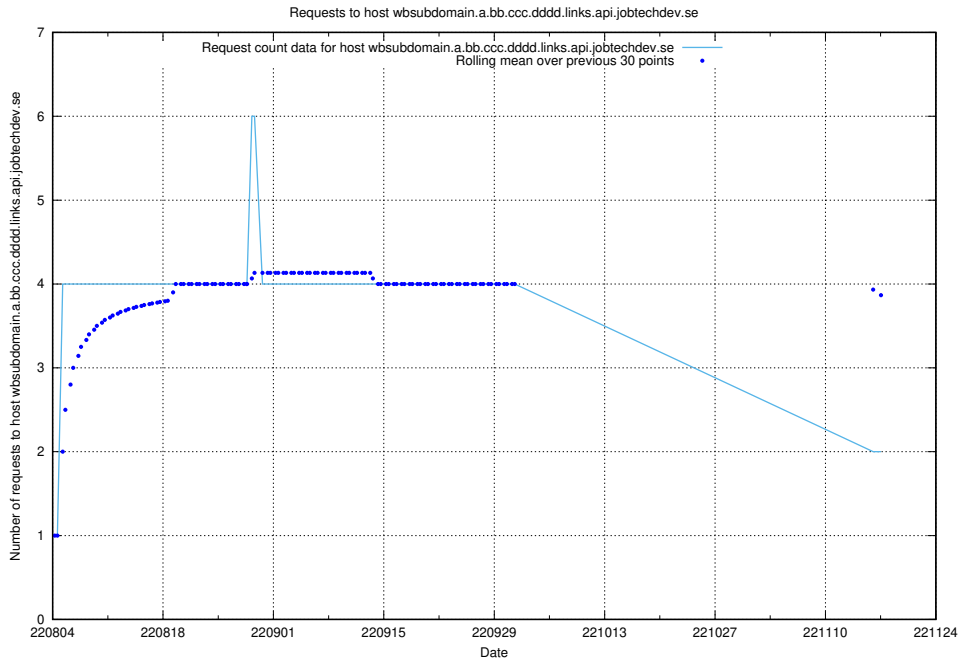

7.352 Usage of wbsubdomain.a.bb.ccc.dddd.links.api.jobtechdev.se

Here, we count the number of requests to host wbsubdomain.a.bb.ccc.dddd.links.api.jobtechdev.se.