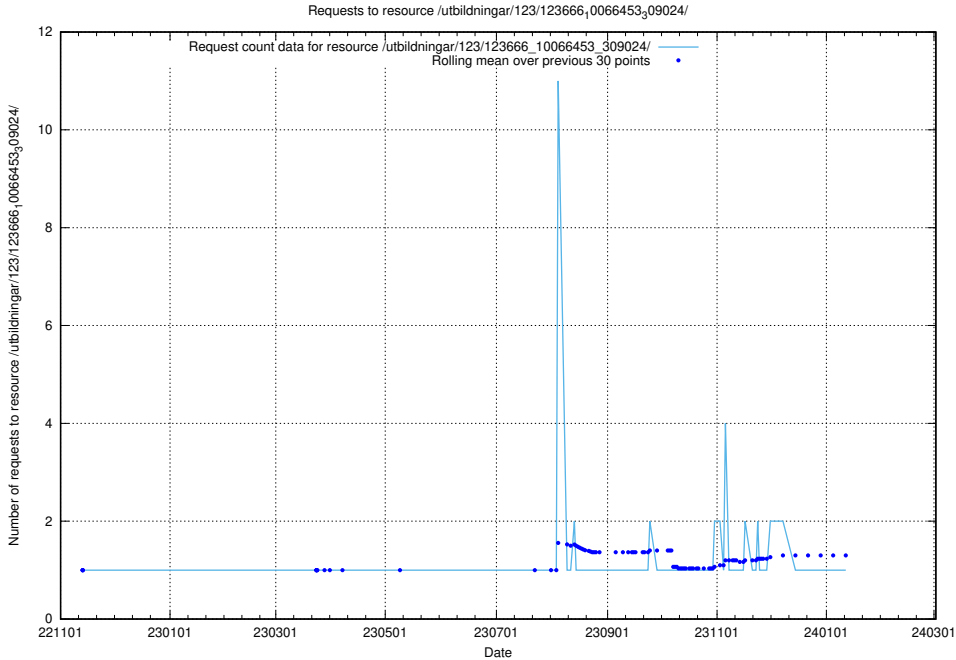

5.6719 Usage of /utbildningar/123/123666_10066453_309024/

Here, we count the number of requests to resource /utbildningar/123/123666_10066453_309024/.