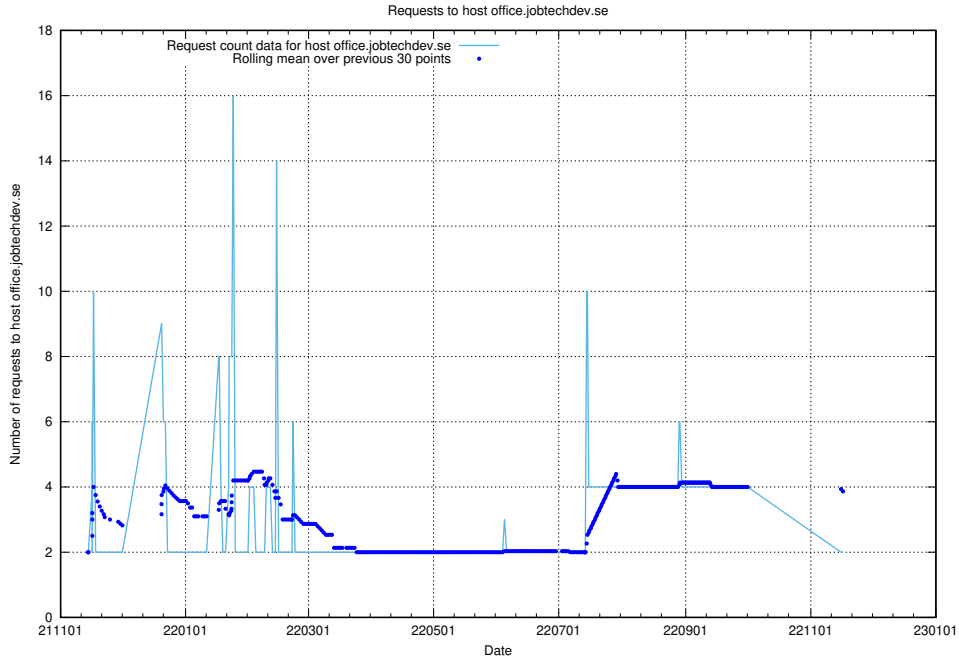

7.569 Usage of office.jobtechdev.se

Here, we count the number of requests to host office.jobtechdev.se.