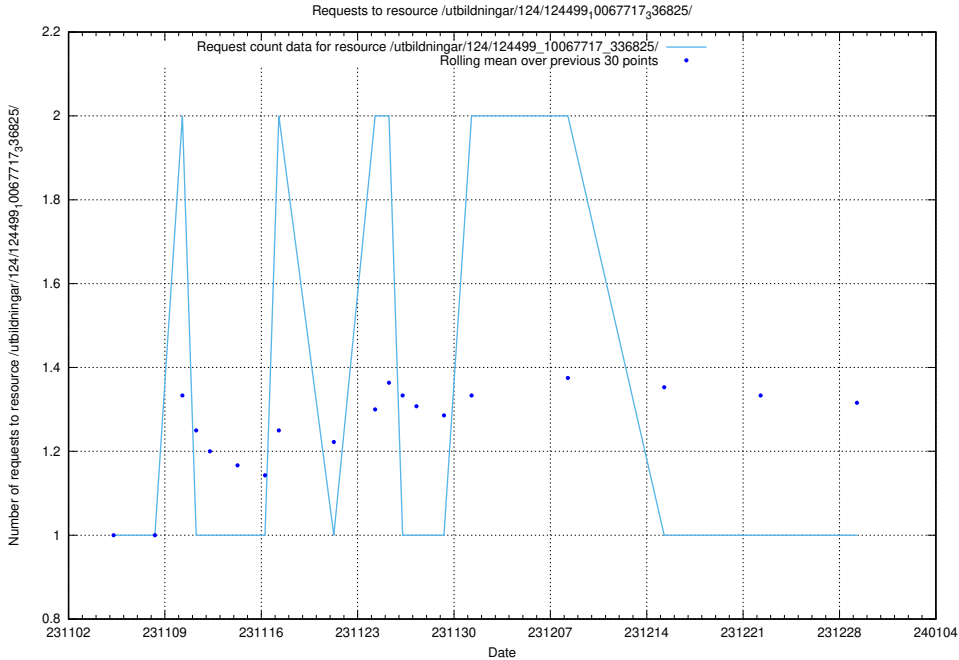

5.4966 Usage of /utbildningar/124/124499_10067717_336825/

Here, we count the number of requests to resource /utbildningar/124/124499_10067717_336825/.