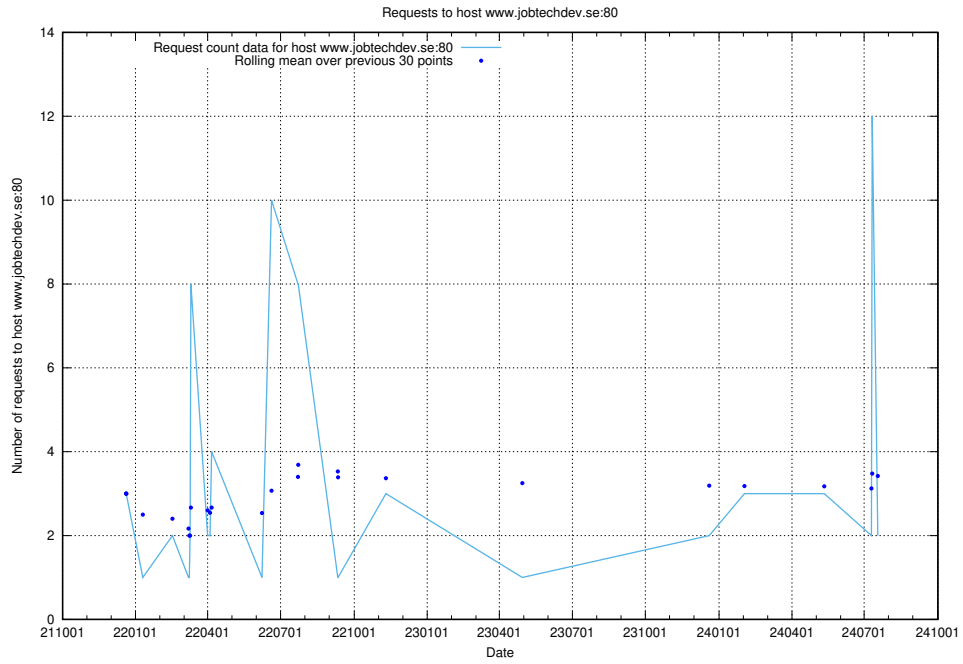

7.371 Usage of www.jobtechdev.se:80

Here, we count the number of requests to host www.jobtechdev.se:80.