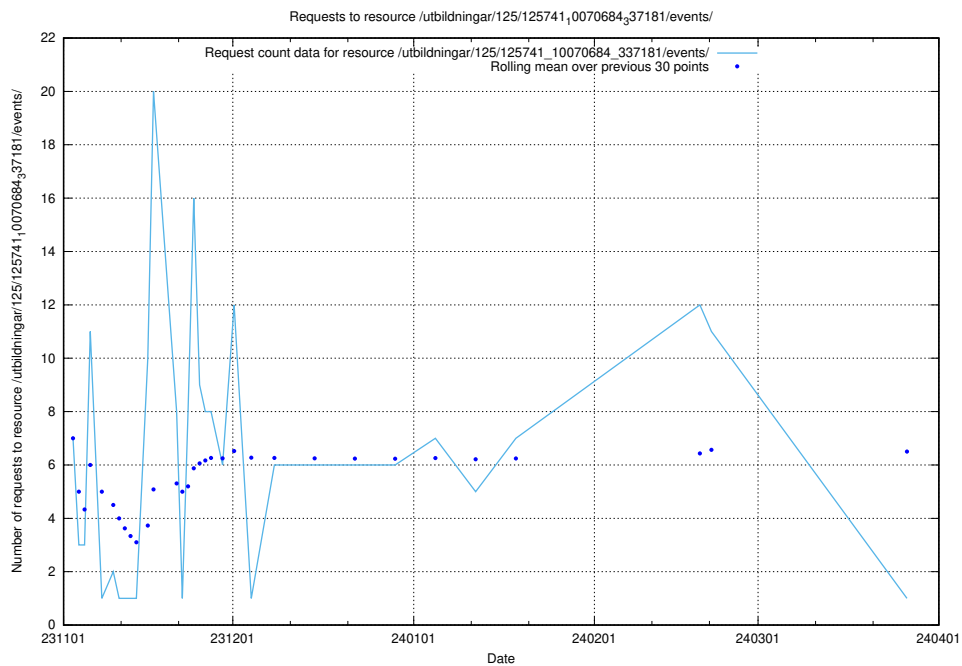

5.4980 Usage of `/utbildningar/125/125741_10070684_337181/events/`

Here, we count the number of requests to resource `/utbildningar/125/125741_10070684_337181/events/`