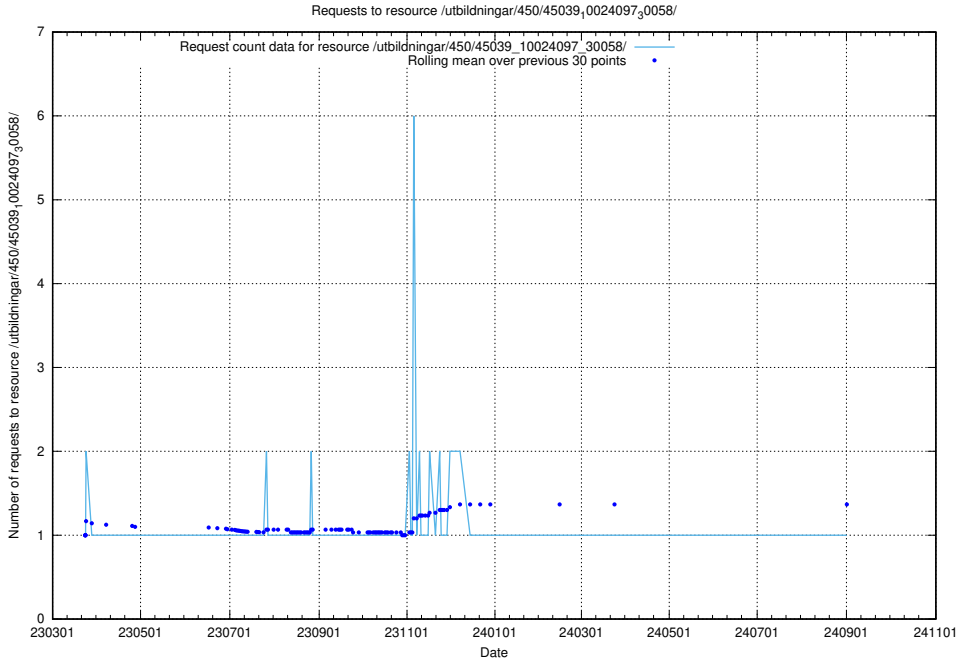

5.7162 Usage of /utbildningar/450/45039_10024097_30058/

Here, we count the number of requests to resource /utbildningar/450/45039_10024097_30058/.