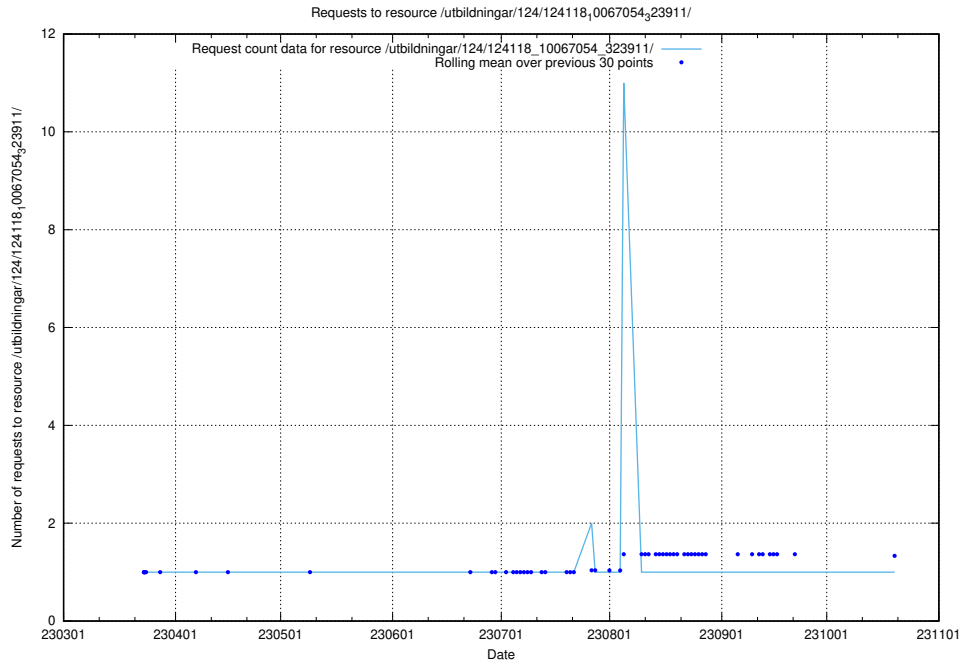

5.4987 Usage of /utbildningar/124/124118_10067054_323911/

Here, we count the number of requests to resource /utbildningar/124/124118_10067054_323911/.