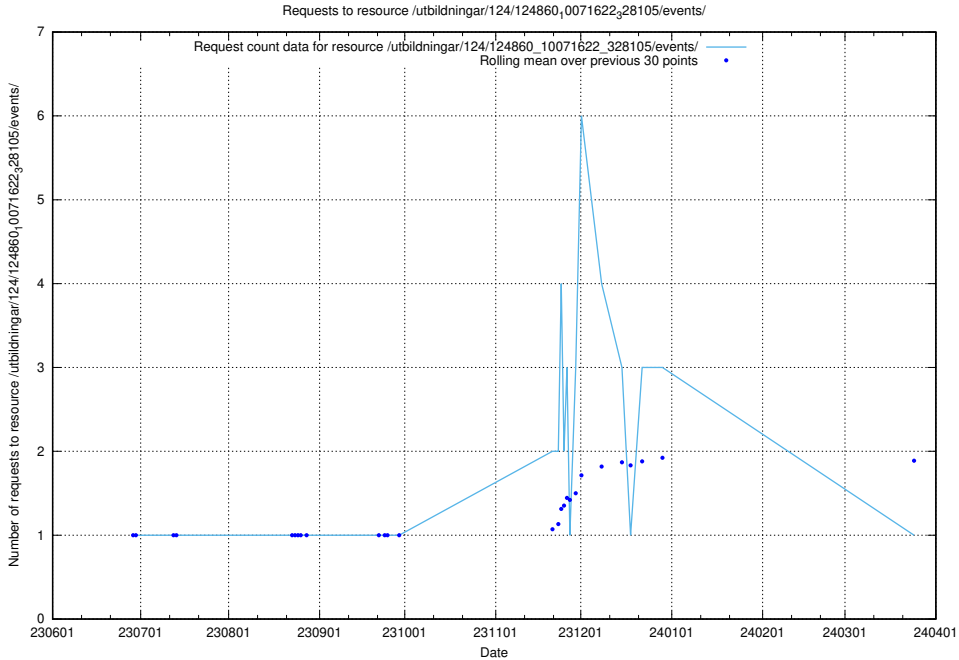

5.6310 Usage of /utbildningar/124/124860_10071622_328105/events/

Here, we count the number of requests to resource /utbildningar/124/124860_10071622_328105/events/