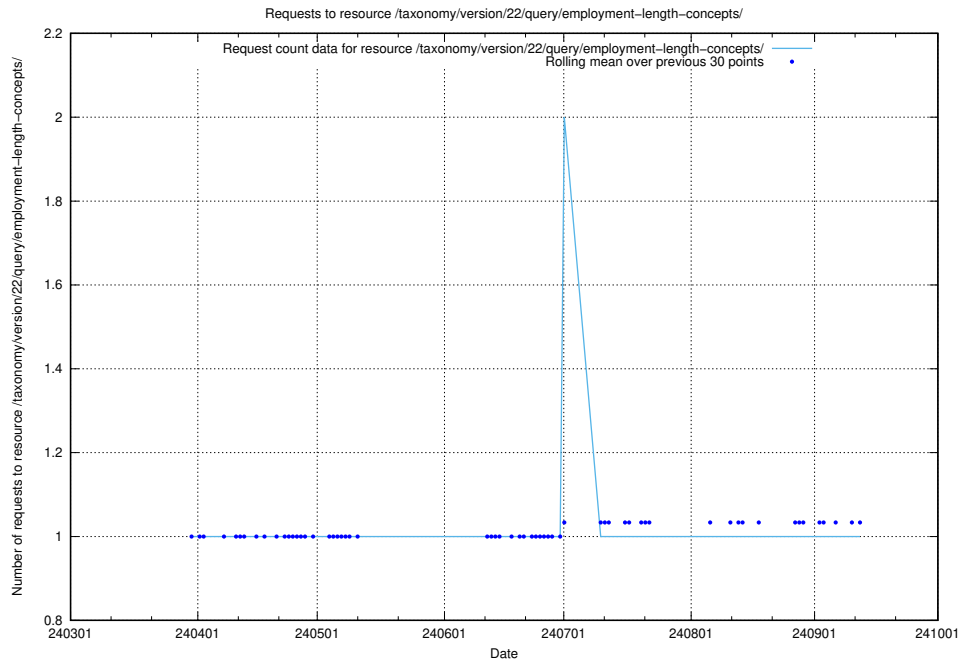

5.2491 Usage of /taxonomy/version/22/query/employment-length-concepts/

Here, we count the number of requests to resource /taxonomy/version/22/query/employment-length-concepts/.