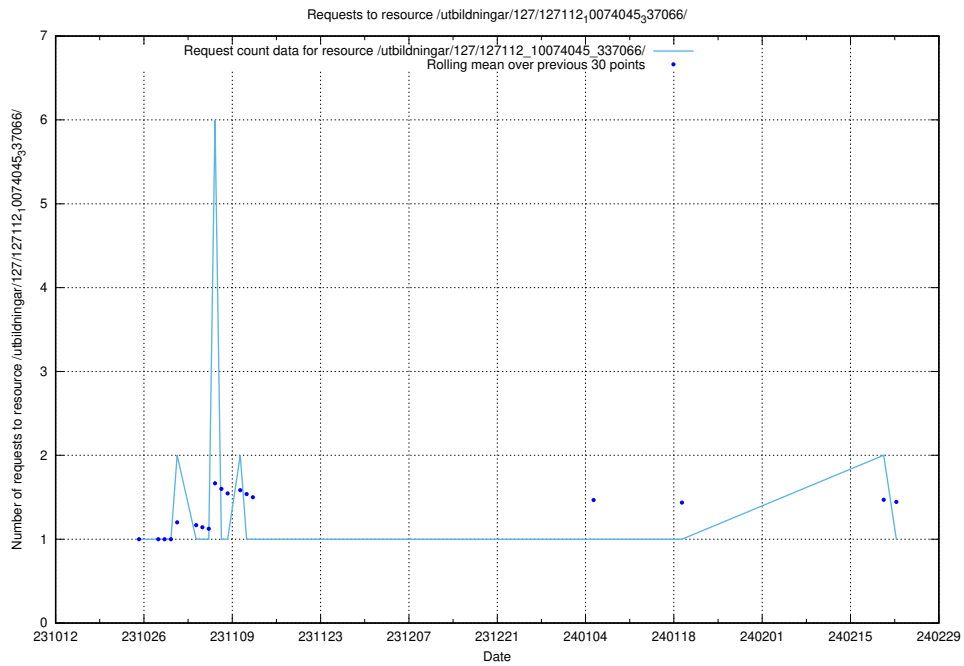

5.5046 Usage of /utbildningar/127/127112_10074045_337066/

Here, we count the number of requests to resource /utbildningar/127/127112_10074045_337066/.