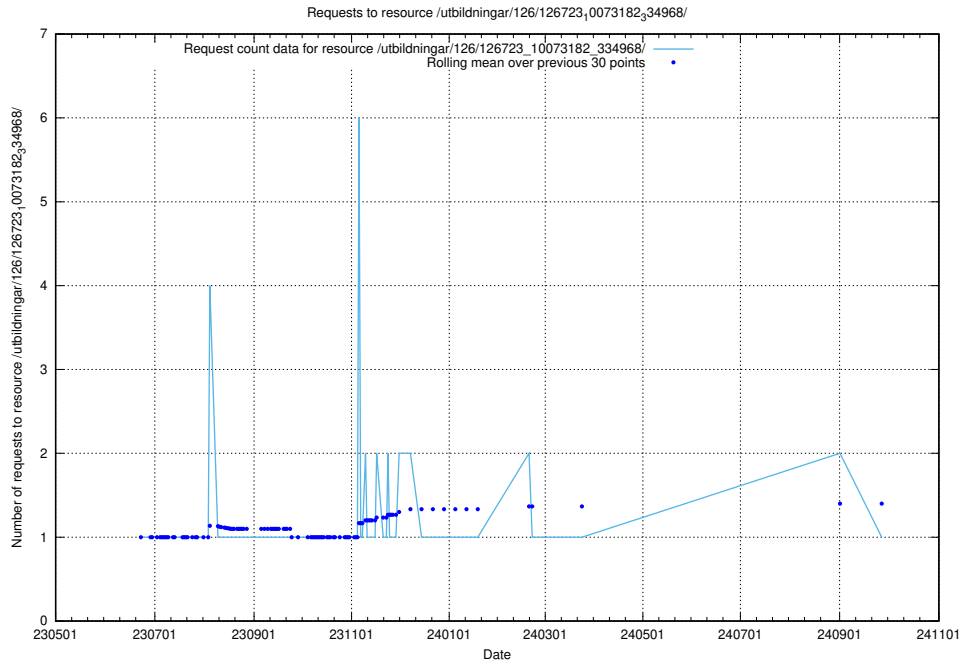

5.6420 Usage of /utbildningar/126/126723_10073182_334968/

Here, we count the number of requests to resource /utbildningar/126/126723_10073182_334968/.