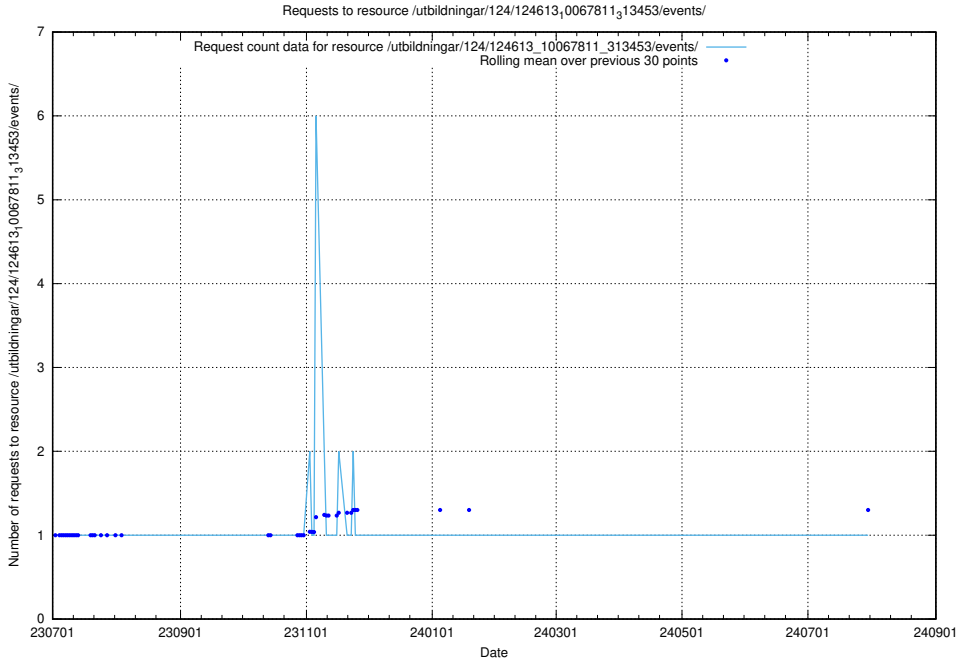

5.6199 Usage of /utbildningar/124/124613_10067811_313453/events/

Here, we count the number of requests to resource /utbildningar/124/124613_10067811_313453/events/