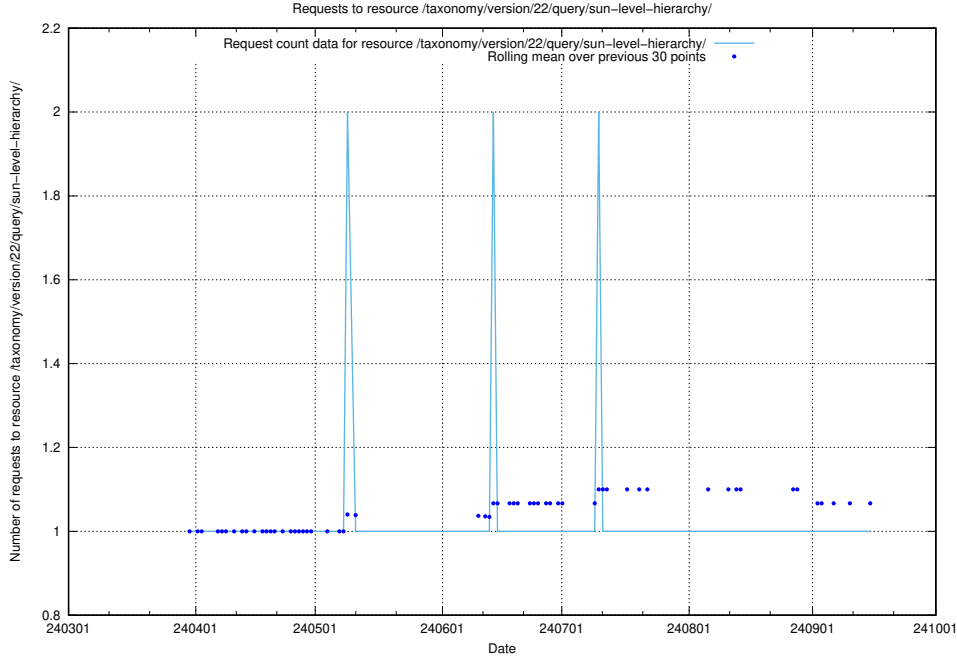

5.2453 Usage of /taxonomy/version/22/query/sun-level-hierarchy/

Here, we count the number of requests to resource /taxonomy/version/22/query/sun-level-hierarchy/.