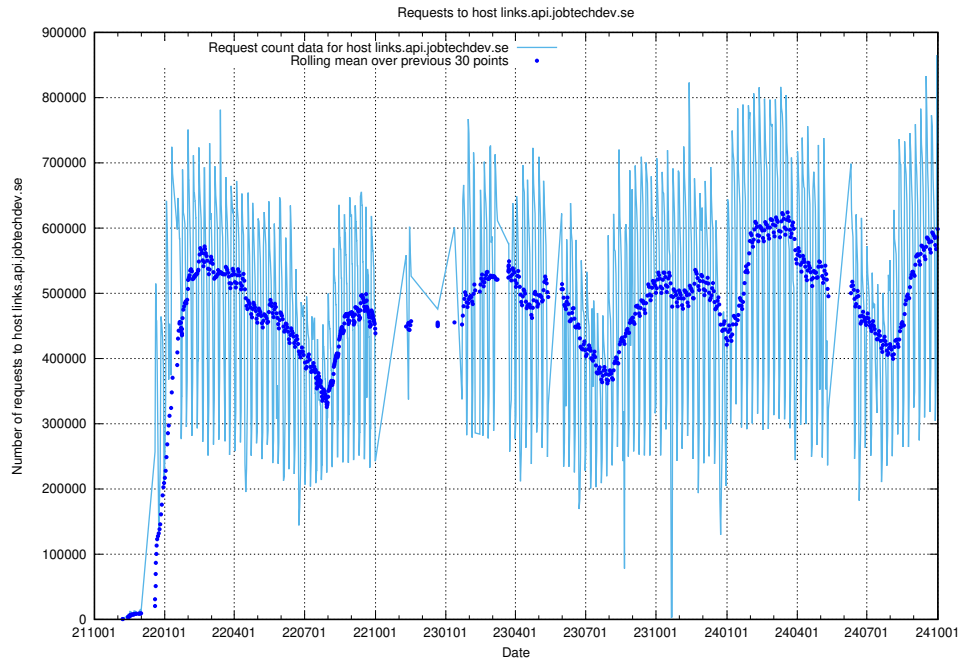

7.3 Usage of links.api.jobtechdev.se

Here, we count the number of requests to host links.api.jobtechdev.se.