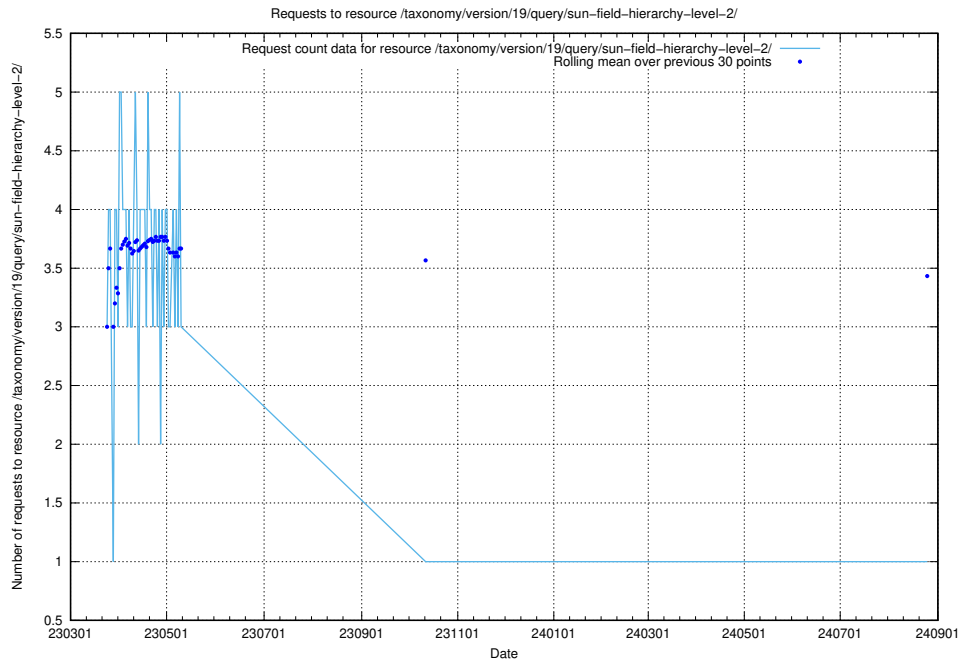

5.6951 Usage of /taxonomy/version/19/query/sun-field-hierarchy-level-2/

Here, we count the number of requests to resource /taxonomy/version/19/query/sun-field-hierarchy-level-2/.