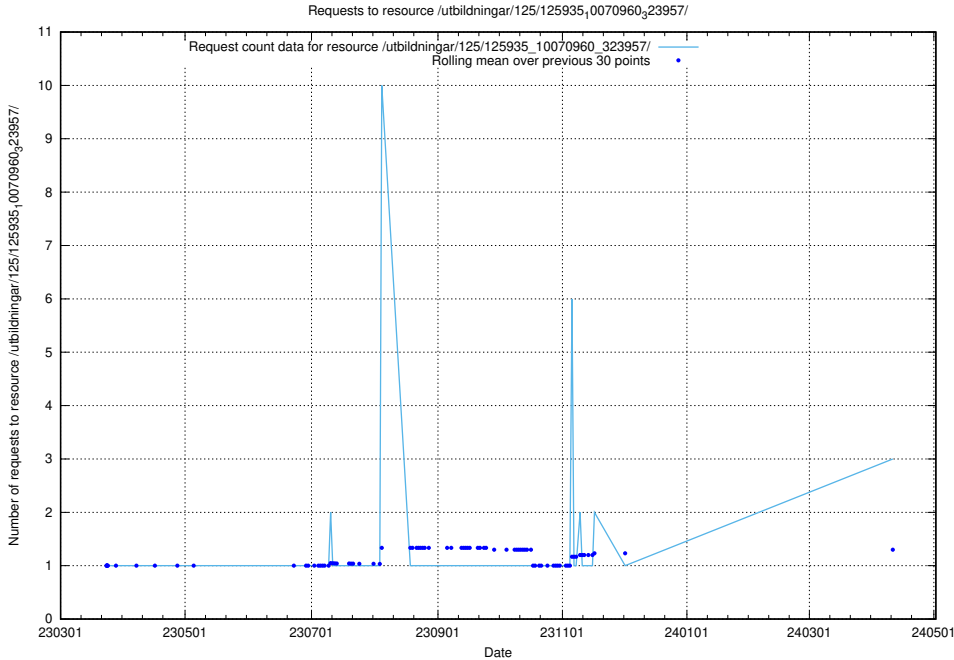

5.555 Usage of /utbildningar/125/125935_10070960_323957/

Here, we count the number of requests to resource /utbildningar/125/125935_10070960_323957/.