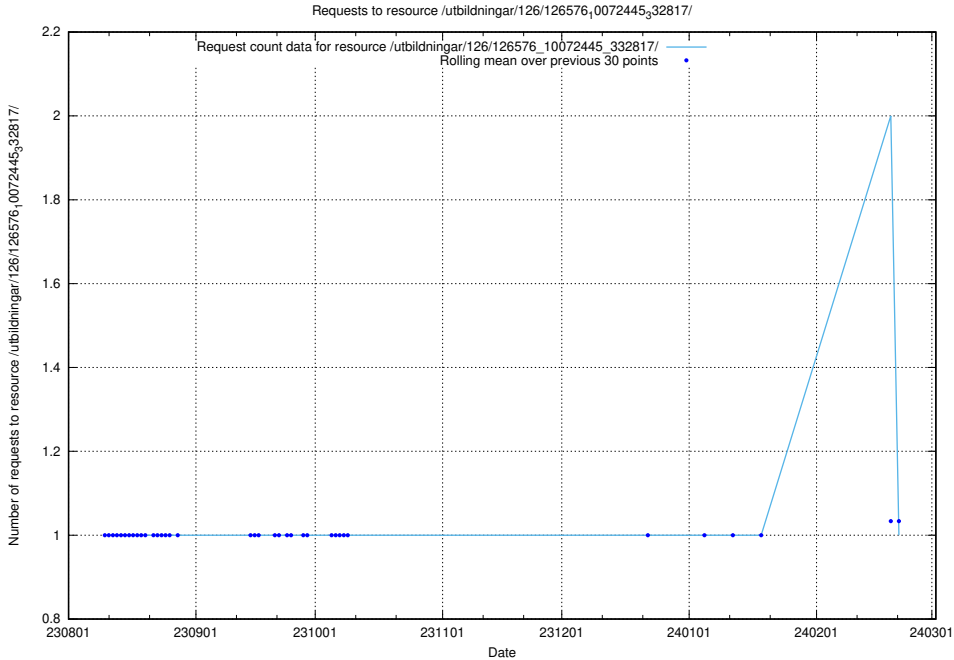

5.5657 Usage of /utbildningar/126/126576_10072445_332817/

Here, we count the number of requests to resource /utbildningar/126/126576_10072445_332817/.