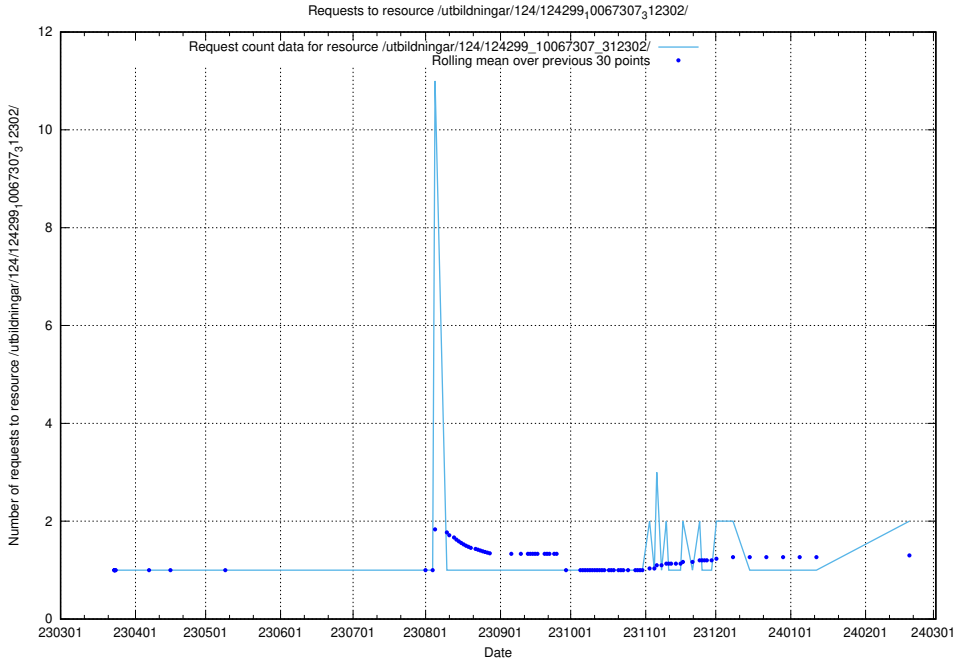

5.798 Usage of /utbildningar/124/124299_10067307_312302/

Here, we count the number of requests to resource /utbildningar/124/124299_10067307_312302/.