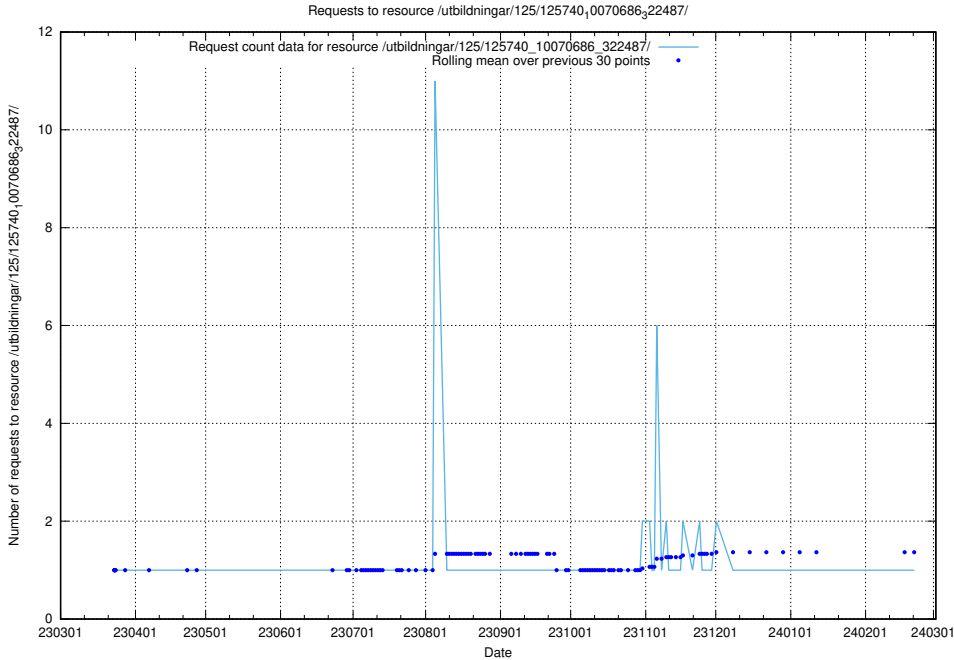

5.1070 Usage of /utbildningar/125/125740_10070686_322487/

Here, we count the number of requests to resource /utbildningar/125/125740_10070686_322487/.