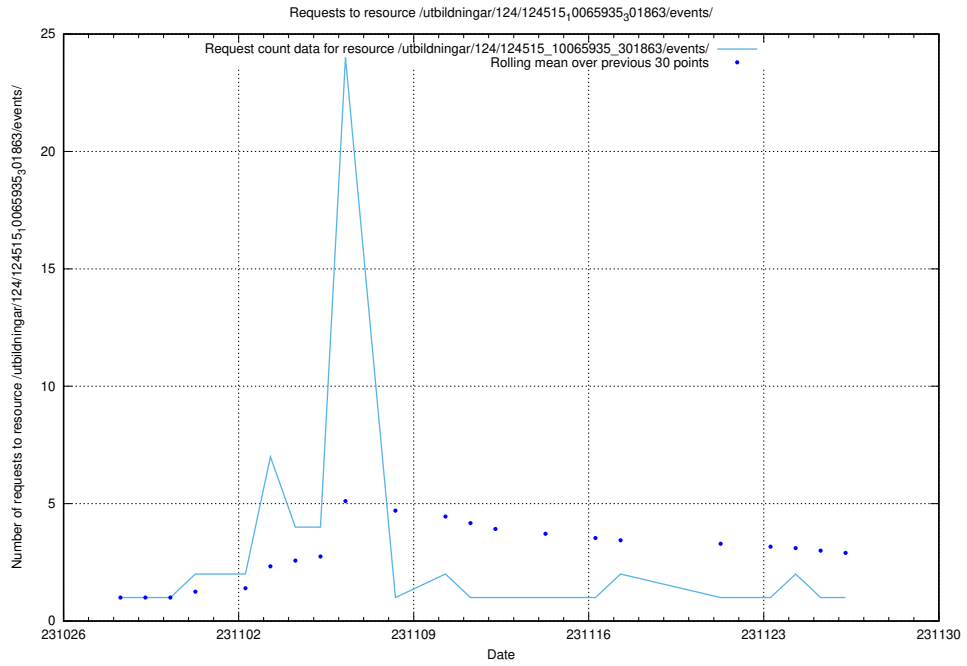

5.5037 Usage of /utbildningar/124/124515_10065935_301863/events/

Here, we count the number of requests to resource /utbildningar/124/124515_10065935_301863/events/