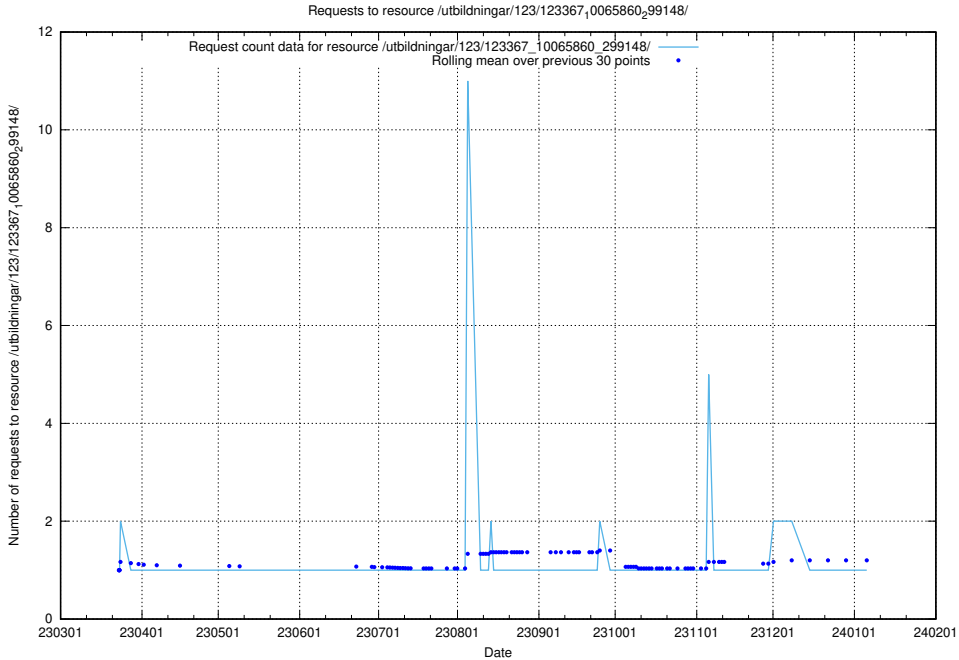

5.5661 Usage of /utbildningar/123/123367_10065860_299148/

Here, we count the number of requests to resource /utbildningar/123/123367_10065860_299148/.