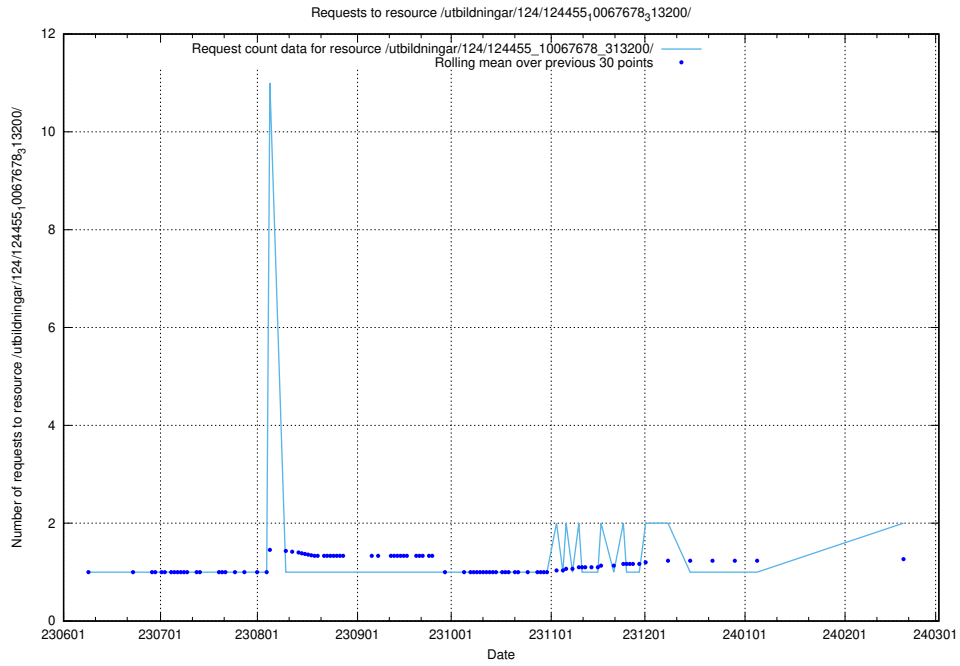

5.1002 Usage of /utbildningar/124/124455_10067678_313200/

Here, we count the number of requests to resource /utbildningar/124/124455_10067678_313200/.