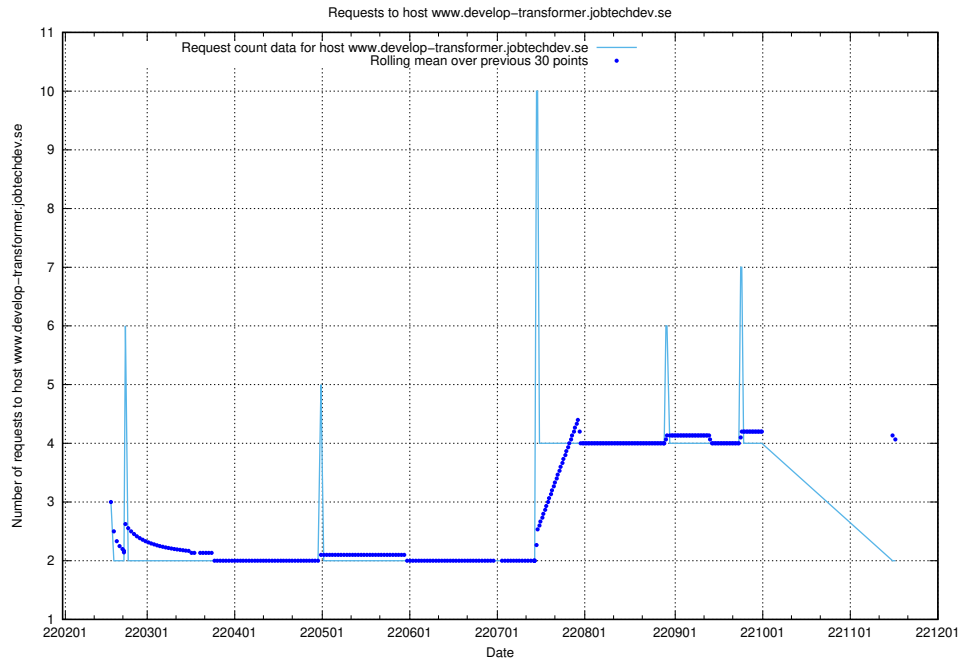

7.543 Usage of `www.develop-transformer.jobtechdev.se`

Here, we count the number of requests to host `www.develop-transformer.jobtechdev.se`.