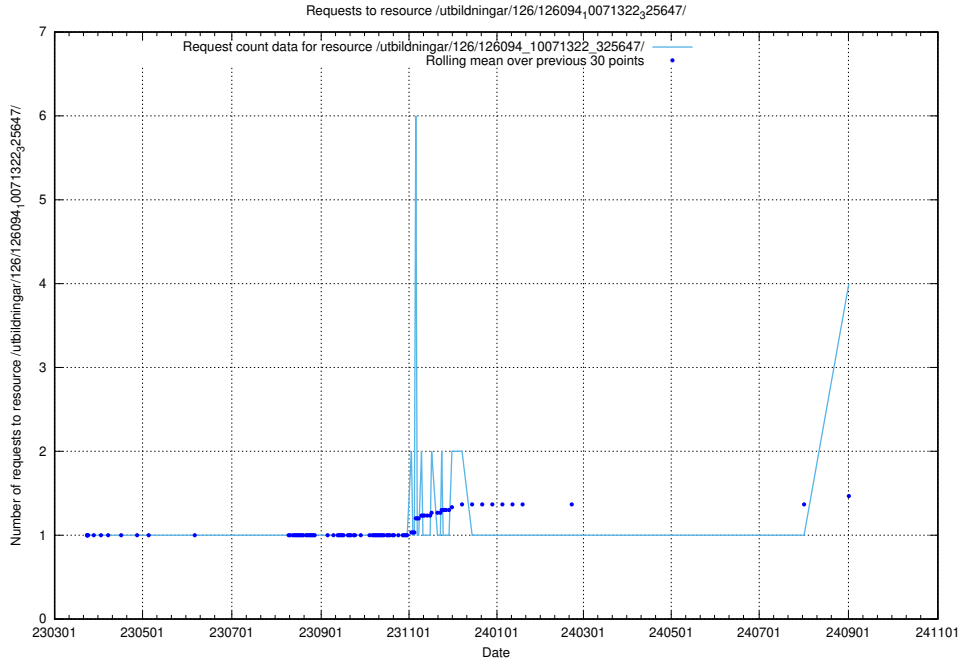

5.385 Usage of /utbildningar/126/126094_10071322_325647/

Here, we count the number of requests to resource /utbildningar/126/126094_10071322_325647/.