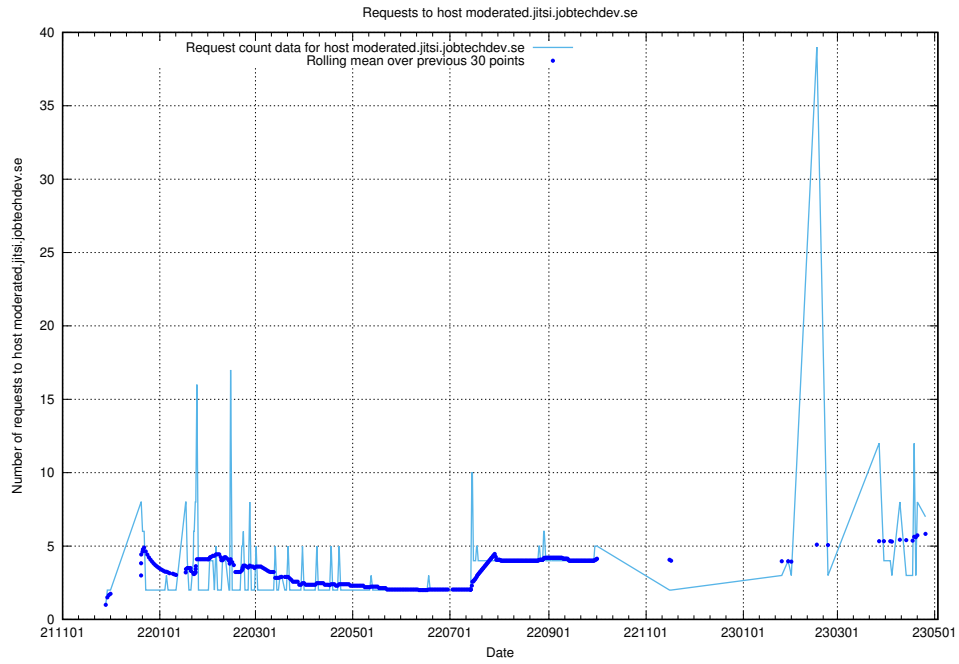

7.79 Usage of moderated.jitsi.jobtechdev.se

Here, we count the number of requests to host moderated.jitsi.jobtechdev.se.