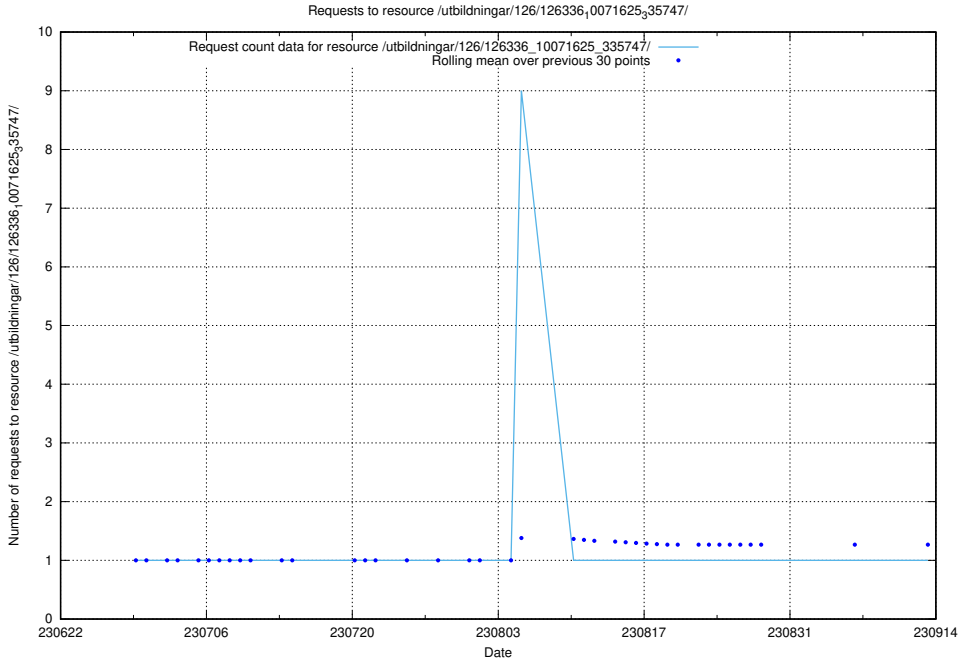

5.6282 Usage of /utbildningar/126/126336_10071625_335747/

Here, we count the number of requests to resource /utbildningar/126/126336_10071625_335747/.