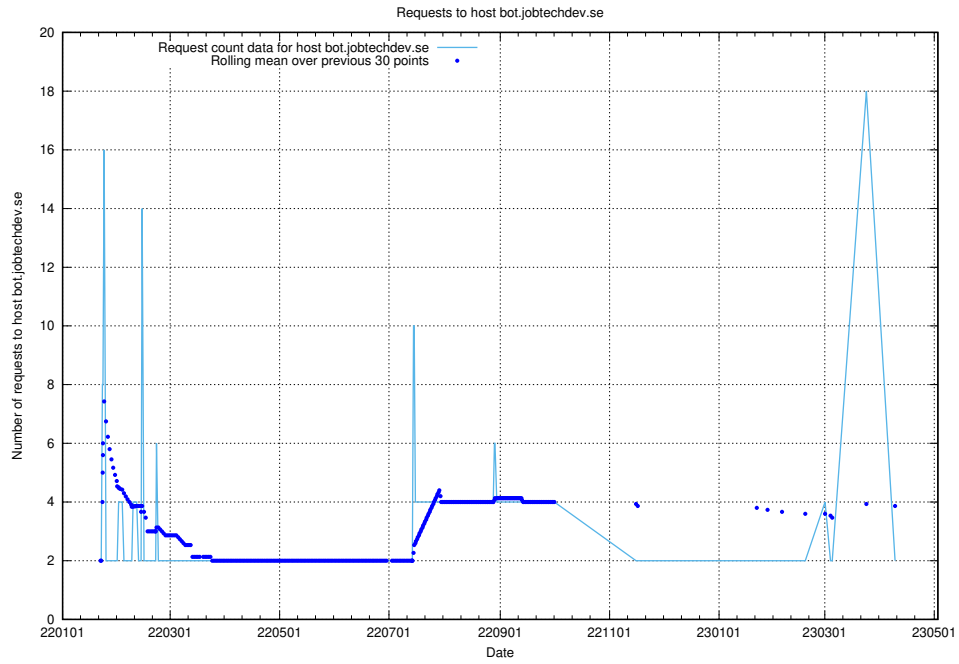

7.261 Usage of bot.jobtechdev.se

Here, we count the number of requests to host bot.jobtechdev.se.