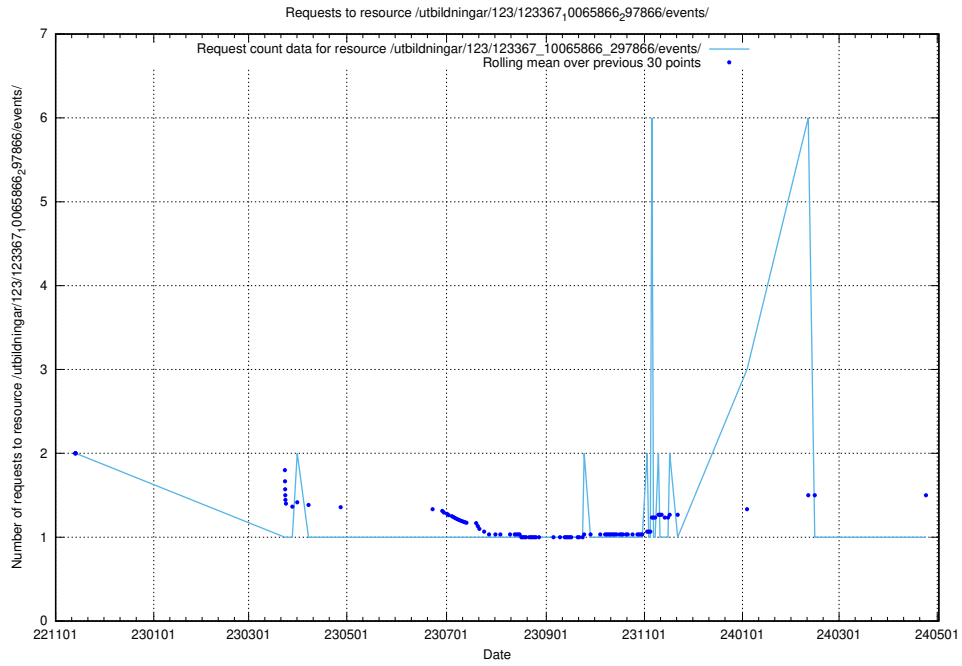

5.6627 Usage of /utbildningar/123/123367_10065866_297866/events/

Here, we count the number of requests to resource /utbildningar/123/123367_10065866_297866/events/