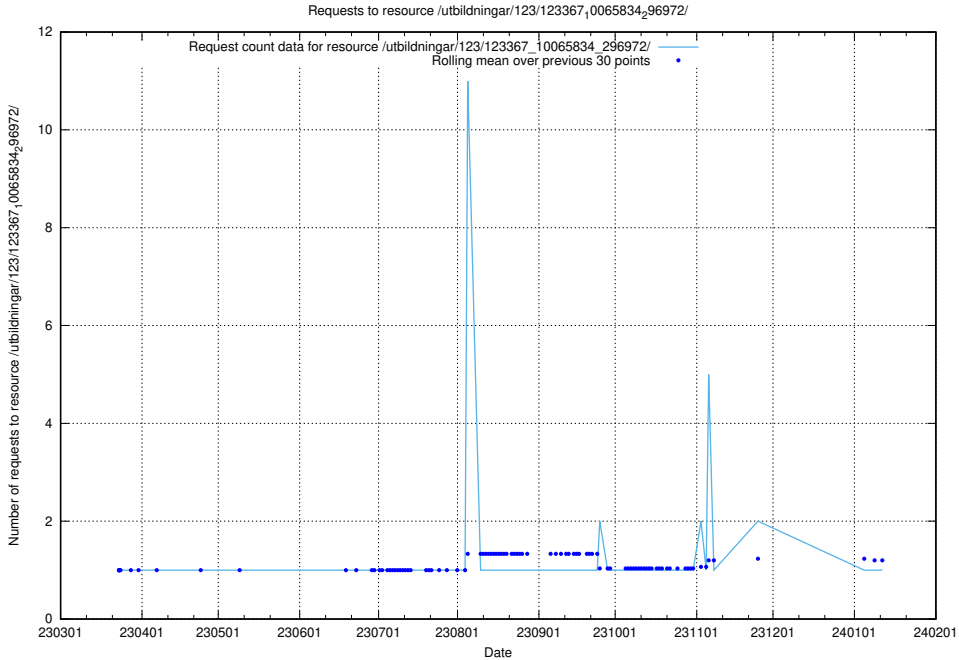

5.5699 Usage of /utbildningar/123/123367_10065834_296972/

Here, we count the number of requests to resource /utbildningar/123/123367_10065834_296972/.