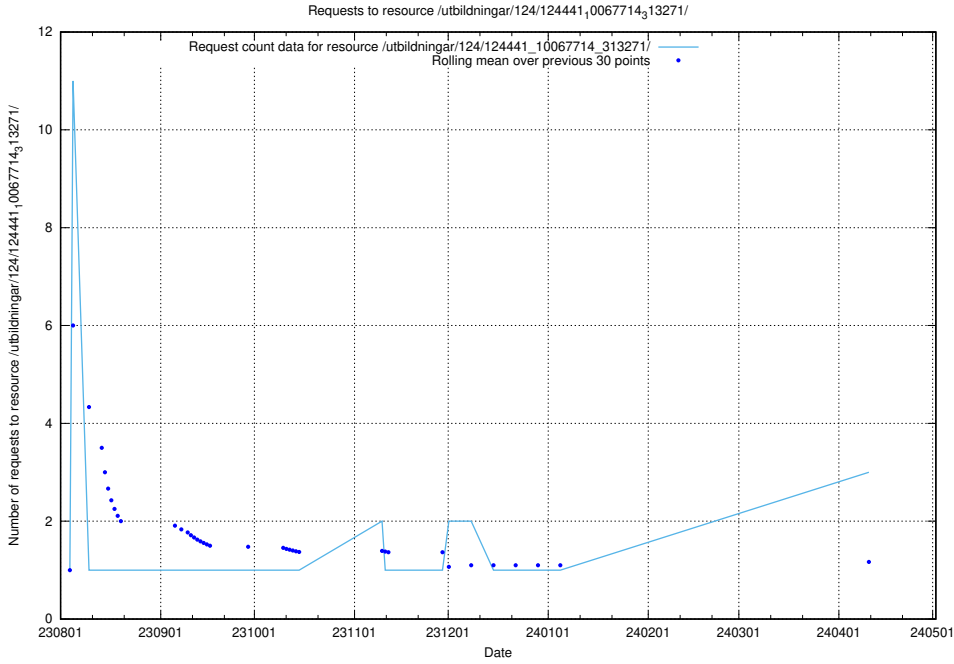

5.483 Usage of /utbildningar/124/124441_10067714_313271/

Here, we count the number of requests to resource /utbildningar/124/124441_10067714_313271/.