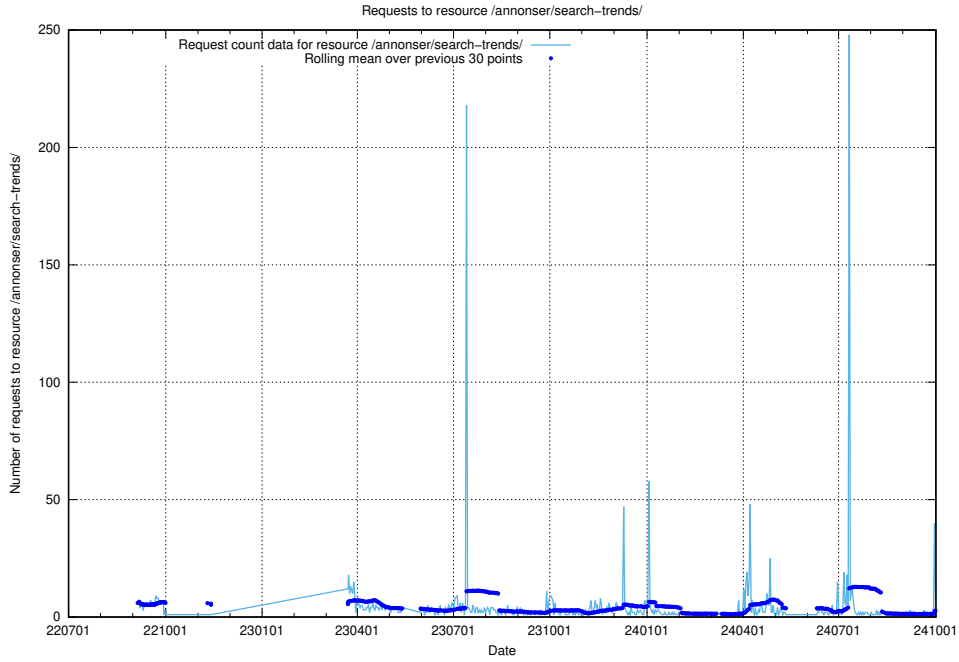

5.1044 Usage of /annonser/search-trends/

Here, we count the number of requests to resource /annonser/search-trends/.