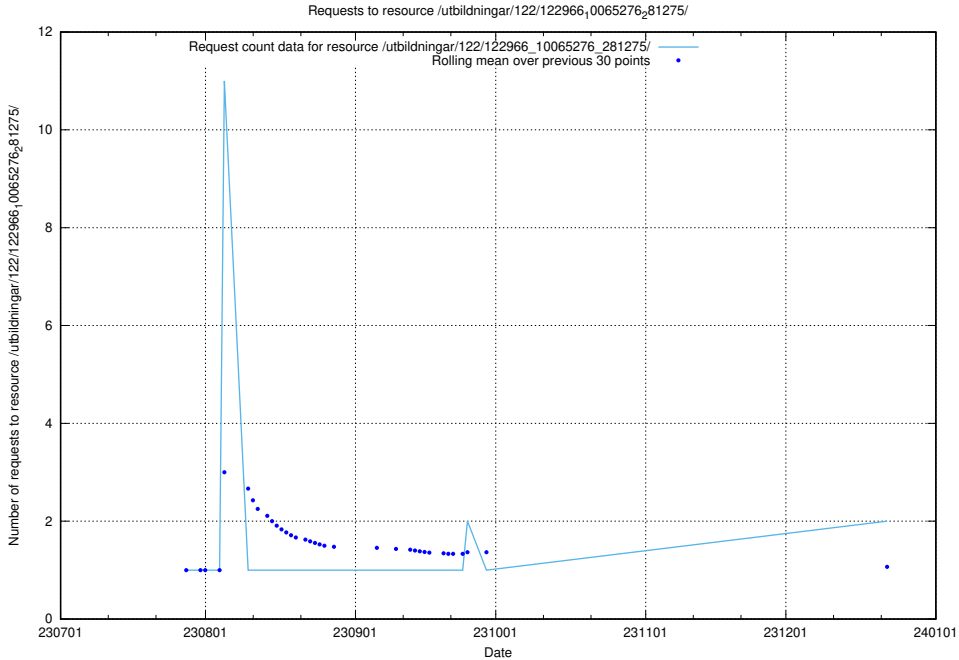

5.892 Usage of /utbildningar/122/122966_10065276_281275/

Here, we count the number of requests to resource /utbildningar/122/122966_10065276_281275/.