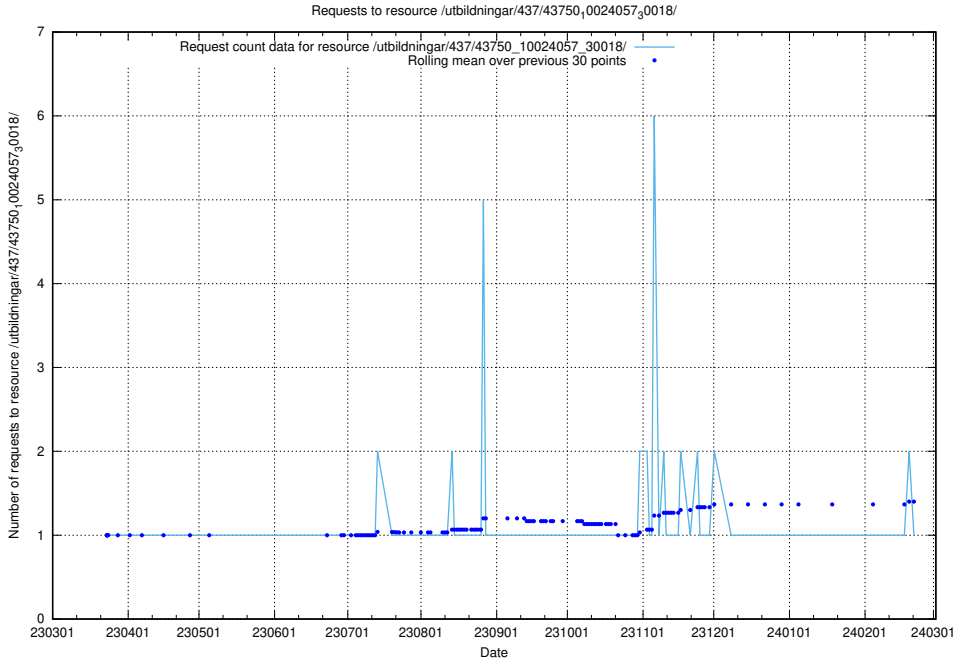

### 5.7222 Usage of /utbildningar/437/43749\_10023979\_29940/events/

Here, we count the number of requests to resource /utbildningar/437/43749\_10023979\_29940/events/.