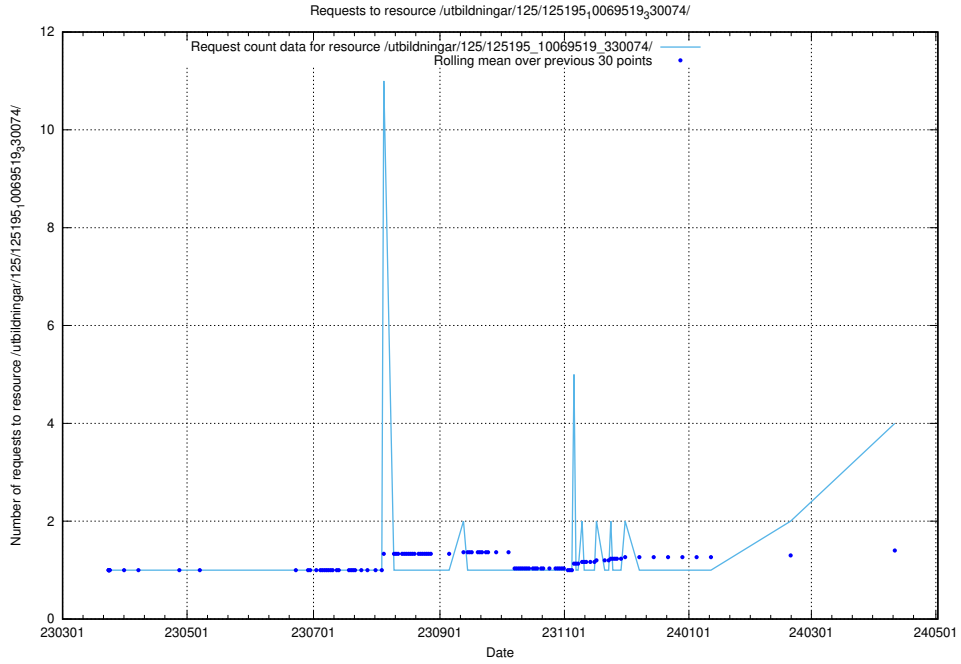

5.271 Usage of /utbildningar/125/125195_10069519_330074/

Here, we count the number of requests to resource /utbildningar/125/125195_10069519_330074/.