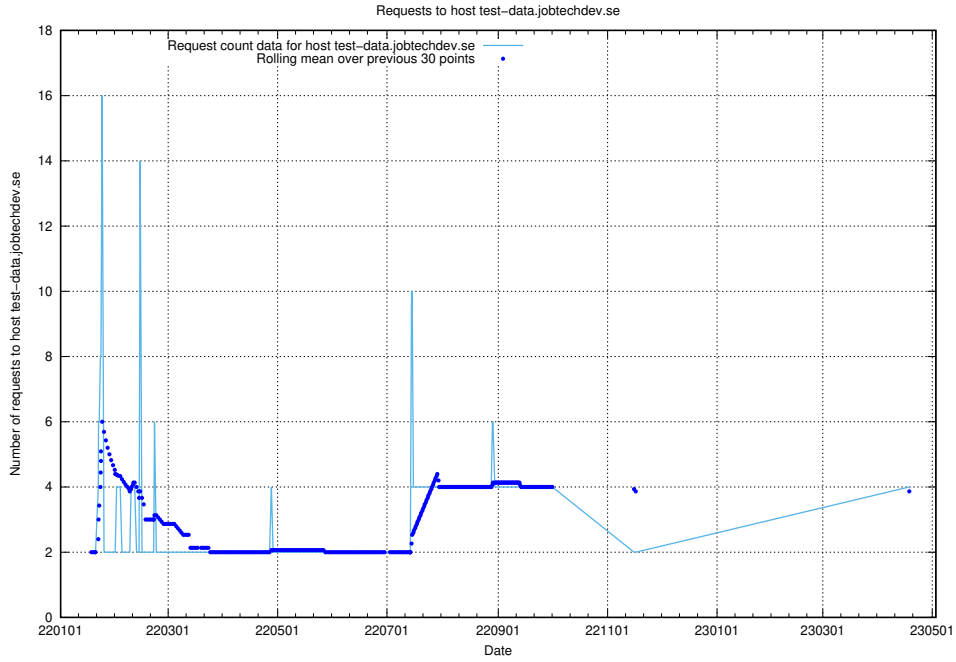

7.106 Usage of test-data.jobtechdev.se

Here, we count the number of requests to host test-data.jobtechdev.se.