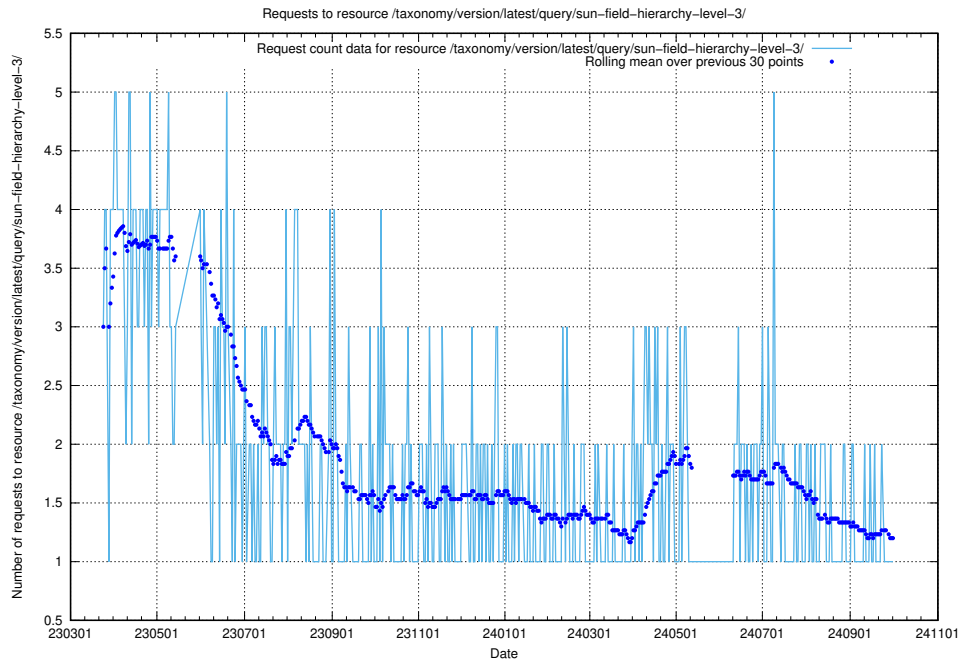

5.6895 Usage of /taxonomy/version/latest/query/sun-field-hierarchy-level-3/

Here, we count the number of requests to resource /taxonomy/version/latest/query/sun-field-hierarchy-level-3/.