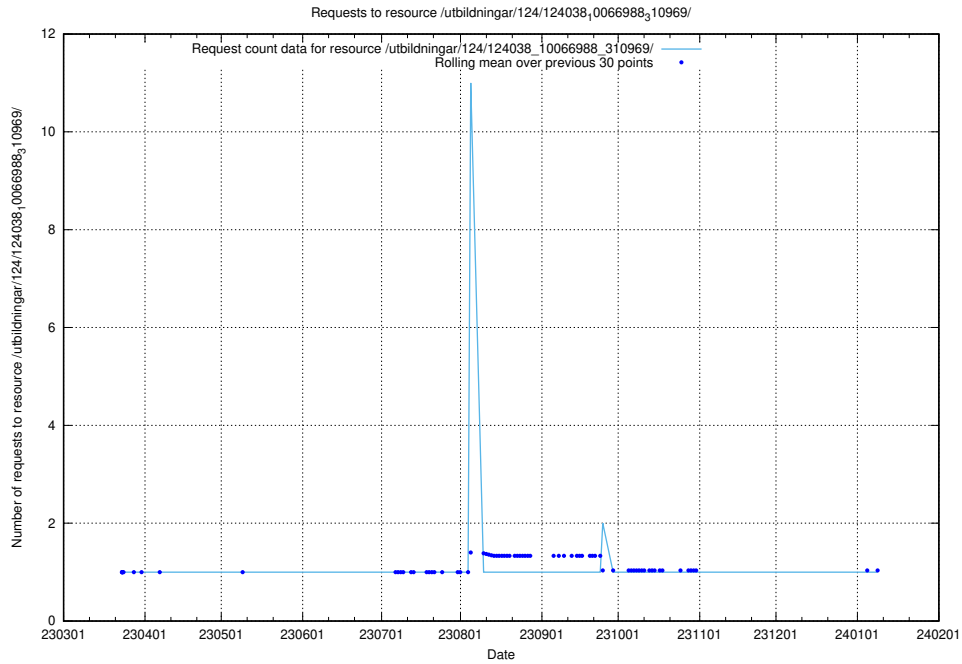

5.5190 Usage of /utbildningar/124/124038_10066988_310969/

Here, we count the number of requests to resource /utbildningar/124/124038_10066988_310969/.