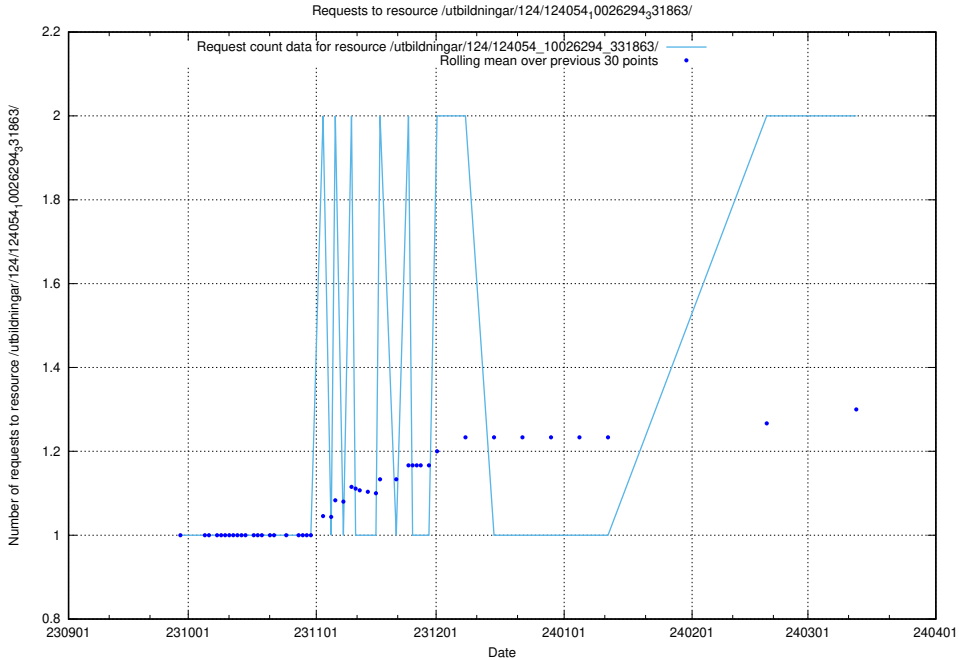

5.843 Usage of /utbildningar/124/124054_10026294_331863/

Here, we count the number of requests to resource /utbildningar/124/124054_10026294_331863/.