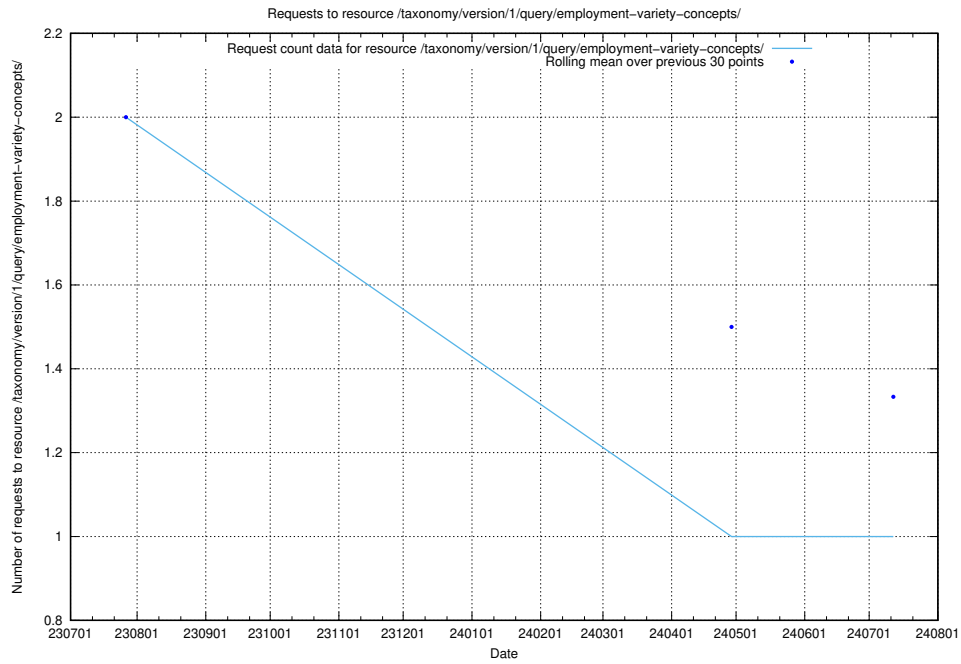

5.5765 Usage of /taxonomy/version/1/query/employment-variety-concepts/

Here, we count the number of requests to resource /taxonomy/version/1/query/employment-variety-concepts/.