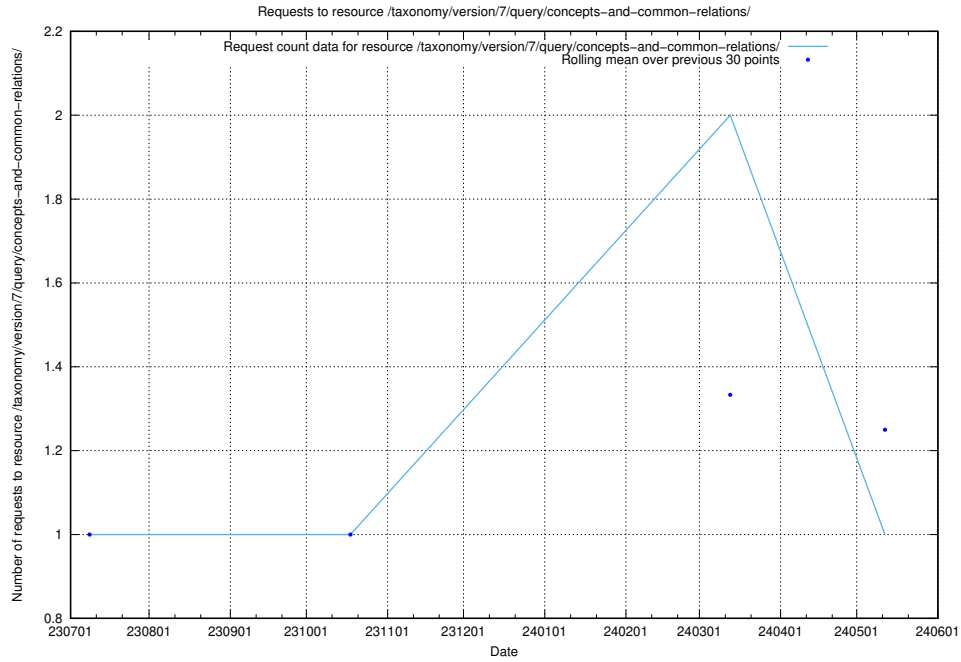

## 5.6048 Usage of /taxonomy/version/7/query/concepts-and-common-relations/

Here, we count the number of requests to resource /taxonomy/version/7/query/concepts-and-common-relations/.