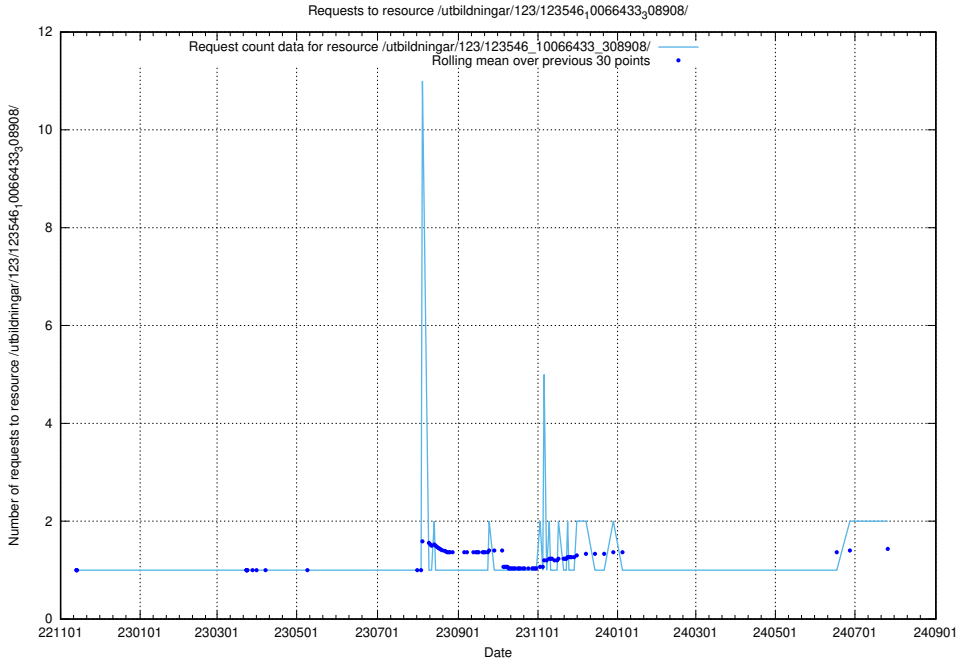

5.1005 Usage of /utbildningar/123/123546_10066433_308908/

Here, we count the number of requests to resource /utbildningar/123/123546_10066433_308908/.