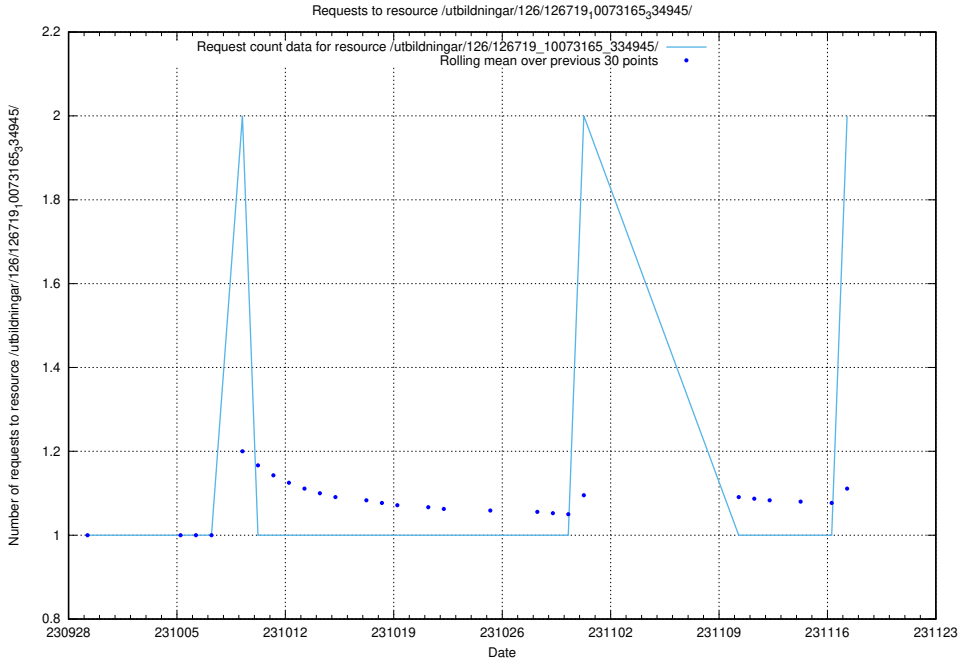

5.841 Usage of /utbildningar/126/126719_10073165_334945/

Here, we count the number of requests to resource /utbildningar/126/126719_10073165_334945/.