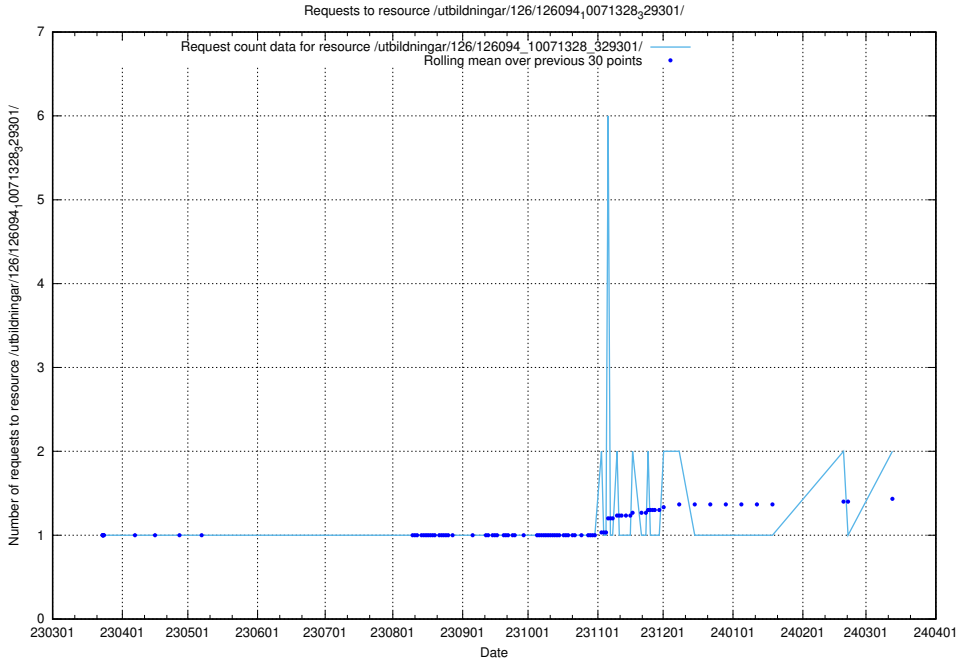

5.1043 Usage of /utbildningar/126/126094_10071328_329301/

Here, we count the number of requests to resource /utbildningar/126/126094_10071328_329301/.