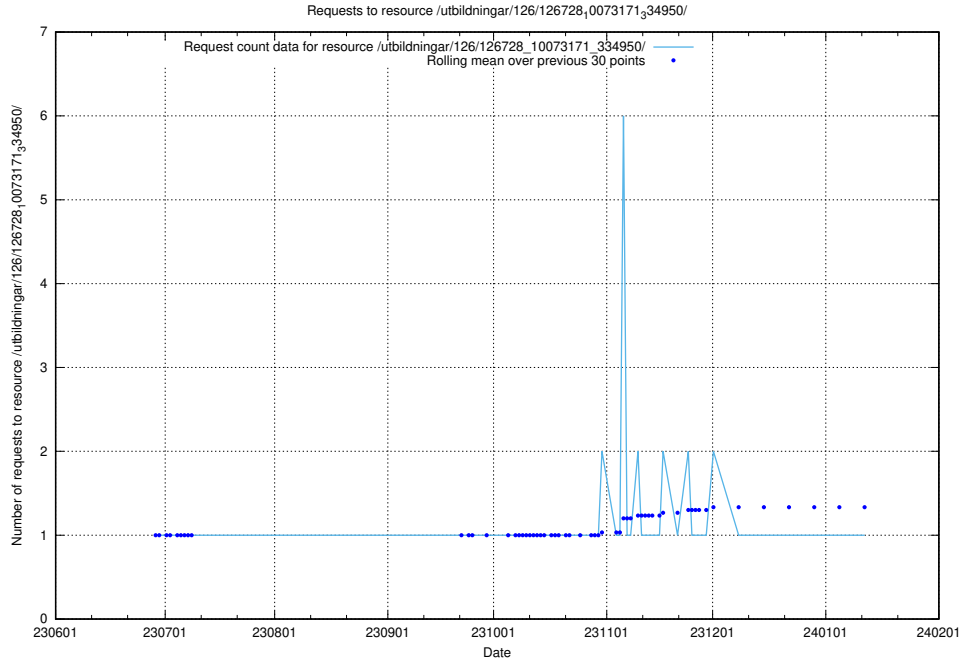

5.6276 Usage of /utbildningar/126/126728_10073171_334950/

Here, we count the number of requests to resource /utbildningar/126/126728_10073171_334950/.