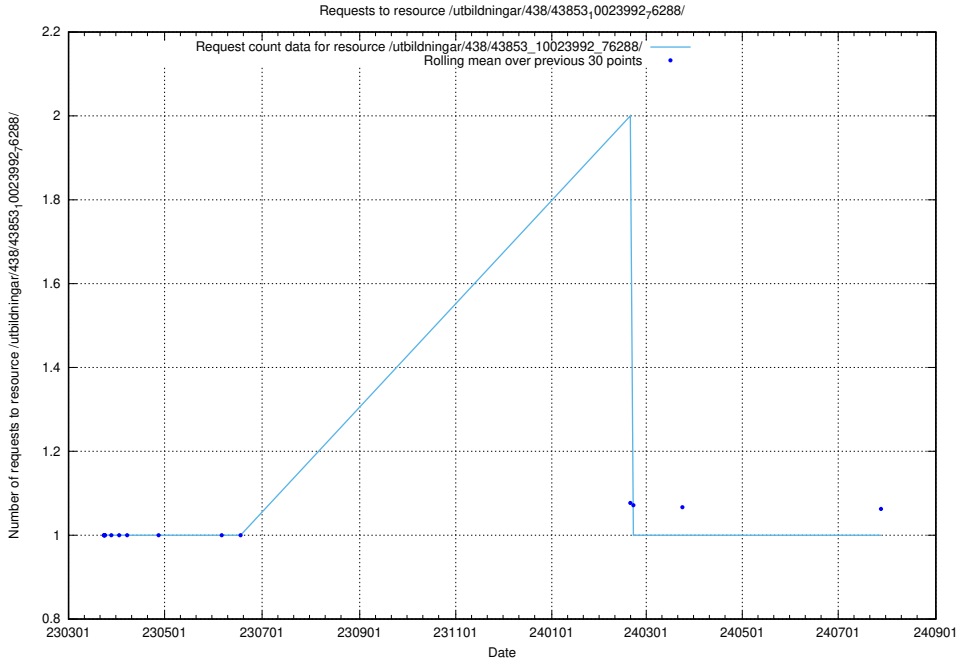

5.7167 Usage of /utbildningar/438/43853_10023992_76288/

Here, we count the number of requests to resource /utbildningar/438/43853_10023992_76288/.