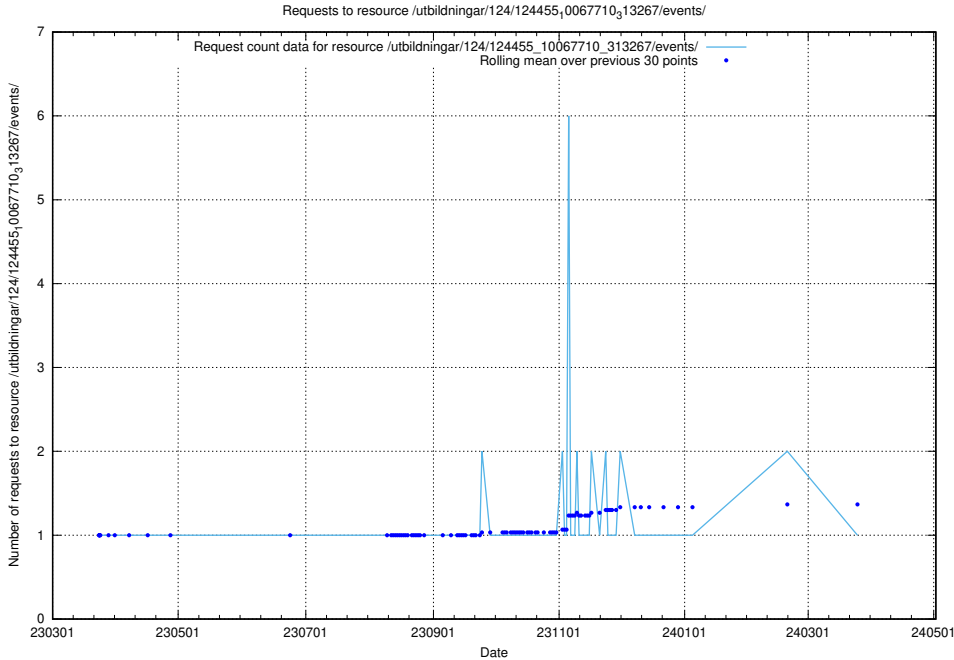

5.4305 Usage of /utbildningar/124/124455_10067710_313267/events/

Here, we count the number of requests to resource /utbildningar/124/124455_10067710_313267/events/