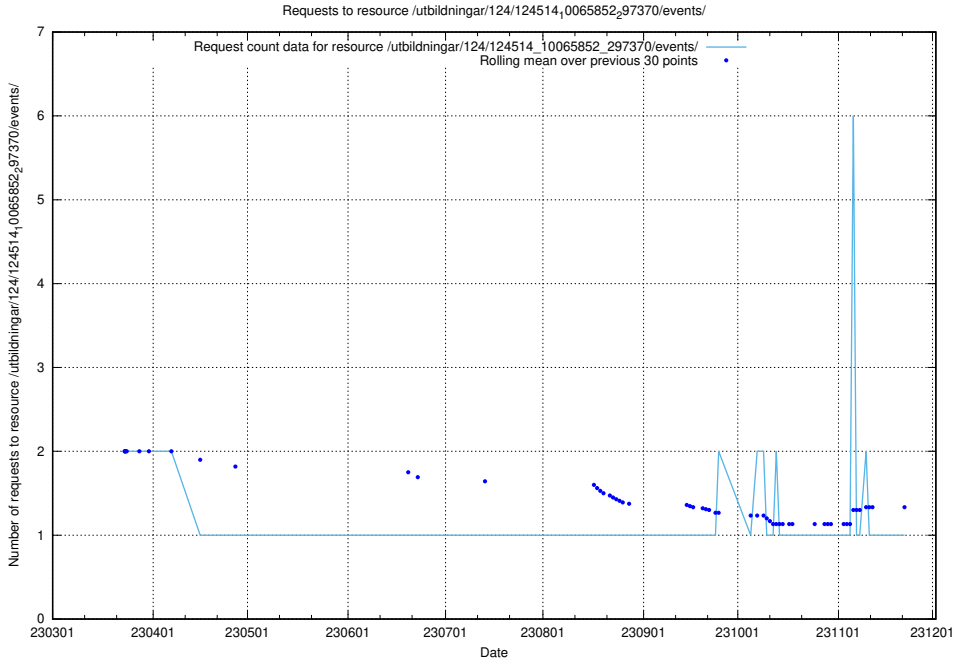

5.7136 Usage of /utbildningar/124/124514_10065852_297370/events/

Here, we count the number of requests to resource /utbildningar/124/124514_10065852_297370/events/