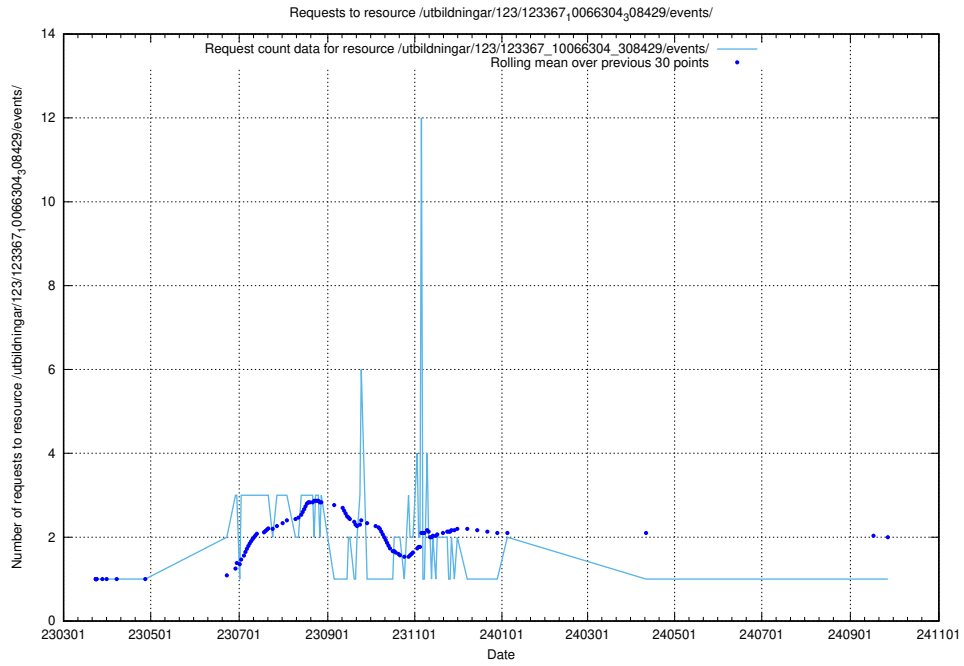

5.5362 Usage of /utbildningar/123/123367_10066304_308429/events/

Here, we count the number of requests to resource /utbildningar/123/123367_10066304_308429/events/