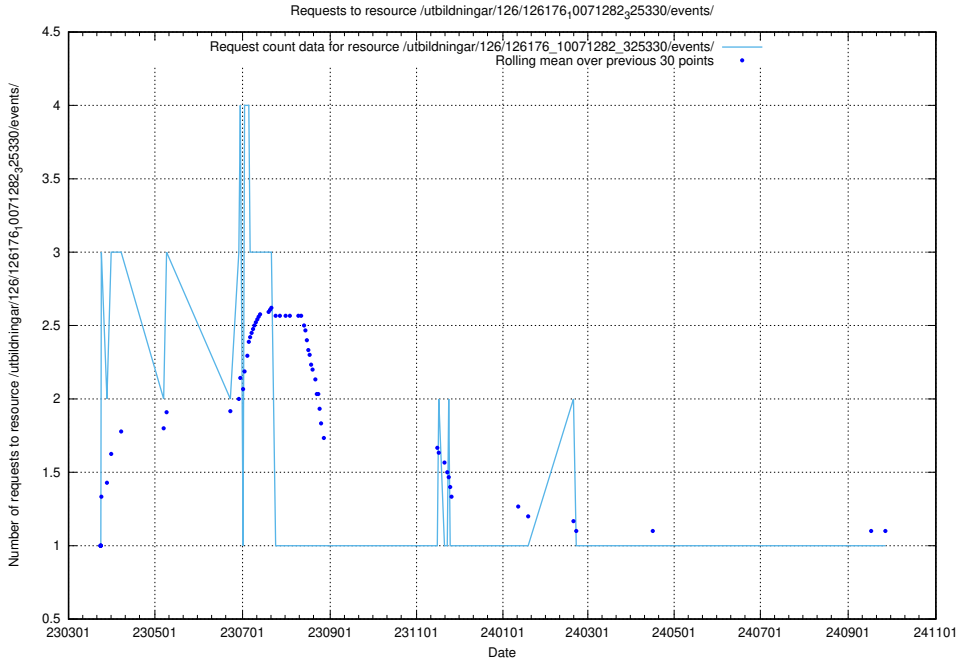

5.7267 Usage of /utbildningar/126/126176_10071282_325330/events/

Here, we count the number of requests to resource /utbildningar/126/126176_10071282_325330/events/