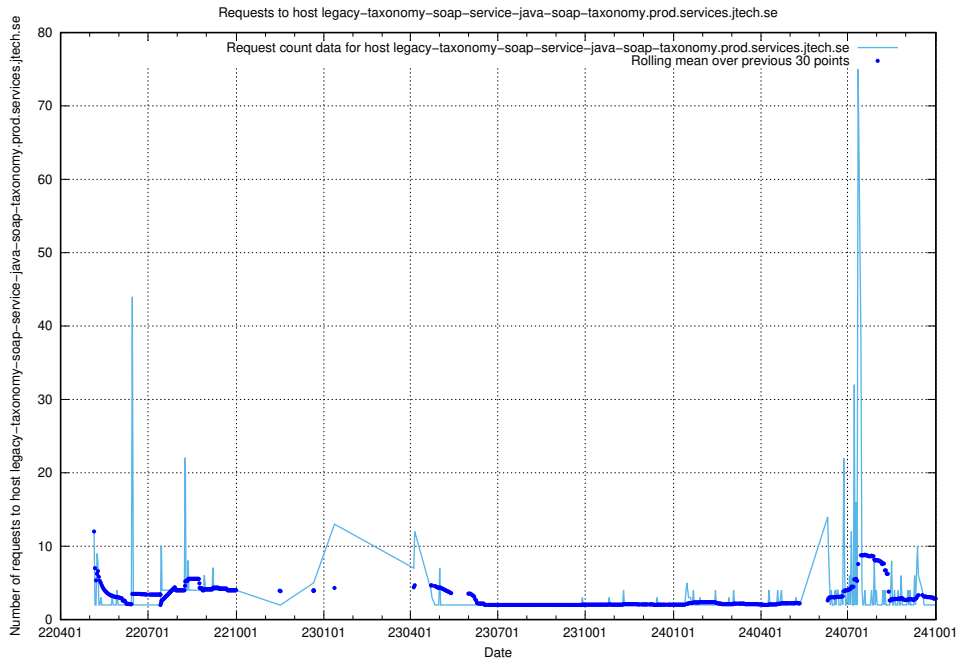

7.436 Usage of legacy-taxonomy-soap-service-java-soap-taxonomy.prod.services.jte

Here, we count the number of requests to host legacy-taxonomy-soap-service-java-soap-taxonomy.prod.services.jtech.se.