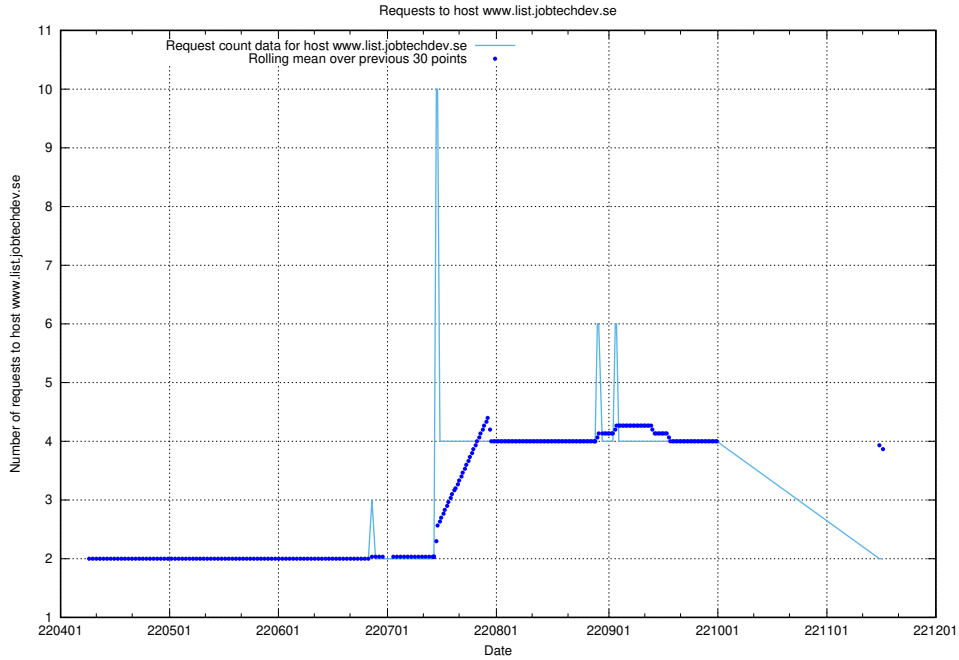

7.473 Usage of www.list.jobtechdev.se

Here, we count the number of requests to host www.list.jobtechdev.se.