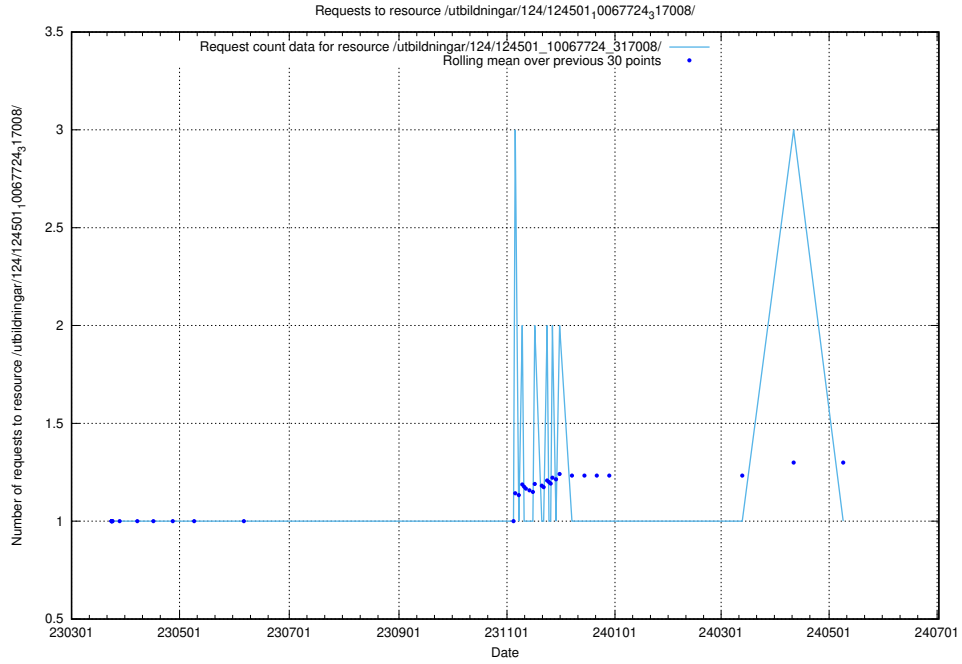

5.3143 Usage of /utbildningar/124/124501_10067724_317008/

Here, we count the number of requests to resource /utbildningar/124/124501_10067724_317008/.