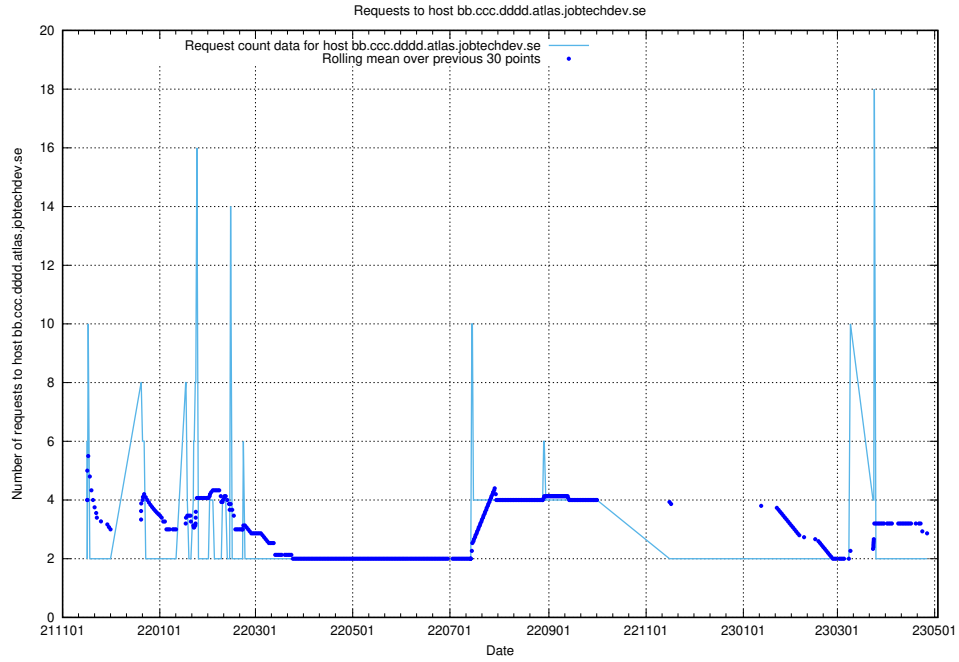

7.532 Usage of bb.ccc.dddd.atlas.jobtechdev.se

Here, we count the number of requests to host bb.ccc.dddd.atlas.jobtechdev.se.