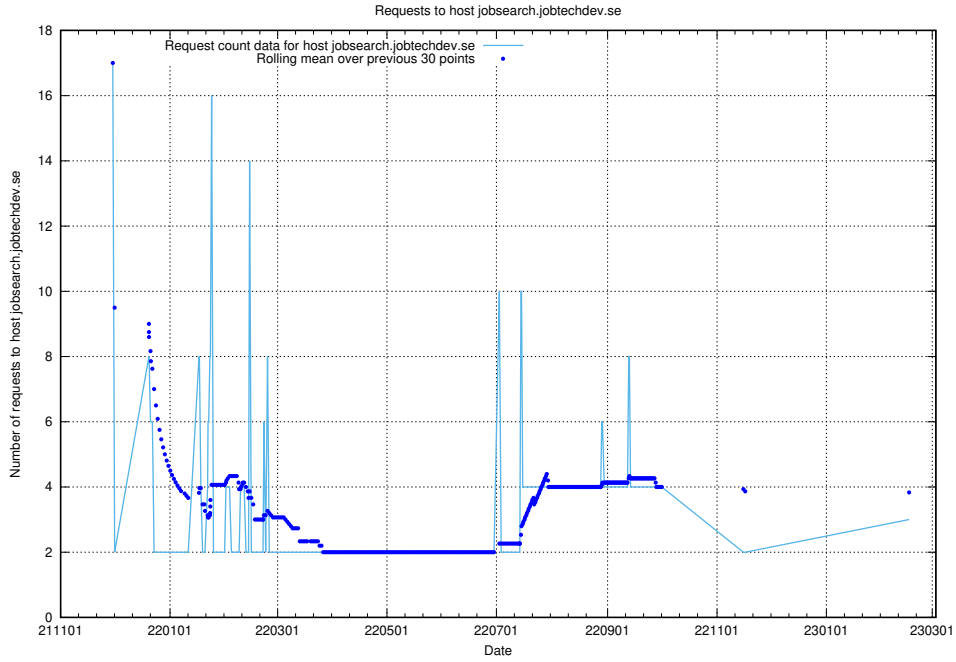

7.210 Usage of jobsearch.jobtechdev.se

Here, we count the number of requests to host jobsearch.jobtechdev.se.