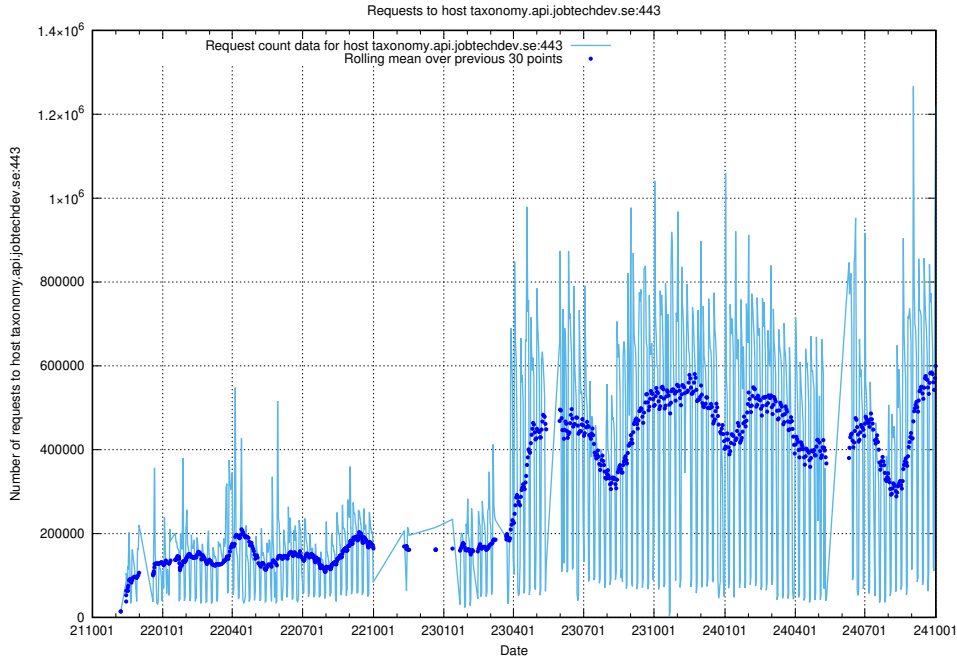

7.2 Usage of taxonomy.api.jobtechdev.se:443

Here, we count the number of requests to host taxonomy.api.jobtechdev.se:443.