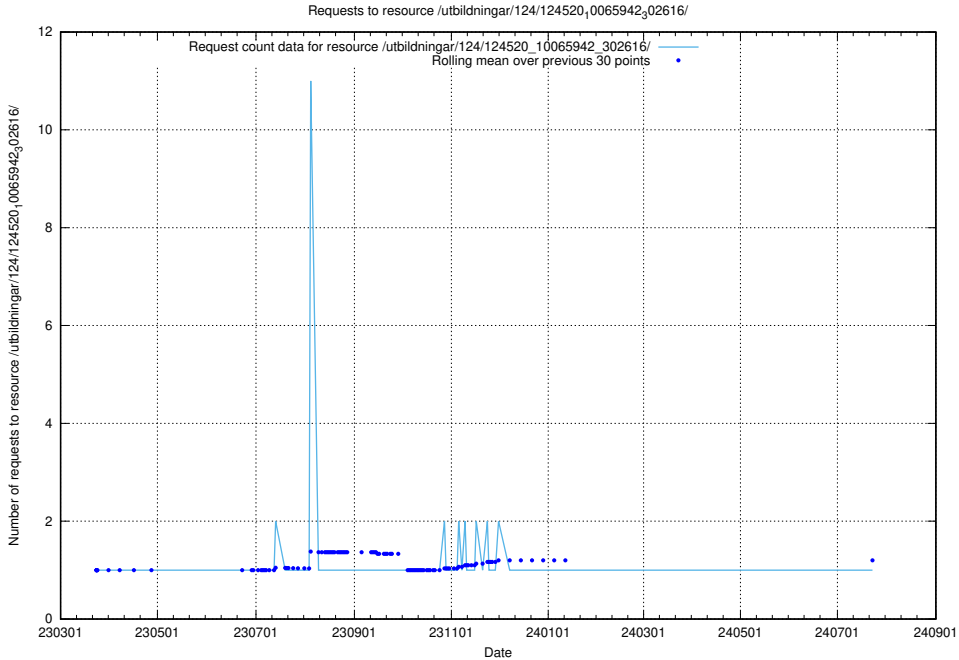

5.1849 Usage of /utbildningar/124/124520_10065942_302616/

Here, we count the number of requests to resource /utbildningar/124/124520_10065942_302616/.