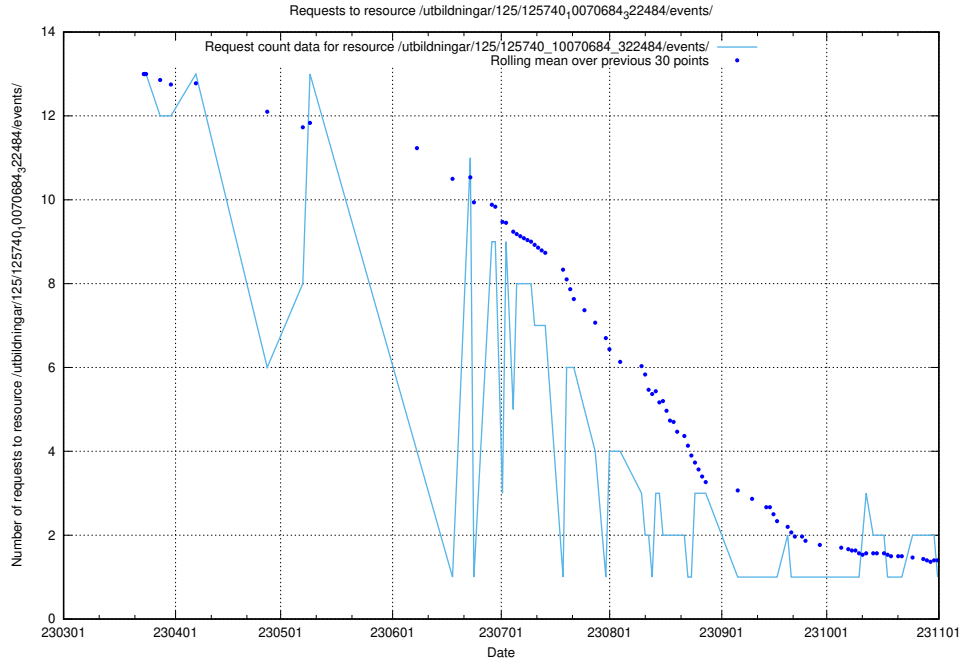

5.7086 Usage of /utbildningar/125/125740_10070684_322484/events/

Here, we count the number of requests to resource /utbildningar/125/125740_10070684_322484/events/