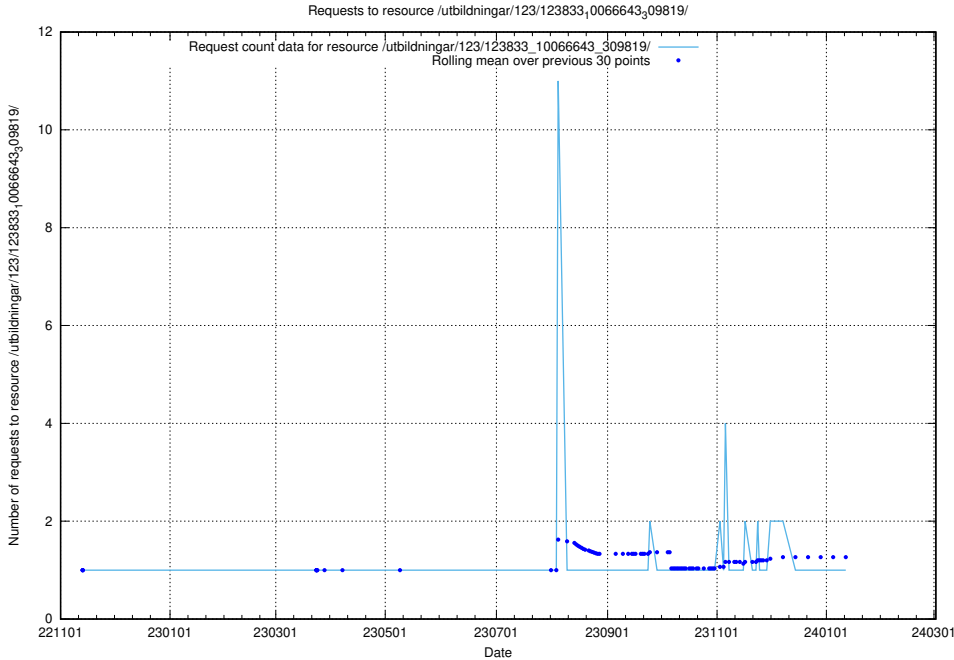

5.6712 Usage of /utbildningar/123/123833_10066643_309819/

Here, we count the number of requests to resource /utbildningar/123/123833_10066643_309819/.