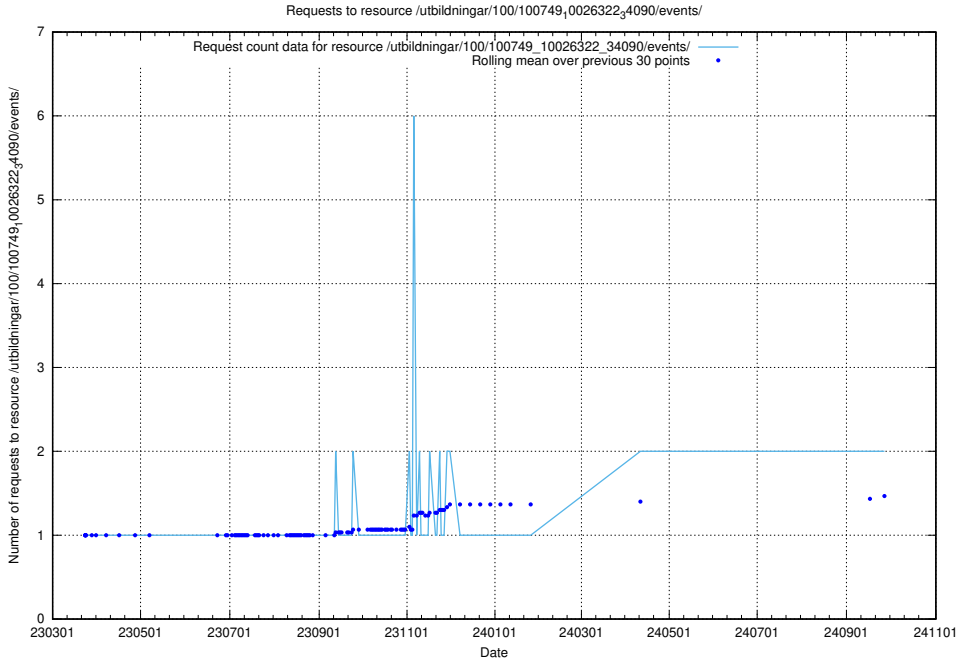

5.953 Usage of /utbildningar/100/100749_10026322_34090/events/

Here, we count the number of requests to resource /utbildningar/100/100749_10026322_34090/events/.