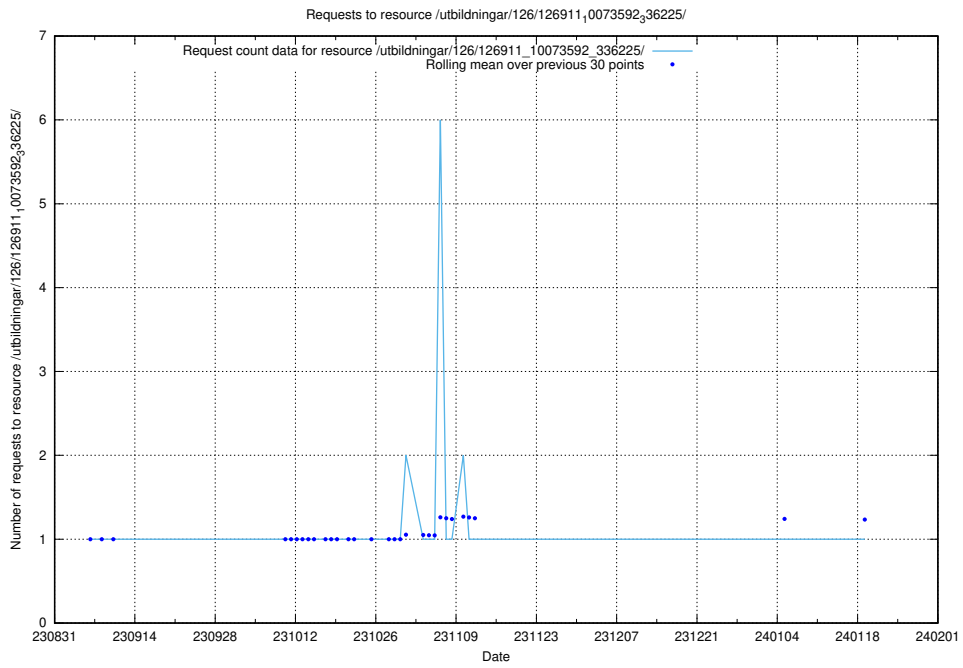

5.5492 Usage of /utbildningar/126/126911_10073592_336225/

Here, we count the number of requests to resource /utbildningar/126/126911_10073592_336225/.