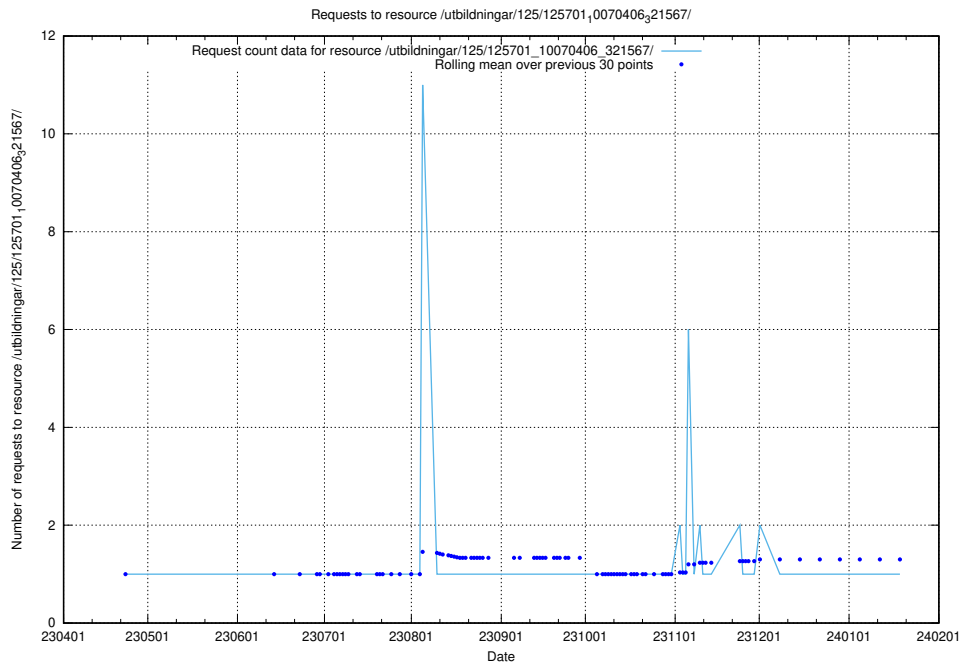

5.6833 Usage of /utbildningar/125/125701_10070406_321567/

Here, we count the number of requests to resource /utbildningar/125/125701_10070406_321567/.