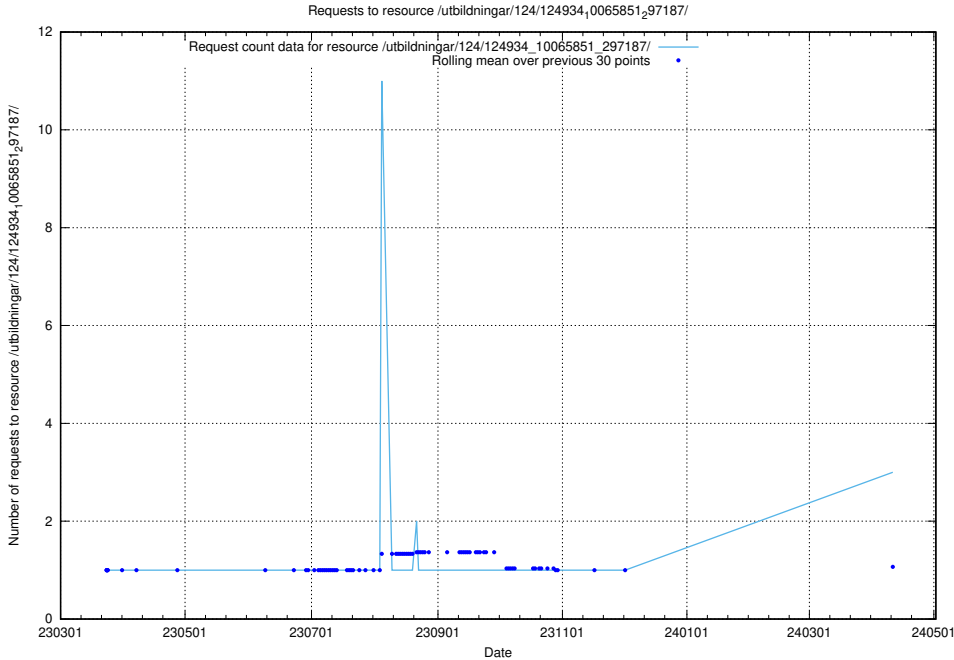

5.393 Usage of /utbildningar/124/124934_10065851_297187/

Here, we count the number of requests to resource /utbildningar/124/124934_10065851_297187/.