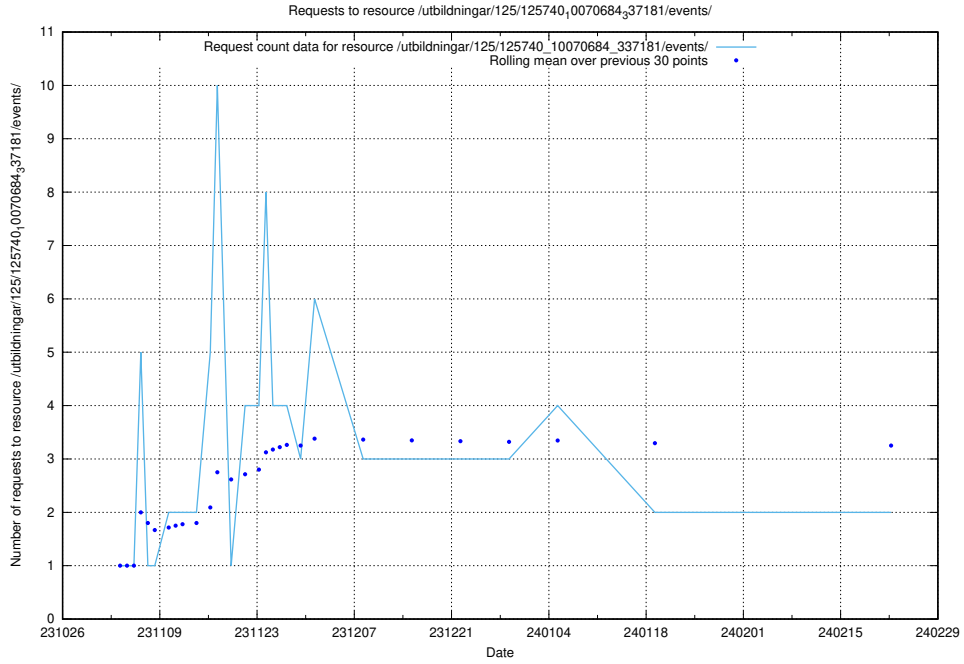

5.816 Usage of /utbildningar/125/125740_10070684_337181/events/

Here, we count the number of requests to resource /utbildningar/125/125740_10070684_337181/events/