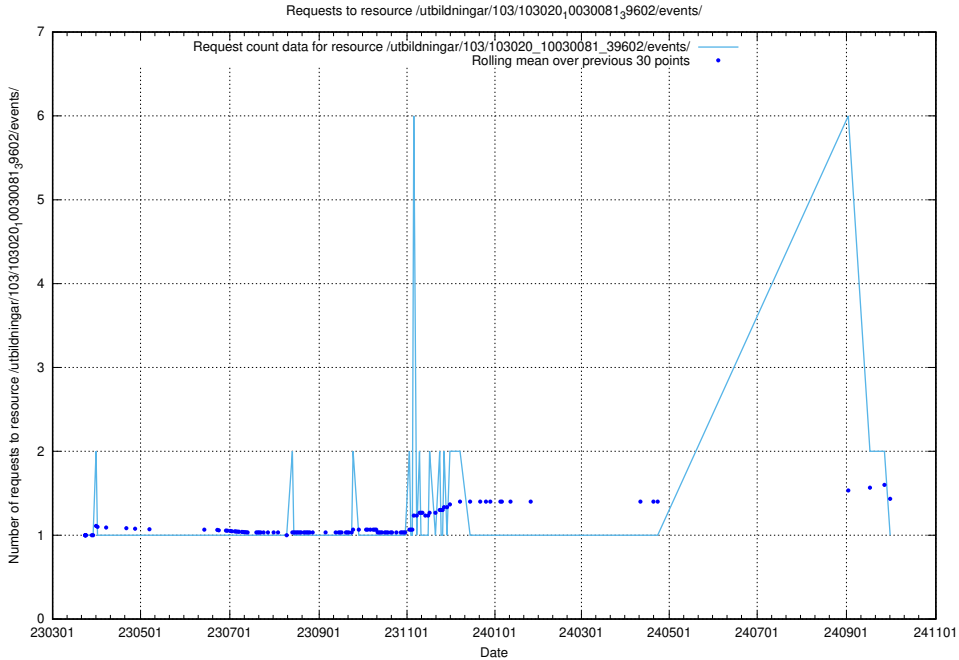

5.6330 Usage of /utbildningar/103/103020_10030081_39602/events/

Here, we count the number of requests to resource /utbildningar/103/103020_10030081_39602/events/.