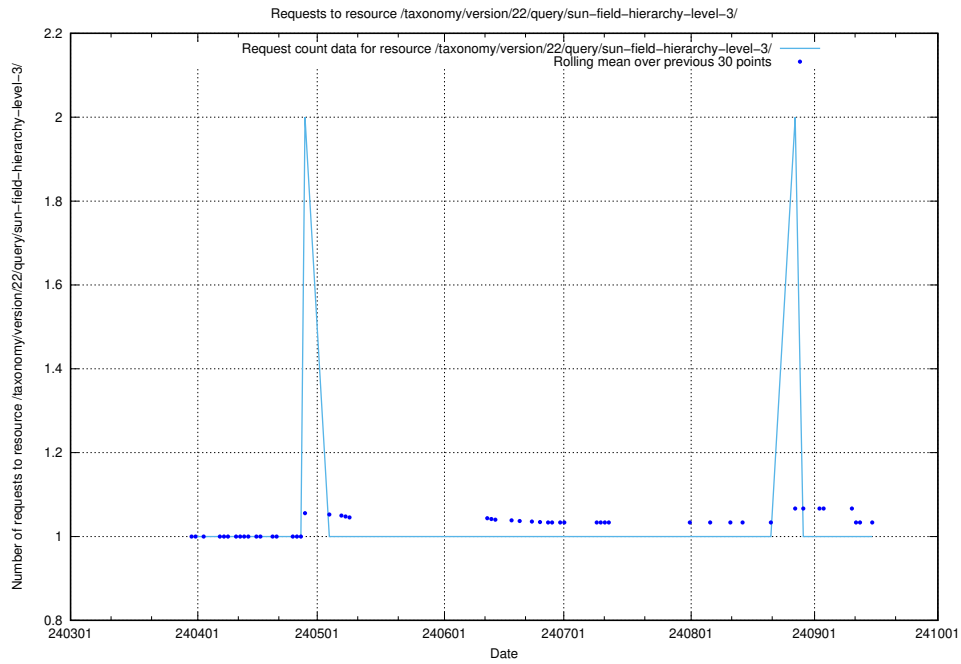

5.2459 Usage of /taxonomy/version/22/query/sun-field-hierarchy-level-3/

Here, we count the number of requests to resource /taxonomy/version/22/query/sun-field-hierarchy-level-3/.