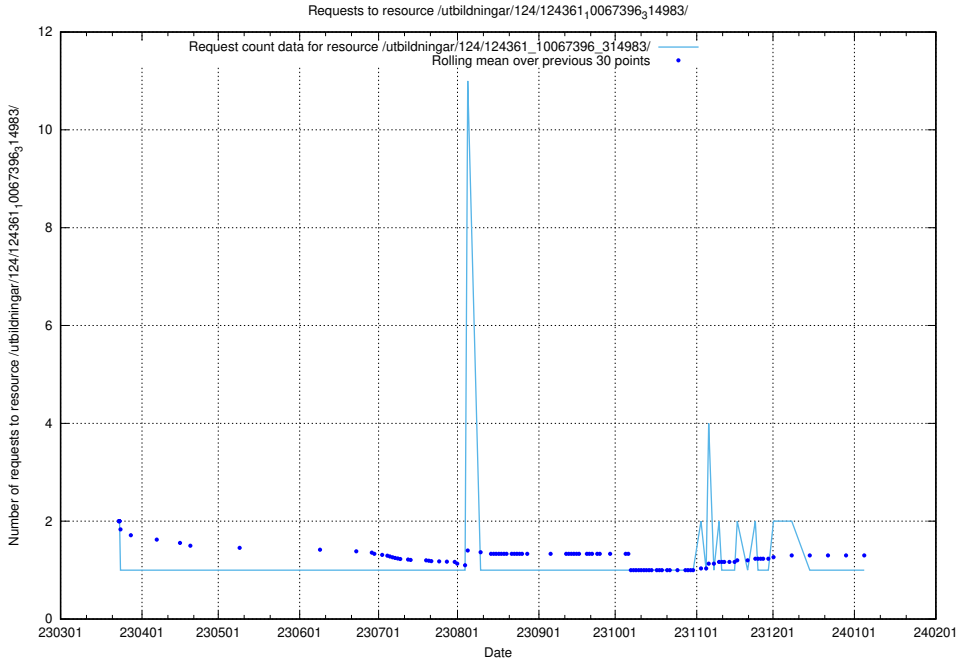

5.7144 Usage of /utbildningar/124/124361_10067396_314983/

Here, we count the number of requests to resource /utbildningar/124/124361_10067396_314983/.