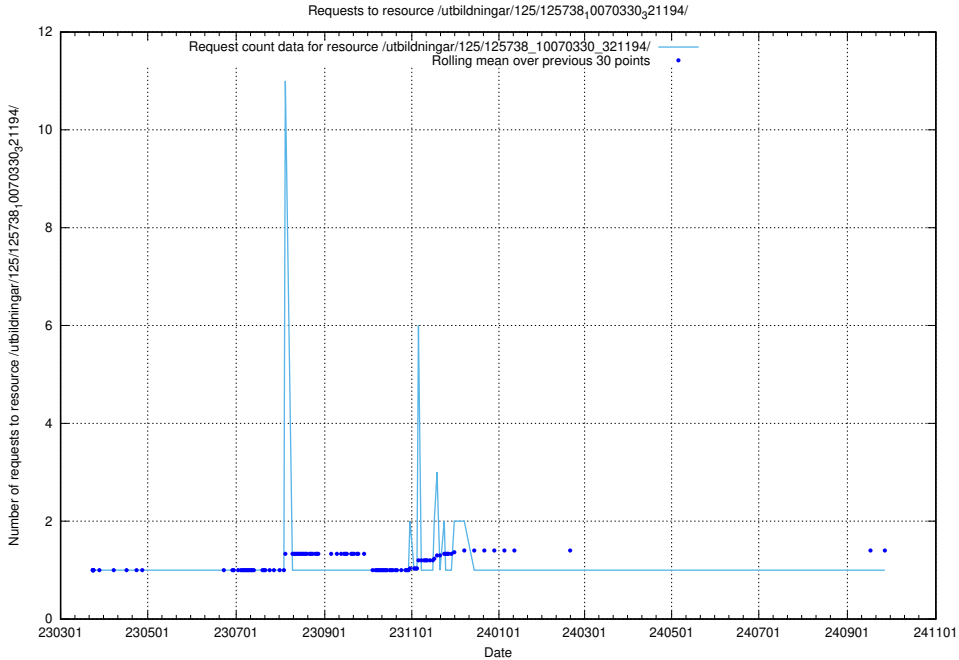

5.1100 Usage of /utbildningar/125/125738_10070330_321194/

Here, we count the number of requests to resource /utbildningar/125/125738_10070330_321194/.