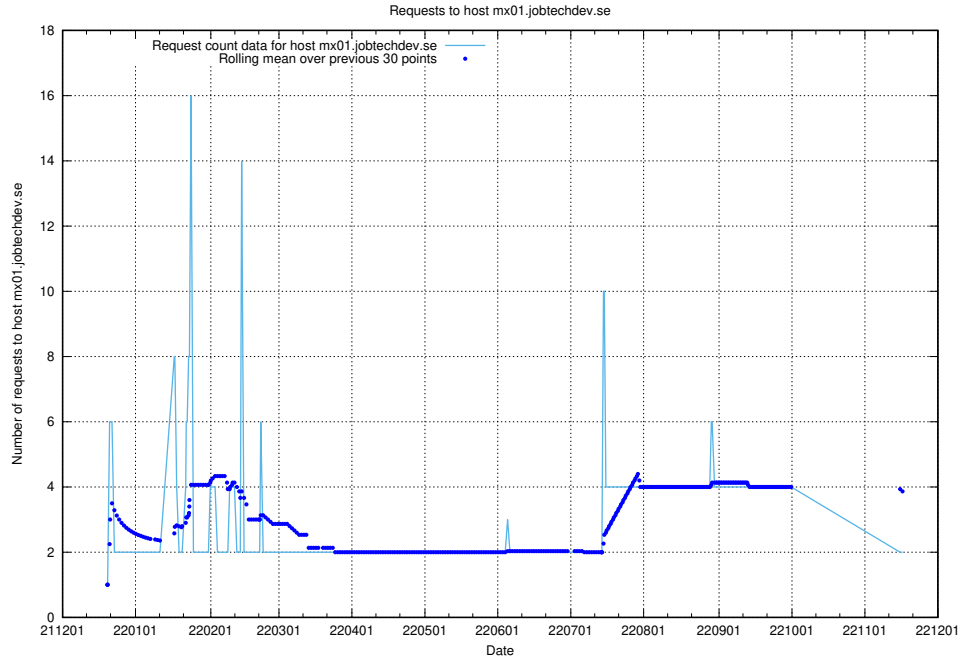

7.374 Usage of mx01.jobtechdev.se

Here, we count the number of requests to host mx01.jobtechdev.se.