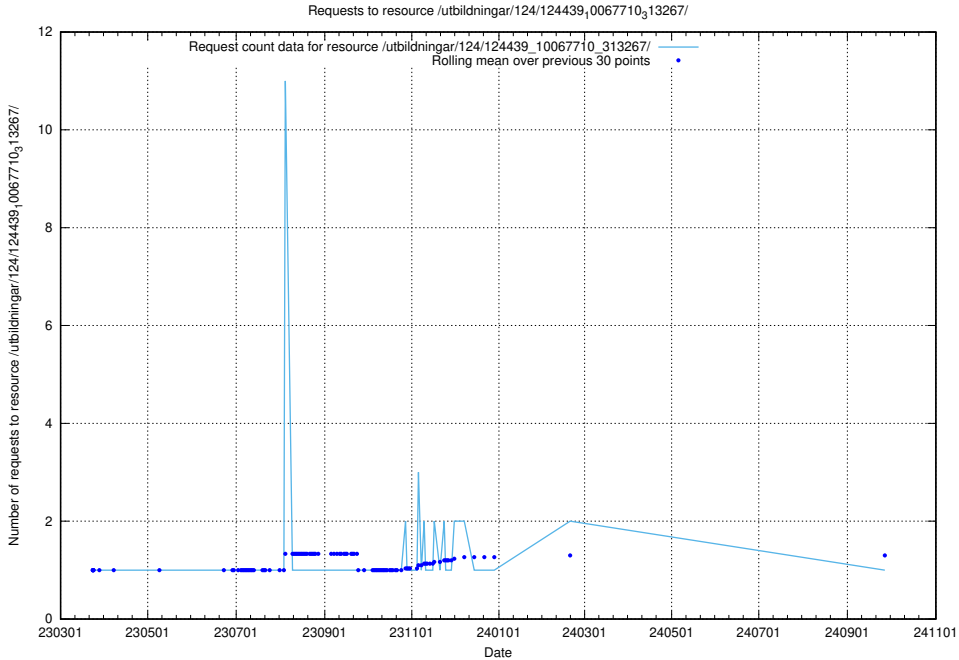

5.4492 Usage of /utbildningar/124/124439_10067710_313267/

Here, we count the number of requests to resource /utbildningar/124/124439_10067710_313267/.