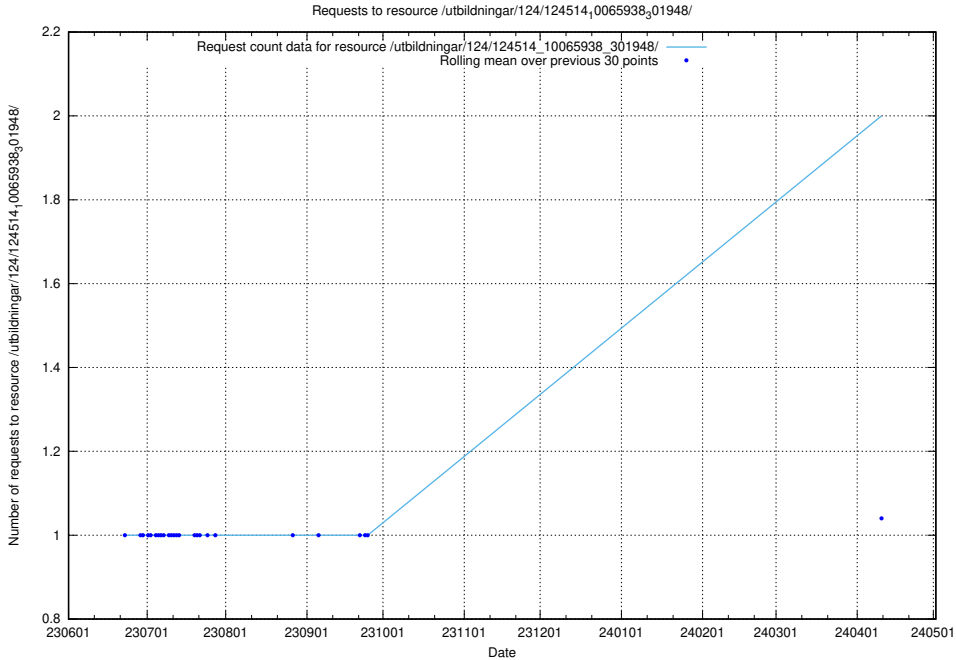

5.966 Usage of /utbildningar/124/124514_10065938_301948/

Here, we count the number of requests to resource /utbildningar/124/124514_10065938_301948/.