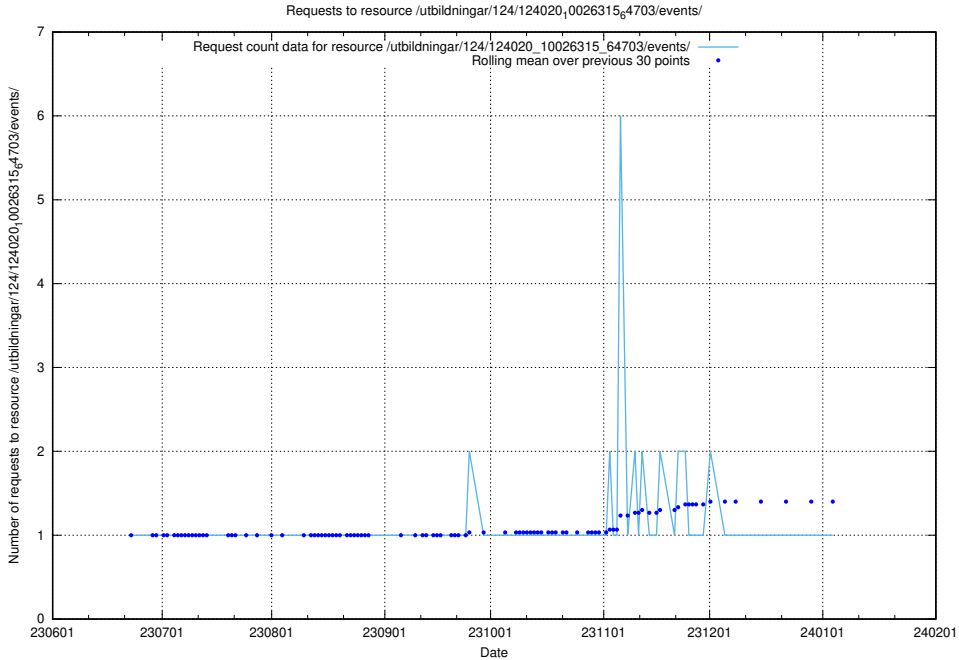

5.6623 Usage of /utbildningar/124/124020_10026315_64703/events/

Here, we count the number of requests to resource /utbildningar/124/124020_10026315_64703/events/.