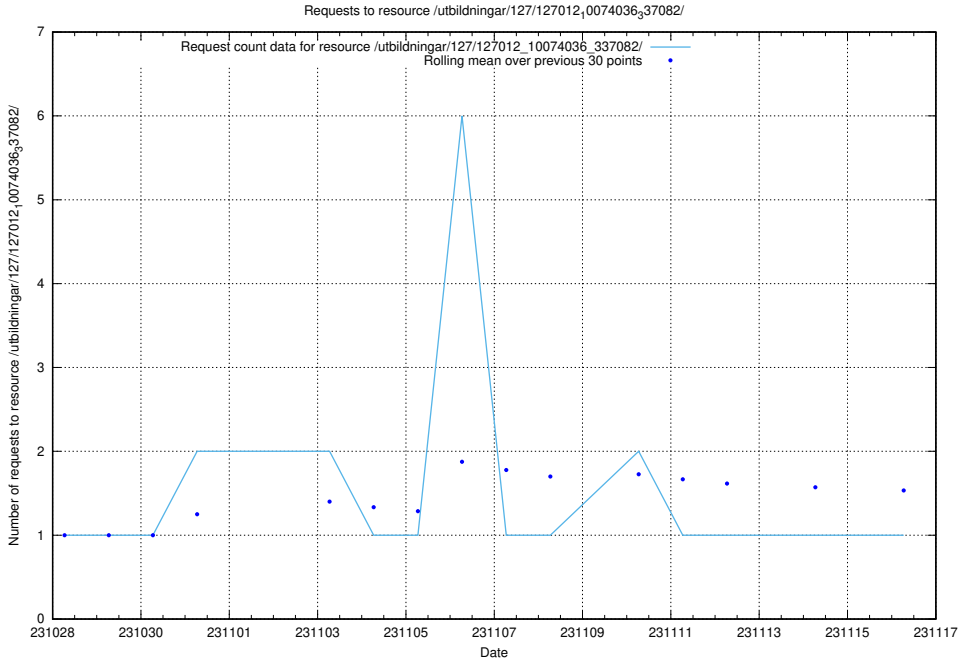

5.5029 Usage of /utbildningar/127/127012_10074036_337082/

Here, we count the number of requests to resource /utbildningar/127/127012_10074036_337082/.