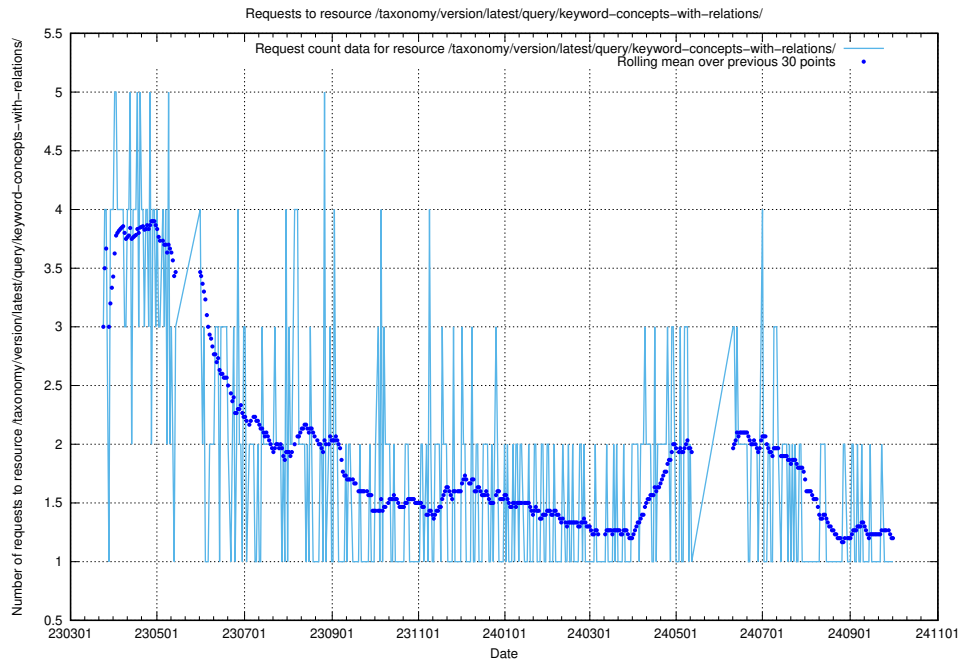

5.6926 Usage of /taxonomy/version/latest/query/keyword-concepts-with-relations/

Here, we count the number of requests to resource /taxonomy/version/latest/query/keyword-concepts-with-relations/.