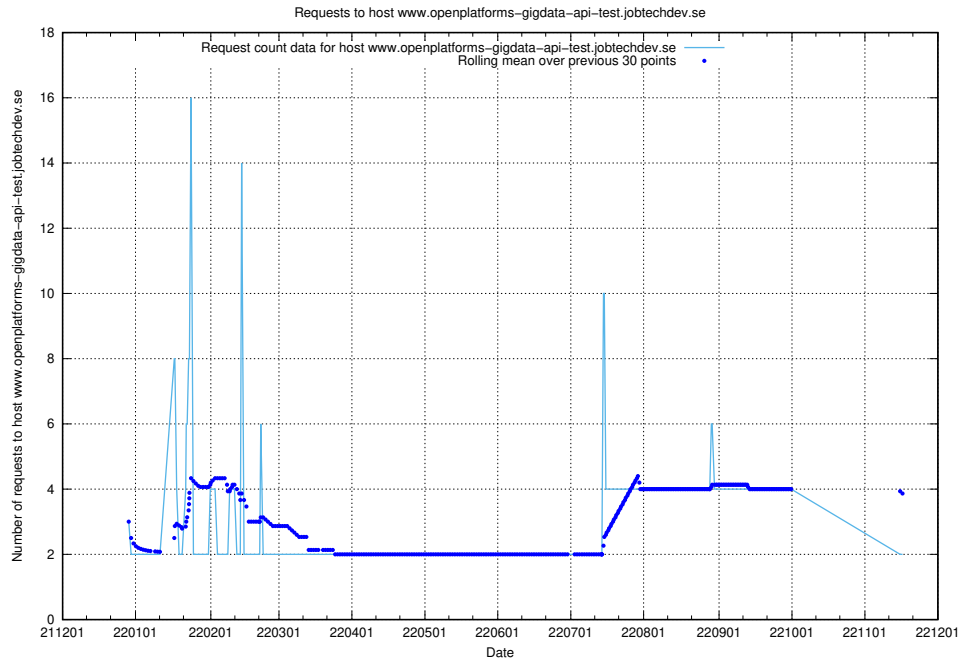

7.355 Usage of `www.openplatforms-gigdata-api-test.jobtechdev.se`

Here, we count the number of requests to host `www.openplatforms-gigdata-api-test.jobtechdev.se`.