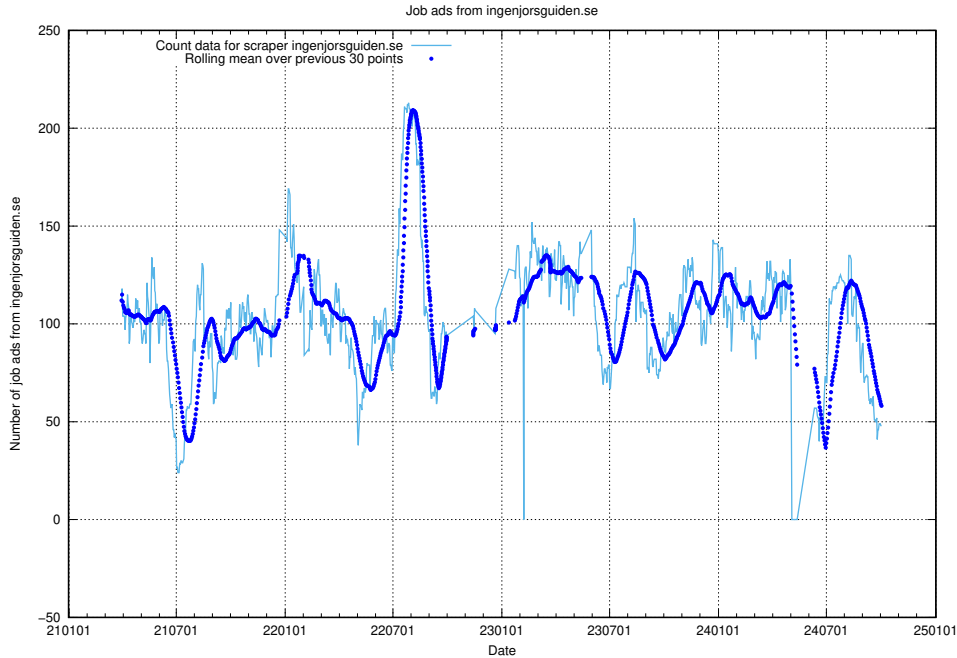

13.17 Number of ads by scraper ingenjorsguiden.se

Here, we count the number of job ads scraped from ingenjorsguiden.se.