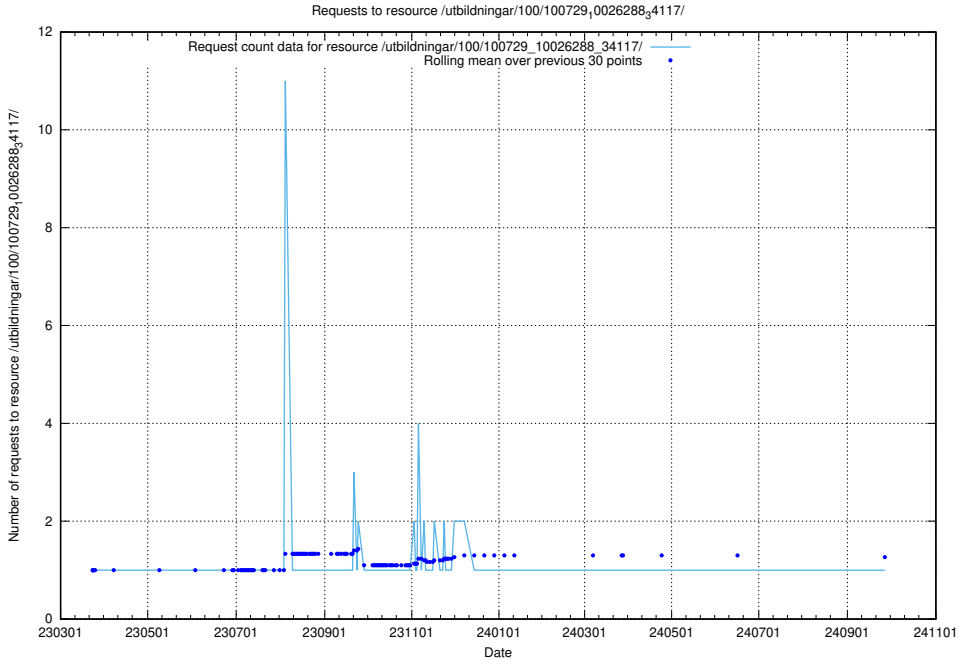

5.6479 Usage of /utbildningar/100/100729_10026288_34117/

Here, we count the number of requests to resource /utbildningar/100/100729_10026288_34117/.