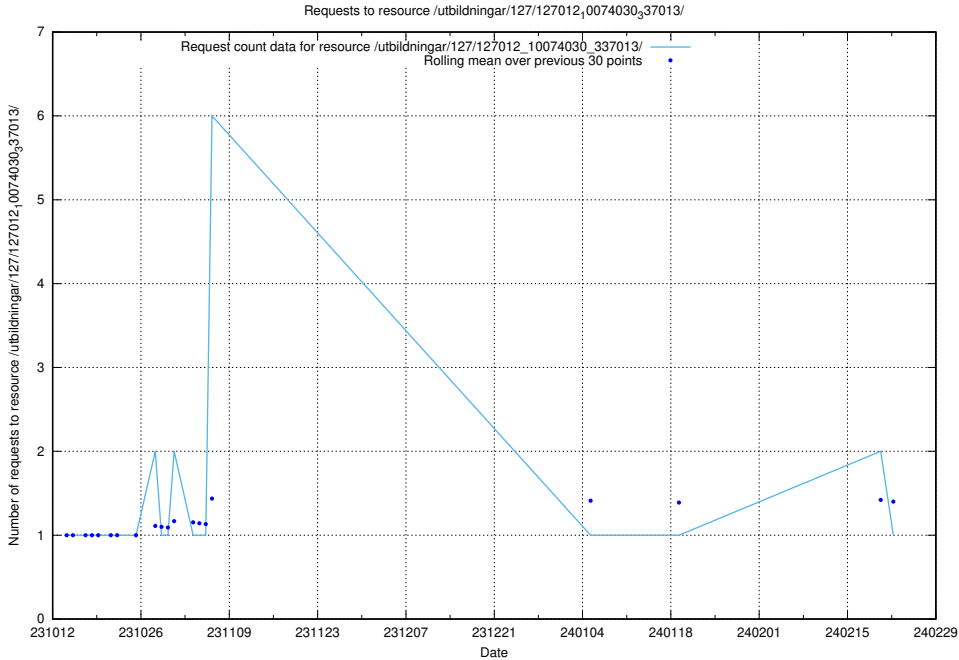

5.5165 Usage of /utbildningar/127/127012_10074030_337013/

Here, we count the number of requests to resource /utbildningar/127/127012_10074030_337013/.