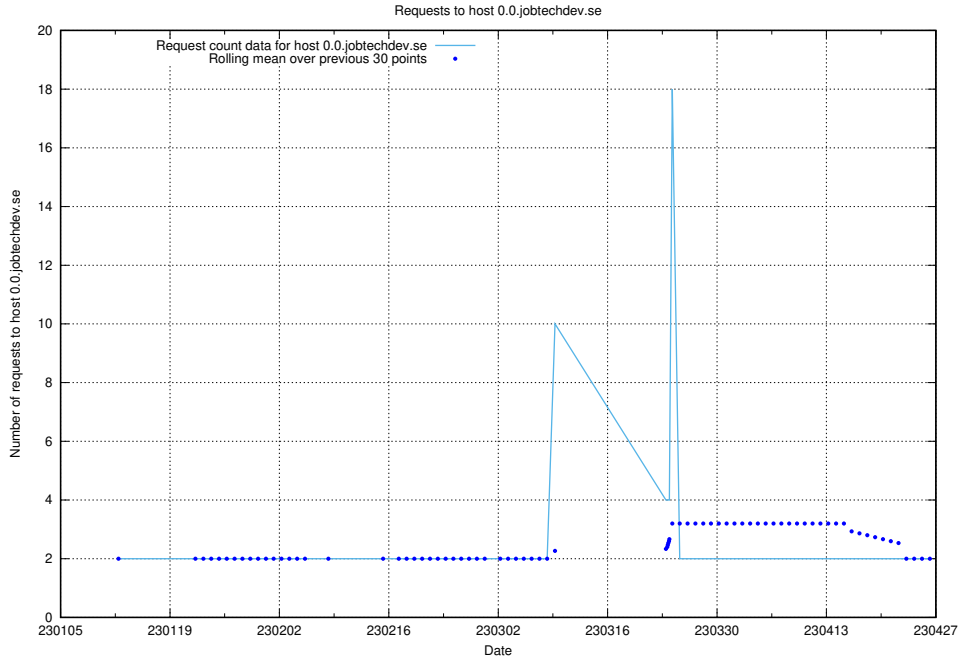

7.305 Usage of 0.0.jobtechdev.se

Here, we count the number of requests to host 0.0.jobtechdev.se.