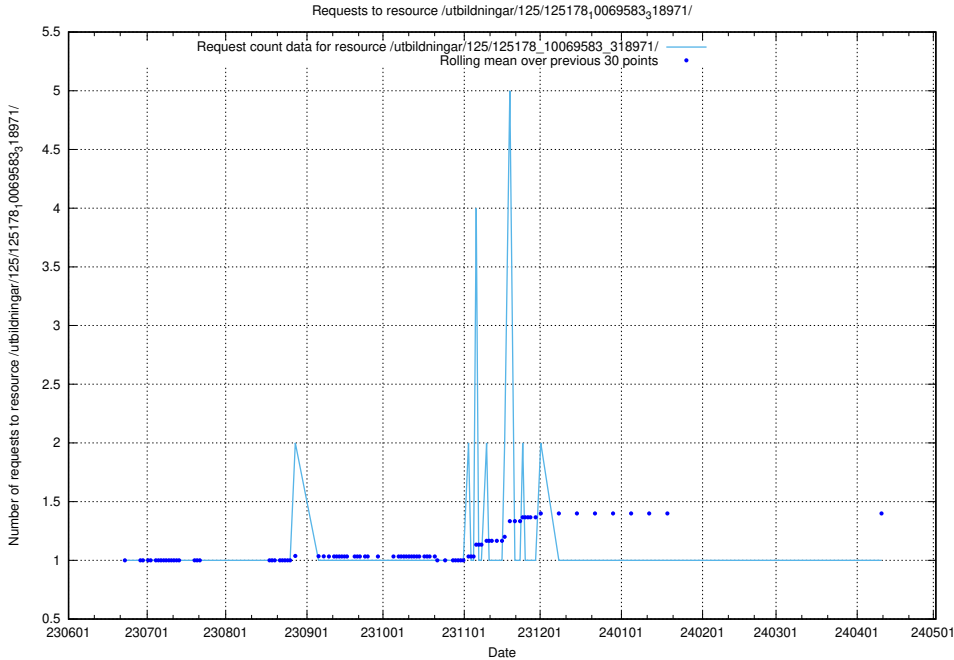

5.6527 Usage of /utbildningar/125/125178_10069583_318971/

Here, we count the number of requests to resource /utbildningar/125/125178_10069583_318971/.