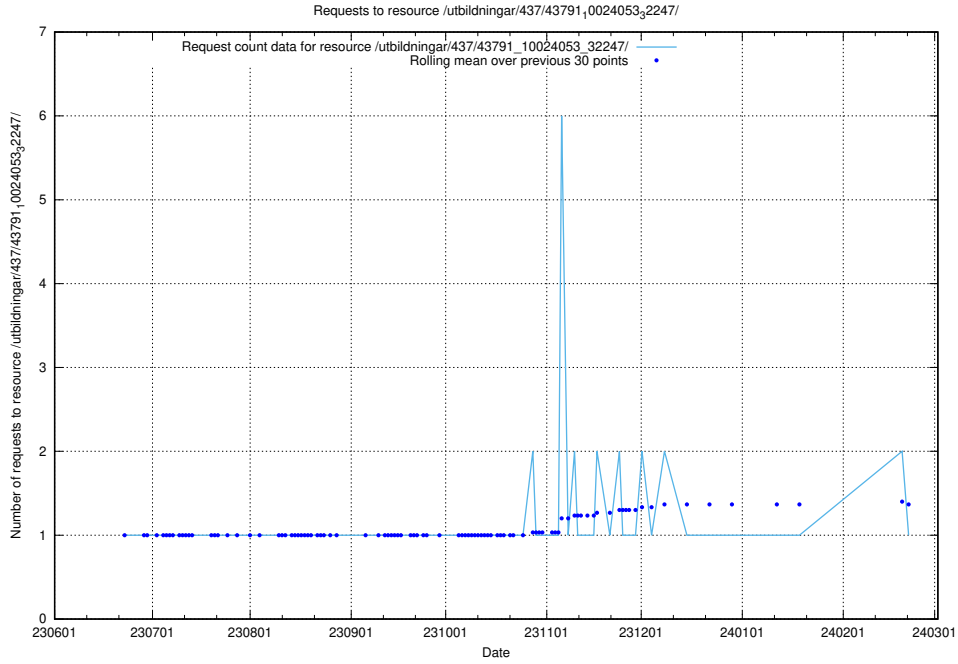

5.6401 Usage of /utbildningar/437/43791_10024053_32247/

Here, we count the number of requests to resource /utbildningar/437/43791_10024053_32247/.