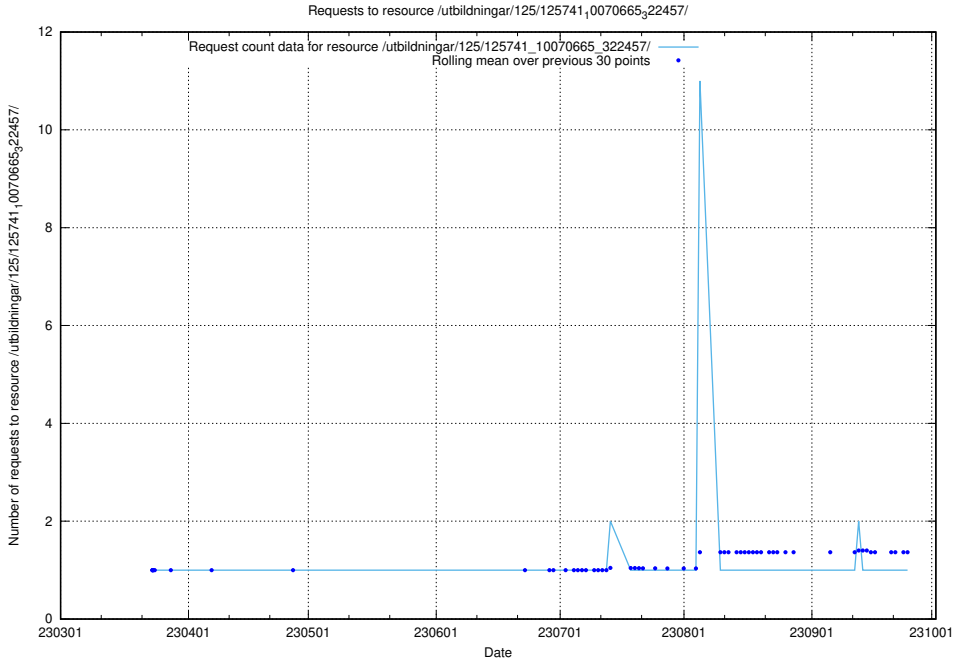

5.7334 Usage of /utbildningar/125/125741_10070665_322457/

Here, we count the number of requests to resource /utbildningar/125/125741_10070665_322457/.