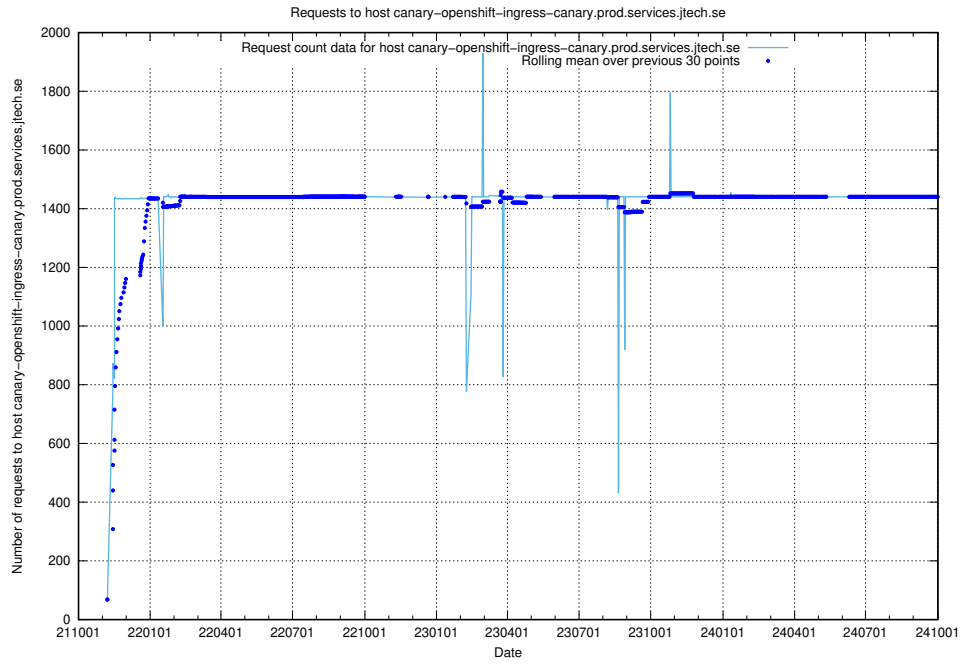

## 7.20 Usage of canary-openshift-ingress-canary.prod.services.jtech.se

Here, we count the number of requests to host canary-openshift-ingress-canary.prod.services.jtech.se.