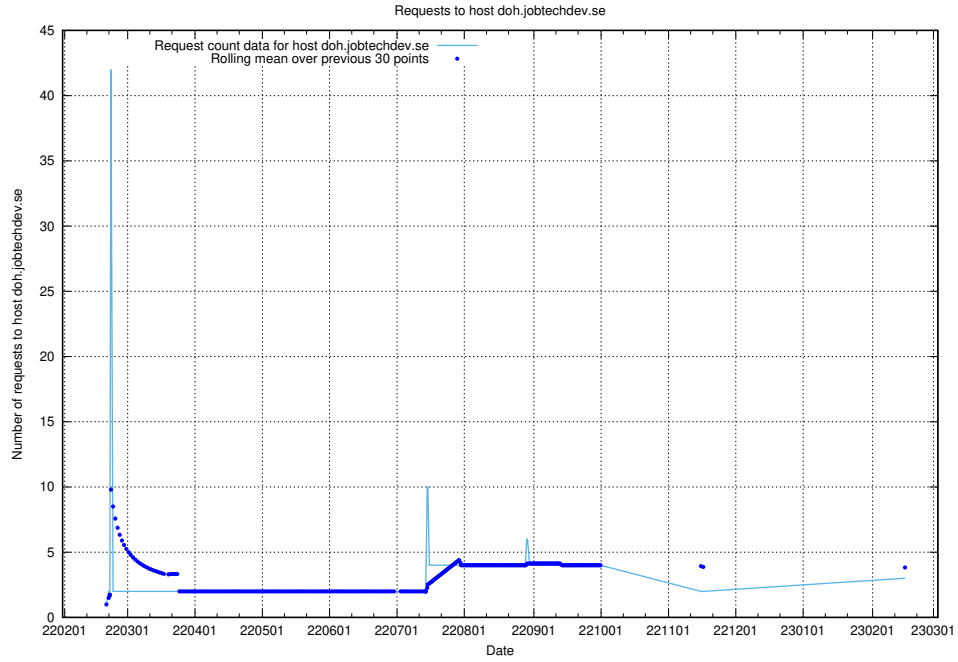

7.230 Usage of doh.jobtechdev.se

Here, we count the number of requests to host doh.jobtechdev.se.