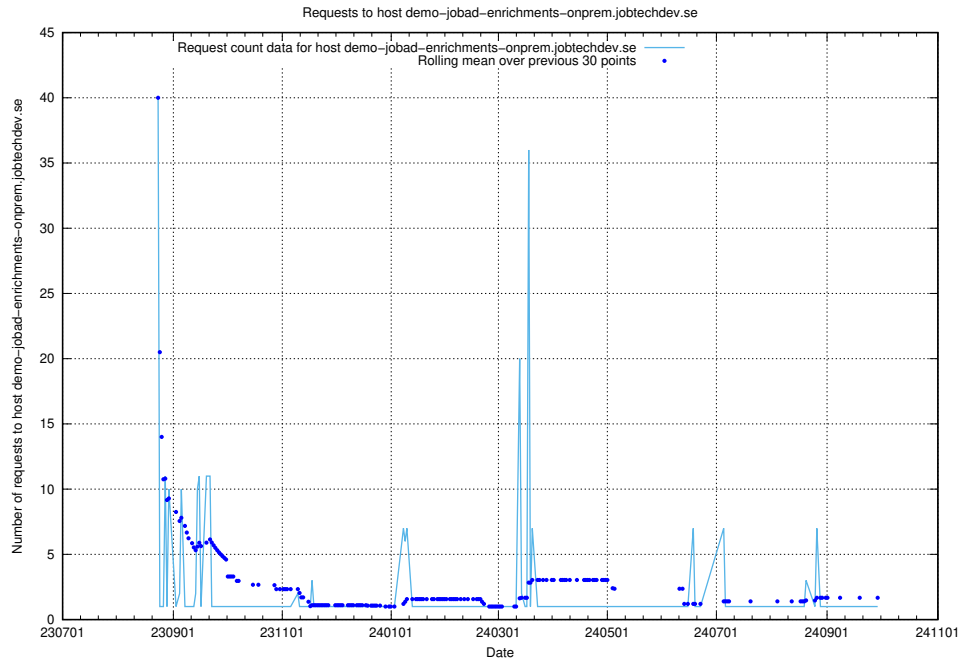

7.612 Usage of demo-jobad-enrichments-onprem.jobtechdev.se

Here, we count the number of requests to host demo-jobad-enrichments-onprem.jobtechdev.se.