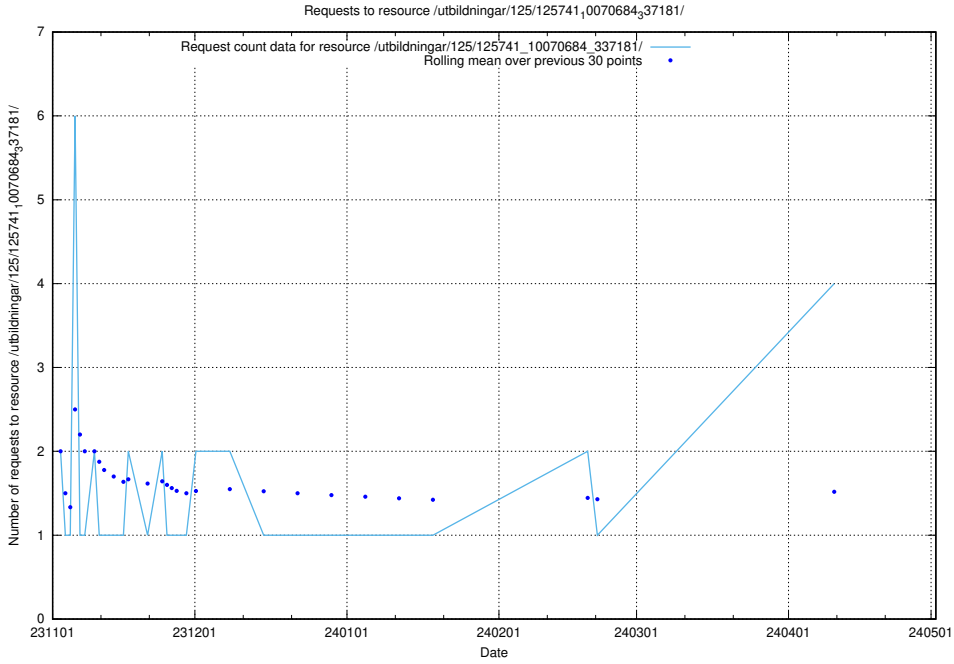

5.333 Usage of /utbildningar/125/125741_10070684_337181/

Here, we count the number of requests to resource /utbildningar/125/125741_10070684_337181/.