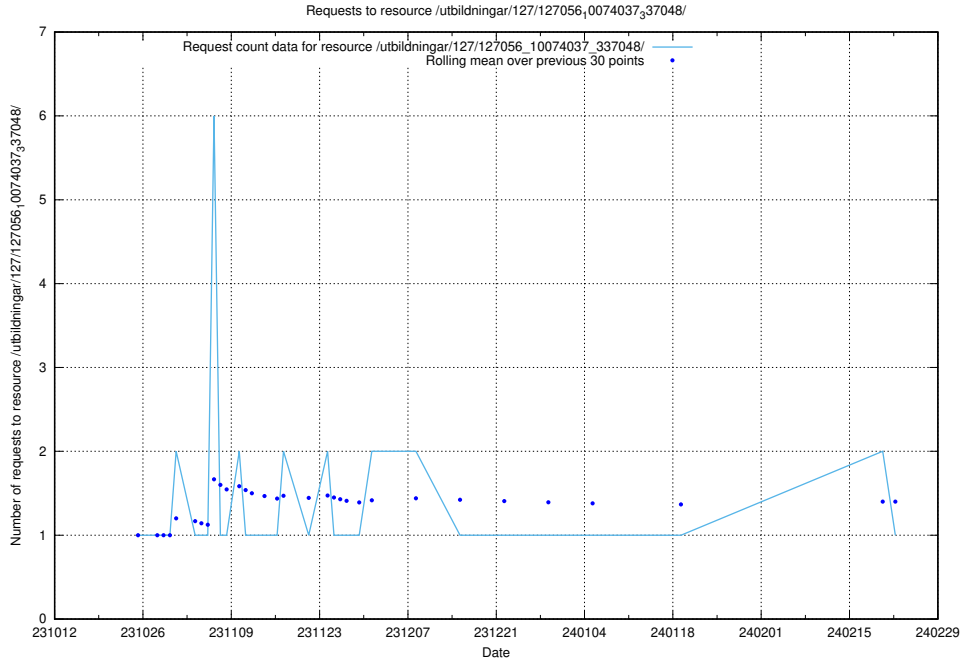

5.5052 Usage of /utbildningar/127/127056_10074037_337048/

Here, we count the number of requests to resource /utbildningar/127/127056_10074037_337048/.