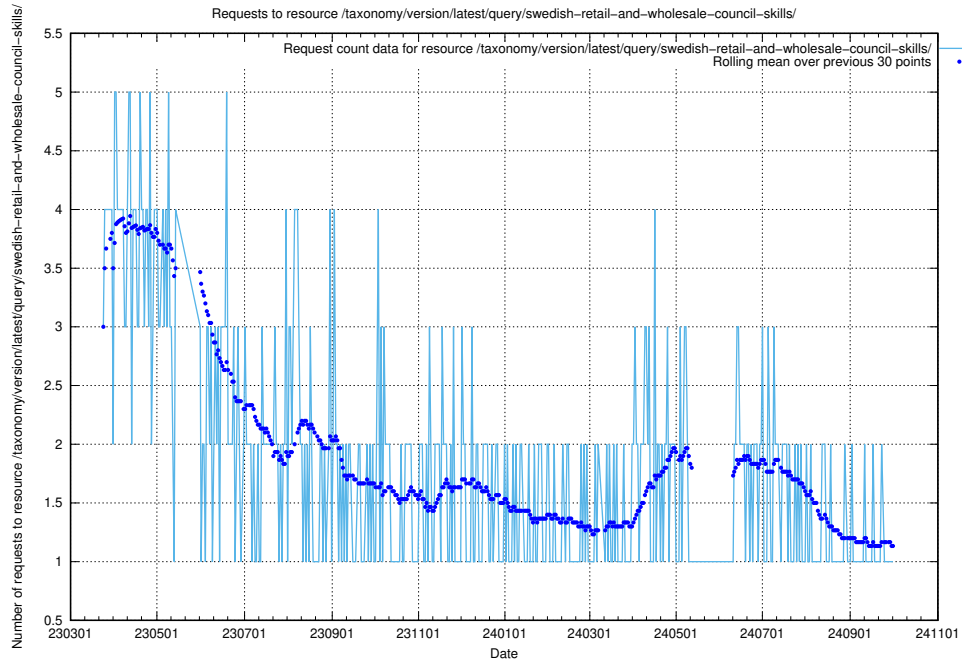

5.6888 Usage of /taxonomy/version/latest/query/swedish-retail-and-wholesale-council-skills/

Here, we count the number of requests to resource /taxonomy/version/latest/query/swedish-retail-and-wholesale-council-skills/.