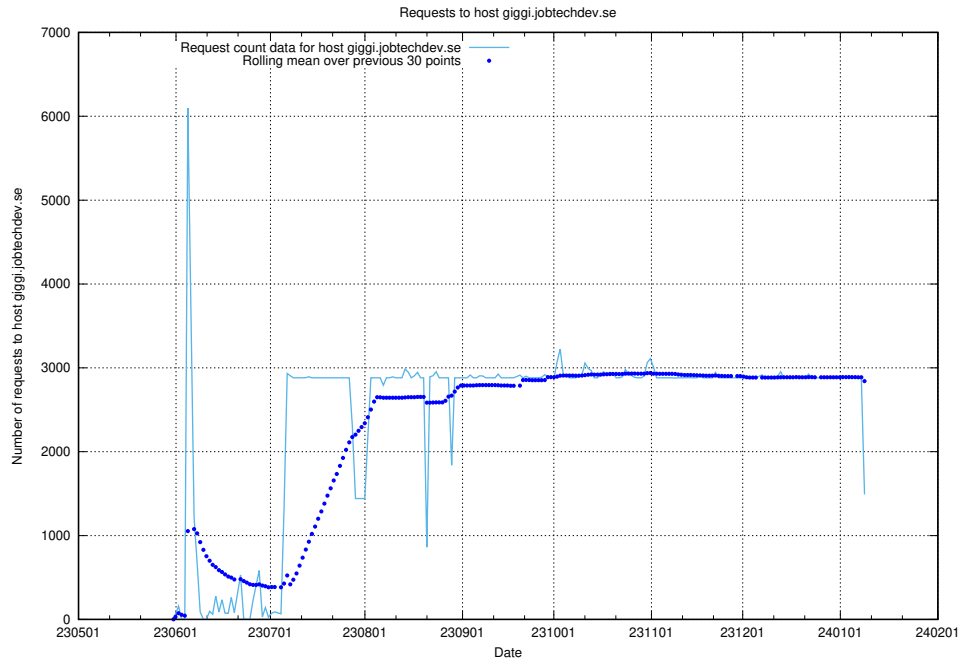

## 7.20 Usage of canary-openshift-ingress-canary.prod.services.jtech.se

Here, we count the number of requests to host canary-openshift-ingress-canary.prod.services.jtech.se.