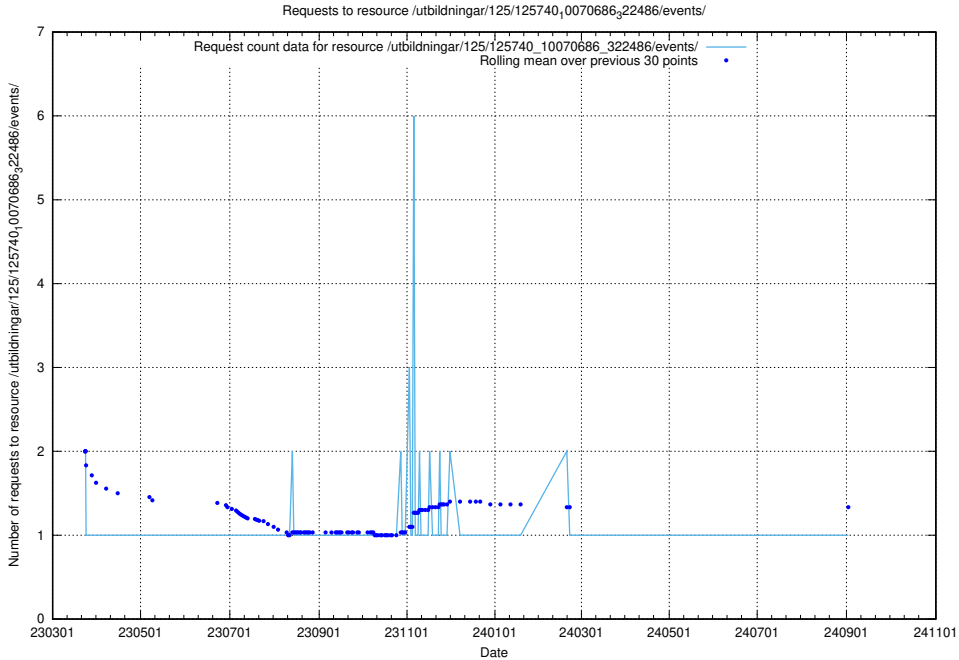

5.7118 Usage of /utbildningar/125/125740_10070686_322486/events/

Here, we count the number of requests to resource /utbildningar/125/125740_10070686_322486/events/