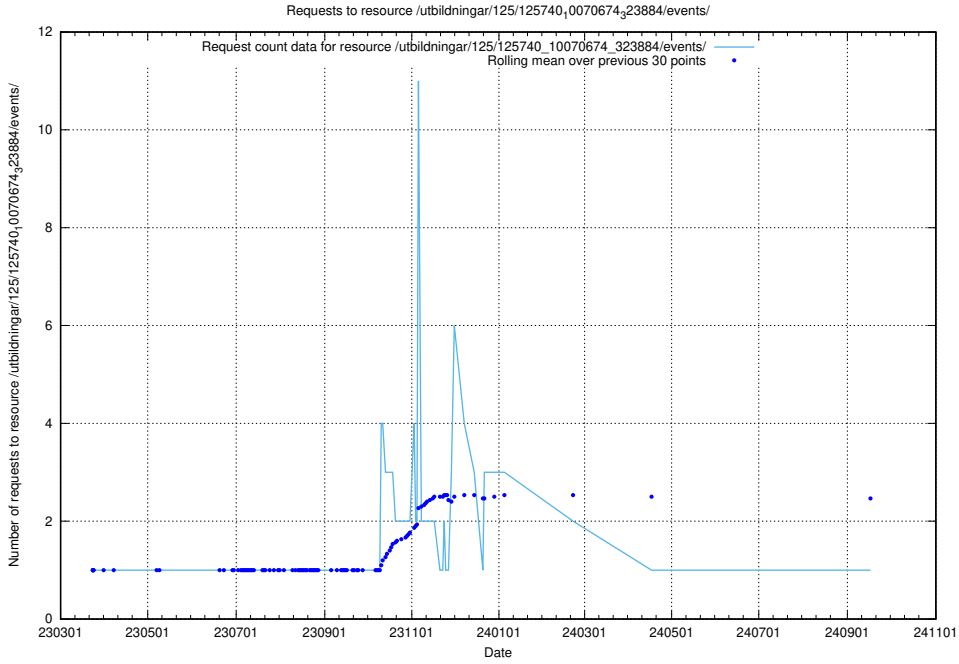

5.1081 Usage of /utbildningar/125/125740_10070674_323884/events/

Here, we count the number of requests to resource /utbildningar/125/125740_10070674_323884/events/