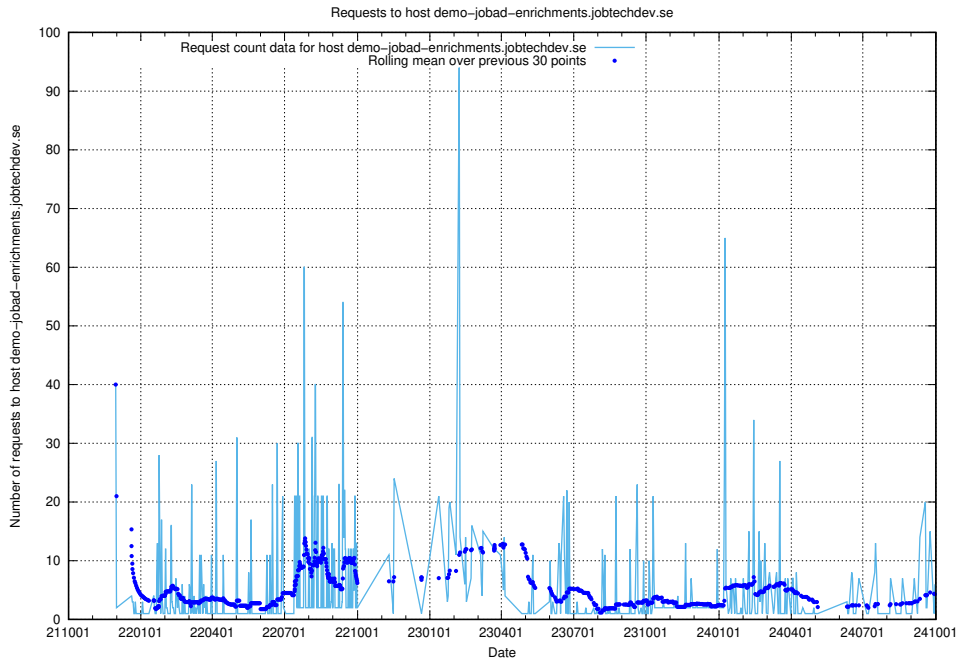

### 7.83 Usage of demo-jobad-enrichments.jobtechdev.se

Here, we count the number of requests to host demo-jobad-enrichments.jobtechdev.se.