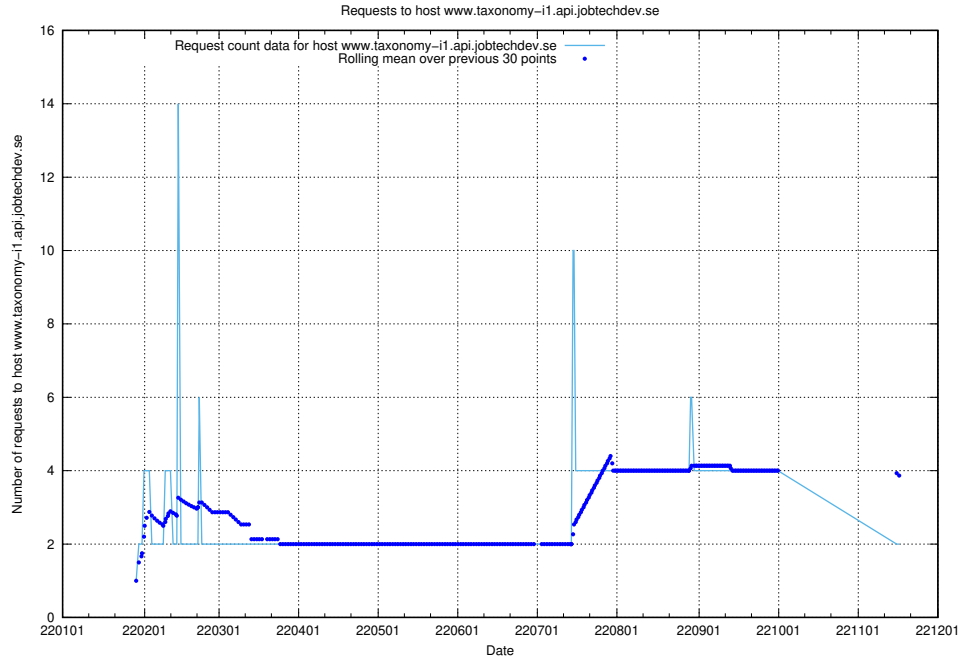

7.574 Usage of `www.taxonomy-i1.api.jobtechdev.se`

Here, we count the number of requests to host `www.taxonomy-i1.api.jobtechdev.se`.