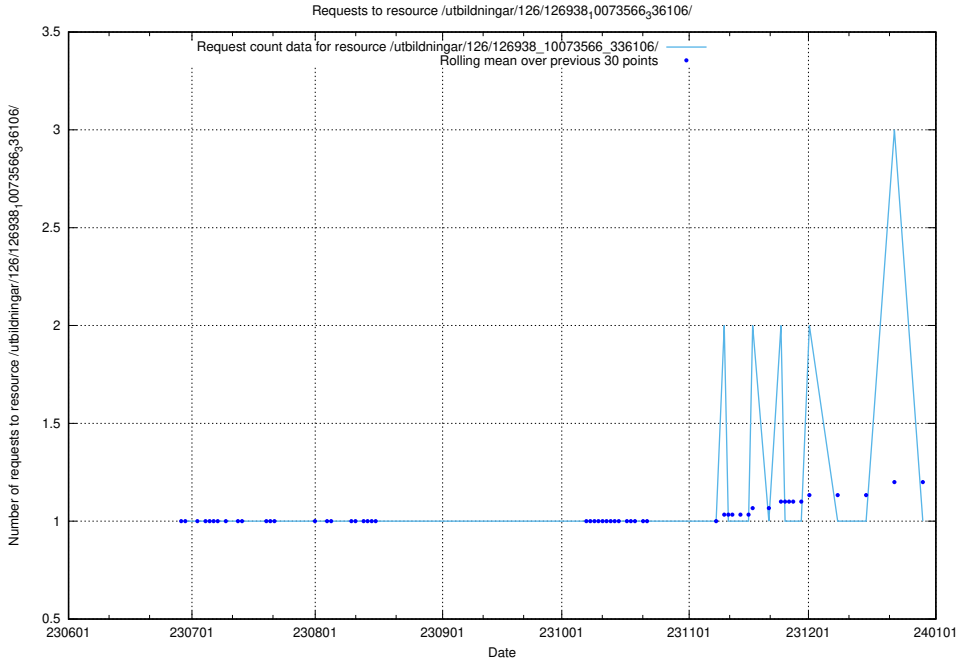

5.6263 Usage of /utbildningar/126/126938_10073566_336106/

Here, we count the number of requests to resource /utbildningar/126/126938_10073566_336106/.