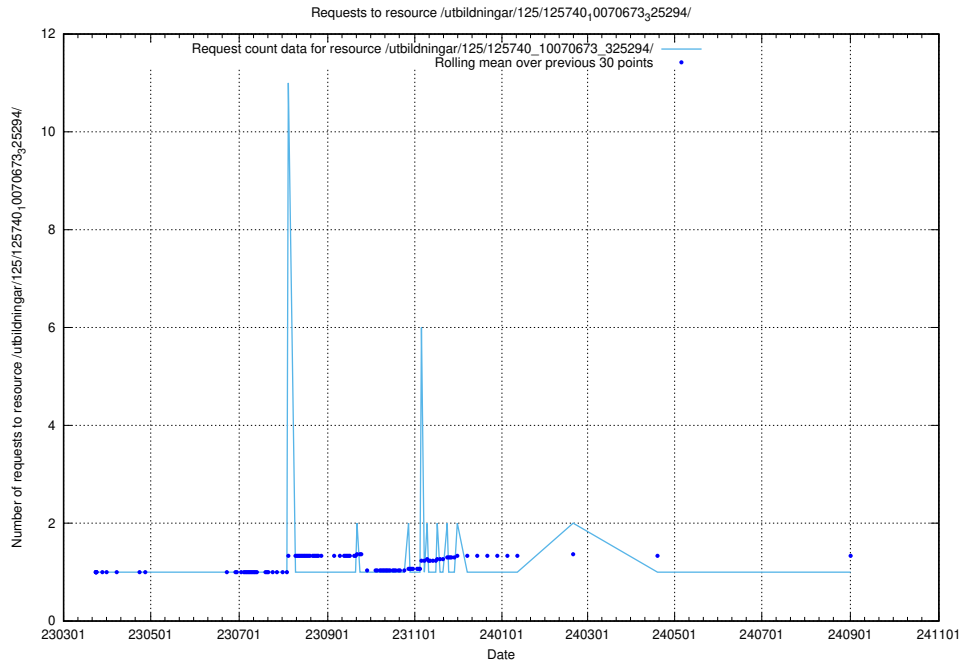

5.1087 Usage of /utbildningar/125/125740_10070673_325294/

Here, we count the number of requests to resource /utbildningar/125/125740_10070673_325294/.