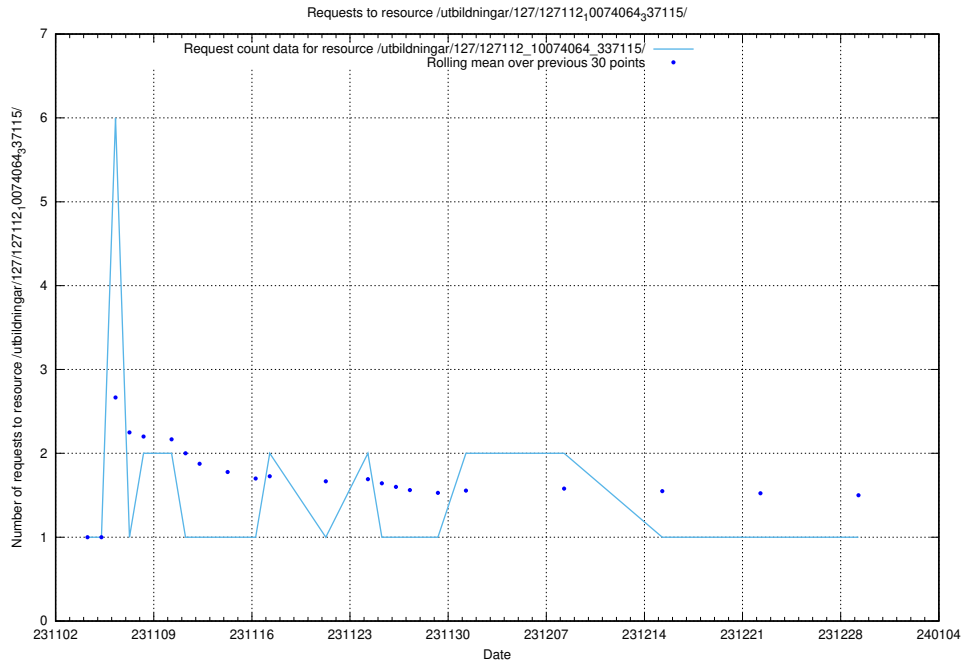

5.4975 Usage of /utbildningar/127/127112_10074064_337115/

Here, we count the number of requests to resource /utbildningar/127/127112_10074064_337115/.