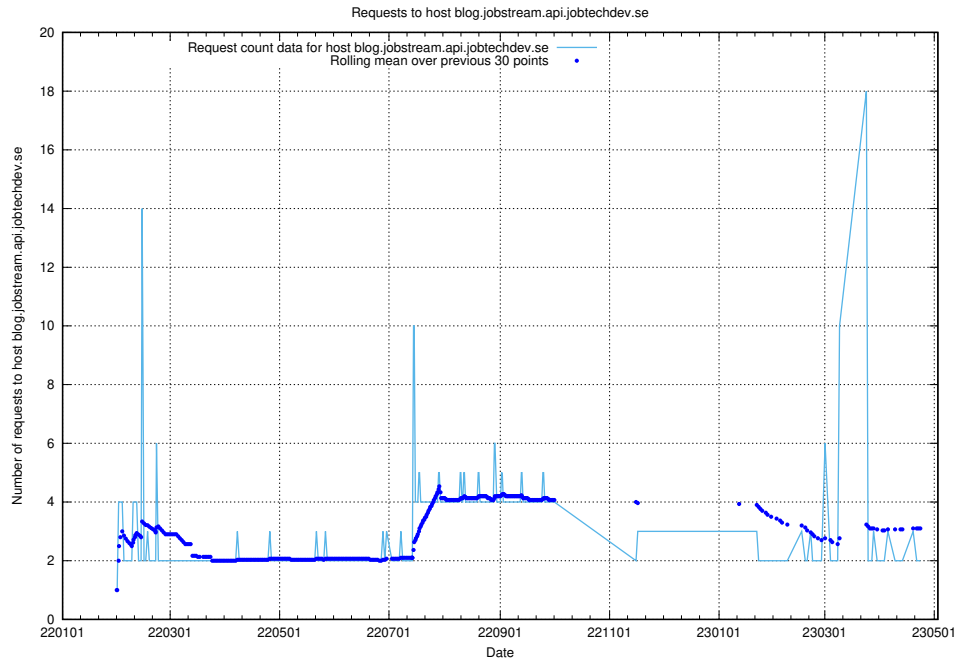

7.572 Usage of `blog.jobstream.api.jobtechdev.se`

Here, we count the number of requests to host `blog.jobstream.api.jobtechdev.se`.