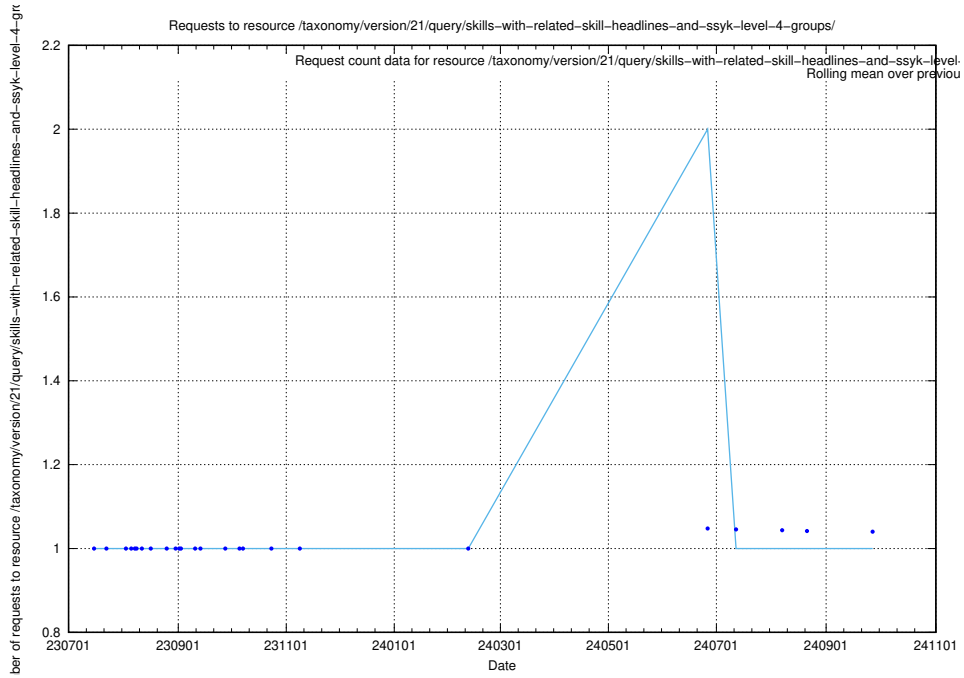

5.5897 Usage of /taxonomy/version/21/query/skills-with-related-skill-headlines-and-ssyk-level-4-groups/

Here, we count the number of requests to resource /taxonomy/version/21/query/skills-with-related-skill-headlines-and-ssyk-level-4-groups/.