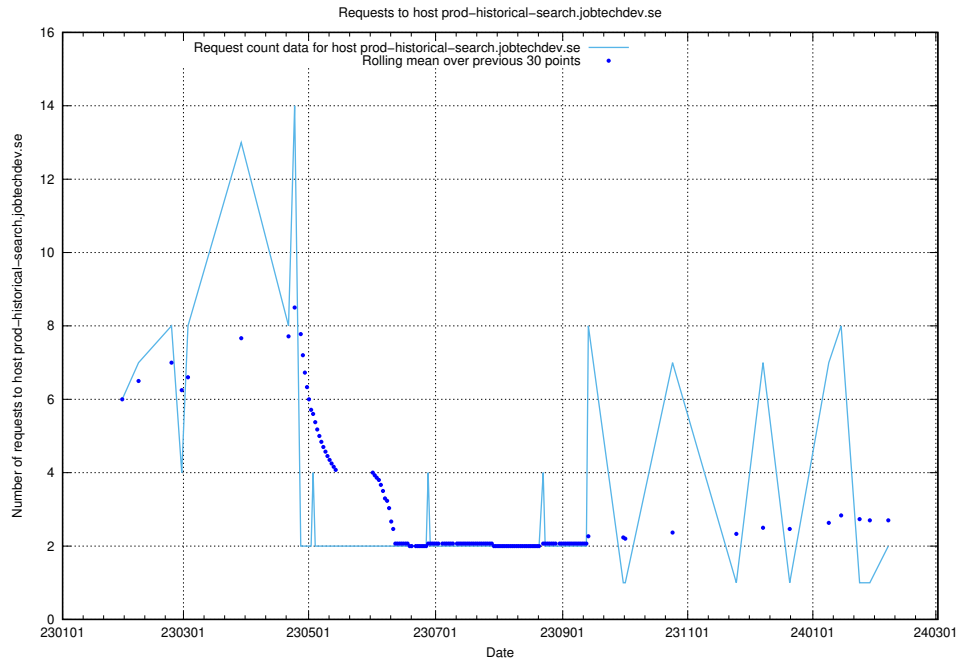

7.295 Usage of prod-historical-search.jobtechdev.se

Here, we count the number of requests to host prod-historical-search.jobtechdev.se.