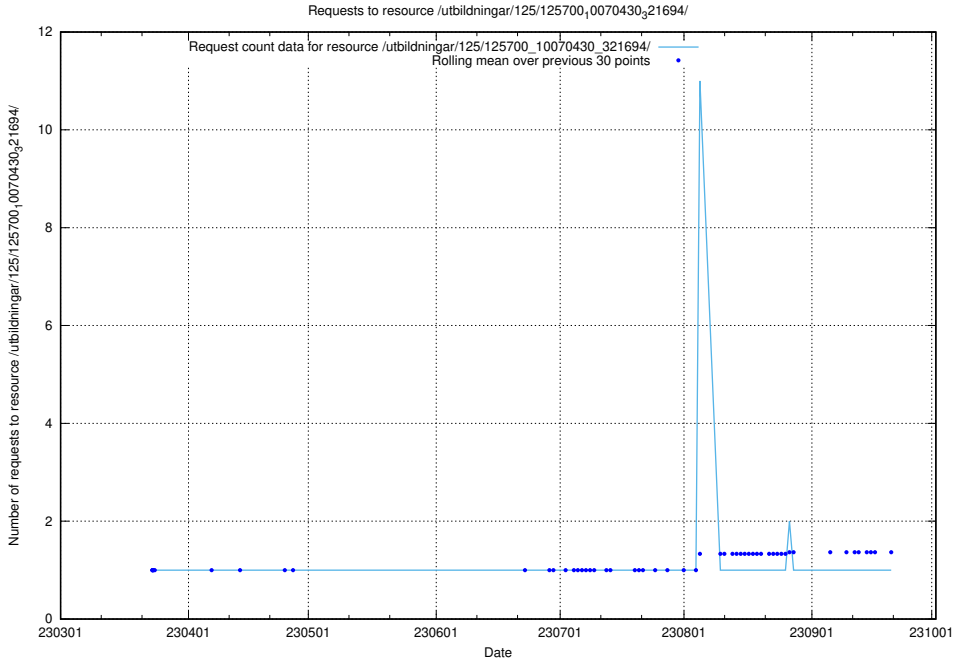

5.1116 Usage of /utbildningar/125/125700_10070430_321694/

Here, we count the number of requests to resource /utbildningar/125/125700_10070430_321694/.