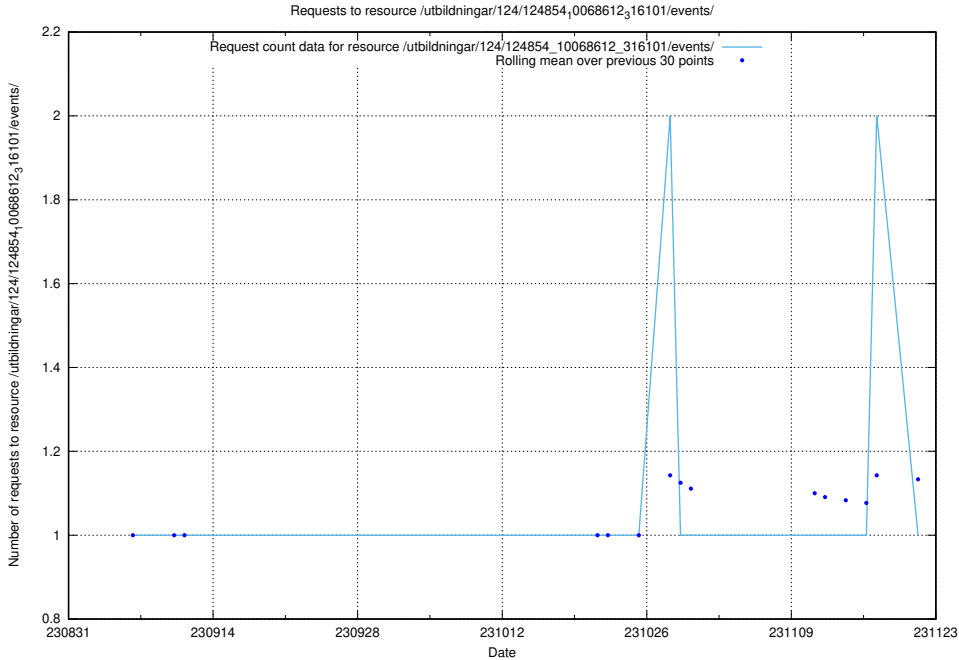

5.5514 Usage of /utbildningar/124/124854_10068612_316101/events/

Here, we count the number of requests to resource /utbildningar/124/124854_10068612_316101/events/