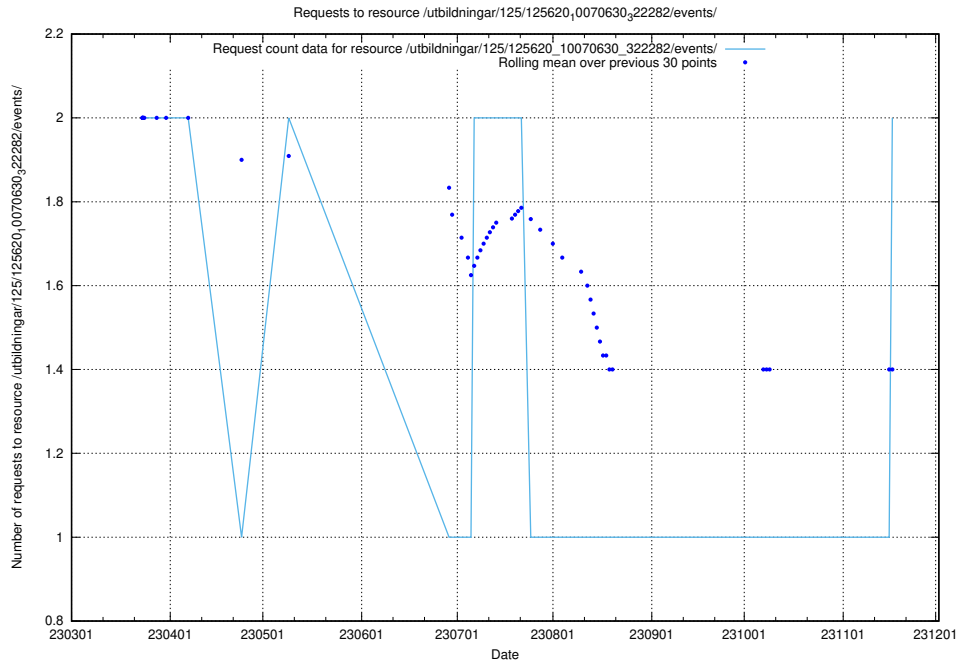

5.1030 Usage of /utbildningar/125/125620_10070630_322282/events/

Here, we count the number of requests to resource /utbildningar/125/125620_10070630_322282/events/