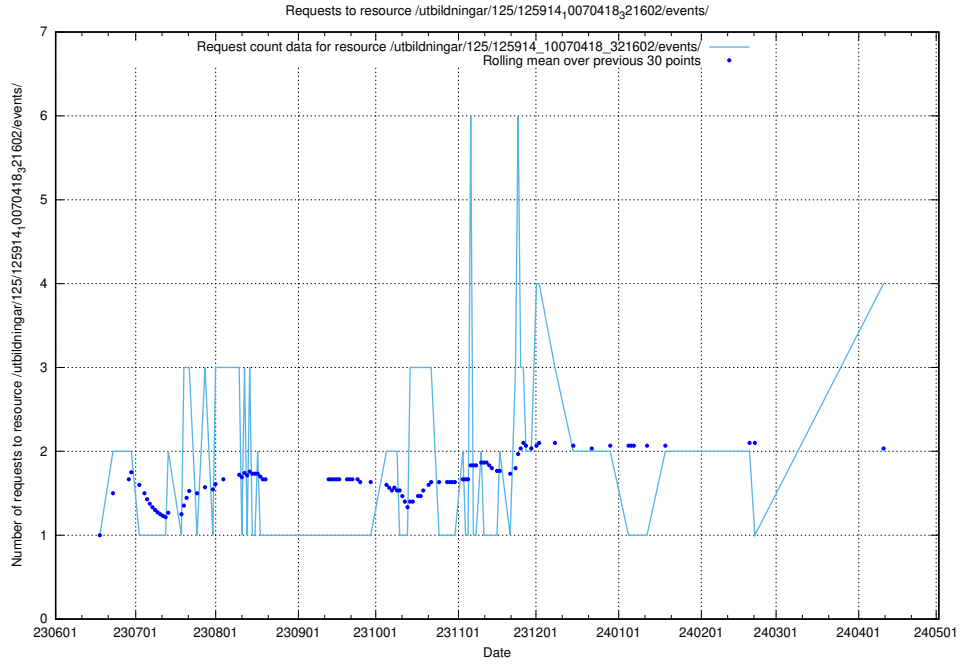

5.372 Usage of /utbildningar/125/125914_10070418_321602/events/

Here, we count the number of requests to resource /utbildningar/125/125914_10070418_321602/events/