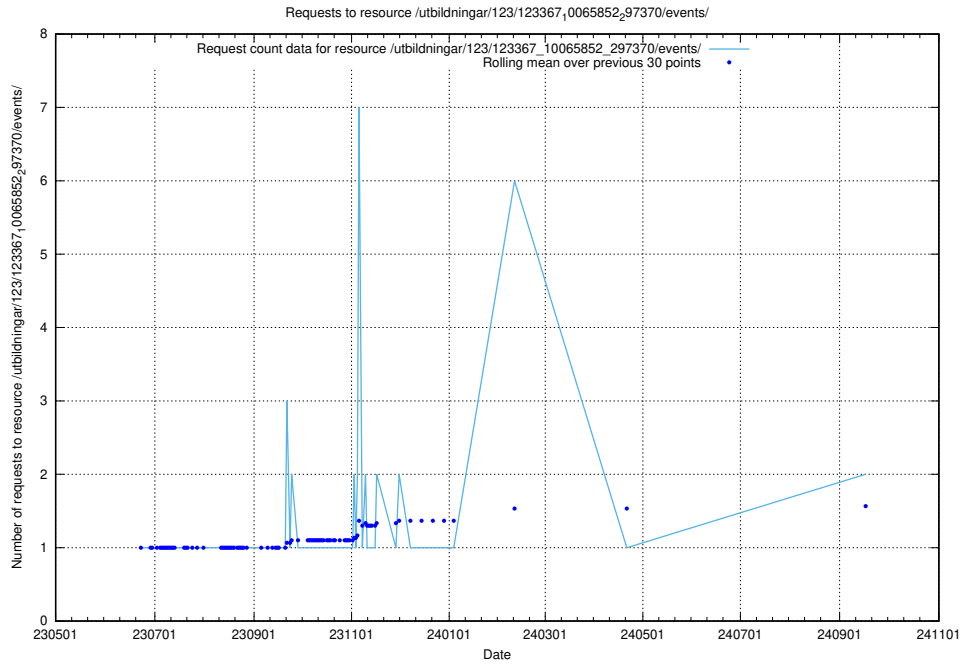

5.988 Usage of /utbildningar/123/123367_10065852_297370/events/

Here, we count the number of requests to resource /utbildningar/123/123367_10065852_297370/events/