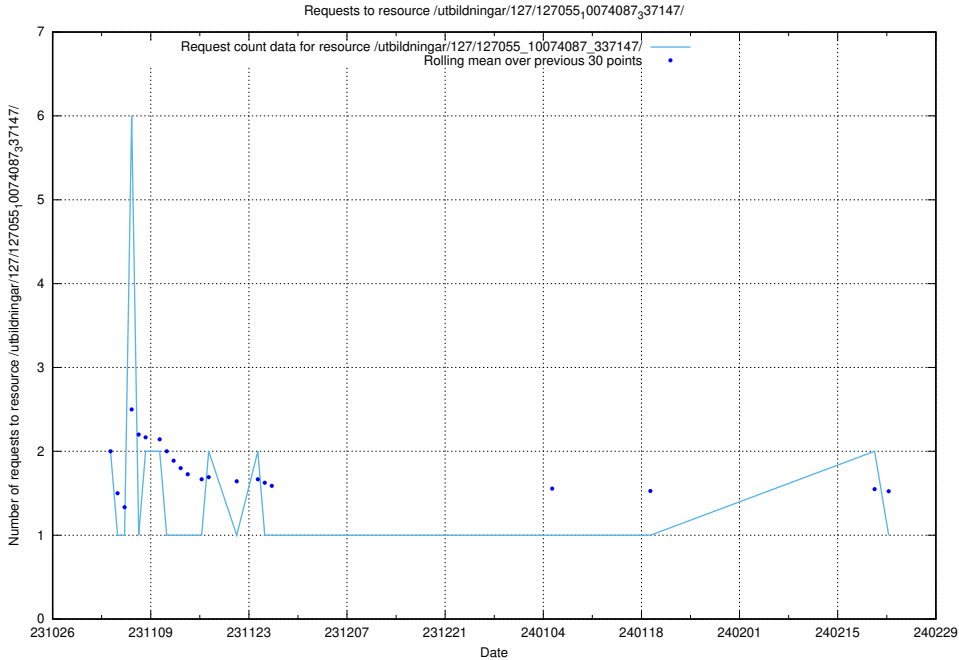

5.4989 Usage of /utbildningar/127/127055_10074087_337147/

Here, we count the number of requests to resource /utbildningar/127/127055_10074087_337147/.