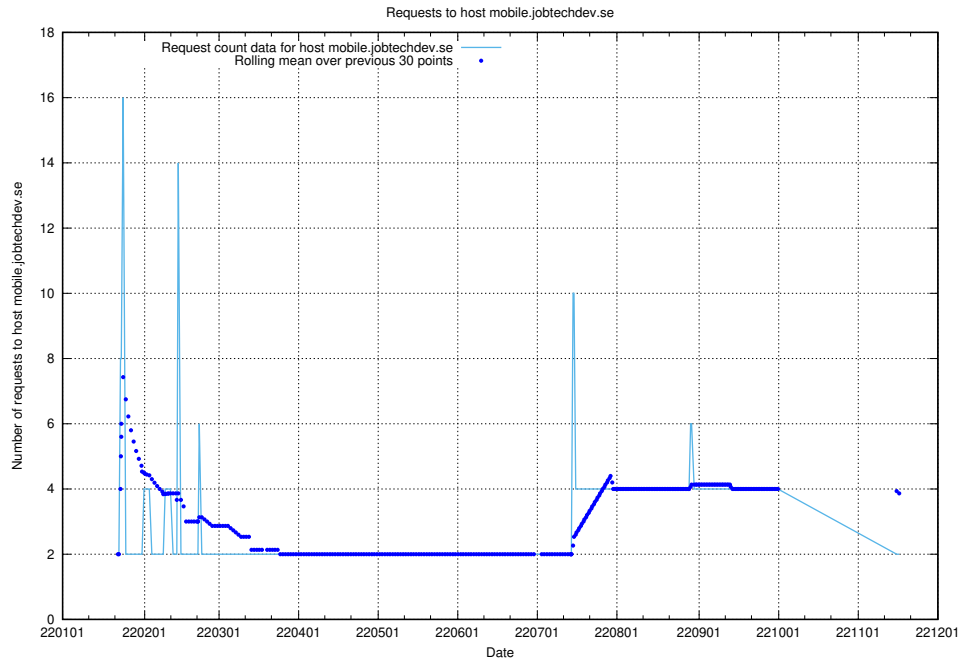

7.601 Usage of mobile.jobtechdev.se

Here, we count the number of requests to host mobile.jobtechdev.se.