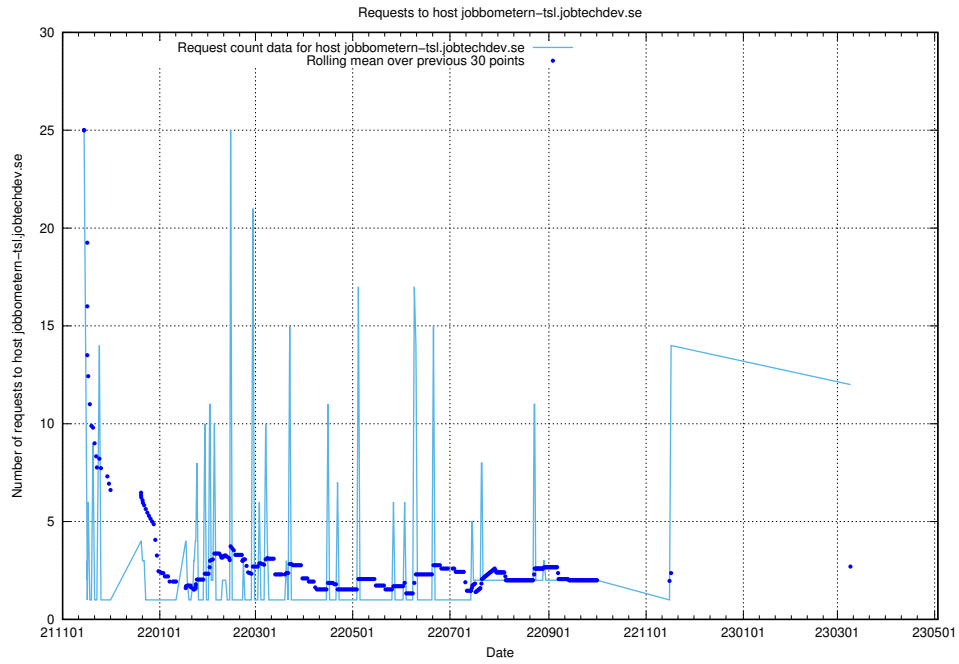

7.60 Usage of `jobbometern-tsl.jobtechdev.se`

Here, we count the number of requests to host `jobbometern-tsl.jobtechdev.se`.