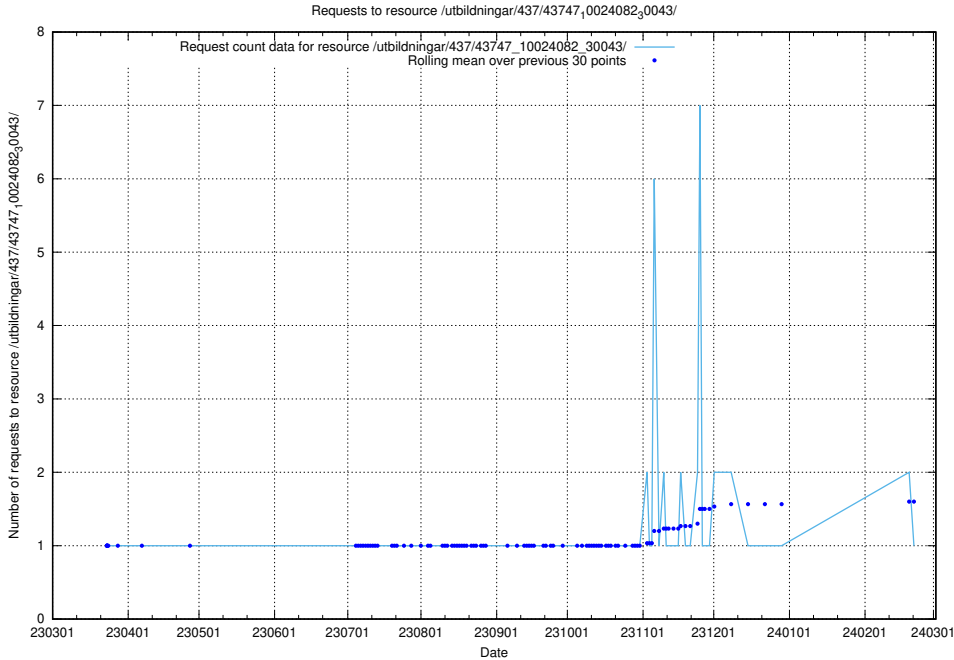

5.7225 Usage of /utbildningar/437/43747_10024082_30043/

Here, we count the number of requests to resource /utbildningar/437/43747_10024082_30043/.