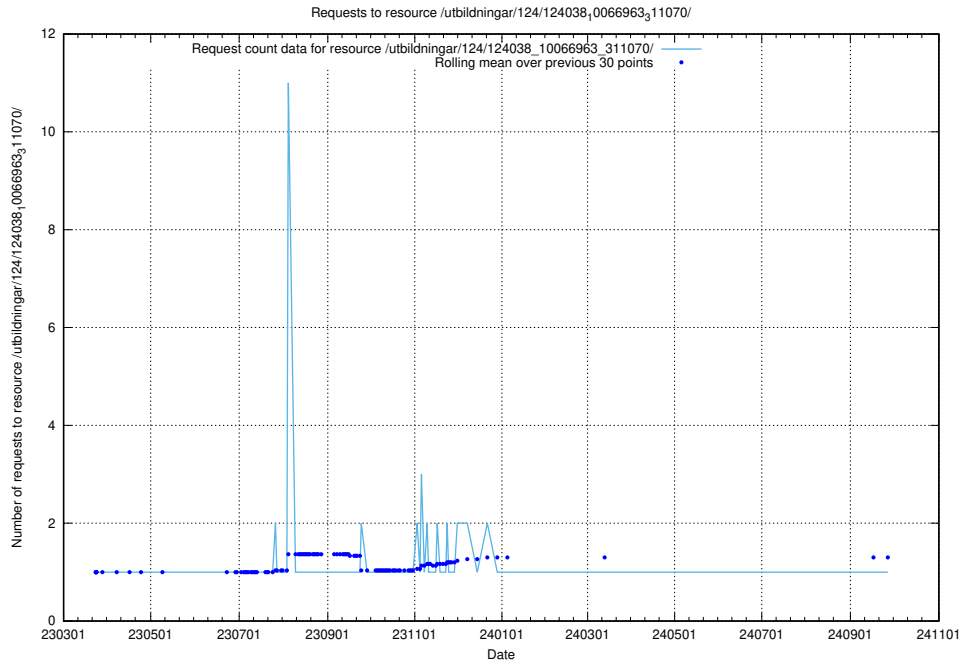

5.5200 Usage of /utbildningar/124/124038_10066963_311070/

Here, we count the number of requests to resource /utbildningar/124/124038_10066963_311070/.