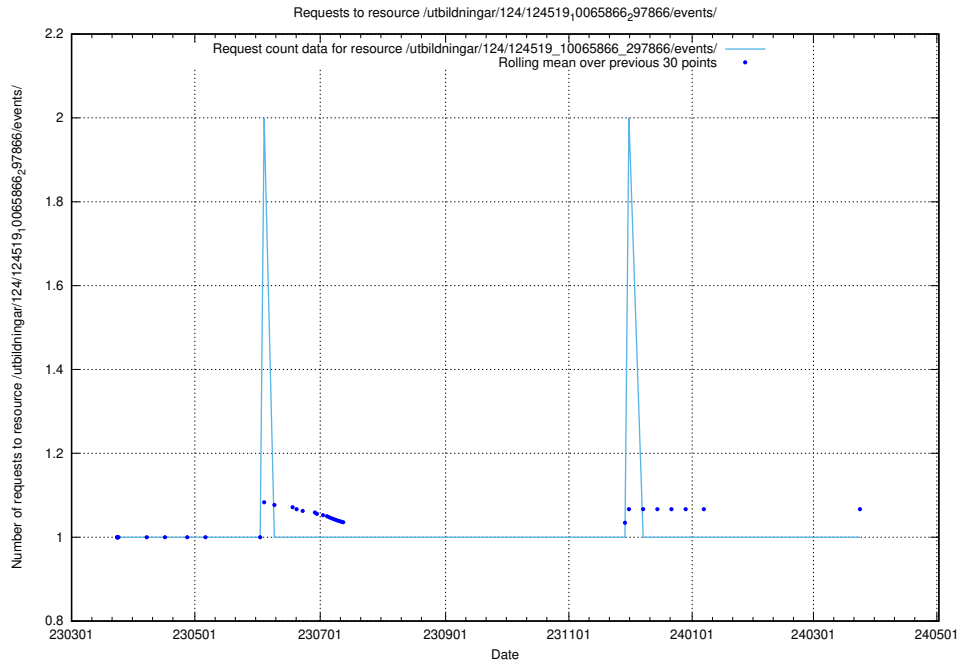

### 5.2173 Usage of /utbildningar/124/124519\_10065866\_297866/events/

Here, we count the number of requests to resource /utbildningar/124/124519\_10065866\_297866/events/