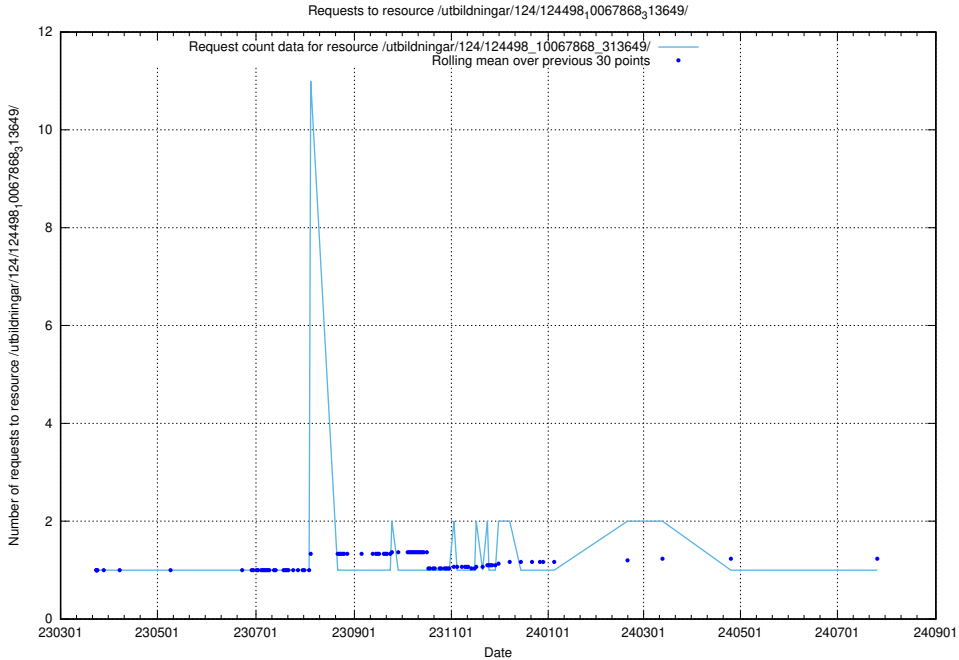

5.3524 Usage of /utbildningar/124/124498_10067868_313649/

Here, we count the number of requests to resource /utbildningar/124/124498_10067868_313649/.