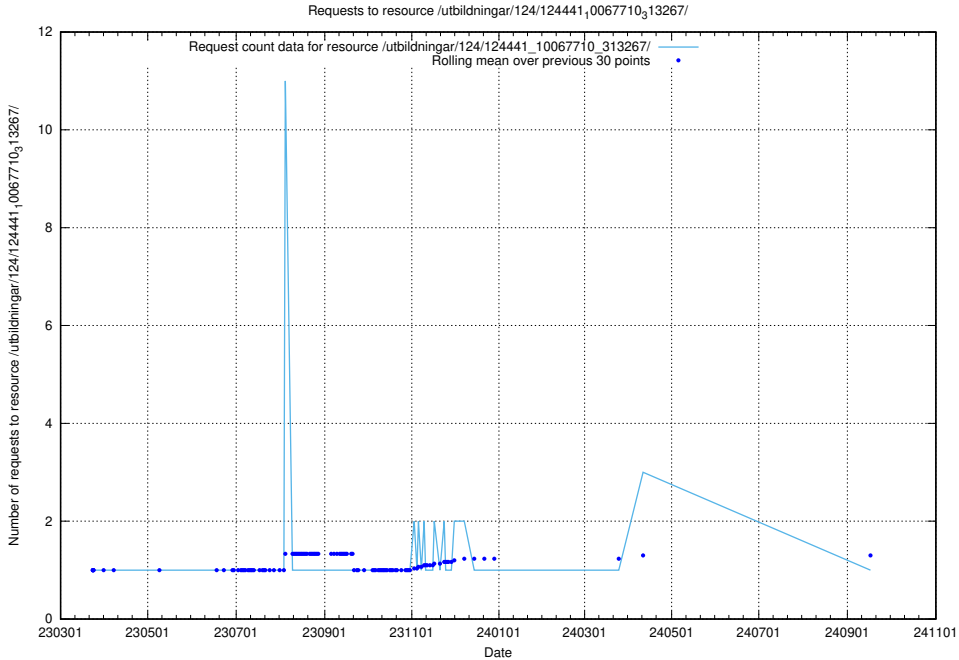

5.4393 Usage of /utbildningar/124/124441_10067710_313267/

Here, we count the number of requests to resource /utbildningar/124/124441_10067710_313267/.