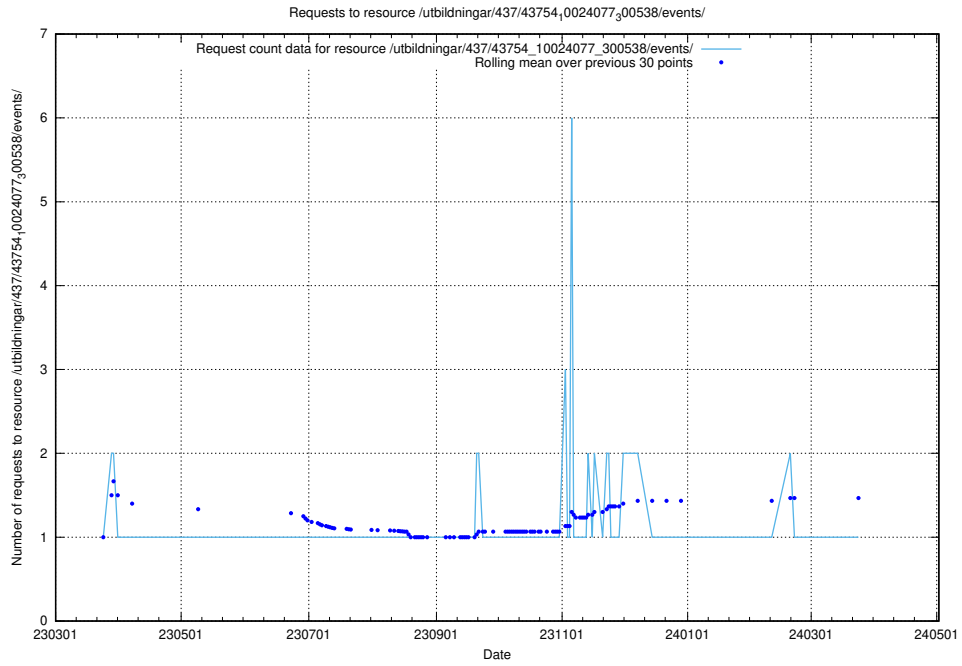

5.7030 Usage of /utbildningar/437/43754_10024077_300538/events/

Here, we count the number of requests to resource /utbildningar/437/43754_10024077_300538/events/.