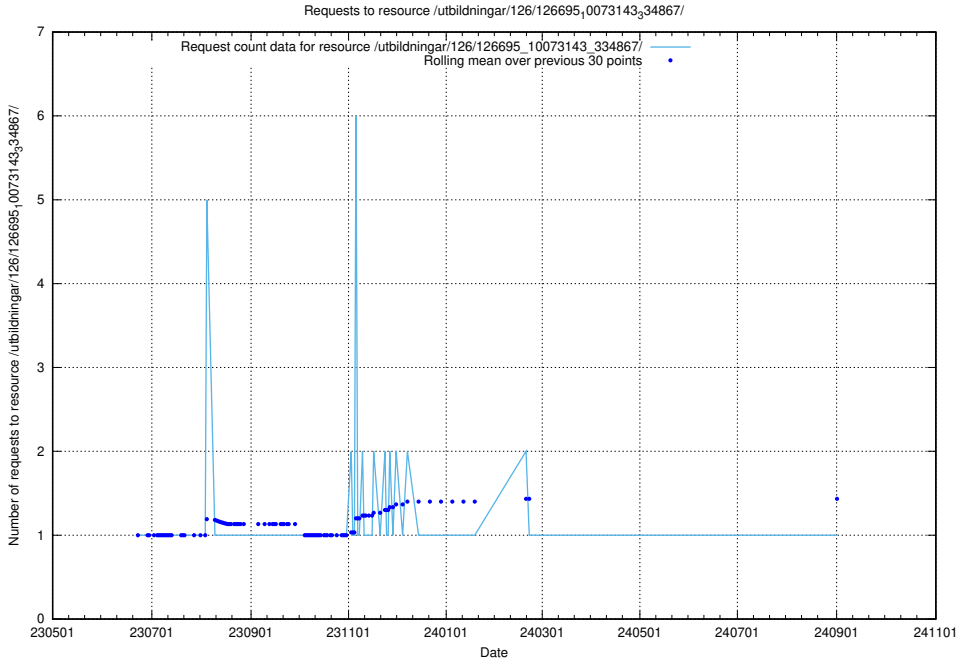

5.6439 Usage of /utbildningar/126/126695_10073143_334867/

Here, we count the number of requests to resource /utbildningar/126/126695_10073143_334867/.