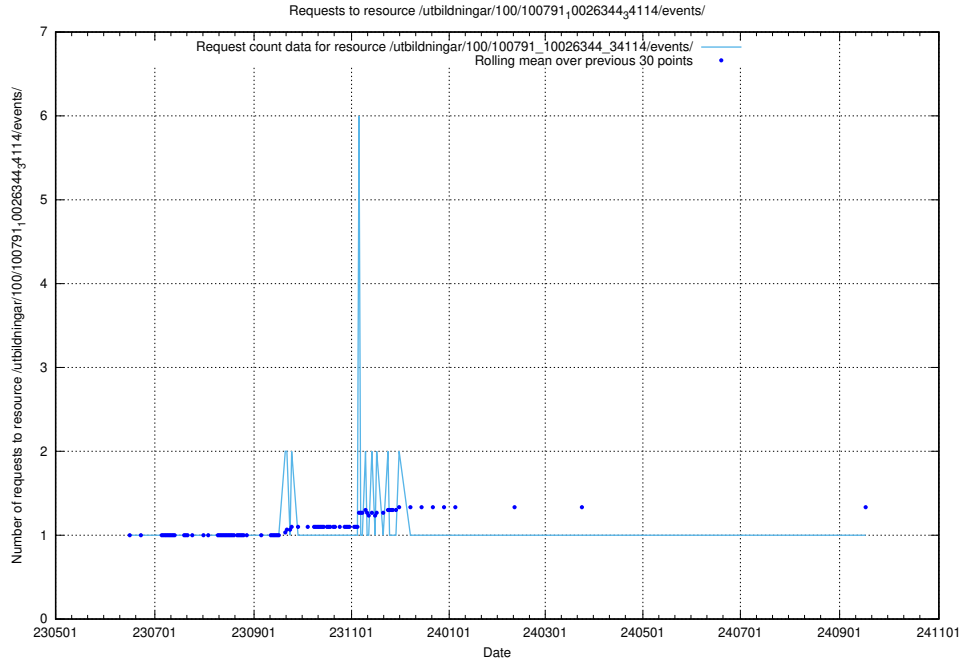

5.6682 Usage of /utbildningar/100/100791_10026344_34114/events/

Here, we count the number of requests to resource /utbildningar/100/100791_10026344_34114/events/.