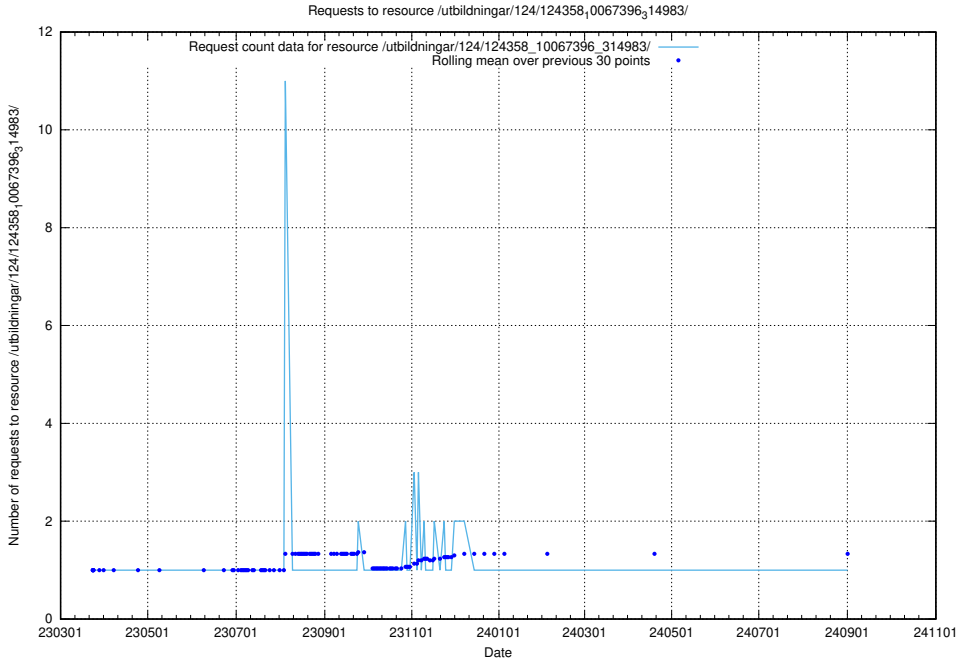

5.4665 Usage of /utbildningar/124/124358_10067396_314983/

Here, we count the number of requests to resource /utbildningar/124/124358_10067396_314983/.