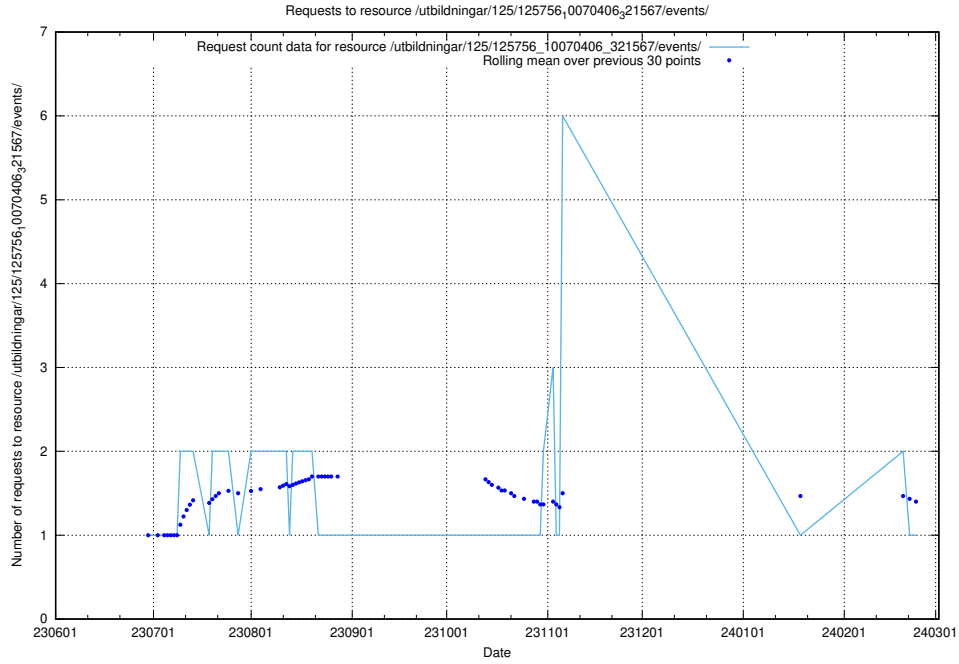

5.6211 Usage of /utbildningar/125/125756_10070406_321567/events/

Here, we count the number of requests to resource /utbildningar/125/125756_10070406_321567/events/