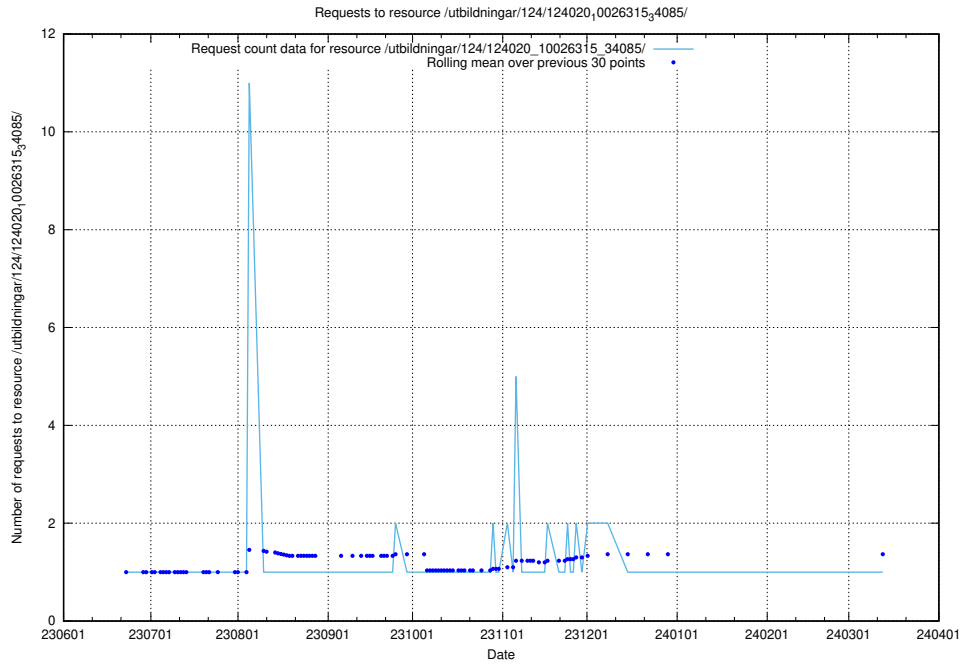

5.6626 Usage of /utbildningar/124/124020_10026315_34085/

Here, we count the number of requests to resource /utbildningar/124/124020_10026315_34085/.