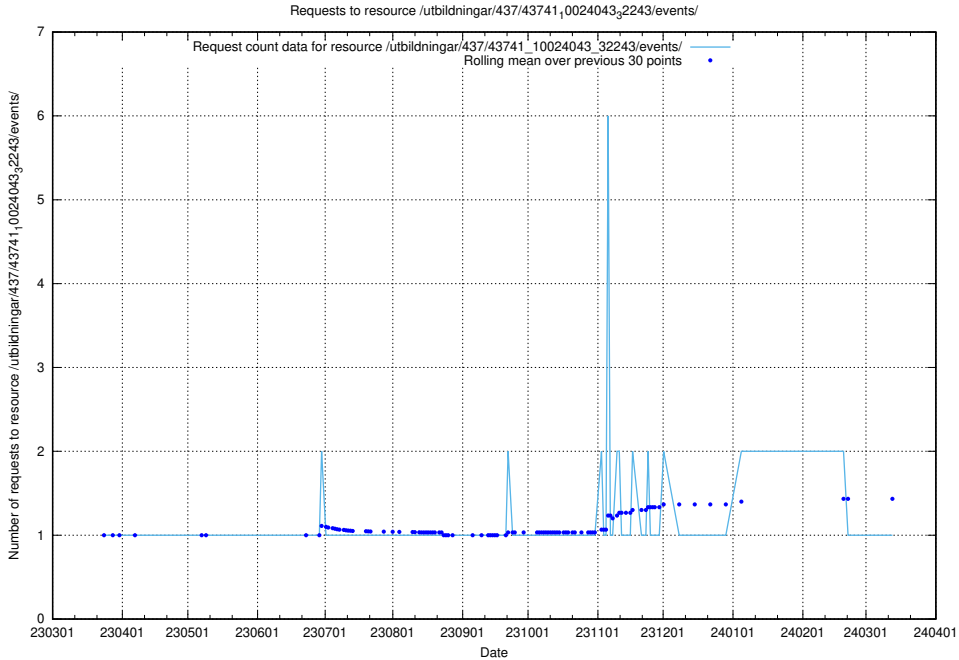

5.7038 Usage of /utbildningar/437/43741_10024043_32243/events/

Here, we count the number of requests to resource /utbildningar/437/43741_10024043_32243/events/.