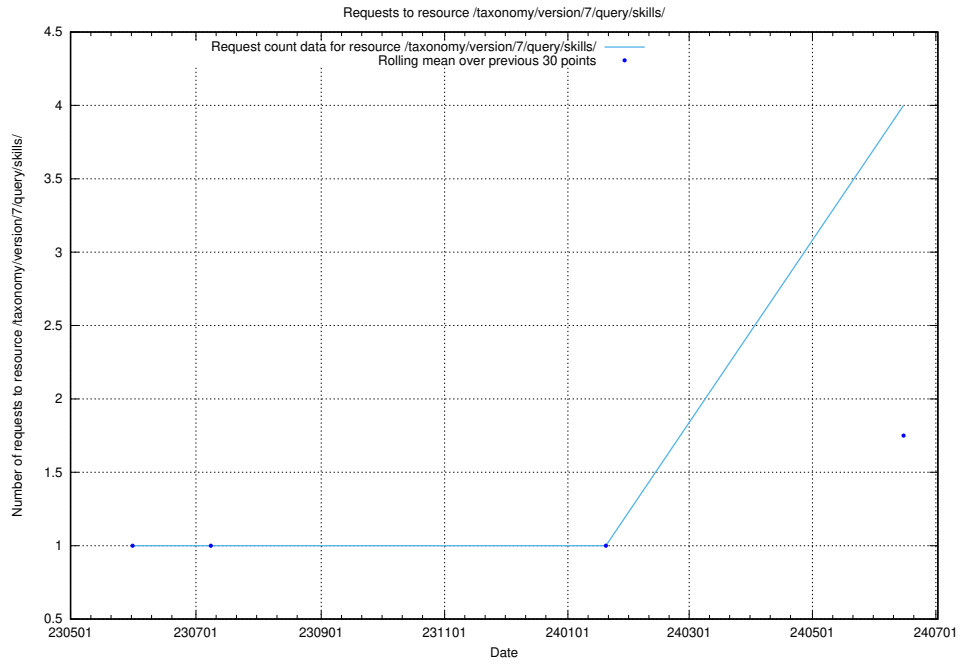

### 5.376 Usage of /taxonomy/version/7/query/skills/

Here, we count the number of requests to resource /taxonomy/version/7/query/skills/.