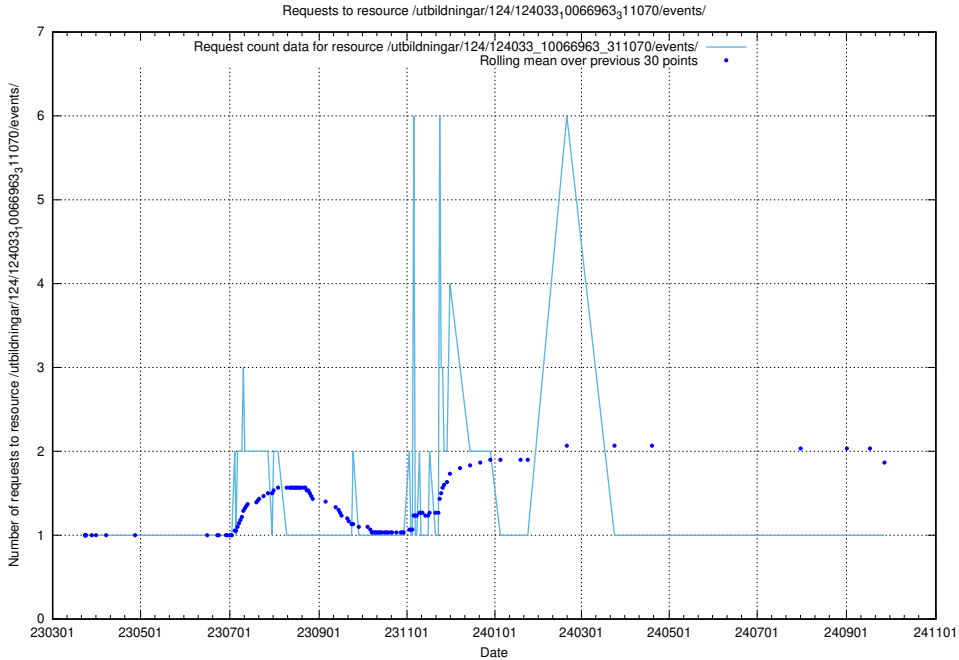

5.5281 Usage of /utbildningar/124/124033_10066963_311070/events/

Here, we count the number of requests to resource /utbildningar/124/124033_10066963_311070/events/