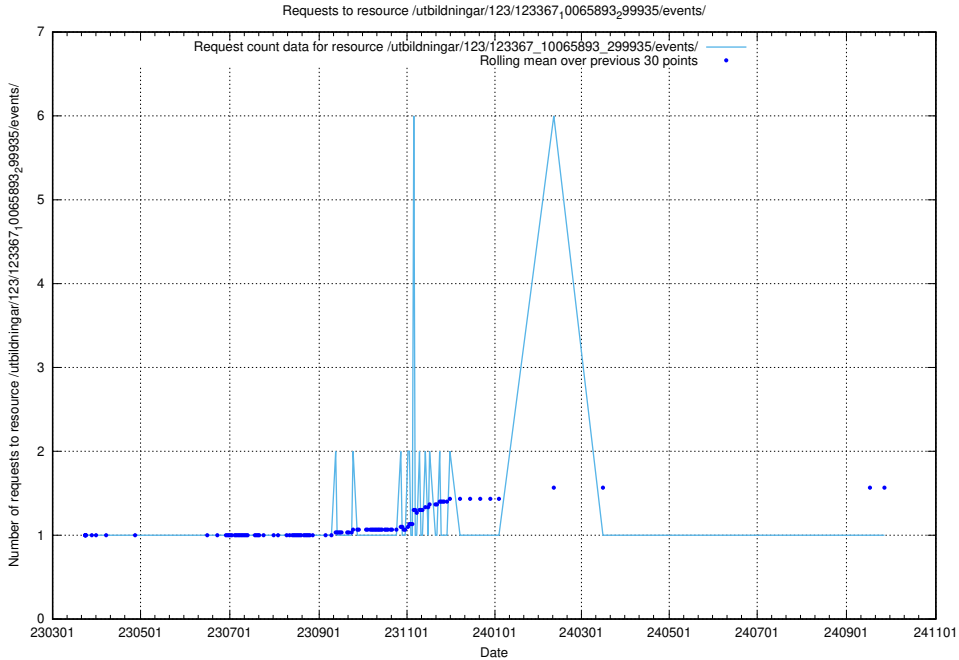

5.5569 Usage of /utbildningar/123/123367_10065893_299935/events/

Here, we count the number of requests to resource /utbildningar/123/123367_10065893_299935/events/