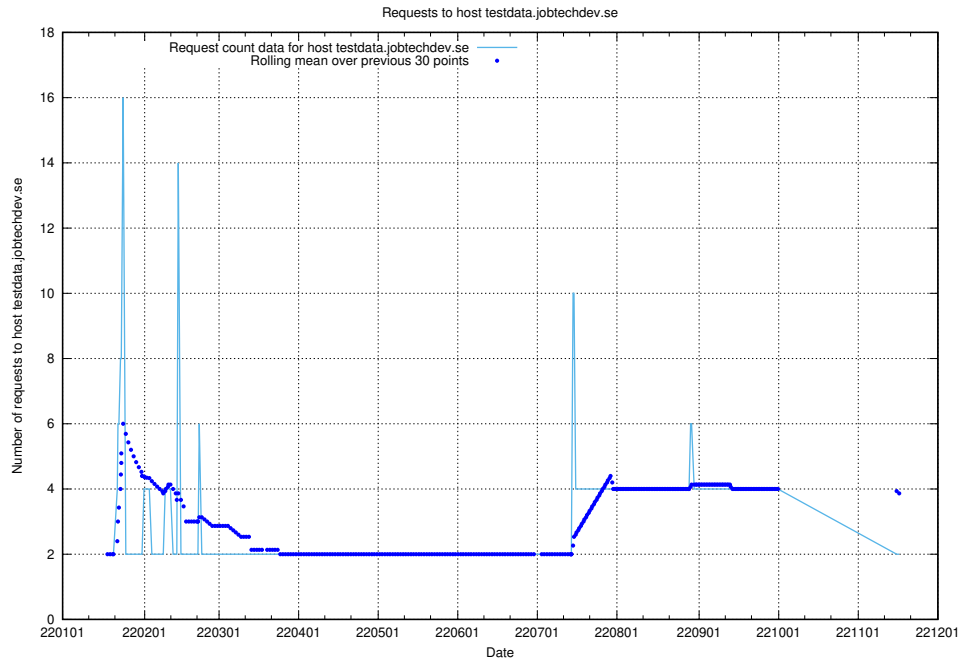

7.274 Usage of testdata.jobtechdev.se

Here, we count the number of requests to host testdata.jobtechdev.se.