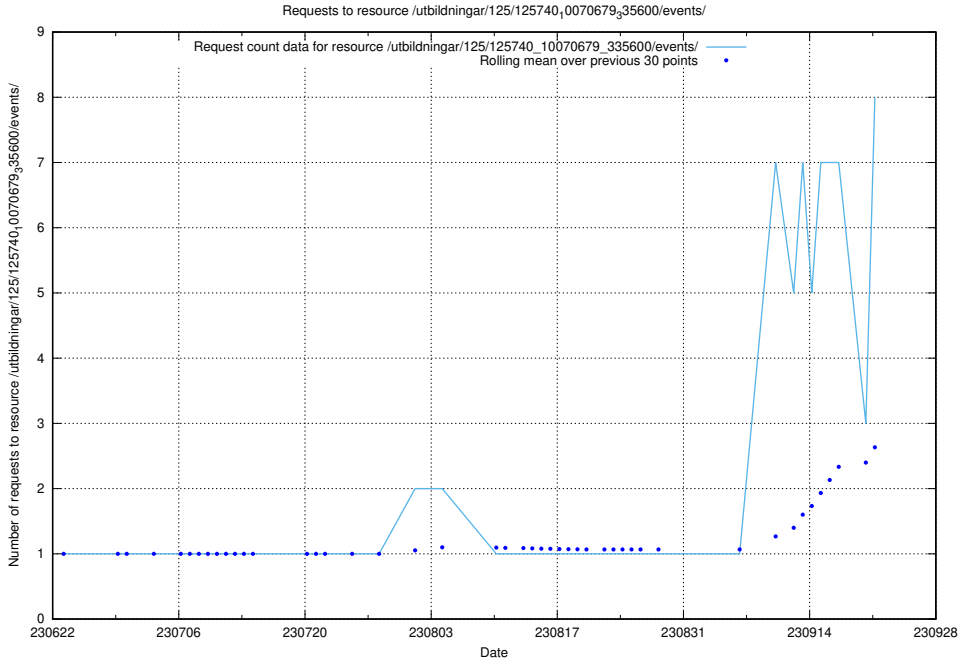

5.35 Usage of /utbildningar/125/125740_10070679_335600/events/

Here, we count the number of requests to resource /utbildningar/125/125740_10070679_335600/events/