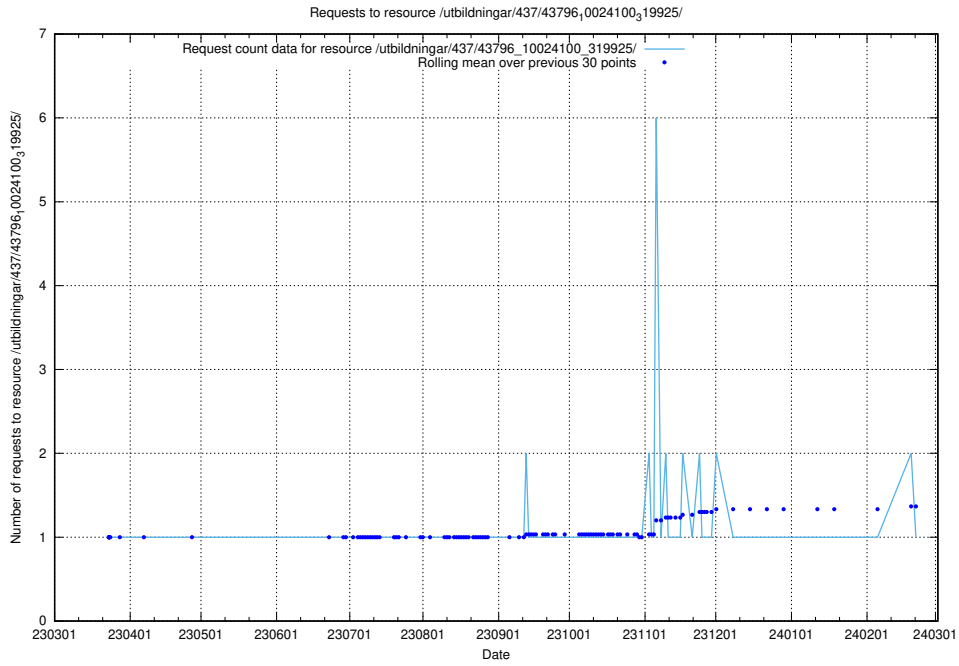

5.7197 Usage of /utbildningar/437/43796_10024100_319925/

Here, we count the number of requests to resource /utbildningar/437/43796_10024100_319925/.