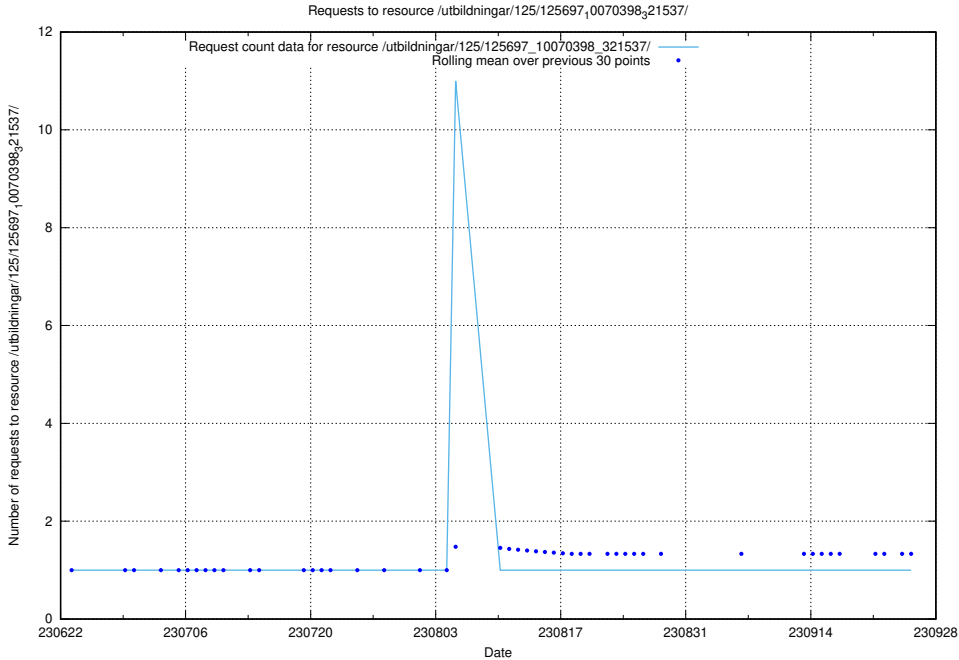

5.6506 Usage of /utbildningar/125/125697_10070398_321537/

Here, we count the number of requests to resource /utbildningar/125/125697_10070398_321537/.