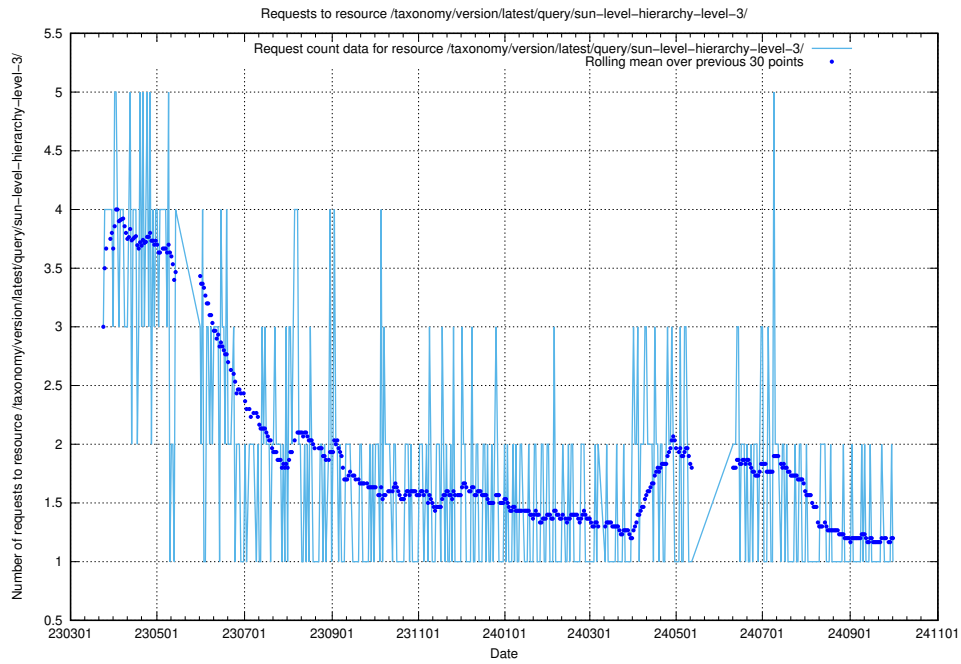

5.6890 Usage of /taxonomy/version/latest/query/sun-level-hierarchy-level-3/

Here, we count the number of requests to resource /taxonomy/version/latest/query/sun-level-hierarchy-level-3/.