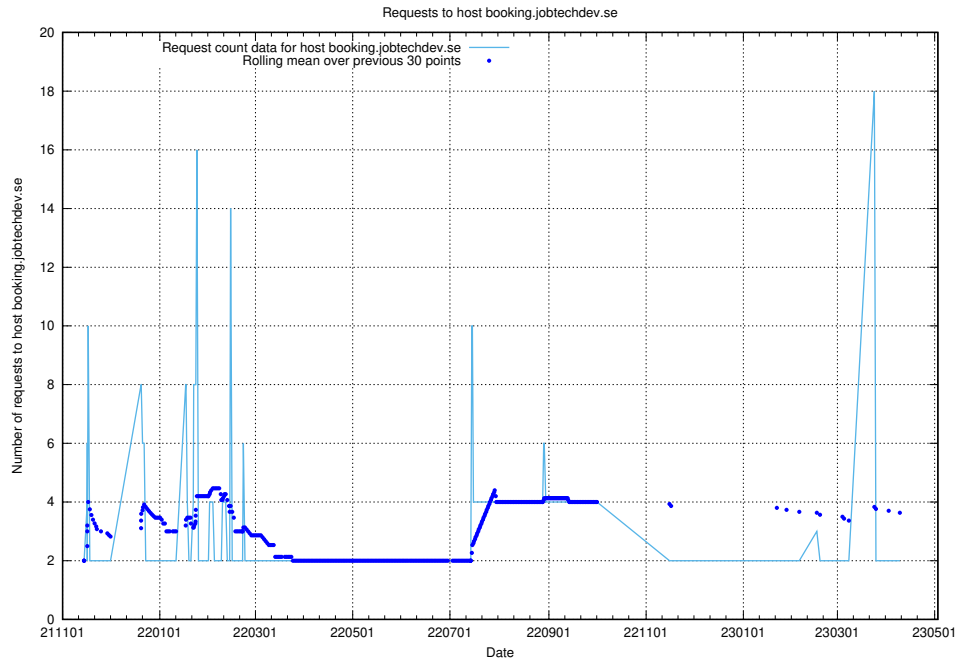

7.284 Usage of booking.jobtechdev.se

Here, we count the number of requests to host booking.jobtechdev.se.