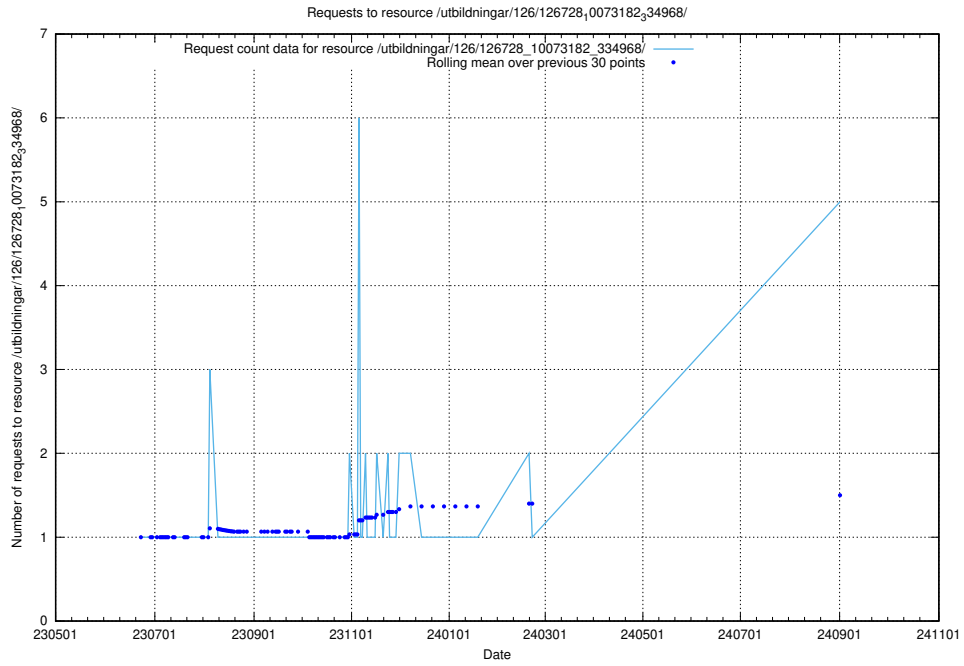

5.242 Usage of /utbildningar/126/126728_10073182_334968/

Here, we count the number of requests to resource /utbildningar/126/126728_10073182_334968/.