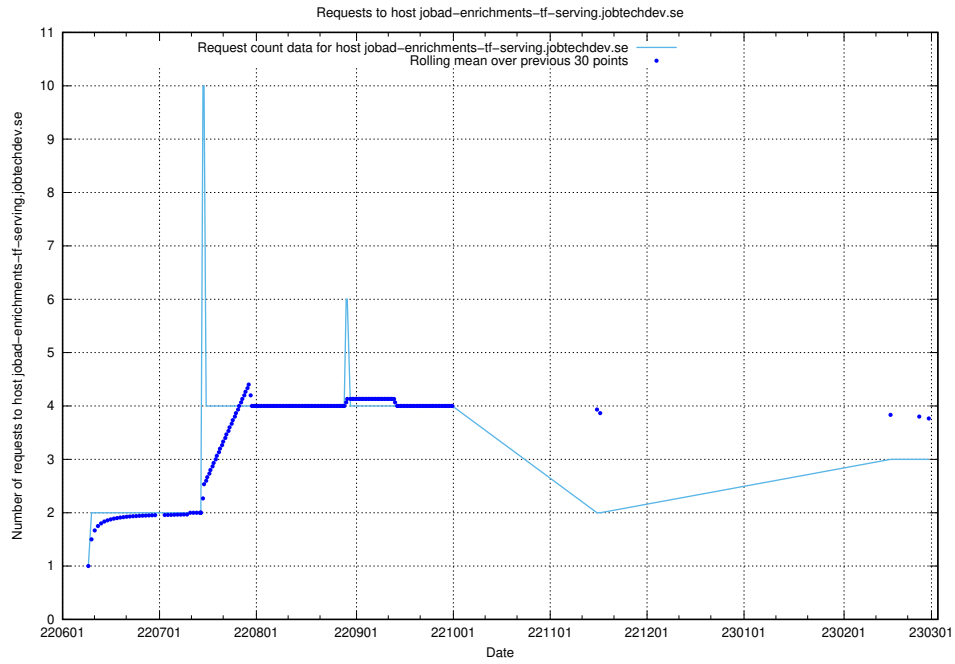

7.217 Usage of `jobad-enrichments-tf-serving.jobtechdev.se`

Here, we count the number of requests to host `jobad-enrichments-tf-serving.jobtechdev.se`.