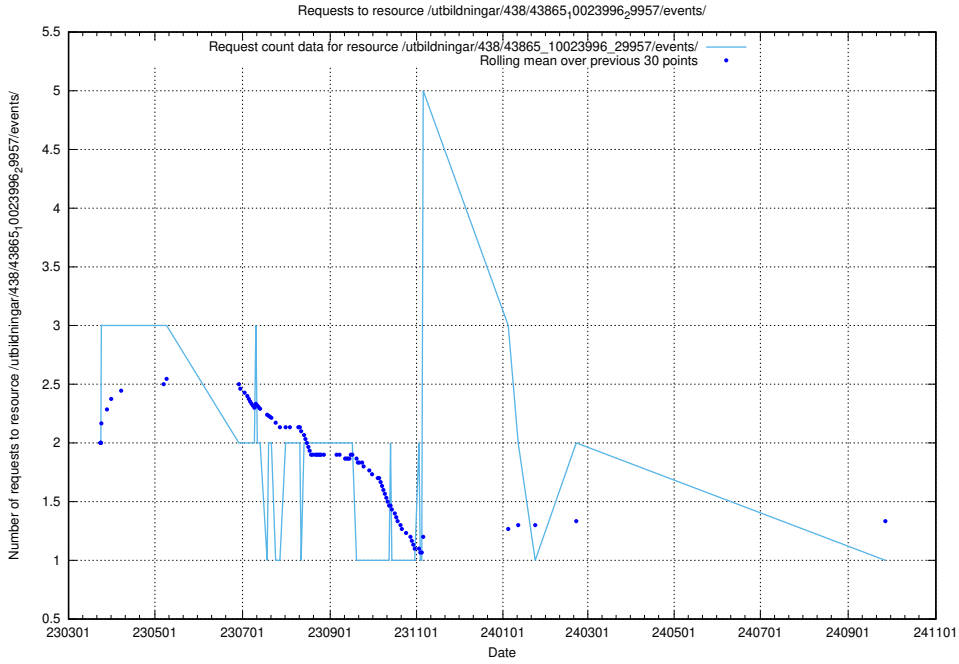

5.7104 Usage of /utbildningar/438/43865_10023996_29957/events/

Here, we count the number of requests to resource /utbildningar/438/43865_10023996_29957/events/.