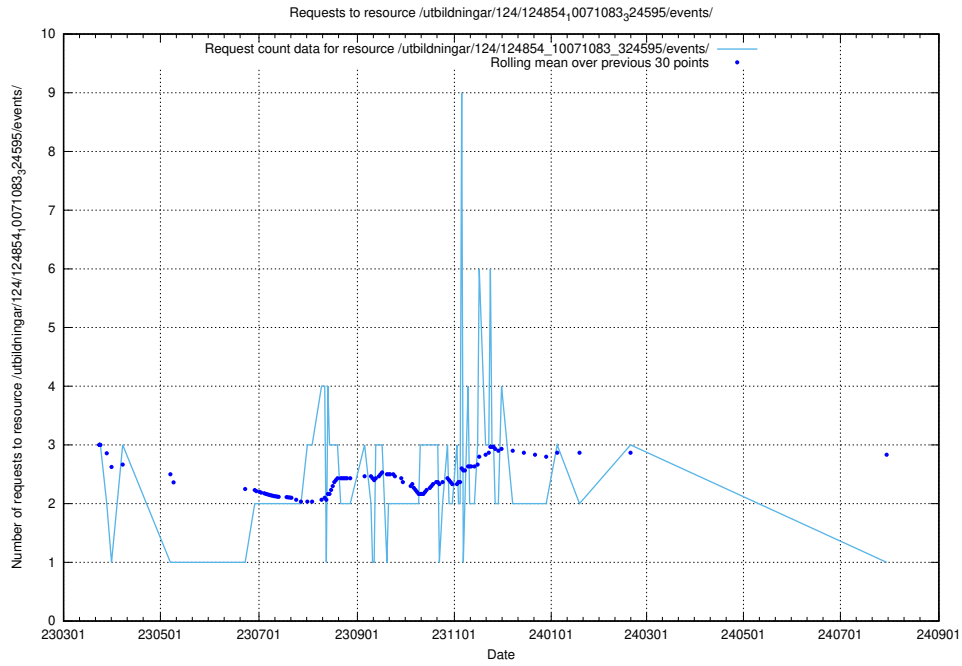

5.7098 Usage of /utbildningar/124/124854_10071083_324595/events/

Here, we count the number of requests to resource /utbildningar/124/124854_10071083_324595/events/