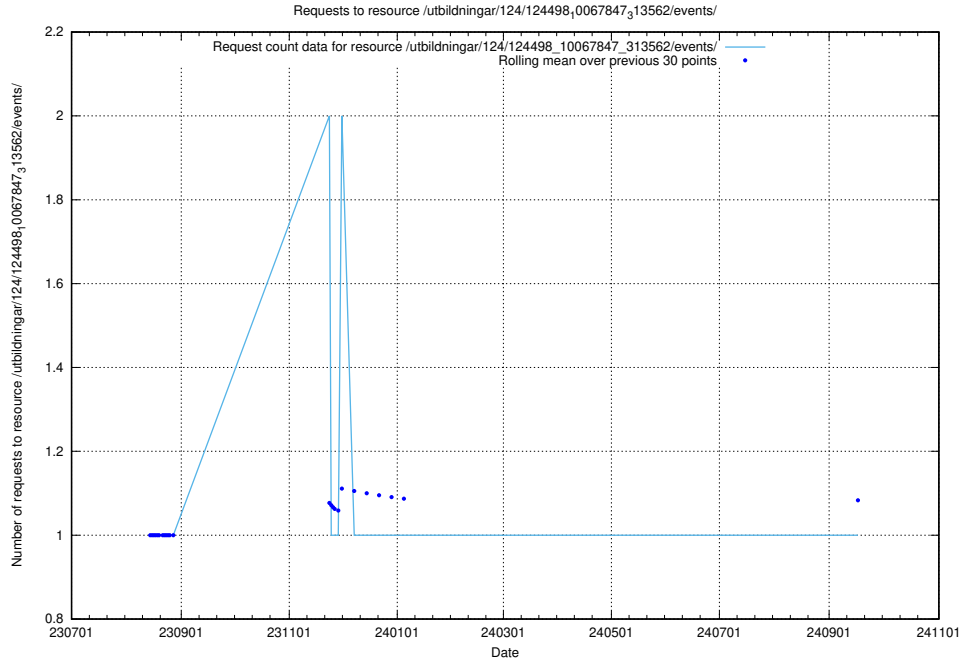

5.5631 Usage of /utbildningar/124/124498_10067847_313562/events/

Here, we count the number of requests to resource /utbildningar/124/124498_10067847_313562/events/