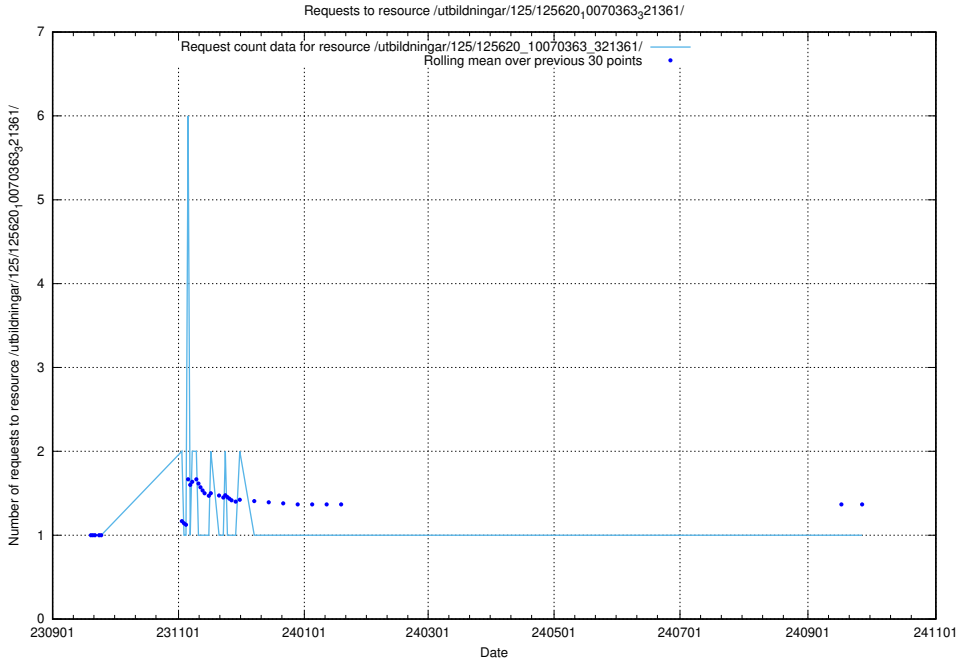

5.5368 Usage of /utbildningar/125/125620_10070363_321361/

Here, we count the number of requests to resource /utbildningar/125/125620_10070363_321361/.