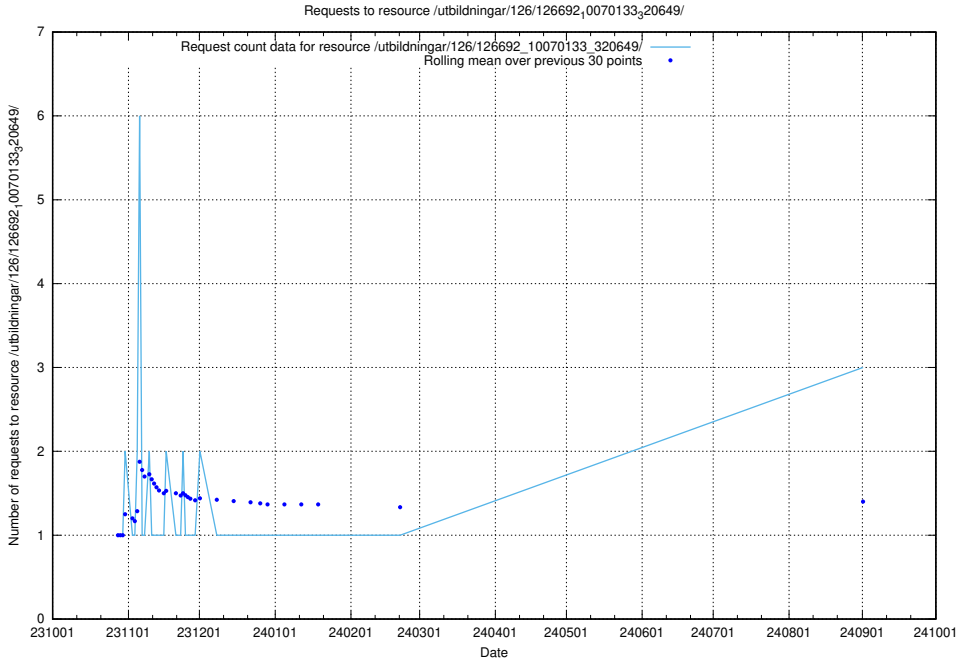

5.461 Usage of /utbildningar/126/126692_10070133_320649/

Here, we count the number of requests to resource /utbildningar/126/126692_10070133_320649/.