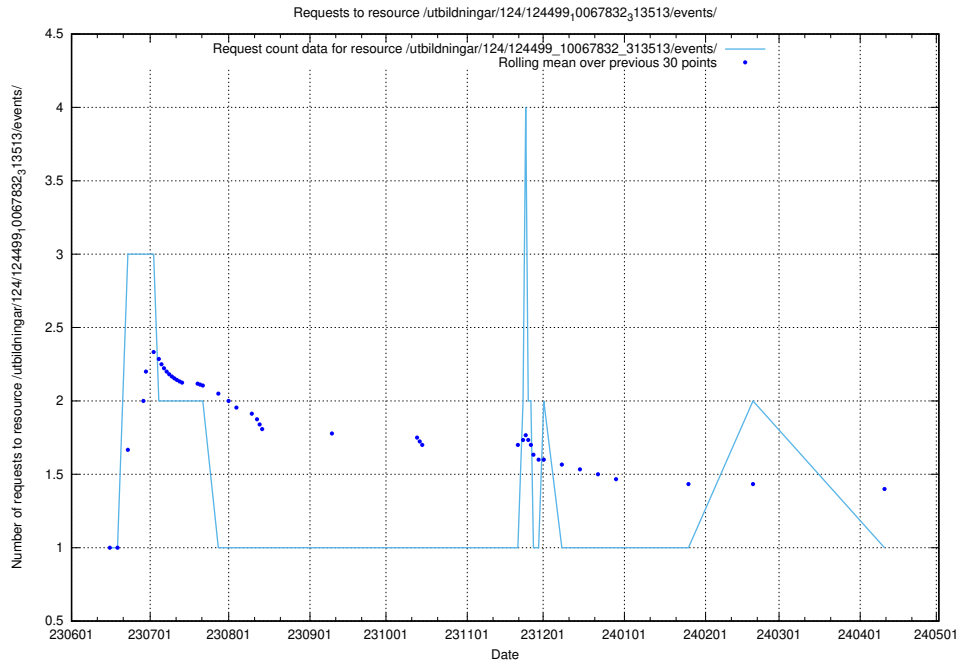

5.6676 Usage of /utbildningar/124/124499_10067832_313513/events/

Here, we count the number of requests to resource /utbildningar/124/124499_10067832_313513/events/