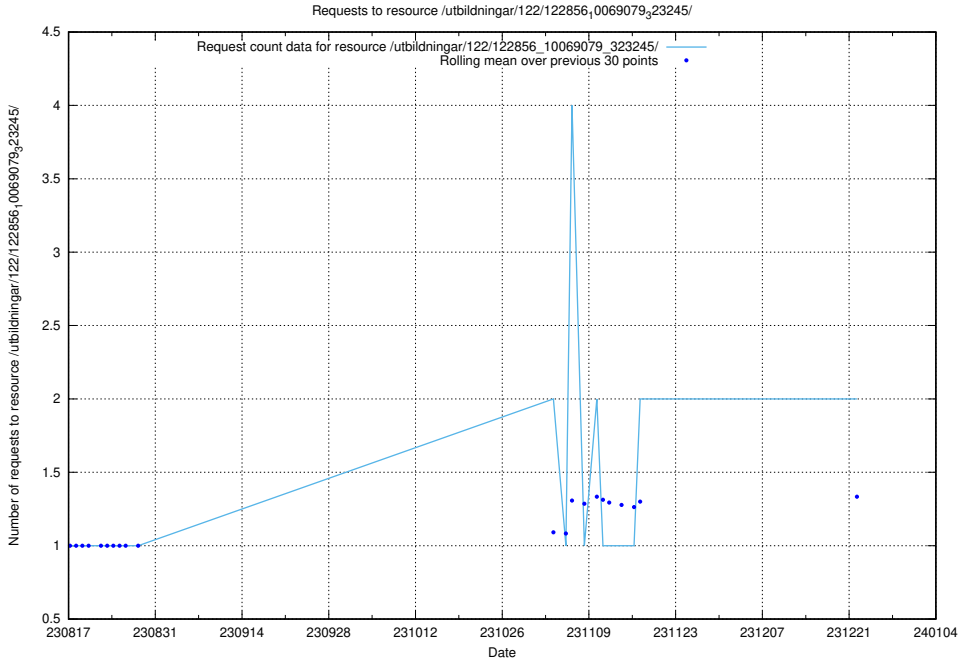

5.871 Usage of /utbildningar/122/122856_10069079_323245/

Here, we count the number of requests to resource /utbildningar/122/122856_10069079_323245/.