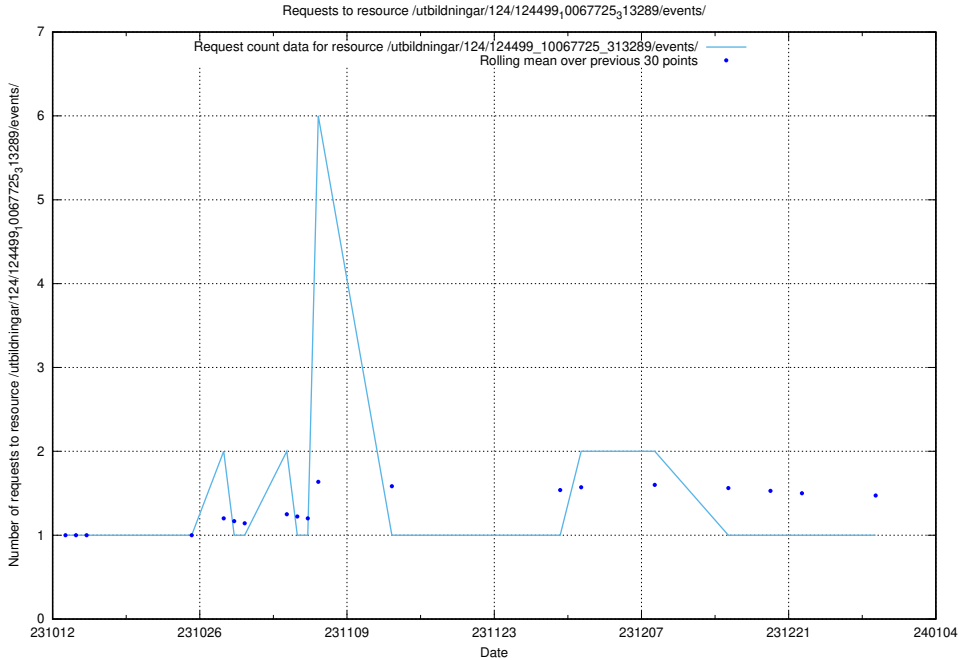

5.5194 Usage of /utbildningar/124/124499_10067725_313289/events/

Here, we count the number of requests to resource /utbildningar/124/124499_10067725_313289/events/