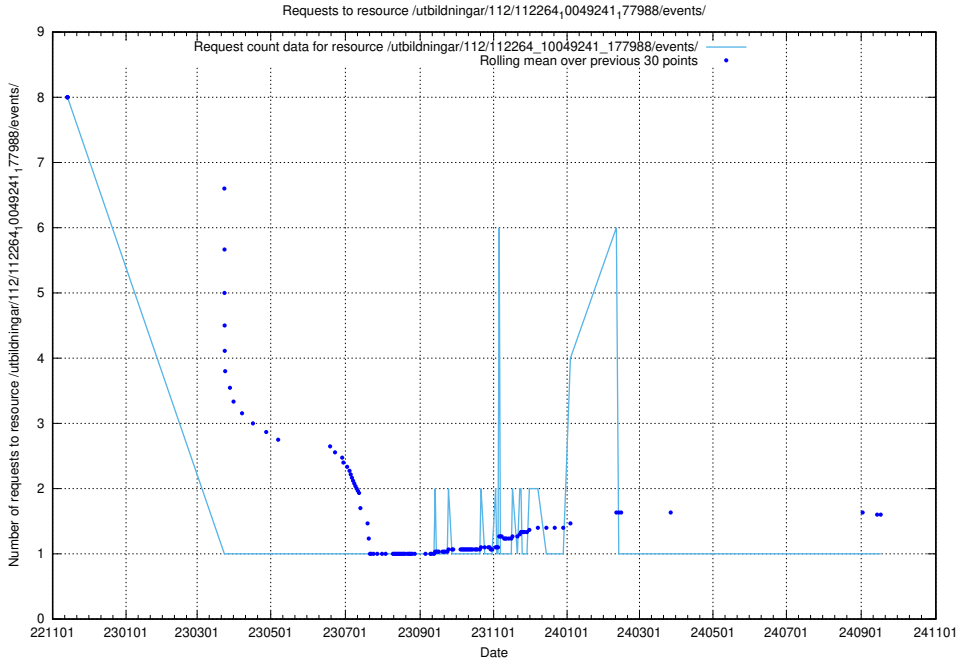

5.6589 Usage of /utbildningar/112/112264_10049241_177988/events/

Here, we count the number of requests to resource /utbildningar/112/112264_10049241_177988/events/