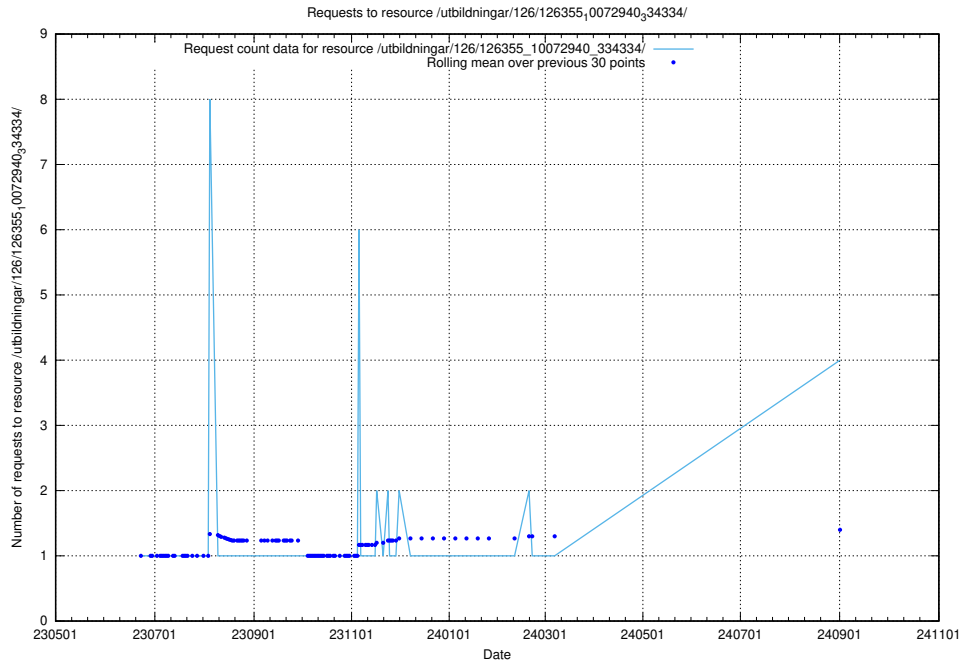

5.367 Usage of /utbildningar/126/126355_10072940_334334/

Here, we count the number of requests to resource /utbildningar/126/126355_10072940_334334/.