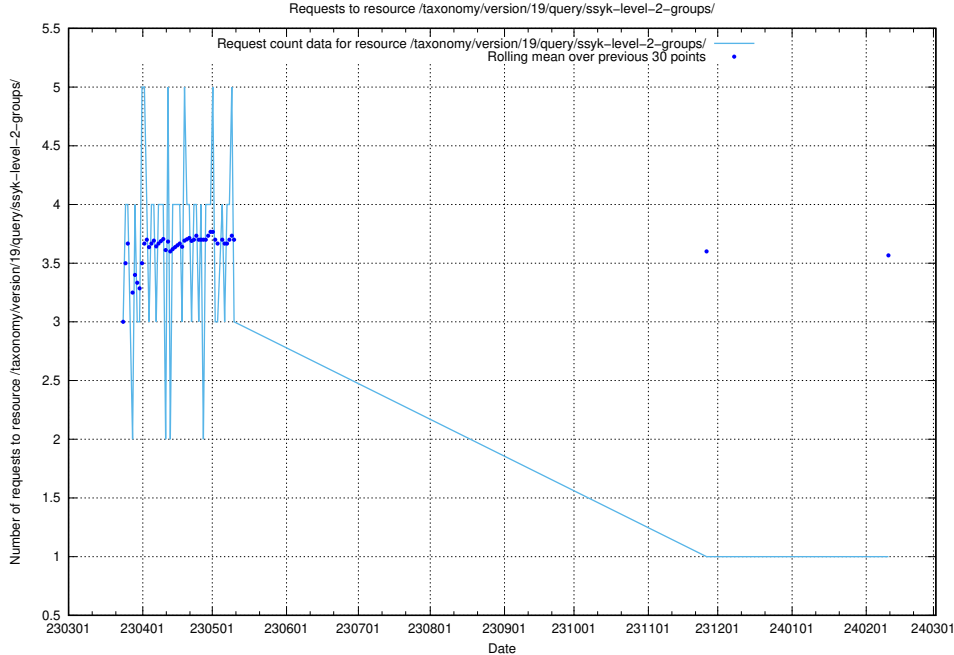

5.6959 Usage of /taxonomy/version/19/query/ssyk-level-2-groups/

Here, we count the number of requests to resource /taxonomy/version/19/query/ssyk-level-2-groups/.