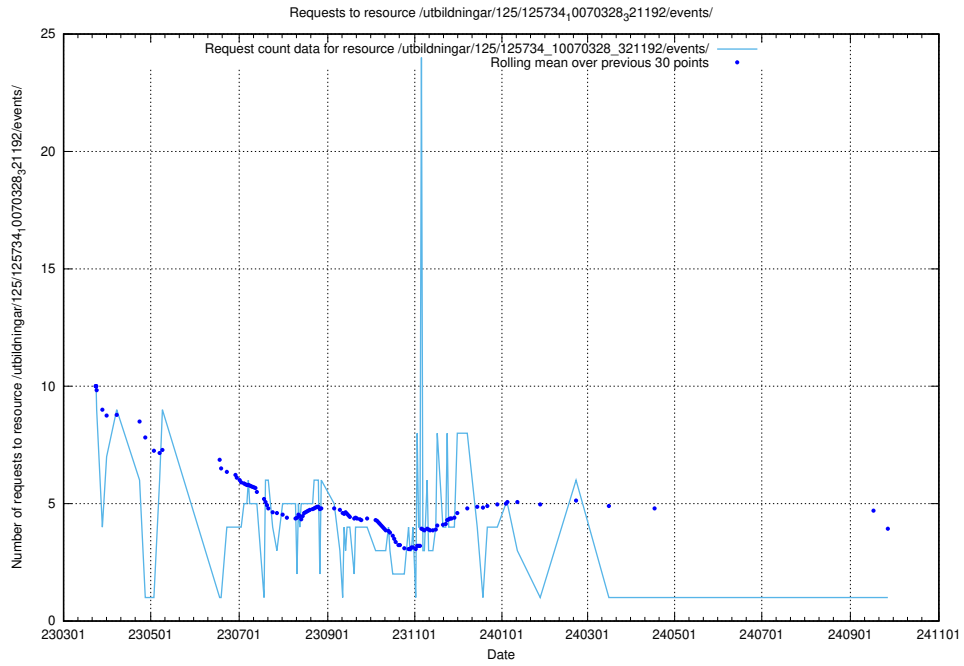

5.7089 Usage of /utbildningar/125/125734_10070328_321192/events/

Here, we count the number of requests to resource /utbildningar/125/125734_10070328_321192/events/