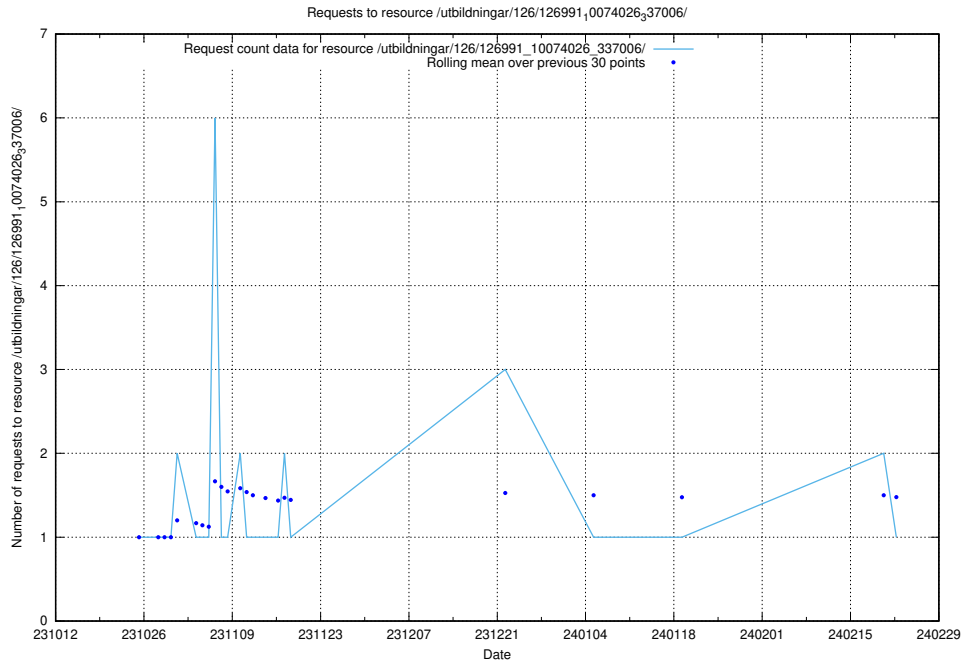

5.5058 Usage of /utbildningar/126/126991_10074026_337006/

Here, we count the number of requests to resource /utbildningar/126/126991_10074026_337006/.