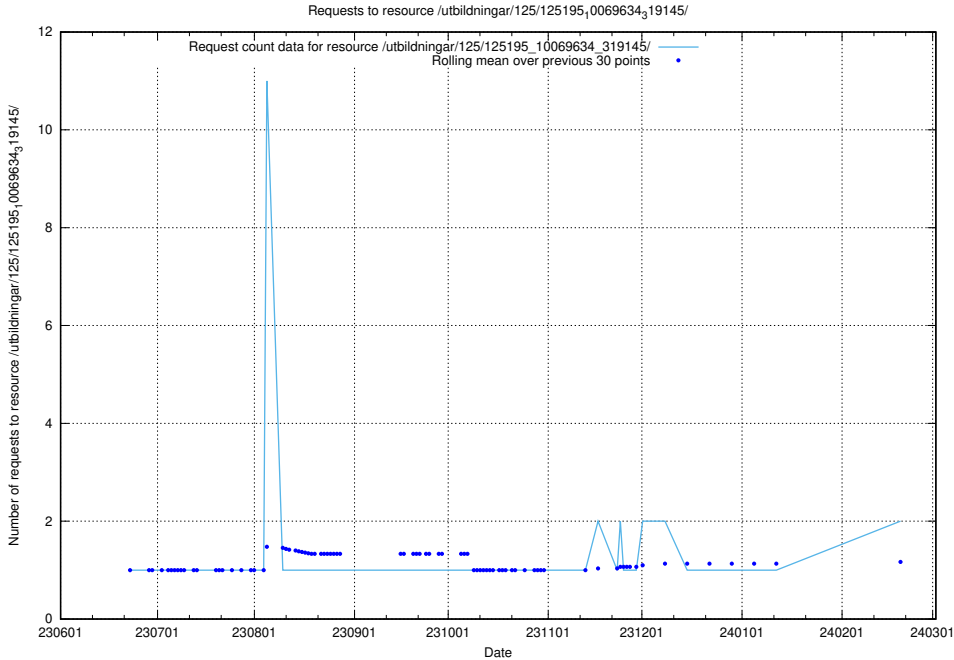

5.963 Usage of /utbildningar/125/125195_10069634_319145/

Here, we count the number of requests to resource /utbildningar/125/125195_10069634_319145/.