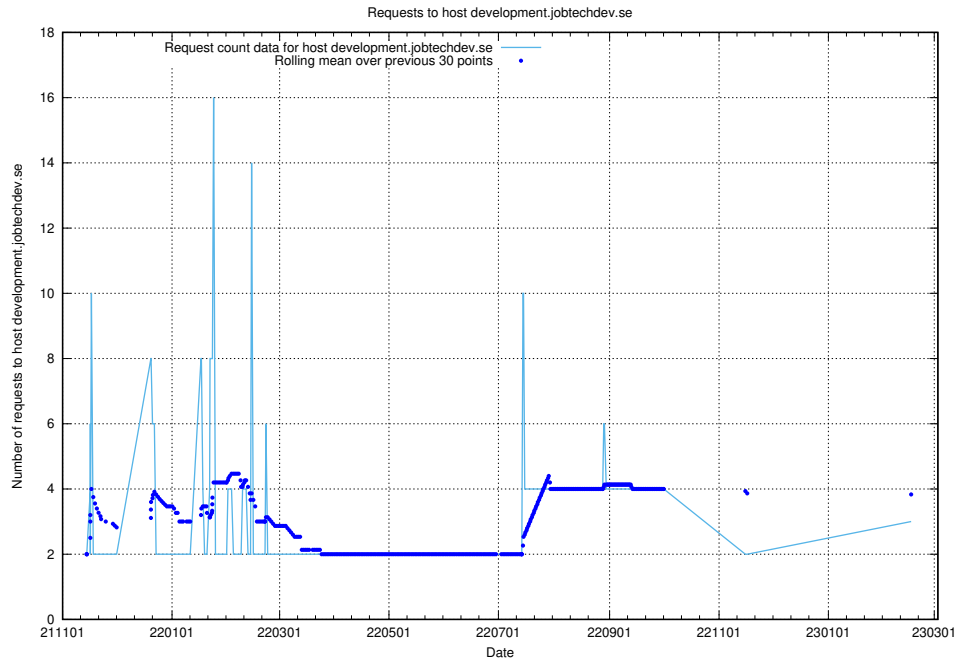

7.169 Usage of development.jobtechdev.se

Here, we count the number of requests to host development.jobtechdev.se.