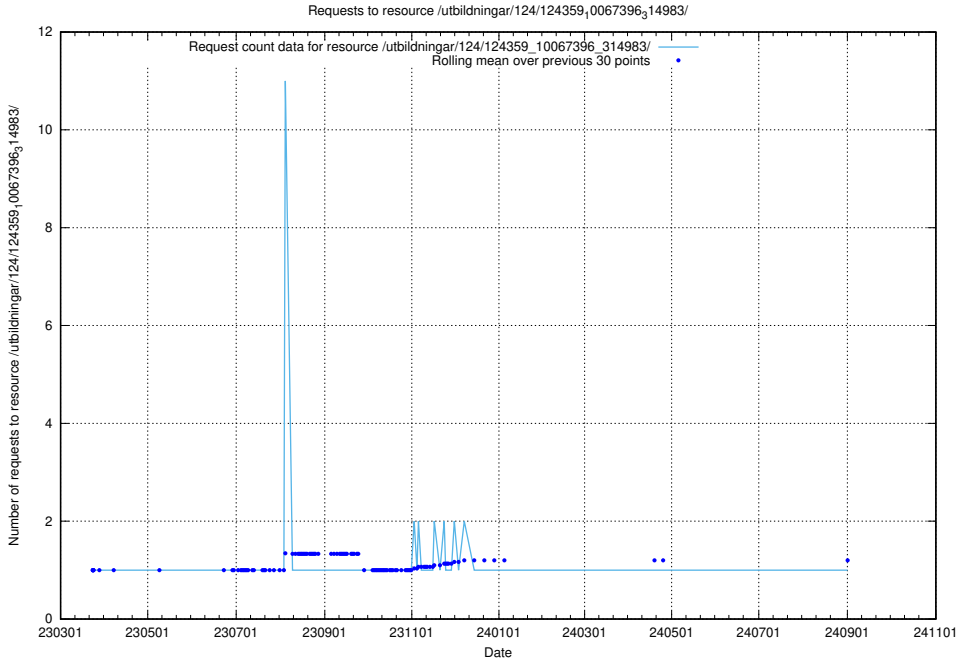

5.4645 Usage of /utbildningar/124/124359_10067396_314983/

Here, we count the number of requests to resource /utbildningar/124/124359_10067396_314983/.