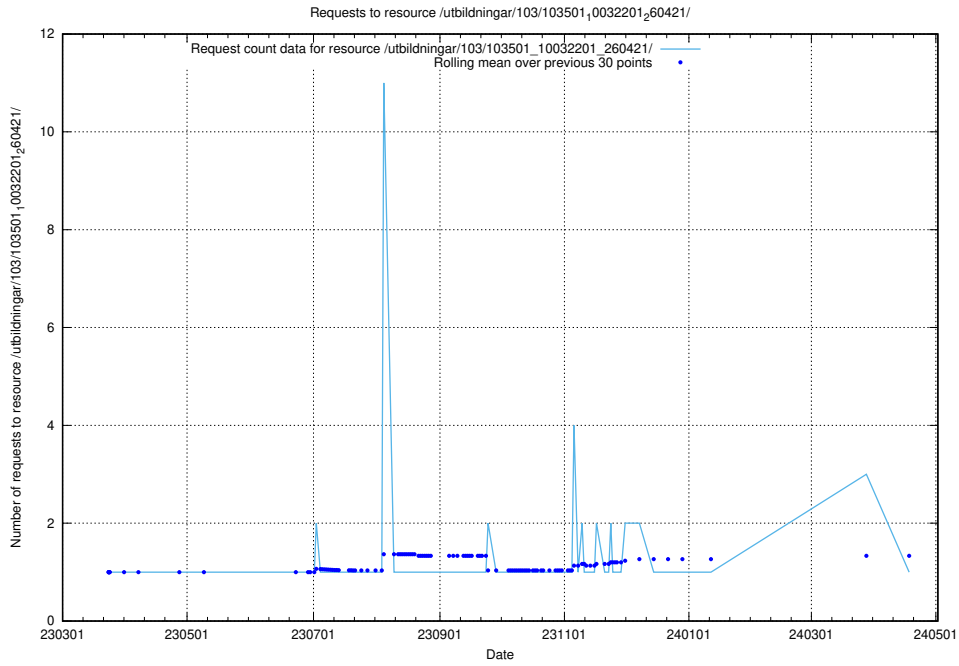

5.6298 Usage of /utbildningar/103/103501_10032201_260421/

Here, we count the number of requests to resource /utbildningar/103/103501_10032201_260421/.