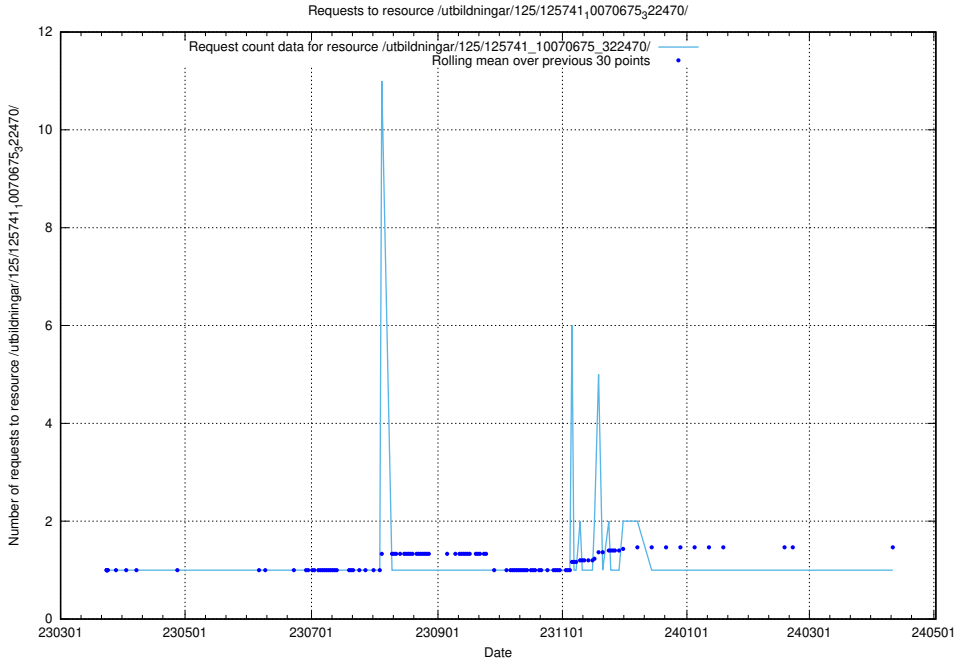

5.7323 Usage of /utbildningar/125/125741_10070675_322470/

Here, we count the number of requests to resource /utbildningar/125/125741_10070675_322470/.