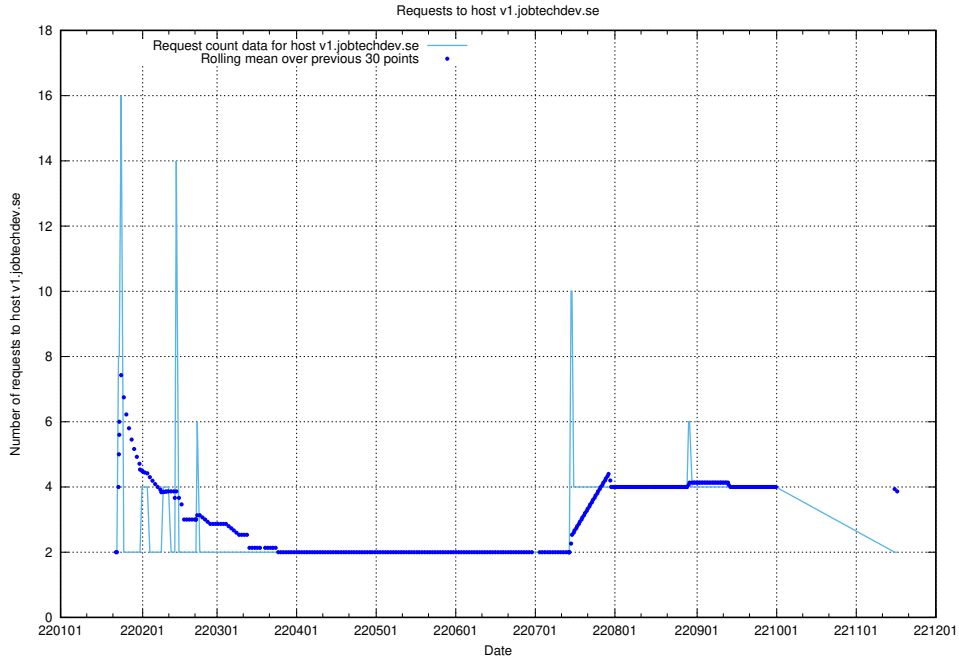

7.588 Usage of v1.jobtechdev.se

Here, we count the number of requests to host v1.jobtechdev.se.