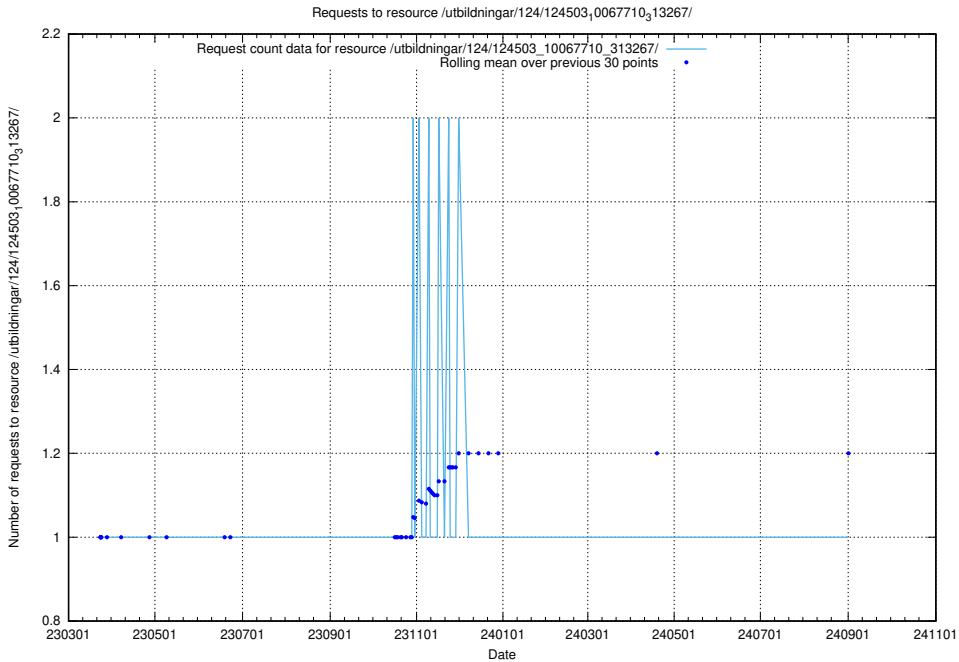

5.3018 Usage of /utbildningar/124/124503_10067710_313267/

Here, we count the number of requests to resource /utbildningar/124/124503_10067710_313267/.