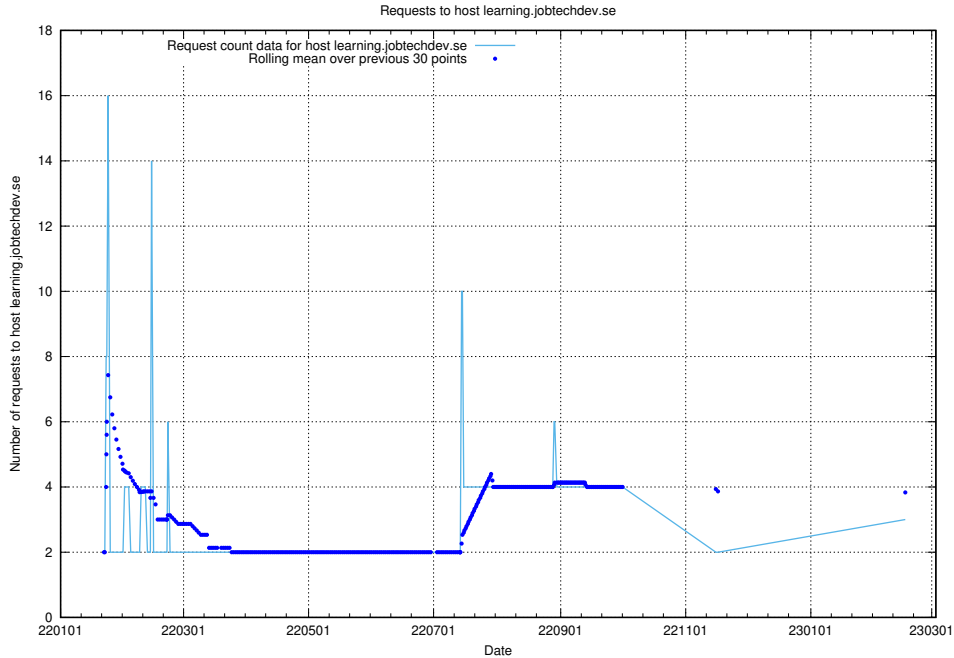

7.257 Usage of learning.jobtechdev.se

Here, we count the number of requests to host learning.jobtechdev.se.