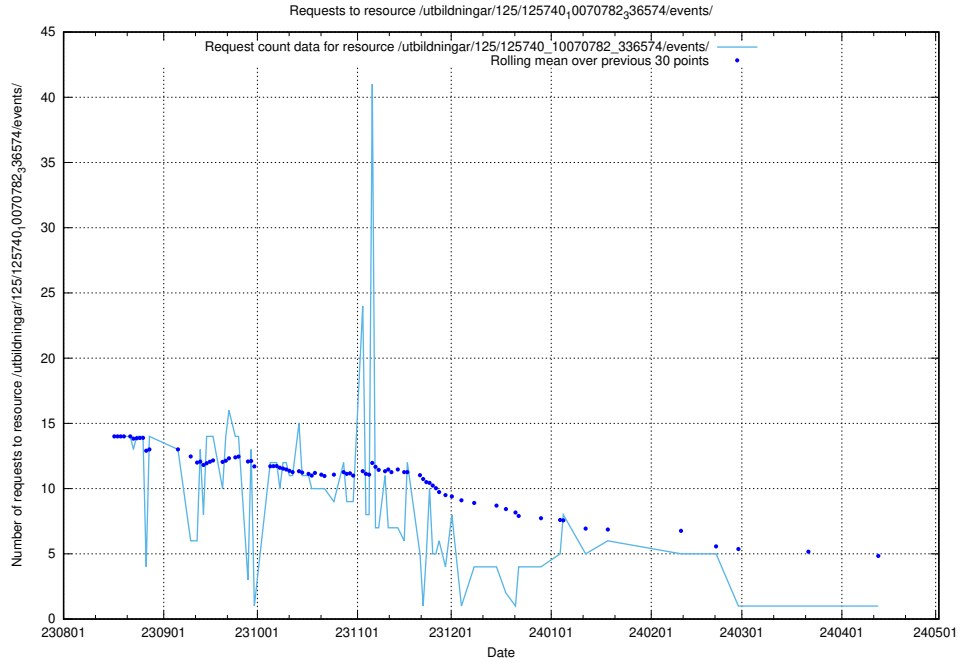

5.5610 Usage of /utbildningar/125/125740_10070782_336574/events/

Here, we count the number of requests to resource /utbildningar/125/125740_10070782_336574/events/