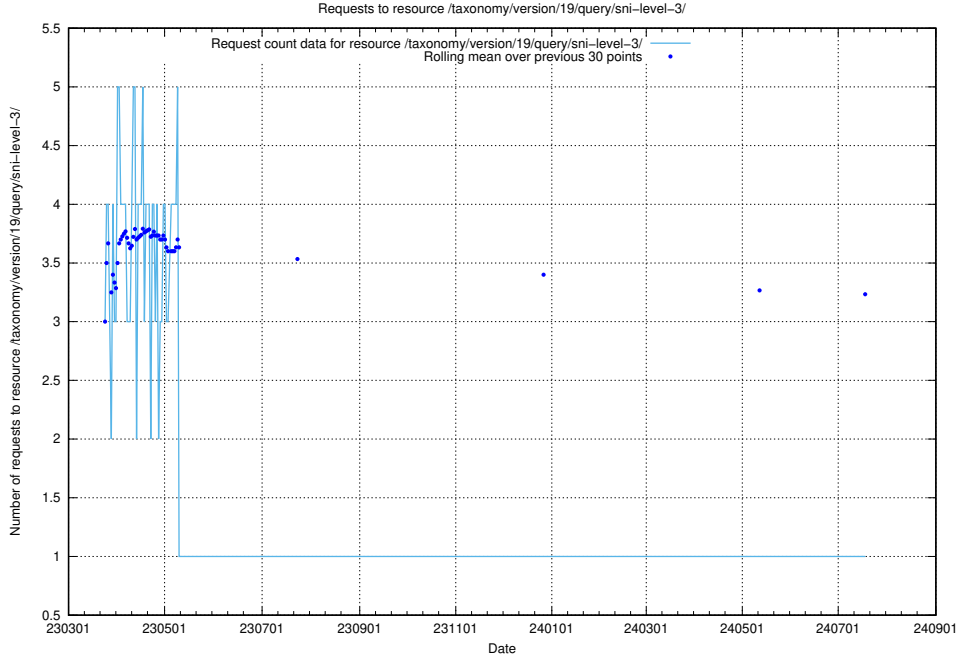

5.6964 Usage of /taxonomy/version/19/query/sni-level-3/

Here, we count the number of requests to resource /taxonomy/version/19/query/sni-level-3/.