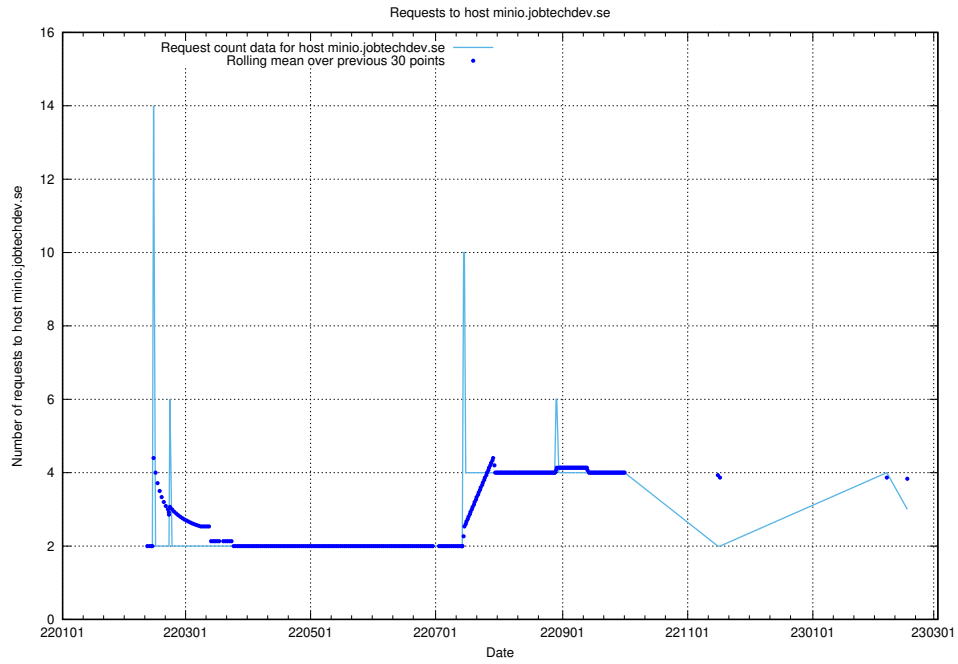

7.237 Usage of minio.jobtechdev.se

Here, we count the number of requests to host minio.jobtechdev.se.