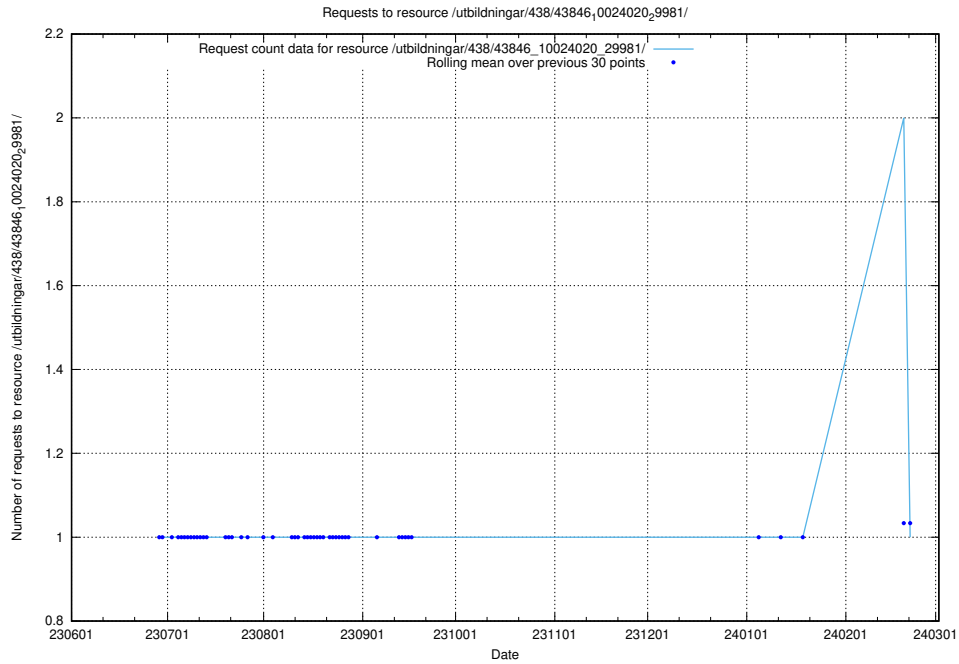

5.6252 Usage of /utbildningar/438/43846_10024020_29981/

Here, we count the number of requests to resource /utbildningar/438/43846_10024020_29981/.