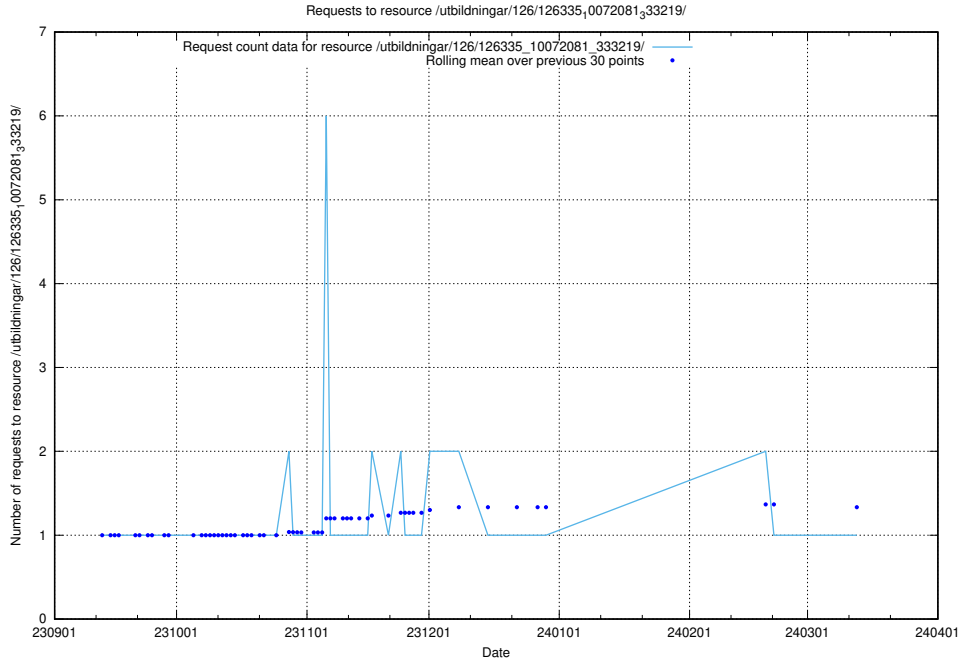

5.5423 Usage of /utbildningar/126/126335_10072081_333219/

Here, we count the number of requests to resource /utbildningar/126/126335_10072081_333219/.