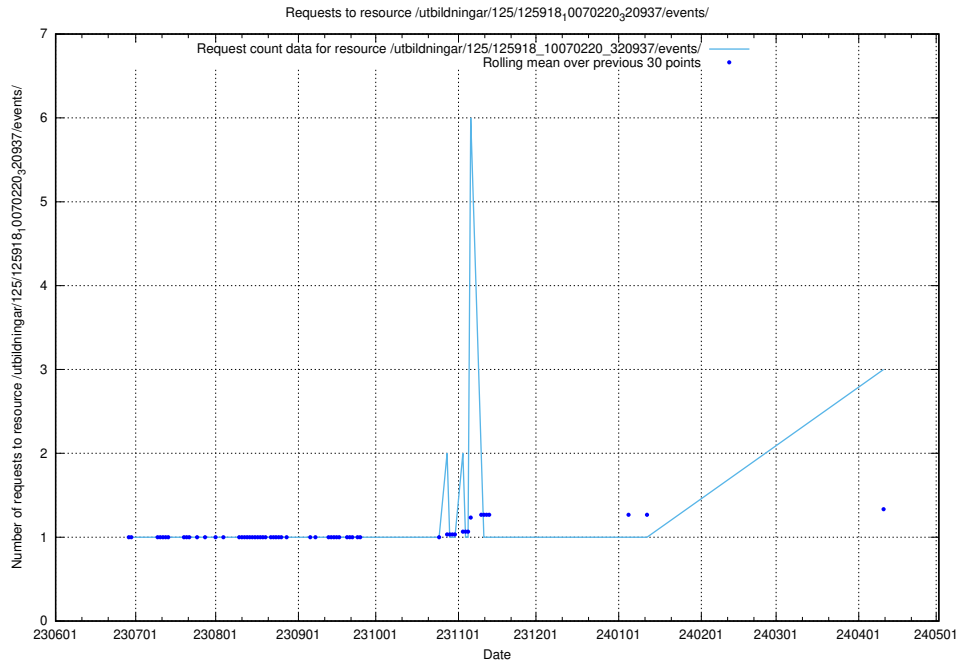

### 5.493 Usage of /utbildningar/125/125918\_10070220\_320937/events/

Here, we count the number of requests to resource /utbildningar/125/125918\_10070220\_320937/events/