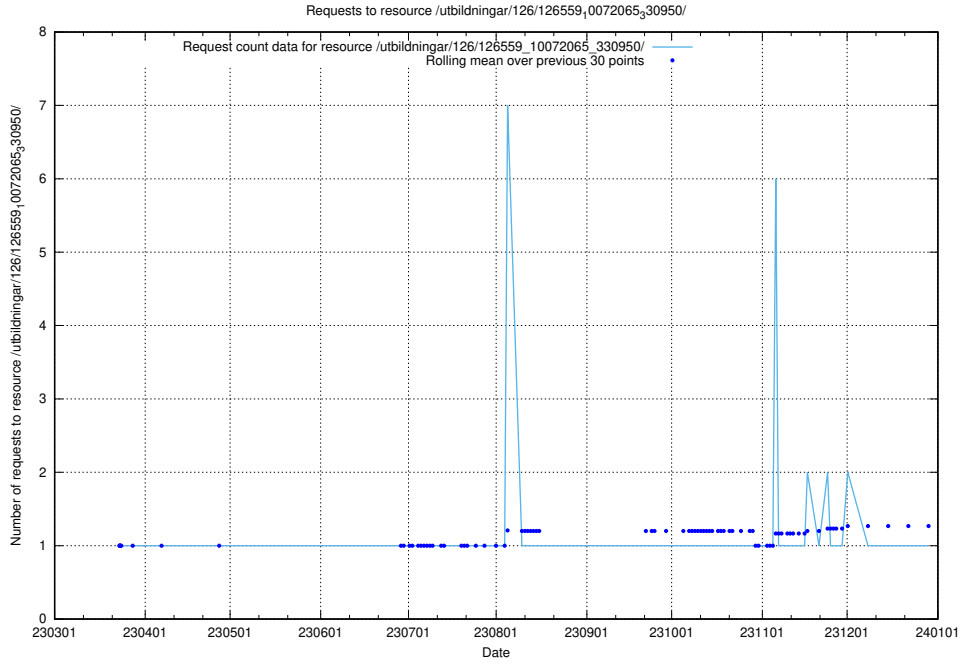

5.7244 Usage of /utbildningar/126/126559_10072065_330950/

Here, we count the number of requests to resource /utbildningar/126/126559_10072065_330950/.