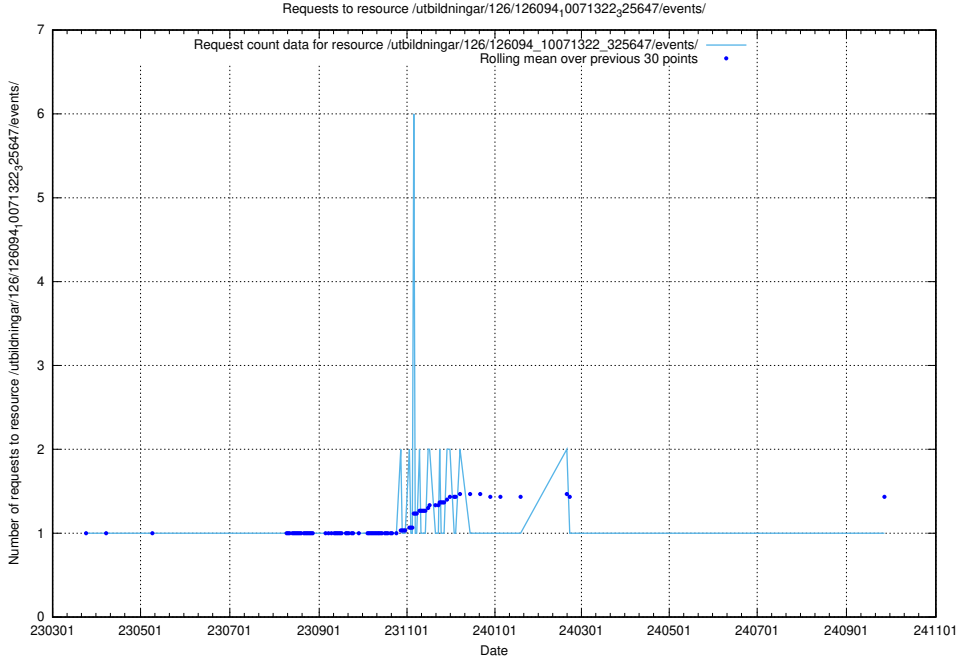

5.7045 Usage of /utbildningar/126/126094_10071322_325647/events/

Here, we count the number of requests to resource /utbildningar/126/126094_10071322_325647/events/