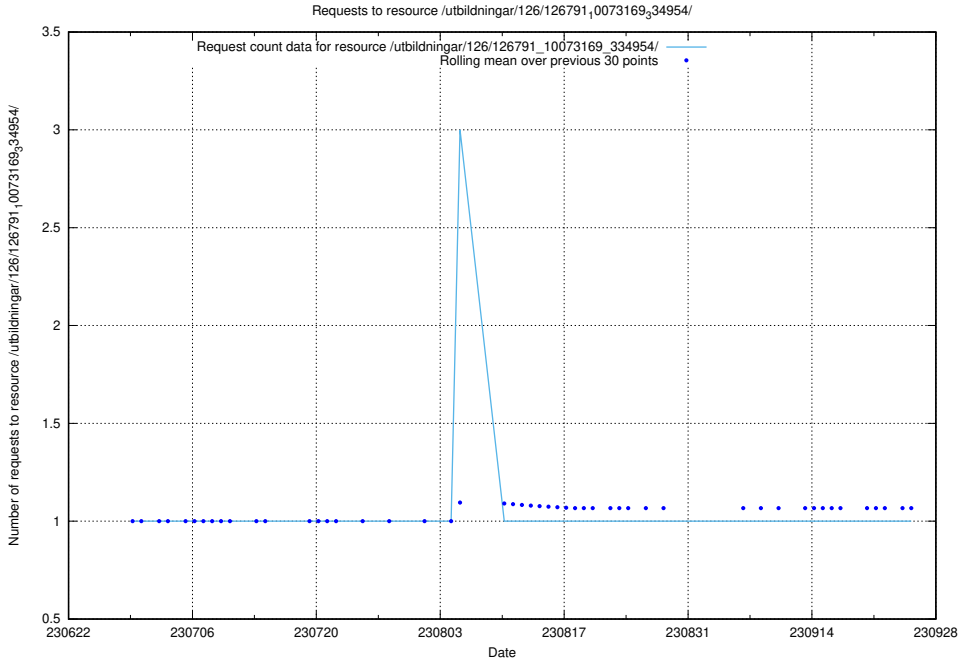

5.6272 Usage of /utbildningar/126/126791_10073169_334954/

Here, we count the number of requests to resource /utbildningar/126/126791_10073169_334954/.