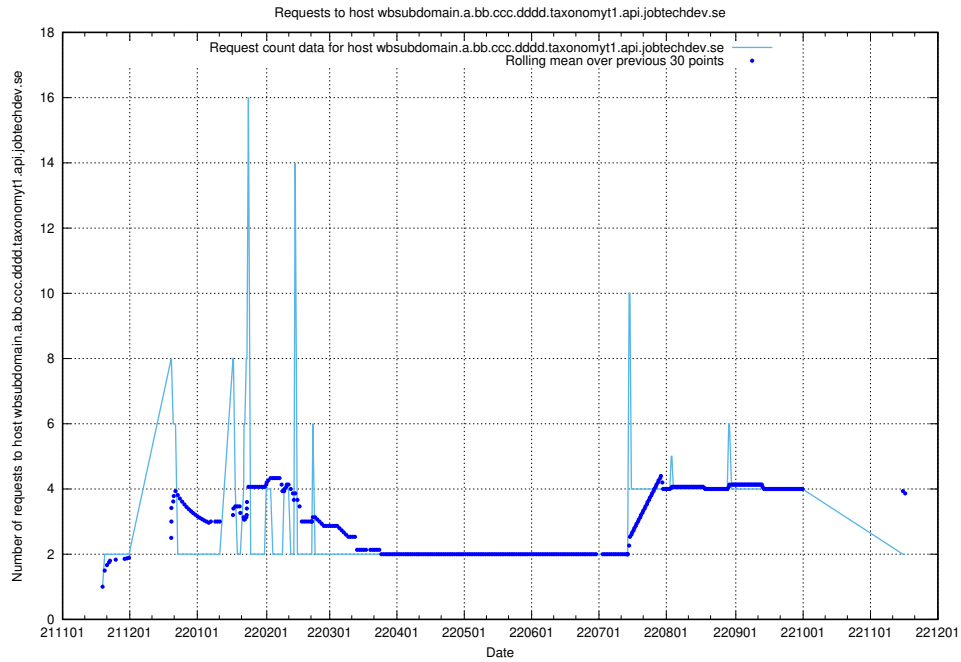

7.463 Usage of wbsubdomain.a.bb.ccc.dddd.taxonomyt1.api.jobtechdev.se

Here, we count the number of requests to host wbsubdomain.a.bb.ccc.dddd.taxonomyt1.api.jobtechdev.se