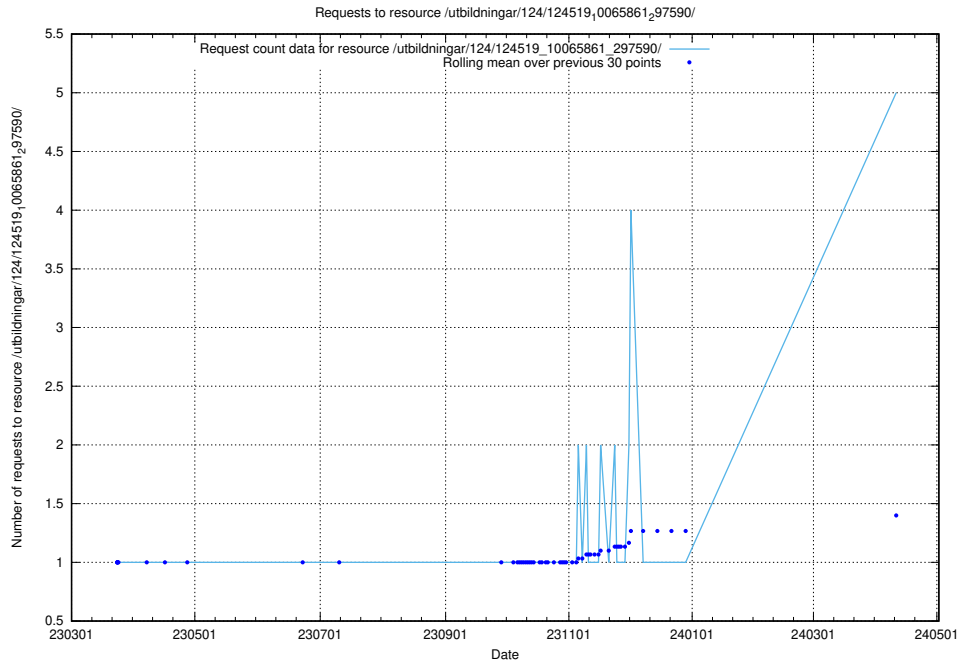

5.208 Usage of /utbildningar/124/124519_10065861_297590/

Here, we count the number of requests to resource /utbildningar/124/124519_10065861_297590/.