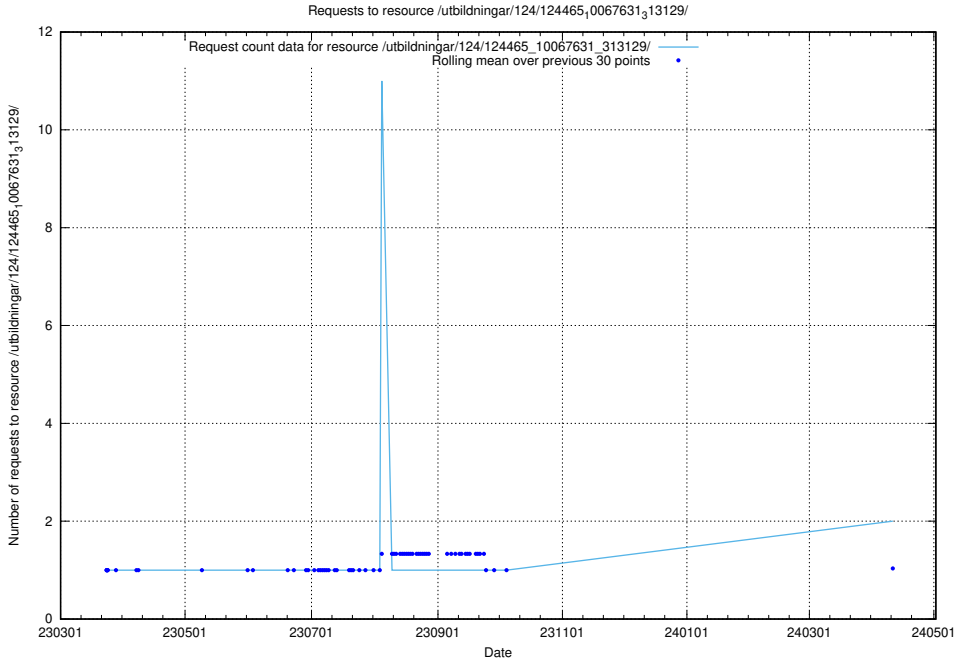

5.762 Usage of /utbildningar/124/124465_10067631_313129/

Here, we count the number of requests to resource /utbildningar/124/124465_10067631_313129/.