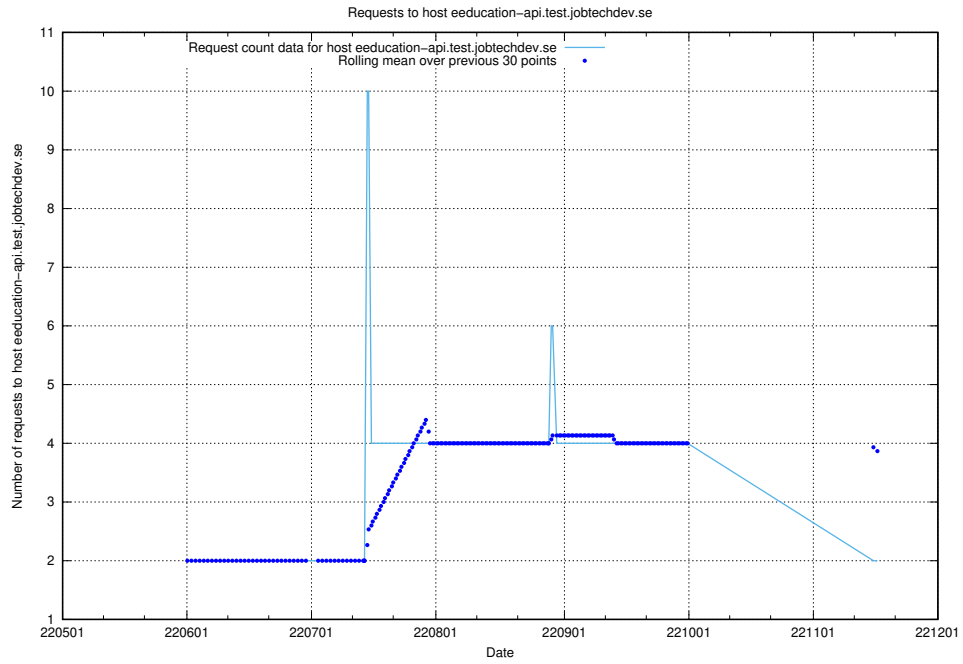

7.420 Usage of eeducation-api.test.jobtechdev.se

Here, we count the number of requests to host eeducation-api.test.jobtechdev.se.