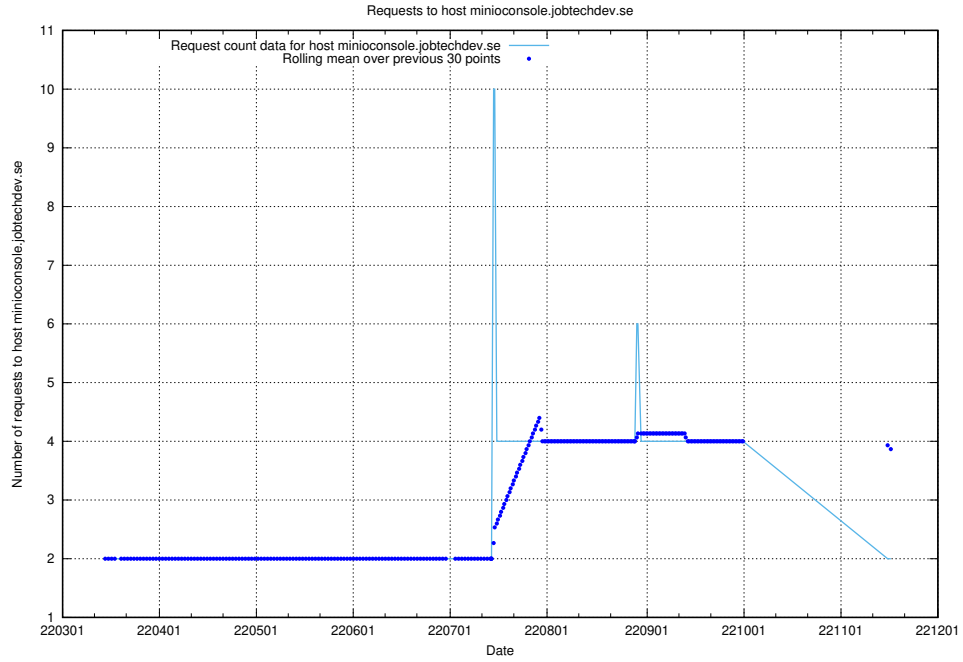

## 7.500 Usage of minioconsole.jobtechdev.se

Here, we count the number of requests to host minioconsole.jobtechdev.se.