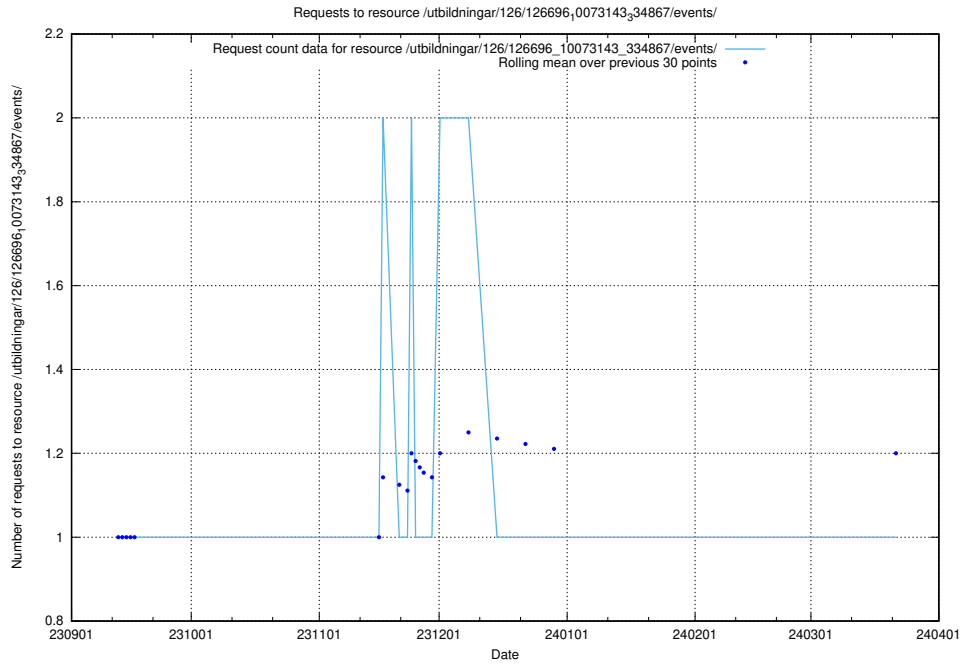

5.5422 Usage of /utbildningar/126/126696_10073143_334867/events/

Here, we count the number of requests to resource /utbildningar/126/126696_10073143_334867/events/