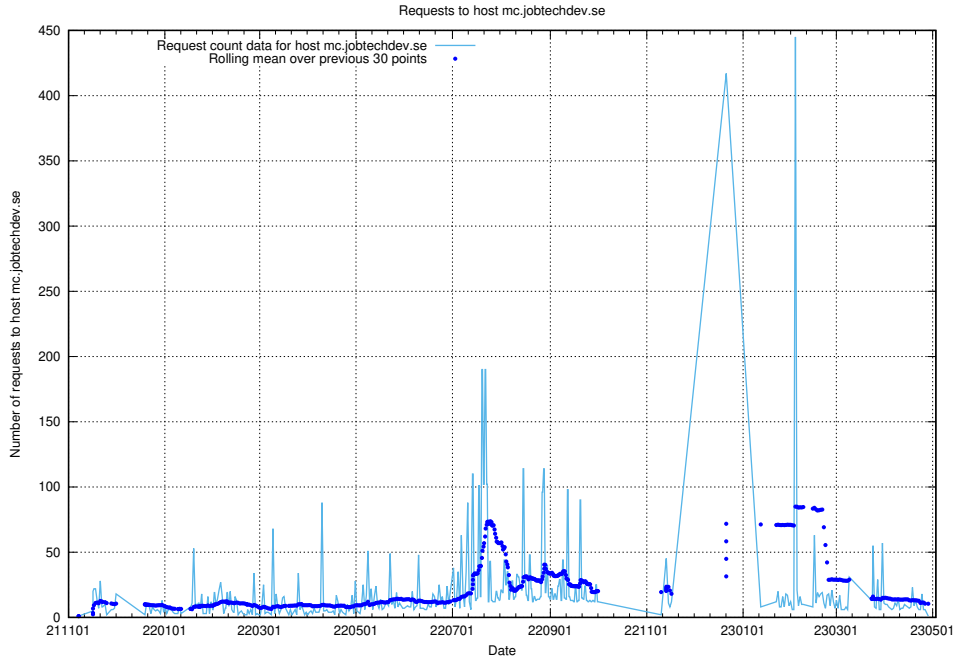

7.630 Usage of mc.jobtechdev.se

Here, we count the number of requests to host mc.jobtechdev.se.