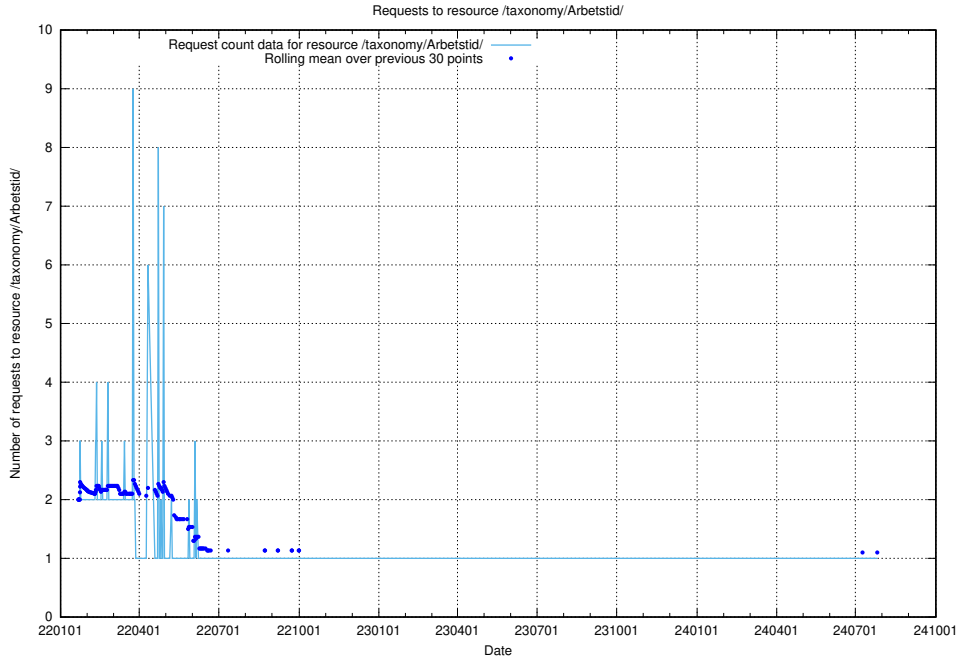

5.2607 Usage of /taxonomy/Arbetstid/

Here, we count the number of requests to resource /taxonomy/Arbetstid/.