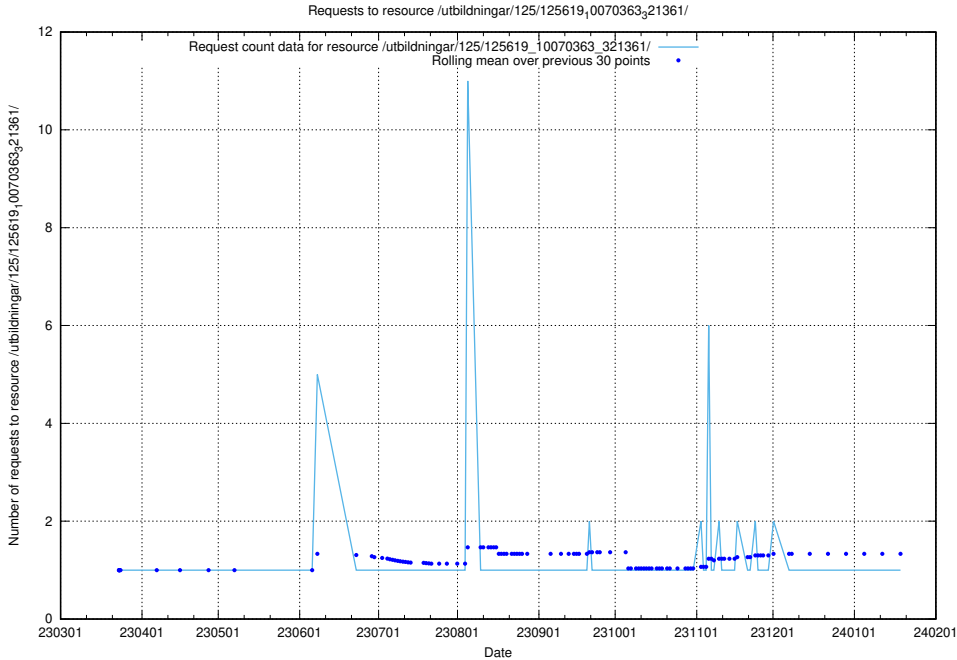

5.1155 Usage of /utbildningar/125/125619_10070363_321361/

Here, we count the number of requests to resource /utbildningar/125/125619_10070363_321361/.