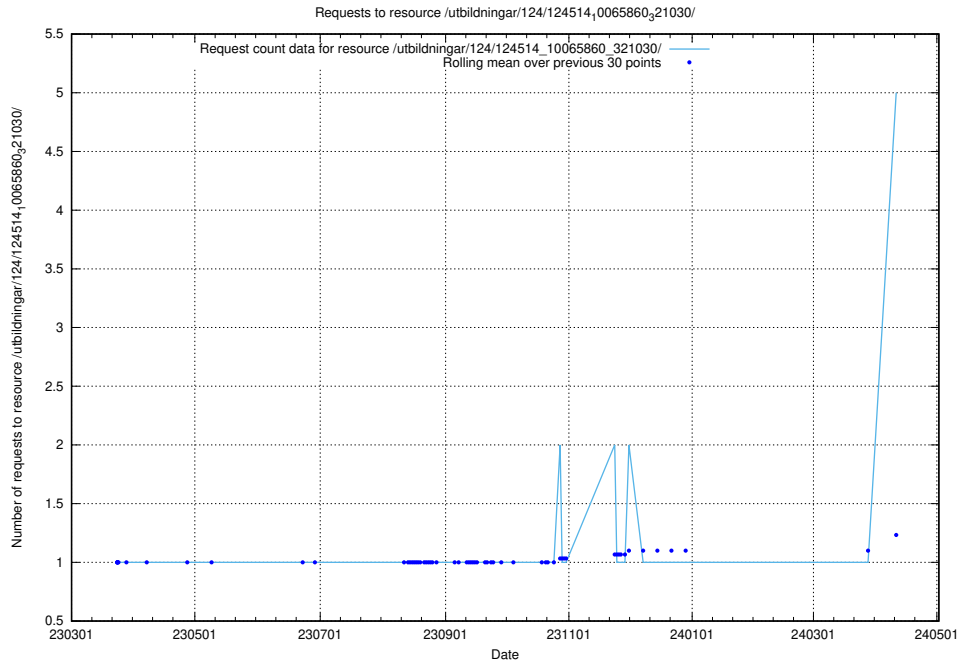

5.213 Usage of /utbildningar/124/124514_10065860_321030/

Here, we count the number of requests to resource /utbildningar/124/124514_10065860_321030/.