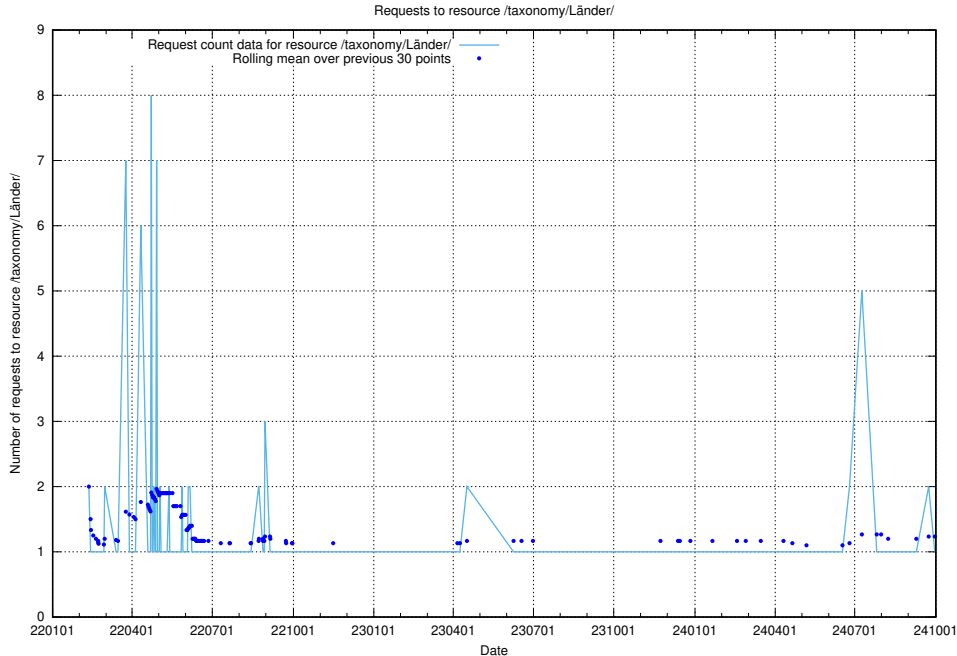

5.2499 Usage of /taxonomy/Länder/

Here, we count the number of requests to resource /taxonomy/Länder/.