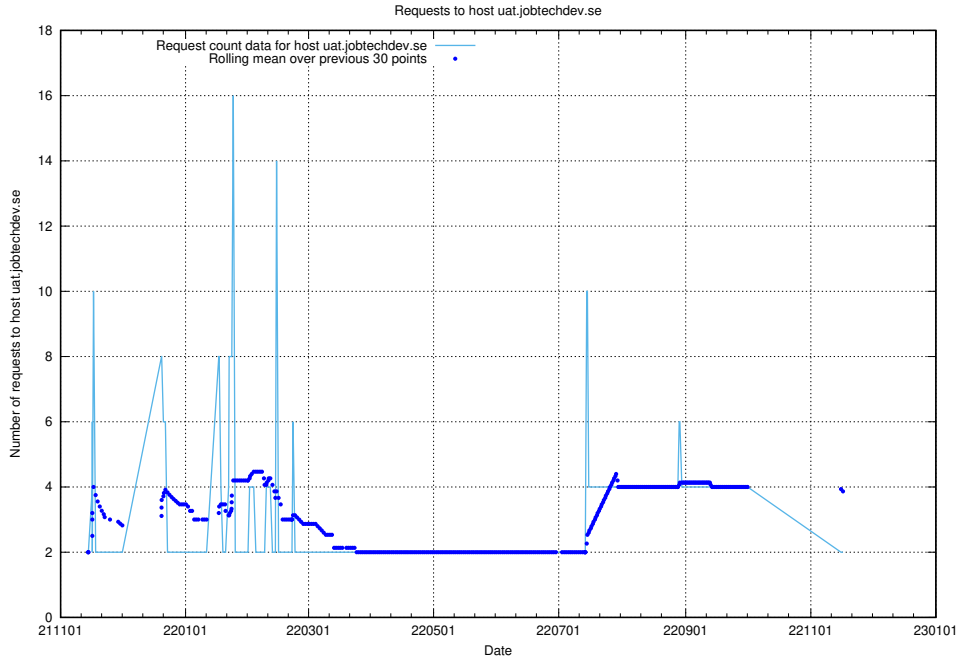

7.559 Usage of uat.jobtechdev.se

Here, we count the number of requests to host uat.jobtechdev.se.