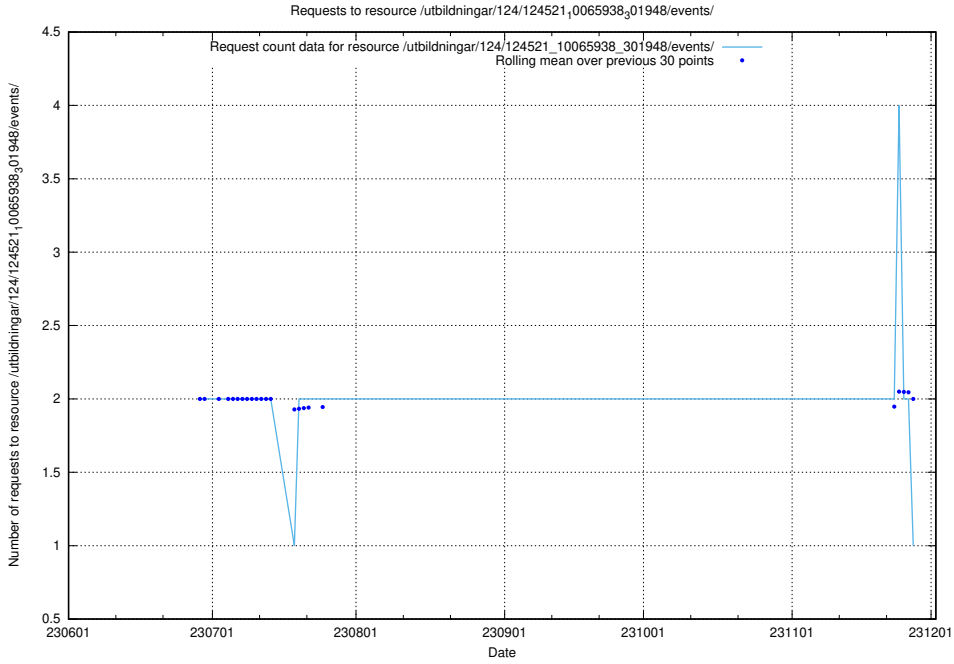

### 5.6245 Usage of /utbildningar/124/124521\_10065938\_301948/events/

Here, we count the number of requests to resource /utbildningar/124/124521\_10065938\_301948/events/