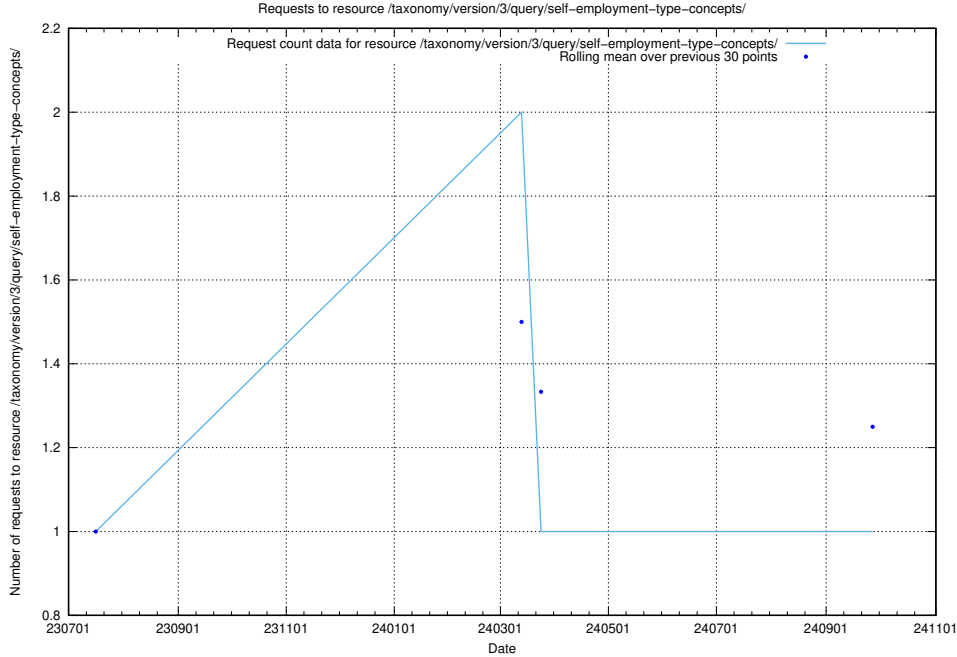

5.5889 Usage of /taxonomy/version/3/query/self-employment-type-concepts/

Here, we count the number of requests to resource /taxonomy/version/3/query/self-employment-type-concepts/.