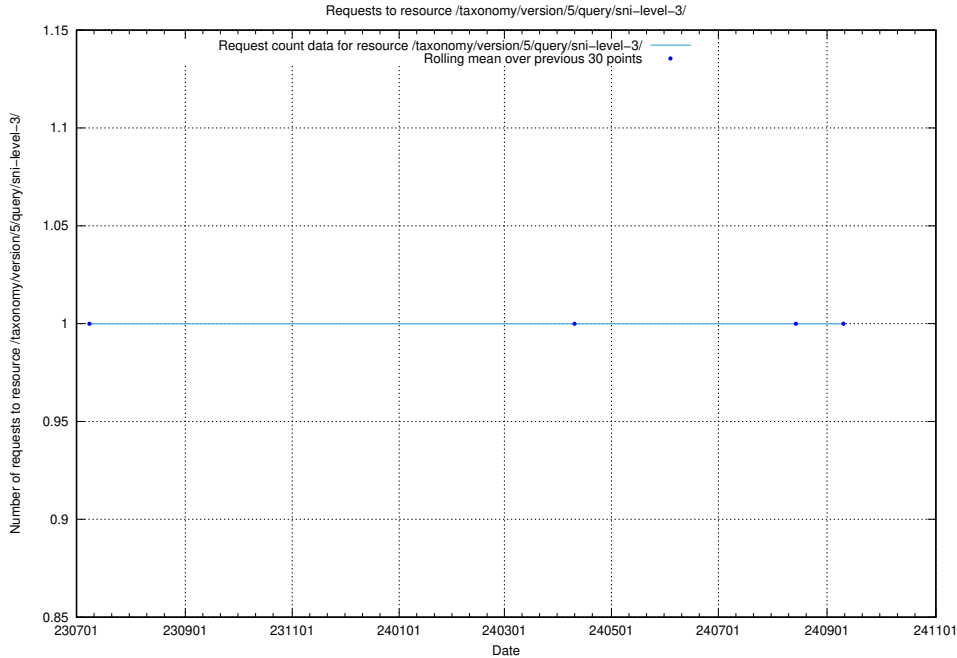

5.6101 Usage of /taxonomy/version/5/query/sni-level-3/

Here, we count the number of requests to resource /taxonomy/version/5/query/sni-level-3/.