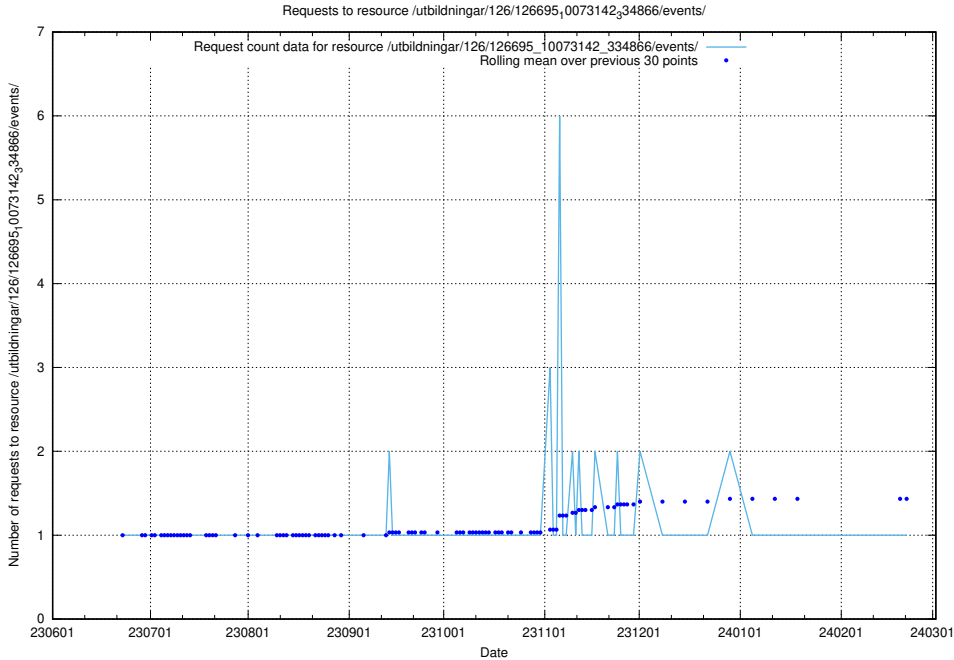

5.6440 Usage of /utbildningar/126/126695_10073142_334866/events/

Here, we count the number of requests to resource /utbildningar/126/126695_10073142_334866/events/