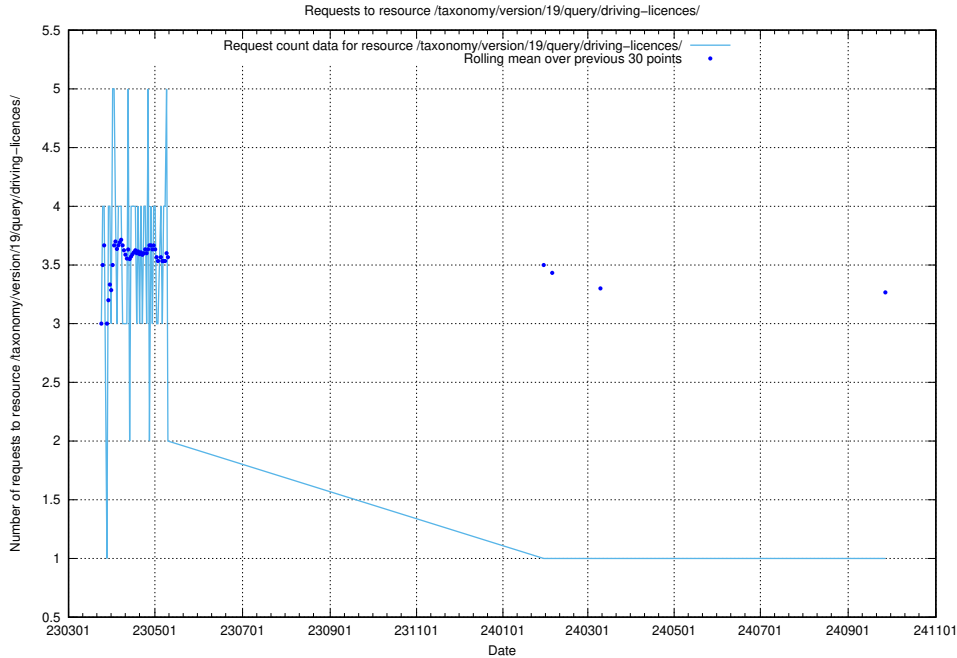

5.6984 Usage of /taxonomy/version/19/query/driving-licences/

Here, we count the number of requests to resource /taxonomy/version/19/query/driving-licences/.