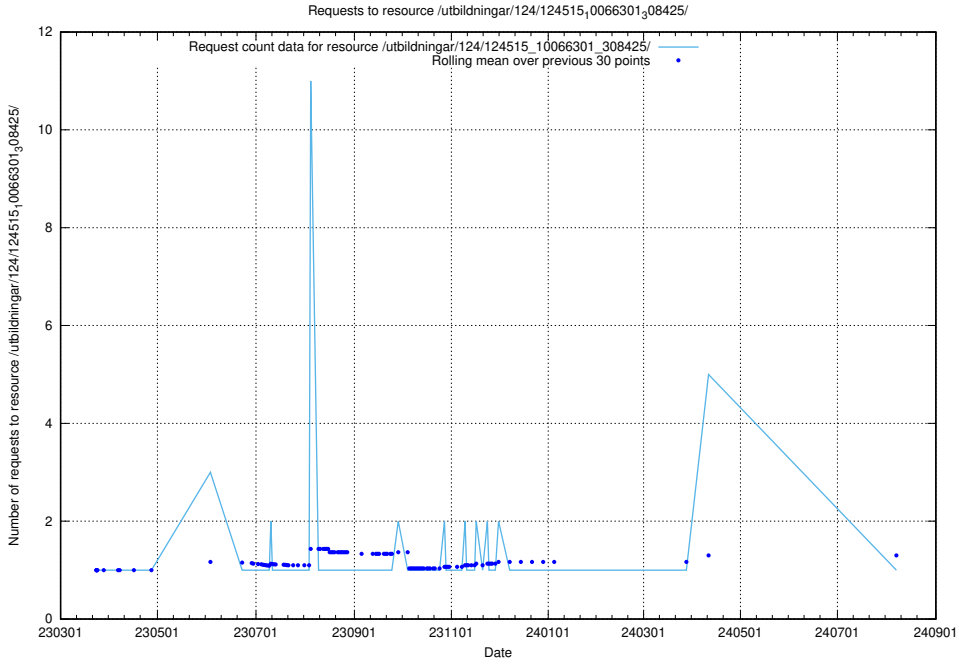

### 5.2384 Usage of /utbildningar/124/124515\_10066301\_308425/

Here, we count the number of requests to resource /utbildningar/124/124515\_10066301\_308425/.