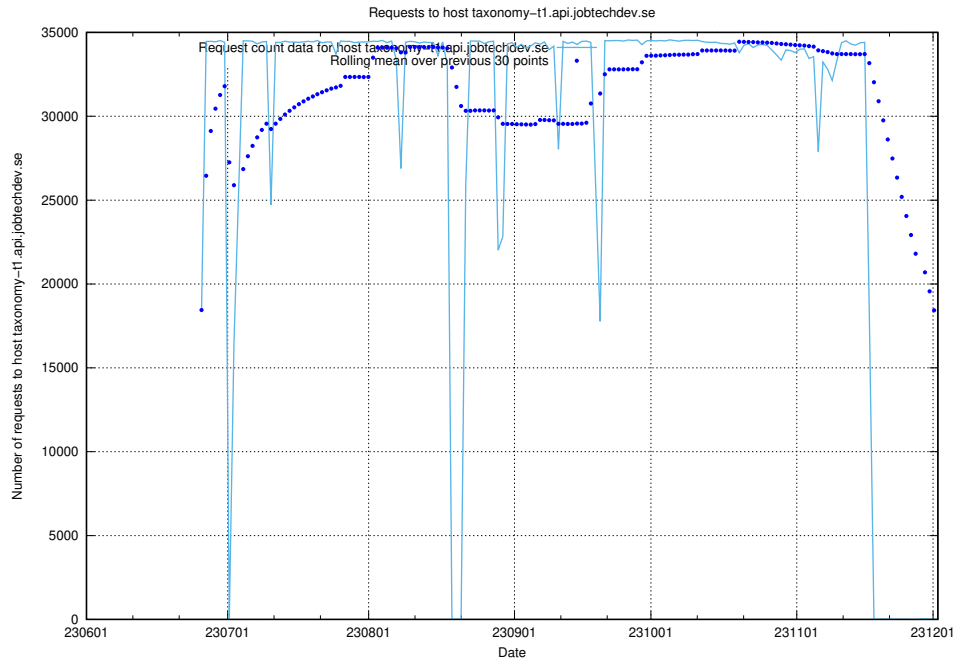

7.172 Usage of taxonomy-t1.api.jobtechdev.se

Here, we count the number of requests to host taxonomy-t1.api.jobtechdev.se.