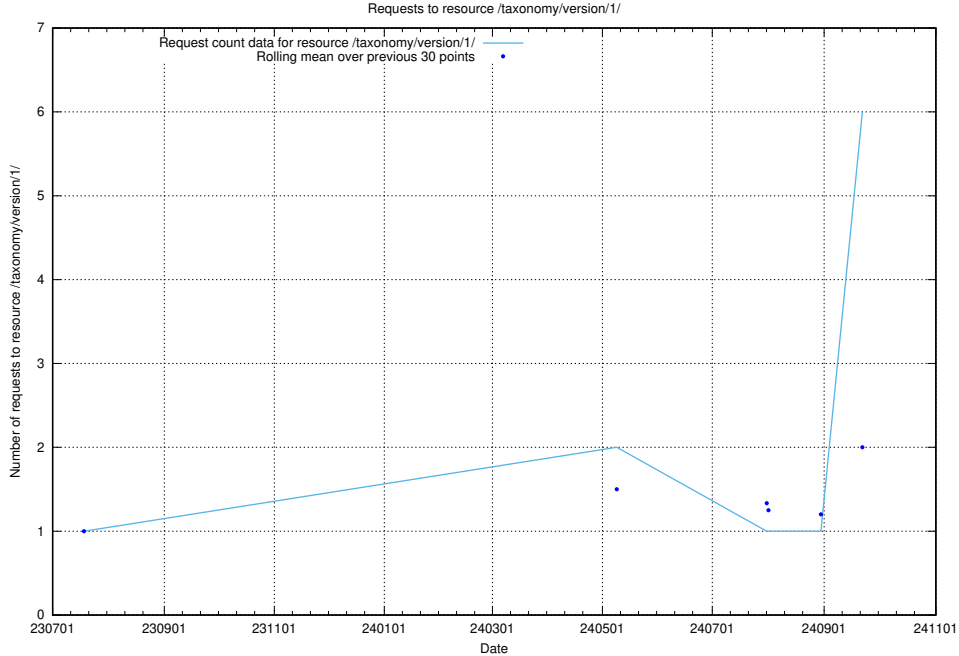

5.156 Usage of /taxonomy/version/1/

Here, we count the number of requests to resource /taxonomy/version/1/.