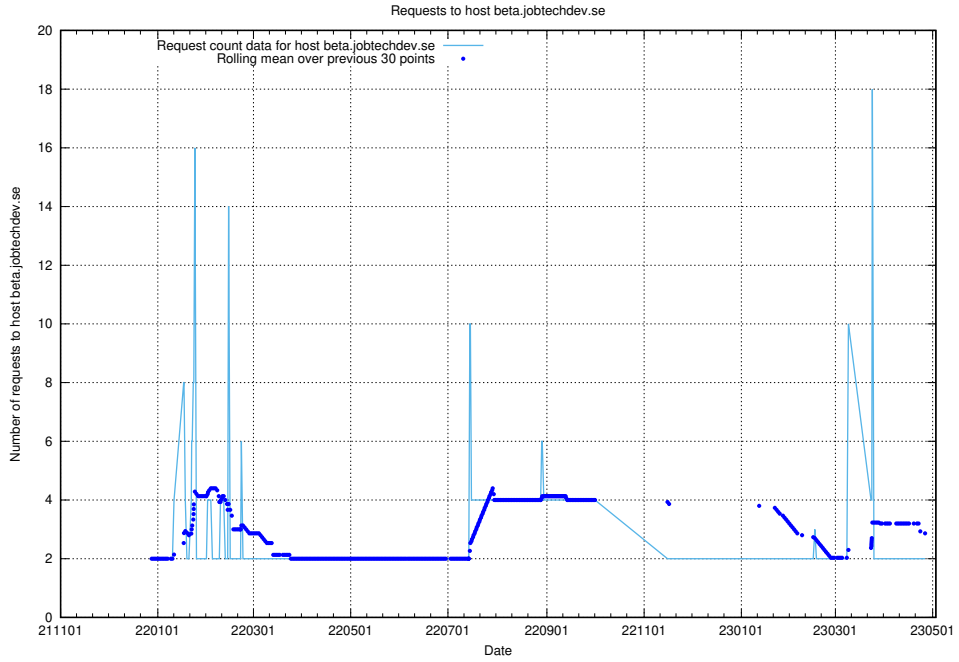

7.361 Usage of beta.jobtechdev.se

Here, we count the number of requests to host beta.jobtechdev.se.