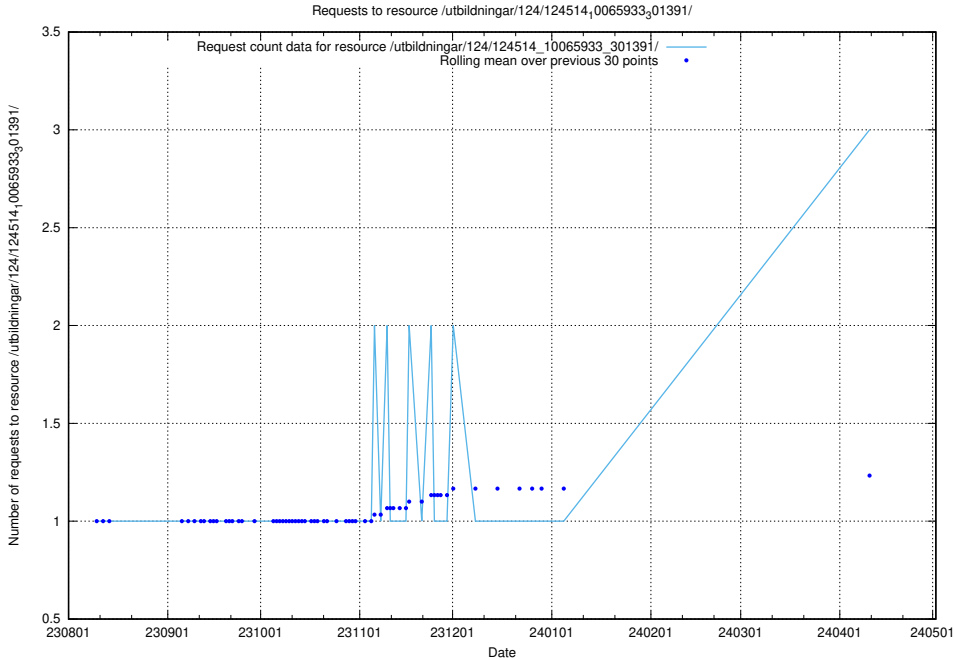

5.482 Usage of /utbildningar/124/124514_10065933_301391/

Here, we count the number of requests to resource /utbildningar/124/124514_10065933_301391/.