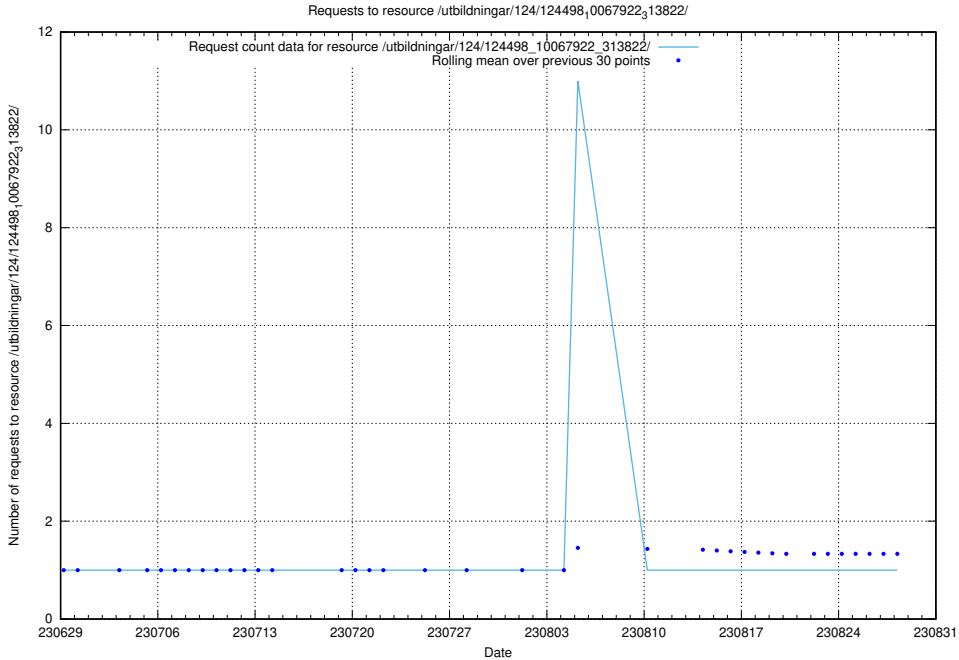

5.6336 Usage of /utbildningar/124/124498_10067922_313822/

Here, we count the number of requests to resource /utbildningar/124/124498_10067922_313822/.