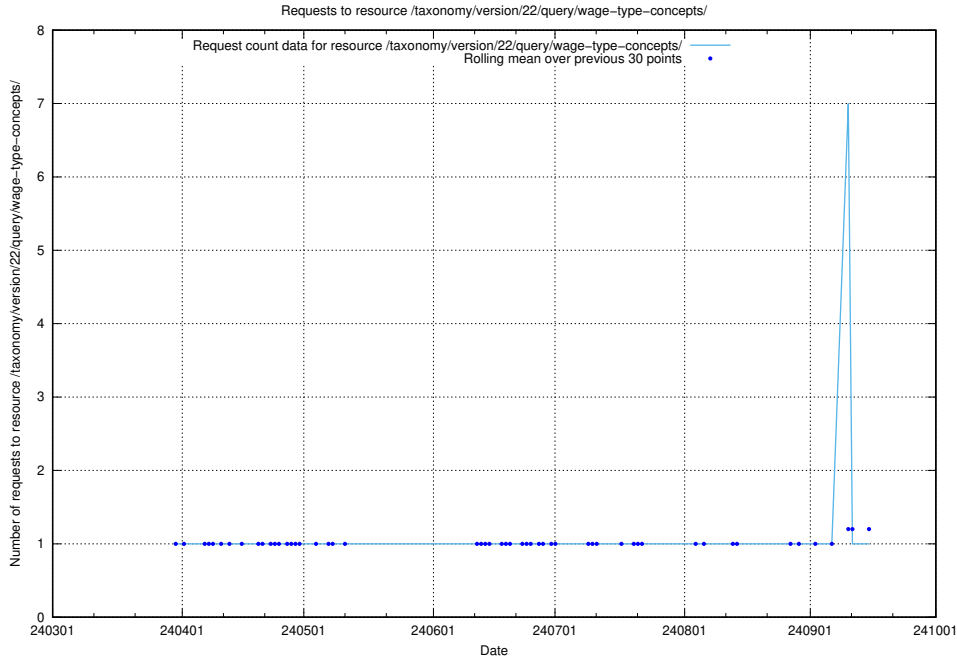

5.2450 Usage of /taxonomy/version/22/query/wage-type-concepts/

Here, we count the number of requests to resource /taxonomy/version/22/query/wage-type-concepts/.