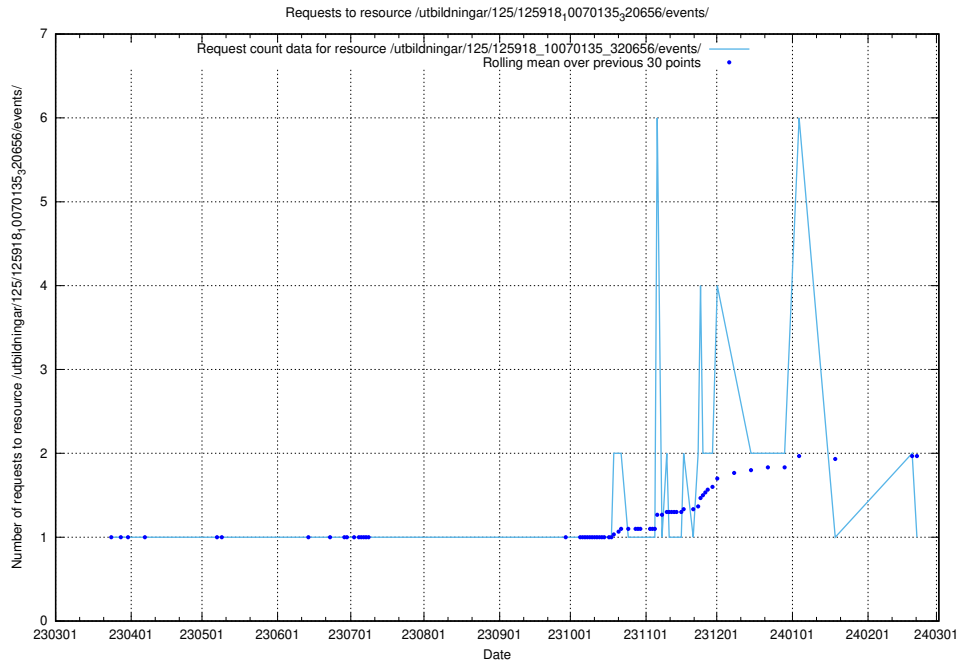

5.7048 Usage of /utbildningar/125/125918_10070135_320656/events/

Here, we count the number of requests to resource /utbildningar/125/125918_10070135_320656/events/