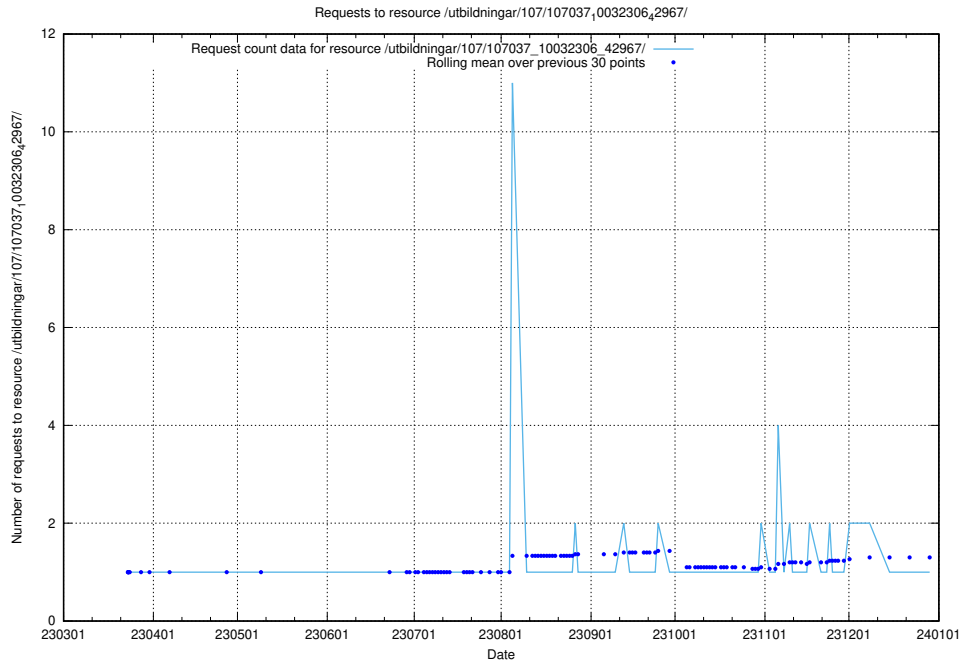

5.6204 Usage of /utbildningar/107/107037_10032306_42967/

Here, we count the number of requests to resource /utbildningar/107/107037_10032306_42967/.