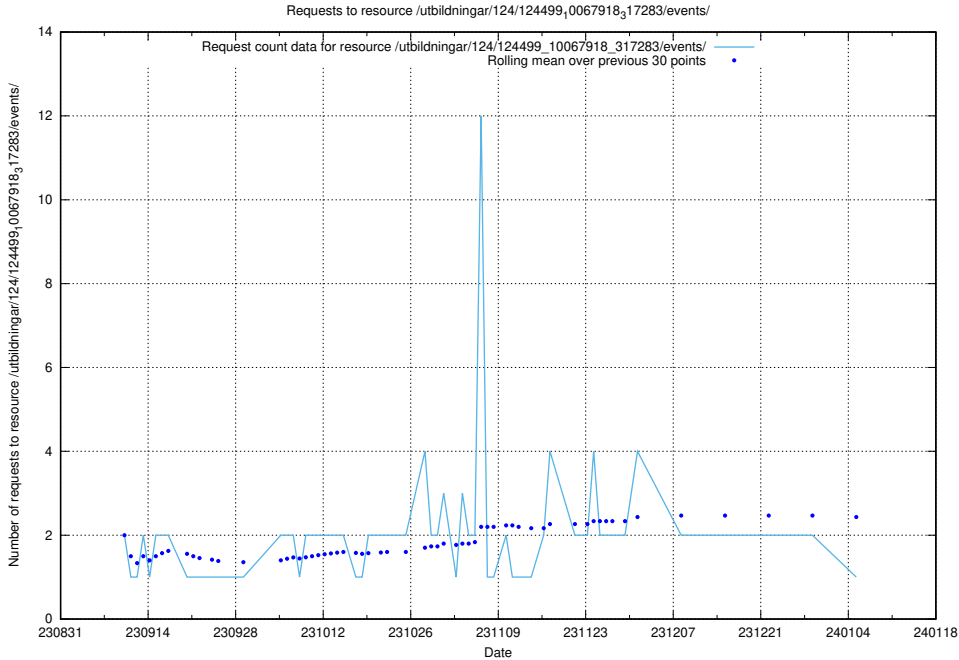

5.5435 Usage of /utbildningar/124/124499_10067918_317283/events/

Here, we count the number of requests to resource /utbildningar/124/124499_10067918_317283/events/