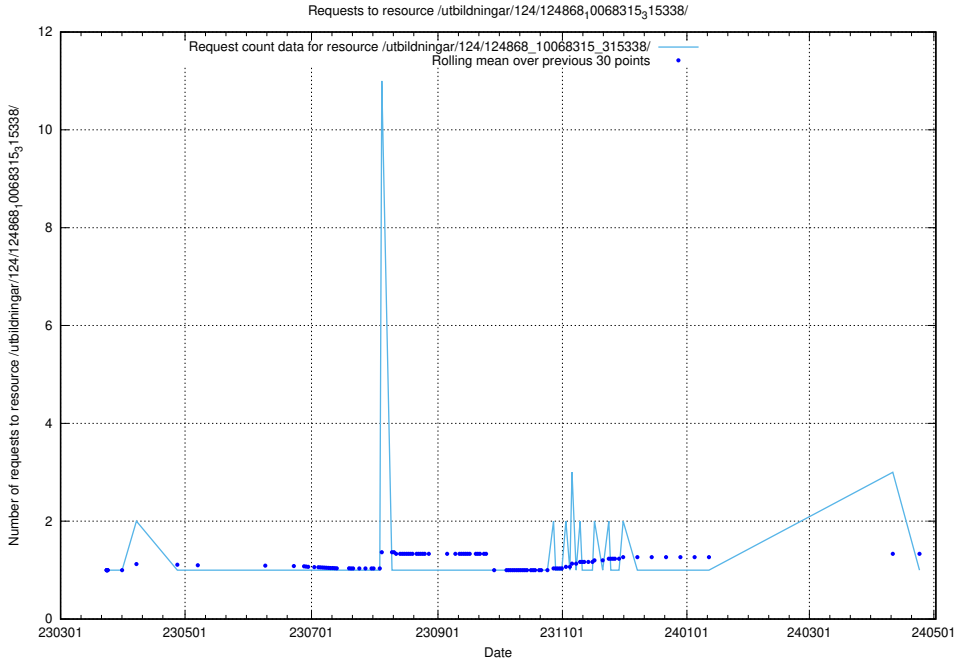

5.1253 Usage of /utbildningar/124/124868_10068315_315338/

Here, we count the number of requests to resource /utbildningar/124/124868_10068315_315338/.