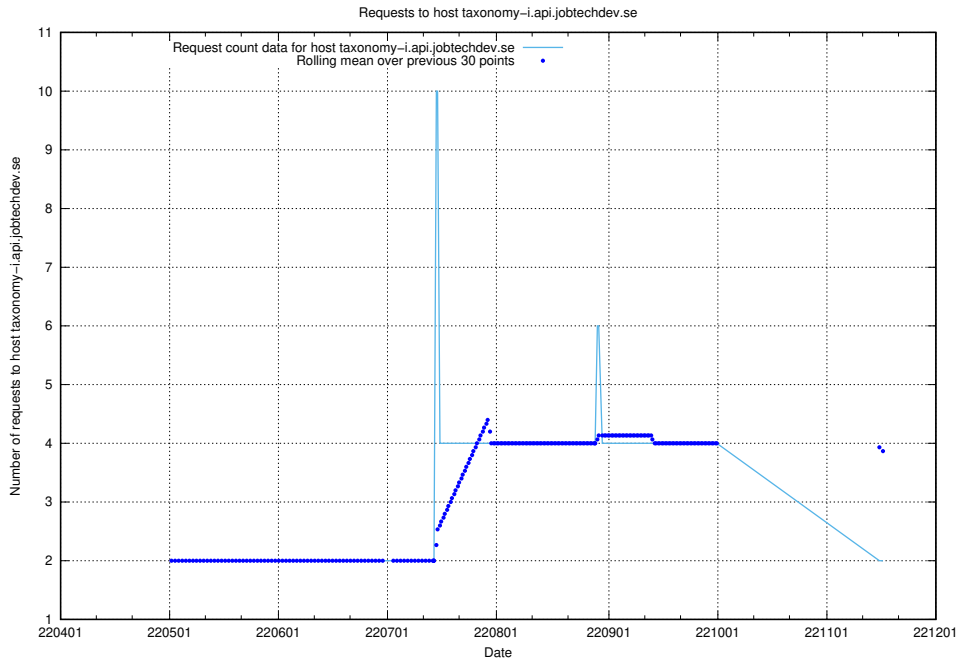

7.438 Usage of taxonomy-i.api.jobtechdev.se

Here, we count the number of requests to host taxonomy-i.api.jobtechdev.se.