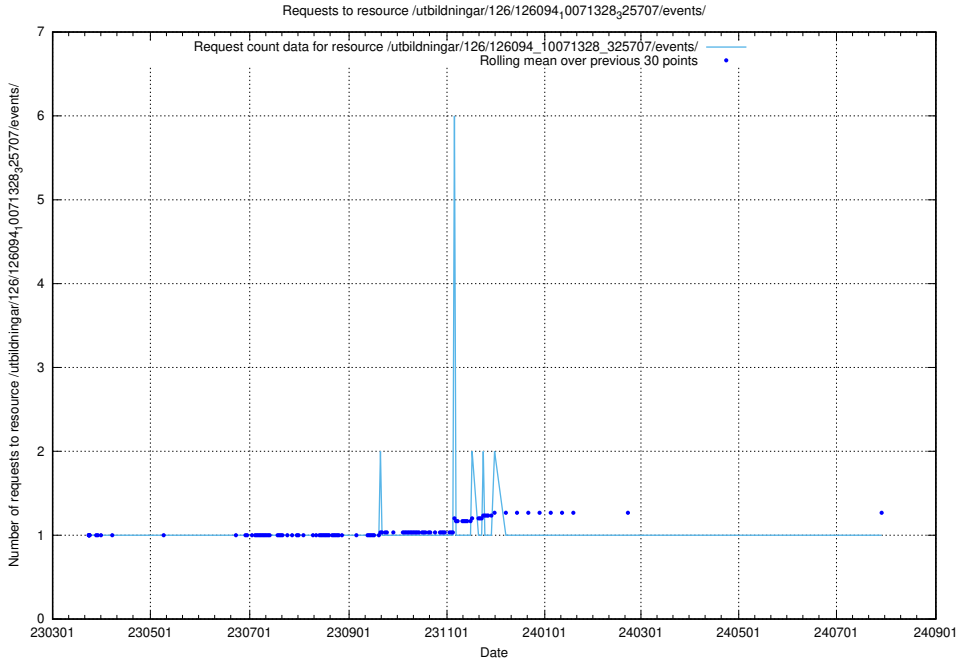

5.7273 Usage of /utbildningar/126/126094_10071328_325707/events/

Here, we count the number of requests to resource /utbildningar/126/126094_10071328_325707/events/