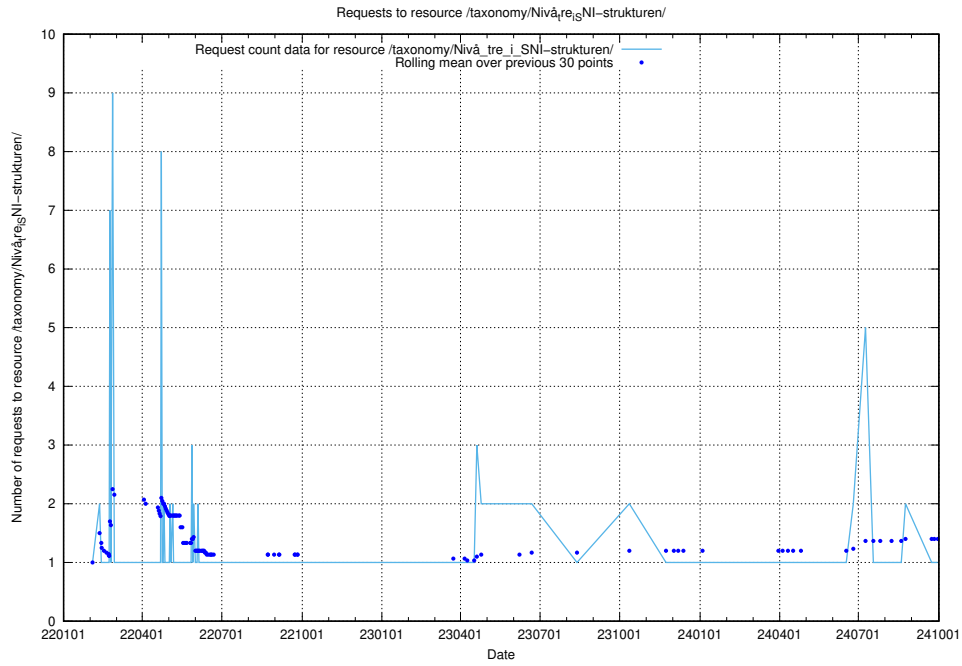

5.3891 Usage of /taxonomy/Nivå_tre_i_SNI-strukturen/

Here, we count the number of requests to resource /taxonomy/Nivå_tre_i_SNI-strukturen/.