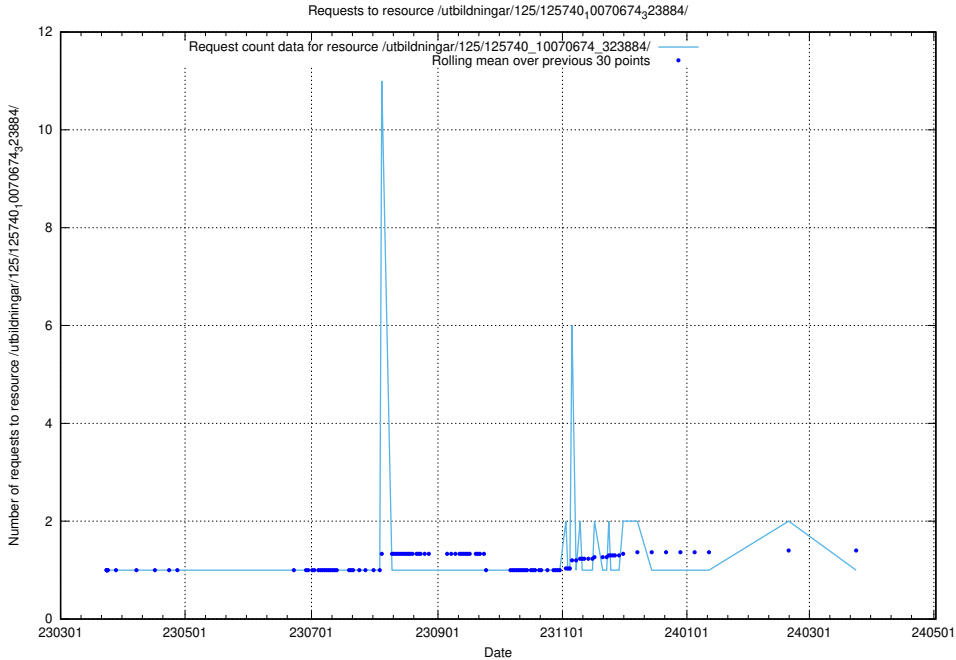

5.1082 Usage of /utbildningar/125/125740_10070674_323884/

Here, we count the number of requests to resource /utbildningar/125/125740_10070674_323884/.