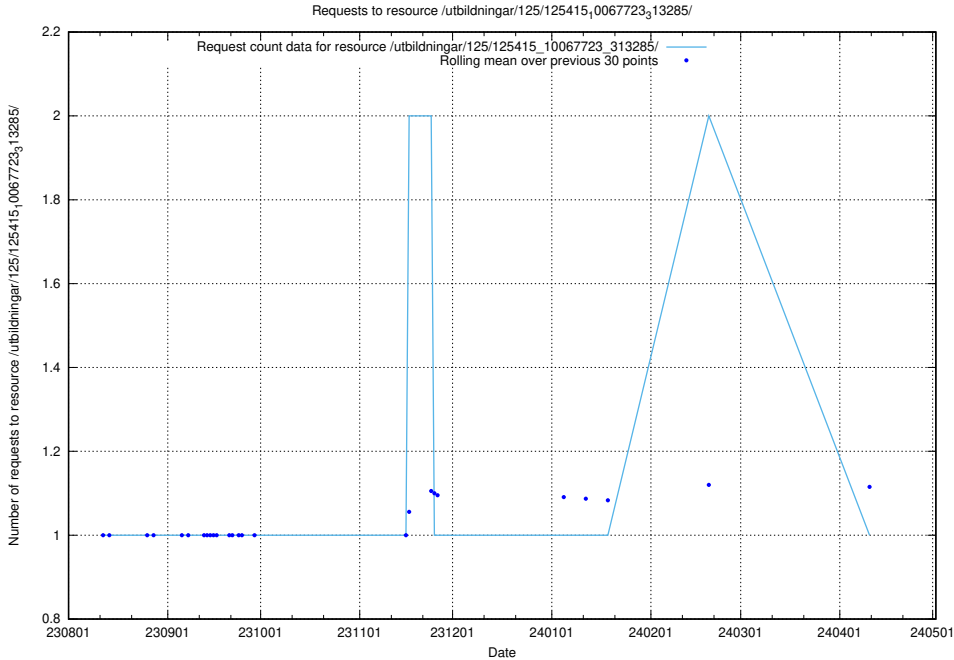

5.5646 Usage of /utbildningar/125/125415_10067723_313285/

Here, we count the number of requests to resource /utbildningar/125/125415_10067723_313285/.