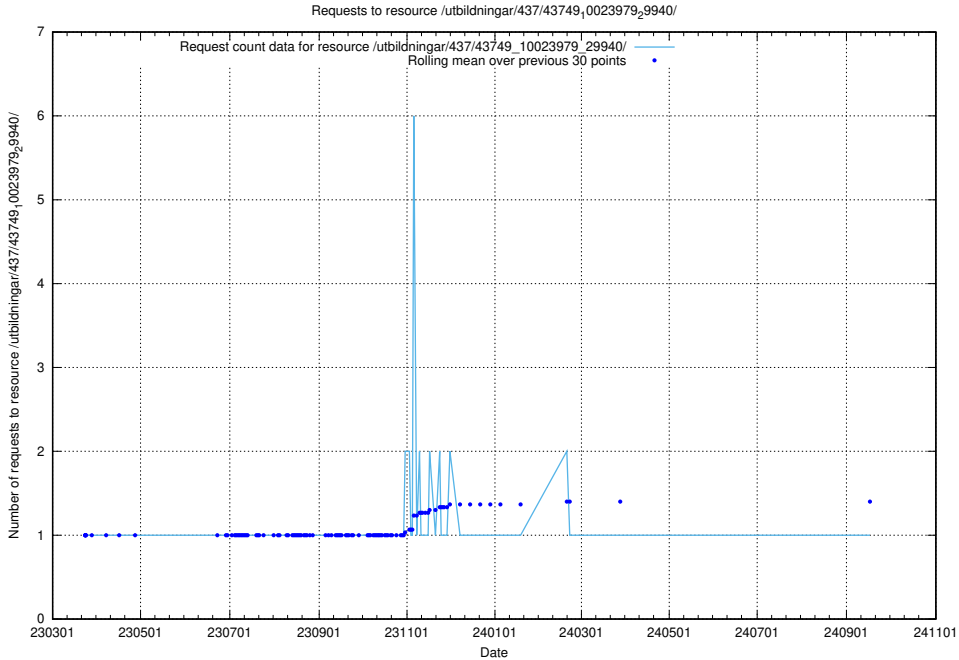

5.7224 Usage of /utbildningar/437/43749_10023979_29940/

Here, we count the number of requests to resource /utbildningar/437/43749_10023979_29940/.