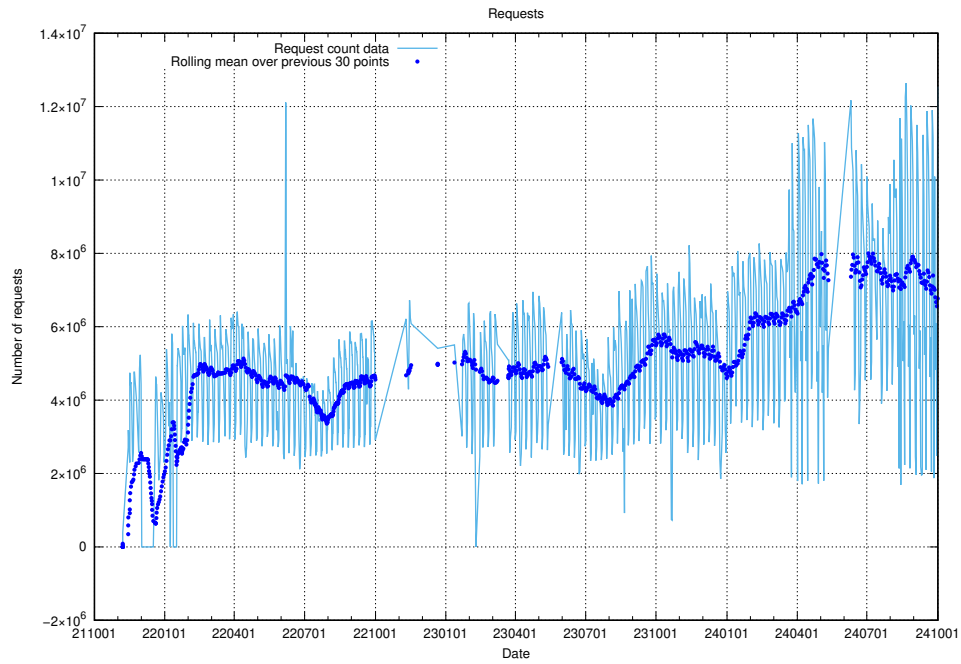

8 Log Stack - General Statistics

This section contains general statistics from [JobTech's log stack](#)⁸.

8.1 Total number of requests

Here, we count the total number of requests.