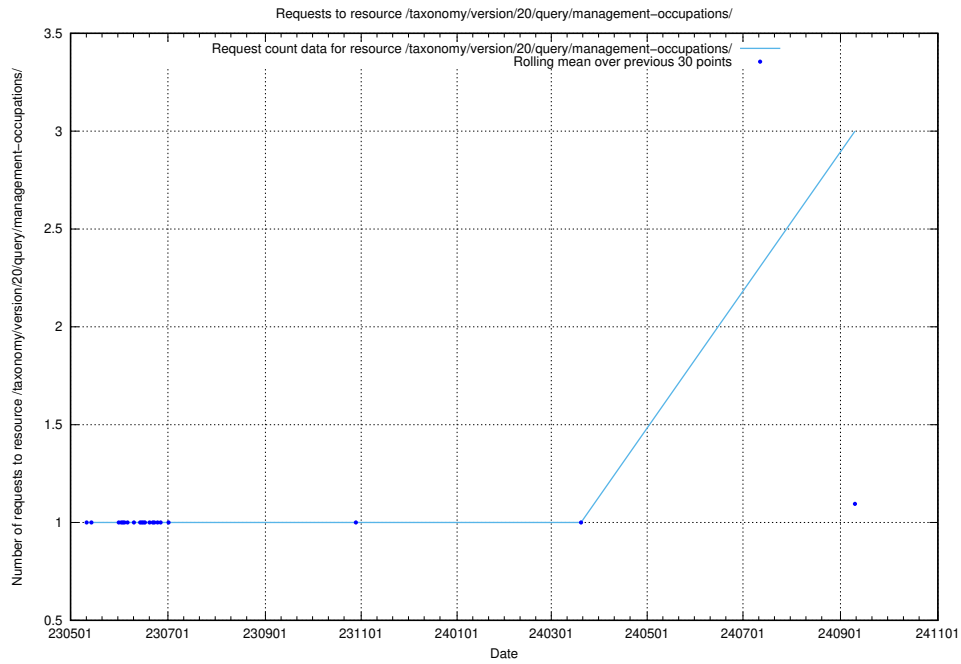

5.535 Usage of /taxonomy/version/20/query/management-occupations/

Here, we count the number of requests to resource /taxonomy/version/20/query/management-occupations/.