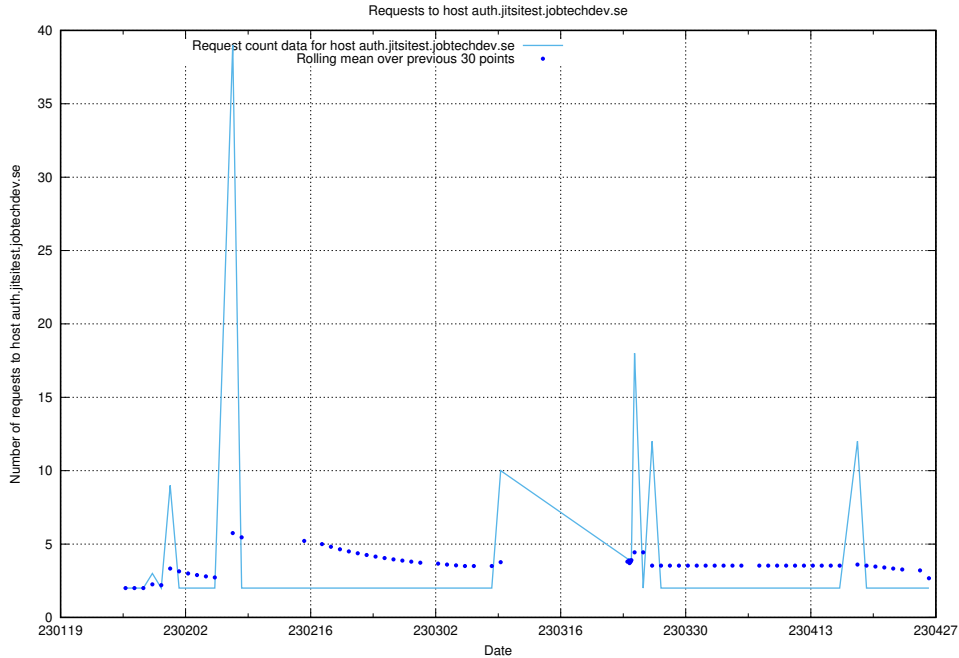

7.297 Usage of auth.jitsitest.jobtechdev.se

Here, we count the number of requests to host auth.jitsitest.jobtechdev.se.