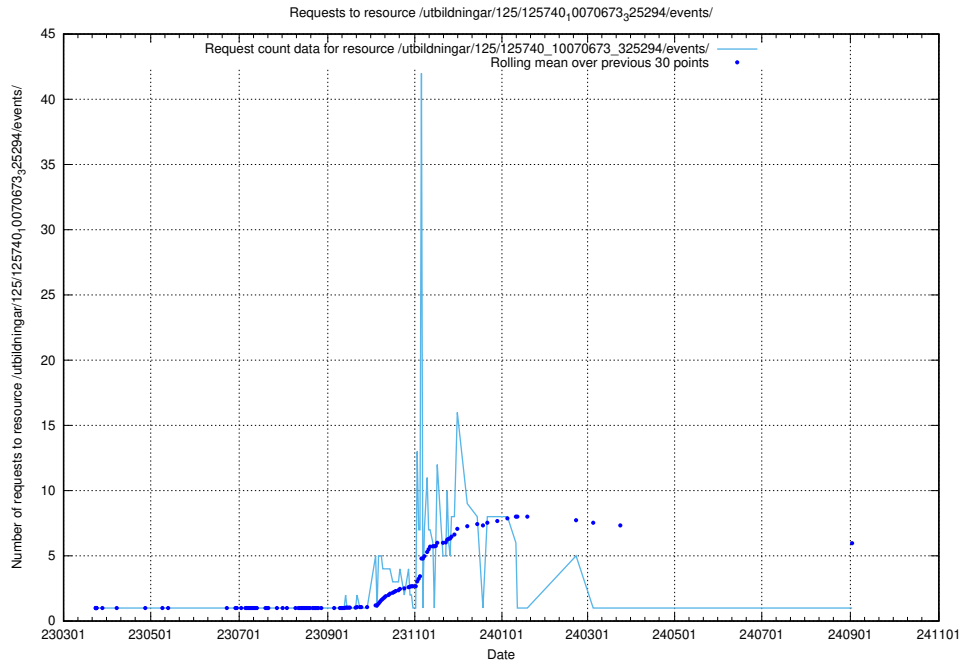

5.1086 Usage of /utbildningar/125/125740_10070673_325294/events/

Here, we count the number of requests to resource /utbildningar/125/125740_10070673_325294/events/