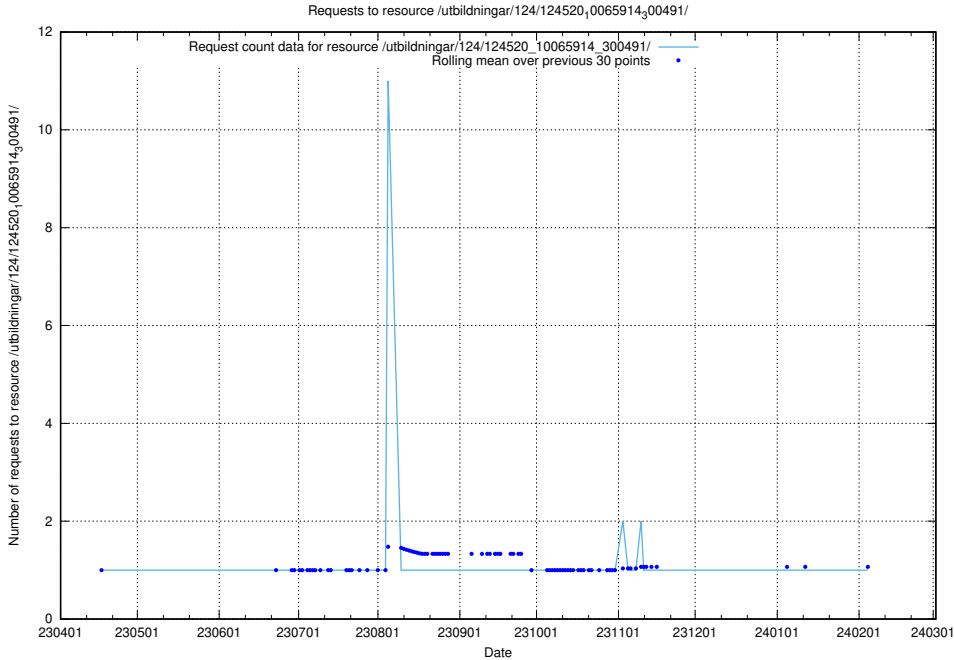

5.6851 Usage of /utbildningar/124/124520_10065914_300491/

Here, we count the number of requests to resource /utbildningar/124/124520_10065914_300491/.