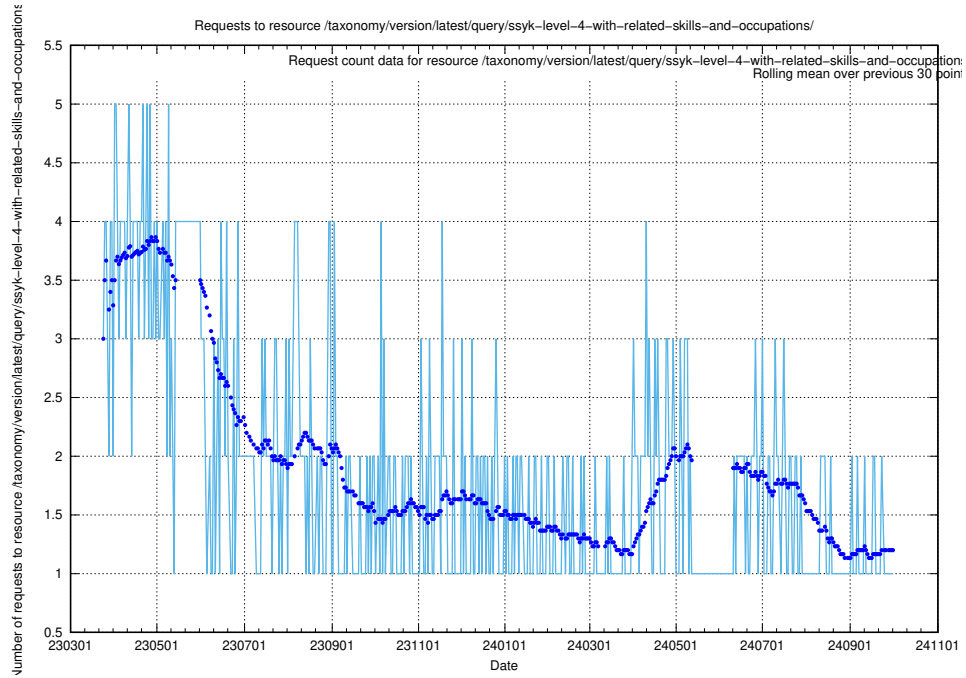

5.6900 Usage of /taxonomy/version/latest/query/ssyk-level-4-with-related-skills-and-occupations/

Here, we count the number of requests to resource /taxonomy/version/latest/query/ssyk-level-4-with-related-skills-and-occupations/.