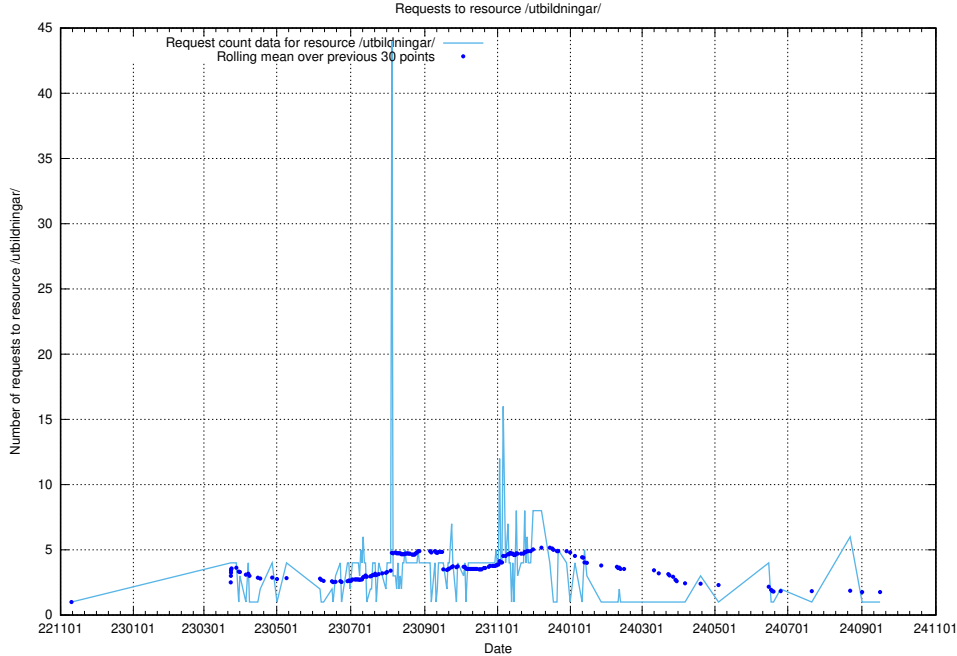

5.7132 Usage of /utbildningar/

Here, we count the number of requests to resource /utbildningar/.