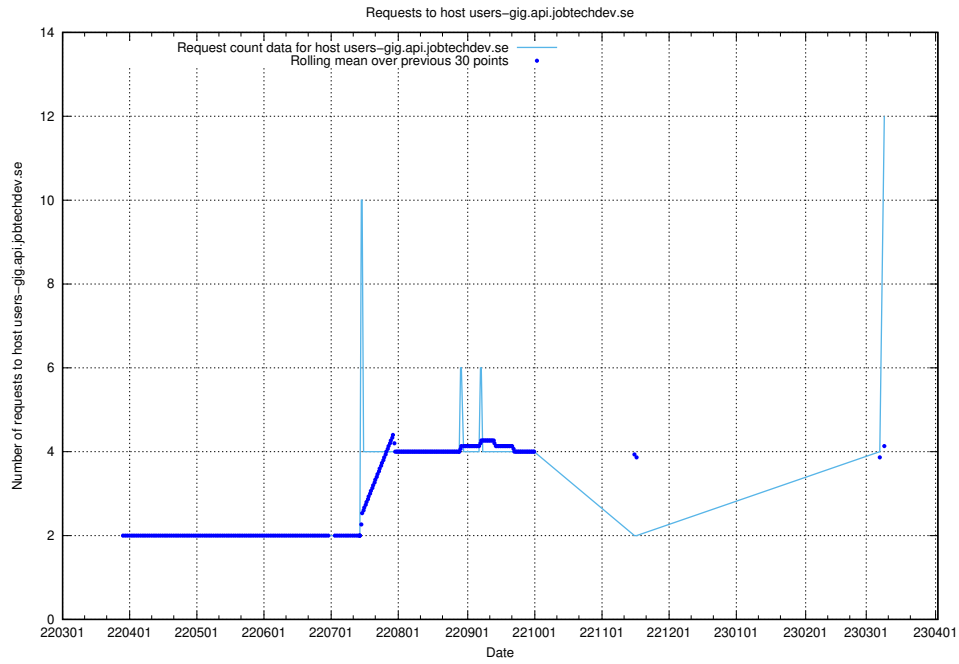

7.58 Usage of users-gig.api.jobtechdev.se

Here, we count the number of requests to host users-gig.api.jobtechdev.se.