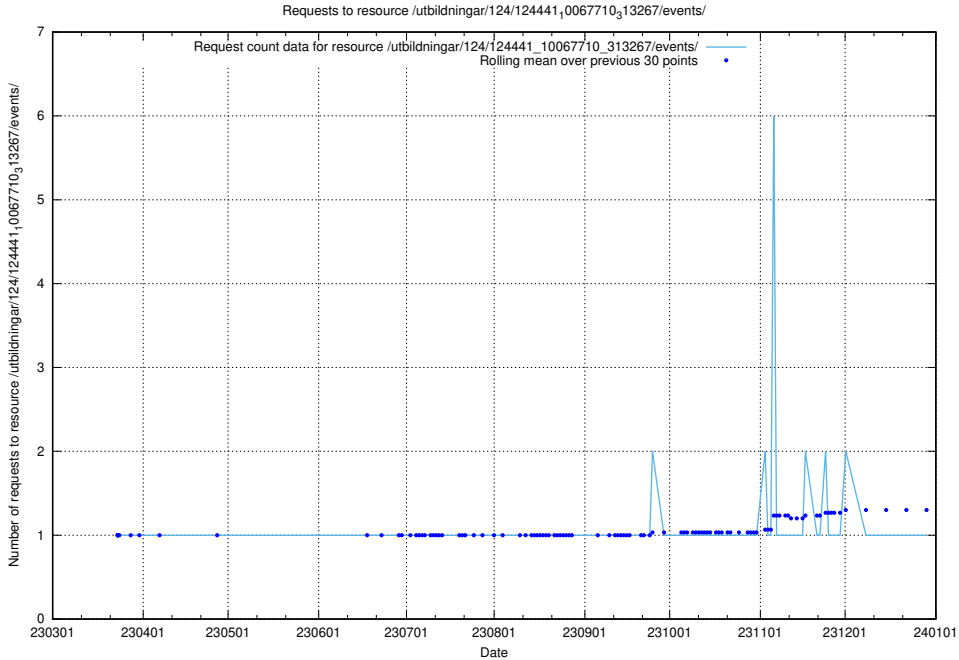

5.4383 Usage of /utbildningar/124/124441_10067710_313267/events/

Here, we count the number of requests to resource /utbildningar/124/124441_10067710_313267/events/