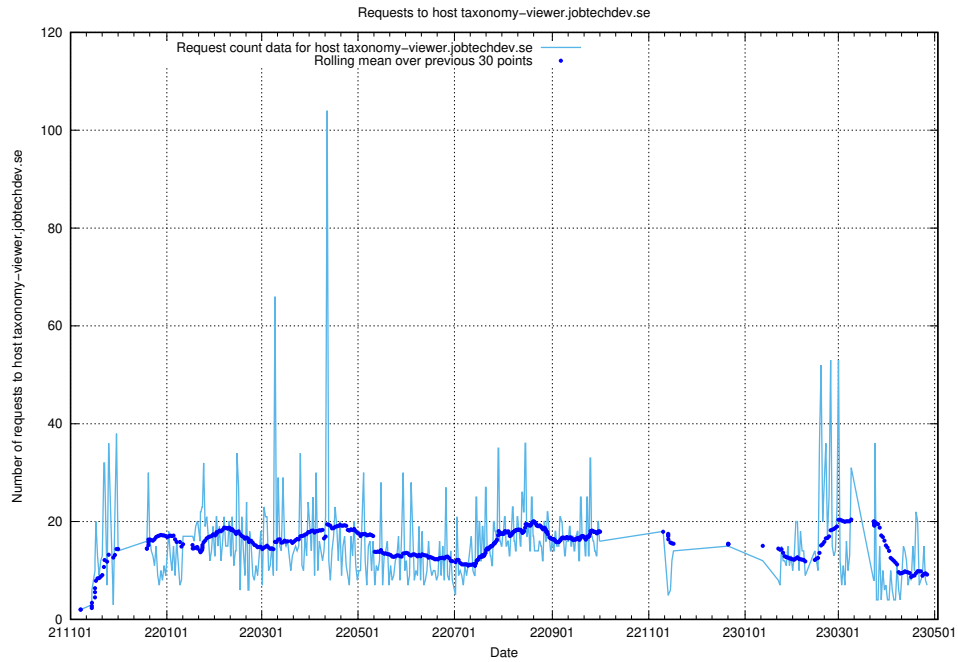

7.78 Usage of taxonomy-viewer.jobtechdev.se

Here, we count the number of requests to host taxonomy-viewer.jobtechdev.se.