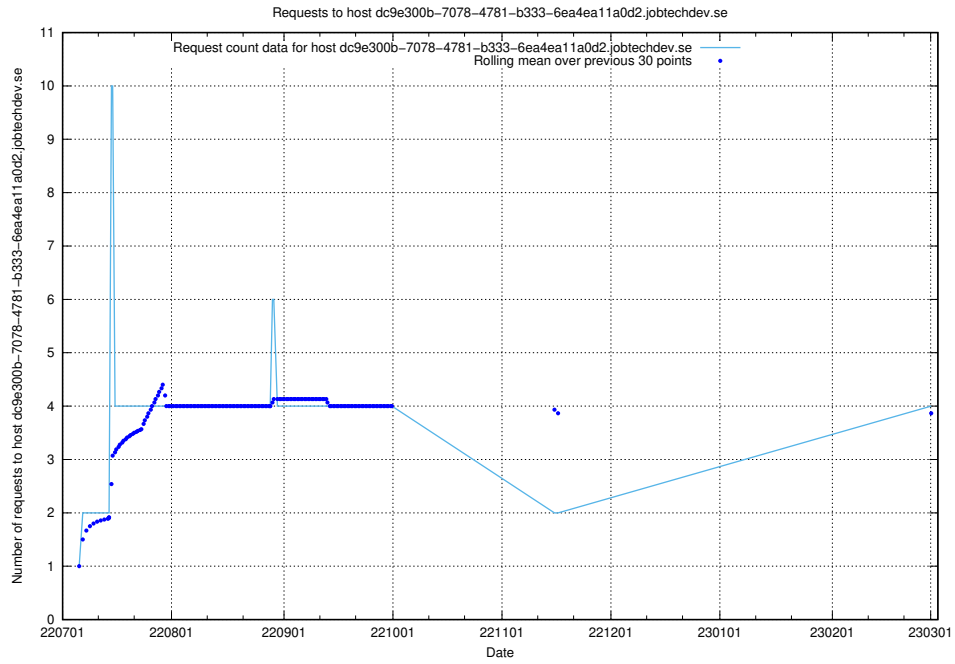

7.143 Usage of dc9e300b-7078-4781-b333-6ea4ea11a0d2.jobtechdev.se

Here, we count the number of requests to host dc9e300b-7078-4781-b333-6ea4ea11a0d2.jobtechdev.se.