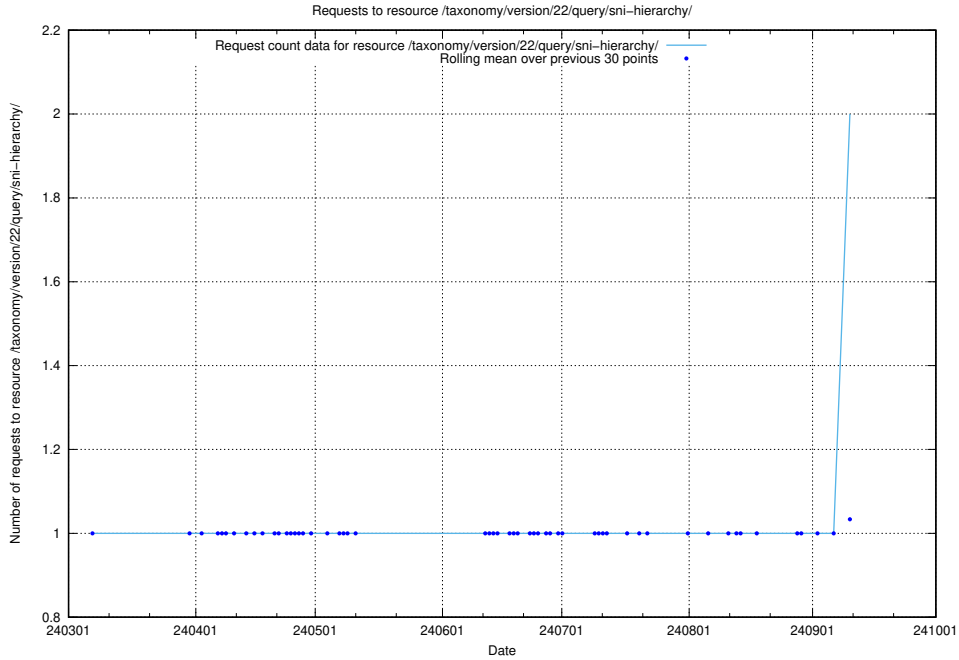

5.672 Usage of /taxonomy/version/22/query/sni-hierarchy/

Here, we count the number of requests to resource /taxonomy/version/22/query/sni-hierarchy/.