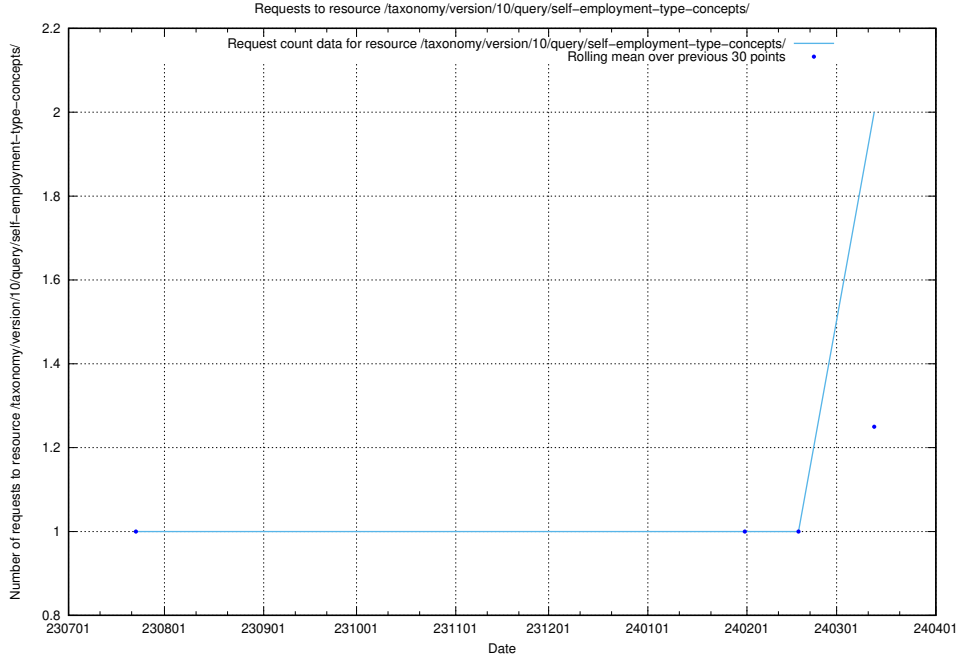

5.899 Usage of /taxonomy/version/10/query/self-employment-type-concepts/

Here, we count the number of requests to resource /taxonomy/version/10/query/self-employment-type-concepts/.