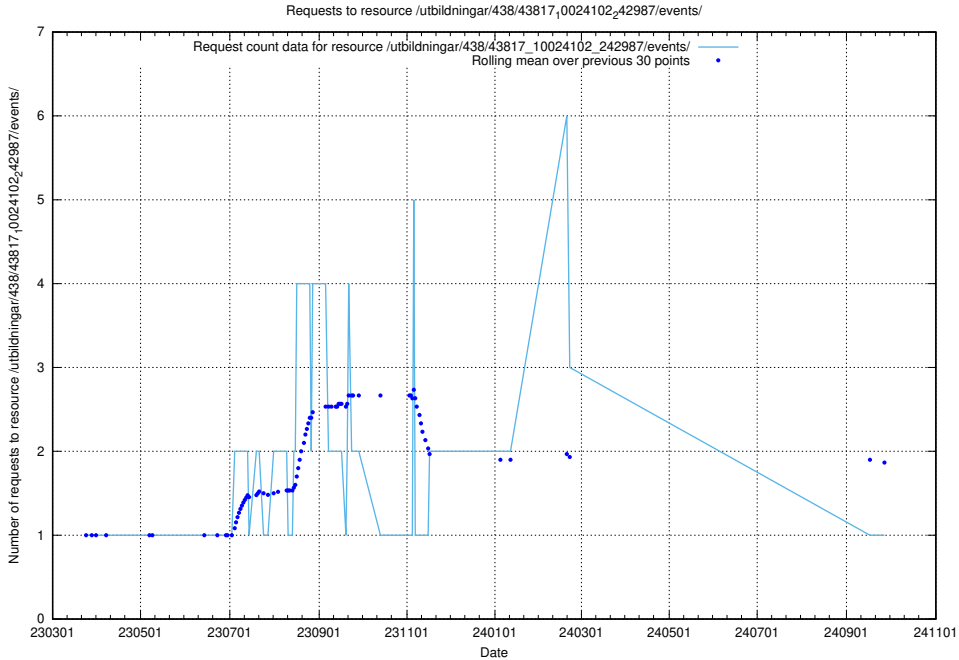

5.7008 Usage of /utbildningar/438/43817_10024102_242987/events/

Here, we count the number of requests to resource /utbildningar/438/43817_10024102_242987/events/.