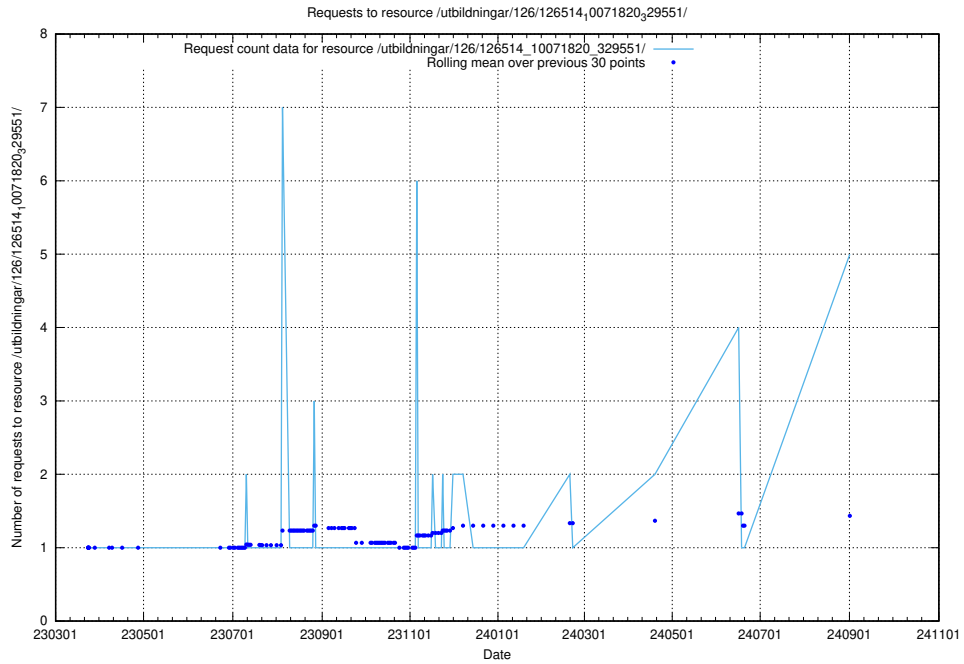

5.260 Usage of /utbildningar/126/126514_10071820_329551/

Here, we count the number of requests to resource /utbildningar/126/126514_10071820_329551/.