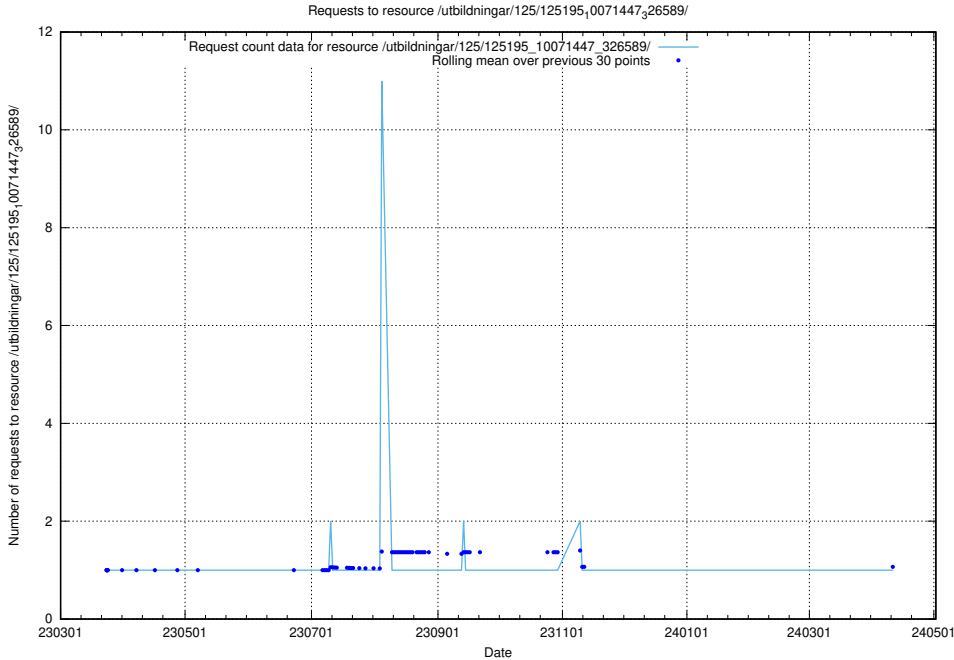

5.1213 Usage of /utbildningar/125/125195_10071447_326589/

Here, we count the number of requests to resource /utbildningar/125/125195_10071447_326589/.