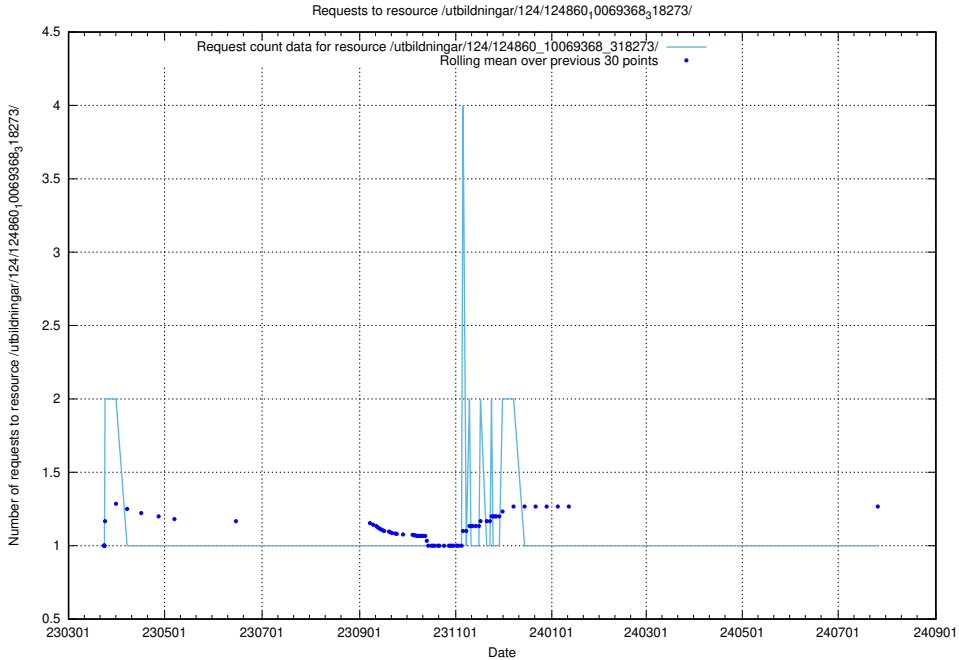

5.1267 Usage of /utbildningar/124/124860_10069368_318273/

Here, we count the number of requests to resource /utbildningar/124/124860_10069368_318273/.