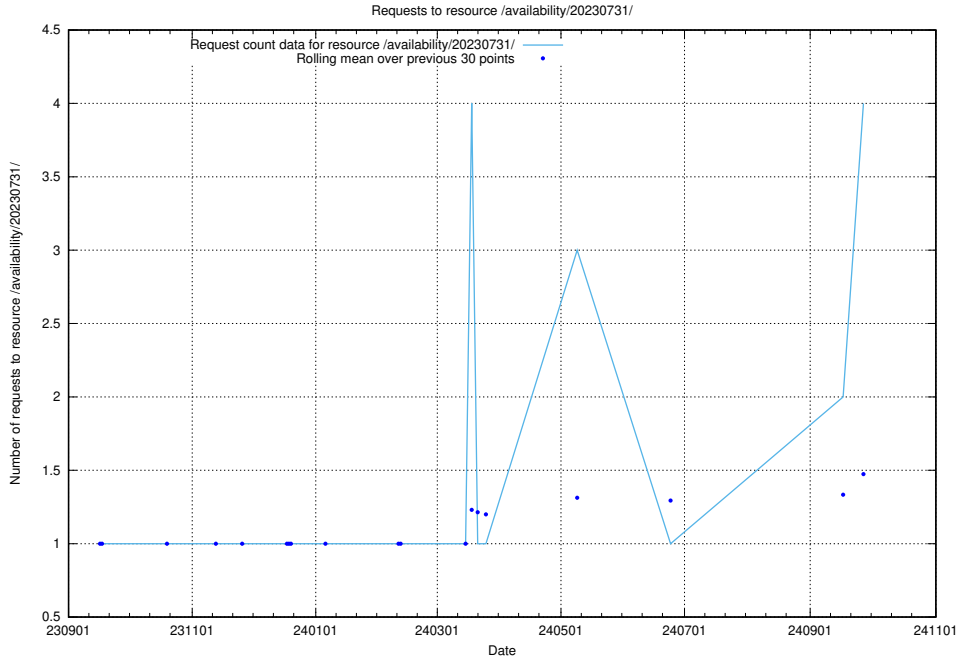

5.347 Usage of /availability/20230731/

Here, we count the number of requests to resource /availability/20230731/.