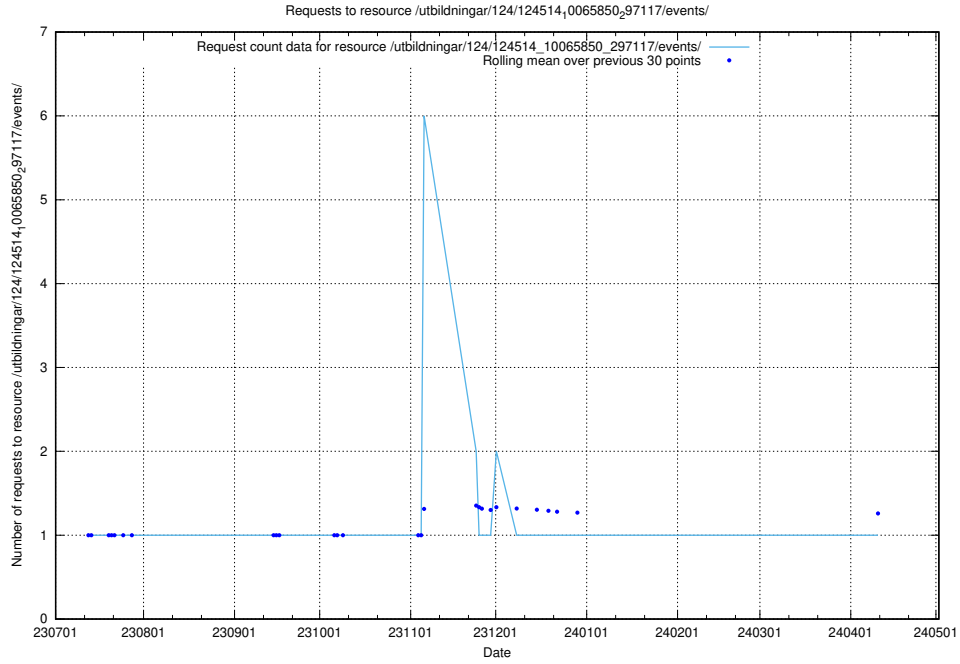

5.5948 Usage of /utbildningar/124/124514_10065850_297117/events/

Here, we count the number of requests to resource /utbildningar/124/124514_10065850_297117/events/