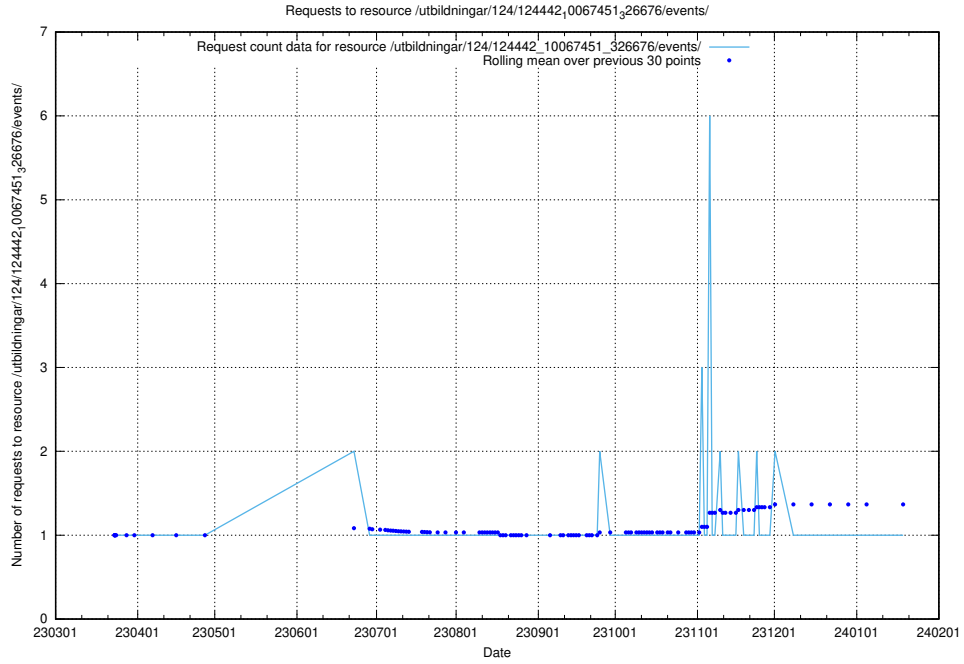

5.4363 Usage of /utbildningar/124/124442_10067451_326676/events/

Here, we count the number of requests to resource /utbildningar/124/124442_10067451_326676/events/