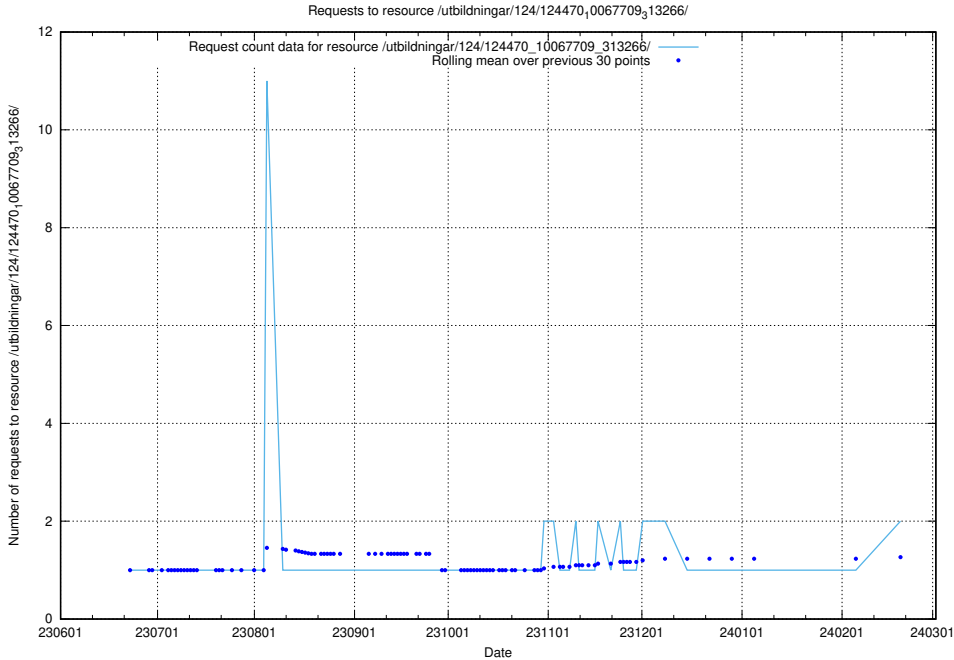

5.977 Usage of /utbildningar/124/124470_10067709_313266/

Here, we count the number of requests to resource /utbildningar/124/124470_10067709_313266/.