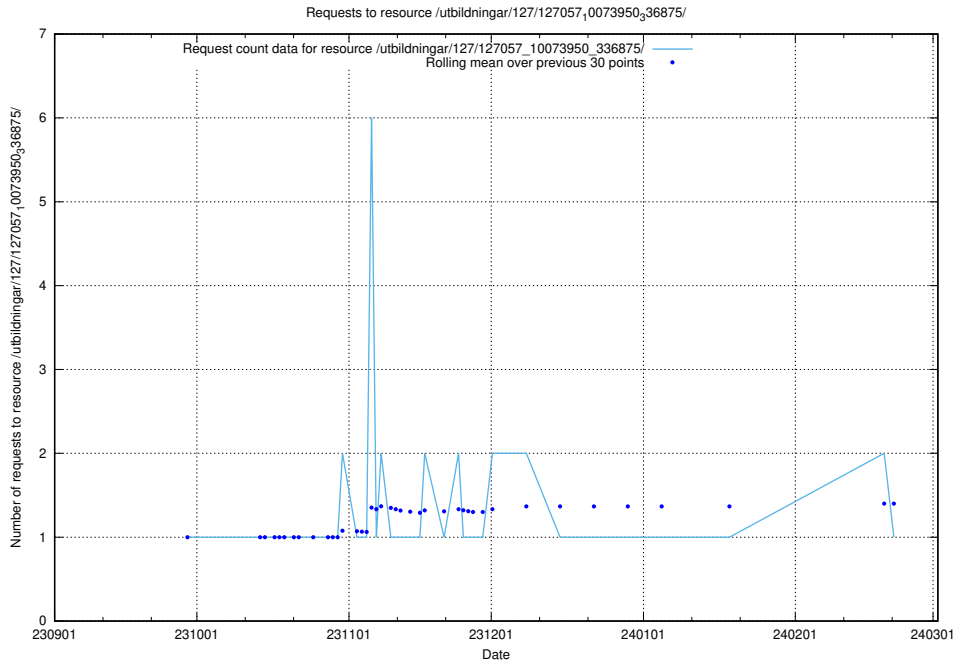

5.5284 Usage of /utbildningar/127/127057_10073950_336875/

Here, we count the number of requests to resource /utbildningar/127/127057_10073950_336875/.