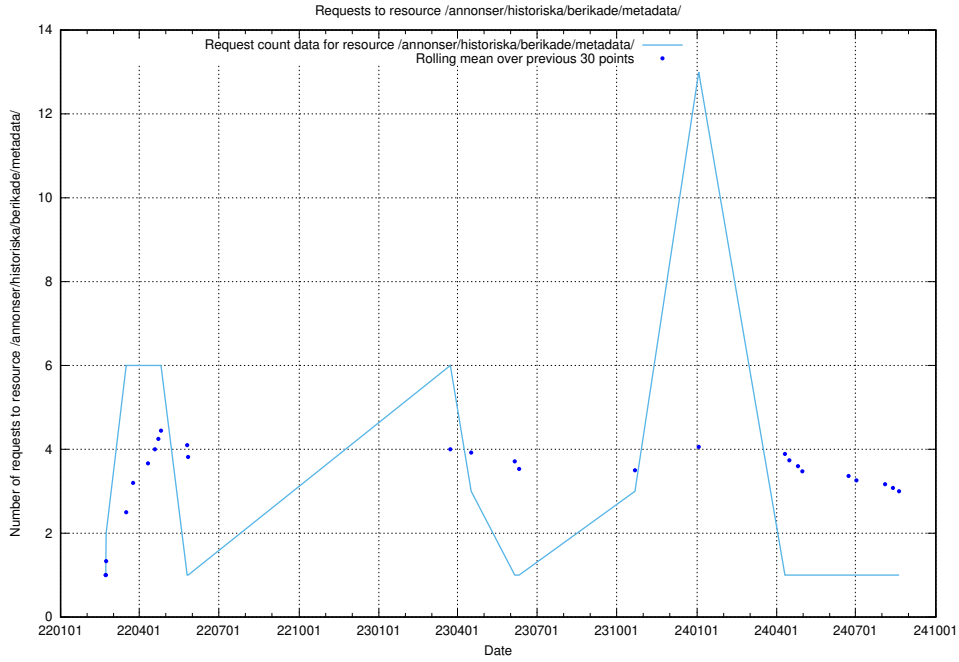

5.1798 Usage of /annonser/historiska/berikade/metadata/

Here, we count the number of requests to resource /annonser/historiska/berikade/metadata/.