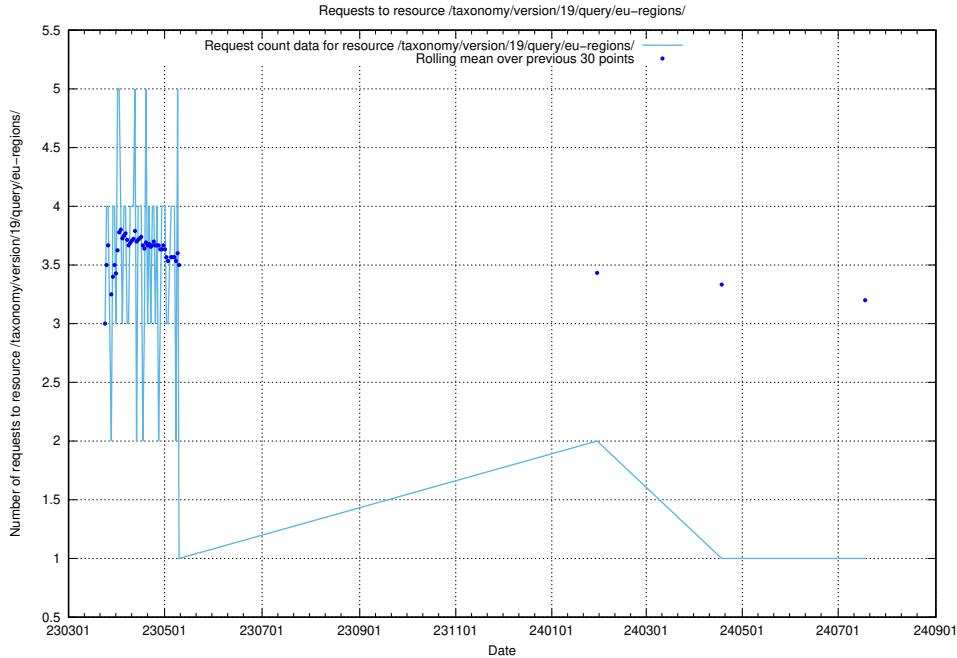

5.6980 Usage of /taxonomy/version/19/query/eu-regions/

Here, we count the number of requests to resource /taxonomy/version/19/query/eu-regions/.