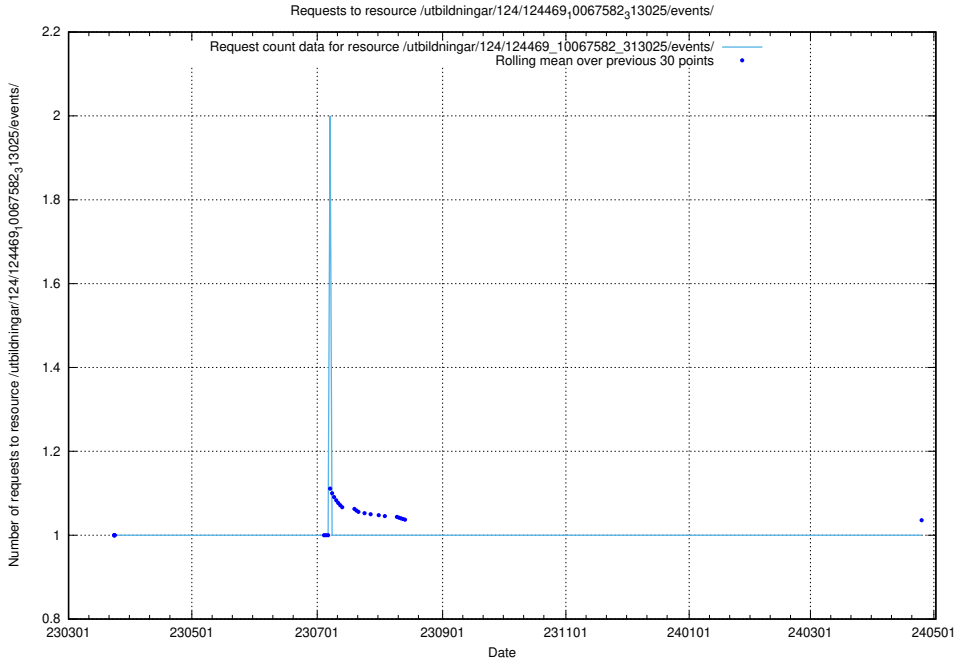

### 5.4167 Usage of /utbildningar/124/124469\_10067582\_313025/events/

Here, we count the number of requests to resource /utbildningar/124/124469\_10067582\_313025/events/