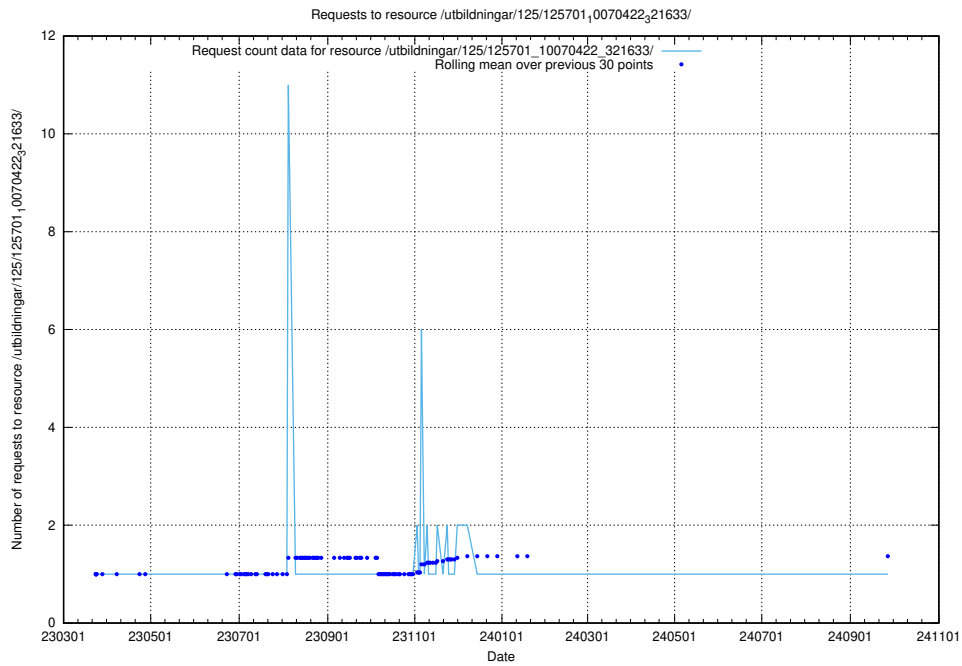

5.1113 Usage of /utbildningar/125/125701_10070422_321633/

Here, we count the number of requests to resource /utbildningar/125/125701_10070422_321633/.