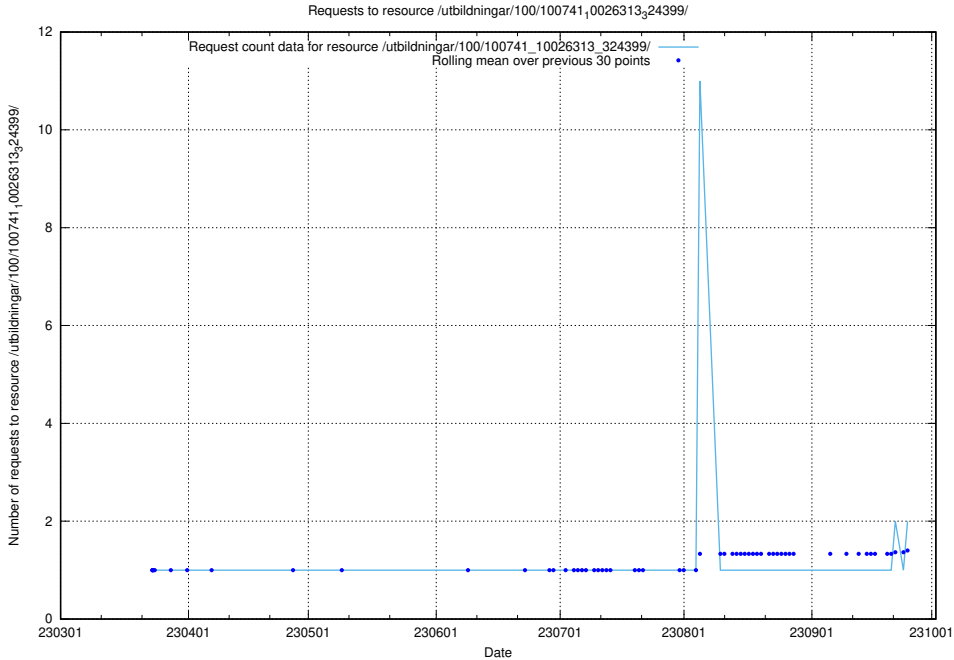

5.957 Usage of /utbildningar/100/100741_10026313_324399/

Here, we count the number of requests to resource /utbildningar/100/100741_10026313_324399/.