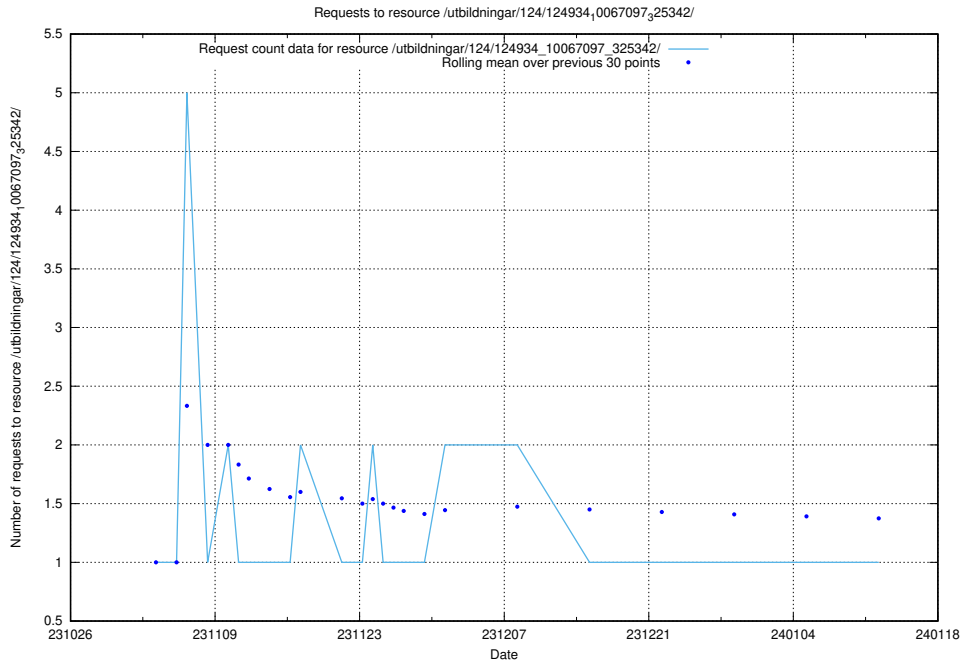

5.5001 Usage of /utbildningar/124/124934_10067097_325342/

Here, we count the number of requests to resource /utbildningar/124/124934_10067097_325342/.