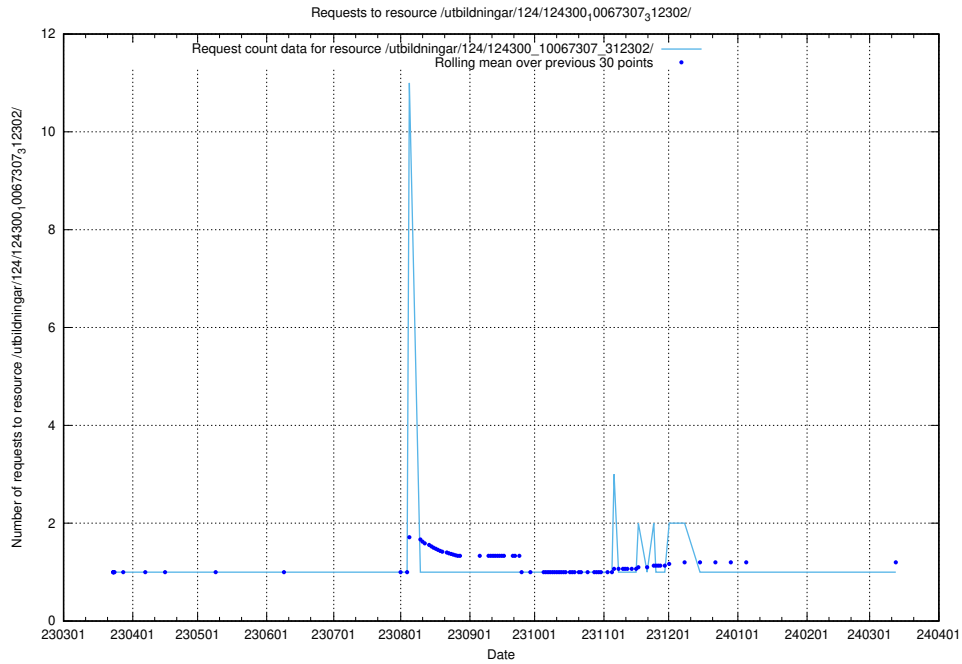

5.4787 Usage of /utbildningar/124/124300_10067307_312302/

Here, we count the number of requests to resource /utbildningar/124/124300_10067307_312302/.