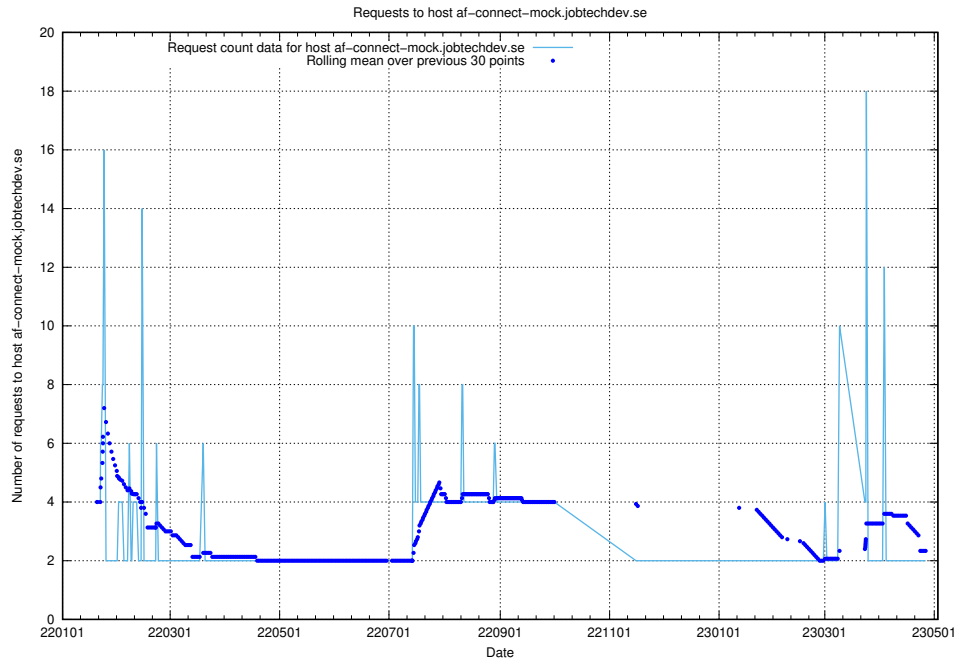

7.270 Usage of af-connect-mock.jobtechdev.se

Here, we count the number of requests to host af-connect-mock.jobtechdev.se.