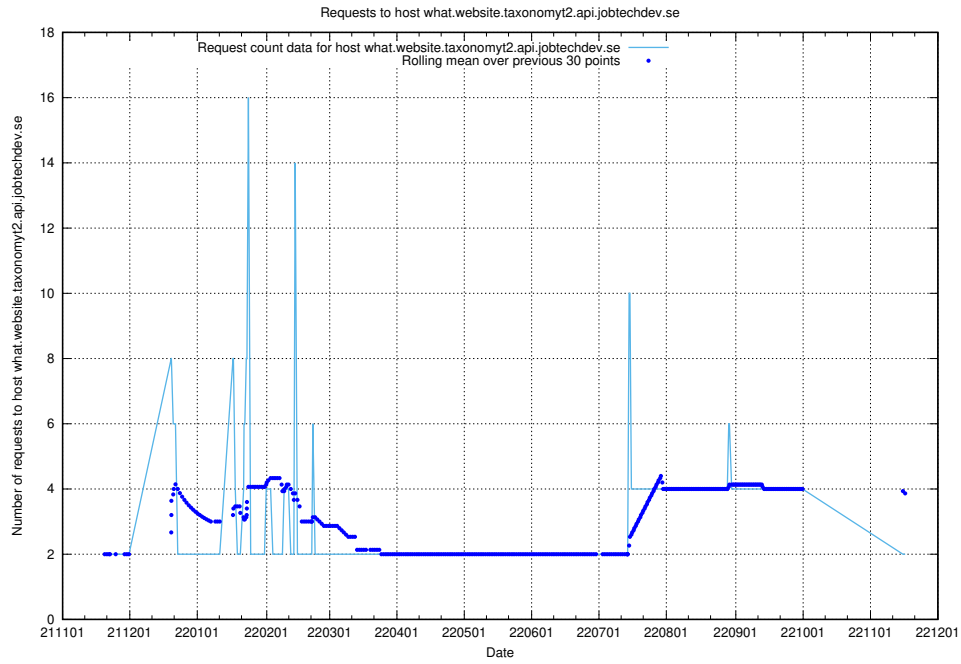

7.455 Usage of what.website.taxonomy2.api.jobtechdev.se

Here, we count the number of requests to host what.website.taxonomy2.api.jobtechdev.se.