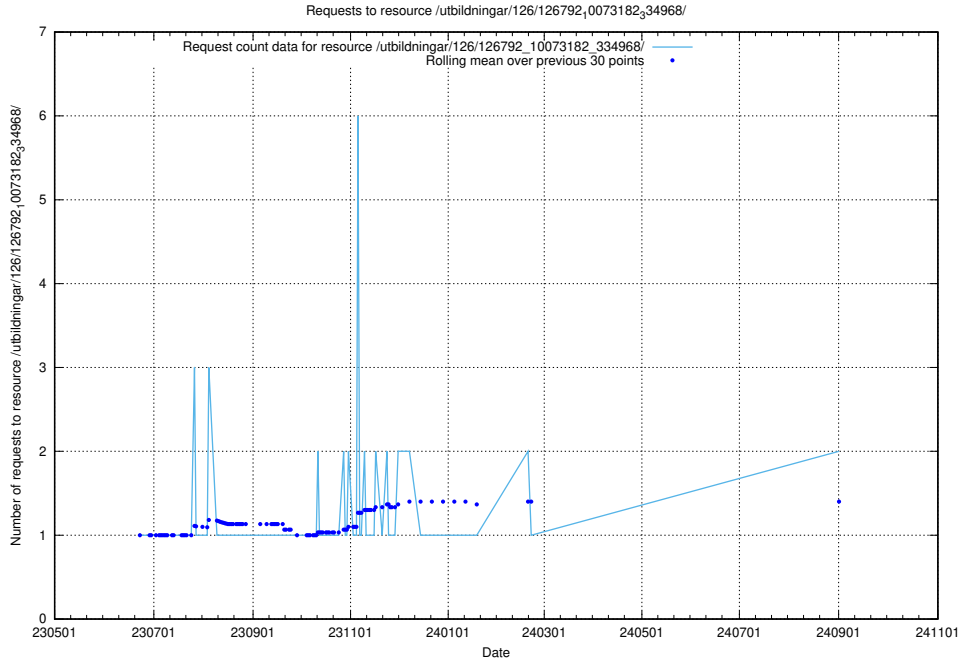

5.950 Usage of /utbildningar/126/126792_10073182_334968/

Here, we count the number of requests to resource /utbildningar/126/126792_10073182_334968/.