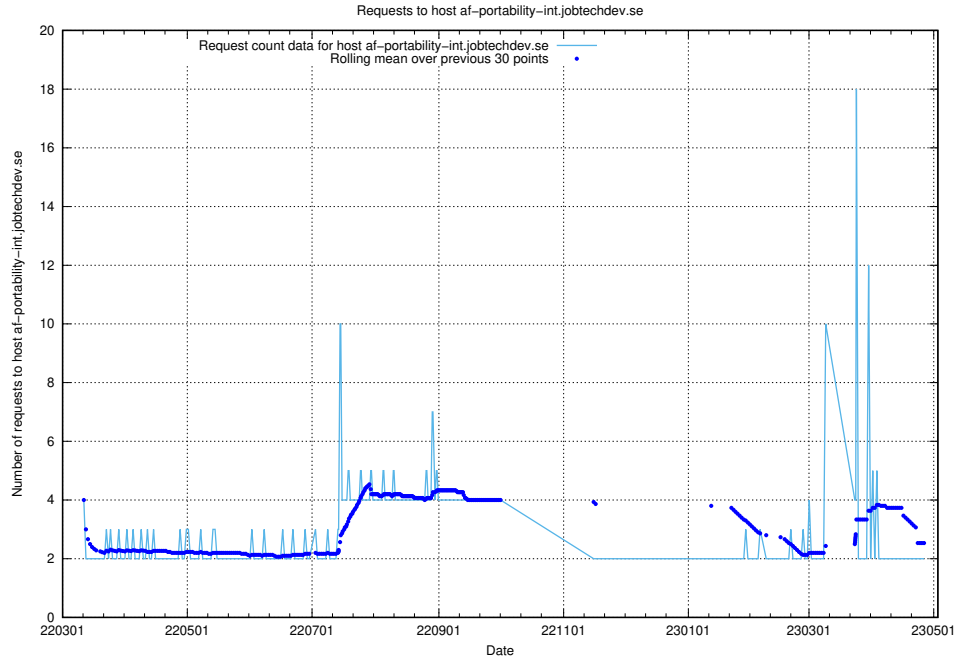

7.505 Usage of af-portability-int.jobtechdev.se

Here, we count the number of requests to host af-portability-int.jobtechdev.se.