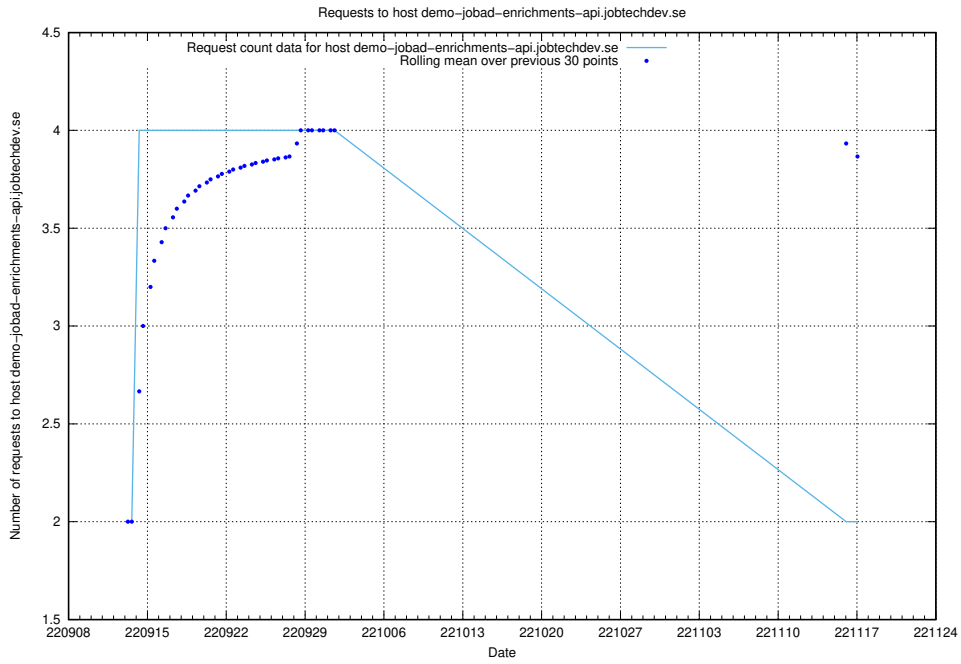

7.327 Usage of demo-jobad-enrichments-api.jobtechdev.se

Here, we count the number of requests to host demo-jobad-enrichments-api.jobtechdev.se.