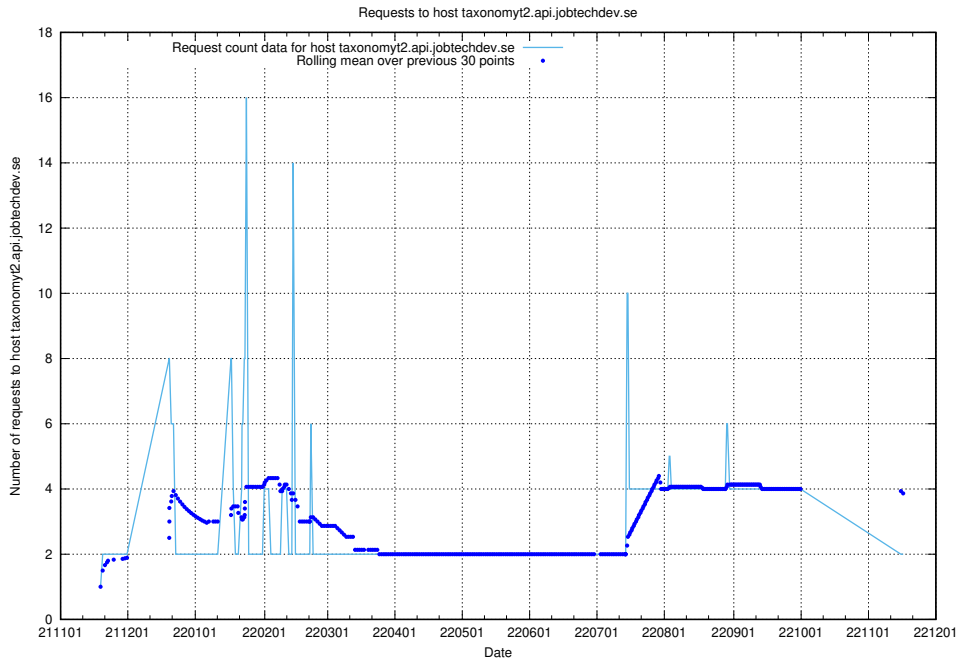

7.467 Usage of taxonomyt2.api.jobtechdev.se

Here, we count the number of requests to host taxonomyt2.api.jobtechdev.se.