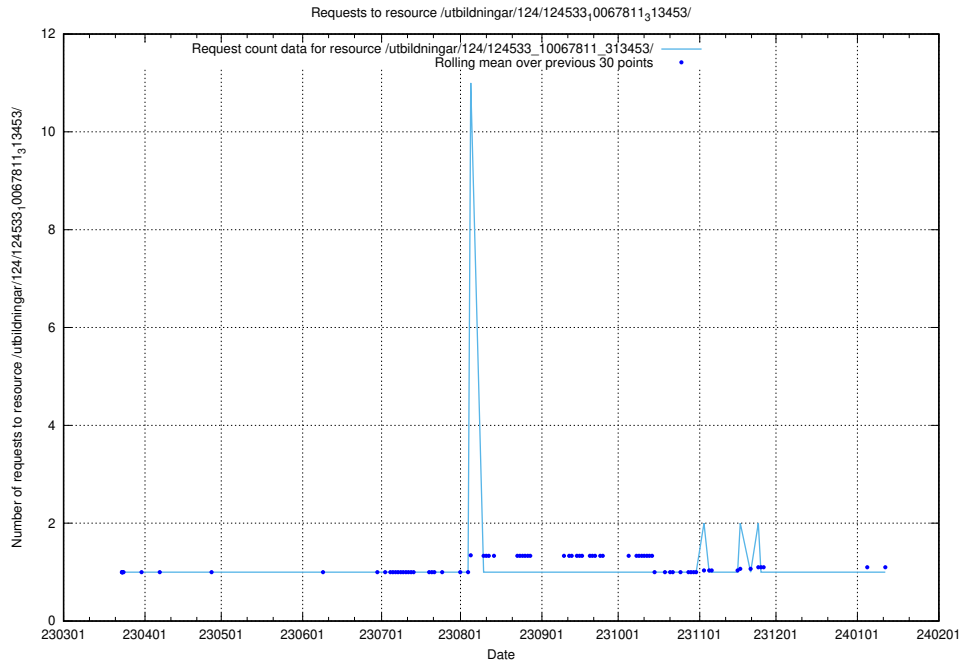

5.1596 Usage of /utbildningar/124/124533_10067811_313453/

Here, we count the number of requests to resource /utbildningar/124/124533_10067811_313453/.