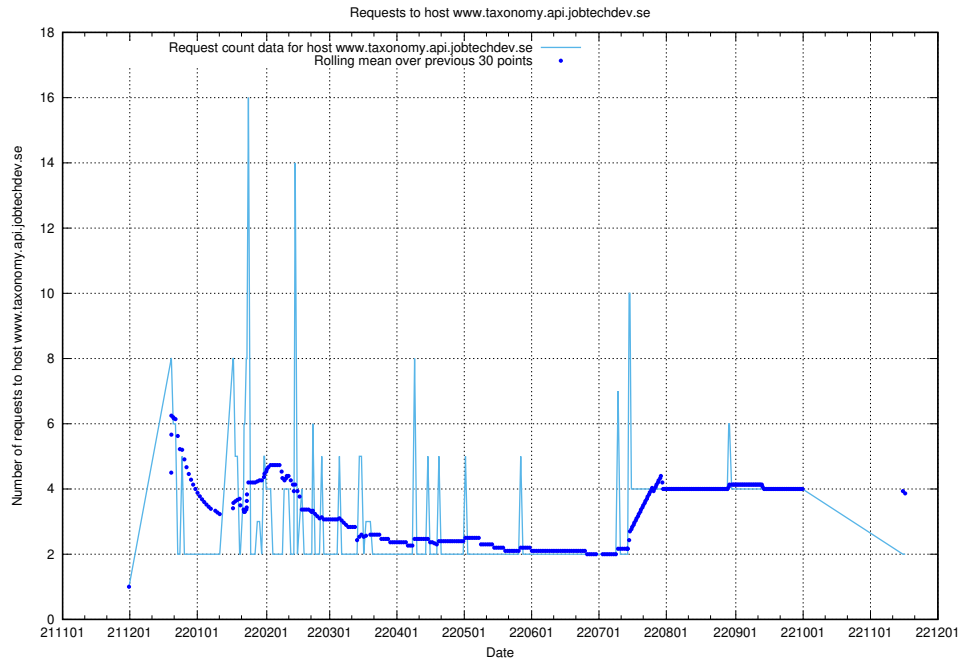

7.386 Usage of `www.taxonomy.api.jobtechdev.se`

Here, we count the number of requests to host `www.taxonomy.api.jobtechdev.se`.