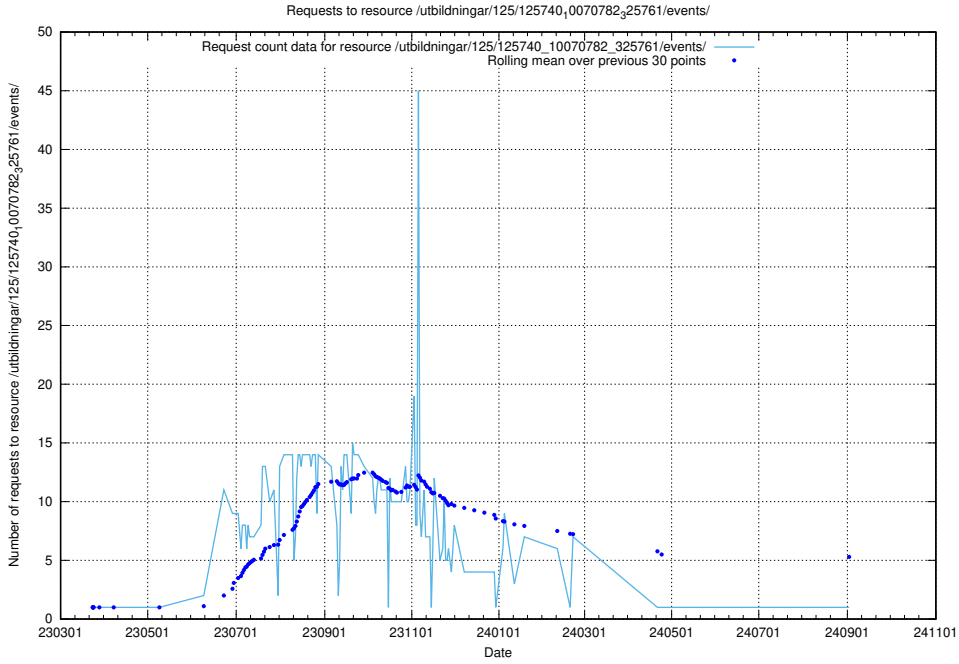

5.1054 Usage of /utbildningar/125/125740_10070782_325761/events/

Here, we count the number of requests to resource /utbildningar/125/125740_10070782_325761/events/