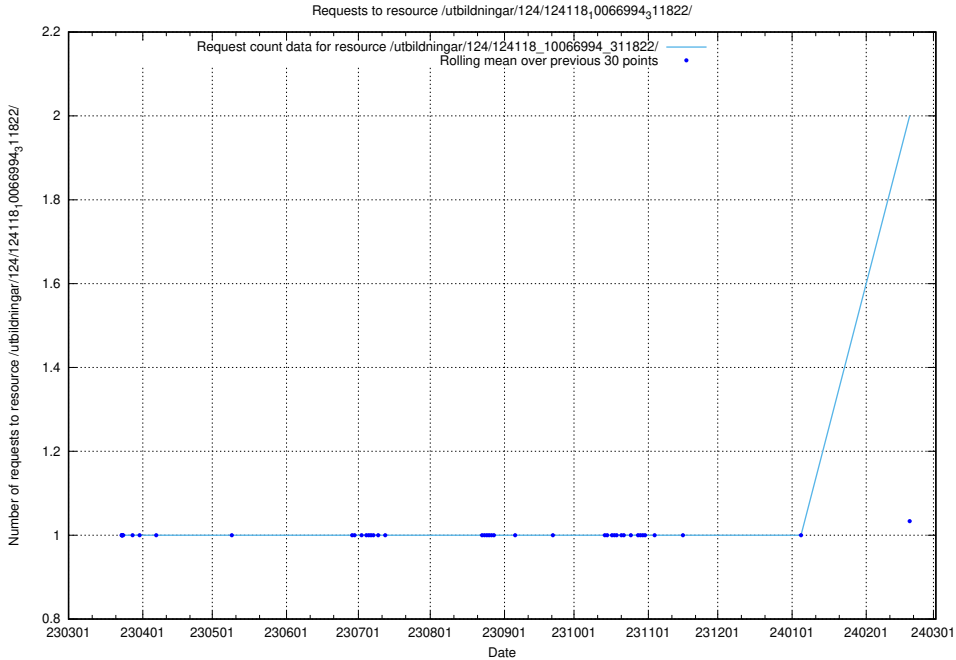

5.822 Usage of /utbildningar/124/124118_10066994_311822/

Here, we count the number of requests to resource /utbildningar/124/124118_10066994_311822/.