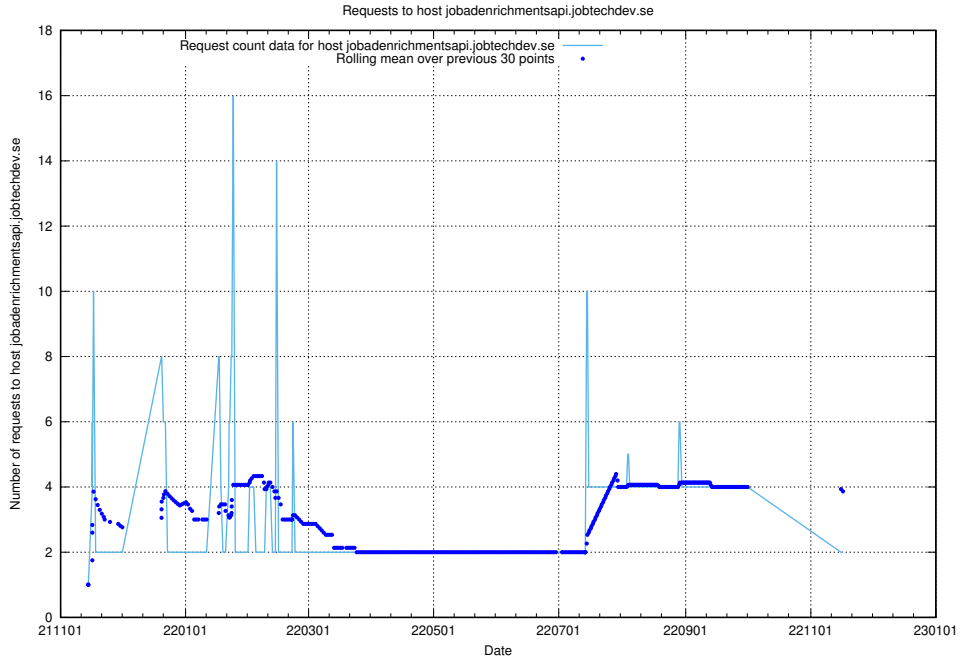

7.584 Usage of jobadenrichmentsapi.jobtechdev.se

Here, we count the number of requests to host jobadenrichmentsapi.jobtechdev.se.