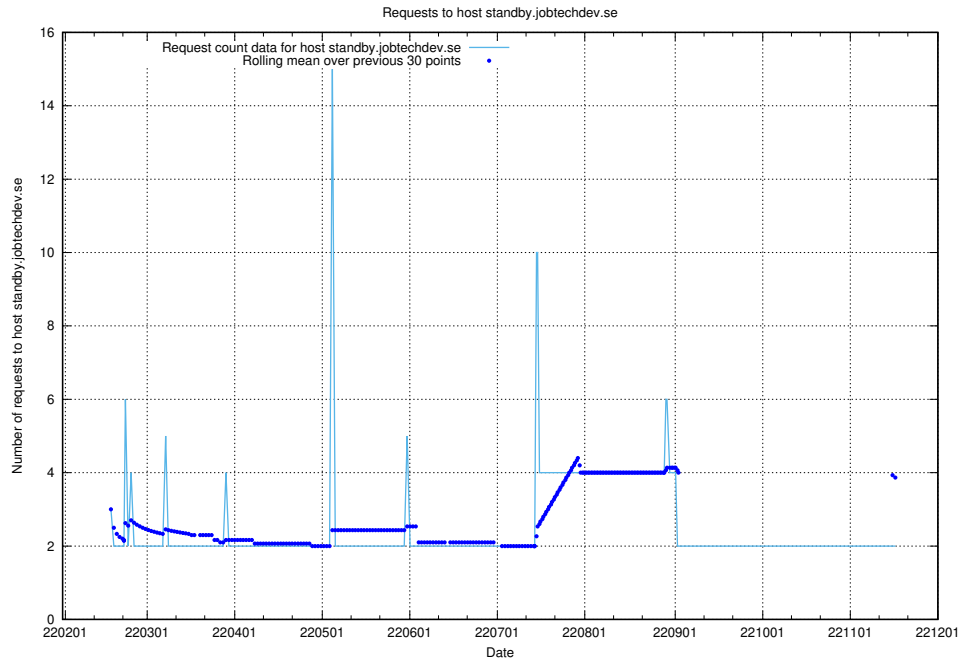

7.544 Usage of standby.jobtechdev.se

Here, we count the number of requests to host standby.jobtechdev.se.