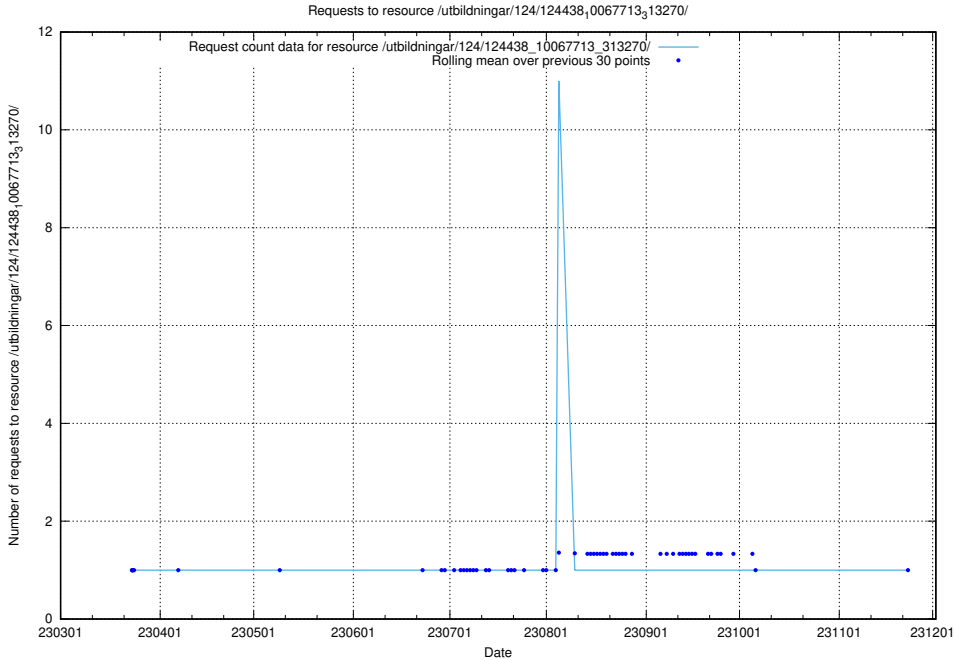

5.4524 Usage of /utbildningar/124/124438_10067713_313270/

Here, we count the number of requests to resource /utbildningar/124/124438_10067713_313270/.