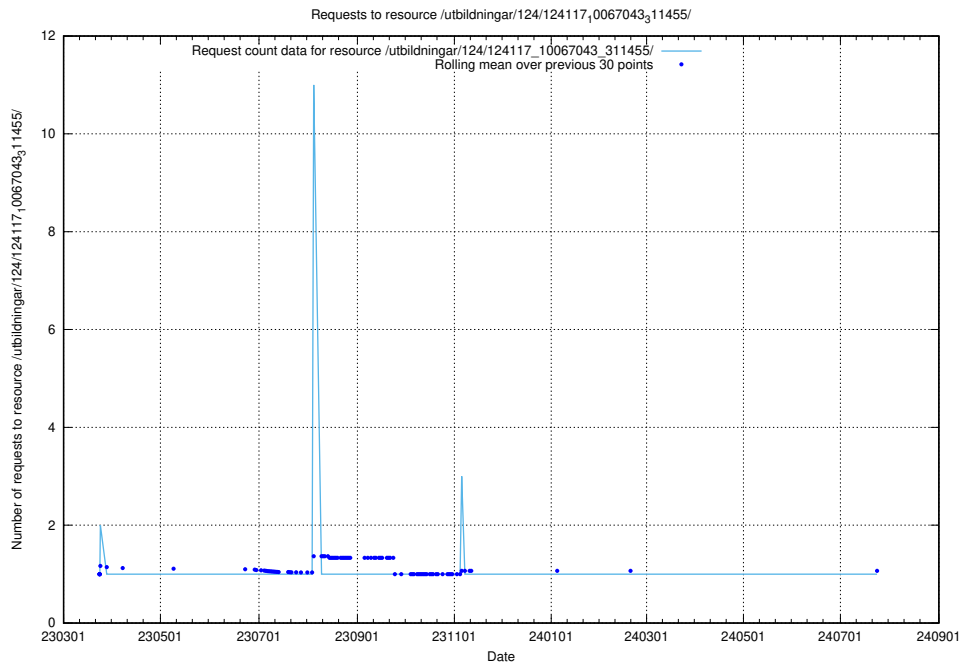

5.5074 Usage of /utbildningar/124/124117_10067043_311455/

Here, we count the number of requests to resource /utbildningar/124/124117_10067043_311455/.