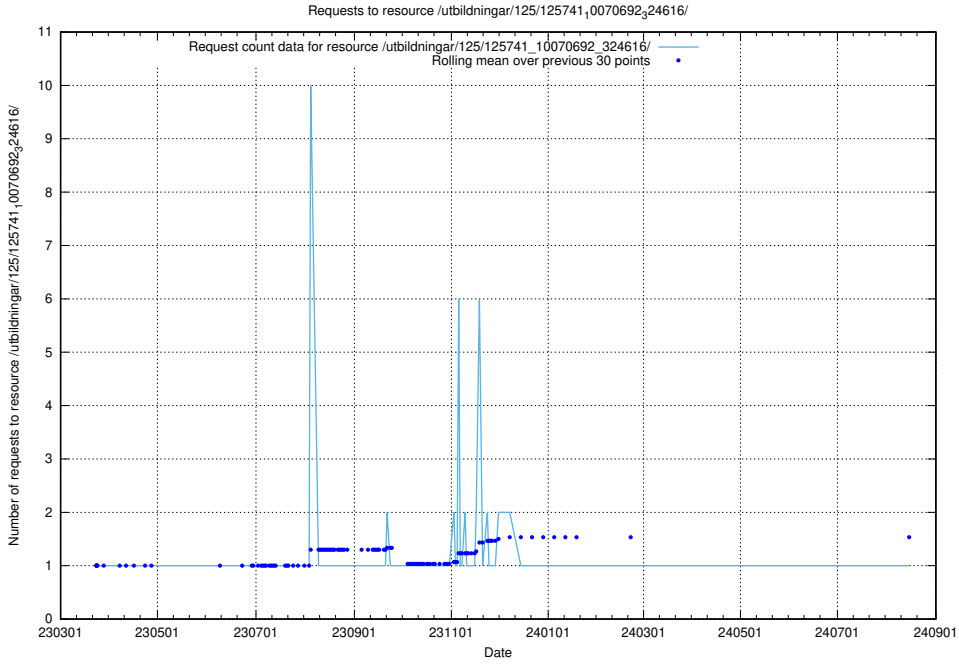

5.7308 Usage of /utbildningar/125/125741_10070692_324616/

Here, we count the number of requests to resource /utbildningar/125/125741_10070692_324616/.