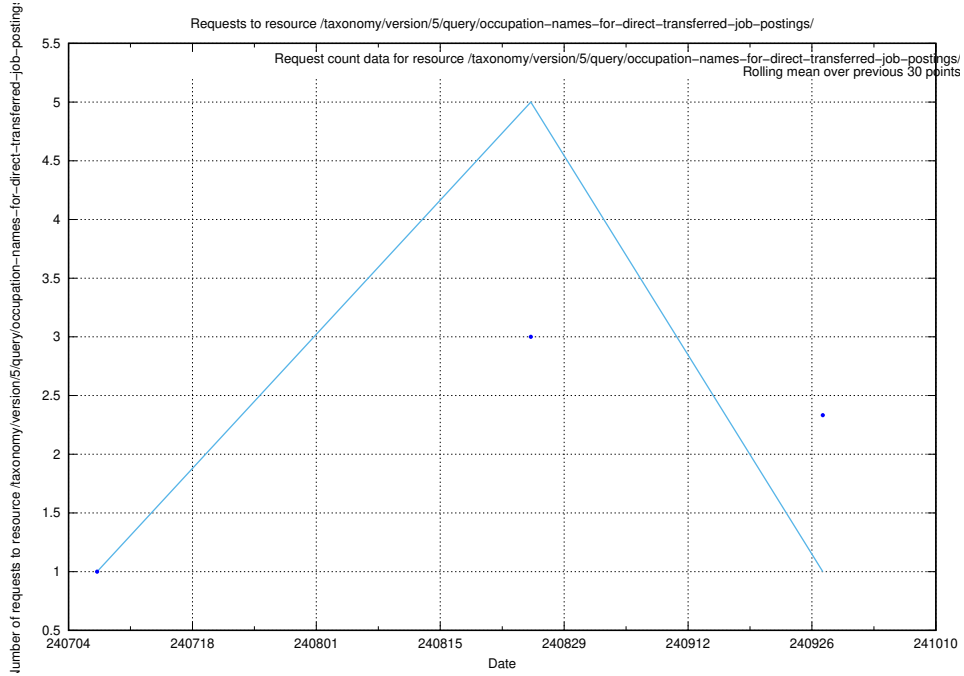

5.1810 Usage of /taxonomy/version/5/query/occupation-names-for-direct-transferred-job-postings/

Here, we count the number of requests to resource /taxonomy/version/5/query/occupation-names-for-direct-transferred-job-postings/.