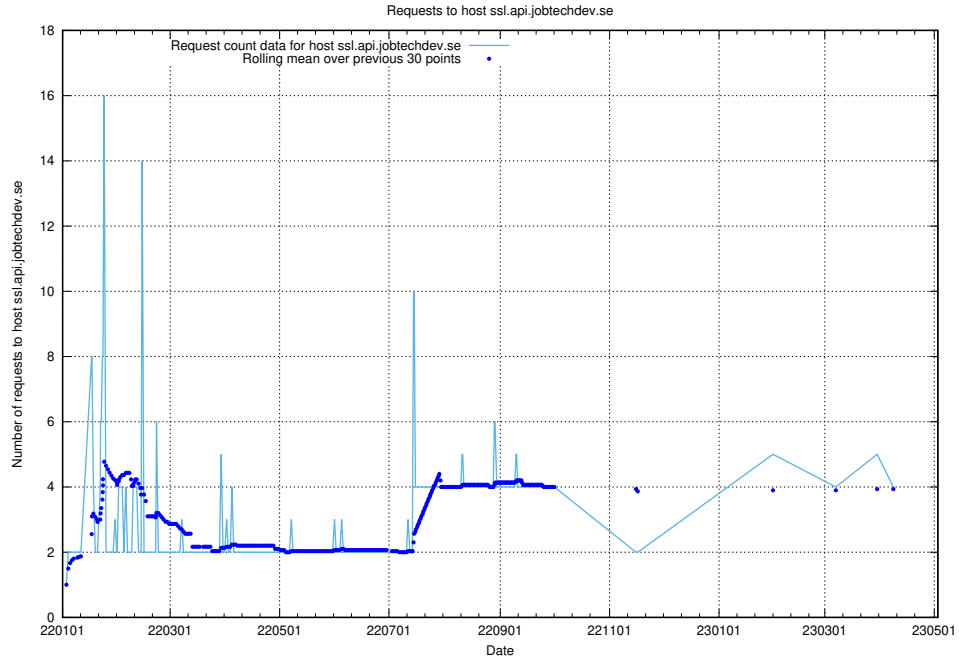

7.114 Usage of ssl.api.jobtechdev.se

Here, we count the number of requests to host ssl.api.jobtechdev.se.