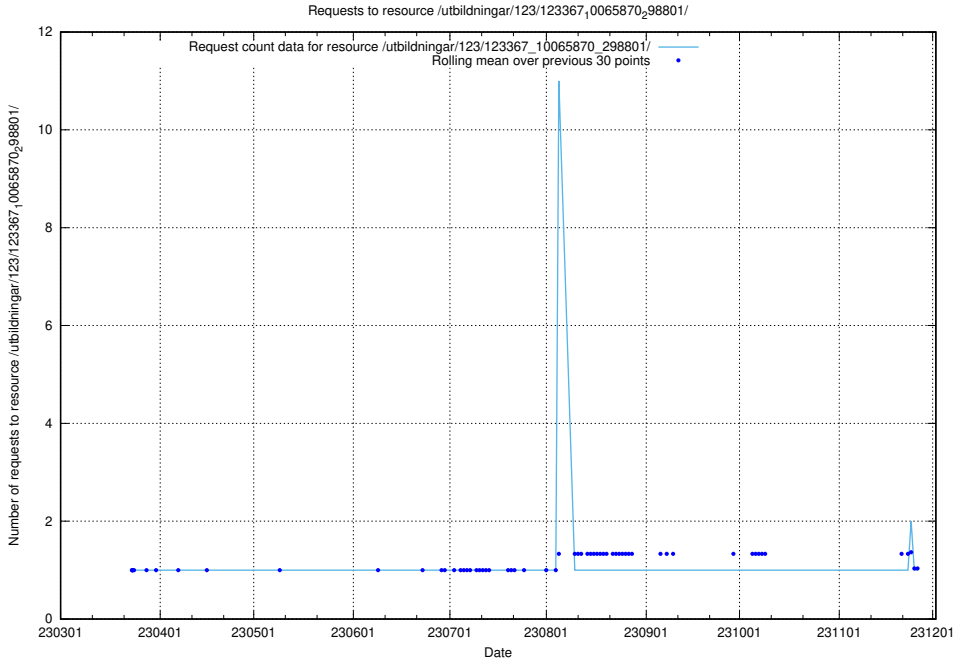

5.5600 Usage of /utbildningar/123/123367_10065870_298801/

Here, we count the number of requests to resource /utbildningar/123/123367_10065870_298801/.