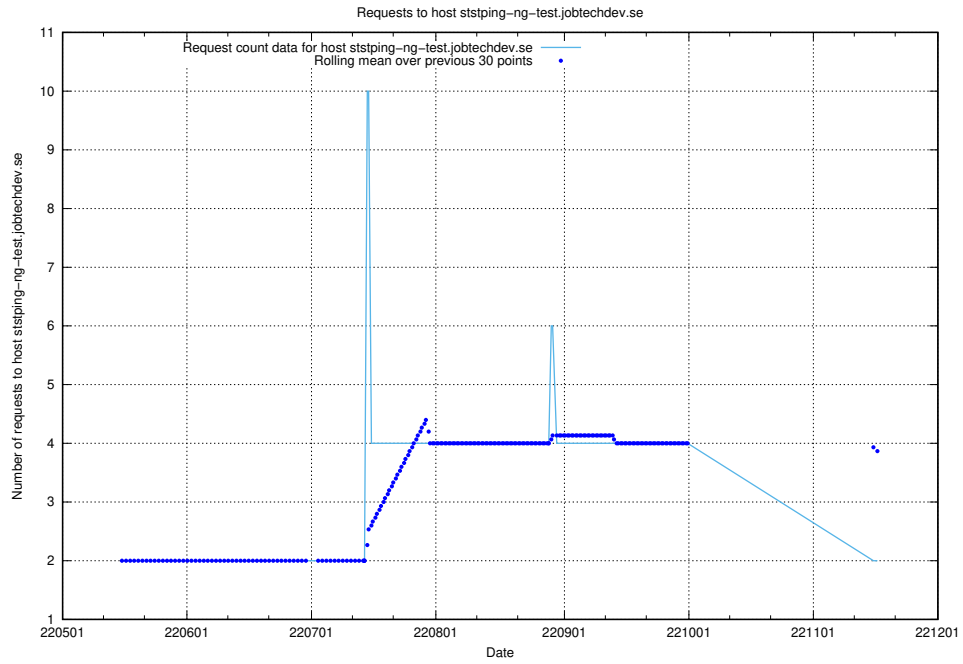

7.430 Usage of ststping-ng-test.jobtechdev.se

Here, we count the number of requests to host ststping-ng-test.jobtechdev.se.