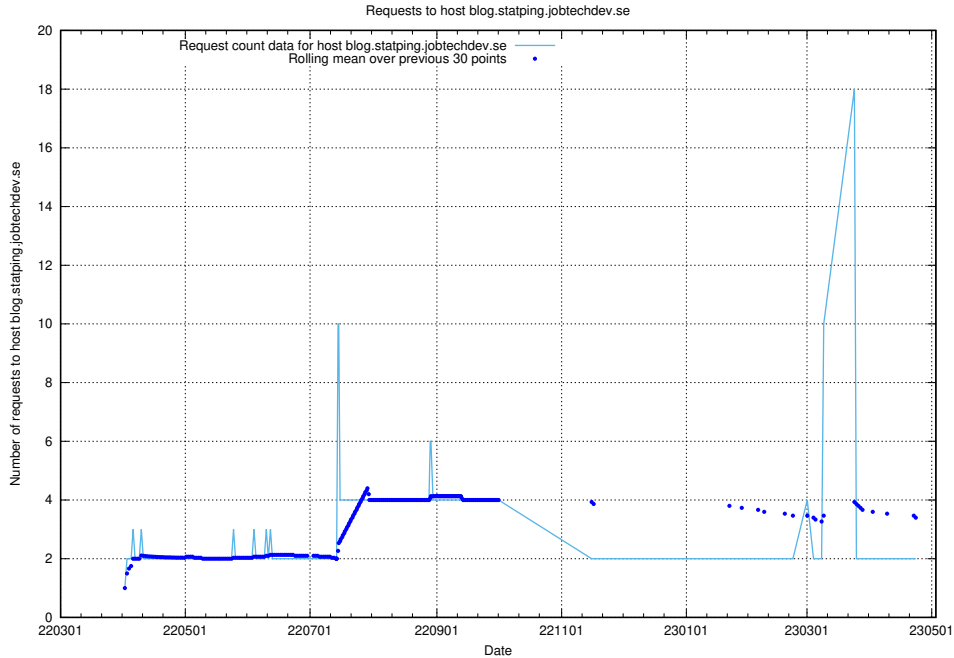

7.480 Usage of blog.statping.jobtechdev.se

Here, we count the number of requests to host blog.statping.jobtechdev.se.