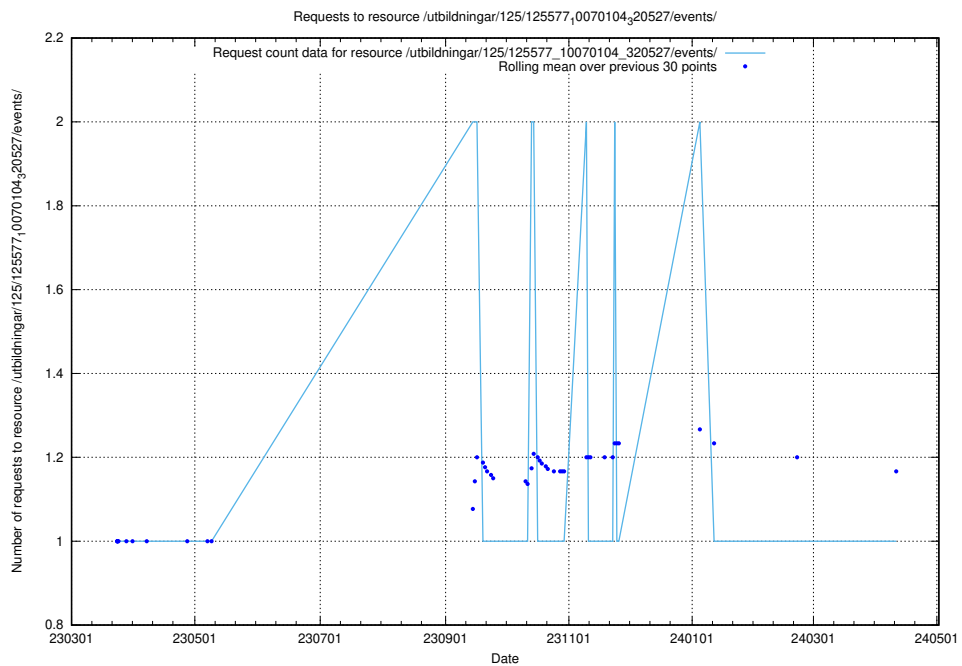

5.1187 Usage of /utbildningar/125/125577_10070104_320527/events/

Here, we count the number of requests to resource /utbildningar/125/125577_10070104_320527/events/