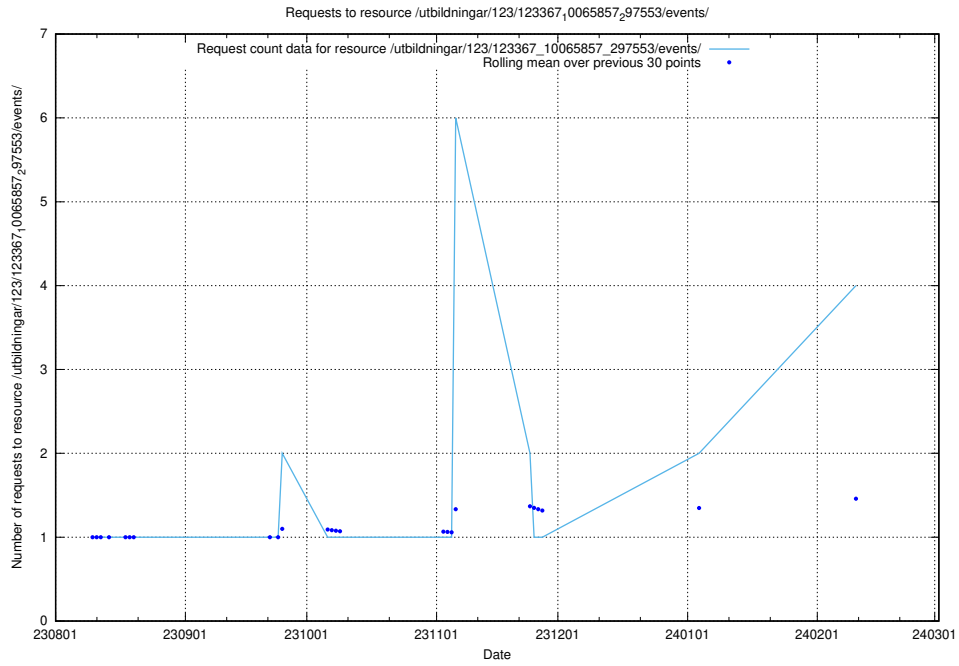

### 5.352 Usage of /utbildningar/123/123367\_10065857\_297553/events/

Here, we count the number of requests to resource /utbildningar/123/123367\_10065857\_297553/events/