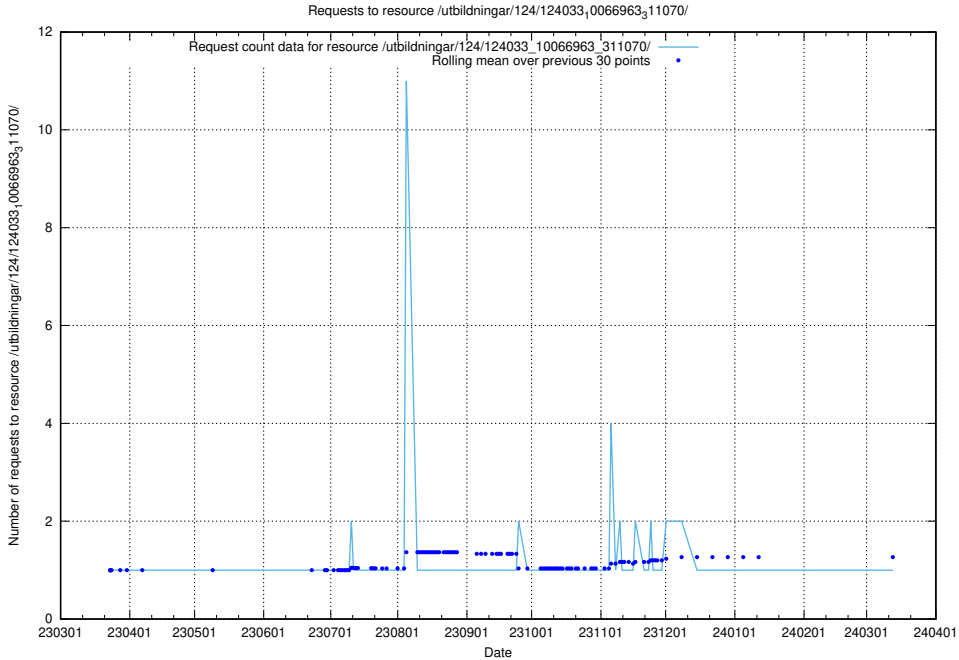

5.5289 Usage of /utbildningar/124/124033_10066963_311070/

Here, we count the number of requests to resource /utbildningar/124/124033_10066963_311070/.