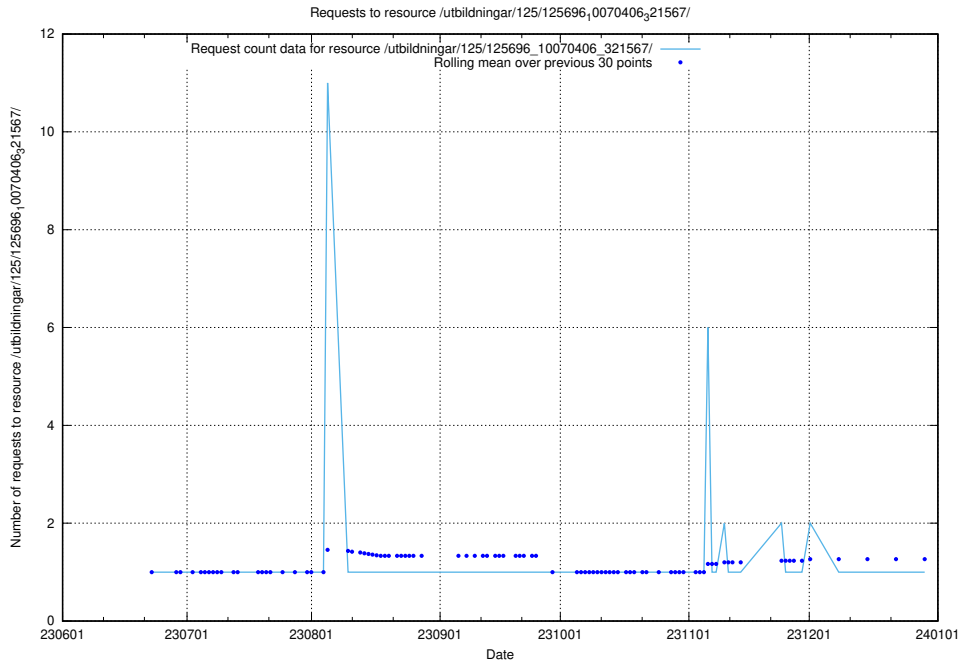

5.6511 Usage of /utbildningar/125/125696_10070406_321567/

Here, we count the number of requests to resource /utbildningar/125/125696_10070406_321567/.