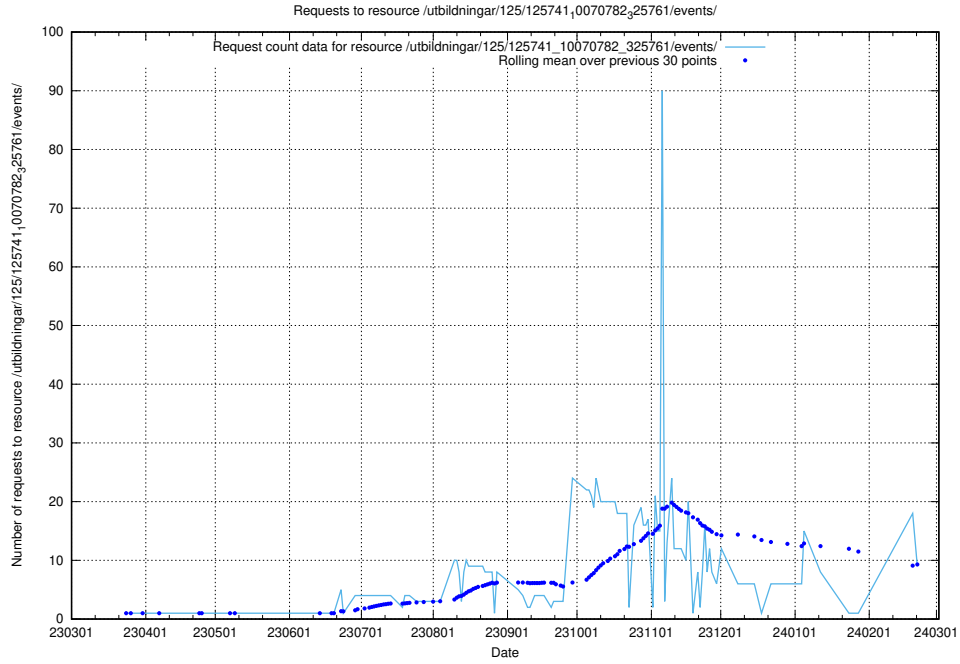

5.26 Usage of /utbildningar/125/125741_10070782_325761/events/

Here, we count the number of requests to resource /utbildningar/125/125741_10070782_325761/events/