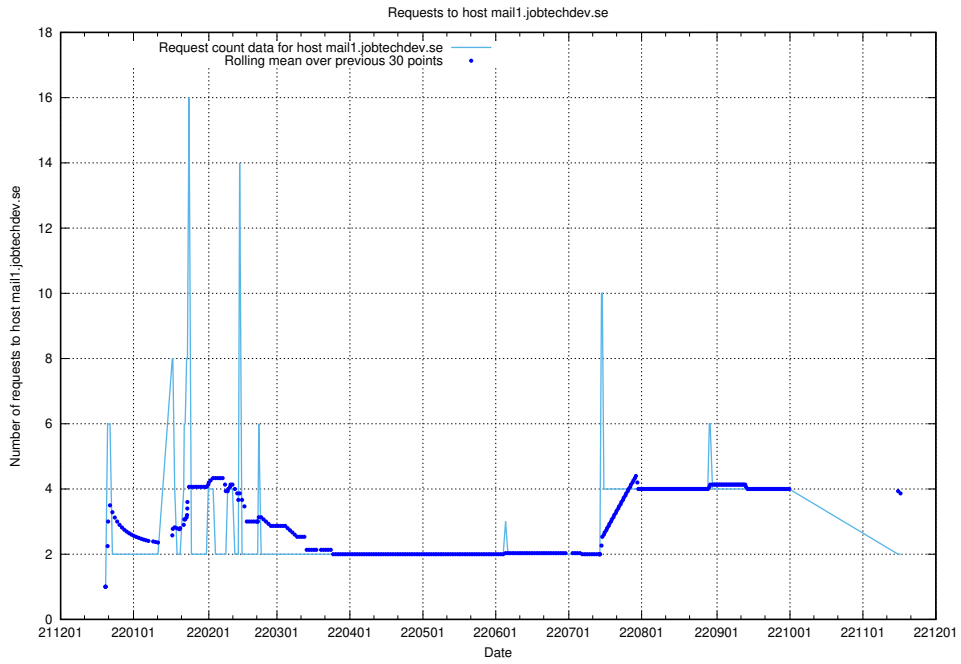

7.379 Usage of mail1.jobtechdev.se

Here, we count the number of requests to host mail1.jobtechdev.se.