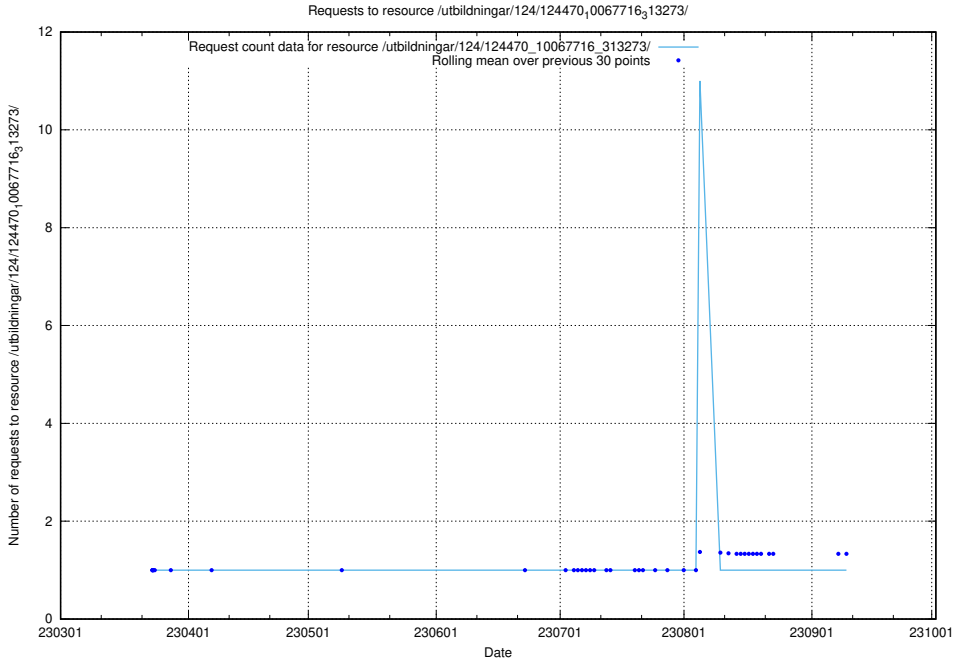

5.4033 Usage of /utbildningar/124/124470_10067716_313273/

Here, we count the number of requests to resource /utbildningar/124/124470_10067716_313273/.