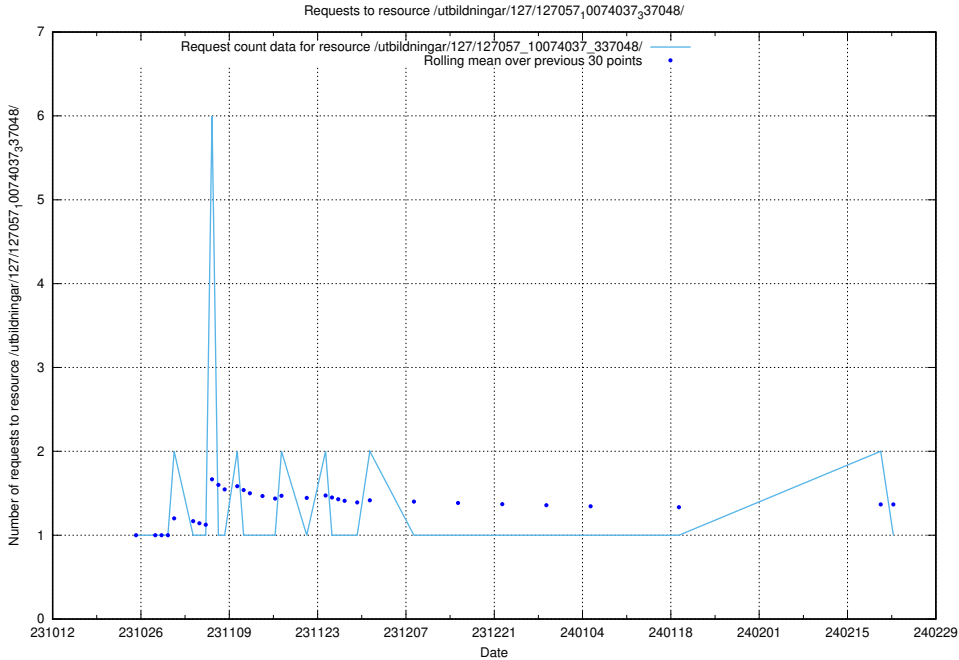

5.5050 Usage of /utbildningar/127/127057_10074037_337048/

Here, we count the number of requests to resource /utbildningar/127/127057_10074037_337048/.