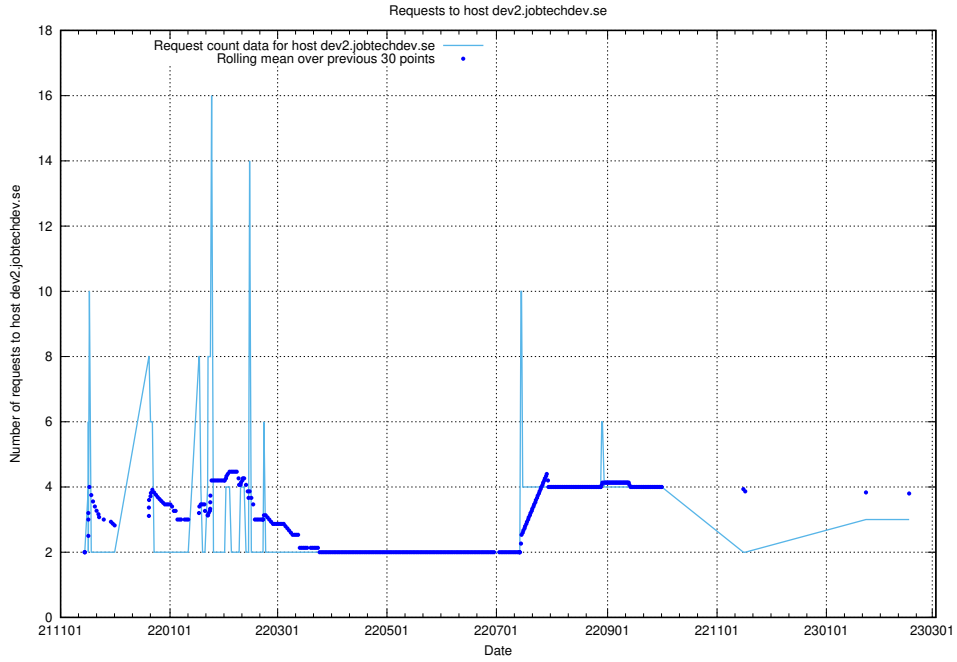

7.170 Usage of dev2.jobtechdev.se

Here, we count the number of requests to host dev2.jobtechdev.se.