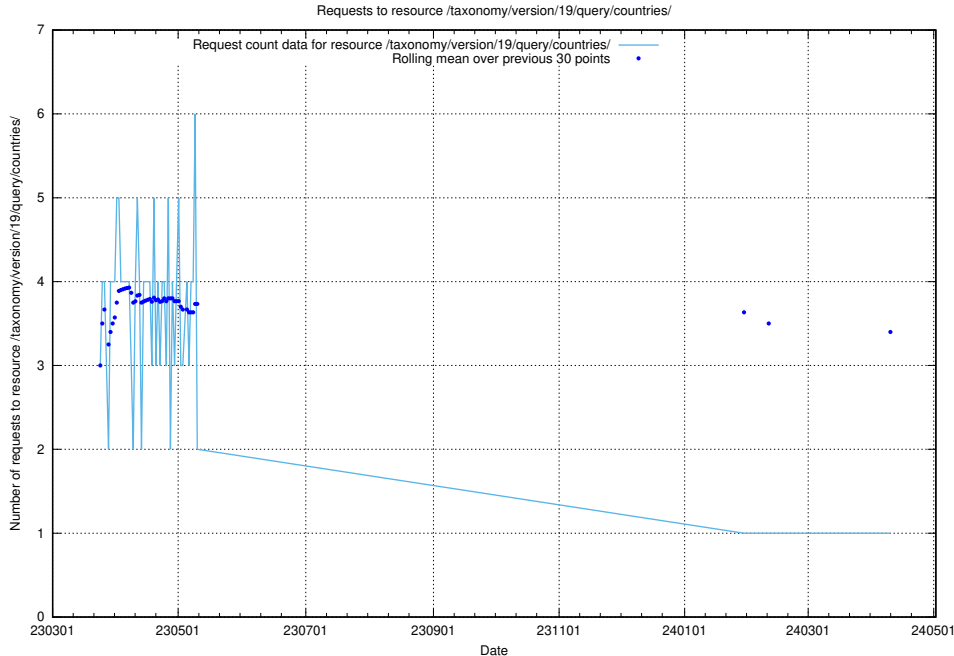

5.6985 Usage of /taxonomy/version/19/query/countries/

Here, we count the number of requests to resource /taxonomy/version/19/query/countries/.