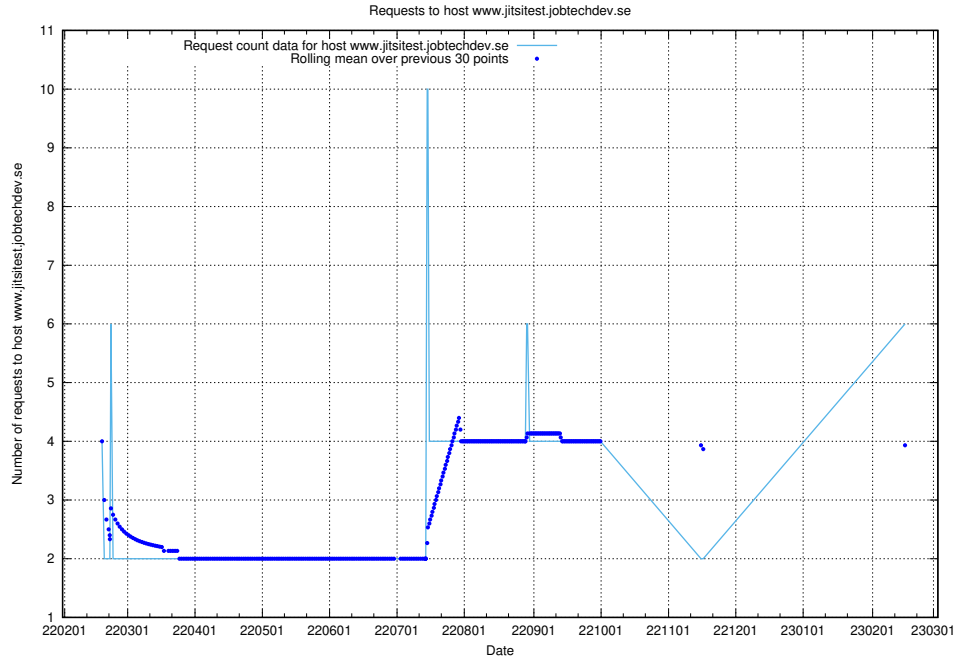

7.88 Usage of www.jitsitest.jobtechdev.se

Here, we count the number of requests to host www.jitsitest.jobtechdev.se.