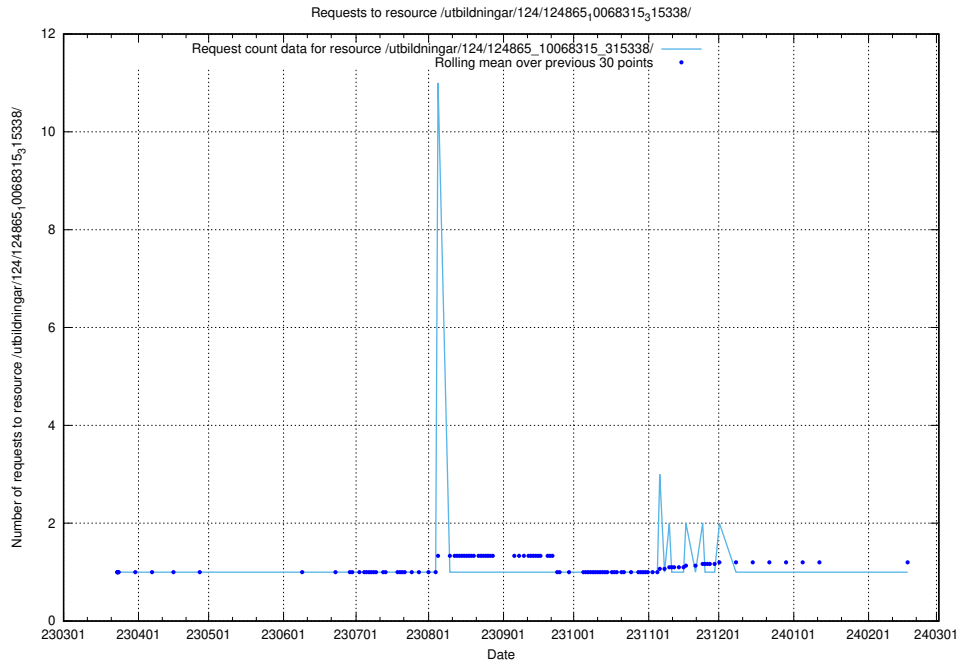

5.1254 Usage of /utbildningar/124/124865_10068315_315338/

Here, we count the number of requests to resource /utbildningar/124/124865_10068315_315338/.