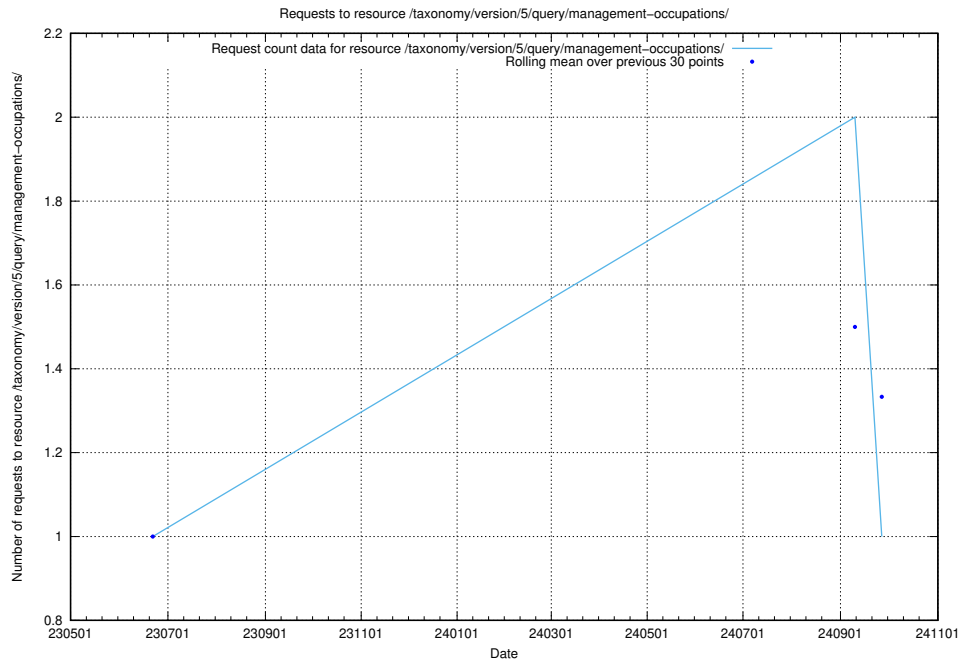

### 5.6643 Usage of /taxonomy/version/12/query/keyword-concepts./

Here, we count the number of requests to resource /taxonomy/version/12/query/keyword-concepts./.