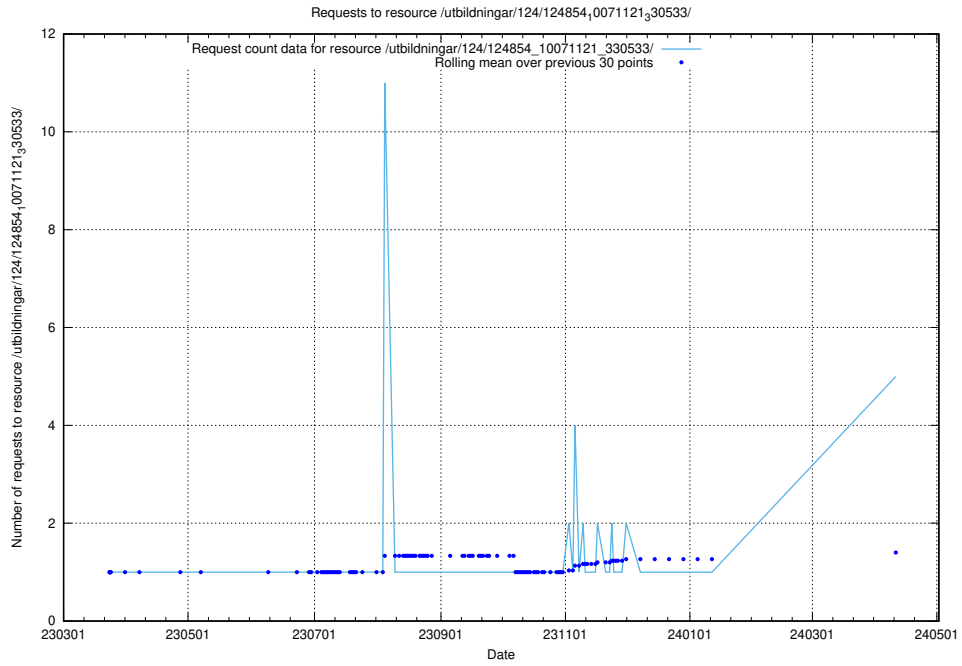

5.199 Usage of /utbildningar/124/124854_10071121_330533/

Here, we count the number of requests to resource /utbildningar/124/124854_10071121_330533/.