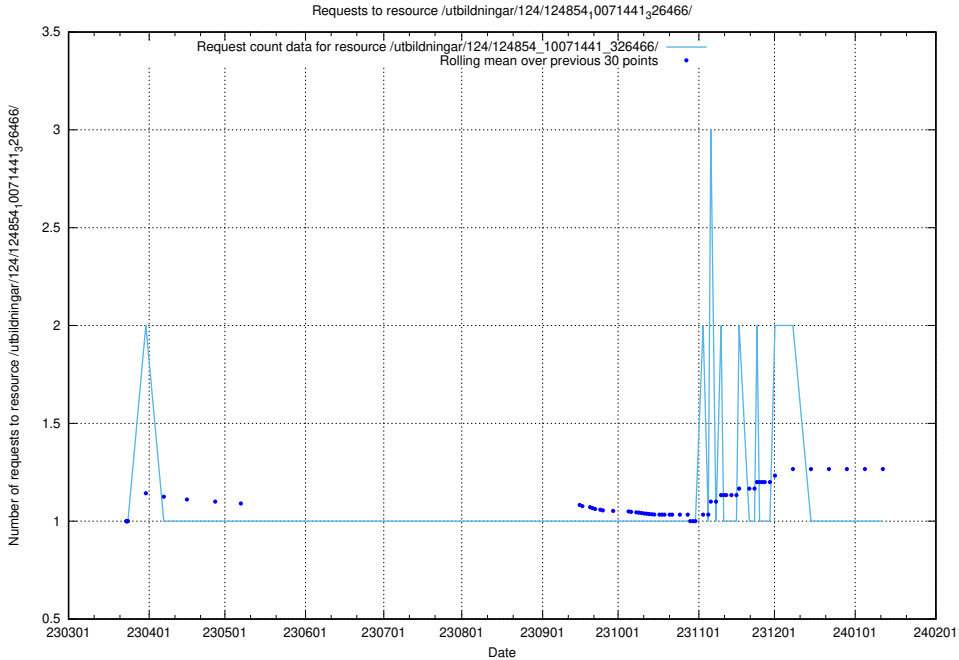

5.1348 Usage of /utbildningar/124/124854_10071441_326466/

Here, we count the number of requests to resource /utbildningar/124/124854_10071441_326466/.