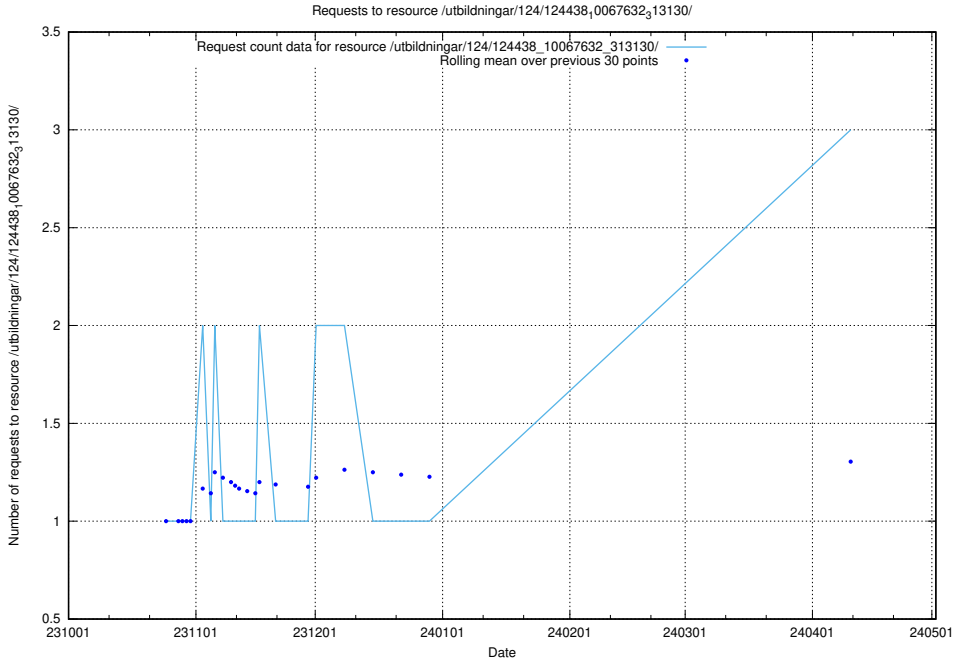

5.466 Usage of /utbildningar/124/124438_10067632_313130/

Here, we count the number of requests to resource /utbildningar/124/124438_10067632_313130/.