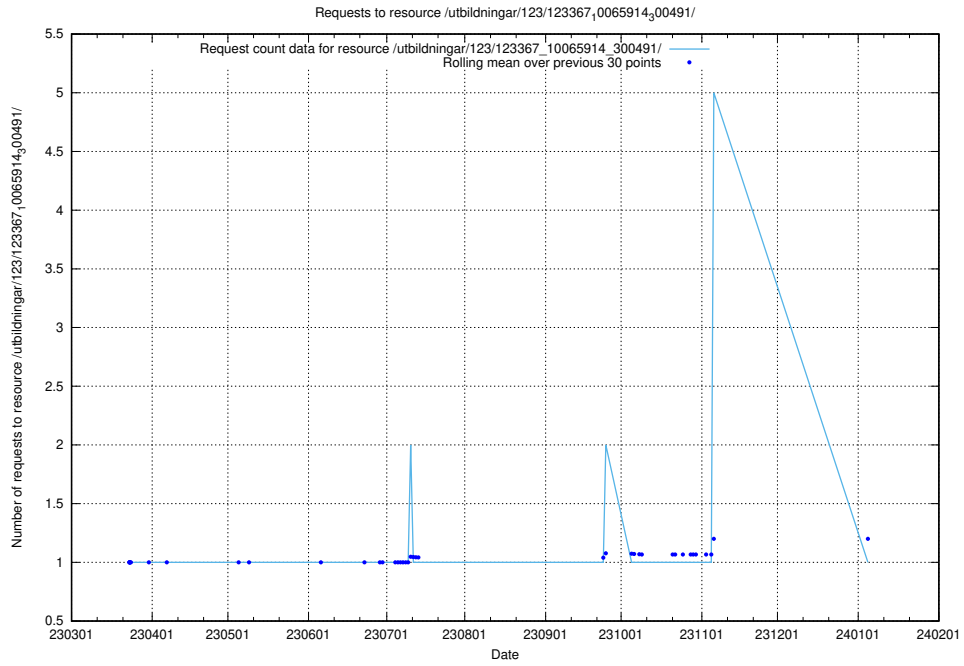

5.5505 Usage of /utbildningar/123/123367_10065914_300491/

Here, we count the number of requests to resource /utbildningar/123/123367_10065914_300491/.