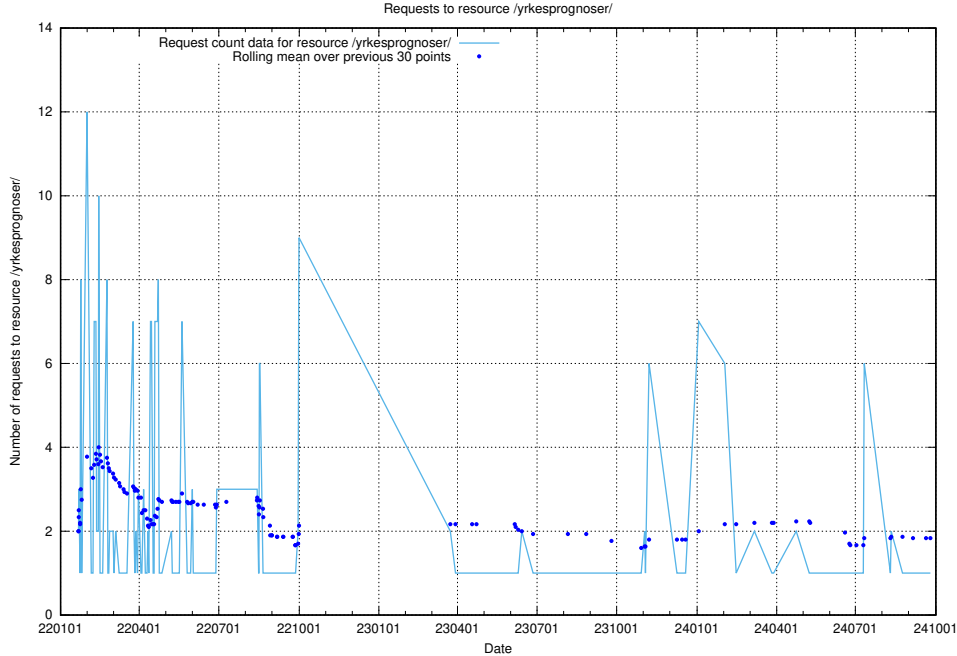

5.7068 Usage of /yrkesprognoser/

Here, we count the number of requests to resource /yrkesprognoser/.