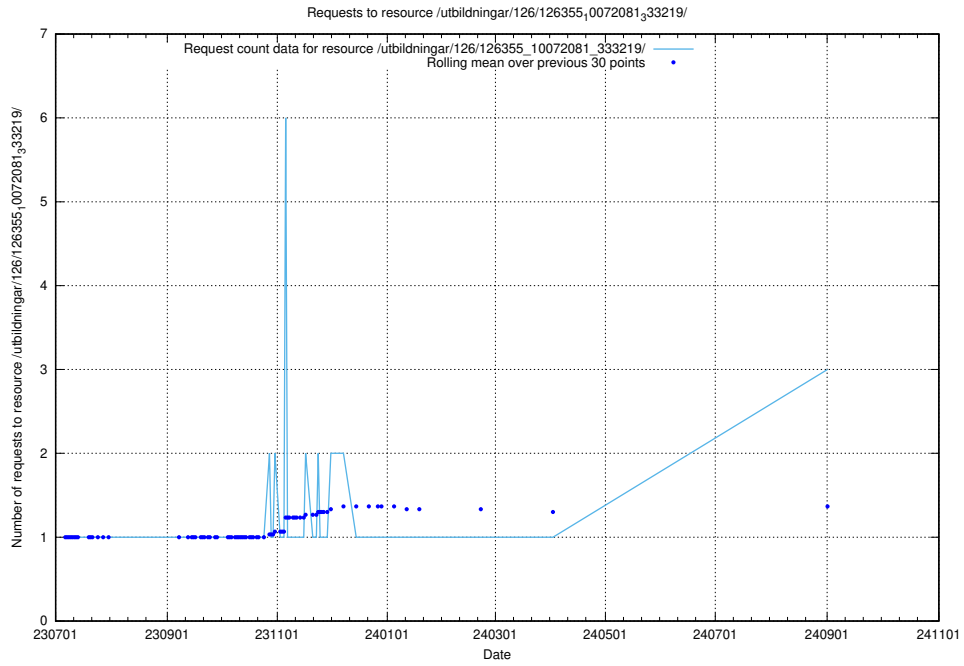

5.489 Usage of /utbildningar/126/126355_10072081_333219/

Here, we count the number of requests to resource /utbildningar/126/126355_10072081_333219/.