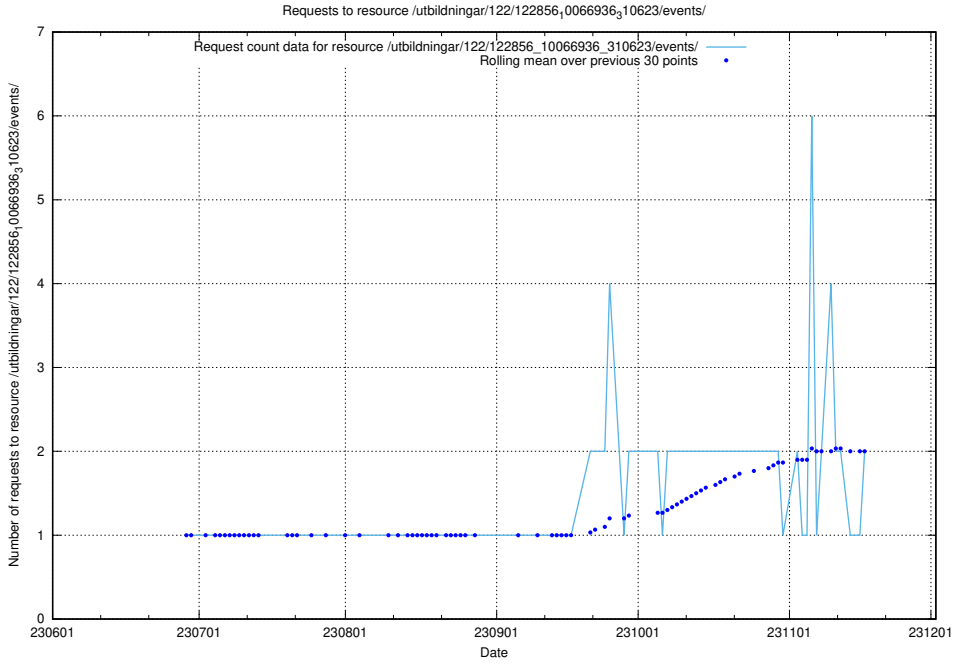

5.943 Usage of /utbildningar/122/122856_10066936_310623/events/

Here, we count the number of requests to resource /utbildningar/122/122856_10066936_310623/events/