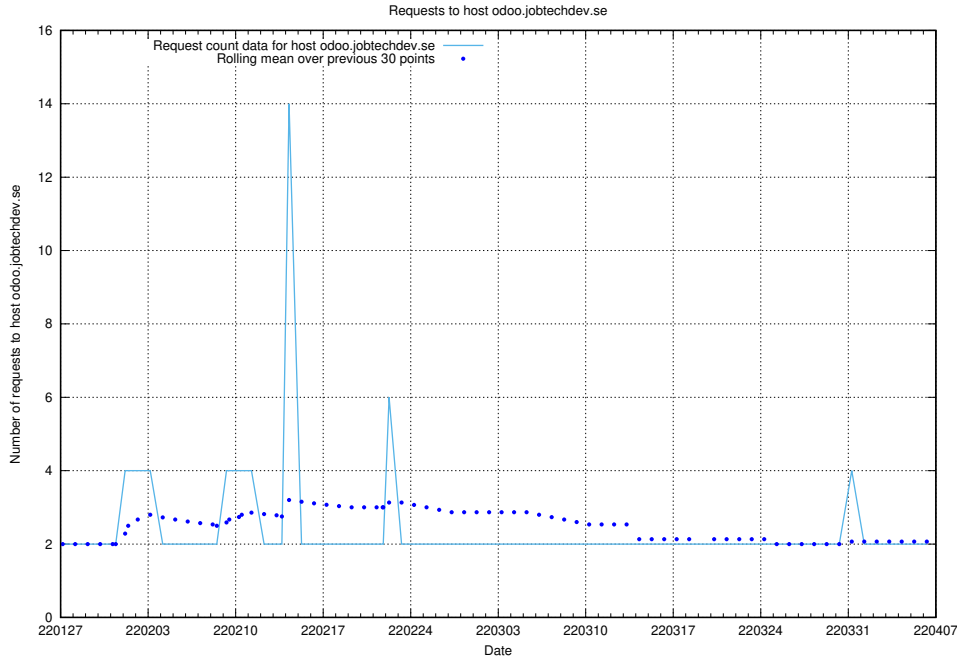

## 7.578 Usage of mentor-api.openshift.jobtechdev.se

Here, we count the number of requests to host mentor-api.openshift.jobtechdev.se.