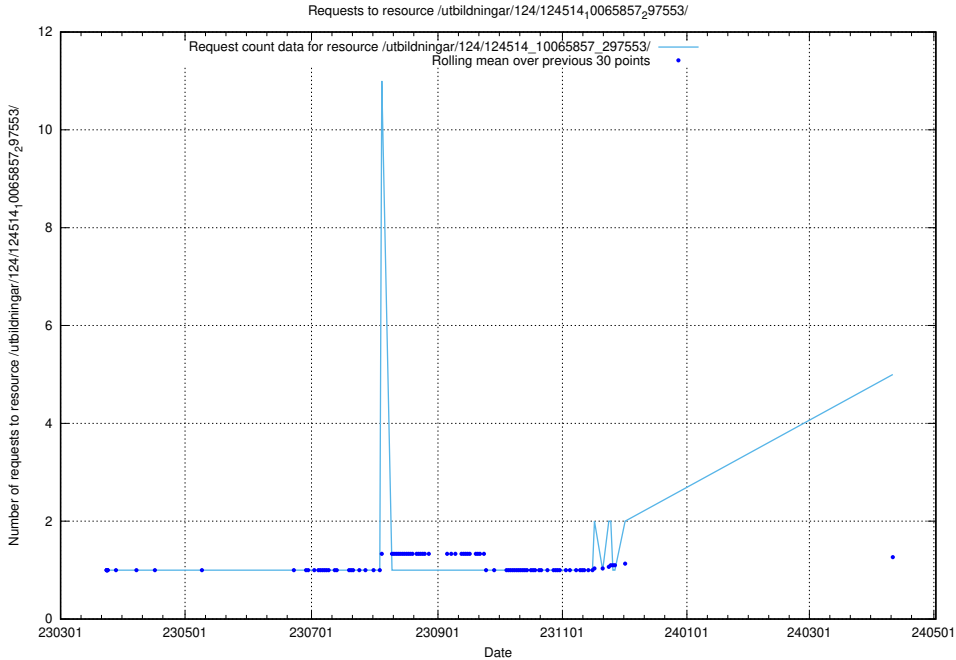

5.215 Usage of /utbildningar/124/124514_10065857_297553/

Here, we count the number of requests to resource /utbildningar/124/124514_10065857_297553/.