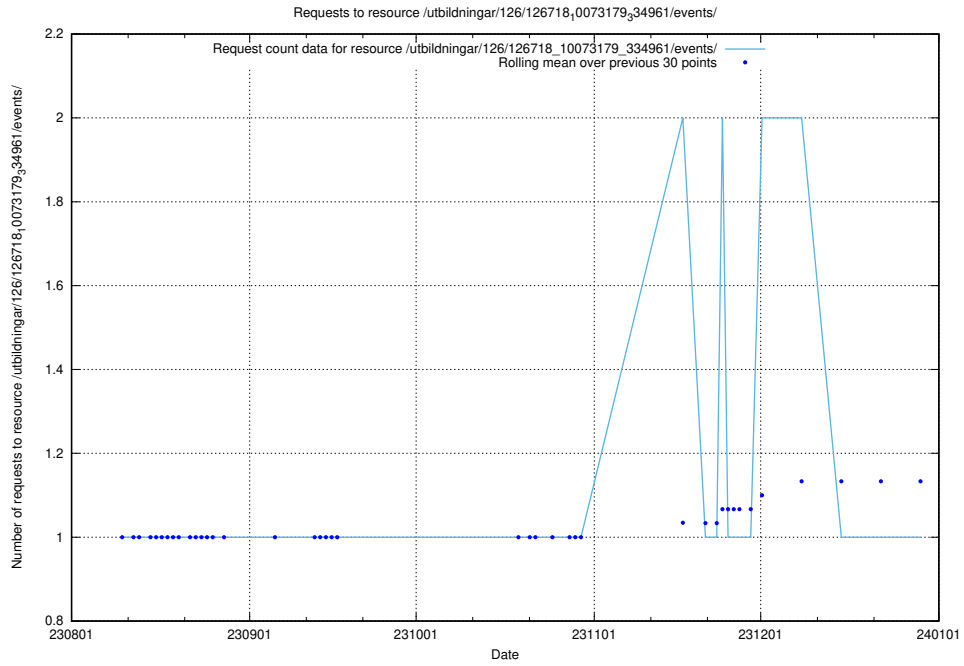

5.5656 Usage of /utbildningar/126/126718_10073179_334961/events/

Here, we count the number of requests to resource /utbildningar/126/126718_10073179_334961/events/