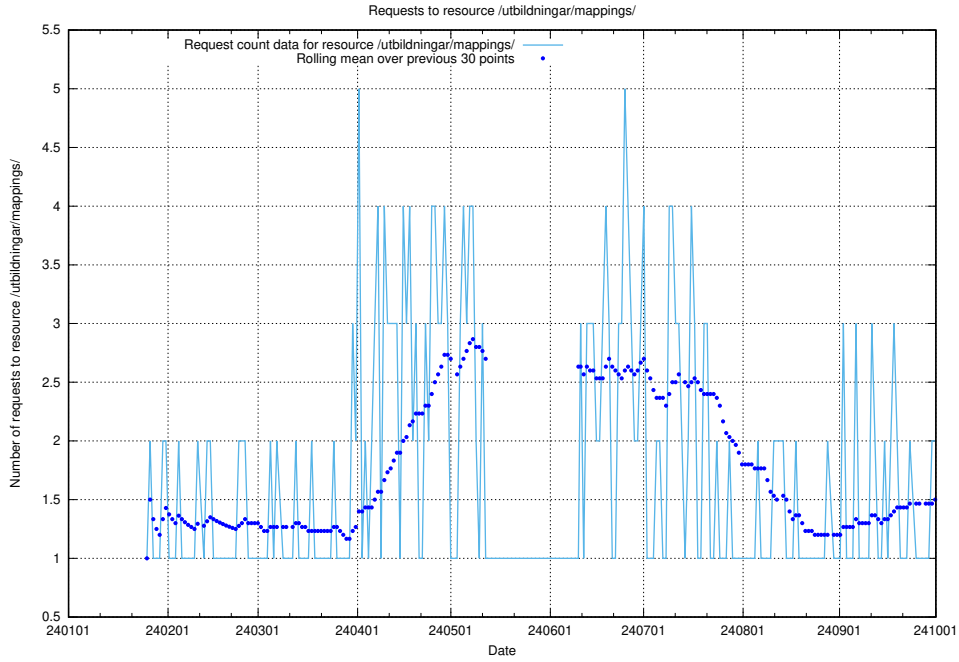

5.782 Usage of /utbildningar/mappings/

Here, we count the number of requests to resource /utbildningar/mappings/.