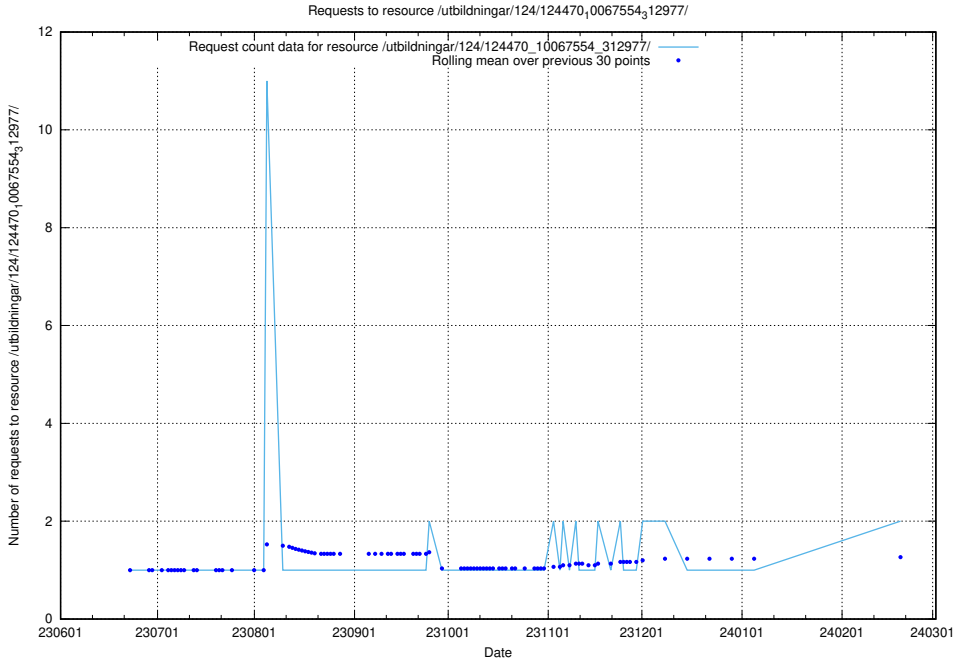

5.978 Usage of /utbildningar/124/124470_10067554_312977/

Here, we count the number of requests to resource /utbildningar/124/124470_10067554_312977/.