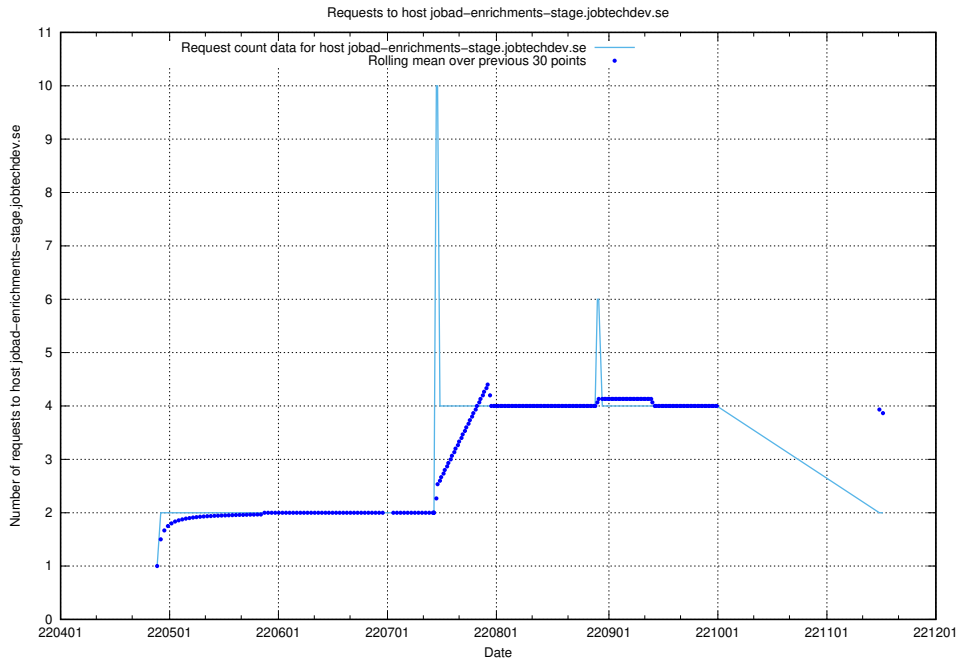

7.446 Usage of jobad-enrichments-stage.jobtechdev.se

Here, we count the number of requests to host jobad-enrichments-stage.jobtechdev.se.