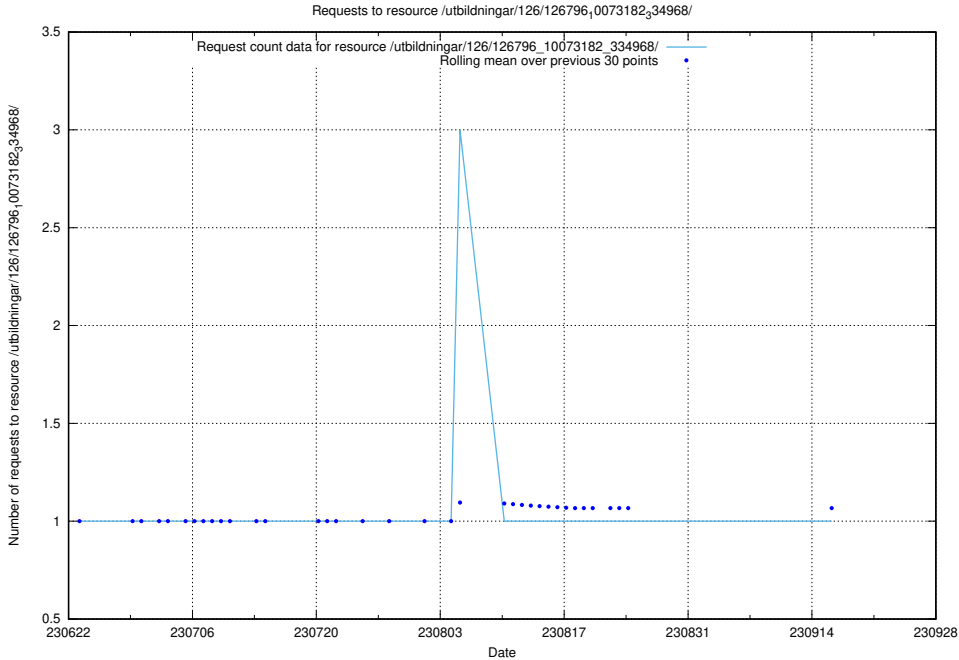

5.6410 Usage of /utbildningar/126/126796_10073182_334968/

Here, we count the number of requests to resource /utbildningar/126/126796_10073182_334968/.