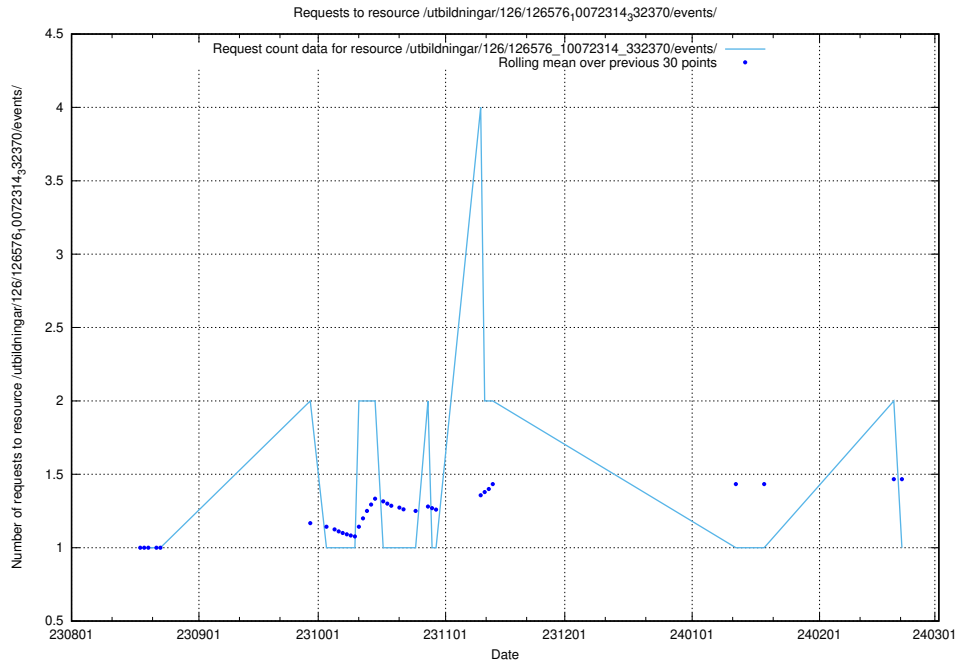

5.5602 Usage of /utbildningar/126/126576_10072314_332370/events/

Here, we count the number of requests to resource /utbildningar/126/126576_10072314_332370/events/