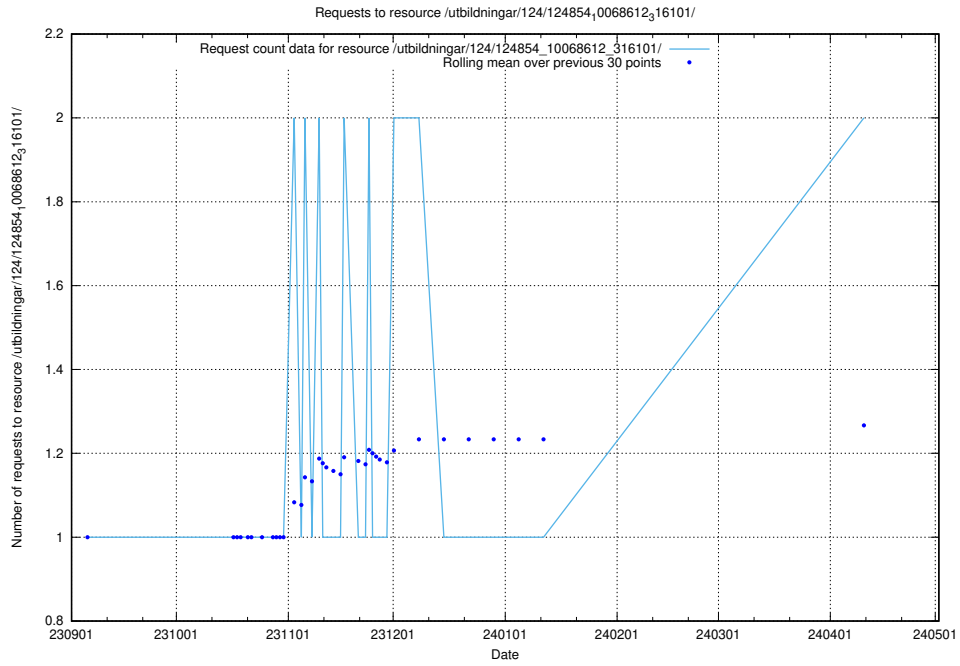

5.866 Usage of /utbildningar/124/124854_10068612_316101/

Here, we count the number of requests to resource /utbildningar/124/124854_10068612_316101/.