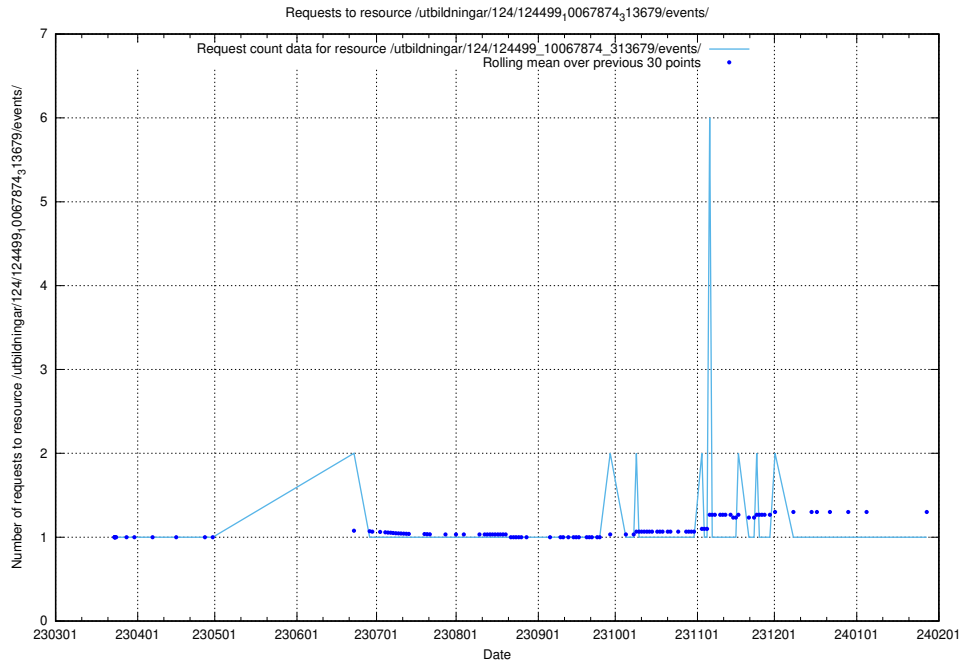

5.3214 Usage of /utbildningar/124/124499_10067874_313679/events/

Here, we count the number of requests to resource /utbildningar/124/124499_10067874_313679/events/