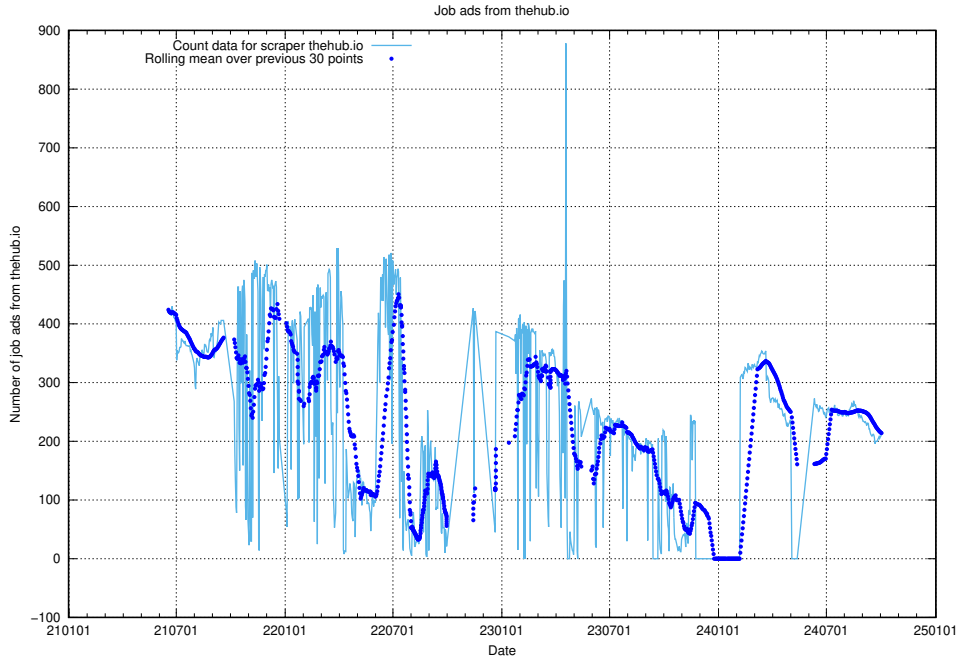

13.12 Number of ads by scraper thehub.io

Here, we count the number of job ads scraped from thehub.io.