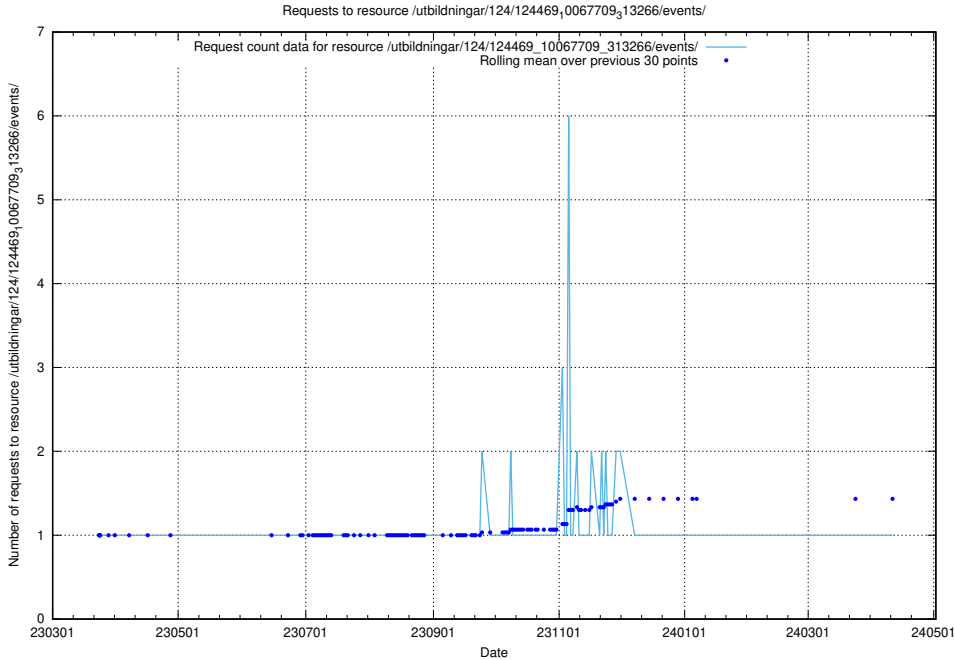

5.4105 Usage of /utbildningar/124/124469_10067709_313266/events/

Here, we count the number of requests to resource /utbildningar/124/124469_10067709_313266/events/