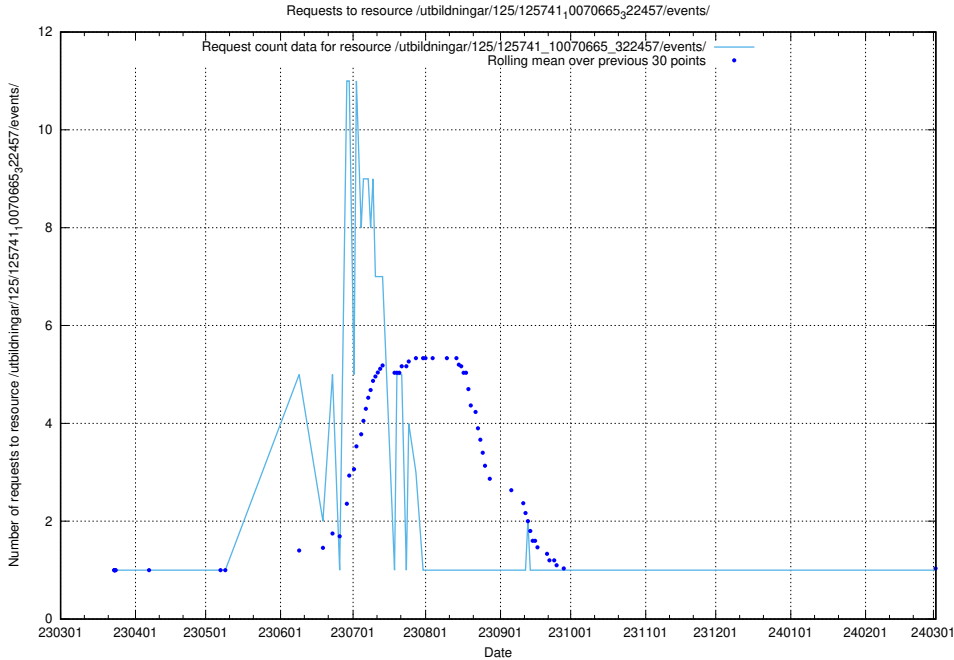

5.7333 Usage of /utbildningar/125/125741_10070665_322457/events/

Here, we count the number of requests to resource /utbildningar/125/125741_10070665_322457/events/