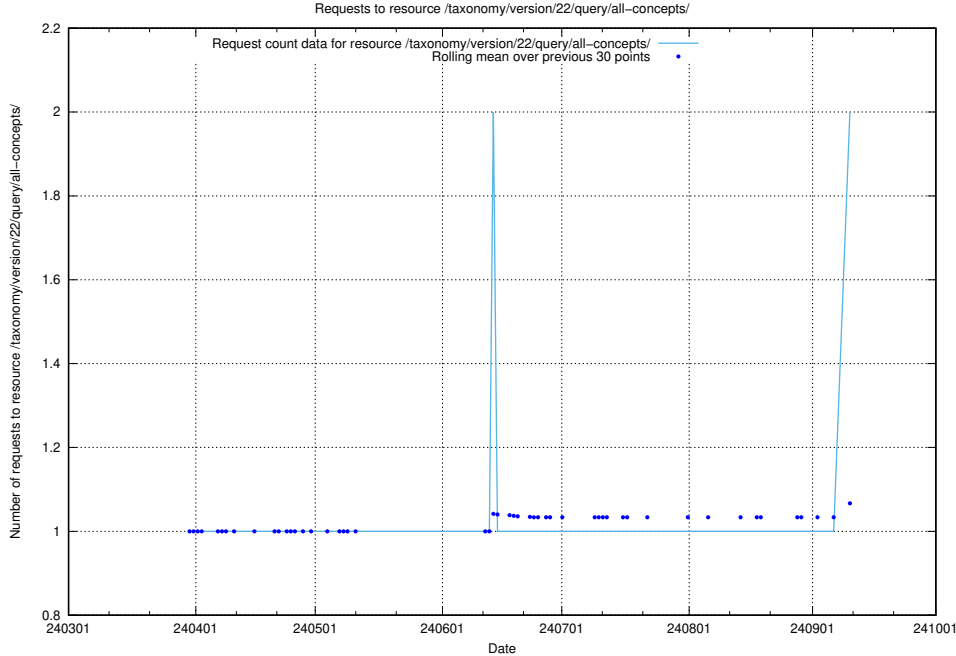

5.666 Usage of /taxonomy/version/22/query/all-concepts/

Here, we count the number of requests to resource /taxonomy/version/22/query/all-concepts/.