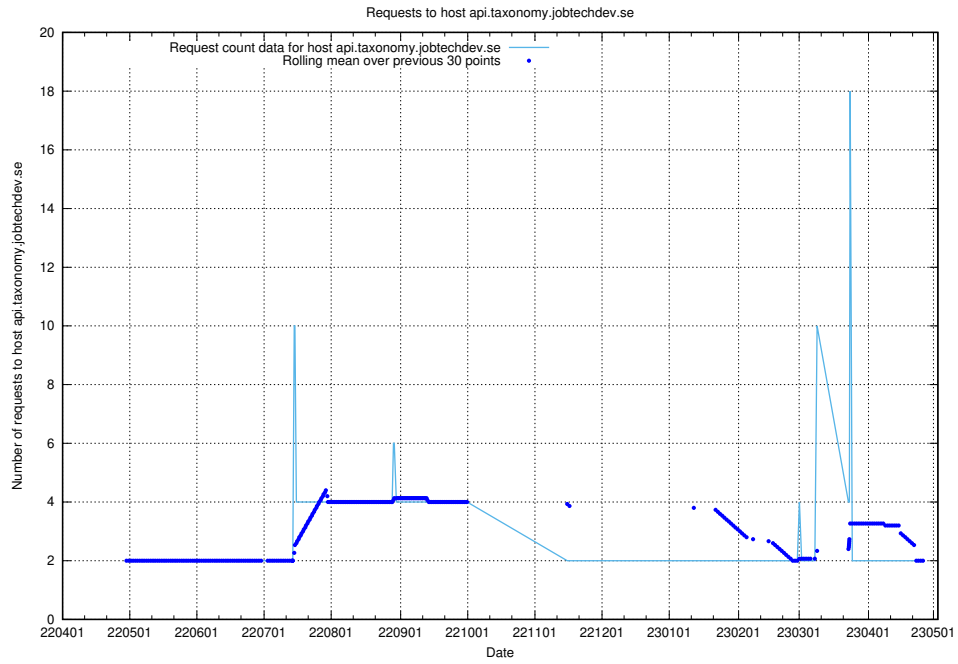

7.441 Usage of api.taxonomy.jobtechdev.se

Here, we count the number of requests to host api.taxonomy.jobtechdev.se.