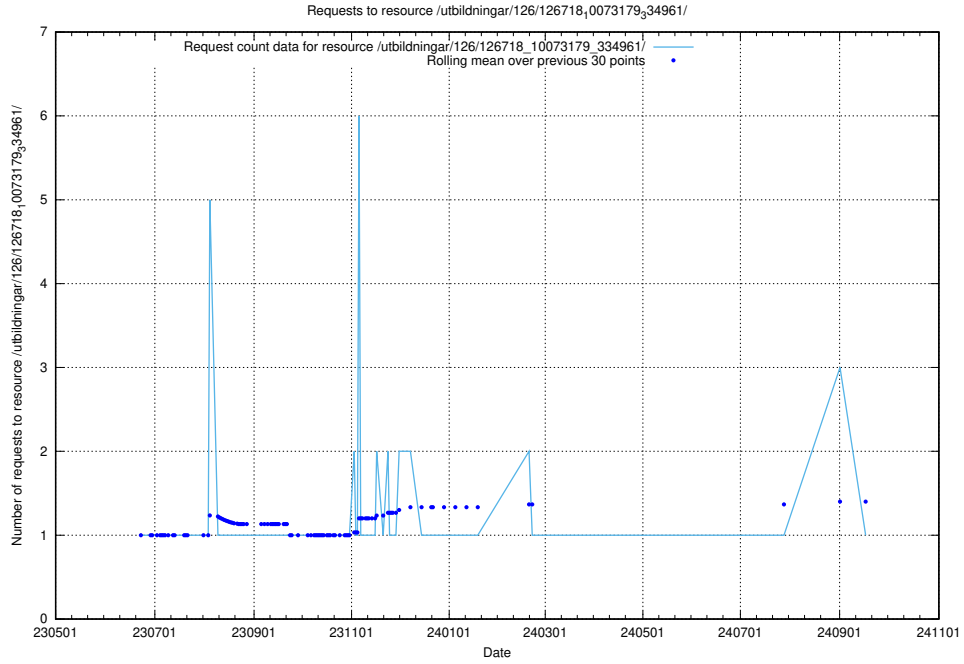

5.6428 Usage of /utbildningar/126/126718_10073179_334961/

Here, we count the number of requests to resource /utbildningar/126/126718_10073179_334961/.