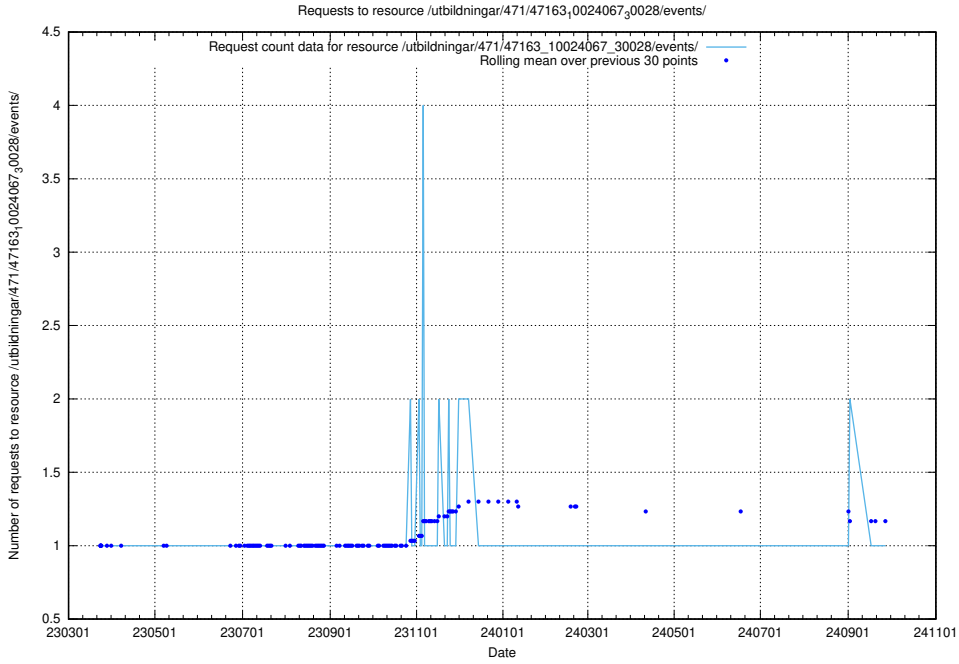

5.7154 Usage of /utbildningar/471/47163_10024067_30028/events/

Here, we count the number of requests to resource /utbildningar/471/47163_10024067_30028/events/.