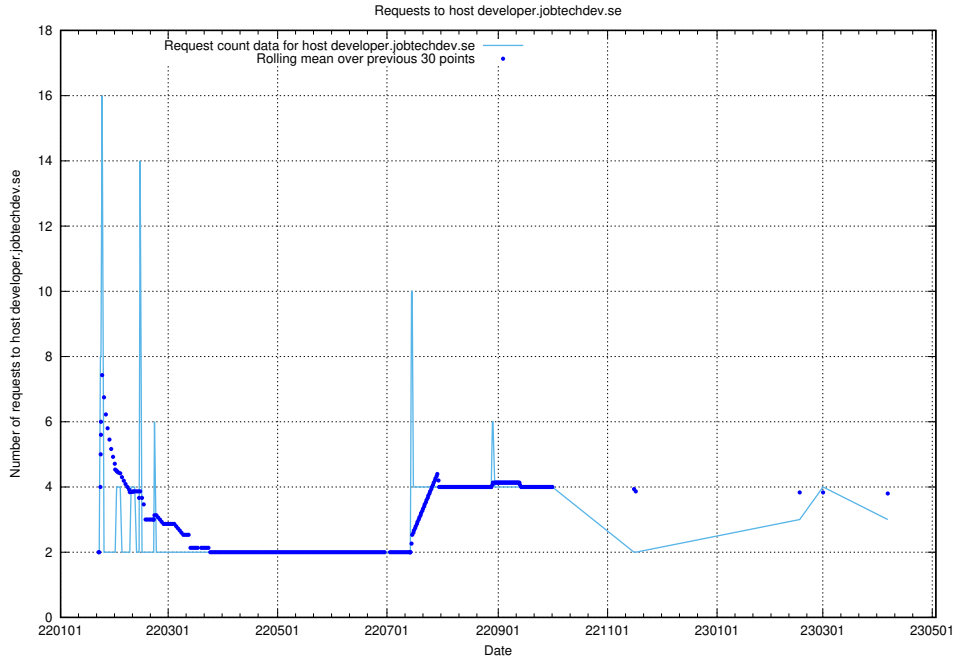

7.167 Usage of developer.jobtechdev.se

Here, we count the number of requests to host developer.jobtechdev.se.