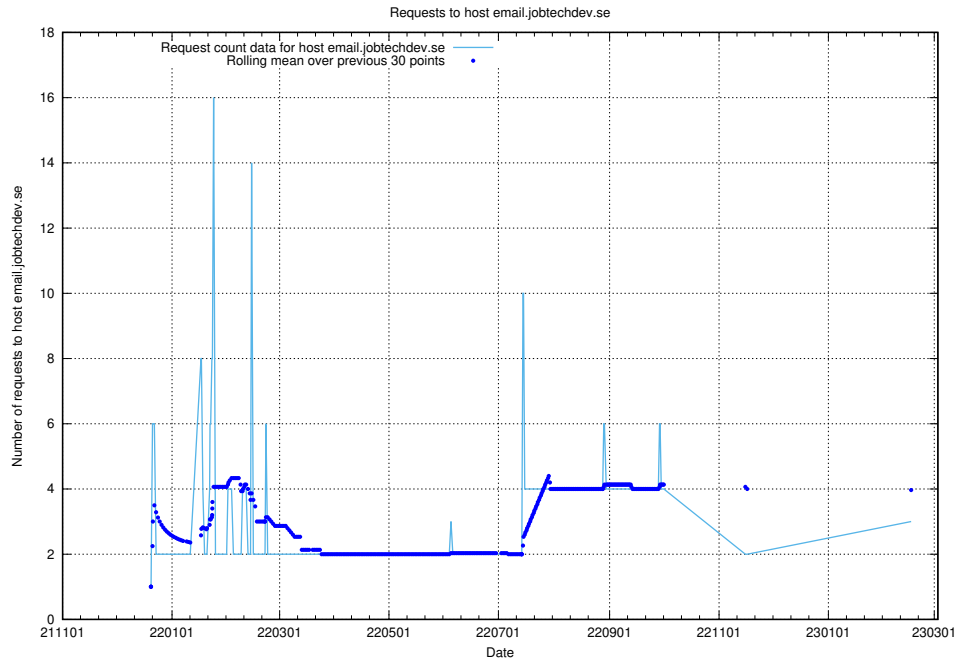

### 7.206 Usage of correo.jobtechdev.se

Here, we count the number of requests to host correo.jobtechdev.se.