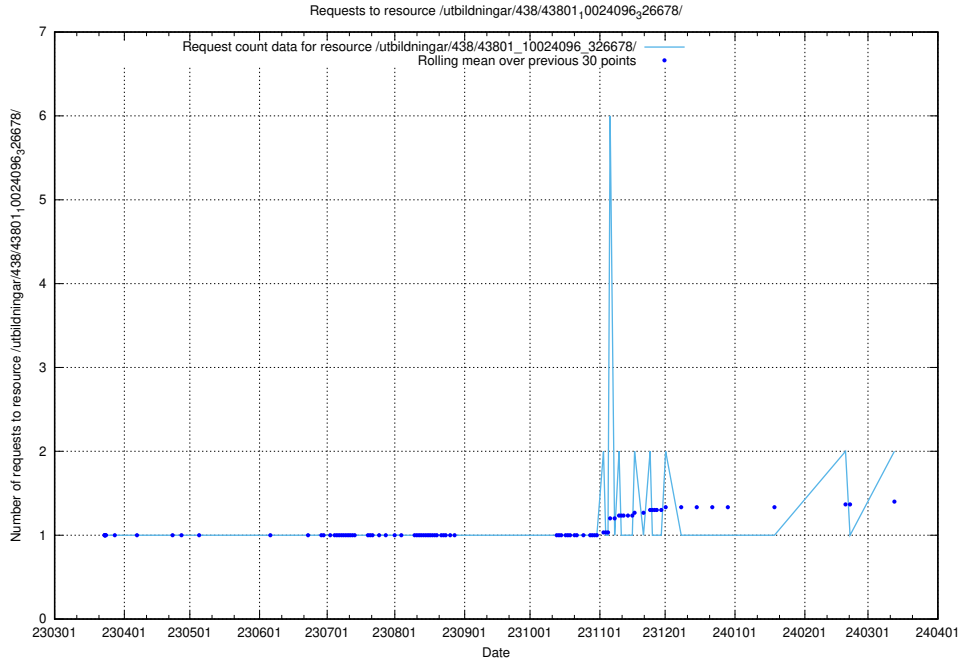

5.1041 Usage of /utbildningar/438/43801_10024096_326678/

Here, we count the number of requests to resource /utbildningar/438/43801_10024096_326678/.