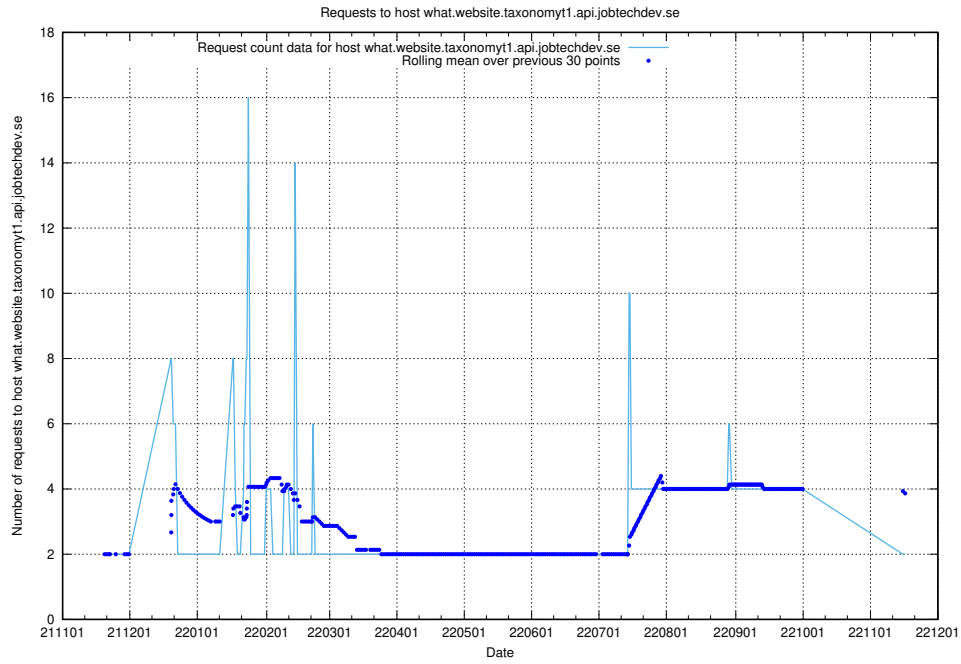

7.456 Usage of what.website.taxonomyt1.api.jobtechdev.se

Here, we count the number of requests to host what.website.taxonomyt1.api.jobtechdev.se.