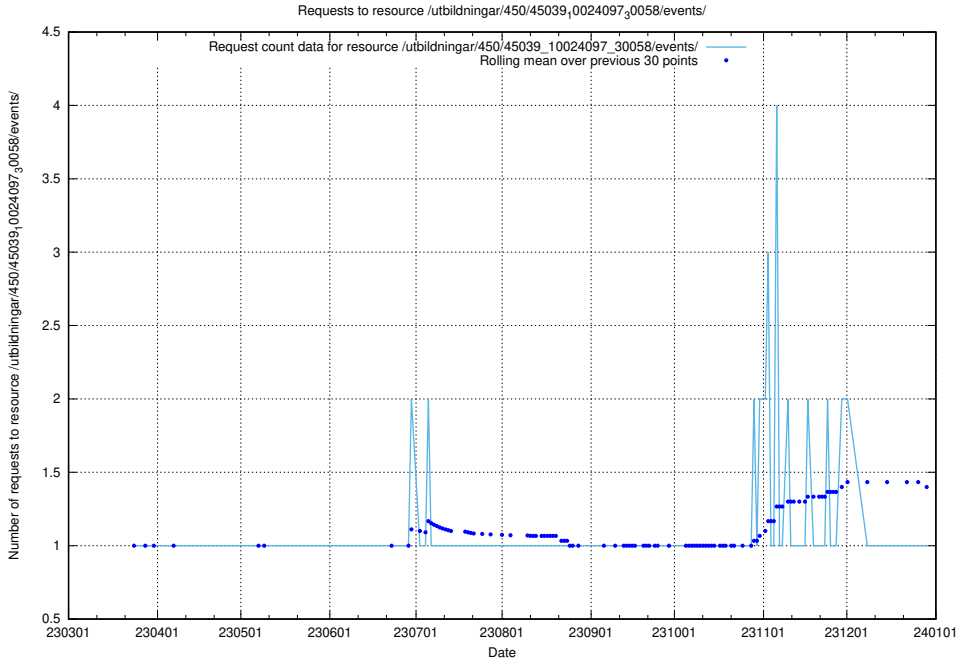

5.7000 Usage of /utbildningar/450/45039_10024097_30058/events/

Here, we count the number of requests to resource /utbildningar/450/45039_10024097_30058/events/.