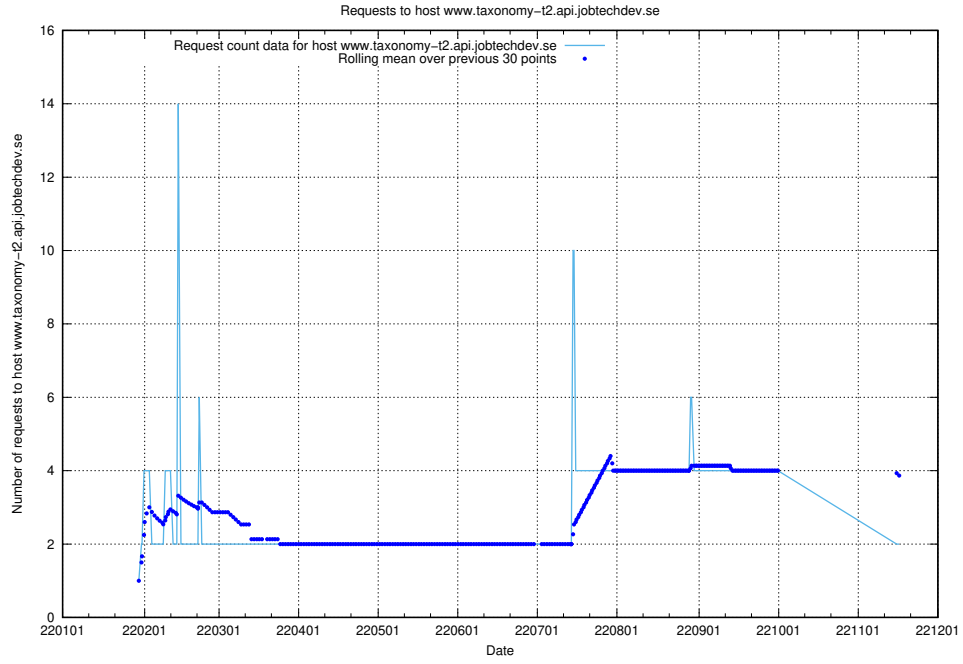

7.573 Usage of `www.taxonomy-t2.api.jobtechdev.se`

Here, we count the number of requests to host `www.taxonomy-t2.api.jobtechdev.se`.