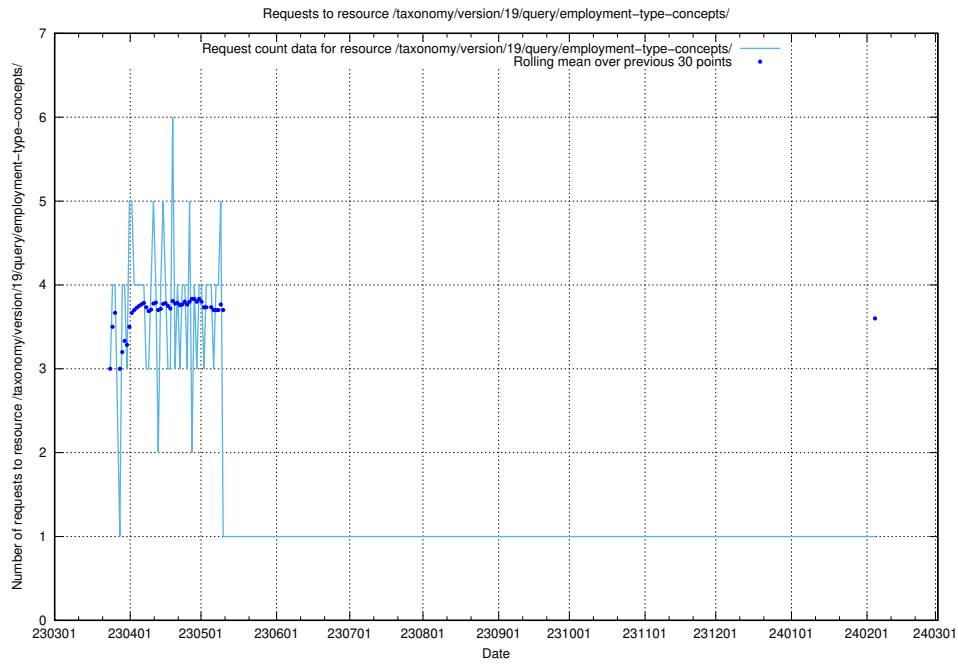

5.6982 Usage of /taxonomy/version/19/query/employment-type-concepts/

Here, we count the number of requests to resource /taxonomy/version/19/query/employment-type-concepts/.