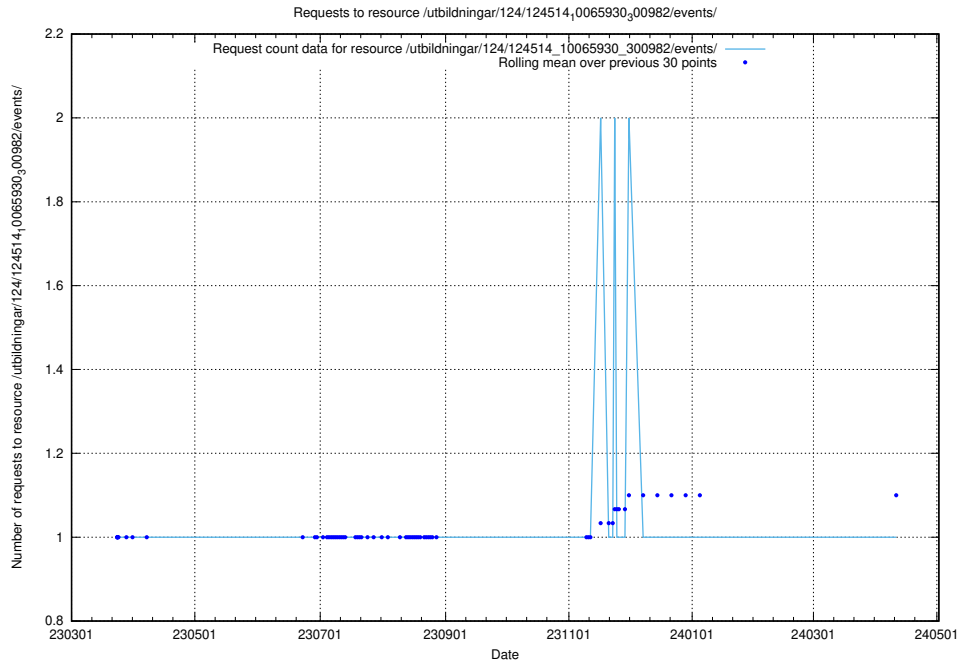

5.2777 Usage of /utbildningar/124/124514_10065930_300982/events/

Here, we count the number of requests to resource /utbildningar/124/124514_10065930_300982/events/