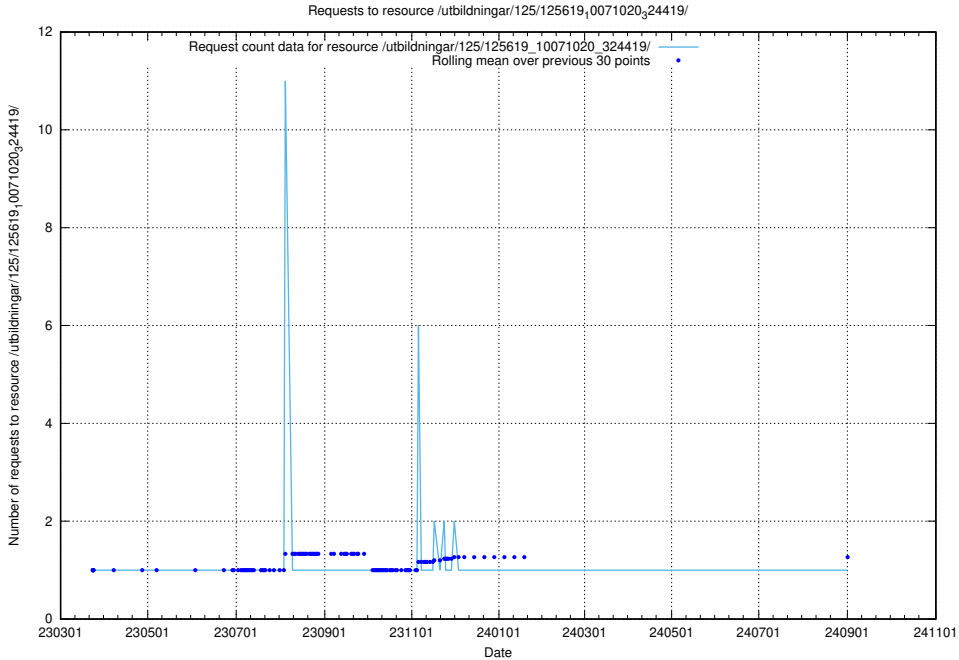

5.1151 Usage of /utbildningar/125/125619_10071020_324419/

Here, we count the number of requests to resource /utbildningar/125/125619_10071020_324419/.