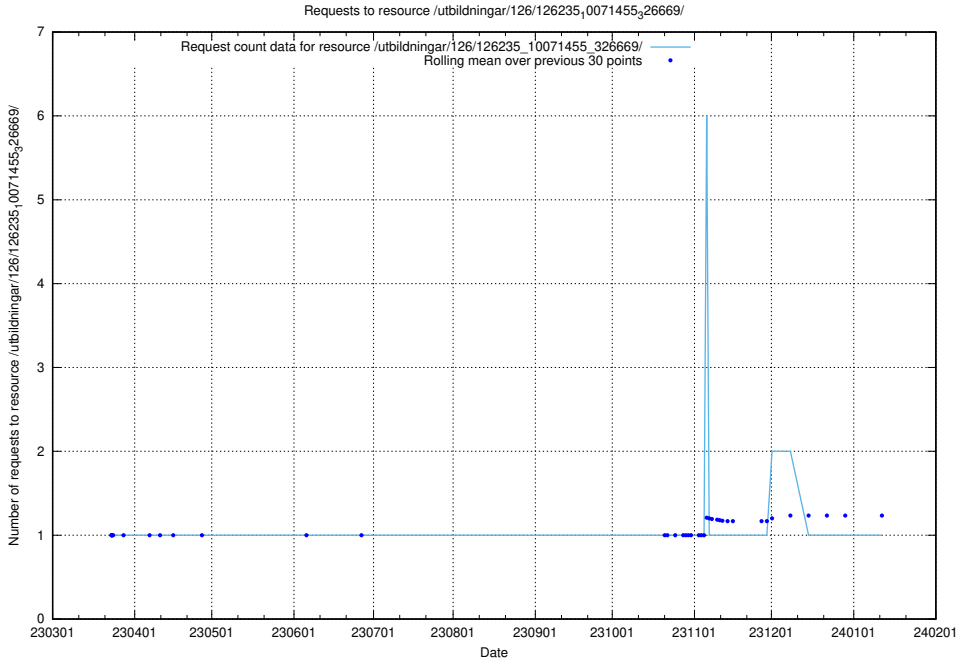

5.7266 Usage of /utbildningar/126/126235_10071455_326669/

Here, we count the number of requests to resource /utbildningar/126/126235_10071455_326669/.