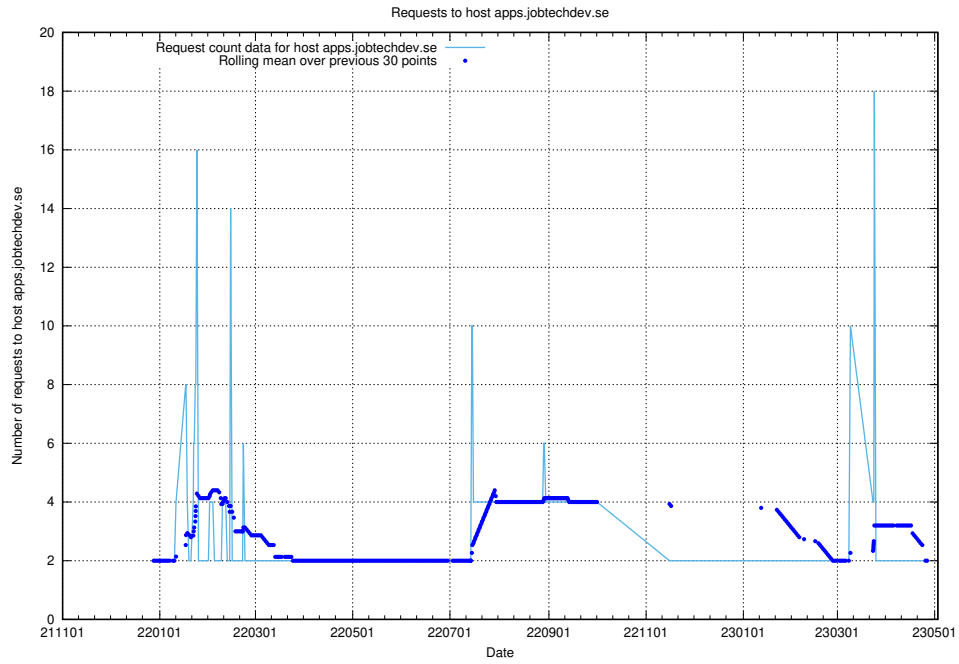

7.363 Usage of apps.jobtechdev.se

Here, we count the number of requests to host apps.jobtechdev.se.