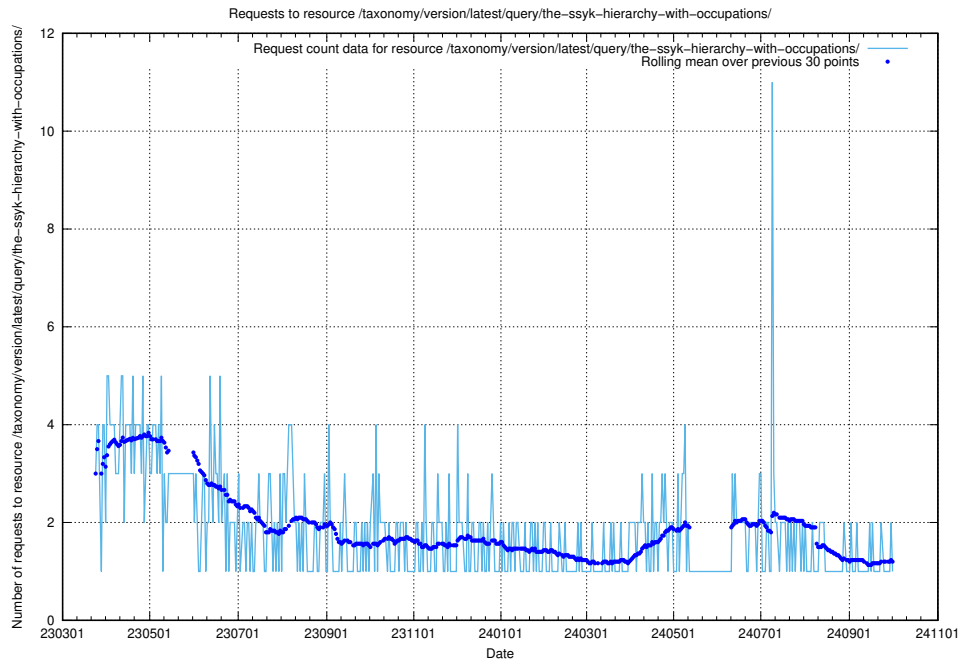

5.6887 Usage of /taxonomy/version/latest/query/the-ssyk-hierarchy-with-occupations/

Here, we count the number of requests to resource /taxonomy/version/latest/query/the-ssyk-hierarchy-with-occupations/.