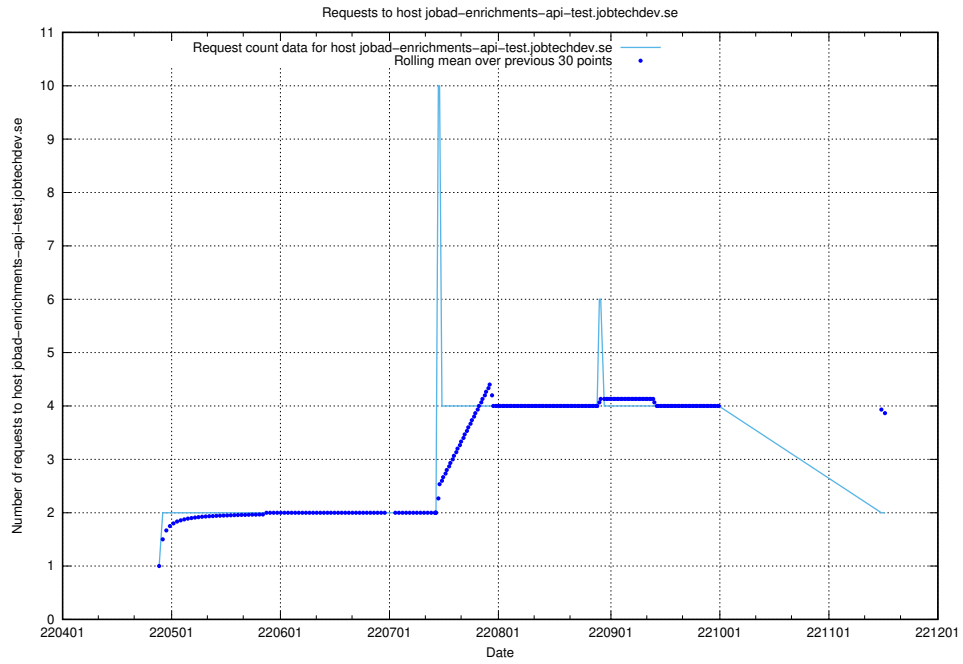

7.448 Usage of `jobad-enrichments-api-test.jobtechdev.se`

Here, we count the number of requests to host `jobad-enrichments-api-test.jobtechdev.se`.