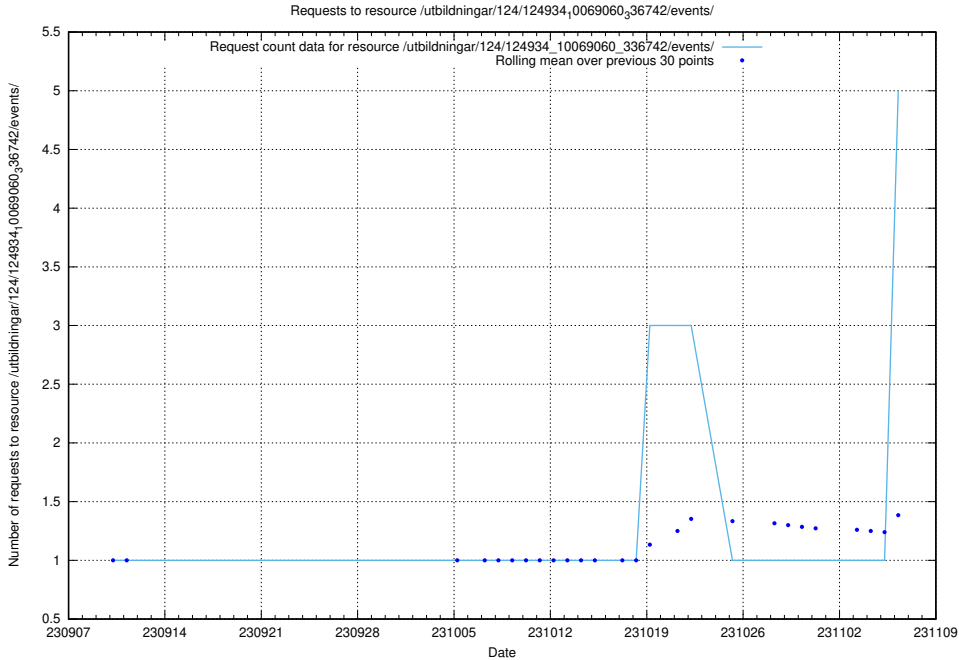

5.232 Usage of /utbildningar/124/124934_10069060_336742/events/

Here, we count the number of requests to resource /utbildningar/124/124934_10069060_336742/events/