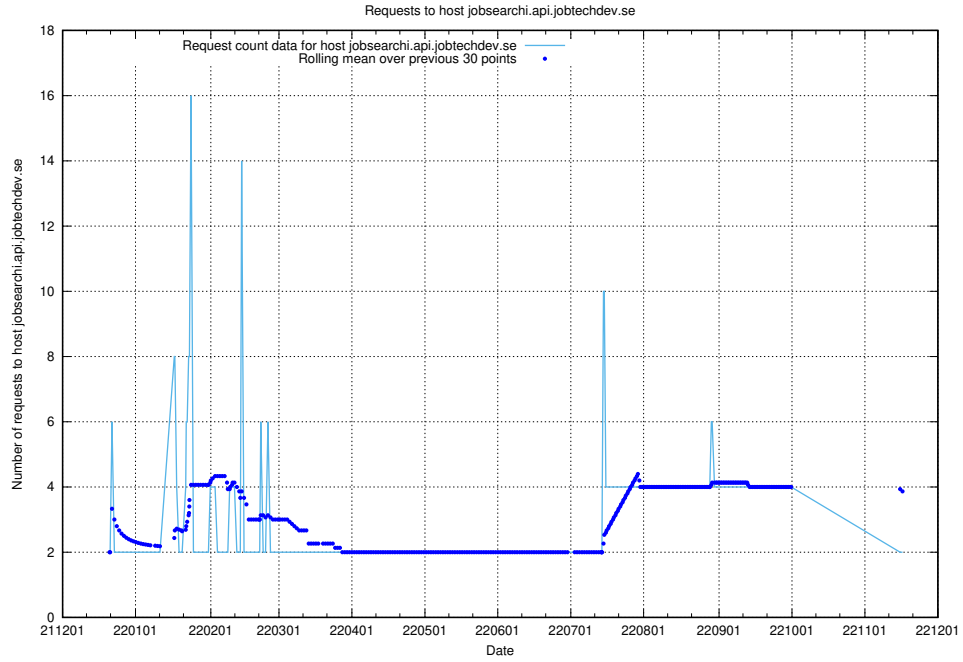

7.369 Usage of jobsearchi.api.jobtechdev.se

Here, we count the number of requests to host jobsearchi.api.jobtechdev.se.