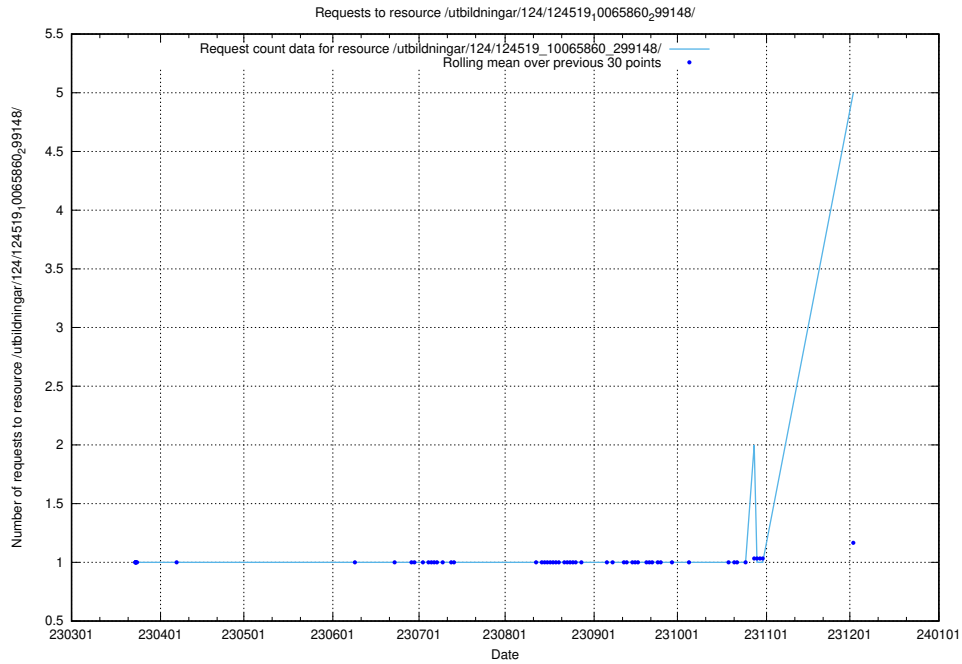

5.209 Usage of /utbildningar/124/124519_10065860_299148/

Here, we count the number of requests to resource /utbildningar/124/124519_10065860_299148/.