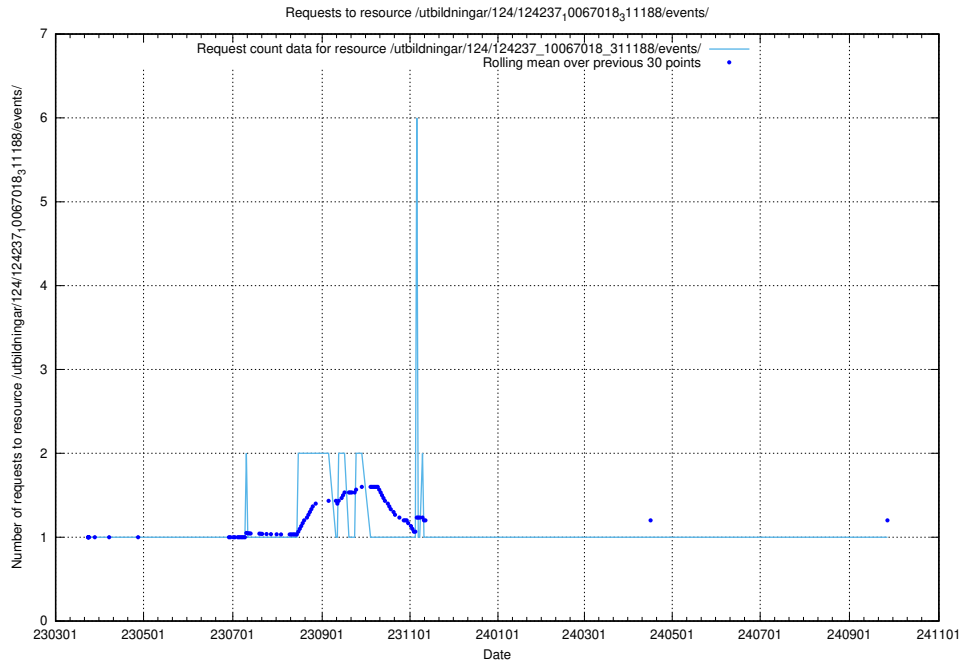

5.4850 Usage of /utbildningar/124/124237_10067018_311188/events/

Here, we count the number of requests to resource /utbildningar/124/124237_10067018_311188/events/