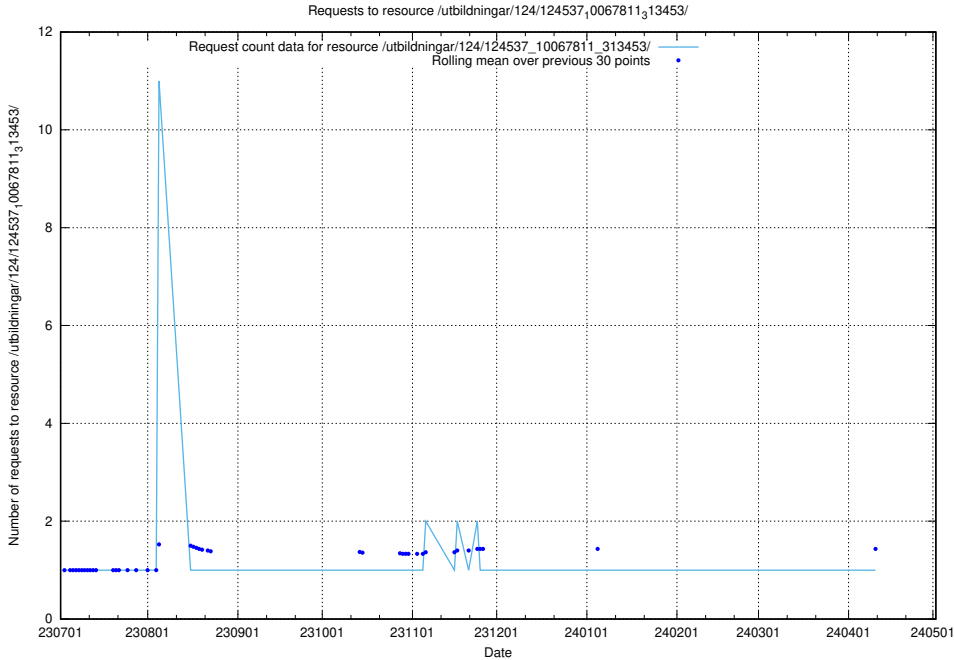

5.6200 Usage of /utbildningar/124/124537_10067811_313453/

Here, we count the number of requests to resource /utbildningar/124/124537_10067811_313453/.