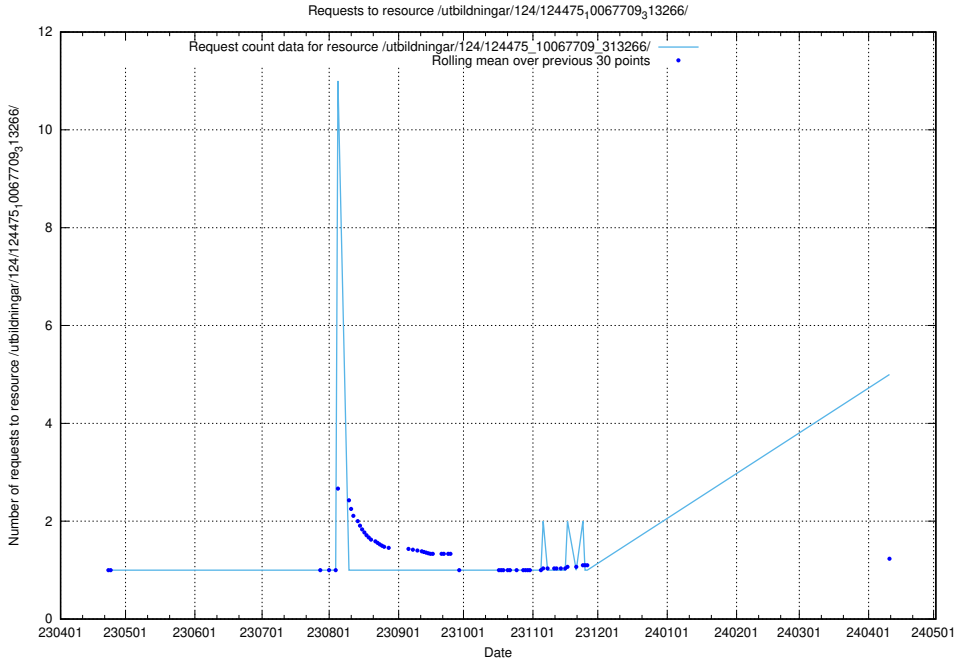

5.255 Usage of /utbildningar/124/124475_10067709_313266/

Here, we count the number of requests to resource /utbildningar/124/124475_10067709_313266/.