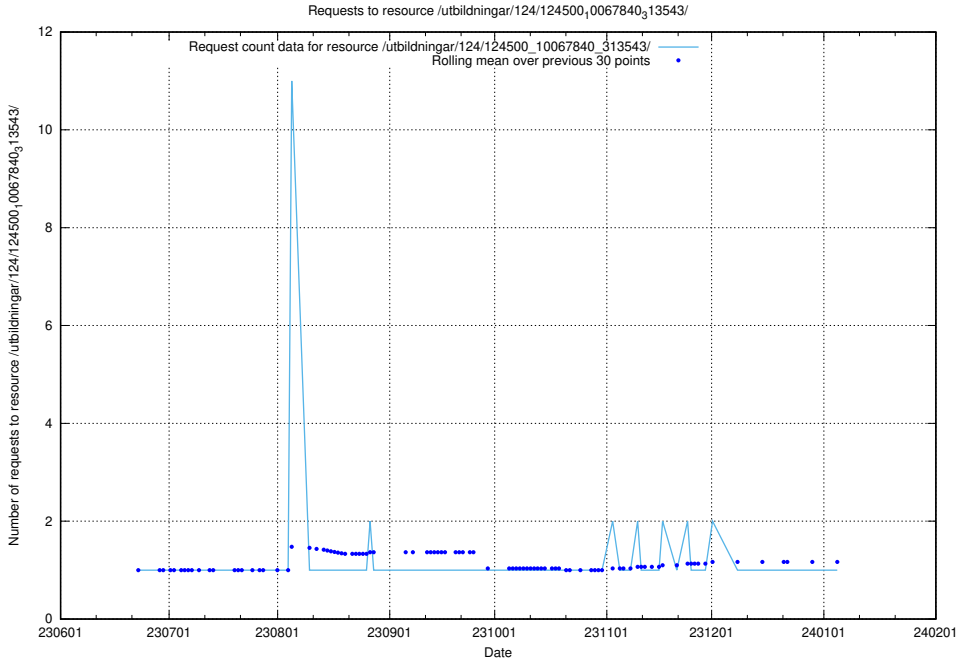

5.6577 Usage of /utbildningar/124/124500_10067840_313543/

Here, we count the number of requests to resource /utbildningar/124/124500_10067840_313543/.