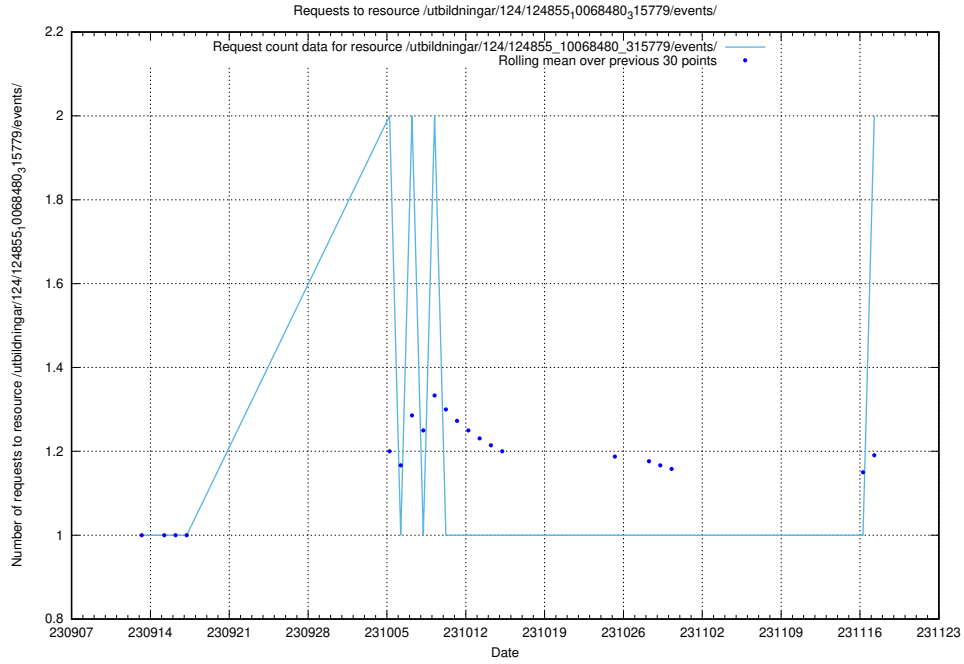

5.858 Usage of /utbildningar/124/124855_10068480_315779/events/

Here, we count the number of requests to resource /utbildningar/124/124855_10068480_315779/events/