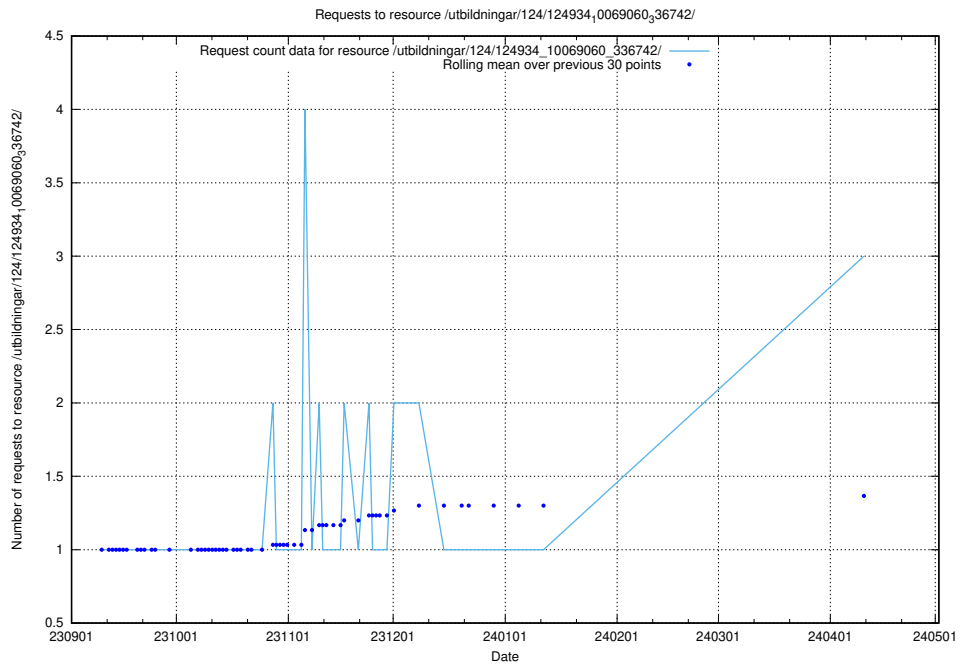

5.475 Usage of /utbildningar/124/124934_10069060_336742/

Here, we count the number of requests to resource /utbildningar/124/124934_10069060_336742/.