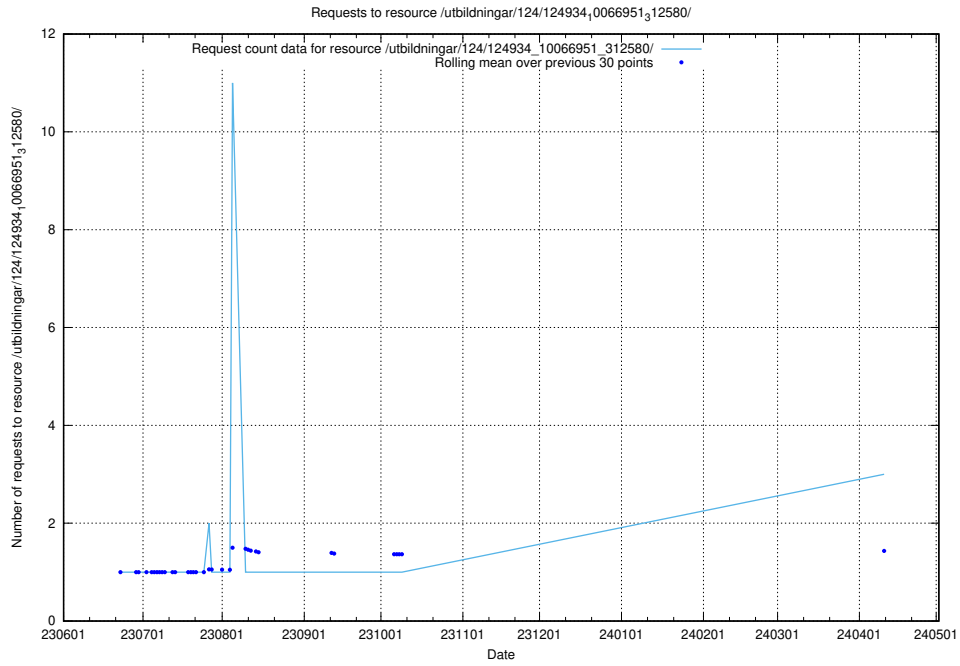

5.511 Usage of /utbildningar/124/124934_10066951_312580/

Here, we count the number of requests to resource /utbildningar/124/124934_10066951_312580/.