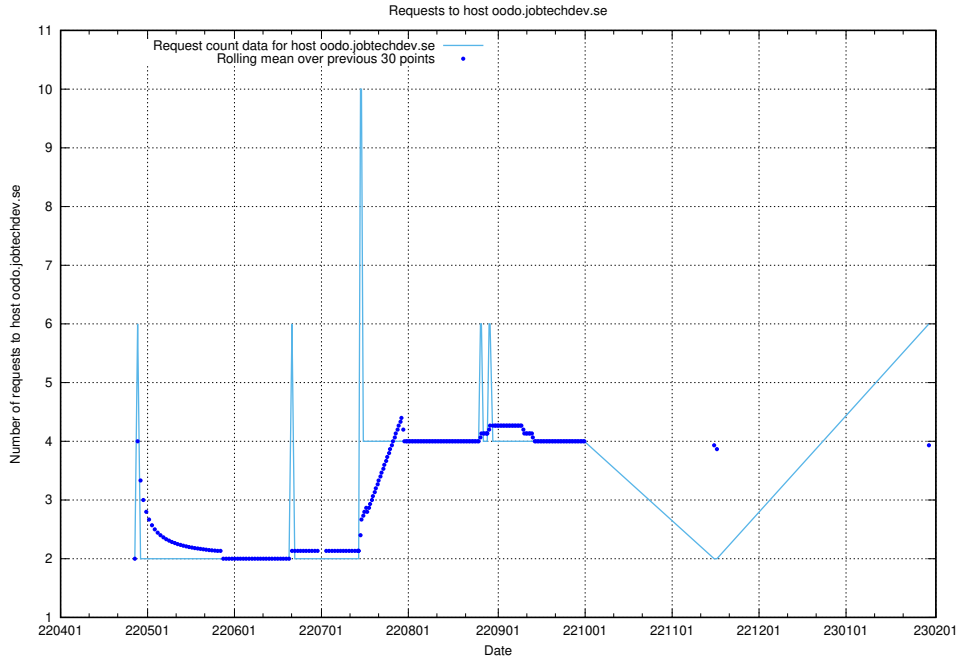

7.86 Usage of oodo.jobtechdev.se

Here, we count the number of requests to host oodo.jobtechdev.se.