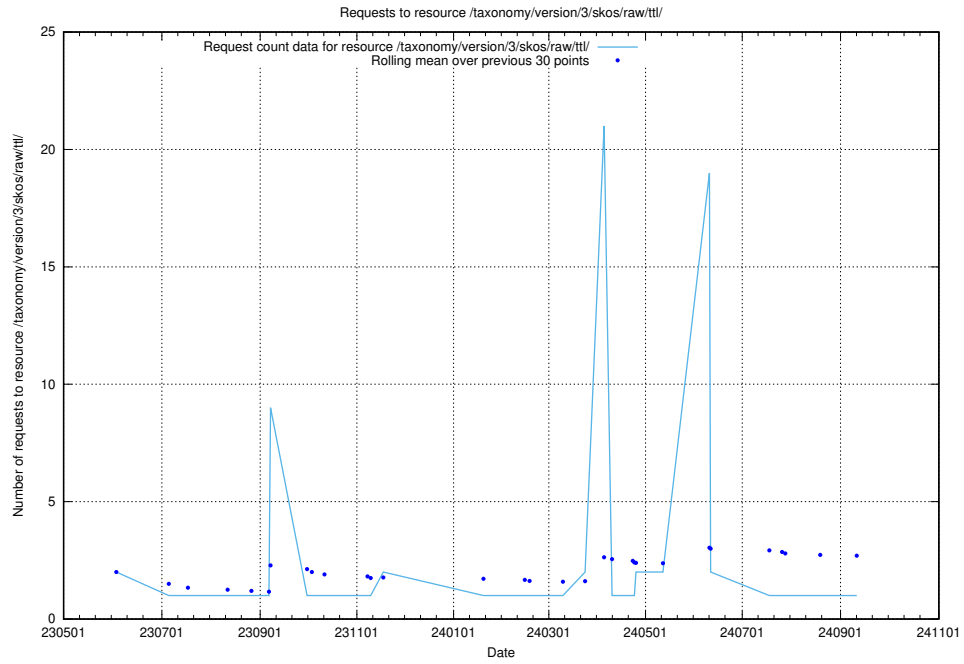

5.6716 Usage of /taxonomy/version/3/skos/raw/ttl/

Here, we count the number of requests to resource /taxonomy/version/3/skos/raw/ttl/.