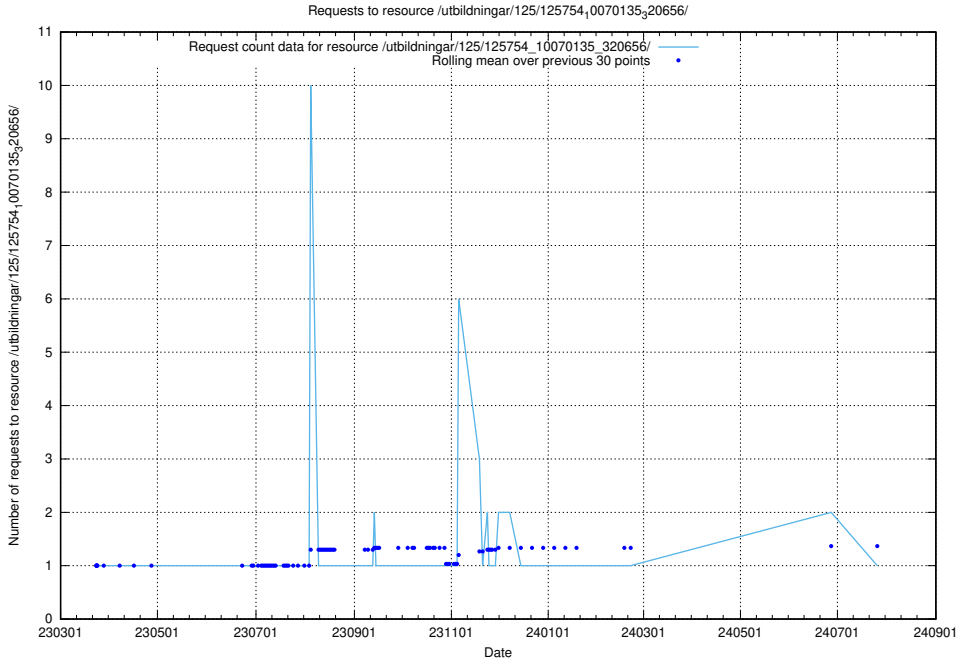

### 5.7302 Usage of /texter/

Here, we count the number of requests to resource /texter/.