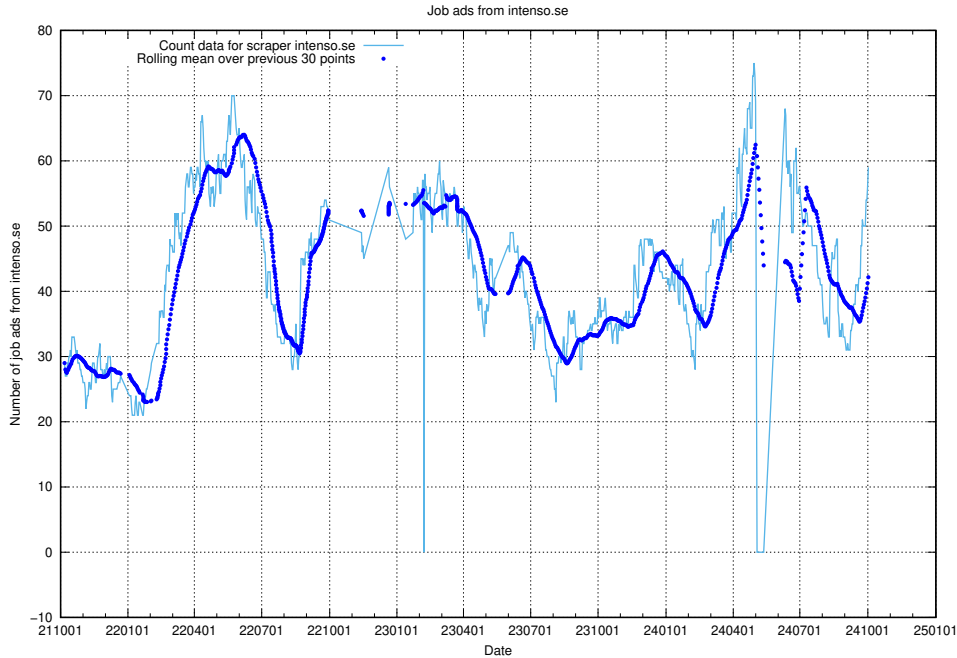

13.16 Number of ads by scraper intenso.se

Here, we count the number of job ads scraped from intenso.se.