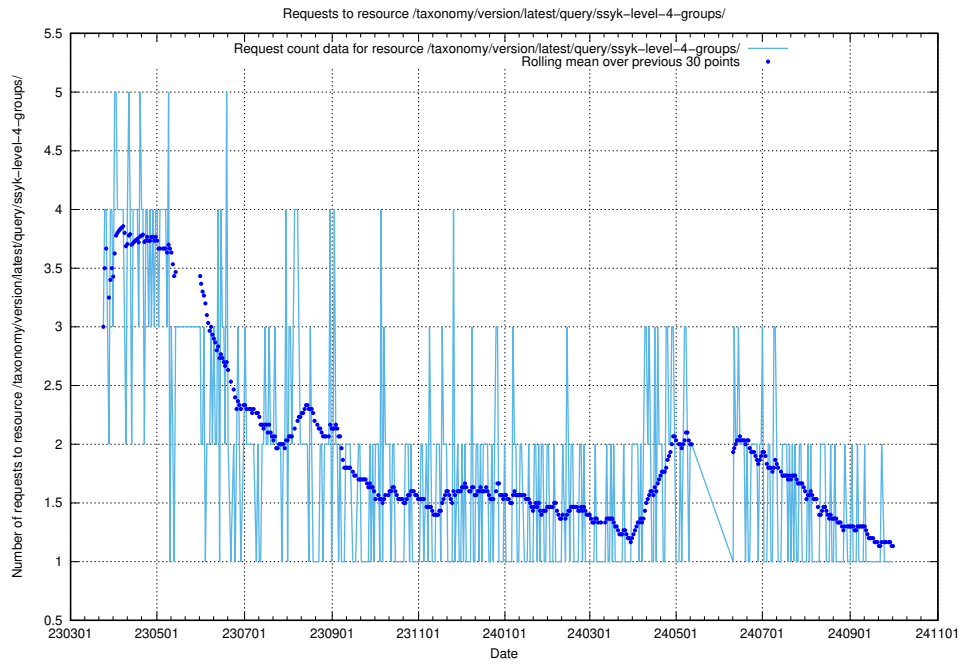

5.6902 Usage of /taxonomy/version/latest/query/ssyk-level-4-groups/

Here, we count the number of requests to resource /taxonomy/version/latest/query/ssyk-level-4-groups/.