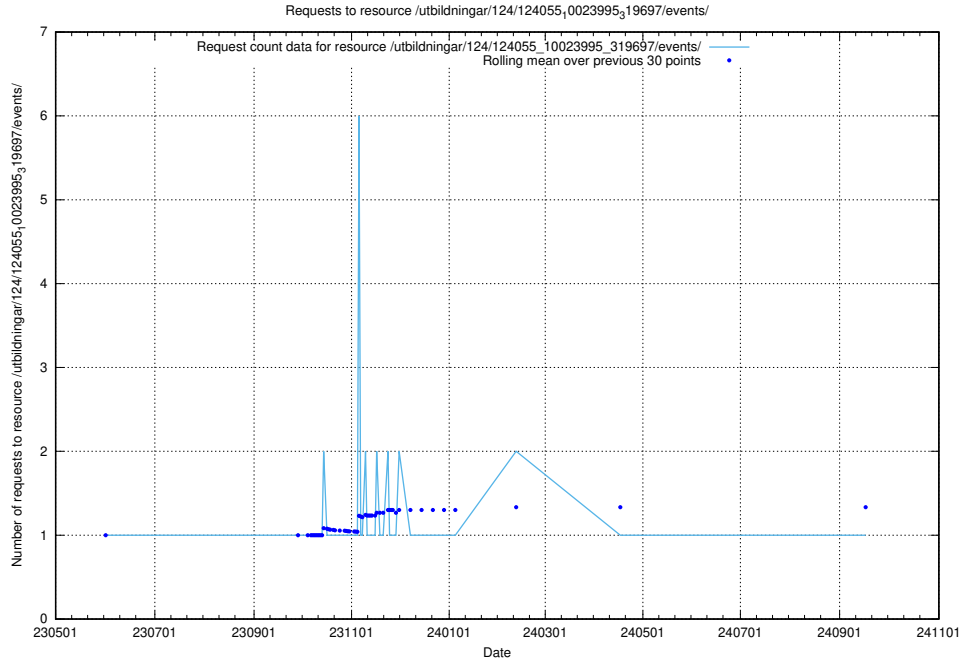

## 5.6724 Usage of /utbildningar/124/124055\_10023995\_319697/events/

Here, we count the number of requests to resource /utbildningar/124/124055\_10023995\_319697/events/