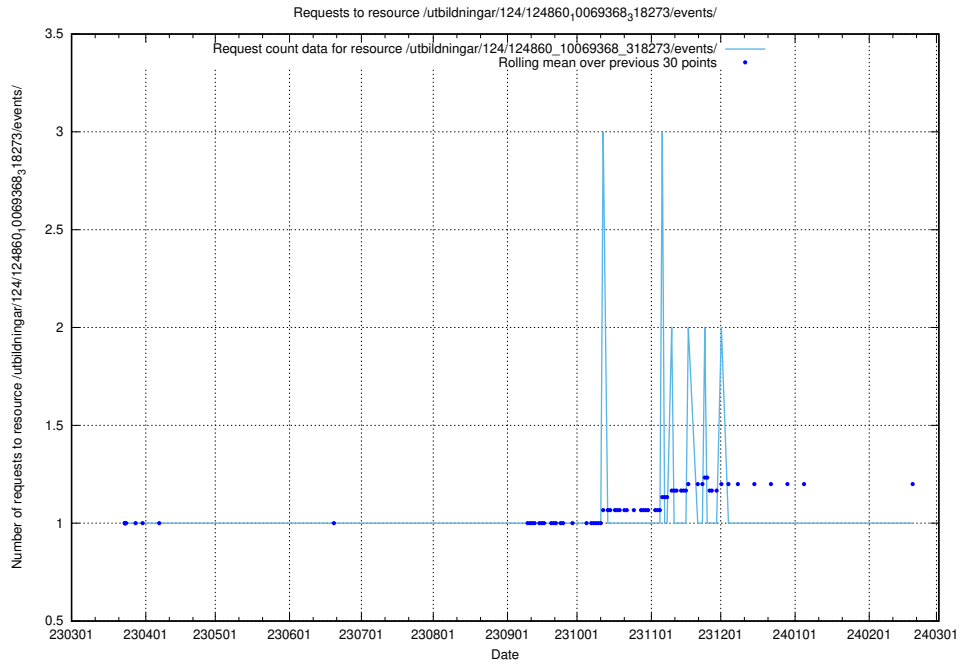

5.1266 Usage of /utbildningar/124/124860_10069368_318273/events/

Here, we count the number of requests to resource /utbildningar/124/124860_10069368_318273/events/