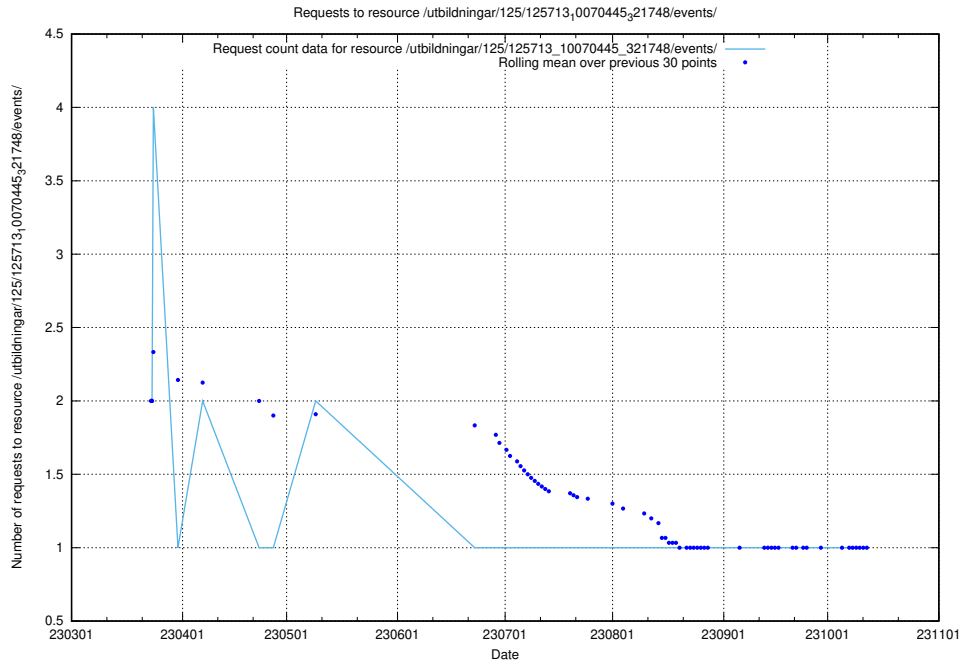

5.7121 Usage of /utbildningar/125/125713_10070445_321748/events/

Here, we count the number of requests to resource /utbildningar/125/125713_10070445_321748/events/