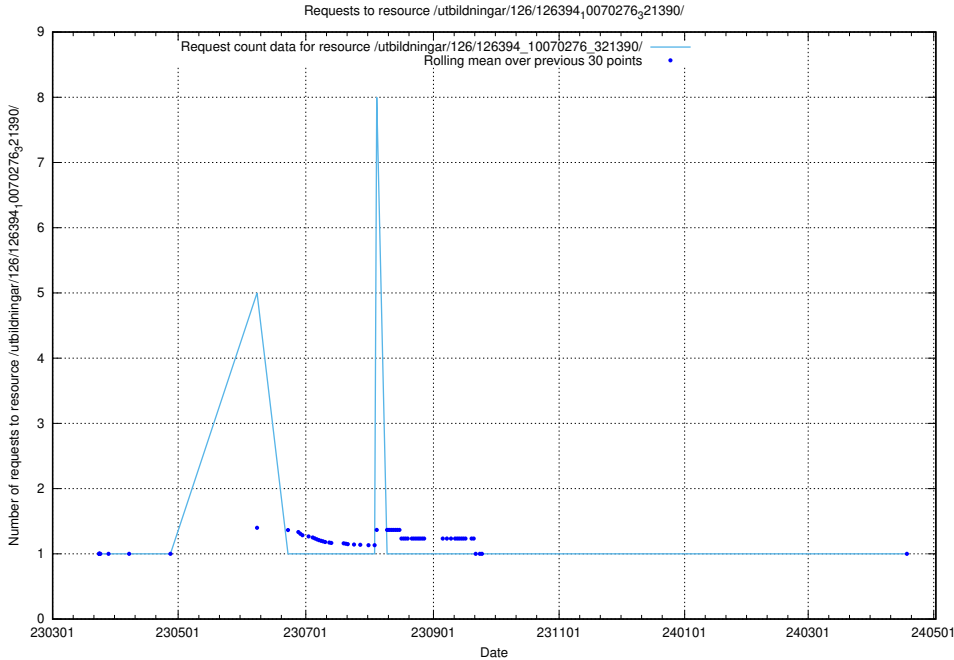

5.7263 Usage of /utbildningar/126/126394_10070276_321390/

Here, we count the number of requests to resource /utbildningar/126/126394_10070276_321390/.