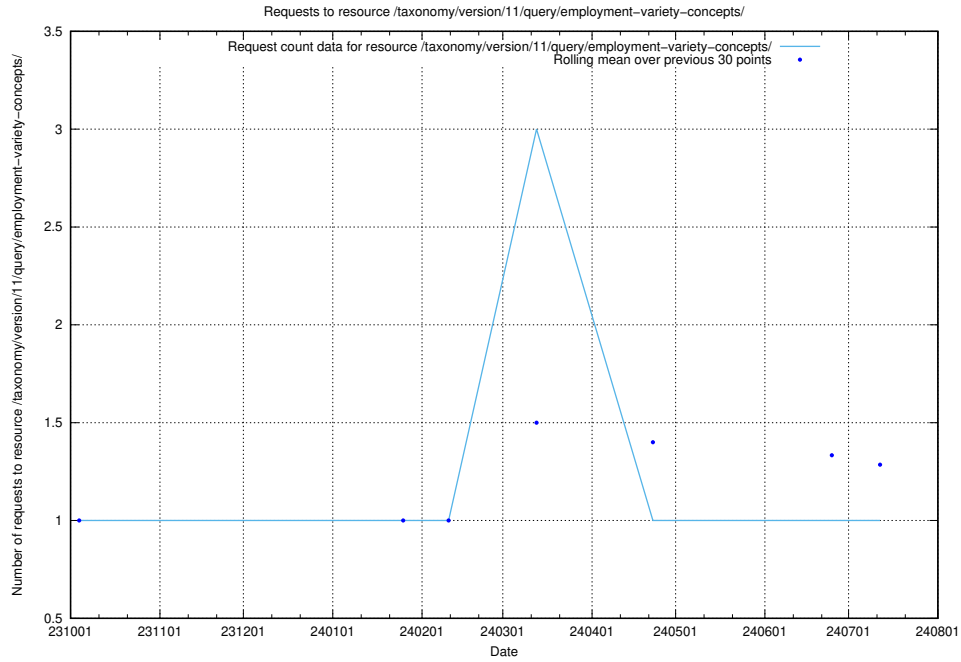

5.5275 Usage of /taxonomy/version/11/query/employment-variety-concepts/

Here, we count the number of requests to resource /taxonomy/version/11/query/employment-variety-concepts/.