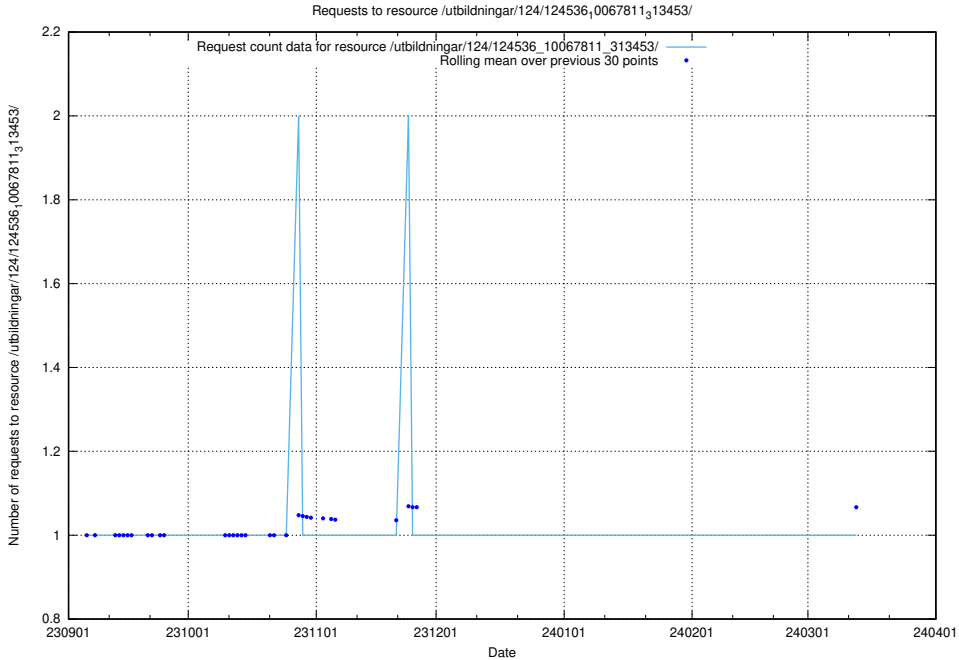

5.5518 Usage of /utbildningar/124/124536_10067811_313453/

Here, we count the number of requests to resource /utbildningar/124/124536_10067811_313453/.