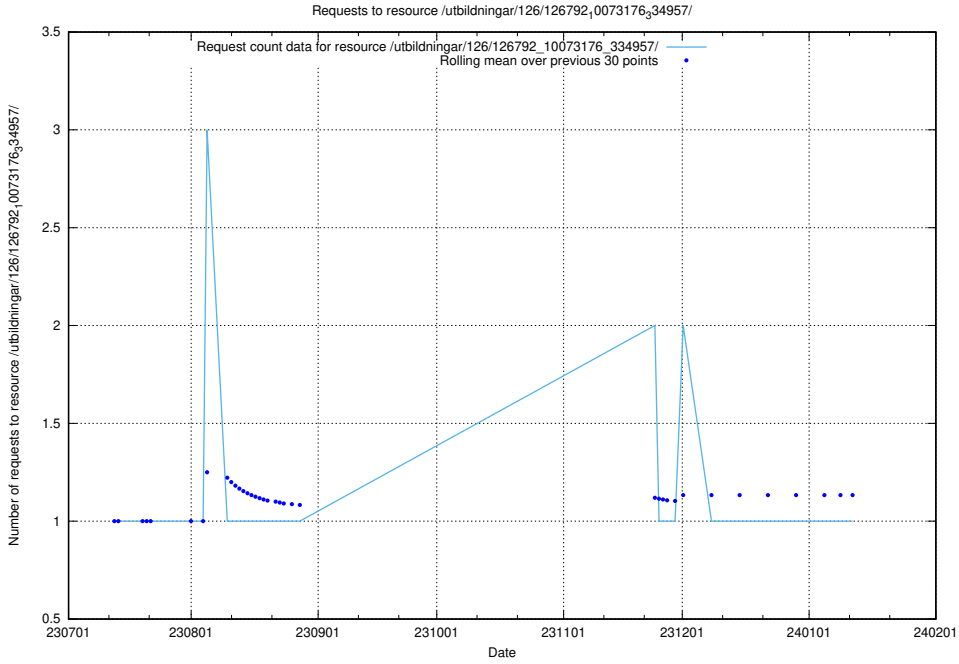

5.5943 Usage of /utbildningar/126/126792_10073176_334957/

Here, we count the number of requests to resource /utbildningar/126/126792_10073176_334957/.