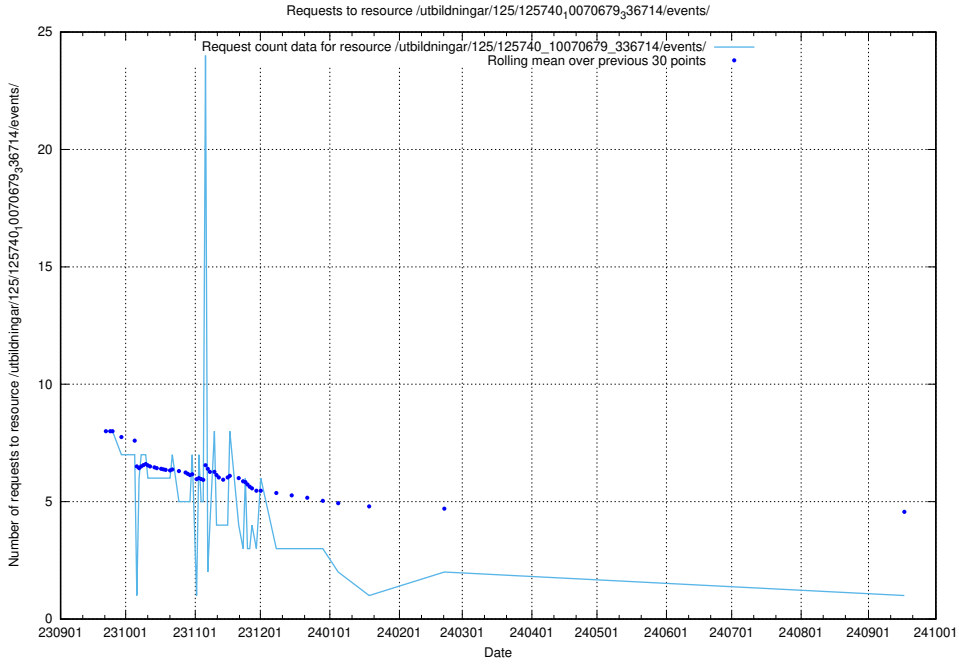

5.5334 Usage of /utbildningar/125/125740_10070679_336714/events/

Here, we count the number of requests to resource /utbildningar/125/125740_10070679_336714/events/