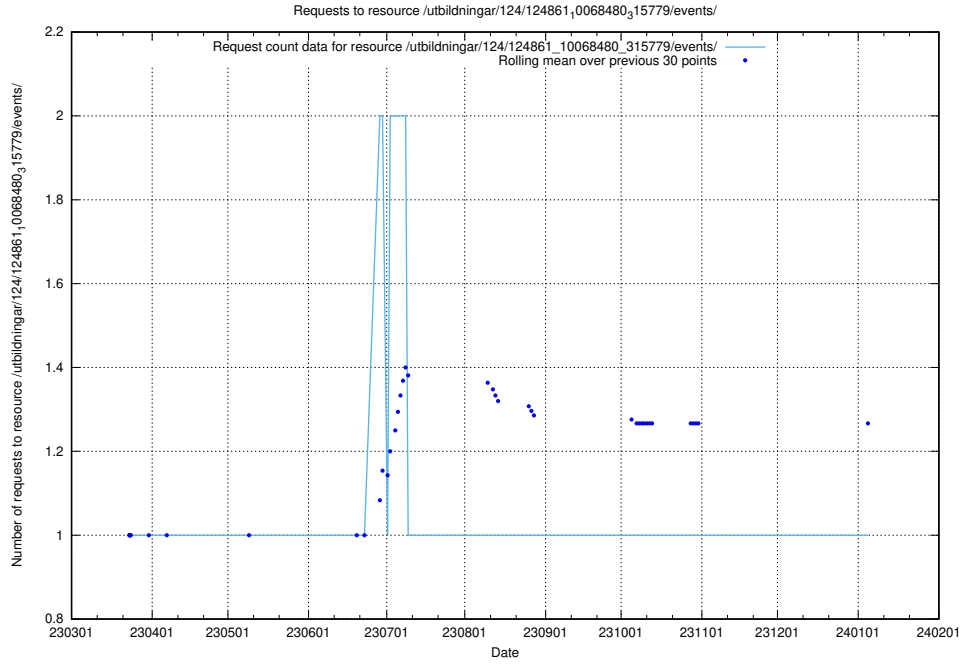

5.1260 Usage of /utbildningar/124/124861_10068480_315779/events/

Here, we count the number of requests to resource /utbildningar/124/124861_10068480_315779/events/