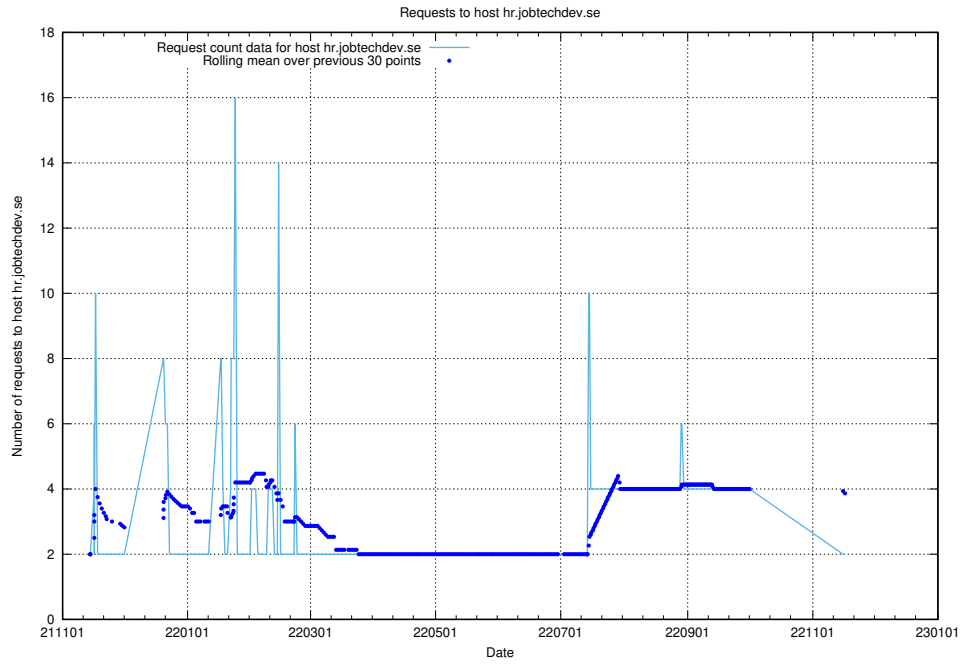

7.608 Usage of hr.jobtechdev.se

Here, we count the number of requests to host hr.jobtechdev.se.