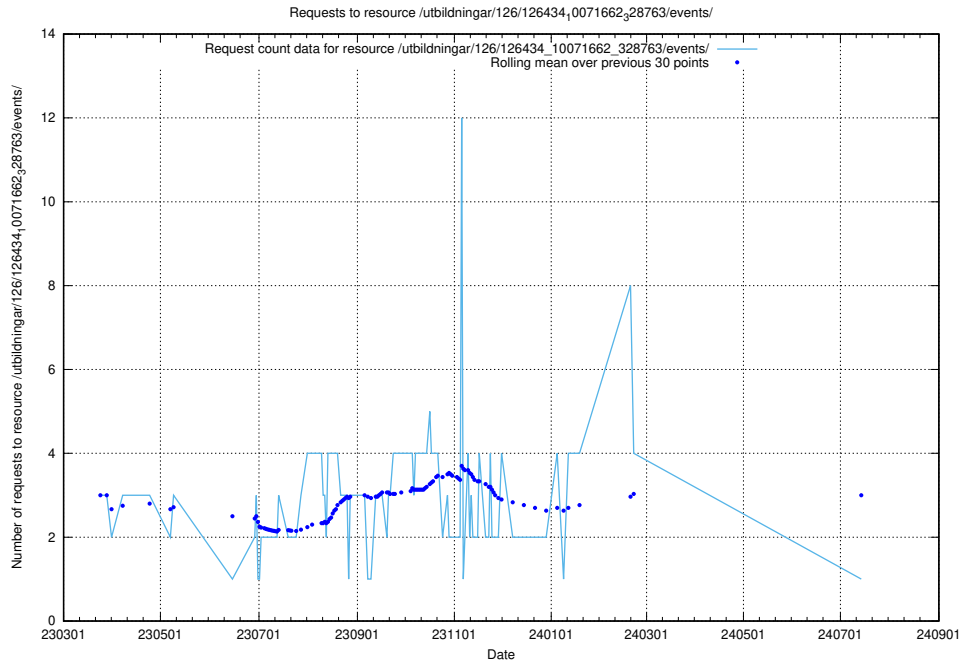

5.6884 Usage of /utbildningar/126/126434_10071662_328763/events/

Here, we count the number of requests to resource /utbildningar/126/126434_10071662_328763/events/