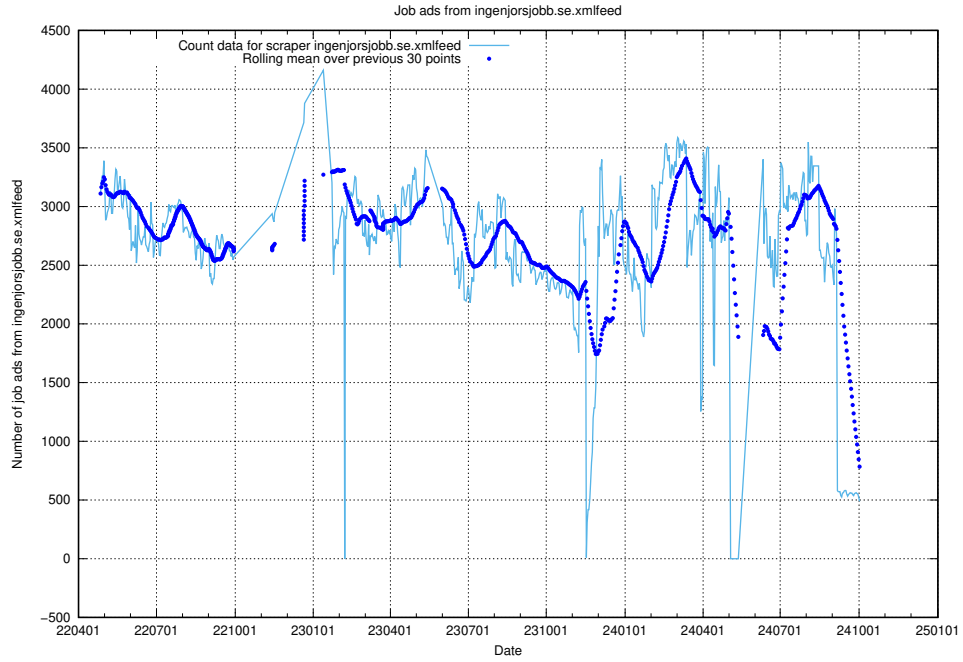

13.9 Number of ads by scraper ingenjorsjobb.se.xmlfeed

Here, we count the number of job ads scraped from ingenjorsjobb.se.xmlfeed.