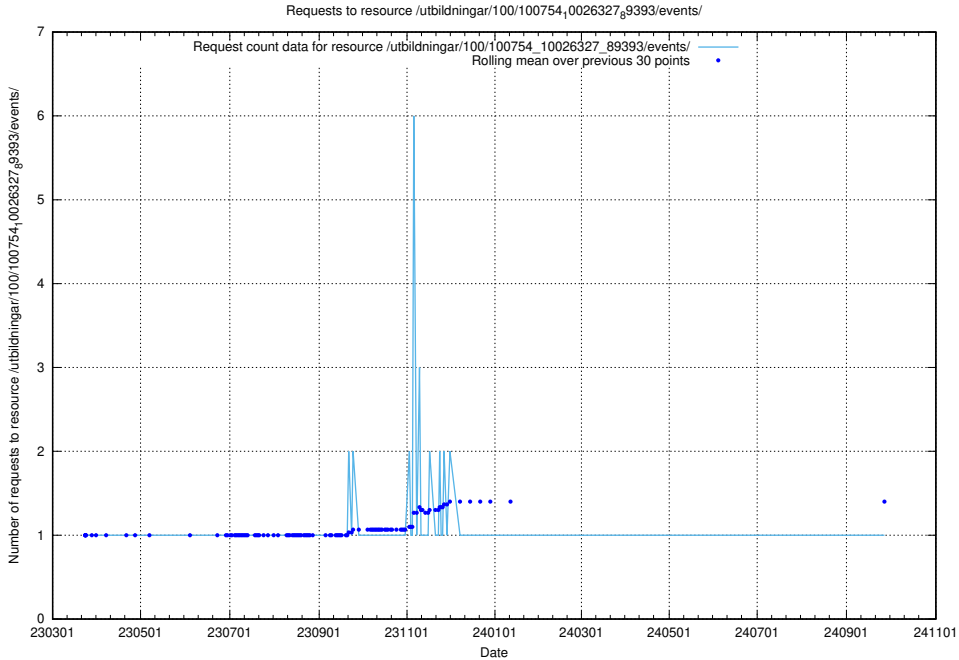

### 5.6384 Usage of /utbildningar/100/100754\_10026327\_89393/events/

Here, we count the number of requests to resource /utbildningar/100/100754\_10026327\_89393/events/.