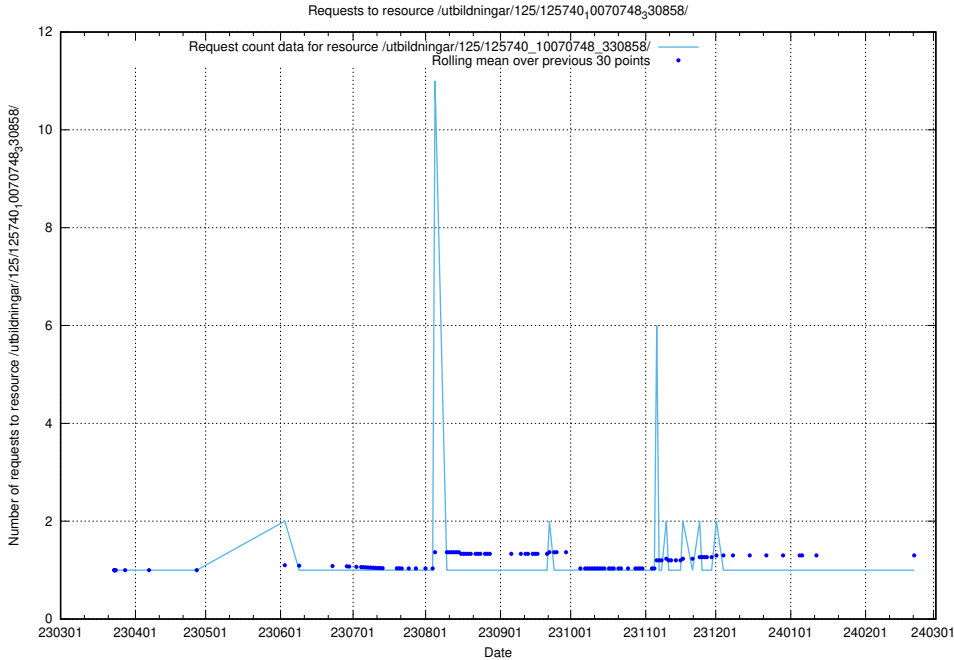

5.1061 Usage of /utbildningar/125/125740_10070748_330858/

Here, we count the number of requests to resource /utbildningar/125/125740_10070748_330858/.