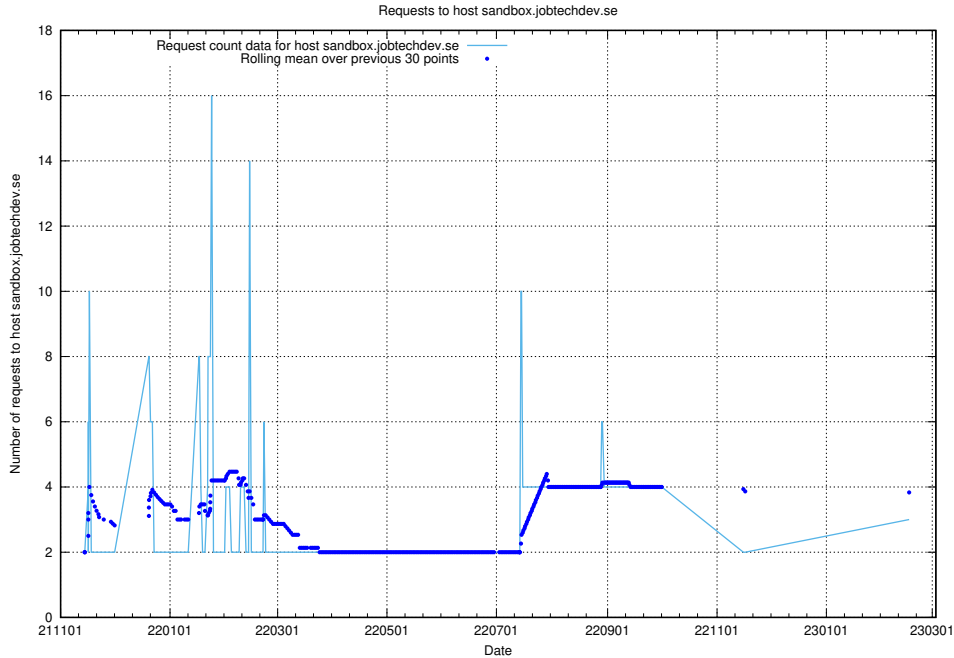

7.240 Usage of sandbox.jobtechdev.se

Here, we count the number of requests to host sandbox.jobtechdev.se.