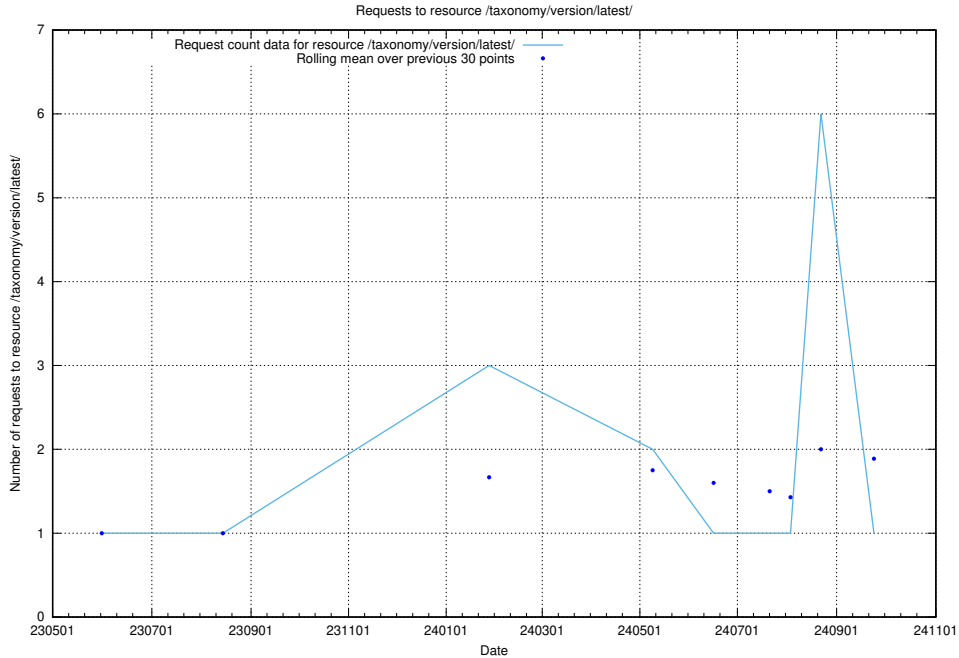

5.6725 Usage of /taxonomy/version/latest/

Here, we count the number of requests to resource /taxonomy/version/latest/.