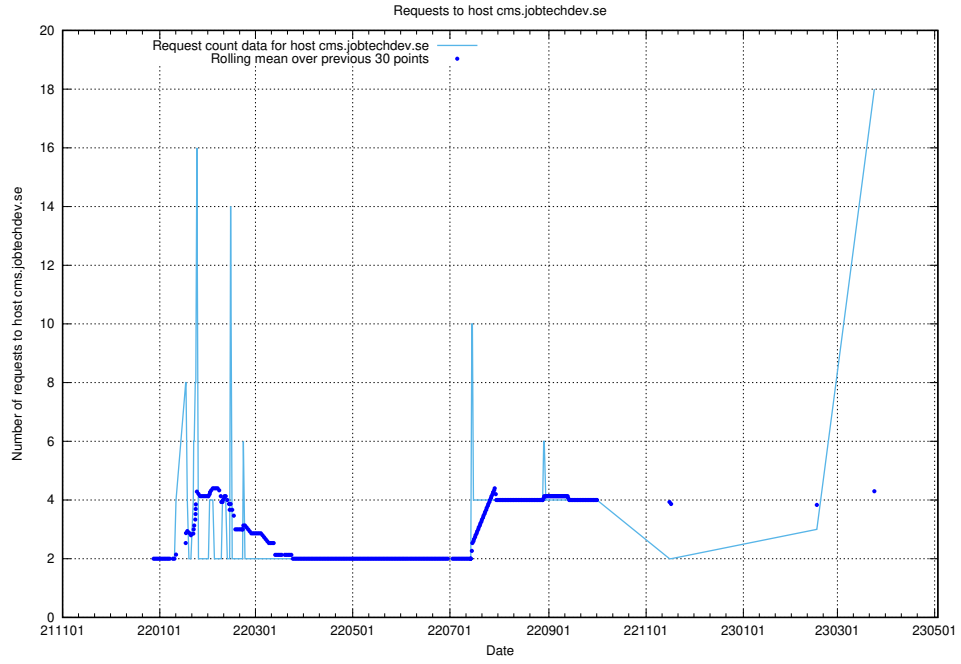

7.37 Usage of cms.jobtechdev.se

Here, we count the number of requests to host cms.jobtechdev.se.