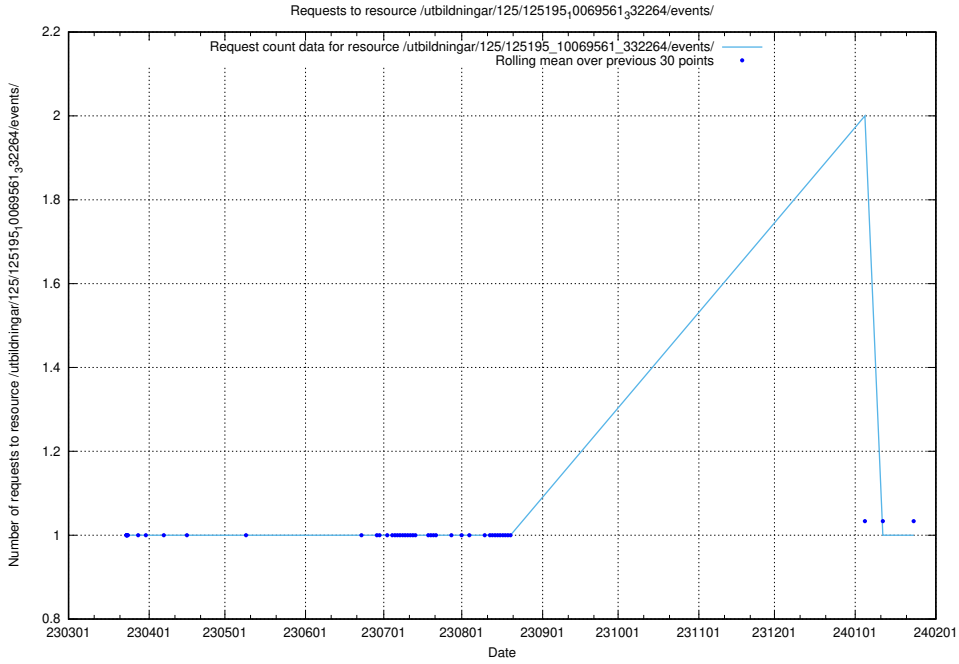

5.1214 Usage of /utbildningar/125/125195_10069561_332264/events/

Here, we count the number of requests to resource /utbildningar/125/125195_10069561_332264/events/