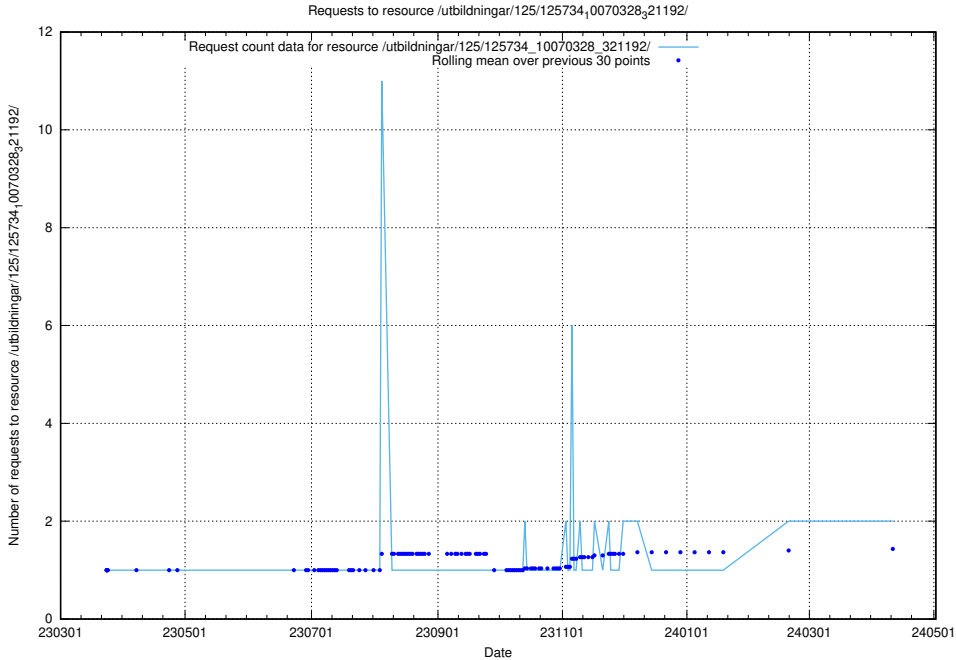

5.569 Usage of /utbildningar/125/125734_10070328_321192/

Here, we count the number of requests to resource /utbildningar/125/125734_10070328_321192/.