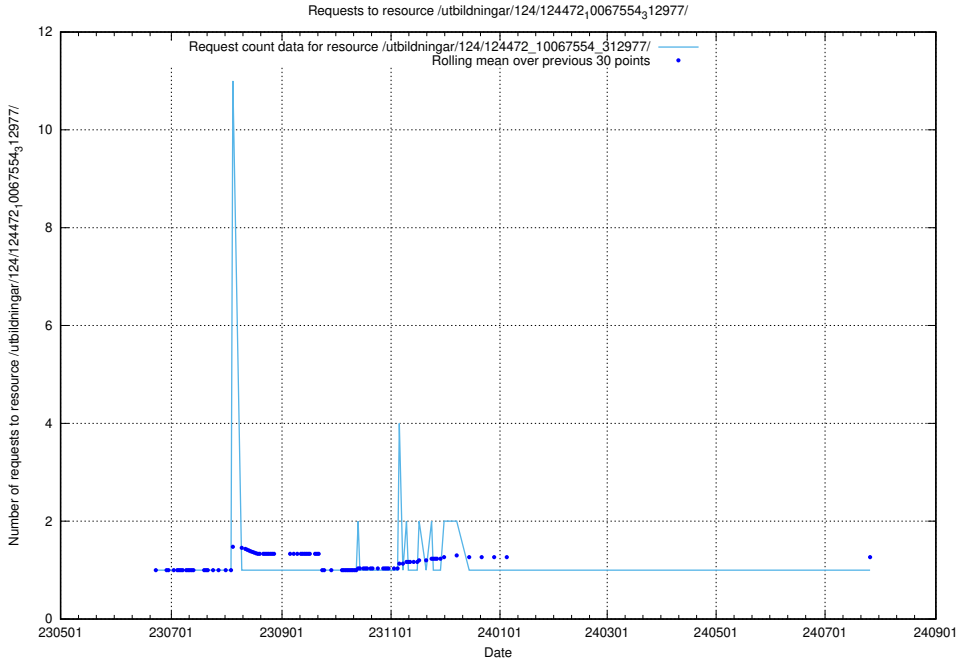

5.6602 Usage of /utbildningar/124/124472_10067554_312977/

Here, we count the number of requests to resource /utbildningar/124/124472_10067554_312977/.