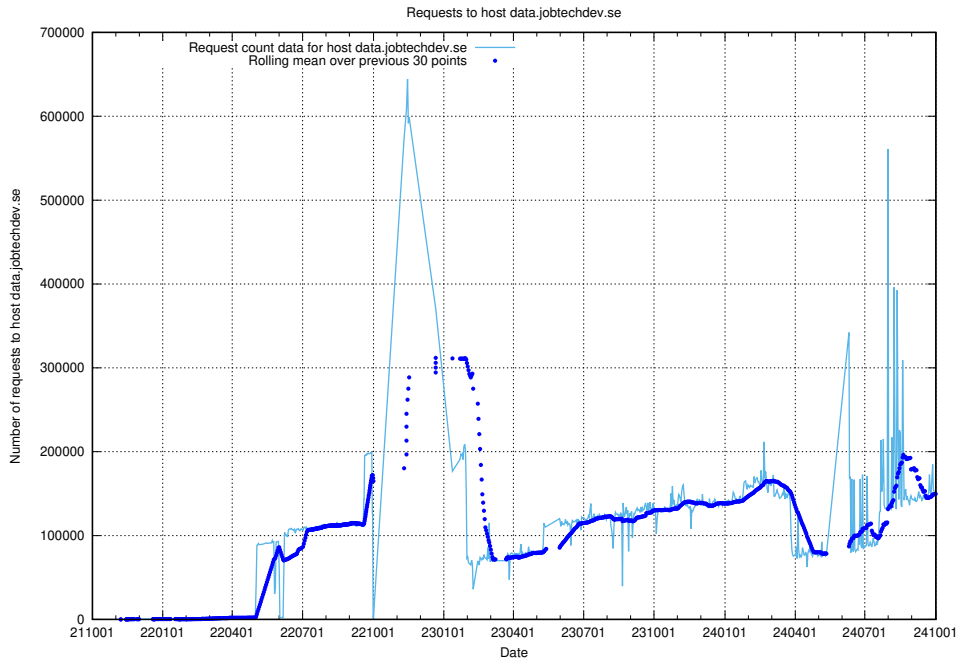

7.5 Usage of data.jobtechdev.se

Here, we count the number of requests to host data.jobtechdev.se.