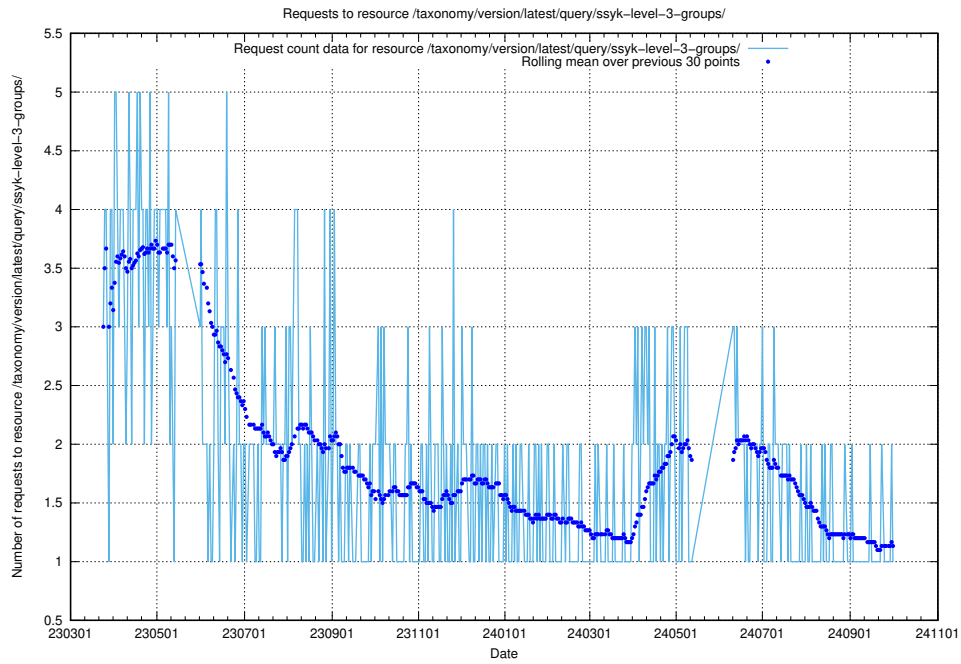

5.6905 Usage of /taxonomy/version/latest/query/ssyk-level-3-groups/

Here, we count the number of requests to resource /taxonomy/version/latest/query/ssyk-level-3-groups/.