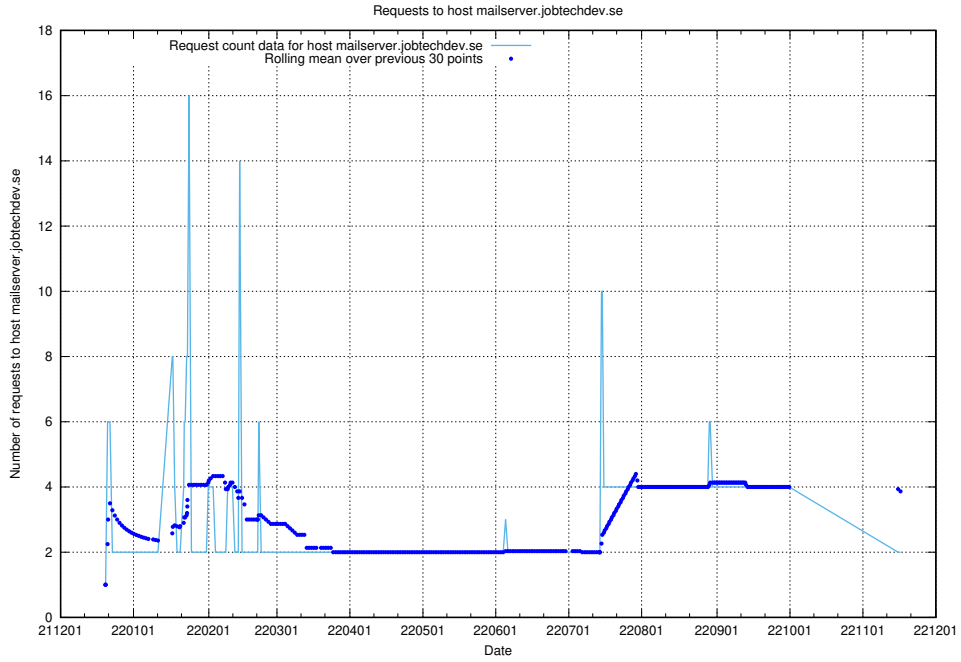

7.376 Usage of mailserver.jobtechdev.se

Here, we count the number of requests to host mailserver.jobtechdev.se.