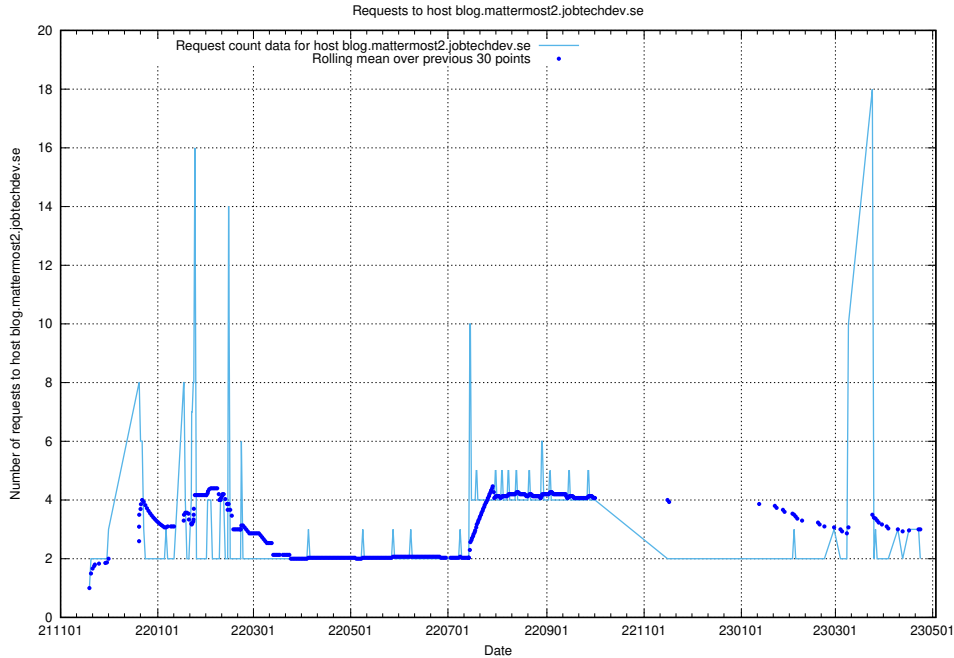

7.476 Usage of blog.mattermost2.jobtechdev.se

Here, we count the number of requests to host blog.mattermost2.jobtechdev.se.