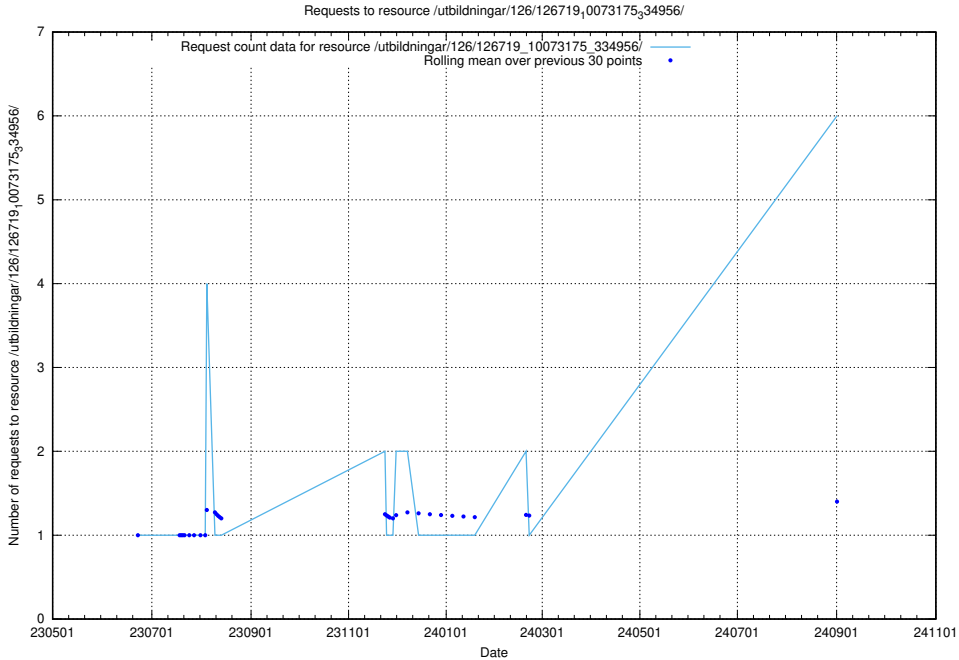

5.177 Usage of /utbildningar/126/126719_10073175_334956/

Here, we count the number of requests to resource /utbildningar/126/126719_10073175_334956/.