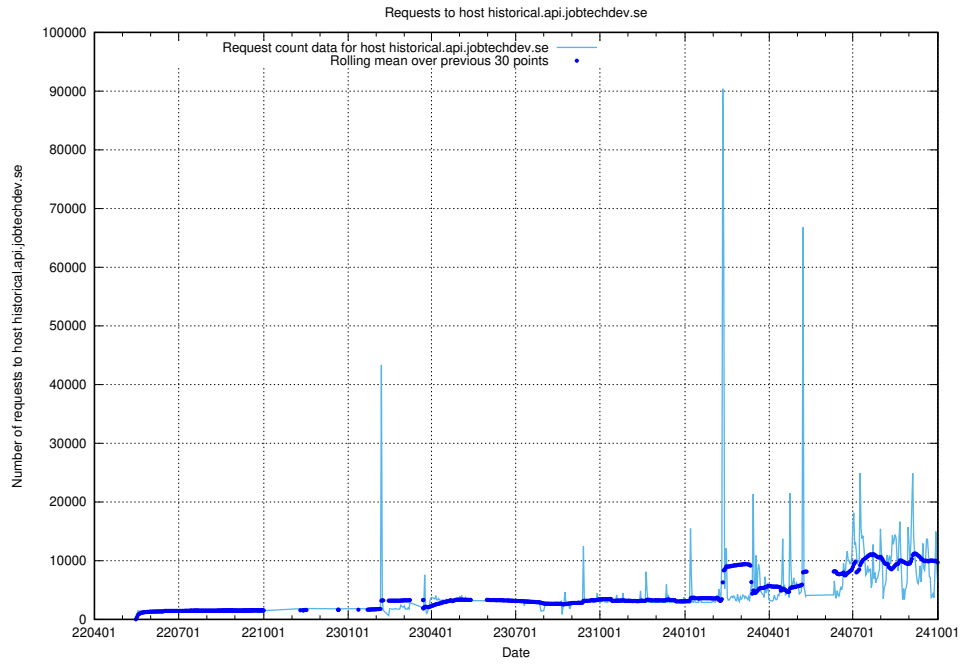

7.13 Usage of historical.api.jobtechdev.se

Here, we count the number of requests to host historical.api.jobtechdev.se.