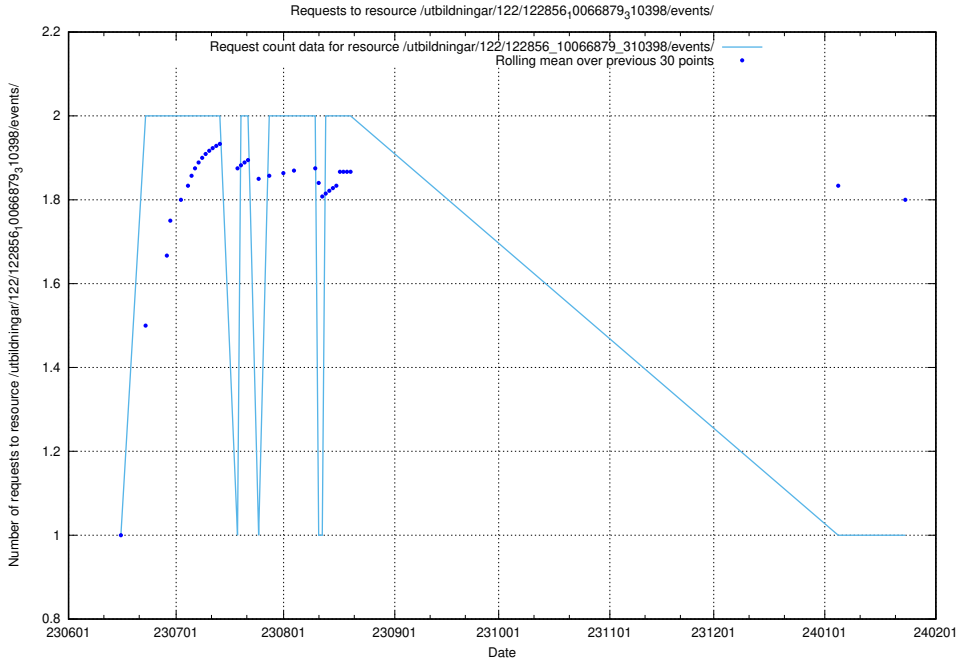

5.6681 Usage of /utbildningar/122/122856_10066879_310398/events/

Here, we count the number of requests to resource /utbildningar/122/122856_10066879_310398/events/