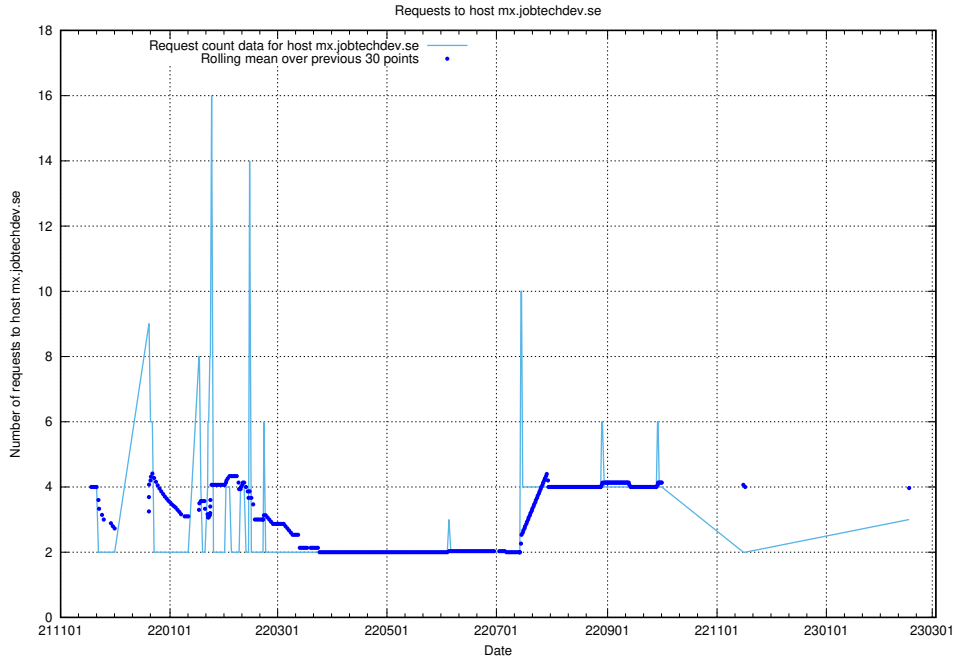

7.224 Usage of mx.jobtechdev.se

Here, we count the number of requests to host mx.jobtechdev.se.