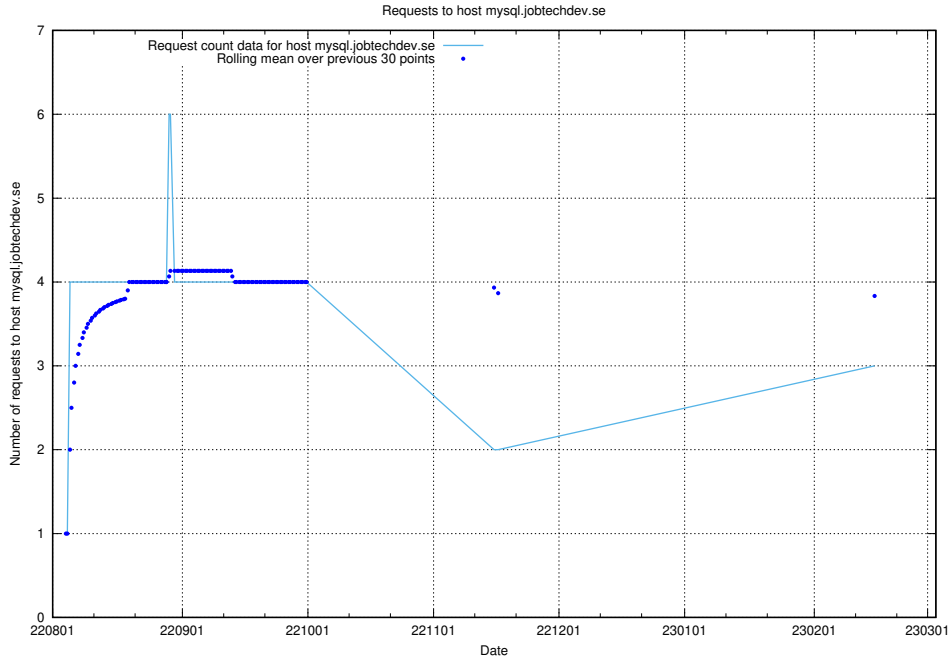

7.192 Usage of mysql.jobtechdev.se

Here, we count the number of requests to host mysql.jobtechdev.se.