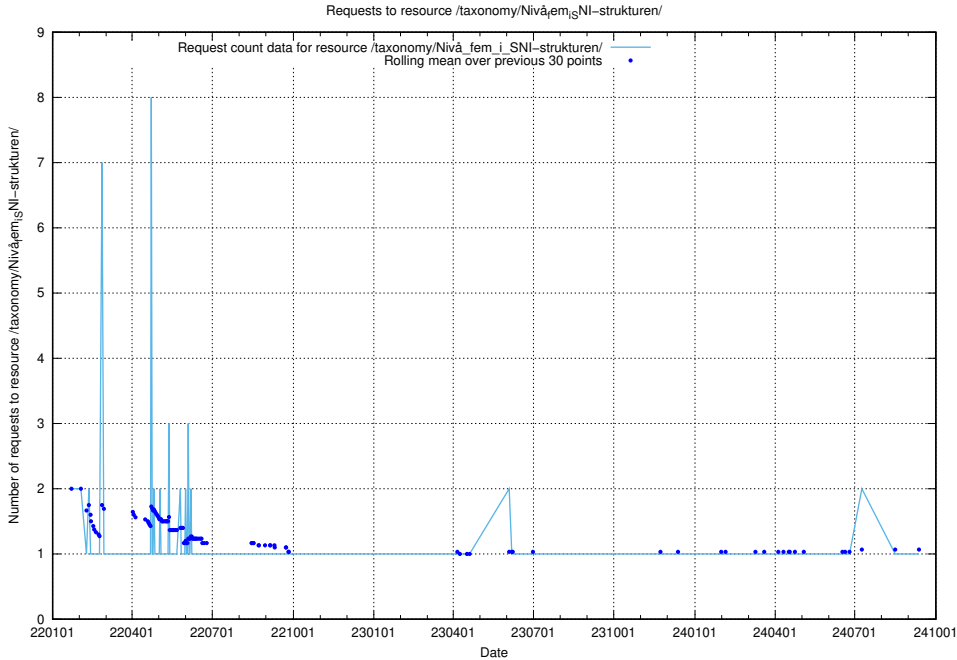

5.5328 Usage of /taxonomy/Nivå_fem_i_SNI-strukturen/

Here, we count the number of requests to resource /taxonomy/Nivå_fem_i_SNI-strukturen/.