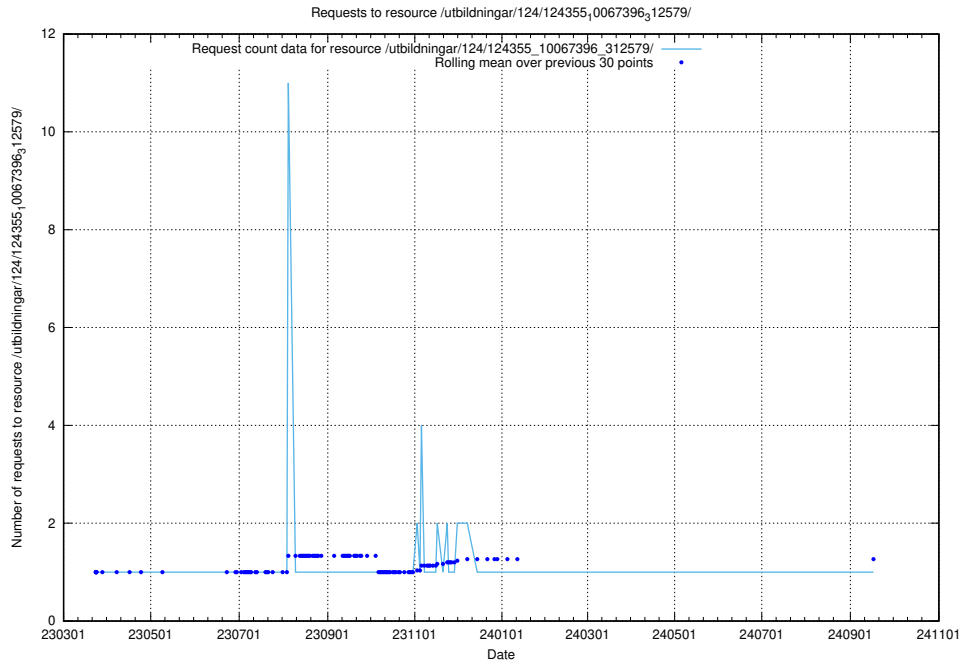

5.4734 Usage of /utbildningar/124/124355_10067396_312579/

Here, we count the number of requests to resource /utbildningar/124/124355_10067396_312579/.