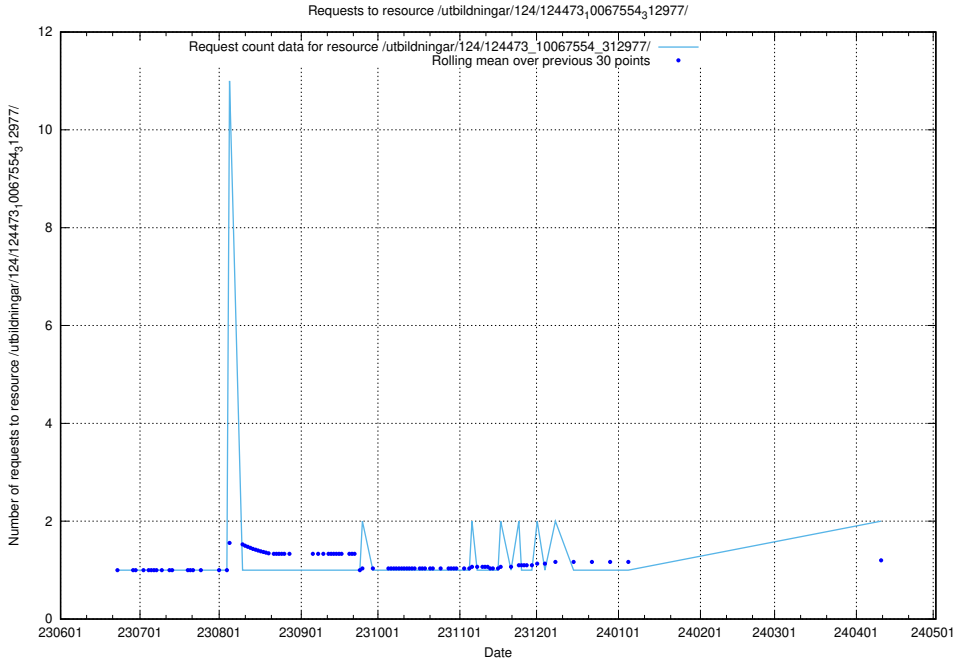

5.976 Usage of /utbildningar/124/124473_10067554_312977/

Here, we count the number of requests to resource /utbildningar/124/124473_10067554_312977/.