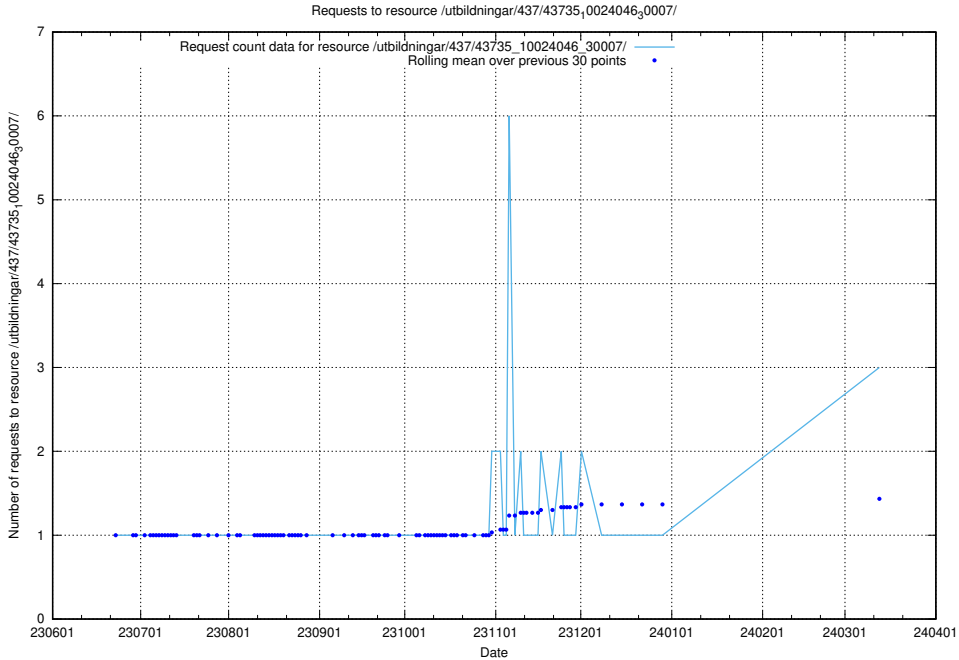

5.497 Usage of /utbildningar/437/43735_10024046_30007/

Here, we count the number of requests to resource /utbildningar/437/43735_10024046_30007/.