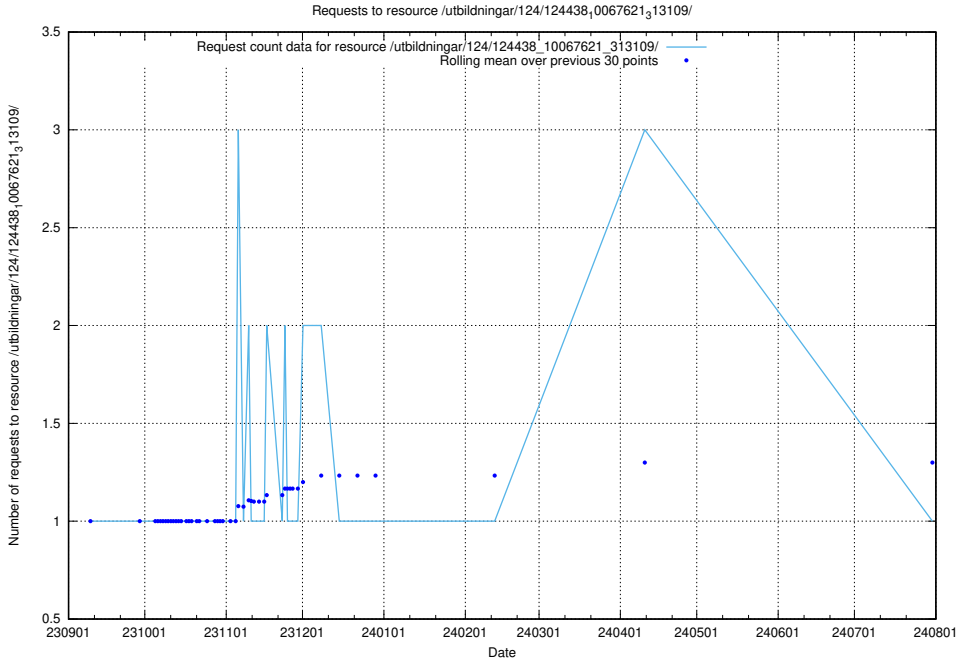

5.5457 Usage of /utbildningar/124/124438_10067621_313109/

Here, we count the number of requests to resource /utbildningar/124/124438_10067621_313109/.