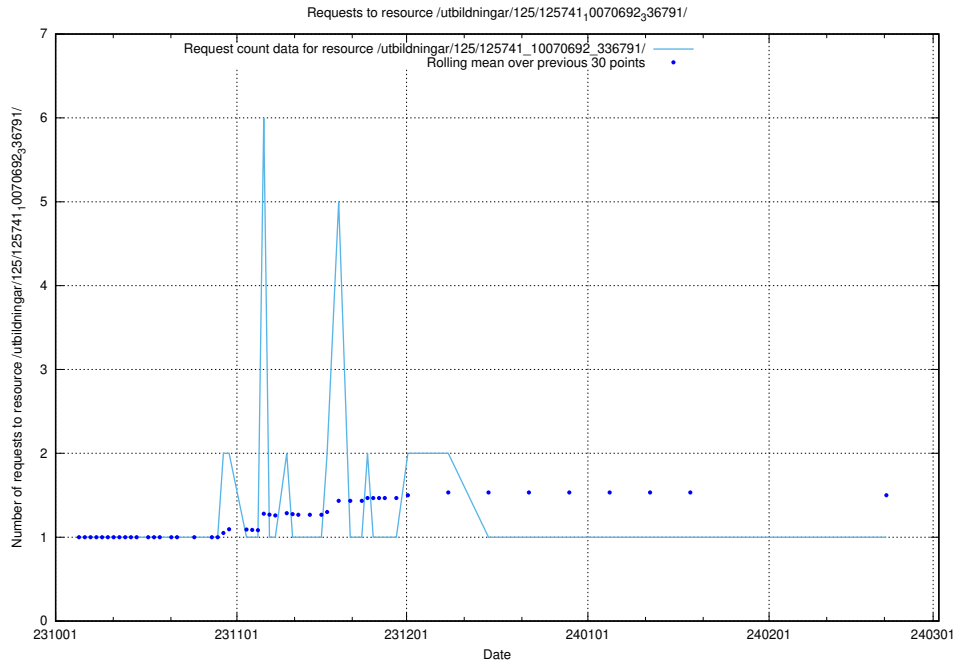

5.5246 Usage of /utbildningar/125/125741_10070692_336791/

Here, we count the number of requests to resource /utbildningar/125/125741_10070692_336791/.