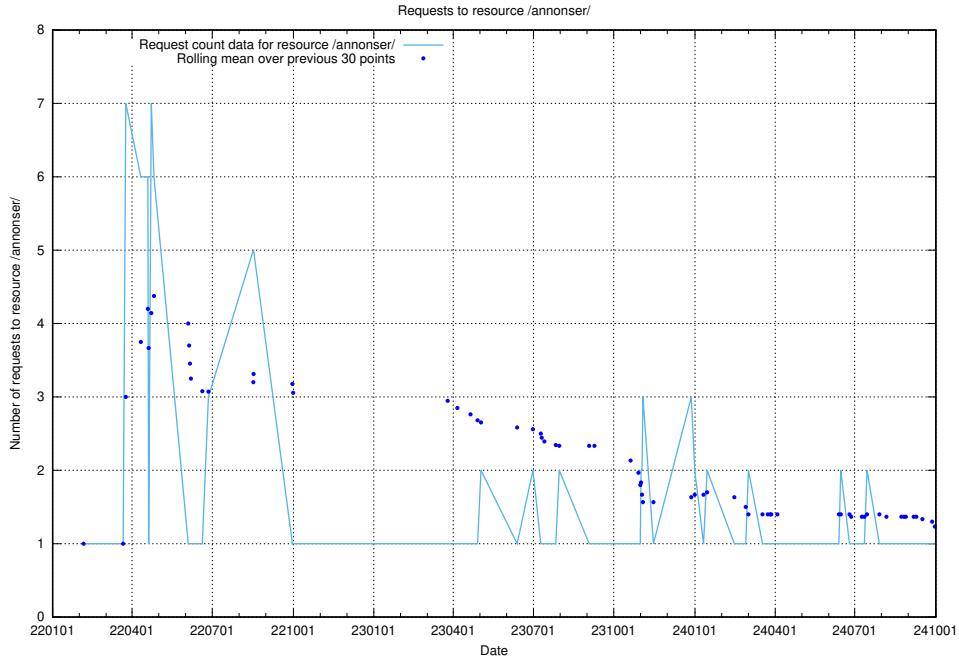

### 5.3414 Usage of /annonser/

Here, we count the number of requests to resource /annonser/.