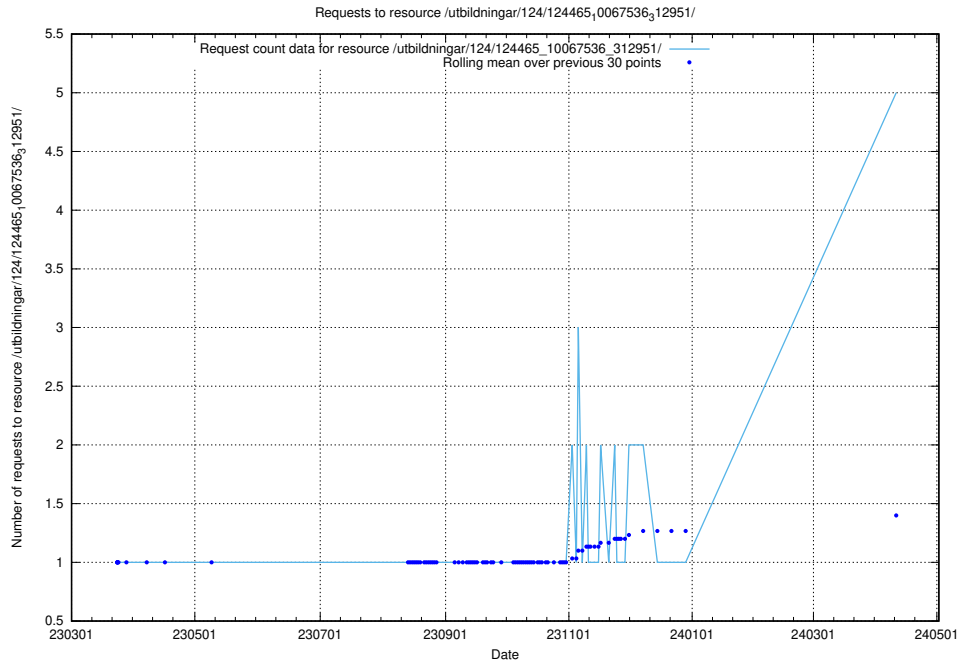

5.222 Usage of /utbildningar/124/124465_10067536_312951/

Here, we count the number of requests to resource /utbildningar/124/124465_10067536_312951/.