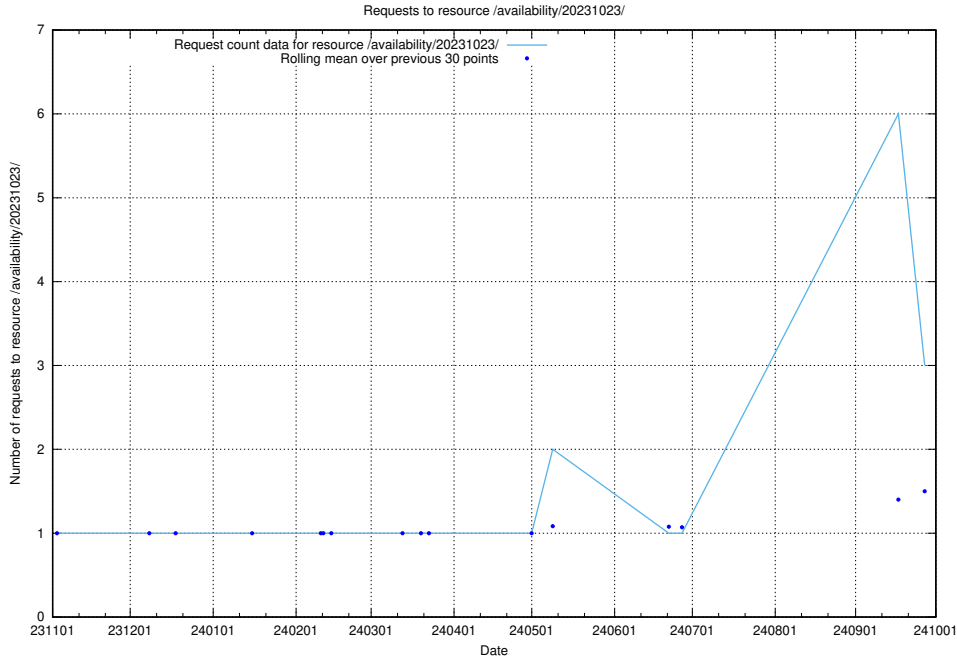

5.459 Usage of /availability/20231023/

Here, we count the number of requests to resource /availability/20231023/.