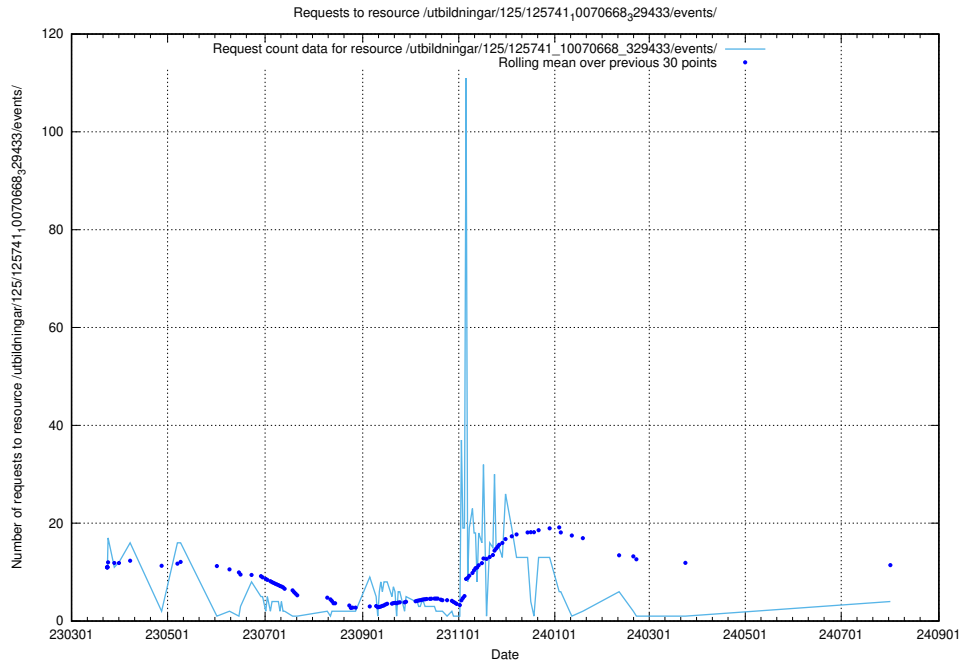

5.379 Usage of /utbildningar/125/125741_10070668_329433/events/

Here, we count the number of requests to resource /utbildningar/125/125741_10070668_329433/events/