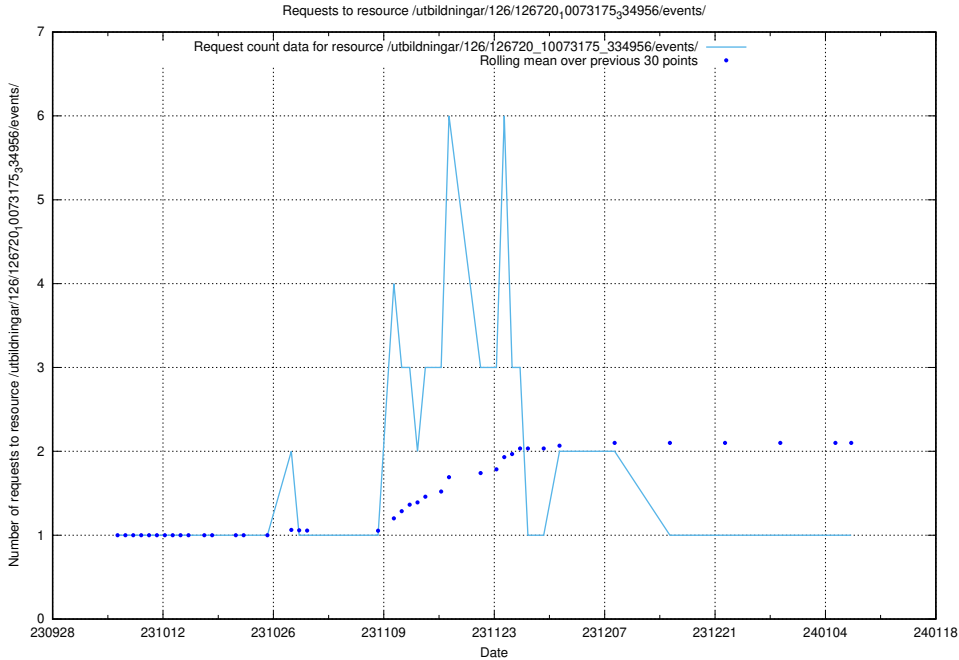

5.5234 Usage of /utbildningar/126/126720_10073175_334956/events/

Here, we count the number of requests to resource /utbildningar/126/126720_10073175_334956/events/