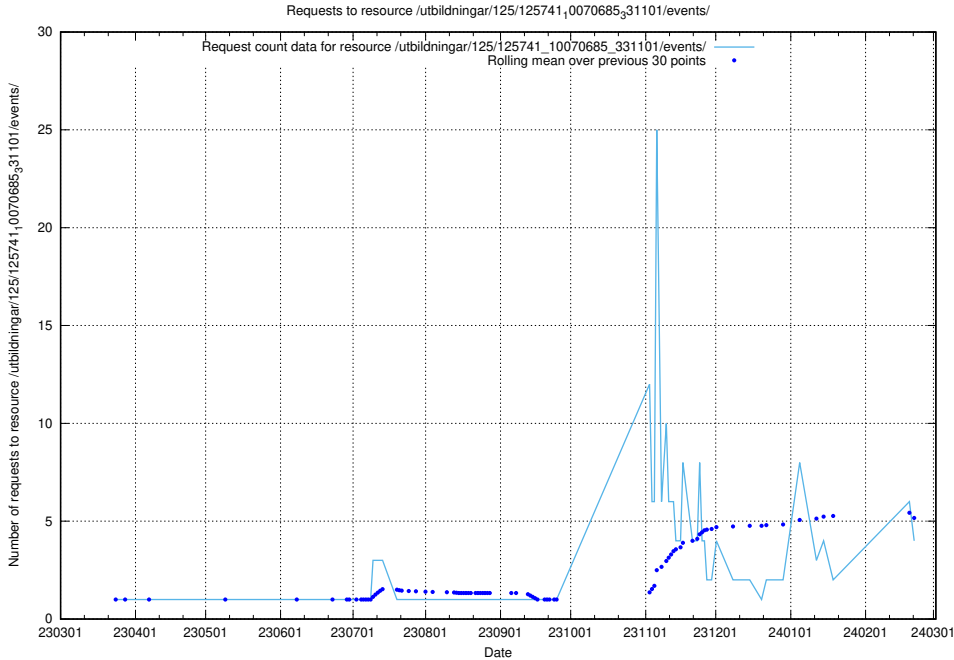

5.378 Usage of /utbildningar/125/125741_10070685_331101/events/

Here, we count the number of requests to resource /utbildningar/125/125741_10070685_331101/events/