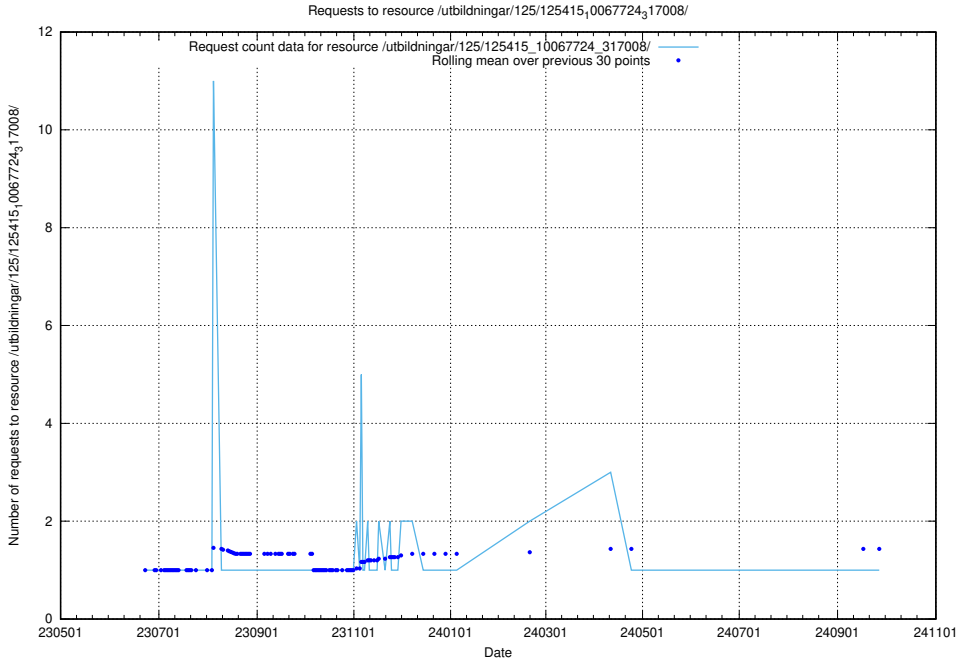

5.6521 Usage of /utbildningar/125/125415_10067724_317008/

Here, we count the number of requests to resource /utbildningar/125/125415_10067724_317008/.