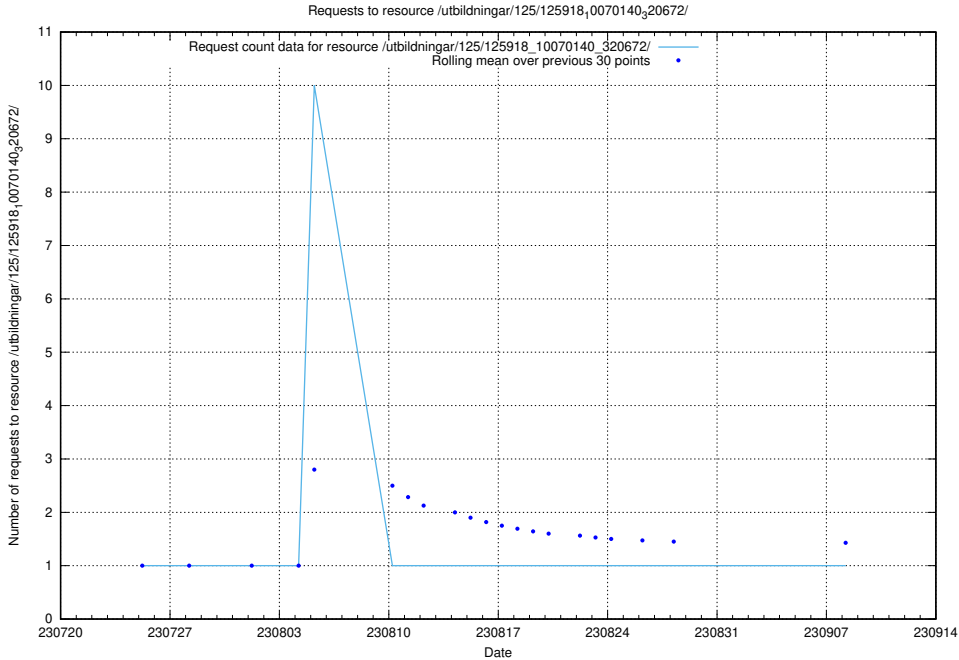

5.5785 Usage of /utbildningar/125/125918_10070140_320672/

Here, we count the number of requests to resource /utbildningar/125/125918_10070140_320672/.