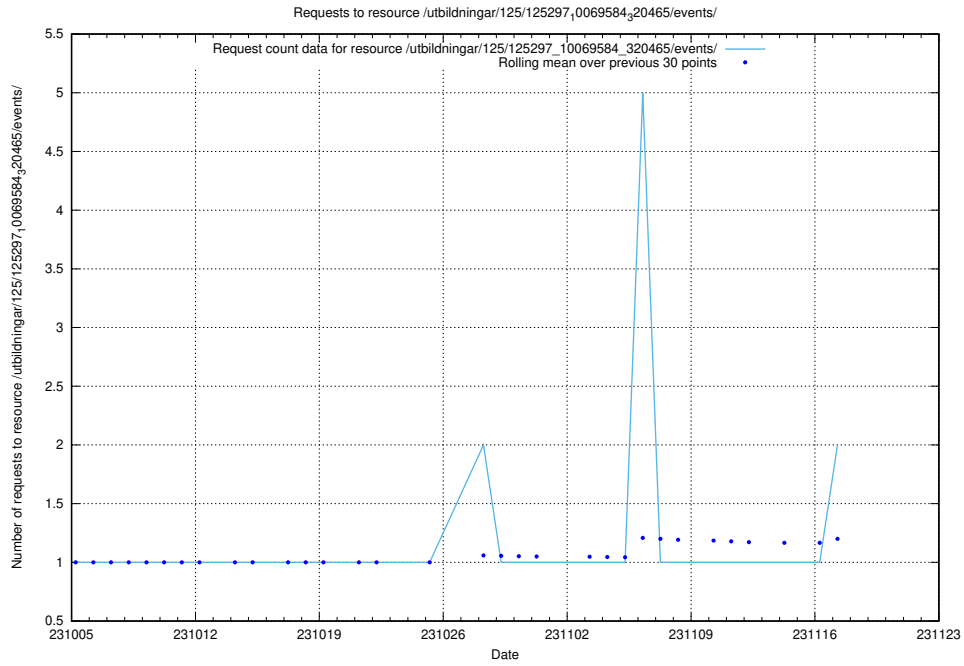

5.835 Usage of /utbildningar/125/125297_10069584_320465/events/

Here, we count the number of requests to resource /utbildningar/125/125297_10069584_320465/events/