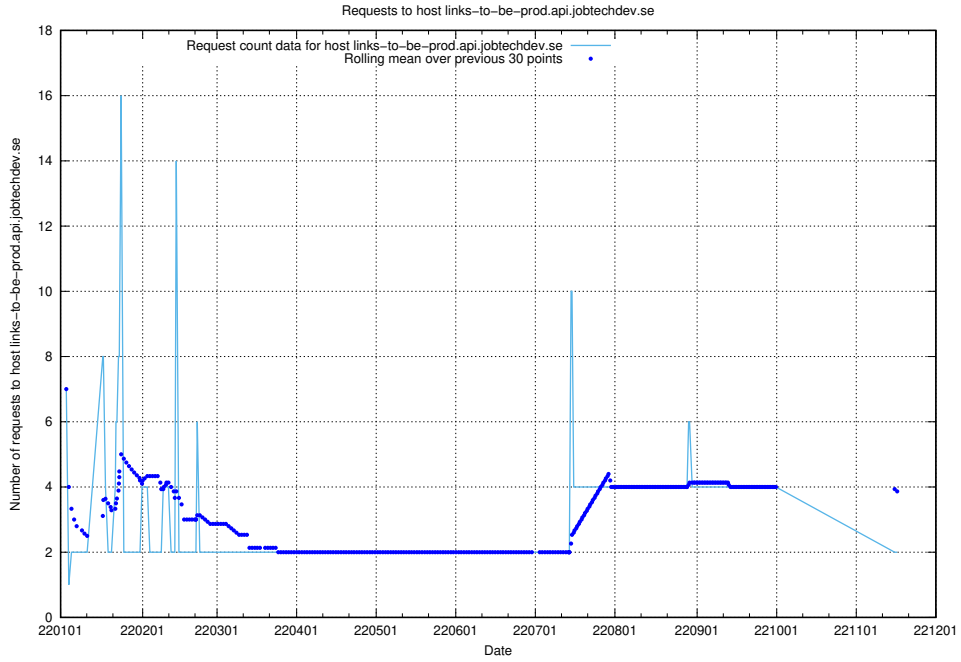

7.299 Usage of links-to-be-prod.api.jobtechdev.se

Here, we count the number of requests to host links-to-be-prod.api.jobtechdev.se.