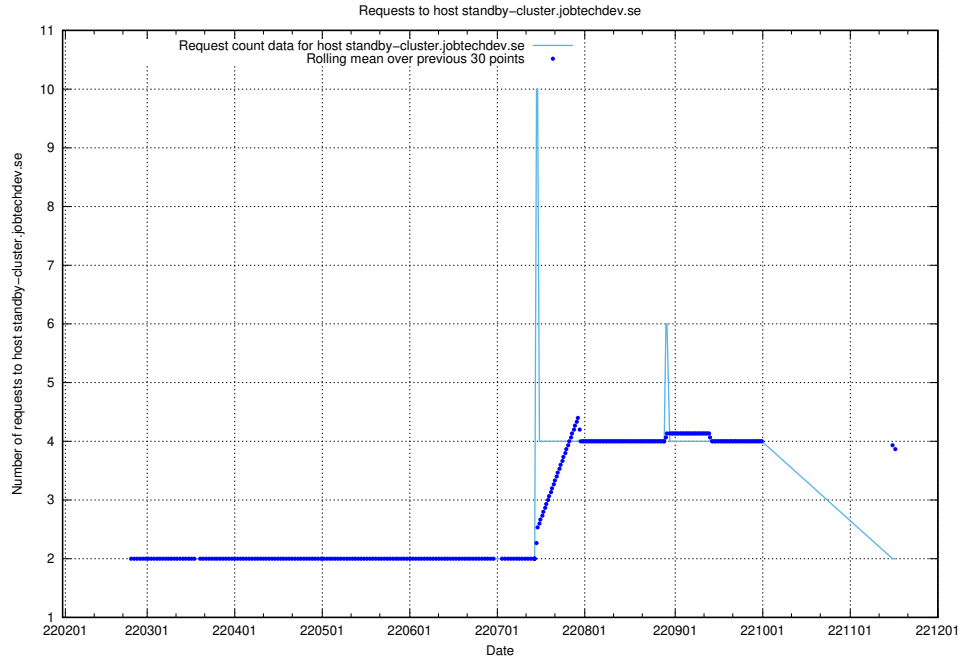

7.513 Usage of standby-cluster.jobtechdev.se

Here, we count the number of requests to host standby-cluster.jobtechdev.se.