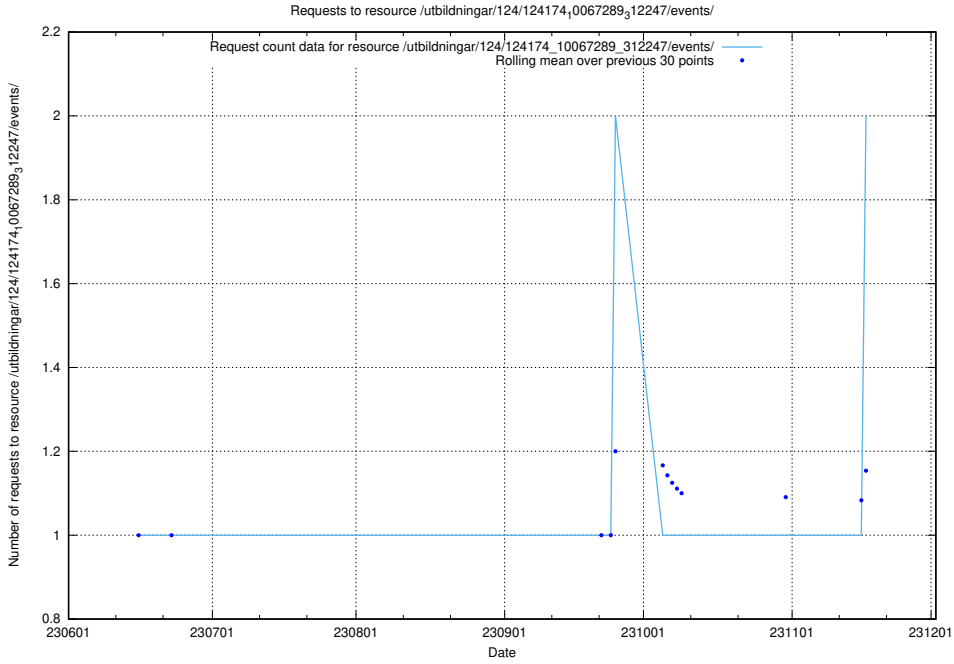

5.997 Usage of /utbildningar/124/124174_10067289_312247/events/

Here, we count the number of requests to resource /utbildningar/124/124174_10067289_312247/events/