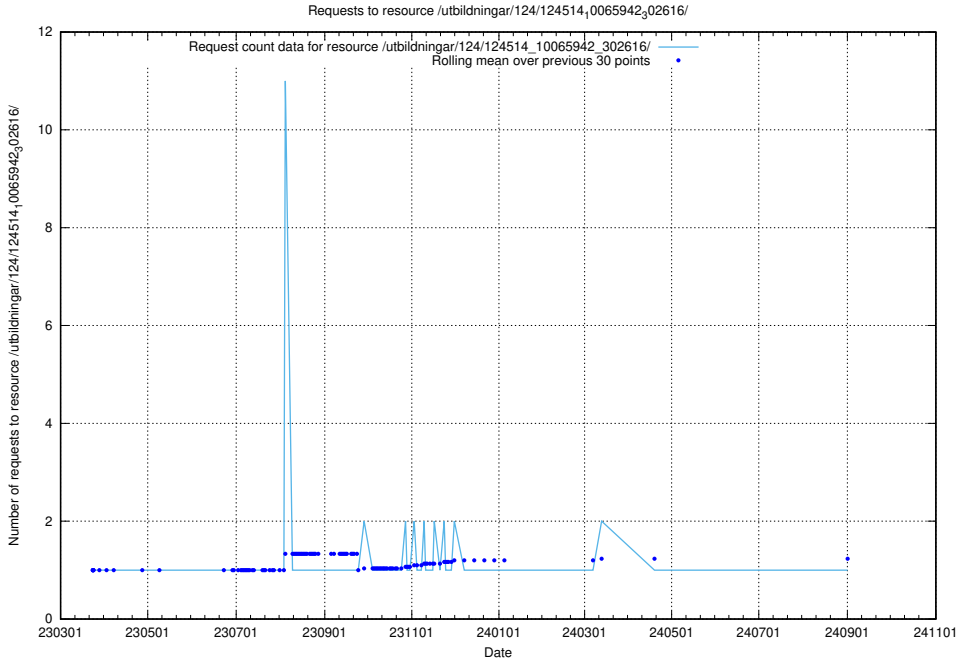

5.2748 Usage of /utbildningar/124/124514_10065942_302616/

Here, we count the number of requests to resource /utbildningar/124/124514_10065942_302616/.