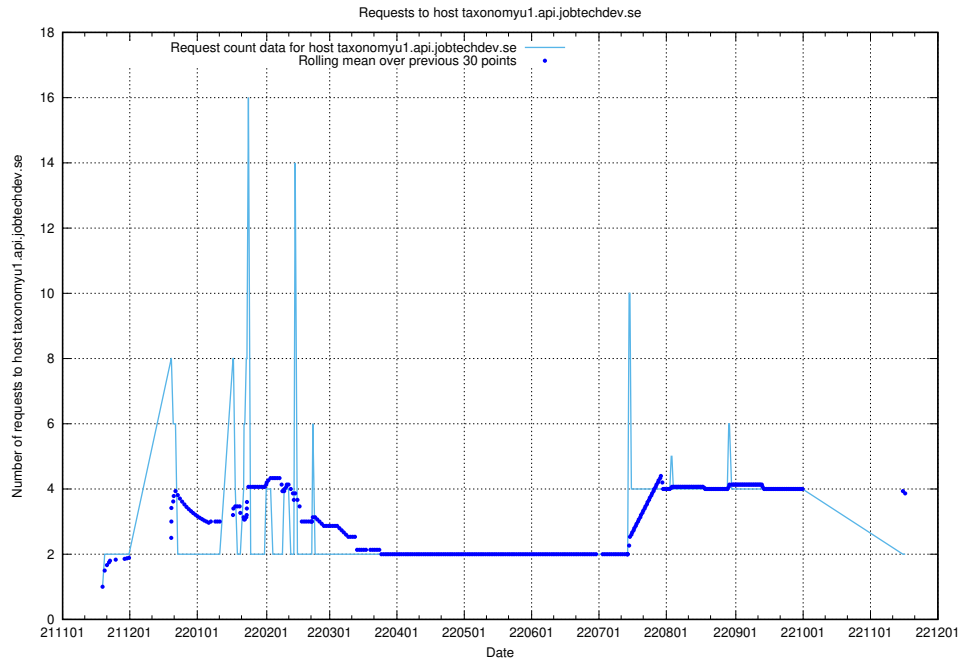

7.466 Usage of taxonomy1.api.jobtechdev.se

Here, we count the number of requests to host taxonomy1.api.jobtechdev.se.