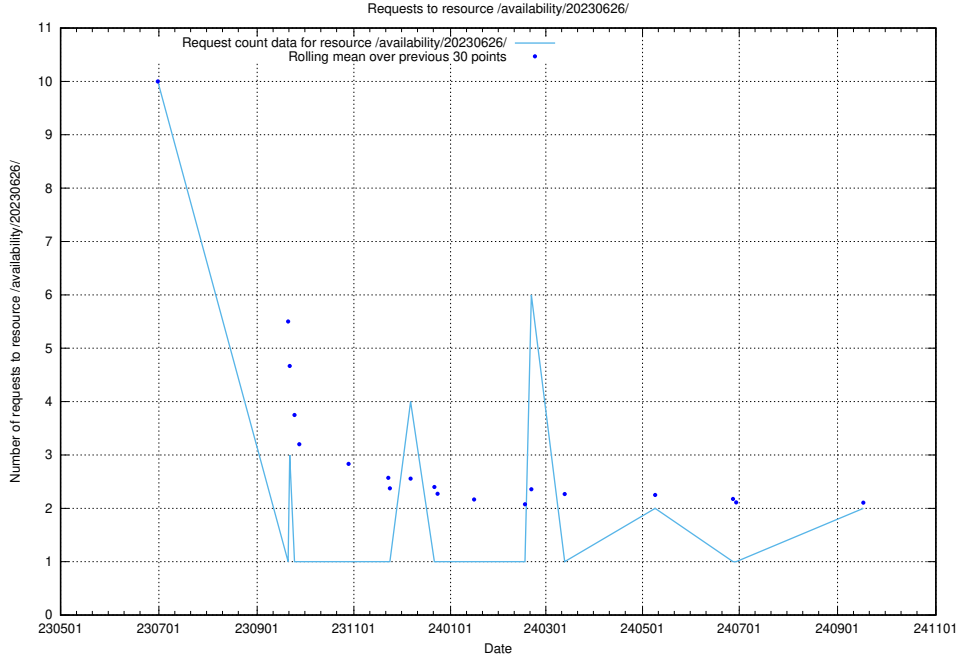

5.924 Usage of /availability/20230626/

Here, we count the number of requests to resource /availability/20230626/.