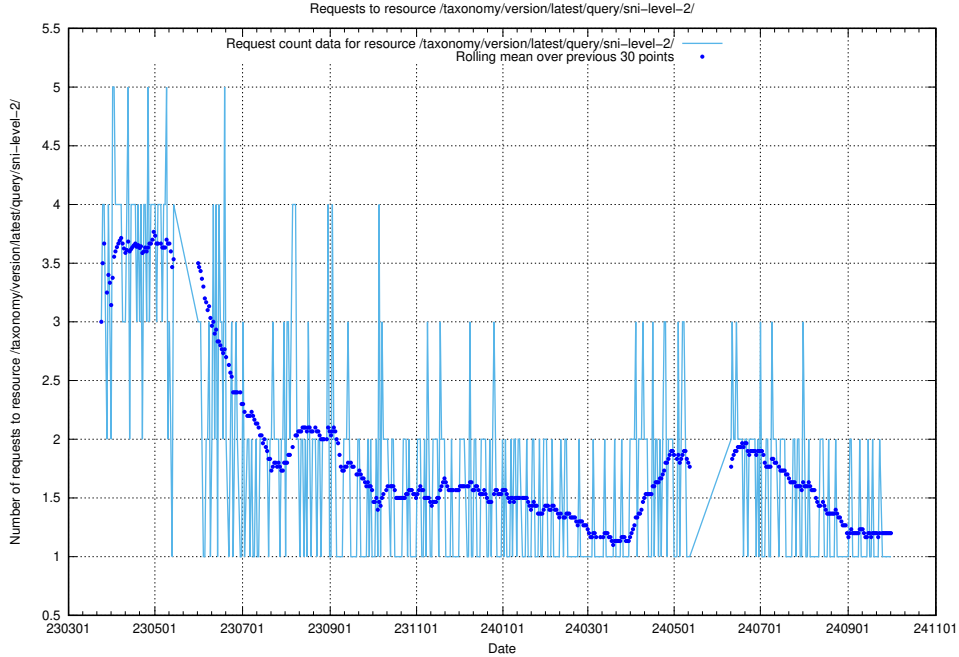

5.6912 Usage of /taxonomy/version/latest/query/sni-level-2/

Here, we count the number of requests to resource /taxonomy/version/latest/query/sni-level-2/.