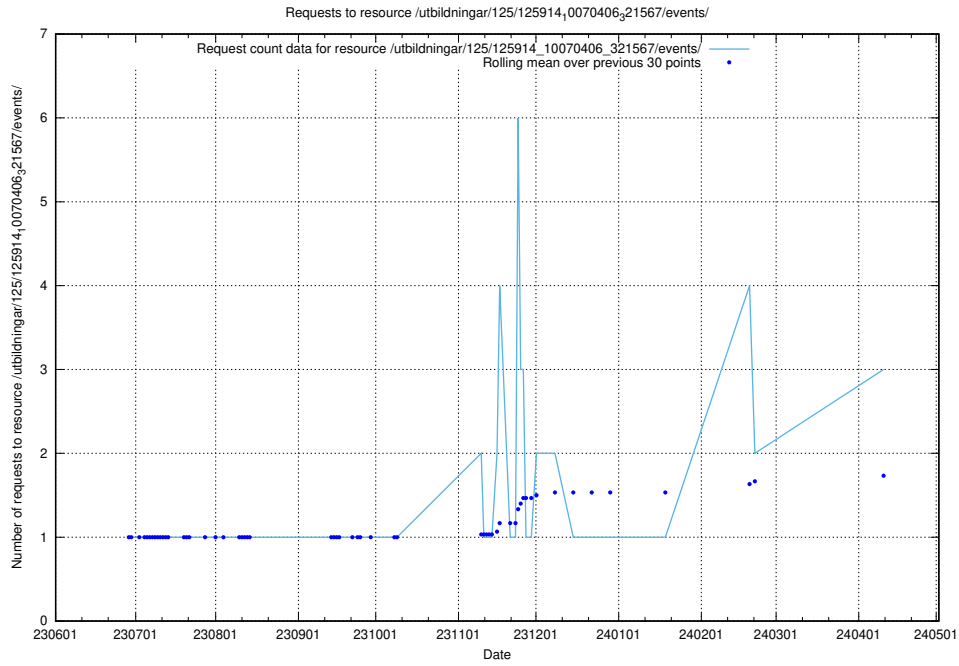

5.494 Usage of /utbildningar/125/125914_10070406_321567/events/

Here, we count the number of requests to resource /utbildningar/125/125914_10070406_321567/events/