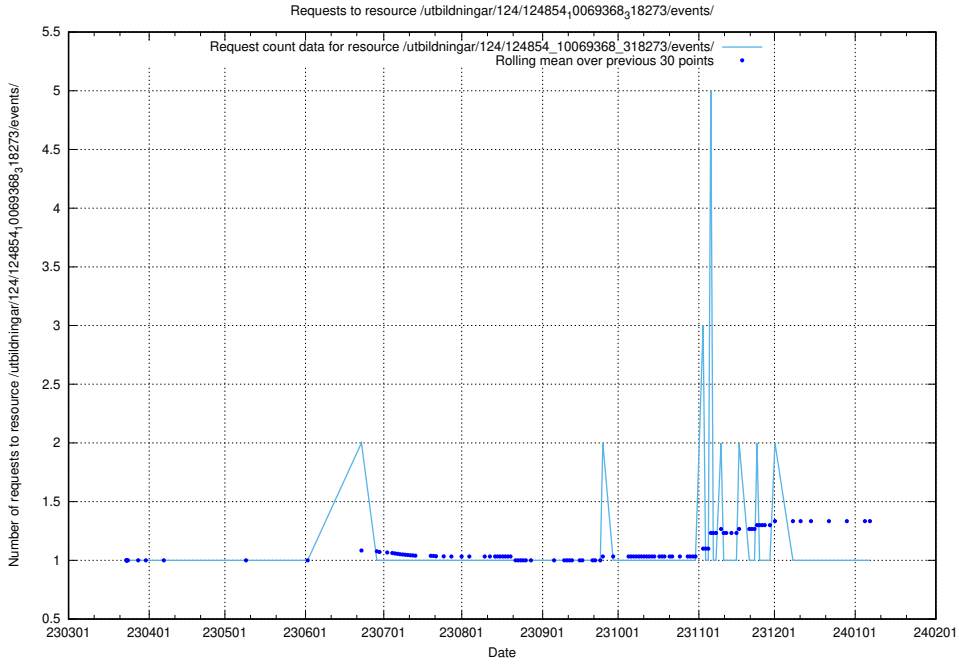

5.1419 Usage of /utbildningar/124/124854_10069368_318273/events/

Here, we count the number of requests to resource /utbildningar/124/124854_10069368_318273/events/