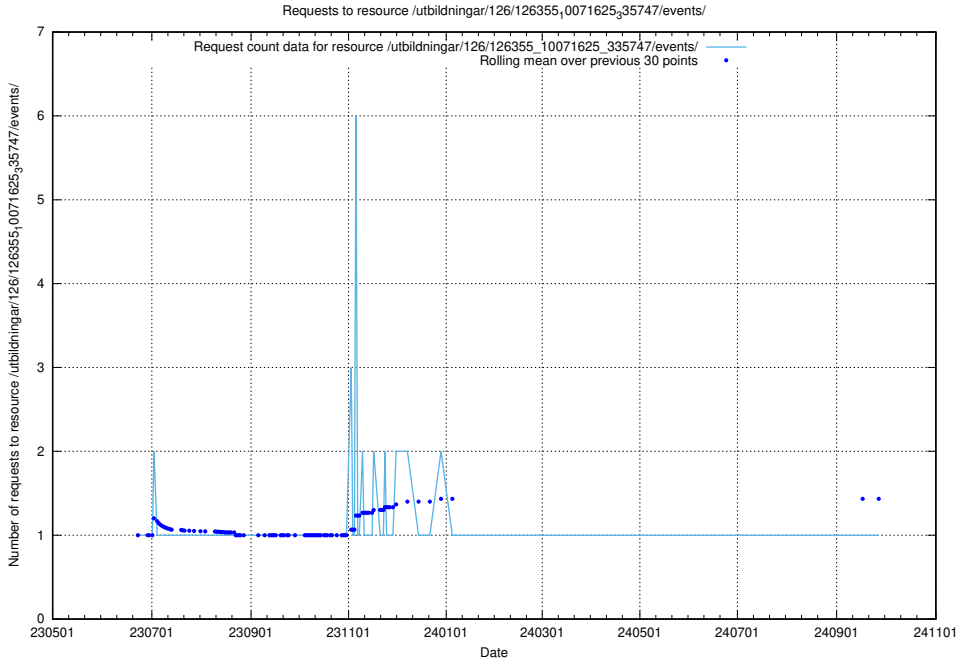

5.6460 Usage of /utbildningar/126/126355_10071625_335747/events/

Here, we count the number of requests to resource /utbildningar/126/126355_10071625_335747/events/