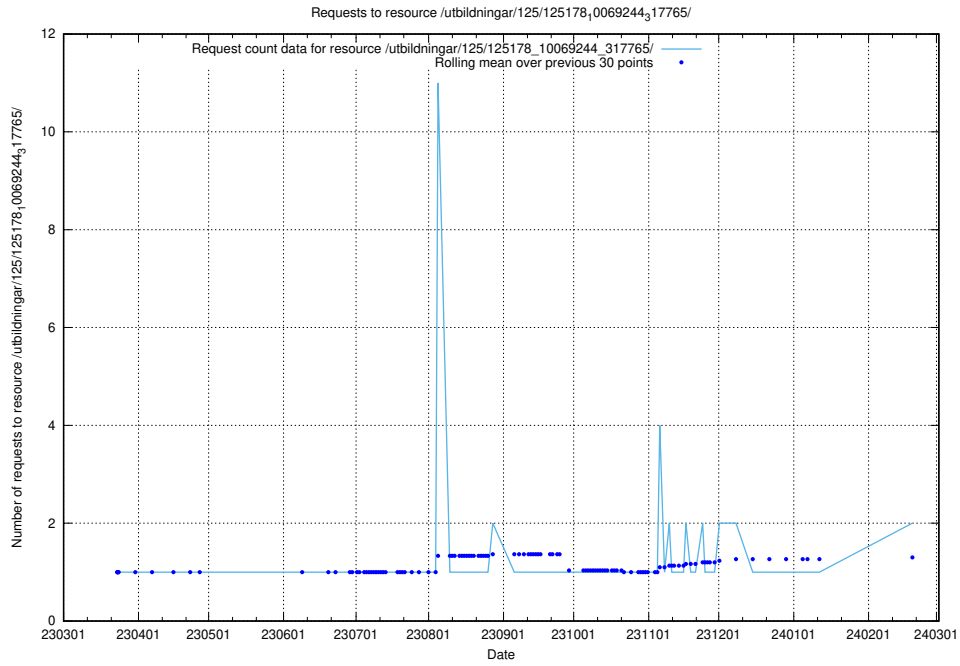

5.587 Usage of /utbildningar/125/125178_10069244_317765/

Here, we count the number of requests to resource /utbildningar/125/125178_10069244_317765/.