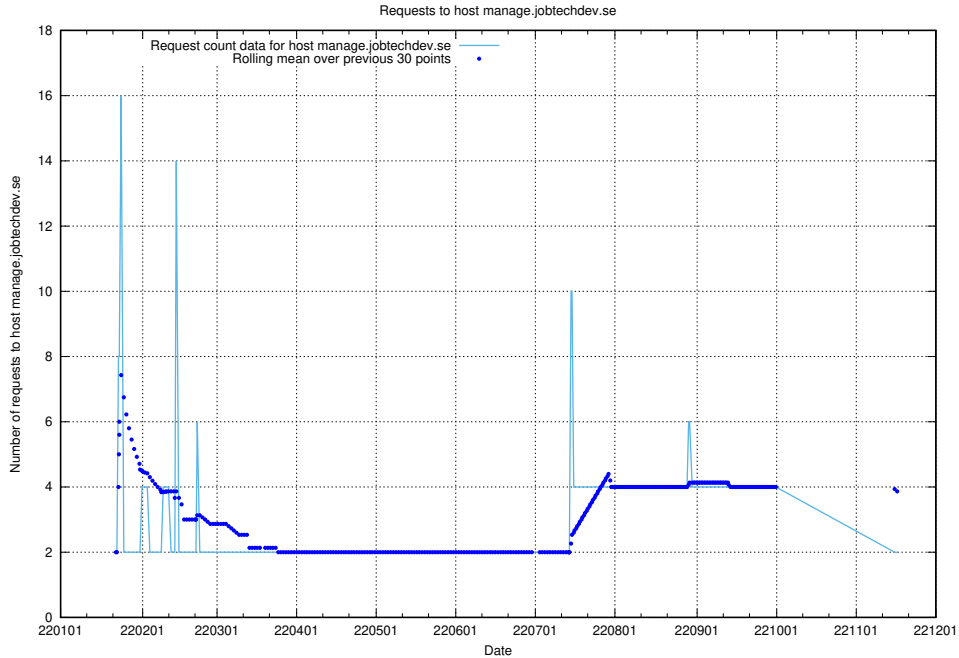

7.603 Usage of manage.jobtechdev.se

Here, we count the number of requests to host manage.jobtechdev.se.