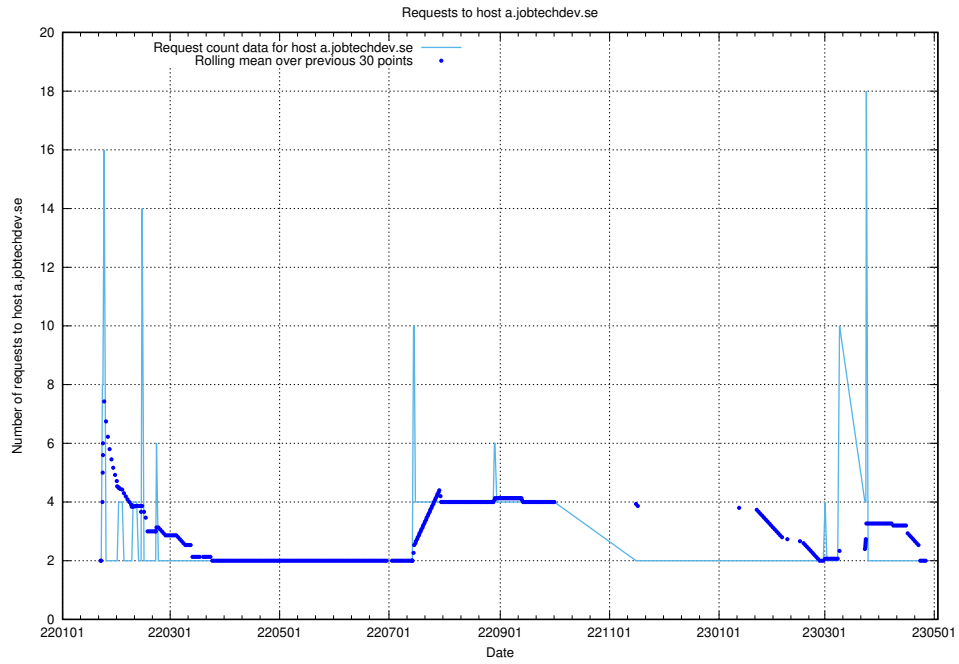

### 7.267 Usage of game.jobtechdev.se

Here, we count the number of requests to host game.jobtechdev.se.