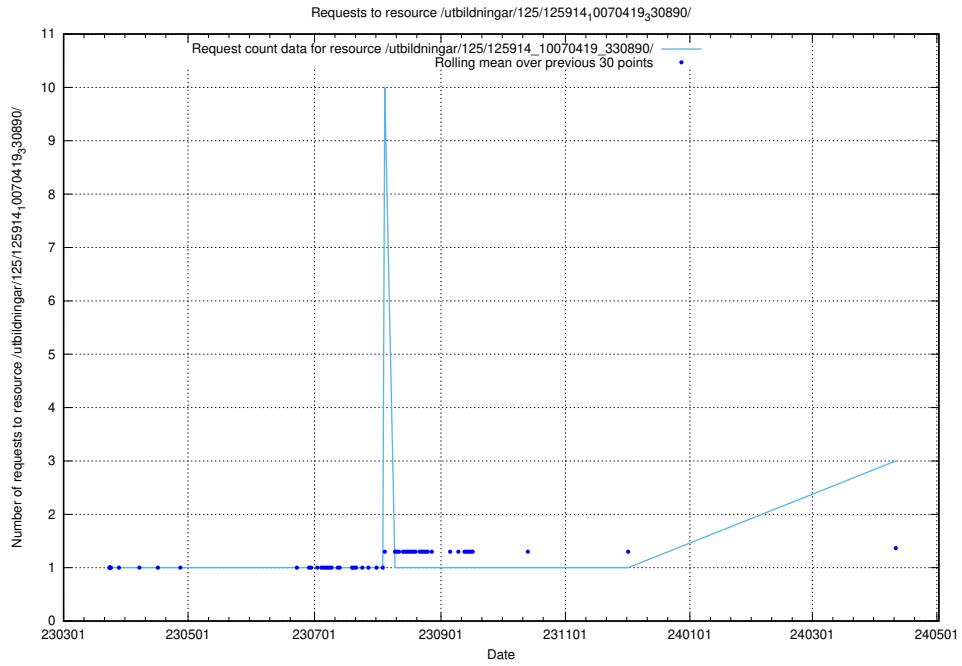

5.557 Usage of /utbildningar/125/125914_10070419_330890/

Here, we count the number of requests to resource /utbildningar/125/125914_10070419_330890/.