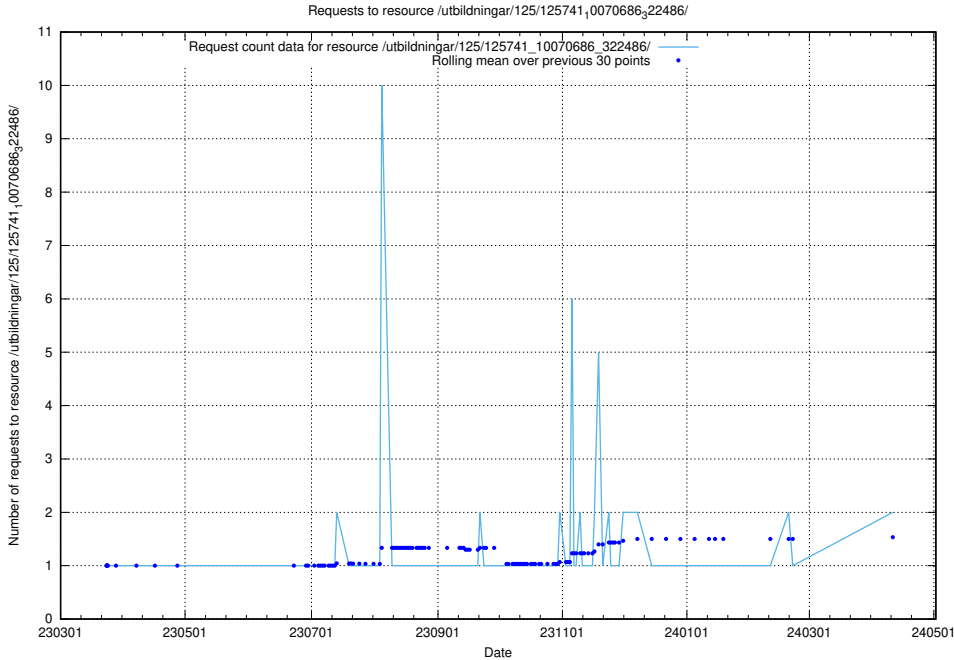

5.1049 Usage of /utbildningar/125/125741_10070686_322486/

Here, we count the number of requests to resource /utbildningar/125/125741_10070686_322486/.