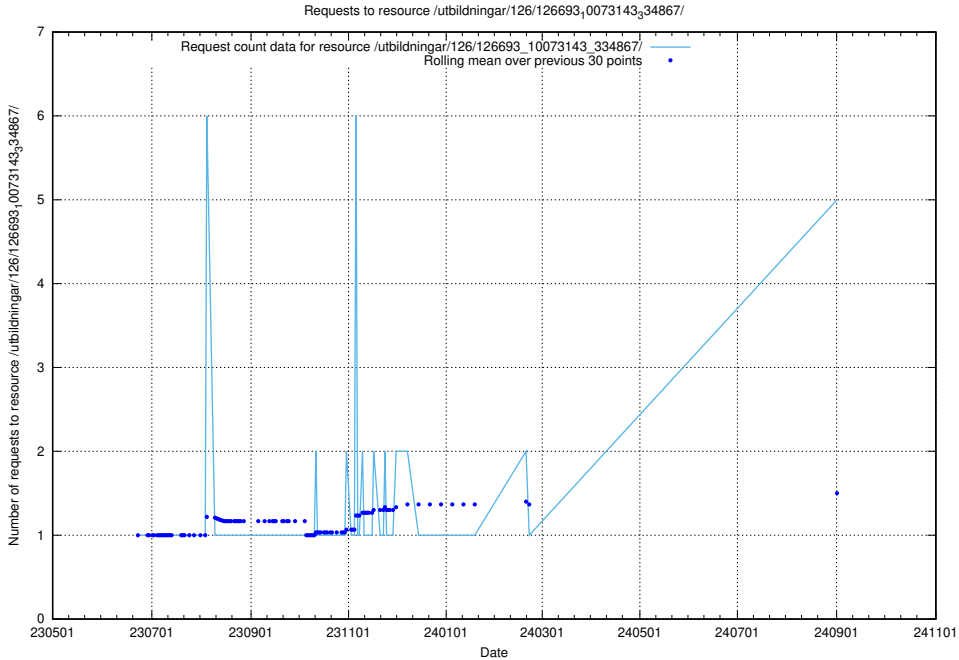

5.246 Usage of /utbildningar/126/126693_10073143_334867/

Here, we count the number of requests to resource /utbildningar/126/126693_10073143_334867/.