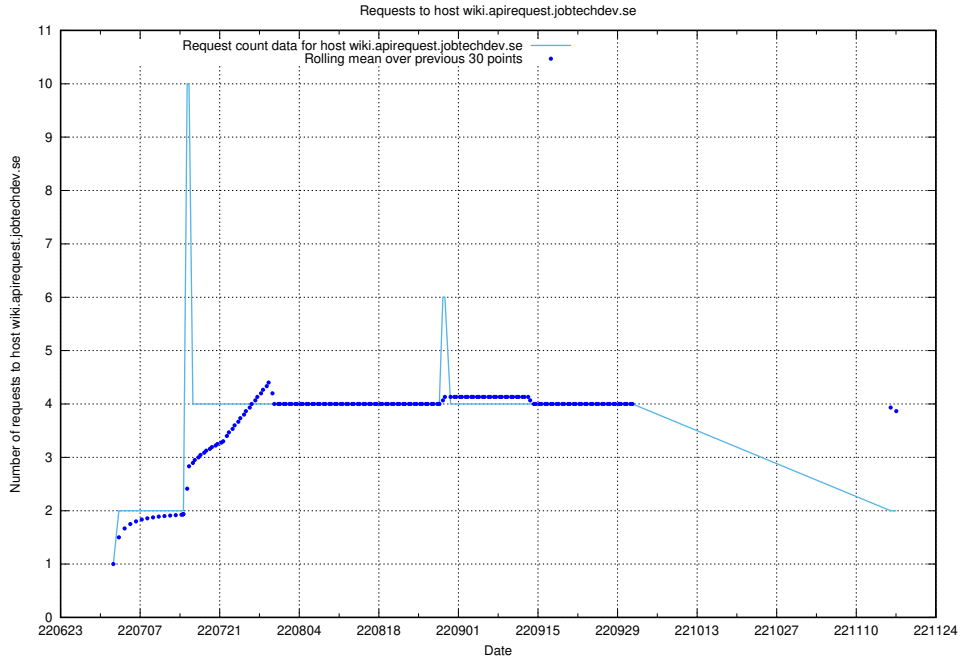

### 7.395 Usage of wiki.apirequest.jobtechdev.se

Here, we count the number of requests to host wiki.apirequest.jobtechdev.se.