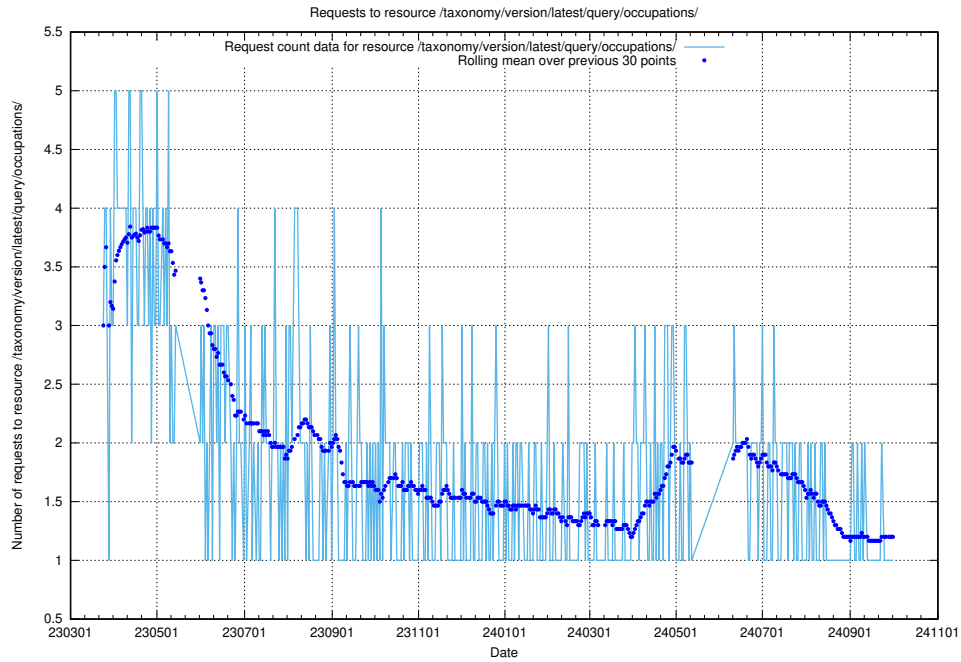

5.6918 Usage of /taxonomy/version/latest/query/occupations/

Here, we count the number of requests to resource /taxonomy/version/latest/query/occupations/.