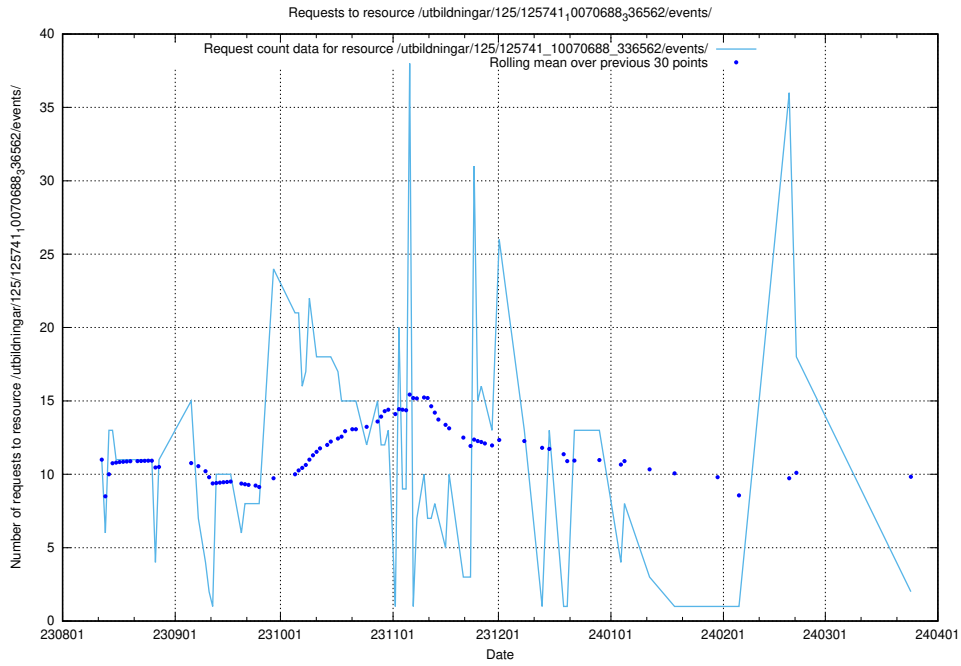

5.873 Usage of /utbildningar/125/125741_10070688_336562/events/

Here, we count the number of requests to resource /utbildningar/125/125741_10070688_336562/events/