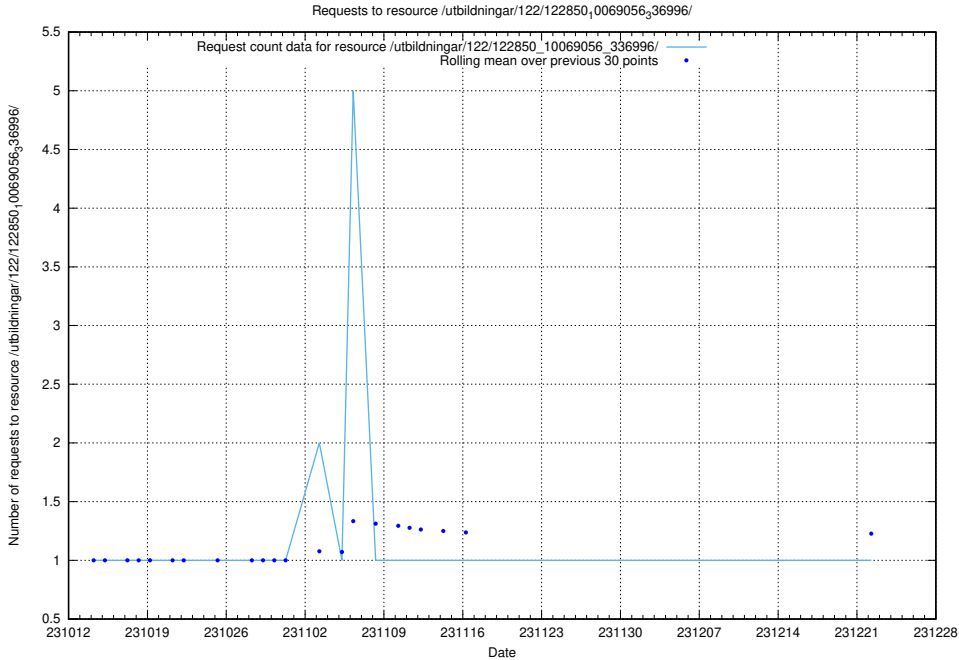

5.5181 Usage of /utbildningar/122/122850_10069056_336996/

Here, we count the number of requests to resource /utbildningar/122/122850_10069056_336996/.