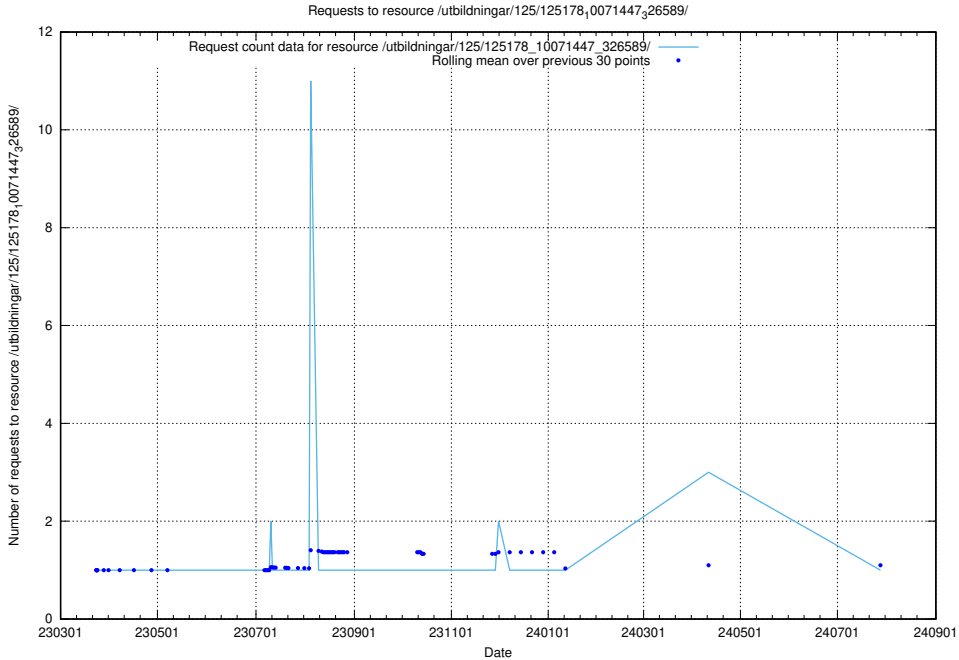

5.1225 Usage of /utbildningar/125/125178_10071447_326589/

Here, we count the number of requests to resource /utbildningar/125/125178_10071447_326589/.