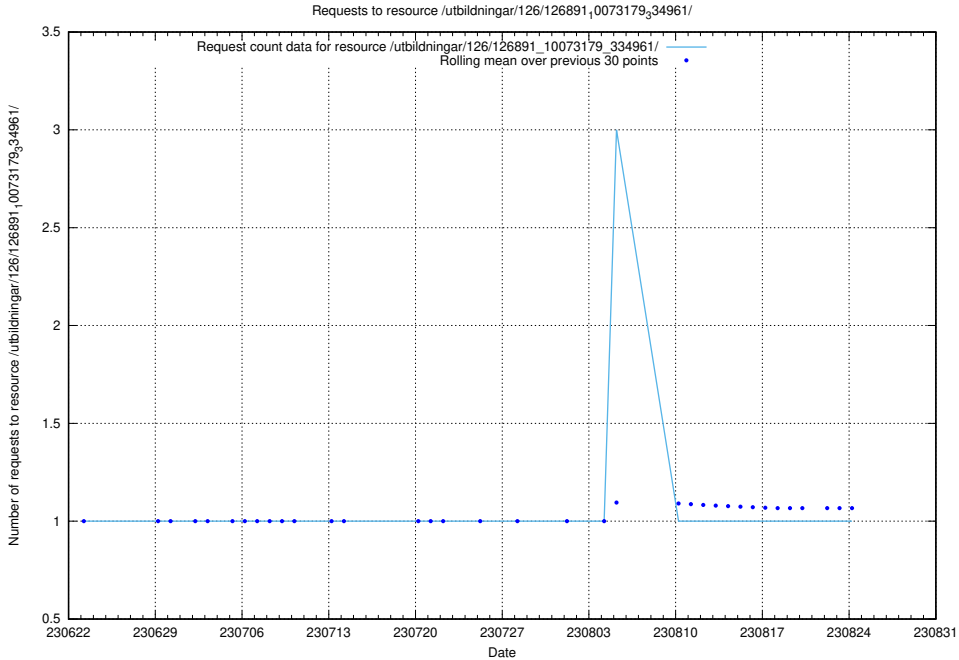

5.6409 Usage of /utbildningar/126/126891_10073179_334961/

Here, we count the number of requests to resource /utbildningar/126/126891_10073179_334961/.