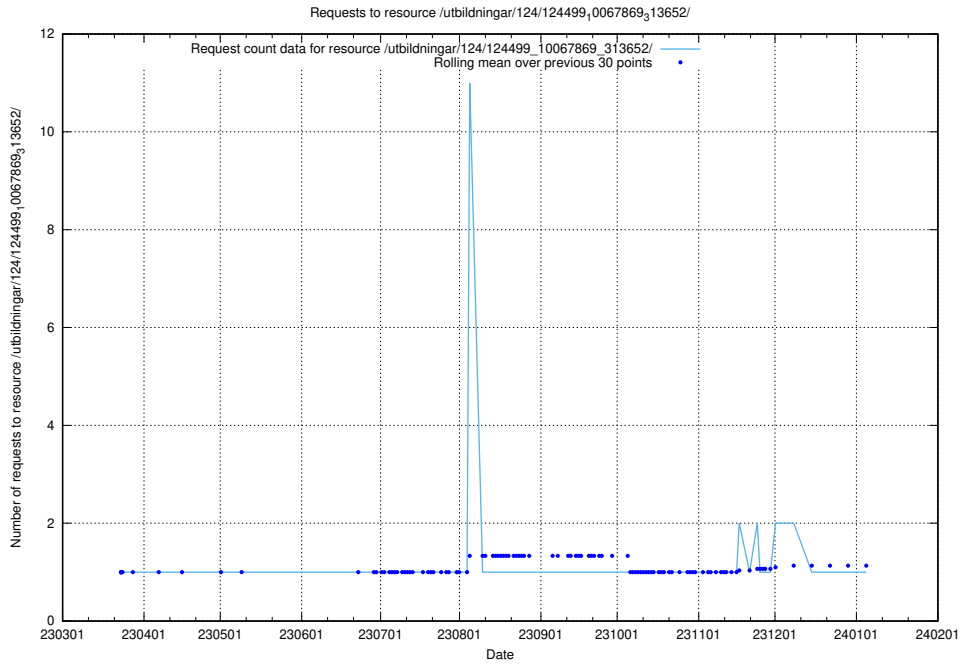

5.3256 Usage of /utbildningar/124/124499_10067869_313652/

Here, we count the number of requests to resource /utbildningar/124/124499_10067869_313652/.