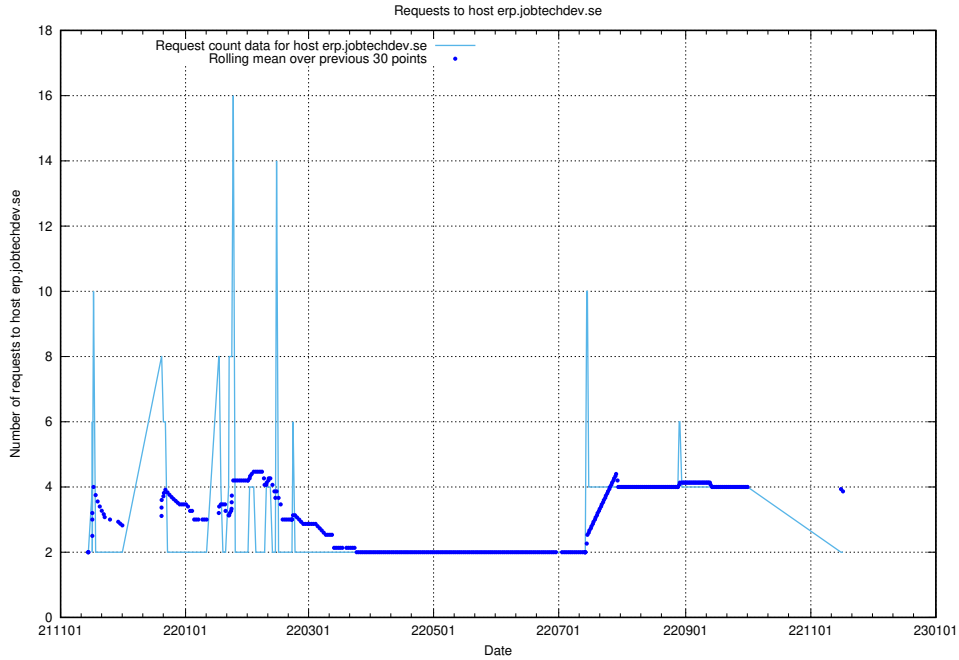

7.268 Usage of erp.jobtechdev.se

Here, we count the number of requests to host erp.jobtechdev.se.