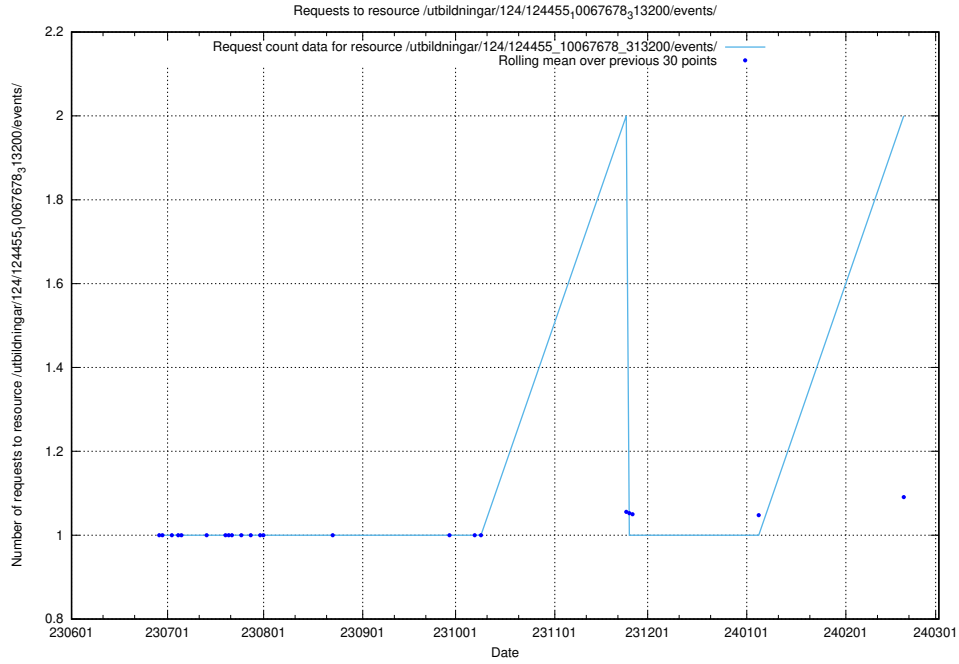

5.940 Usage of /utbildningar/124/124455_10067678_313200/events/

Here, we count the number of requests to resource /utbildningar/124/124455_10067678_313200/events/