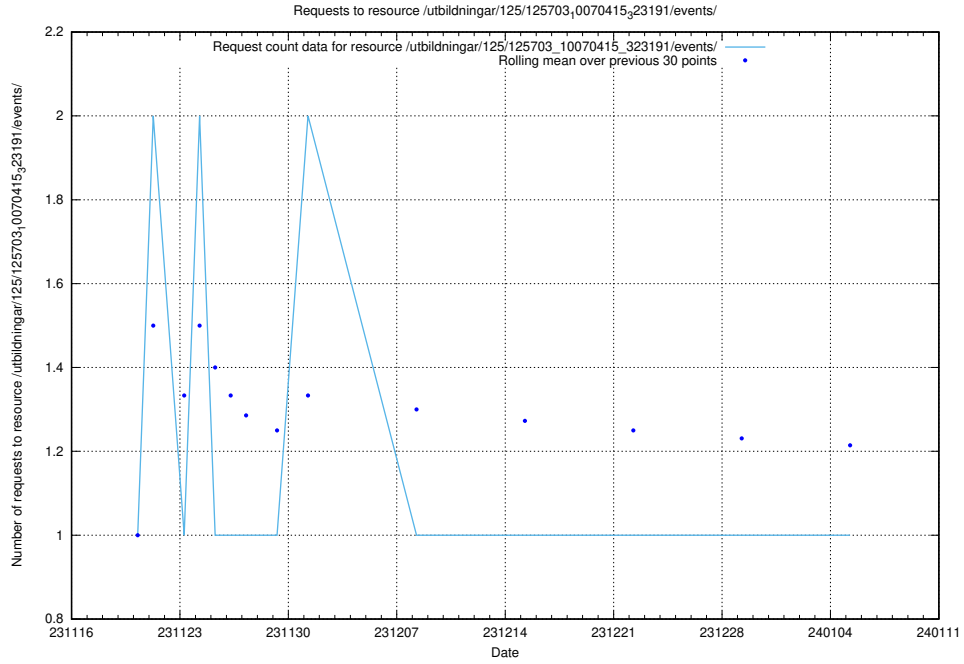

5.4904 Usage of /utbildningar/125/125703_10070415_323191/events/

Here, we count the number of requests to resource /utbildningar/125/125703_10070415_323191/events/