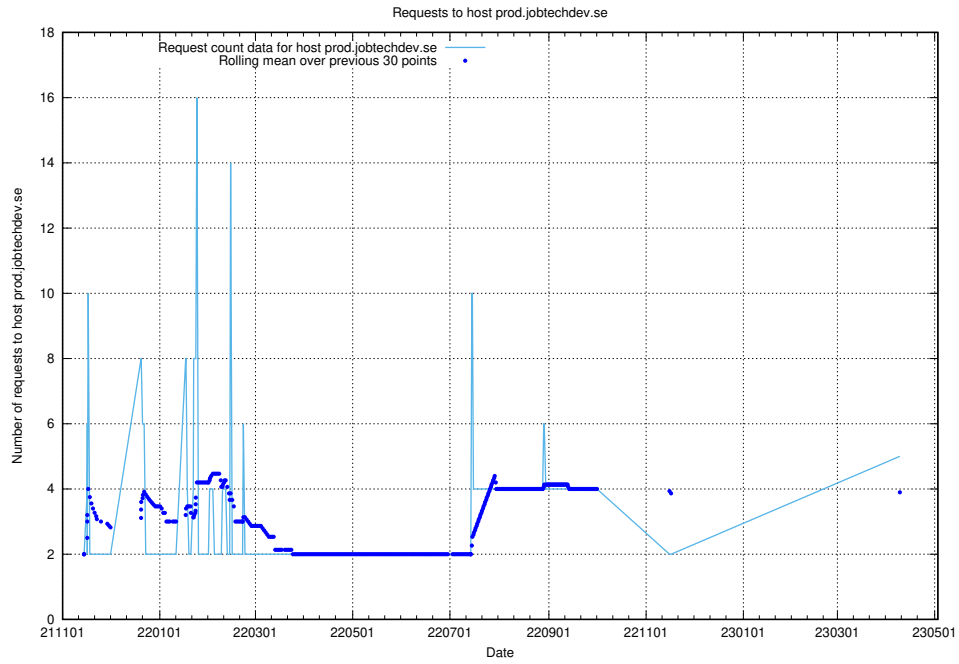

7.100 Usage of prod.jobtechdev.se

Here, we count the number of requests to host prod.jobtechdev.se.