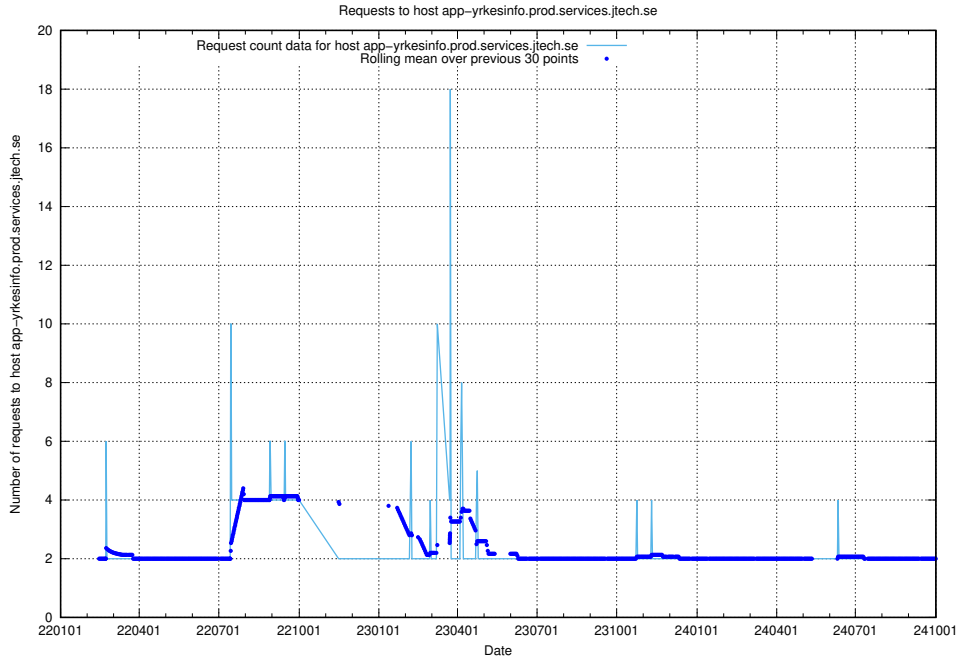

7.547 Usage of app-yrkesinfo.prod.services.jtech.se

Here, we count the number of requests to host app-yrkesinfo.prod.services.jtech.se.