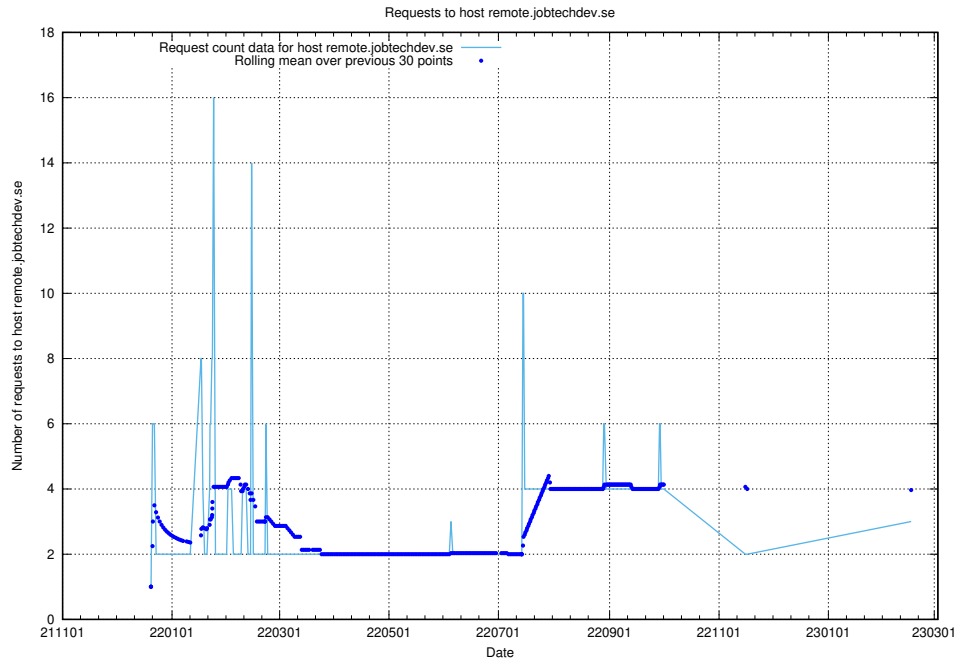

7.198 Usage of remote.jobtechdev.se

Here, we count the number of requests to host remote.jobtechdev.se.