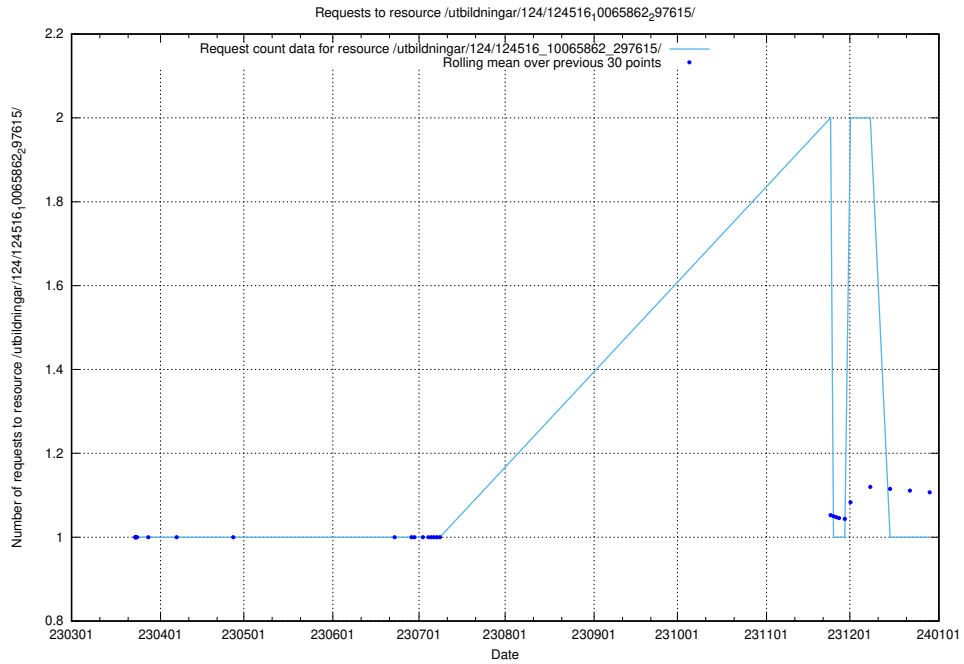

### 5.2353 Usage of /utbildningar/124/124516\_10065862\_297615/

Here, we count the number of requests to resource /utbildningar/124/124516\_10065862\_297615/.