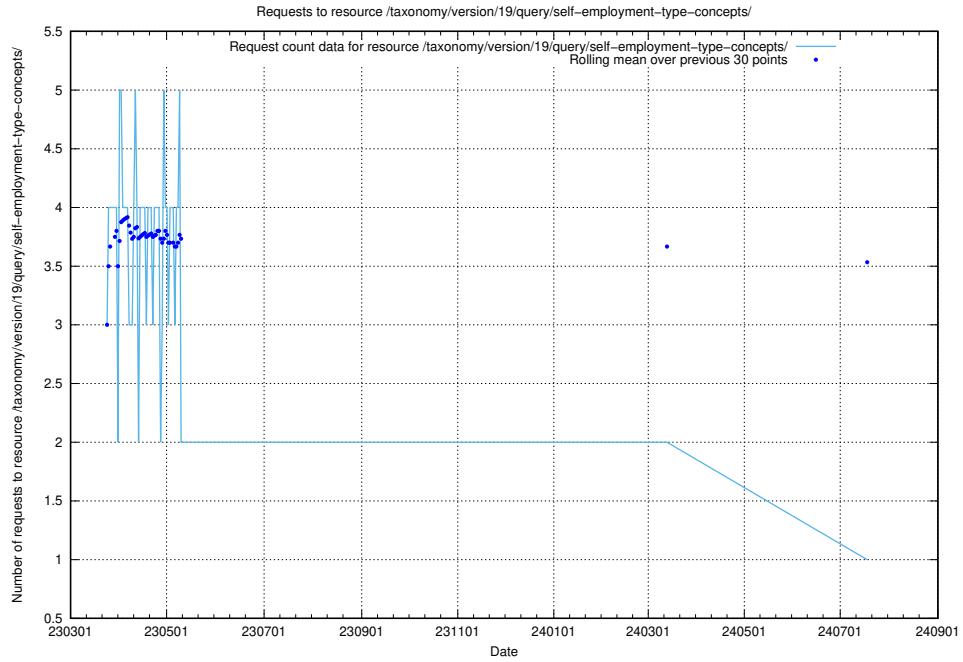

5.6968 Usage of /taxonomy/version/19/query/self-employment-type-concepts/

Here, we count the number of requests to resource /taxonomy/version/19/query/self-employment-type-concepts/.