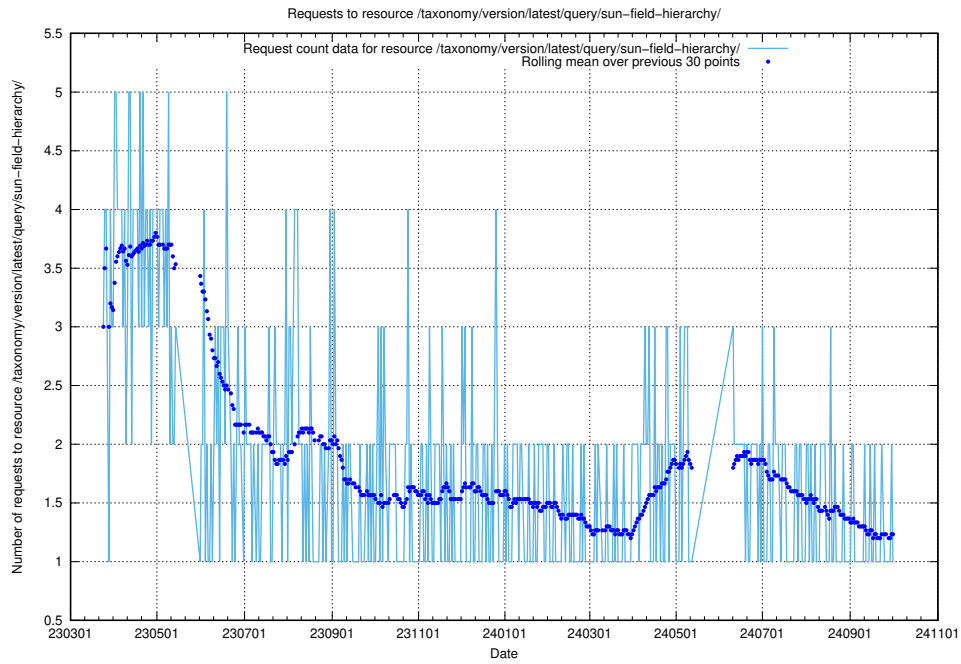

5.6893 Usage of /taxonomy/version/latest/query/sun-field-hierarchy/

Here, we count the number of requests to resource /taxonomy/version/latest/query/sun-field-hierarchy/.