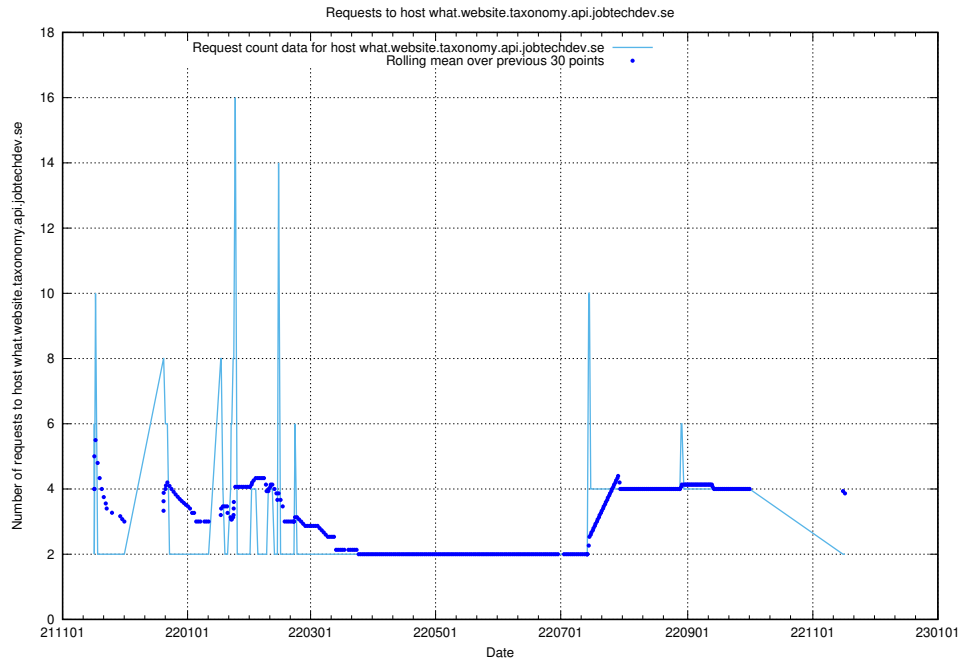

## 7.524 Usage of doh.apps.standby.services.jtech.se

Here, we count the number of requests to host doh.apps.standby.services.jtech.se.