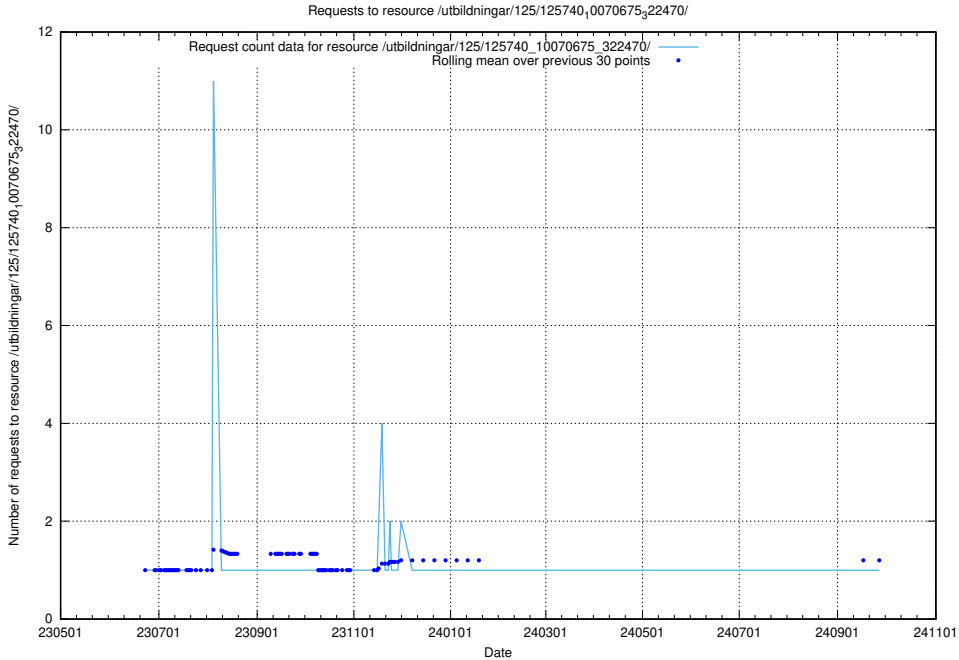

5.6494 Usage of /utbildningar/125/125740_10070675_322470/

Here, we count the number of requests to resource /utbildningar/125/125740_10070675_322470/.