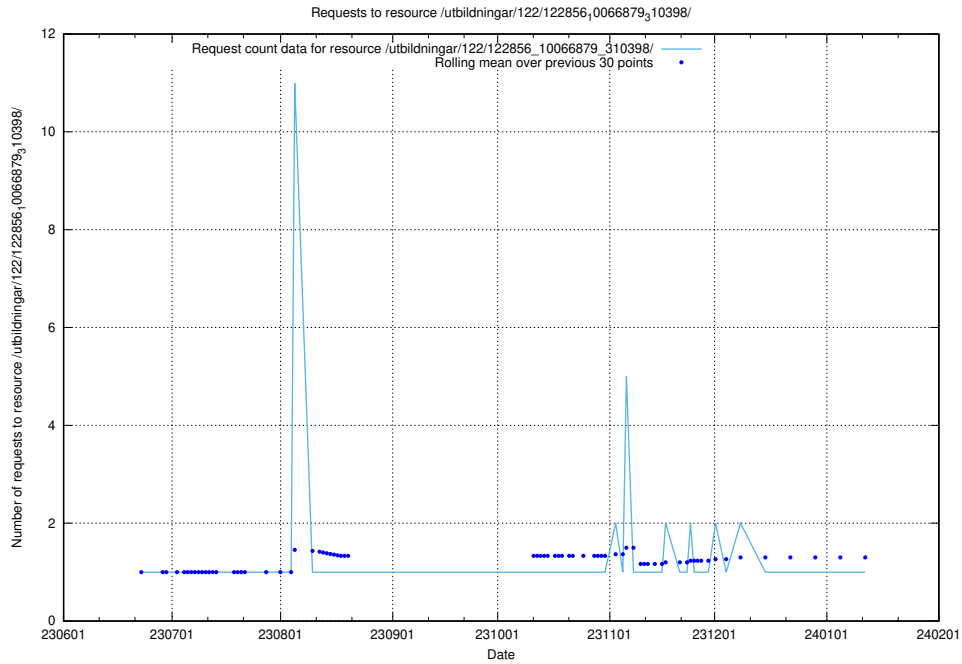

5.6629 Usage of /utbildningar/122/122856_10066879_310398/

Here, we count the number of requests to resource /utbildningar/122/122856_10066879_310398/.