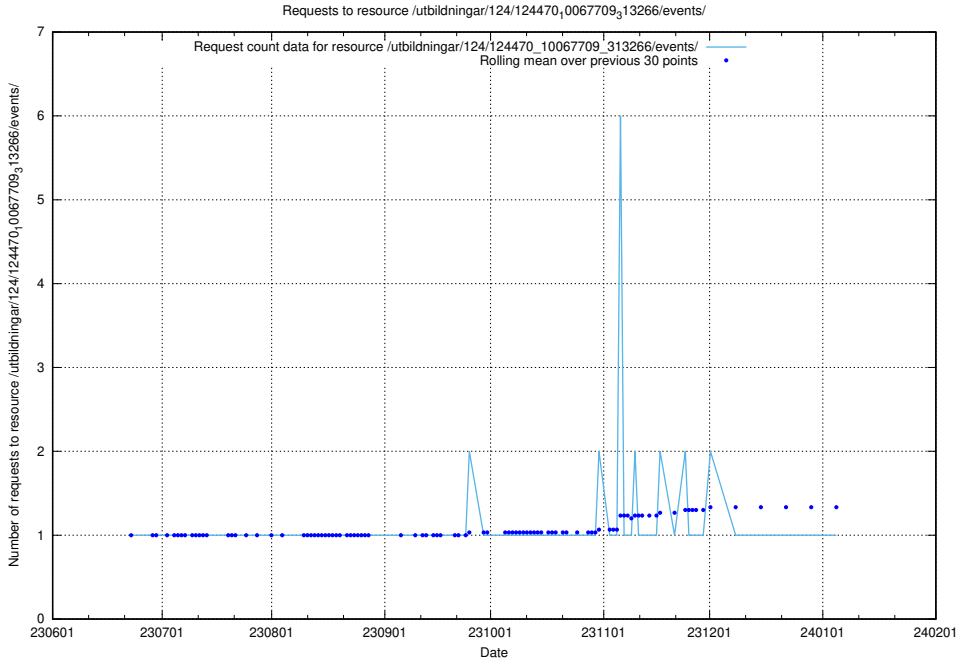

5.6603 Usage of /utbildningar/124/124470_10067709_313266/events/

Here, we count the number of requests to resource /utbildningar/124/124470_10067709_313266/events/