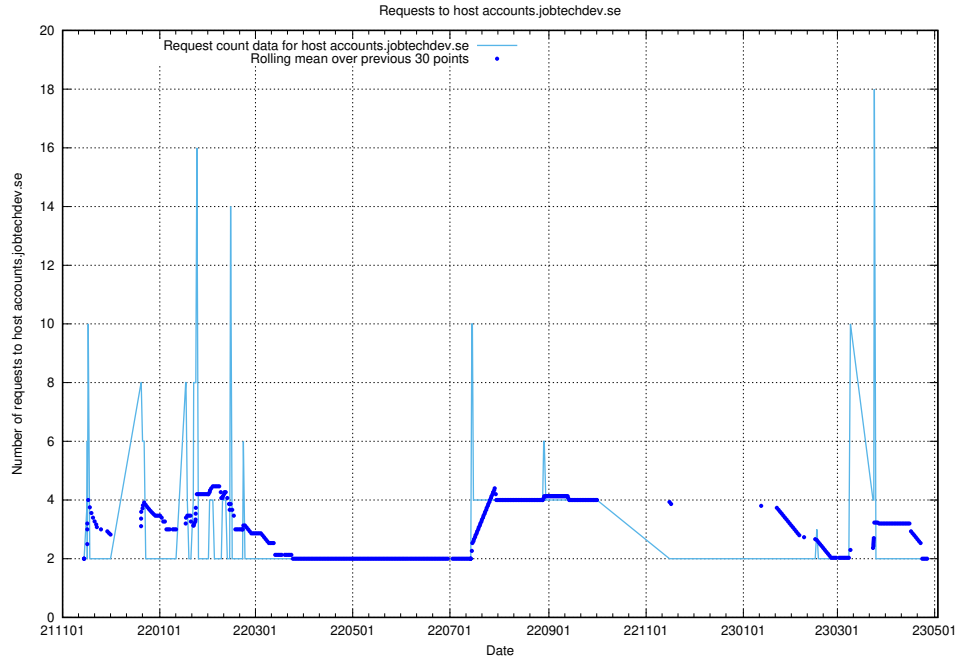

7.296 Usage of accounts.jobtechdev.se

Here, we count the number of requests to host accounts.jobtechdev.se.