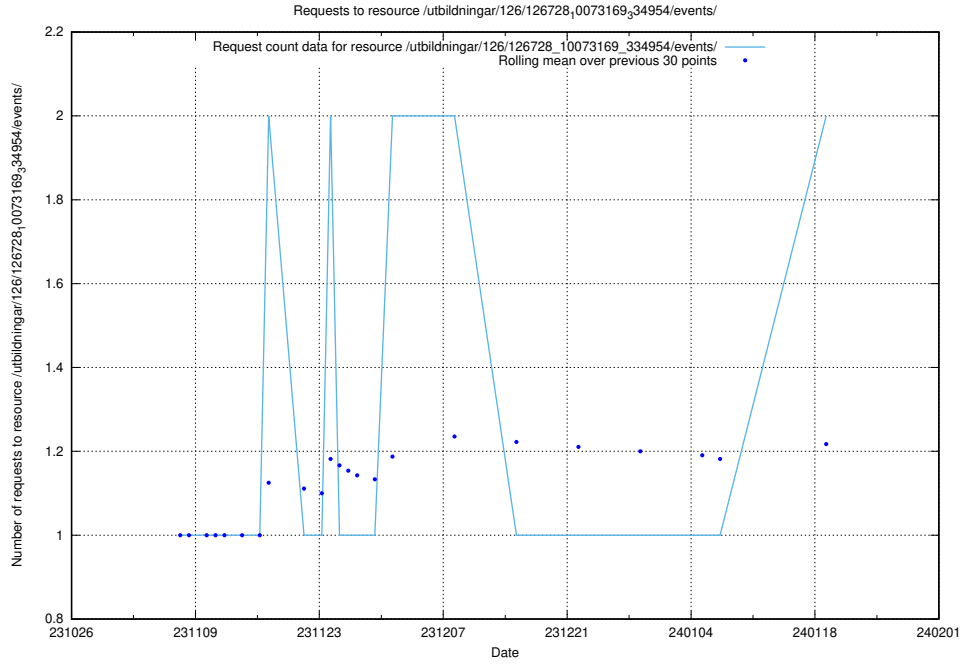

5.811 Usage of /utbildningar/126/126728_10073169_334954/events/

Here, we count the number of requests to resource /utbildningar/126/126728_10073169_334954/events/