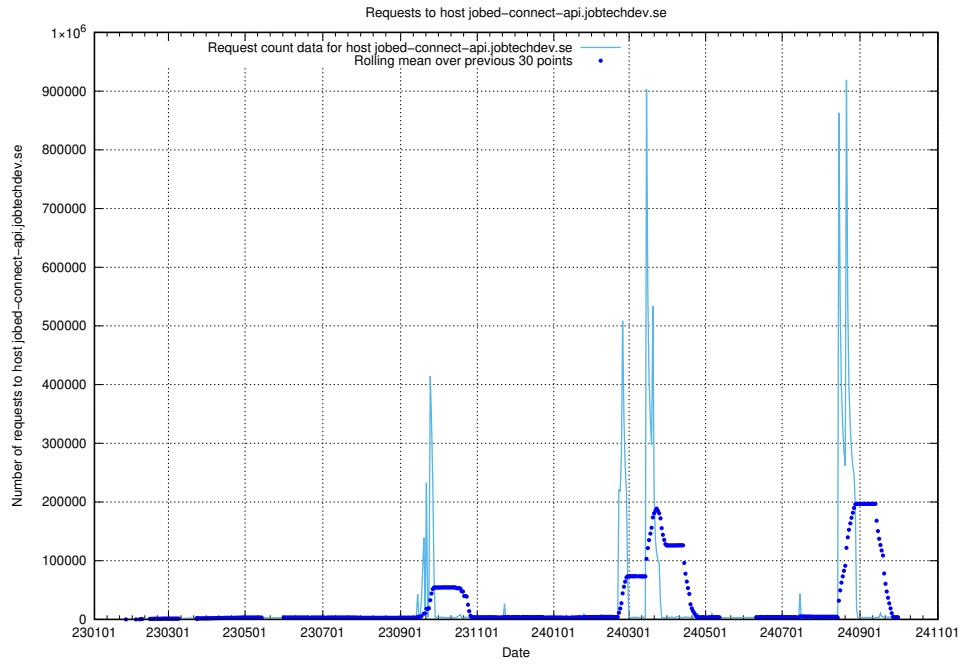

7.14 Usage of jobed-connect-api.jobtechdev.se

Here, we count the number of requests to host jobed-connect-api.jobtechdev.se.