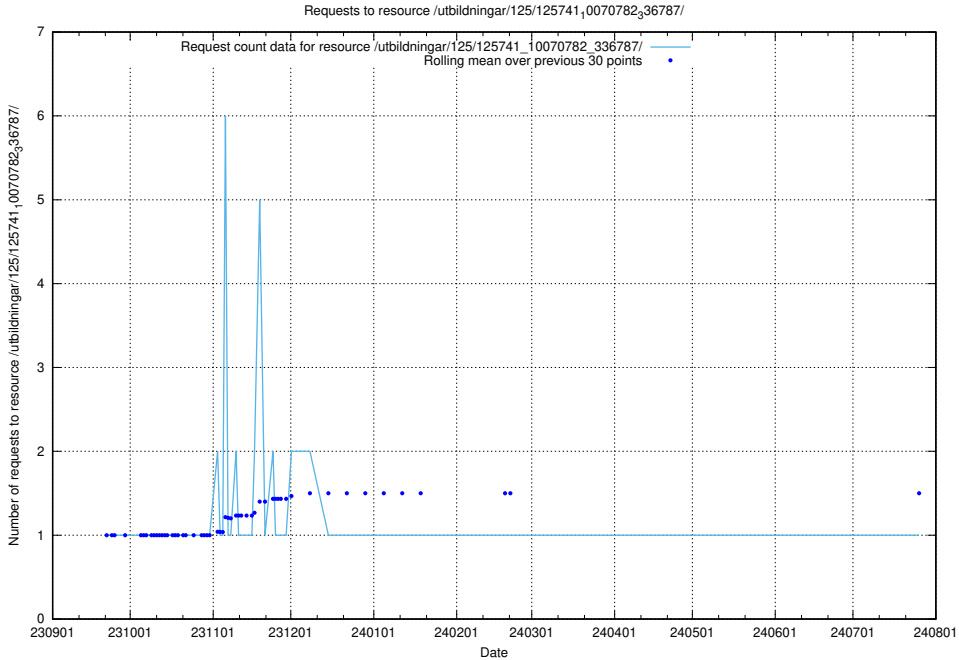

5.5341 Usage of /utbildningar/125/125741_10070782_336787/

Here, we count the number of requests to resource /utbildningar/125/125741_10070782_336787/.