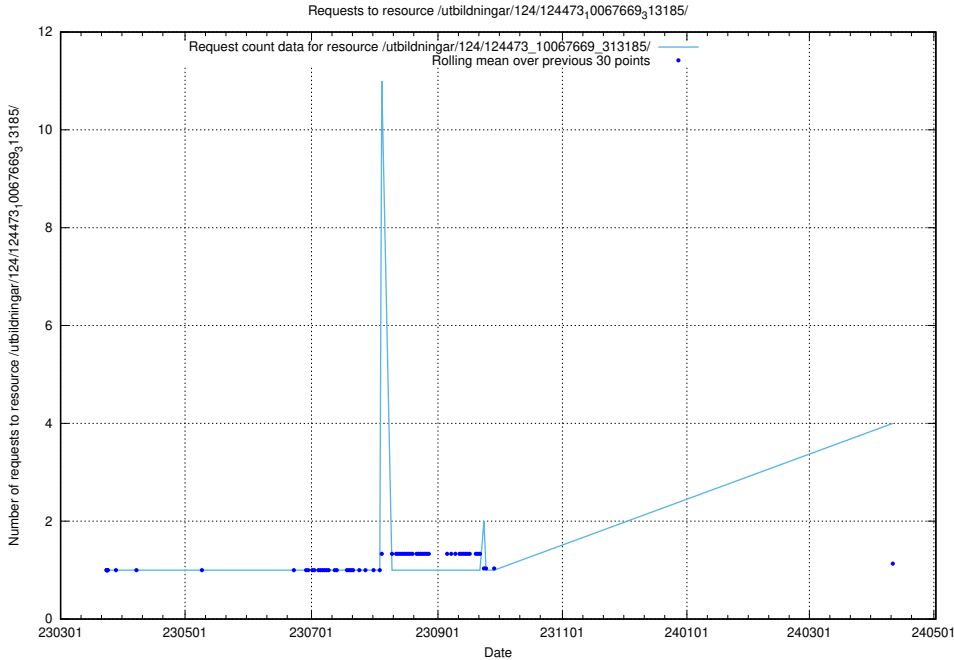

5.320 Usage of /utbildningar/124/124473_10067669_313185/

Here, we count the number of requests to resource /utbildningar/124/124473_10067669_313185/.