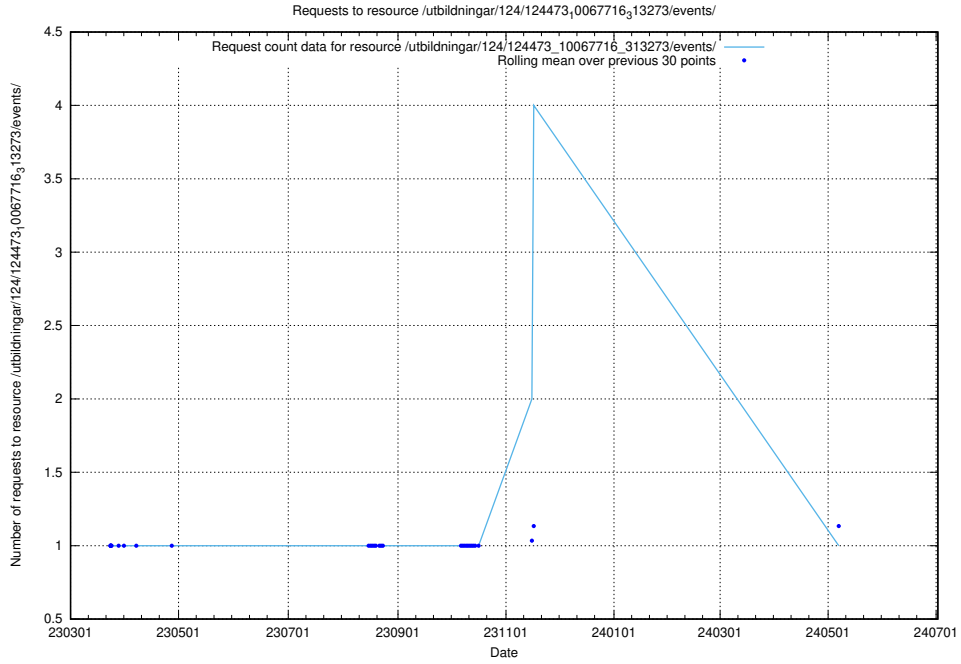

5.3778 Usage of /utbildningar/124/124473_10067716_313273/events/

Here, we count the number of requests to resource /utbildningar/124/124473_10067716_313273/events/