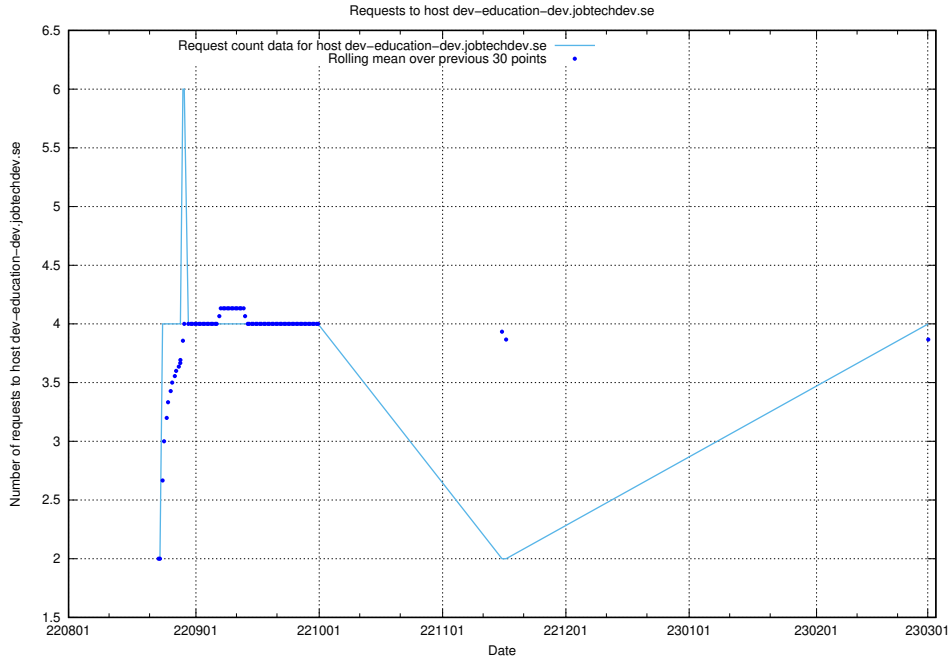

### 7.130 Usage of dev-education-dev.jobtechdev.se

Here, we count the number of requests to host dev-education-dev.jobtechdev.se.