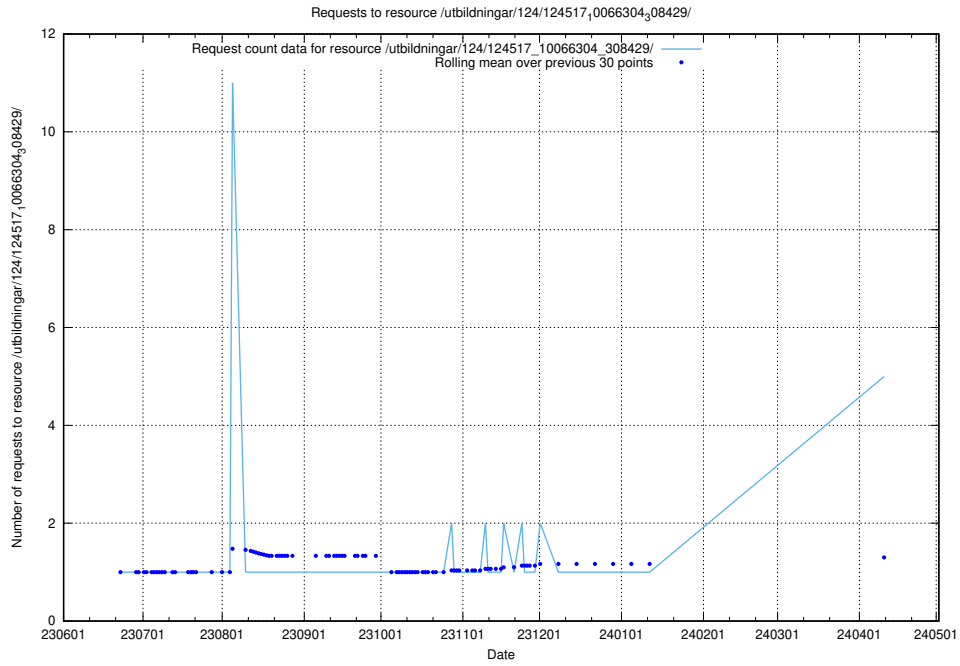

5.251 Usage of /utbildningar/124/124517_10066304_308429/

Here, we count the number of requests to resource /utbildningar/124/124517_10066304_308429/.