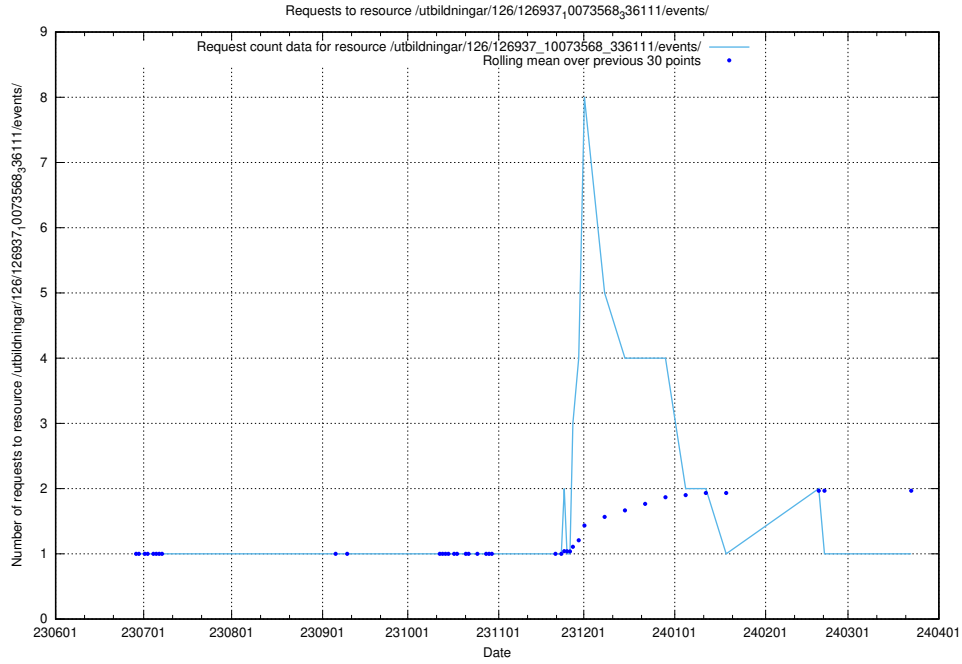

5.6265 Usage of /utbildningar/126/126937_10073568_336111/events/

Here, we count the number of requests to resource /utbildningar/126/126937_10073568_336111/events/