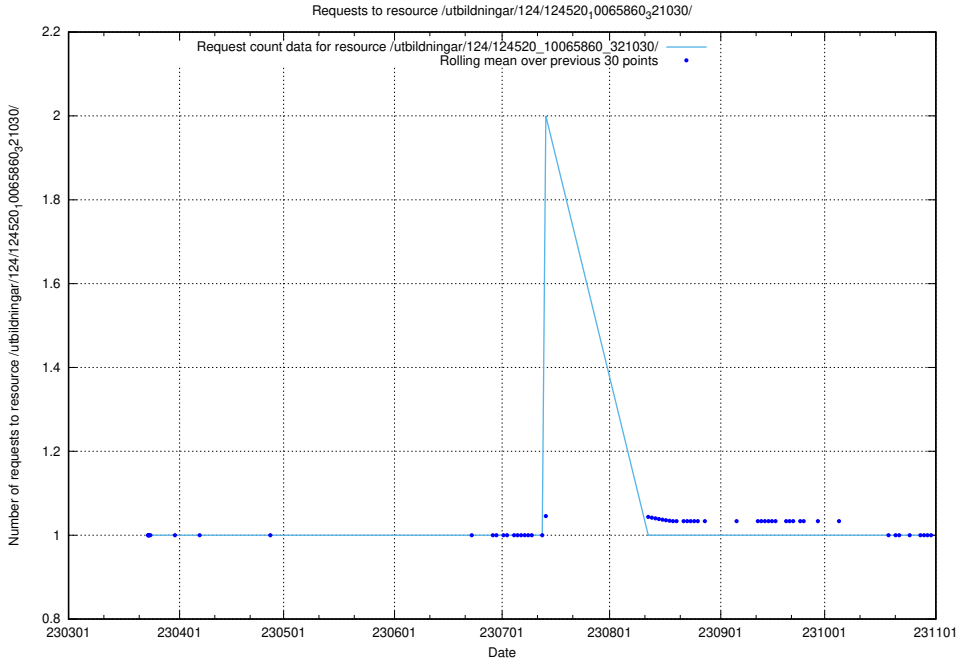

5.2030 Usage of /utbildningar/124/124520_10065860_321030/

Here, we count the number of requests to resource /utbildningar/124/124520_10065860_321030/.