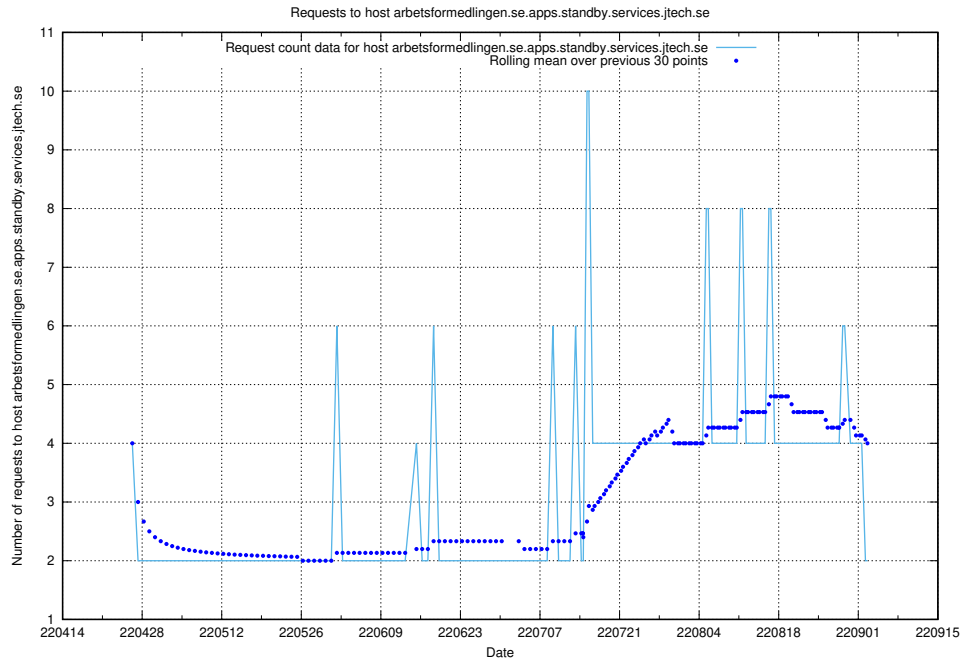

7.452 Usage of arbetsformedlingen.se.apps.standby.services.jtech.se

Here, we count the number of requests to host arbetsformedlingen.se.apps.standby.services.jtech.se.