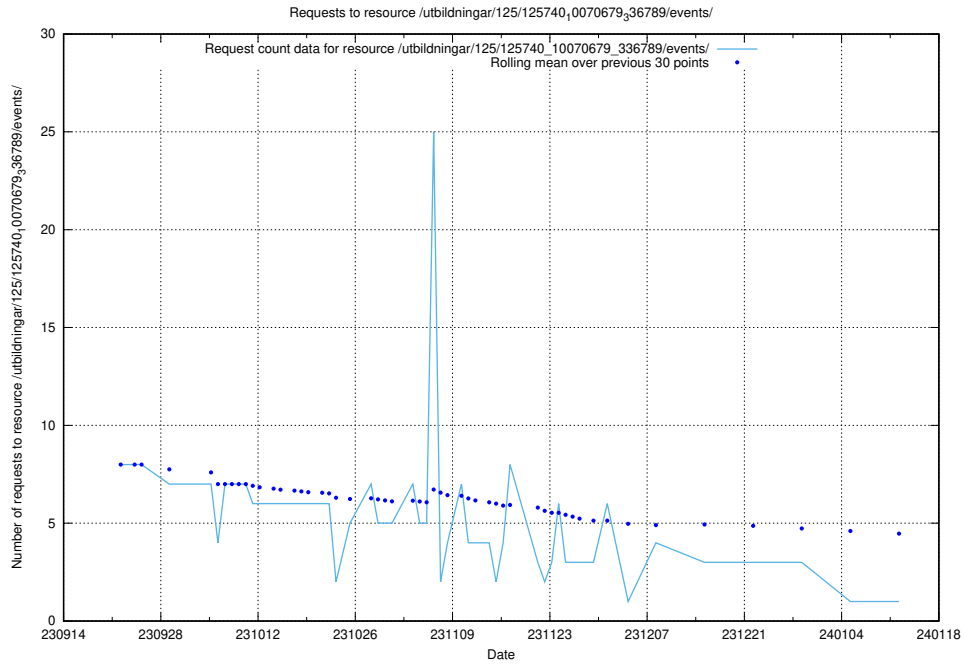

5.5333 Usage of /utbildningar/125/125740_10070679_336789/events/

Here, we count the number of requests to resource /utbildningar/125/125740_10070679_336789/events/