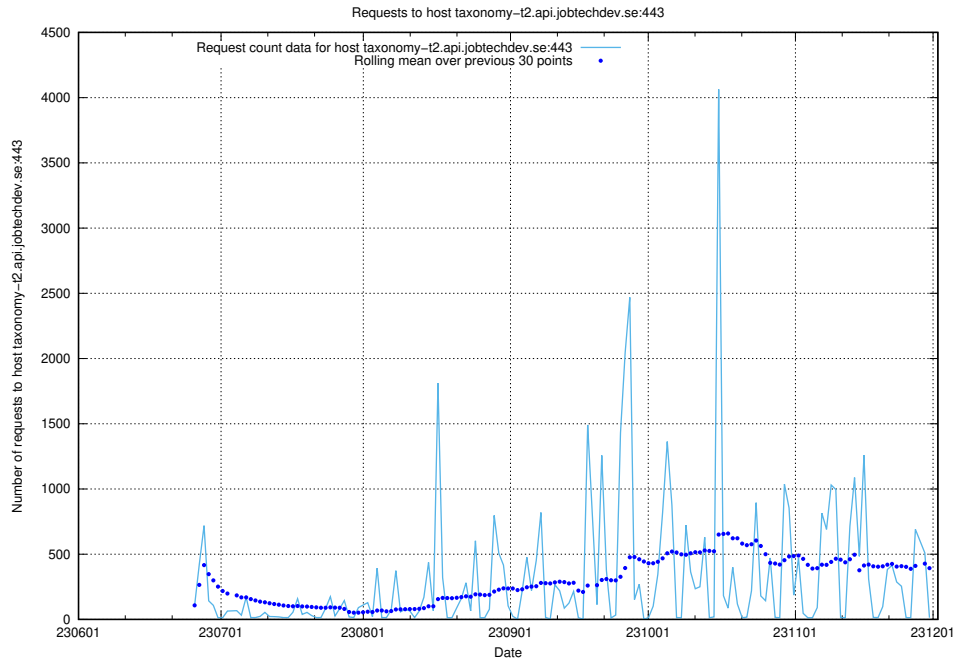

7.44 Usage of taxonomy-t2.api.jobtechdev.se:443

Here, we count the number of requests to host taxonomy-t2.api.jobtechdev.se:443.