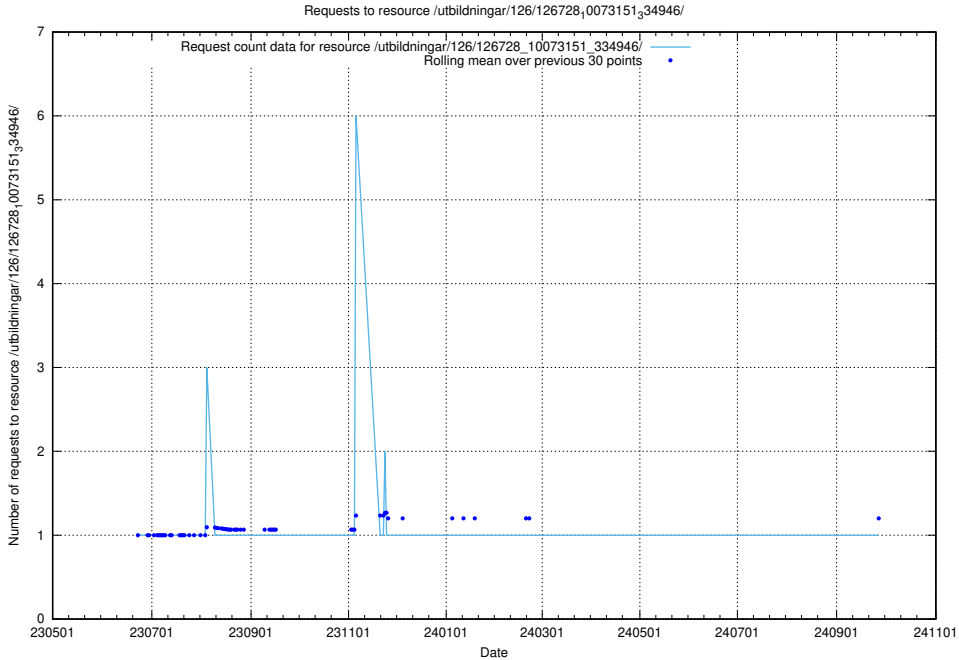

5.6418 Usage of /utbildningar/126/126728_10073151_334946/

Here, we count the number of requests to resource /utbildningar/126/126728_10073151_334946/.