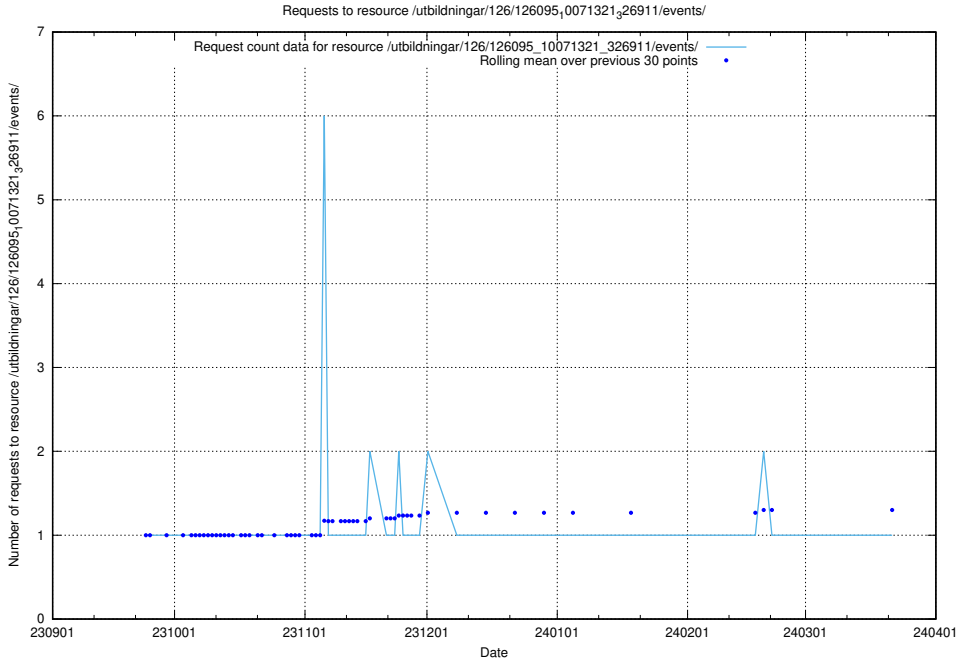

5.5318 Usage of /utbildningar/126/126095_10071321_326911/events/

Here, we count the number of requests to resource /utbildningar/126/126095_10071321_326911/events/