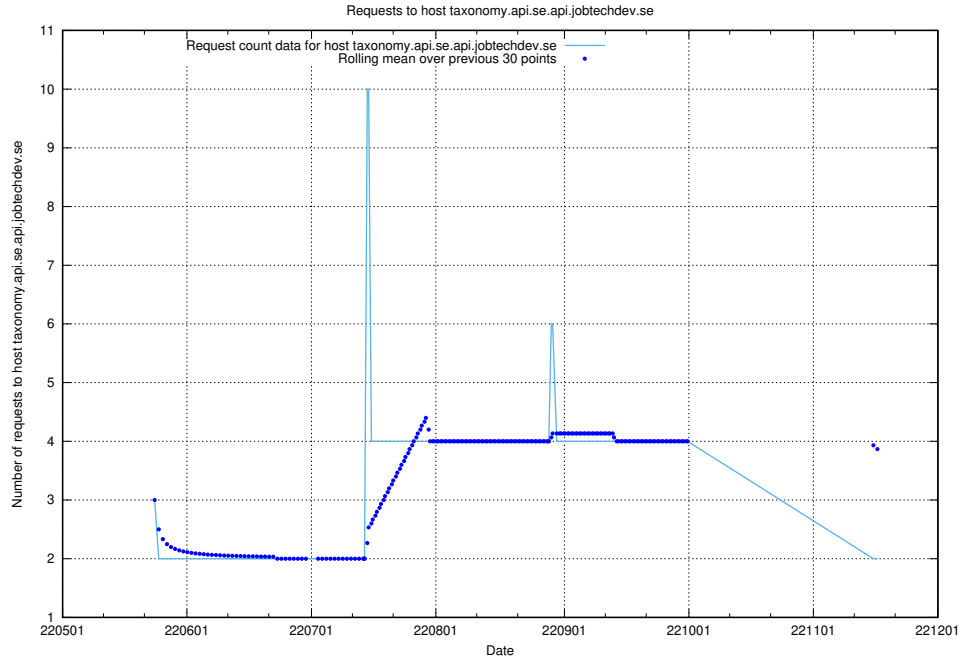

7.425 Usage of taxonomy.api.se.api.jobtechdev.se

Here, we count the number of requests to host taxonomy.api.se.api.jobtechdev.se.