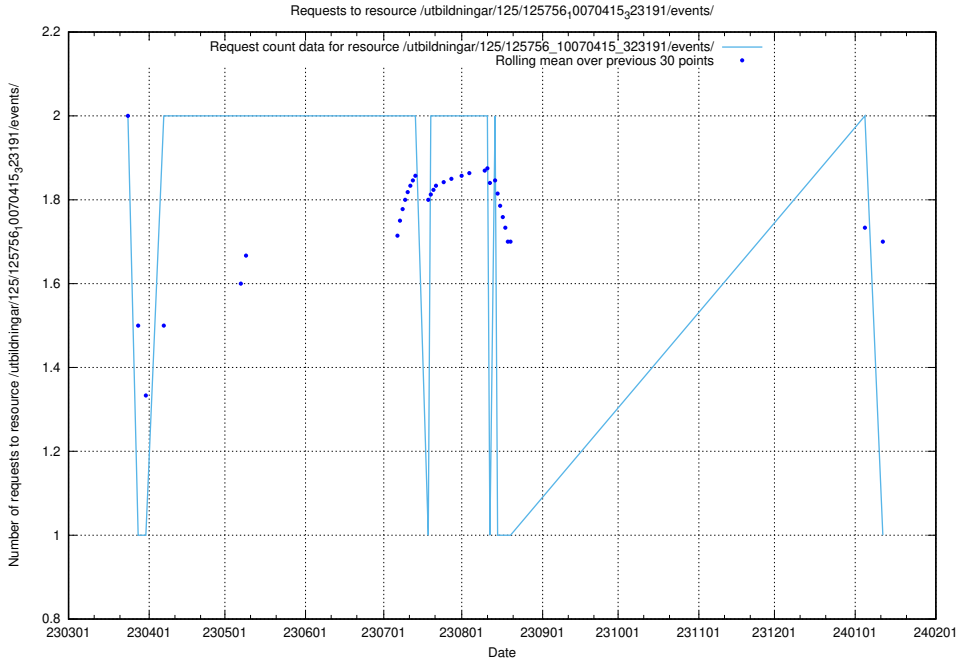

5.6994 Usage of /utbildningar/125/125756_10070415_323191/events/

Here, we count the number of requests to resource /utbildningar/125/125756_10070415_323191/events/