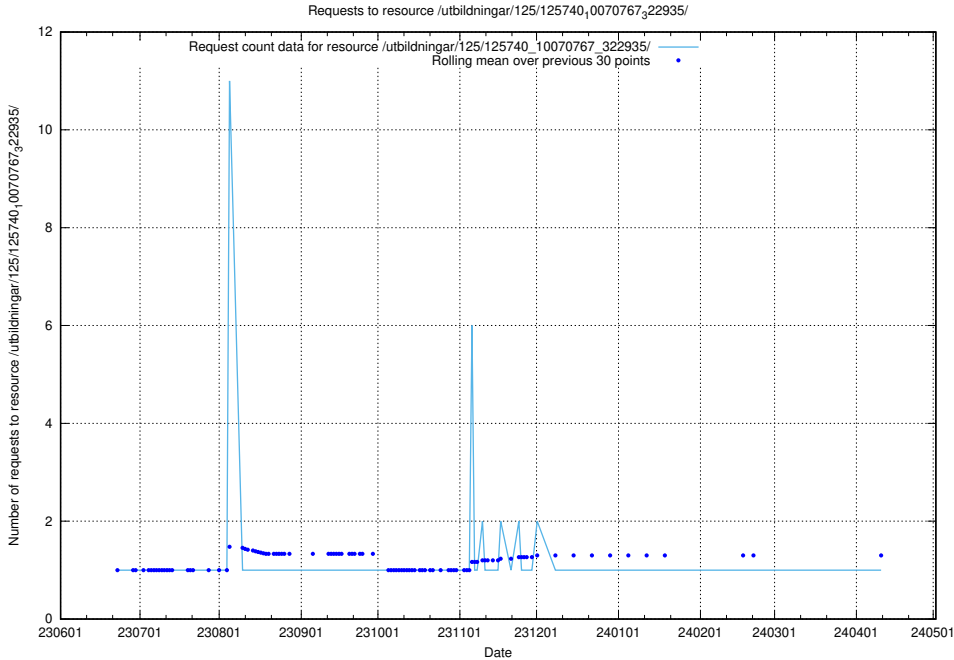

5.6493 Usage of /utbildningar/125/125740_10070767_322935/

Here, we count the number of requests to resource /utbildningar/125/125740_10070767_322935/.