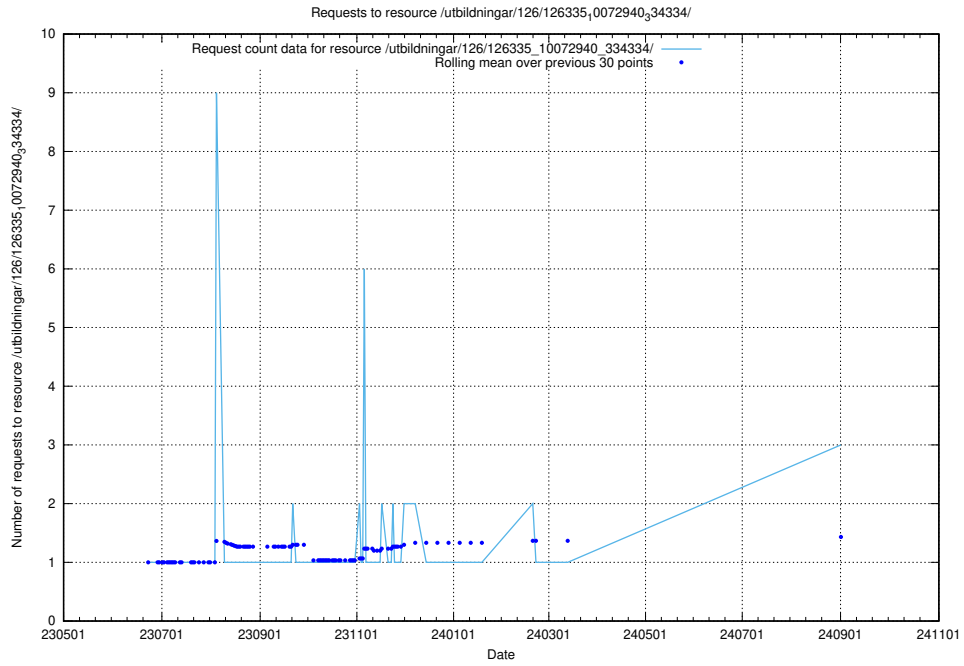

5.507 Usage of /utbildningar/126/126335_10072940_334334/

Here, we count the number of requests to resource /utbildningar/126/126335_10072940_334334/.