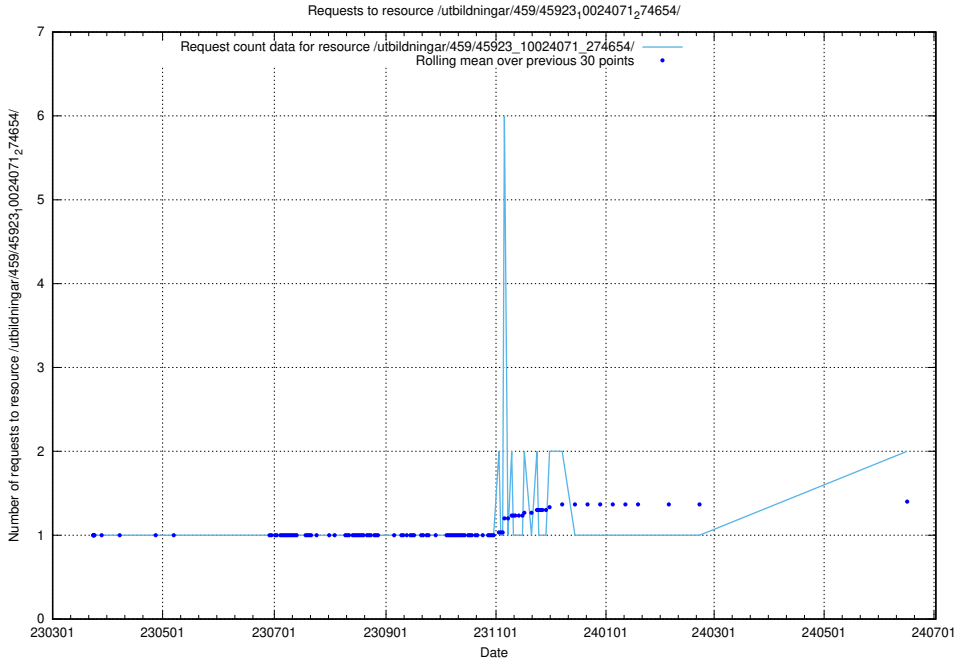

5.1040 Usage of /utbildningar/459/45923_10024071_274654/

Here, we count the number of requests to resource /utbildningar/459/45923_10024071_274654/.