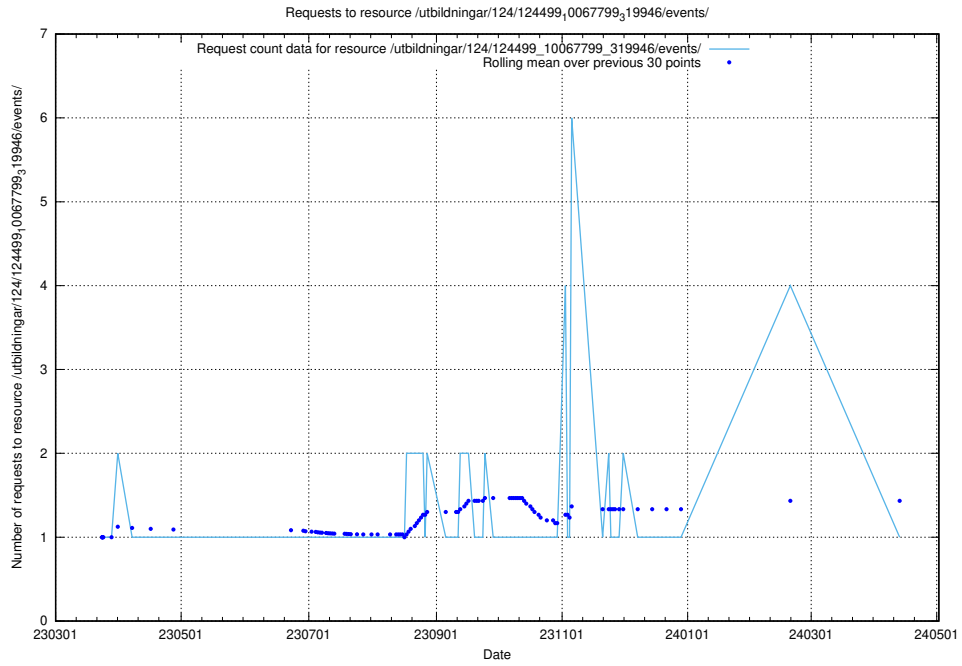

5.3330 Usage of /utbildningar/124/124499_10067799_319946/events/

Here, we count the number of requests to resource /utbildningar/124/124499_10067799_319946/events/