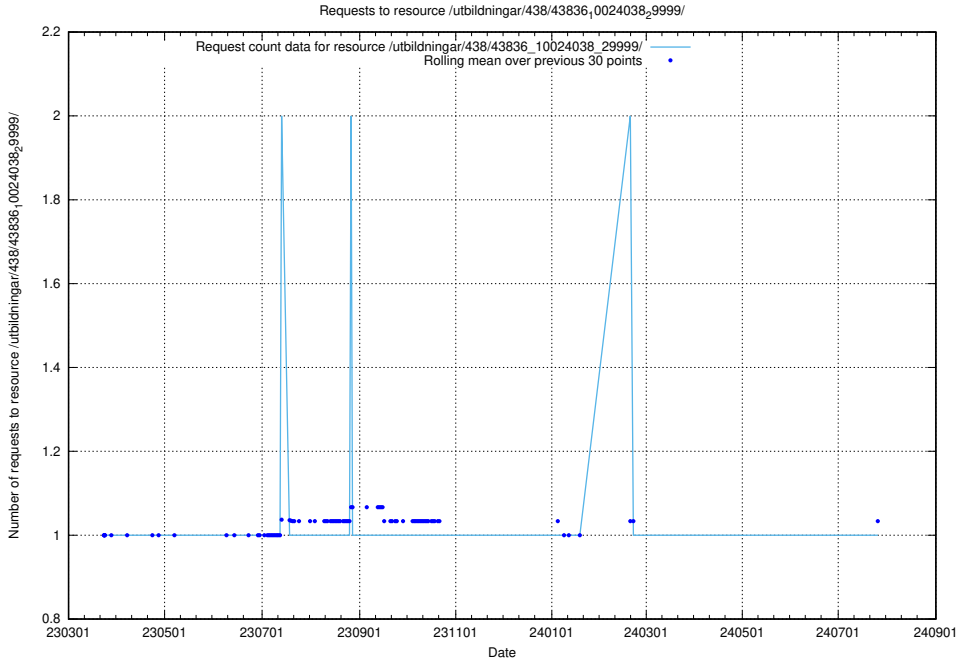

### 5.7173 Usage of /utbildningar/438/43836\_10024038\_29999/

Here, we count the number of requests to resource /utbildningar/438/43836\_10024038\_29999/.