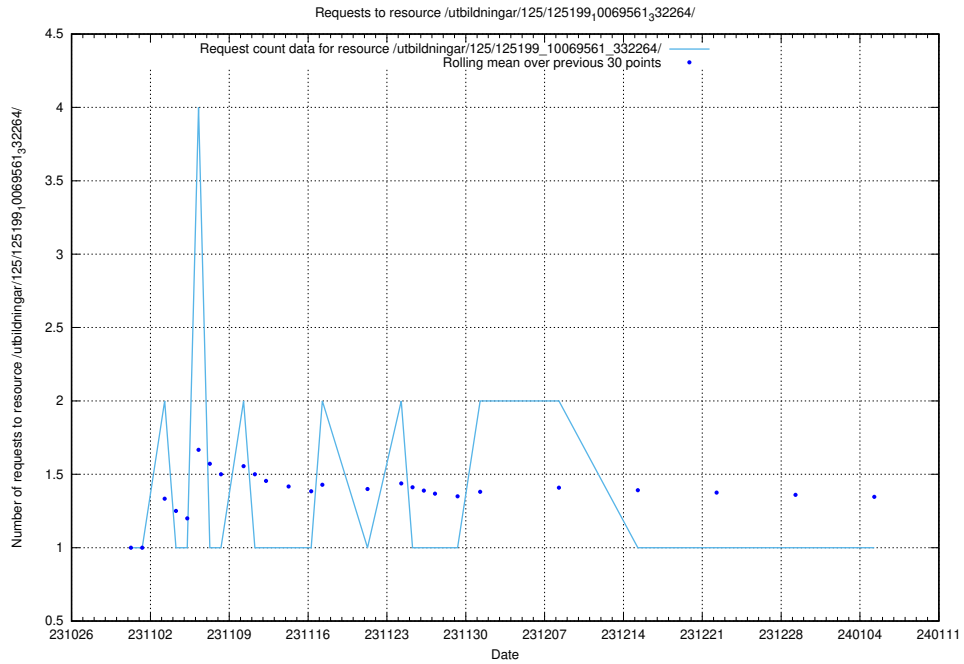

5.5010 Usage of /utbildningar/125/125199_10069561_332264/

Here, we count the number of requests to resource /utbildningar/125/125199_10069561_332264/.