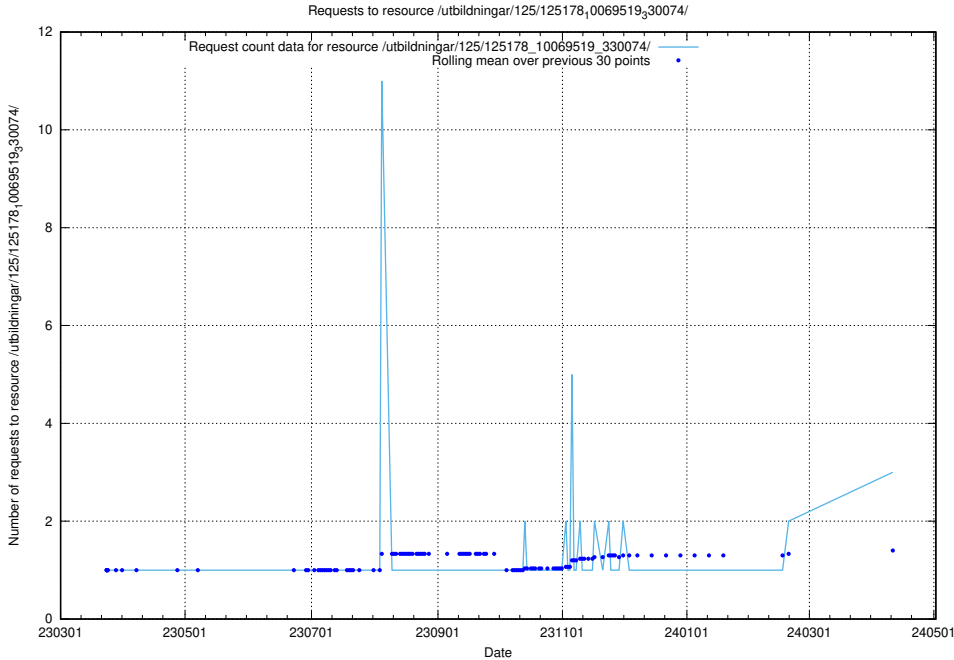

5.391 Usage of /utbildningar/125/125178_10069519_330074/

Here, we count the number of requests to resource /utbildningar/125/125178_10069519_330074/.