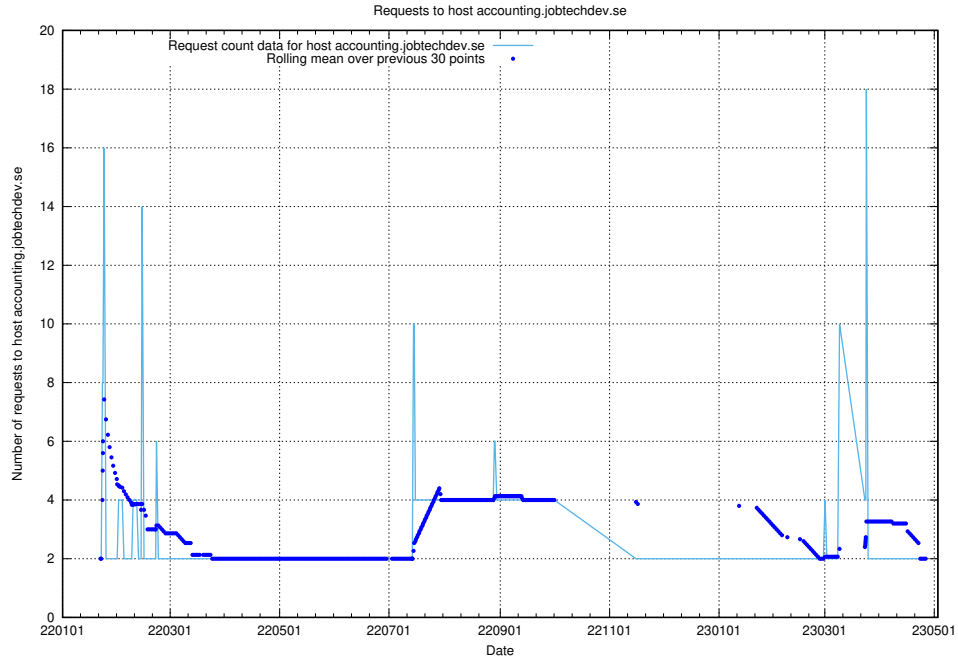

7.265 Usage of accounting.jobtechdev.se

Here, we count the number of requests to host accounting.jobtechdev.se.