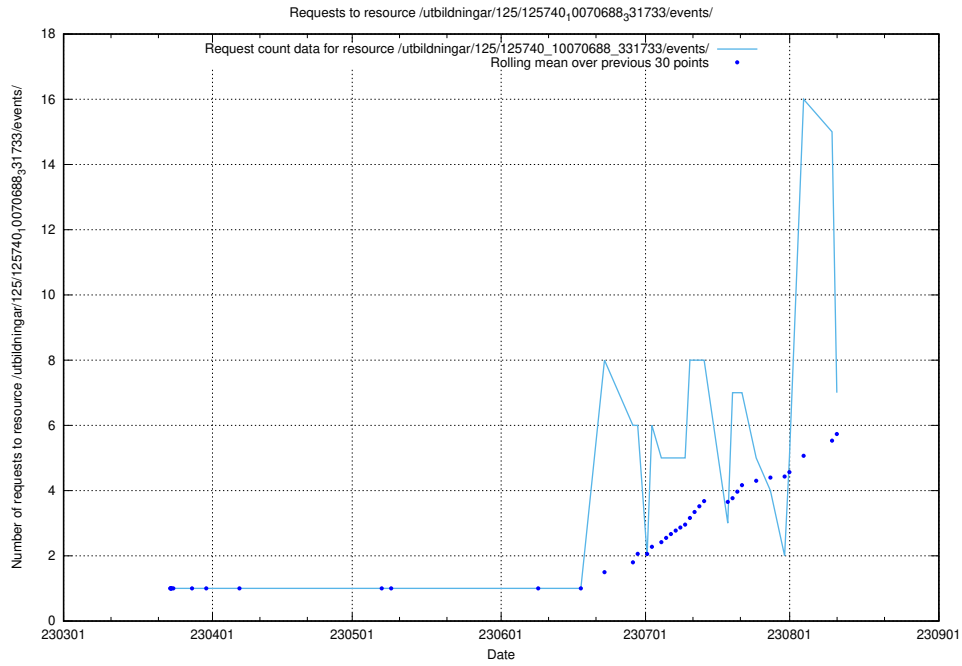

5.36 Usage of /utbildningar/125/125740_10070688_331733/events/

Here, we count the number of requests to resource /utbildningar/125/125740_10070688_331733/events/