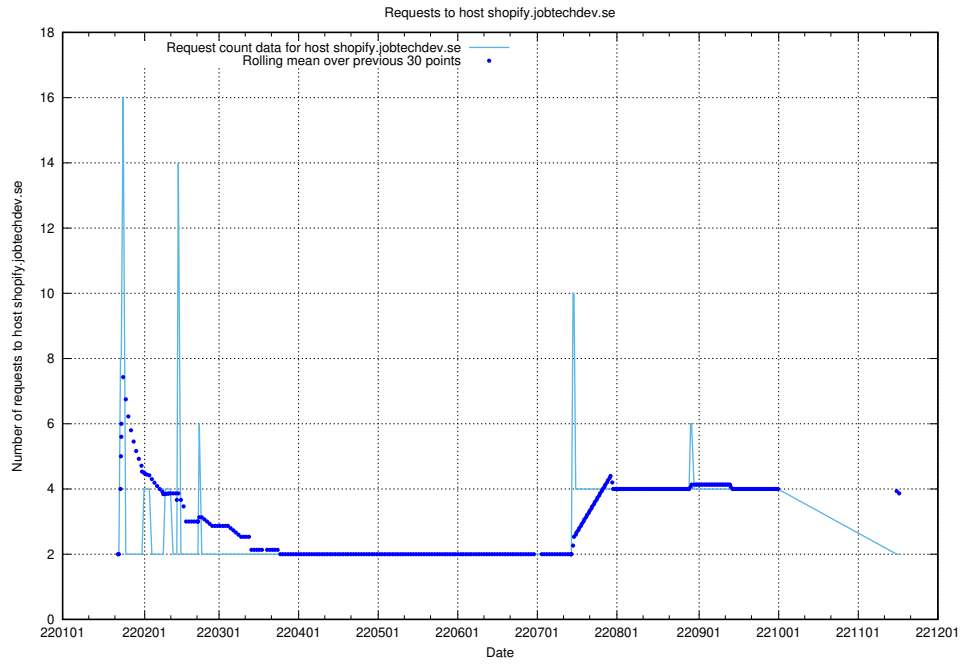

## 7.594 Usage of shopify.jobtechdev.se

Here, we count the number of requests to host shopify.jobtechdev.se.