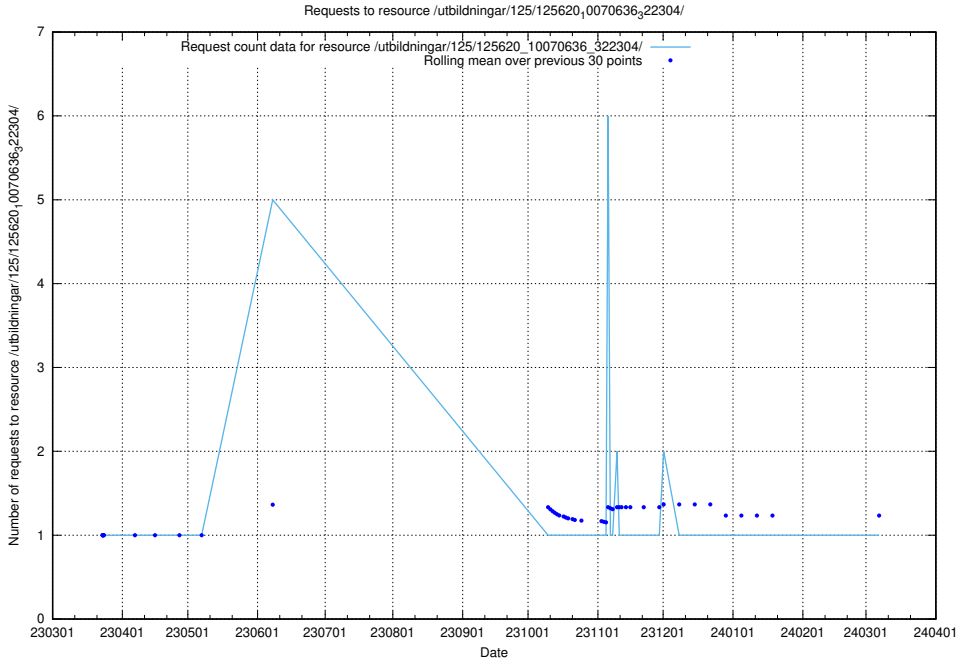

5.1147 Usage of /utbildningar/125/125620_10070636_322304/

Here, we count the number of requests to resource /utbildningar/125/125620_10070636_322304/.