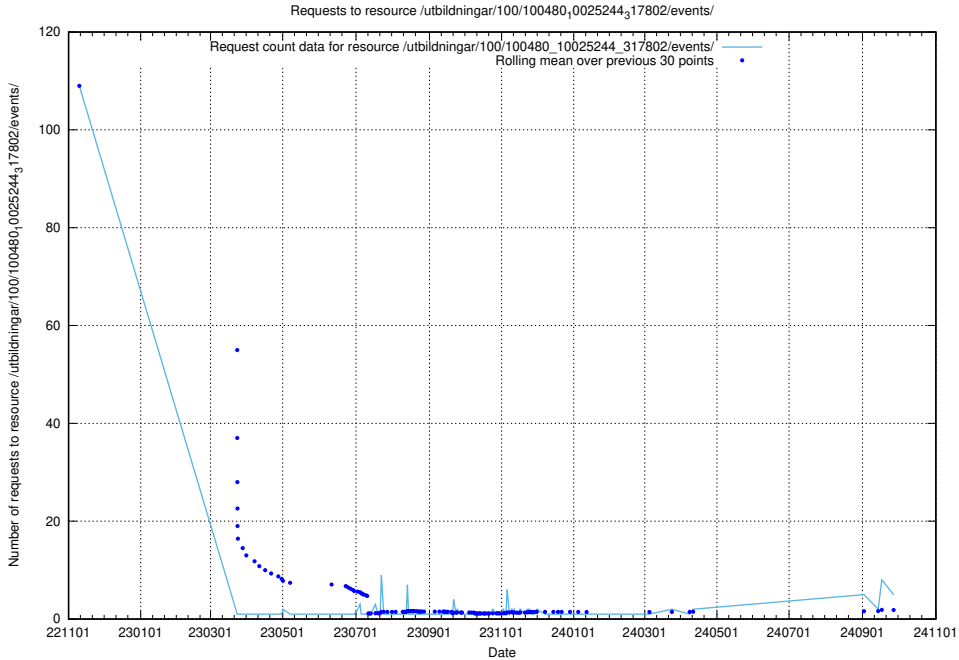

5.257 Usage of /utbildningar/100/100480_10025244_317802/events/

Here, we count the number of requests to resource /utbildningar/100/100480_10025244_317802/events/