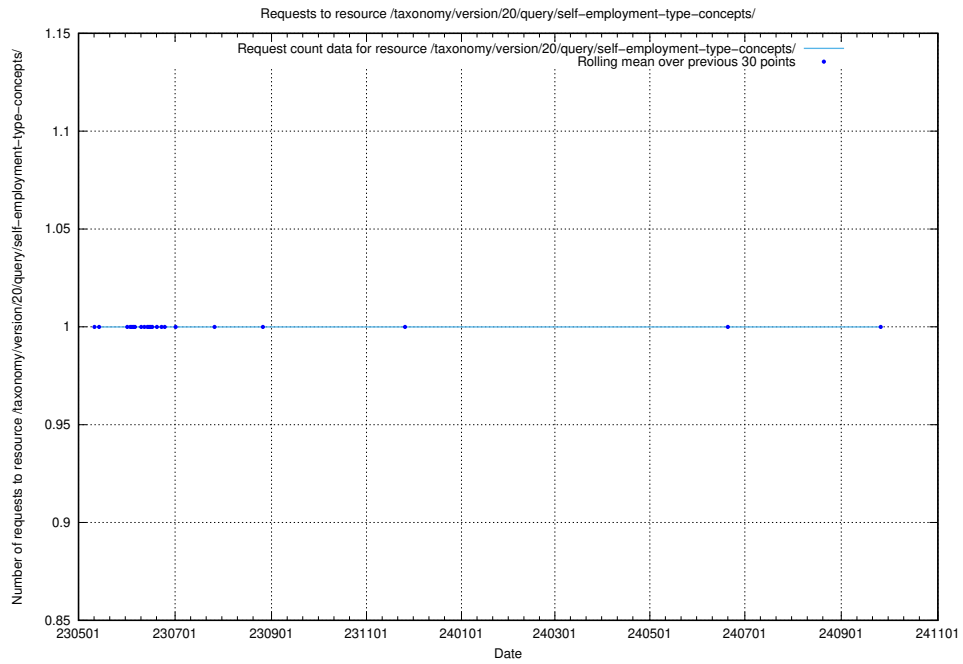

### 5.6775 Usage of /taxonomy/version/20/query/occupations/

Here, we count the number of requests to resource /taxonomy/version/20/query/occupations/.