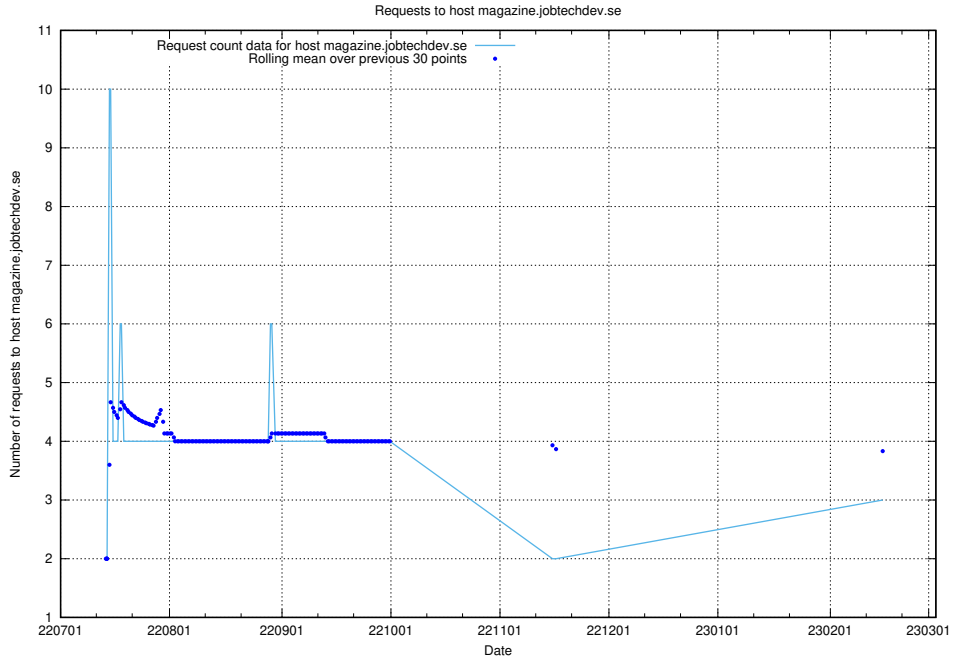

### 7.213 Usage of magazine.jobtechdev.se

Here, we count the number of requests to host magazine.jobtechdev.se.