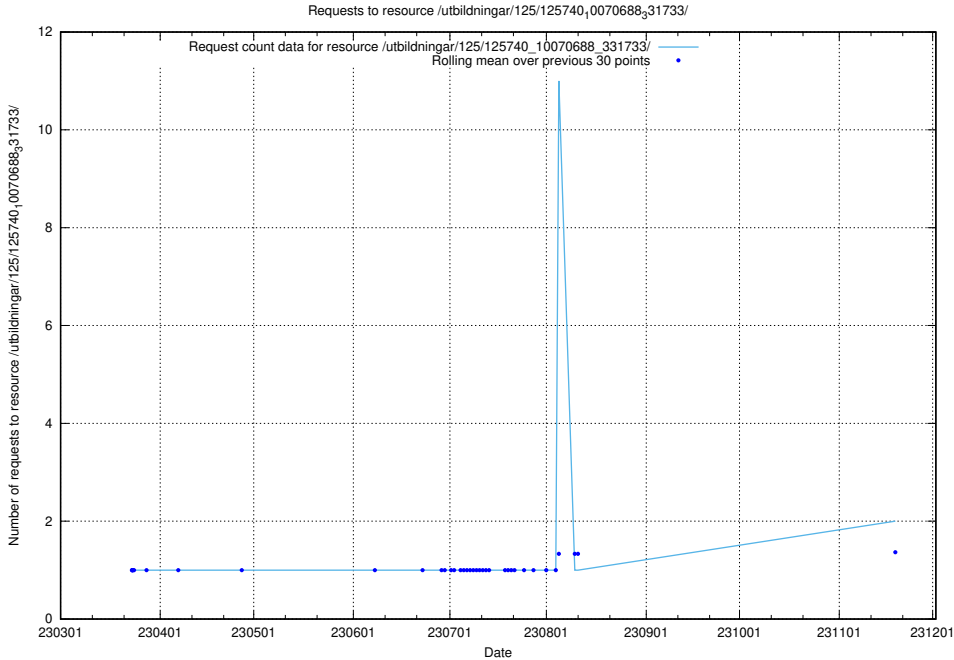

5.566 Usage of /utbildningar/125/125740_10070688_331733/

Here, we count the number of requests to resource /utbildningar/125/125740_10070688_331733/.