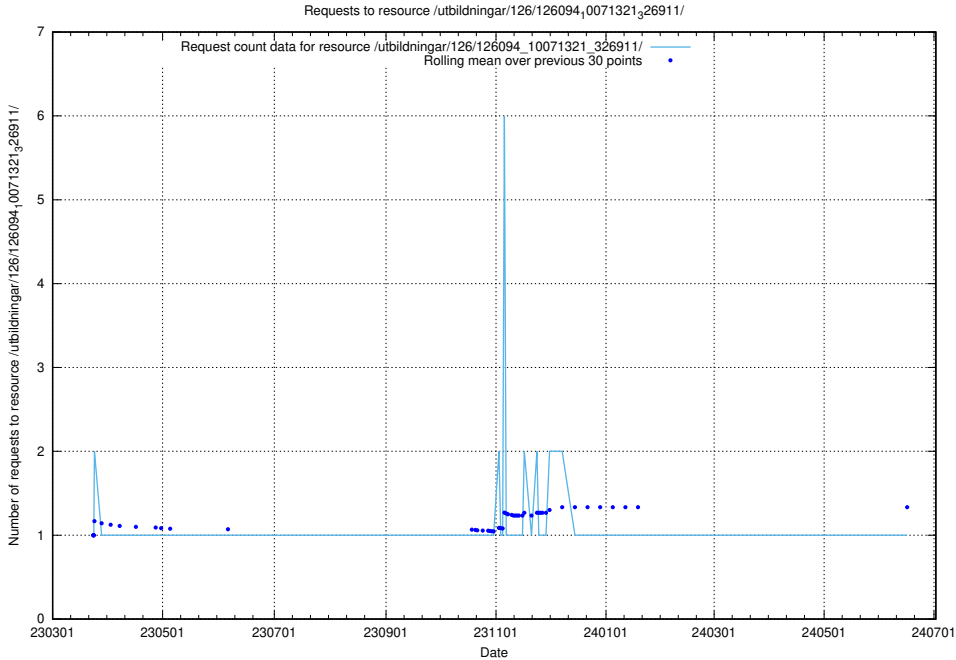

5.7276 Usage of /utbildningar/126/126094_10071321_326911/

Here, we count the number of requests to resource /utbildningar/126/126094_10071321_326911/.