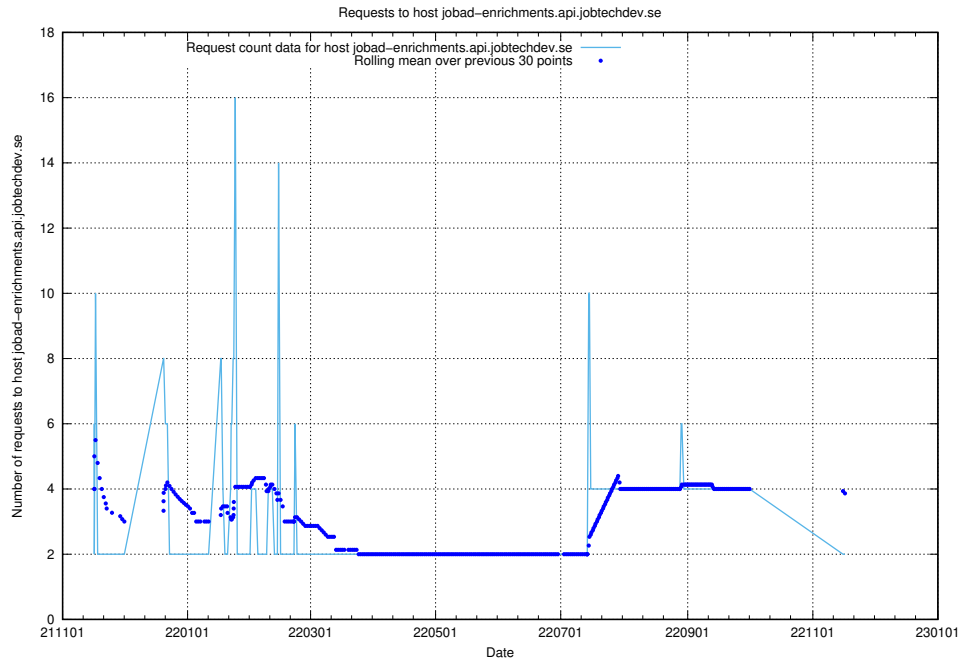

7.548 Usage of `jobad-enrichments.api.jobtechdev.se`

Here, we count the number of requests to host `jobad-enrichments.api.jobtechdev.se`.