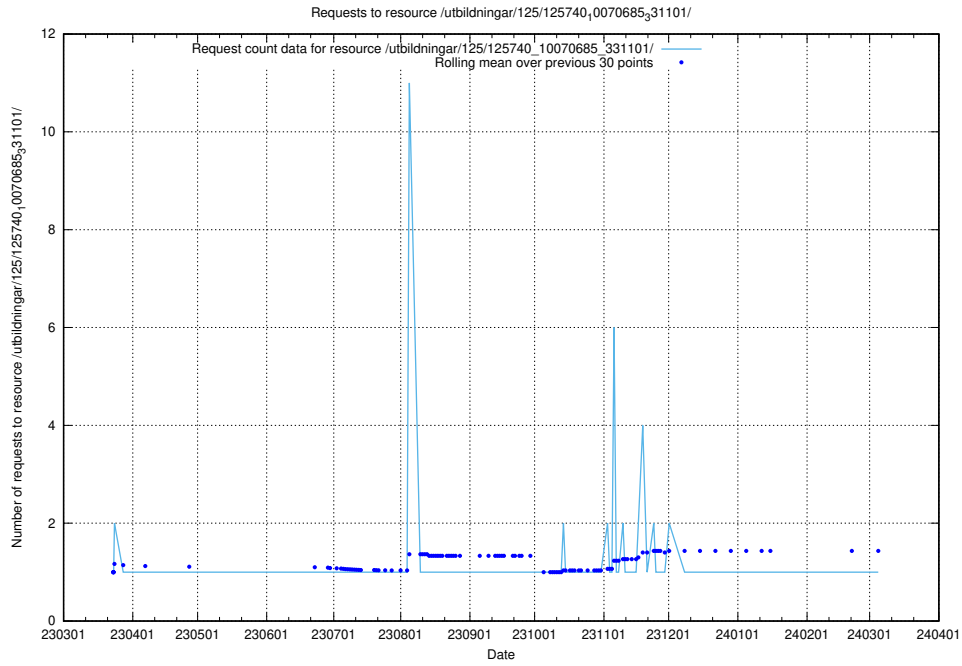

5.1073 Usage of /utbildningar/125/125740_10070685_331101/

Here, we count the number of requests to resource /utbildningar/125/125740_10070685_331101/.