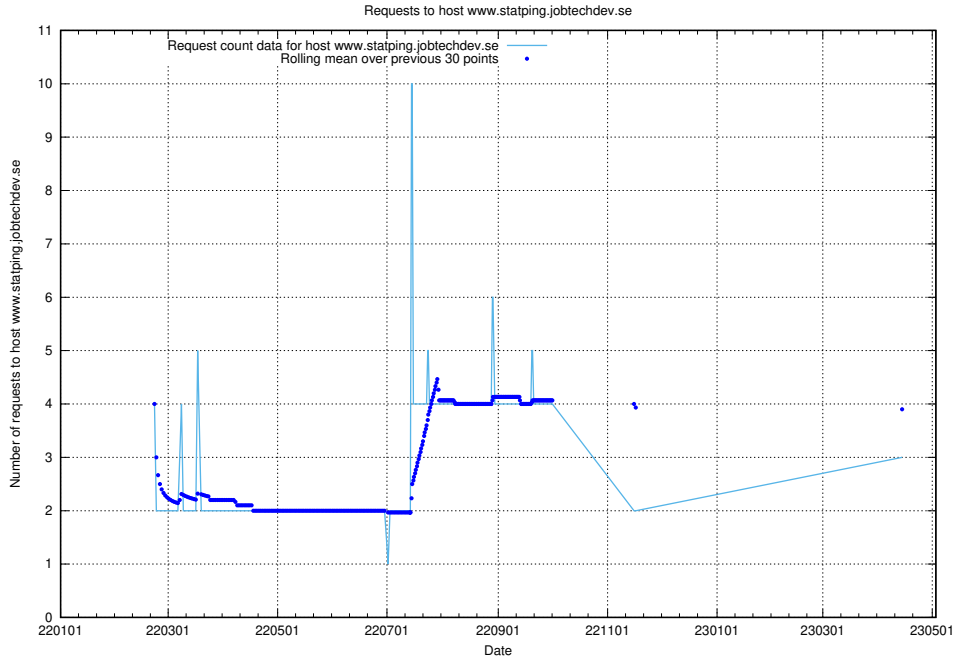

7.229 Usage of www.statping.jobtechdev.se

Here, we count the number of requests to host www.statping.jobtechdev.se.