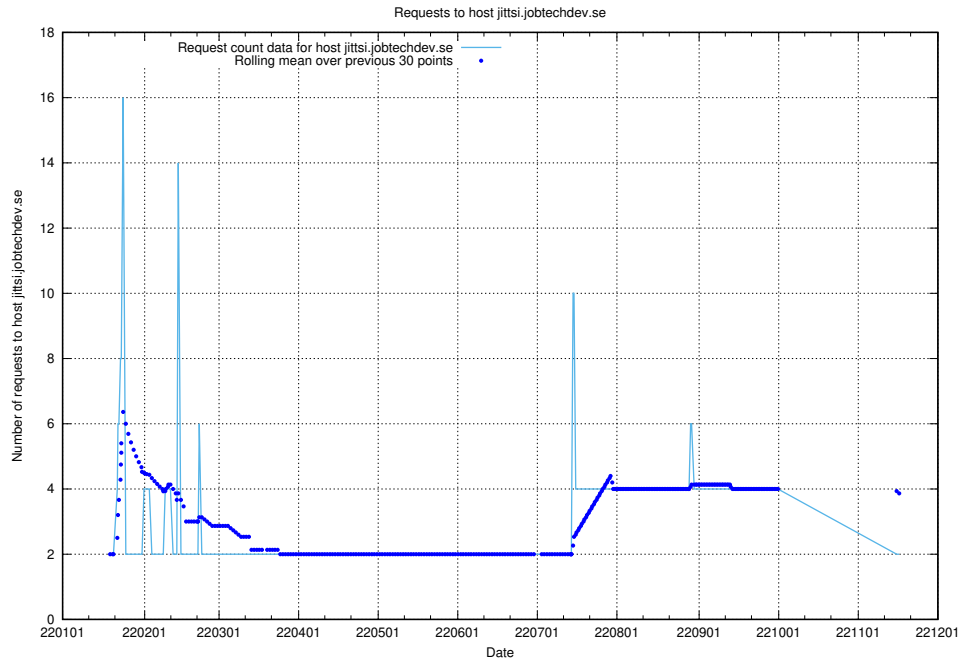

7.271 Usage of jittsi.jobtechdev.se

Here, we count the number of requests to host jittsi.jobtechdev.se.