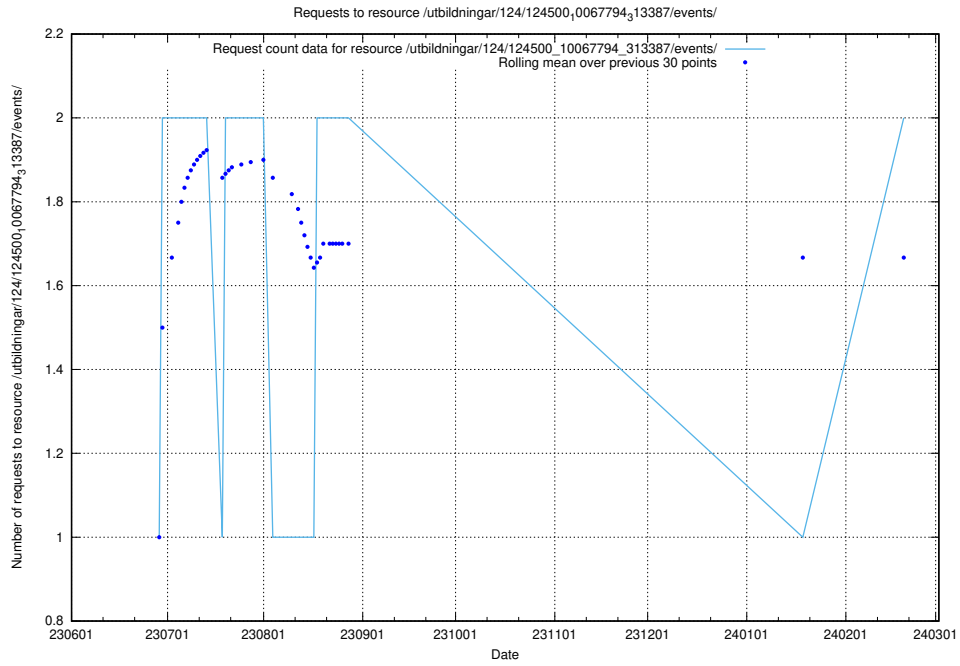

5.937 Usage of /utbildningar/124/124500_10067794_313387/events/

Here, we count the number of requests to resource /utbildningar/124/124500_10067794_313387/events/