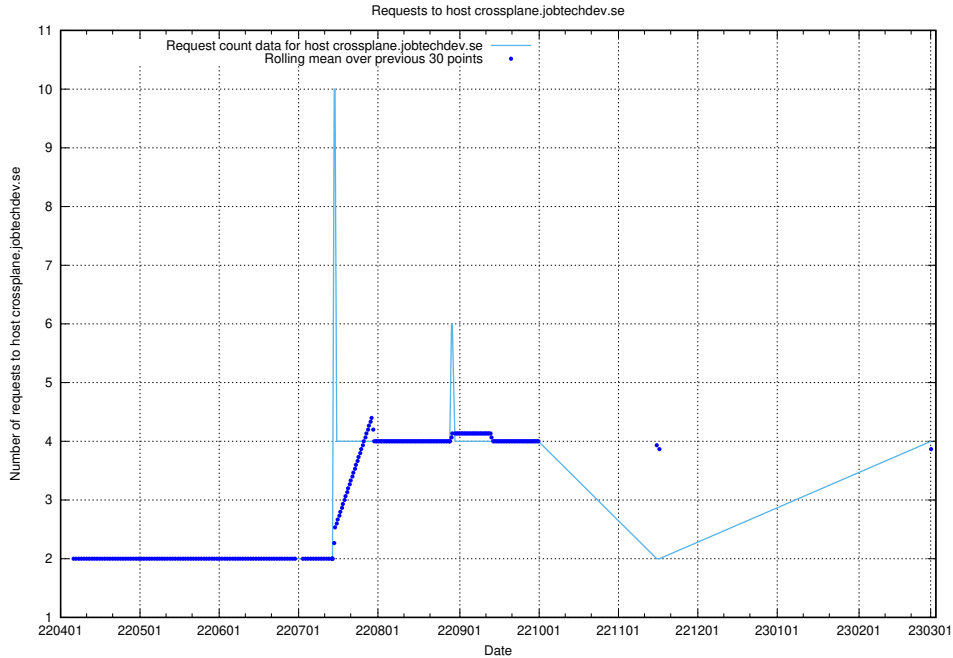

7.156 Usage of crossplane.jobtechdev.se

Here, we count the number of requests to host crossplane.jobtechdev.se.