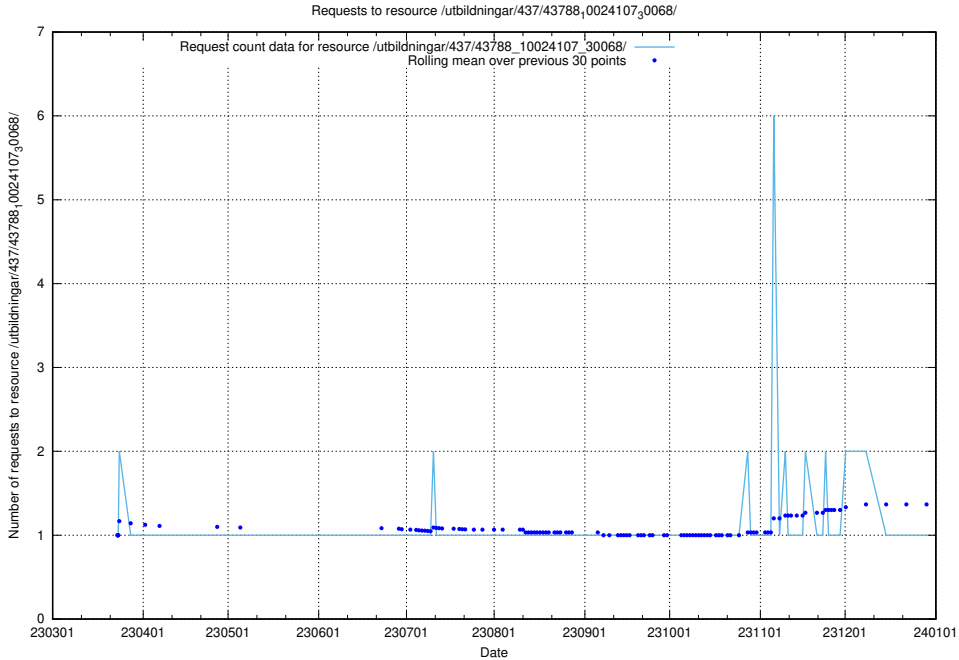

5.7203 Usage of /utbildningar/437/43788_10024107_30068/

Here, we count the number of requests to resource /utbildningar/437/43788_10024107_30068/.