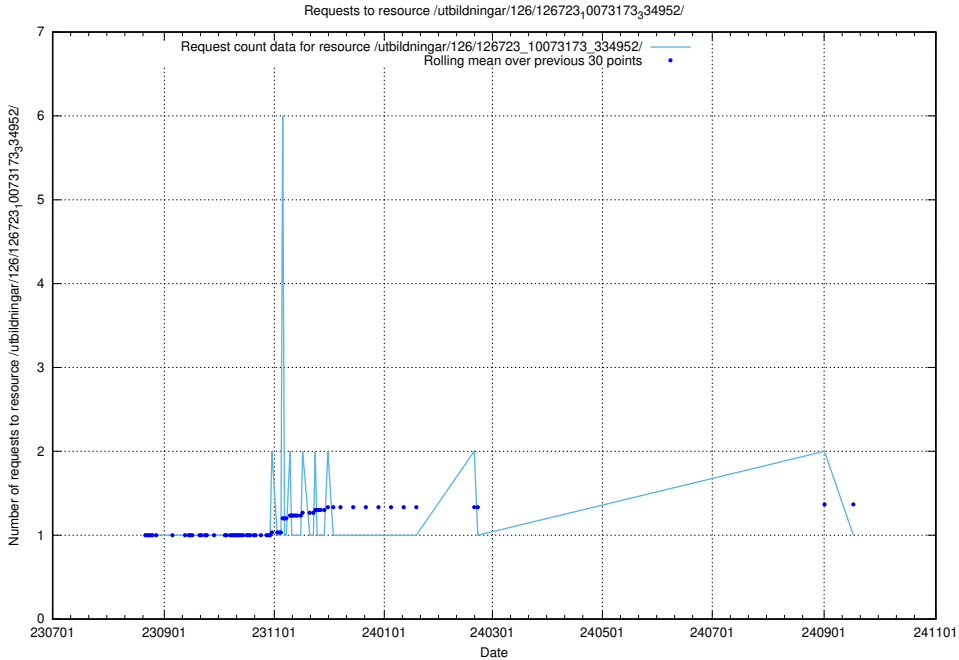

5.5574 Usage of /utbildningar/126/126723_10073173_334952/

Here, we count the number of requests to resource /utbildningar/126/126723_10073173_334952/.