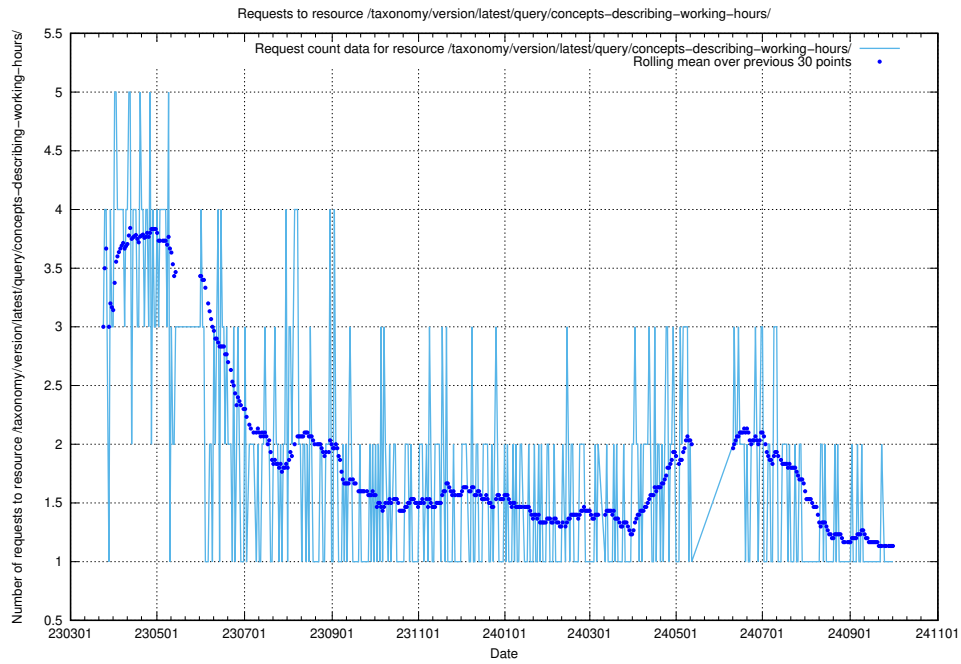

5.6935 Usage of /taxonomy/version/latest/query/concepts-describing-working-hours/

Here, we count the number of requests to resource /taxonomy/version/latest/query/concepts-describing-working-hours/.