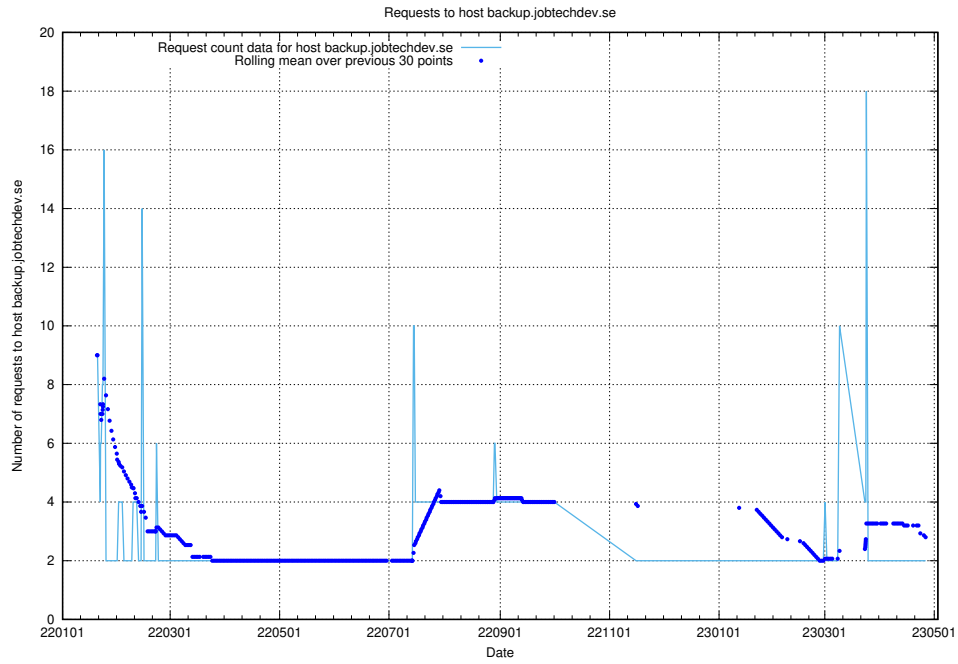

7.269 Usage of backup.jobtechdev.se

Here, we count the number of requests to host backup.jobtechdev.se.