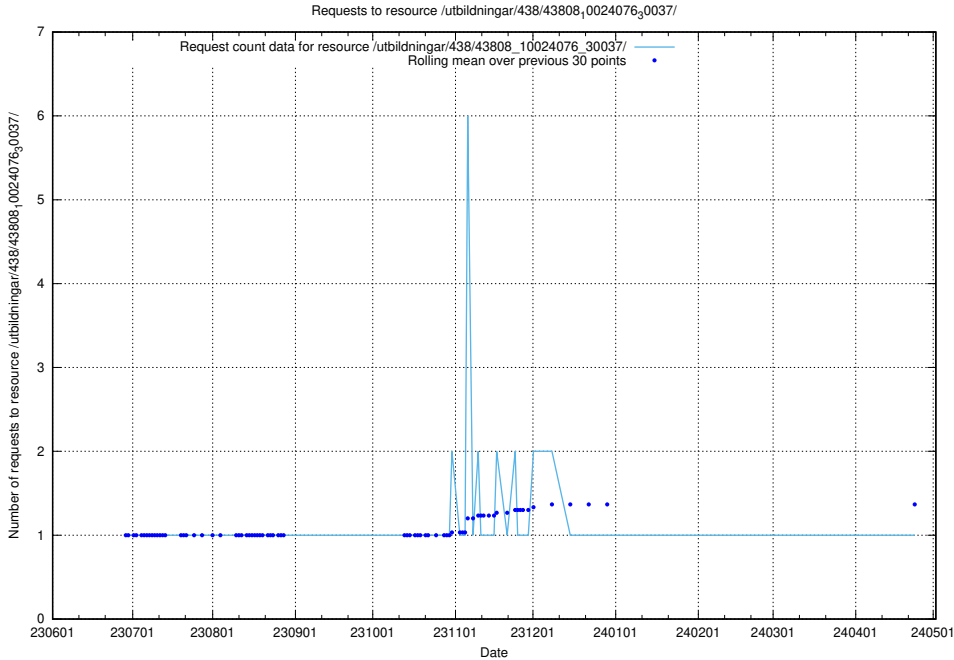

5.6257 Usage of /utbildningar/438/43808_10024076_30037/

Here, we count the number of requests to resource /utbildningar/438/43808_10024076_30037/.