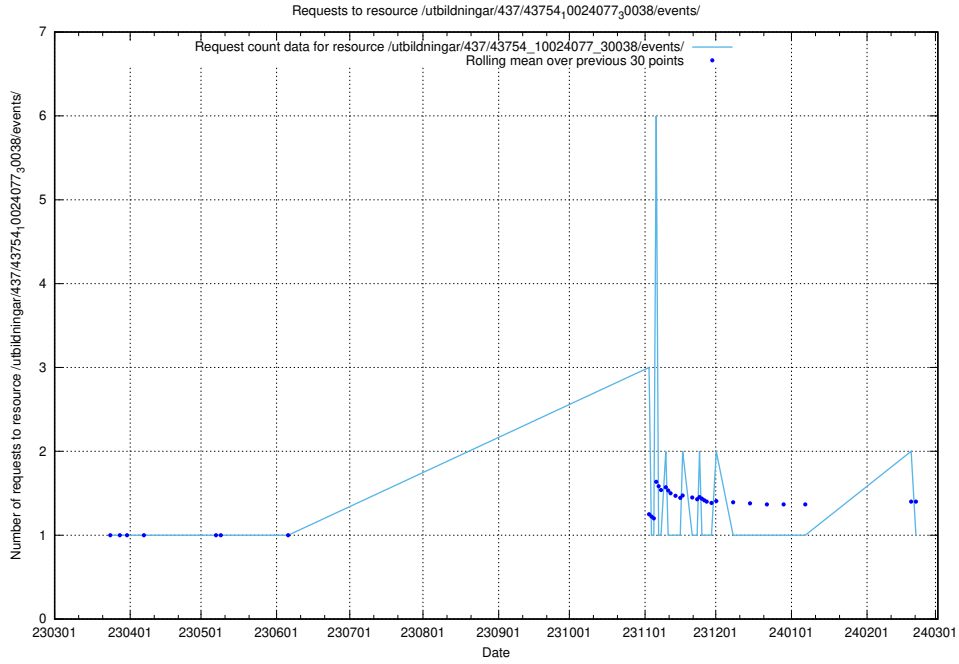

5.7031 Usage of /utbildningar/437/43754_10024077_30038/events/

Here, we count the number of requests to resource /utbildningar/437/43754_10024077_30038/events/.