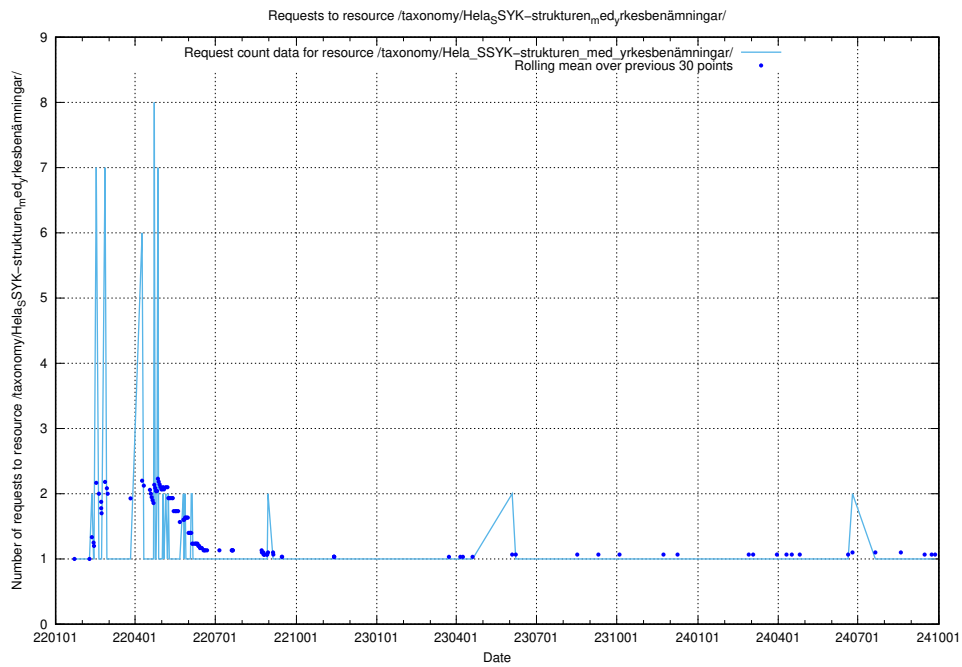

5.5892 Usage of /taxonomy/Hela_SSYK-strukturen_med_yrkesbenämningar/

Here, we count the number of requests to resource /taxonomy/Hela_SSYK-strukturen_med_yrkesbenämningar/.