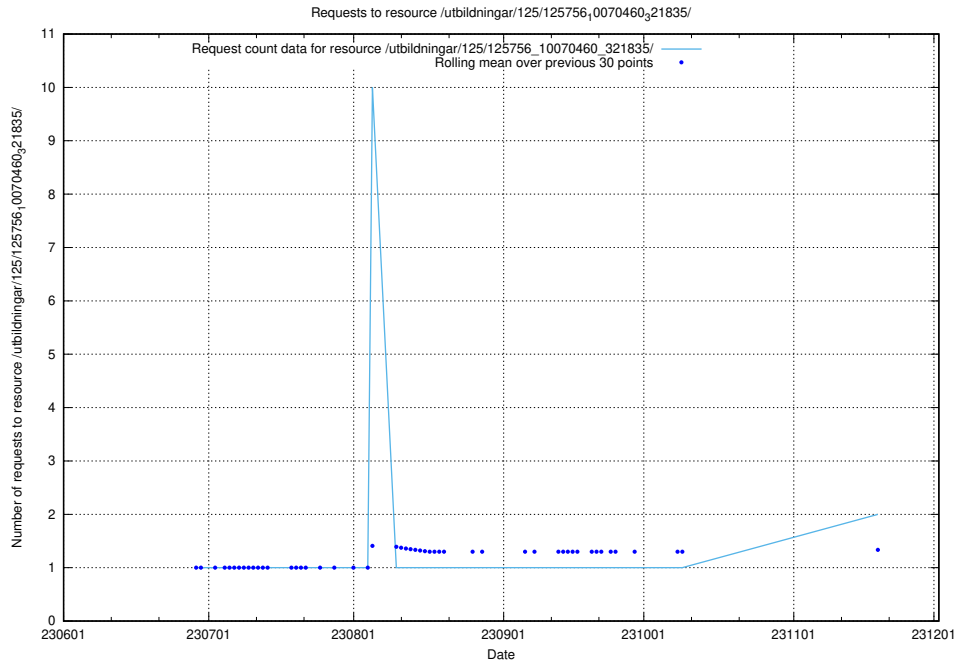

5.933 Usage of /utbildningar/125/125756_10070460_321835/

Here, we count the number of requests to resource /utbildningar/125/125756_10070460_321835/.