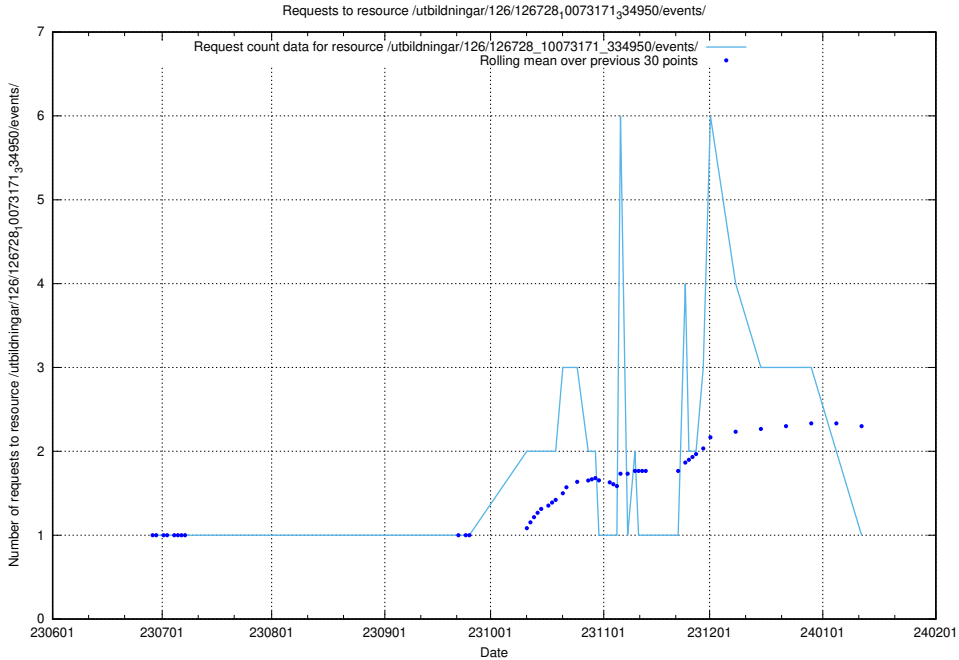

5.6275 Usage of /utbildningar/126/126728_10073171_334950/events/

Here, we count the number of requests to resource /utbildningar/126/126728_10073171_334950/events/