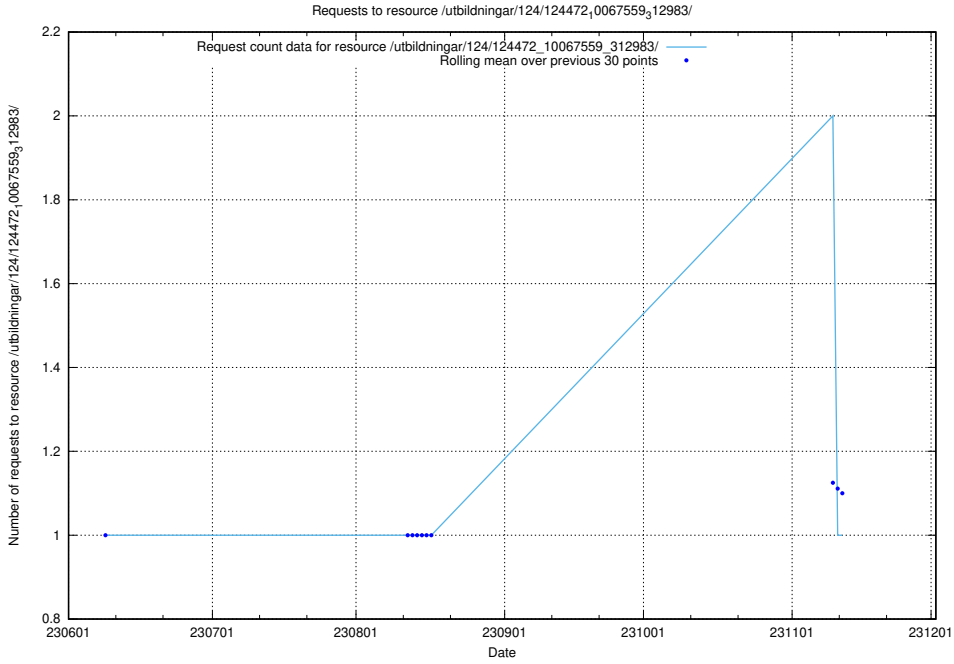

5.6698 Usage of /utbildningar/124/124472_10067559_312983/

Here, we count the number of requests to resource /utbildningar/124/124472_10067559_312983/.