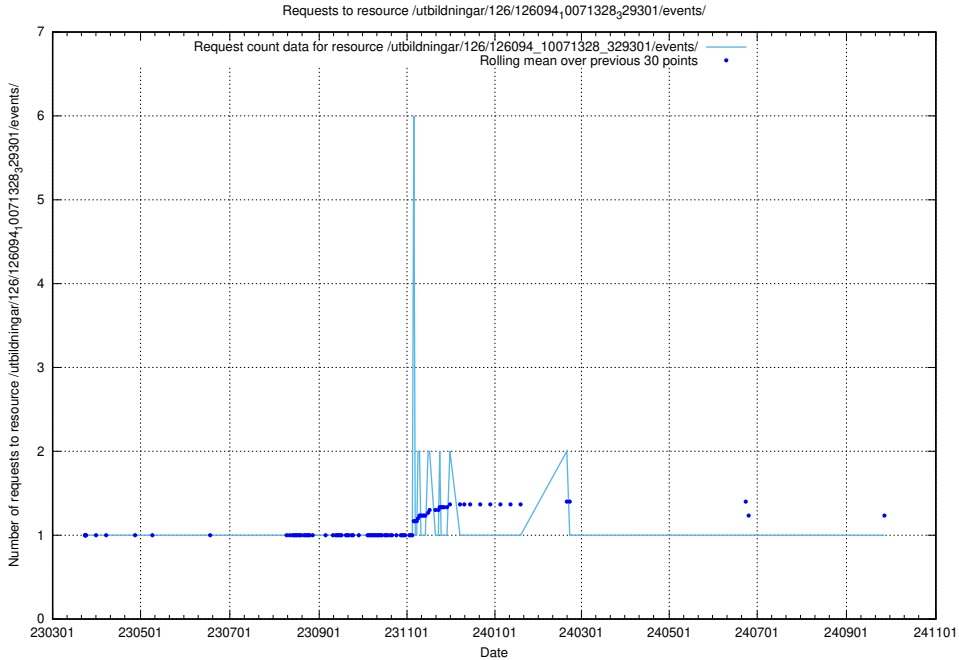

5.7271 Usage of /utbildningar/126/126094_10071328_329301/events/

Here, we count the number of requests to resource /utbildningar/126/126094_10071328_329301/events/