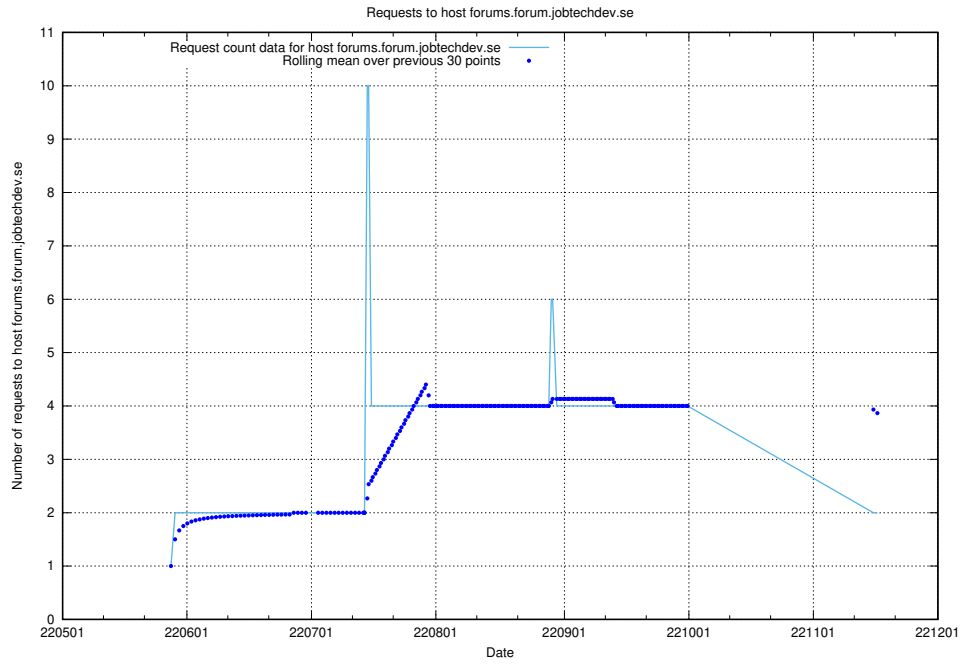

7.422 Usage of forums.forum.jobtechdev.se

Here, we count the number of requests to host forums.forum.jobtechdev.se.