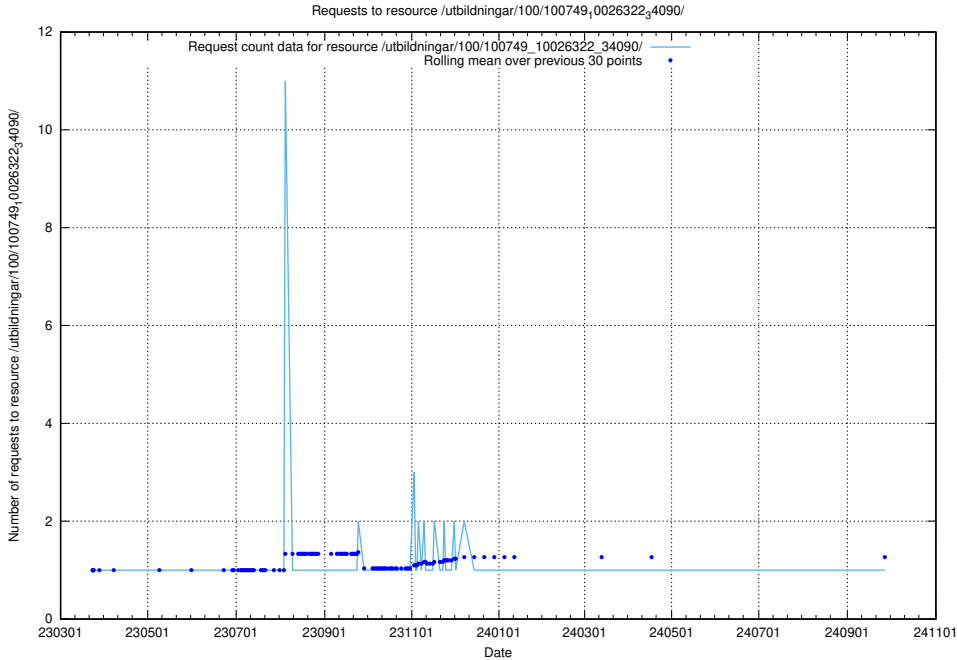

5.6435 Usage of /utbildningar/100/100749_10026322_34090/

Here, we count the number of requests to resource /utbildningar/100/100749_10026322_34090/.