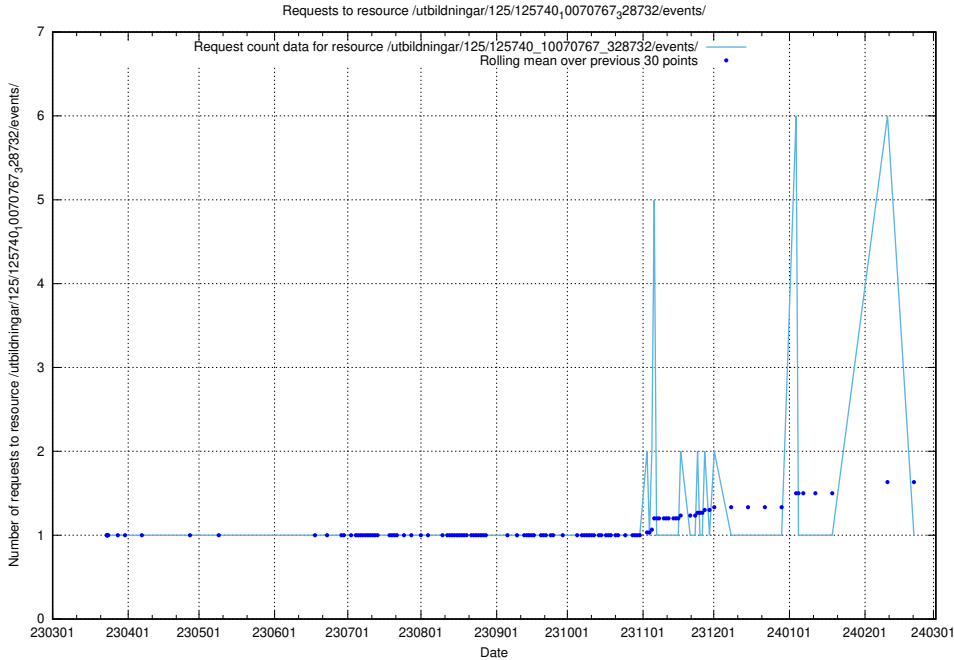

5.1058 Usage of /utbildningar/125/125740_10070767_328732/events/

Here, we count the number of requests to resource /utbildningar/125/125740_10070767_328732/events/