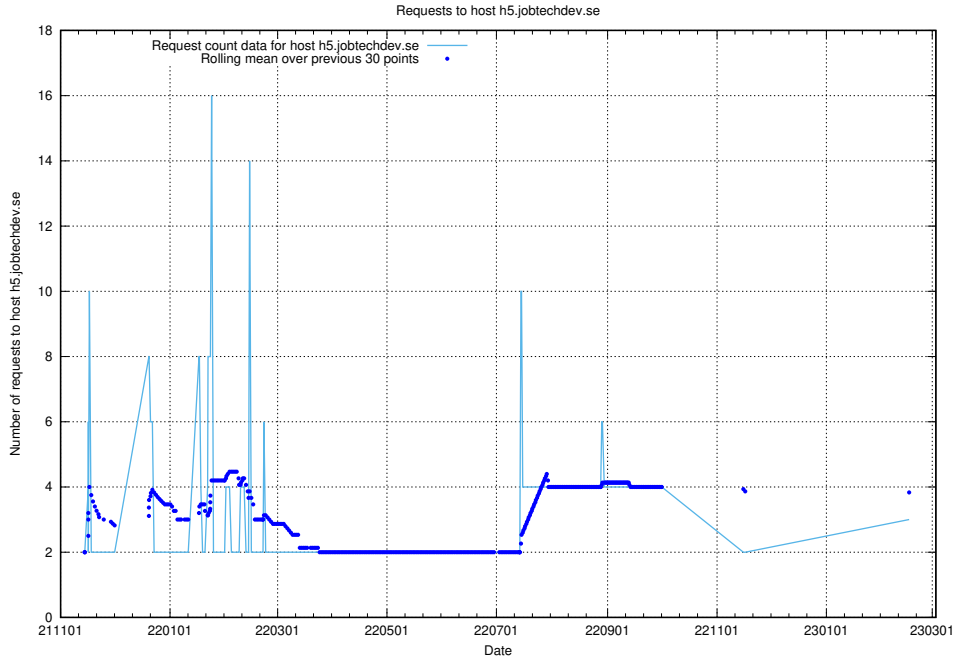

7.168 Usage of h5.jobtechdev.se

Here, we count the number of requests to host h5.jobtechdev.se.