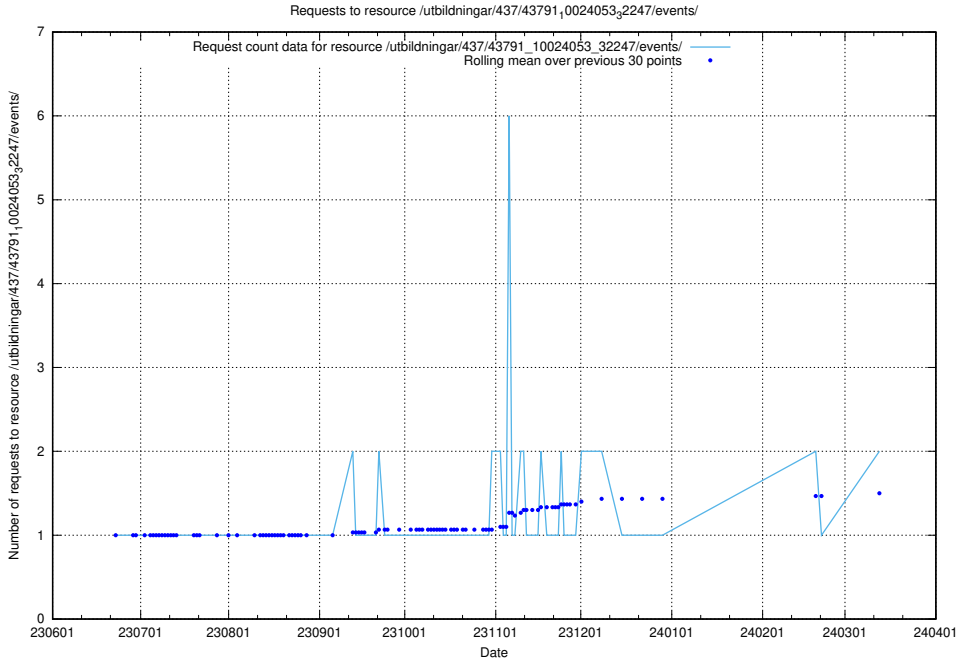

### 5.947 Usage of /utbildningar/437/43791\_10024053\_32247/events/

Here, we count the number of requests to resource /utbildningar/437/43791\_10024053\_32247/events/.