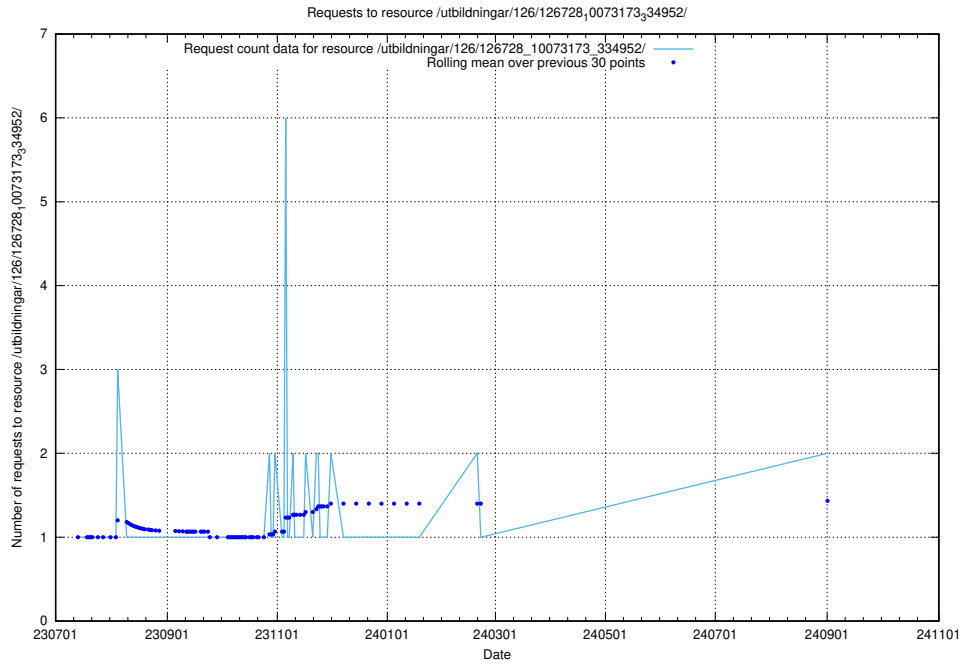

### 5.904 Usage of /utbildningar/126/126728\_10073173\_334952/

Here, we count the number of requests to resource /utbildningar/126/126728\_10073173\_334952/.