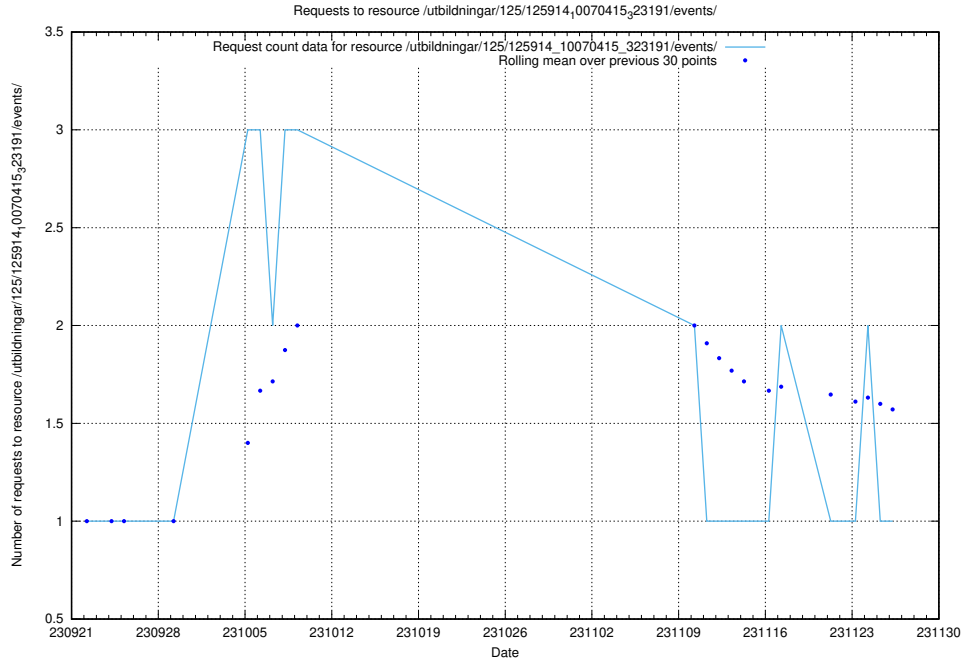

5.5339 Usage of /utbildningar/125/125914_10070415_323191/events/

Here, we count the number of requests to resource /utbildningar/125/125914_10070415_323191/events/