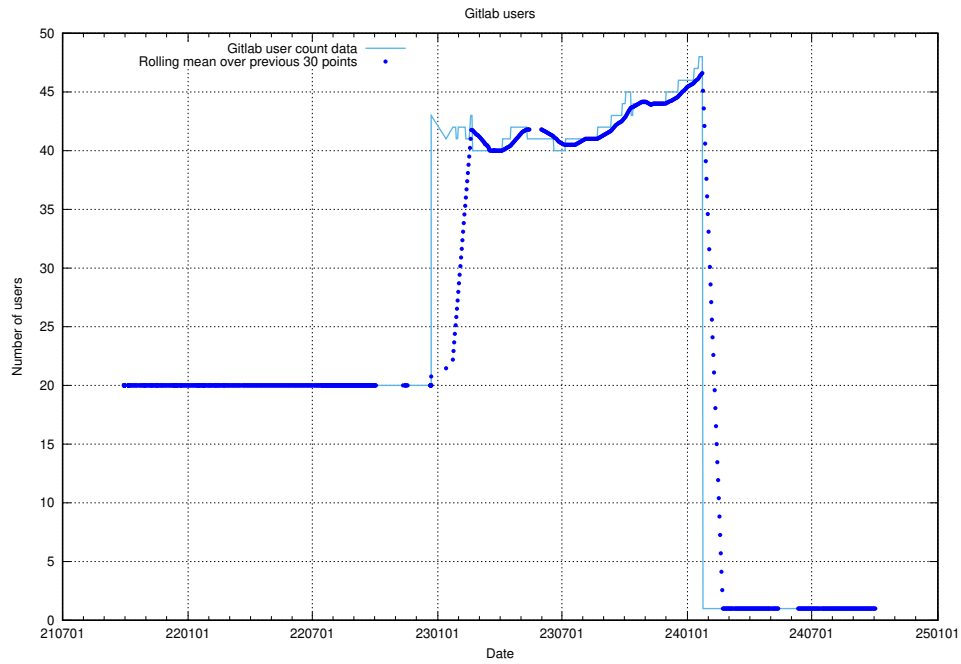

6 Gitlab

This section summarises the state of [JobTech's code repositories](https://gitlab.com/arbetsformedlingen)⁷.

6.1 User count

A graph of users in JobTech's official code repository.

⁷<https://gitlab.com/arbetsformedlingen>