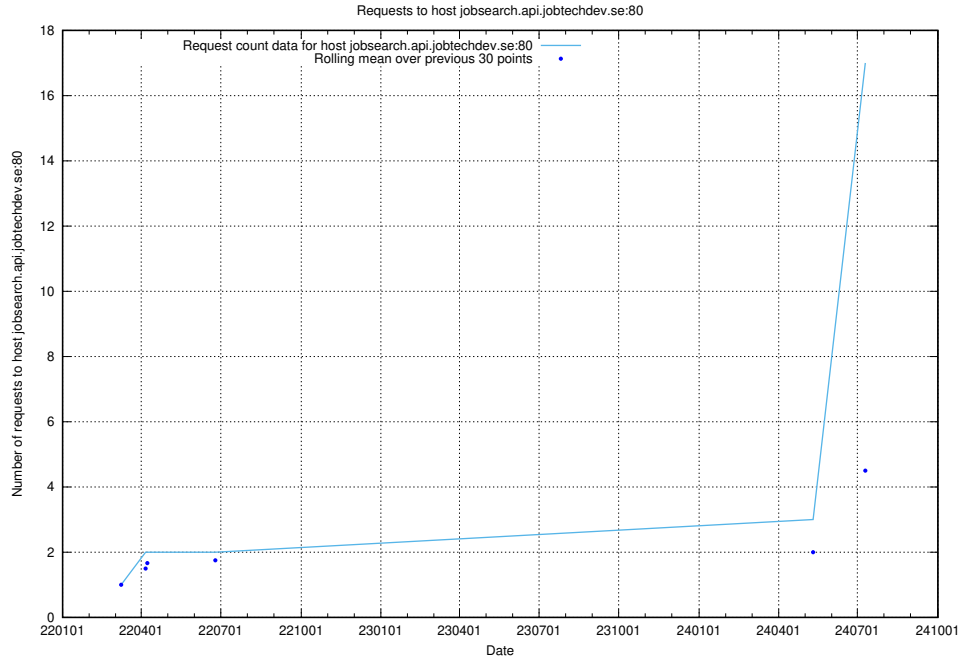

7.39 Usage of jobsearch.api.jobtechdev.se:80

Here, we count the number of requests to host jobsearch.api.jobtechdev.se:80.