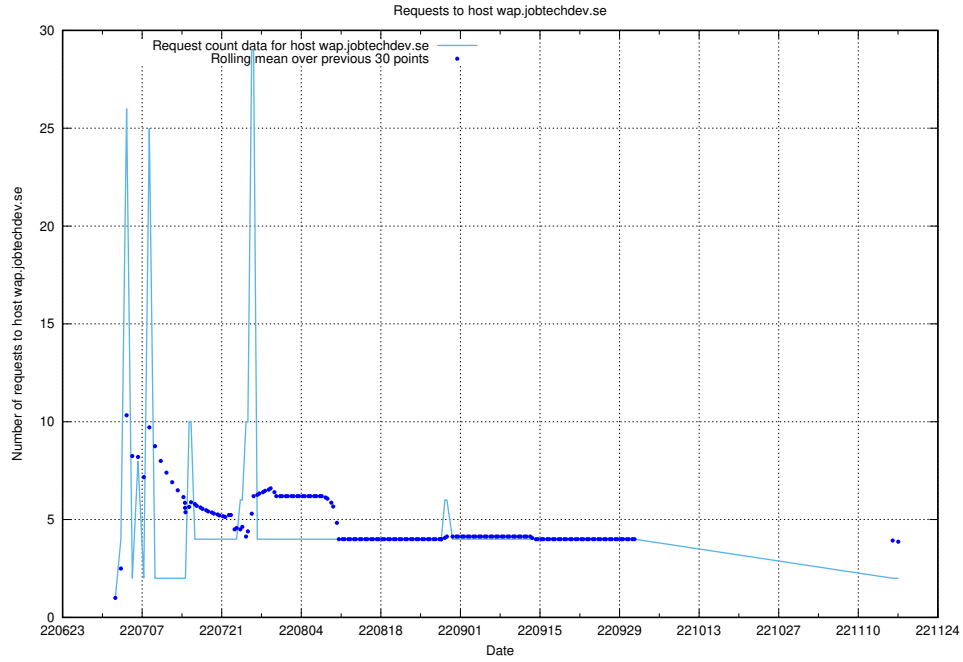

7.397 Usage of wap.jobtechdev.se

Here, we count the number of requests to host wap.jobtechdev.se.