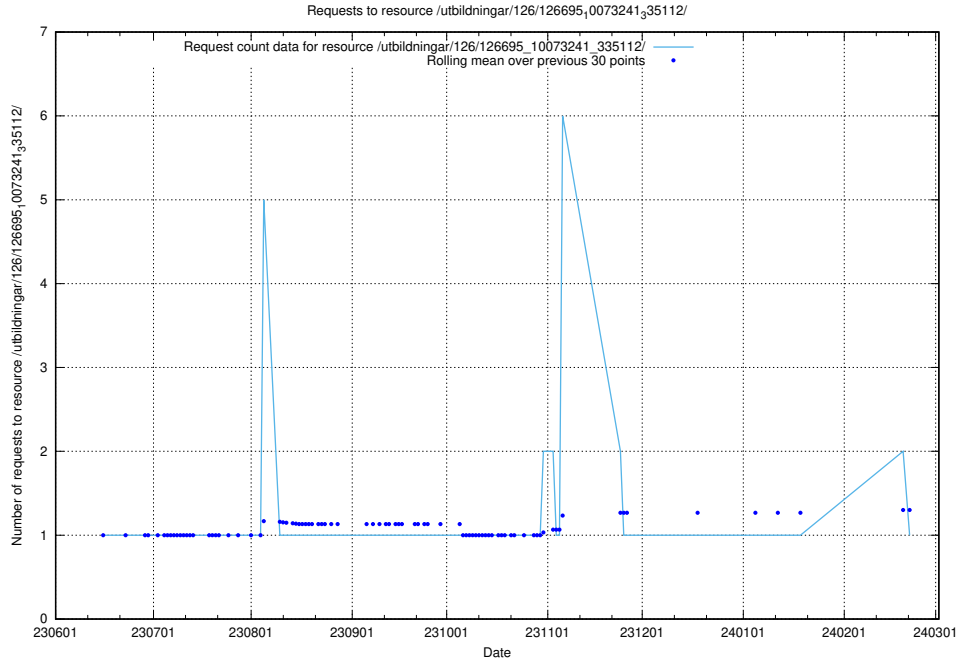

5.6669 Usage of /utbildningar/126/126695_10073241_335112/

Here, we count the number of requests to resource /utbildningar/126/126695_10073241_335112/.