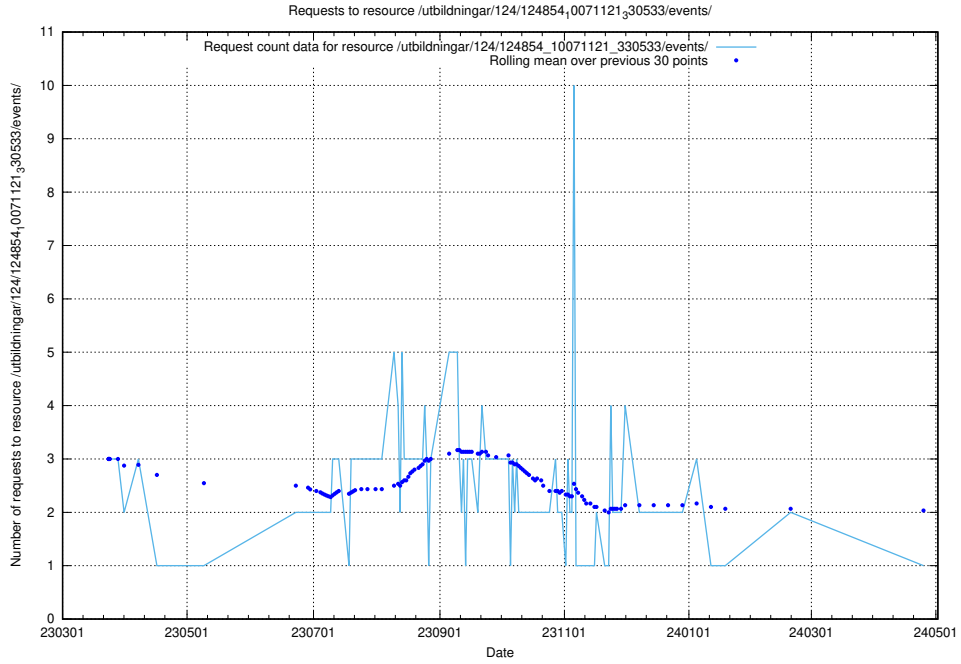

5.7097 Usage of /utbildningar/124/124854_10071121_330533/events/

Here, we count the number of requests to resource /utbildningar/124/124854_10071121_330533/events/