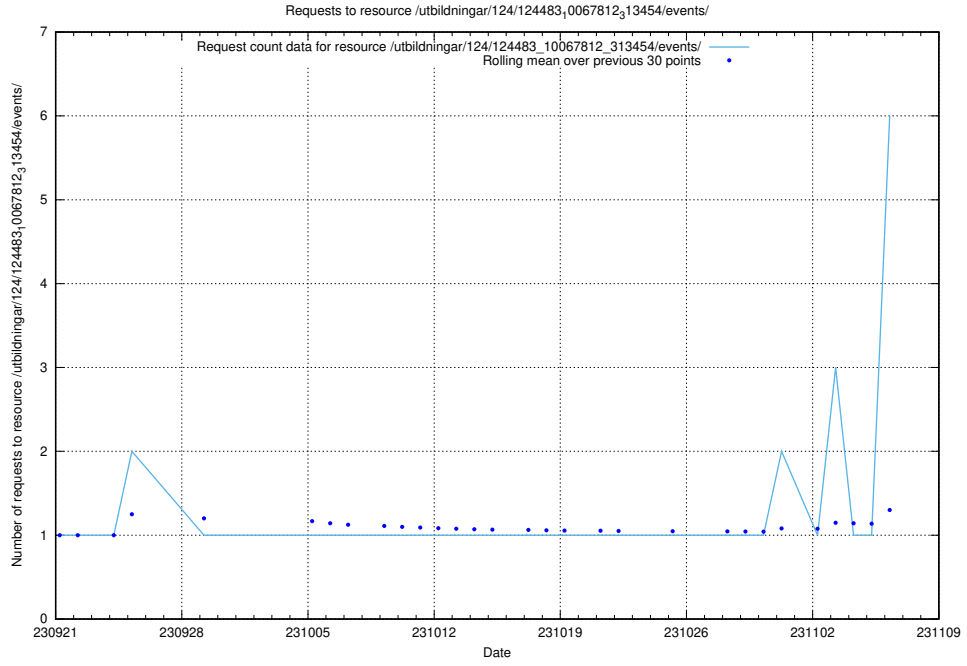

### 5.147 Usage of /utbildningar/124/124483\_10067812\_313454/events/

Here, we count the number of requests to resource /utbildningar/124/124483\_10067812\_313454/events/