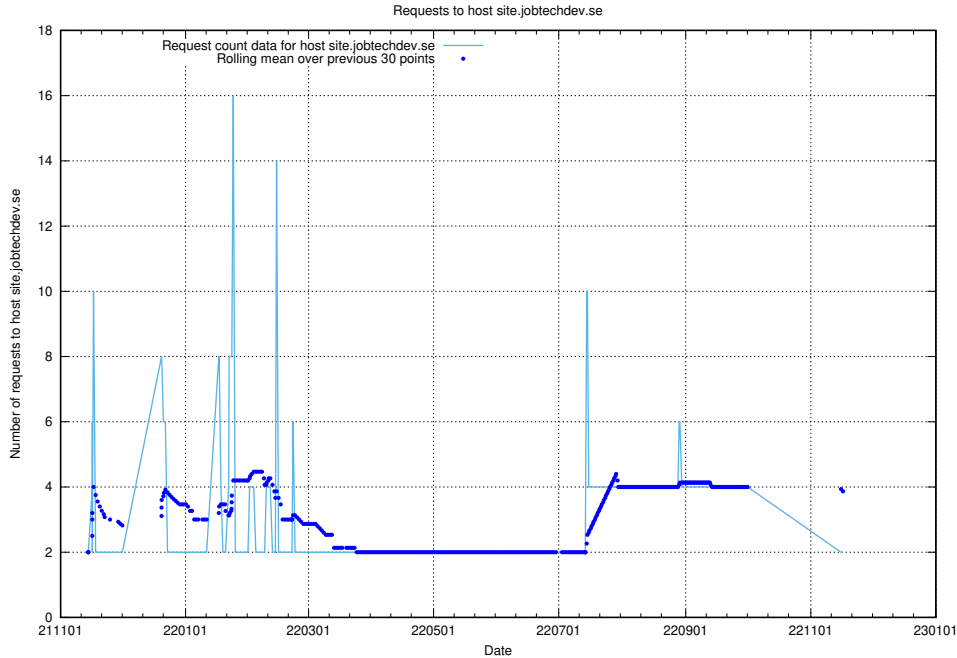

7.567 Usage of site.jobtechdev.se

Here, we count the number of requests to host site.jobtechdev.se.