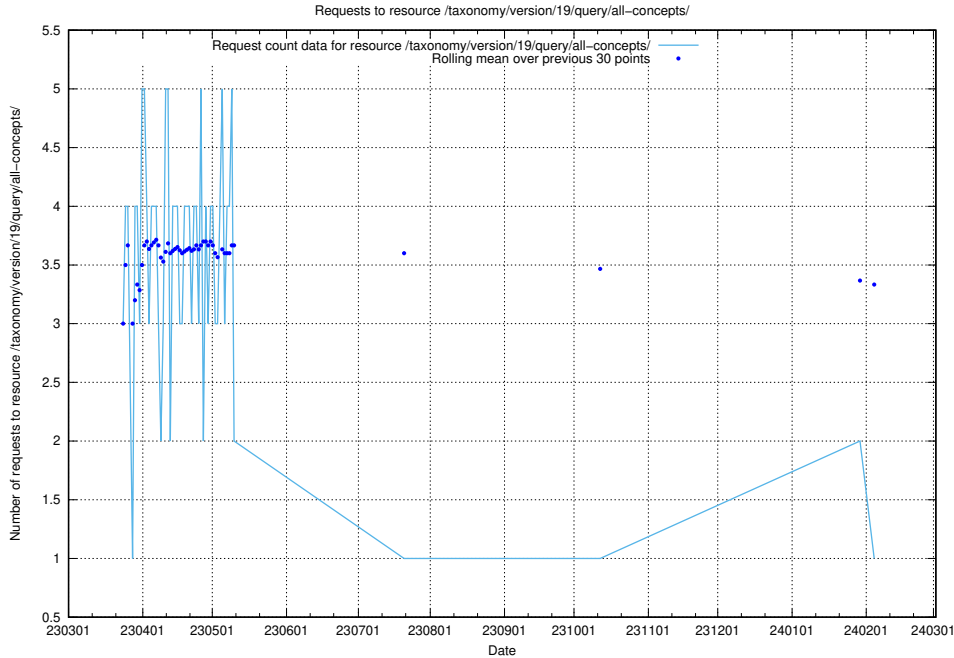

5.6990 Usage of /taxonomy/version/19/query/all-concepts/

Here, we count the number of requests to resource /taxonomy/version/19/query/all-concepts/.