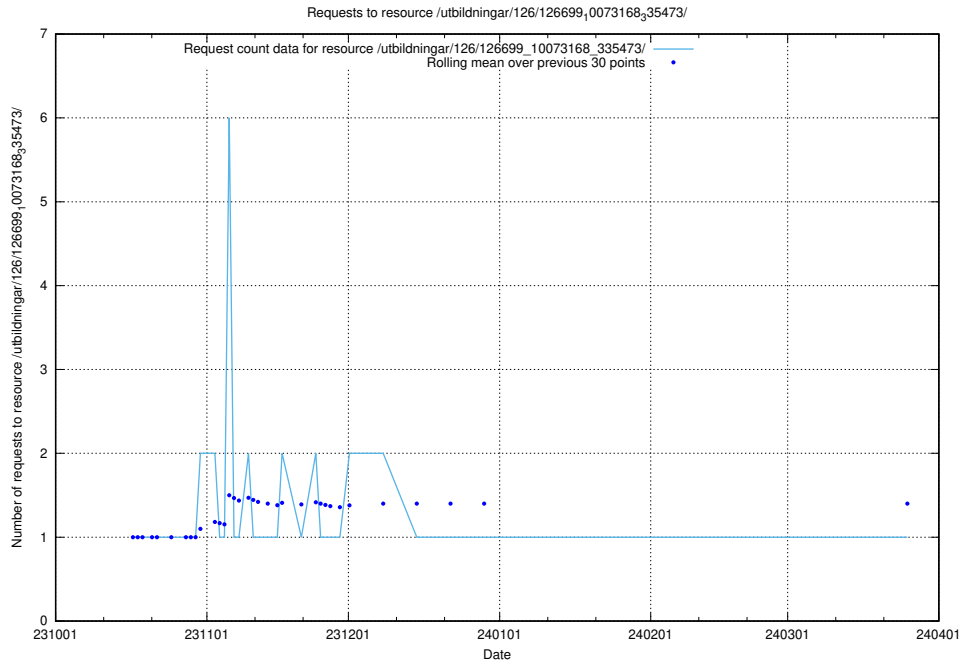

5.5139 Usage of /utbildningar/126/126699_10073168_335473/

Here, we count the number of requests to resource /utbildningar/126/126699_10073168_335473/.