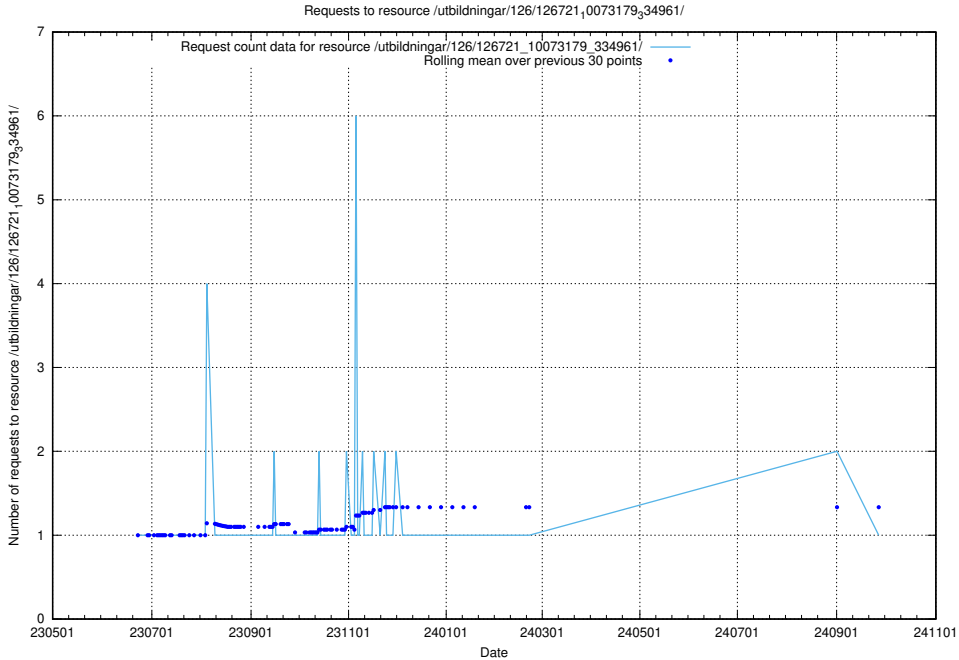

5.6422 Usage of /utbildningar/126/126721_10073179_334961/

Here, we count the number of requests to resource /utbildningar/126/126721_10073179_334961/.