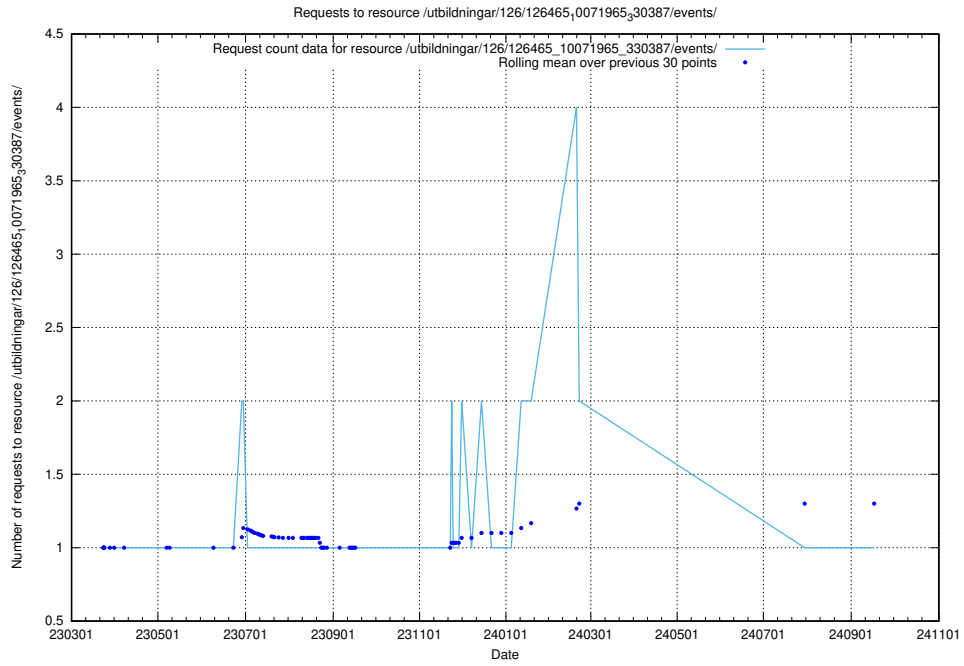

5.7258 Usage of /utbildningar/126/126465_10071965_330387/events/

Here, we count the number of requests to resource /utbildningar/126/126465_10071965_330387/events/