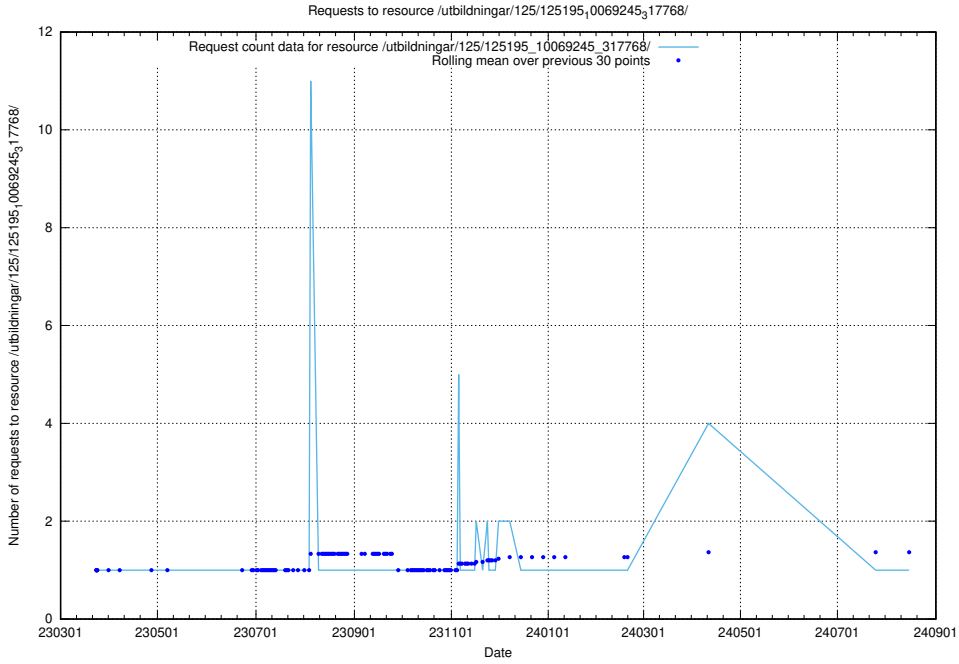

5.1223 Usage of /utbildningar/125/125195_10069245_317768/

Here, we count the number of requests to resource /utbildningar/125/125195_10069245_317768/.