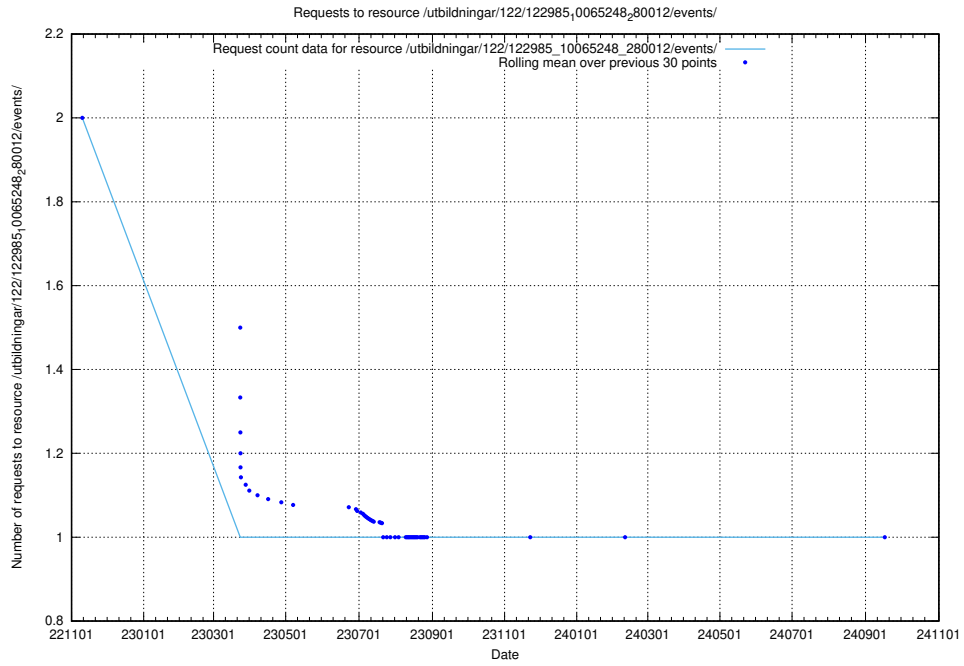

5.7110 Usage of /utbildningar/122/122985_10065248_280012/events/

Here, we count the number of requests to resource /utbildningar/122/122985_10065248_280012/events/