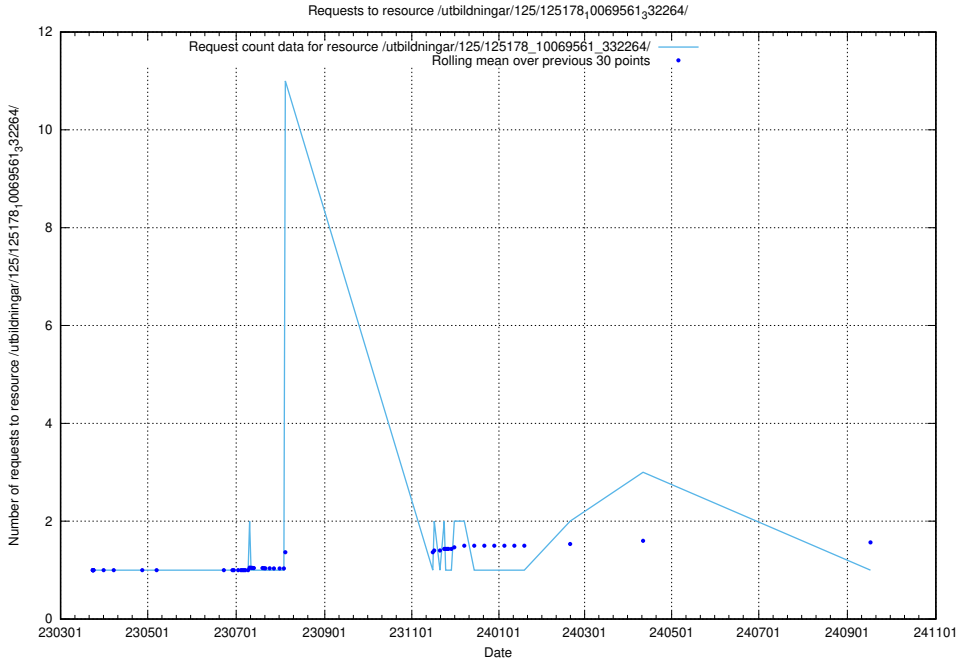

5.1228 Usage of /utbildningar/125/125178_10069561_332264/

Here, we count the number of requests to resource /utbildningar/125/125178_10069561_332264/.