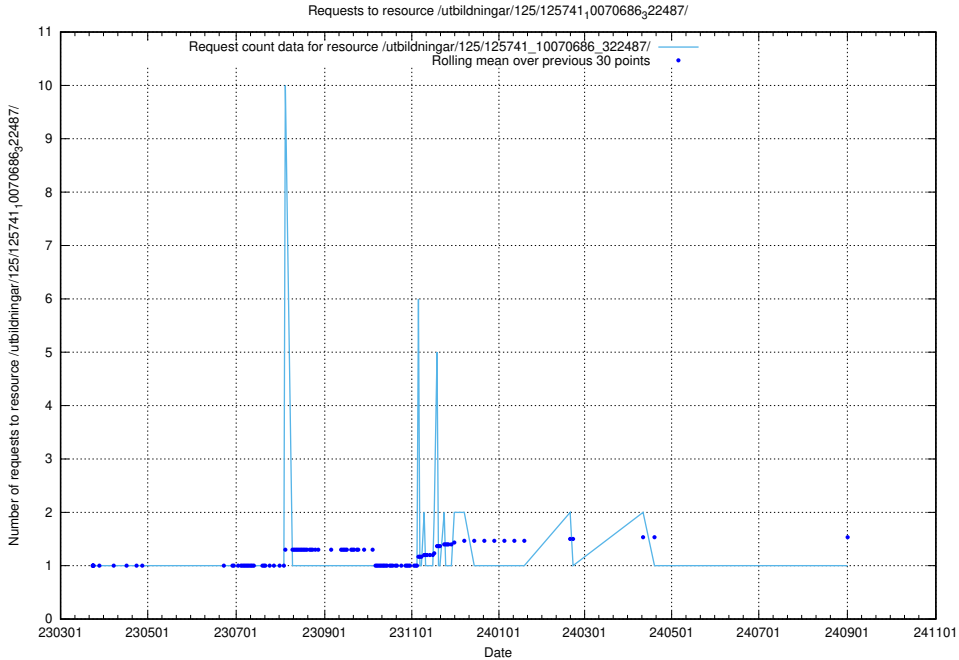

5.7315 Usage of /utbildningar/125/125741_10070686_322487/

Here, we count the number of requests to resource /utbildningar/125/125741_10070686_322487/.