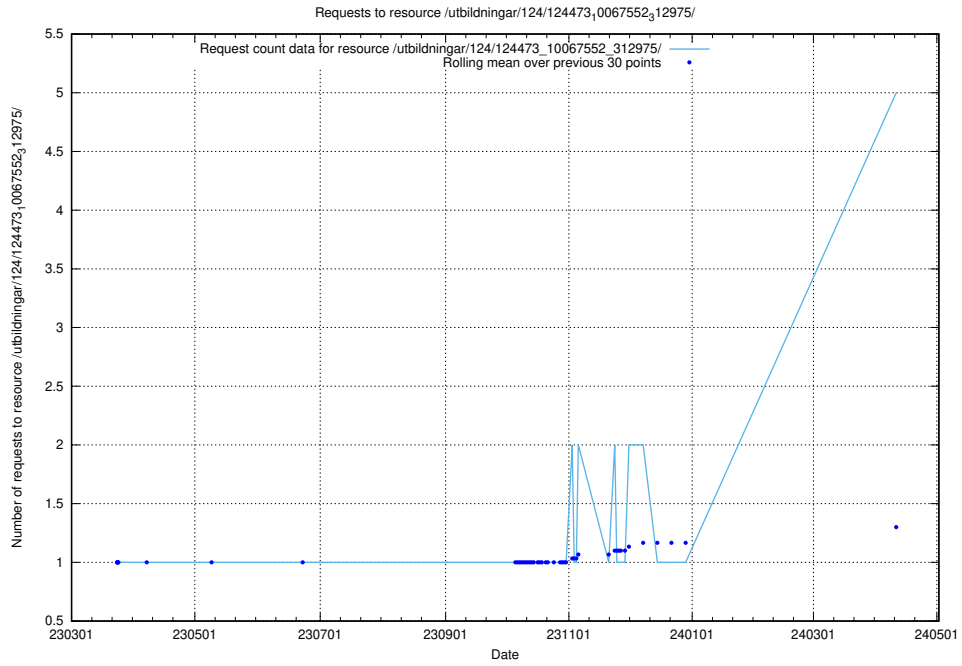

5.219 Usage of /utbildningar/124/124473_10067552_312975/

Here, we count the number of requests to resource /utbildningar/124/124473_10067552_312975/.