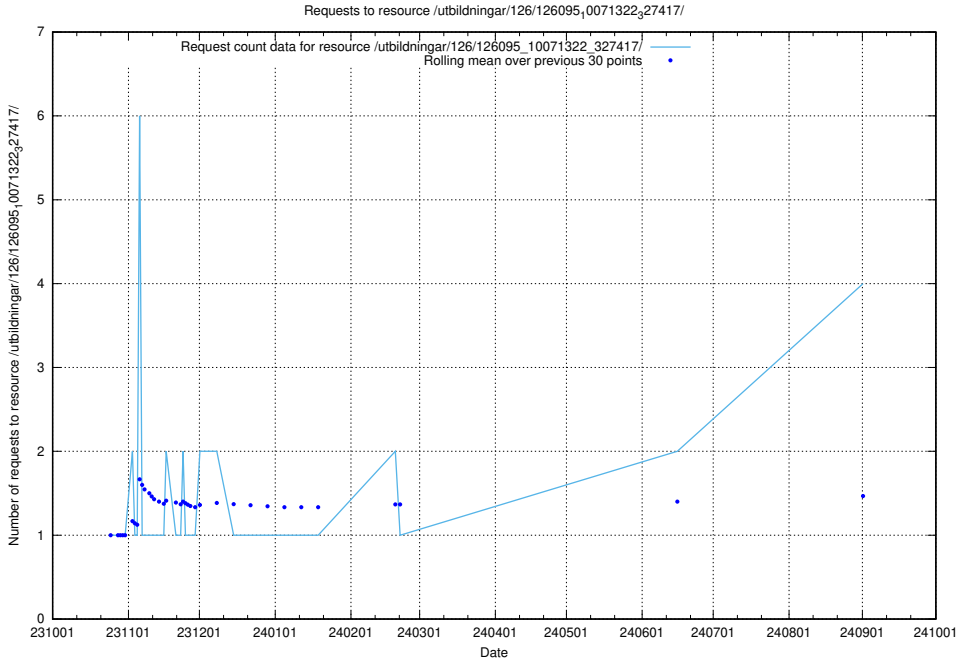

5.334 Usage of /utbildningar/126/126095_10071322_327417/

Here, we count the number of requests to resource /utbildningar/126/126095_10071322_327417/.