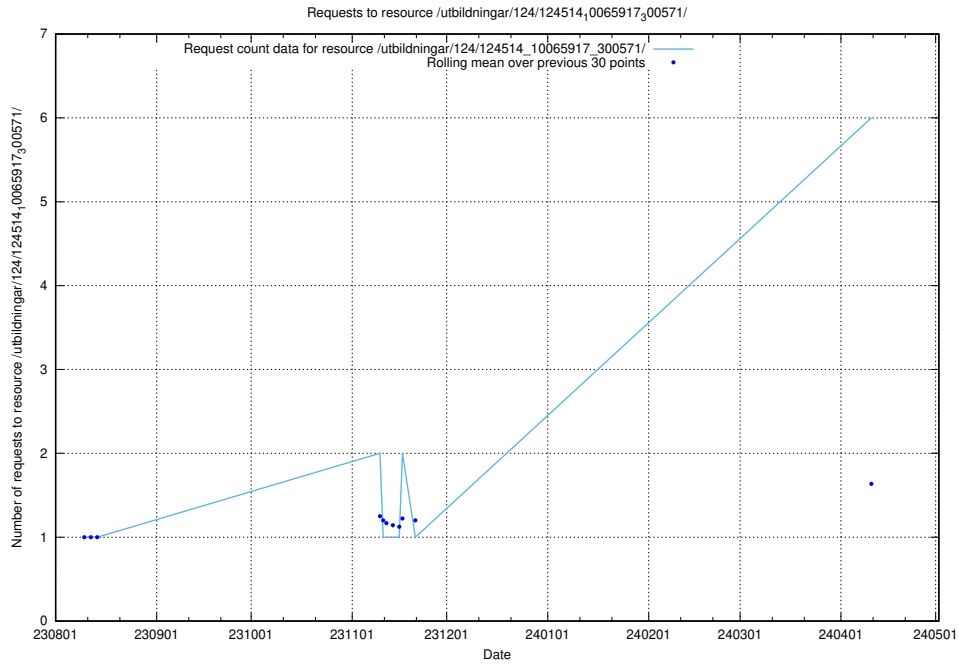

5.151 Usage of /utbildningar/124/124514_10065917_300571/

Here, we count the number of requests to resource /utbildningar/124/124514_10065917_300571/.