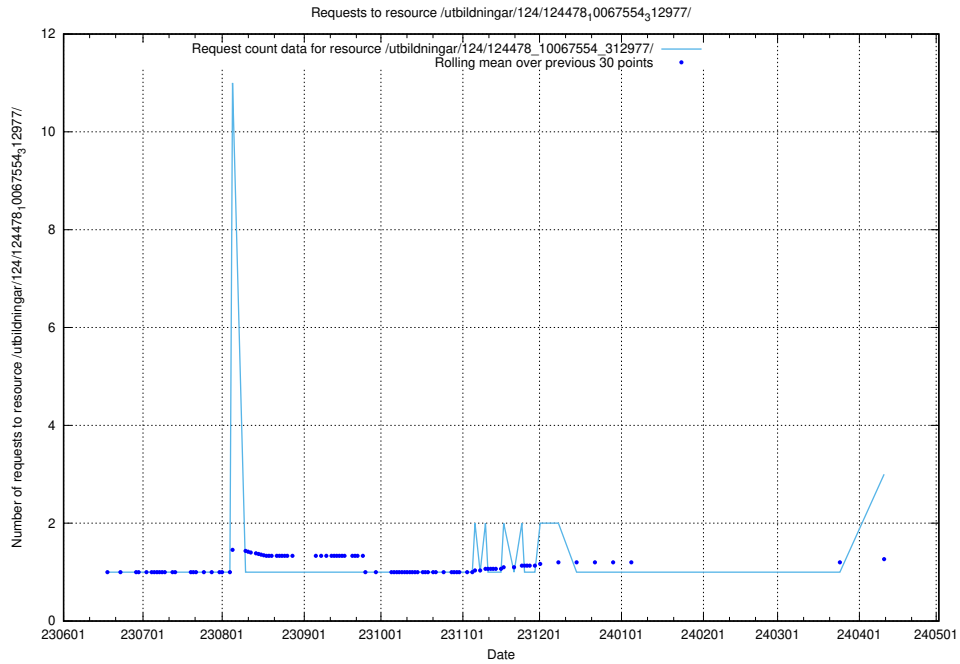

5.524 Usage of /utbildningar/124/124478_10067554_312977/

Here, we count the number of requests to resource /utbildningar/124/124478_10067554_312977/.