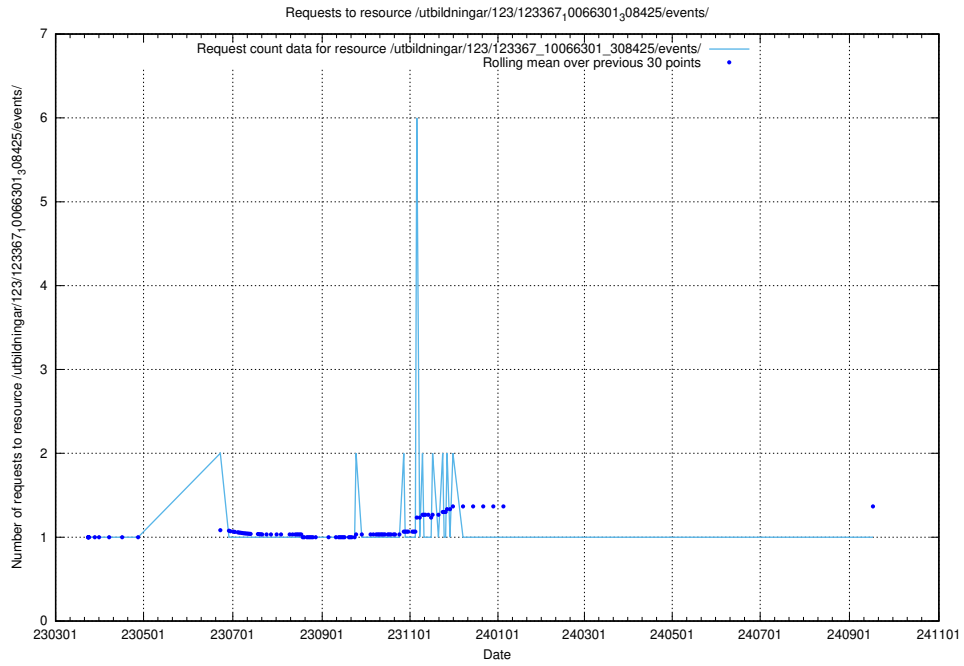

5.5378 Usage of /utbildningar/123/123367_10066301_308425/events/

Here, we count the number of requests to resource /utbildningar/123/123367_10066301_308425/events/