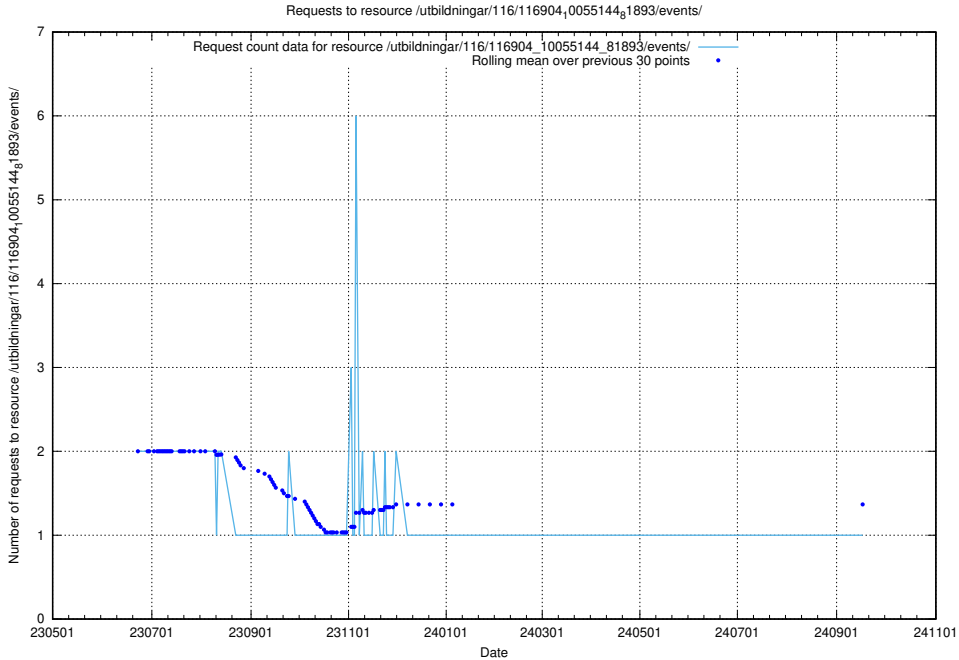

5.6397 Usage of /utbildningar/116/116904_10055144_81893/events/

Here, we count the number of requests to resource /utbildningar/116/116904_10055144_81893/events/.