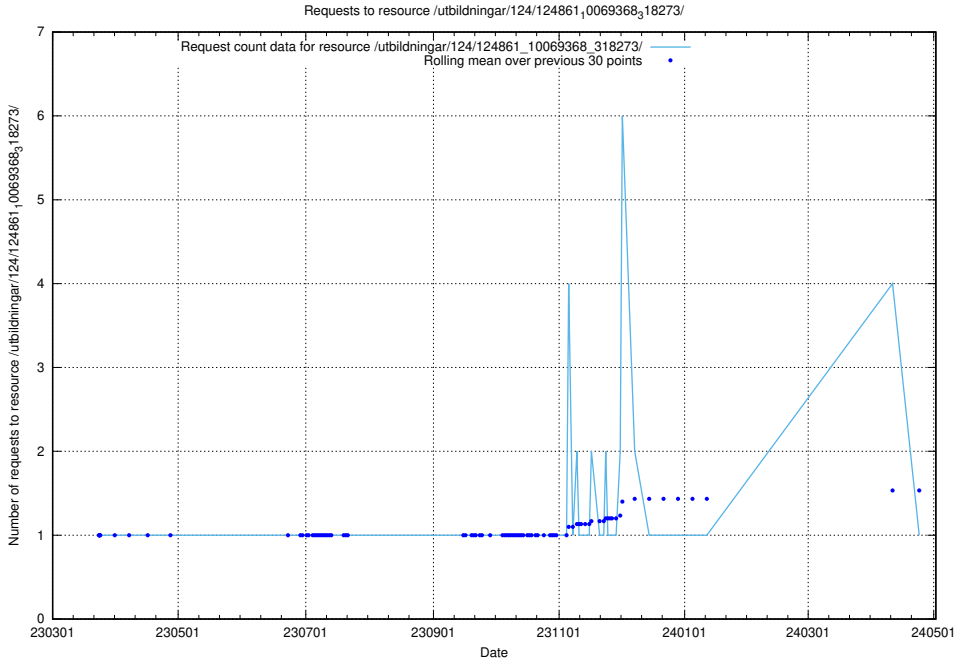

5.1259 Usage of /utbildningar/124/124861_10069368_318273/

Here, we count the number of requests to resource /utbildningar/124/124861_10069368_318273/.