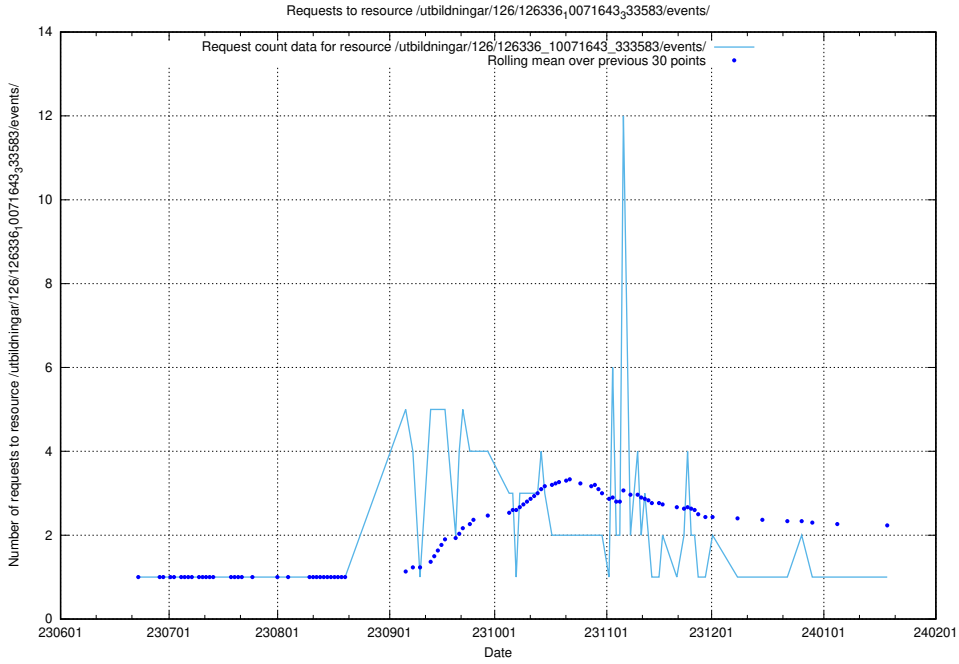

5.6467 Usage of /utbildningar/126/126336_10071643_333583/events/

Here, we count the number of requests to resource /utbildningar/126/126336_10071643_333583/events/