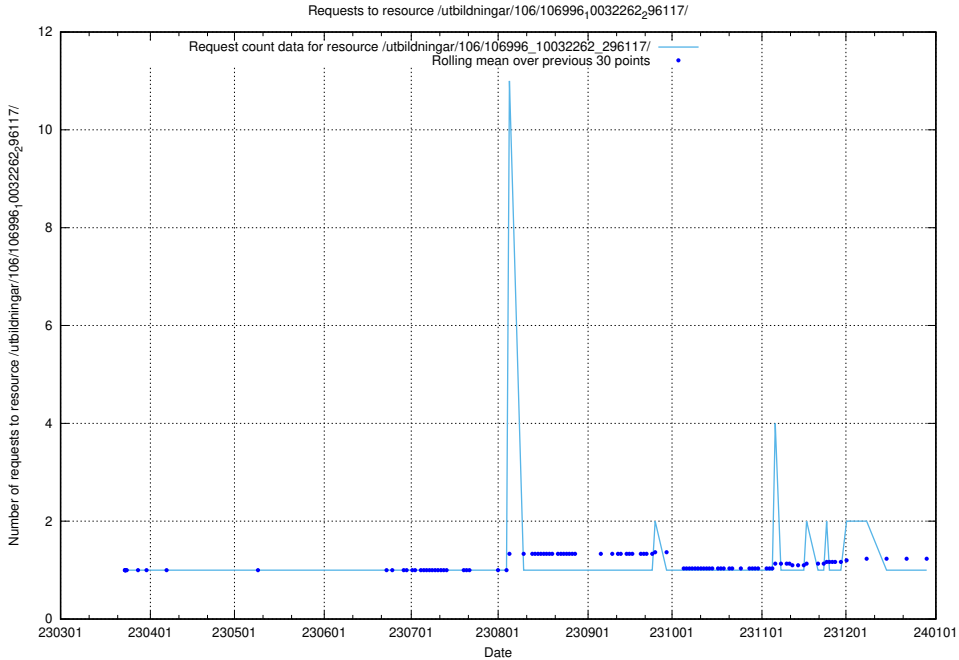

5.6244 Usage of /utbildningar/106/106996_10032262_296117/

Here, we count the number of requests to resource /utbildningar/106/106996_10032262_296117/.