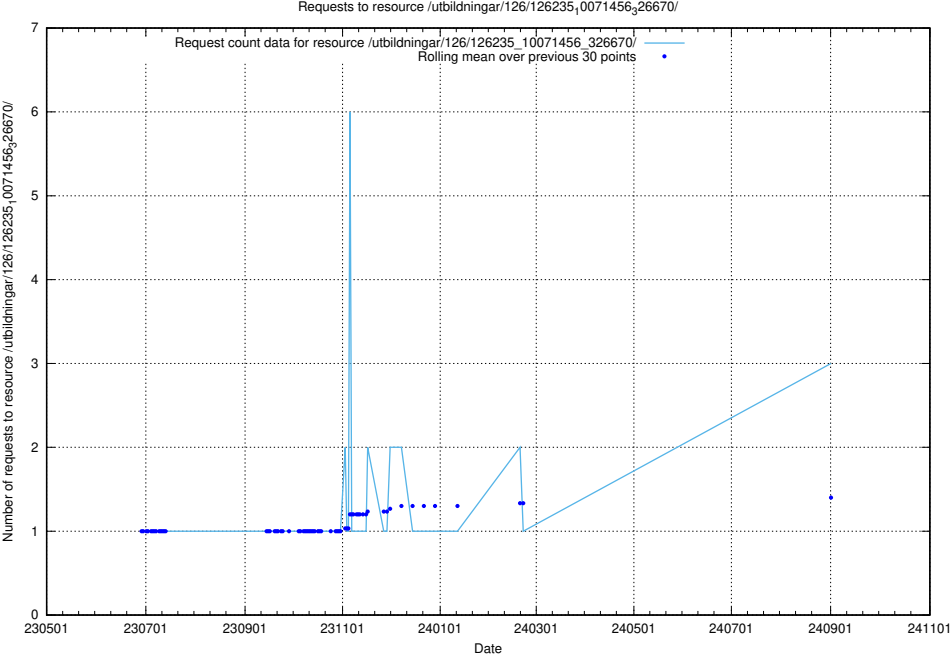

5.492 Usage of /utbildningar/126/126235_10071456_326670/

Here, we count the number of requests to resource /utbildningar/126/126235_10071456_326670/.