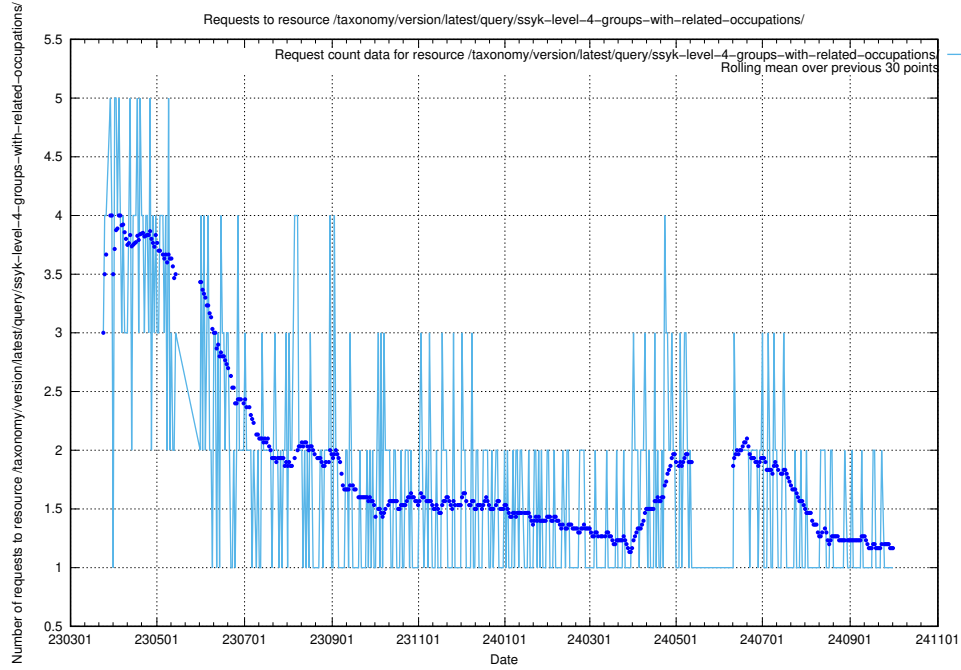

5.6904 Usage of /taxonomy/version/latest/query/ssyk-level-4-groups-with-related-occupations/

Here, we count the number of requests to resource /taxonomy/version/latest/query/ssyk-level-4-groups-with-related-occupations/.