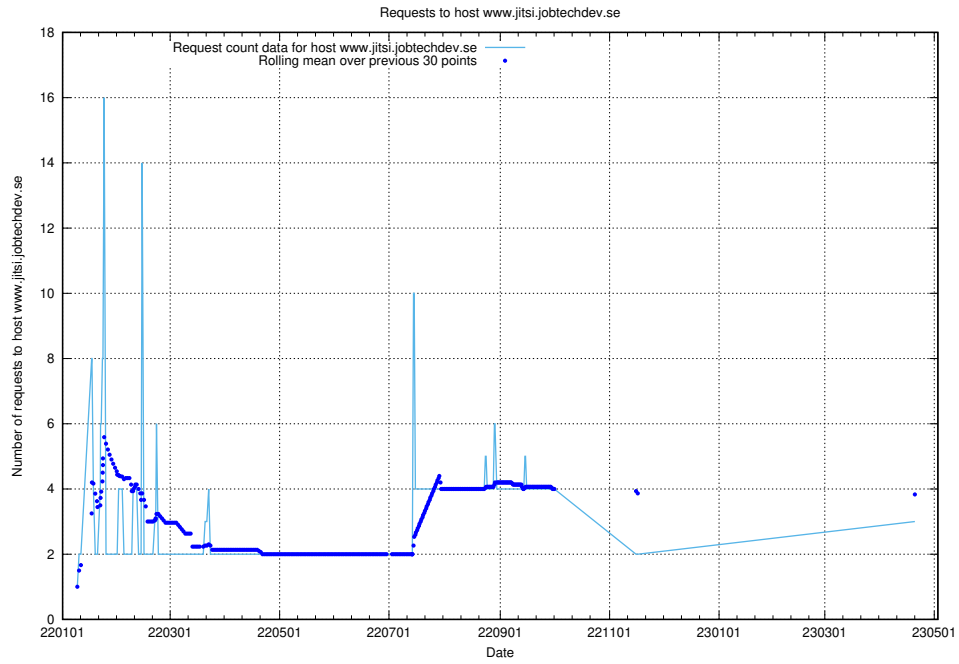

7.180 Usage of www.jitsi.jobtechdev.se

Here, we count the number of requests to host www.jitsi.jobtechdev.se.