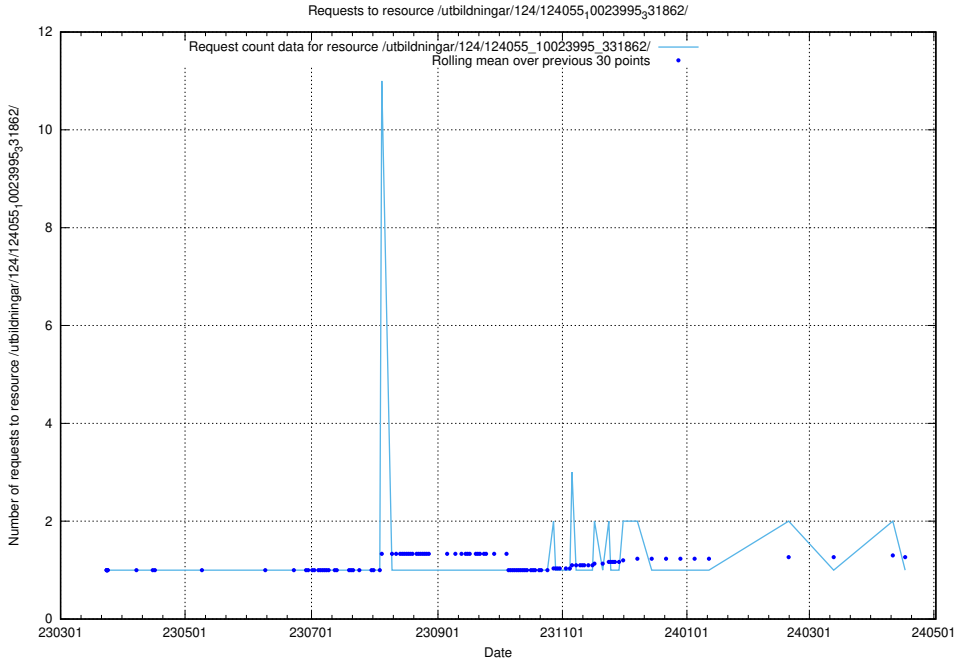

5.5134 Usage of /utbildningar/124/124055_10023995_331862/

Here, we count the number of requests to resource /utbildningar/124/124055_10023995_331862/.