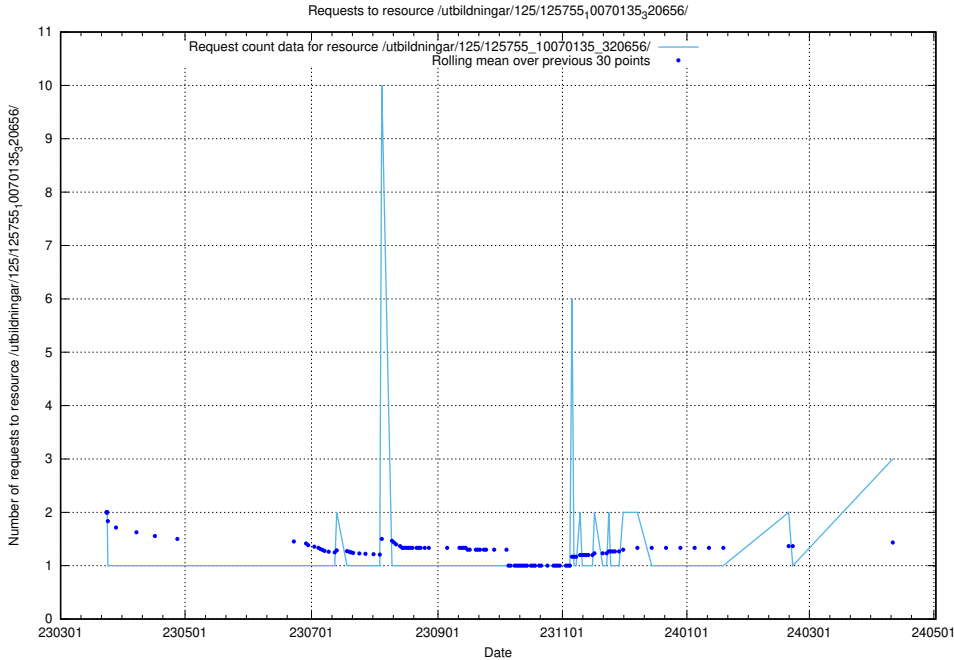

5.553 Usage of /utbildningar/125/125755_10070135_320656/

Here, we count the number of requests to resource /utbildningar/125/125755_10070135_320656/.