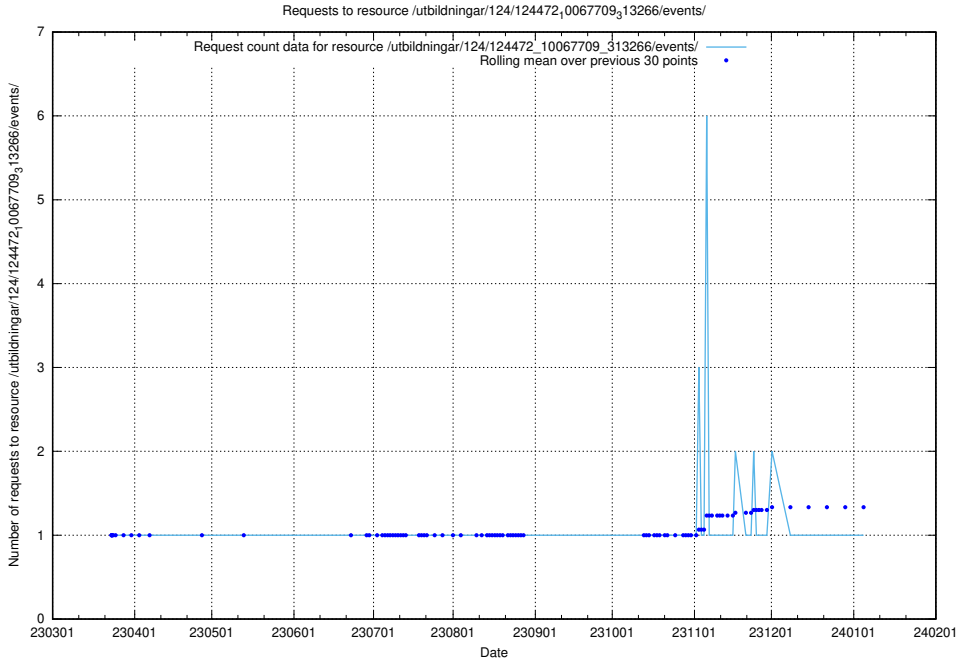

5.3906 Usage of /utbildningar/124/124472_10067709_313266/events/

Here, we count the number of requests to resource /utbildningar/124/124472_10067709_313266/events/