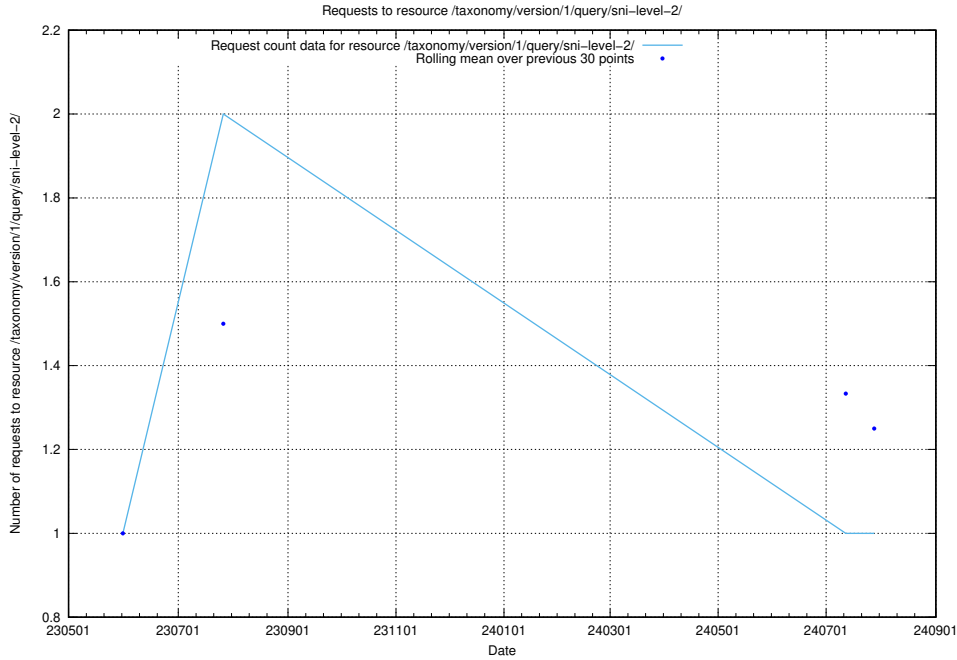

5.6740 Usage of /taxonomy/version/1/query/sni-level-2/

Here, we count the number of requests to resource /taxonomy/version/1/query/sni-level-2/.