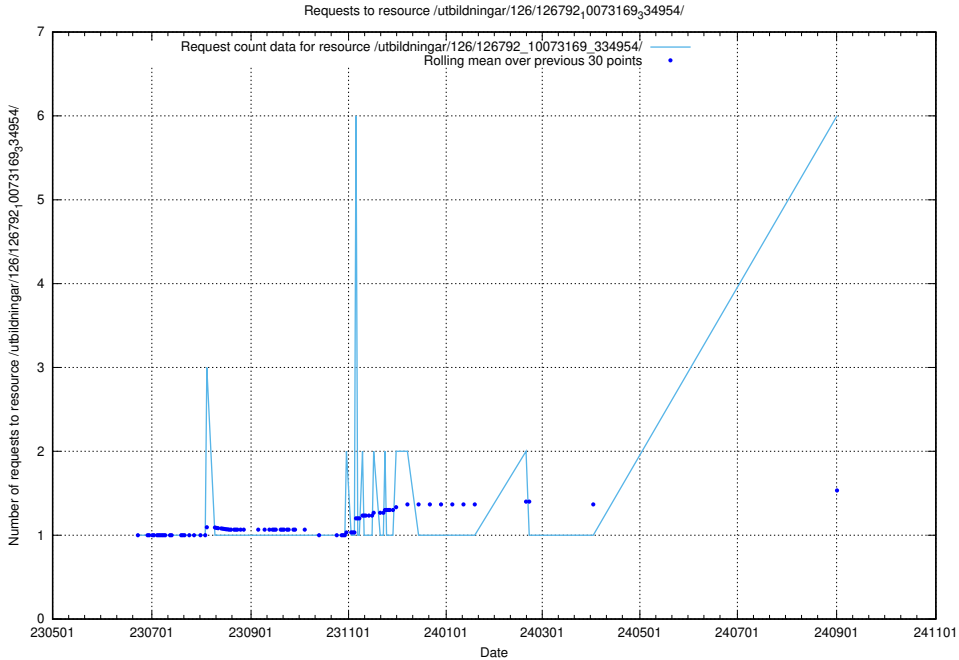

### 5.176 Usage of /utbildningar/126/126792\_10073169\_334954/

Here, we count the number of requests to resource /utbildningar/126/126792\_10073169\_334954/.