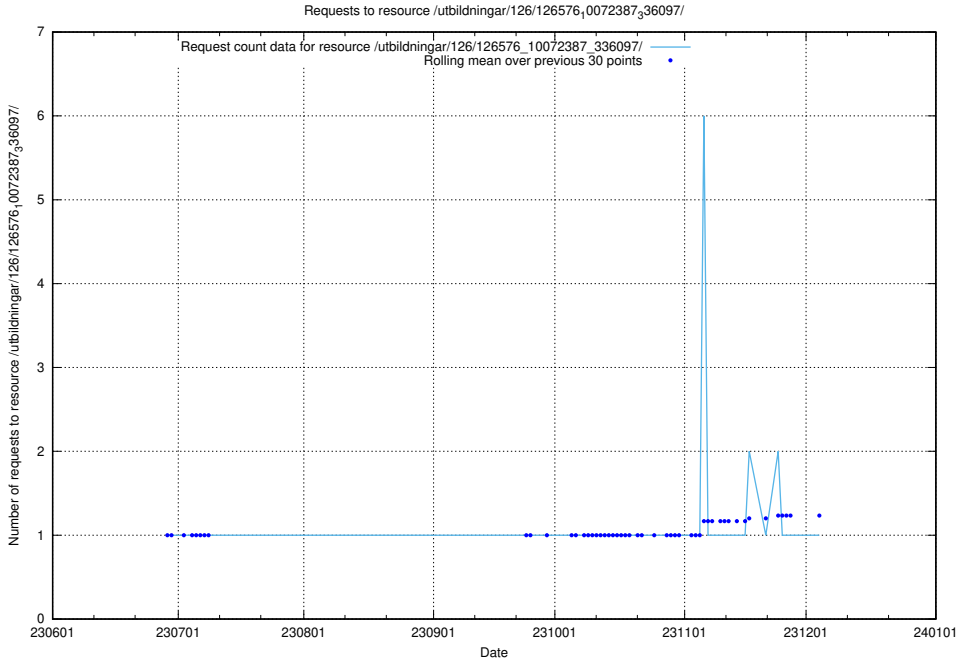

5.6280 Usage of /utbildningar/126/126576_10072387_336097/

Here, we count the number of requests to resource /utbildningar/126/126576_10072387_336097/.