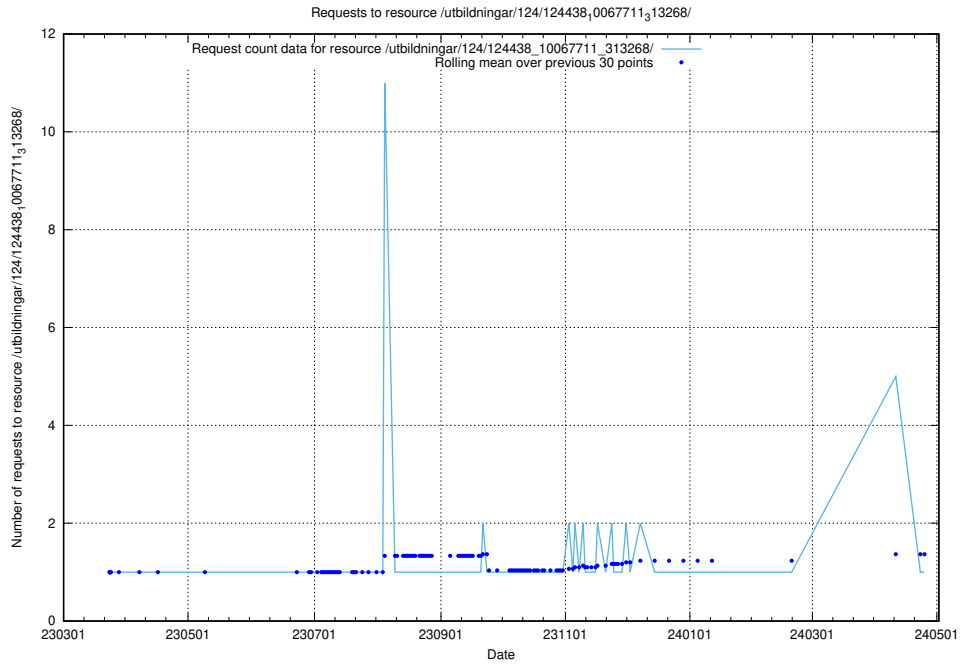

5.4546 Usage of /utbildningar/124/124438_10067711_313268/

Here, we count the number of requests to resource /utbildningar/124/124438_10067711_313268/.