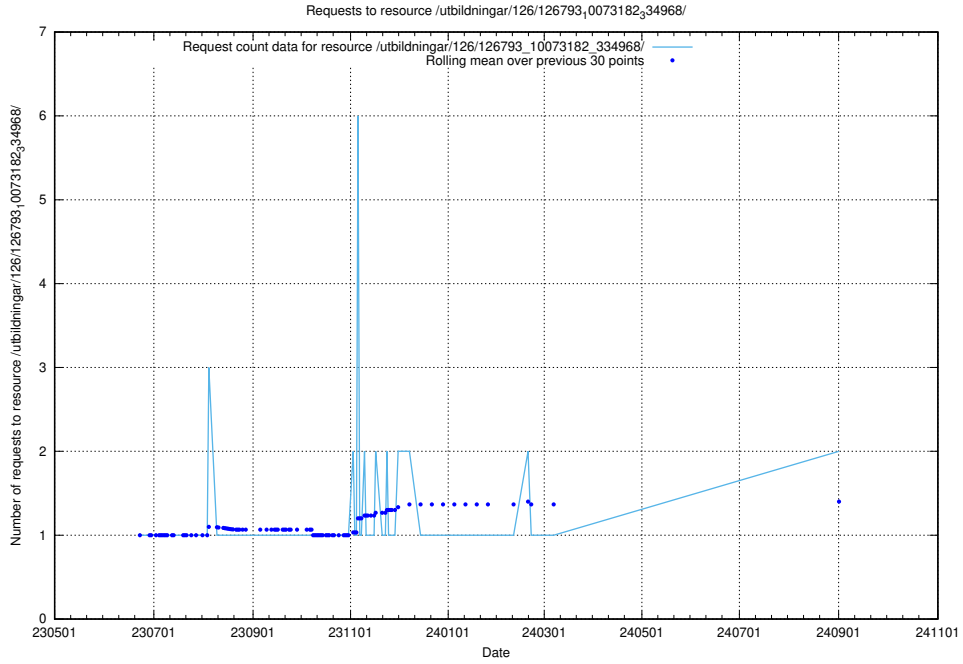

5.948 Usage of /utbildningar/126/126793_10073182_334968/

Here, we count the number of requests to resource /utbildningar/126/126793_10073182_334968/.