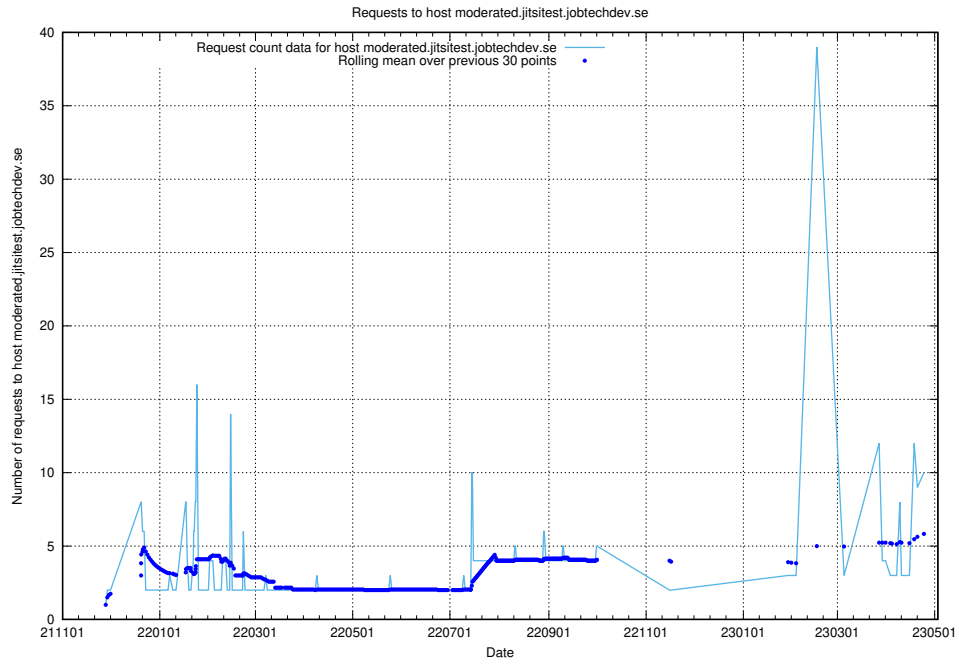

7.63 Usage of moderated.jitsitest.jobtechdev.se

Here, we count the number of requests to host moderated.jitsitest.jobtechdev.se.