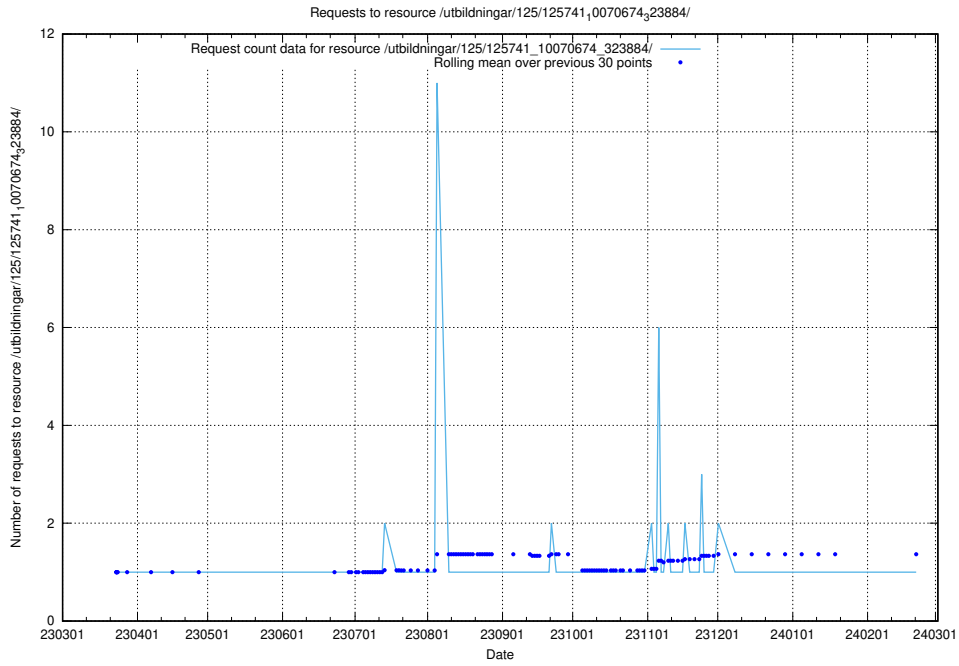

5.7324 Usage of /utbildningar/125/125741_10070674_323884/

Here, we count the number of requests to resource /utbildningar/125/125741_10070674_323884/.