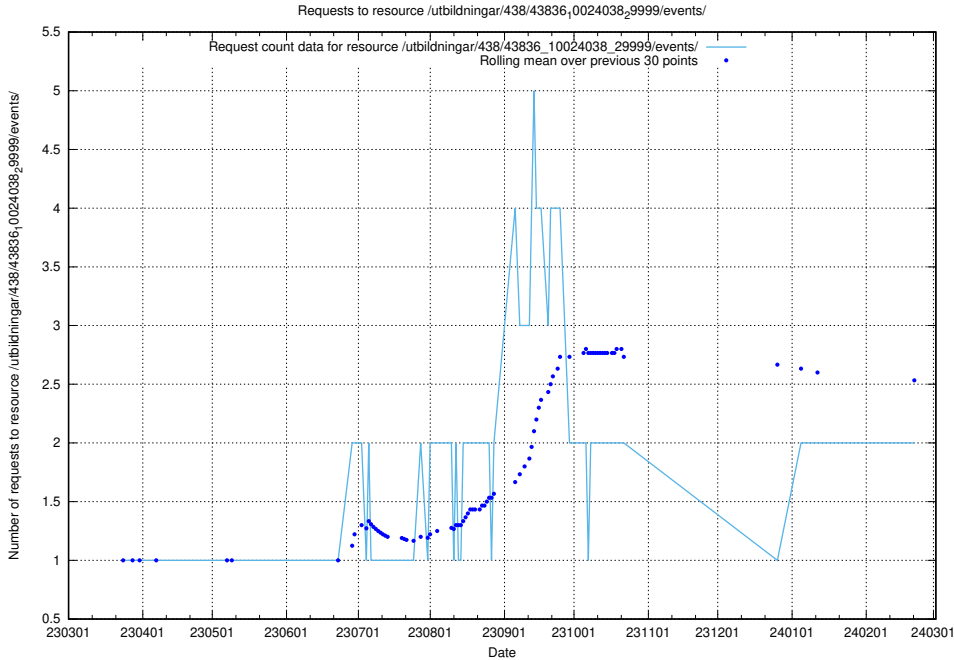

5.1019 Usage of /utbildningar/438/43836_10024038_29999/events/

Here, we count the number of requests to resource /utbildningar/438/43836_10024038_29999/events/.