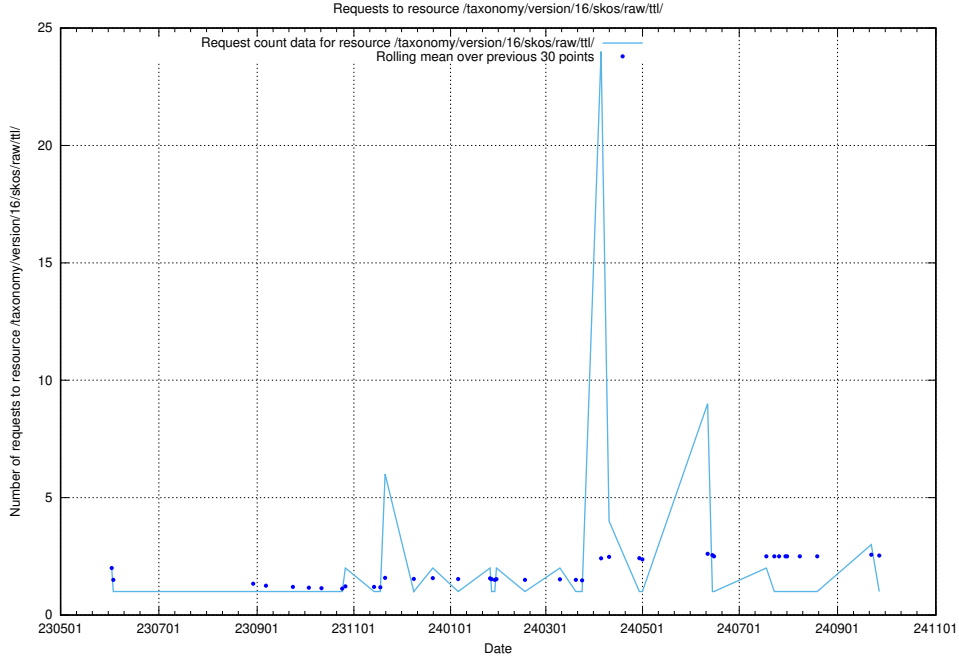

5.6717 Usage of /taxonomy/version/16/skos/raw/ttl/

Here, we count the number of requests to resource /taxonomy/version/16/skos/raw/ttl/.