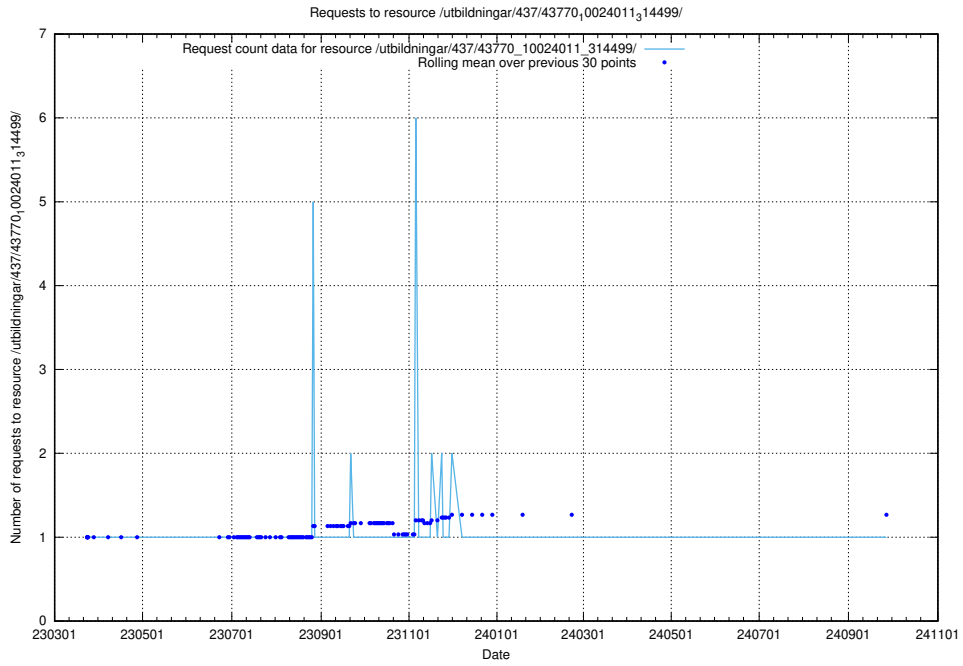

5.7210 Usage of /utbildningar/437/43770_10024011_314499/

Here, we count the number of requests to resource /utbildningar/437/43770_10024011_314499/.