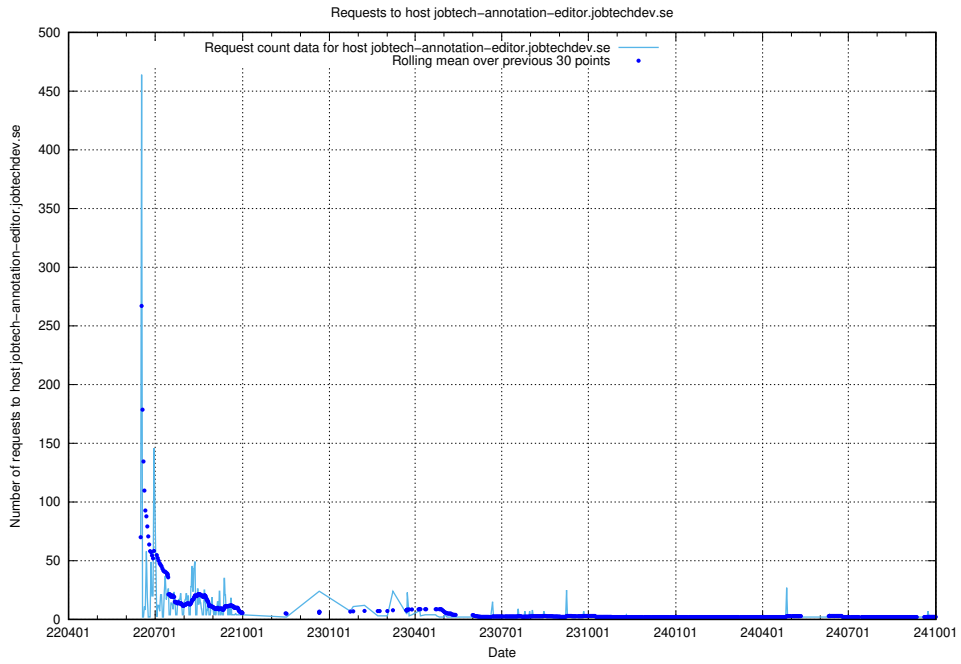

7.407 Usage of `jobtech-annotation-editor.jobtechdev.se`

Here, we count the number of requests to host `jobtech-annotation-editor.jobtechdev.se`.