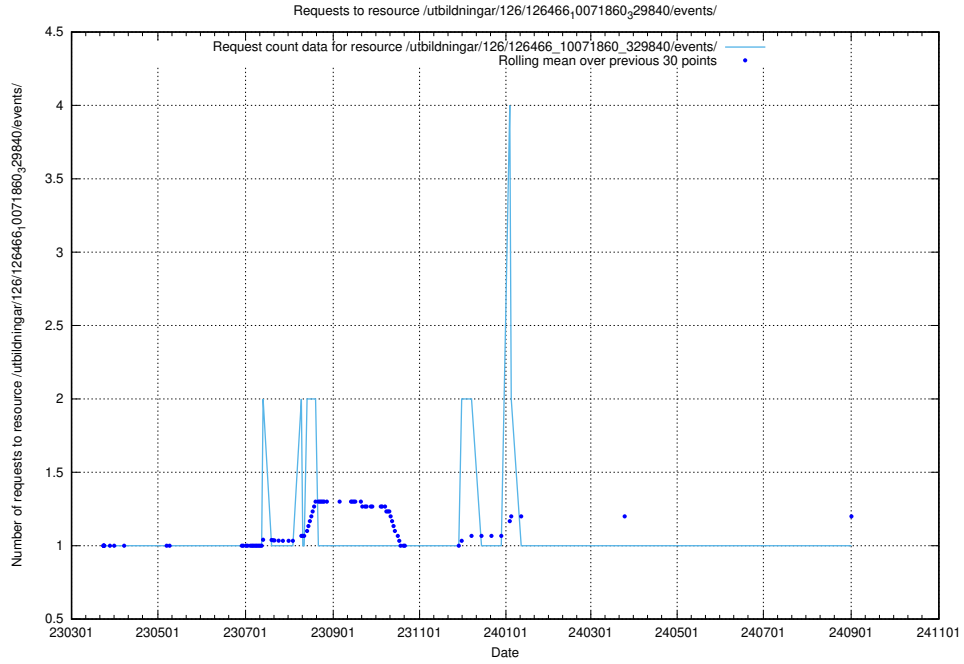

5.7254 Usage of /utbildningar/126/126466_10071860_329840/events/

Here, we count the number of requests to resource /utbildningar/126/126466_10071860_329840/events/