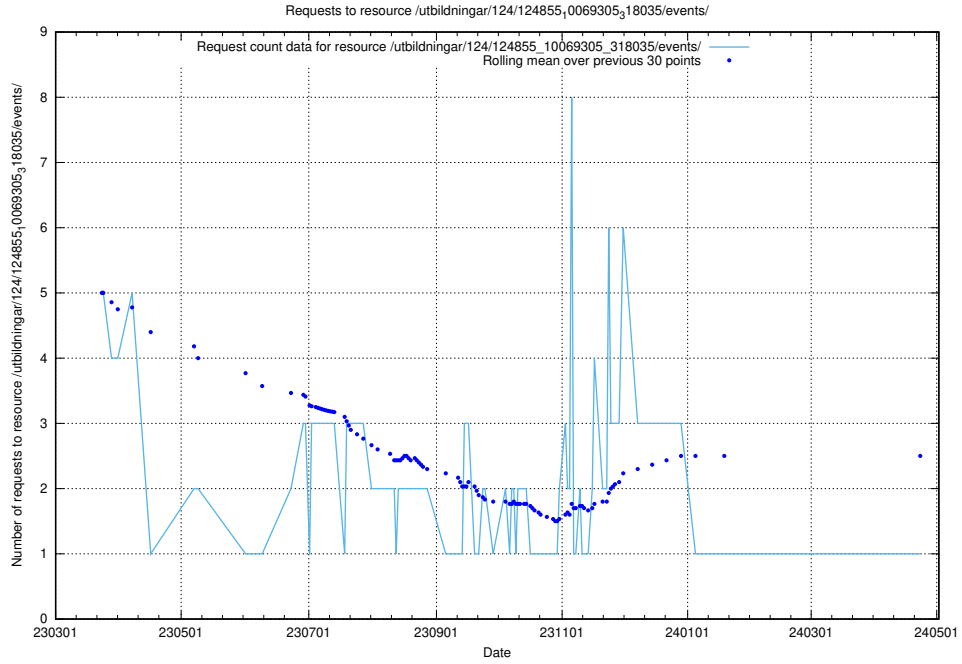

5.7090 Usage of /utbildningar/124/124855_10069305_318035/events/

Here, we count the number of requests to resource /utbildningar/124/124855_10069305_318035/events/