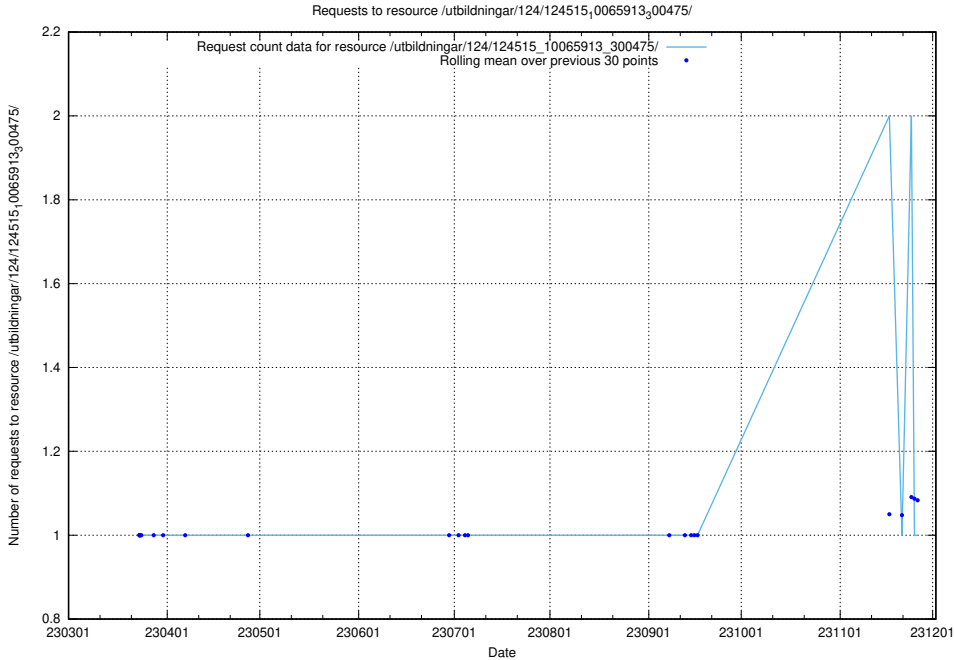

5.2490 Usage of /utbildningar/124/124515_10065913_300475/

Here, we count the number of requests to resource /utbildningar/124/124515_10065913_300475/.