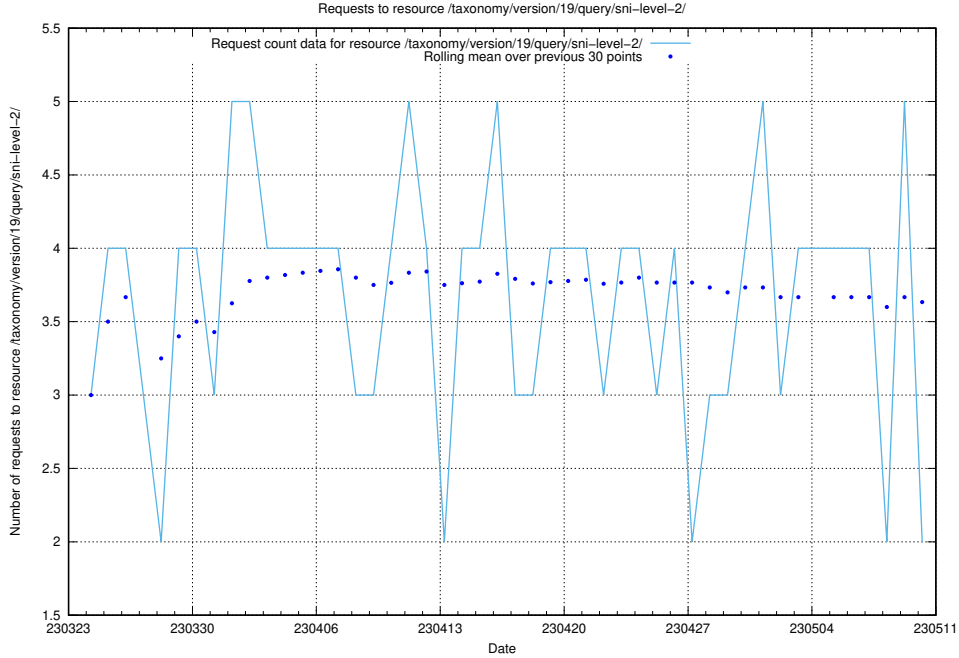

5.1017 Usage of /taxonomy/version/19/query/sni-level-2/

Here, we count the number of requests to resource /taxonomy/version/19/query/sni-level-2/.