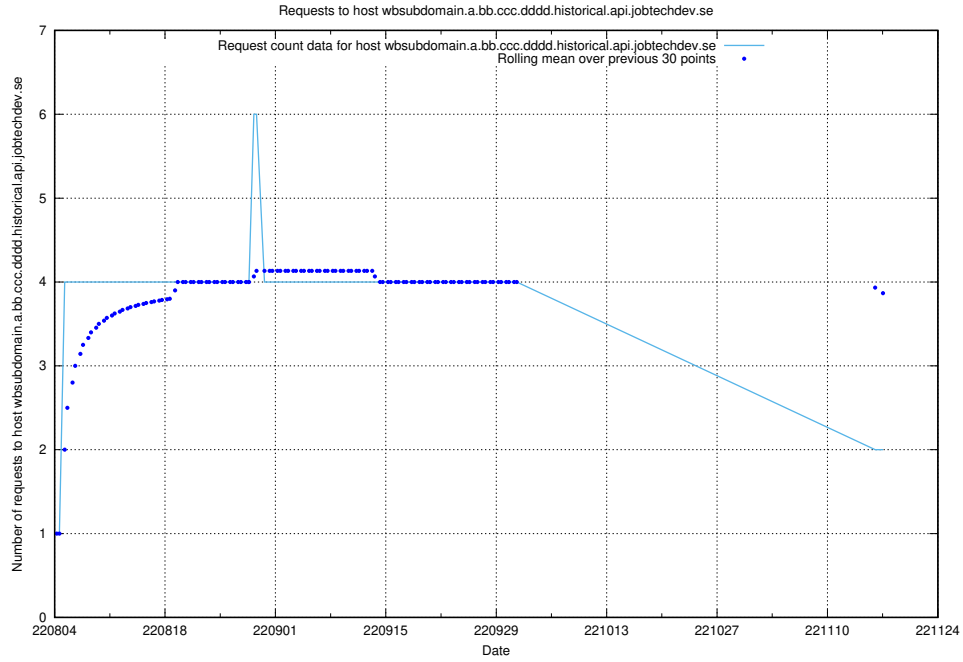

7.353 Usage of wbsubdomain.a.bb.ccc.dddd.historical.api.jobtechdev.se

Here, we count the number of requests to host wbsubdomain.a.bb.ccc.dddd.historical.api.jobtechdev.se.