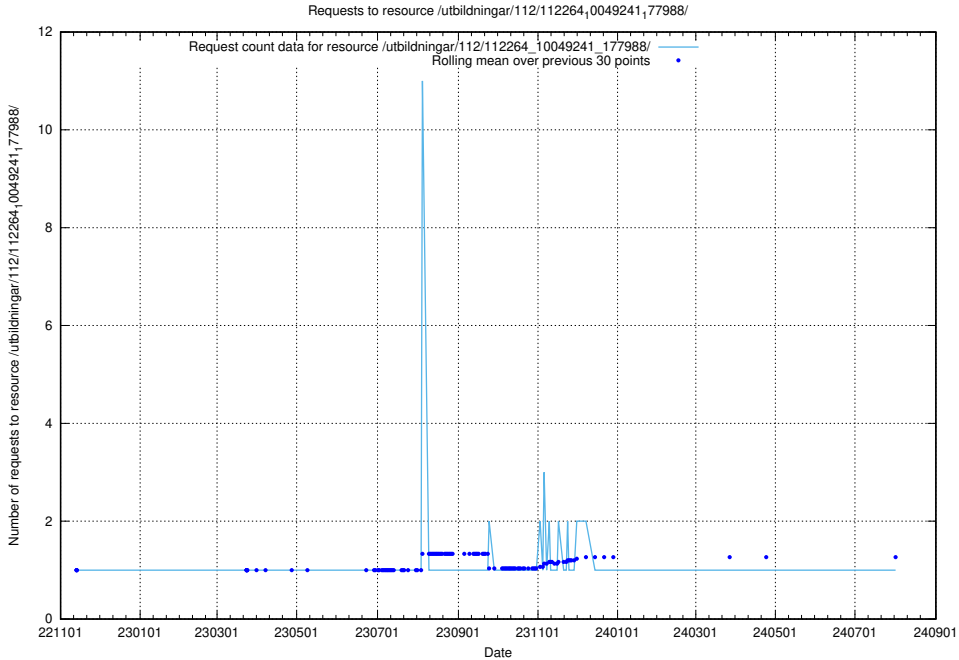

5.7029 Usage of /utbildningar/112/112264_10049241_177988/

Here, we count the number of requests to resource /utbildningar/112/112264_10049241_177988/.