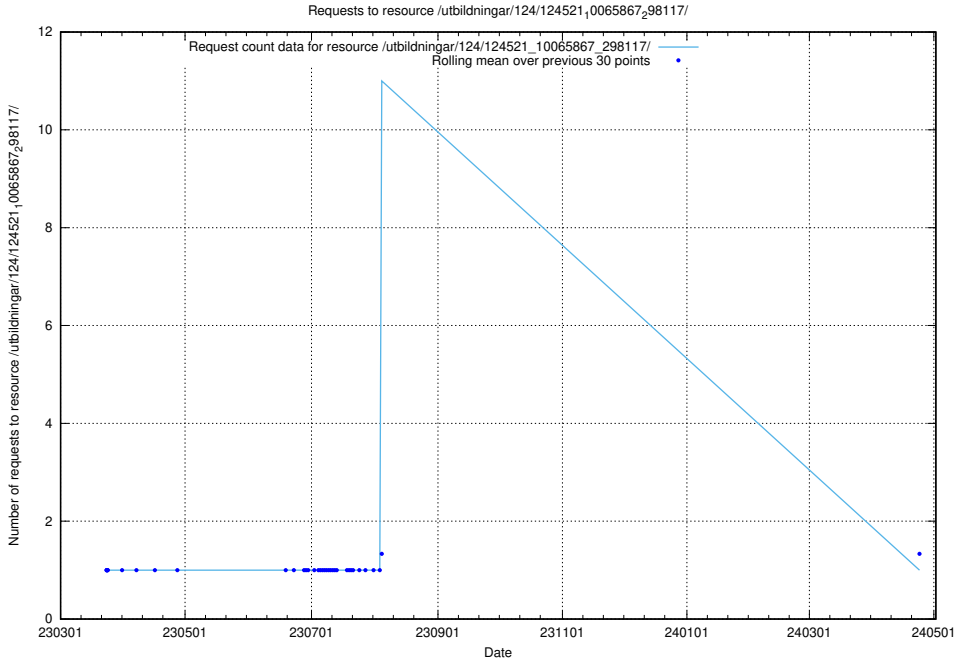

5.1694 Usage of /utbildningar/124/124521_10065867_298117/

Here, we count the number of requests to resource /utbildningar/124/124521_10065867_298117/.