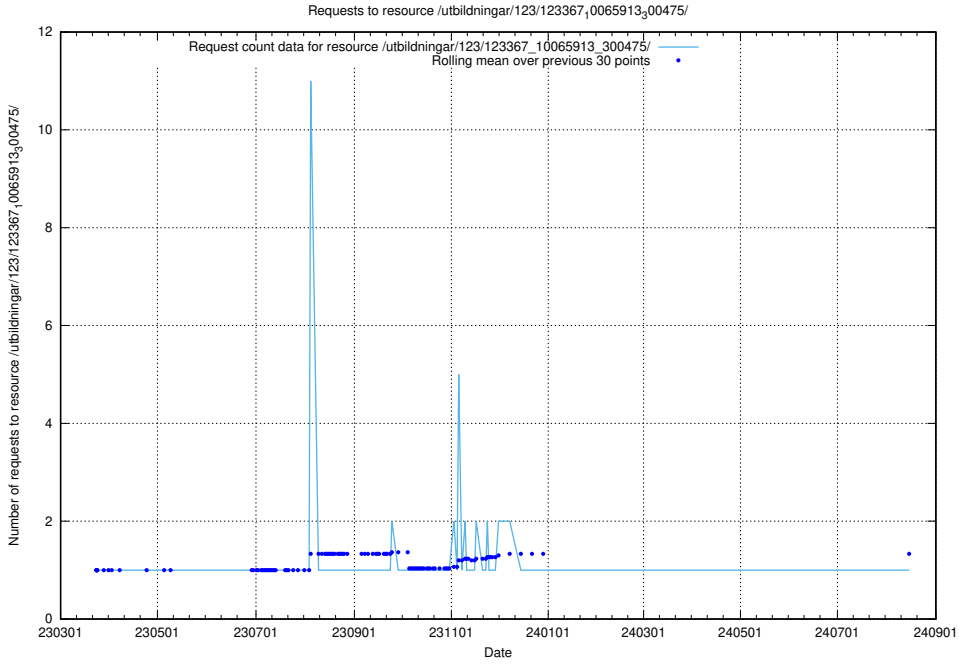

### 5.5525 Usage of /utbildningar/123/123367\_10065913\_300475/

Here, we count the number of requests to resource /utbildningar/123/123367\_10065913\_300475/.