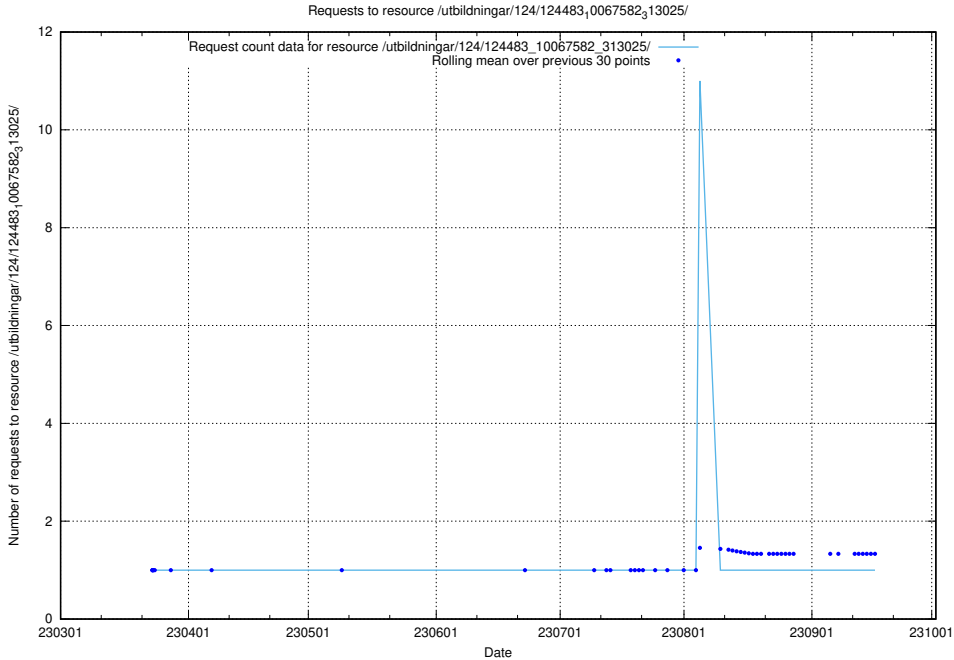

5.3654 Usage of /utbildningar/124/124483_10067582_313025/

Here, we count the number of requests to resource /utbildningar/124/124483_10067582_313025/.