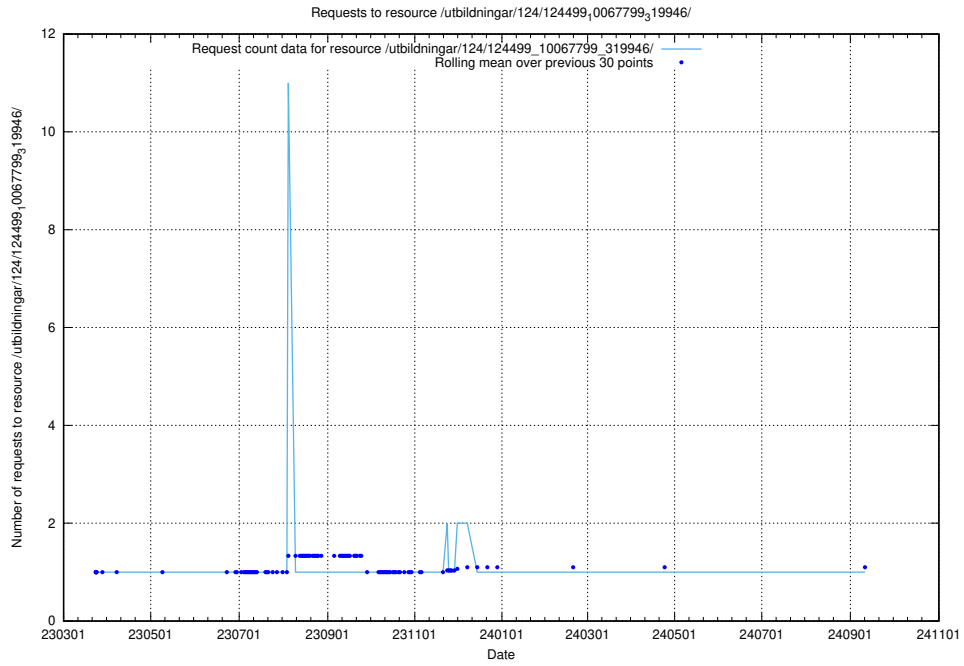

5.3341 Usage of /utbildningar/124/124499_10067799_319946/

Here, we count the number of requests to resource /utbildningar/124/124499_10067799_319946/.