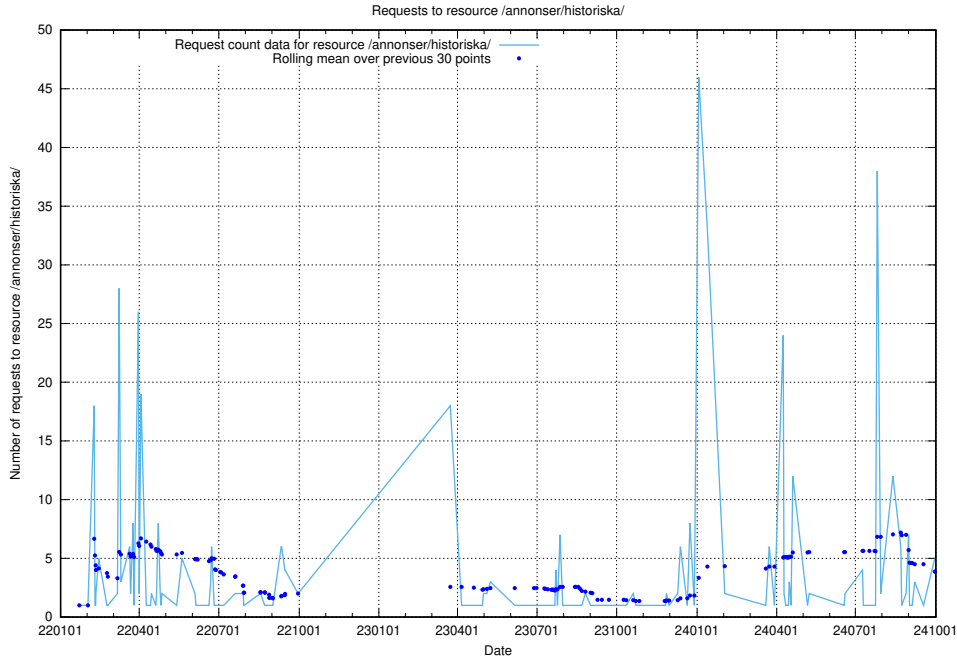

5.236 Usage of /annonser/historiska/

Here, we count the number of requests to resource /annonser/historiska/.