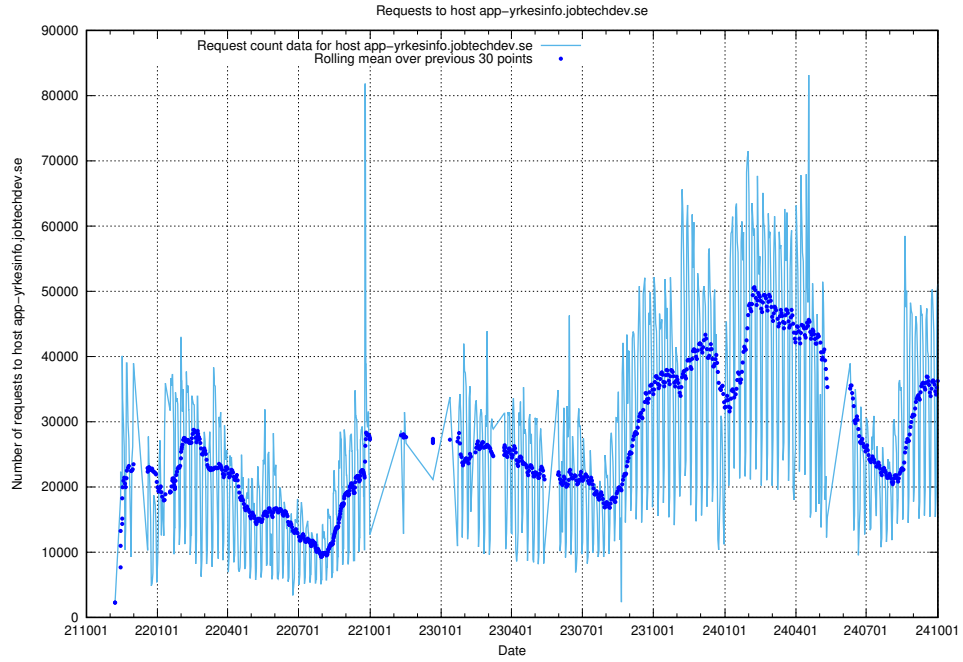

7.6 Usage of app-yrkesinfo.jobtechdev.se

Here, we count the number of requests to host app-yrkesinfo.jobtechdev.se.