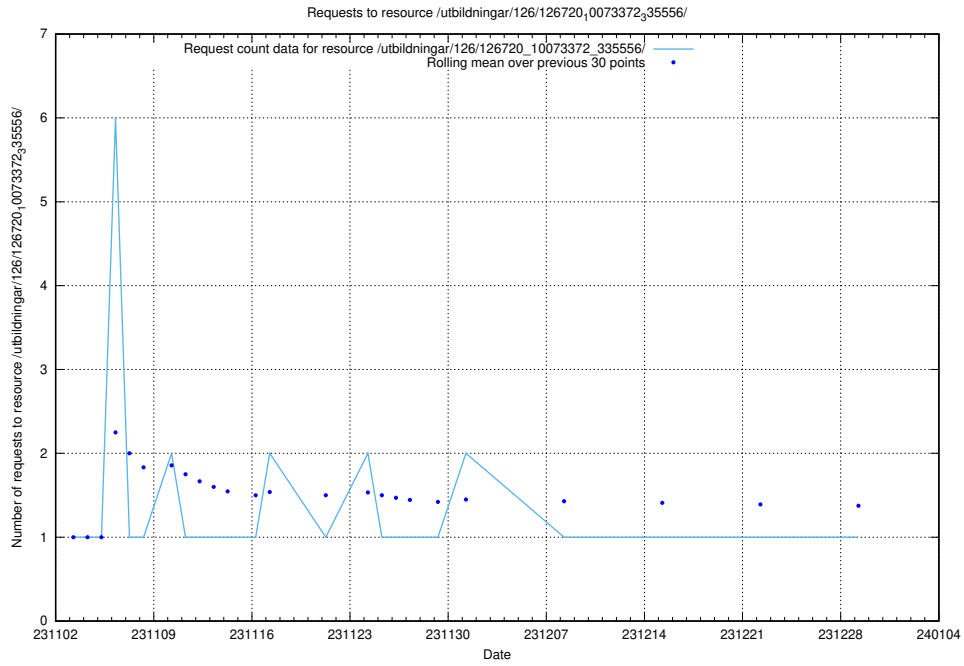

5.4996 Usage of /utbildningar/126/126720_10073372_335556/

Here, we count the number of requests to resource /utbildningar/126/126720_10073372_335556/.