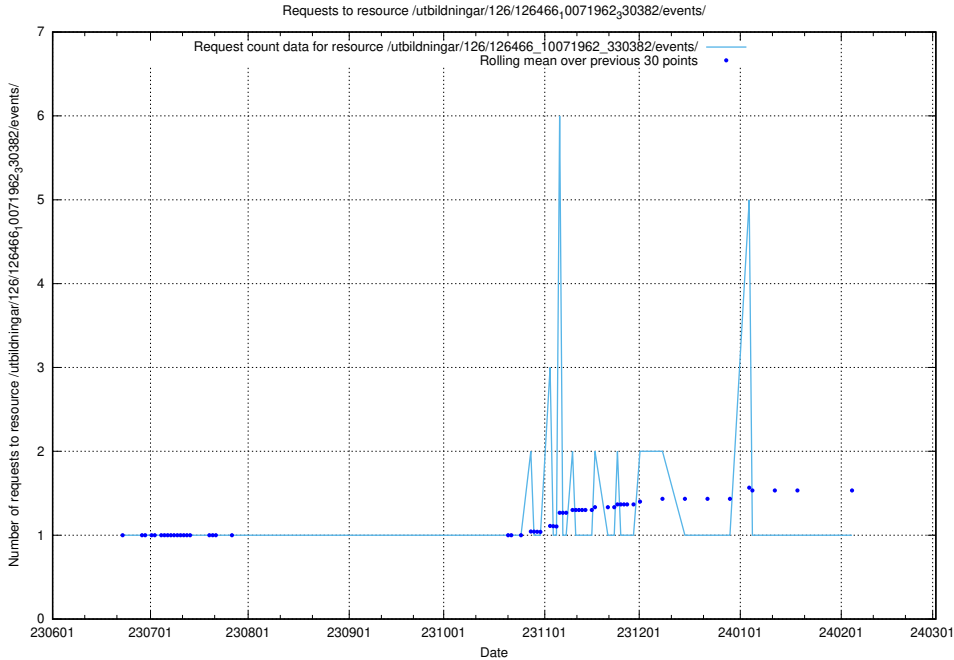

5.6456 Usage of /utbildningar/126/126466_10071962_330382/events/

Here, we count the number of requests to resource /utbildningar/126/126466_10071962_330382/events/