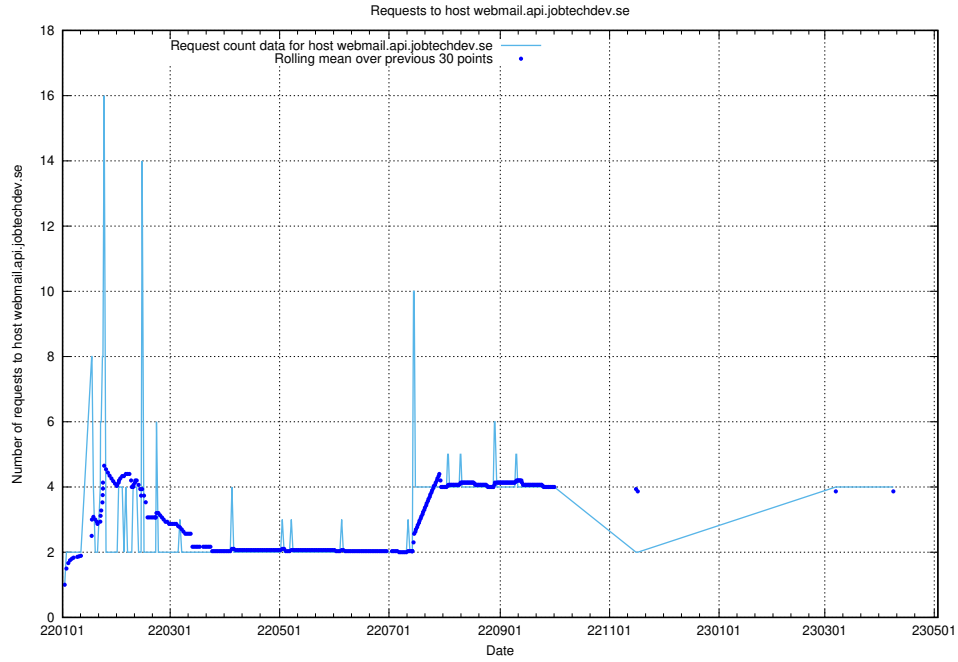

7.119 Usage of webmail.api.jobtechdev.se

Here, we count the number of requests to host webmail.api.jobtechdev.se.