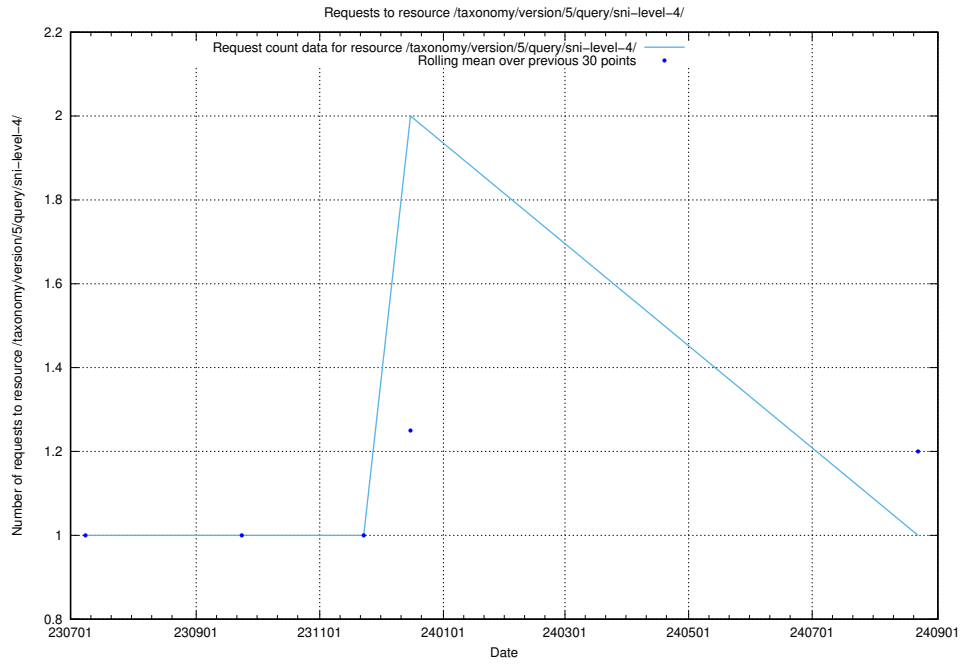

5.6100 Usage of /taxonomy/version/5/query/sni-level-4/

Here, we count the number of requests to resource /taxonomy/version/5/query/sni-level-4/.