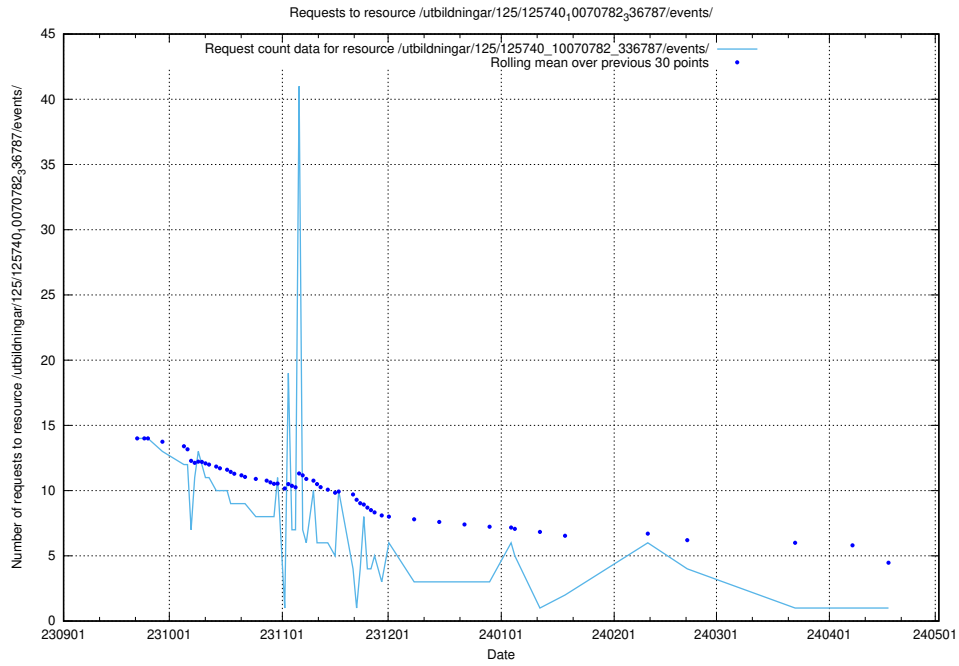

5.5332 Usage of /utbildningar/125/125740_10070782_336787/events/

Here, we count the number of requests to resource /utbildningar/125/125740_10070782_336787/events/