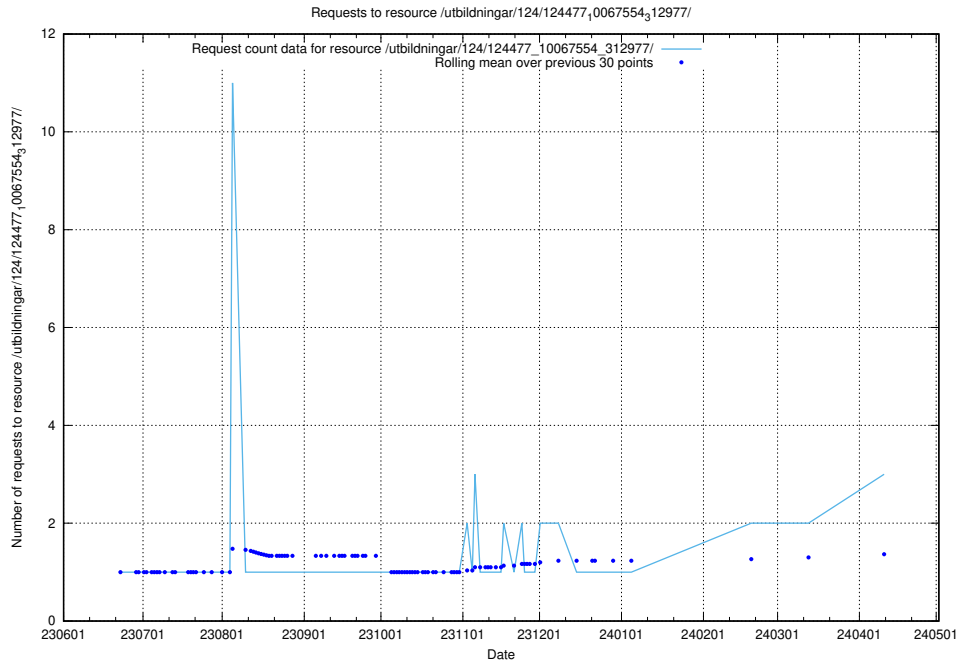

5.518 Usage of /utbildningar/124/124477_10067554_312977/

Here, we count the number of requests to resource /utbildningar/124/124477_10067554_312977/.