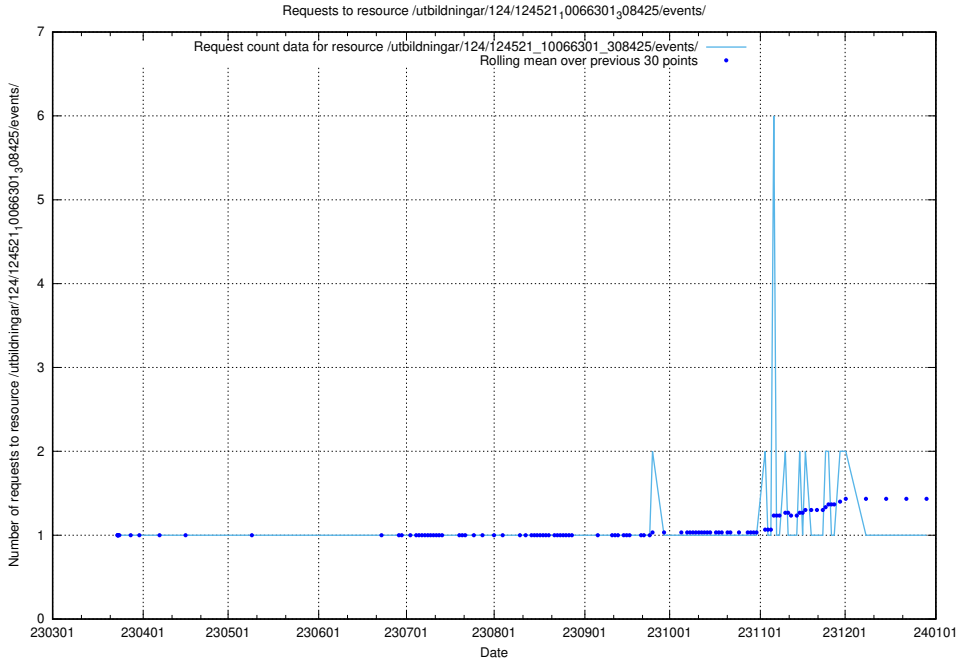

5.1620 Usage of /utbildningar/124/124521_10066301_308425/events/

Here, we count the number of requests to resource /utbildningar/124/124521_10066301_308425/events/