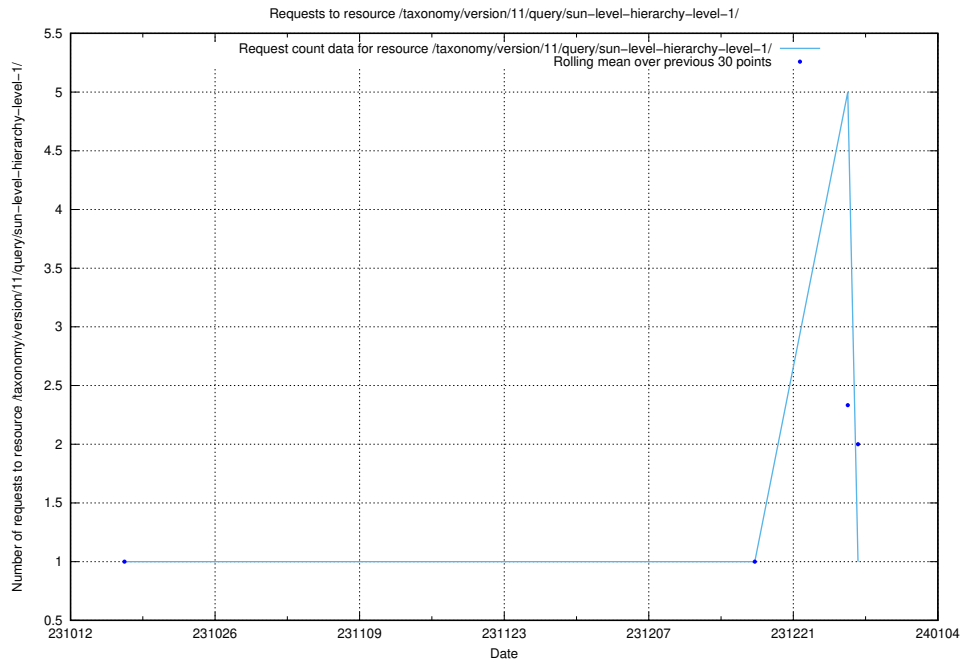

5.5154 Usage of /taxonomy/version/11/query/sun-level-hierarchy-level-1/

Here, we count the number of requests to resource /taxonomy/version/11/query/sun-level-hierarchy-level-1/.