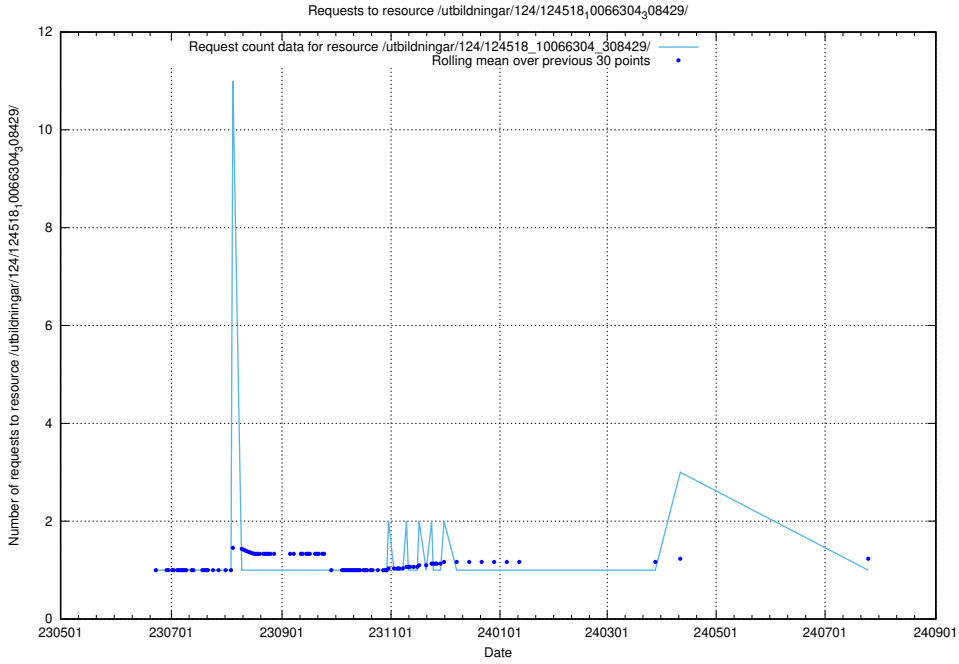

5.6564 Usage of /utbildningar/124/124518_10066304_308429/

Here, we count the number of requests to resource /utbildningar/124/124518_10066304_308429/.