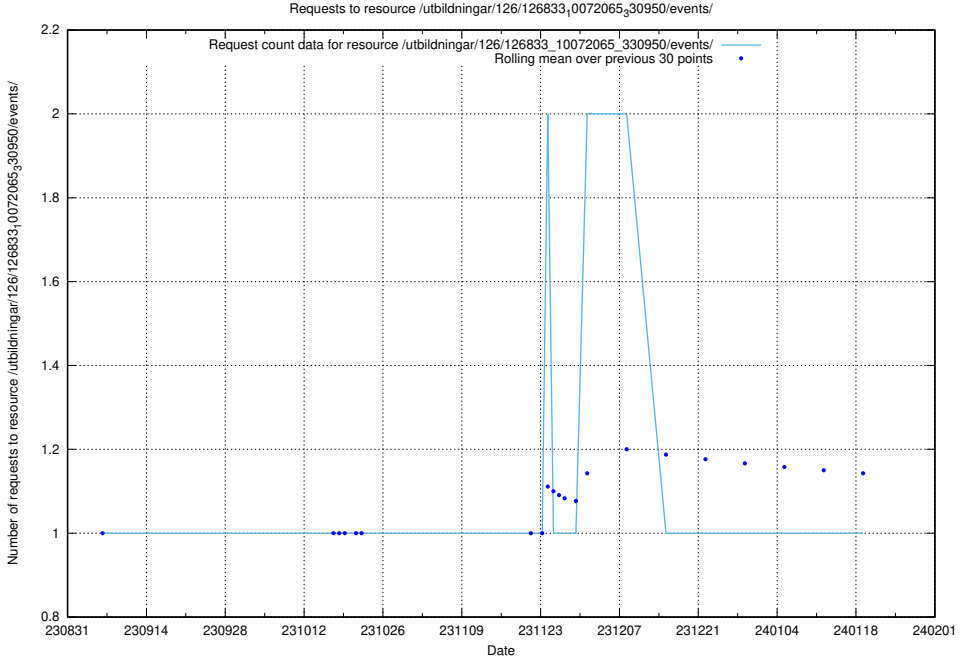

5.5494 Usage of /utbildningar/126/126833_10072065_330950/events/

Here, we count the number of requests to resource /utbildningar/126/126833_10072065_330950/events/