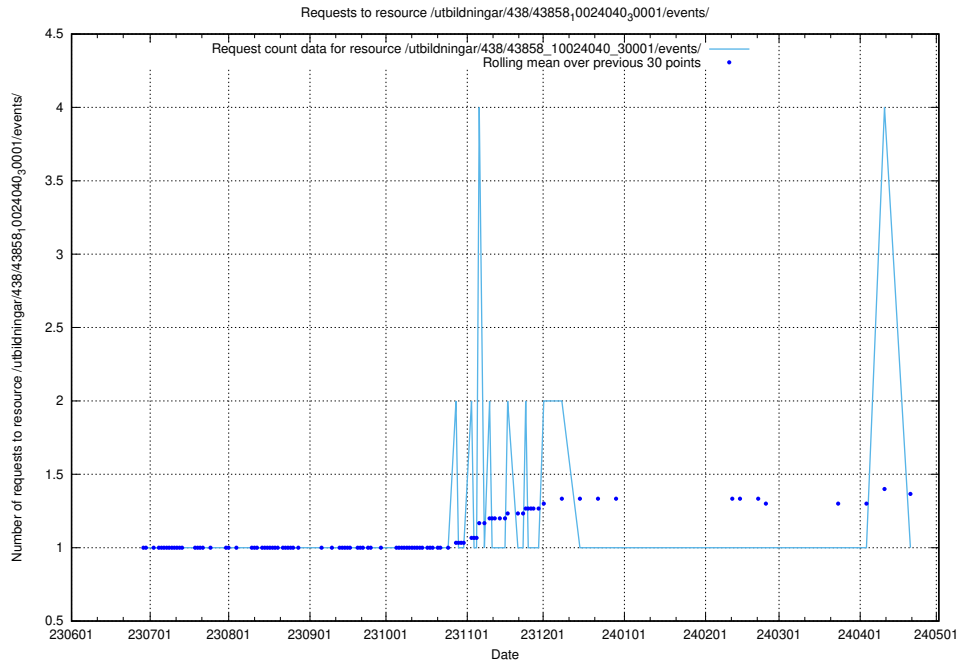

5.6249 Usage of /utbildningar/438/43858_10024040_30001/events/

Here, we count the number of requests to resource /utbildningar/438/43858_10024040_30001/events/.