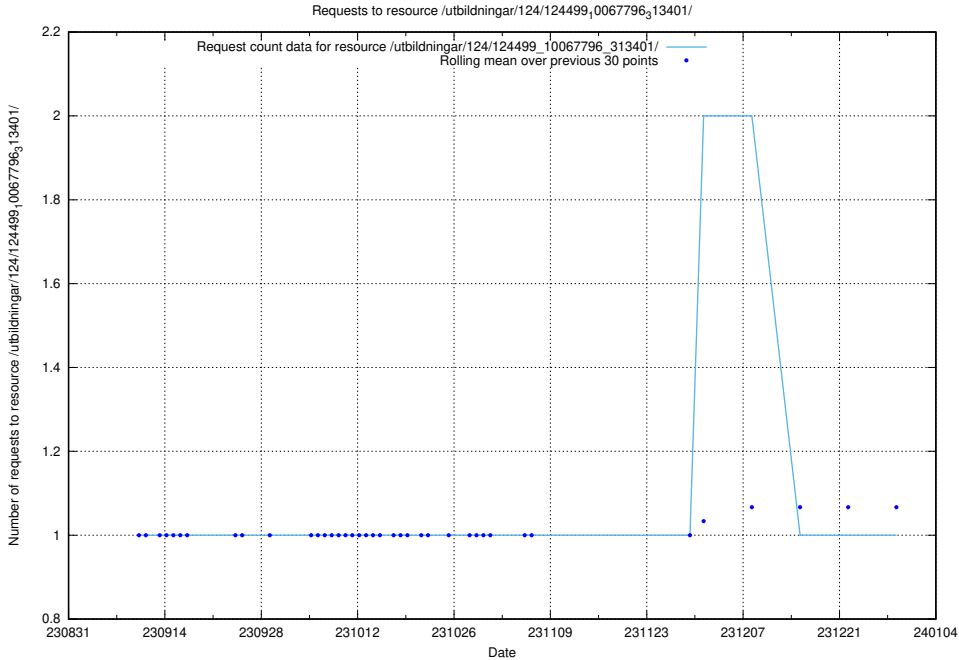

5.5449 Usage of /utbildningar/124/124499_10067796_313401/

Here, we count the number of requests to resource /utbildningar/124/124499_10067796_313401/.