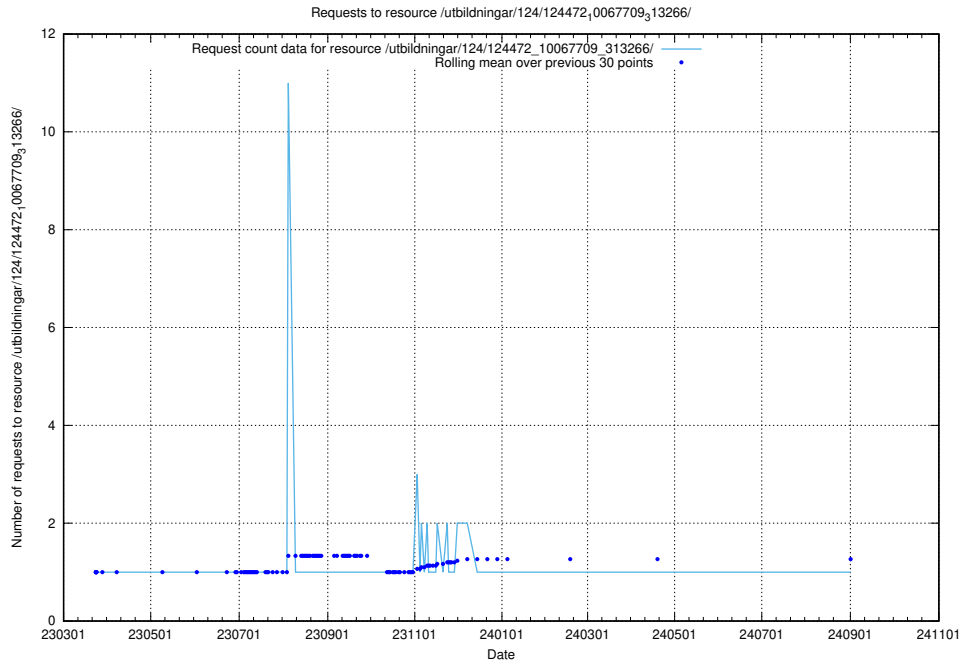

5.3916 Usage of /utbildningar/124/124472_10067709_313266/

Here, we count the number of requests to resource /utbildningar/124/124472_10067709_313266/.