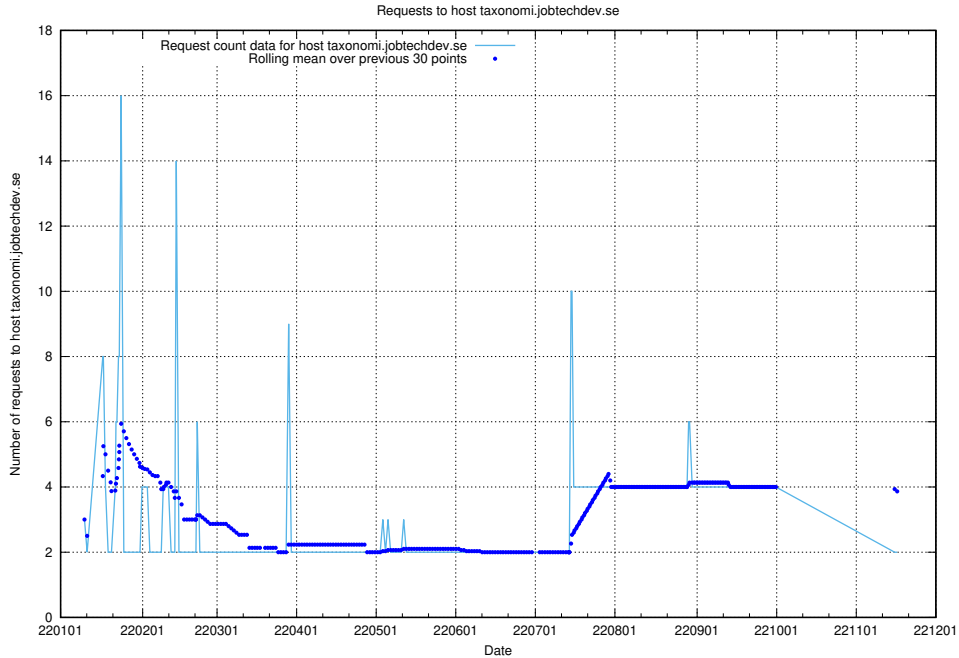

### 7.286 Usage of taxonomi.jobtechdev.se

Here, we count the number of requests to host taxonomi.jobtechdev.se.