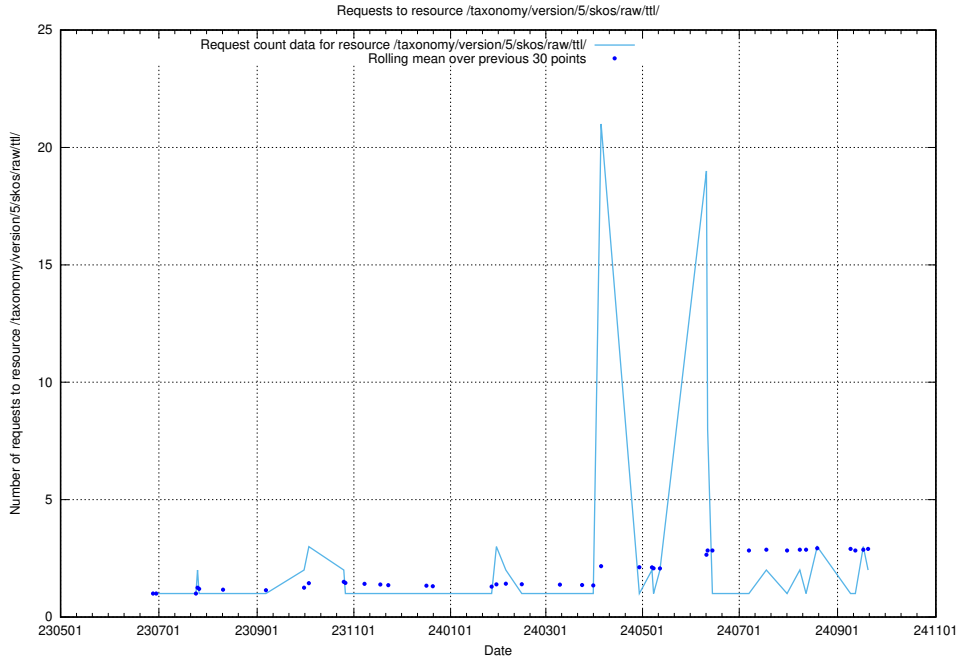

5.944 Usage of /taxonomy/version/5/skos/raw/ttl/

Here, we count the number of requests to resource /taxonomy/version/5/skos/raw/ttl/.