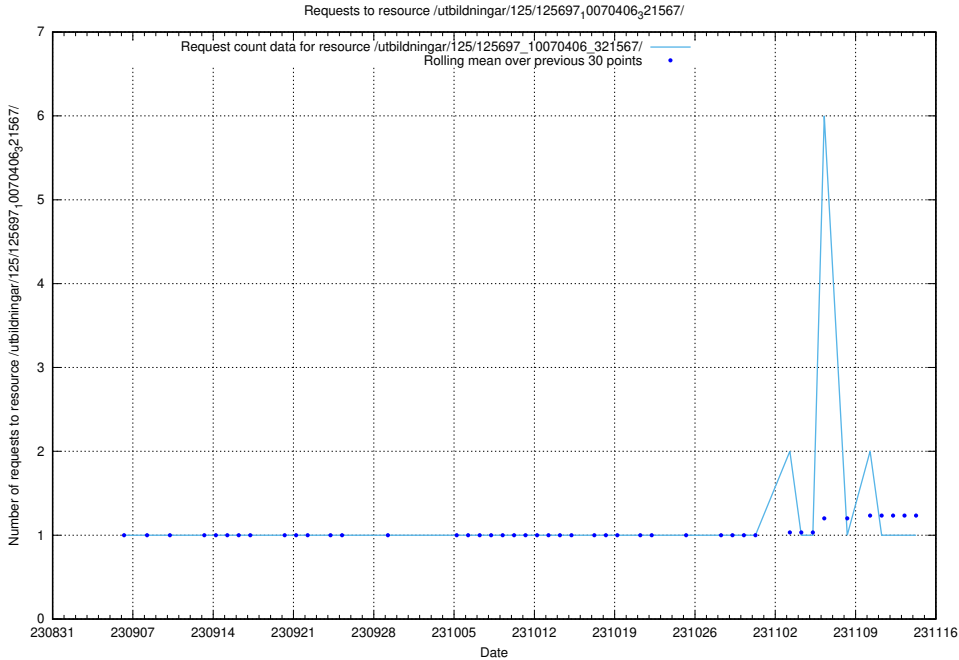

5.5510 Usage of /utbildningar/125/125697_10070406_321567/

Here, we count the number of requests to resource /utbildningar/125/125697_10070406_321567/.