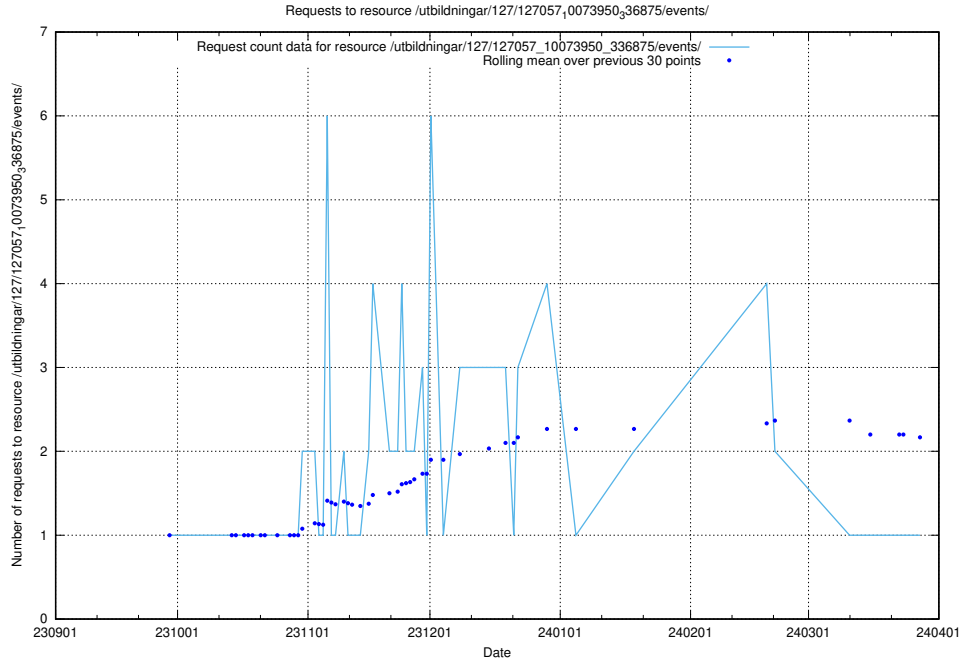

5.5283 Usage of /utbildningar/127/127057_10073950_336875/events/

Here, we count the number of requests to resource /utbildningar/127/127057_10073950_336875/events/