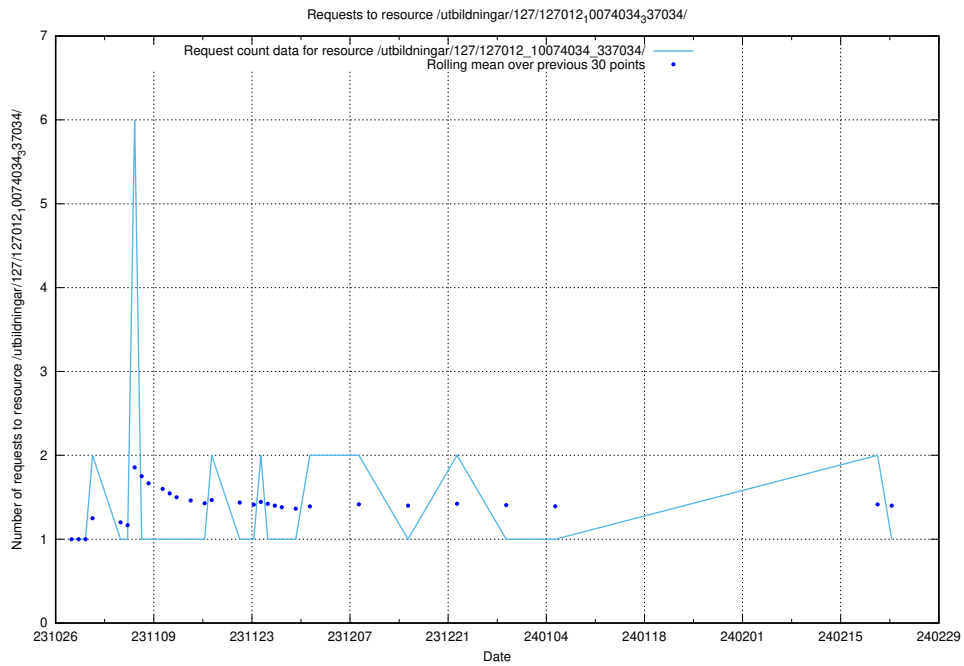

5.5030 Usage of /utbildningar/127/127012_10074034_337034/

Here, we count the number of requests to resource /utbildningar/127/127012_10074034_337034/.