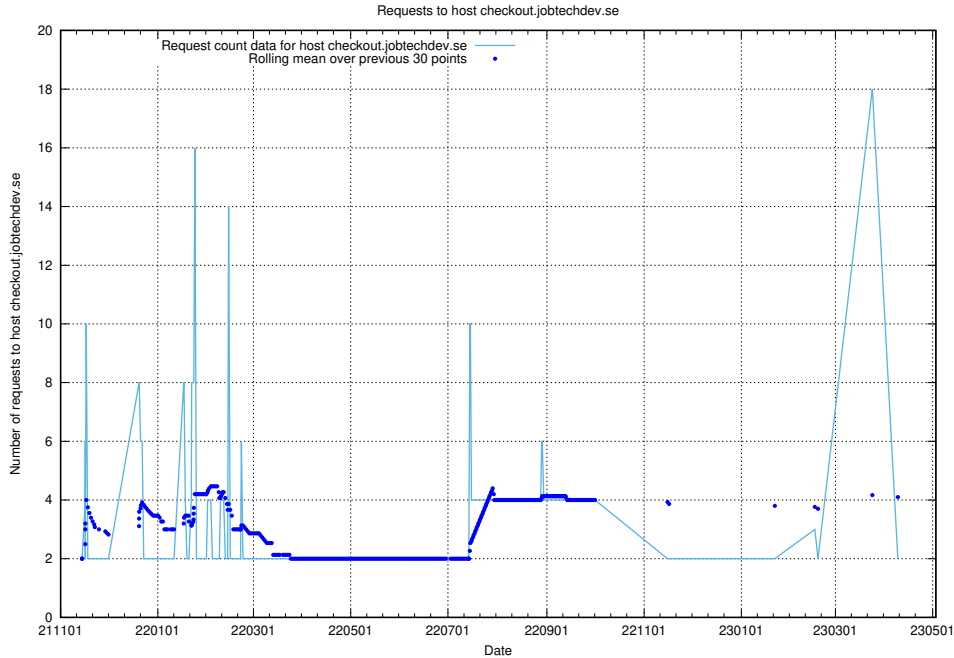

7.278 Usage of checkout.jobtechdev.se

Here, we count the number of requests to host checkout.jobtechdev.se.