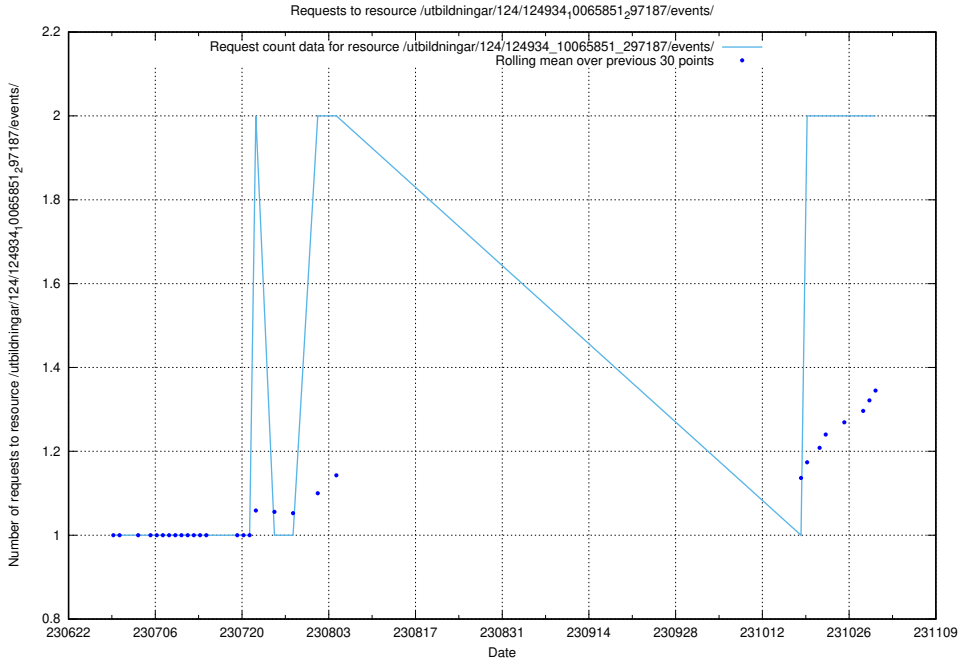

5.934 Usage of /utbildningar/124/124934_10065851_297187/events/

Here, we count the number of requests to resource /utbildningar/124/124934_10065851_297187/events/