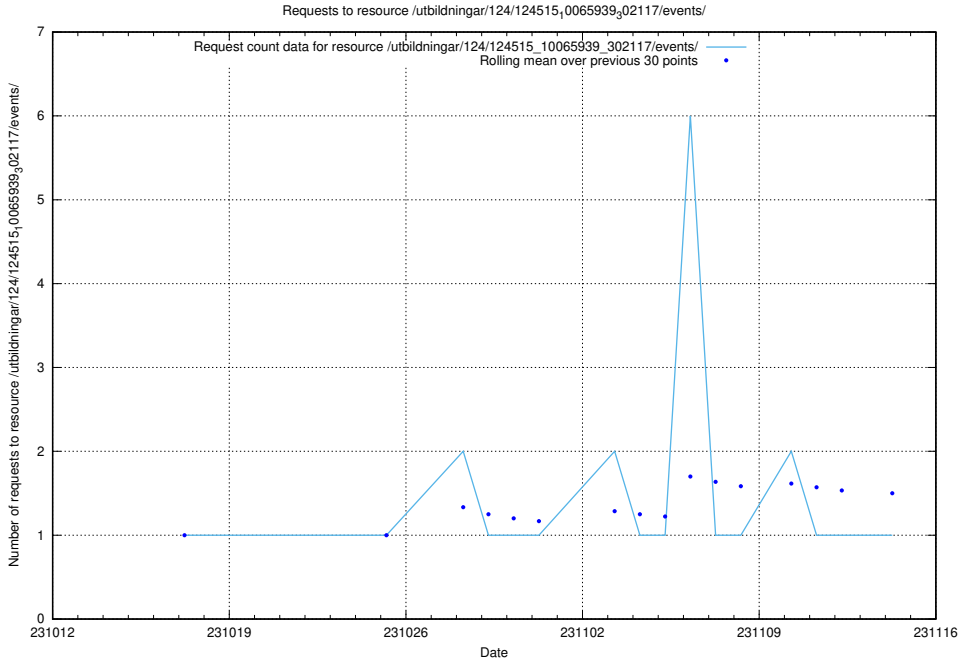

5.5149 Usage of /utbildningar/124/124515_10065939_302117/events/

Here, we count the number of requests to resource /utbildningar/124/124515_10065939_302117/events/