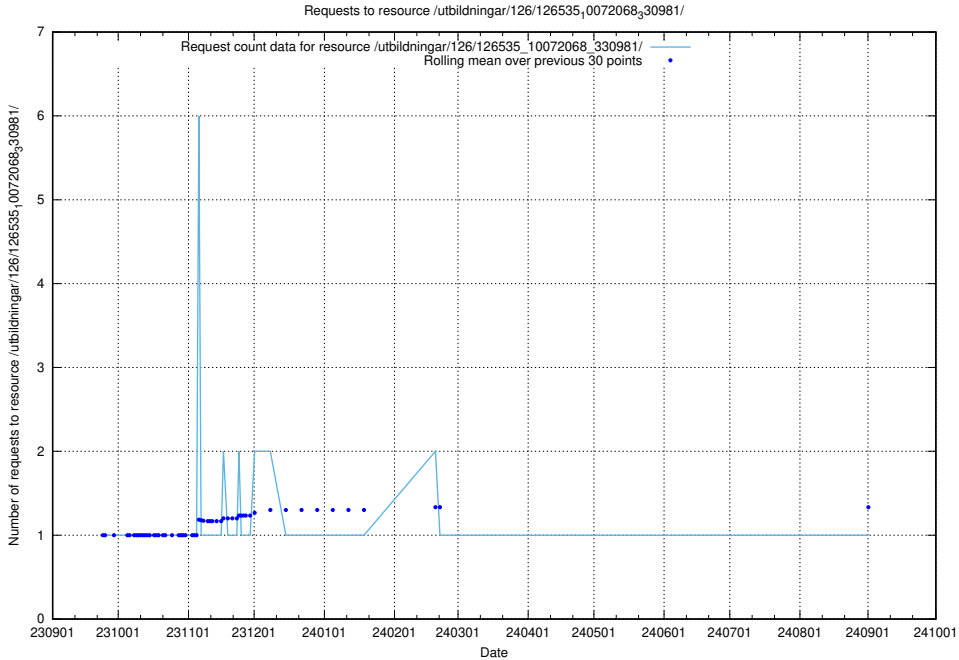

5.5317 Usage of /utbildningar/126/126535_10072068_330981/

Here, we count the number of requests to resource /utbildningar/126/126535_10072068_330981/.