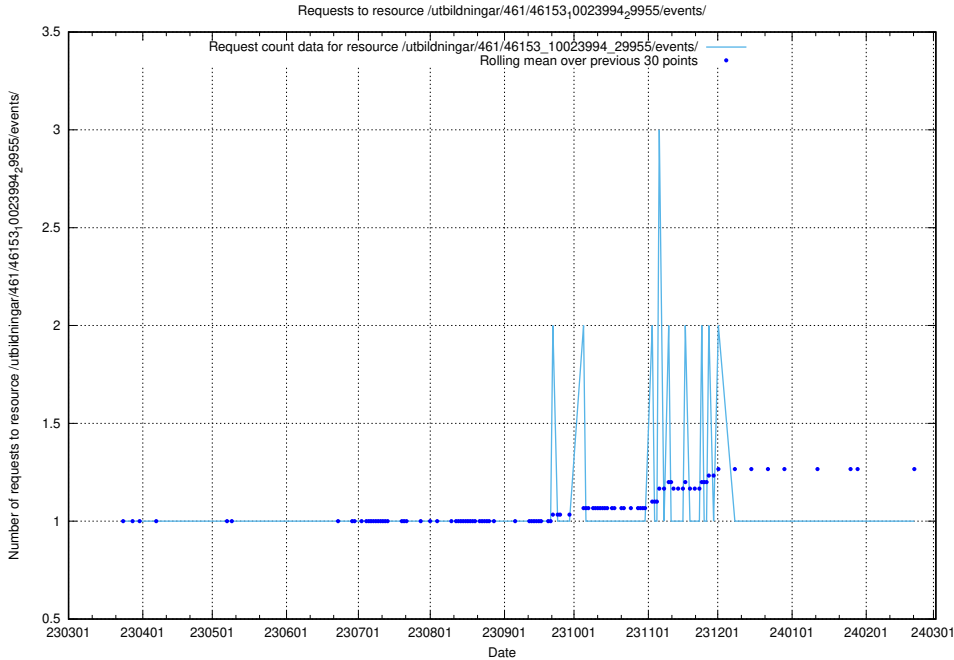

5.6997 Usage of /utbildningar/461/46153_10023994_29955/events/

Here, we count the number of requests to resource /utbildningar/461/46153_10023994_29955/events/.