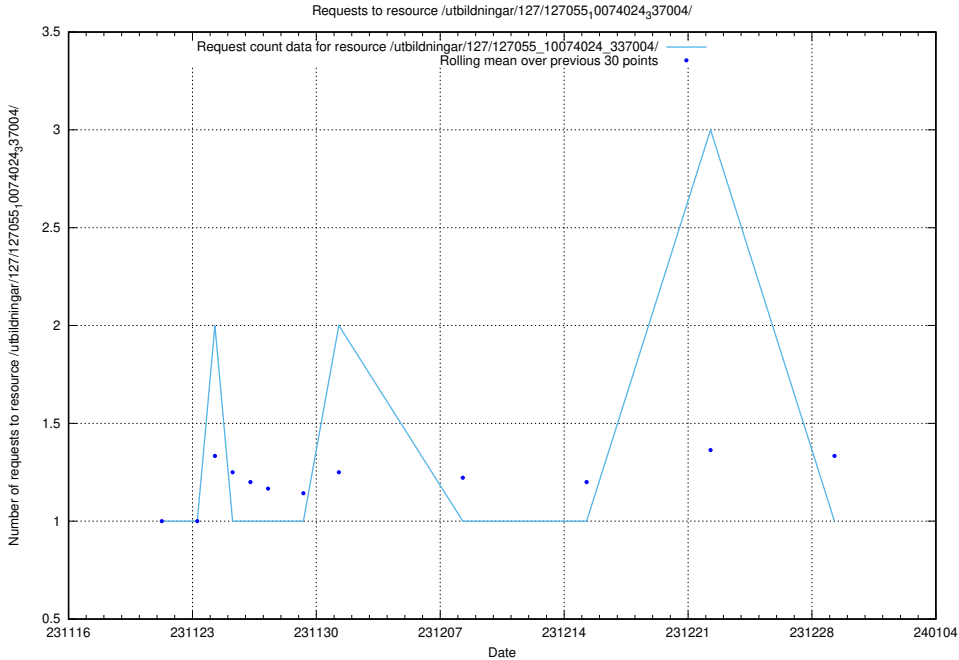

5.4893 Usage of /utbildningar/127/127055_10074024_337004/

Here, we count the number of requests to resource /utbildningar/127/127055_10074024_337004/.