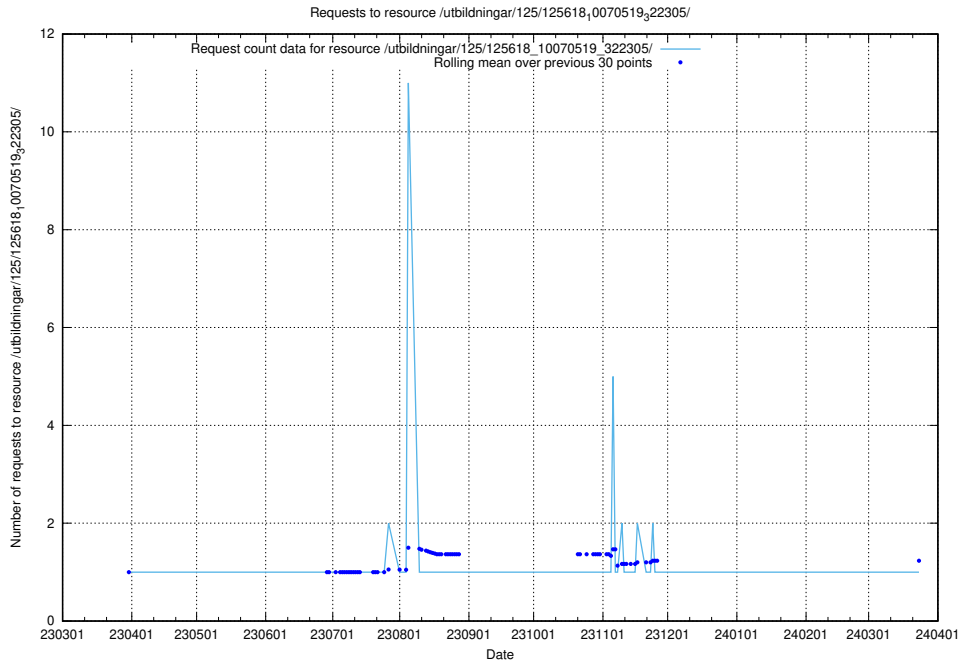

5.6861 Usage of /utbildningar/125/125618_10070519_322305/

Here, we count the number of requests to resource /utbildningar/125/125618_10070519_322305/.