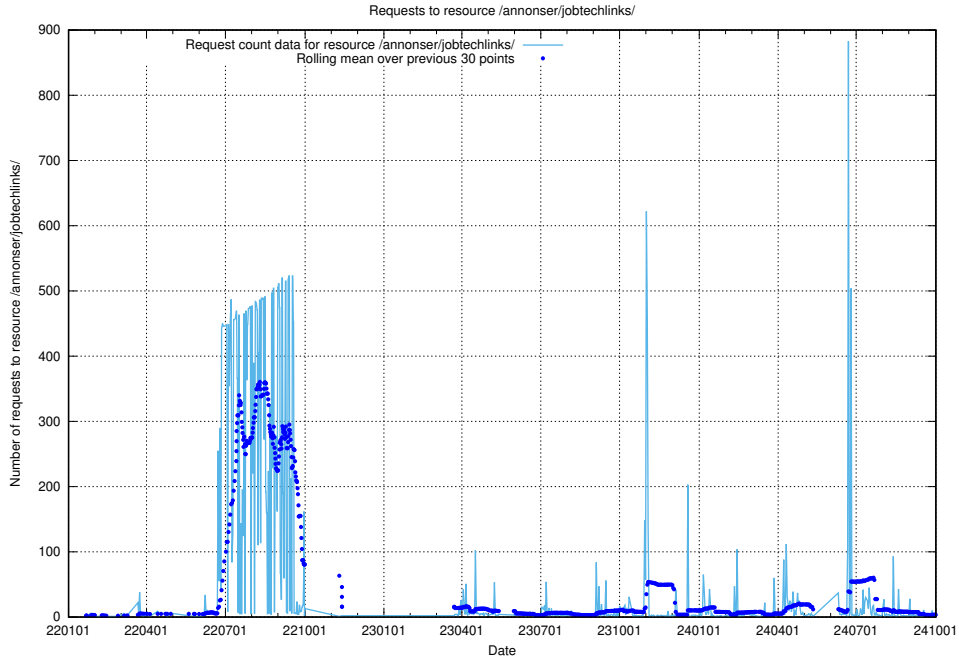

5.733 Usage of /annonser/jobtechlinks/

Here, we count the number of requests to resource /annonser/jobtechlinks/.