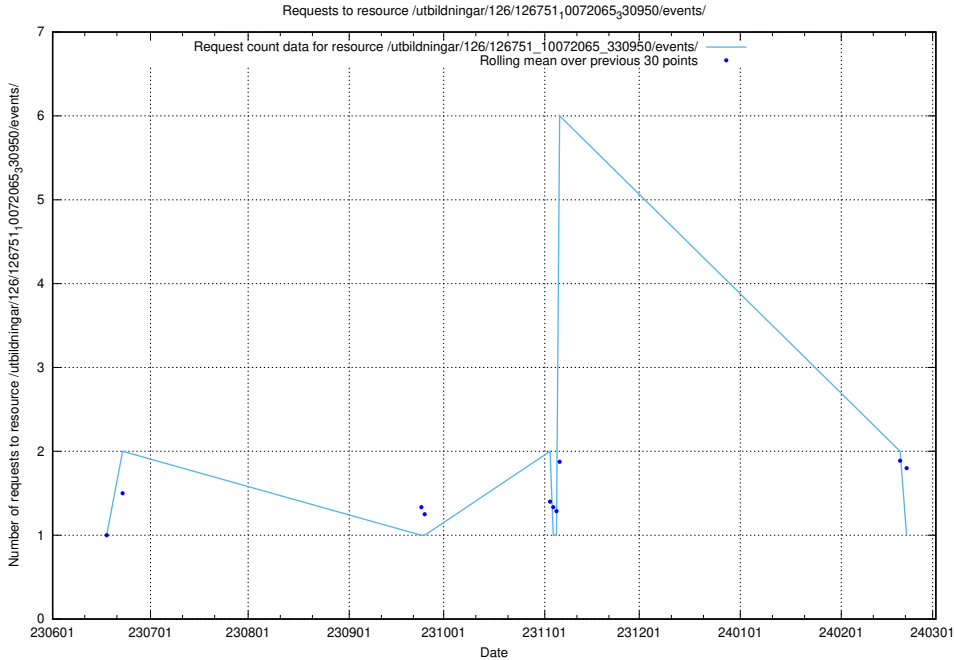

5.6652 Usage of /utbildningar/126/126751_10072065_330950/events/

Here, we count the number of requests to resource /utbildningar/126/126751_10072065_330950/events/