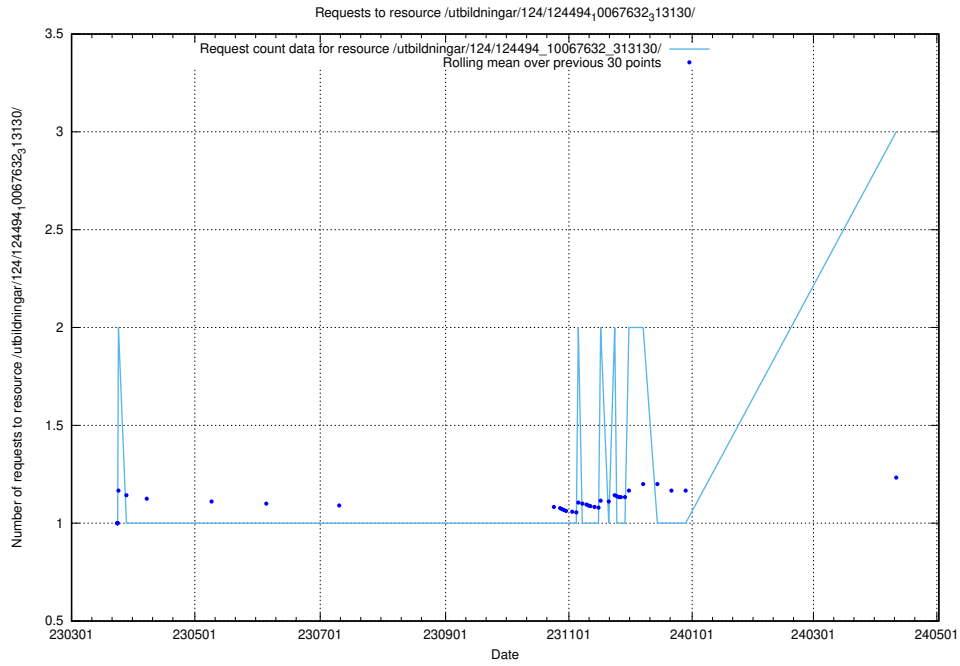

5.434 Usage of /utbildningar/124/124494_10067632_313130/

Here, we count the number of requests to resource /utbildningar/124/124494_10067632_313130/.