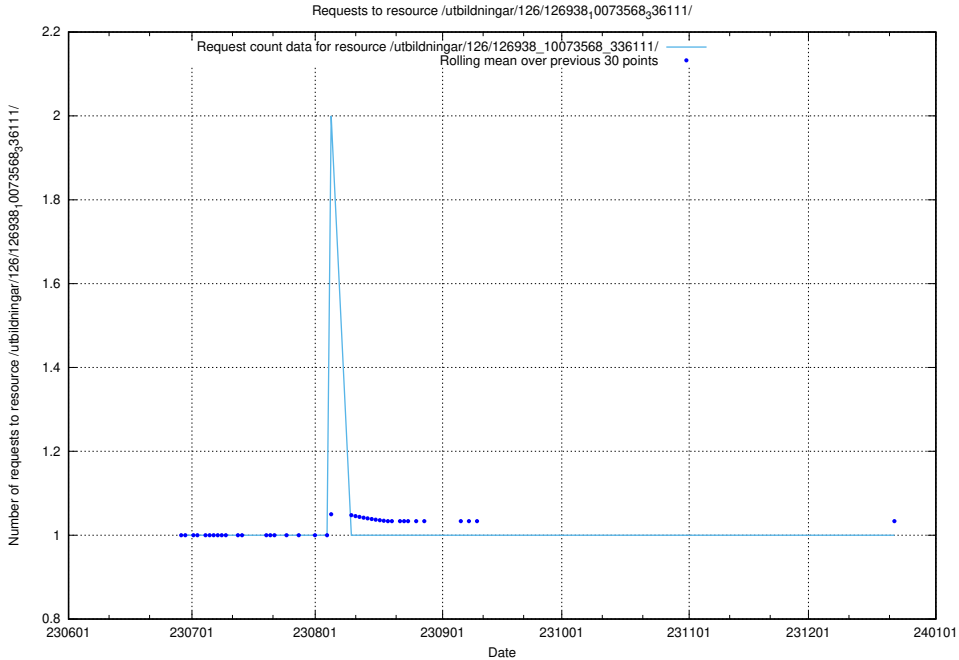

5.6262 Usage of /utbildningar/126/126938_10073568_336111/

Here, we count the number of requests to resource /utbildningar/126/126938_10073568_336111/.