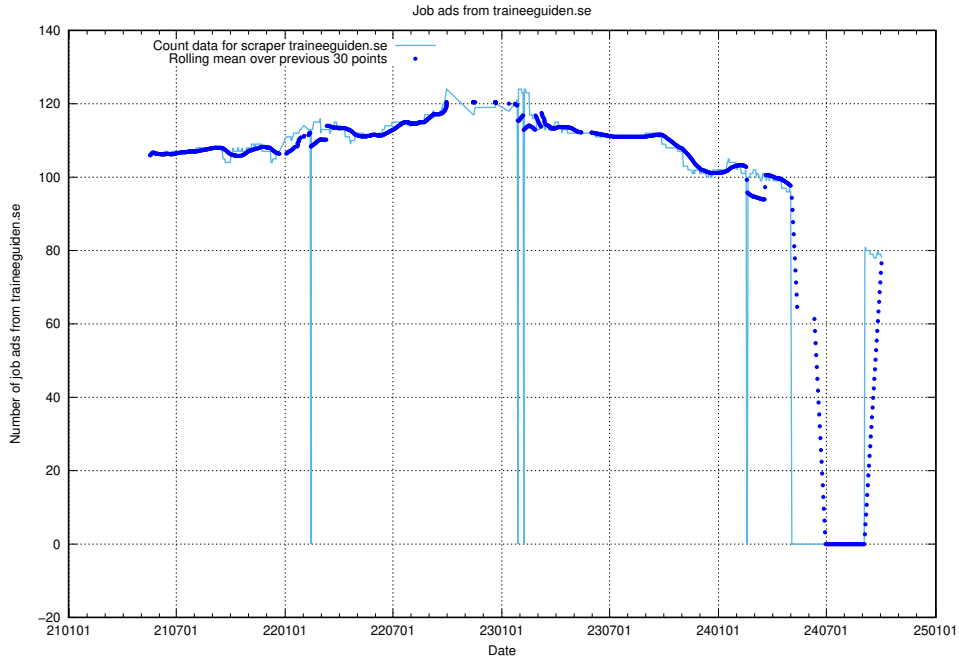

13.14 Number of ads by scraper traineeguiden.se

Here, we count the number of job ads scraped from traineeguiden.se.