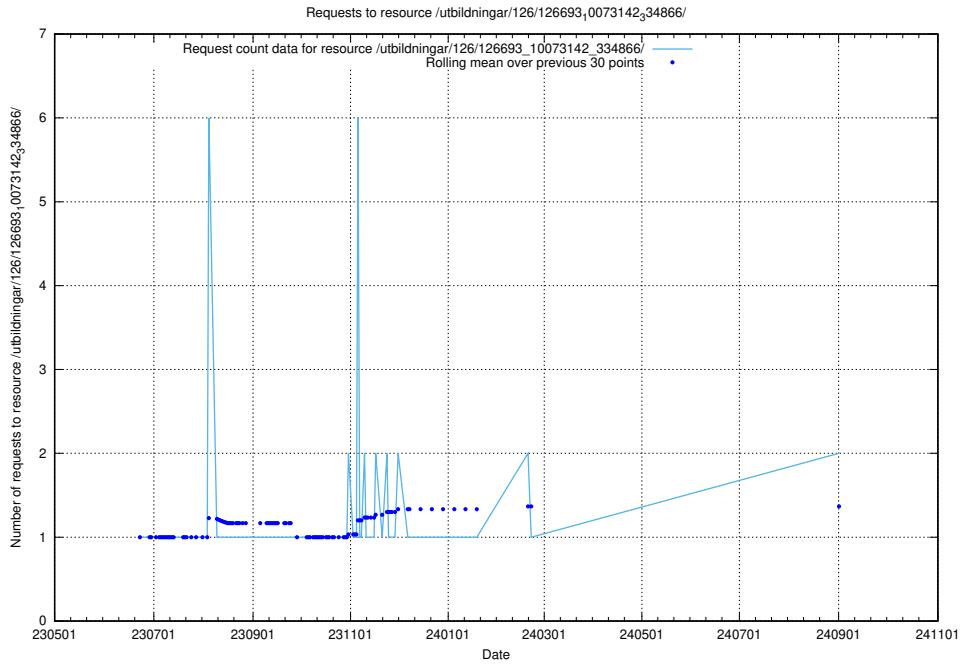

5.955 Usage of /utbildningar/126/126693_10073142_334866/

Here, we count the number of requests to resource /utbildningar/126/126693_10073142_334866/.