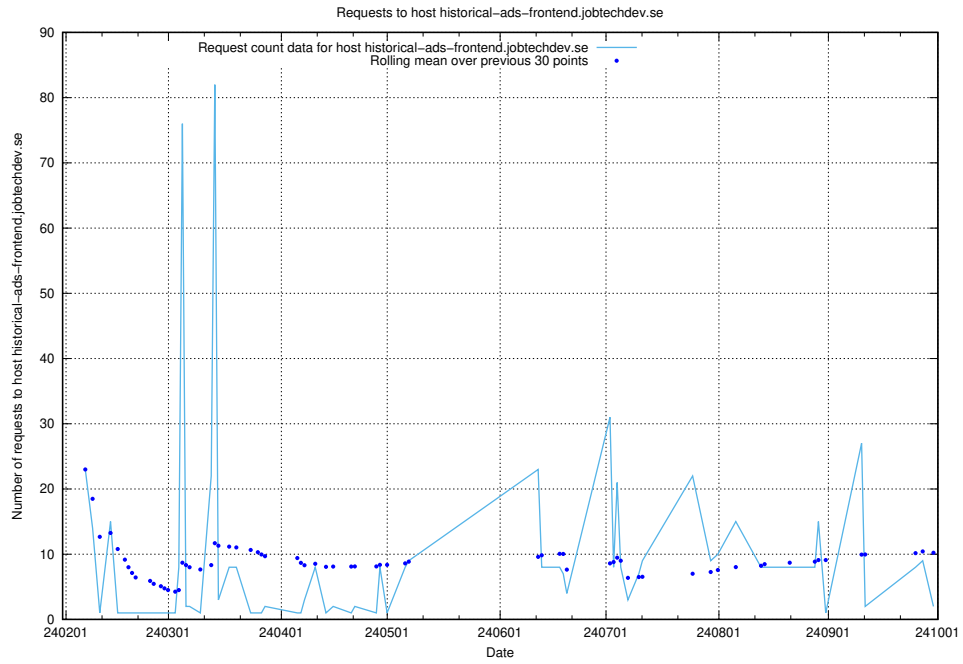

7.570 Usage of historical-ads-frontend.jobtechdev.se

Here, we count the number of requests to host historical-ads-frontend.jobtechdev.se.