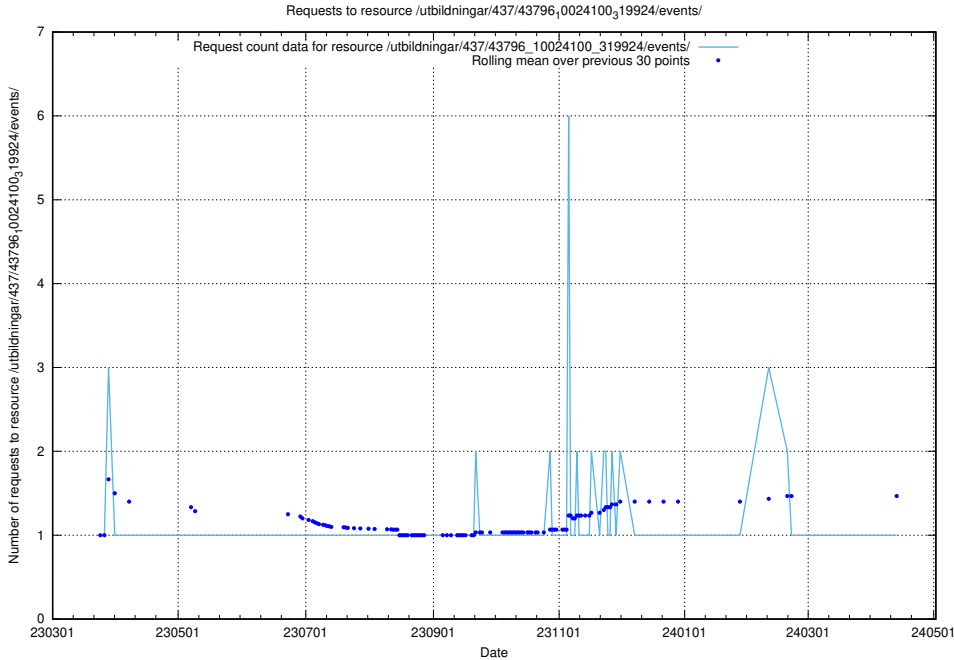

5.7018 Usage of /utbildningar/437/43796_10024100_319924/events/

Here, we count the number of requests to resource /utbildningar/437/43796_10024100_319924/events/.