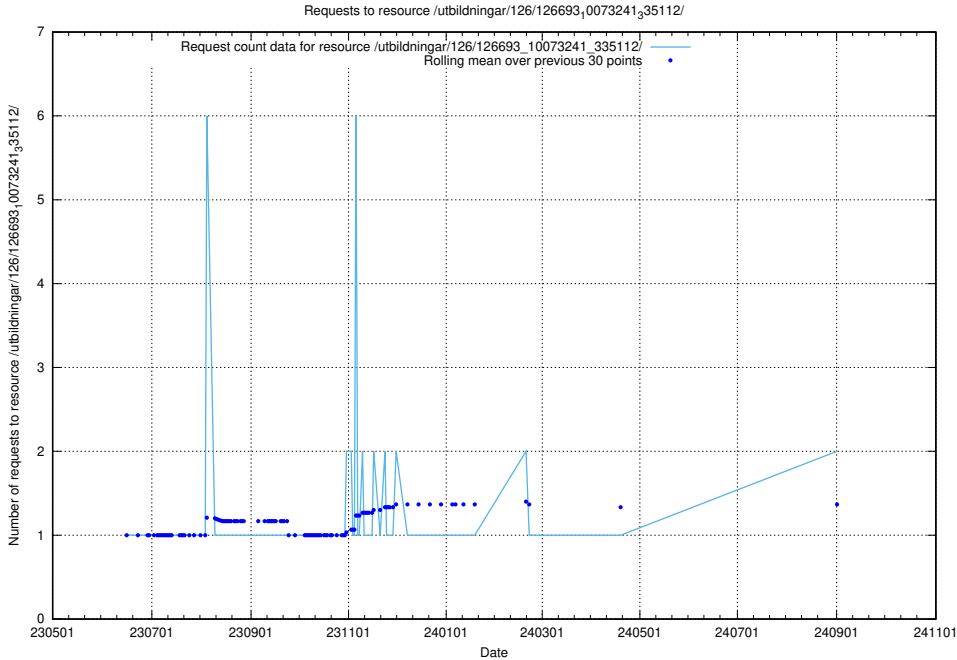

5.995 Usage of /utbildningar/126/126693_10073241_335112/

Here, we count the number of requests to resource /utbildningar/126/126693_10073241_335112/.