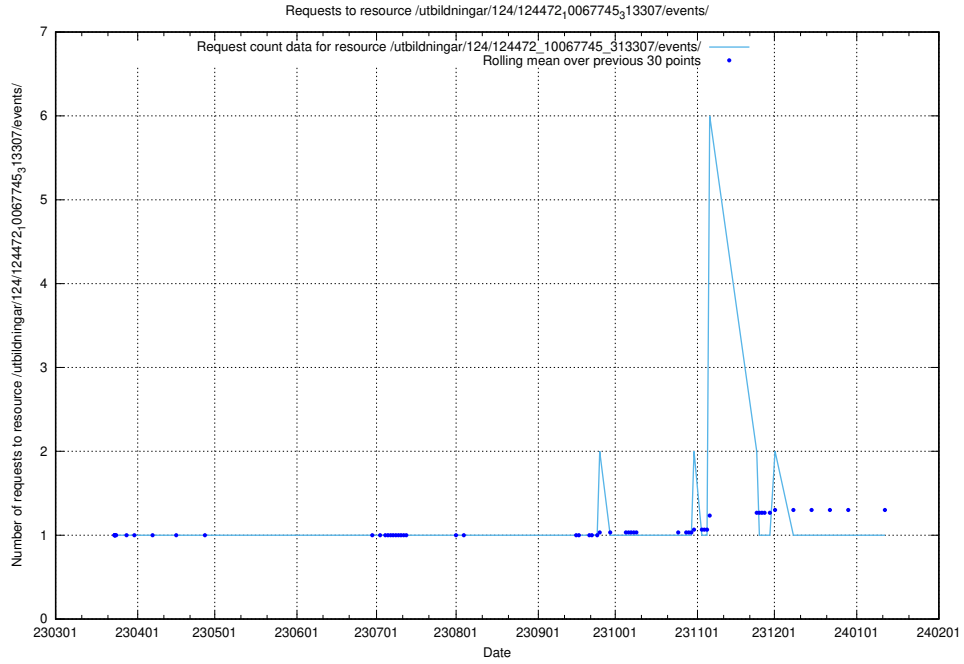

### 5.3872 Usage of /utbildningar/124/124472\_10067745\_313307/events/

Here, we count the number of requests to resource /utbildningar/124/124472\_10067745\_313307/events/