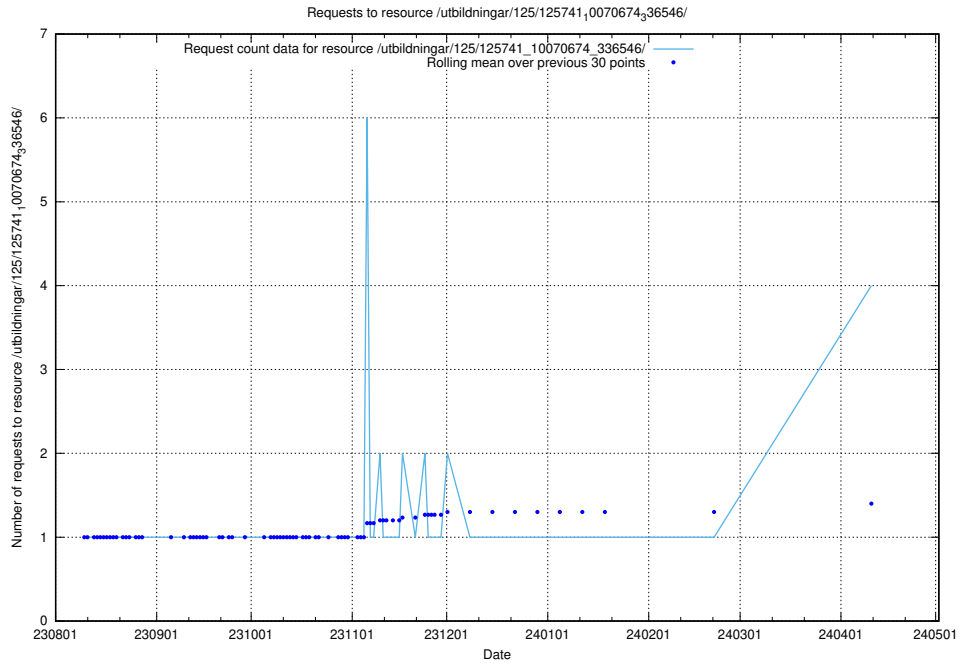

5.351 Usage of /utbildningar/125/125741_10070674_336546/

Here, we count the number of requests to resource /utbildningar/125/125741_10070674_336546/.