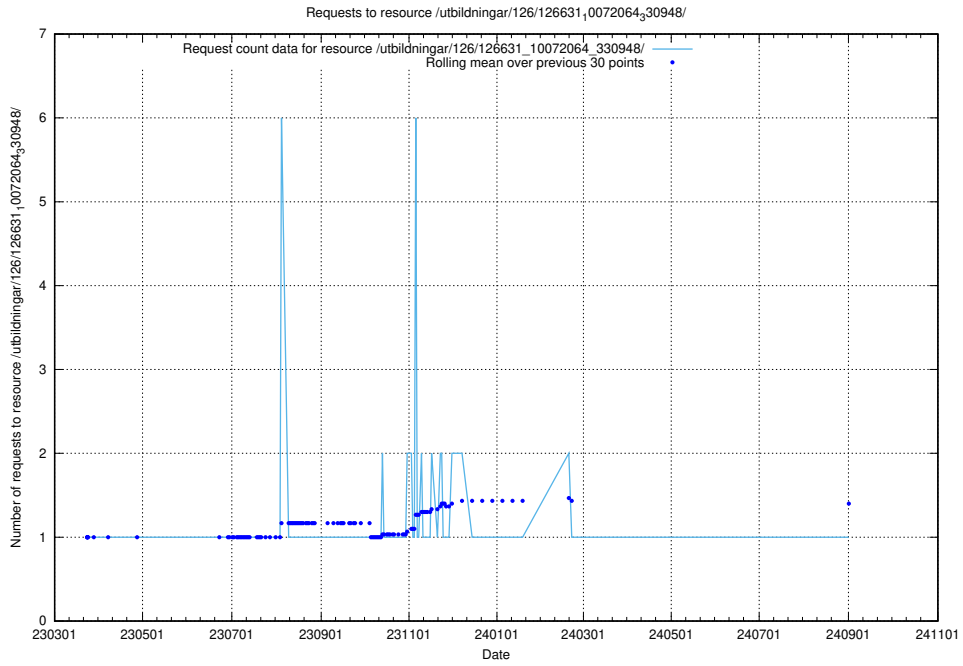

5.7238 Usage of /utbildningar/126/126631_10072064_330948/

Here, we count the number of requests to resource /utbildningar/126/126631_10072064_330948/.