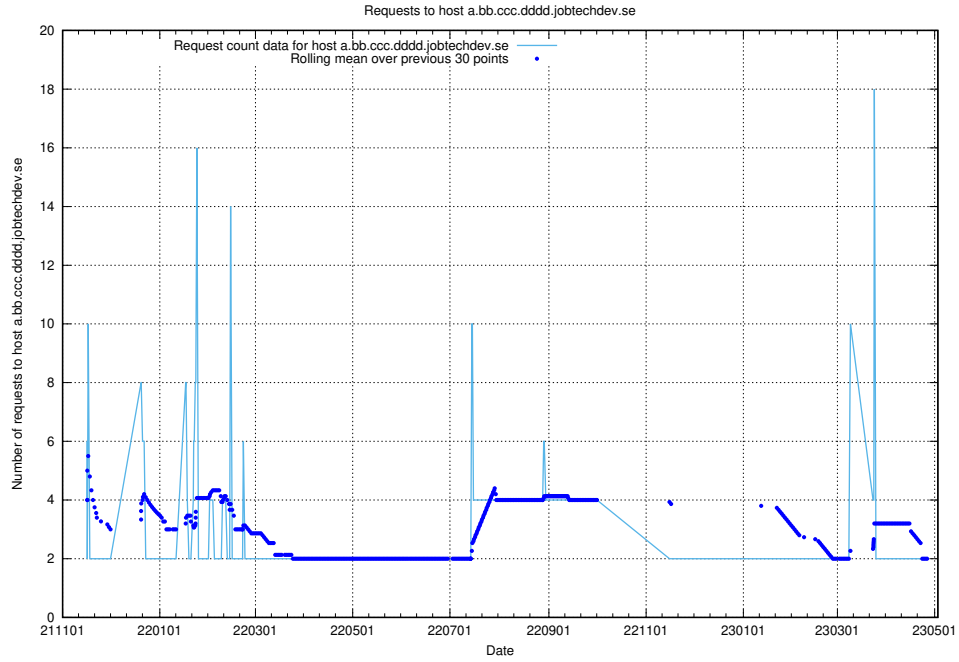

7.533 Usage of a.bb.ccc.dddd.jobtechdev.se

Here, we count the number of requests to host a.bb.ccc.dddd.jobtechdev.se.