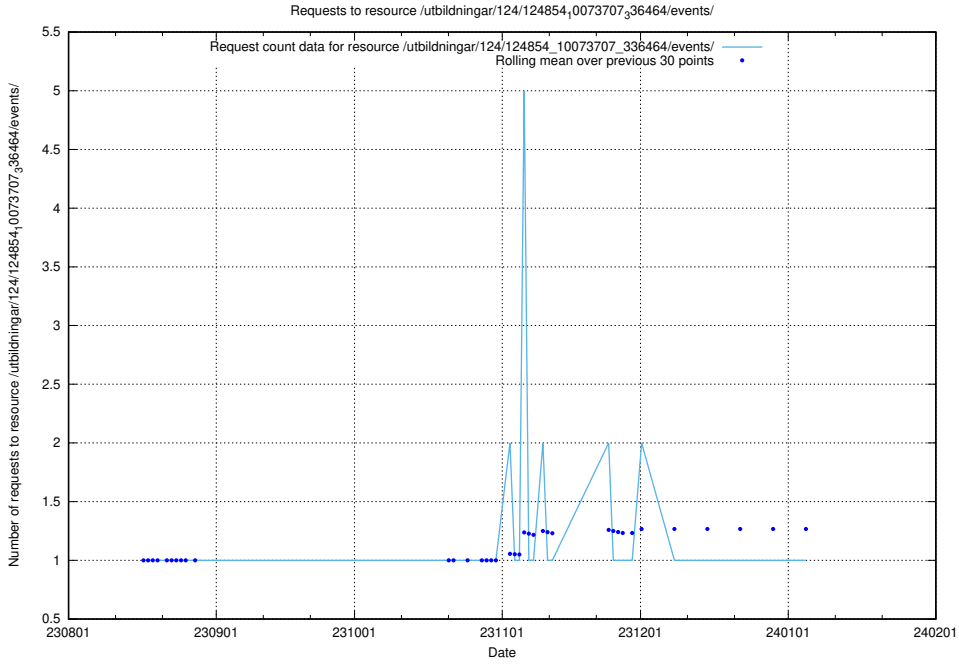

5.5618 Usage of /utbildningar/124/124854_10073707_336464/events/

Here, we count the number of requests to resource /utbildningar/124/124854_10073707_336464/events/