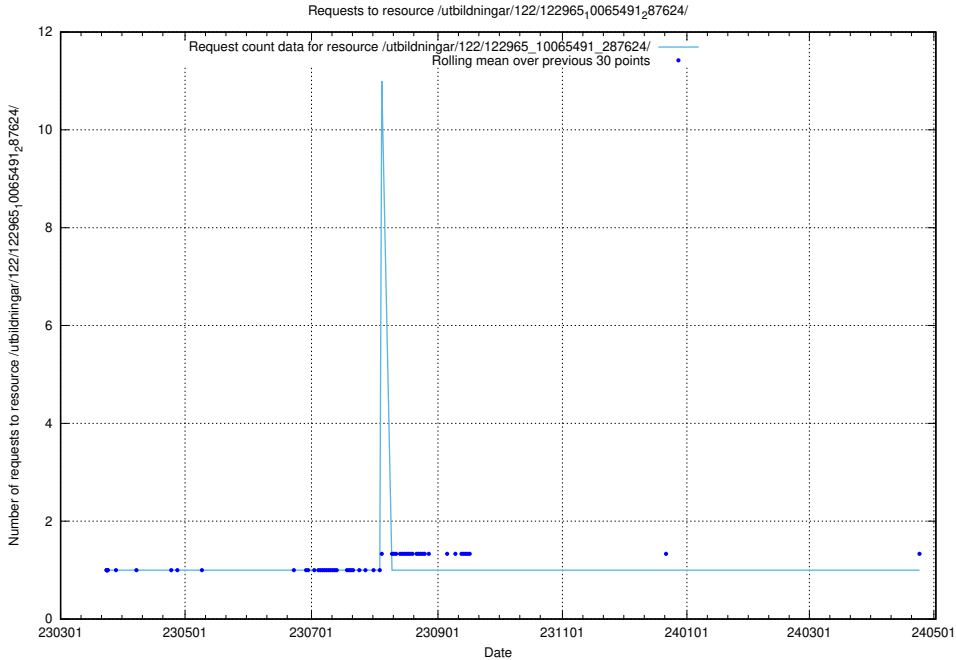

5.5940 Usage of /utbildningar/122/122965_10065491_287624/

Here, we count the number of requests to resource /utbildningar/122/122965_10065491_287624/.