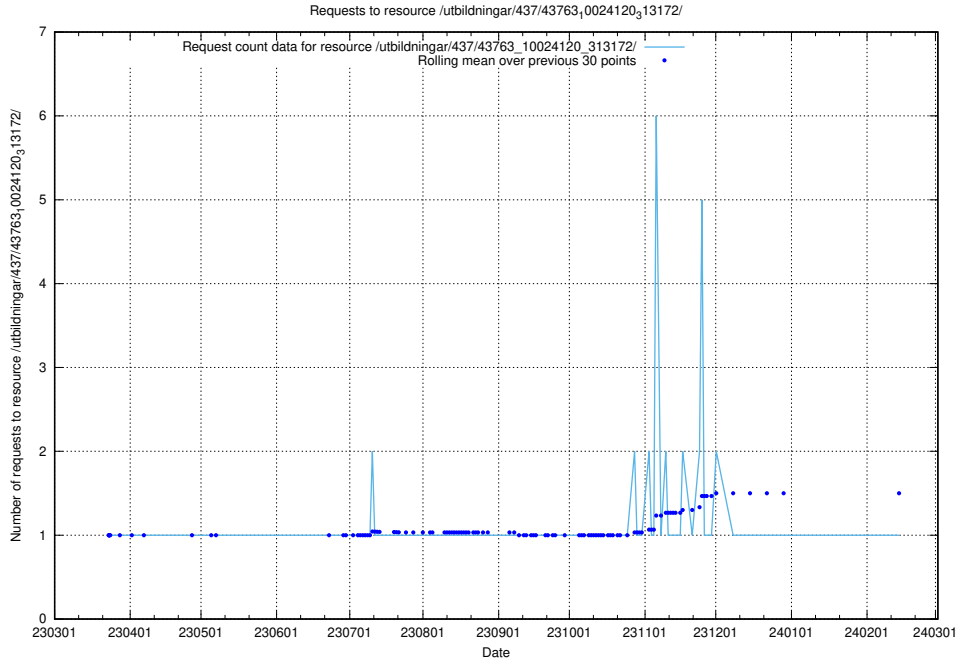

5.7211 Usage of /utbildningar/437/43763_10024120_313172/

Here, we count the number of requests to resource /utbildningar/437/43763_10024120_313172/.