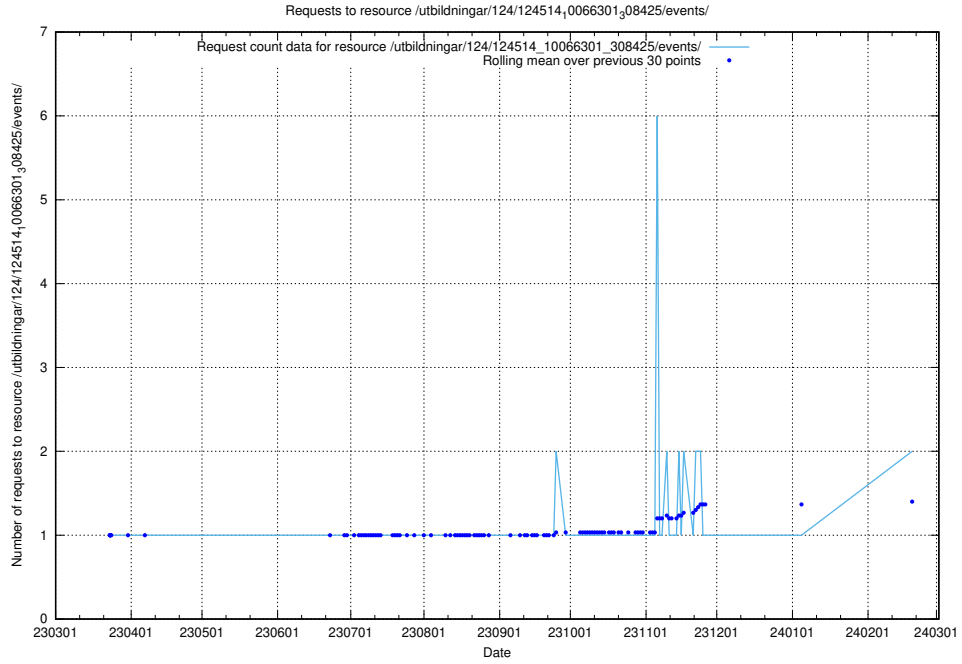

5.670 Usage of /utbildningar/124/124514_10066301_308425/events/

Here, we count the number of requests to resource /utbildningar/124/124514_10066301_308425/events/