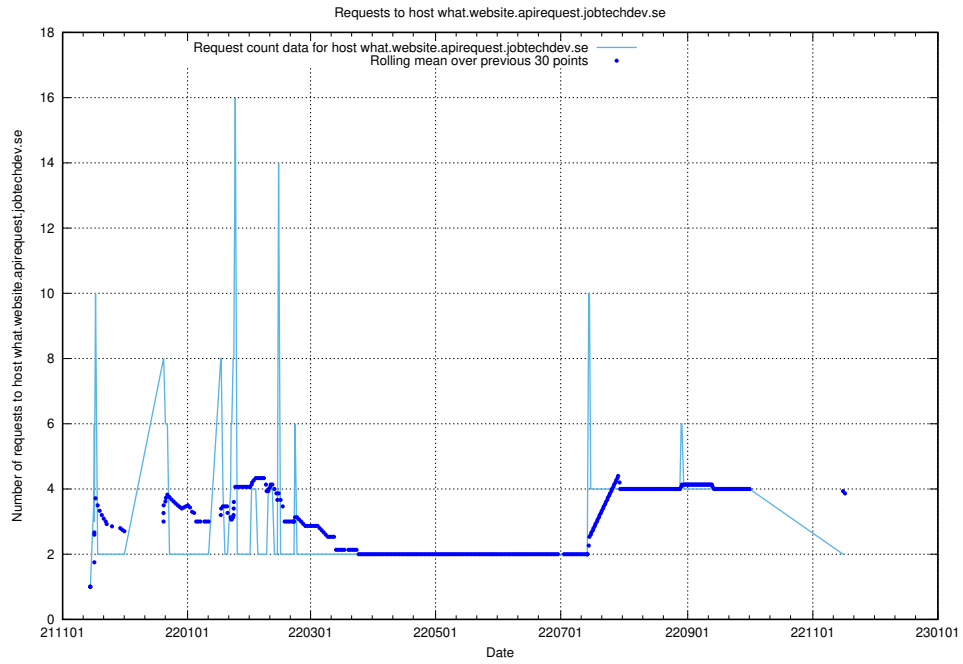

7.551 Usage of what.website.apirequest.jobtechdev.se

Here, we count the number of requests to host what.website.apirequest.jobtechdev.se.