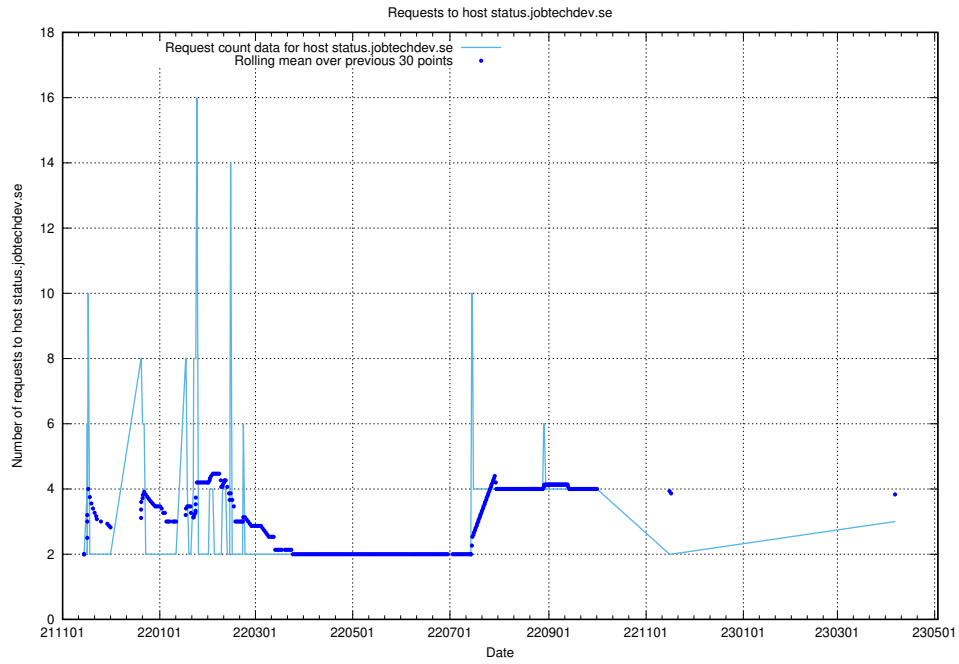

7.239 Usage of status.jobtechdev.se

Here, we count the number of requests to host status.jobtechdev.se.