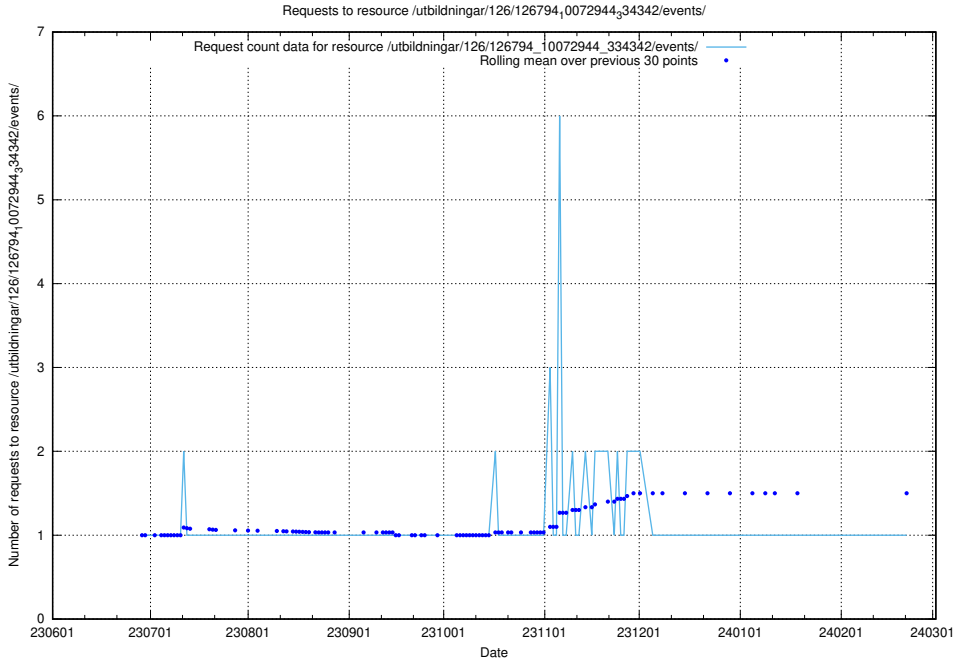

5.6269 Usage of /utbildningar/126/126794_10072944_334342/events/

Here, we count the number of requests to resource /utbildningar/126/126794_10072944_334342/events/