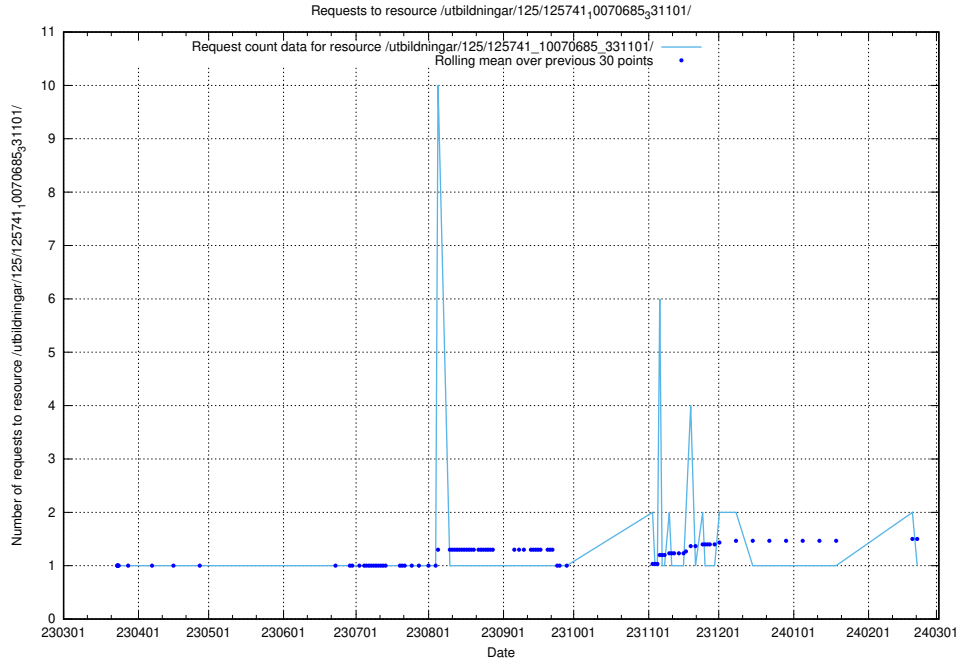

5.7316 Usage of /utbildningar/125/125741_10070685_331101/

Here, we count the number of requests to resource /utbildningar/125/125741_10070685_331101/.