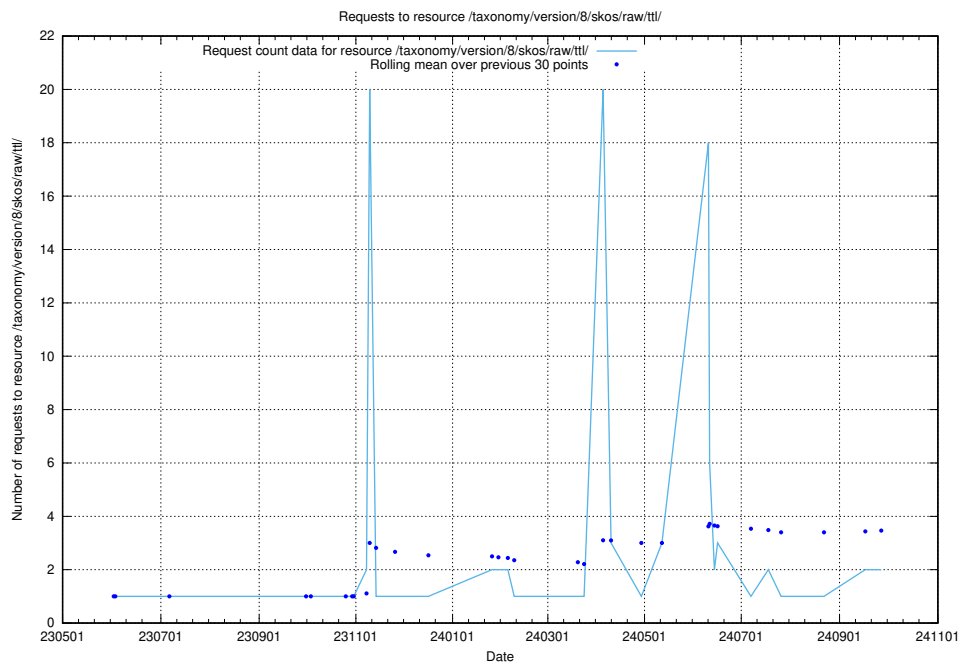

5.1004 Usage of /taxonomy/version/8/skos/raw/ttl/

Here, we count the number of requests to resource /taxonomy/version/8/skos/raw/ttl/.