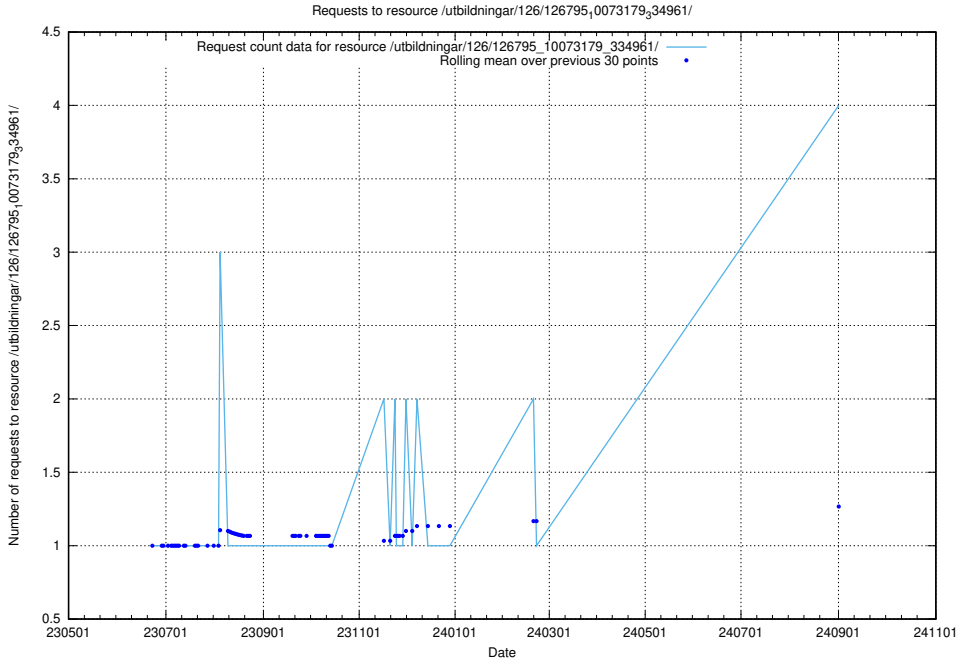

5.365 Usage of /utbildningar/126/126795_10073179_334961/

Here, we count the number of requests to resource /utbildningar/126/126795_10073179_334961/.