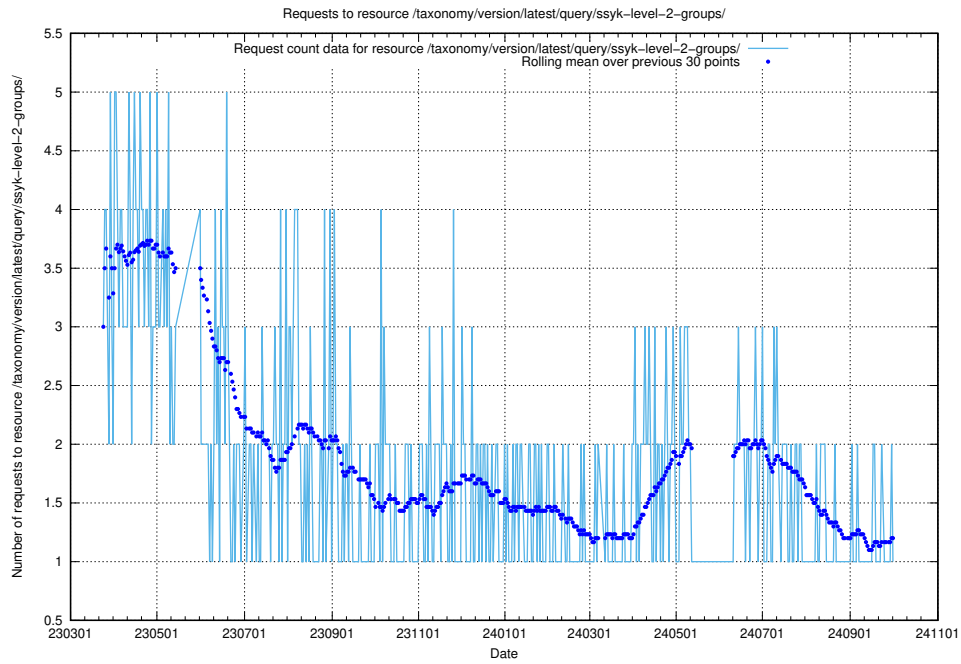

5.6906 Usage of /taxonomy/version/latest/query/ssyk-level-2-groups/

Here, we count the number of requests to resource /taxonomy/version/latest/query/ssyk-level-2-groups/.