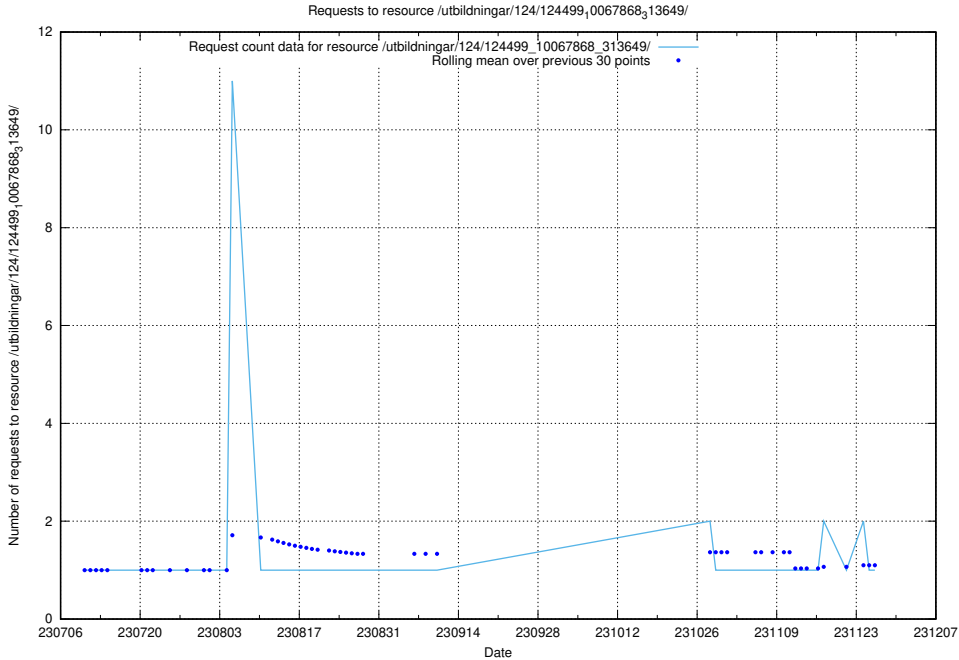

5.5962 Usage of /utbildningar/124/124499_10067868_313649/

Here, we count the number of requests to resource /utbildningar/124/124499_10067868_313649/.