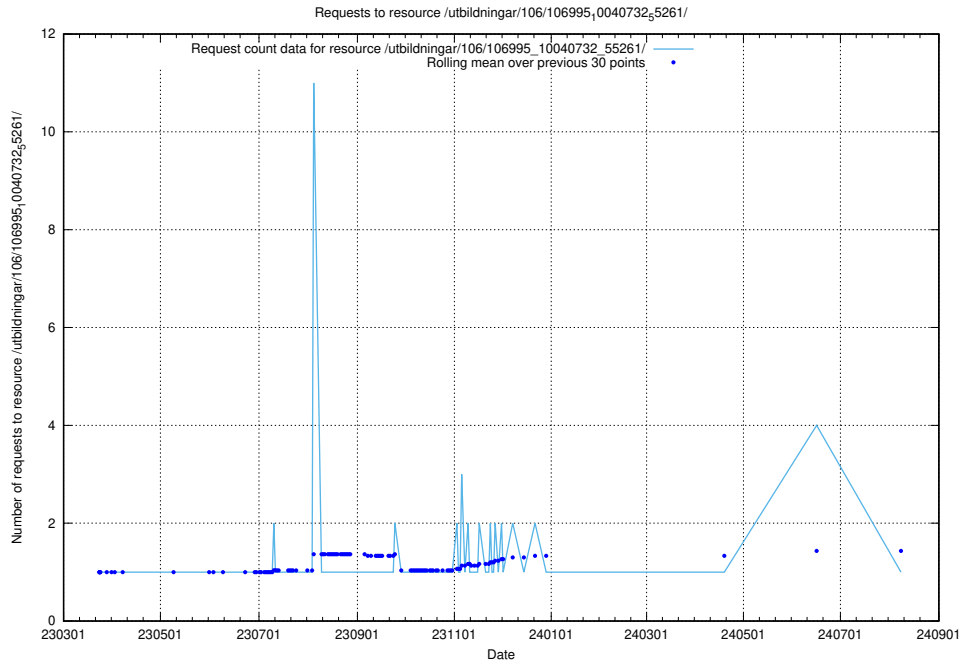

5.6264 Usage of /utbildningar/106/106995_10040732_55261/

Here, we count the number of requests to resource /utbildningar/106/106995_10040732_55261/.