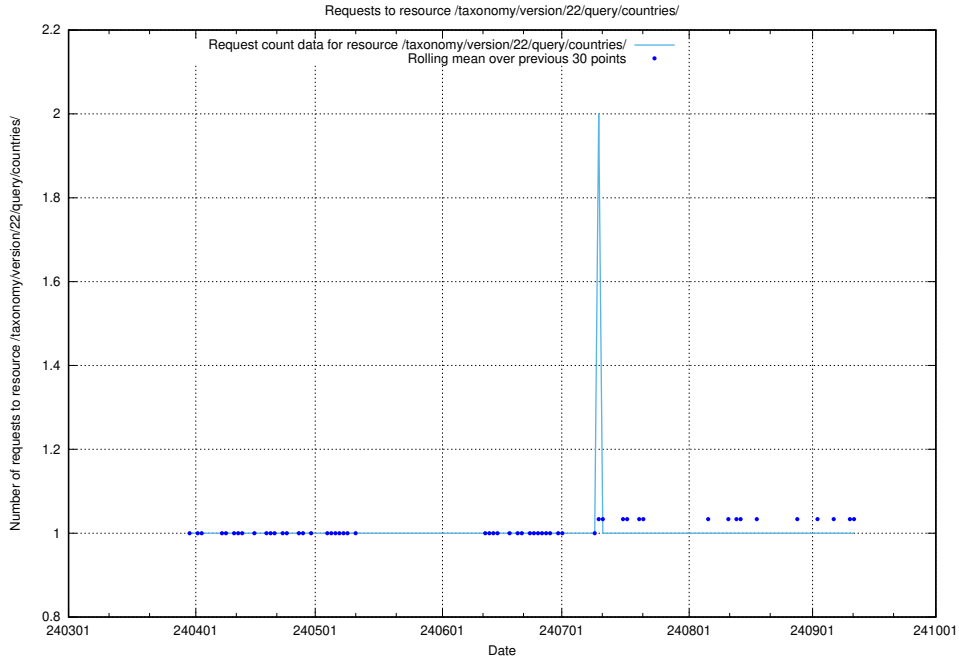

5.2493 Usage of /taxonomy/version/22/query/countries/

Here, we count the number of requests to resource /taxonomy/version/22/query/countries/.