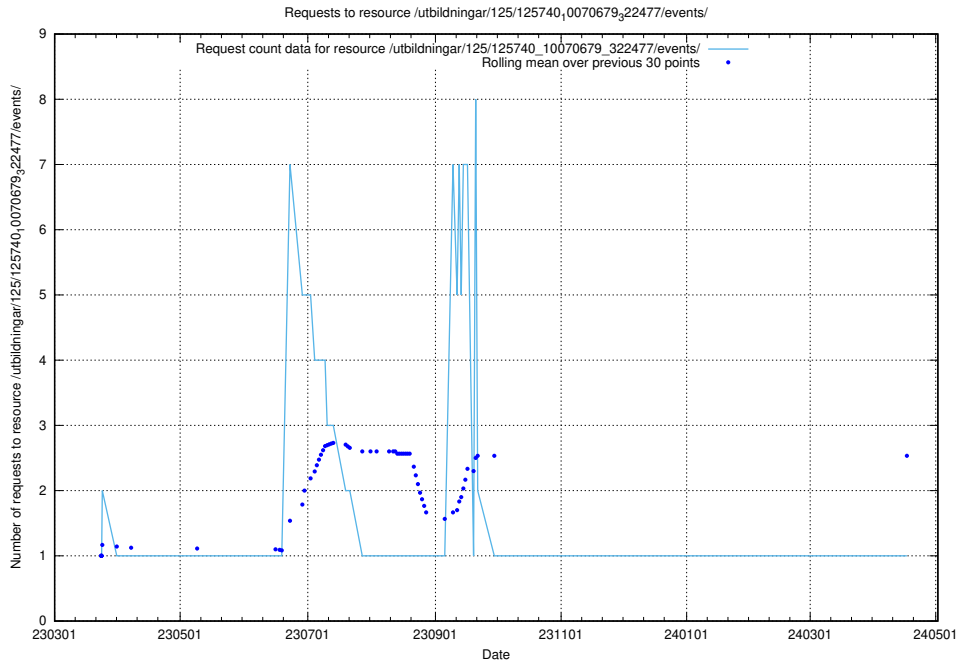

5.1077 Usage of /utbildningar/125/125740_10070679_322477/events/

Here, we count the number of requests to resource /utbildningar/125/125740_10070679_322477/events/