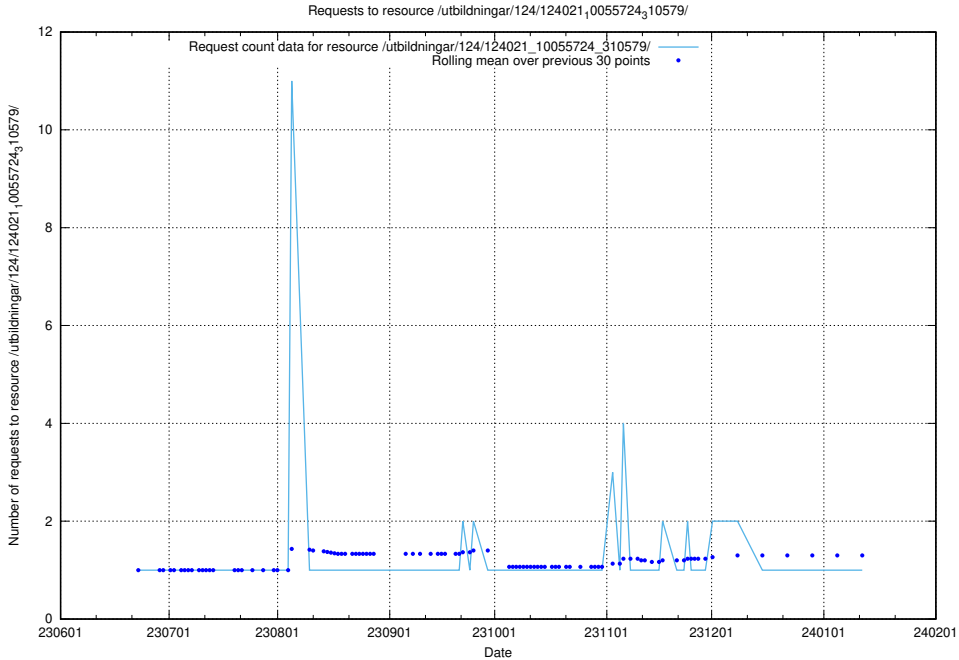

5.6620 Usage of /utbildningar/124/124021_10055724_310579/

Here, we count the number of requests to resource /utbildningar/124/124021_10055724_310579/.