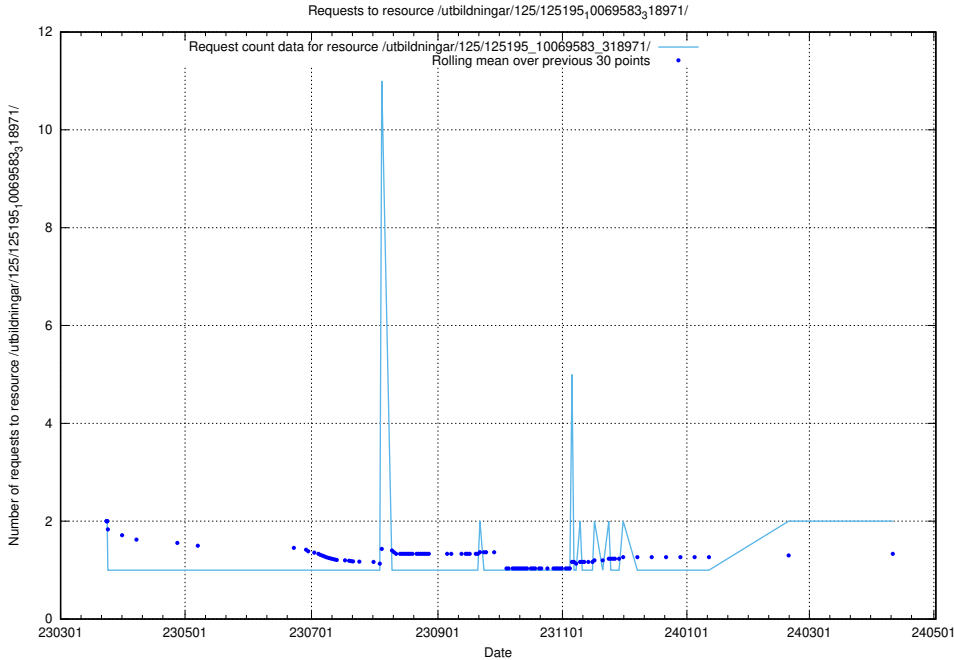

5.1033 Usage of /utbildningar/125/125195_10069583_318971/

Here, we count the number of requests to resource /utbildningar/125/125195_10069583_318971/.