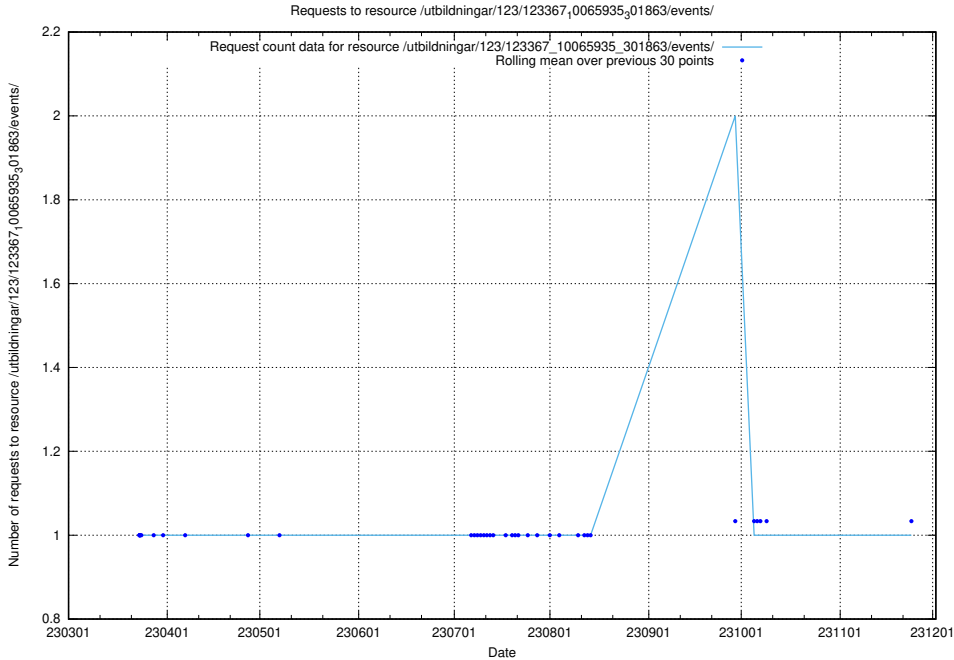

5.5436 Usage of /utbildningar/123/123367_10065935_301863/events/

Here, we count the number of requests to resource /utbildningar/123/123367_10065935_301863/events/