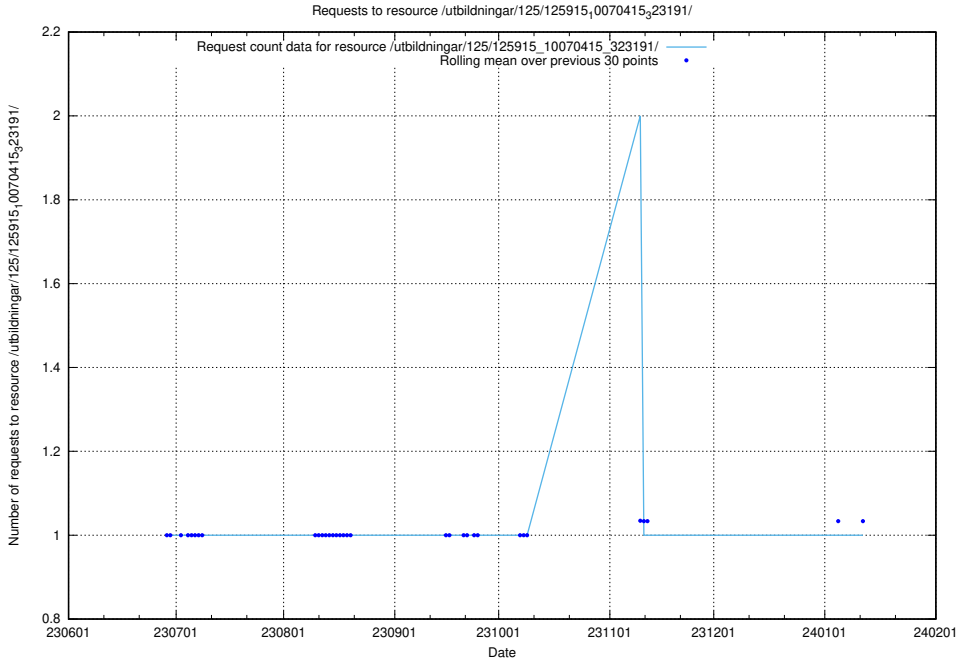

5.6290 Usage of /utbildningar/125/125915_10070415_323191/

Here, we count the number of requests to resource /utbildningar/125/125915_10070415_323191/.