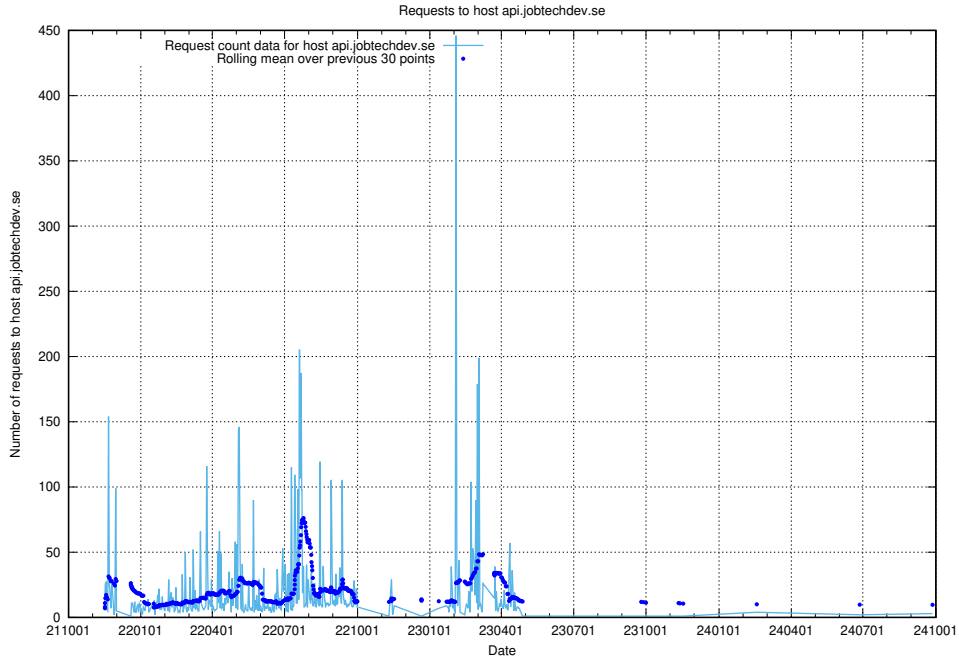

7.228 Usage of api.jobtechdev.se

Here, we count the number of requests to host api.jobtechdev.se.