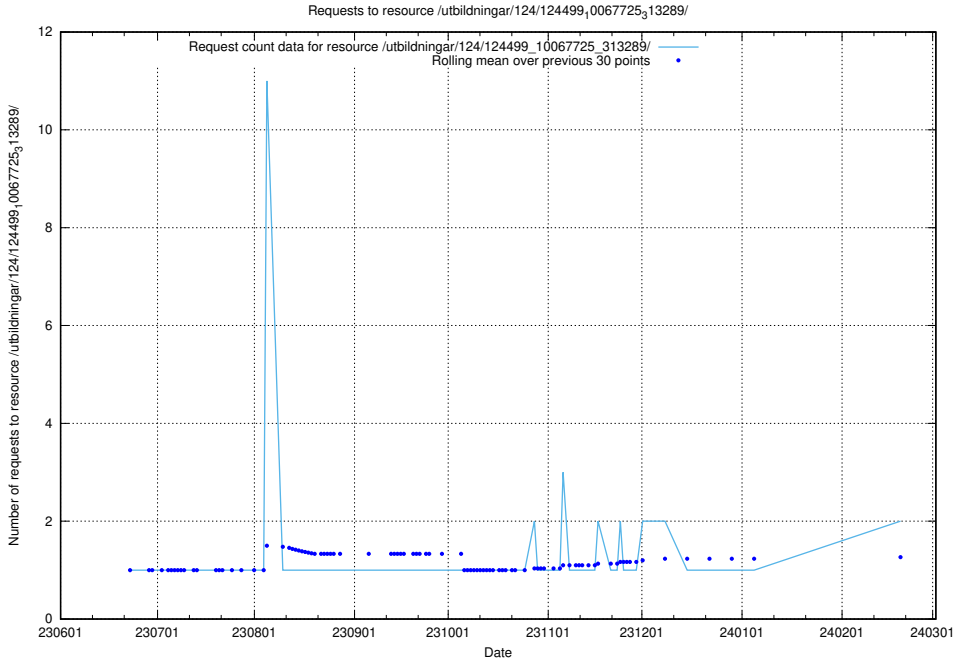

5.970 Usage of /utbildningar/124/124499_10067725_313289/

Here, we count the number of requests to resource /utbildningar/124/124499_10067725_313289/.