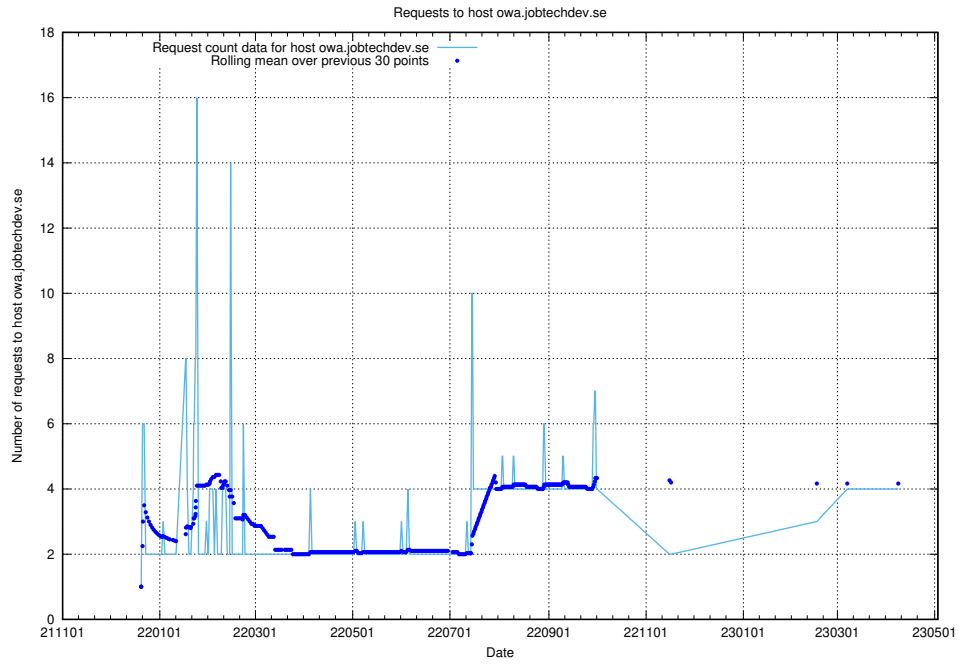

7.138 Usage of owa.jobtechdev.se

Here, we count the number of requests to host owa.jobtechdev.se.