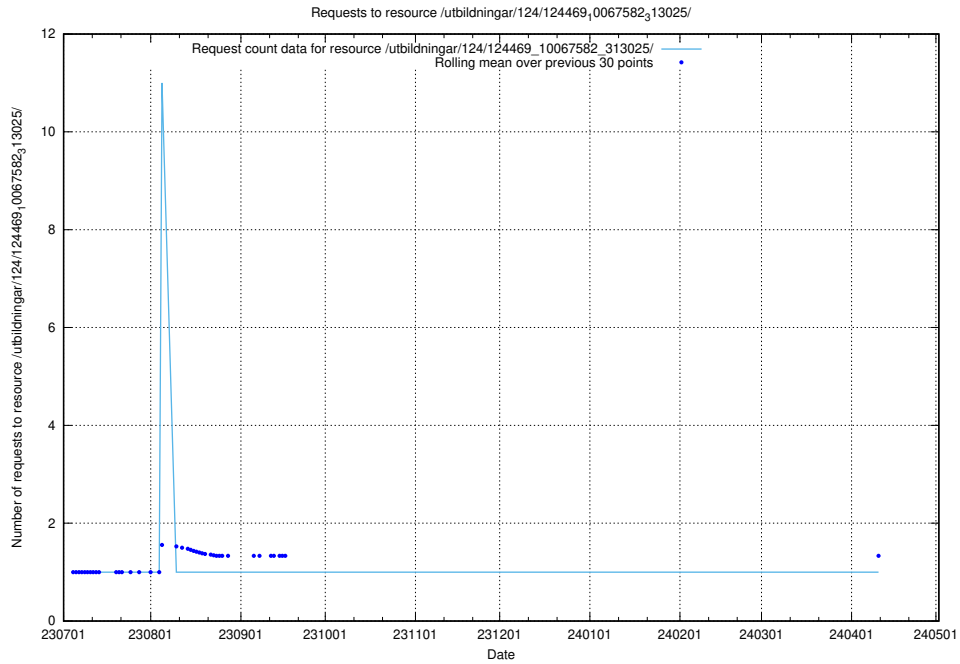

5.6185 Usage of /utbildningar/124/124469_10067582_313025/

Here, we count the number of requests to resource /utbildningar/124/124469_10067582_313025/.