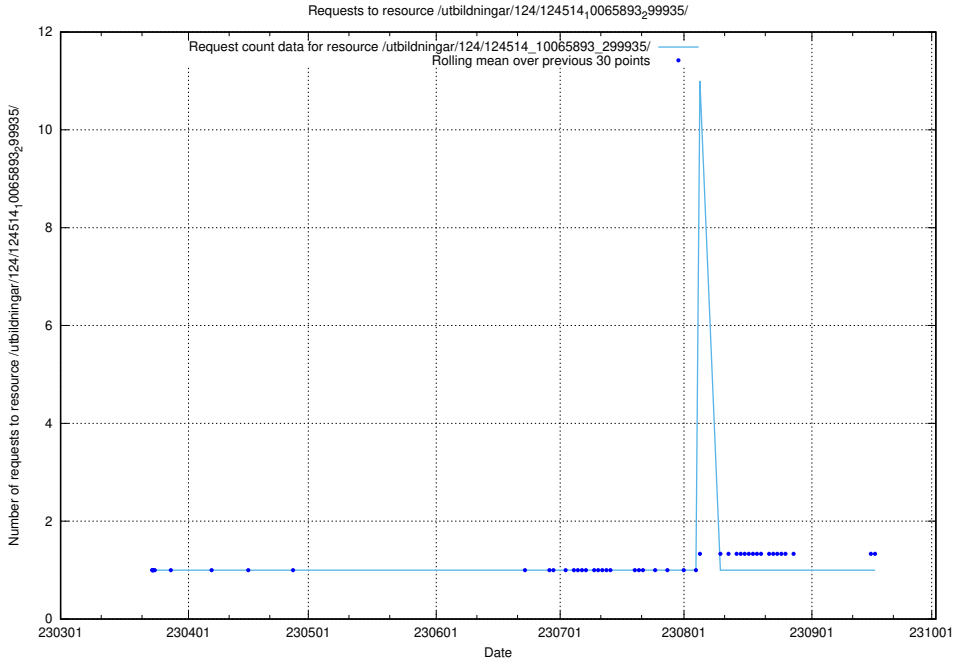

5.2842 Usage of /utbildningar/124/124514_10065893_299935/

Here, we count the number of requests to resource /utbildningar/124/124514_10065893_299935/.