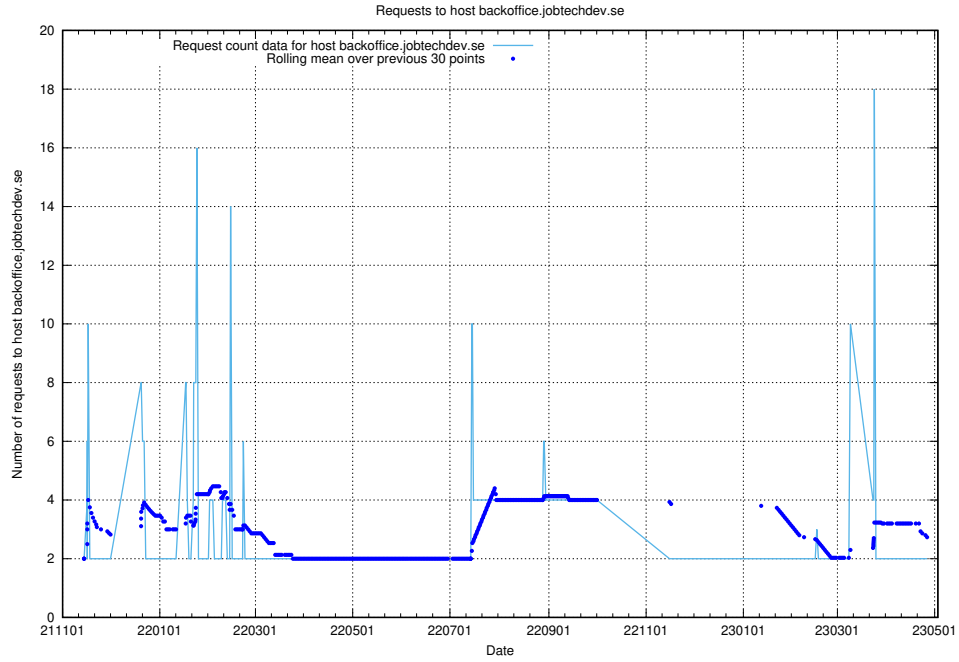

7.289 Usage of backoffice.jobtechdev.se

Here, we count the number of requests to host backoffice.jobtechdev.se.