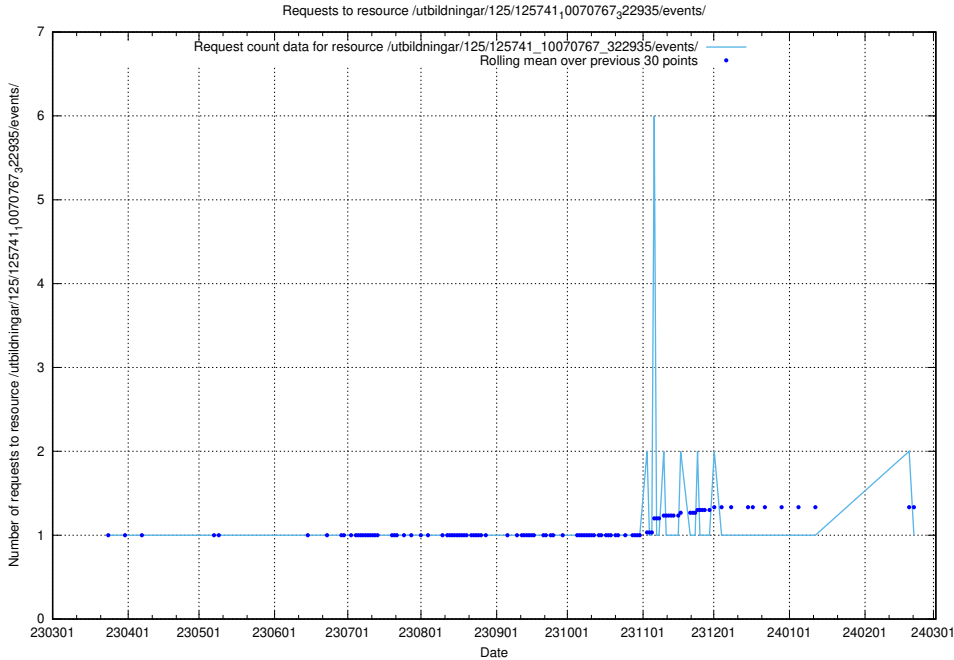

5.7062 Usage of /utbildningar/125/125741_10070767_322935/events/

Here, we count the number of requests to resource /utbildningar/125/125741_10070767_322935/events/