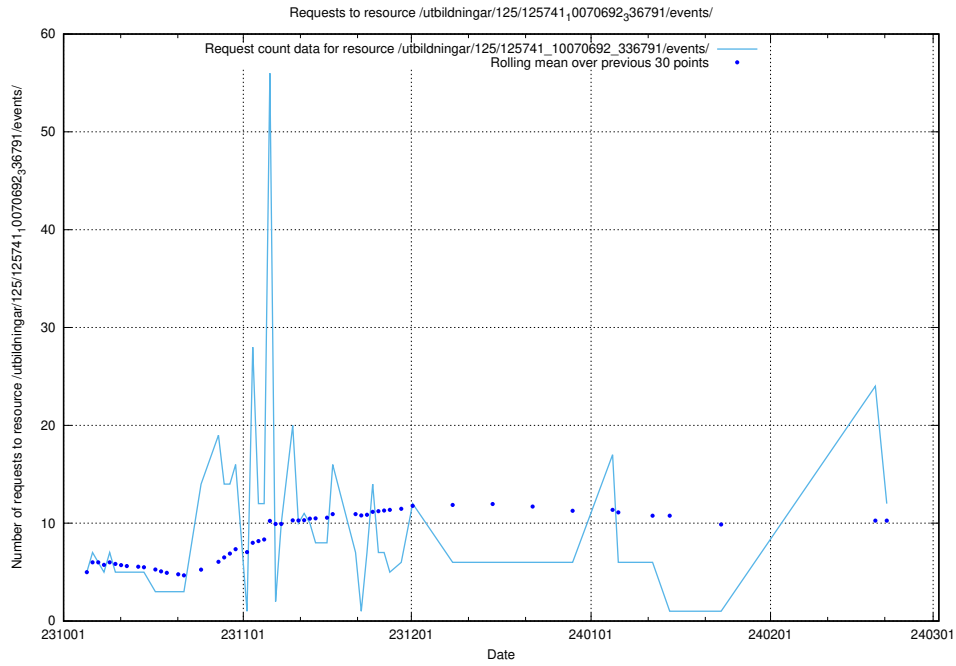

5.11 Usage of /utbildningar/125/125741_10070692_336791/events/

Here, we count the number of requests to resource /utbildningar/125/125741_10070692_336791/events/