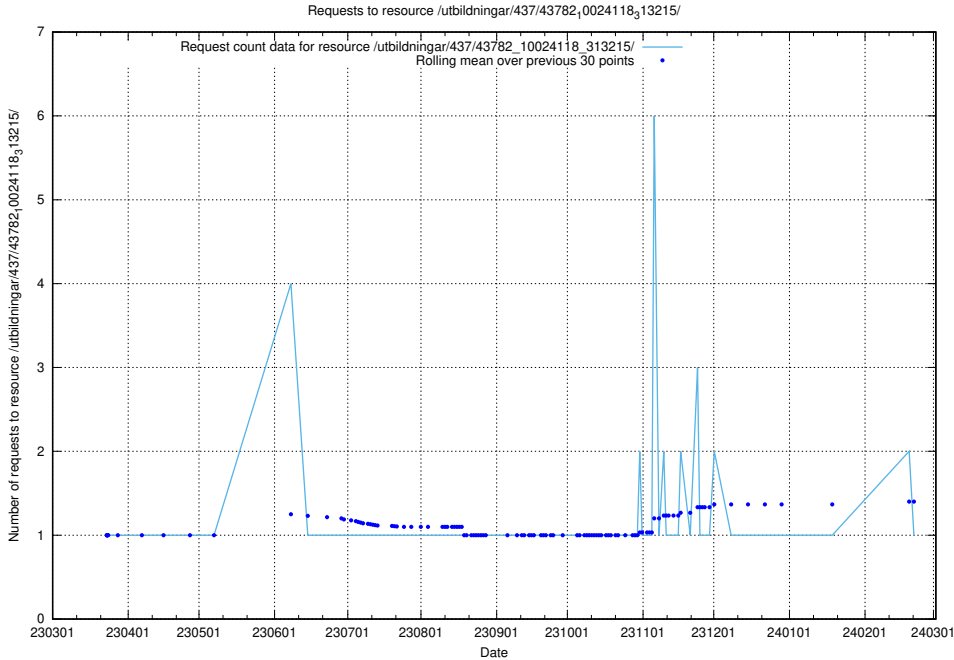

5.7208 Usage of /utbildningar/437/43782_10024118_313215/

Here, we count the number of requests to resource /utbildningar/437/43782_10024118_313215/.