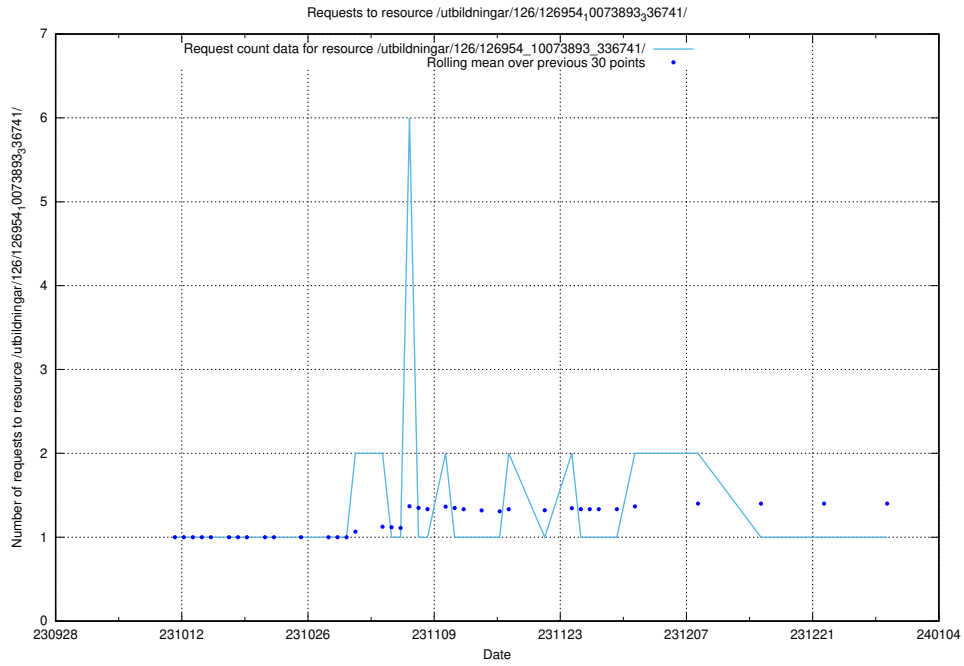

5.5205 Usage of /utbildningar/126/126954_10073893_336741/

Here, we count the number of requests to resource /utbildningar/126/126954_10073893_336741/.