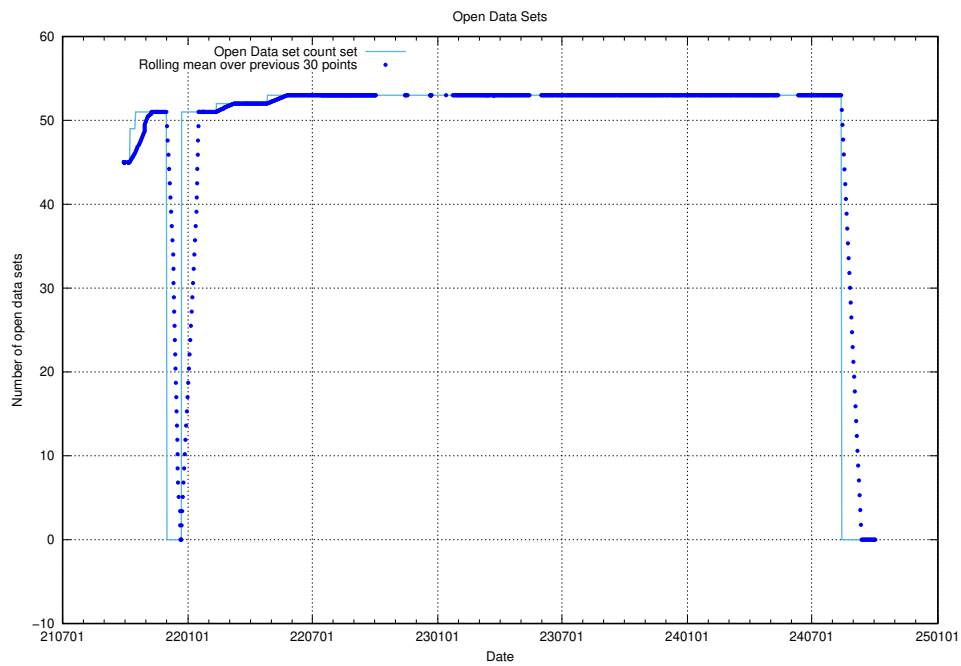

12 Open Data

This section contains statistics about JobTech's published open data in DIGG's [Sweden's data portal](https://www.dataportal.se)¹².

12.1 Number of open data sets

The tables shows the number of open data sets published by JobTech on DIGG's data portal.

¹²<https://www.dataportal.se>