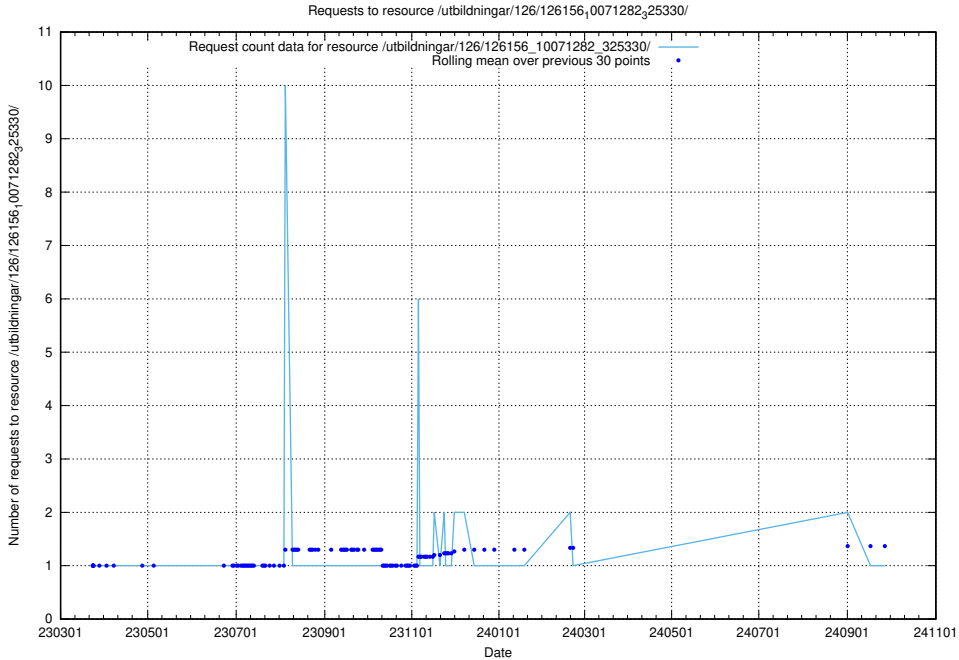

5.7270 Usage of /utbildningar/126/126156_10071282_325330/

Here, we count the number of requests to resource /utbildningar/126/126156_10071282_325330/.