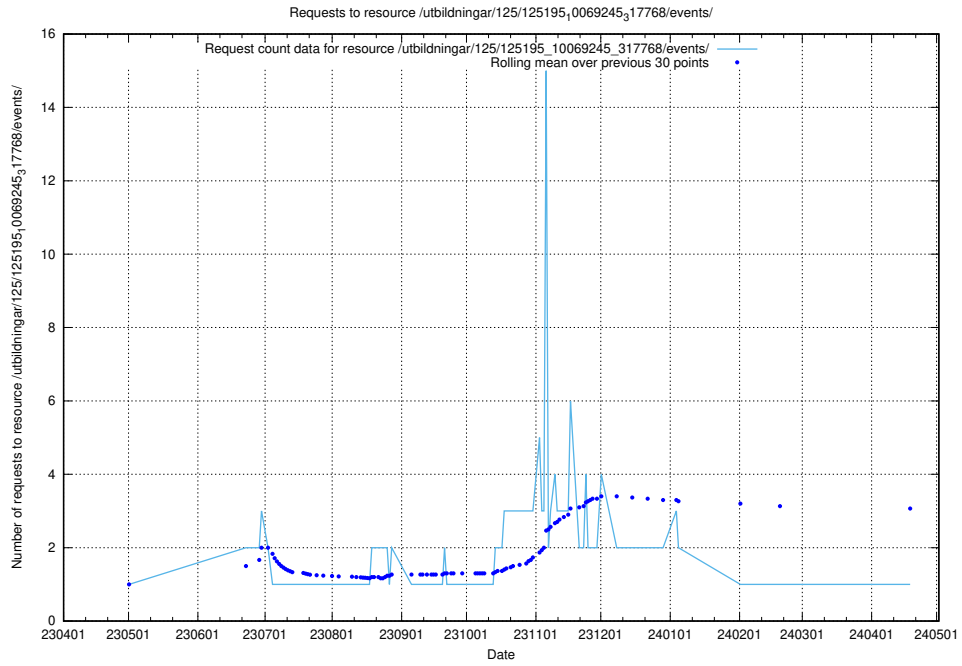

5.6798 Usage of /utbildningar/125/125195_10069245_317768/events/

Here, we count the number of requests to resource /utbildningar/125/125195_10069245_317768/events/