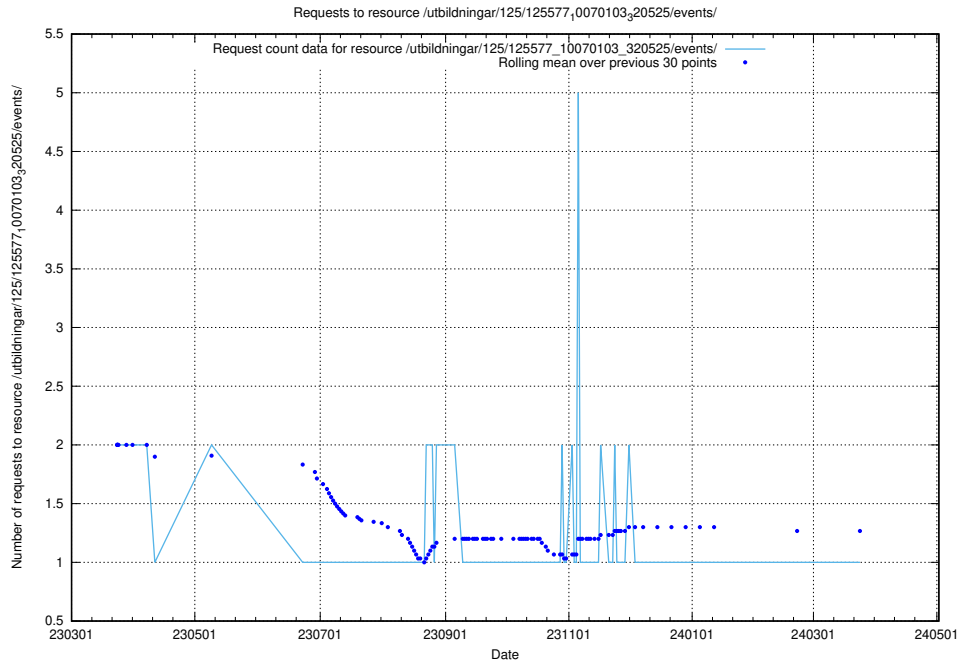

5.7124 Usage of /utbildningar/125/125577_10070103_320525/events/

Here, we count the number of requests to resource /utbildningar/125/125577_10070103_320525/events/