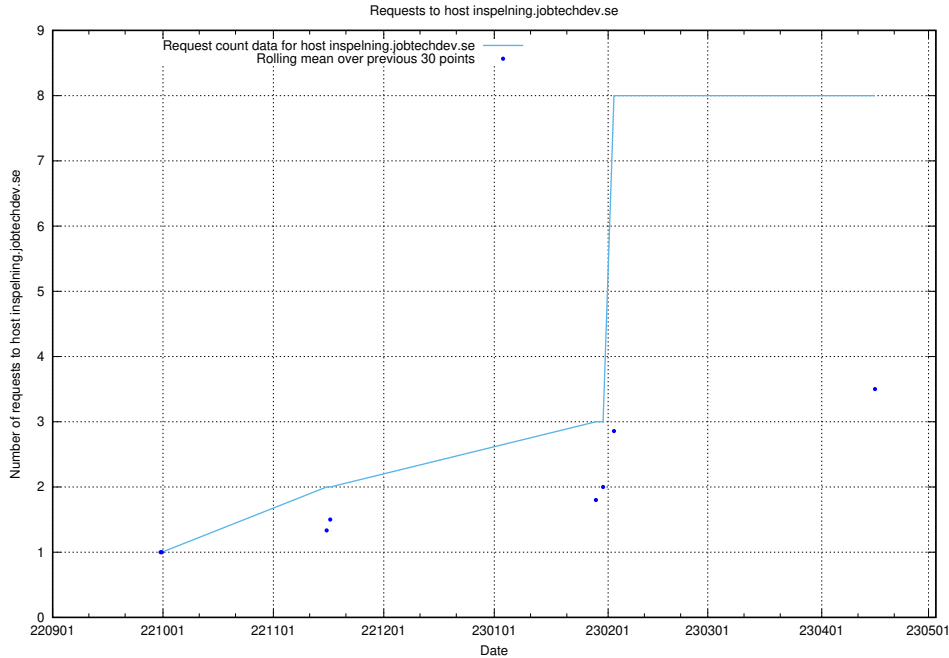

7.70 Usage of inspelning.jobtechdev.se

Here, we count the number of requests to host inspelning.jobtechdev.se.