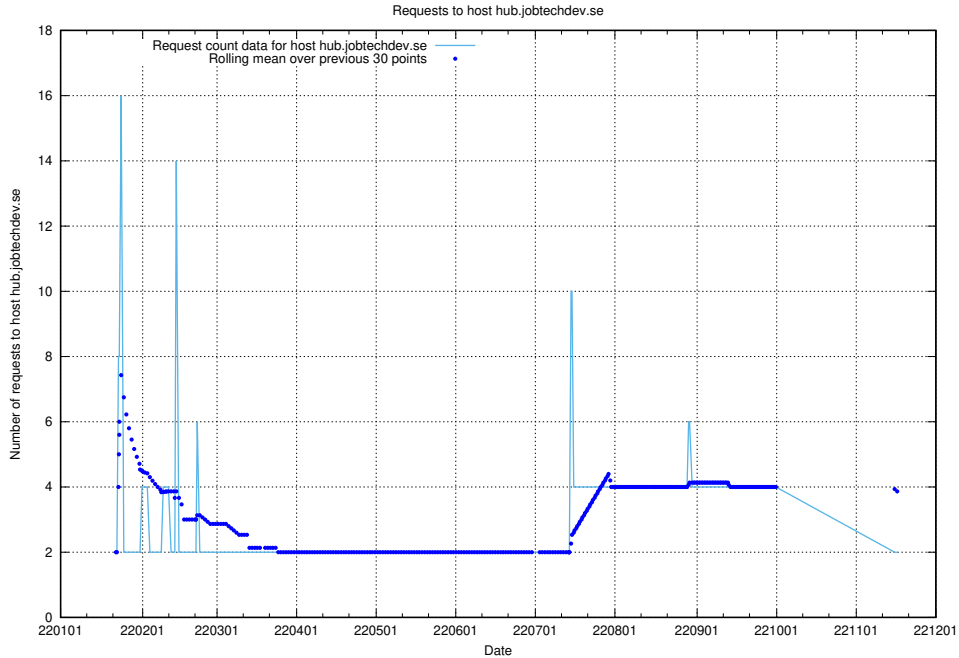

### 7.605 Usage of hub.jobtechdev.se

Here, we count the number of requests to host hub.jobtechdev.se.