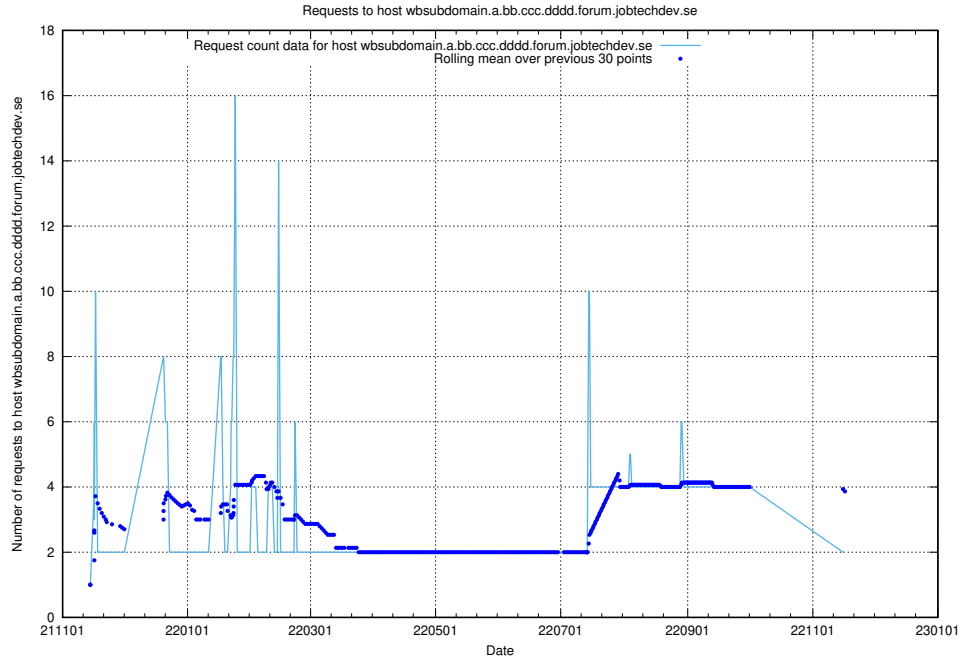

7.554 Usage of wbsubdomain.a.bb.ccc.dddd.forum.jobtechdev.se

Here, we count the number of requests to host wbsubdomain.a.bb.ccc.dddd.forum.jobtechdev.se.