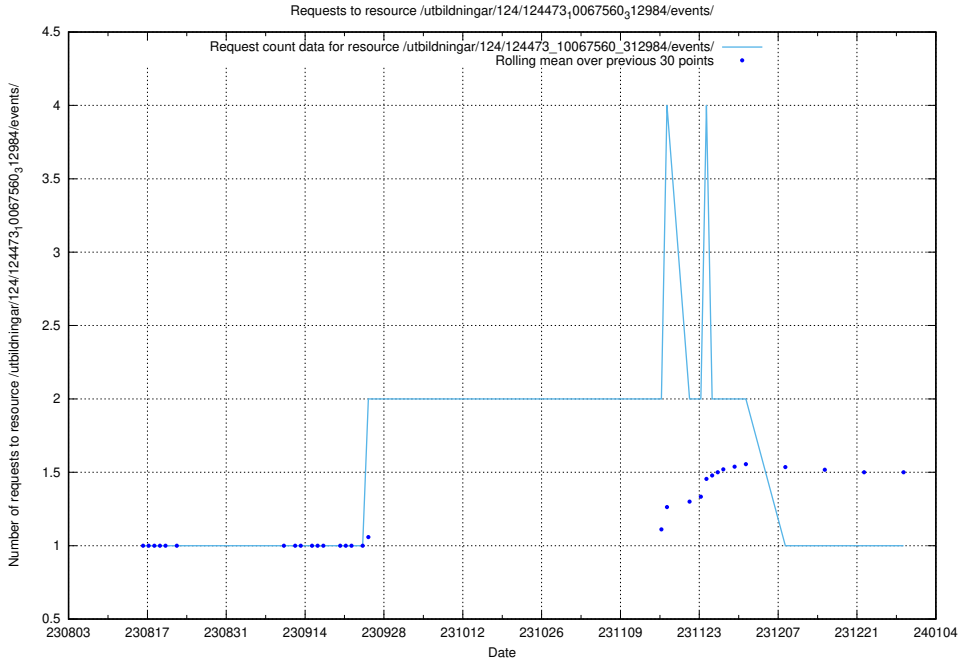

5.5627 Usage of /utbildningar/124/124473_10067560_312984/events/

Here, we count the number of requests to resource /utbildningar/124/124473_10067560_312984/events/