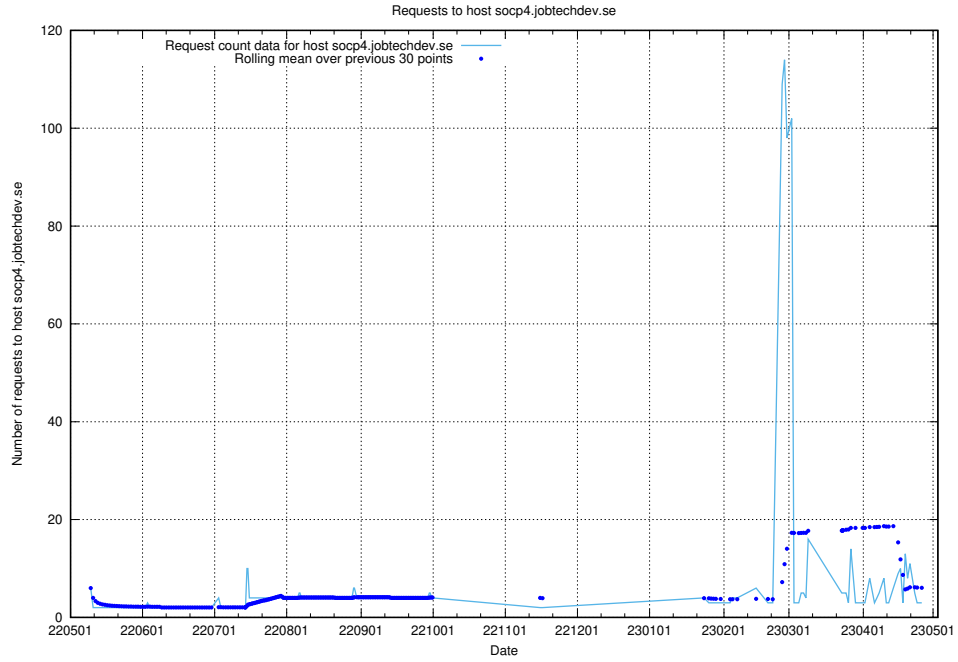

7.220 Usage of socp4.jobtechdev.se

Here, we count the number of requests to host socp4.jobtechdev.se.