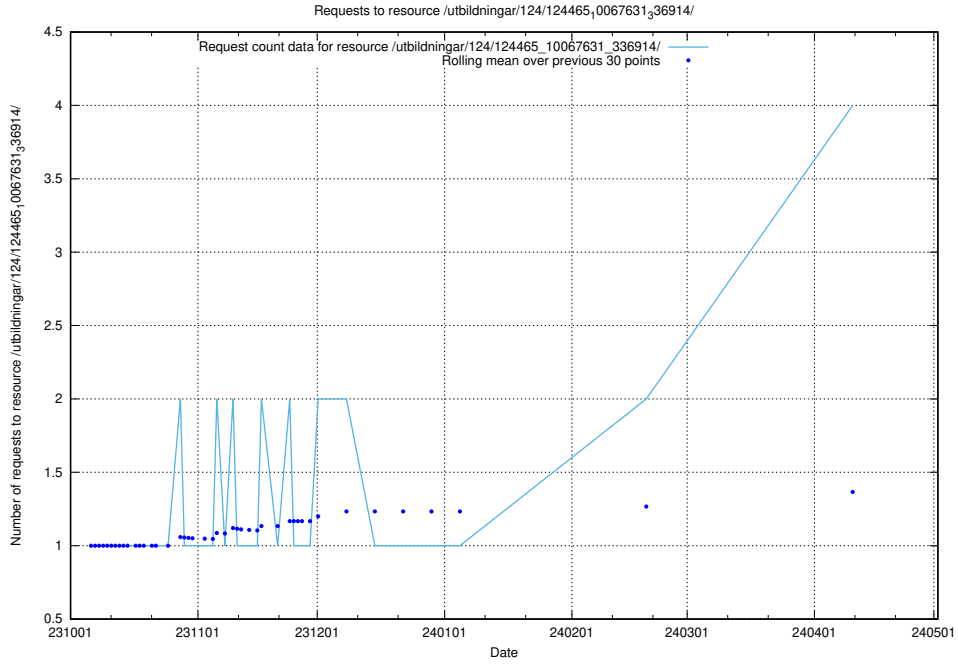

5.342 Usage of /utbildningar/124/124465_10067631_336914/

Here, we count the number of requests to resource /utbildningar/124/124465_10067631_336914/.