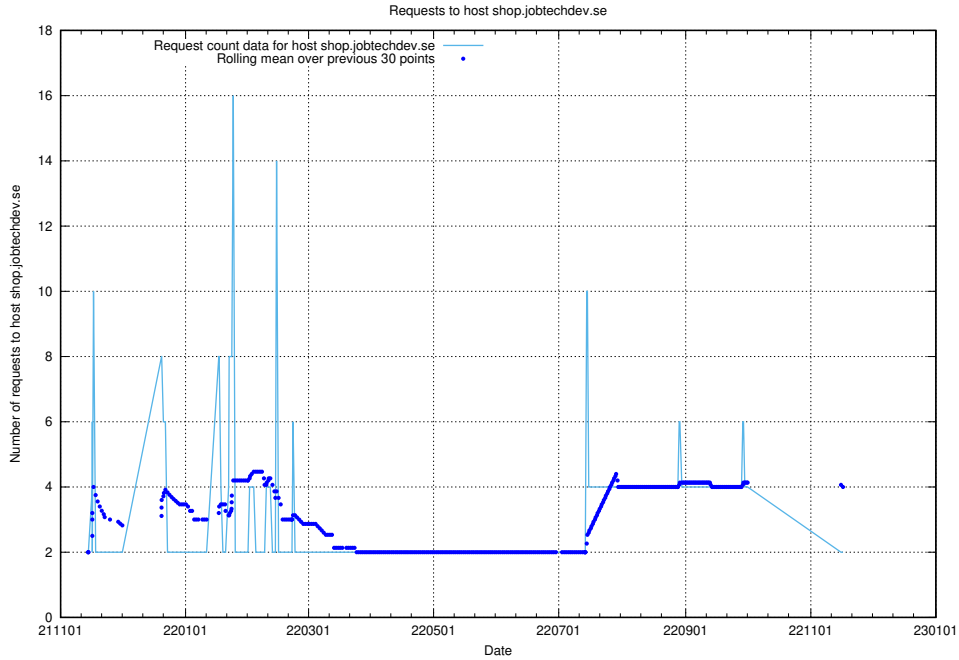

7.568 Usage of shop.jobtechdev.se

Here, we count the number of requests to host shop.jobtechdev.se.