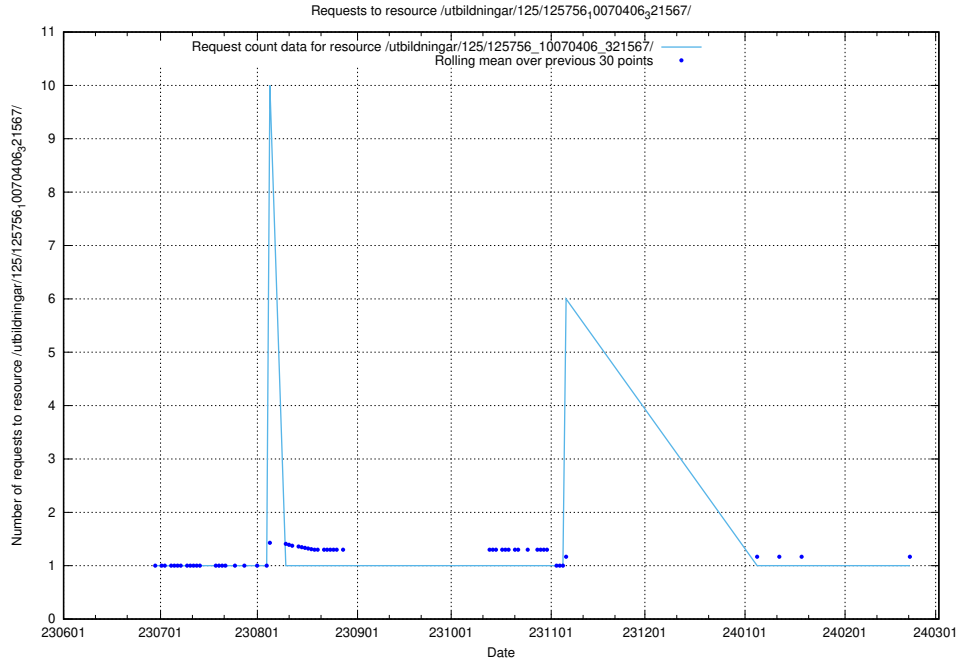

5.6212 Usage of /utbildningar/125/125756_10070406_321567/

Here, we count the number of requests to resource /utbildningar/125/125756_10070406_321567/.