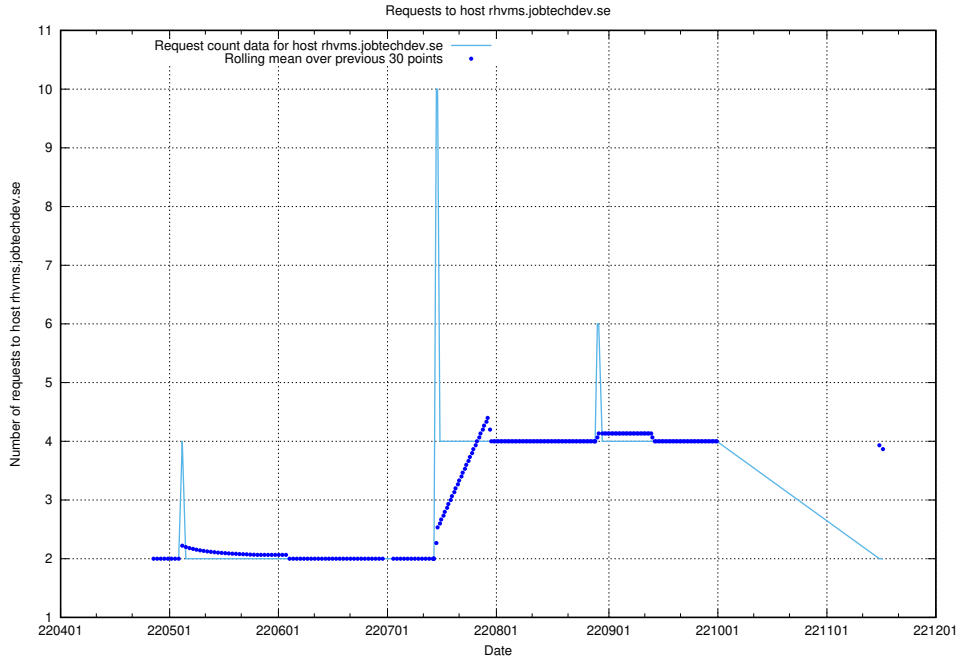

7.451 Usage of rhvms.jobtechdev.se

Here, we count the number of requests to host rhvms.jobtechdev.se.