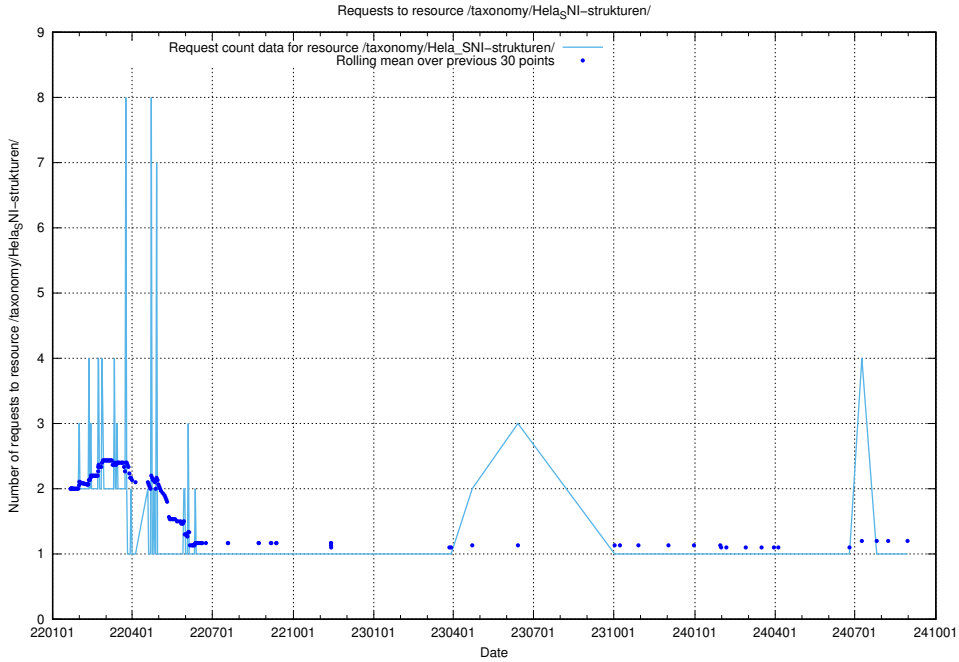

5.1140 Usage of /taxonomy/Hela_SNI-strukturen/

Here, we count the number of requests to resource /taxonomy/Hela_SNI-strukturen/.