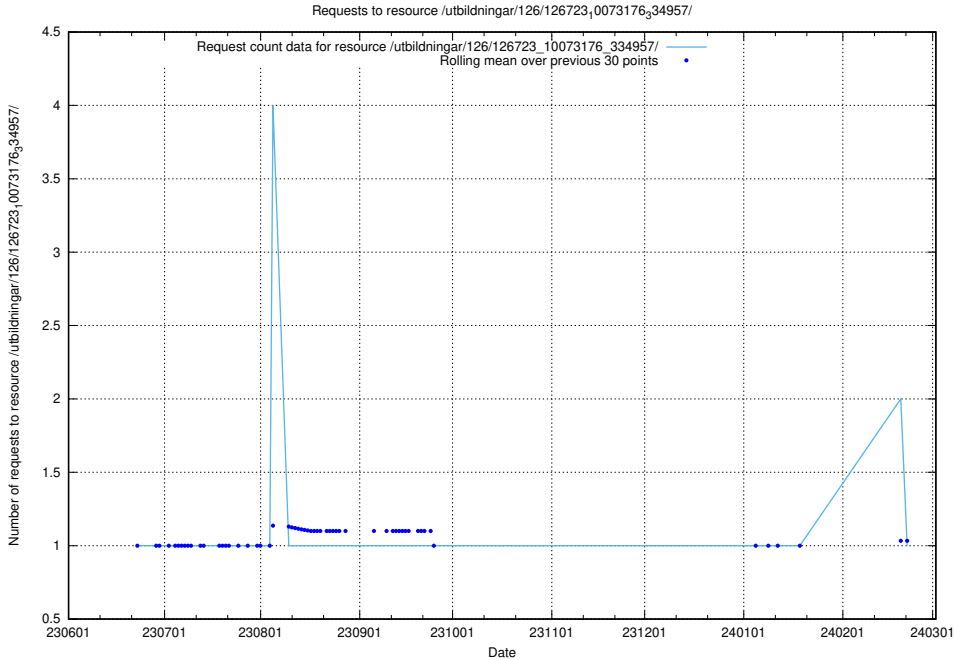

5.6421 Usage of /utbildningar/126/126723_10073176_334957/

Here, we count the number of requests to resource /utbildningar/126/126723_10073176_334957/.