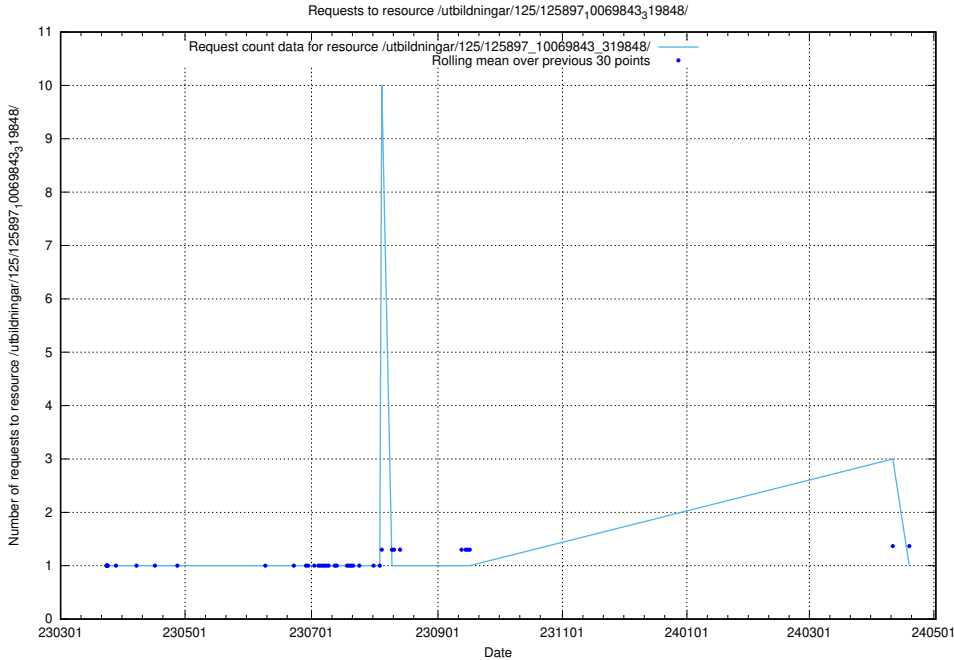

5.7288 Usage of /utbildningar/125/125897_10069843_319848/

Here, we count the number of requests to resource /utbildningar/125/125897_10069843_319848/.