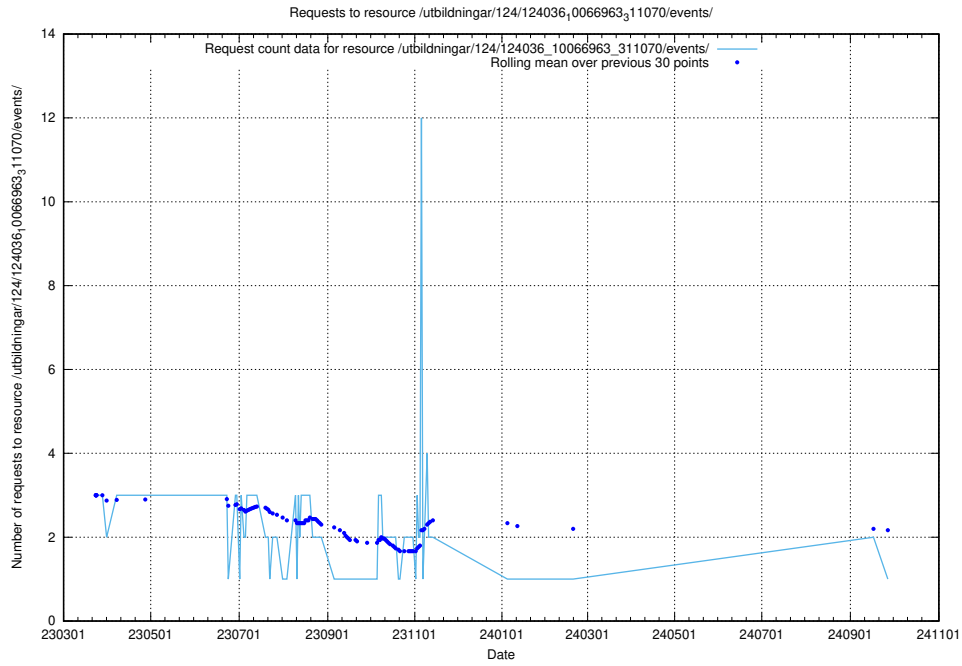

### 5.7103 Usage of /utbildningar/123/123367\_10065860\_299148/events/

Here, we count the number of requests to resource /utbildningar/123/123367\_10065860\_299148/events/