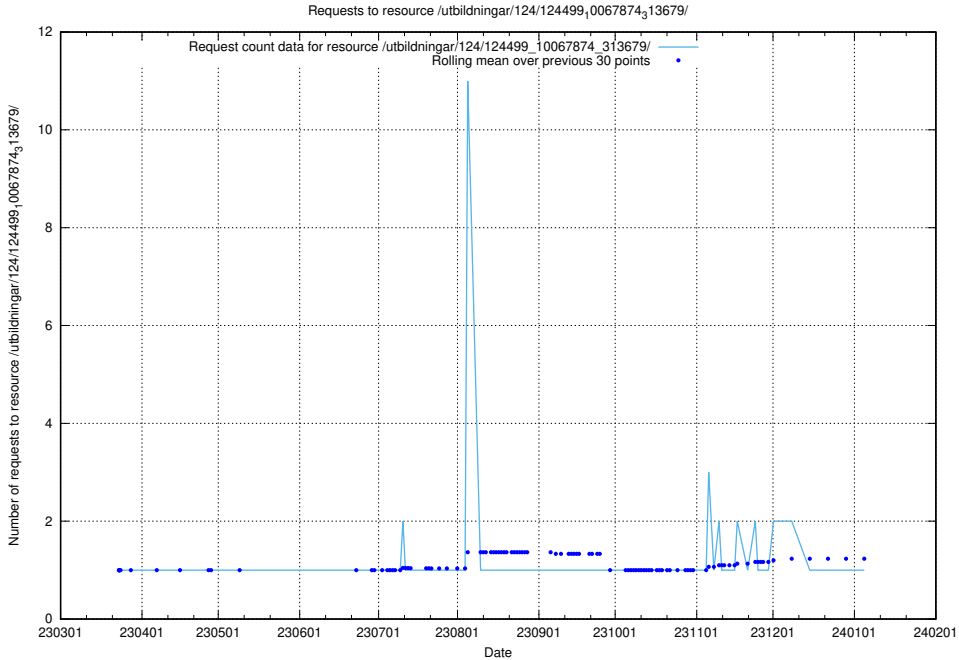

5.3225 Usage of /utbildningar/124/124499_10067874_313679/

Here, we count the number of requests to resource /utbildningar/124/124499_10067874_313679/.