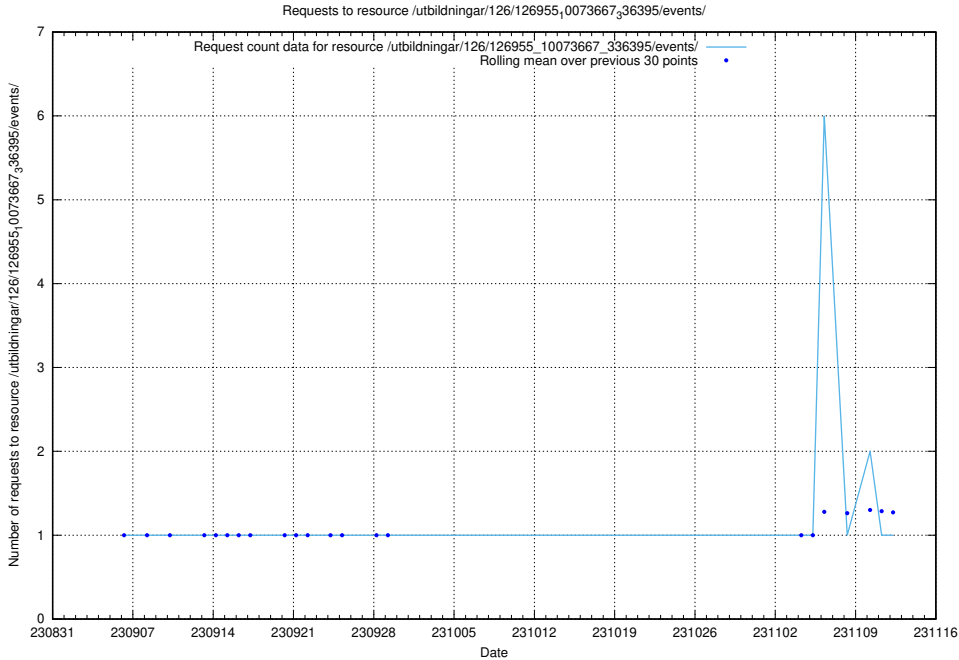

5.5487 Usage of /utbildningar/126/126955_10073667_336395/events/

Here, we count the number of requests to resource /utbildningar/126/126955_10073667_336395/events/