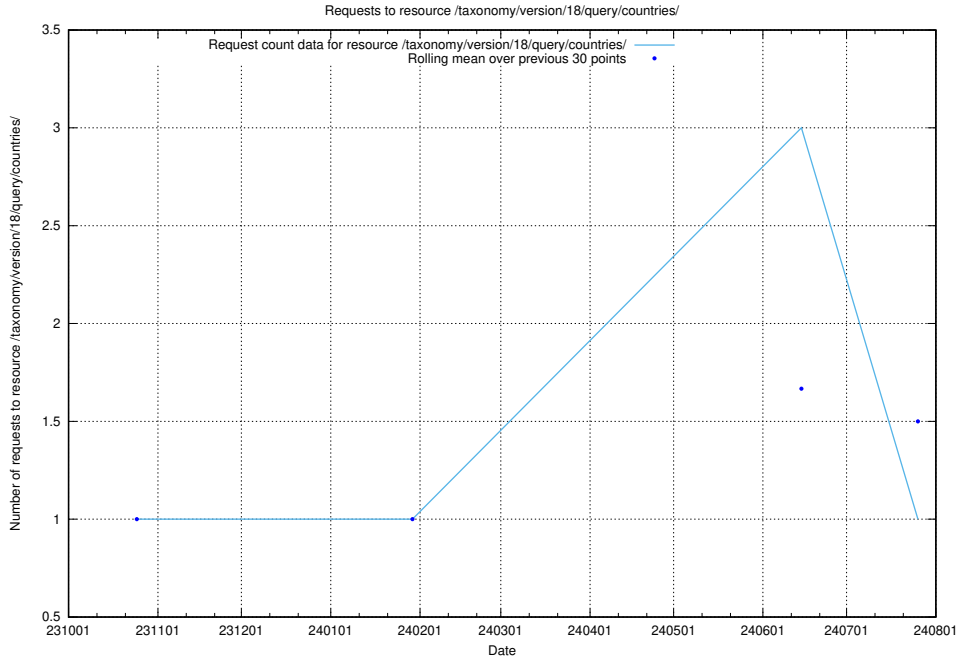

5.5071 Usage of /taxonomy/version/18/query/countries/

Here, we count the number of requests to resource /taxonomy/version/18/query/countries/.