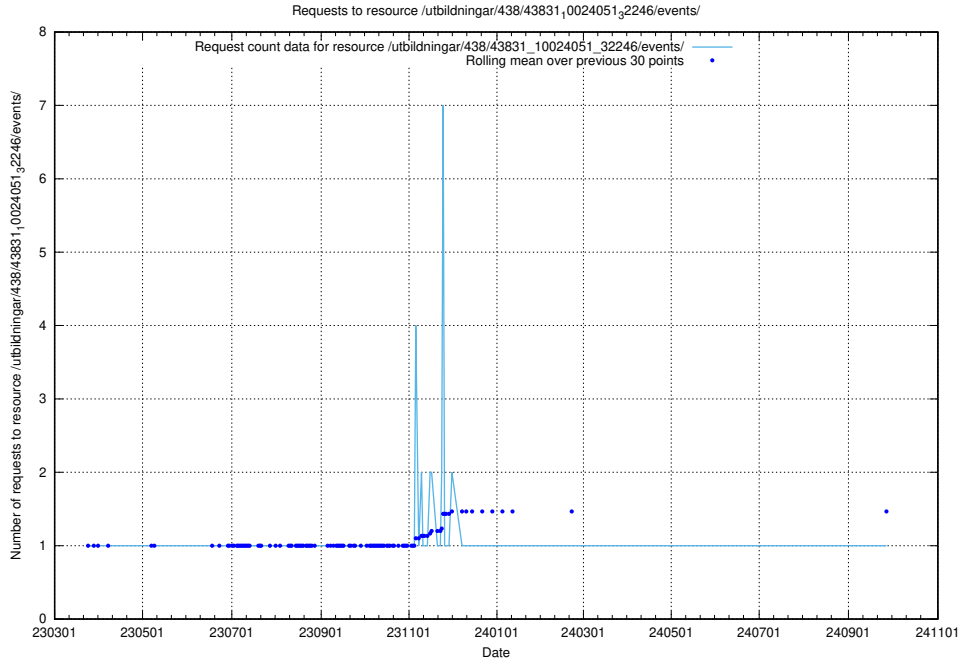

5.7006 Usage of /utbildningar/438/43831_10024051_32246/events/

Here, we count the number of requests to resource /utbildningar/438/43831_10024051_32246/events/.