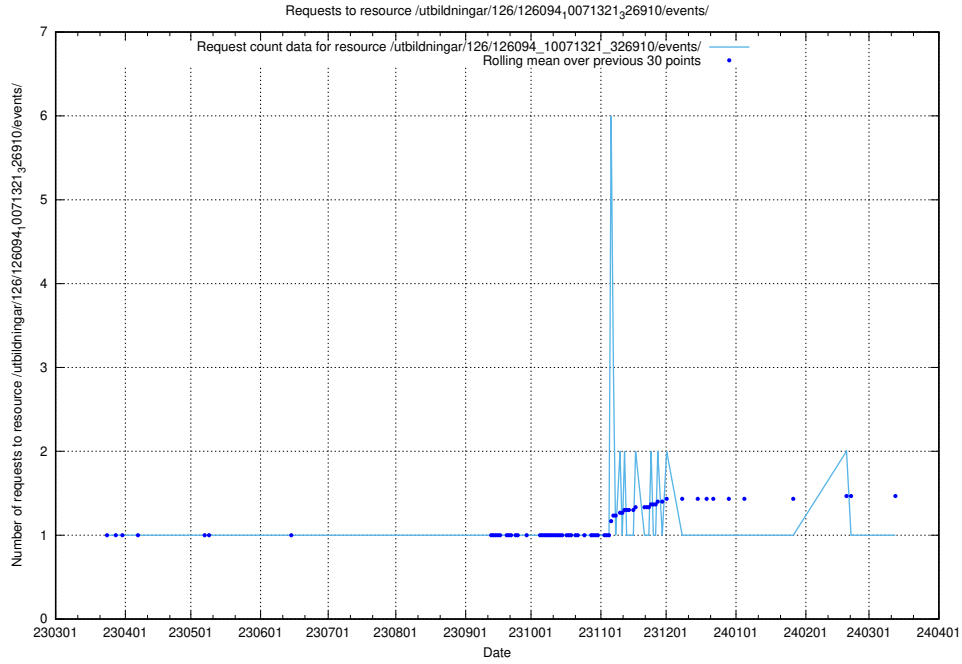

5.7047 Usage of /utbildningar/126/126094_10071321_326910/events/

Here, we count the number of requests to resource /utbildningar/126/126094_10071321_326910/events/