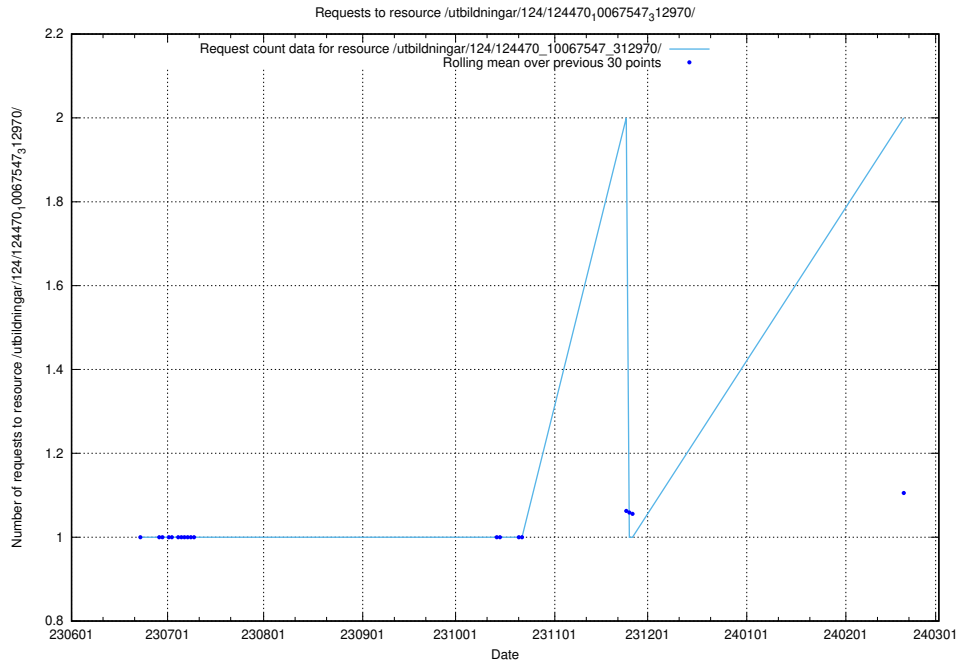

5.979 Usage of /utbildningar/124/124470_10067547_312970/

Here, we count the number of requests to resource /utbildningar/124/124470_10067547_312970/.