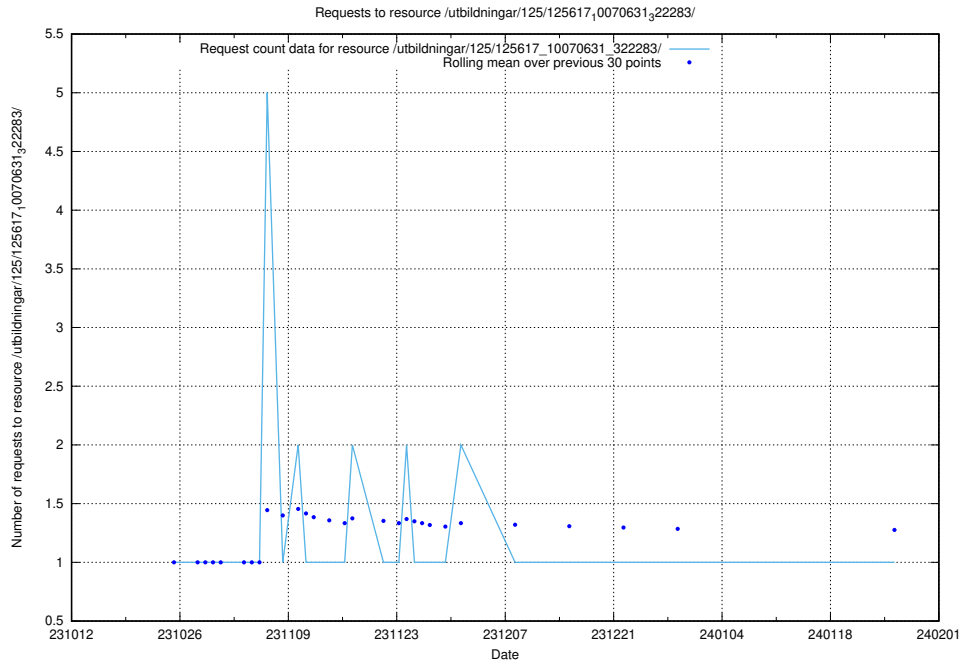

5.5061 Usage of /utbildningar/125/125617_10070631_322283/

Here, we count the number of requests to resource /utbildningar/125/125617_10070631_322283/.