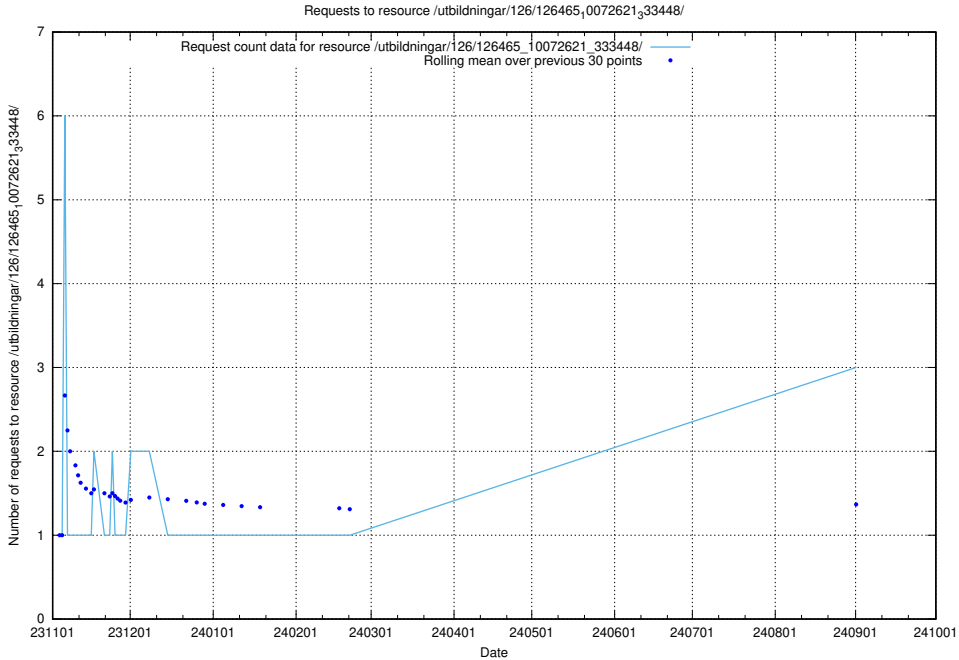

5.456 Usage of /utbildningar/126/126465_10072621_333448/

Here, we count the number of requests to resource /utbildningar/126/126465_10072621_333448/.