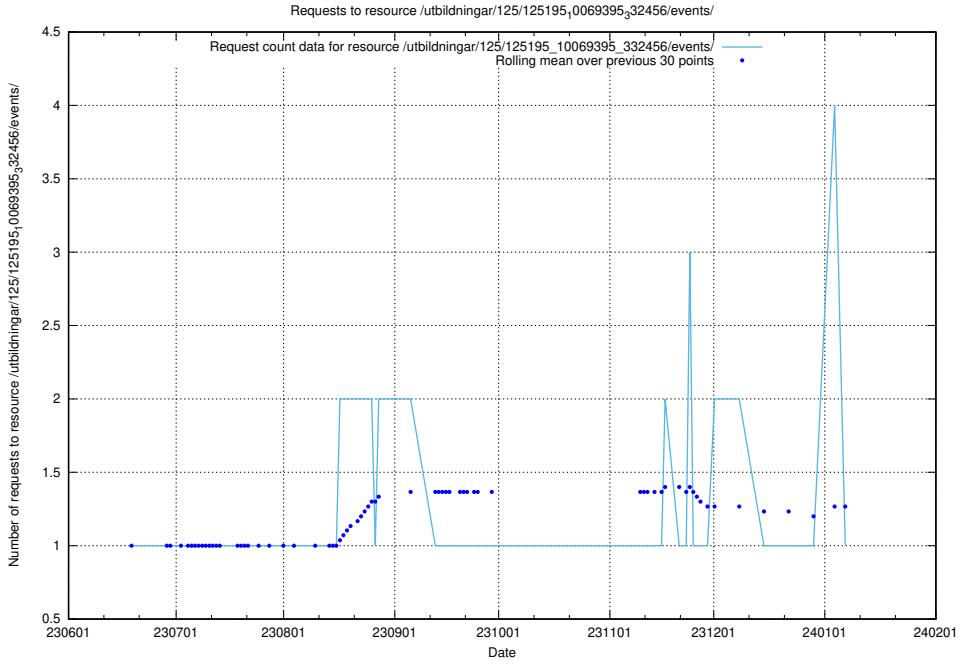

5.6649 Usage of /utbildningar/125/125195_10069395_332456/events/

Here, we count the number of requests to resource /utbildningar/125/125195_10069395_332456/events/