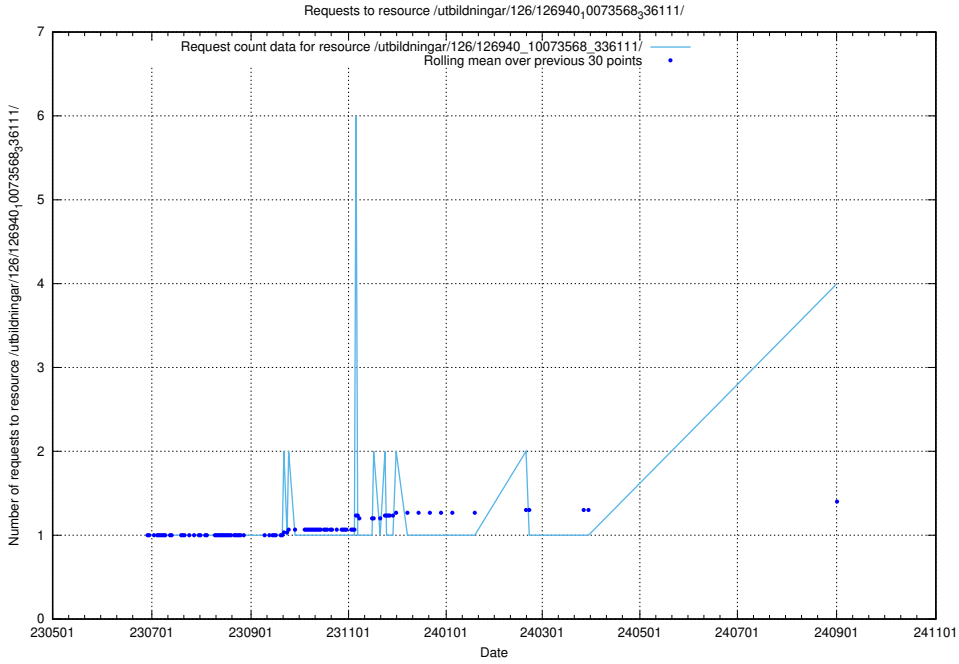

5.362 Usage of /utbildningar/126/126940_10073568_336111/

Here, we count the number of requests to resource /utbildningar/126/126940_10073568_336111/.