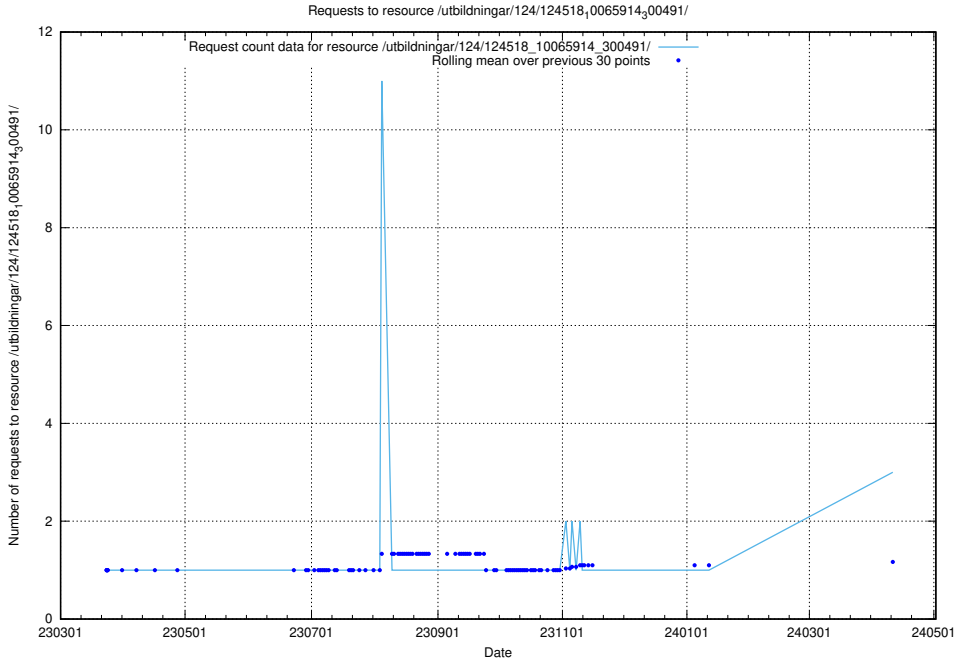

5.415 Usage of /utbildningar/124/124518_10065914_300491/

Here, we count the number of requests to resource /utbildningar/124/124518_10065914_300491/.