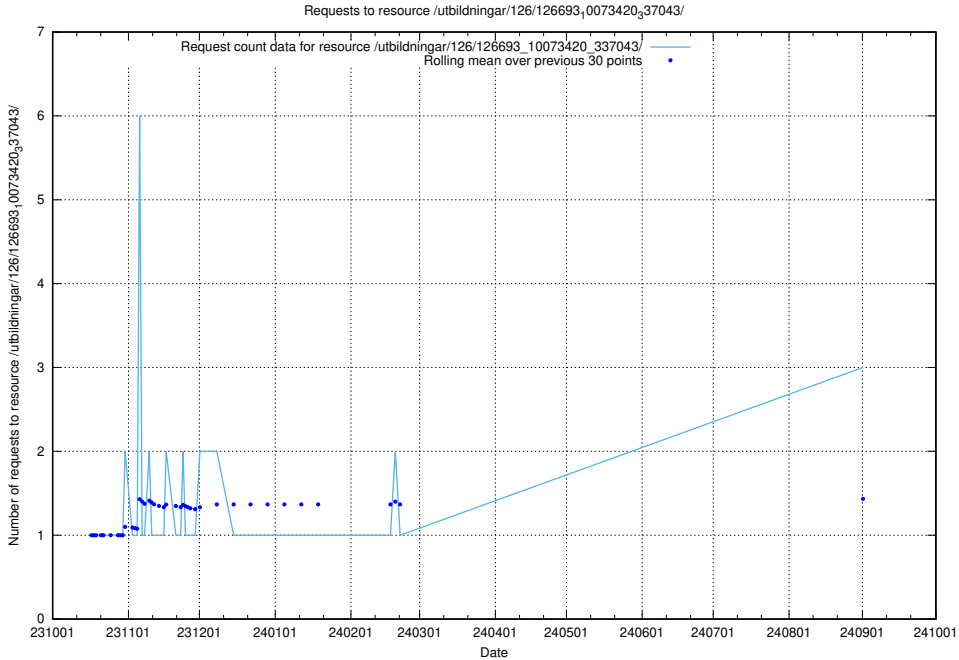

5.467 Usage of /utbildningar/126/126693_10073420_337043/

Here, we count the number of requests to resource /utbildningar/126/126693_10073420_337043/.