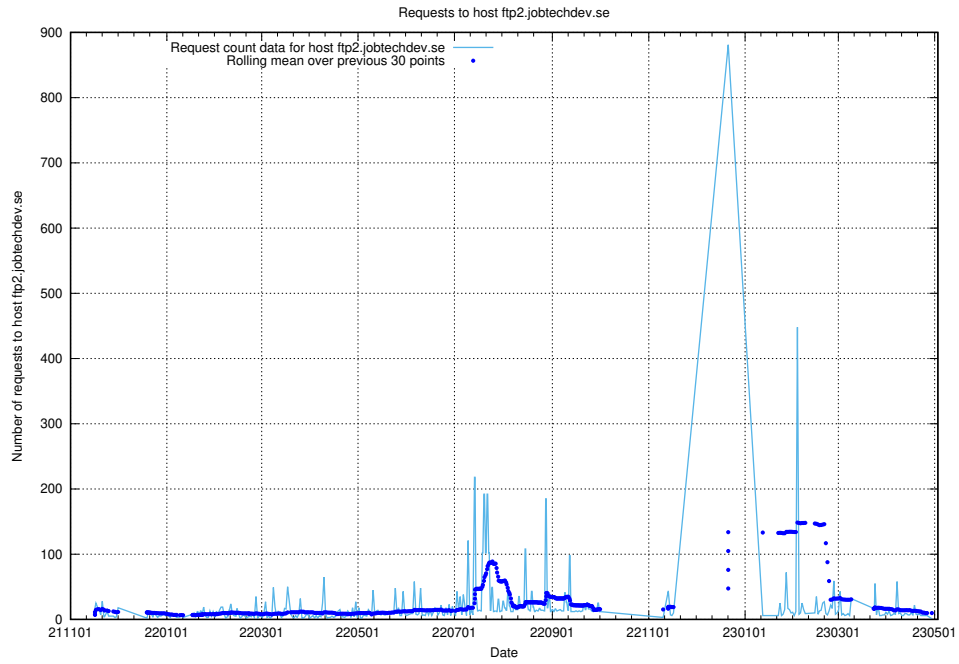

7.660 Usage of ftp2.jobtechdev.se

Here, we count the number of requests to host ftp2.jobtechdev.se.