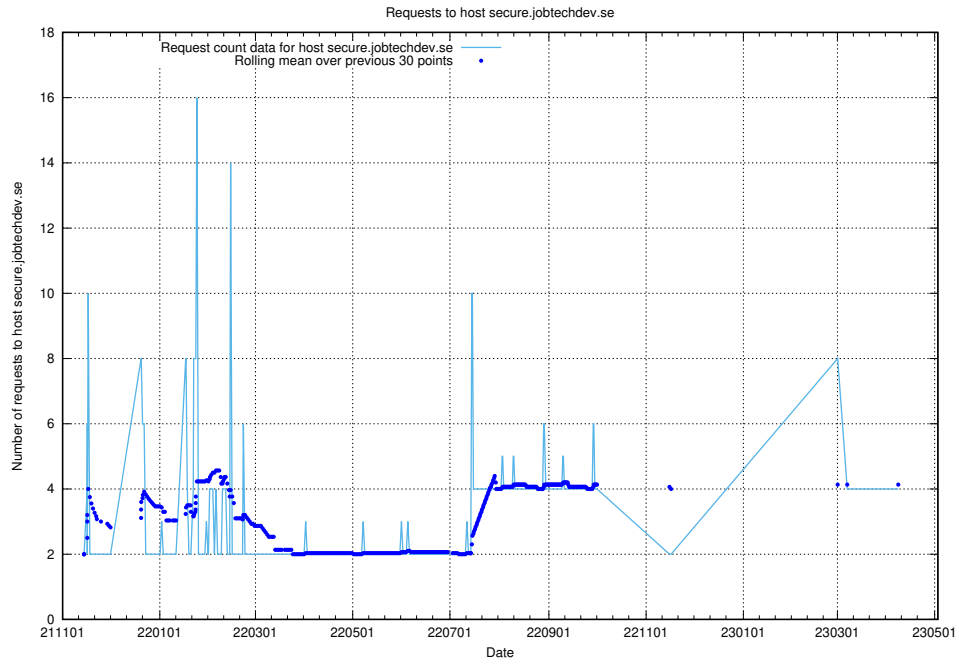

7.164 Usage of secure.jobtechdev.se

Here, we count the number of requests to host secure.jobtechdev.se.