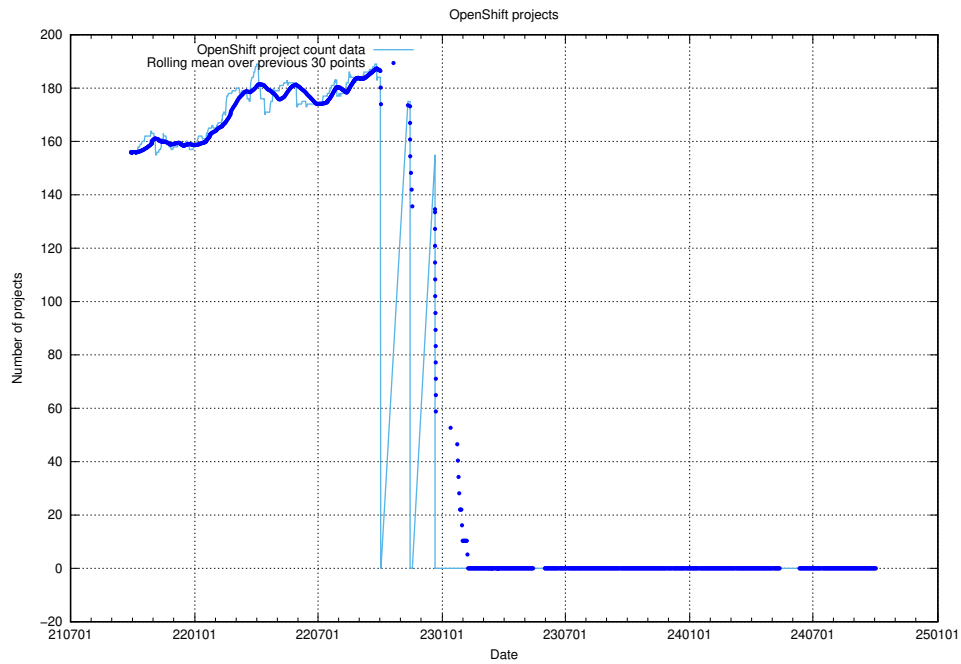

### 10.1 Number of projects in OpenShift

A graph of the number of projects in JobTech's production cluster of OpenShift.

<sup>10</sup><https://console-openshift-console.prod.services.jtech.se>