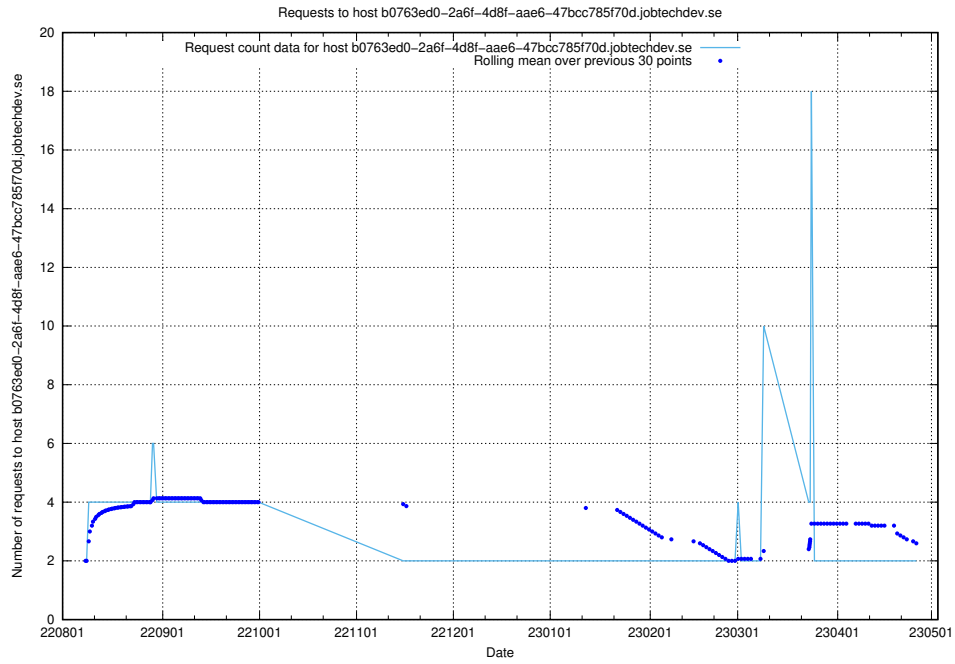

7.350 Usage of b0763ed0-2a6f-4d8f-aae6-47bcc785f70d.jobtechdev.se

Here, we count the number of requests to host b0763ed0-2a6f-4d8f-aae6-47bcc785f70d.jobtechdev.se.