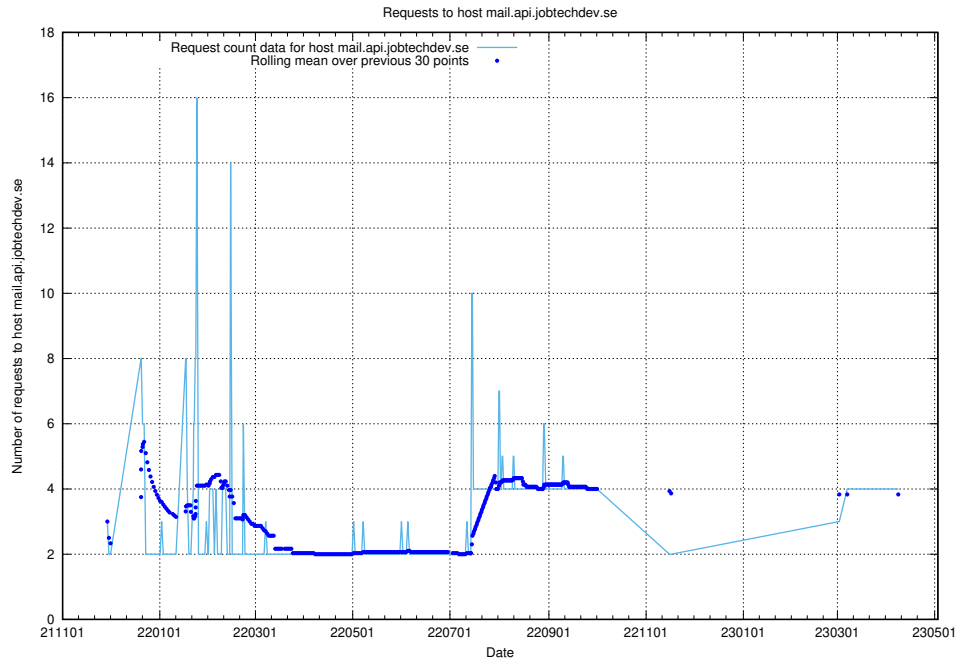

7.141 Usage of mail.api.jobtechdev.se

Here, we count the number of requests to host mail.api.jobtechdev.se.