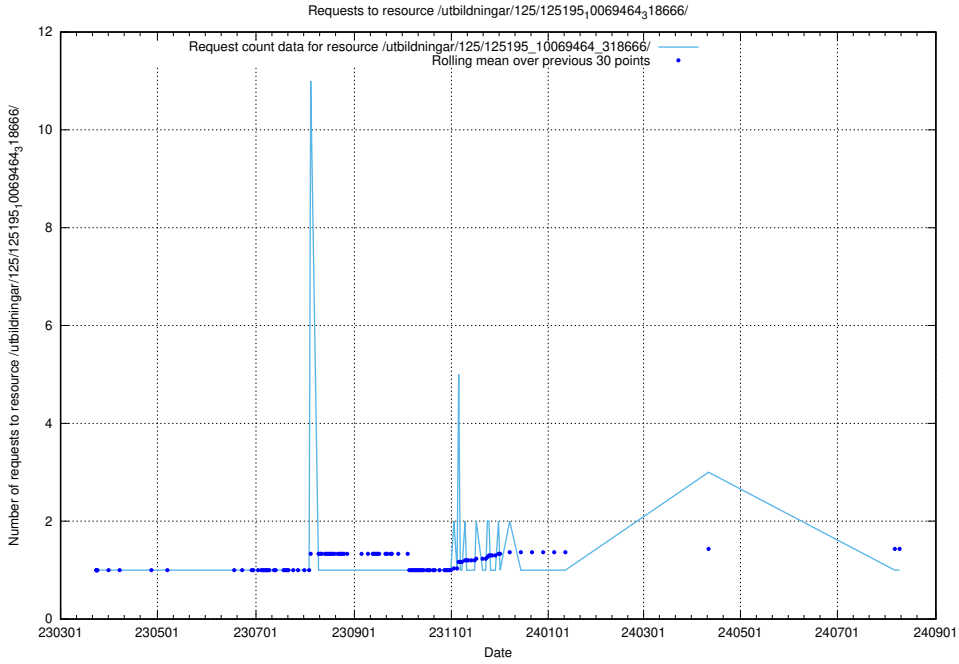

5.1217 Usage of /utbildningar/125/125195_10069464_318666/

Here, we count the number of requests to resource /utbildningar/125/125195_10069464_318666/.