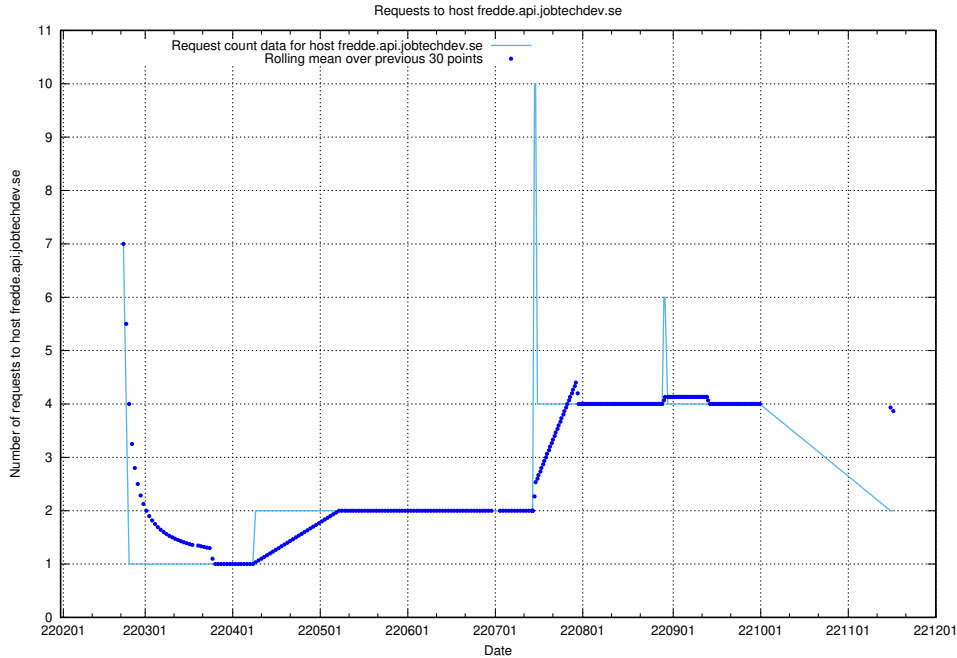

7.522 Usage of fredde.api.jobtechdev.se

Here, we count the number of requests to host fredde.api.jobtechdev.se.