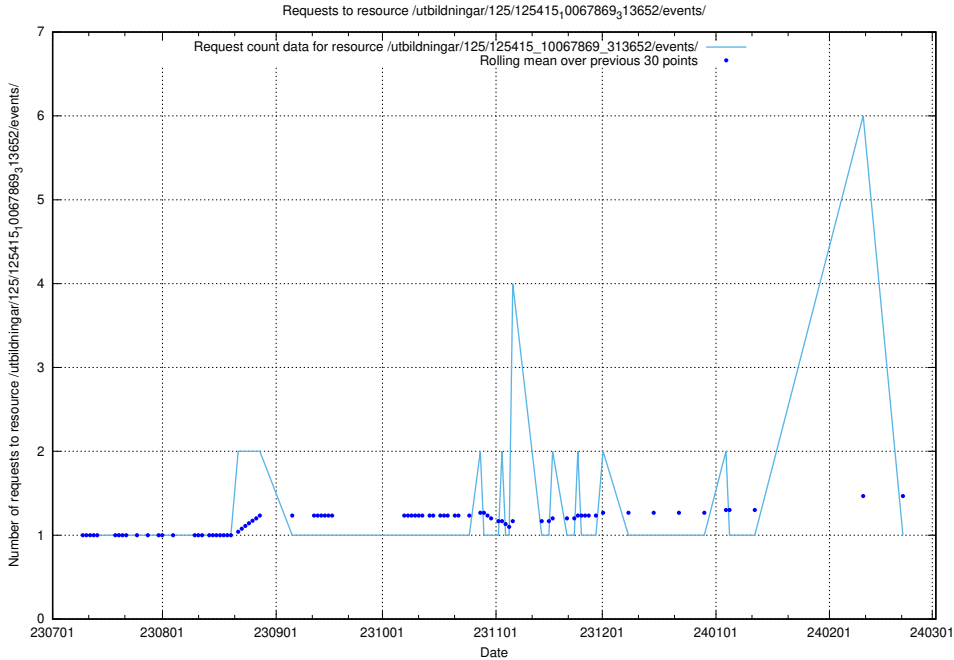

5.5958 Usage of /utbildningar/125/125415_10067869_313652/events/

Here, we count the number of requests to resource /utbildningar/125/125415_10067869_313652/events/