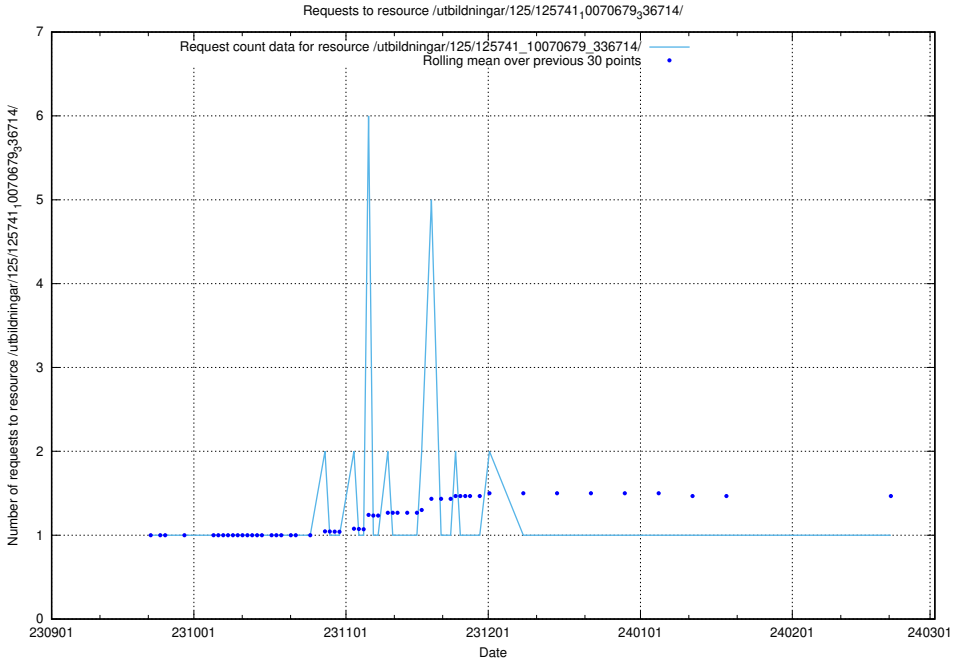

5.5342 Usage of /utbildningar/125/125741_10070679_336714/

Here, we count the number of requests to resource /utbildningar/125/125741_10070679_336714/.