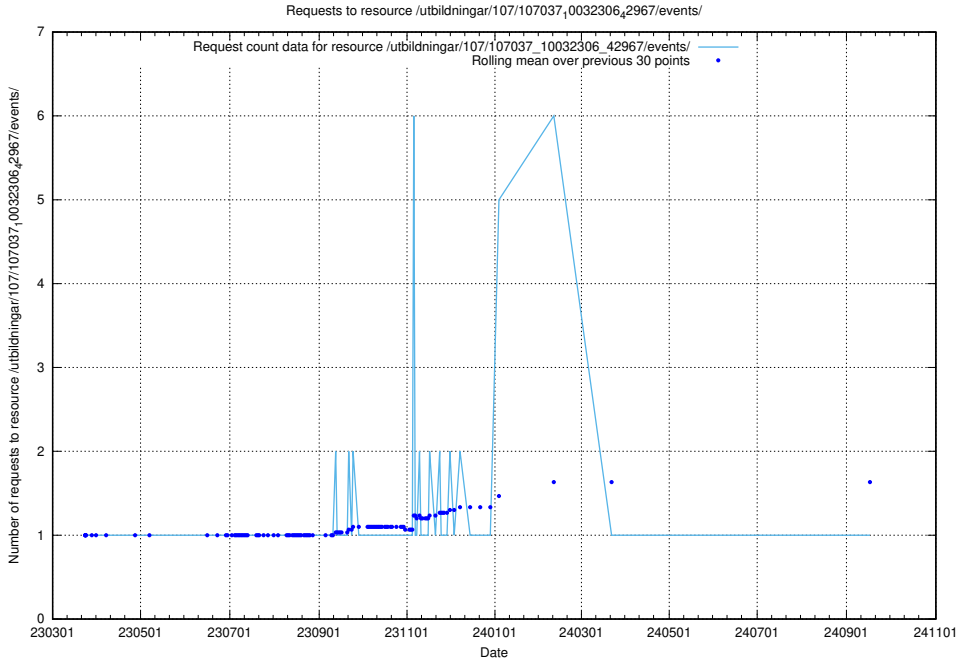

5.6198 Usage of /utbildningar/107/107037_10032306_42967/events/

Here, we count the number of requests to resource /utbildningar/107/107037_10032306_42967/events/.