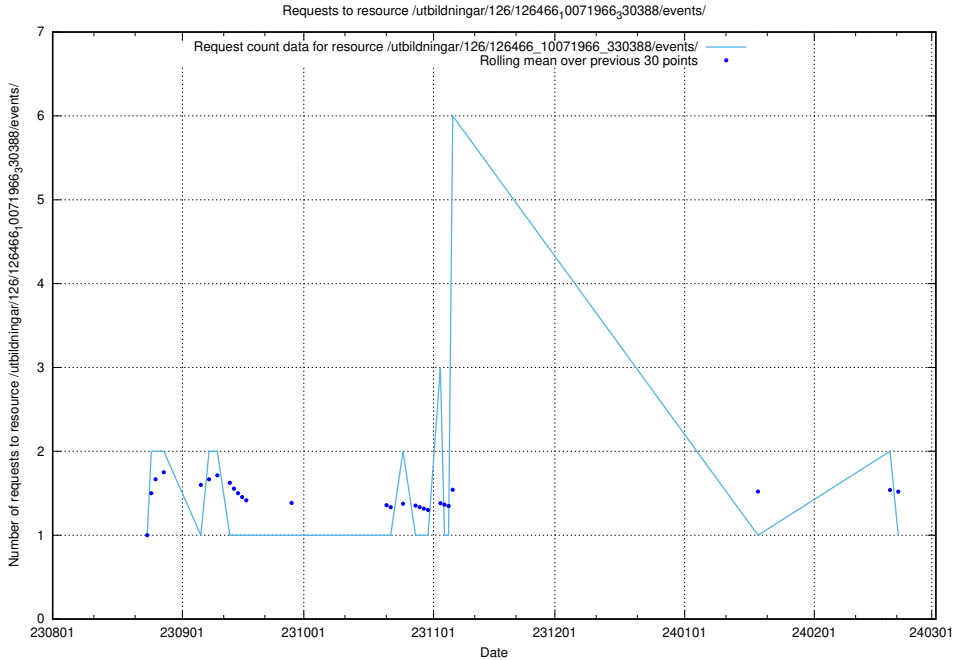

5.5557 Usage of /utbildningar/126/126466_10071966_330388/events/

Here, we count the number of requests to resource /utbildningar/126/126466_10071966_330388/events/