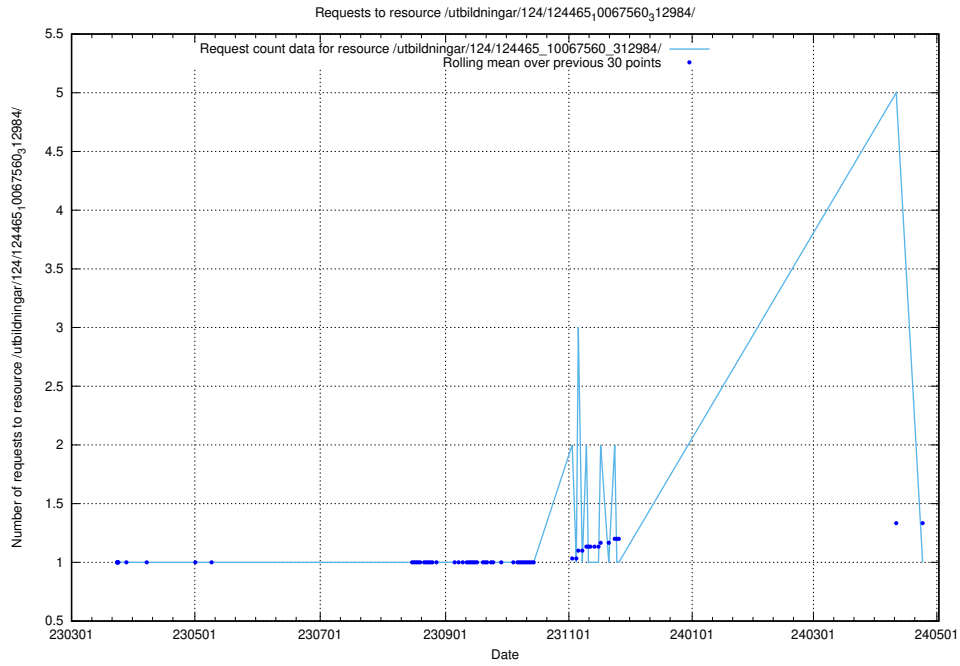

5.4285 Usage of /utbildningar/124/124465_10067560_312984/

Here, we count the number of requests to resource /utbildningar/124/124465_10067560_312984/.