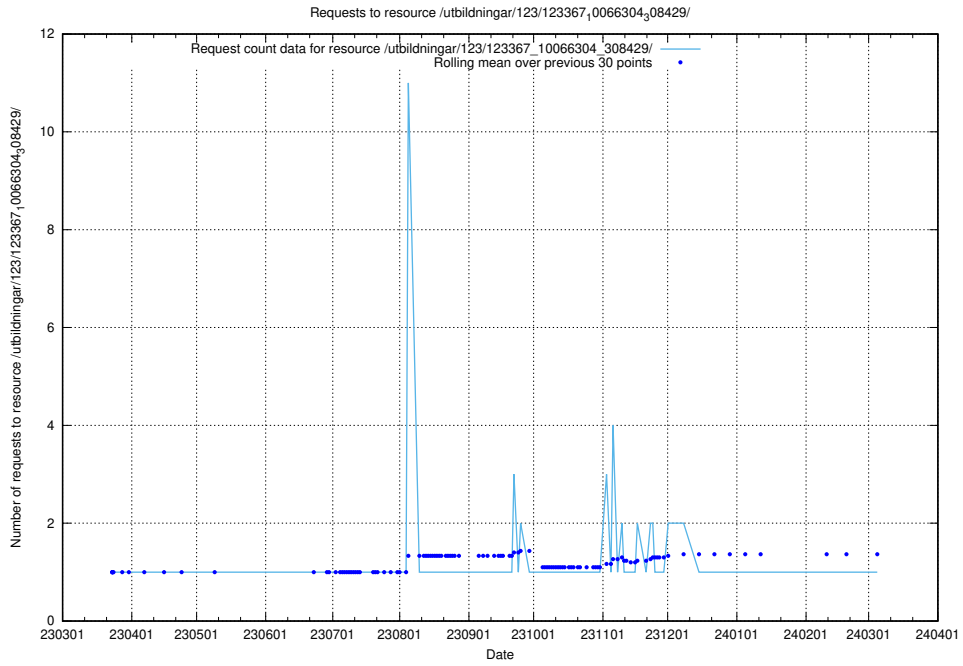

5.5371 Usage of /utbildningar/123/123367_10066304_308429/

Here, we count the number of requests to resource /utbildningar/123/123367_10066304_308429/.