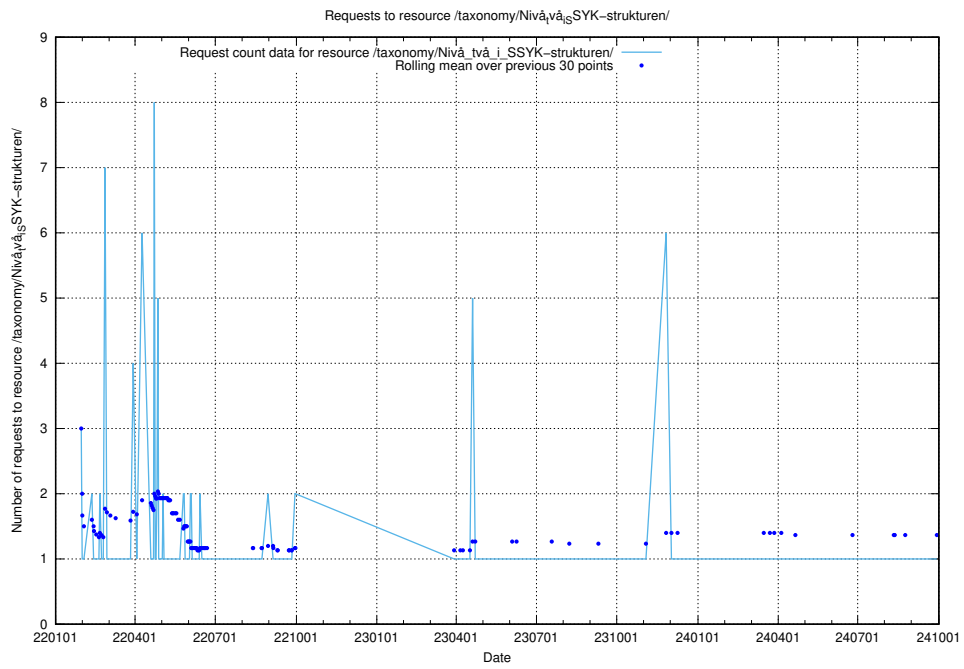

5.4402 Usage of /taxonomy/Nivå_två_i_SSYK-strukturen/

Here, we count the number of requests to resource /taxonomy/Nivå_två_i_SSYK-strukturen/.