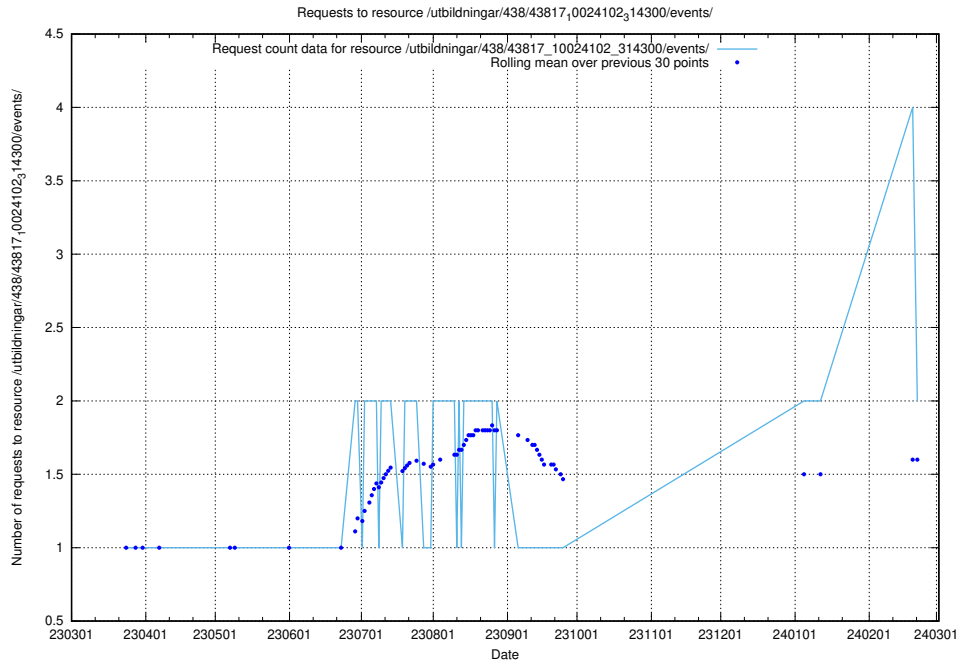

5.1021 Usage of /utbildningar/438/43817_10024102_314300/events/

Here, we count the number of requests to resource /utbildningar/438/43817_10024102_314300/events/.