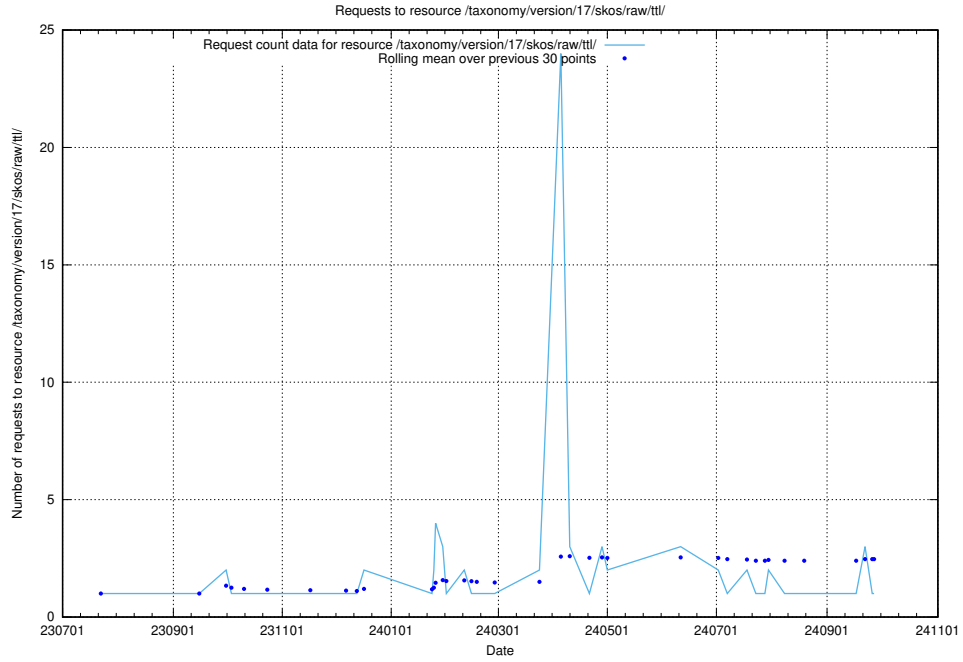

5.5805 Usage of /taxonomy/version/17/skos/raw/ttl/

Here, we count the number of requests to resource /taxonomy/version/17/skos/raw/ttl/.