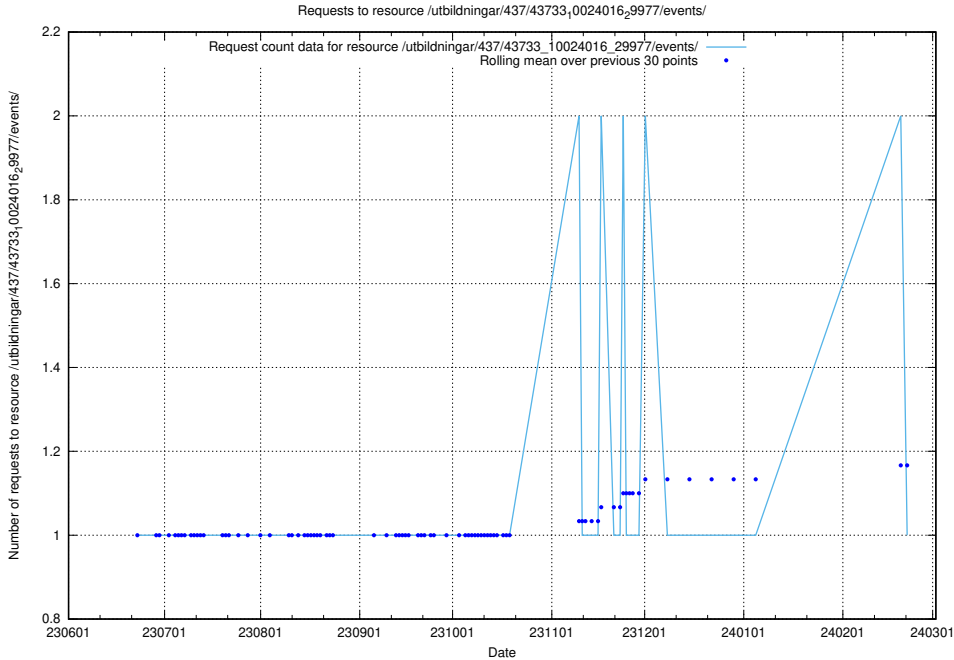

### 5.6406 Usage of /utbildningar/437/43733\_10024016\_29977/events/

Here, we count the number of requests to resource /utbildningar/437/43733\_10024016\_29977/events/.