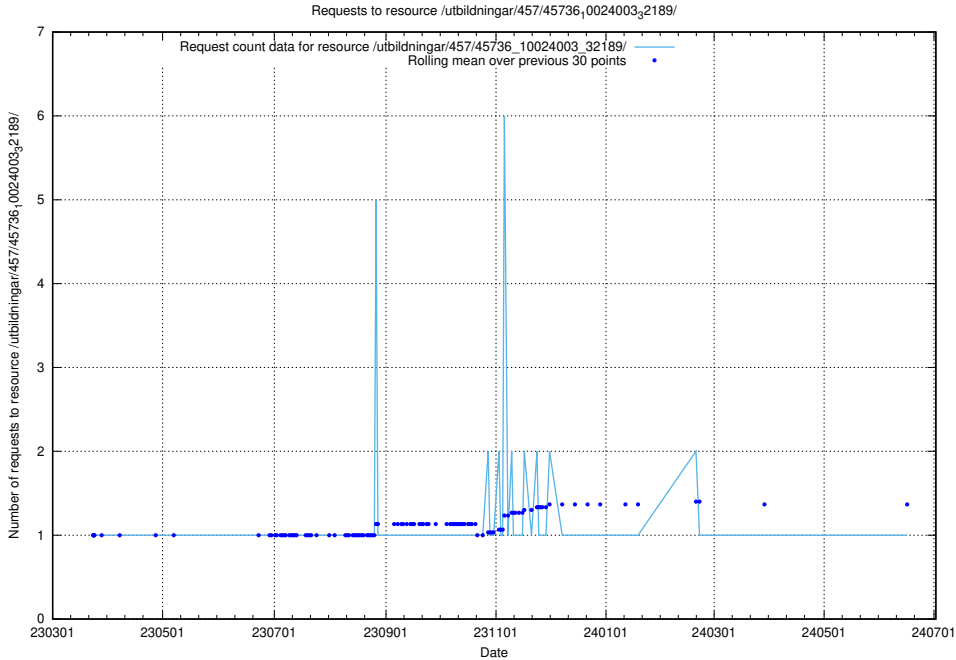

5.7161 Usage of /utbildningar/457/45736_10024003_32189/

Here, we count the number of requests to resource /utbildningar/457/45736_10024003_32189/.