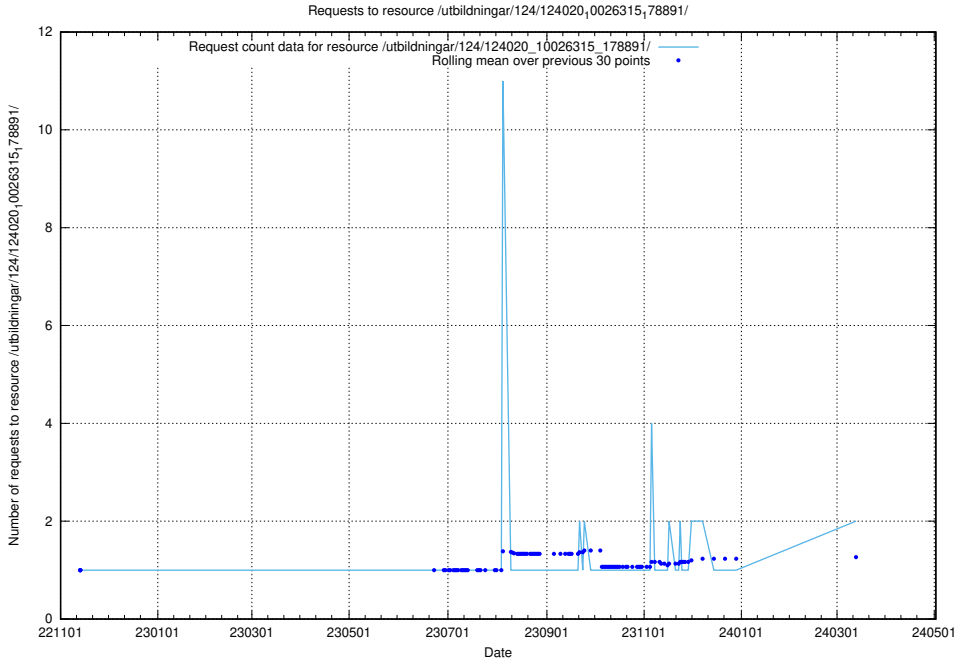

5.994 Usage of /utbildningar/124/124020_10026315_178891/

Here, we count the number of requests to resource /utbildningar/124/124020_10026315_178891/.