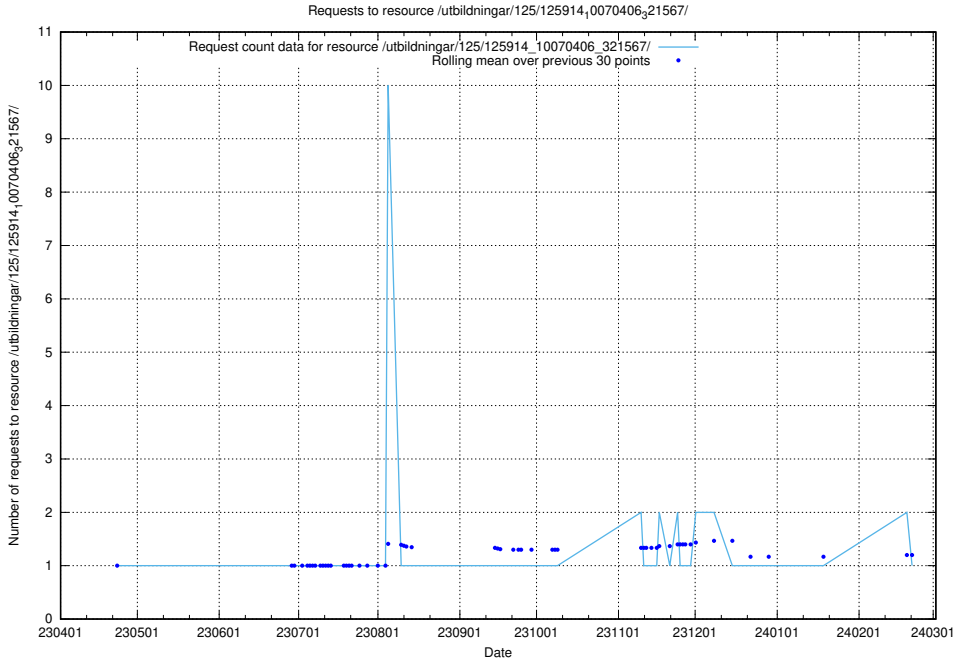

5.6828 Usage of /utbildningar/125/125914_10070406_321567/

Here, we count the number of requests to resource /utbildningar/125/125914_10070406_321567/.