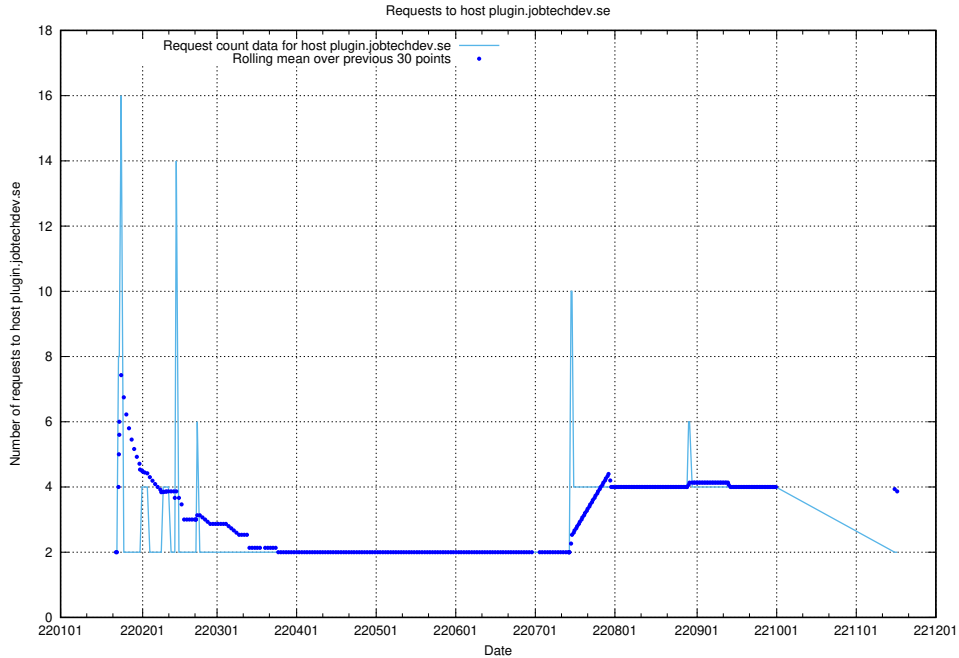

7.598 Usage of plugin.jobtechdev.se

Here, we count the number of requests to host plugin.jobtechdev.se.