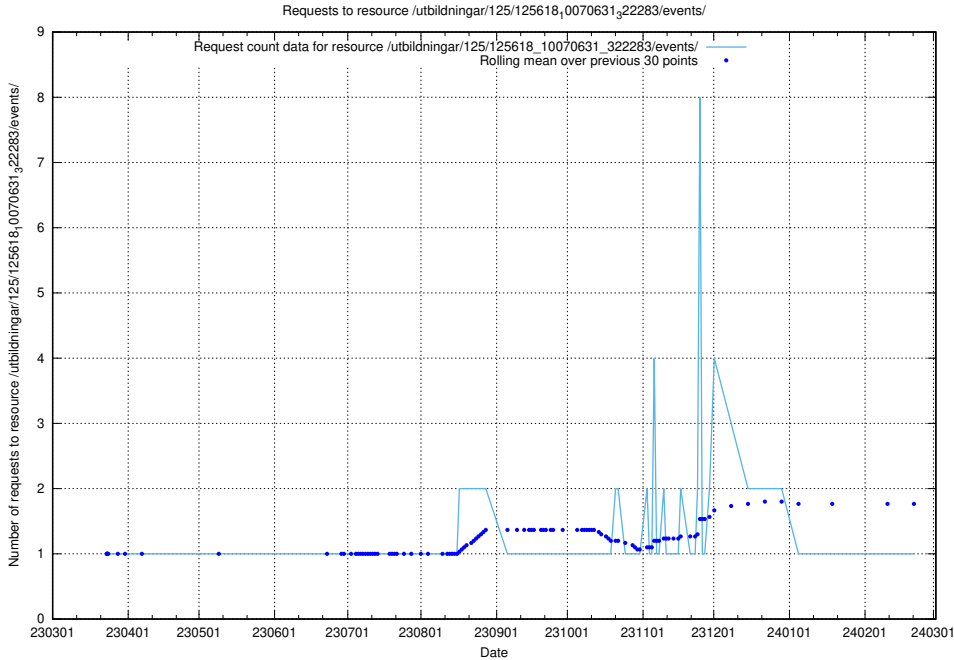

5.1158 Usage of /utbildningar/125/125618_10070631_322283/events/

Here, we count the number of requests to resource /utbildningar/125/125618_10070631_322283/events/