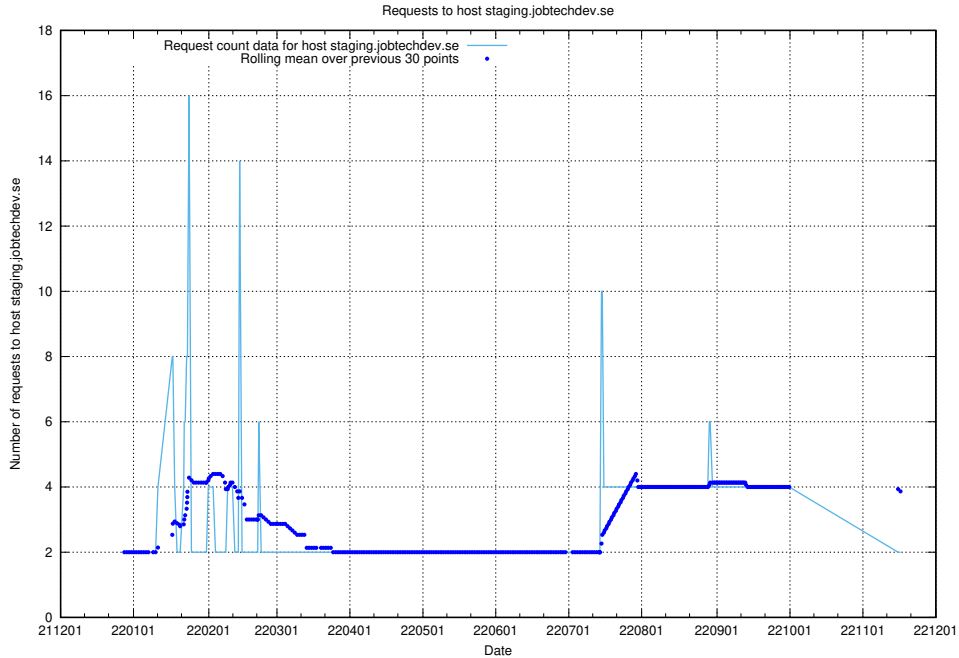

### 7.360 Usage of staging.jobtechdev.se

Here, we count the number of requests to host staging.jobtechdev.se.