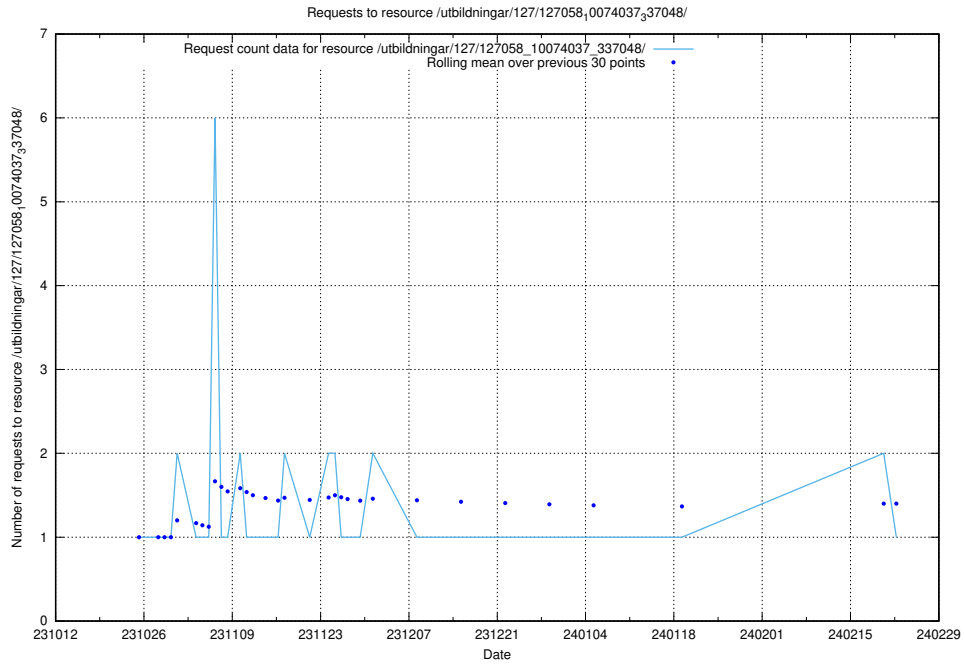

5.5048 Usage of /utbildningar/127/127058_10074037_337048/

Here, we count the number of requests to resource /utbildningar/127/127058_10074037_337048/.