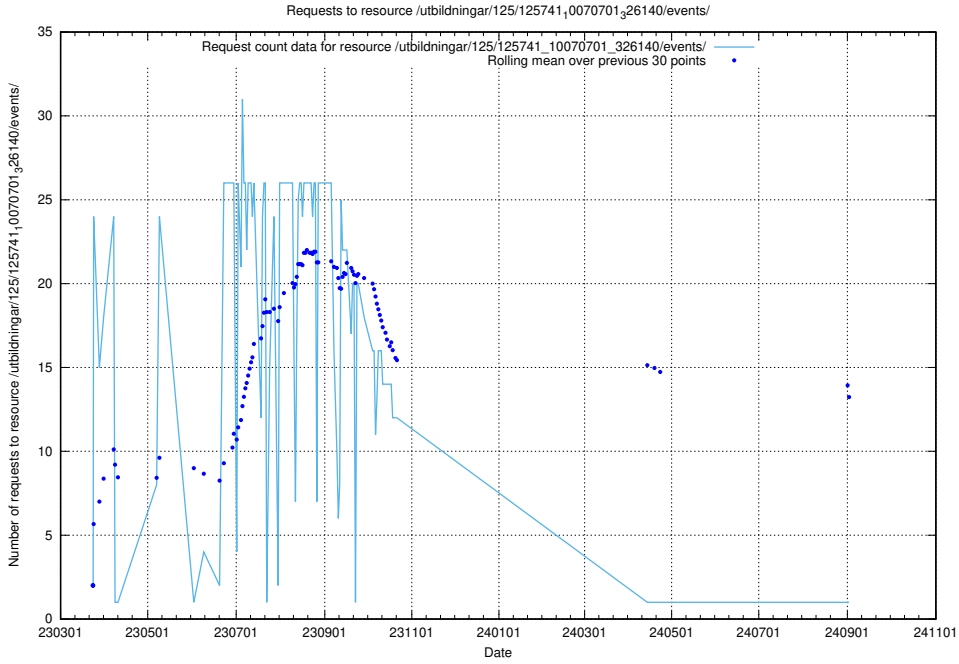

5.7113 Usage of /utbildningar/125/125741_10070701_326140/events/

Here, we count the number of requests to resource /utbildningar/125/125741_10070701_326140/events/