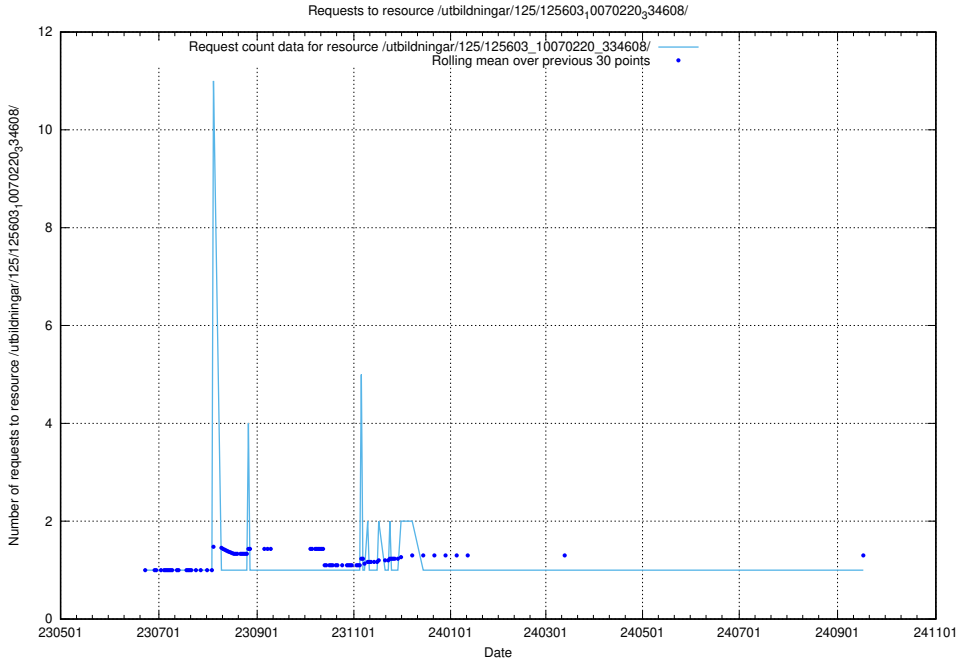

5.6515 Usage of /utbildningar/125/125603_10070220_334608/

Here, we count the number of requests to resource /utbildningar/125/125603_10070220_334608/.