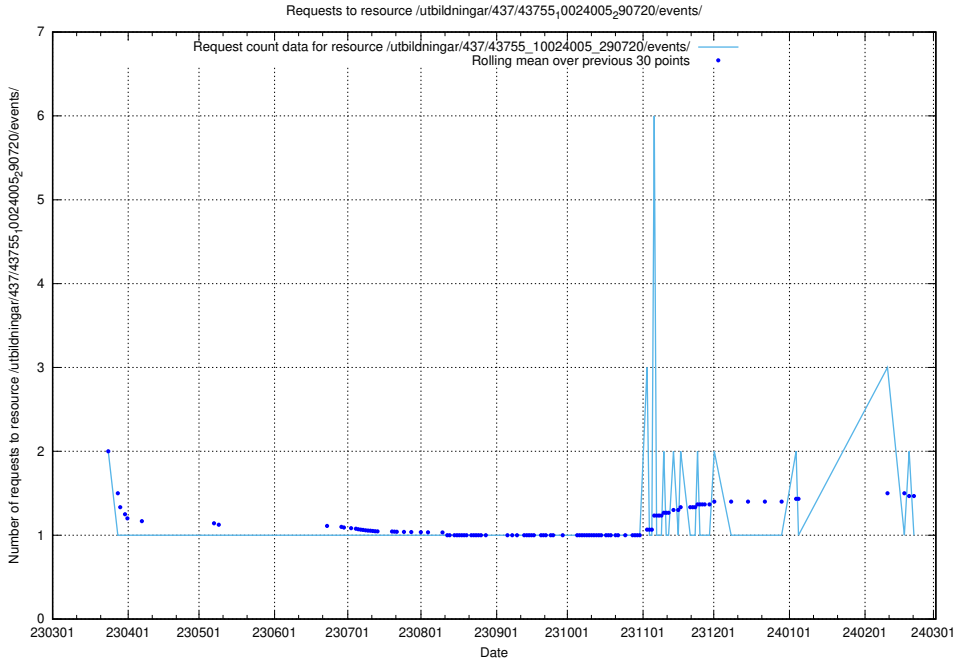

5.6991 Usage of /utbildningar/437/43755_10024005_290720/events/

Here, we count the number of requests to resource /utbildningar/437/43755_10024005_290720/events/.