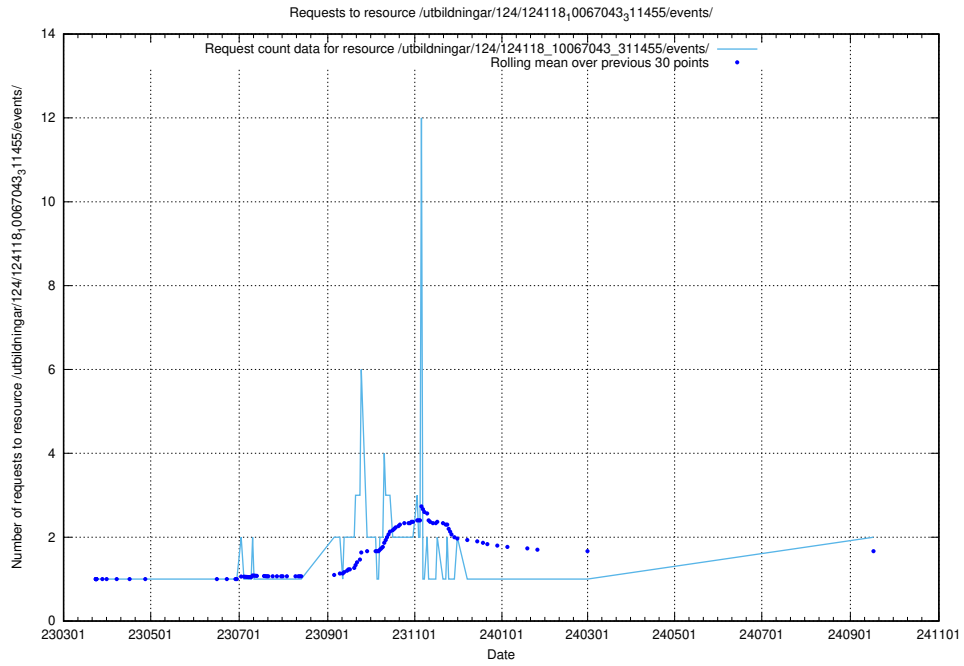

5.817 Usage of /utbildningar/124/124118_10067043_311455/events/

Here, we count the number of requests to resource /utbildningar/124/124118_10067043_311455/events/