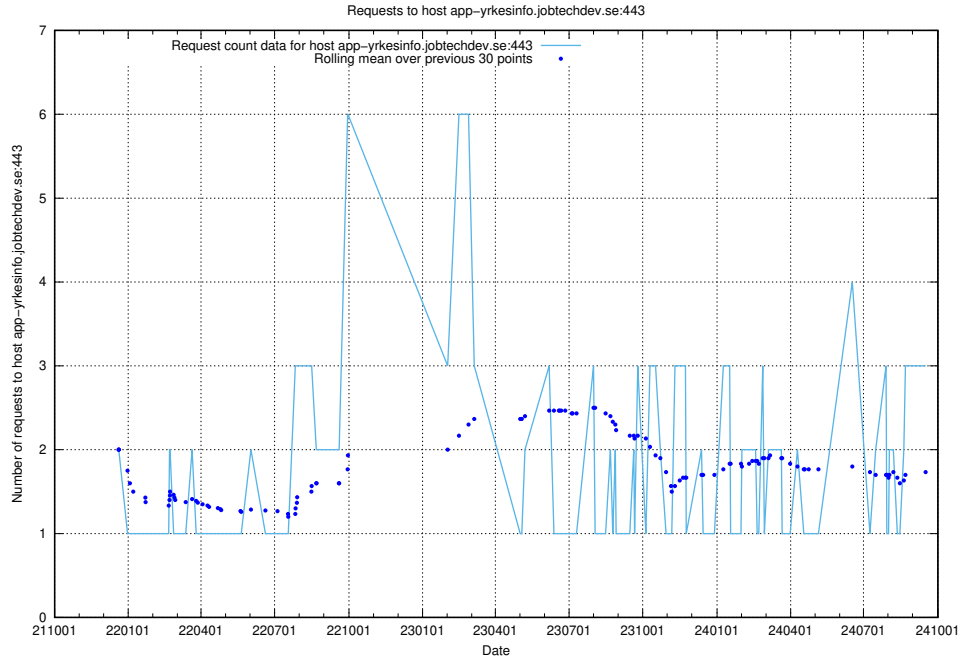

7.207 Usage of app-yrkesinfo.jobtechdev.se:443

Here, we count the number of requests to host app-yrkesinfo.jobtechdev.se:443.