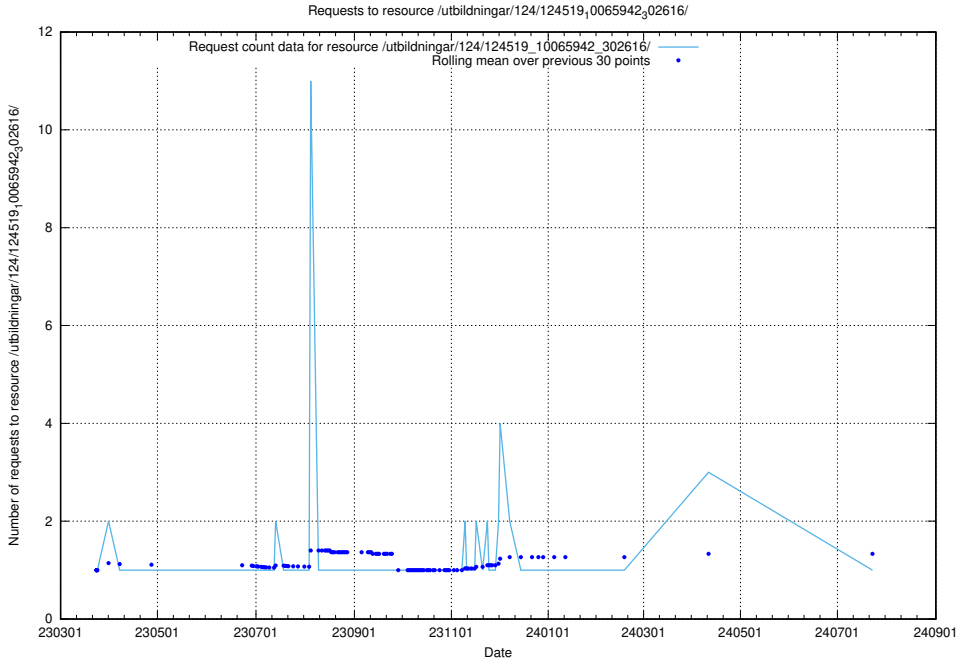

5.2105 Usage of /utbildningar/124/124519_10065942_302616/

Here, we count the number of requests to resource /utbildningar/124/124519_10065942_302616/.