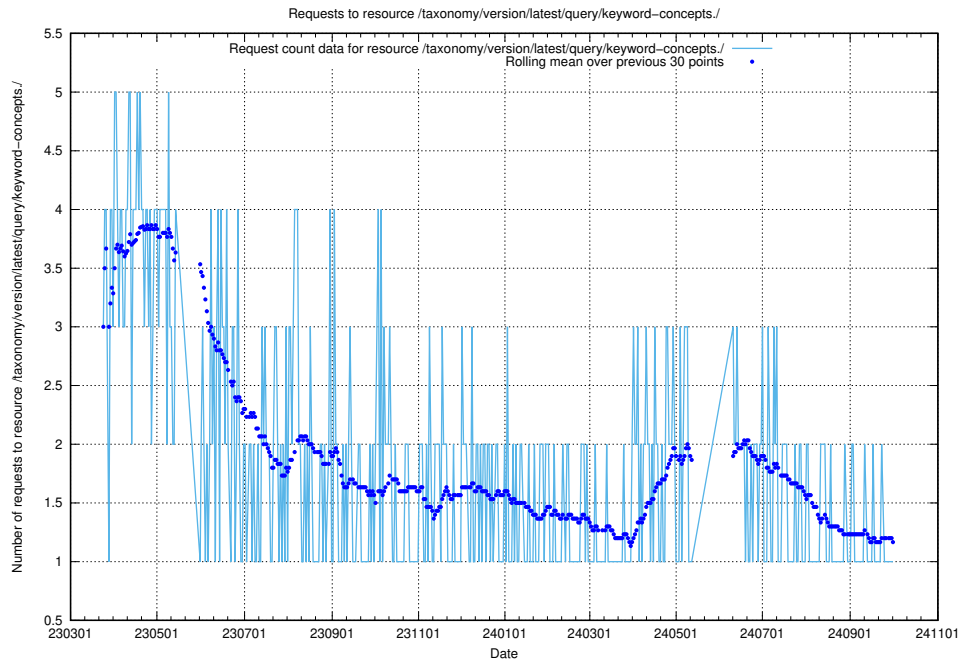

## 5.6925 Usage of /taxonomy/version/latest/query/keyword-concepts./

Here, we count the number of requests to resource /taxonomy/version/latest/query/keyword-concepts./.