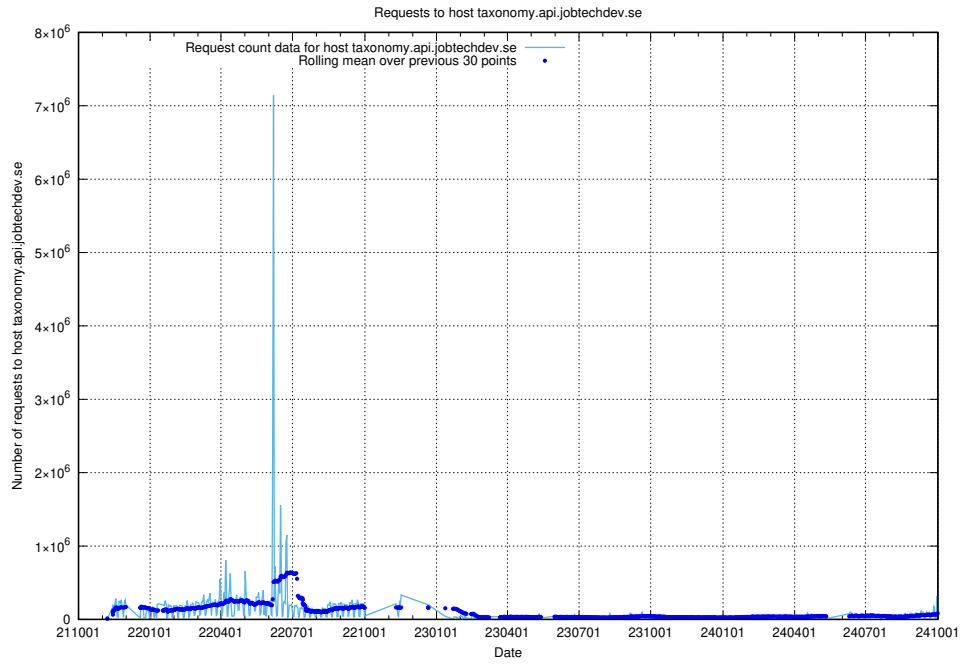

7.4 Usage of taxonomy.api.jobtechdev.se

Here, we count the number of requests to host taxonomy.api.jobtechdev.se.