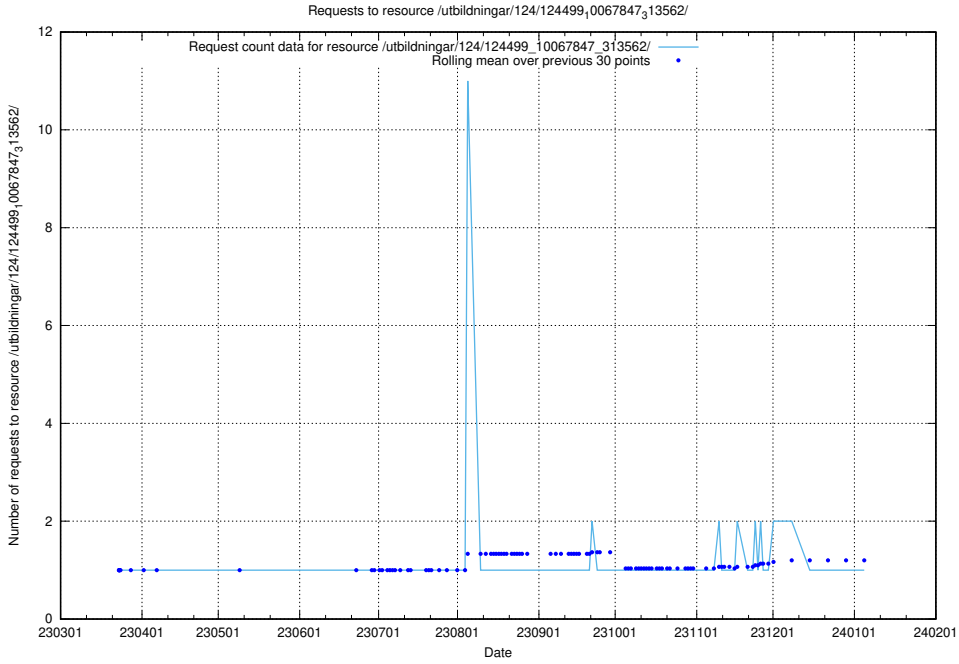

5.3266 Usage of /utbildningar/124/124499_10067847_313562/

Here, we count the number of requests to resource /utbildningar/124/124499_10067847_313562/.