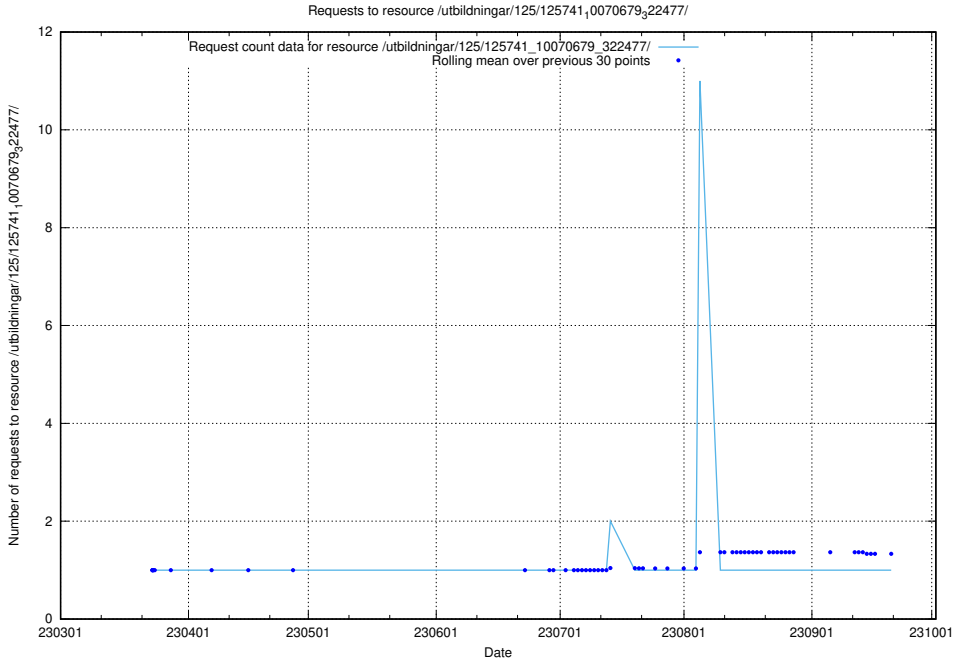

5.7319 Usage of /utbildningar/125/125741_10070679_322477/

Here, we count the number of requests to resource /utbildningar/125/125741_10070679_322477/.