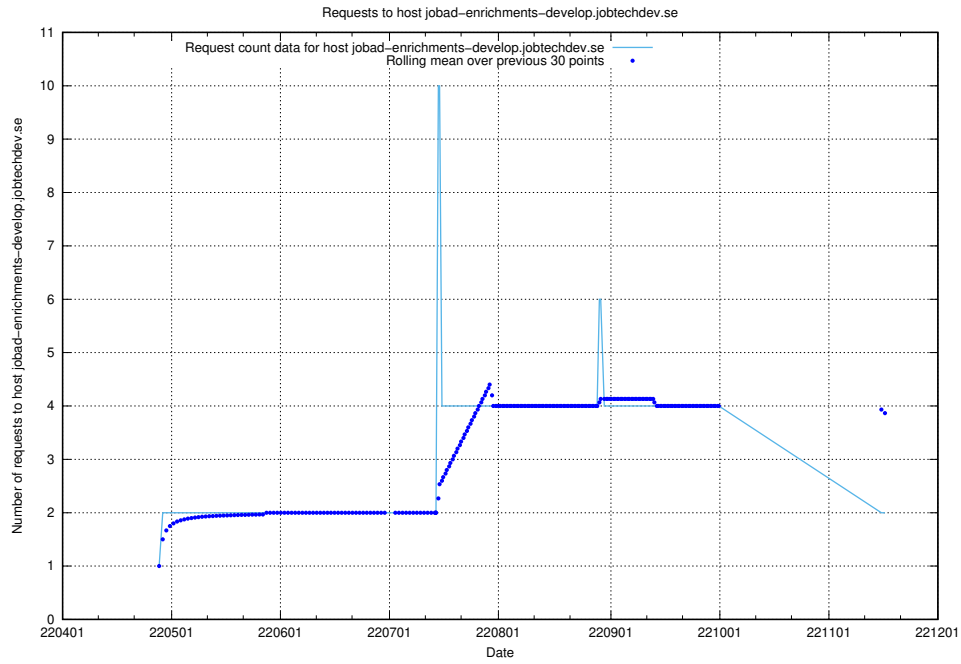

7.447 Usage of jobad-enrichments-develop.jobtechdev.se

Here, we count the number of requests to host jobad-enrichments-develop.jobtechdev.se.