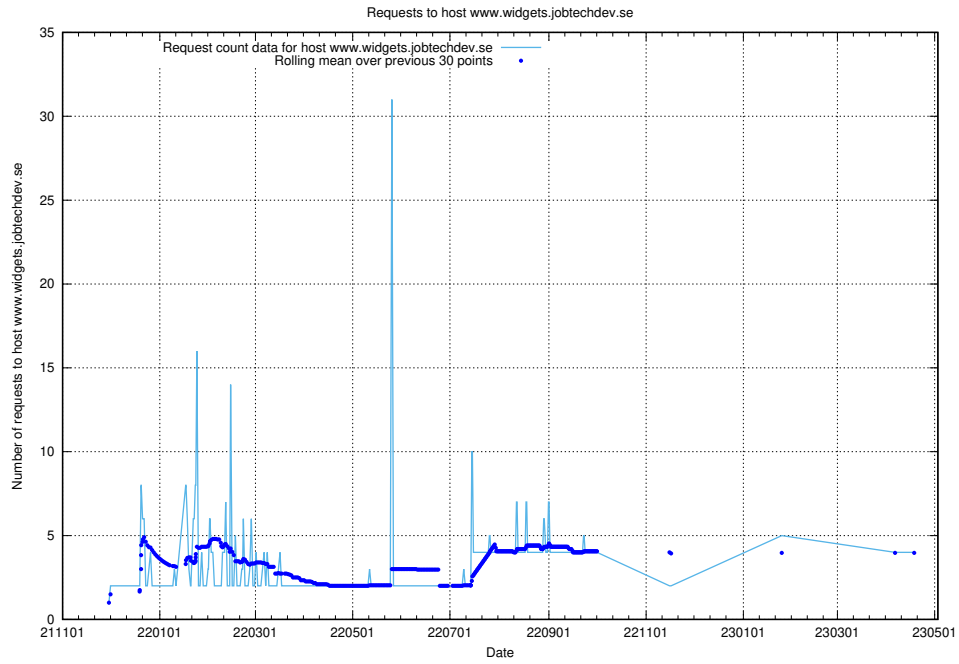

7.140 Usage of `www.widgets.jobtechdev.se`

Here, we count the number of requests to host `www.widgets.jobtechdev.se`.