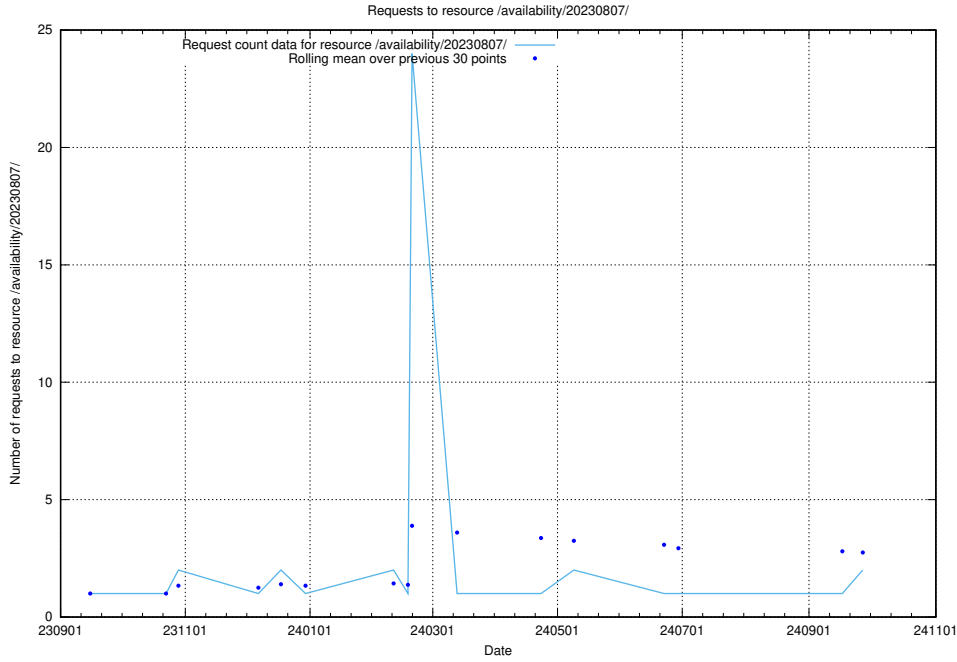

5.856 Usage of /availability/20230807/

Here, we count the number of requests to resource /availability/20230807/.