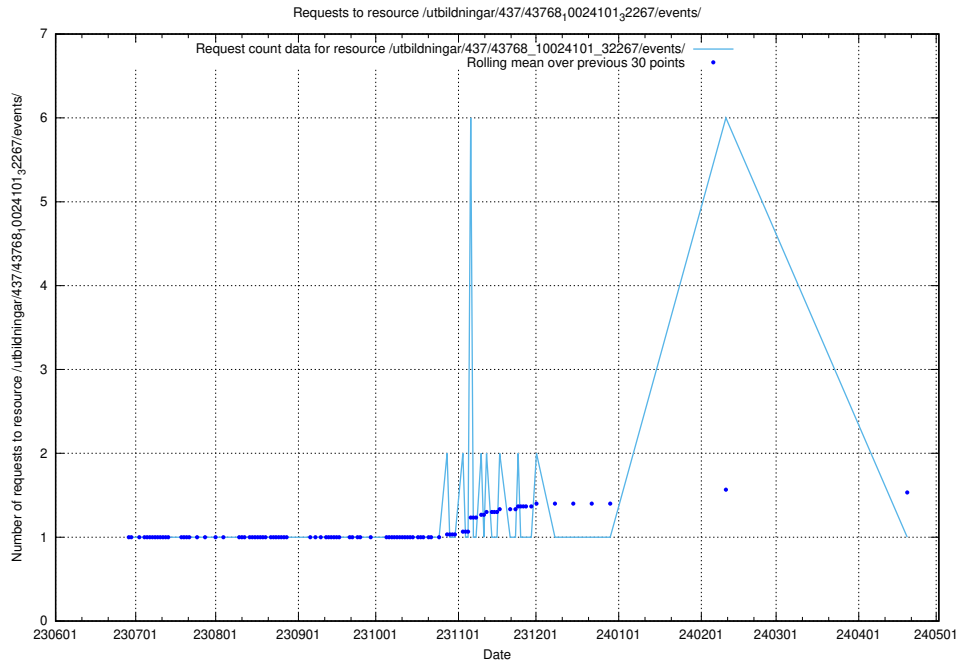

5.6258 Usage of /utbildningar/437/43768_10024101_32267/events/

Here, we count the number of requests to resource /utbildningar/437/43768_10024101_32267/events/.