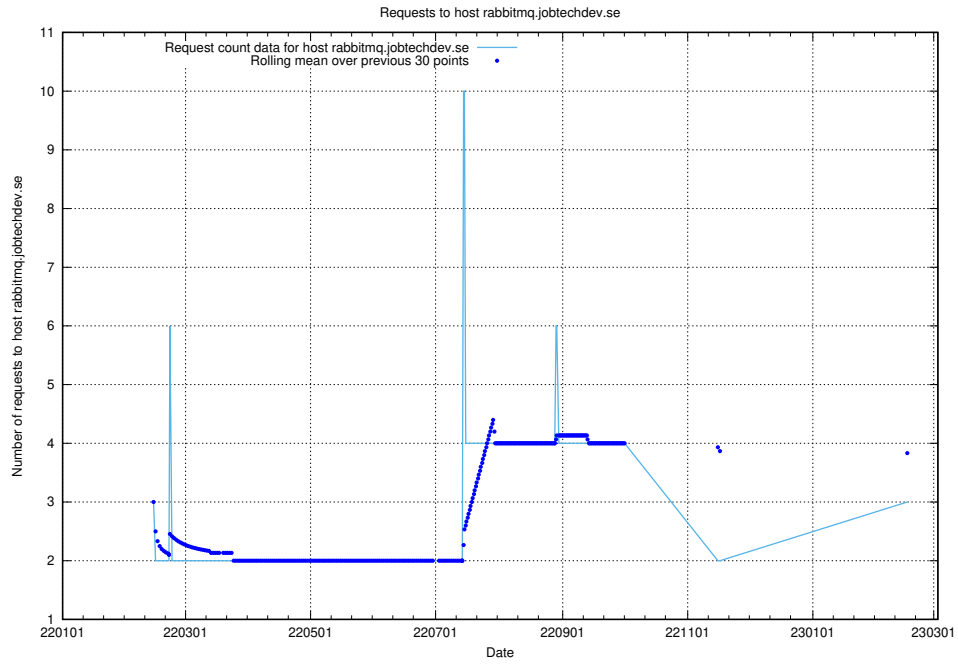

## 7.235 Usage of rabbitmq.jobtechdev.se

Here, we count the number of requests to host rabbitmq.jobtechdev.se.