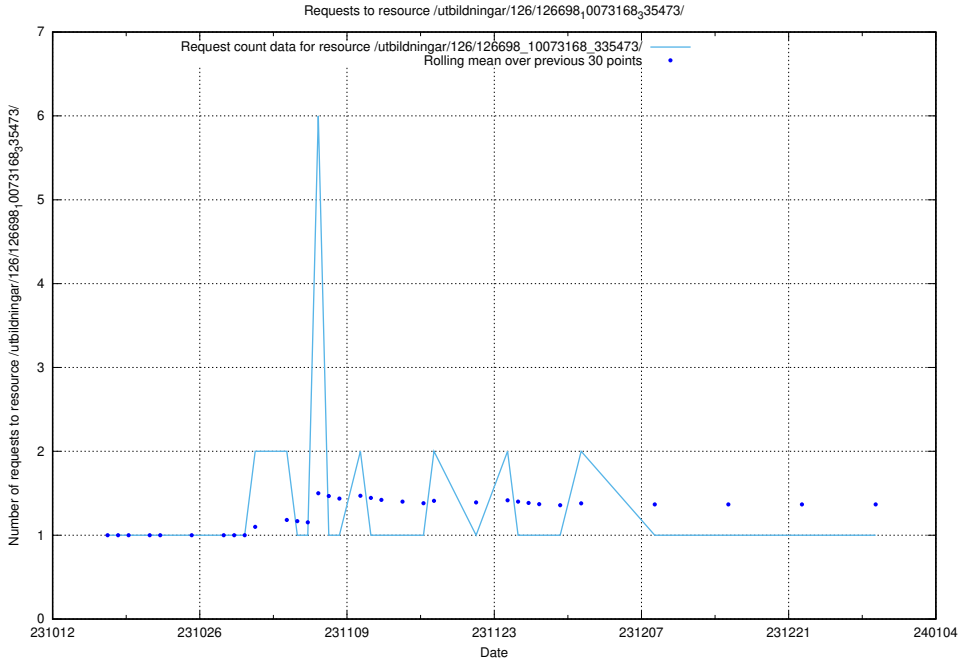

5.5140 Usage of /utbildningar/126/126698_10073168_335473/

Here, we count the number of requests to resource /utbildningar/126/126698_10073168_335473/.