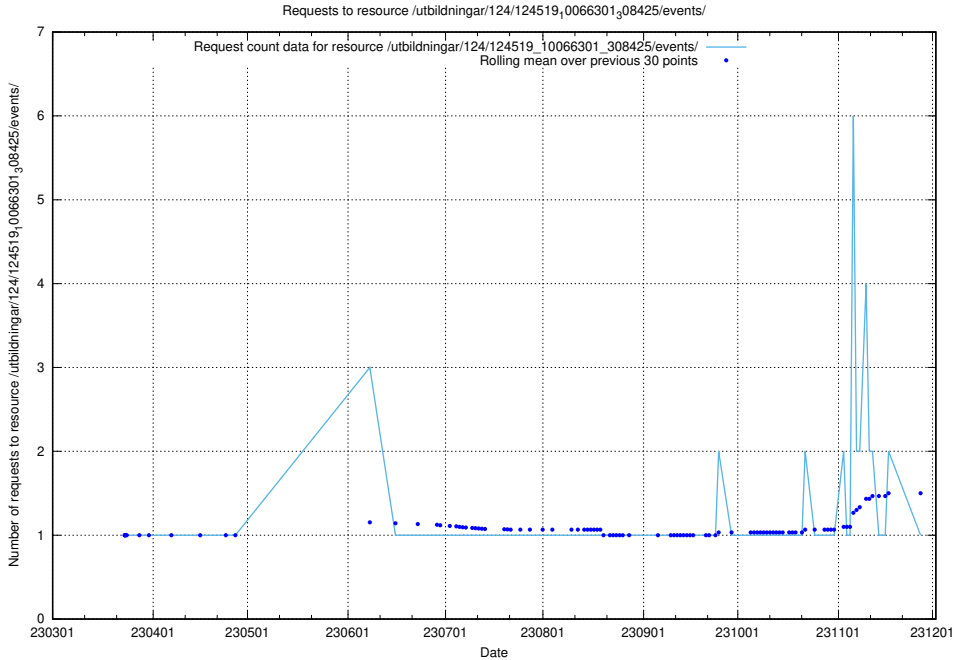

### 5.2089 Usage of /utbildningar/124/124519\_10066301\_308425/events/

Here, we count the number of requests to resource /utbildningar/124/124519\_10066301\_308425/events/