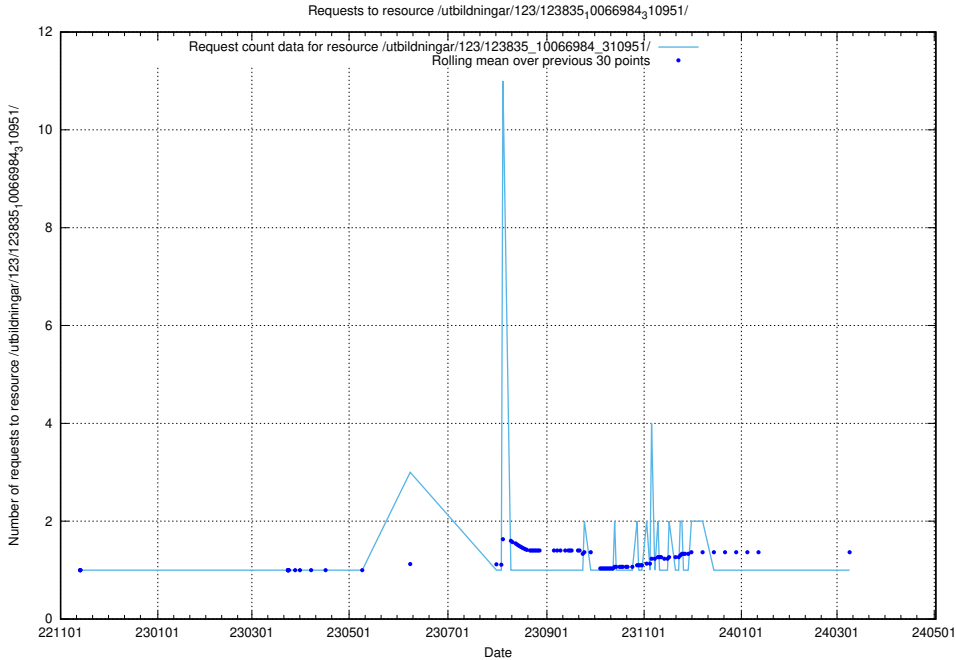

5.6701 Usage of /utbildningar/123/123835_10066984_310951/

Here, we count the number of requests to resource /utbildningar/123/123835_10066984_310951/.