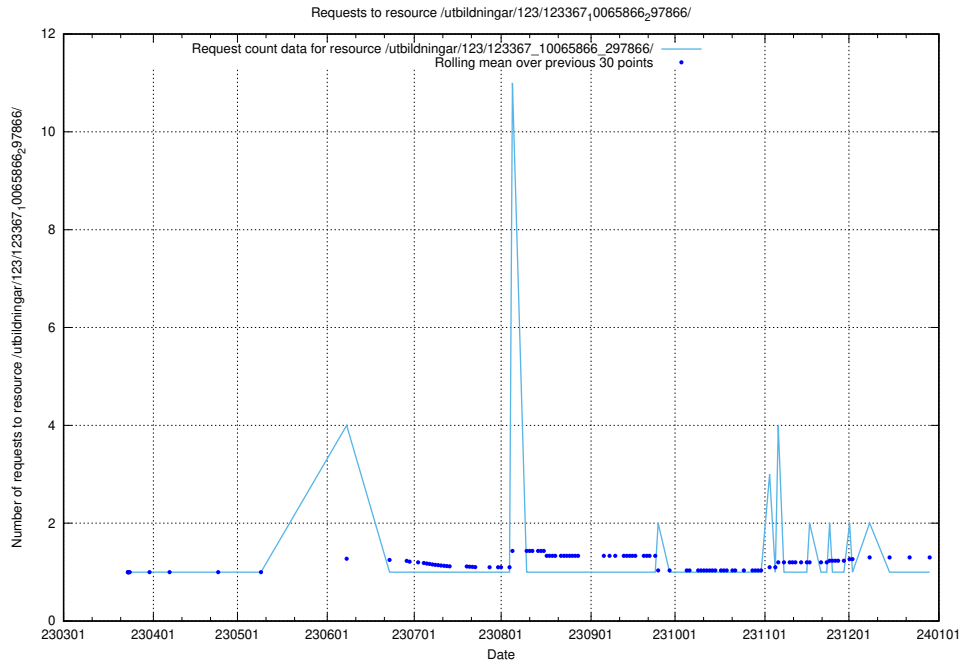

5.5609 Usage of /utbildningar/123/123367_10065866_297866/

Here, we count the number of requests to resource /utbildningar/123/123367_10065866_297866/.