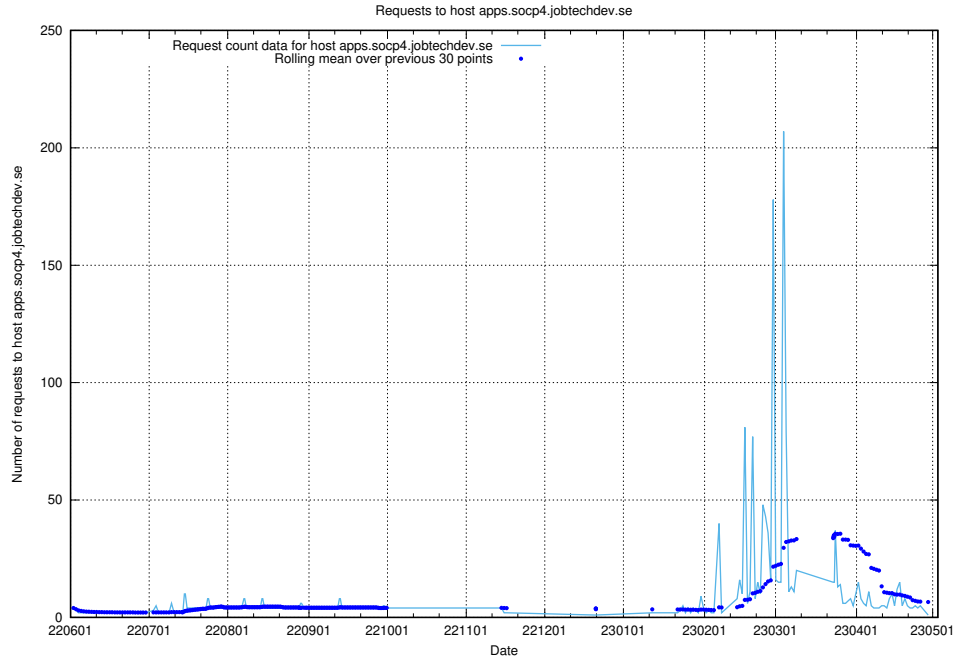

7.634 Usage of apps.socp4.jobtechdev.se

Here, we count the number of requests to host apps.socp4.jobtechdev.se.