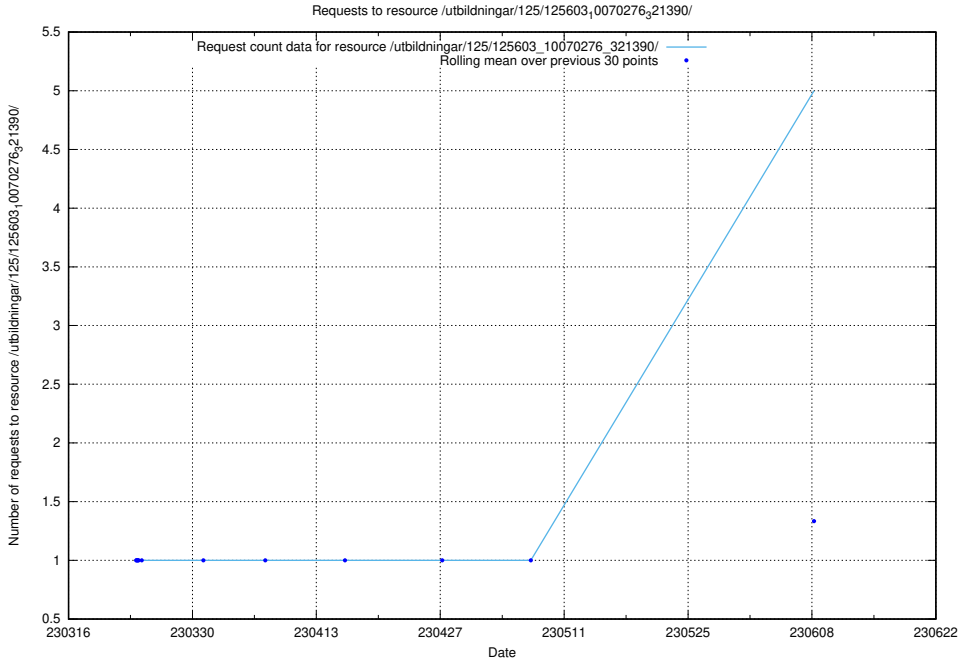

5.194 Usage of /utbildningar/125/125603_10070276_321390/

Here, we count the number of requests to resource /utbildningar/125/125603_10070276_321390/.