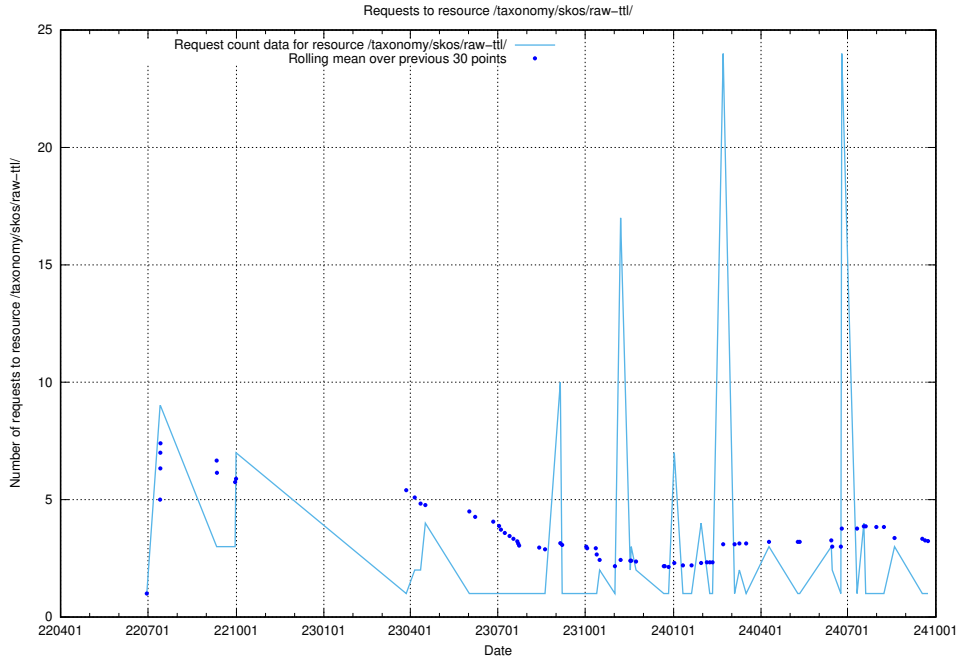

5.1092 Usage of /taxonomy/skos/raw-ttl/

Here, we count the number of requests to resource /taxonomy/skos/raw-ttl/.