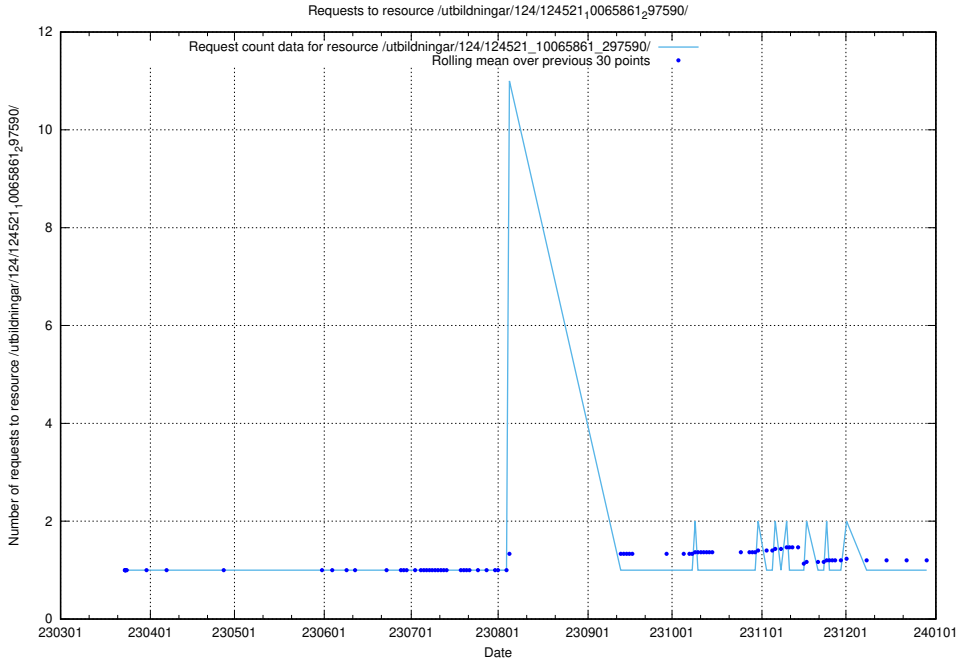

5.1764 Usage of /utbildningar/124/124521_10065861_297590/

Here, we count the number of requests to resource /utbildningar/124/124521_10065861_297590/.