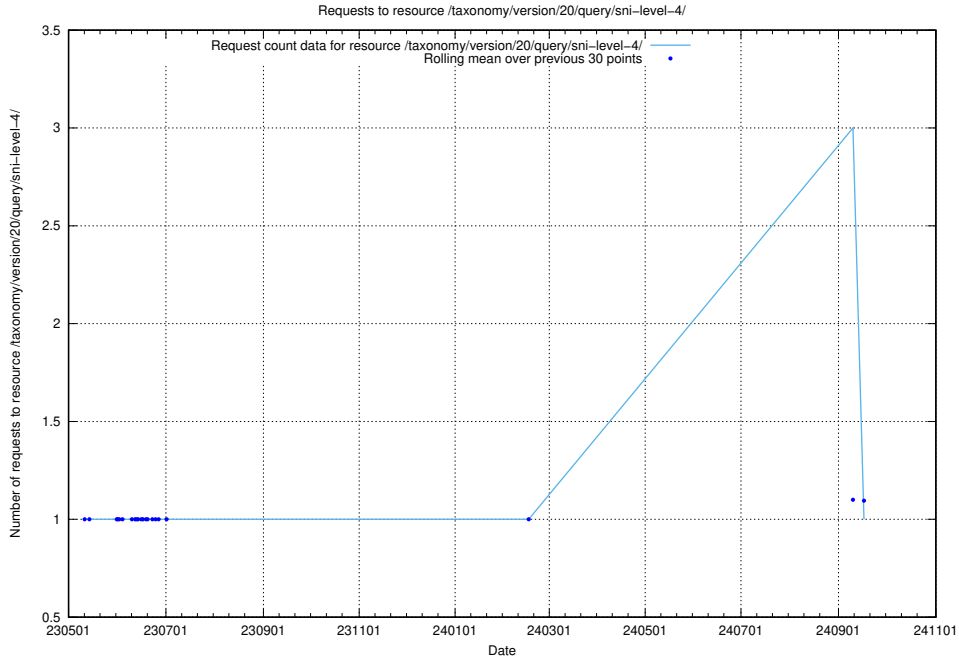

5.6767 Usage of /taxonomy/version/20/query/sni-level-4/

Here, we count the number of requests to resource /taxonomy/version/20/query/sni-level-4/.