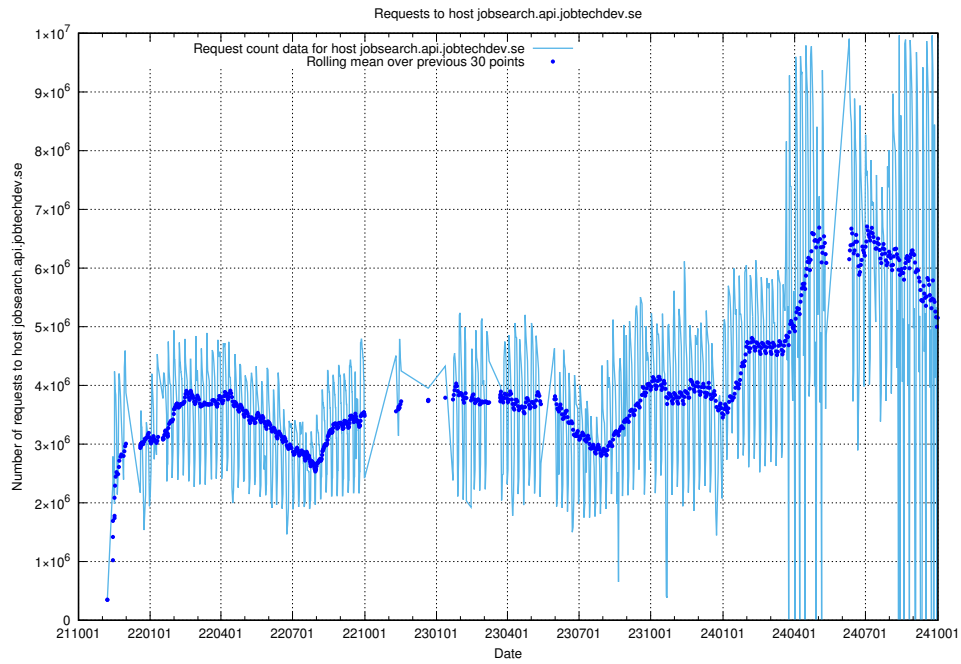

7 Log Stack

This section contains request statistics from [JobTech's log stack](#)⁸.

7.1 Usage of jobsearch.api.jobtechdev.se

Here, we count the number of requests to host jobsearch.api.jobtechdev.se.

---

⁸<https://elk.jobtechdev.se>