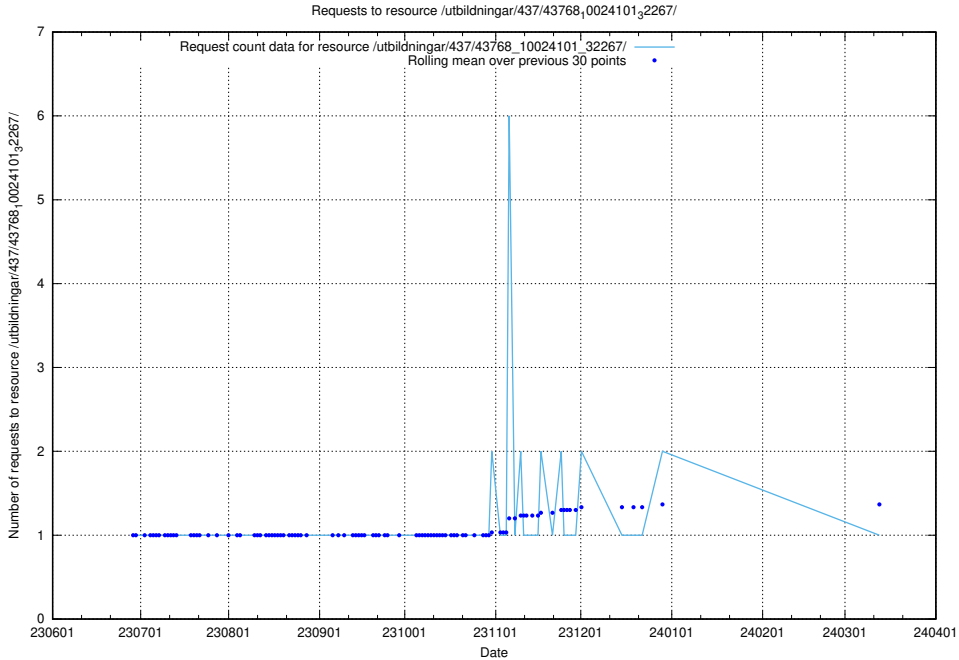

5.6259 Usage of /utbildningar/437/43768_10024101_32267/

Here, we count the number of requests to resource /utbildningar/437/43768_10024101_32267/.