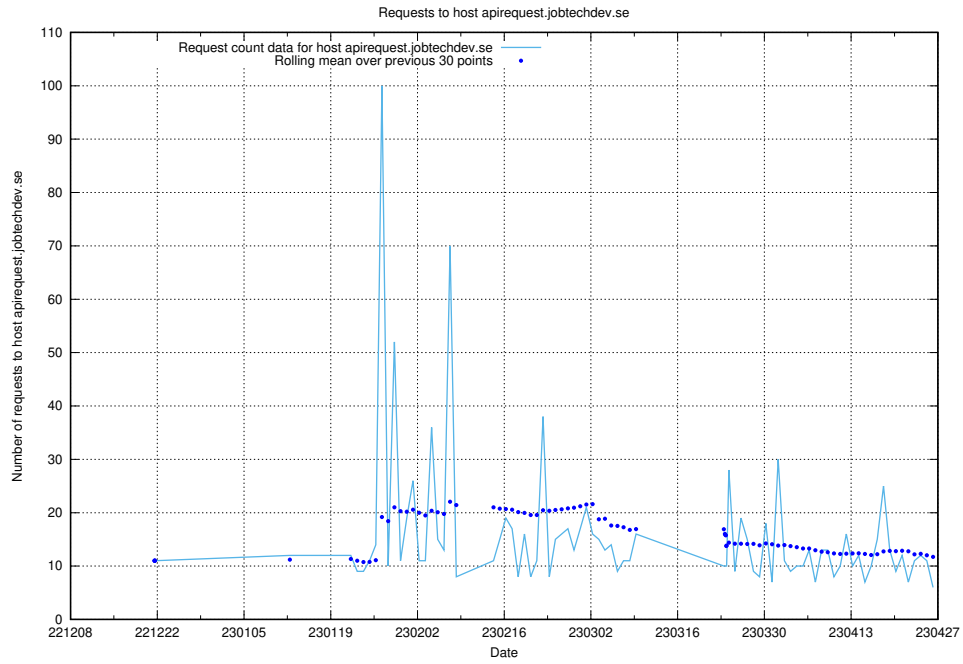

### 7.83 Usage of demo-jobad-enrichments.jobtechdev.se

Here, we count the number of requests to host demo-jobad-enrichments.jobtechdev.se.