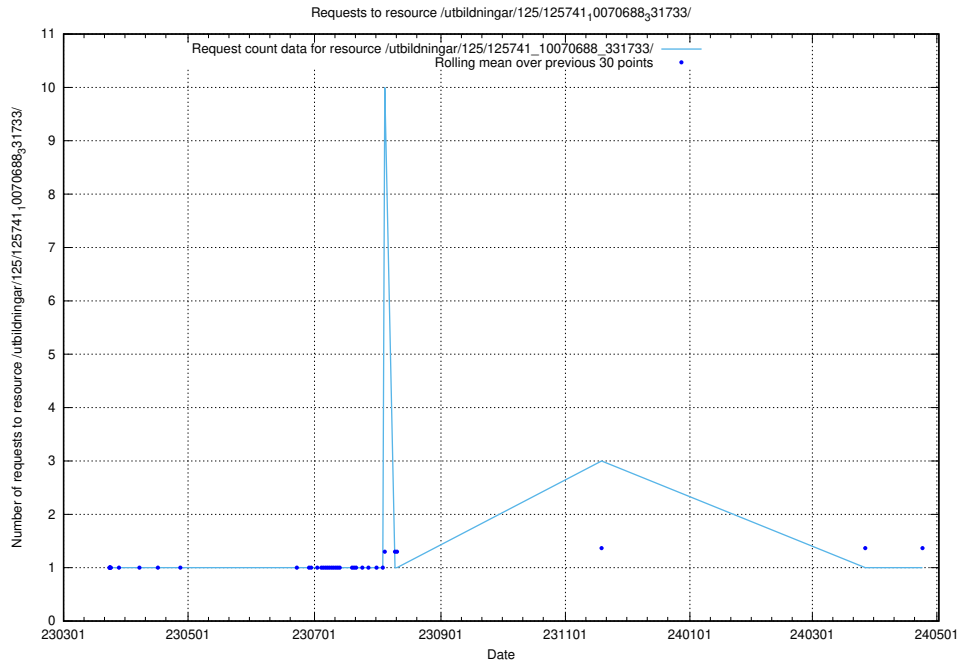

5.7313 Usage of /utbildningar/125/125741_10070688_331733/

Here, we count the number of requests to resource /utbildningar/125/125741_10070688_331733/.