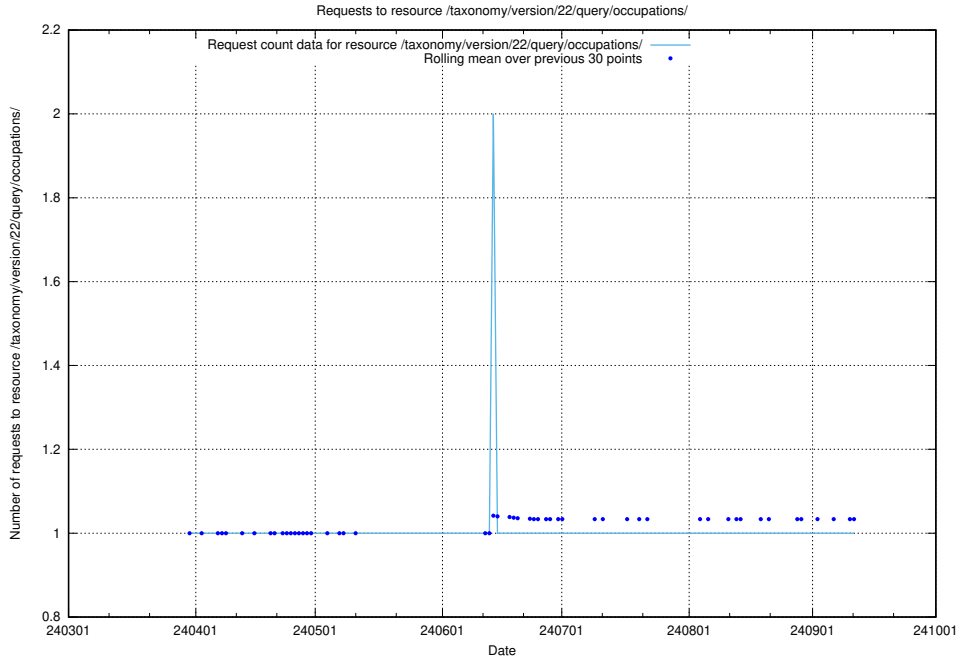

5.2478 Usage of /taxonomy/version/22/query/occupations/

Here, we count the number of requests to resource /taxonomy/version/22/query/occupations/.