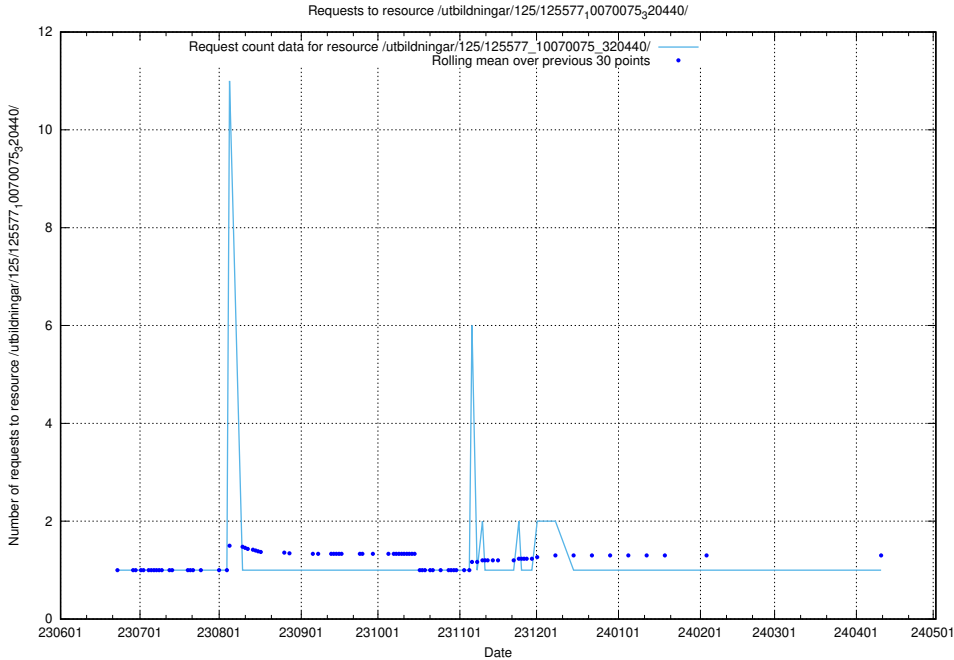

5.6518 Usage of /utbildningar/125/125577_10070075_320440/

Here, we count the number of requests to resource /utbildningar/125/125577_10070075_320440/.