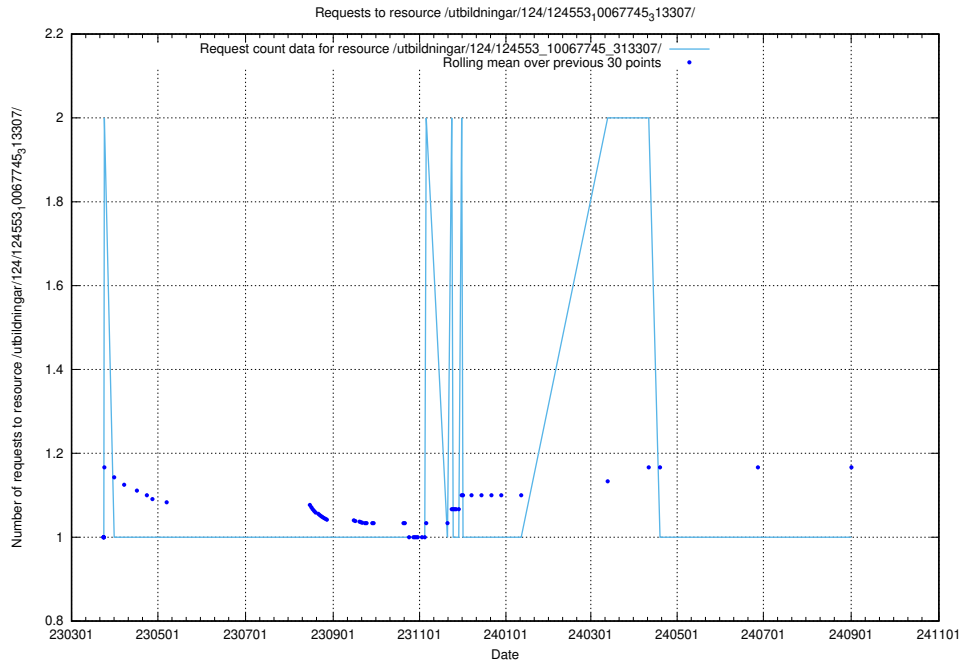

5.1507 Usage of /utbildningar/124/124553_10067745_313307/

Here, we count the number of requests to resource /utbildningar/124/124553_10067745_313307/.