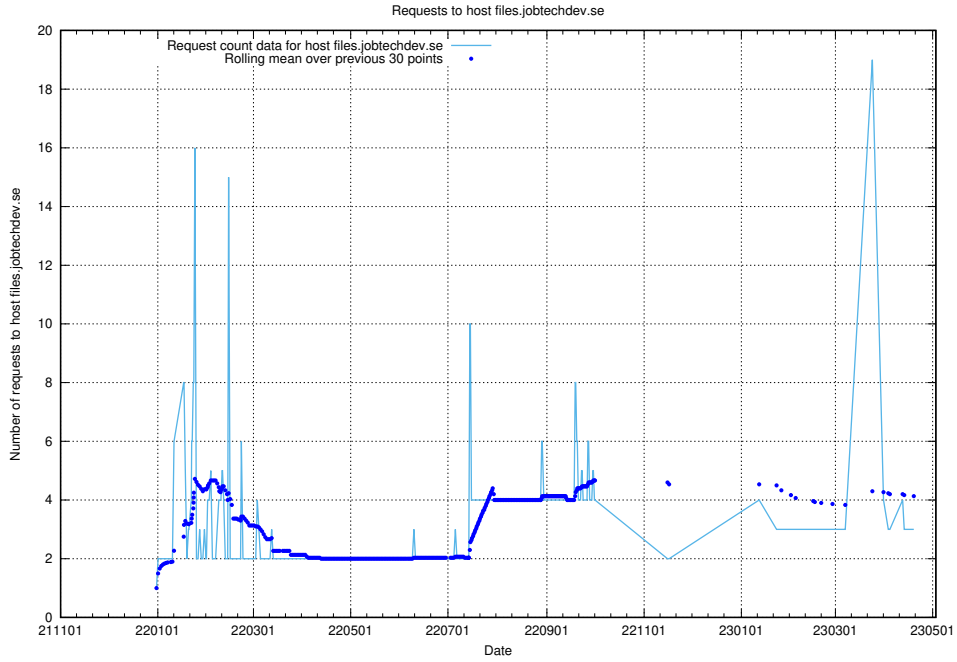

7.193 Usage of files.jobtechdev.se

Here, we count the number of requests to host files.jobtechdev.se.