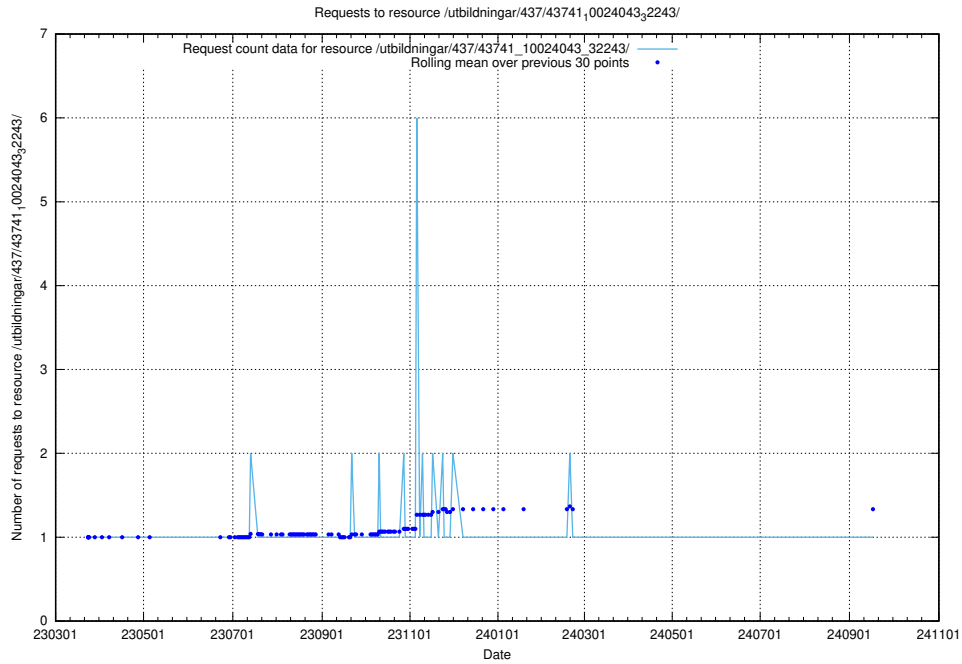

5.7232 Usage of /utbildningar/437/43741_10024043_32243/

Here, we count the number of requests to resource /utbildningar/437/43741_10024043_32243/.