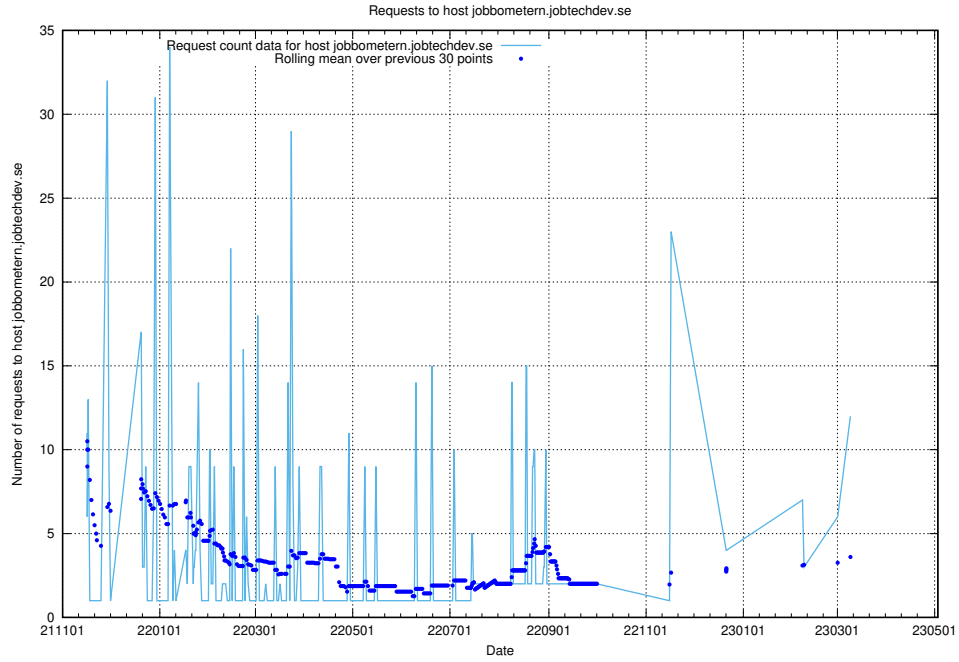

7.59 Usage of `jobbometern.jobtechdev.se`

Here, we count the number of requests to host `jobbometern.jobtechdev.se`.