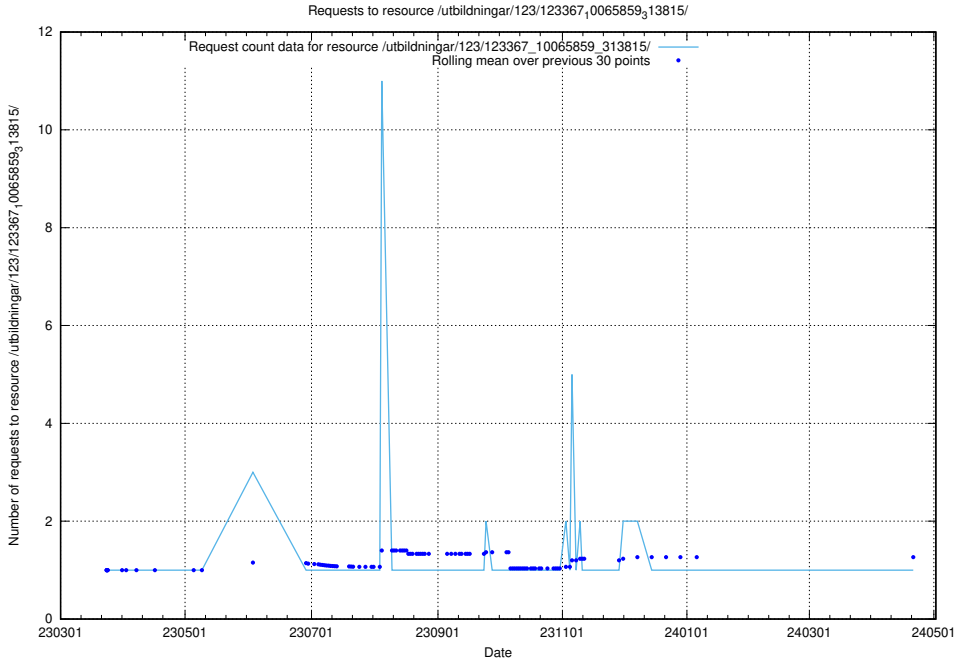

5.5675 Usage of /utbildningar/123/123367_10065859_313815/

Here, we count the number of requests to resource /utbildningar/123/123367_10065859_313815/.