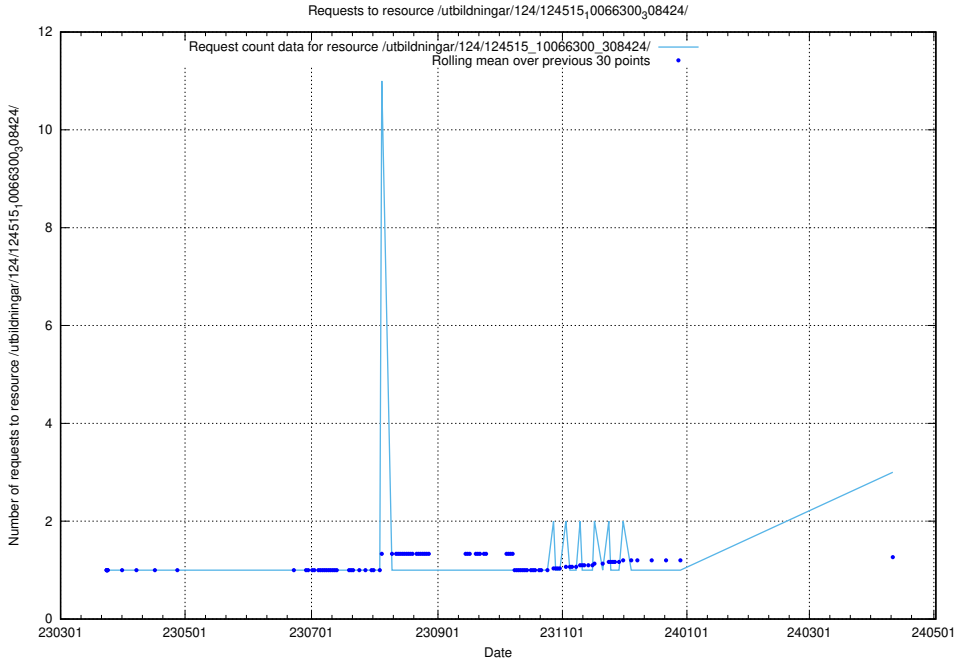

5.417 Usage of /utbildningar/124/124515_10066300_308424/

Here, we count the number of requests to resource /utbildningar/124/124515_10066300_308424/.