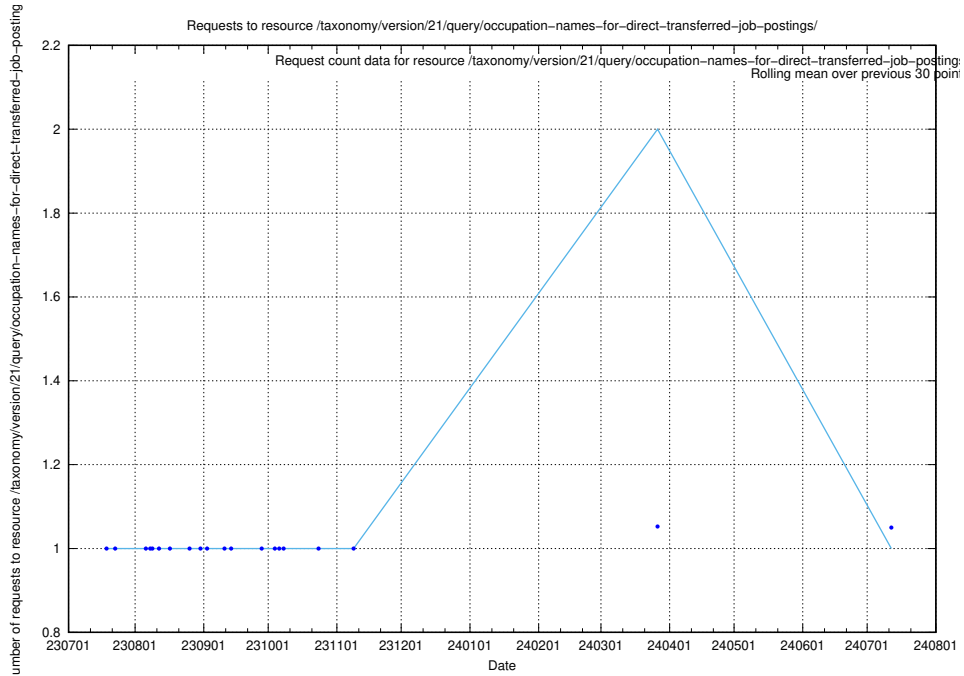

5.5866 Usage of /taxonomy/version/21/query/occupation-names-for-direct-transferred-job-postings/

Here, we count the number of requests to resource /taxonomy/version/21/query/occupation-names-for-direct-transferred-job-postings/.