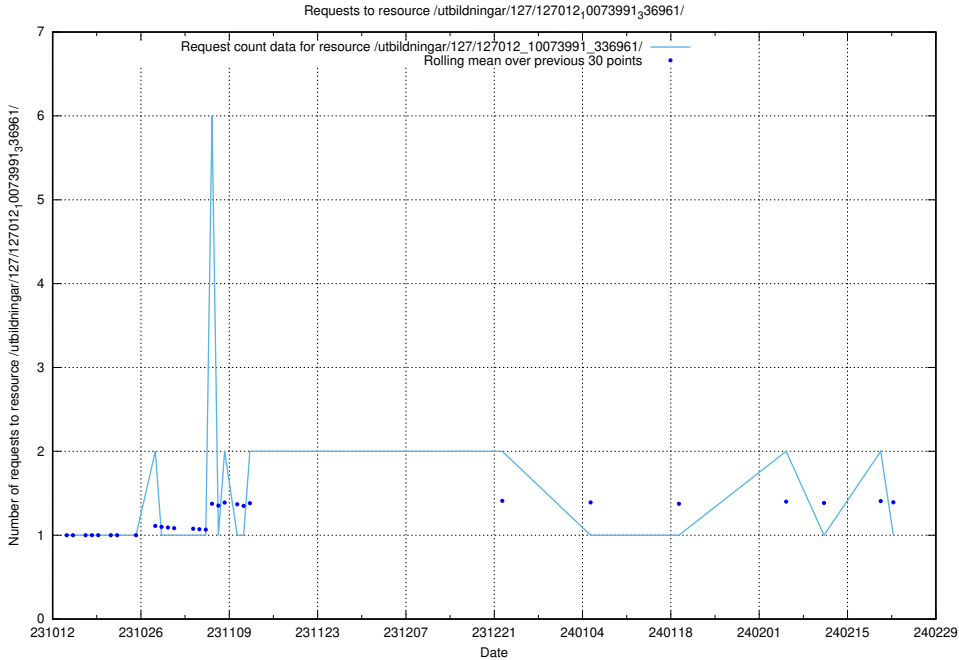

5.5166 Usage of /utbildningar/127/127012_10073991_336961/

Here, we count the number of requests to resource /utbildningar/127/127012_10073991_336961/.