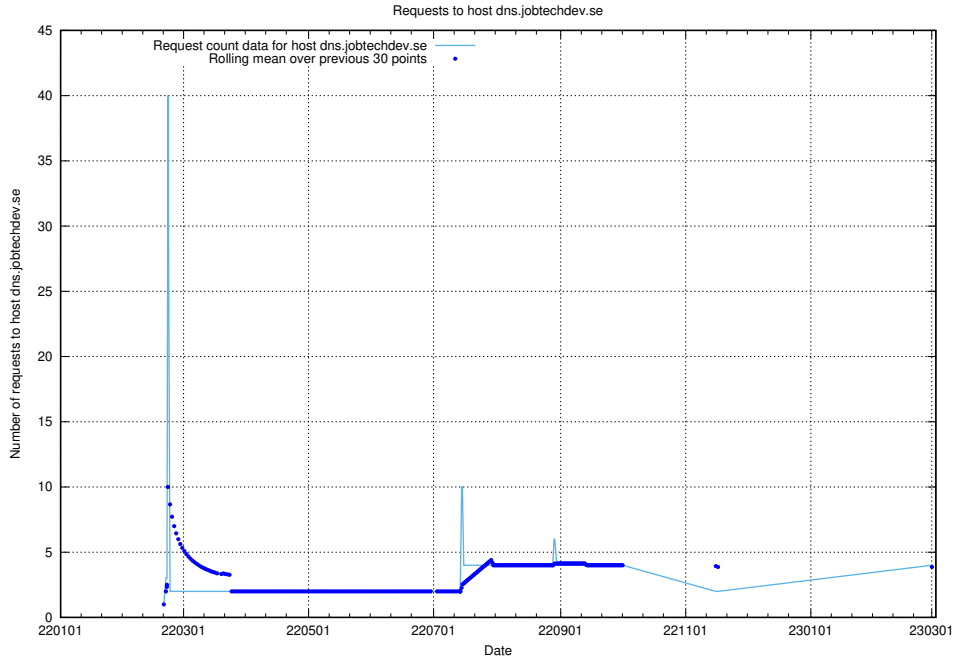

7.160 Usage of dns.jobtechdev.se

Here, we count the number of requests to host dns.jobtechdev.se.