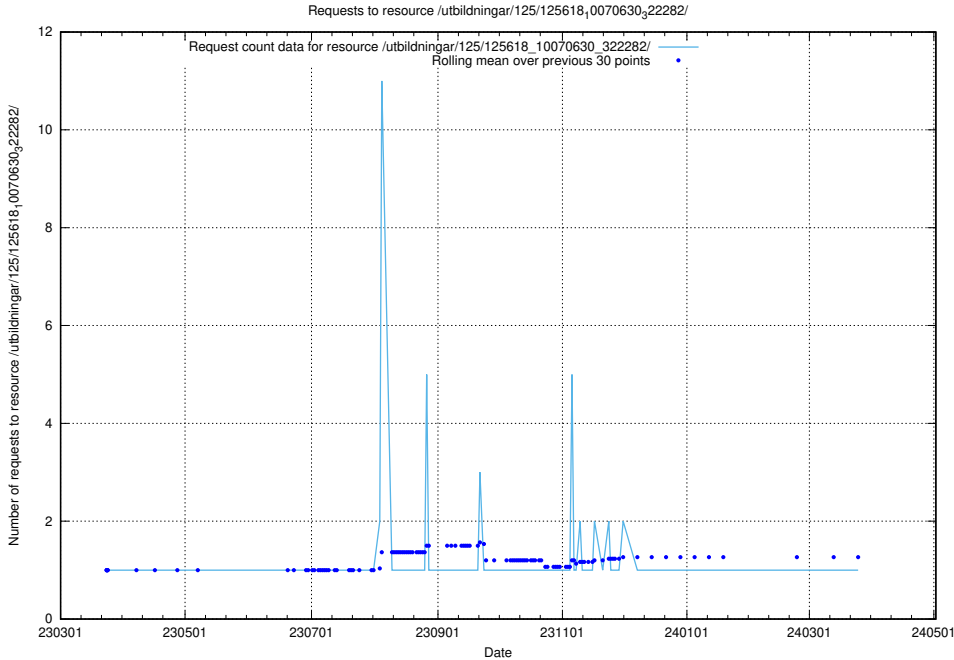

5.1159 Usage of /utbildningar/125/125618_10070630_322282/

Here, we count the number of requests to resource /utbildningar/125/125618_10070630_322282/.