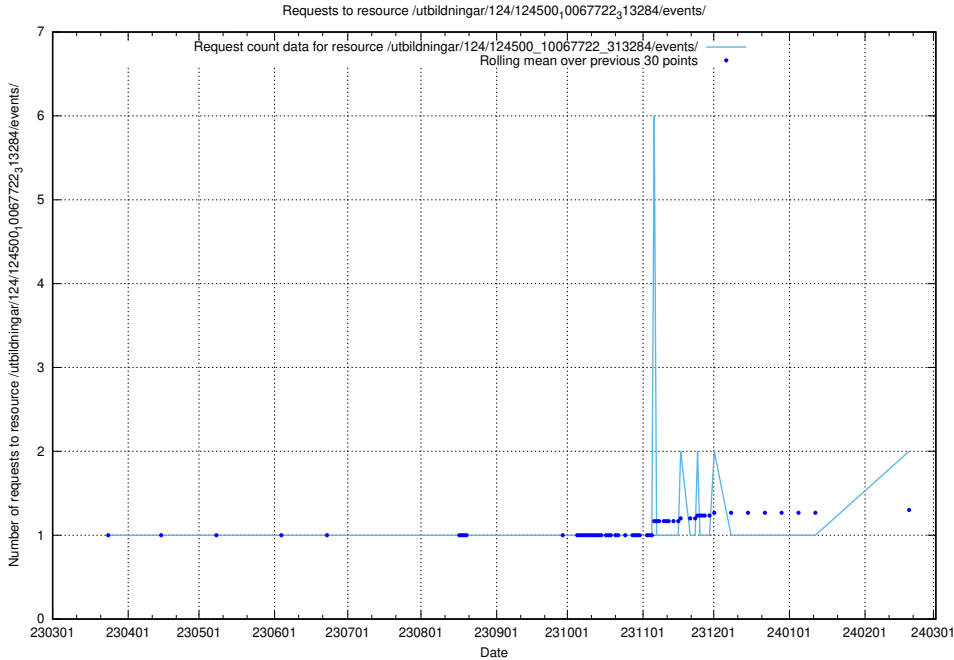

5.1023 Usage of /utbildningar/124/124500_10067722_313284/events/

Here, we count the number of requests to resource /utbildningar/124/124500_10067722_313284/events/