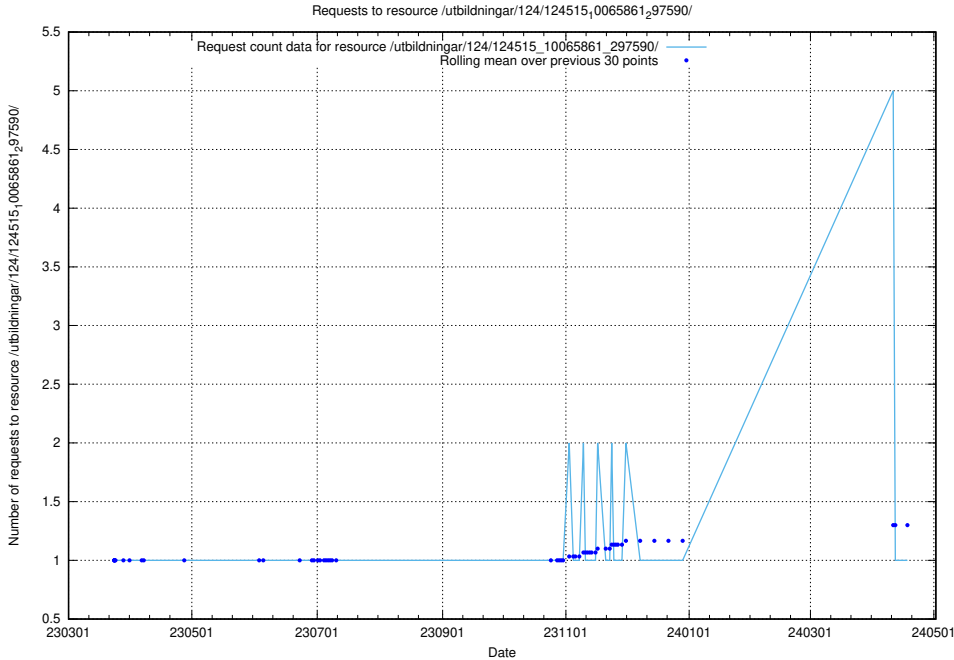

5.2618 Usage of /utbildningar/124/124515_10065861_297590/

Here, we count the number of requests to resource /utbildningar/124/124515_10065861_297590/.