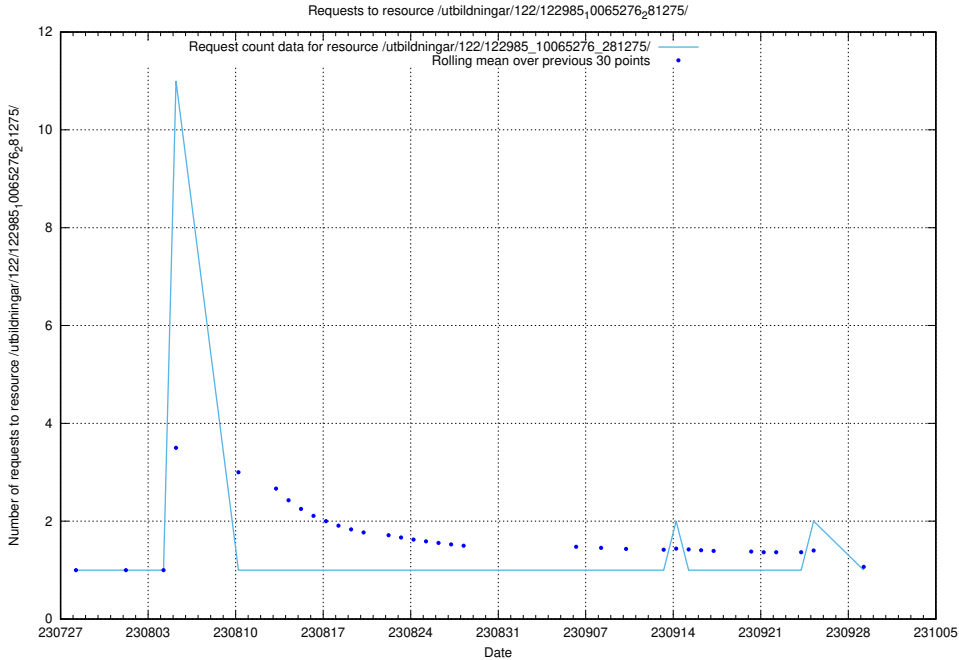

5.5739 Usage of /utbildningar/122/122985_10065276_281275/

Here, we count the number of requests to resource /utbildningar/122/122985_10065276_281275/.