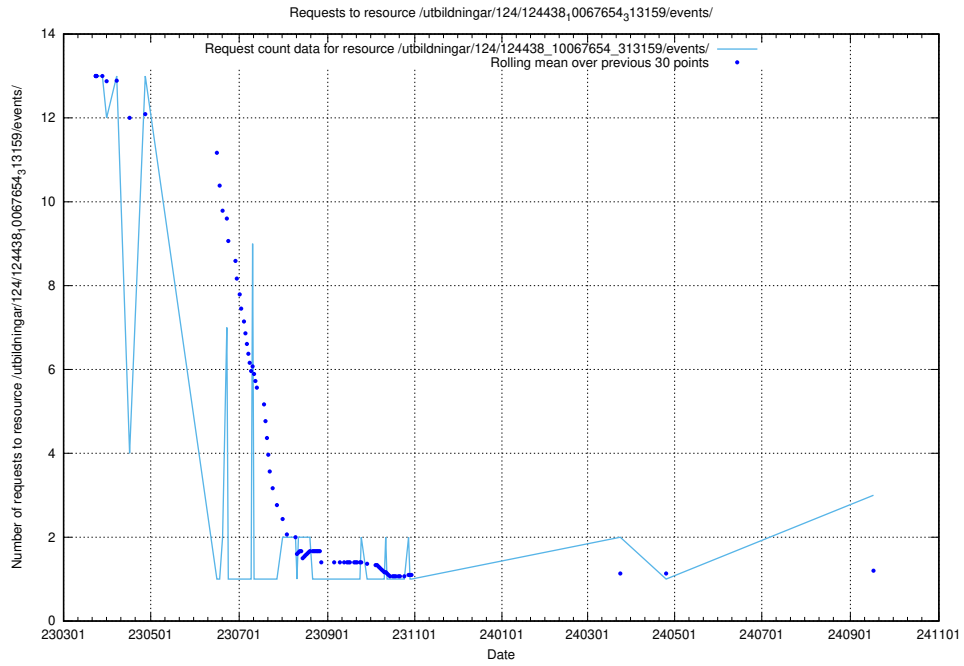

5.548 Usage of /utbildningar/124/124438_10067654_313159/events/

Here, we count the number of requests to resource /utbildningar/124/124438_10067654_313159/events/