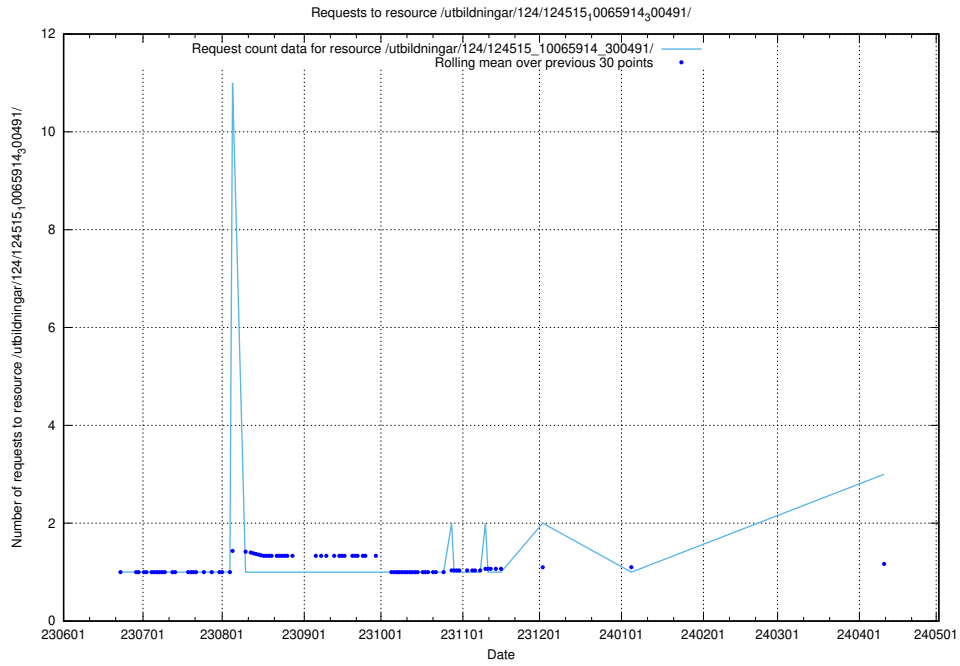

5.513 Usage of /utbildningar/124/124515_10065914_300491/

Here, we count the number of requests to resource /utbildningar/124/124515_10065914_300491/.