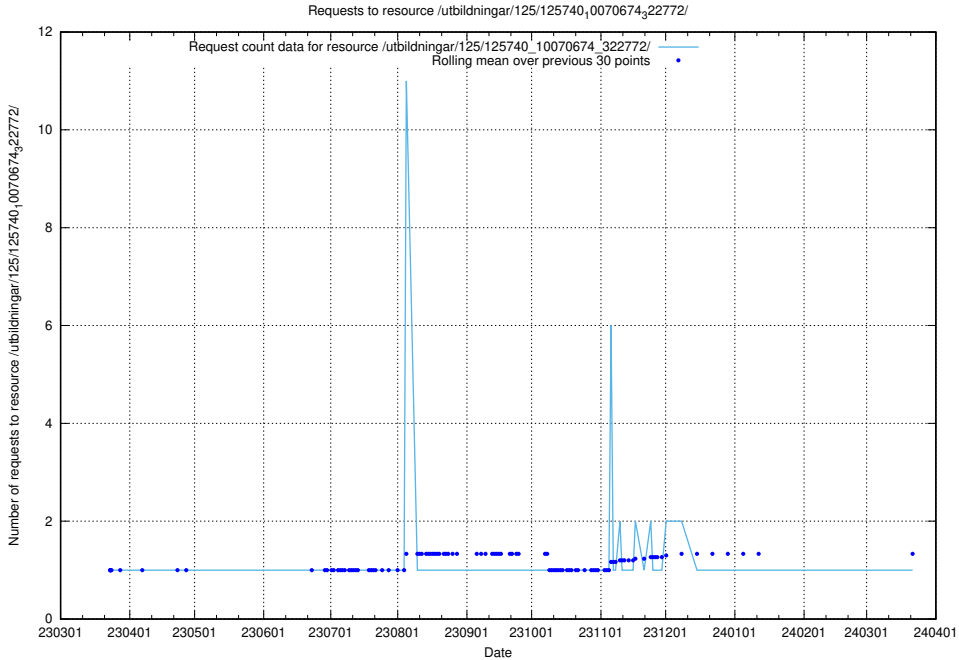

5.1084 Usage of /utbildningar/125/125740_10070674_322772/

Here, we count the number of requests to resource /utbildningar/125/125740_10070674_322772/.