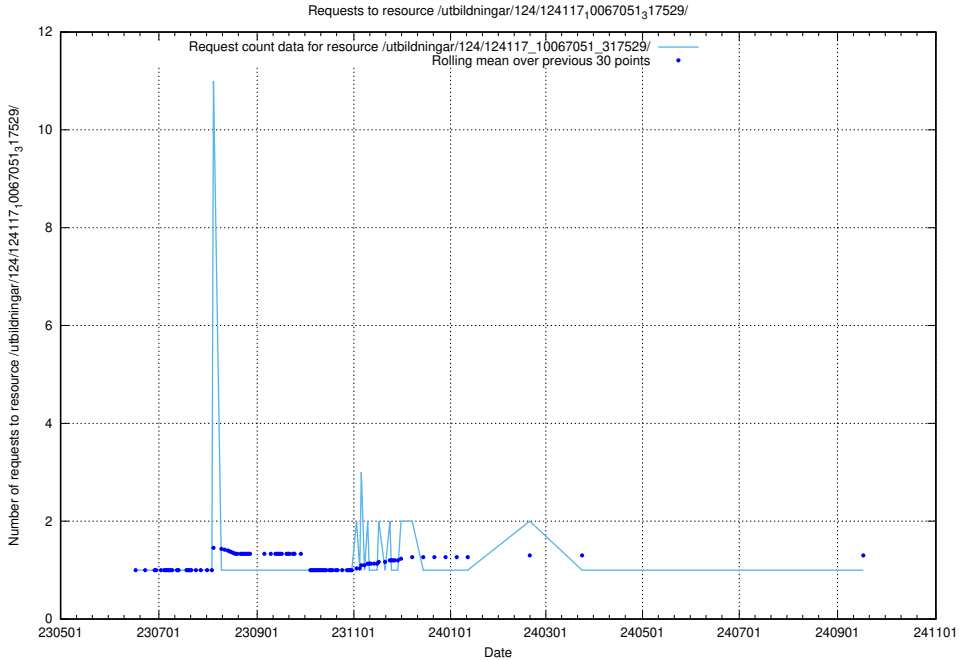

5.6667 Usage of /utbildningar/124/124117_10067051_317529/

Here, we count the number of requests to resource /utbildningar/124/124117_10067051_317529/.