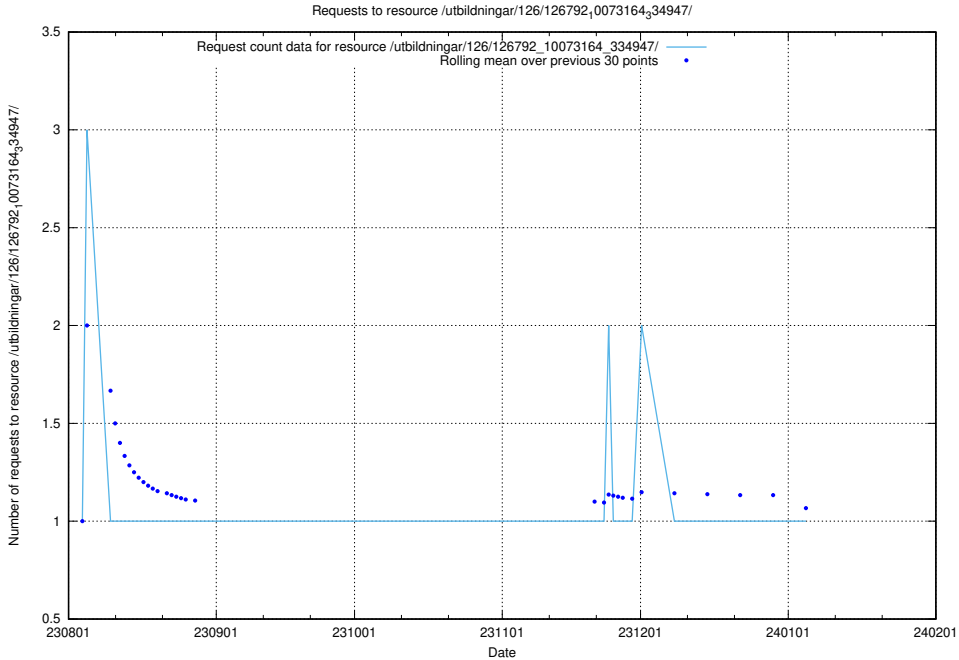

5.5697 Usage of /utbildningar/126/126792_10073164_334947/

Here, we count the number of requests to resource /utbildningar/126/126792_10073164_334947/.