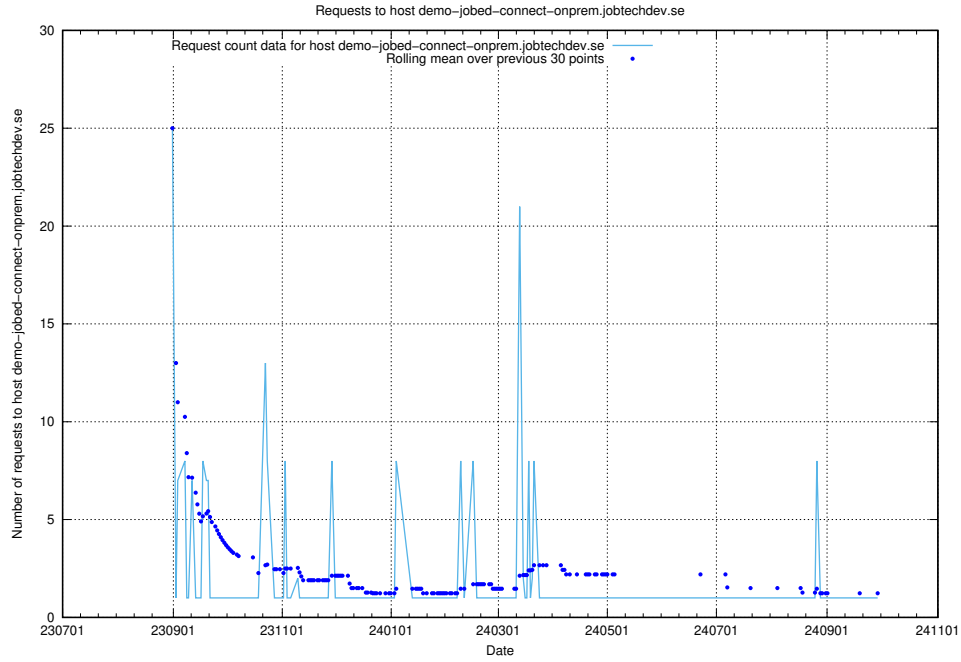

7.609 Usage of demo-jobed-connect-onprem.jobtechdev.se

Here, we count the number of requests to host demo-jobed-connect-onprem.jobtechdev.se.