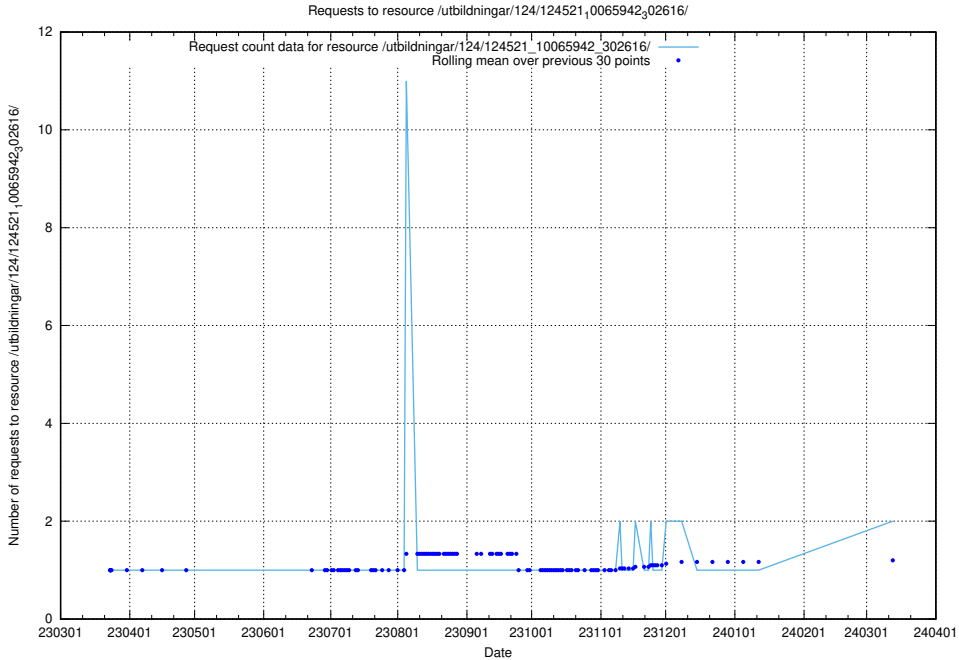

5.621 Usage of /utbildningar/124/124521_10065942_302616/

Here, we count the number of requests to resource /utbildningar/124/124521_10065942_302616/.