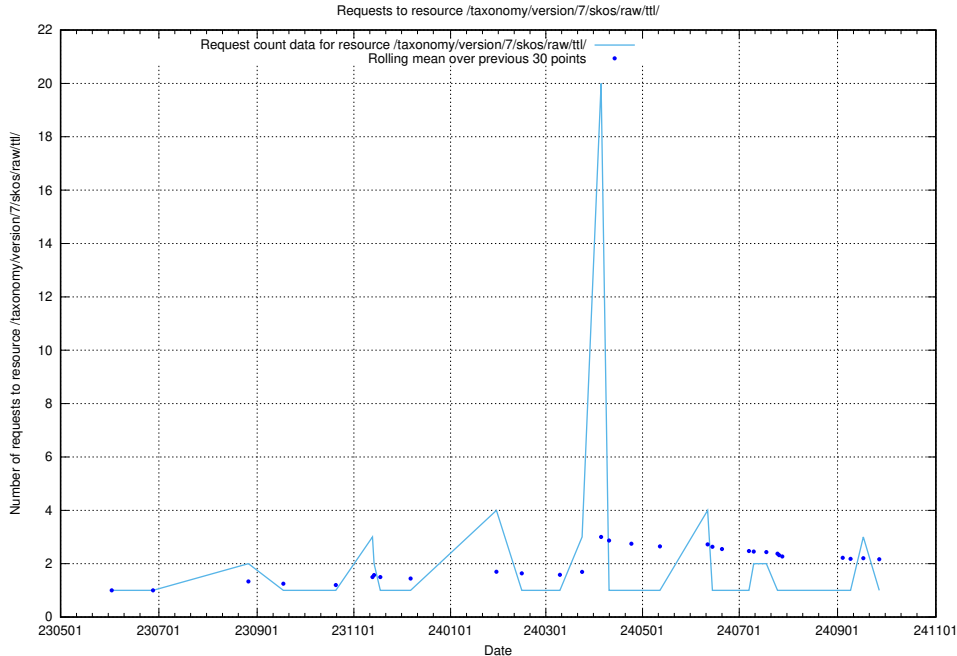

5.6720 Usage of /taxonomy/version/7/skos/raw/ttl/

Here, we count the number of requests to resource /taxonomy/version/7/skos/raw/ttl/.