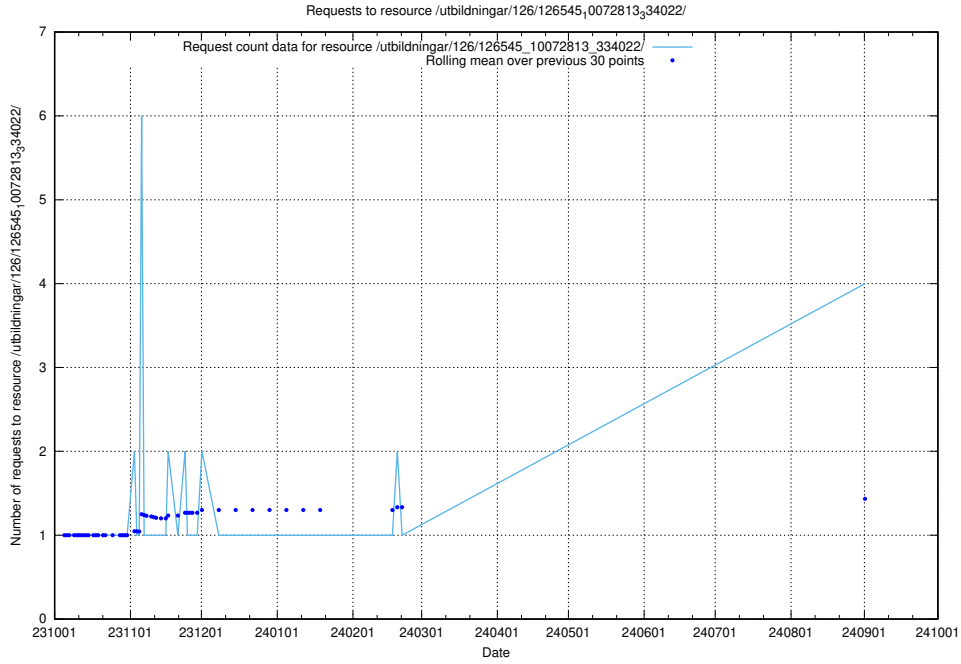

5.343 Usage of /utbildningar/126/126545_10072813_334022/

Here, we count the number of requests to resource /utbildningar/126/126545_10072813_334022/.