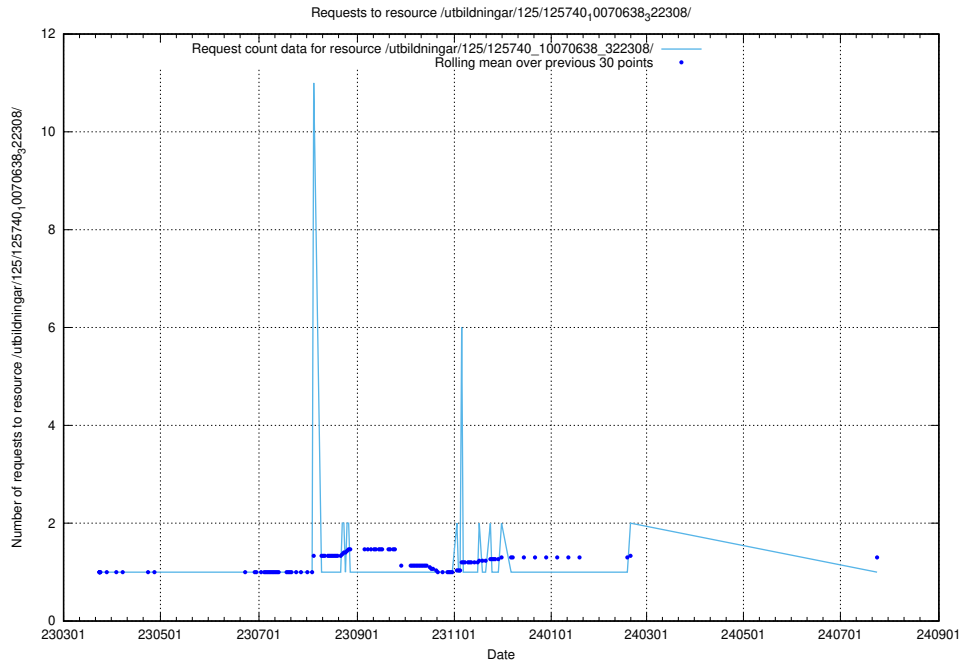

5.1097 Usage of /utbildningar/125/125740_10070638_322308/

Here, we count the number of requests to resource /utbildningar/125/125740_10070638_322308/.