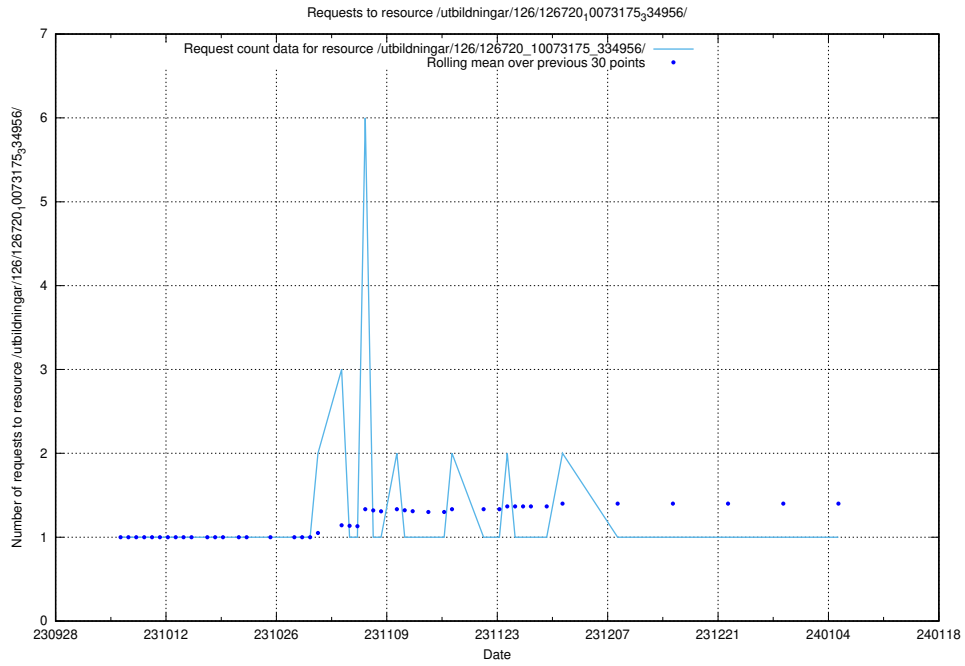

5.5235 Usage of /utbildningar/126/126720_10073175_334956/

Here, we count the number of requests to resource /utbildningar/126/126720_10073175_334956/.