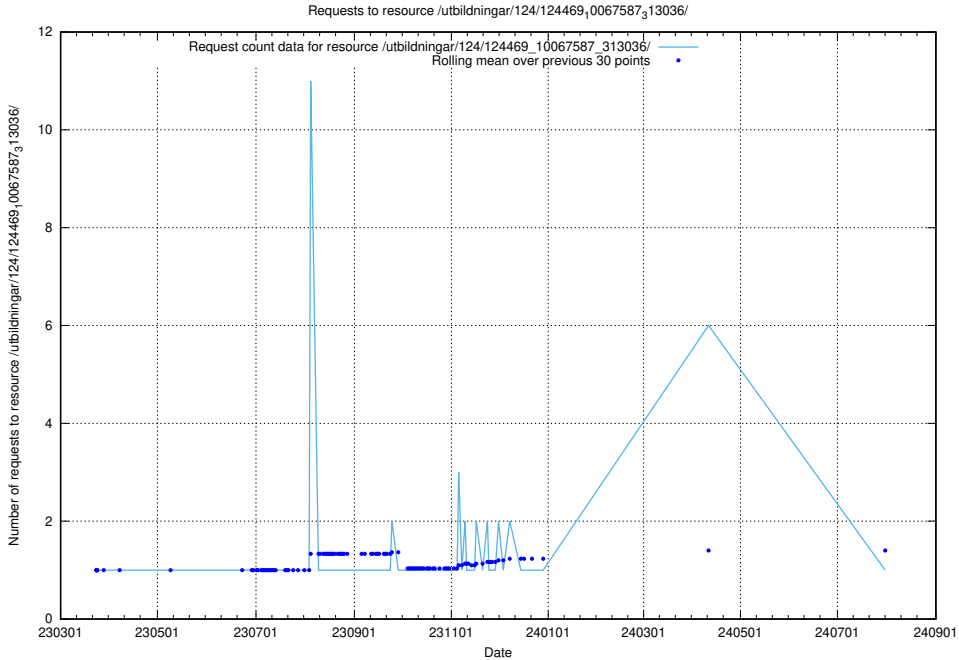

5.4137 Usage of /utbildningar/124/124469_10067587_313036/

Here, we count the number of requests to resource /utbildningar/124/124469_10067587_313036/.