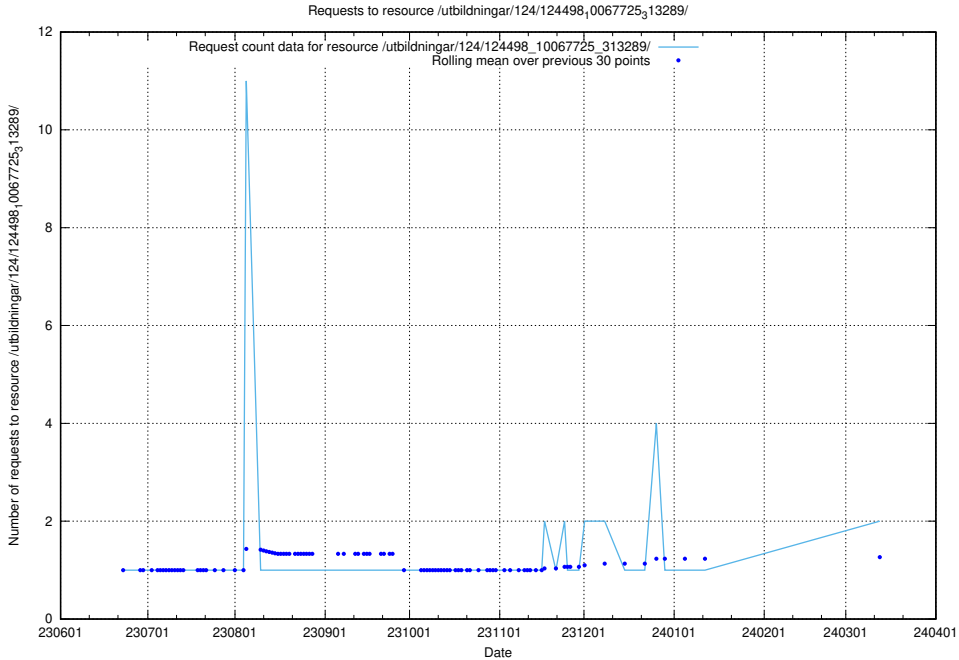

5.971 Usage of /utbildningar/124/124498_10067725_313289/

Here, we count the number of requests to resource /utbildningar/124/124498_10067725_313289/.