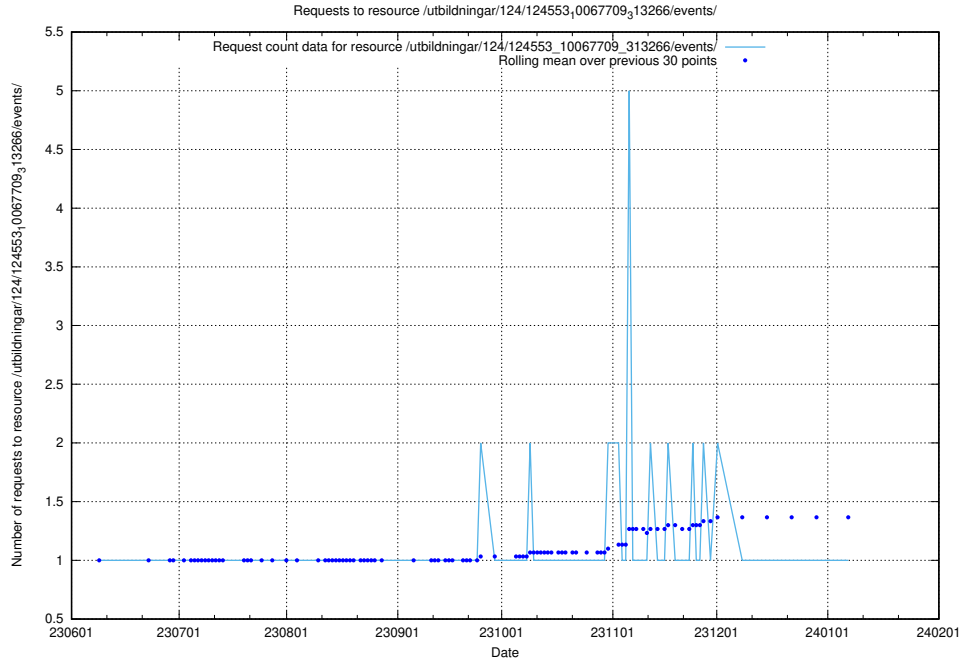

5.6690 Usage of /utbildningar/124/124553_10067709_313266/events/

Here, we count the number of requests to resource /utbildningar/124/124553_10067709_313266/events/