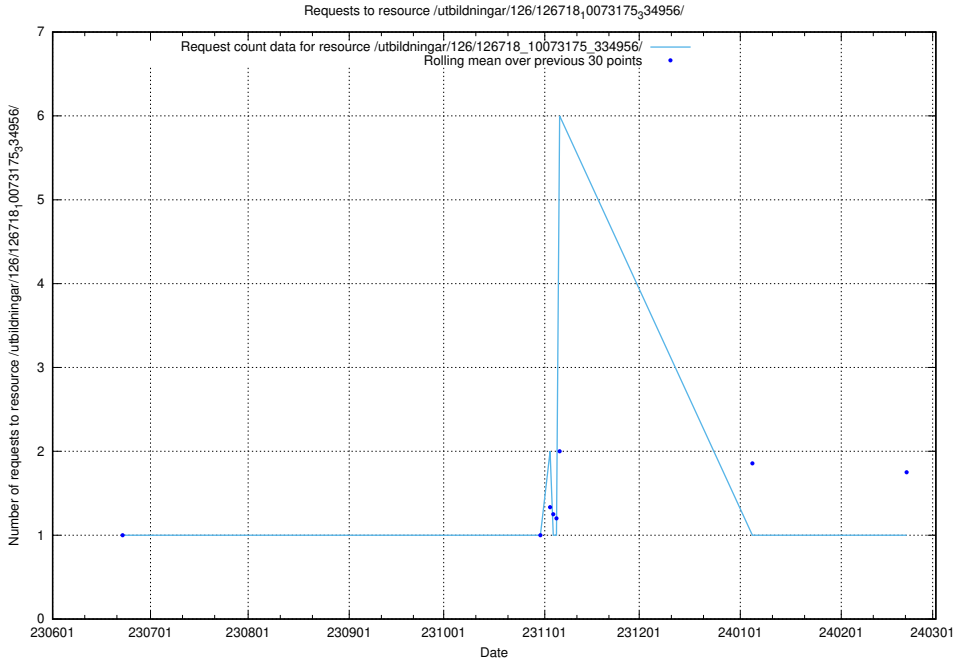

5.6429 Usage of /utbildningar/126/126718_10073175_334956/

Here, we count the number of requests to resource /utbildningar/126/126718_10073175_334956/.