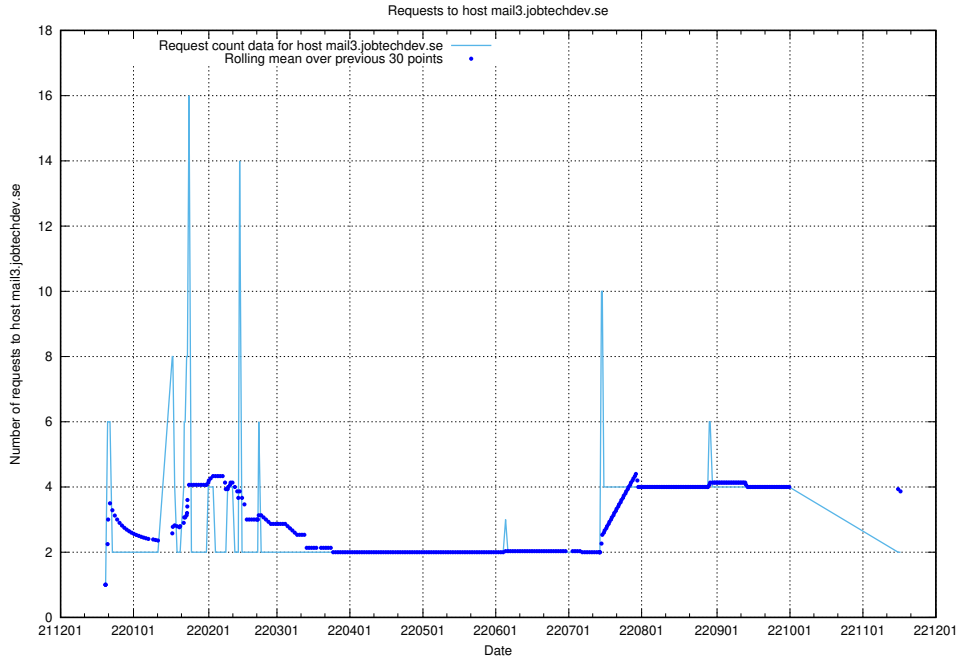

7.377 Usage of mail3.jobtechdev.se

Here, we count the number of requests to host mail3.jobtechdev.se.