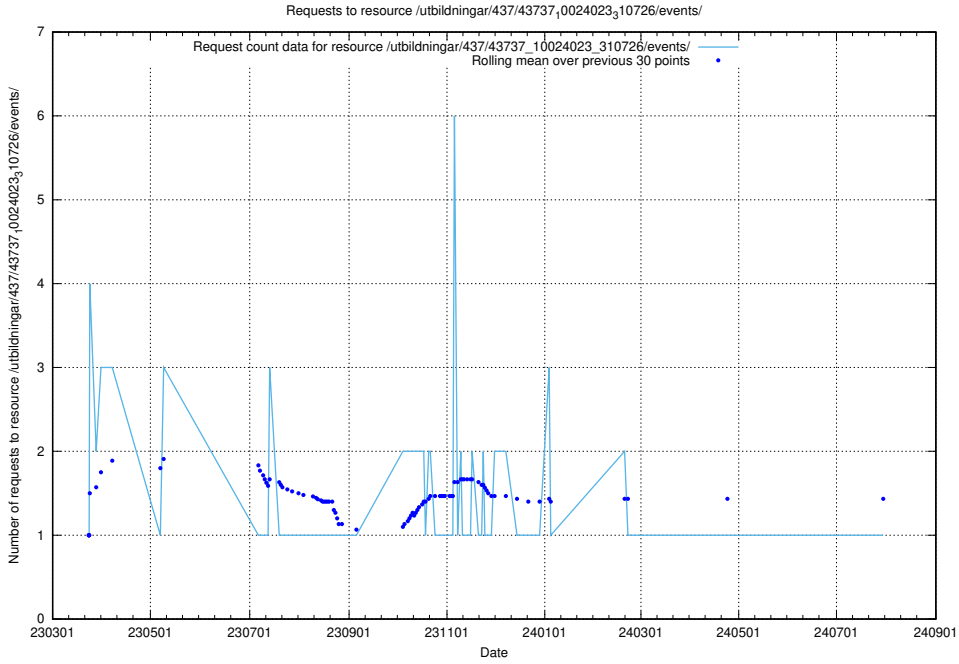

5.7237 Usage of /utbildningar/437/43737_10024023_310726/events/

Here, we count the number of requests to resource /utbildningar/437/43737_10024023_310726/events/.