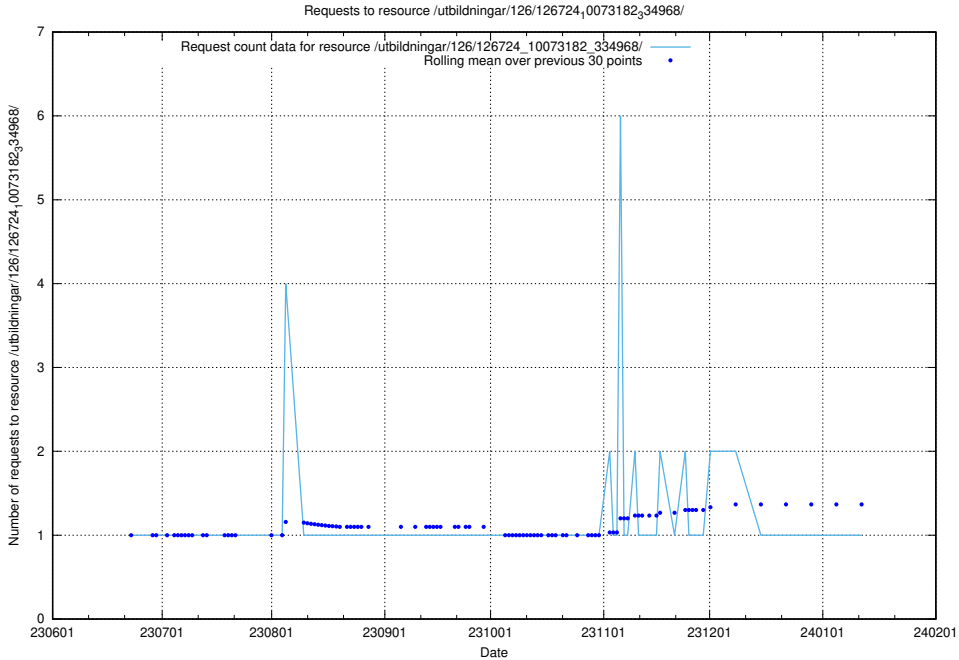

5.6419 Usage of /utbildningar/126/126724_10073182_334968/

Here, we count the number of requests to resource /utbildningar/126/126724_10073182_334968/.