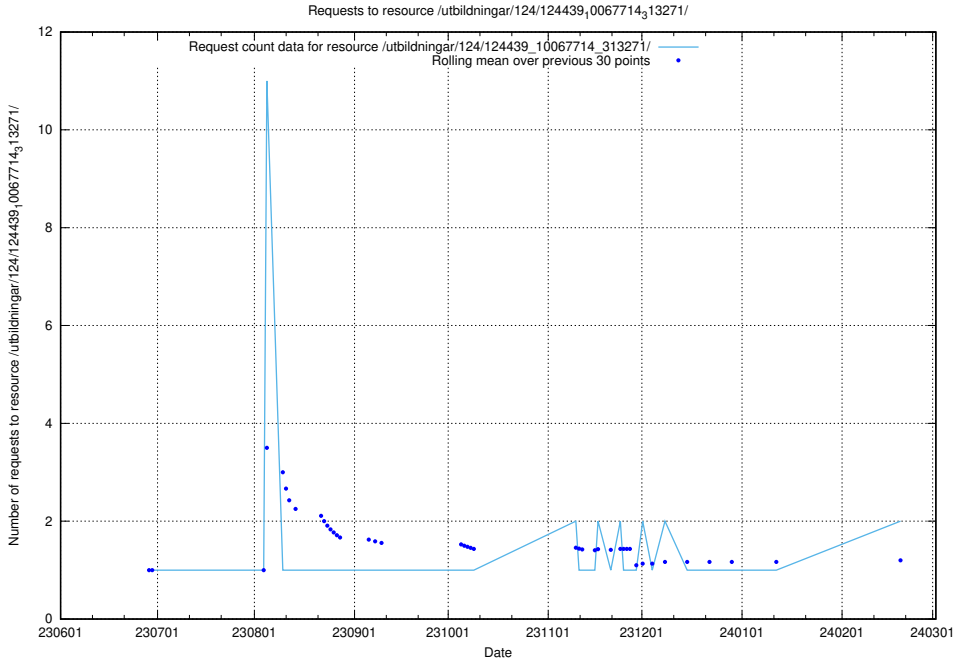

5.941 Usage of /utbildningar/124/124439_10067714_313271/

Here, we count the number of requests to resource /utbildningar/124/124439_10067714_313271/.