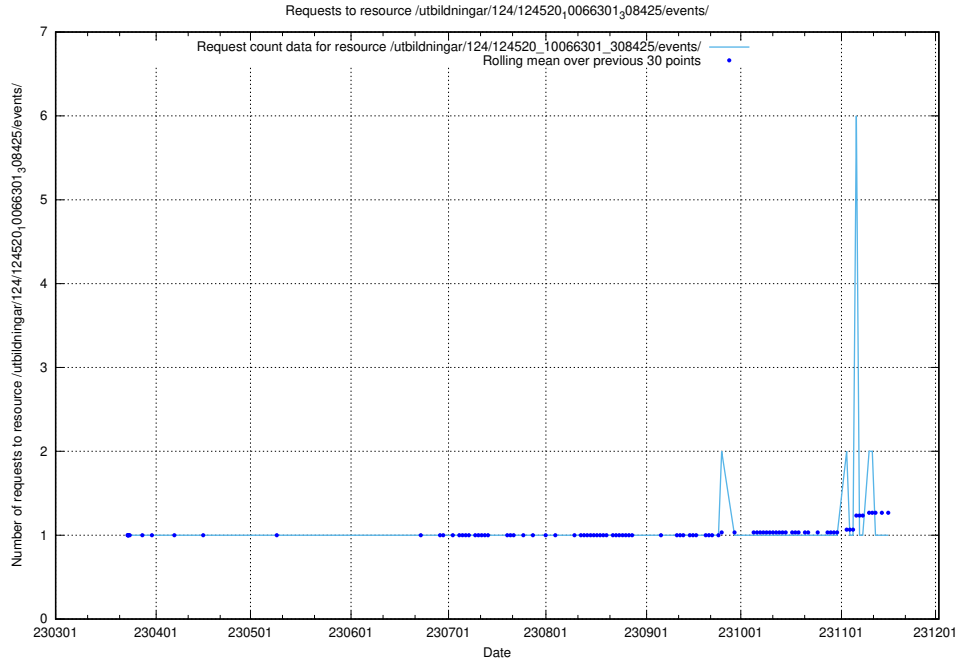

5.1830 Usage of /utbildningar/124/124520_10066301_308425/events/

Here, we count the number of requests to resource /utbildningar/124/124520_10066301_308425/events/