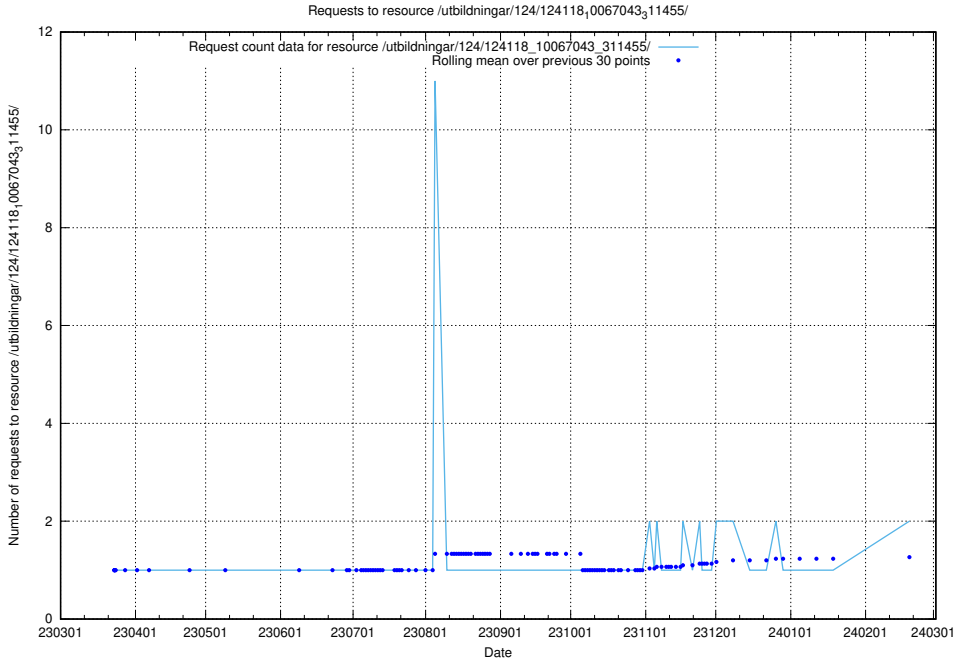

5.819 Usage of /utbildningar/124/124118_10067043_311455/

Here, we count the number of requests to resource /utbildningar/124/124118_10067043_311455/.