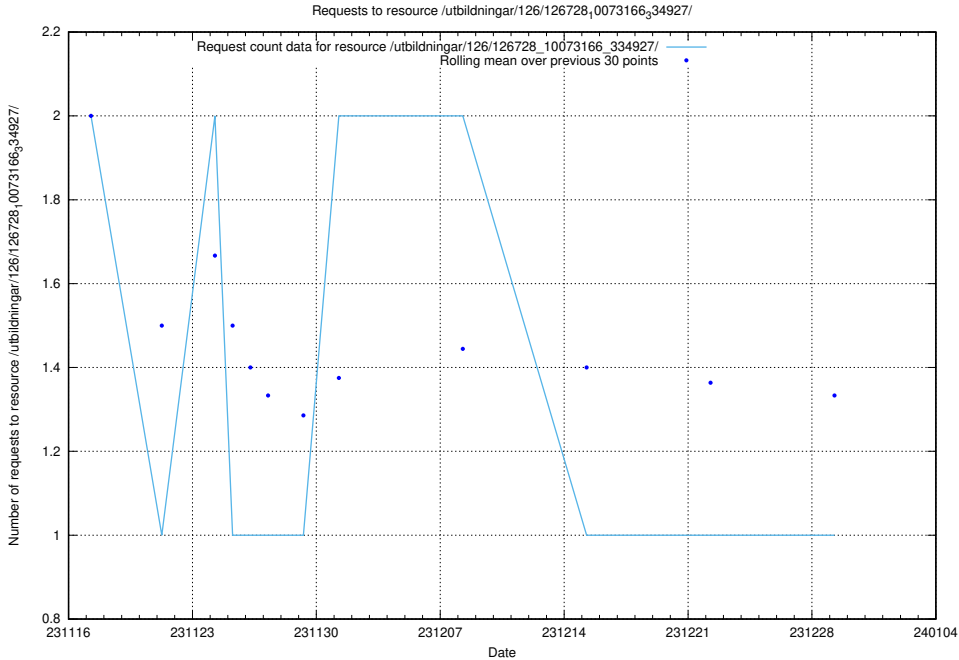

5.4919 Usage of /utbildningar/126/126728_10073166_334927/

Here, we count the number of requests to resource /utbildningar/126/126728_10073166_334927/.