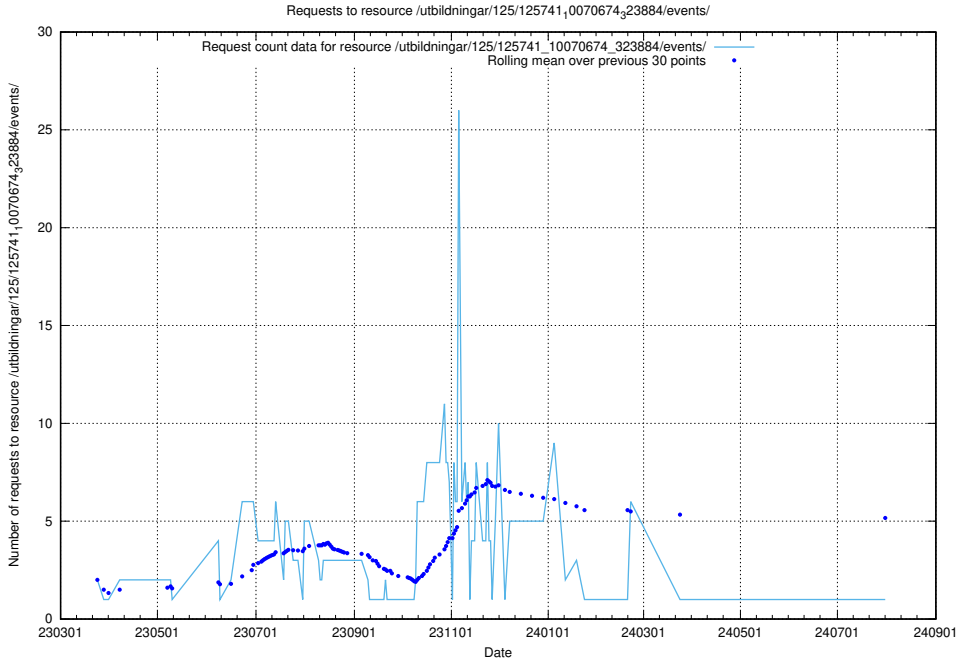

5.6996 Usage of /utbildningar/125/125741_10070674_323884/events/

Here, we count the number of requests to resource /utbildningar/125/125741_10070674_323884/events/