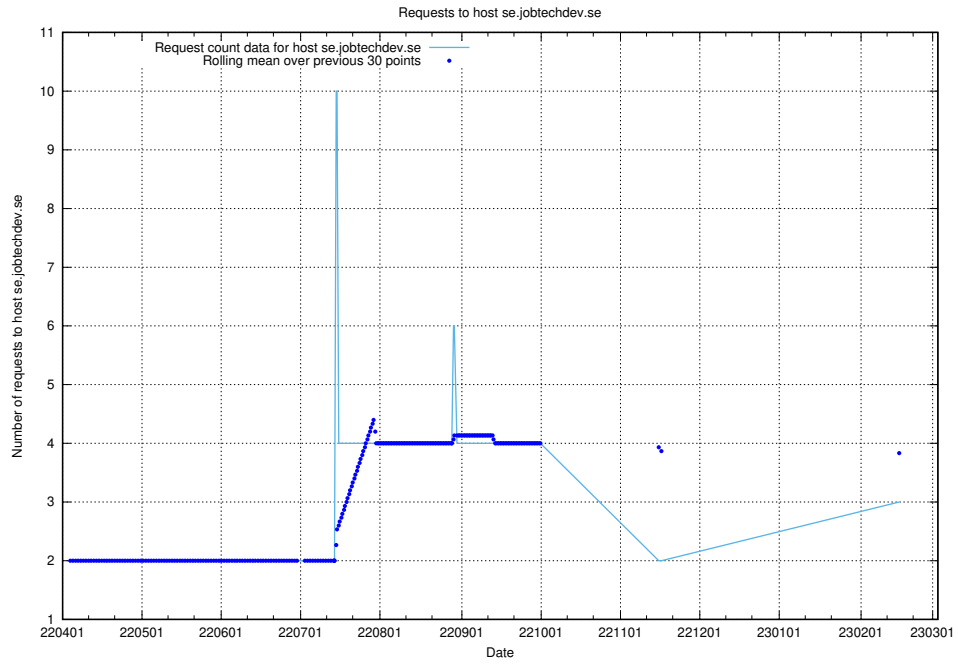

7.223 Usage of se.jobtechdev.se

Here, we count the number of requests to host se.jobtechdev.se.