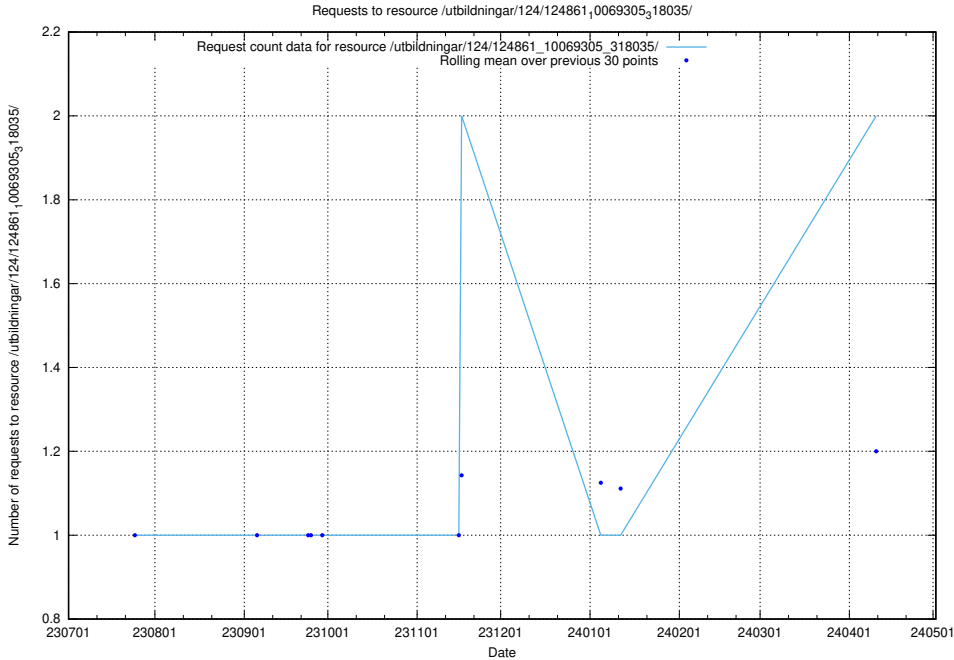

5.898 Usage of /utbildningar/124/124861_10069305_318035/

Here, we count the number of requests to resource /utbildningar/124/124861_10069305_318035/.