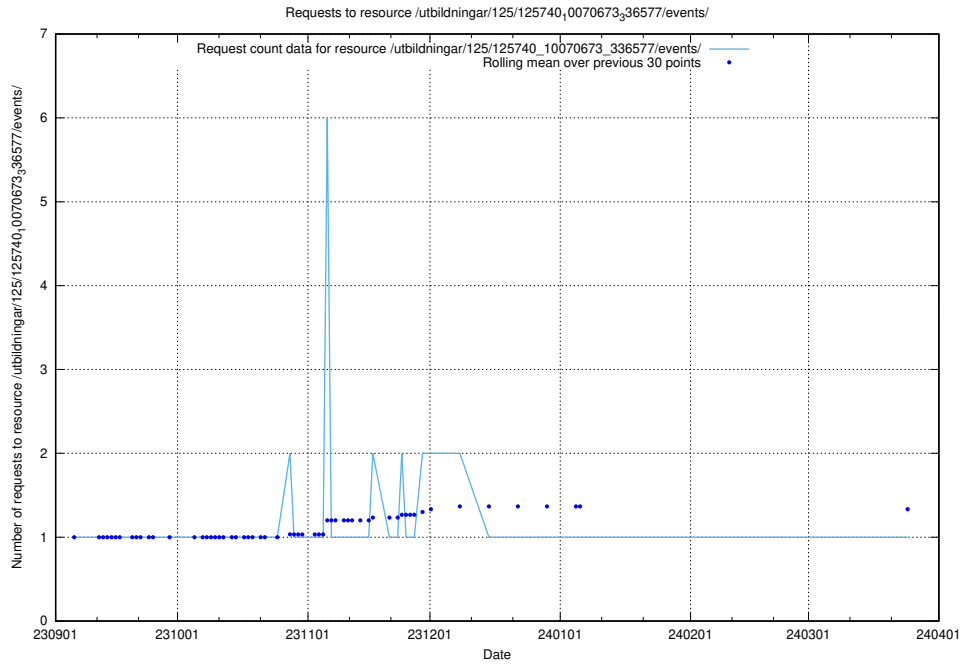

### 5.5504 Usage of /utbildningar/125/125740\_10070673\_336577/events/

Here, we count the number of requests to resource /utbildningar/125/125740\_10070673\_336577/events/