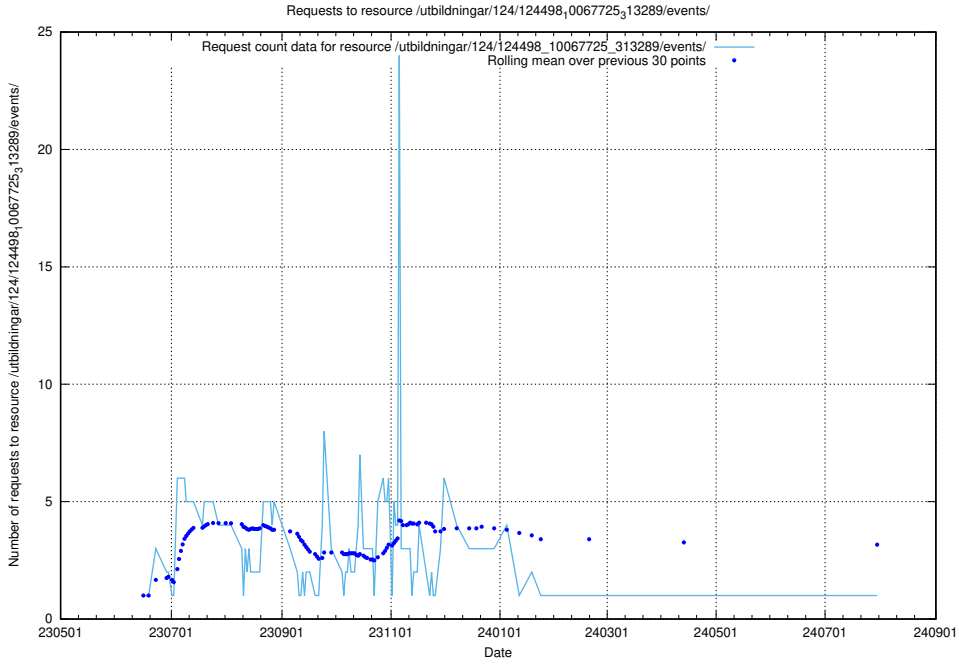

5.6677 Usage of /utbildningar/124/124498_10067725_313289/events/

Here, we count the number of requests to resource /utbildningar/124/124498_10067725_313289/events/