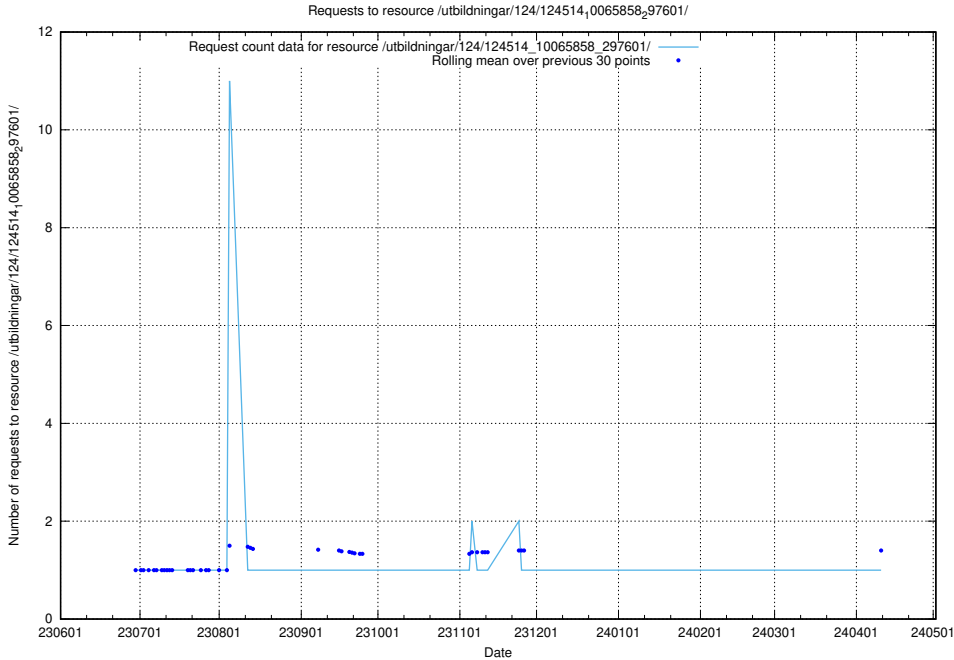

5.6224 Usage of /utbildningar/124/124514_10065858_297601/

Here, we count the number of requests to resource /utbildningar/124/124514_10065858_297601/.