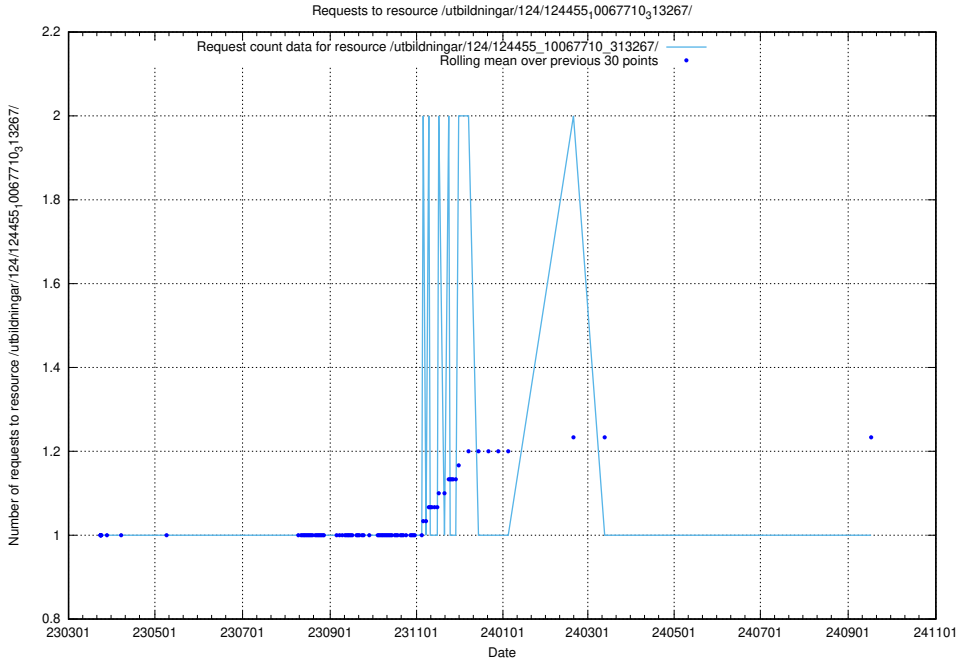

5.4317 Usage of /utbildningar/124/124455_10067710_313267/

Here, we count the number of requests to resource /utbildningar/124/124455_10067710_313267/.