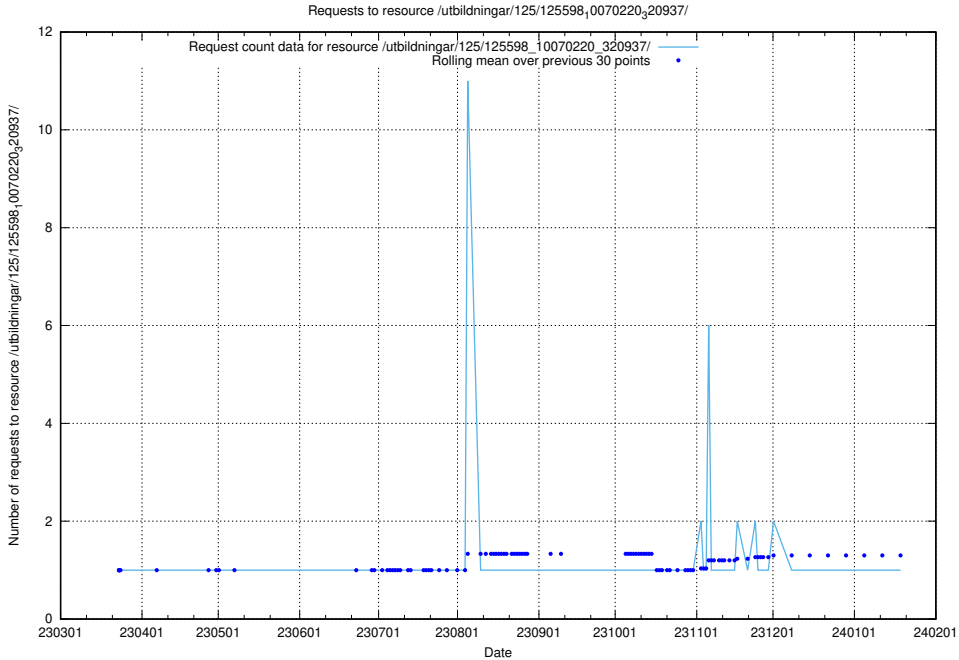

5.1178 Usage of /utbildningar/125/125598_10070220_320937/

Here, we count the number of requests to resource /utbildningar/125/125598_10070220_320937/.