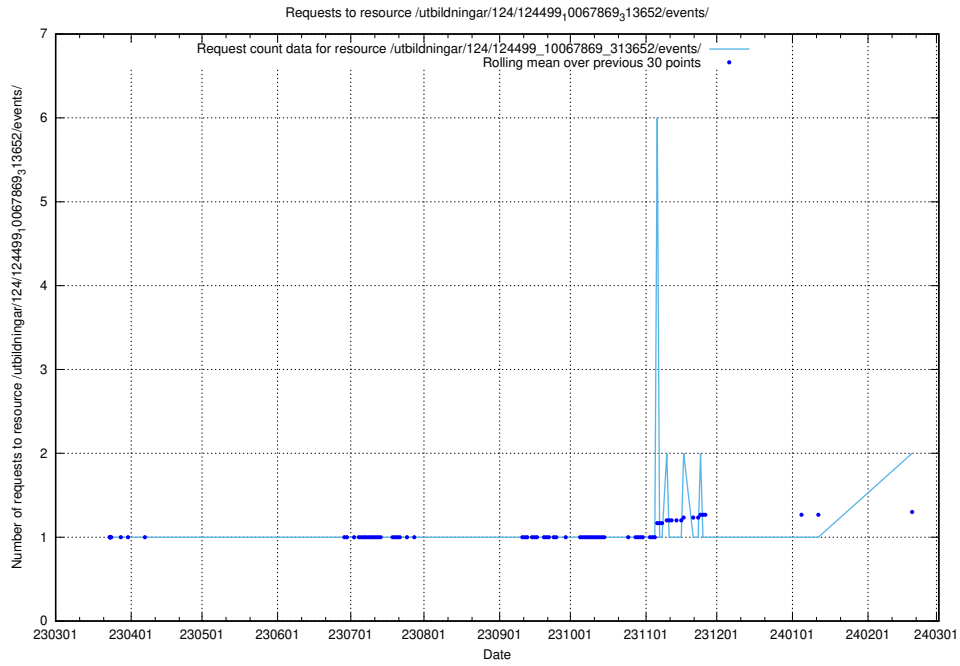

5.698 Usage of /utbildningar/124/124499_10067869_313652/events/

Here, we count the number of requests to resource /utbildningar/124/124499_10067869_313652/events/