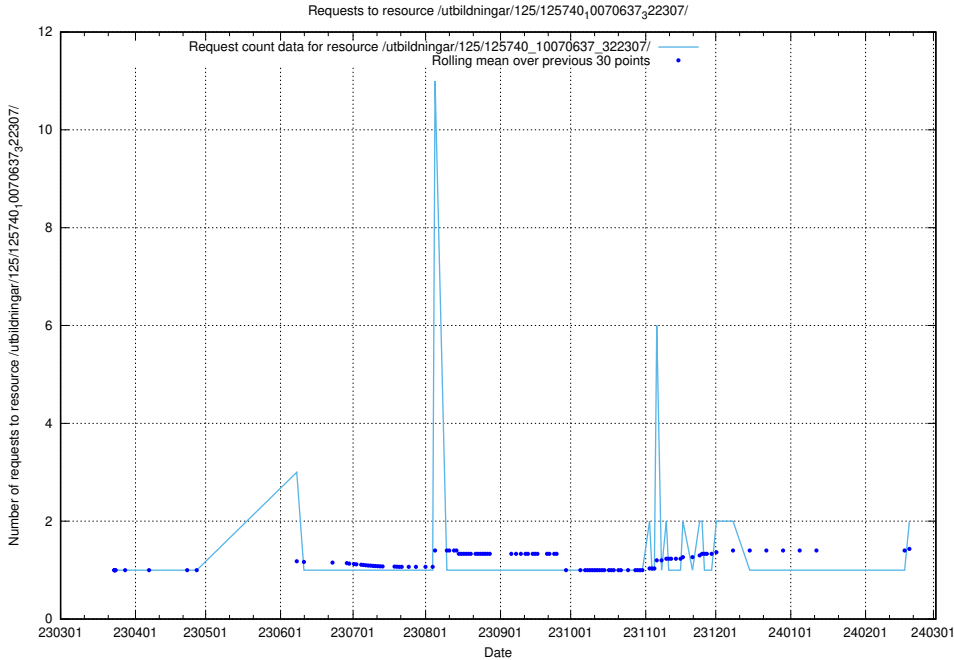

5.568 Usage of /utbildningar/125/125740_10070637_322307/

Here, we count the number of requests to resource /utbildningar/125/125740_10070637_322307/.