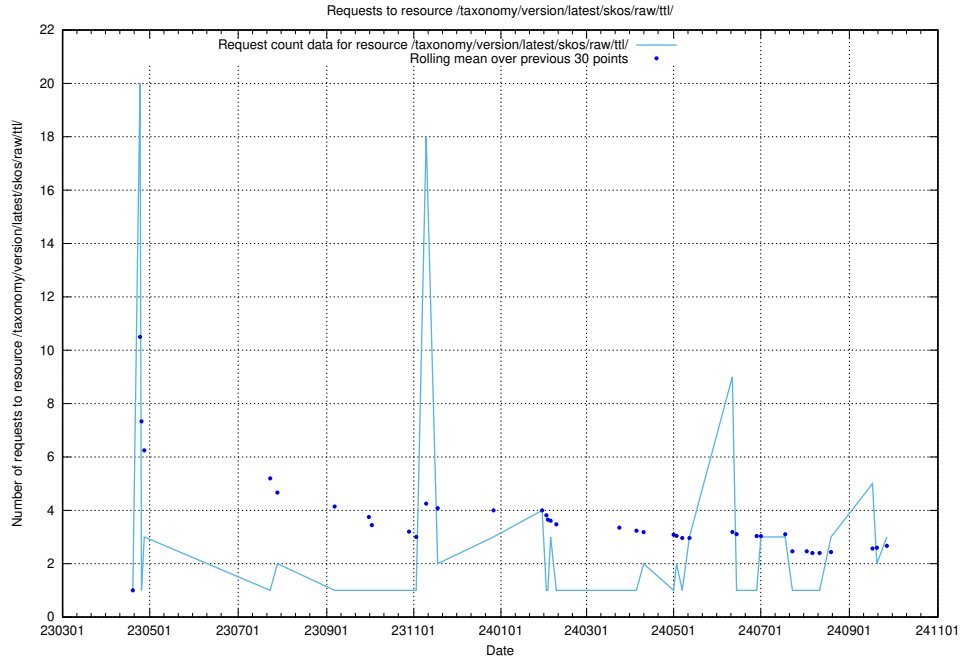

5.538 Usage of `/taxonomy/version/latest/skos/raw/ttl/`

Here, we count the number of requests to resource `/taxonomy/version/latest/skos/raw/ttl/`.