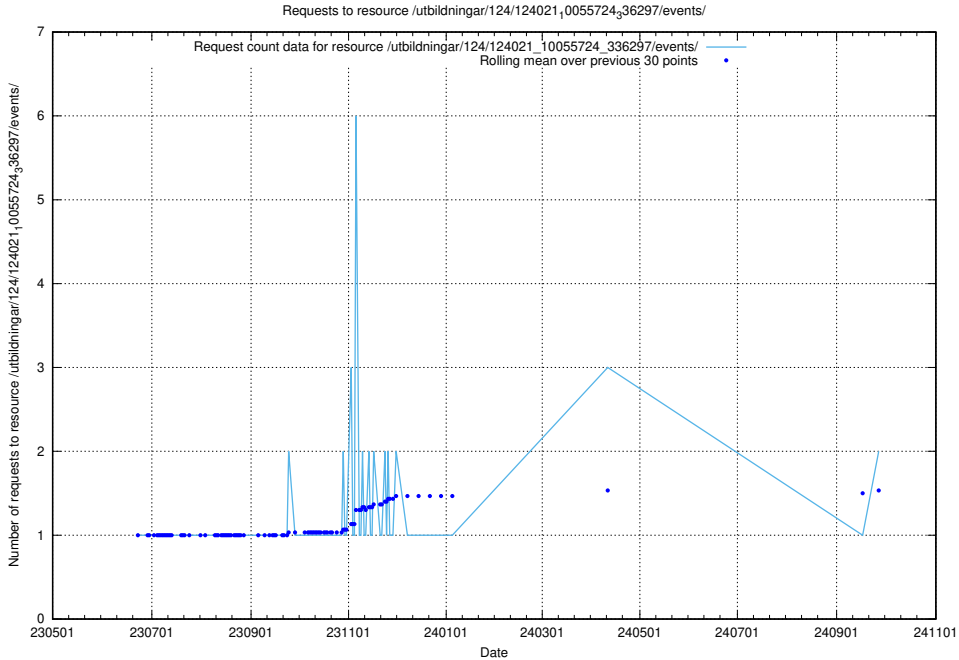

5.983 Usage of /utbildningar/124/124021_10055724_336297/events/

Here, we count the number of requests to resource /utbildningar/124/124021_10055724_336297/events/