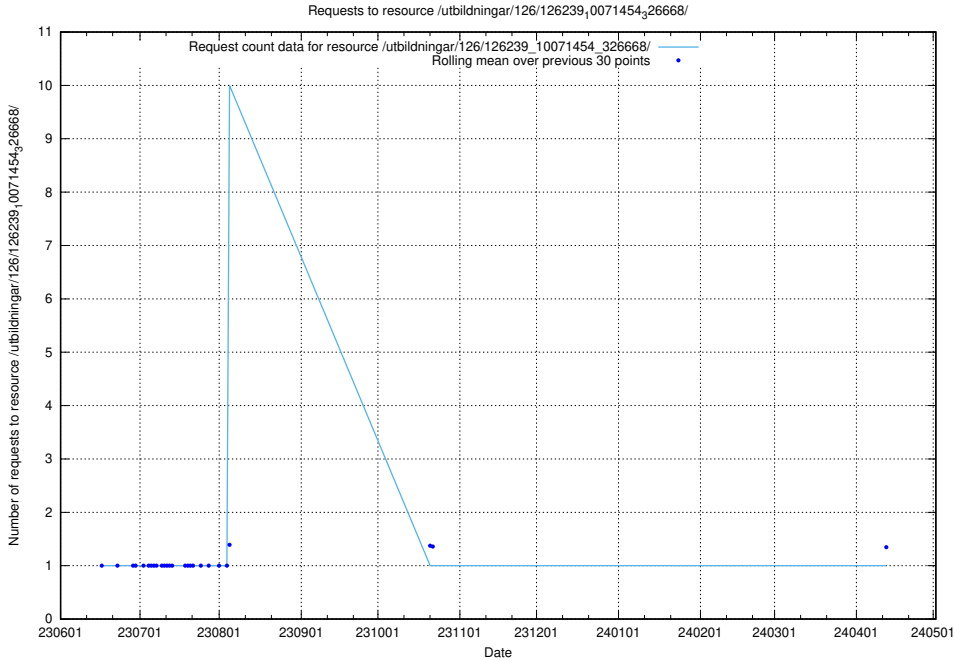

5.6665 Usage of /utbildningar/126/126239_10071454_326668/

Here, we count the number of requests to resource /utbildningar/126/126239_10071454_326668/.