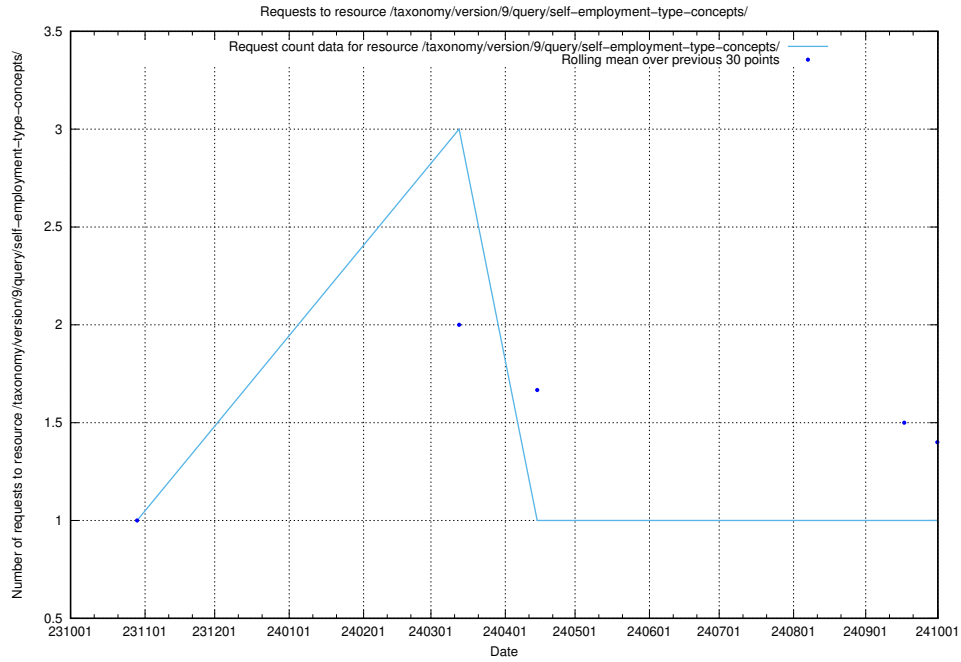

5.5014 Usage of /taxonomy/version/9/query/self-employment-type-concepts/

Here, we count the number of requests to resource /taxonomy/version/9/query/self-employment-type-concepts/.