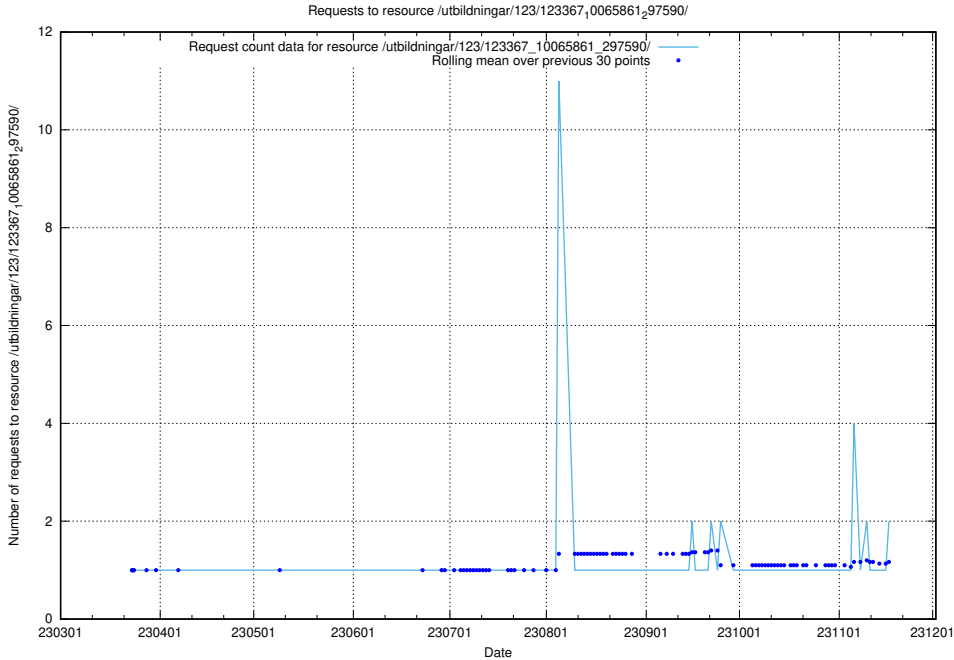

5.875 Usage of /utbildningar/123/123367_10065861_297590/

Here, we count the number of requests to resource /utbildningar/123/123367_10065861_297590/.