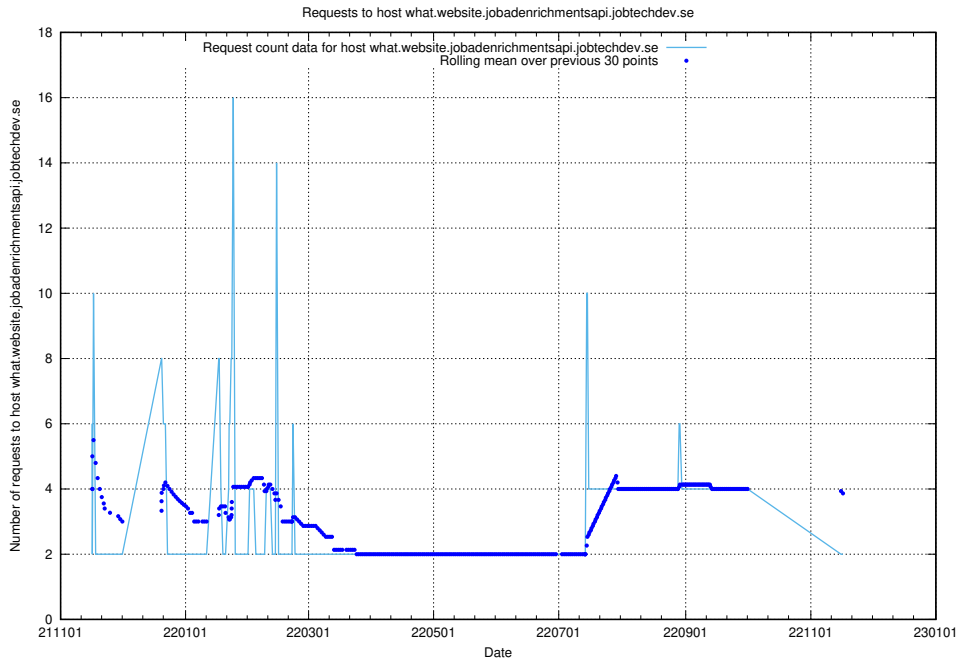

7.507 Usage of what.website.jobadenrichmentsapi.jobtechdev.se

Here, we count the number of requests to host what.website.jobadenrichmentsapi.jobtechdev.se.