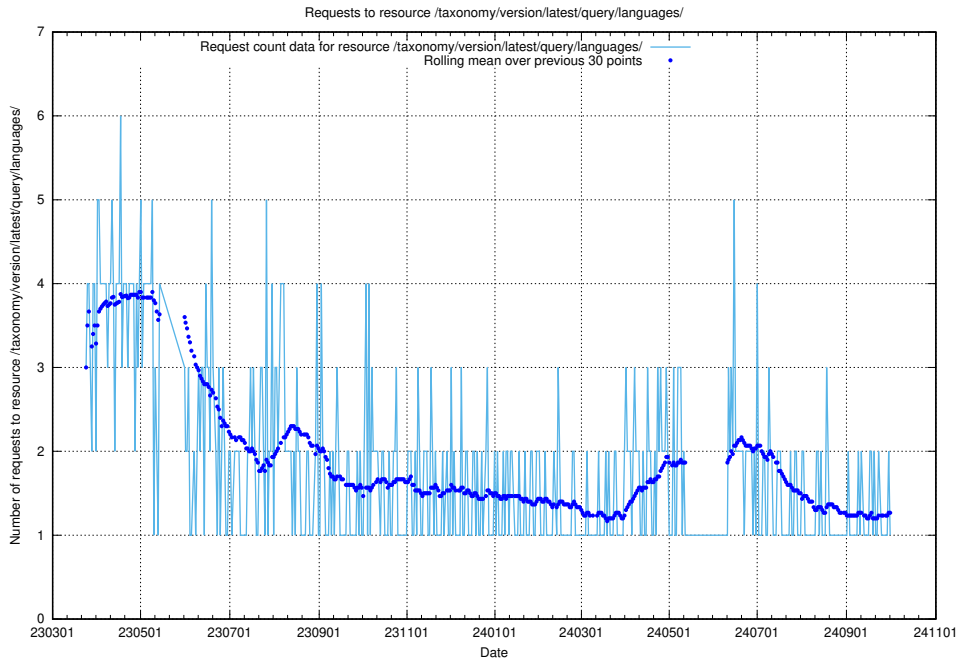

## 5.6925 Usage of /taxonomy/version/latest/query/keyword-concepts./

Here, we count the number of requests to resource /taxonomy/version/latest/query/keyword-concepts./.