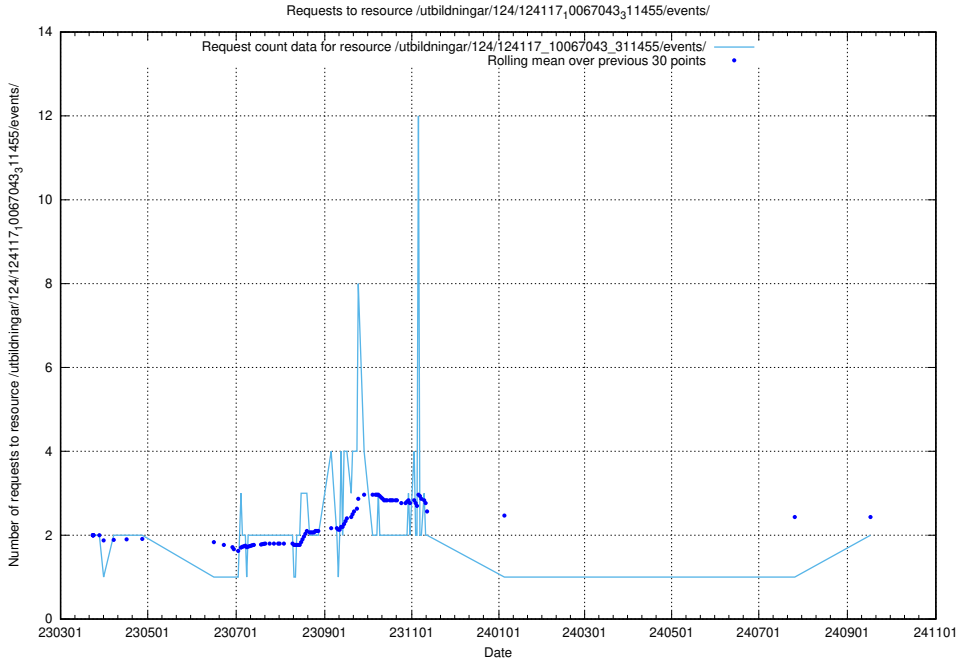

5.1038 Usage of /utbildningar/124/124117_10067043_311455/events/

Here, we count the number of requests to resource /utbildningar/124/124117_10067043_311455/events/