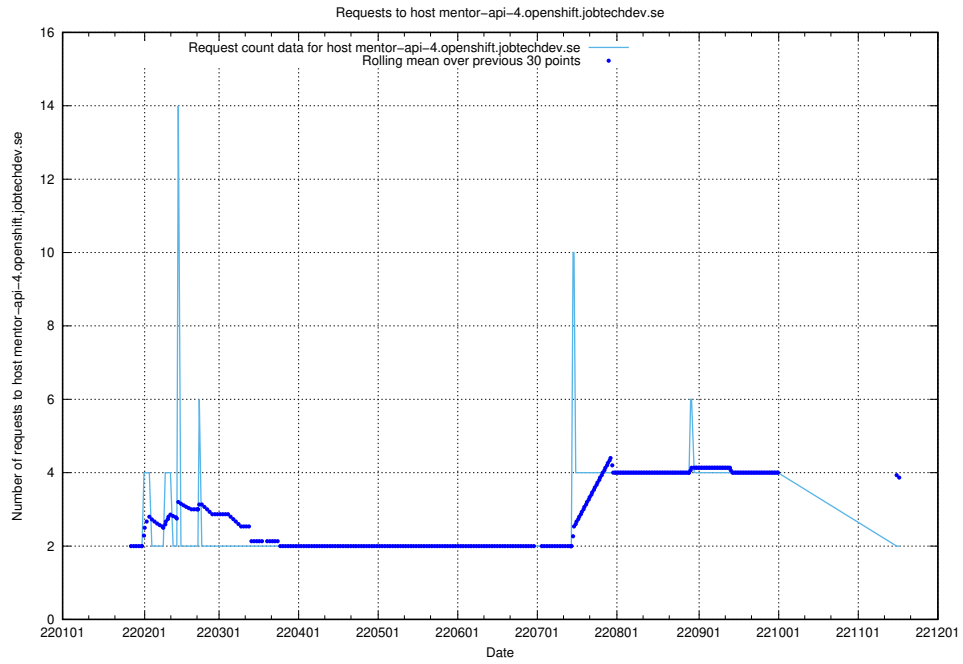

7.579 Usage of mentor-api-4.openshift.jobtechdev.se

Here, we count the number of requests to host mentor-api-4.openshift.jobtechdev.se.