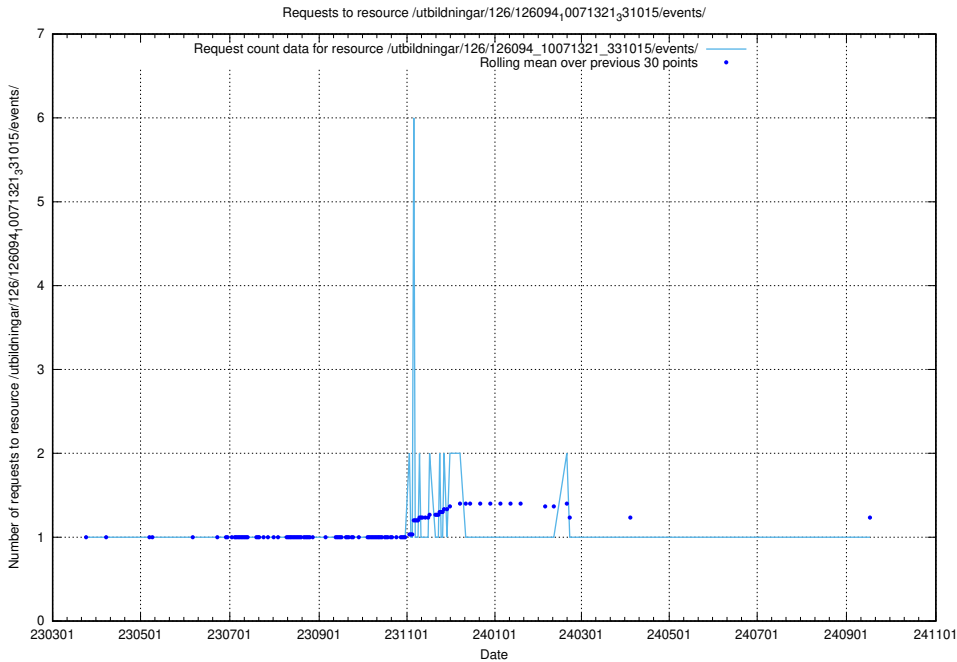

5.7046 Usage of /utbildningar/126/126094_10071321_331015/events/

Here, we count the number of requests to resource /utbildningar/126/126094_10071321_331015/events/