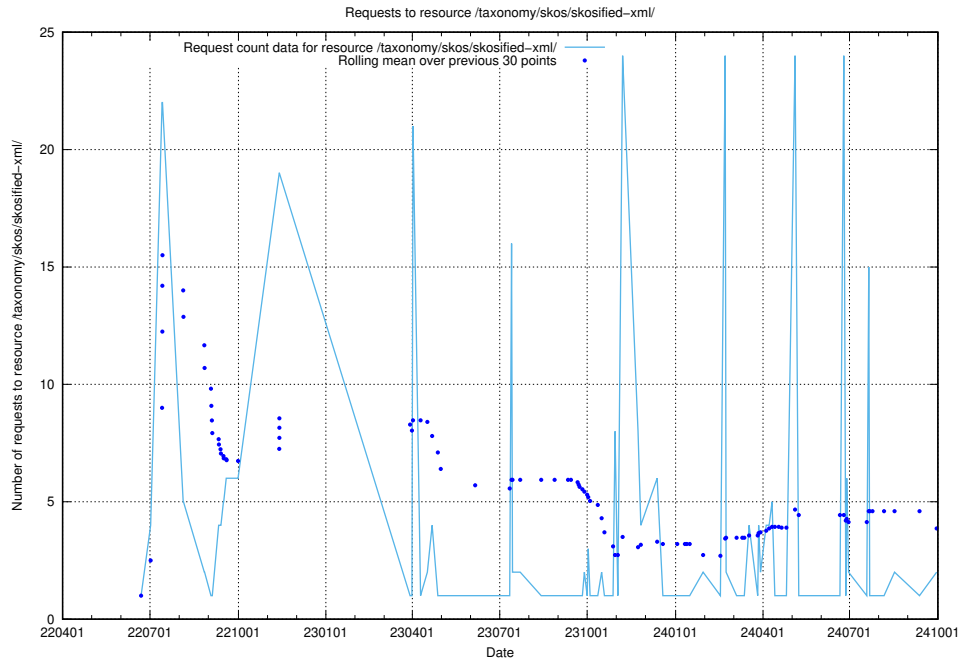

5.572 Usage of /taxonomy/skos/skosified-xml/

Here, we count the number of requests to resource /taxonomy/skos/skosified-xml/.