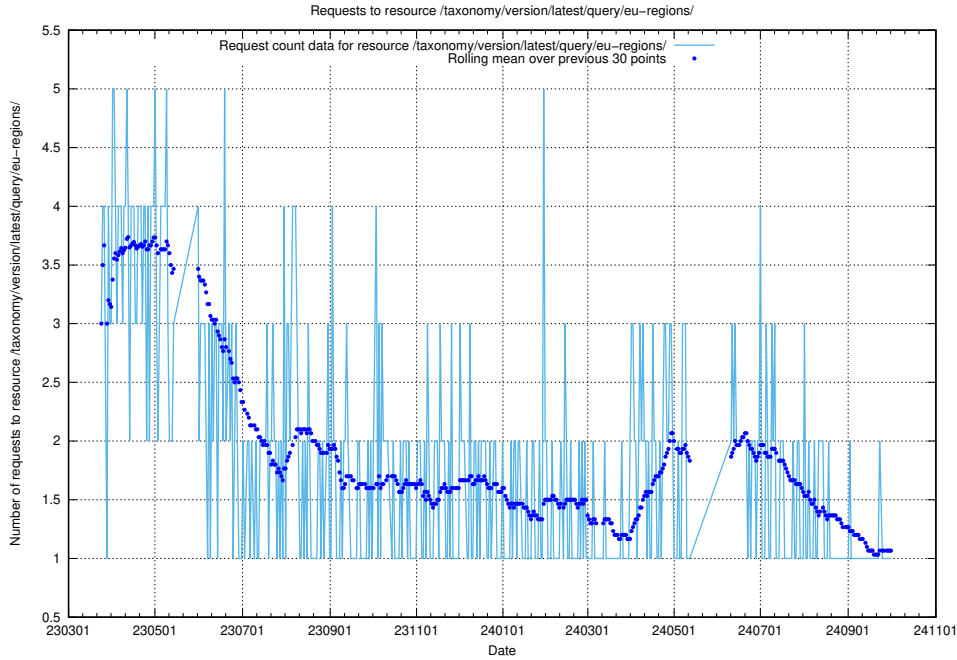

5.6928 Usage of /taxonomy/version/latest/query/eu-regions/

Here, we count the number of requests to resource /taxonomy/version/latest/query/eu-regions/.