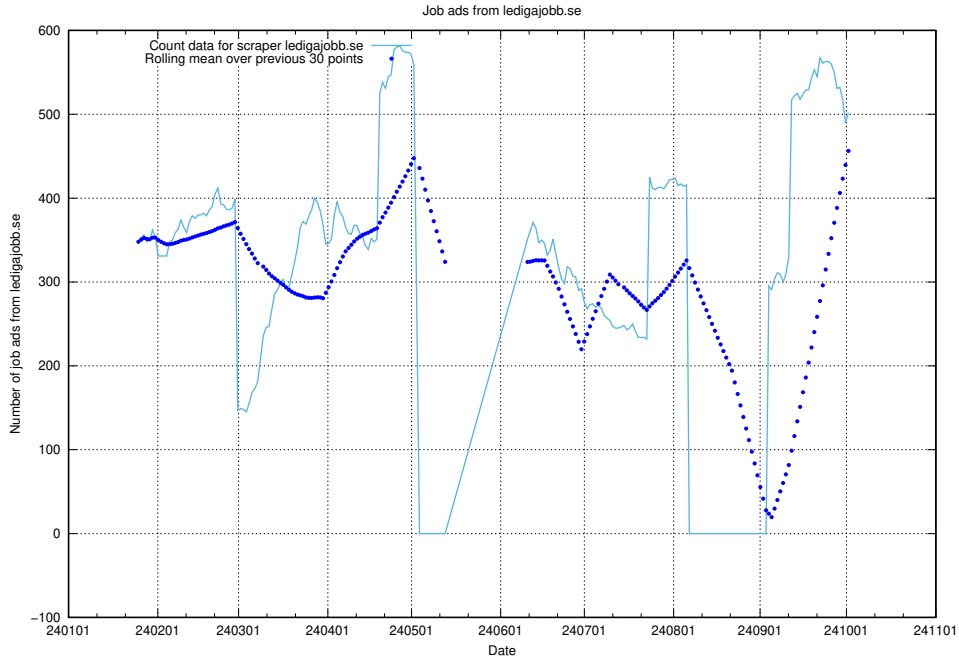

13.8 Number of ads by scraper ledigajobb.se

Here, we count the number of job ads scraped from ledigajobb.se.