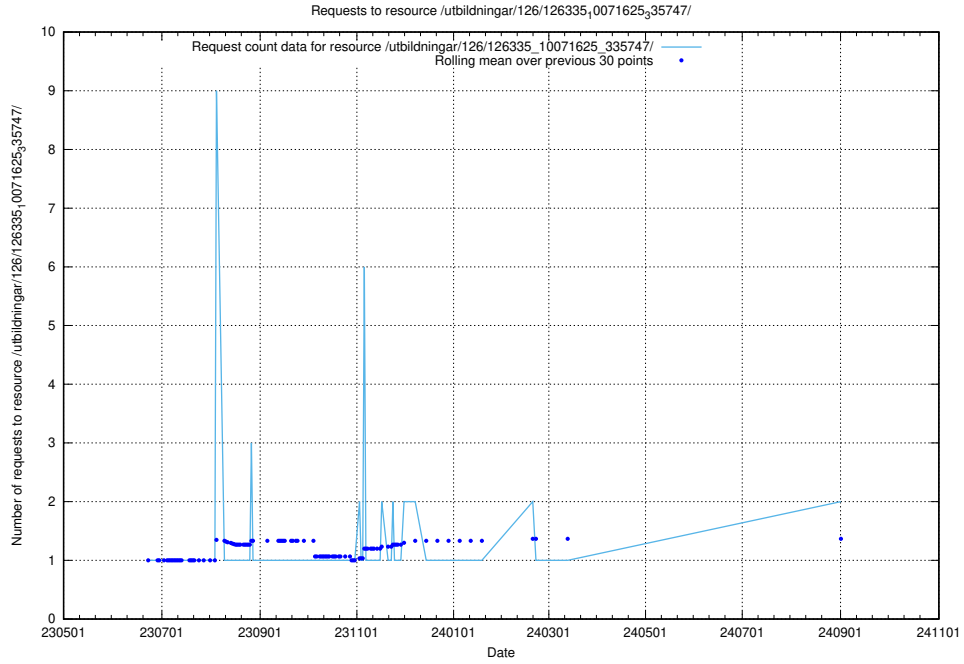

5.959 Usage of /utbildningar/126/126335_10071625_335747/

Here, we count the number of requests to resource /utbildningar/126/126335_10071625_335747/.