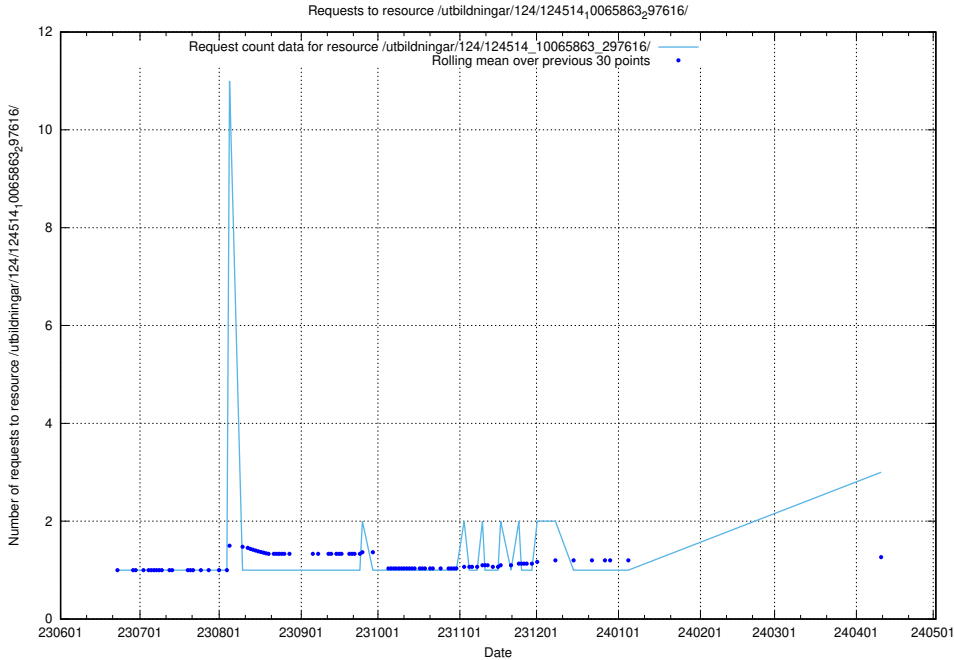

5.514 Usage of /utbildningar/124/124514_10065863_297616/

Here, we count the number of requests to resource /utbildningar/124/124514_10065863_297616/.