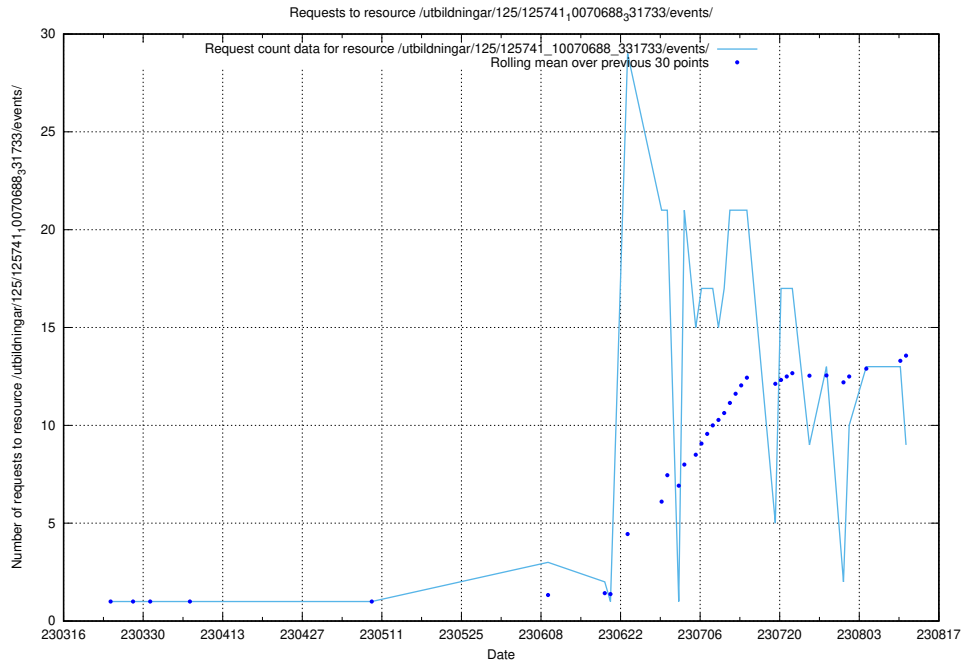

5.27 Usage of /utbildningar/125/125741_10070688_331733/events/

Here, we count the number of requests to resource /utbildningar/125/125741_10070688_331733/events/