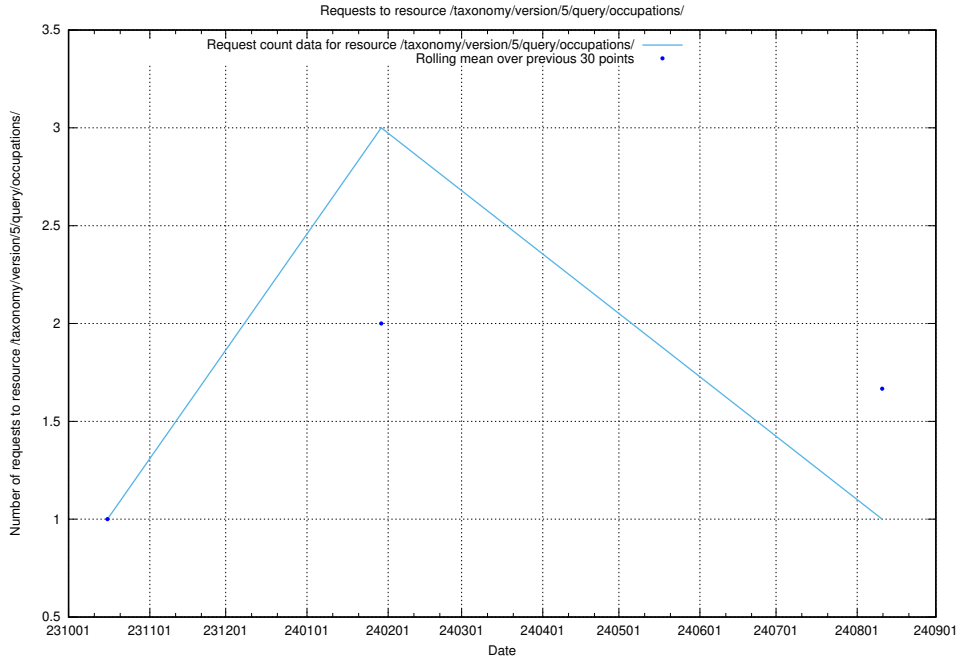

5.5157 Usage of /taxonomy/version/5/query/occupations/

Here, we count the number of requests to resource /taxonomy/version/5/query/occupations/.