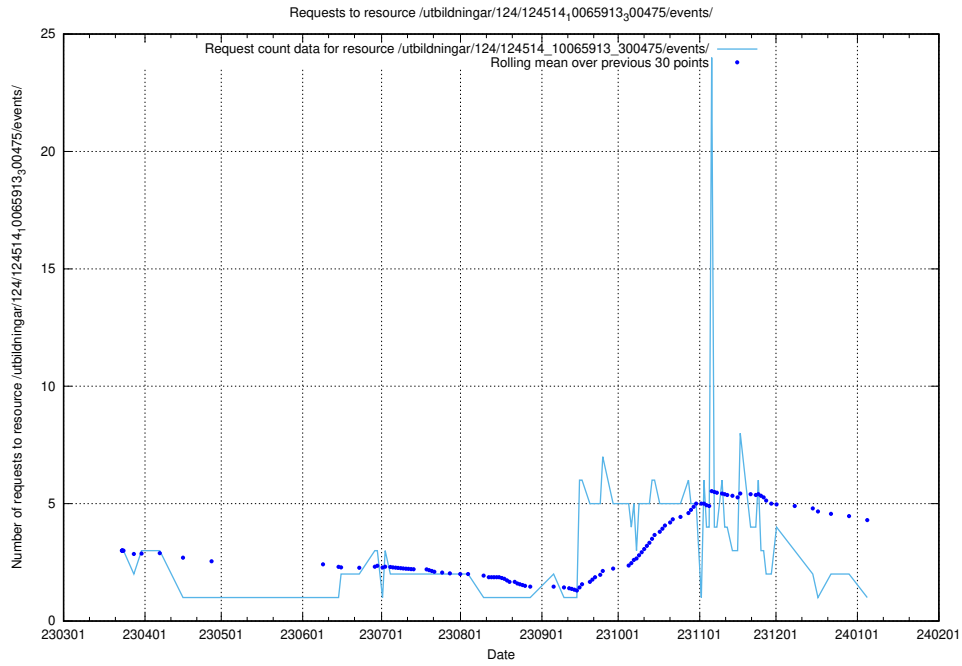

5.7099 Usage of /utbildningar/124/124514_10065913_300475/events/

Here, we count the number of requests to resource /utbildningar/124/124514_10065913_300475/events/