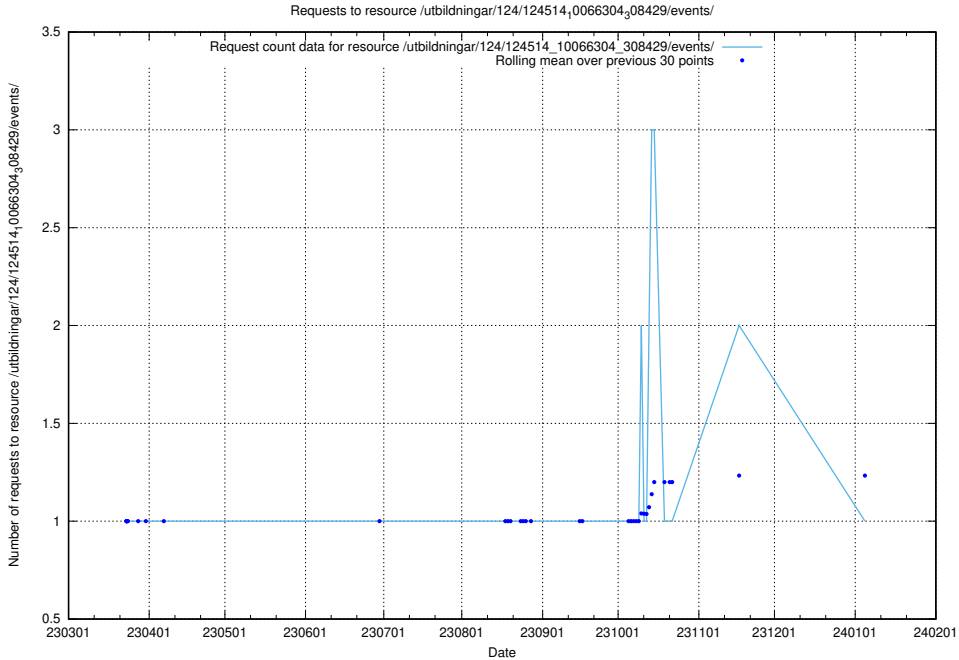

5.2691 Usage of /utbildningar/124/124514_10066304_308429/events/

Here, we count the number of requests to resource /utbildningar/124/124514_10066304_308429/events/