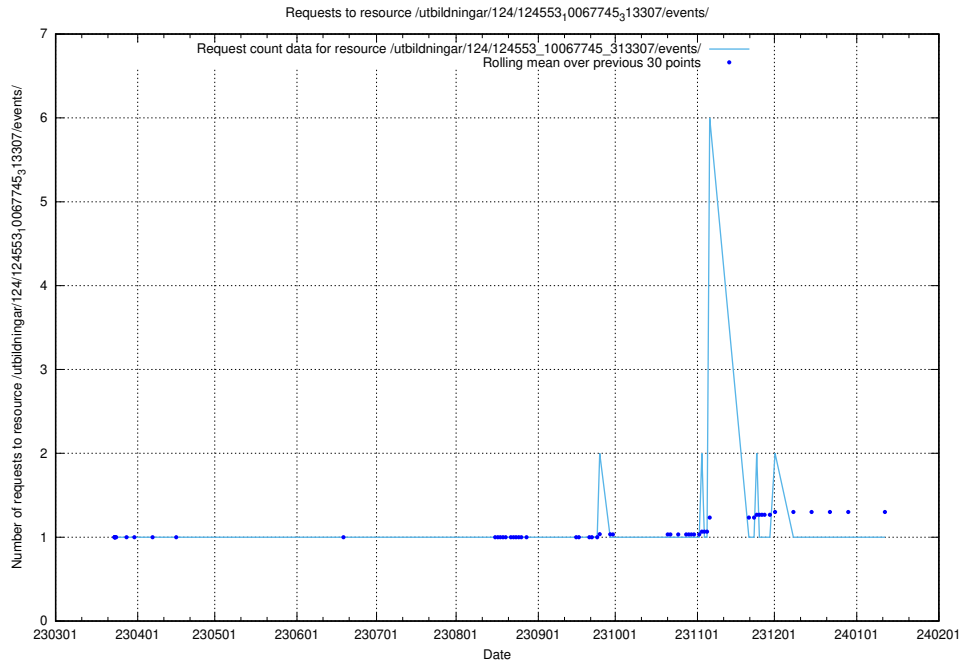

5.1497 Usage of /utbildningar/124/124553_10067745_313307/events/

Here, we count the number of requests to resource /utbildningar/124/124553_10067745_313307/events/