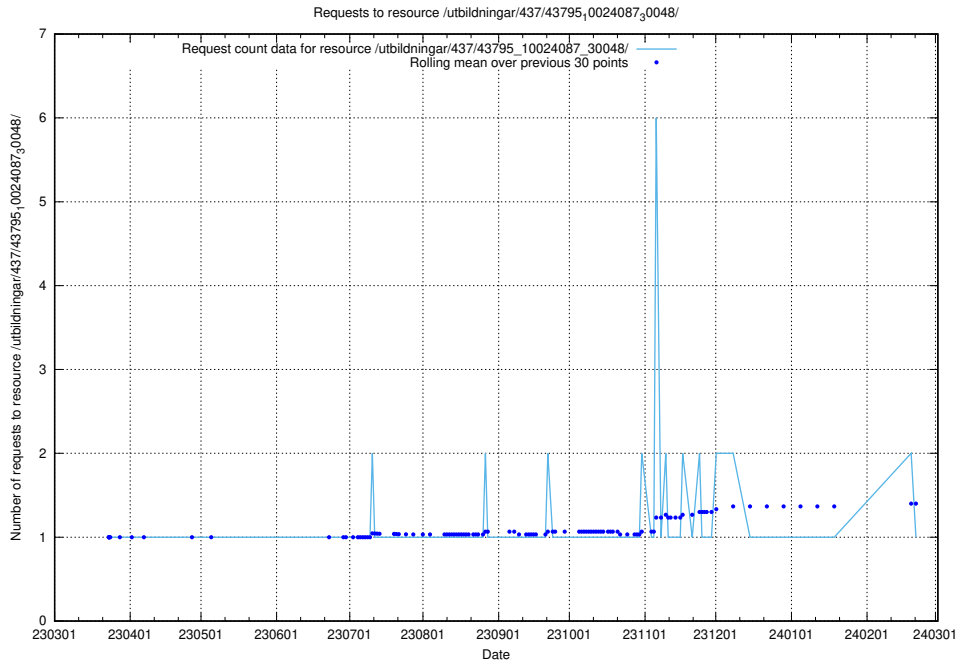

5.7201 Usage of /utbildningar/437/43795_10024087_30048/

Here, we count the number of requests to resource /utbildningar/437/43795_10024087_30048/.