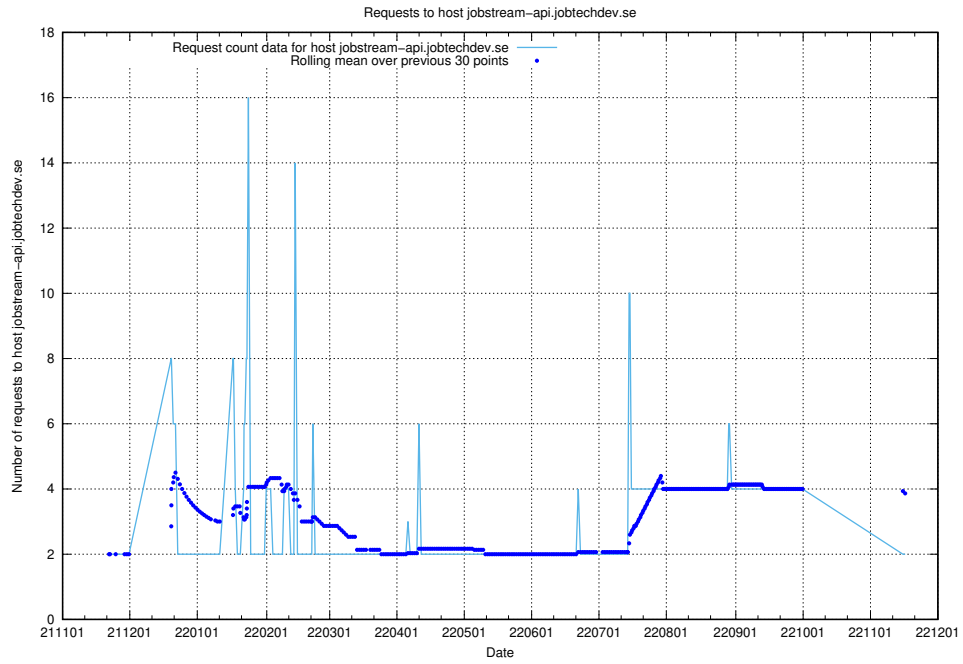

7.440 Usage of jobstream-api.jobtechdev.se

Here, we count the number of requests to host jobstream-api.jobtechdev.se.