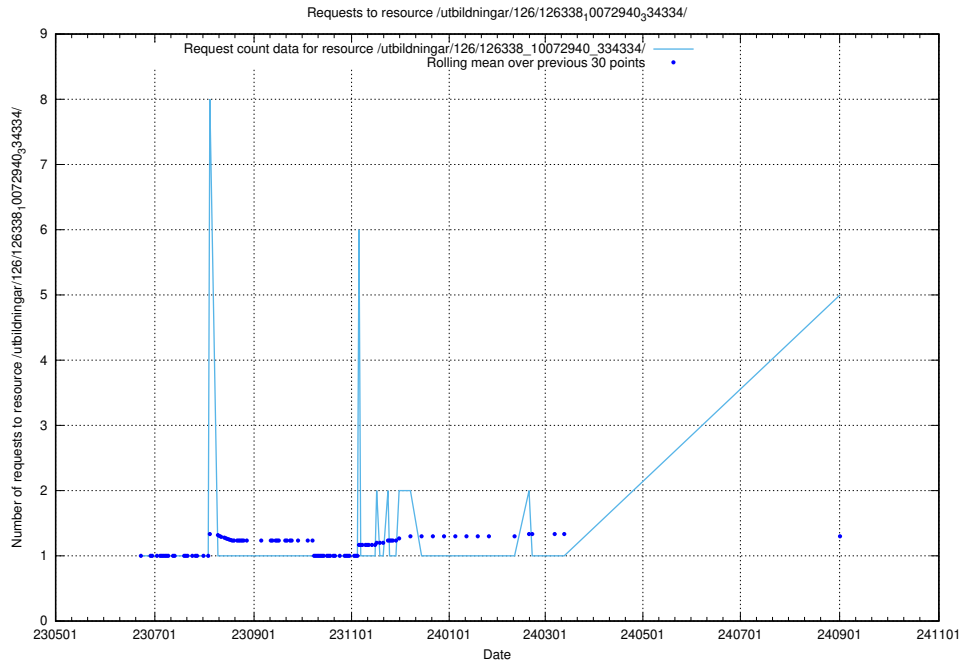

5.249 Usage of /utbildningar/126/126338_10072940_334334/

Here, we count the number of requests to resource /utbildningar/126/126338_10072940_334334/.