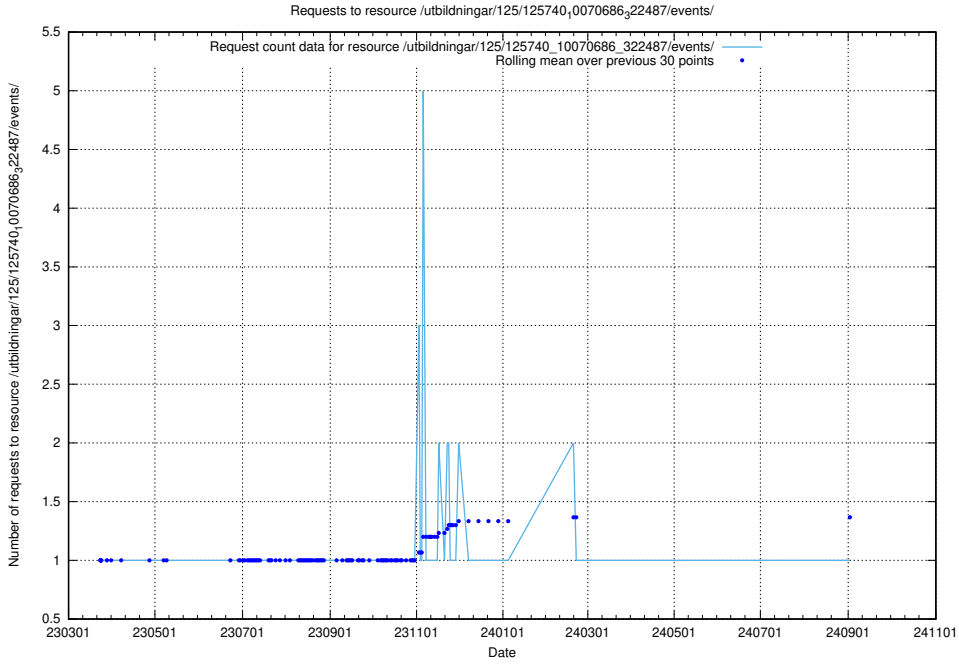

5.1069 Usage of /utbildningar/125/125740_10070686_322487/events/

Here, we count the number of requests to resource /utbildningar/125/125740_10070686_322487/events/