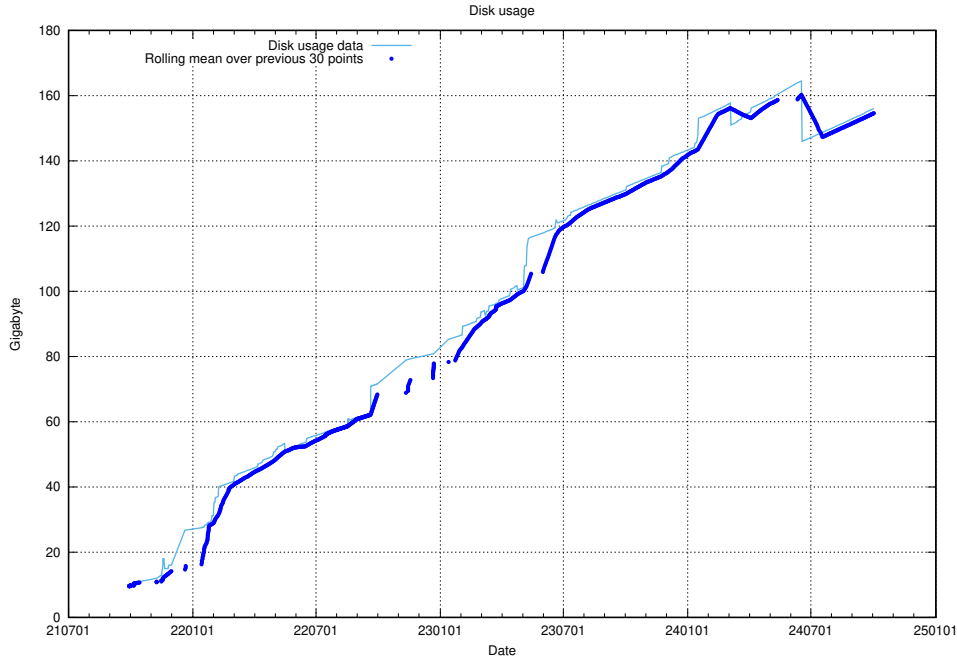

5.2 Disk space usage

A table showing the disk space usage on the data server.