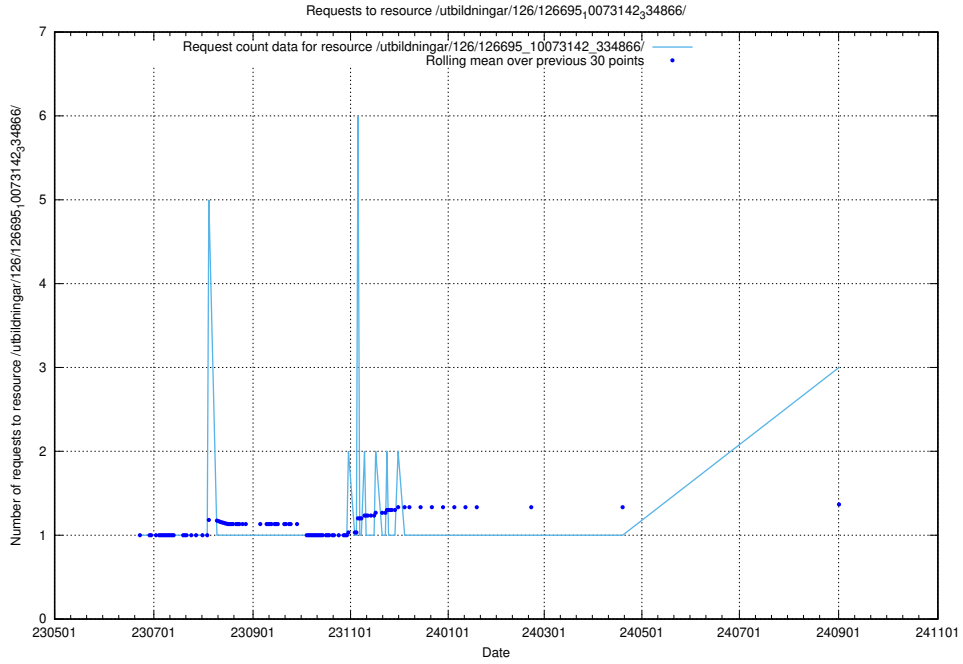

5.502 Usage of /utbildningar/126/126695_10073142_334866/

Here, we count the number of requests to resource /utbildningar/126/126695_10073142_334866/.