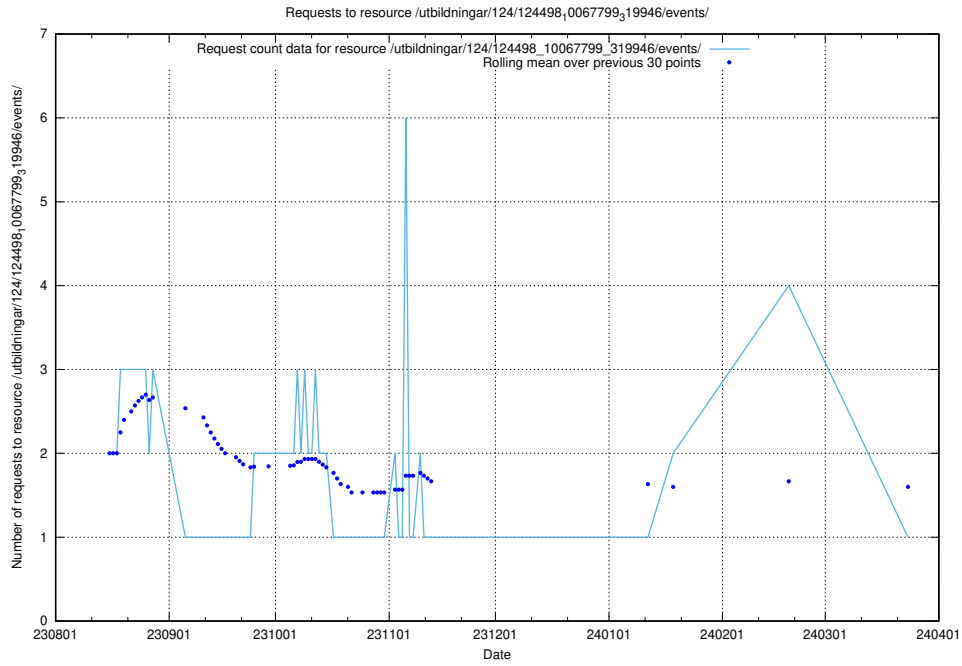

5.5625 Usage of /utbildningar/124/124498_10067799_319946/events/

Here, we count the number of requests to resource /utbildningar/124/124498_10067799_319946/events/