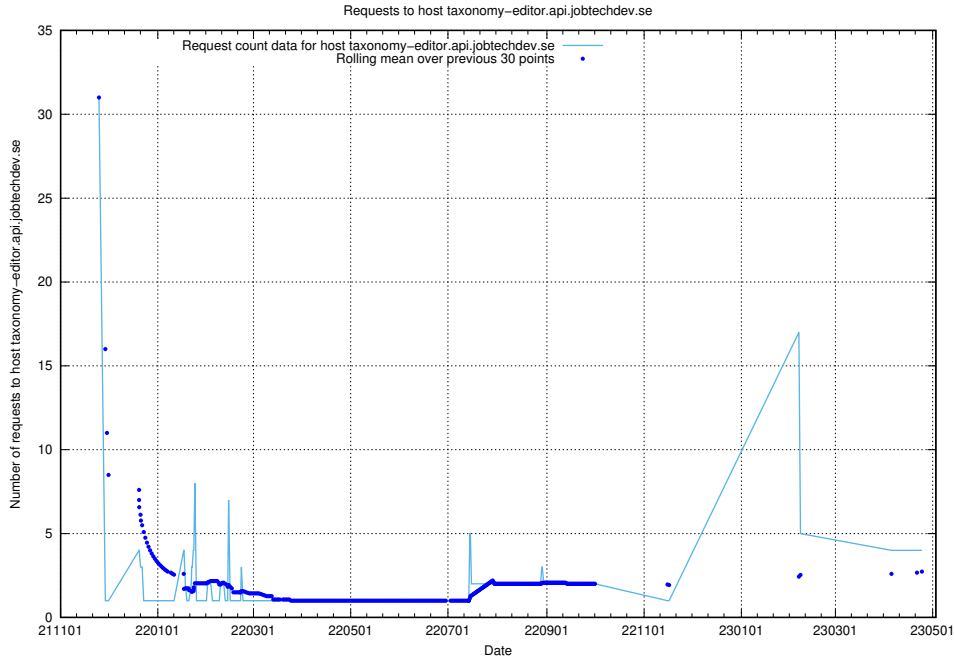

7.142 Usage of taxonomy-editor.api.jobtechdev.se

Here, we count the number of requests to host taxonomy-editor.api.jobtechdev.se.