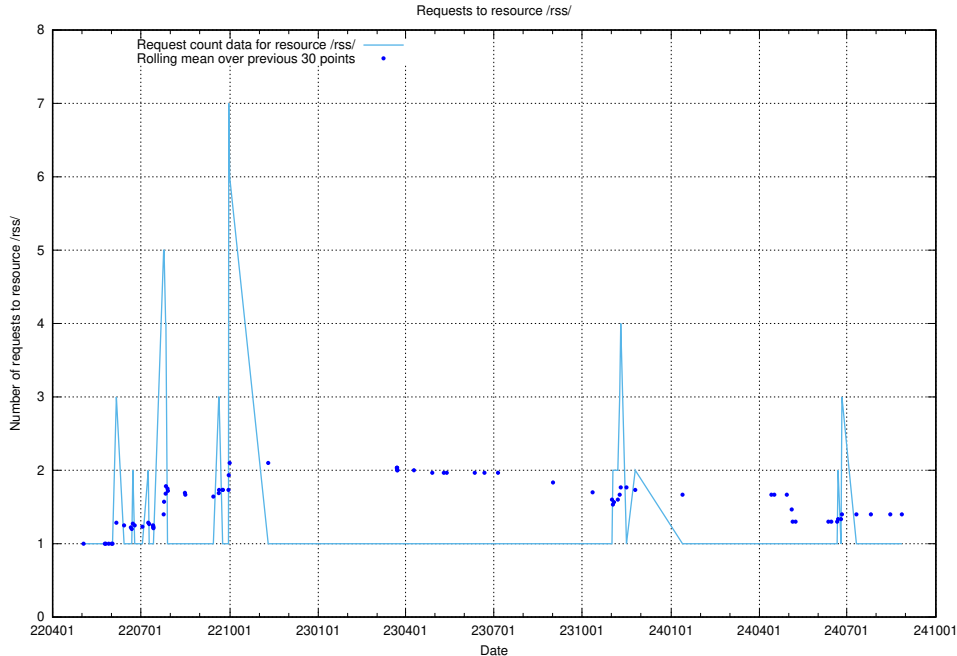

5.1167 Usage of /rss/

Here, we count the number of requests to resource /rss/.