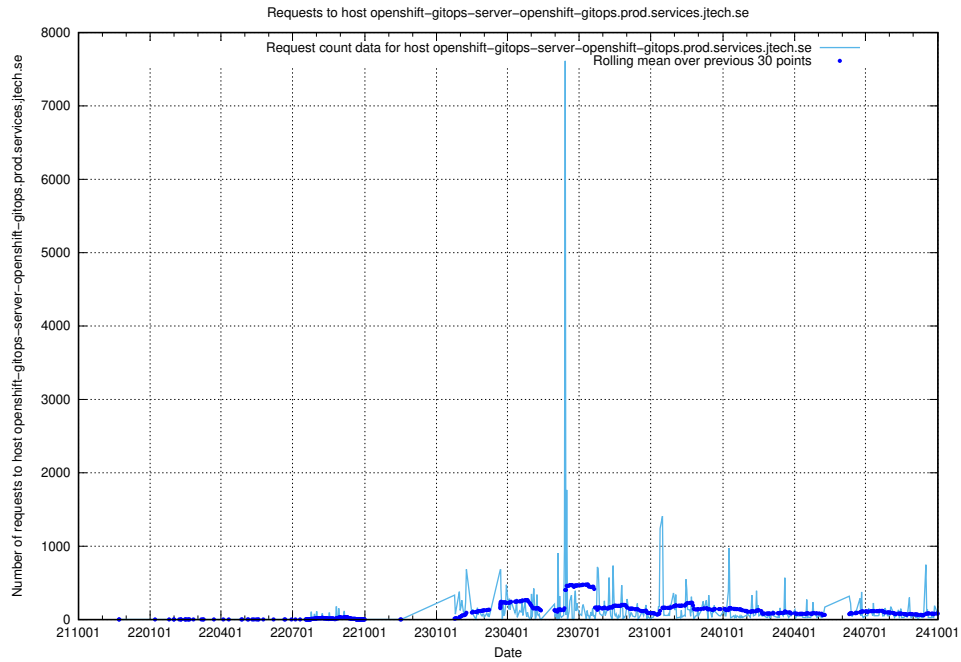

## 7.29 Usage of openshift-gitops-server-openshift-gitops.prod.services.jtech.se

Here, we count the number of requests to host openshift-gitops-server-openshift-gitops.prod.services.jtech.se.