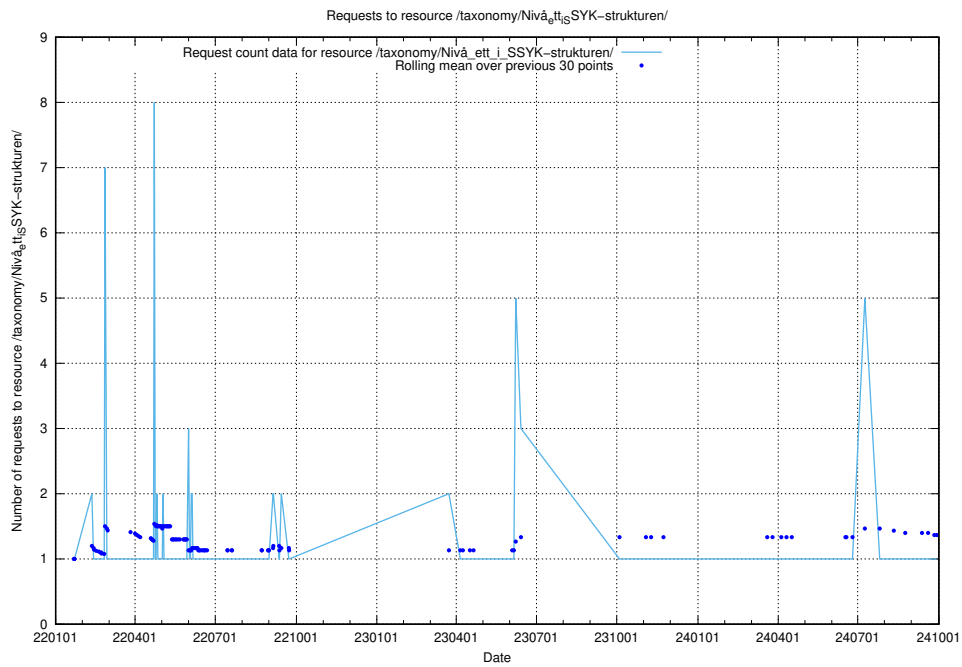

5.6445 Usage of /taxonomy/Nivå_ett_i_SSYK-strukturen/

Here, we count the number of requests to resource /taxonomy/Nivå_ett_i_SSYK-strukturen/.