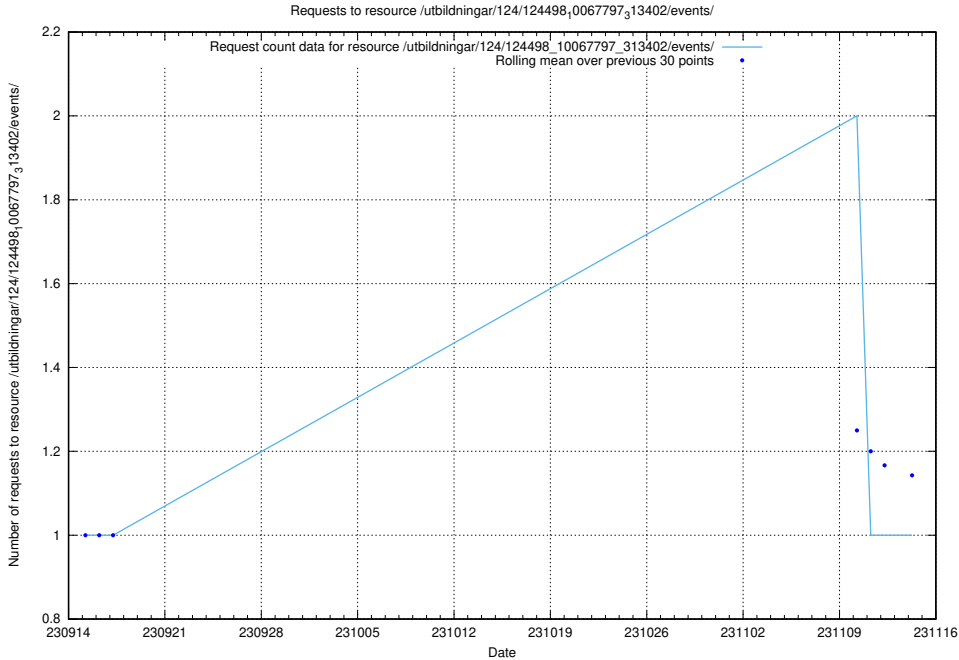

5.5412 Usage of /utbildningar/124/124498_10067797_313402/events/

Here, we count the number of requests to resource /utbildningar/124/124498_10067797_313402/events/