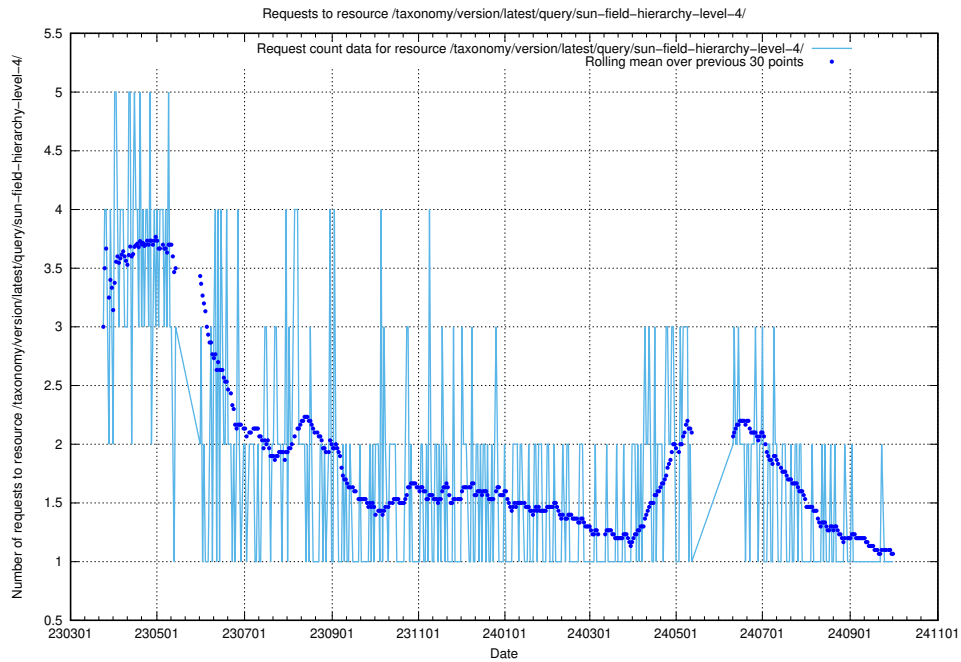

5.6894 Usage of /taxonomy/version/latest/query/sun-field-hierarchy-level-4/

Here, we count the number of requests to resource /taxonomy/version/latest/query/sun-field-hierarchy-level-4/.