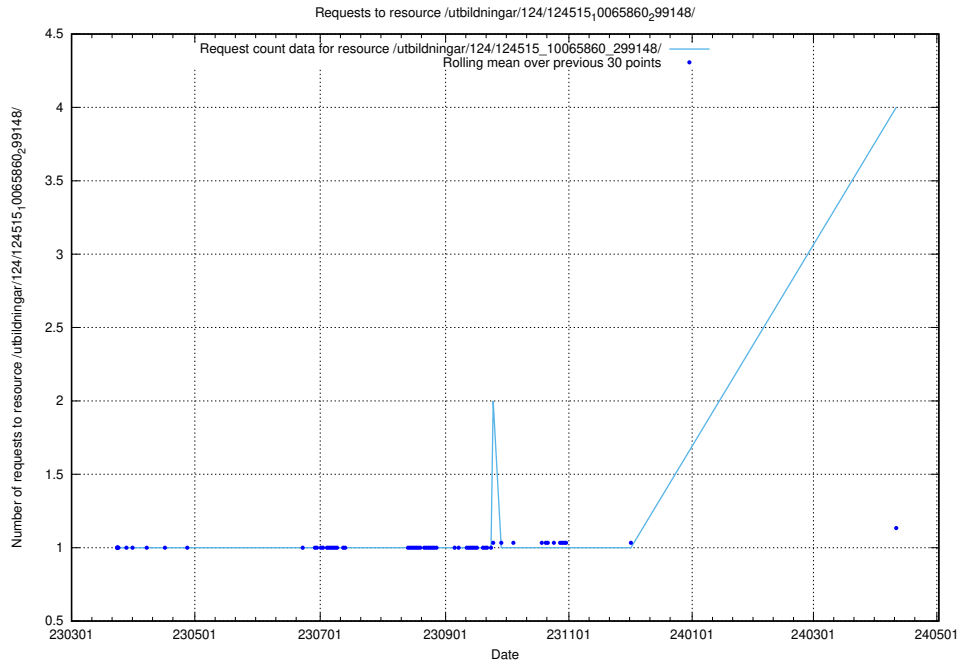

5.301 Usage of /utbildningar/124/124515_10065860_299148/

Here, we count the number of requests to resource /utbildningar/124/124515_10065860_299148/.