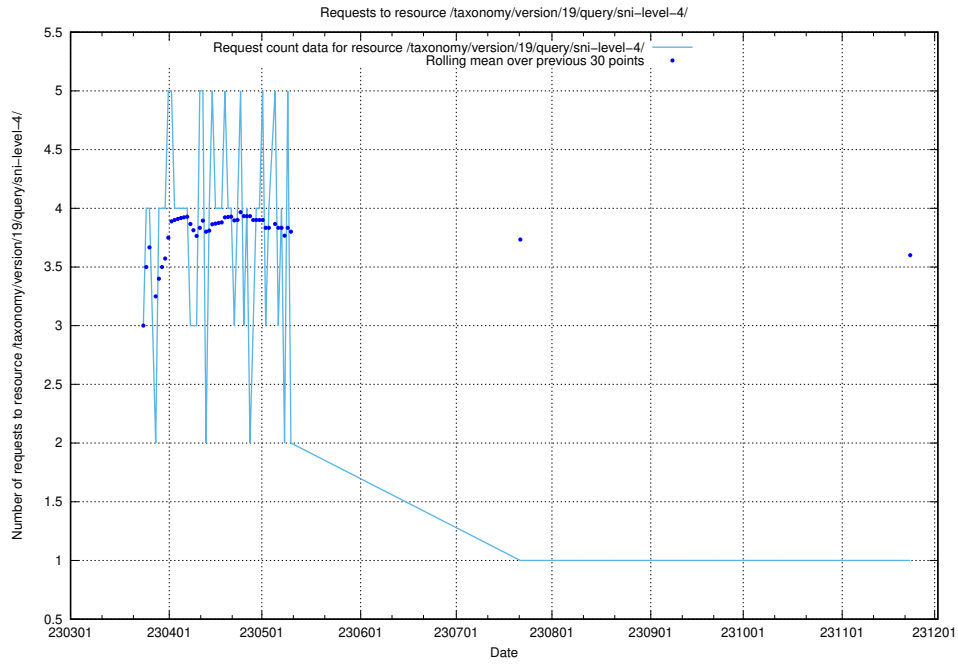

5.6963 Usage of /taxonomy/version/19/query/sni-level-4/

Here, we count the number of requests to resource /taxonomy/version/19/query/sni-level-4/.