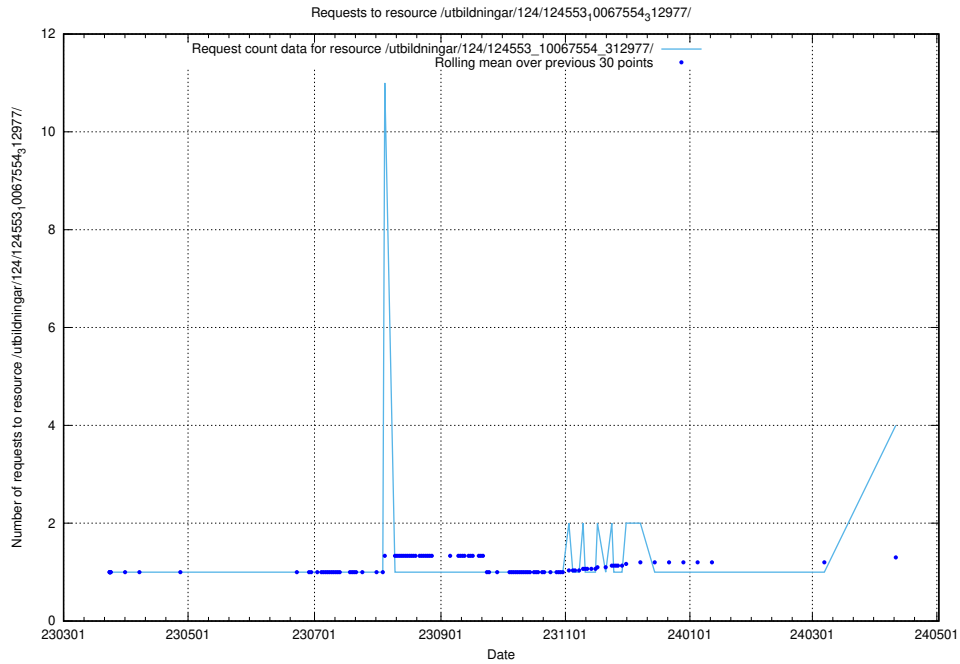

5.284 Usage of /utbildningar/124/124553_10067554_312977/

Here, we count the number of requests to resource /utbildningar/124/124553_10067554_312977/.