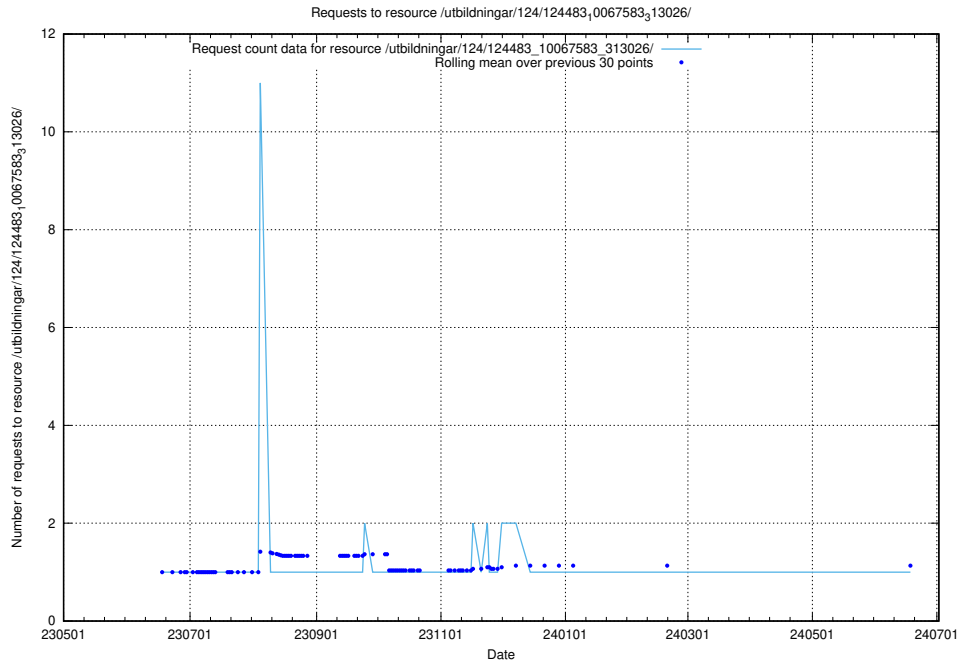

5.6660 Usage of /utbildningar/124/124483_10067583_313026/

Here, we count the number of requests to resource /utbildningar/124/124483_10067583_313026/.