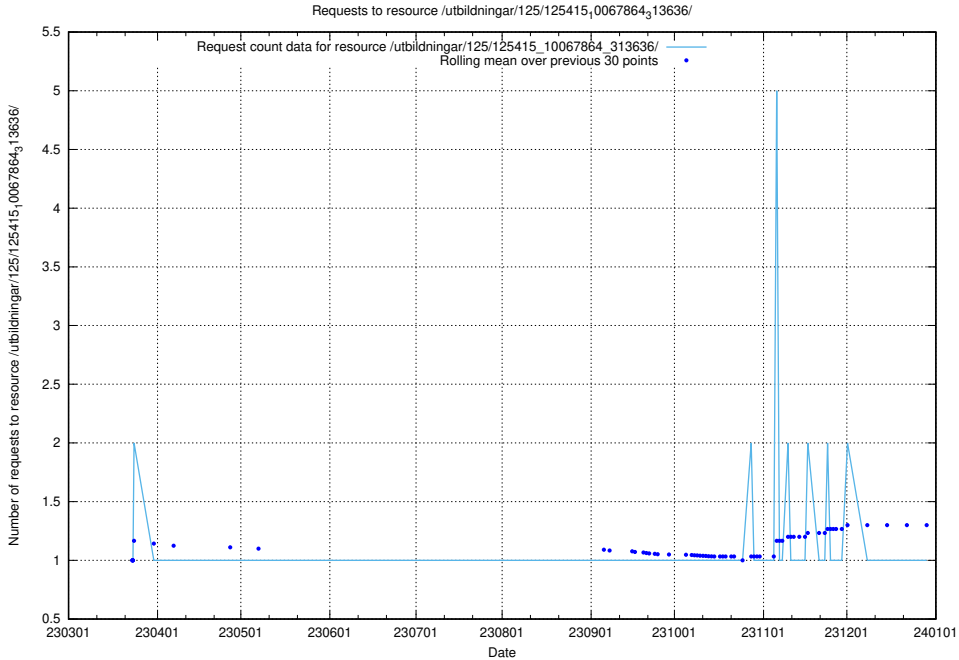

5.1196 Usage of /utbildningar/125/125415_10067864_313636/

Here, we count the number of requests to resource /utbildningar/125/125415_10067864_313636/.