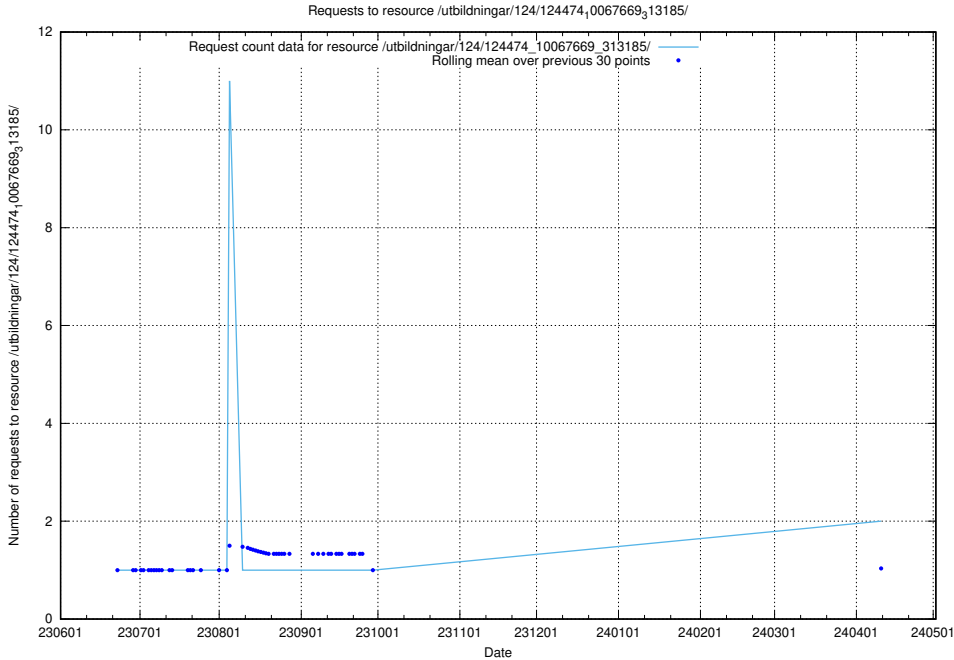

5.974 Usage of /utbildningar/124/124474_10067669_313185/

Here, we count the number of requests to resource /utbildningar/124/124474_10067669_313185/.