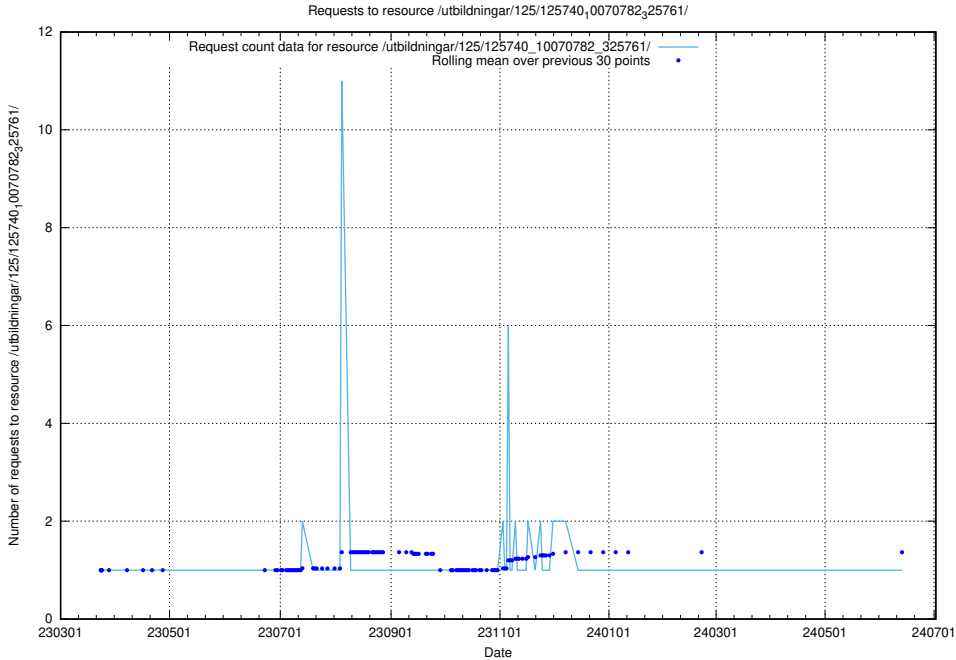

5.1055 Usage of /utbildningar/125/125740_10070782_325761/

Here, we count the number of requests to resource /utbildningar/125/125740_10070782_325761/.