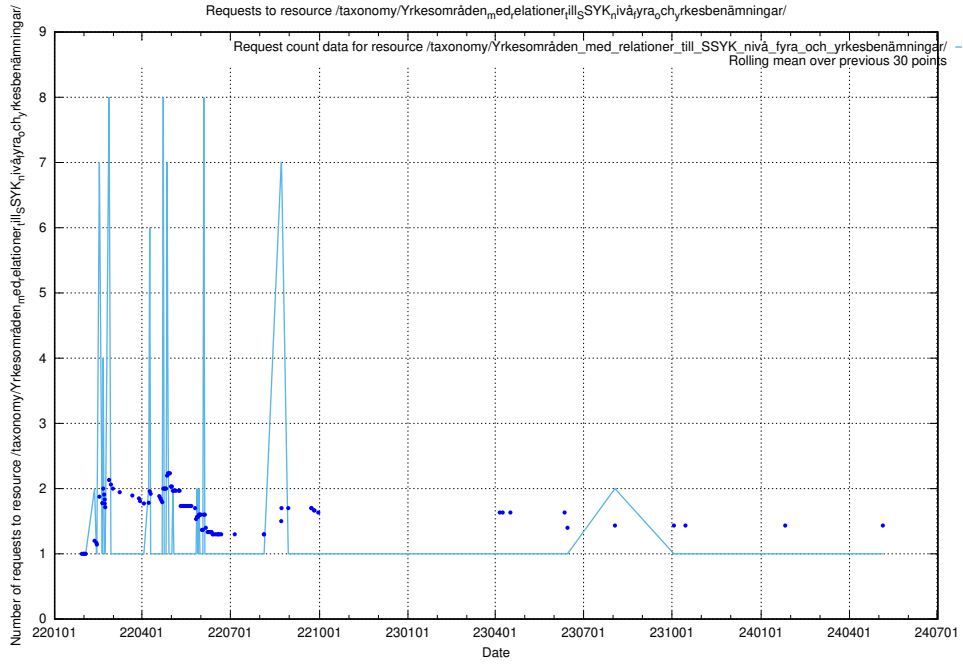

5.4583 Usage of /taxonomy/Yrkesområden_med_relationer_till_SSYK_nivå_fy

Here, we count the number of requests to resource /taxonomy/Yrkesområden_med_relationer_till_SSYK_nivå_fy