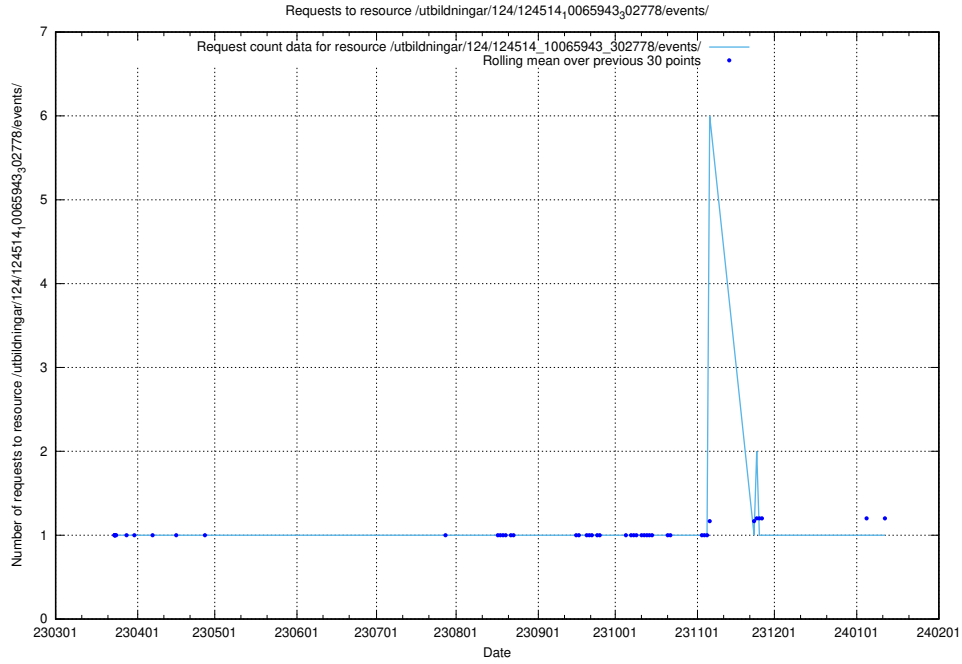

5.2729 Usage of /utbildningar/124/124514_10065943_302778/events/

Here, we count the number of requests to resource /utbildningar/124/124514_10065943_302778/events/