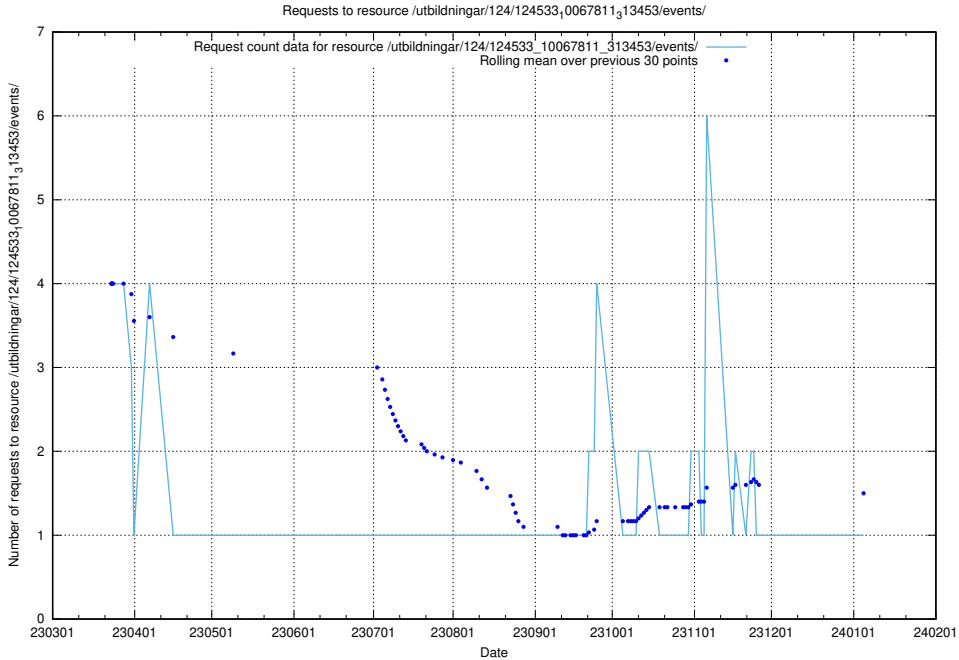

5.7092 Usage of /utbildningar/124/124533_10067811_313453/events/

Here, we count the number of requests to resource /utbildningar/124/124533_10067811_313453/events/