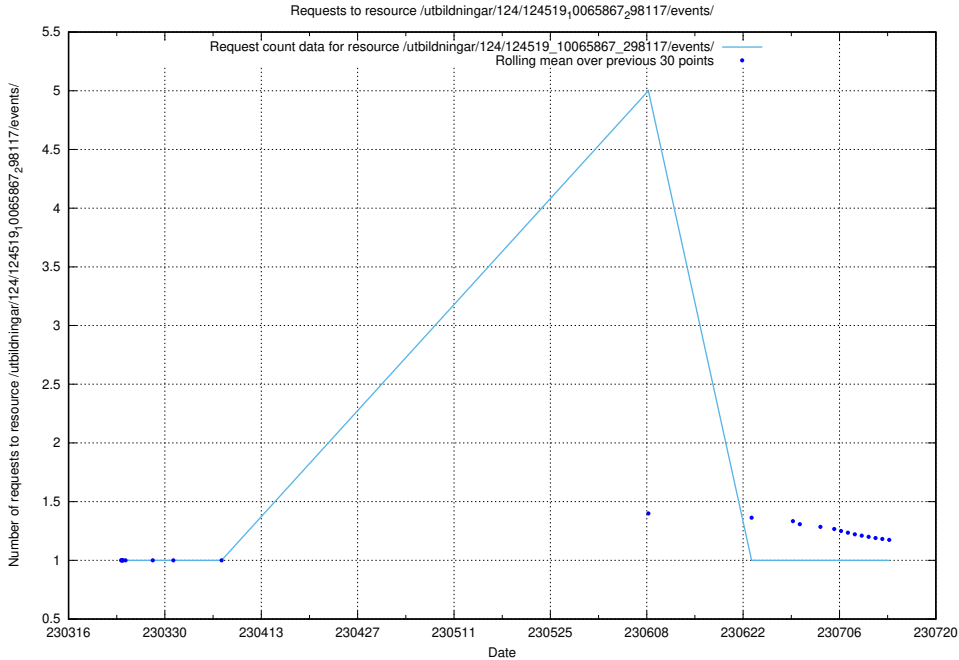

5.2153 Usage of /utbildningar/124/124519_10065867_298117/events/

Here, we count the number of requests to resource /utbildningar/124/124519_10065867_298117/events/