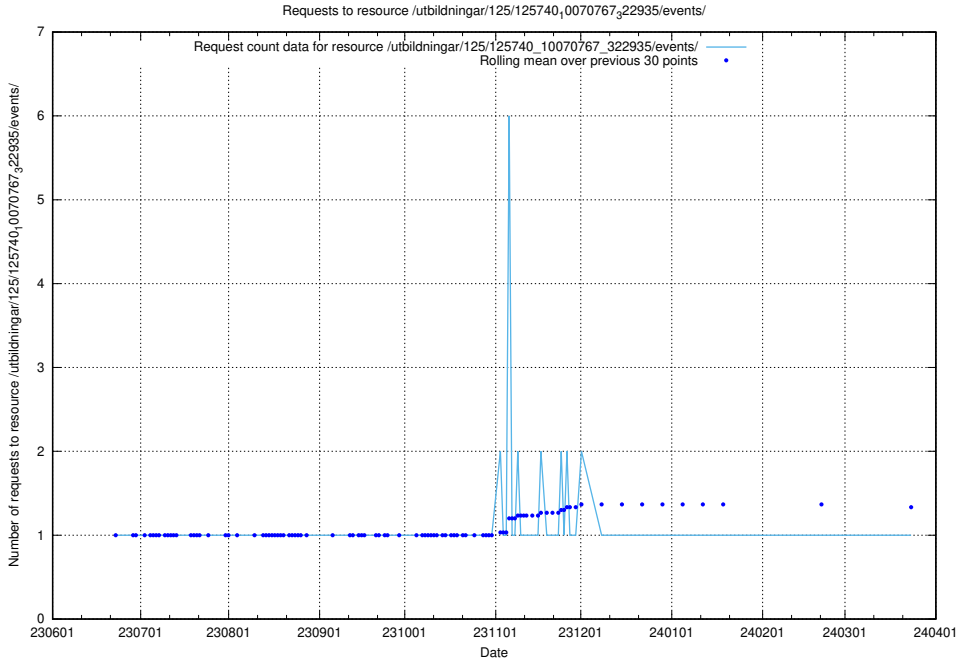

### 5.6492 Usage of /utbildningar/125/125740\_10070767\_322935/events/

Here, we count the number of requests to resource /utbildningar/125/125740\_10070767\_322935/events/