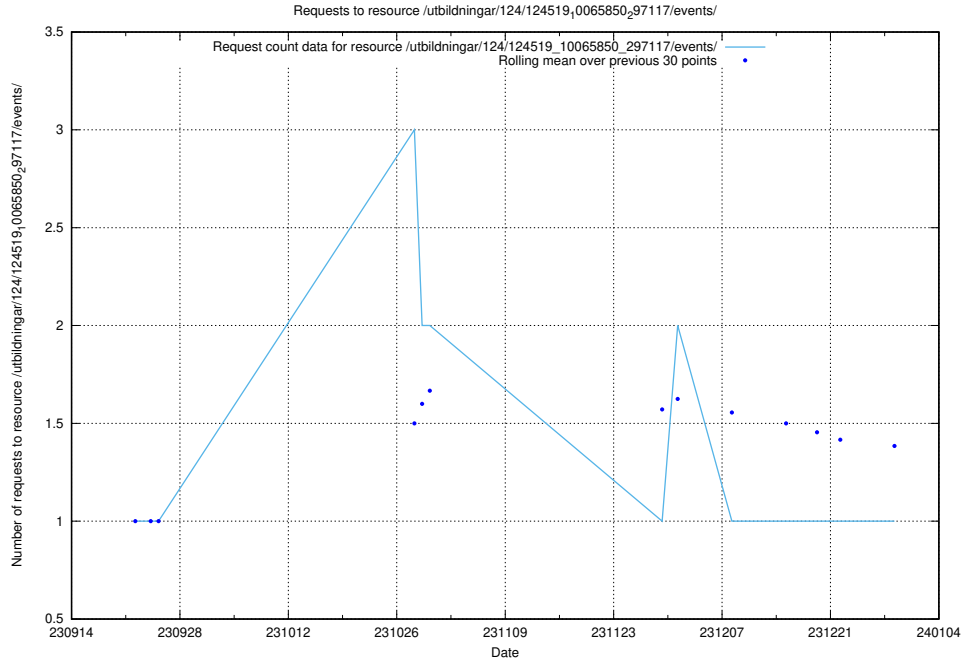

5.5349 Usage of /utbildningar/124/124519_10065850_297117/events/

Here, we count the number of requests to resource /utbildningar/124/124519_10065850_297117/events/