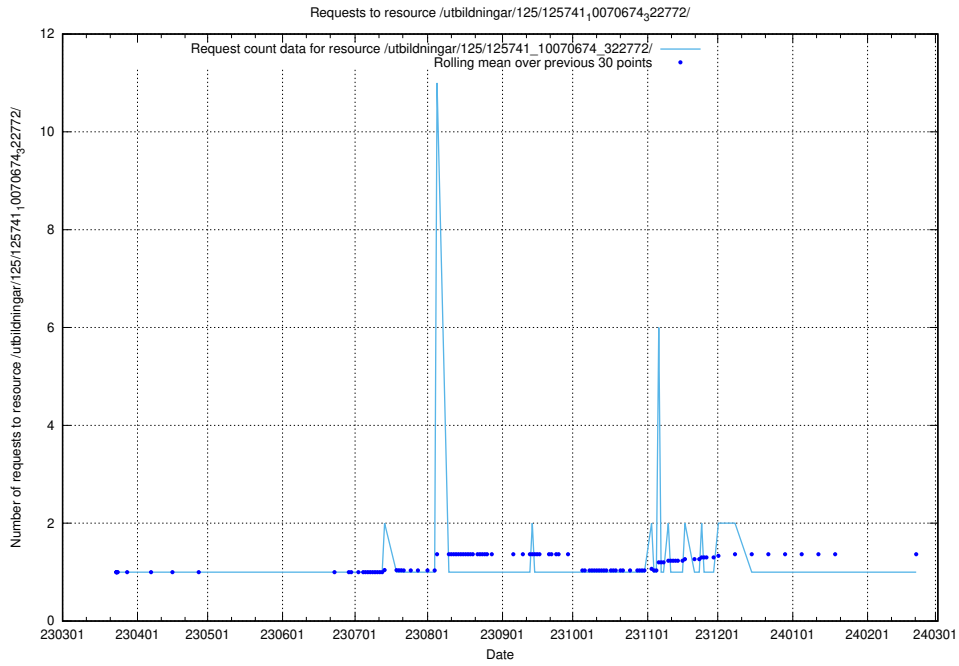

5.7326 Usage of /utbildningar/125/125741_10070674_322772/

Here, we count the number of requests to resource /utbildningar/125/125741_10070674_322772/.