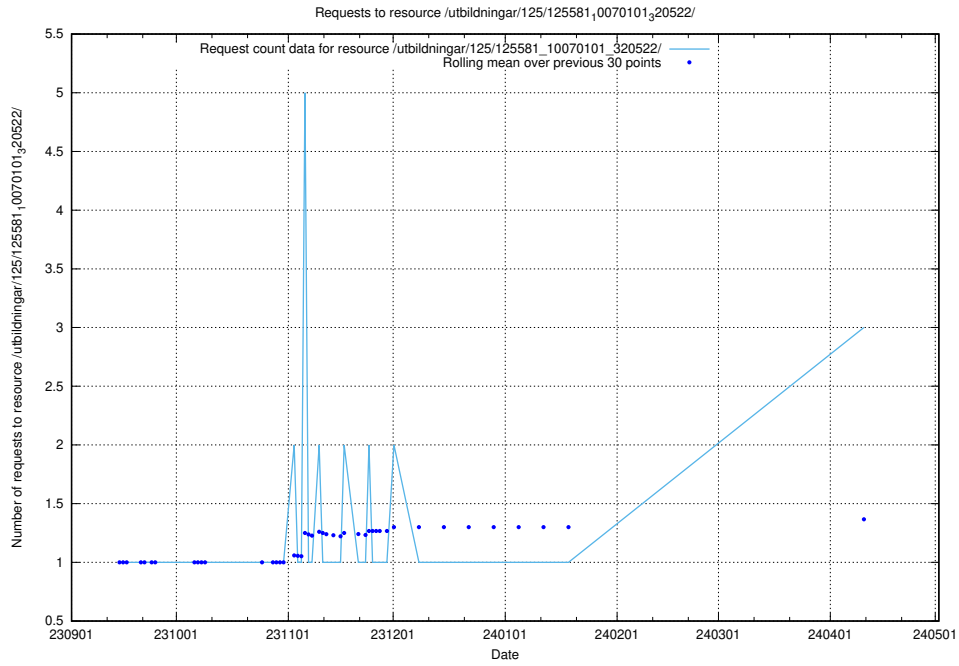

5.474 Usage of /utbildningar/125/125581_10070101_320522/

Here, we count the number of requests to resource /utbildningar/125/125581_10070101_320522/.