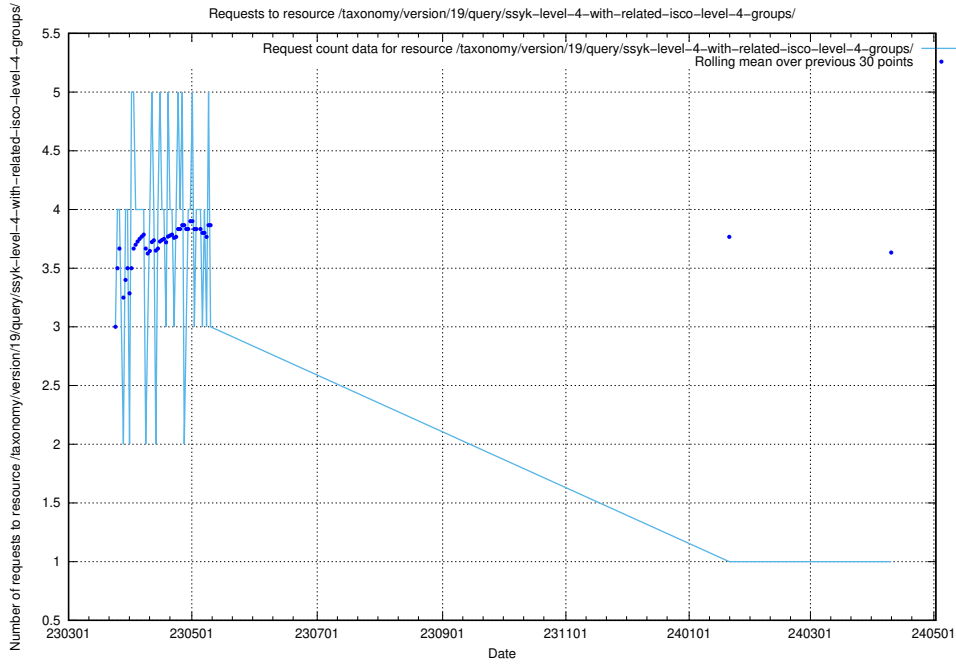

### 5.6955 Usage of /taxonomy/version/19/query/ssyk-level-4-with-related-isco-level-4-groups/

Here, we count the number of requests to resource /taxonomy/version/19/query/ssyk-level-4-with-related-isco-level-4-groups/.