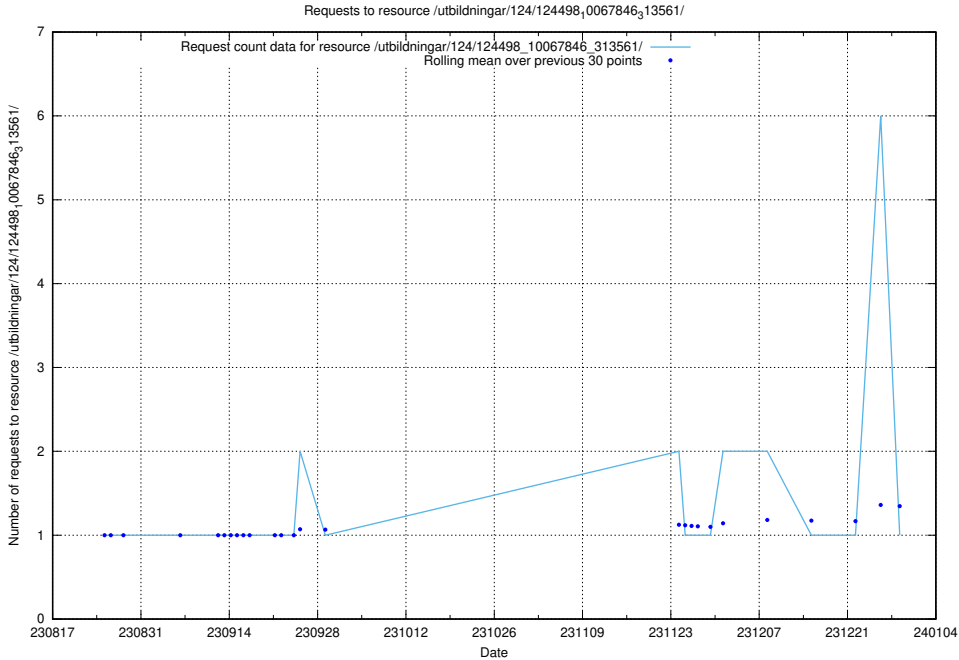

5.5554 Usage of /utbildningar/124/124498_10067846_313561/

Here, we count the number of requests to resource /utbildningar/124/124498_10067846_313561/.