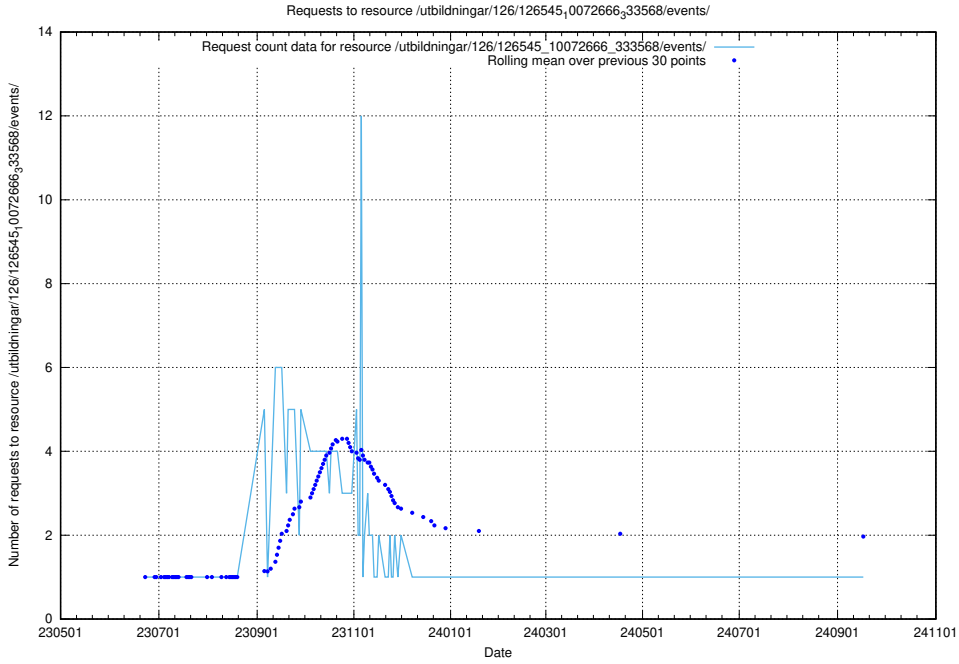

5.6453 Usage of /utbildningar/126/126545_10072666_333568/events/

Here, we count the number of requests to resource /utbildningar/126/126545_10072666_333568/events/