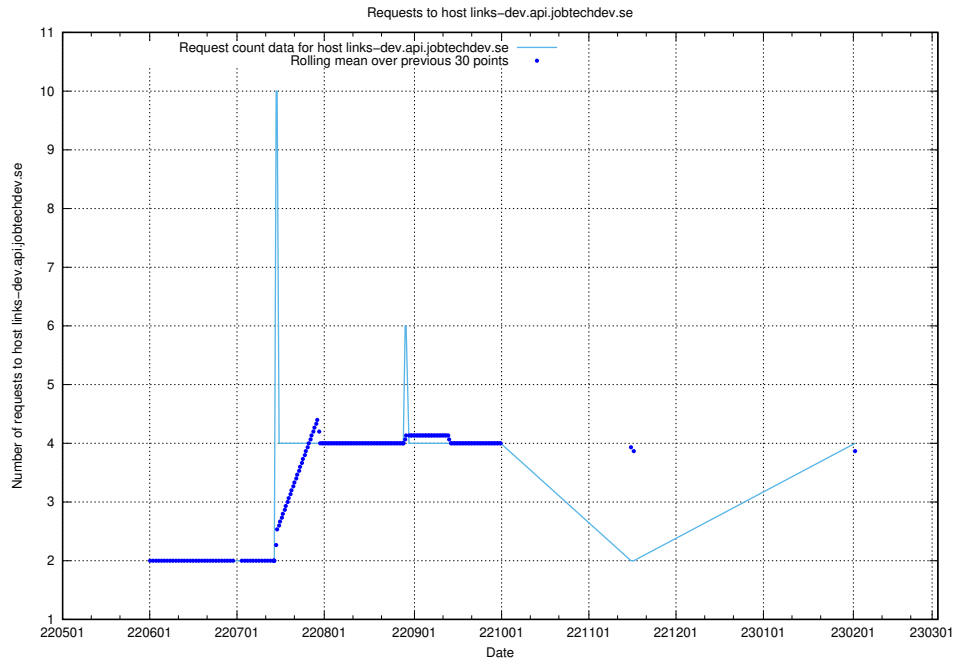

7.152 Usage of links-dev.api.jobtechdev.se

Here, we count the number of requests to host links-dev.api.jobtechdev.se.