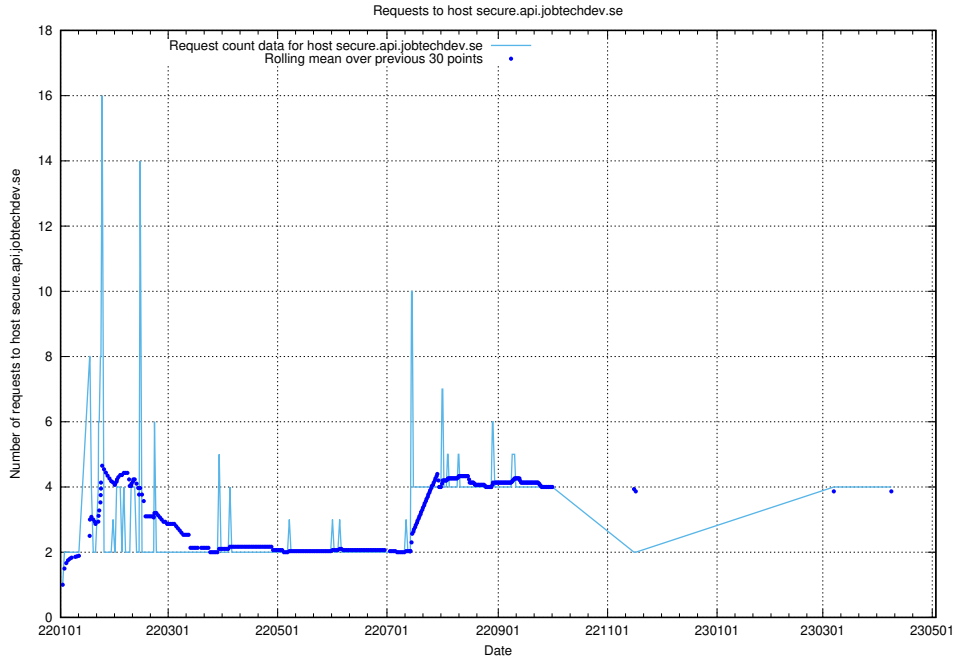

7.121 Usage of secure.api.jobtechdev.se

Here, we count the number of requests to host secure.api.jobtechdev.se.