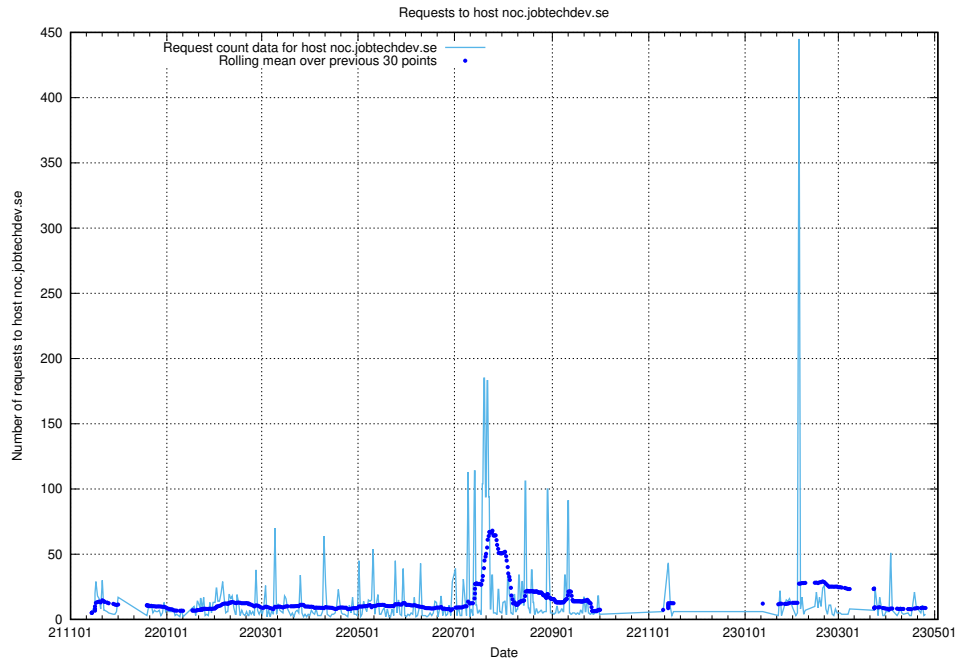

7.166 Usage of noc.jobtechdev.se

Here, we count the number of requests to host noc.jobtechdev.se.