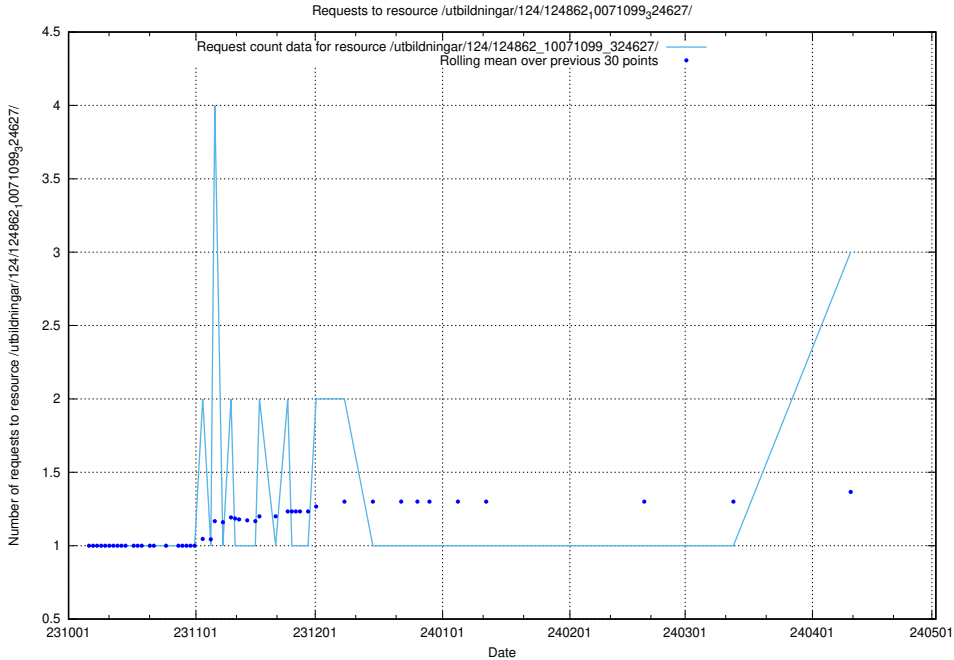

5.471 Usage of /utbildningar/124/124862_10071099_324627/

Here, we count the number of requests to resource /utbildningar/124/124862_10071099_324627/.