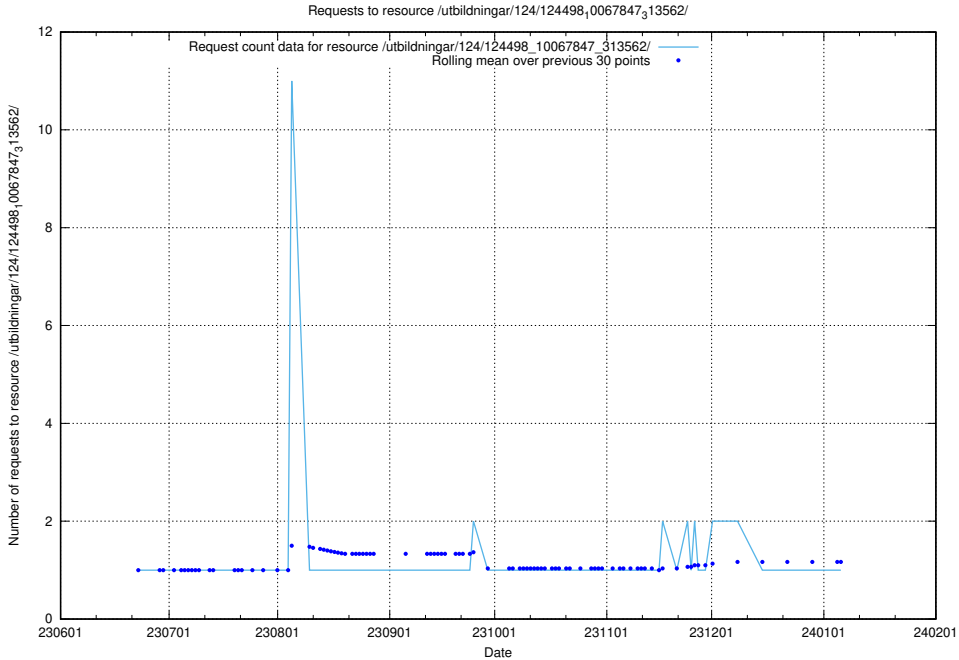

5.6588 Usage of /utbildningar/124/124498_10067847_313562/

Here, we count the number of requests to resource /utbildningar/124/124498_10067847_313562/.