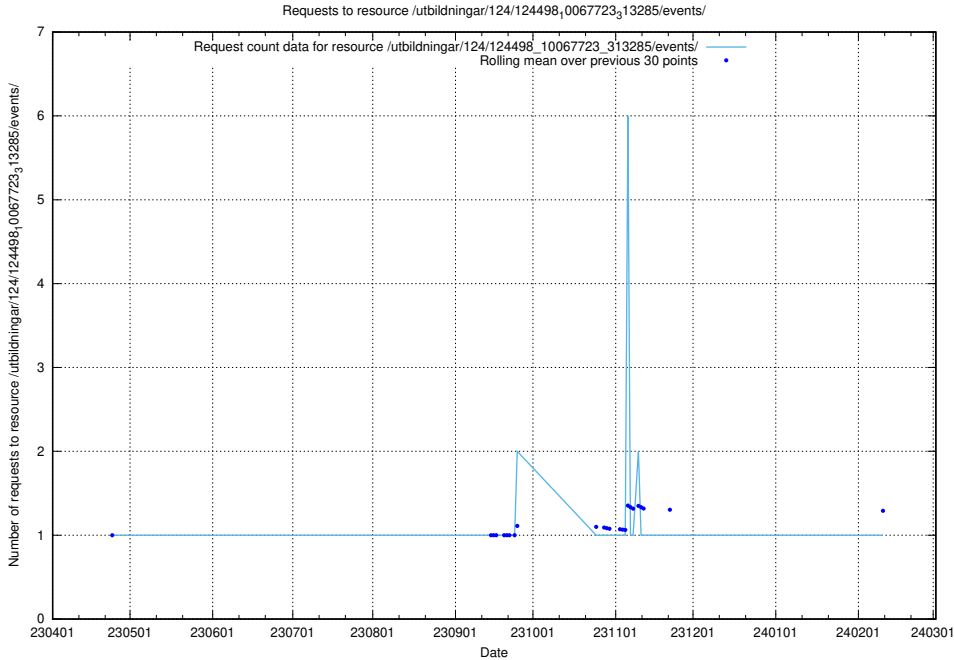

5.6809 Usage of /utbildningar/124/124498_10067723_313285/events/

Here, we count the number of requests to resource /utbildningar/124/124498_10067723_313285/events/