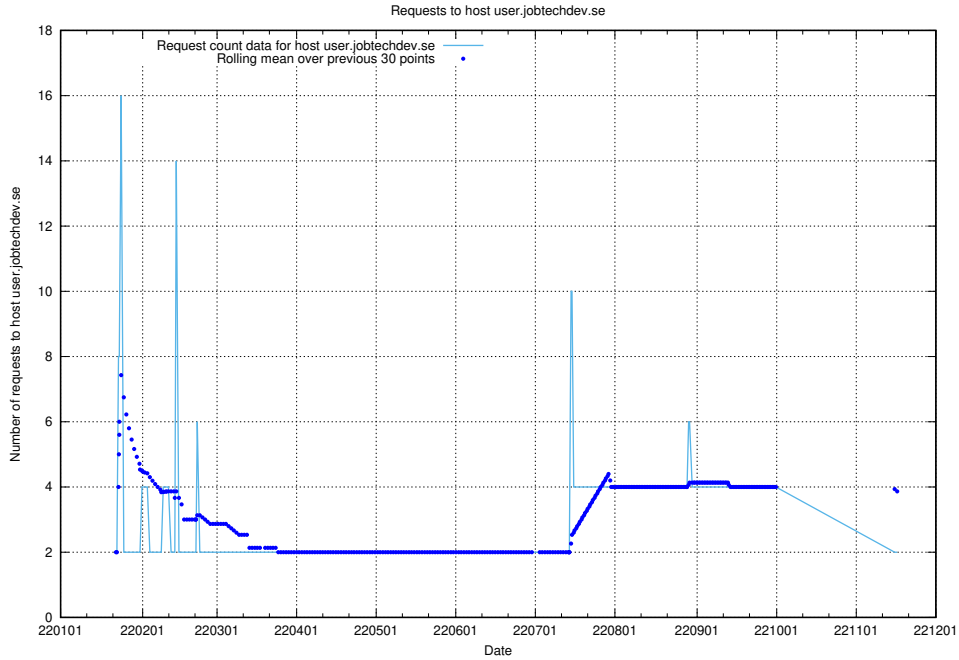

7.589 Usage of user.jobtechdev.se

Here, we count the number of requests to host user.jobtechdev.se.