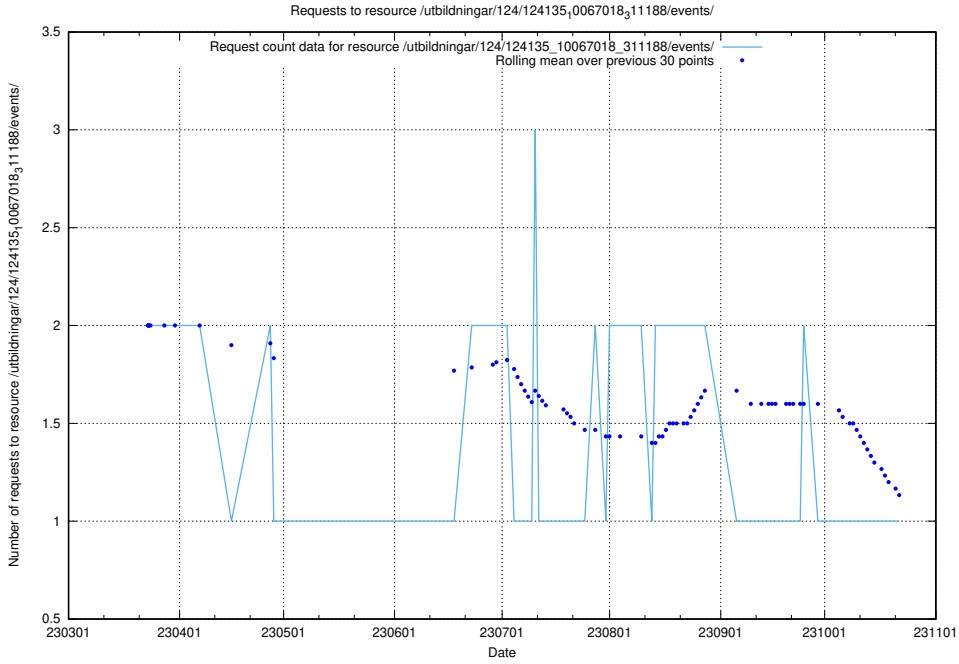

5.7147 Usage of /utbildningar/124/124135_10067018_311188/events/

Here, we count the number of requests to resource /utbildningar/124/124135_10067018_311188/events/