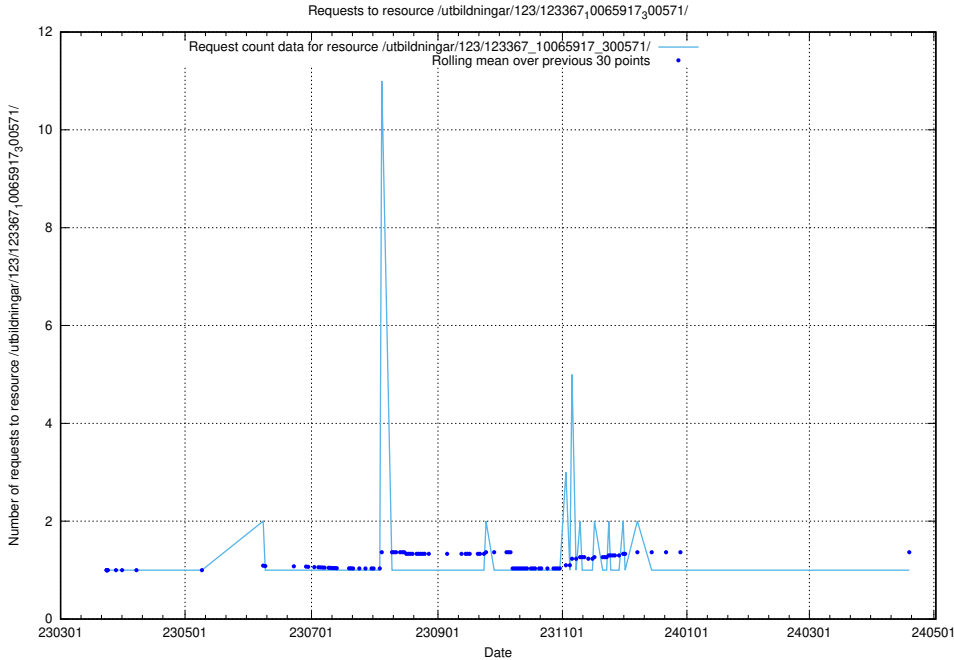

5.5485 Usage of /utbildningar/123/123367_10065917_300571/

Here, we count the number of requests to resource /utbildningar/123/123367_10065917_300571/.