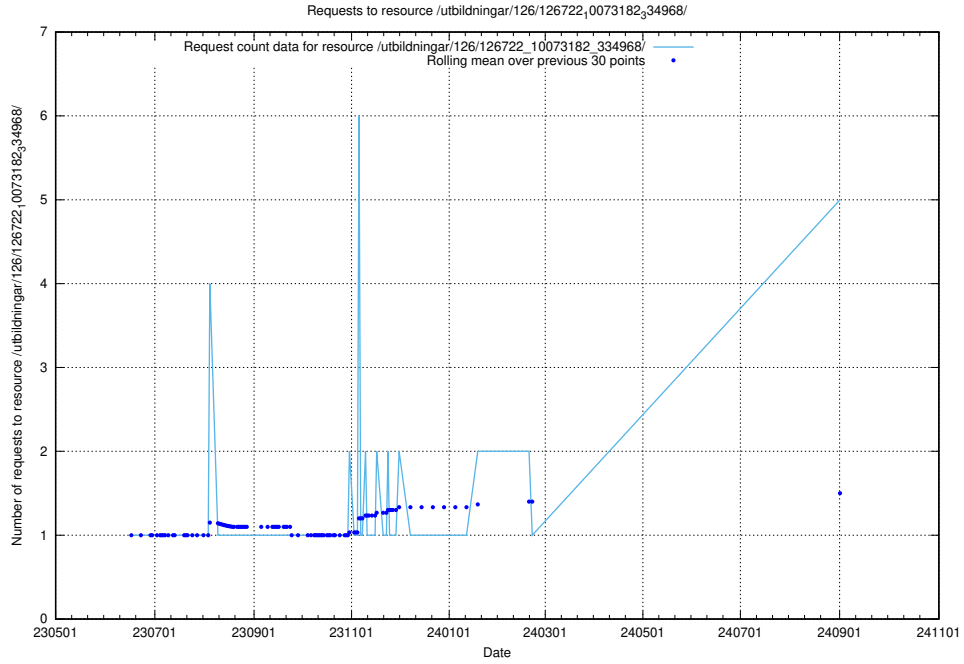

5.253 Usage of /utbildningar/126/126722_10073182_334968/

Here, we count the number of requests to resource /utbildningar/126/126722_10073182_334968/.