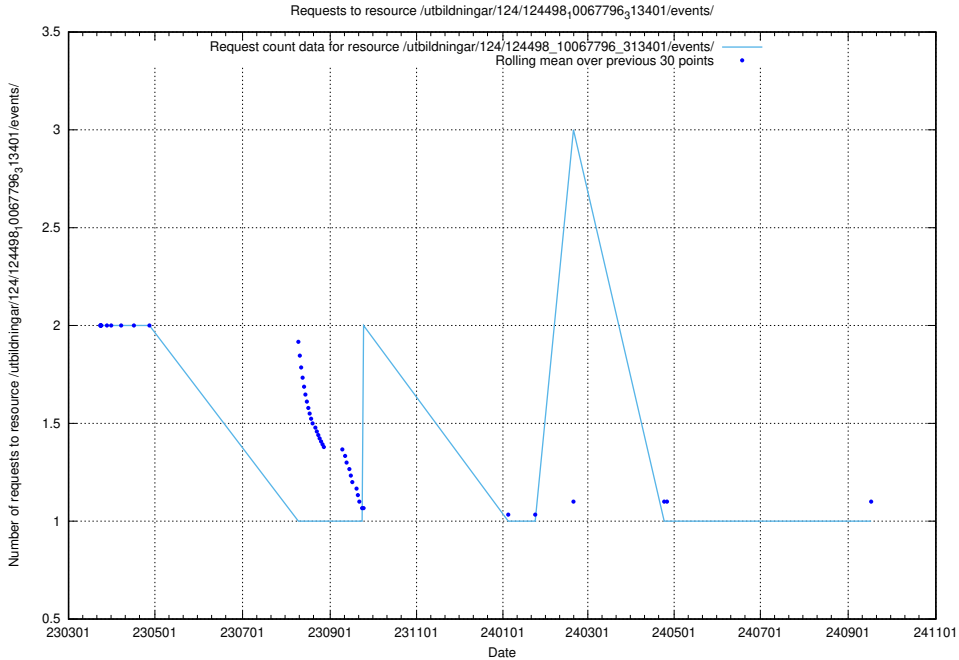

5.7139 Usage of /utbildningar/124/124498_10067796_313401/events/

Here, we count the number of requests to resource /utbildningar/124/124498_10067796_313401/events/