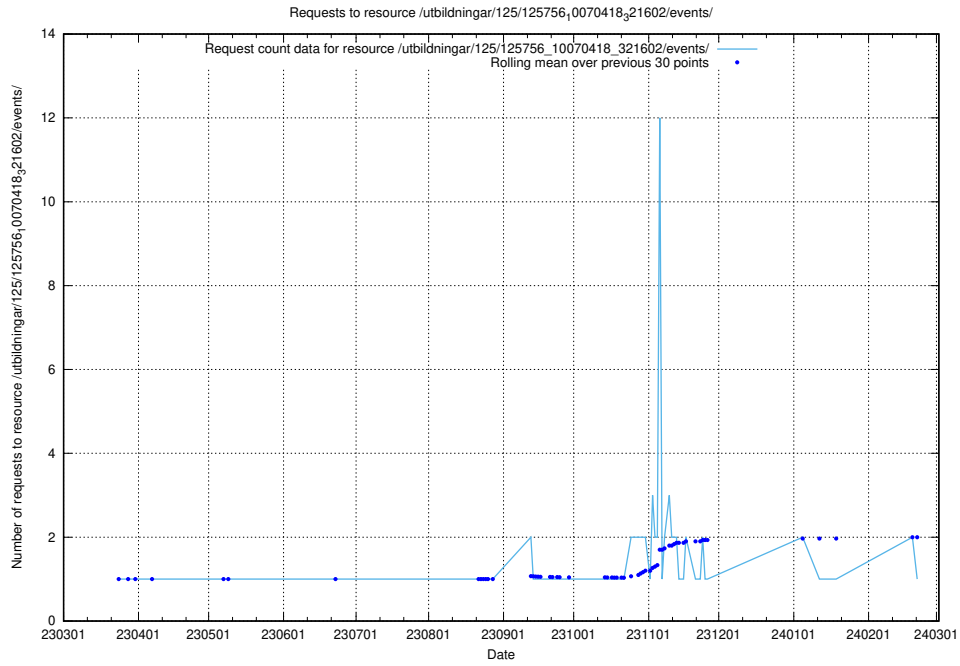

5.7058 Usage of /utbildningar/125/125756_10070418_321602/events/

Here, we count the number of requests to resource /utbildningar/125/125756_10070418_321602/events/