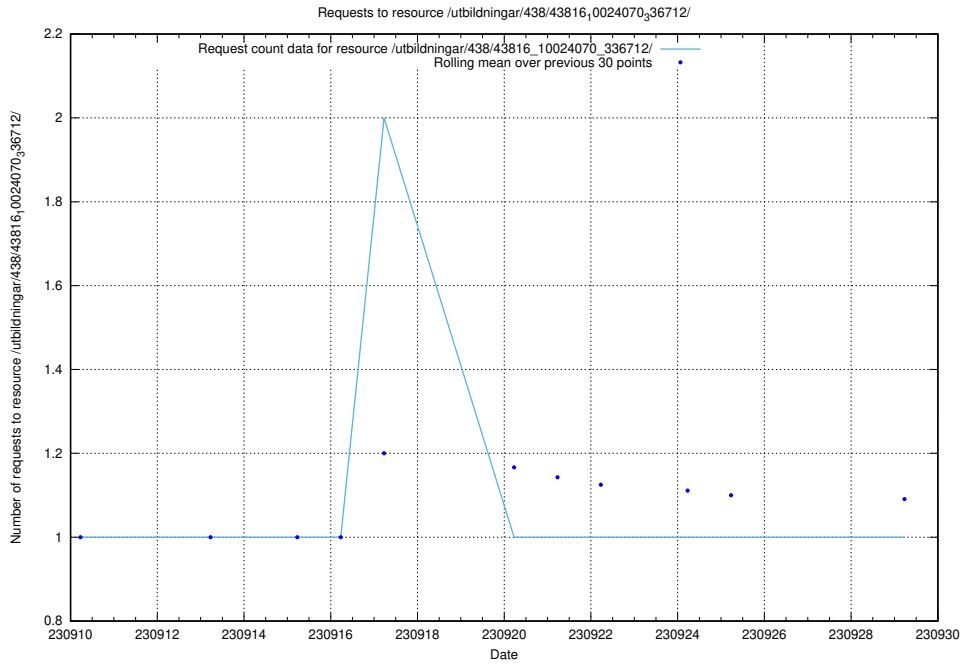

5.5438 Usage of /utbildningar/438/43816_10024070_336712/

Here, we count the number of requests to resource /utbildningar/438/43816_10024070_336712/.