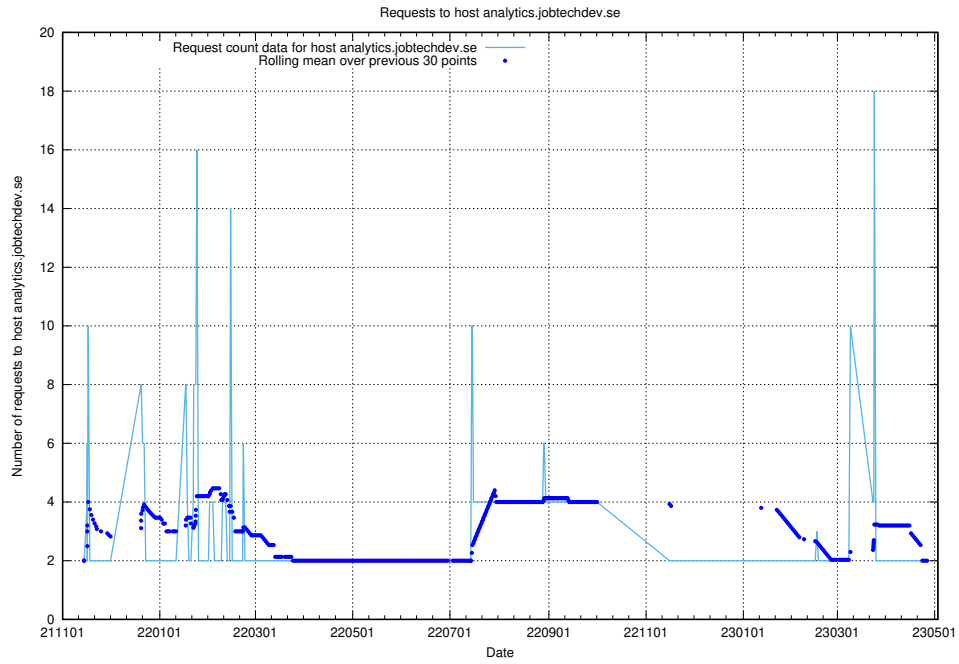

7.291 Usage of analytics.jobtechdev.se

Here, we count the number of requests to host analytics.jobtechdev.se.