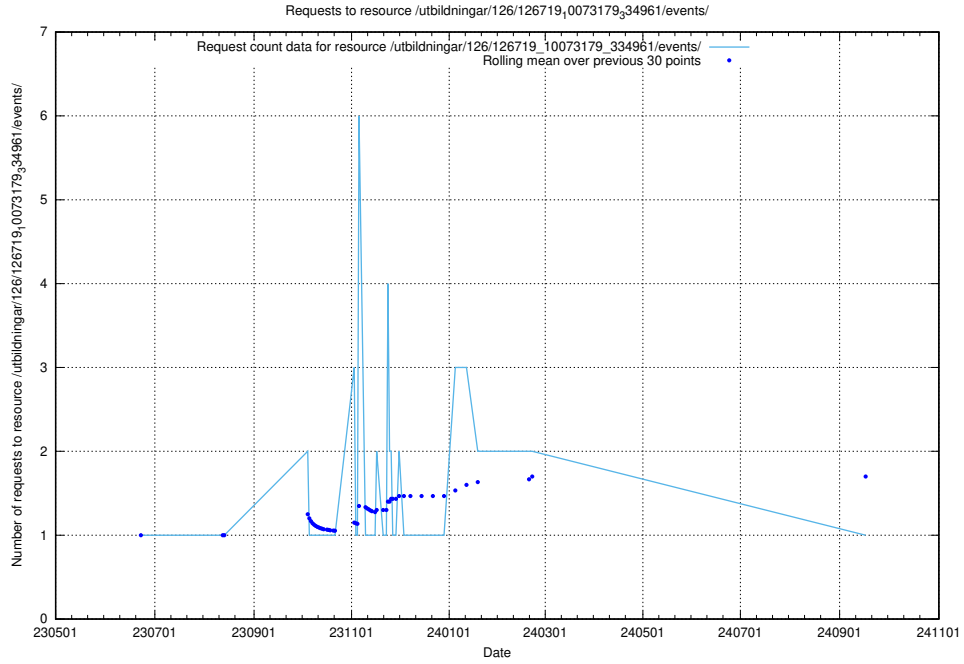

5.6425 Usage of /utbildningar/126/126719_10073179_334961/events/

Here, we count the number of requests to resource /utbildningar/126/126719_10073179_334961/events/