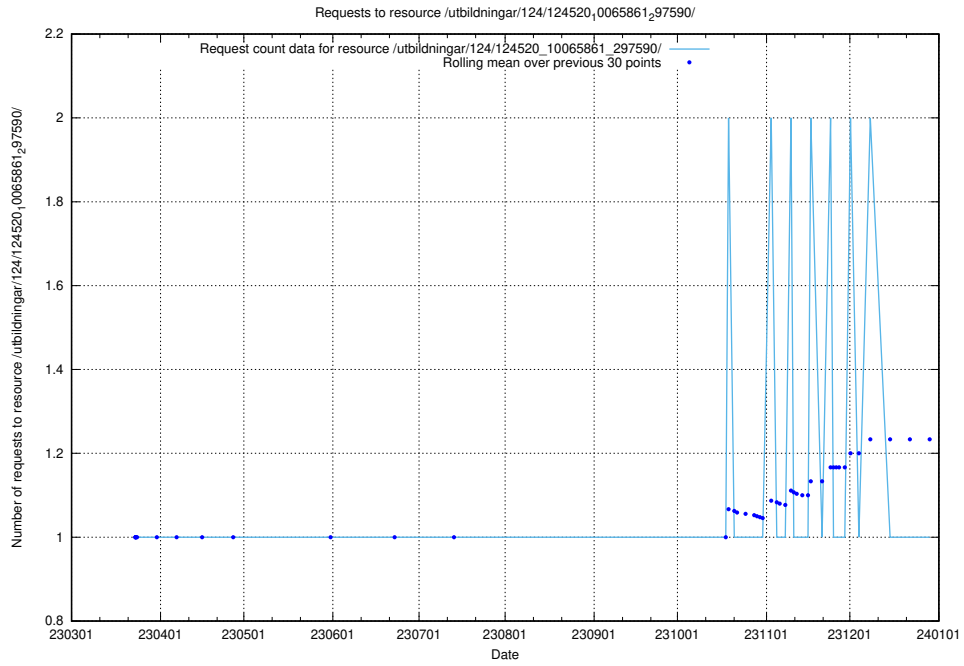

5.2019 Usage of /utbildningar/124/124520_10065861_297590/

Here, we count the number of requests to resource /utbildningar/124/124520_10065861_297590/.