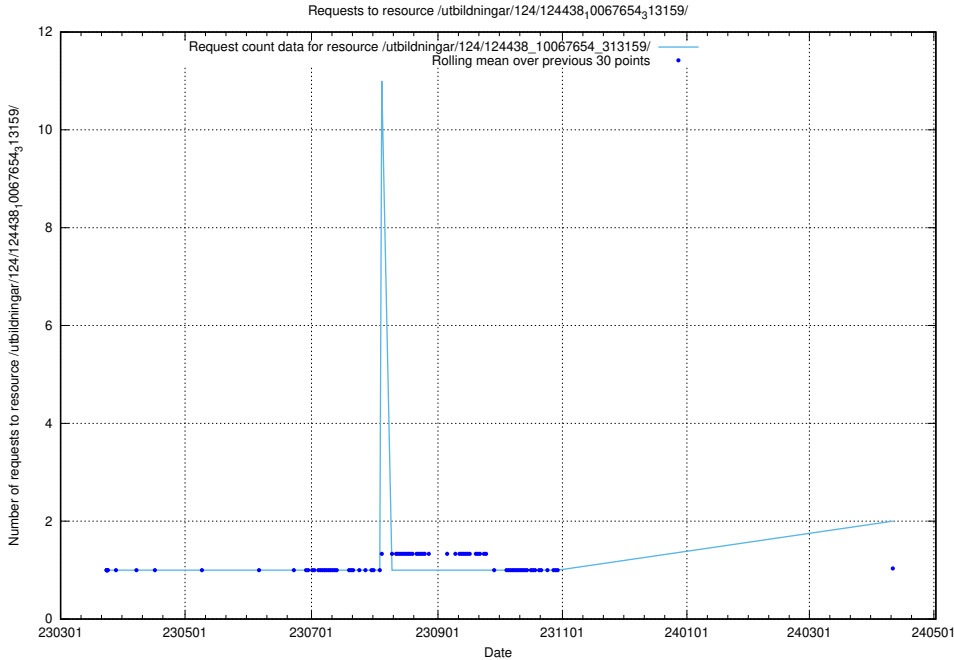

5.783 Usage of /utbildningar/124/124438_10067654_313159/

Here, we count the number of requests to resource /utbildningar/124/124438_10067654_313159/.