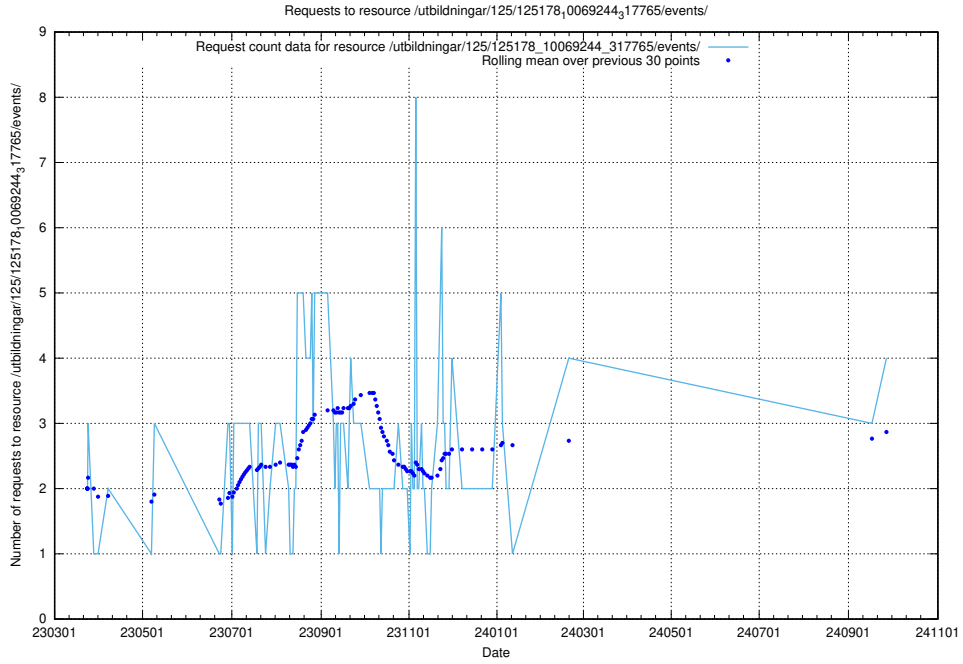

5.381 Usage of /utbildningar/125/125178_10069244_317765/events/

Here, we count the number of requests to resource /utbildningar/125/125178_10069244_317765/events/