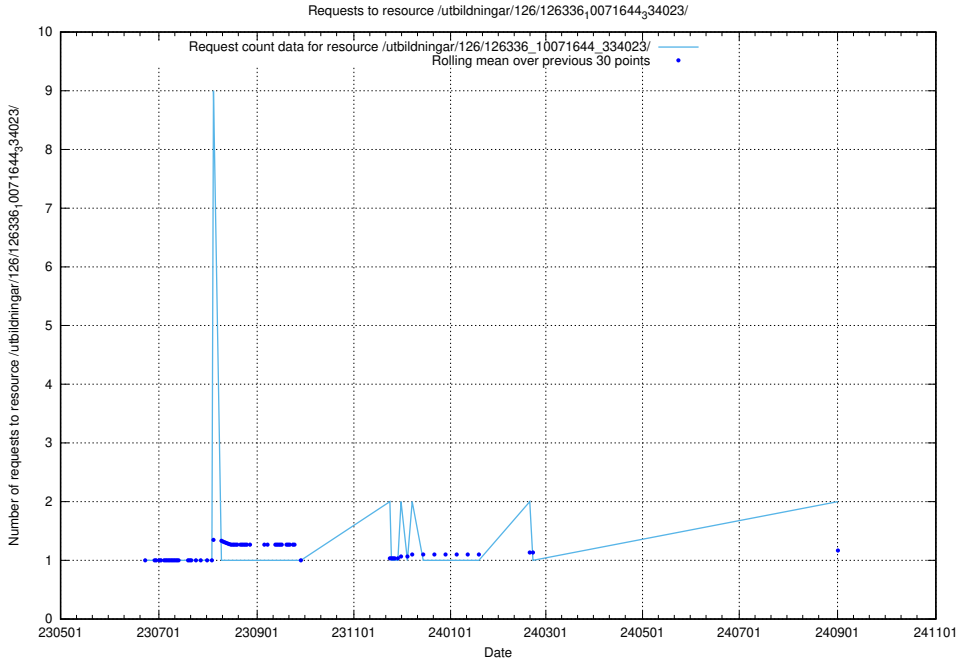

5.958 Usage of /utbildningar/126/126336_10071644_334023/

Here, we count the number of requests to resource /utbildningar/126/126336_10071644_334023/.