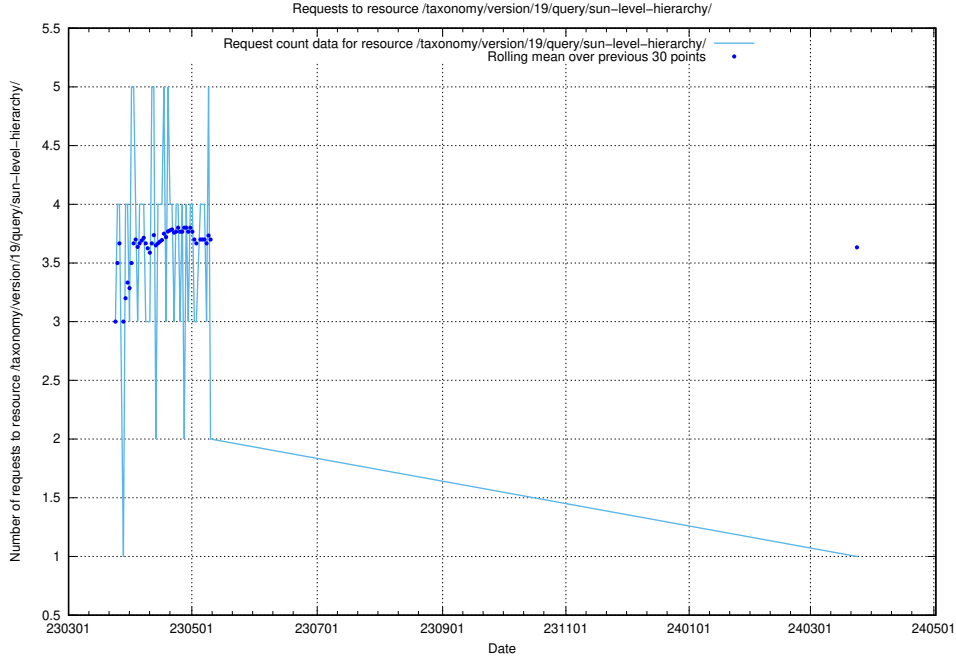

5.6944 Usage of /taxonomy/version/19/query/sun-level-hierarchy/

Here, we count the number of requests to resource /taxonomy/version/19/query/sun-level-hierarchy/.