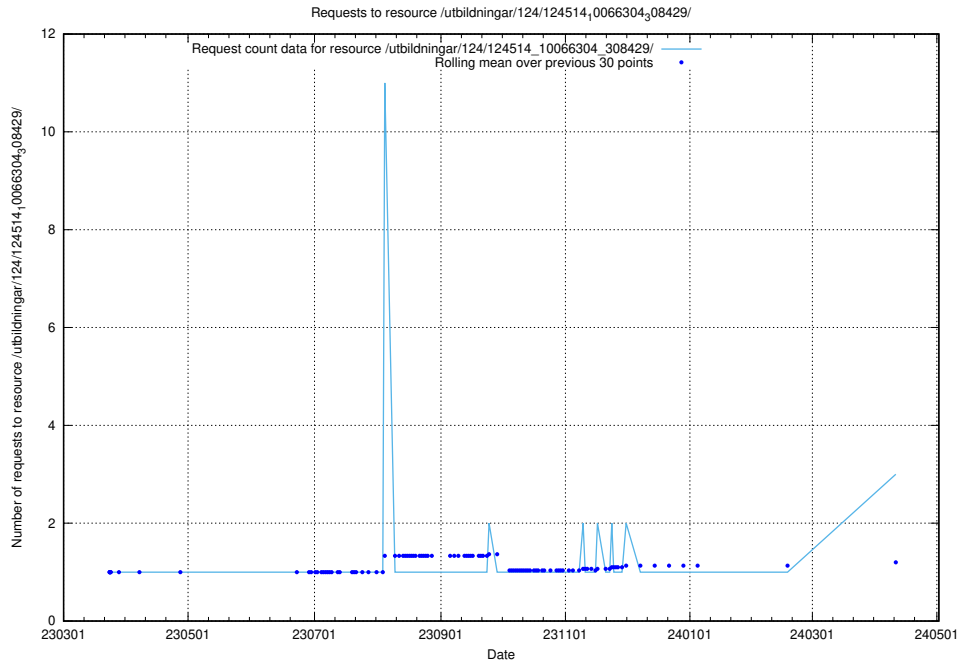

5.421 Usage of /utbildningar/124/124514_10066304_308429/

Here, we count the number of requests to resource /utbildningar/124/124514_10066304_308429/.