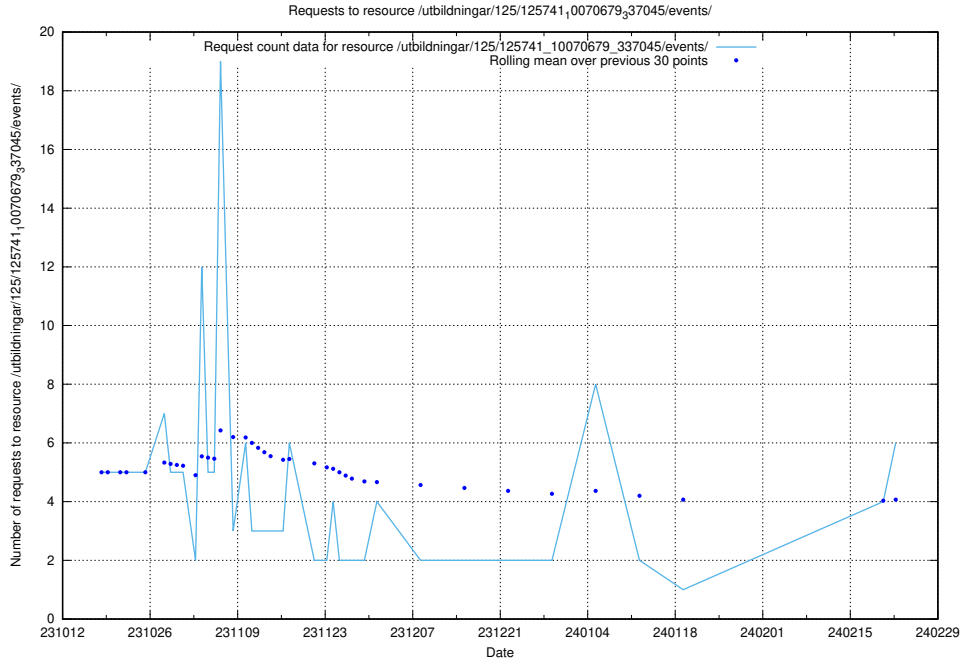

5.131 Usage of /utbildningar/125/125741_10070679_337045/events/

Here, we count the number of requests to resource /utbildningar/125/125741_10070679_337045/events/