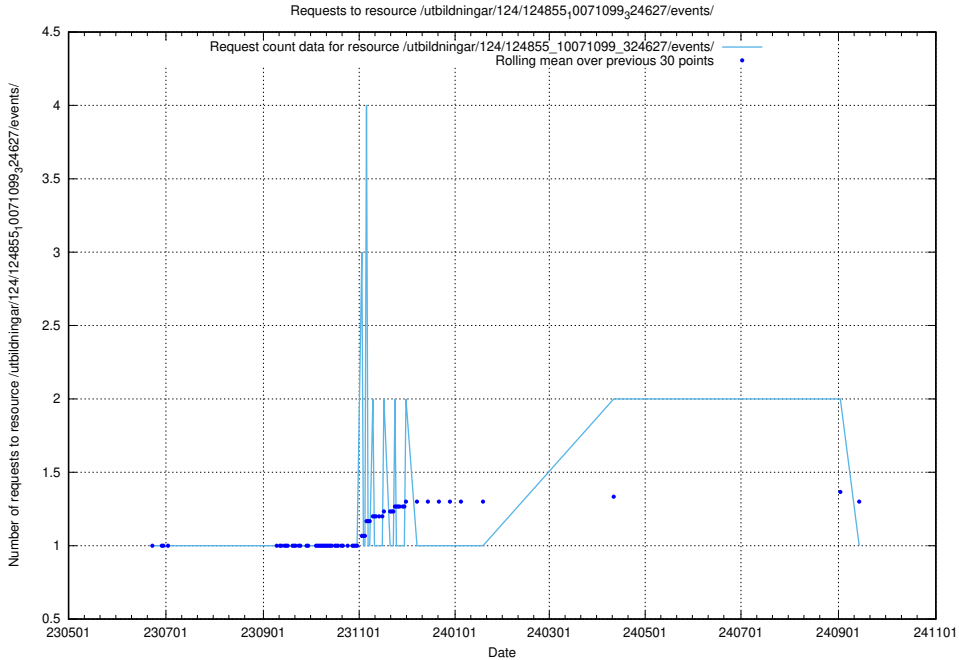

5.6544 Usage of /utbildningar/124/124855_10071099_324627/events/

Here, we count the number of requests to resource /utbildningar/124/124855_10071099_324627/events/