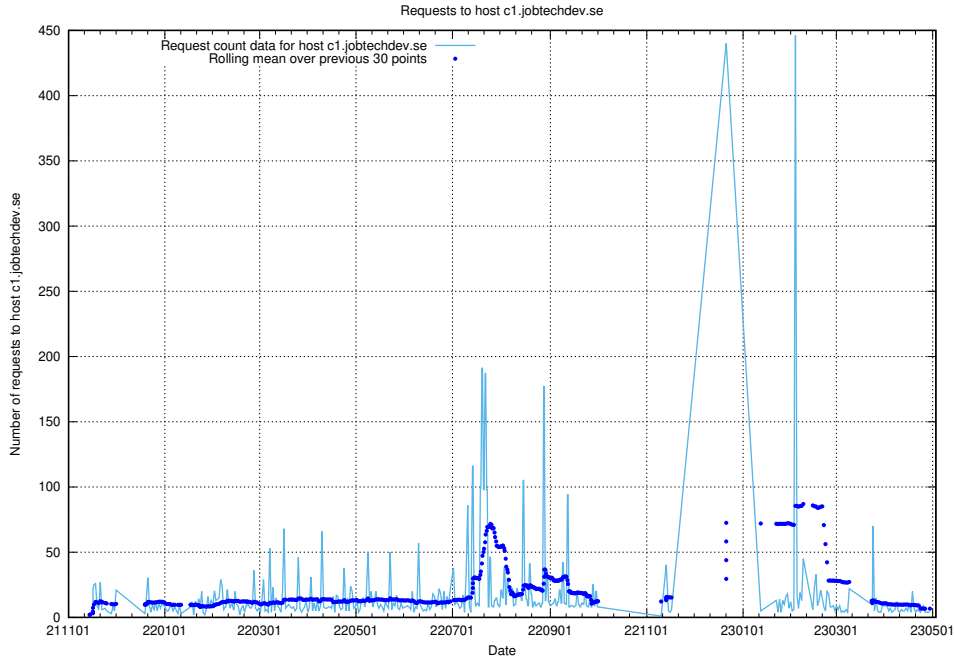

7.107 Usage of c1.jobtechdev.se

Here, we count the number of requests to host c1.jobtechdev.se.