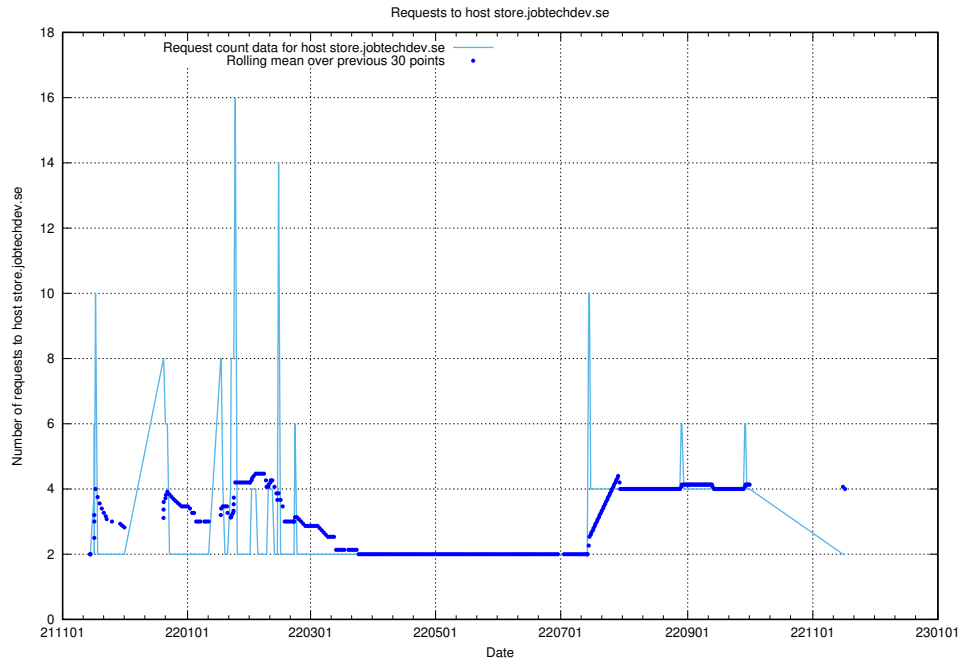

7.561 Usage of store.jobtechdev.se

Here, we count the number of requests to host store.jobtechdev.se.