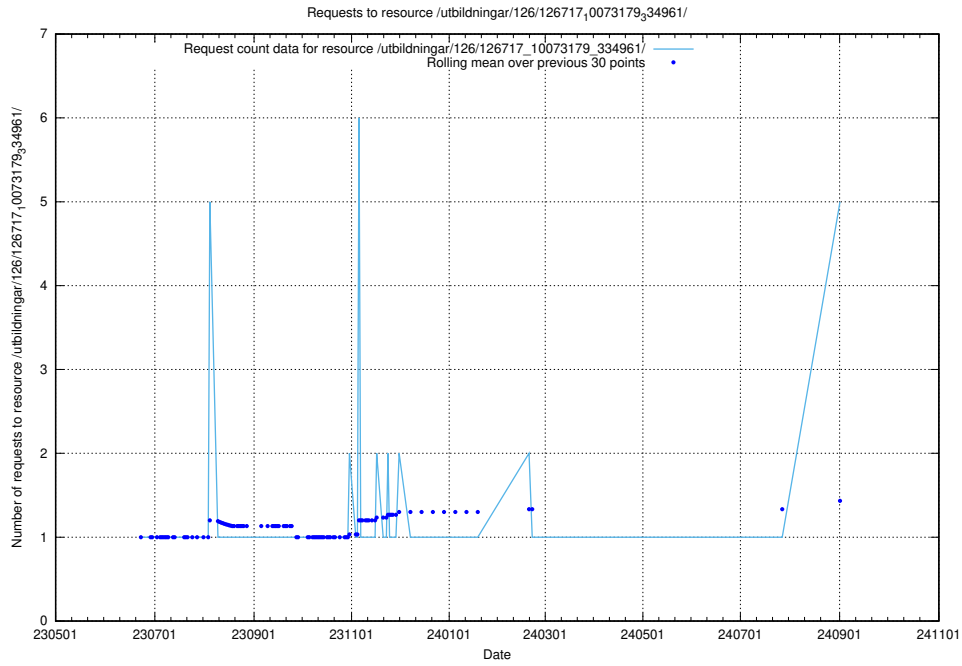

5.244 Usage of /utbildningar/126/126717_10073179_334961/

Here, we count the number of requests to resource /utbildningar/126/126717_10073179_334961/.