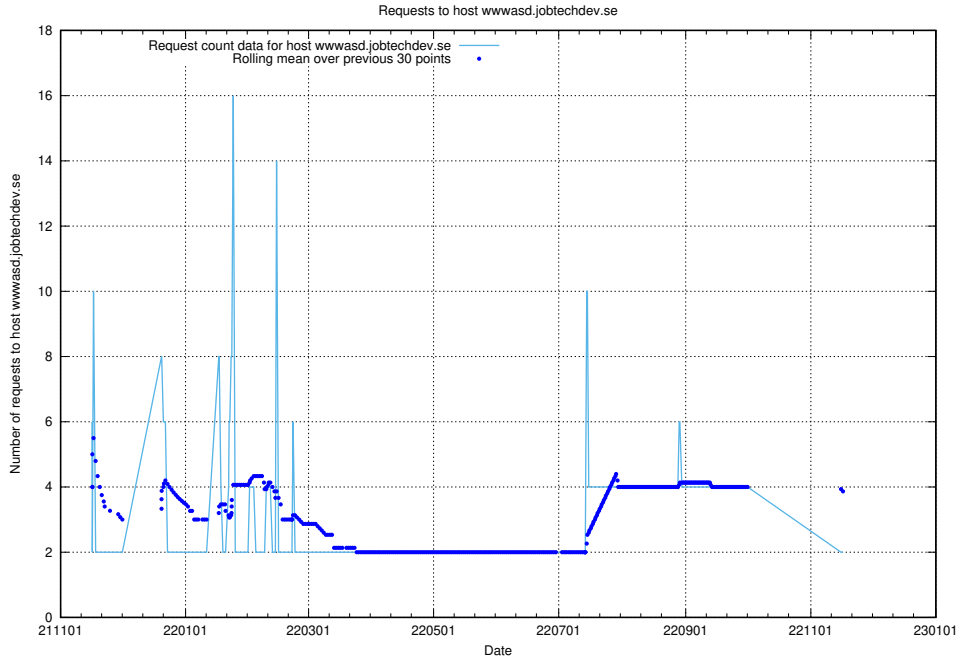

7.540 Usage of wwwasd.jobtechdev.se

Here, we count the number of requests to host wwwasd.jobtechdev.se.