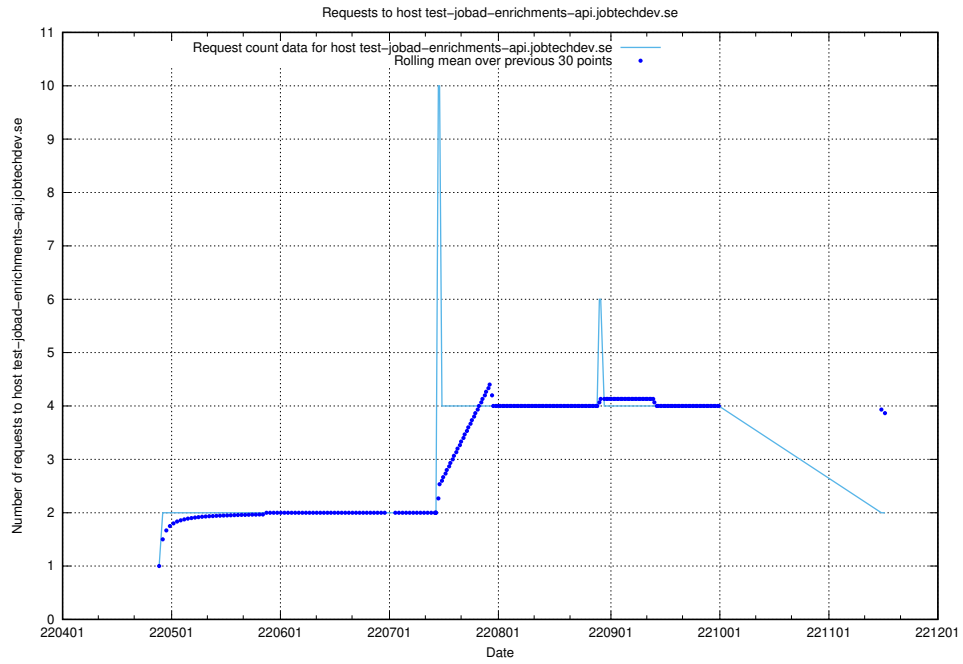

## 7.444 Usage of `jobtech-jobad-enrichments-develop.jobtechdev.se`

Here, we count the number of requests to host `jobtech-jobad-enrichments-develop.jobtechdev.se`.