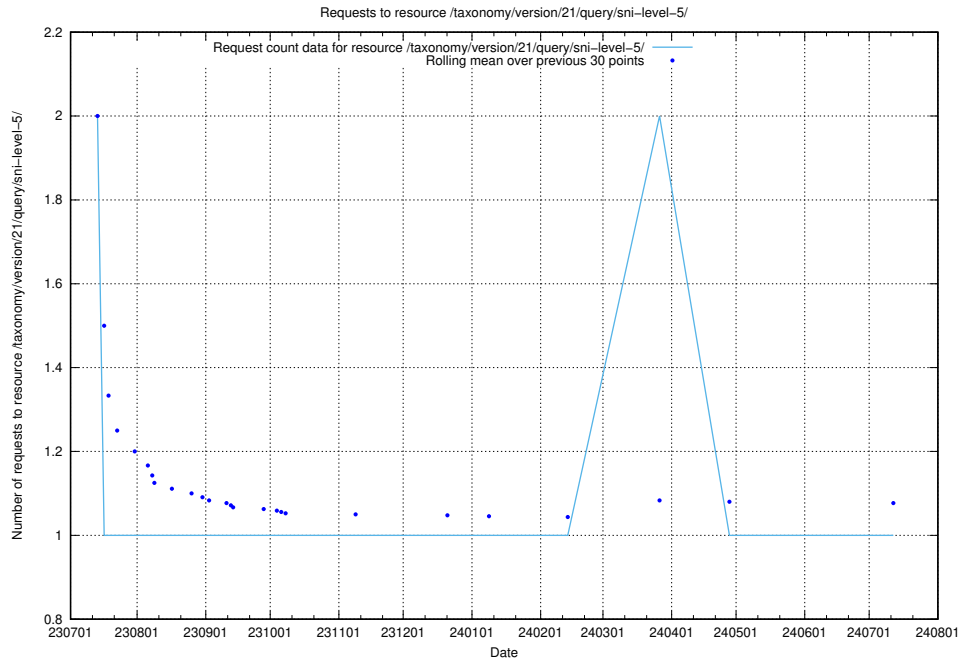

5.5905 Usage of /taxonomy/version/21/query/sni-level-5/

Here, we count the number of requests to resource /taxonomy/version/21/query/sni-level-5/.