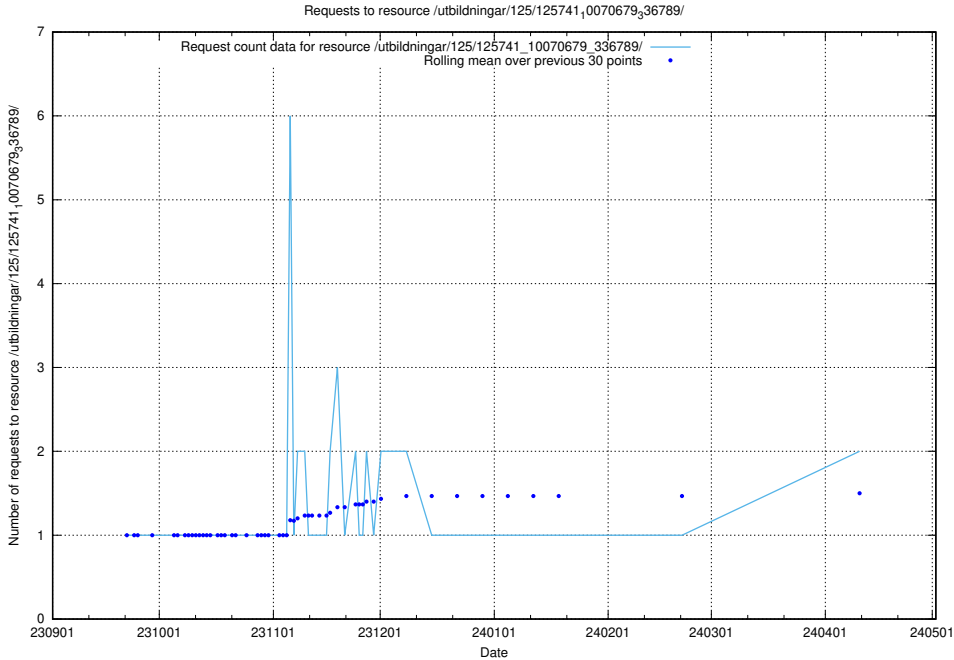

### 5.849 Usage of /utbildningar/124/124515\_10065862\_297615/events/

Here, we count the number of requests to resource /utbildningar/124/124515\_10065862\_297615/events/