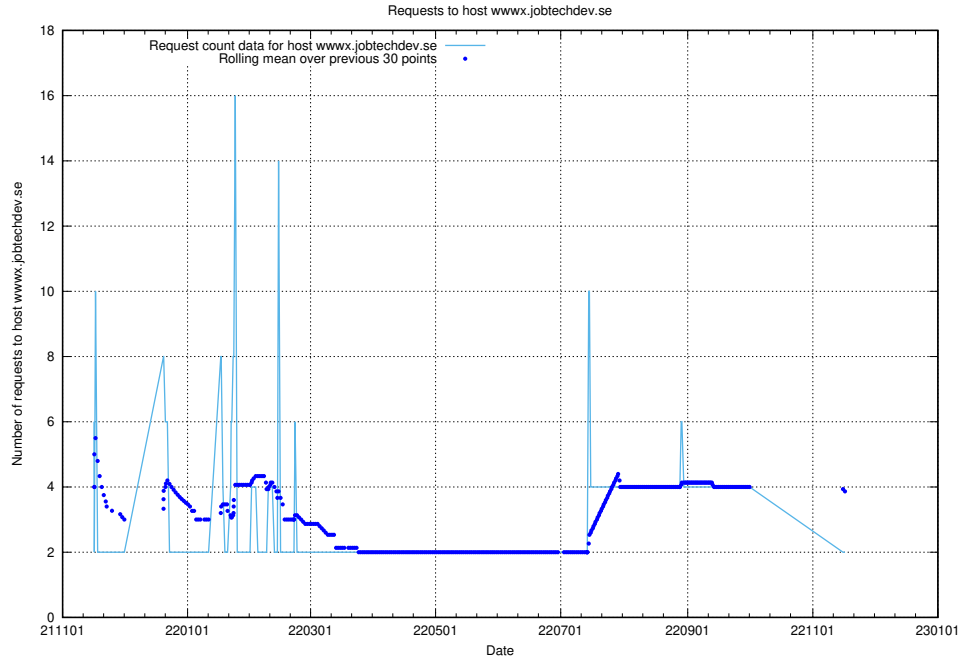

7.539 Usage of wwwx.jobtechdev.se

Here, we count the number of requests to host wwwx.jobtechdev.se.