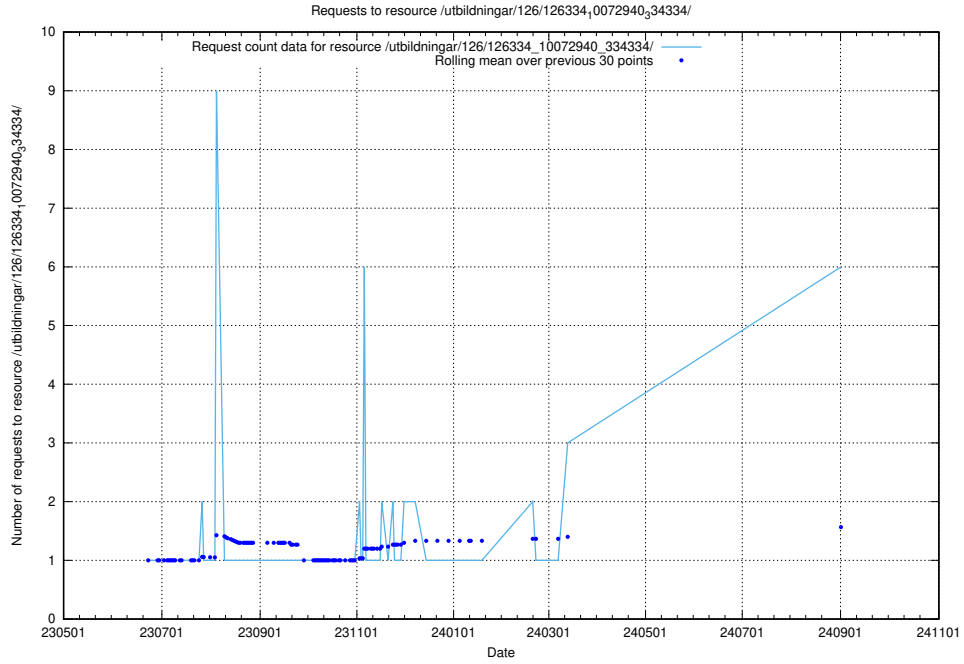

5.179 Usage of /utbildningar/126/126334_10072940_334334/

Here, we count the number of requests to resource /utbildningar/126/126334_10072940_334334/.