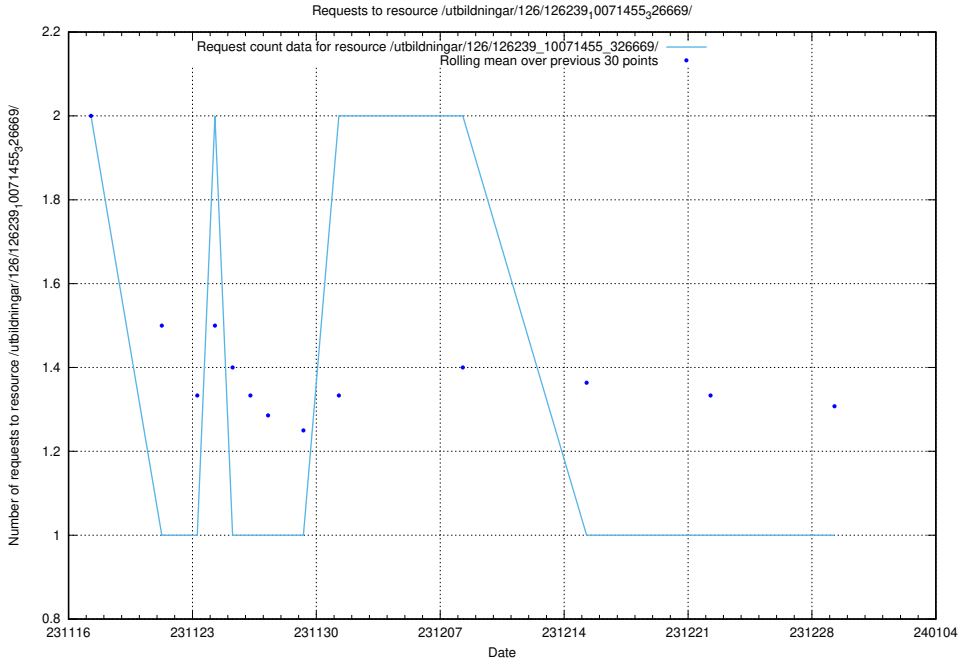

5.4921 Usage of /utbildningar/126/126239_10071455_326669/

Here, we count the number of requests to resource /utbildningar/126/126239_10071455_326669/.