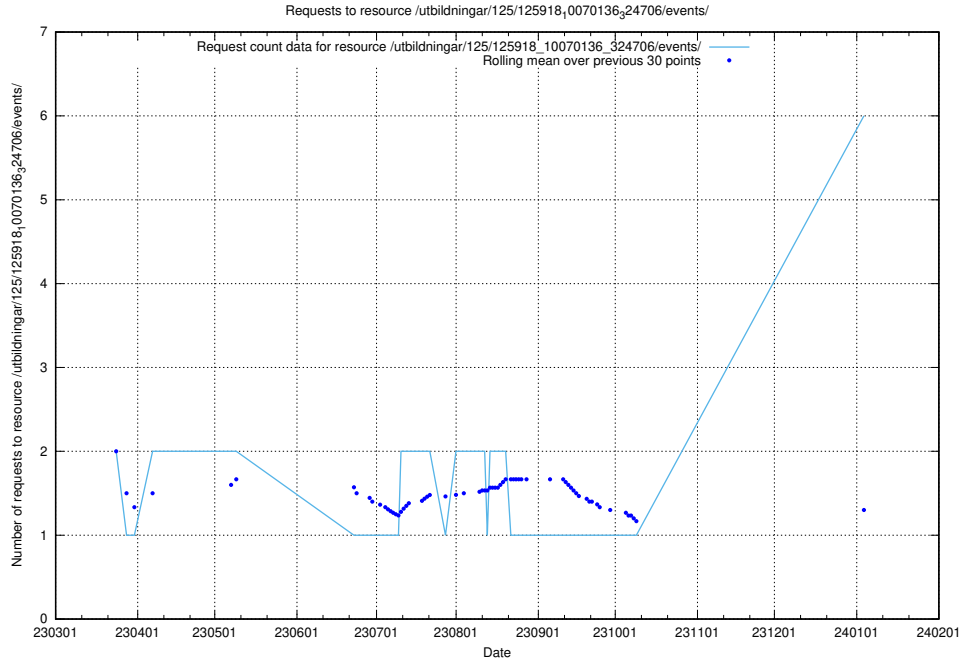

5.188 Usage of /utbildningar/125/125918_10070136_324706/events/

Here, we count the number of requests to resource /utbildningar/125/125918_10070136_324706/events/