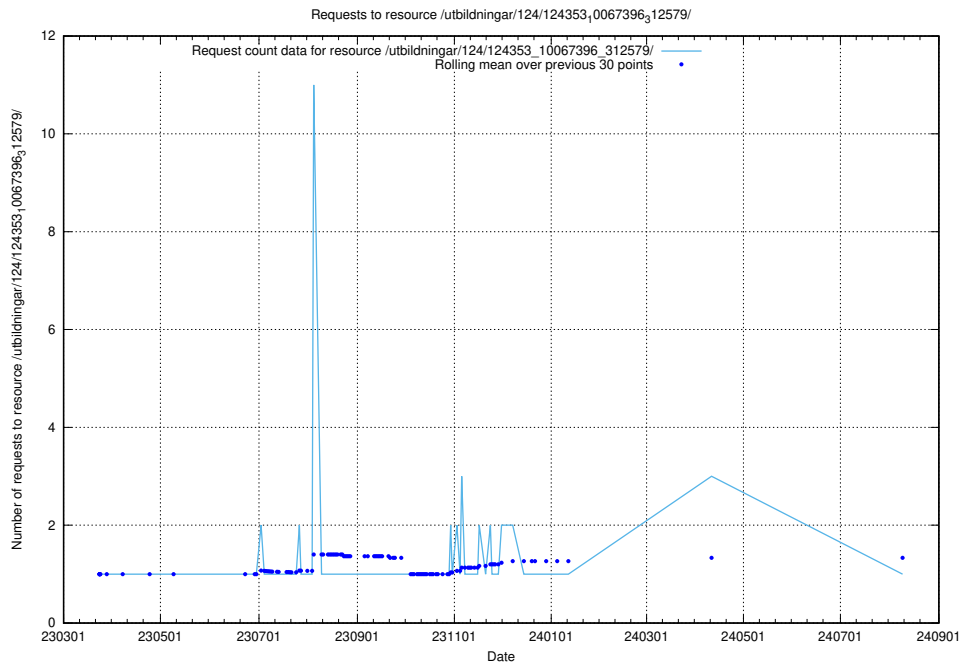

5.4777 Usage of /utbildningar/124/124353_10067396_312579/

Here, we count the number of requests to resource /utbildningar/124/124353_10067396_312579/.