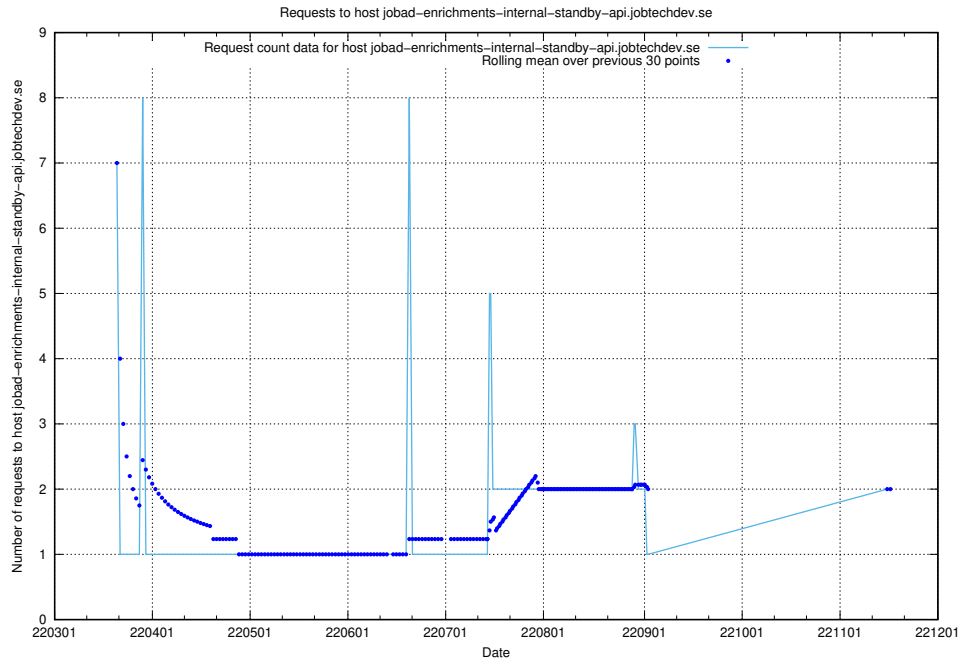

7.497 Usage of jobad-enrichments-internal-standby-api.jobtechdev.se

Here, we count the number of requests to host jobad-enrichments-internal-standby-api.jobtechdev.se.