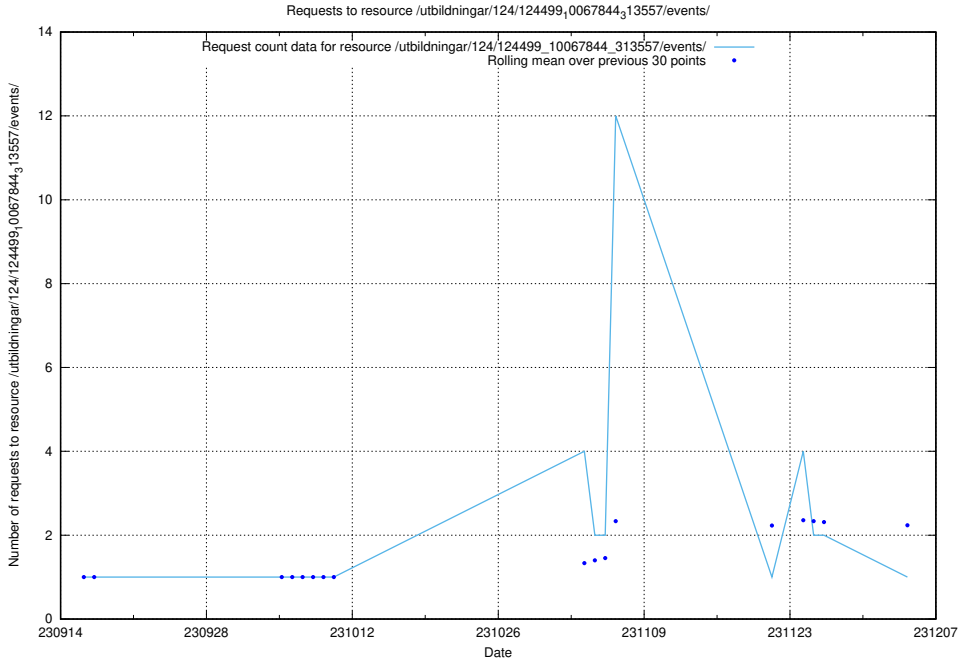

5.5390 Usage of /utbildningar/124/124499_10067844_313557/events/

Here, we count the number of requests to resource /utbildningar/124/124499_10067844_313557/events/