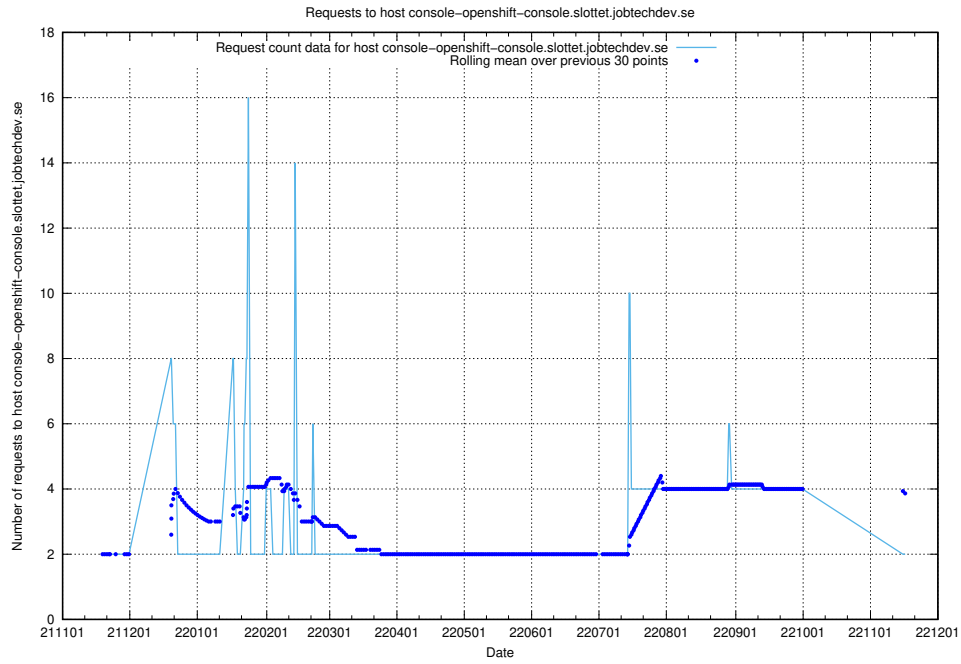

## 7.475 Usage of console-openshift-console.slottet.jobtechdev.se

Here, we count the number of requests to host console-openshift-console.slottet.jobtechdev.se.