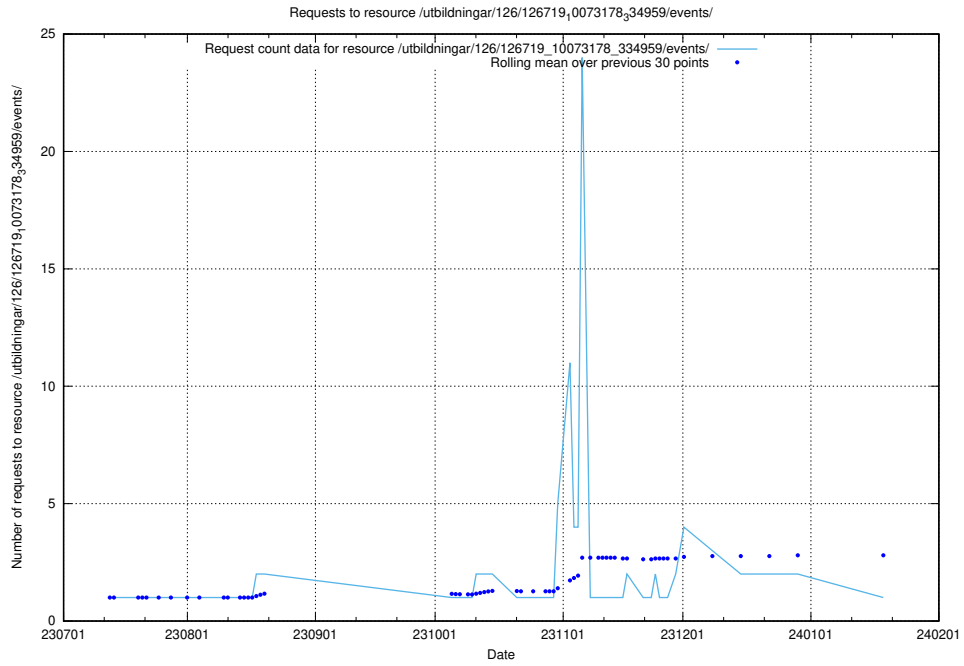

5.5944 Usage of /utbildningar/126/126719_10073178_334959/events/

Here, we count the number of requests to resource /utbildningar/126/126719_10073178_334959/events/