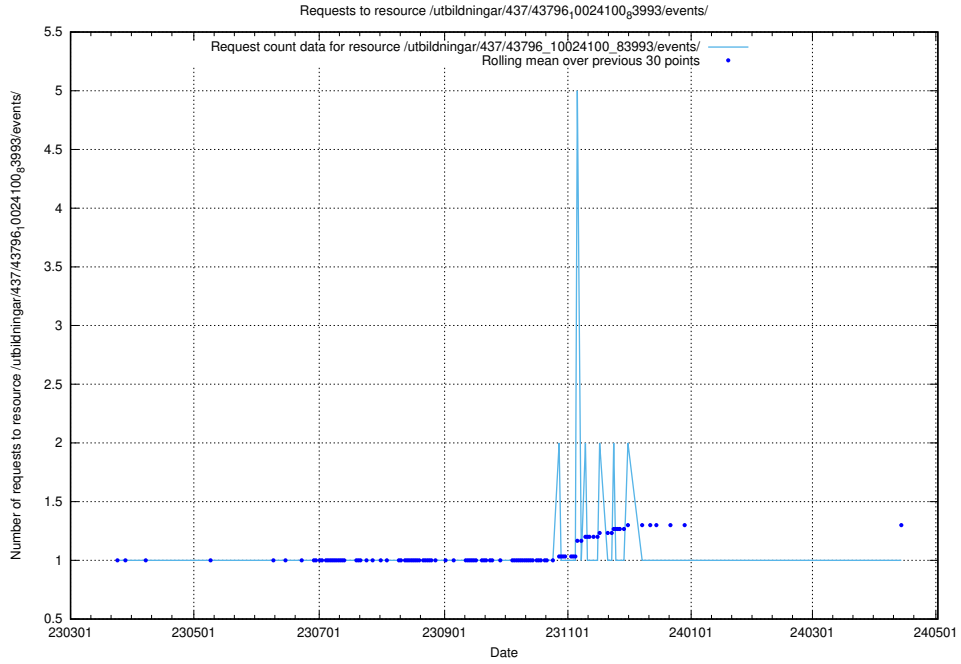

5.7017 Usage of /utbildningar/437/43796_10024100_83993/events/

Here, we count the number of requests to resource /utbildningar/437/43796_10024100_83993/events/.