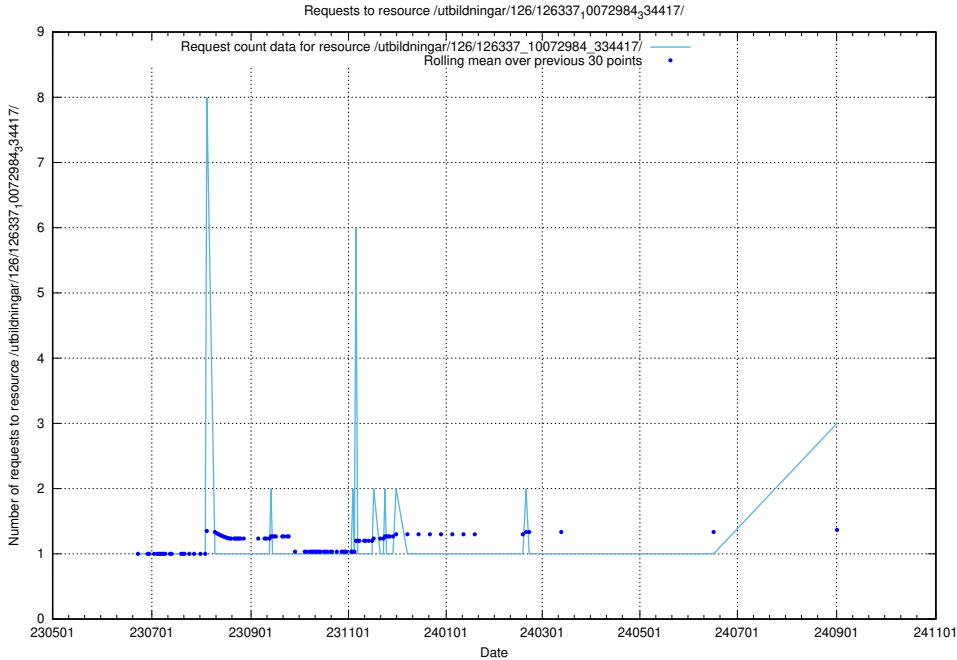

5.506 Usage of /utbildningar/126/126337_10072984_334417/

Here, we count the number of requests to resource /utbildningar/126/126337_10072984_334417/.