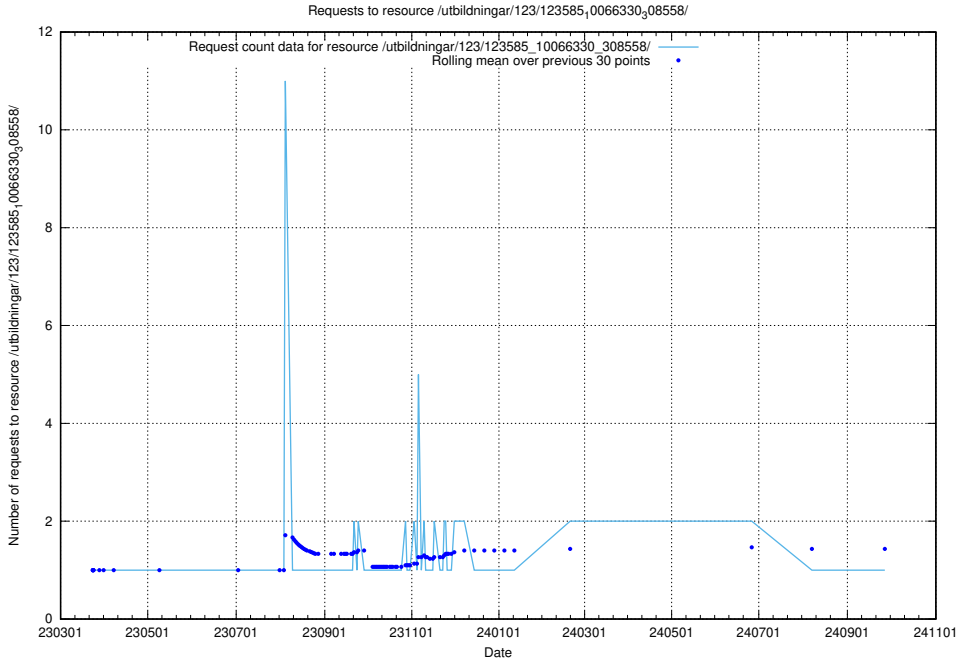

5.5308 Usage of /utbildningar/123/123585_10066330_308558/

Here, we count the number of requests to resource /utbildningar/123/123585_10066330_308558/.