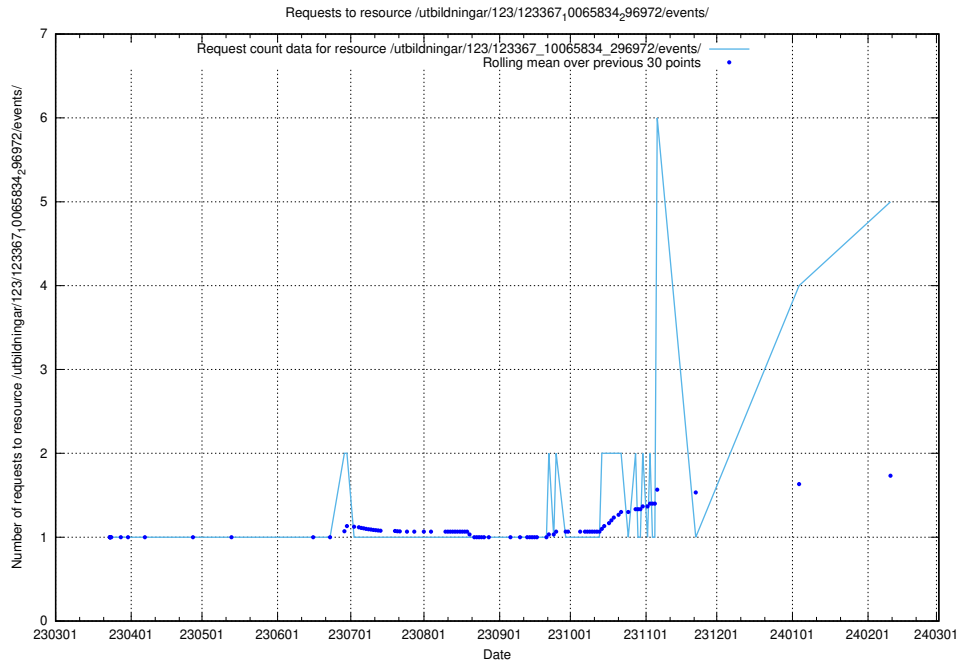

5.234 Usage of /utbildningar/123/123367_10065834_296972/events/

Here, we count the number of requests to resource /utbildningar/123/123367_10065834_296972/events/