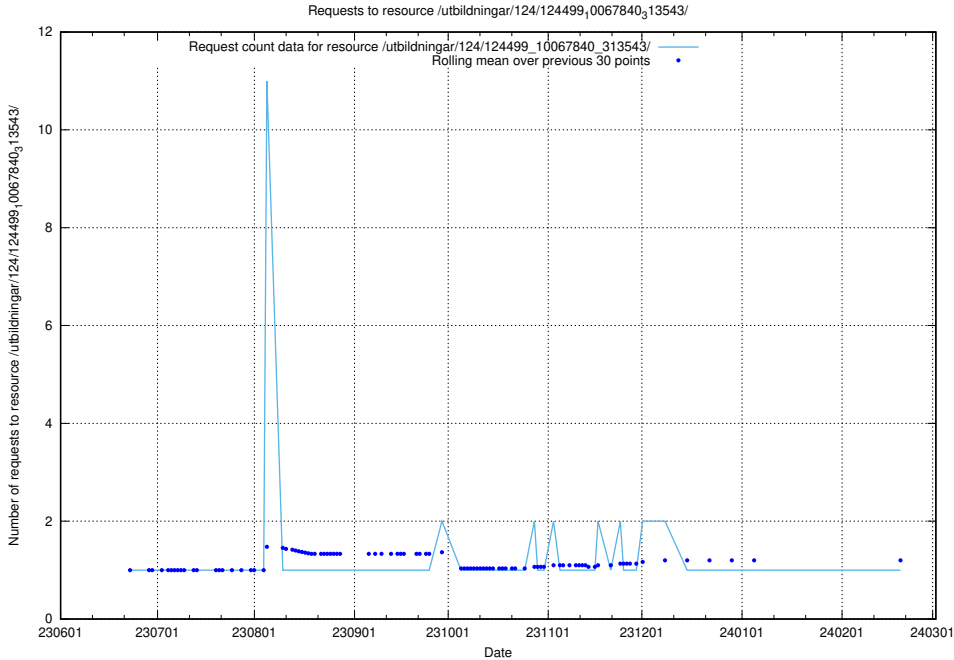

5.6581 Usage of /utbildningar/124/124499_10067840_313543/

Here, we count the number of requests to resource /utbildningar/124/124499_10067840_313543/.