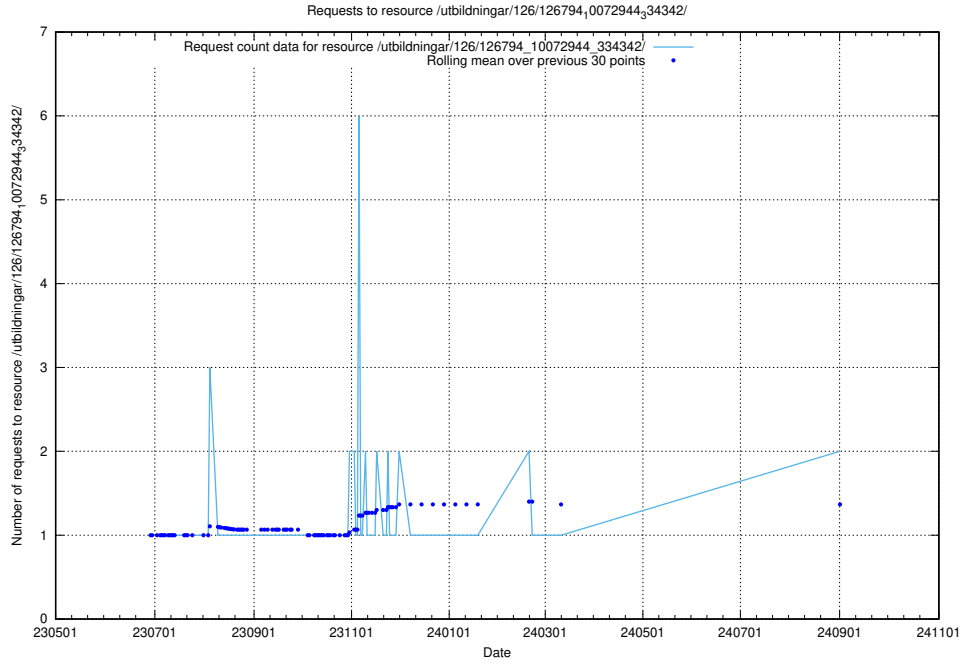

5.929 Usage of /utbildningar/126/126794_10072944_334342/

Here, we count the number of requests to resource /utbildningar/126/126794_10072944_334342/.