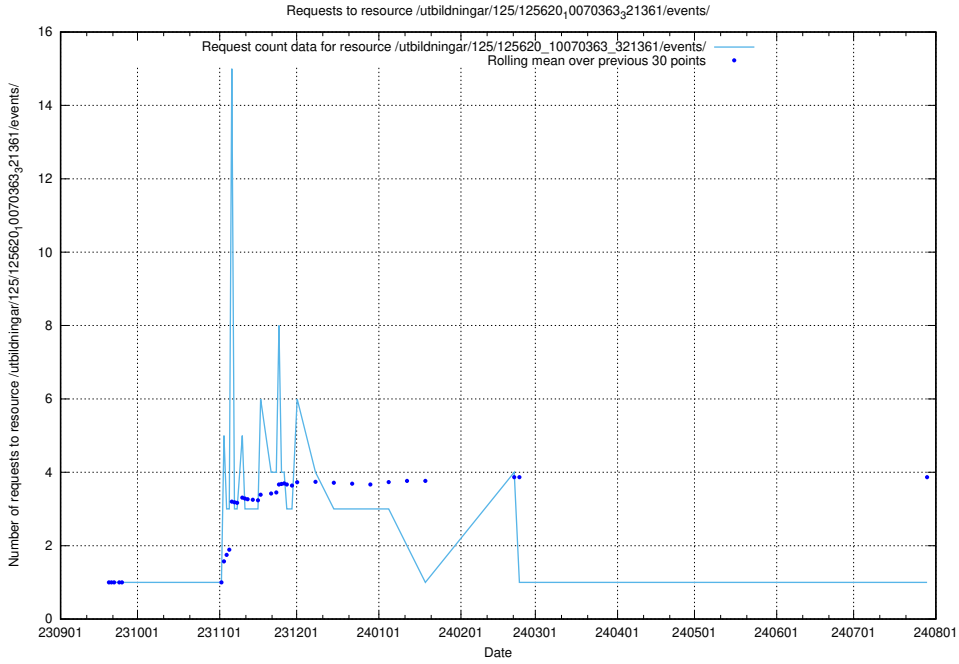

5.5367 Usage of /utbildningar/125/125620_10070363_321361/events/

Here, we count the number of requests to resource /utbildningar/125/125620_10070363_321361/events/