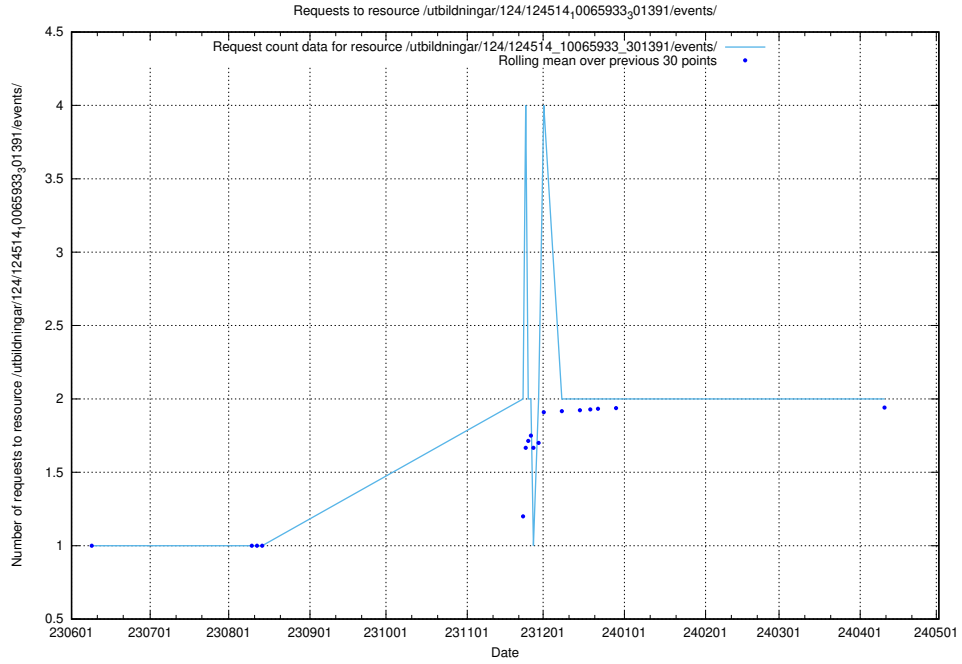

5.1001 Usage of /utbildningar/124/124514_10065933_301391/events/

Here, we count the number of requests to resource /utbildningar/124/124514_10065933_301391/events/