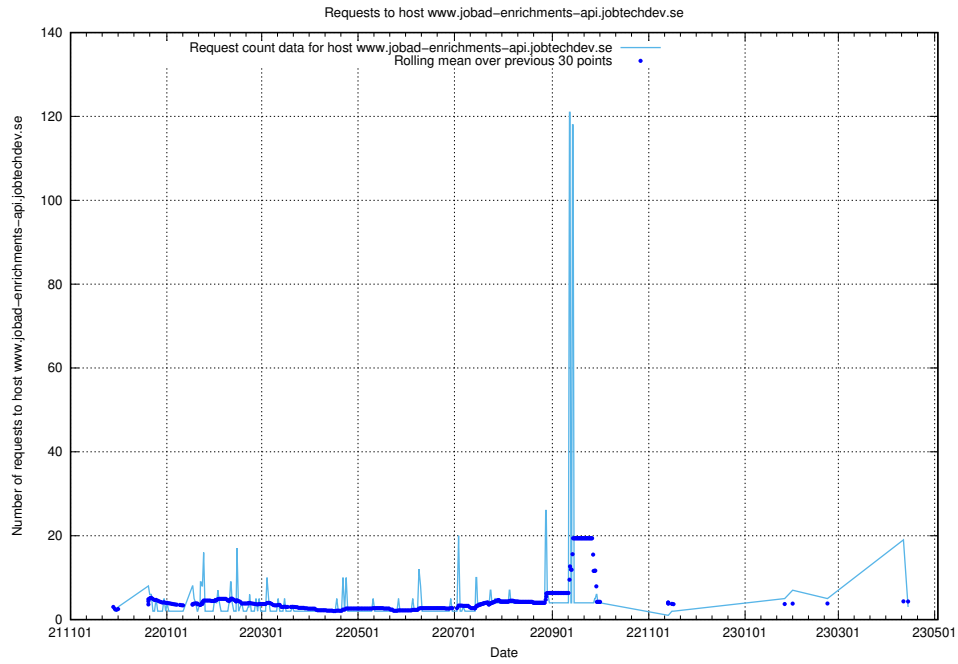

7.212 Usage of www.jobad-enrichments-api.jobtechdev.se

Here, we count the number of requests to host www.jobad-enrichments-api.jobtechdev.se.