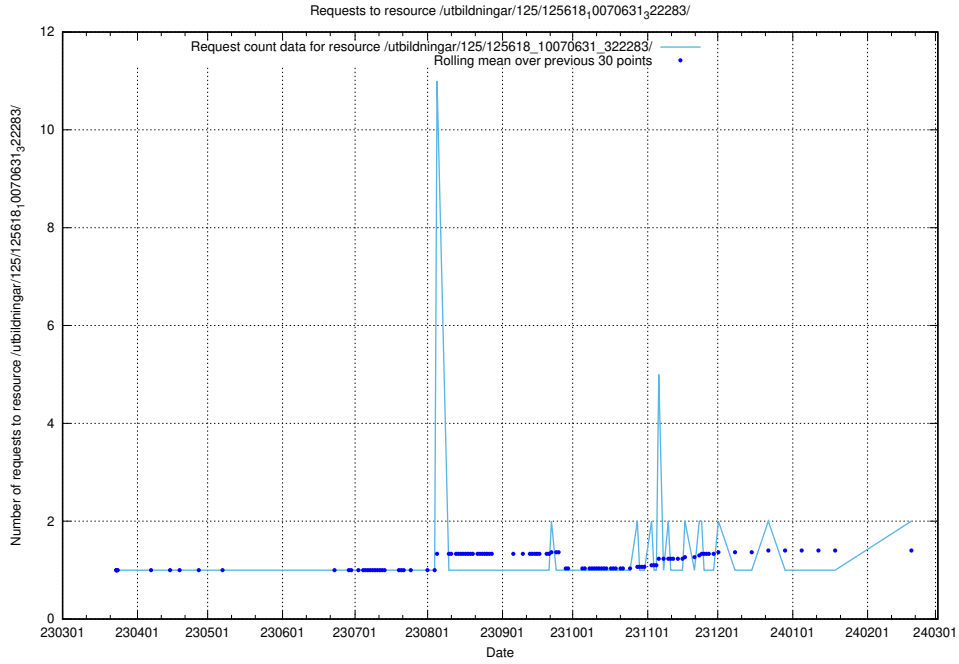

5.576 Usage of /utbildningar/125/125618_10070631_322283/

Here, we count the number of requests to resource /utbildningar/125/125618_10070631_322283/.