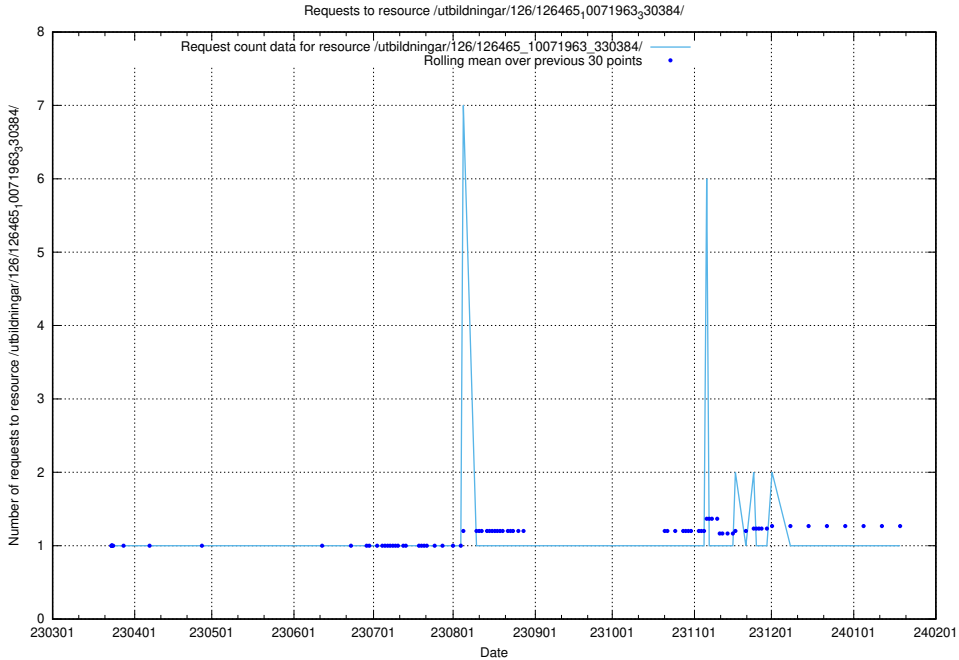

5.7260 Usage of /utbildningar/126/126465_10071963_330384/

Here, we count the number of requests to resource /utbildningar/126/126465_10071963_330384/.