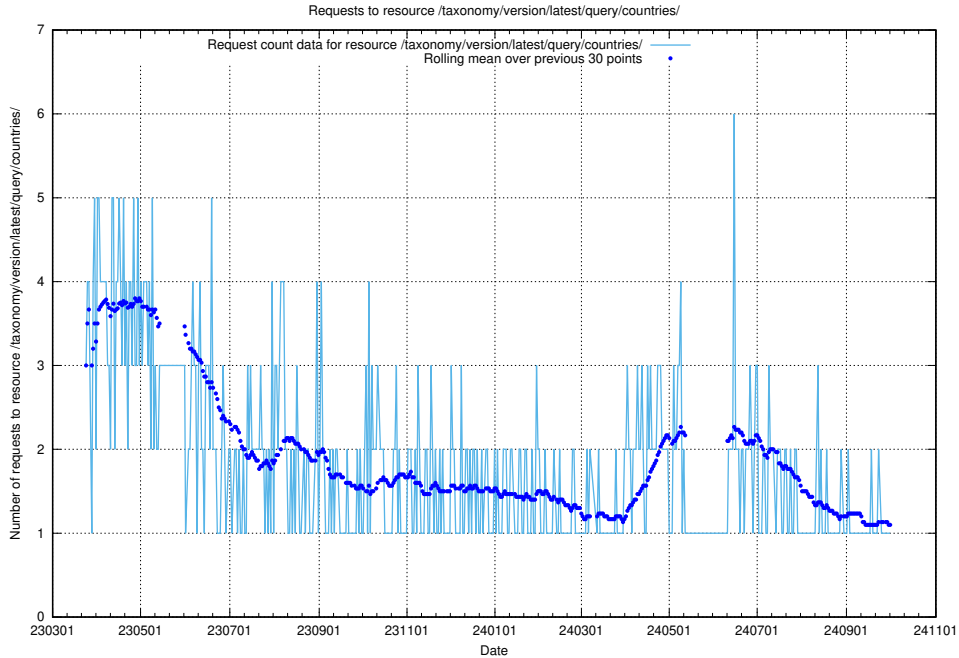

5.6934 Usage of /taxonomy/version/latest/query/countries/

Here, we count the number of requests to resource /taxonomy/version/latest/query/countries/.