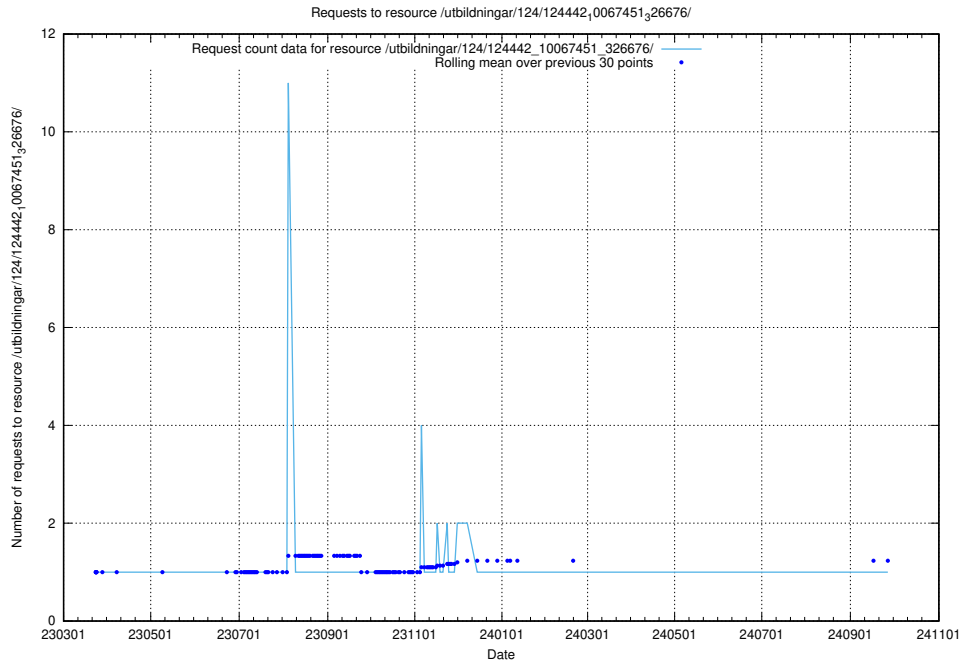

5.4373 Usage of /utbildningar/124/124442_10067451_326676/

Here, we count the number of requests to resource /utbildningar/124/124442_10067451_326676/.