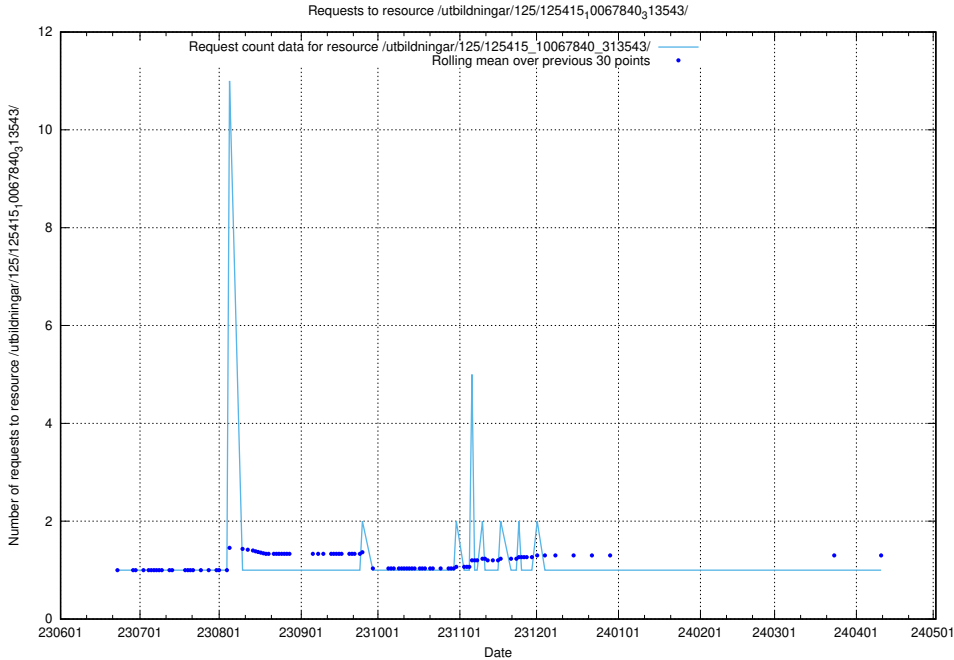

5.6519 Usage of /utbildningar/125/125415_10067840_313543/

Here, we count the number of requests to resource /utbildningar/125/125415_10067840_313543/.