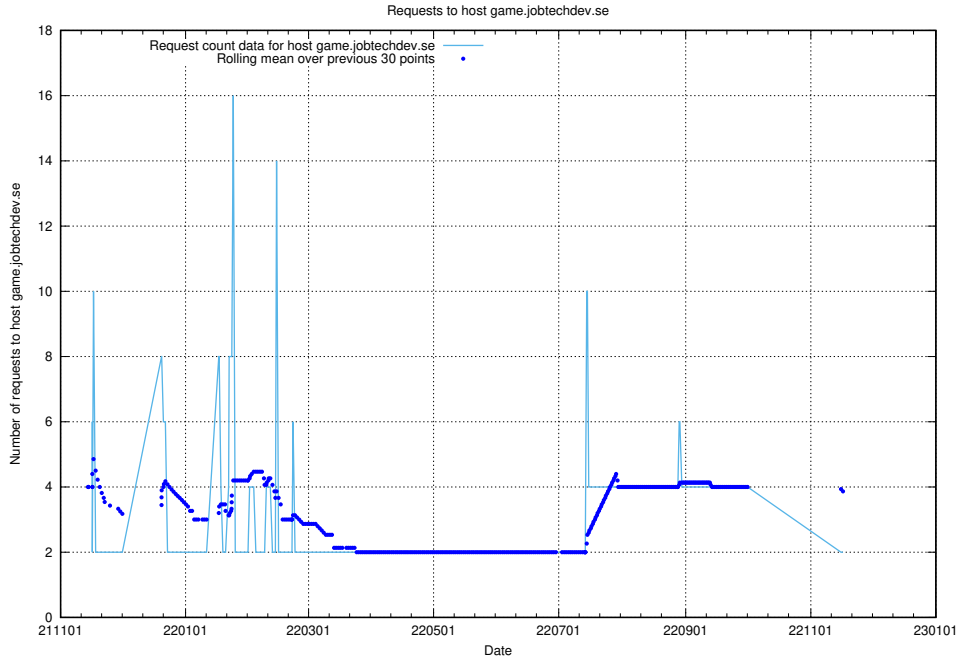

### 7.267 Usage of game.jobtechdev.se

Here, we count the number of requests to host game.jobtechdev.se.