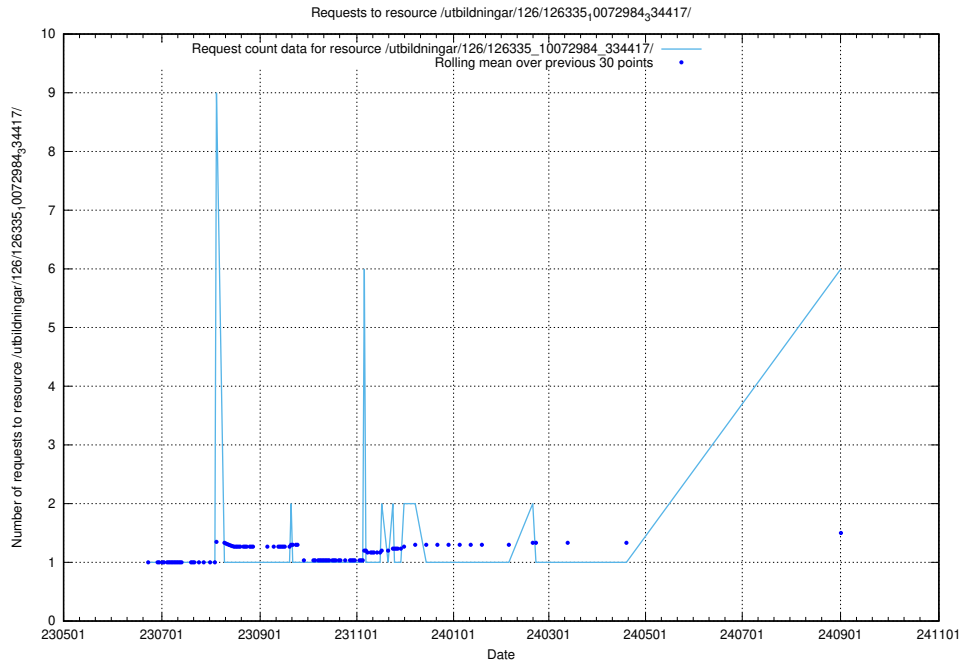

5.178 Usage of /utbildningar/126/126335_10072984_334417/

Here, we count the number of requests to resource /utbildningar/126/126335_10072984_334417/.