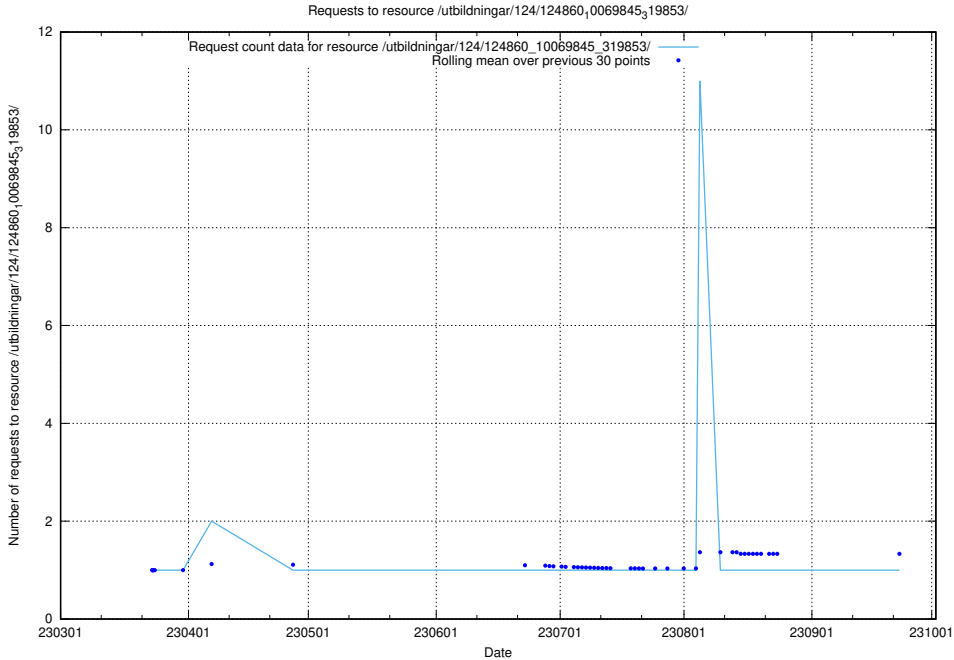

5.1265 Usage of /utbildningar/124/124860_10069845_319853/

Here, we count the number of requests to resource /utbildningar/124/124860_10069845_319853/.