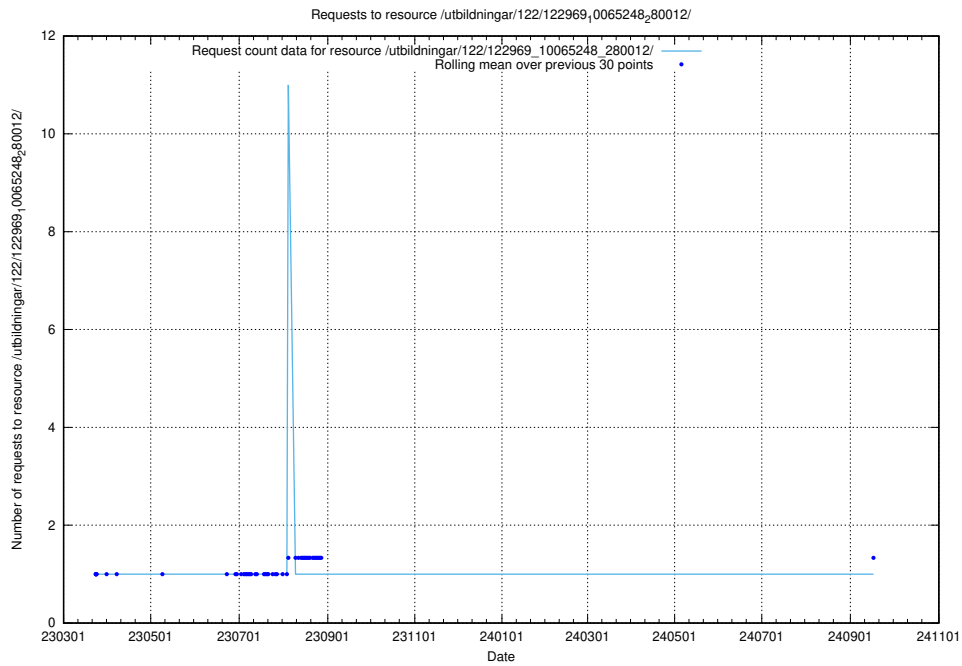

5.5830 Usage of /utbildningar/122/122969_10065248_280012/

Here, we count the number of requests to resource /utbildningar/122/122969_10065248_280012/.