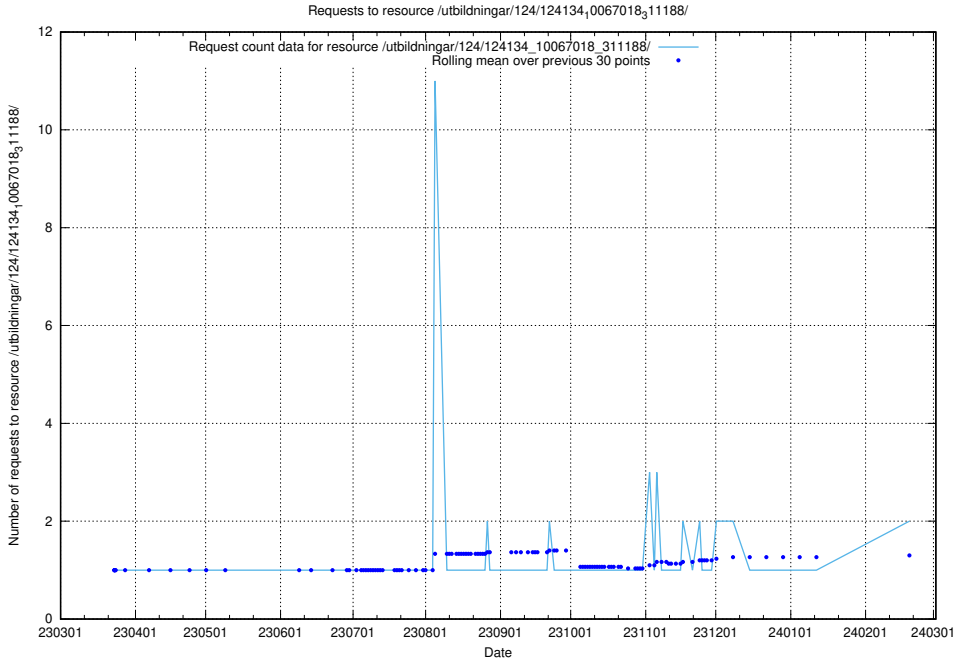

5.807 Usage of /utbildningar/124/124134_10067018_311188/

Here, we count the number of requests to resource /utbildningar/124/124134_10067018_311188/.