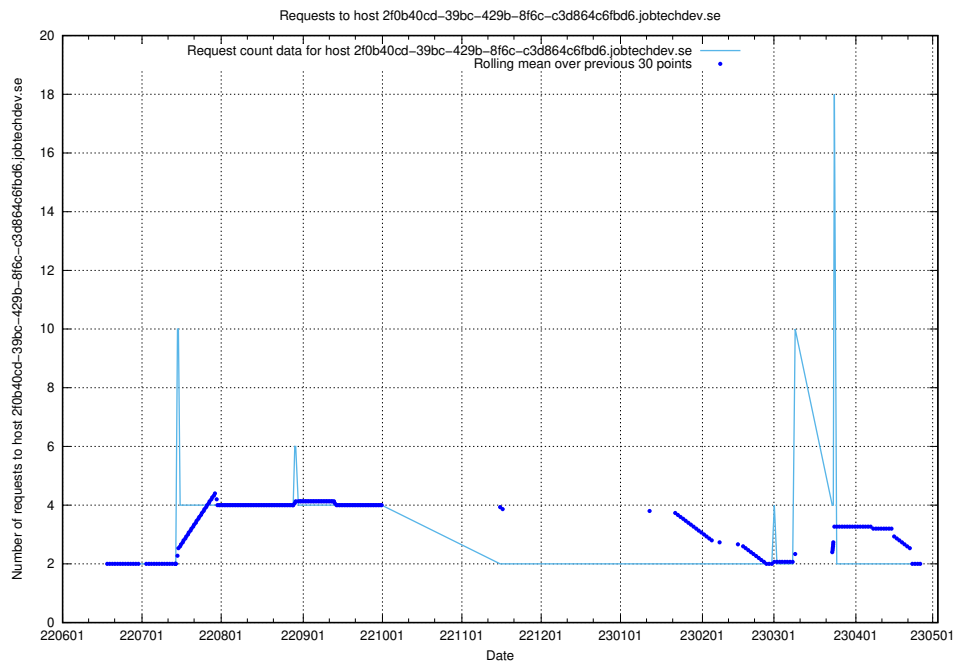

7.404 Usage of 2f0b40cd-39bc-429b-8f6c-c3d864c6fbd6.jobtechdev.se

Here, we count the number of requests to host 2f0b40cd-39bc-429b-8f6c-c3d864c6fbd6.jobtechdev.se.