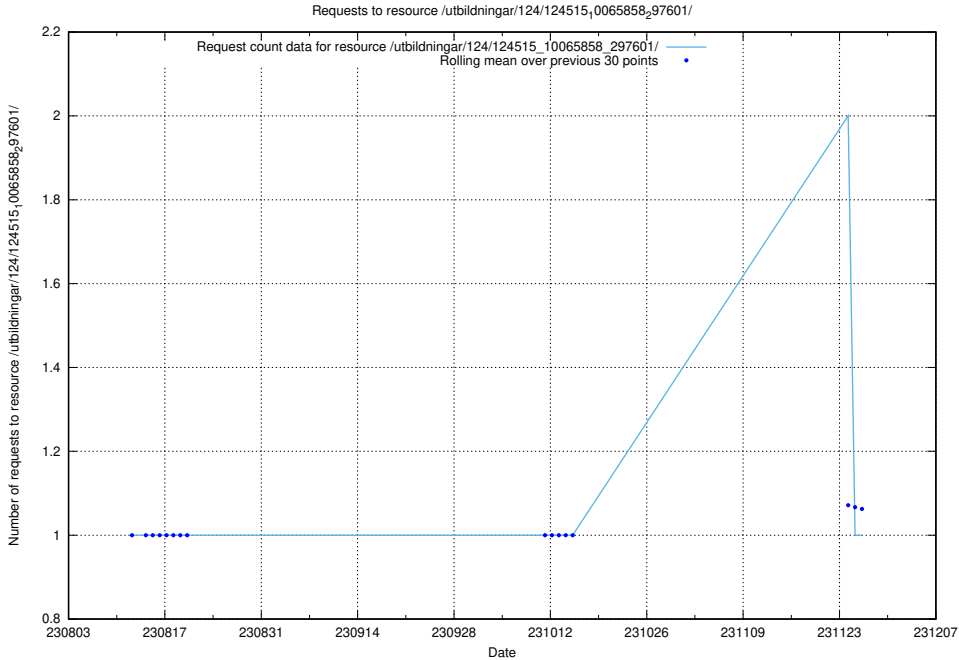

### 5.5648 Usage of /utbildningar/124/124515\_10065858\_297601/

Here, we count the number of requests to resource /utbildningar/124/124515\_10065858\_297601/.