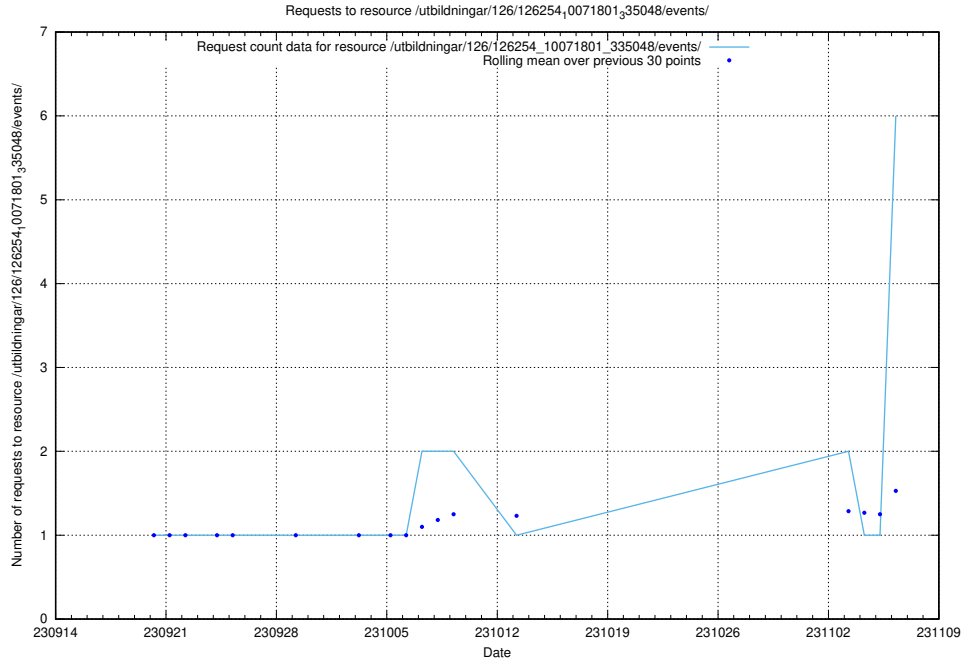

5.148 Usage of /utbildningar/126/126254_10071801_335048/events/

Here, we count the number of requests to resource /utbildningar/126/126254_10071801_335048/events/