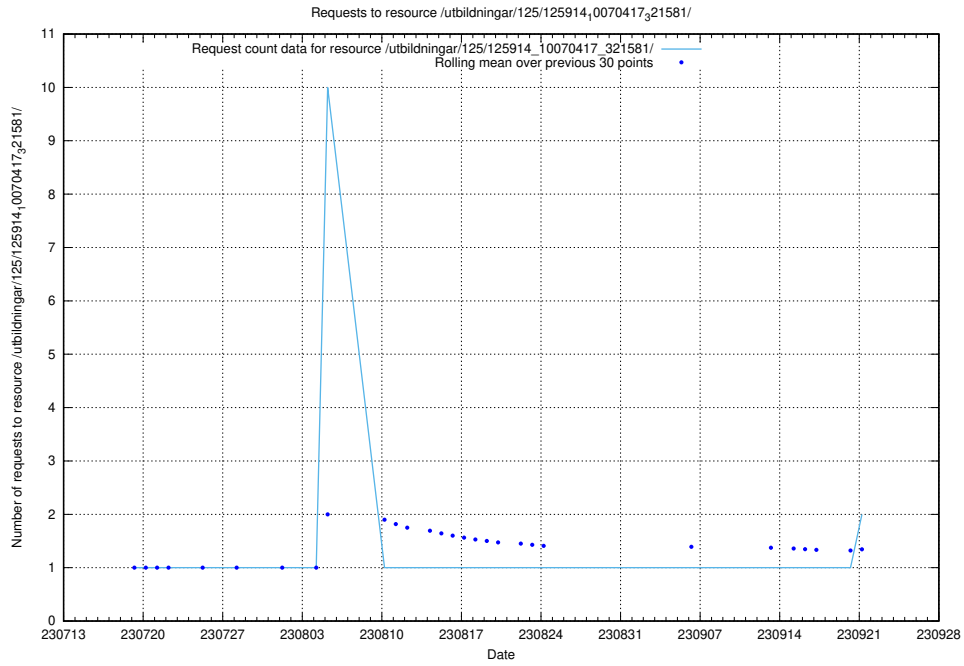

5.902 Usage of /utbildningar/125/125914_10070417_321581/

Here, we count the number of requests to resource /utbildningar/125/125914_10070417_321581/.