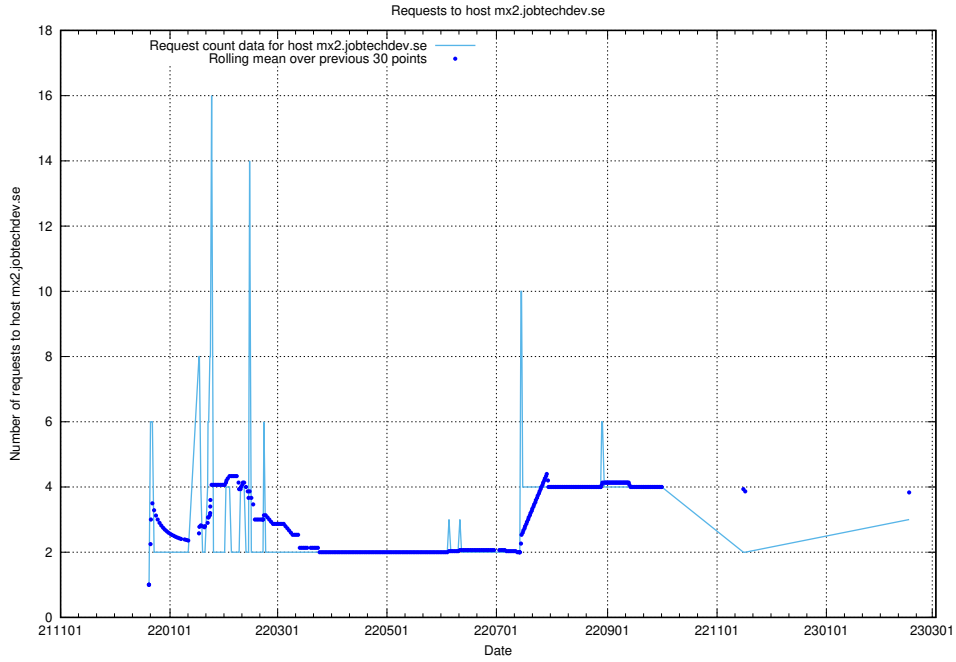

7.200 Usage of mx2.jobtechdev.se

Here, we count the number of requests to host mx2.jobtechdev.se.