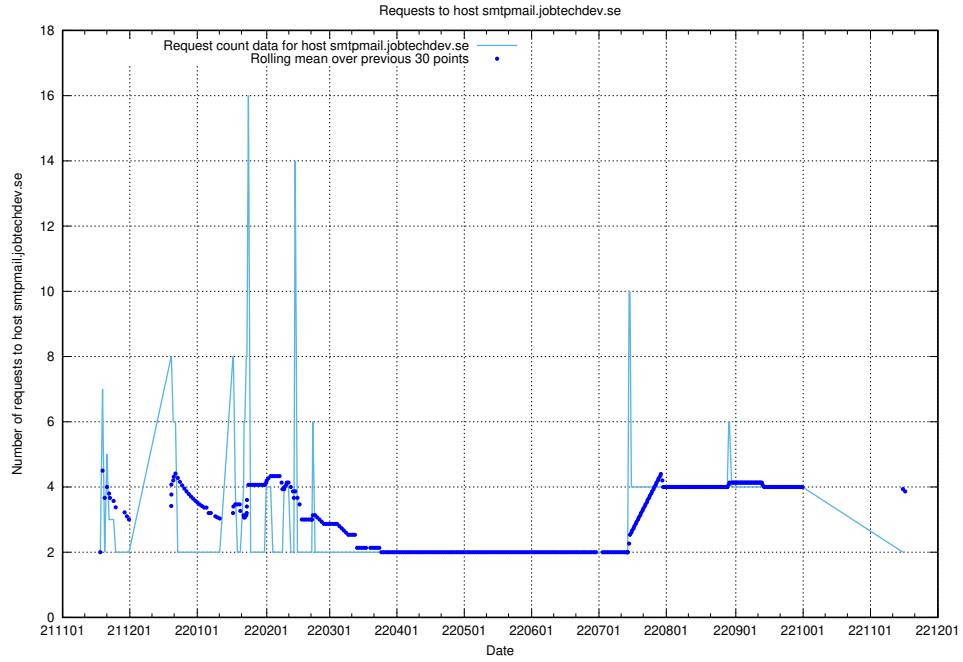

7.479 Usage of smtpmail.jobtechdev.se

Here, we count the number of requests to host smtpmail.jobtechdev.se.