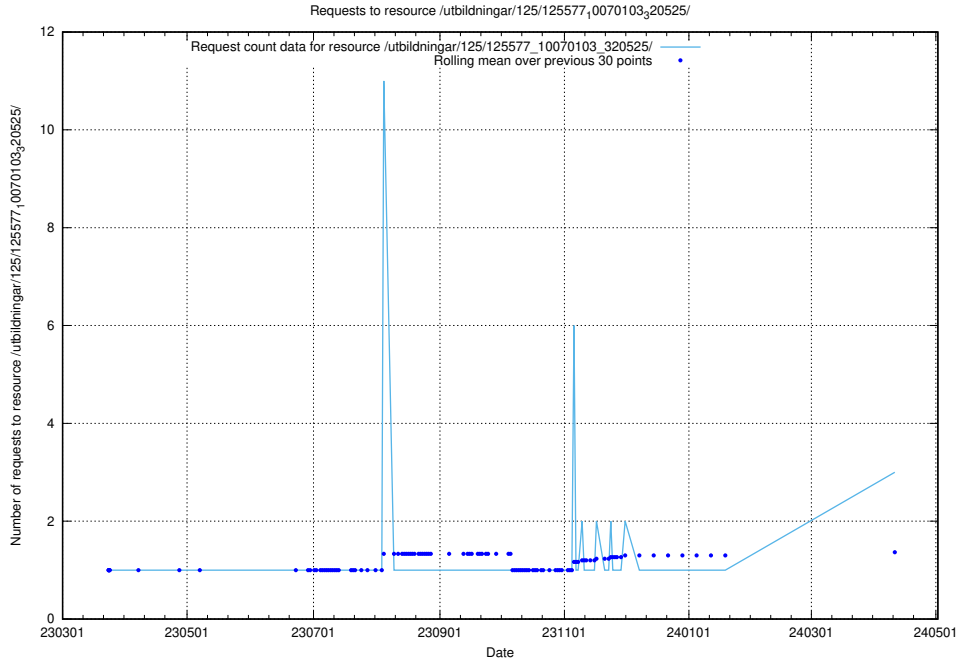

5.390 Usage of /utbildningar/125/125577_10070103_320525/

Here, we count the number of requests to resource /utbildningar/125/125577_10070103_320525/.