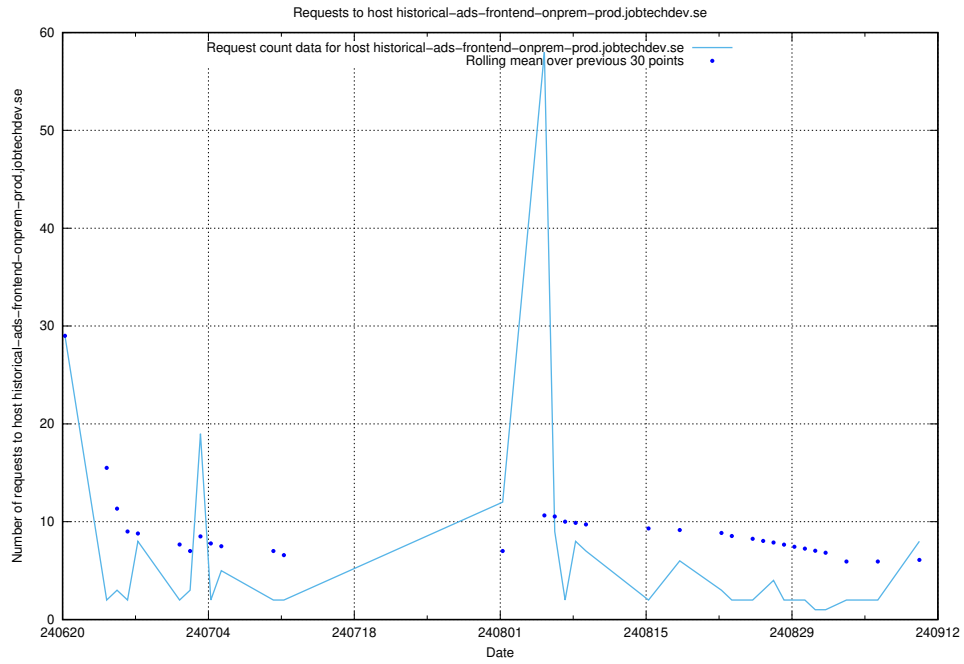

7.75 Usage of historical-ads-frontend-onprem-prod.jobtechdev.se

Here, we count the number of requests to host historical-ads-frontend-onprem-prod.jobtechdev.se.