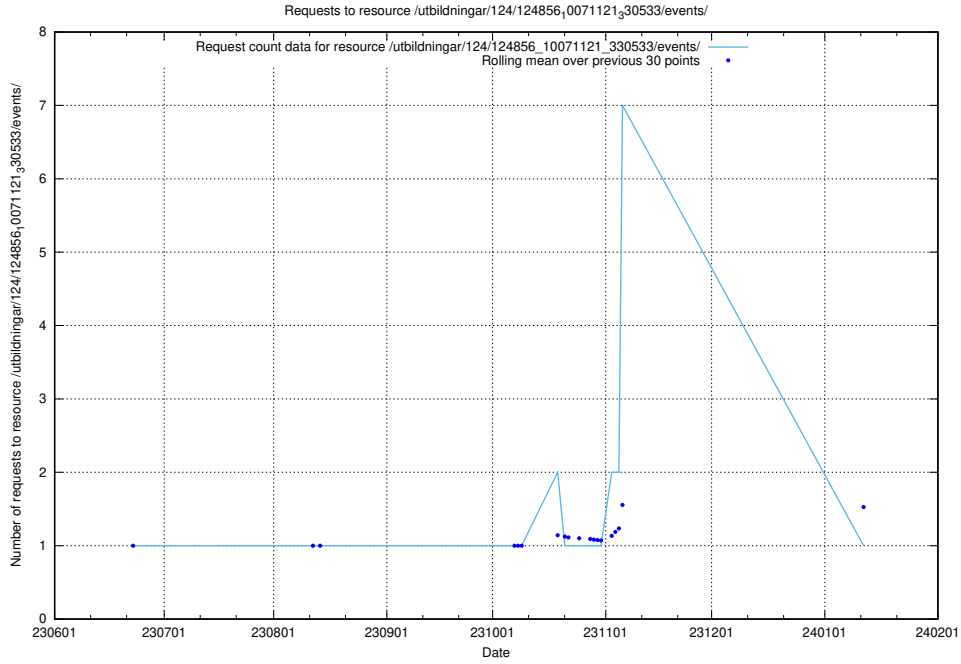

5.6539 Usage of /utbildningar/124/124856_10071121_330533/events/

Here, we count the number of requests to resource /utbildningar/124/124856_10071121_330533/events/