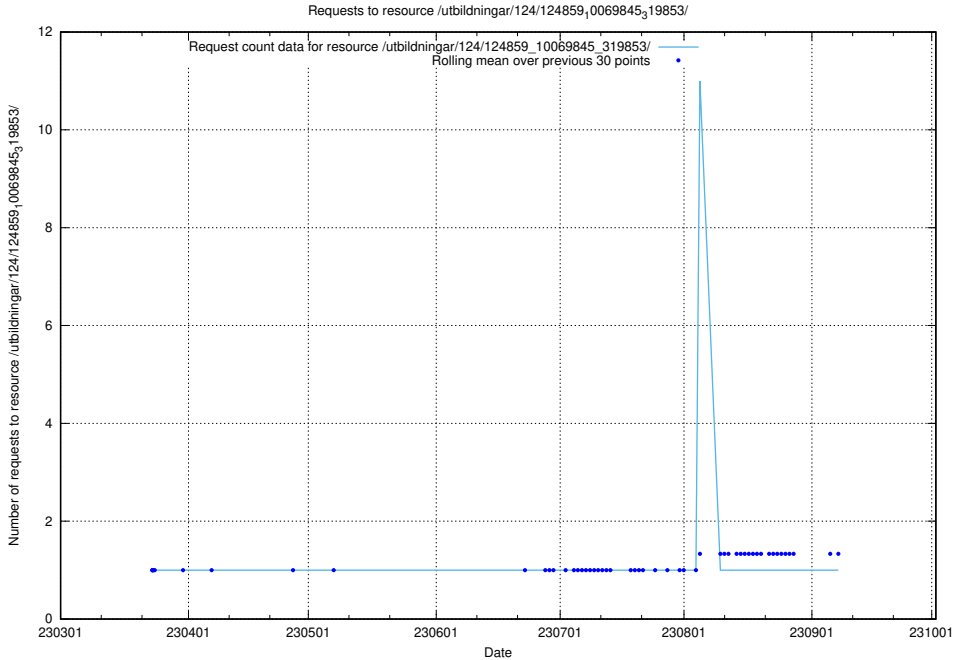

5.1270 Usage of /utbildningar/124/124859_10069845_319853/

Here, we count the number of requests to resource /utbildningar/124/124859_10069845_319853/.