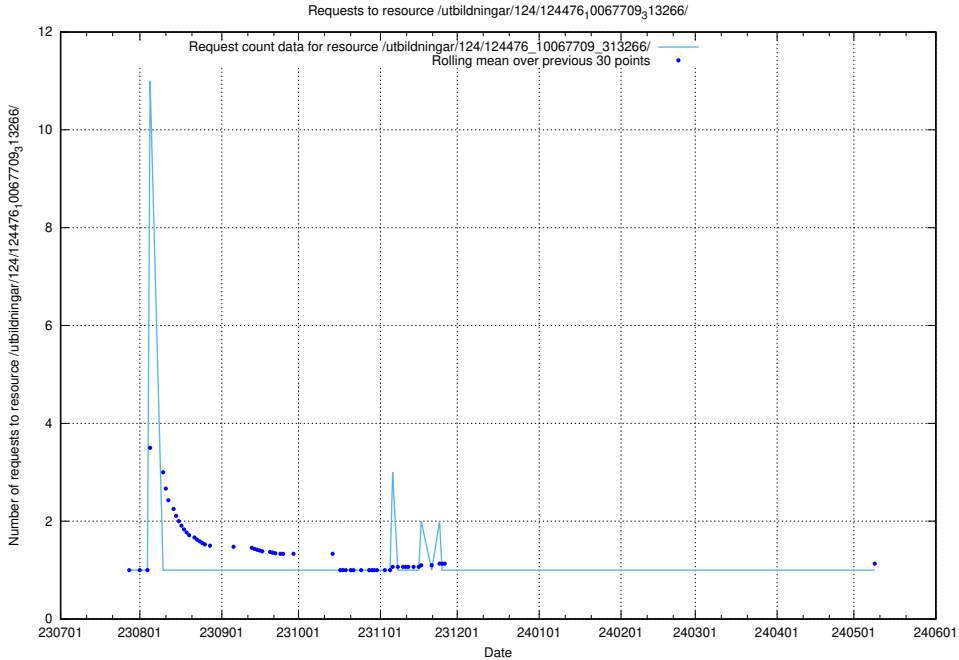

5.5736 Usage of /utbildningar/124/124476_10067709_313266/

Here, we count the number of requests to resource /utbildningar/124/124476_10067709_313266/.