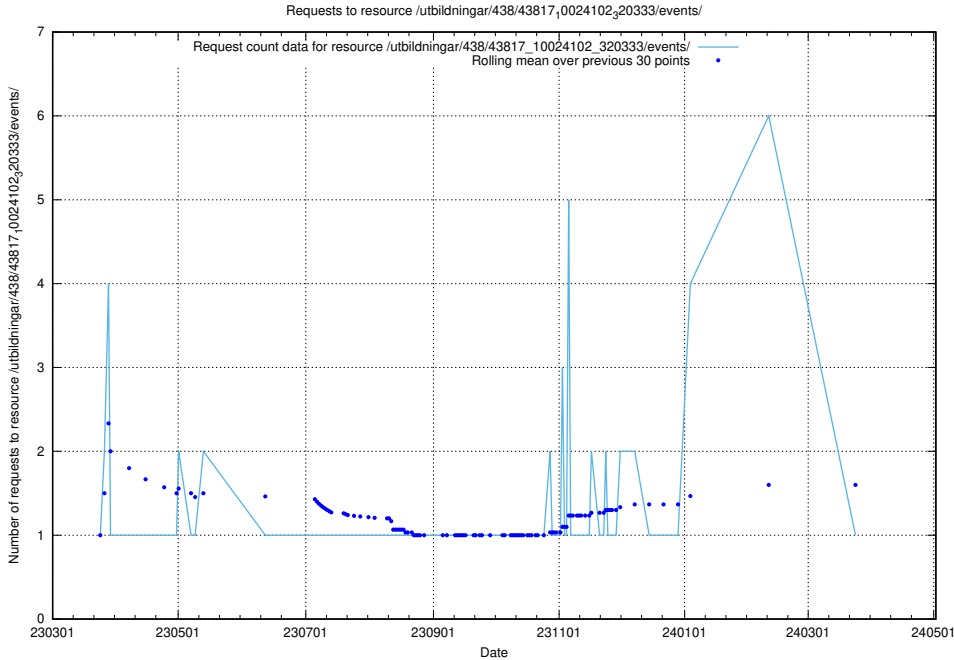

5.7007 Usage of /utbildningar/438/43817_10024102_320333/events/

Here, we count the number of requests to resource /utbildningar/438/43817_10024102_320333/events/.