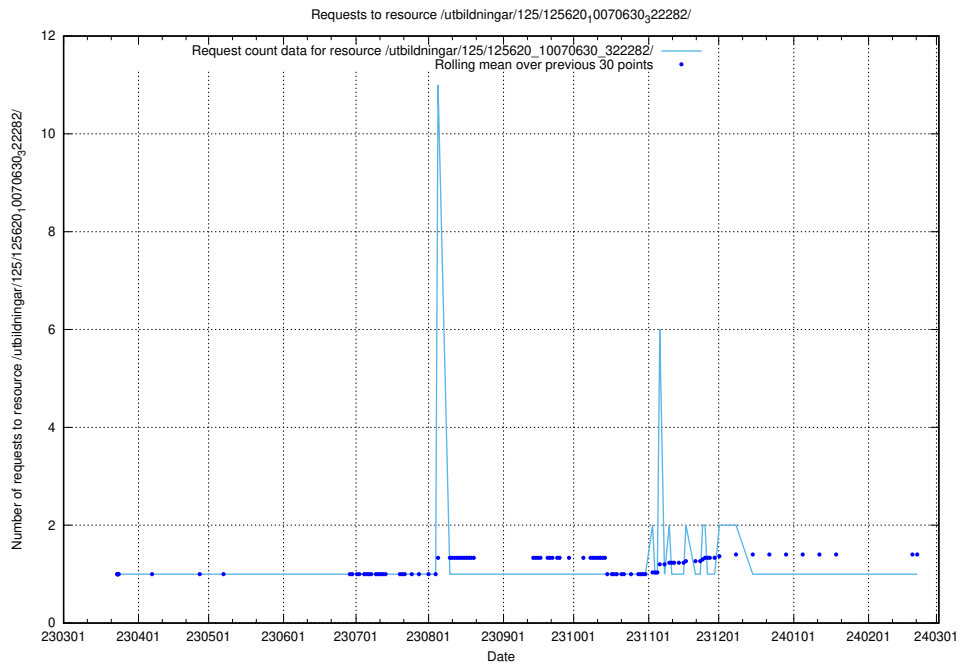

5.1149 Usage of /utbildningar/125/125620_10070630_322282/

Here, we count the number of requests to resource /utbildningar/125/125620_10070630_322282/.