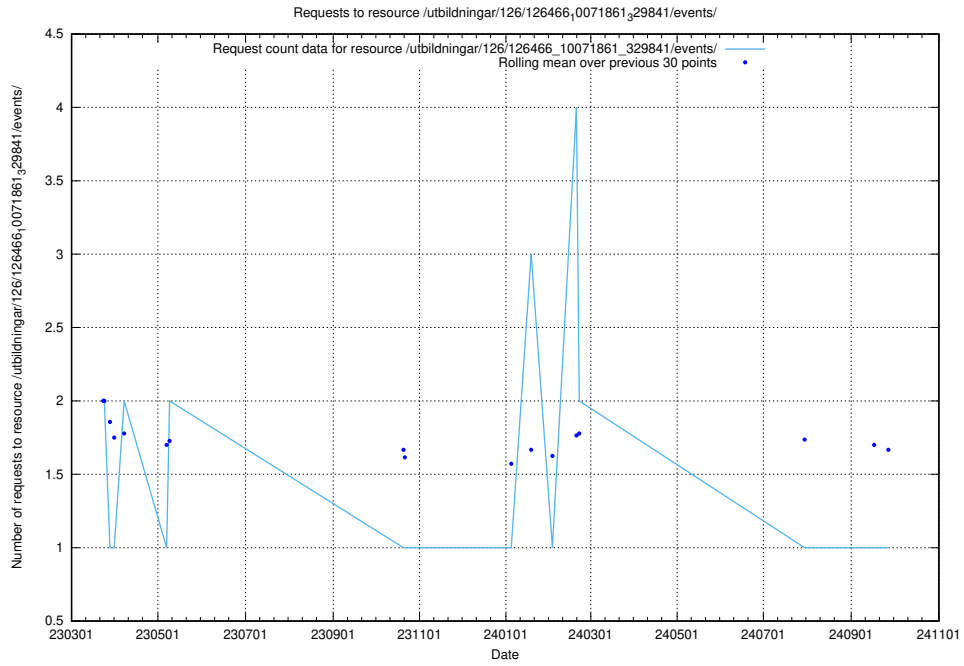

5.7108 Usage of /utbildningar/126/126466_10071861_329841/events/

Here, we count the number of requests to resource /utbildningar/126/126466_10071861_329841/events/