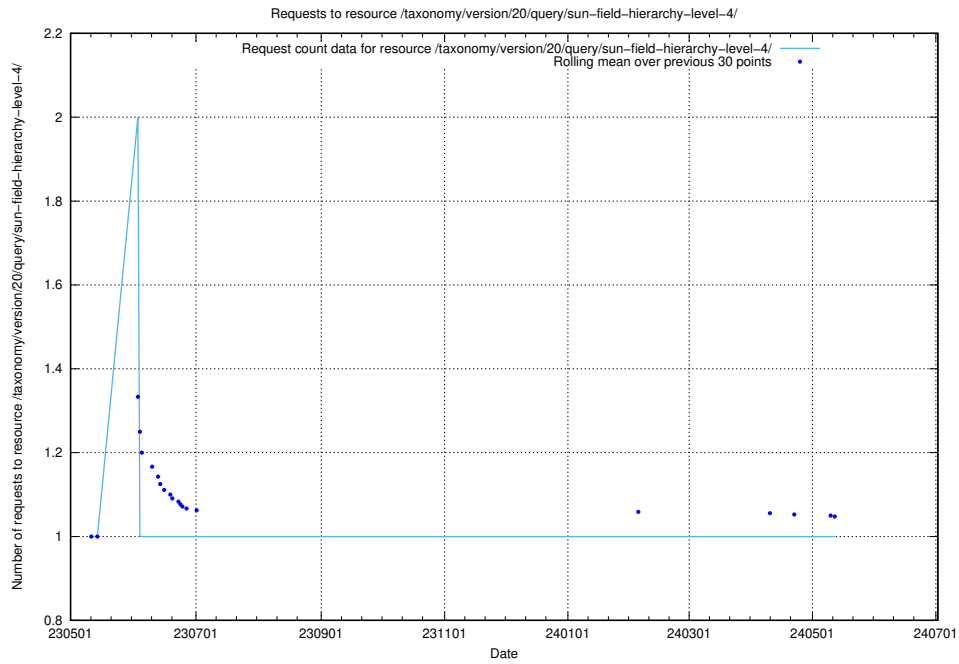

5.6754 Usage of /taxonomy/version/20/query/sun-field-hierarchy-level-4/

Here, we count the number of requests to resource /taxonomy/version/20/query/sun-field-hierarchy-level-4/.