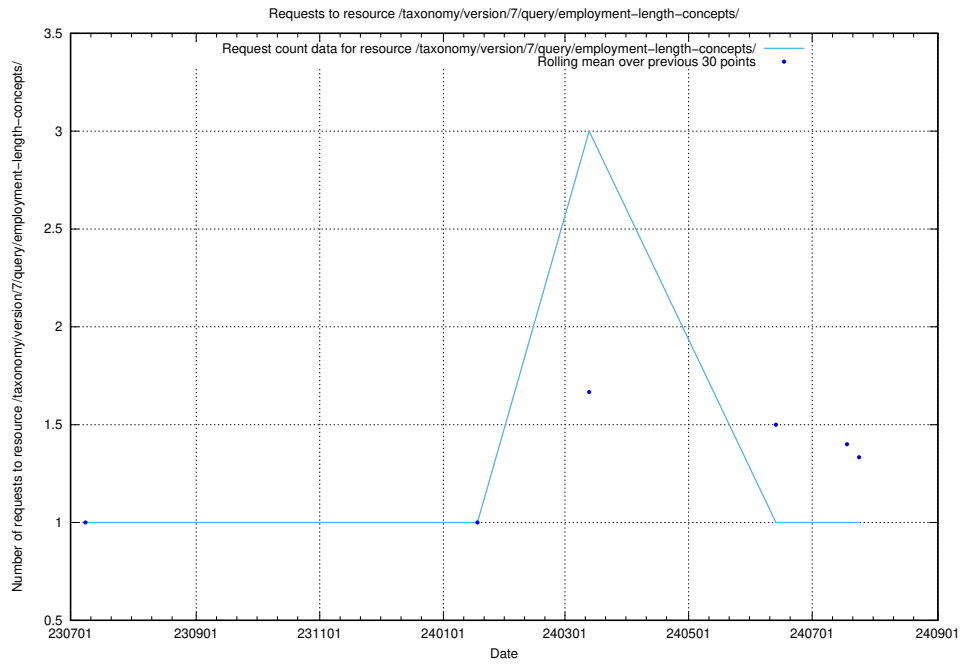

5.6042 Usage of /taxonomy/version/7/query/employment-length-concepts/

Here, we count the number of requests to resource /taxonomy/version/7/query/employment-length-concepts/.