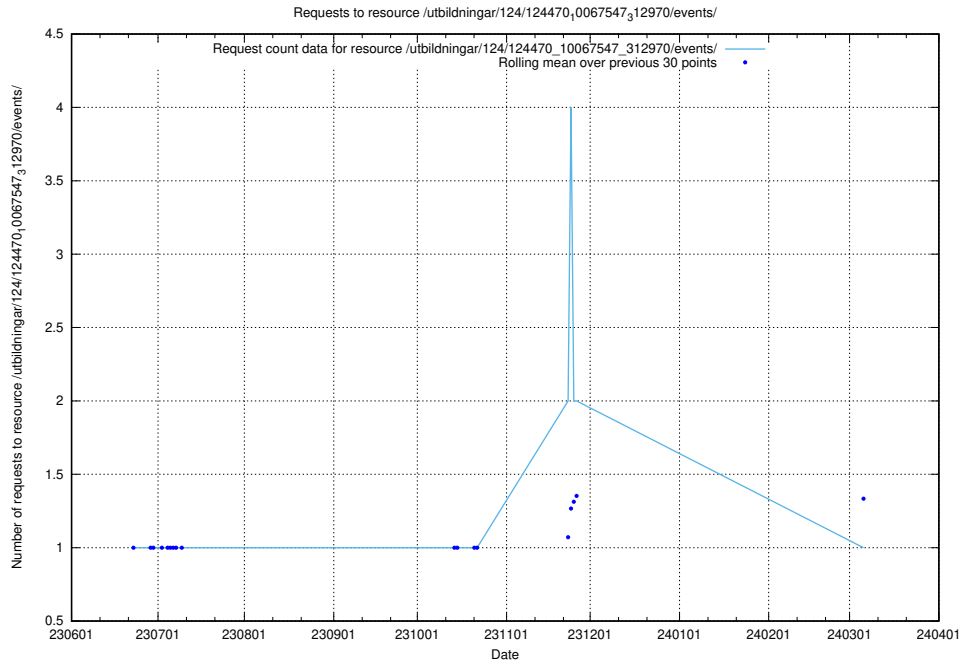

5.6606 Usage of /utbildningar/124/124470_10067547_312970/events/

Here, we count the number of requests to resource /utbildningar/124/124470_10067547_312970/events/