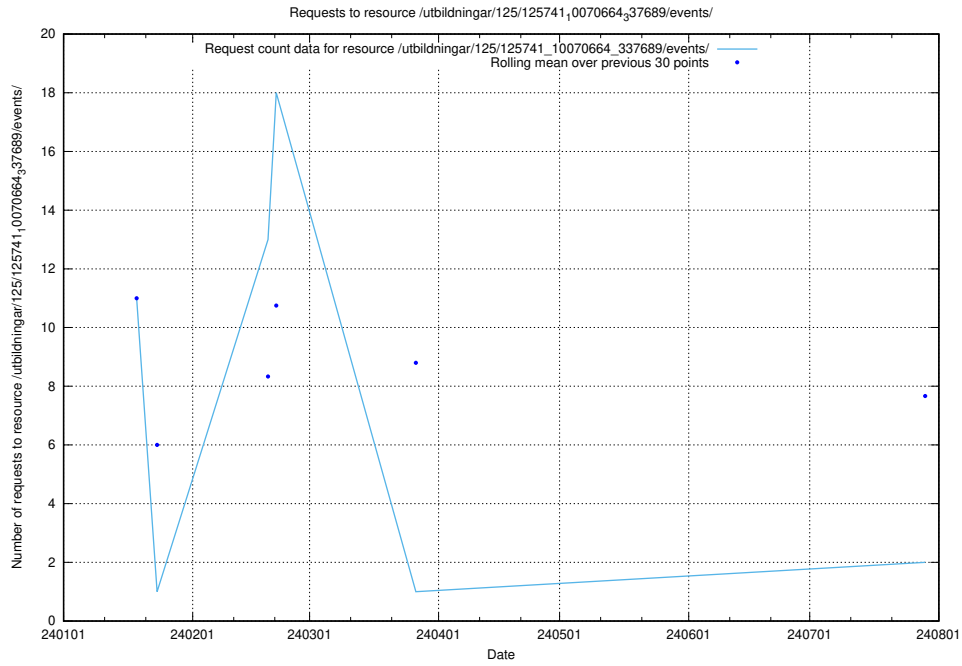

## 5.784 Usage of /utbildningar/125/125741\_10070664\_337689/events/

Here, we count the number of requests to resource /utbildningar/125/125741\_10070664\_337689/events/