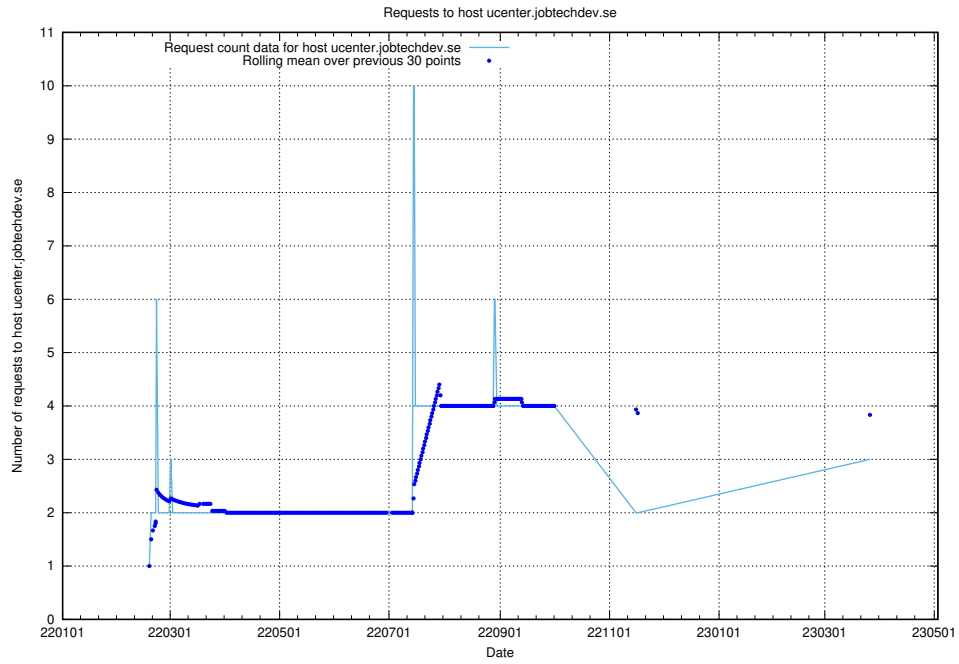

7.231 Usage of ucenter.jobtechdev.se

Here, we count the number of requests to host ucenter.jobtechdev.se.