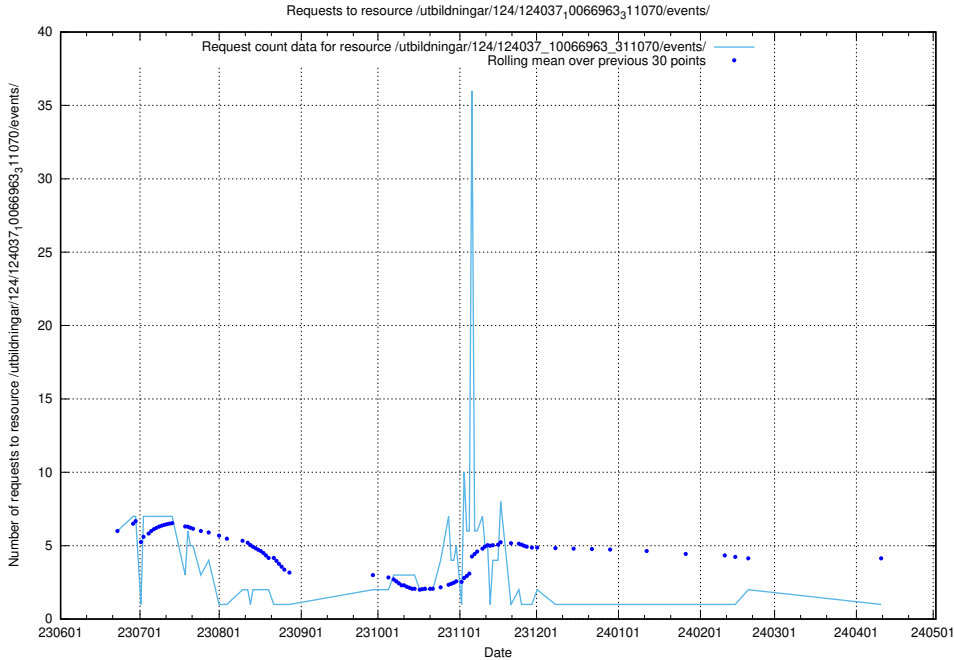

5.6387 Usage of /utbildningar/124/124037_10066963_311070/events/

Here, we count the number of requests to resource /utbildningar/124/124037_10066963_311070/events/