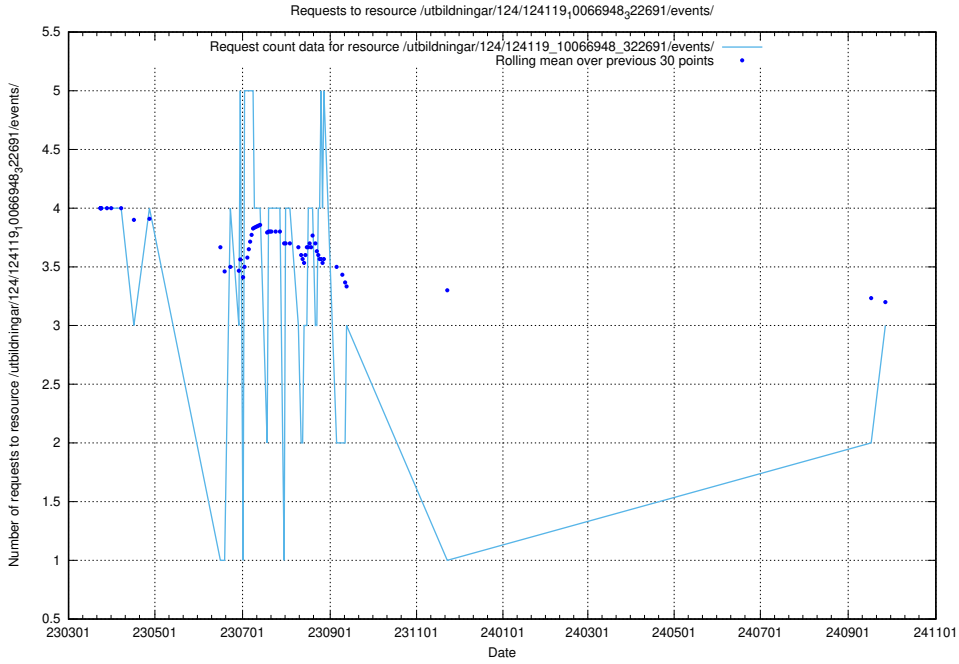

5.551 Usage of /utbildningar/124/124119_10066948_322691/events/

Here, we count the number of requests to resource /utbildningar/124/124119_10066948_322691/events/