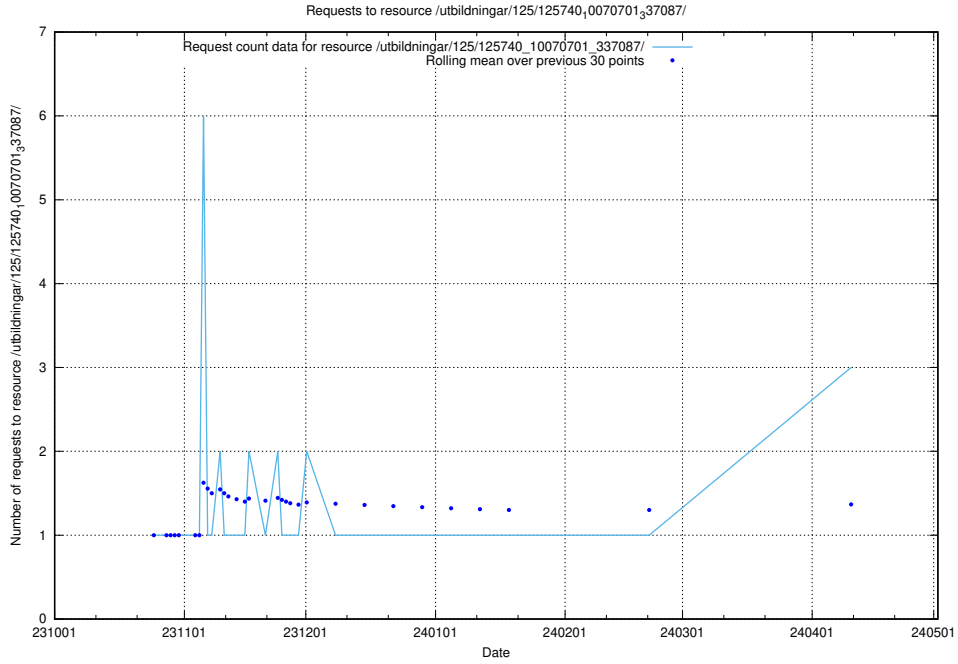

5.465 Usage of /utbildningar/125/125740_10070701_337087/

Here, we count the number of requests to resource /utbildningar/125/125740_10070701_337087/.