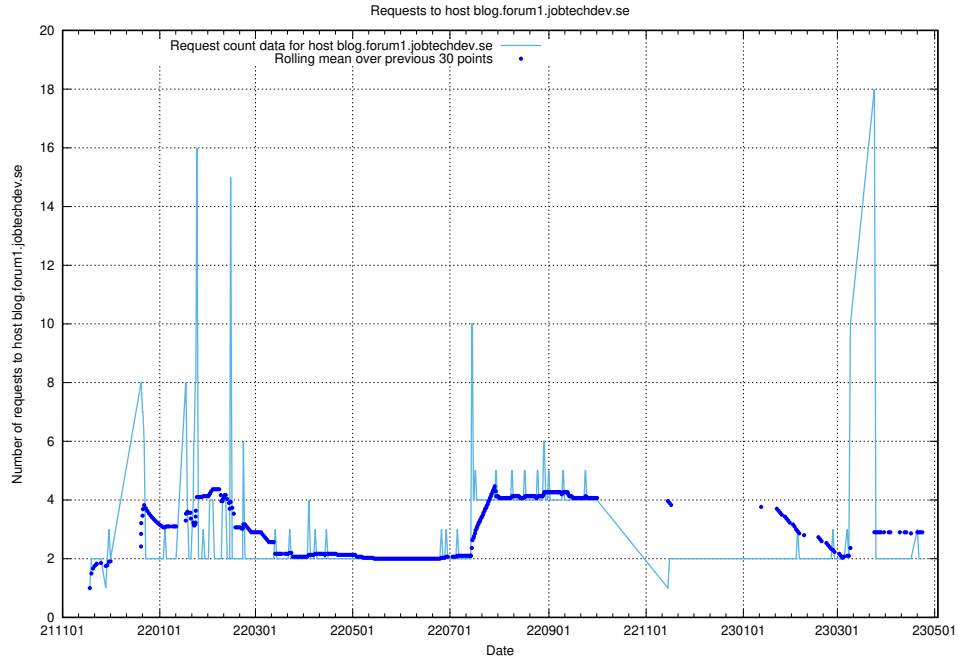

7.488 Usage of `blog.forum1.jobtechdev.se`

Here, we count the number of requests to host `blog.forum1.jobtechdev.se`.