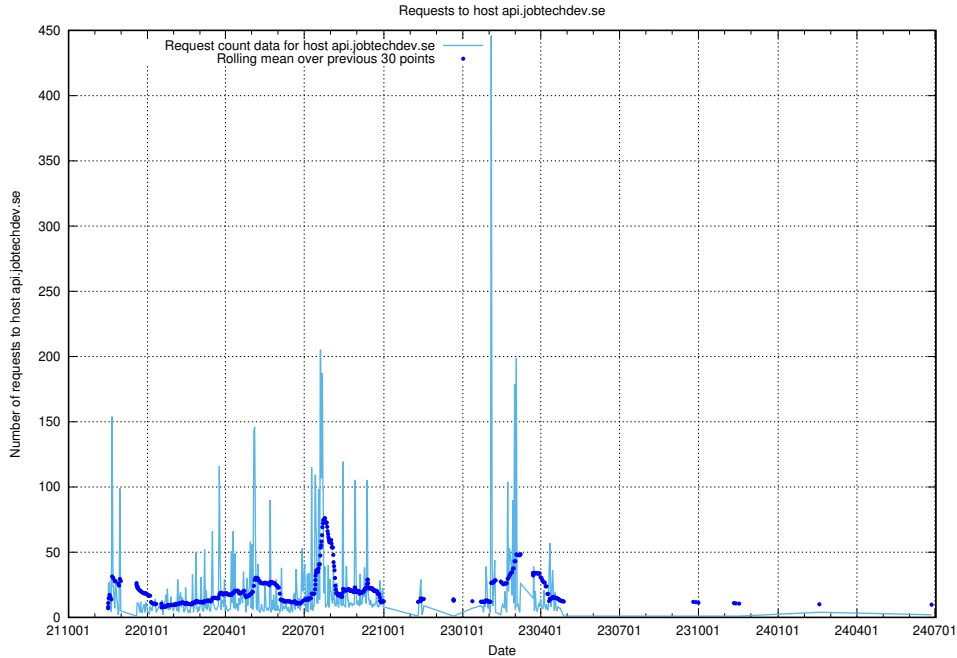

7.514 Usage of api.jobtechdev.se

Here, we count the number of requests to host api.jobtechdev.se.