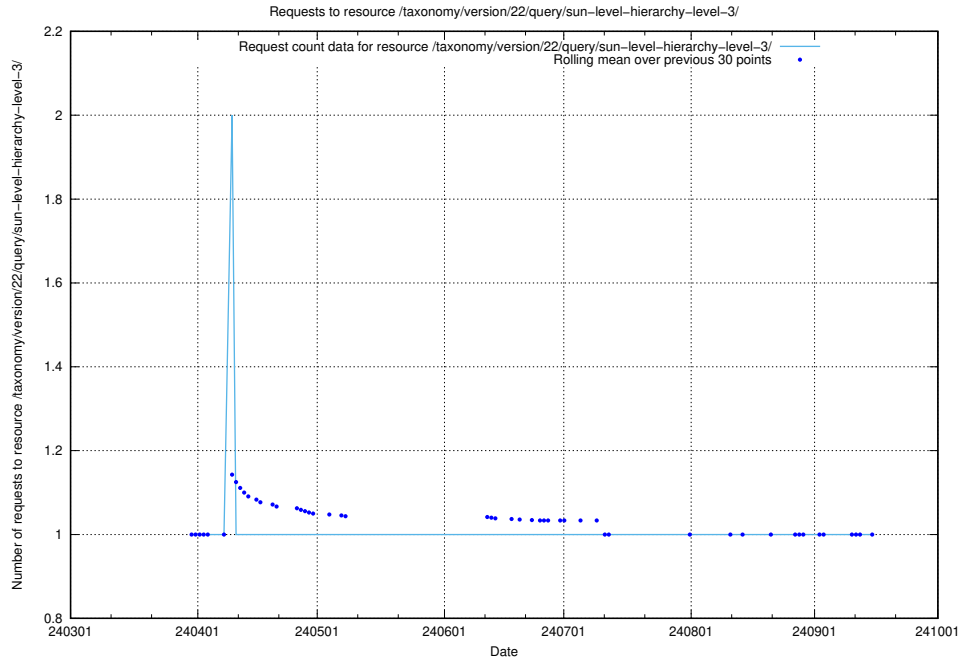

5.2417 Usage of /taxonomy/version/22/query/sun-level-hierarchy-level-3/

Here, we count the number of requests to resource /taxonomy/version/22/query/sun-level-hierarchy-level-3/.