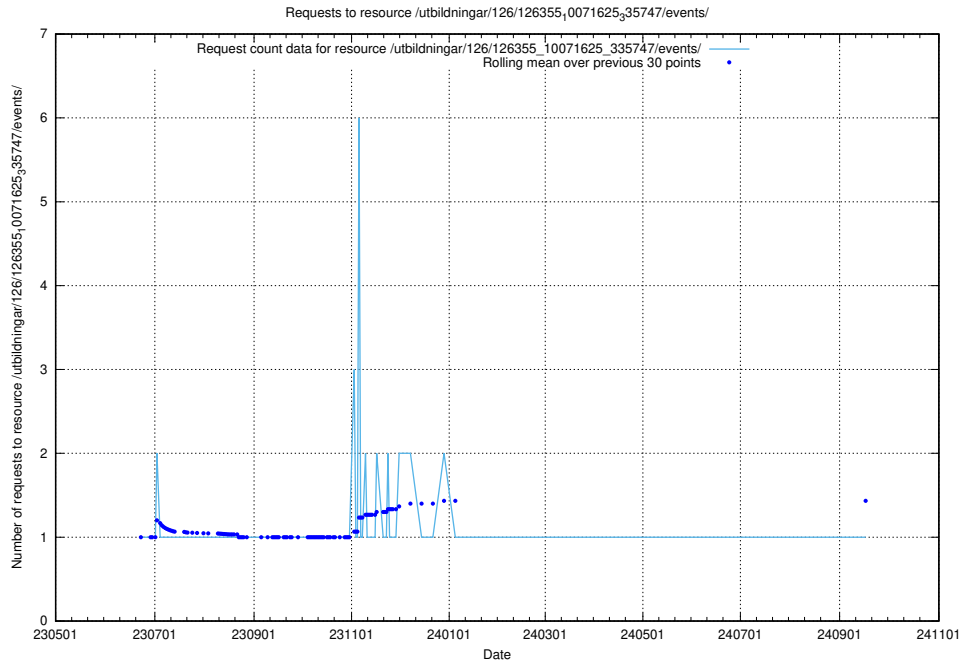

5.6401 Usage of /utbildningar/126/126355_10071625_335747/events/

Here, we count the number of requests to resource /utbildningar/126/126355_10071625_335747/events/