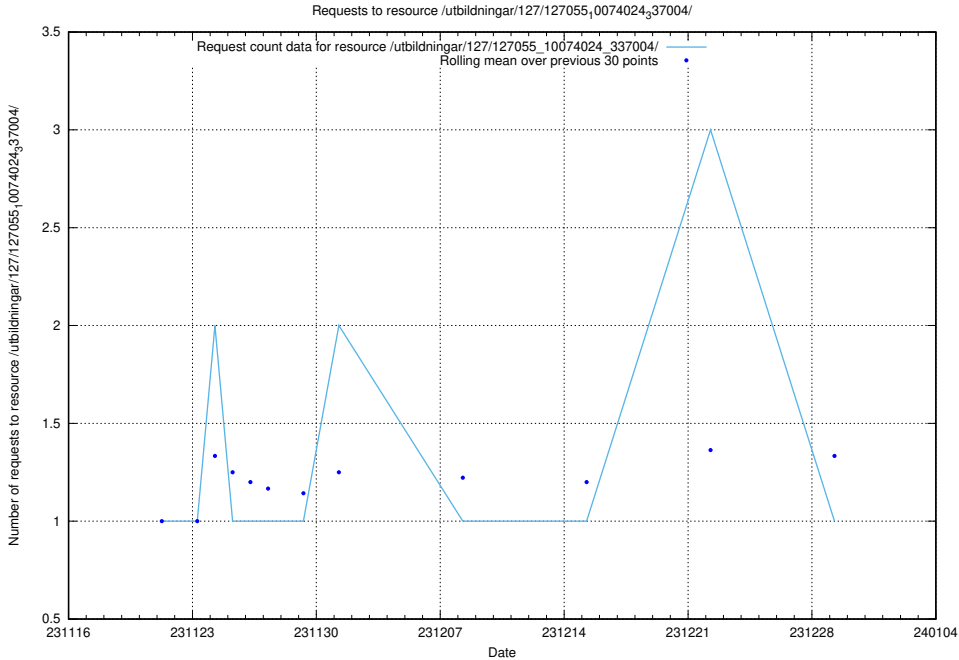

5.4842 Usage of /utbildningar/127/127055_10074024_337004/

Here, we count the number of requests to resource /utbildningar/127/127055_10074024_337004/.

5.4843 Usage of /utbildningar/126/126714_10073165_334945/events/