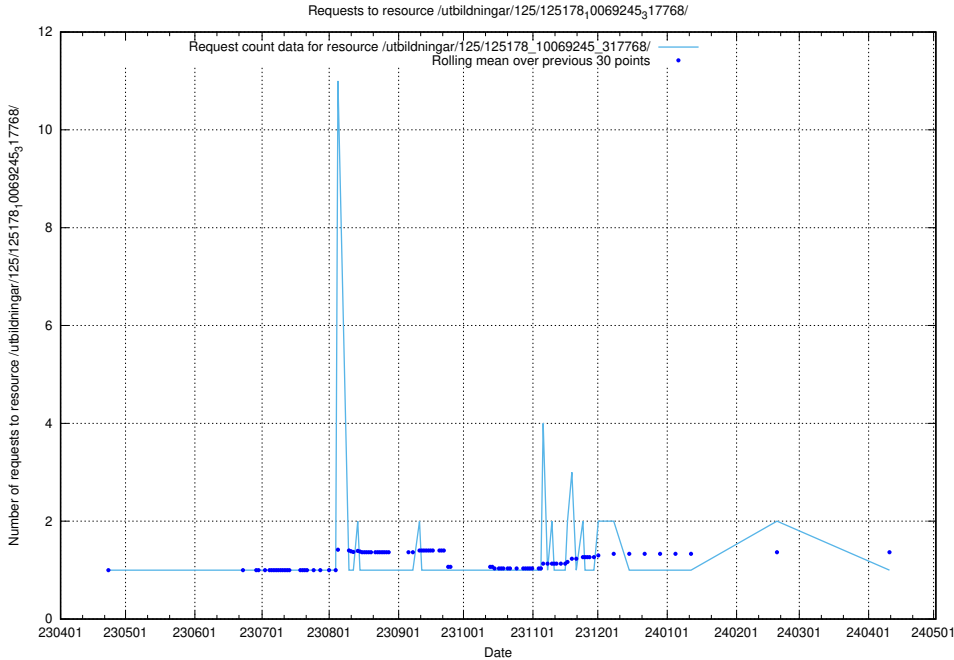

5.6776 Usage of /utbildningar/125/125178_10069245_317768/

Here, we count the number of requests to resource /utbildningar/125/125178_10069245_317768/.