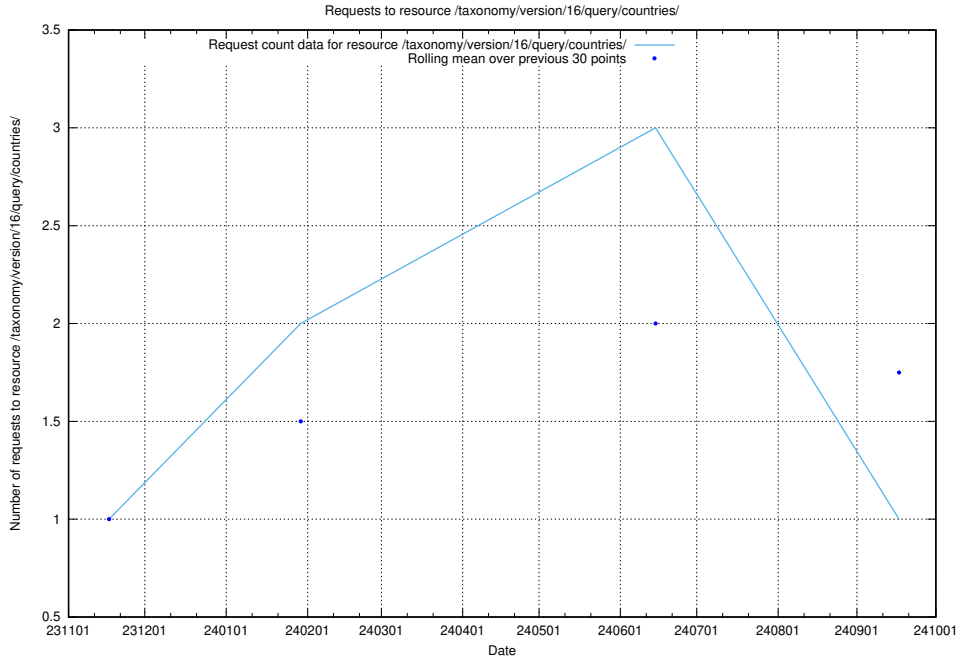

5.4872 Usage of /taxonomy/version/16/query/countries/

Here, we count the number of requests to resource /taxonomy/version/16/query/countries/.