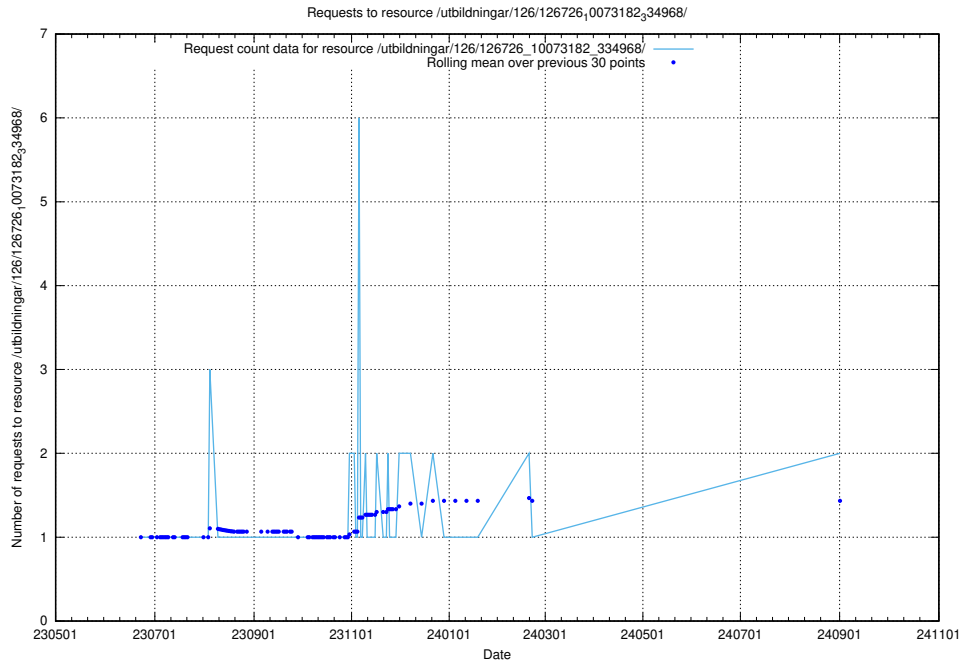

5.982 Usage of /utbildningar/126/126726_10073182_334968/

Here, we count the number of requests to resource /utbildningar/126/126726_10073182_334968/.