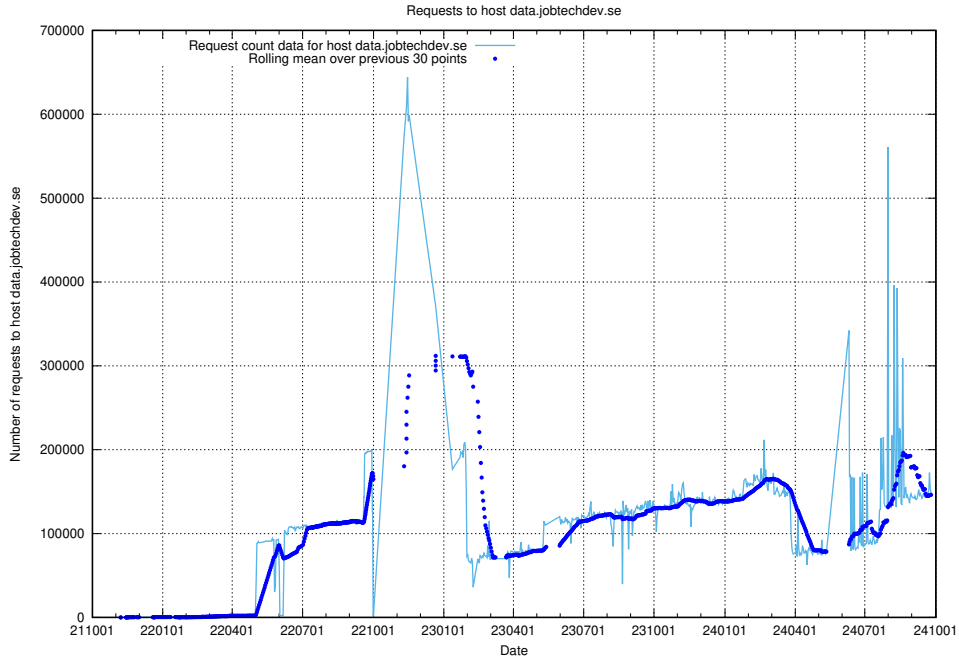

7.4 Usage of data.jobtechdev.se

Here, we count the number of requests to host data.jobtechdev.se.