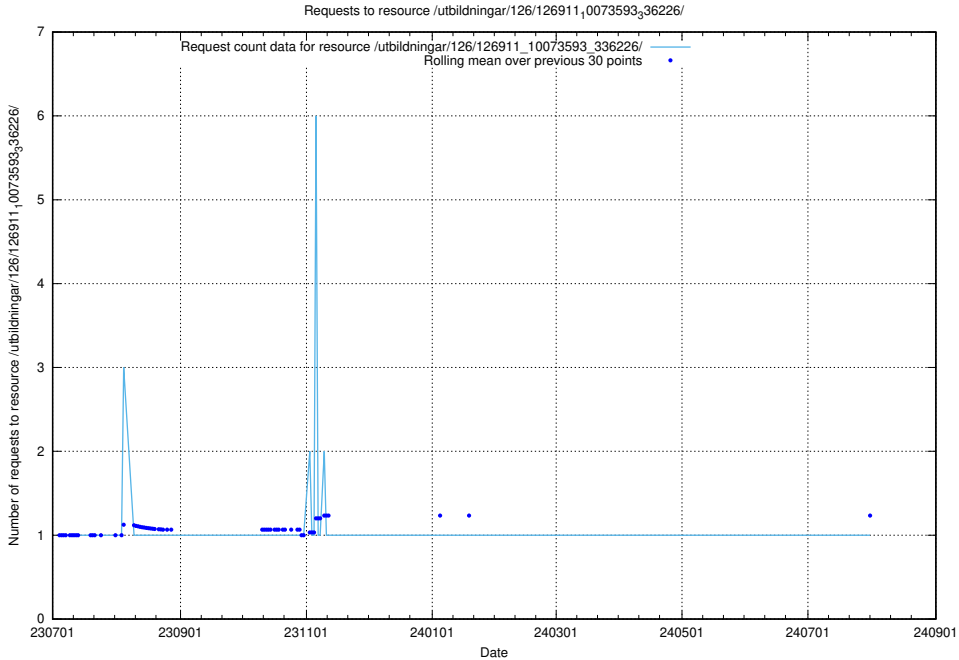

5.6122 Usage of /utbildningar/126/126911_10073593_336226/

Here, we count the number of requests to resource /utbildningar/126/126911_10073593_336226/.