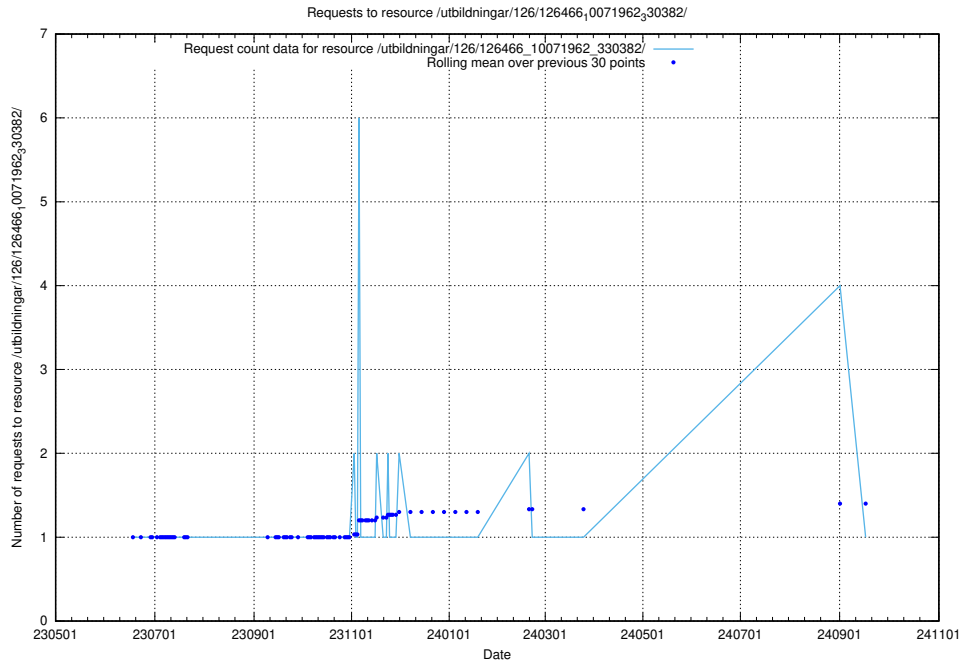

5.6597 Usage of /utbildningar/126/126466_10071962_330382/

Here, we count the number of requests to resource /utbildningar/126/126466_10071962_330382/.