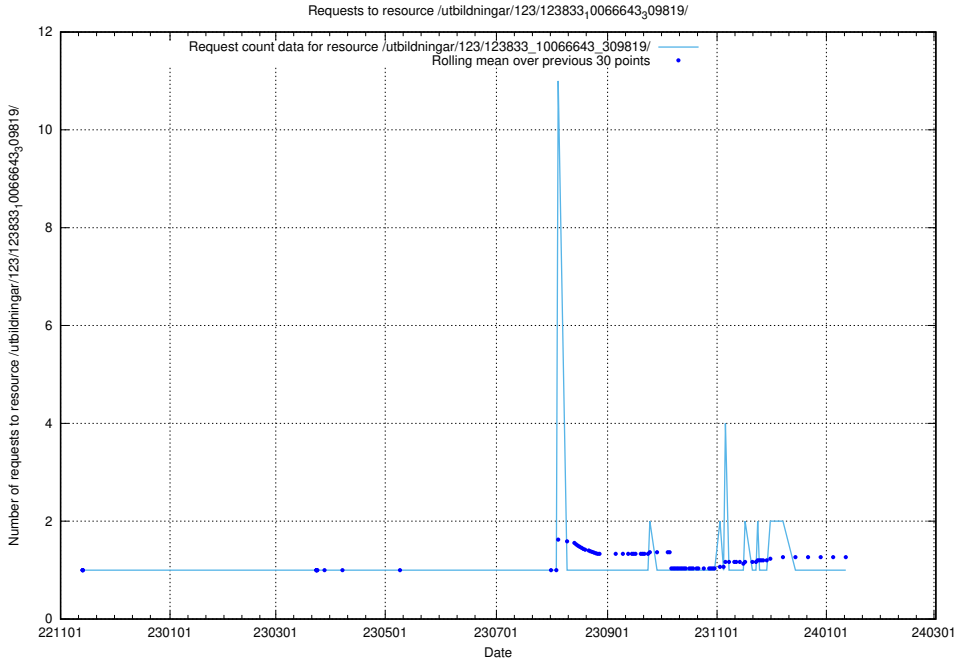

5.6652 Usage of /utbildningar/123/123833_10066643_309819/

Here, we count the number of requests to resource /utbildningar/123/123833_10066643_309819/.