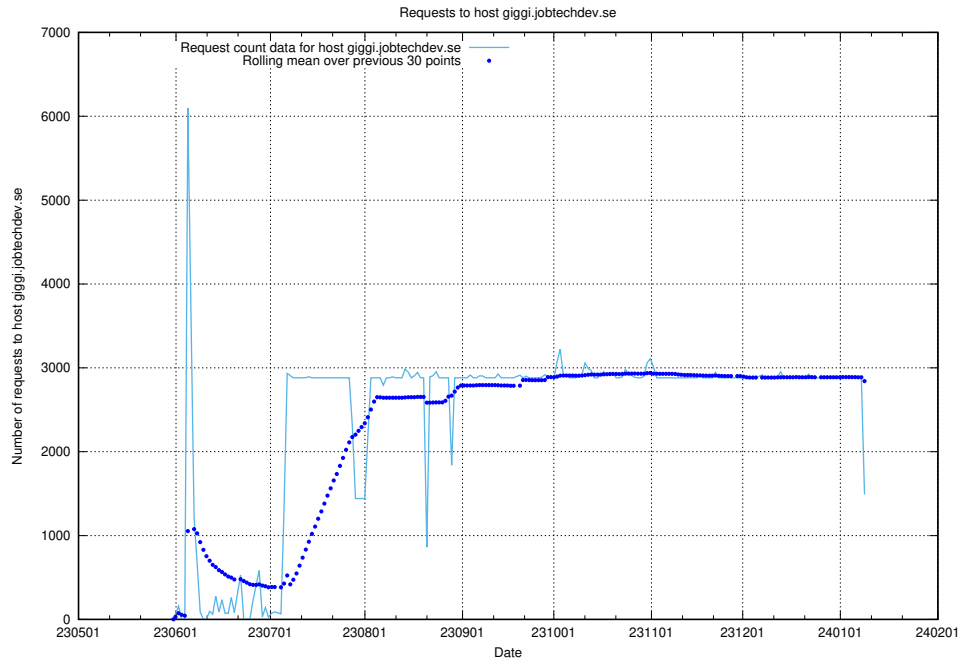

7.18 Usage of giggi.jobtechdev.se

Here, we count the number of requests to host giggi.jobtechdev.se.

7.19 Usage of canary-openshift-ingress-canary.prod.services.jtech.se

Here, we count the number of requests to host canary-openshift-ingress-canary.prod.services.jtech.se.