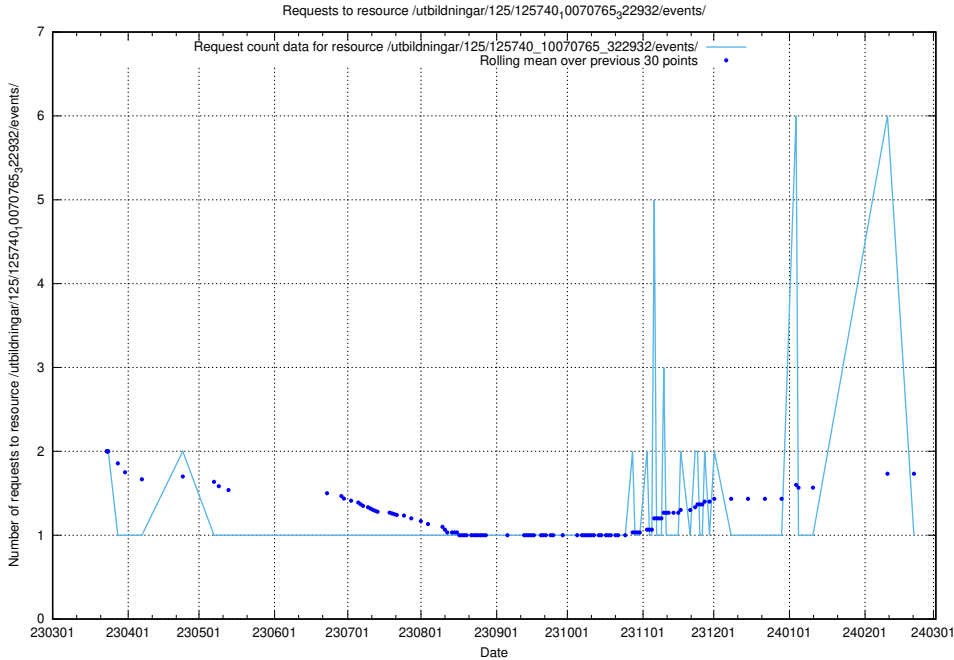

5.7054 Usage of /utbildningar/125/125740_10070765_322932/events/

Here, we count the number of requests to resource /utbildningar/125/125740_10070765_322932/events/