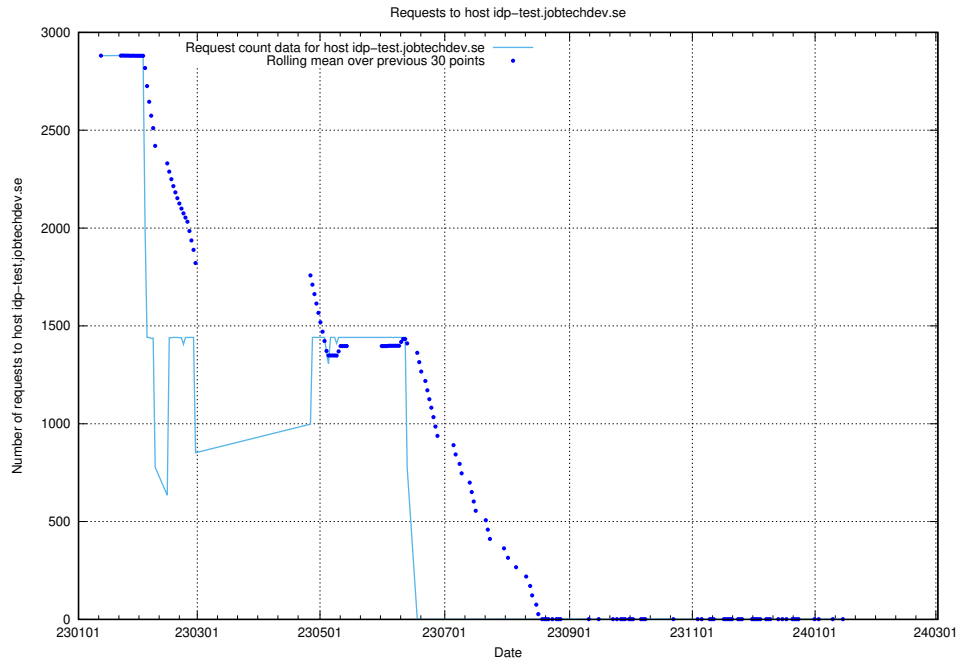

Here, we count the number of requests to host idp-test.jobtechdev.se.

7.308 Usage of jobstore.jobtechdev.se

Here, we count the number of requests to host jobstore.jobtechdev.se.

7.309 Usage of academy.jobtechdev.se