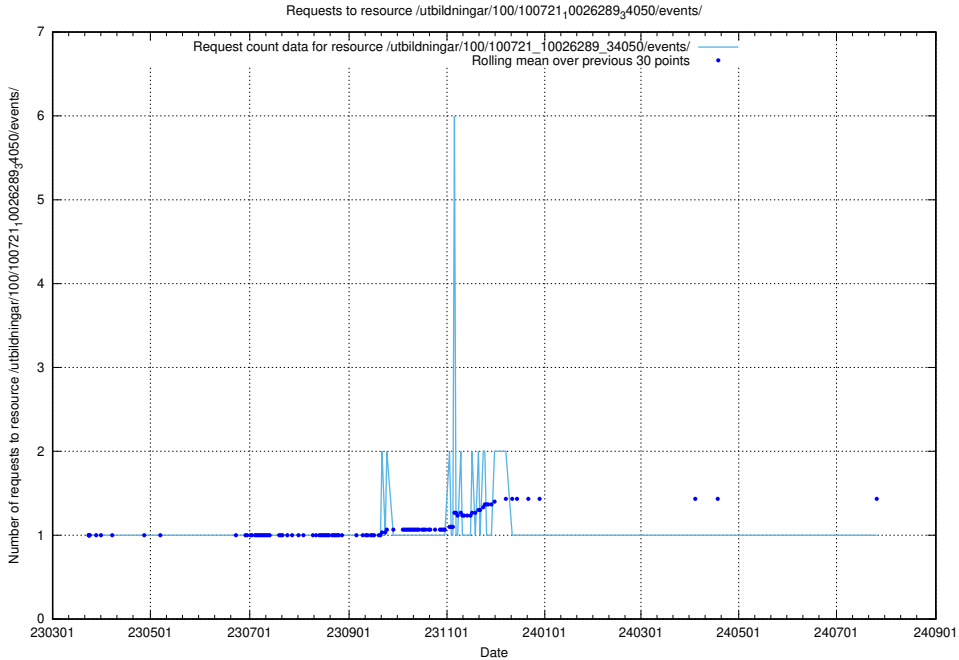

5.6429 Usage of /utbildningar/100/100721_10026289_34050/events/

Here, we count the number of requests to resource /utbildningar/100/100721_10026289_34050/events/.