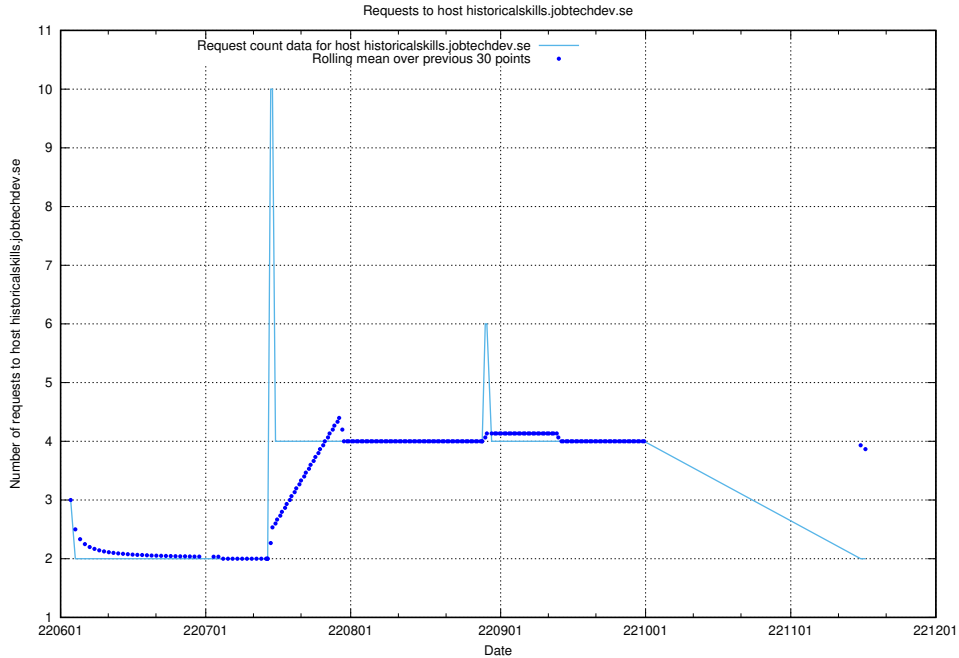

7.419 Usage of `historicalskills.jobtechdev.se`

Here, we count the number of requests to host `historicalskills.jobtechdev.se`.