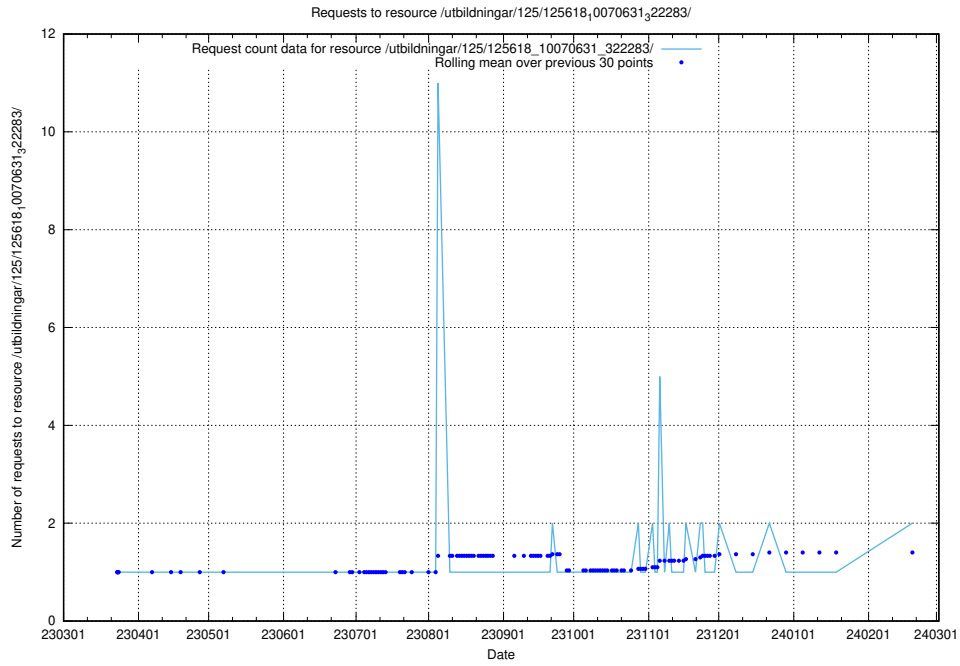

5.598 Usage of /utbildningar/125/125618_10070631_322283/

Here, we count the number of requests to resource /utbildningar/125/125618_10070631_322283/.