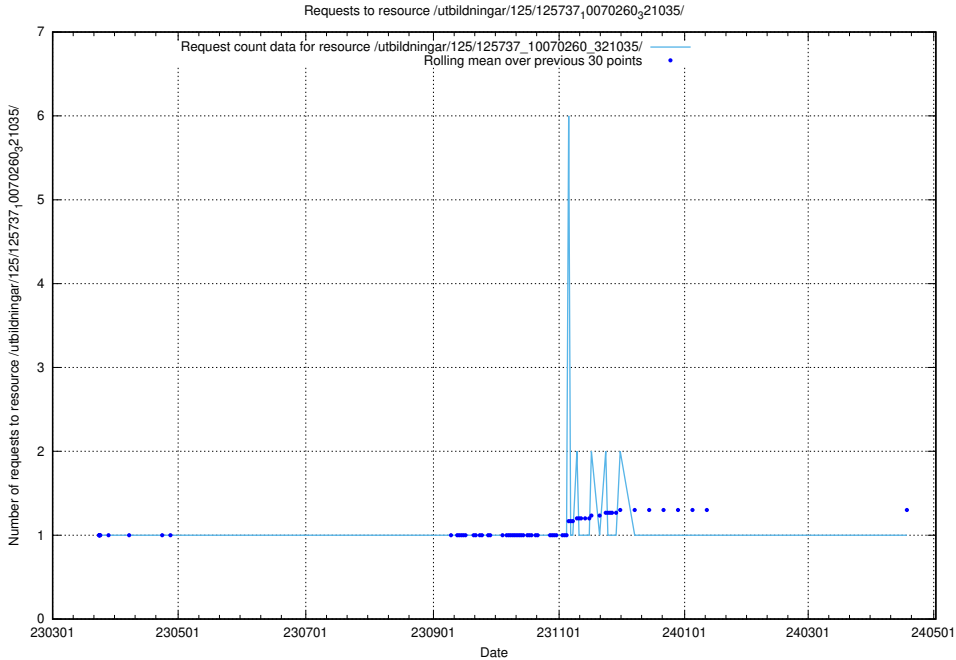

5.1139 Usage of /utbildningar/125/125737_10070260_321035/

Here, we count the number of requests to resource /utbildningar/125/125737_10070260_321035/.