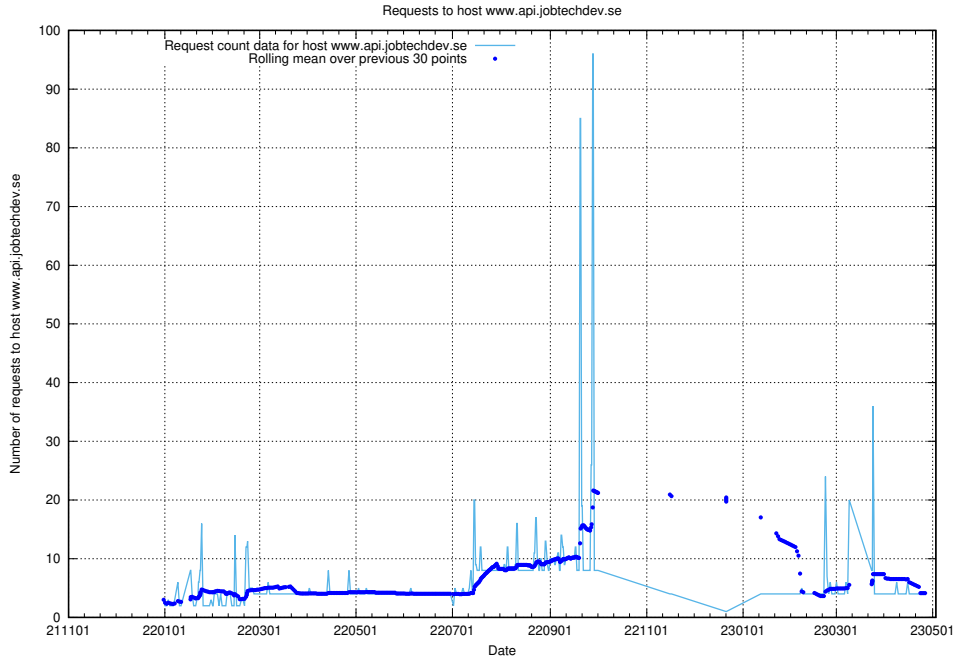

7.138 Usage of www.api.jobtechdev.se

Here, we count the number of requests to host www.api.jobtechdev.se.