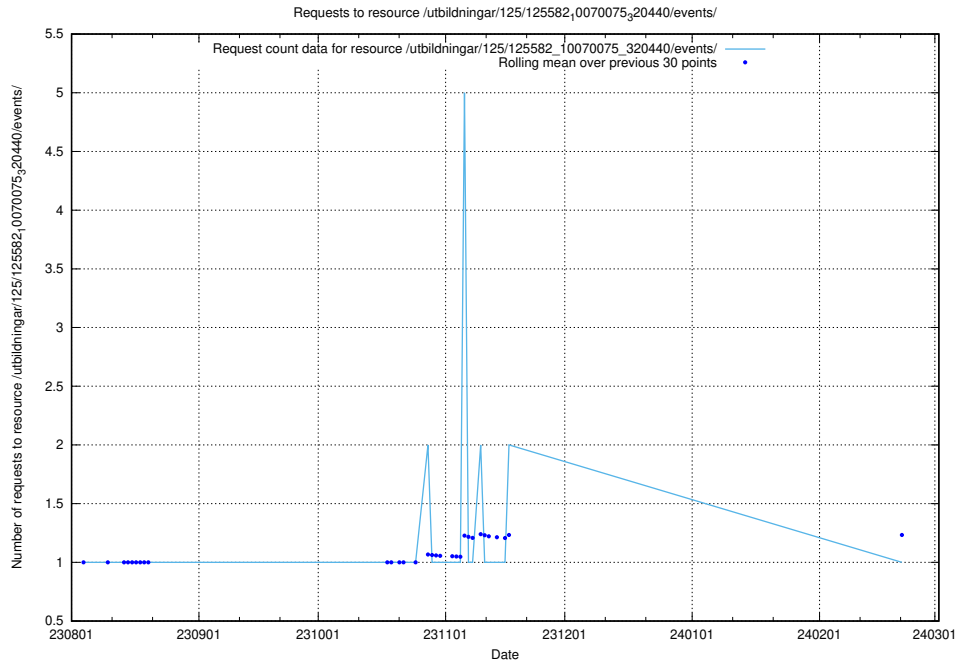

5.5654 Usage of /utbildningar/125/125582_10070075_320440/events/

Here, we count the number of requests to resource /utbildningar/125/125582_10070075_320440/events/