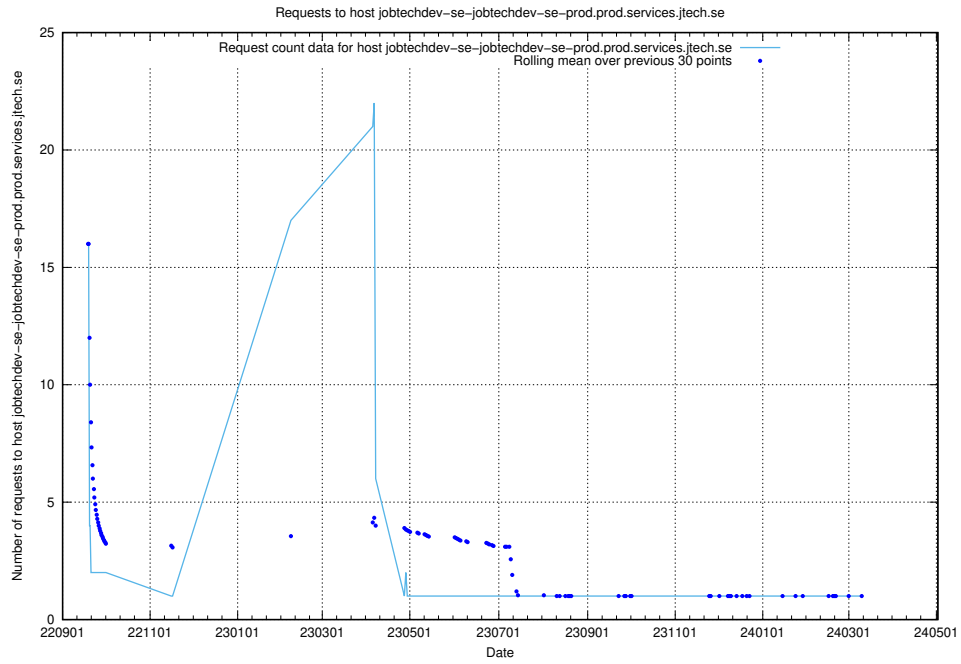

7.622 Usage of jobtechdev-se-jobtechdev-se-prod.prod.services.jtech.se

Here, we count the number of requests to host jobtechdev-se-jobtechdev-se-prod.prod.services.jtech.se.