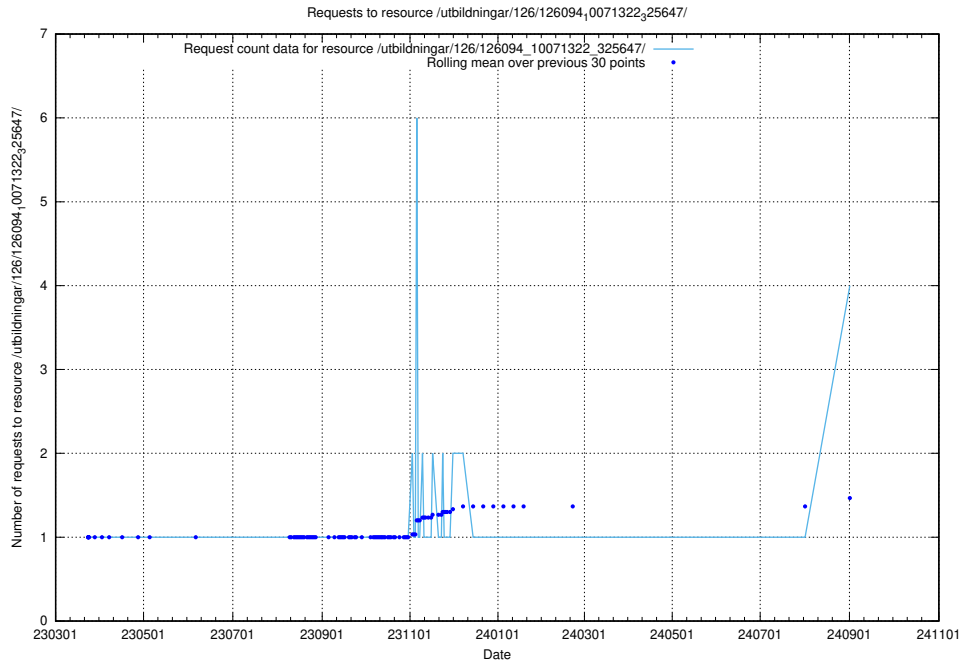

5.400 Usage of /utbildningar/126/126094_10071322_325647/

Here, we count the number of requests to resource /utbildningar/126/126094_10071322_325647/.