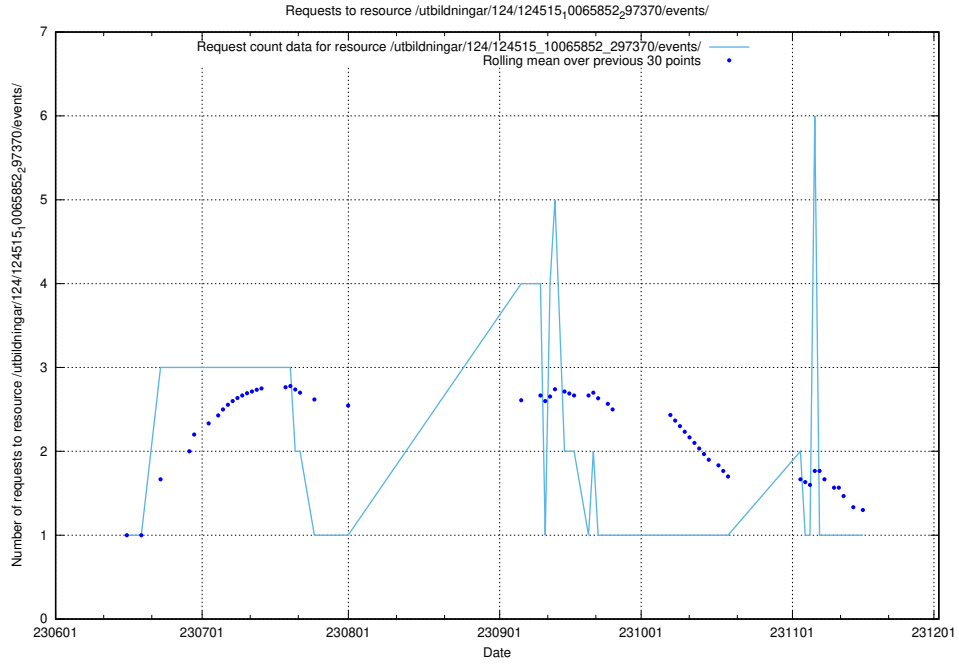

5.6614 Usage of /utbildningar/124/124515_10065852_297370/events/

Here, we count the number of requests to resource /utbildningar/124/124515_10065852_297370/events/