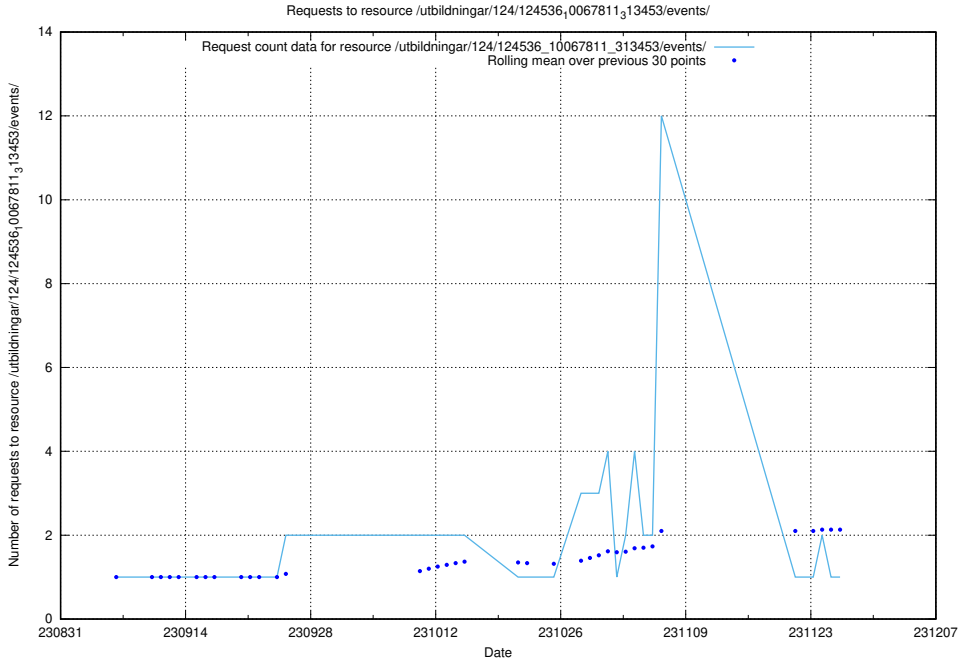

5.5466 Usage of /utbildningar/124/124536_10067811_313453/events/

Here, we count the number of requests to resource /utbildningar/124/124536_10067811_313453/events/