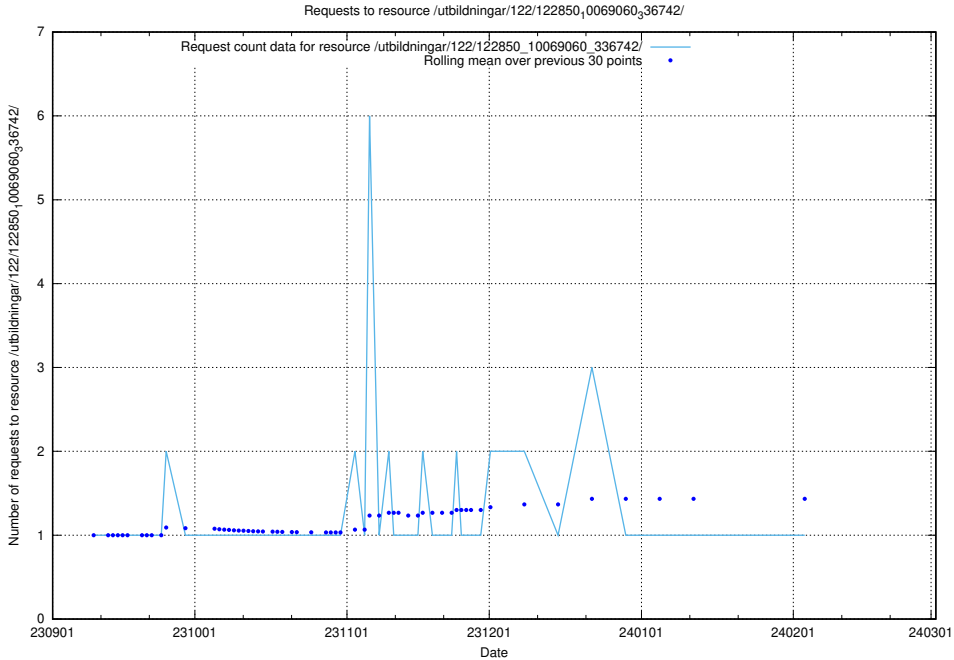

5.5413 Usage of /utbildningar/122/122850_10069060_336742/

Here, we count the number of requests to resource /utbildningar/122/122850_10069060_336742/.