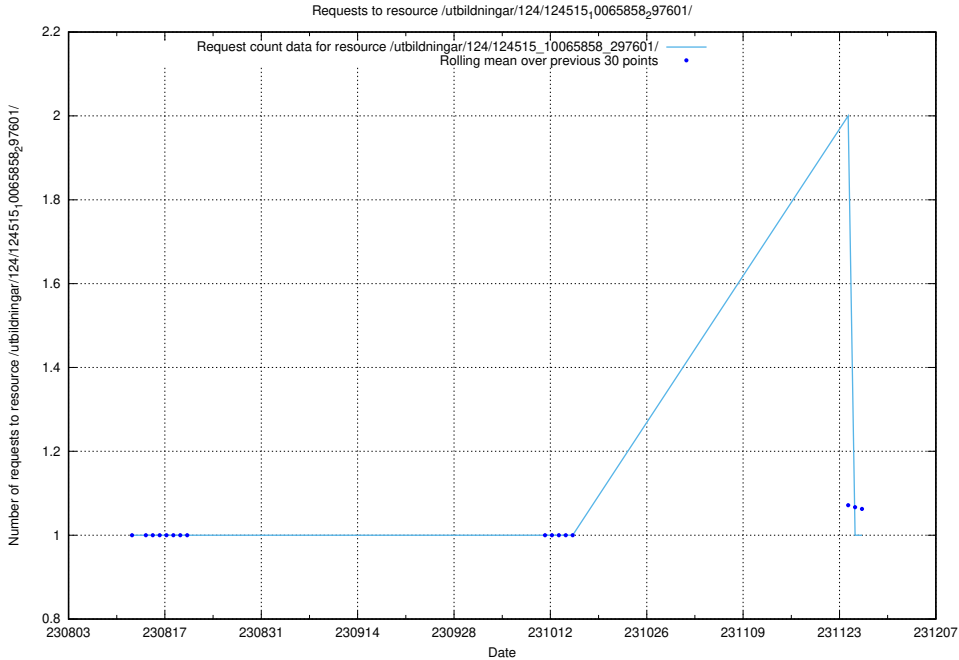

5.5597 Usage of /utbildningar/124/124515_10065858_297601/

Here, we count the number of requests to resource /utbildningar/124/124515_10065858_297601/.