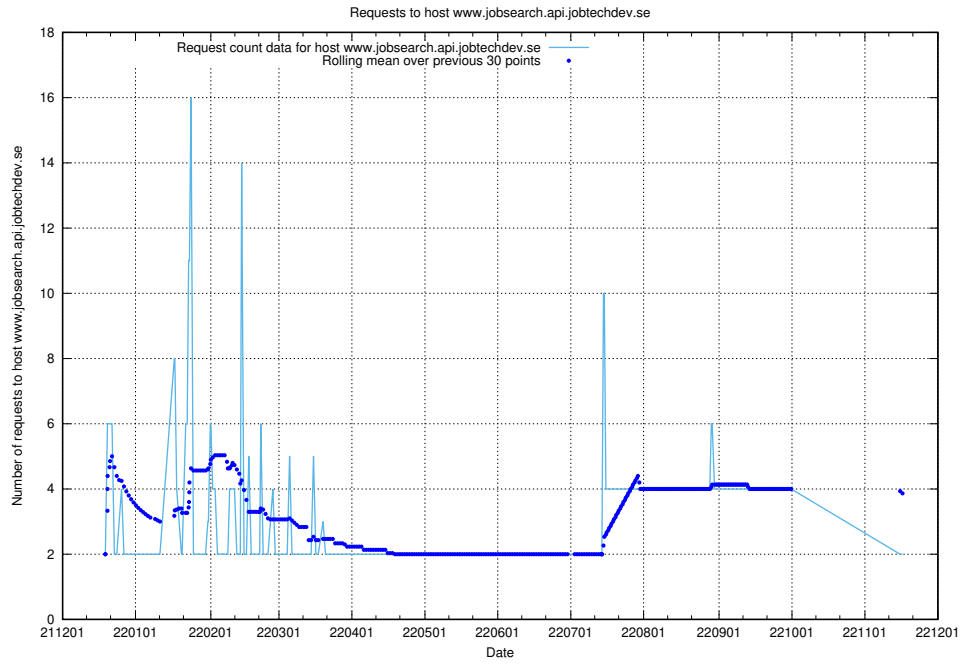

7.385 Usage of www.jobsearch.api.jobtechdev.se

Here, we count the number of requests to host www.jobsearch.api.jobtechdev.se.