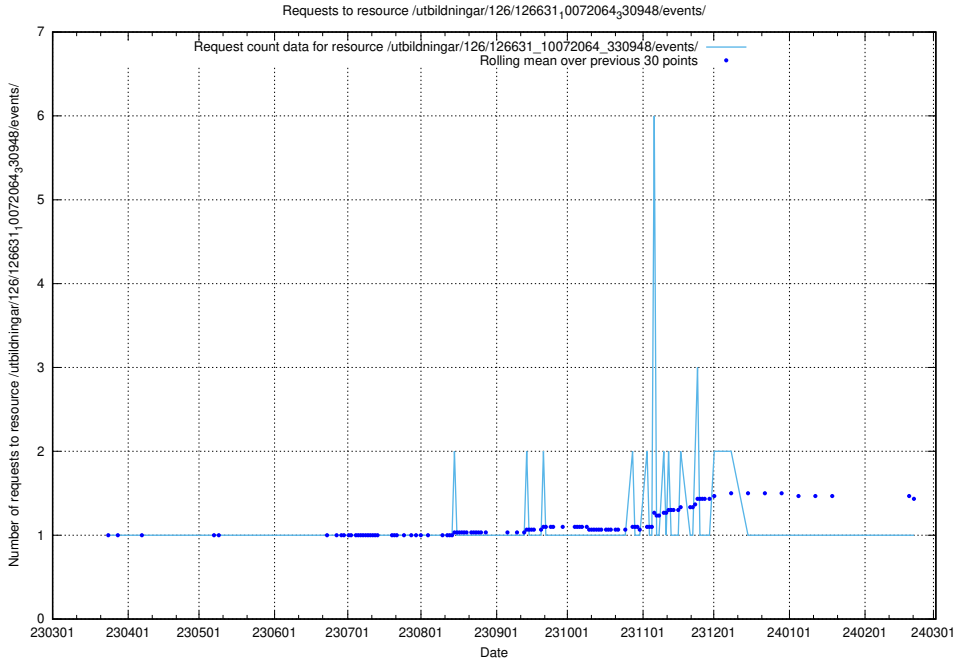

5.6978 Usage of /utbildningar/126/126631_10072064_330948/events/

Here, we count the number of requests to resource /utbildningar/126/126631_10072064_330948/events/