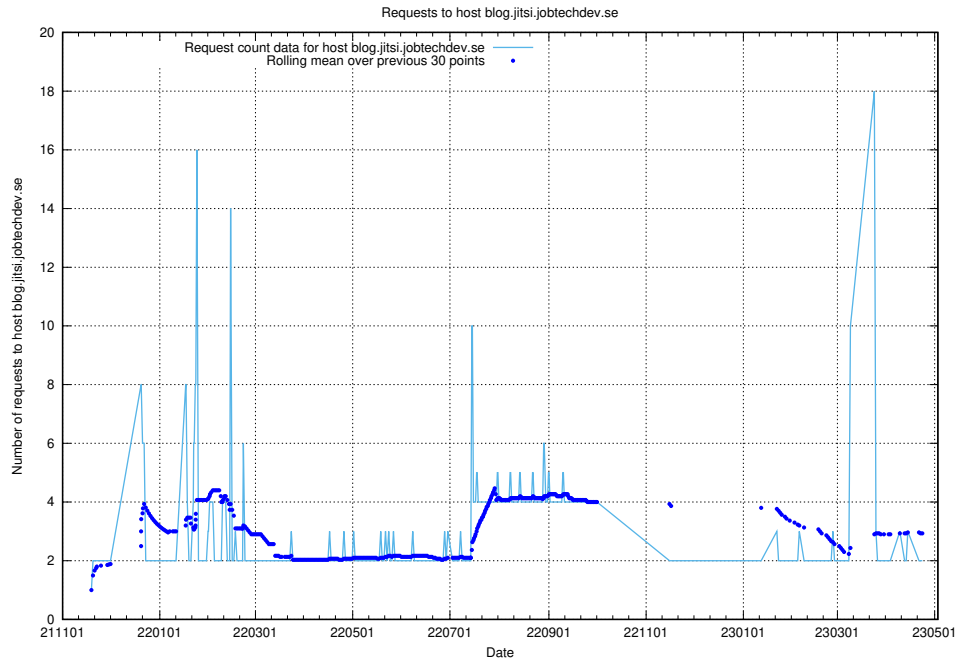

7.479 Usage of `blog.jitsi.jobtechdev.se`

Here, we count the number of requests to host `blog.jitsi.jobtechdev.se`.