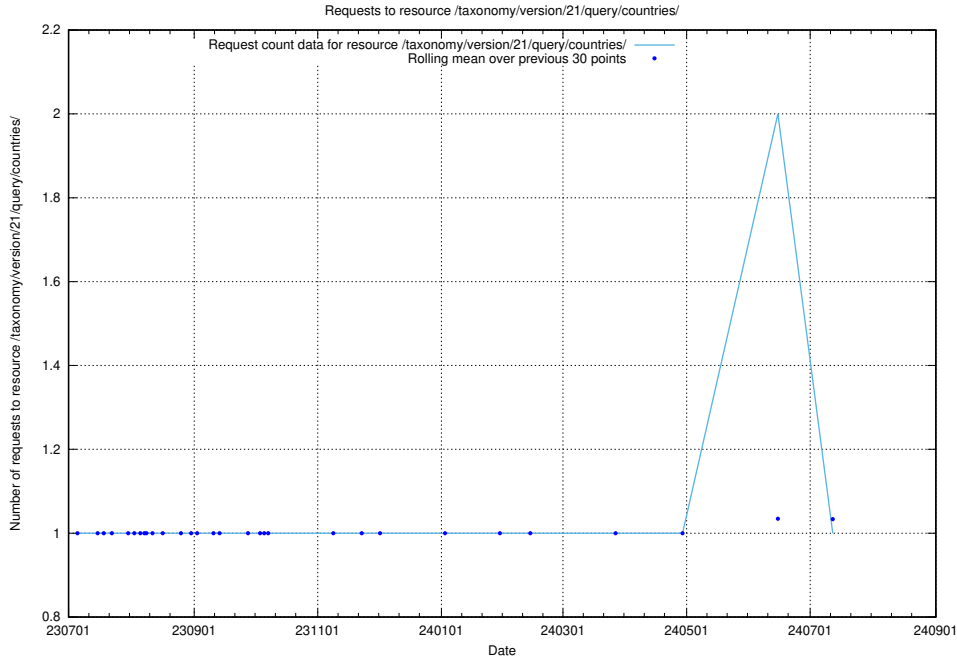

5.6119 Usage of /taxonomy/version/21/query/countries/

Here, we count the number of requests to resource /taxonomy/version/21/query/countries/.