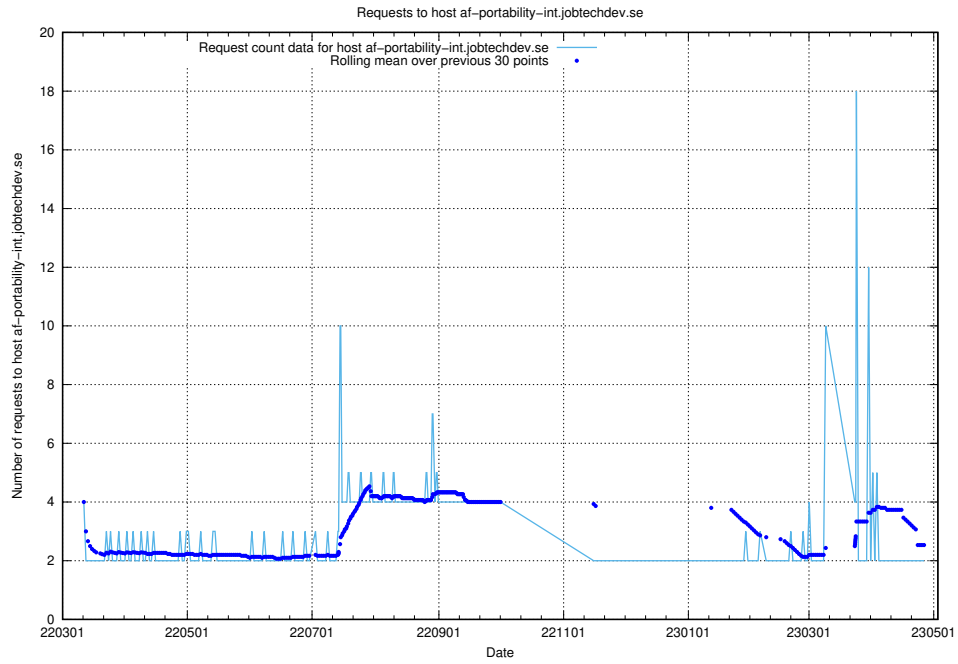

7.506 Usage of af-portability-int.jobtechdev.se

Here, we count the number of requests to host af-portability-int.jobtechdev.se.