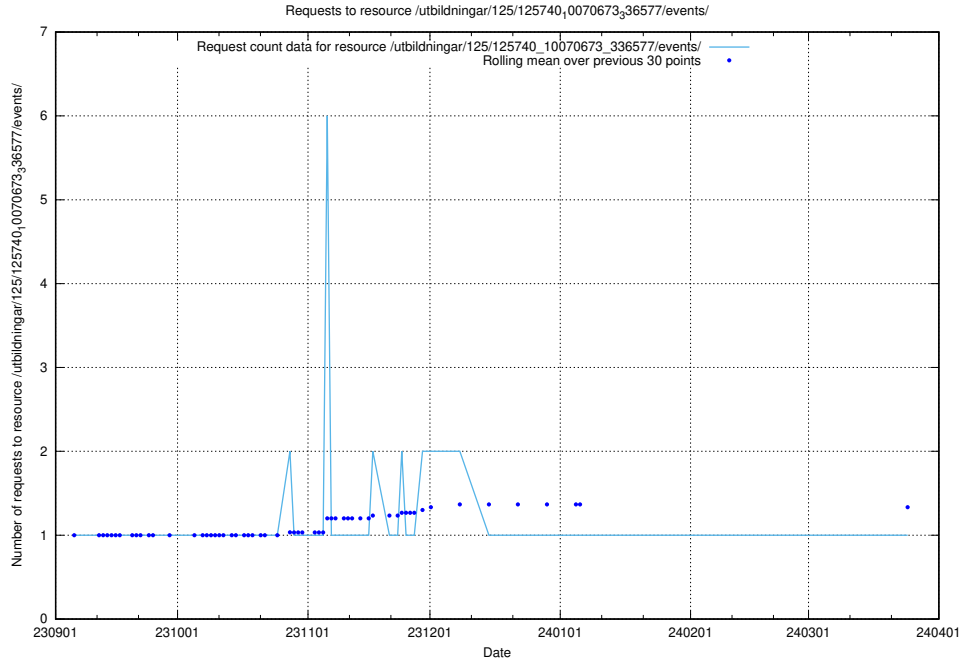

5.5453 Usage of /utbildningar/125/125740_10070673_336577/events/

Here, we count the number of requests to resource /utbildningar/125/125740_10070673_336577/events/