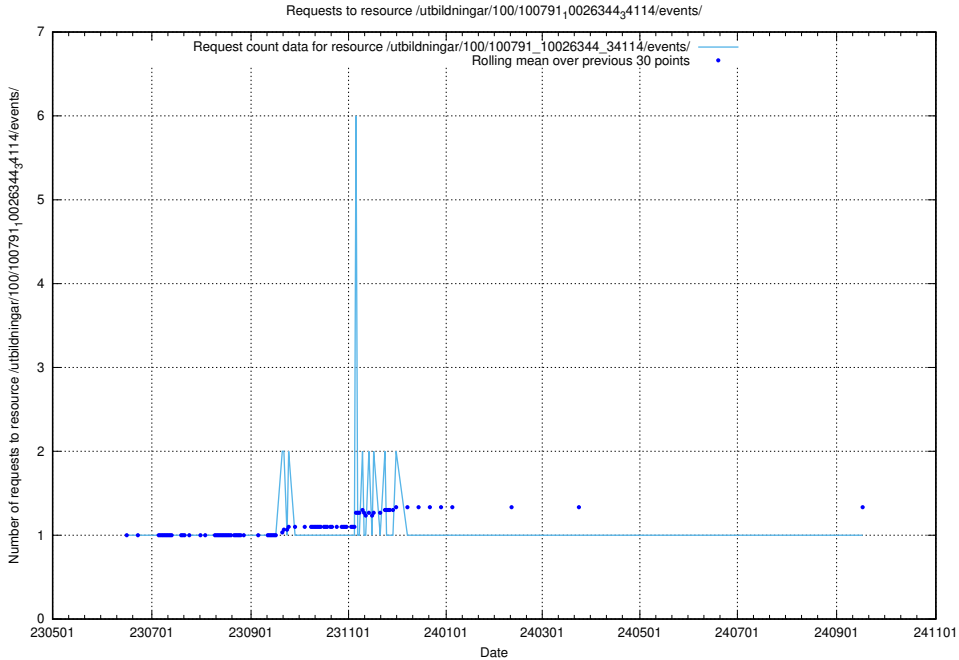

5.6622 Usage of /utbildningar/100/100791_10026344_34114/events/

Here, we count the number of requests to resource /utbildningar/100/100791_10026344_34114/events/.