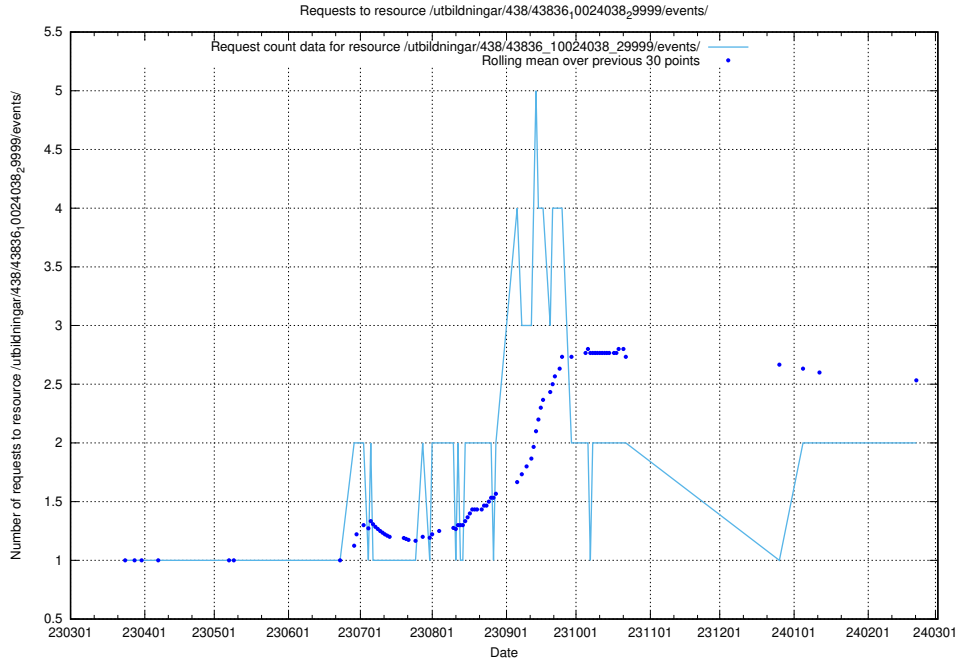

5.1056 Usage of /utbildningar/438/43836_10024038_29999/events/

Here, we count the number of requests to resource /utbildningar/438/43836_10024038_29999/events/.