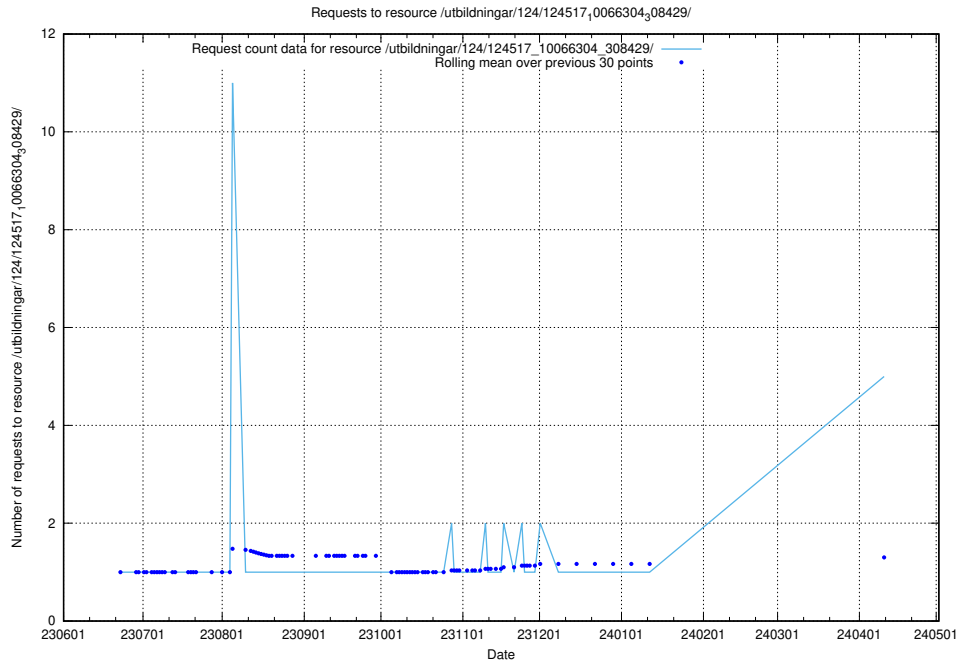

5.266 Usage of /utbildningar/124/124517_10066304_308429/

Here, we count the number of requests to resource /utbildningar/124/124517_10066304_308429/.