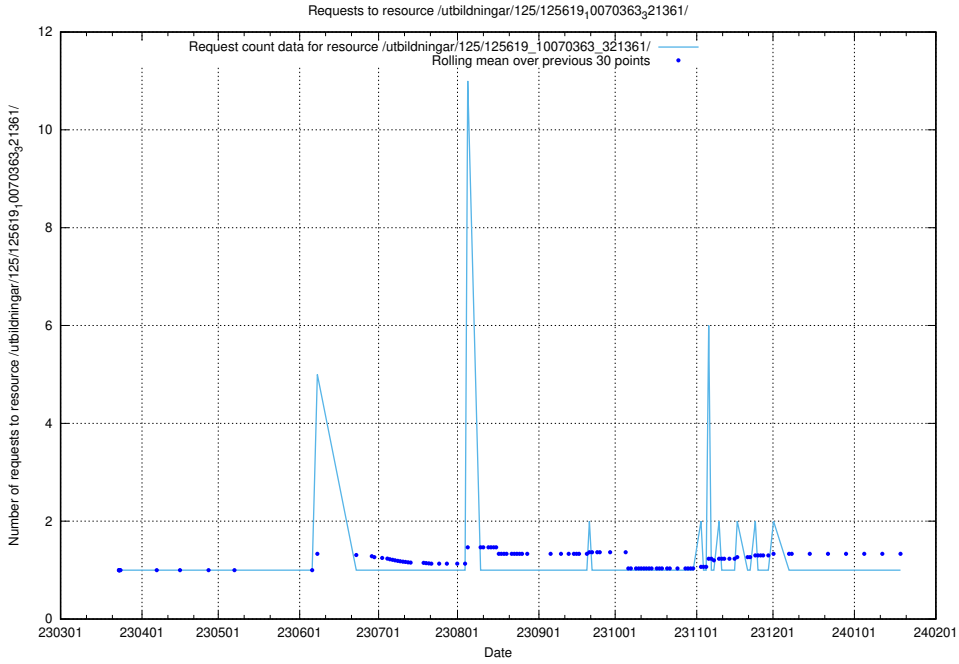

5.1193 Usage of /utbildningar/125/125619_10070363_321361/

Here, we count the number of requests to resource /utbildningar/125/125619_10070363_321361/.