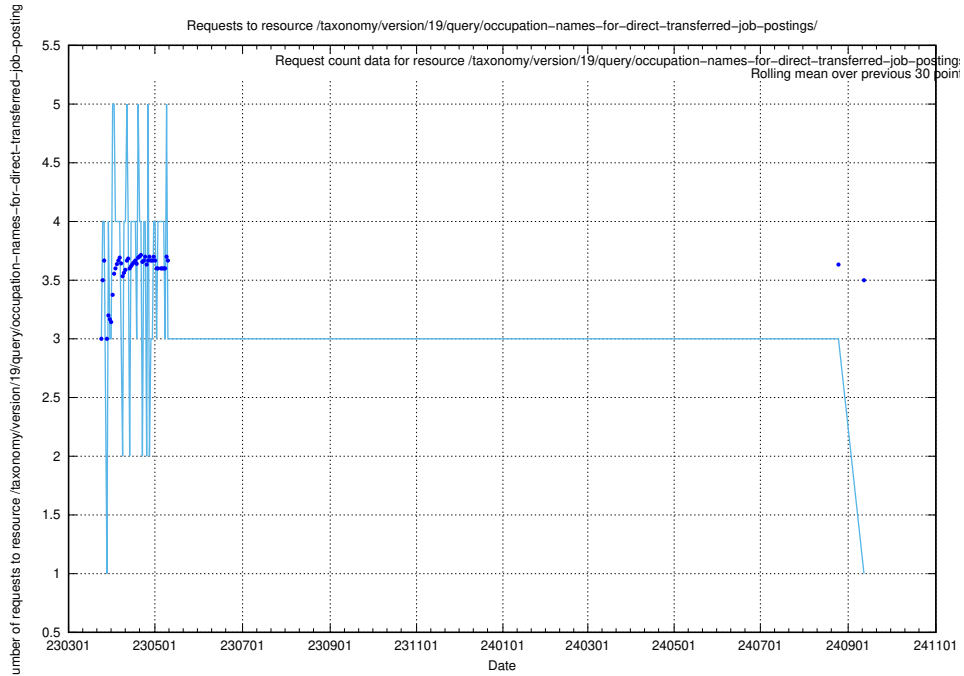

5.6910 Usage of /taxonomy/version/19/query/occupation-names-for-direct-transferred-job-postings/

Here, we count the number of requests to resource /taxonomy/version/19/query/occupation-names-for-direct-transferred-job-postings/.