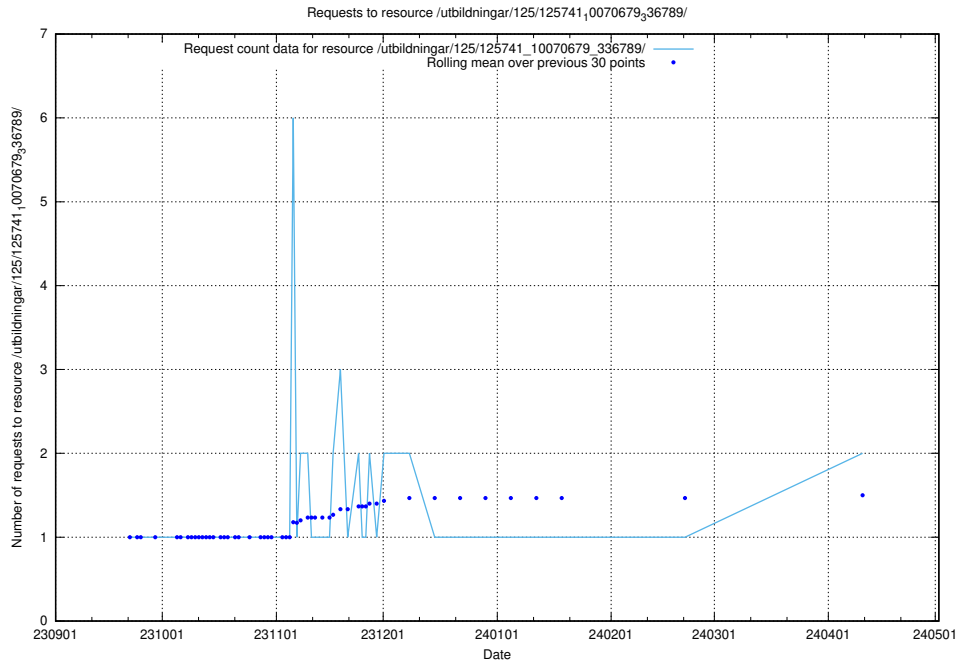

5.878 Usage of /utbildningar/125/125741_10070679_336789/

Here, we count the number of requests to resource /utbildningar/125/125741_10070679_336789/.