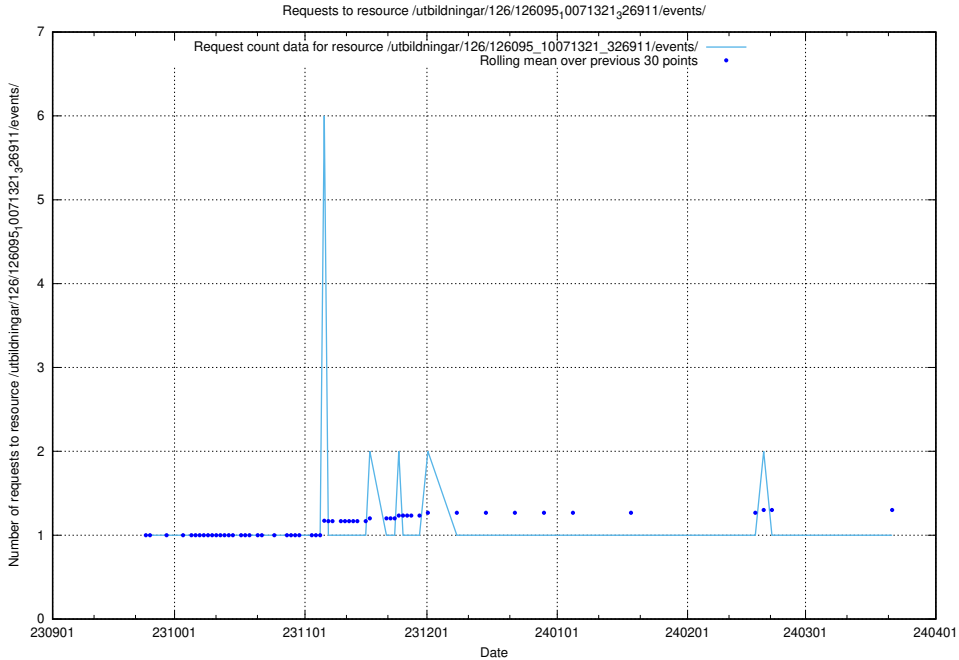

5.5264 Usage of /utbildningar/126/126095_10071321_326911/events/

Here, we count the number of requests to resource /utbildningar/126/126095_10071321_326911/events/