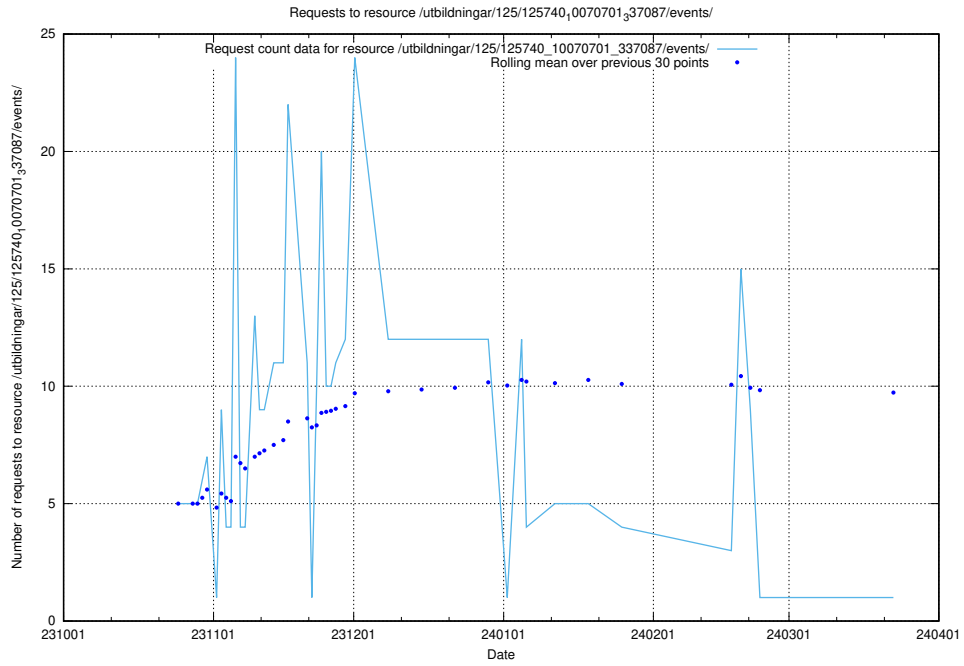

5.4993 Usage of /utbildningar/125/125740_10070701_337087/events/

Here, we count the number of requests to resource /utbildningar/125/125740_10070701_337087/events/