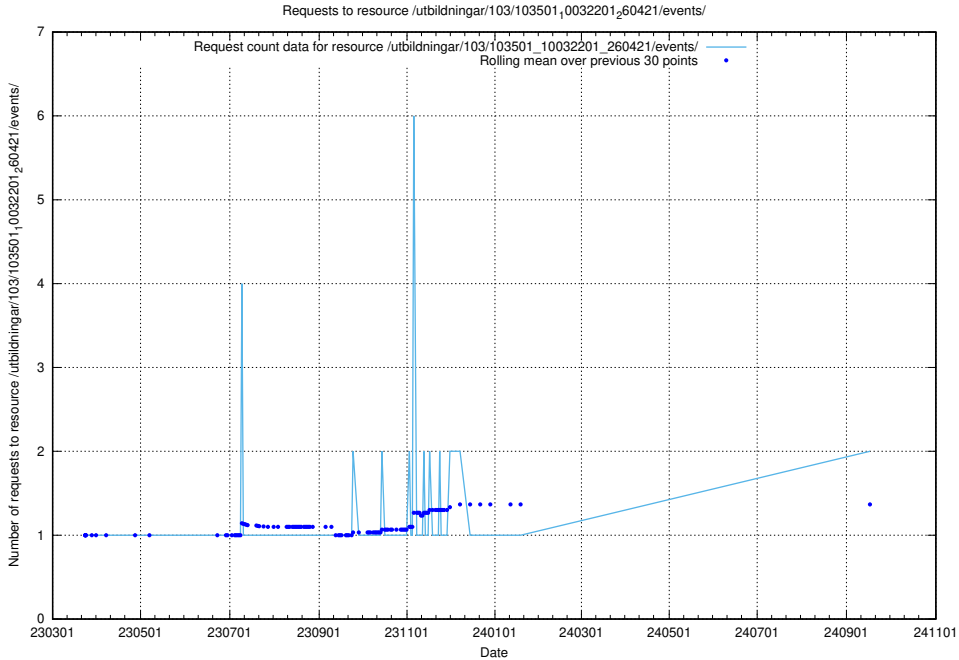

5.959 Usage of /utbildningar/103/103501_10032201_260421/events/

Here, we count the number of requests to resource /utbildningar/103/103501_10032201_260421/events/