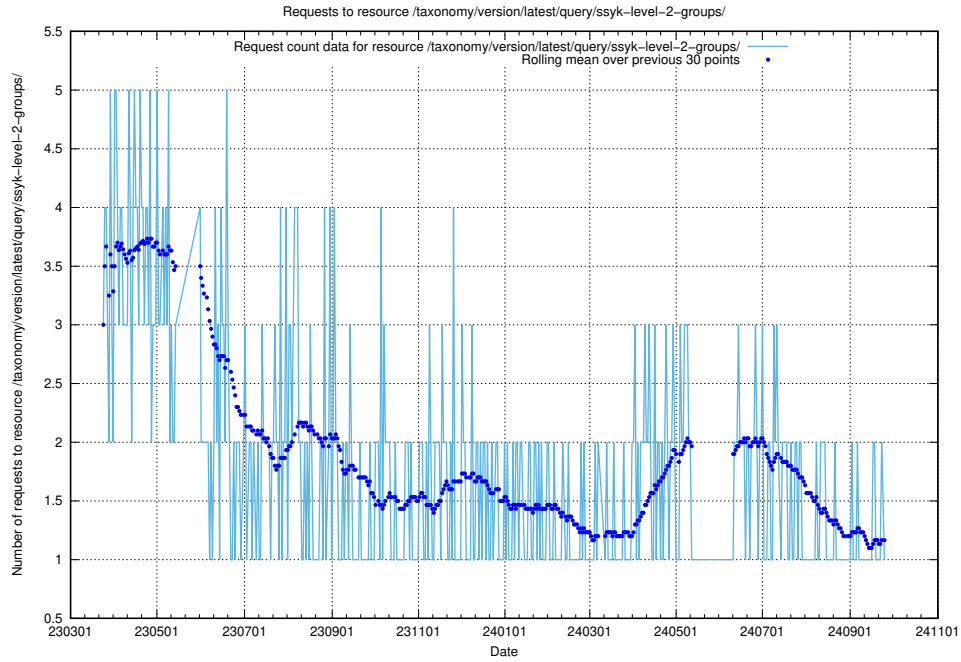

5.6843 Usage of /taxonomy/version/latest/query/ssyk-level-2-groups/

Here, we count the number of requests to resource /taxonomy/version/latest/query/ssyk-level-2-groups/.