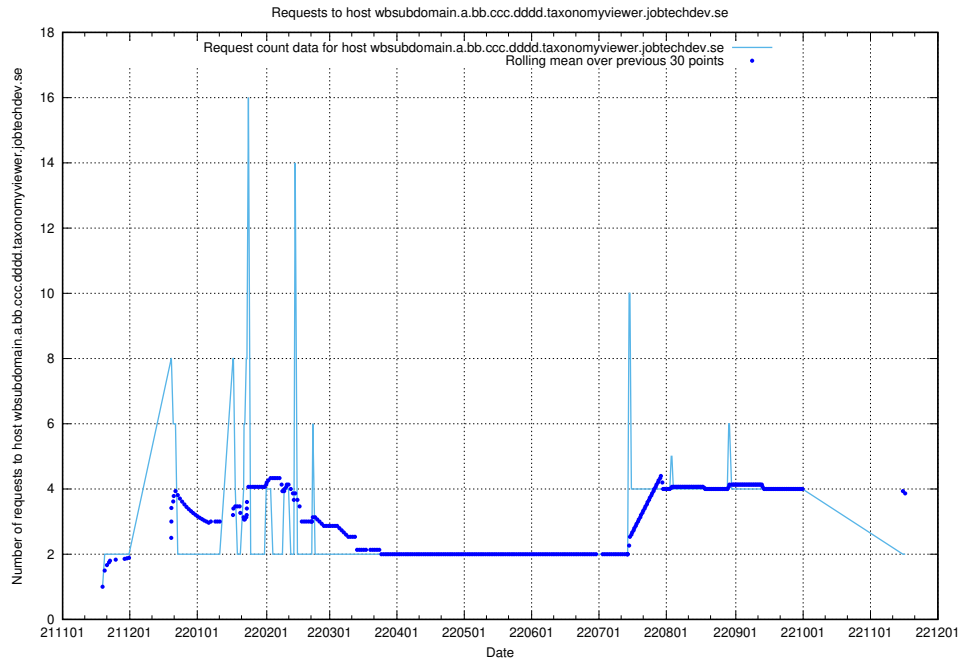

7.461 Usage of wbsubdomain.a.bb.ccc.dddd.taxonomyviewer.jobtechdev.se

Here, we count the number of requests to host wbsubdomain.a.bb.ccc.dddd.taxonomyviewer.jobtechdev.se