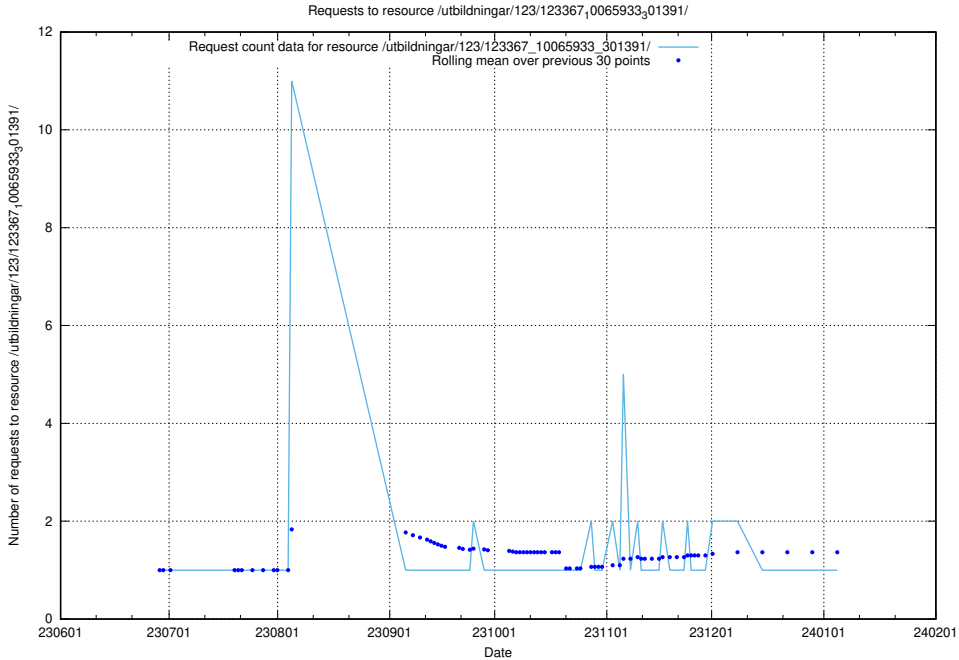

5.6305 Usage of /utbildningar/123/123367_10065933_301391/

Here, we count the number of requests to resource /utbildningar/123/123367_10065933_301391/.