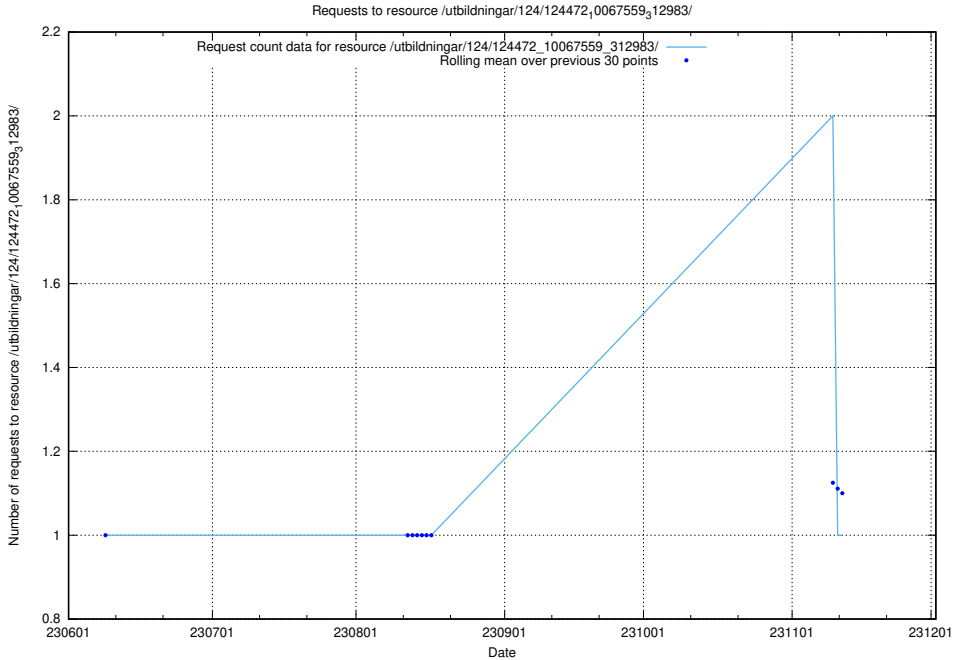

5.6638 Usage of /utbildningar/124/124472_10067559_312983/

Here, we count the number of requests to resource /utbildningar/124/124472_10067559_312983/.