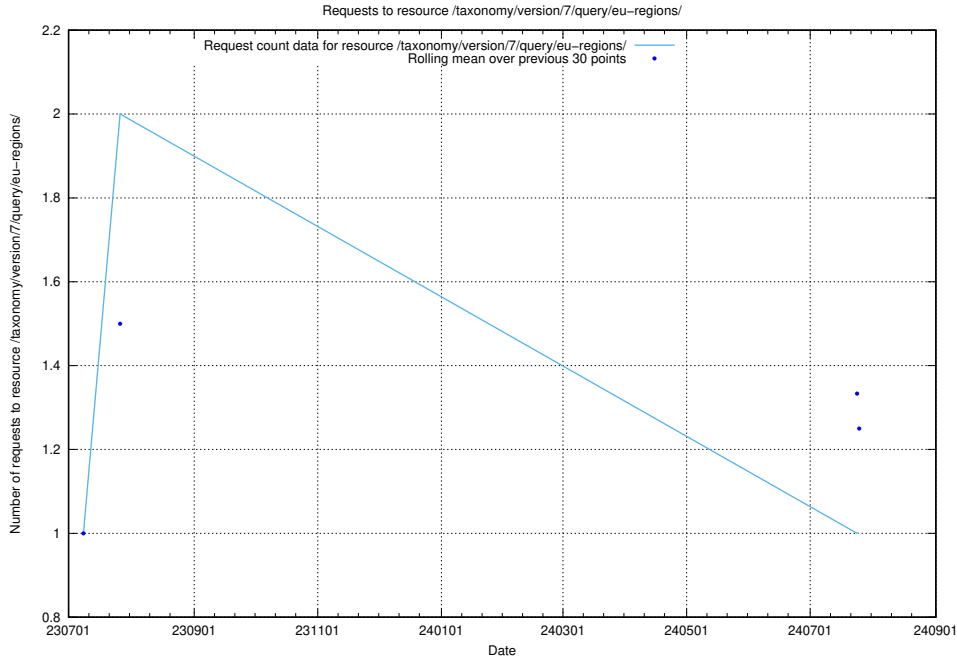

5.5989 Usage of /taxonomy/version/7/query/eu-regions/

Here, we count the number of requests to resource /taxonomy/version/7/query/eu-regions/.