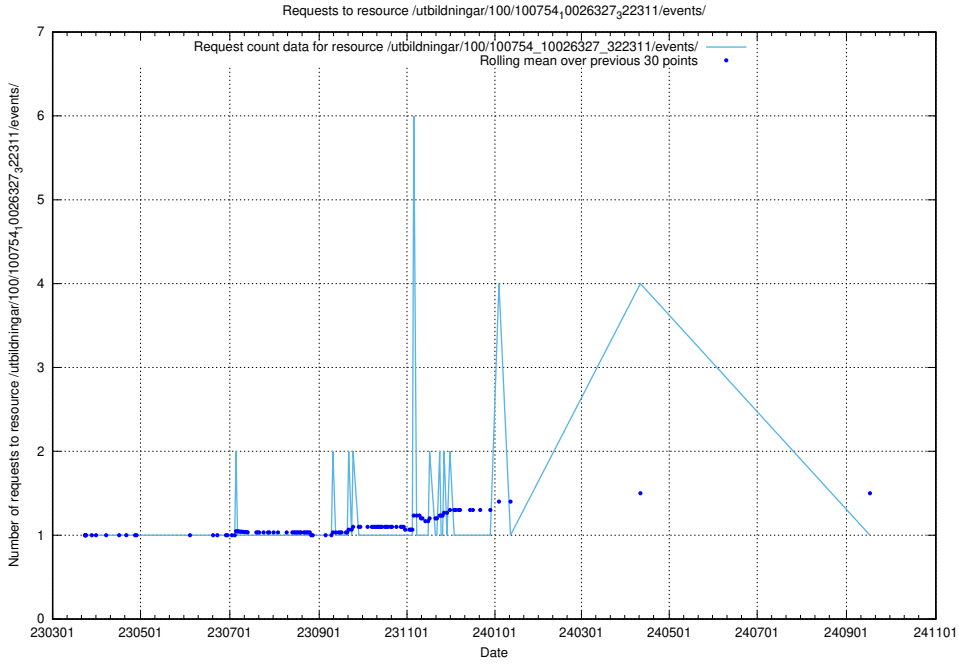

5.6347 Usage of /utbildningar/100/100754_10026327_322311/events/

Here, we count the number of requests to resource /utbildningar/100/100754_10026327_322311/events/