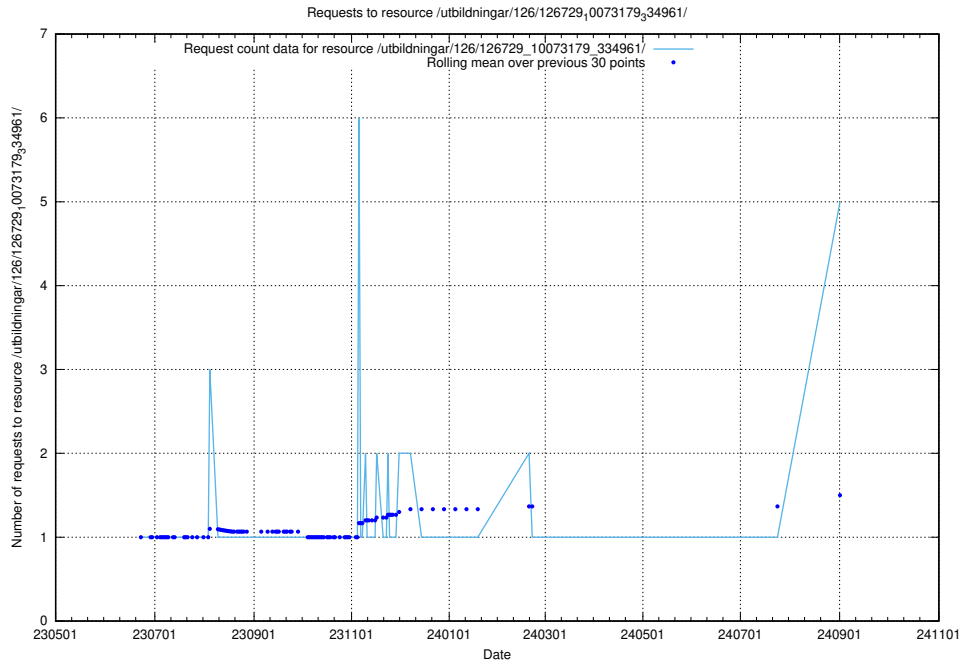

5.256 Usage of /utbildningar/126/126729_10073179_334961/

Here, we count the number of requests to resource /utbildningar/126/126729_10073179_334961/.