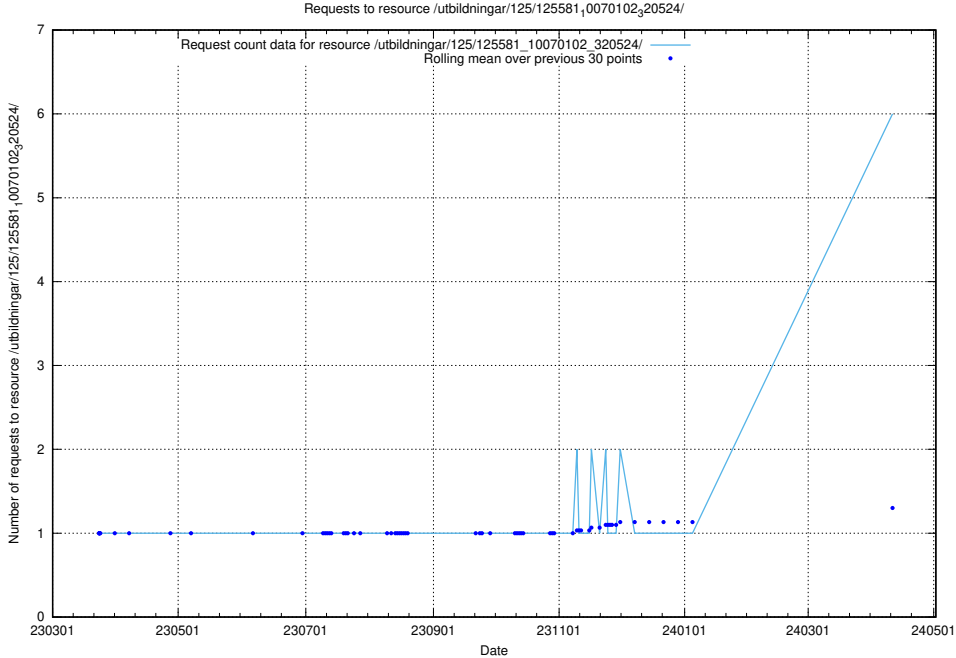

5.43 Usage of /utbildningar/125/125581_10070102_320524/

Here, we count the number of requests to resource /utbildningar/125/125581_10070102_320524/.