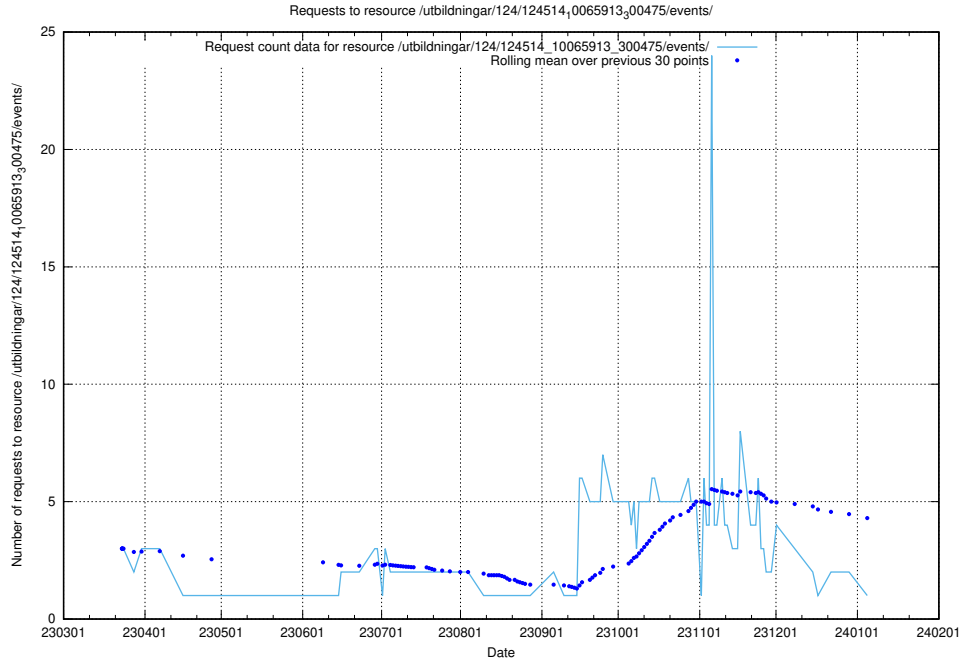

5.7039 Usage of /utbildningar/124/124514_10065913_300475/events/

Here, we count the number of requests to resource /utbildningar/124/124514_10065913_300475/events/