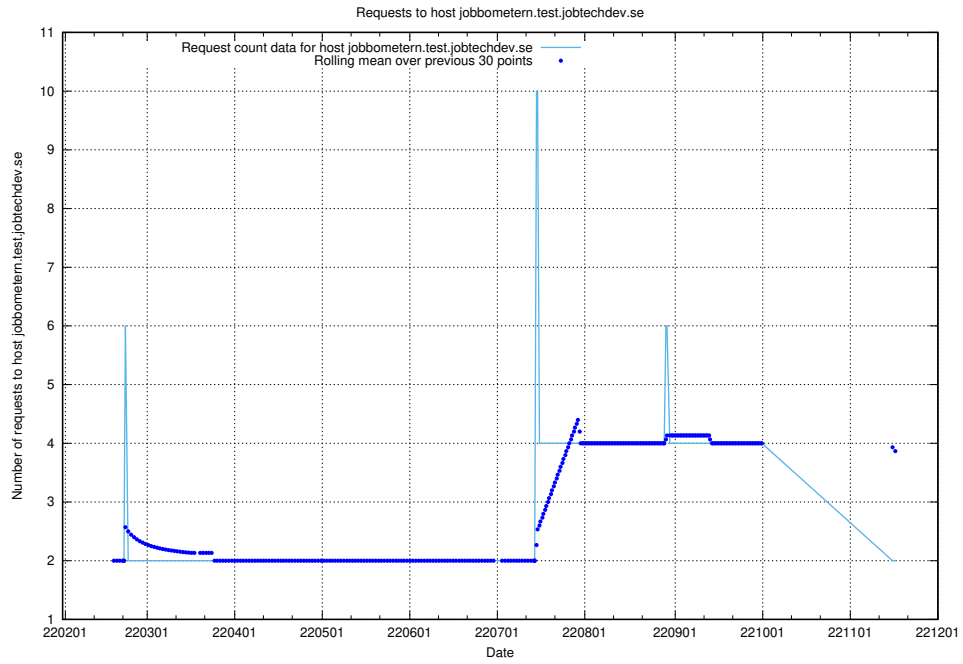

7.540 Usage of `jobbometern.test.jobtechdev.se`

Here, we count the number of requests to host `jobbometern.test.jobtechdev.se`.