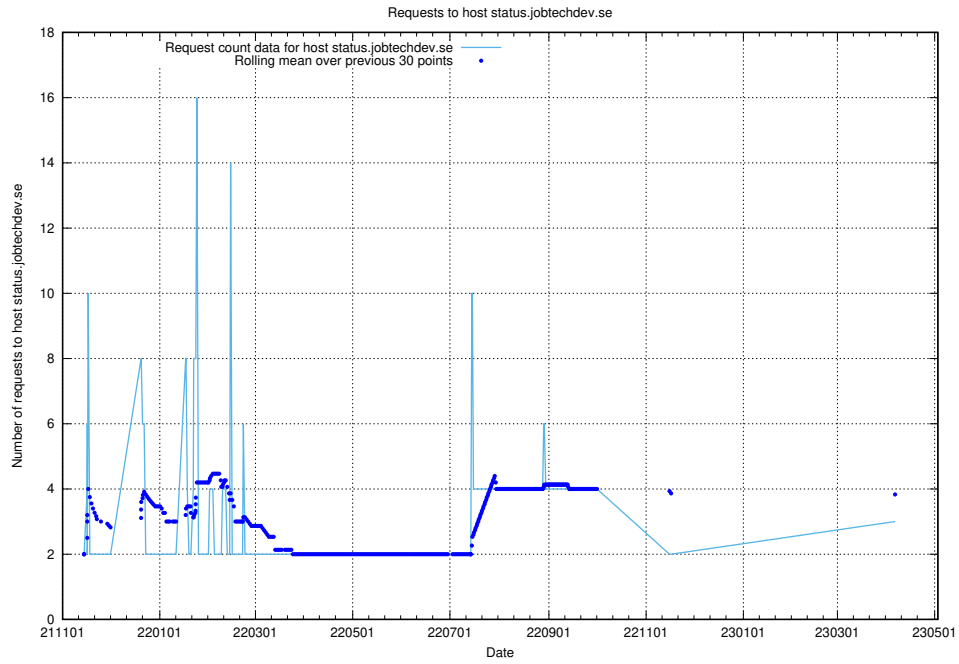

7.240 Usage of status.jobtechdev.se

Here, we count the number of requests to host status.jobtechdev.se.