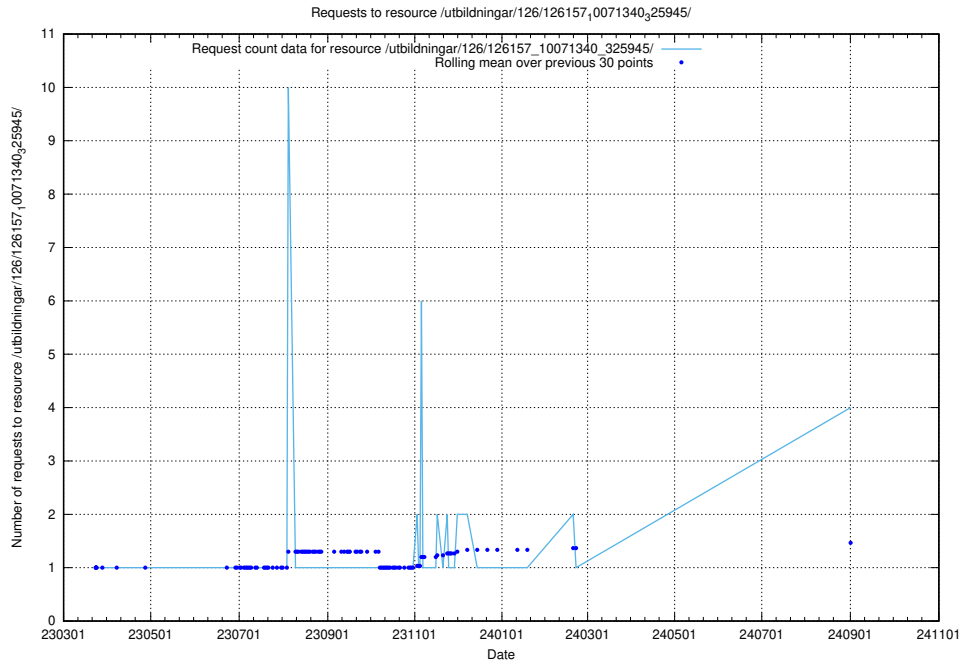

5.399 Usage of /utbildningar/126/126157_10071340_325945/

Here, we count the number of requests to resource /utbildningar/126/126157_10071340_325945/.