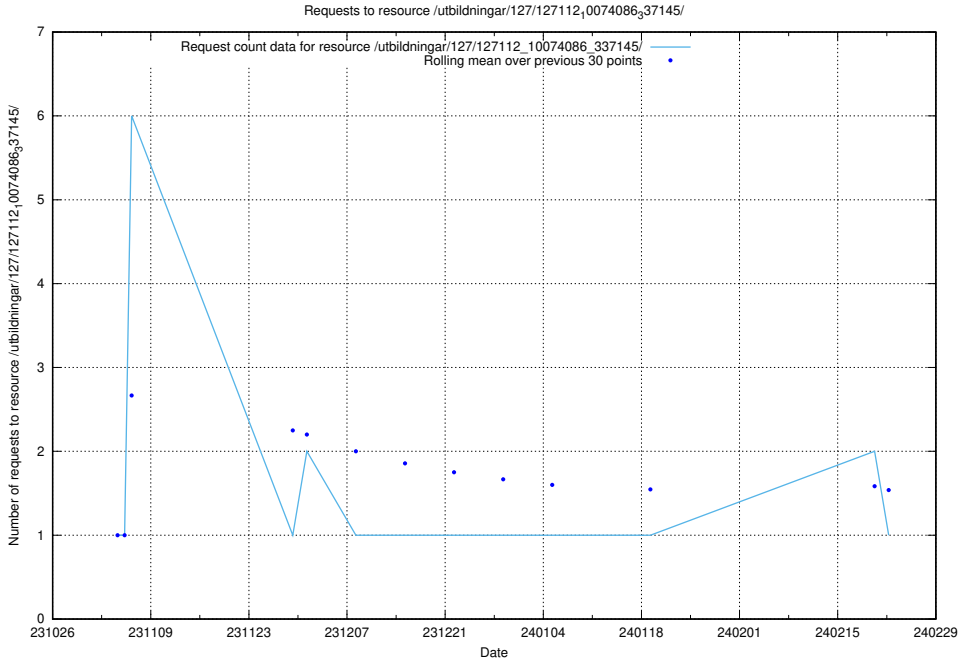

Here, we count the number of requests to resource /utbildningar/127/127112_10074105_337160/.

5.4922 Usage of /utbildningar/127/127112_10074086_337145/

Here, we count the number of requests to resource /utbildningar/127/127112_10074086_337145/.