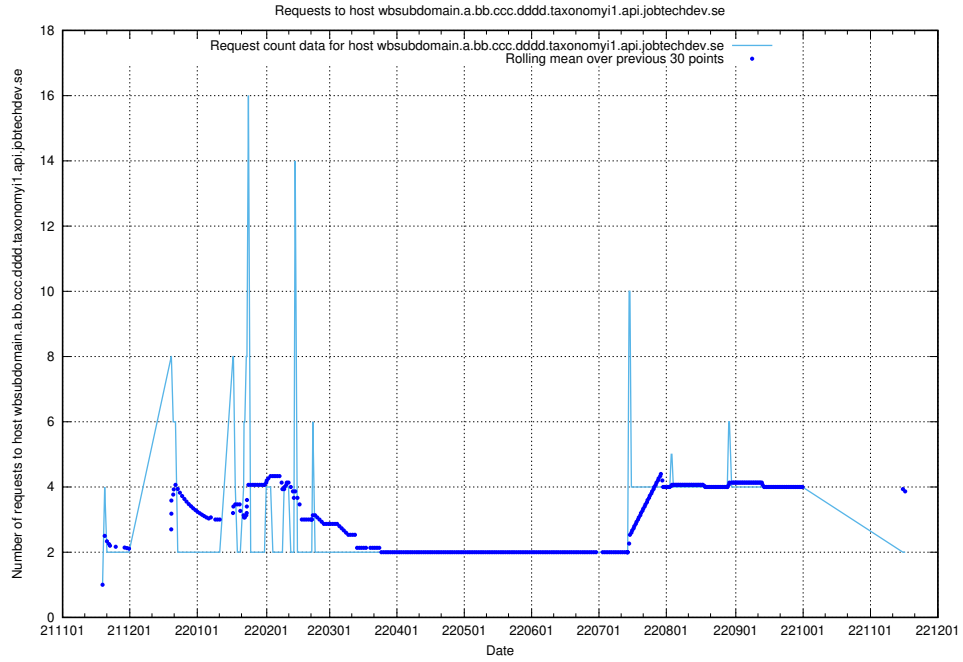

7.465 Usage of wbsubdomain.a.bb.ccc.dddd.taxonomy1.api.jobtechdev.se

Here, we count the number of requests to host wbsubdomain.a.bb.ccc.dddd.taxonomy1.api.jobtechdev.se