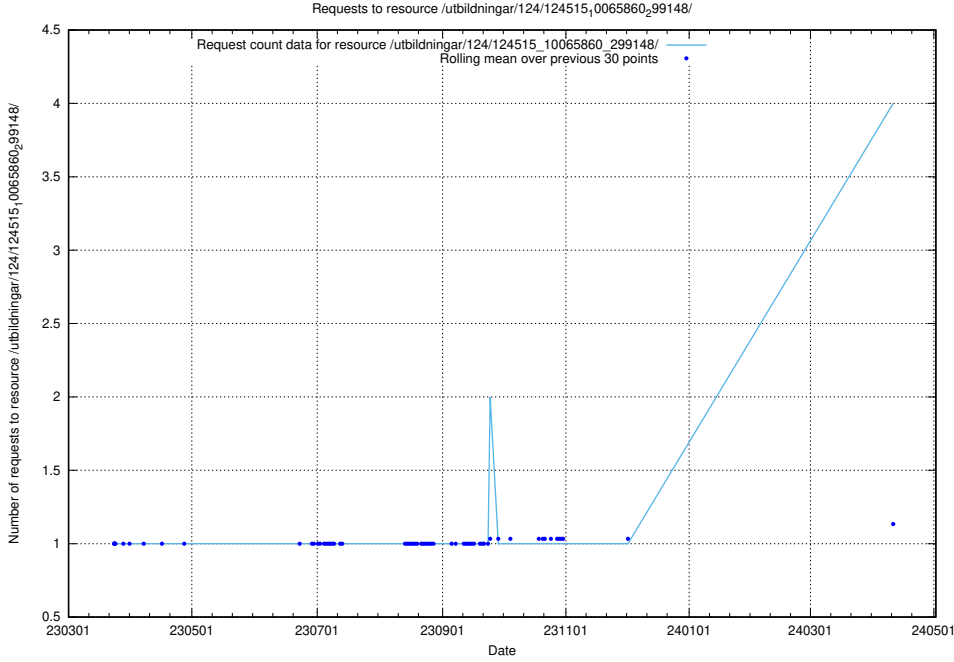

Here, we count the number of requests to resource /utbildningar/utb_emil/127/127612_10074551_337972/

5.311 Usage of /utbildningar/124/124515_10065860_299148/

Here, we count the number of requests to resource /utbildningar/124/124515_10065860_299148/.