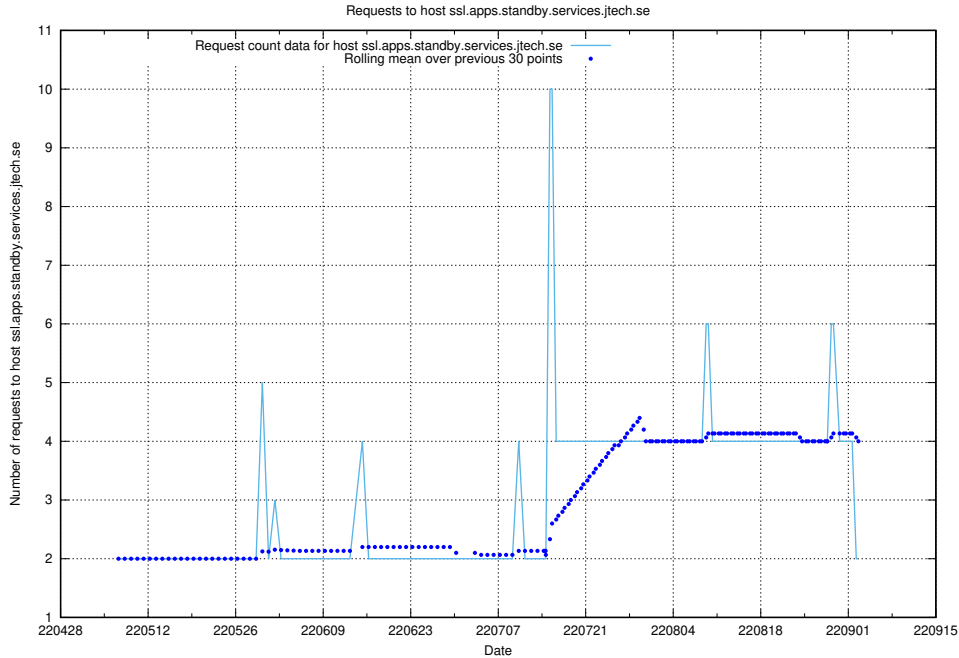

7.434 Usage of ssl.apps.standby.services.jtech.se

Here, we count the number of requests to host ssl.apps.standby.services.jtech.se.