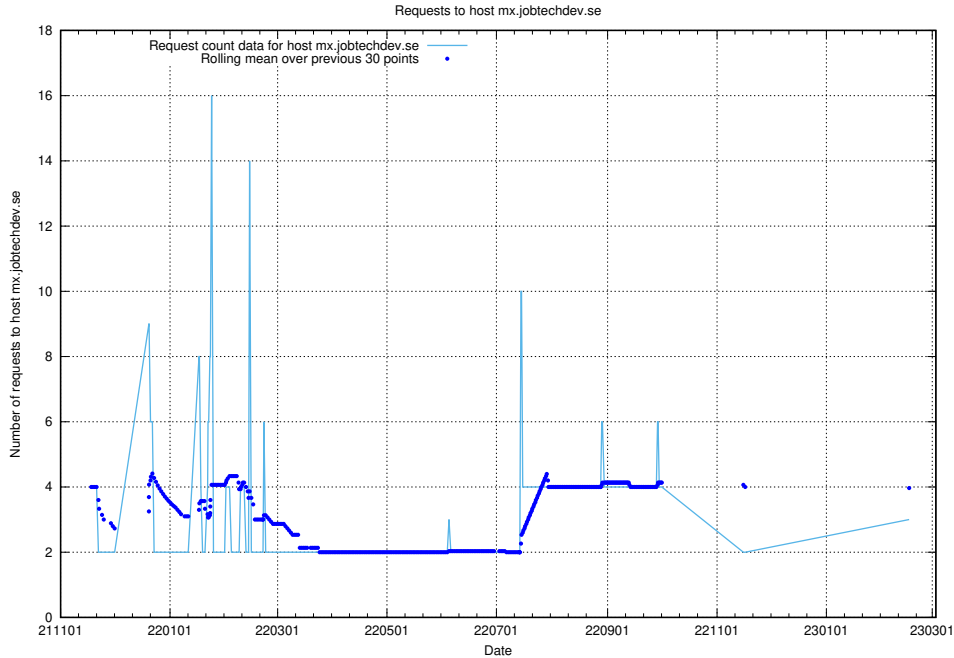

Here, we count the number of requests to host data.jobtechdev.se:80.

7.226 Usage of se.jobtechdev.se

Here, we count the number of requests to host se.jobtechdev.se.

7.227 Usage of mx.jobtechdev.se

Here, we count the number of requests to host mx.jobtechdev.se.