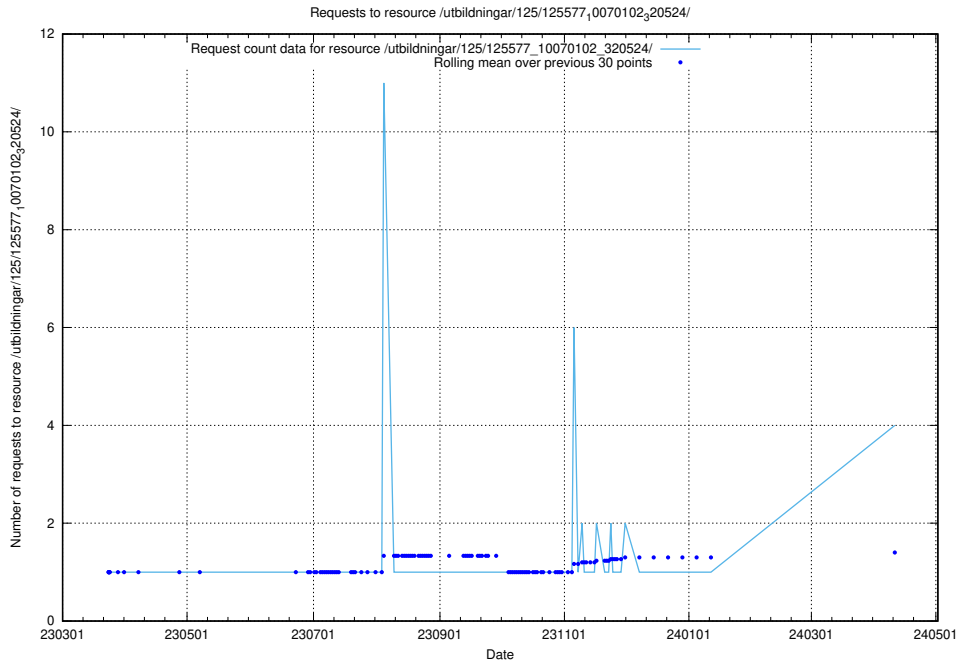

Here, we count the number of requests to resource /utbildningar/125/125581_10070104_320527/events/

5.282 Usage of /utbildningar/125/125577_10070102_320524/

Here, we count the number of requests to resource /utbildningar/125/125577_10070102_320524/.