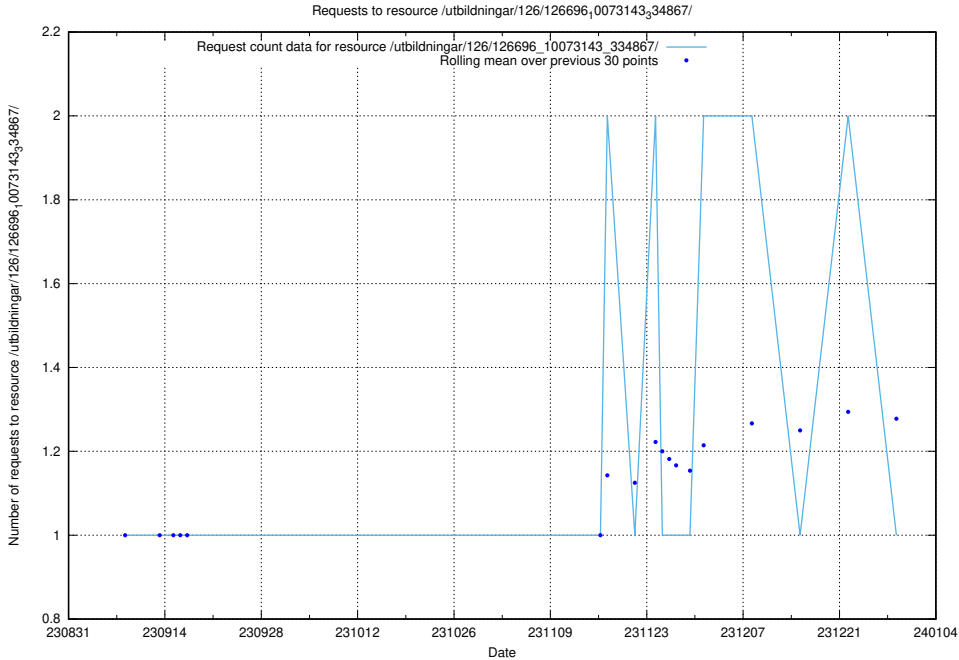

5.5415 Usage of /utbildningar/126/126696_10073143_334867/

Here, we count the number of requests to resource /utbildningar/126/126696_10073143_334867/.