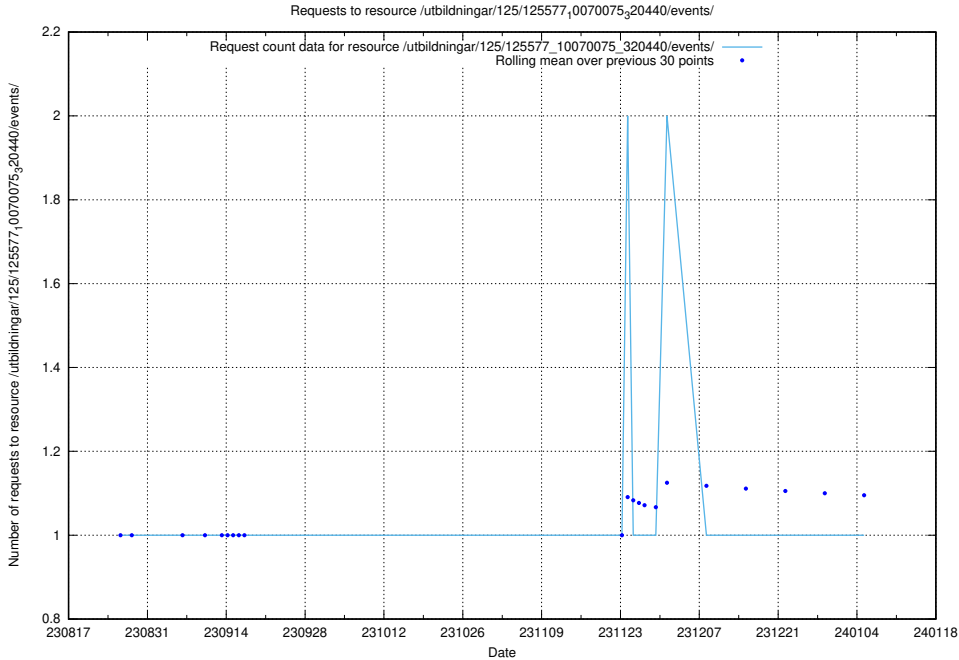

5.5490 Usage of /utbildningar/125/125577_10070075_320440/events/

Here, we count the number of requests to resource /utbildningar/125/125577_10070075_320440/events/