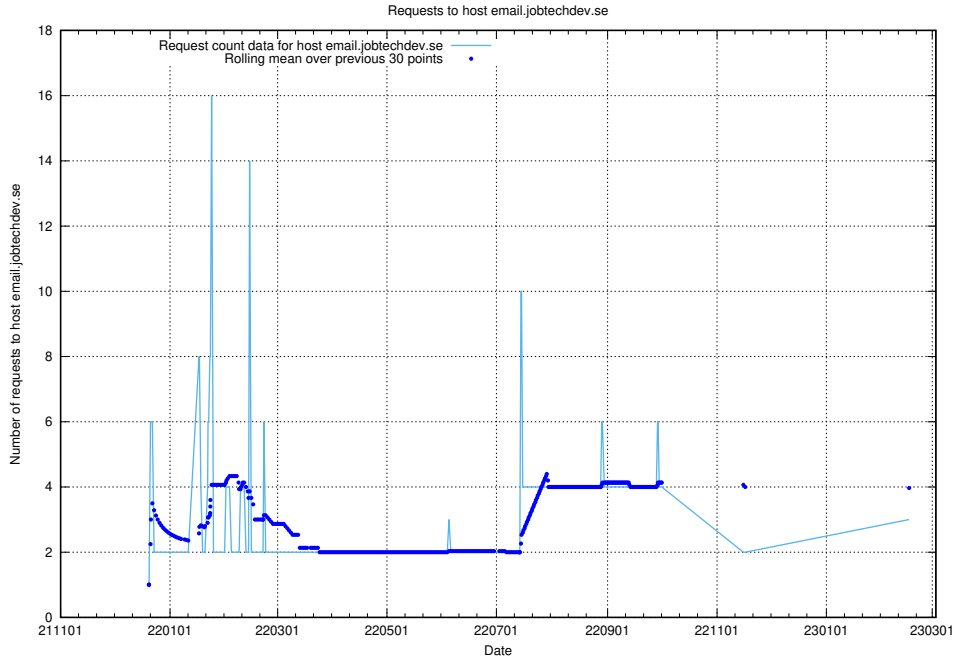

7.208 Usage of email.jobtechdev.se

Here, we count the number of requests to host email.jobtechdev.se.