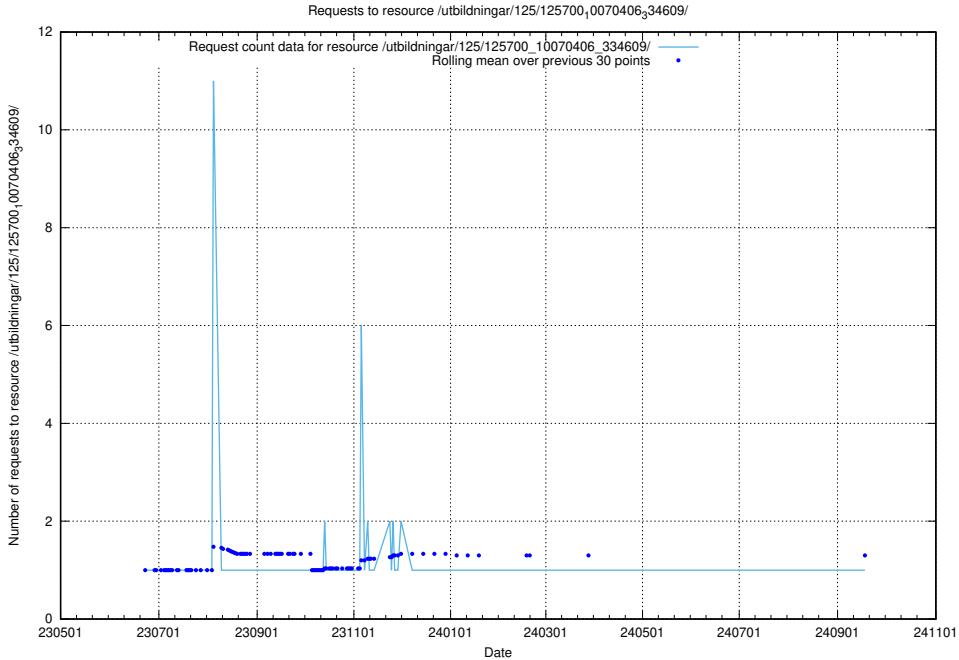

5.6446 Usage of /utbildningar/125/125700_10070406_334609/

Here, we count the number of requests to resource /utbildningar/125/125700_10070406_334609/.