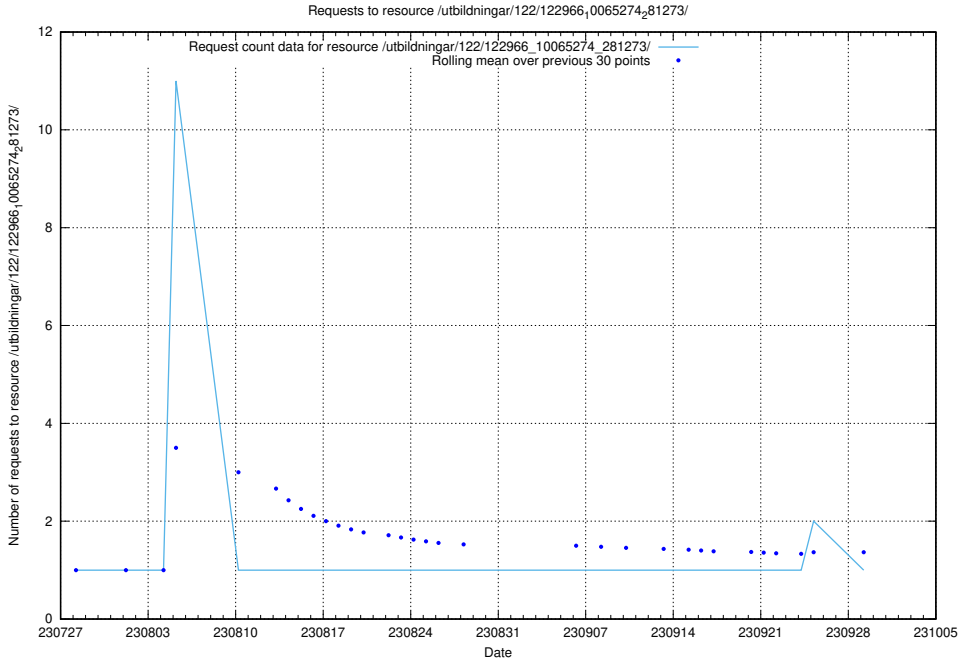

5.5689 Usage of /utbildningar/122/122966_10065274_281273/

Here, we count the number of requests to resource /utbildningar/122/122966_10065274_281273/.