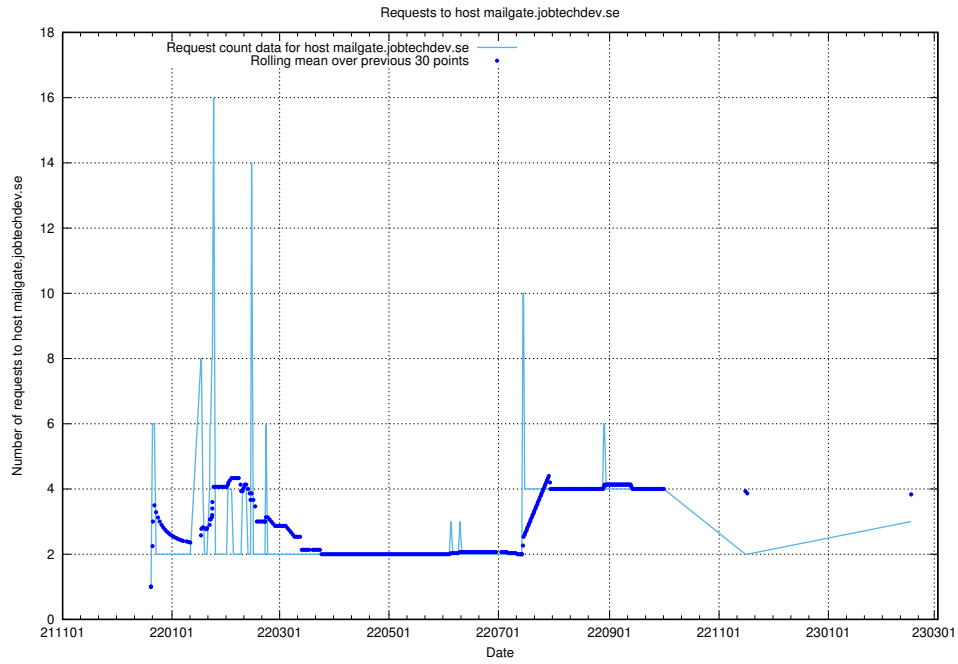

7.206 Usage of mailgate.jobtechdev.se

Here, we count the number of requests to host mailgate.jobtechdev.se.