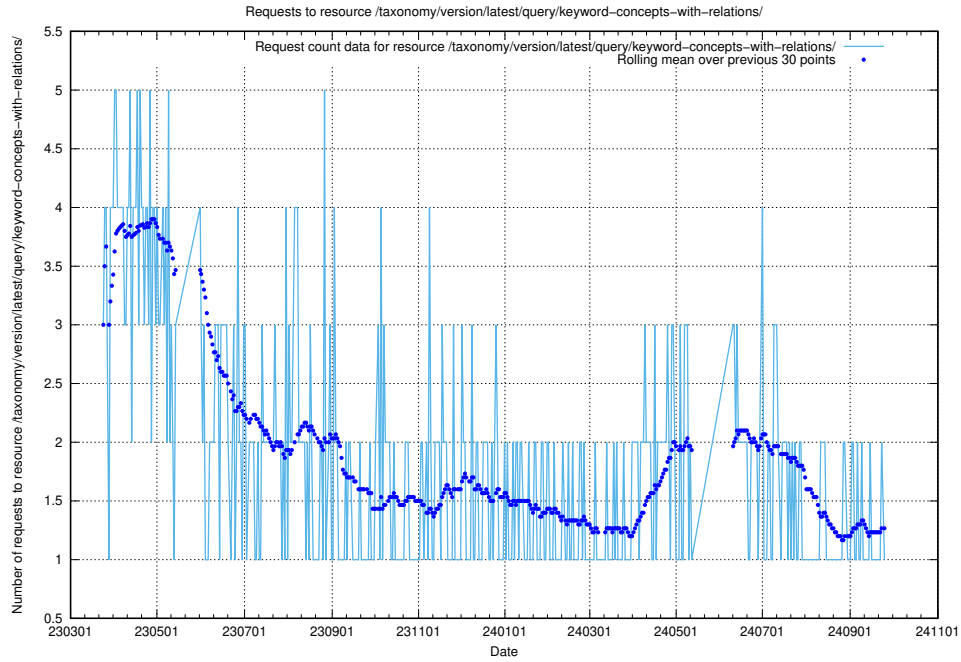

5.6863 Usage of /taxonomy/version/latest/query/keyword-concepts-with-relations/

Here, we count the number of requests to resource /taxonomy/version/latest/query/keyword-concepts-with-relations/.

5.6864 Usage of /taxonomy/version/latest/query/isco-level-4-groups/