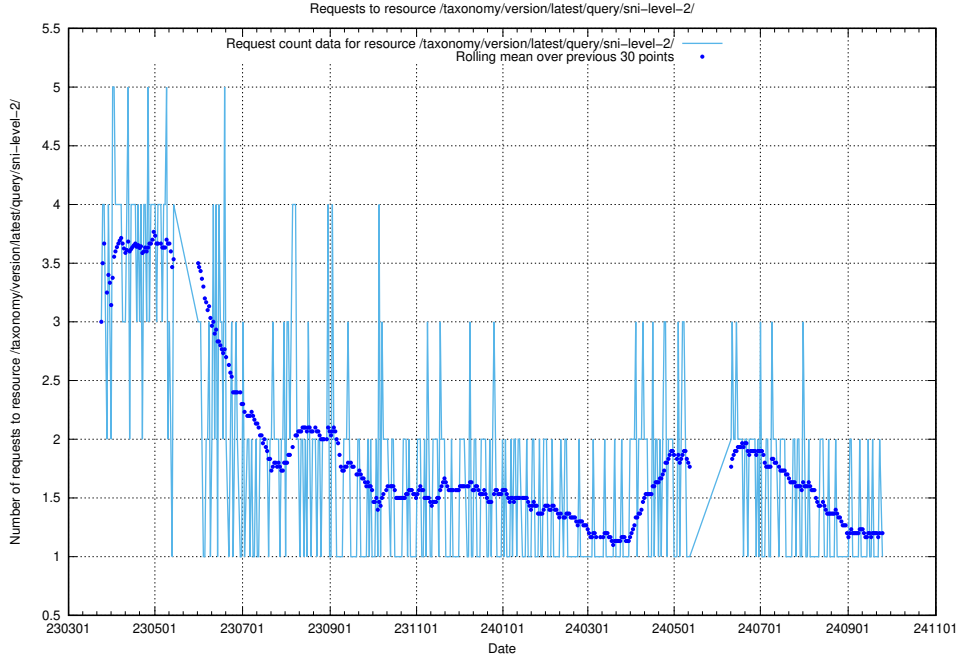

5.6849 Usage of /taxonomy/version/latest/query/sni-level-2/

Here, we count the number of requests to resource /taxonomy/version/latest/query/sni-level-2/.