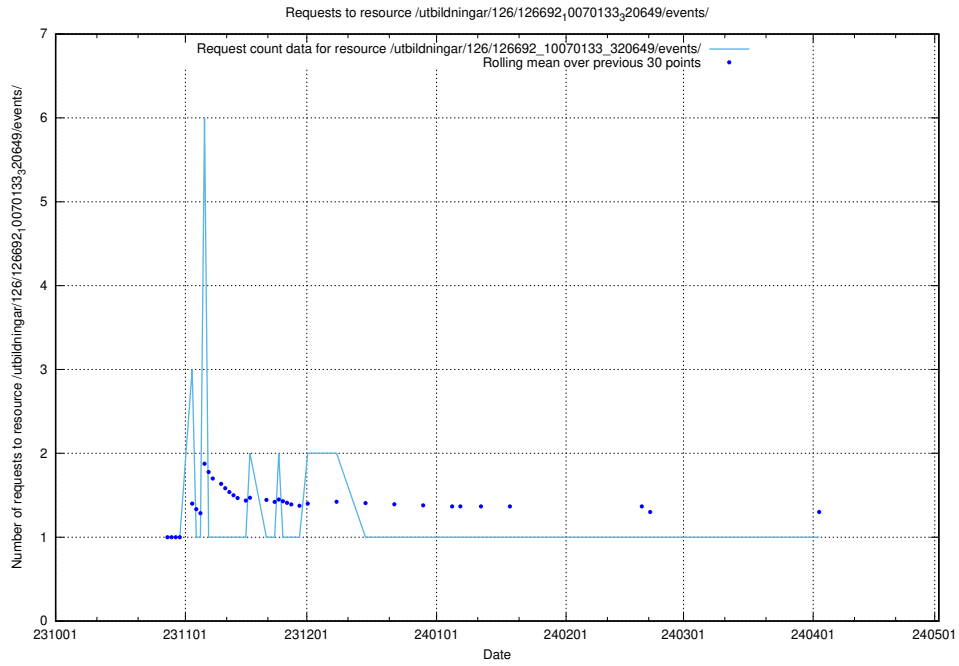

5.4983 Usage of /utbildningar/126/126692_10070133_320649/events/

Here, we count the number of requests to resource /utbildningar/126/126692_10070133_320649/events/