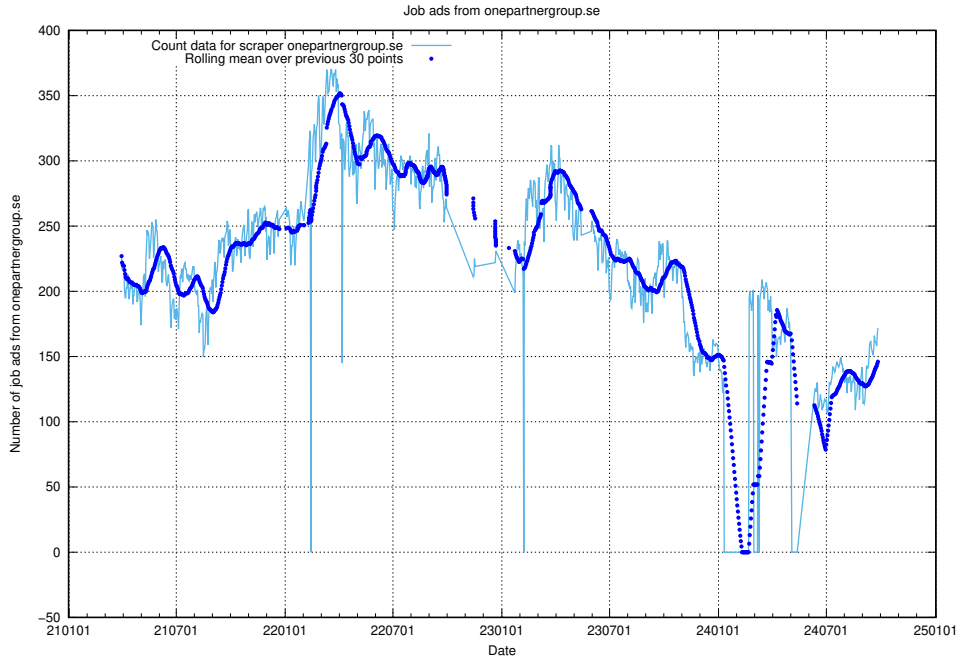

Here, we count the number of job ads scraped from thehub.io.

13.13 Number of ads by scraper onepartnergroup.se

Here, we count the number of job ads scraped from onepartnergroup.se.

13.14 Number of ads by scraper traineeguiden.se