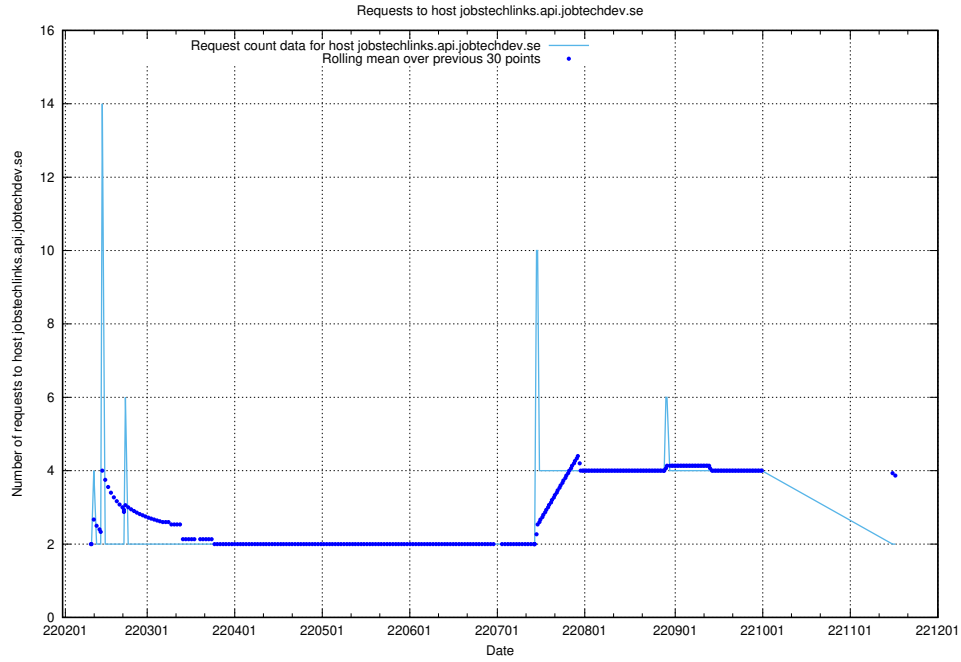

7.565 Usage of `jobstechlinks.api.jobtechdev.se`

Here, we count the number of requests to host `jobstechlinks.api.jobtechdev.se`.