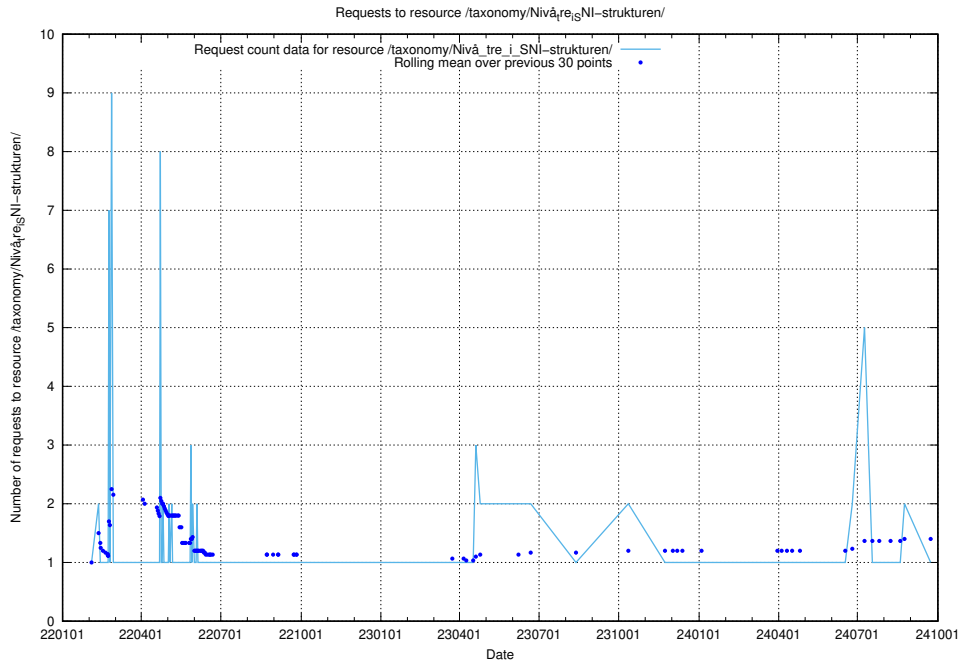

5.3844 Usage of /taxonomy/Nivå_tre_i_SNI-strukturen/

Here, we count the number of requests to resource /taxonomy/Nivå_tre_i_SNI-strukturen/.