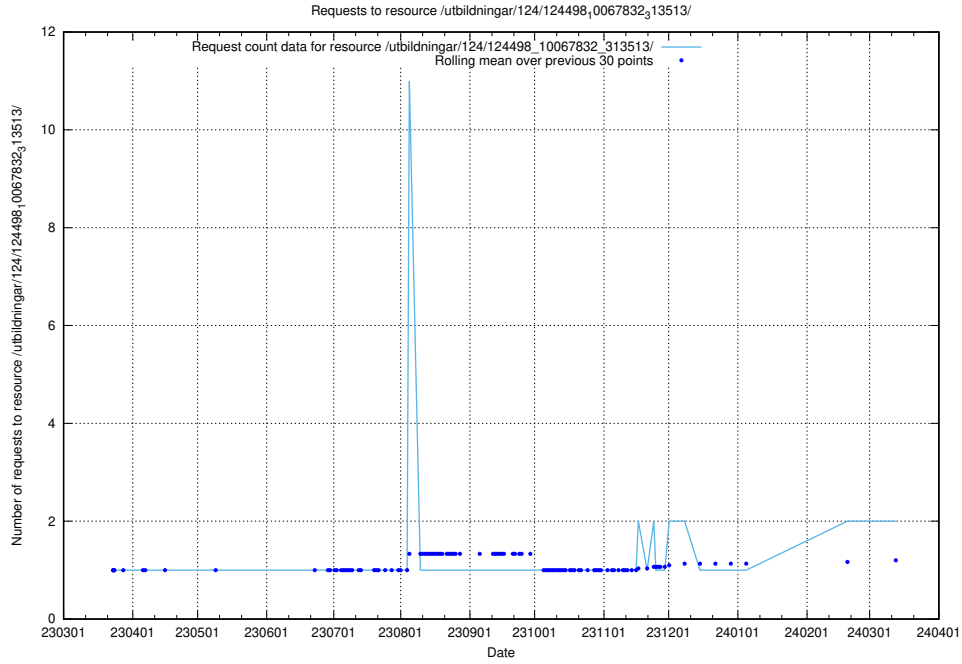

5.755 Usage of /utbildningar/124/124498_10067832_313513/

Here, we count the number of requests to resource /utbildningar/124/124498_10067832_313513/.