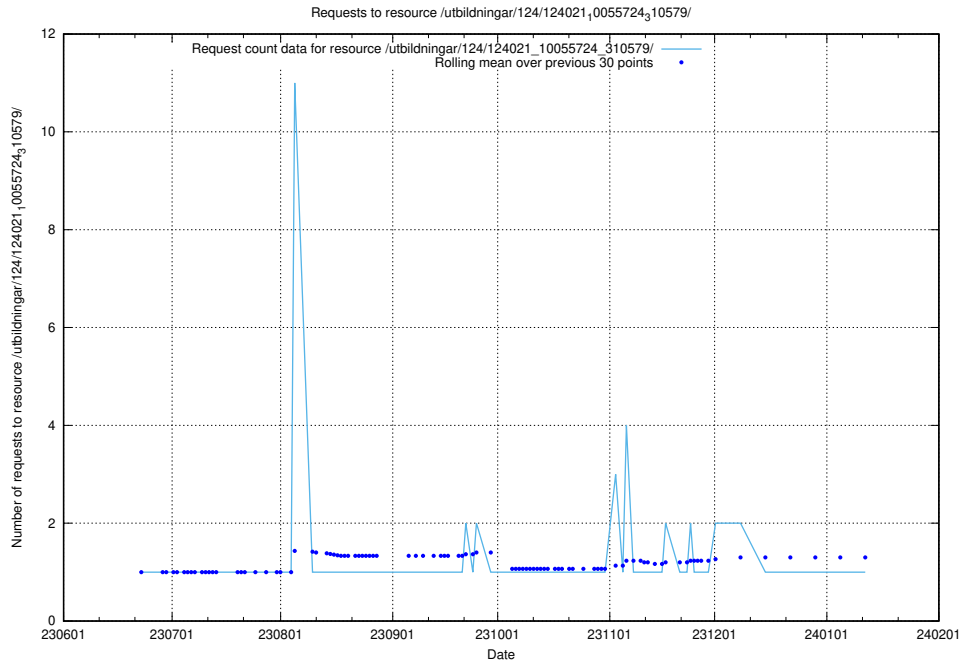

5.6561 Usage of /utbildningar/124/124021_10055724_310579/

Here, we count the number of requests to resource /utbildningar/124/124021_10055724_310579/.