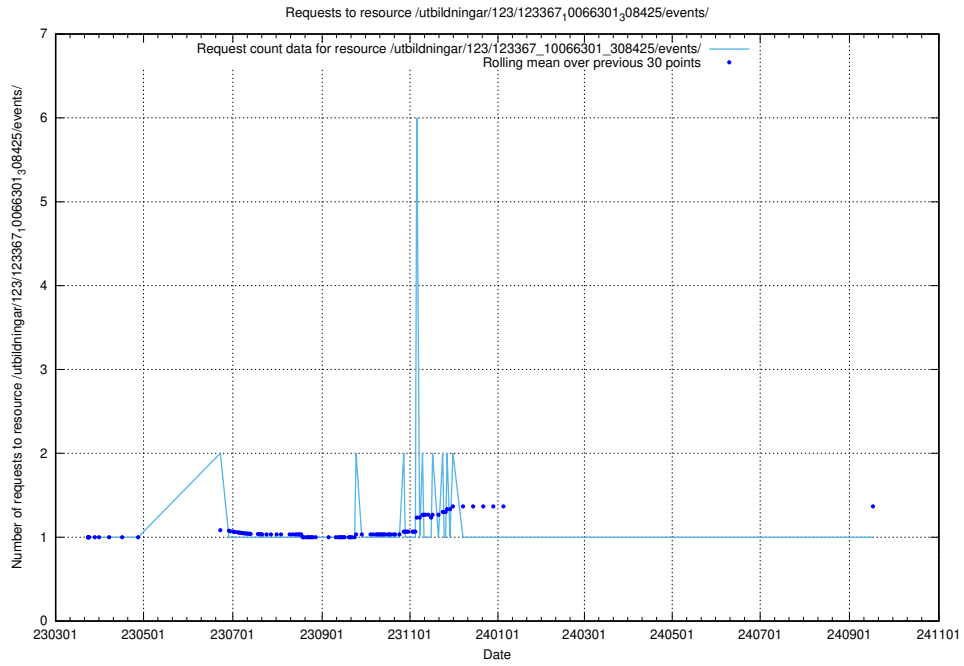

5.5325 Usage of /utbildningar/123/123367_10066301_308425/events/

Here, we count the number of requests to resource /utbildningar/123/123367_10066301_308425/events/