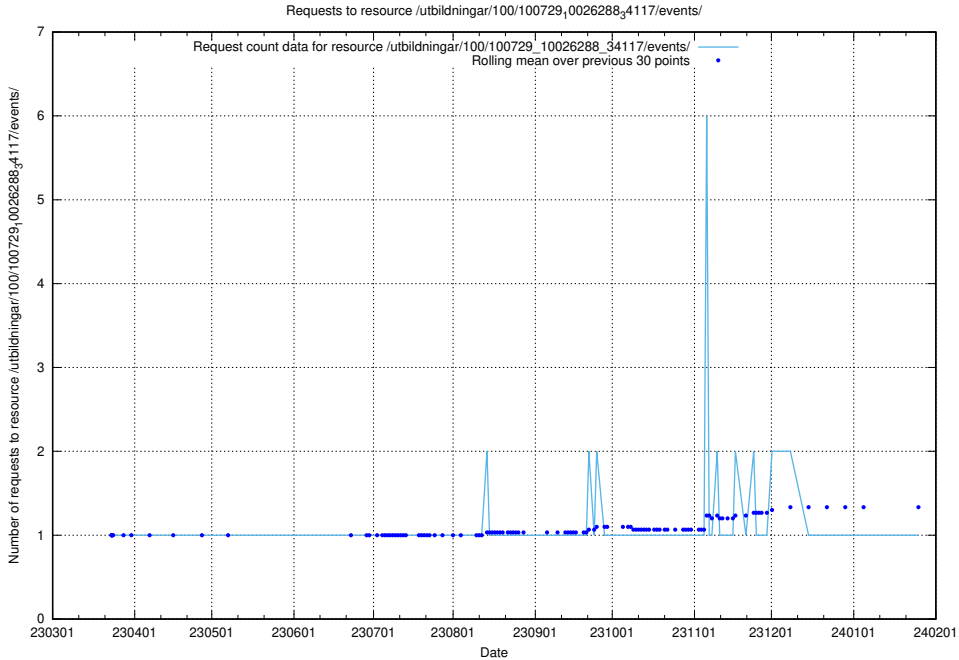

5.6412 Usage of /utbildningar/100/100729_10026288_34117/events/

Here, we count the number of requests to resource /utbildningar/100/100729_10026288_34117/events/.