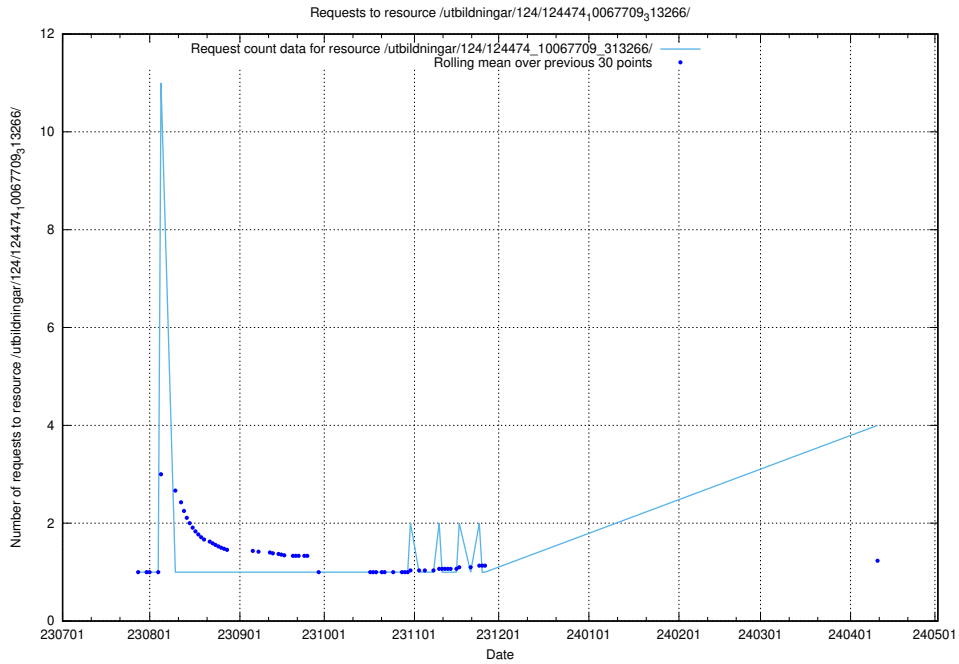

5.369 Usage of /utbildningar/124/124474_10067709_313266/

Here, we count the number of requests to resource /utbildningar/124/124474_10067709_313266/.