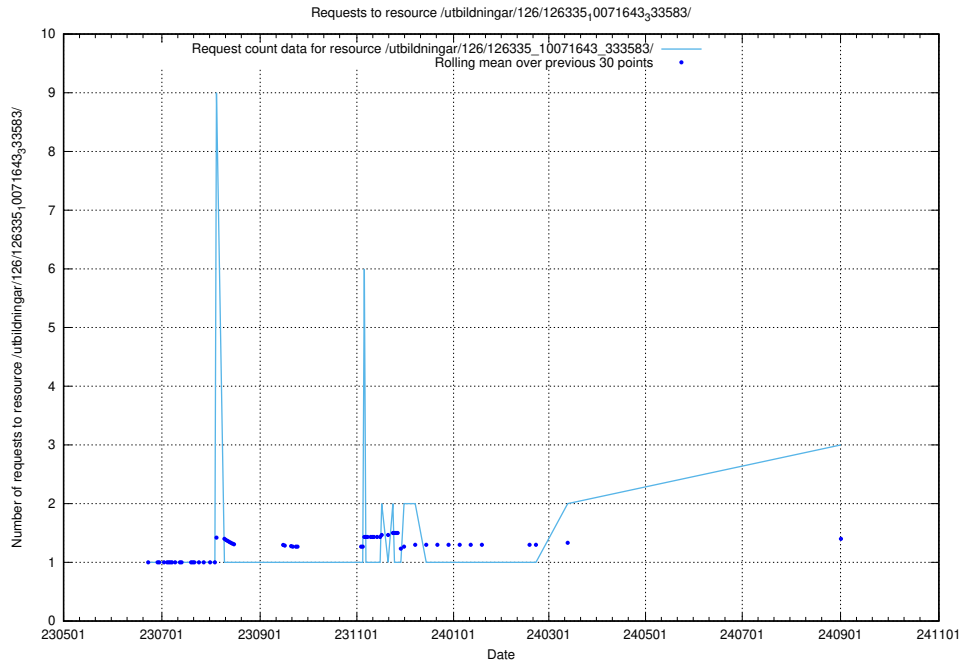

5.531 Usage of /utbildningar/126/126335_10071643_333583/

Here, we count the number of requests to resource /utbildningar/126/126335_10071643_333583/.