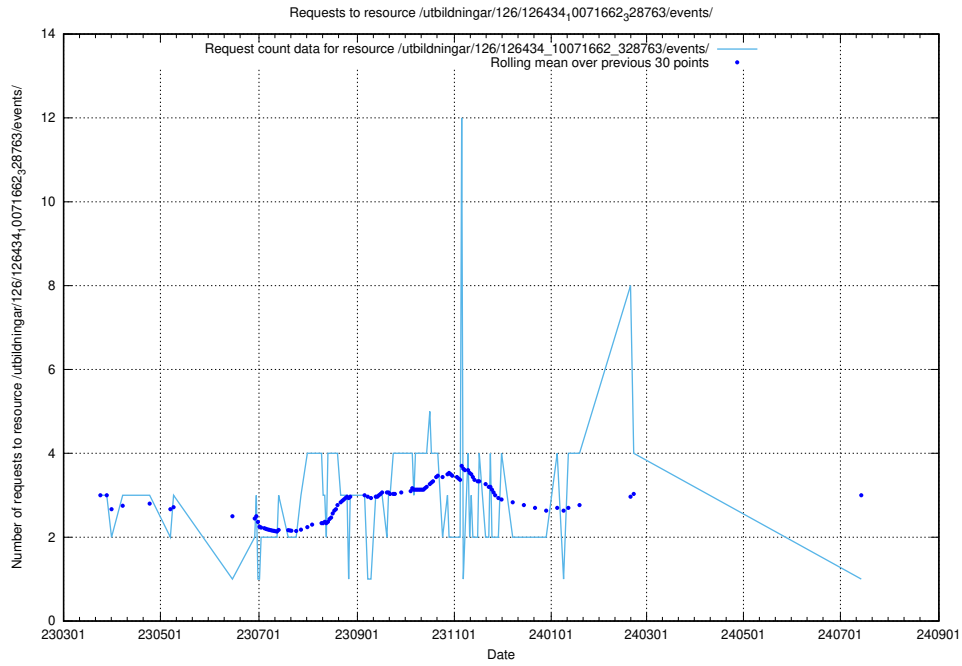

5.6821 Usage of /utbildningar/126/126434_10071662_328763/events/

Here, we count the number of requests to resource /utbildningar/126/126434_10071662_328763/events/