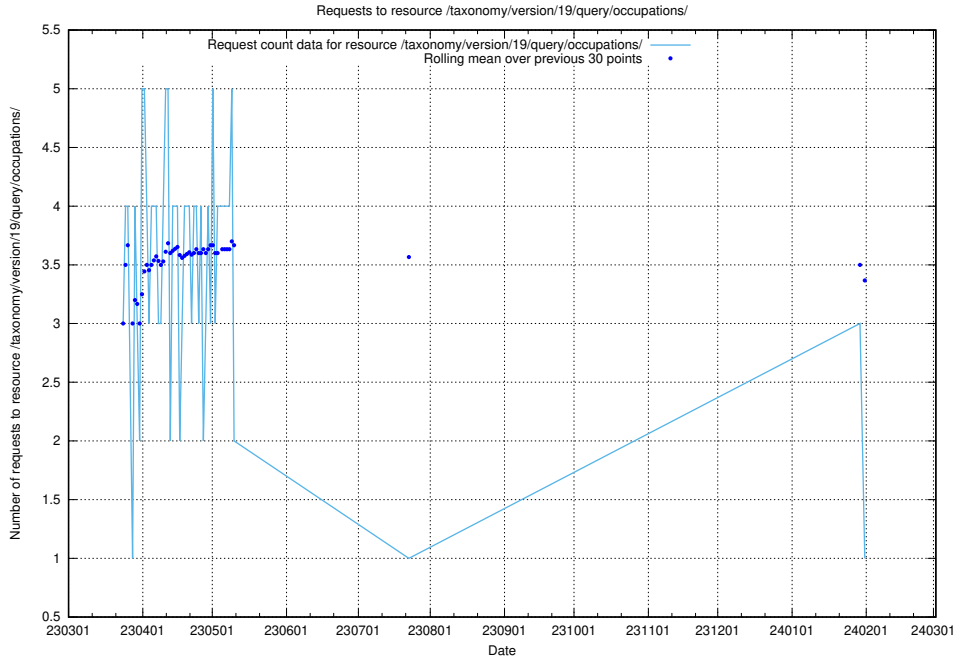

Here, we count the number of requests to resource /taxonomy/version/19/query/occupations/.

5.6907 Usage of /utbildningar/122/122290_10064538_314862/

Here, we count the number of requests to resource /utbildningar/122/122290_10064538_314862/.