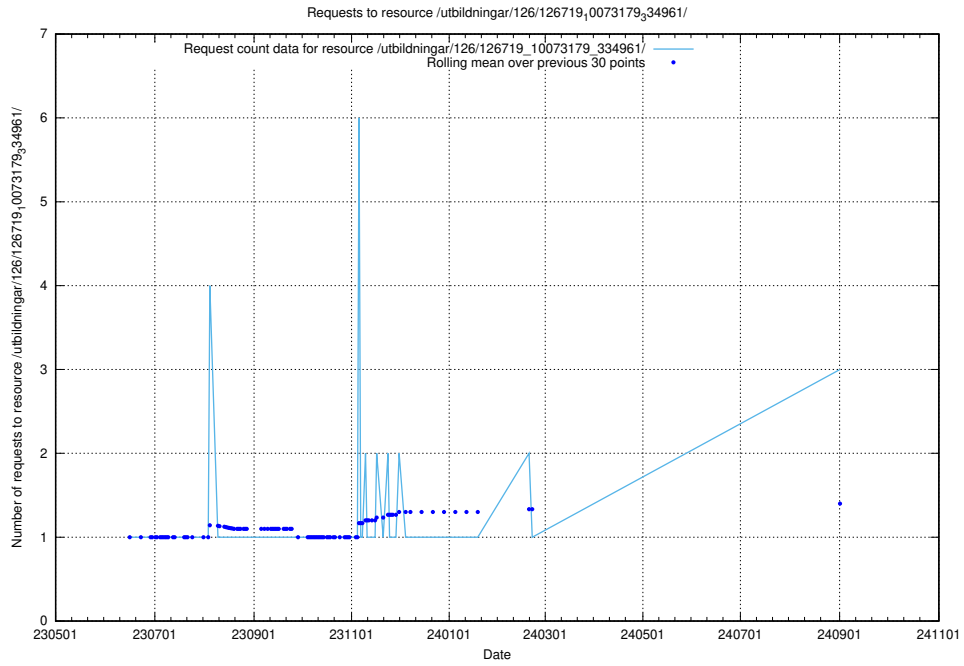

5.548 Usage of /utbildningar/126/126719_10073179_334961/

Here, we count the number of requests to resource /utbildningar/126/126719_10073179_334961/.