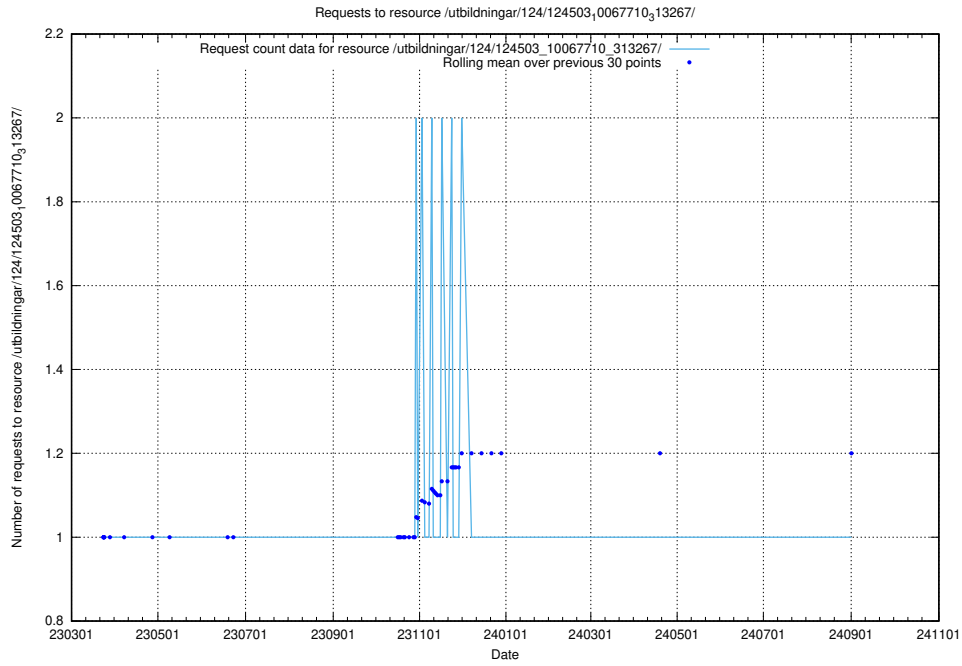

5.2978 Usage of /utbildningar/124/124503_10067710_313267/

Here, we count the number of requests to resource /utbildningar/124/124503_10067710_313267/.