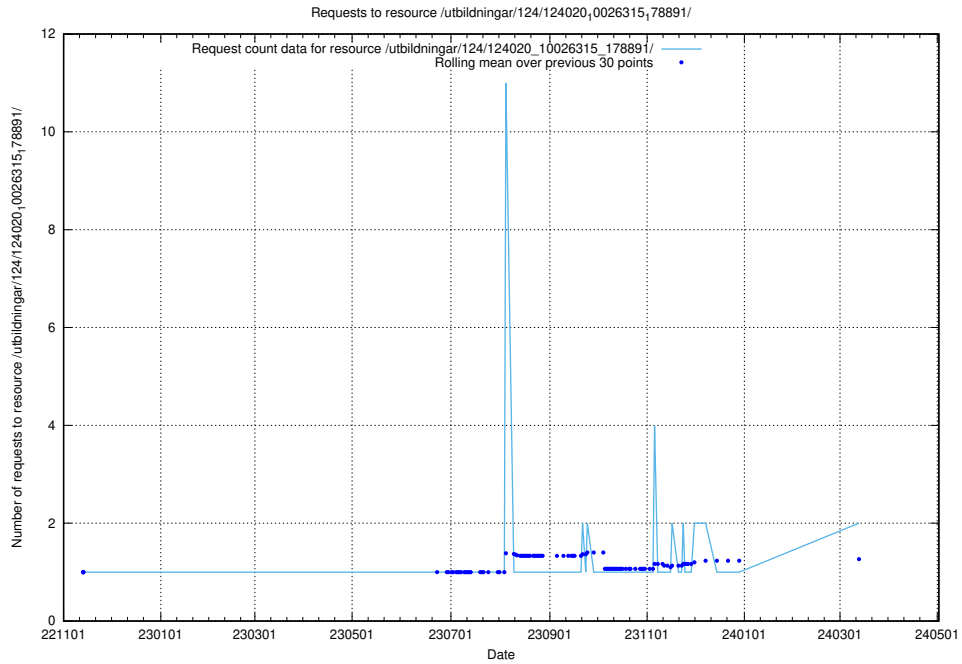

5.1026 Usage of /utbildningar/124/124020_10026315_178891/

Here, we count the number of requests to resource /utbildningar/124/124020_10026315_178891/.