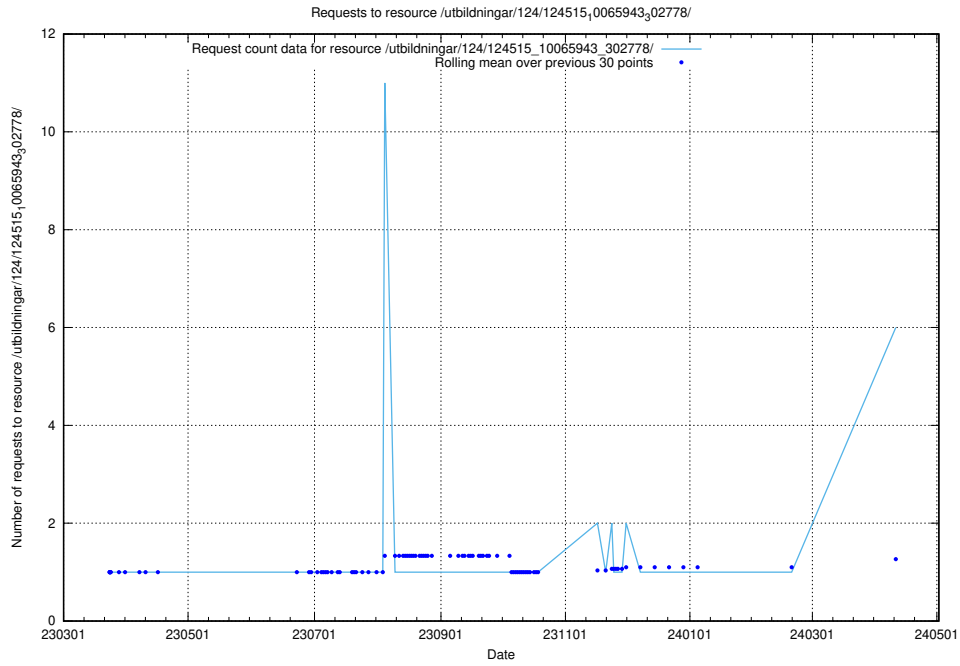

5.68 Usage of /utbildningar/124/124515_10065943_302778/

Here, we count the number of requests to resource /utbildningar/124/124515_10065943_302778/.

5.69 Usage of /utbildningar/utb_emil/124/124116_10066993_311027/