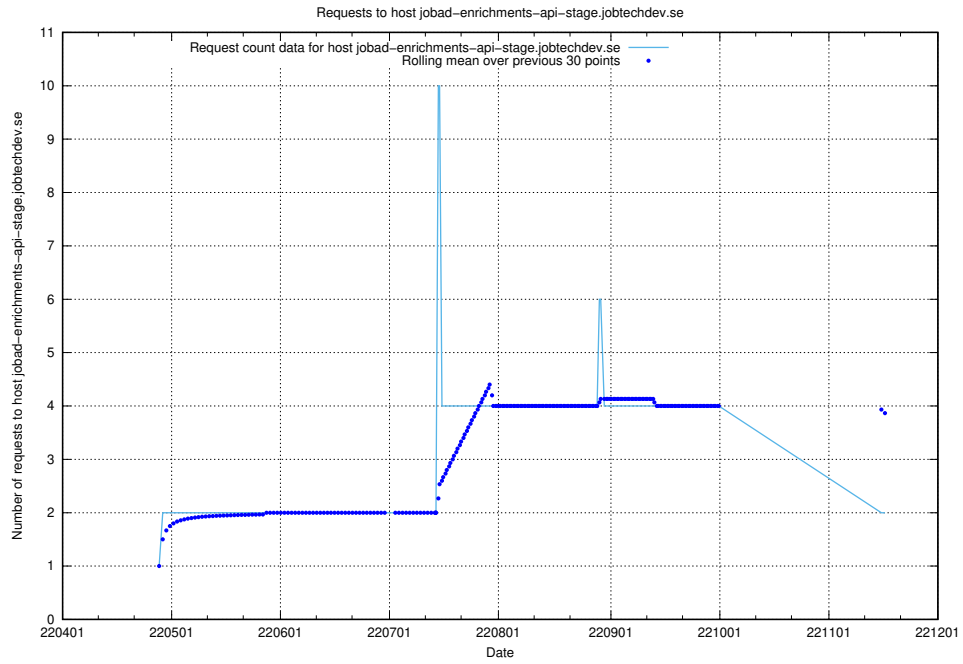

7.450 Usage of jobad-enrichments-api-stage.jobtechdev.se

Here, we count the number of requests to host jobad-enrichments-api-stage.jobtechdev.se.