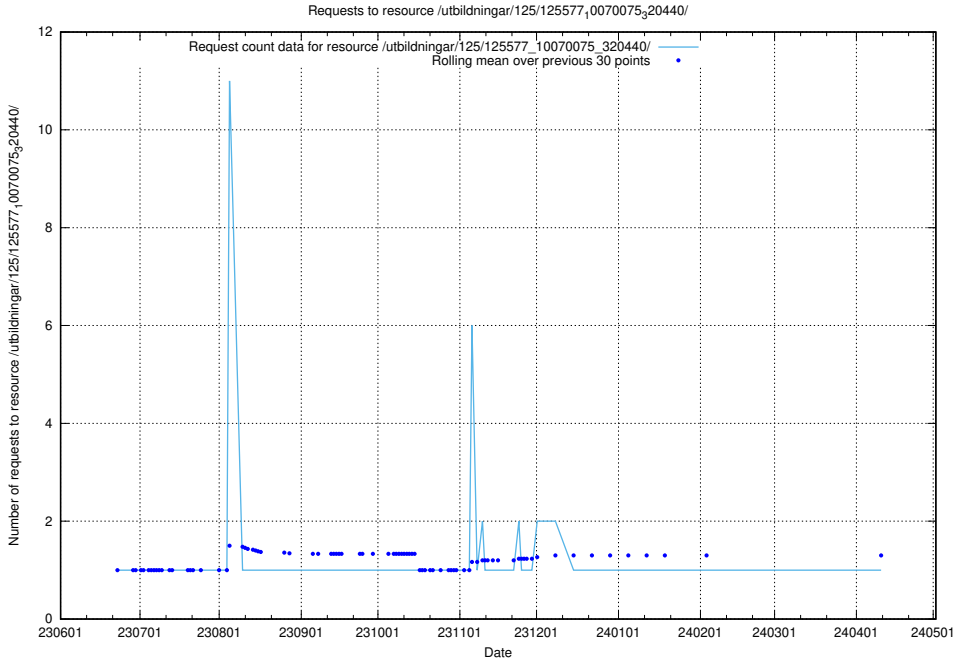

5.6459 Usage of /utbildningar/125/125577_10070075_320440/

Here, we count the number of requests to resource /utbildningar/125/125577_10070075_320440/.