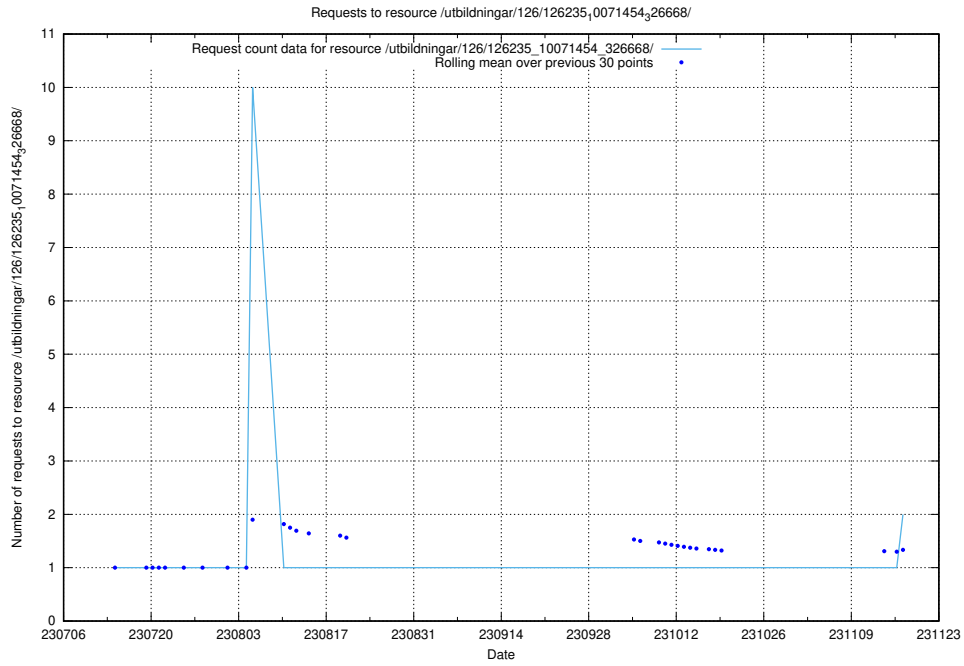

5.934 Usage of /utbildningar/126/126235_10071454_326668/

Here, we count the number of requests to resource /utbildningar/126/126235_10071454_326668/.