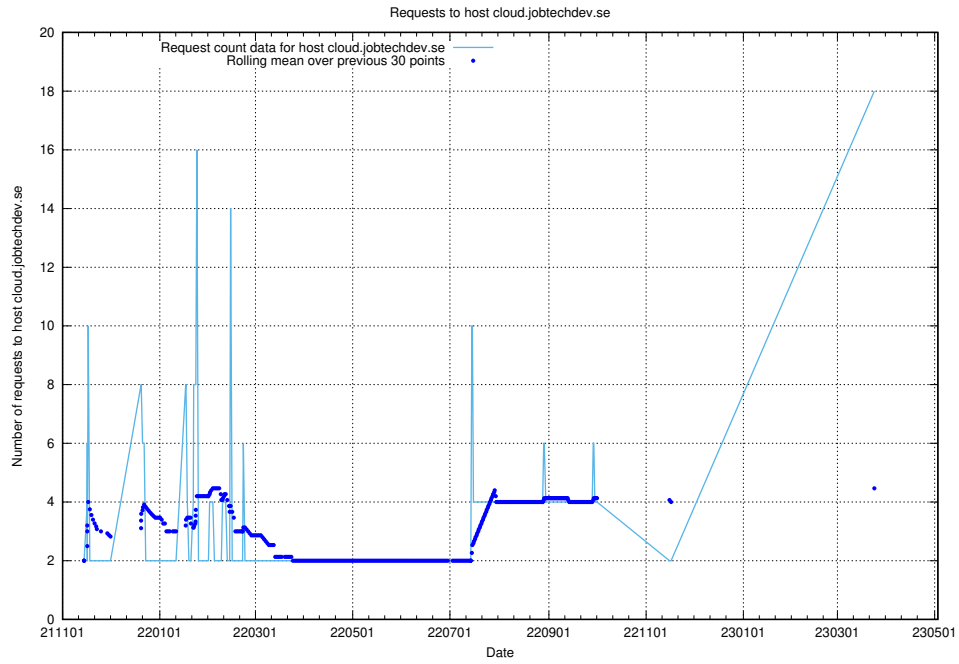

7.35 Usage of cloud.jobtechdev.se

Here, we count the number of requests to host cloud.jobtechdev.se.