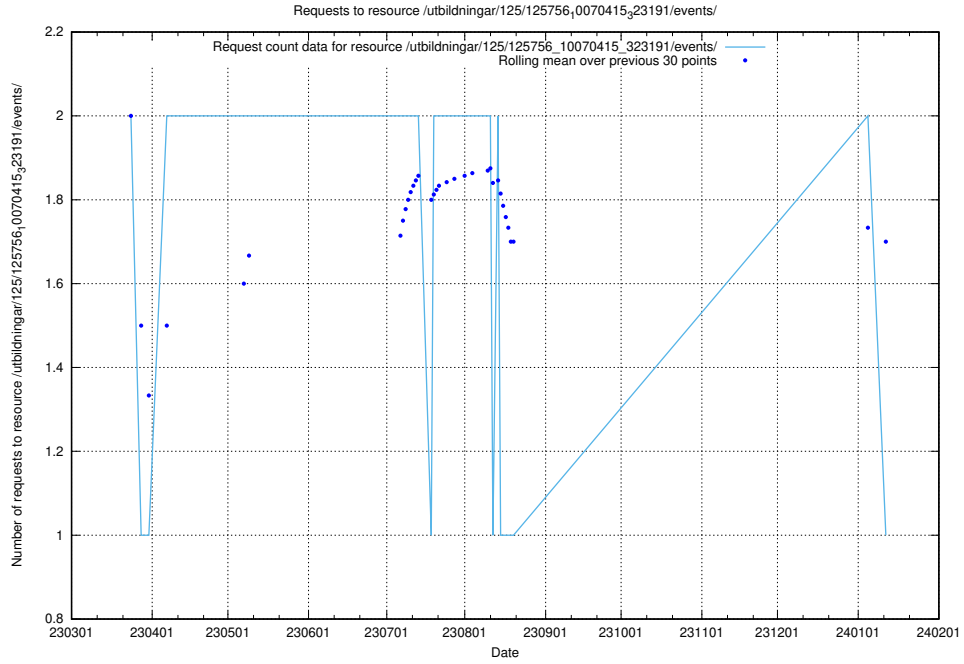

5.6931 Usage of /utbildningar/125/125756_10070415_323191/events/

Here, we count the number of requests to resource /utbildningar/125/125756_10070415_323191/events/