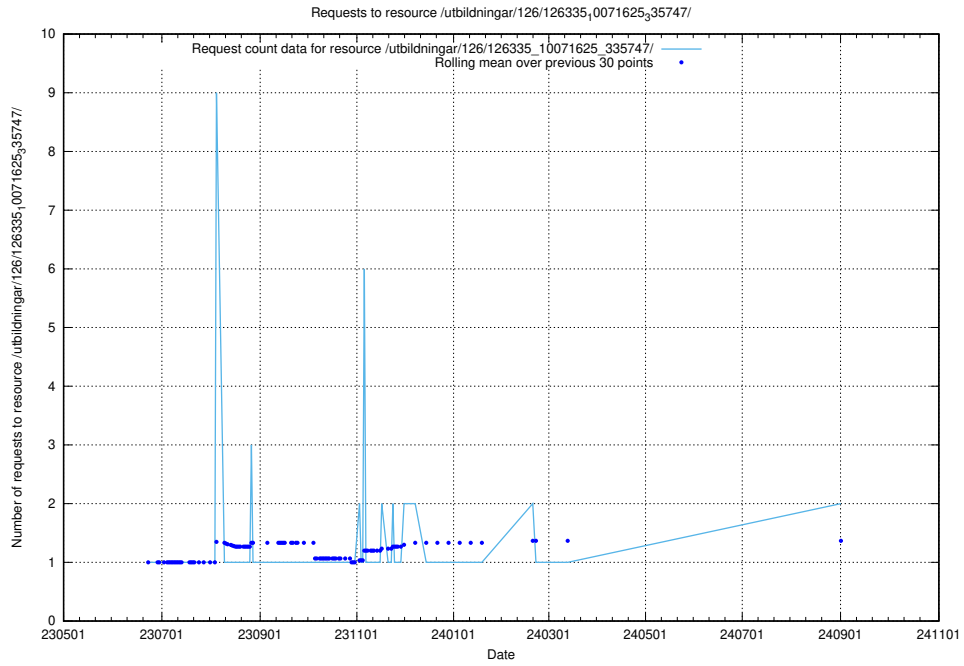

5.992 Usage of /utbildningar/126/126335_10071625_335747/

Here, we count the number of requests to resource /utbildningar/126/126335_10071625_335747/.