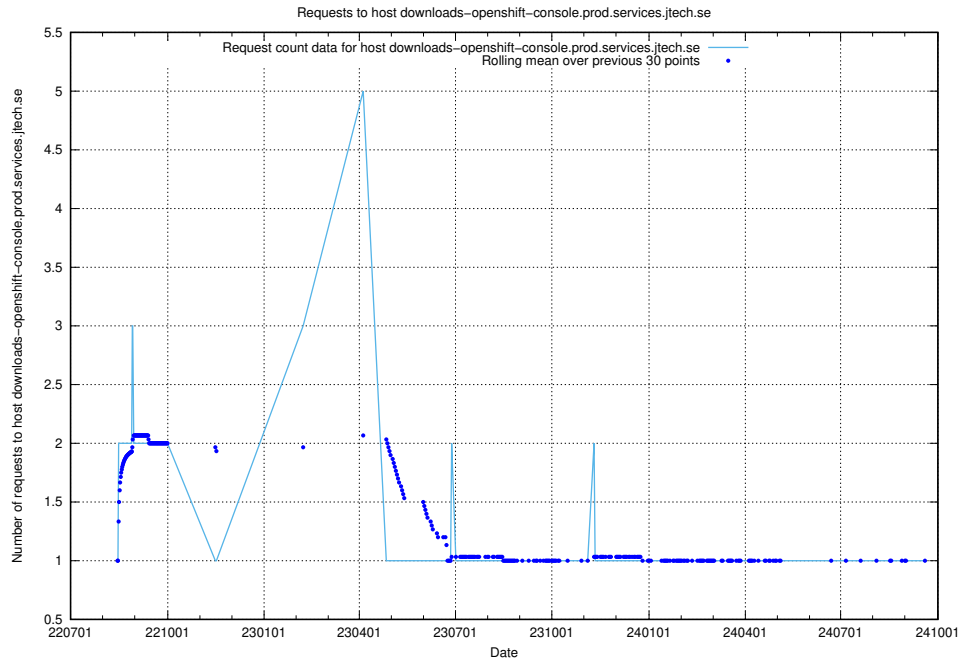

7.625 Usage of downloads-openshift-console.prod.services.jtech.se

Here, we count the number of requests to host downloads-openshift-console.prod.services.jtech.se.