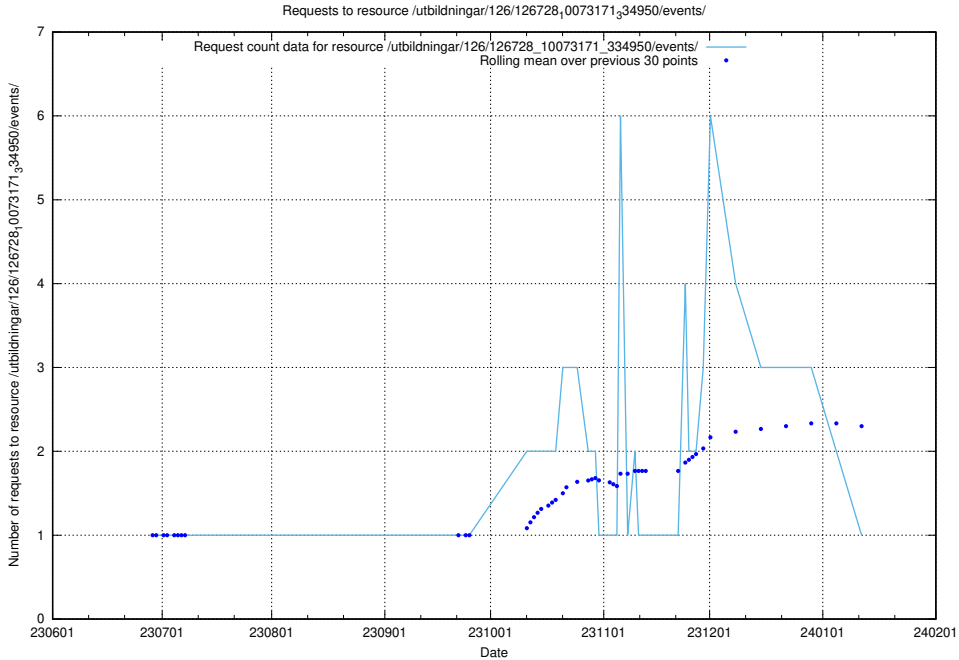

5.6225 Usage of /utbildningar/126/126728_10073171_334950/

Here, we count the number of requests to resource /utbildningar/126/126728_10073171_334950/.

5.6226 Usage of /utbildningar/126/126728_10073151_334946/events/