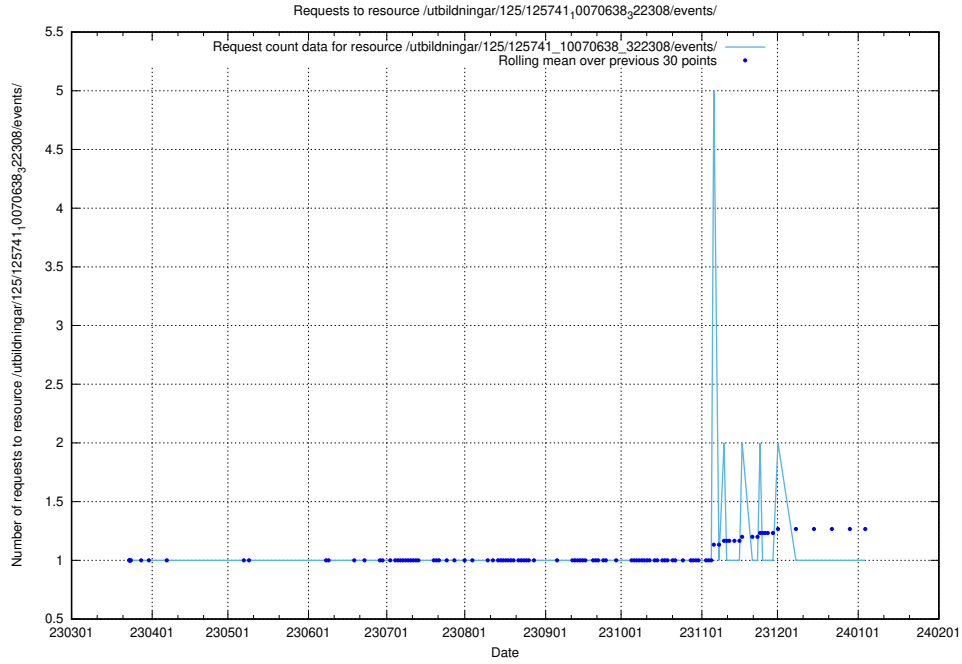

Here, we count the number of requests to resource /utbildningar/125/125741_10070664_322456/.

5.7274 Usage of /utbildningar/125/125741_10070638_322308/events/

Here, we count the number of requests to resource /utbildningar/125/125741_10070638_322308/events/