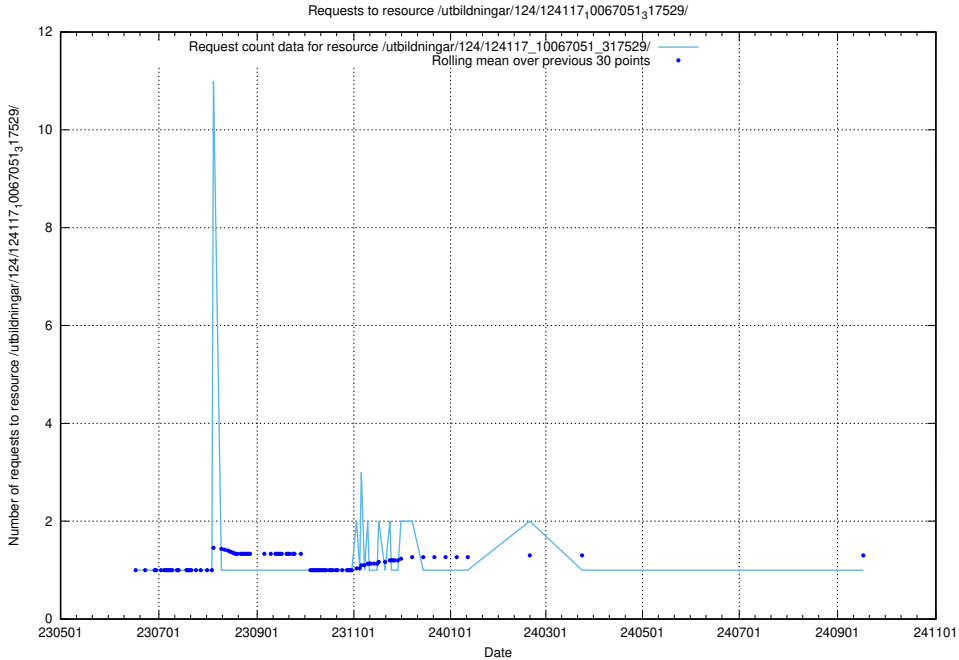

5.6607 Usage of /utbildningar/124/124117_10067051_317529/

Here, we count the number of requests to resource /utbildningar/124/124117_10067051_317529/.