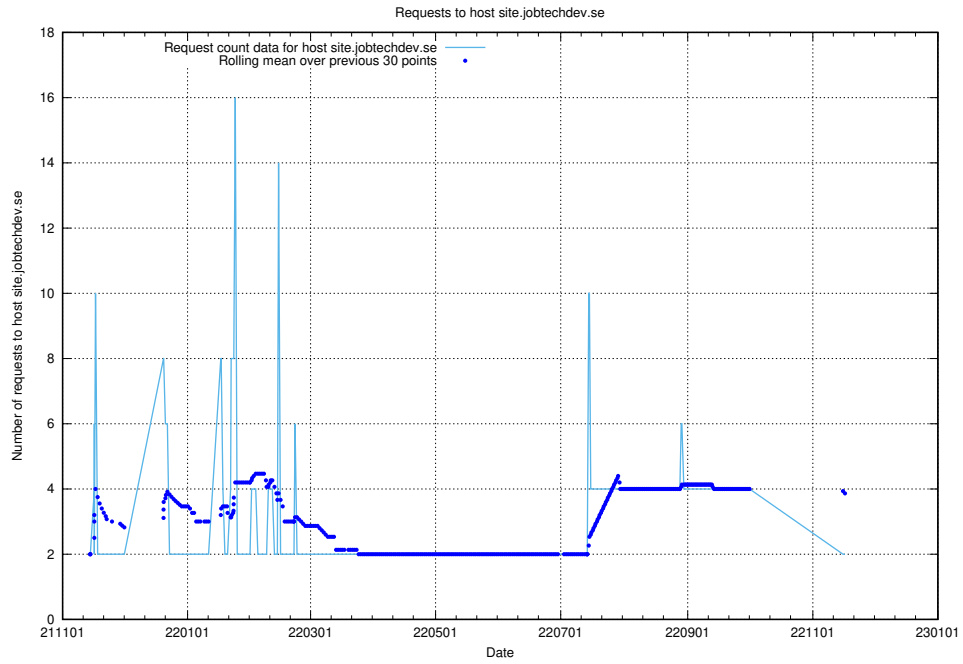

7.570 Usage of shop.jobtechdev.se

Here, we count the number of requests to host shop.jobtechdev.se.

7.571 Usage of office.jobtechdev.se

Here, we count the number of requests to host office.jobtechdev.se.