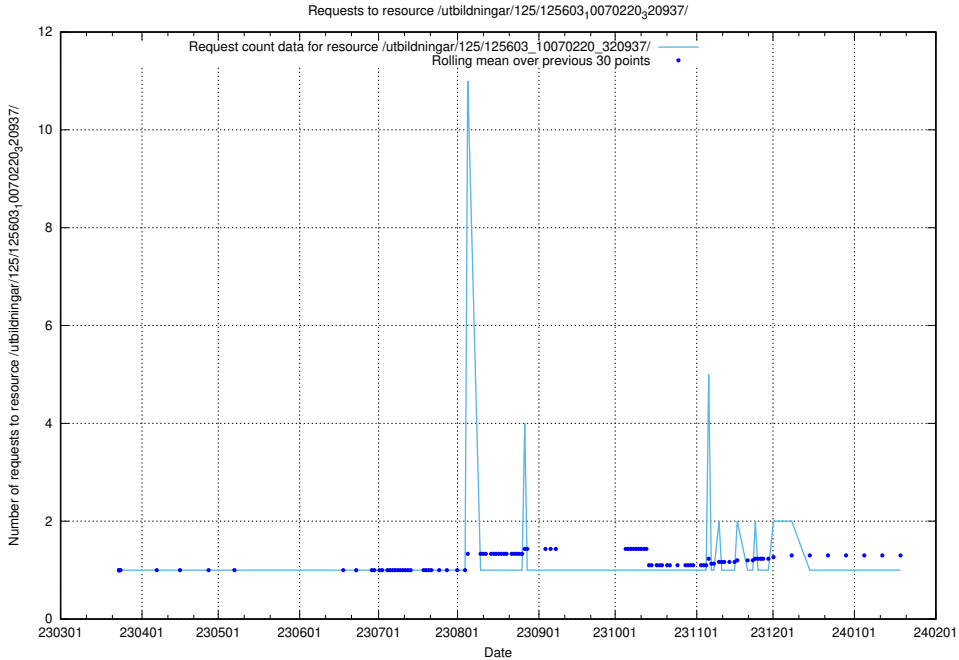

5.1207 Usage of /utbildningar/125/125603_10070220_320937/

Here, we count the number of requests to resource /utbildningar/125/125603_10070220_320937/.