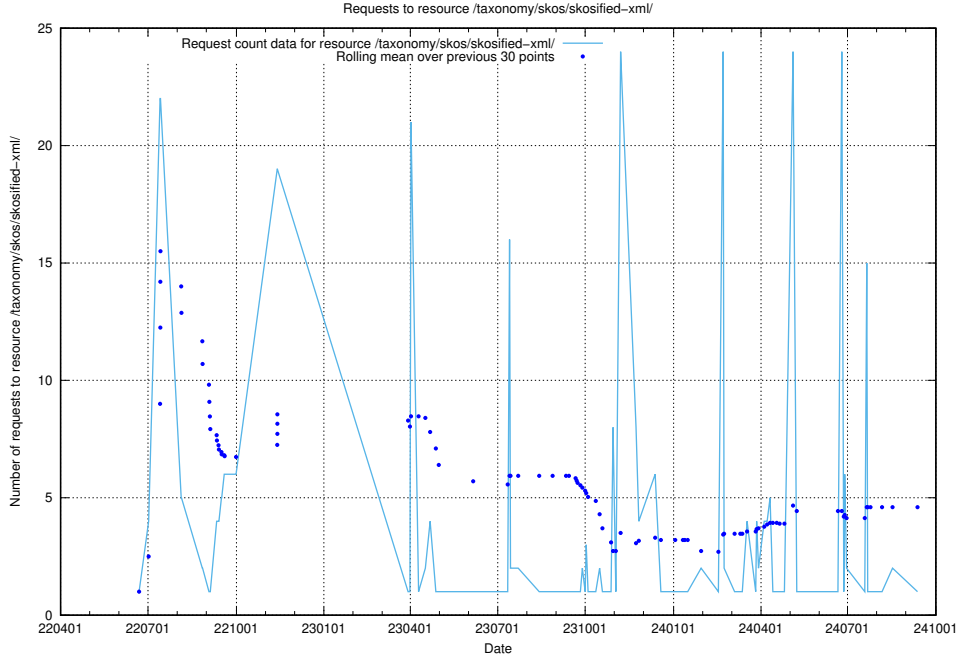

5.1158 Usage of /taxonomy/skos/skosified-xml/

Here, we count the number of requests to resource /taxonomy/skos/skosified-xml/.