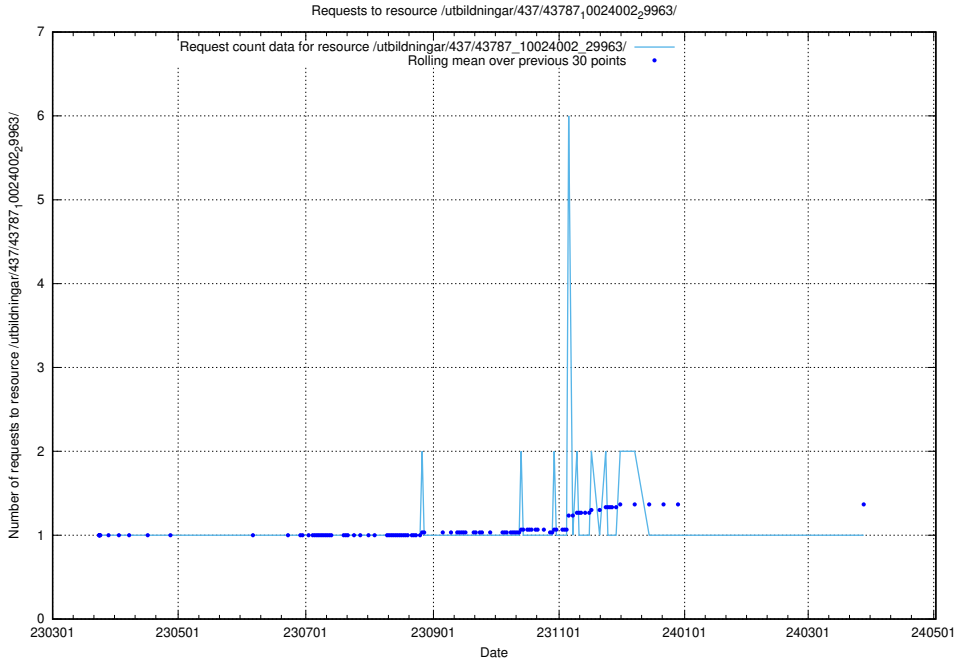

5.7142 Usage of /utbildningar/437/43787_10024002_29963/

Here, we count the number of requests to resource /utbildningar/437/43787_10024002_29963/.