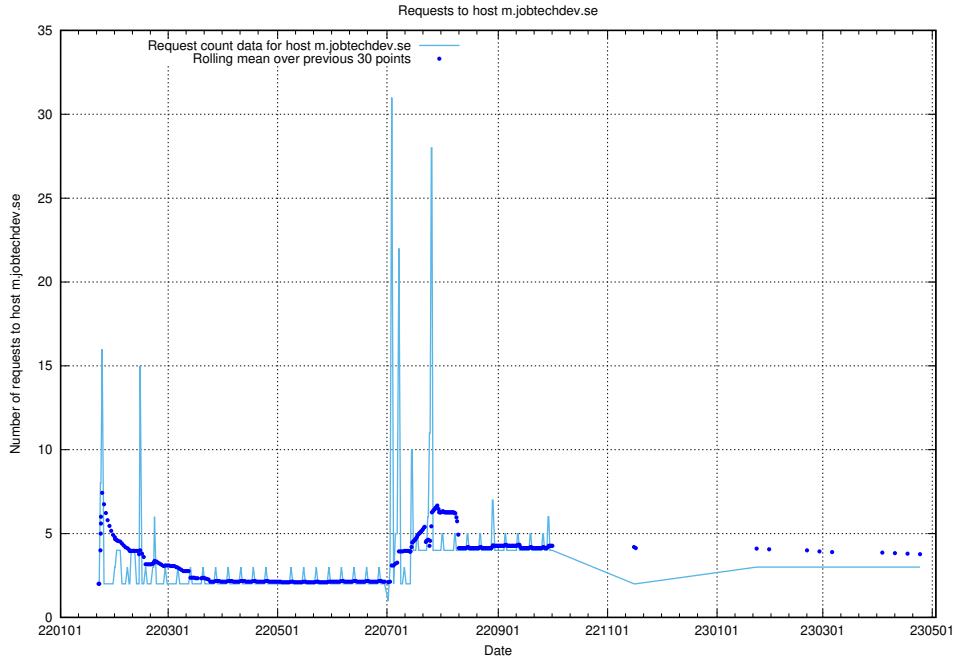

7.256 Usage of m.jobtechdev.se

Here, we count the number of requests to host m.jobtechdev.se.