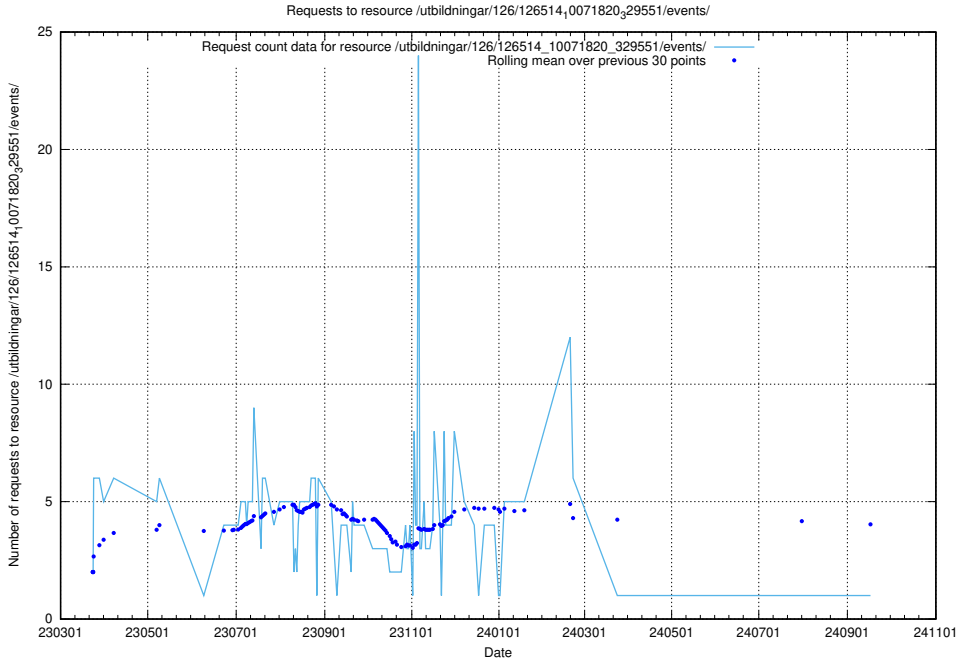

5.7045 Usage of /utbildningar/126/126514_10071820_329551/events/

Here, we count the number of requests to resource /utbildningar/126/126514_10071820_329551/events/