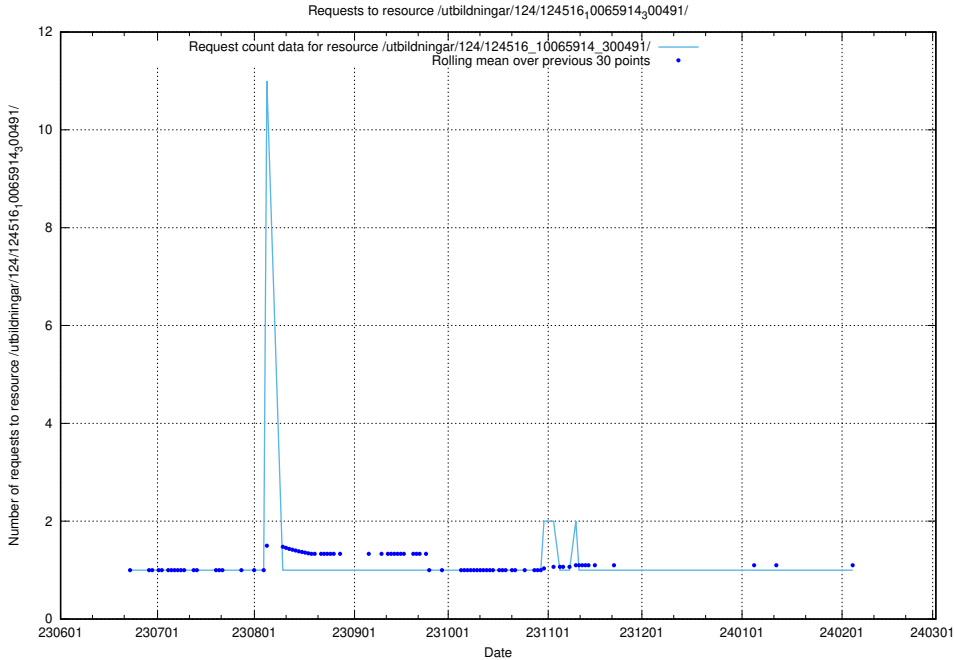

5.6508 Usage of /utbildningar/124/124516_10065914_300491/

Here, we count the number of requests to resource /utbildningar/124/124516_10065914_300491/.