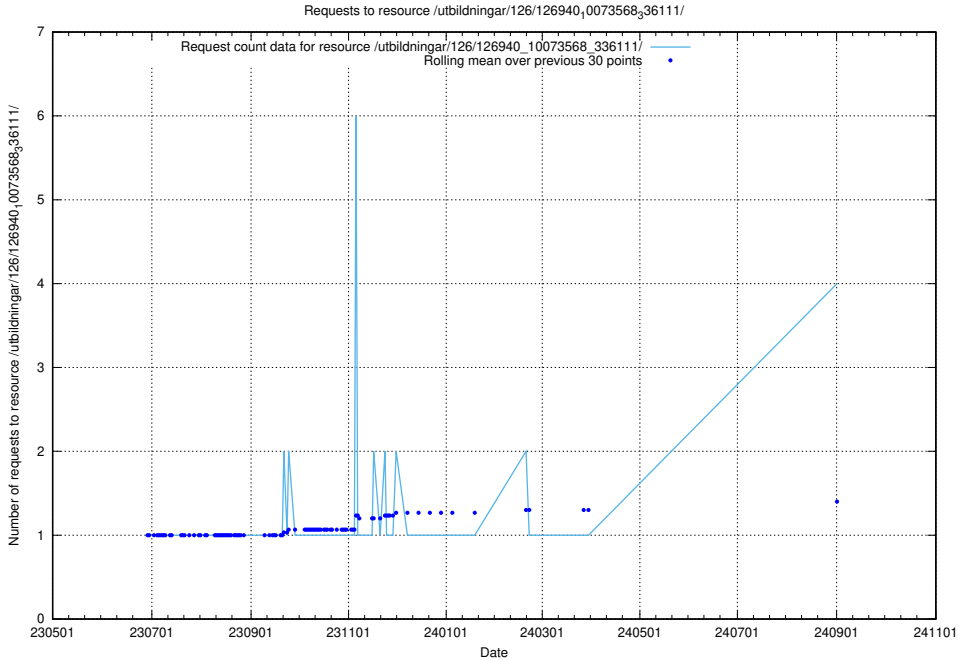

5.377 Usage of /utbildningar/126/126940_10073568_336111/

Here, we count the number of requests to resource /utbildningar/126/126940_10073568_336111/.