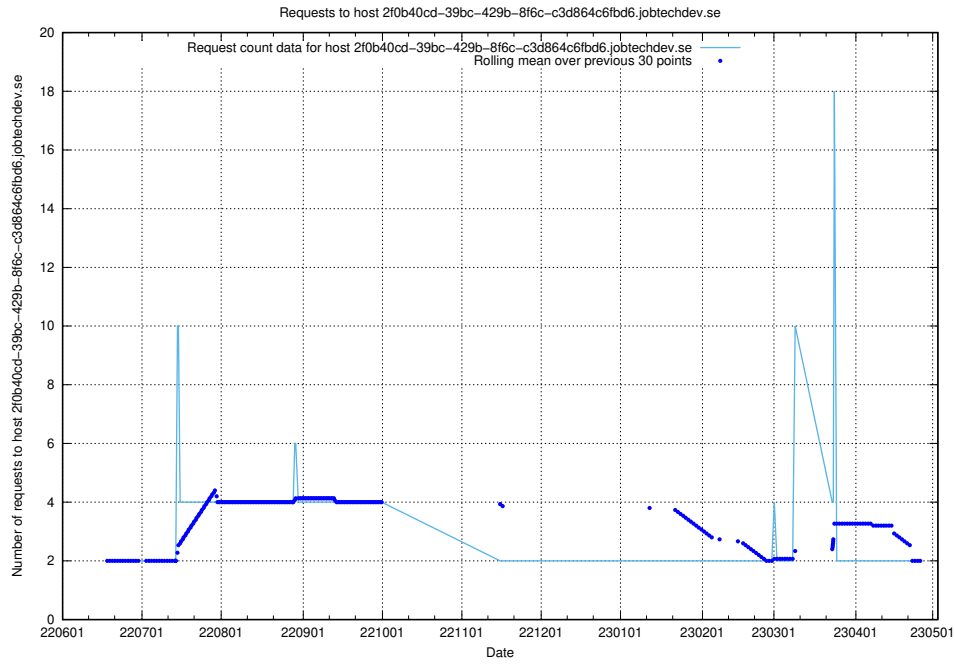

Here, we count the number of requests to host 2f0b40cd-39bc-429b-8f6c-c3d864c6fbd6.jobtechdev.se.

7.406 Usage of openserch-test.jobtechdev.se

Here, we count the number of requests to host openserch-test.jobtechdev.se.