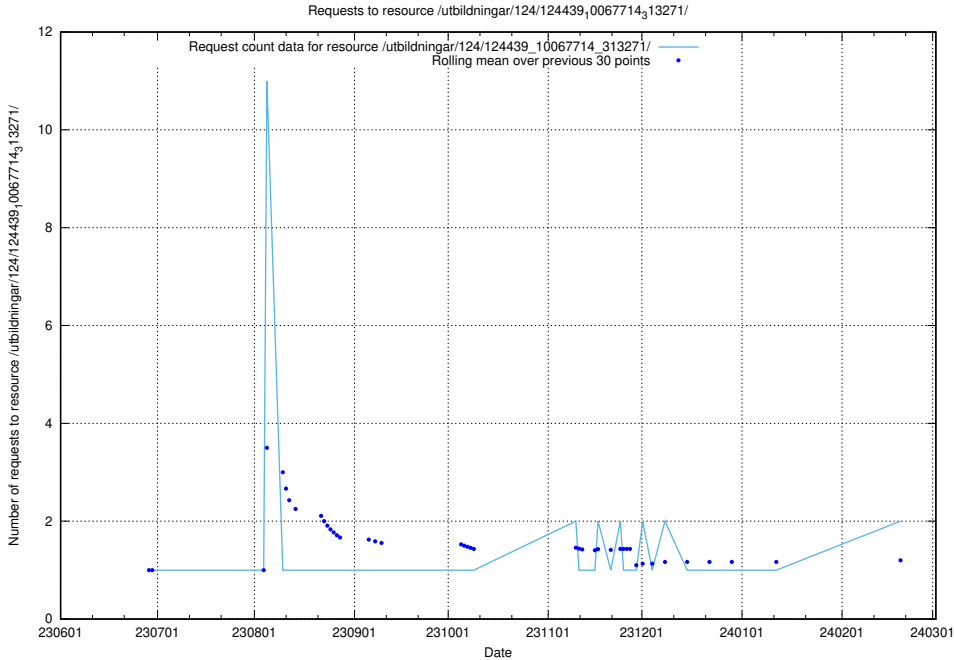

5.971 Usage of /utbildningar/124/124439_10067714_313271/

Here, we count the number of requests to resource /utbildningar/124/124439_10067714_313271/.