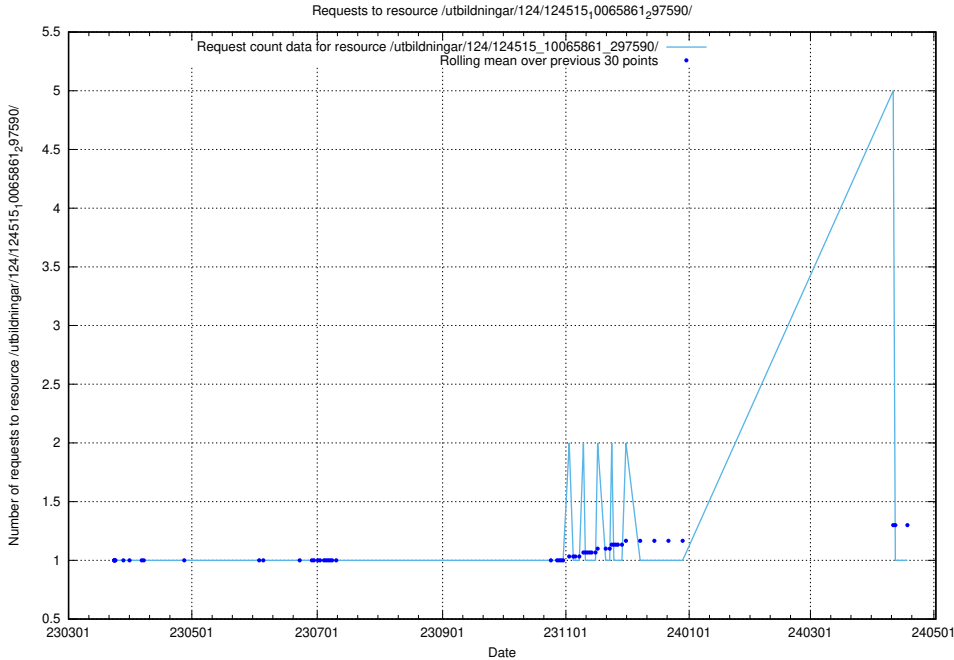

5.2579 Usage of /utbildningar/124/124515_10065861_297590/

Here, we count the number of requests to resource /utbildningar/124/124515_10065861_297590/.