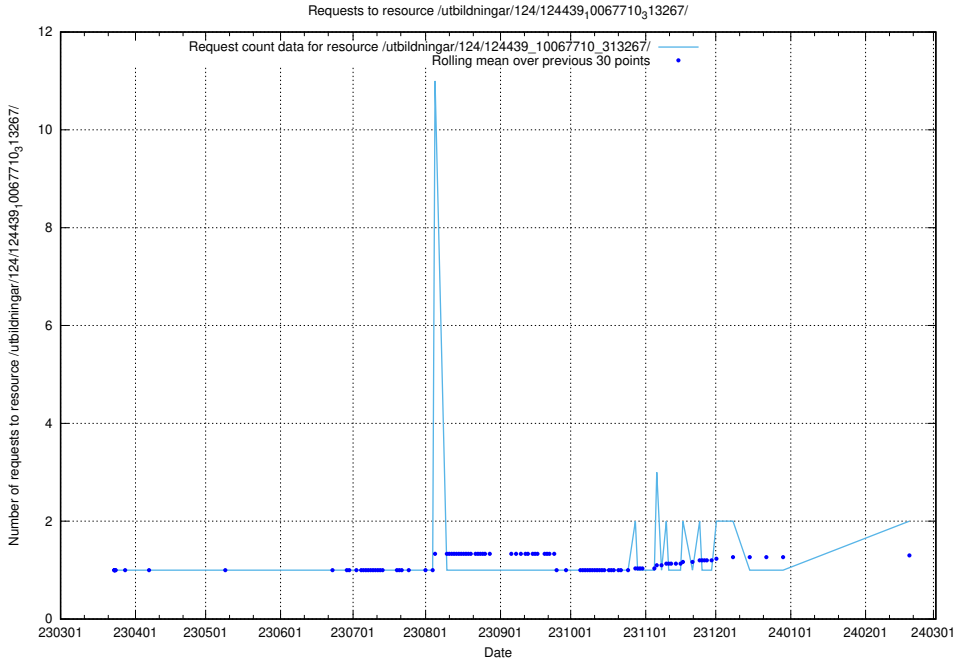

5.804 Usage of /utbildningar/124/124439_10067710_313267/

Here, we count the number of requests to resource /utbildningar/124/124439_10067710_313267/.