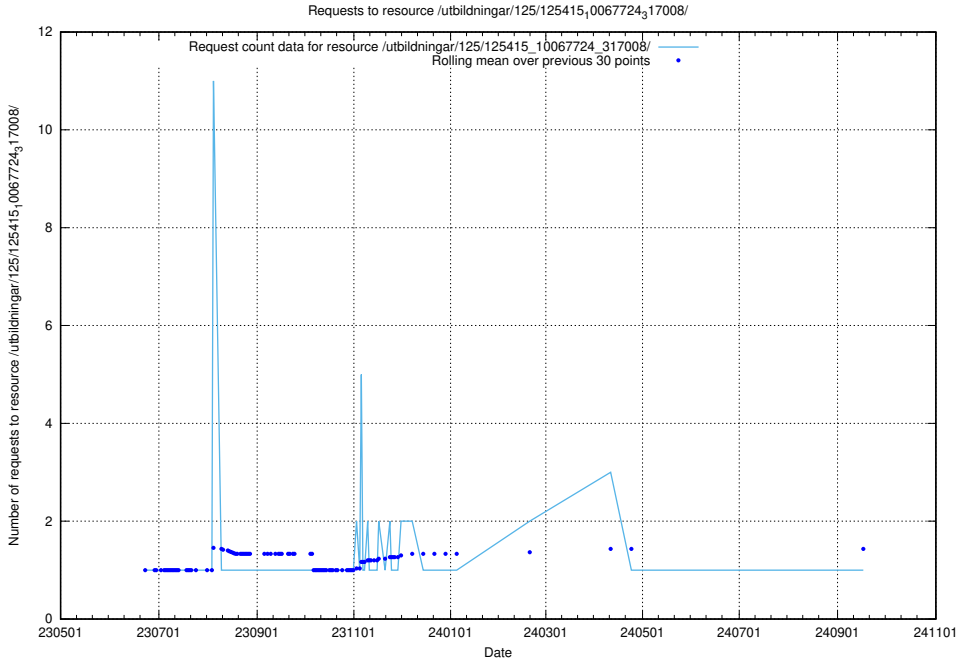

5.6462 Usage of /utbildningar/125/125415_10067724_317008/

Here, we count the number of requests to resource /utbildningar/125/125415_10067724_317008/.