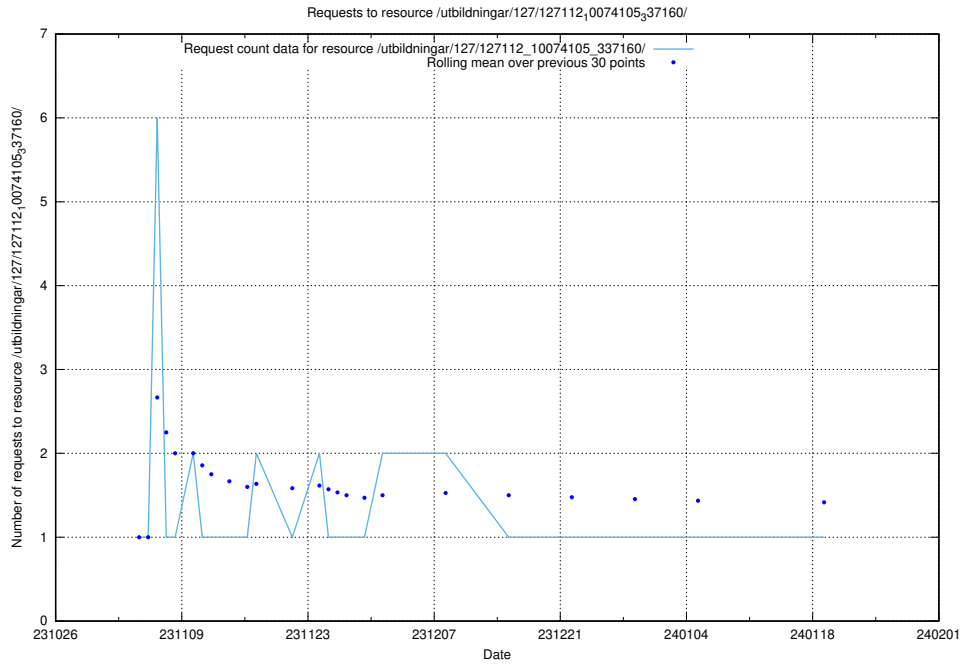

5.4921 Usage of /utbildningar/127/127112_10074105_337160/

Here, we count the number of requests to resource /utbildningar/127/127112_10074105_337160/.