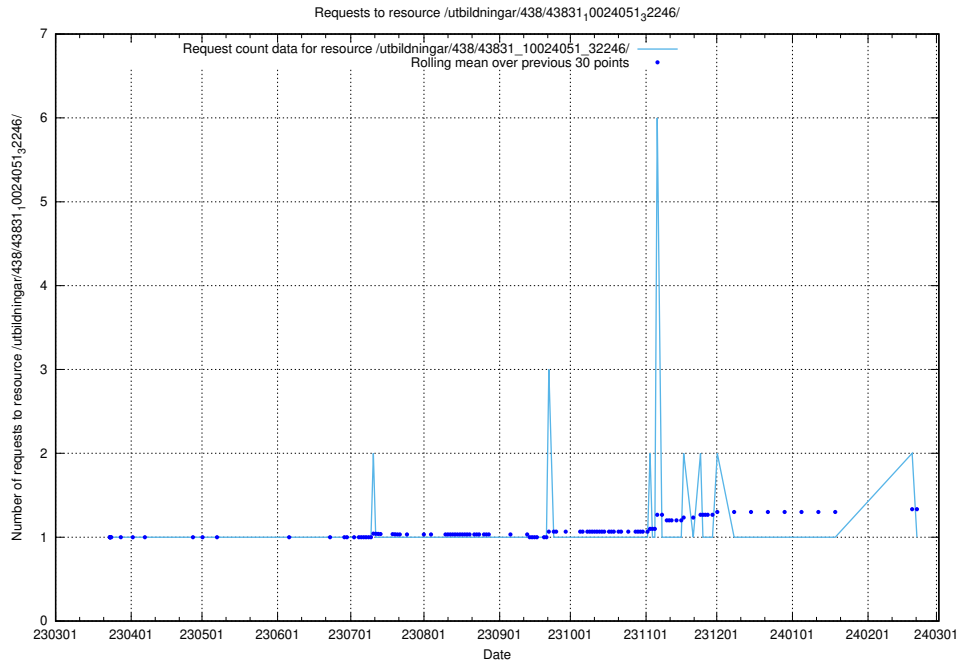

Here, we count the number of requests to resource /utbildningar/438/43836_10024038_29999/.

5.7112 Usage of /utbildningar/438/43831_10024051_32246/

Here, we count the number of requests to resource /utbildningar/438/43831_10024051_32246/.