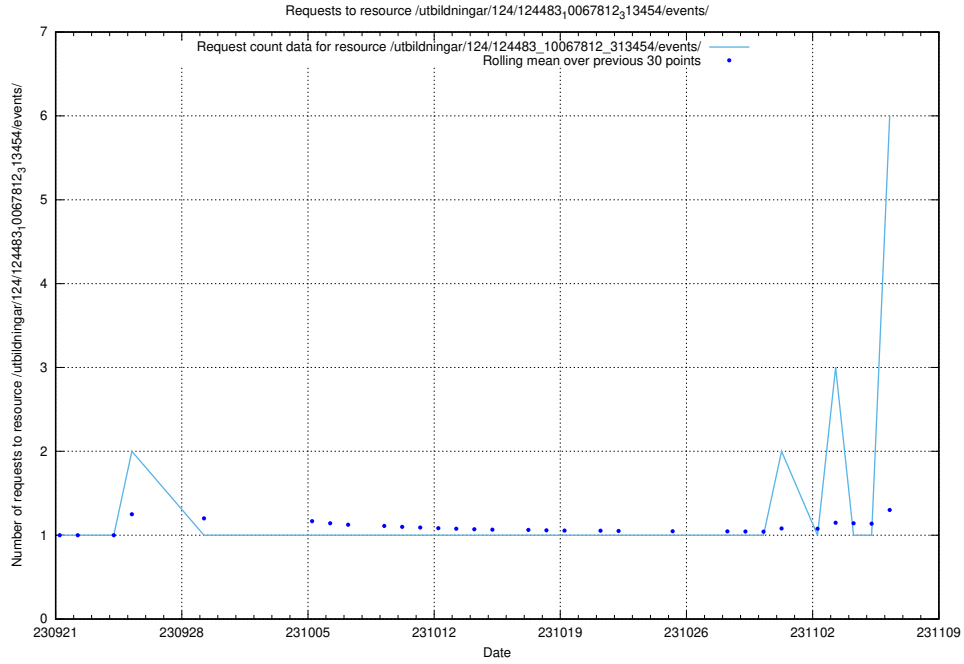

5.157 Usage of /utbildningar/124/124483_10067812_313454/events/

Here, we count the number of requests to resource /utbildningar/124/124483_10067812_313454/events/