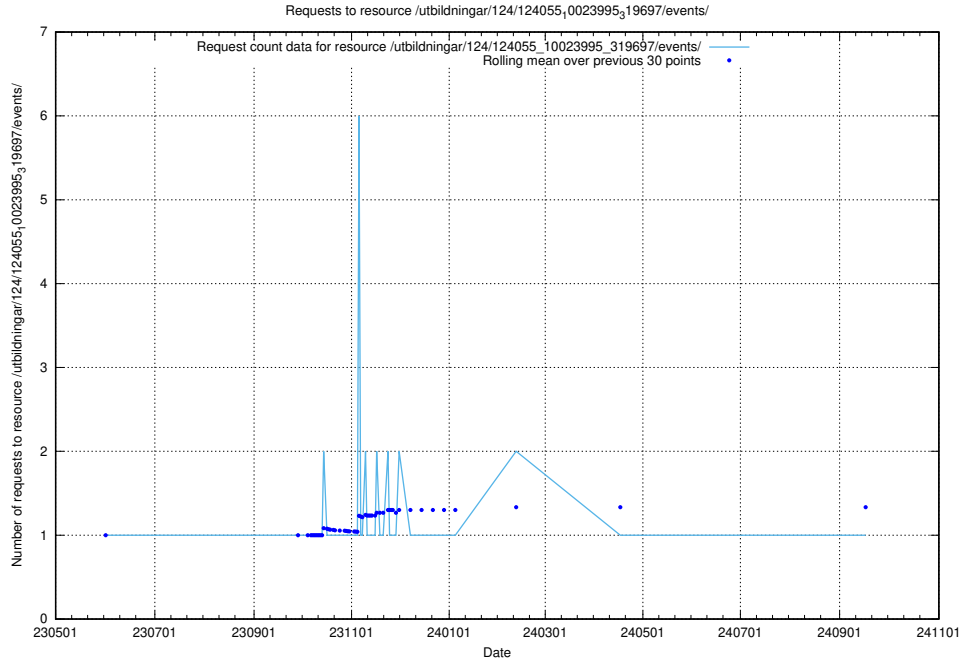

5.6662 Usage of /utbildningar/124/124055_10023995_319697/events/

Here, we count the number of requests to resource /utbildningar/124/124055_10023995_319697/events/