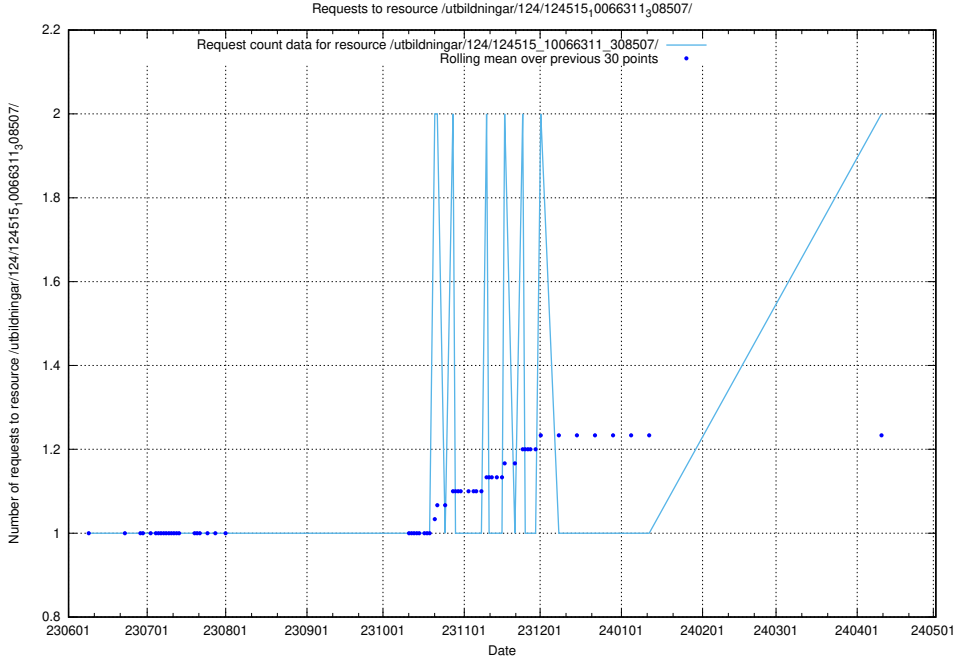

5.1032 Usage of /utbildningar/124/124515_10066311_308507/

Here, we count the number of requests to resource /utbildningar/124/124515_10066311_308507/.