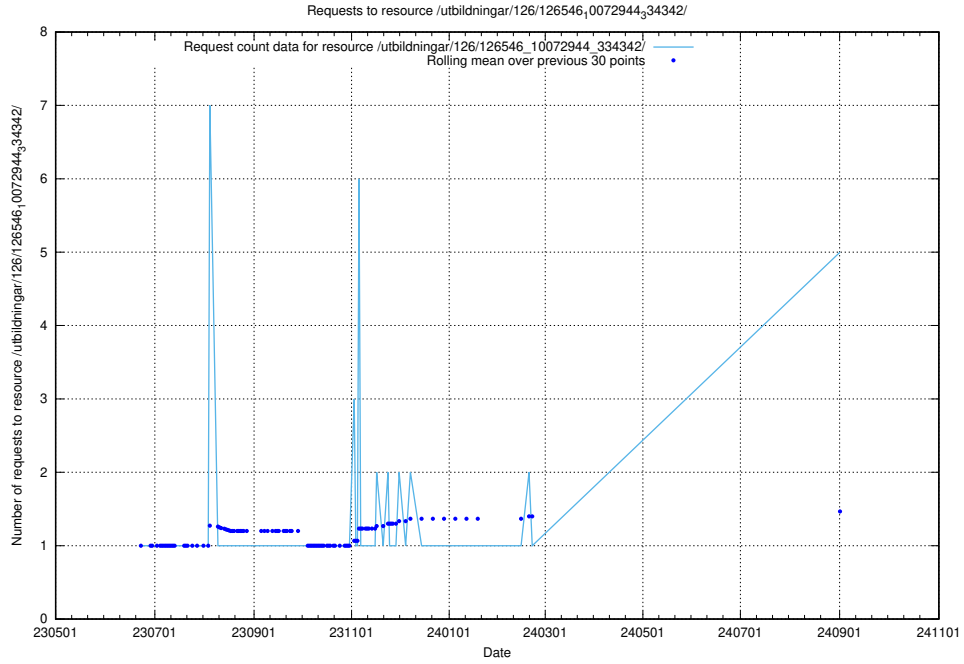

5.262 Usage of /utbildningar/126/126546_10072944_334342/

Here, we count the number of requests to resource /utbildningar/126/126546_10072944_334342/.