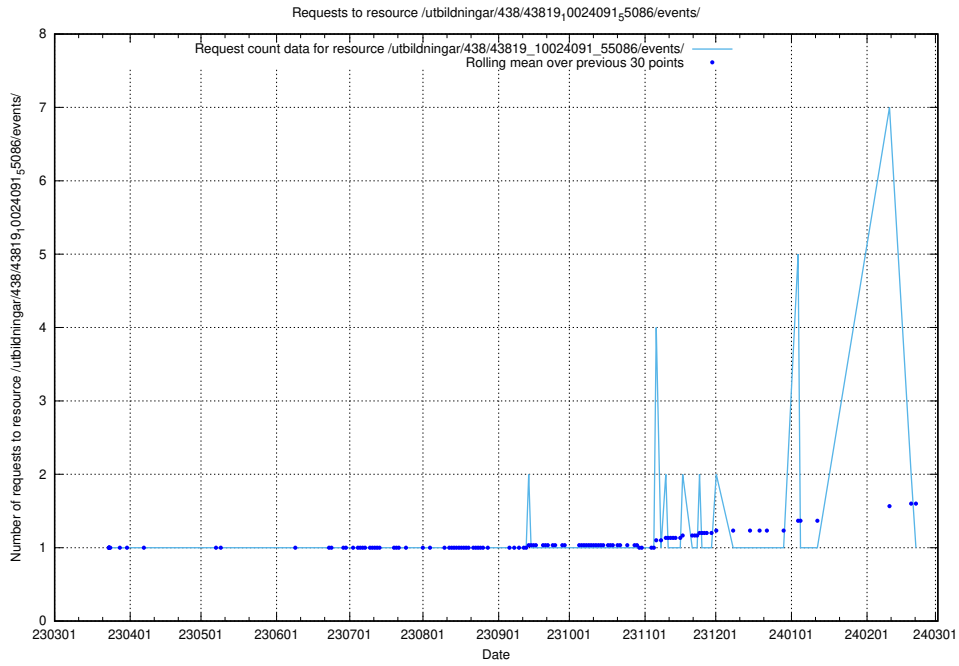

5.7120 Usage of /utbildningar/438/43819_10024091_55086/events/

Here, we count the number of requests to resource /utbildningar/438/43819_10024091_55086/events/.