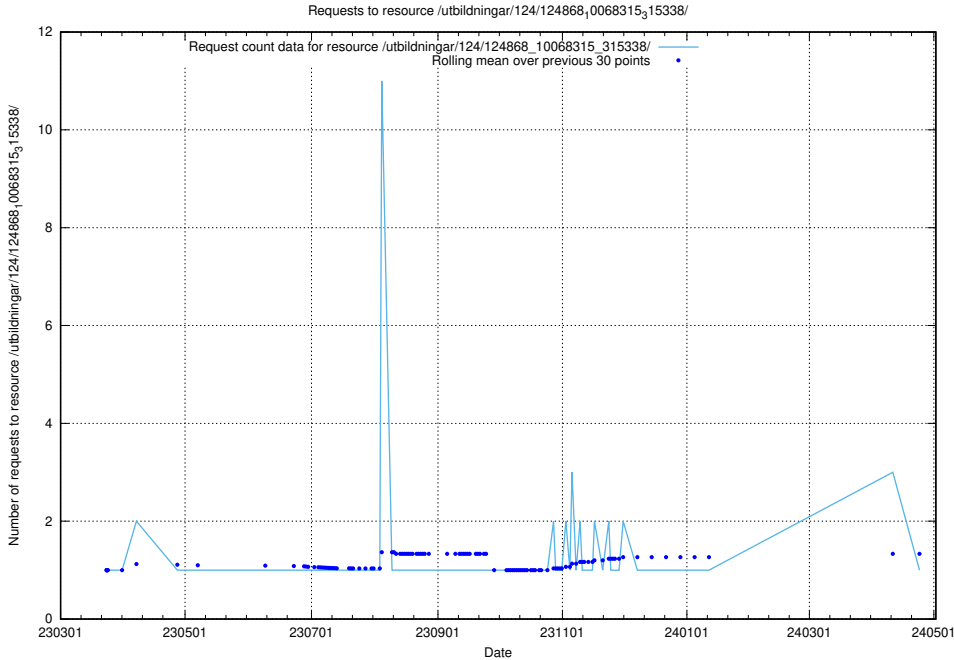

5.1291 Usage of /utbildningar/124/124868_10068315_315338/

Here, we count the number of requests to resource /utbildningar/124/124868_10068315_315338/.