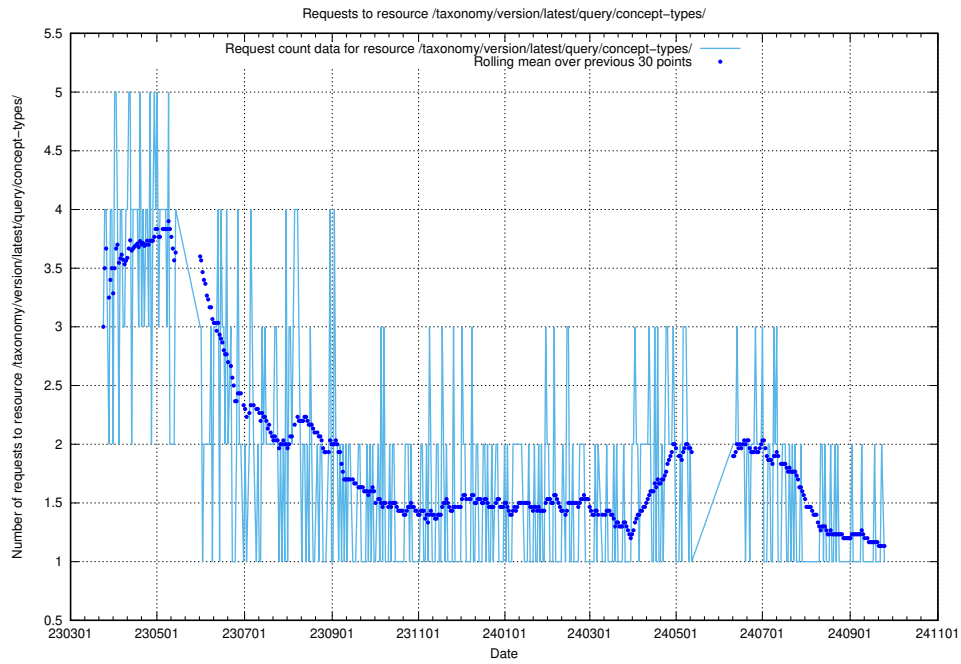

Here, we count the number of requests to resource /taxonomy/version/latest/query/concept-types/.

5.6876 Usage of /taxonomy/version/latest/query/all-concepts/

Here, we count the number of requests to resource /taxonomy/version/latest/query/all-concepts/.