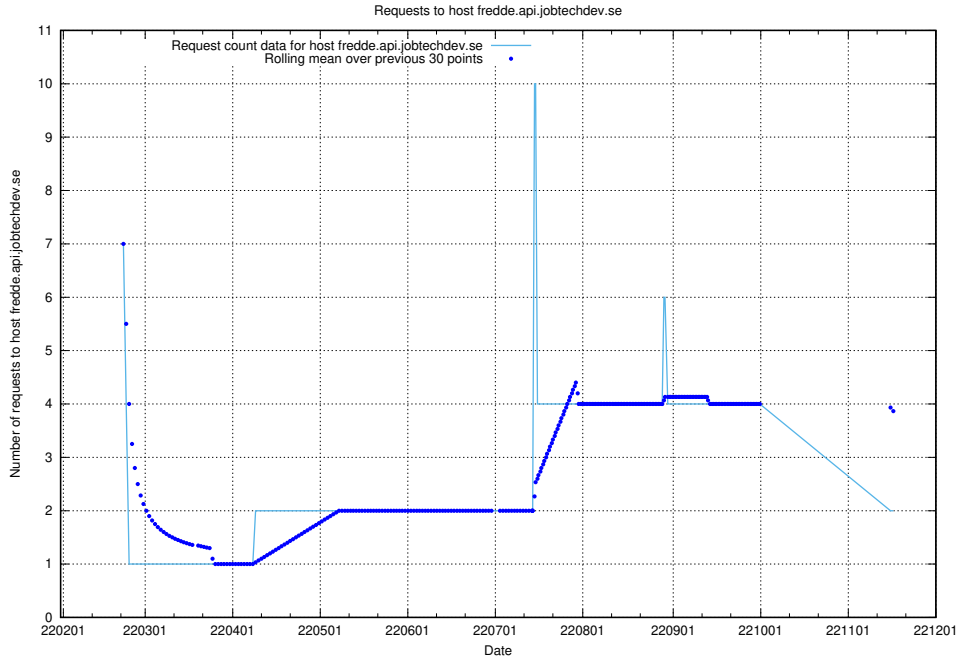

7.523 Usage of fredde.jobtechdev.se

Here, we count the number of requests to host fredde.jobtechdev.se.

7.524 Usage of fredde.api.jobtechdev.se

Here, we count the number of requests to host fredde.api.jobtechdev.se.