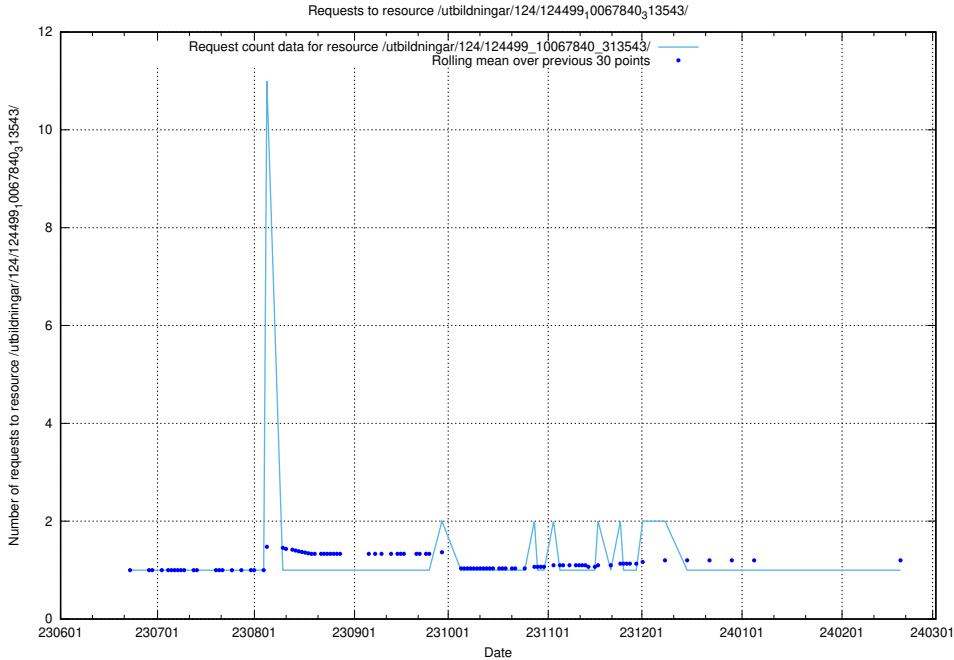

5.6521 Usage of /utbildningar/124/124499_10067840_313543/

Here, we count the number of requests to resource /utbildningar/124/124499_10067840_313543/.