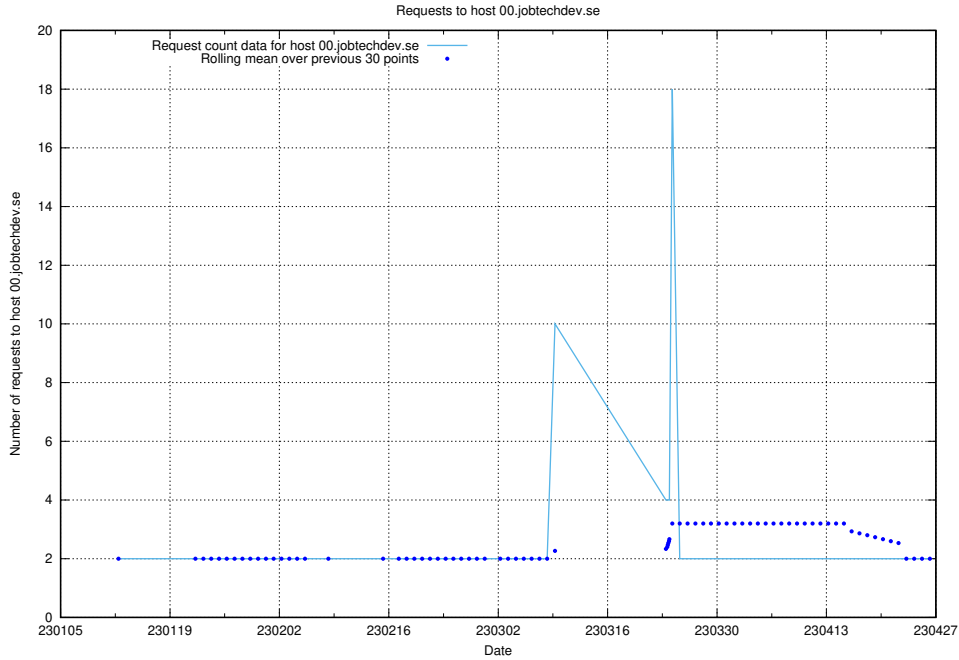

7.304 Usage of 00.jobtechdev.se

Here, we count the number of requests to host 00.jobtechdev.se.