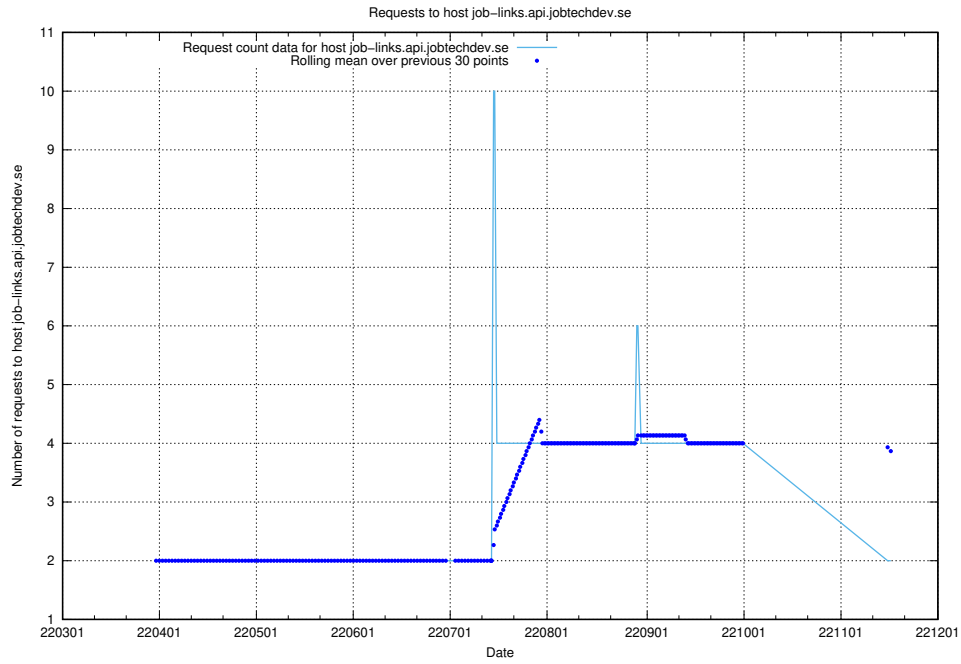

7.486 Usage of job-links.api.jobtechdev.se

Here, we count the number of requests to host job-links.api.jobtechdev.se.