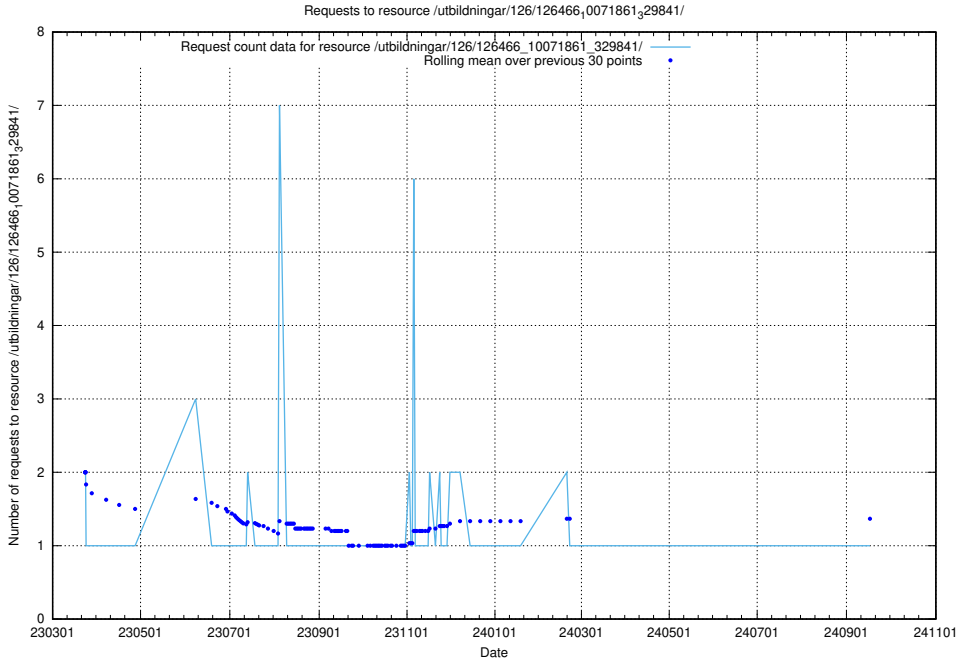

5.7047 Usage of /utbildningar/126/126466_10071861_329841/

Here, we count the number of requests to resource /utbildningar/126/126466_10071861_329841/.