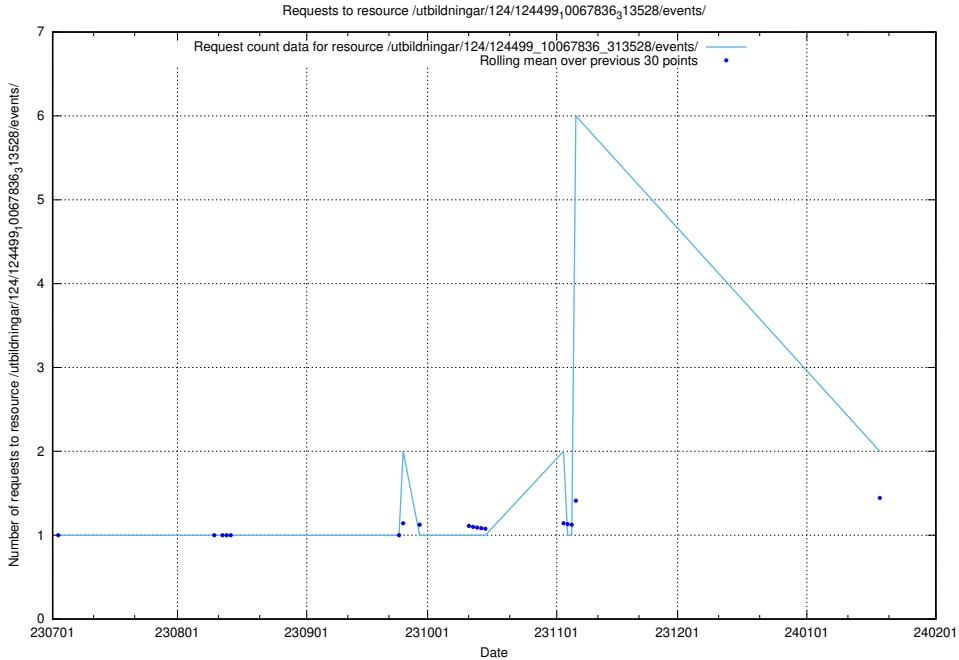

5.948 Usage of /utbildningar/124/124499_10067836_313528/events/

Here, we count the number of requests to resource /utbildningar/124/124499_10067836_313528/events/