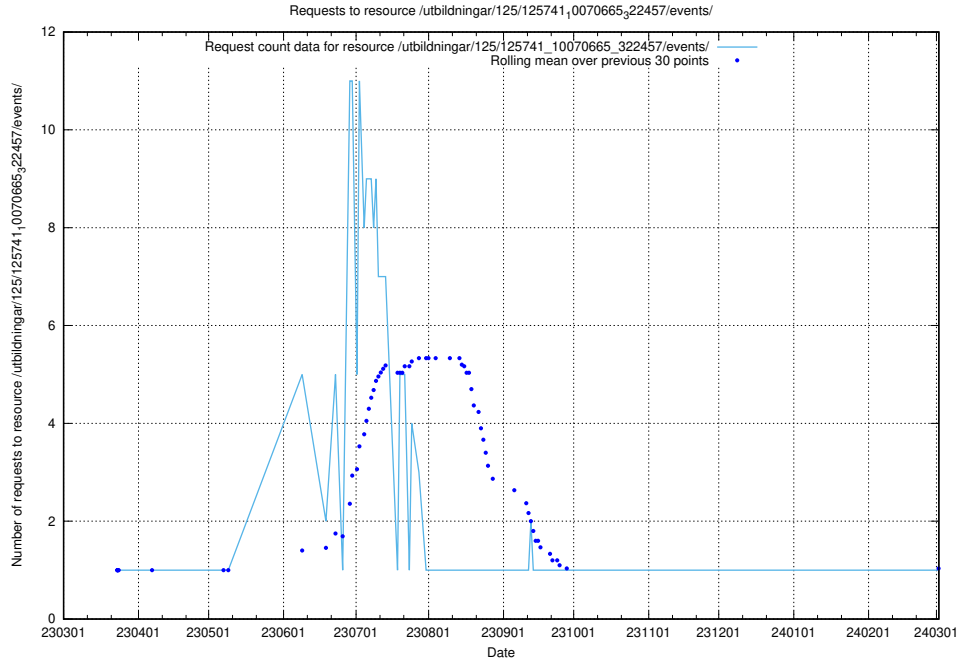

Here, we count the number of requests to resource /utbildningar/125/125741_10070668_329433/.

5.7271 Usage of /utbildningar/125/125741_10070665_322457/events/

Here, we count the number of requests to resource /utbildningar/125/125741_10070665_322457/events/