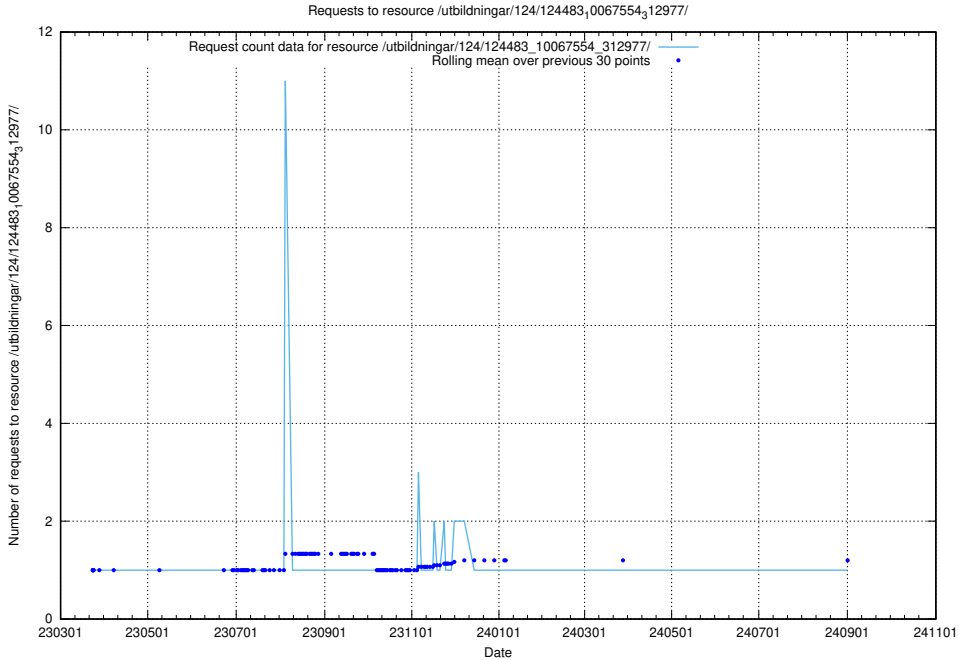

5.3618 Usage of /utbildningar/124/124483_10067554_312977/

Here, we count the number of requests to resource /utbildningar/124/124483_10067554_312977/.