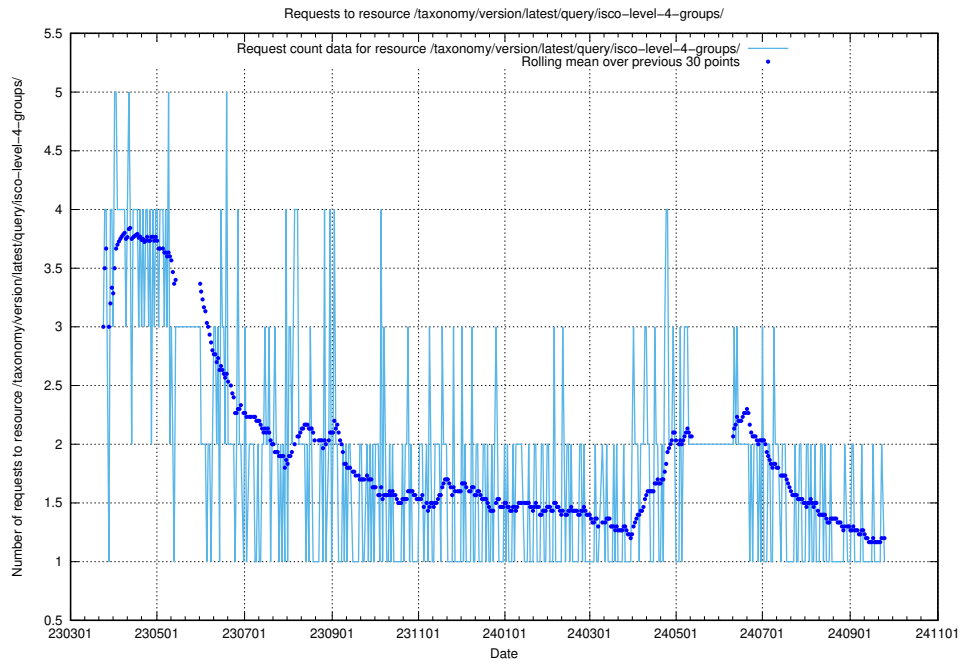

5.6864 Usage of /taxonomy/version/latest/query/isco-level-4-groups/

Here, we count the number of requests to resource /taxonomy/version/latest/query/isco-level-4-groups/.