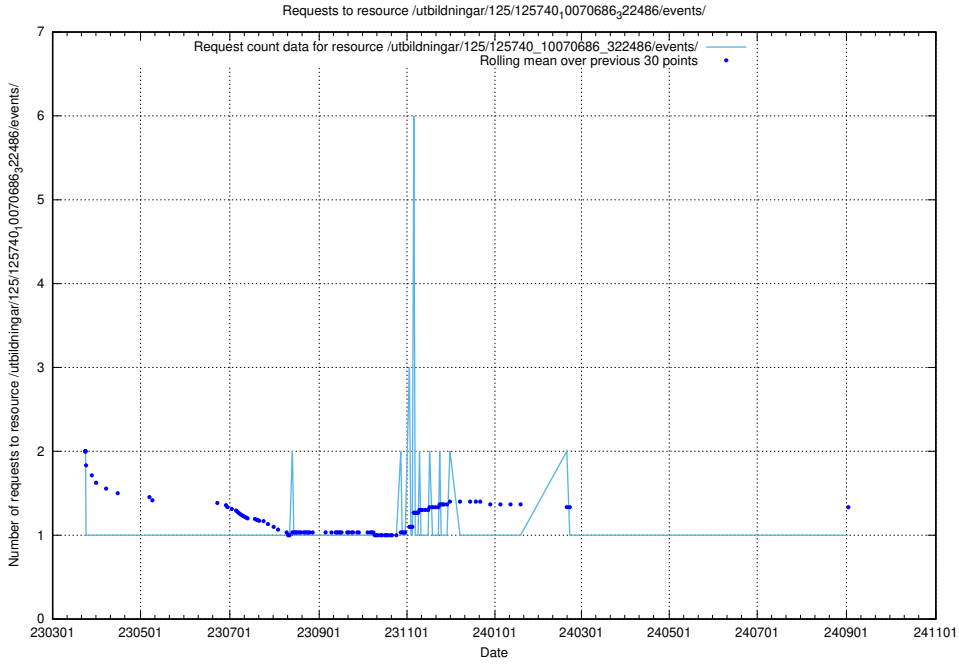

5.7056 Usage of /utbildningar/125/125740_10070686_322486/events/

Here, we count the number of requests to resource /utbildningar/125/125740_10070686_322486/events/