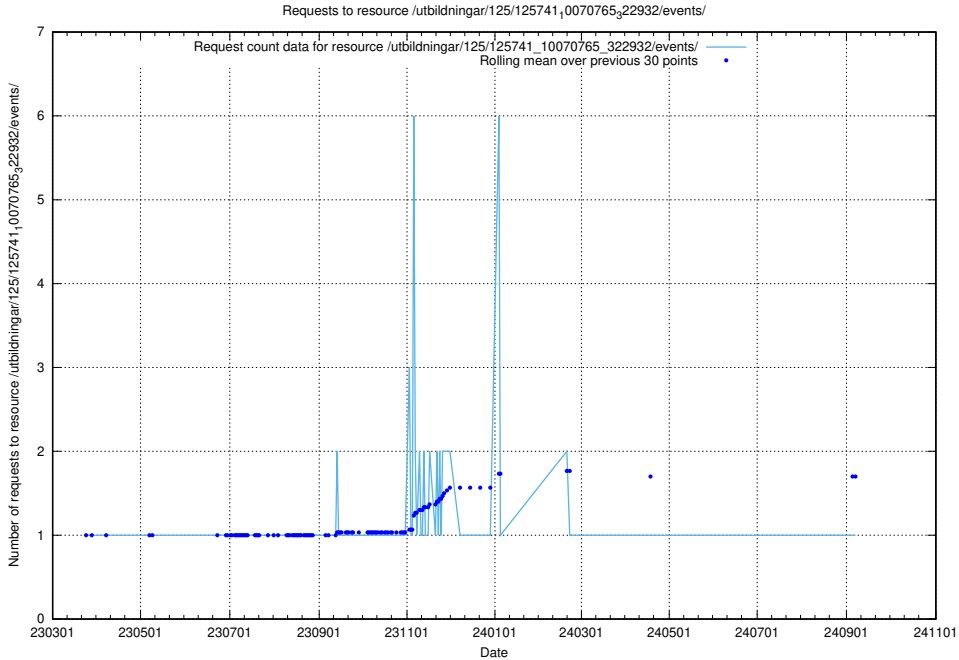

5.7002 Usage of /utbildningar/125/125741_10070765_322932/events/

Here, we count the number of requests to resource /utbildningar/125/125741_10070765_322932/events/