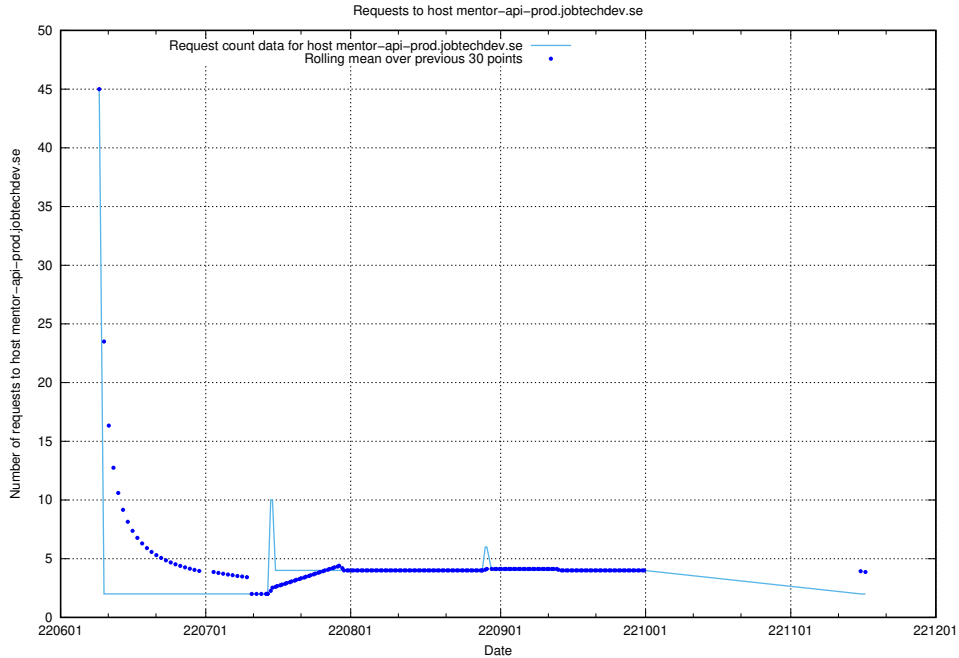

7.414 Usage of mentor-api-prod.jobtechdev.se

Here, we count the number of requests to host mentor-api-prod.jobtechdev.se.