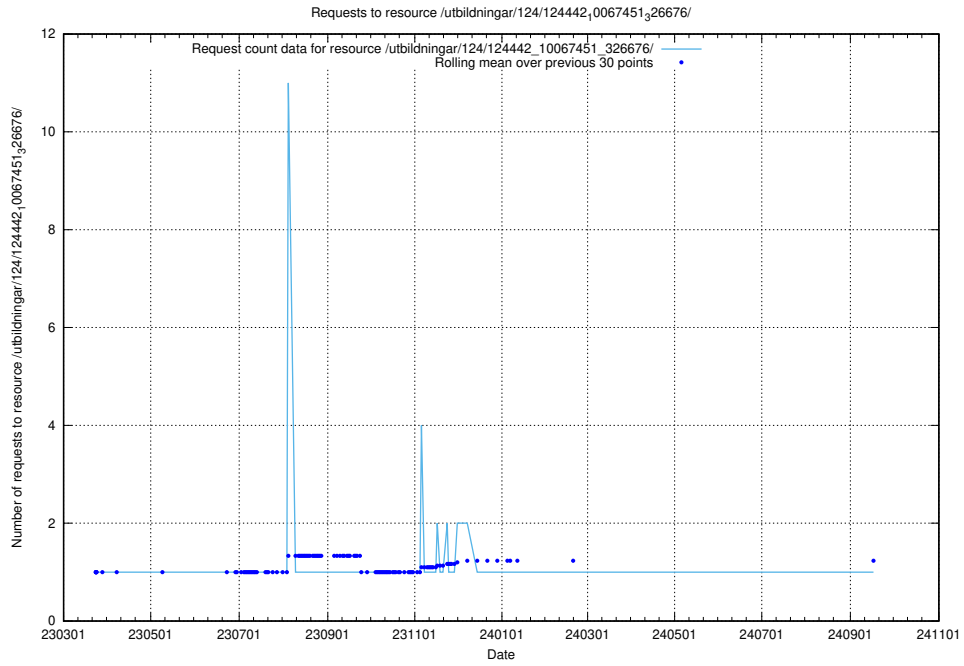

5.4325 Usage of /utbildningar/124/124442_10067451_326676/

Here, we count the number of requests to resource /utbildningar/124/124442_10067451_326676/.