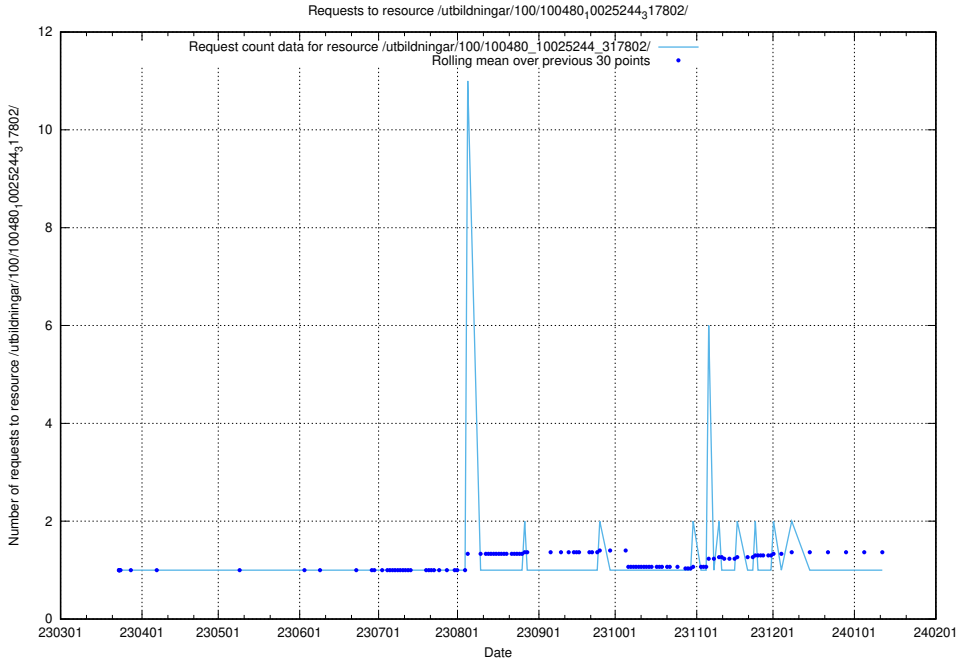

5.6450 Usage of /utbildningar/100/100480_10025244_317802/

Here, we count the number of requests to resource /utbildningar/100/100480_10025244_317802/.