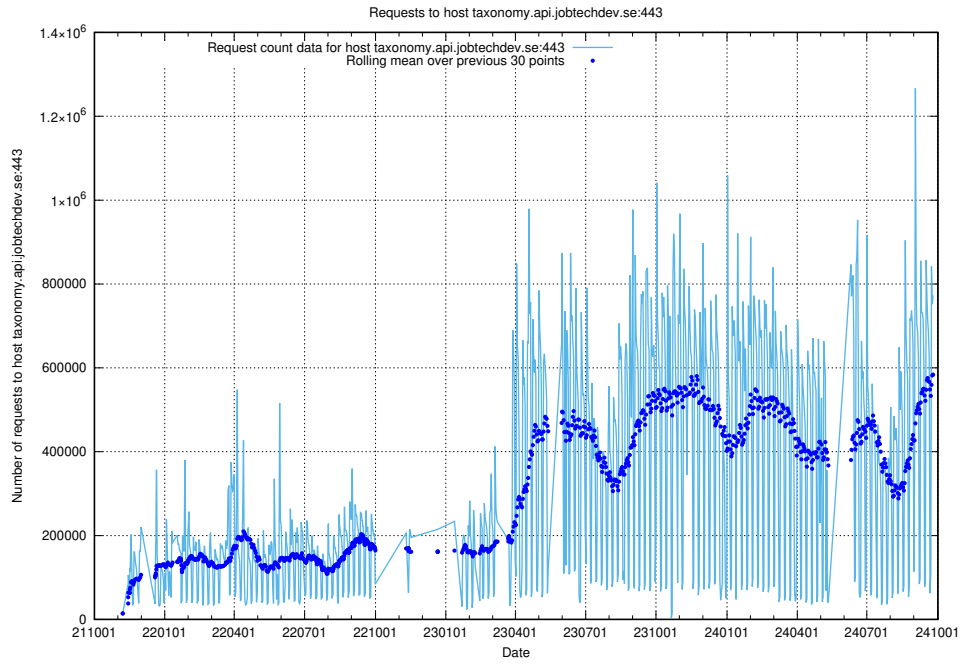

7.2 Usage of taxonomy.api.jobtechdev.se:443

Here, we count the number of requests to host taxonomy.api.jobtechdev.se:443.