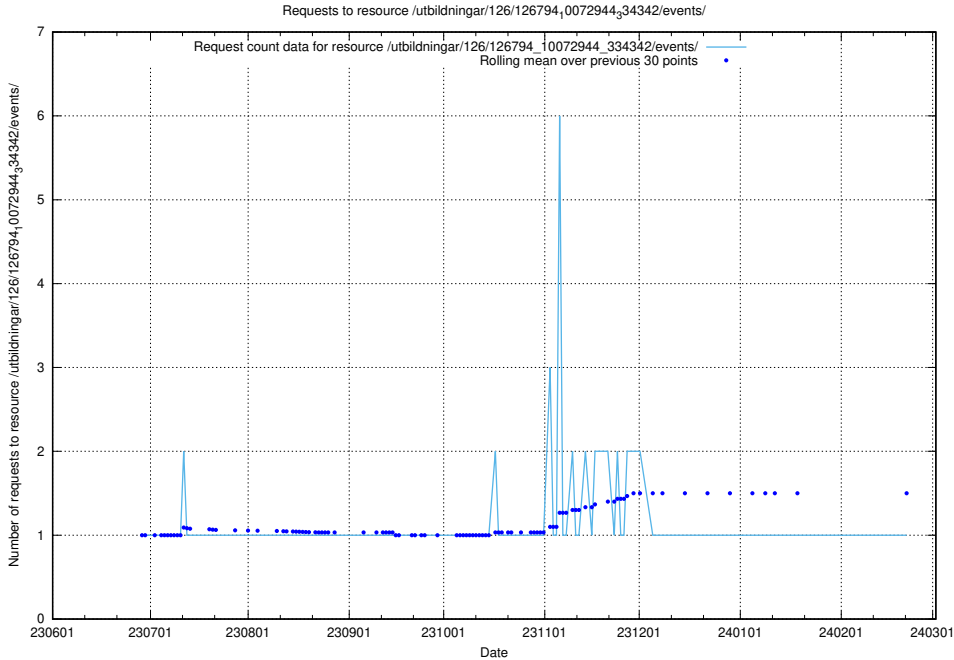

5.6218 Usage of /utbildningar/126/126794_10072944_334342/events/

Here, we count the number of requests to resource /utbildningar/126/126794_10072944_334342/events/