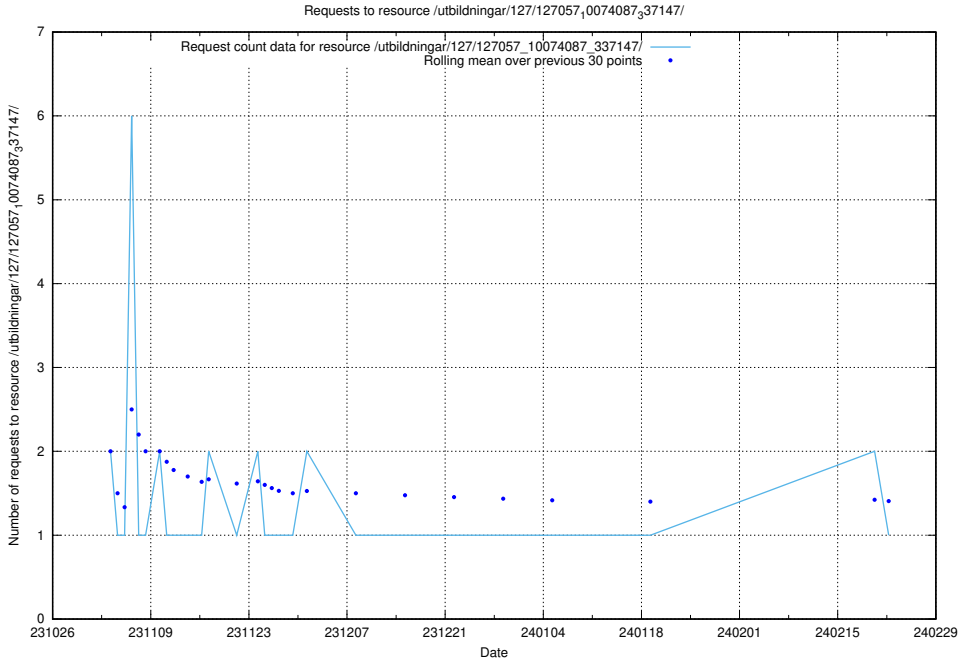

5.4935 Usage of /utbildningar/127/127057_10074087_337147/

Here, we count the number of requests to resource /utbildningar/127/127057_10074087_337147/.