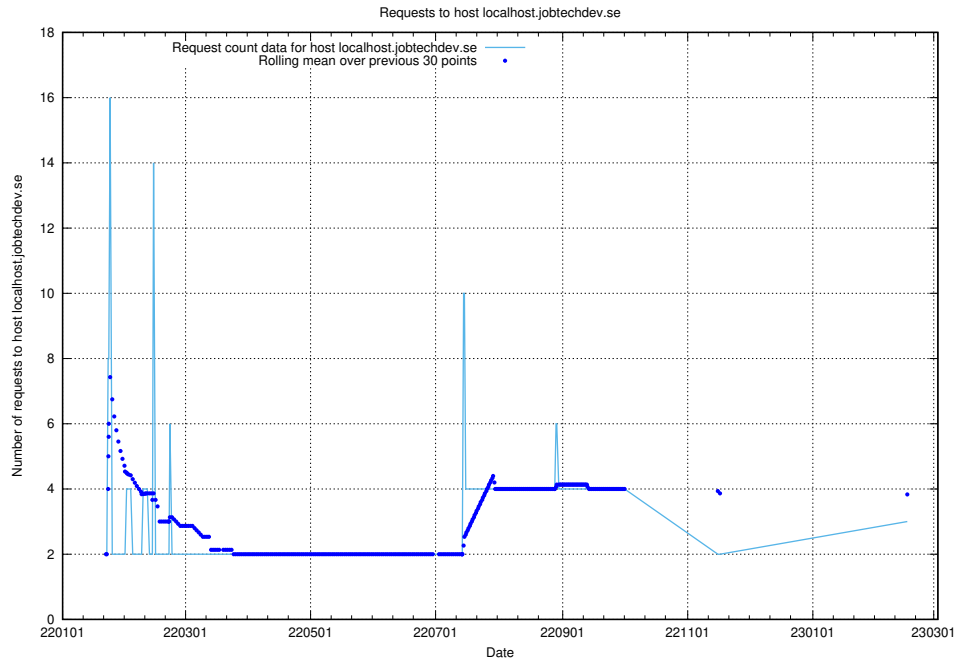

7.257 Usage of localhost.jobtechdev.se

Here, we count the number of requests to host localhost.jobtechdev.se.