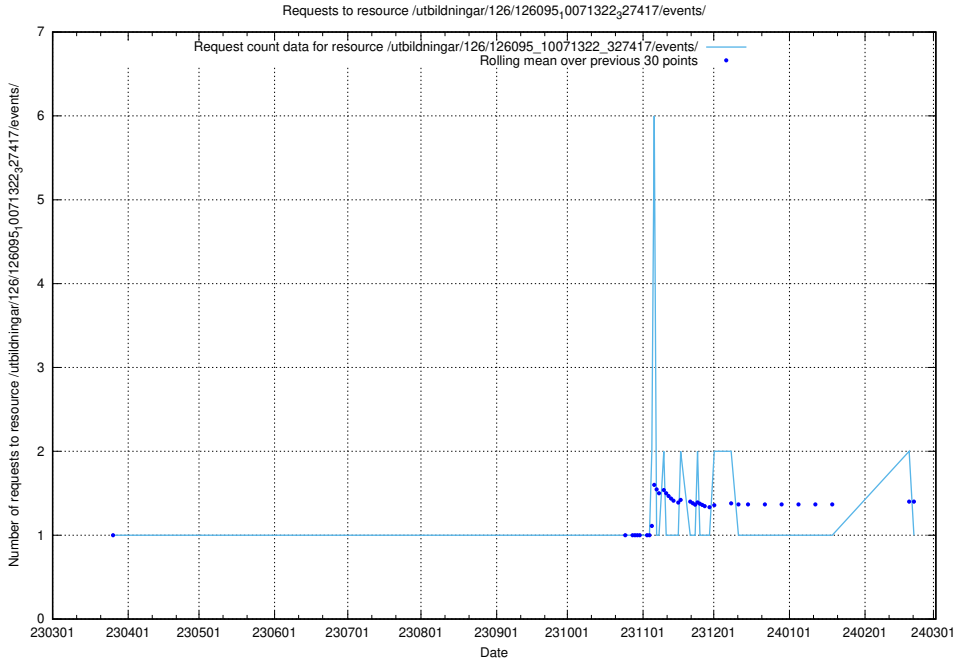

5.6816 Usage of /utbildningar/126/126095_10071322_327417/events/

Here, we count the number of requests to resource /utbildningar/126/126095_10071322_327417/events/