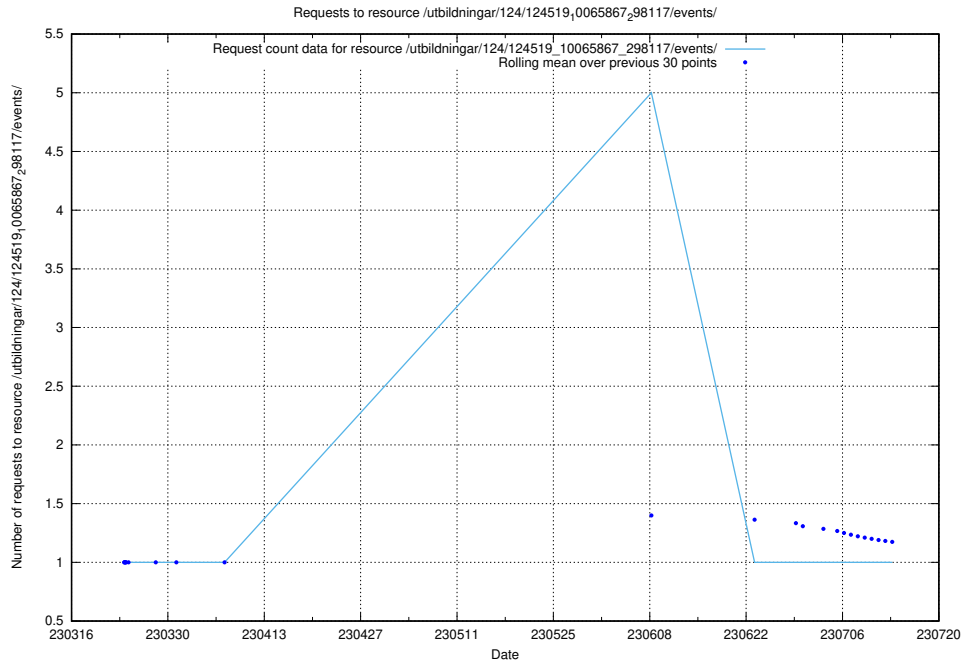

5.2120 Usage of /utbildningar/124/124519_10065867_298117/events/

Here, we count the number of requests to resource /utbildningar/124/124519_10065867_298117/events/