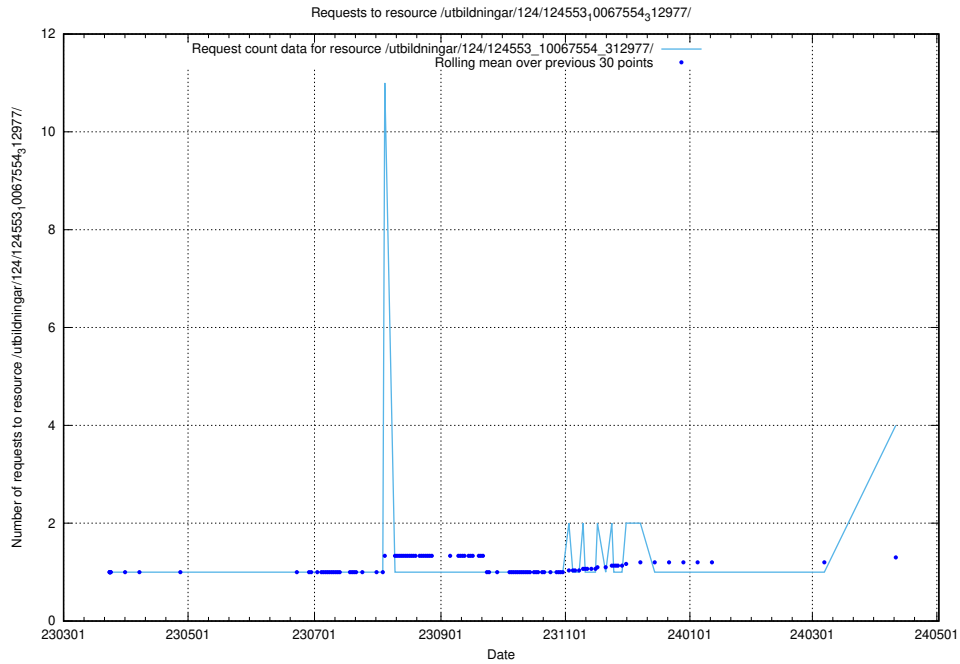

Here, we count the number of requests to resource /availability/kpi/20240824/.

5.294 Usage of /utbildningar/124/124553_10067554_312977/

Here, we count the number of requests to resource /utbildningar/124/124553_10067554_312977/.