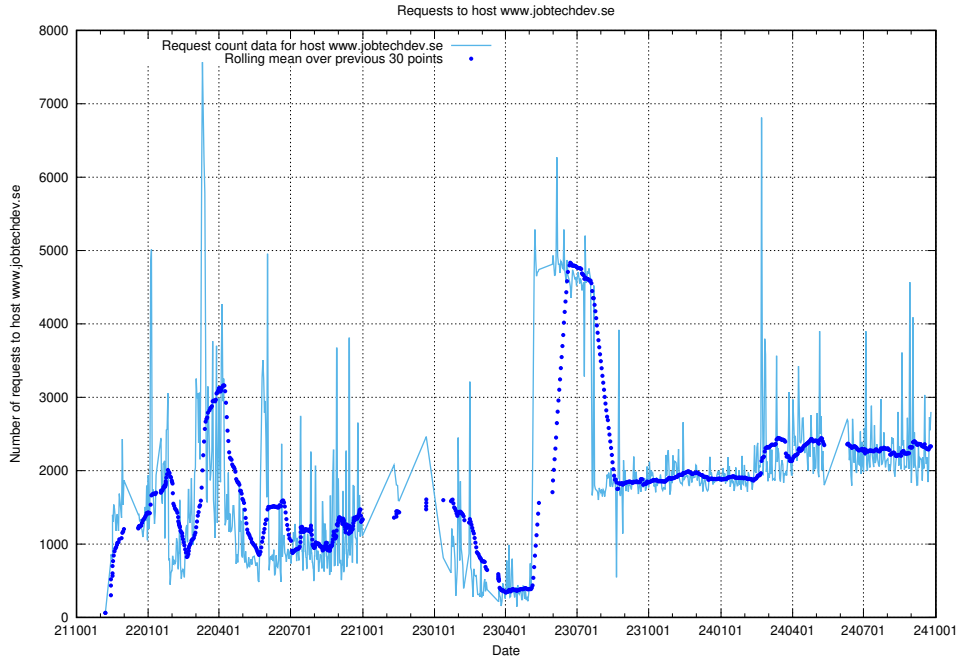

7.18 Usage of giggi.jobtechdev.se

Here, we count the number of requests to host giggi.jobtechdev.se.

7.19 Usage of canary-openshift-ingress-canary.prod.services.jtech.se

Here, we count the number of requests to host canary-openshift-ingress-canary.prod.services.jtech.se.