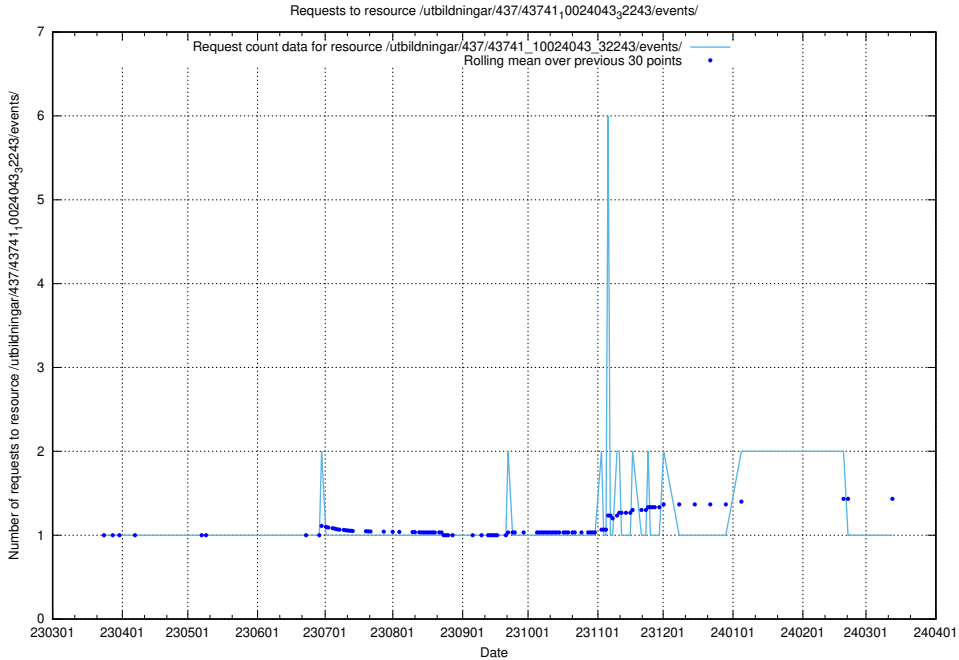

5.6977 Usage of /utbildningar/437/43741_10024043_32243/events/

Here, we count the number of requests to resource /utbildningar/437/43741_10024043_32243/events/.