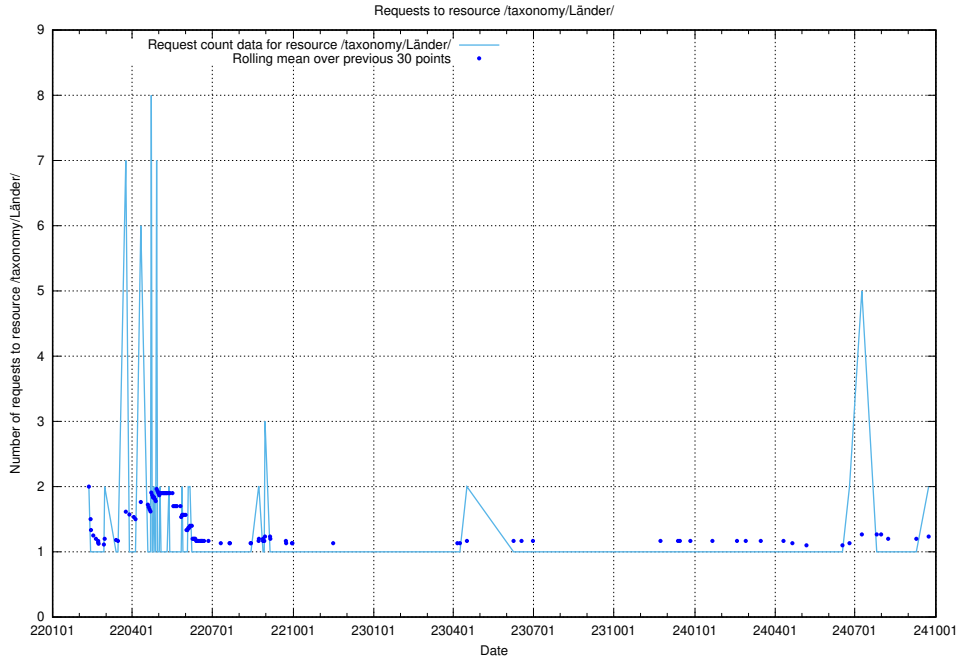

5.692 Usage of /taxonomy/Länder/

Here, we count the number of requests to resource /taxonomy/Länder/.