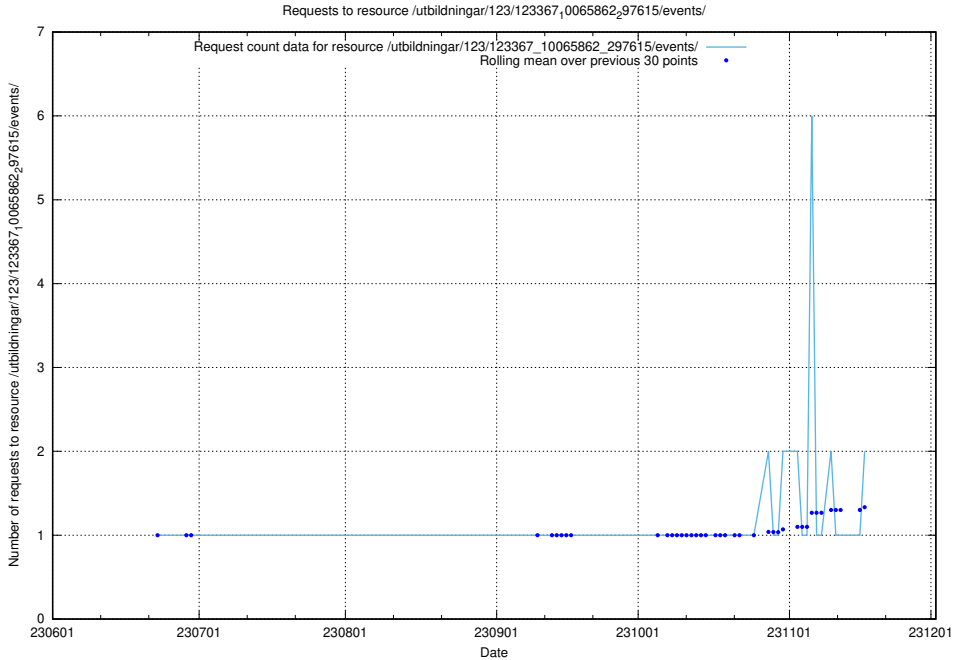

5.1018 Usage of /utbildningar/123/123367_10065862_297615/events/

Here, we count the number of requests to resource /utbildningar/123/123367_10065862_297615/events/