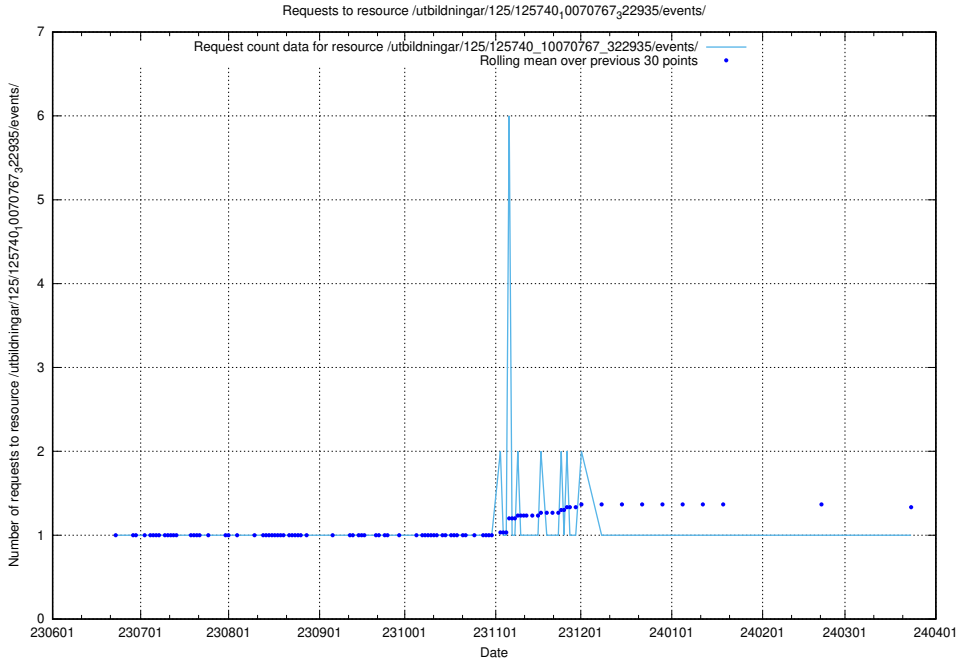

Here, we count the number of requests to resource /utbildningar/125/125740_10070782_335875/.

5.6433 Usage of /utbildningar/125/125740_10070767_322935/events/

Here, we count the number of requests to resource /utbildningar/125/125740_10070767_322935/events/