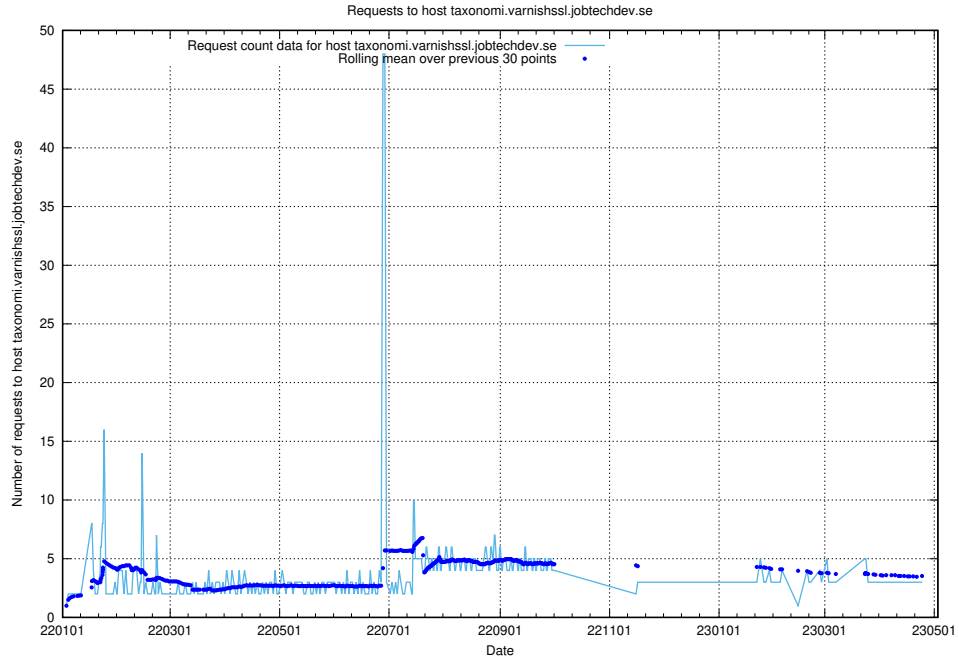

7.184 Usage of `taxonomi.varnishssl.jobtechdev.se`

Here, we count the number of requests to host `taxonomi.varnishssl.jobtechdev.se`.