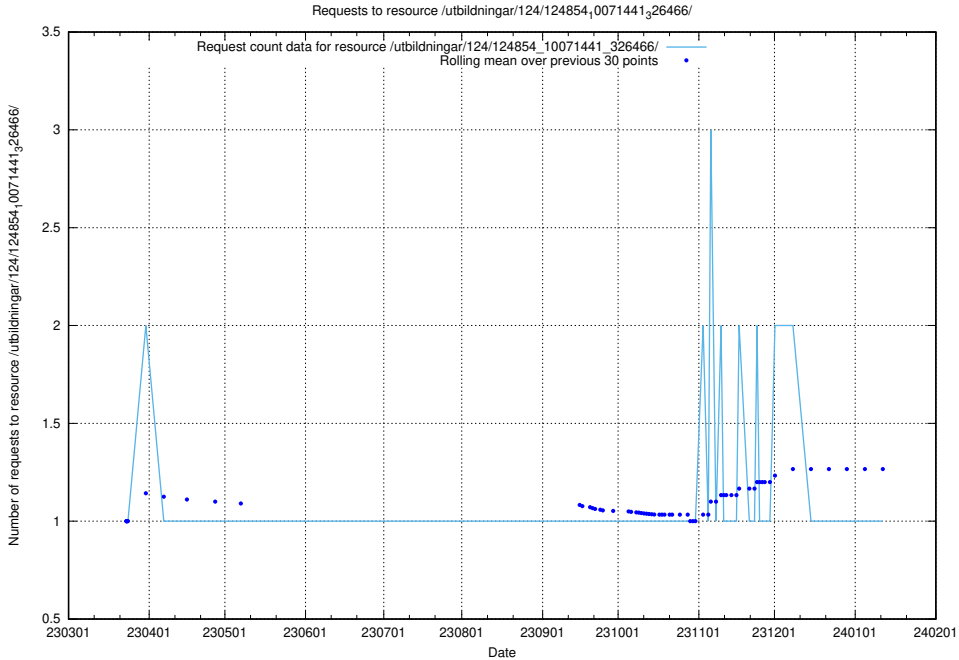

5.1332 Usage of /utbildningar/124/124854_10071441_326466/

Here, we count the number of requests to resource /utbildningar/124/124854_10071441_326466/.