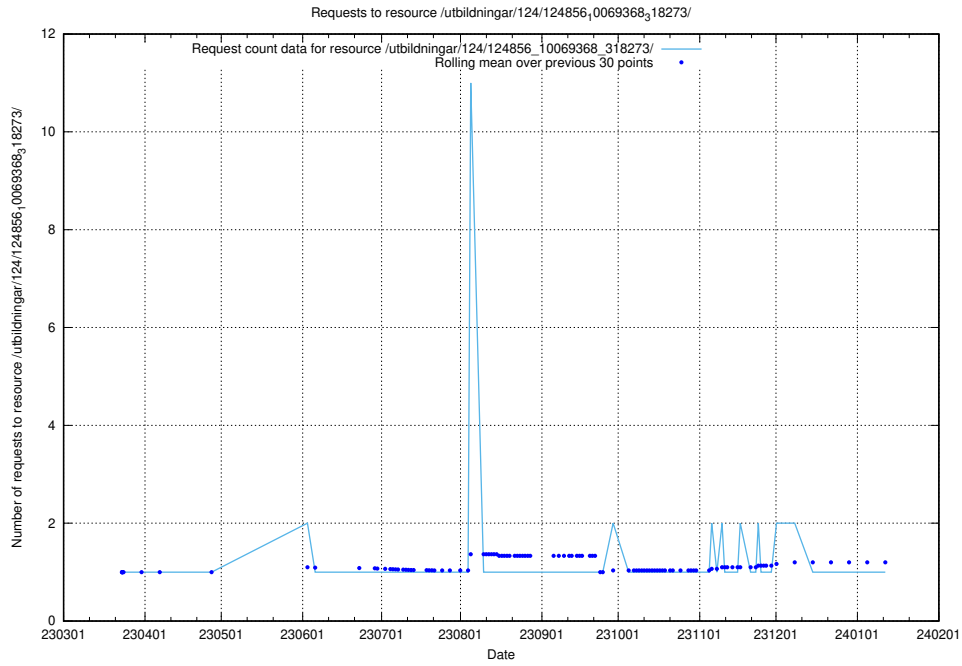

5.1316 Usage of /utbildningar/124/124856_10069368_318273/

Here, we count the number of requests to resource /utbildningar/124/124856_10069368_318273/.