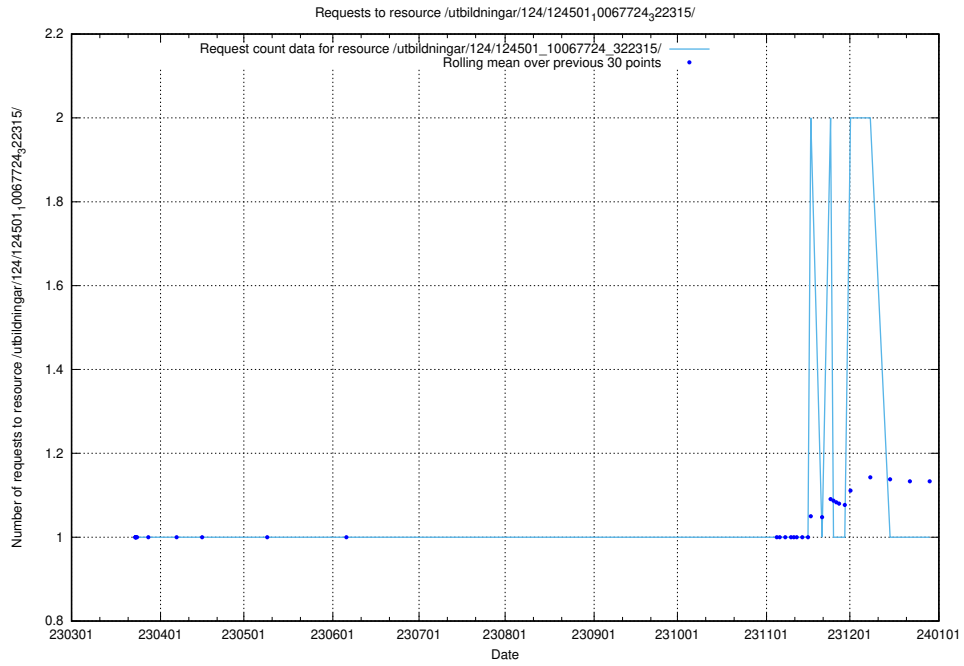

5.3093 Usage of /utbildningar/124/124501_10067724_322315/

Here, we count the number of requests to resource /utbildningar/124/124501_10067724_322315/.