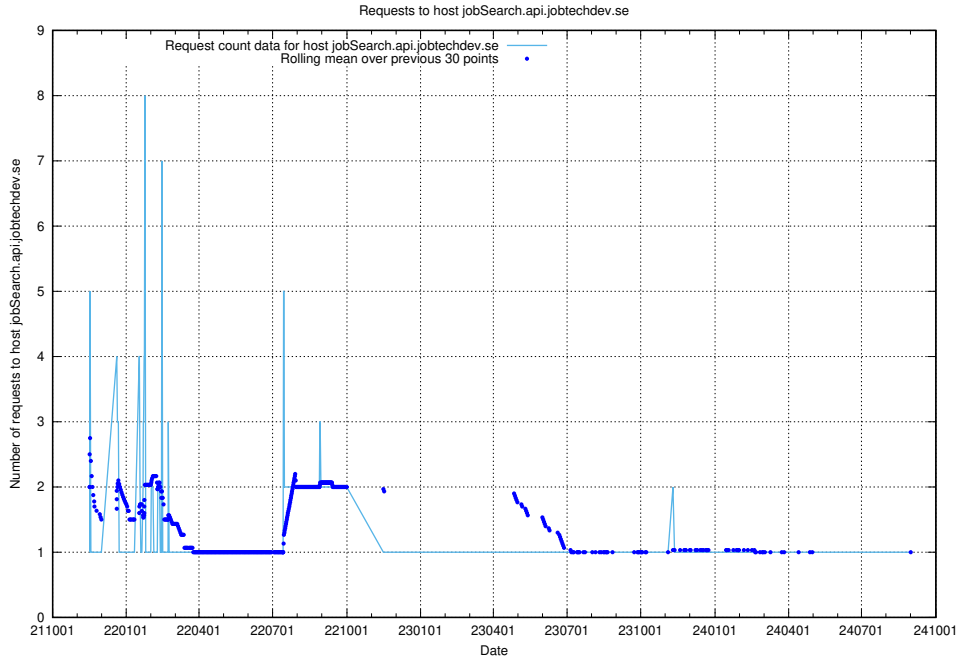

7.652 Usage of jobSearch.api.jobtechdev.se

Here, we count the number of requests to host jobSearch.api.jobtechdev.se.