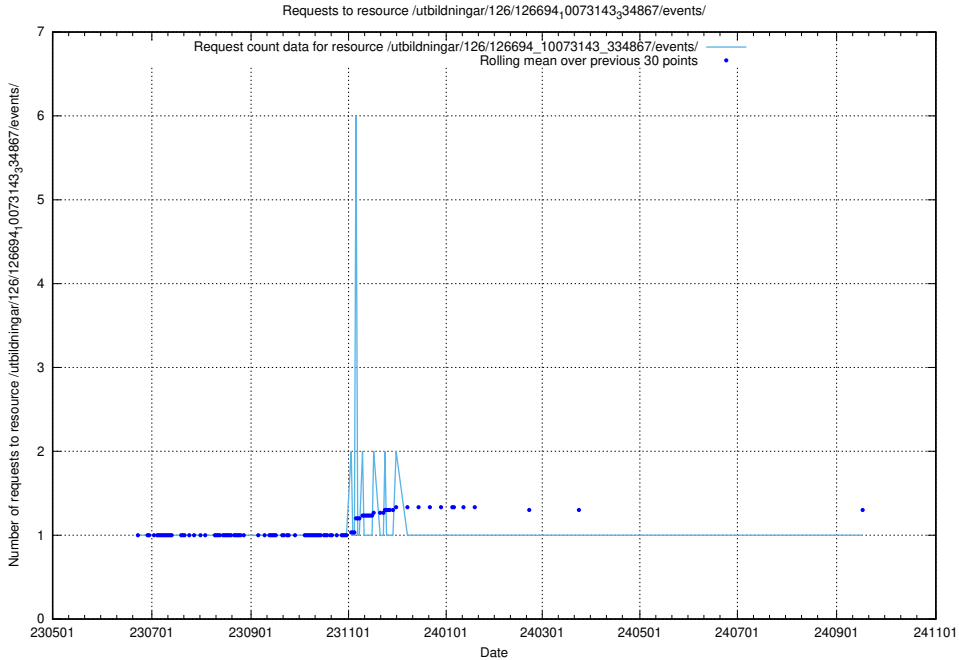

5.6384 Usage of /utbildningar/126/126694_10073143_334867/events/

Here, we count the number of requests to resource /utbildningar/126/126694_10073143_334867/events/