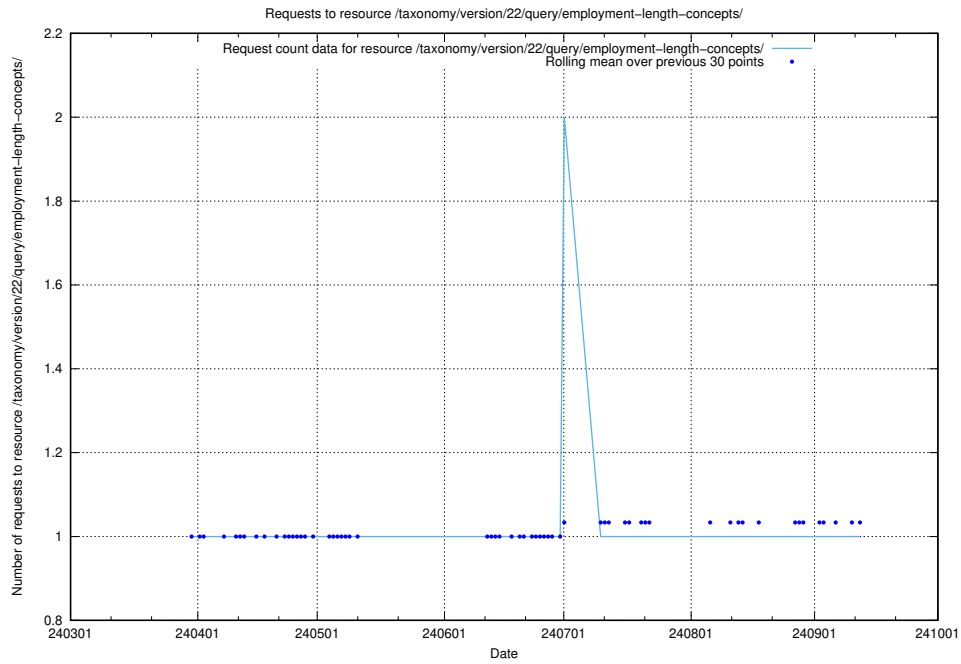

5.2454 Usage of /taxonomy/version/22/query/employment-length-concepts/

Here, we count the number of requests to resource /taxonomy/version/22/query/employment-length-concepts/.