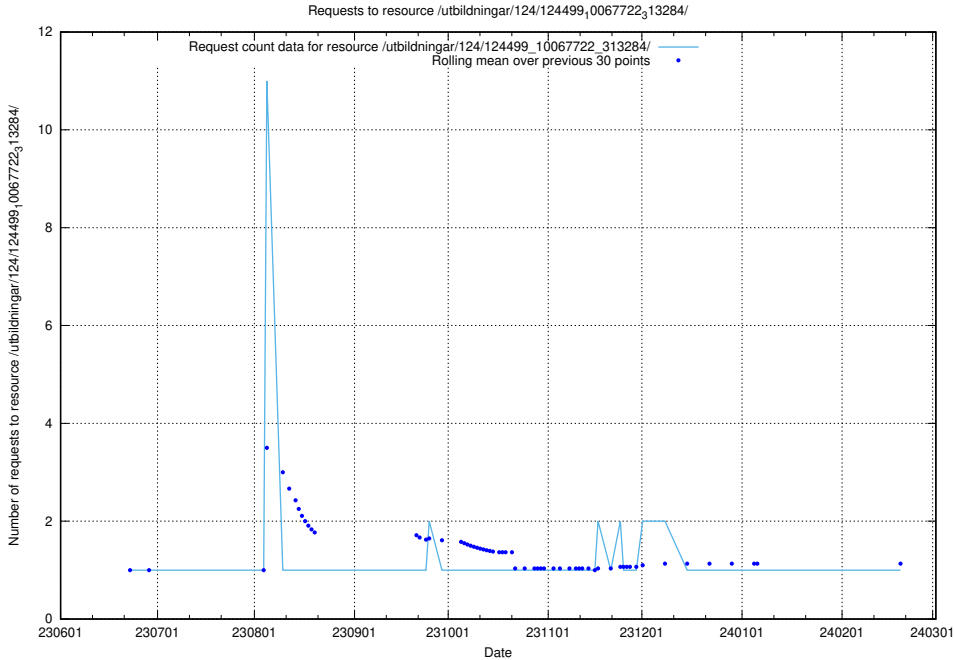

5.6525 Usage of /utbildningar/124/124499_10067722_313284/

Here, we count the number of requests to resource /utbildningar/124/124499_10067722_313284/.