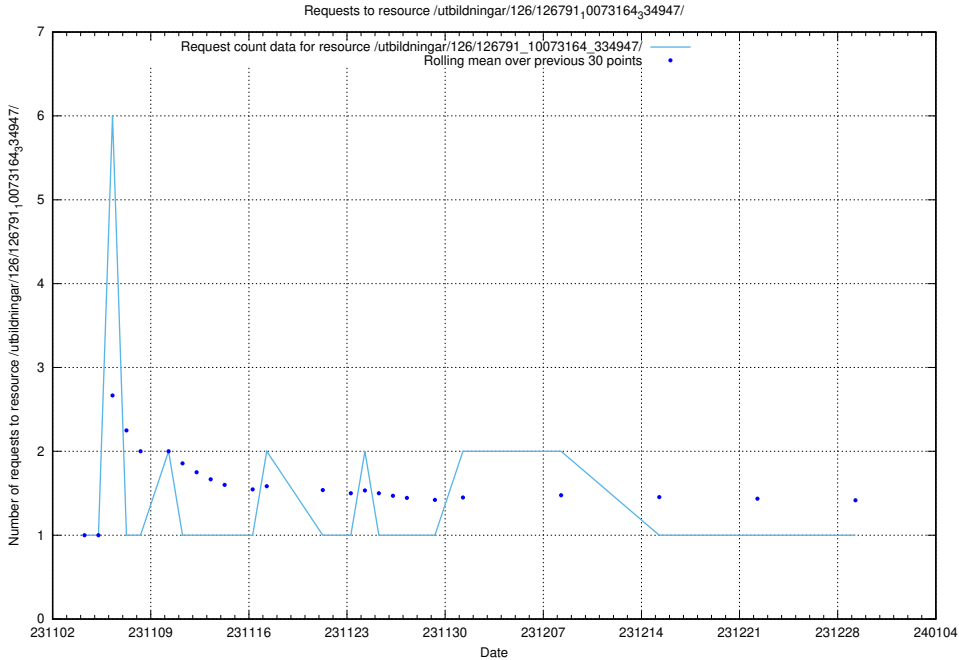

5.4926 Usage of /utbildningar/126/126791_10073164_334947/

Here, we count the number of requests to resource /utbildningar/126/126791_10073164_334947/.