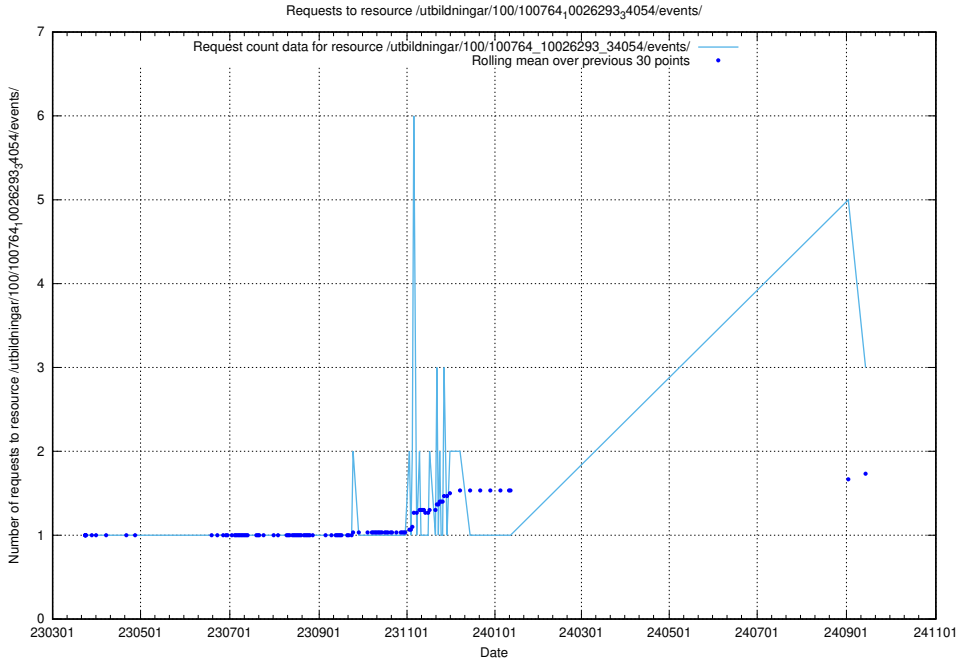

5.518 Usage of /utbildningar/100/100764_10026293_34054/events/

Here, we count the number of requests to resource /utbildningar/100/100764_10026293_34054/events/.