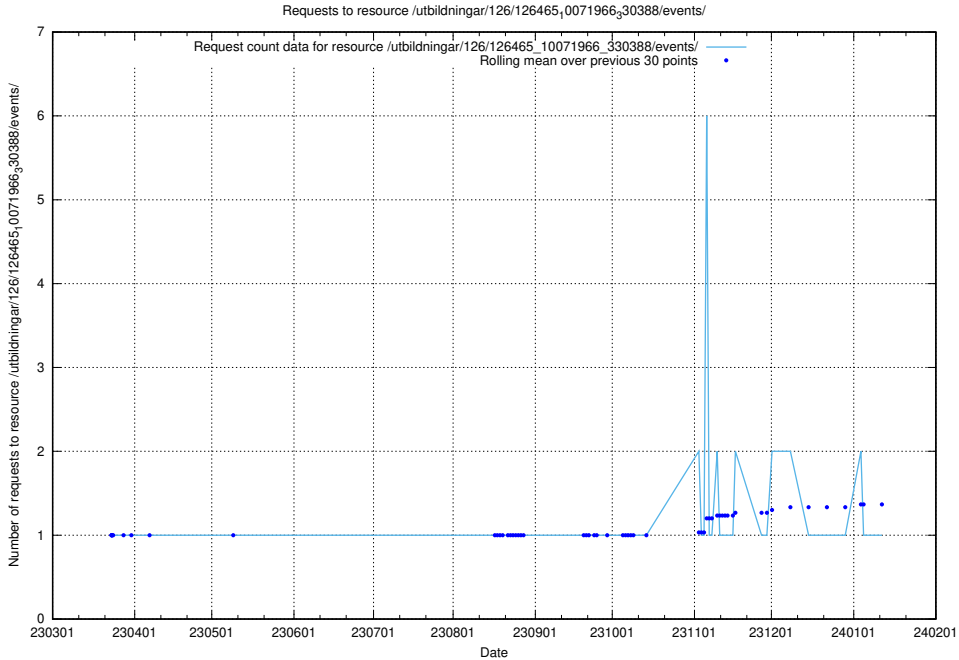

5.7194 Usage of /utbildningar/126/126465_10071966_330388/events/

Here, we count the number of requests to resource /utbildningar/126/126465_10071966_330388/events/