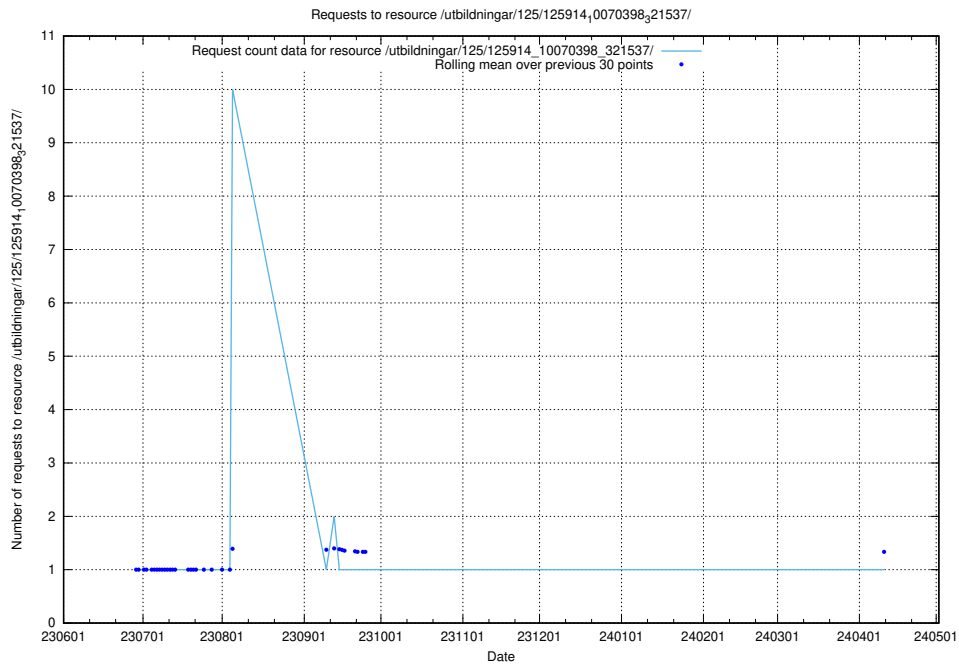

5.6241 Usage of /utbildningar/125/125914_10070398_321537/

Here, we count the number of requests to resource /utbildningar/125/125914_10070398_321537/.