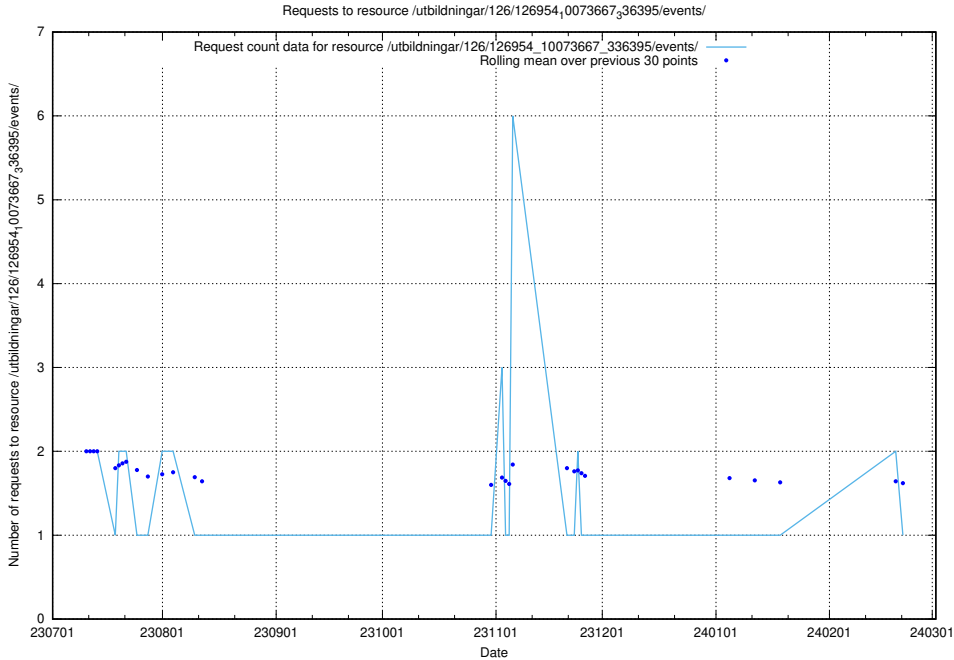

Here, we count the number of requests to resource /utbildningar/126/126954_10073667_336395/events/

5.5900 Usage of /utbildningar/126/126954_10073667_336395/

Here, we count the number of requests to resource /utbildningar/126/126954_10073667_336395/.