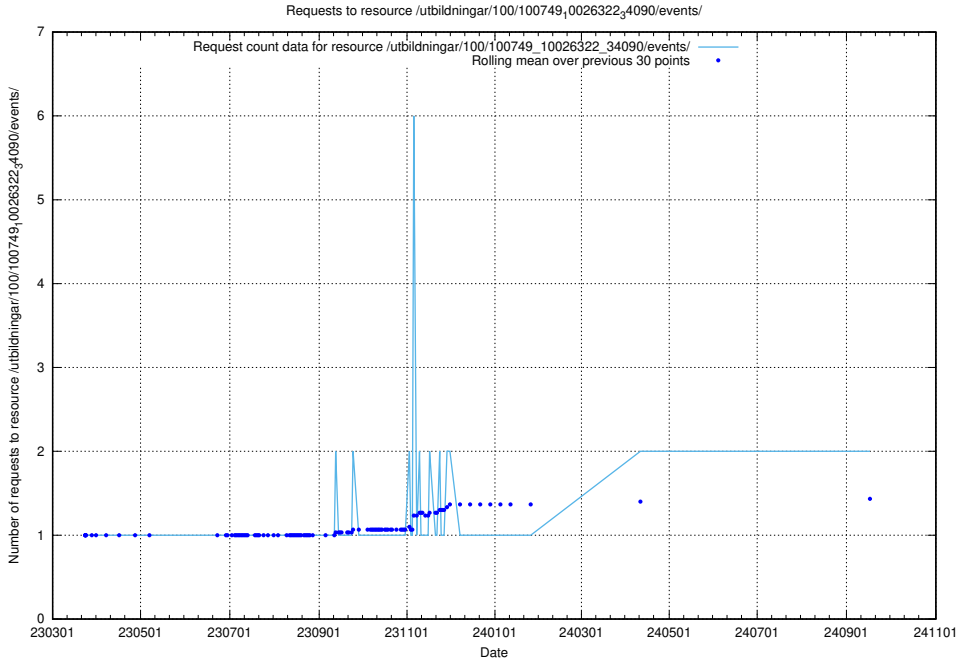

5.986 Usage of /utbildningar/100/100749_10026322_34090/events/

Here, we count the number of requests to resource /utbildningar/100/100749_10026322_34090/events/.