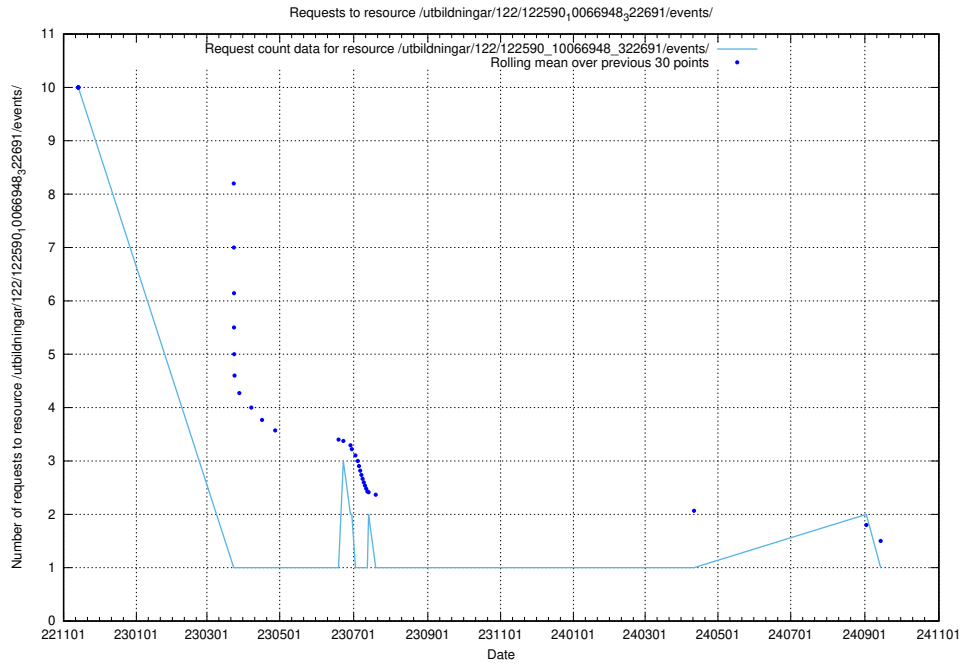

5.6488 Usage of /utbildningar/122/122590_10066948_322691/events/

Here, we count the number of requests to resource /utbildningar/122/122590_10066948_322691/events/