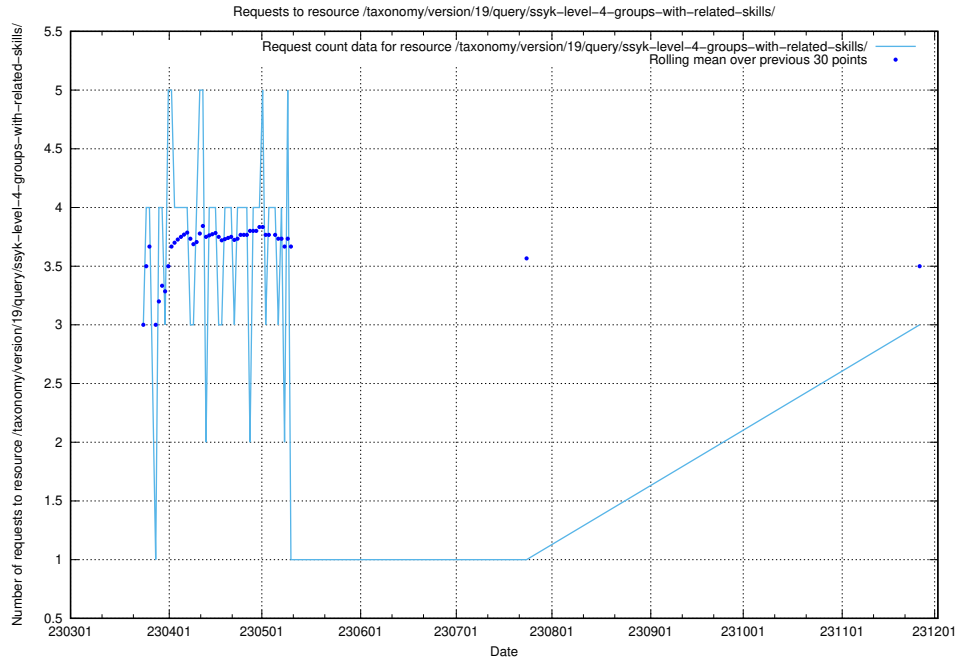

5.567 Usage of /taxonomy/version/19/query/employment-variety-concepts/

Here, we count the number of requests to resource /taxonomy/version/19/query/employment-variety-concepts/.

5.568 Usage of /utbildningar/437/43757_10024113_309027/events/