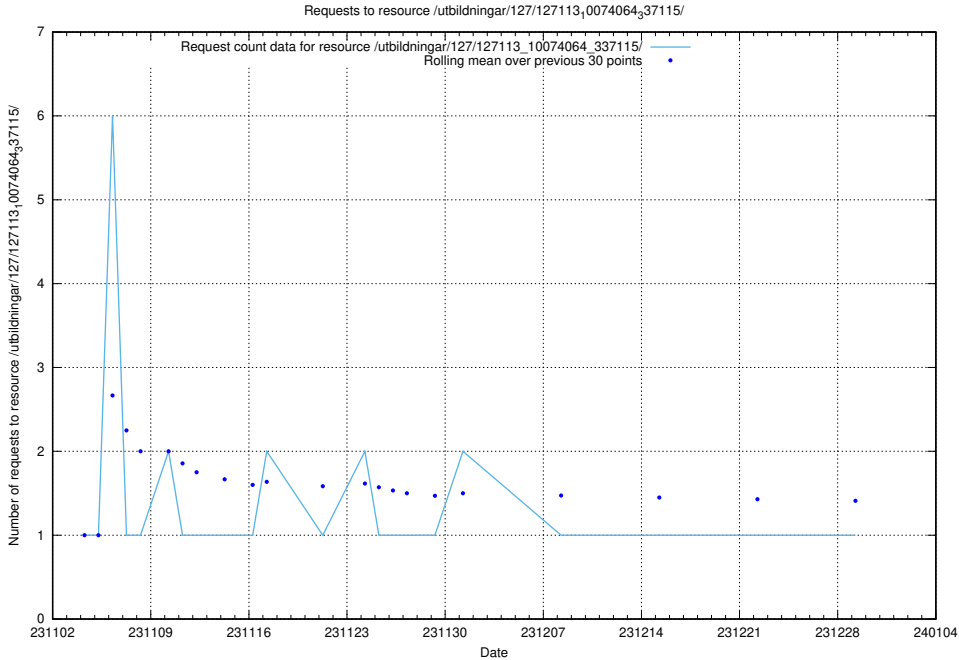

5.4919 Usage of /utbildningar/127/127113_10074064_337115/

Here, we count the number of requests to resource /utbildningar/127/127113_10074064_337115/.