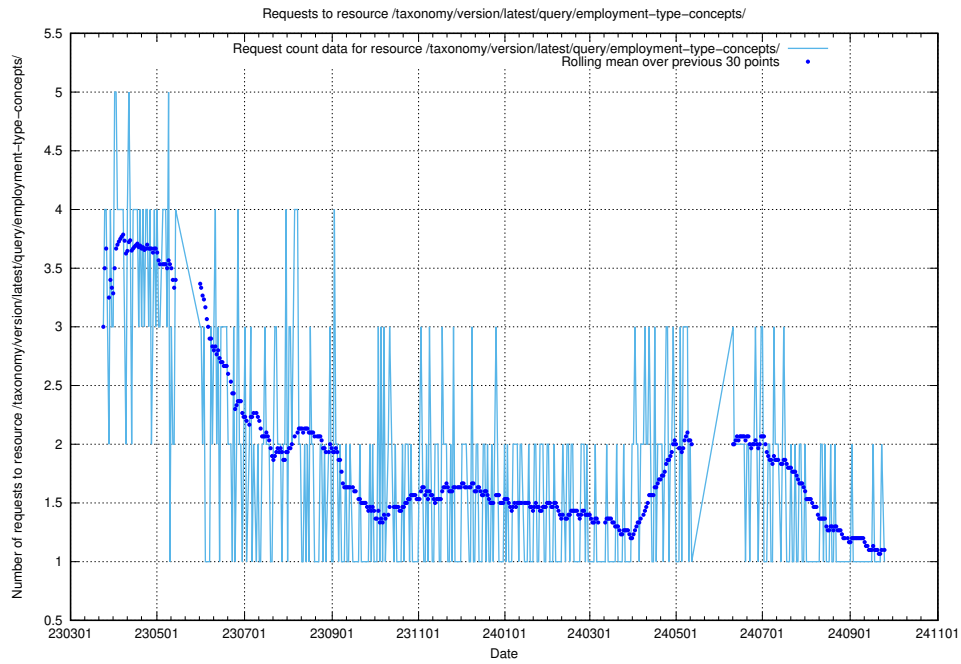

5.6868 Usage of /taxonomy/version/latest/query/employment-type-concepts/

Here, we count the number of requests to resource /taxonomy/version/latest/query/employment-type-concepts/.