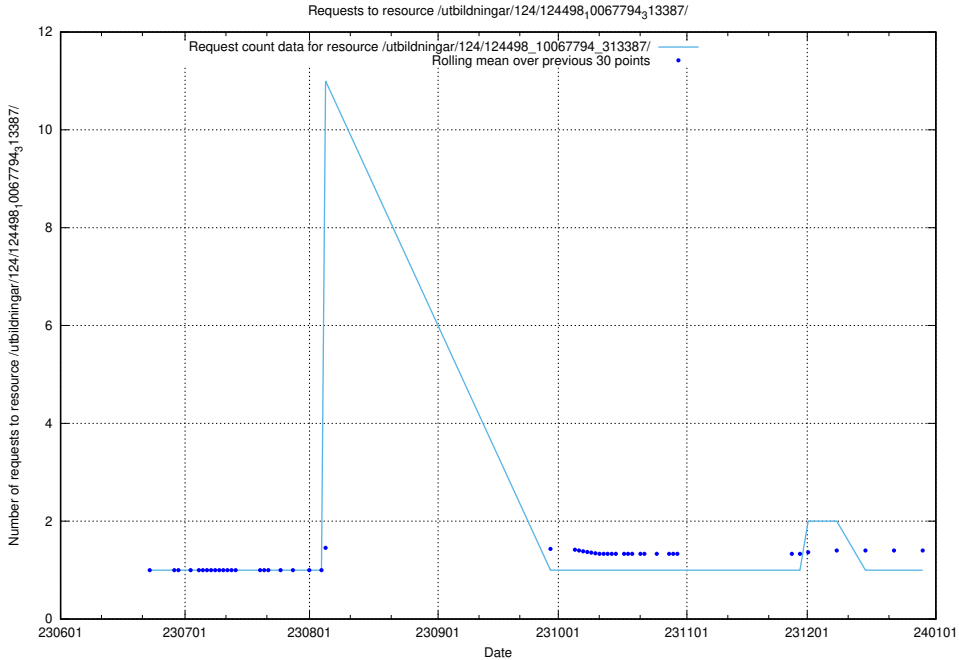

Here, we count the number of requests to resource /utbildningar/124/124498_10067794_313387/events/

5.6531 Usage of /utbildningar/124/124498_10067794_313387/

Here, we count the number of requests to resource /utbildningar/124/124498_10067794_313387/.