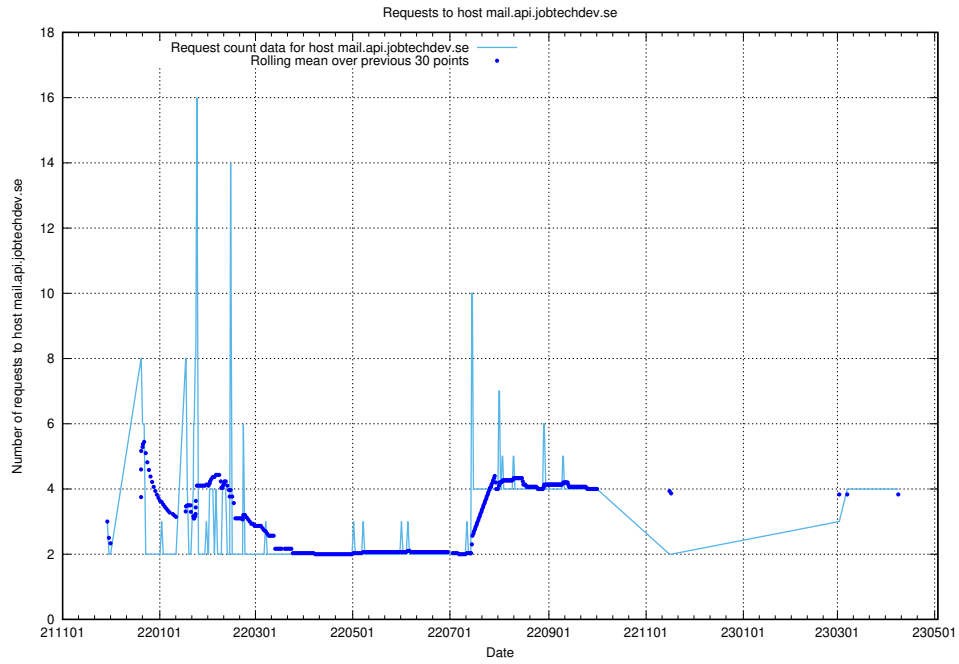

7.144 Usage of mail.api.jobtechdev.se

Here, we count the number of requests to host mail.api.jobtechdev.se.