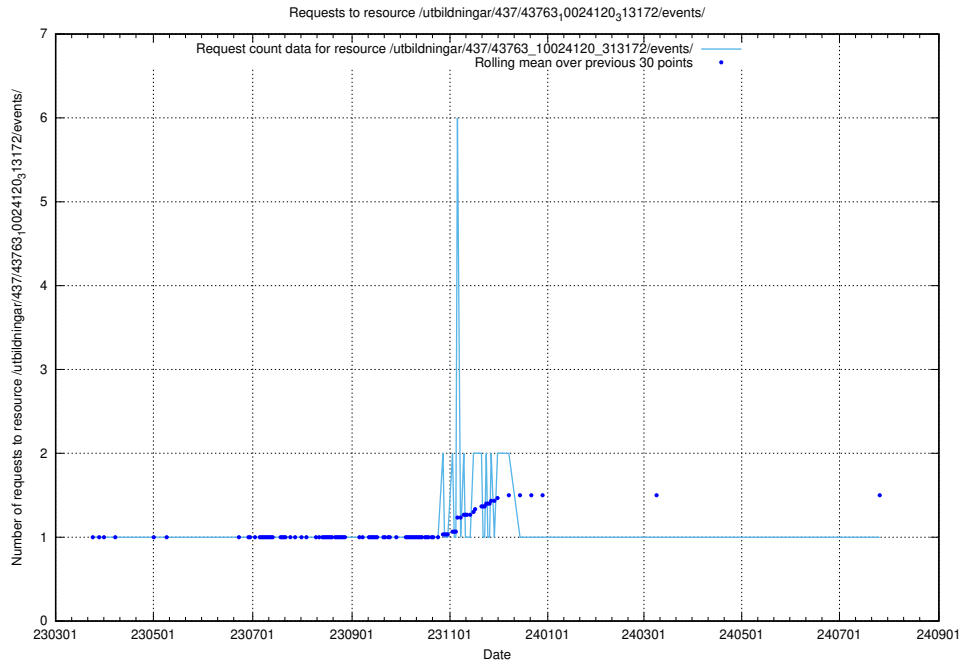

5.6964 Usage of /utbildningar/437/43763_10024120_313172/events/

Here, we count the number of requests to resource /utbildningar/437/43763_10024120_313172/events/.