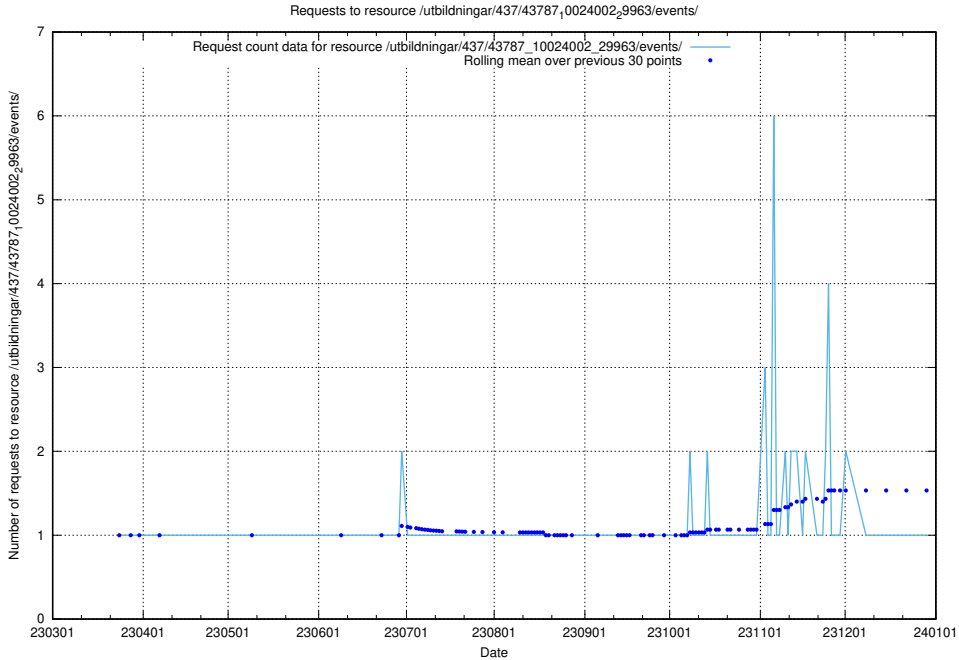

5.6958 Usage of /utbildningar/437/43787_10024002_29963/events/

Here, we count the number of requests to resource /utbildningar/437/43787_10024002_29963/events/.