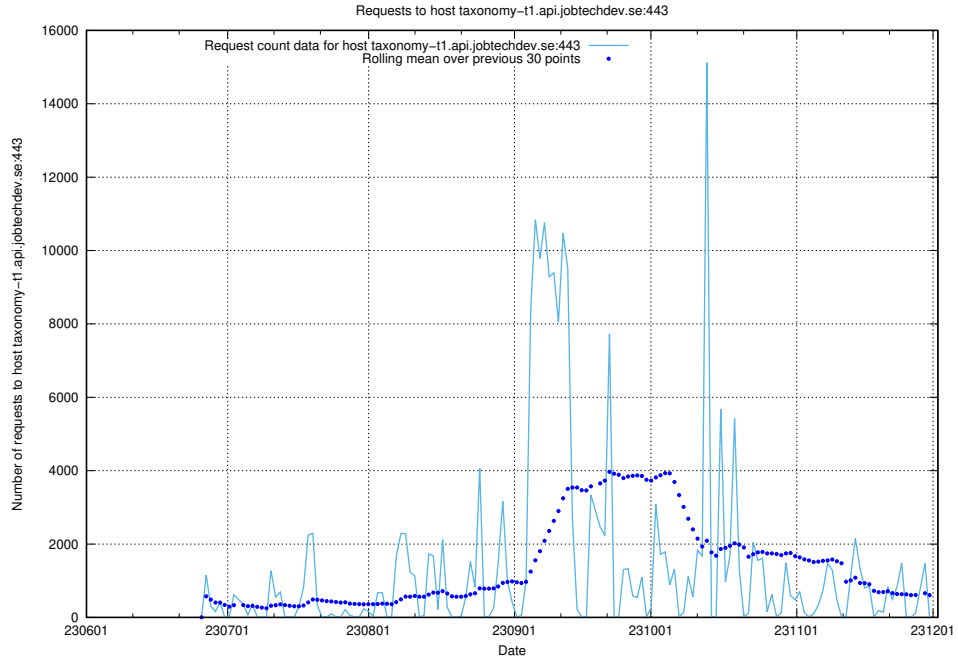

7.65 Usage of taxonomy-t1.api.jobtechdev.se:443

Here, we count the number of requests to host taxonomy-t1.api.jobtechdev.se:443.