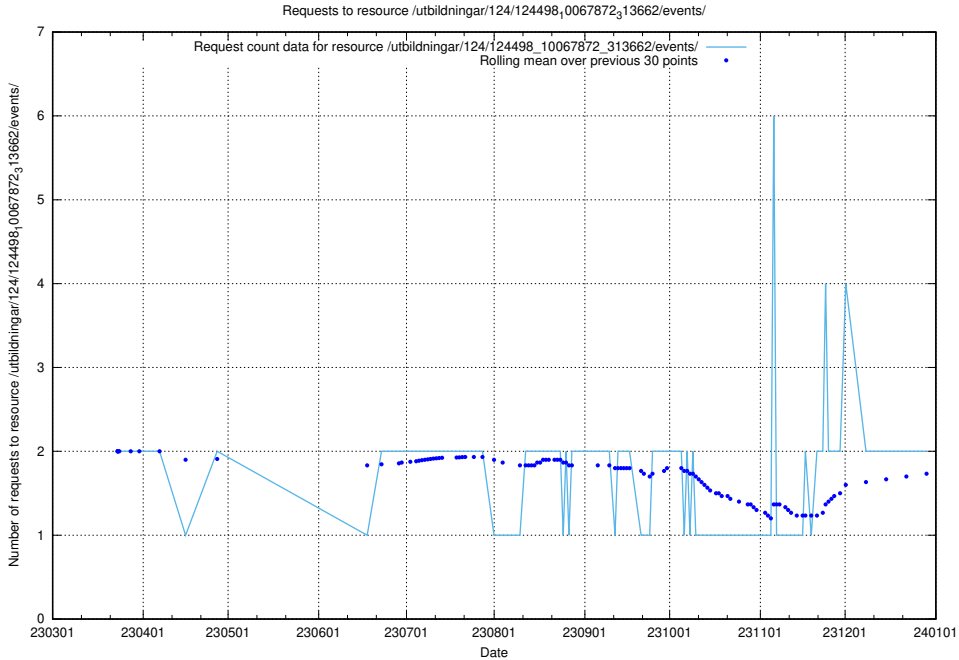

5.1074 Usage of /utbildningar/124/124498_10067872_313662/events/

Here, we count the number of requests to resource /utbildningar/124/124498_10067872_313662/events/