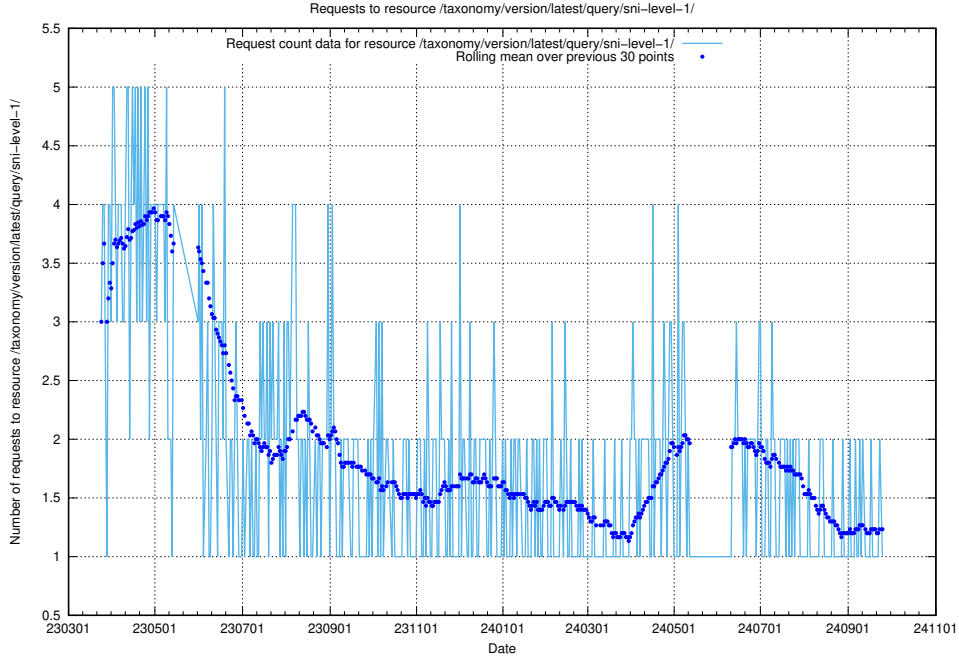

5.6850 Usage of /taxonomy/version/latest/query/sni-level-1/

Here, we count the number of requests to resource /taxonomy/version/latest/query/sni-level-1/.