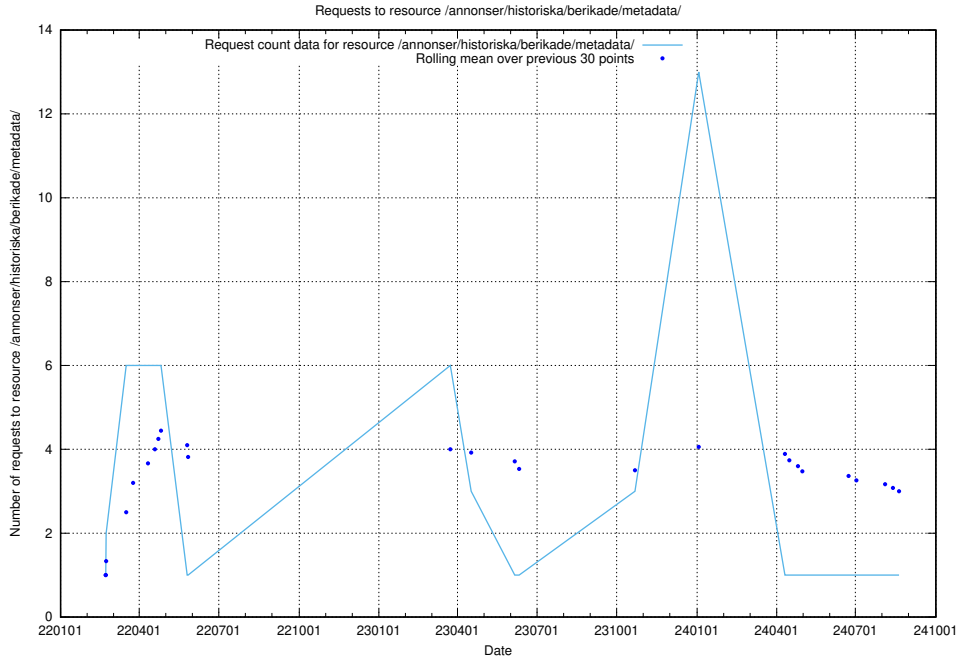

5.1772 Usage of /annonser/historiska/berikade/metadata/

Here, we count the number of requests to resource /annonser/historiska/berikade/metadata/.