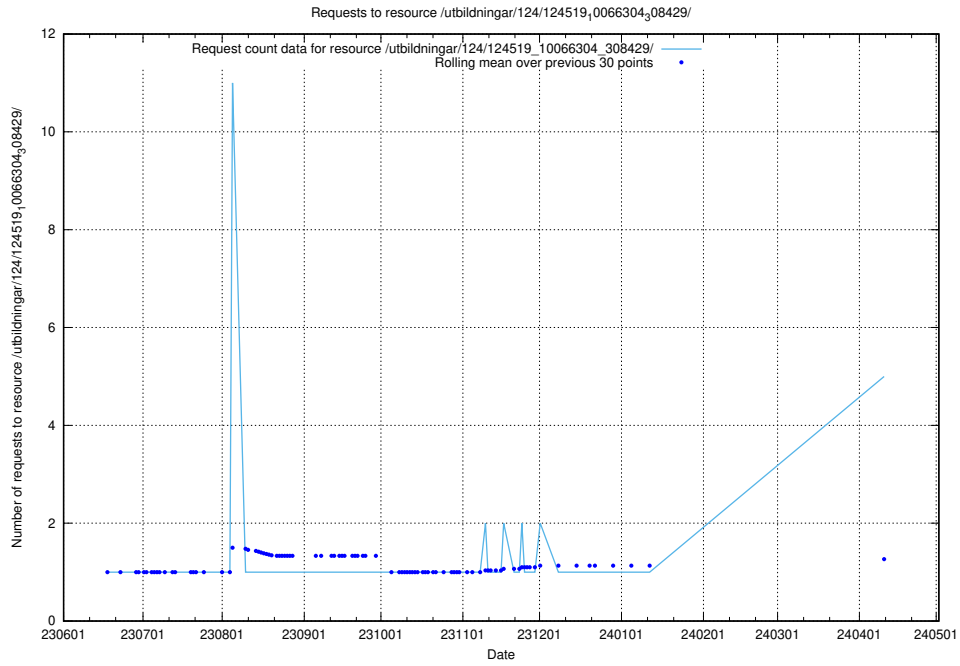

5.267 Usage of /utbildningar/124/124519_10066304_308429/

Here, we count the number of requests to resource /utbildningar/124/124519_10066304_308429/.