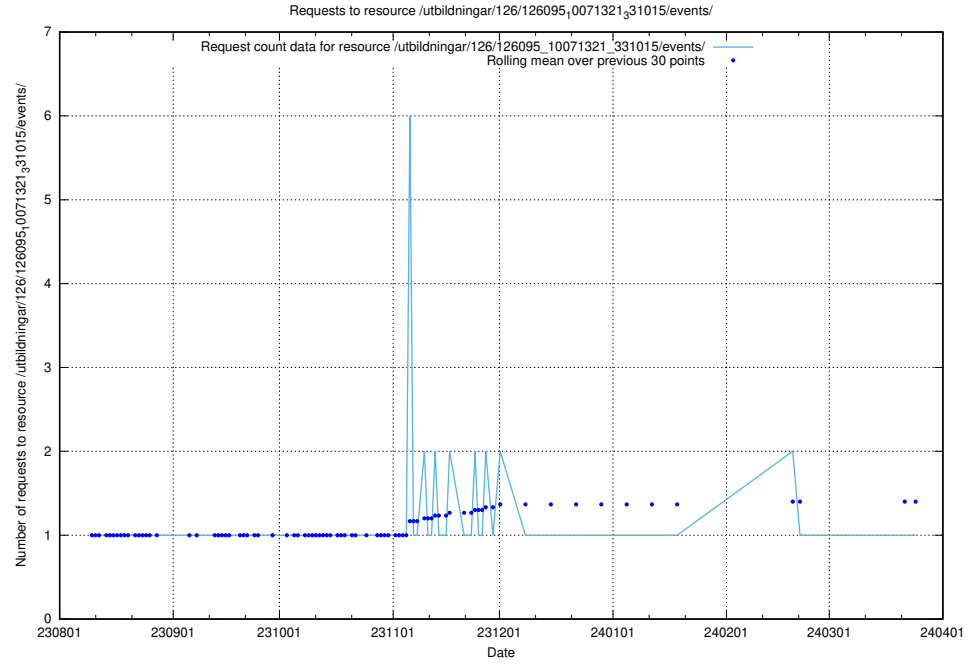

5.5611 Usage of /utbildningar/126/126095_10071321_331015/events/

Here, we count the number of requests to resource /utbildningar/126/126095_10071321_331015/events/