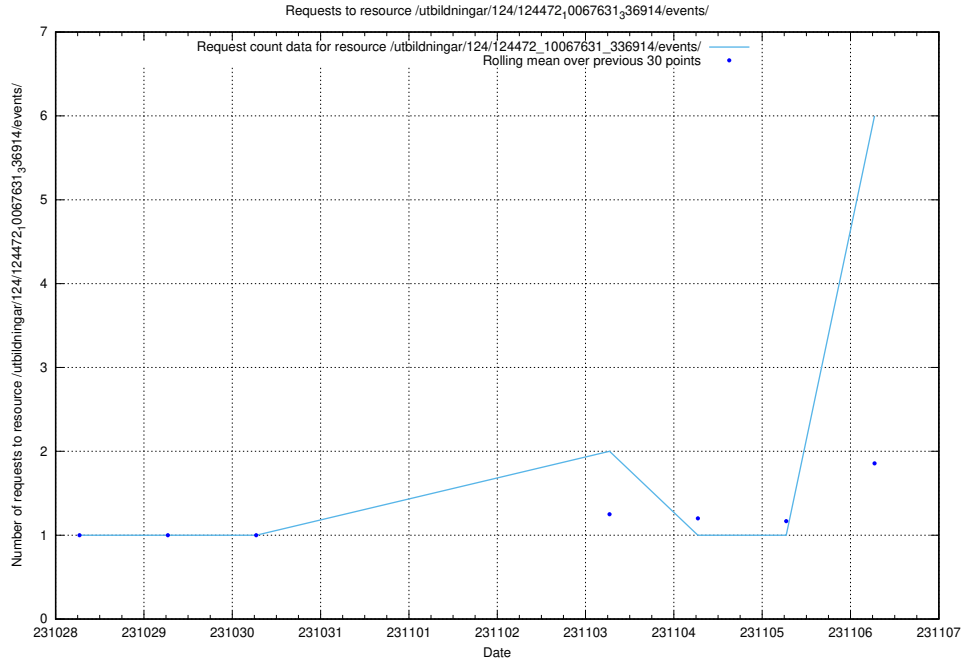

5.140 Usage of /utbildningar/124/124472_10067631_336914/events/

Here, we count the number of requests to resource /utbildningar/124/124472_10067631_336914/events/