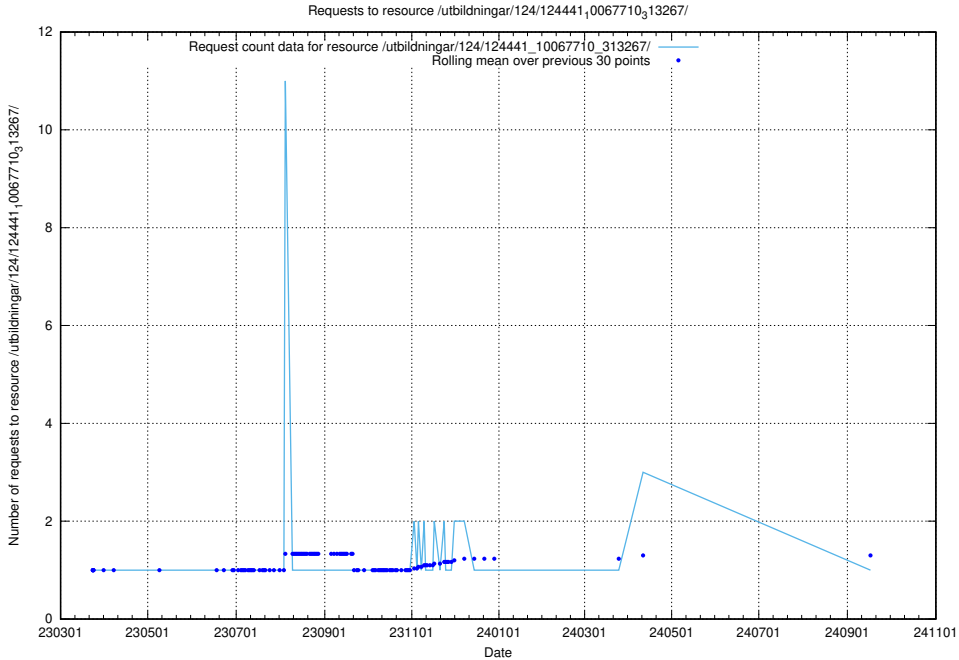

5.4345 Usage of /utbildningar/124/124441_10067710_313267/

Here, we count the number of requests to resource /utbildningar/124/124441_10067710_313267/.