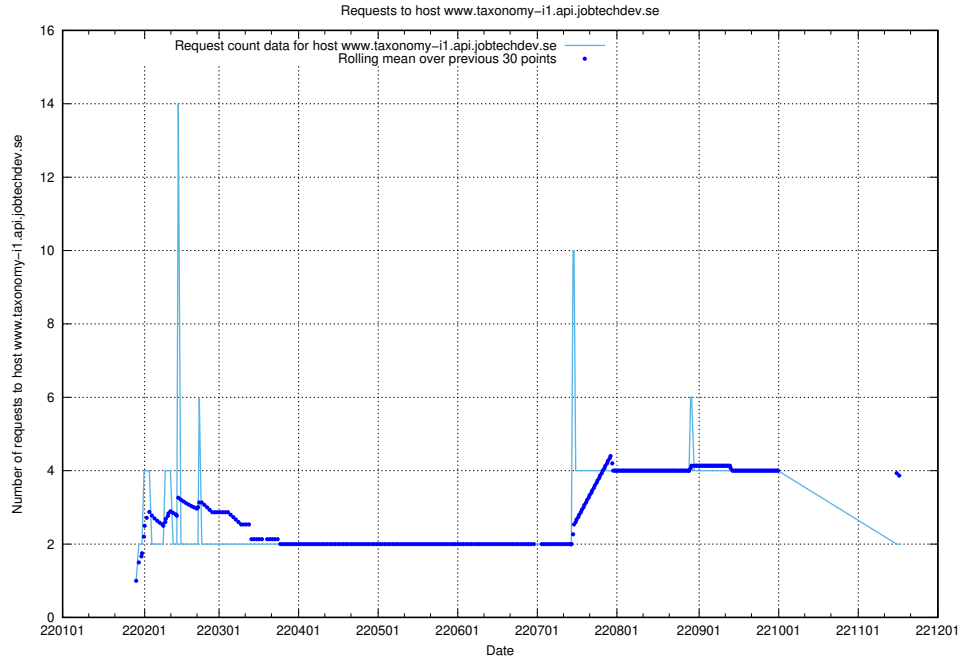

7.575 Usage of `www.taxonomy-i1.api.jobtechdev.se`

Here, we count the number of requests to host `www.taxonomy-i1.api.jobtechdev.se`.