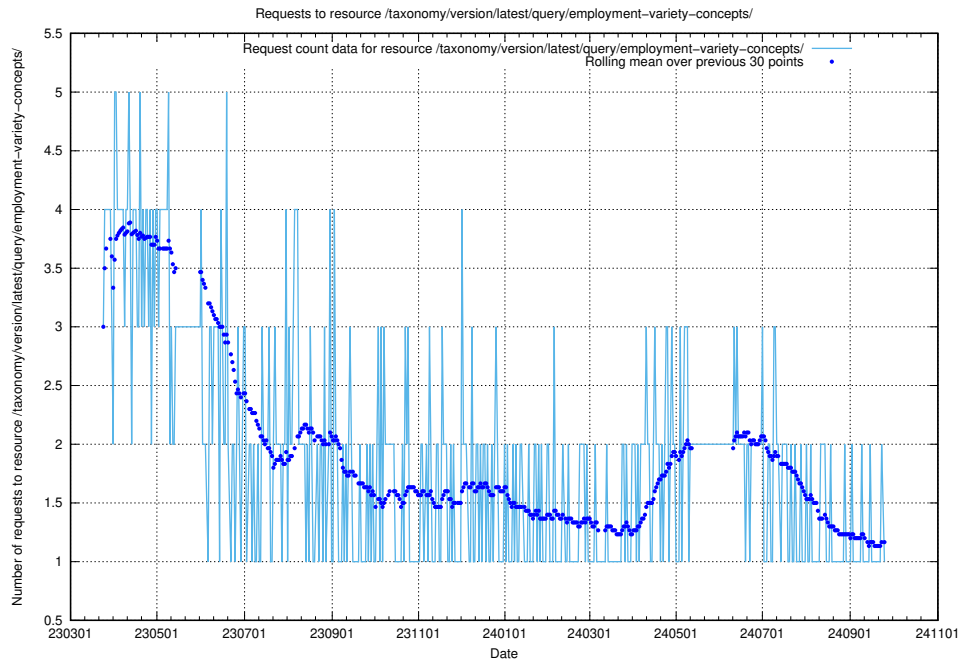

5.6866 Usage of /taxonomy/version/latest/query/employment-variety-concepts/

Here, we count the number of requests to resource /taxonomy/version/latest/query/employment-variety-concepts/.