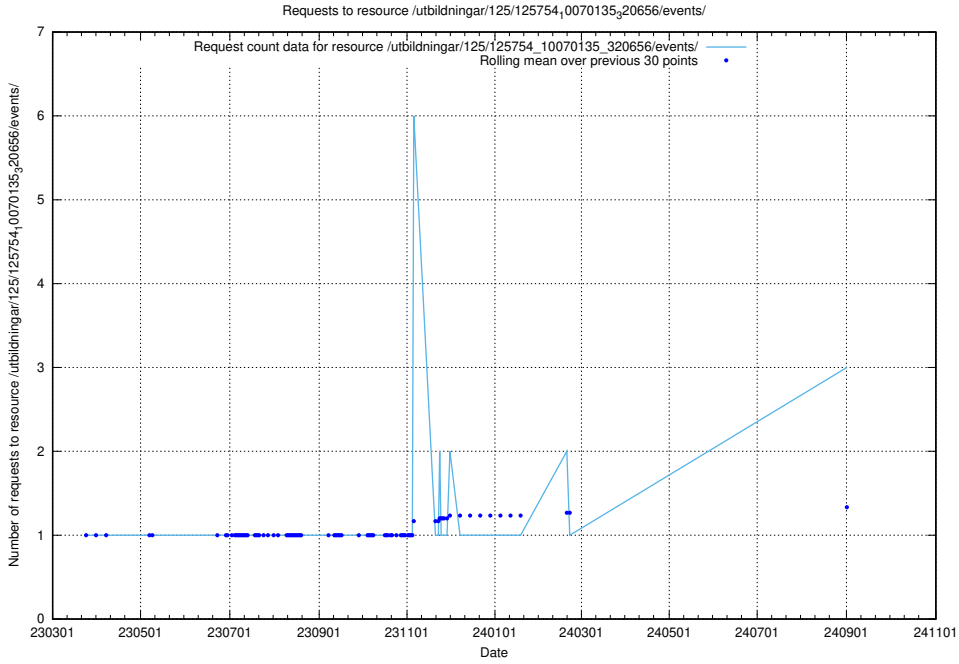

5.570 Usage of /utbildningar/125/125754_10070135_320656/events/

Here, we count the number of requests to resource /utbildningar/125/125754_10070135_320656/events/