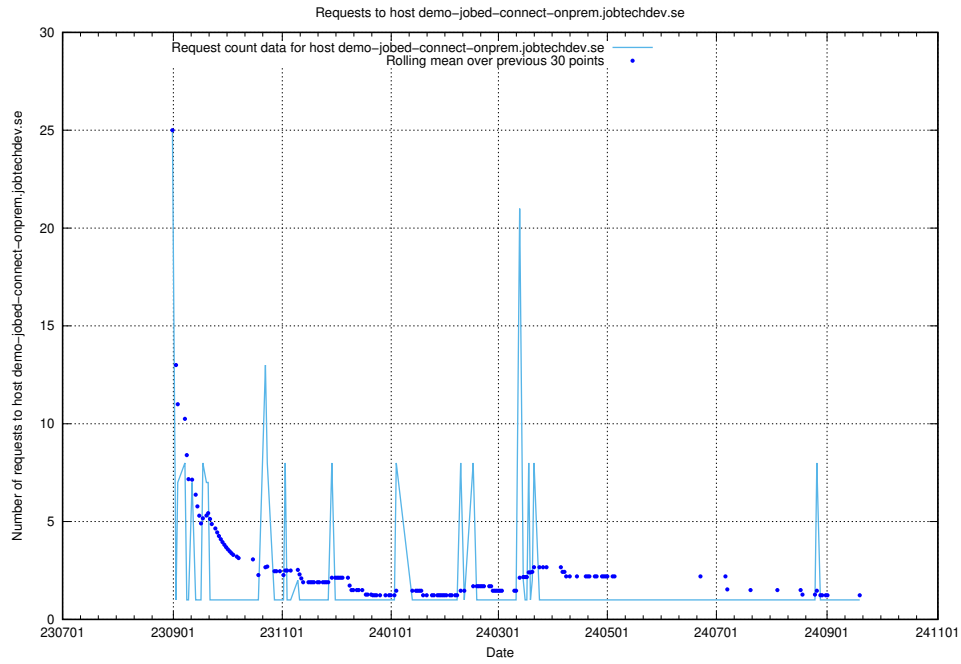

7.610 Usage of demo-jobed-connect-onprem.jobtechdev.se

Here, we count the number of requests to host demo-jobed-connect-onprem.jobtechdev.se.