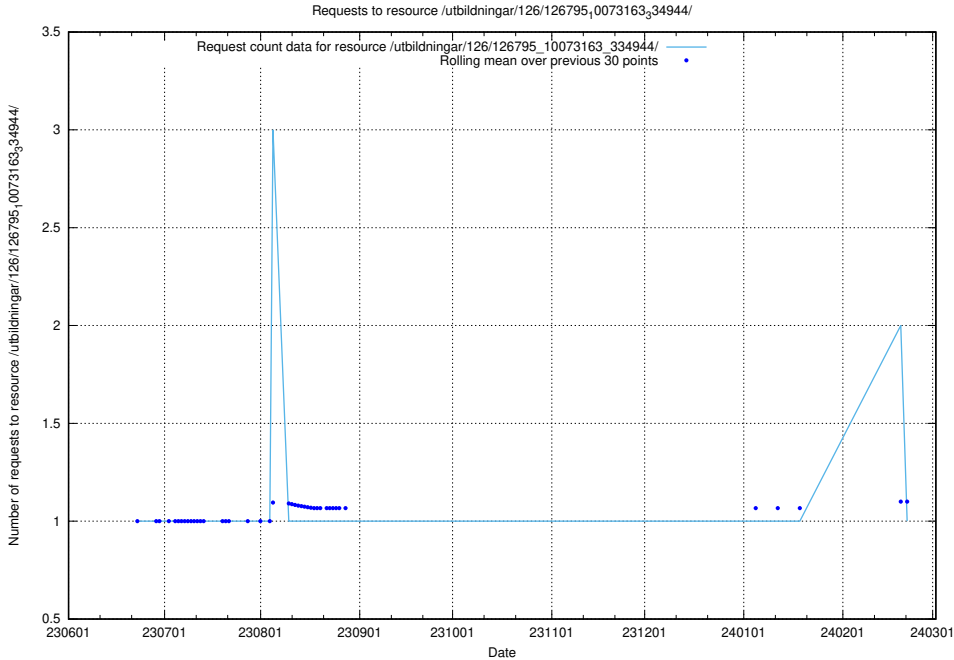

5.6357 Usage of /utbildningar/126/126795_10073163_334944/

Here, we count the number of requests to resource /utbildningar/126/126795_10073163_334944/.