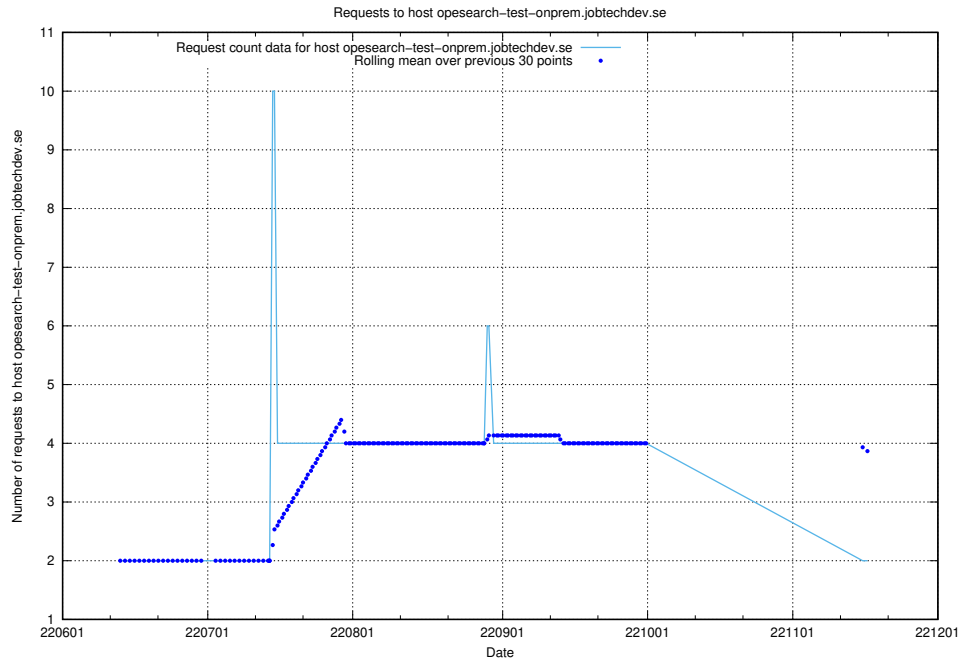

7.409 Usage of opesearch-test-onprem.jobtechdev.se

Here, we count the number of requests to host opesearch-test-onprem.jobtechdev.se.