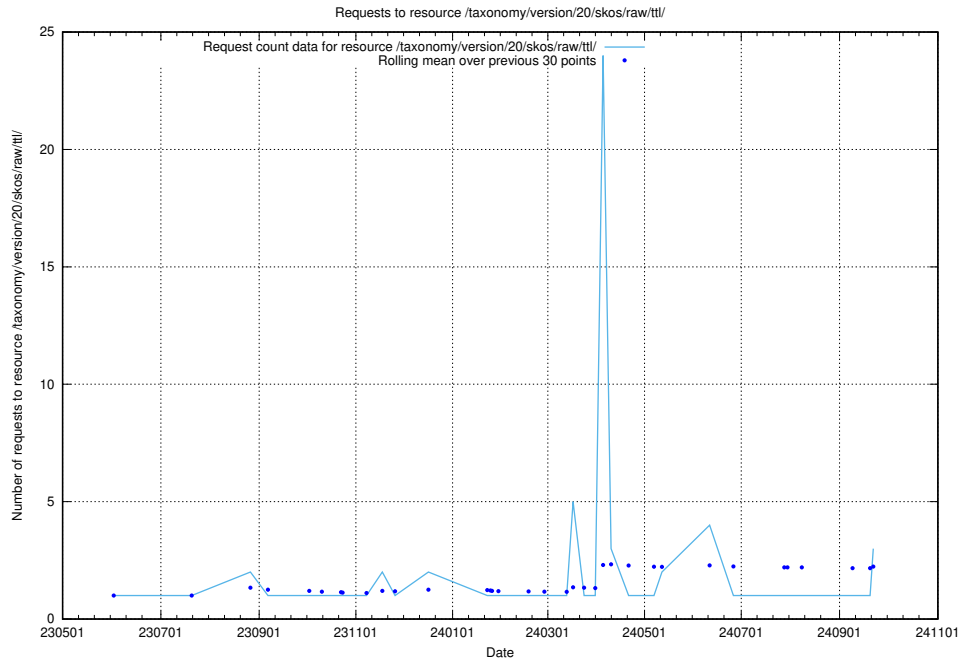

5.554 Usage of /taxonomy/version/20/skos/raw/ttl/

Here, we count the number of requests to resource /taxonomy/version/20/skos/raw/ttl/.