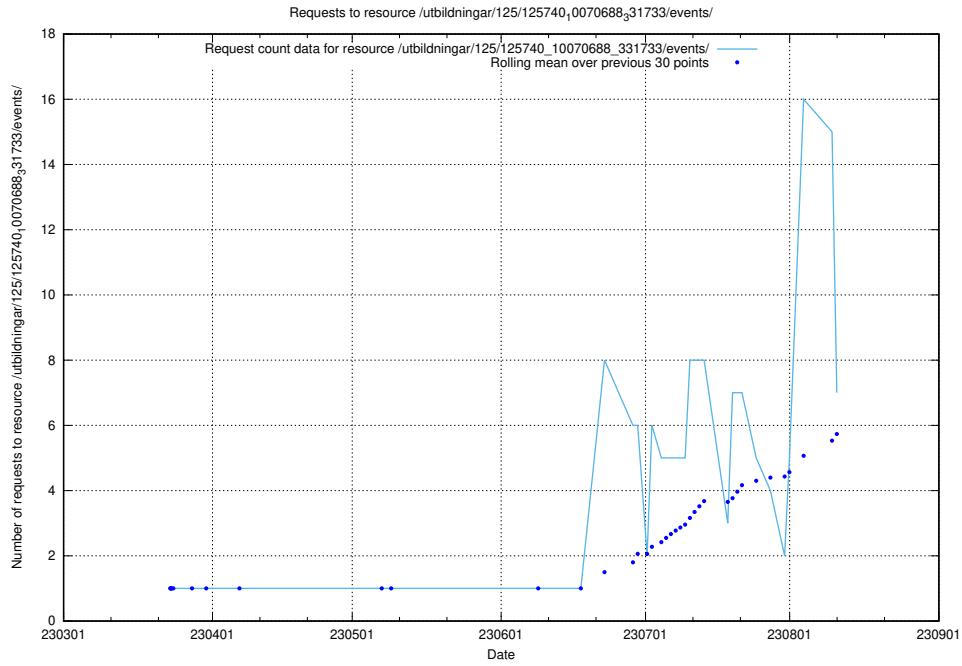

5.34 Usage of /utbildningar/125/125740_10070688_331733/events/

Here, we count the number of requests to resource /utbildningar/125/125740_10070688_331733/events/