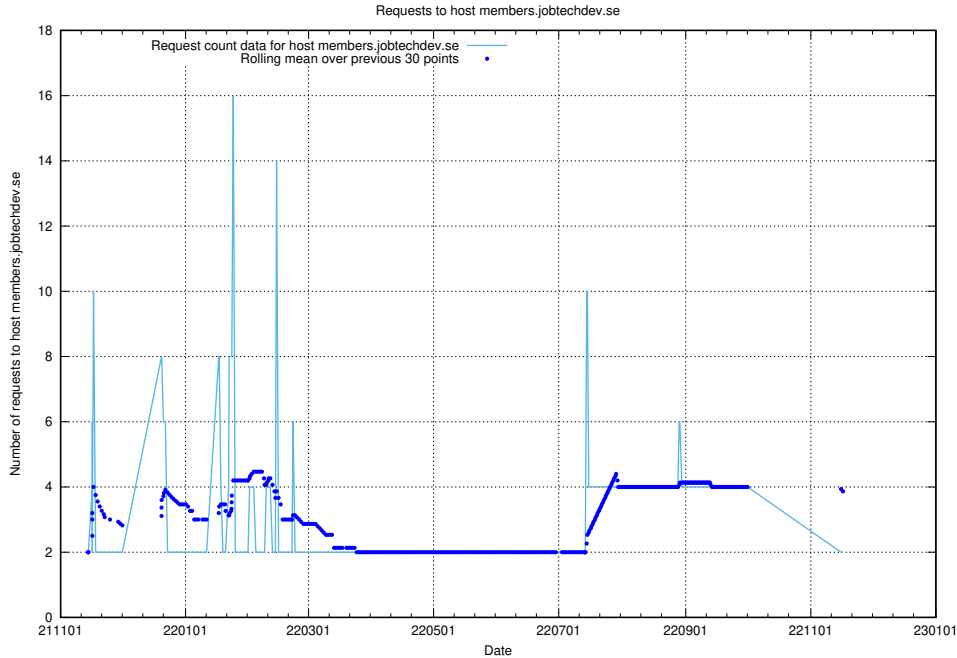

7.576 Usage of members.jobtechdev.se

Here, we count the number of requests to host members.jobtechdev.se.