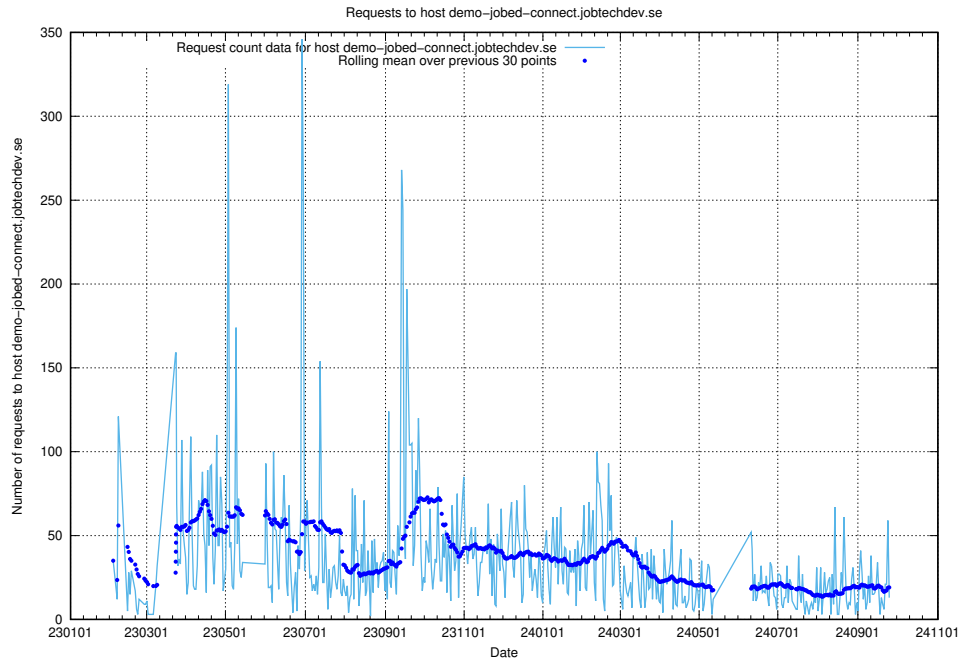

7.49 Usage of demo-jobed-connect.jobtechdev.se

Here, we count the number of requests to host demo-jobed-connect.jobtechdev.se.