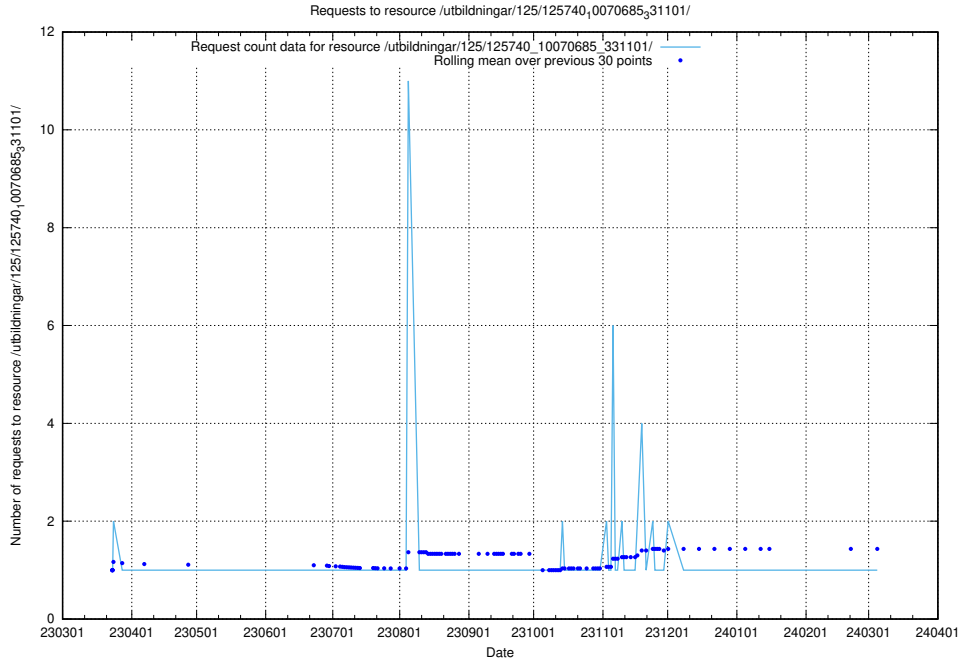

5.1109 Usage of /utbildningar/125/125740_10070685_331101/

Here, we count the number of requests to resource /utbildningar/125/125740_10070685_331101/.