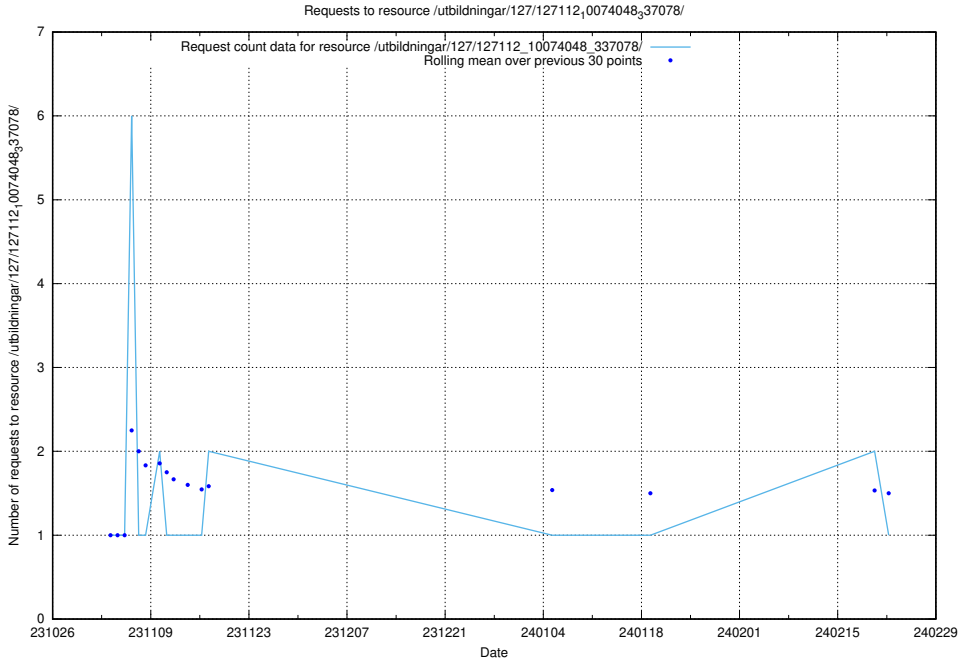

5.4942 Usage of /utbildningar/127/127112_10074048_337078/

Here, we count the number of requests to resource /utbildningar/127/127112_10074048_337078/.