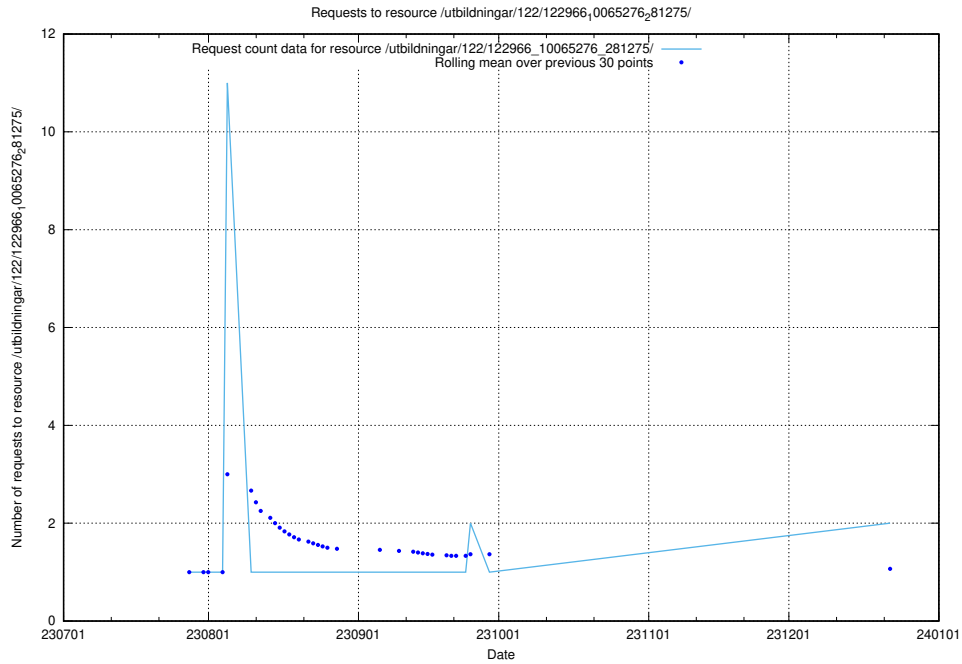

5.920 Usage of /utbildningar/122/122966_10065276_281275/

Here, we count the number of requests to resource /utbildningar/122/122966_10065276_281275/.