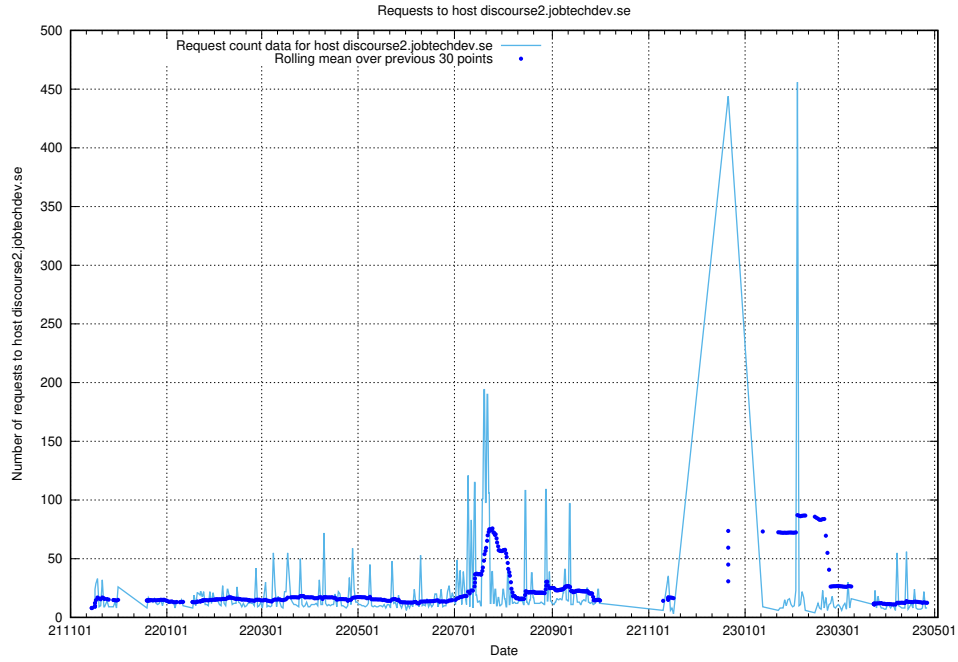

7.71 Usage of discourse2.jobtechdev.se

Here, we count the number of requests to host discourse2.jobtechdev.se.