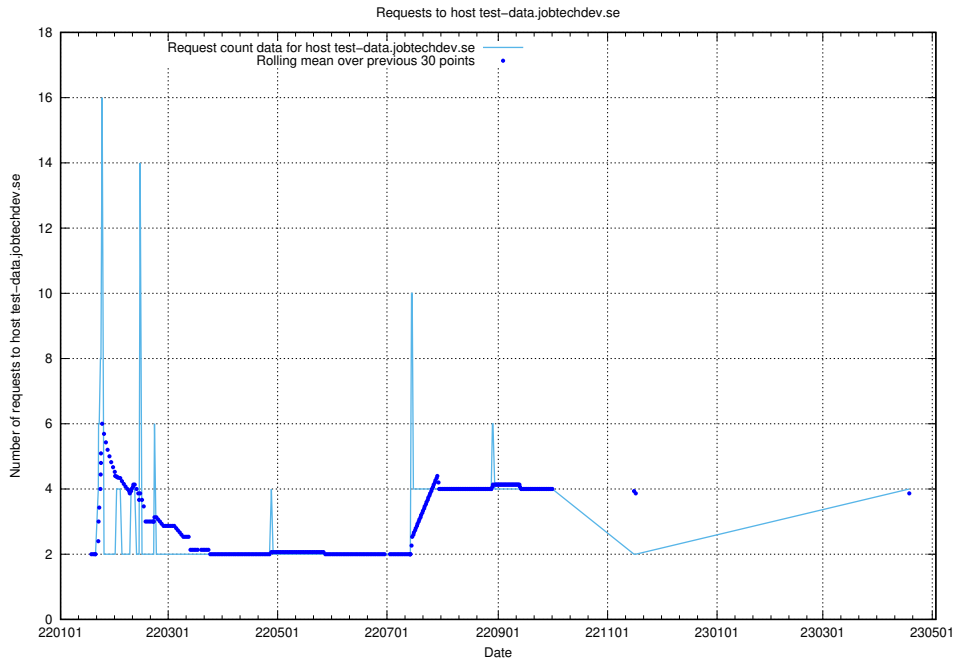

7.109 Usage of test-data.jobtechdev.se

Here, we count the number of requests to host test-data.jobtechdev.se.