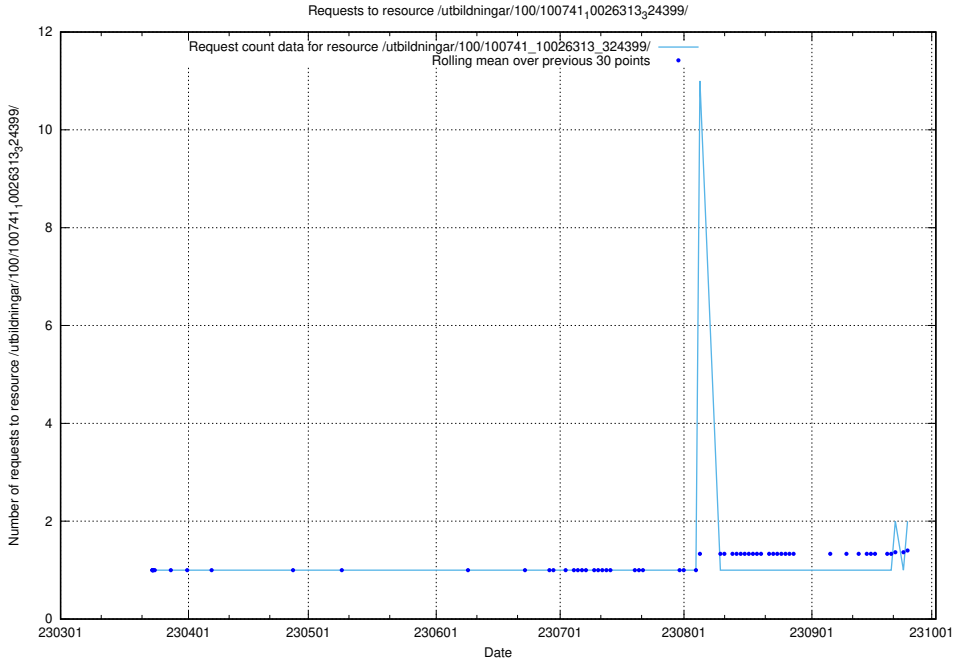

5.990 Usage of /utbildningar/100/100741_10026313_324399/

Here, we count the number of requests to resource /utbildningar/100/100741_10026313_324399/.