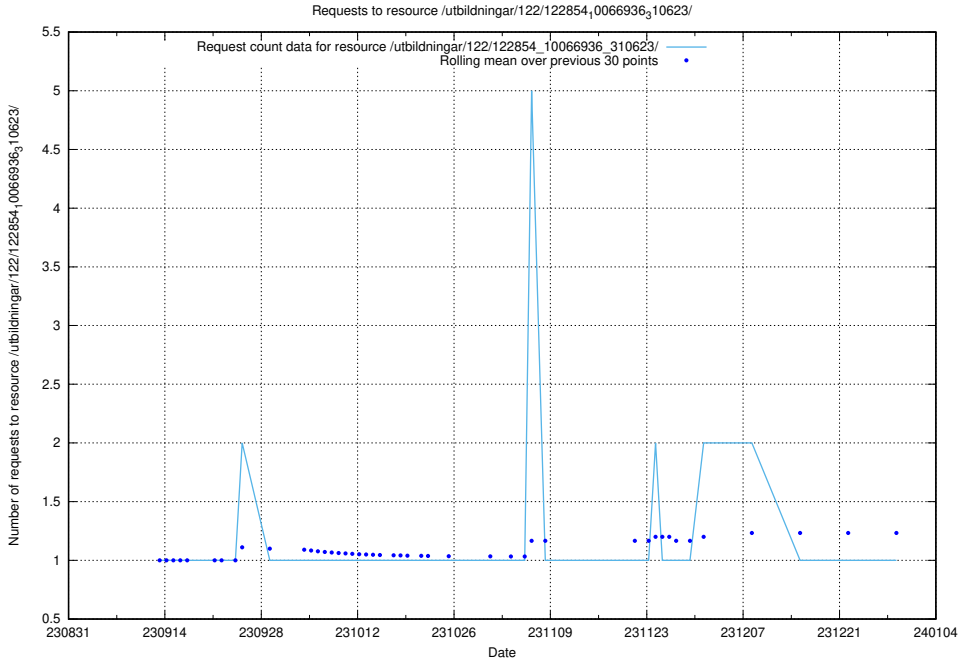

5.5377 Usage of /utbildningar/122/122854_10066936_310623/

Here, we count the number of requests to resource /utbildningar/122/122854_10066936_310623/.