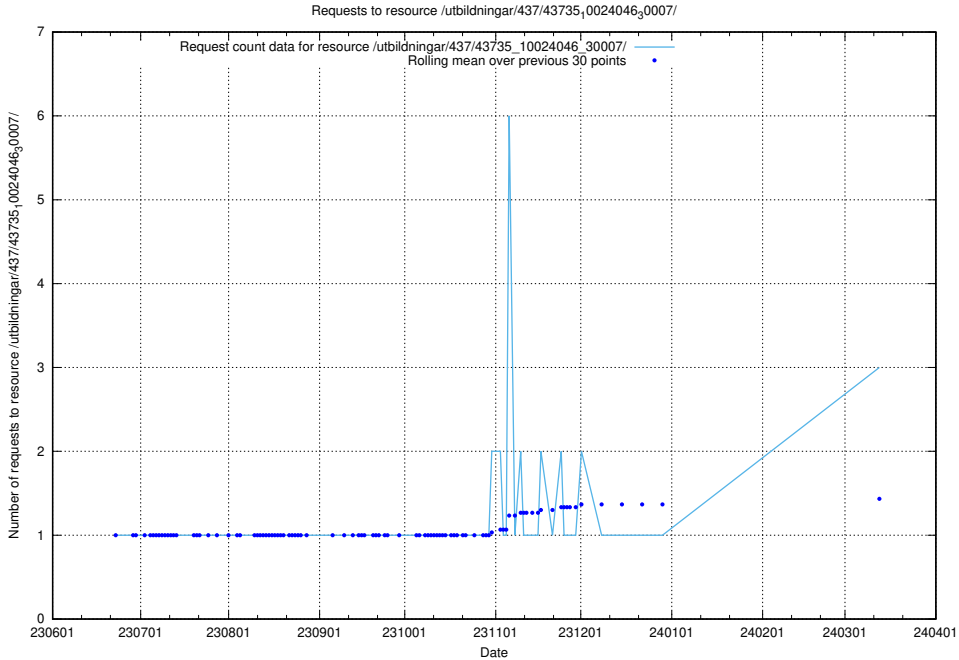

5.520 Usage of /utbildningar/437/43735_10024046_30007/

Here, we count the number of requests to resource /utbildningar/437/43735_10024046_30007/.