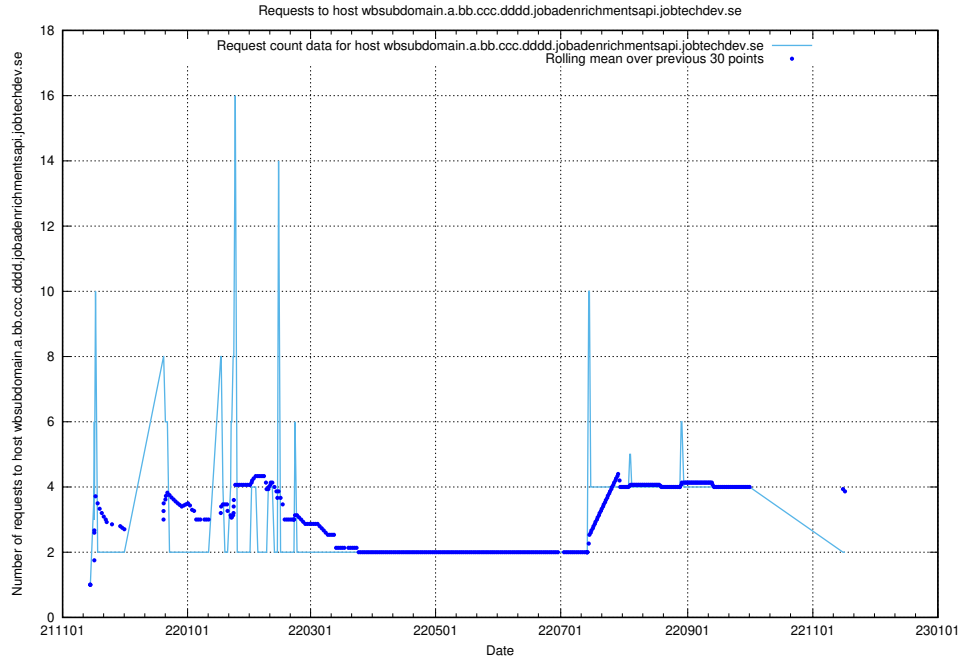

7.555 Usage of wbsubdomain.a.bb.ccc.dddd.jobadenrichmentsapi.jobtechdev.se

Here, we count the number of requests to host wbsubdomain.a.bb.ccc.dddd.jobadenrichmentsapi.jobtechdev.se