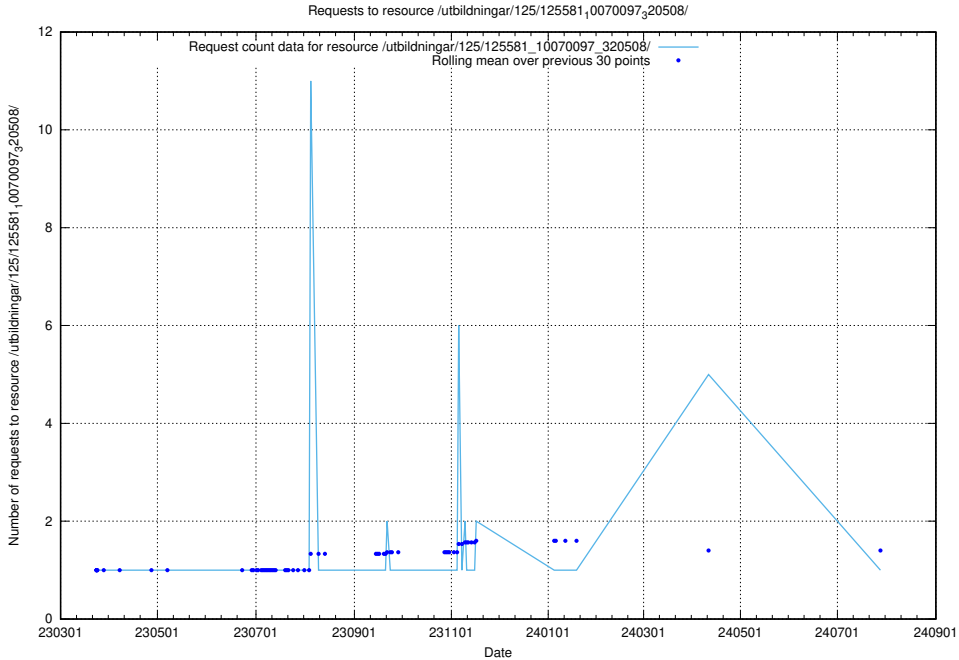

5.1224 Usage of /utbildningar/125/125581_10070097_320508/

Here, we count the number of requests to resource /utbildningar/125/125581_10070097_320508/.