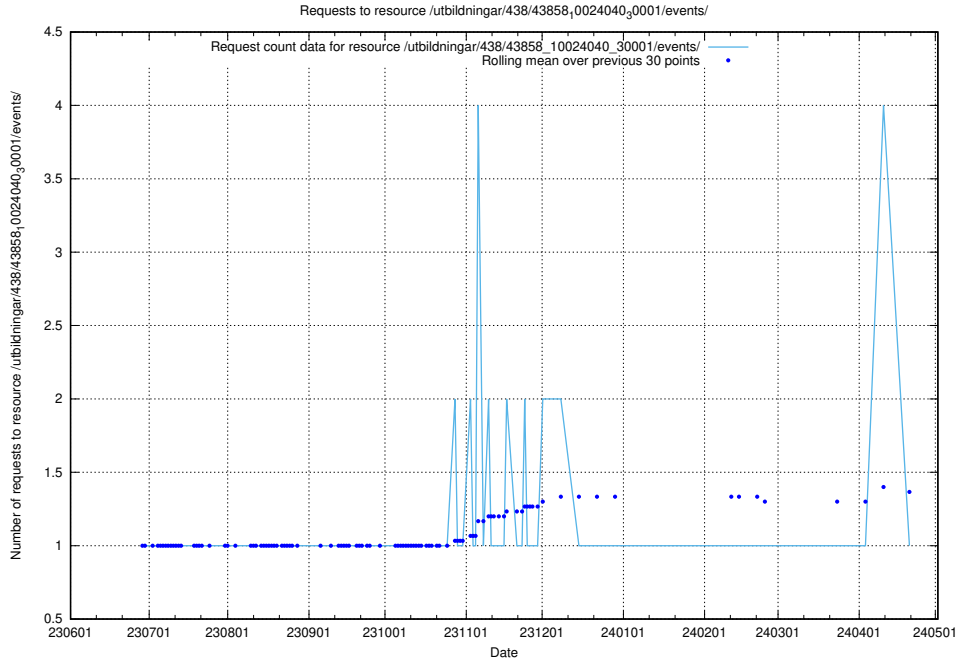

5.6198 Usage of /utbildningar/438/43858_10024040_30001/events/

Here, we count the number of requests to resource /utbildningar/438/43858_10024040_30001/events/.