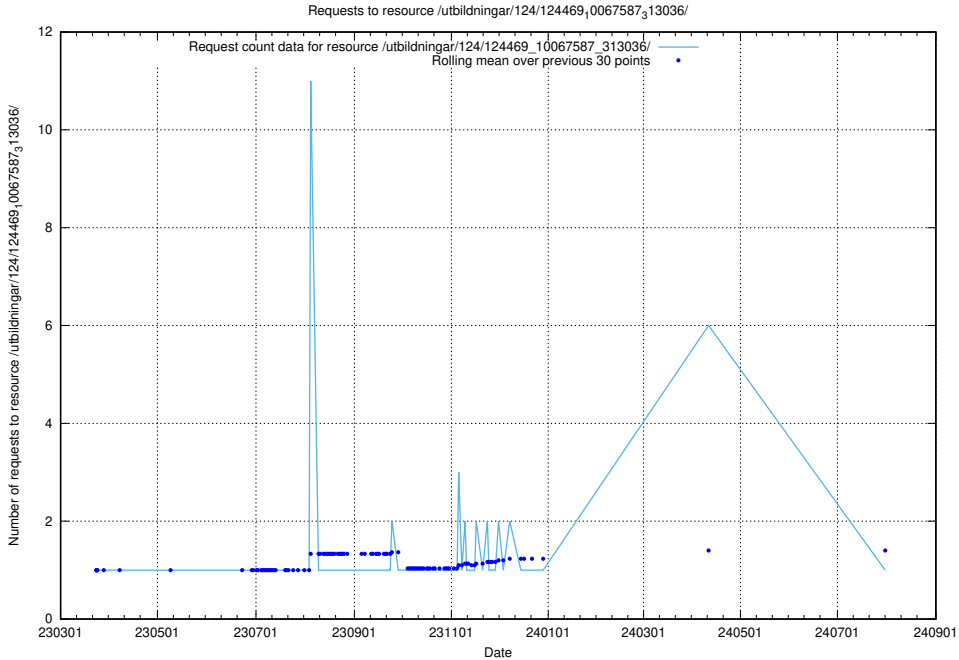

5.4089 Usage of /utbildningar/124/124469_10067587_313036/

Here, we count the number of requests to resource /utbildningar/124/124469_10067587_313036/.