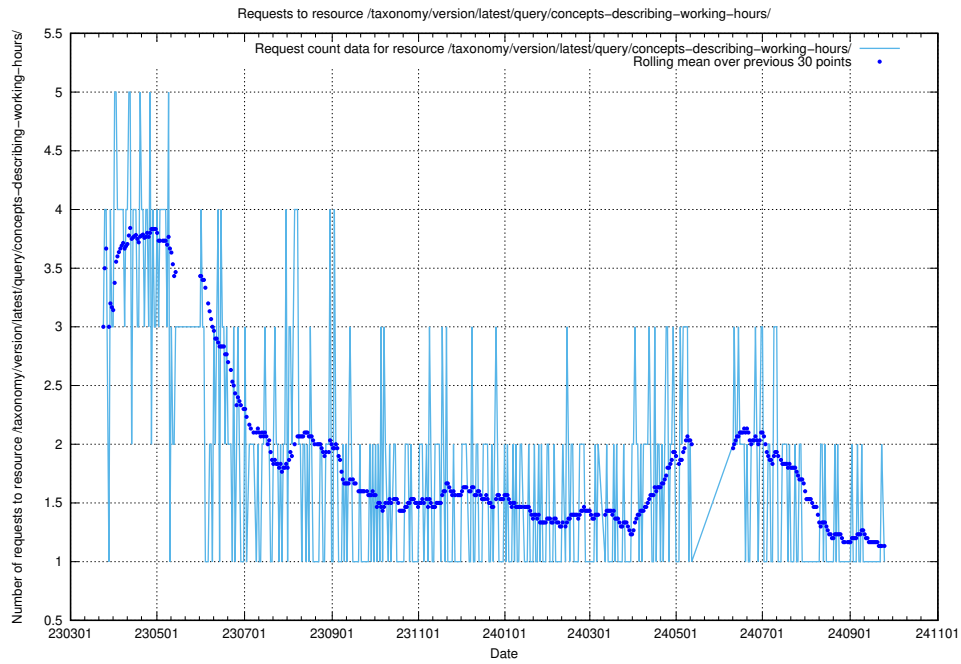

5.6872 Usage of /taxonomy/version/latest/query/concepts-describing-working-hours/

Here, we count the number of requests to resource /taxonomy/version/latest/query/concepts-describing-working-hours/.