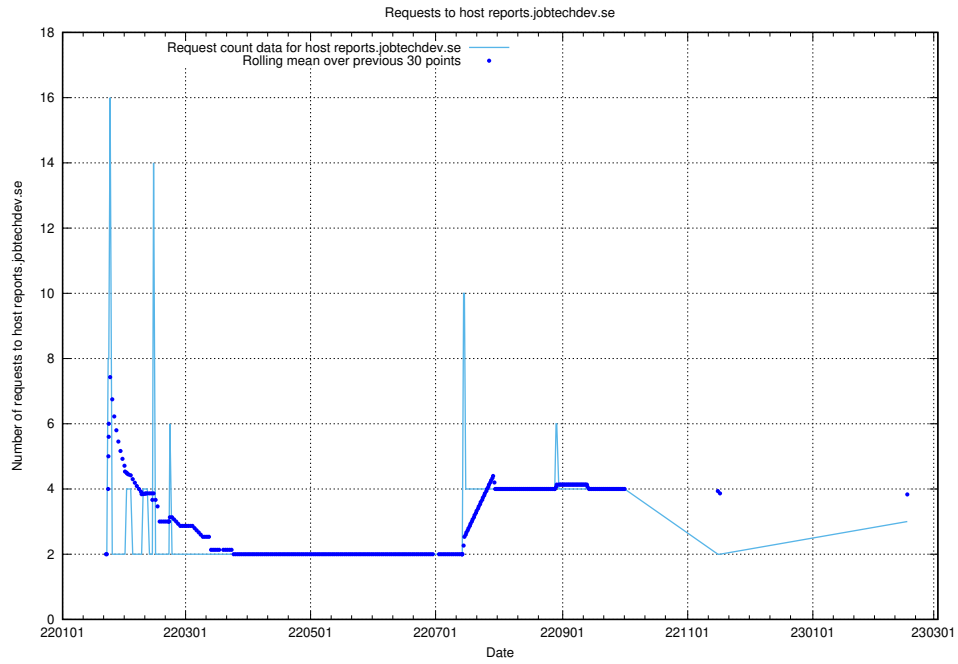

7.252 Usage of reports.jobtechdev.se

Here, we count the number of requests to host reports.jobtechdev.se.