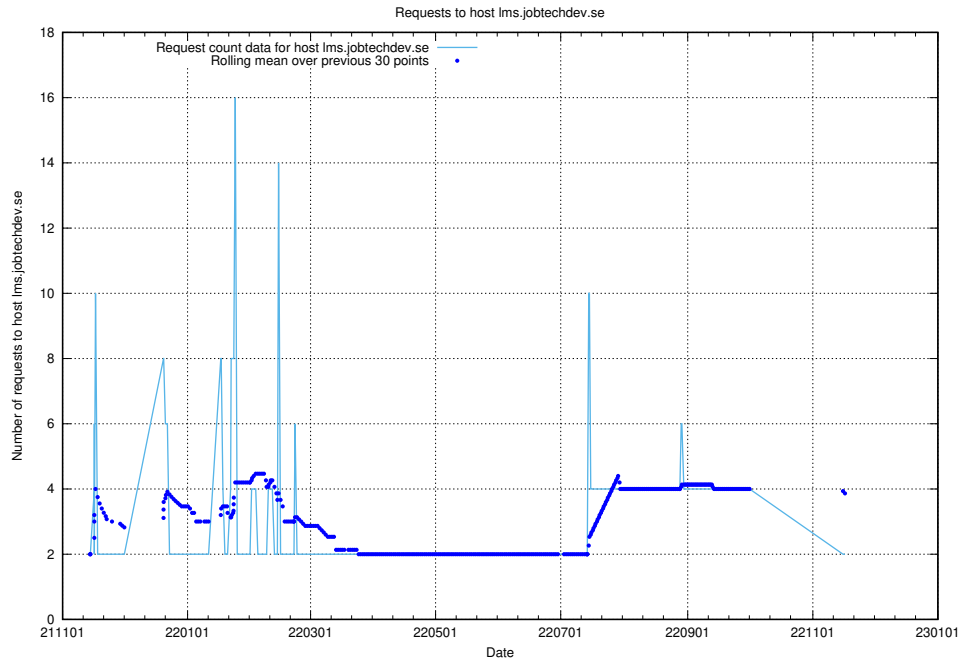

7.582 Usage of lms.jobtechdev.se

Here, we count the number of requests to host lms.jobtechdev.se.