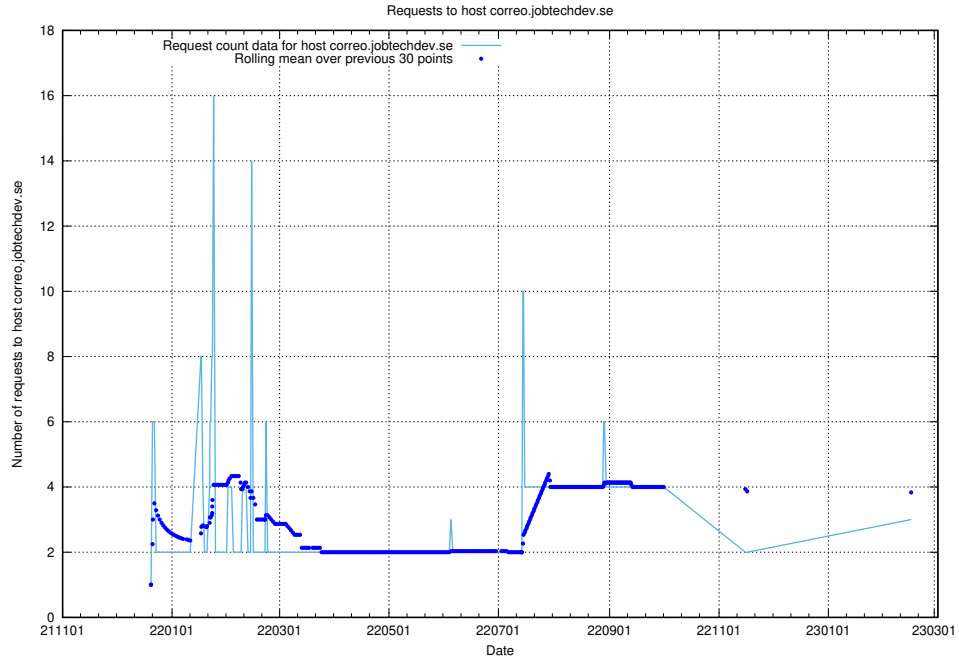

Here, we count the number of requests to host correo.jobtechdev.se.

7.210 Usage of app-yrkesinfo.jobtechdev.se:443

Here, we count the number of requests to host app-yrkesinfo.jobtechdev.se:443.

7.211 Usage of www.atlas.jobtechdev.se