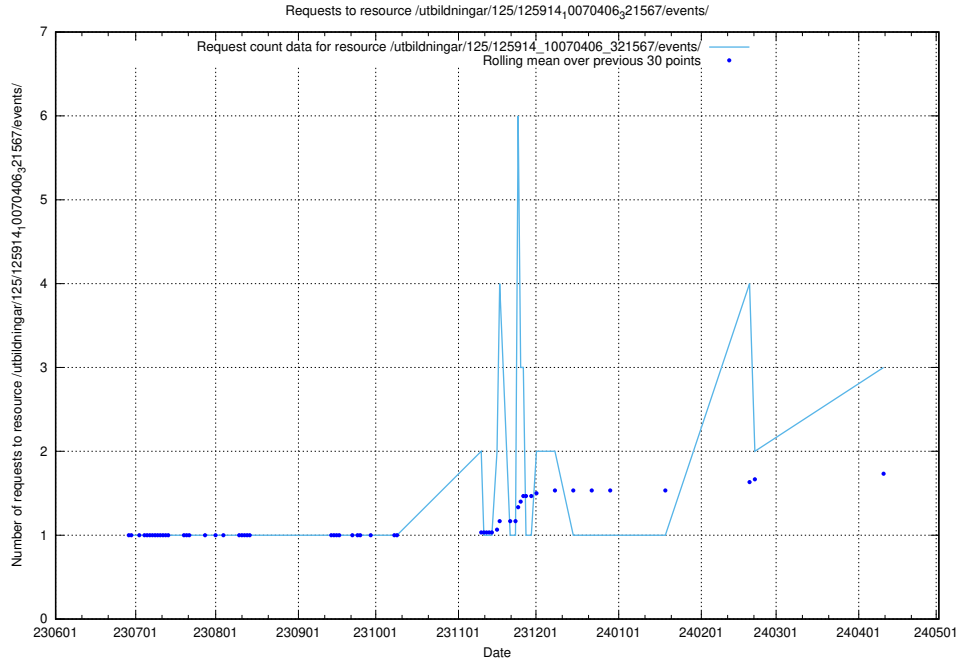

5.515 Usage of /utbildningar/125/125914_10070406_321567/events/

Here, we count the number of requests to resource /utbildningar/125/125914_10070406_321567/events/