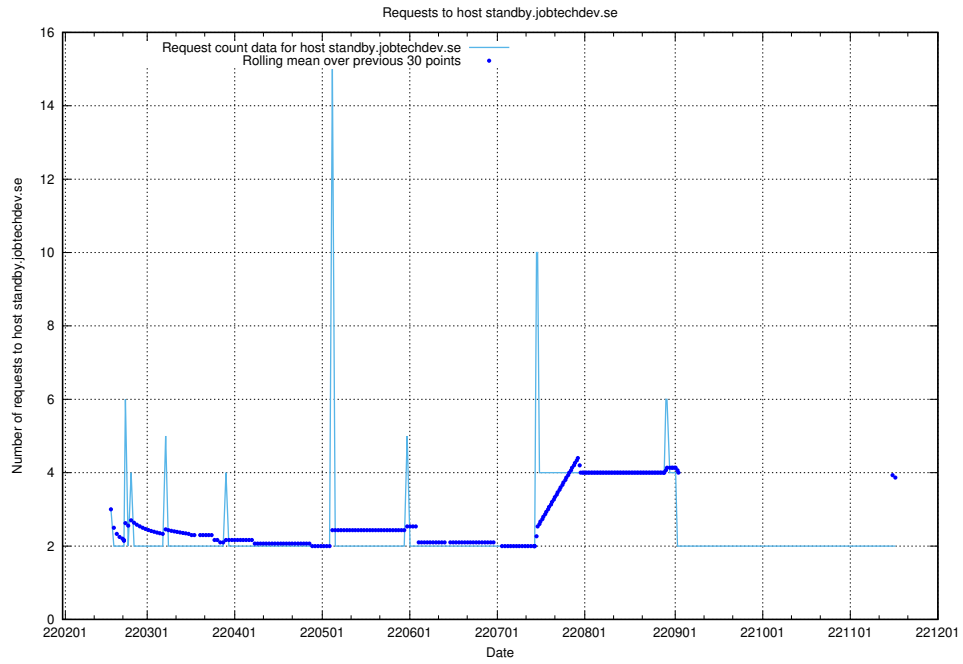

7.546 Usage of standby.jobtechdev.se

Here, we count the number of requests to host standby.jobtechdev.se.