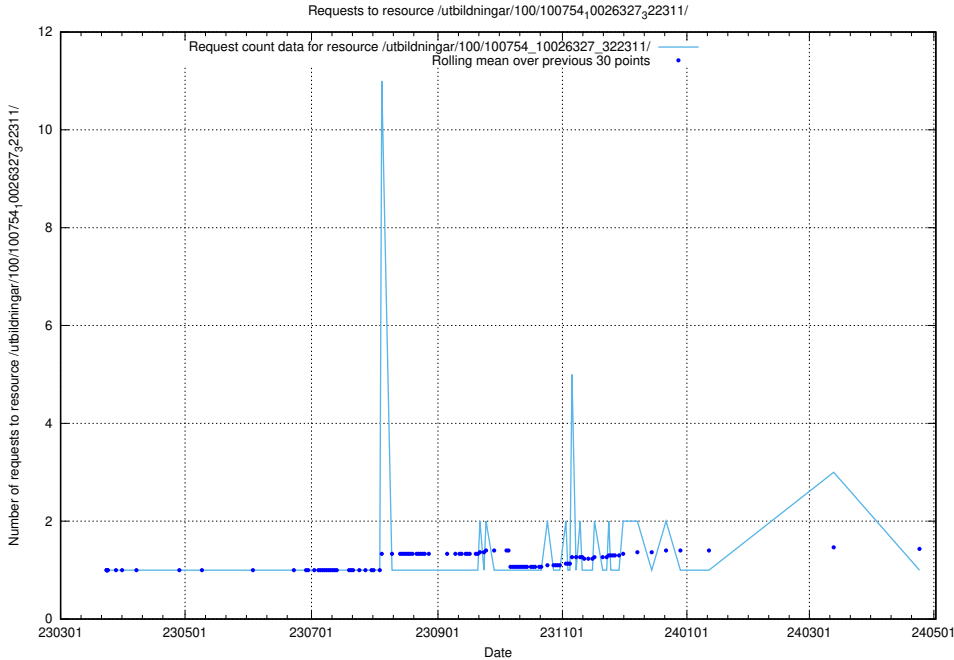

5.6355 Usage of /utbildningar/100/100754_10026327_322311/

Here, we count the number of requests to resource /utbildningar/100/100754_10026327_322311/.

5.6356 Usage of /utbildningar/126/126795_10073163_334944/events/