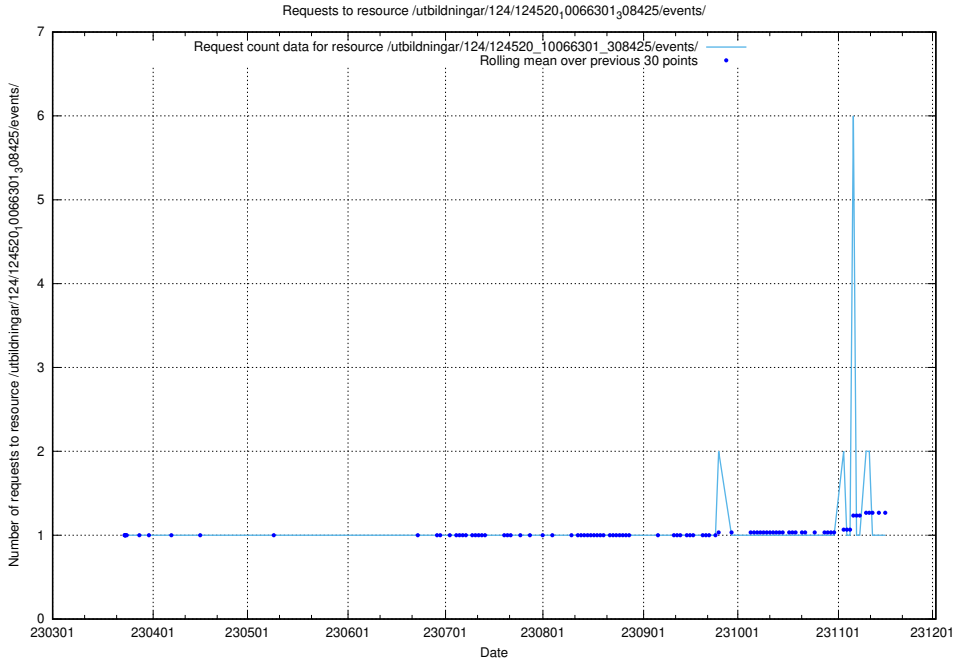

5.1801 Usage of /utbildningar/124/124520_10066301_308425/events/

Here, we count the number of requests to resource /utbildningar/124/124520_10066301_308425/events/