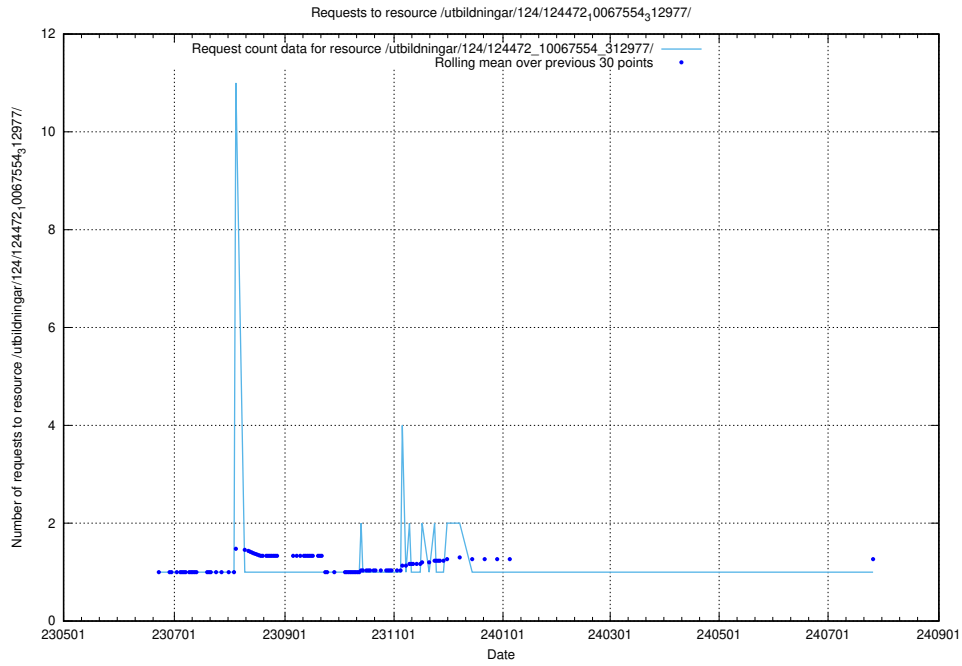

5.6542 Usage of /utbildningar/124/124472_10067554_312977/

Here, we count the number of requests to resource /utbildningar/124/124472_10067554_312977/.