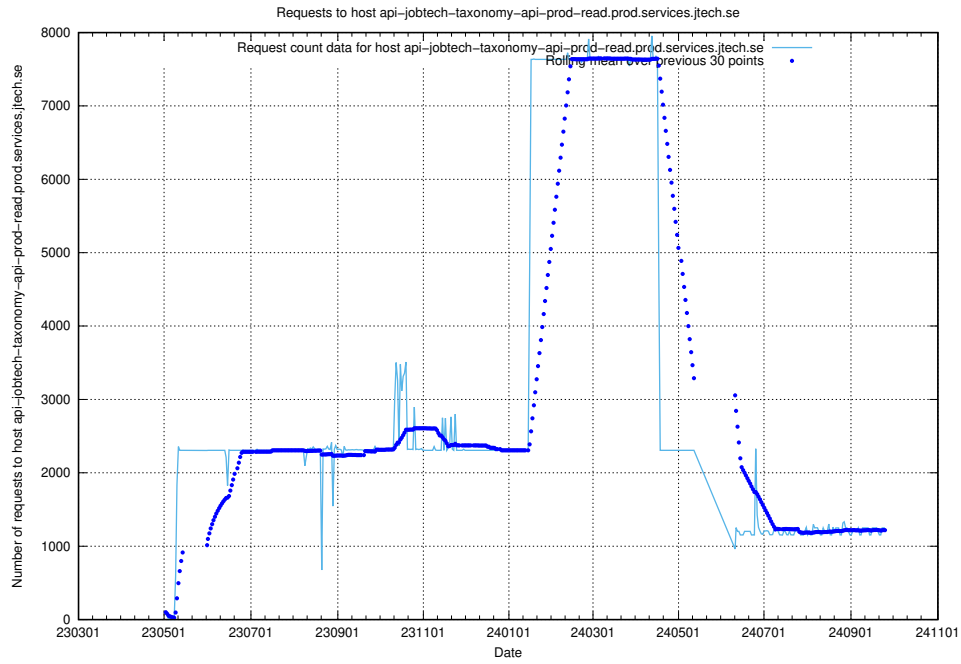

7.20 Usage of api-jobtech-taxonomy-api-prod-read.prod.services.jtech.se

Here, we count the number of requests to host api-jobtech-taxonomy-api-prod-read.prod.services.jtech.se.