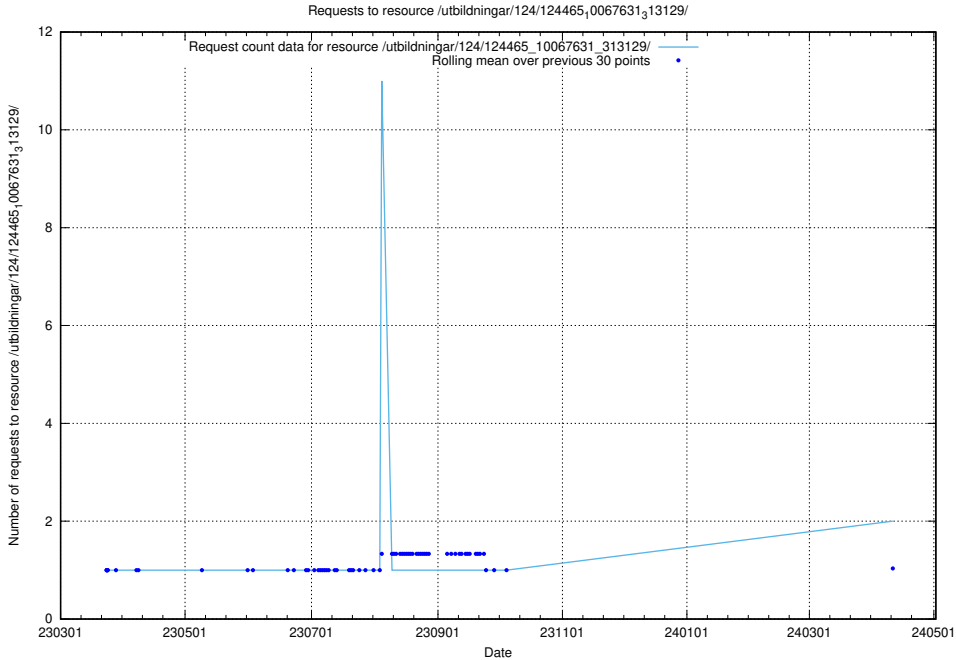

5.793 Usage of /utbildningar/124/124465_10067631_313129/

Here, we count the number of requests to resource /utbildningar/124/124465_10067631_313129/.