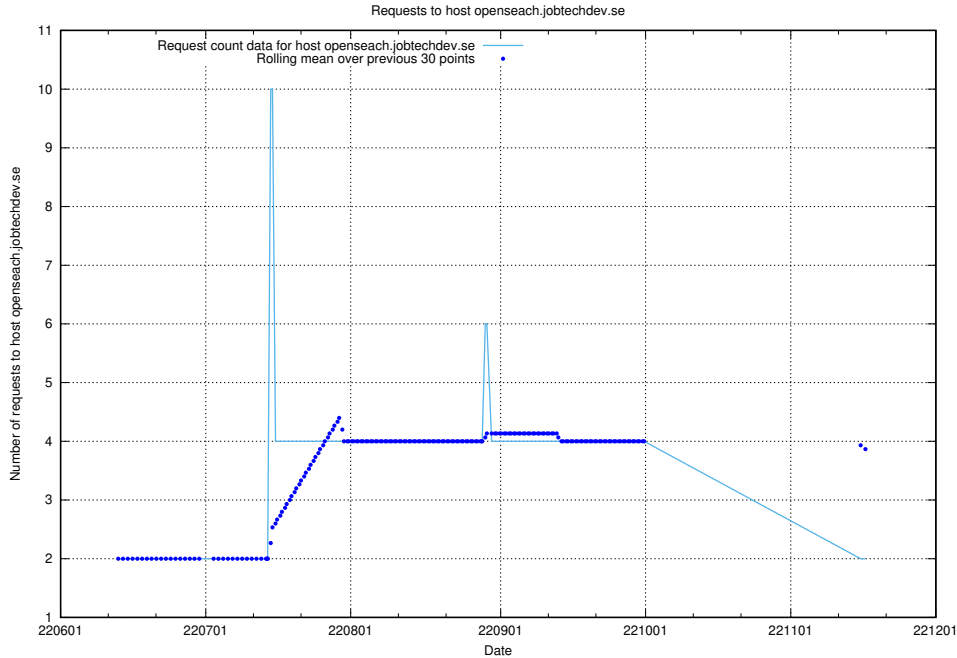

7.410 Usage of openseach.jobtechdev.se

Here, we count the number of requests to host openseach.jobtechdev.se.