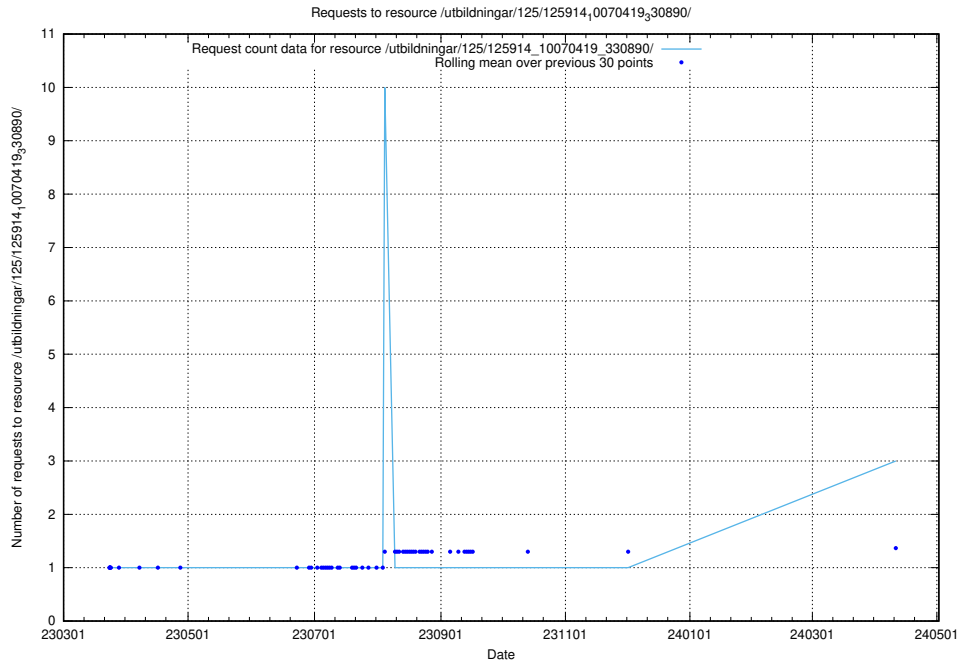

5.580 Usage of /utbildningar/125/125914_10070419_330890/

Here, we count the number of requests to resource /utbildningar/125/125914_10070419_330890/.