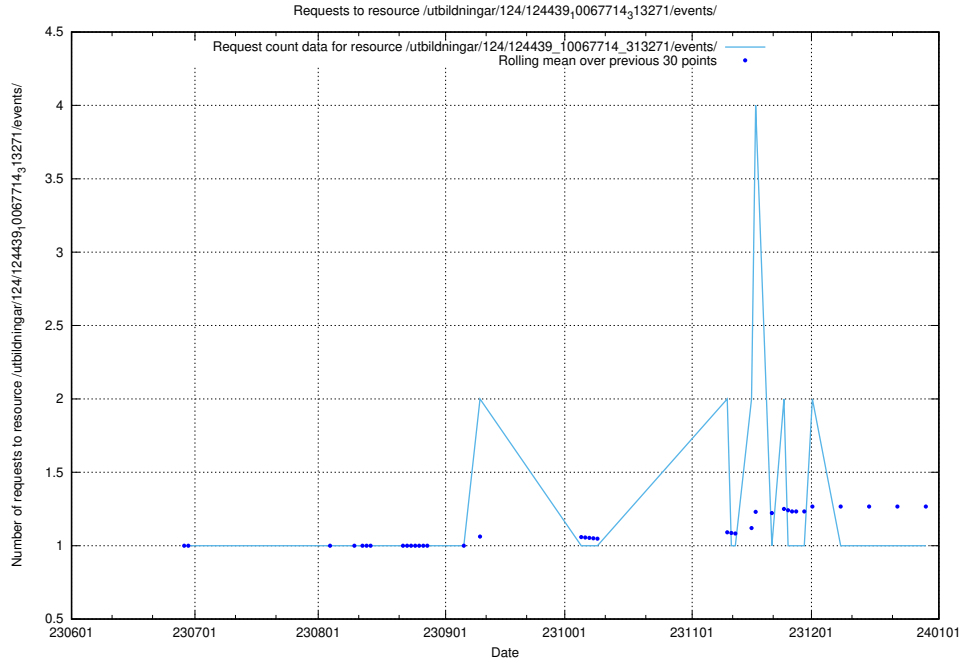

5.6296 Usage of /utbildningar/124/124439_10067714_313271/events/

Here, we count the number of requests to resource /utbildningar/124/124439_10067714_313271/events/