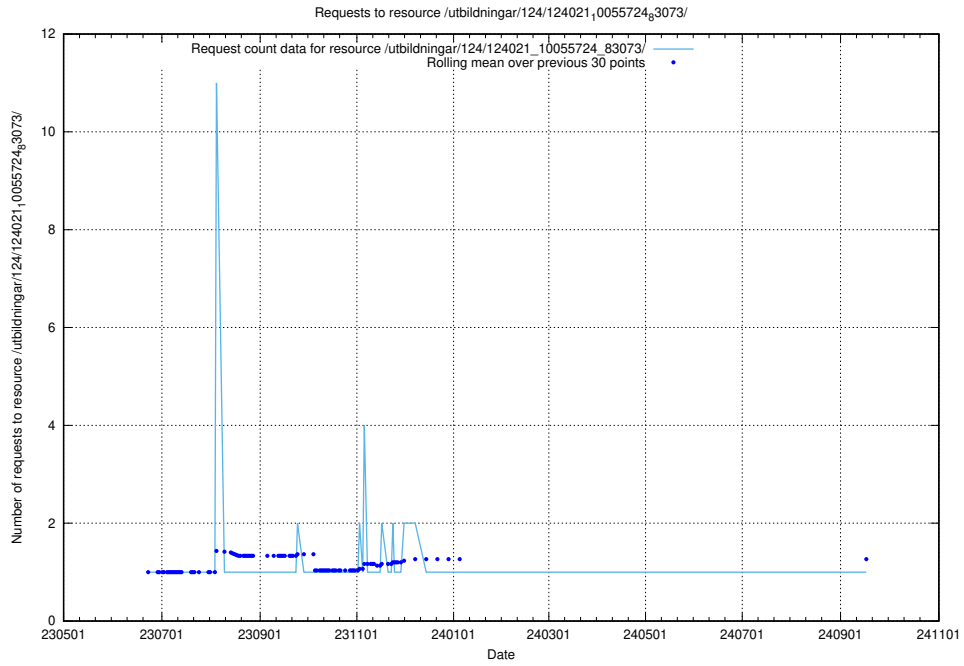

5.6559 Usage of /utbildningar/124/124021_10055724_83073/

Here, we count the number of requests to resource /utbildningar/124/124021_10055724_83073/.