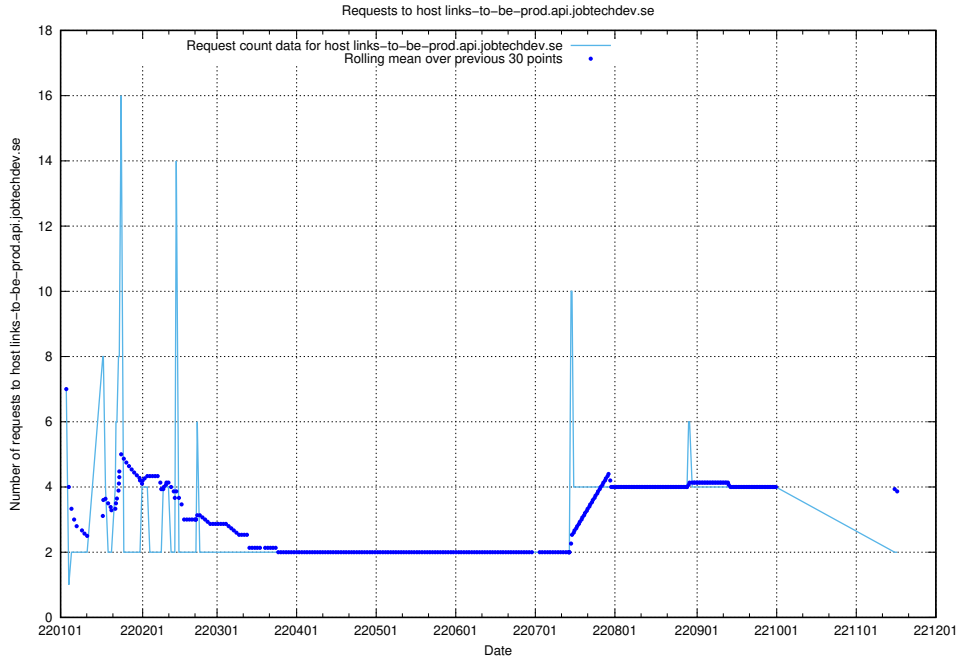

7.300 Usage of links-to-be-prod.api.jobtechdev.se

Here, we count the number of requests to host links-to-be-prod.api.jobtechdev.se.