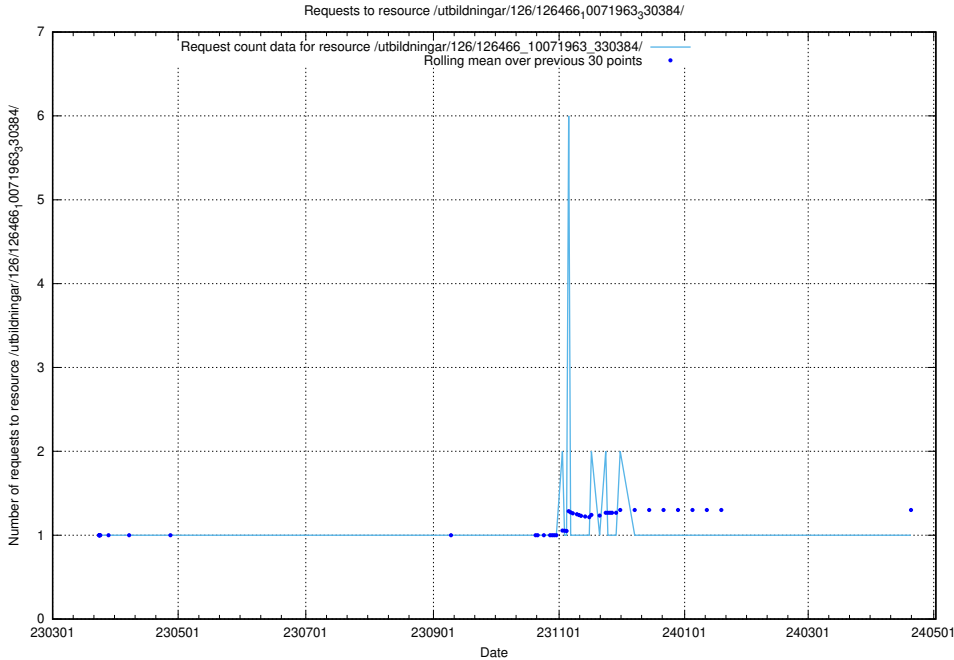

5.7190 Usage of /taxonomy/Kompetensbegrepp/

Here, we count the number of requests to resource /taxonomy/Kompetensbegrepp/.

5.7191 Usage of /utbildningar/126/126466_10071963_330384/

Here, we count the number of requests to resource /utbildningar/126/126466_10071963_330384/.