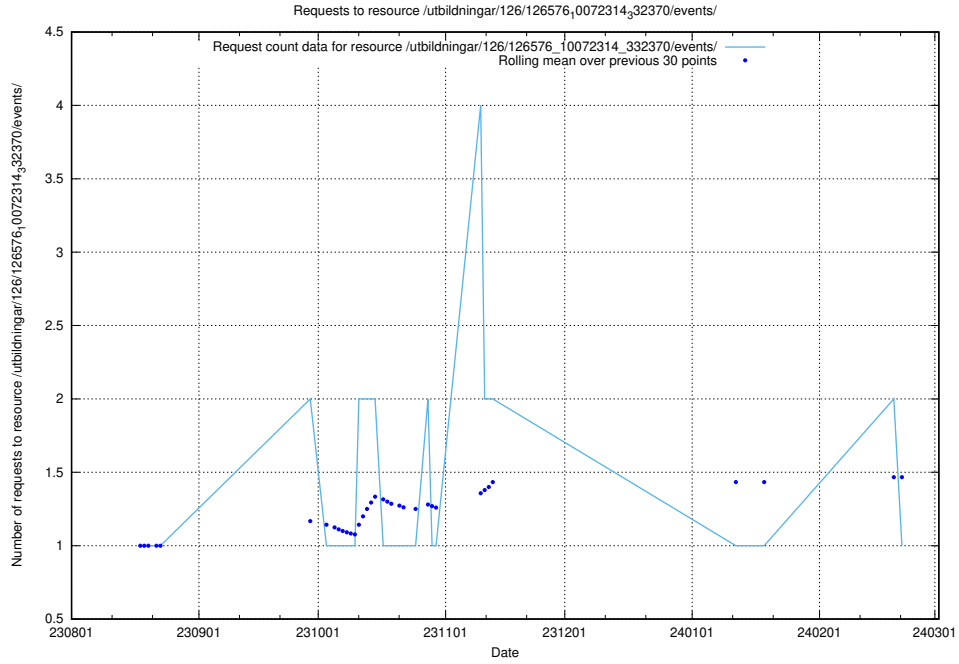

5.5551 Usage of /utbildningar/126/126576_10072314_332370/events/

Here, we count the number of requests to resource /utbildningar/126/126576_10072314_332370/events/