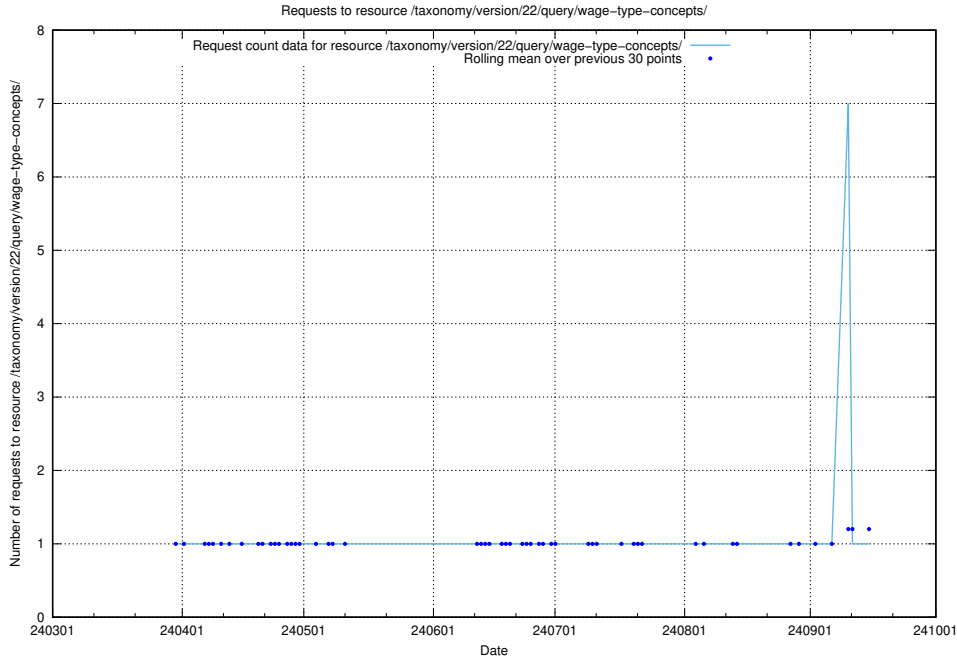

5.2413 Usage of /taxonomy/version/22/query/wage-type-concepts/

Here, we count the number of requests to resource /taxonomy/version/22/query/wage-type-concepts/.