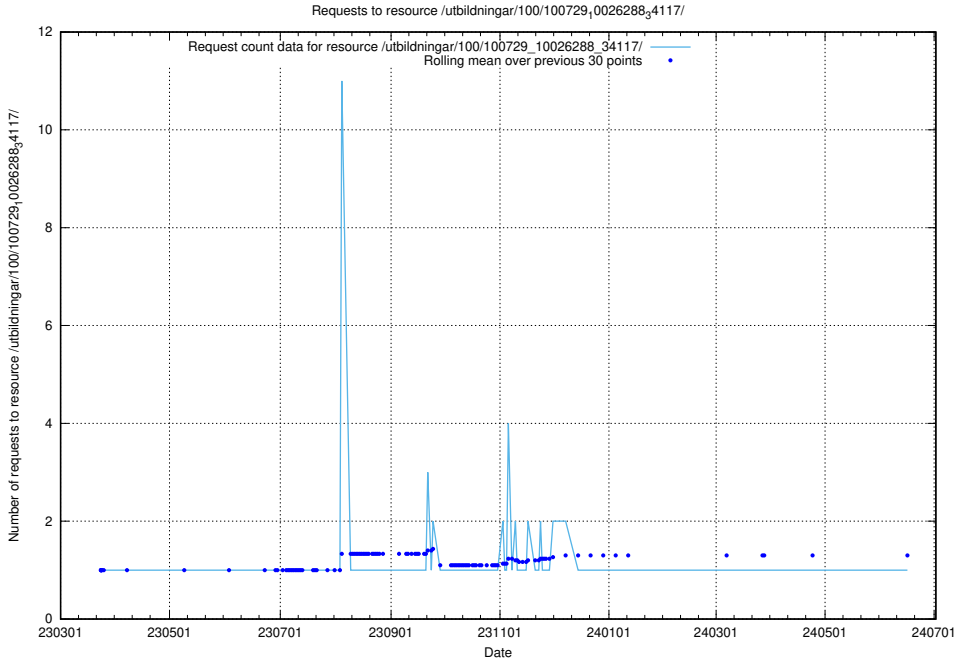

5.6420 Usage of /utbildningar/100/100729_10026288_34117/

Here, we count the number of requests to resource /utbildningar/100/100729_10026288_34117/.