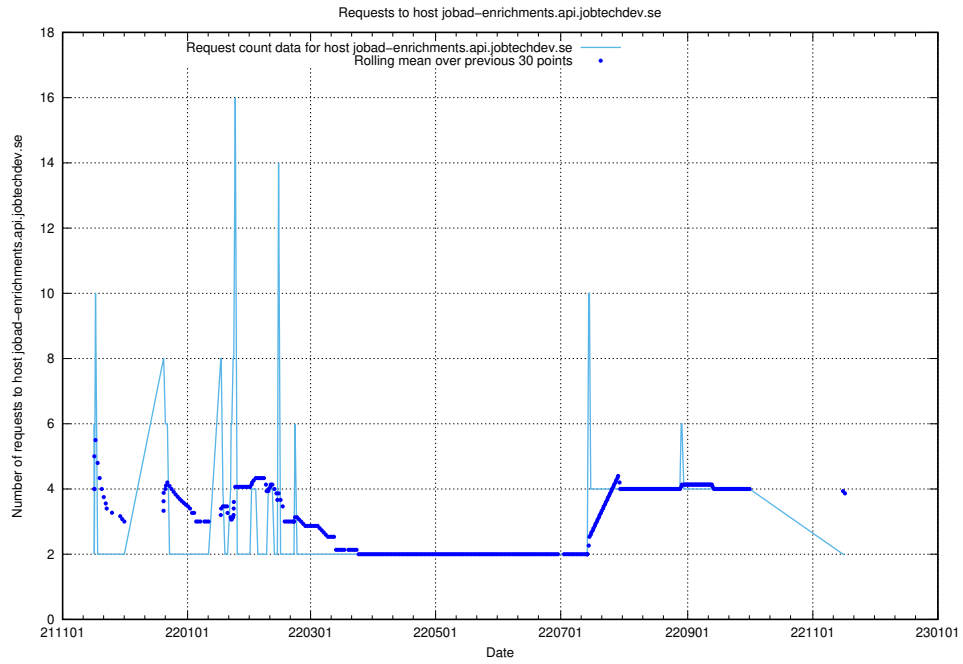

7.550 Usage of `jobad-enrichments.api.jobtechdev.se`

Here, we count the number of requests to host `jobad-enrichments.api.jobtechdev.se`.