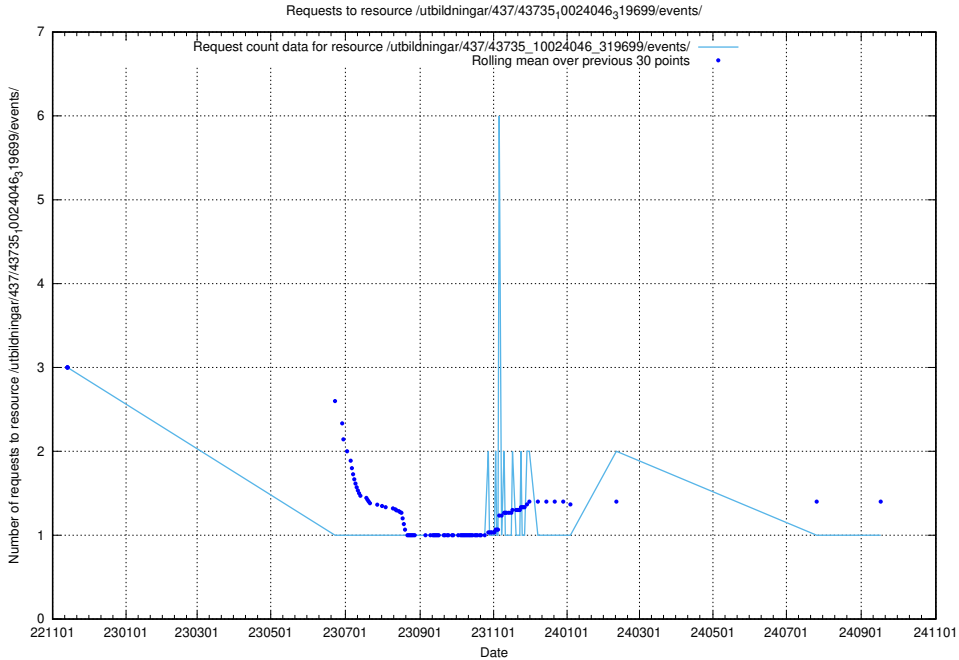

5.6547 Usage of /utbildningar/437/43735_10024046_319699/events/

Here, we count the number of requests to resource /utbildningar/437/43735_10024046_319699/events/.