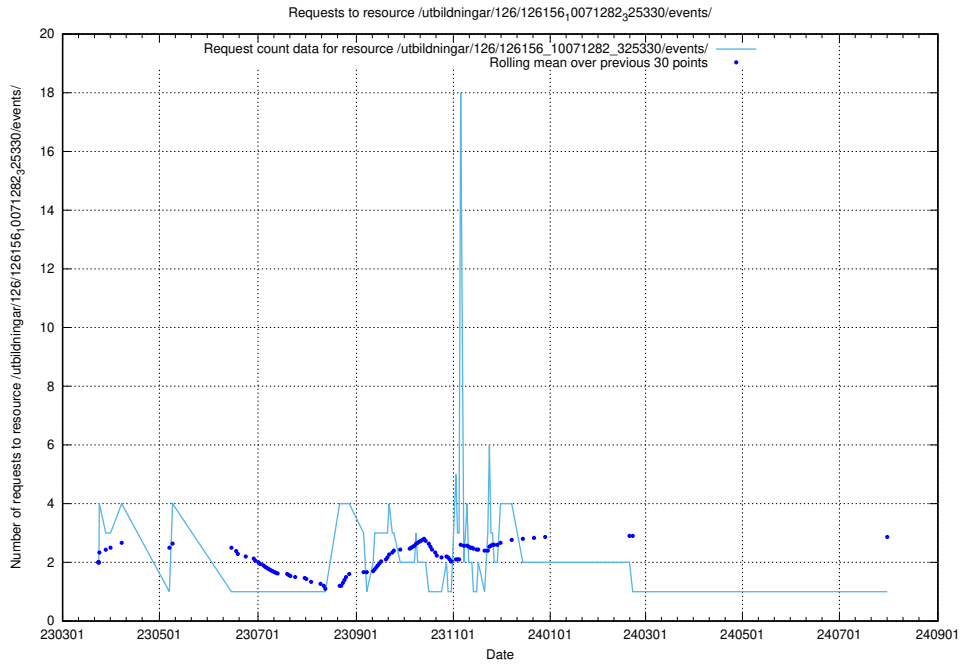

5.7049 Usage of /utbildningar/126/126156_10071282_325330/events/

Here, we count the number of requests to resource /utbildningar/126/126156_10071282_325330/events/