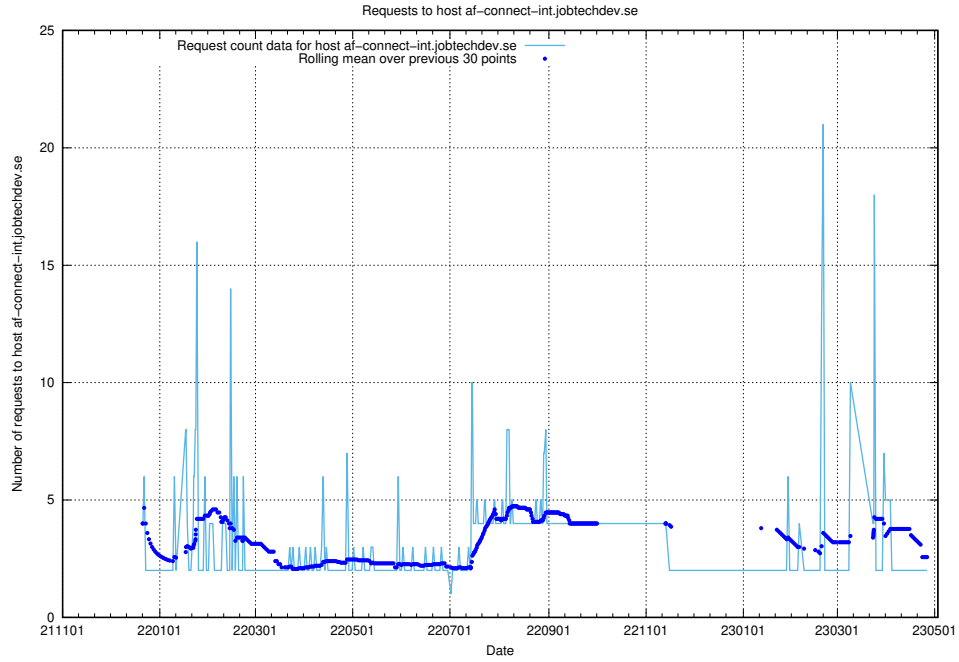

7.371 Usage of af-connect-int.jobtechdev.se

Here, we count the number of requests to host af-connect-int.jobtechdev.se.