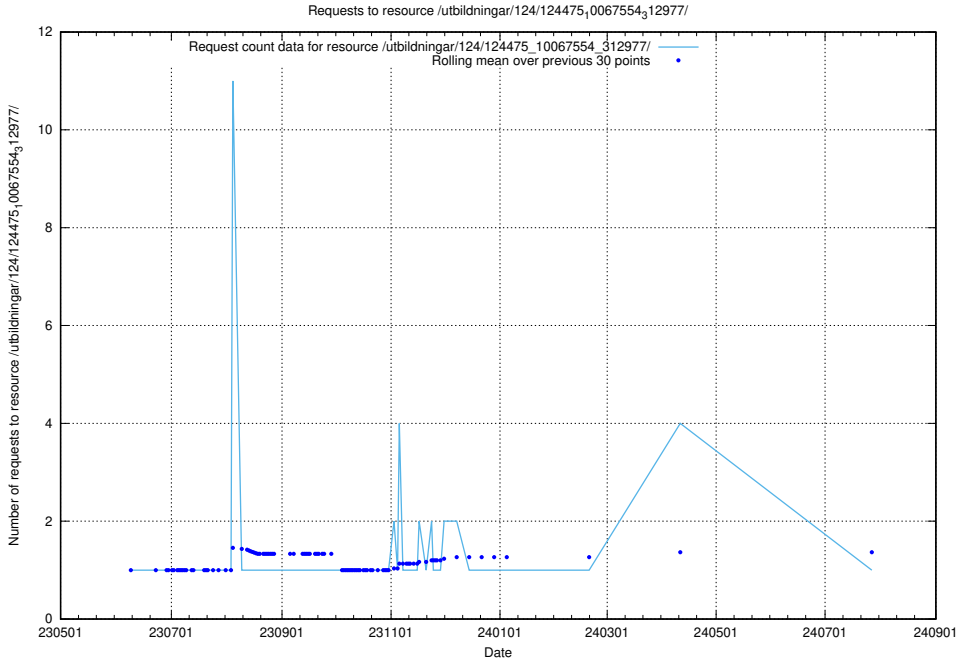

5.6635 Usage of /utbildningar/124/124475_10067554_312977/

Here, we count the number of requests to resource /utbildningar/124/124475_10067554_312977/.