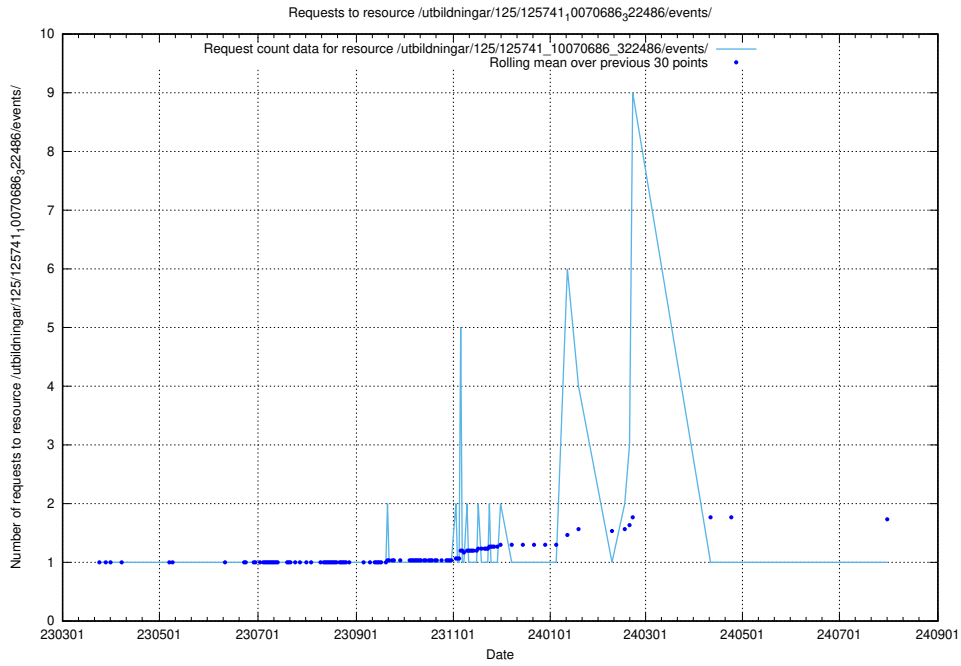

Here, we count the number of requests to resource /utbildningar/125/125741_10070686_322486/events/

5.7009 Usage of /utbildningar/125/125741_10070680_323231/events/

Here, we count the number of requests to resource /utbildningar/125/125741_10070680_323231/events/