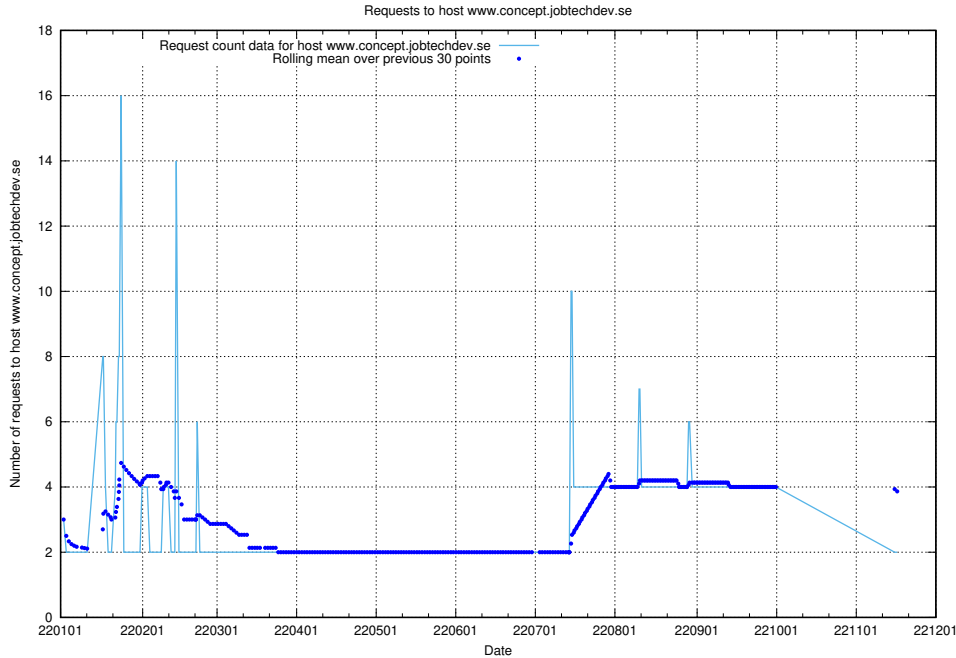

7.311 Usage of `www.concept.jobtechdev.se`

Here, we count the number of requests to host `www.concept.jobtechdev.se`.