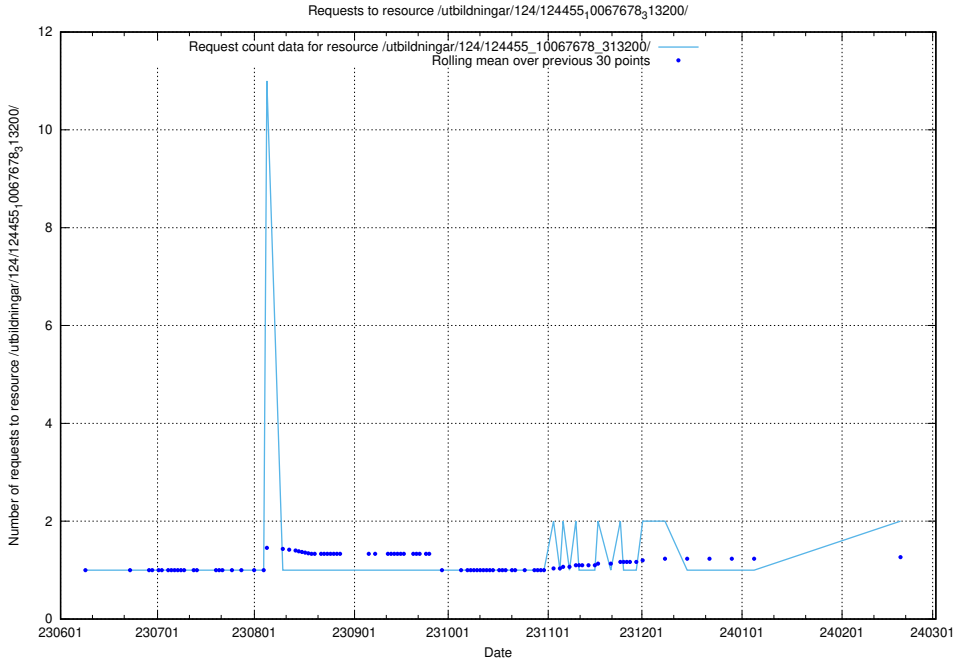

5.1034 Usage of /utbildningar/124/124455_10067678_313200/

Here, we count the number of requests to resource /utbildningar/124/124455_10067678_313200/.