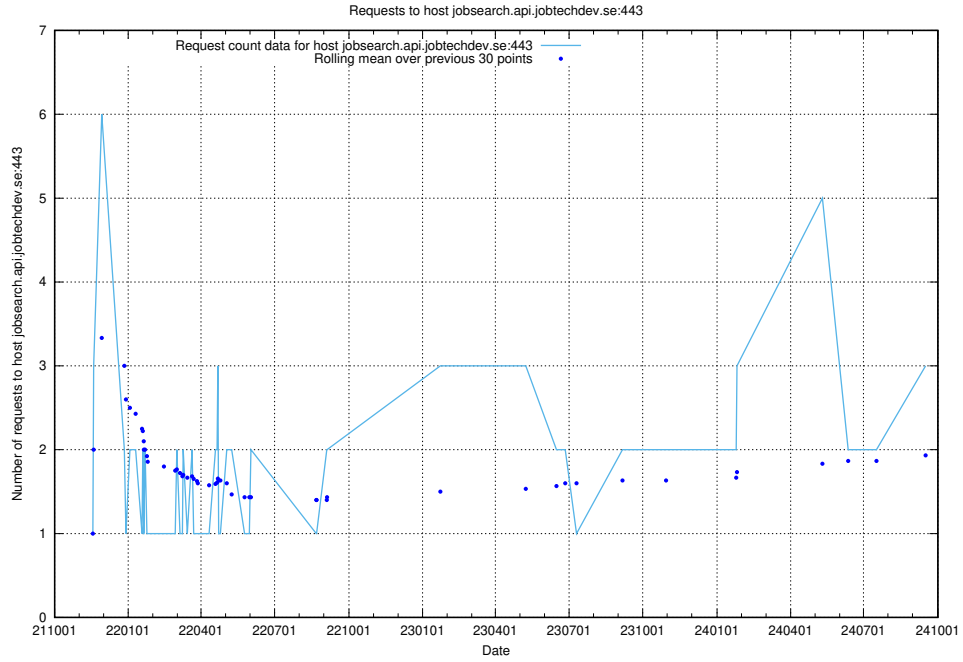

7.228 Usage of jobsearch.api.jobtechdev.se:443

Here, we count the number of requests to host jobsearch.api.jobtechdev.se:443.