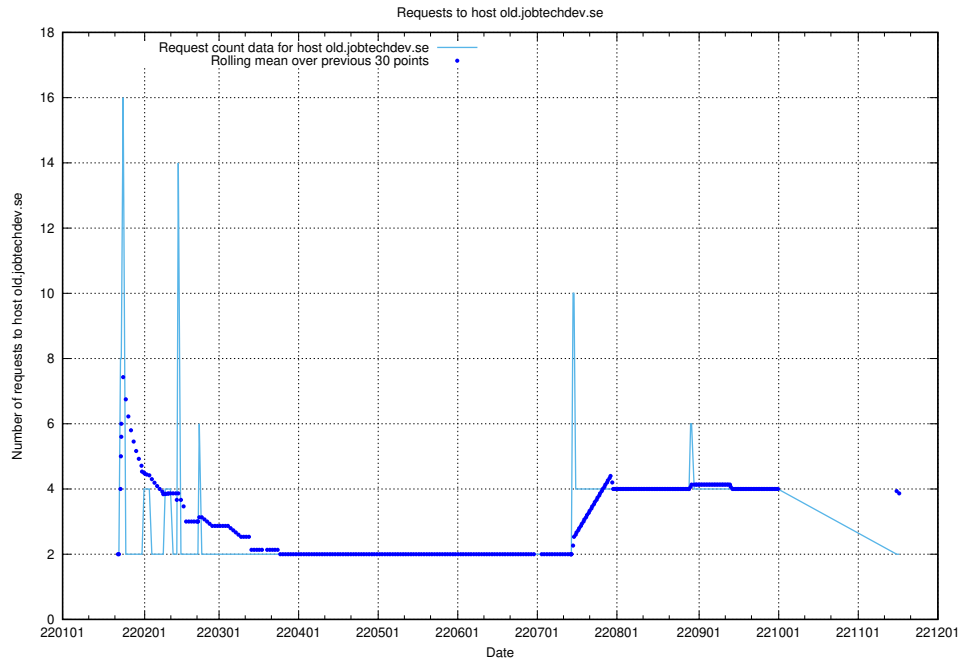

7.601 Usage of old.jobtechdev.se

Here, we count the number of requests to host old.jobtechdev.se.