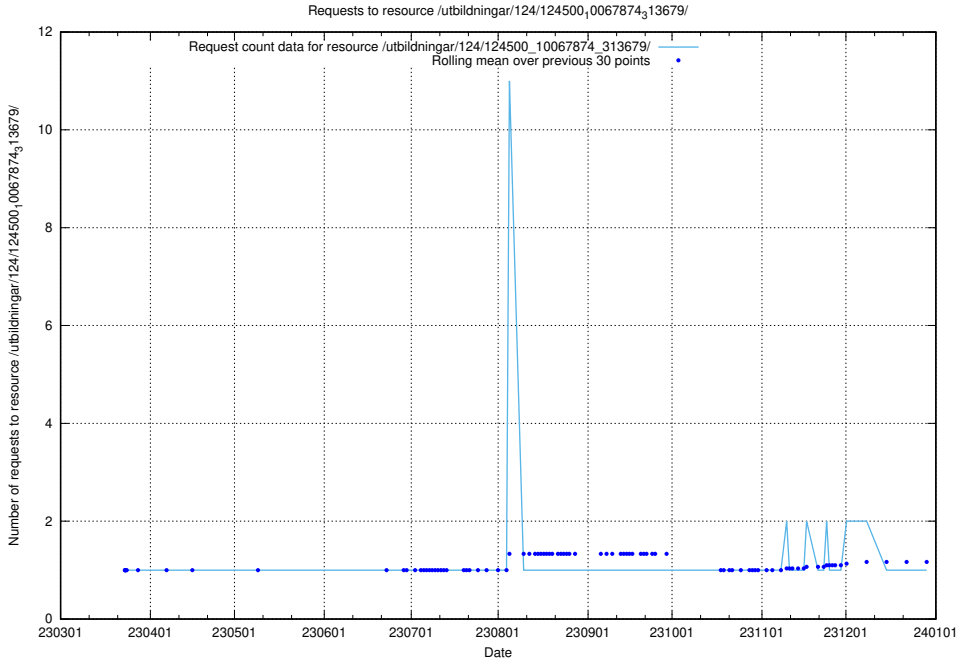

5.3122 Usage of /utbildningar/124/124500_10067874_313679/

Here, we count the number of requests to resource /utbildningar/124/124500_10067874_313679/.