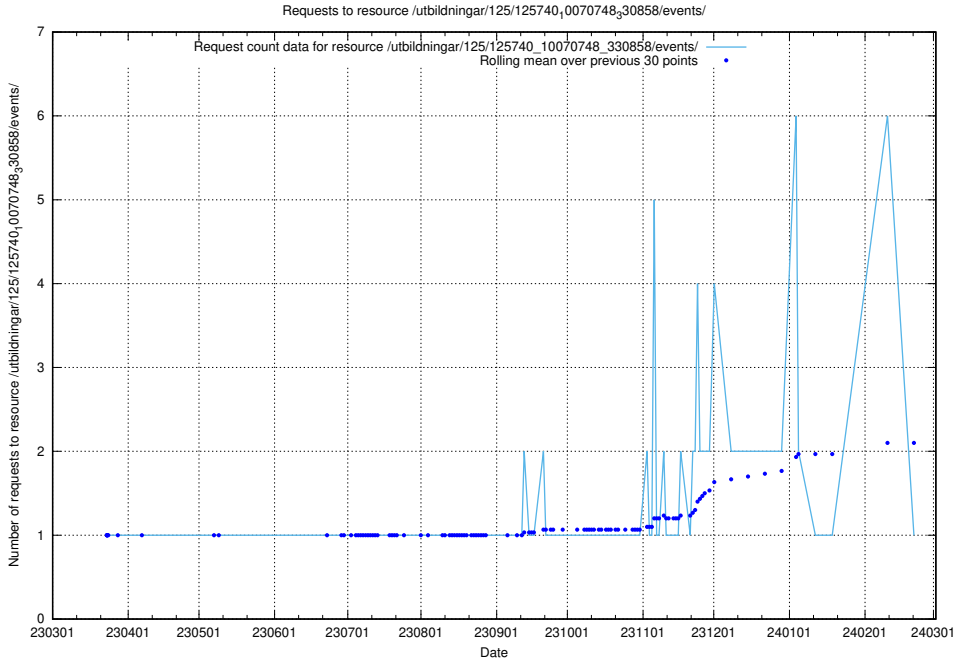

5.1096 Usage of /utbildningar/125/125740_10070748_330858/events/

Here, we count the number of requests to resource /utbildningar/125/125740_10070748_330858/events/