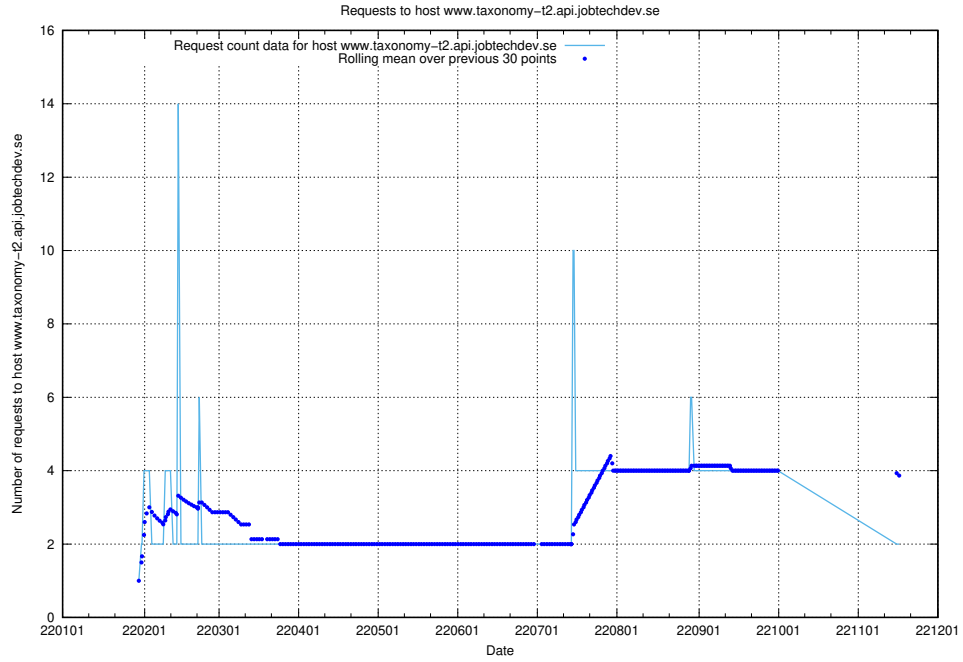

7.574 Usage of `www.taxonomy-t2.api.jobtechdev.se`

Here, we count the number of requests to host `www.taxonomy-t2.api.jobtechdev.se`.