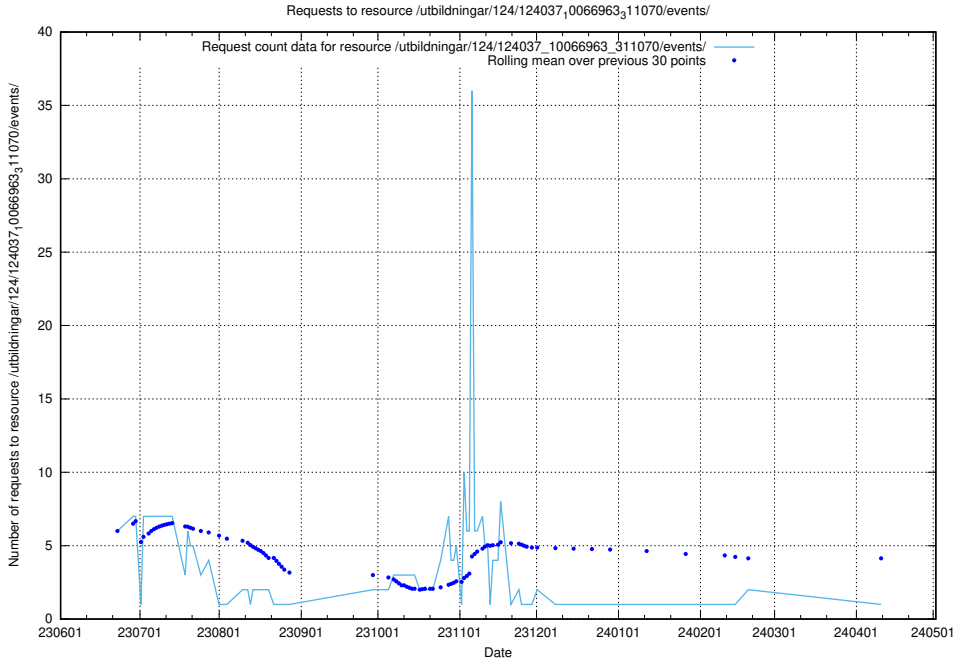

5.6331 Usage of /utbildningar/124/124037_10066963_311070/events/

Here, we count the number of requests to resource /utbildningar/124/124037_10066963_311070/events/