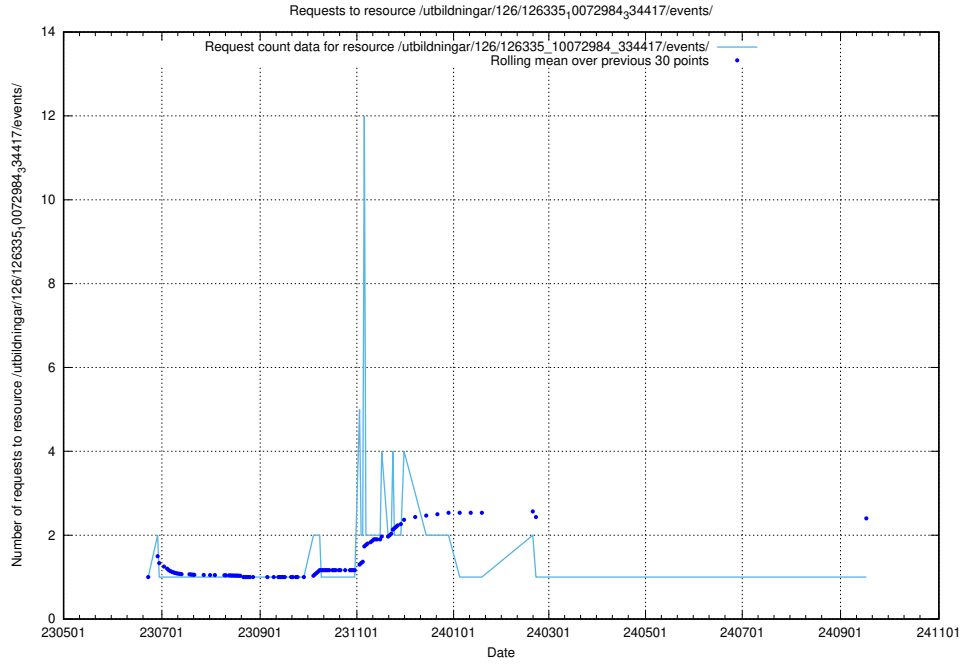

5.6410 Usage of /utbildningar/126/126335_10072984_334417/events/

Here, we count the number of requests to resource /utbildningar/126/126335_10072984_334417/events/