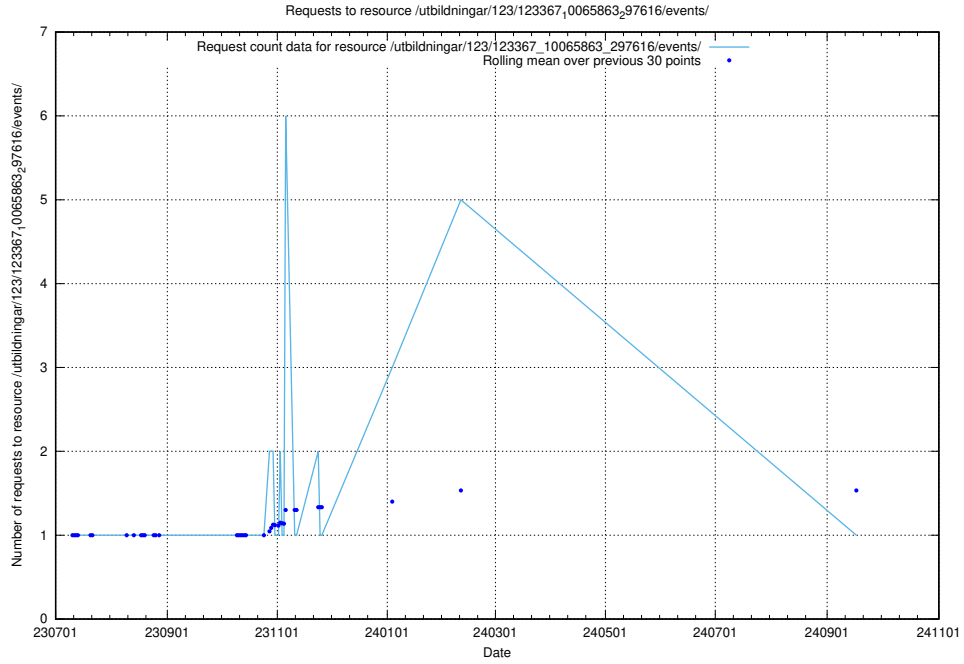

5.5905 Usage of /utbildningar/123/123367_10065863_297616/events/

Here, we count the number of requests to resource /utbildningar/123/123367_10065863_297616/events/