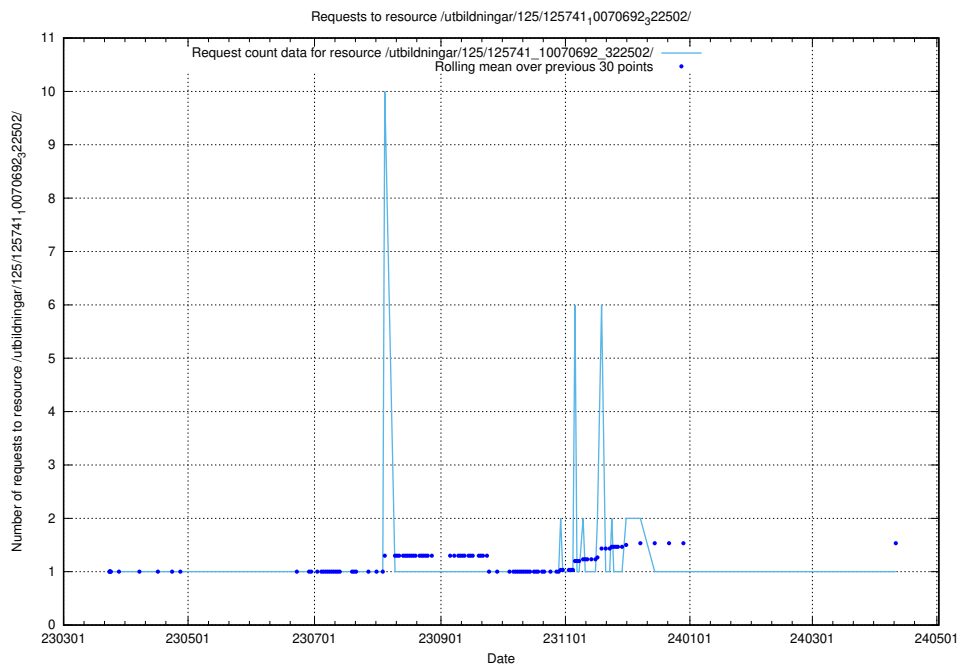

5.7249 Usage of /utbildningar/125/125741_10070692_322502/

Here, we count the number of requests to resource /utbildningar/125/125741_10070692_322502/.