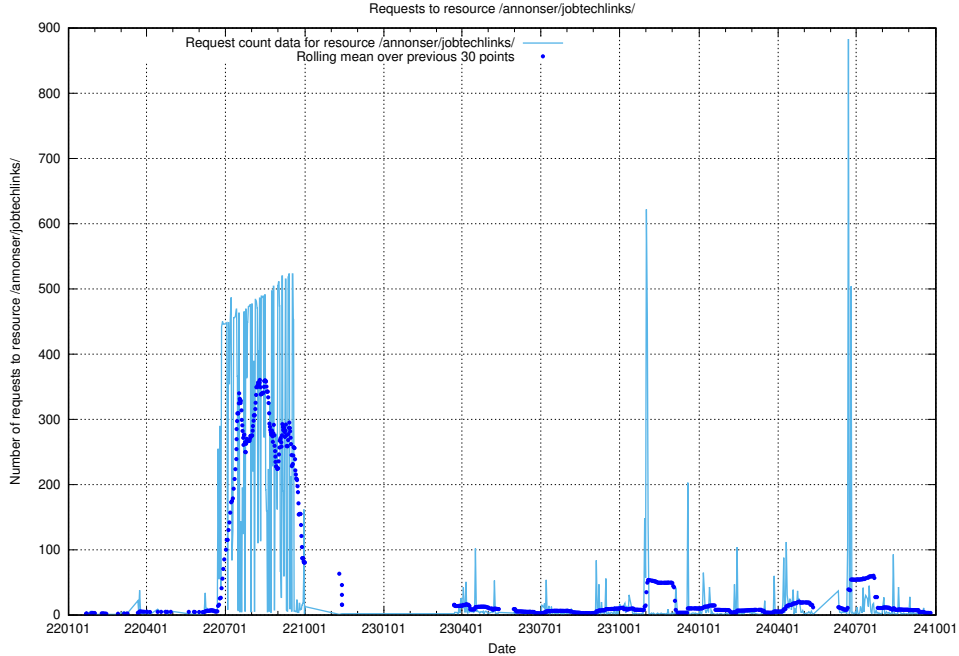

5.762 Usage of /annonser/jobtechlinks/

Here, we count the number of requests to resource /annonser/jobtechlinks/.