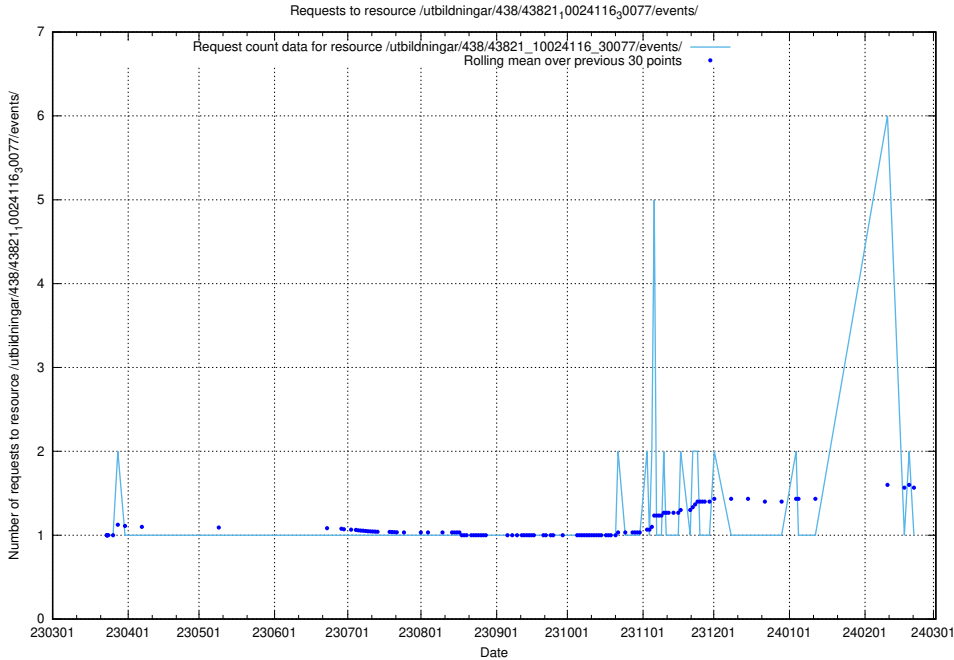

Here, we count the number of requests to resource /utbildningar/438/43821_10024116_319825/.

5.7118 Usage of /utbildningar/438/43821_10024116_30077/events/

Here, we count the number of requests to resource /utbildningar/438/43821_10024116_30077/events/.