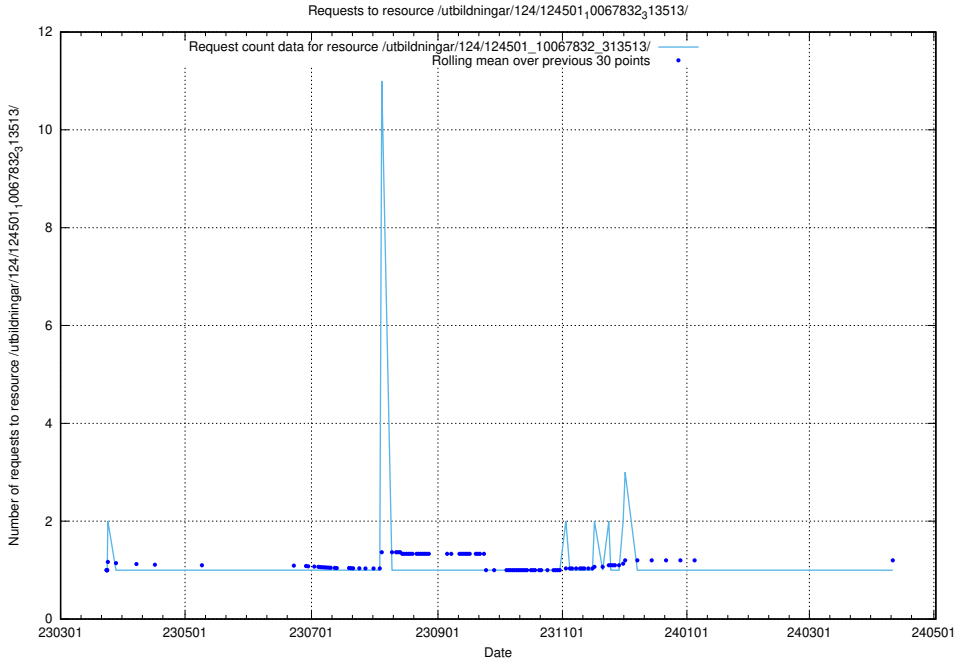

Here, we count the number of requests to resource /utbildningar/utb_emil/125/125796_10070642_322362/events/

5.3067 Usage of /utbildningar/124/124501_10067832_313513/

Here, we count the number of requests to resource /utbildningar/124/124501_10067832_313513/.