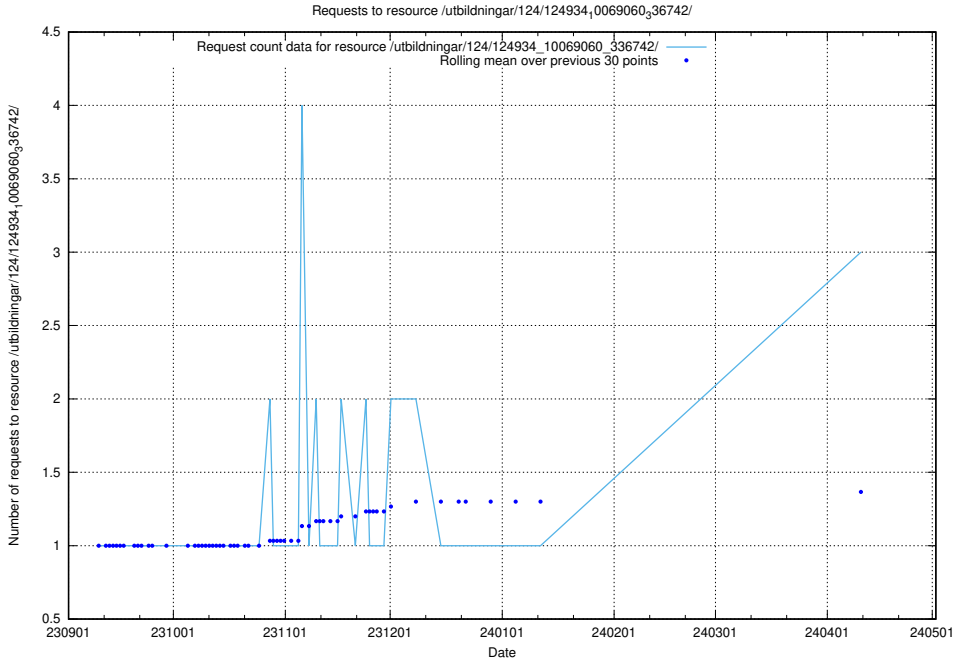

5.495 Usage of /utbildningar/124/124934_10069060_336742/

Here, we count the number of requests to resource /utbildningar/124/124934_10069060_336742/.