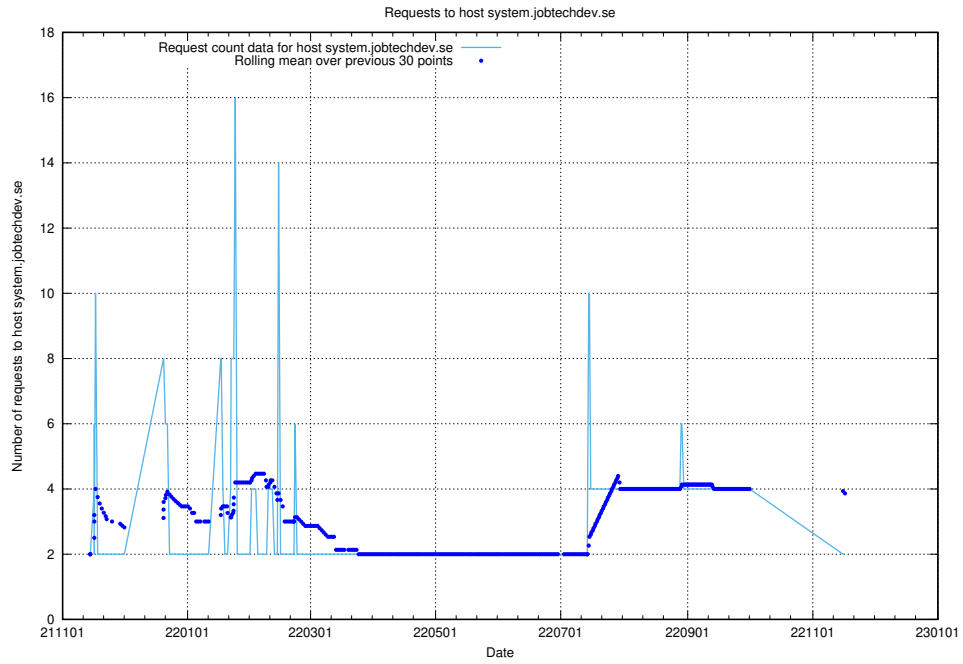

Here, we count the number of requests to host system.jobtechdev.se.

7.563 Usage of store.jobtechdev.se

Here, we count the number of requests to host store.jobtechdev.se.

7.564 Usage of `jobtechlinks.api.jobtechdev.se`