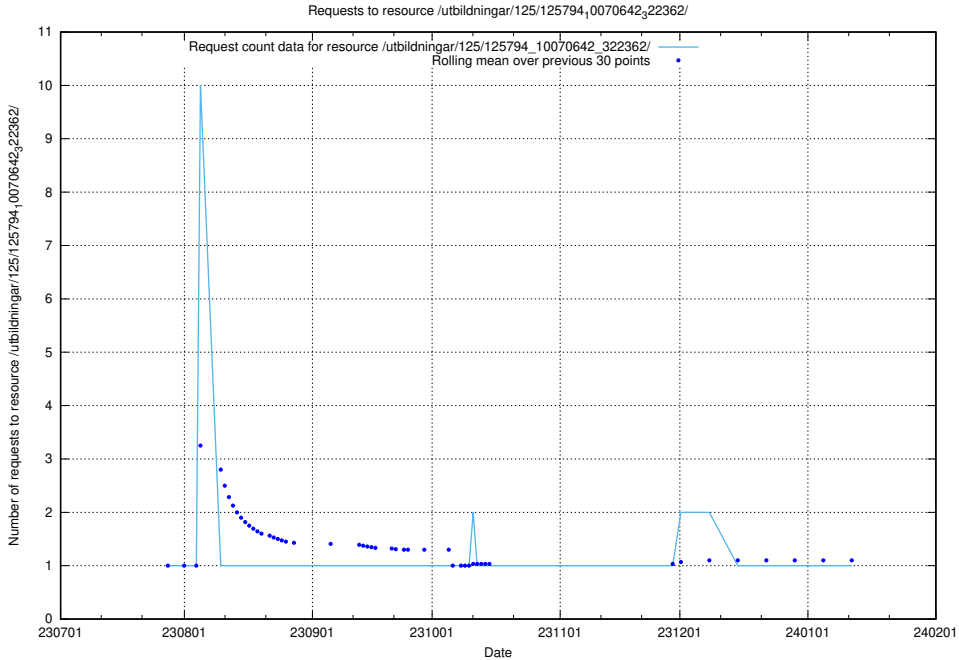

5.5680 Usage of /utbildningar/125/125794_10070642_322362/

Here, we count the number of requests to resource /utbildningar/125/125794_10070642_322362/.