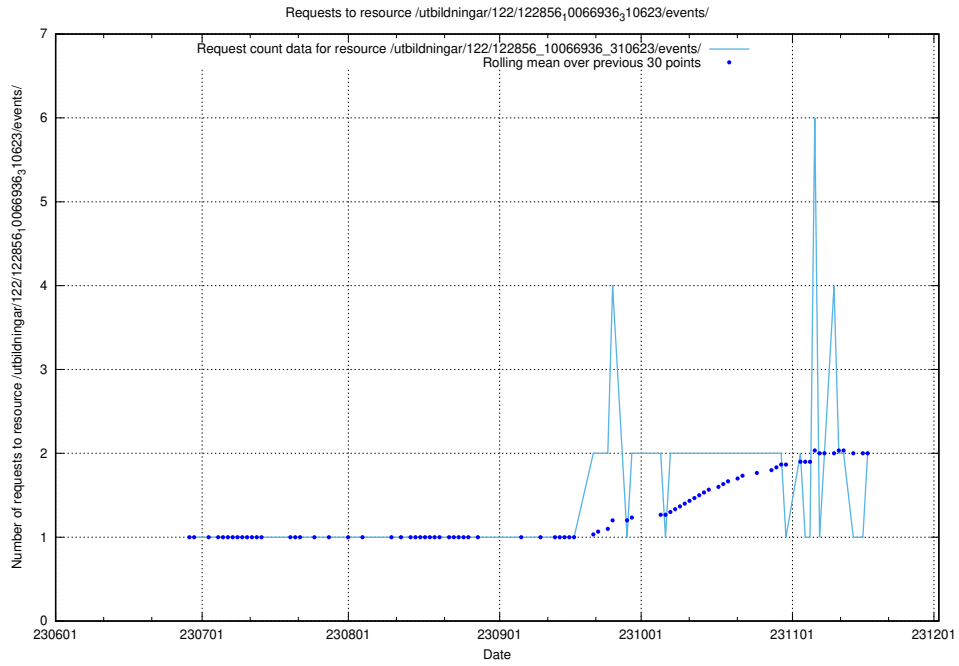

5.973 Usage of /utbildningar/122/122856_10066936_310623/events/

Here, we count the number of requests to resource /utbildningar/122/122856_10066936_310623/events/