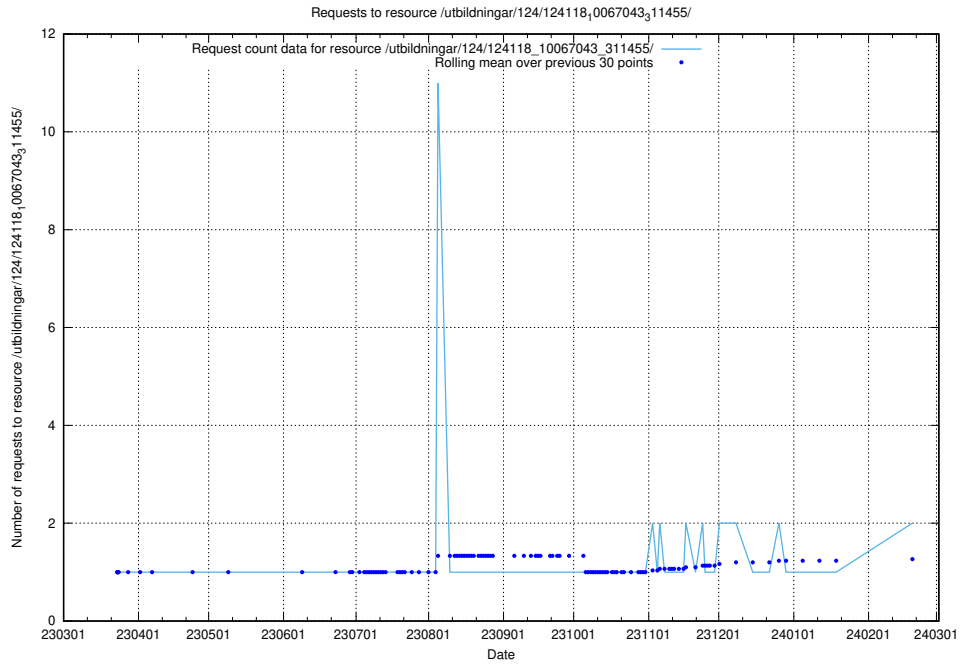

5.851 Usage of /utbildningar/124/124118_10067043_311455/

Here, we count the number of requests to resource /utbildningar/124/124118_10067043_311455/.