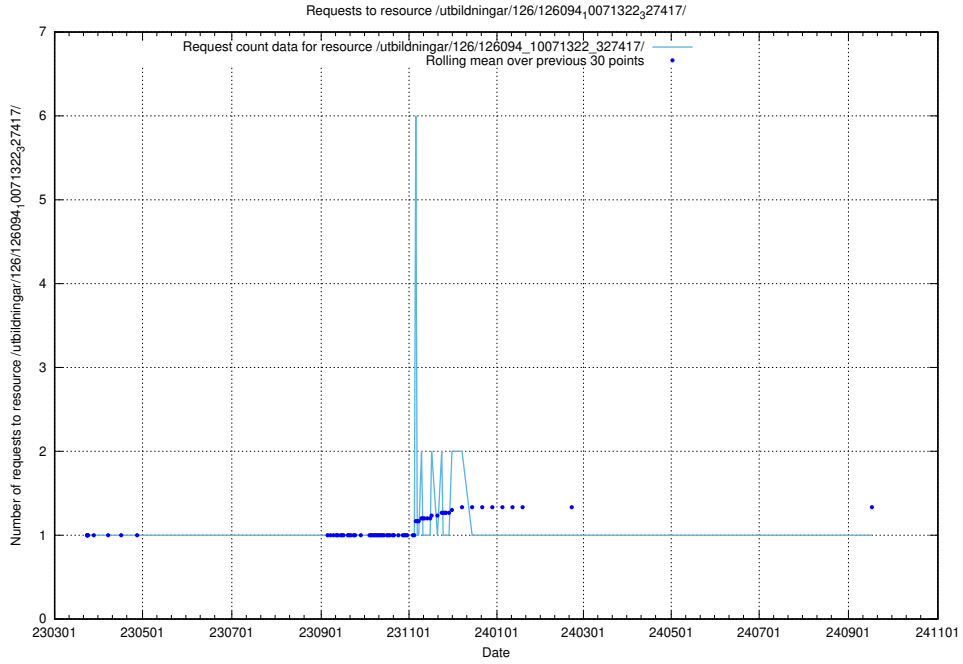

5.7211 Usage of /utbildningar/126/126094_10071322_327417/

Here, we count the number of requests to resource /utbildningar/126/126094_10071322_327417/.