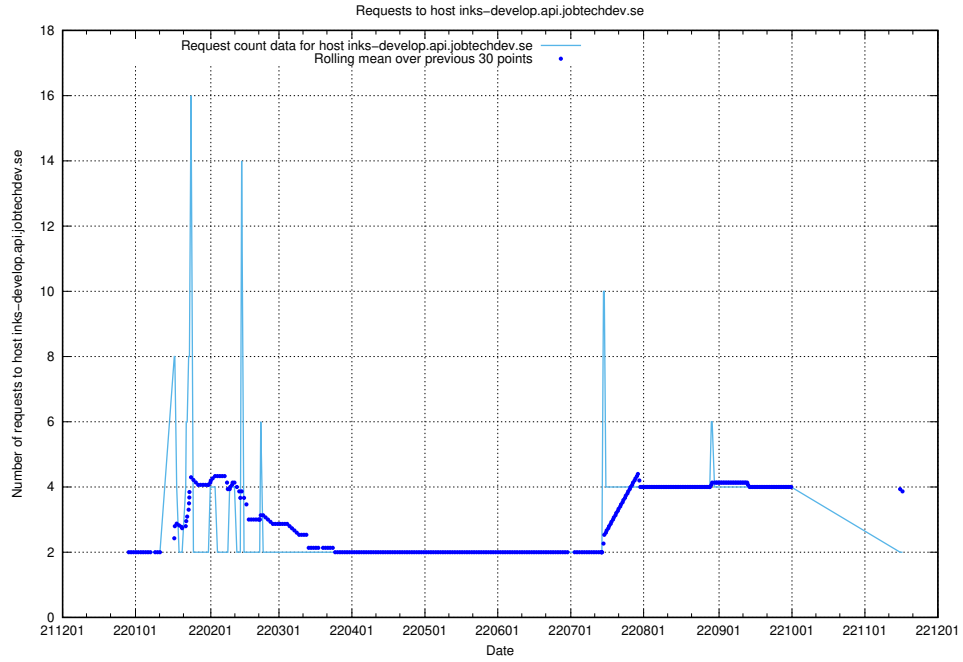

7.357 Usage of inks-develop.api.jobtechdev.se

Here, we count the number of requests to host inks-develop.api.jobtechdev.se.