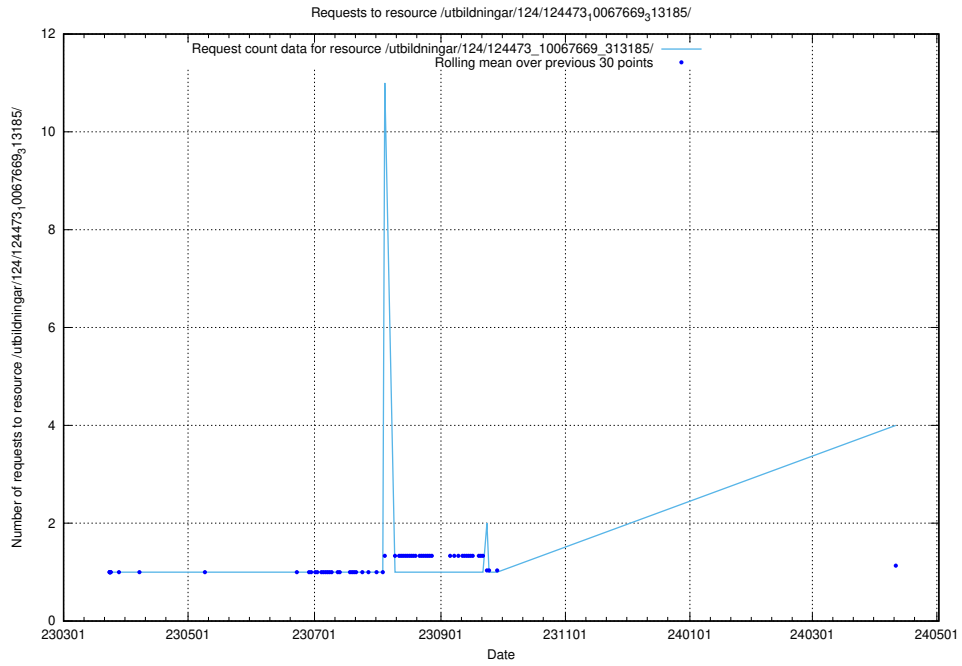

5.329 Usage of /utbildningar/124/124473_10067669_313185/

Here, we count the number of requests to resource /utbildningar/124/124473_10067669_313185/.