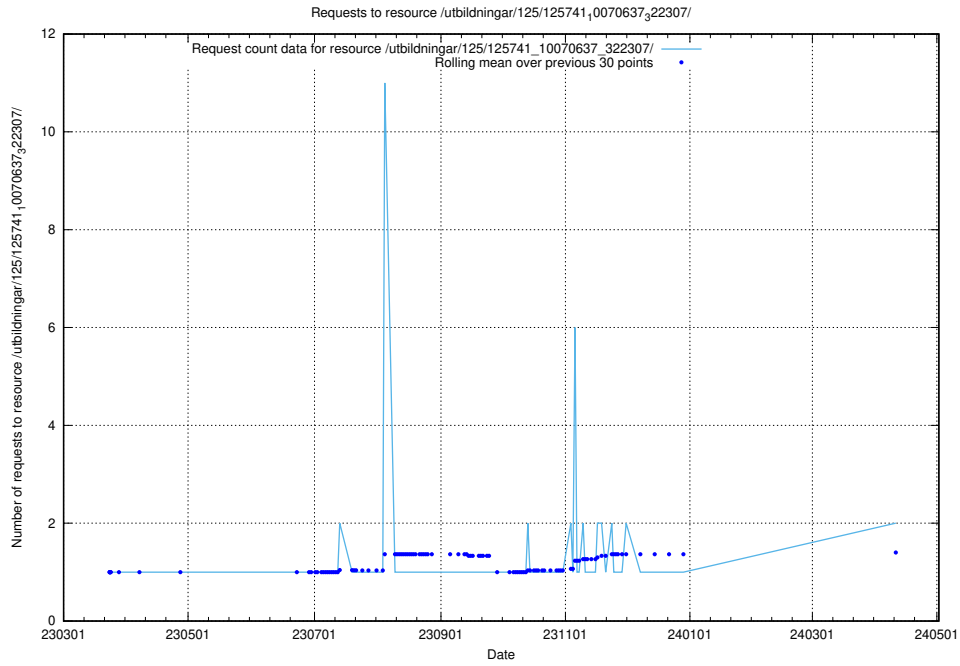

5.584 Usage of /utbildningar/125/125741_10070637_322307/

Here, we count the number of requests to resource /utbildningar/125/125741_10070637_322307/.