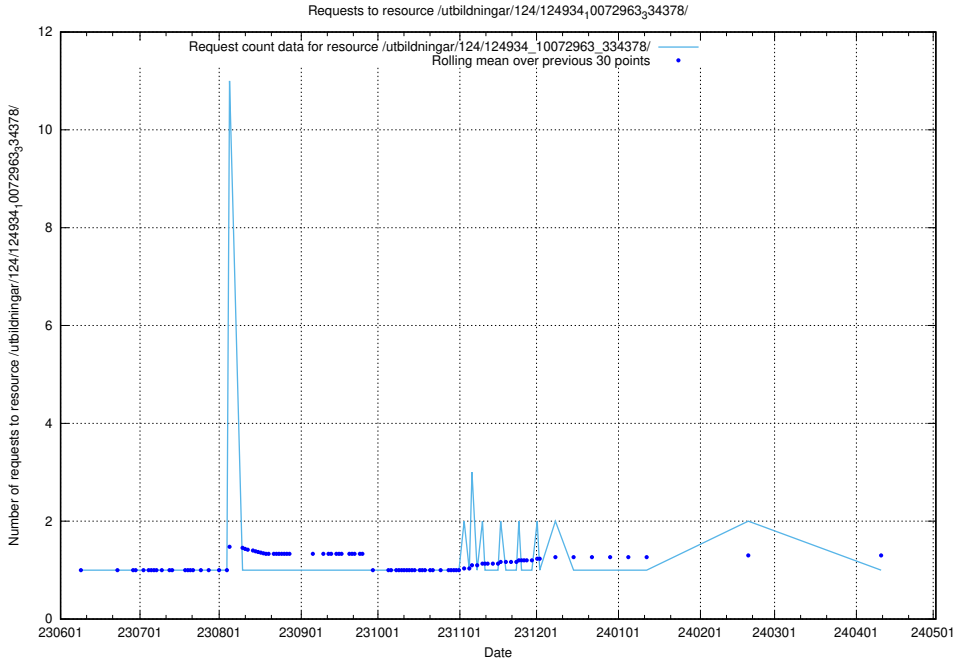

5.6629 Usage of /utbildningar/124/124934_10072963_334378/

Here, we count the number of requests to resource /utbildningar/124/124934_10072963_334378/.