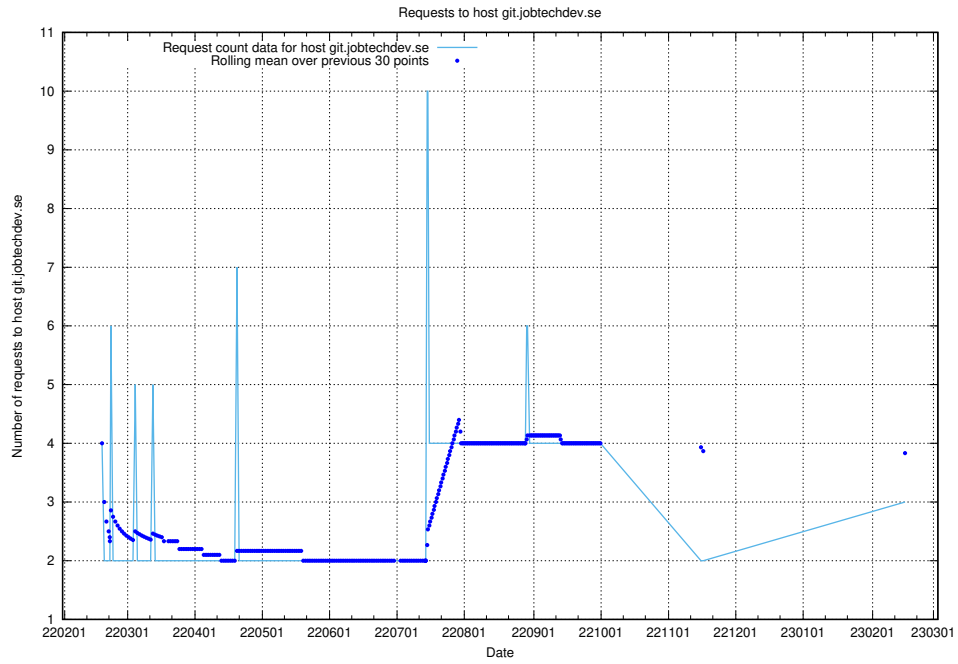

7.235 Usage of git.jobtechdev.se

Here, we count the number of requests to host git.jobtechdev.se.