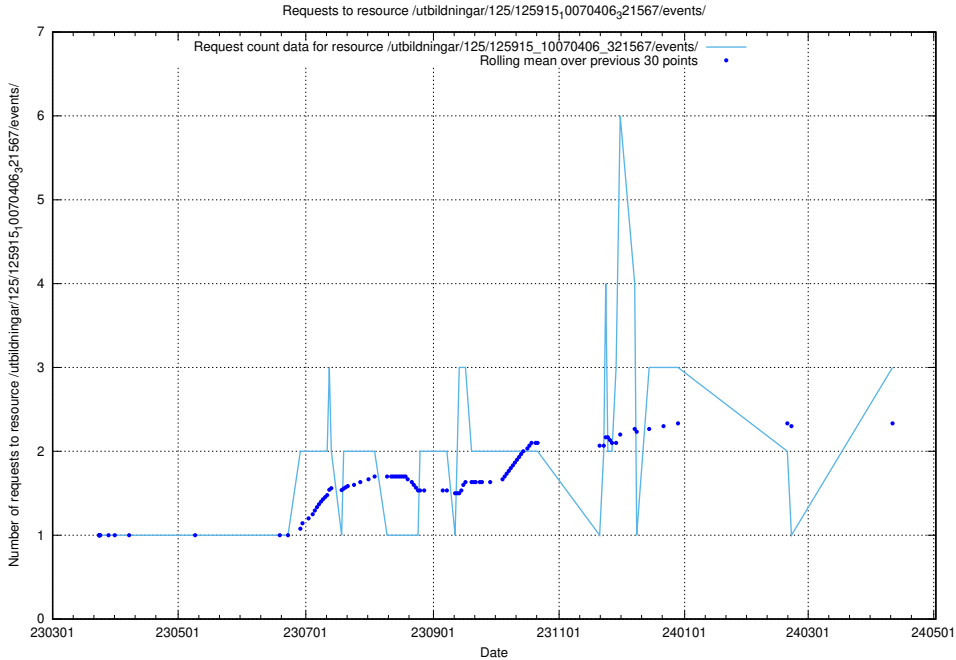

5.579 Usage of /utbildningar/125/125915_10070406_321567/events/

Here, we count the number of requests to resource /utbildningar/125/125915_10070406_321567/events/