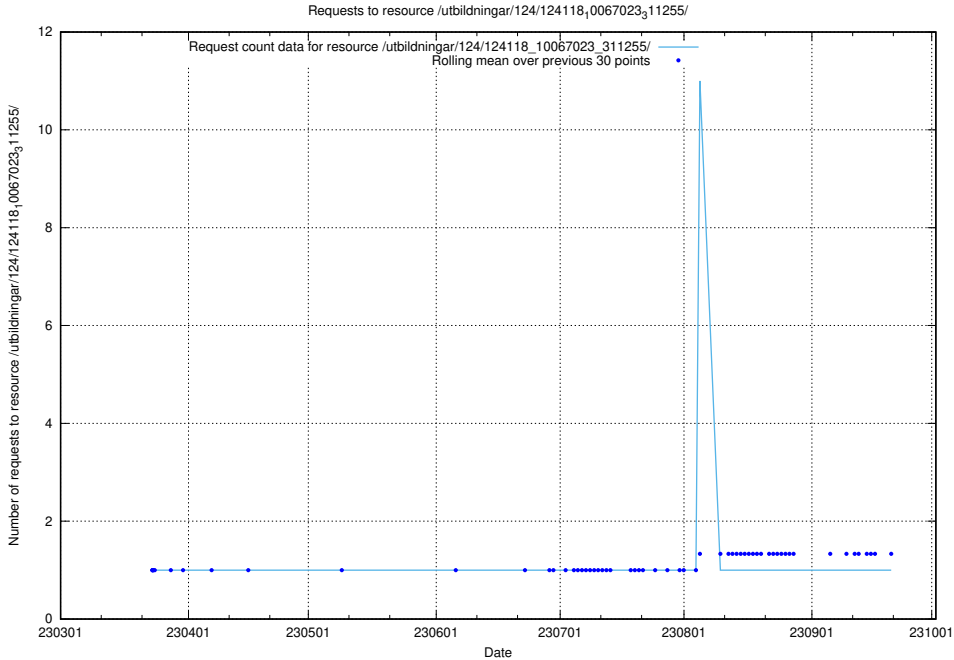

5.4989 Usage of /utbildningar/124/124118_10067023_311255/

Here, we count the number of requests to resource /utbildningar/124/124118_10067023_311255/.