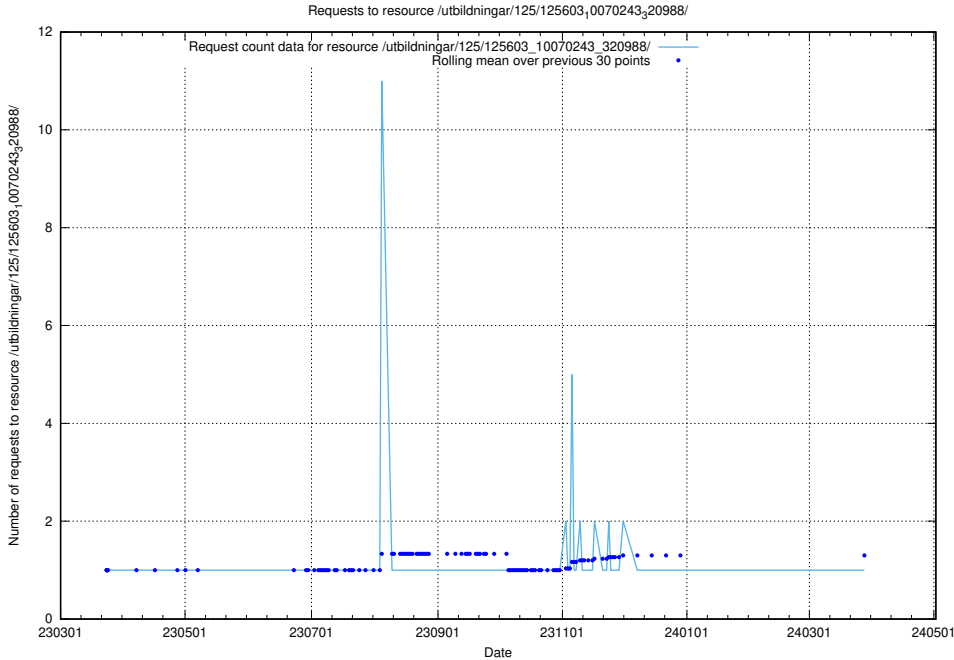

5.1206 Usage of /utbildningar/125/125603_10070243_320988/

Here, we count the number of requests to resource /utbildningar/125/125603_10070243_320988/.