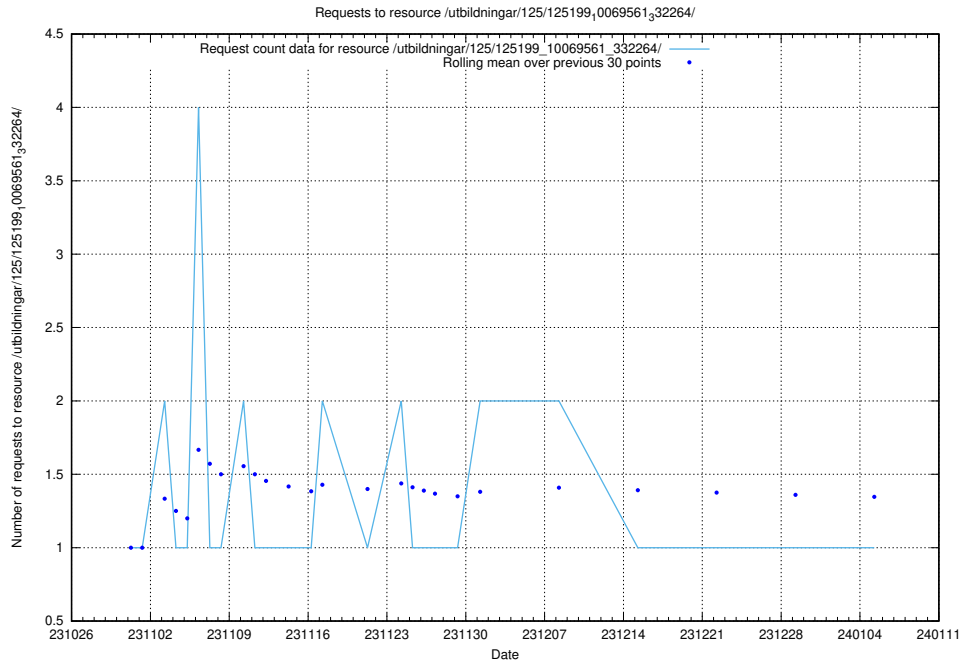

5.4959 Usage of /utbildningar/125/125199_10069561_332264/

Here, we count the number of requests to resource /utbildningar/125/125199_10069561_332264/.