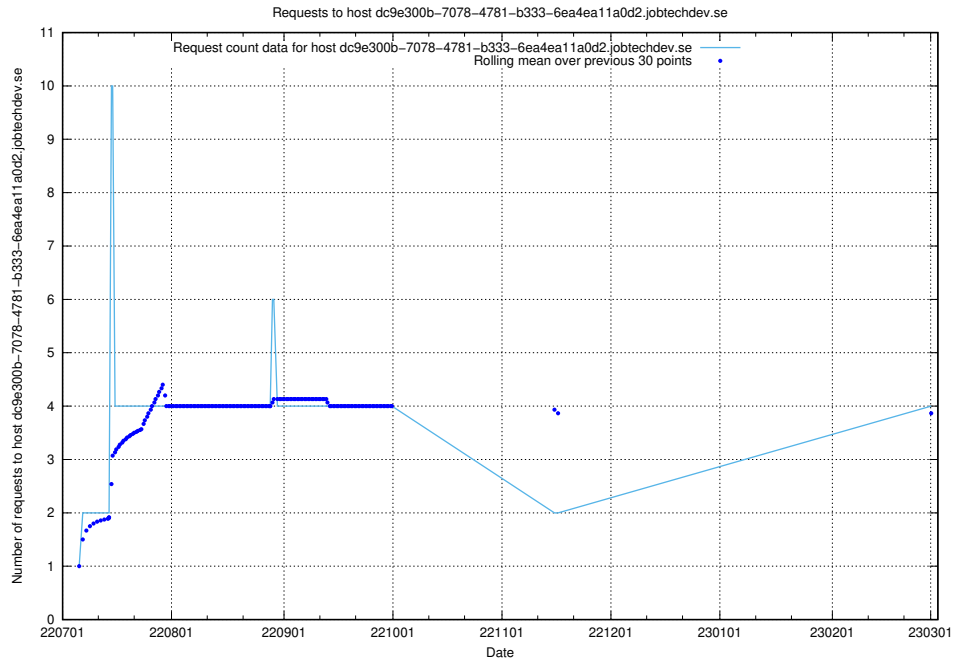

7.146 Usage of dc9e300b-7078-4781-b333-6ea4ea11a0d2.jobtechdev.se

Here, we count the number of requests to host dc9e300b-7078-4781-b333-6ea4ea11a0d2.jobtechdev.se.

7.147 Usage of db517d0-1a0b-4541-afc3-729929ef0020.jobtechdev.se