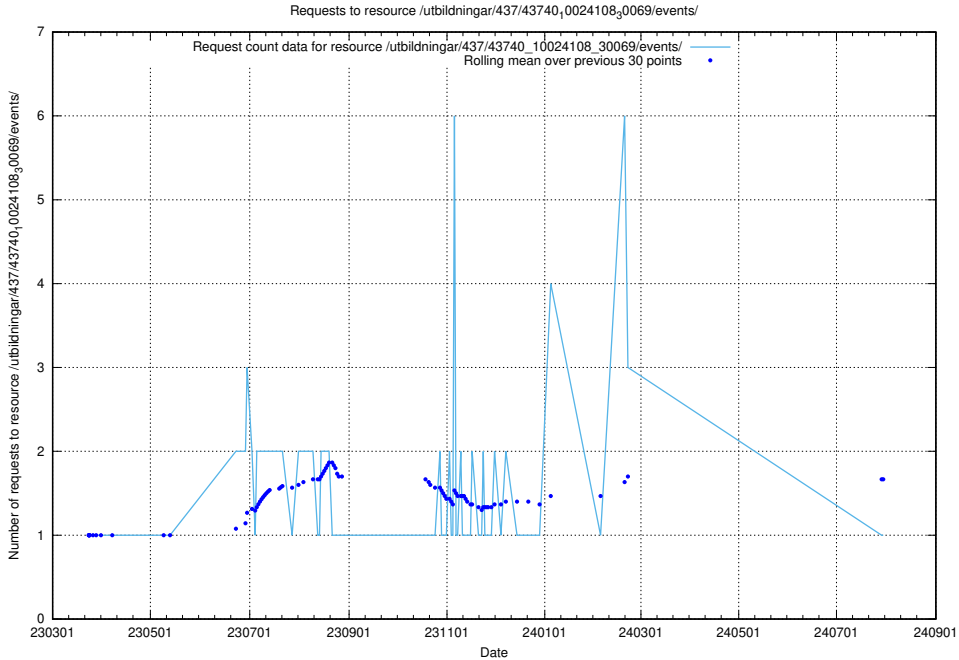

Here, we count the number of requests to resource /utbildningar/437/43741_10024043_32243/.

5.7171 Usage of /utbildningar/437/43740_10024108_30069/events/

Here, we count the number of requests to resource /utbildningar/437/43740_10024108_30069/events/.