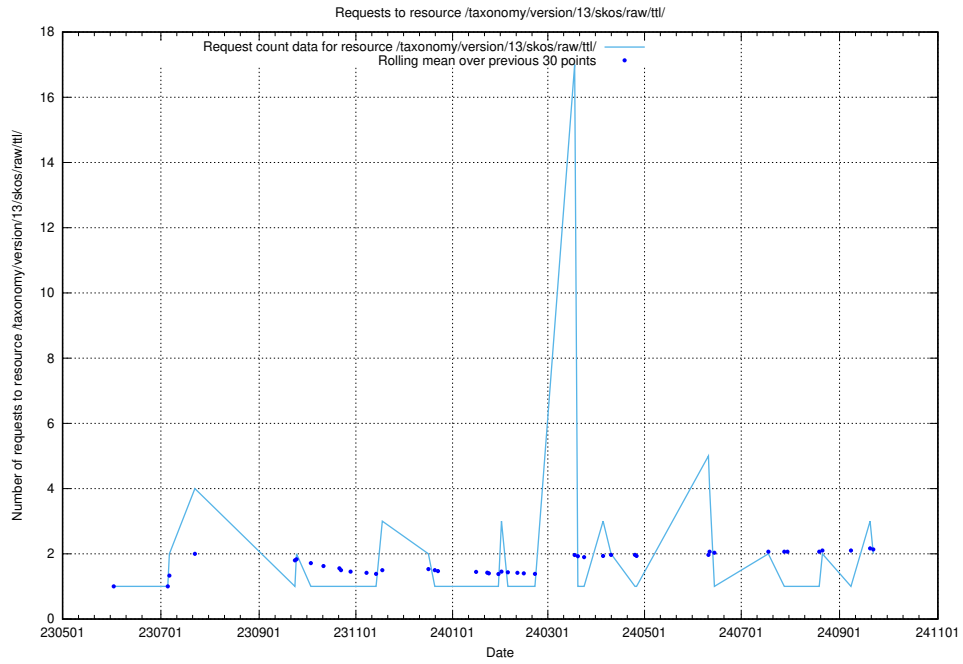

5.1039 Usage of /taxonomy/version/13/skos/raw/ttl/

Here, we count the number of requests to resource /taxonomy/version/13/skos/raw/ttl/.