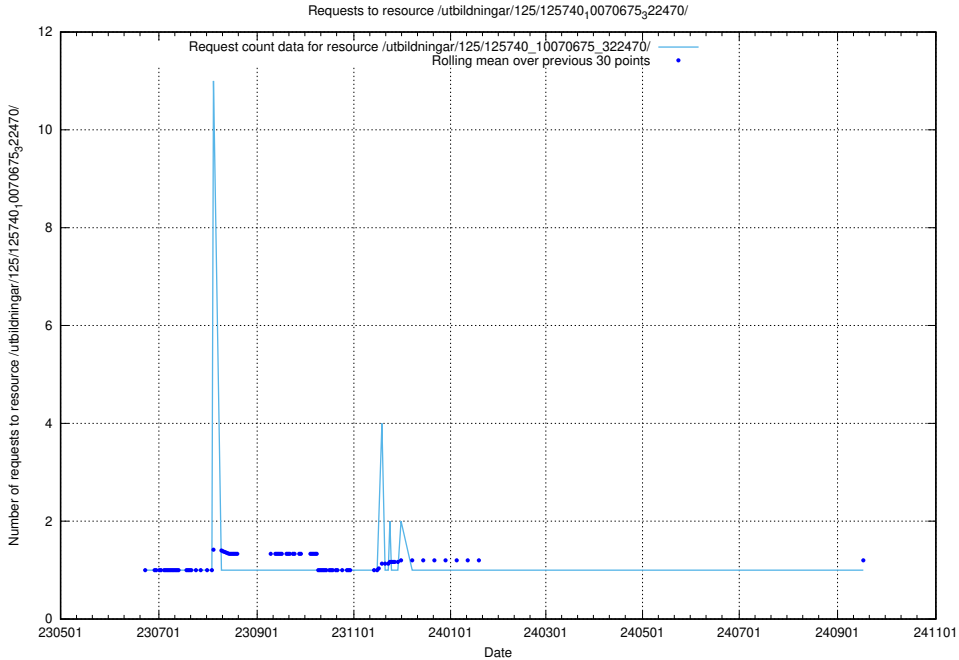

5.6435 Usage of /utbildningar/125/125740_10070675_322470/

Here, we count the number of requests to resource /utbildningar/125/125740_10070675_322470/.