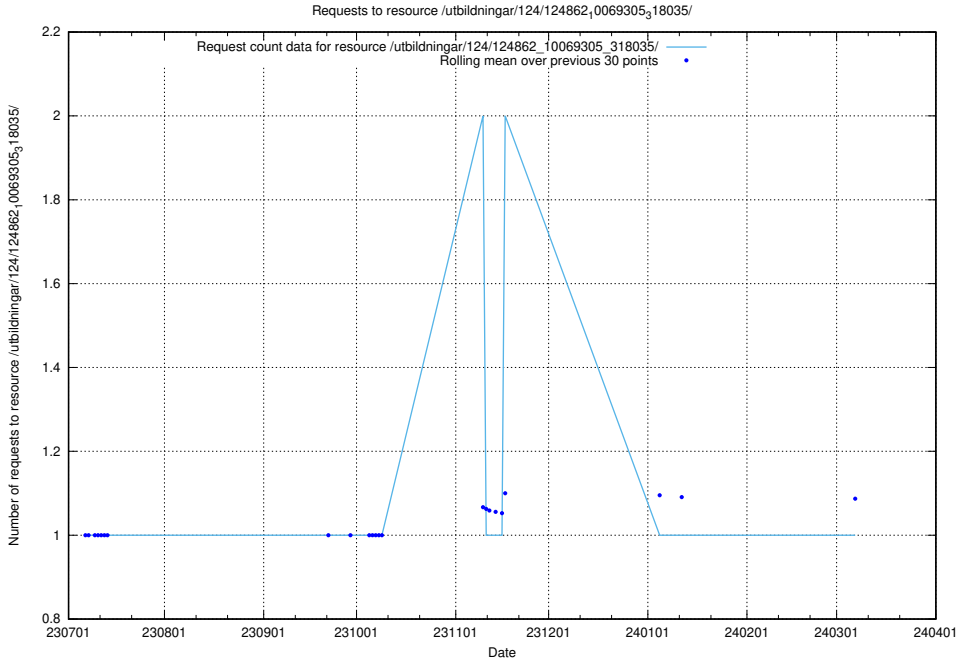

5.6088 Usage of /utbildningar/124/124862_10069305_318035/

Here, we count the number of requests to resource /utbildningar/124/124862_10069305_318035/.