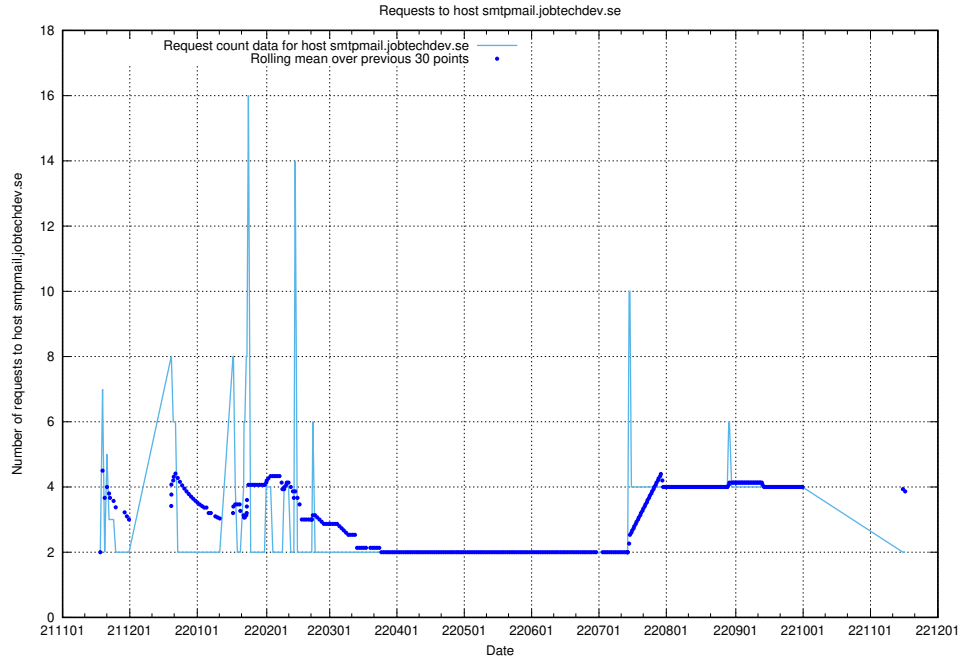

7.480 Usage of smtpmail.jobtechdev.se

Here, we count the number of requests to host smtpmail.jobtechdev.se.