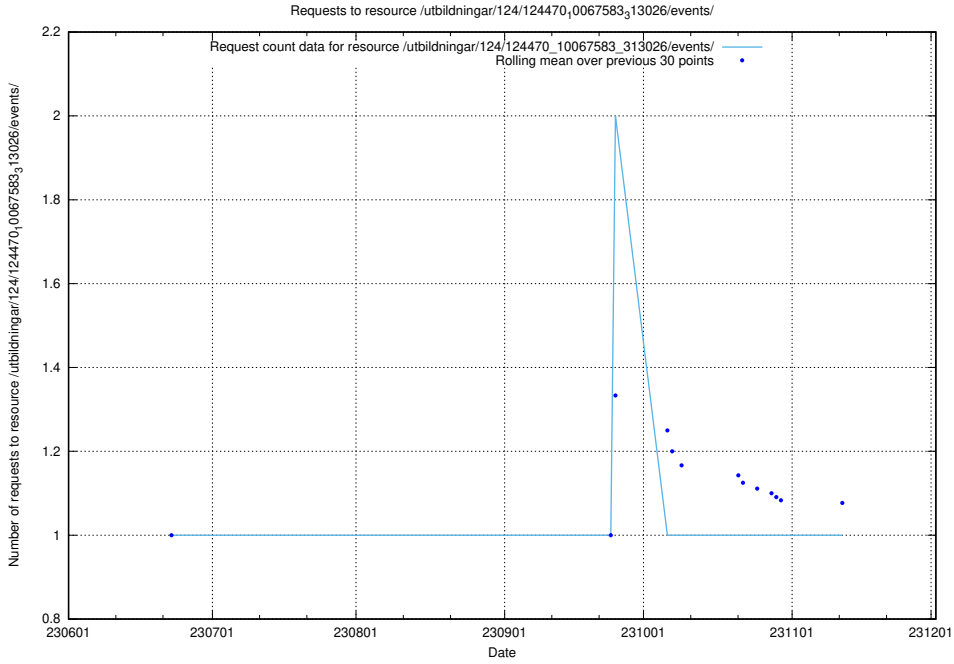

5.6544 Usage of /utbildningar/124/124470_10067583_313026/events/

Here, we count the number of requests to resource /utbildningar/124/124470_10067583_313026/events/