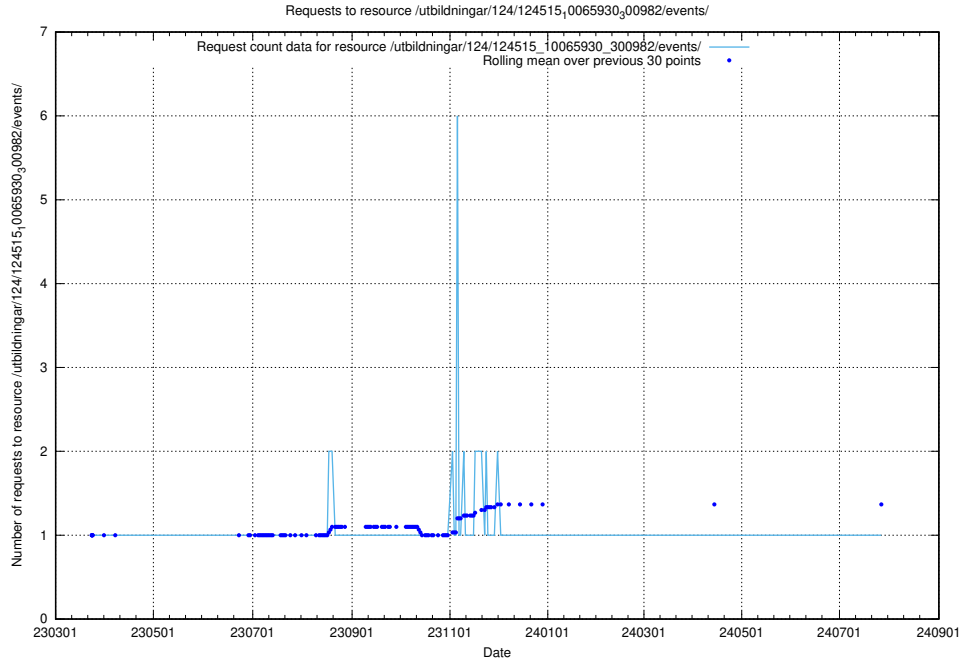

5.2420 Usage of /utbildningar/124/124515_10065930_300982/events/

Here, we count the number of requests to resource /utbildningar/124/124515_10065930_300982/events/

5.2421 Usage of /taxonomy/version/22/query/sun-field-hierarchy/