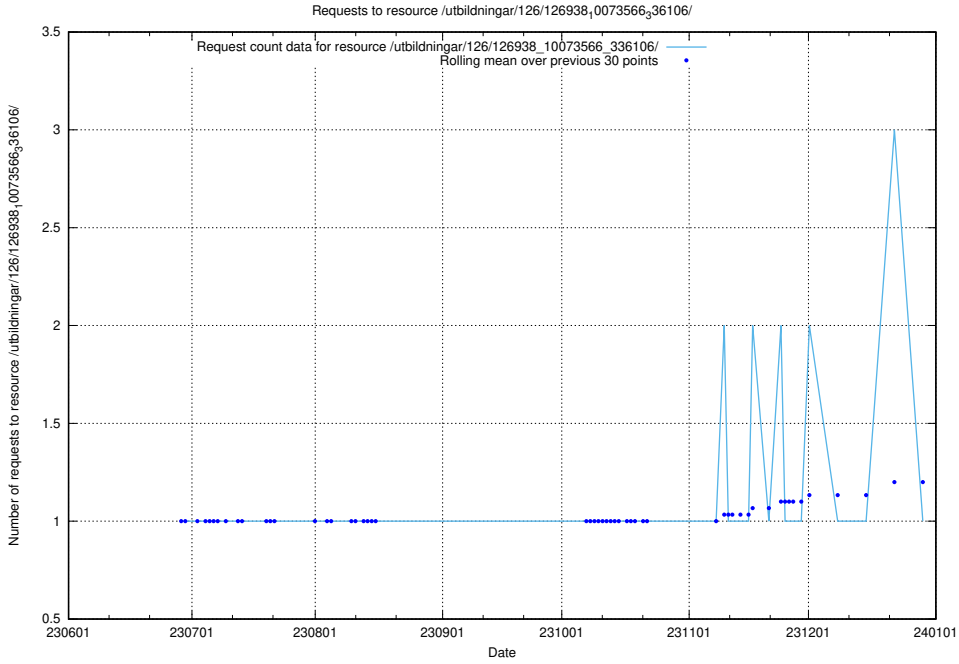

5.6212 Usage of /utbildningar/126/126938_10073566_336106/

Here, we count the number of requests to resource /utbildningar/126/126938_10073566_336106/.