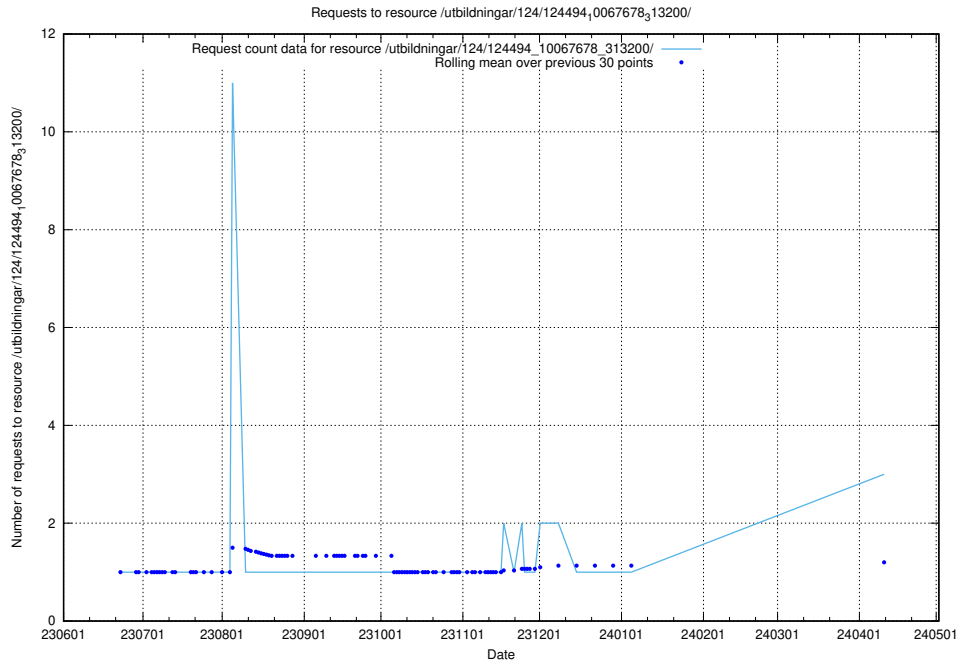

5.538 Usage of /utbildningar/124/124494_10067678_313200/

Here, we count the number of requests to resource /utbildningar/124/124494_10067678_313200/.