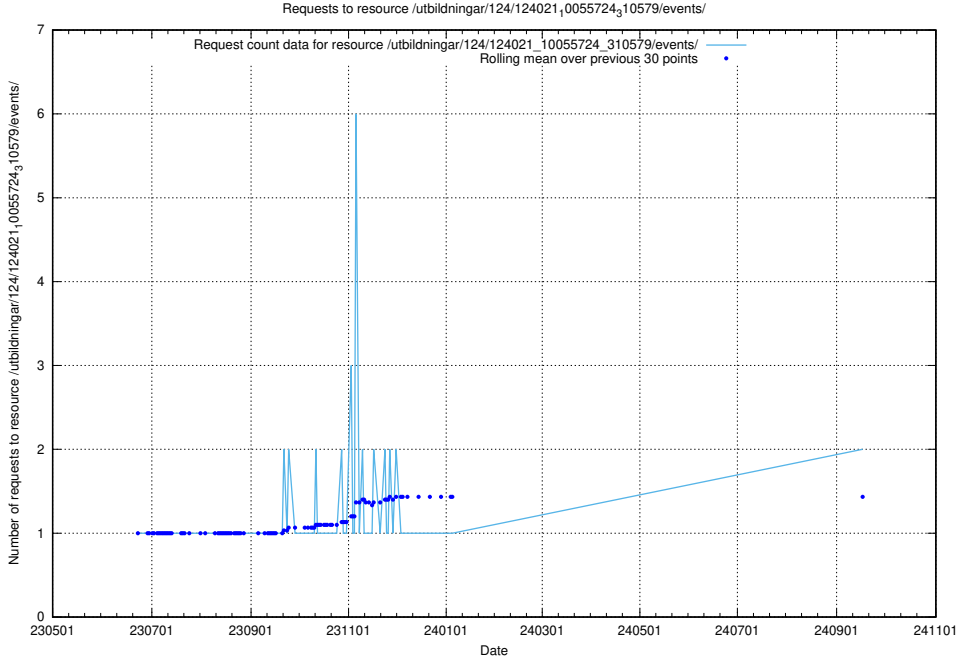

5.1017 Usage of /utbildningar/124/124021_10055724_310579/events/

Here, we count the number of requests to resource /utbildningar/124/124021_10055724_310579/events/