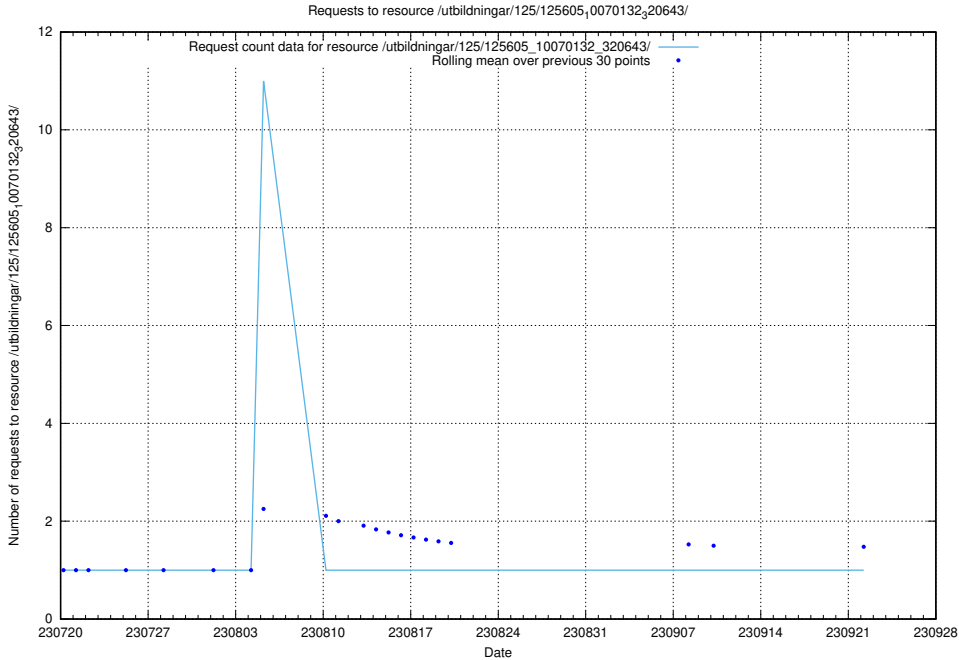

5.5781 Usage of /utbildningar/125/125605_10070132_320643/

Here, we count the number of requests to resource /utbildningar/125/125605_10070132_320643/.