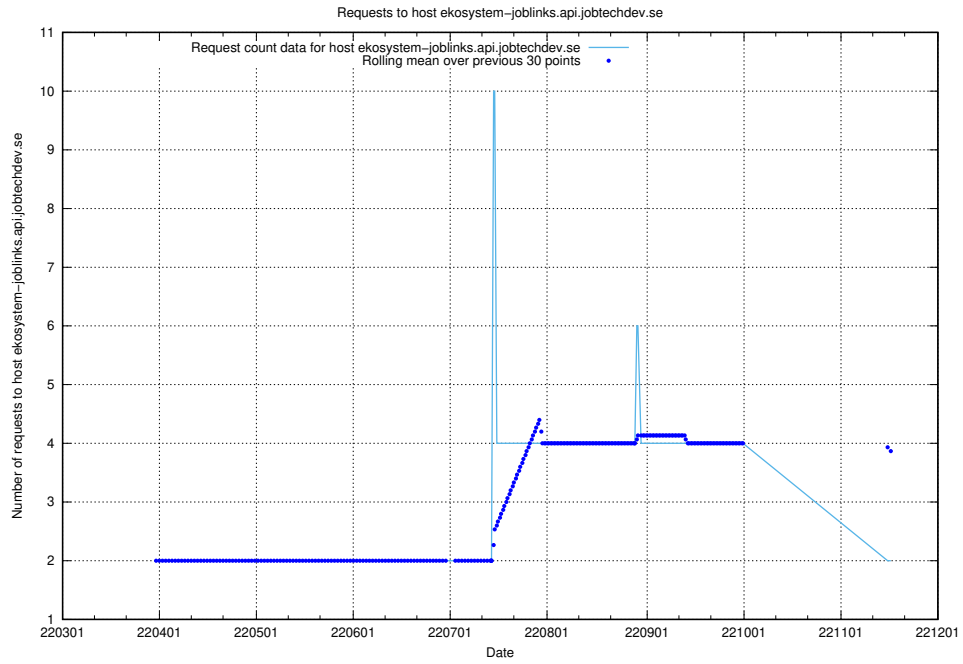

7.487 Usage of ekosystem-joblins.api.jobtechdev.se

Here, we count the number of requests to host ekosystem-joblins.api.jobtechdev.se.