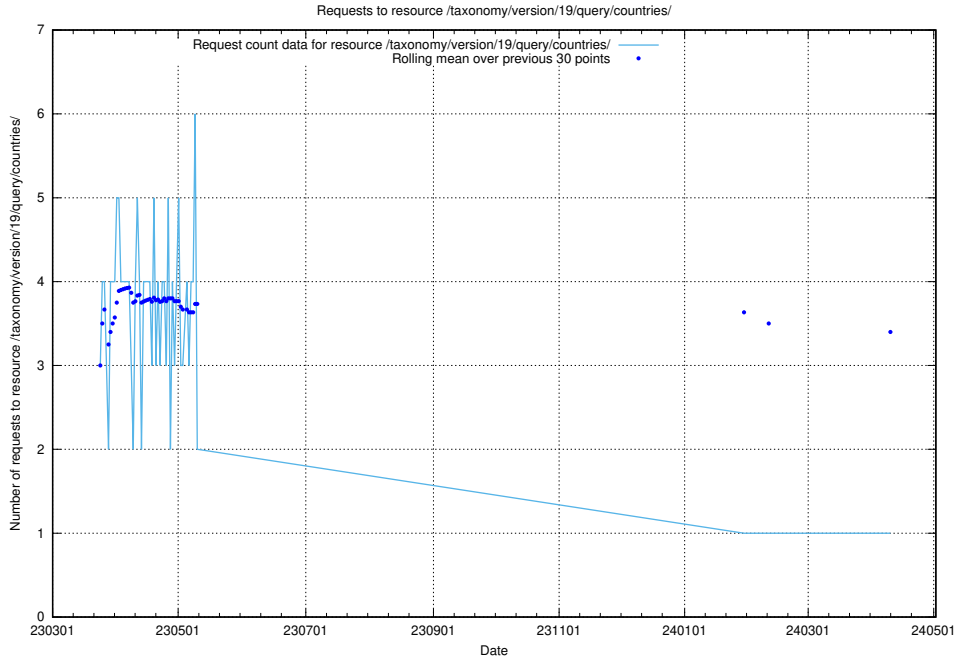

5.6922 Usage of /taxonomy/version/19/query/countries/

Here, we count the number of requests to resource /taxonomy/version/19/query/countries/.