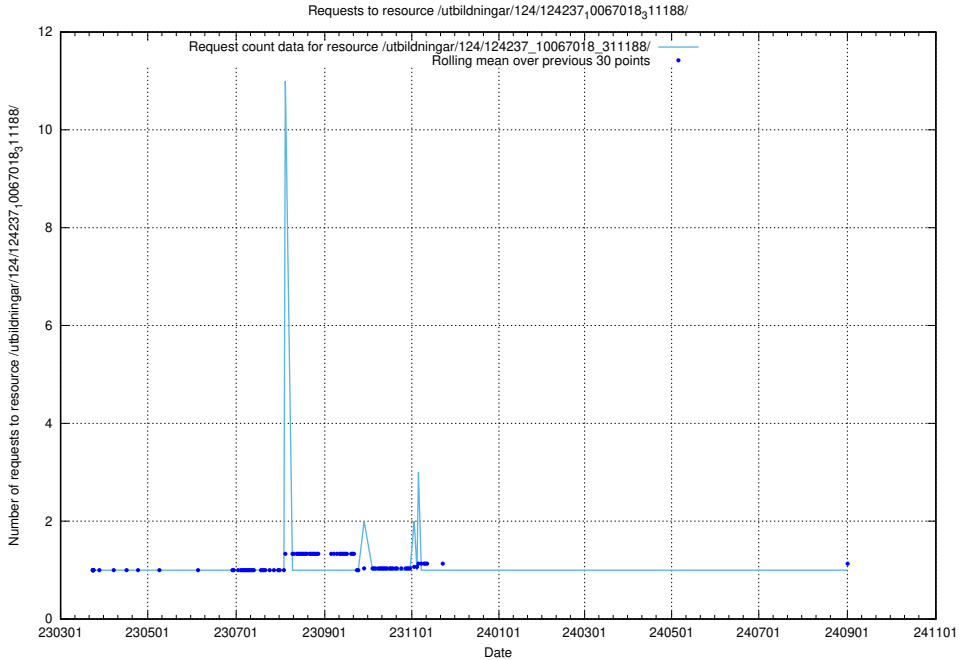

5.4810 Usage of /utbildningar/124/124237_10067018_311188/

Here, we count the number of requests to resource /utbildningar/124/124237_10067018_311188/.