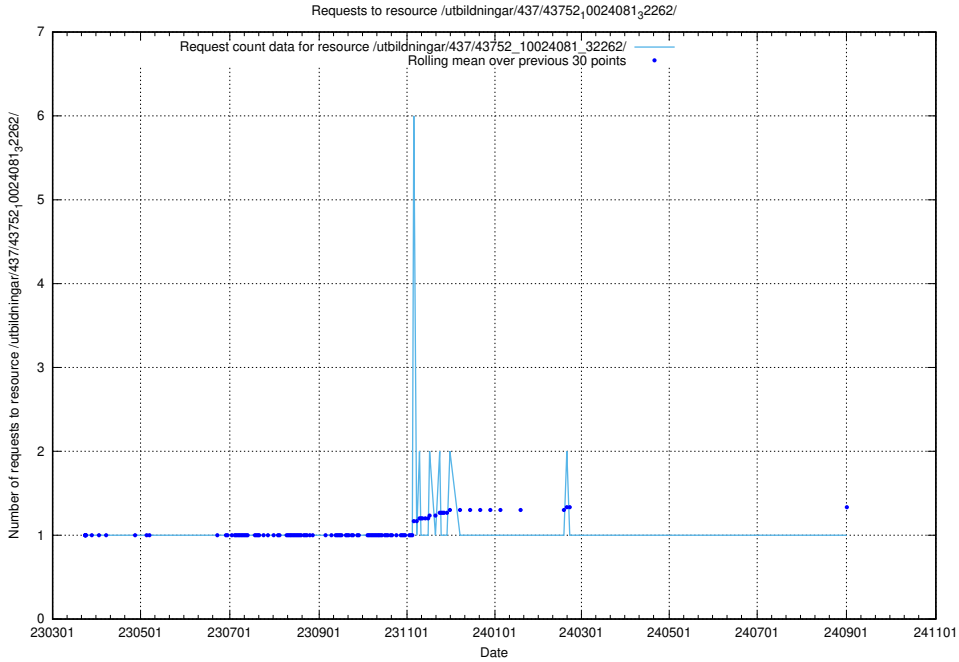

5.7157 Usage of /utbildningar/437/43752_10024081_32262/

Here, we count the number of requests to resource /utbildningar/437/43752_10024081_32262/.