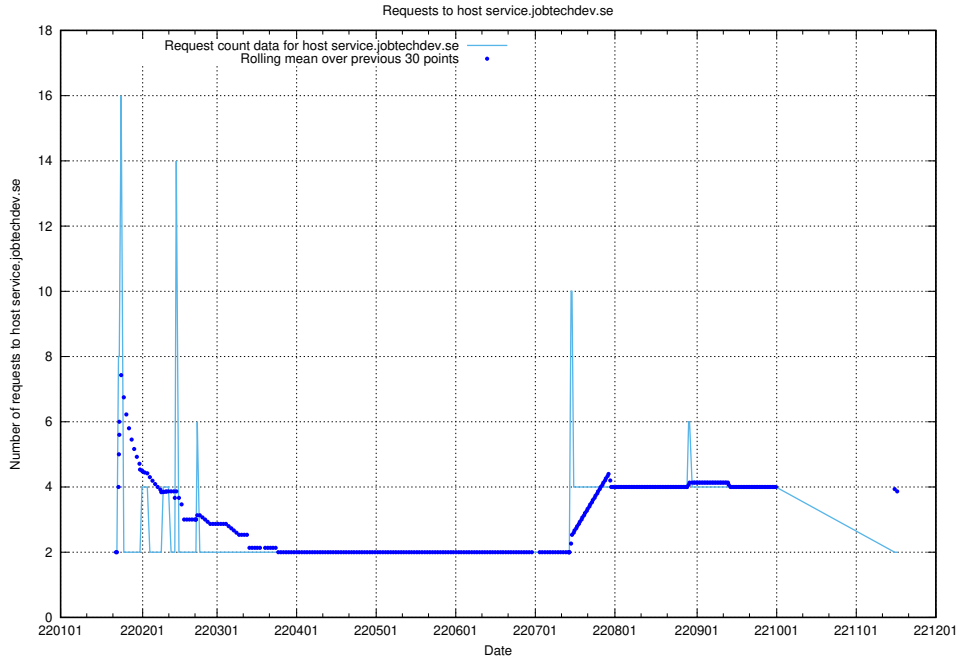

7.597 Usage of service.jobtechdev.se

Here, we count the number of requests to host service.jobtechdev.se.