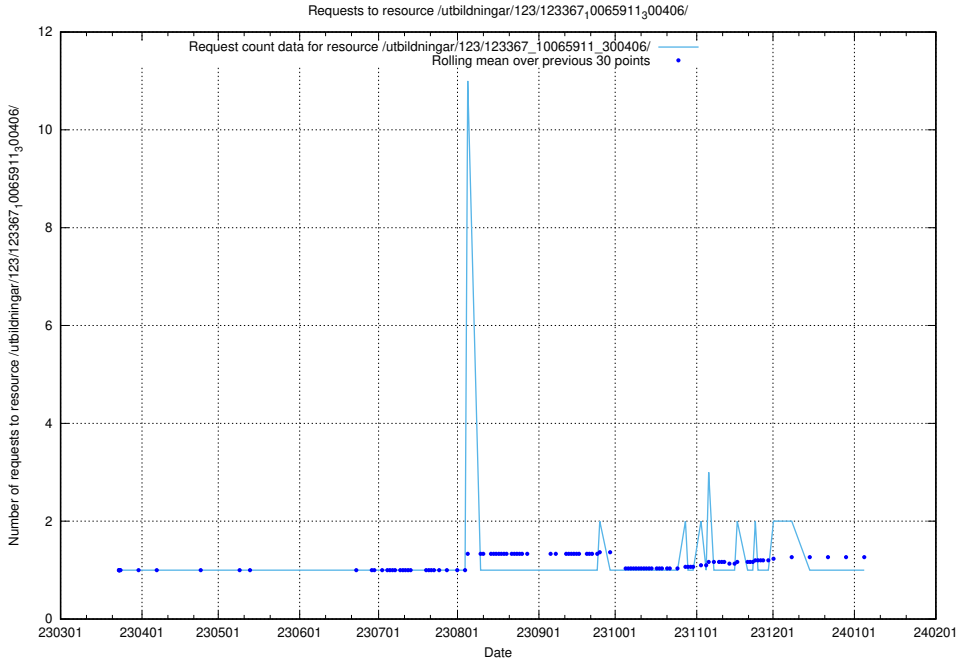

5.5507 Usage of /utbildningar/123/123367_10065911_300406/

Here, we count the number of requests to resource /utbildningar/123/123367_10065911_300406/.