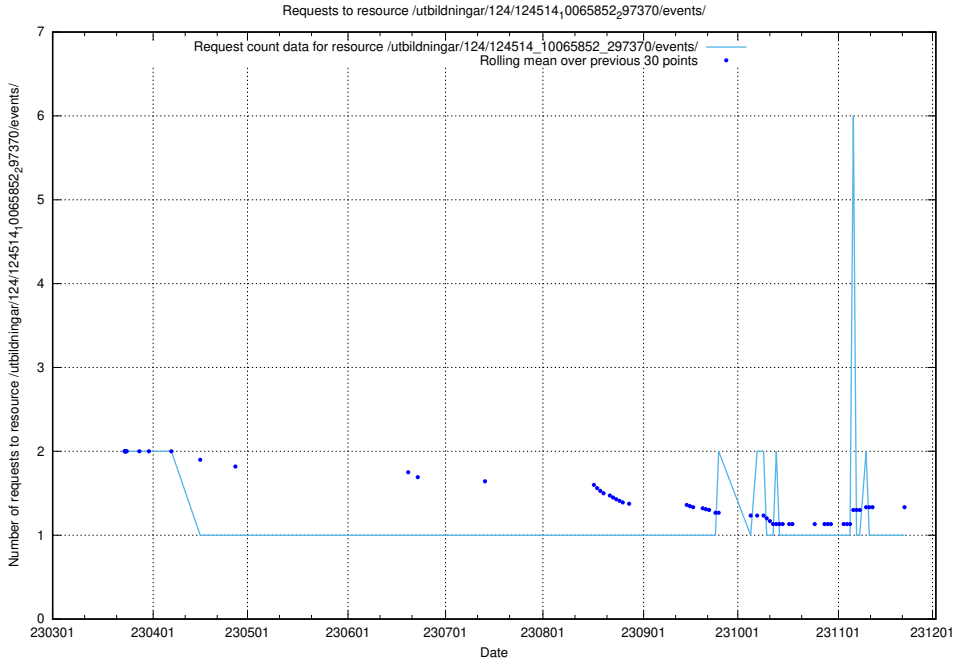

5.7074 Usage of /utbildningar/124/124514_10065852_297370/events/

Here, we count the number of requests to resource /utbildningar/124/124514_10065852_297370/events/