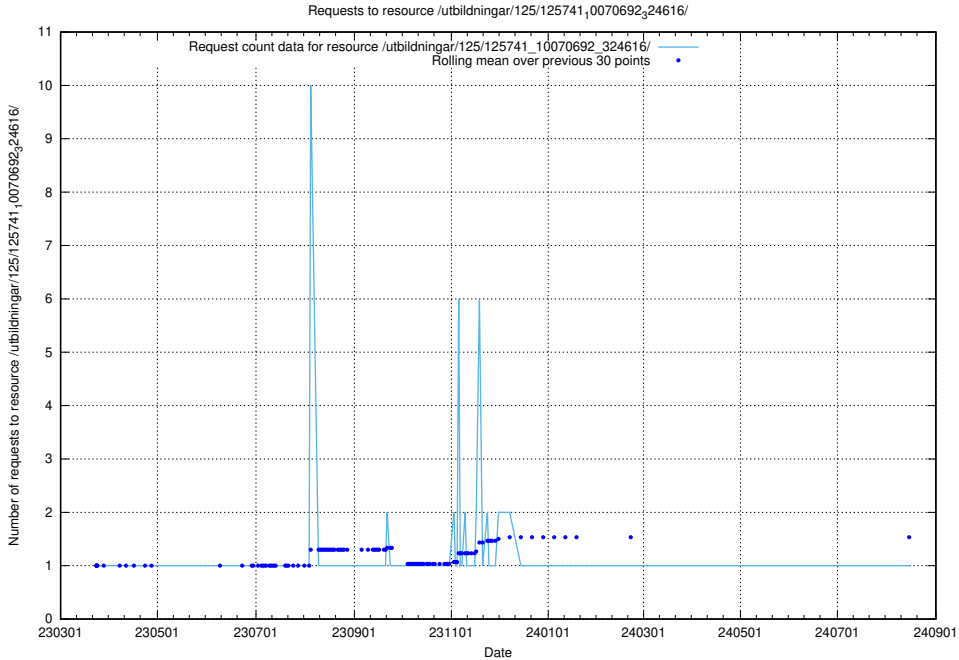

5.7246 Usage of /utbildningar/125/125741_10070692_324616/

Here, we count the number of requests to resource /utbildningar/125/125741_10070692_324616/.