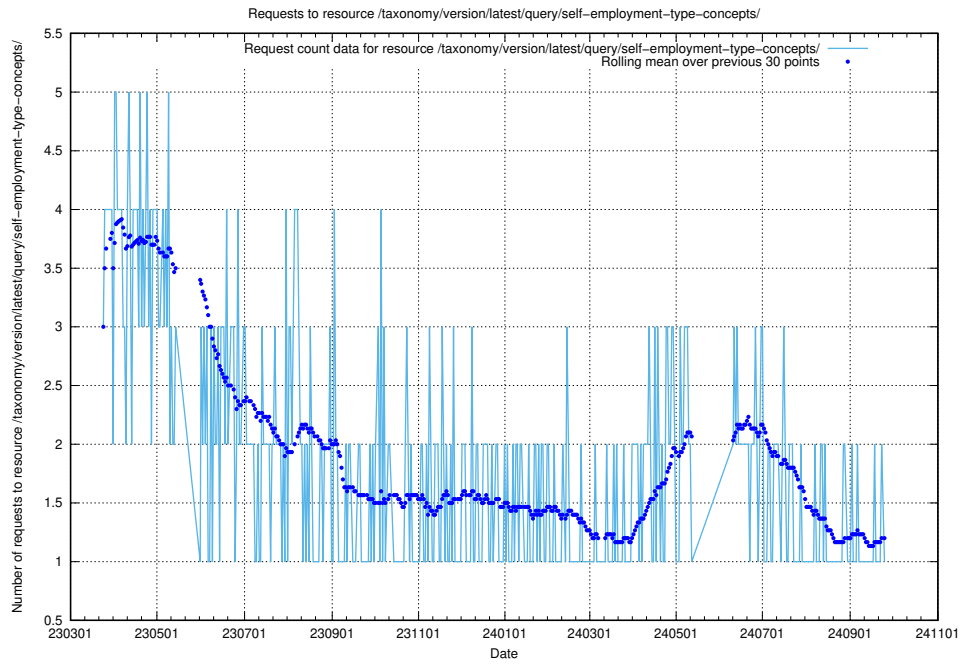

5.6854 Usage of /taxonomy/version/latest/query/self-employment-type-concepts/

Here, we count the number of requests to resource /taxonomy/version/latest/query/self-employment-type-concepts/.