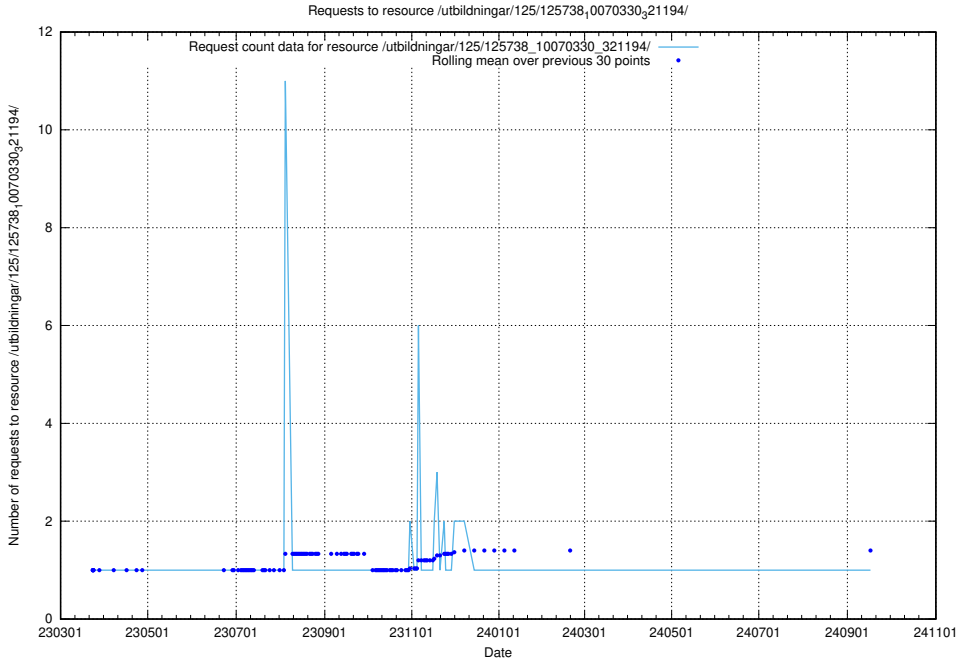

5.1138 Usage of /utbildningar/125/125738_10070330_321194/

Here, we count the number of requests to resource /utbildningar/125/125738_10070330_321194/.