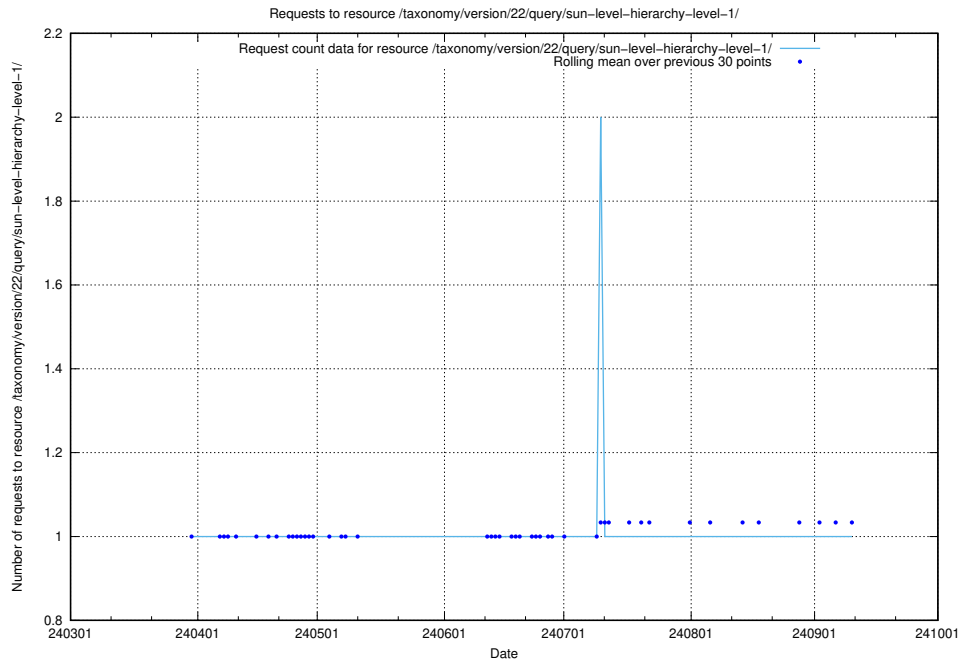

5.2419 Usage of /taxonomy/version/22/query/sun-level-hierarchy-level-1/

Here, we count the number of requests to resource /taxonomy/version/22/query/sun-level-hierarchy-level-1/.