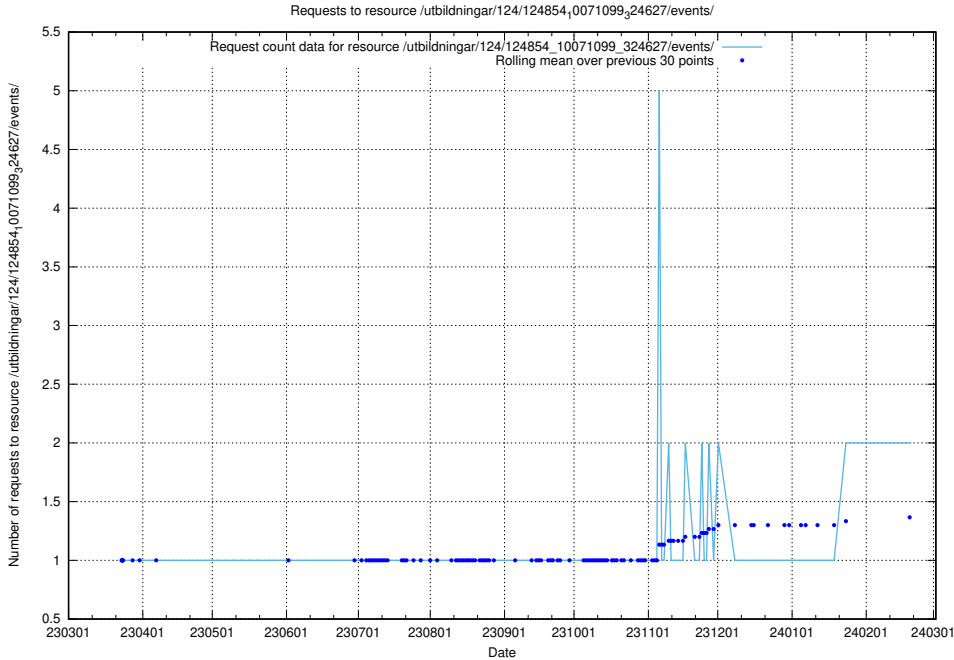

5.615 Usage of /utbildningar/124/124854_10071099_324627/events/

Here, we count the number of requests to resource /utbildningar/124/124854_10071099_324627/events/