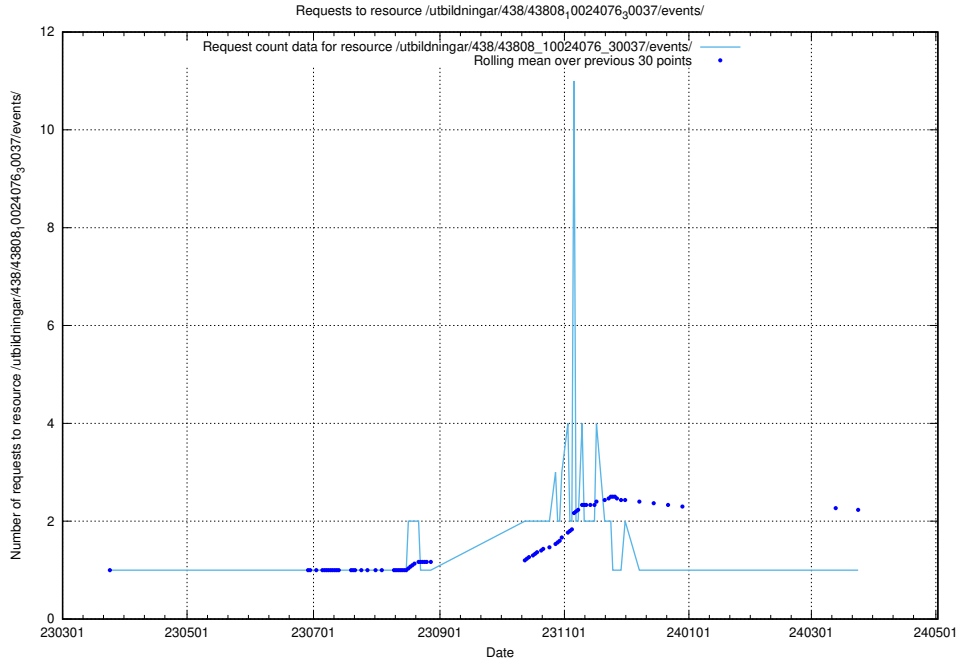

5.6950 Usage of /utbildningar/438/43808_10024076_30037/events/

Here, we count the number of requests to resource /utbildningar/438/43808_10024076_30037/events/.