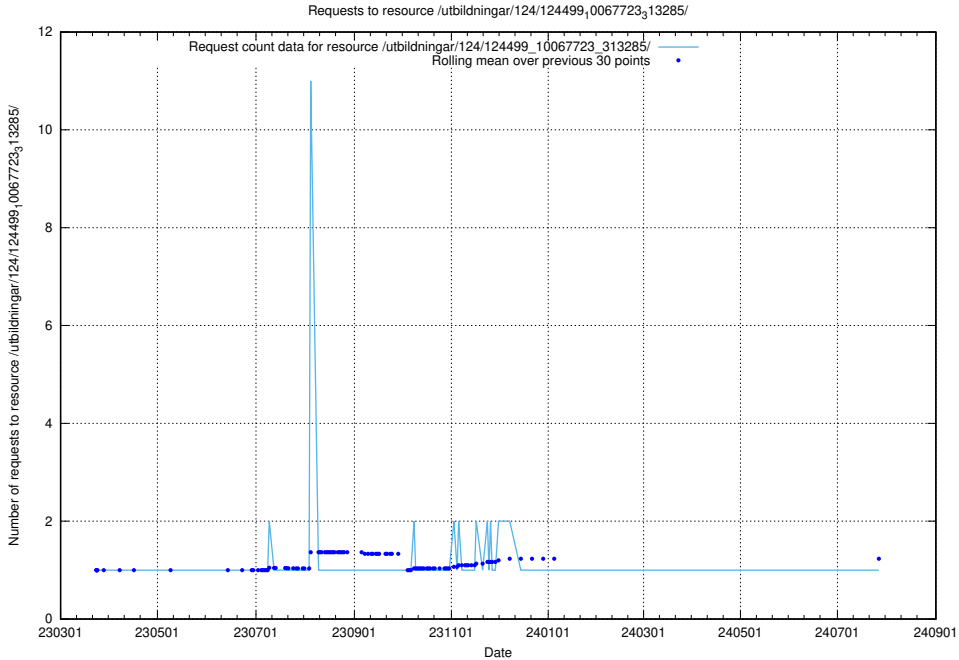

5.3349 Usage of /utbildningar/124/124499_10067723_313285/

Here, we count the number of requests to resource /utbildningar/124/124499_10067723_313285/.