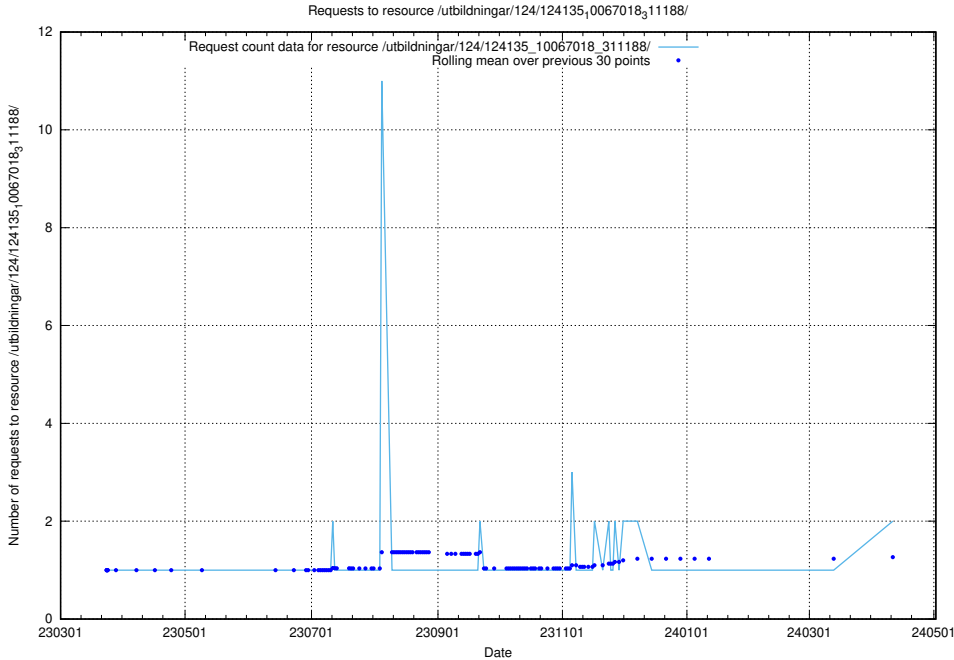

5.836 Usage of /utbildningar/124/124135_10067018_311188/

Here, we count the number of requests to resource /utbildningar/124/124135_10067018_311188/.