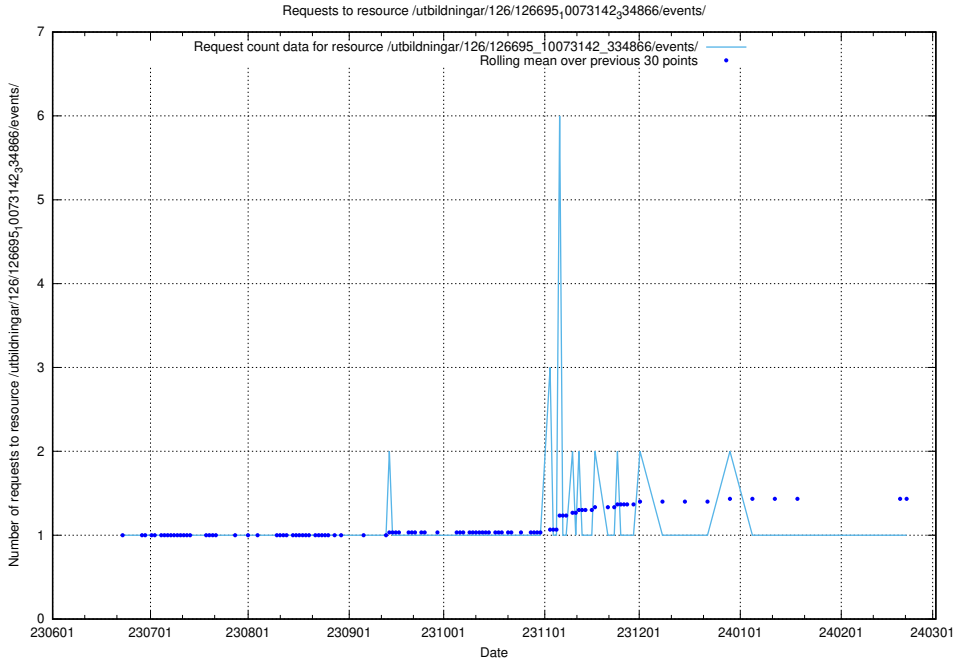

5.6381 Usage of /utbildningar/126/126695_10073142_334866/events/

Here, we count the number of requests to resource /utbildningar/126/126695_10073142_334866/events/