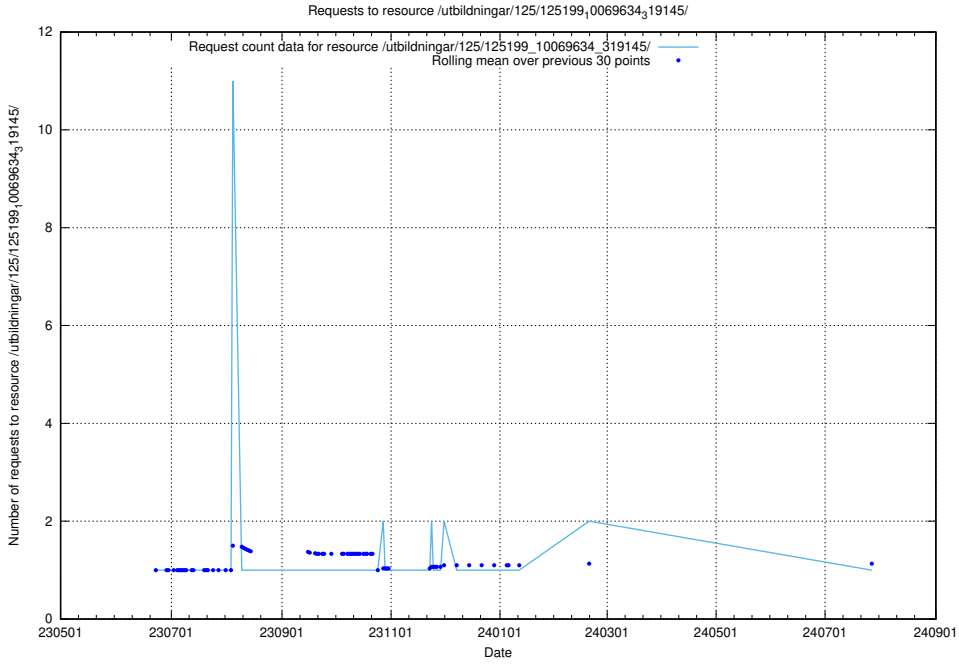

5.6463 Usage of /utbildningar/125/125199_10069634_319145/

Here, we count the number of requests to resource /utbildningar/125/125199_10069634_319145/.