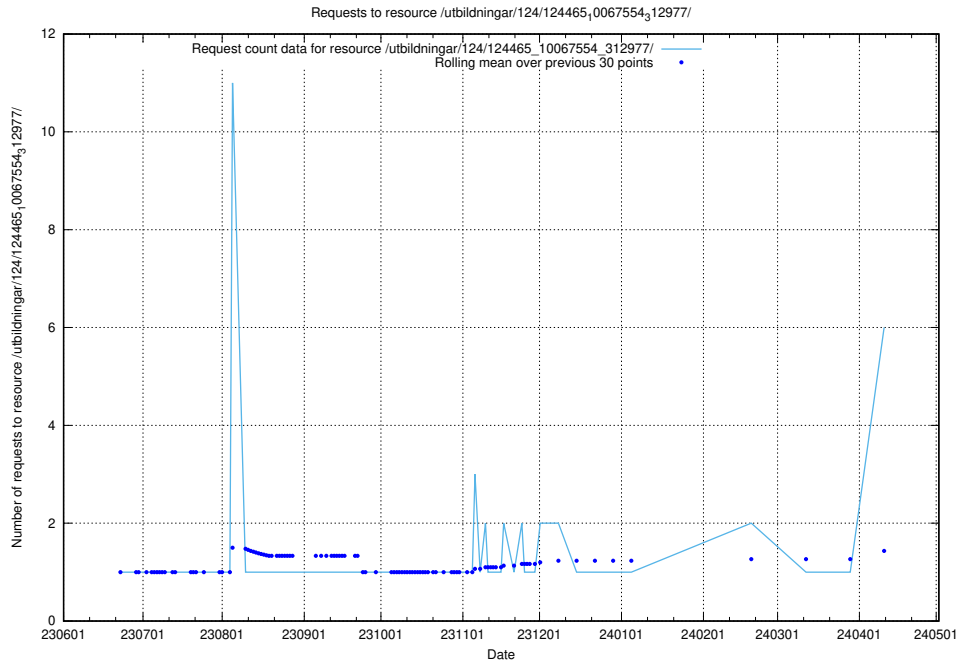

5.194 Usage of /utbildningar/124/124465_10067554_312977/

Here, we count the number of requests to resource /utbildningar/124/124465_10067554_312977/.