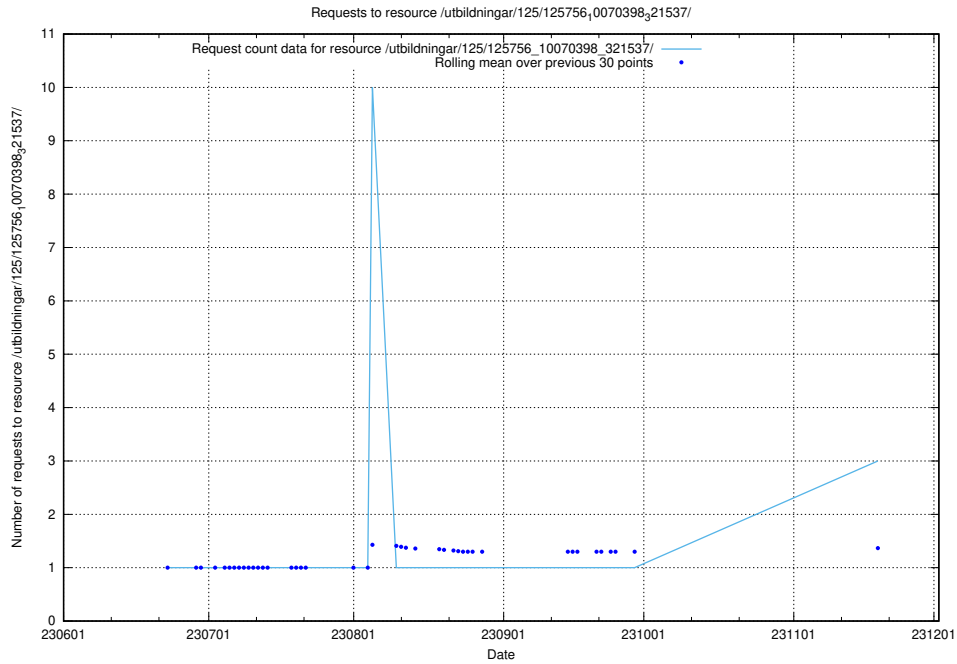

5.533 Usage of /utbildningar/125/125756_10070398_321537/

Here, we count the number of requests to resource /utbildningar/125/125756_10070398_321537/.