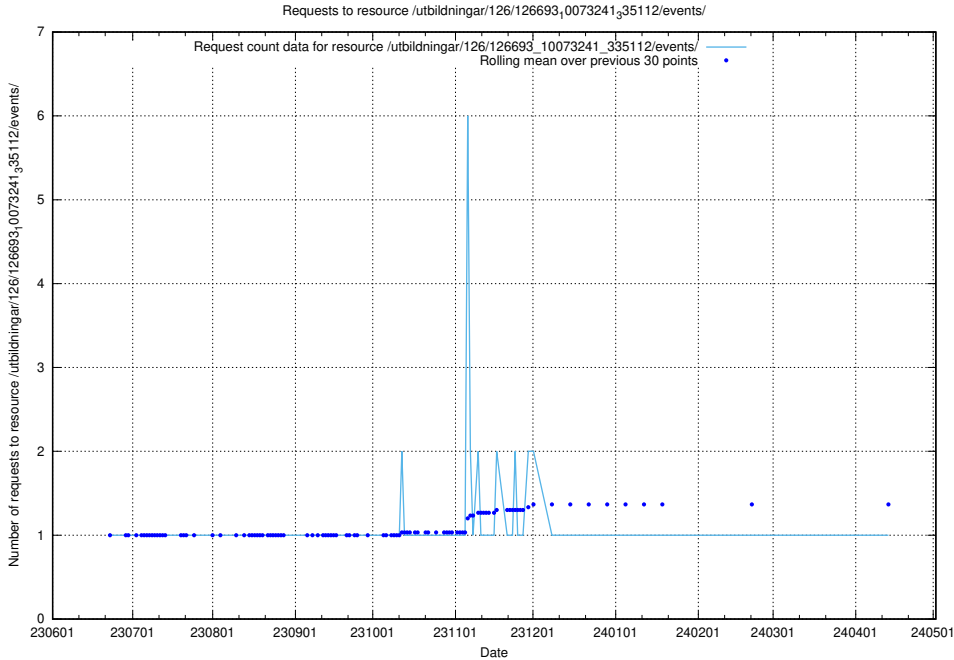

5.6390 Usage of /utbildningar/126/126693_10073241_335112/events/

Here, we count the number of requests to resource /utbildningar/126/126693_10073241_335112/events/