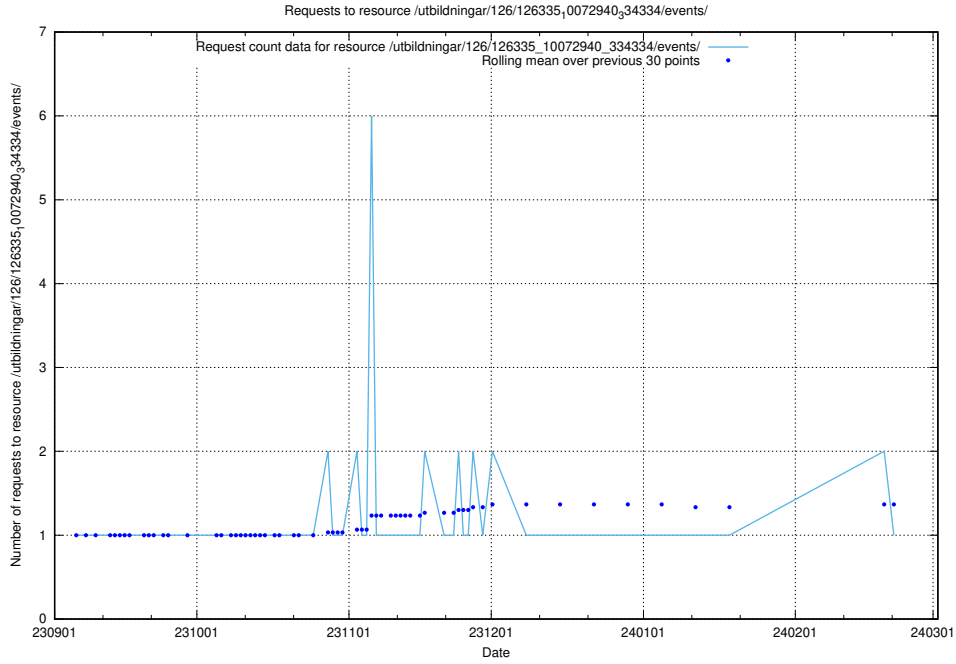

Here, we count the number of requests to resource /utbildningar/126/126651_10065249_314861/.

5.5446 Usage of /utbildningar/126/126335_10072940_334334/events/

Here, we count the number of requests to resource /utbildningar/126/126335_10072940_334334/events/