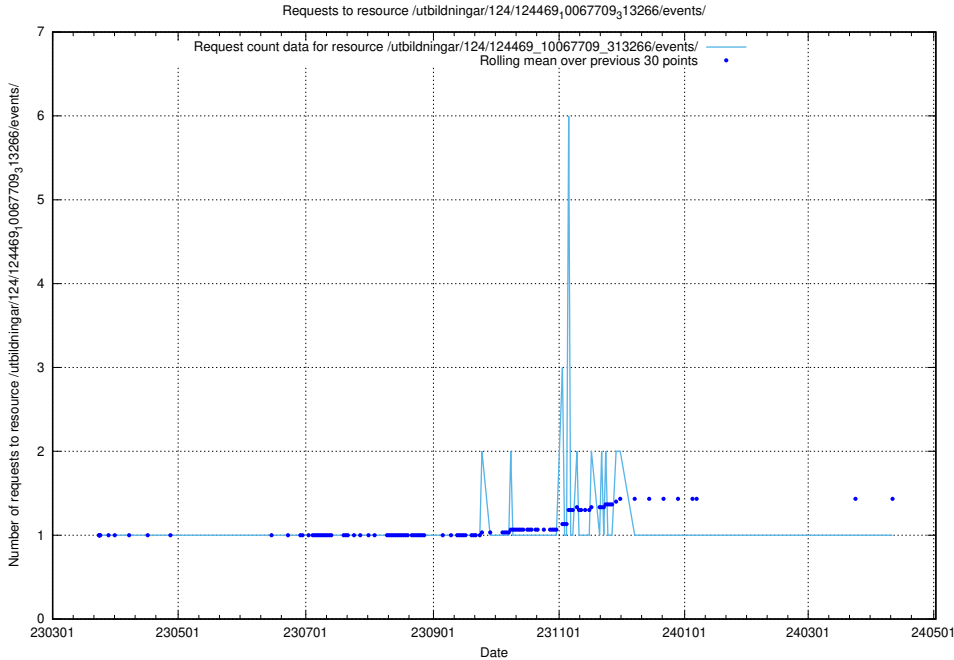

5.4058 Usage of /utbildningar/124/124469_10067709_313266/events/

Here, we count the number of requests to resource /utbildningar/124/124469_10067709_313266/events/