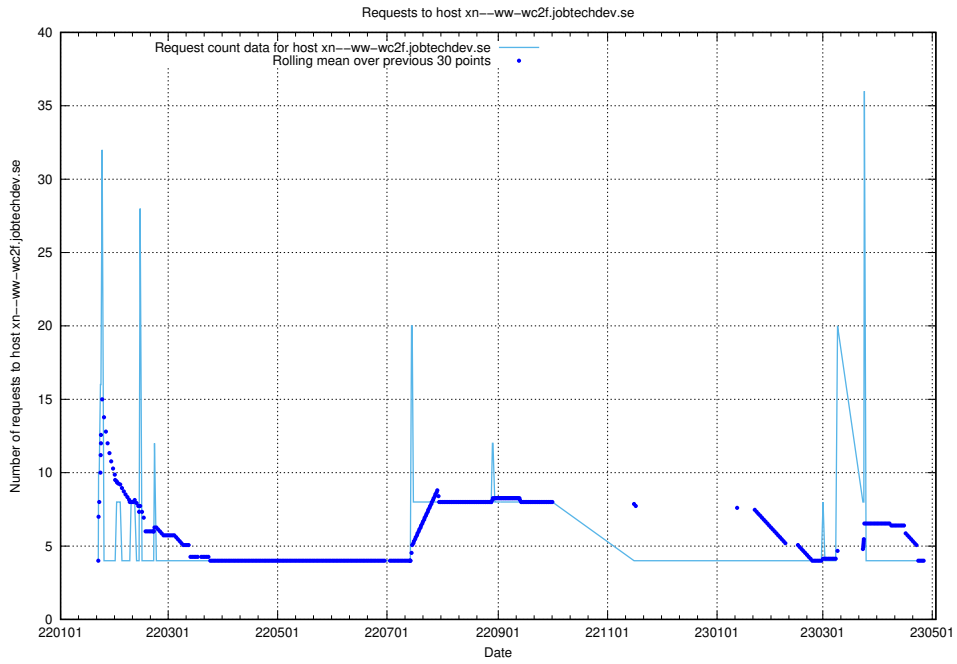

7.108 Usage of xn-ww-wc2f.jobtechdev.se

Here, we count the number of requests to host xn-ww-wc2f.jobtechdev.se.