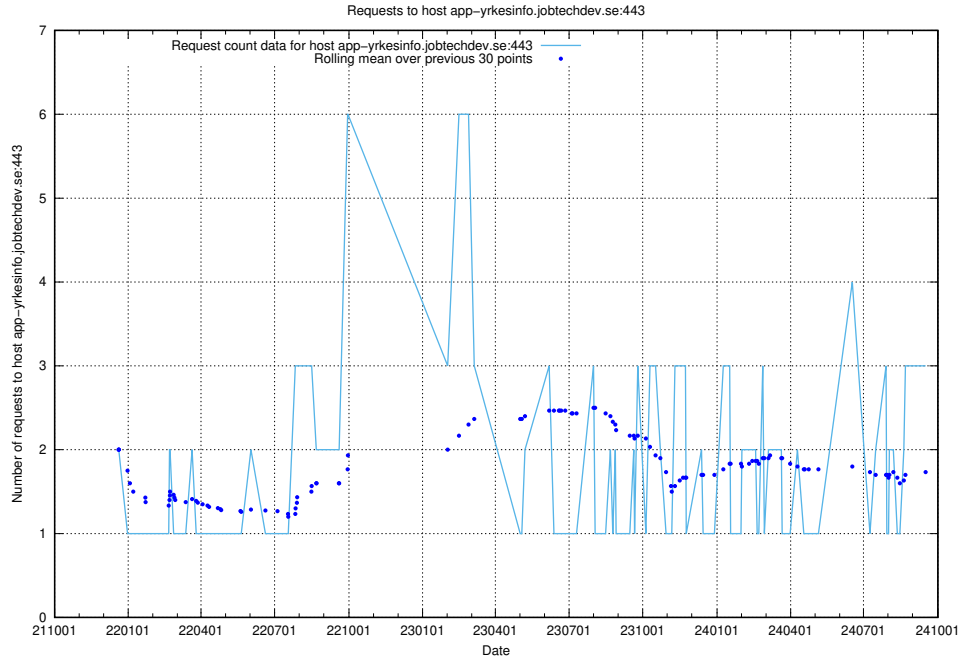

Here, we count the number of requests to host correo.jobtechdev.se.

7.210 Usage of app-yrkesinfo.jobtechdev.se:443

Here, we count the number of requests to host app-yrkesinfo.jobtechdev.se:443.

7.211 Usage of www.atlas.jobtechdev.se