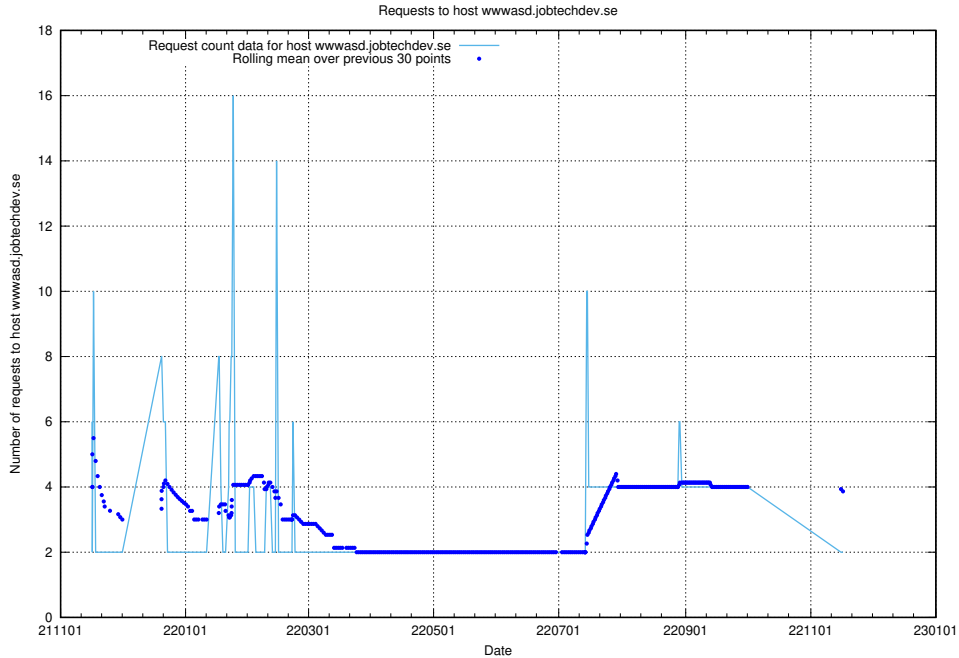

7.542 Usage of wwwasd.jobtechdev.se

Here, we count the number of requests to host wwwasd.jobtechdev.se.