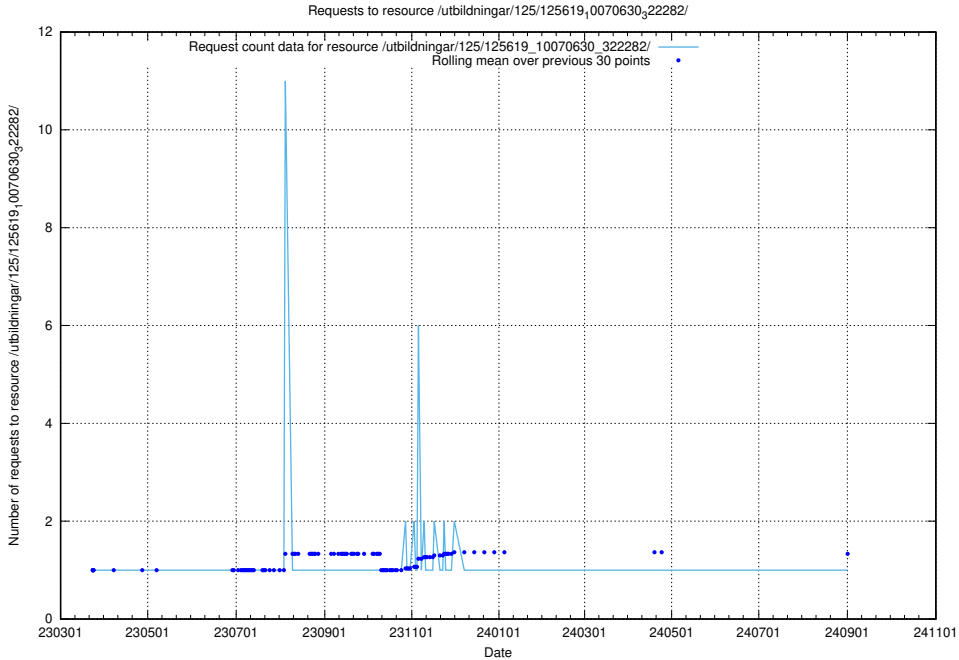

5.1192 Usage of /utbildningar/125/125619_10070630_322282/

Here, we count the number of requests to resource /utbildningar/125/125619_10070630_322282/.