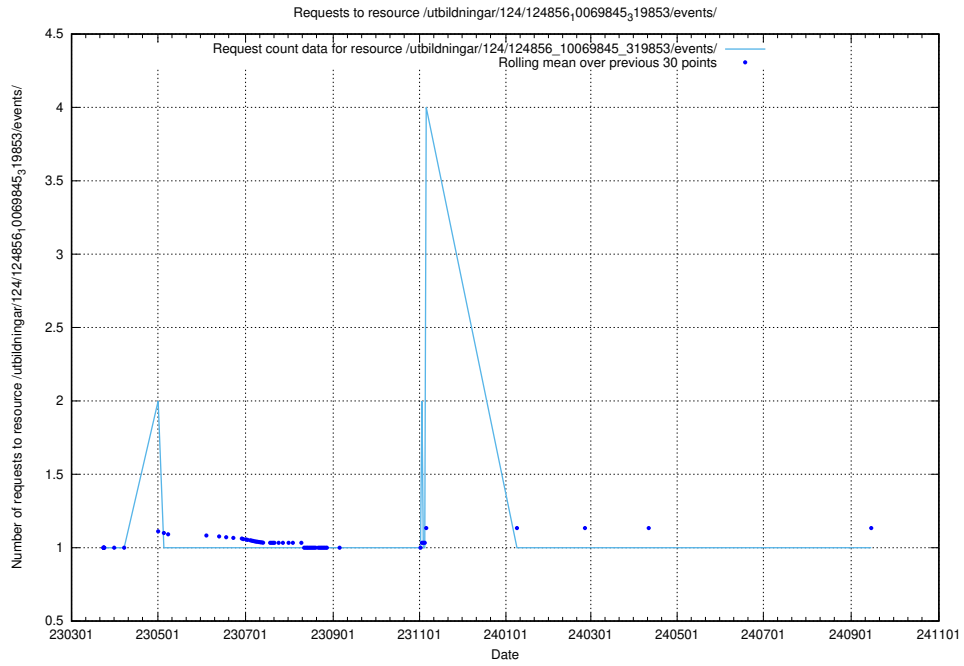

5.1313 Usage of /utbildningar/124/124856_10069845_319853/events/

Here, we count the number of requests to resource /utbildningar/124/124856_10069845_319853/events/