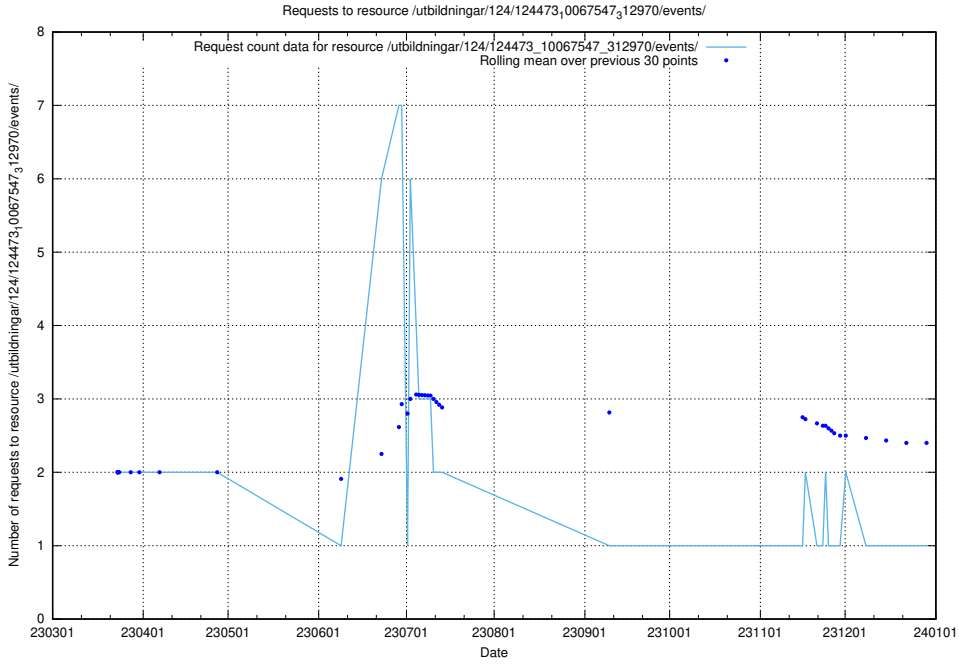

5.7078 Usage of /utbildningar/124/124473_10067547_312970/events/

Here, we count the number of requests to resource /utbildningar/124/124473_10067547_312970/events/