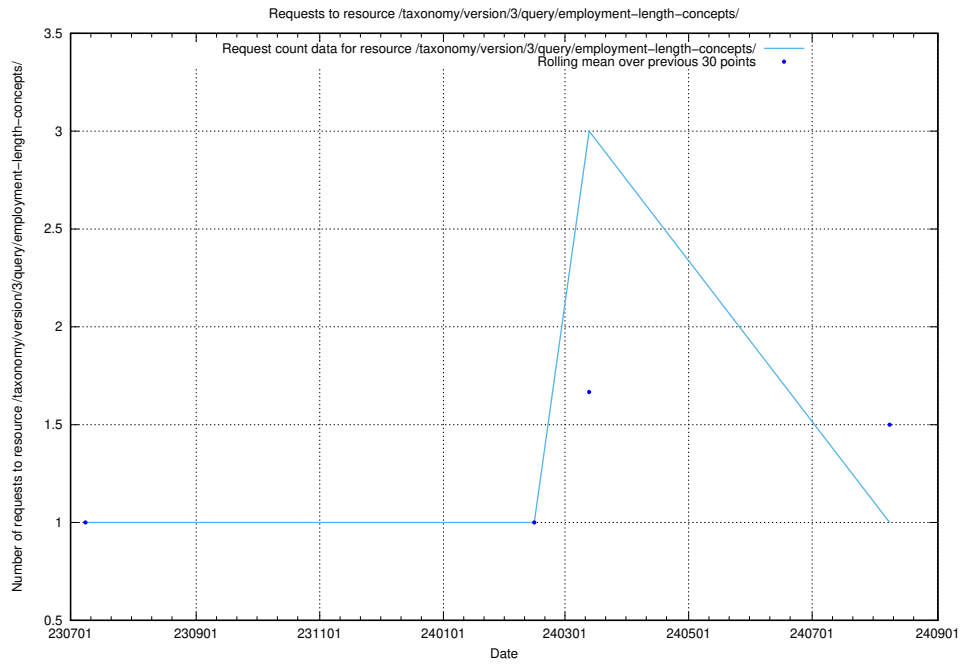

5.6065 Usage of /taxonomy/version/3/query/employment-length-concepts/

Here, we count the number of requests to resource /taxonomy/version/3/query/employment-length-concepts/.