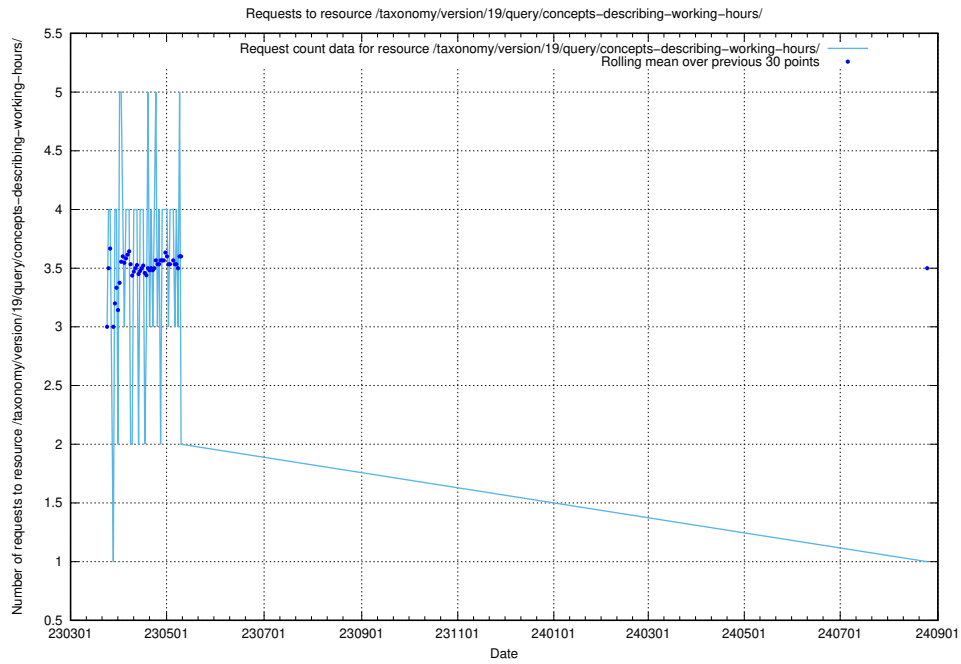

5.6923 Usage of /taxonomy/version/19/query/concepts-describing-working-hours/

Here, we count the number of requests to resource /taxonomy/version/19/query/concepts-describing-working-hours/.