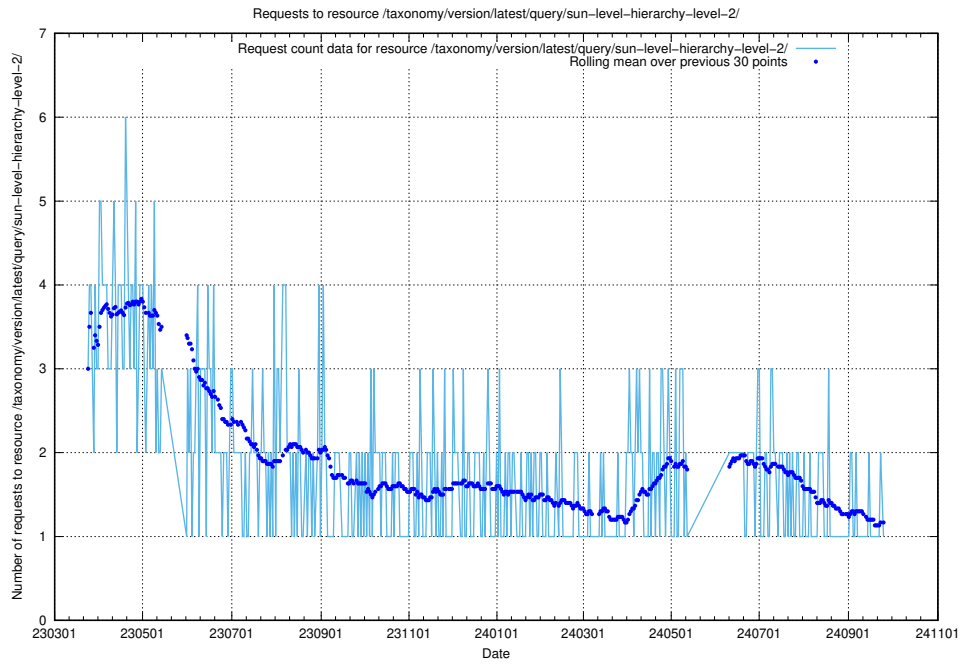

5.6828 Usage of /taxonomy/version/latest/query/sun-level-hierarchy-level-2/

Here, we count the number of requests to resource /taxonomy/version/latest/query/sun-level-hierarchy-level-2/.