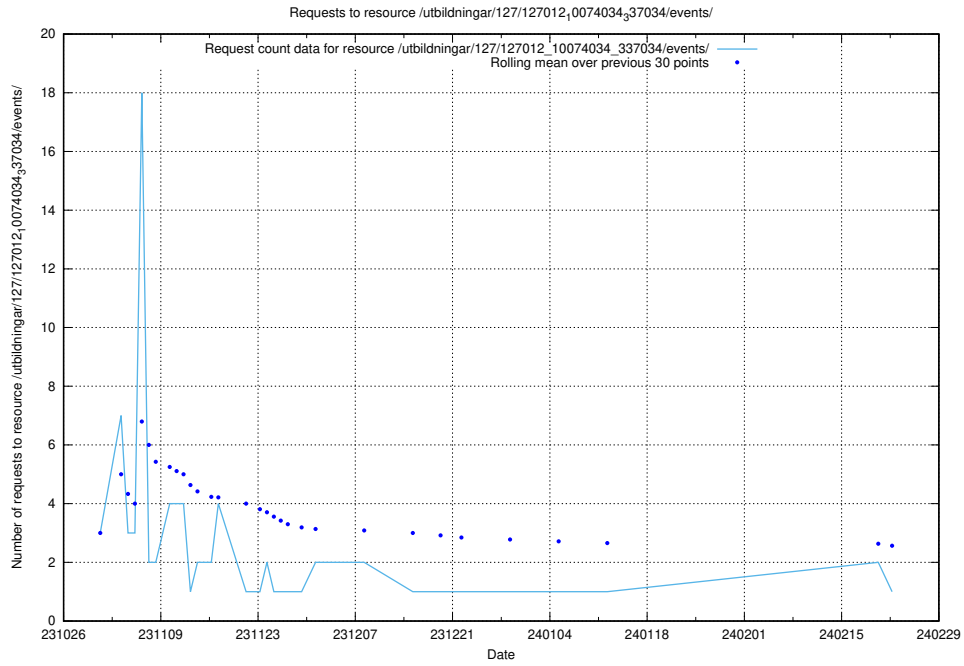

5.4955 Usage of /utbildningar/127/127012_10074034_337034/events/

Here, we count the number of requests to resource /utbildningar/127/127012_10074034_337034/events/