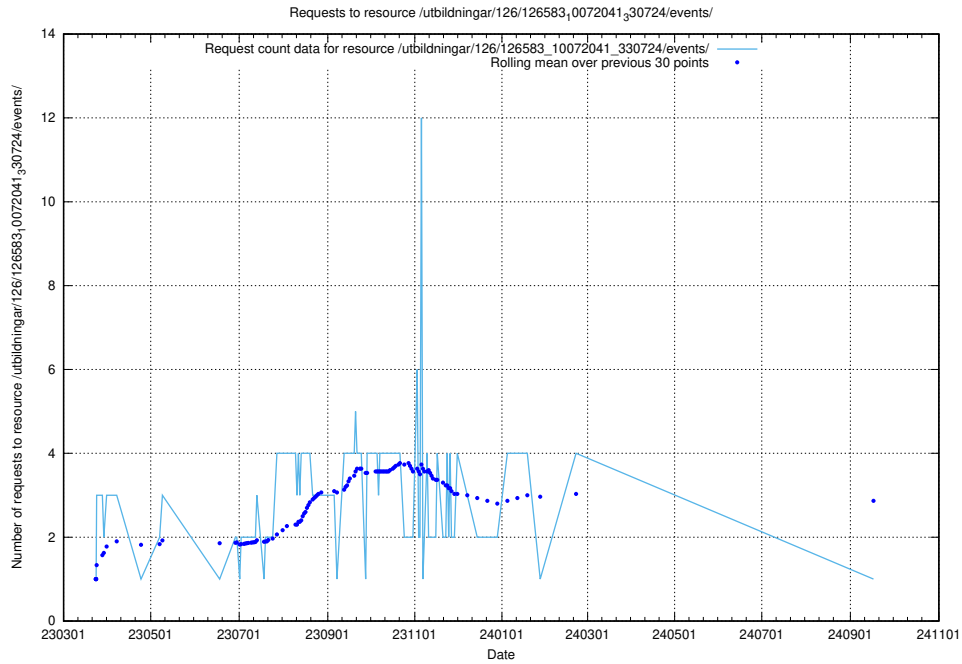

5.7177 Usage of /utbildningar/126/126583_10072041_330724/events/

Here, we count the number of requests to resource /utbildningar/126/126583_10072041_330724/events/