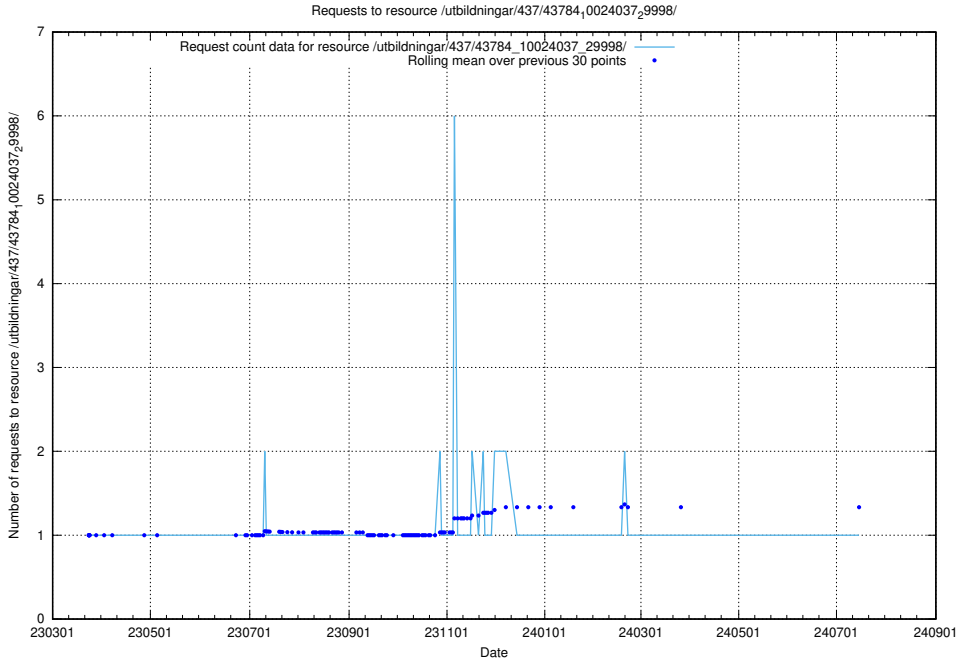

5.7144 Usage of /utbildningar/437/43784_10024037_29998/

Here, we count the number of requests to resource /utbildningar/437/43784_10024037_29998/.