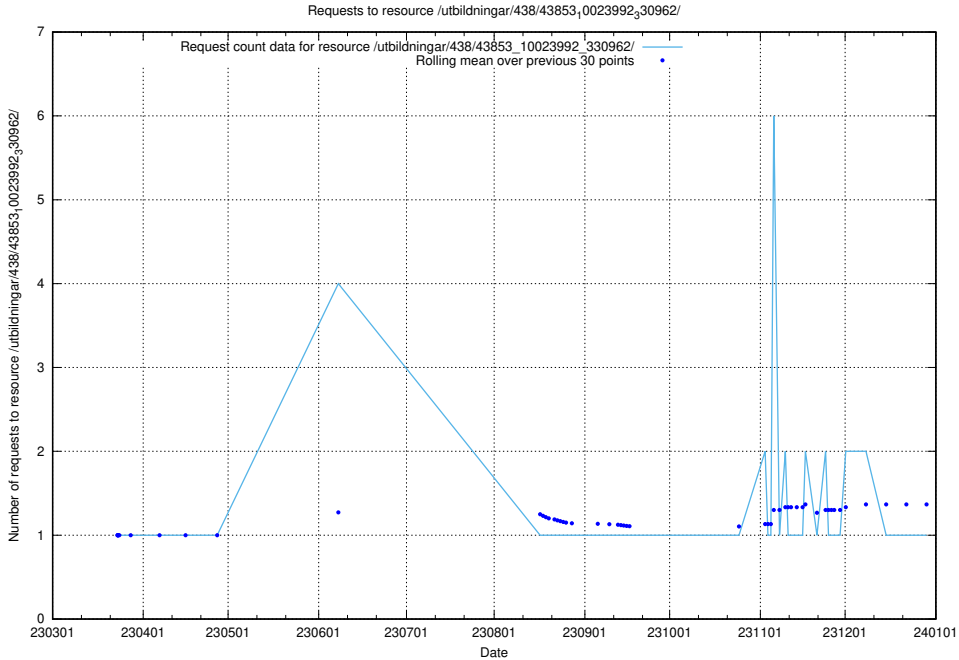

5.7106 Usage of /utbildningar/438/43853_10023992_330962/

Here, we count the number of requests to resource /utbildningar/438/43853_10023992_330962/.