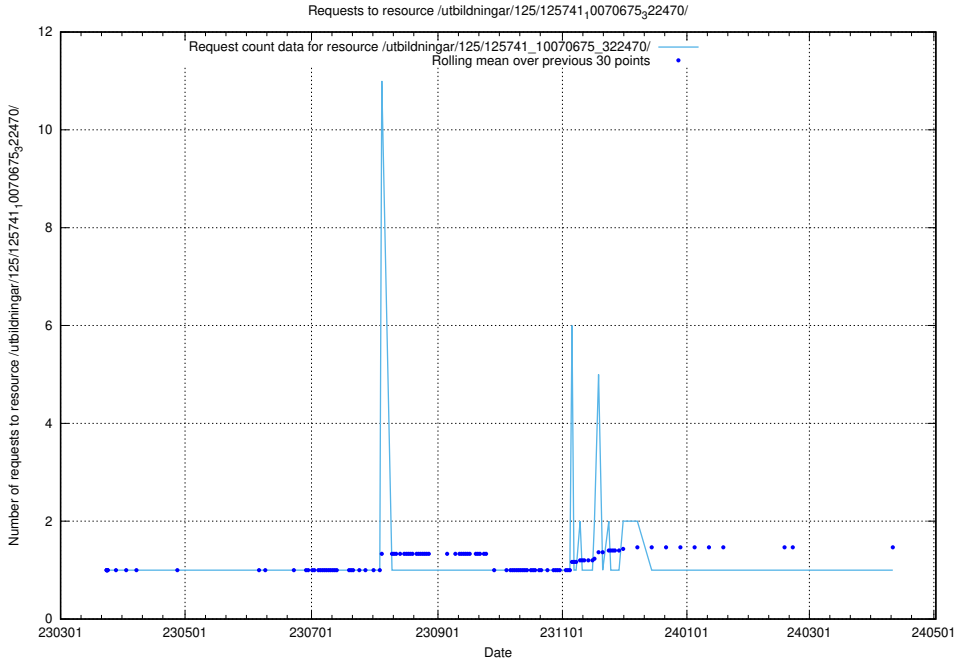

5.7261 Usage of /utbildningar/125/125741_10070675_322470/

Here, we count the number of requests to resource /utbildningar/125/125741_10070675_322470/.