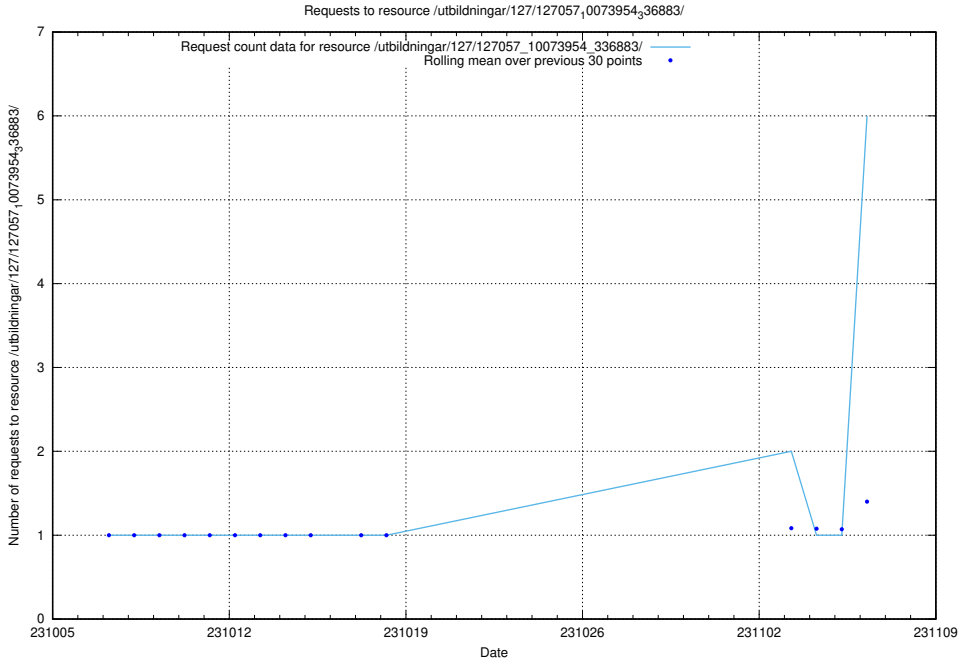

5.153 Usage of /utbildningar/127/127057_10073954_336883/

Here, we count the number of requests to resource /utbildningar/127/127057_10073954_336883/.