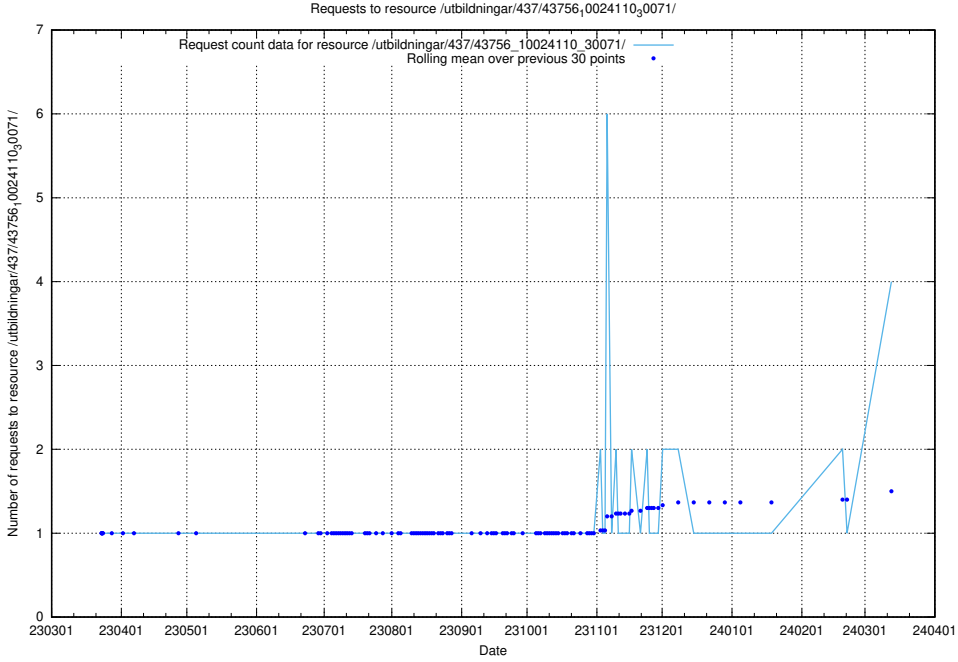

Here, we count the number of requests to resource /utbildningar/125/125740_10070664_322456/events/

5.396 Usage of /utbildningar/437/43756_10024110_30071/

Here, we count the number of requests to resource /utbildningar/437/43756_10024110_30071/.