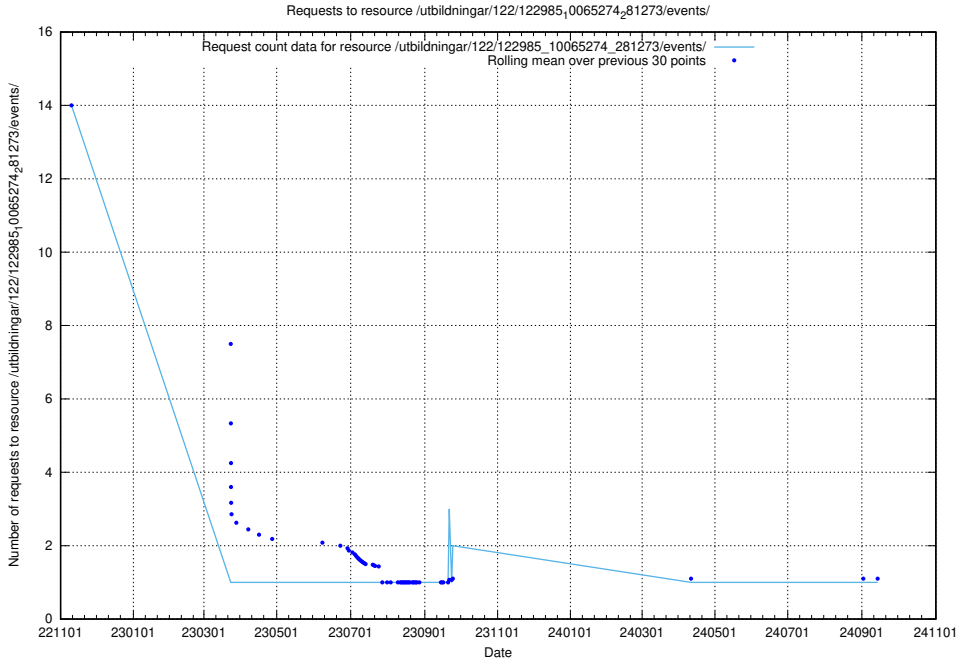

5.6999 Usage of /utbildningar/122/122985_10065274_281273/events/

Here, we count the number of requests to resource /utbildningar/122/122985_10065274_281273/events/