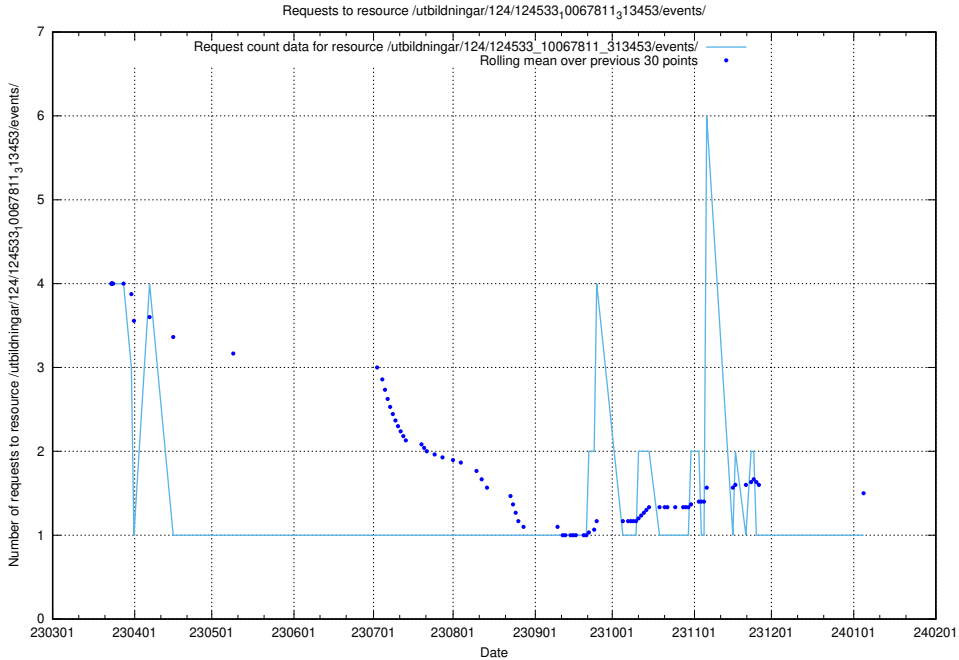

5.7032 Usage of /utbildningar/124/124533_10067811_313453/events/

Here, we count the number of requests to resource /utbildningar/124/124533_10067811_313453/events/