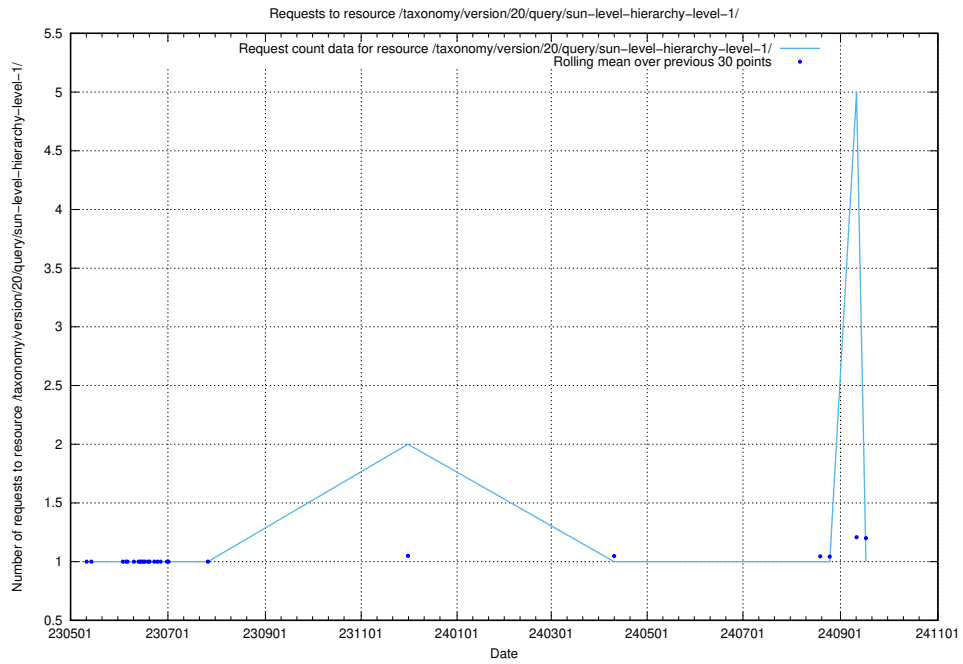

5.6690 Usage of /taxonomy/version/20/query/sun-level-hierarchy-level-1/

Here, we count the number of requests to resource /taxonomy/version/20/query/sun-level-hierarchy-level-1/.