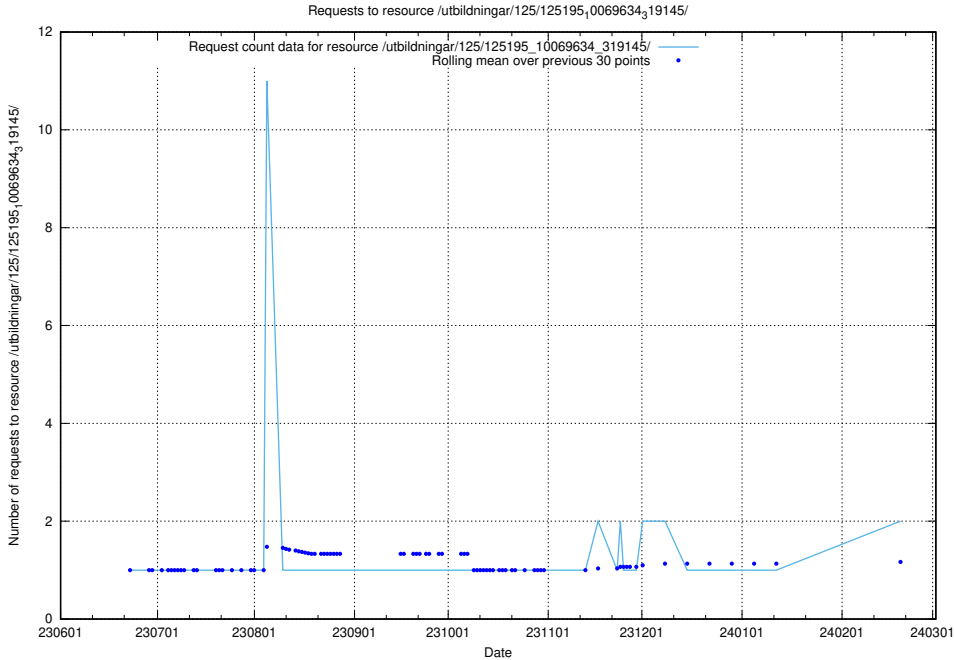

5.996 Usage of /utbildningar/125/125195_10069634_319145/

Here, we count the number of requests to resource /utbildningar/125/125195_10069634_319145/.