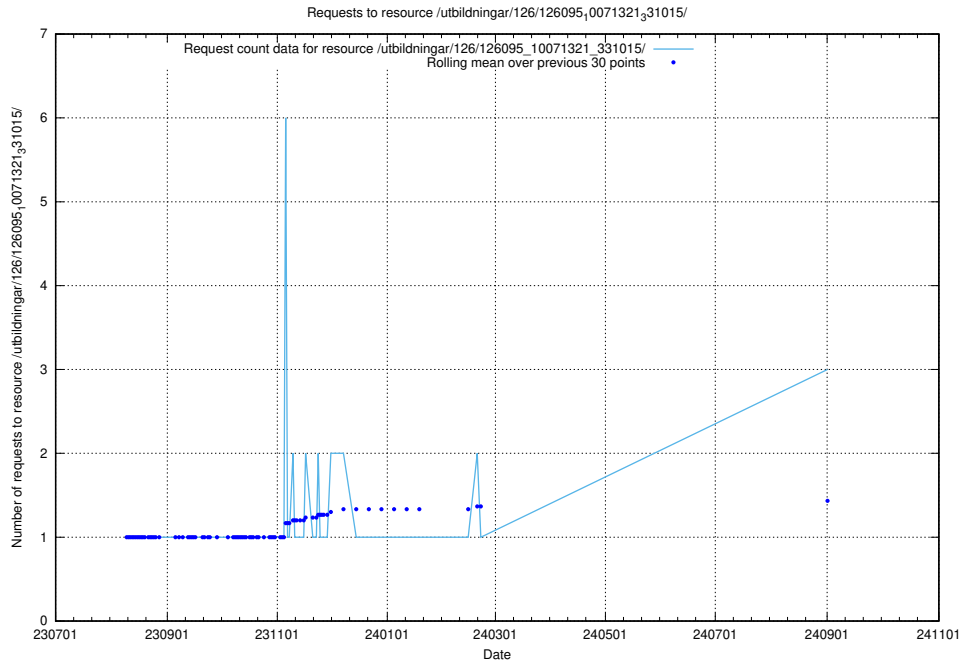

5.500 Usage of /utbildningar/126/126095_10071321_331015/

Here, we count the number of requests to resource /utbildningar/126/126095_10071321_331015/.