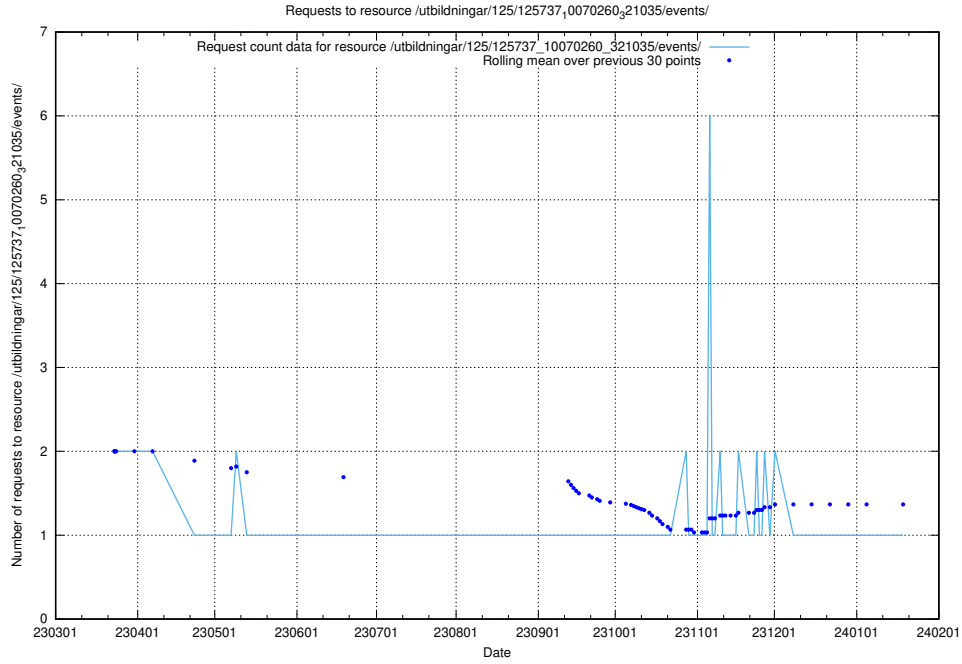

5.7058 Usage of /utbildningar/125/125737_10070260_321035/events/

Here, we count the number of requests to resource /utbildningar/125/125737_10070260_321035/events/