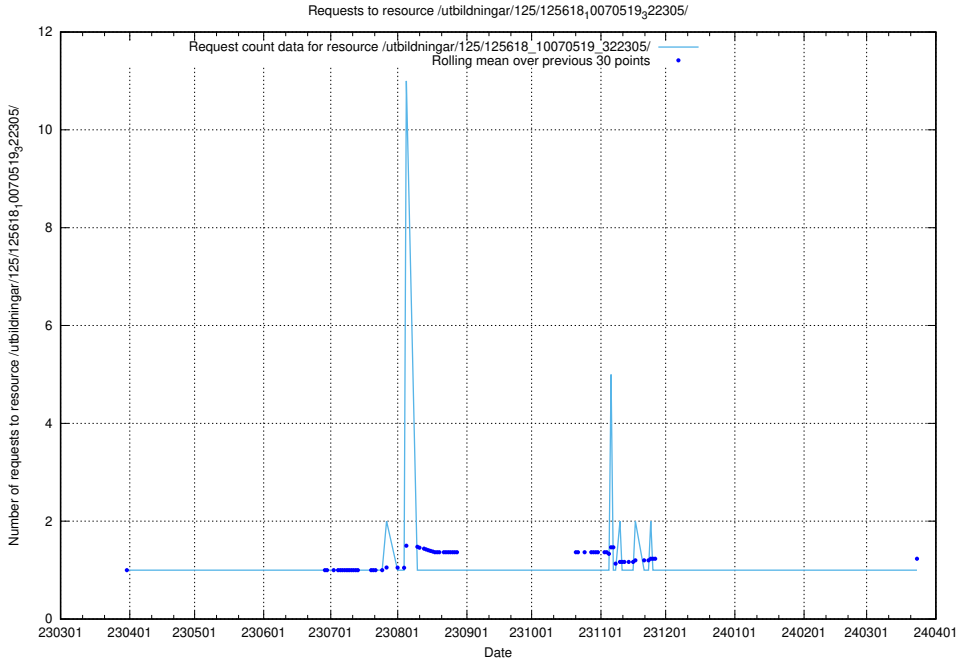

5.6799 Usage of /utbildningar/125/125618_10070519_322305/

Here, we count the number of requests to resource /utbildningar/125/125618_10070519_322305/.