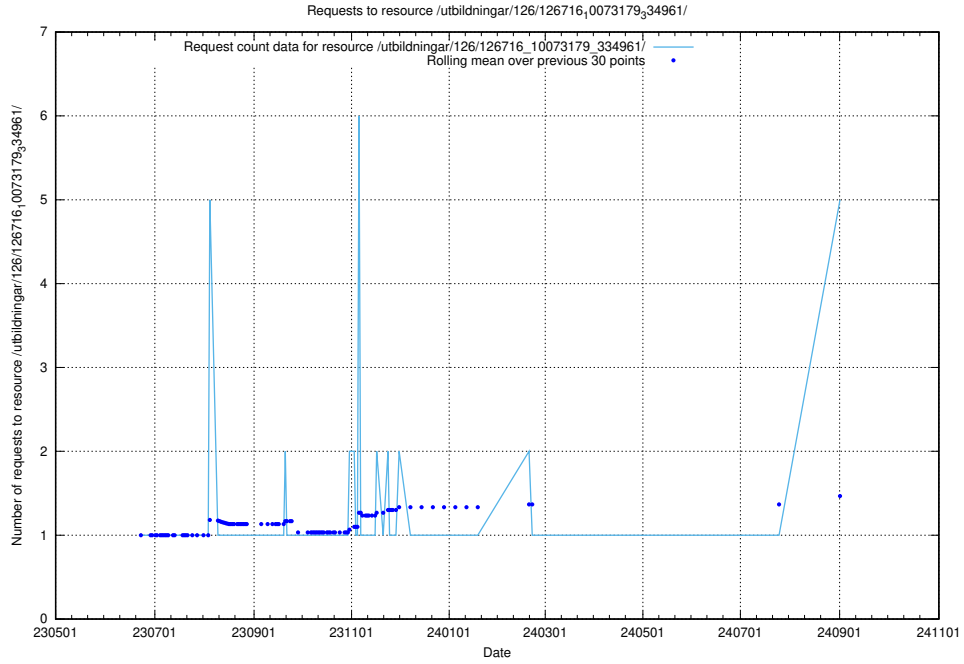

Here, we count the number of requests to resource /utbildningar/126/126717_10073179_334961/.

5.260 Usage of /utbildningar/126/126716_10073179_334961/

Here, we count the number of requests to resource /utbildningar/126/126716_10073179_334961/.