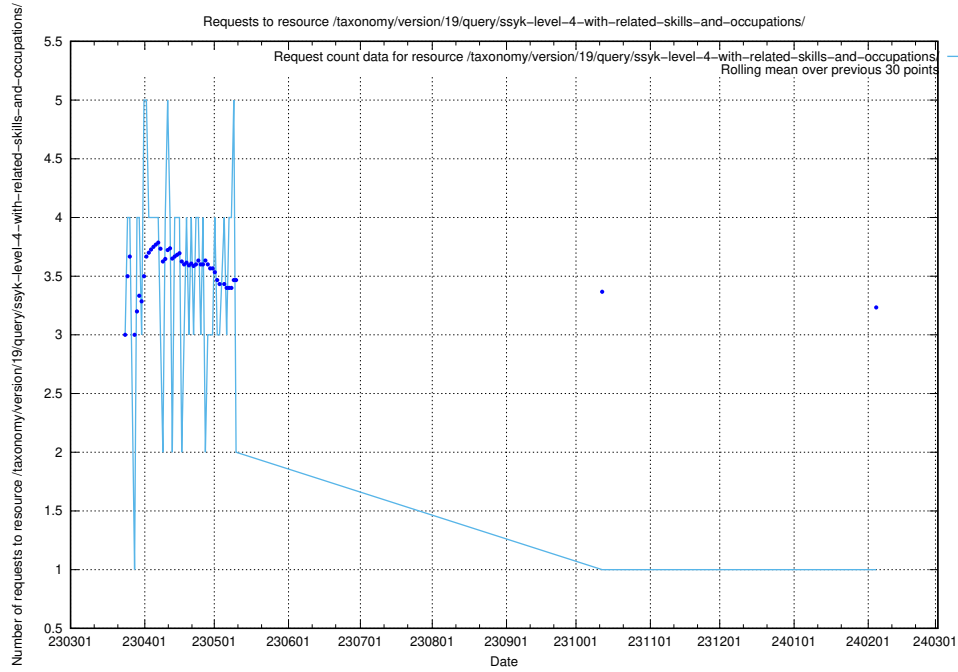

5.6891 Usage of /taxonomy/version/19/query/ssyk-level-4-with-related-skills-and-occupations/

Here, we count the number of requests to resource /taxonomy/version/19/query/ssyk-level-4-with-related-skills-and-occupations/.