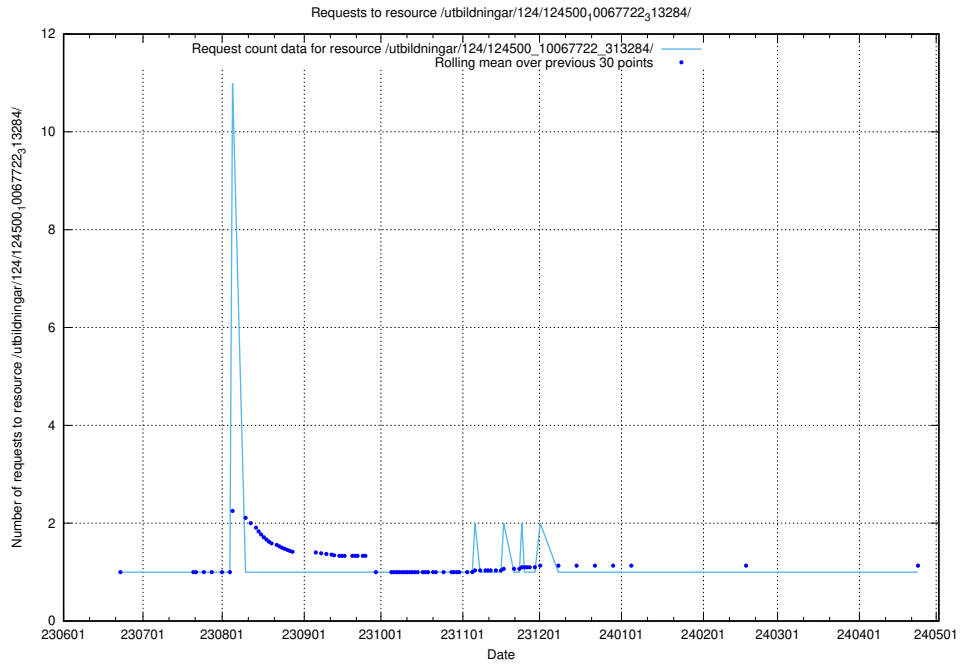

5.6519 Usage of /utbildningar/124/124500_10067722_313284/

Here, we count the number of requests to resource /utbildningar/124/124500_10067722_313284/.