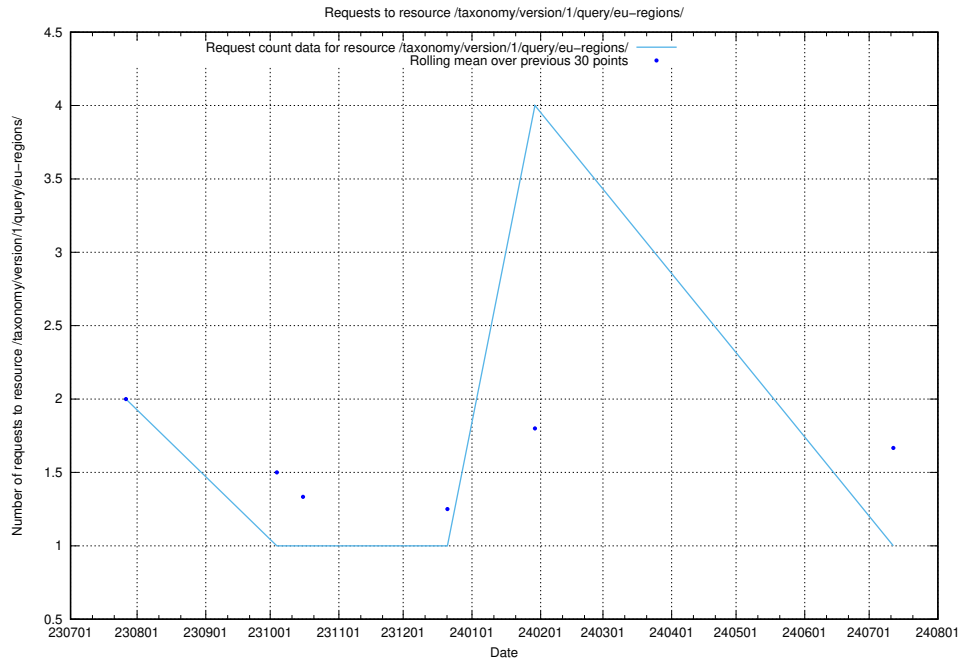

5.5713 Usage of /utbildningar/122/122985_10065249_314861/events/

Here, we count the number of requests to resource /utbildningar/122/122985_10065249_314861/events/

5.5714 Usage of /taxonomy/version/1/query/employment-variety-concepts/