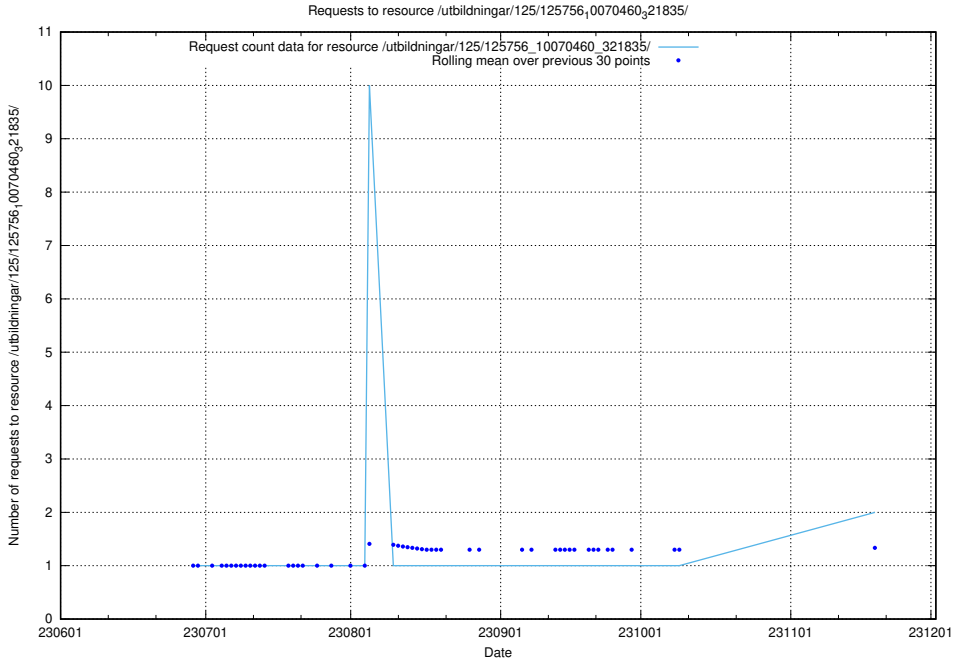

5.960 Usage of /utbildningar/125/125756_10070460_321835/

Here, we count the number of requests to resource /utbildningar/125/125756_10070460_321835/.