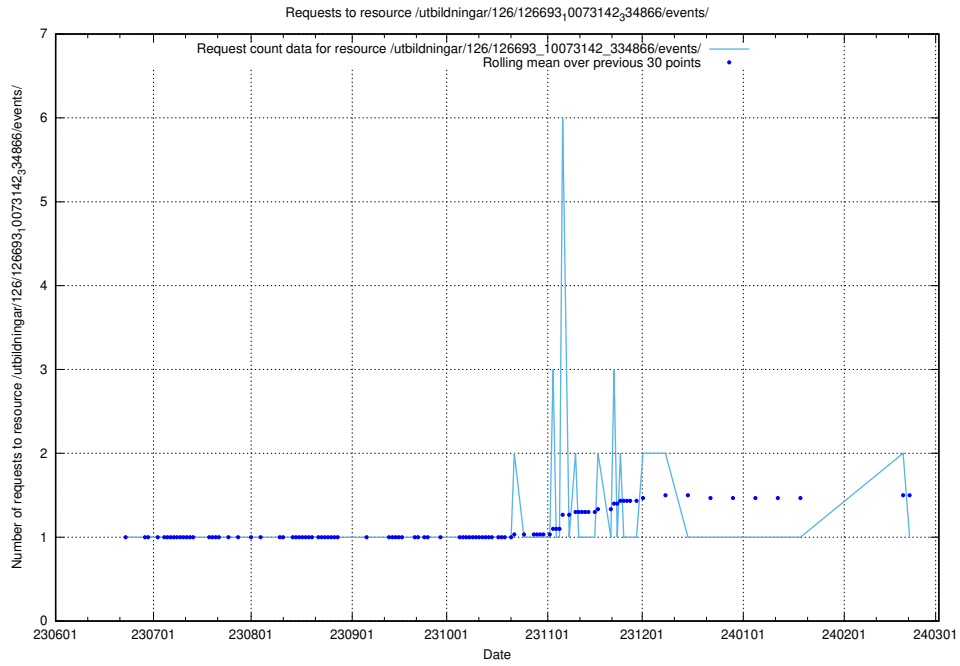

5.6392 Usage of /utbildningar/126/126693_10073142_334866/events/

Here, we count the number of requests to resource /utbildningar/126/126693_10073142_334866/events/