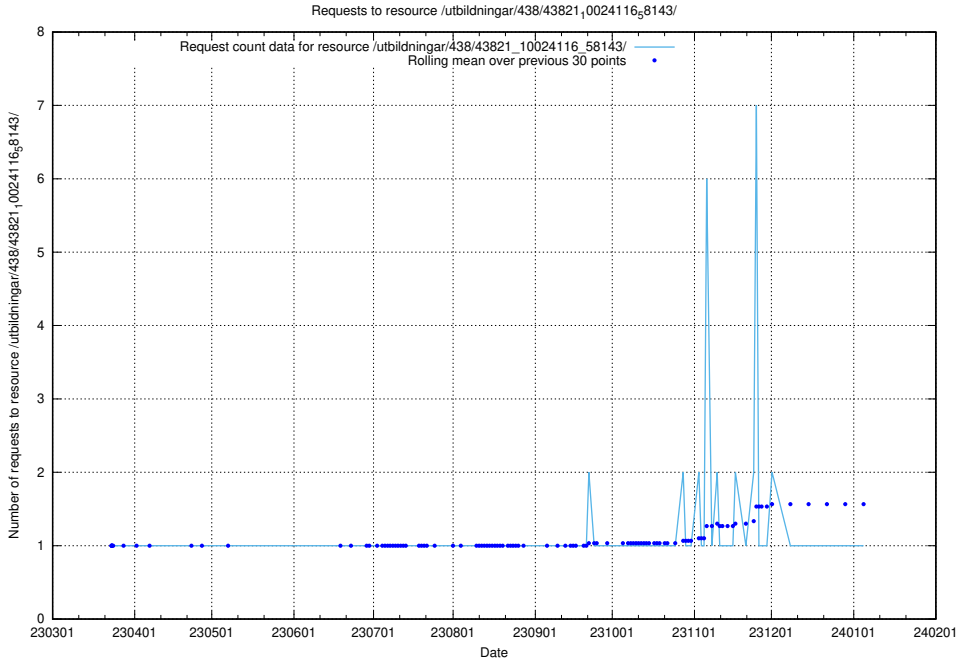

5.7116 Usage of /utbildningar/438/43821_10024116_58143/

Here, we count the number of requests to resource /utbildningar/438/43821_10024116_58143/.