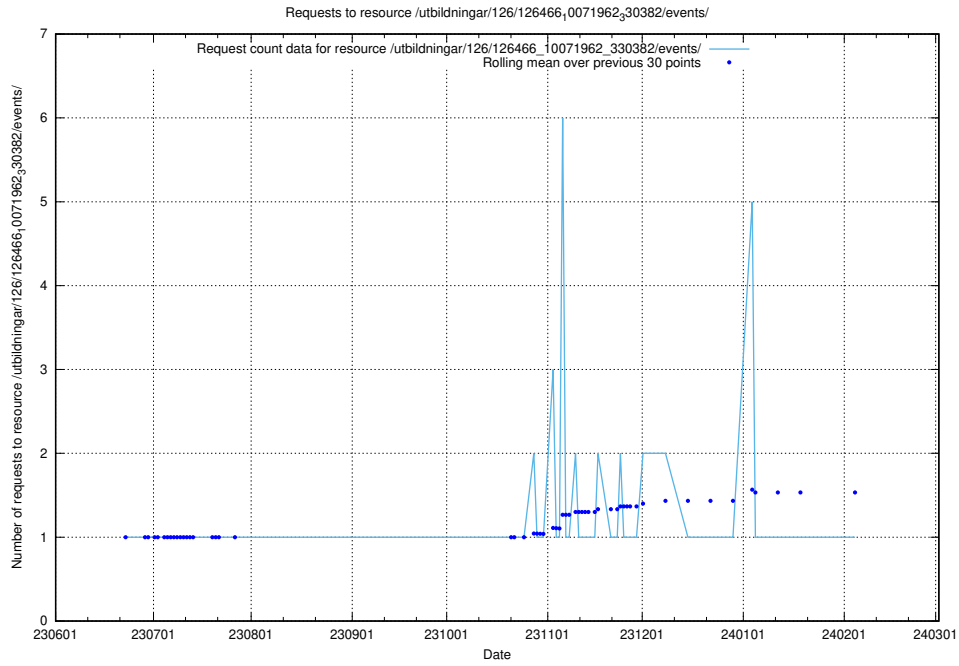

Here, we count the number of requests to resource /utbildningar/126/126545_10072666_333568/.

5.6397 Usage of /utbildningar/126/126466_10071962_330382/events/

Here, we count the number of requests to resource /utbildningar/126/126466_10071962_330382/events/