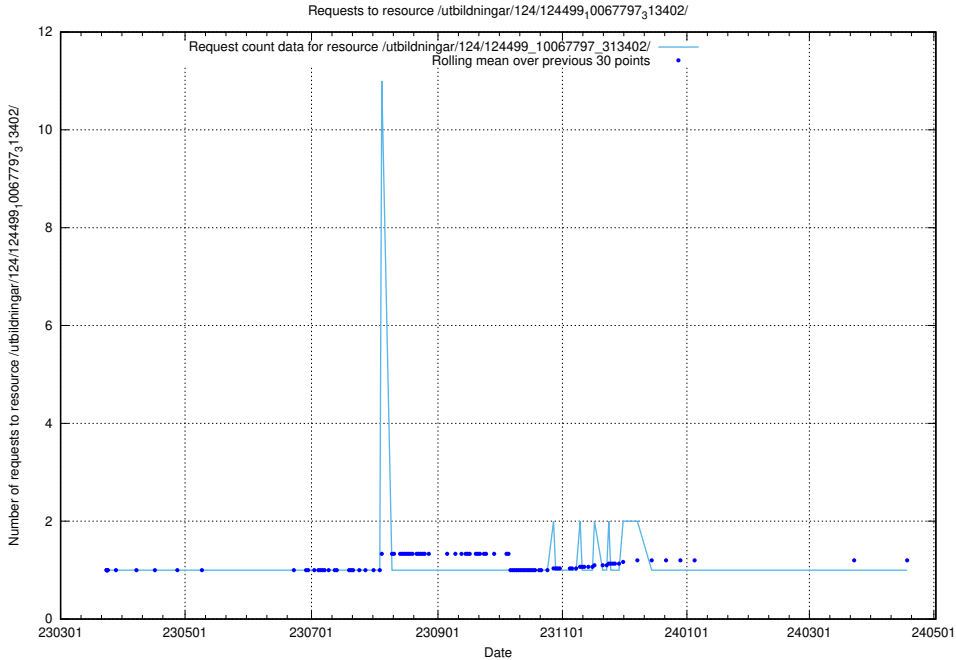

5.3309 Usage of /utbildningar/124/124499_10067797_313402/

Here, we count the number of requests to resource /utbildningar/124/124499_10067797_313402/.