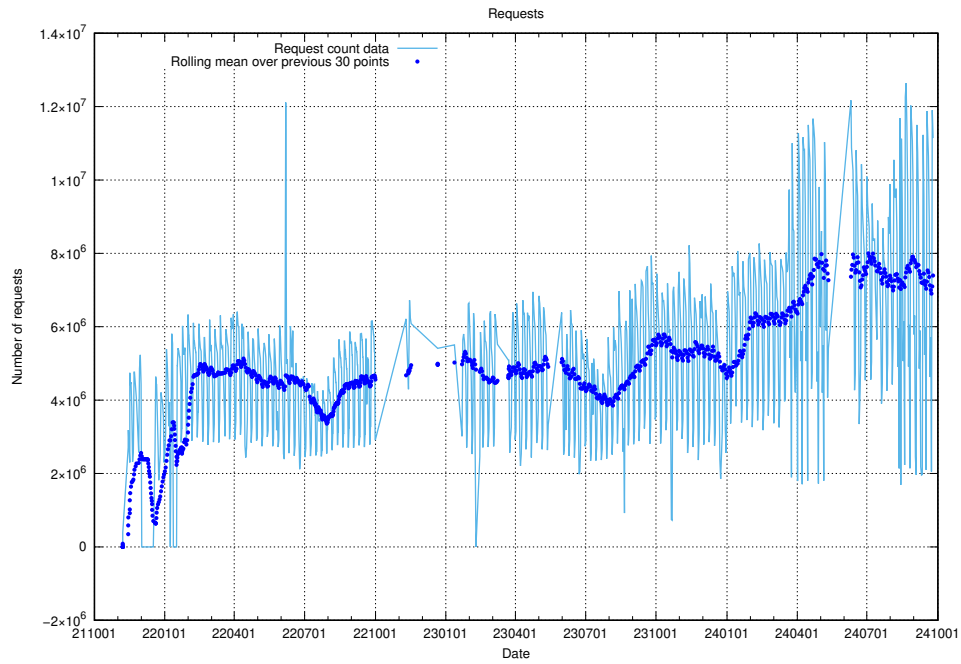

8 Log Stack - General Statistics

This section contains general statistics from [JobTech's log stack](#)⁸.

8.1 Total number of requests

Here, we count the total number of requests.