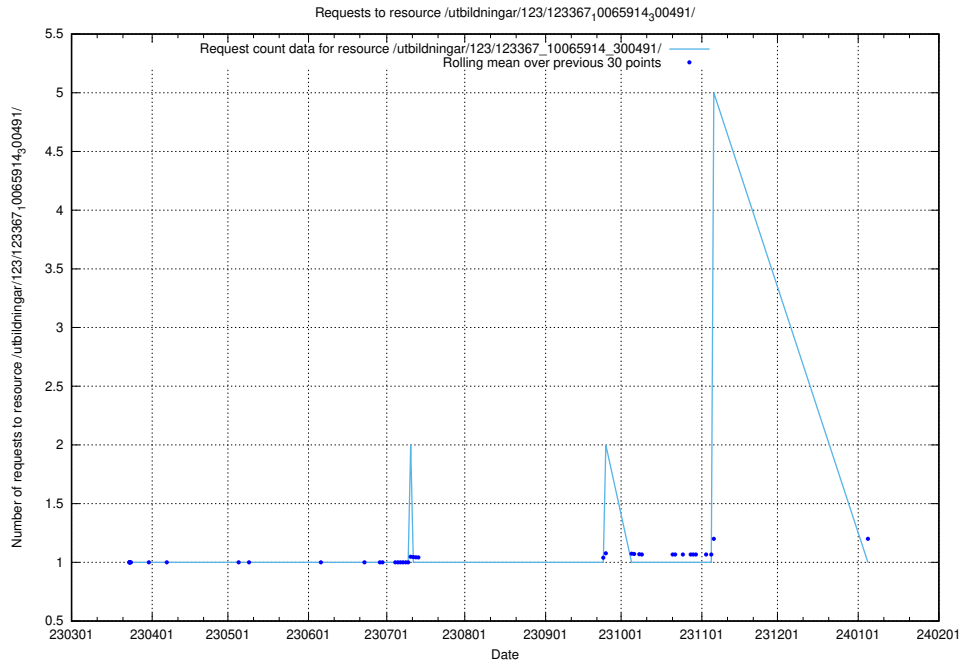

5.5454 Usage of /utbildningar/123/123367_10065914_300491/

Here, we count the number of requests to resource /utbildningar/123/123367_10065914_300491/.