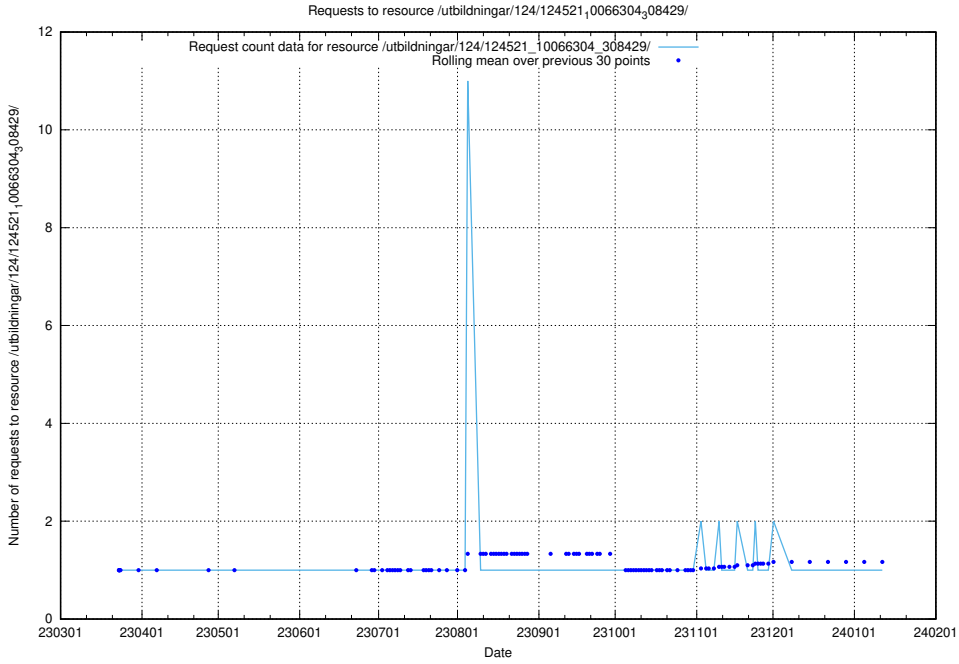

5.1591 Usage of /utbildningar/124/124521_10066304_308429/

Here, we count the number of requests to resource /utbildningar/124/124521_10066304_308429/.