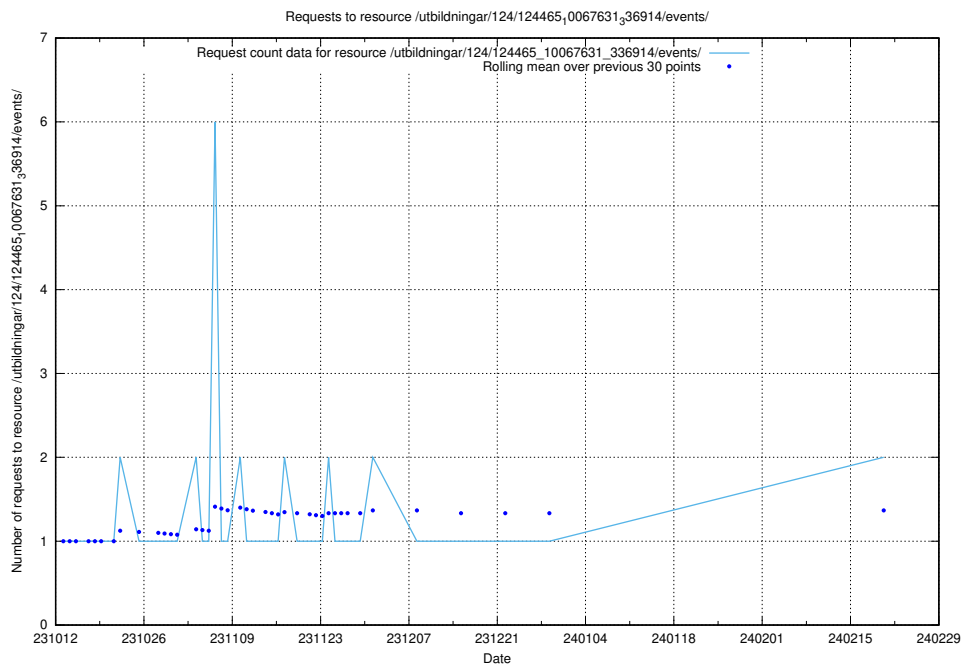

5.863 Usage of /utbildningar/124/124465_10067631_336914/events/

Here, we count the number of requests to resource /utbildningar/124/124465_10067631_336914/events/