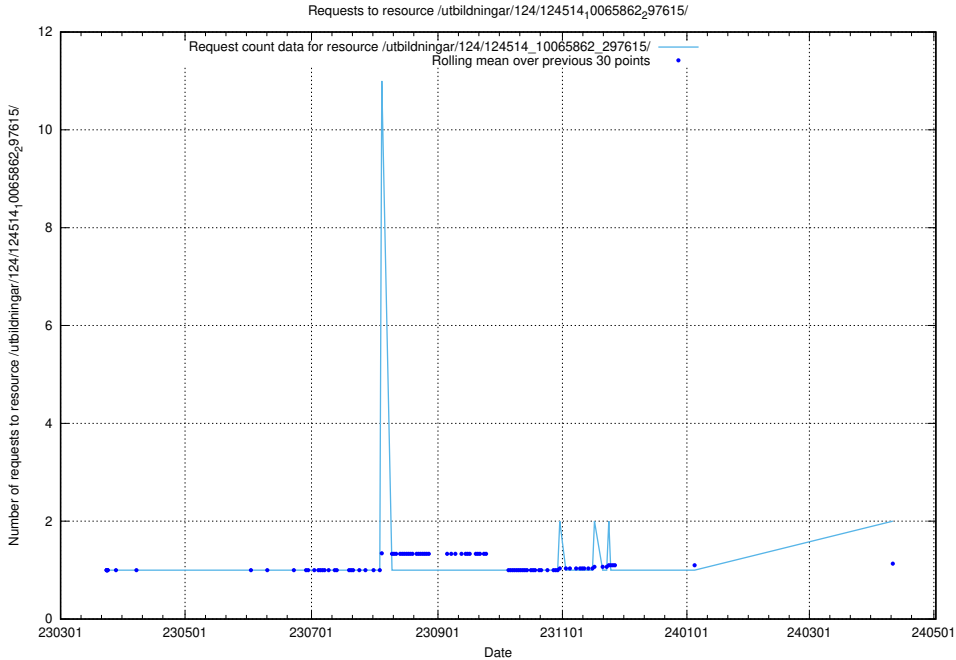

5.703 Usage of /utbildningar/124/124514_10065862_297615/

Here, we count the number of requests to resource /utbildningar/124/124514_10065862_297615/.