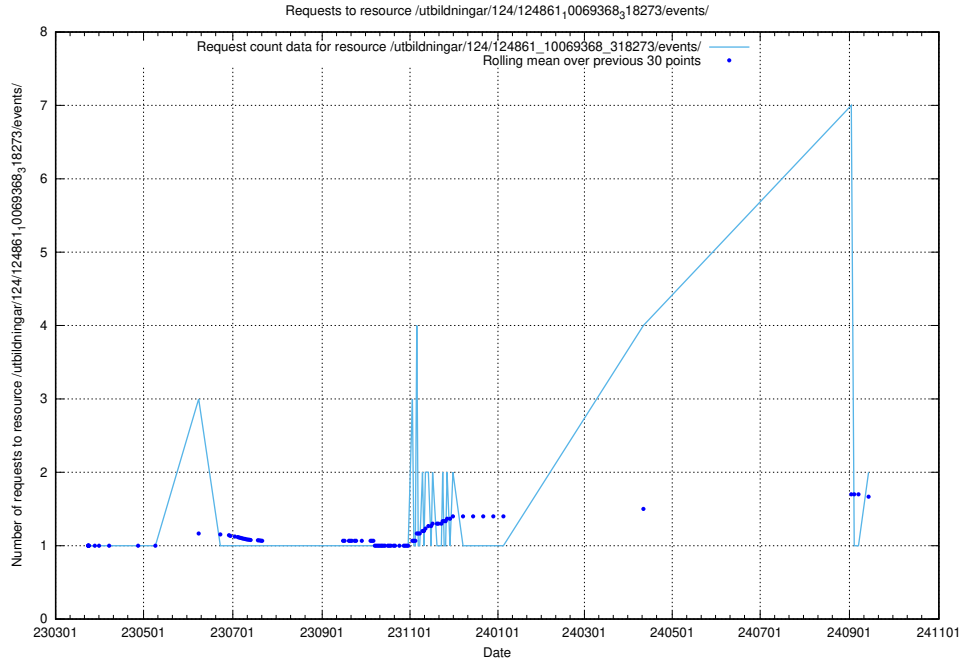

5.612 Usage of /utbildningar/124/124861_10069368_318273/events/

Here, we count the number of requests to resource /utbildningar/124/124861_10069368_318273/events/