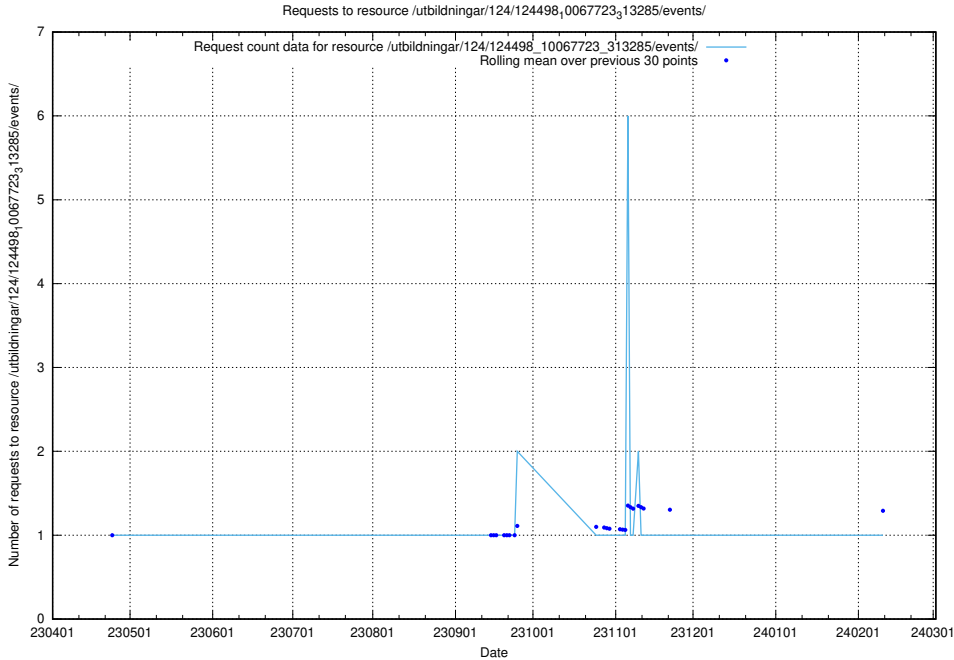

5.6747 Usage of /utbildningar/124/124498_10067723_313285/events/

Here, we count the number of requests to resource /utbildningar/124/124498_10067723_313285/events/