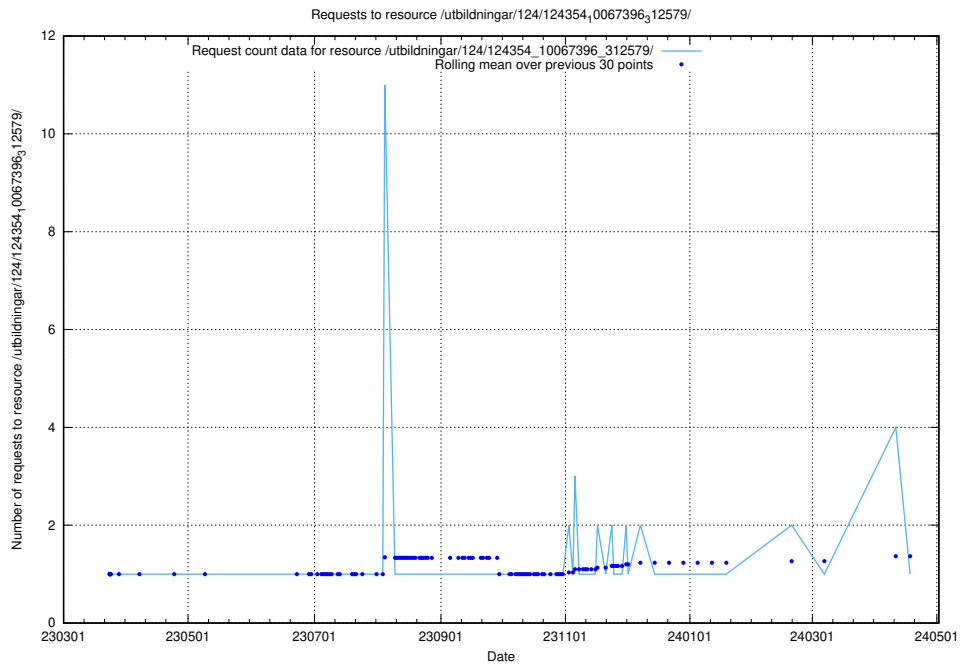

5.4703 Usage of /utbildningar/124/124354_10067396_312579/

Here, we count the number of requests to resource /utbildningar/124/124354_10067396_312579/.