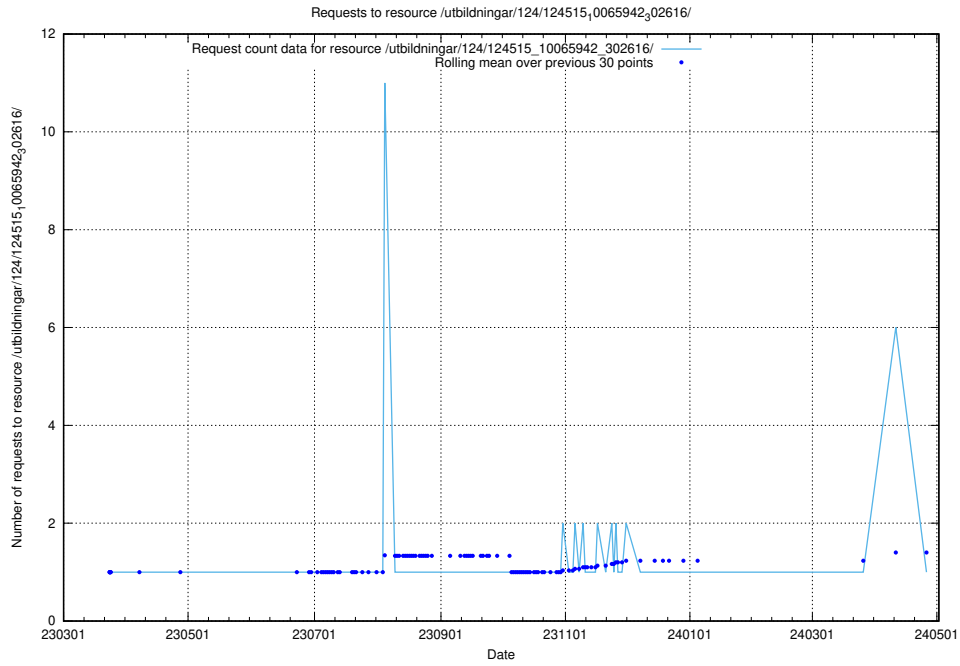

5.2400 Usage of /utbildningar/124/124515_10065942_302616/

Here, we count the number of requests to resource /utbildningar/124/124515_10065942_302616/.

5.2401 Usage of /availability/uptime/prod/20231009/