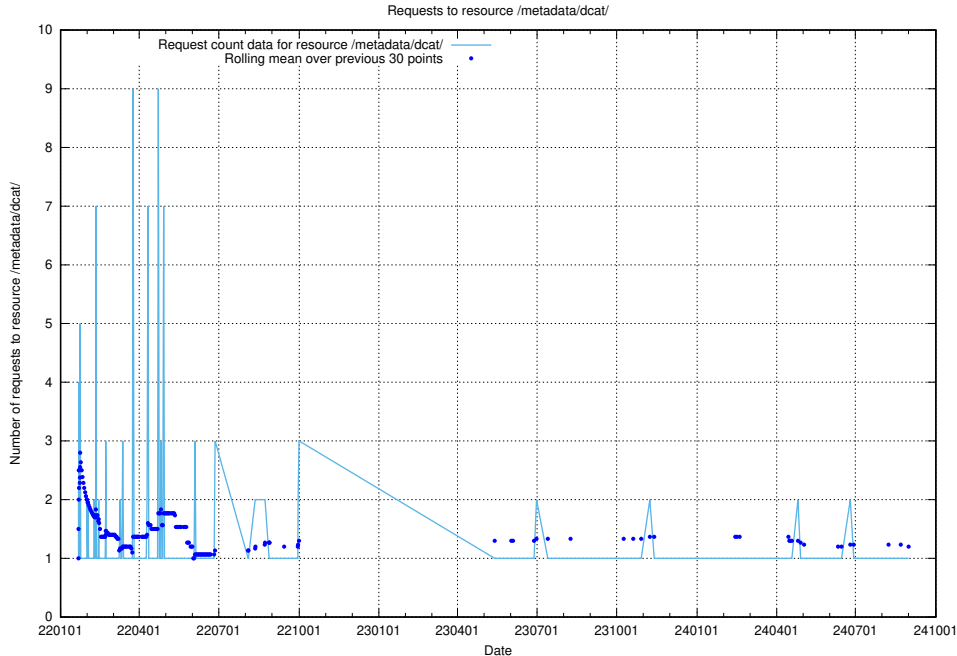

5.7277 Usage of /metadata/dcat/

Here, we count the number of requests to resource /metadata/dcat/.