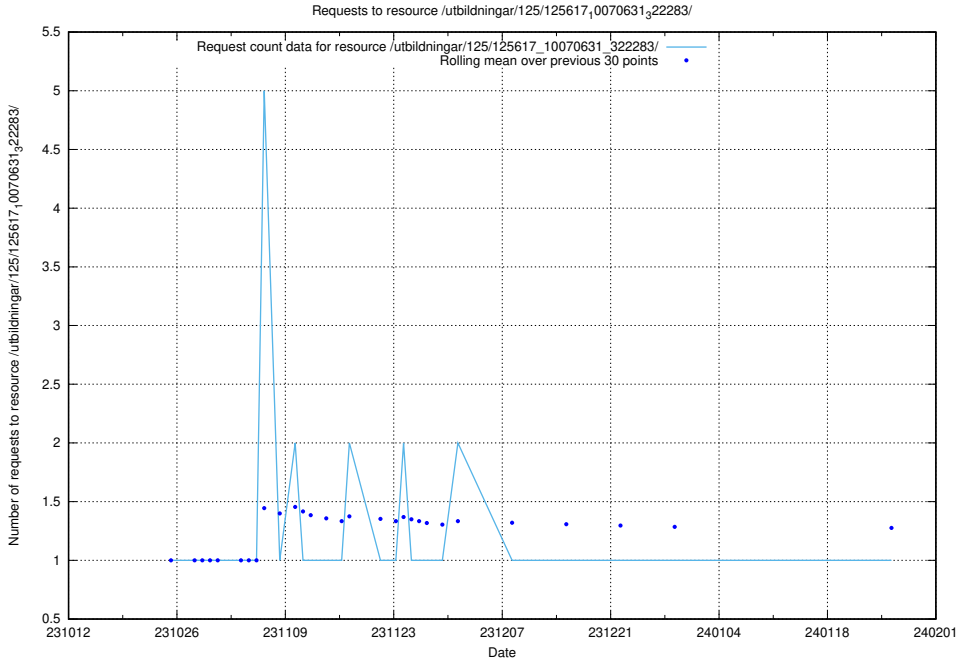

5.5009 Usage of /utbildningar/125/125617_10070631_322283/

Here, we count the number of requests to resource /utbildningar/125/125617_10070631_322283/.