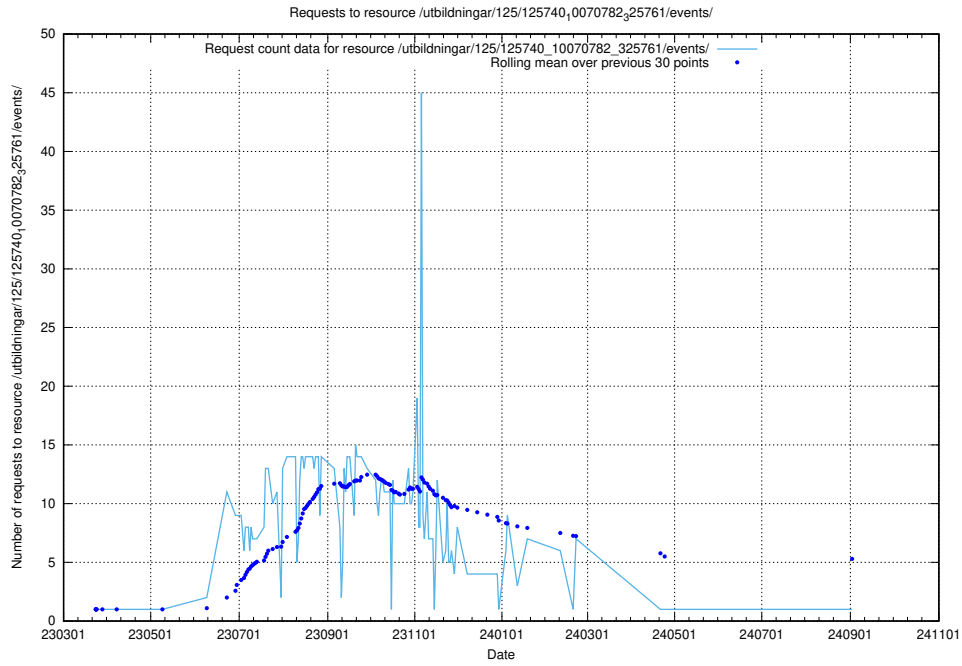

5.1090 Usage of /utbildningar/125/125740_10070782_325761/events/

Here, we count the number of requests to resource /utbildningar/125/125740_10070782_325761/events/