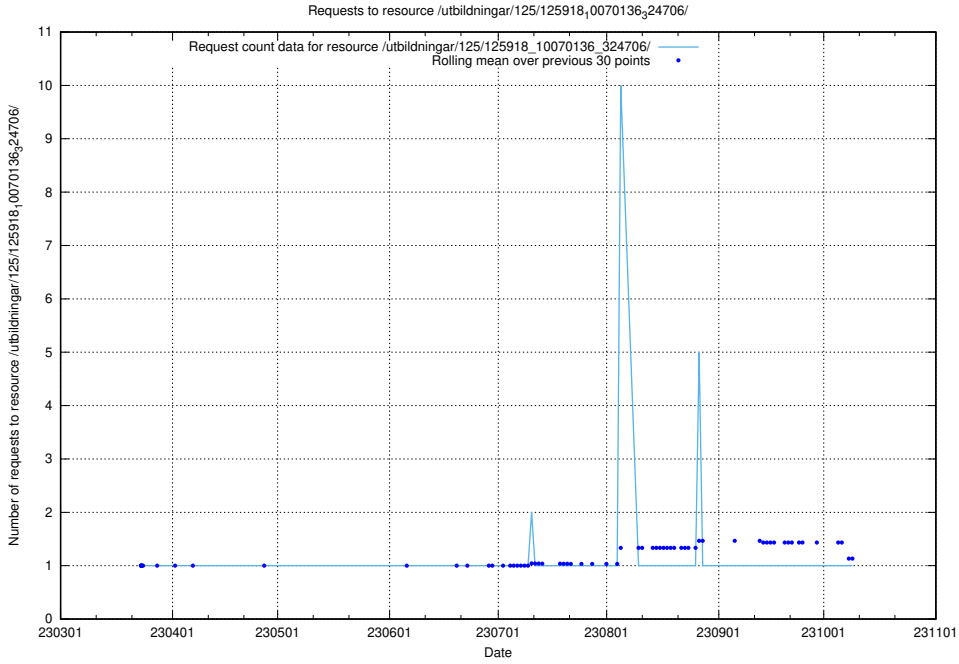

5.7217 Usage of /utbildningar/125/125918_10070136_324706/

Here, we count the number of requests to resource /utbildningar/125/125918_10070136_324706/.