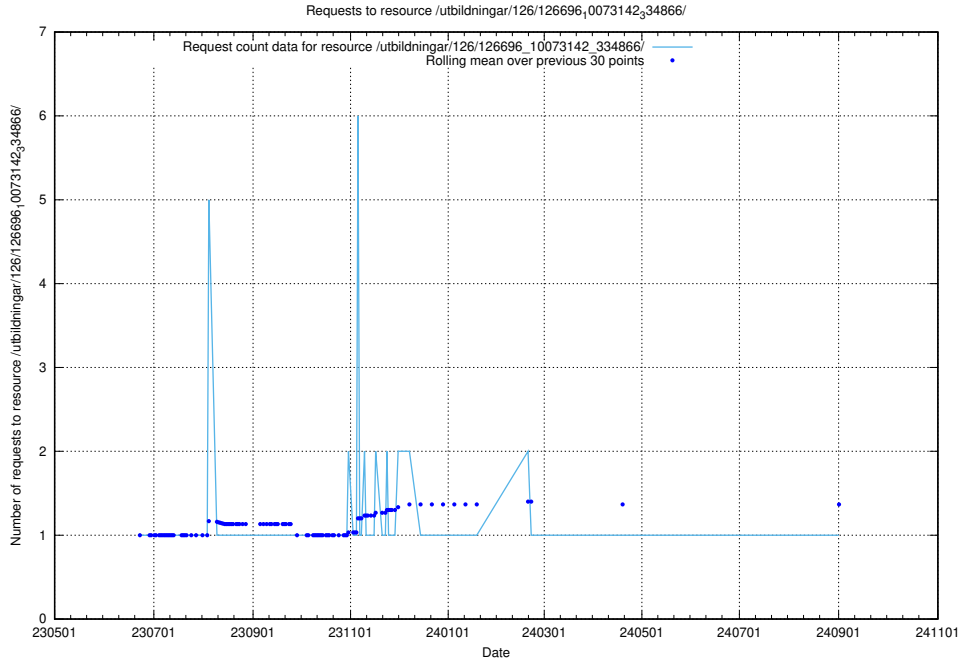

5.6375 Usage of /utbildningar/126/126696_10073142_334866/

Here, we count the number of requests to resource /utbildningar/126/126696_10073142_334866/.