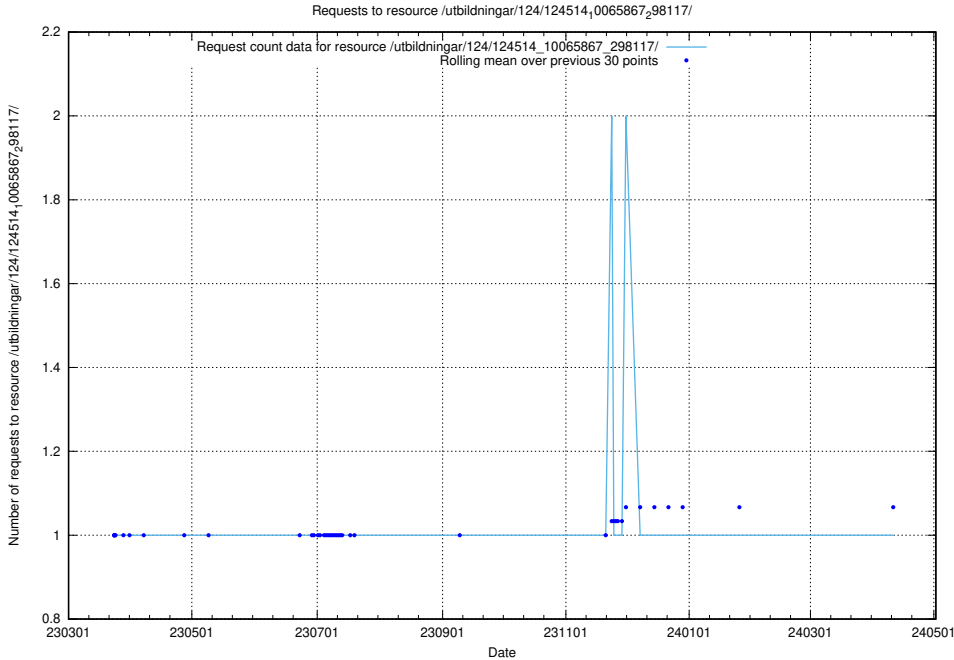

5.2832 Usage of /utbildningar/124/124514_10065867_298117/

Here, we count the number of requests to resource /utbildningar/124/124514_10065867_298117/.