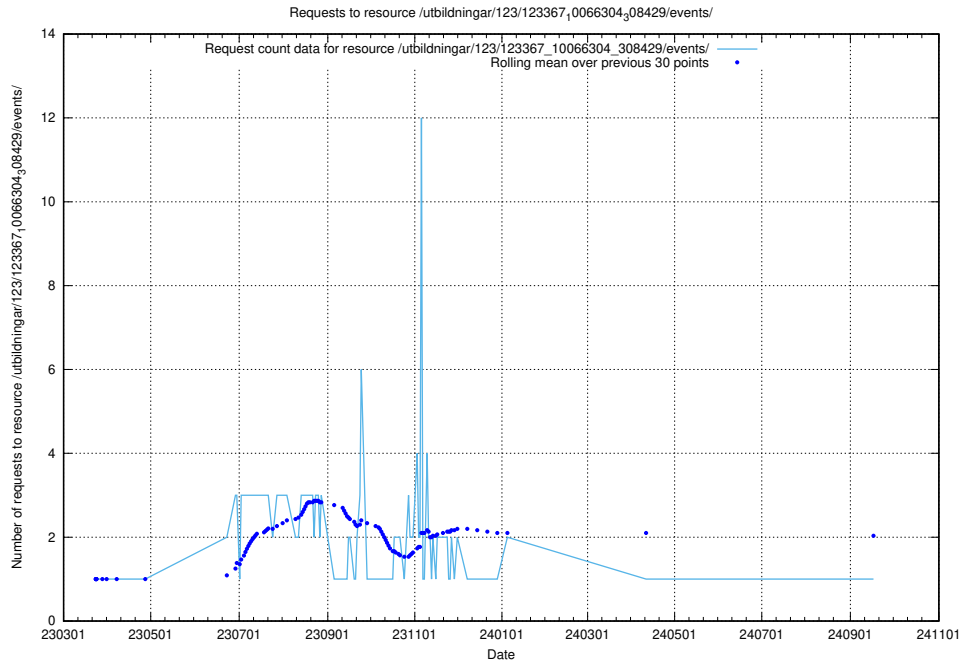

5.5309 Usage of /utbildningar/123/123367_10066304_308429/events/

Here, we count the number of requests to resource /utbildningar/123/123367_10066304_308429/events/