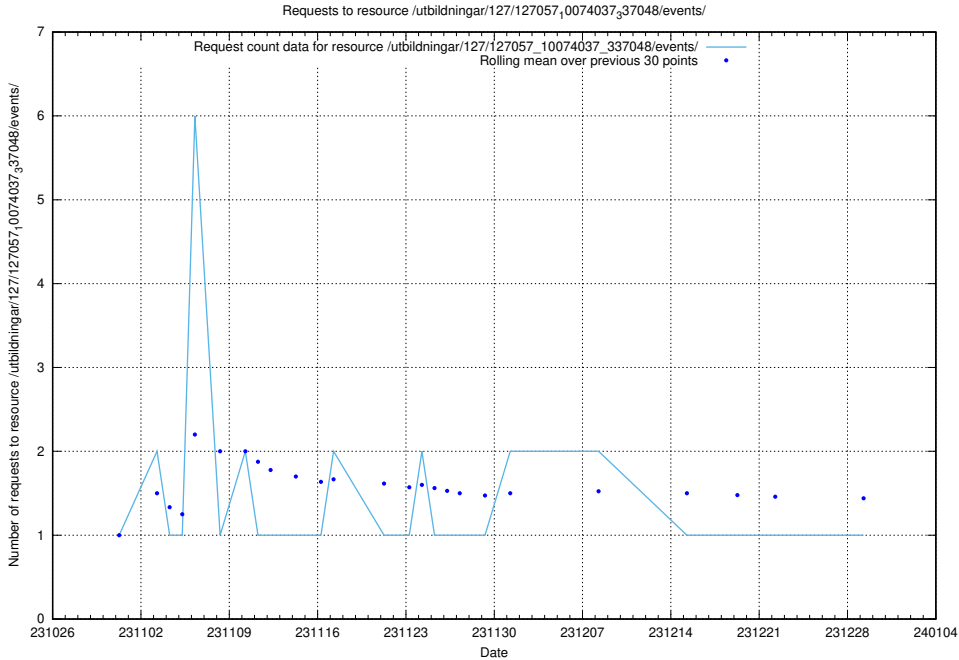

5.4957 Usage of /utbildningar/127/127057_10074037_337048/events/

Here, we count the number of requests to resource /utbildningar/127/127057_10074037_337048/events/