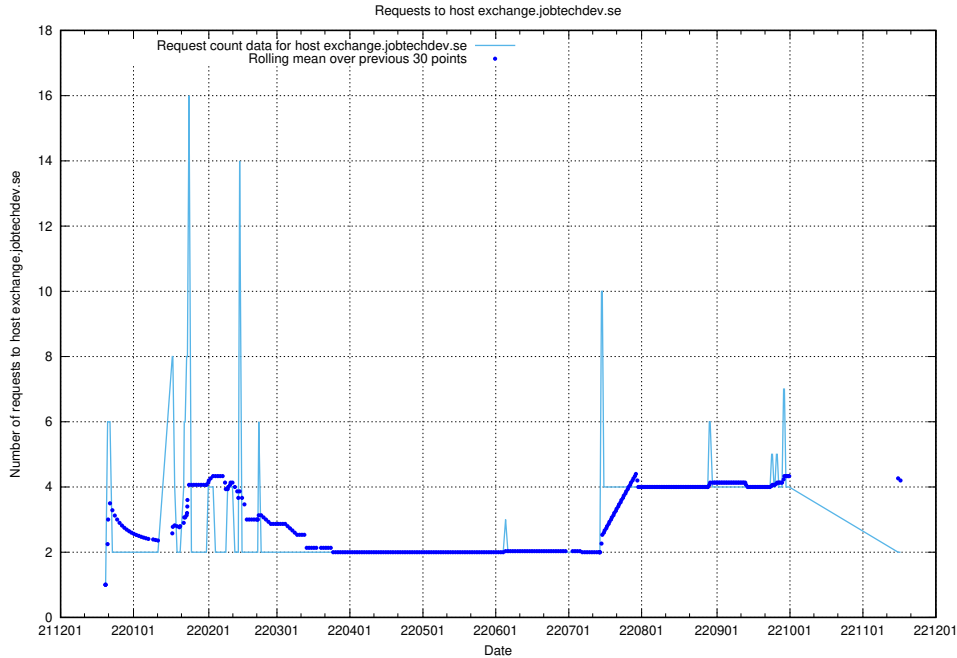

7.381 Usage of mail01.jobtechdev.se

Here, we count the number of requests to host mail01.jobtechdev.se.

7.382 Usage of exchange.jobtechdev.se

Here, we count the number of requests to host exchange.jobtechdev.se.