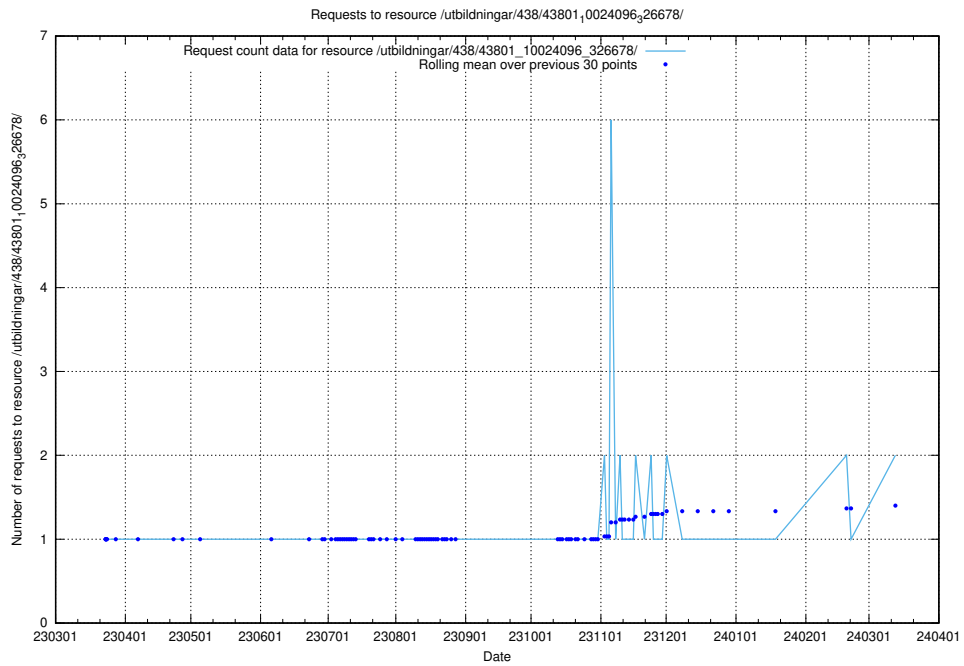

5.1078 Usage of /utbildningar/438/43801_10024096_326678/

Here, we count the number of requests to resource /utbildningar/438/43801_10024096_326678/.