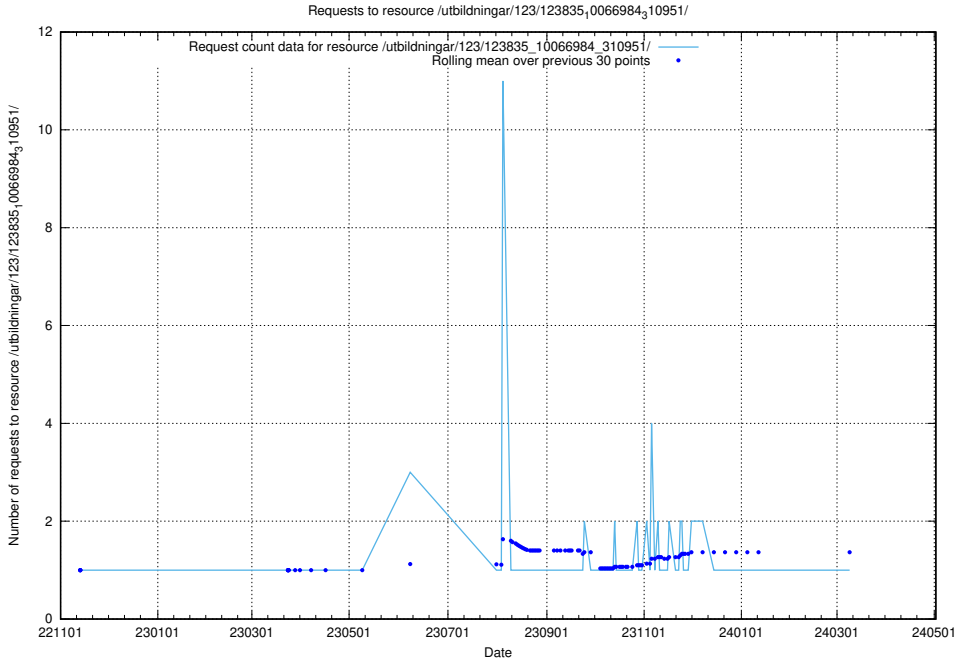

5.6641 Usage of /utbildningar/123/123835_10066984_310951/

Here, we count the number of requests to resource /utbildningar/123/123835_10066984_310951/.