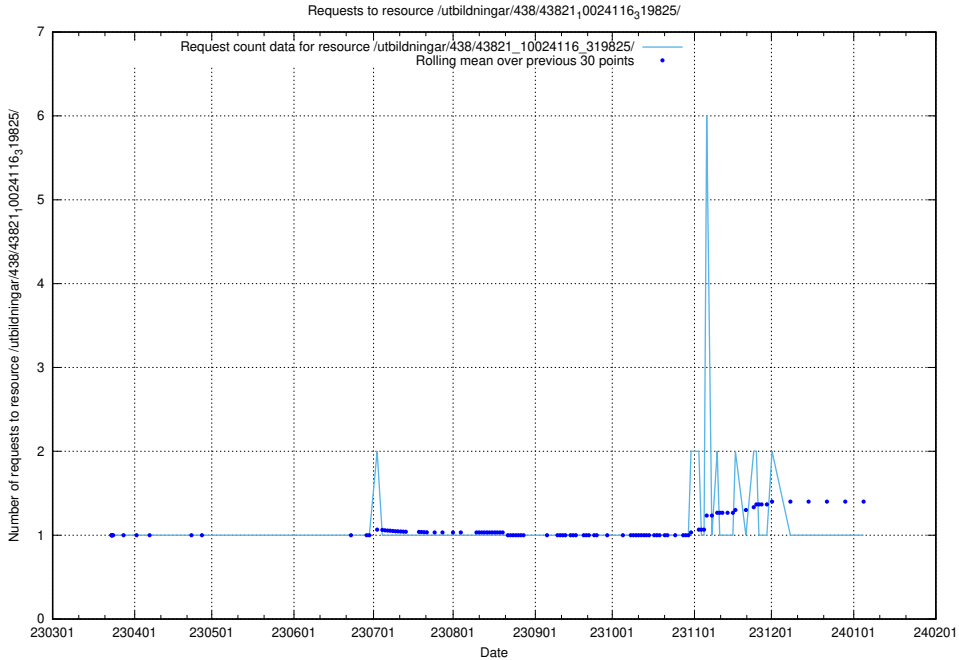

5.7117 Usage of /utbildningar/438/43821_10024116_319825/

Here, we count the number of requests to resource /utbildningar/438/43821_10024116_319825/.