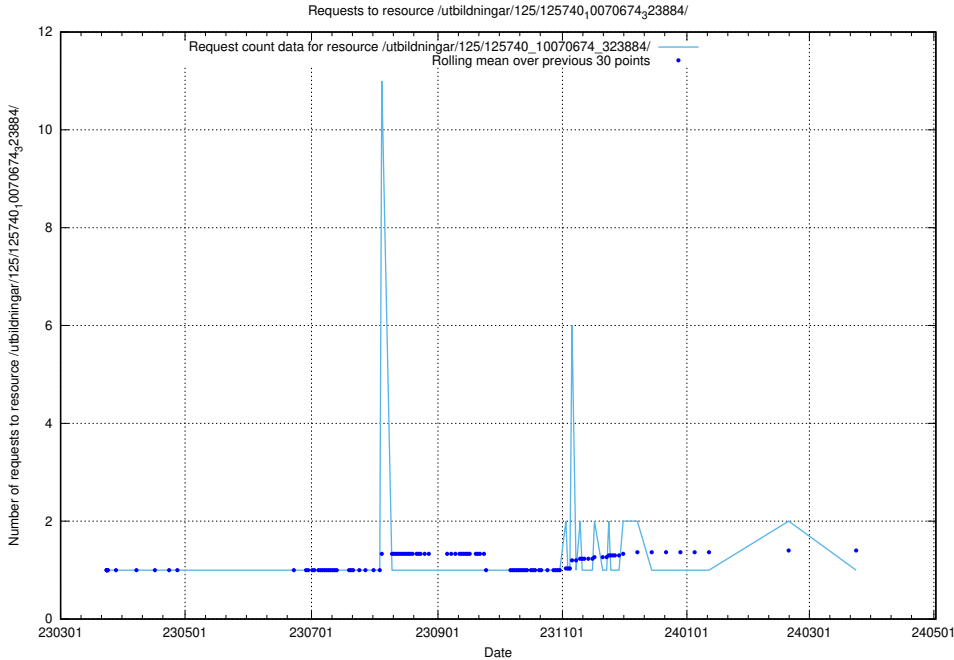

5.1119 Usage of /utbildningar/125/125740_10070674_323884/

Here, we count the number of requests to resource /utbildningar/125/125740_10070674_323884/.