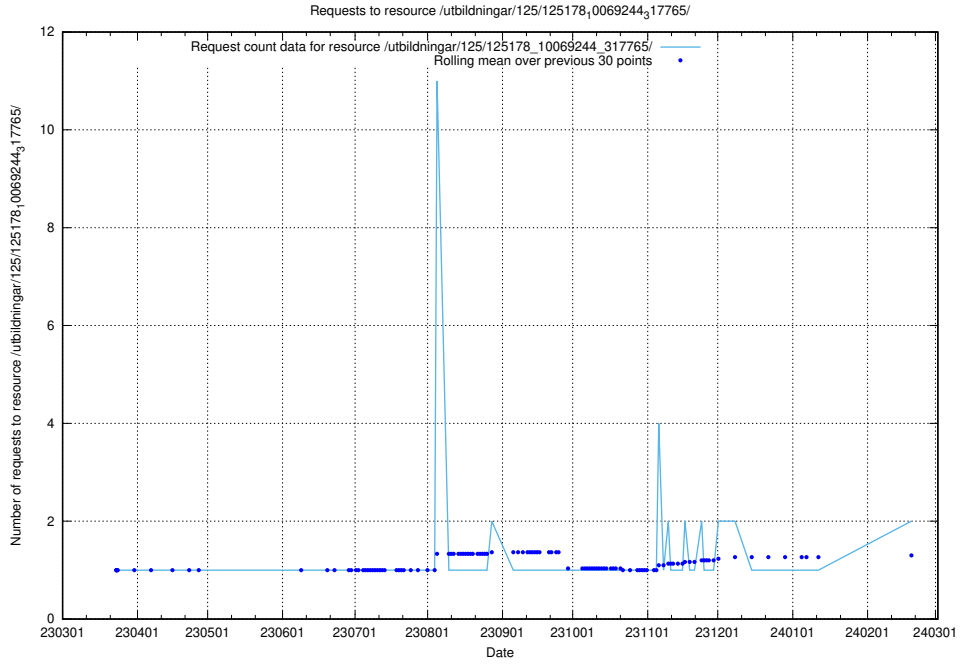

5.609 Usage of /utbildningar/125/125178_10069244_317765/

Here, we count the number of requests to resource /utbildningar/125/125178_10069244_317765/.