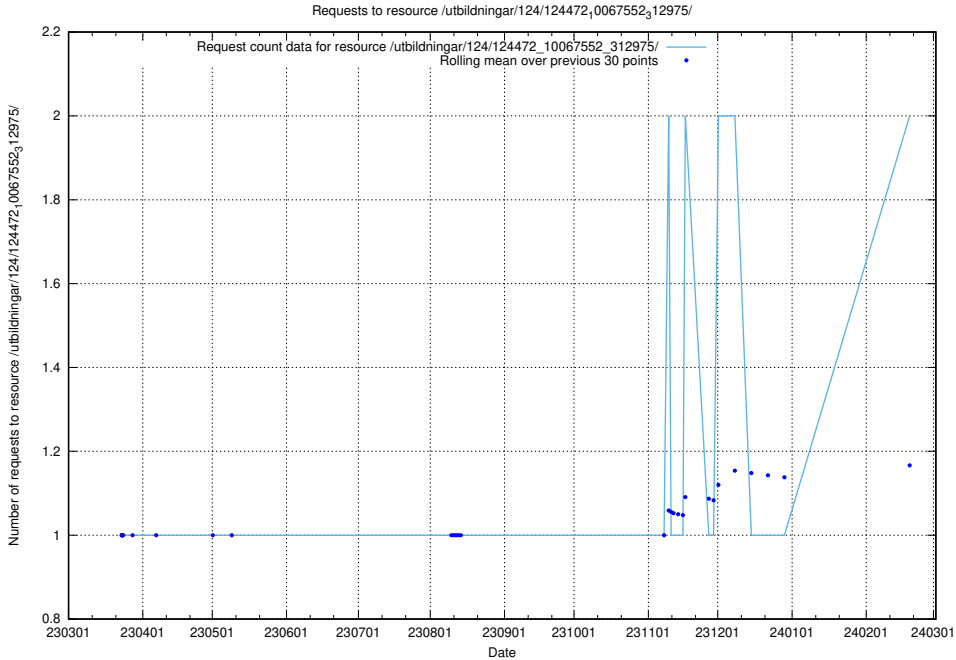

5.782 Usage of /utbildningar/124/124472_10067552_312975/

Here, we count the number of requests to resource /utbildningar/124/124472_10067552_312975/.