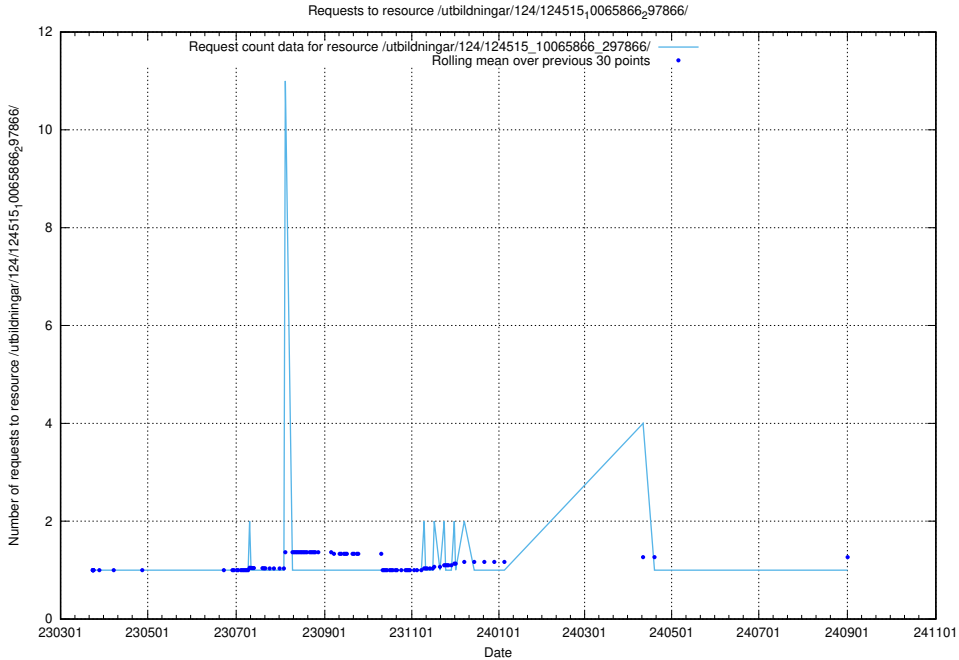

5.2545 Usage of /utbildningar/124/124515_10065866_297866/

Here, we count the number of requests to resource /utbildningar/124/124515_10065866_297866/.