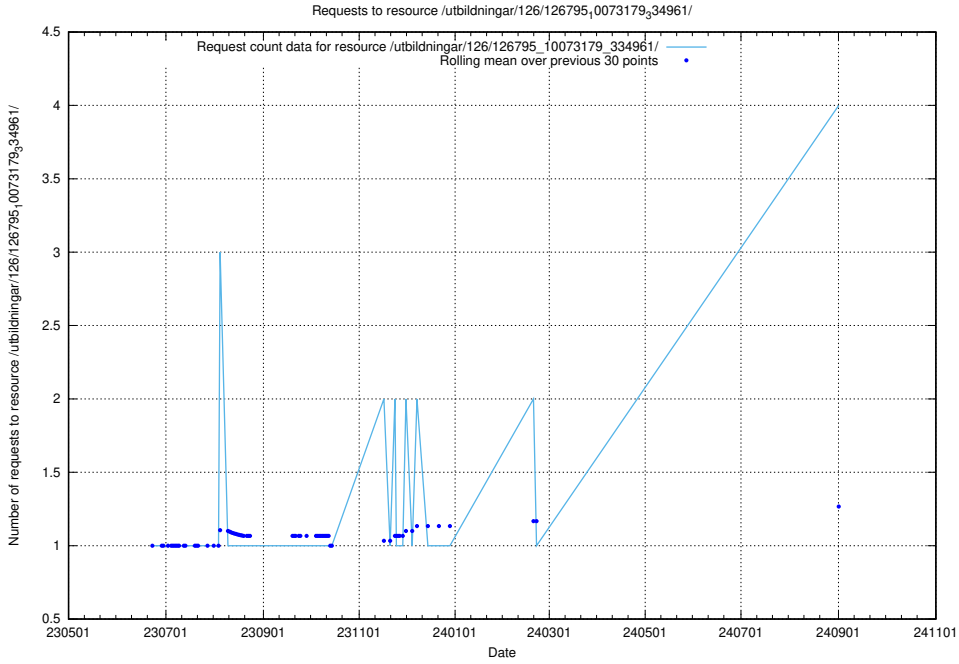

5.380 Usage of /utbildningar/126/126795_10073179_334961/

Here, we count the number of requests to resource /utbildningar/126/126795_10073179_334961/.