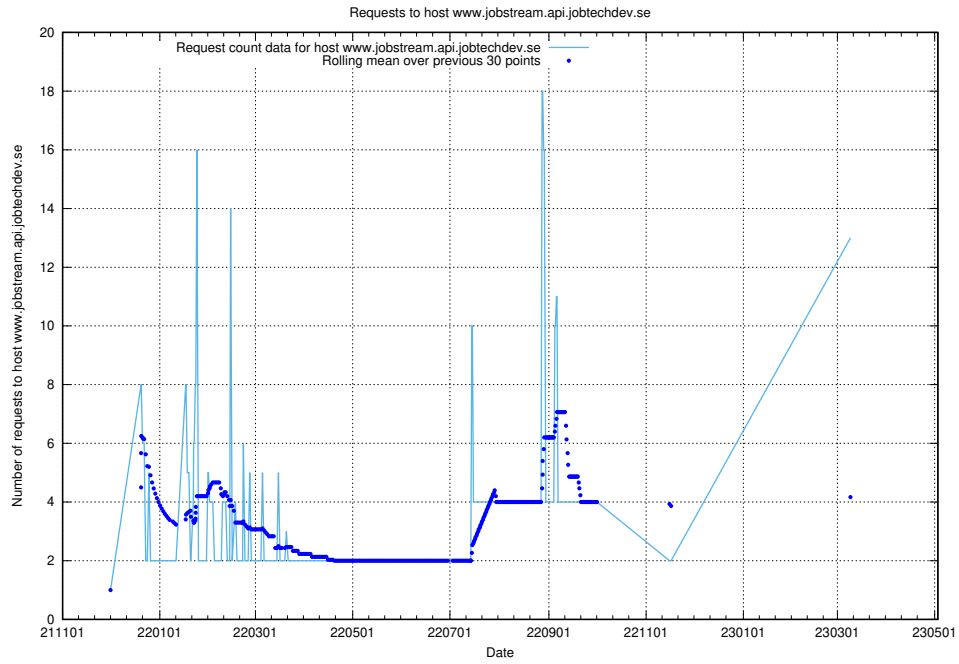

7.50 Usage of `www.jobstream.api.jobtechdev.se`

Here, we count the number of requests to host `www.jobstream.api.jobtechdev.se`.