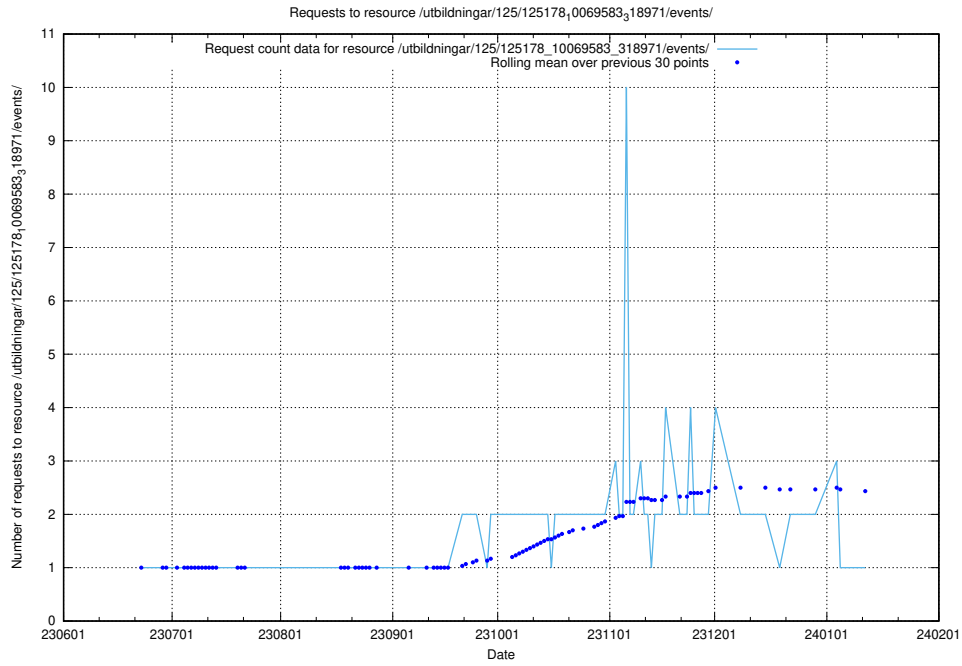

5.6467 Usage of /utbildningar/125/125178_10069583_318971/events/

Here, we count the number of requests to resource /utbildningar/125/125178_10069583_318971/events/