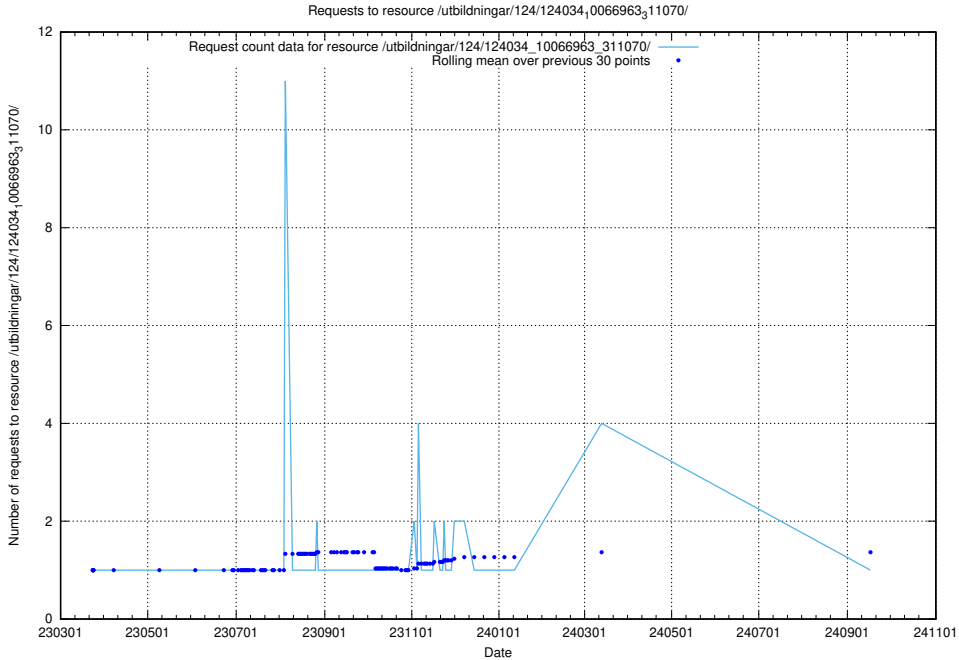

5.5201 Usage of /utbildningar/124/124034_10066963_311070/

Here, we count the number of requests to resource /utbildningar/124/124034_10066963_311070/.