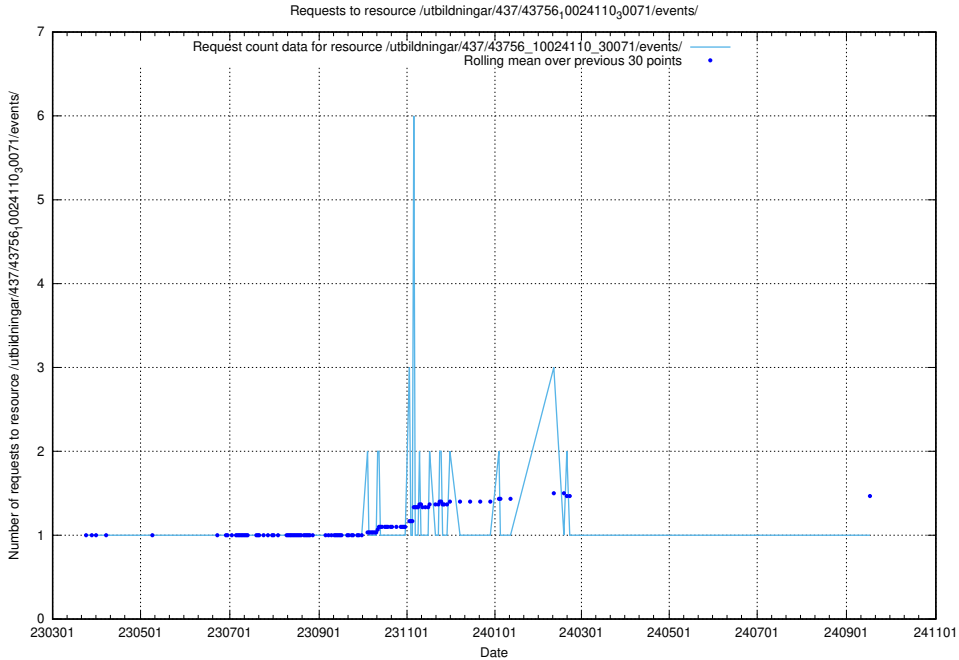

5.6967 Usage of /utbildningar/437/43756_10024110_30071/events/

Here, we count the number of requests to resource /utbildningar/437/43756_10024110_30071/events/.