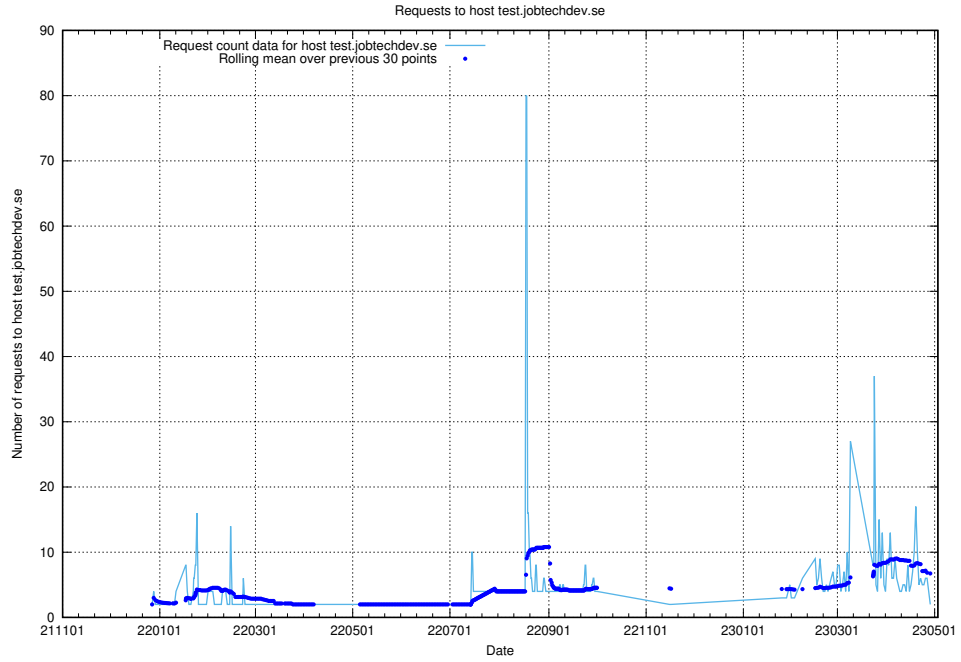

7.367 Usage of test.jobtechdev.se

Here, we count the number of requests to host test.jobtechdev.se.