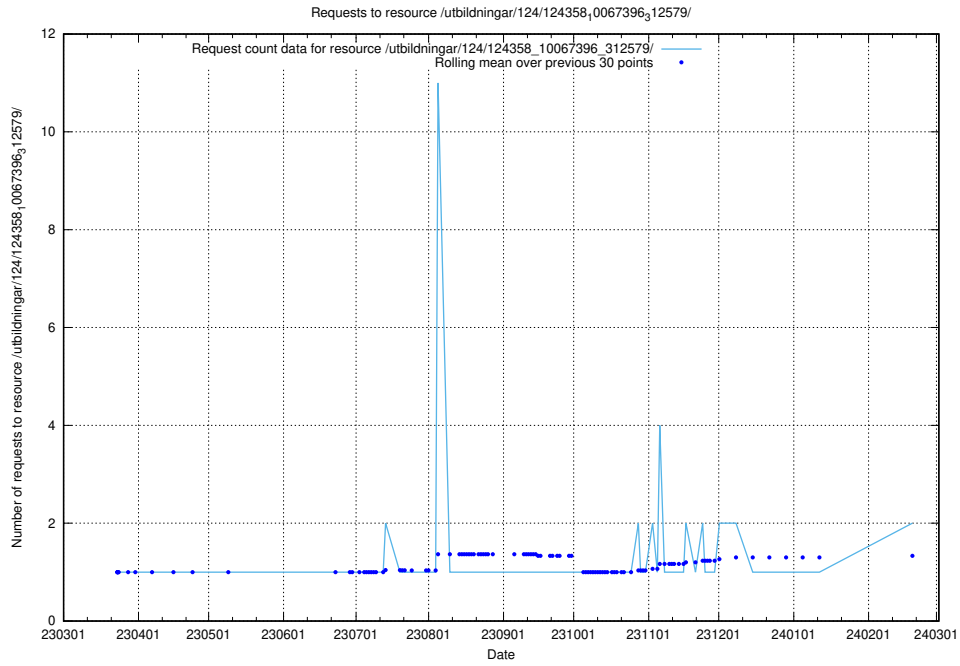

5.823 Usage of /utbildningar/124/124358_10067396_312579/

Here, we count the number of requests to resource /utbildningar/124/124358_10067396_312579/.