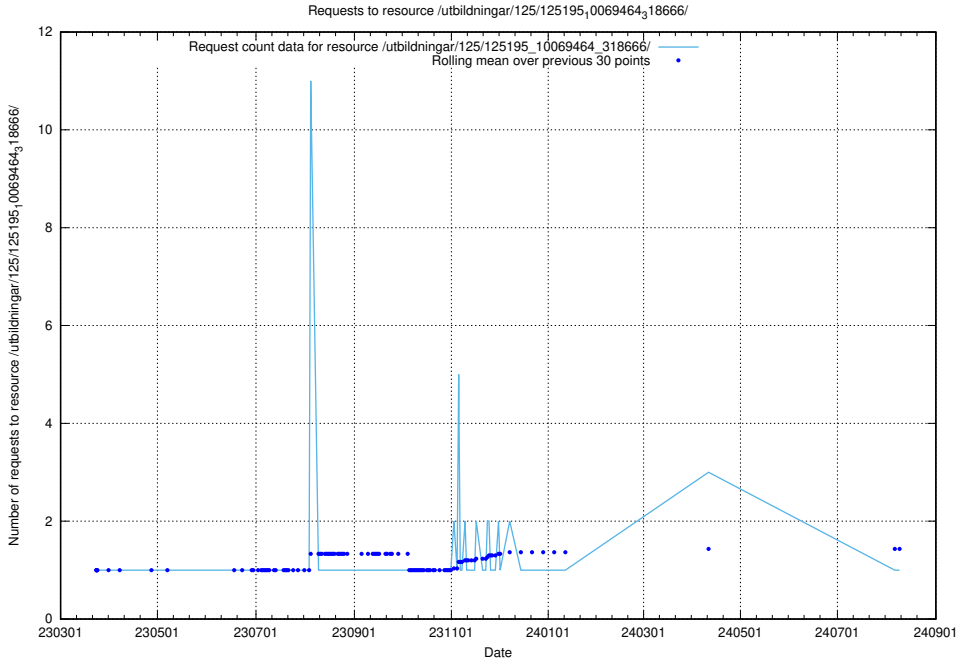

5.1255 Usage of /utbildningar/125/125195_10069464_318666/

Here, we count the number of requests to resource /utbildningar/125/125195_10069464_318666/.