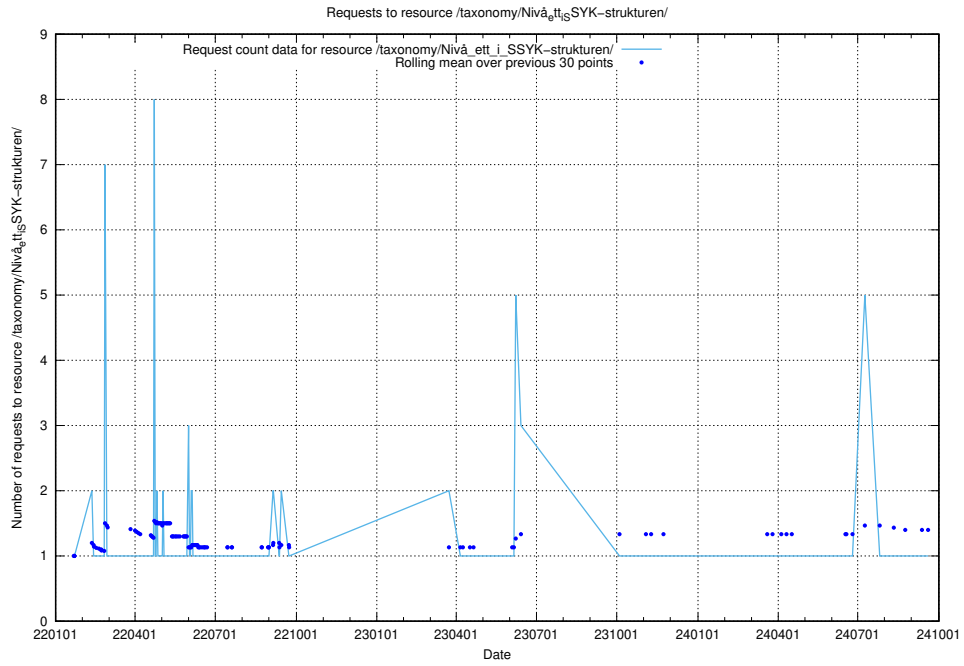

5.6386 Usage of /taxonomy/Nivå_ett_i_SSYK-strukturen/

Here, we count the number of requests to resource /taxonomy/Nivå_ett_i_SSYK-strukturen/.