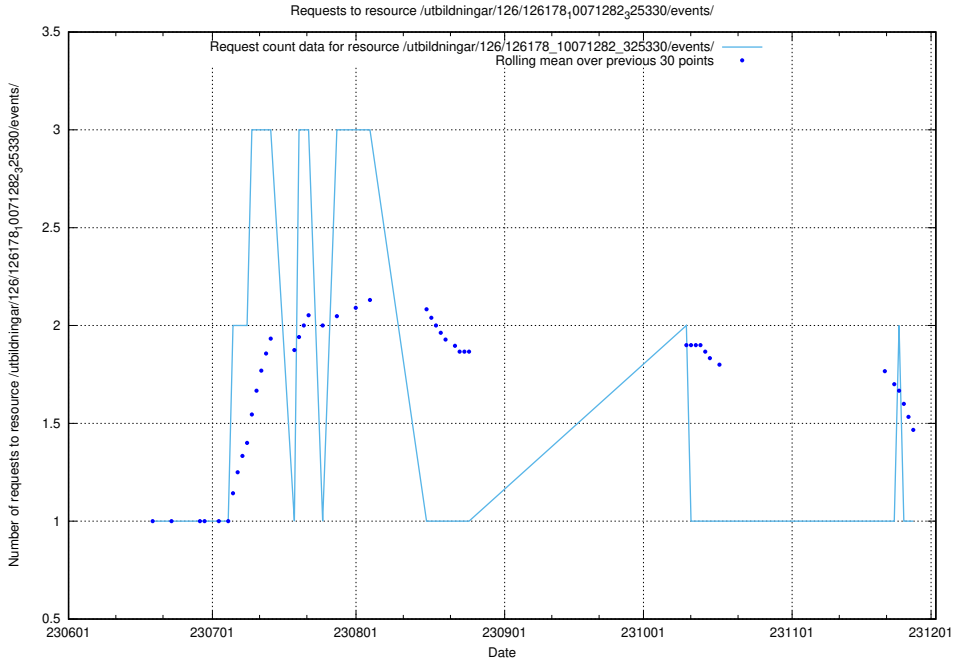

5.6587 Usage of /utbildningar/126/126178_10071282_325330/events/

Here, we count the number of requests to resource /utbildningar/126/126178_10071282_325330/events/