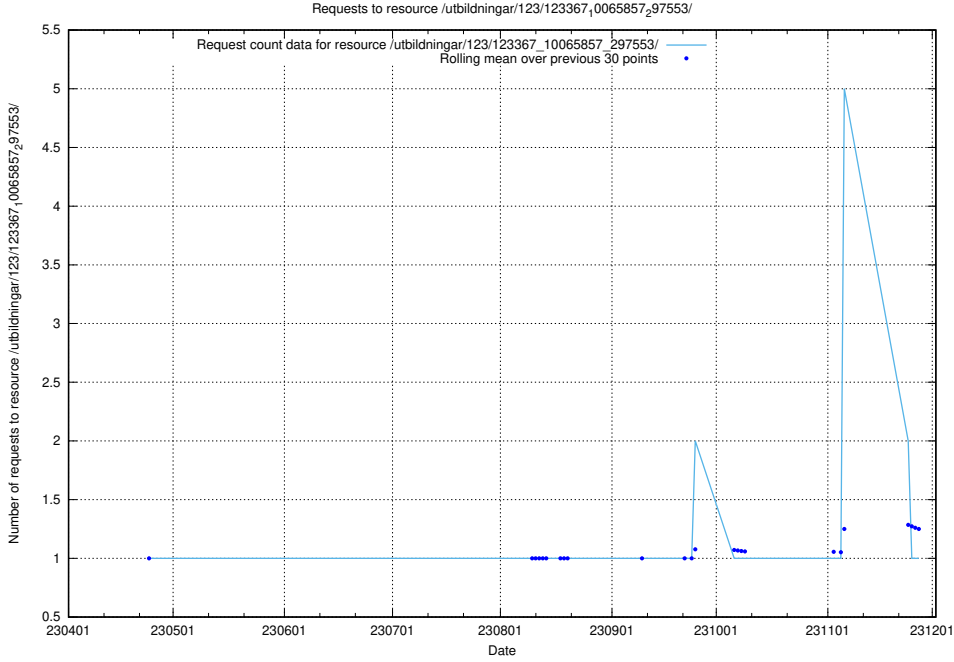

5.6748 Usage of /utbildningar/123/123367_10065857_297553/

Here, we count the number of requests to resource /utbildningar/123/123367_10065857_297553/.