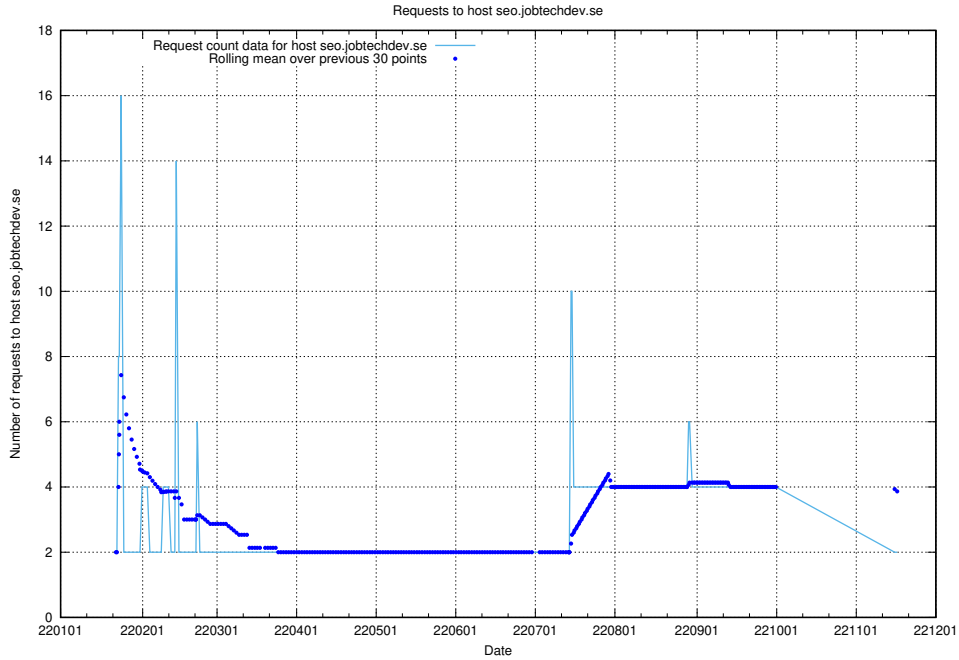

7.598 Usage of seo.jobtechdev.se

Here, we count the number of requests to host seo.jobtechdev.se.