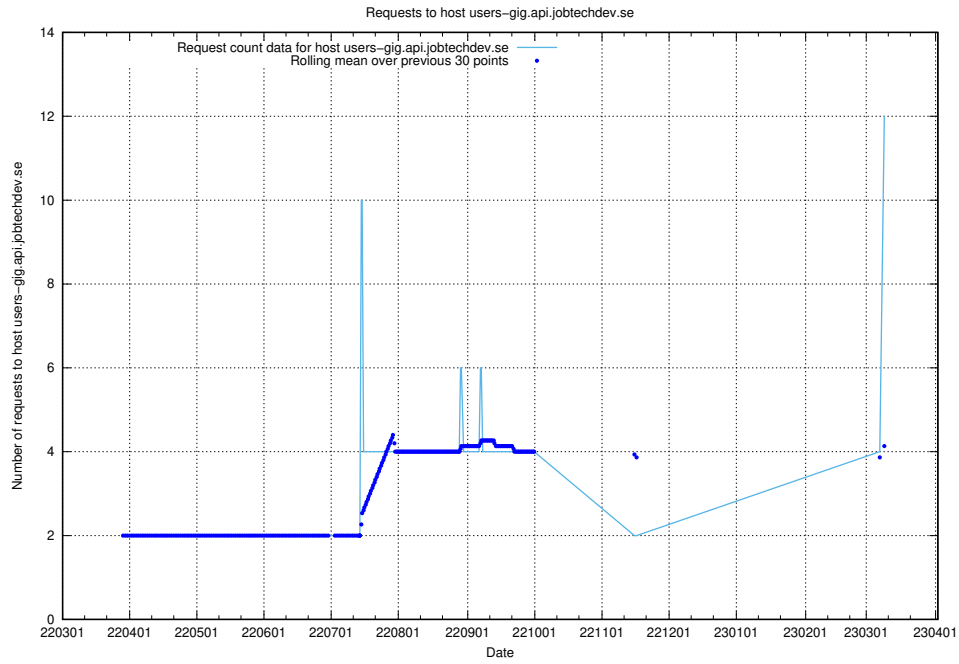

7.62 Usage of users-gig.api.jobtechdev.se

Here, we count the number of requests to host users-gig.api.jobtechdev.se.