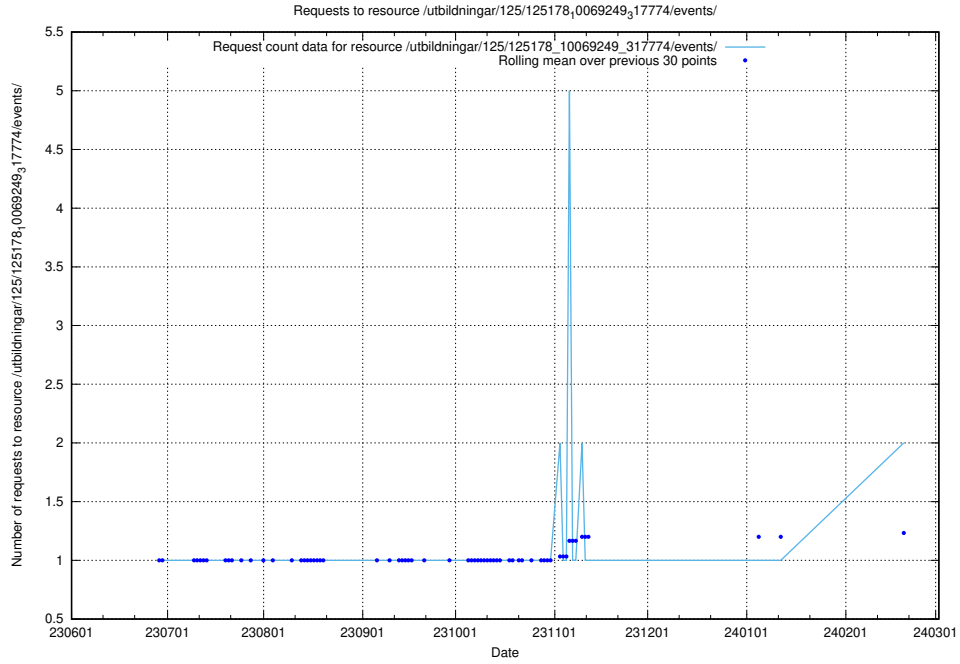

5.961 Usage of /utbildningar/125/125178_10069249_317774/events/

Here, we count the number of requests to resource /utbildningar/125/125178_10069249_317774/events/