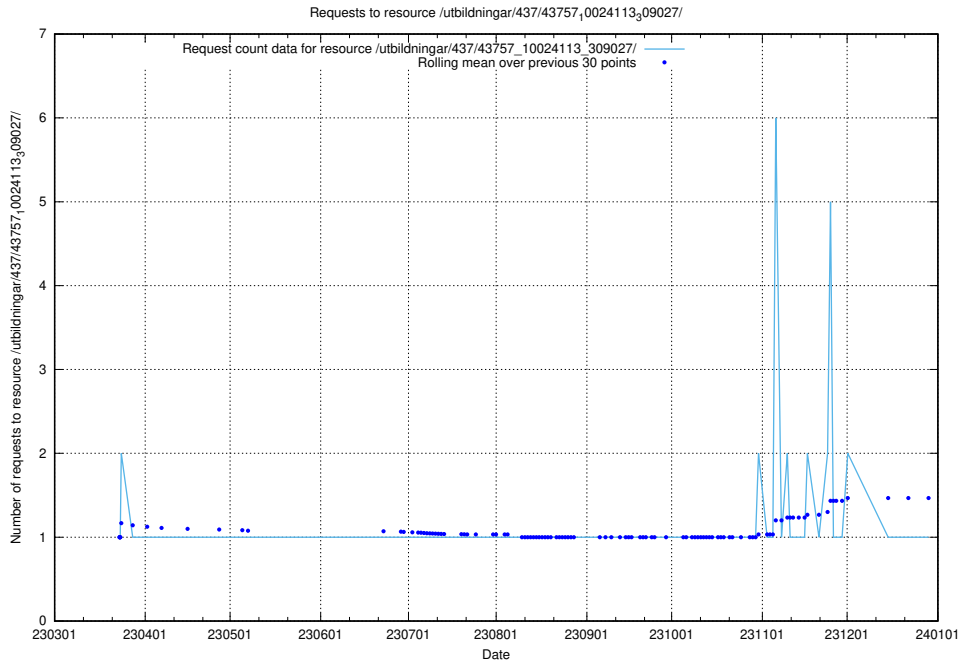

5.7152 Usage of /utbildningar/437/43757_10024113_309027/

Here, we count the number of requests to resource /utbildningar/437/43757_10024113_309027/.