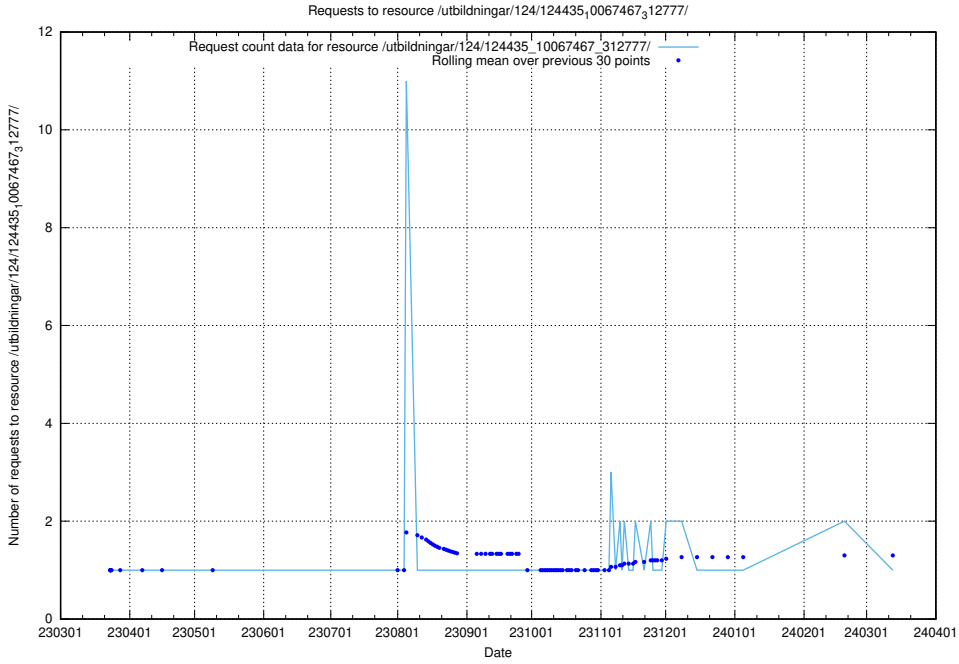

5.4546 Usage of /utbildningar/124/124435_10067467_312777/

Here, we count the number of requests to resource /utbildningar/124/124435_10067467_312777/.