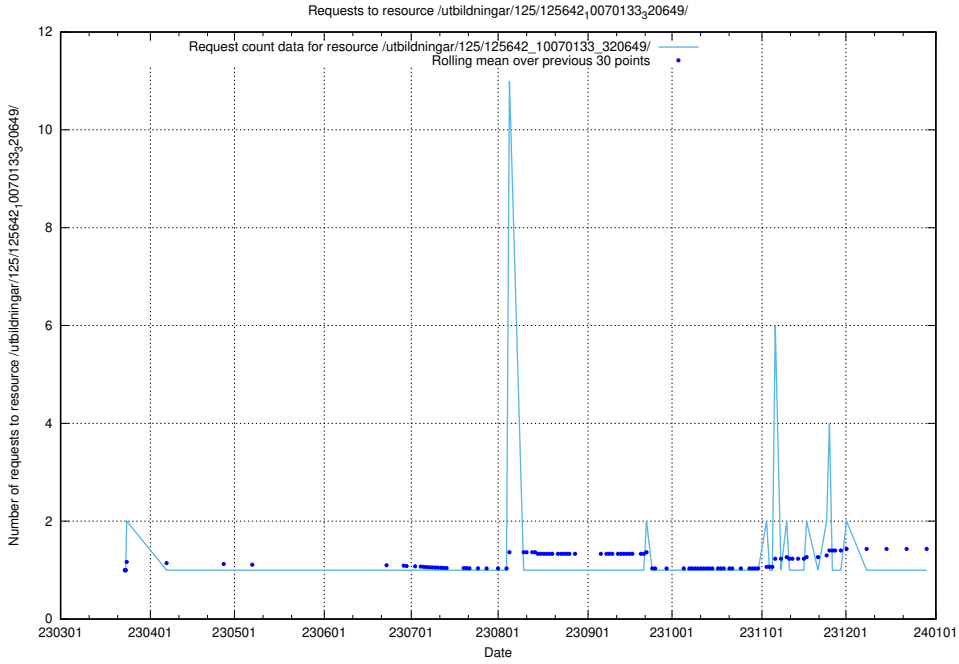

5.1178 Usage of /utbildningar/125/125642_10070133_320649/

Here, we count the number of requests to resource /utbildningar/125/125642_10070133_320649/.