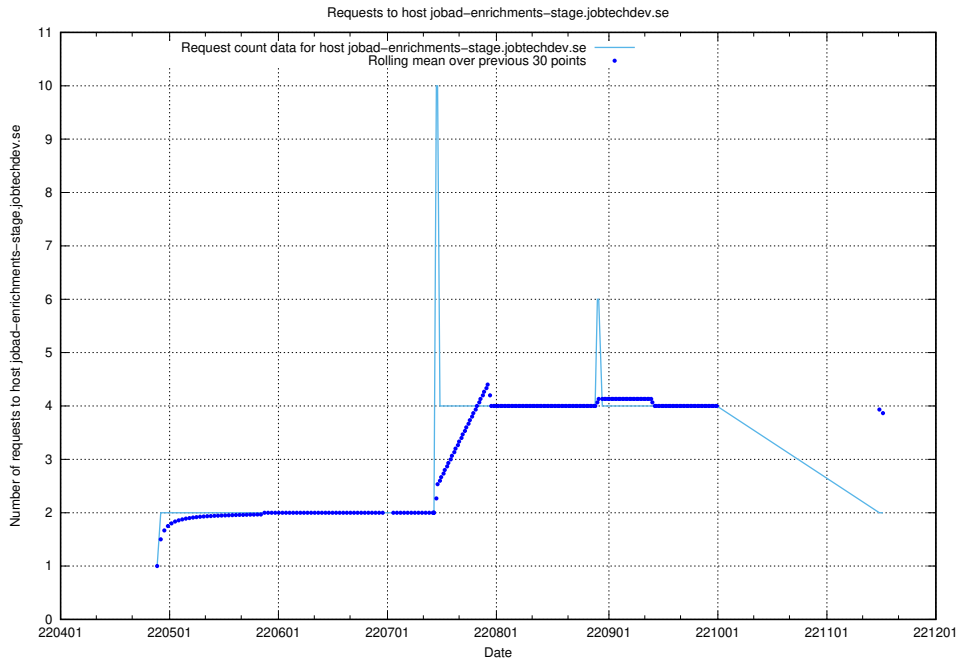

7.447 Usage of jobad-enrichments-stage.jobtechdev.se

Here, we count the number of requests to host jobad-enrichments-stage.jobtechdev.se.