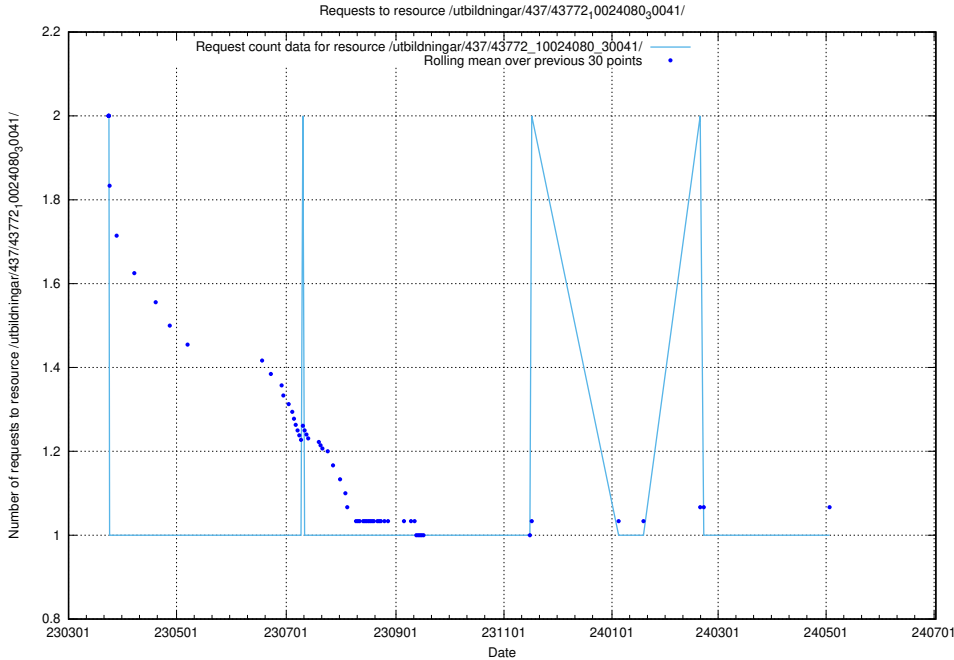

5.7044 Usage of /utbildningar/437/43772_10024080_30041/

Here, we count the number of requests to resource /utbildningar/437/43772_10024080_30041/.