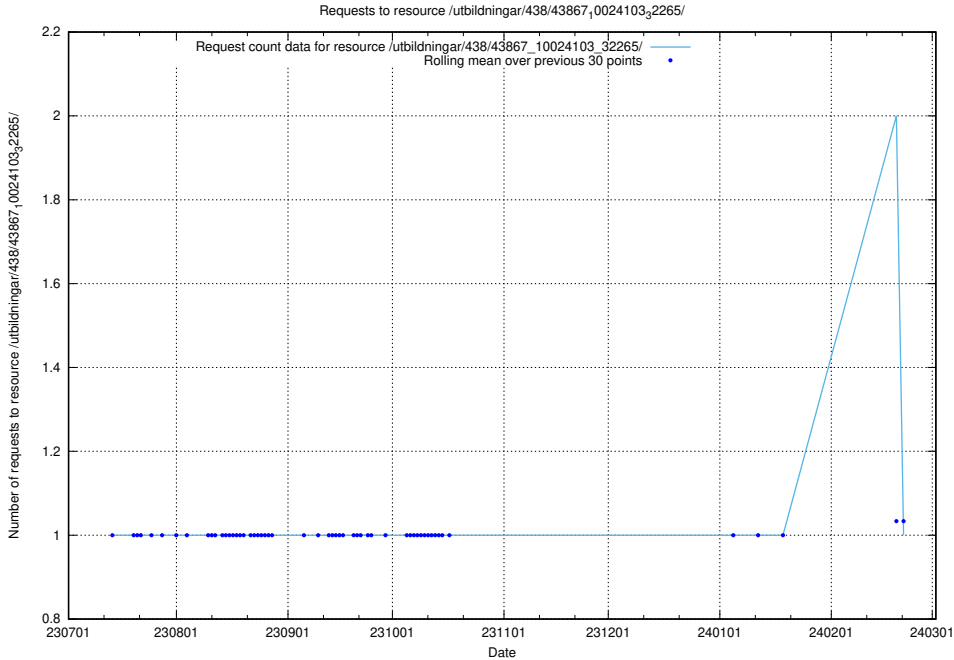

Here, we count the number of requests to resource /utbildningar/438/43867_10024103_32265/.

5.5855 Usage of /utbildningar/126/126728_10073173_334952/events/

Here, we count the number of requests to resource /utbildningar/126/126728_10073173_334952/events/