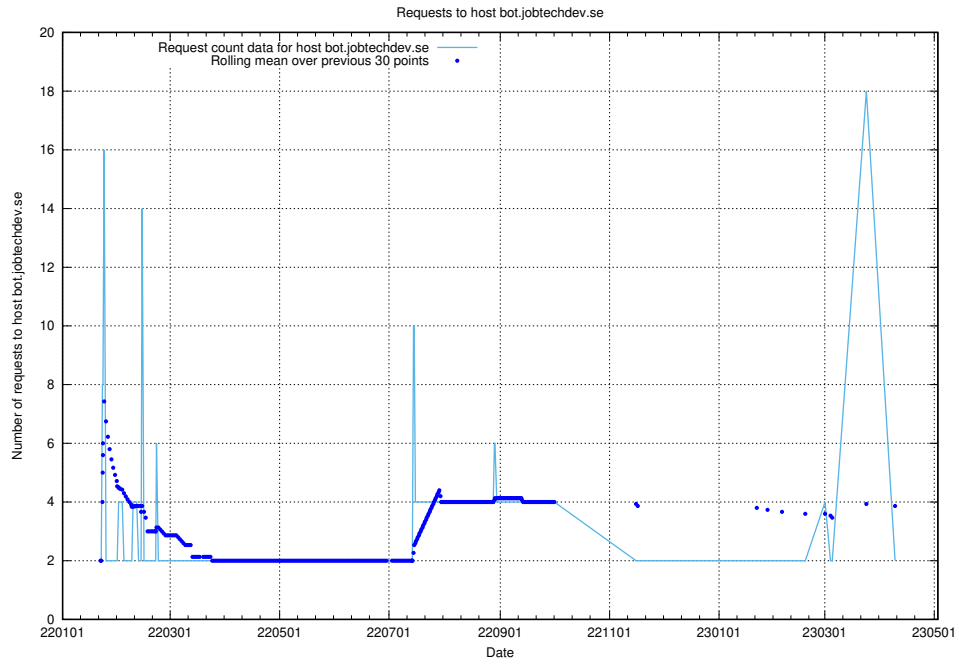

7.262 Usage of bot.jobtechdev.se

Here, we count the number of requests to host bot.jobtechdev.se.