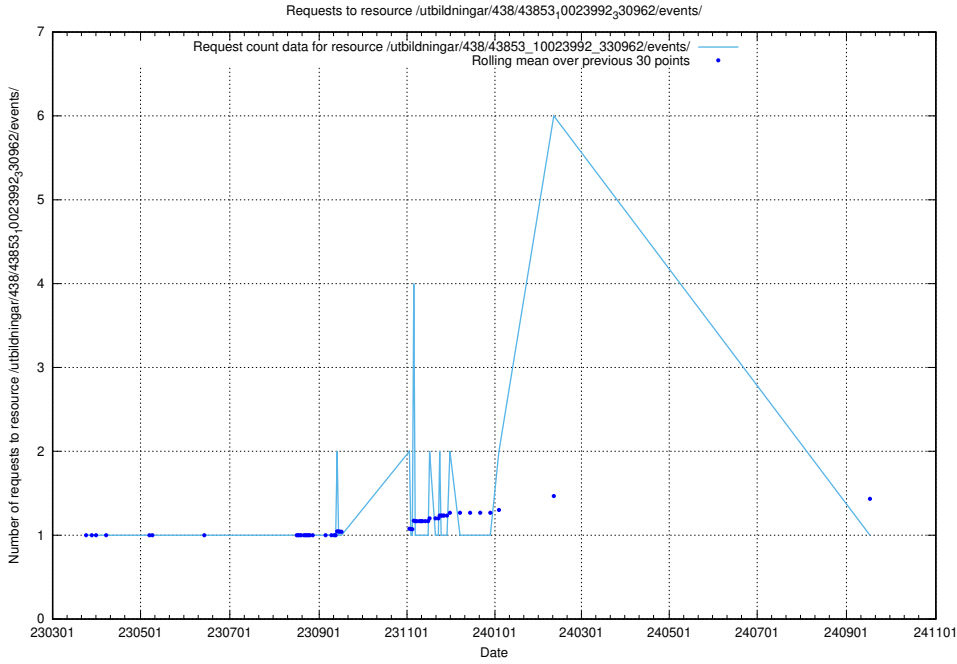

5.6939 Usage of /utbildningar/122/122269_10064237_242386/

Here, we count the number of requests to resource /utbildningar/122/122269_10064237_242386/.

5.6940 Usage of /utbildningar/438/43850_10024000_30945/events/