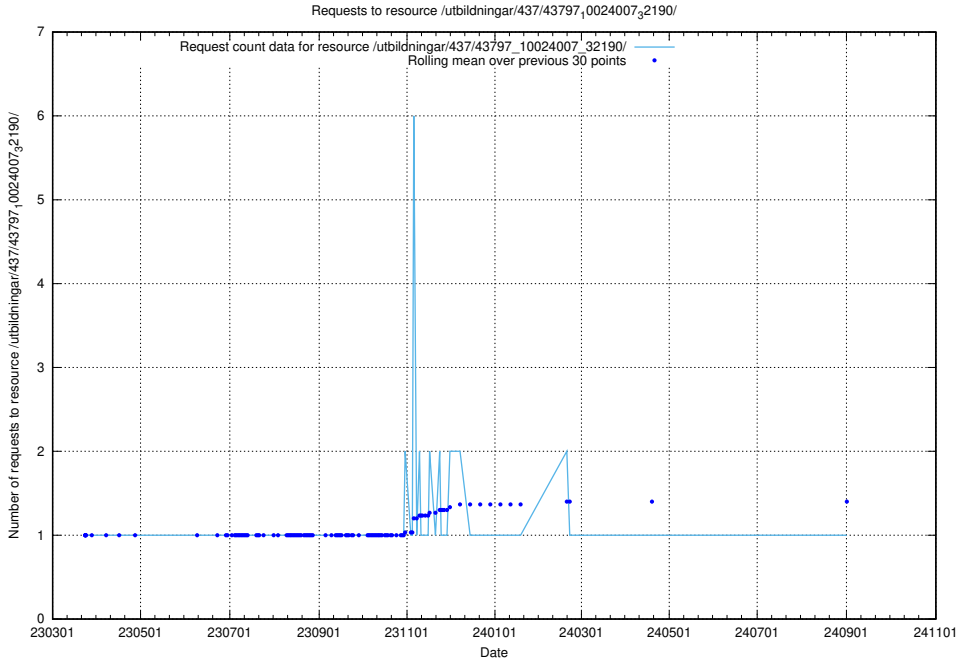

5.7131 Usage of /utbildningar/437/43797_10024007_32190/

Here, we count the number of requests to resource /utbildningar/437/43797_10024007_32190/.