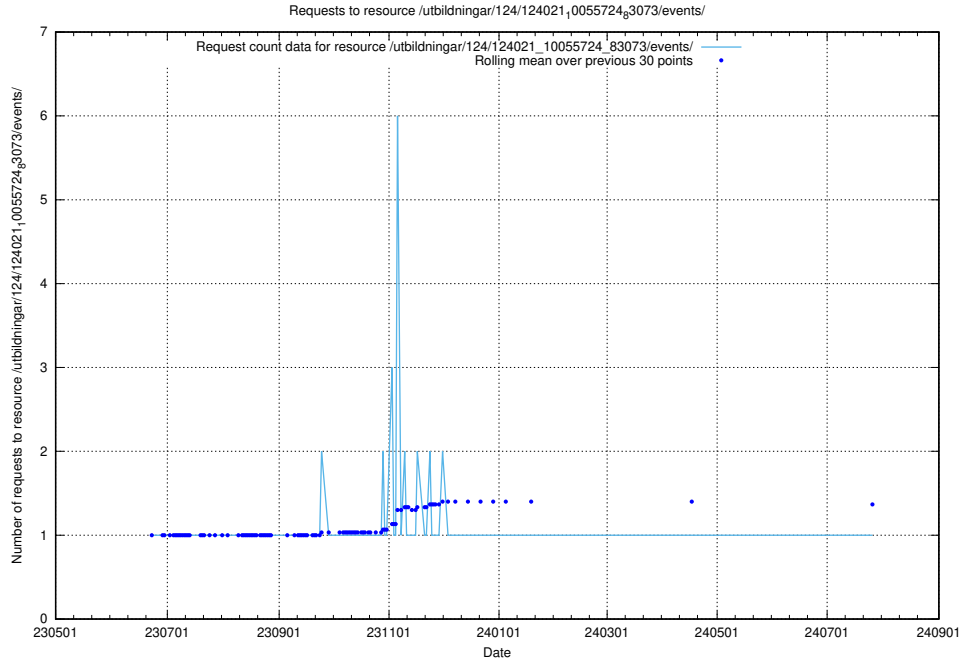

5.6558 Usage of /utbildningar/124/124021_10055724_83073/events/

Here, we count the number of requests to resource /utbildningar/124/124021_10055724_83073/events/.