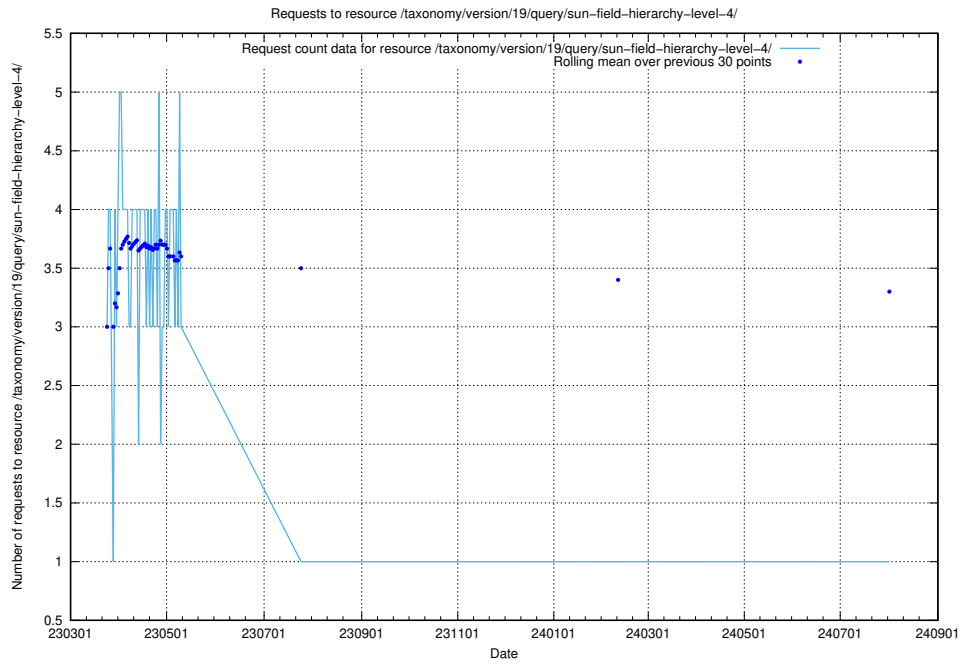

5.6886 Usage of /taxonomy/version/19/query/sun-field-hierarchy-level-4/

Here, we count the number of requests to resource /taxonomy/version/19/query/sun-field-hierarchy-level-4/.