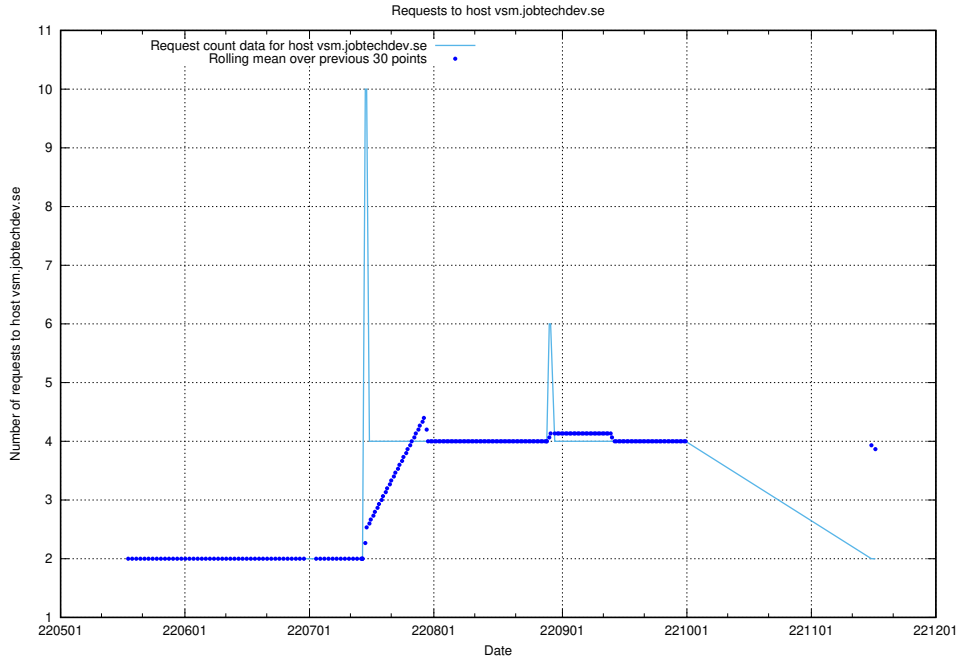

7.430 Usage of vsm.jobtechdev.se

Here, we count the number of requests to host vsm.jobtechdev.se.