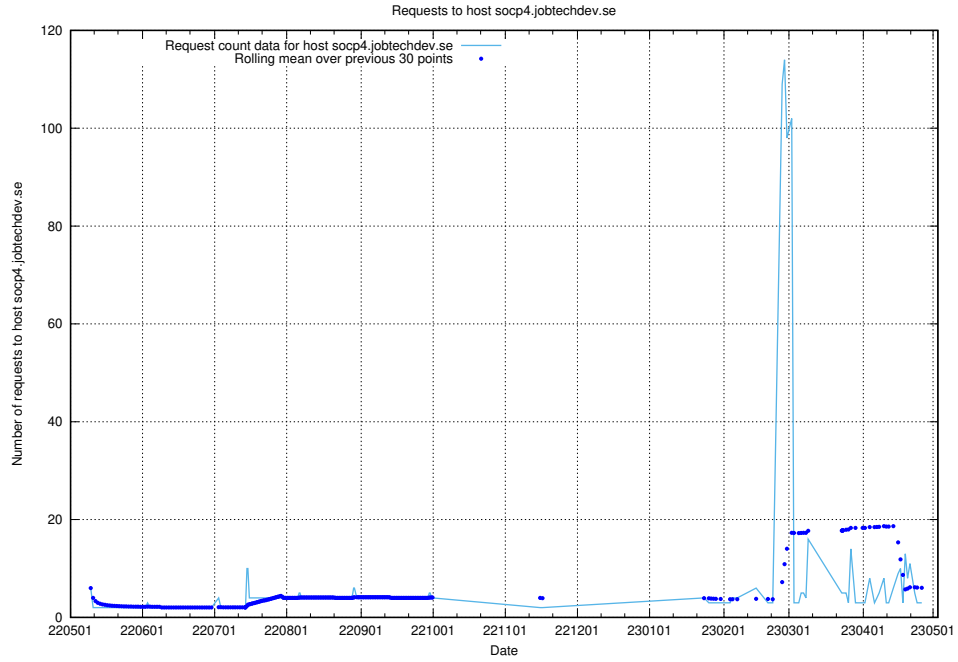

7.223 Usage of socp4.jobtechdev.se

Here, we count the number of requests to host socp4.jobtechdev.se.

7.224 Usage of oa.jobtechdev.se

Here, we count the number of requests to host oa.jobtechdev.se.

7.225 Usage of data.jobtechdev.se:80