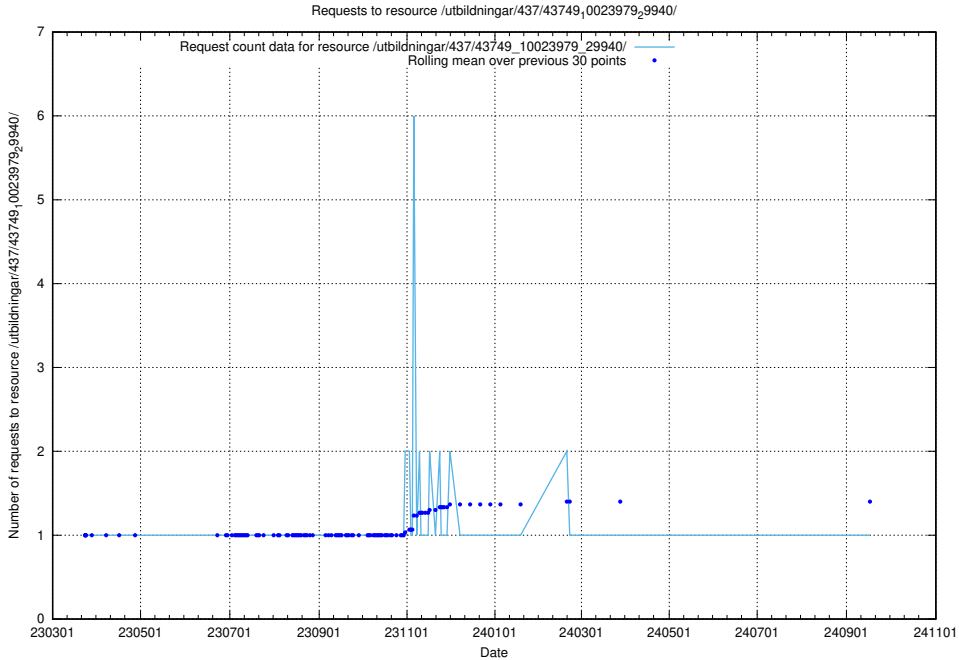

5.7162 Usage of /utbildningar/437/43749_10023979_29940/

Here, we count the number of requests to resource /utbildningar/437/43749_10023979_29940/.