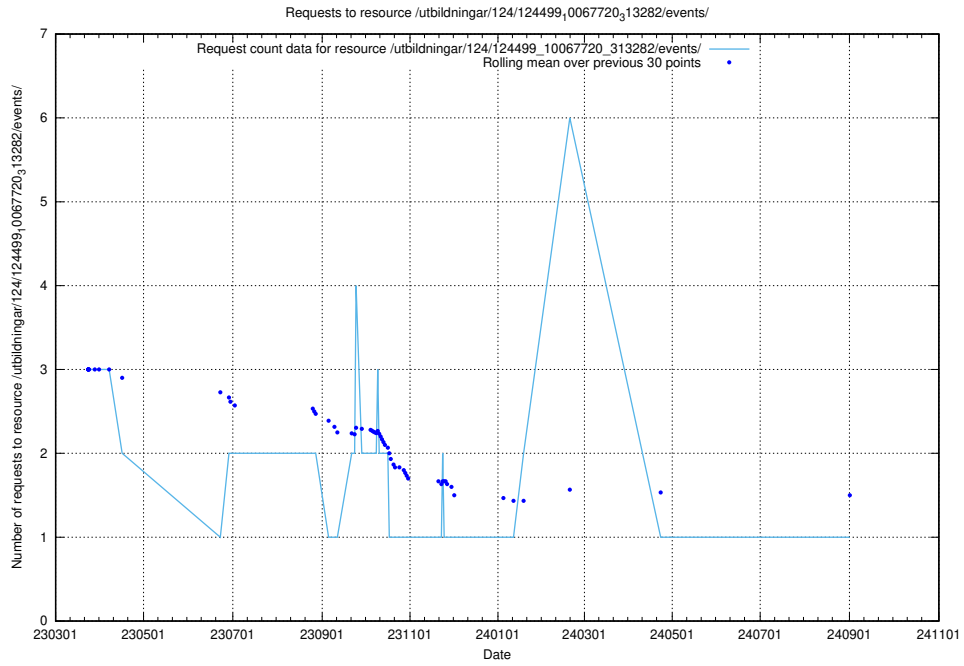

5.7041 Usage of /utbildningar/124/124499_10067720_313282/events/

Here, we count the number of requests to resource /utbildningar/124/124499_10067720_313282/events/