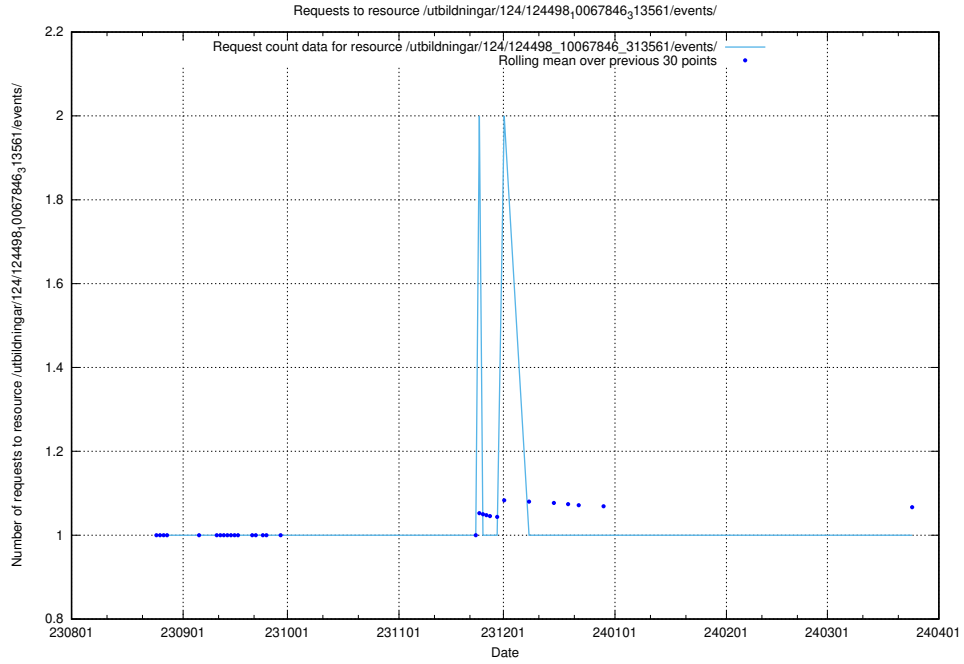

5.5502 Usage of /utbildningar/124/124498_10067846_313561/events/

Here, we count the number of requests to resource /utbildningar/124/124498_10067846_313561/events/