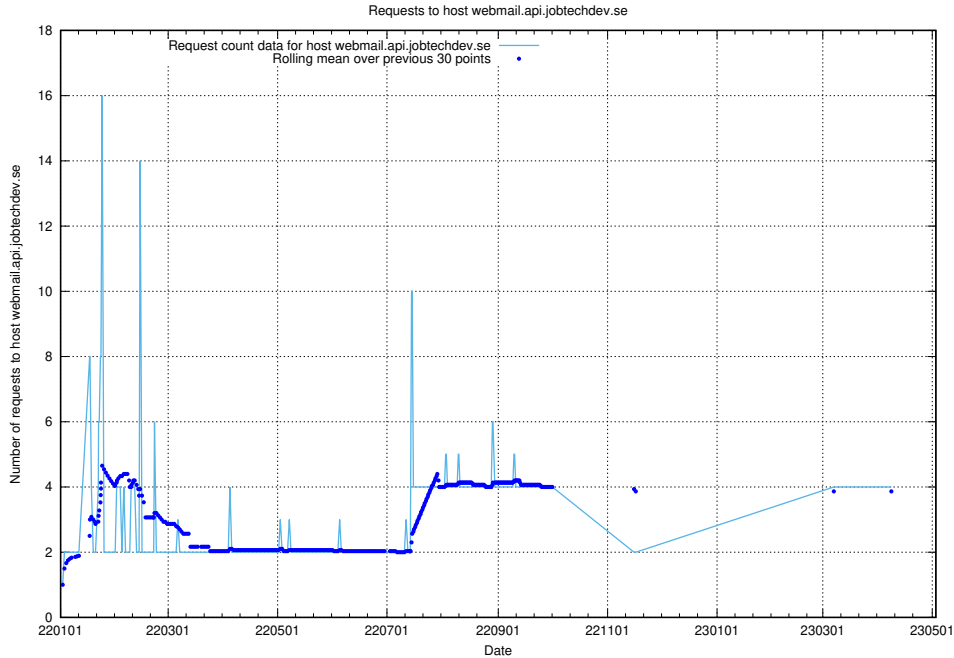

7.122 Usage of webmail.api.jobtechdev.se

Here, we count the number of requests to host webmail.api.jobtechdev.se.