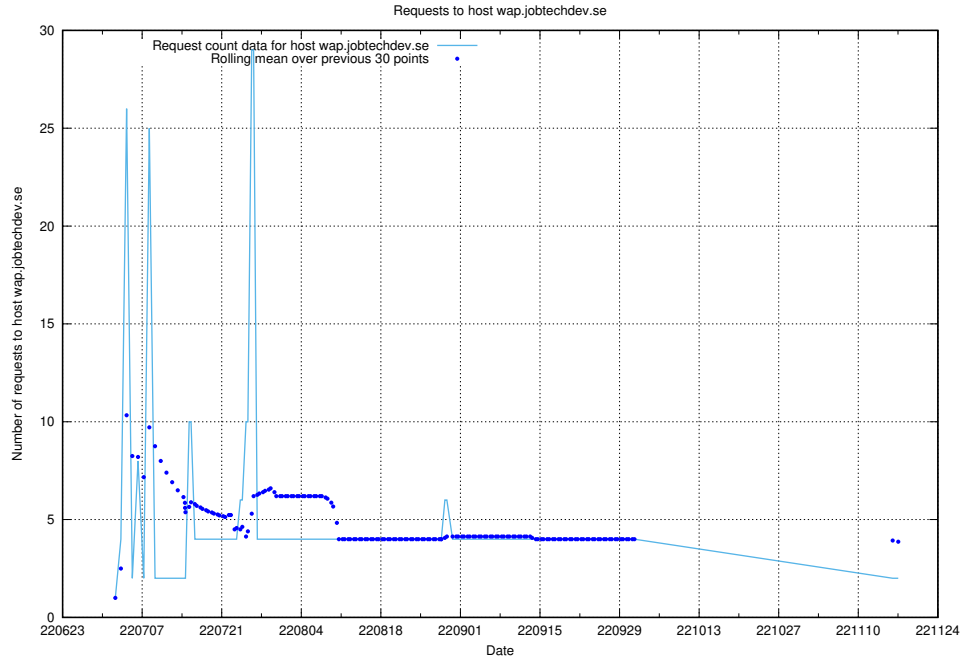

7.398 Usage of wap.jobtechdev.se

Here, we count the number of requests to host wap.jobtechdev.se.