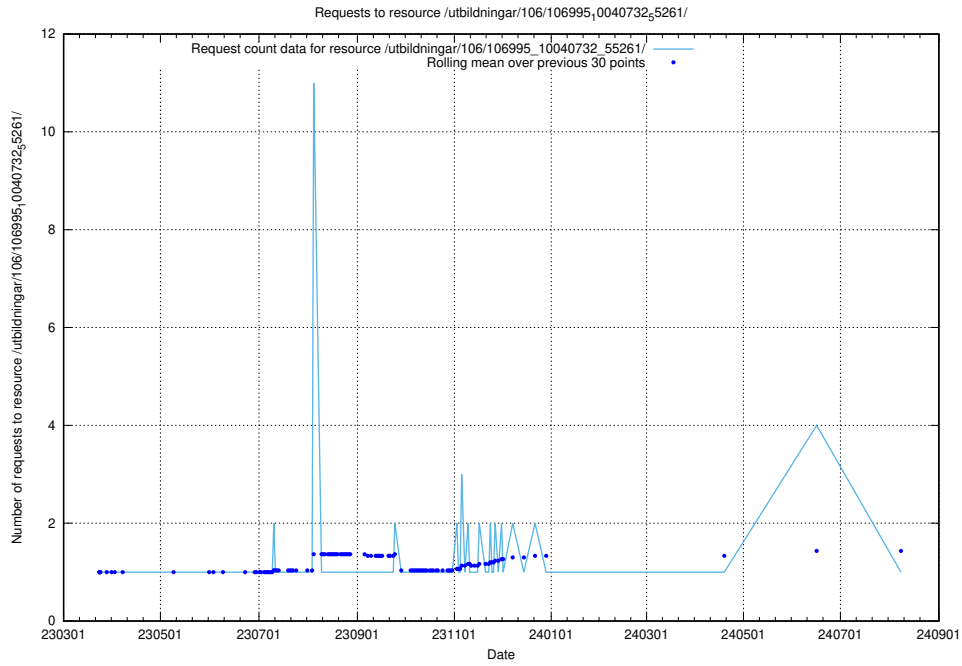

5.6213 Usage of /utbildningar/106/106995_10040732_55261/

Here, we count the number of requests to resource /utbildningar/106/106995_10040732_55261/.