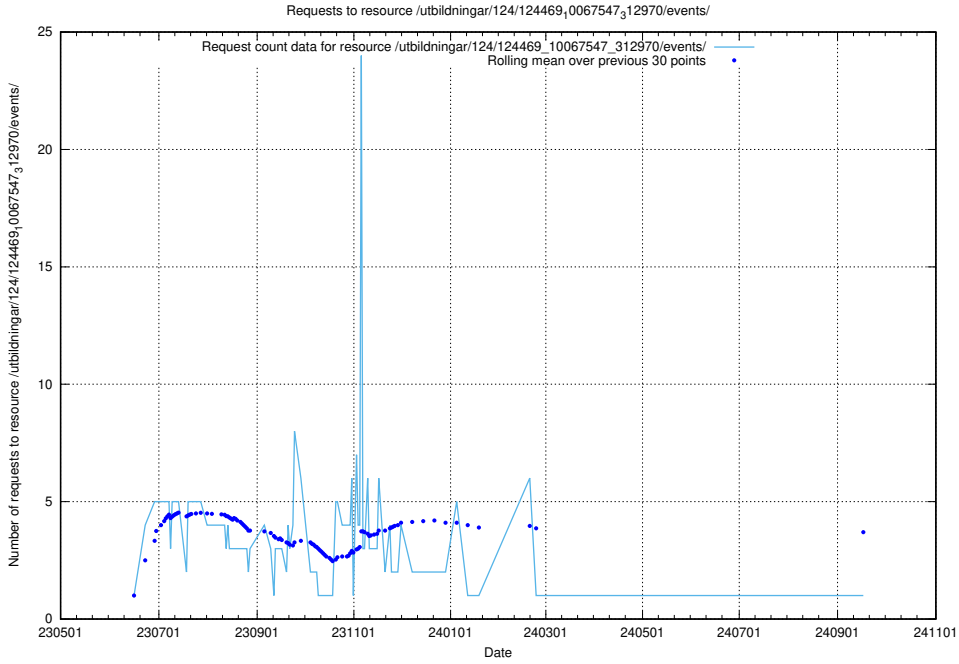

5.6619 Usage of /utbildningar/124/124469_10067547_312970/events/

Here, we count the number of requests to resource /utbildningar/124/124469_10067547_312970/events/