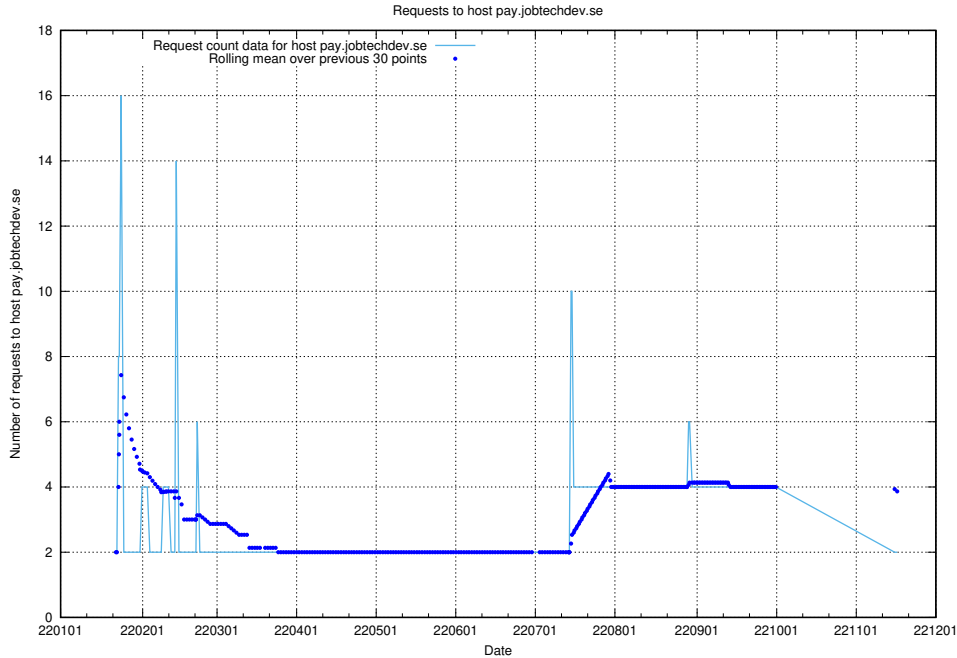

7.600 Usage of pay.jobtechdev.se

Here, we count the number of requests to host pay.jobtechdev.se.