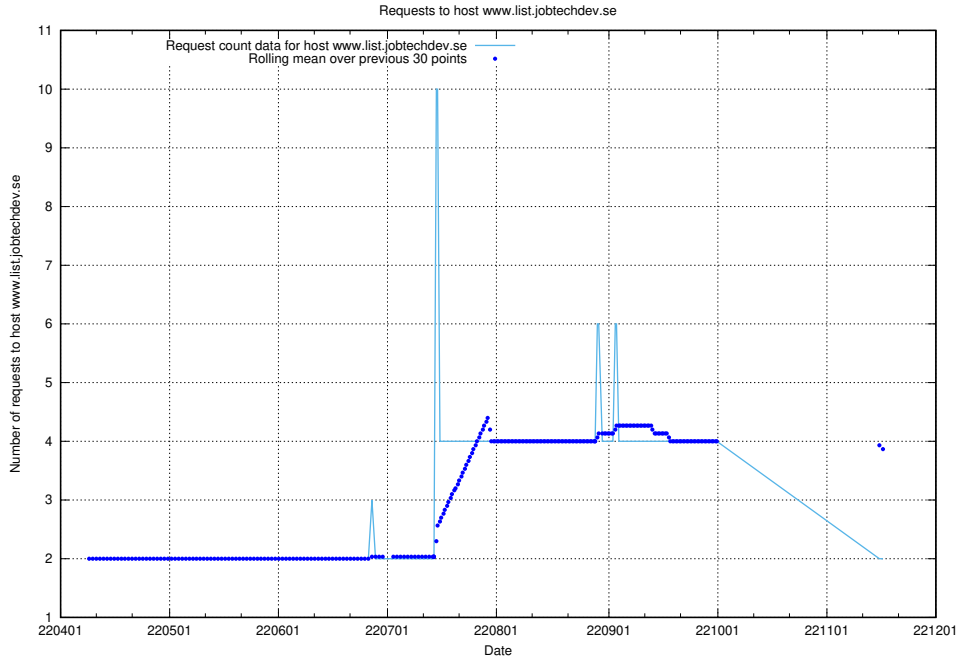

7.474 Usage of www.list.jobtechdev.se

Here, we count the number of requests to host www.list.jobtechdev.se.