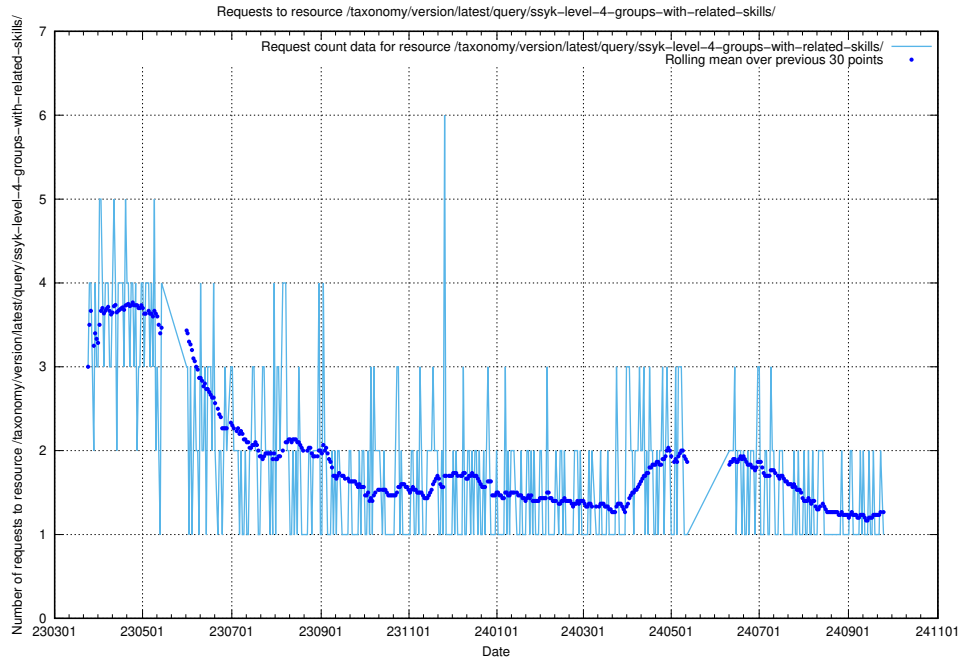

5.6840 Usage of /taxonomy/version/latest/query/ssyk-level-4-groups-with-related-skills/

Here, we count the number of requests to resource /taxonomy/version/latest/query/ssyk-level-4-groups-with-related-skills/.