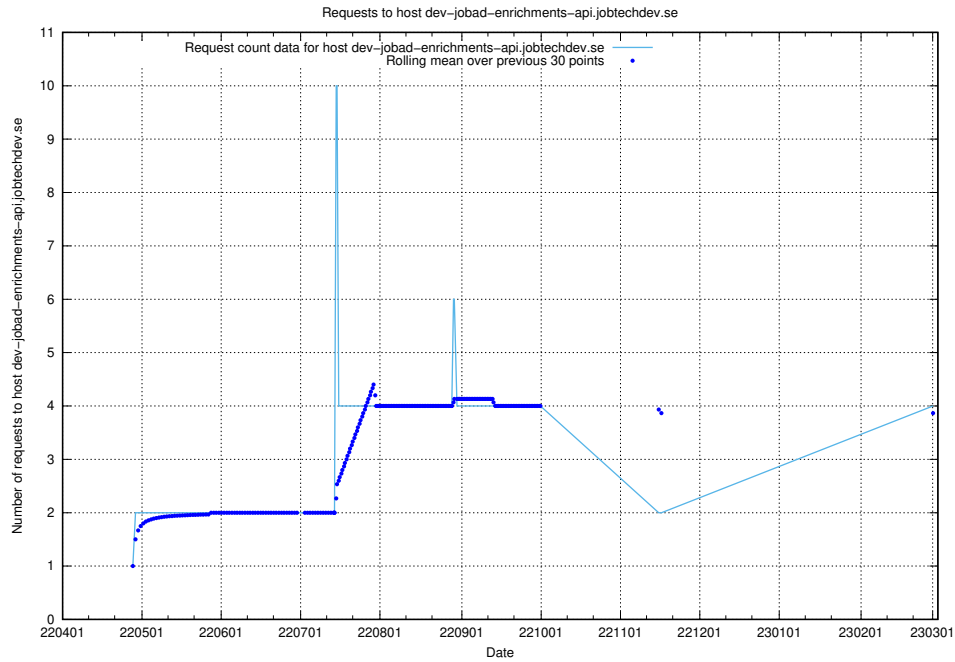

Here, we count the number of requests to host dev-jobad-enrichments-api.jobtechdev.se.

7.159 Usage of crossplane.jobtechdev.se

Here, we count the number of requests to host crossplane.jobtechdev.se.

7.160 Usage of taxonomi.api.jobtechdev.se