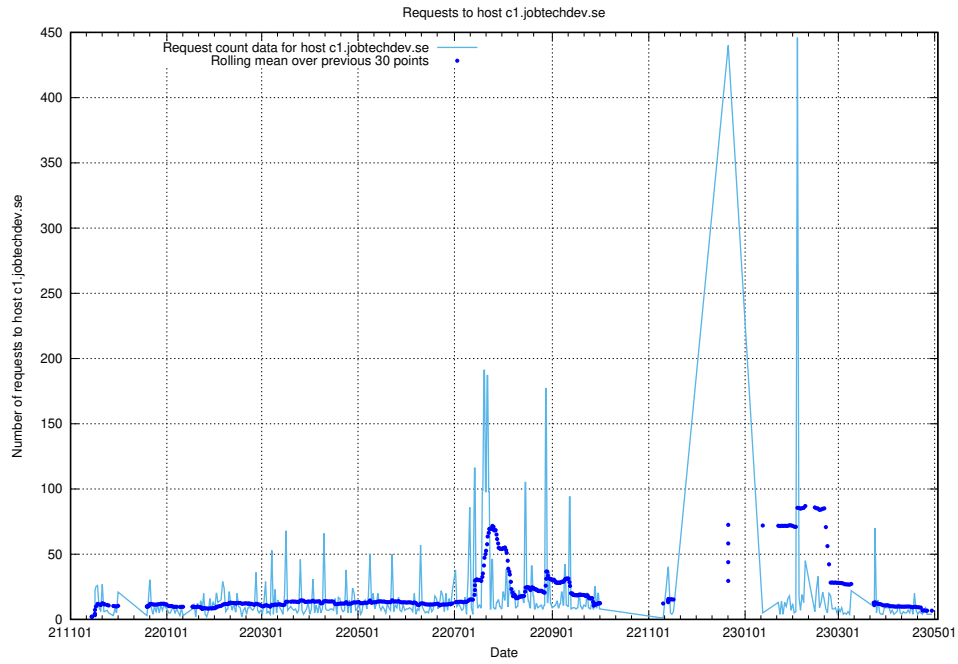

7.110 Usage of c1.jobtechdev.se

Here, we count the number of requests to host c1.jobtechdev.se.