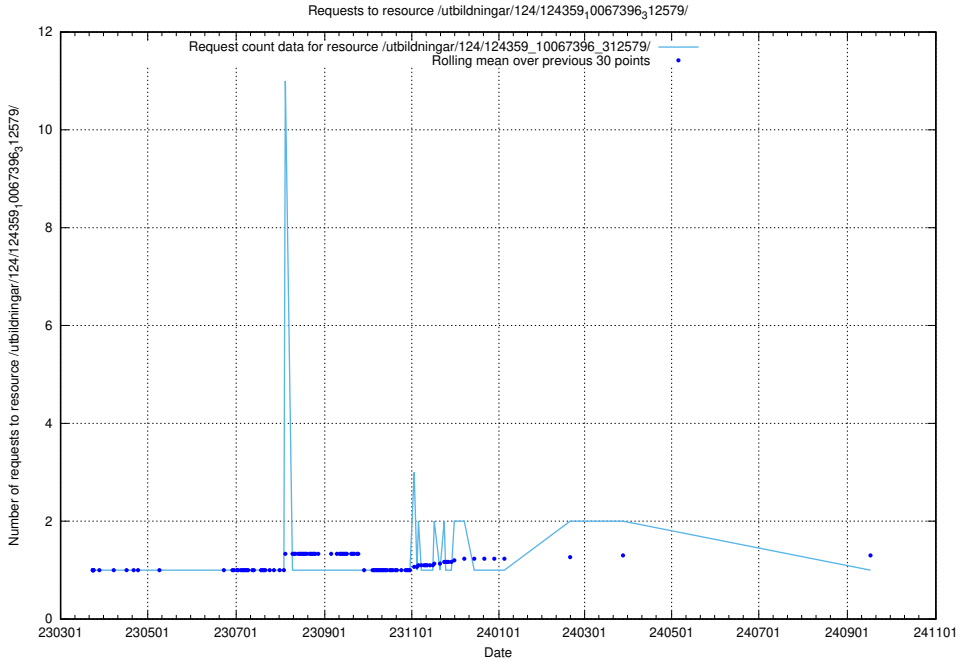

5.4608 Usage of /utbildningar/124/124359_10067396_312579/

Here, we count the number of requests to resource /utbildningar/124/124359_10067396_312579/.