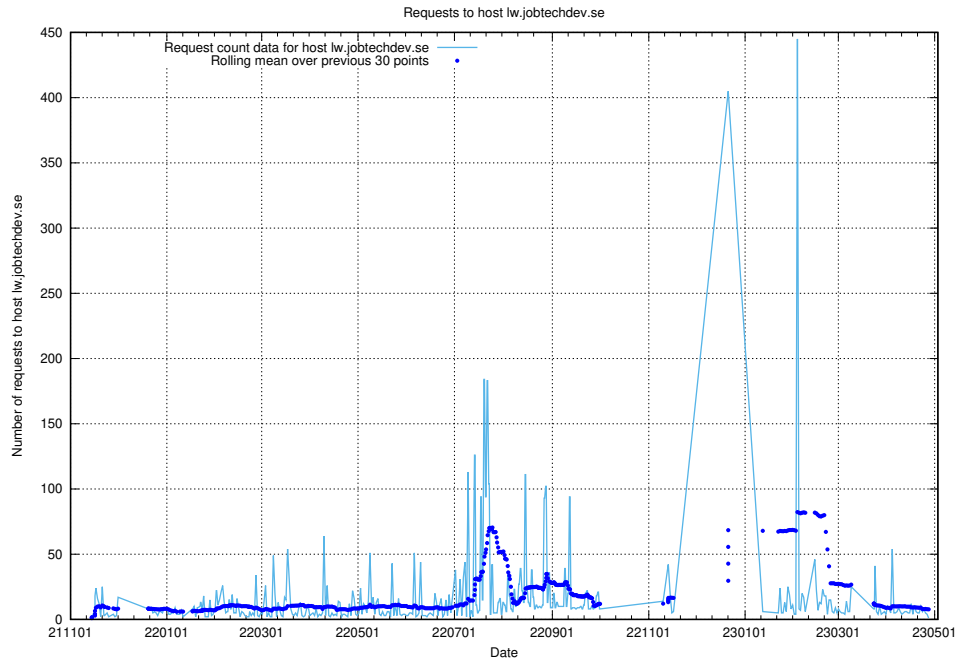

7.663 Usage of lw.jobtechdev.se

Here, we count the number of requests to host lw.jobtechdev.se.