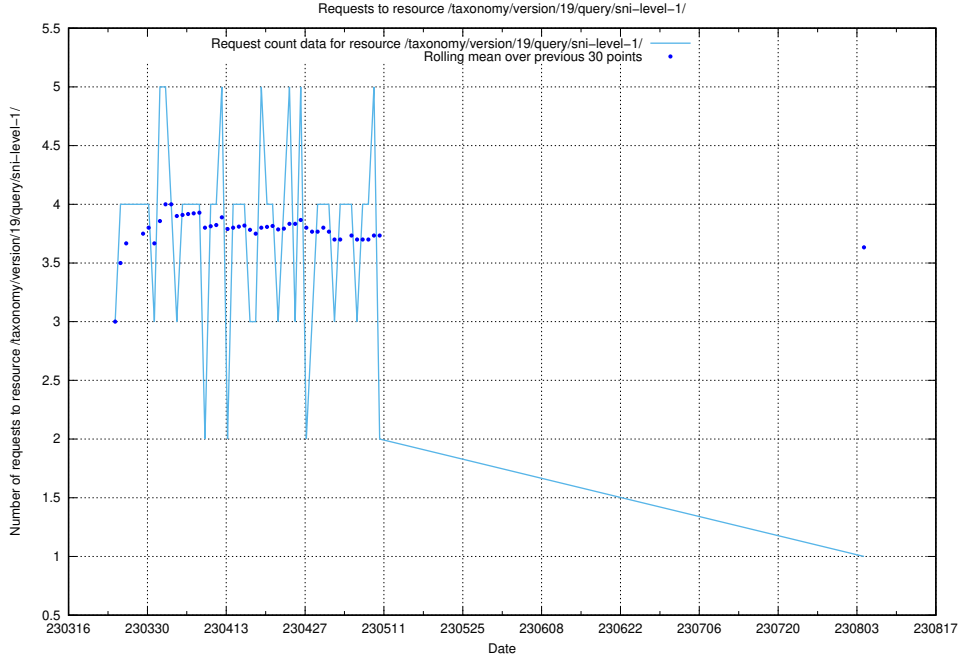

5.6902 Usage of /taxonomy/version/19/query/sni-level-1/

Here, we count the number of requests to resource /taxonomy/version/19/query/sni-level-1/.