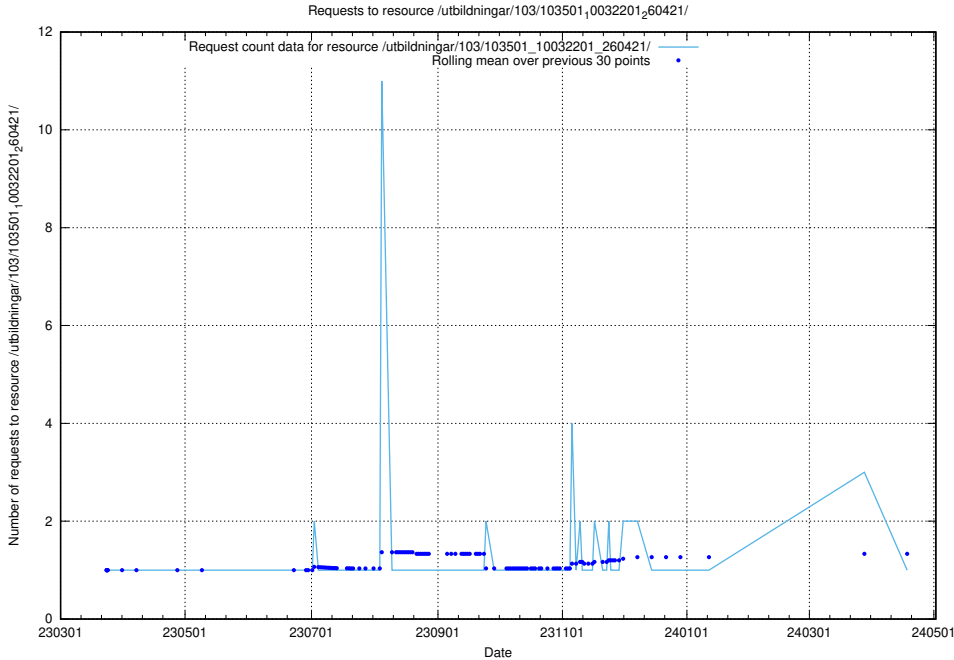

5.6247 Usage of /utbildningar/103/103501_10032201_260421/

Here, we count the number of requests to resource /utbildningar/103/103501_10032201_260421/.