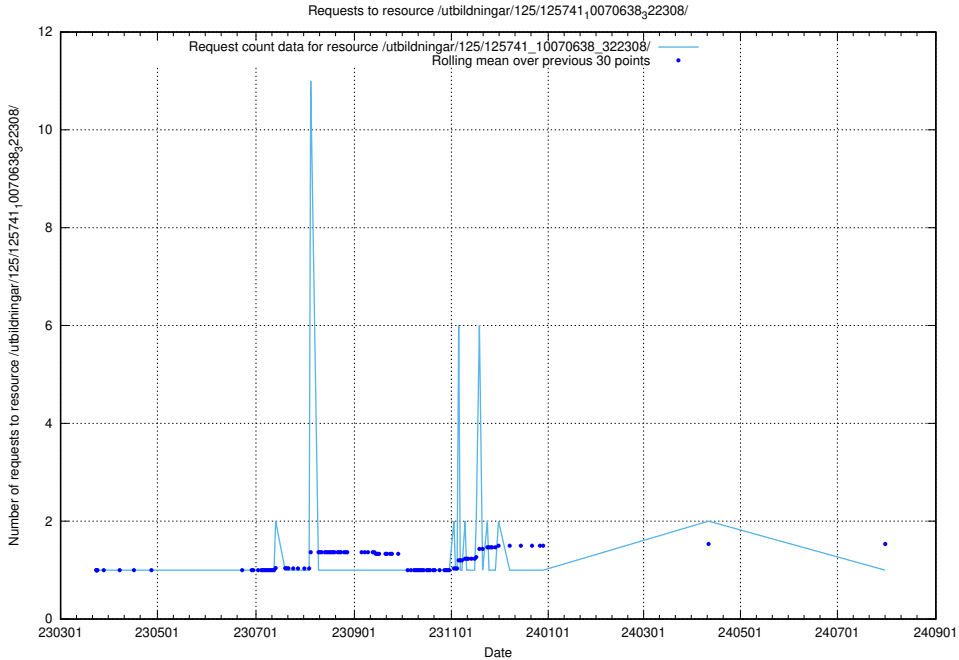

5.1088 Usage of /utbildningar/125/125741_10070638_322308/

Here, we count the number of requests to resource /utbildningar/125/125741_10070638_322308/.