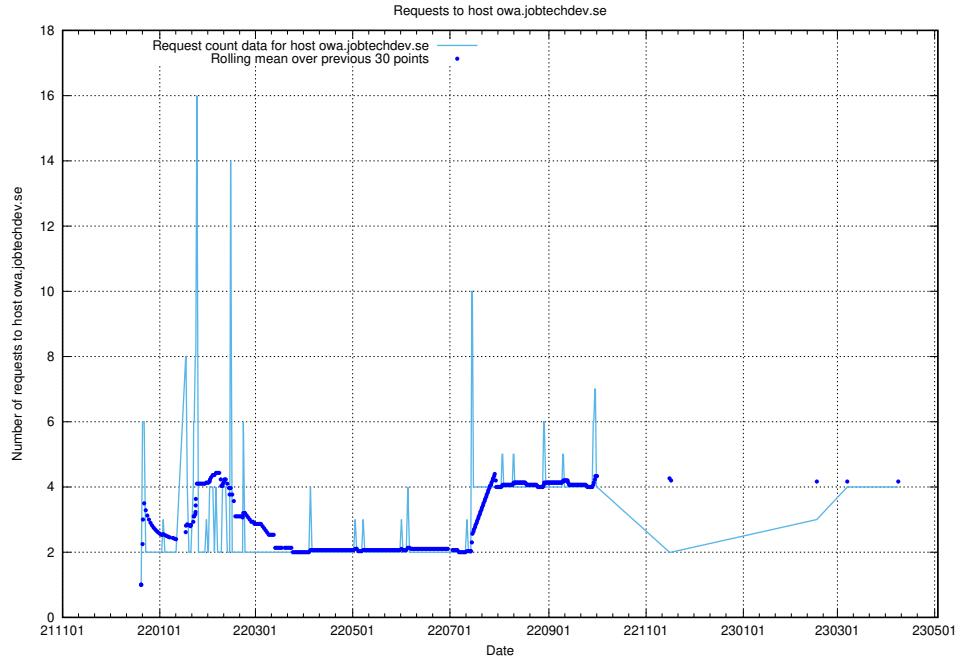

7.141 Usage of owa.jobtechdev.se

Here, we count the number of requests to host owa.jobtechdev.se.