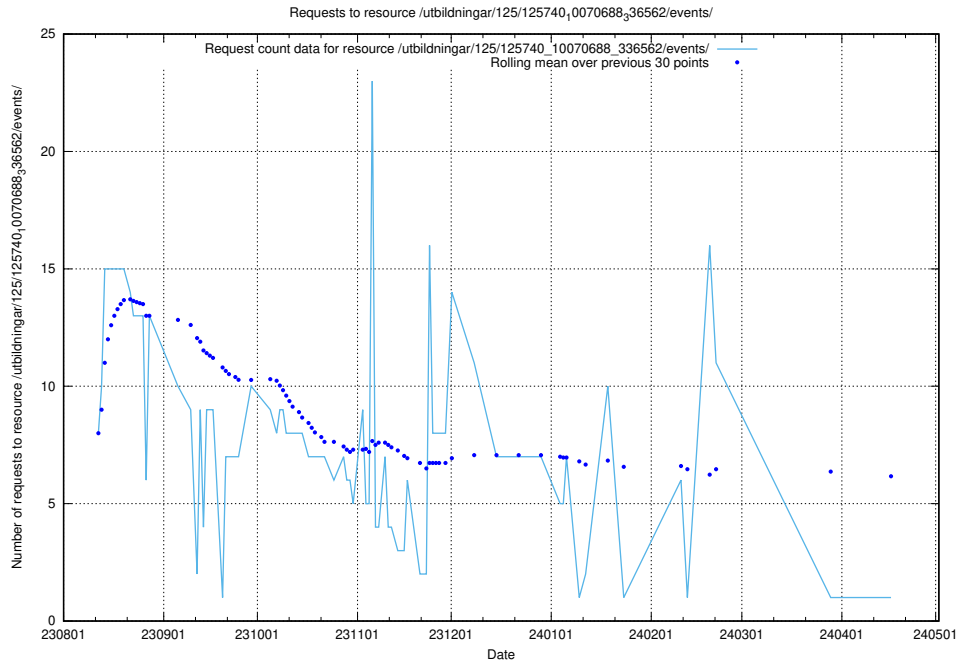

5.5585 Usage of /utbildningar/125/125740_10070688_336562/events/

Here, we count the number of requests to resource /utbildningar/125/125740_10070688_336562/events/