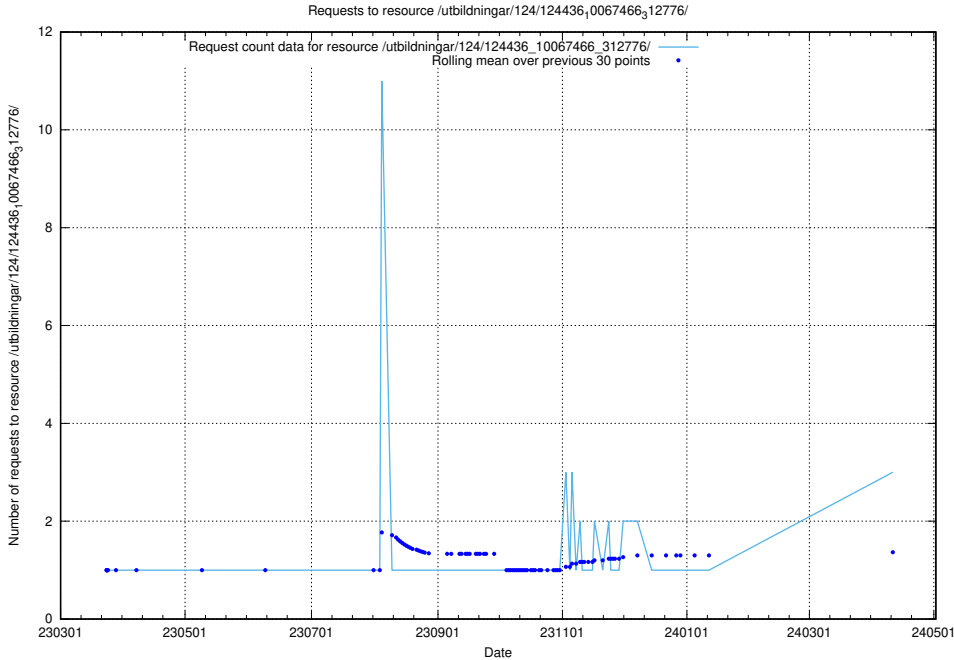

5.465 Usage of /utbildningar/124/124436_10067466_312776/

Here, we count the number of requests to resource /utbildningar/124/124436_10067466_312776/.