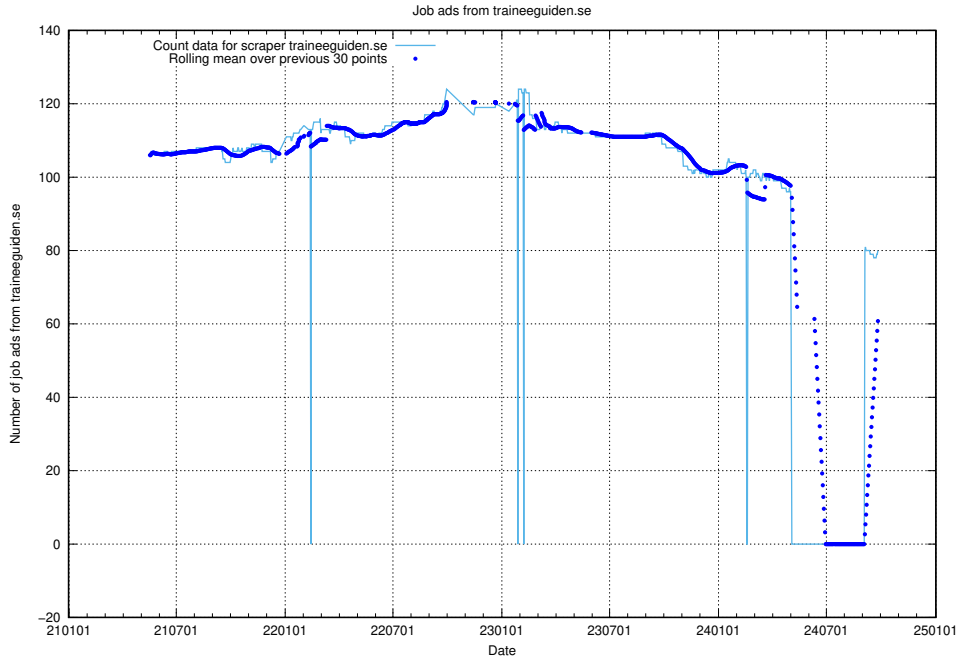

13.14 Number of ads by scraper traineeguiden.se

Here, we count the number of job ads scraped from traineeguiden.se.