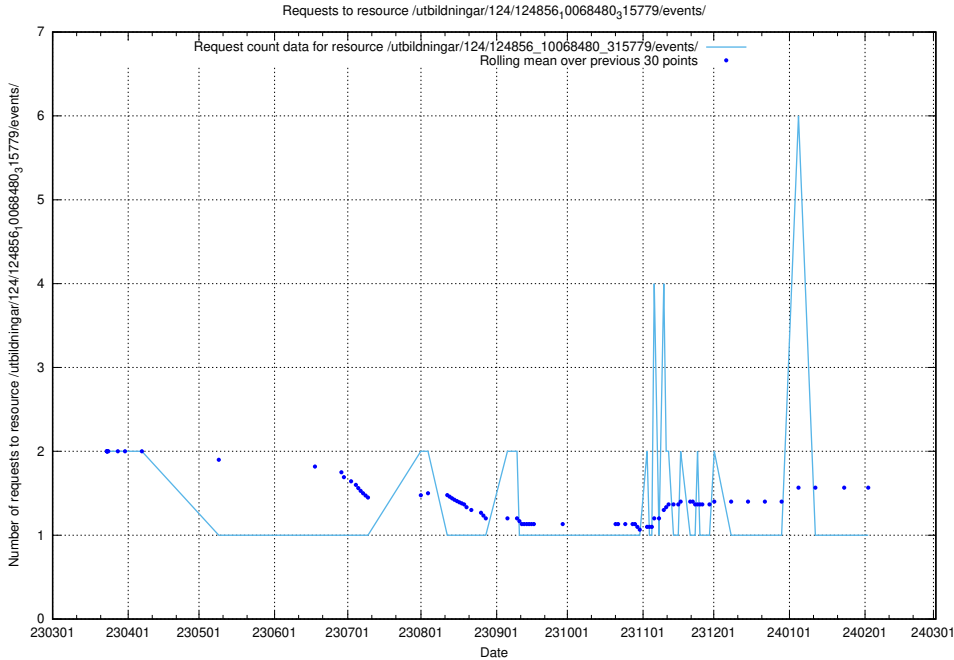

5.7068 Usage of /utbildningar/124/124856_10068480_315779/events/

Here, we count the number of requests to resource /utbildningar/124/124856_10068480_315779/events/