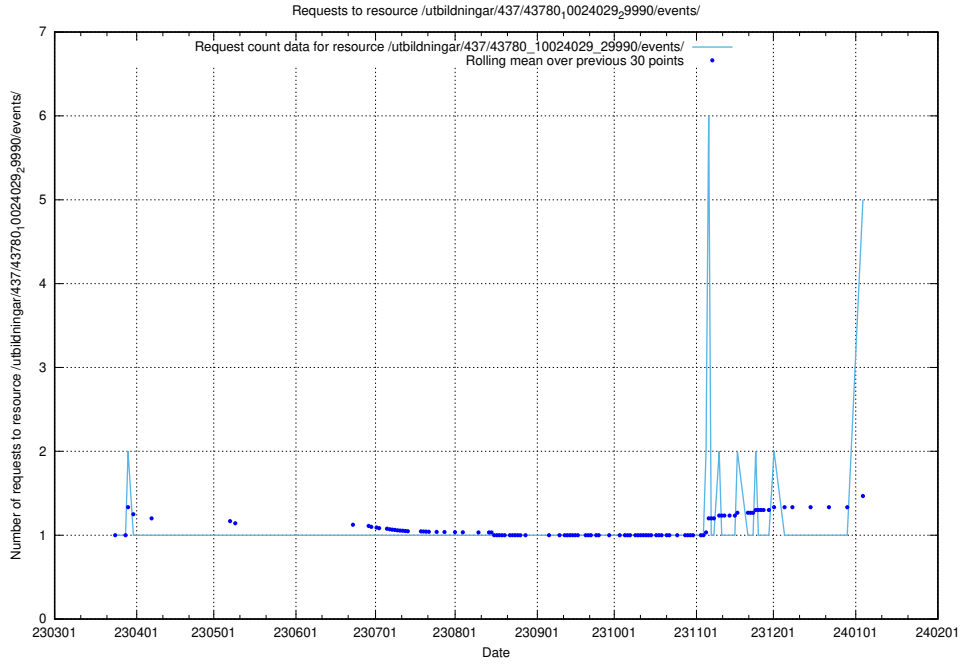

5.271 Usage of /utbildningar/437/43780_10024029_29990/events/

Here, we count the number of requests to resource /utbildningar/437/43780_10024029_29990/events/.