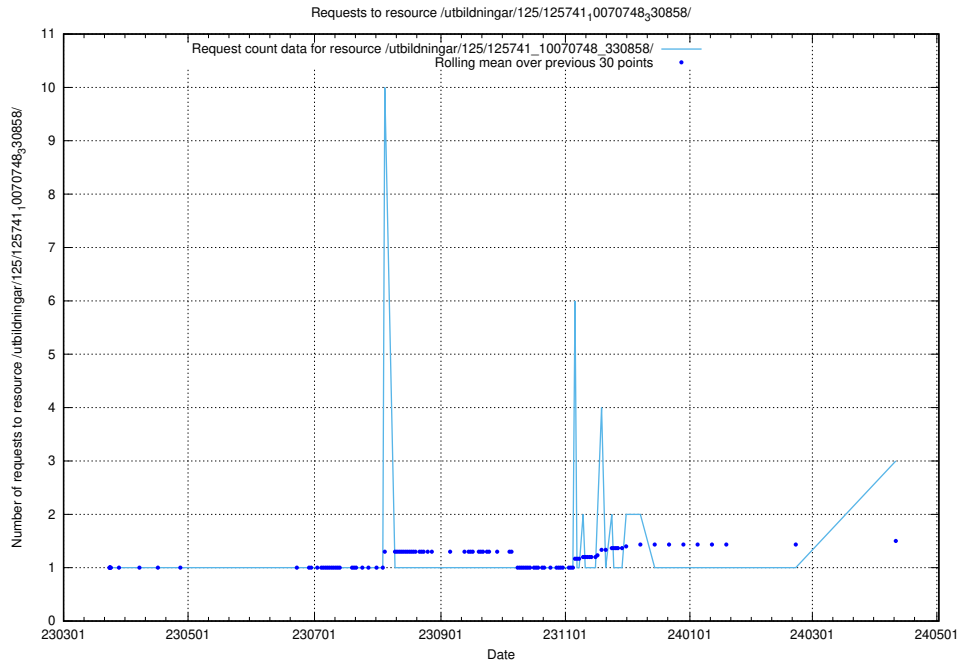

5.583 Usage of /utbildningar/125/125741_10070748_330858/

Here, we count the number of requests to resource /utbildningar/125/125741_10070748_330858/.