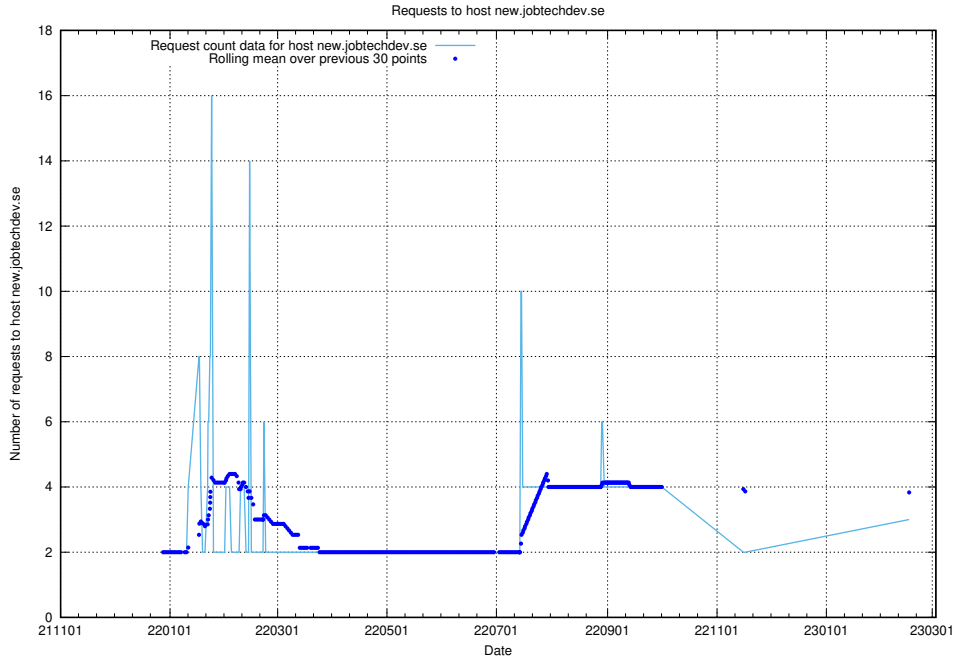

7.199 Usage of new.jobtechdev.se

Here, we count the number of requests to host new.jobtechdev.se.