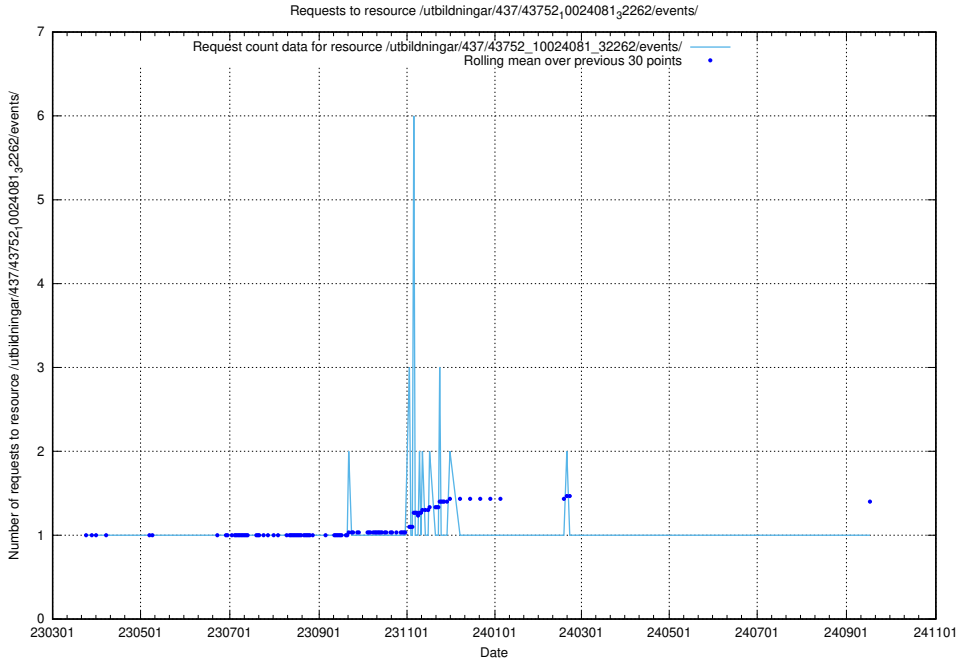

5.6971 Usage of /utbildningar/437/43752_10024081_32262/events/

Here, we count the number of requests to resource /utbildningar/437/43752_10024081_32262/events/.