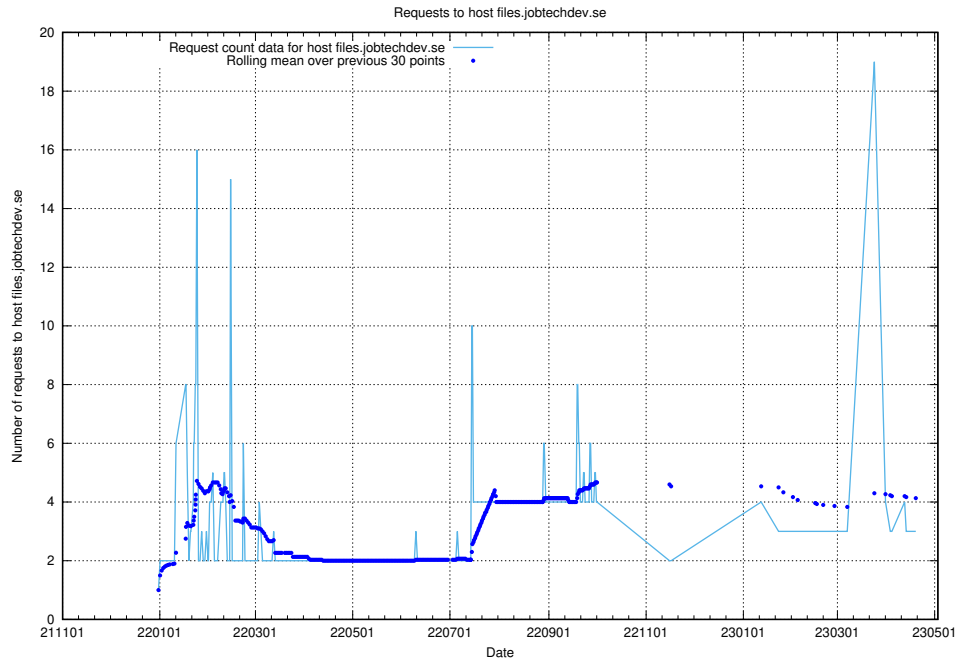

Here, we count the number of requests to host files.jobtechdev.se.

7.197 Usage of portal.jobtechdev.se

Here, we count the number of requests to host portal.jobtechdev.se.

7.198 Usage of panel.jobtechdev.se