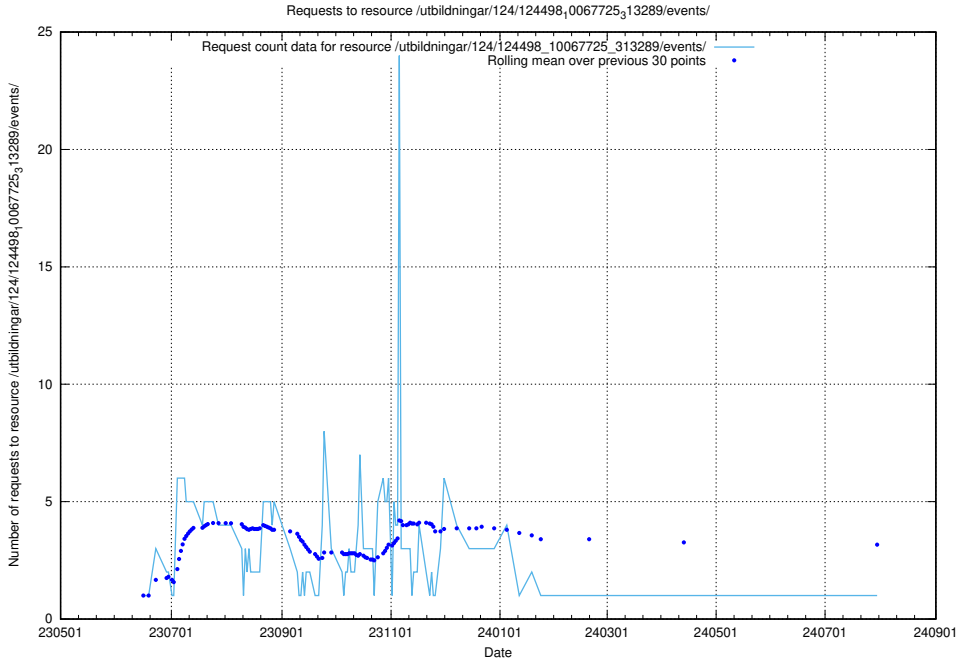

5.6617 Usage of /utbildningar/124/124498_10067725_313289/events/

Here, we count the number of requests to resource /utbildningar/124/124498_10067725_313289/events/