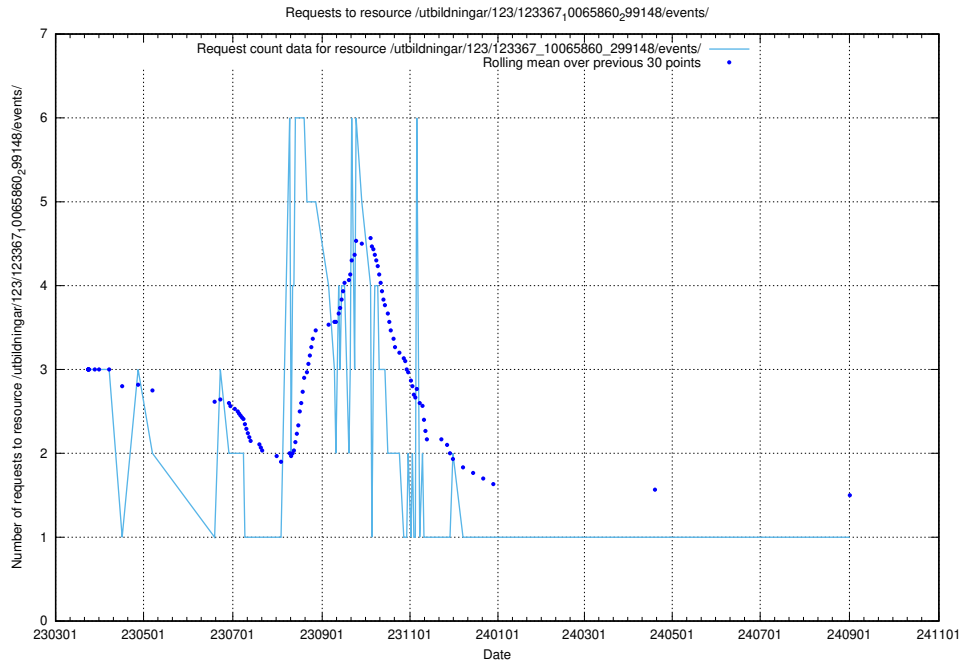

5.7042 Usage of /utbildningar/123/123367_10065860_299148/events/

Here, we count the number of requests to resource /utbildningar/123/123367_10065860_299148/events/