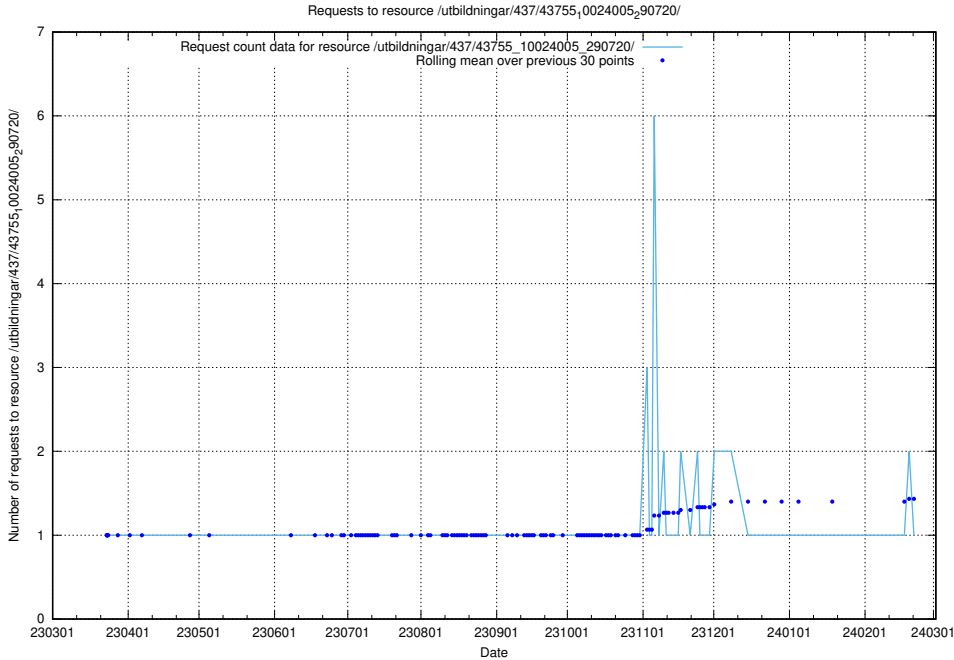

5.7154 Usage of /utbildningar/437/43755_10024005_290720/

Here, we count the number of requests to resource /utbildningar/437/43755_10024005_290720/.