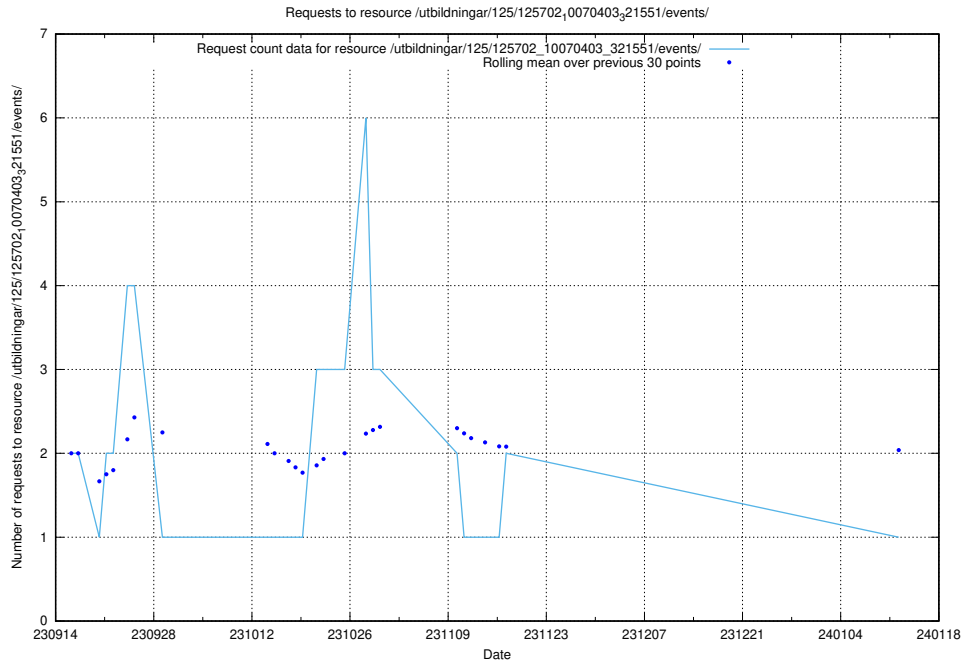

5.5319 Usage of /utbildningar/125/125702_10070403_321551/events/

Here, we count the number of requests to resource /utbildningar/125/125702_10070403_321551/events/