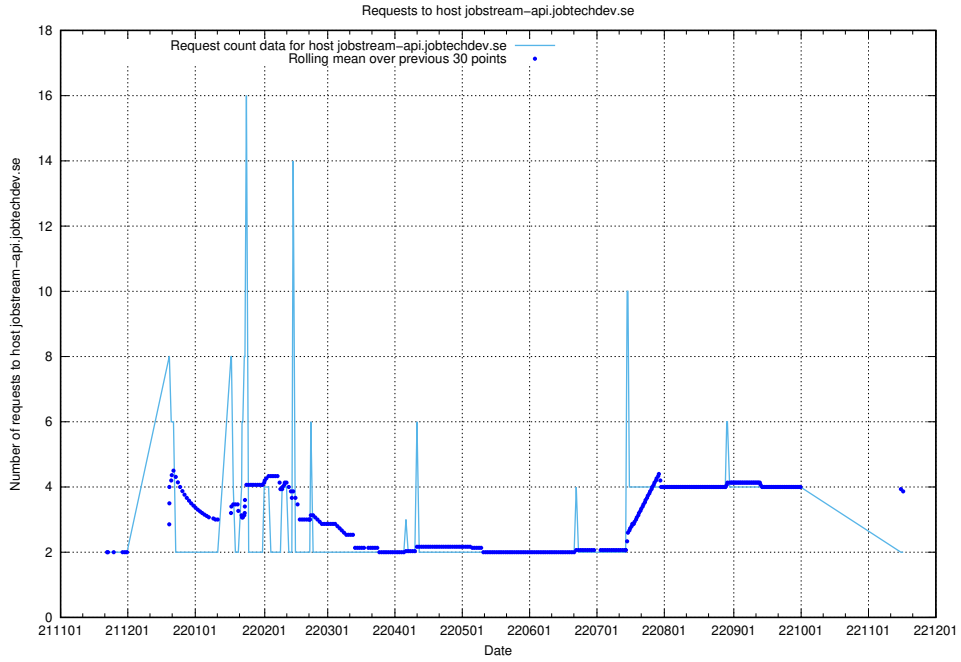

7.441 Usage of jobstream-api.jobtechdev.se

Here, we count the number of requests to host jobstream-api.jobtechdev.se.