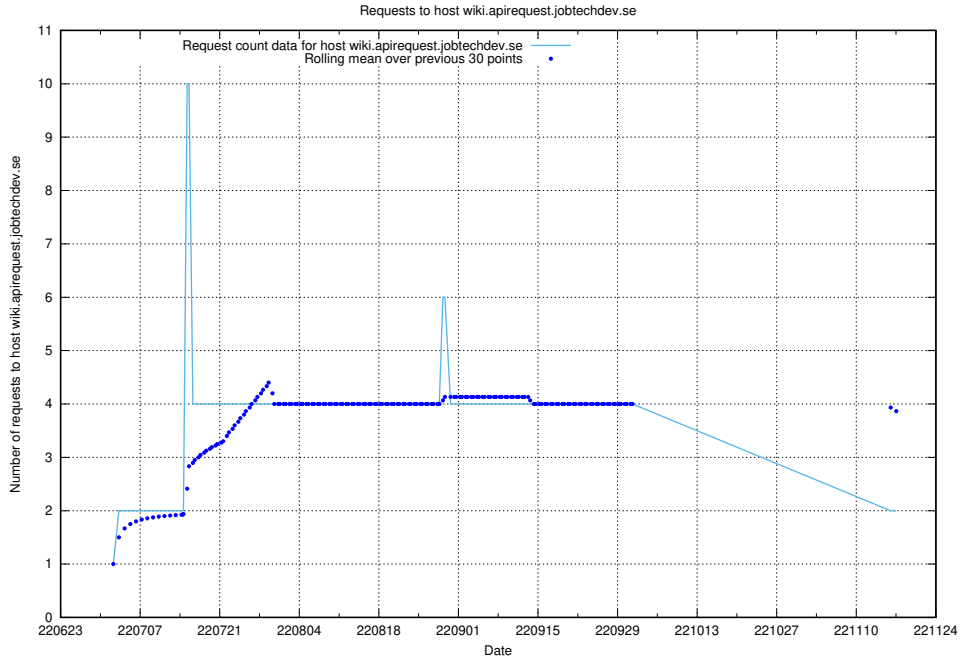

7.396 Usage of wiki.apirequest.jobtechdev.se

Here, we count the number of requests to host wiki.apirequest.jobtechdev.se.

7.397 Usage of wiki.api.jobtechdev.se

Here, we count the number of requests to host wiki.api.jobtechdev.se.