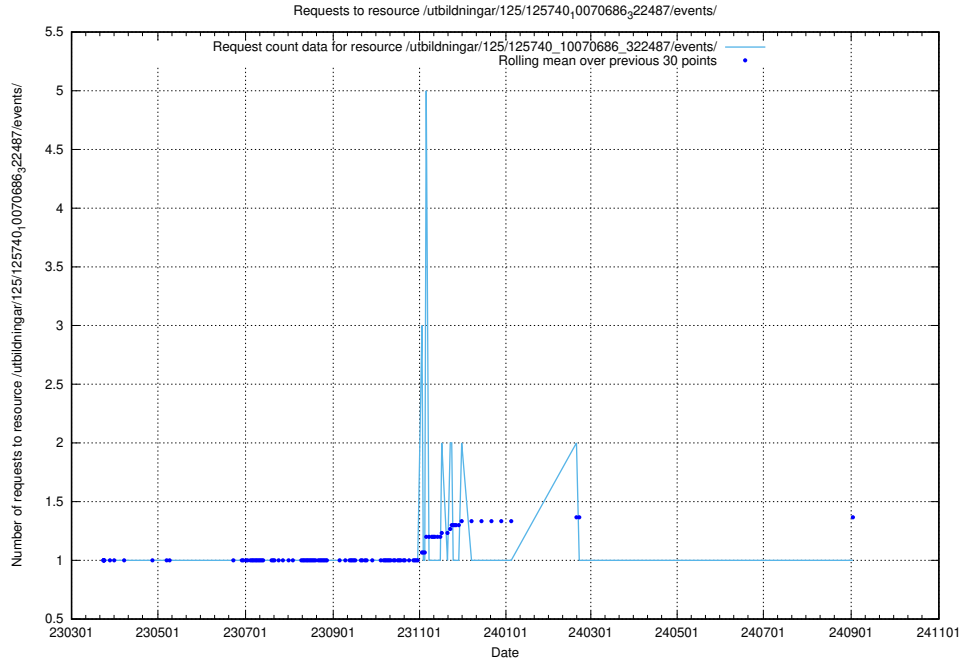

5.1105 Usage of /utbildningar/125/125740_10070686_322487/events/

Here, we count the number of requests to resource /utbildningar/125/125740_10070686_322487/events/