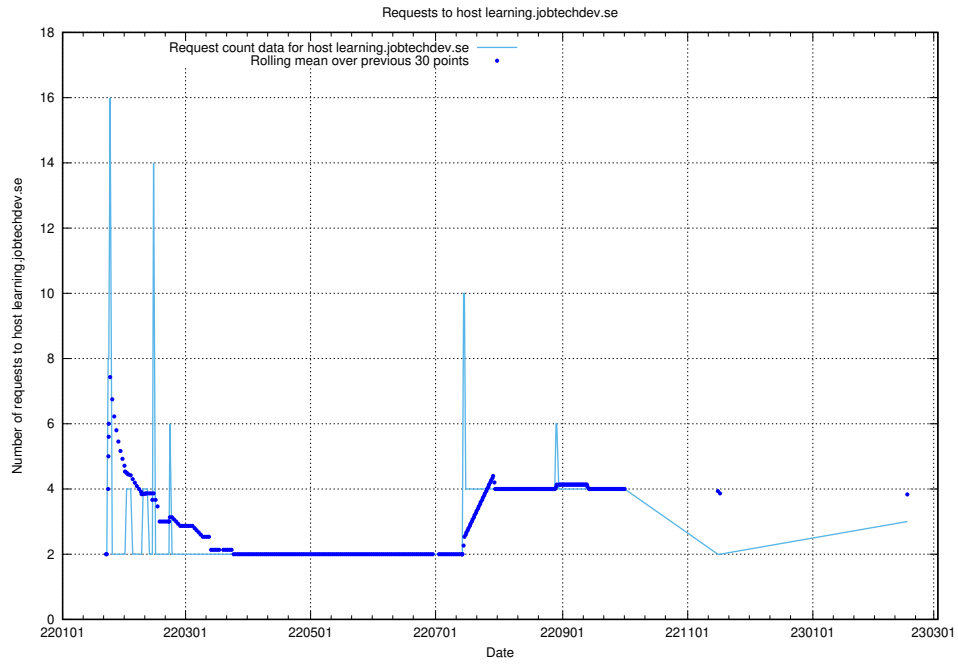

Here, we count the number of requests to host learning.jobtechdev.se.

7.259 Usage of intranet.jobtechdev.se

Here, we count the number of requests to host intranet.jobtechdev.se.

7.260 Usage of ecommerce.jobtechdev.se