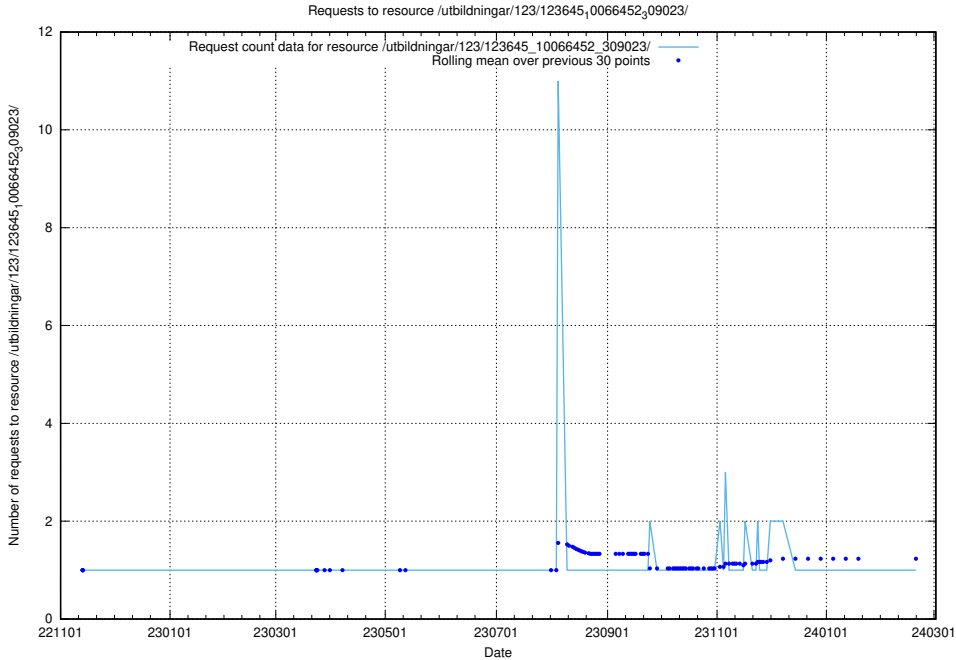

Here, we count the number of requests to resource /taxonomy/version/13/query/employment-variety-concepts/.

5.6674 Usage of /utbildningar/123/123645_10066452_309023/

Here, we count the number of requests to resource /utbildningar/123/123645_10066452_309023/.