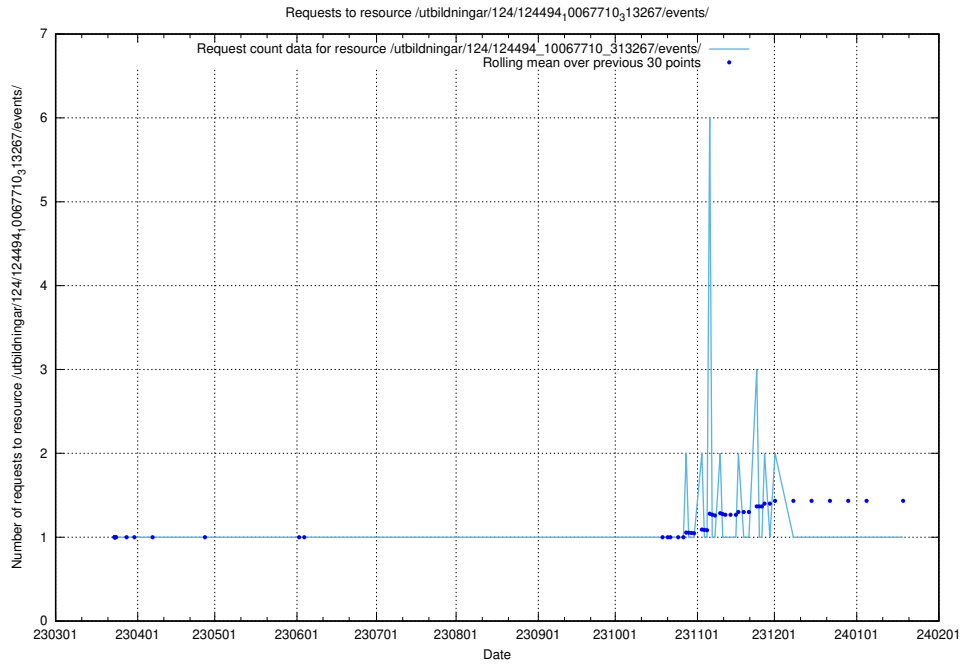

5.3556 Usage of /utbildningar/124/124494_10067710_313267/events/

Here, we count the number of requests to resource /utbildningar/124/124494_10067710_313267/events/