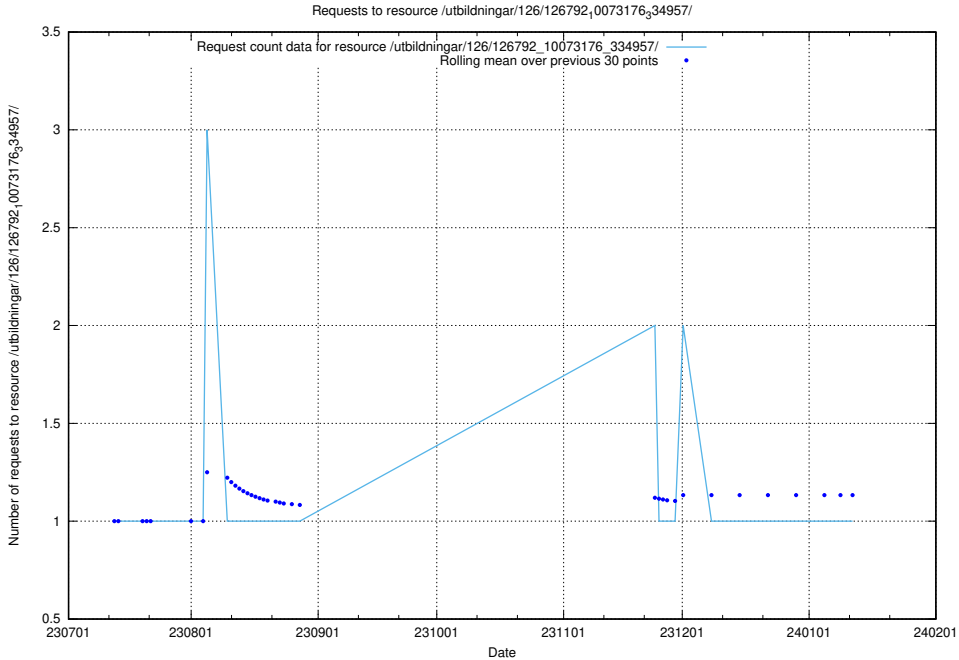

5.5891 Usage of /utbildningar/126/126792_10073176_334957/

Here, we count the number of requests to resource /utbildningar/126/126792_10073176_334957/.