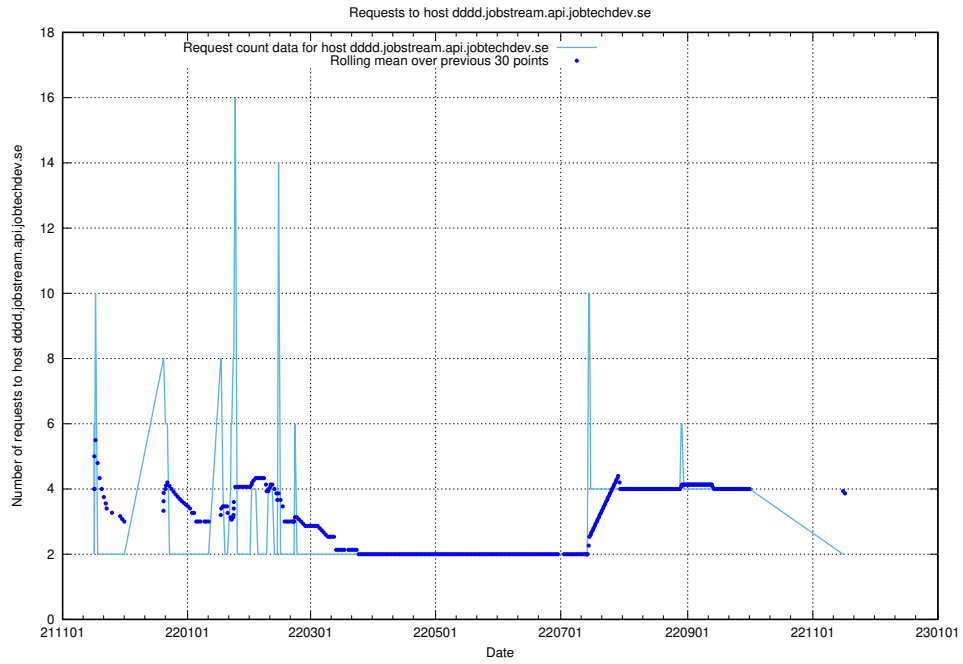

Here, we count the number of requests to host dddd.jobstream.api.jobtechdev.se.

7.533 Usage of doh.api.jobtechdev.se

Here, we count the number of requests to host doh.api.jobtechdev.se.

7.534 Usage of bb.ccc.dddd.atlas.jobtechdev.se