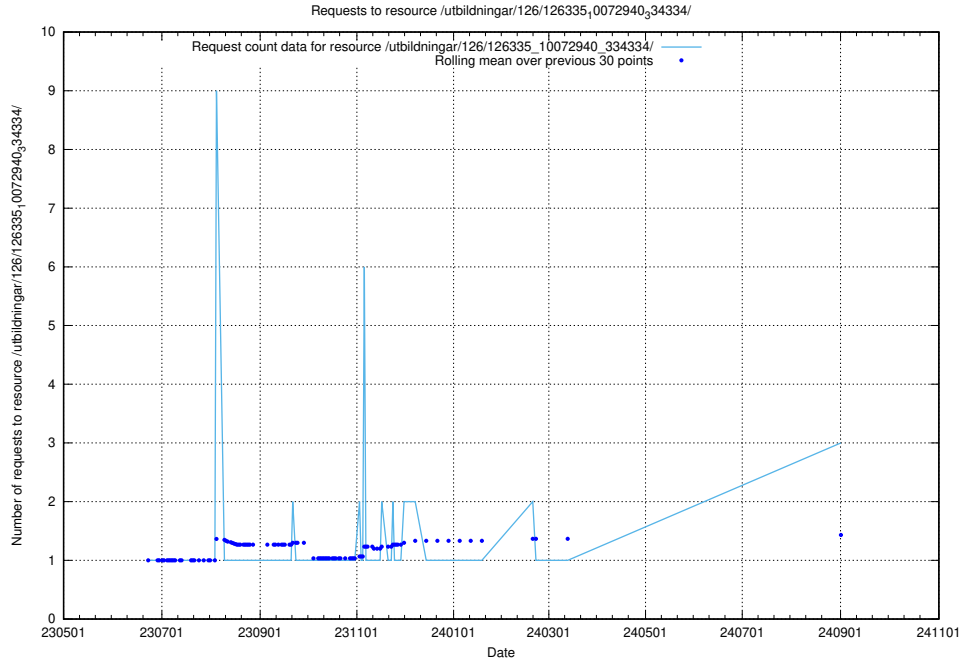

5.530 Usage of /utbildningar/126/126335_10072940_334334/

Here, we count the number of requests to resource /utbildningar/126/126335_10072940_334334/.