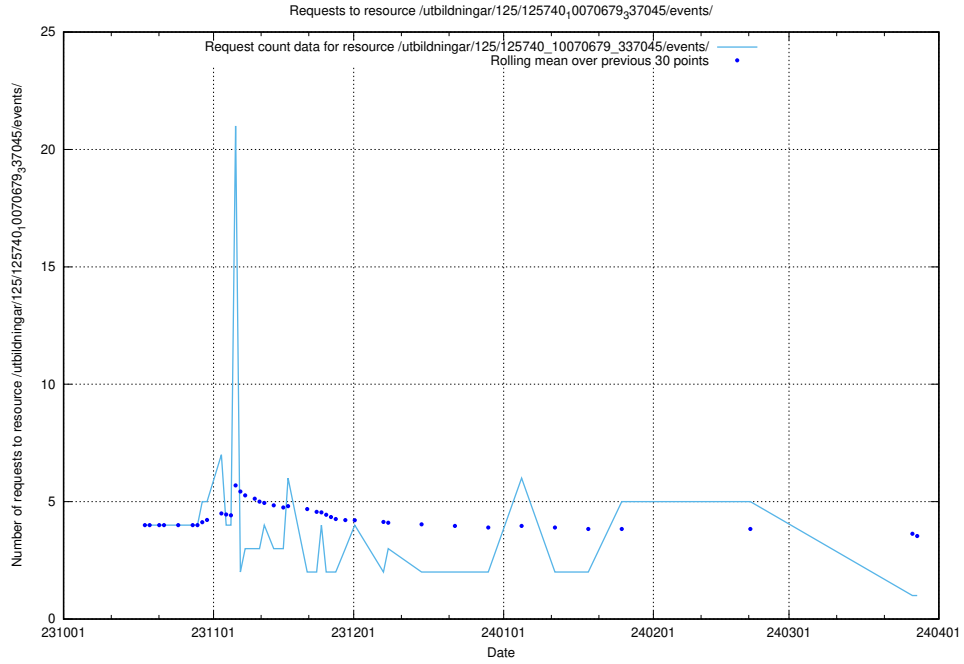

5.5071 Usage of /utbildningar/125/125740_10070679_337045/events/

Here, we count the number of requests to resource /utbildningar/125/125740_10070679_337045/events/