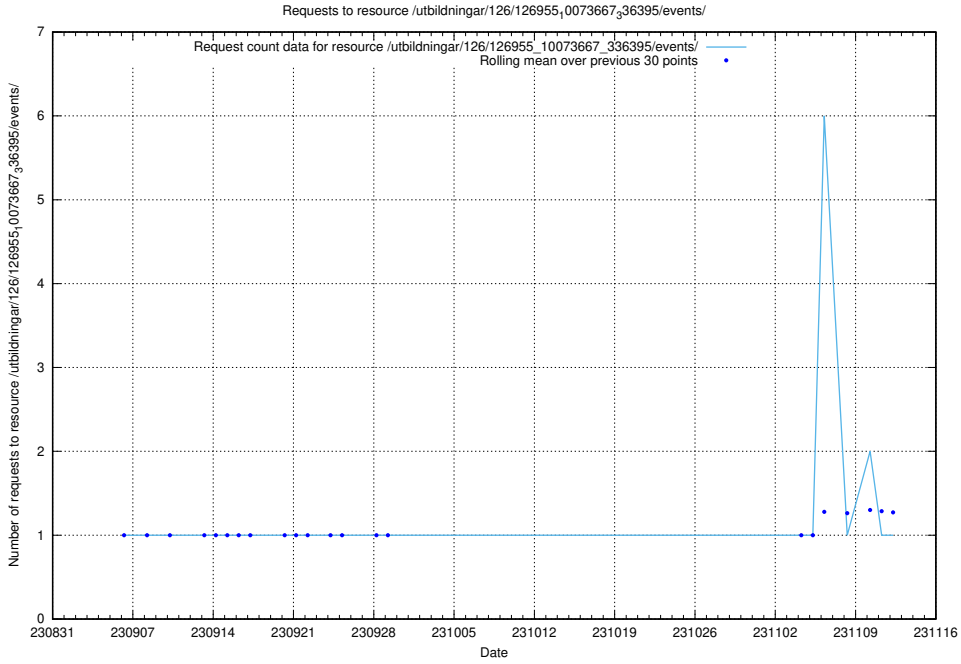

5.5436 Usage of /utbildningar/126/126955_10073667_336395/events/

Here, we count the number of requests to resource /utbildningar/126/126955_10073667_336395/events/