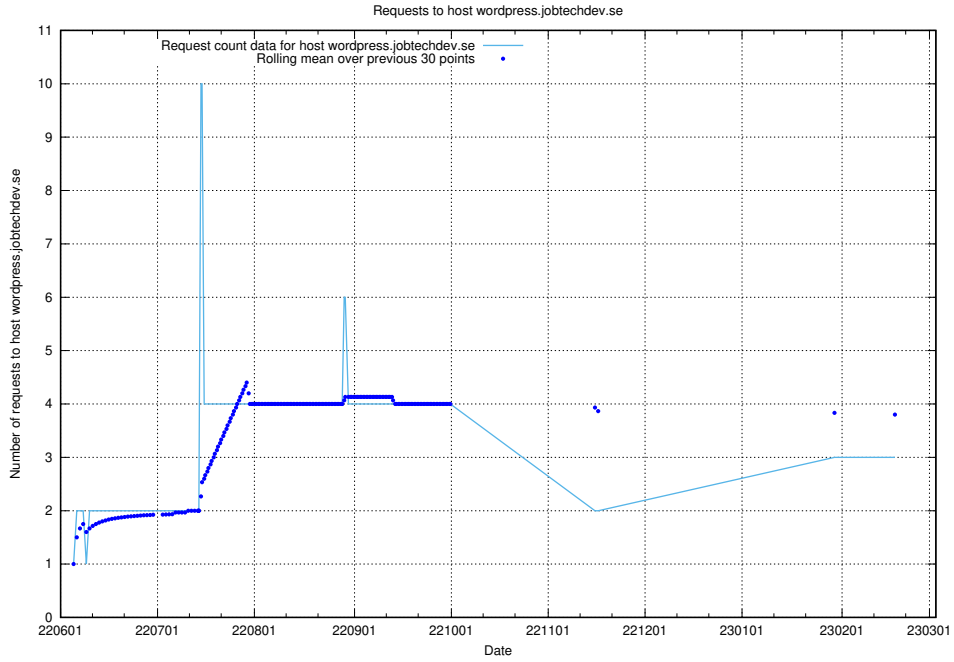

7.221 Usage of wordpress.jobtechdev.se

Here, we count the number of requests to host wordpress.jobtechdev.se.