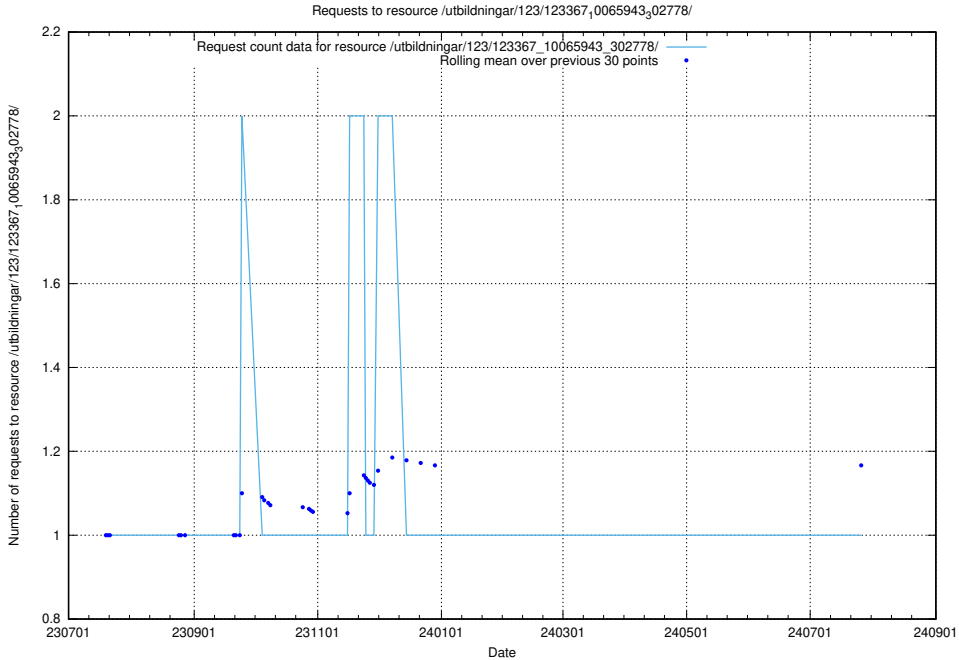

5.5787 Usage of /utbildningar/123/123367_10065943_302778/

Here, we count the number of requests to resource /utbildningar/123/123367_10065943_302778/.