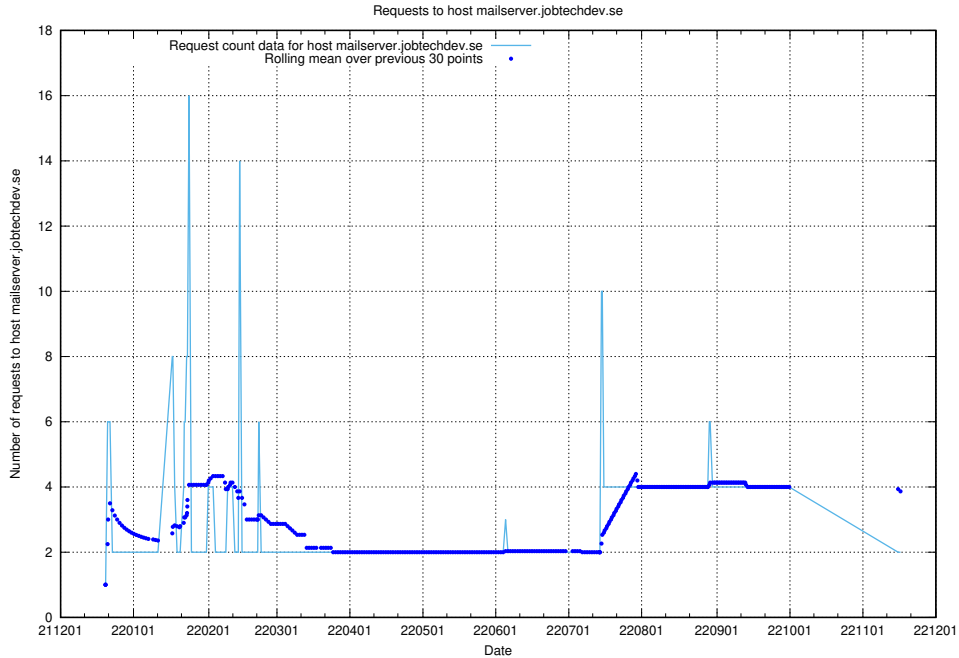

7.377 Usage of mailserver.jobtechdev.se

Here, we count the number of requests to host mailserver.jobtechdev.se.