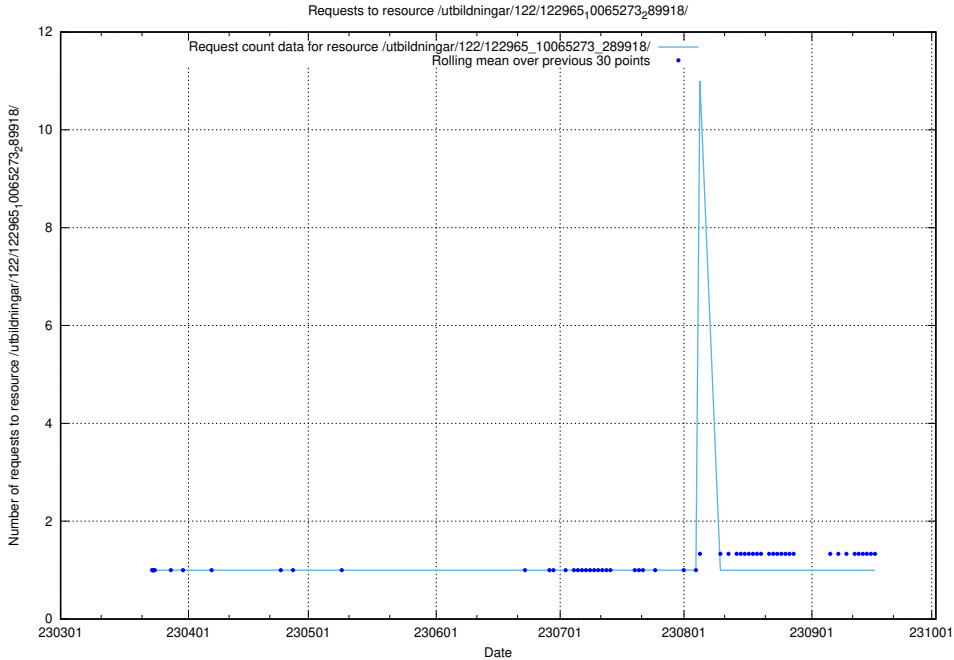

Here, we count the number of requests to resource /taxonomy/version/14/query/eu-regions/.

5.5928 Usage of /utbildningar/122/122965_10065273_289918/

Here, we count the number of requests to resource /utbildningar/122/122965_10065273_289918/.