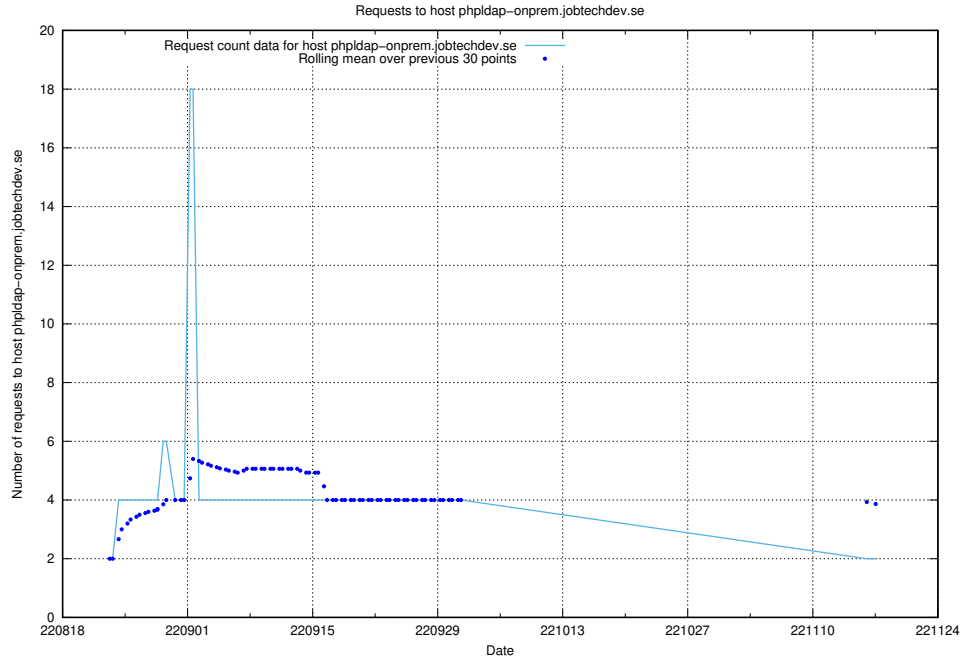

7.342 Usage of phpldap-onprem.jobtechdev.se

Here, we count the number of requests to host phpldap-onprem.jobtechdev.se.