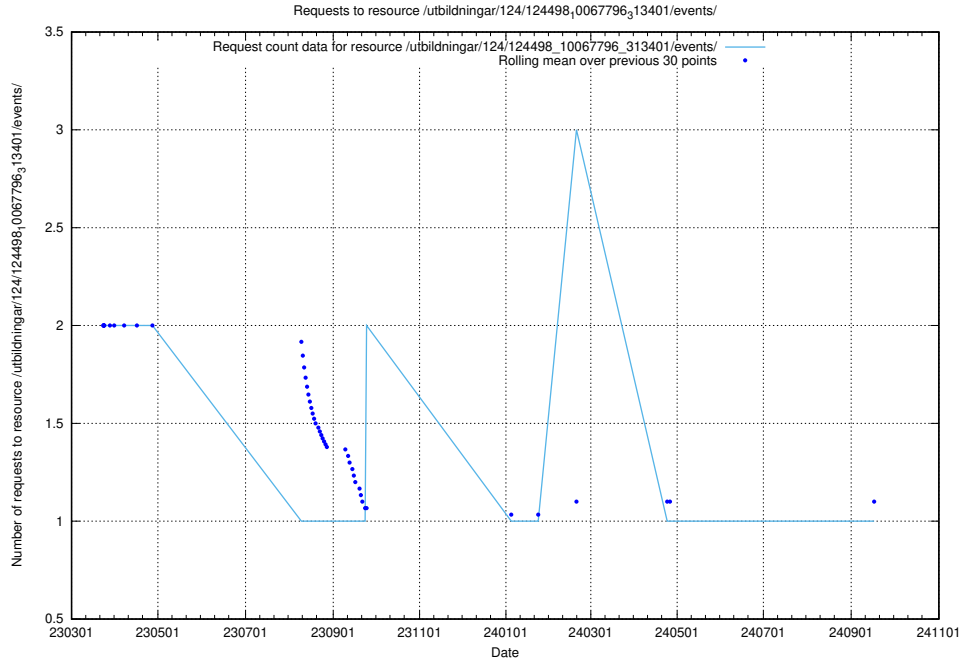

5.7077 Usage of /utbildningar/124/124498_10067796_313401/events/

Here, we count the number of requests to resource /utbildningar/124/124498_10067796_313401/events/