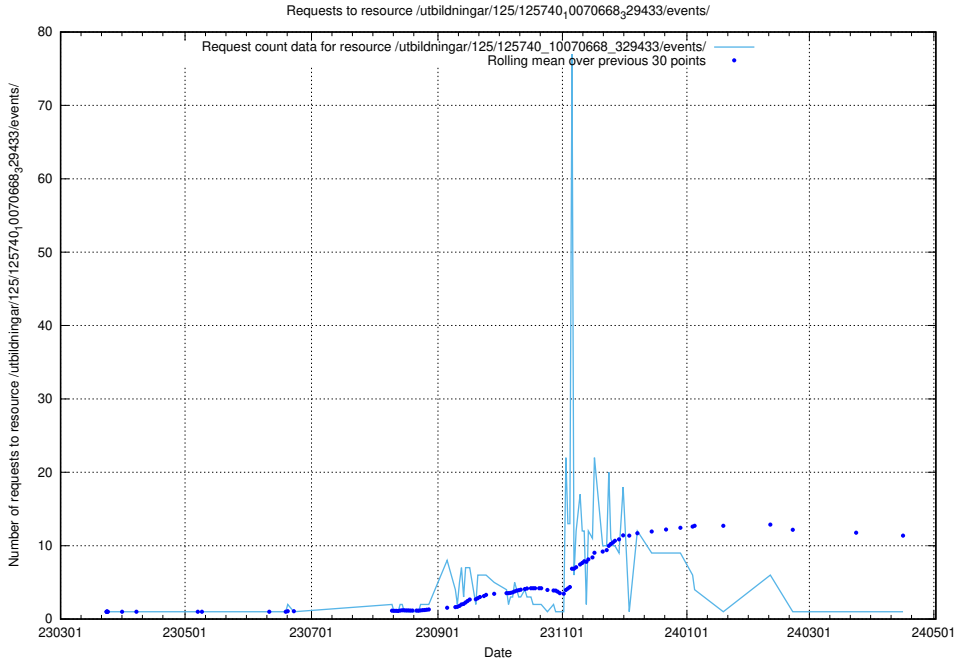

5.1128 Usage of /utbildningar/125/125740_10070668_329433/events/

Here, we count the number of requests to resource /utbildningar/125/125740_10070668_329433/events/