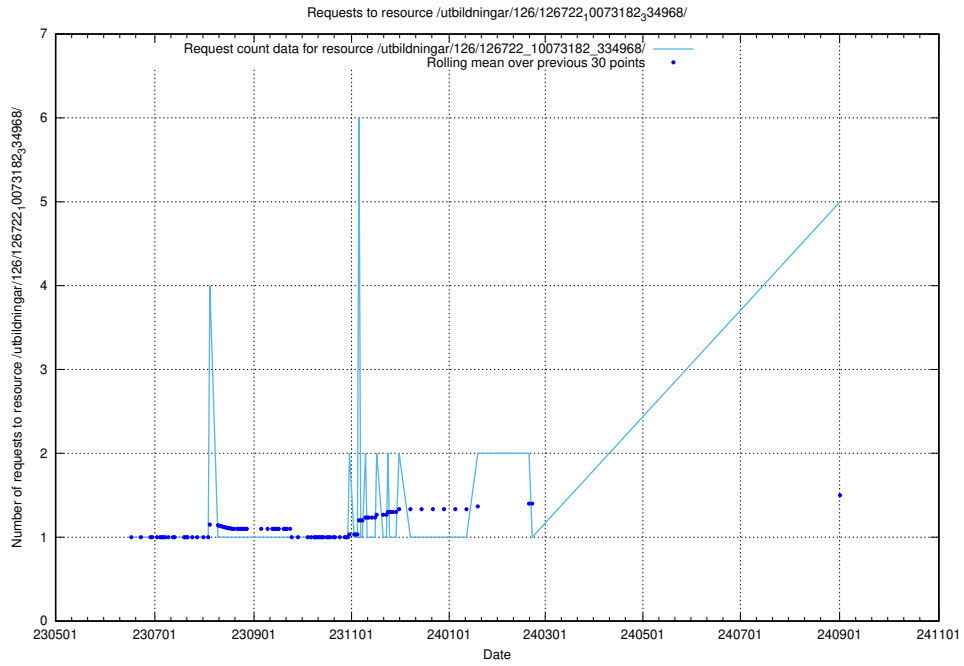

5.268 Usage of /utbildningar/126/126722_10073182_334968/

Here, we count the number of requests to resource /utbildningar/126/126722_10073182_334968/.