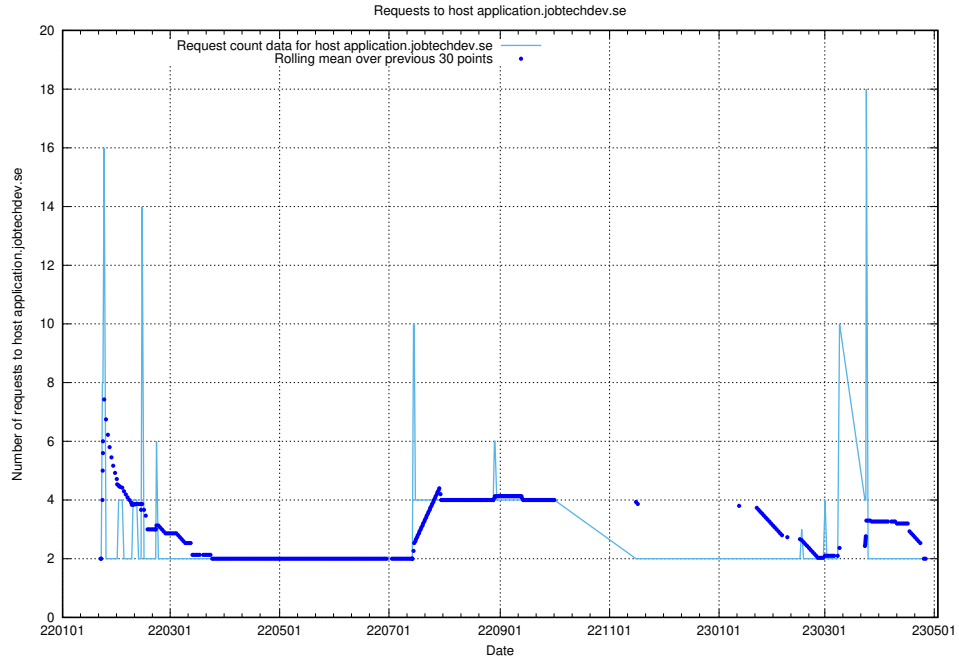

7.264 Usage of application.jobtechdev.se

Here, we count the number of requests to host application.jobtechdev.se.