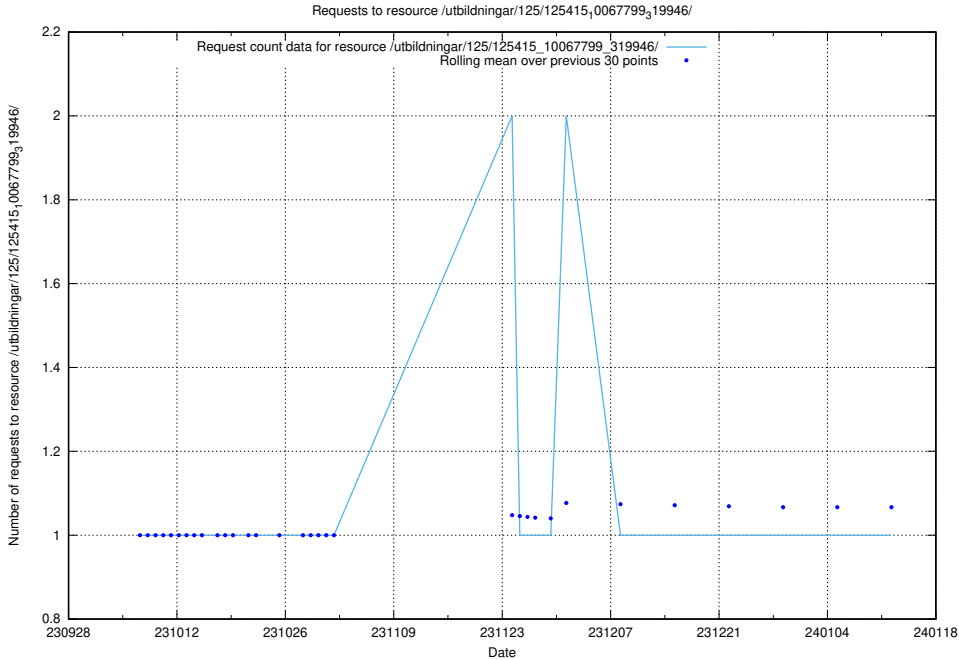

5.5177 Usage of /utbildningar/125/125415_10067799_319946/

Here, we count the number of requests to resource /utbildningar/125/125415_10067799_319946/.