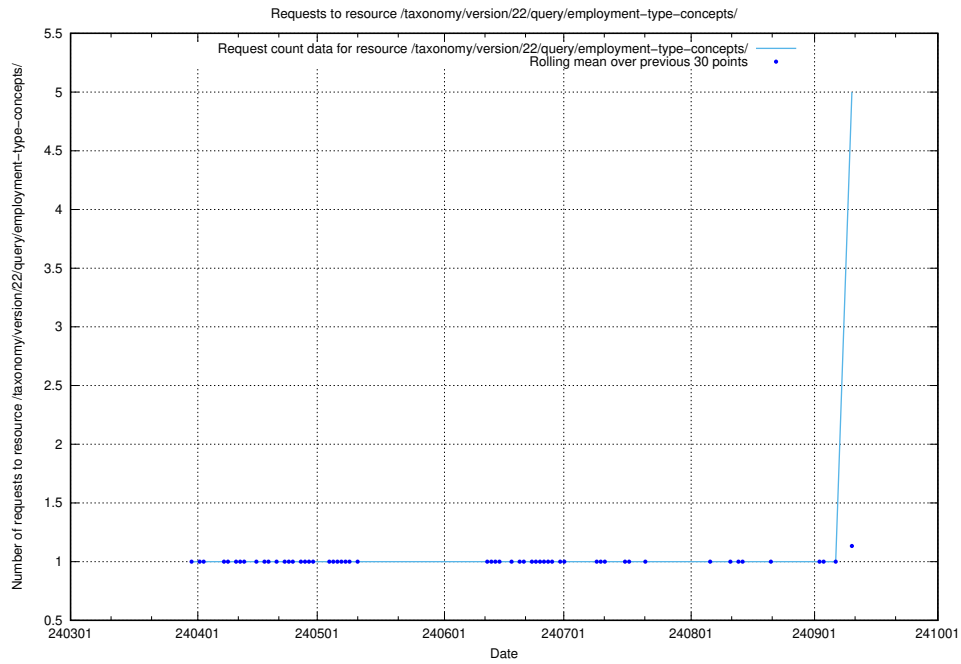

5.225 Usage of /taxonomy/version/22/query/employment-type-concepts/

Here, we count the number of requests to resource /taxonomy/version/22/query/employment-type-concepts/.