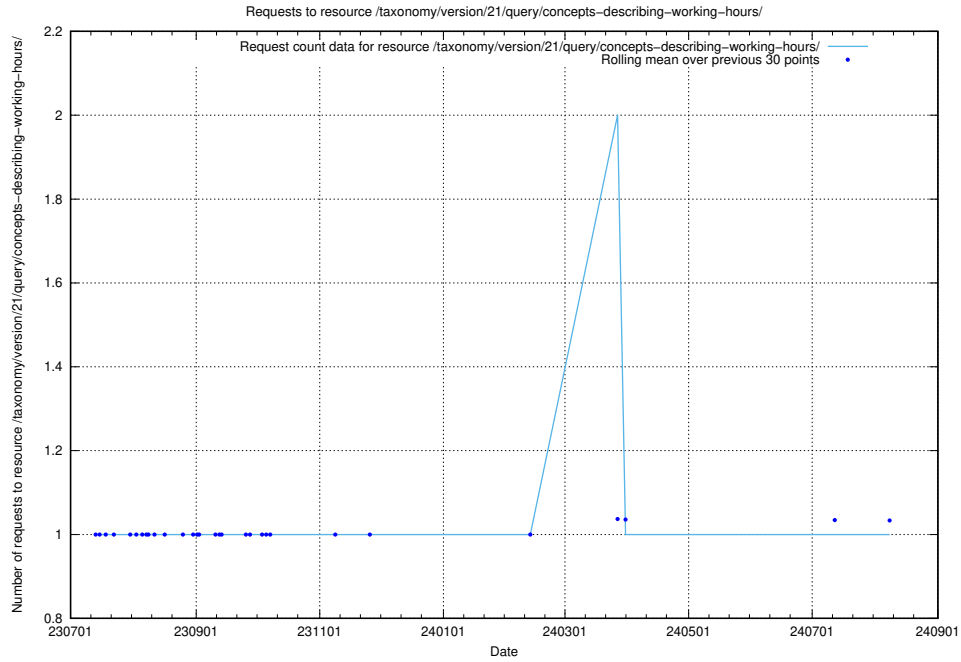

5.5885 Usage of /taxonomy/version/21/query/concepts-describing-working-hours/

Here, we count the number of requests to resource /taxonomy/version/21/query/concepts-describing-working-hours/.