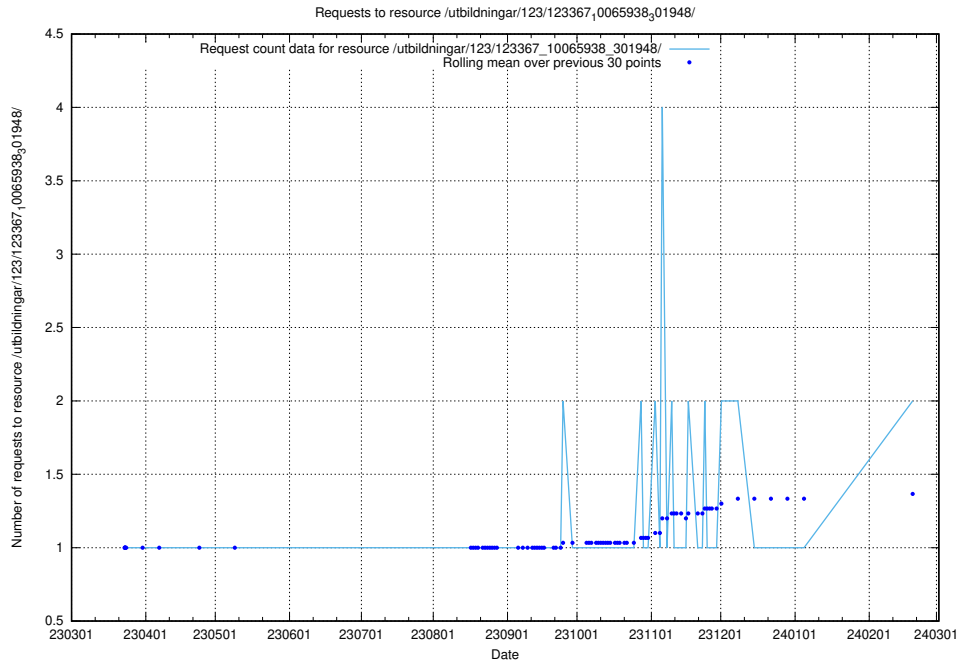

5.888 Usage of /utbildningar/123/123367_10065938_301948/

Here, we count the number of requests to resource /utbildningar/123/123367_10065938_301948/.