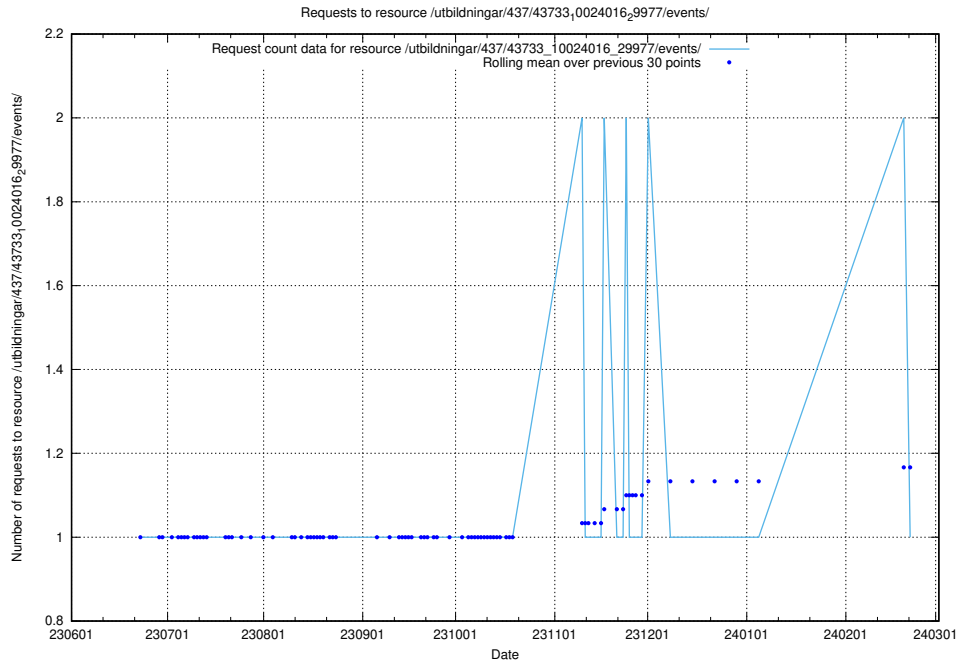

5.6350 Usage of /utbildningar/437/43733_10024016_29977/events/

Here, we count the number of requests to resource /utbildningar/437/43733_10024016_29977/events/.