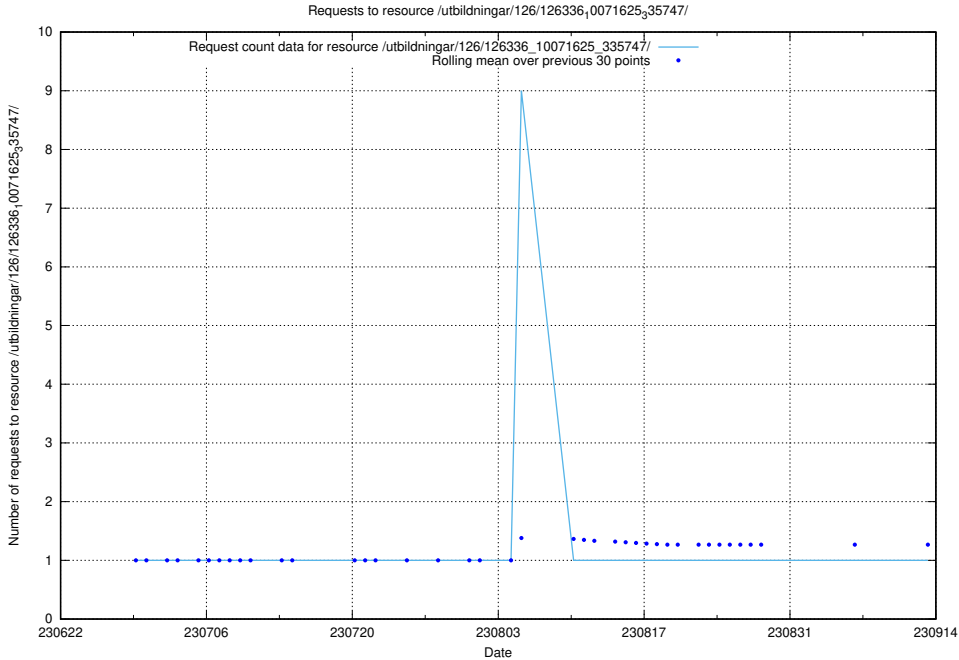

5.6231 Usage of /utbildningar/126/126336_10071625_335747/

Here, we count the number of requests to resource /utbildningar/126/126336_10071625_335747/.