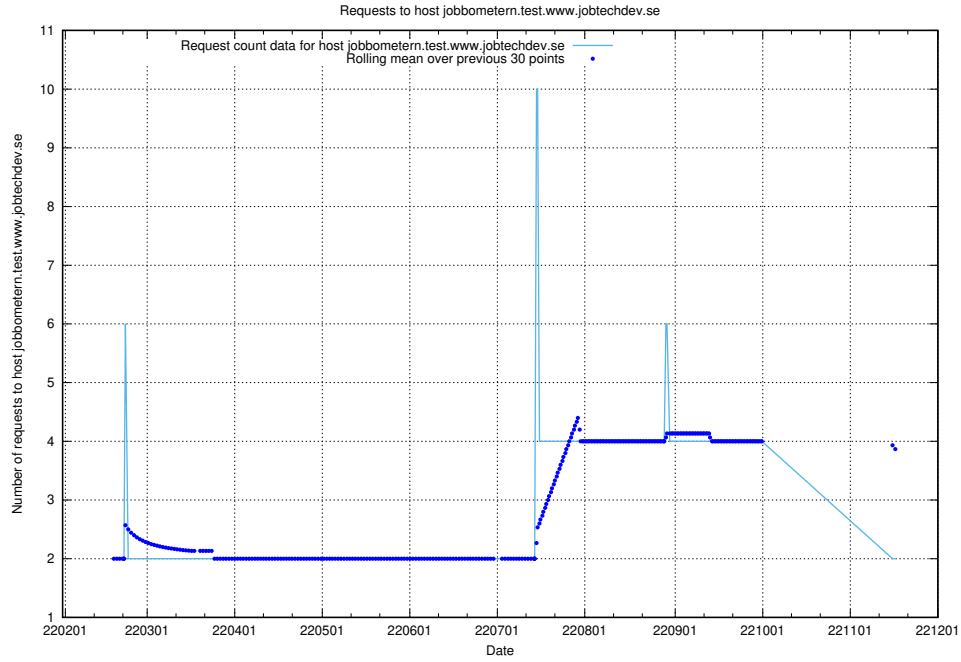

7.539 Usage of `jobbometern.test.www.jobtechdev.se`

Here, we count the number of requests to host `jobbometern.test.www.jobtechdev.se`.