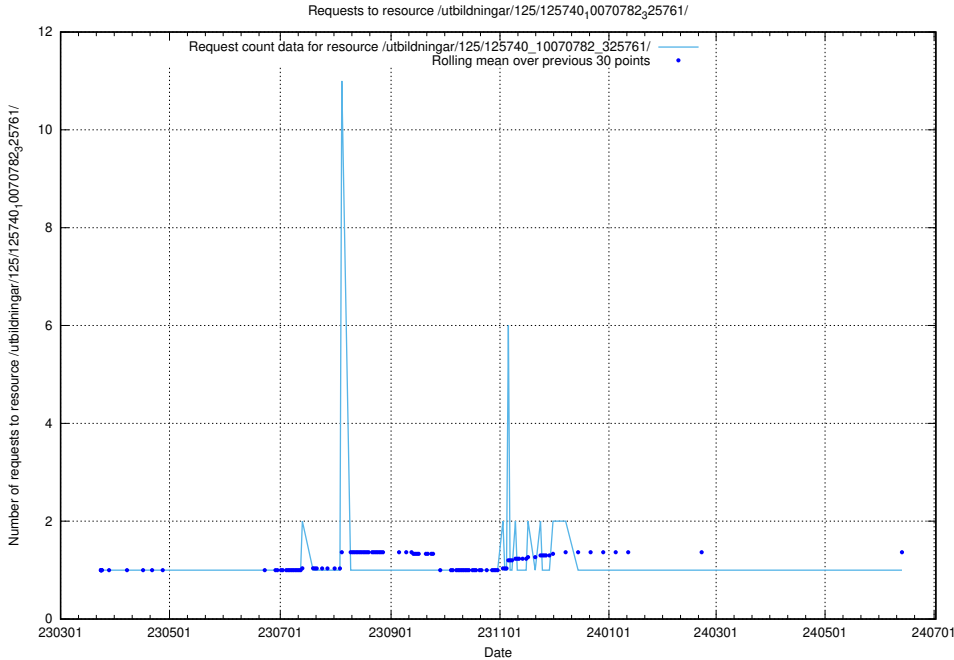

Here, we count the number of requests to resource /utbildningar/125/125740_10070782_325761/events/

5.1091 Usage of /utbildningar/125/125740_10070782_325761/

Here, we count the number of requests to resource /utbildningar/125/125740_10070782_325761/.