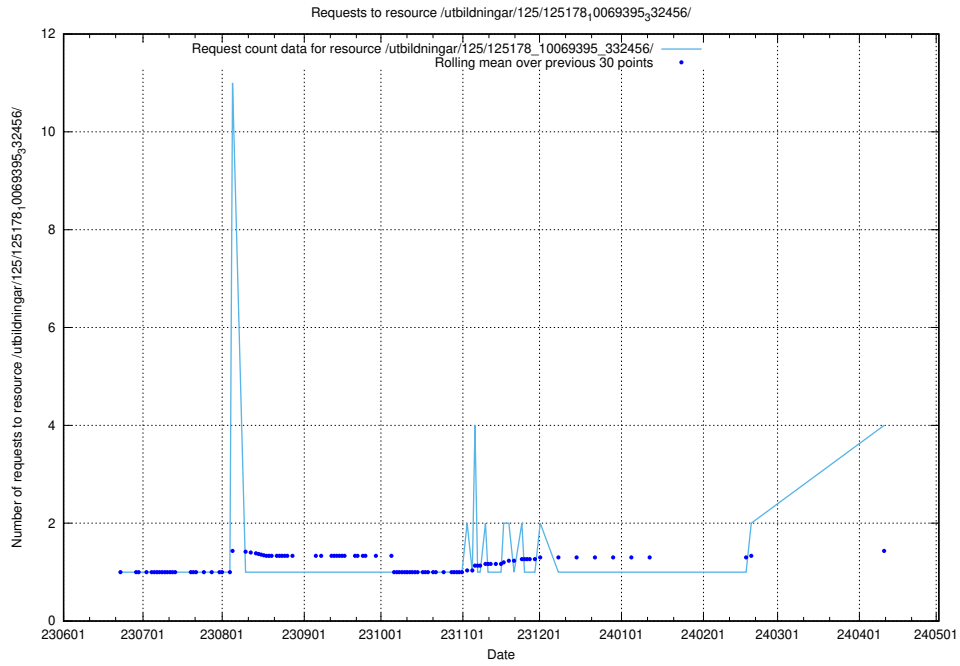

5.385 Usage of /utbildningar/125/125178_10069395_332456/

Here, we count the number of requests to resource /utbildningar/125/125178_10069395_332456/.