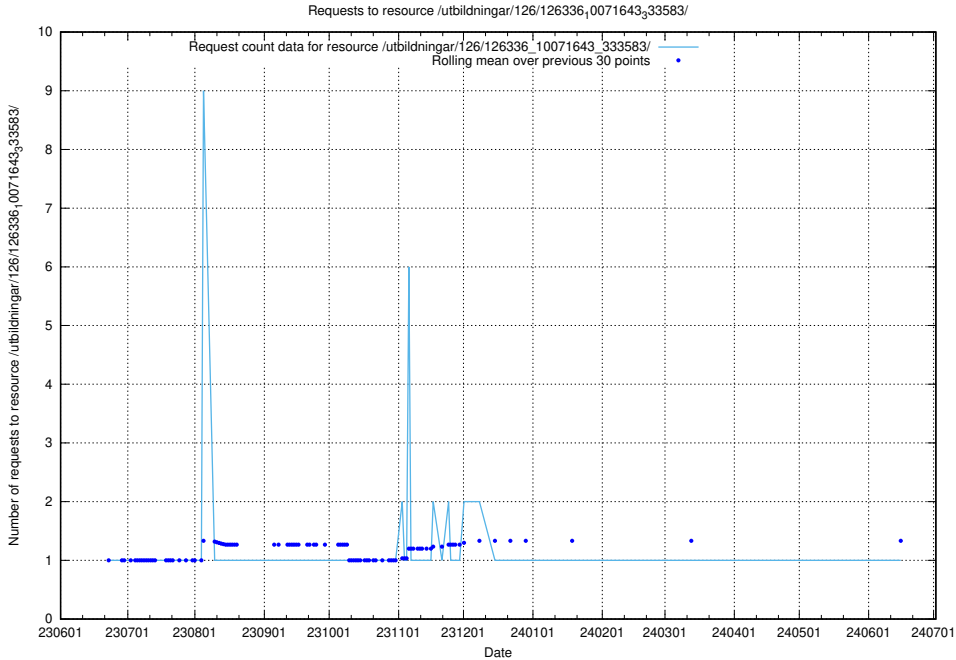

5.6409 Usage of /utbildningar/126/126336_10071643_333583/

Here, we count the number of requests to resource /utbildningar/126/126336_10071643_333583/.