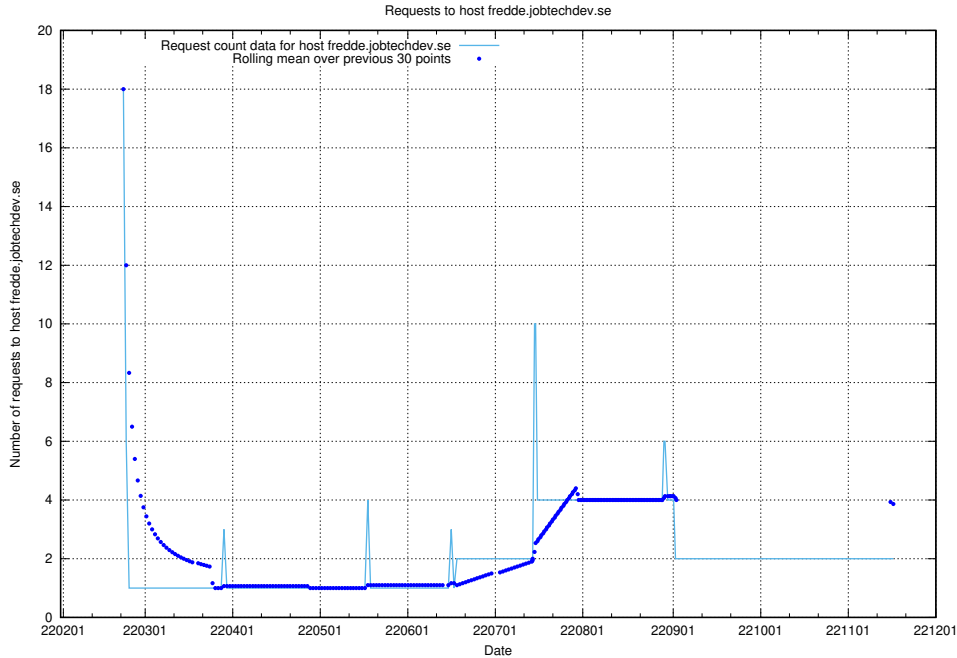

7.523 Usage of fredde.jobtechdev.se

Here, we count the number of requests to host fredde.jobtechdev.se.

7.524 Usage of fredde.api.jobtechdev.se

Here, we count the number of requests to host fredde.api.jobtechdev.se.