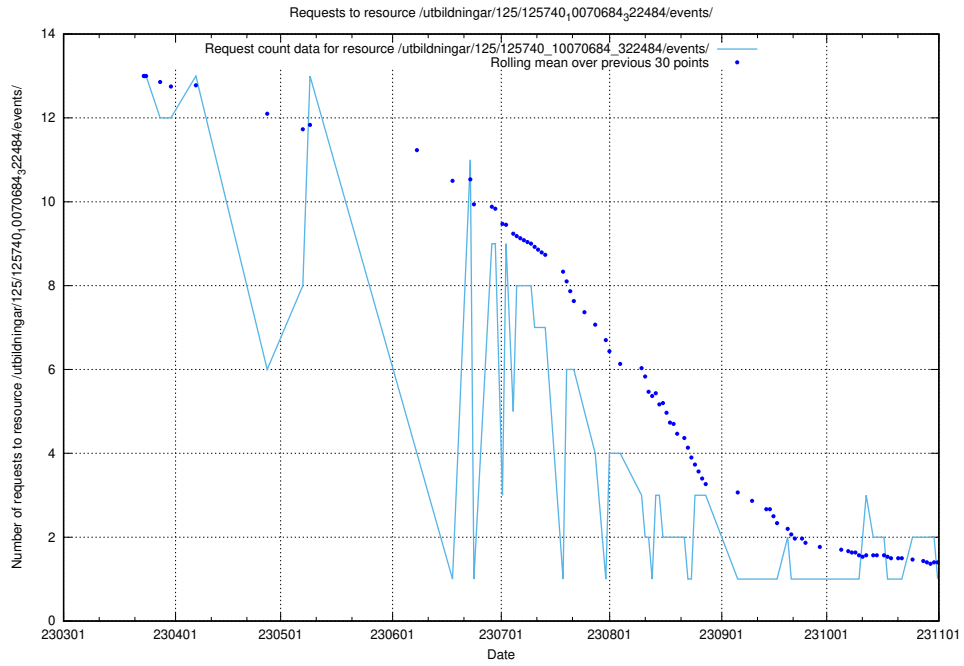

5.7025 Usage of /utbildningar/125/125740_10070684_322484/events/

Here, we count the number of requests to resource /utbildningar/125/125740_10070684_322484/events/