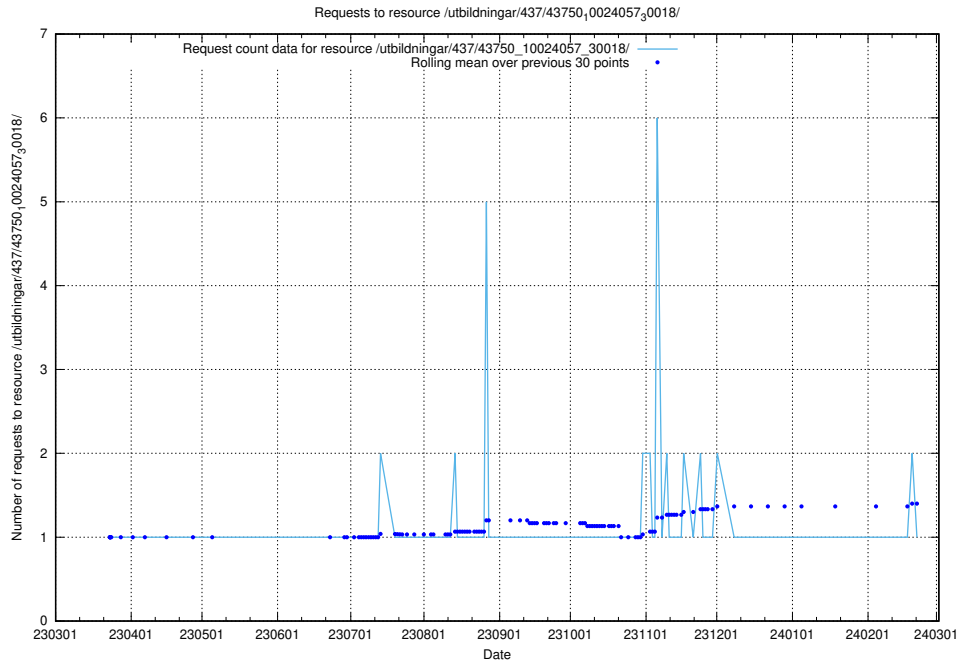

Here, we count the number of requests to resource /utbildningar/437/43751_10024039_313176/.

5.7159 Usage of /utbildningar/437/43750_10024057_30018/

Here, we count the number of requests to resource /utbildningar/437/43750_10024057_30018/.