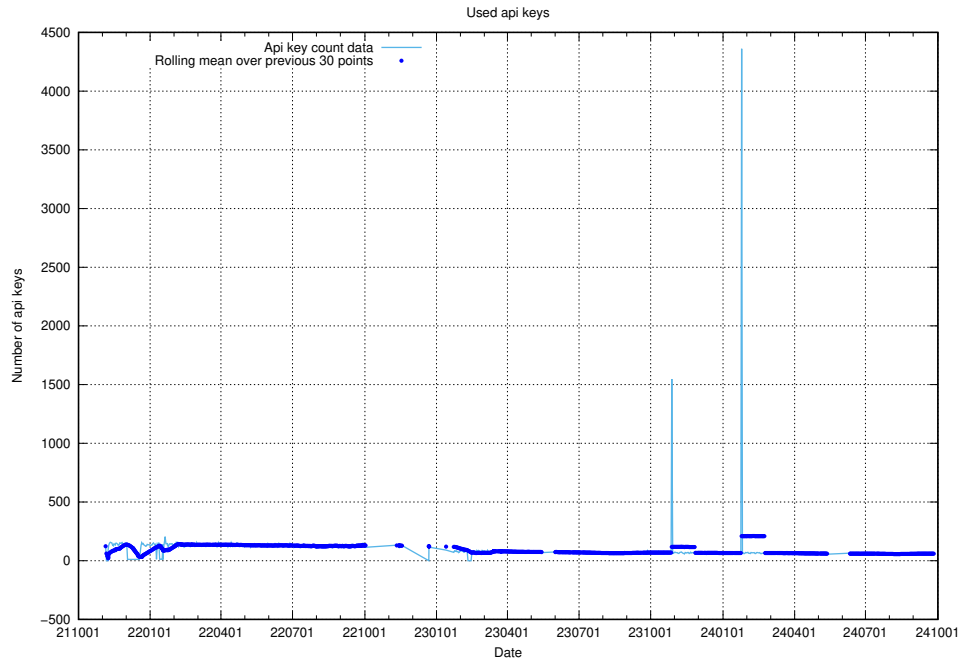

8.3 Number of used api keys

Here we extract the number of keys that were used for at least one request.