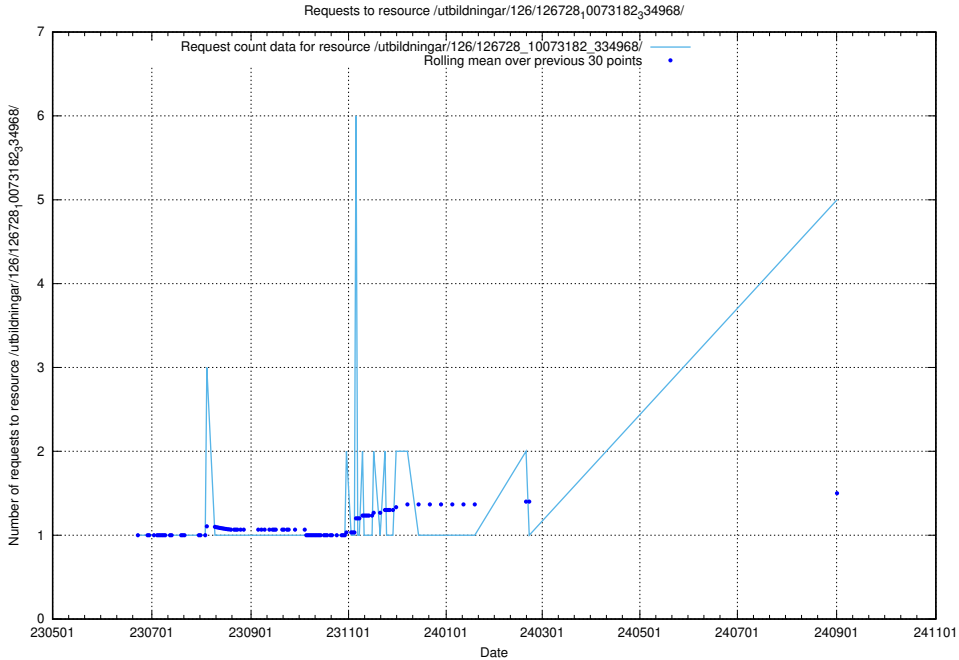

5.257 Usage of /utbildningar/126/126728_10073182_334968/

Here, we count the number of requests to resource /utbildningar/126/126728_10073182_334968/.