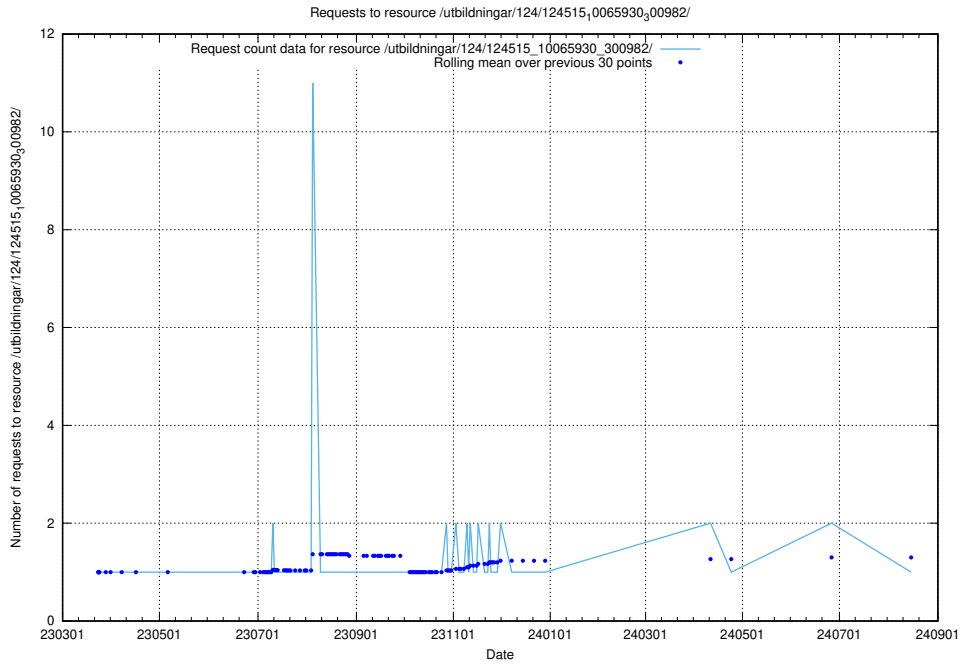

5.2431 Usage of /utbildningar/124/124515_10065930_300982/

Here, we count the number of requests to resource /utbildningar/124/124515_10065930_300982/.