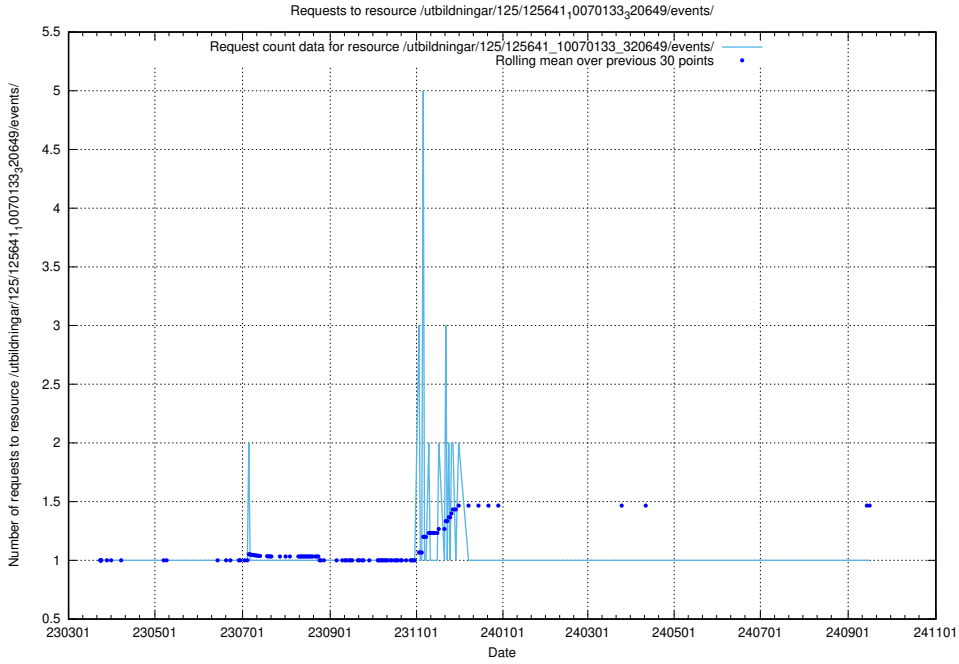

5.1180 Usage of /utbildningar/125/125641_10070133_320649/events/

Here, we count the number of requests to resource /utbildningar/125/125641_10070133_320649/events/