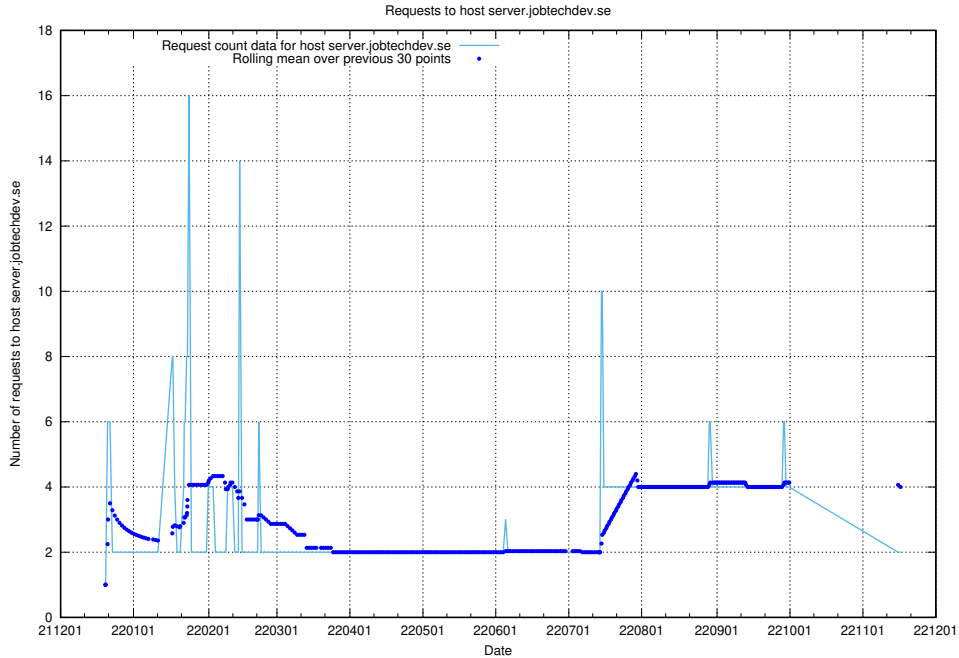

7.374 Usage of server.jobtechdev.se

Here, we count the number of requests to host server.jobtechdev.se.