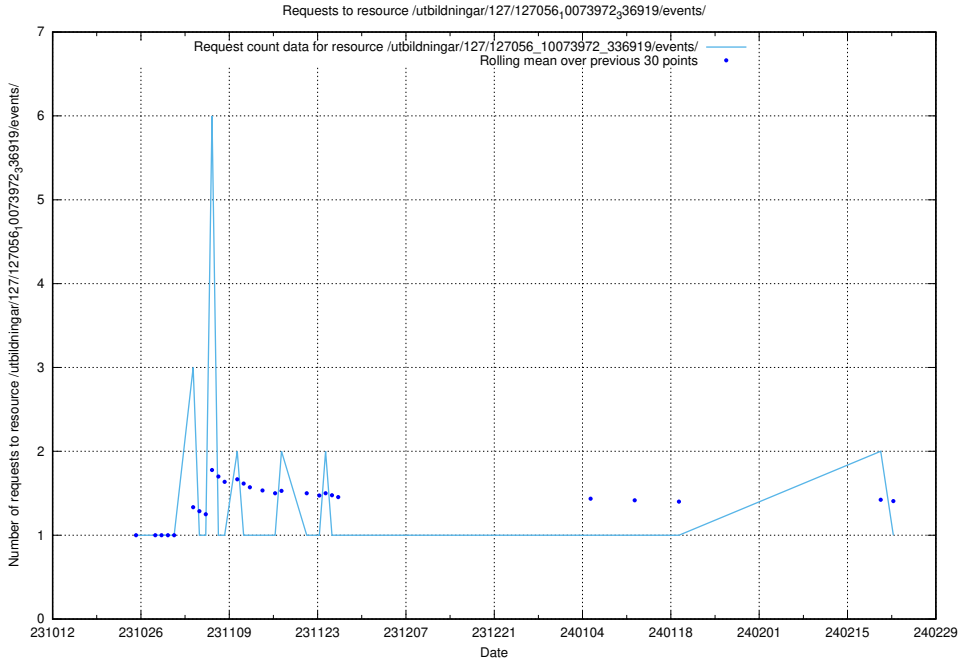

Here, we count the number of requests to resource /utbildningar/127/127056_10074024_337004/.

5.5003 Usage of /utbildningar/127/127056_10073972_336919/events/

Here, we count the number of requests to resource /utbildningar/127/127056_10073972_336919/events/