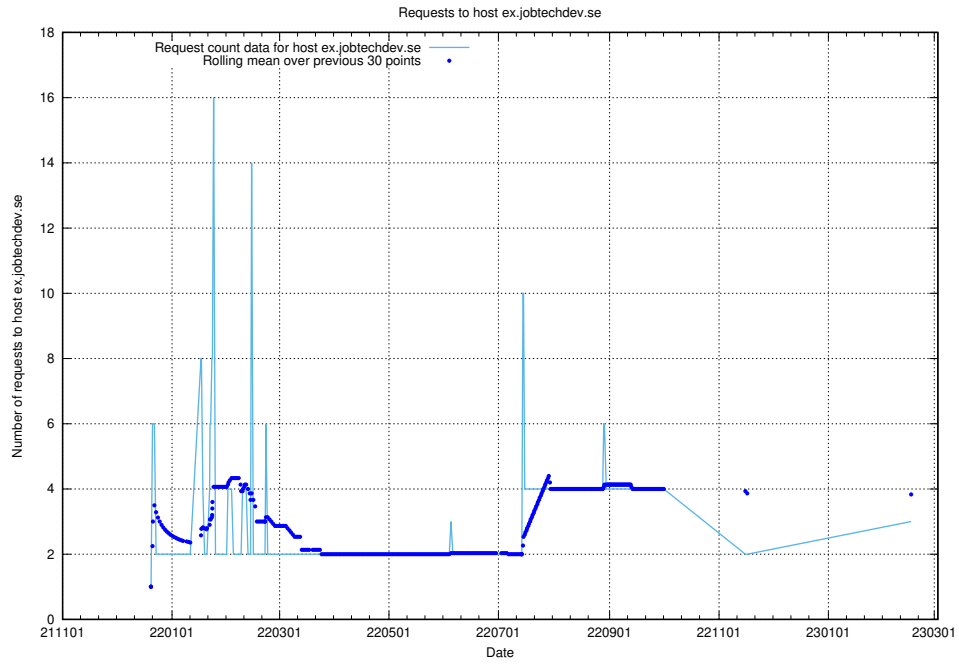

7.207 Usage of ex.jobtechdev.se

Here, we count the number of requests to host ex.jobtechdev.se.