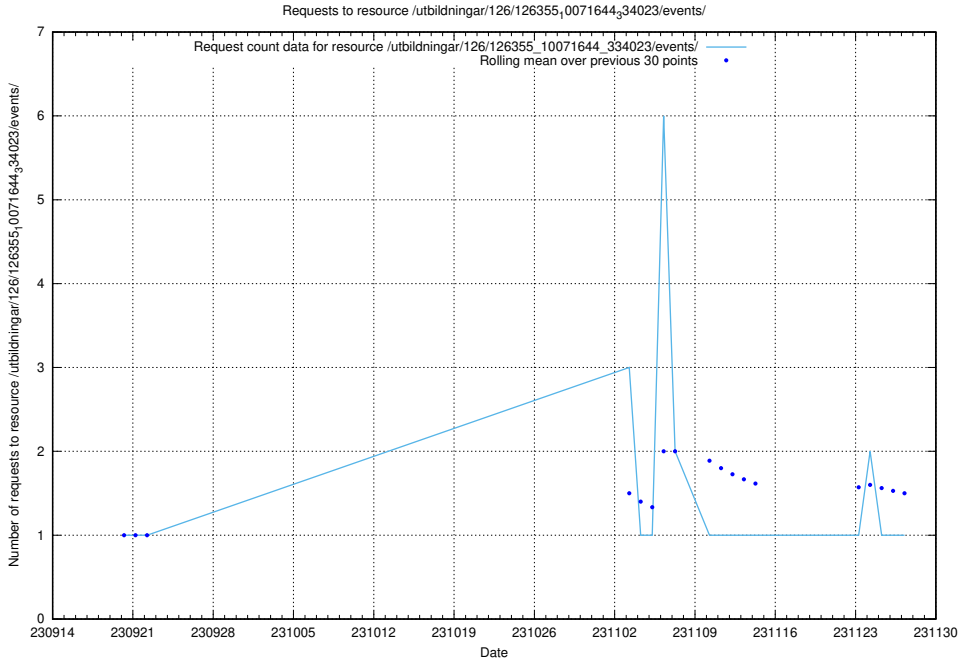

5.5311 Usage of /utbildningar/126/126355_10071644_334023/events/

Here, we count the number of requests to resource /utbildningar/126/126355_10071644_334023/events/