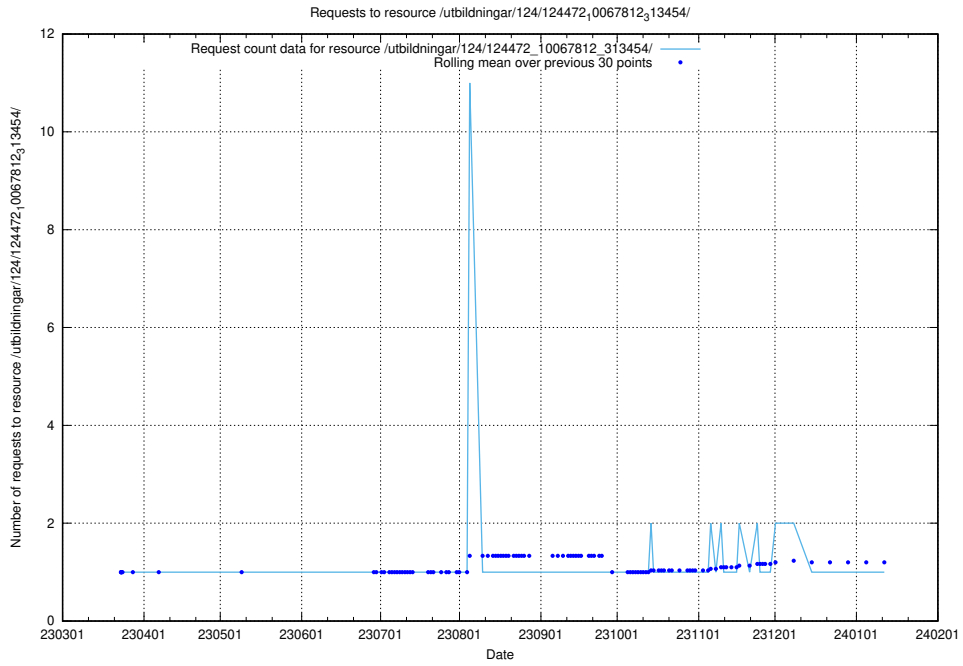

5.3814 Usage of /utbildningar/124/124472_10067812_313454/

Here, we count the number of requests to resource /utbildningar/124/124472_10067812_313454/.