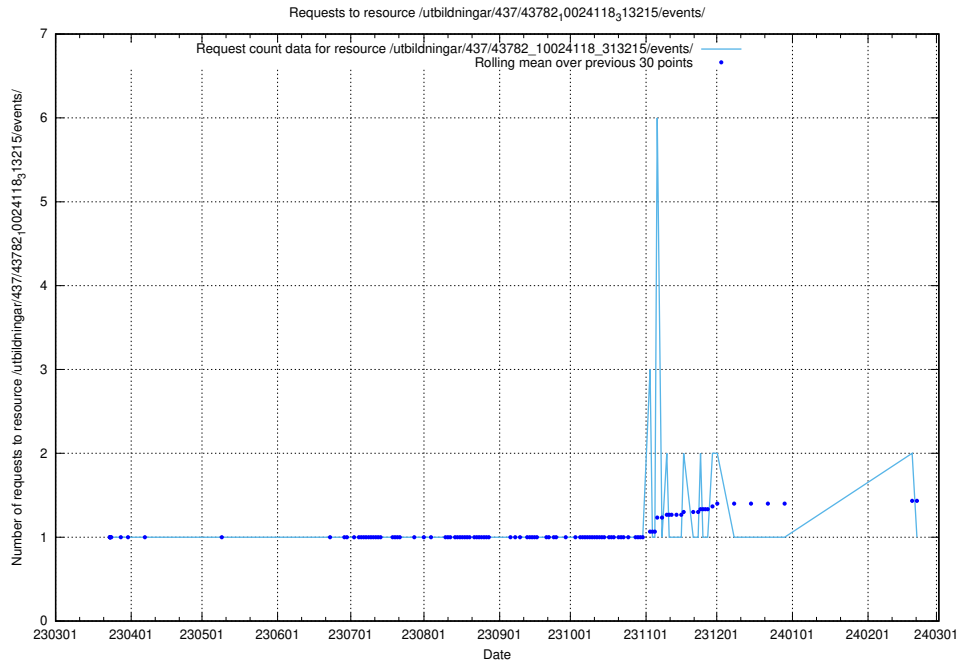

5.7145 Usage of /utbildningar/437/43782_10024118_313215/events/

Here, we count the number of requests to resource /utbildningar/437/43782_10024118_313215/events/.