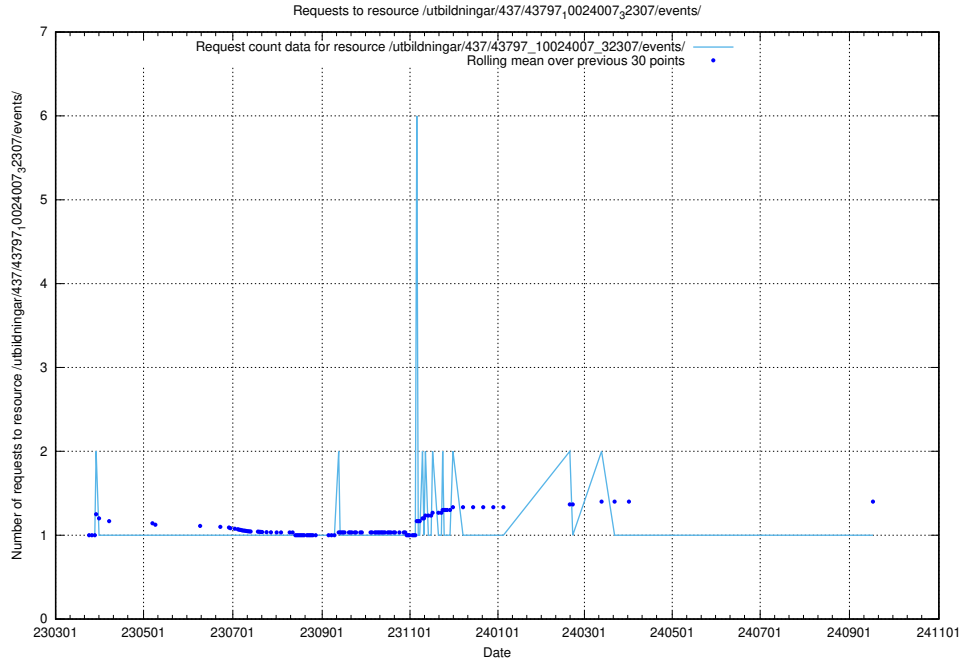

Here, we count the number of requests to resource /utbildningar/437/43799_10024013_29974/events/.

5.6953 Usage of /utbildningar/437/43797_10024007_32307/events/

Here, we count the number of requests to resource /utbildningar/437/43797_10024007_32307/events/.