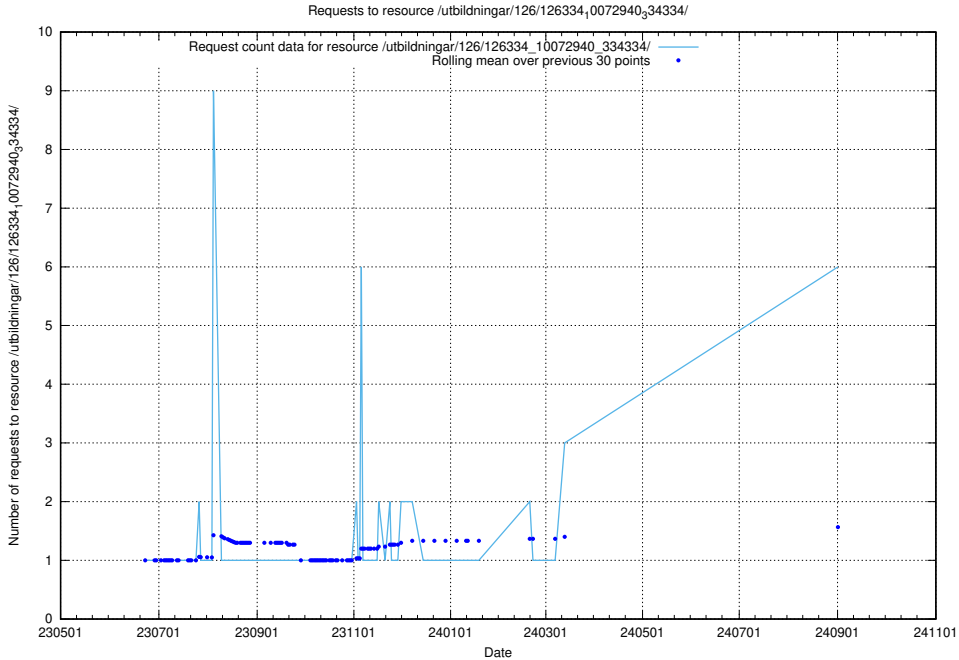

5.190 Usage of /utbildningar/126/126334_10072940_334334/

Here, we count the number of requests to resource /utbildningar/126/126334_10072940_334334/.

5.191 Usage of /utbildningar/124/124520_10065942_302616/events/