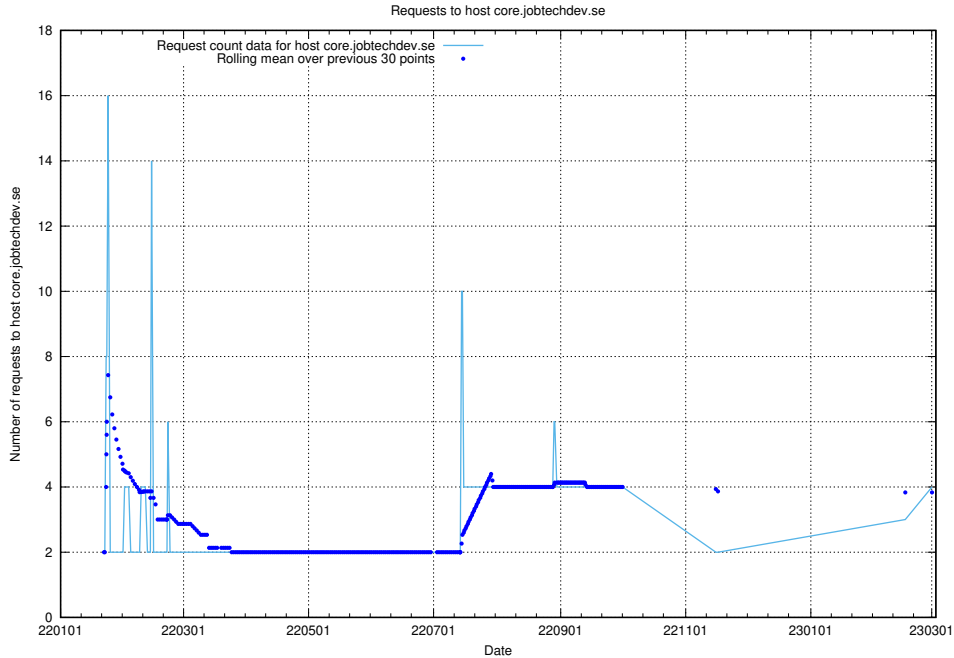

7.107 Usage of core.jobtechdev.se

Here, we count the number of requests to host core.jobtechdev.se.