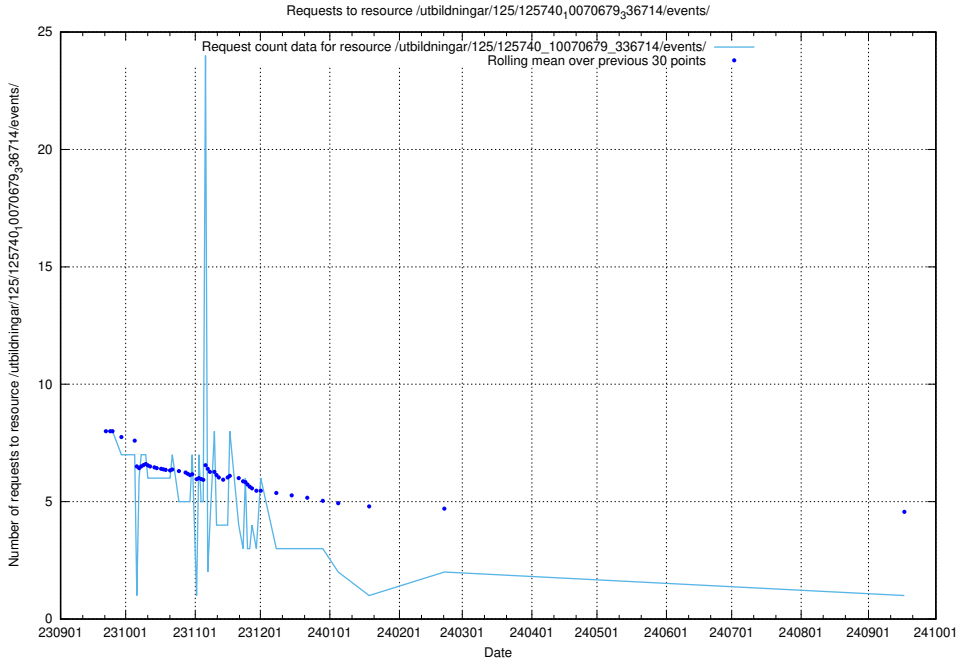

5.5280 Usage of /utbildningar/125/125740_10070679_336714/events/

Here, we count the number of requests to resource /utbildningar/125/125740_10070679_336714/events/