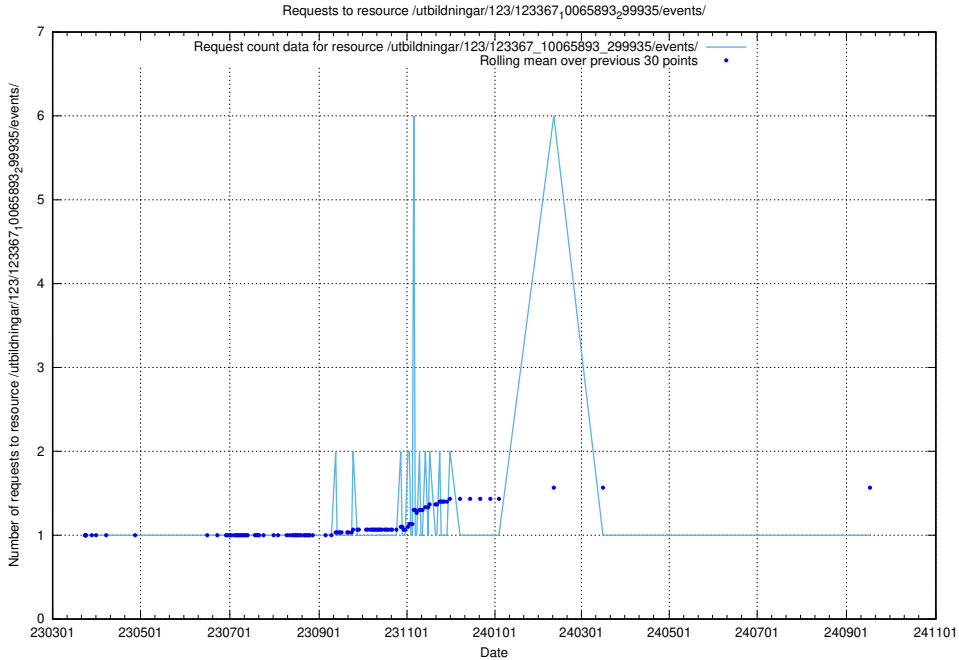

5.5518 Usage of /utbildningar/123/123367_10065893_299935/events/

Here, we count the number of requests to resource /utbildningar/123/123367_10065893_299935/events/