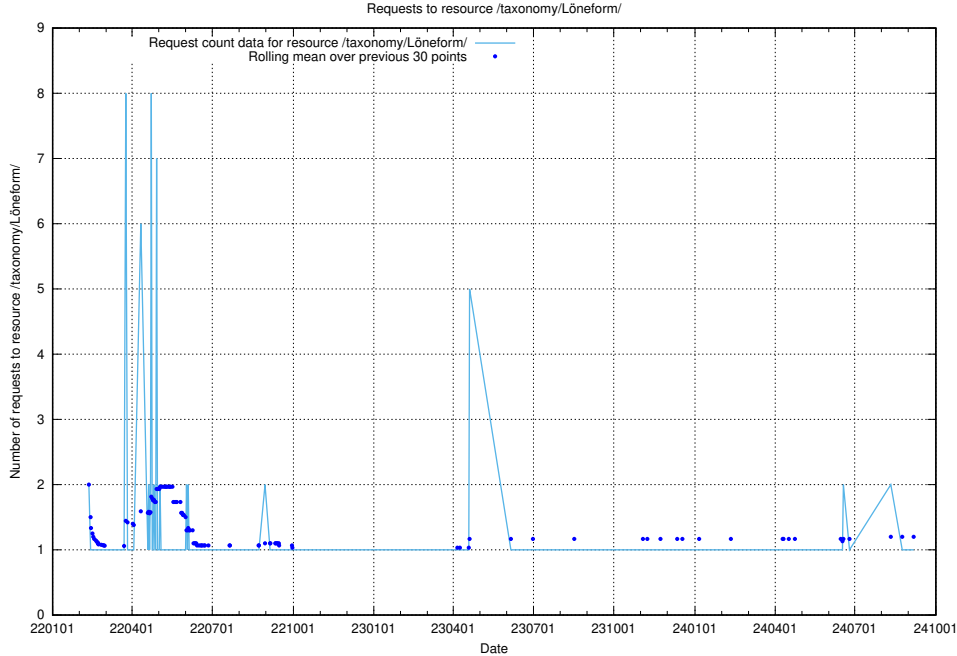

5.2360 Usage of /taxonomy/Löneform/

Here, we count the number of requests to resource /taxonomy/Löneform/.