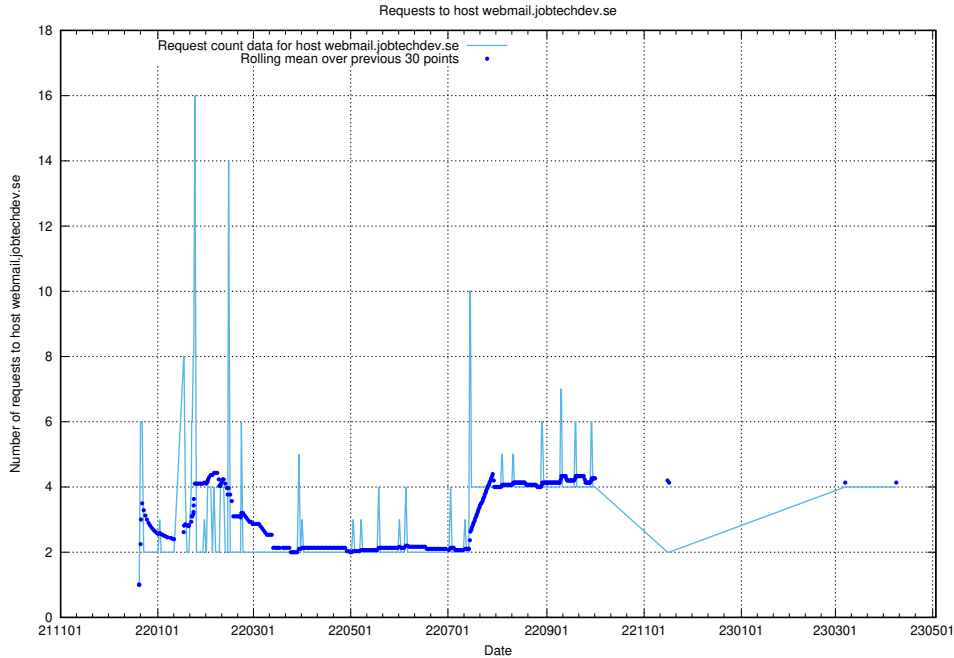

7.140 Usage of webmail.jobtechdev.se

Here, we count the number of requests to host webmail.jobtechdev.se.