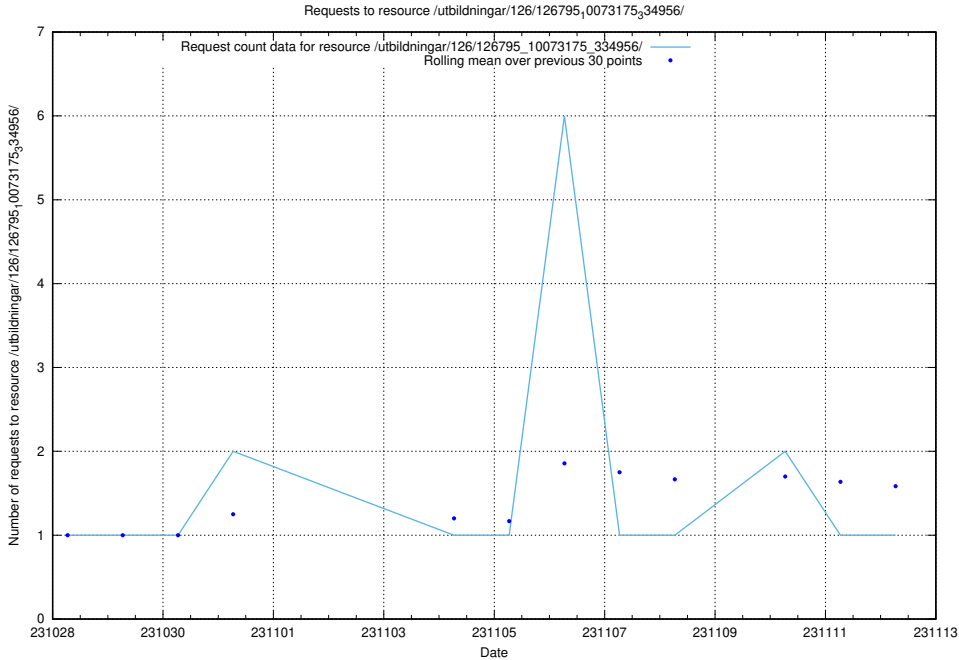

5.4980 Usage of /utbildningar/126/126795_10073175_334956/

Here, we count the number of requests to resource /utbildningar/126/126795_10073175_334956/.