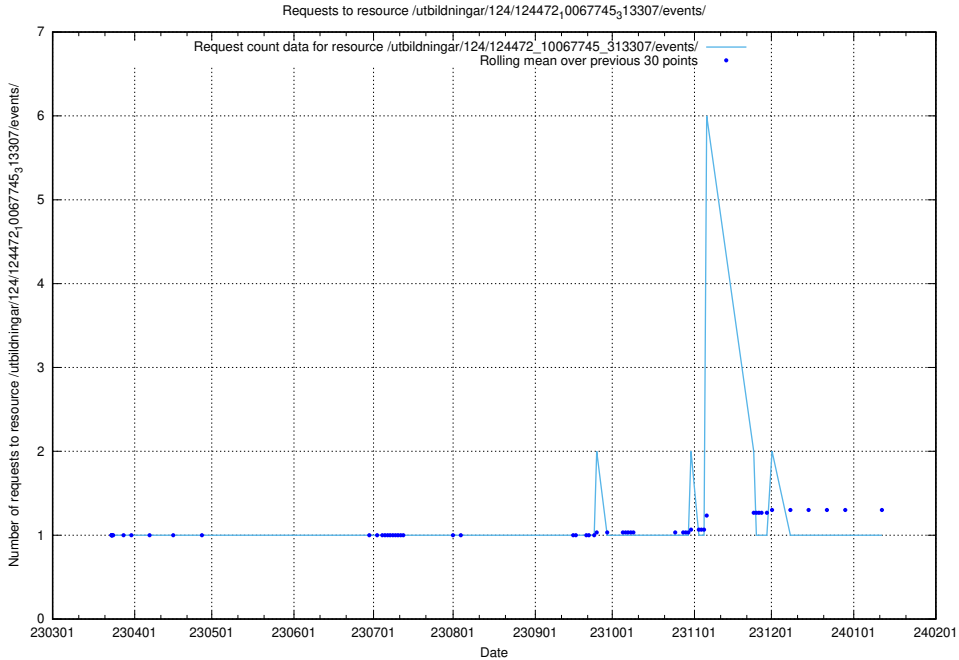

Here, we count the number of requests to resource /utbildningar/utb_emil/127/127057_10073950_336875/

5.3825 Usage of /utbildningar/124/124472_10067745_313307/events/

Here, we count the number of requests to resource /utbildningar/124/124472_10067745_313307/events/