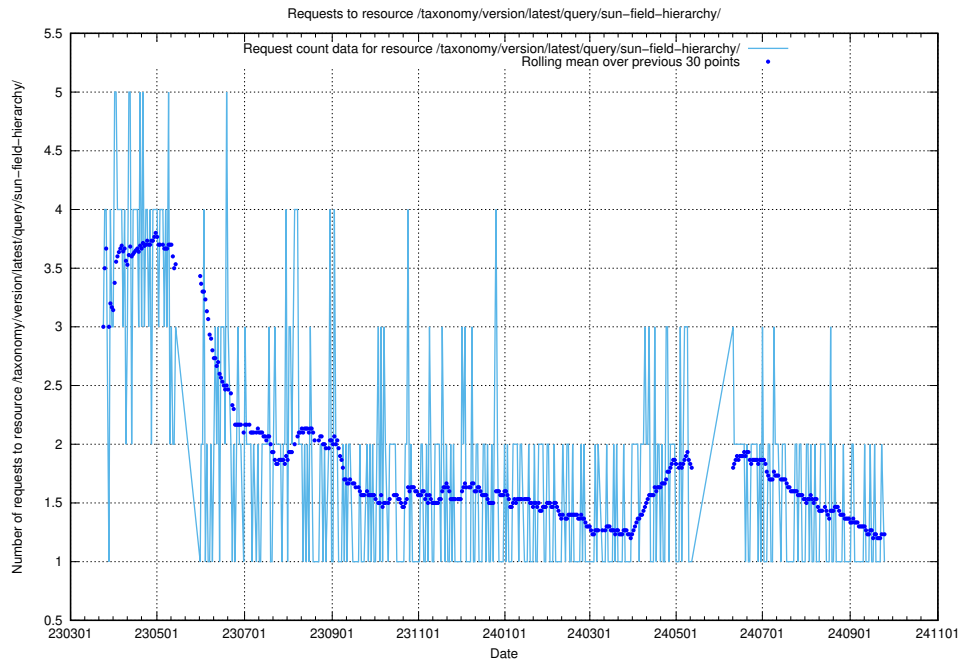

5.6830 Usage of /taxonomy/version/latest/query/sun-field-hierarchy/

Here, we count the number of requests to resource /taxonomy/version/latest/query/sun-field-hierarchy/.