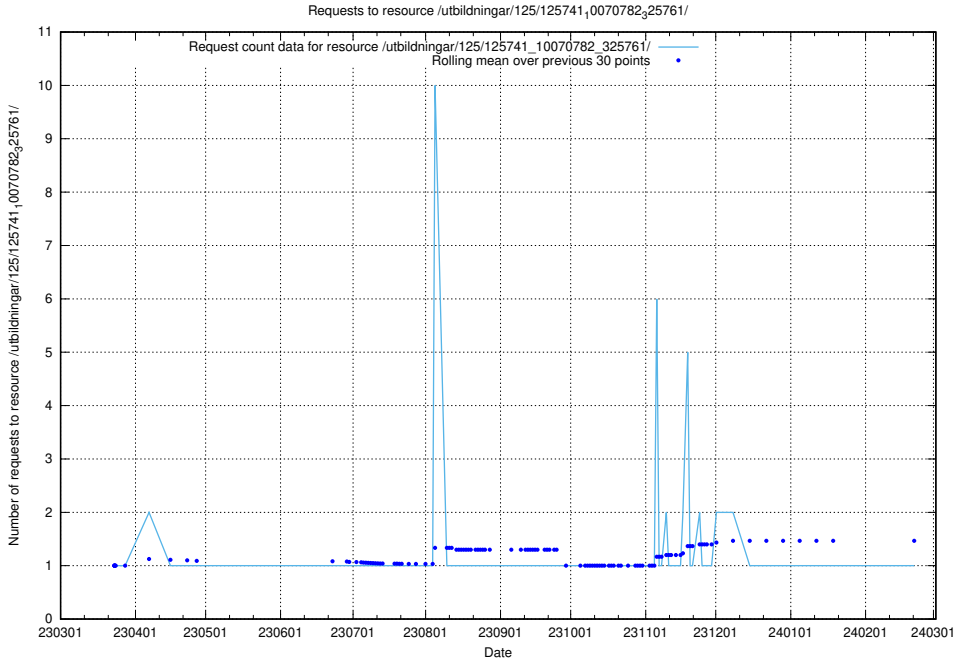

5.7240 Usage of /texter/

Here, we count the number of requests to resource /texter/.

5.7241 Usage of /utbildningar/125/125741_10070782_325761/

Here, we count the number of requests to resource /utbildningar/125/125741_10070782_325761/.