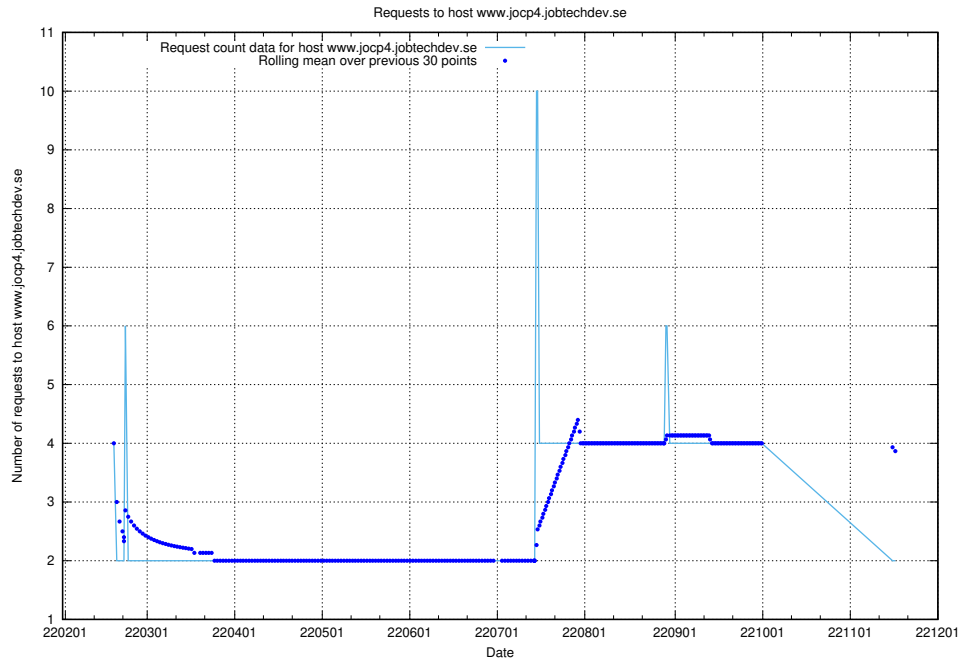

7.537 Usage of www.jocp4.jobtechdev.se

Here, we count the number of requests to host www.jocp4.jobtechdev.se.