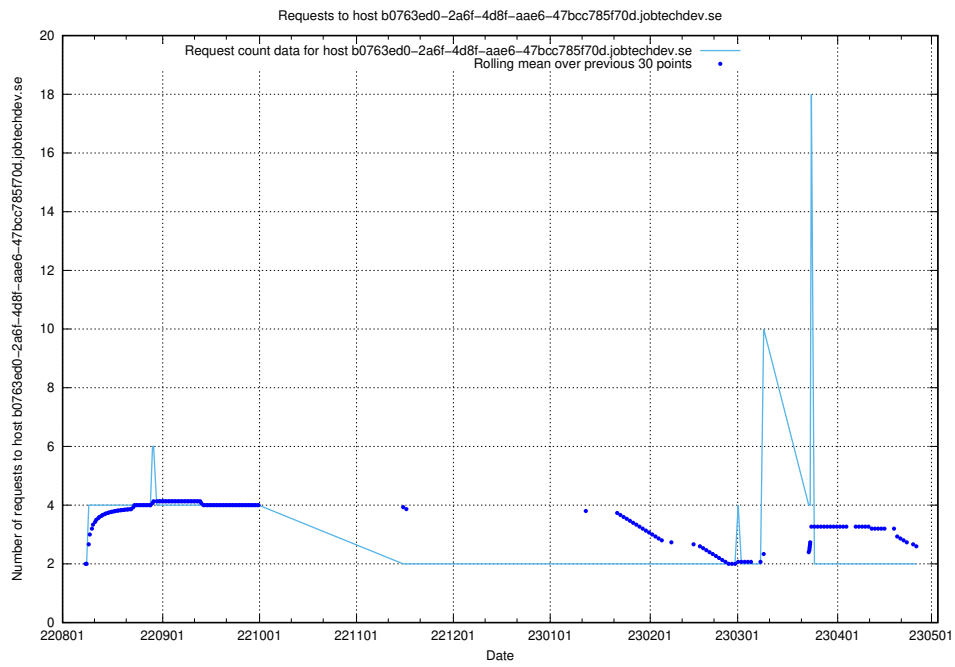

7.351 Usage of b0763ed0-2a6f-4d8f-aae6-47bcc785f70d.jobtechdev.se

Here, we count the number of requests to host b0763ed0-2a6f-4d8f-aae6-47bcc785f70d.jobtechdev.se.