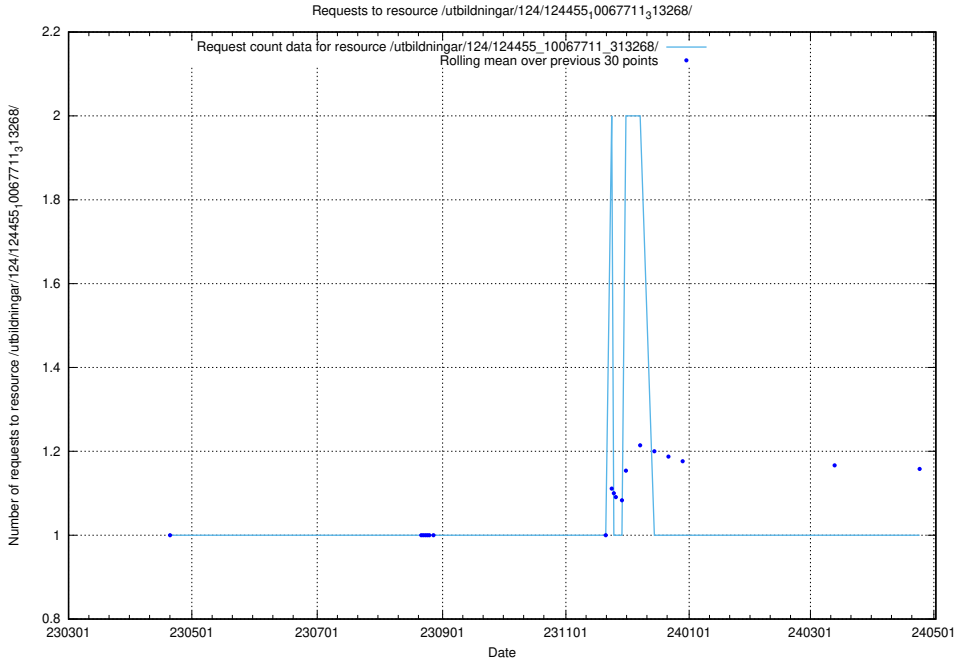

5.6788 Usage of /utbildningar/124/124455_10067711_313268/

Here, we count the number of requests to resource /utbildningar/124/124455_10067711_313268/.