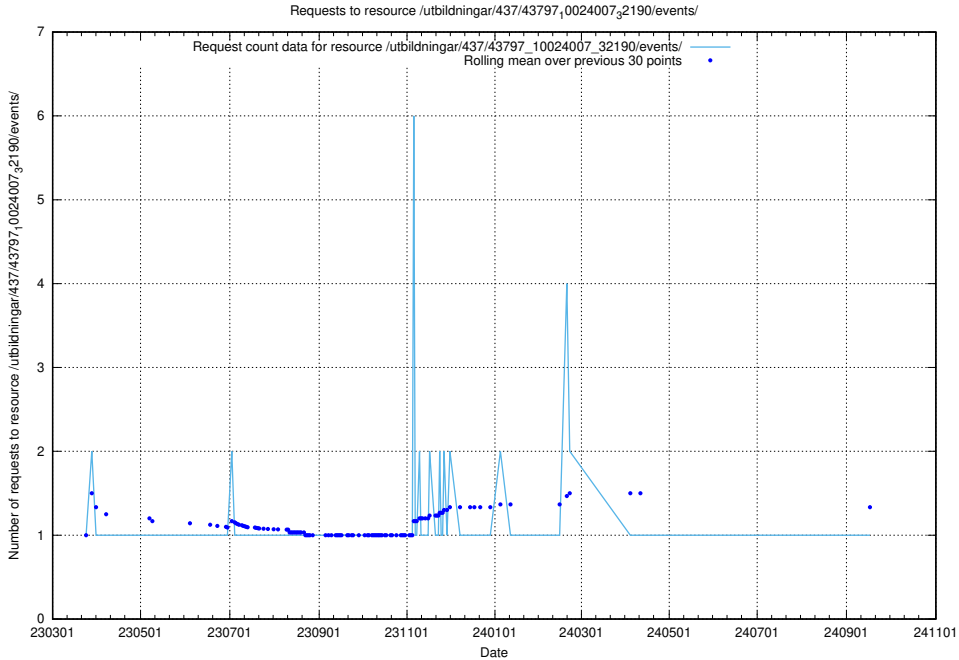

5.6954 Usage of /utbildningar/437/43797_10024007_32190/events/

Here, we count the number of requests to resource /utbildningar/437/43797_10024007_32190/events/.