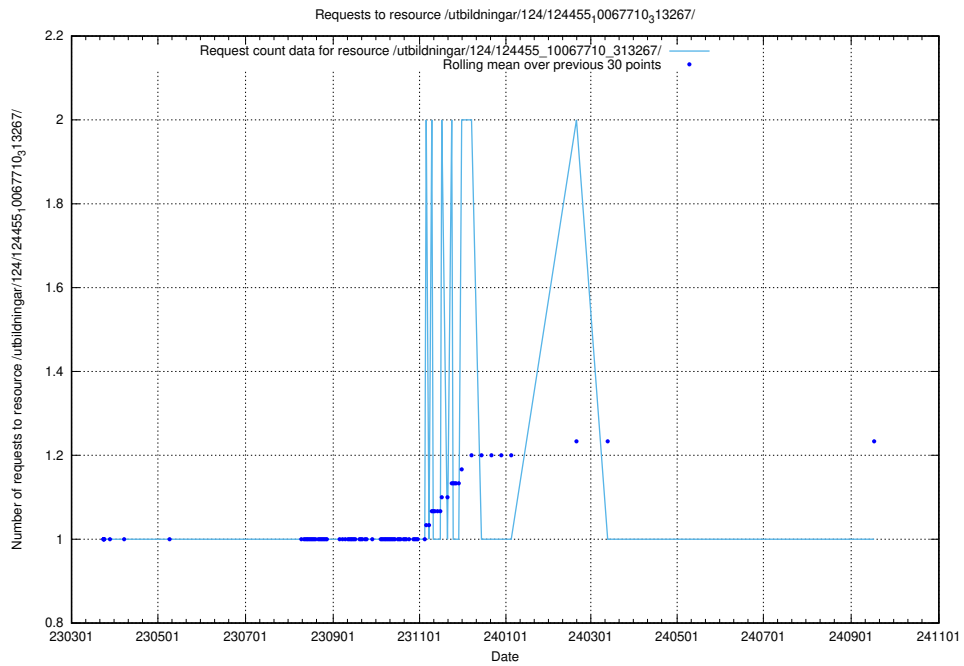

5.4269 Usage of /utbildningar/124/124455_10067710_313267/

Here, we count the number of requests to resource /utbildningar/124/124455_10067710_313267/.