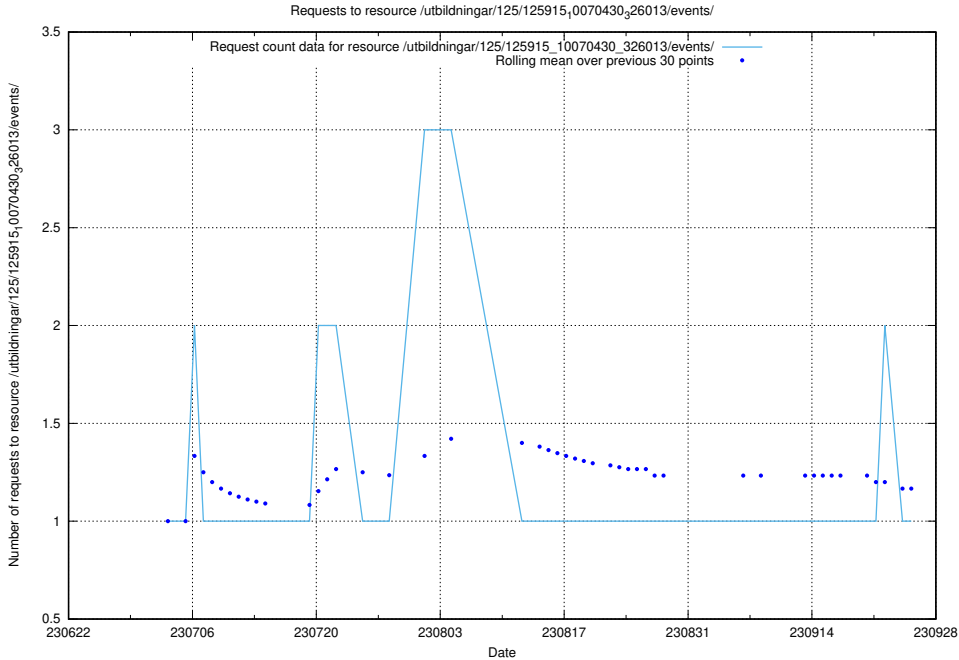

5.6143 Usage of /utbildningar/125/125915_10070430_326013/events/

Here, we count the number of requests to resource /utbildningar/125/125915_10070430_326013/events/