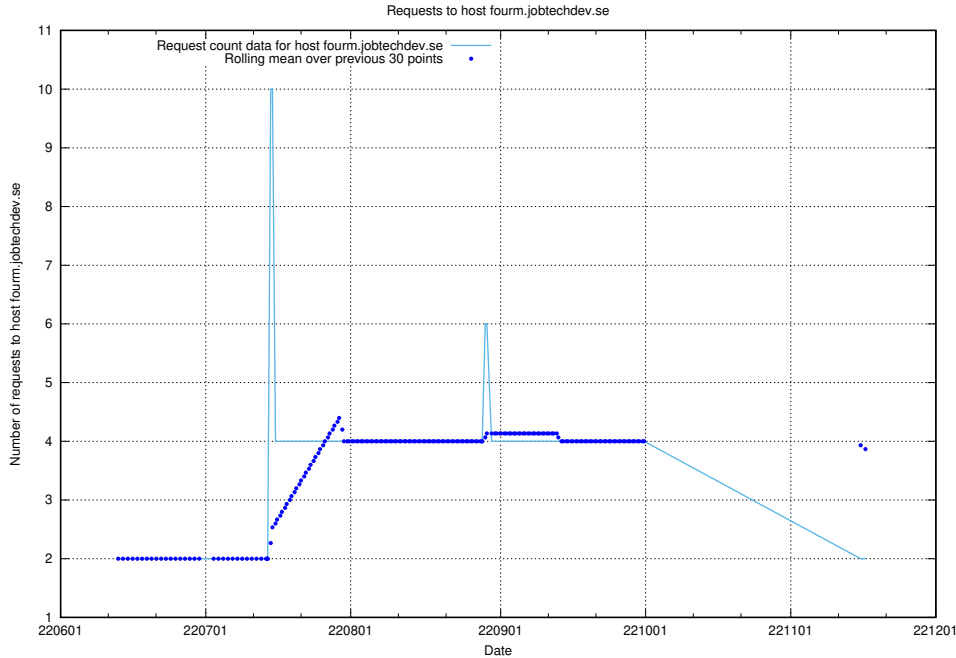

7.411 Usage of fourm.jobtechdev.se

Here, we count the number of requests to host fourm.jobtechdev.se.

7.412 Usage of ac93955e-375e-46ab-98cd-1c60a34122cd.jobtechdev.se

Here, we count the number of requests to host ac93955e-375e-46ab-98cd-1c60a34122cd.jobtechdev.se.