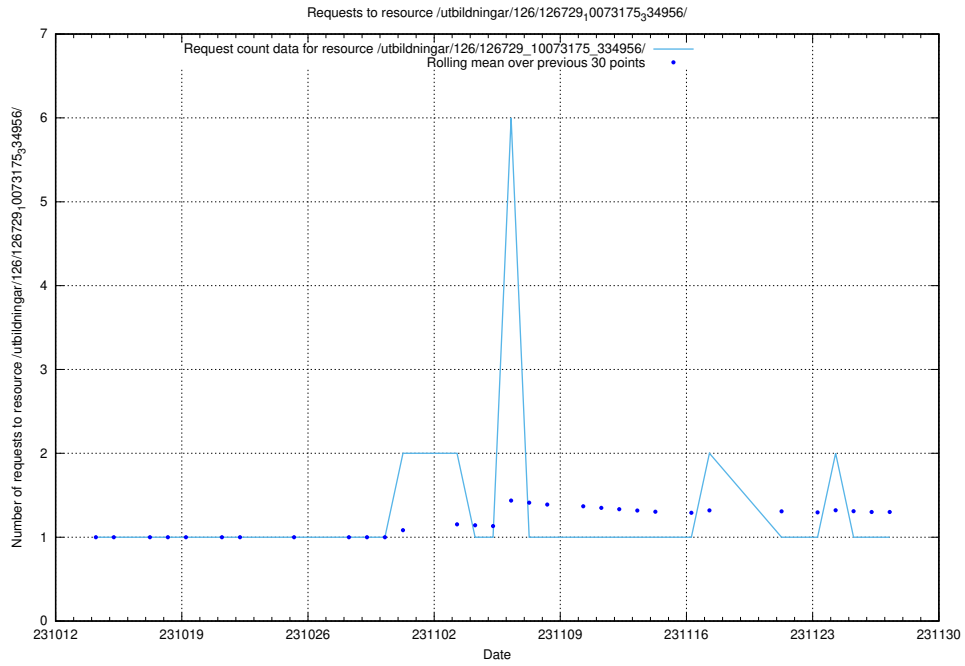

5.5116 Usage of /utbildningar/126/126729_10073175_334956/

Here, we count the number of requests to resource /utbildningar/126/126729_10073175_334956/.