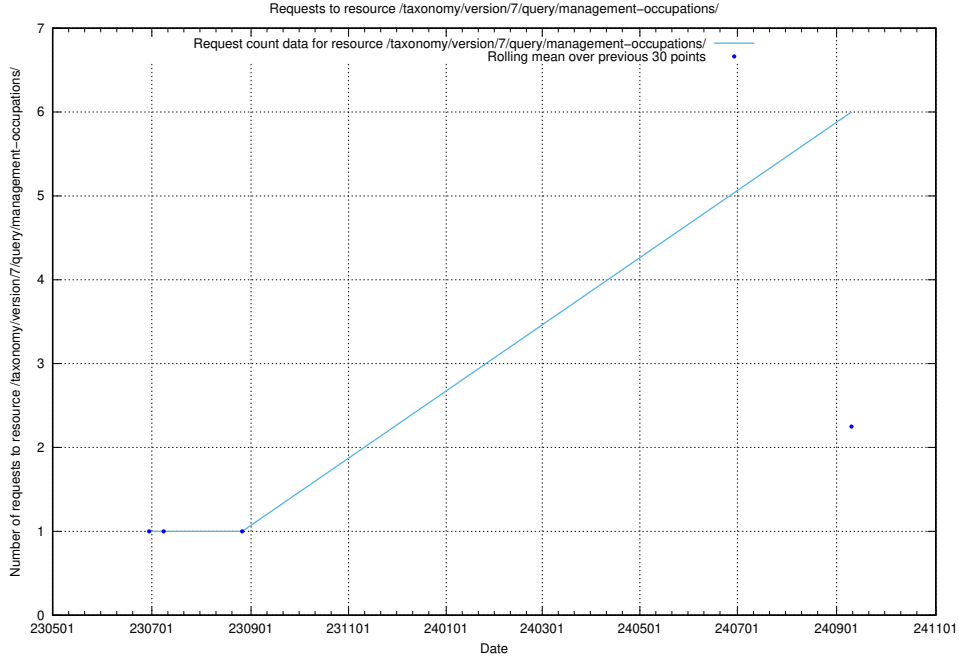

5.184 Usage of /taxonomy/version/7/query/management-occupations/

Here, we count the number of requests to resource /taxonomy/version/7/query/management-occupations/.