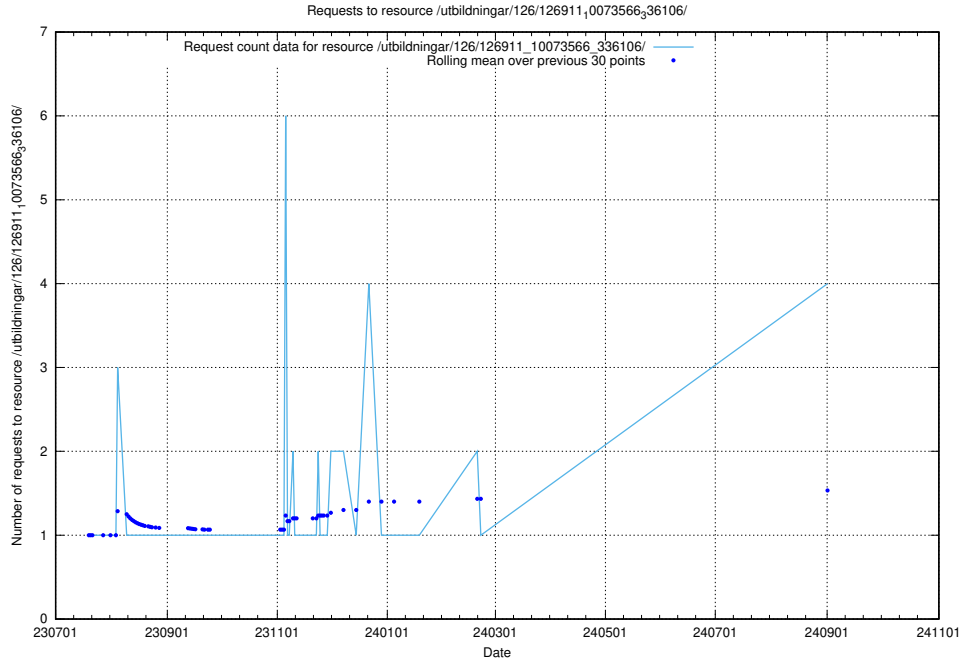

5.372 Usage of /utbildningar/126/126911_10073566_336106/

Here, we count the number of requests to resource /utbildningar/126/126911_10073566_336106/.