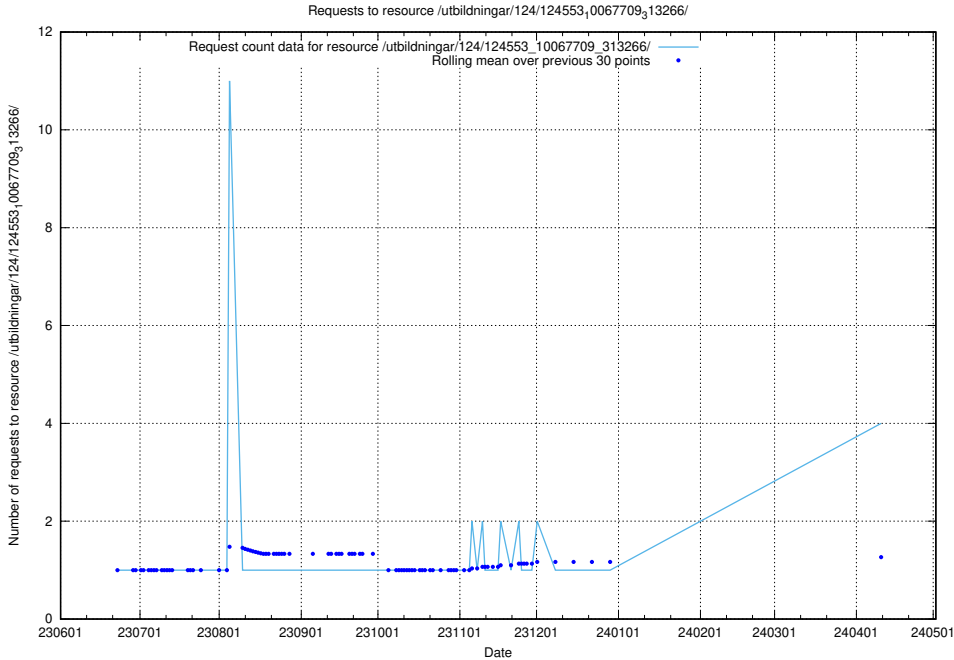

5.387 Usage of /utbildningar/124/124500_10067799_319946/events/

Here, we count the number of requests to resource /utbildningar/124/124500_10067799_319946/events/

5.388 Usage of /utbildningar/123/123367_10066311_308507/events/