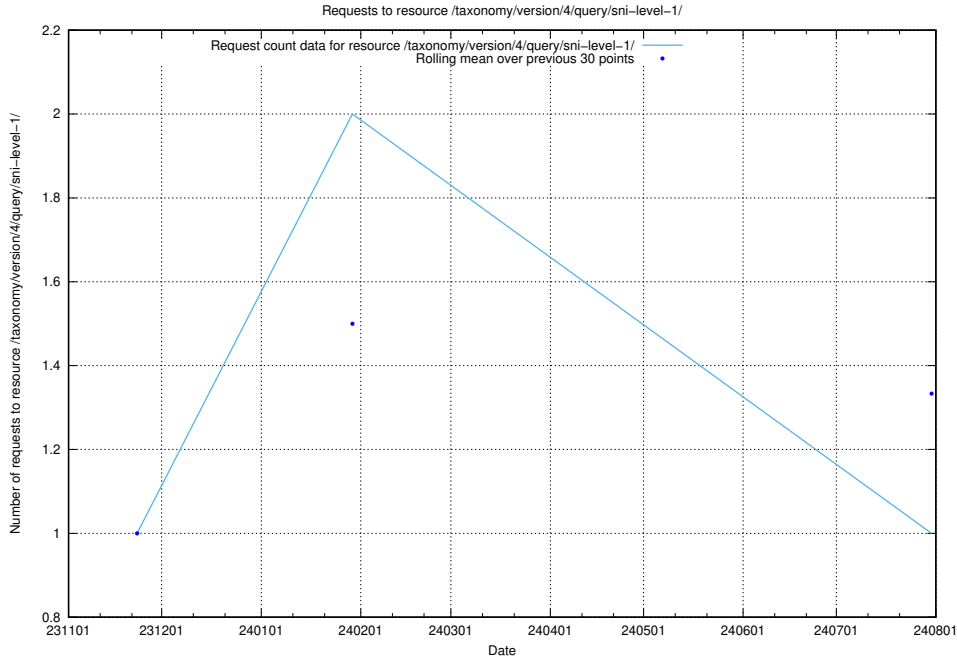

5.4829 Usage of /taxonomy/version/4/query/sni-level-1/

Here, we count the number of requests to resource /taxonomy/version/4/query/sni-level-1/.