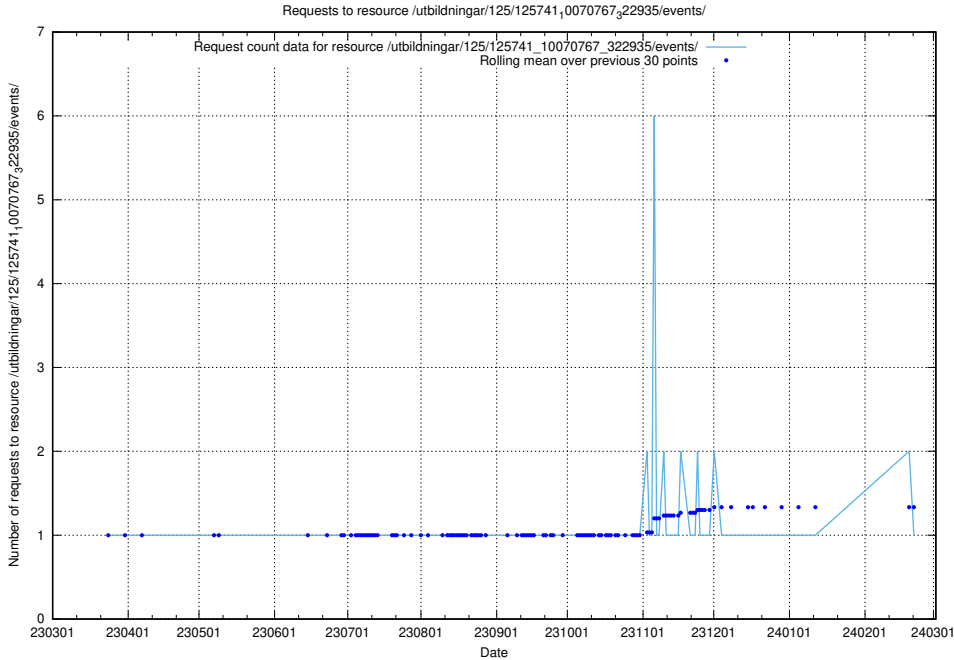

5.7001 Usage of /utbildningar/125/125741_10070767_322935/events/

Here, we count the number of requests to resource /utbildningar/125/125741_10070767_322935/events/