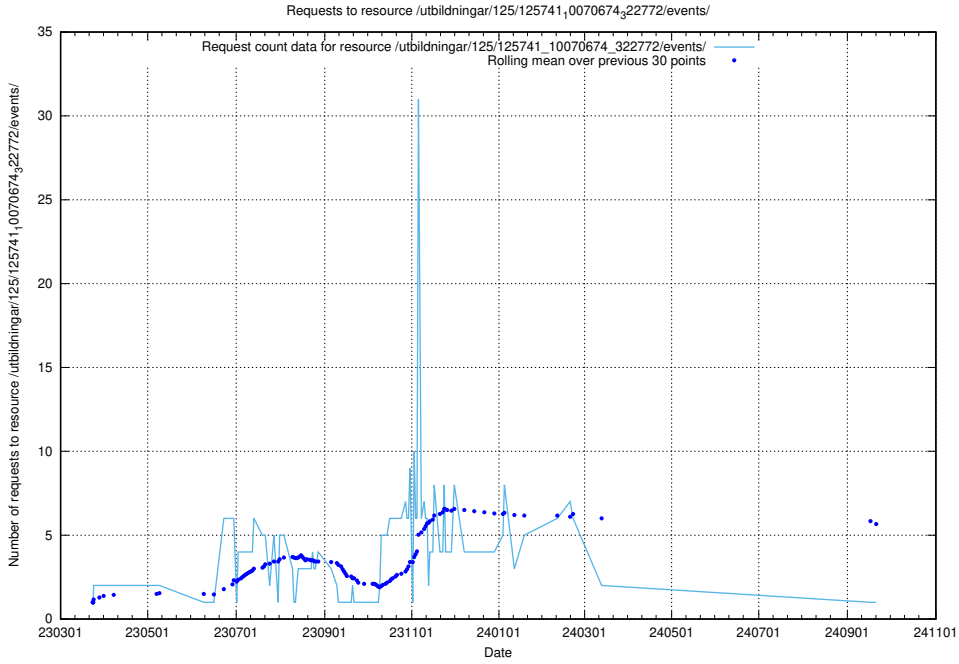

5.7263 Usage of /utbildningar/125/125741_10070674_322772/events/

Here, we count the number of requests to resource /utbildningar/125/125741_10070674_322772/events/

5.7264 Usage of /utbildningar/125/125741_10070674_322772/