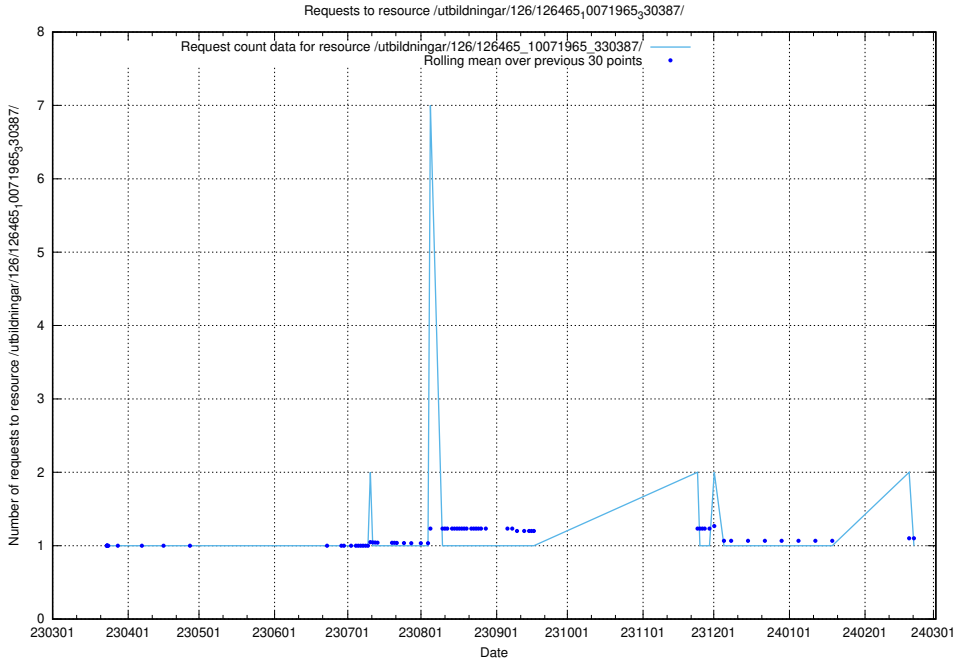

5.7197 Usage of /utbildningar/126/126465_10071965_330387/

Here, we count the number of requests to resource /utbildningar/126/126465_10071965_330387/.