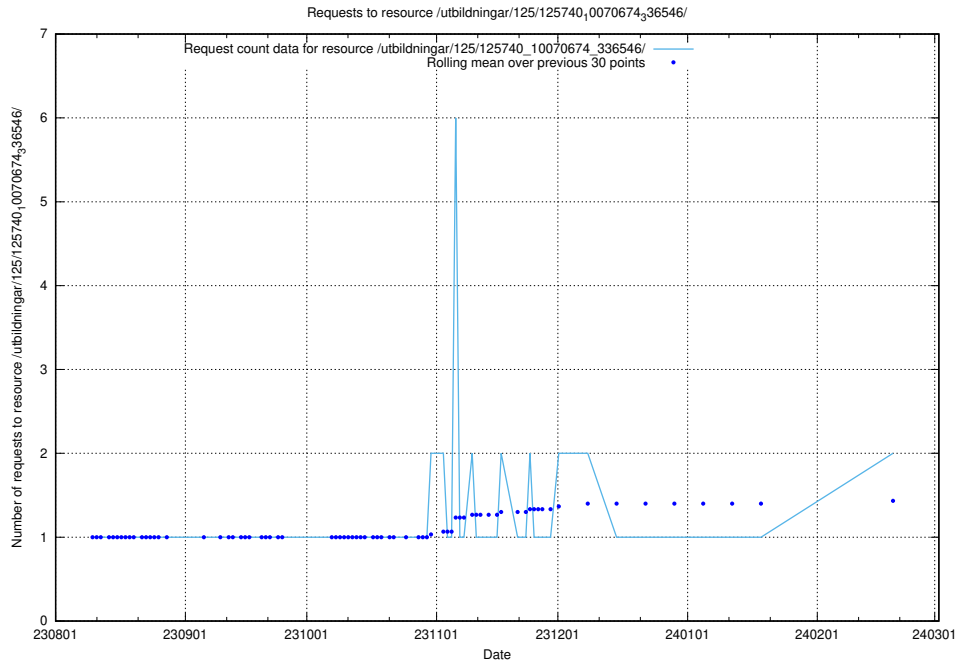

5.910 Usage of /utbildningar/125/125740_10070674_336546/

Here, we count the number of requests to resource /utbildningar/125/125740_10070674_336546/.