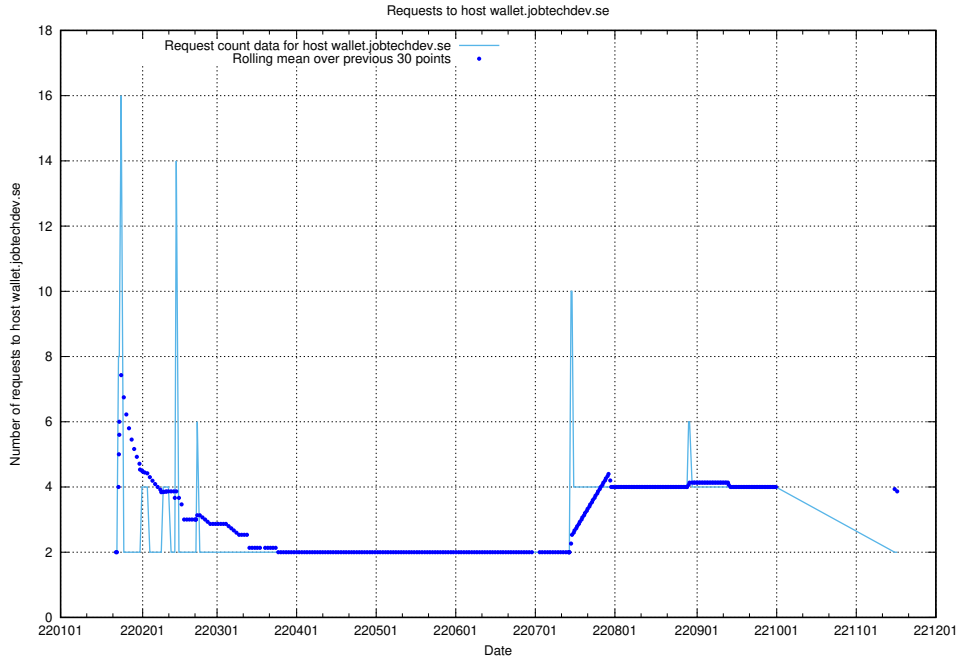

7.588 Usage of wallet.jobtechdev.se

Here, we count the number of requests to host wallet.jobtechdev.se.