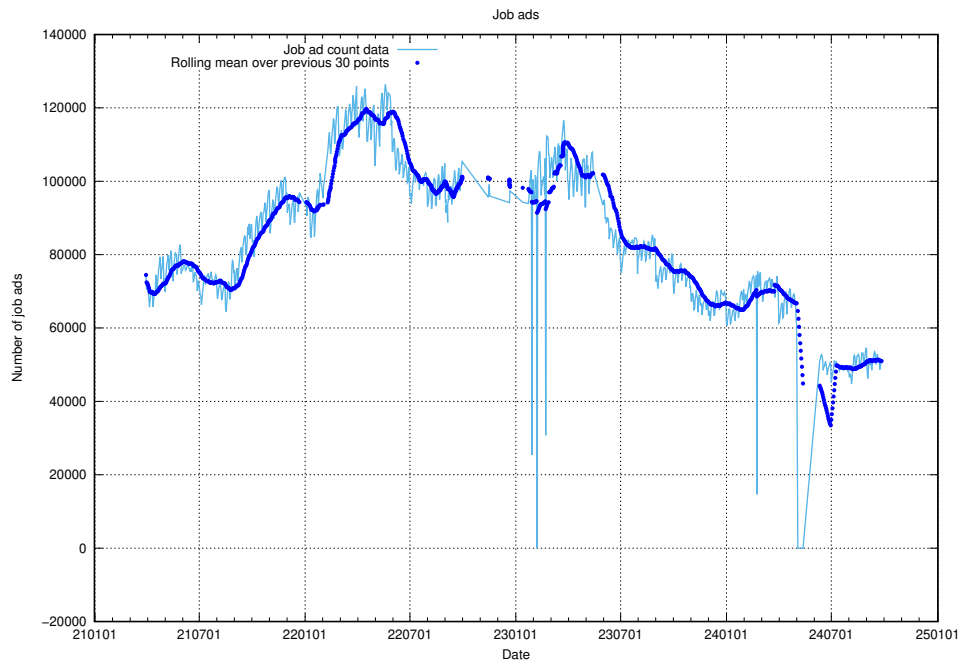

13.1 Number of job ads

Here, we count the number of job ads processed by the pipeline each night.

¹³<https://gitlab.com/arbetsformedlingen/joblinks/wiki/-/wikis/home>

13.2 Number of ads by scraper arbetsformedlingen.se