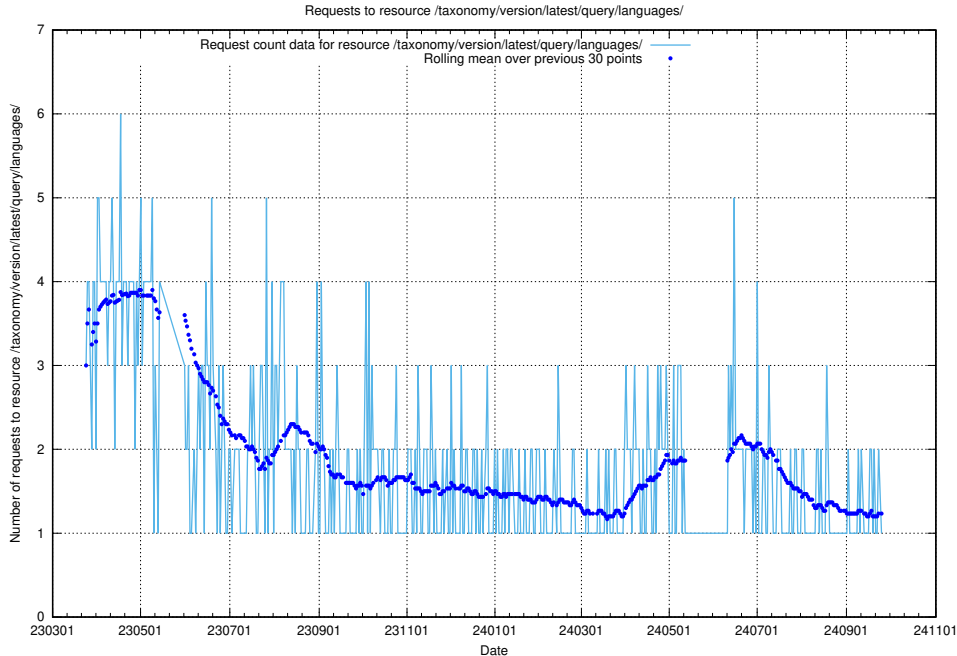

5.6861 Usage of /taxonomy/version/latest/query/languages/

Here, we count the number of requests to resource /taxonomy/version/latest/query/languages/.