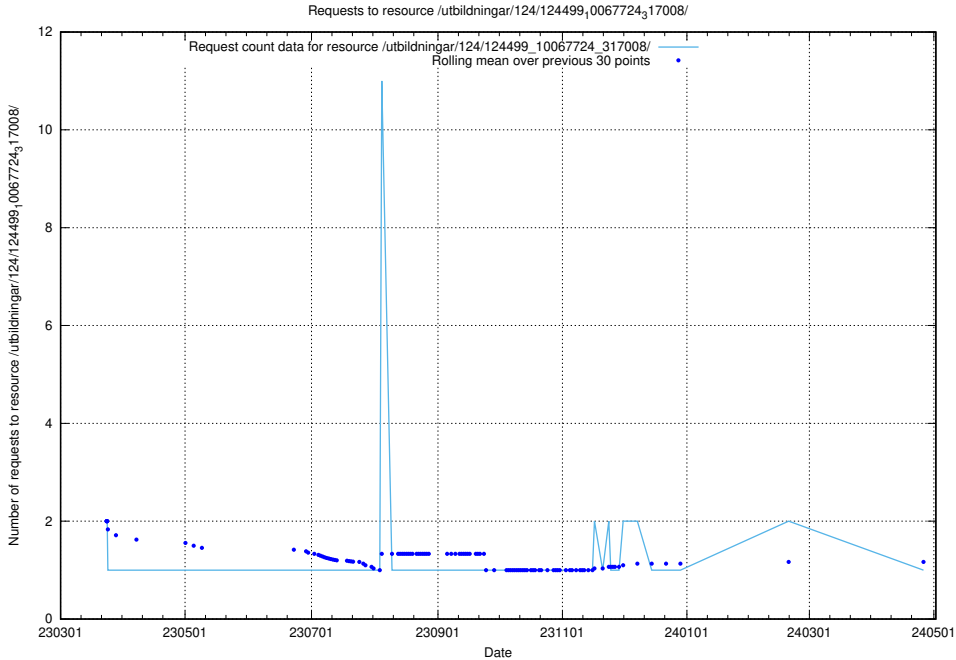

5.7076 Usage of /utbildningar/124/124499_10067724_317008/

Here, we count the number of requests to resource /utbildningar/124/124499_10067724_317008/.