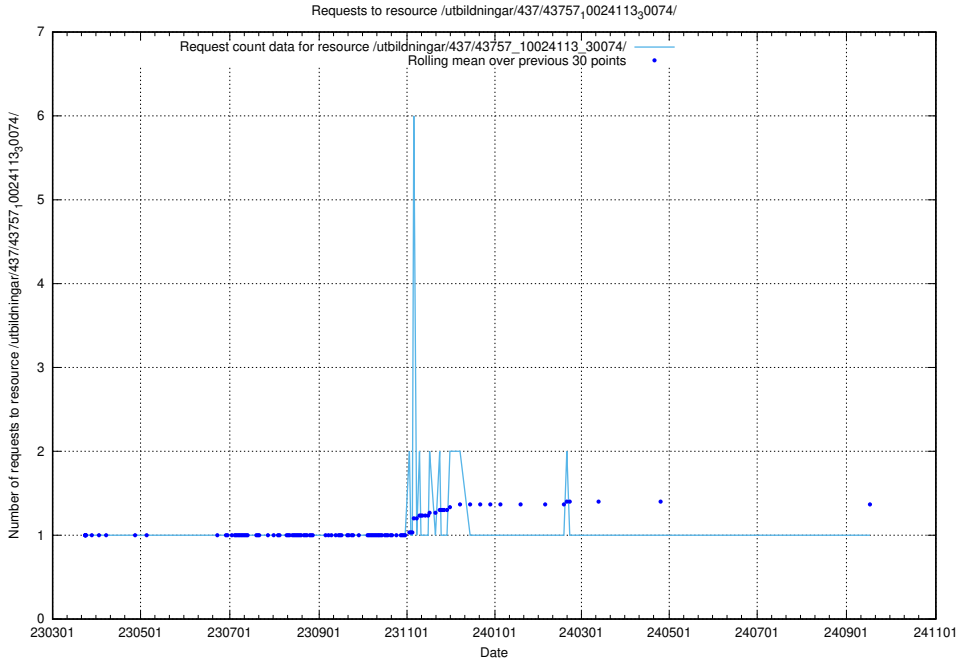

5.7153 Usage of /utbildningar/437/43757_10024113_30074/

Here, we count the number of requests to resource /utbildningar/437/43757_10024113_30074/.