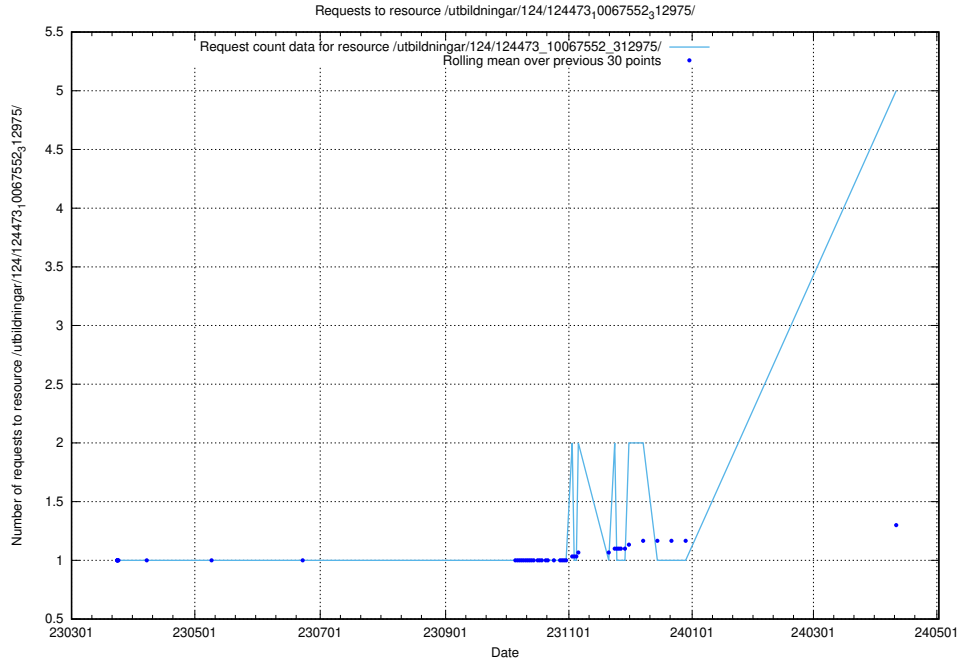

Here, we count the number of requests to resource /utbildningar/utb_emil/123/123546_10066433_308908/

5.234 Usage of /utbildningar/124/124473_10067552_312975/

Here, we count the number of requests to resource /utbildningar/124/124473_10067552_312975/.