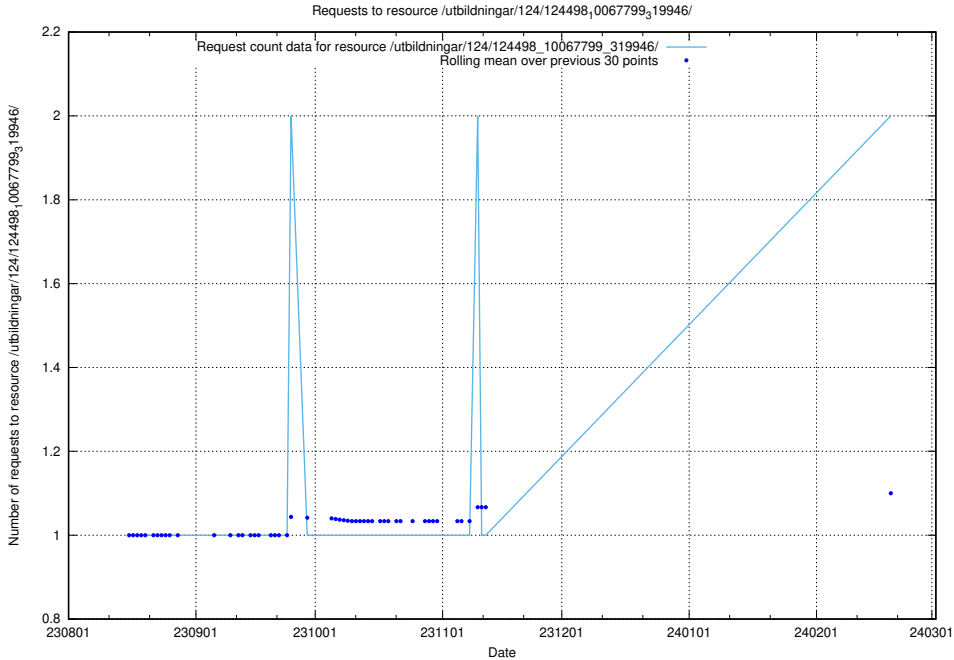

5.901 Usage of /utbildningar/124/124498_10067799_319946/

Here, we count the number of requests to resource /utbildningar/124/124498_10067799_319946/.