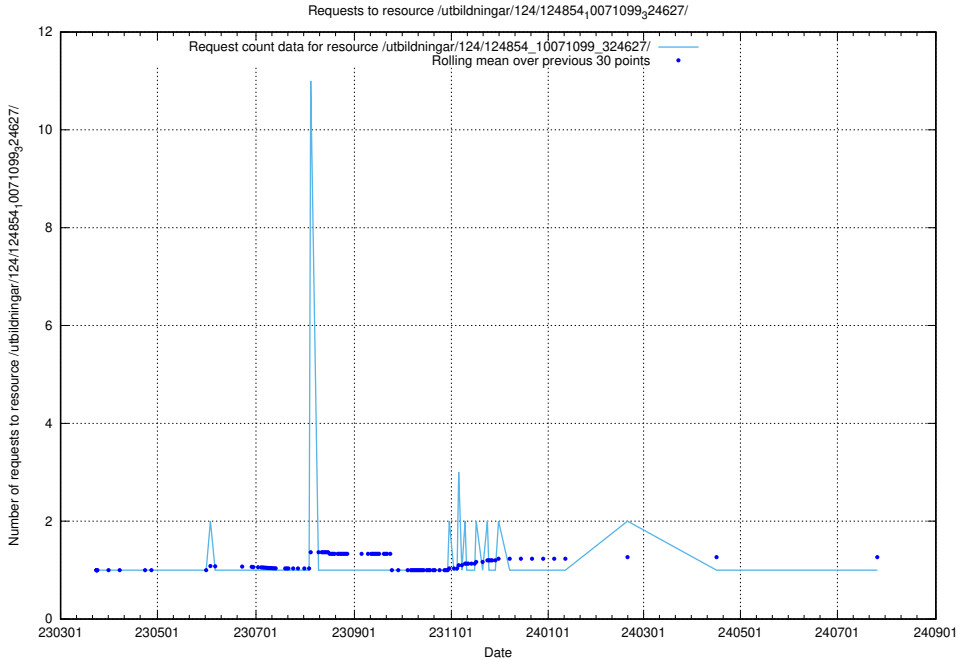

5.1361 Usage of /utbildningar/124/124854_10071099_324627/

Here, we count the number of requests to resource /utbildningar/124/124854_10071099_324627/.