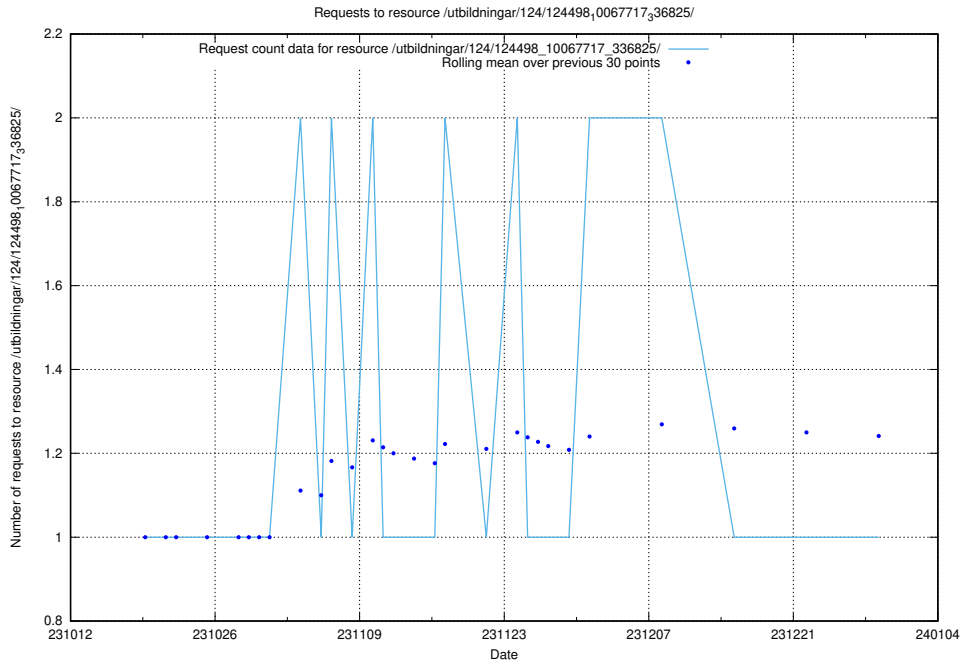

5.5059 Usage of /utbildningar/124/124498_10067717_336825/

Here, we count the number of requests to resource /utbildningar/124/124498_10067717_336825/.