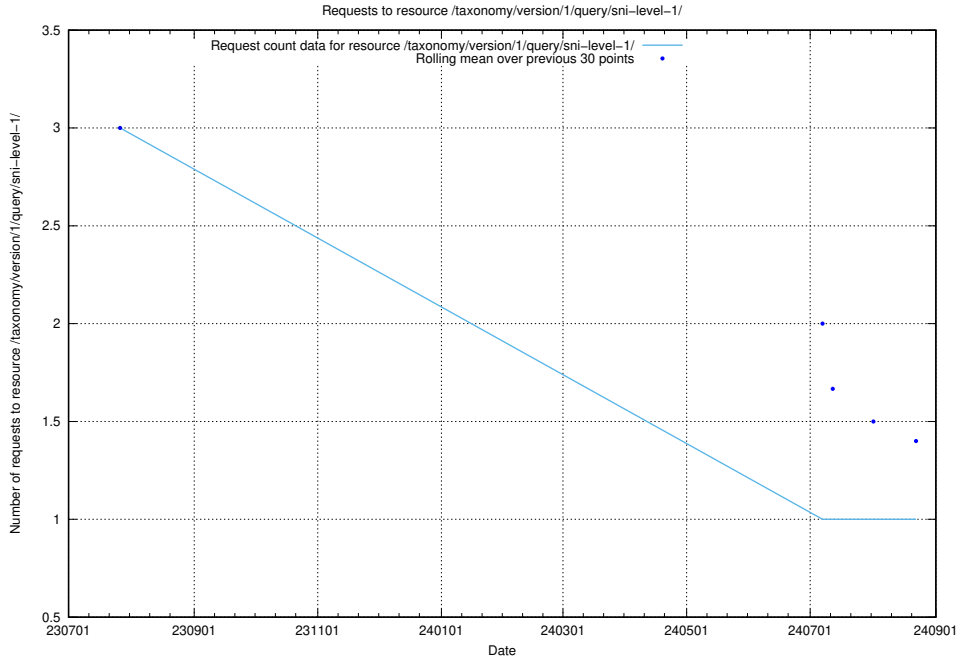

5.5701 Usage of /taxonomy/version/1/query/sni-level-1/

Here, we count the number of requests to resource /taxonomy/version/1/query/sni-level-1/.