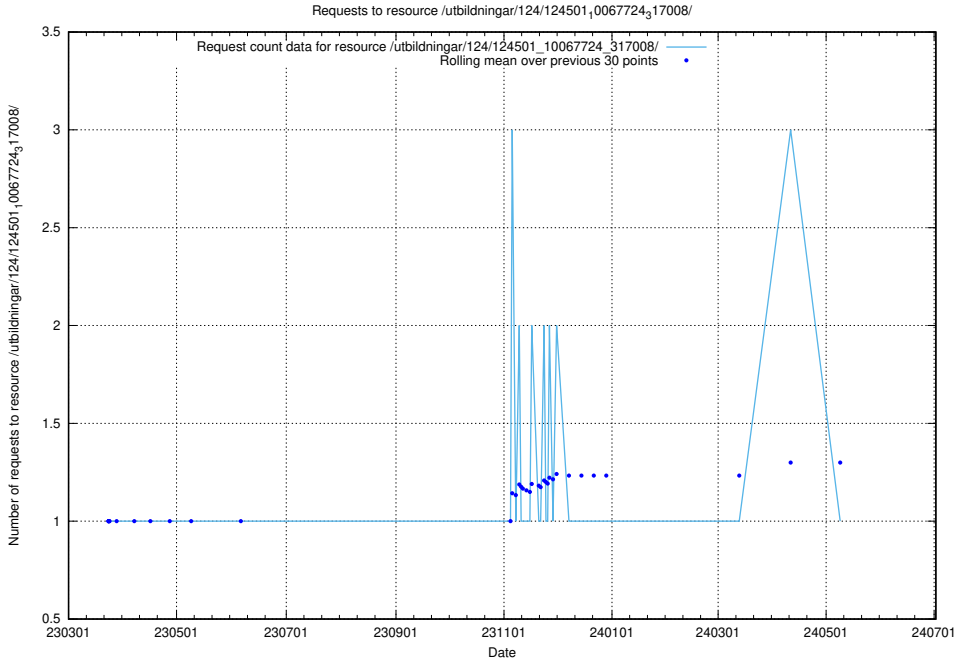

5.3102 Usage of /utbildningar/124/124501_10067724_317008/

Here, we count the number of requests to resource /utbildningar/124/124501_10067724_317008/.