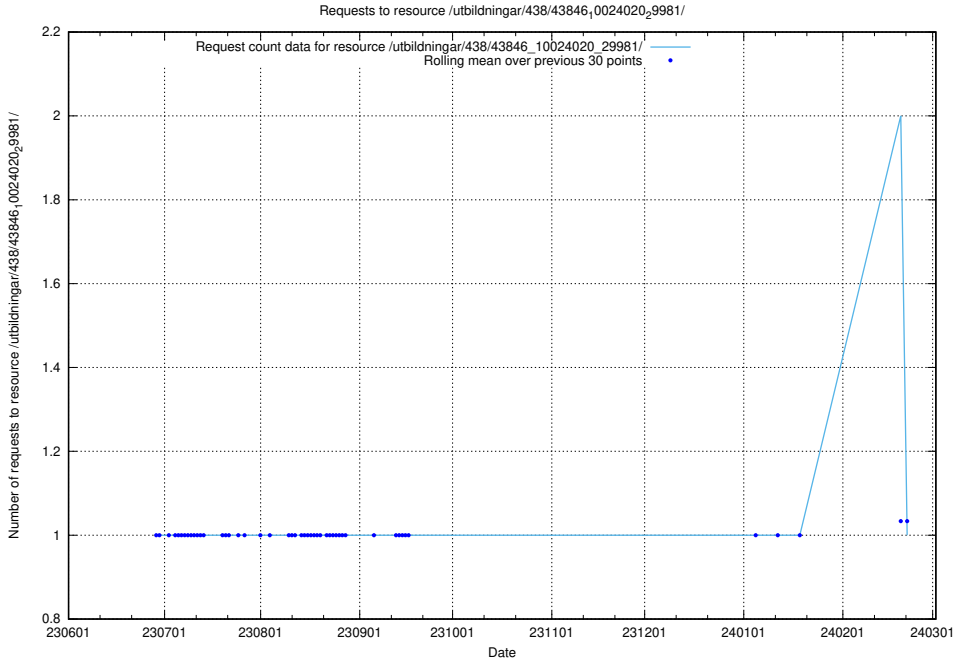

5.6201 Usage of /utbildningar/438/43846_10024020_29981/

Here, we count the number of requests to resource /utbildningar/438/43846_10024020_29981/.