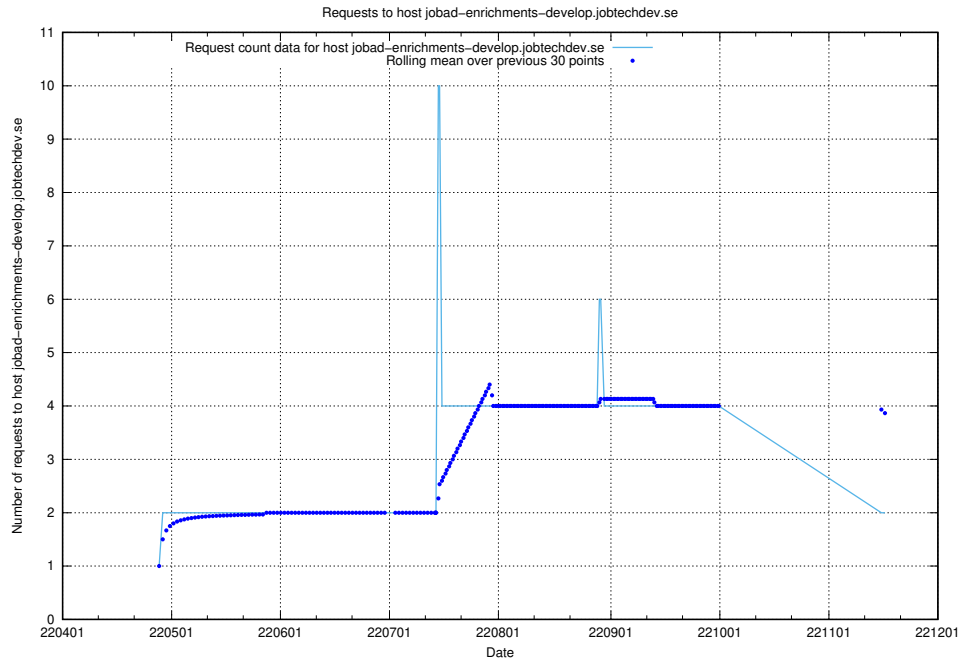

7.448 Usage of `jobad-enrichments-develop.jobtechdev.se`

Here, we count the number of requests to host `jobad-enrichments-develop.jobtechdev.se`.