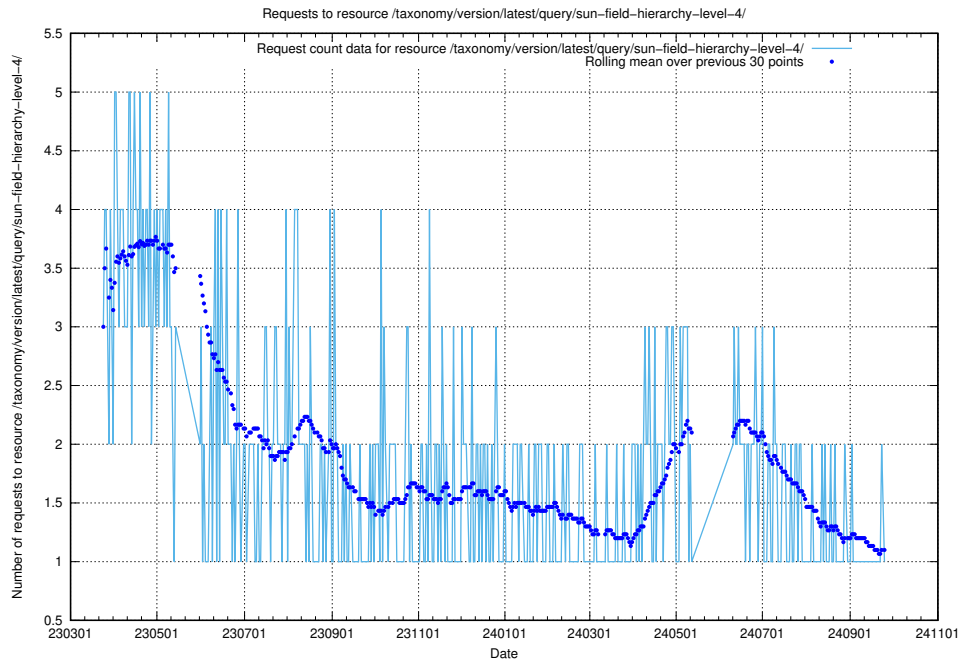

5.6831 Usage of /taxonomy/version/latest/query/sun-field-hierarchy-level-4/

Here, we count the number of requests to resource /taxonomy/version/latest/query/sun-field-hierarchy-level-4/.