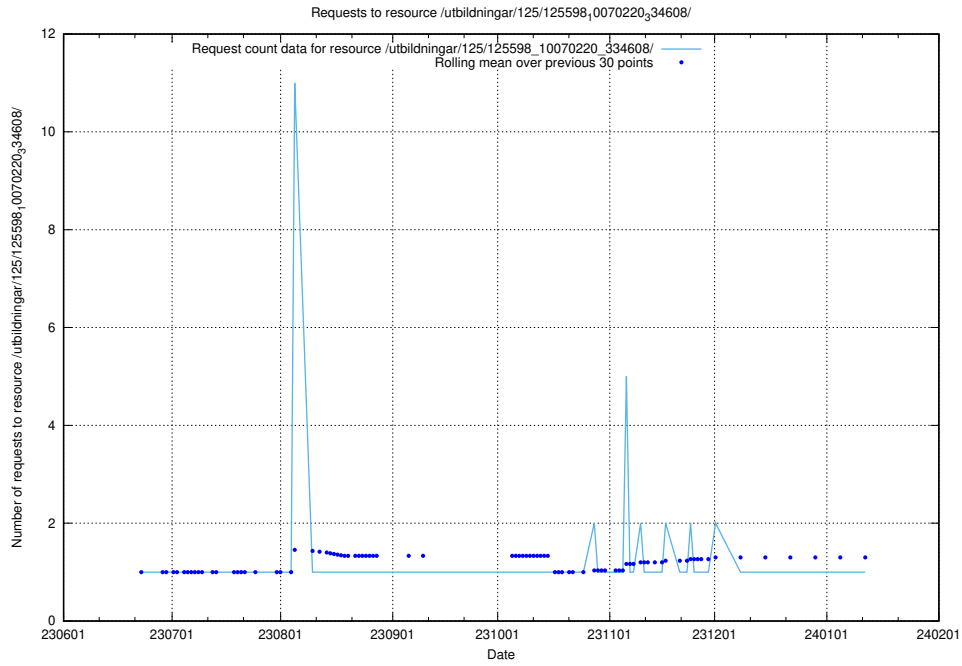

5.6458 Usage of /utbildningar/125/125598_10070220_334608/

Here, we count the number of requests to resource /utbildningar/125/125598_10070220_334608/.