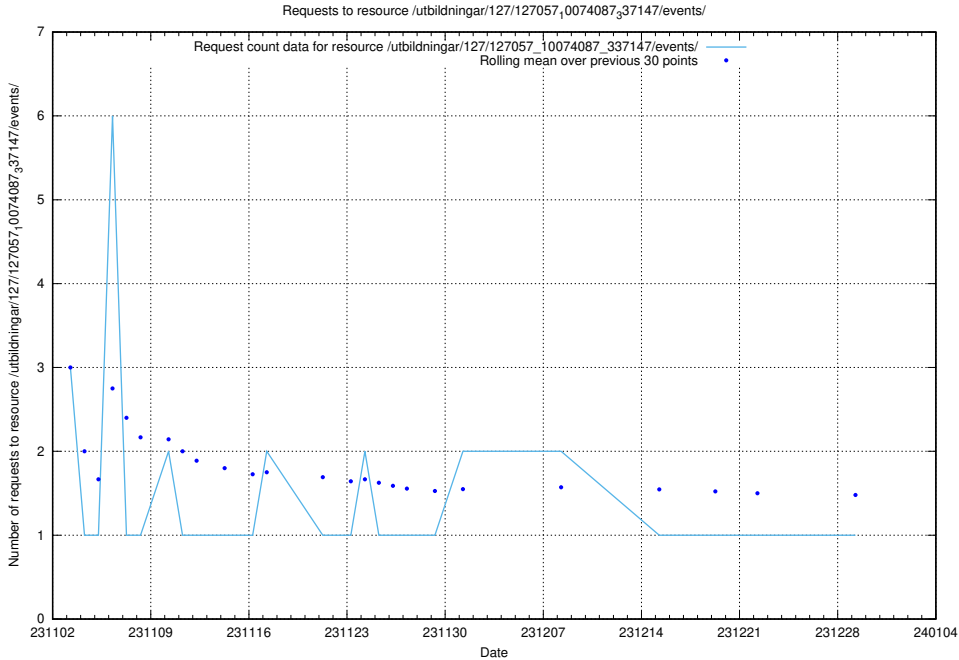

Here, we count the number of requests to resource /utbildningar/127/127111_10074050_337080/events/

5.4932 Usage of /utbildningar/127/127057_10074087_337147/events/

Here, we count the number of requests to resource /utbildningar/127/127057_10074087_337147/events/