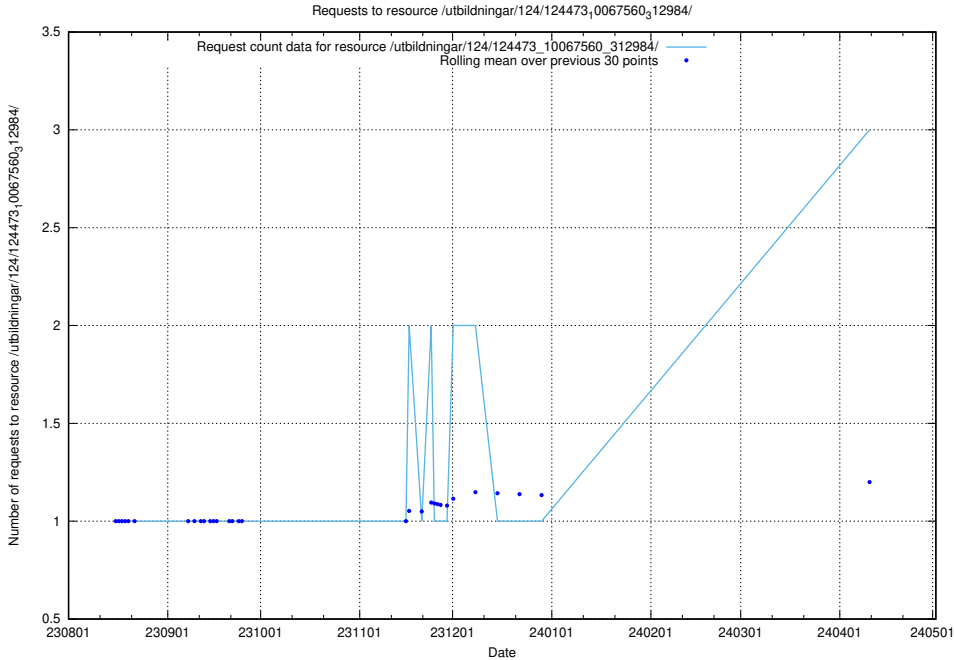

5.498 Usage of /utbildningar/124/124473_10067560_312984/

Here, we count the number of requests to resource /utbildningar/124/124473_10067560_312984/.