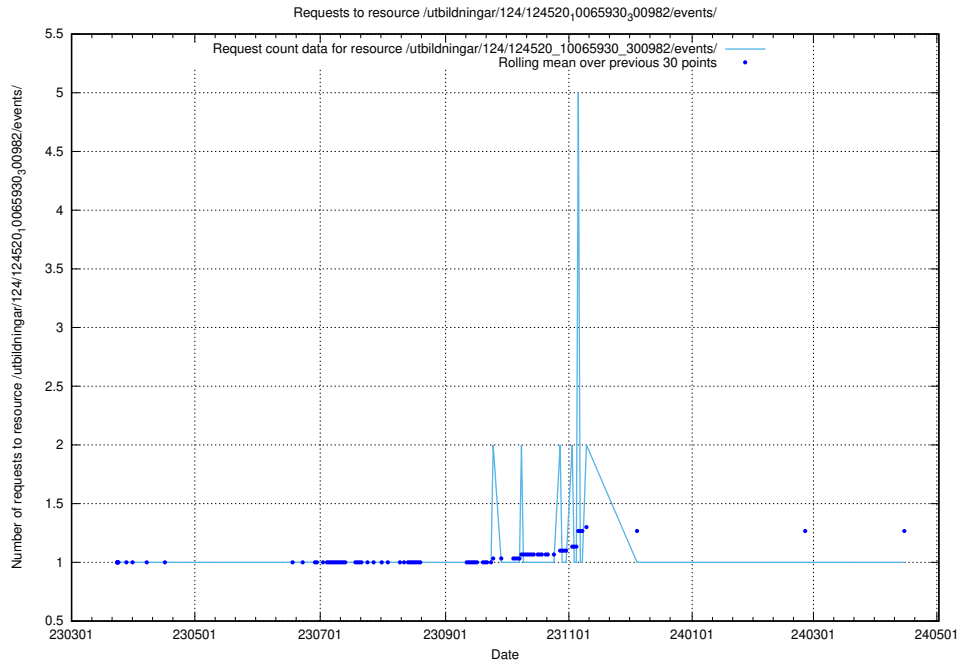

5.1831 Usage of /utbildningar/124/124520_10065930_300982/events/

Here, we count the number of requests to resource /utbildningar/124/124520_10065930_300982/events/