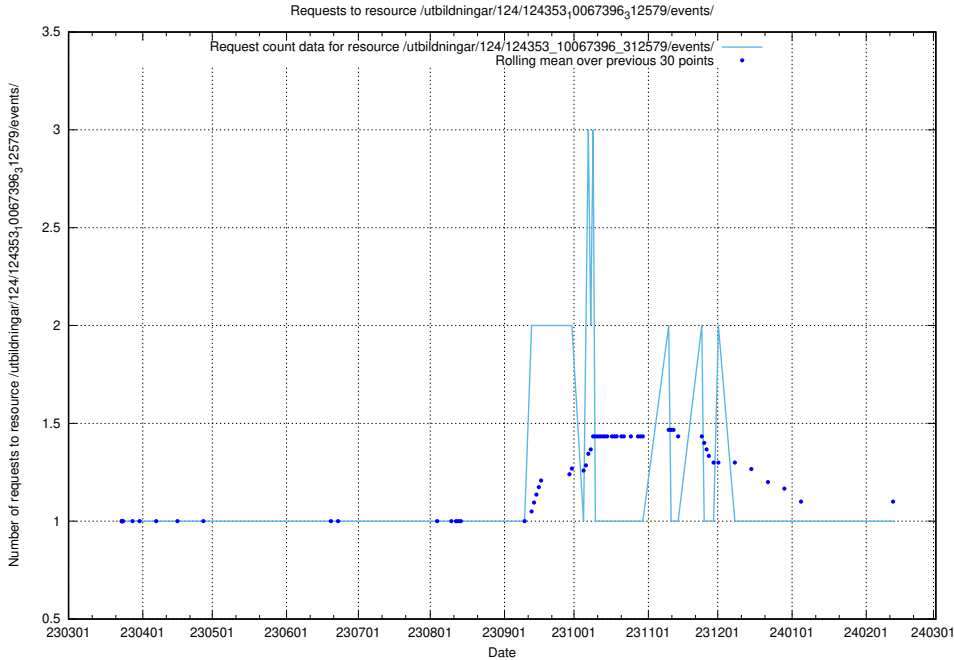

Here, we count the number of requests to resource /taxonomy/version/10/query/isco-level-4-groups/.

5.4720 Usage of /utbildningar/124/124353_10067396_312579/events/

Here, we count the number of requests to resource /utbildningar/124/124353_10067396_312579/events/