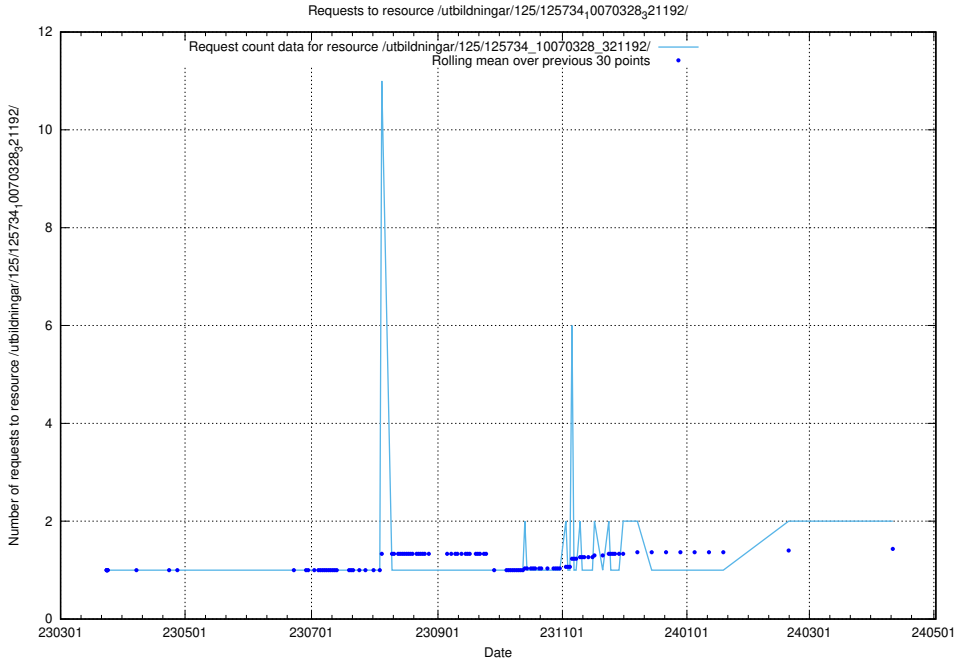

5.591 Usage of /utbildningar/125/125734_10070328_321192/

Here, we count the number of requests to resource /utbildningar/125/125734_10070328_321192/.