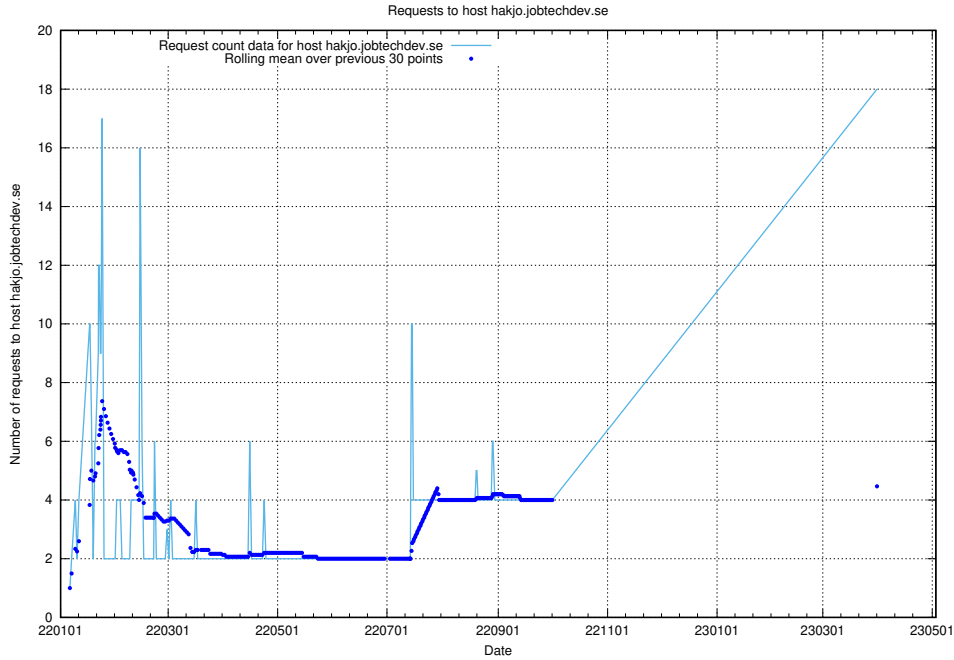

7.37 Usage of hakjo.jobtechdev.se

Here, we count the number of requests to host hakjo.jobtechdev.se.