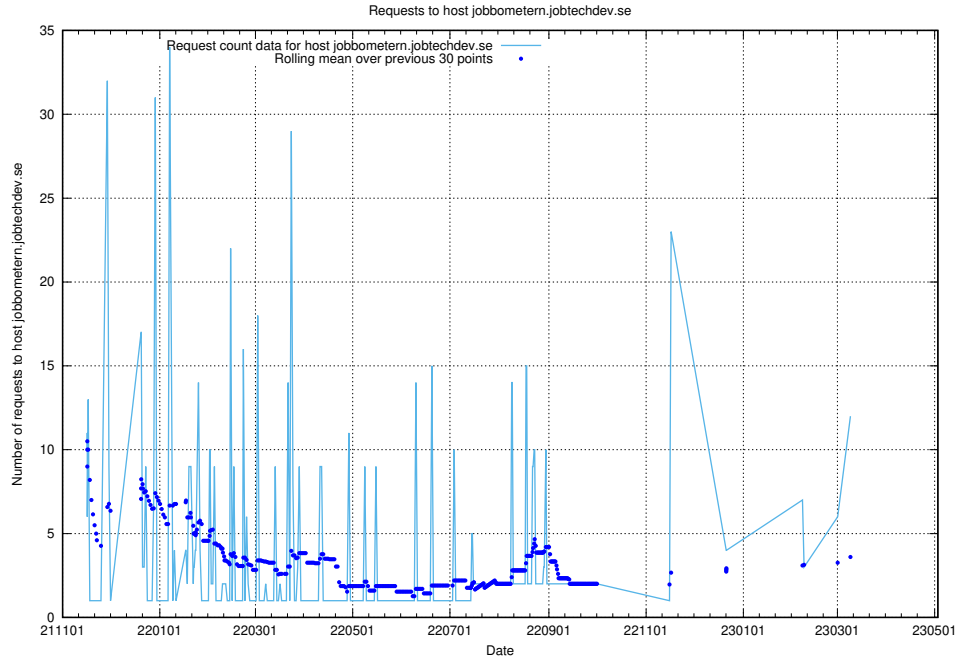

7.63 Usage of `jobbometern.jobtechdev.se`

Here, we count the number of requests to host `jobbometern.jobtechdev.se`.