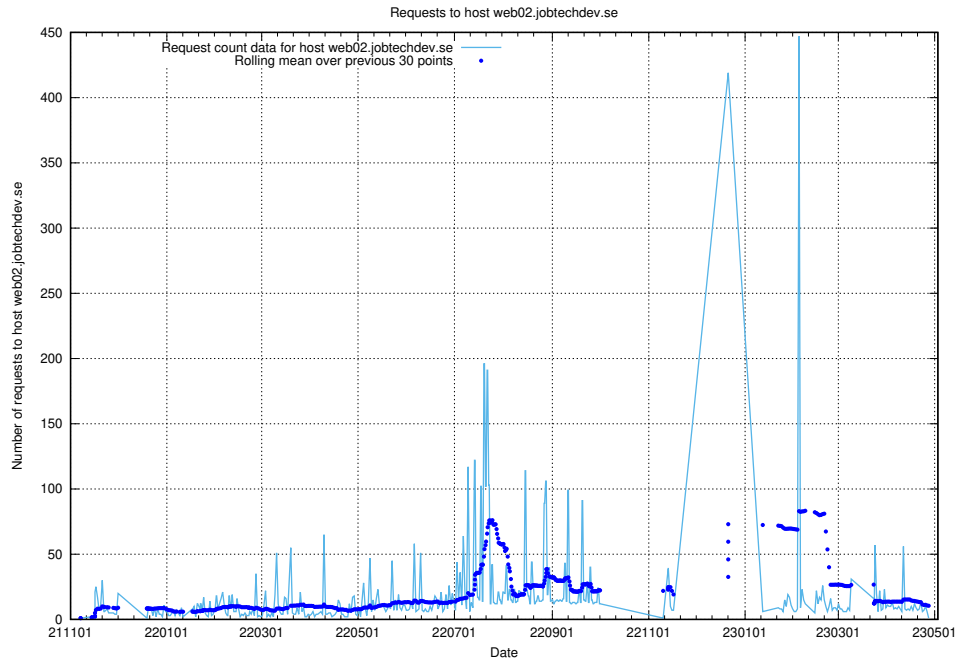

7.628 Usage of web02.jobtechdev.se

Here, we count the number of requests to host web02.jobtechdev.se.