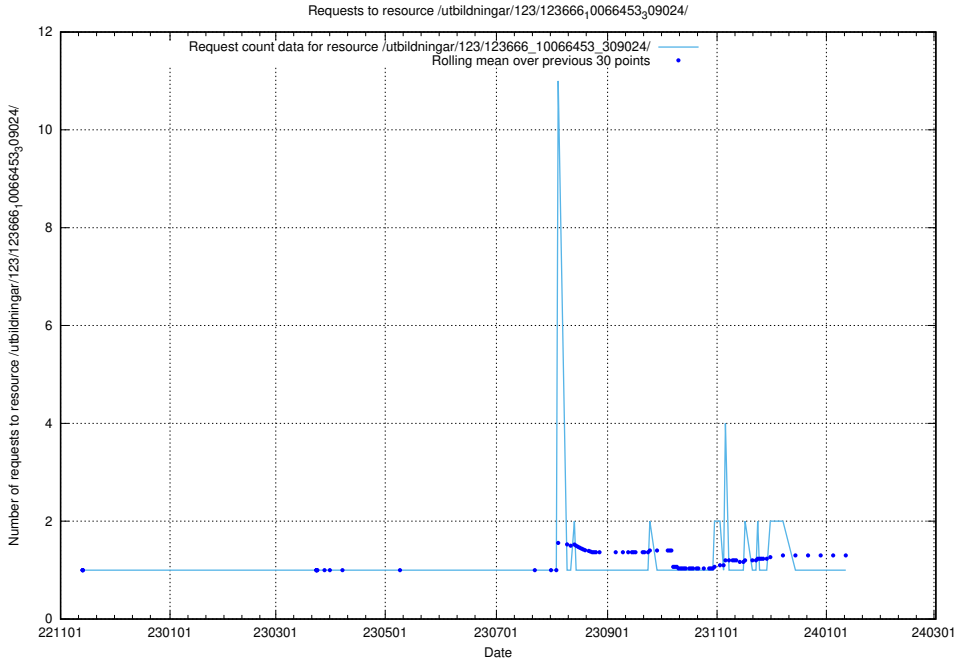

5.6659 Usage of /utbildningar/123/123666_10066453_309024/

Here, we count the number of requests to resource /utbildningar/123/123666_10066453_309024/.