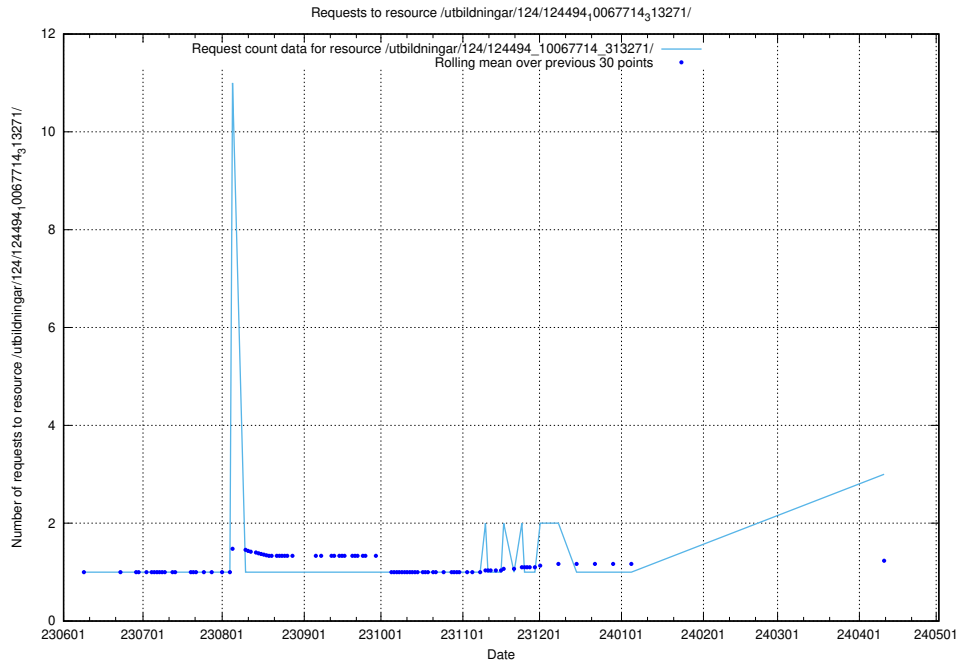

5.550 Usage of /utbildningar/124/124494_10067714_313271/

Here, we count the number of requests to resource /utbildningar/124/124494_10067714_313271/.