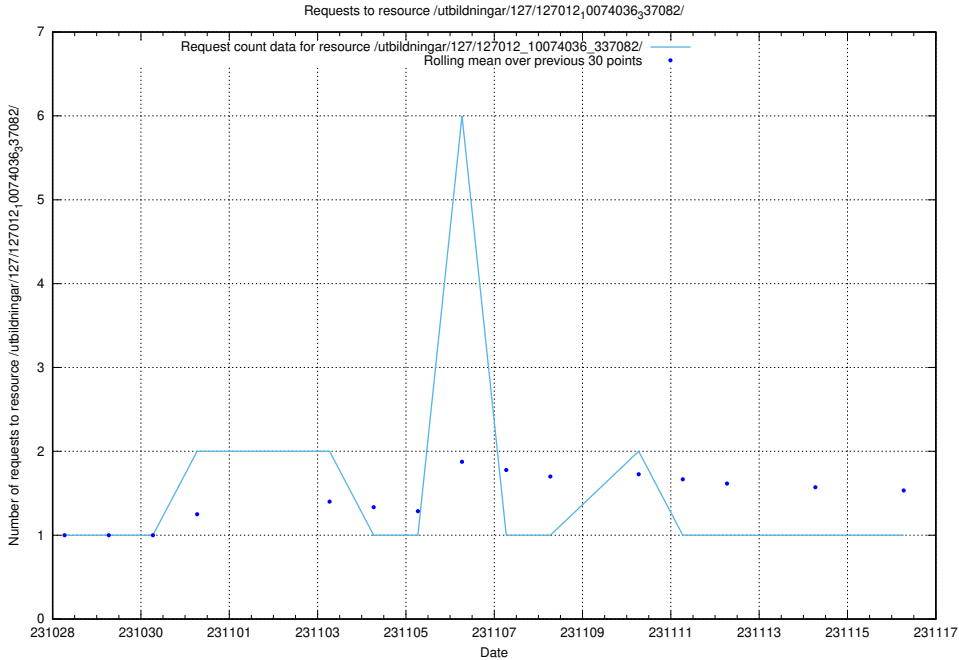

5.4978 Usage of /utbildningar/127/127012_10074036_337082/

Here, we count the number of requests to resource /utbildningar/127/127012_10074036_337082/.