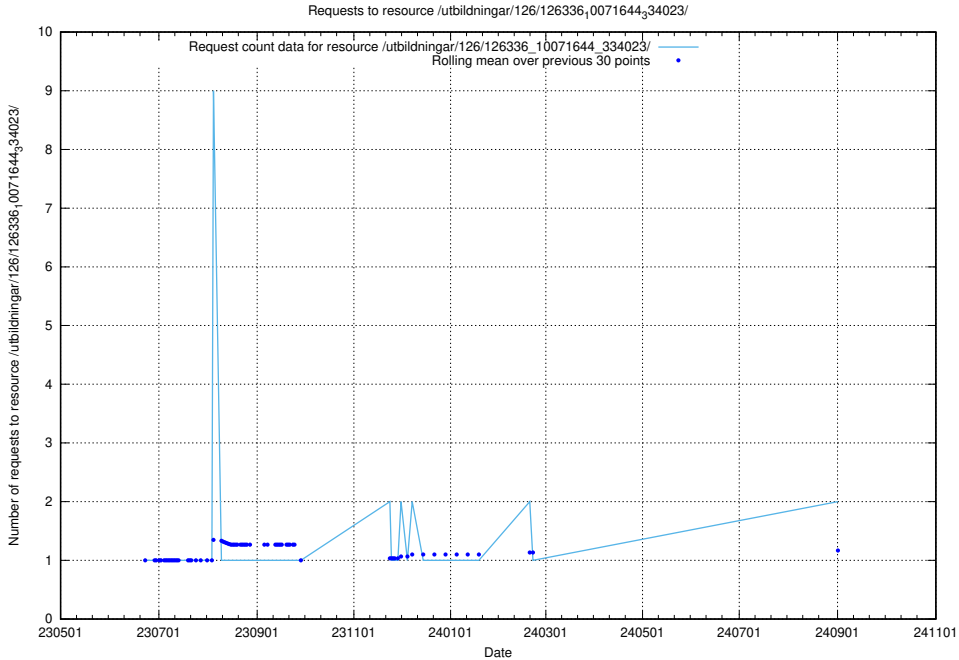

5.991 Usage of /utbildningar/126/126336_10071644_334023/

Here, we count the number of requests to resource /utbildningar/126/126336_10071644_334023/.