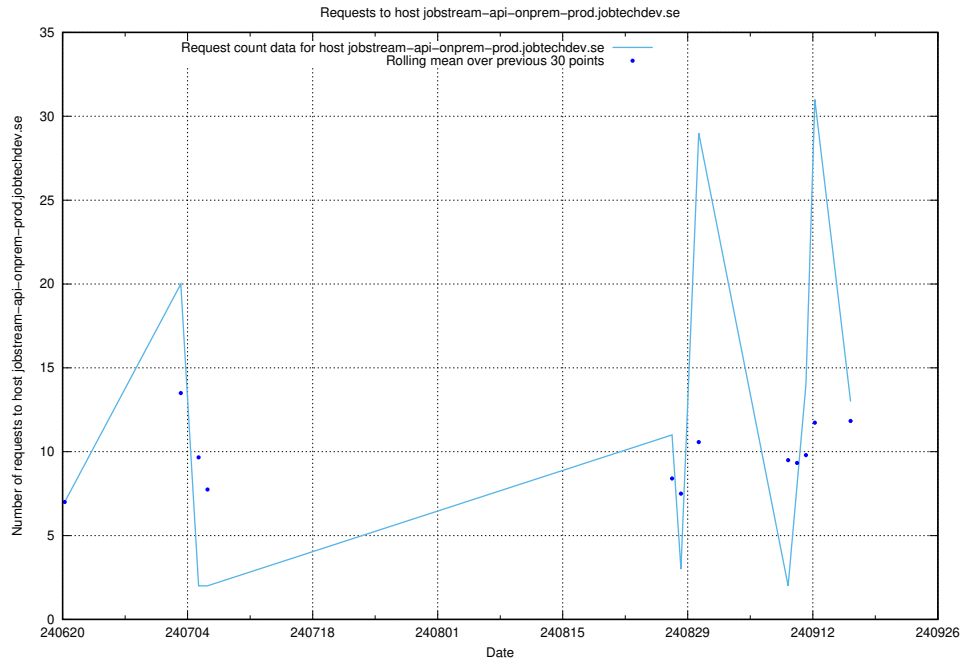

7.51 Usage of jobstream-api-onprem-prod.jobtechdev.se

Here, we count the number of requests to host jobstream-api-onprem-prod.jobtechdev.se.