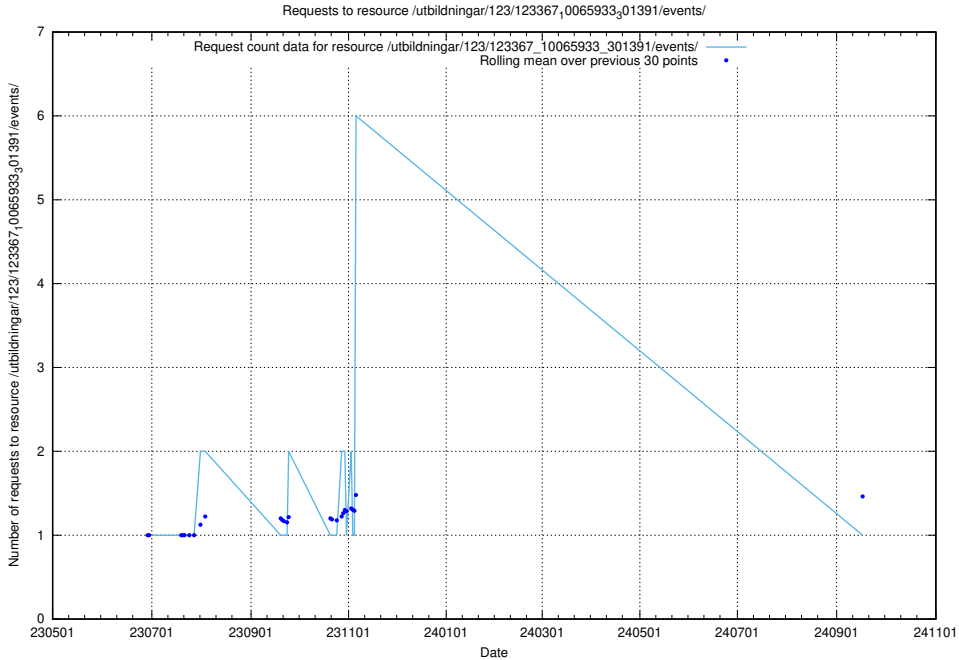

5.6304 Usage of /utbildningar/123/123367_10065933_301391/events/

Here, we count the number of requests to resource /utbildningar/123/123367_10065933_301391/events/

5.6305 Usage of /utbildningar/123/123367_10065933_301391/