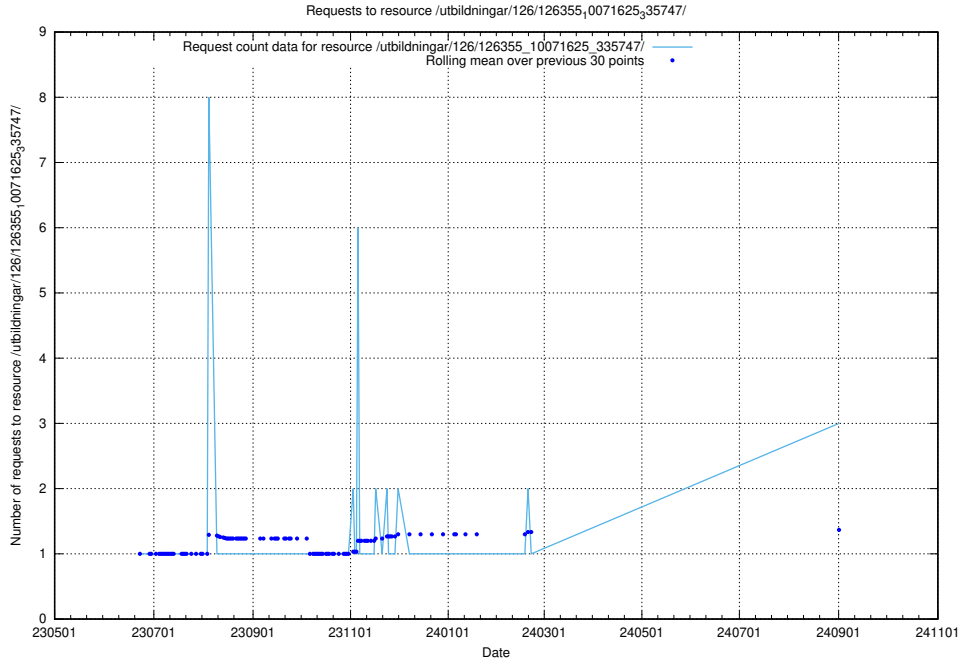

5.527 Usage of /utbildningar/126/126355_10071625_335747/

Here, we count the number of requests to resource /utbildningar/126/126355_10071625_335747/.