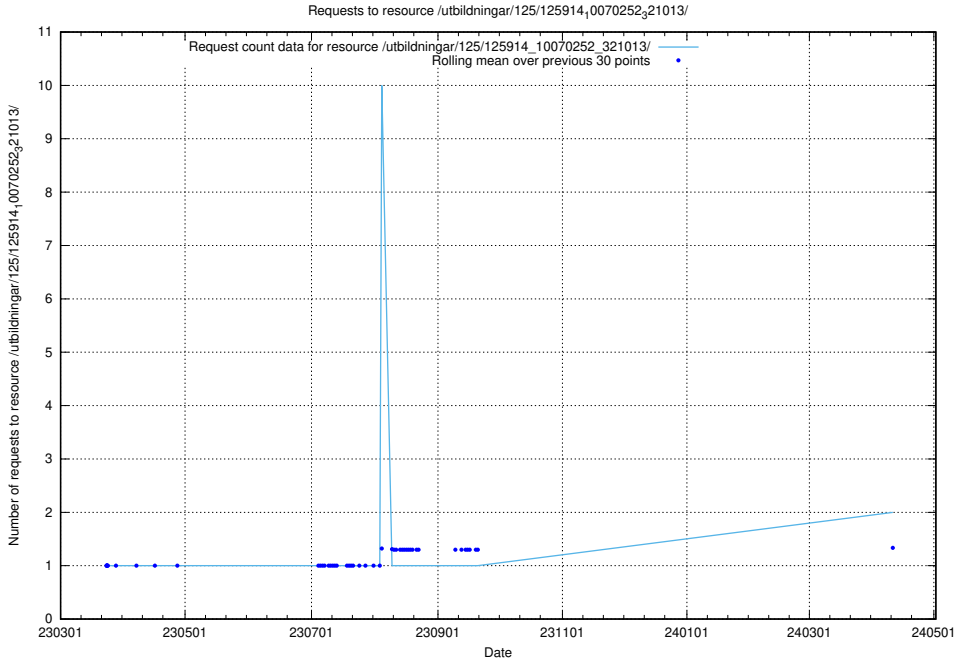

5.1083 Usage of /utbildningar/125/125914_10070252_321013/

Here, we count the number of requests to resource /utbildningar/125/125914_10070252_321013/.