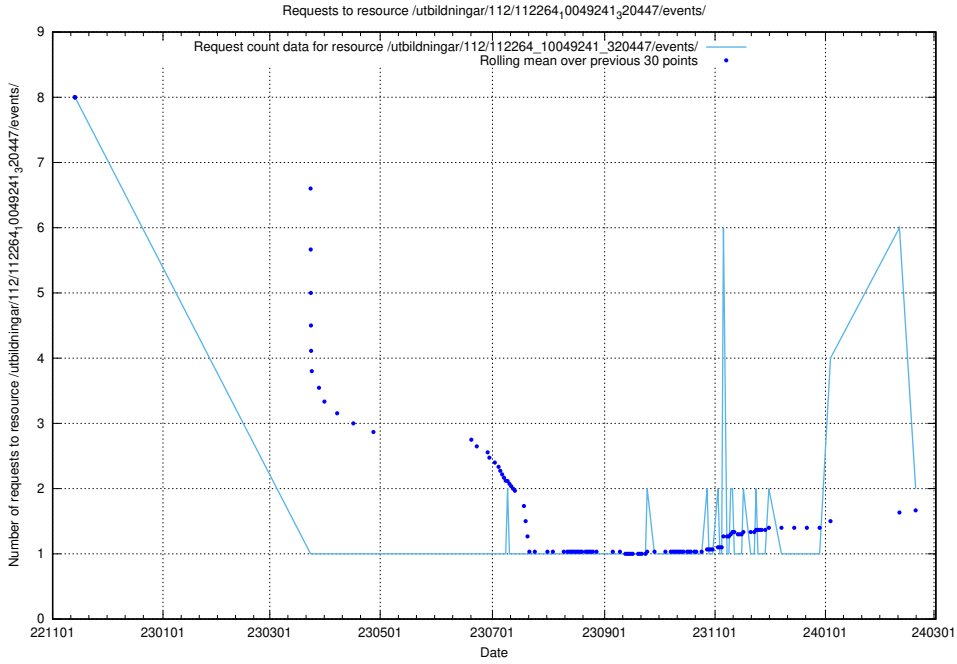

5.1002 Usage of /utbildningar/112/112264_10049241_320447/events/

Here, we count the number of requests to resource /utbildningar/112/112264_10049241_320447/events/