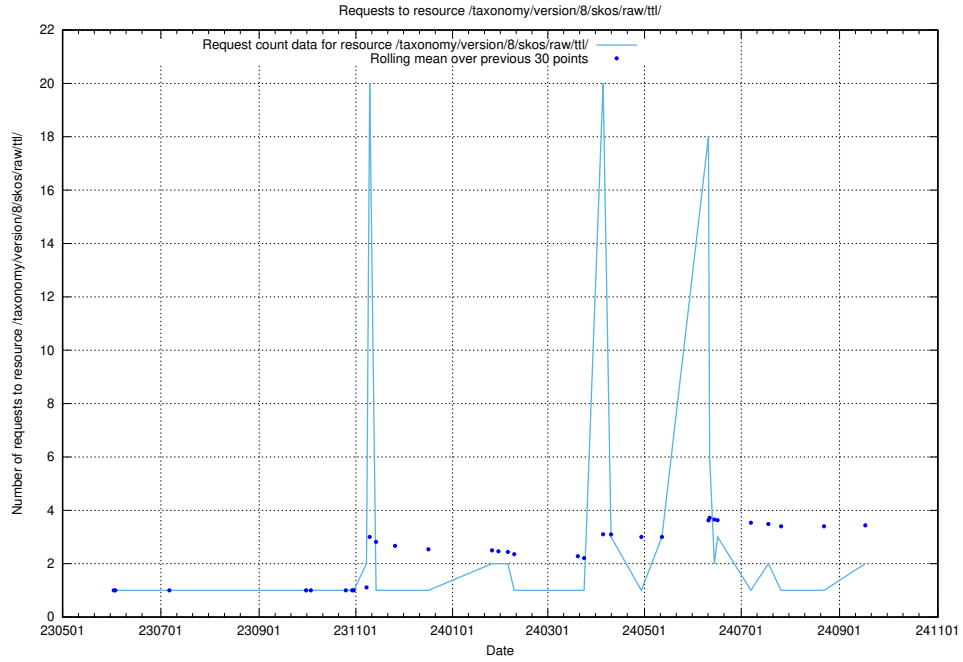

5.1037 Usage of /taxonomy/version/8/skos/raw/ttl/

Here, we count the number of requests to resource /taxonomy/version/8/skos/raw/ttl/.