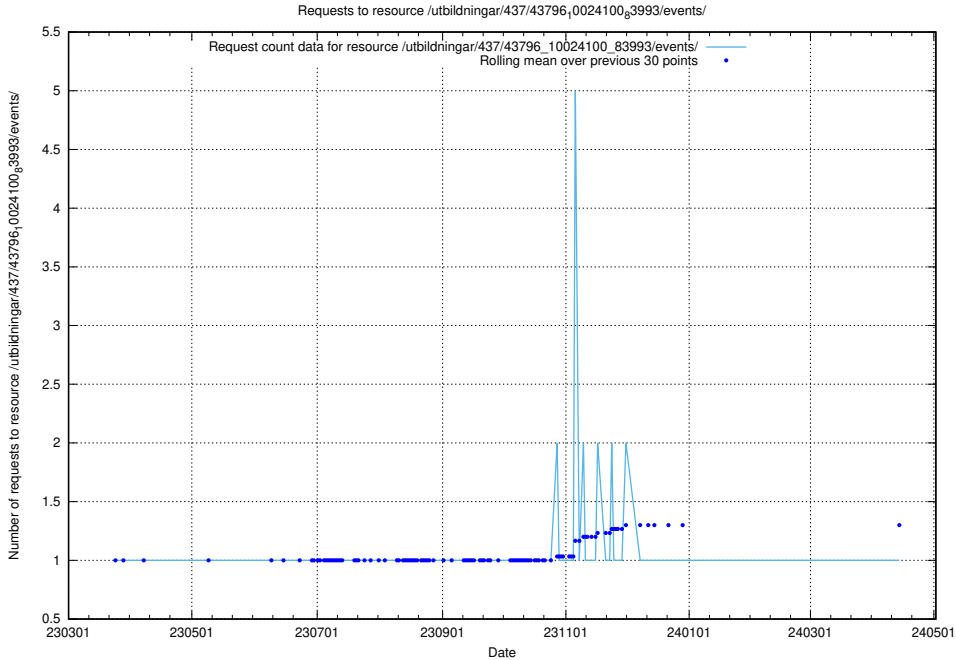

5.6955 Usage of /utbildningar/437/43796_10024100_83993/events/

Here, we count the number of requests to resource /utbildningar/437/43796_10024100_83993/events/.