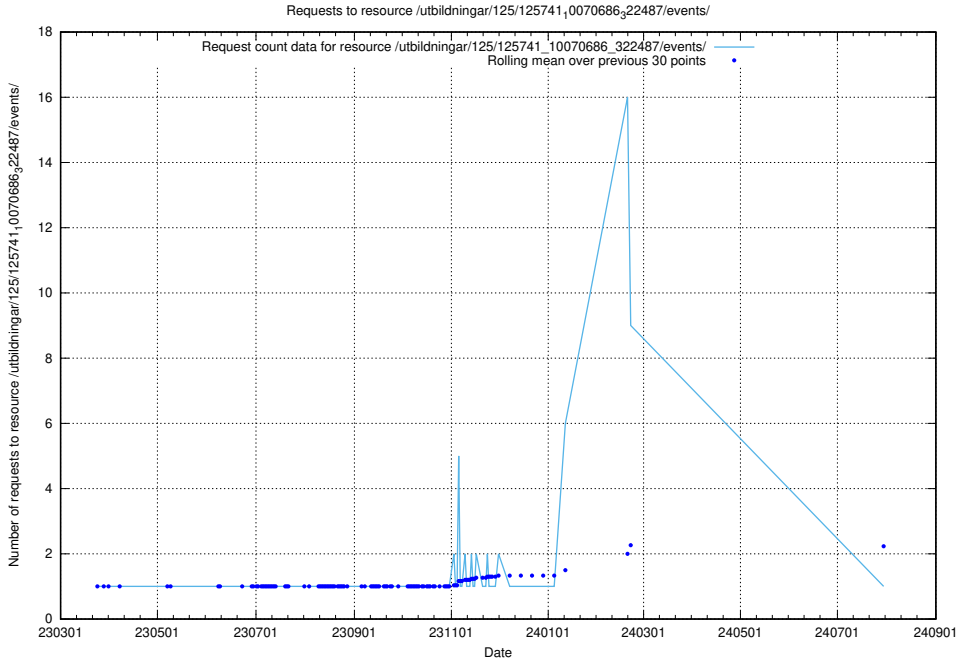

5.7005 Usage of /utbildningar/125/125741_10070686_322487/events/

Here, we count the number of requests to resource /utbildningar/125/125741_10070686_322487/events/