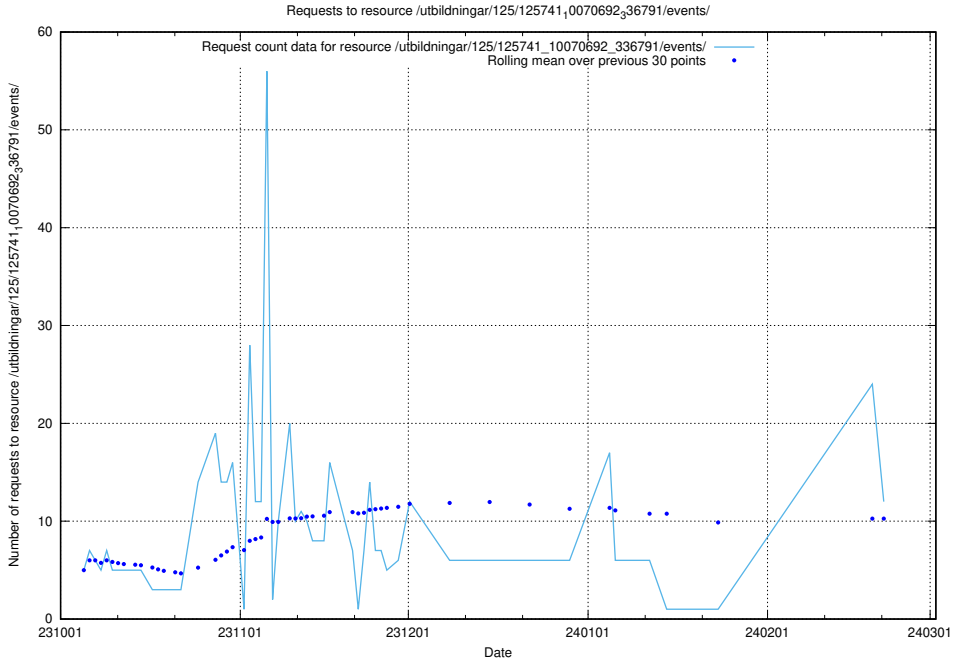

5.9 Usage of /utbildningar/125/125741_10070692_336791/events/

Here, we count the number of requests to resource /utbildningar/125/125741_10070692_336791/events/