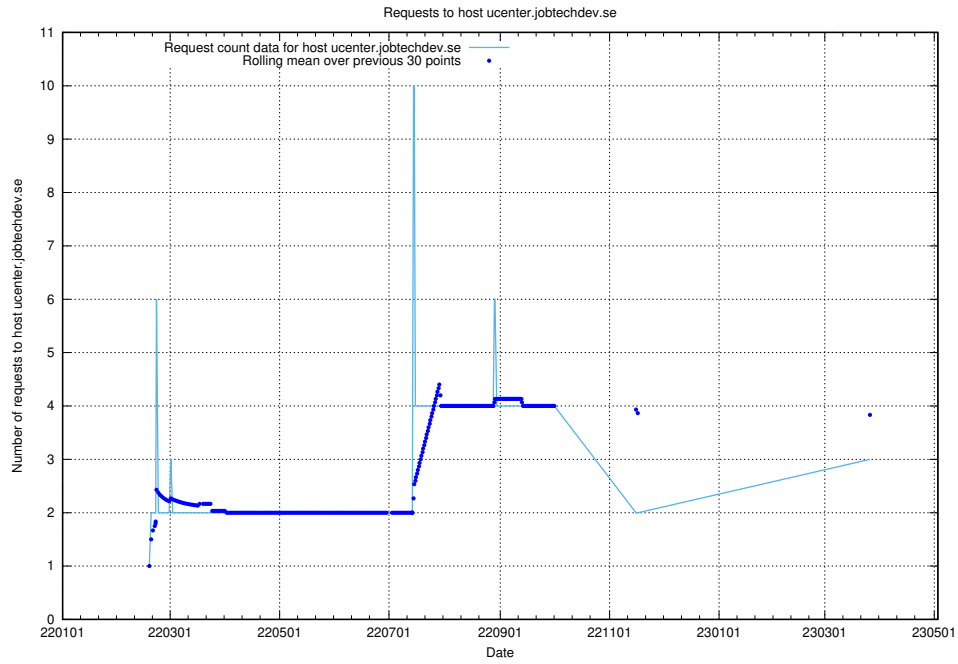

7.232 Usage of doh.jobtechdev.se

Here, we count the number of requests to host doh.jobtechdev.se.

7.233 Usage of ucenter.jobtechdev.se

Here, we count the number of requests to host ucenter.jobtechdev.se.