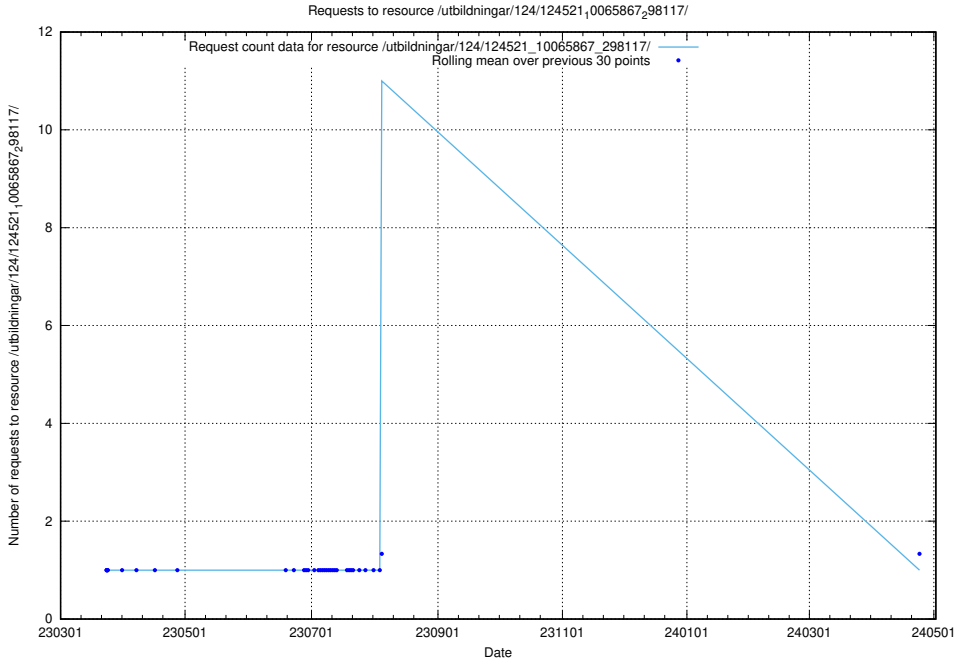

5.1670 Usage of /utbildningar/124/124521_10065867_298117/

Here, we count the number of requests to resource /utbildningar/124/124521_10065867_298117/.