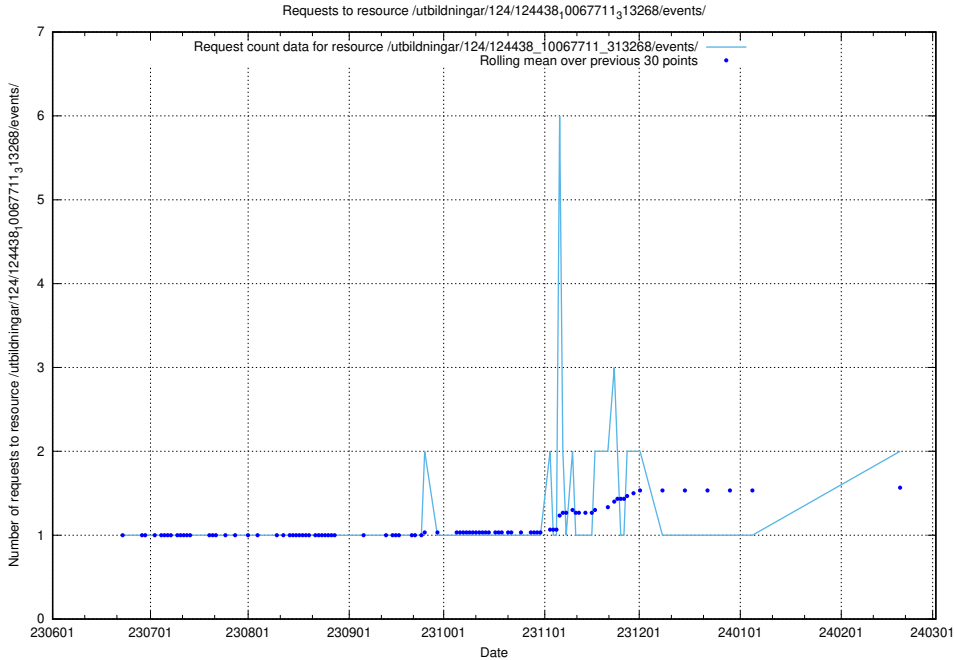

5.1015 Usage of /utbildningar/124/124438_10067711_313268/events/

Here, we count the number of requests to resource /utbildningar/124/124438_10067711_313268/events/