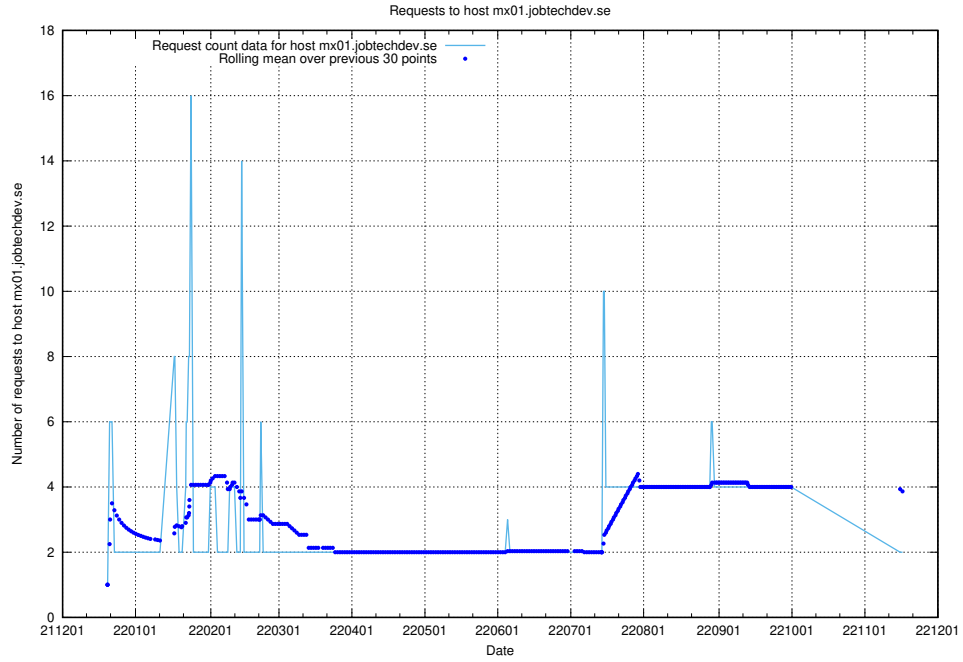

7.375 Usage of mx01.jobtechdev.se

Here, we count the number of requests to host mx01.jobtechdev.se.