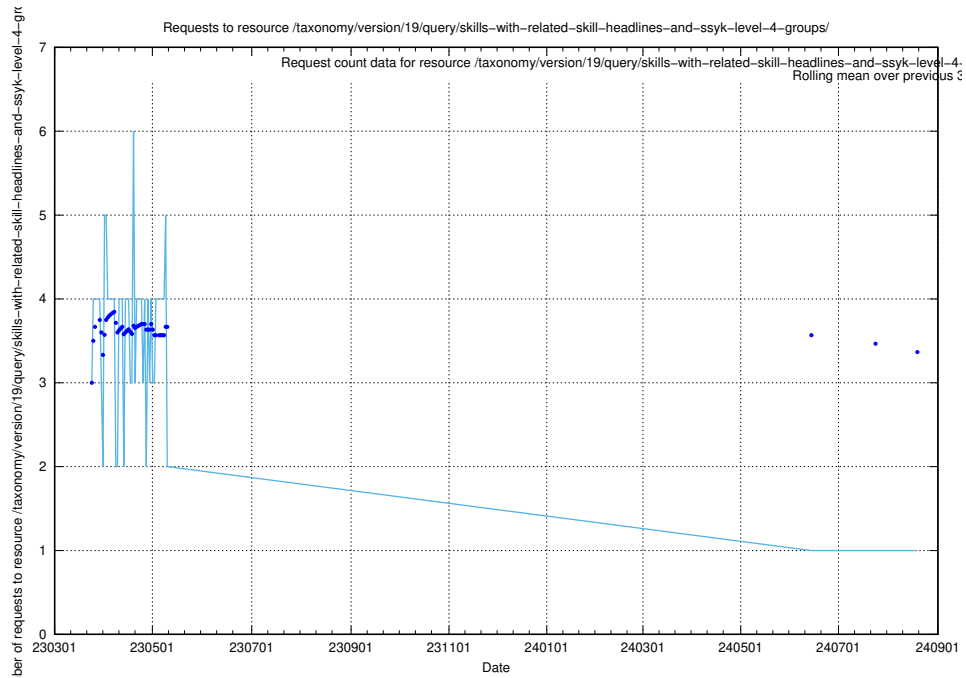

5.6904 Usage of /taxonomy/version/19/query/skills-with-related-skill-headlines-and-ssyk-level-4-groups/

Here, we count the number of requests to resource /taxonomy/version/19/query/skills-with-related-skill-headlines-and-ssyk-level-4-groups/.