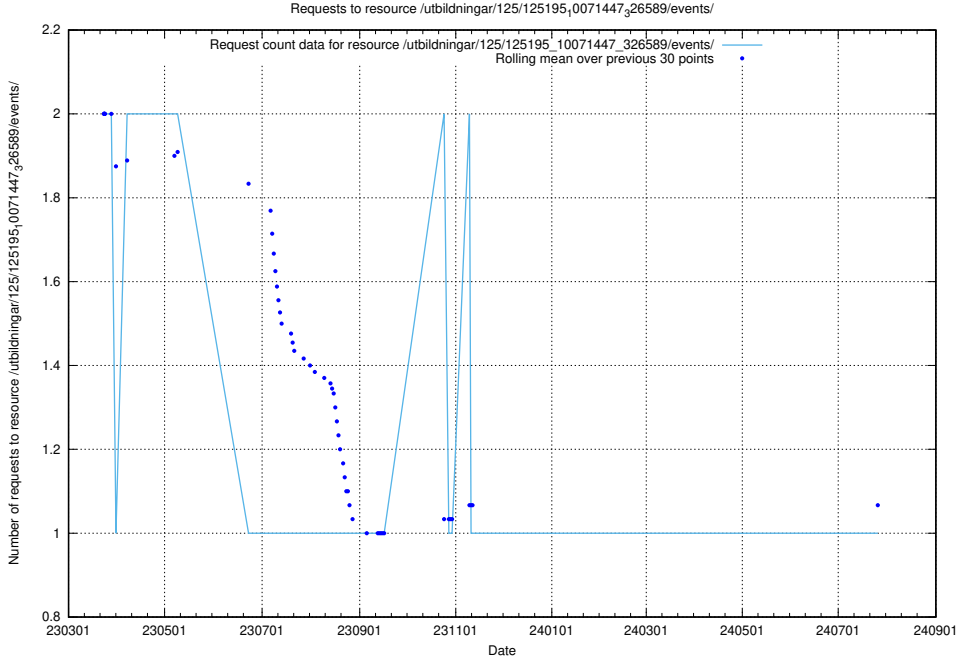

5.7065 Usage of /utbildningar/125/125195_10071447_326589/events/

Here, we count the number of requests to resource /utbildningar/125/125195_10071447_326589/events/