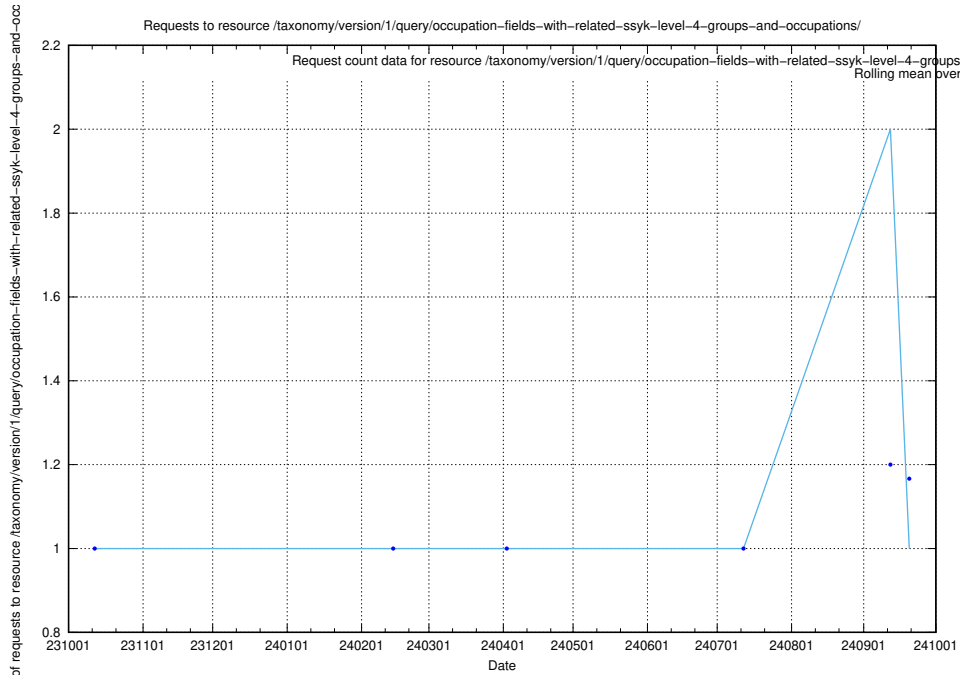

5.5150 Usage of /taxonomy/version/1/query/occupation-fields-with-related-ssyk-level-4-groups-and-occupations/

Here, we count the number of requests to resource /taxonomy/version/1/query/occupation-fields-with-related-ssyk-level-4-groups-and-occupations/.