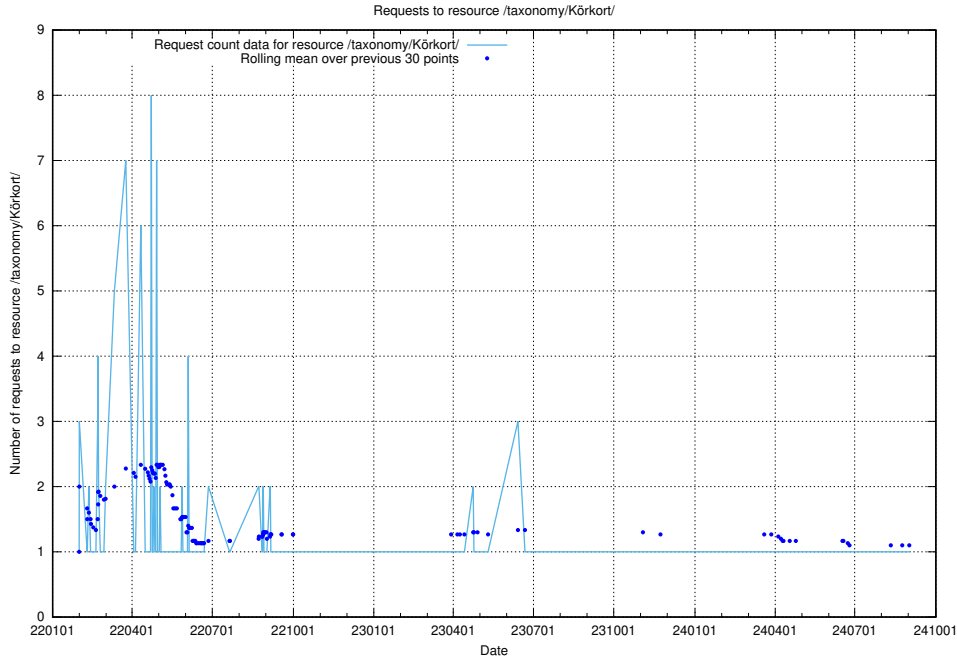

5.4258 Usage of /taxonomy/Körkort/

Here, we count the number of requests to resource /taxonomy/Körkort/.