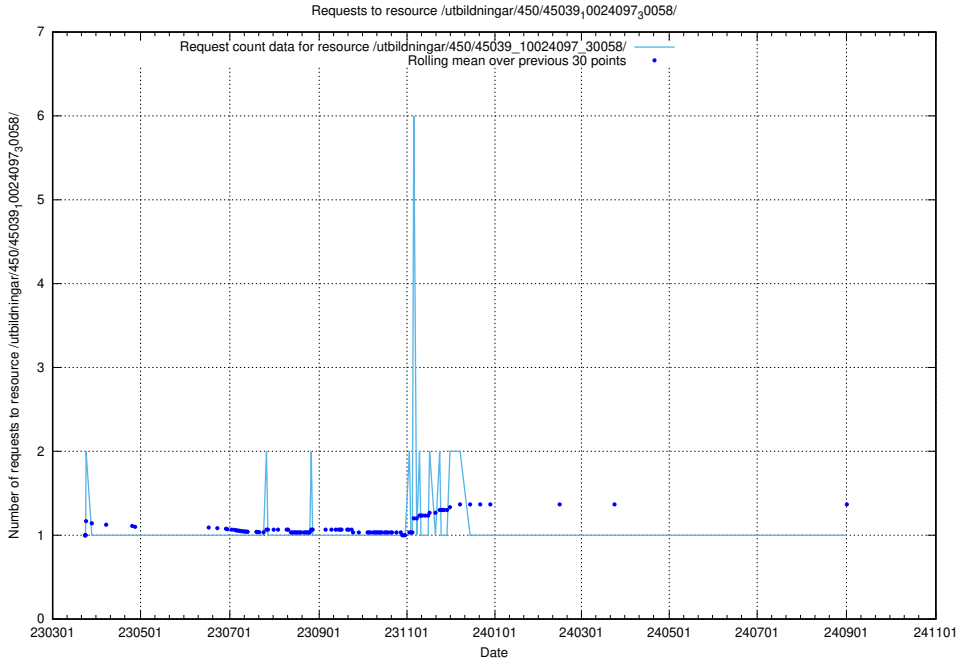

5.7100 Usage of /utbildningar/450/45039_10024097_30058/

Here, we count the number of requests to resource /utbildningar/450/45039_10024097_30058/.