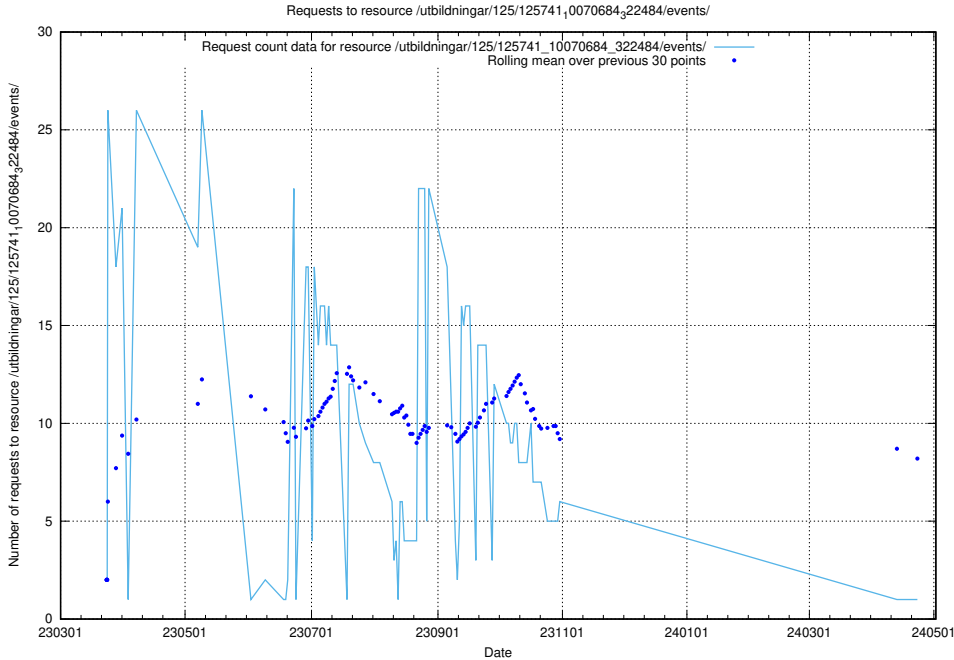

5.7052 Usage of /utbildningar/125/125741_10070684_322484/events/

Here, we count the number of requests to resource /utbildningar/125/125741_10070684_322484/events/