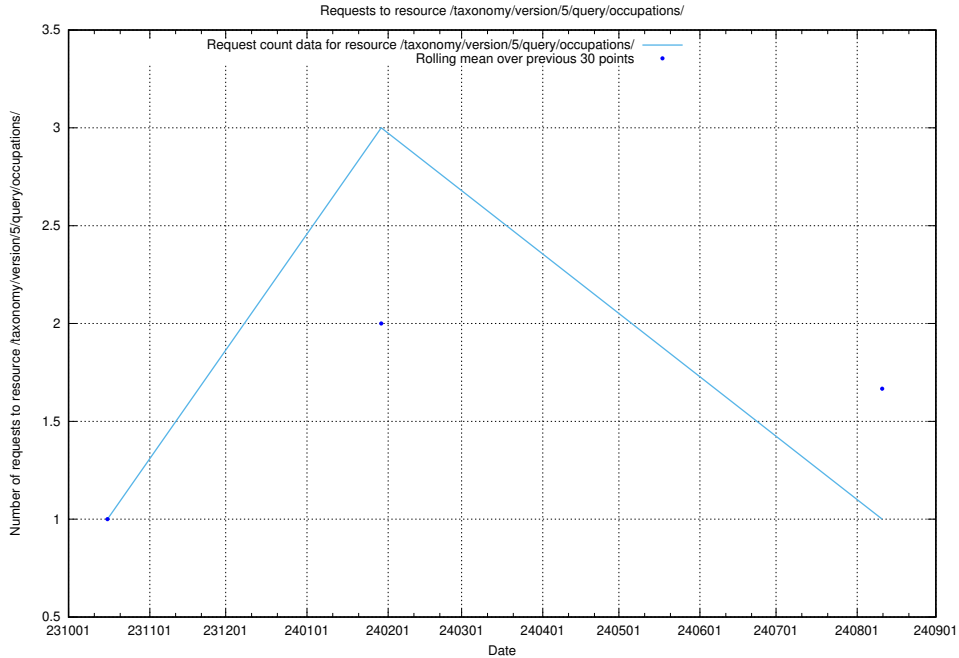

5.5104 Usage of /taxonomy/version/5/query/occupations/

Here, we count the number of requests to resource /taxonomy/version/5/query/occupations/.