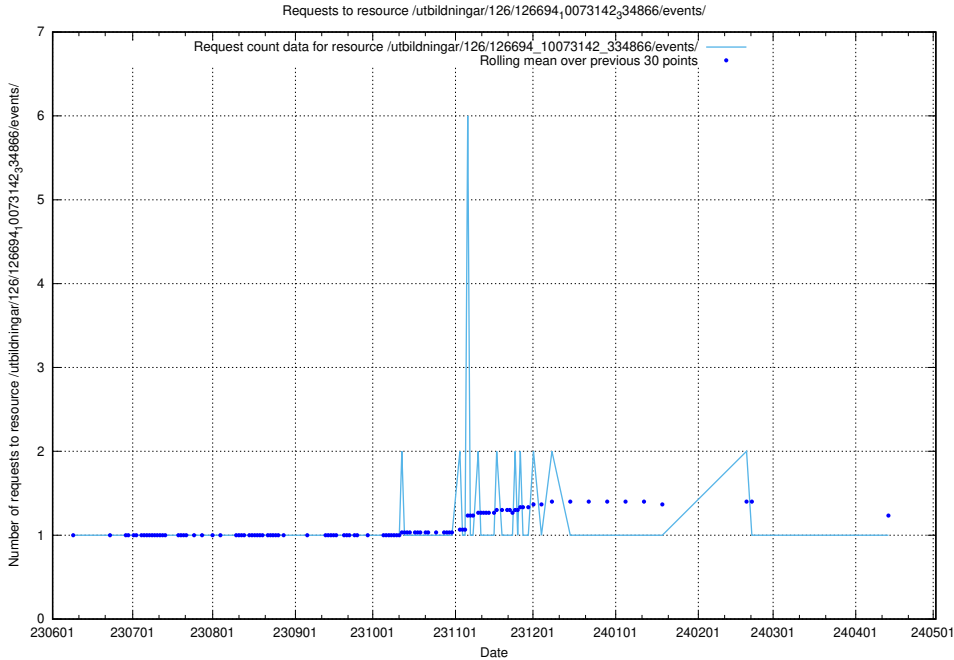

5.6625 Usage of /utbildningar/126/126694_10073142_334866/events/

Here, we count the number of requests to resource /utbildningar/126/126694_10073142_334866/events/