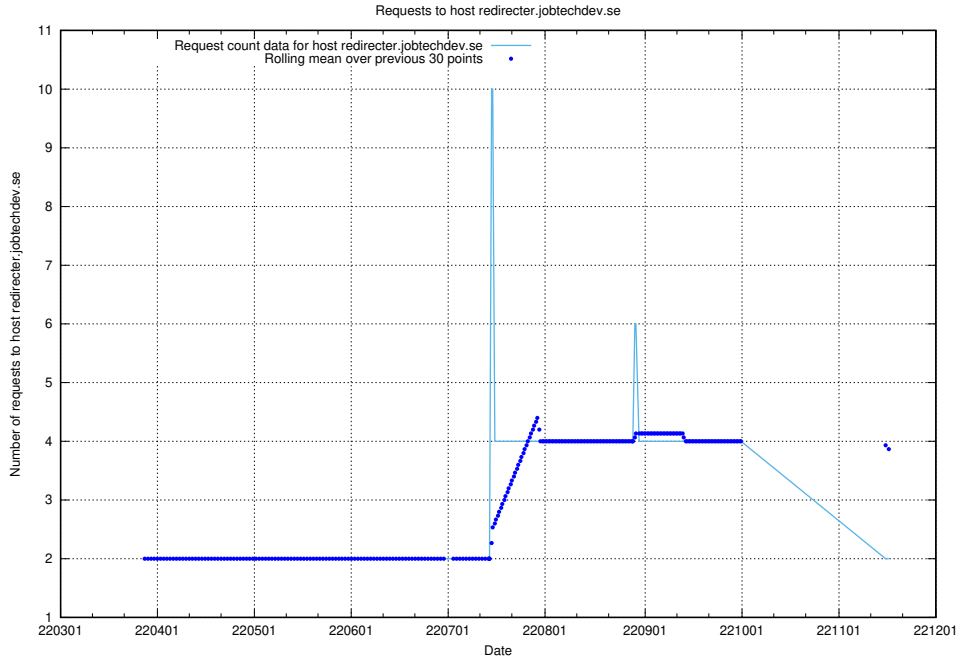

7.491 Usage of redirecter.jobtechdev.se

Here, we count the number of requests to host redirecter.jobtechdev.se.