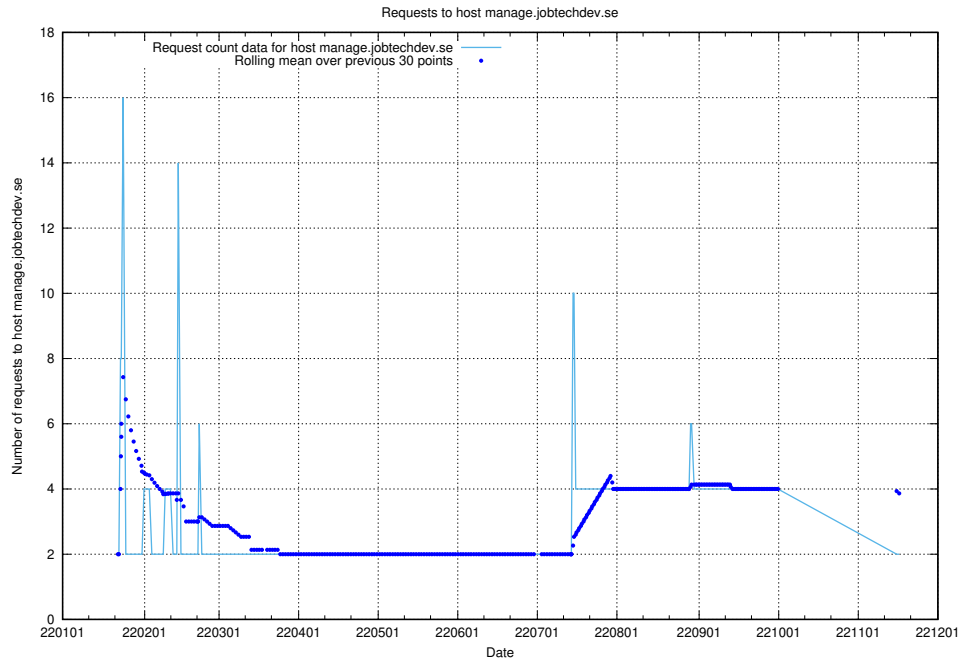

7.604 Usage of manage.jobtechdev.se

Here, we count the number of requests to host manage.jobtechdev.se.