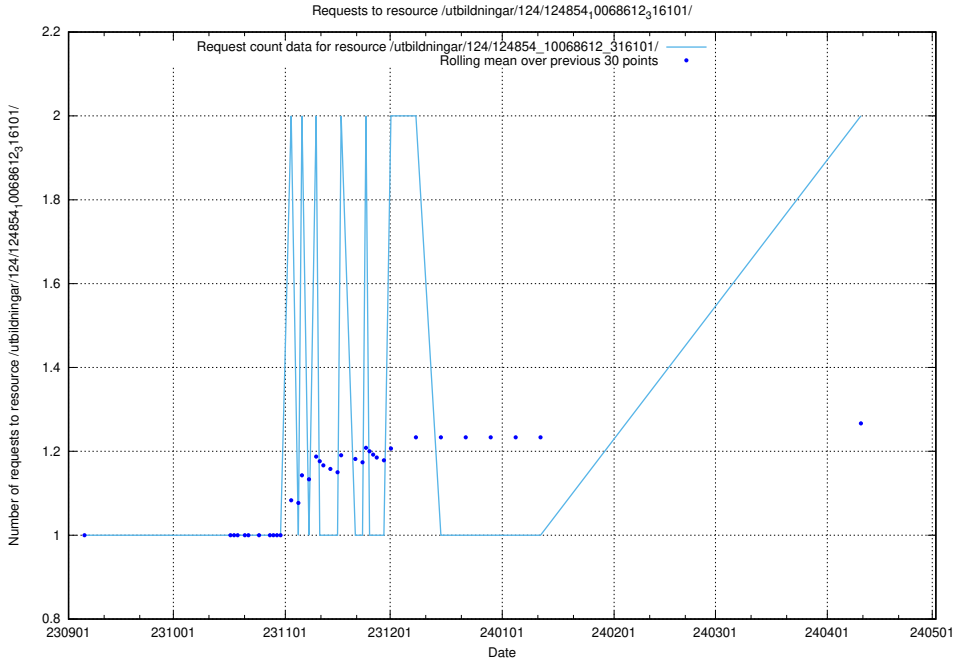

5.894 Usage of /utbildningar/124/124854_10068612_316101/

Here, we count the number of requests to resource /utbildningar/124/124854_10068612_316101/.