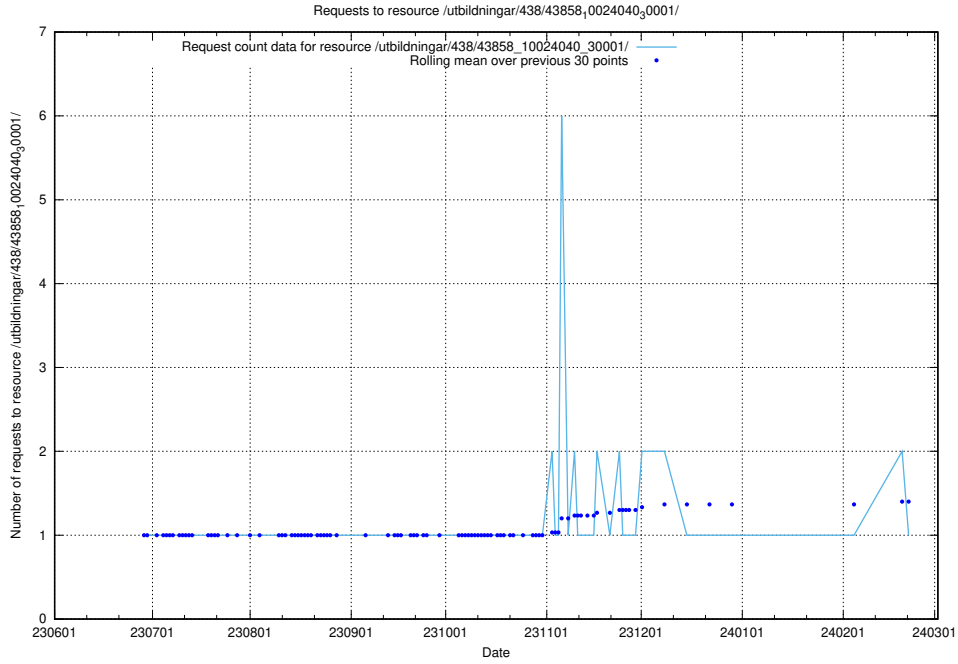

5.6199 Usage of /utbildningar/438/43858_10024040_30001/

Here, we count the number of requests to resource /utbildningar/438/43858_10024040_30001/.