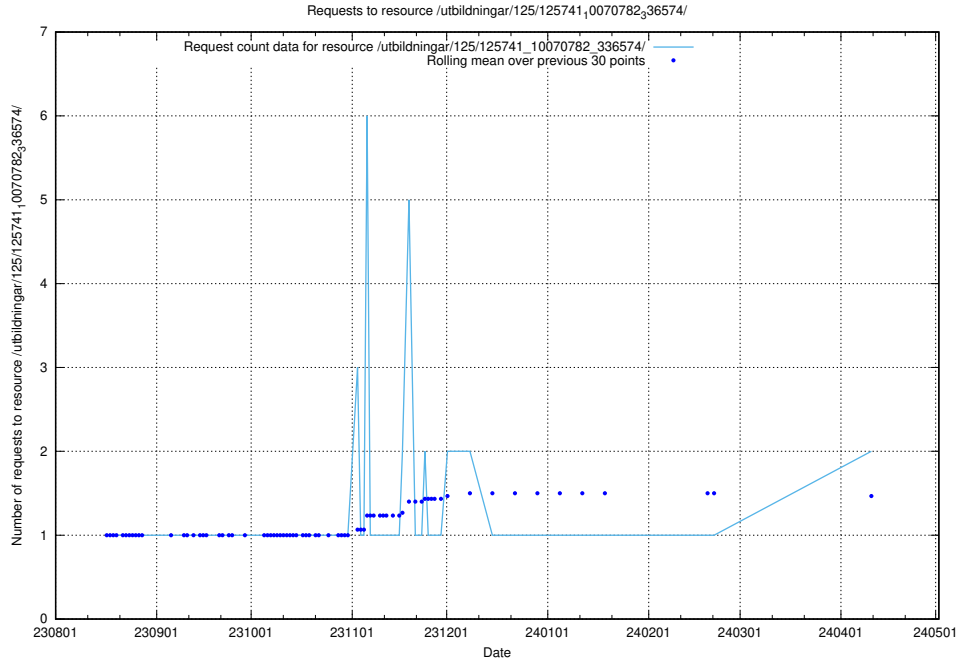

5.899 Usage of /utbildningar/125/125741_10070782_336574/

Here, we count the number of requests to resource /utbildningar/125/125741_10070782_336574/.