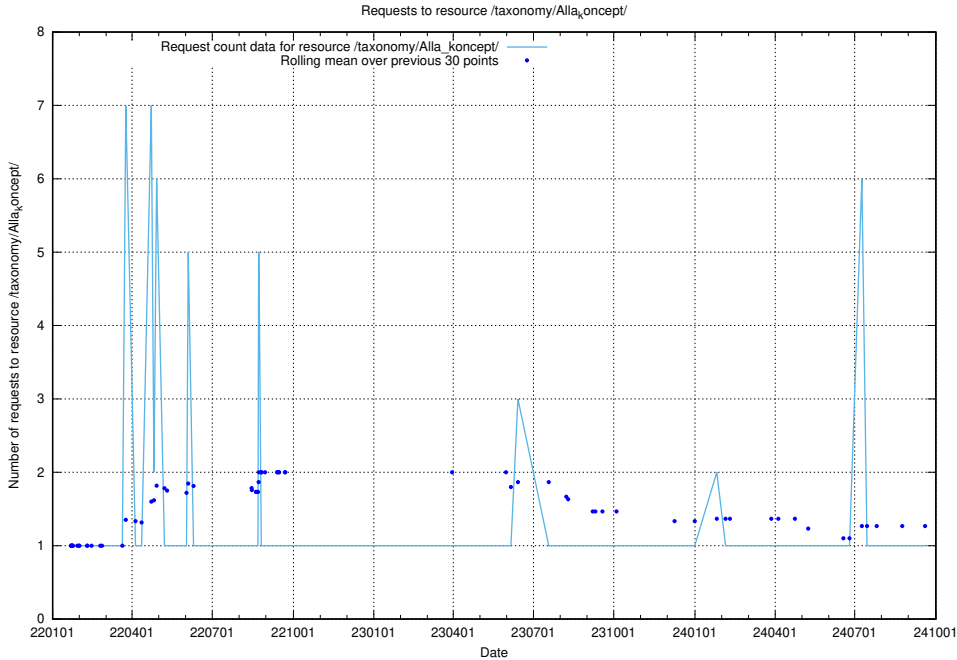

5.6548 Usage of /taxonomy/Alla_koncept/

Here, we count the number of requests to resource /taxonomy/Alla_koncept/.