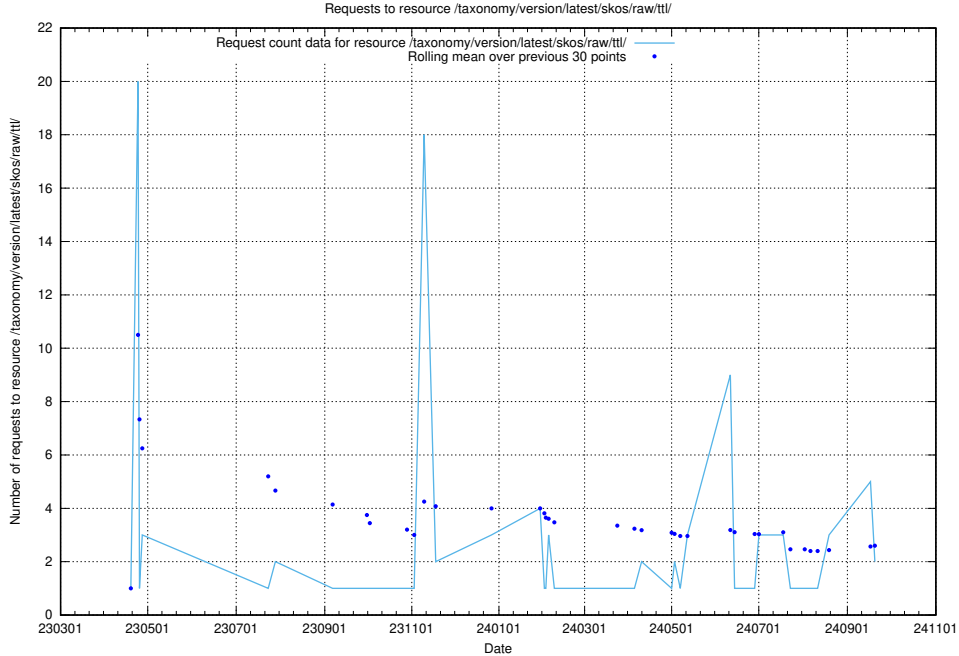

5.1047 Usage of /taxonomy/version/latest/skos/raw/ttl/

Here, we count the number of requests to resource /taxonomy/version/latest/skos/raw/ttl/.