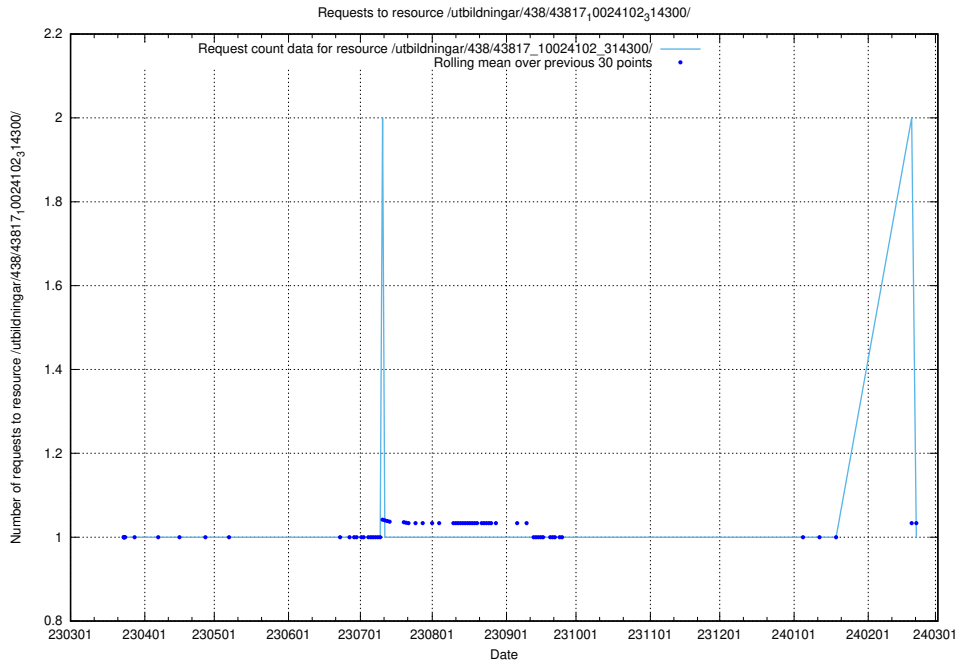

5.7123 Usage of /utbildningar/438/43817_10024102_314300/

Here, we count the number of requests to resource /utbildningar/438/43817_10024102_314300/.