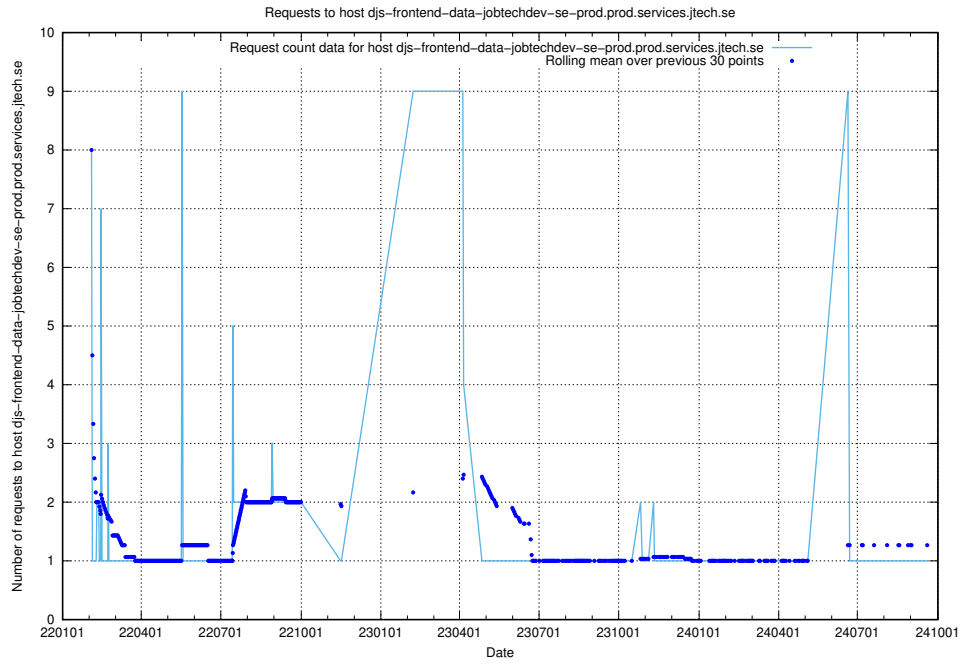

Here, we count the number of requests to host app-yrkesinfo2.jobtechdev.se.

7.662 Usage of djs-frontend-data-jobtechdev-se-prod.prod.services.jtech.se

Here, we count the number of requests to host djs-frontend-data-jobtechdev-se-prod.prod.services.jtech.se.