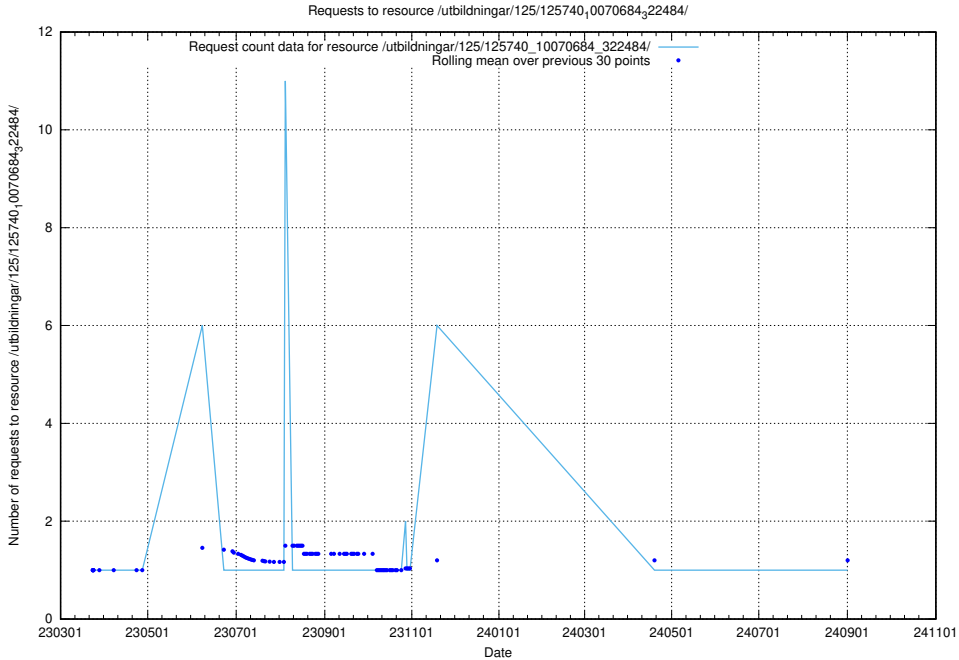

5.1110 Usage of /utbildningar/125/125740_10070684_322484/

Here, we count the number of requests to resource /utbildningar/125/125740_10070684_322484/.