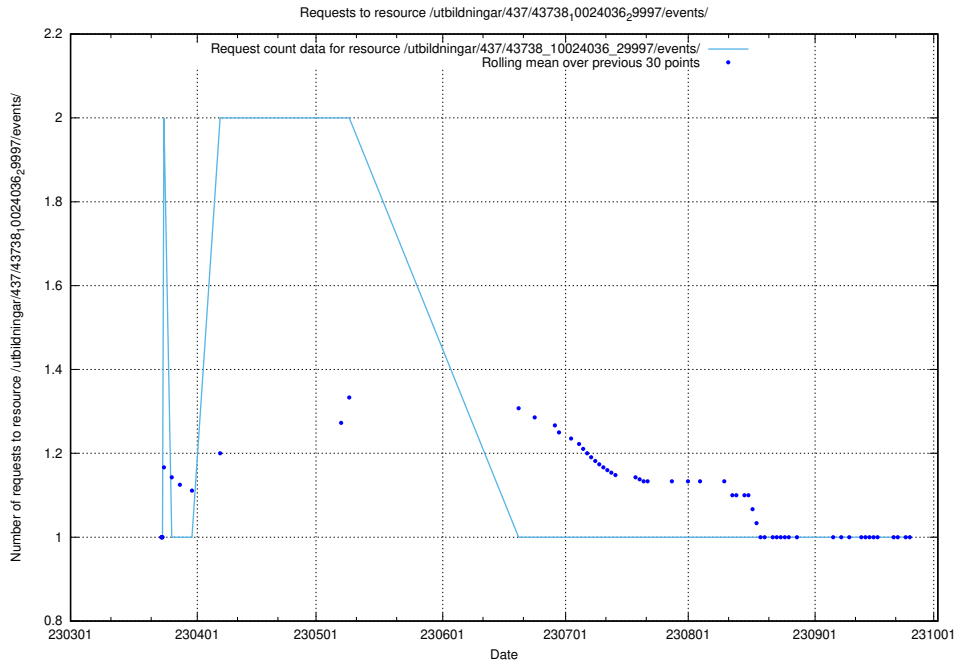

5.7173 Usage of /utbildningar/437/43738_10024036_29997/events/

Here, we count the number of requests to resource /utbildningar/437/43738_10024036_29997/events/.