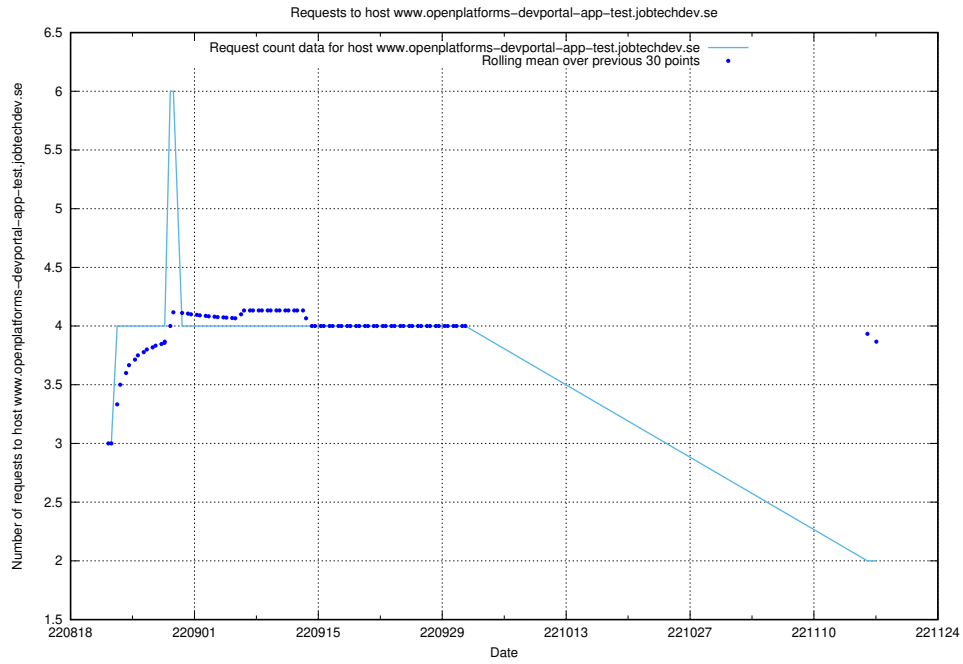

7.344 Usage of `www.openplatforms-devportal-app-test.jobtechdev.se`

Here, we count the number of requests to host `www.openplatforms-devportal-app-test.jobtechdev.se`.