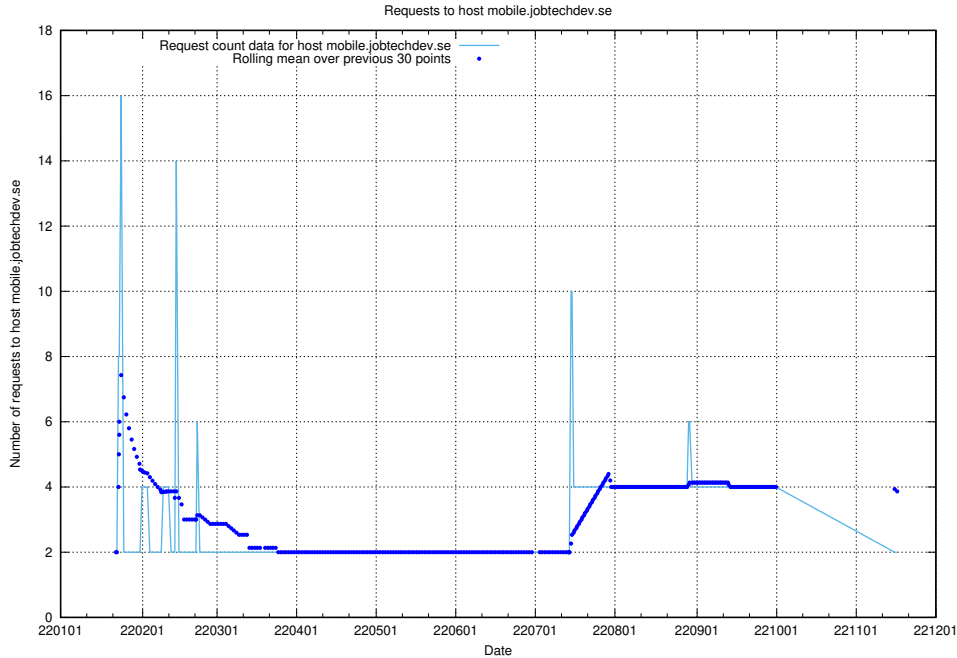

7.602 Usage of mobile.jobtechdev.se

Here, we count the number of requests to host mobile.jobtechdev.se.