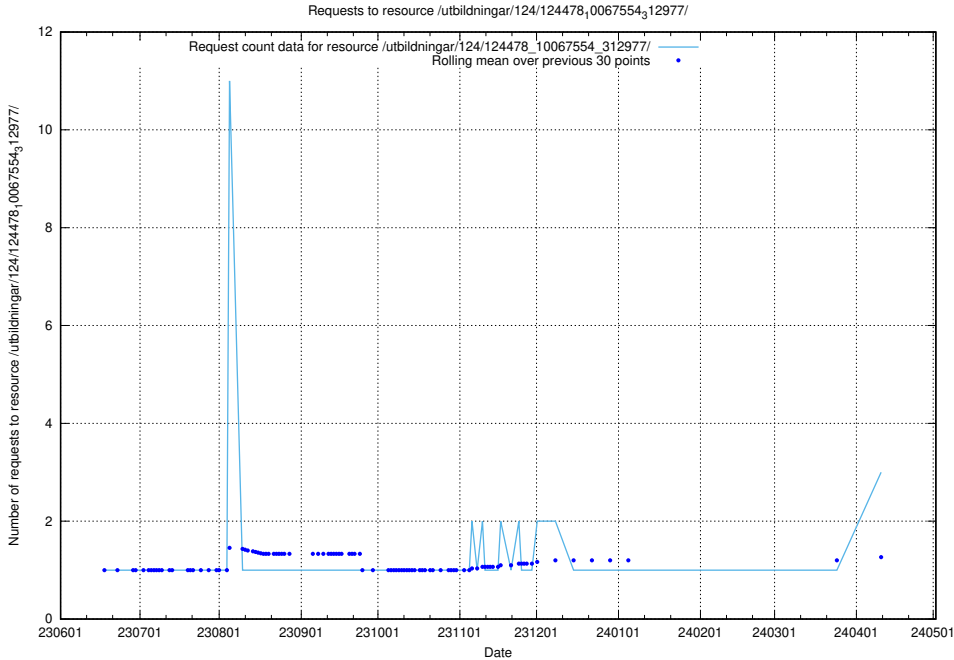

5.547 Usage of /utbildningar/124/124478_10067554_312977/

Here, we count the number of requests to resource /utbildningar/124/124478_10067554_312977/.