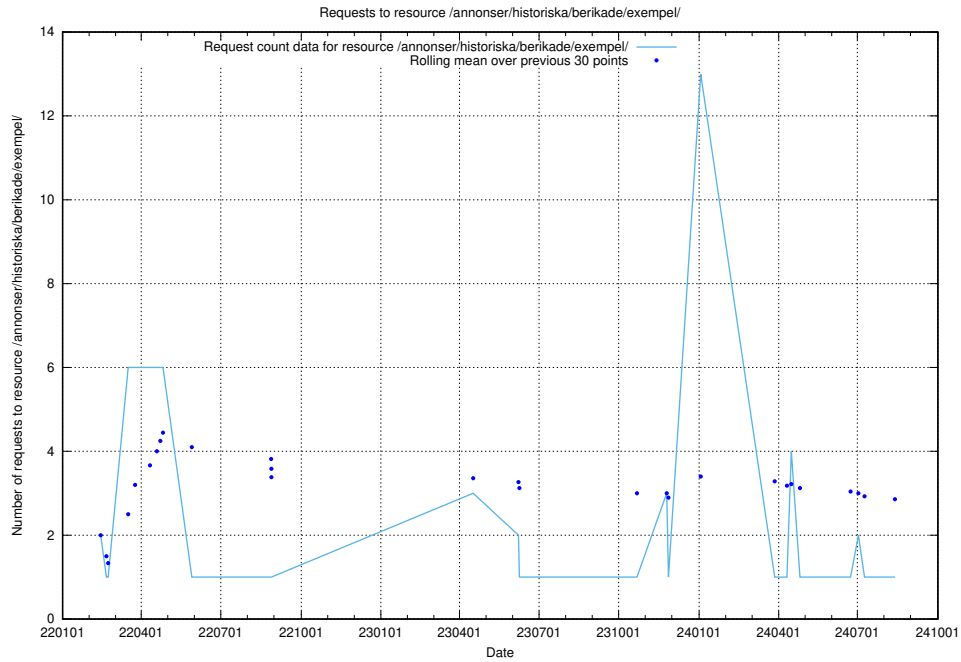

5.2057 Usage of /annonser/historiska/berikade/exempel/

Here, we count the number of requests to resource /annonser/historiska/berikade/exempel/.