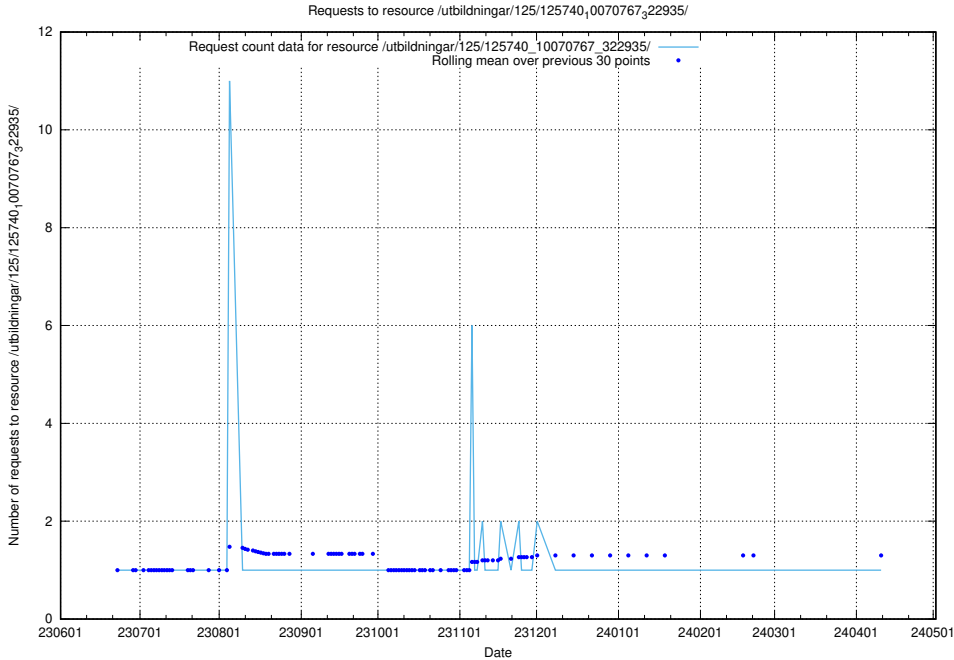

5.6434 Usage of /utbildningar/125/125740_10070767_322935/

Here, we count the number of requests to resource /utbildningar/125/125740_10070767_322935/.