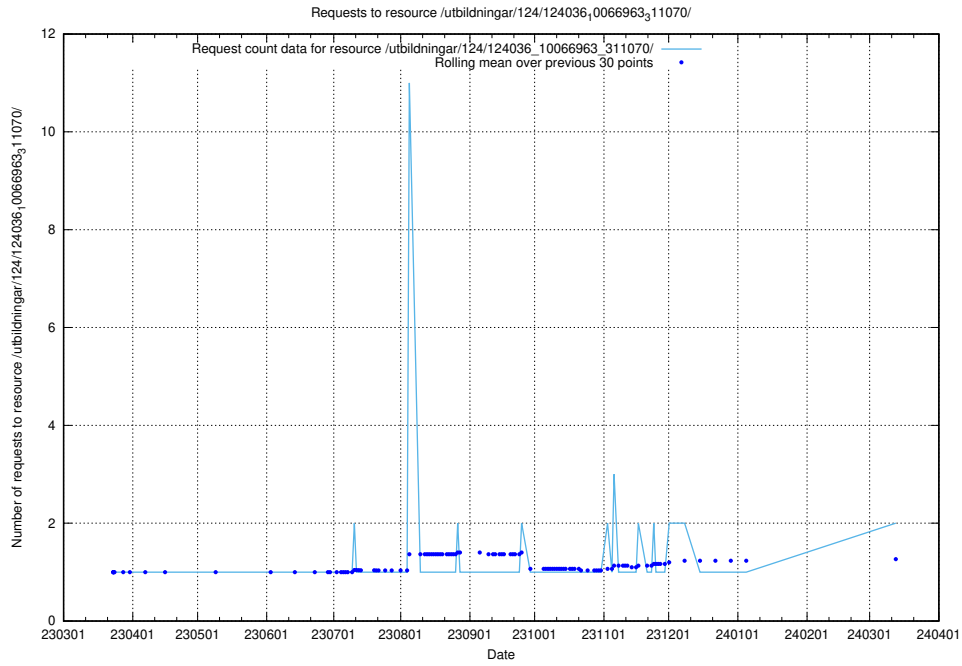

5.865 Usage of /utbildningar/124/124036_10066963_311070/

Here, we count the number of requests to resource /utbildningar/124/124036_10066963_311070/.