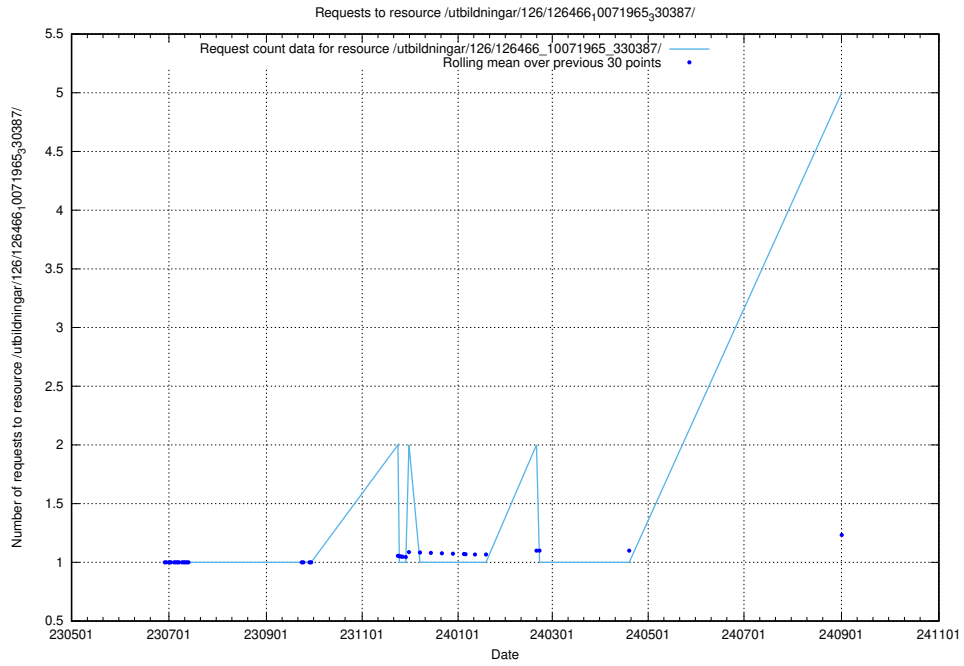

5.254 Usage of /utbildningar/126/126466_10071965_330387/

Here, we count the number of requests to resource /utbildningar/126/126466_10071965_330387/.