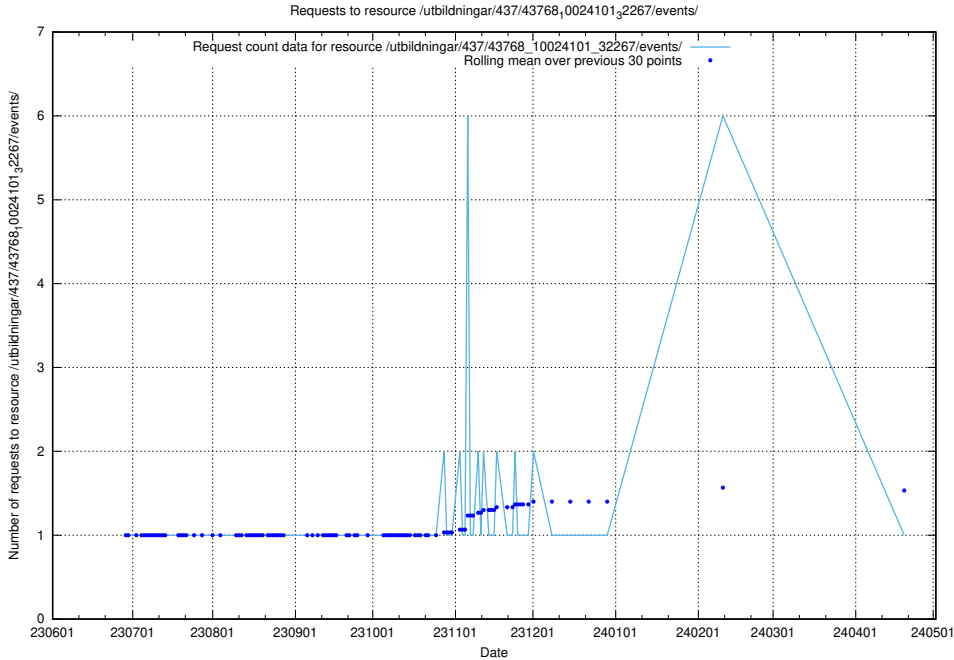

5.6207 Usage of /utbildningar/437/43768_10024101_32267/events/

Here, we count the number of requests to resource /utbildningar/437/43768_10024101_32267/events/.