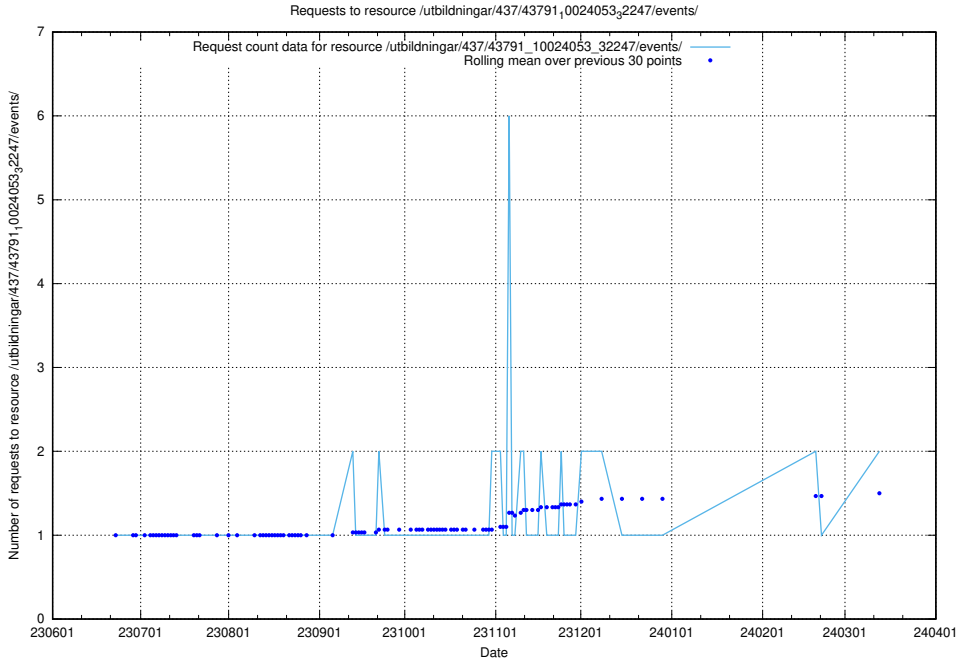

5.977 Usage of /utbildningar/437/43791_10024053_32247/events/

Here, we count the number of requests to resource /utbildningar/437/43791_10024053_32247/events/.