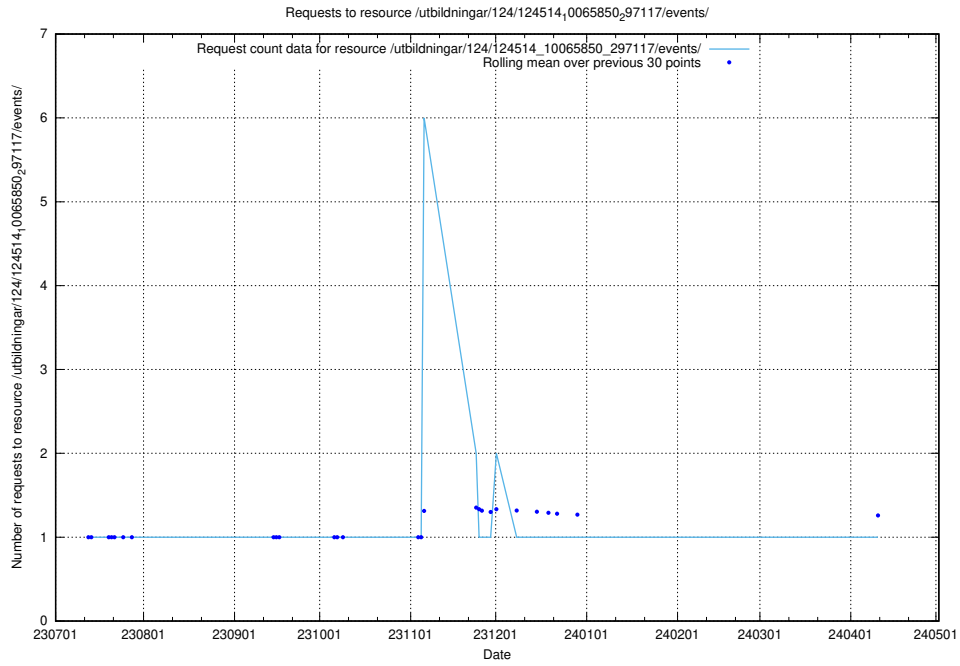

5.5896 Usage of /utbildningar/124/124514_10065850_297117/events/

Here, we count the number of requests to resource /utbildningar/124/124514_10065850_297117/events/