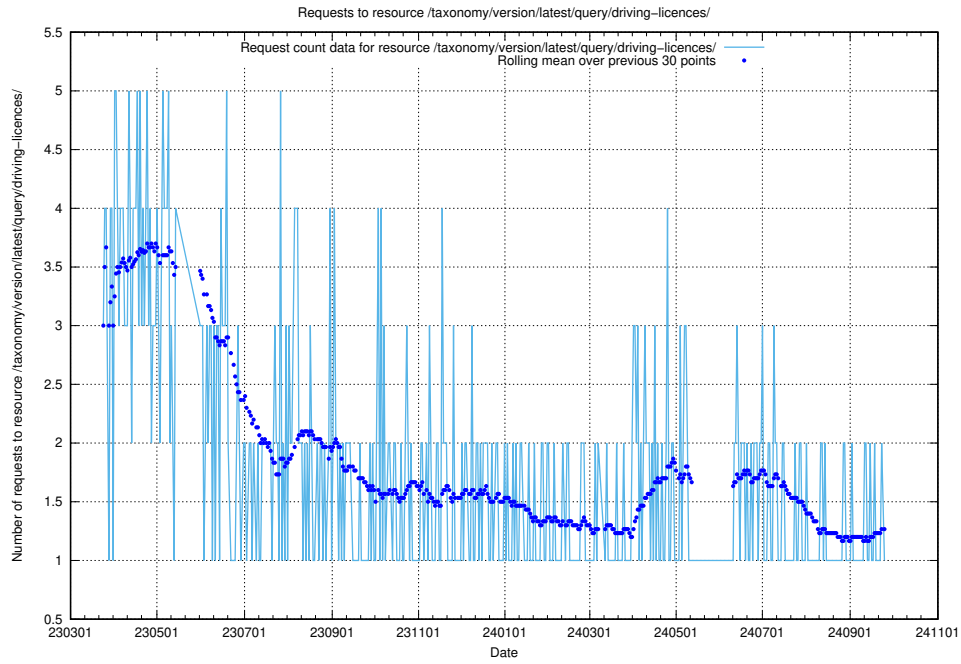

5.6870 Usage of /taxonomy/version/latest/query/driving-licences/

Here, we count the number of requests to resource /taxonomy/version/latest/query/driving-licences/.