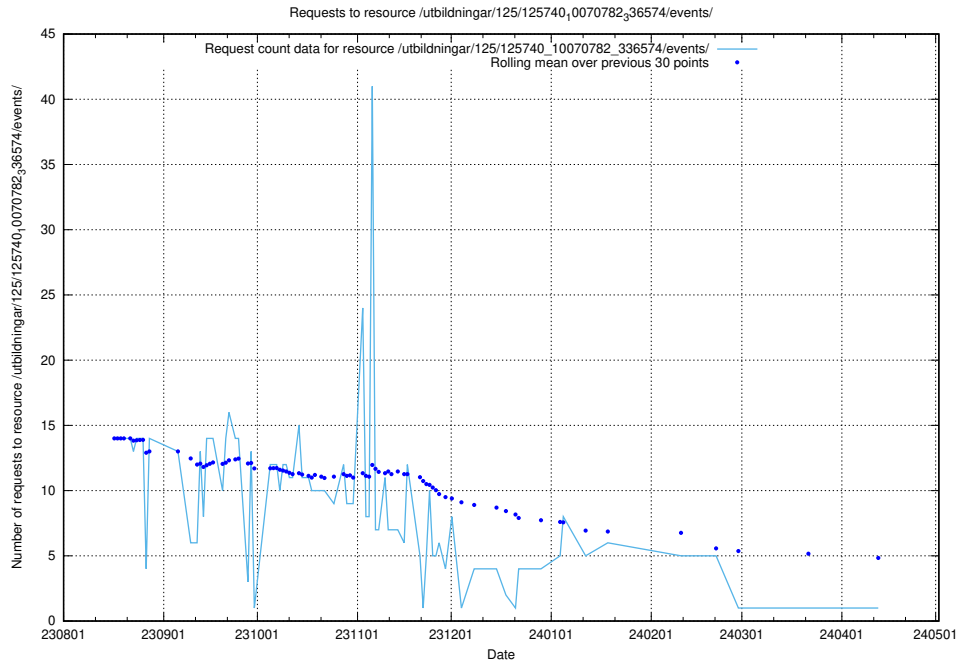

5.5559 Usage of /utbildningar/125/125740_10070782_336574/events/

Here, we count the number of requests to resource /utbildningar/125/125740_10070782_336574/events/