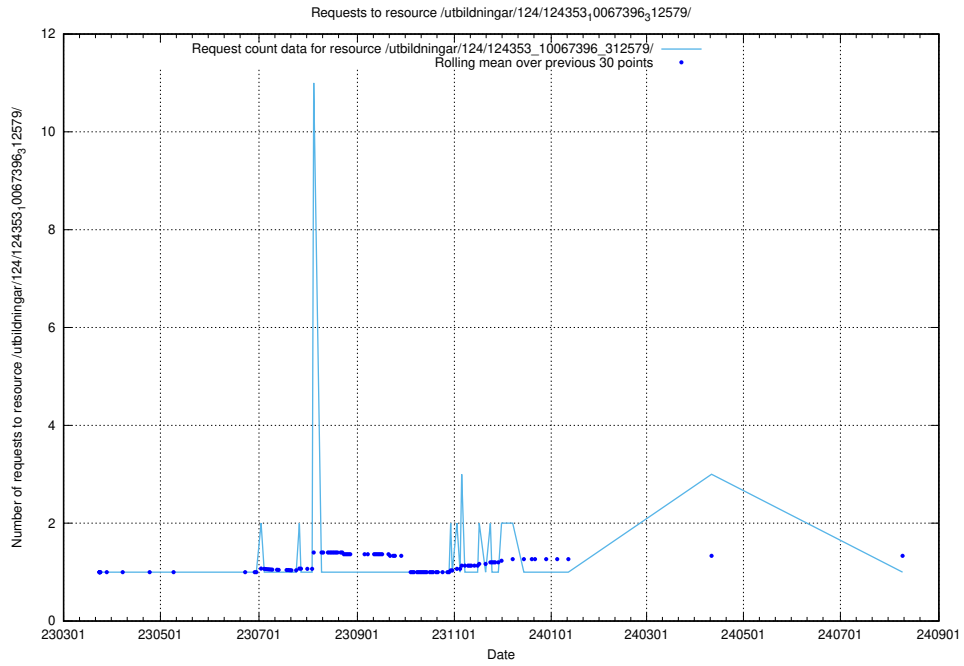

5.4727 Usage of /utbildningar/124/124353_10067396_312579/

Here, we count the number of requests to resource /utbildningar/124/124353_10067396_312579/.