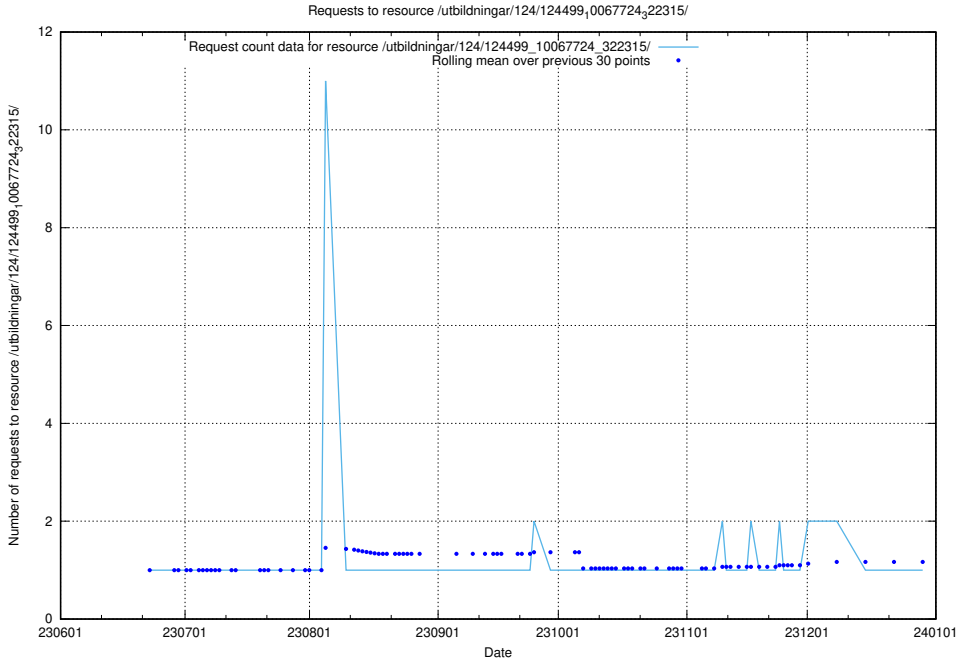

5.6524 Usage of /utbildningar/124/124499_10067724_322315/

Here, we count the number of requests to resource /utbildningar/124/124499_10067724_322315/.