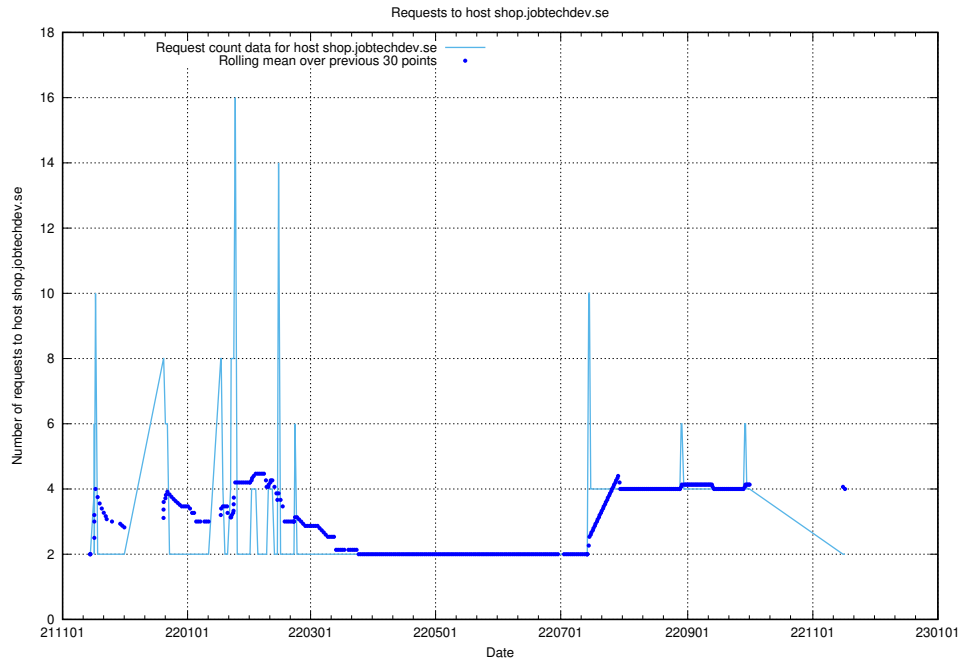

7.570 Usage of shop.jobtechdev.se

Here, we count the number of requests to host shop.jobtechdev.se.

7.571 Usage of office.jobtechdev.se

Here, we count the number of requests to host office.jobtechdev.se.