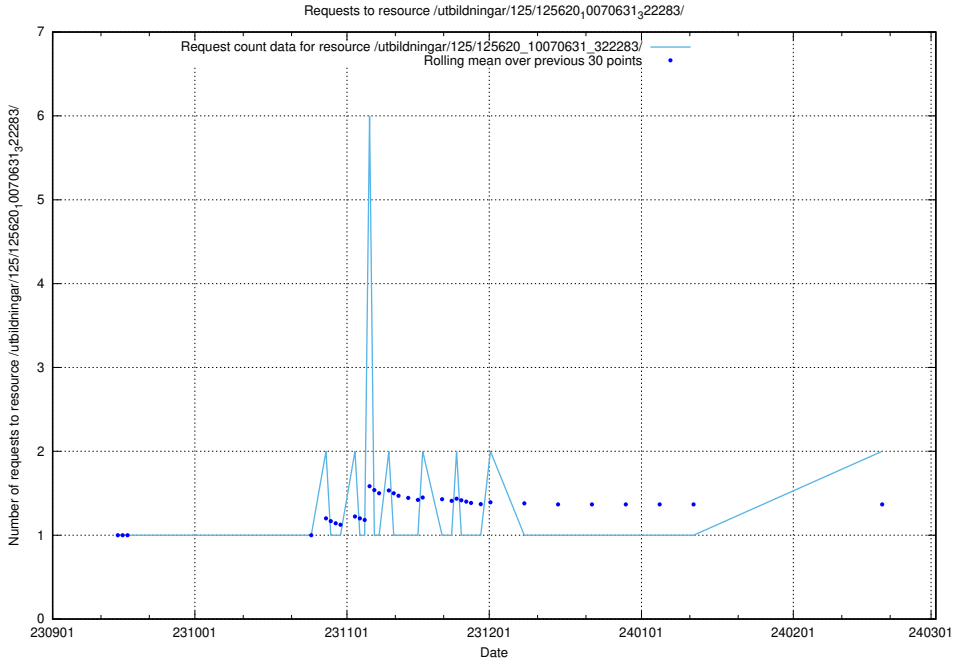

5.885 Usage of /utbildningar/125/125620_10070631_322283/

Here, we count the number of requests to resource /utbildningar/125/125620_10070631_322283/.