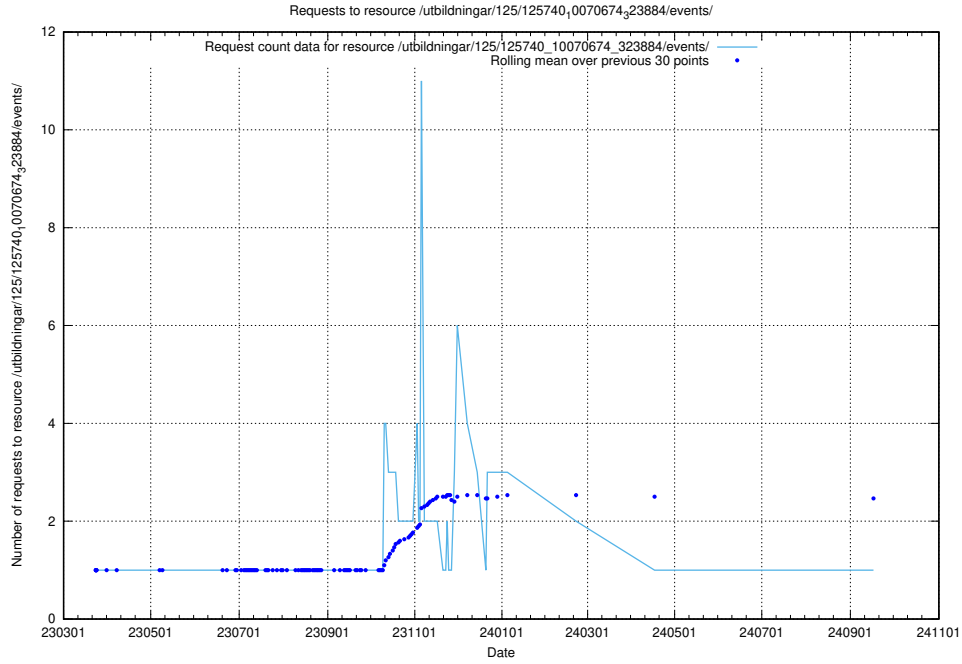

5.1118 Usage of /utbildningar/125/125740_10070674_323884/events/

Here, we count the number of requests to resource /utbildningar/125/125740_10070674_323884/events/