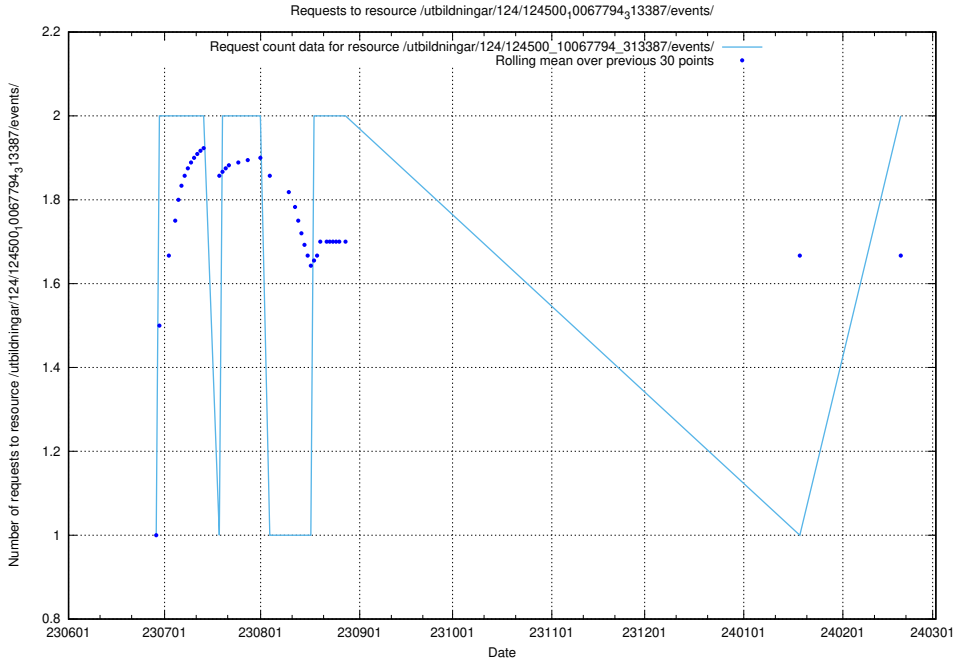

5.967 Usage of /utbildningar/124/124500_10067794_313387/events/

Here, we count the number of requests to resource /utbildningar/124/124500_10067794_313387/events/