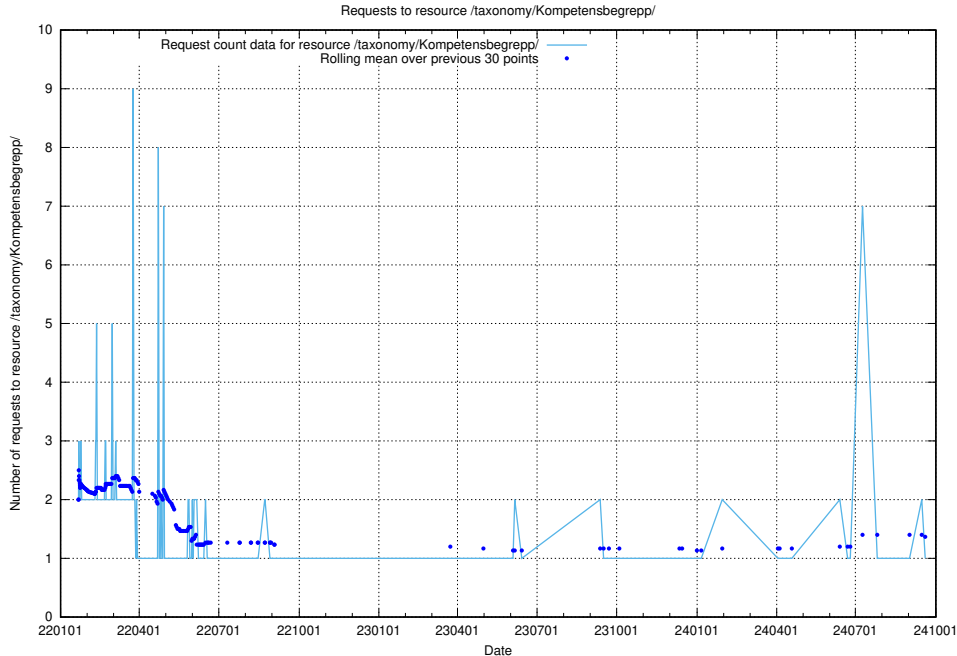

5.7190 Usage of /taxonomy/Kompetensbegrepp/

Here, we count the number of requests to resource /taxonomy/Kompetensbegrepp/.

5.7191 Usage of /utbildningar/126/126466_10071963_330384/

Here, we count the number of requests to resource /utbildningar/126/126466_10071963_330384/.