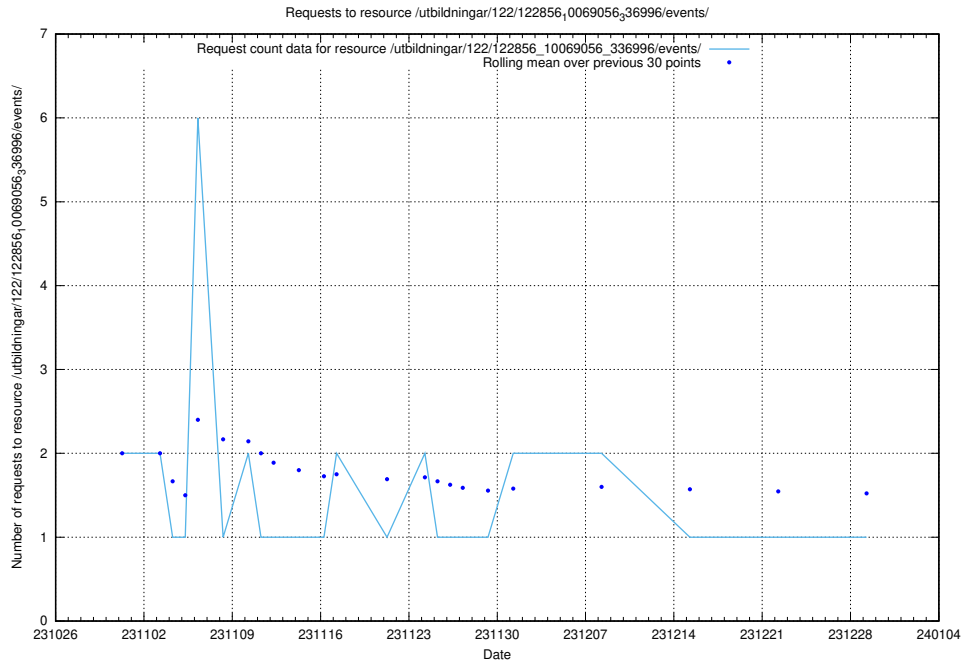

5.4956 Usage of /utbildningar/122/122856_10069056_336996/events/

Here, we count the number of requests to resource /utbildningar/122/122856_10069056_336996/events/