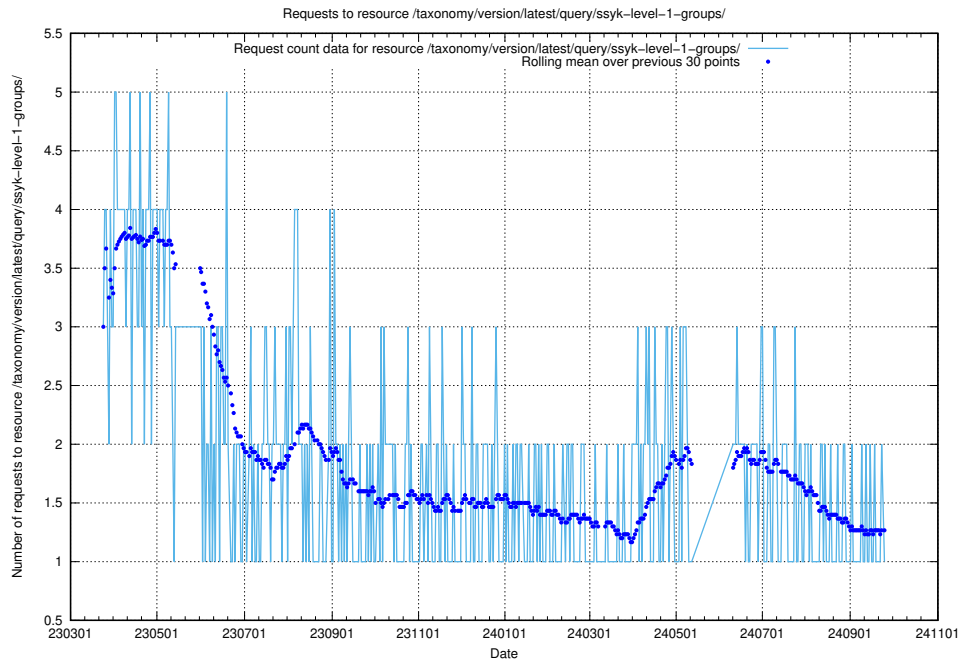

5.6844 Usage of /taxonomy/version/latest/query/ssyk-level-1-groups/

Here, we count the number of requests to resource /taxonomy/version/latest/query/ssyk-level-1-groups/.