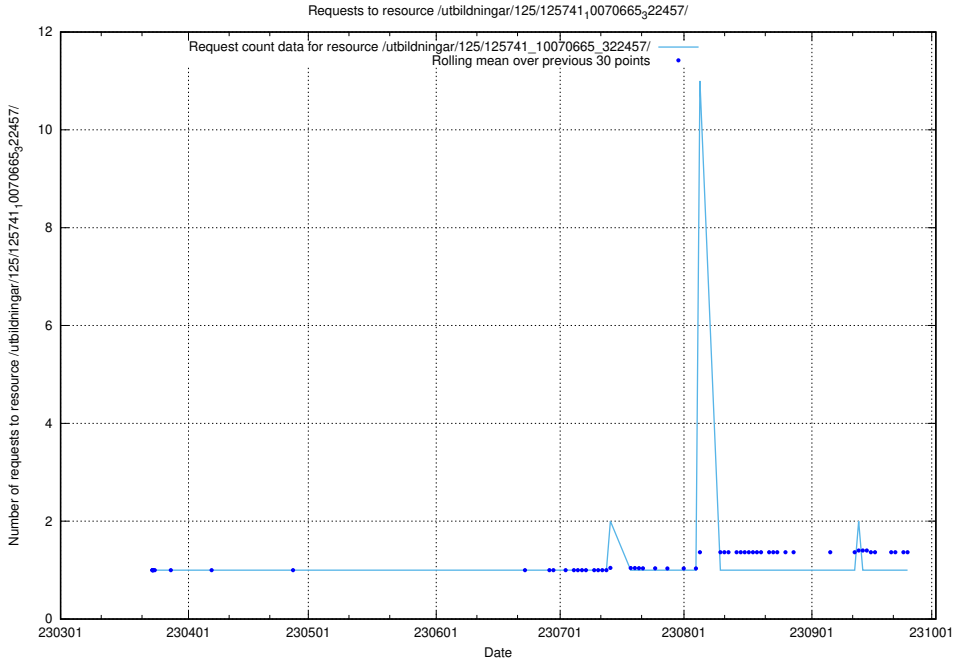

5.7272 Usage of /utbildningar/125/125741_10070665_322457/

Here, we count the number of requests to resource /utbildningar/125/125741_10070665_322457/.