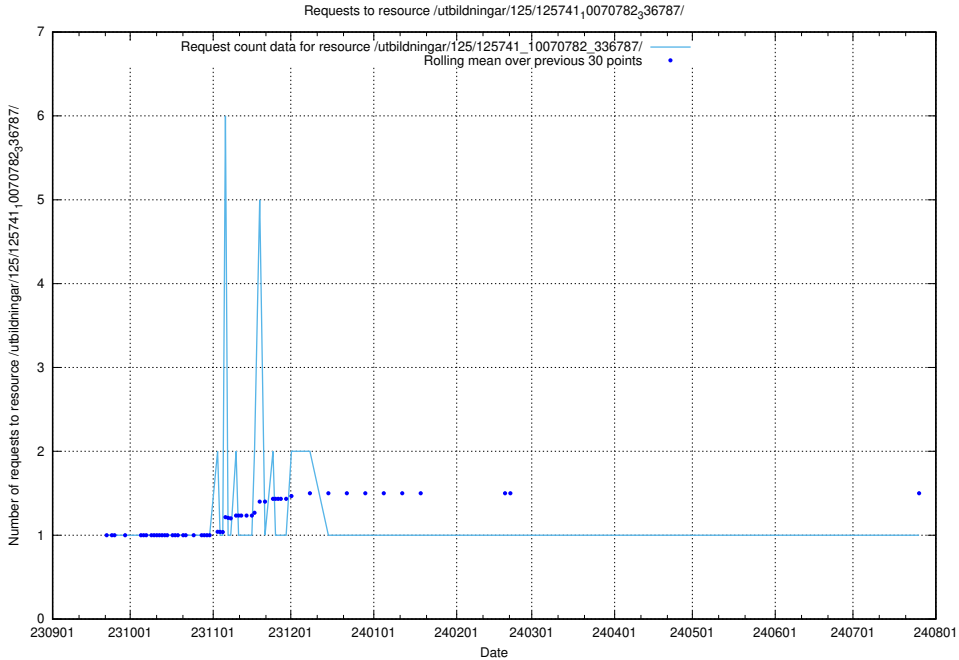

5.5287 Usage of /utbildningar/125/125741_10070782_336787/

Here, we count the number of requests to resource /utbildningar/125/125741_10070782_336787/.