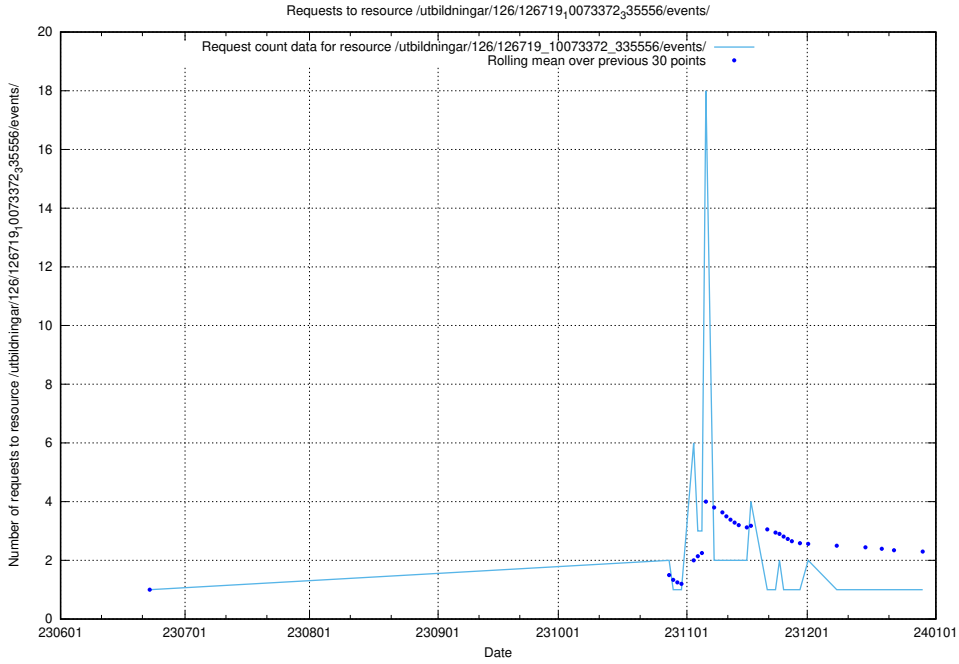

5.6364 Usage of /utbildningar/126/126719_10073372_335556/events/

Here, we count the number of requests to resource /utbildningar/126/126719_10073372_335556/events/