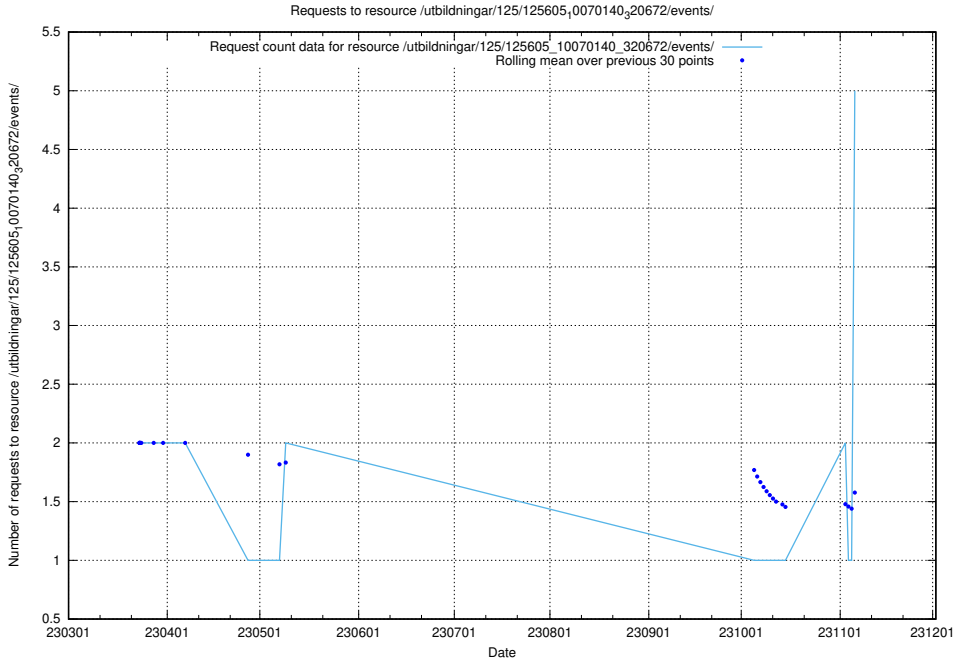

5.272 Usage of /utbildningar/125/125605_10070140_320672/events/

Here, we count the number of requests to resource /utbildningar/125/125605_10070140_320672/events/