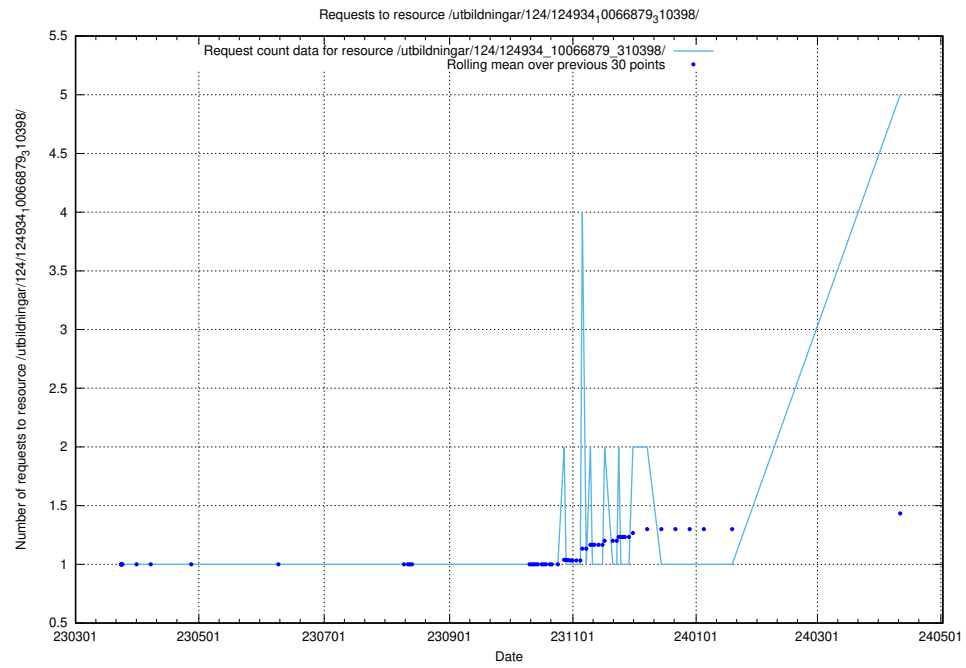

5.208 Usage of /utbildningar/124/124934_10066879_310398/

Here, we count the number of requests to resource /utbildningar/124/124934_10066879_310398/.