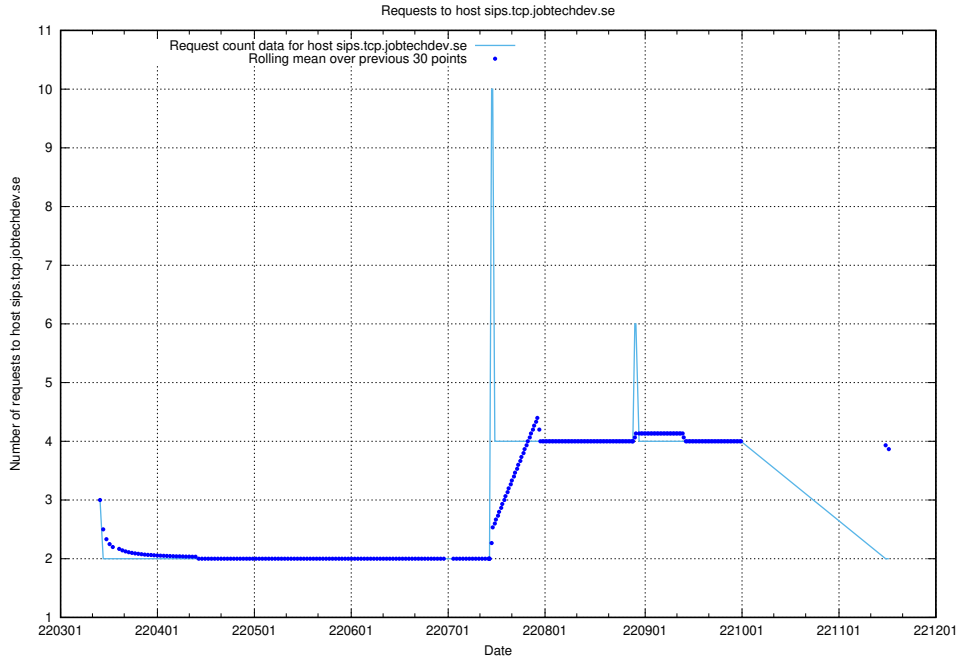

7.504 Usage of sips.tcp.jobtechdev.se

Here, we count the number of requests to host sips.tcp.jobtechdev.se.