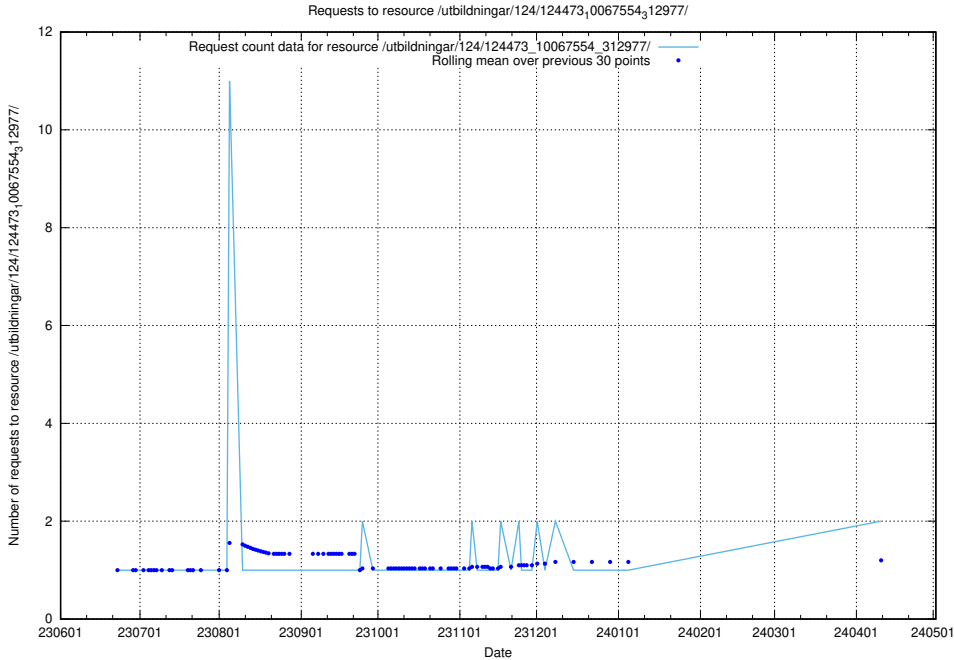

5.1009 Usage of /utbildningar/124/124473_10067554_312977/

Here, we count the number of requests to resource /utbildningar/124/124473_10067554_312977/.