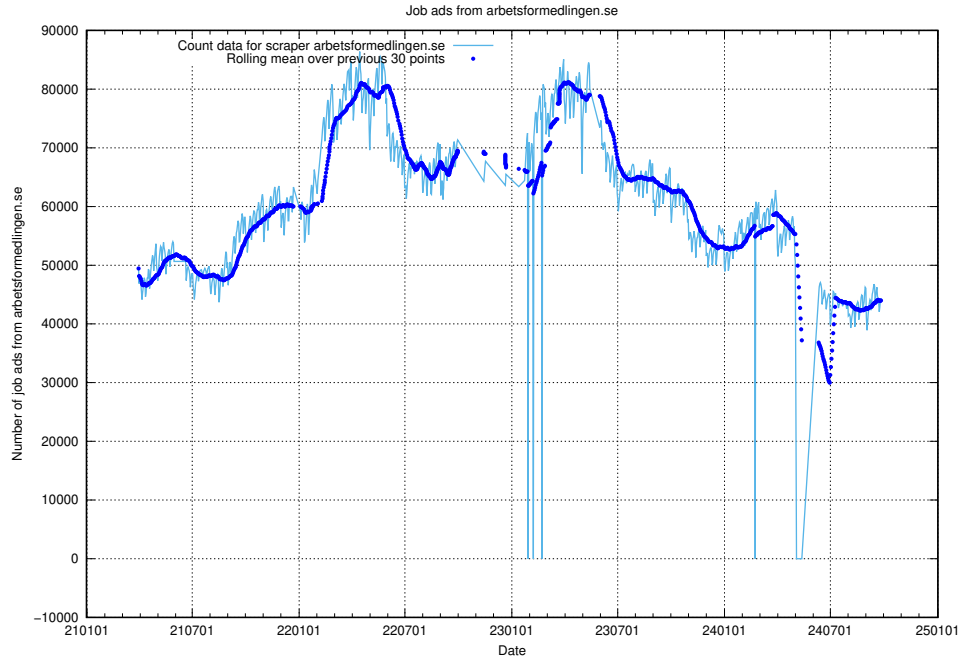

13.2 Number of ads by scraper arbetsformedlingen.se

Here, we count the number of job ads scraped from arbetsformedlingen.se.