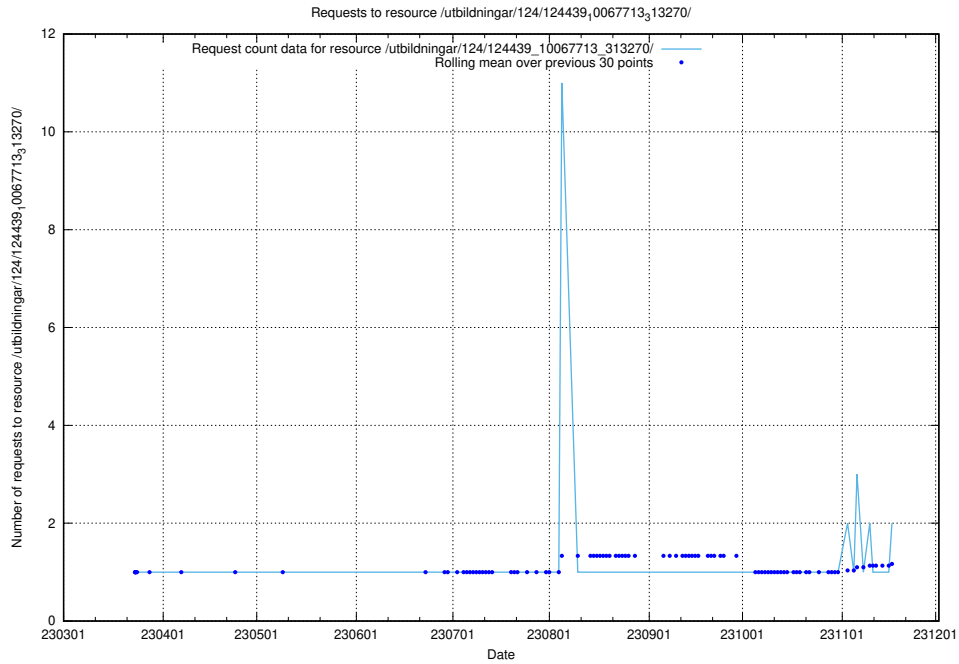

5.801 Usage of /utbildningar/124/124439_10067713_313270/

Here, we count the number of requests to resource /utbildningar/124/124439_10067713_313270/.