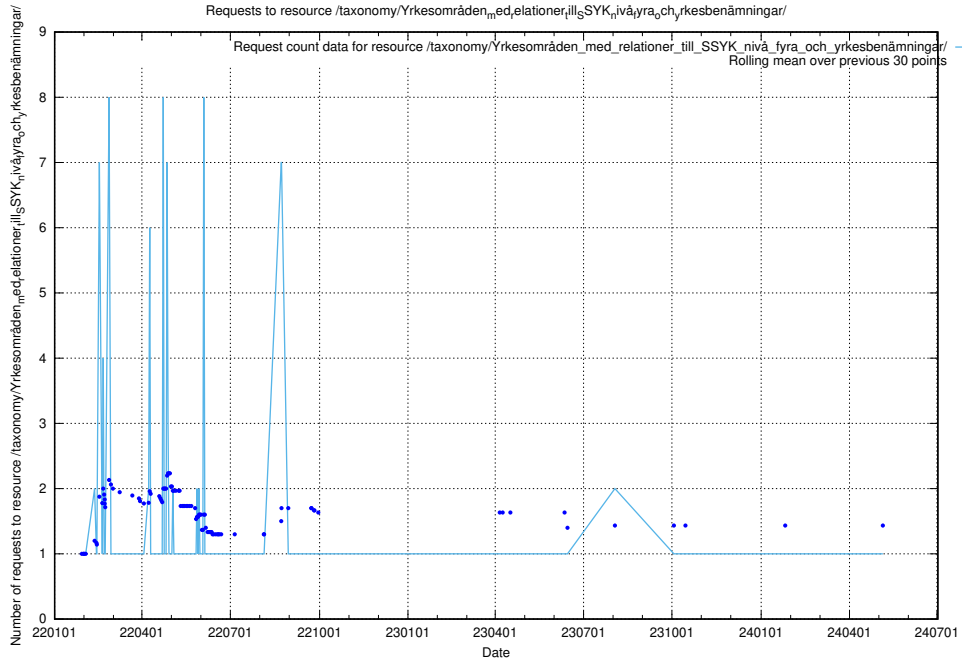

5.4535 Usage of /taxonomy/Yrkesområden_med_relationer_till_SSYK_nivå_fy

Here, we count the number of requests to resource /taxonomy/Yrkesområden_med_relationer_till_SSYK_nivå_fy