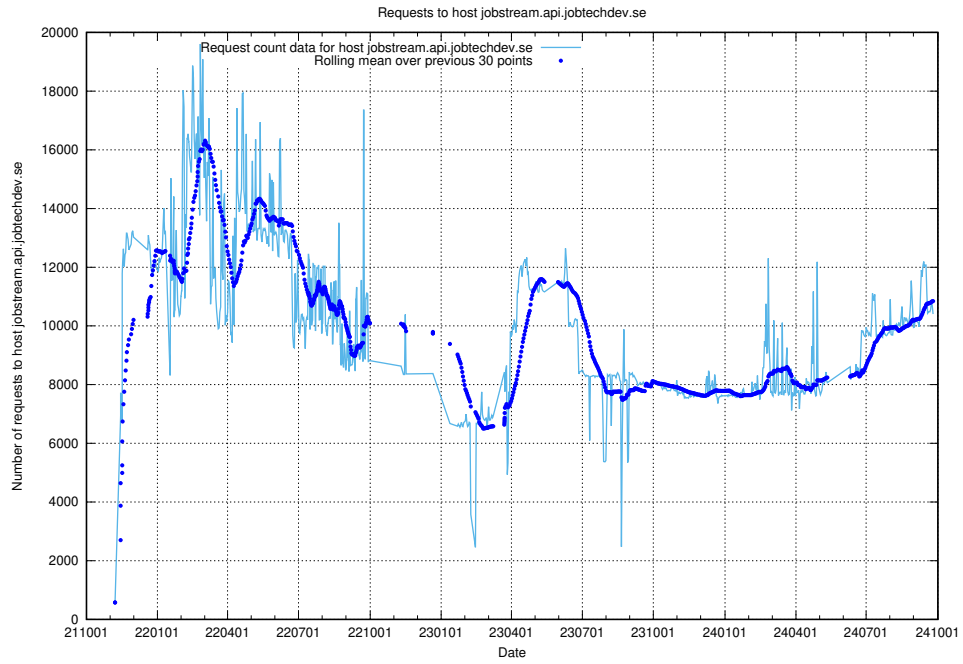

7.11 Usage of console-openshift-console.apps.standby.services.jtech.se

Here, we count the number of requests to host console-openshift-console.apps.standby.services.jtech.se.

7.12 Usage of console-openshift-console.prod.services.jtech.se