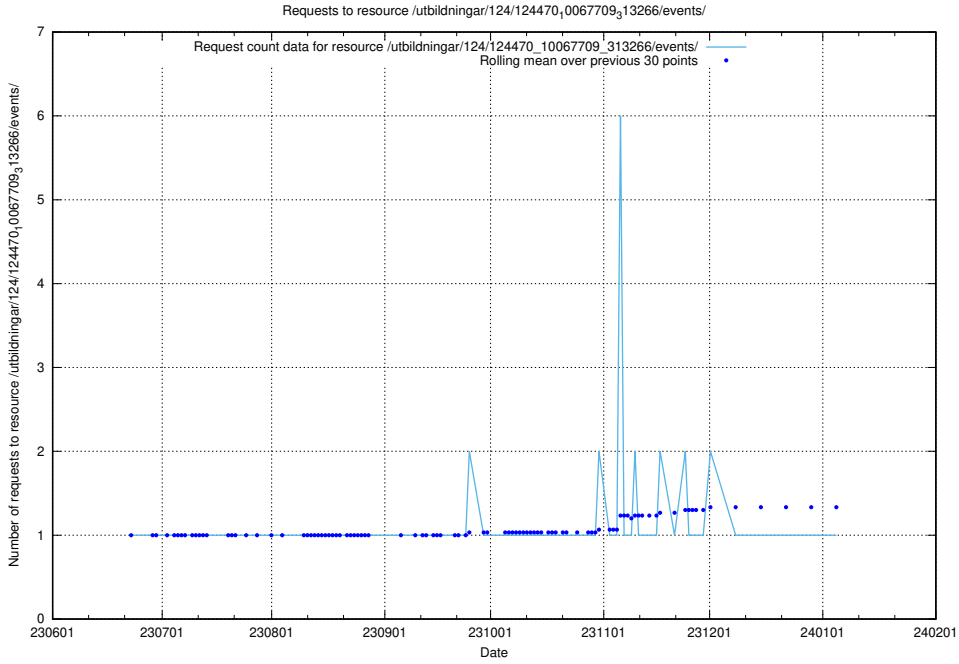

Here, we count the number of requests to resource /utbildningar/124/124472_10067554_312977/.

5.6543 Usage of /utbildningar/124/124470_10067709_313266/events/

Here, we count the number of requests to resource /utbildningar/124/124470_10067709_313266/events/