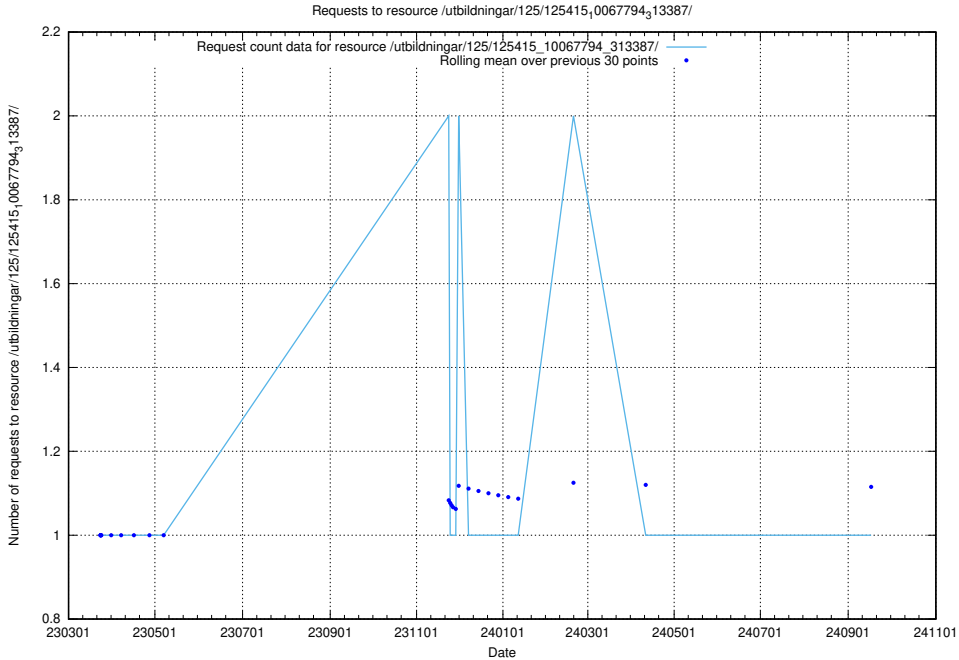

5.1236 Usage of /utbildningar/125/125415_10067794_313387/

Here, we count the number of requests to resource /utbildningar/125/125415_10067794_313387/.