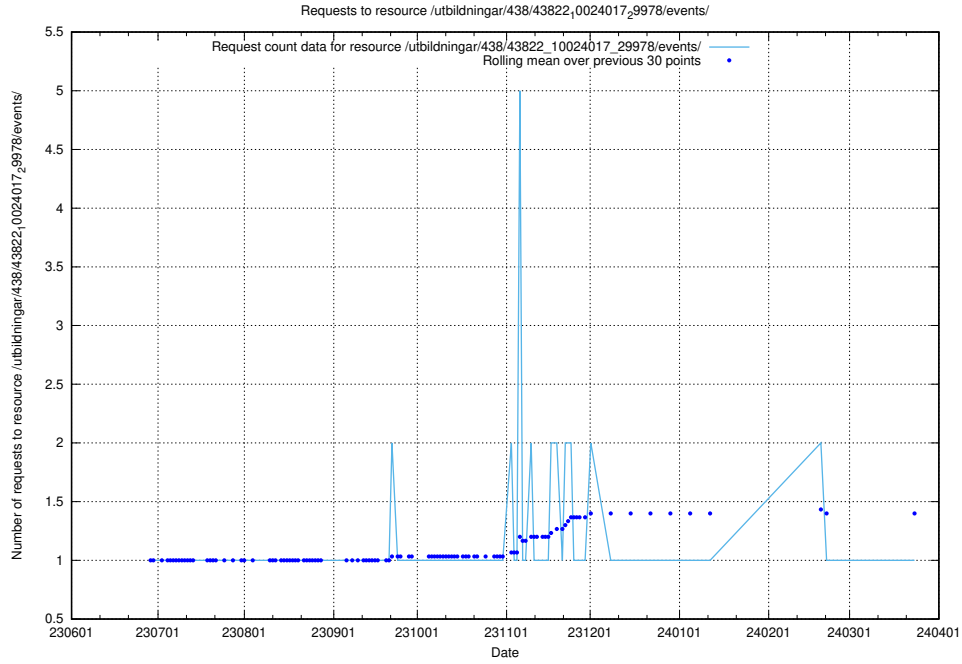

5.6205 Usage of /utbildningar/438/43822_10024017_29978/events/

Here, we count the number of requests to resource /utbildningar/438/43822_10024017_29978/events/.