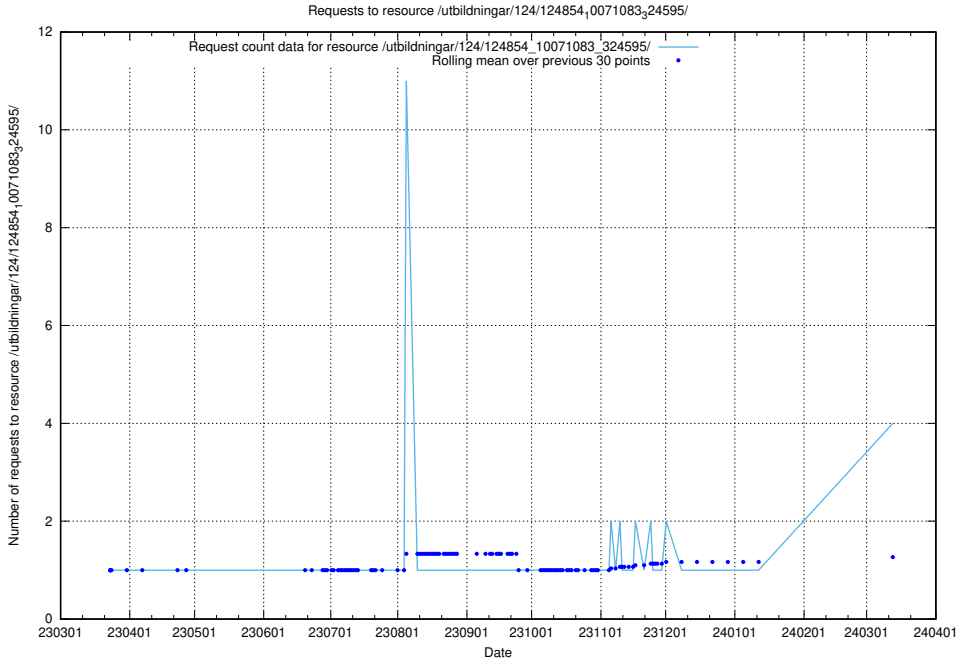

5.287 Usage of /utbildningar/124/124854_10071083_324595/

Here, we count the number of requests to resource /utbildningar/124/124854_10071083_324595/.