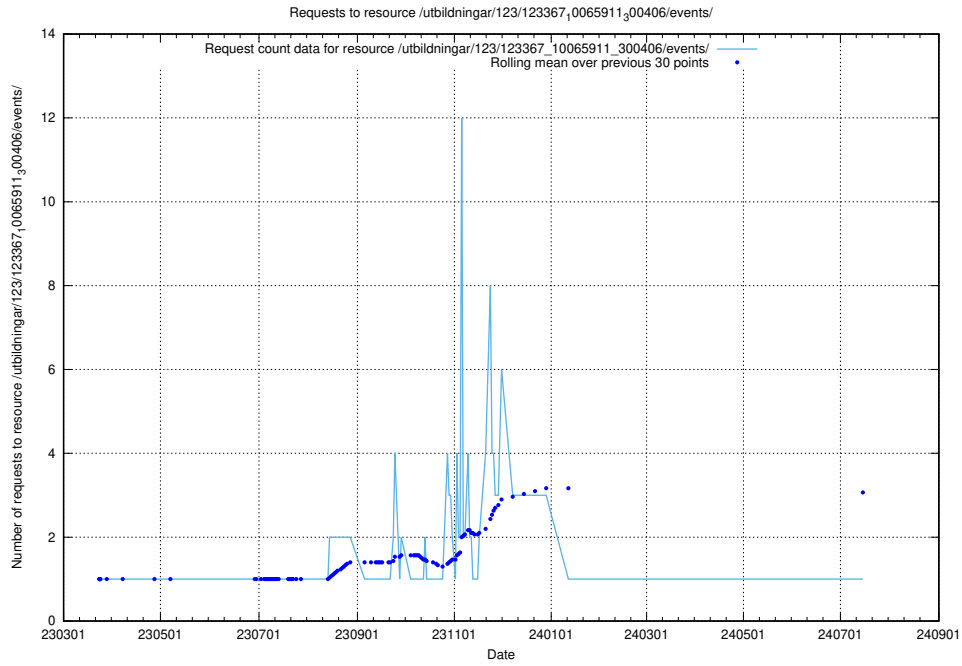

5.5496 Usage of /utbildningar/123/123367_10065911_300406/events/

Here, we count the number of requests to resource /utbildningar/123/123367_10065911_300406/events/