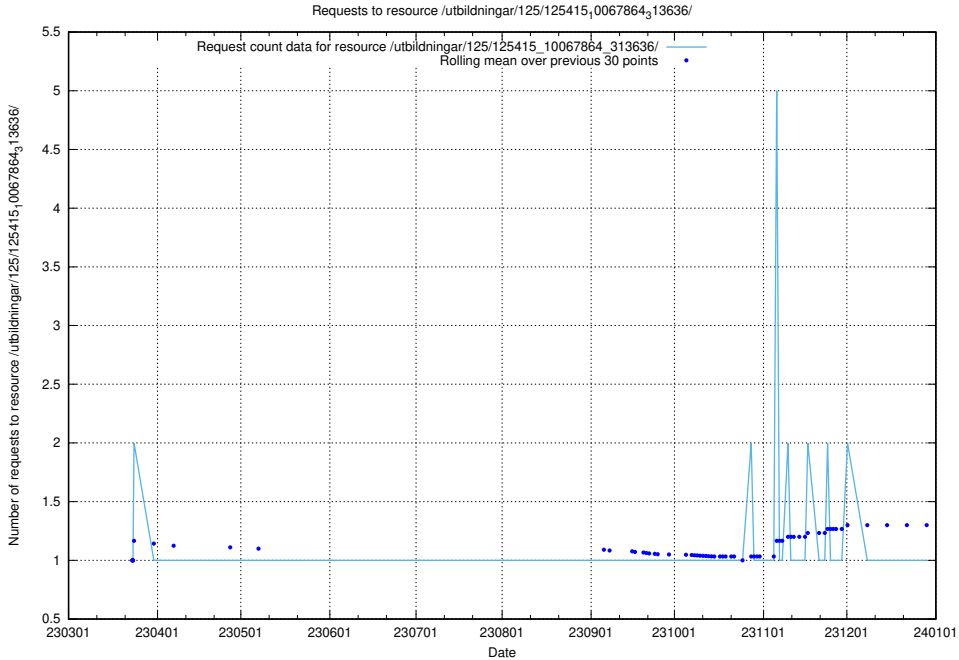

5.1234 Usage of /utbildningar/125/125415_10067864_313636/

Here, we count the number of requests to resource /utbildningar/125/125415_10067864_313636/.