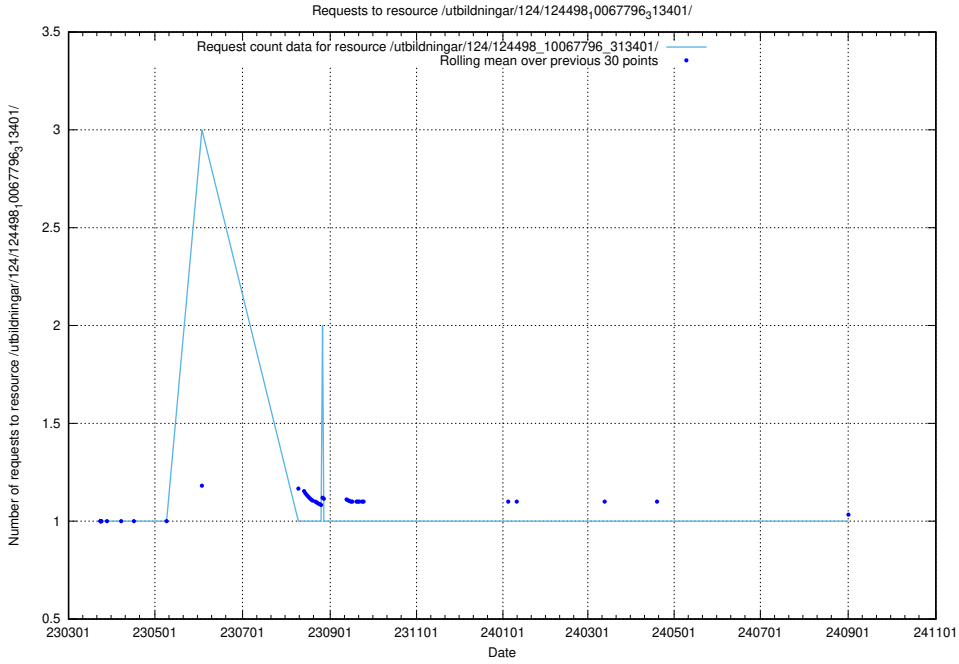

5.3506 Usage of /utbildningar/124/124498_10067796_313401/

Here, we count the number of requests to resource /utbildningar/124/124498_10067796_313401/.