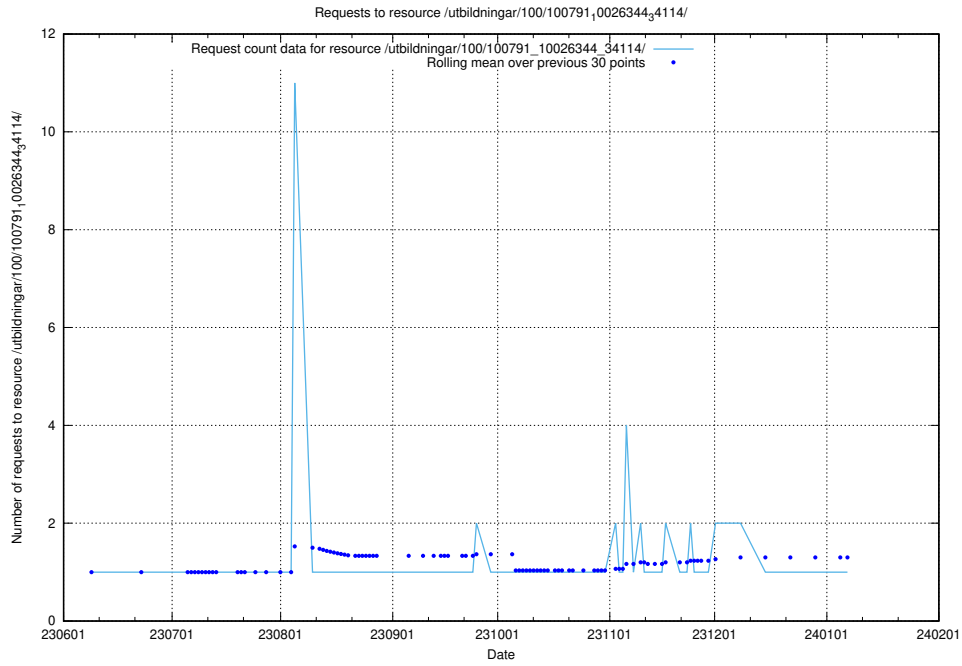

5.6642 Usage of /utbildningar/100/100791_10026344_34114/

Here, we count the number of requests to resource /utbildningar/100/100791_10026344_34114/.