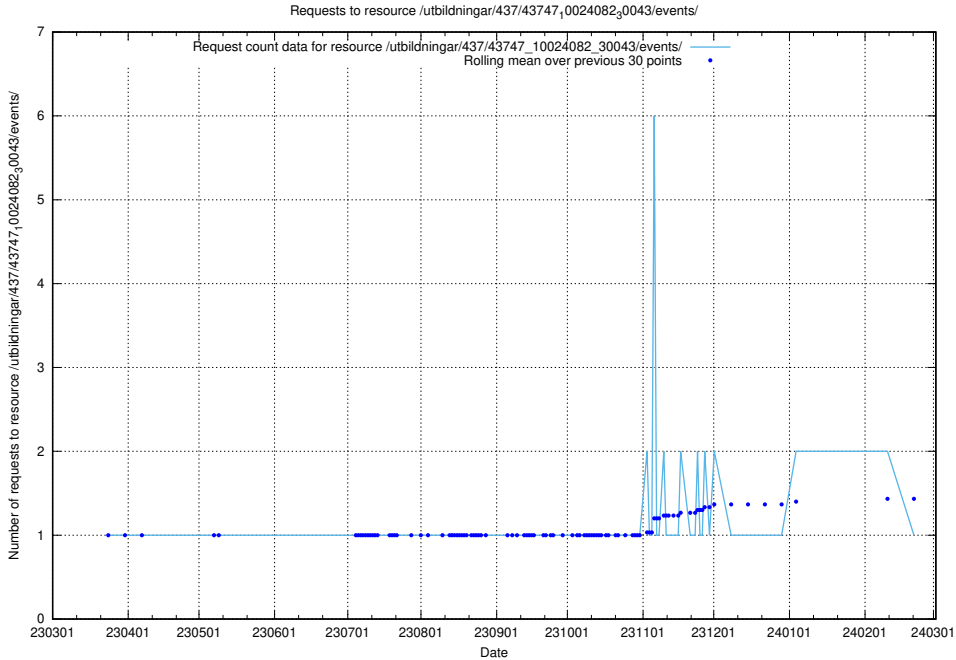

5.6974 Usage of /utbildningar/437/43747_10024082_30043/events/

Here, we count the number of requests to resource /utbildningar/437/43747_10024082_30043/events/.