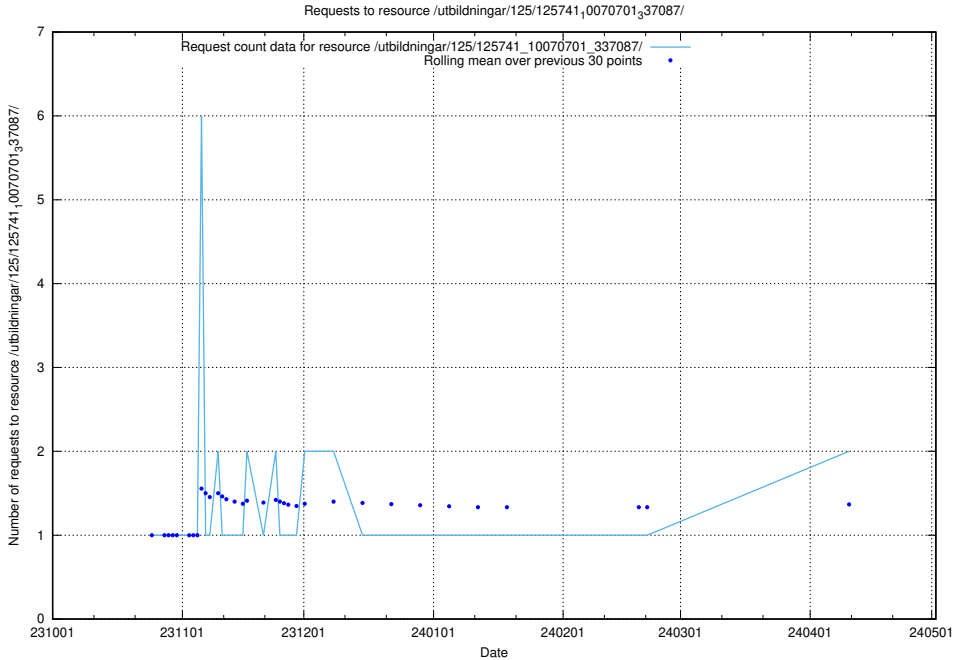

5.854 Usage of /utbildningar/125/125741_10070701_337087/

Here, we count the number of requests to resource /utbildningar/125/125741_10070701_337087/.