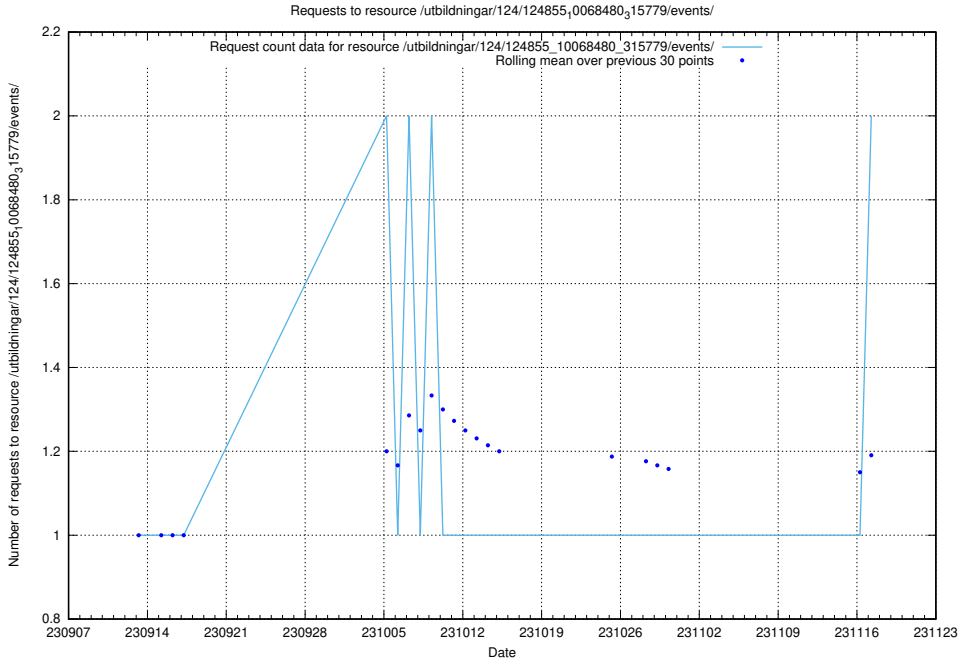

5.886 Usage of /utbildningar/124/124855_10068480_315779/events/

Here, we count the number of requests to resource /utbildningar/124/124855_10068480_315779/events/