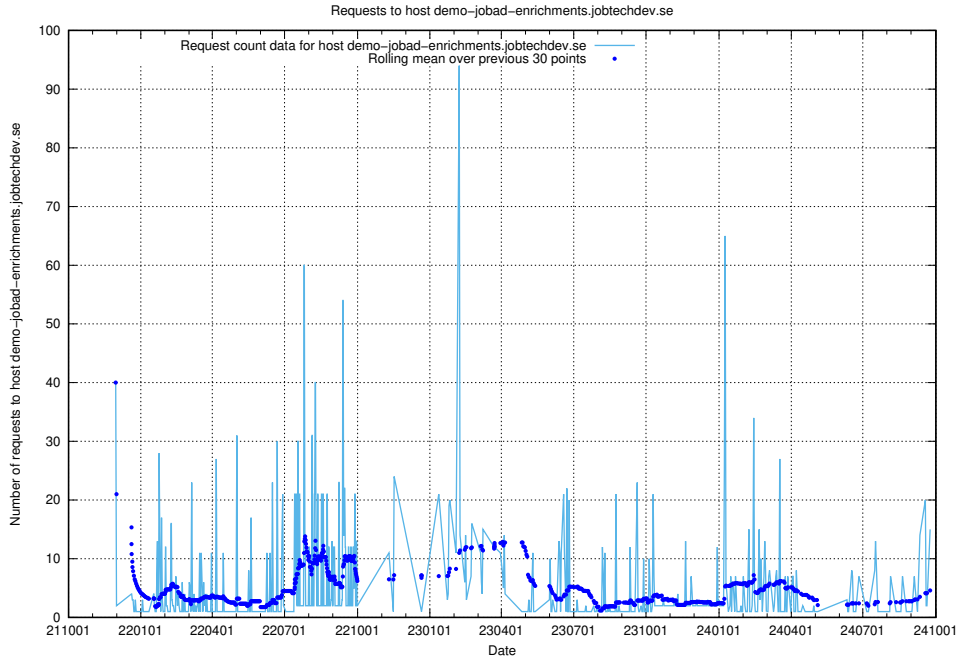

Here, we count the number of requests to host demo-jobad-enrichments.jobtechdev.se.

7.45 Usage of taxonomy-i1.api.jobtechdev.se:443

Here, we count the number of requests to host taxonomy-i1.api.jobtechdev.se:443.