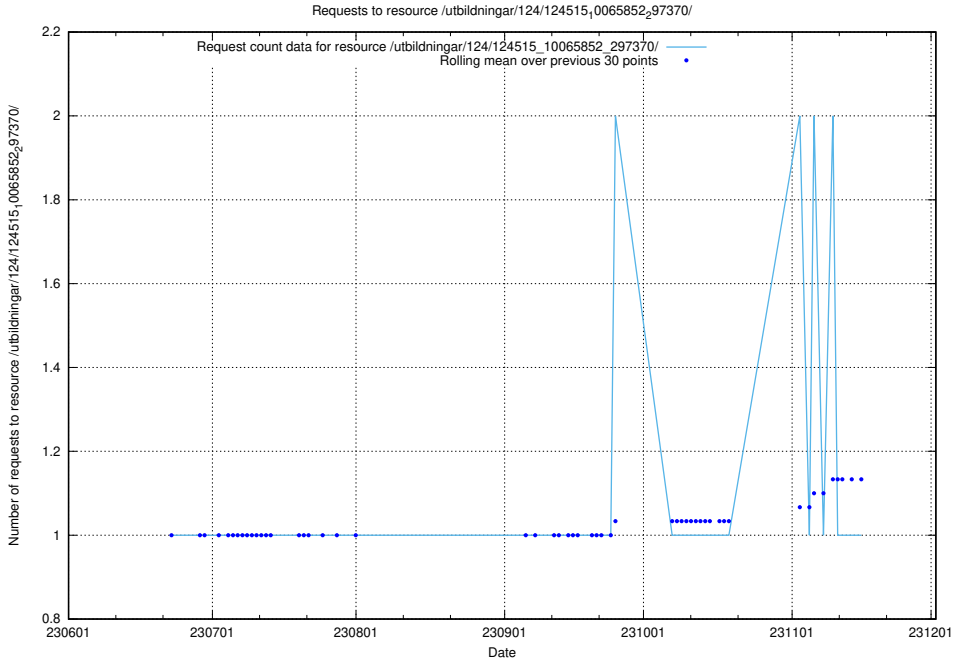

5.6511 Usage of /utbildningar/124/124515_10065852_297370/

Here, we count the number of requests to resource /utbildningar/124/124515_10065852_297370/.