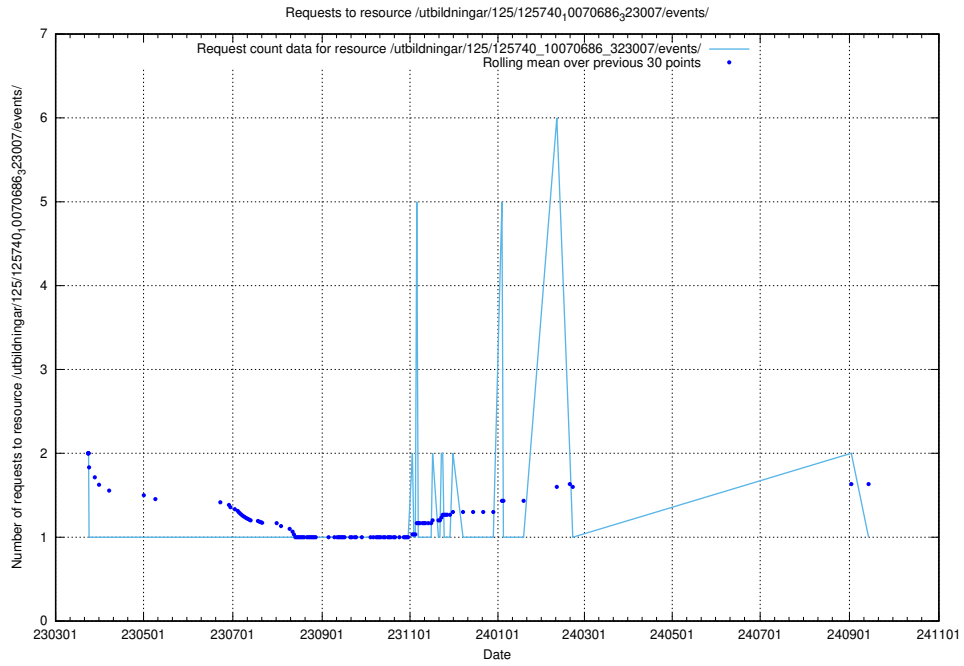

5.7055 Usage of /utbildningar/125/125740_10070686_323007/events/

Here, we count the number of requests to resource /utbildningar/125/125740_10070686_323007/events/