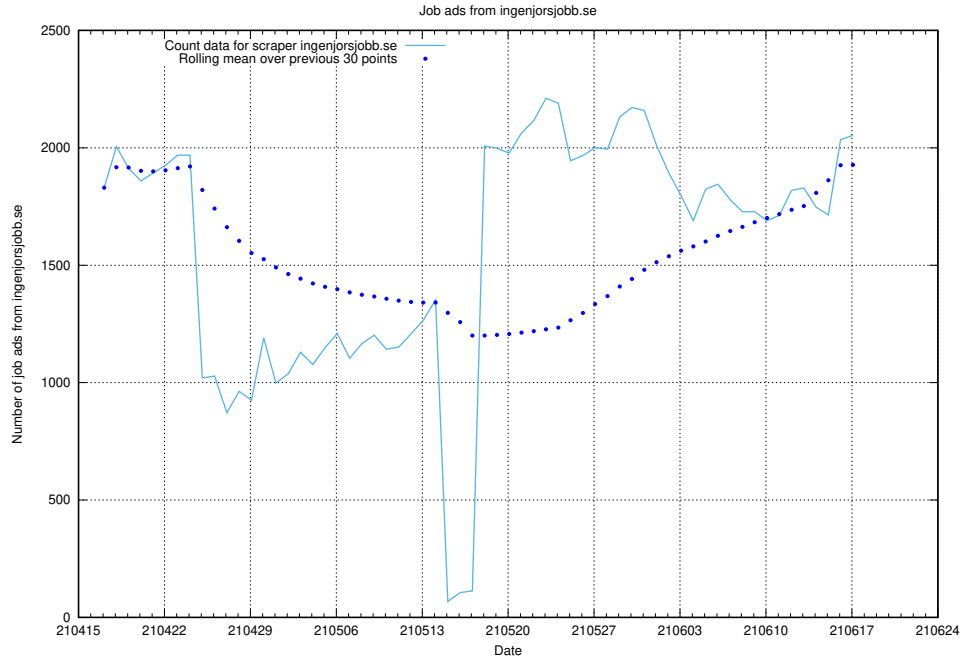

13.5 Number of ads by scraper ingenjorsjobb.se

Here, we count the number of job ads scraped from ingenjorsjobb.se.