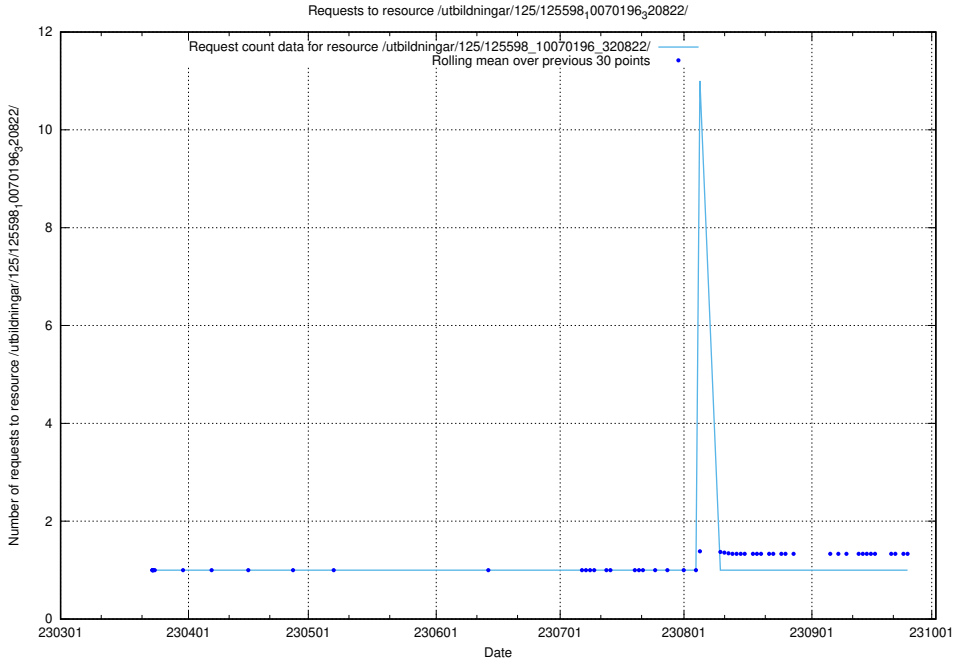

5.1217 Usage of /utbildningar/125/125598_10070196_320822/

Here, we count the number of requests to resource /utbildningar/125/125598_10070196_320822/.