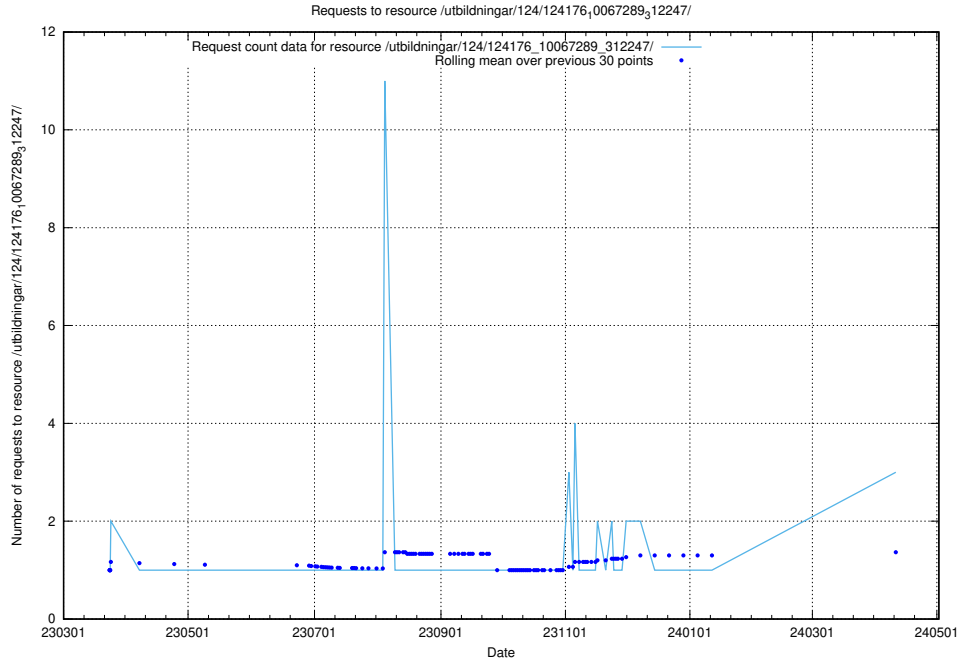

5.469 Usage of /utbildningar/124/124176_10067289_312247/

Here, we count the number of requests to resource /utbildningar/124/124176_10067289_312247/.