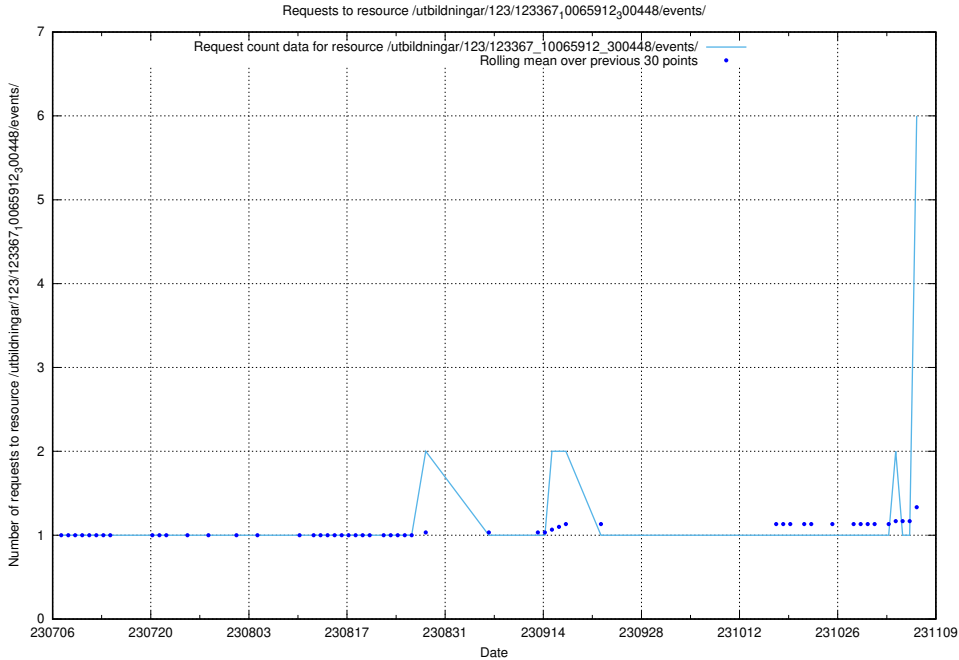

Here, we count the number of requests to resource /taxonomy/version/3/query/management-occupations/.

5.183 Usage of /utbildningar/123/123367_10065912_300448/events/

Here, we count the number of requests to resource /utbildningar/123/123367_10065912_300448/events/