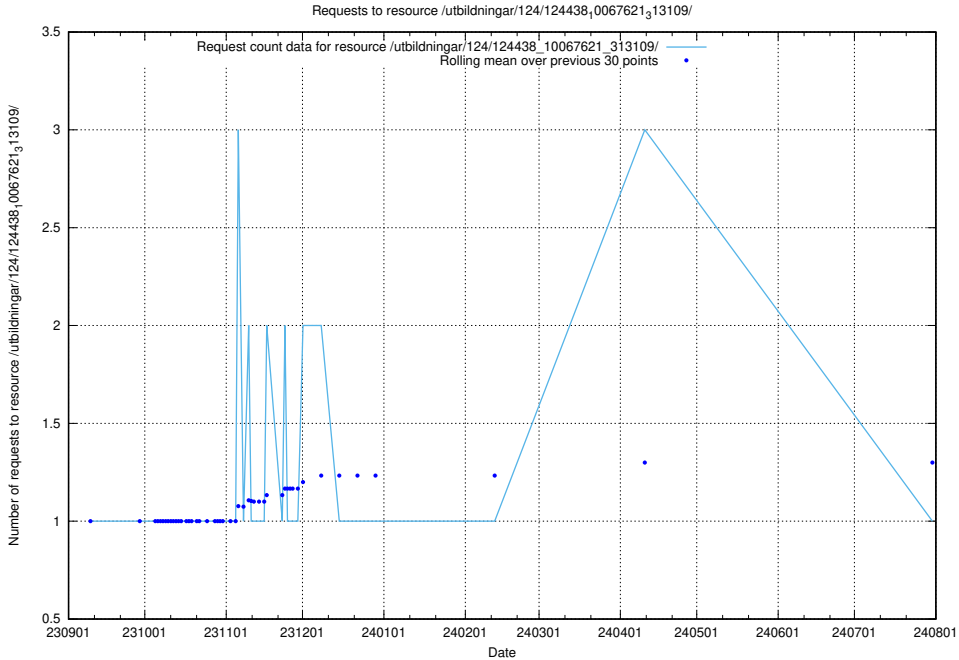

5.5406 Usage of /utbildningar/124/124438_10067621_313109/

Here, we count the number of requests to resource /utbildningar/124/124438_10067621_313109/.