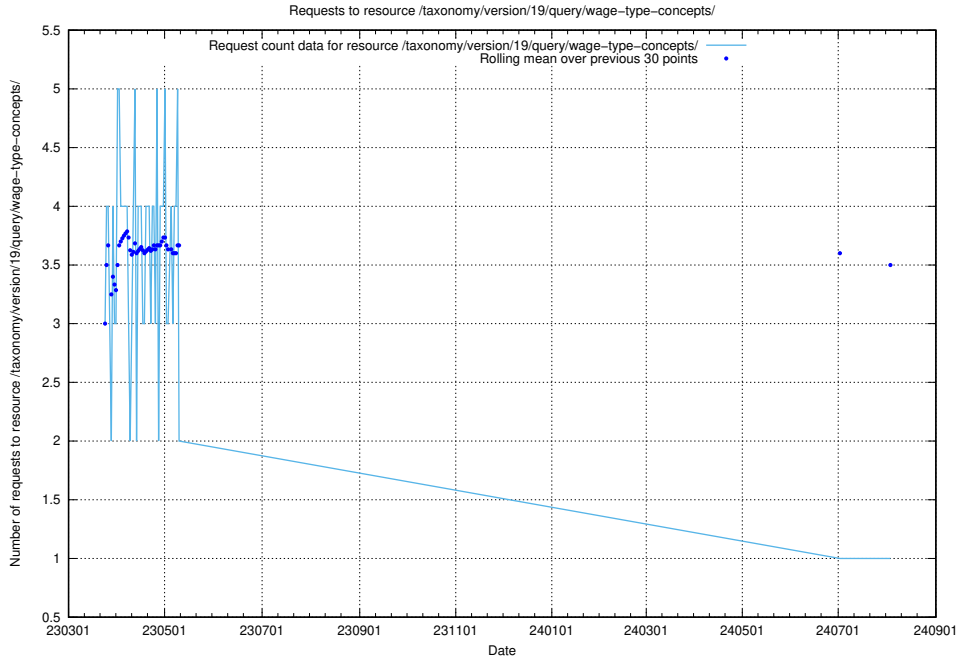

5.6877 Usage of /taxonomy/version/19/query/wage-type-concepts/

Here, we count the number of requests to resource /taxonomy/version/19/query/wage-type-concepts/.