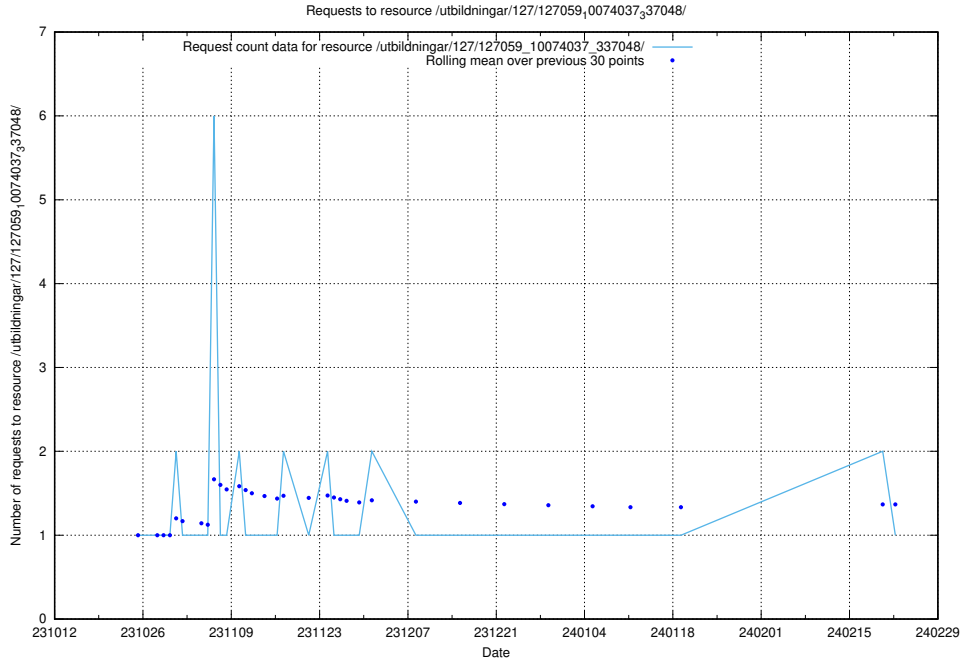

5.4996 Usage of /utbildningar/127/127059_10074037_337048/

Here, we count the number of requests to resource /utbildningar/127/127059_10074037_337048/.