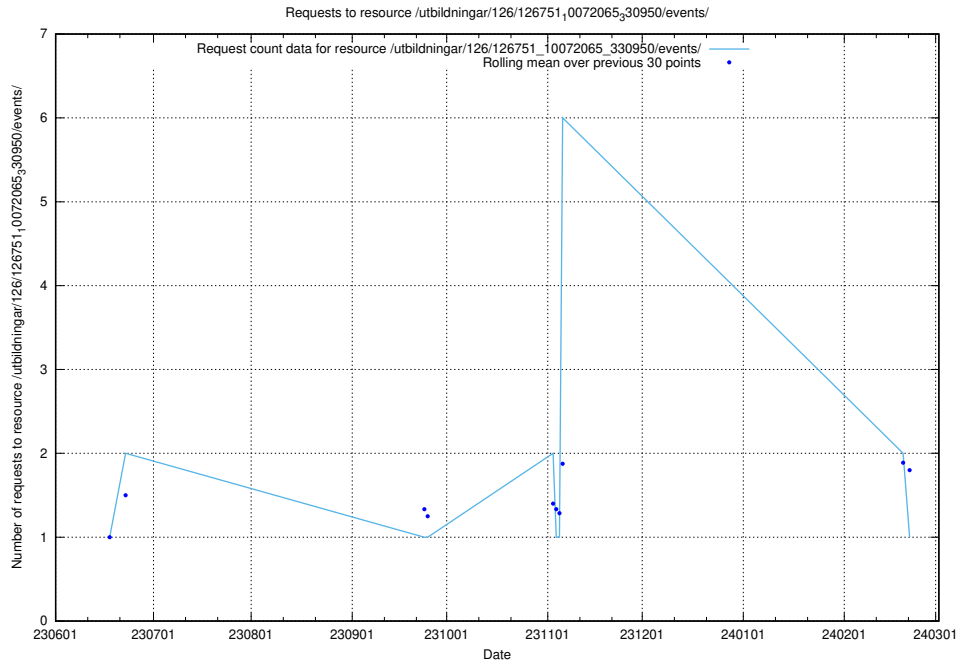

5.6592 Usage of /utbildningar/126/126751_10072065_330950/events/

Here, we count the number of requests to resource /utbildningar/126/126751_10072065_330950/events/