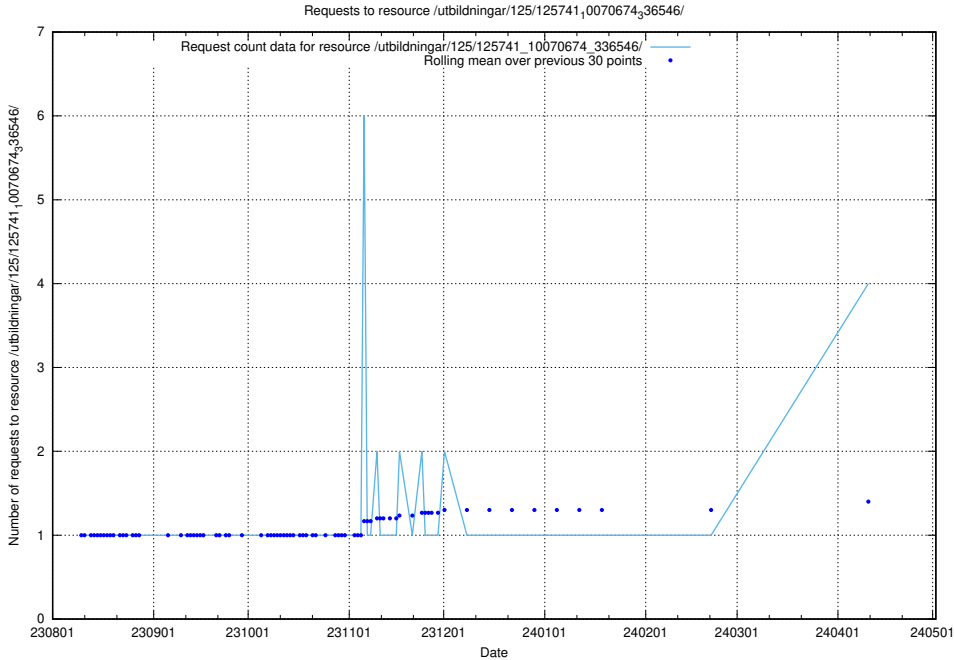

5.366 Usage of /utbildningar/125/125741_10070674_336546/

Here, we count the number of requests to resource /utbildningar/125/125741_10070674_336546/.

5.367 Usage of /utbildningar/123/123367_10065857_297553/events/