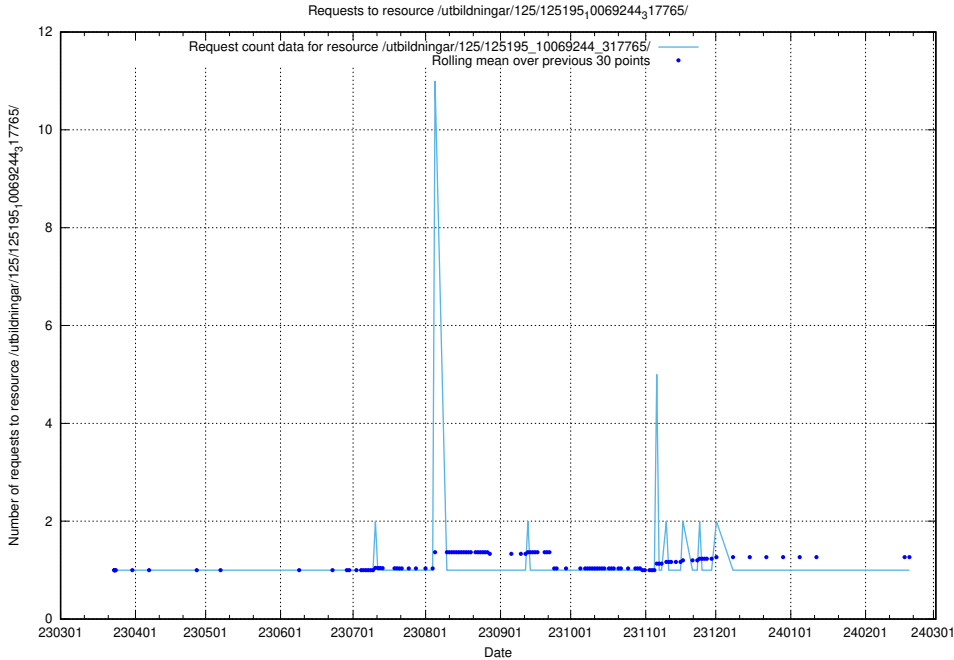

5.1262 Usage of /utbildningar/125/125195_10069244_317765/

Here, we count the number of requests to resource /utbildningar/125/125195_10069244_317765/.