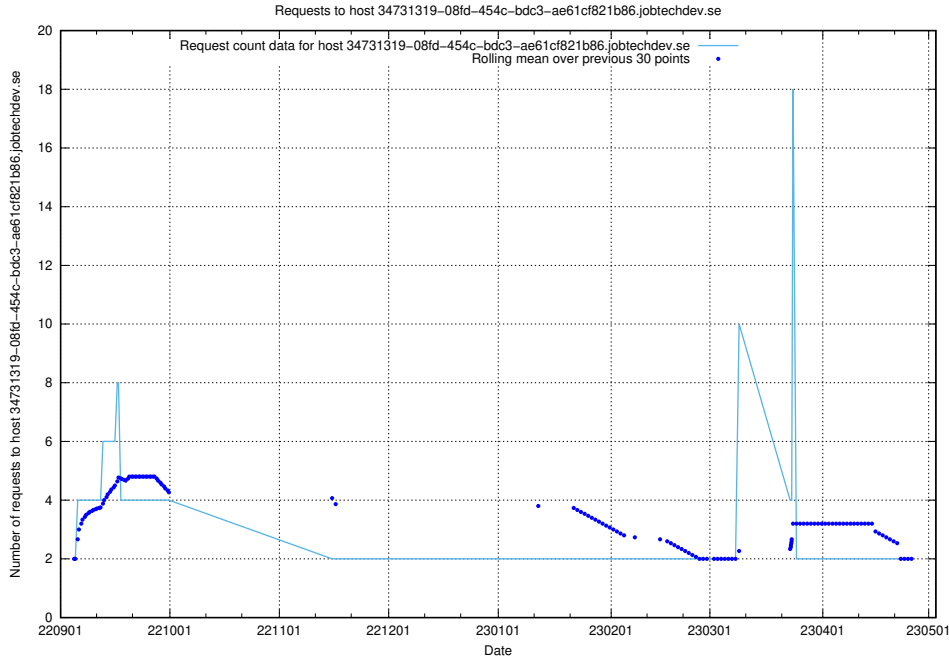

7.333 Usage of 34731319-08fd-454c-bdc3-ae61cf821b86.jobtechdev.se

Here, we count the number of requests to host 34731319-08fd-454c-bdc3-ae61cf821b86.jobtechdev.se.