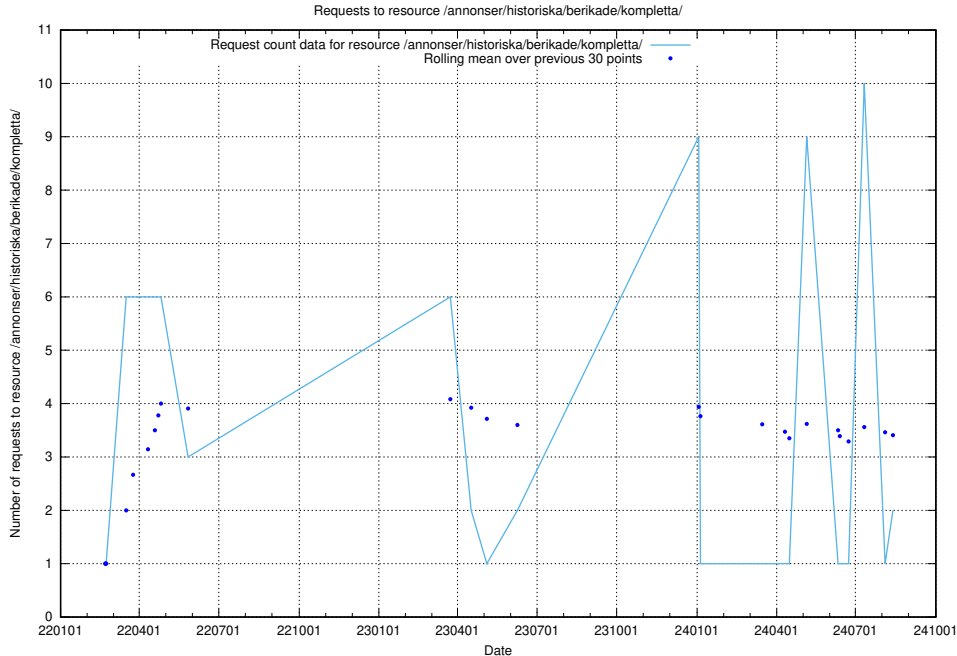

Here, we count the number of requests to resource /annonser/historiska/berikade/kompletta/.

5.661 Usage of /utbildningar/utb_emil/127/127634_10074606_338089/events/

Here, we count the number of requests to resource /utbildningar/utb_emil/127/127634_10074606_338089/events/