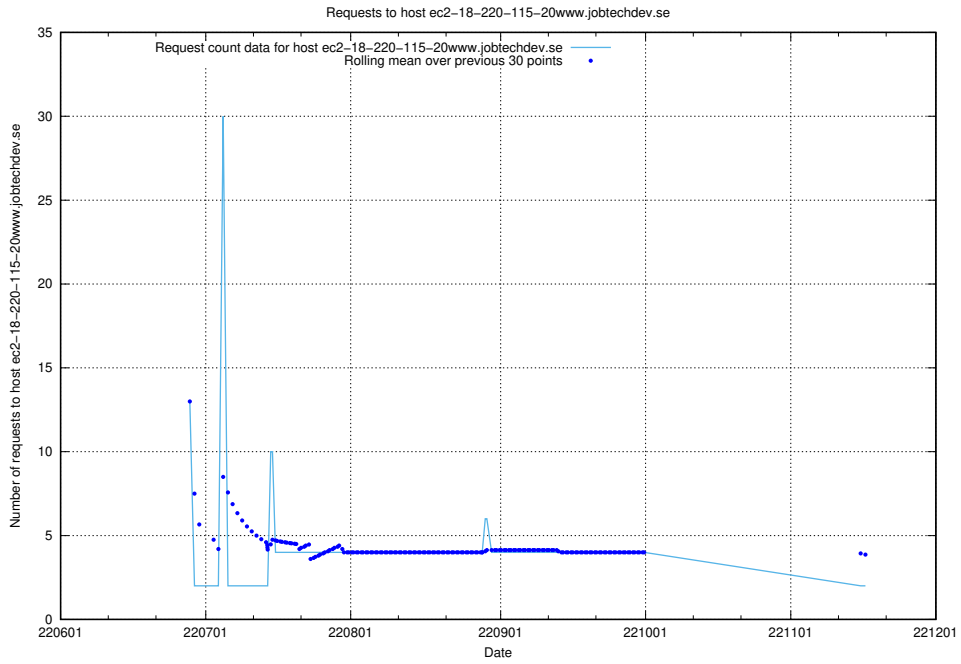

7.401 Usage of ec2-18-220-115-20www.jobtechdev.se

Here, we count the number of requests to host ec2-18-220-115-20www.jobtechdev.se.