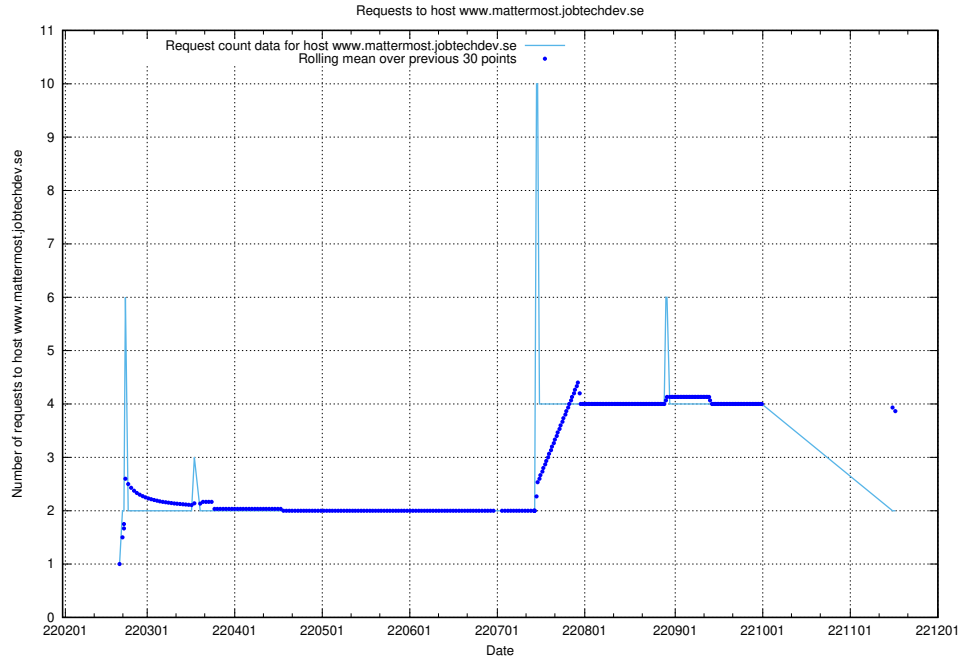

7.531 Usage of `www.mattermost.jobtechdev.se`

Here, we count the number of requests to host `www.mattermost.jobtechdev.se`.