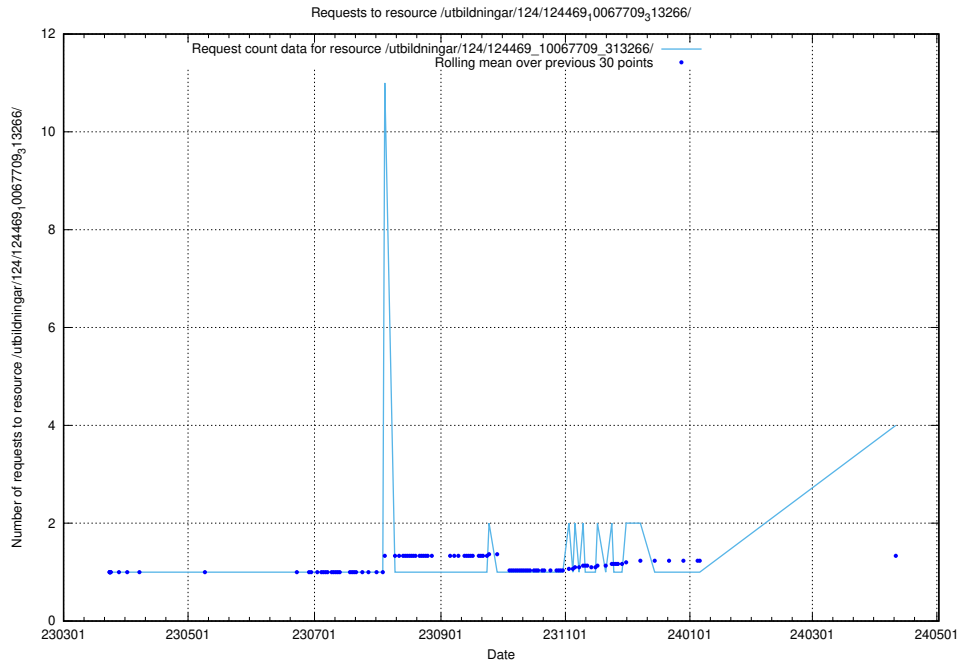

5.332 Usage of /utbildningar/124/124469_10067709_313266/

Here, we count the number of requests to resource /utbildningar/124/124469_10067709_313266/.