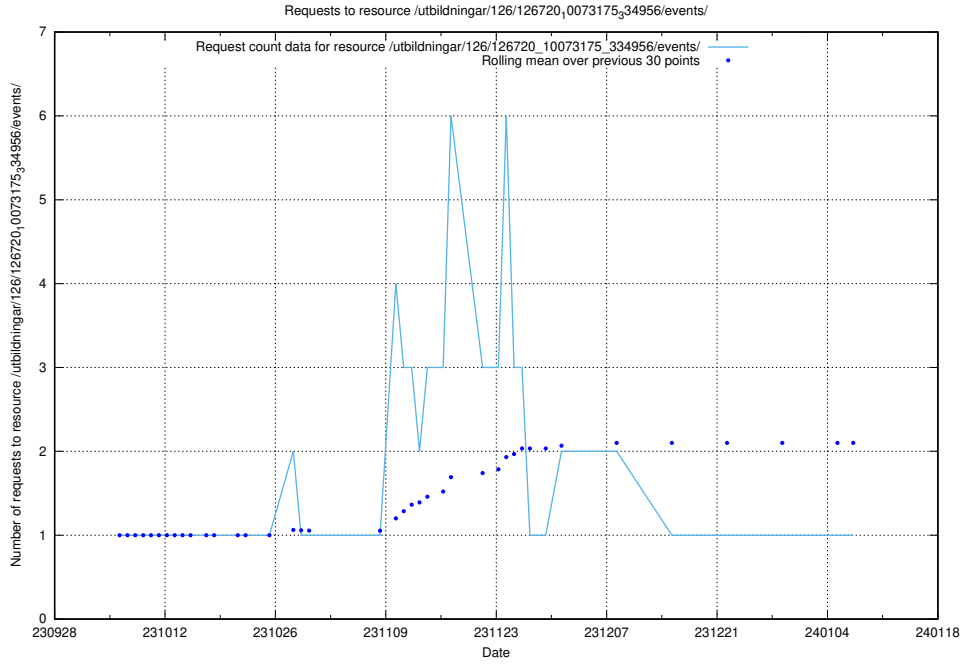

5.5181 Usage of /utbildningar/126/126720_10073175_334956/events/

Here, we count the number of requests to resource /utbildningar/126/126720_10073175_334956/events/