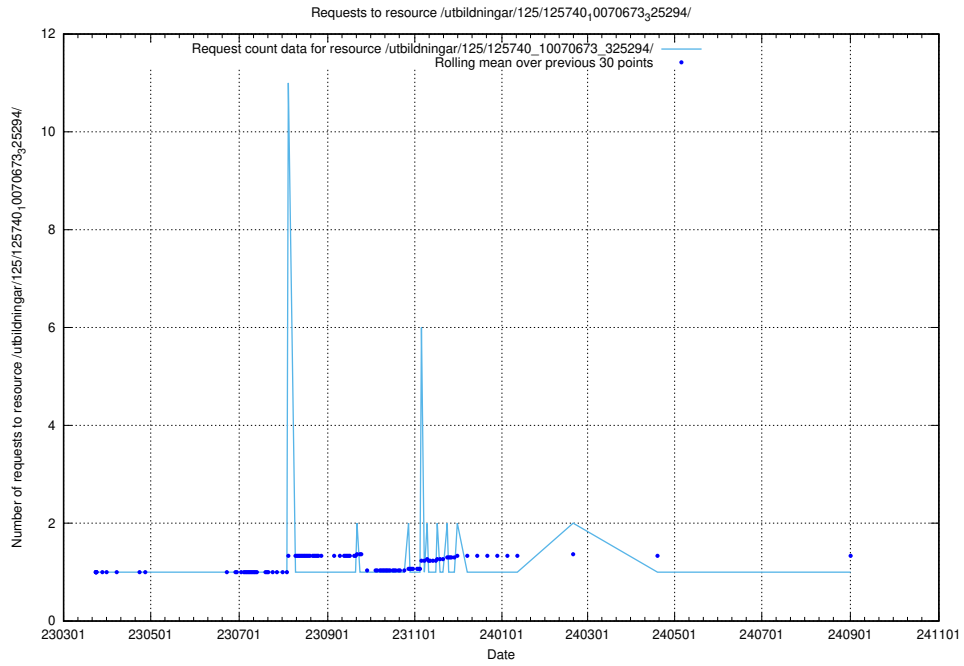

5.1125 Usage of /utbildningar/125/125740_10070673_325294/

Here, we count the number of requests to resource /utbildningar/125/125740_10070673_325294/.