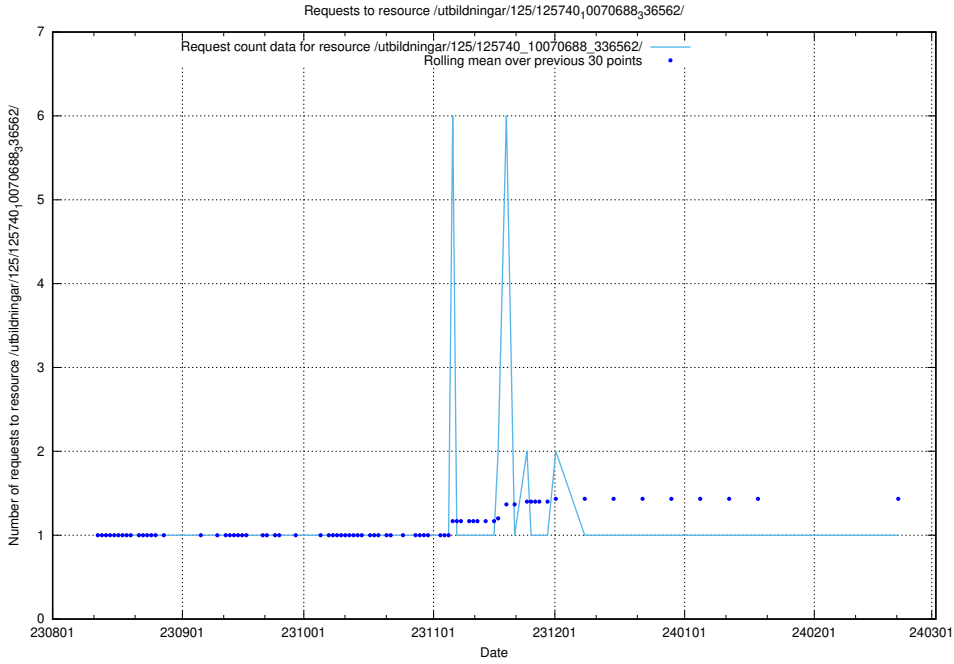

5.5591 Usage of /utbildningar/125/125740_10070688_336562/

Here, we count the number of requests to resource /utbildningar/125/125740_10070688_336562/.