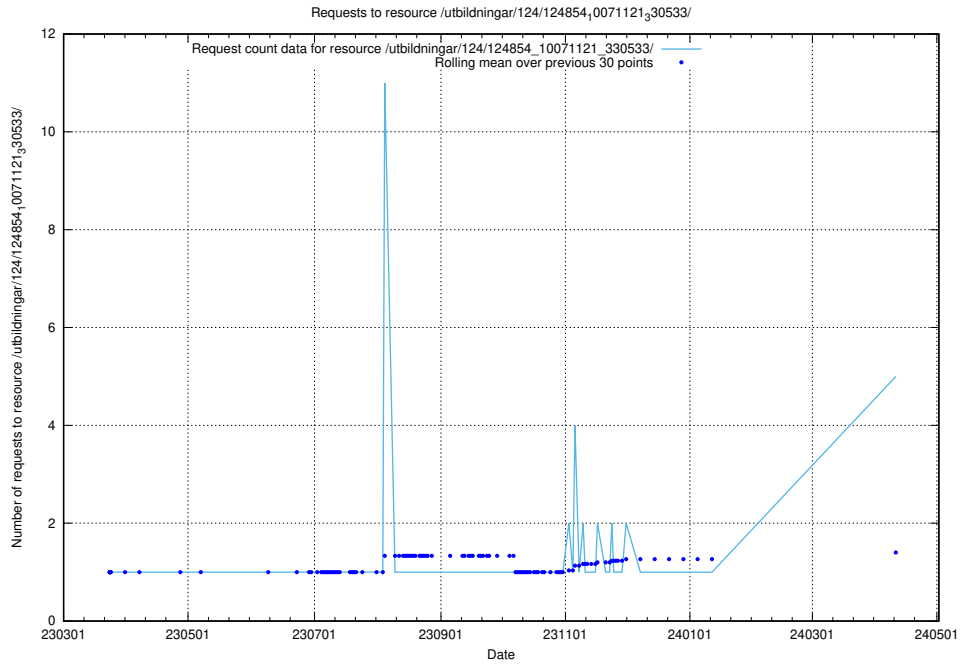

5.210 Usage of /utbildningar/124/124854_10071121_330533/

Here, we count the number of requests to resource /utbildningar/124/124854_10071121_330533/.