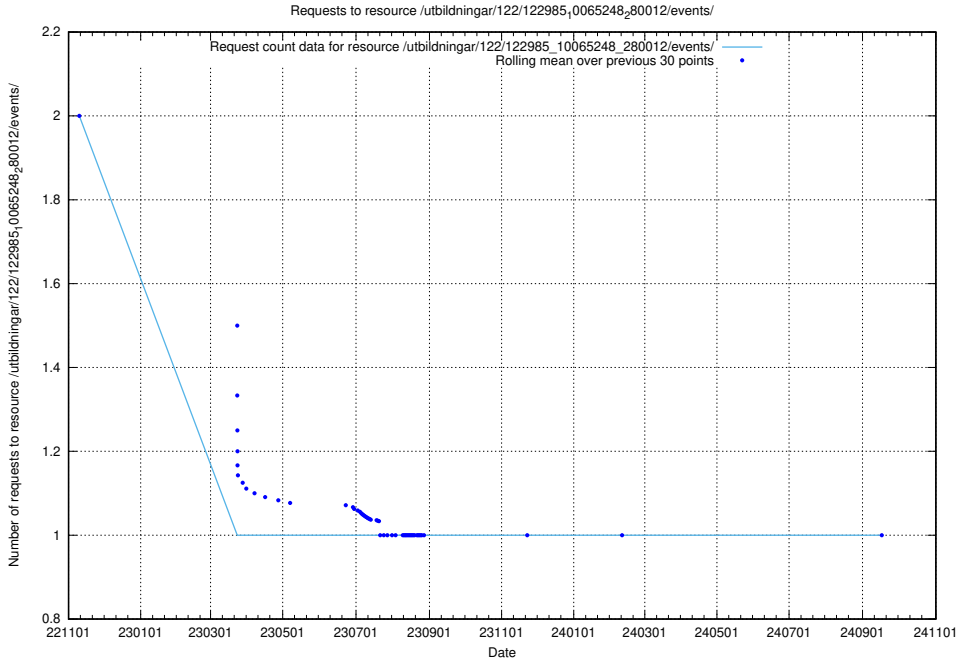

5.7048 Usage of /utbildningar/122/122985_10065248_280012/events/

Here, we count the number of requests to resource /utbildningar/122/122985_10065248_280012/events/