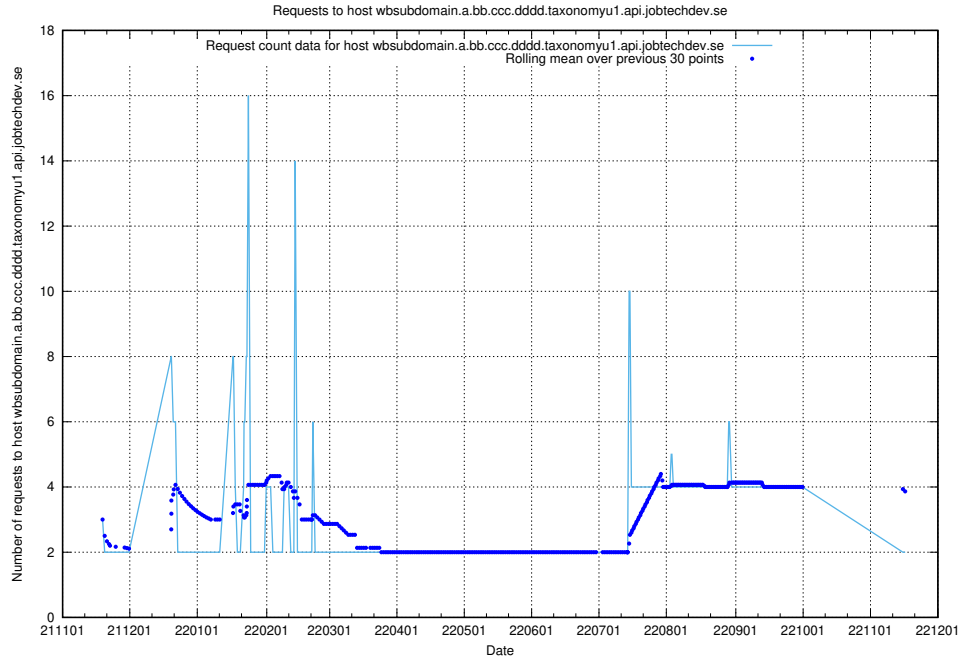

7.462 Usage of wbsubdomain.a.bb.ccc.dddd.taxonomy1.api.jobtechdev.se

Here, we count the number of requests to host wbsubdomain.a.bb.ccc.dddd.taxonomy1.api.jobtechdev.se