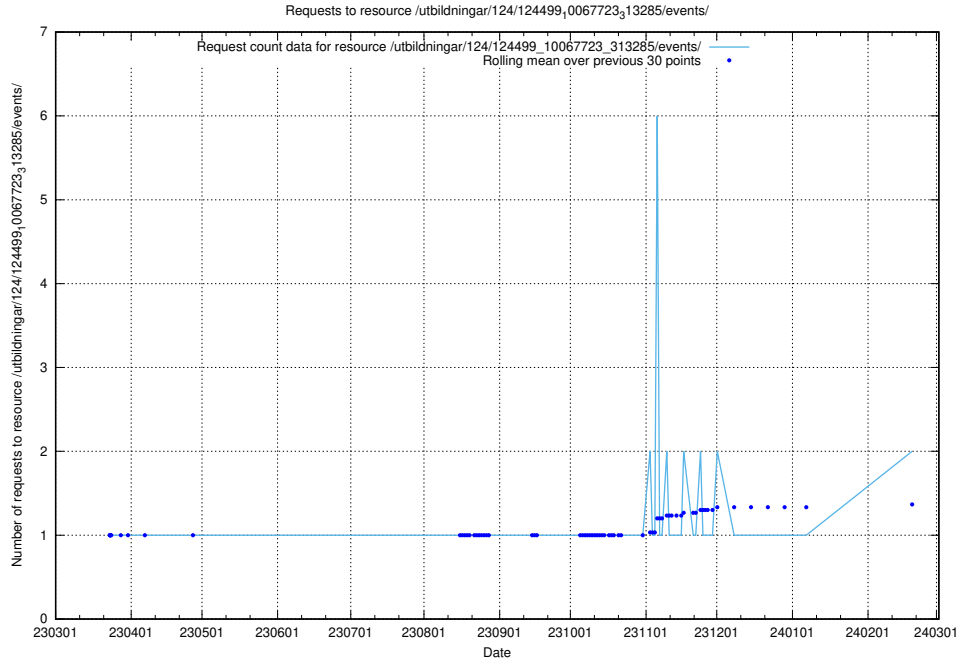

5.733 Usage of /utbildningar/124/124499_10067723_313285/events/

Here, we count the number of requests to resource /utbildningar/124/124499_10067723_313285/events/