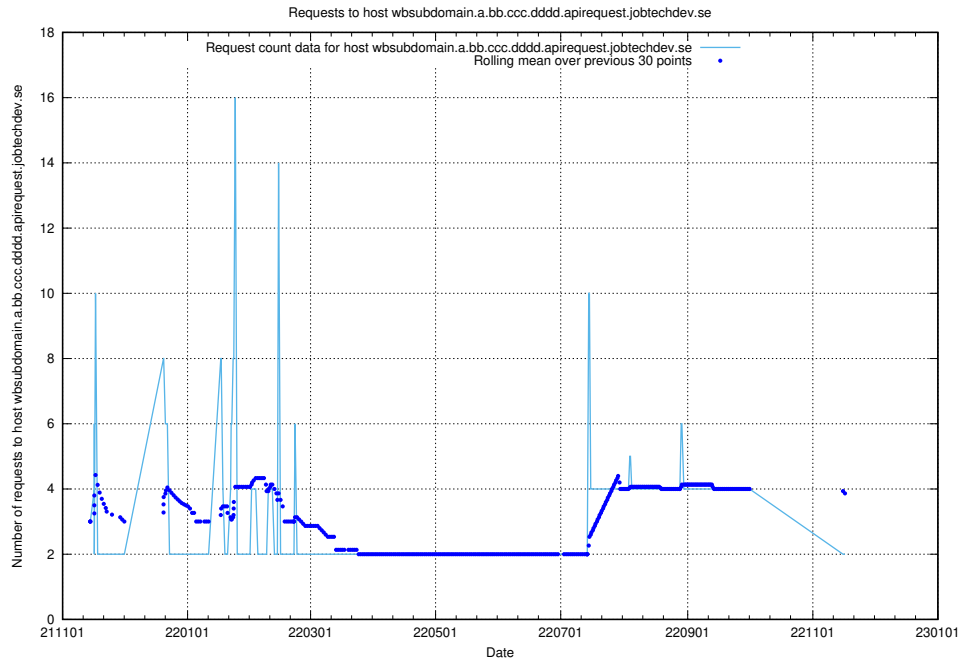

7.558 Usage of wbsubdomain.a.bb.ccc.dddd.apirequest.jobtechdev.se

Here, we count the number of requests to host wbsubdomain.a.bb.ccc.dddd.apirequest.jobtechdev.se.