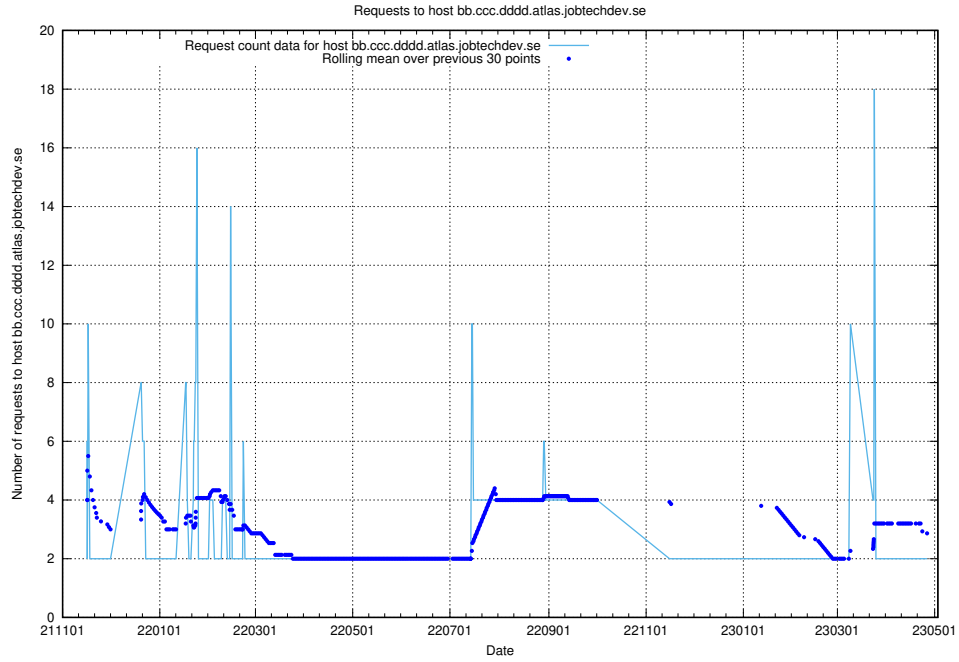

7.534 Usage of bb.ccc.dddd.atlas.jobtechdev.se

Here, we count the number of requests to host bb.ccc.dddd.atlas.jobtechdev.se.