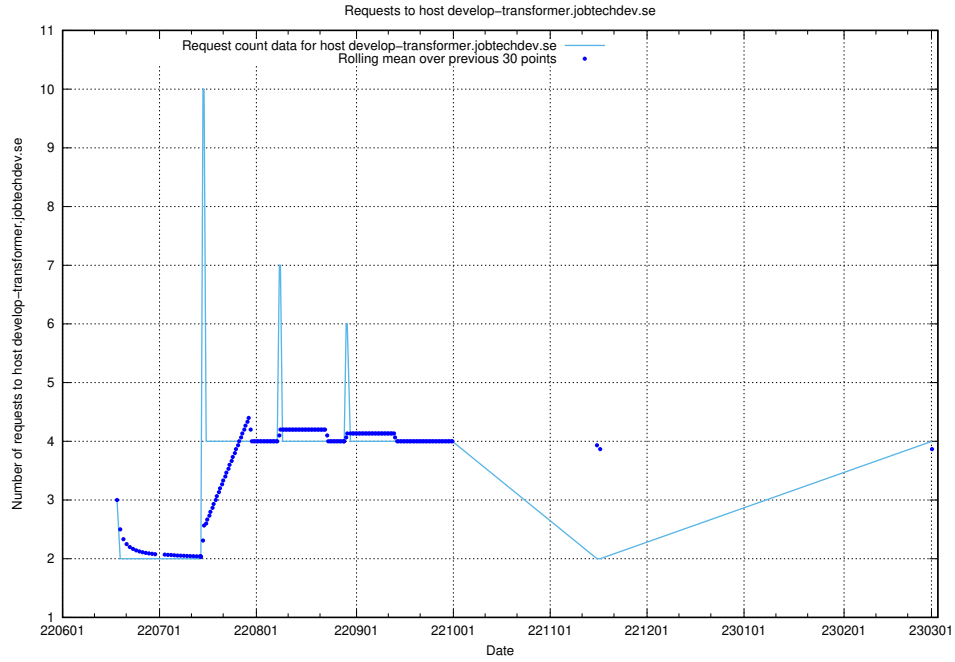

7.150 Usage of develop-transformer.jobtechdev.se

Here, we count the number of requests to host develop-transformer.jobtechdev.se.