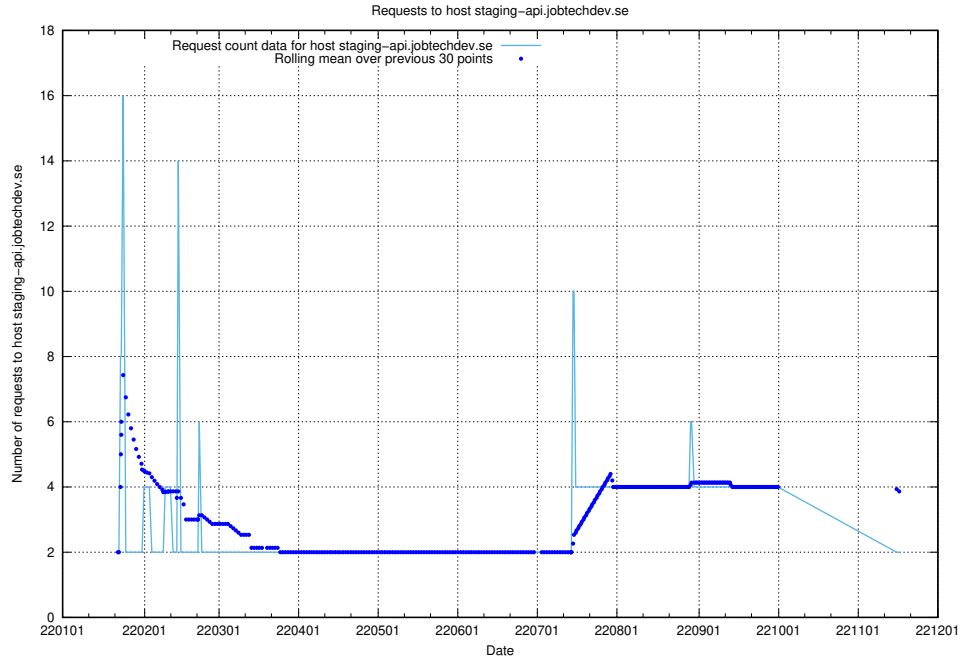

7.592 Usage of staging-api.jobtechdev.se

Here, we count the number of requests to host staging-api.jobtechdev.se.