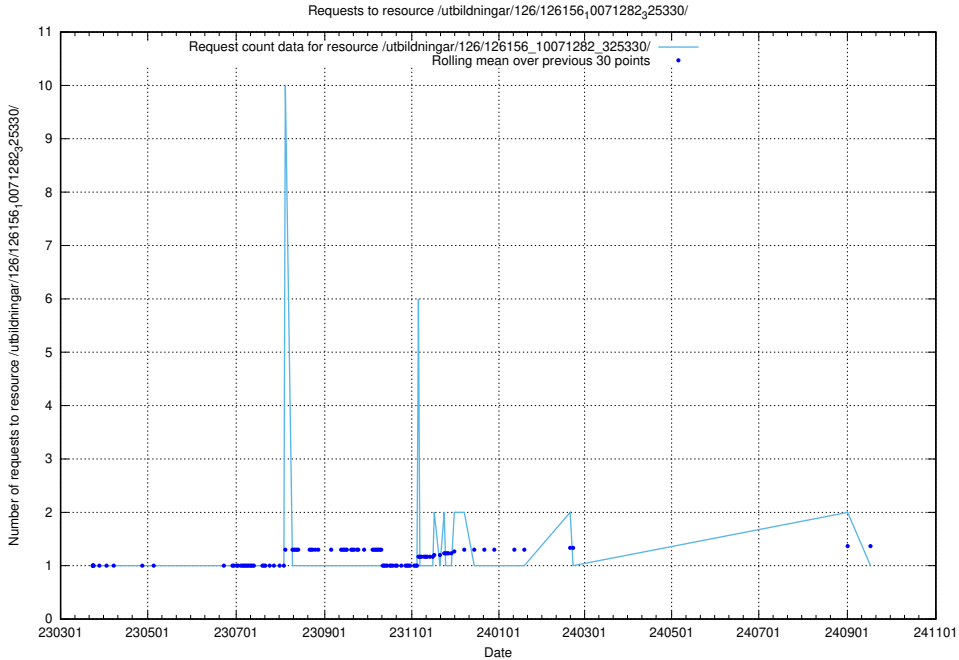

5.7207 Usage of /utbildningar/126/126156_10071282_325330/

Here, we count the number of requests to resource /utbildningar/126/126156_10071282_325330/.