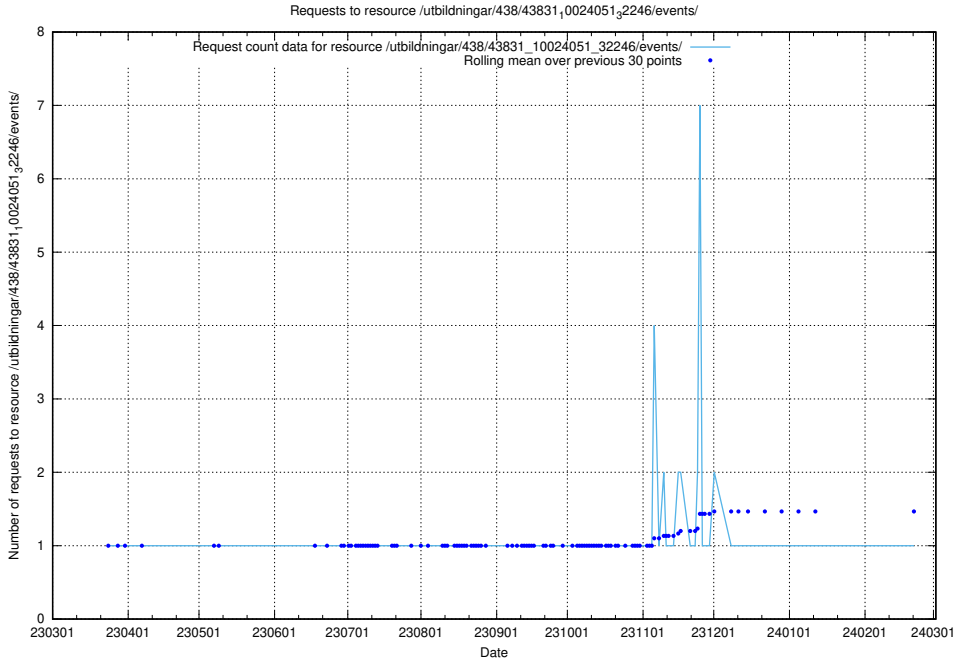

5.6943 Usage of /utbildningar/438/43831_10024051_32246/events/

Here, we count the number of requests to resource /utbildningar/438/43831_10024051_32246/events/.