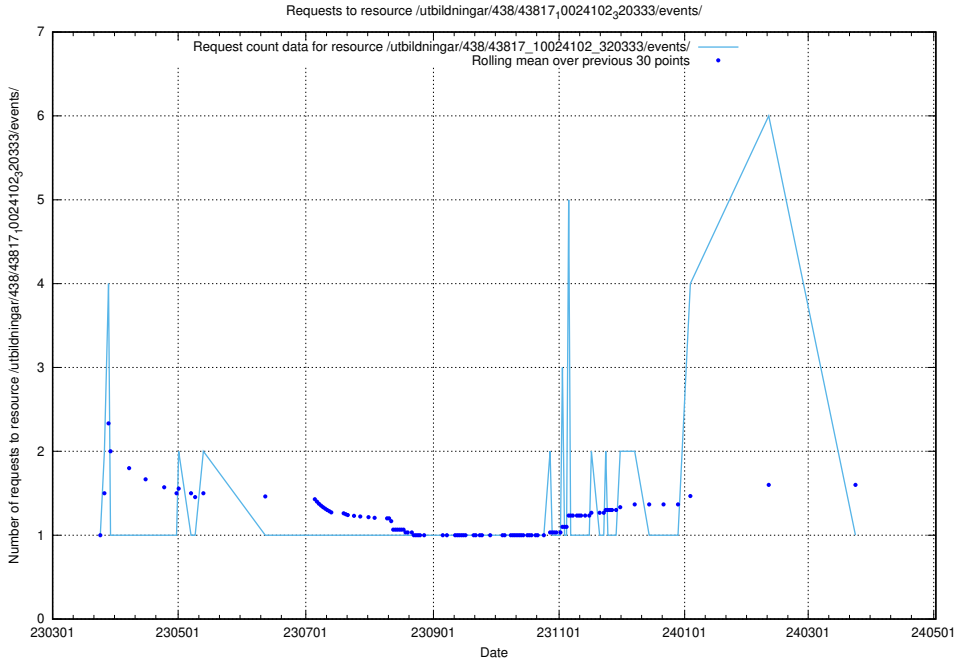

5.6945 Usage of /utbildningar/438/43817_10024102_320333/events/

Here, we count the number of requests to resource /utbildningar/438/43817_10024102_320333/events/.