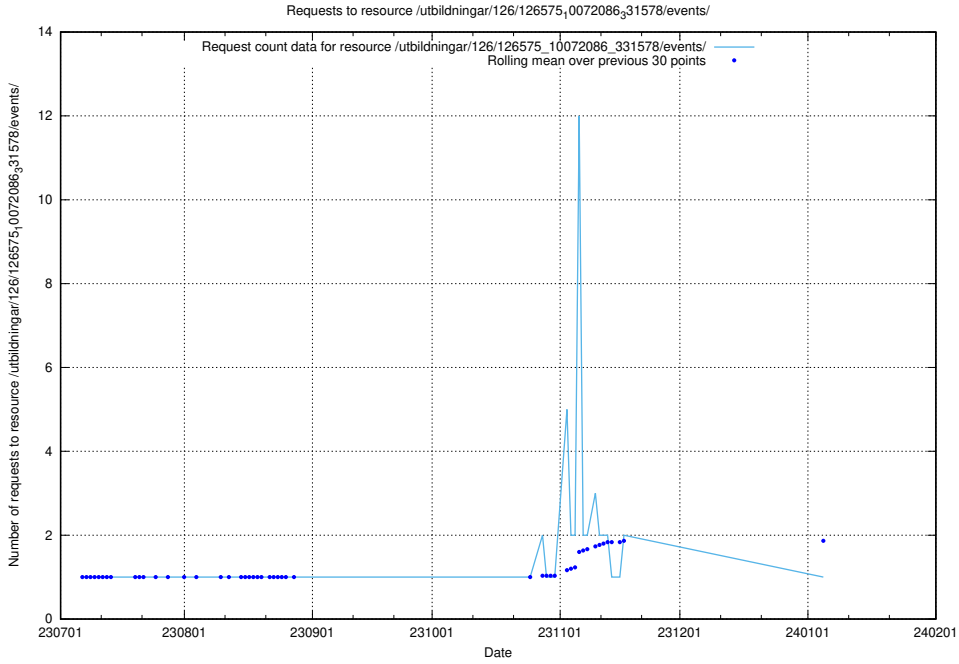

5.6077 Usage of /utbildningar/126/126575_10072086_331578/events/

Here, we count the number of requests to resource /utbildningar/126/126575_10072086_331578/events/