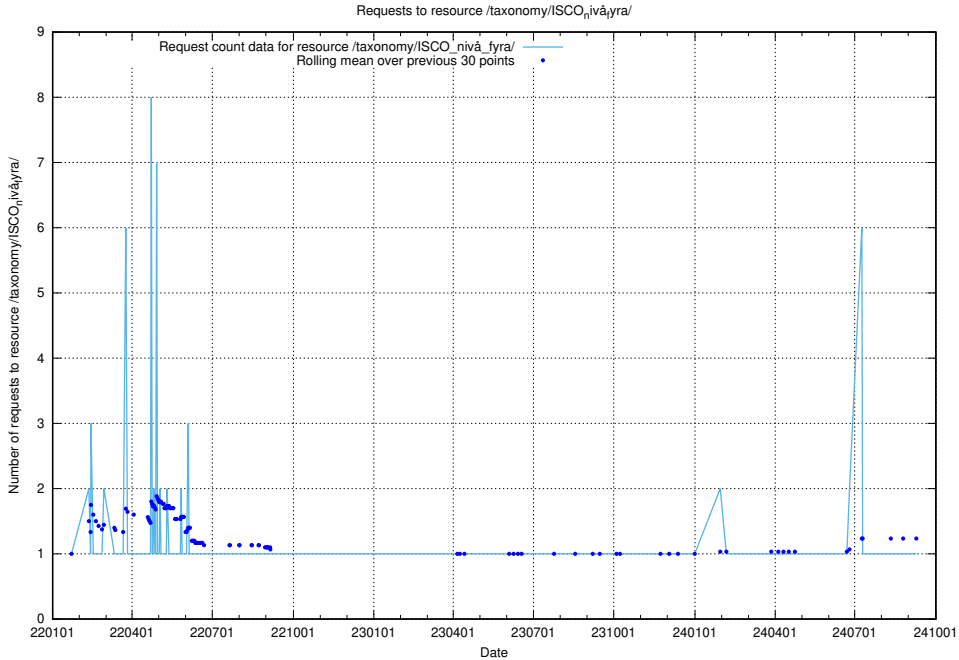

5.5742 Usage of /taxonomy/ISCO_nivå_fyra/

Here, we count the number of requests to resource /taxonomy/ISCO_nivå_fyra/.