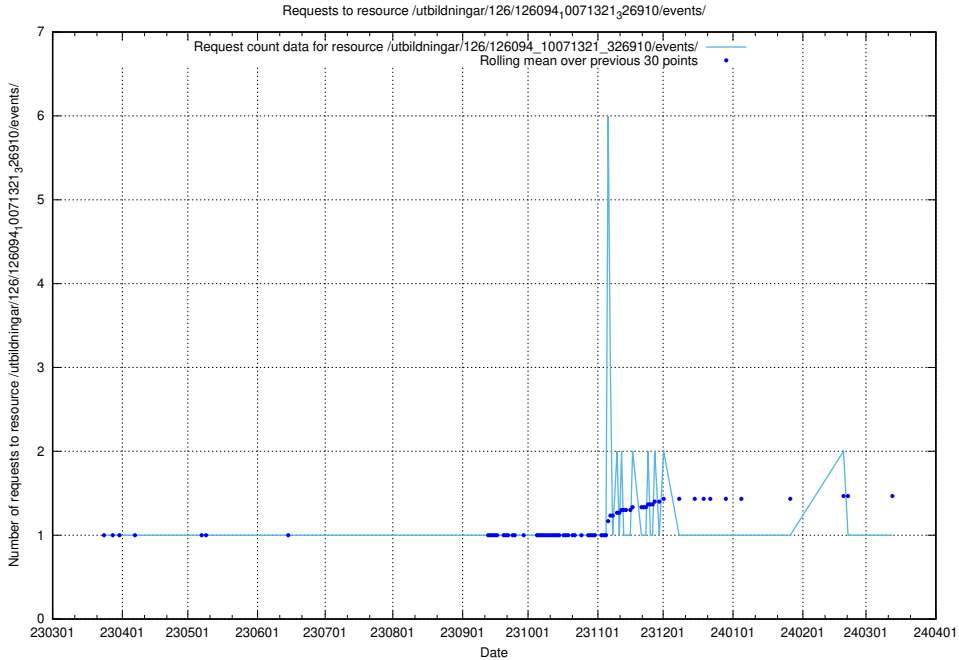

5.6986 Usage of /utbildningar/126/126094_10071321_326910/events/

Here, we count the number of requests to resource /utbildningar/126/126094_10071321_326910/events/