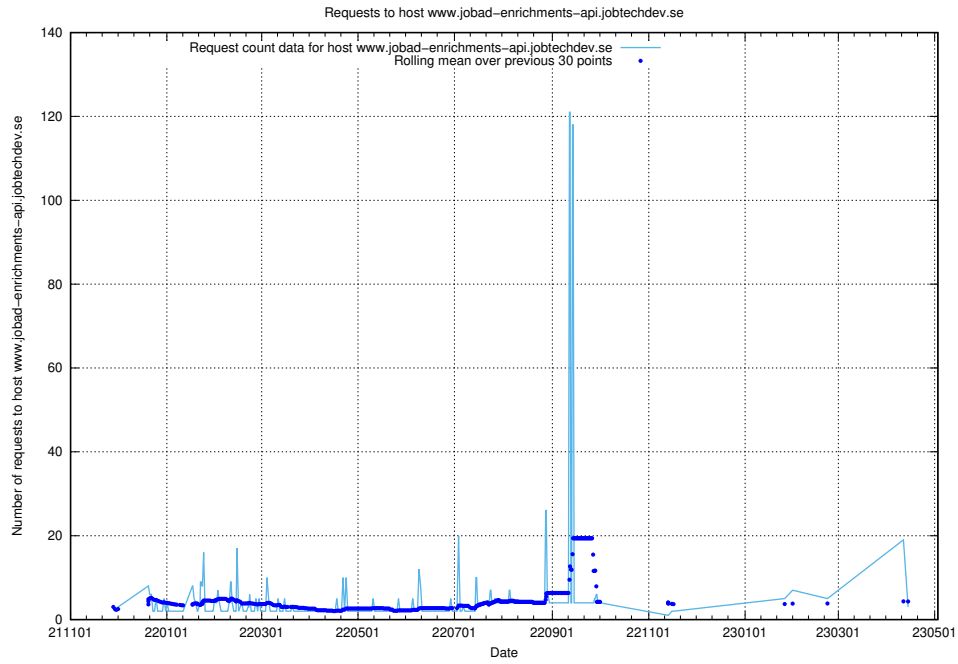

Here, we count the number of requests to host www.jobad-enrichments-api.jobtechdev.se.

7.216 Usage of magazine.jobtechdev.se

Here, we count the number of requests to host magazine.jobtechdev.se.

7.217 Usage of `blog.atlas.jobtechdev.se`