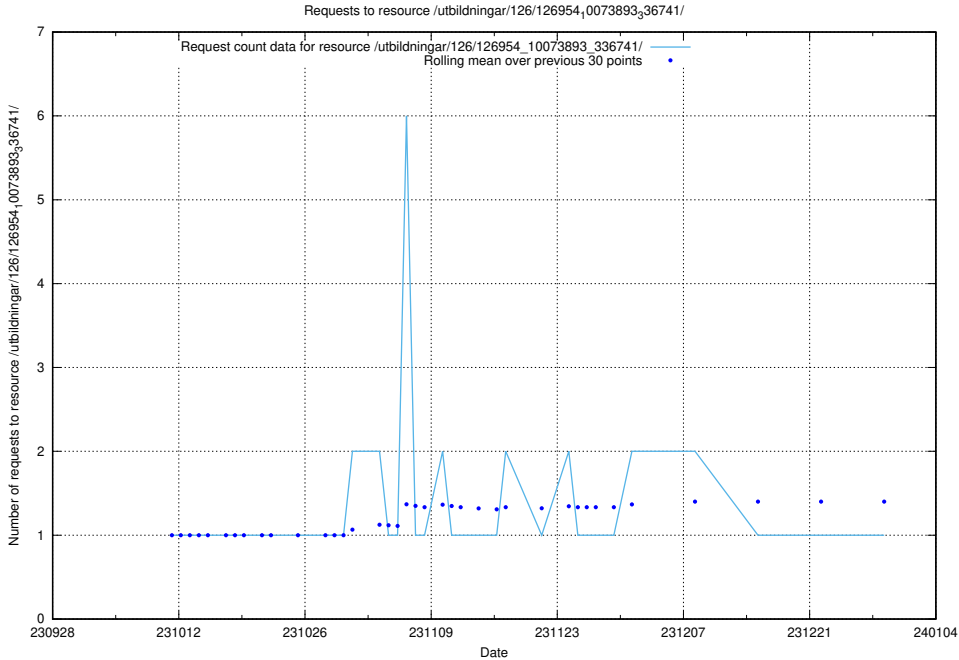

Here, we count the number of requests to resource /utbildningar/126/126954_10073893_336741/.

5.5153 Usage of /utbildningar/126/126751_10072075_331197/events/

Here, we count the number of requests to resource /utbildningar/126/126751_10072075_331197/events/