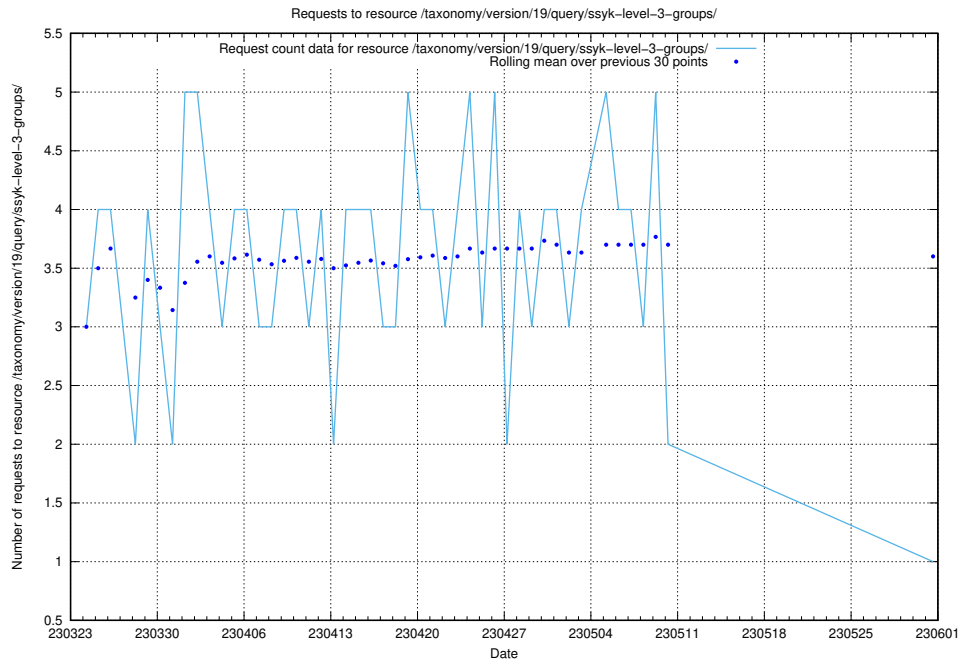

5.6895 Usage of /taxonomy/version/19/query/ssyk-level-3-groups/

Here, we count the number of requests to resource /taxonomy/version/19/query/ssyk-level-3-groups/.