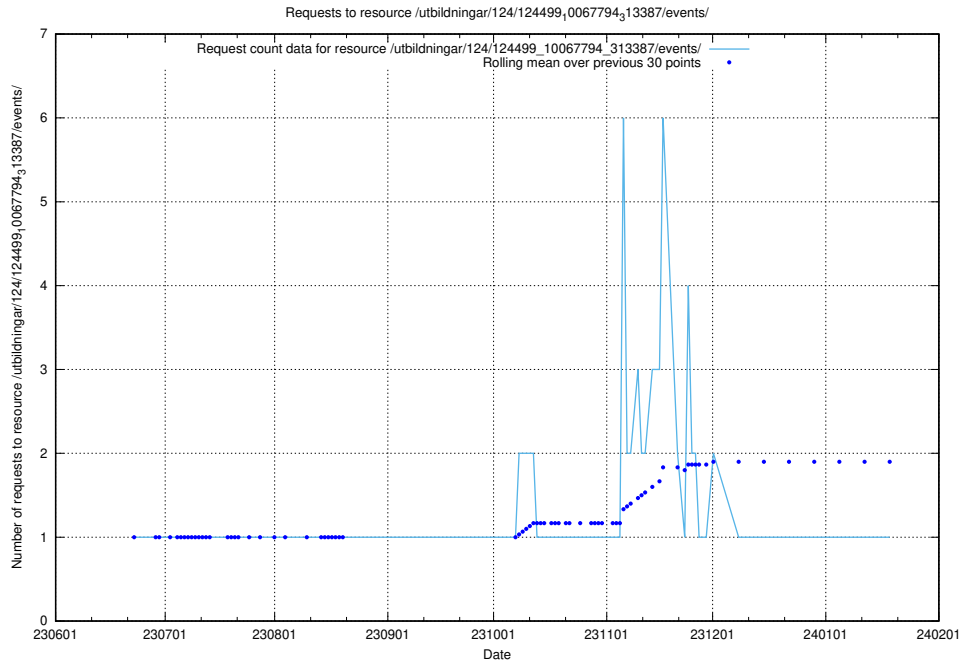

Here, we count the number of requests to resource /utbildningar/124/124499_10067840_313543/.

5.6522 Usage of /utbildningar/124/124499_10067794_313387/events/

Here, we count the number of requests to resource /utbildningar/124/124499_10067794_313387/events/