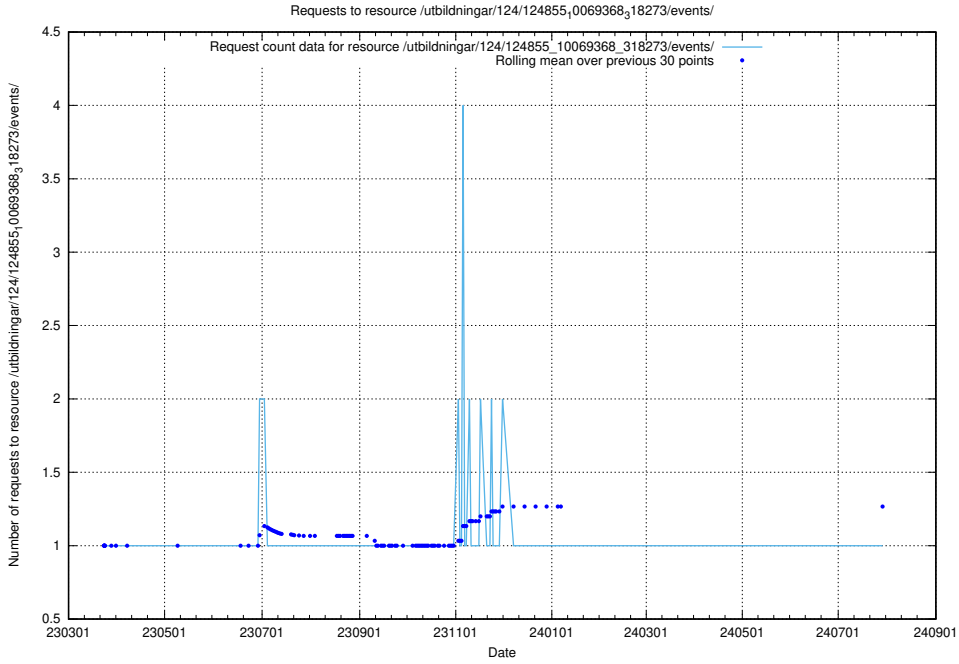

Here, we count the number of requests to resource /utbildningar/124/124855_10069845_319853/.

5.1325 Usage of /utbildningar/124/124855_10069368_318273/events/

Here, we count the number of requests to resource /utbildningar/124/124855_10069368_318273/events/