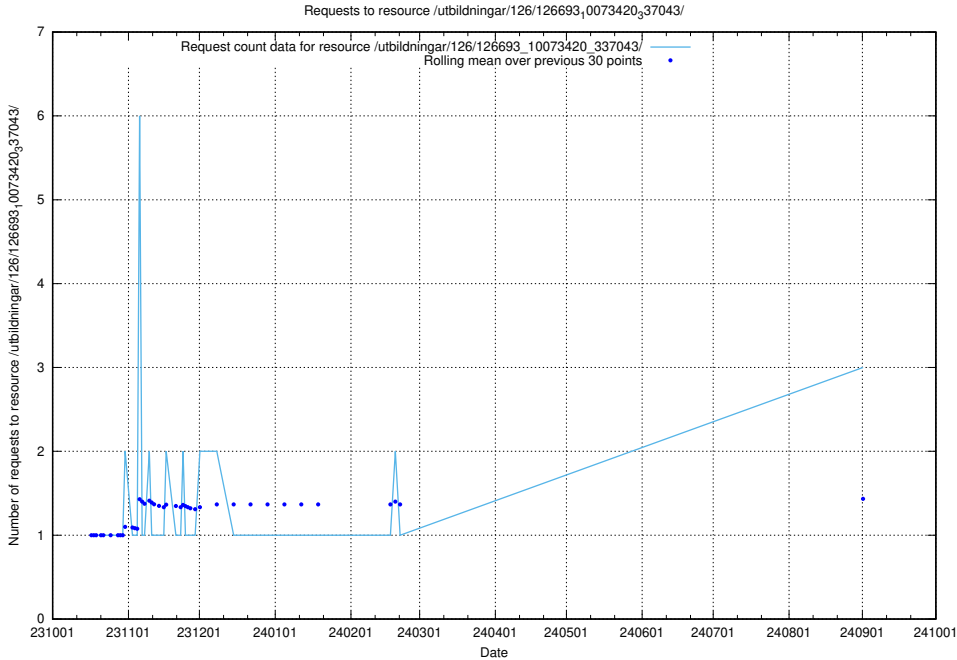

5.484 Usage of /utbildningar/126/126693_10073420_337043/

Here, we count the number of requests to resource /utbildningar/126/126693_10073420_337043/.