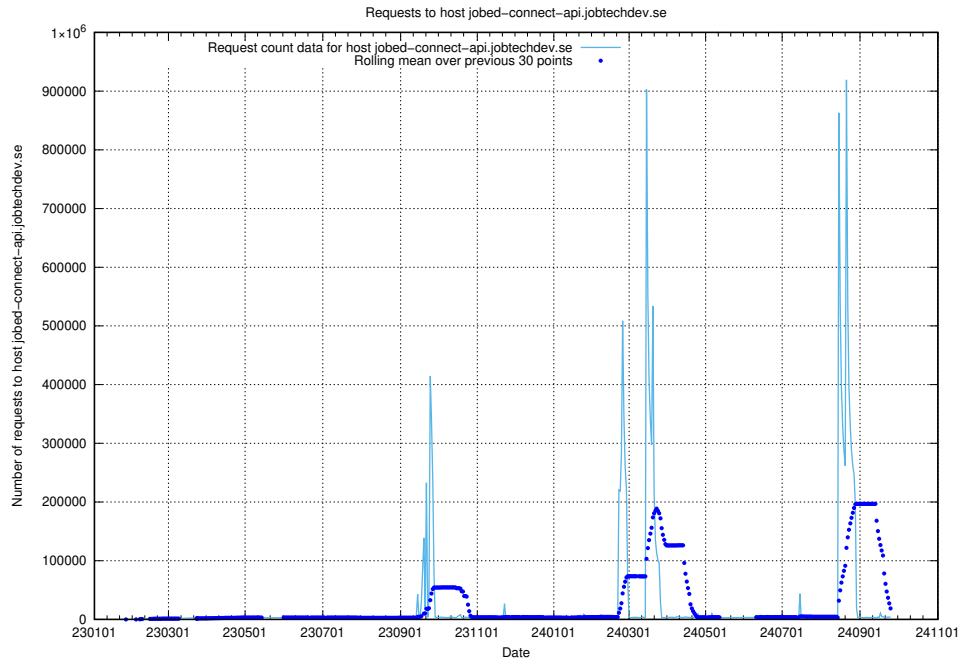

7.13 Usage of jobed-connect-api.jobtechdev.se

Here, we count the number of requests to host jobed-connect-api.jobtechdev.se.