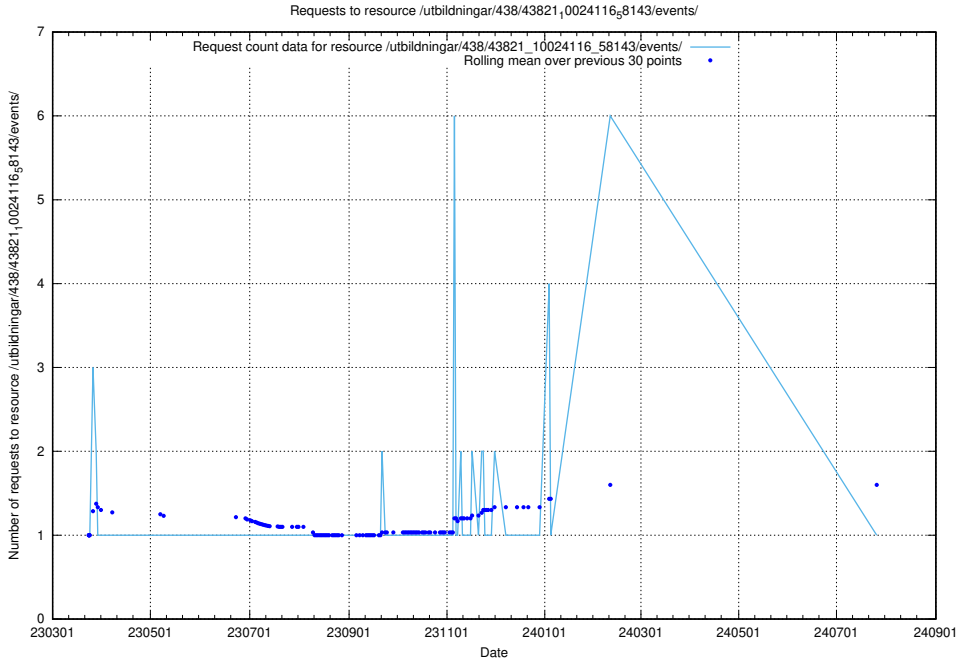

5.7115 Usage of /utbildningar/438/43821_10024116_58143/events/

Here, we count the number of requests to resource /utbildningar/438/43821_10024116_58143/events/.