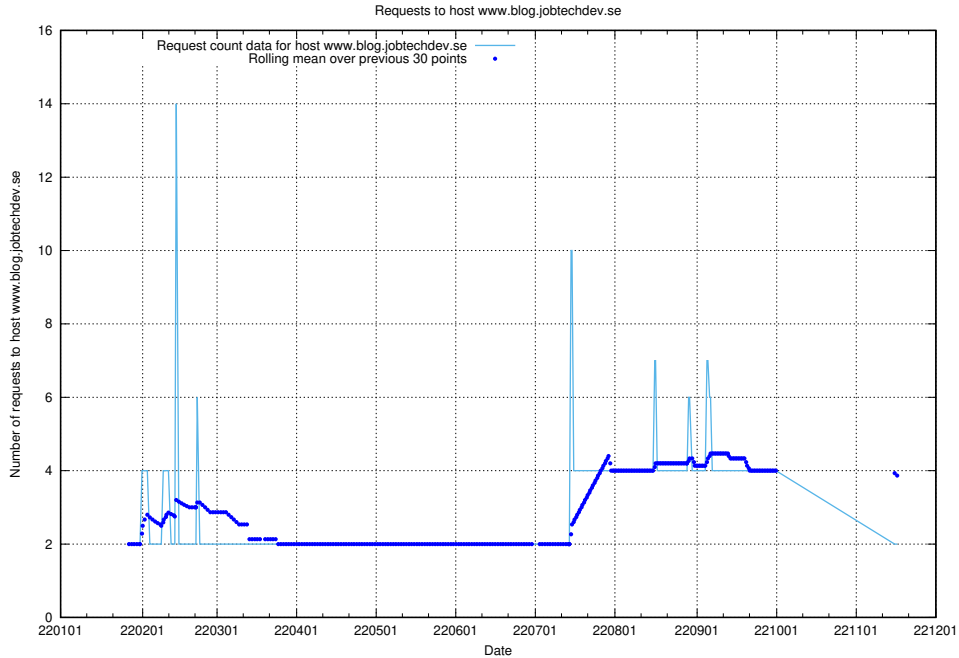

7.577 Usage of www.blog.jobtechdev.se

Here, we count the number of requests to host www.blog.jobtechdev.se.