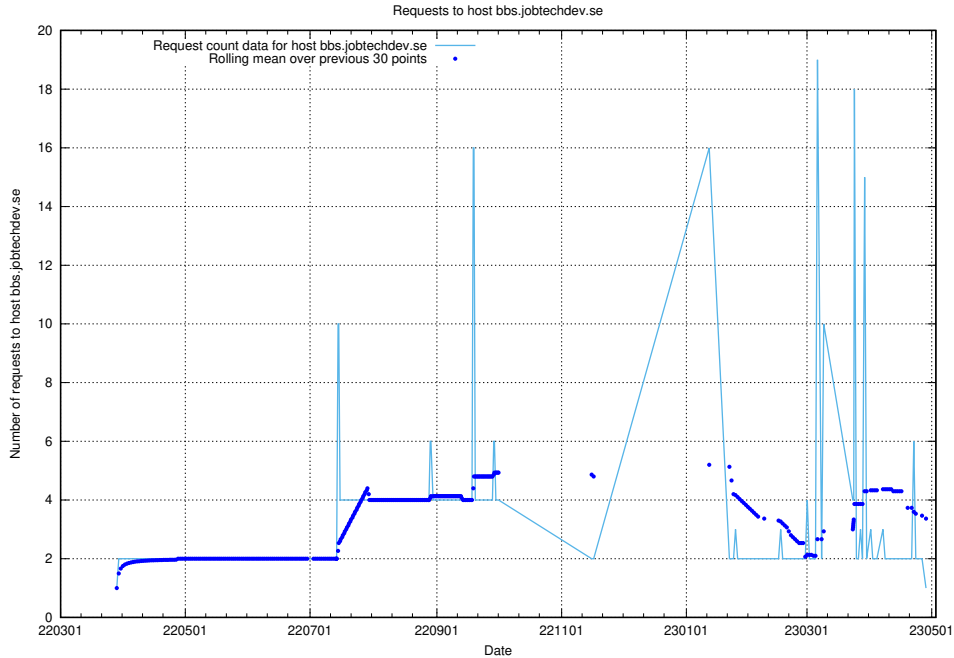

7.648 Usage of bbs.jobtechdev.se

Here, we count the number of requests to host bbs.jobtechdev.se.