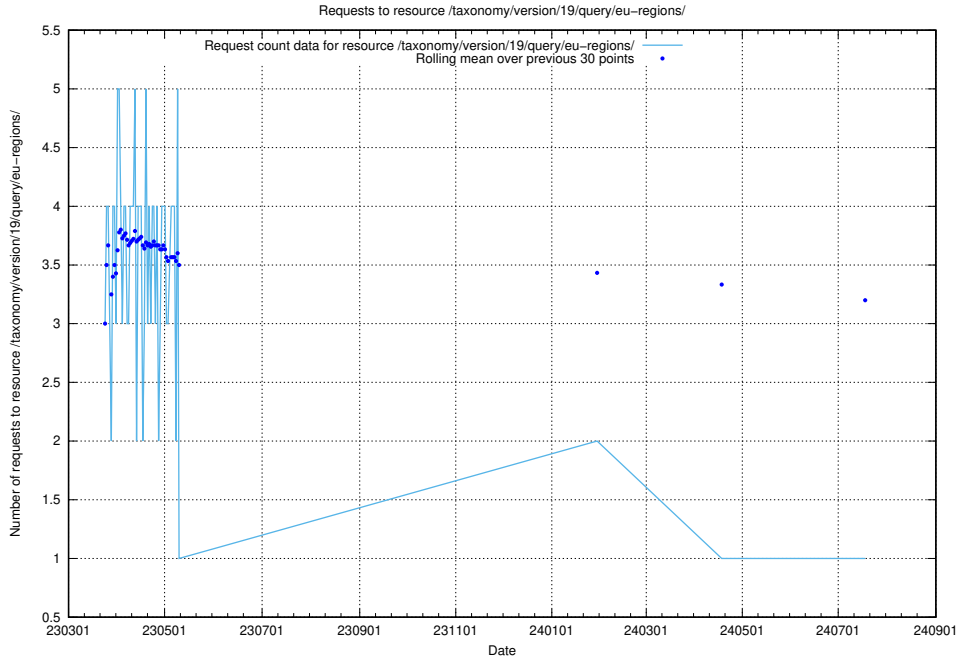

5.6917 Usage of /taxonomy/version/19/query/eu-regions/

Here, we count the number of requests to resource /taxonomy/version/19/query/eu-regions/.