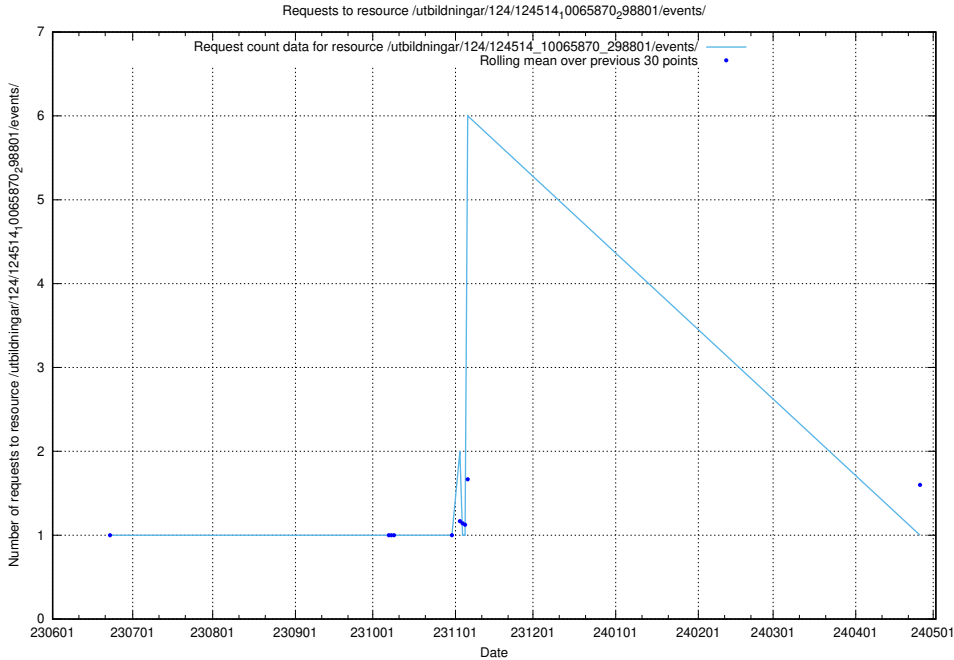

5.6515 Usage of /utbildningar/124/124514_10065870_298801/events/

Here, we count the number of requests to resource /utbildningar/124/124514_10065870_298801/events/