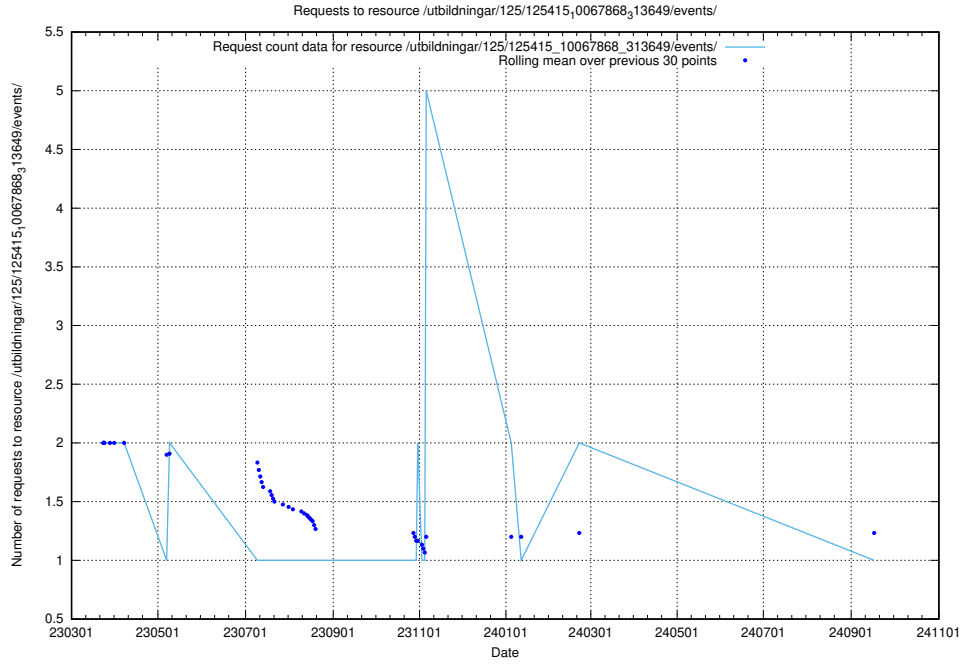

5.7064 Usage of /utbildningar/125/125415_10067868_313649/events/

Here, we count the number of requests to resource /utbildningar/125/125415_10067868_313649/events/