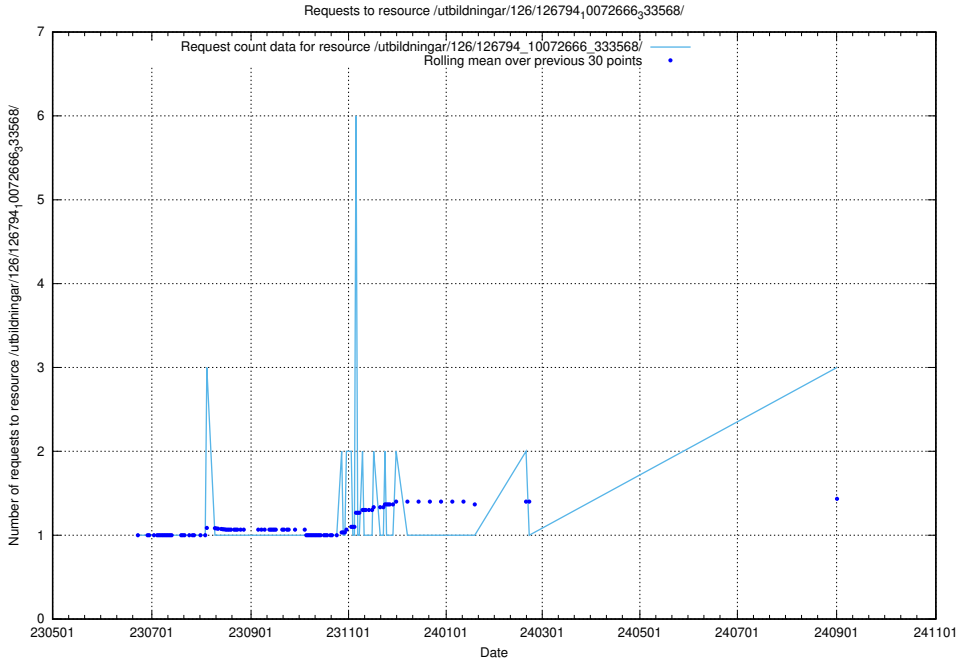

5.521 Usage of /utbildningar/126/126794_10072666_333568/

Here, we count the number of requests to resource /utbildningar/126/126794_10072666_333568/.