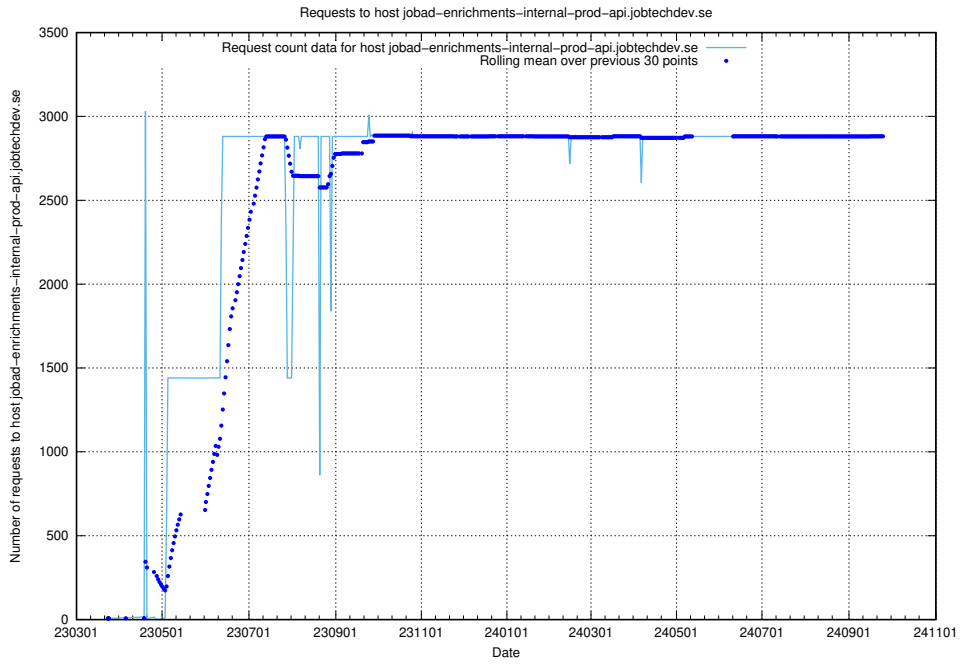

7.16 Usage of jobad-enrichments-internal-prod-api.jobtechdev.se

Here, we count the number of requests to host jobad-enrichments-internal-prod-api.jobtechdev.se.