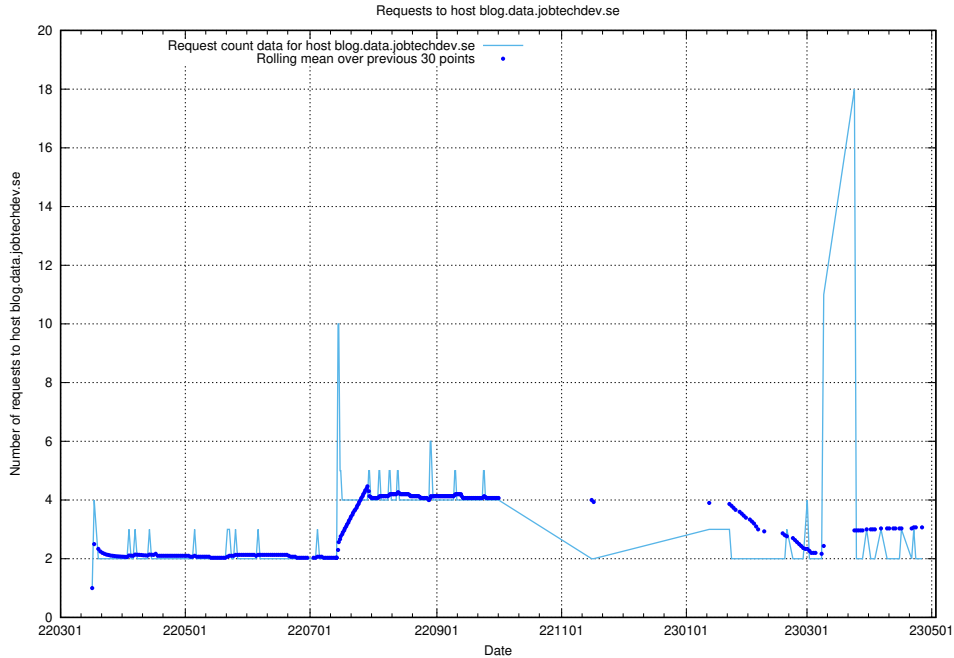

7.500 Usage of blog.data.jobtechdev.se

Here, we count the number of requests to host blog.data.jobtechdev.se.