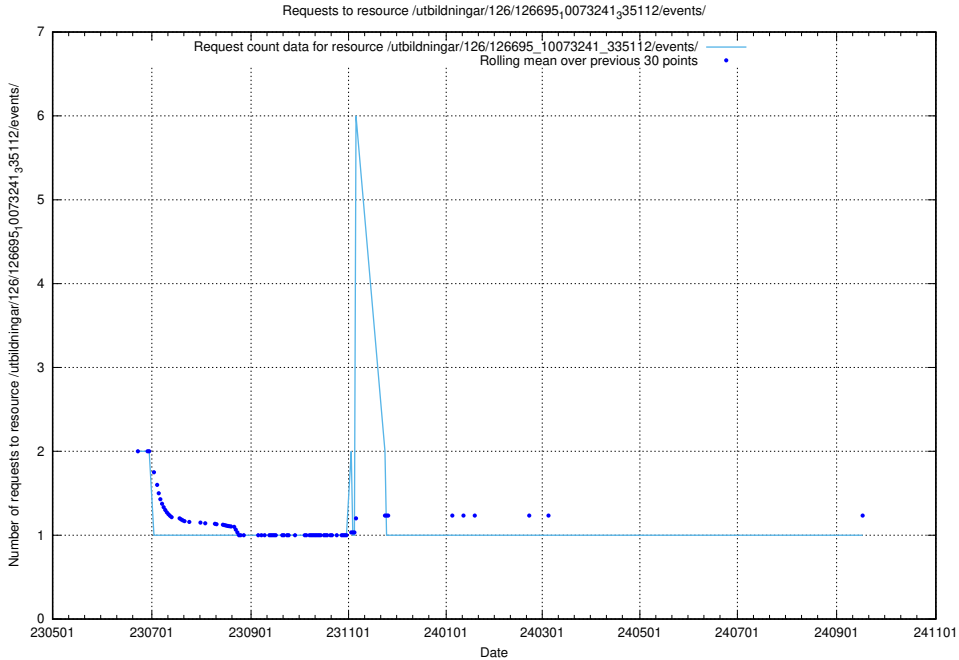

5.6334 Usage of /utbildningar/126/126695_10073241_335112/events/

Here, we count the number of requests to resource /utbildningar/126/126695_10073241_335112/events/