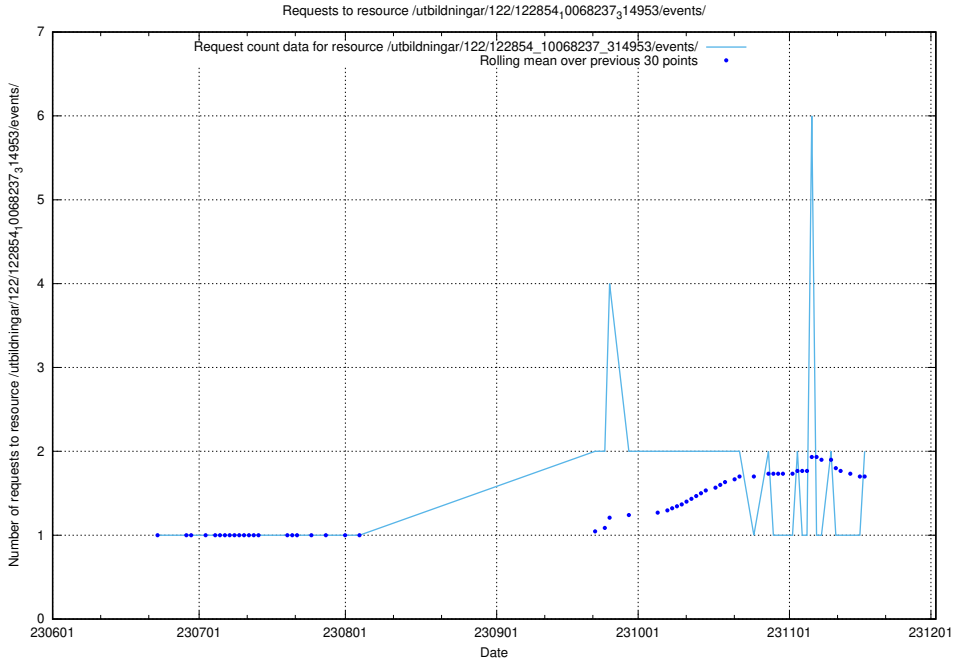

5.1020 Usage of /utbildningar/122/122854_10068237_314953/events/

Here, we count the number of requests to resource /utbildningar/122/122854_10068237_314953/events/