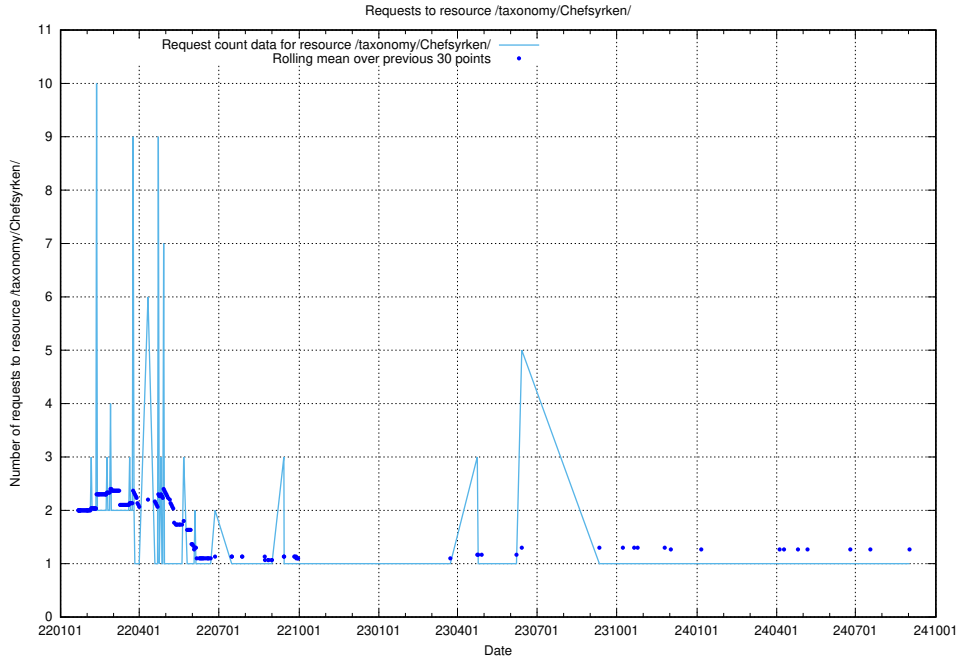

5.1592 Usage of /taxonomy/Chefsyrken/

Here, we count the number of requests to resource /taxonomy/Chefsyrken/.