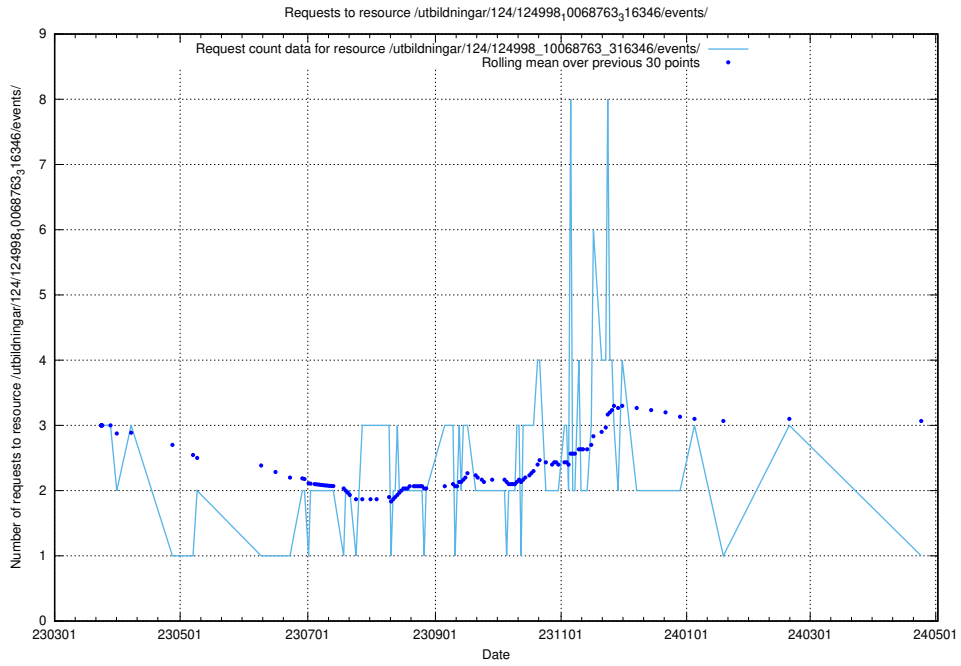

5.7036 Usage of /utbildningar/124/124998_10068763_316346/events/

Here, we count the number of requests to resource /utbildningar/124/124998_10068763_316346/events/