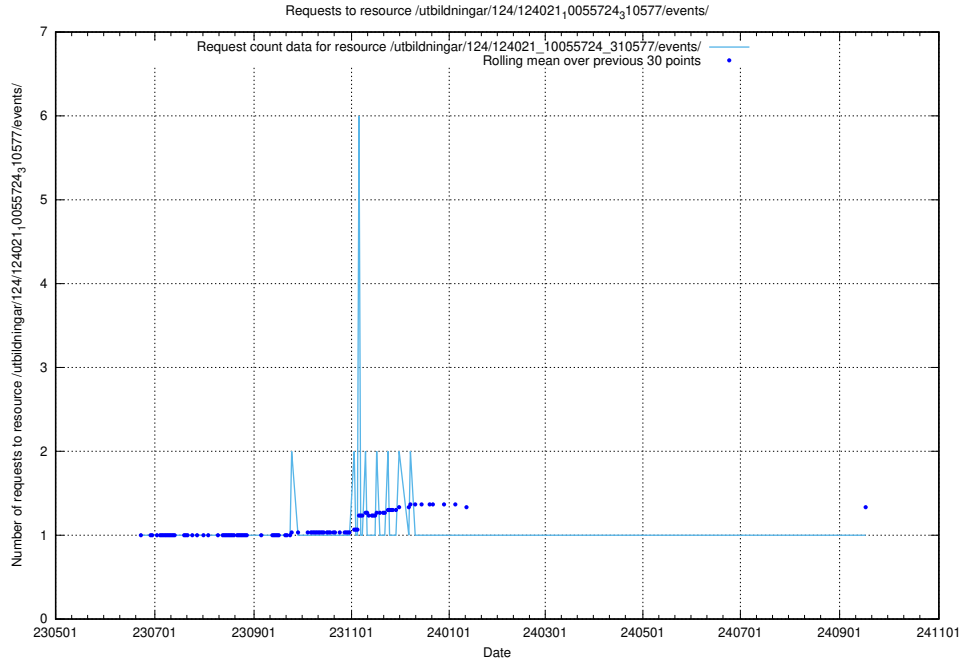

5.6562 Usage of /utbildningar/124/124021_10055724_310577/events/

Here, we count the number of requests to resource /utbildningar/124/124021_10055724_310577/events/