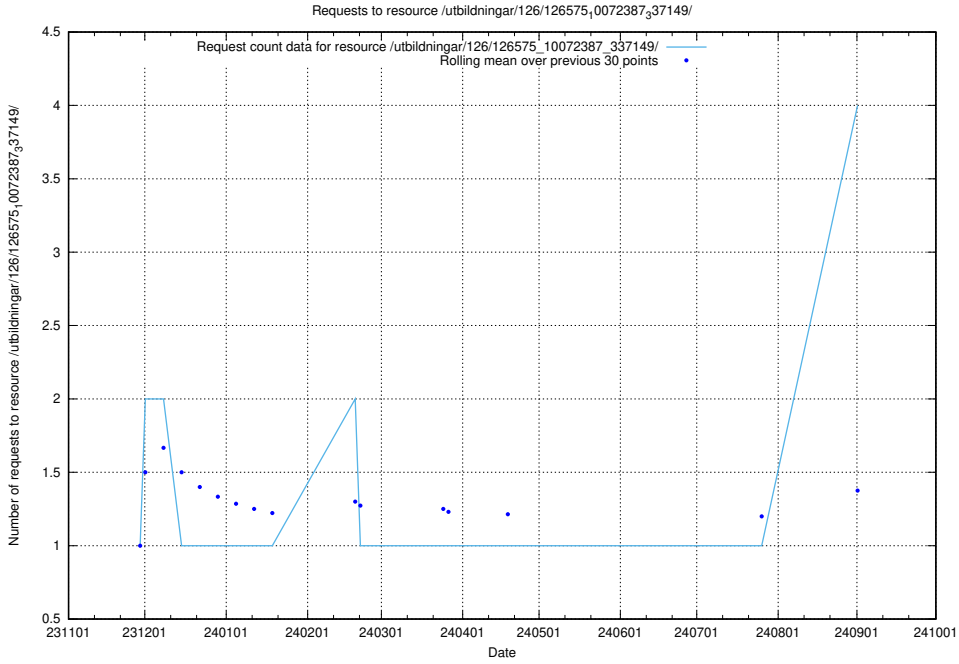

5.341 Usage of /utbildningar/126/126575_10072387_337149/

Here, we count the number of requests to resource /utbildningar/126/126575_10072387_337149/.