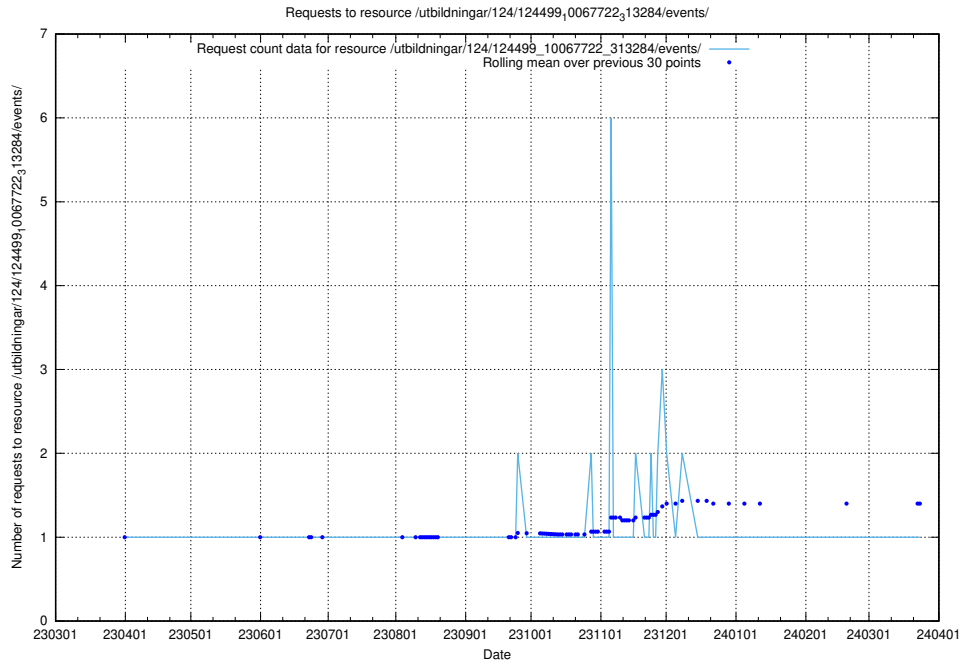

5.6797 Usage of /utbildningar/124/124499_10067722_313284/events/

Here, we count the number of requests to resource /utbildningar/124/124499_10067722_313284/events/