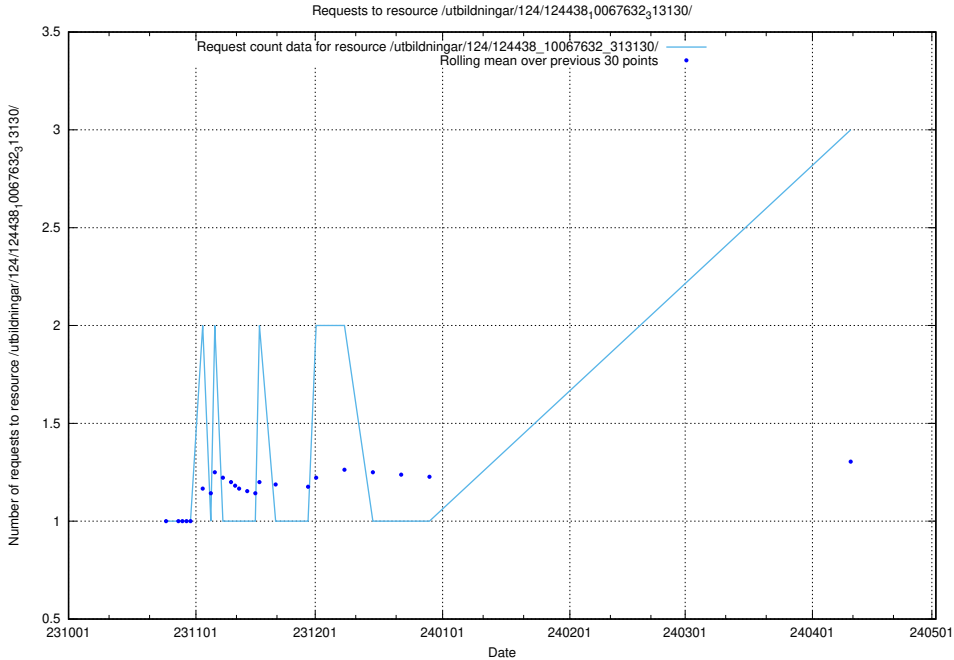

5.483 Usage of /utbildningar/124/124438_10067632_313130/

Here, we count the number of requests to resource /utbildningar/124/124438_10067632_313130/.