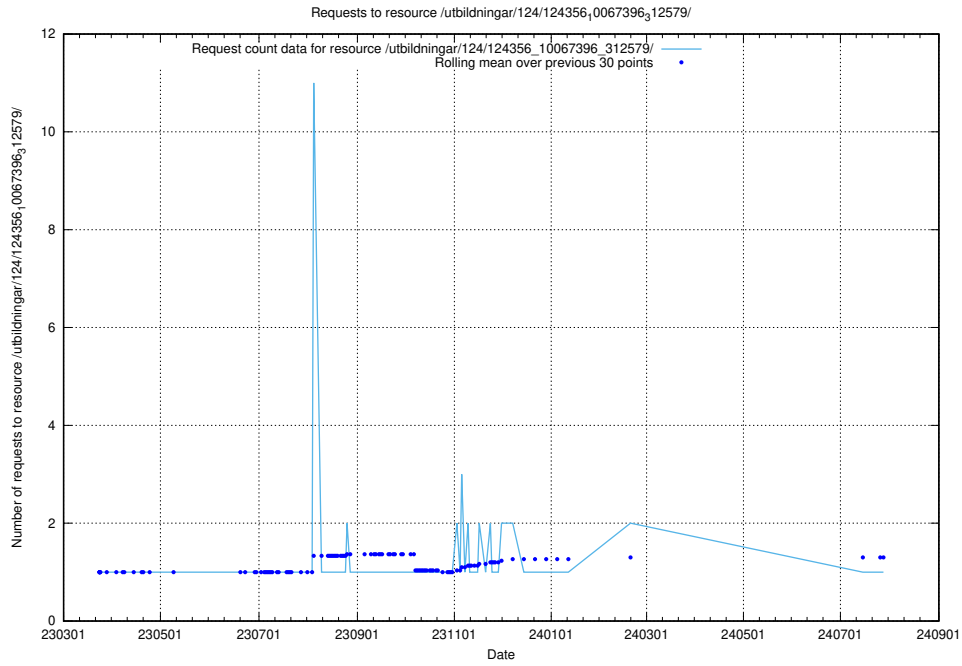

5.4667 Usage of /utbildningar/124/124356_10067396_312579/

Here, we count the number of requests to resource /utbildningar/124/124356_10067396_312579/.