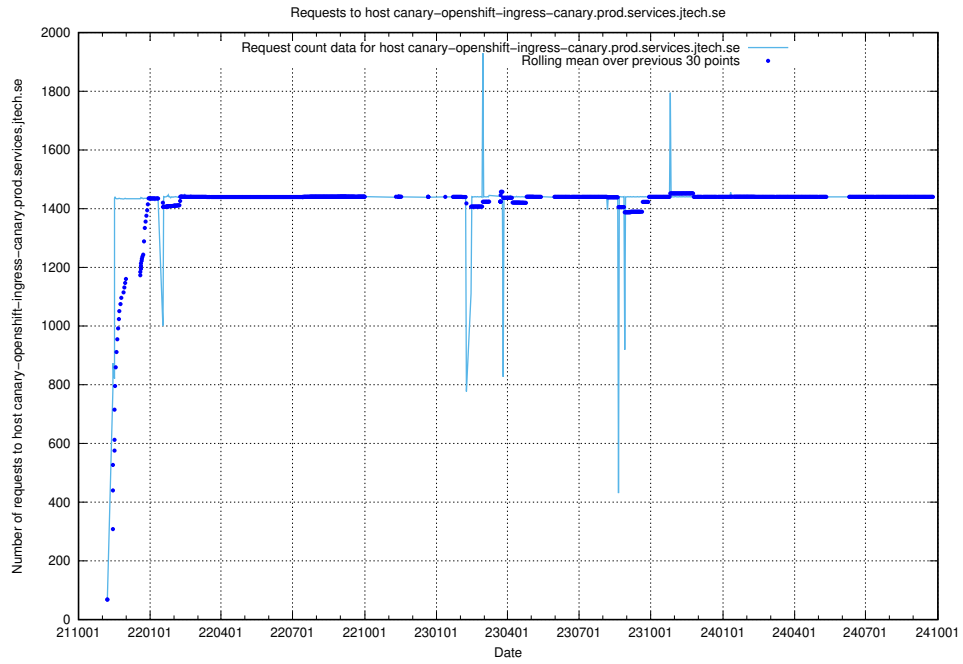

7.18 Usage of giggi.jobtechdev.se

Here, we count the number of requests to host giggi.jobtechdev.se.

7.19 Usage of canary-openshift-ingress-canary.prod.services.jtech.se

Here, we count the number of requests to host canary-openshift-ingress-canary.prod.services.jtech.se.