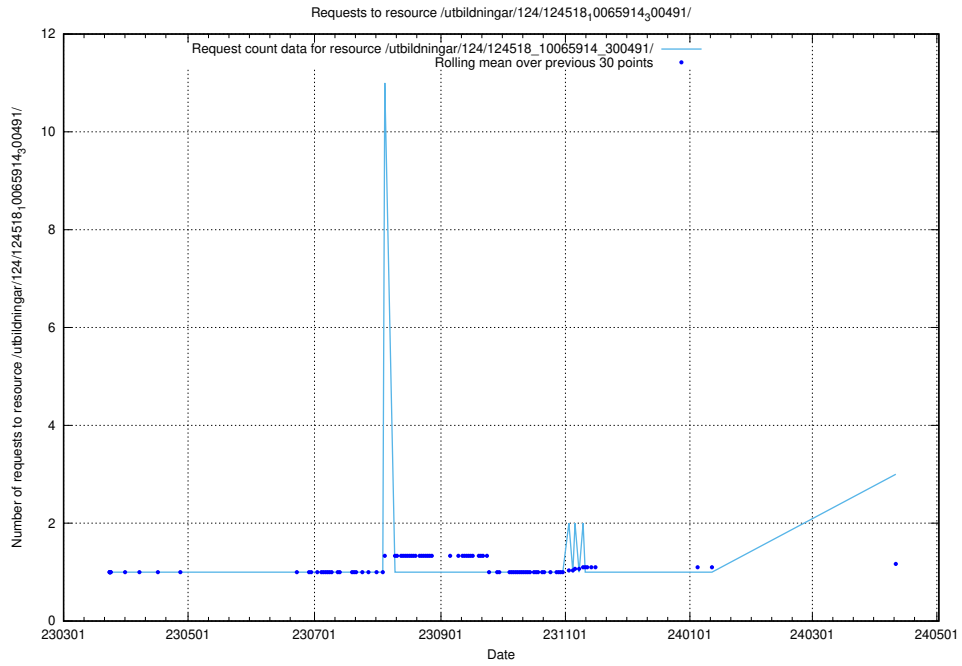

5.436 Usage of /utbildningar/124/124518_10065914_300491/

Here, we count the number of requests to resource /utbildningar/124/124518_10065914_300491/.