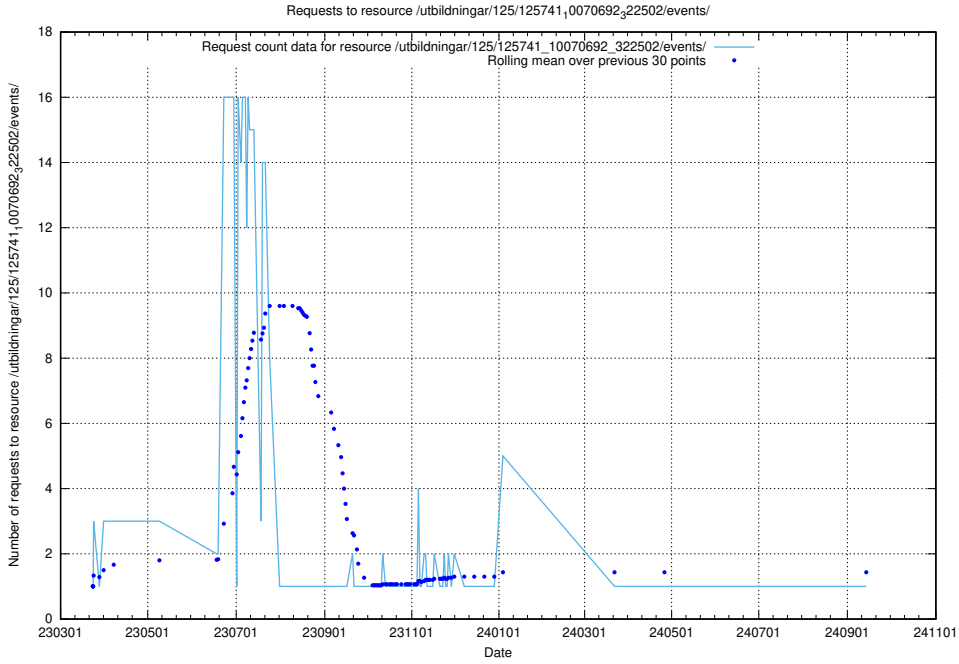

5.7248 Usage of /utbildningar/125/125741_10070692_322502/events/

Here, we count the number of requests to resource /utbildningar/125/125741_10070692_322502/events/