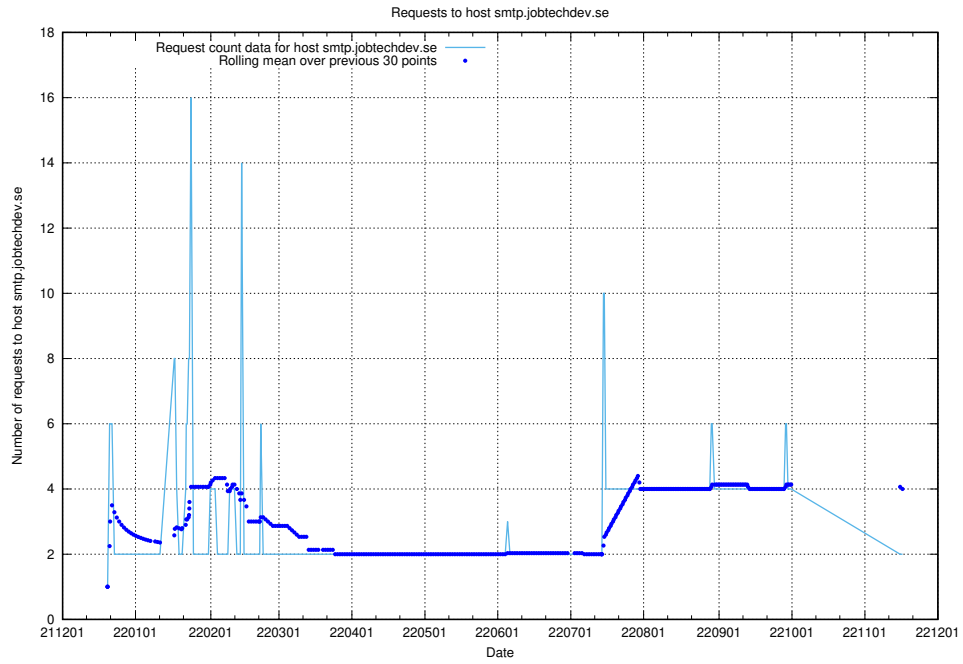

7.373 Usage of smtp.jobtechdev.se

Here, we count the number of requests to host smtp.jobtechdev.se.