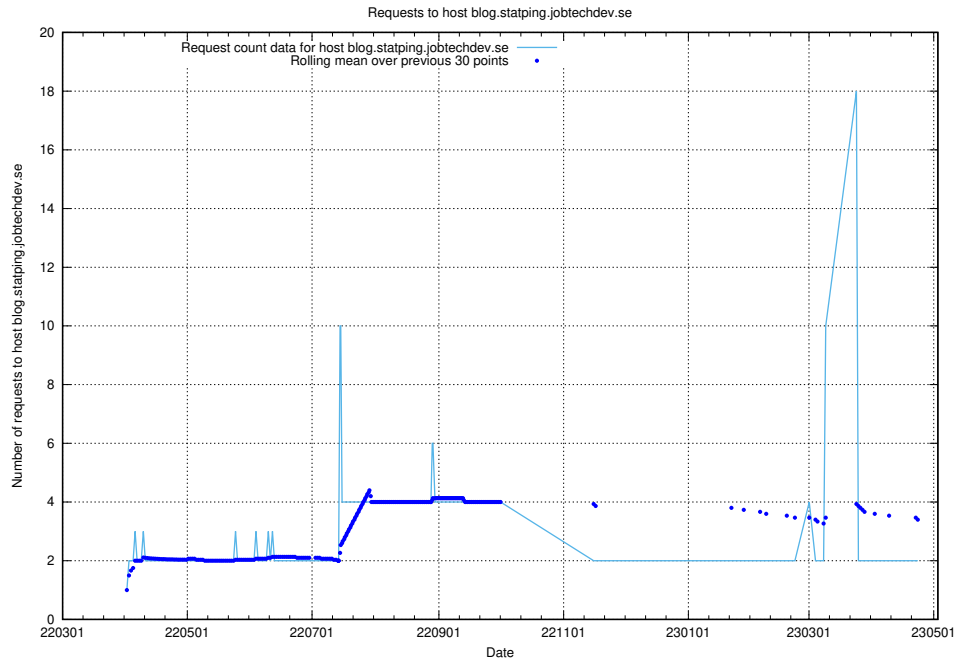

7.481 Usage of blog.statping.jobtechdev.se

Here, we count the number of requests to host blog.statping.jobtechdev.se.