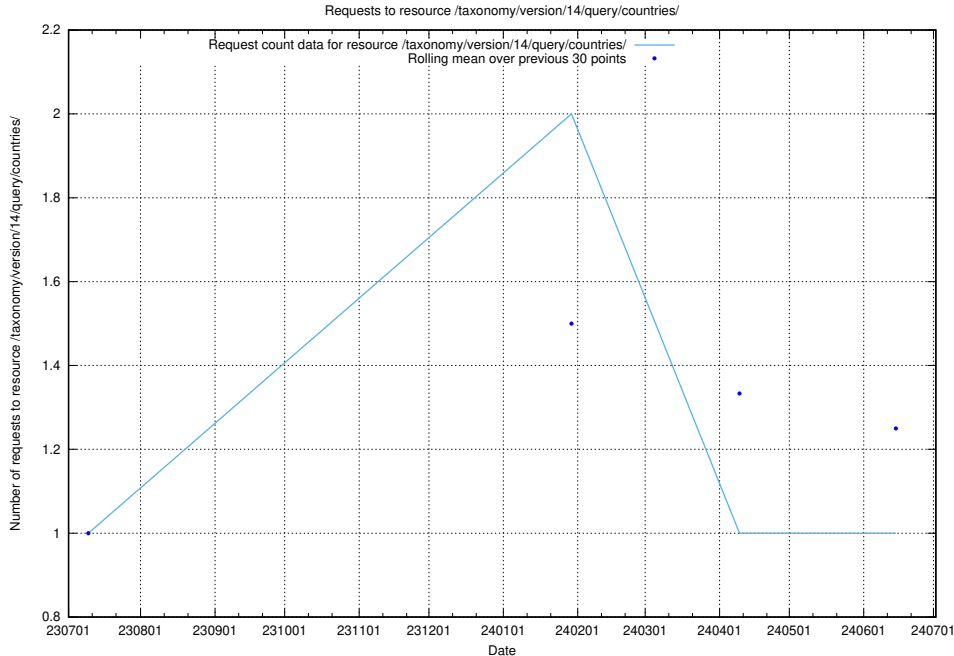

5.5933 Usage of /taxonomy/version/14/query/countries/

Here, we count the number of requests to resource /taxonomy/version/14/query/countries/.