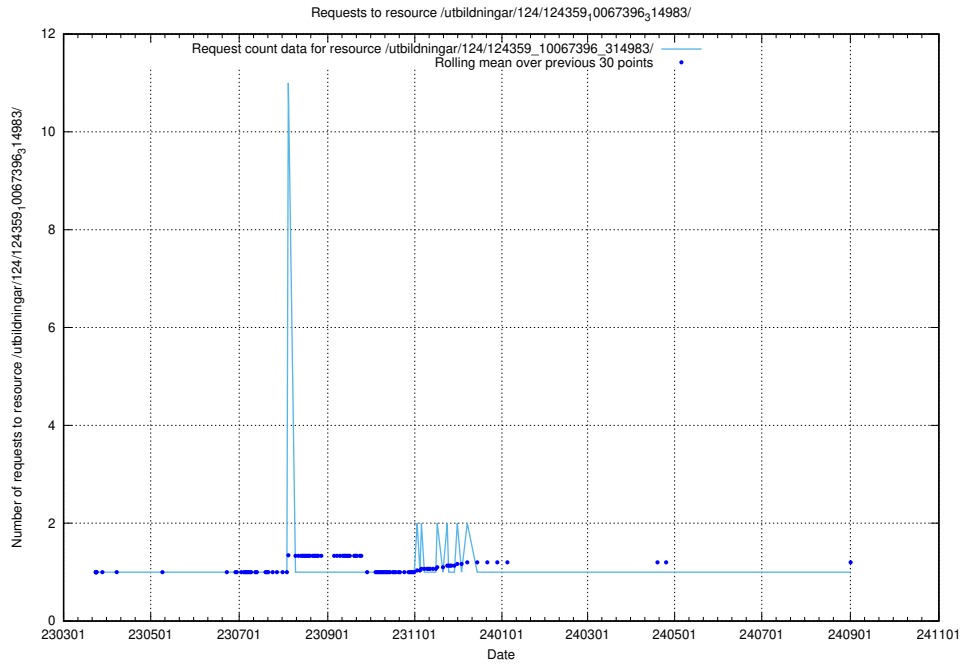

5.4597 Usage of /utbildningar/124/124359_10067396_314983/

Here, we count the number of requests to resource /utbildningar/124/124359_10067396_314983/.