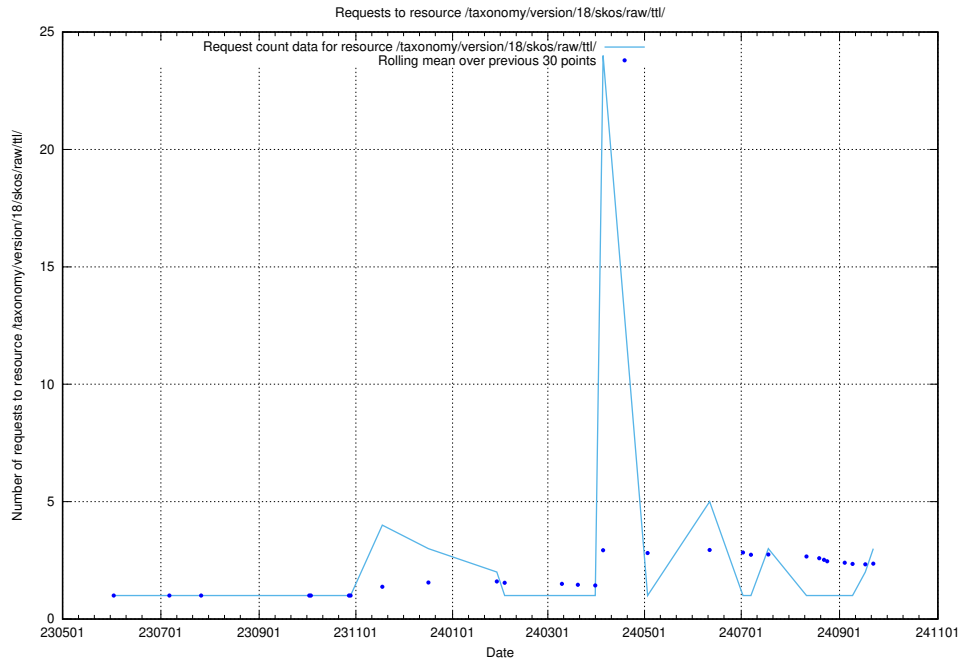

5.555 Usage of /taxonomy/version/18/skos/raw/ttl/

Here, we count the number of requests to resource /taxonomy/version/18/skos/raw/ttl/.