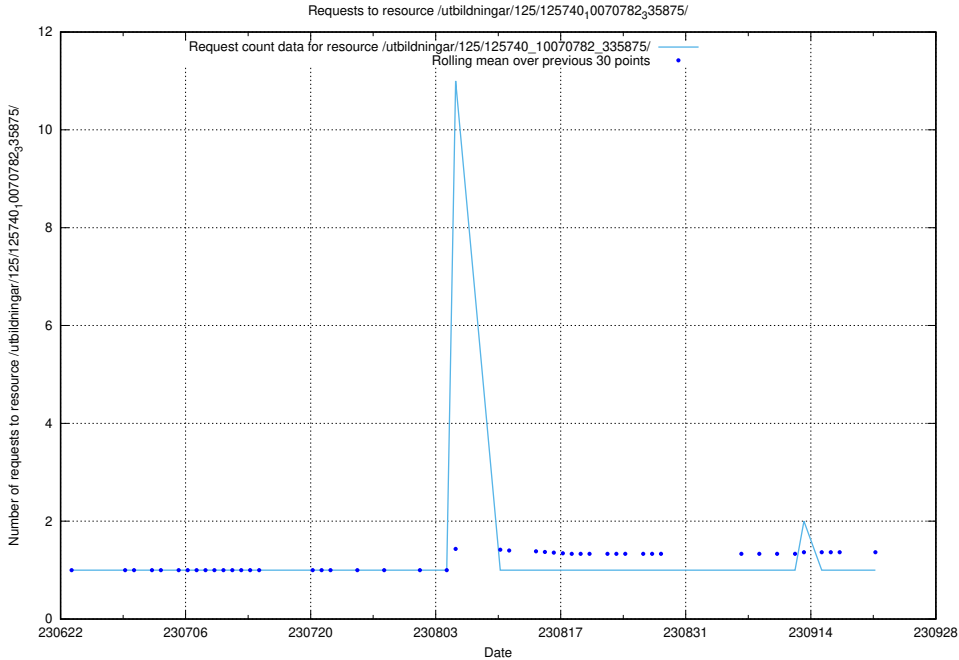

5.6432 Usage of /utbildningar/125/125740_10070782_335875/

Here, we count the number of requests to resource /utbildningar/125/125740_10070782_335875/.