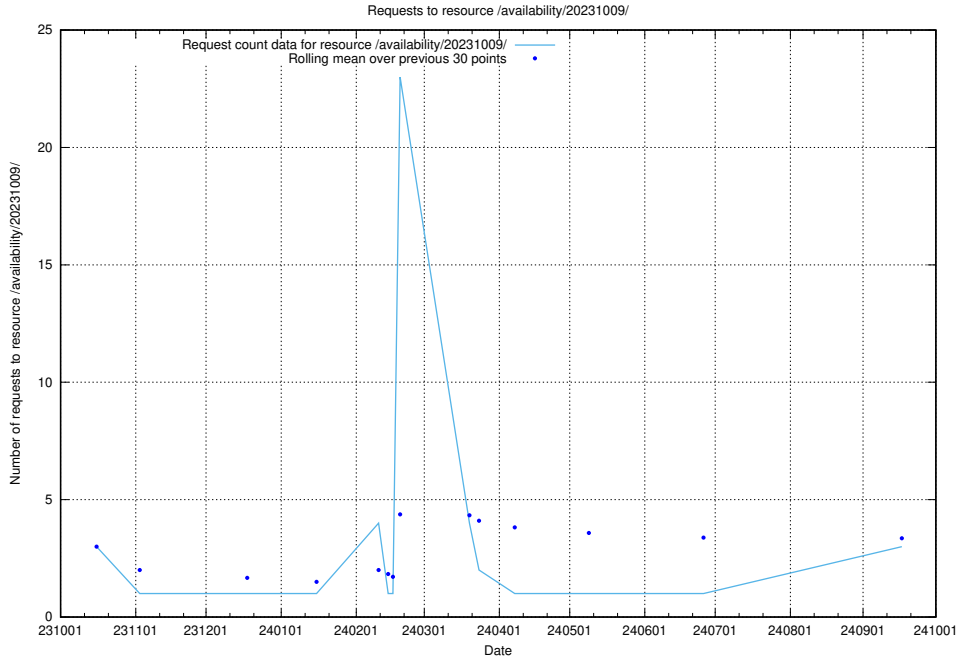

5.485 Usage of /availability/20231009/

Here, we count the number of requests to resource /availability/20231009/.