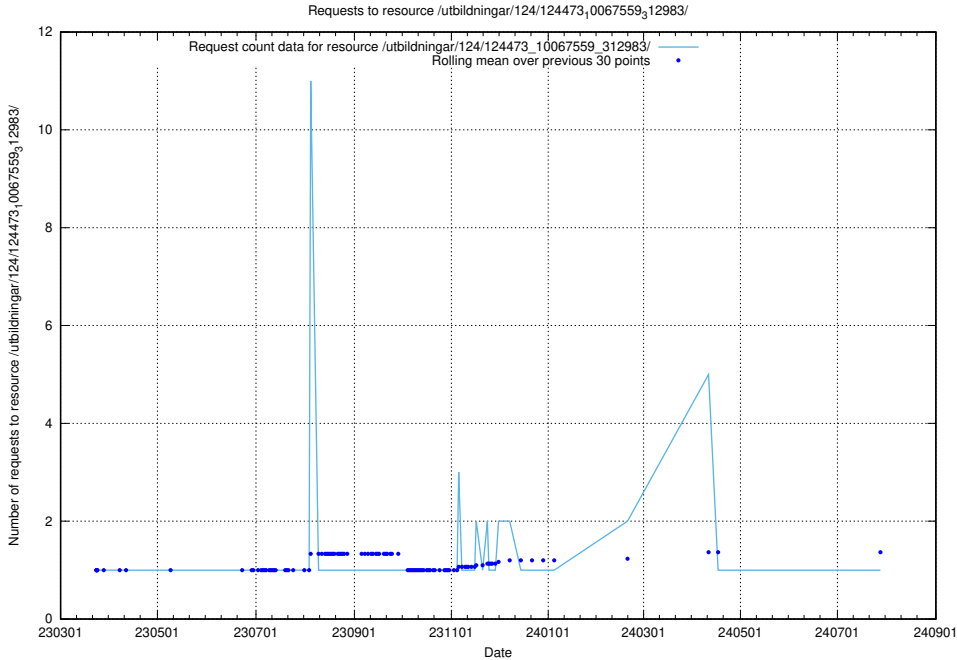

5.3763 Usage of /utbildningar/124/124473_10067559_312983/

Here, we count the number of requests to resource /utbildningar/124/124473_10067559_312983/.