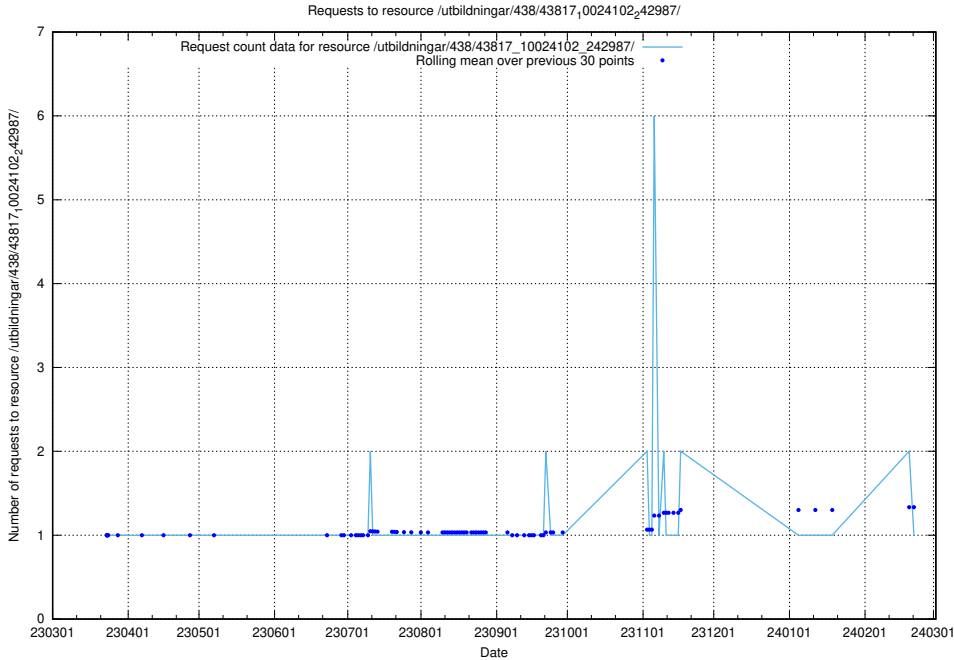

Here, we count the number of requests to resource /utbildningar/438/43817_10024102_314300/.

5.7124 Usage of /utbildningar/438/43817_10024102_242987/

Here, we count the number of requests to resource /utbildningar/438/43817_10024102_242987/.