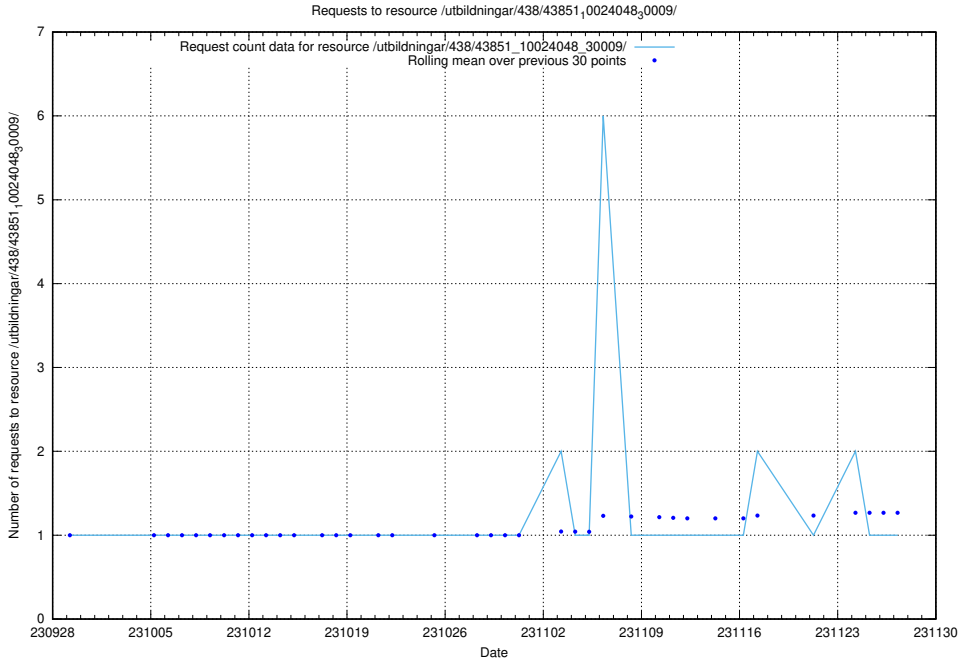

5.5226 Usage of /utbildningar/438/43851_10024048_30009/

Here, we count the number of requests to resource /utbildningar/438/43851_10024048_30009/.