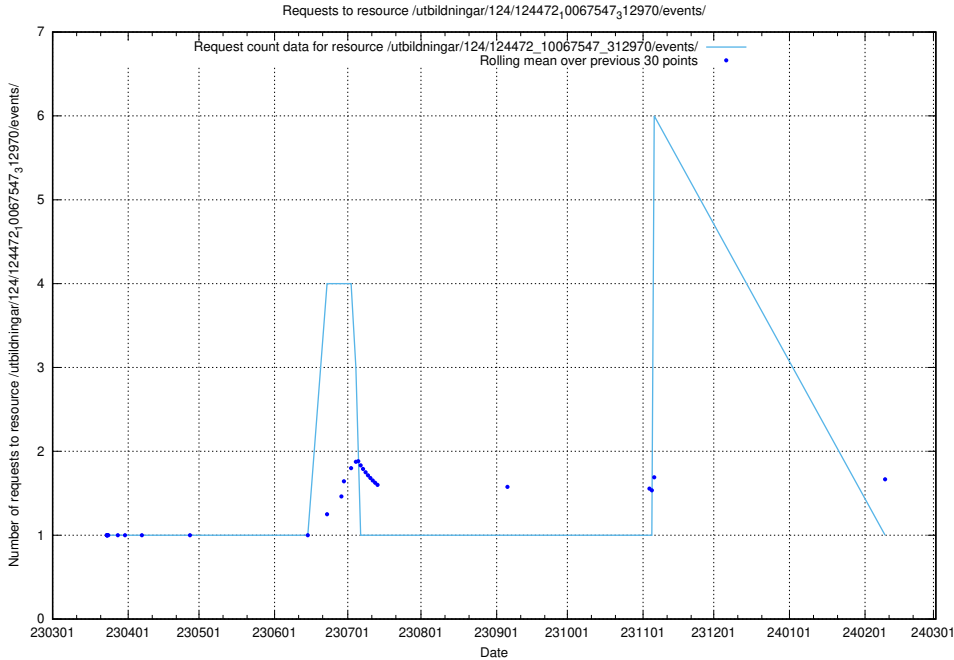

5.3943 Usage of /utbildningar/124/124472_10067547_312970/events/

Here, we count the number of requests to resource /utbildningar/124/124472_10067547_312970/events/