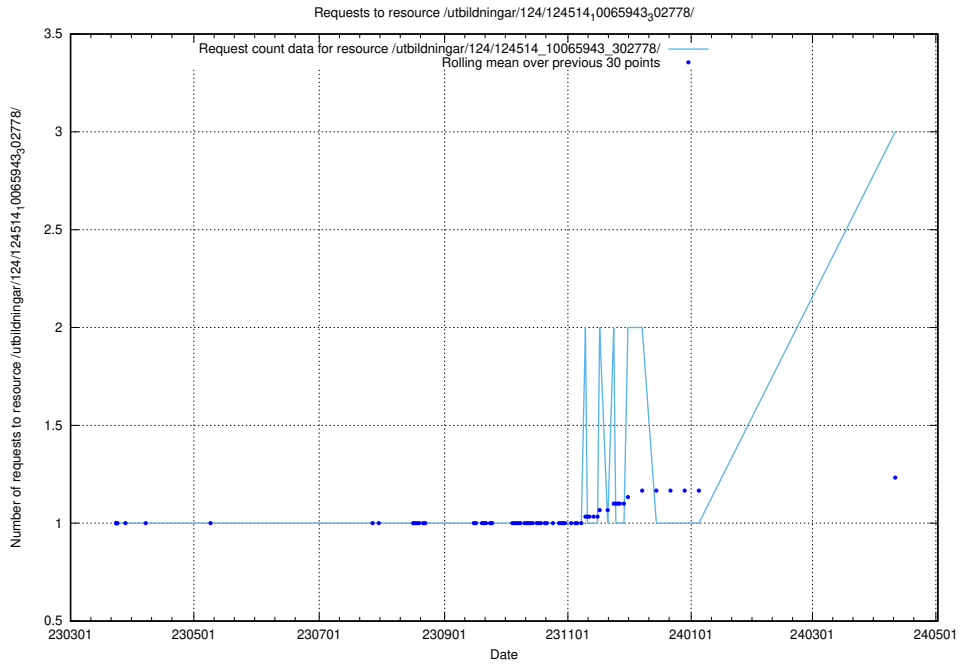

Here, we count the number of requests to resource /utbildningar/124/124514_10066304_308429/.

5.443 Usage of /utbildningar/124/124514_10065943_302778/

Here, we count the number of requests to resource /utbildningar/124/124514_10065943_302778/.