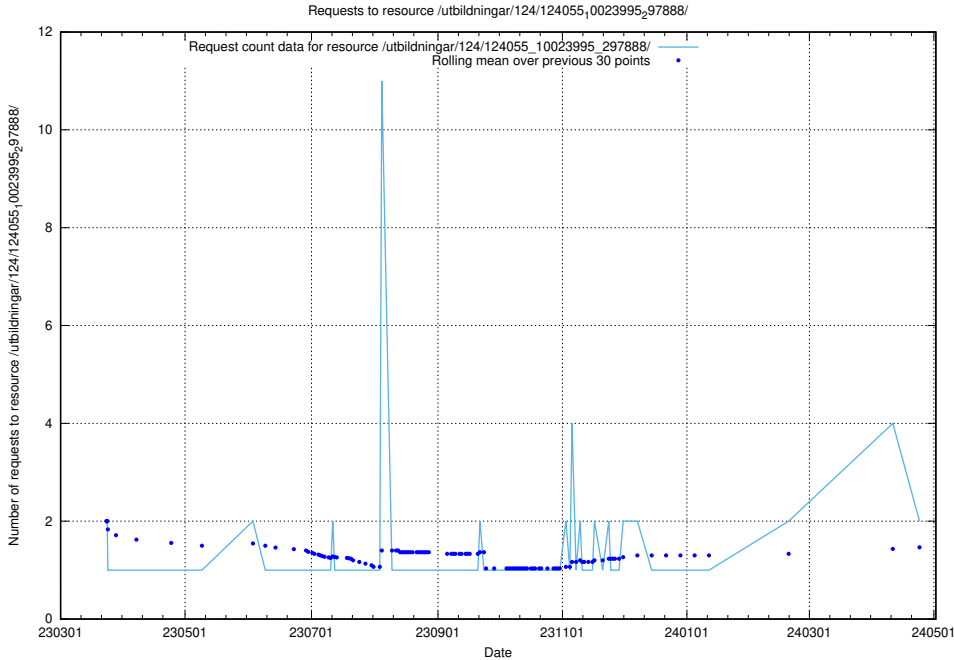

5.1076 Usage of /utbildningar/124/124055_10023995_297888/

Here, we count the number of requests to resource /utbildningar/124/124055_10023995_297888/.