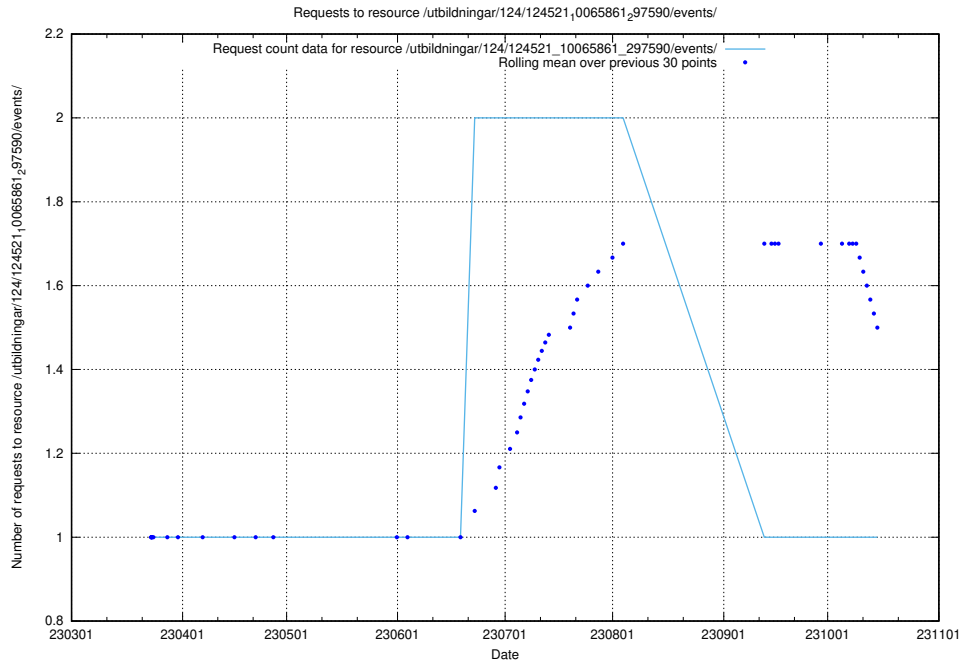

5.1727 Usage of /utbildningar/124/124521_10065861_297590/events/

Here, we count the number of requests to resource /utbildningar/124/124521_10065861_297590/events/