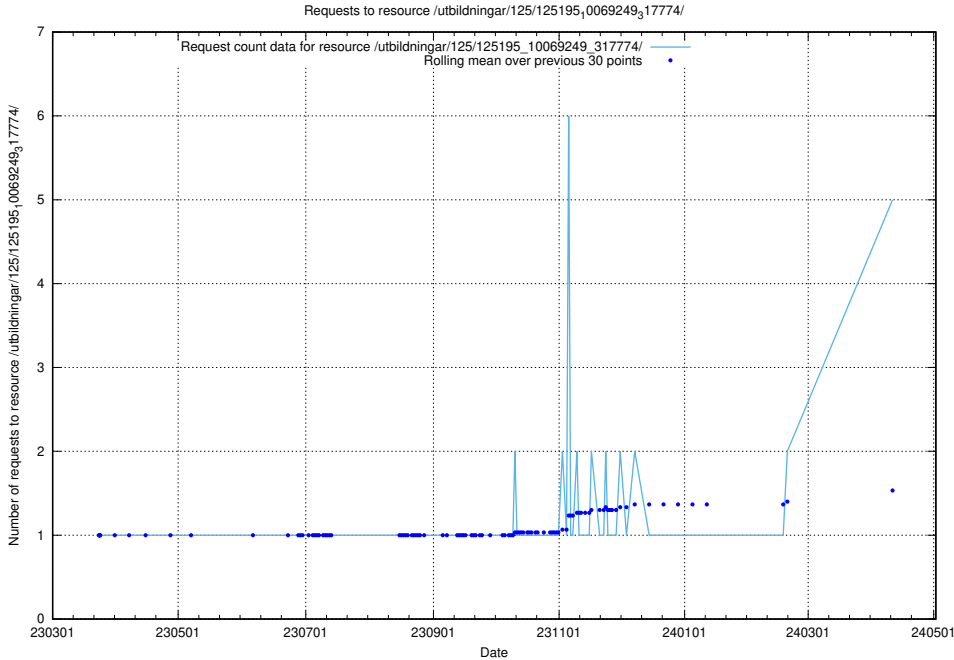

5.207 Usage of /utbildningar/125/125195_10069249_317774/

Here, we count the number of requests to resource /utbildningar/125/125195_10069249_317774/.