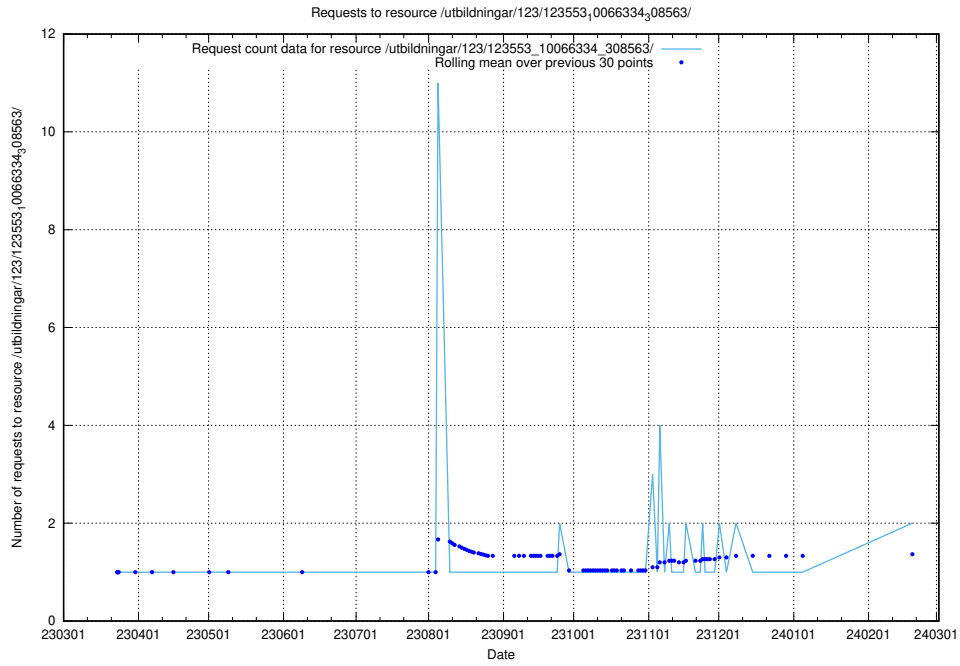

5.876 Usage of /utbildningar/123/123553_10066334_308563/

Here, we count the number of requests to resource /utbildningar/123/123553_10066334_308563/.