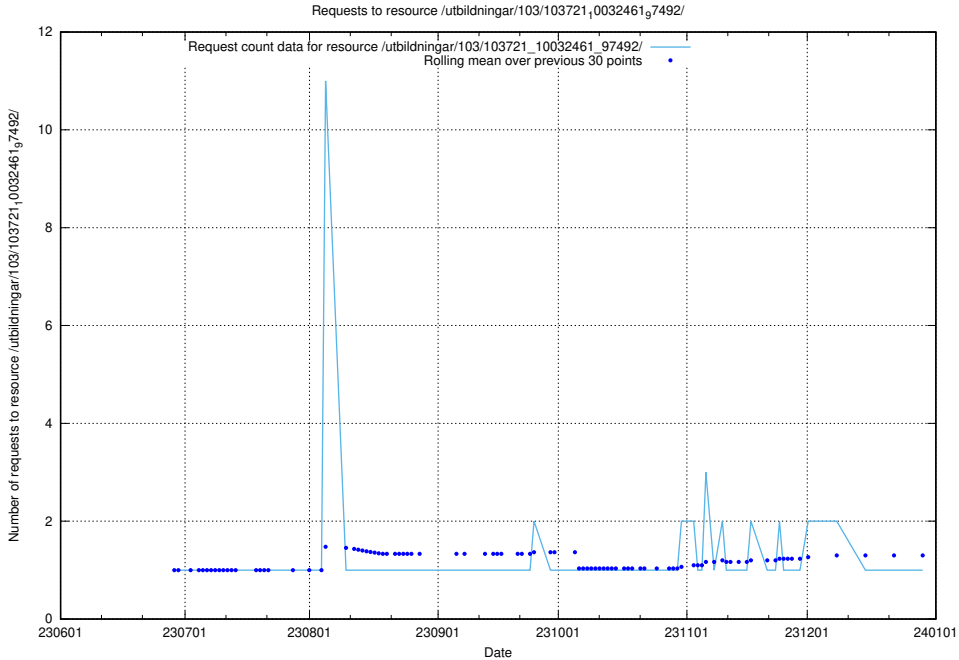

5.6308 Usage of /utbildningar/103/103721_10032461_97492/

Here, we count the number of requests to resource /utbildningar/103/103721_10032461_97492/.