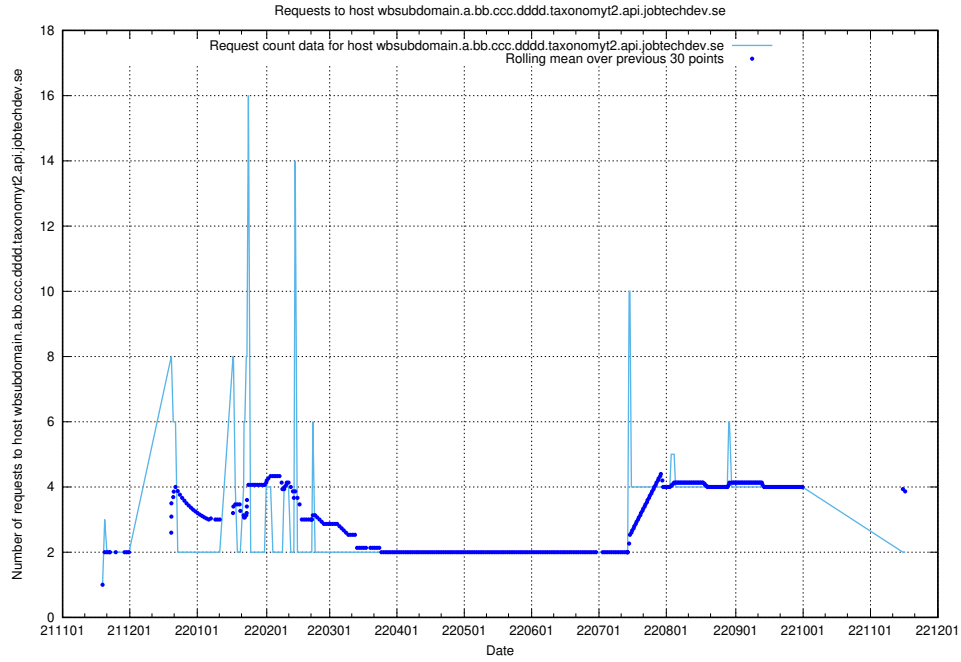

7.463 Usage of wbsubdomain.a.bb.ccc.dddd.taxonomyt2.api.jobtechdev.se

Here, we count the number of requests to host wbsubdomain.a.bb.ccc.dddd.taxonomyt2.api.jobtechdev.se