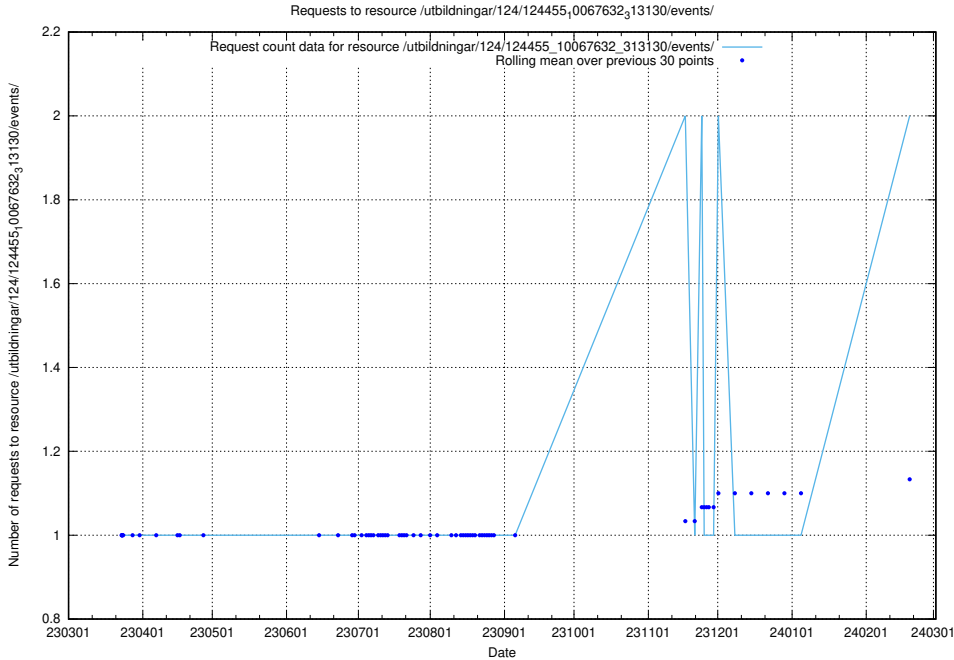

Here, we count the number of requests to resource /utbildningar/124/124455_10067632_313130/events/

5.797 Usage of /utbildningar/utb_emil/124/124862_10069368_318273/events/

Here, we count the number of requests to resource /utbildningar/utb_emil/124/124862_10069368_3182