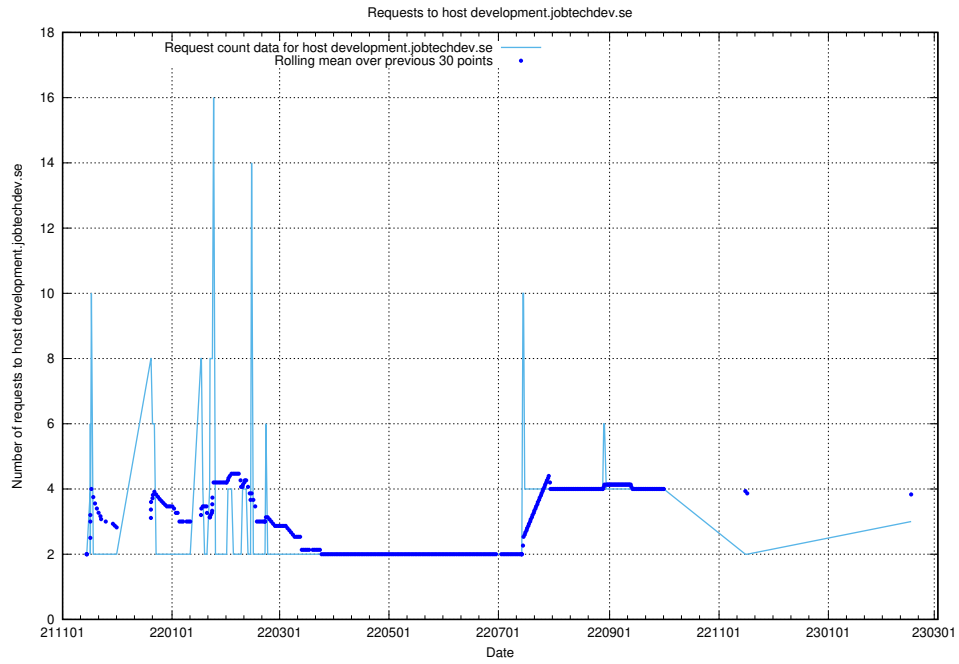

7.172 Usage of development.jobtechdev.se

Here, we count the number of requests to host development.jobtechdev.se.