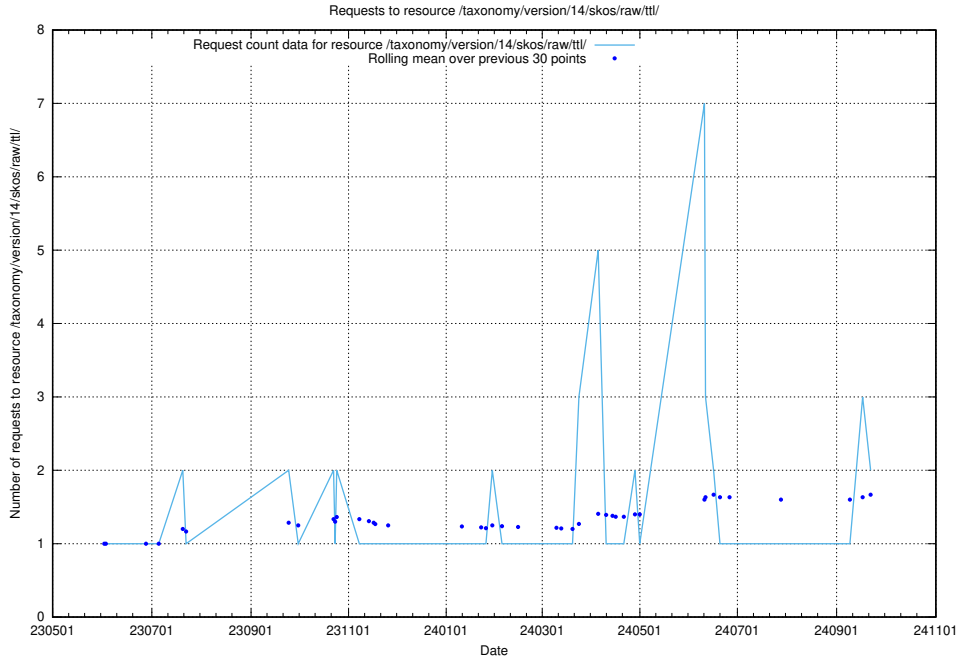

5.1038 Usage of /taxonomy/version/14/skos/raw/ttl/

Here, we count the number of requests to resource /taxonomy/version/14/skos/raw/ttl/.