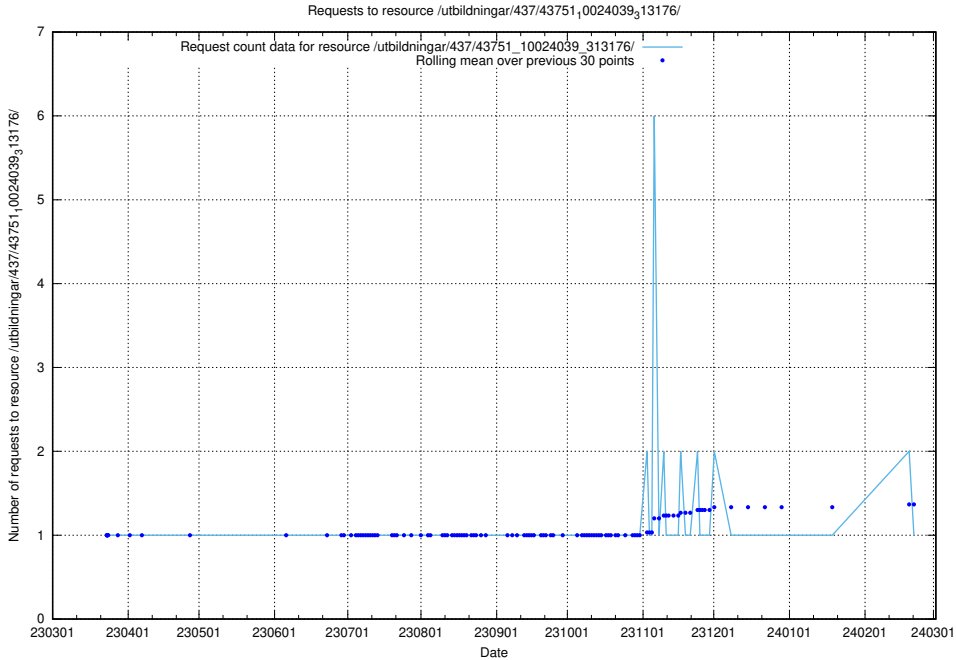

5.7158 Usage of /utbildningar/437/43751_10024039_313176/

Here, we count the number of requests to resource /utbildningar/437/43751_10024039_313176/.