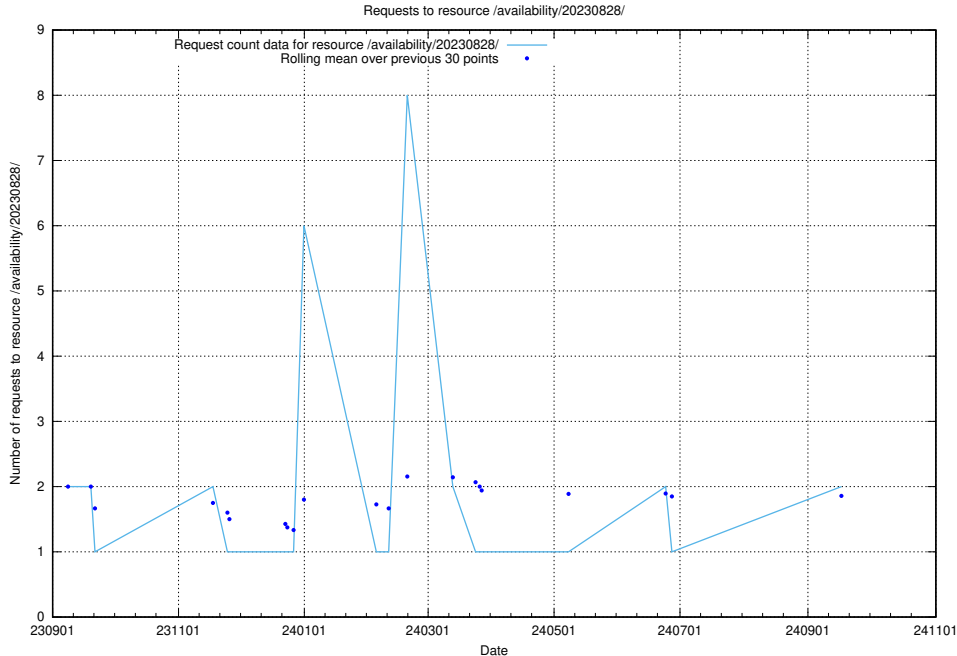

5.890 Usage of /availability/20230828/

Here, we count the number of requests to resource /availability/20230828/.