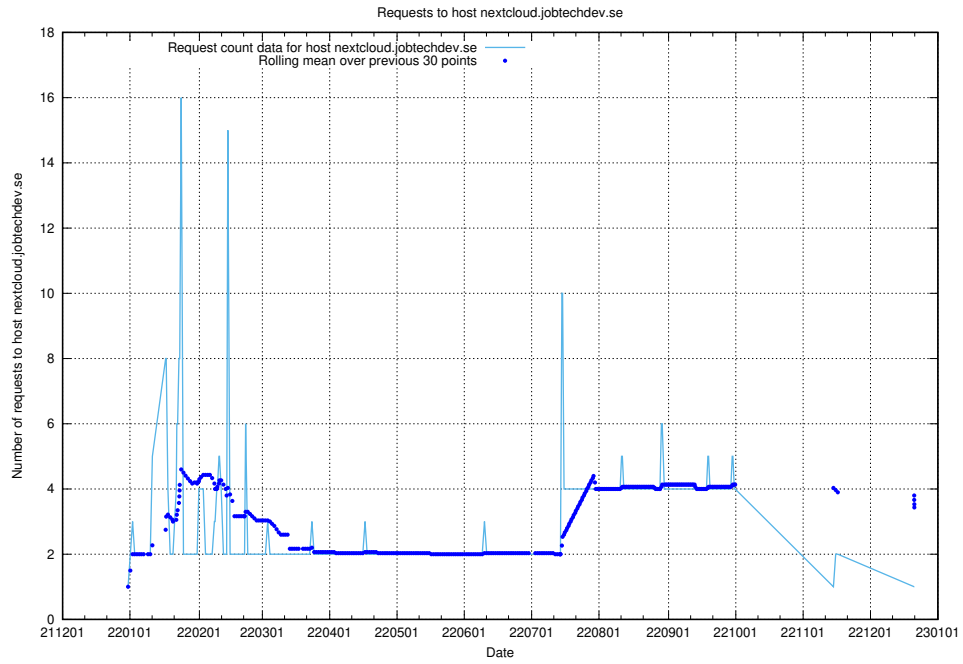

7.627 Usage of nextcloud.jobtechdev.se

Here, we count the number of requests to host nextcloud.jobtechdev.se.