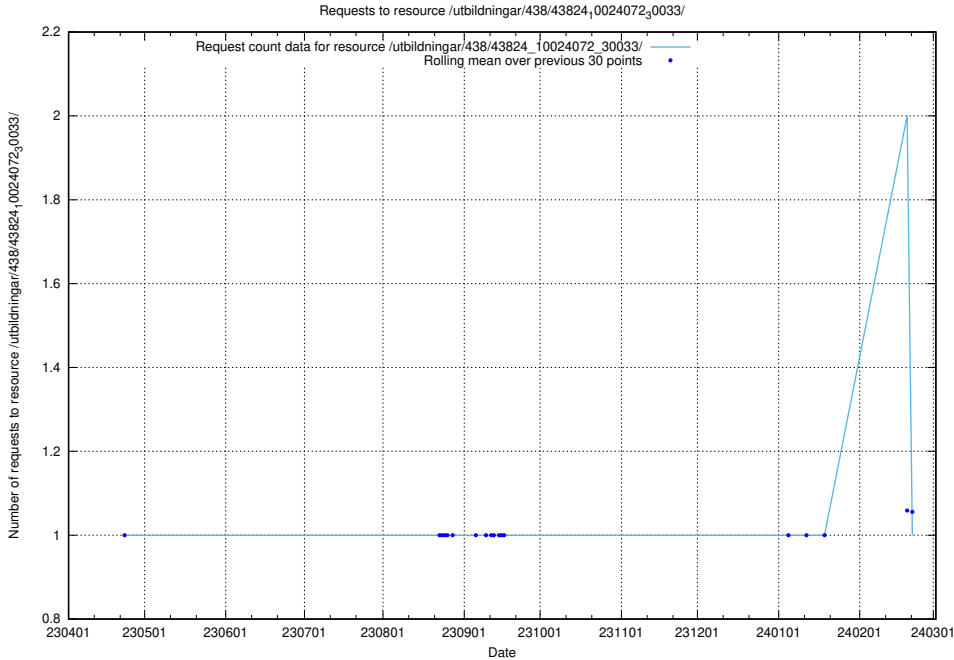

5.6763 Usage of /utbildningar/438/43824_10024072_30033/

Here, we count the number of requests to resource /utbildningar/438/43824_10024072_30033/.