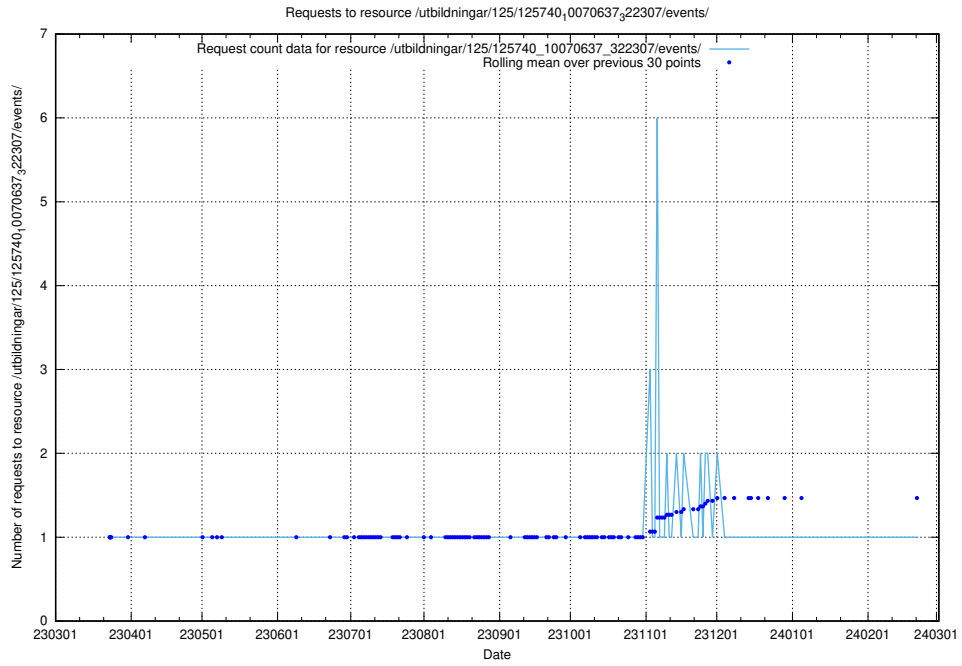

5.1136 Usage of /utbildningar/125/125740_10070637_322307/events/

Here, we count the number of requests to resource /utbildningar/125/125740_10070637_322307/events/