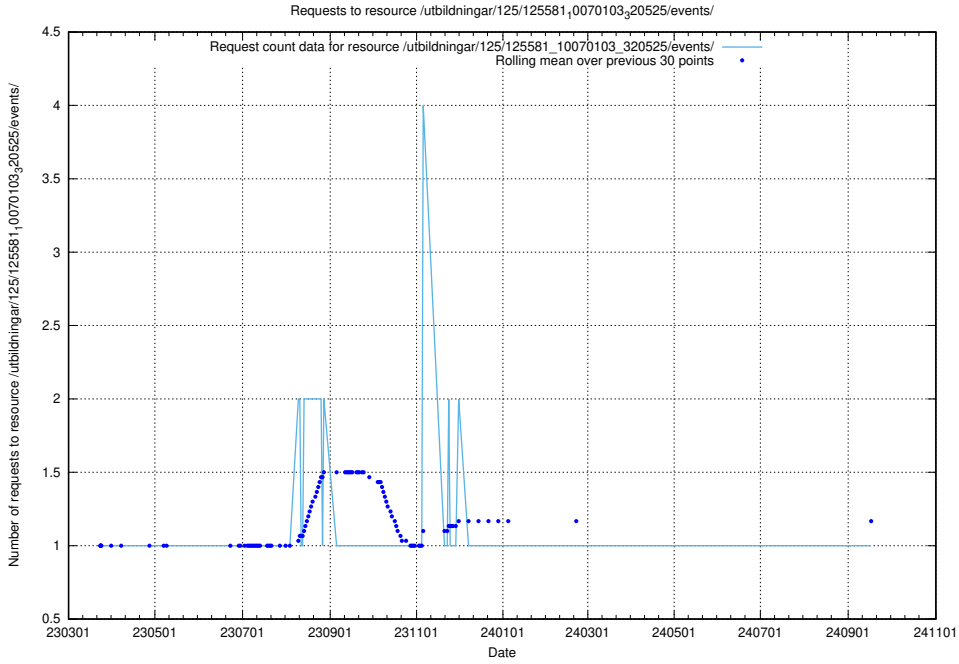

5.1221 Usage of /utbildningar/125/125581_10070103_320525/events/

Here, we count the number of requests to resource /utbildningar/125/125581_10070103_320525/events/