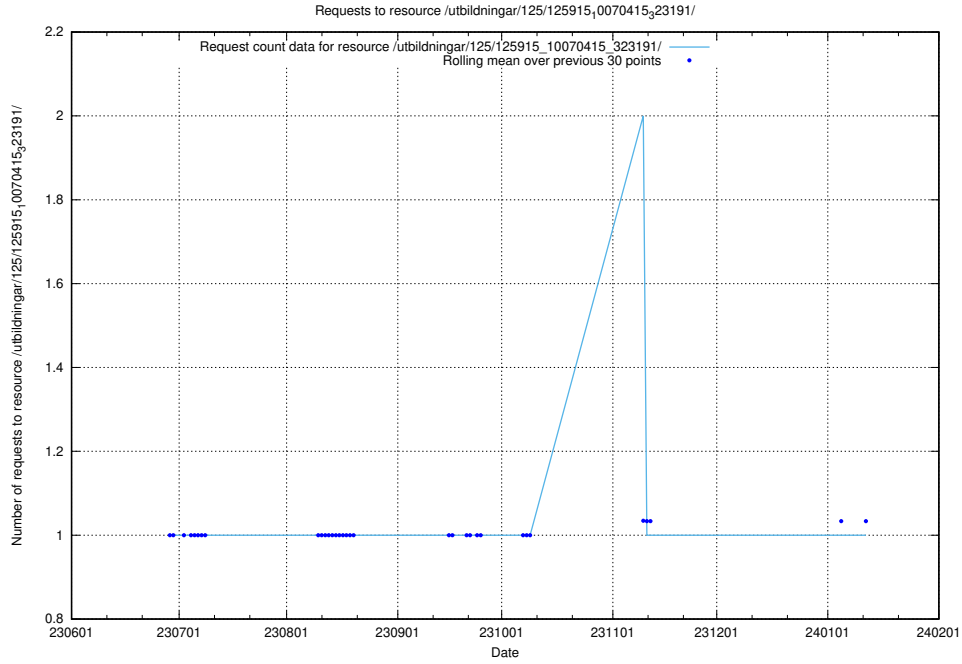

5.6239 Usage of /utbildningar/125/125915_10070415_323191/

Here, we count the number of requests to resource /utbildningar/125/125915_10070415_323191/.