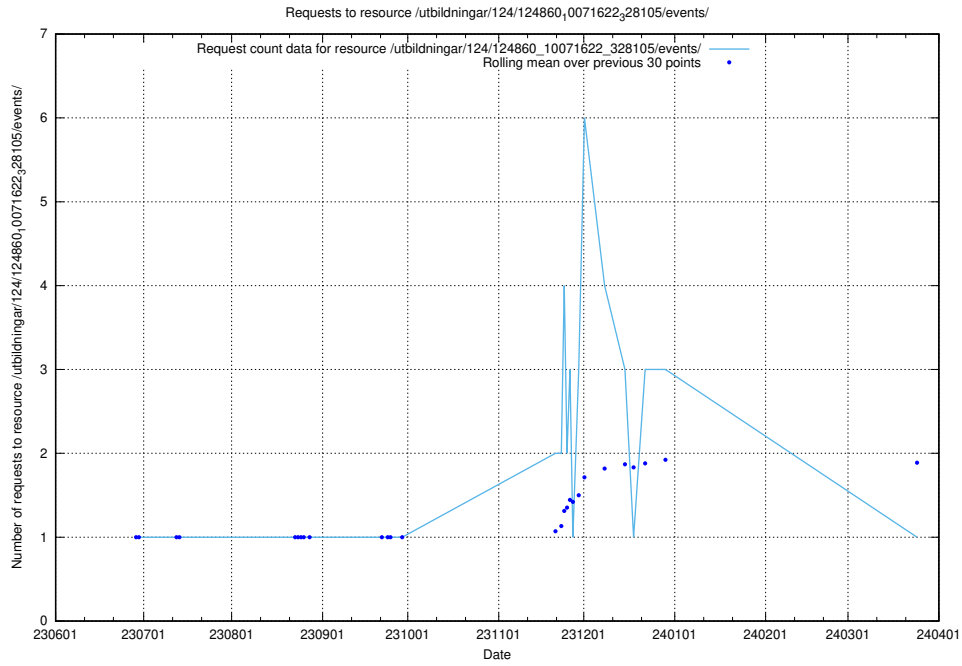

5.6257 Usage of /utbildningar/124/124860_10071622_328105/events/

Here, we count the number of requests to resource /utbildningar/124/124860_10071622_328105/events/