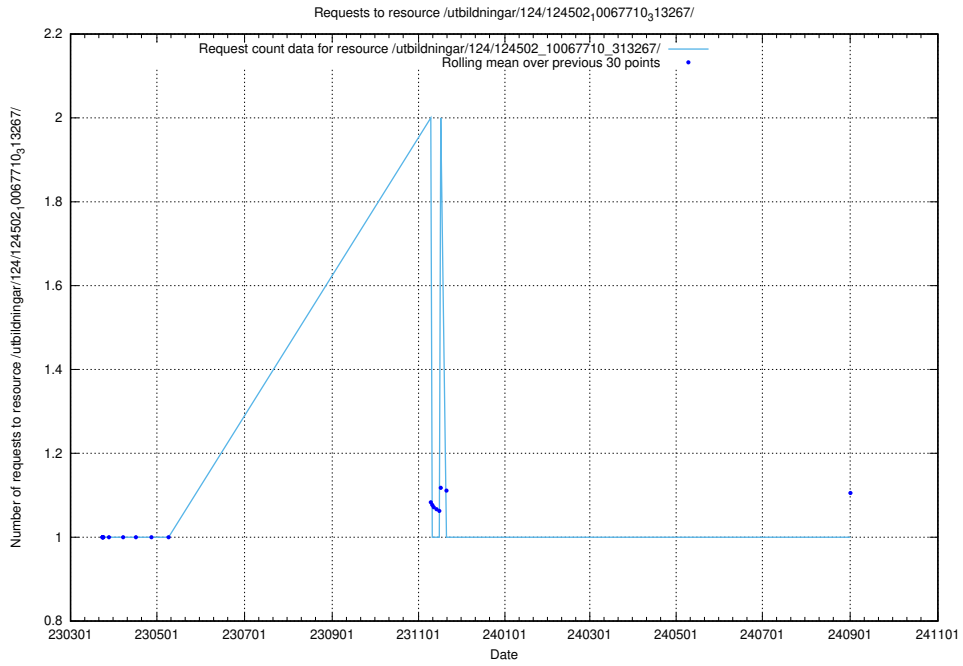

5.3008 Usage of /utbildningar/124/124502_10067710_313267/

Here, we count the number of requests to resource /utbildningar/124/124502_10067710_313267/.