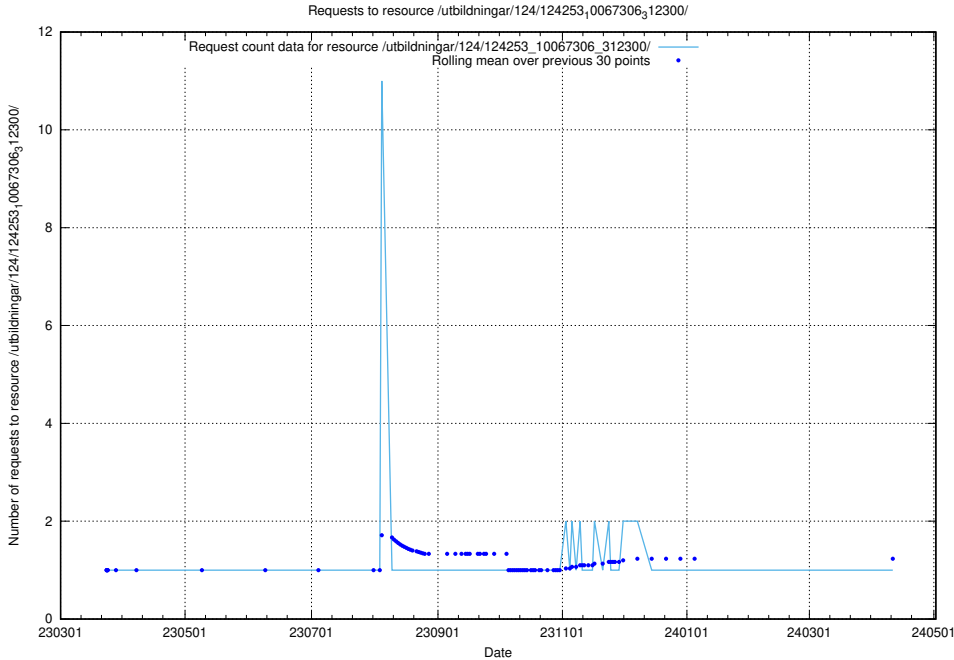

5.4789 Usage of /utbildningar/124/124253_10067306_312300/

Here, we count the number of requests to resource /utbildningar/124/124253_10067306_312300/.