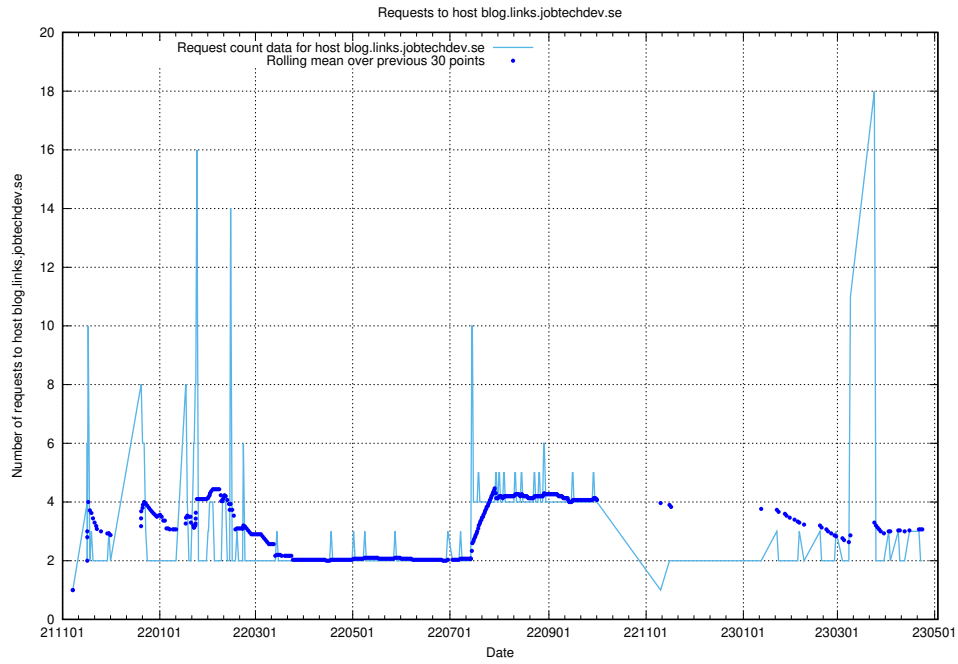

7.435 Usage of `blog.links.jobtechdev.se`

Here, we count the number of requests to host `blog.links.jobtechdev.se`.