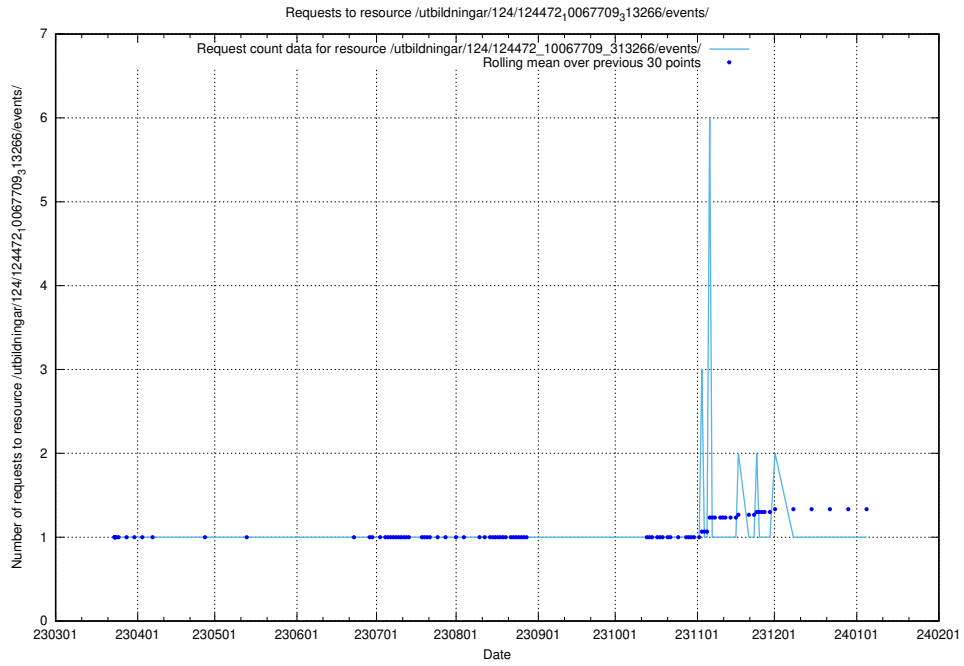

5.3859 Usage of /utbildningar/124/124472_10067709_313266/events/

Here, we count the number of requests to resource /utbildningar/124/124472_10067709_313266/events/