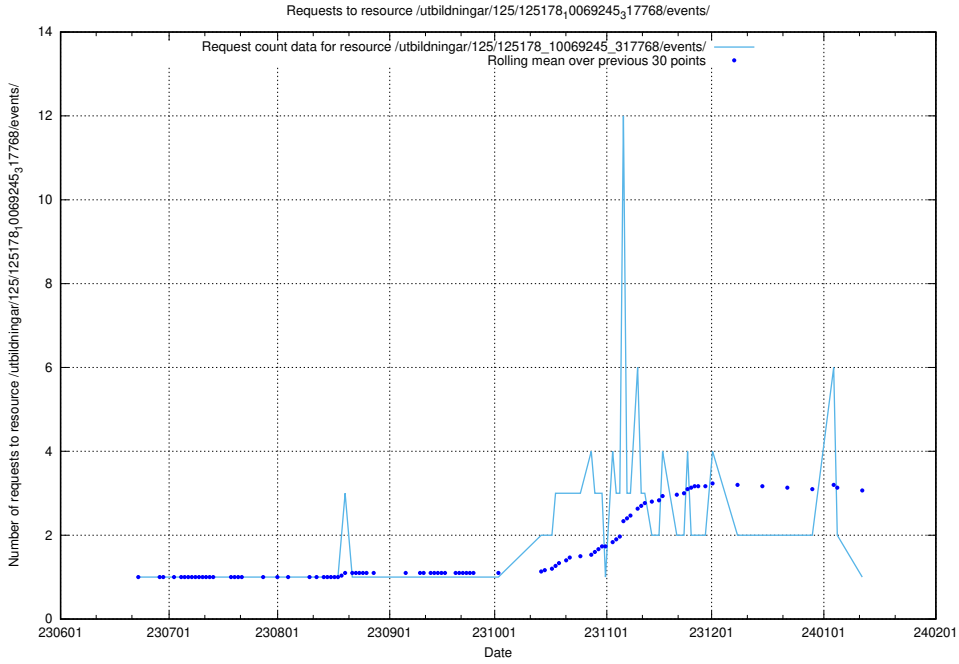

5.6471 Usage of /utbildningar/125/125178_10069245_317768/events/

Here, we count the number of requests to resource /utbildningar/125/125178_10069245_317768/events/