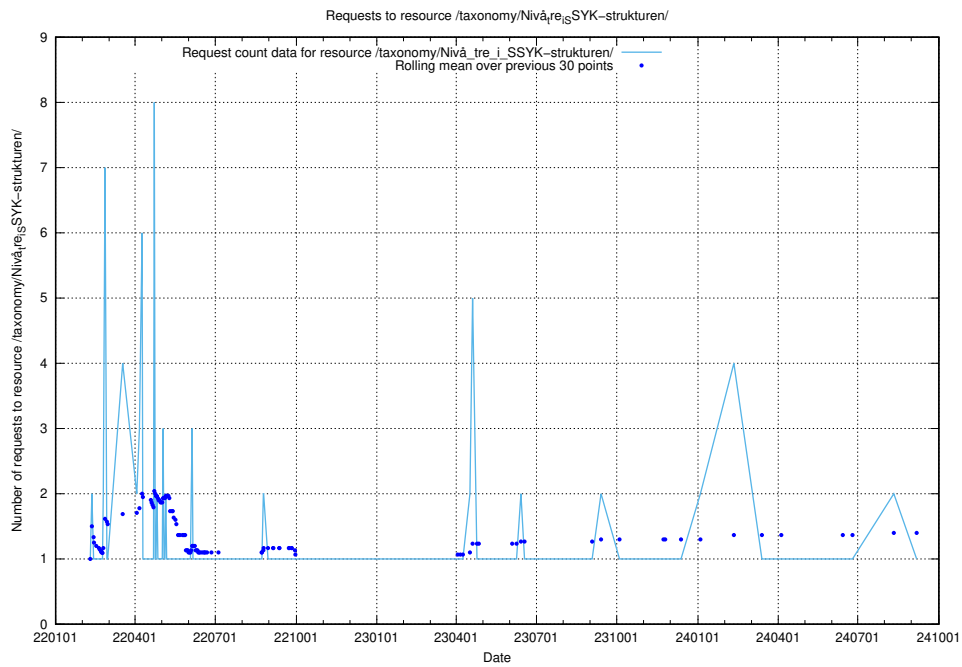

5.2768 Usage of /taxonomy/Nivå_tre_i_SSYK-strukturen/

Here, we count the number of requests to resource /taxonomy/Nivå_tre_i_SSYK-strukturen/.