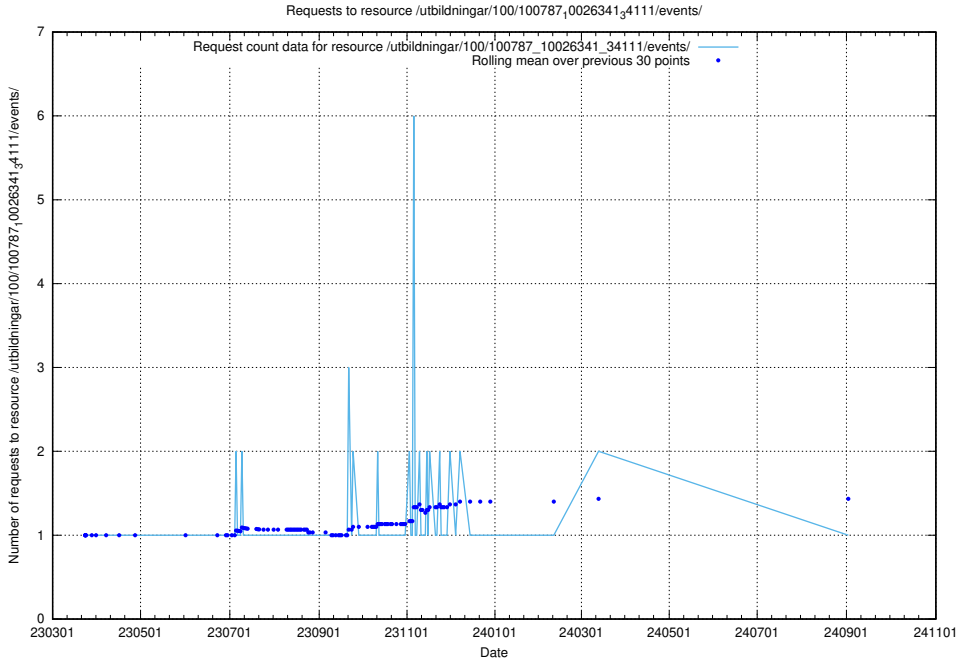

5.6292 Usage of /utbildningar/100/100787_10026341_34111/events/

Here, we count the number of requests to resource /utbildningar/100/100787_10026341_34111/events/.