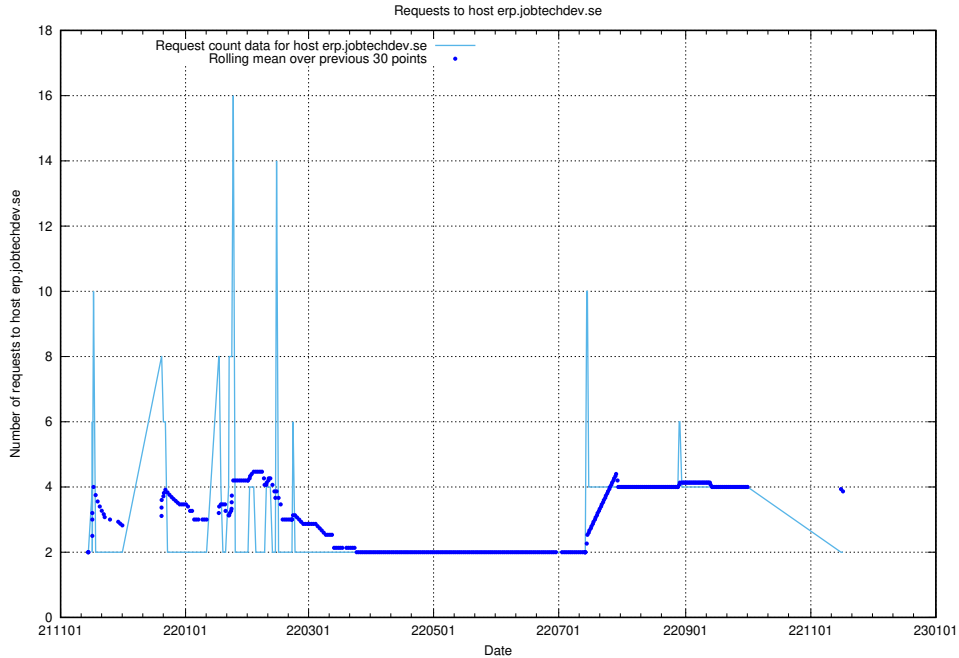

7.269 Usage of erp.jobtechdev.se

Here, we count the number of requests to host erp.jobtechdev.se.