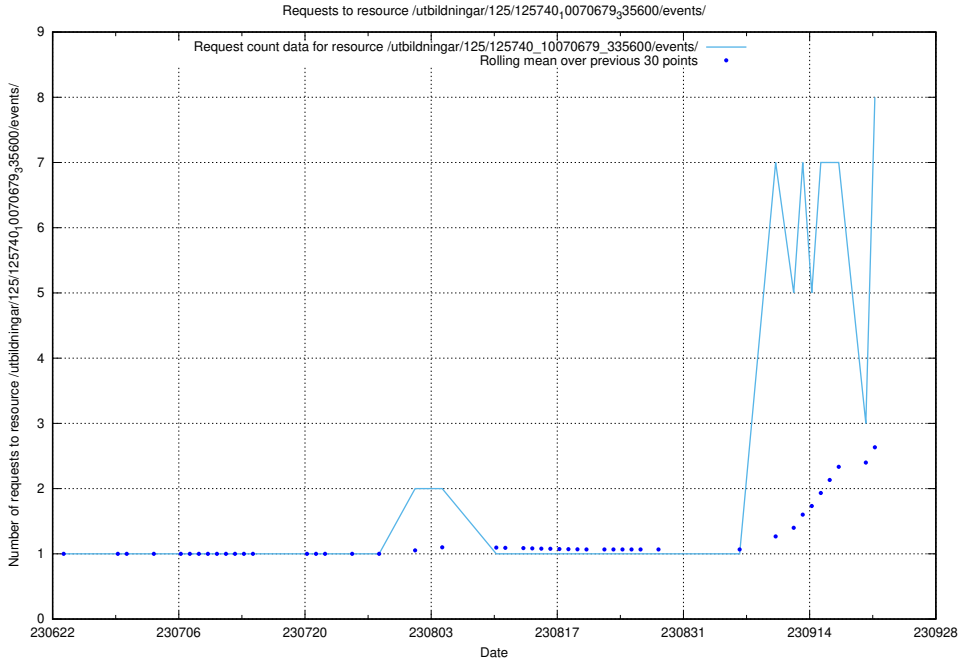

5.32 Usage of /utbildningar/125/125740_10070679_335600/events/

Here, we count the number of requests to resource /utbildningar/125/125740_10070679_335600/events/