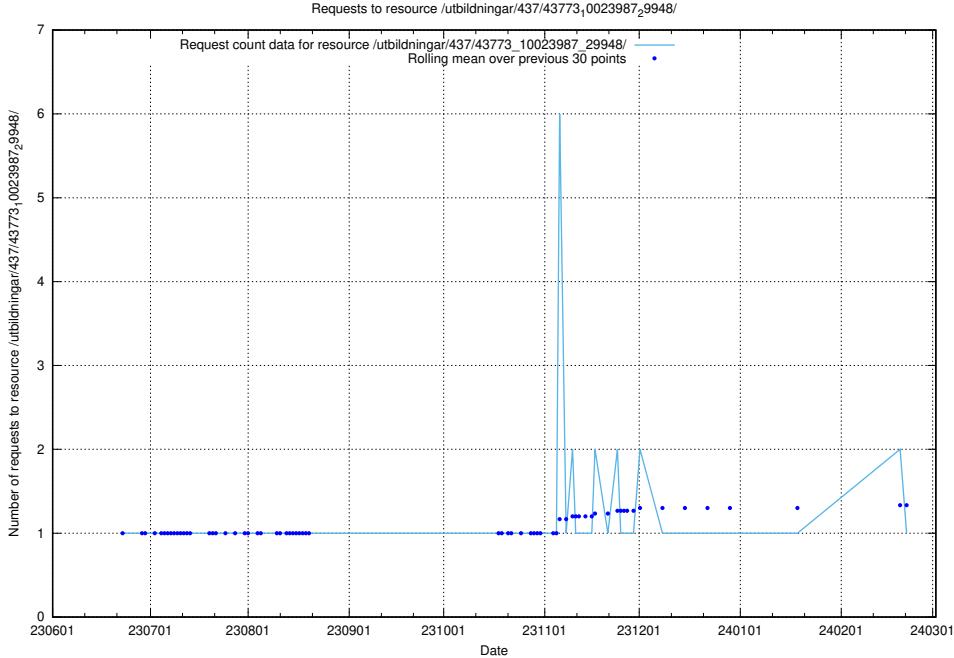

5.6348 Usage of /utbildningar/437/43773_10023987_29948/

Here, we count the number of requests to resource /utbildningar/437/43773_10023987_29948/.