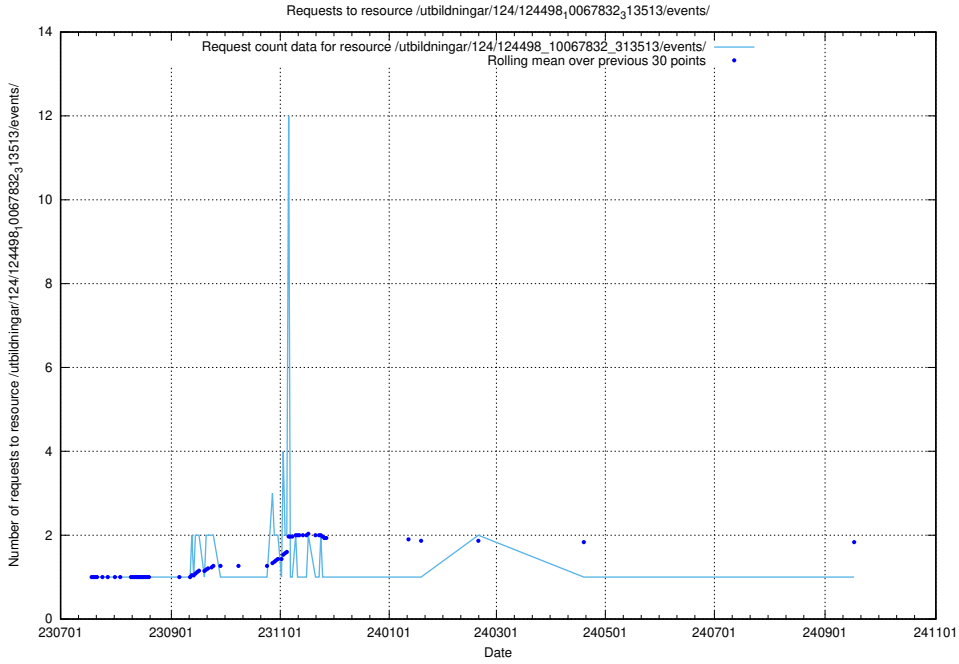

5.5806 Usage of /utbildningar/123/123367_10065943_302778/events/

Here, we count the number of requests to resource /utbildningar/123/123367_10065943_302778/events/

5.5807 Usage of /utbildningar/123/123367_10065867_298117/events/