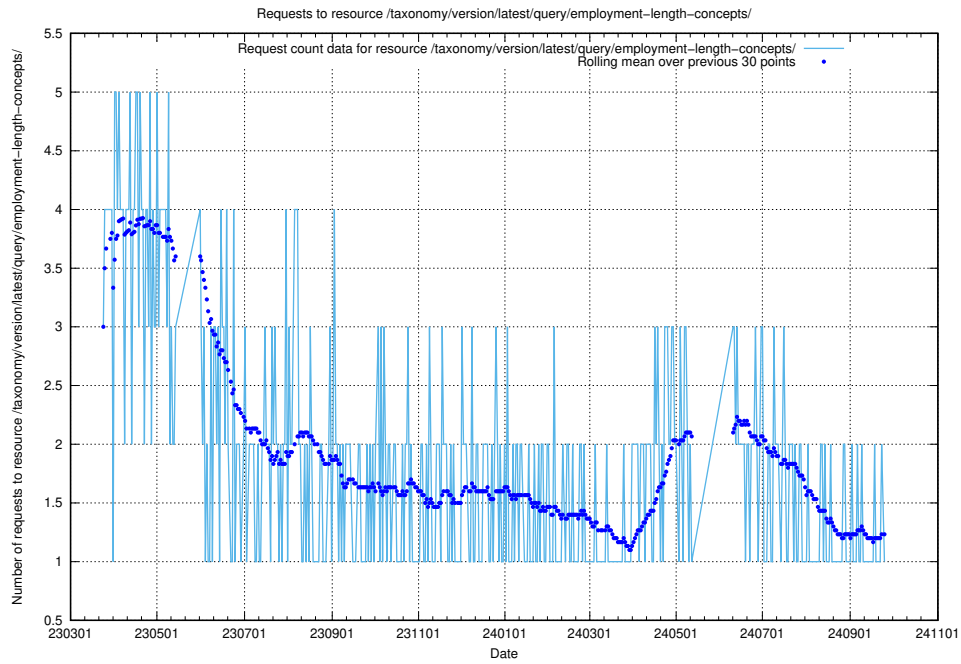

5.6869 Usage of /taxonomy/version/latest/query/employment-length-concepts/

Here, we count the number of requests to resource /taxonomy/version/latest/query/employment-length-concepts/.