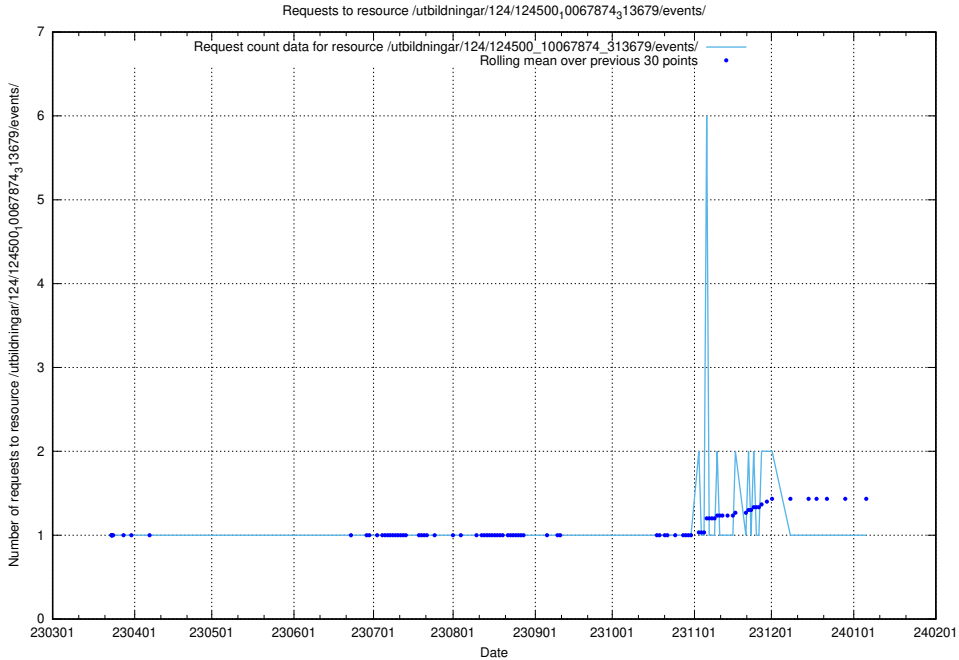

5.3111 Usage of /utbildningar/124/124500_10067874_313679/events/

Here, we count the number of requests to resource /utbildningar/124/124500_10067874_313679/events/