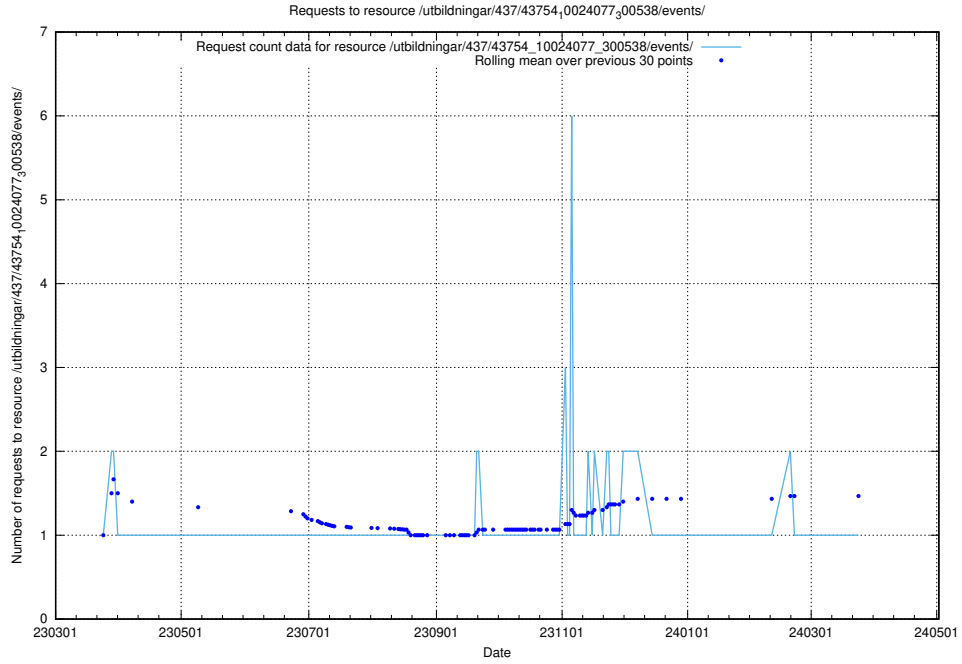

5.6969 Usage of /utbildningar/437/43754_10024077_300538/events/

Here, we count the number of requests to resource /utbildningar/437/43754_10024077_300538/events/.