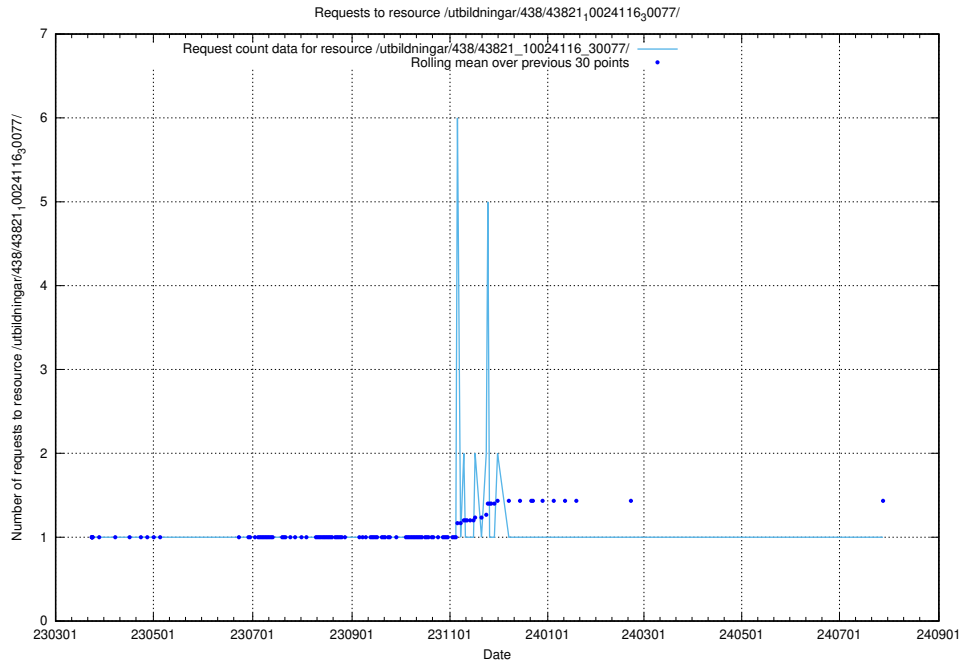

5.7119 Usage of /utbildningar/438/43821_10024116_30077/

Here, we count the number of requests to resource /utbildningar/438/43821_10024116_30077/.