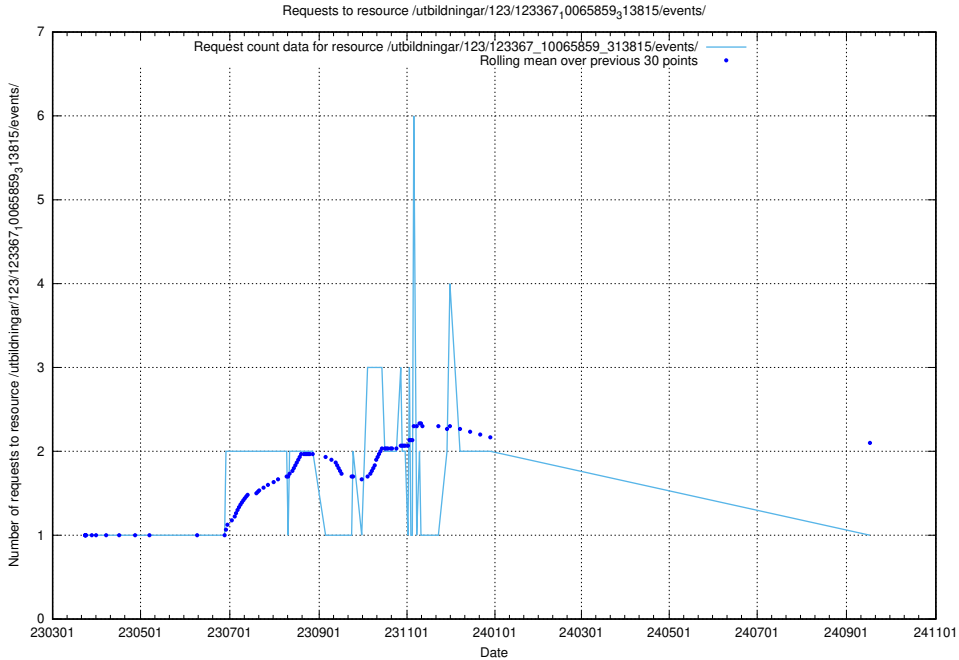

5.5617 Usage of /utbildningar/123/123367_10065859_313815/events/

Here, we count the number of requests to resource /utbildningar/123/123367_10065859_313815/events/