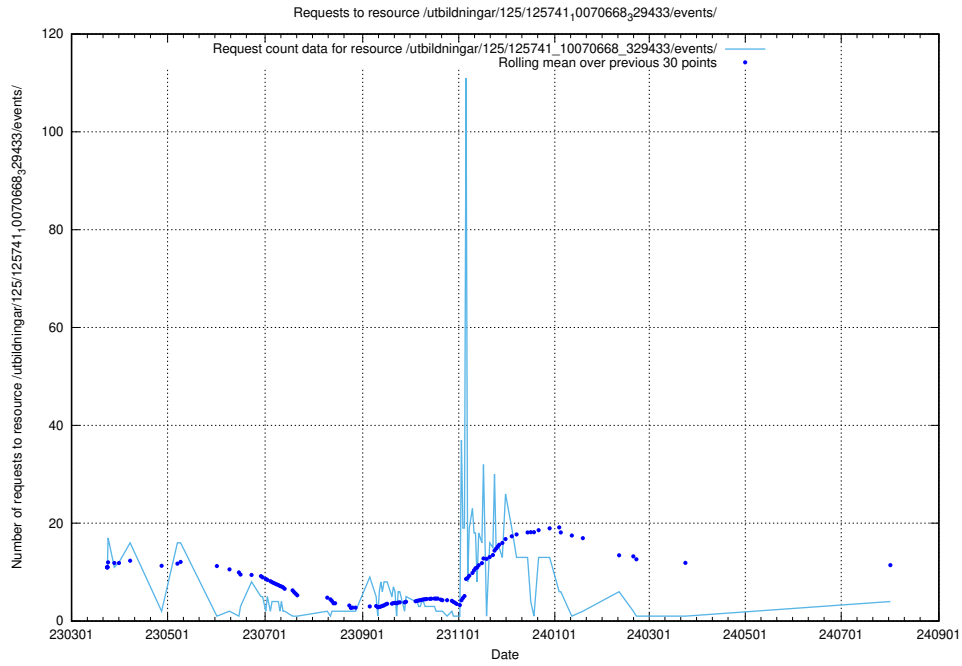

5.394 Usage of /utbildningar/125/125741_10070668_329433/events/

Here, we count the number of requests to resource /utbildningar/125/125741_10070668_329433/events/