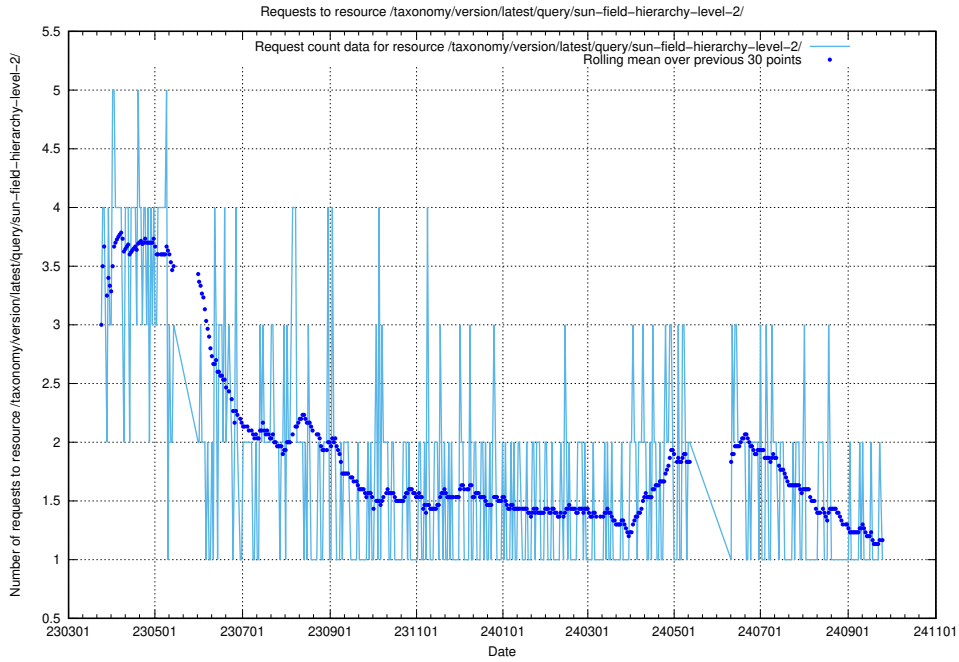

5.6833 Usage of /taxonomy/version/latest/query/sun-field-hierarchy-level-2/

Here, we count the number of requests to resource /taxonomy/version/latest/query/sun-field-hierarchy-level-2/.