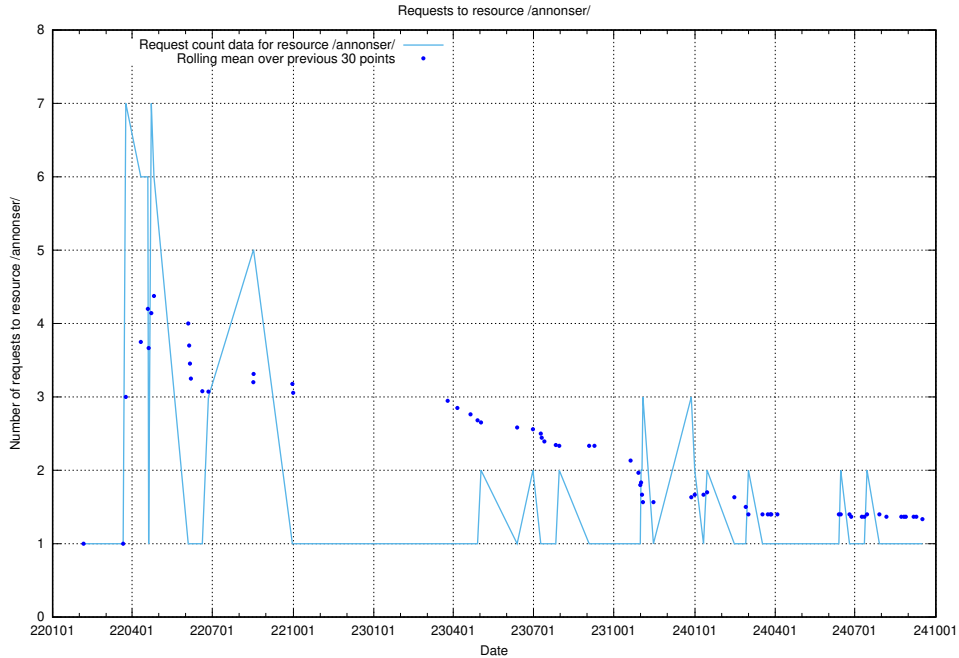

5.3371 Usage of /annonser/

Here, we count the number of requests to resource /annonser/.