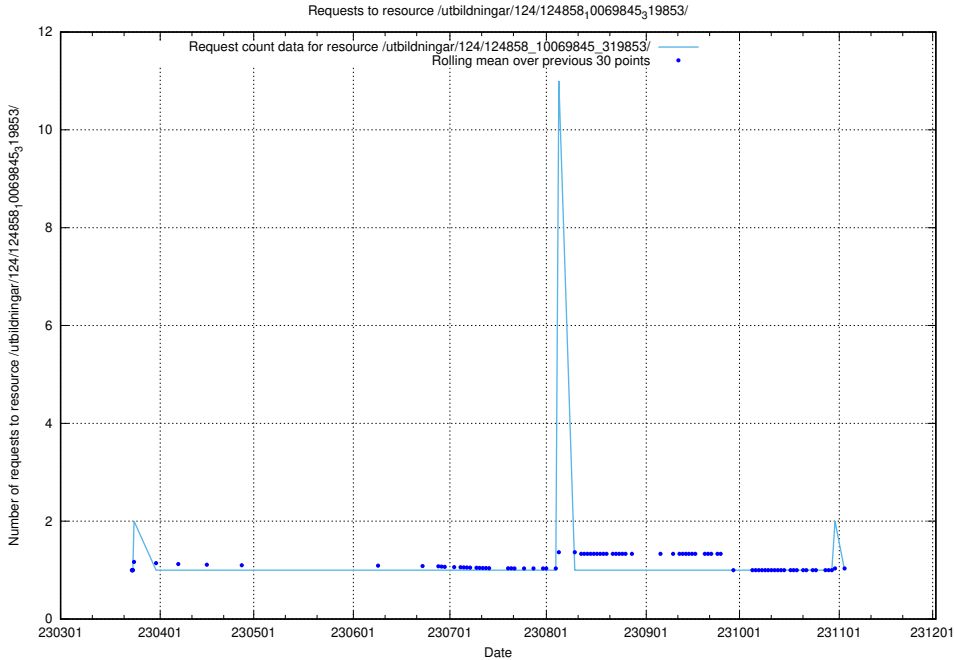

5.1311 Usage of /utbildningar/124/124858_10069845_319853/

Here, we count the number of requests to resource /utbildningar/124/124858_10069845_319853/.