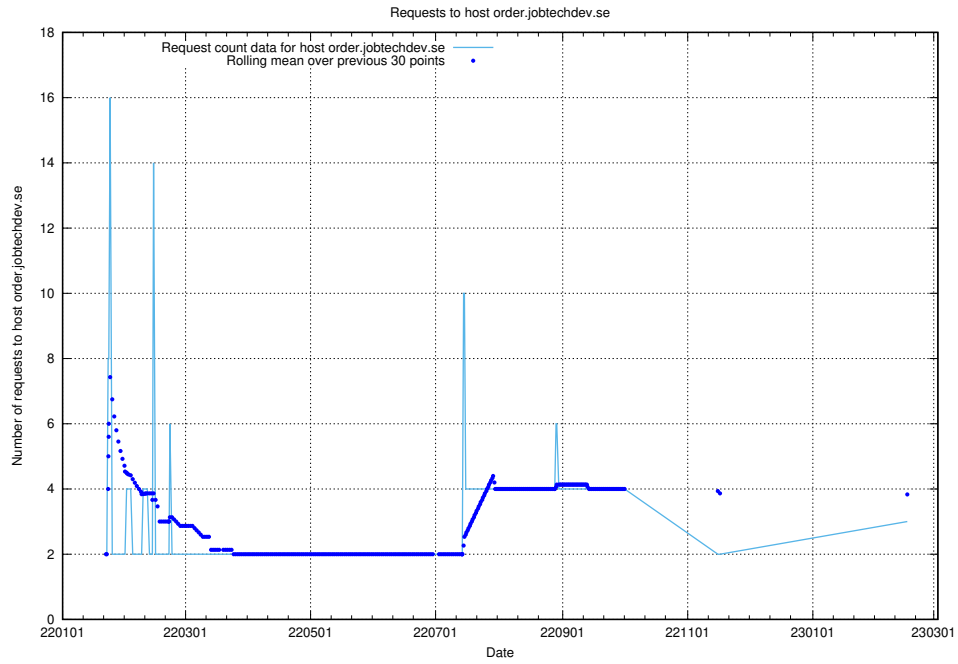

7.254 Usage of order.jobtechdev.se

Here, we count the number of requests to host order.jobtechdev.se.