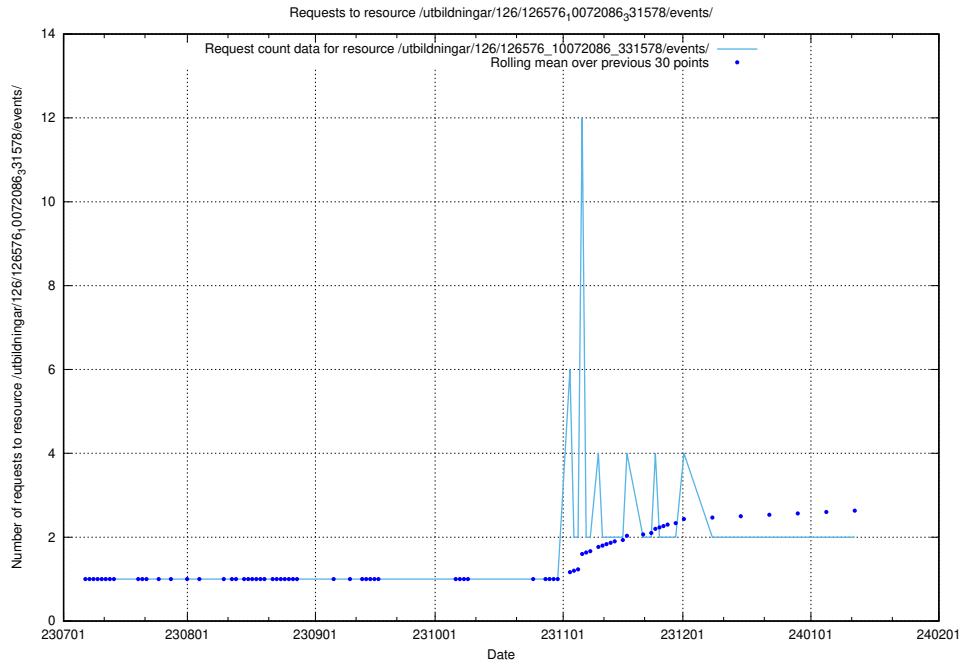

5.944 Usage of /utbildningar/126/126576_10072086_331578/events/

Here, we count the number of requests to resource /utbildningar/126/126576_10072086_331578/events/