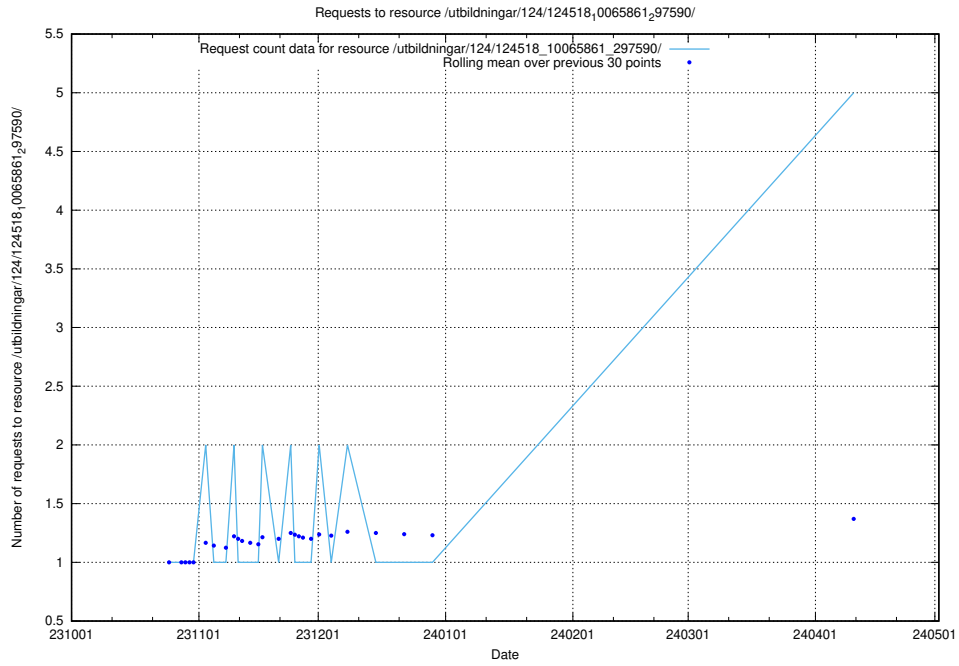

5.244 Usage of /utbildningar/124/124518_10065861_297590/

Here, we count the number of requests to resource /utbildningar/124/124518_10065861_297590/.