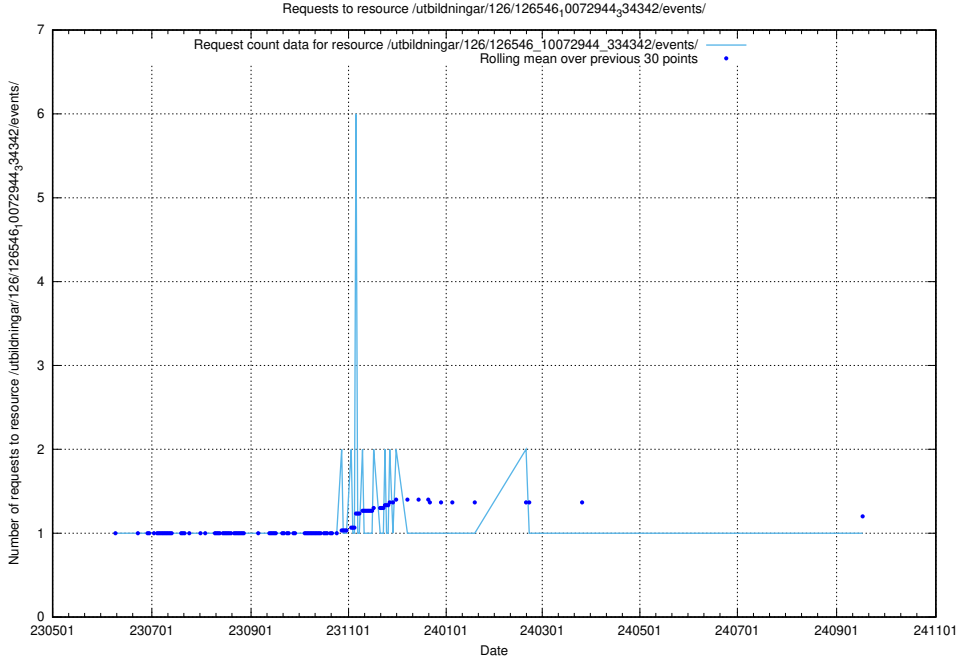

5.6627 Usage of /utbildningar/126/126546_10072944_334342/events/

Here, we count the number of requests to resource /utbildningar/126/126546_10072944_334342/events/