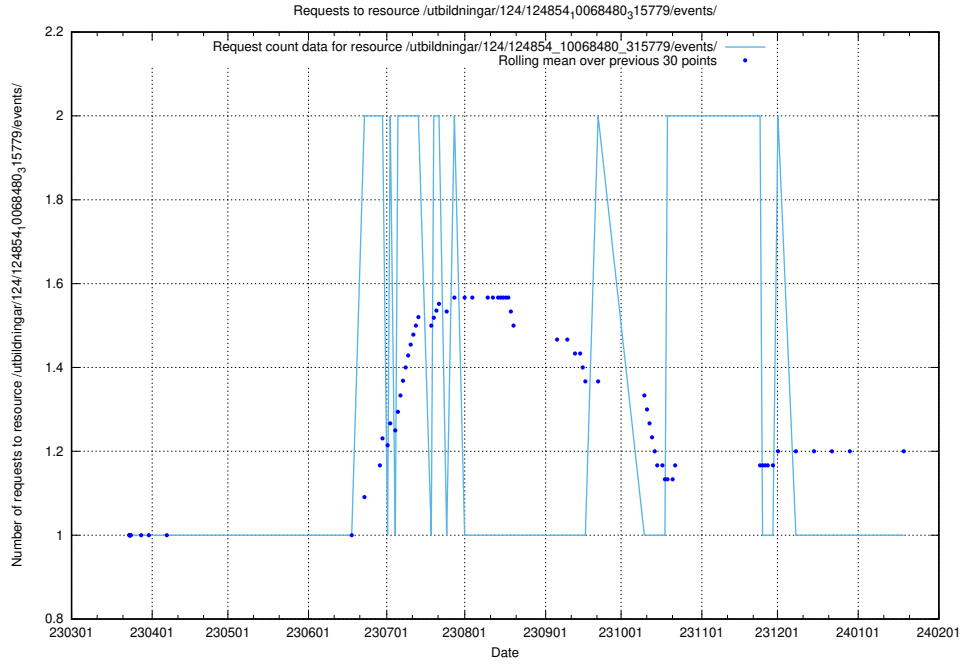

5.1444 Usage of /utbildningar/124/124854_10068480_315779/events/

Here, we count the number of requests to resource /utbildningar/124/124854_10068480_315779/events/