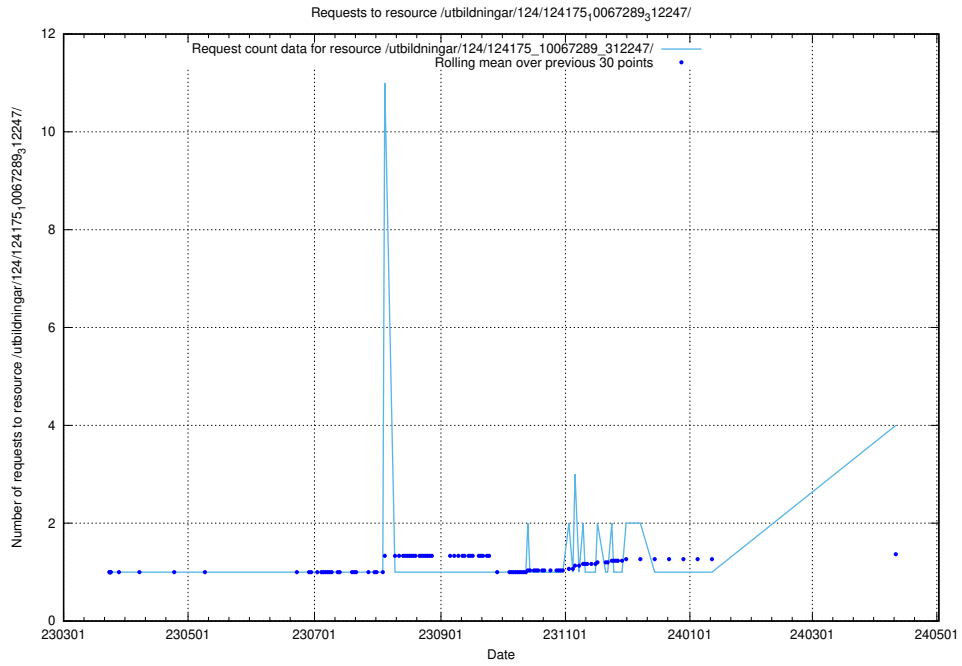

5.345 Usage of /utbildningar/124/124175_10067289_312247/

Here, we count the number of requests to resource /utbildningar/124/124175_10067289_312247/.