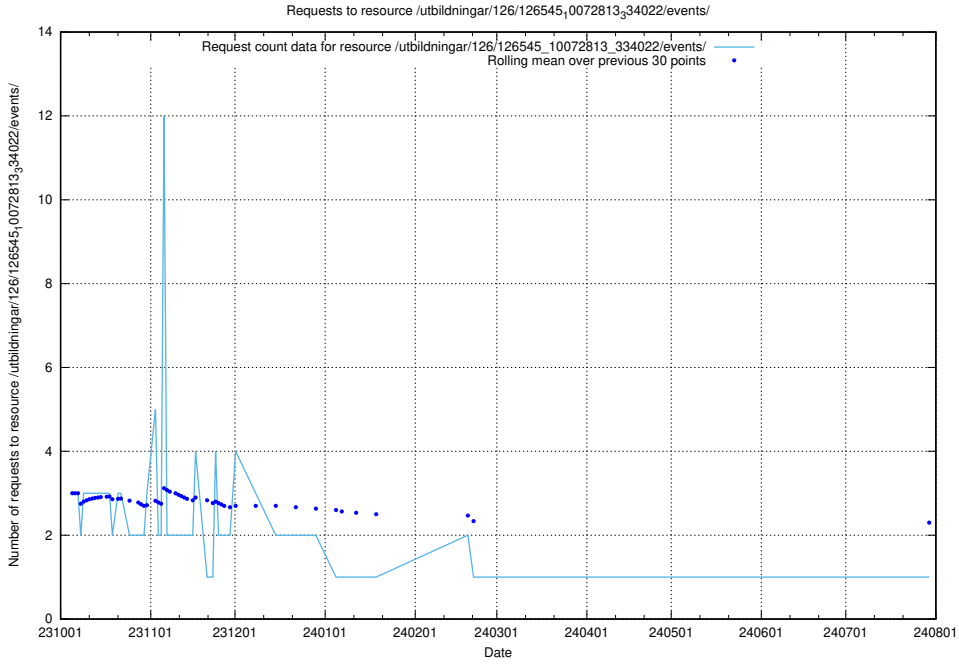

5.5187 Usage of /utbildningar/126/126545_10072813_334022/events/

Here, we count the number of requests to resource /utbildningar/126/126545_10072813_334022/events/