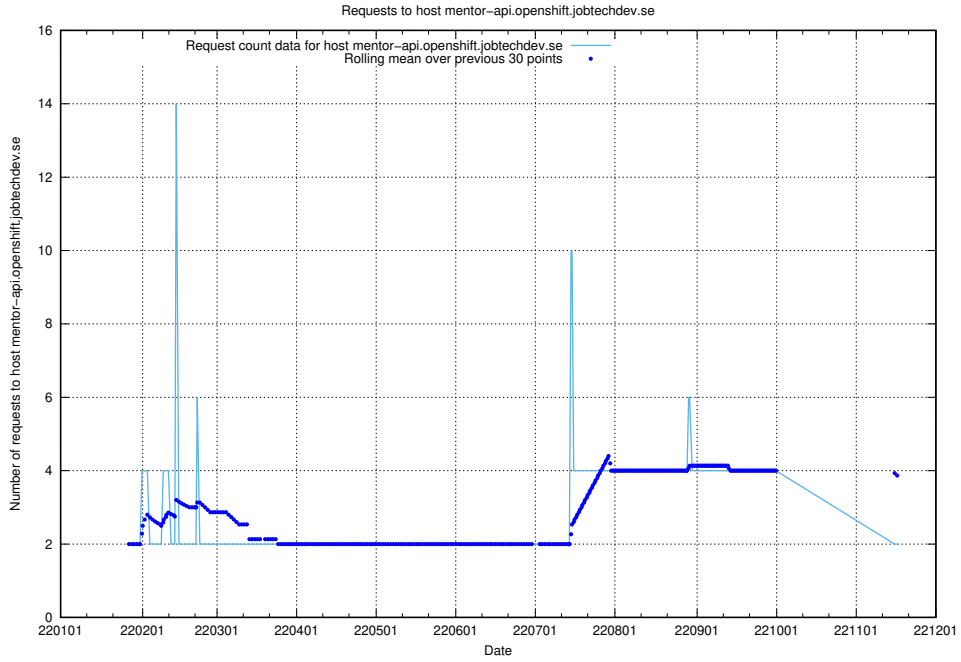

7.580 Usage of mentor-api-4.openshift.jobtechdev.se

Here, we count the number of requests to host mentor-api-4.openshift.jobtechdev.se.

7.581 Usage of mentor-api-4.jobtechdev.se

Here, we count the number of requests to host mentor-api-4.jobtechdev.se.