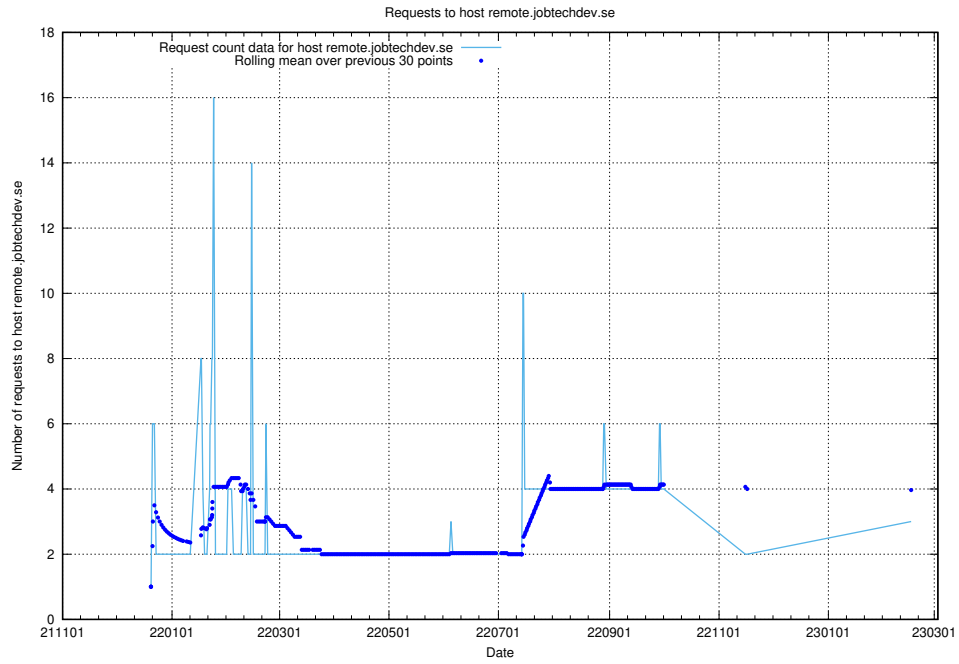

7.201 Usage of remote.jobtechdev.se

Here, we count the number of requests to host remote.jobtechdev.se.