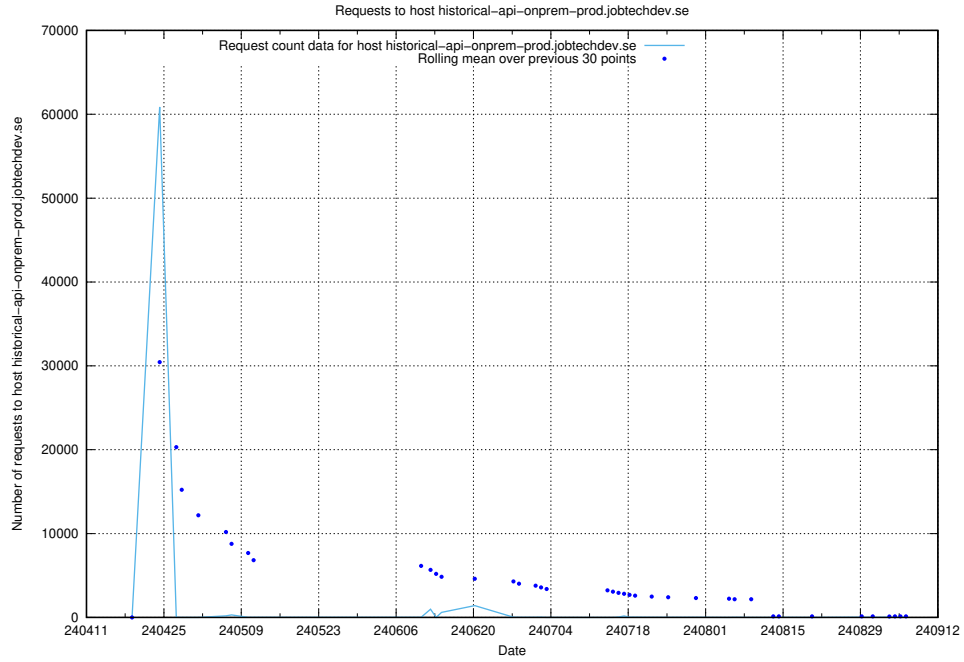

7.39 Usage of historical-api-onprem-prod.jobtechdev.se

Here, we count the number of requests to host historical-api-onprem-prod.jobtechdev.se.