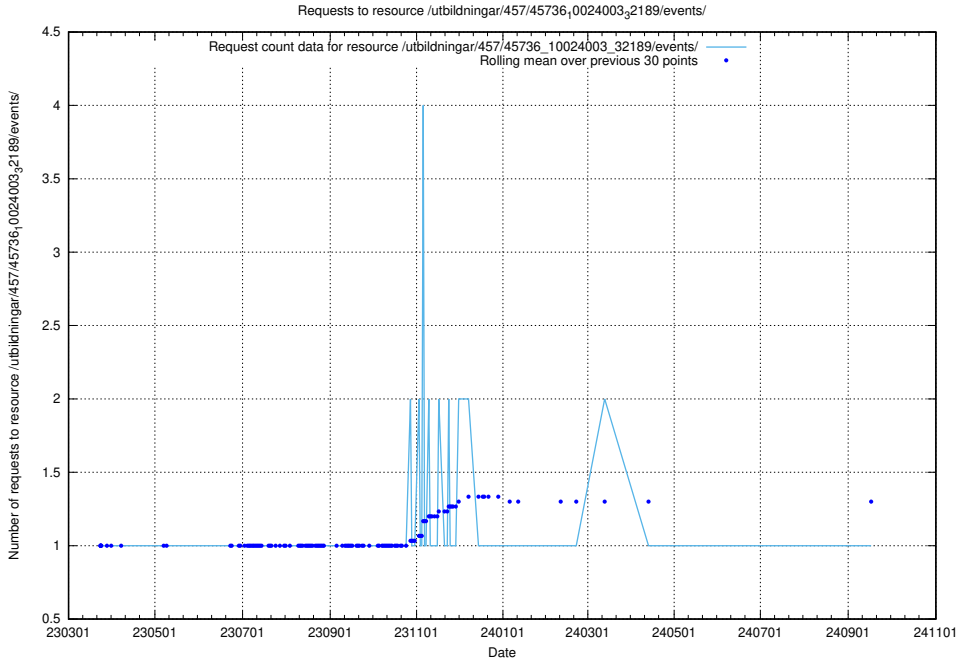

5.7097 Usage of /utbildningar/457/45736_10024003_32189/events/

Here, we count the number of requests to resource /utbildningar/457/45736_10024003_32189/events/.

5.7099 Usage of /utbildningar/457/45736_10024003_32189/