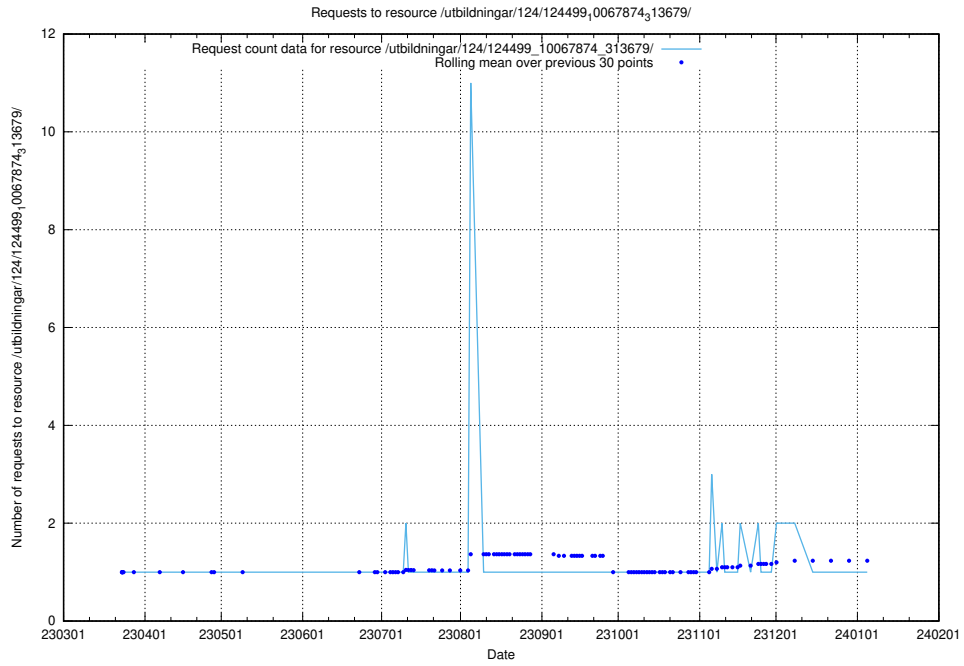

5.3184 Usage of /utbildningar/124/124499_10067874_313679/

Here, we count the number of requests to resource /utbildningar/124/124499_10067874_313679/.