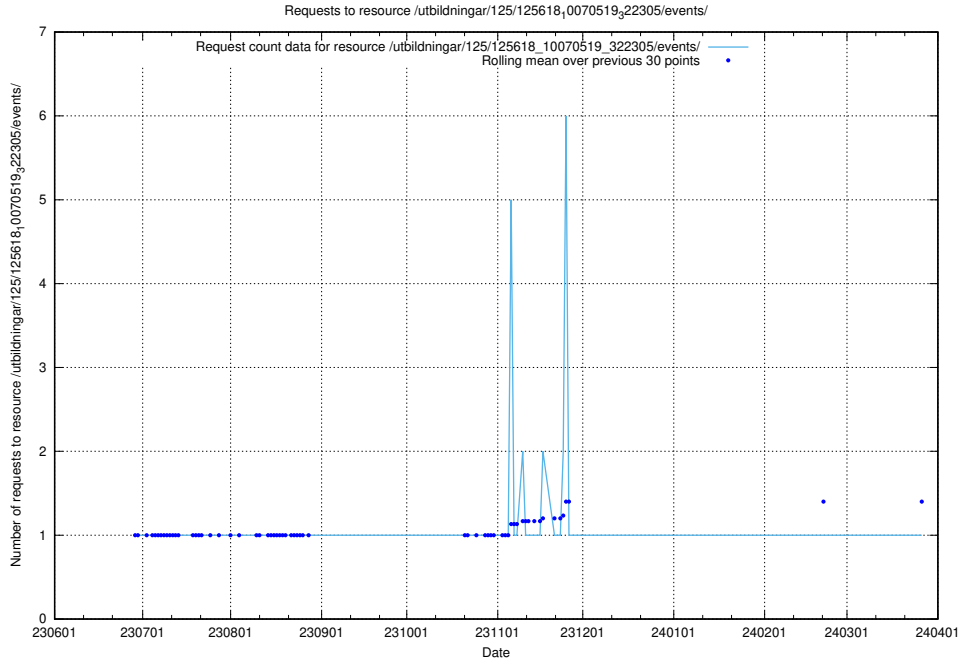

5.6245 Usage of /utbildningar/125/125618_10070519_322305/events/

Here, we count the number of requests to resource /utbildningar/125/125618_10070519_322305/events/