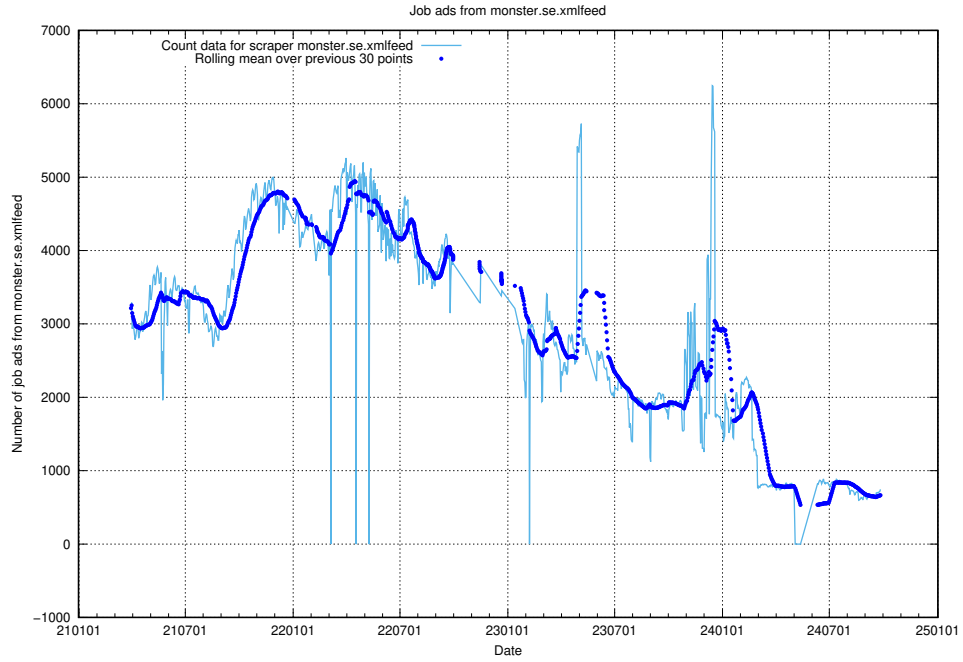

13.6 Number of ads by scraper monster.se.xmlfeed

Here, we count the number of job ads scraped from monster.se.xmlfeed.