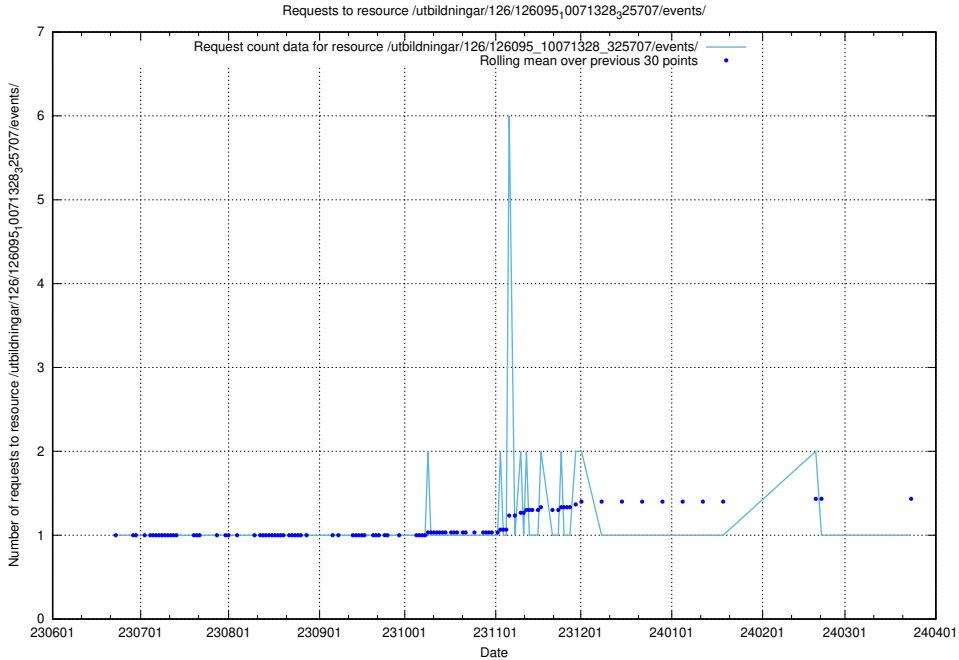

5.6416 Usage of /utbildningar/126/126095_10071328_325707/events/

Here, we count the number of requests to resource /utbildningar/126/126095_10071328_325707/events/