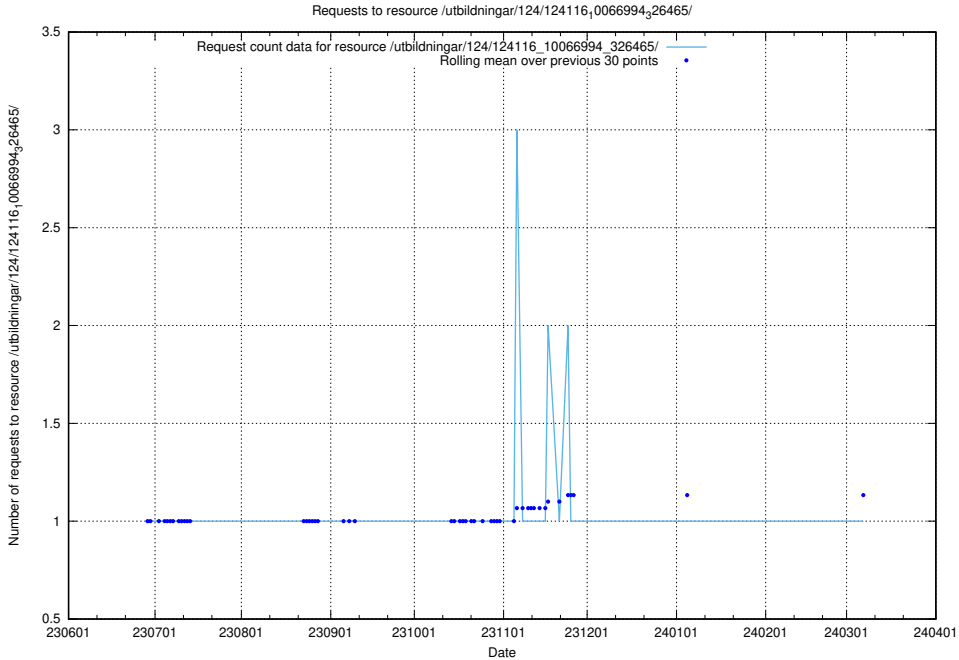

5.6299 Usage of /utbildningar/124/124116_10066994_326465/

Here, we count the number of requests to resource /utbildningar/124/124116_10066994_326465/.