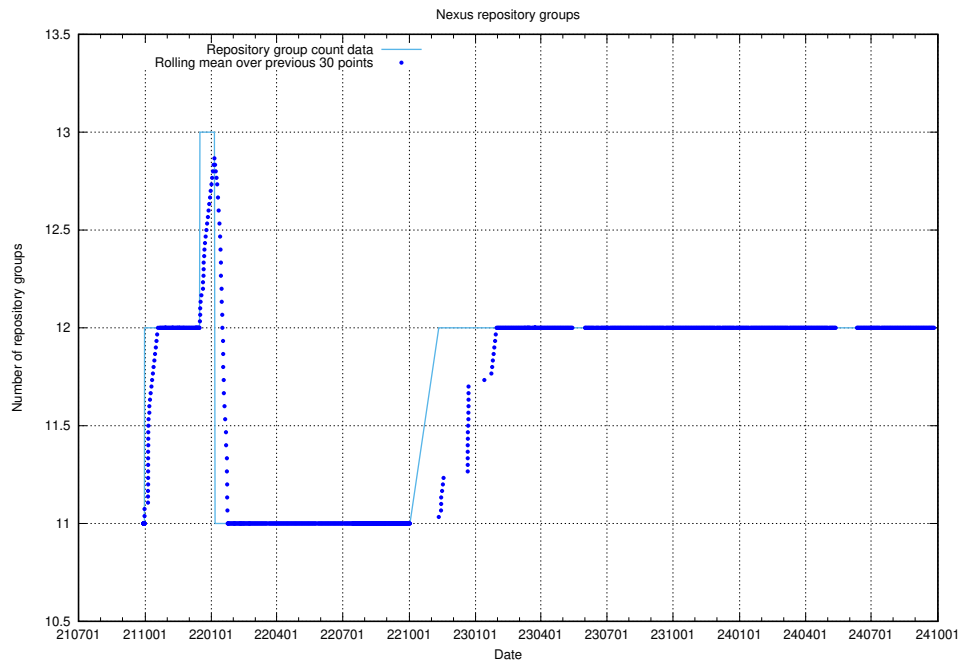

9 Nexus

This section contains statistics from the [image and package repositories](https://nexus.jobtechdev.se)⁹ of JobTech.

9.1 Number of repository groups in Nexus

A graph showing the number of repository groups.

⁹<https://nexus.jobtechdev.se>