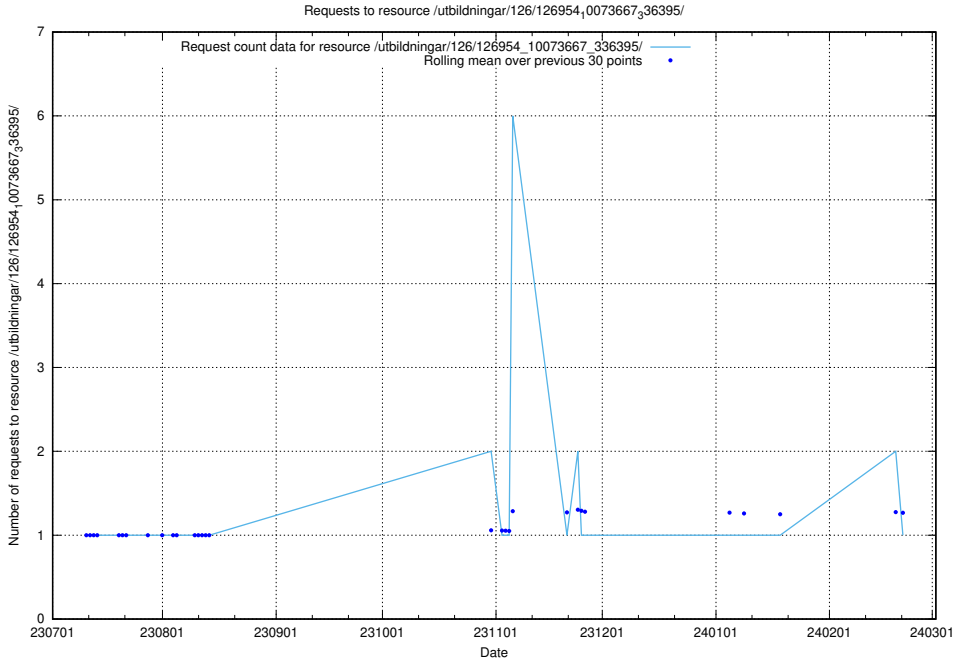

Here, we count the number of requests to resource /utbildningar/126/126954_10073667_336395/events/

5.5900 Usage of /utbildningar/126/126954_10073667_336395/

Here, we count the number of requests to resource /utbildningar/126/126954_10073667_336395/.