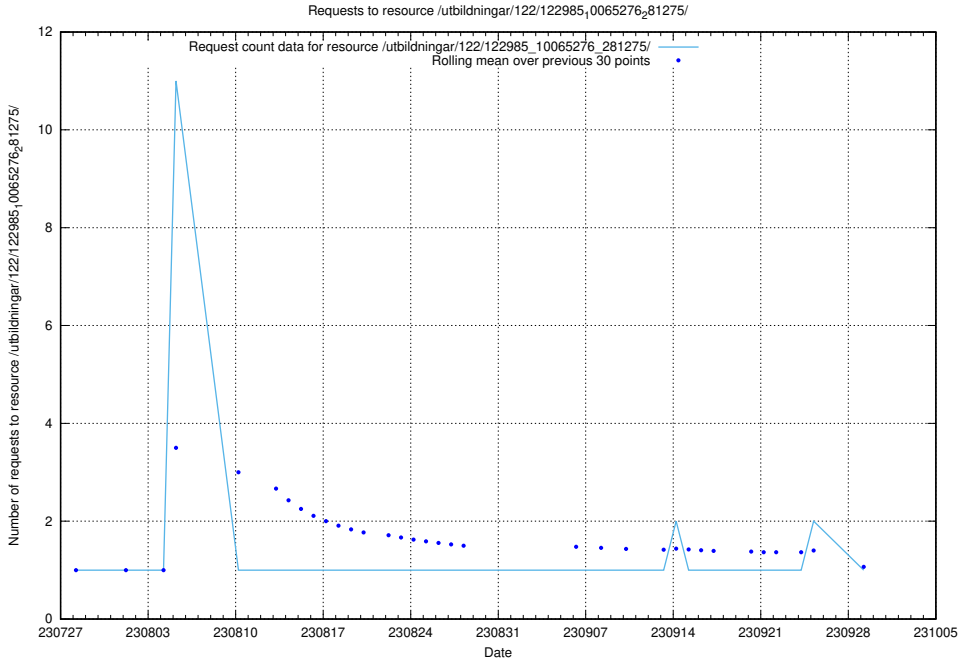

5.5688 Usage of /utbildningar/122/122985_10065276_281275/

Here, we count the number of requests to resource /utbildningar/122/122985_10065276_281275/.