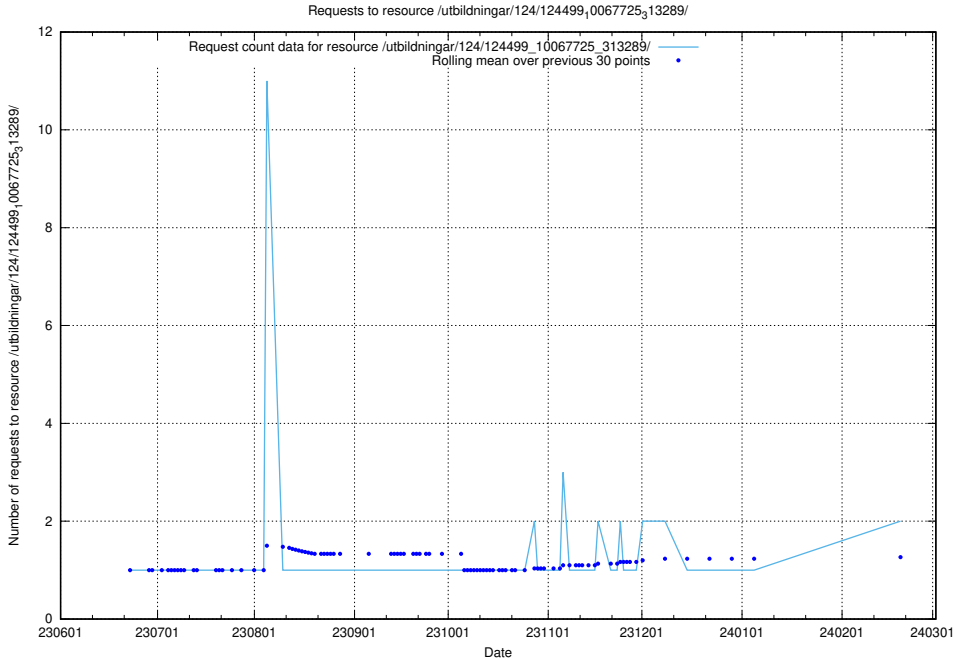

5.1003 Usage of /utbildningar/124/124499_10067725_313289/

Here, we count the number of requests to resource /utbildningar/124/124499_10067725_313289/.