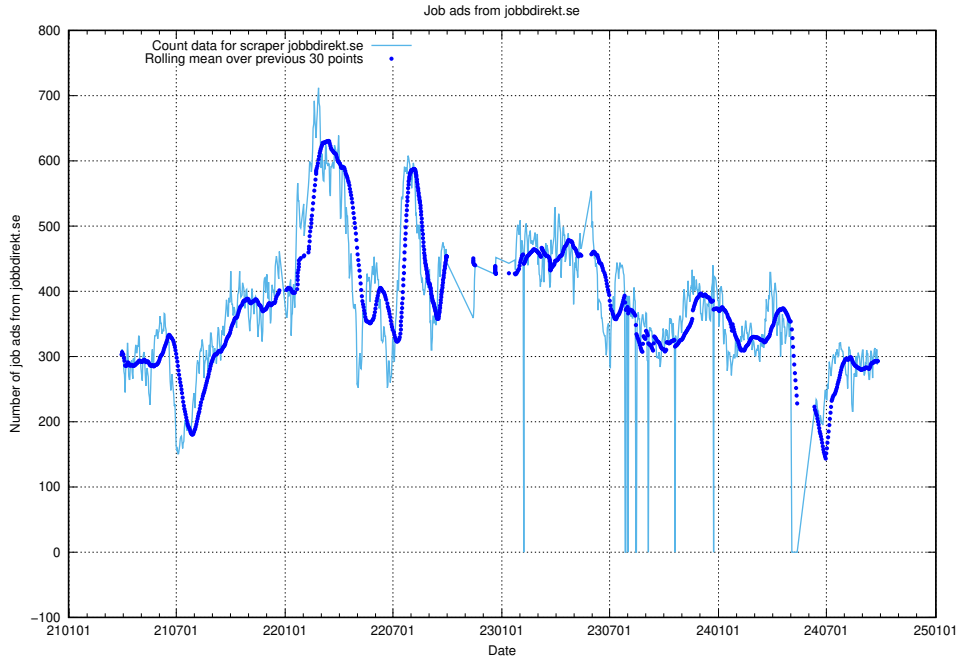

13.11 Number of ads by scraper jobbdirekt.se

Here, we count the number of job ads scraped from jobbdirekt.se.