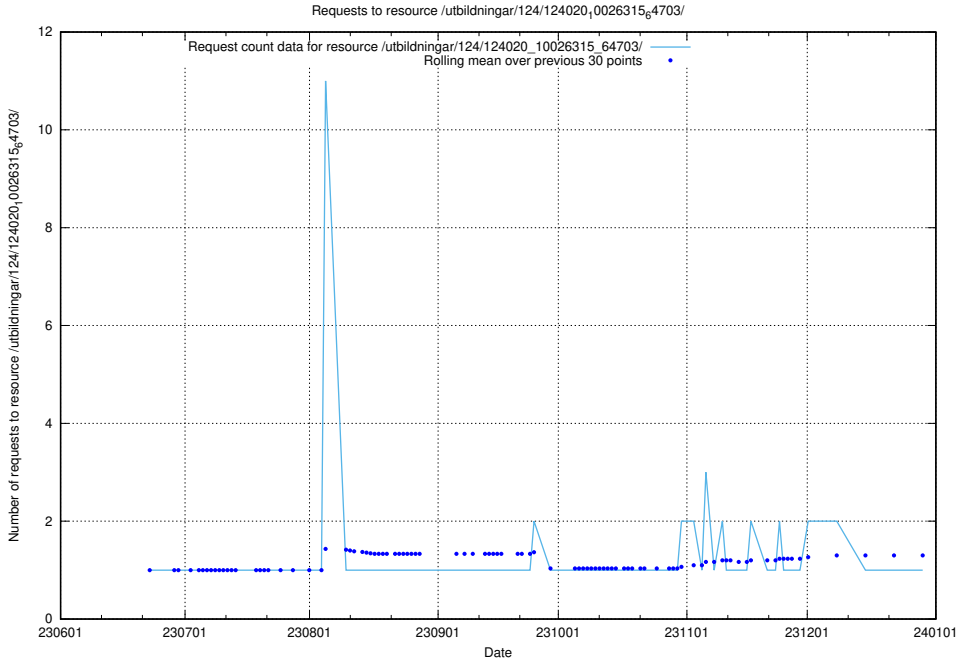

Here, we count the number of requests to resource /utbildningar/124/124020_10026315_64703/events/.

5.6565 Usage of /utbildningar/124/124020_10026315_64703/

Here, we count the number of requests to resource /utbildningar/124/124020_10026315_64703/.