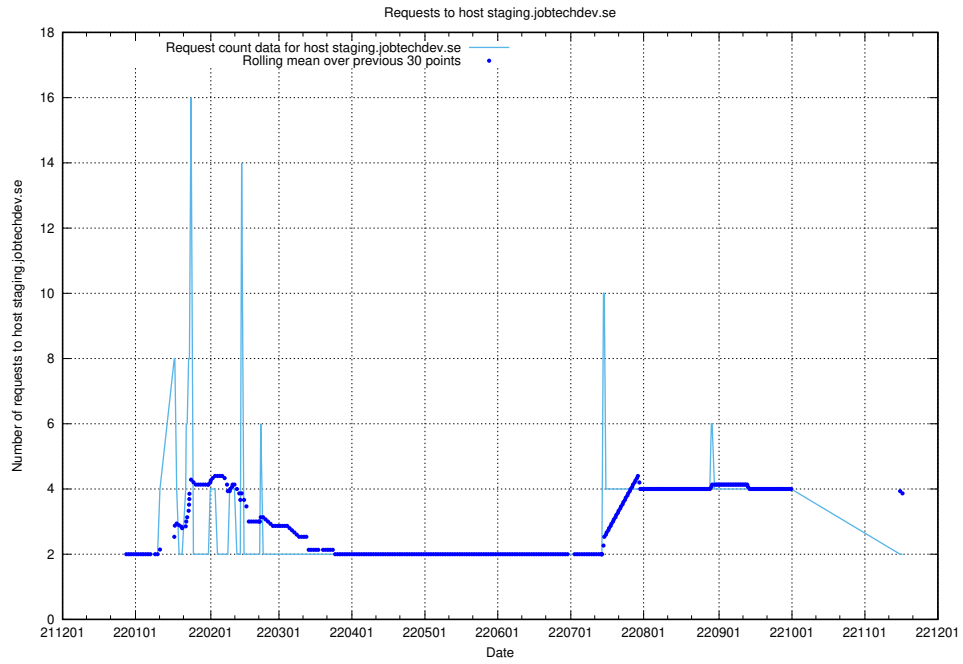

7.361 Usage of staging.jobtechdev.se

Here, we count the number of requests to host staging.jobtechdev.se.