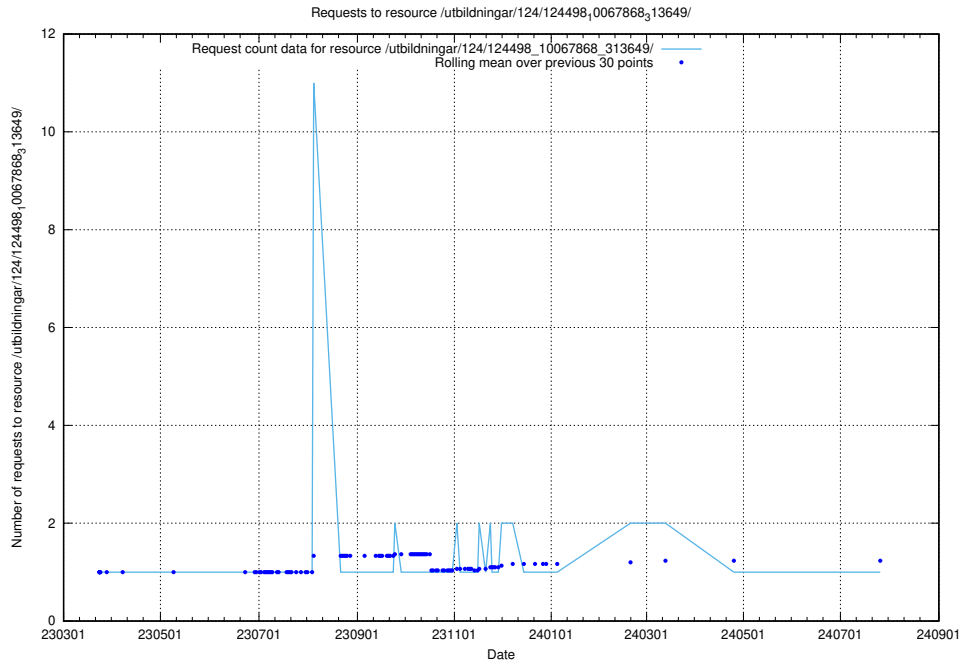

5.3479 Usage of /utbildningar/124/124498_10067868_313649/

Here, we count the number of requests to resource /utbildningar/124/124498_10067868_313649/.