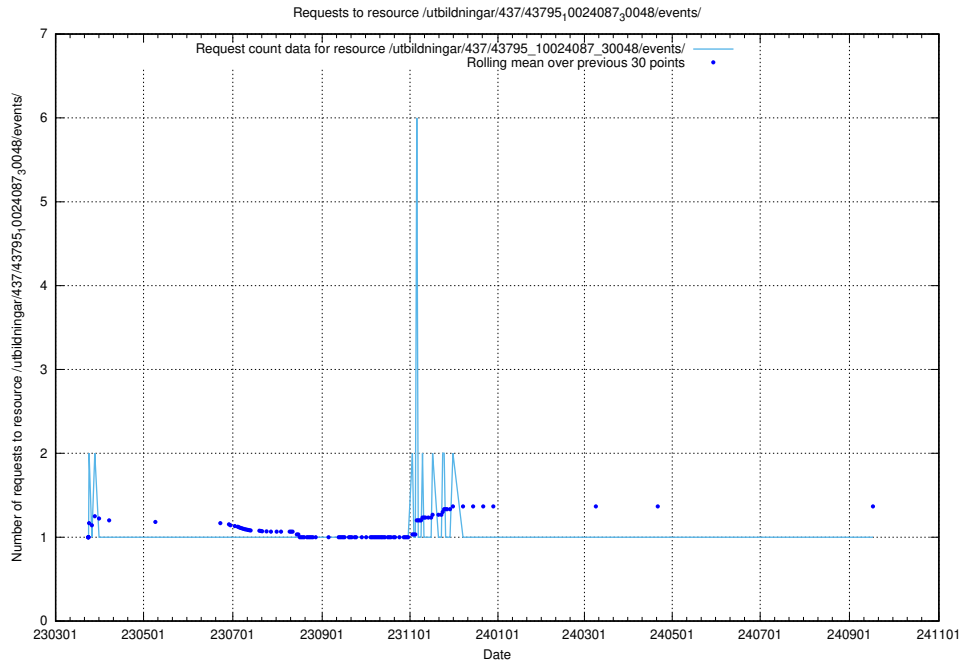

Here, we count the number of requests to resource /utbildningar/437/43796_10024100_313818/.

5.7138 Usage of /utbildningar/437/43795_10024087_30048/events/

Here, we count the number of requests to resource /utbildningar/437/43795_10024087_30048/events/.