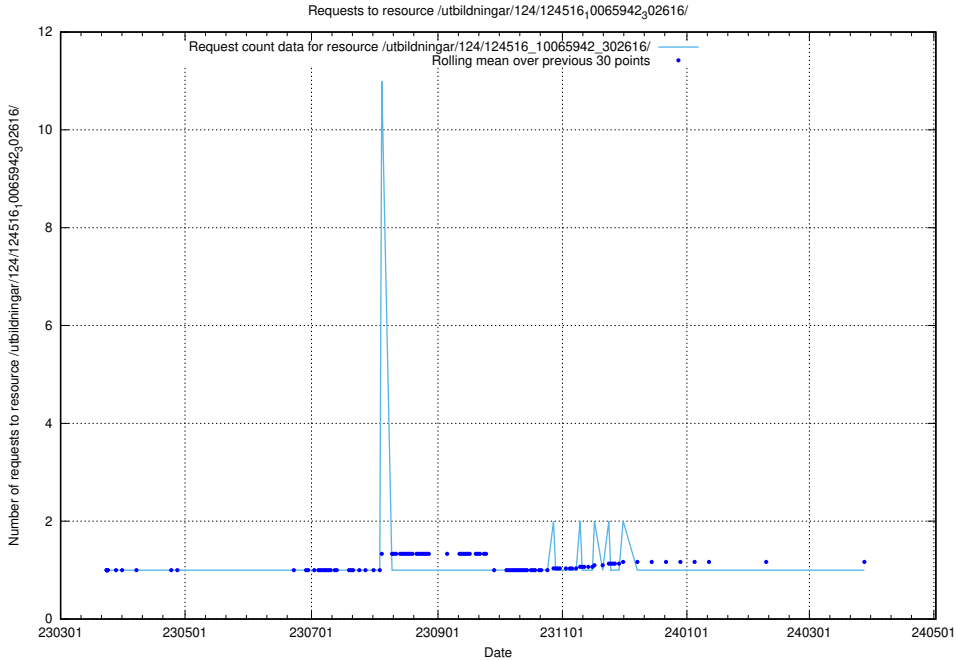

5.2298 Usage of /utbildningar/124/124516_10065942_302616/

Here, we count the number of requests to resource /utbildningar/124/124516_10065942_302616/.