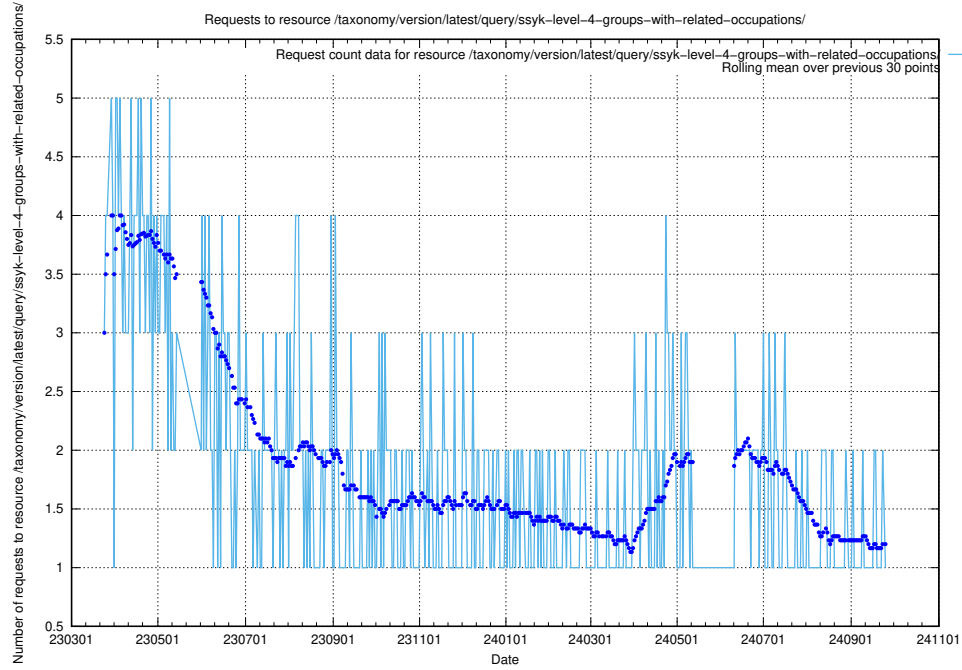

5.6841 Usage of /taxonomy/version/latest/query/ssyk-level-4-groups-with-related-occupations/

Here, we count the number of requests to resource /taxonomy/version/latest/query/ssyk-level-4-groups-with-related-occupations/.