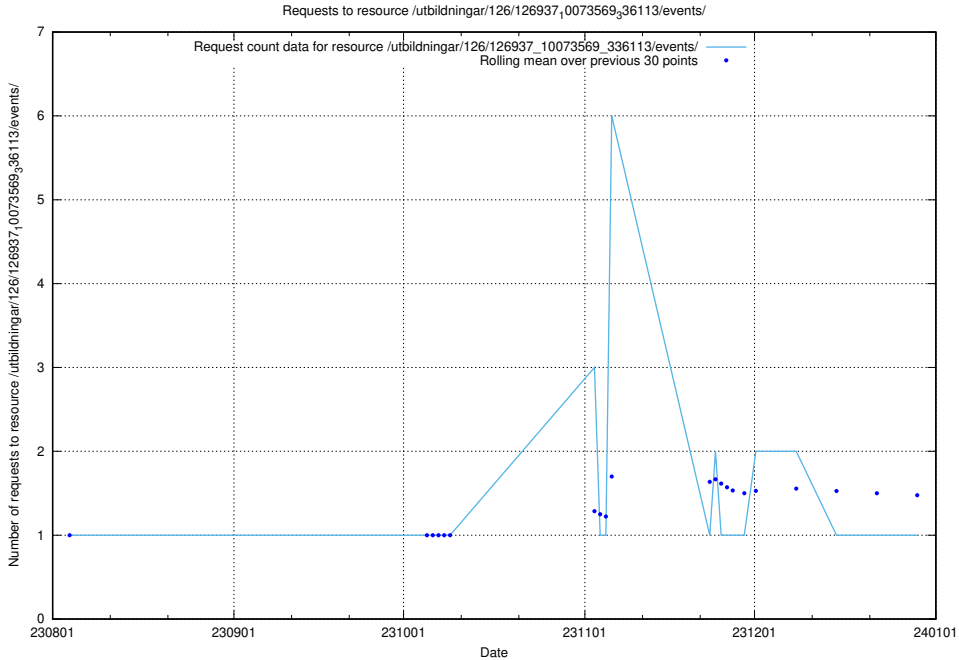

5.5643 Usage of /utbildningar/126/126937_10073569_336113/events/

Here, we count the number of requests to resource /utbildningar/126/126937_10073569_336113/events/