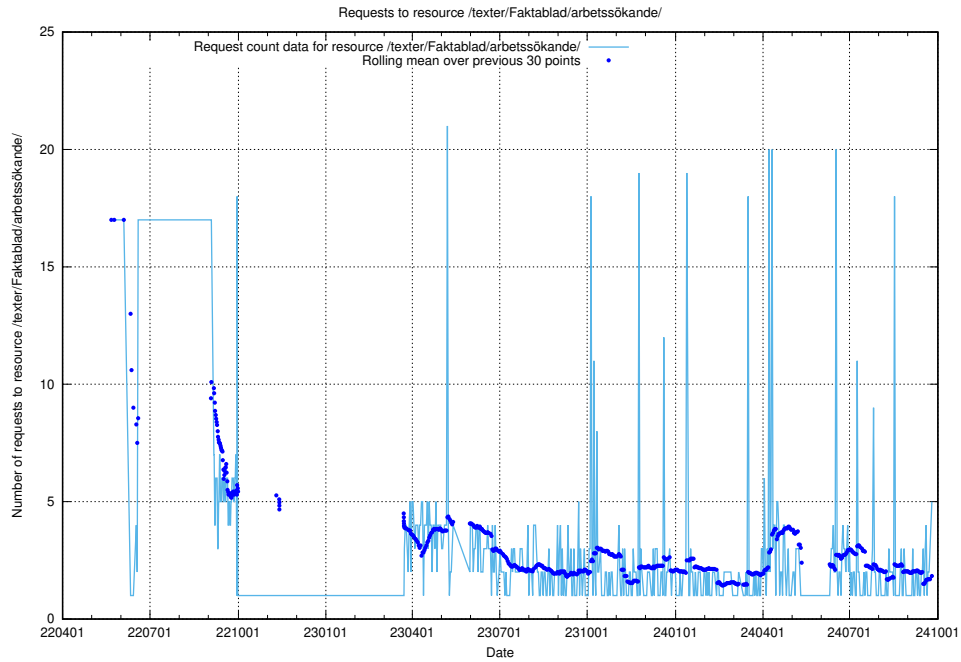

5.205 Usage of /texter/Faktablad/arbetssökande/

Here, we count the number of requests to resource /texter/Faktablad/arbetssökande/.