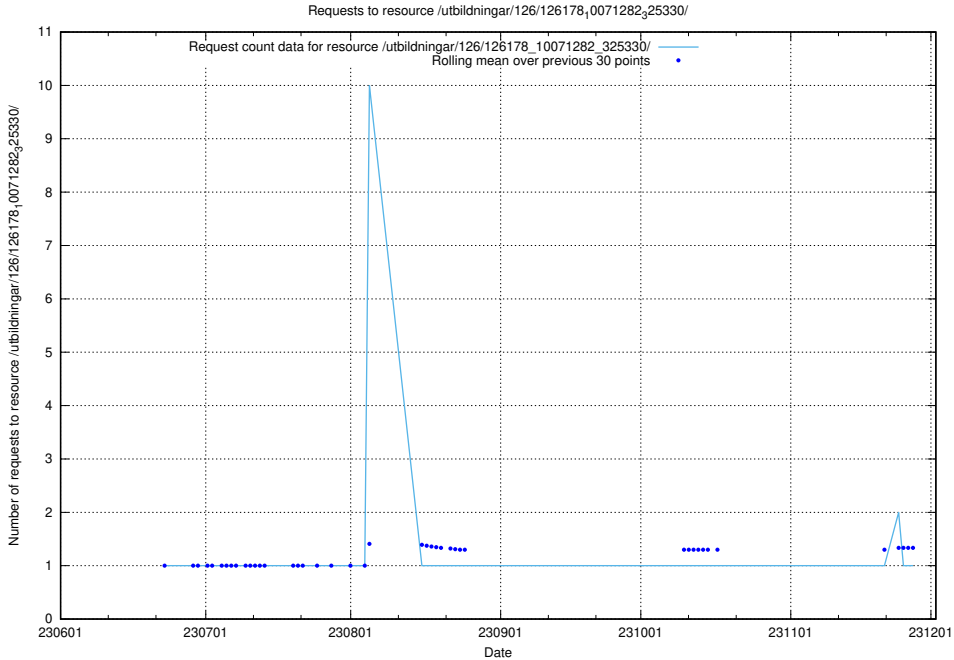

5.6414 Usage of /utbildningar/126/126178_10071282_325330/

Here, we count the number of requests to resource /utbildningar/126/126178_10071282_325330/.