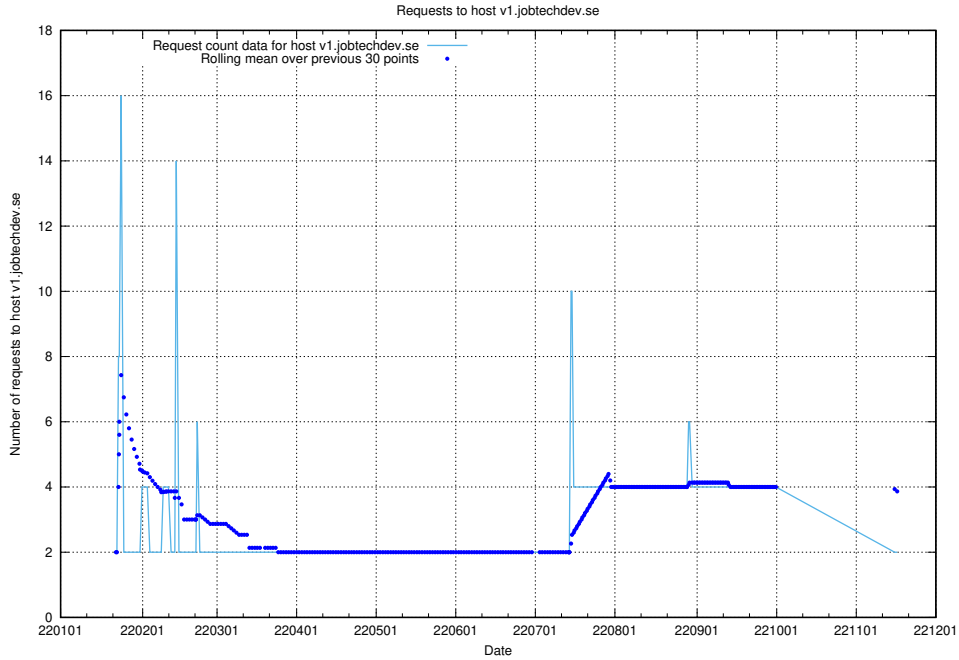

7.589 Usage of v1.jobtechdev.se

Here, we count the number of requests to host v1.jobtechdev.se.