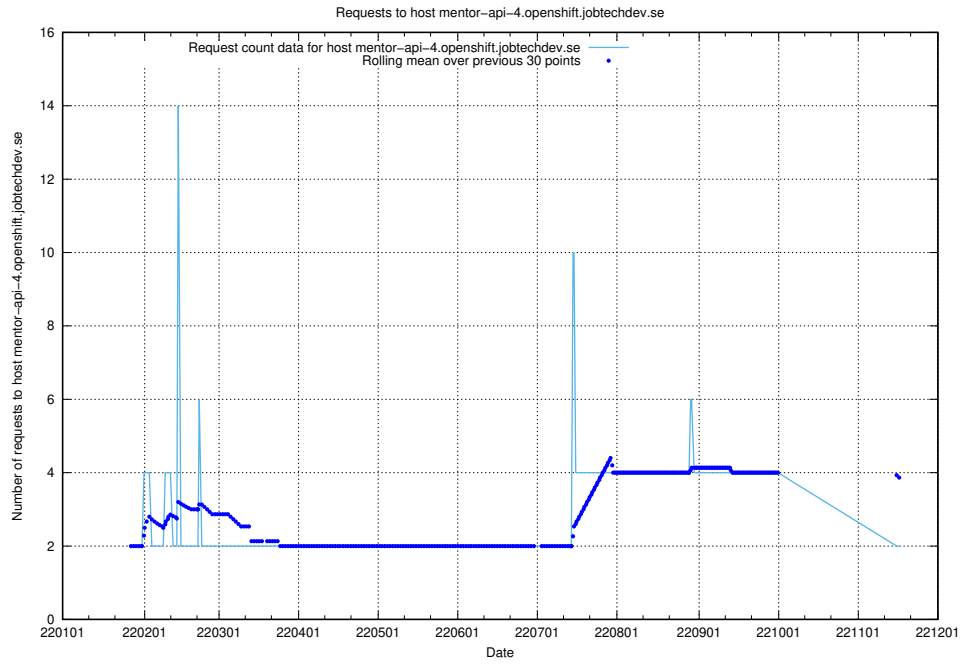

7.580 Usage of mentor-api-4.openshift.jobtechdev.se

Here, we count the number of requests to host mentor-api-4.openshift.jobtechdev.se.

7.581 Usage of mentor-api-4.jobtechdev.se

Here, we count the number of requests to host mentor-api-4.jobtechdev.se.