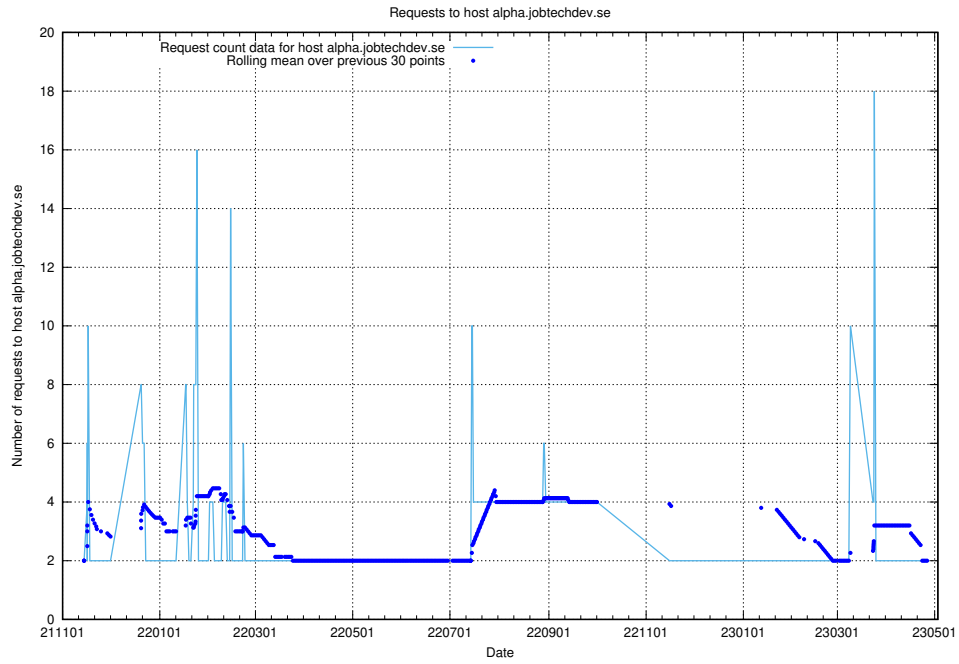

7.293 Usage of alpha.jobtechdev.se

Here, we count the number of requests to host alpha.jobtechdev.se.