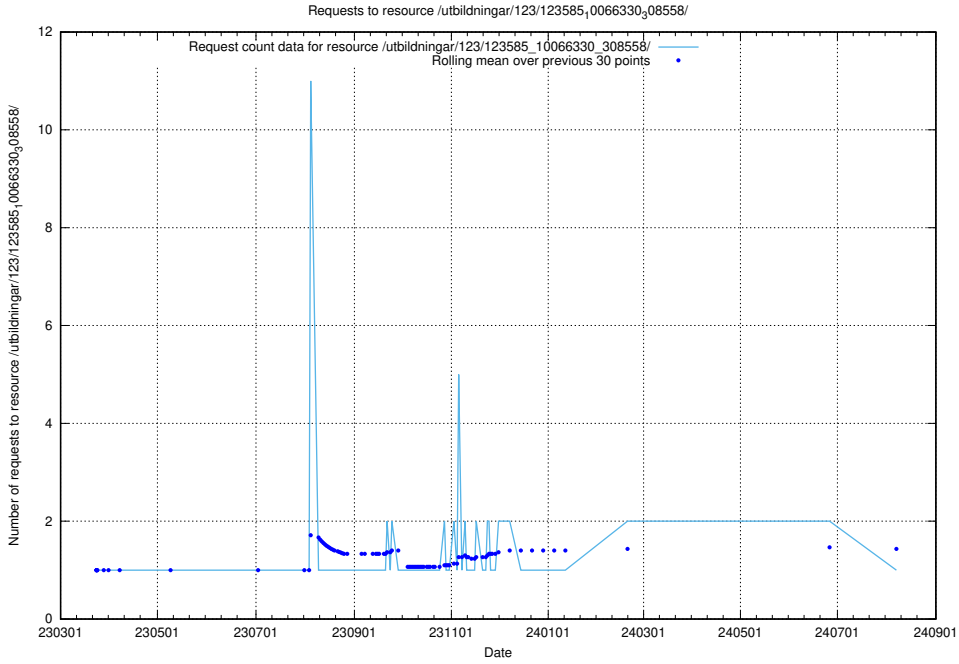

5.5254 Usage of /utbildningar/123/123585_10066330_308558/

Here, we count the number of requests to resource /utbildningar/123/123585_10066330_308558/.