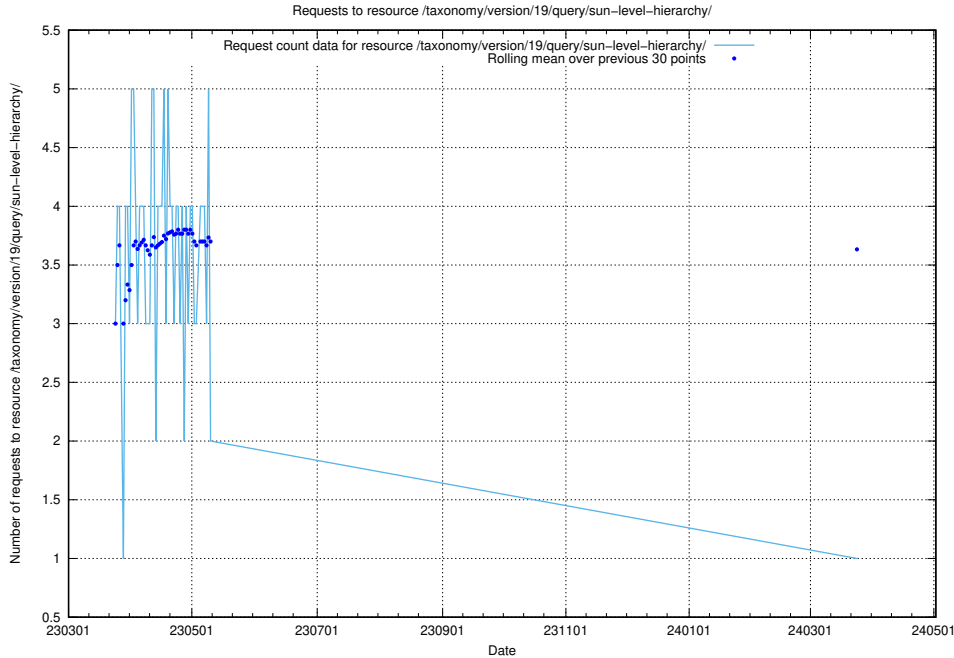

5.6881 Usage of /taxonomy/version/19/query/sun-level-hierarchy/

Here, we count the number of requests to resource /taxonomy/version/19/query/sun-level-hierarchy/.