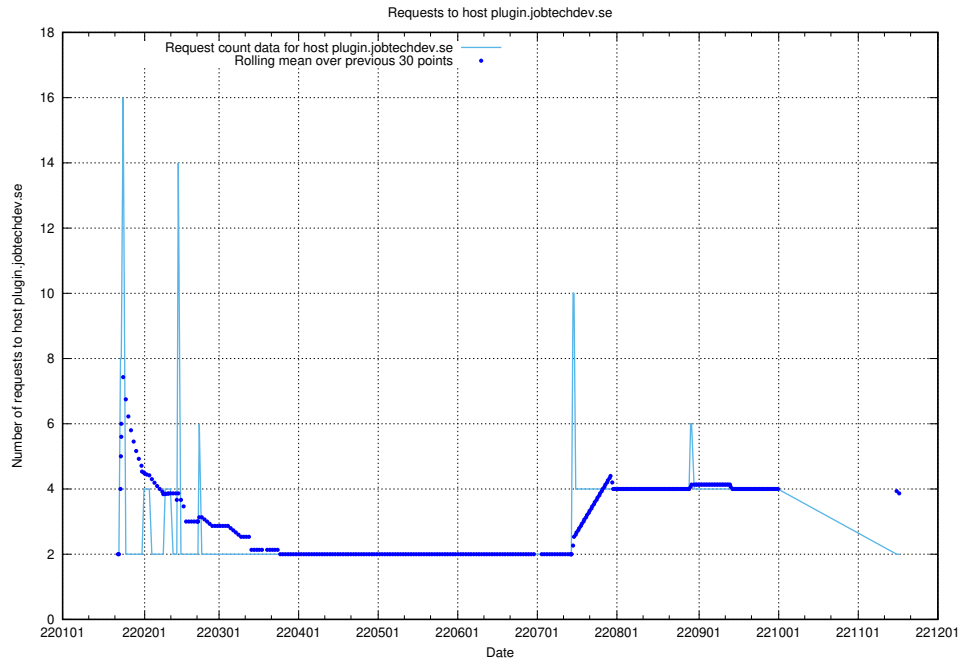

7.599 Usage of plugin.jobtechdev.se

Here, we count the number of requests to host plugin.jobtechdev.se.