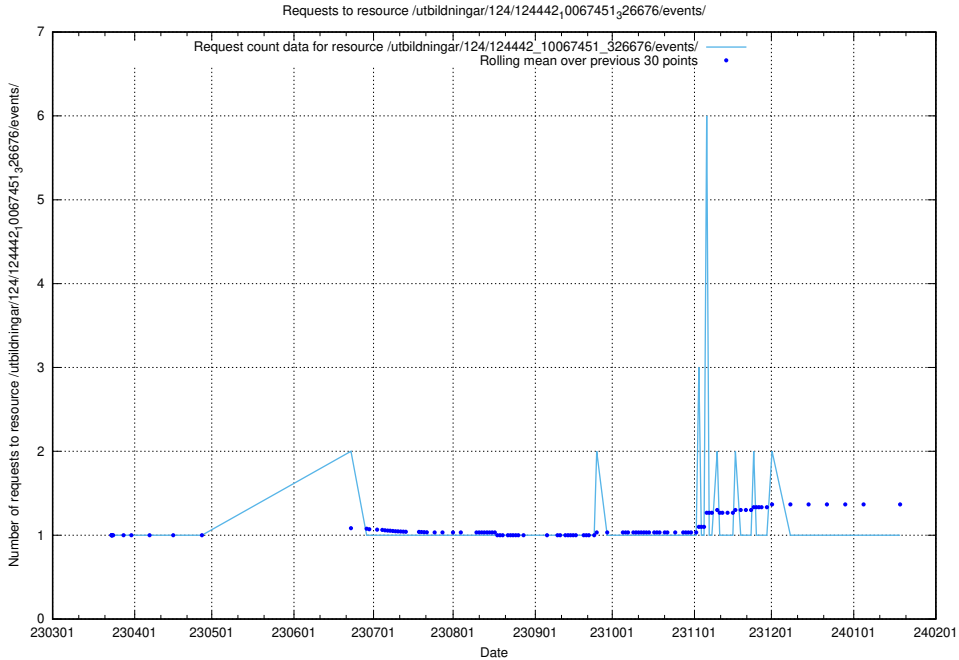

5.4315 Usage of /utbildningar/124/124442_10067451_326676/events/

Here, we count the number of requests to resource /utbildningar/124/124442_10067451_326676/events/