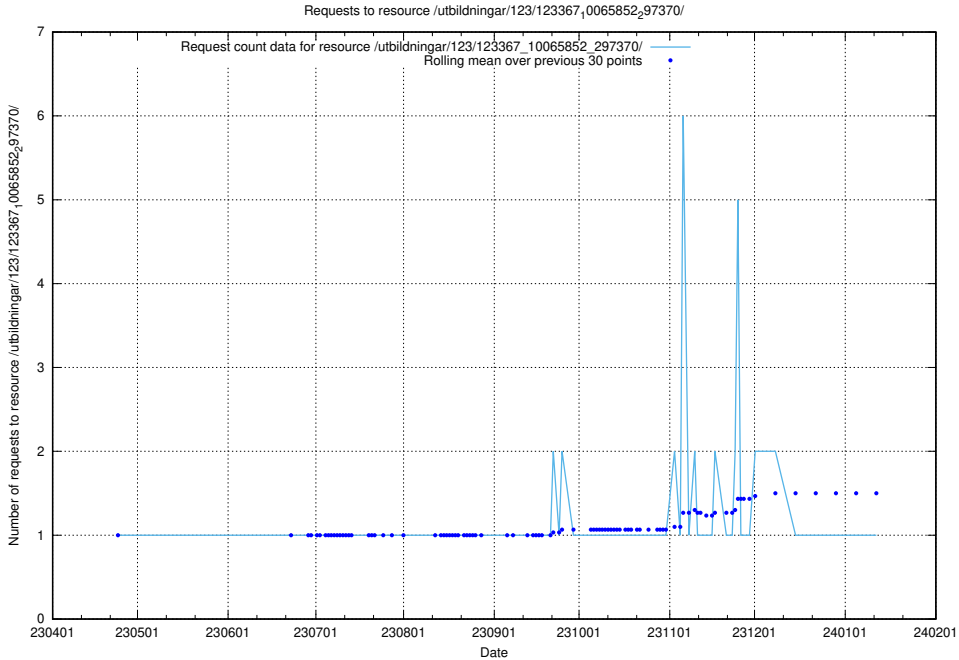

5.6749 Usage of /utbildningar/123/123367_10065852_297370/

Here, we count the number of requests to resource /utbildningar/123/123367_10065852_297370/.