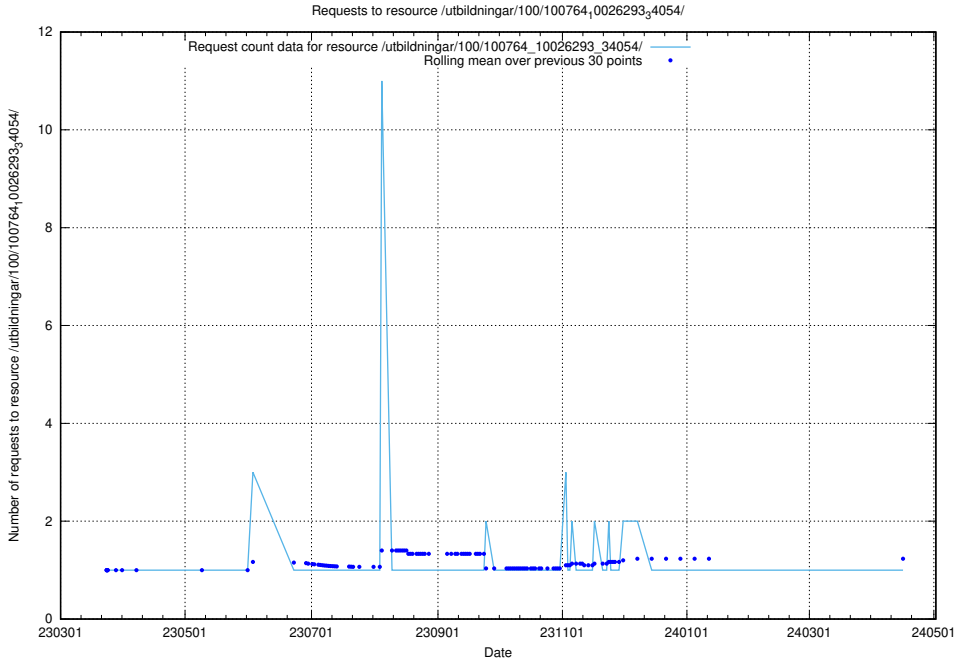

5.6317 Usage of /utbildningar/100/100764_10026293_34054/

Here, we count the number of requests to resource /utbildningar/100/100764_10026293_34054/.