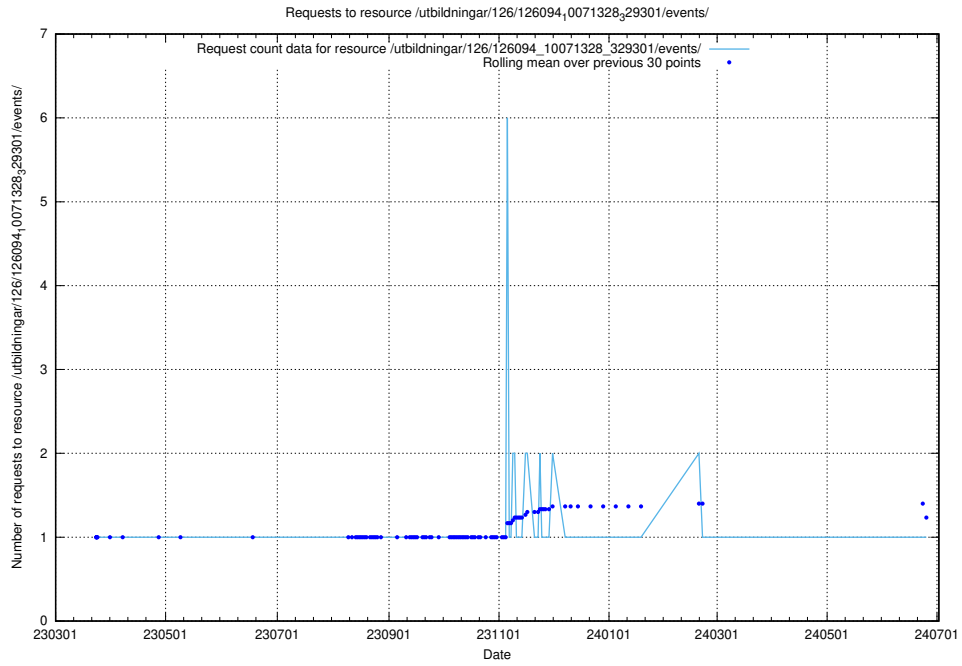

5.7208 Usage of /utbildningar/126/126094_10071328_329301/events/

Here, we count the number of requests to resource /utbildningar/126/126094_10071328_329301/events/

5.7209 Usage of /tst/

Here, we count the number of requests to resource /tst/.