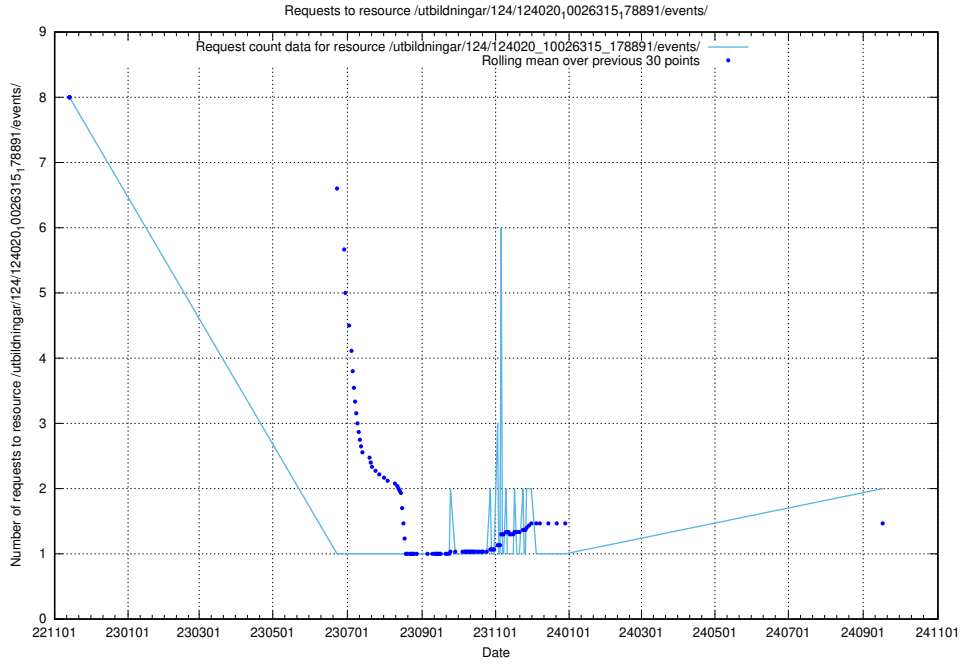

5.998 Usage of /utbildningar/124/124020_10026315_178891/events/

Here, we count the number of requests to resource /utbildningar/124/124020_10026315_178891/events/