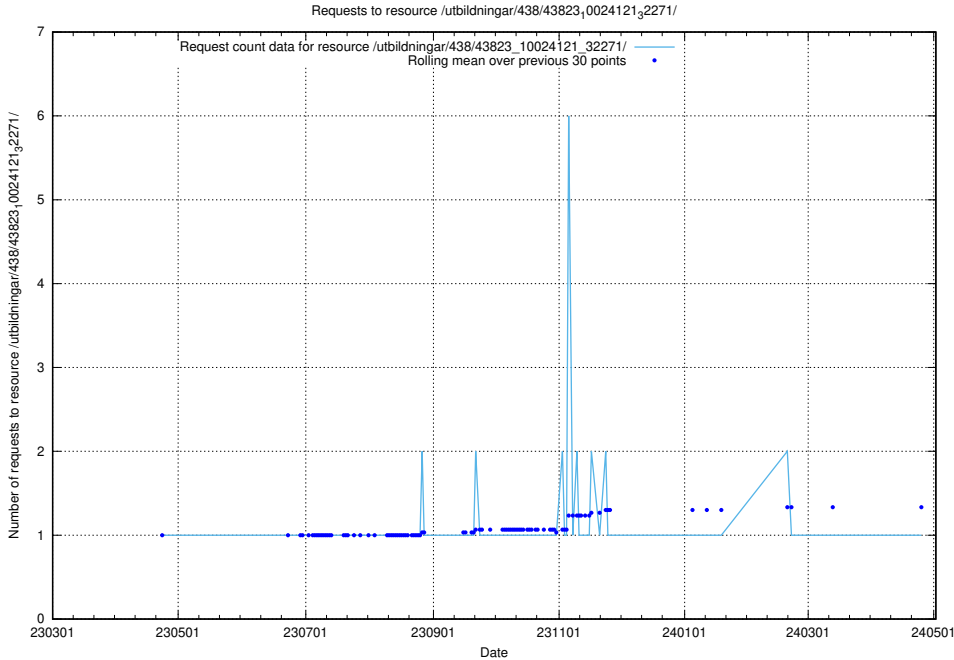

5.6764 Usage of /utbildningar/438/43823_10024121_32271/

Here, we count the number of requests to resource /utbildningar/438/43823_10024121_32271/.