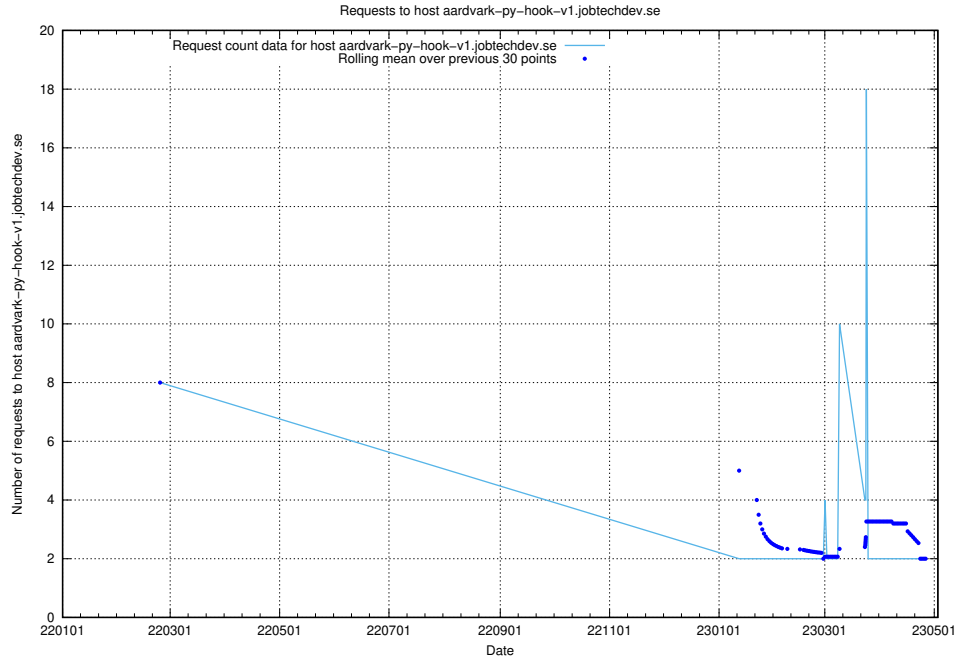

7.517 Usage of aardvark-py-hook-v1.jobtechdev.se

Here, we count the number of requests to host aardvark-py-hook-v1.jobtechdev.se.