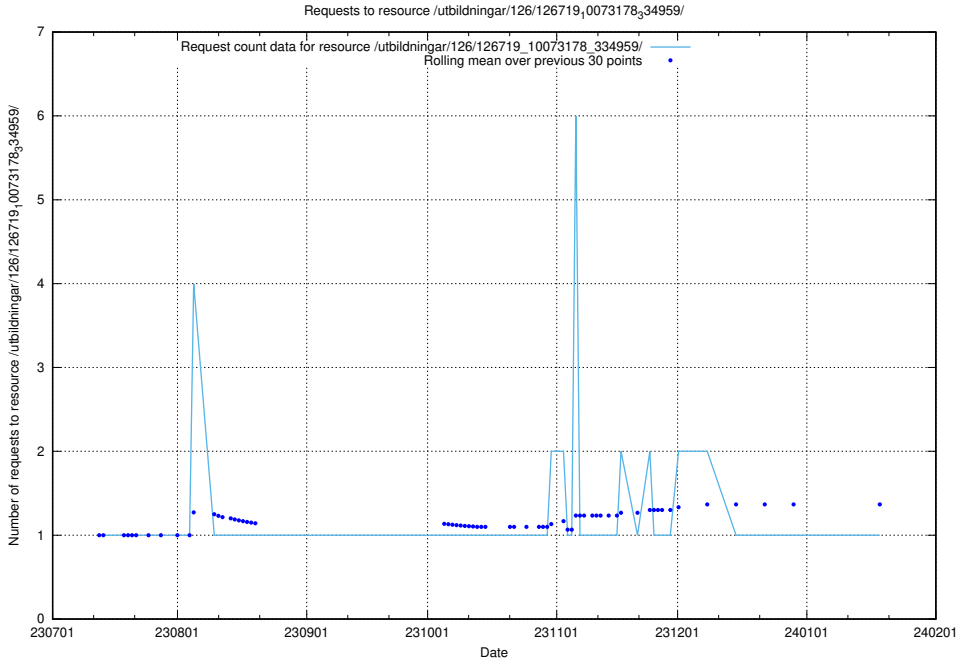

5.5893 Usage of /utbildningar/126/126719_10073178_334959/

Here, we count the number of requests to resource /utbildningar/126/126719_10073178_334959/.