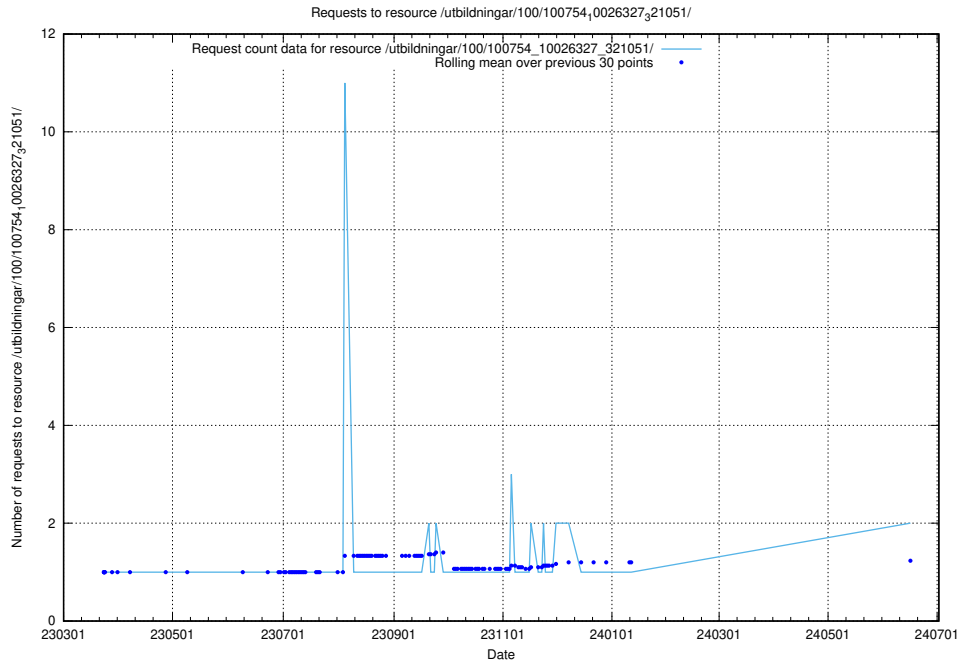

5.984 Usage of /utbildningar/100/100754_10026327_321051/

Here, we count the number of requests to resource /utbildningar/100/100754_10026327_321051/.