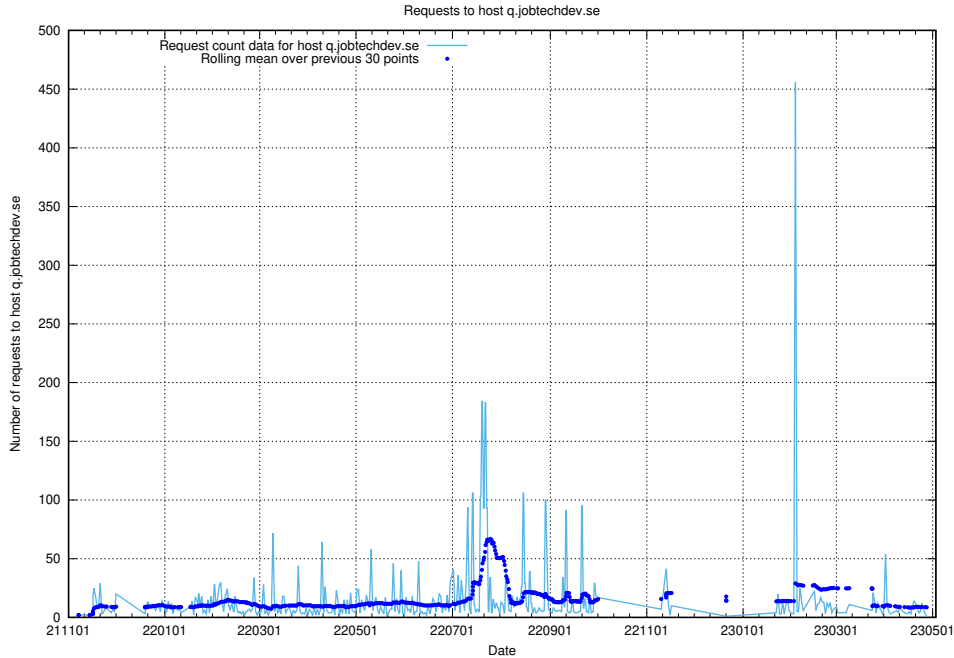

7.629 Usage of q.jobtechdev.se

Here, we count the number of requests to host q.jobtechdev.se.