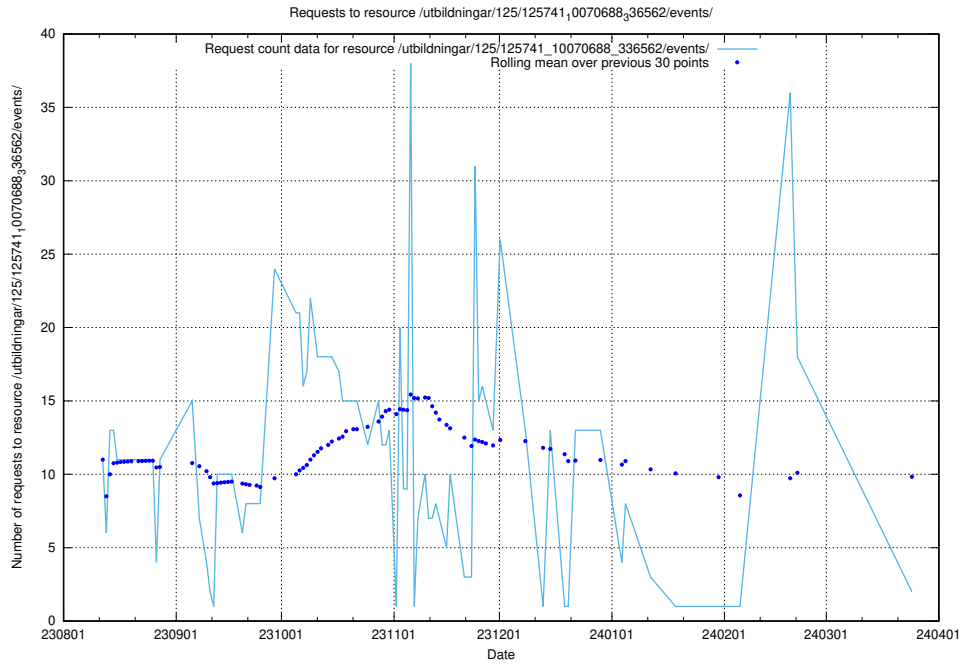

5.902 Usage of /utbildningar/125/125741_10070688_336562/events/

Here, we count the number of requests to resource /utbildningar/125/125741_10070688_336562/events/