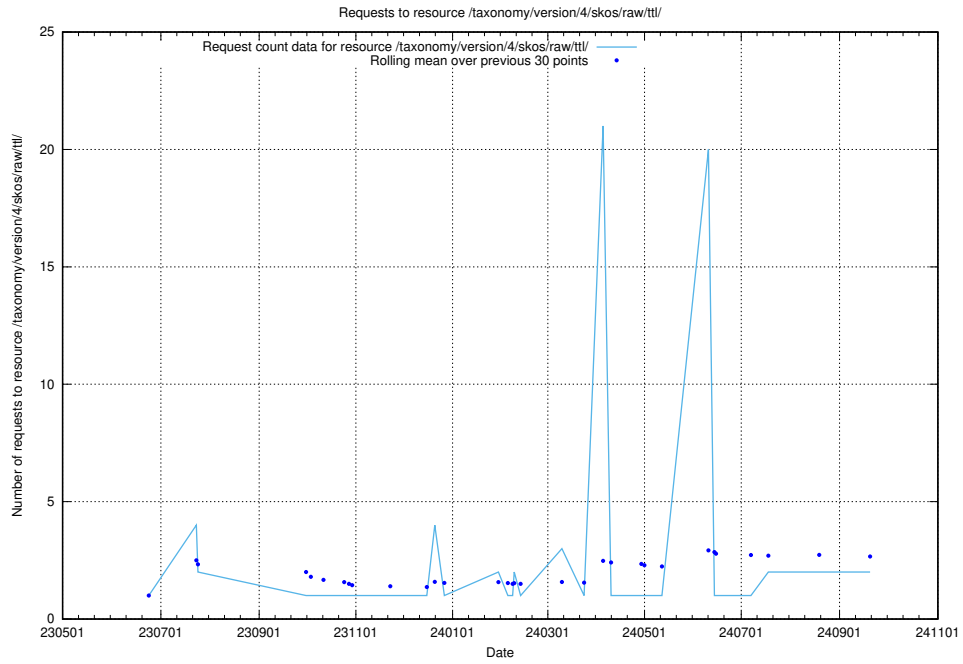

5.975 Usage of /taxonomy/version/4/skos/raw/ttl/

Here, we count the number of requests to resource /taxonomy/version/4/skos/raw/ttl/.