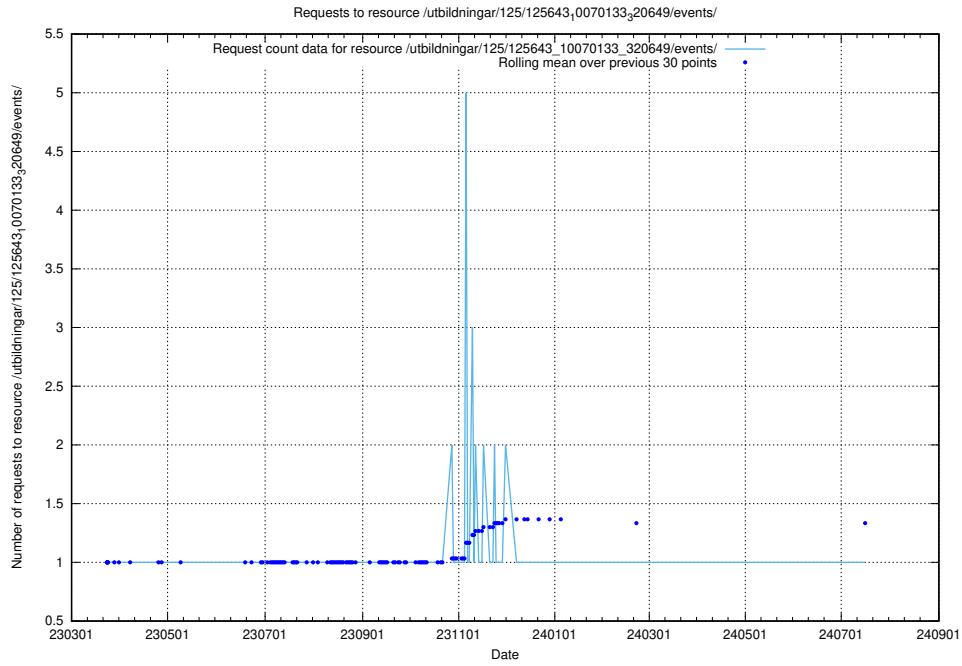

5.1175 Usage of /utbildningar/125/125643_10070133_320649/events/

Here, we count the number of requests to resource /utbildningar/125/125643_10070133_320649/events/