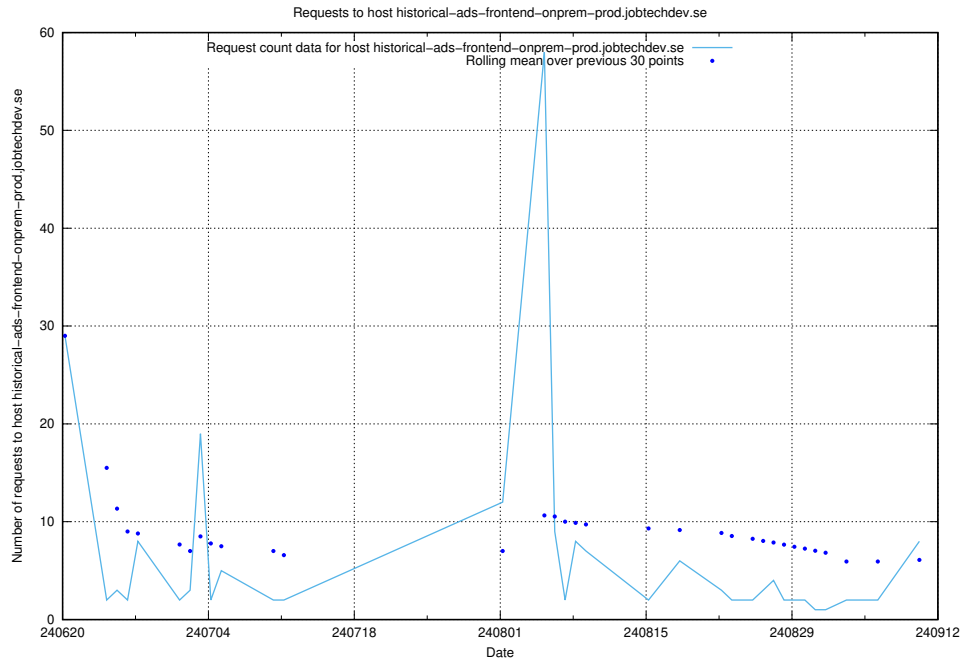

7.78 Usage of historical-ads-frontend-onprem-prod.jobtechdev.se

Here, we count the number of requests to host historical-ads-frontend-onprem-prod.jobtechdev.se.