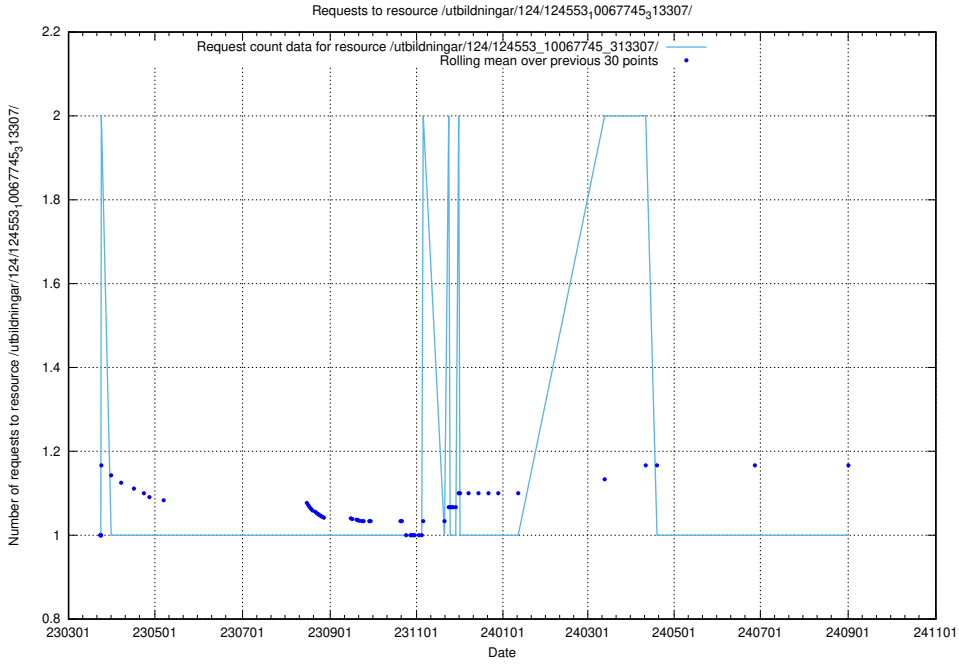

5.1485 Usage of /availability/kpi/20240826/

Here, we count the number of requests to resource /availability/kpi/20240826/.

5.1486 Usage of /utbildningar/124/124553_10067745_313307/

Here, we count the number of requests to resource /utbildningar/124/124553_10067745_313307/.