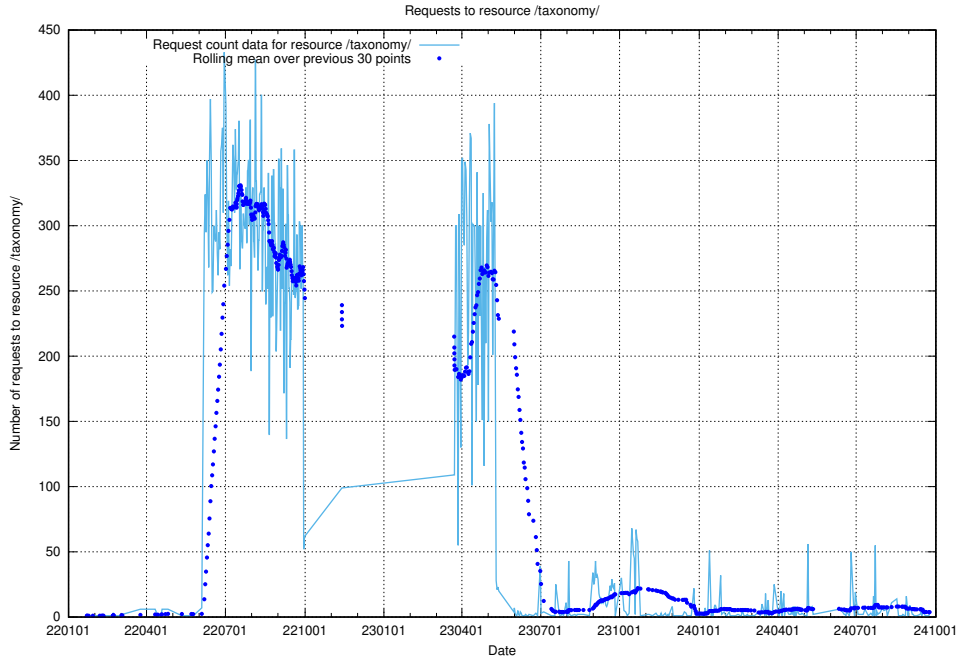

5.508 Usage of /taxonomy/

Here, we count the number of requests to resource /taxonomy/.