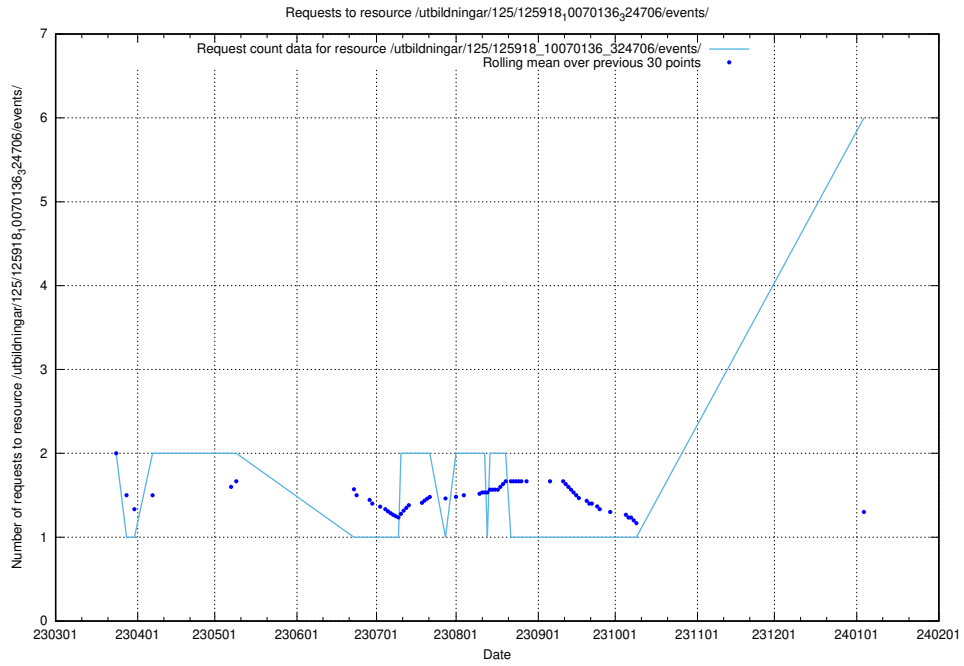

5.199 Usage of /utbildningar/125/125918_10070136_324706/events/

Here, we count the number of requests to resource /utbildningar/125/125918_10070136_324706/events/