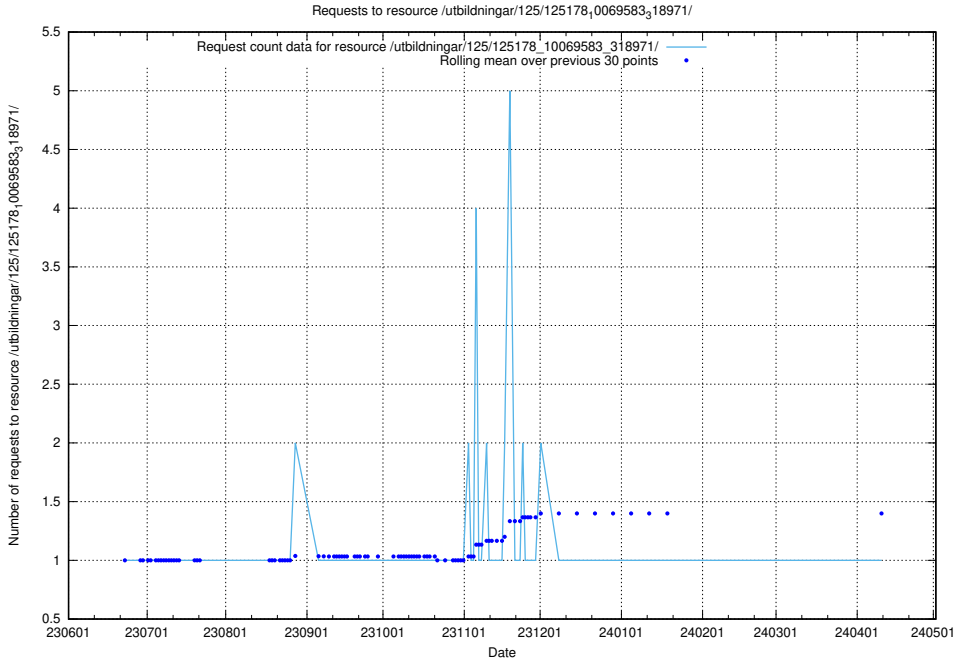

5.6468 Usage of /utbildningar/125/125178_10069583_318971/

Here, we count the number of requests to resource /utbildningar/125/125178_10069583_318971/.