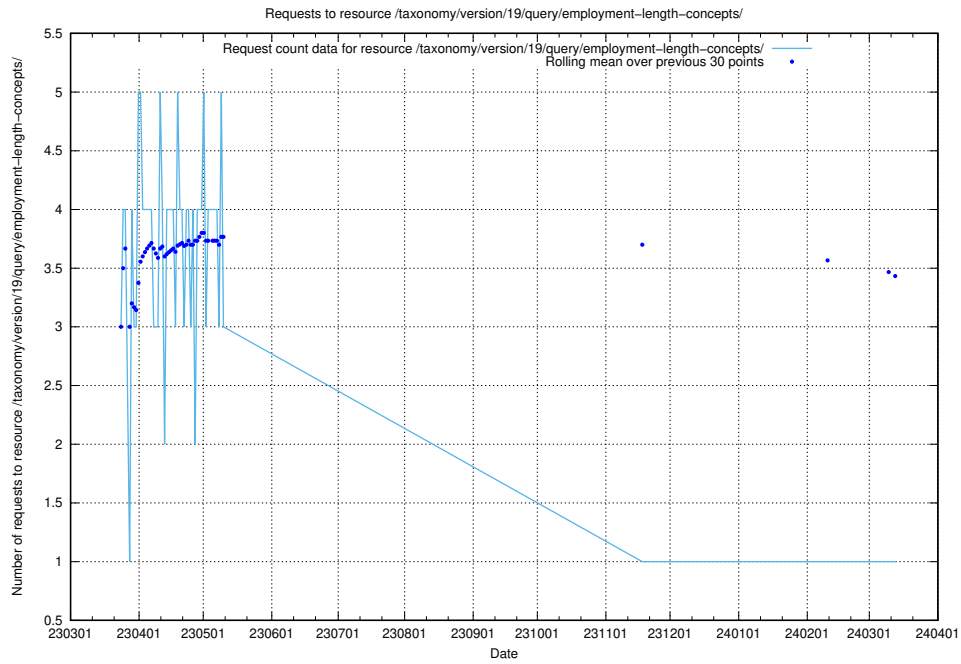

5.6920 Usage of /taxonomy/version/19/query/employment-length-concepts/

Here, we count the number of requests to resource /taxonomy/version/19/query/employment-length-concepts/.