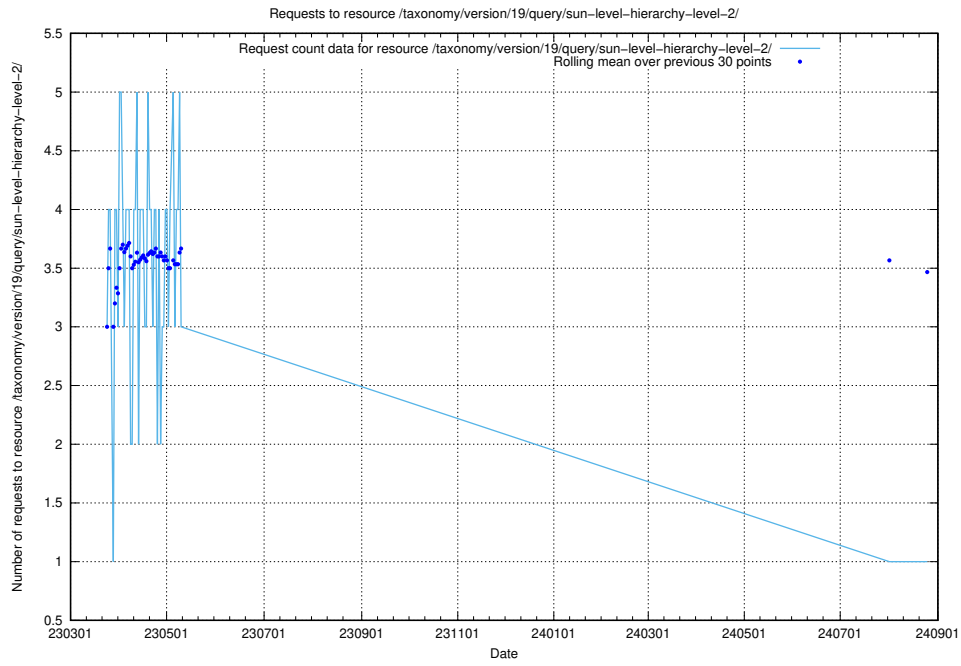

5.6883 Usage of /taxonomy/version/19/query/sun-level-hierarchy-level-2/

Here, we count the number of requests to resource /taxonomy/version/19/query/sun-level-hierarchy-level-2/.