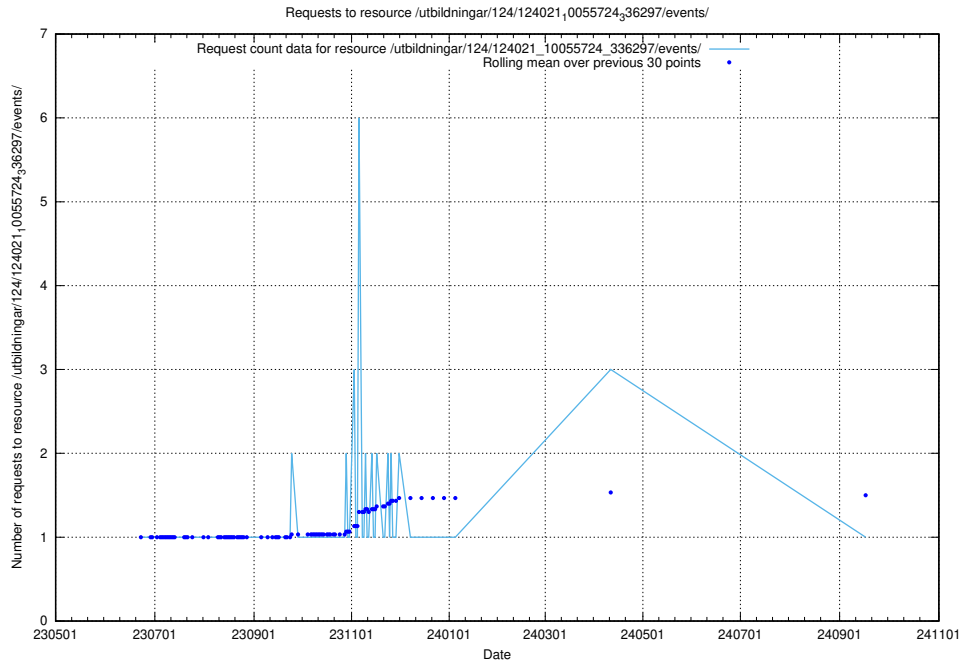

5.6560 Usage of /utbildningar/124/124021_10055724_336297/events/

Here, we count the number of requests to resource /utbildningar/124/124021_10055724_336297/events/