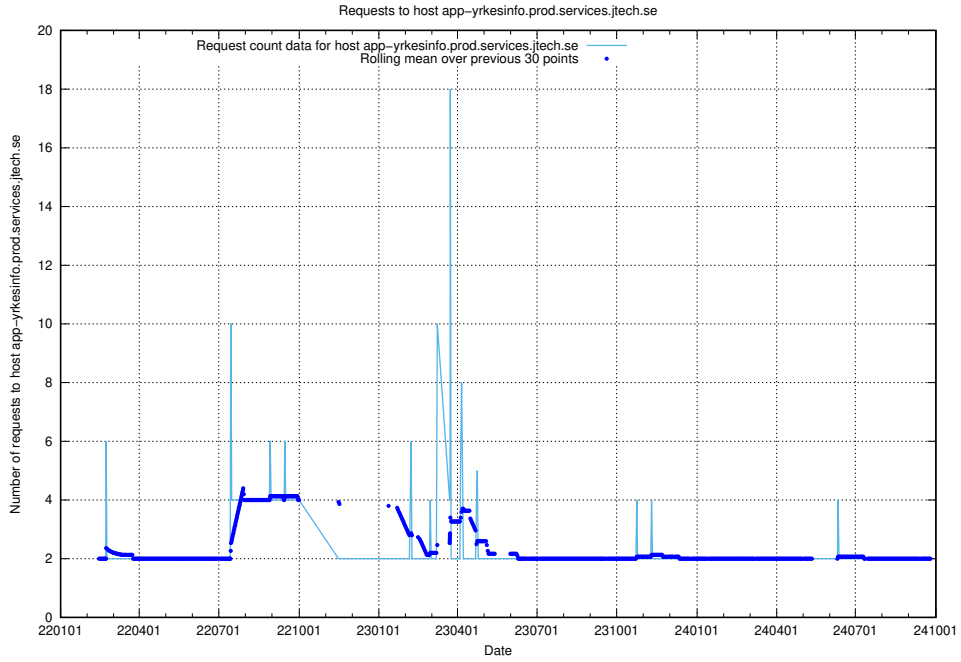

7.549 Usage of app-yrkesinfo.prod.services.jtech.se

Here, we count the number of requests to host app-yrkesinfo.prod.services.jtech.se.