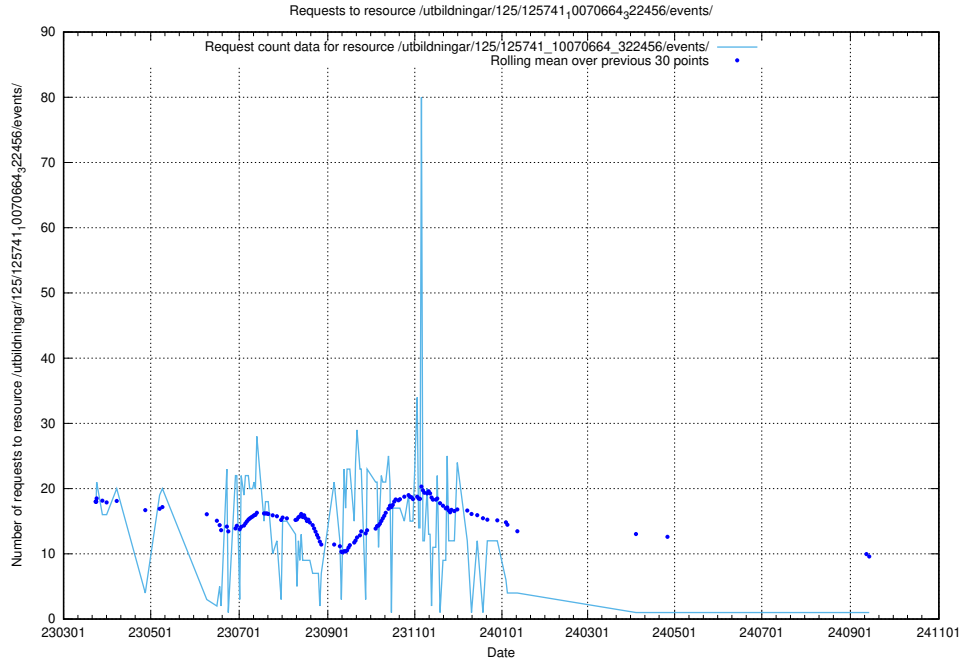

5.7023 Usage of /utbildningar/125/125741_10070664_322456/events/

Here, we count the number of requests to resource /utbildningar/125/125741_10070664_322456/events/