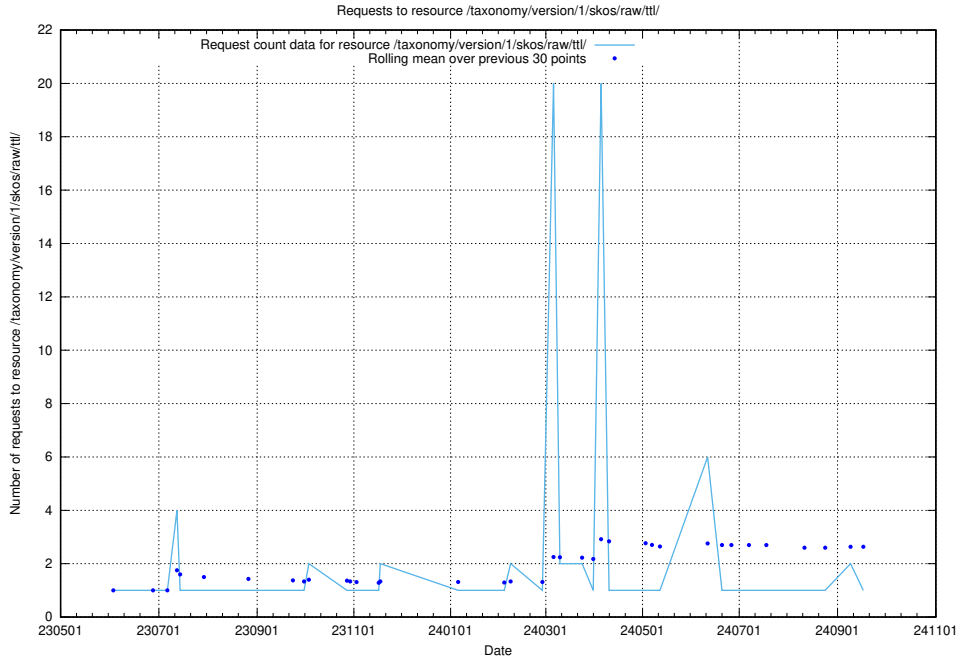

5.6657 Usage of /taxonomy/version/1/skos/raw/ttl/

Here, we count the number of requests to resource /taxonomy/version/1/skos/raw/ttl/.