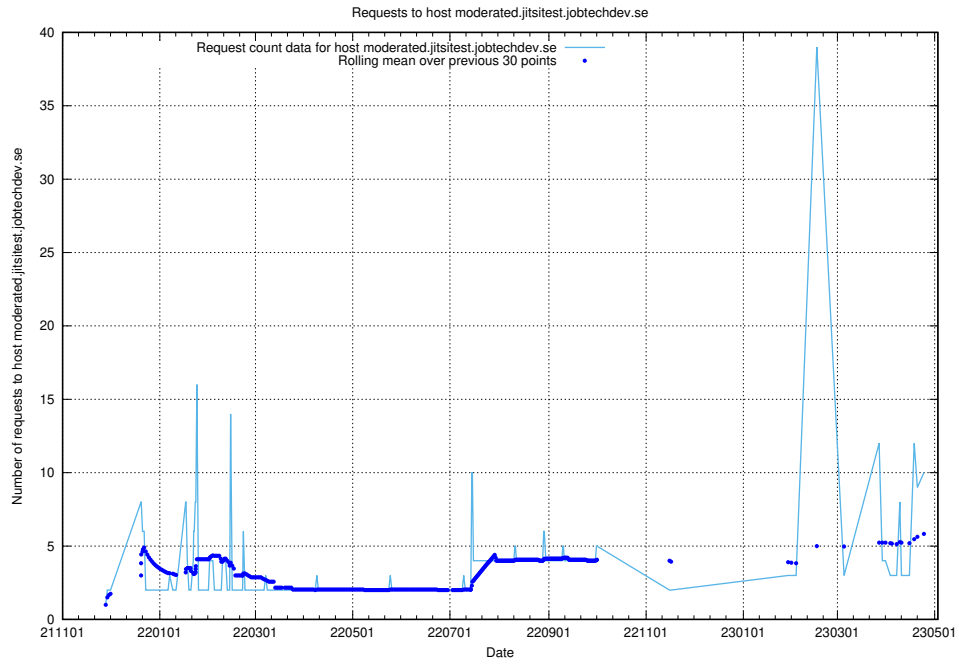

7.66 Usage of staping.jobtechdev.se

Here, we count the number of requests to host staping.jobtechdev.se.

7.67 Usage of moderated.jitsitest.jobtechdev.se

Here, we count the number of requests to host moderated.jitsitest.jobtechdev.se.