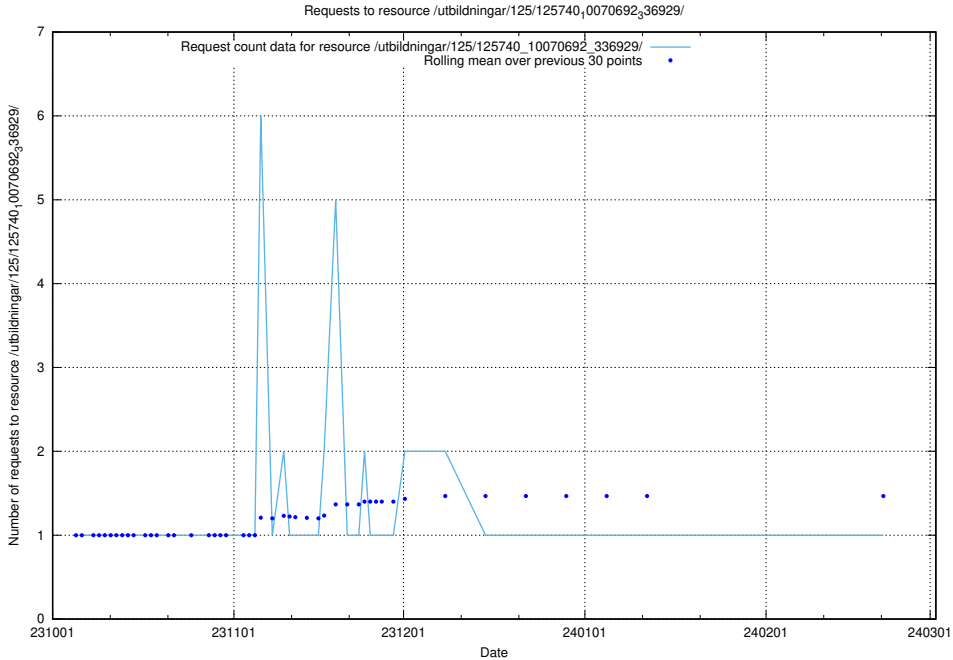

5.5194 Usage of /utbildningar/125/125740_10070692_336929/

Here, we count the number of requests to resource /utbildningar/125/125740_10070692_336929/.