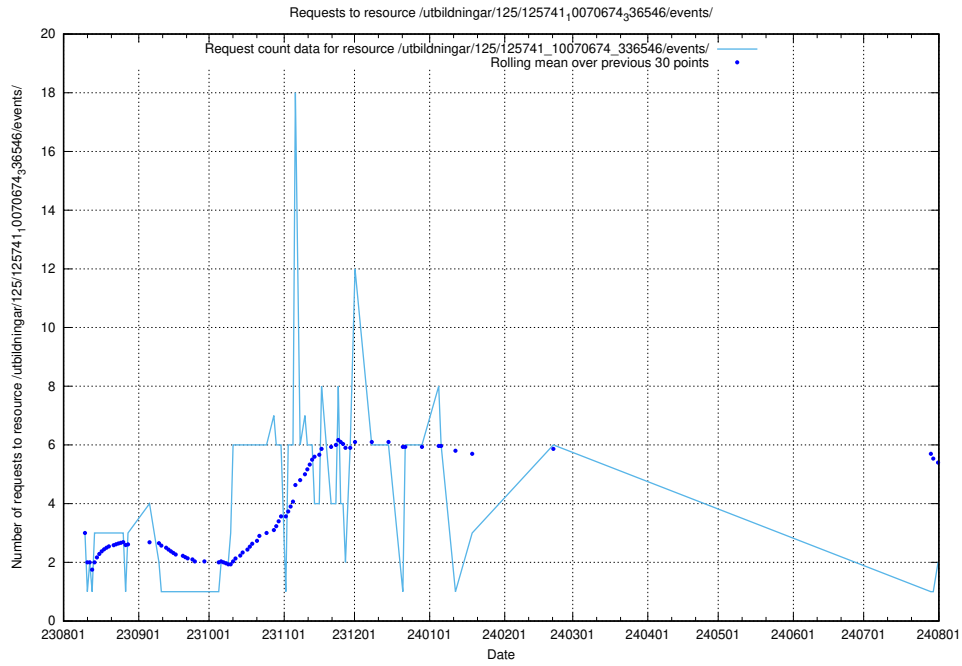

5.907 Usage of /utbildningar/125/125741_10070674_336546/events/

Here, we count the number of requests to resource /utbildningar/125/125741_10070674_336546/events/