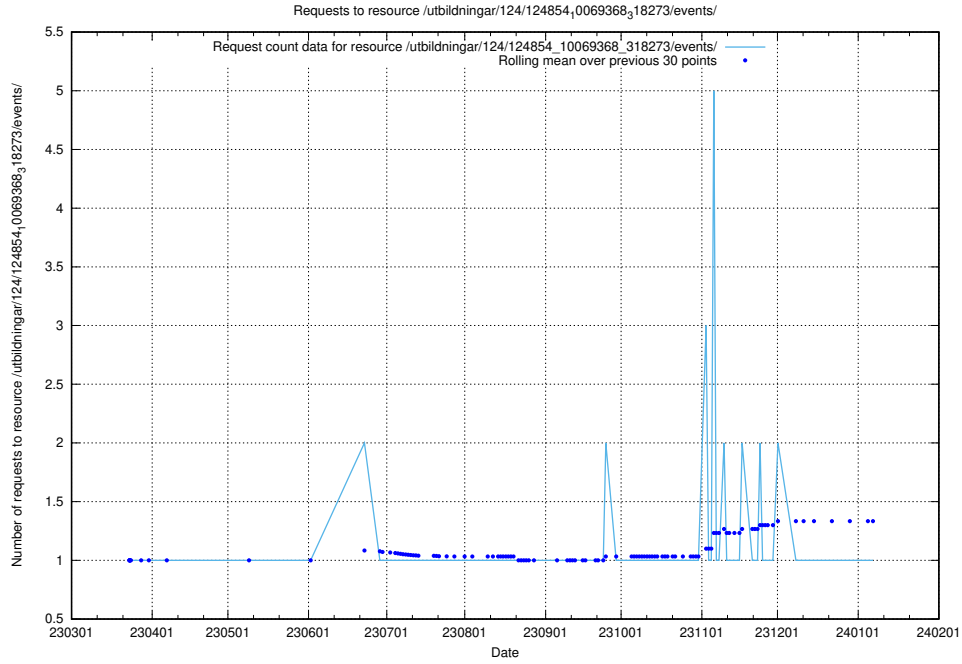

5.1402 Usage of /utbildningar/124/124854_10069368_318273/events/

Here, we count the number of requests to resource /utbildningar/124/124854_10069368_318273/events/