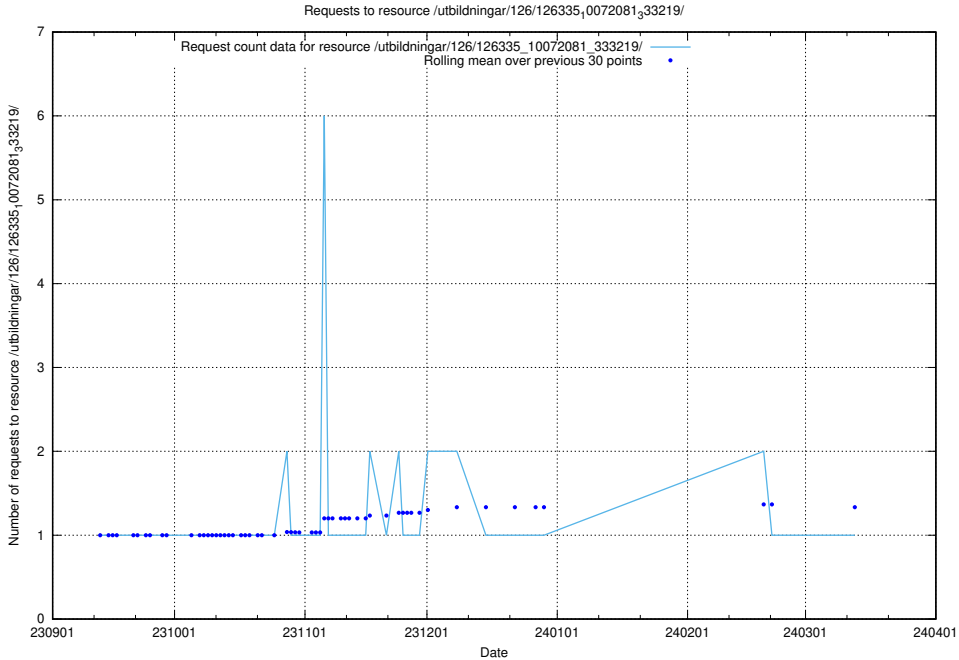

5.5372 Usage of /utbildningar/126/126335_10072081_333219/

Here, we count the number of requests to resource /utbildningar/126/126335_10072081_333219/.