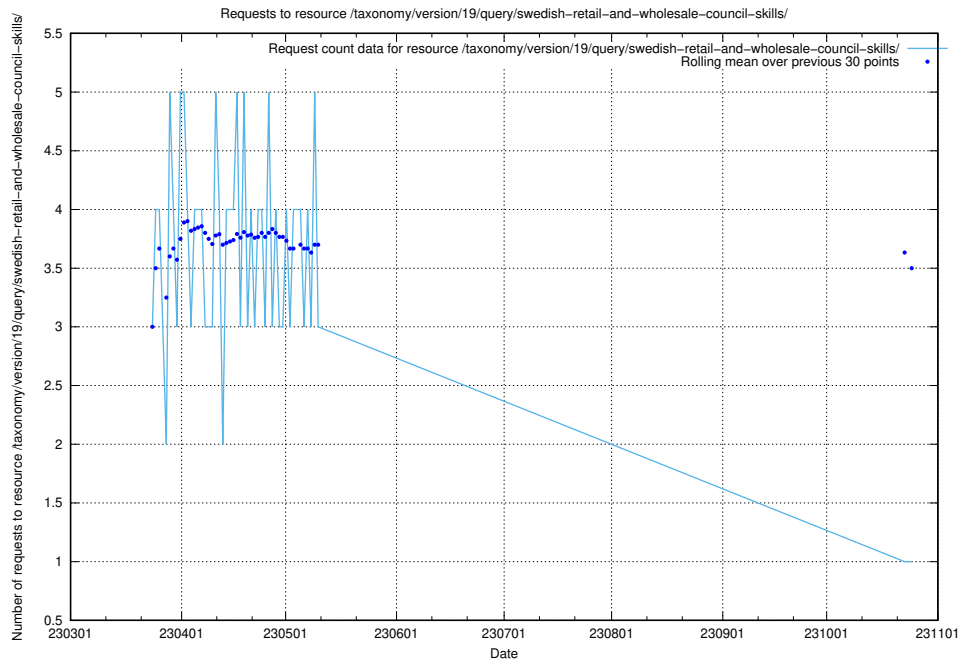

5.6880 Usage of /taxonomy/version/19/query/swedish-retail-and-wholesale-council-skills/

Here, we count the number of requests to resource /taxonomy/version/19/query/swedish-retail-and-wholesale-council-skills/.