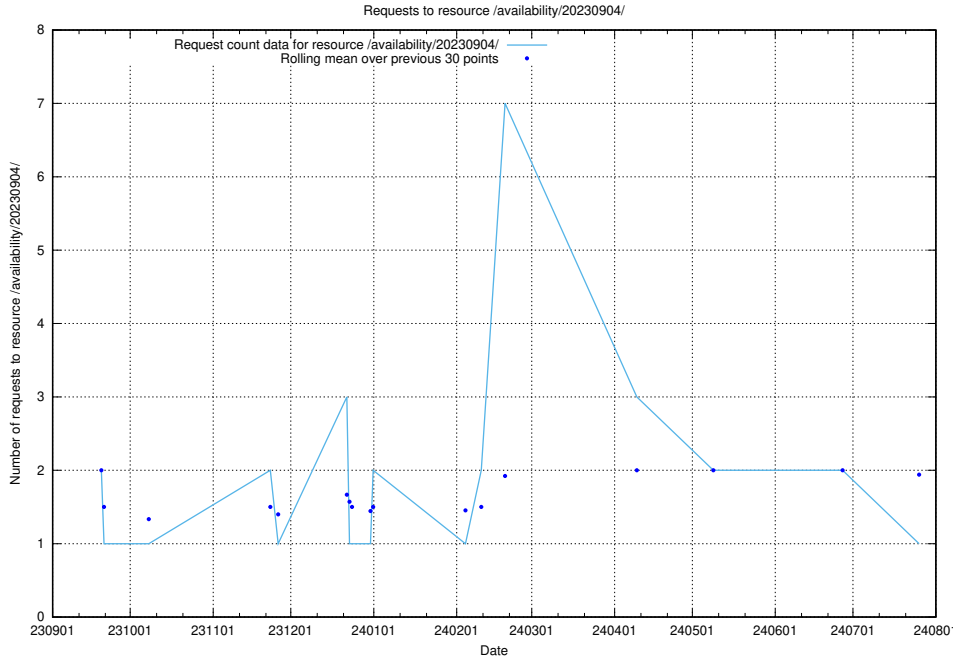

5.5307 Usage of /availability/20230904/

Here, we count the number of requests to resource /availability/20230904/.

5.5308 Usage of /utbildningar/126/126795_10073179_334961/events/

Here, we count the number of requests to resource /utbildningar/126/126795_10073179_334961/events/