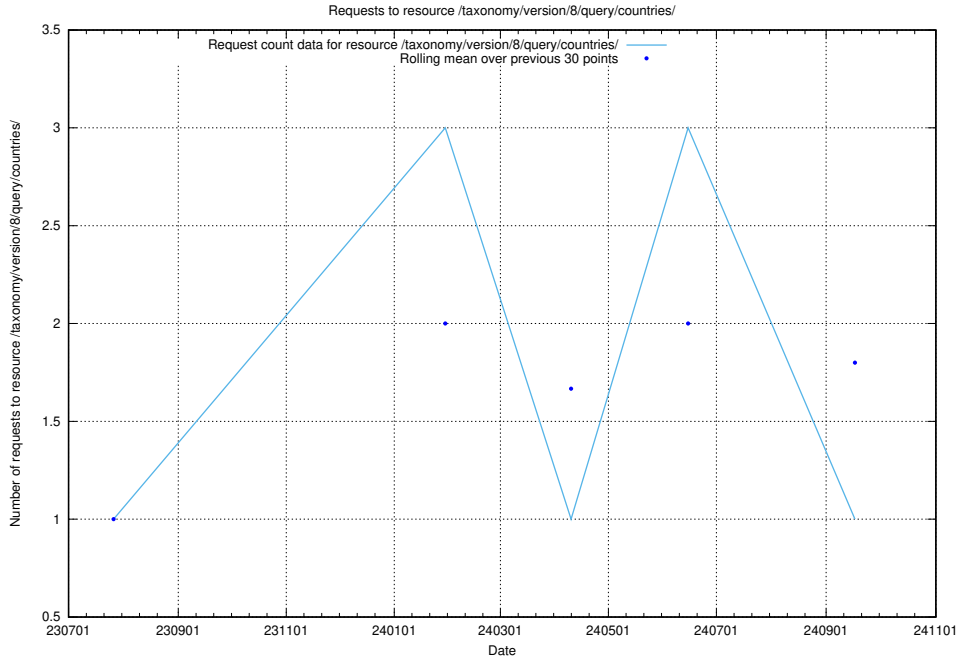

5.5715 Usage of /taxonomy/version/8/query/countries/

Here, we count the number of requests to resource /taxonomy/version/8/query/countries/.