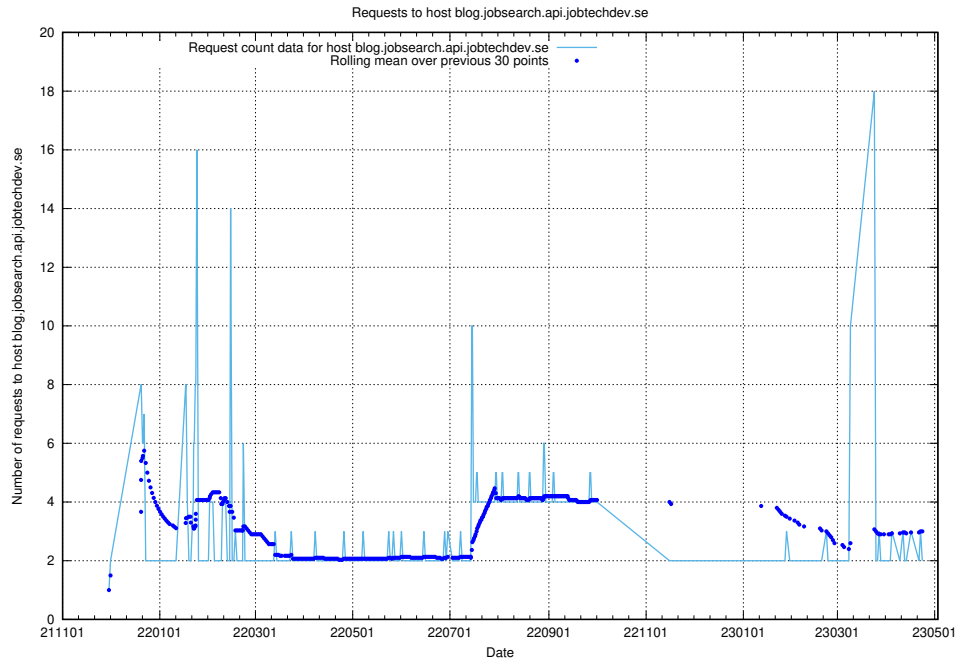

7.388 Usage of `blog.jobsearch.api.jobtechdev.se`

Here, we count the number of requests to host `blog.jobsearch.api.jobtechdev.se`.