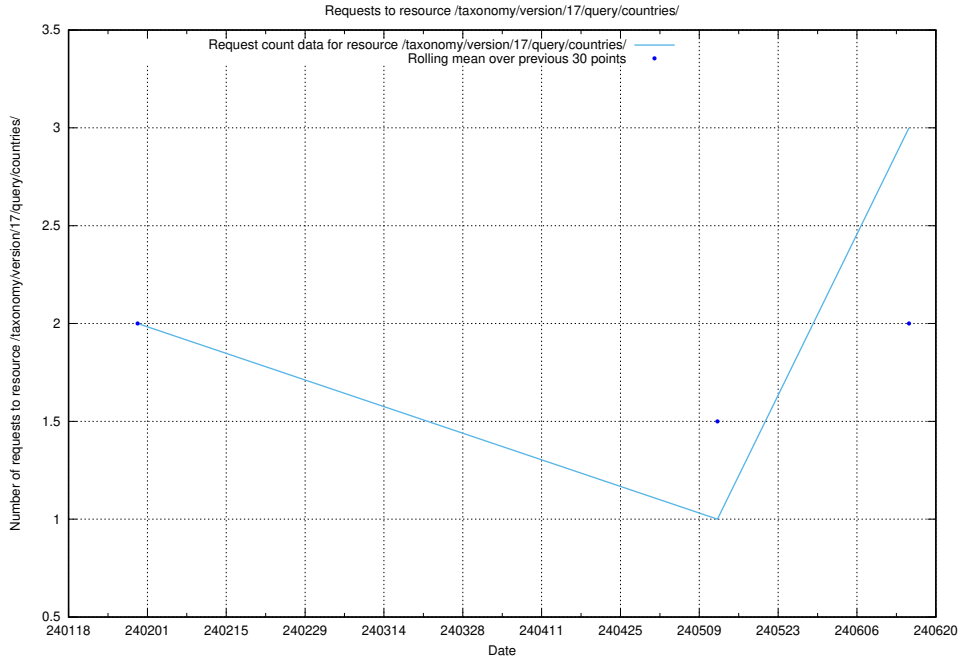

5.451 Usage of /taxonomy/version/17/query/countries/

Here, we count the number of requests to resource /taxonomy/version/17/query/countries/.