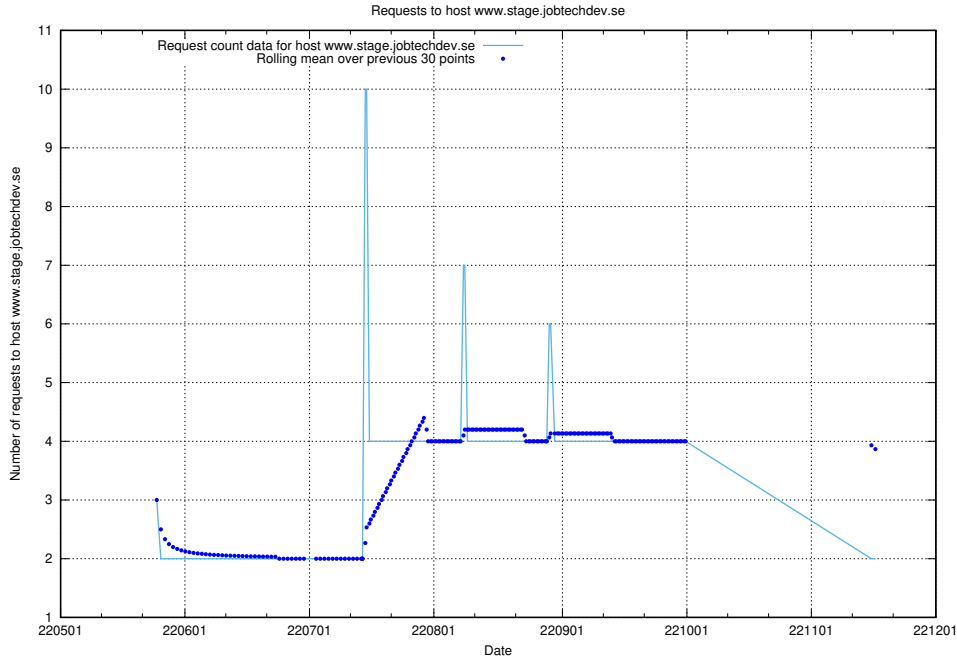

7.425 Usage of www.stage.jobtechdev.se

Here, we count the number of requests to host www.stage.jobtechdev.se.