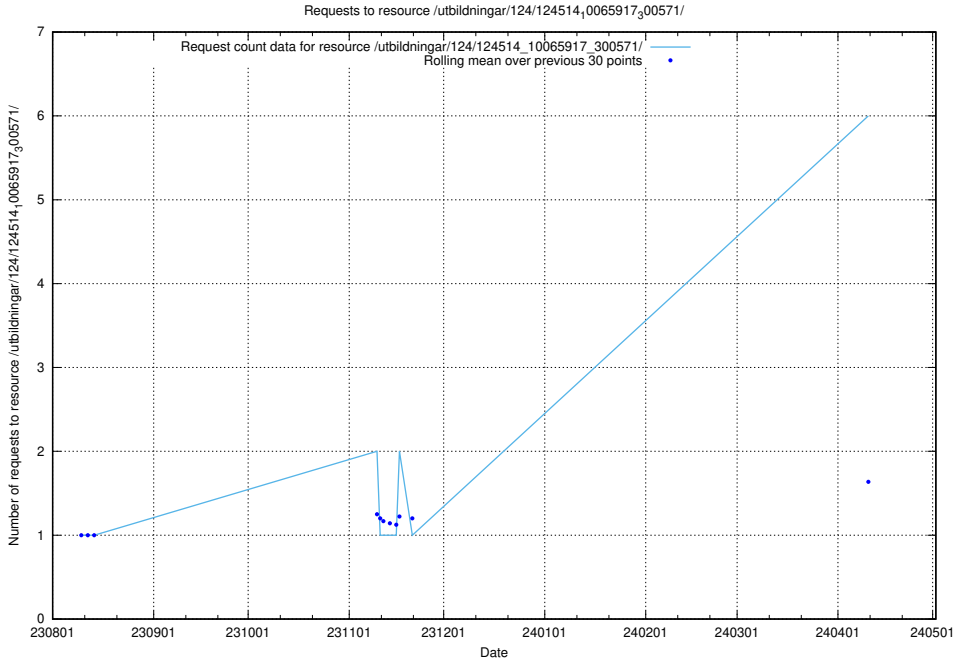

5.161 Usage of /utbildningar/124/124514_10065917_300571/

Here, we count the number of requests to resource /utbildningar/124/124514_10065917_300571/.