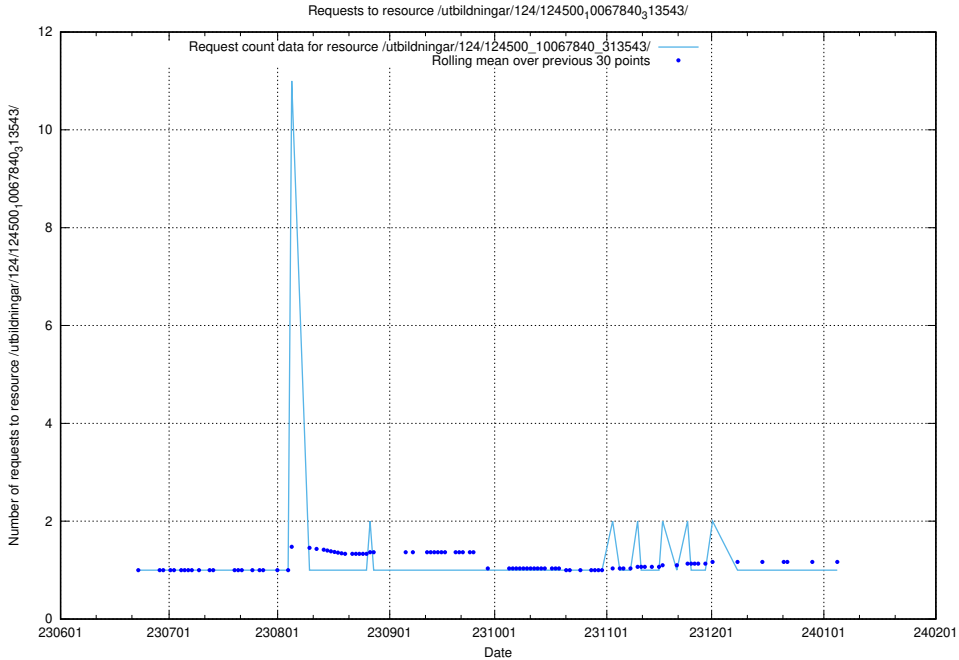

5.6517 Usage of /utbildningar/124/124500_10067840_313543/

Here, we count the number of requests to resource /utbildningar/124/124500_10067840_313543/.