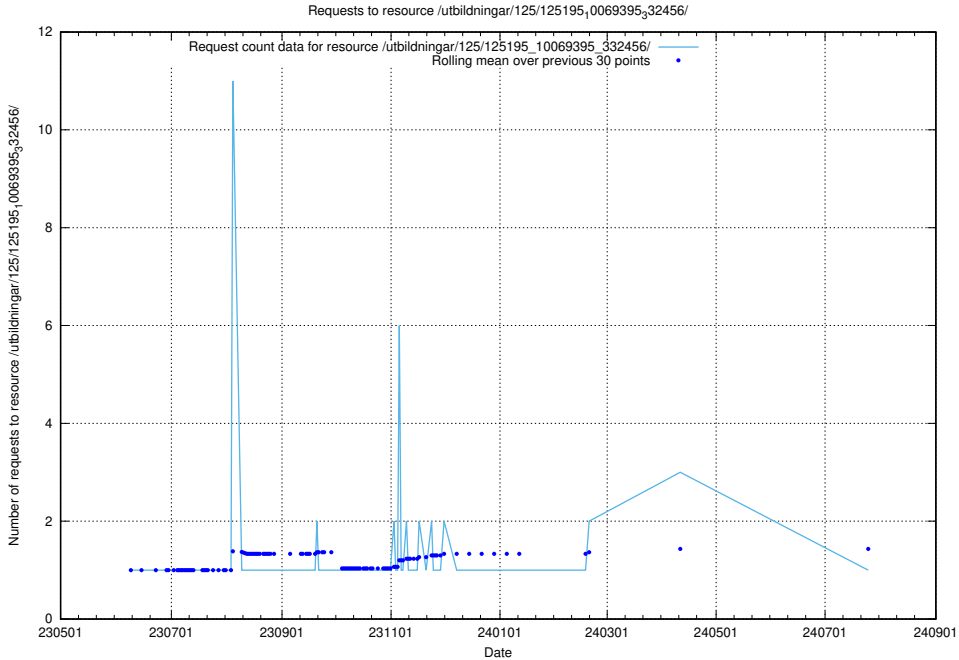

5.6628 Usage of /utbildningar/125/125195_10069395_332456/

Here, we count the number of requests to resource /utbildningar/125/125195_10069395_332456/.