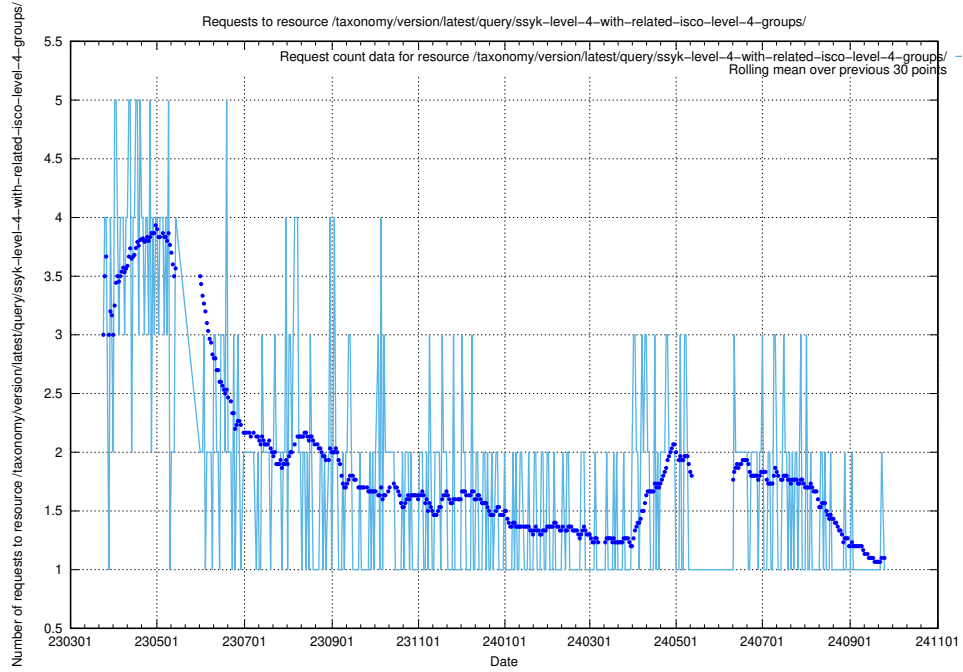

5.6838 Usage of /taxonomy/version/latest/query/ssyk-level-4-with-related-isco-level-4-groups/

Here, we count the number of requests to resource /taxonomy/version/latest/query/ssyk-level-4-with-related-isco-level-4-groups/.