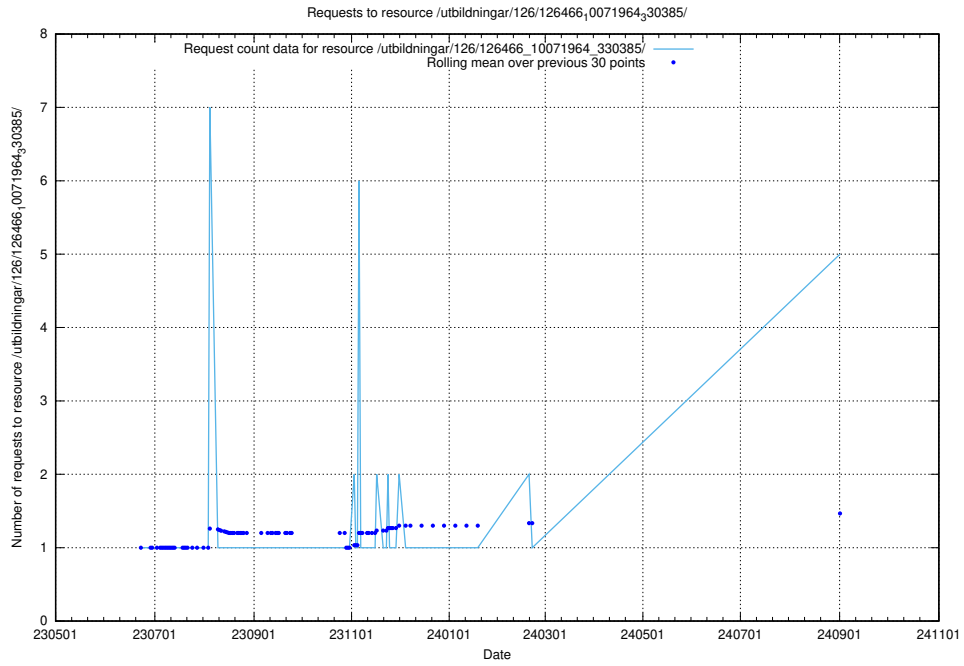

5.263 Usage of /utbildningar/126/126466_10071964_330385/

Here, we count the number of requests to resource /utbildningar/126/126466_10071964_330385/.