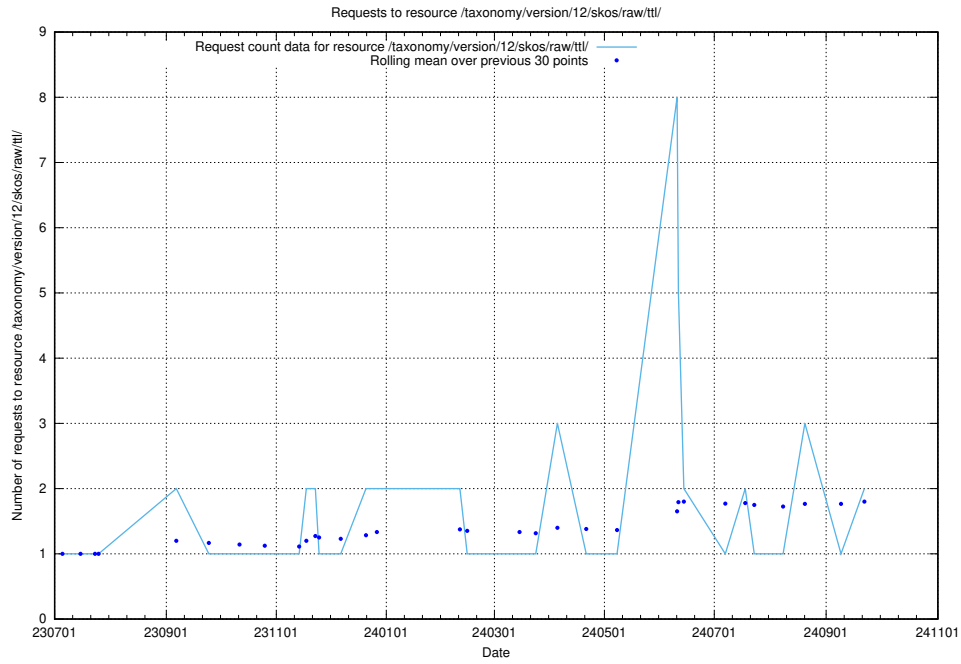

5.947 Usage of /taxonomy/version/12/skos/raw/ttl/

Here, we count the number of requests to resource /taxonomy/version/12/skos/raw/ttl/.