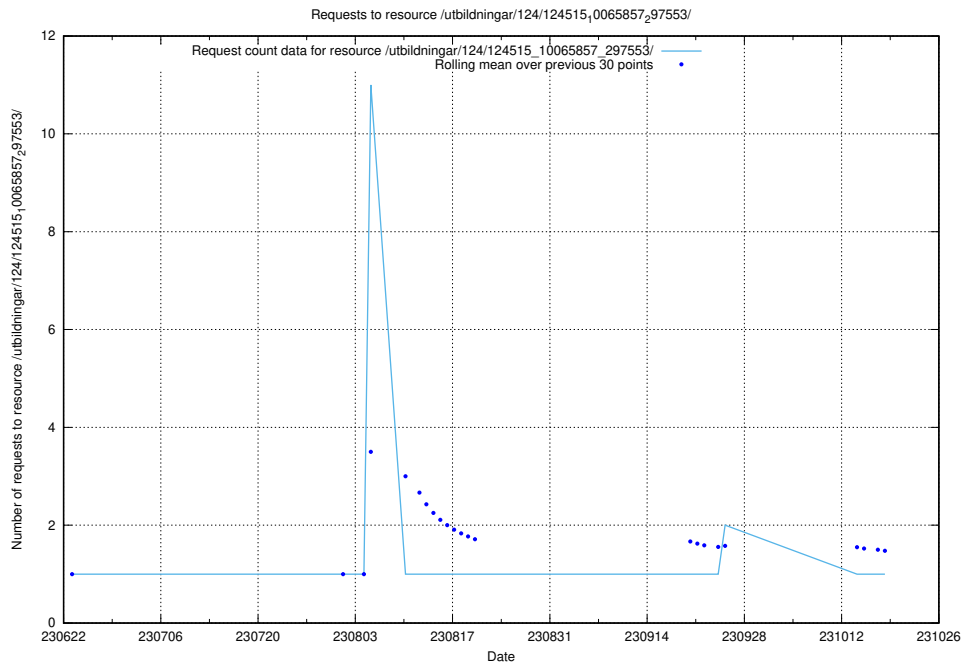

5.6510 Usage of /utbildningar/124/124515_10065857_297553/

Here, we count the number of requests to resource /utbildningar/124/124515_10065857_297553/.