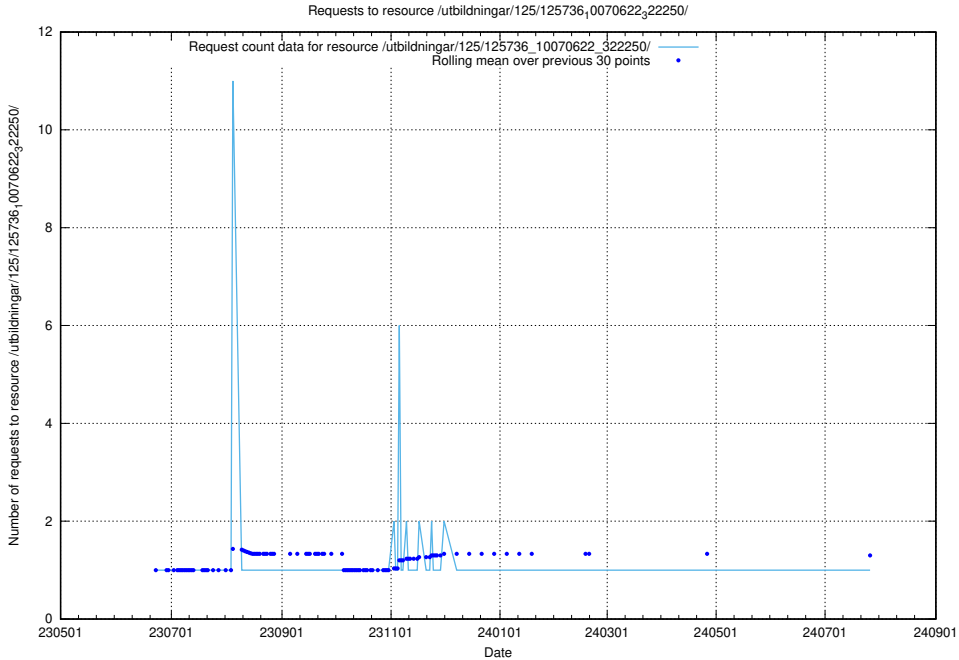

5.6436 Usage of /utbildningar/125/125736_10070622_322250/

Here, we count the number of requests to resource /utbildningar/125/125736_10070622_322250/.