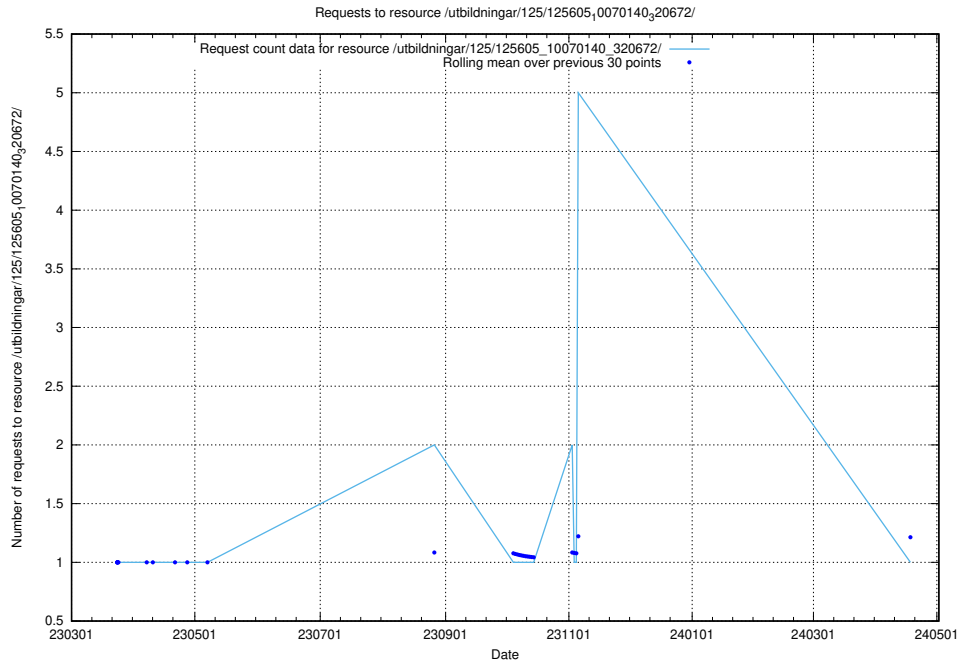

5.1202 Usage of /utbildningar/125/125605_10070140_320672/

Here, we count the number of requests to resource /utbildningar/125/125605_10070140_320672/.