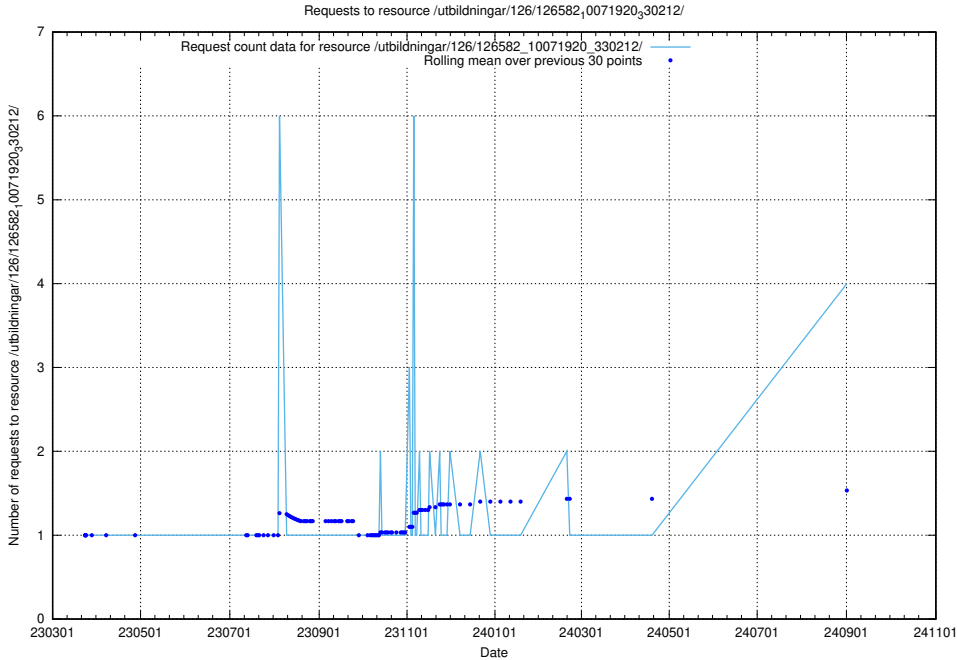

5.397 Usage of /utbildningar/126/126582_10071920_330212/

Here, we count the number of requests to resource /utbildningar/126/126582_10071920_330212/.