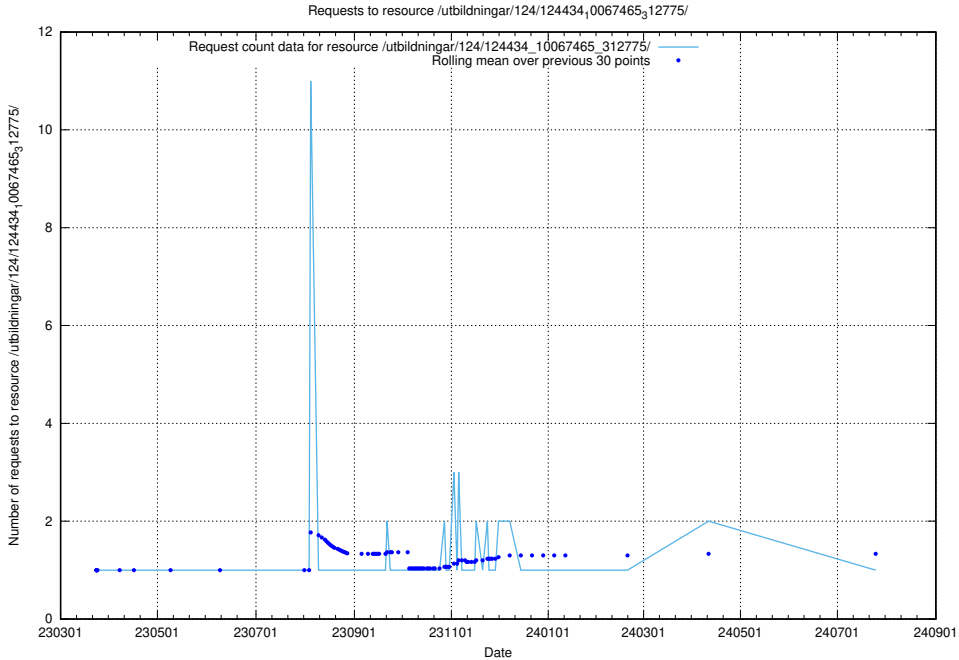

5.4555 Usage of /utbildningar/124/124434_10067465_312775/

Here, we count the number of requests to resource /utbildningar/124/124434_10067465_312775/.