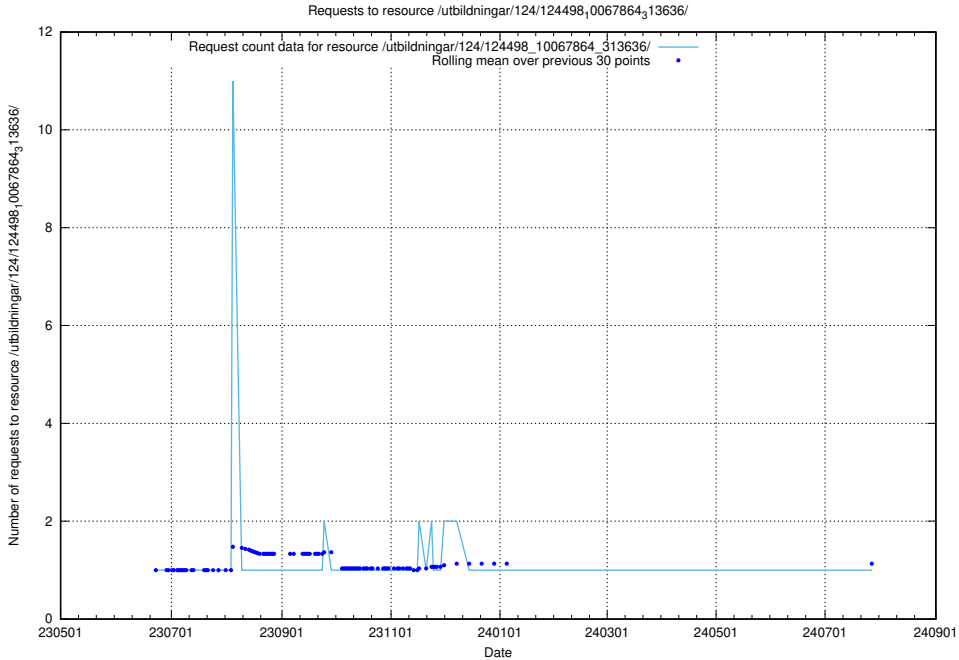

5.6527 Usage of /utbildningar/124/124498_10067864_313636/

Here, we count the number of requests to resource /utbildningar/124/124498_10067864_313636/.