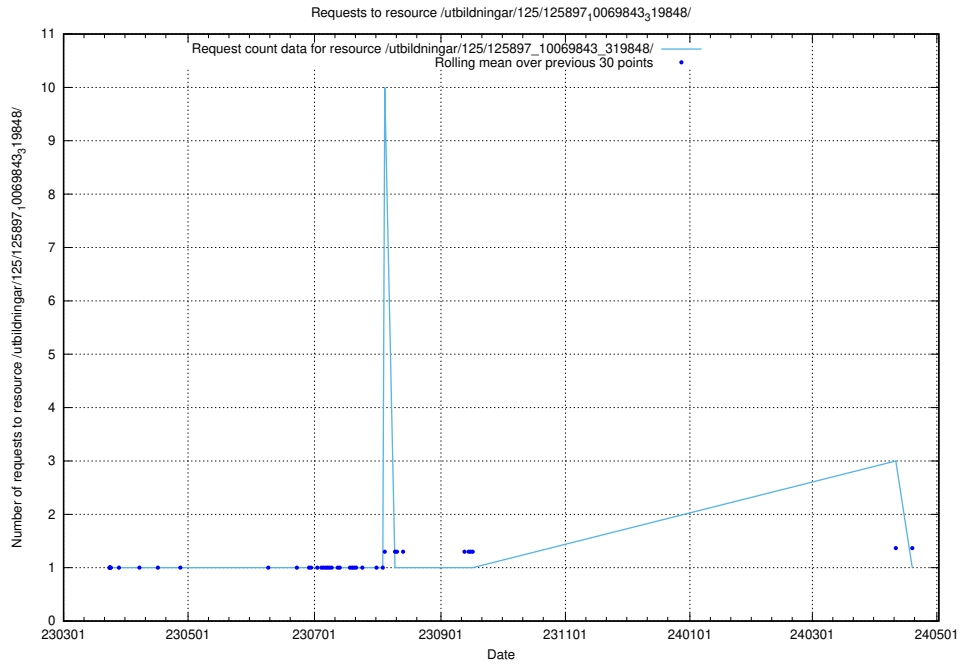

5.7226 Usage of /utbildningar/125/125897_10069843_319848/

Here, we count the number of requests to resource /utbildningar/125/125897_10069843_319848/.