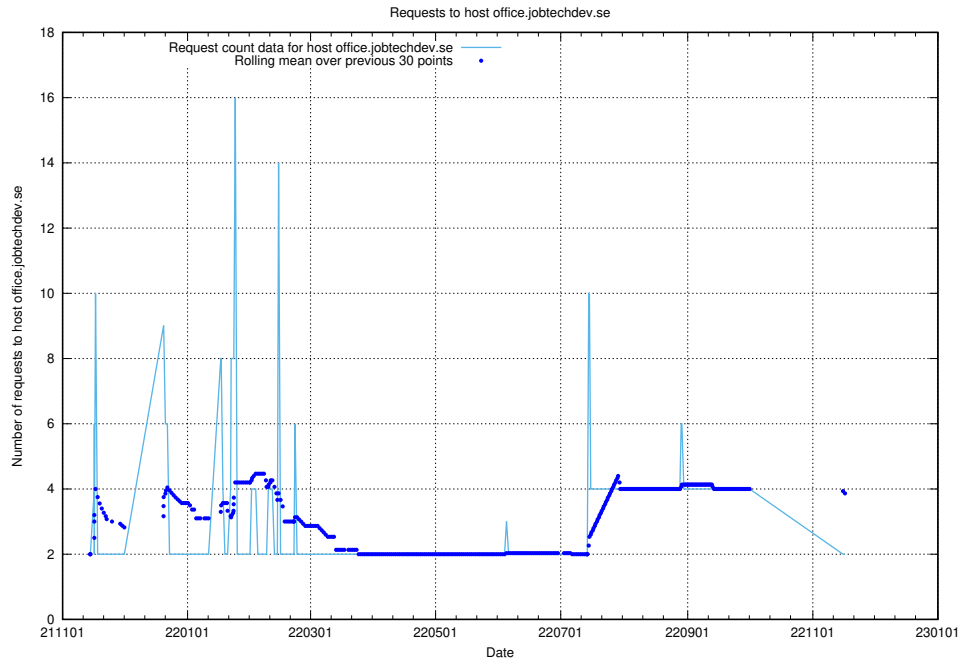

7.570 Usage of shop.jobtechdev.se

Here, we count the number of requests to host shop.jobtechdev.se.

7.571 Usage of office.jobtechdev.se

Here, we count the number of requests to host office.jobtechdev.se.