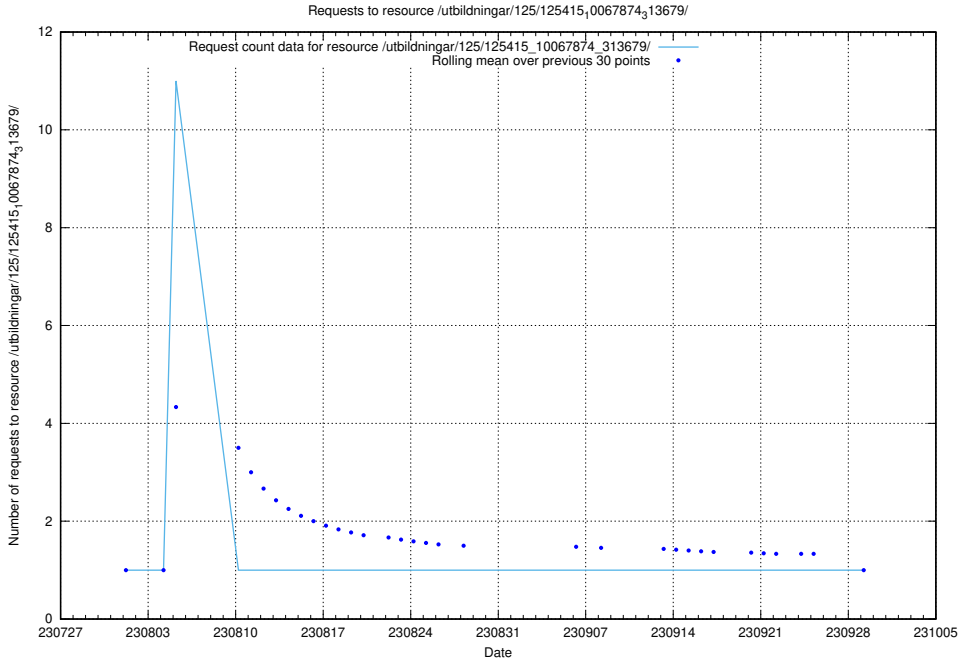

5.5672 Usage of /utbildningar/125/125415_10067874_313679/

Here, we count the number of requests to resource /utbildningar/125/125415_10067874_313679/.