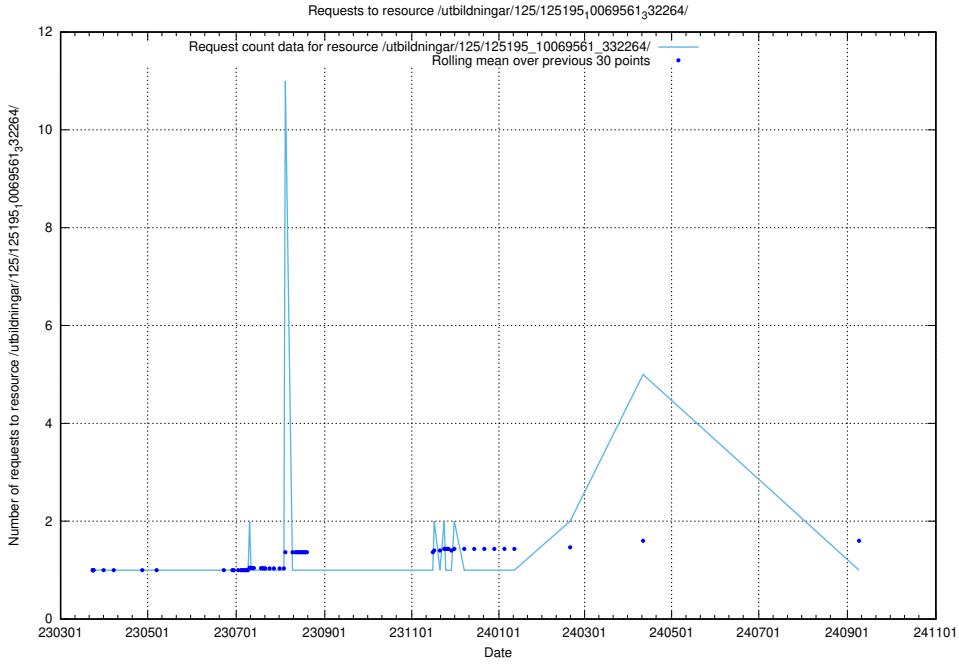

Here, we count the number of requests to resource /utbildningar/125/125195_10069561_332264/events/

5.1253 Usage of /utbildningar/125/125195_10069561_332264/

Here, we count the number of requests to resource /utbildningar/125/125195_10069561_332264/.