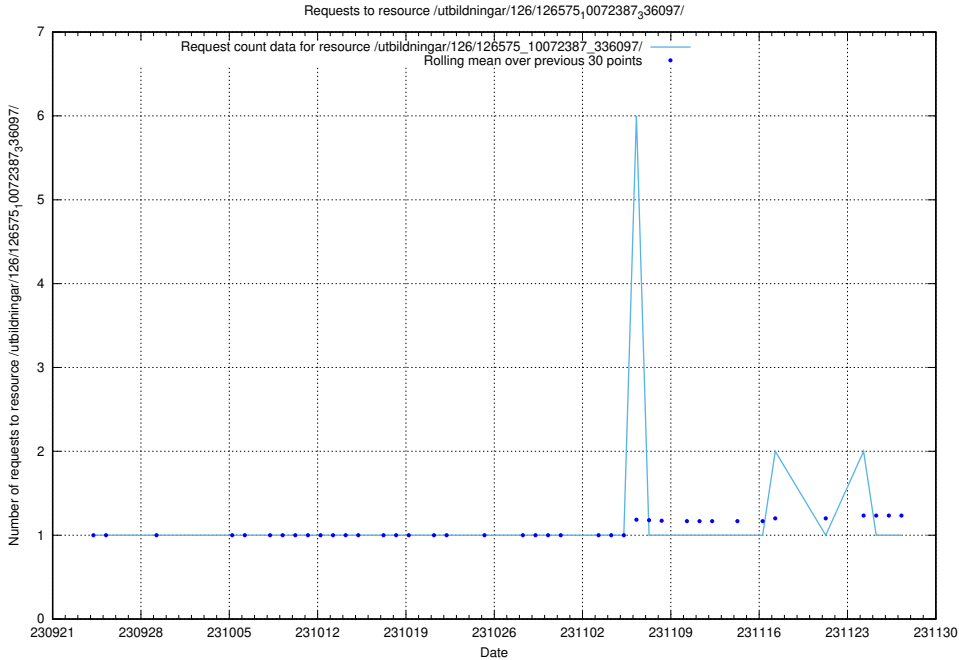

5.5262 Usage of /utbildningar/126/126575_10072387_336097/

Here, we count the number of requests to resource /utbildningar/126/126575_10072387_336097/.