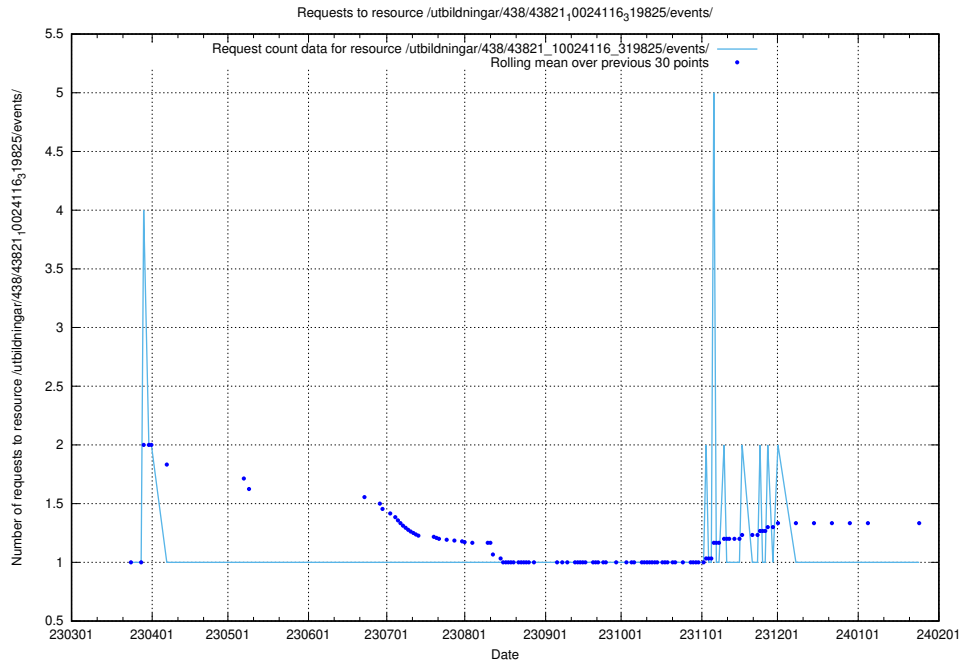

5.6944 Usage of /utbildningar/438/43821_10024116_319825/events/

Here, we count the number of requests to resource /utbildningar/438/43821_10024116_319825/events/.