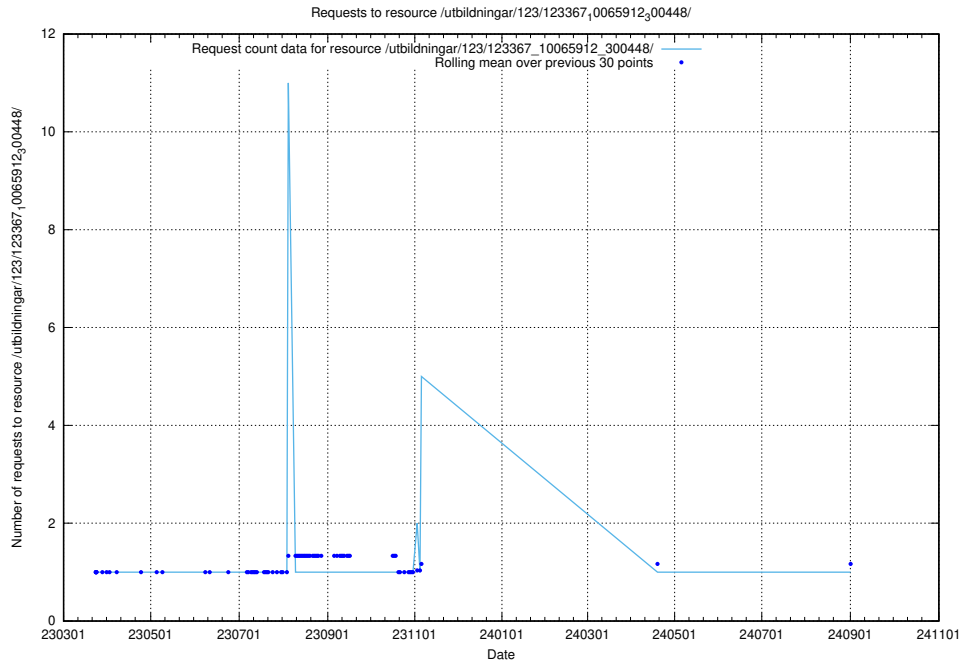

Here, we count the number of requests to resource /utbildningar/126/126237_10071454_326668/.

5.5485 Usage of /utbildningar/123/123367_10065912_300448/

Here, we count the number of requests to resource /utbildningar/123/123367_10065912_300448/.