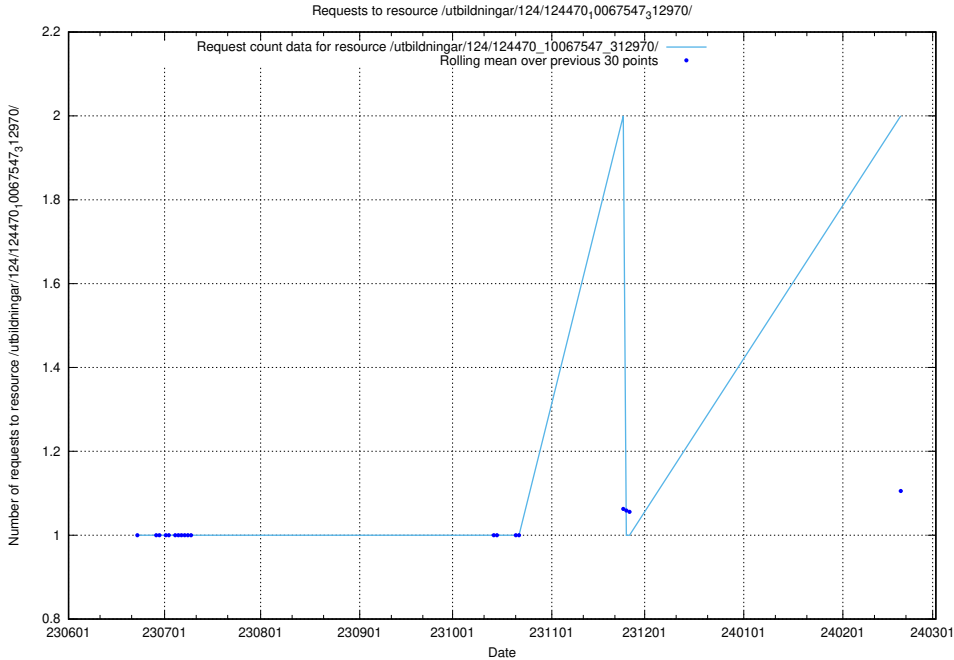

5.1012 Usage of /utbildningar/124/124470_10067547_312970/

Here, we count the number of requests to resource /utbildningar/124/124470_10067547_312970/.