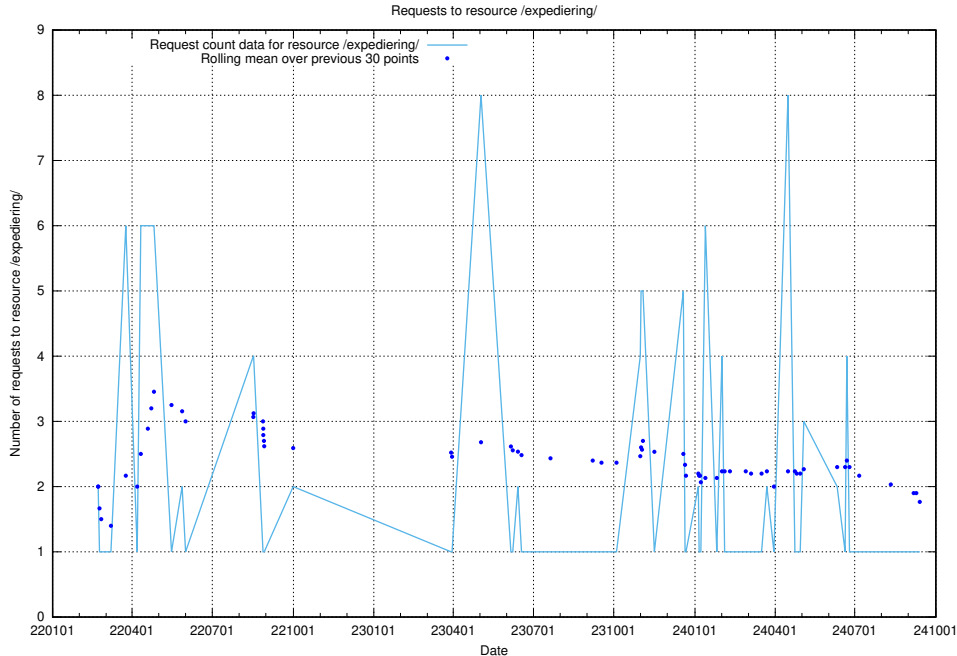

5.1671 Usage of /expediering/

Here, we count the number of requests to resource /expediering/.