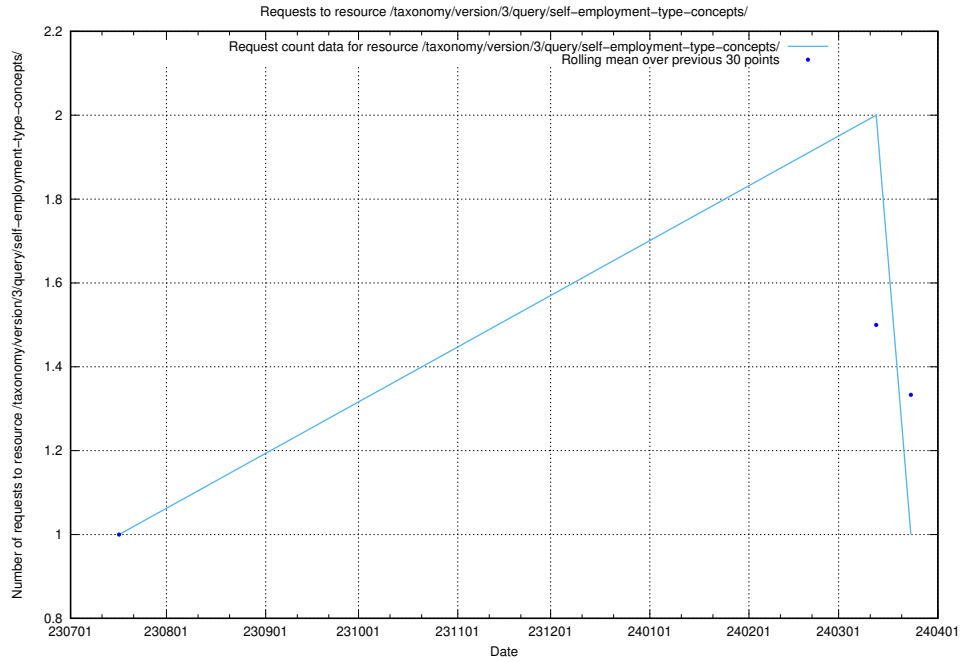

Here, we count the number of requests to resource /taxonomy/version/3/query/self-employment-type-concepts/.

5.5838 Usage of /taxonomy/version/21/query/concepts-and-common-relations/

Here, we count the number of requests to resource /taxonomy/version/21/query/concepts-and-common-relations/.