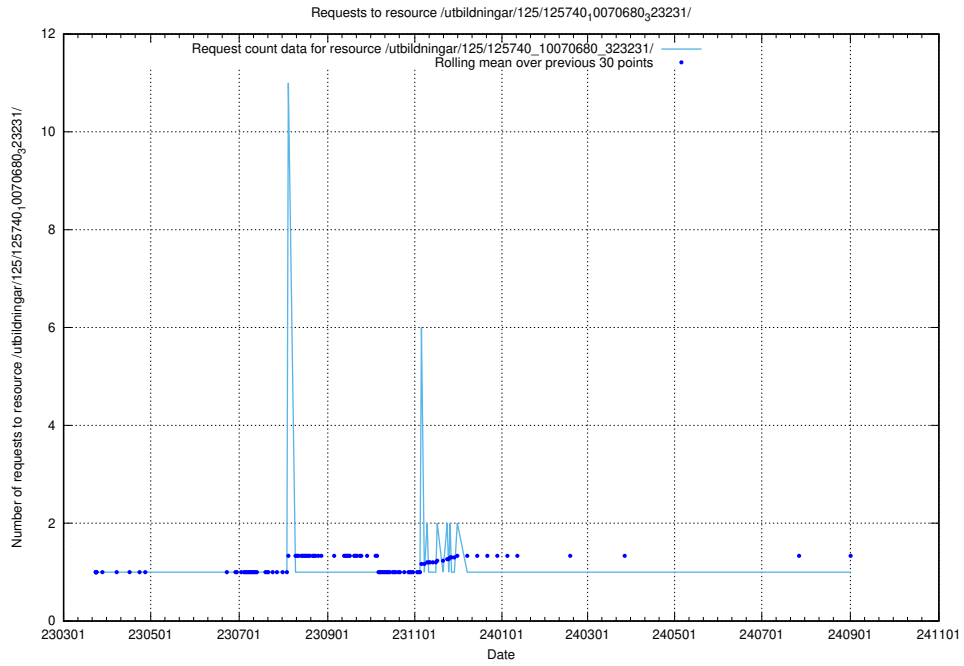

5.1113 Usage of /utbildningar/125/125740_10070680_323231/

Here, we count the number of requests to resource /utbildningar/125/125740_10070680_323231/.