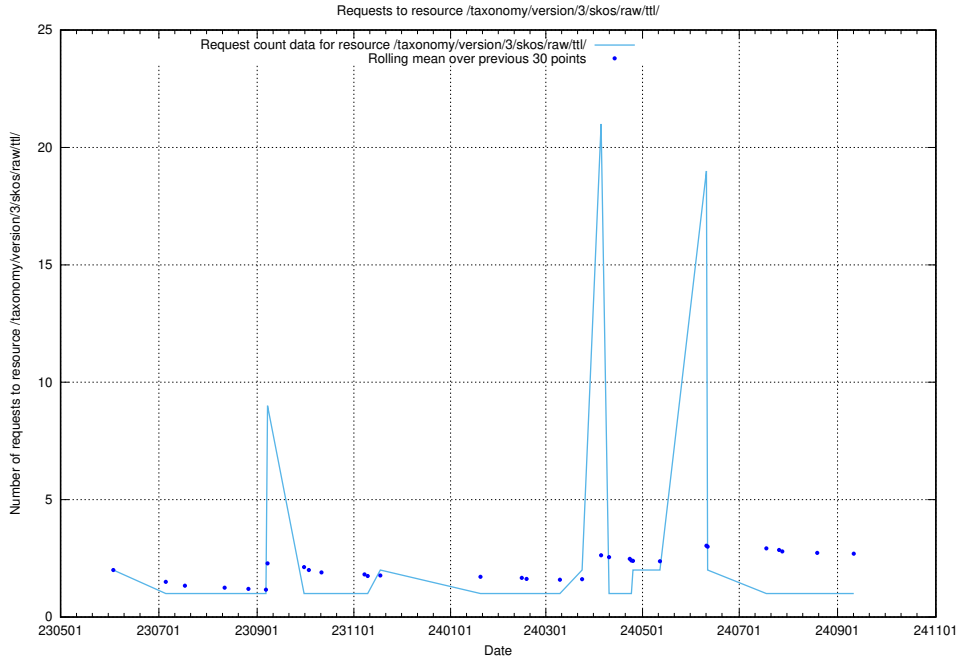

5.6656 Usage of /taxonomy/version/3/skos/raw/ttl/

Here, we count the number of requests to resource /taxonomy/version/3/skos/raw/ttl/.