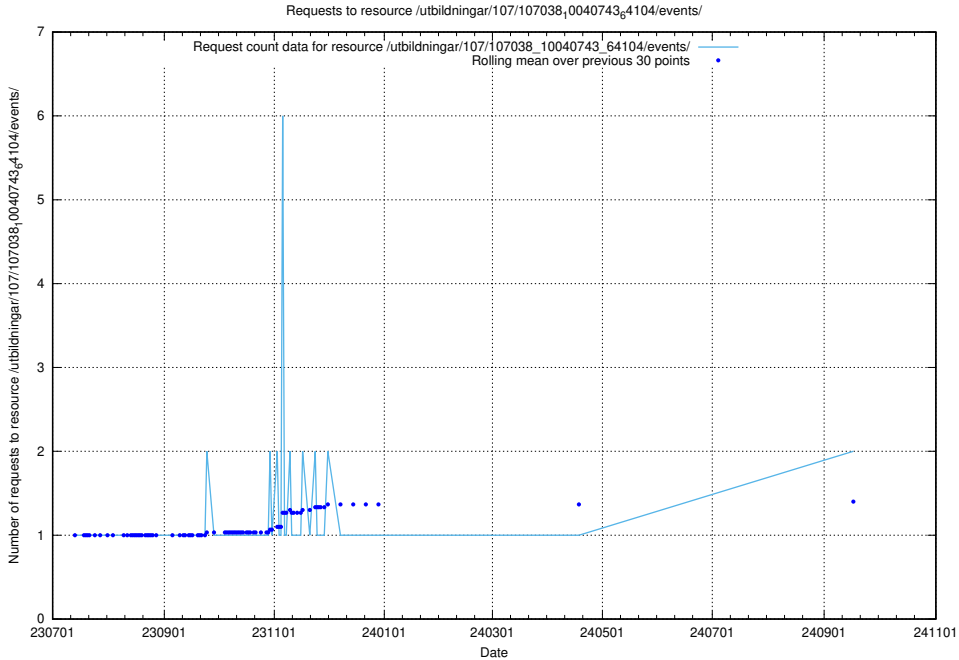

5.937 Usage of /utbildningar/107/107038_10040743_64104/events/

Here, we count the number of requests to resource /utbildningar/107/107038_10040743_64104/events/.