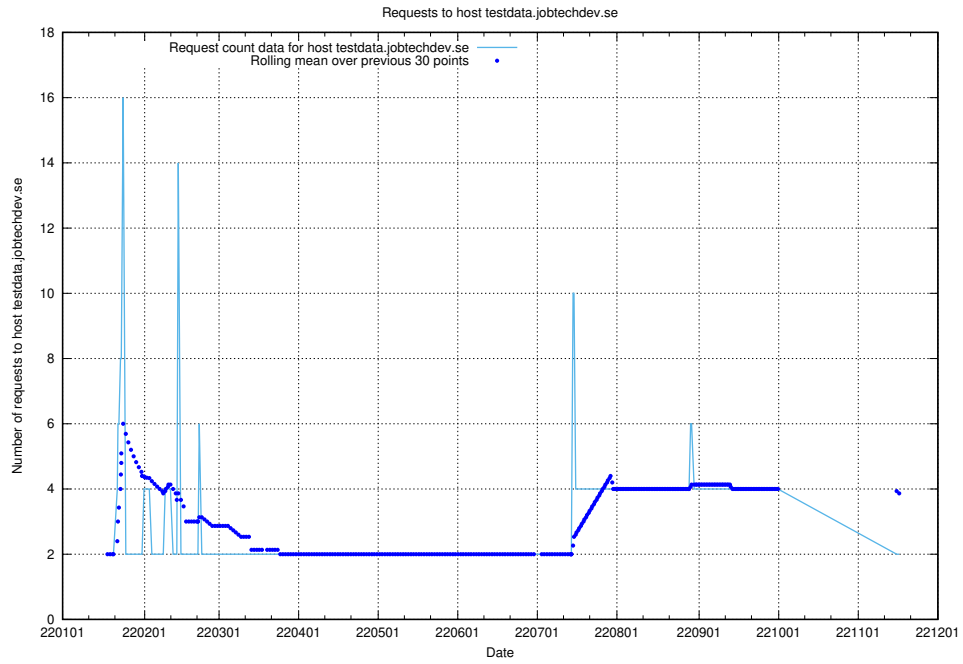

7.275 Usage of testdata.jobtechdev.se

Here, we count the number of requests to host testdata.jobtechdev.se.