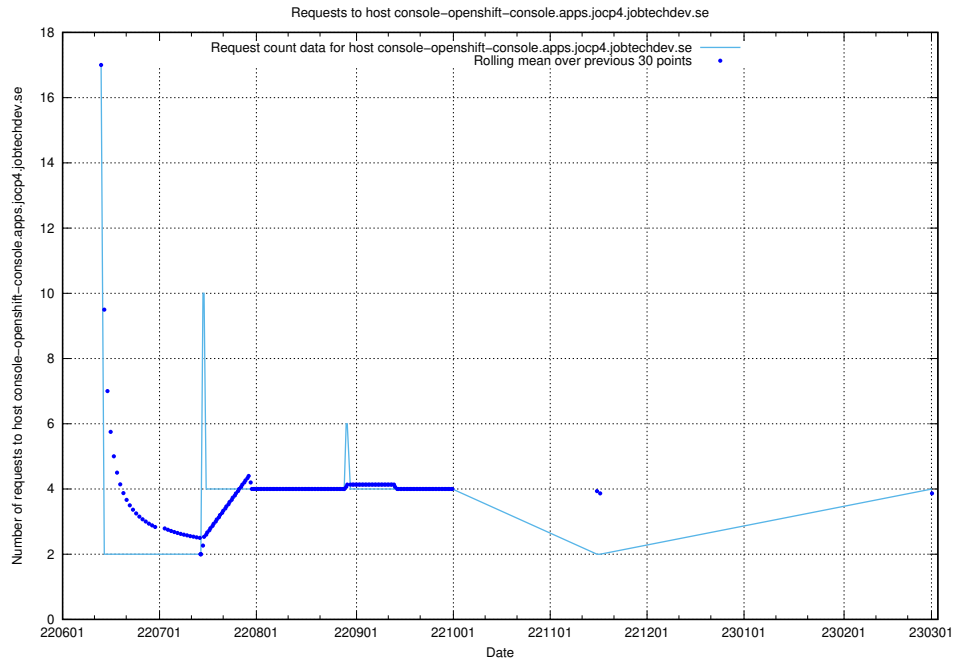

7.152 Usage of console-openshift-console.apps.jocp4.jobtechdev.se

Here, we count the number of requests to host console-openshift-console.apps.jocp4.jobtechdev.se.