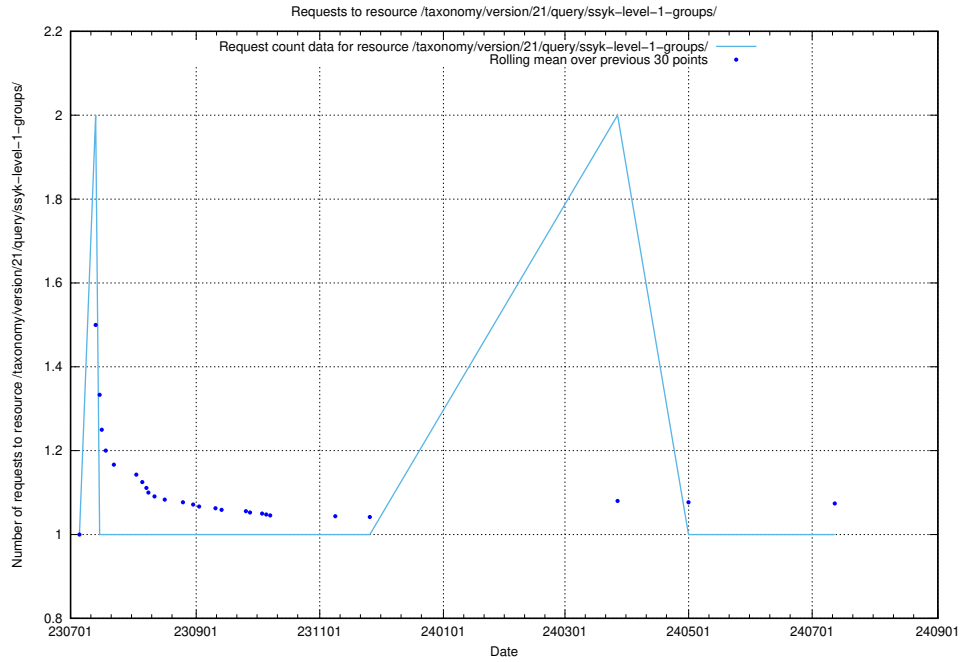

5.6114 Usage of /taxonomy/version/21/query/ssyk-level-1-groups/

Here, we count the number of requests to resource /taxonomy/version/21/query/ssyk-level-1-groups/.