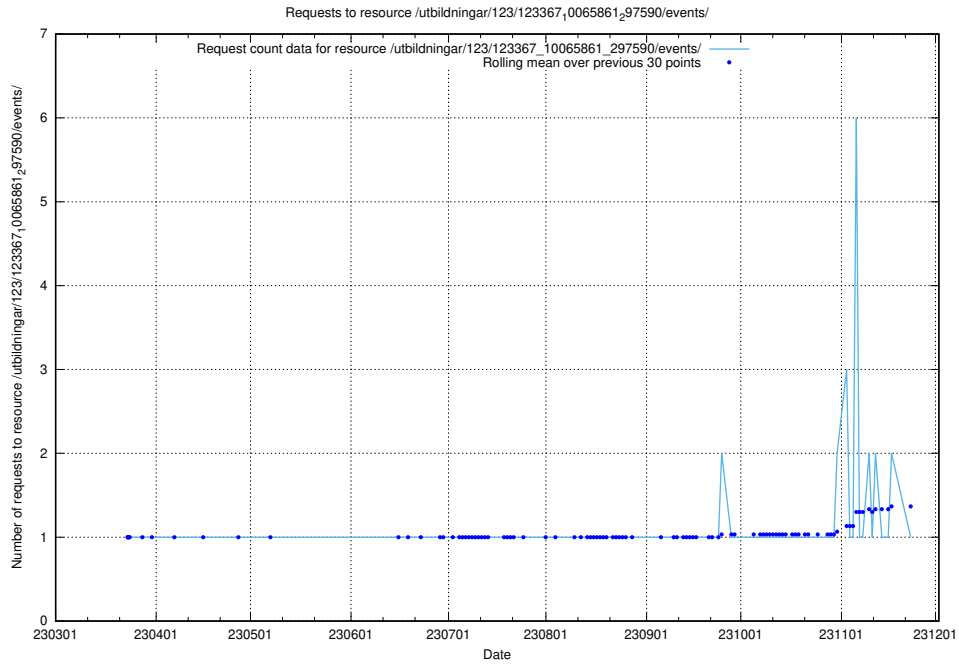

5.5586 Usage of /utbildningar/123/123367_10065861_297590/events/

Here, we count the number of requests to resource /utbildningar/123/123367_10065861_297590/events/

5.5587 Usage of /utbildningar/124/124519_10065858_297601/events/