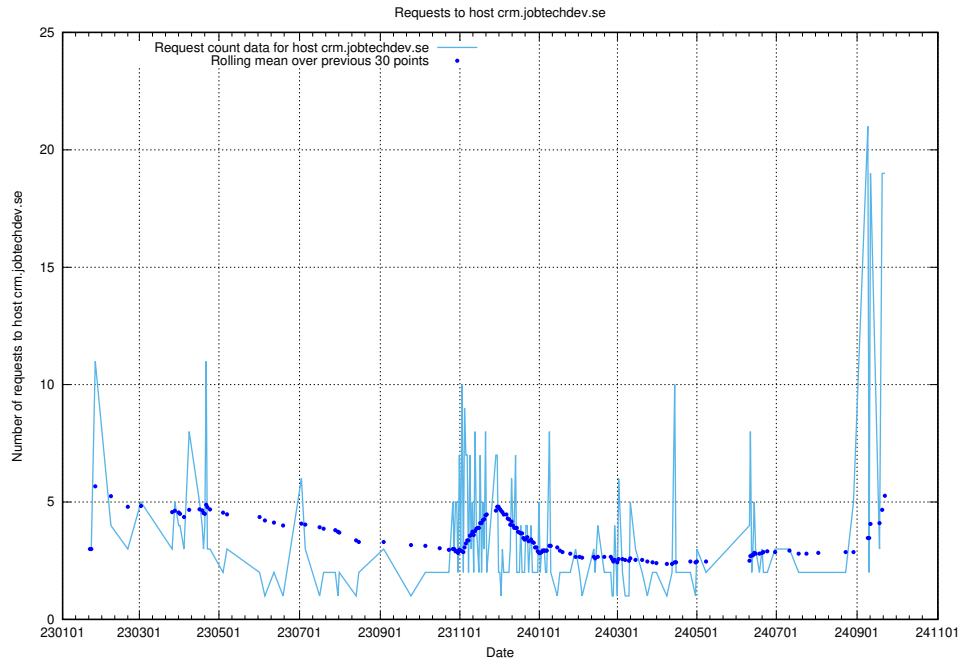

7.33 Usage of `crm.jobtechdev.se`

Here, we count the number of requests to host `crm.jobtechdev.se`.