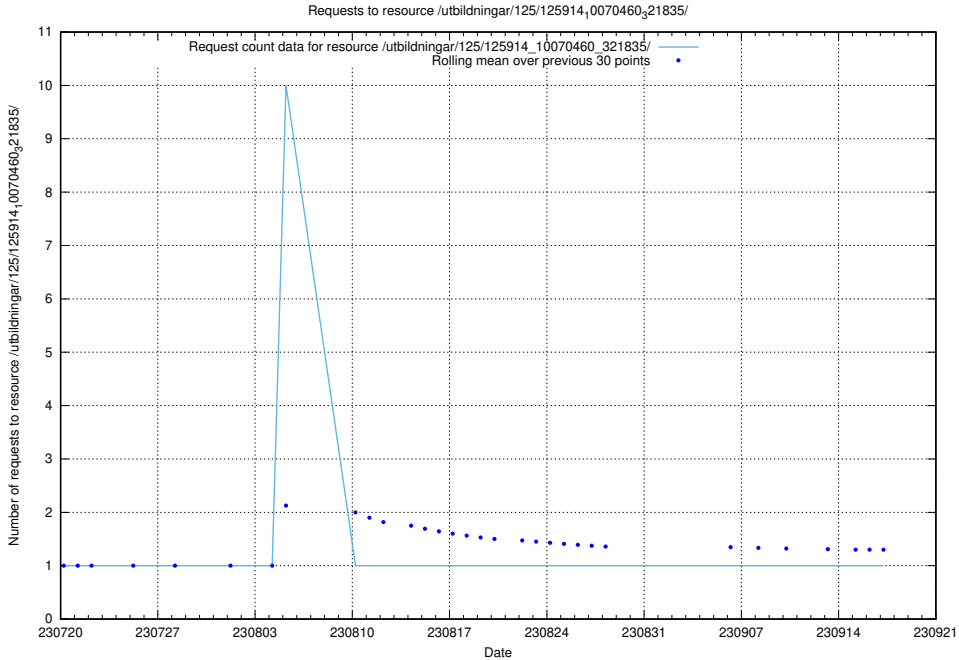

5.5775 Usage of /utbildningar/125/125914_10070460_321835/

Here, we count the number of requests to resource /utbildningar/125/125914_10070460_321835/.