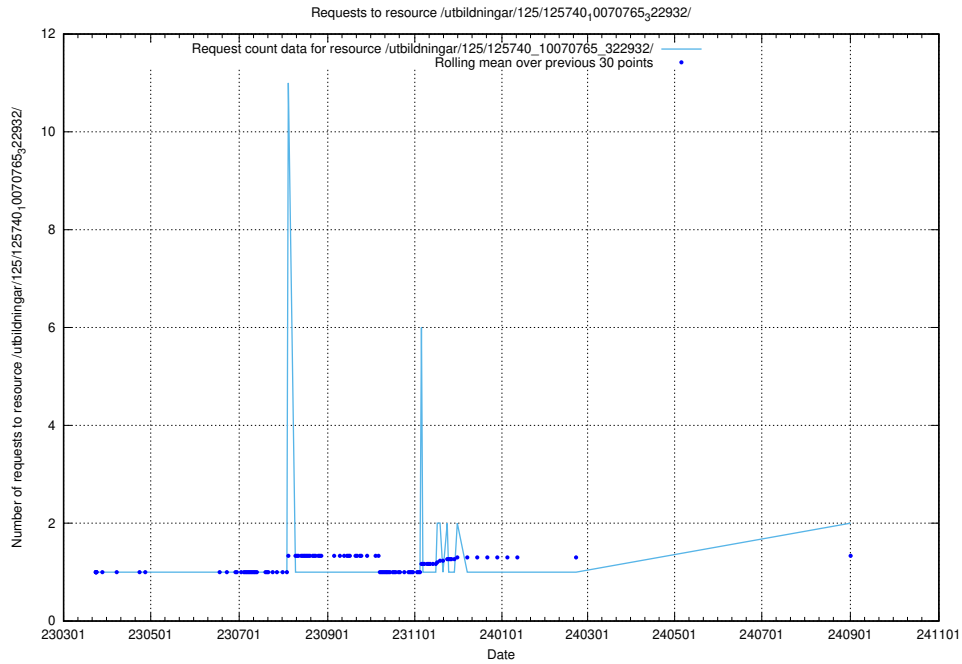

5.586 Usage of /utbildningar/125/125740_10070765_322932/

Here, we count the number of requests to resource /utbildningar/125/125740_10070765_322932/.