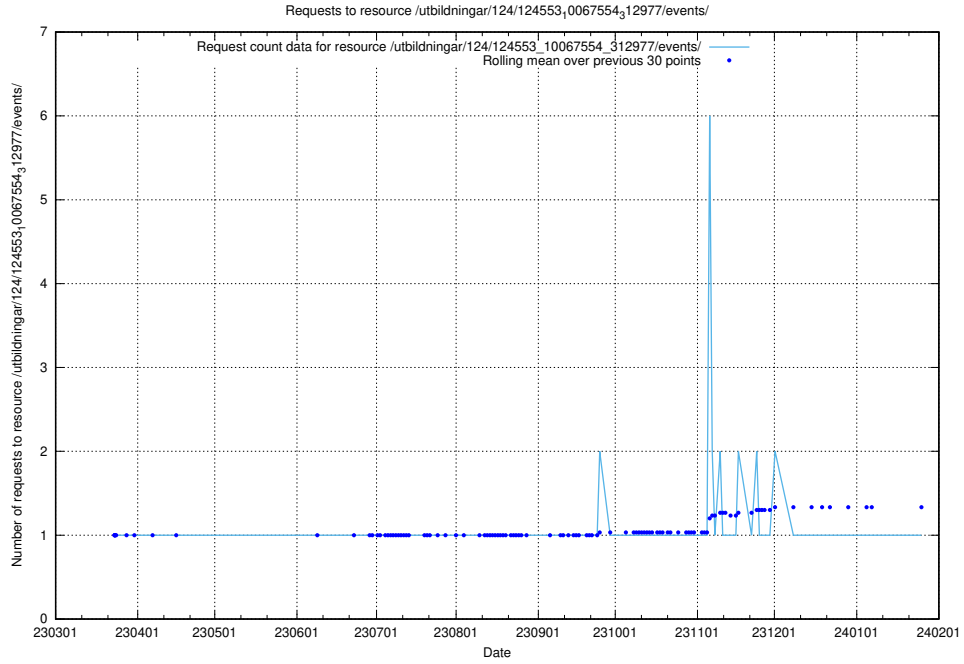

Here, we count the number of requests to resource /utbildningar/utb_emil/124/124934_10067097_325342/

5.1493 Usage of /utbildningar/124/124553_10067554_312977/events/

Here, we count the number of requests to resource /utbildningar/124/124553_10067554_312977/events/