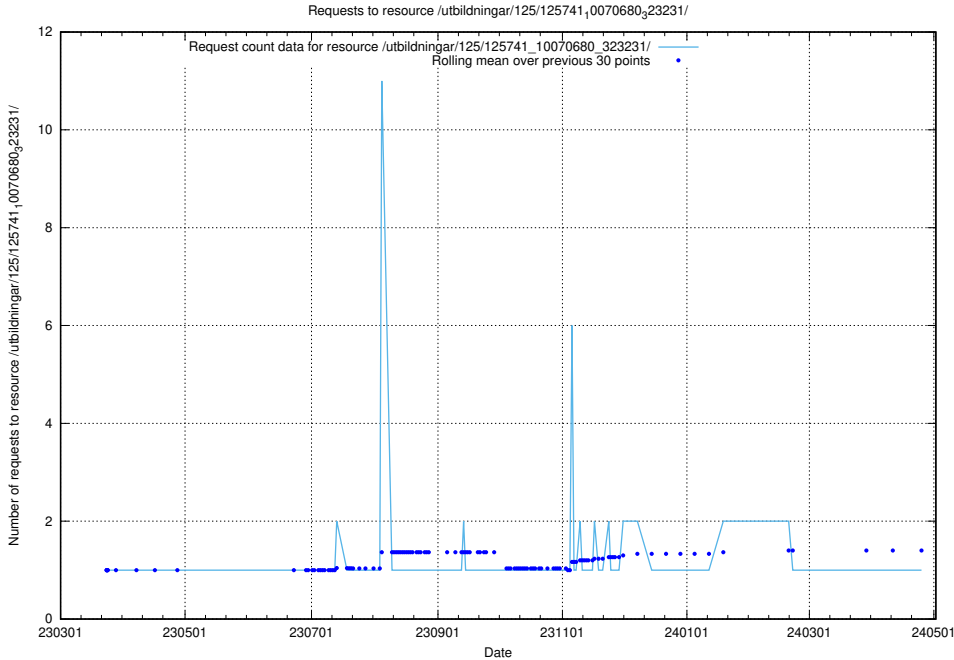

5.7255 Usage of /utbildningar/125/125741_10070680_323231/

Here, we count the number of requests to resource /utbildningar/125/125741_10070680_323231/.