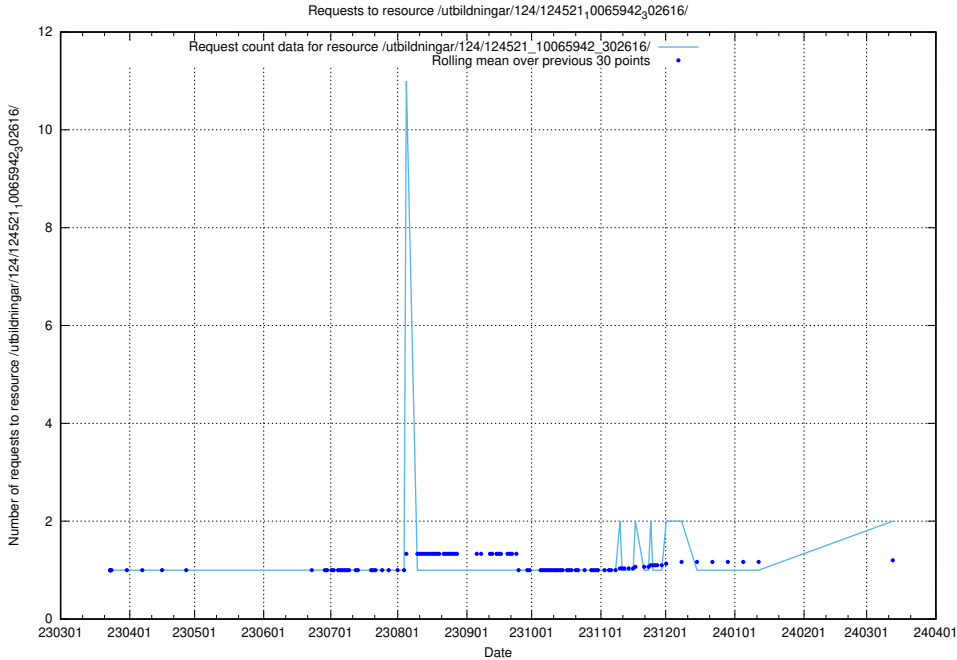

5.640 Usage of /utbildningar/124/124521_10065942_302616/

Here, we count the number of requests to resource /utbildningar/124/124521_10065942_302616/.