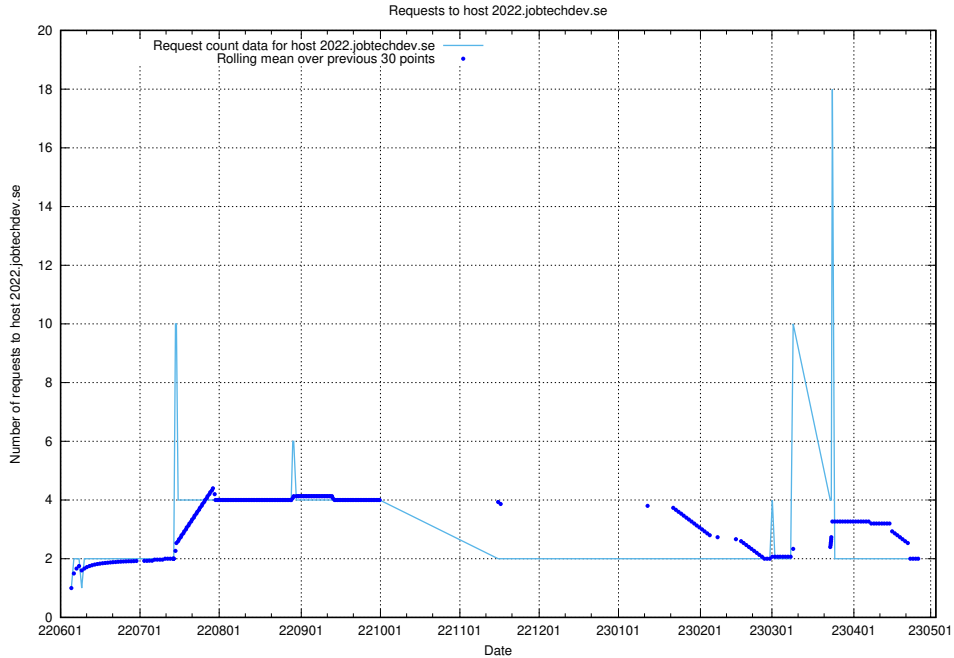

7.418 Usage of 2022.jobtechdev.se

Here, we count the number of requests to host 2022.jobtechdev.se.