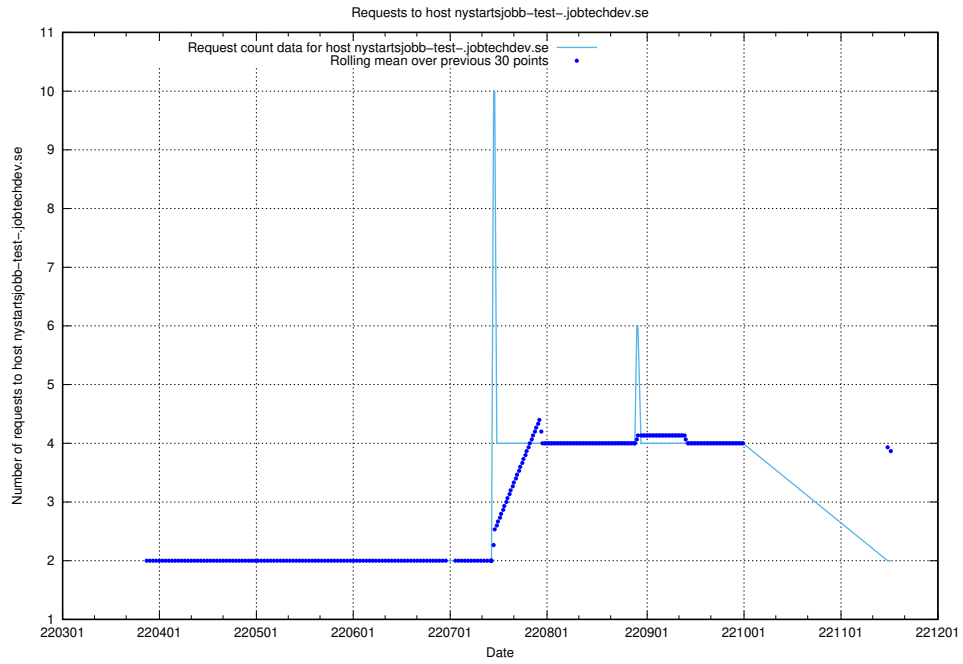

7.493 Usage of nystartsjobb-test-.jobtechdev.se

Here, we count the number of requests to host nystartsjobb-test-.jobtechdev.se.