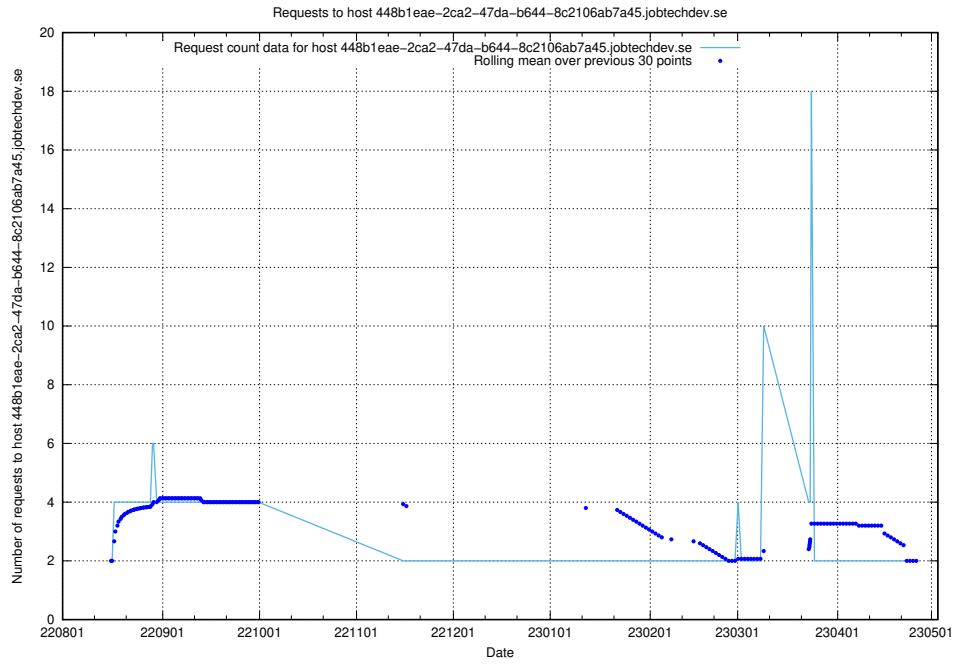

7.349 Usage of 448b1eae-2ca2-47da-b644-8c2106ab7a45.jobtechdev.se

Here, we count the number of requests to host 448b1eae-2ca2-47da-b644-8c2106ab7a45.jobtechdev.se.