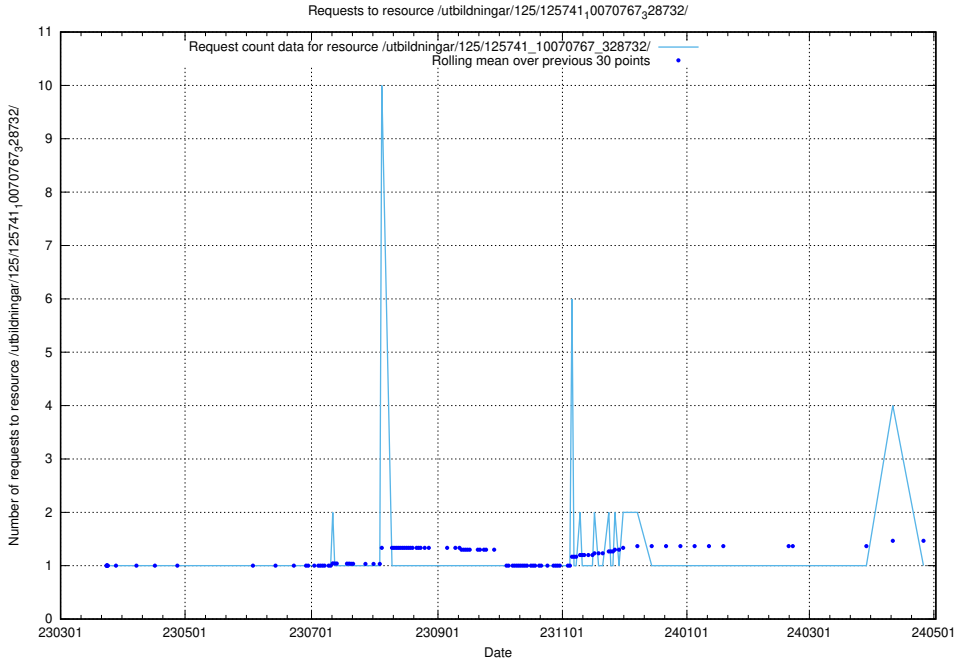

5.7243 Usage of /utbildningar/125/125741_10070767_328732/

Here, we count the number of requests to resource /utbildningar/125/125741_10070767_328732/.