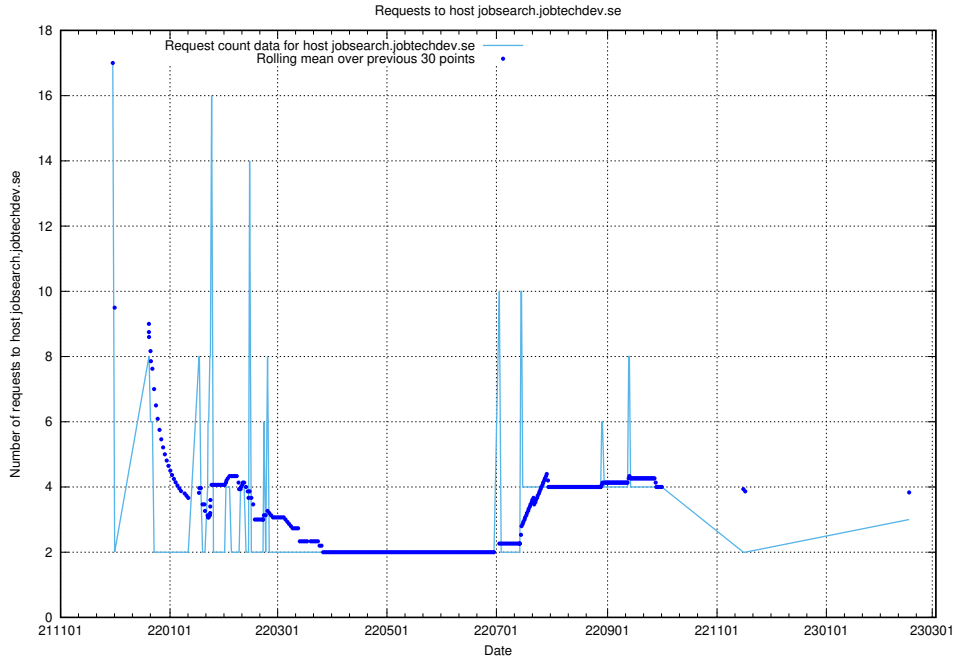

7.213 Usage of jobsearch.jobtechdev.se

Here, we count the number of requests to host jobsearch.jobtechdev.se.