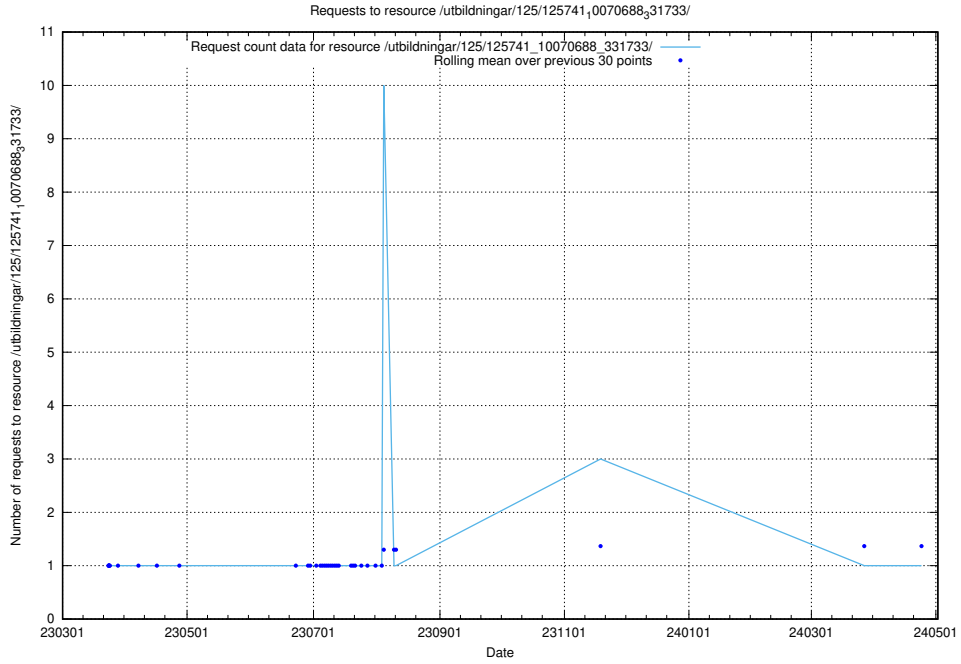

5.7251 Usage of /utbildningar/125/125741_10070688_331733/

Here, we count the number of requests to resource /utbildningar/125/125741_10070688_331733/.