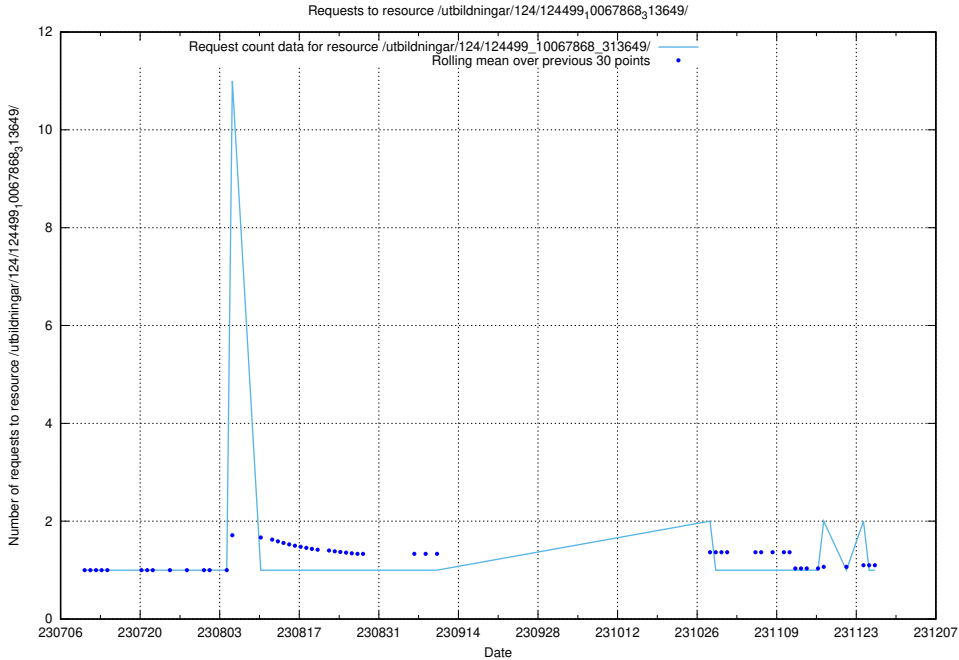

5.5910 Usage of /utbildningar/124/124499_10067868_313649/

Here, we count the number of requests to resource /utbildningar/124/124499_10067868_313649/.