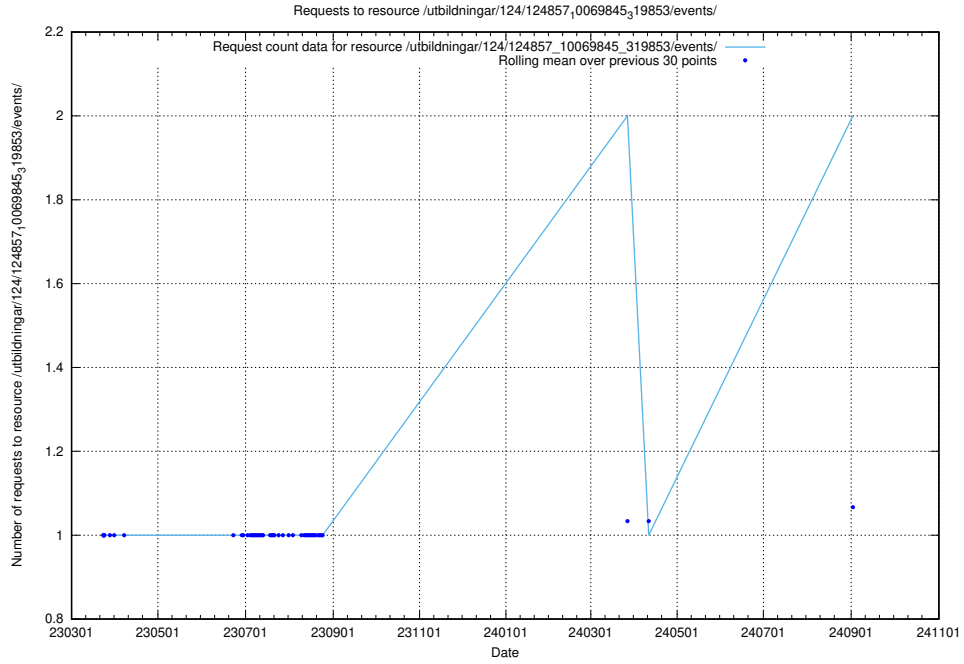

5.614 Usage of /utbildningar/124/124857_10069845_319853/events/

Here, we count the number of requests to resource /utbildningar/124/124857_10069845_319853/events/