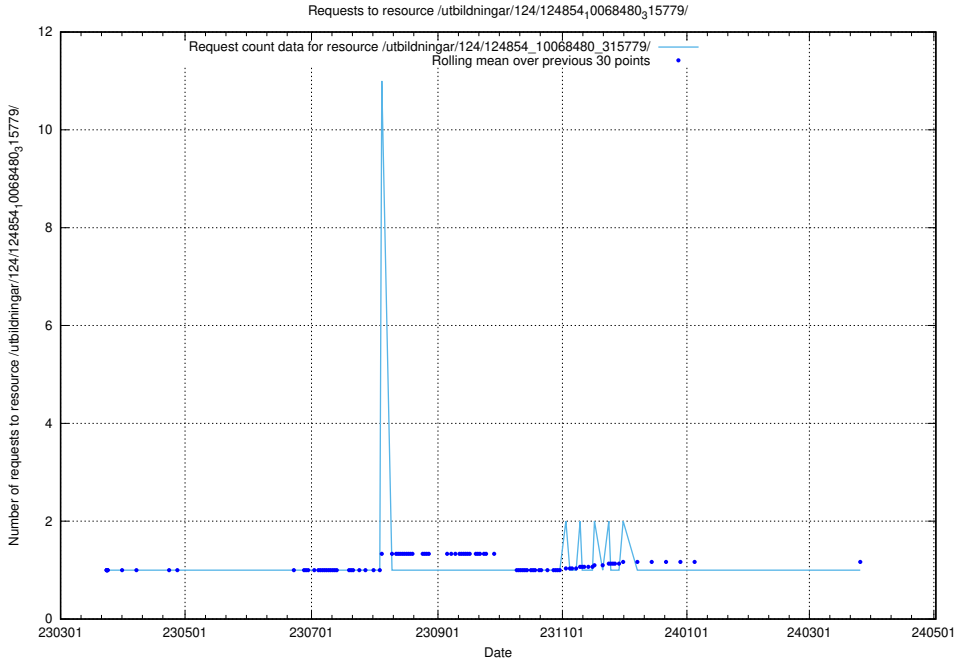

5.1454 Usage of /utbildningar/124/124854_10068480_315779/

Here, we count the number of requests to resource /utbildningar/124/124854_10068480_315779/.