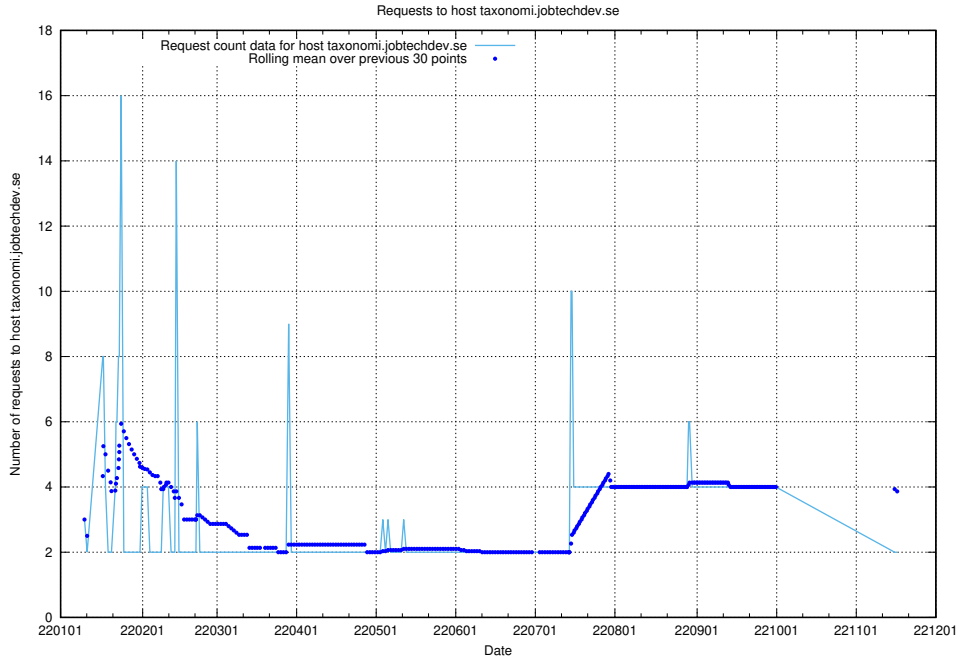

7.287 Usage of taxonomi.jobtechdev.se

Here, we count the number of requests to host taxonomi.jobtechdev.se.

7.288 Usage of jobad-enrichments-api.jobtechdev.se:80

Here, we count the number of requests to host jobad-enrichments-api.jobtechdev.se:80.