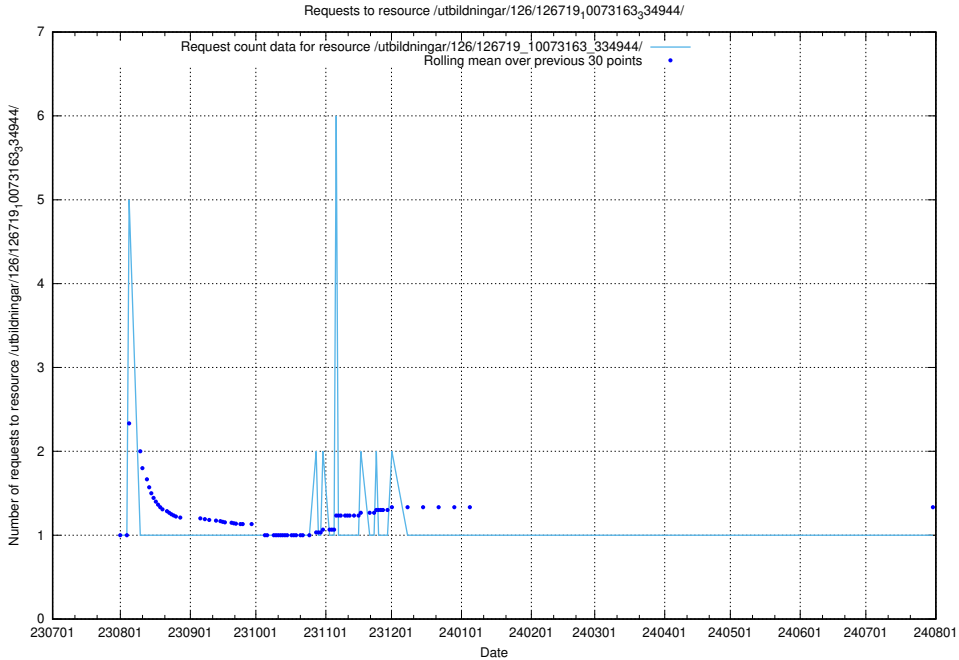

5.5668 Usage of /utbildningar/126/126719_10073163_334944/

Here, we count the number of requests to resource /utbildningar/126/126719_10073163_334944/.