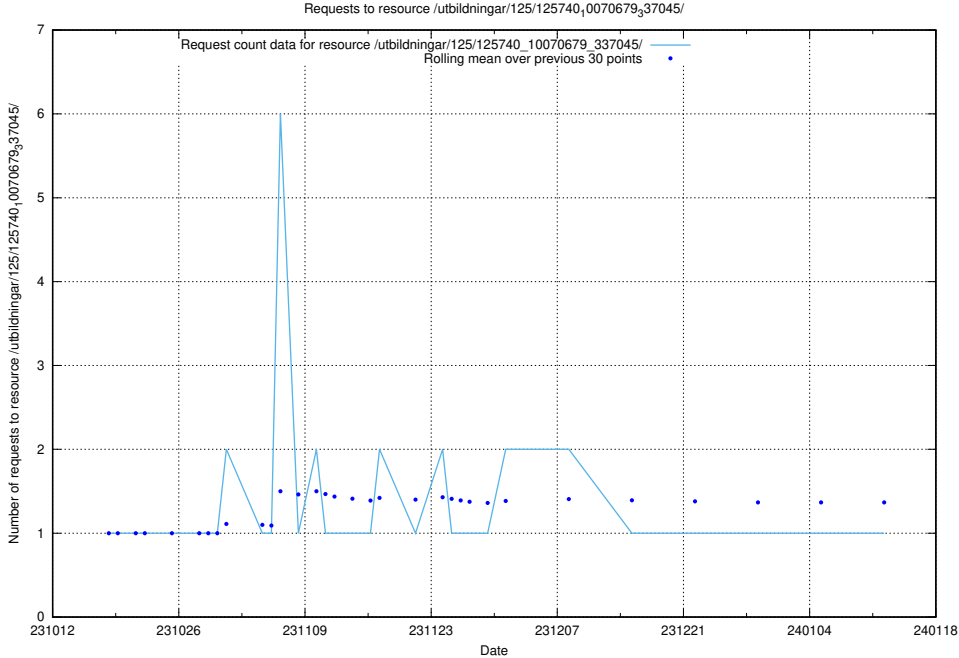

5.5075 Usage of /utbildningar/125/125740_10070679_337045/

Here, we count the number of requests to resource /utbildningar/125/125740_10070679_337045/.