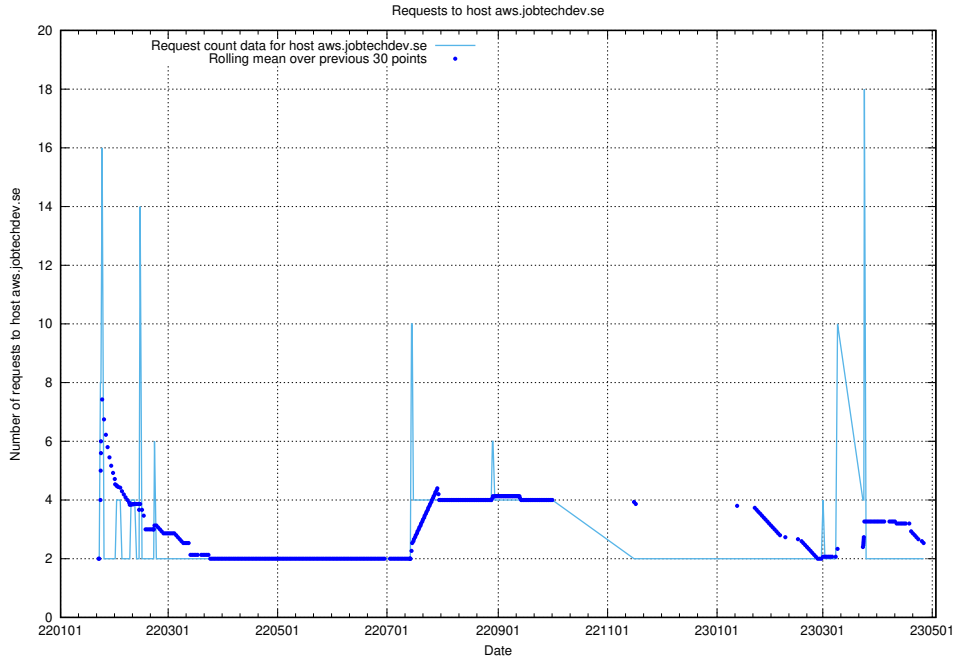

7.263 Usage of aws.jobtechdev.se

Here, we count the number of requests to host aws.jobtechdev.se.