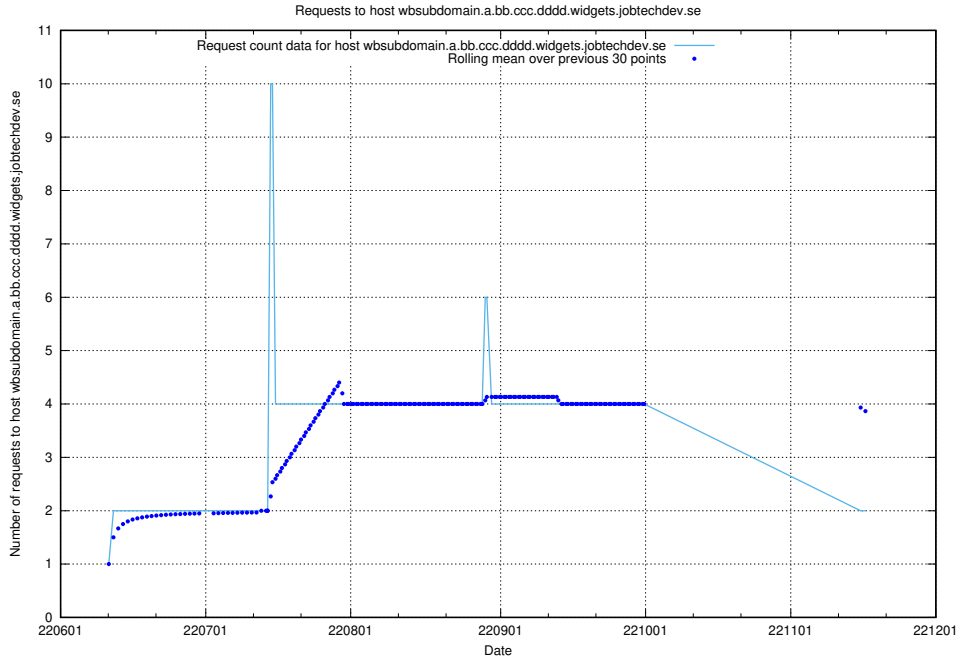

7.413 Usage of wbsubdomain.a.bb.ccc.dddd.widgets.jobtechdev.se

Here, we count the number of requests to host wbsubdomain.a.bb.ccc.dddd.widgets.jobtechdev.se.