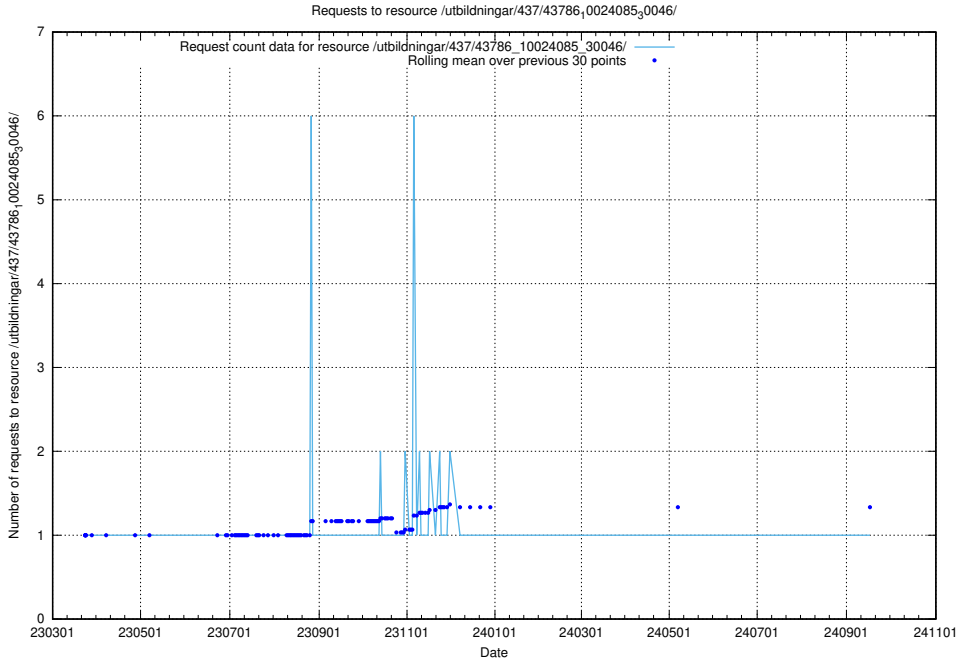

5.7143 Usage of /utbildningar/437/43786_10024085_30046/

Here, we count the number of requests to resource /utbildningar/437/43786_10024085_30046/.