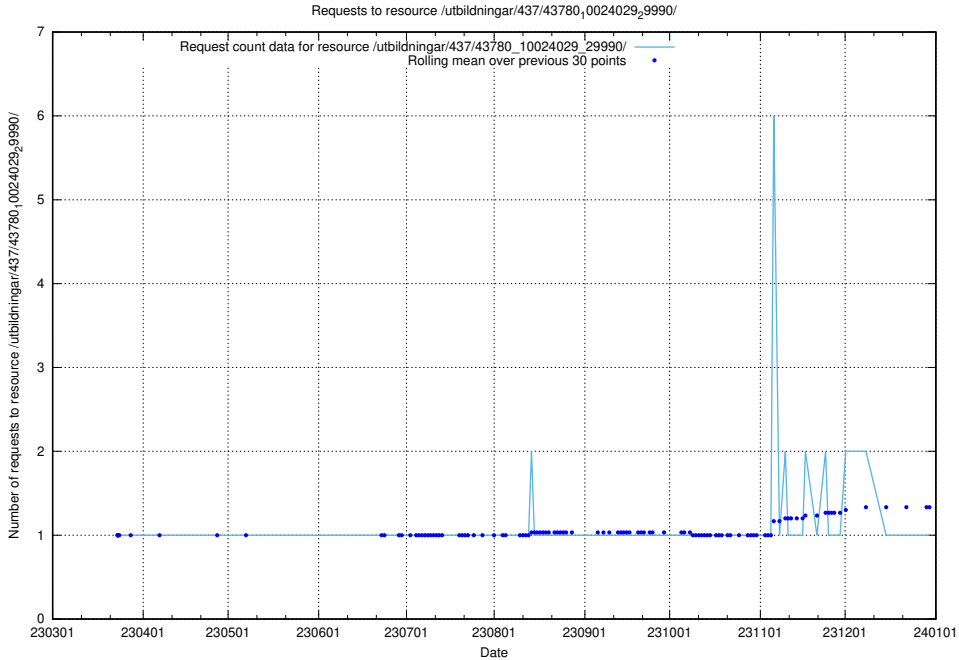

5.7147 Usage of /utbildningar/437/43780_10024029_29990/

Here, we count the number of requests to resource /utbildningar/437/43780_10024029_29990/.