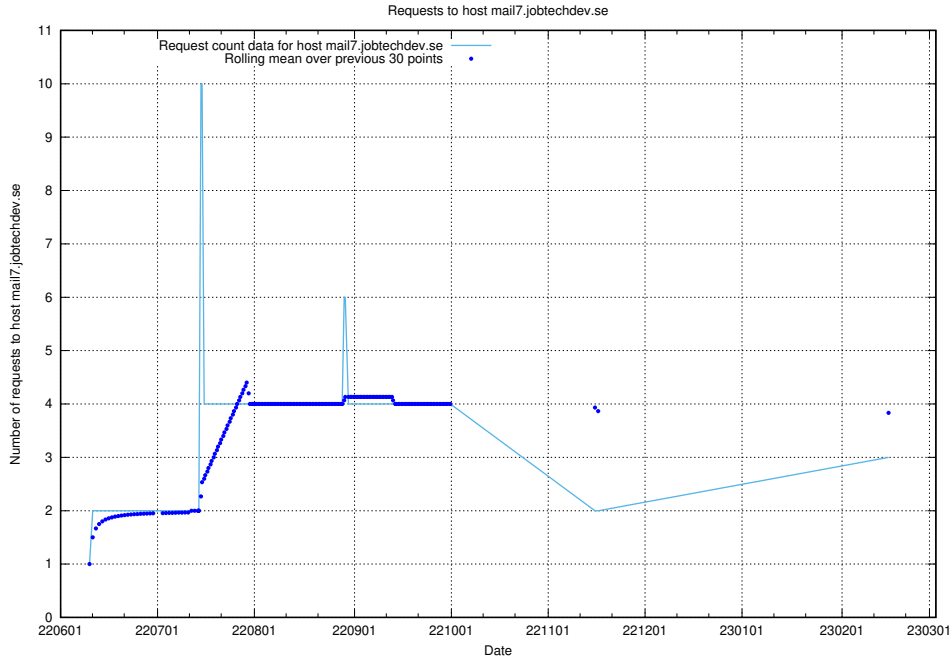

7.219 Usage of mail7.jobtechdev.se

Here, we count the number of requests to host mail7.jobtechdev.se.