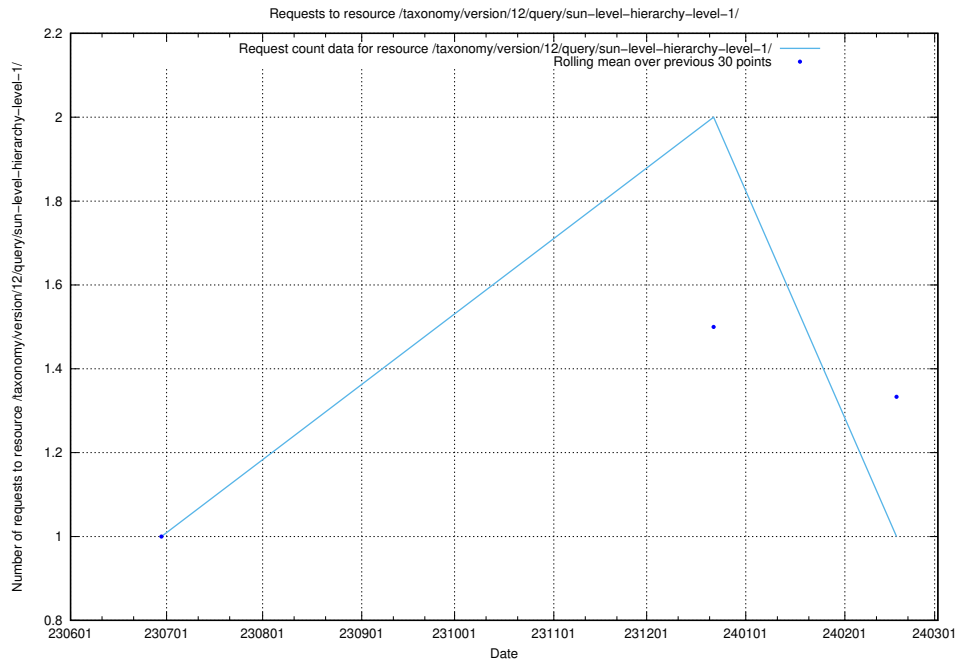

5.6190 Usage of /taxonomy/version/12/query/sun-level-hierarchy-level-1/

Here, we count the number of requests to resource /taxonomy/version/12/query/sun-level-hierarchy-level-1/.