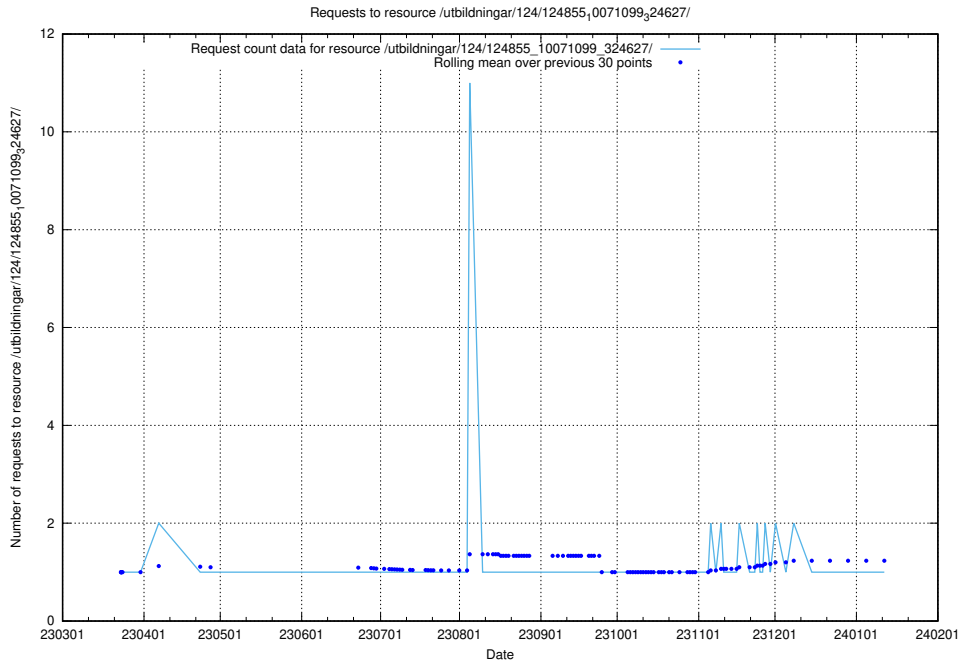

5.1322 Usage of /utbildningar/124/124855_10071099_324627/

Here, we count the number of requests to resource /utbildningar/124/124855_10071099_324627/.