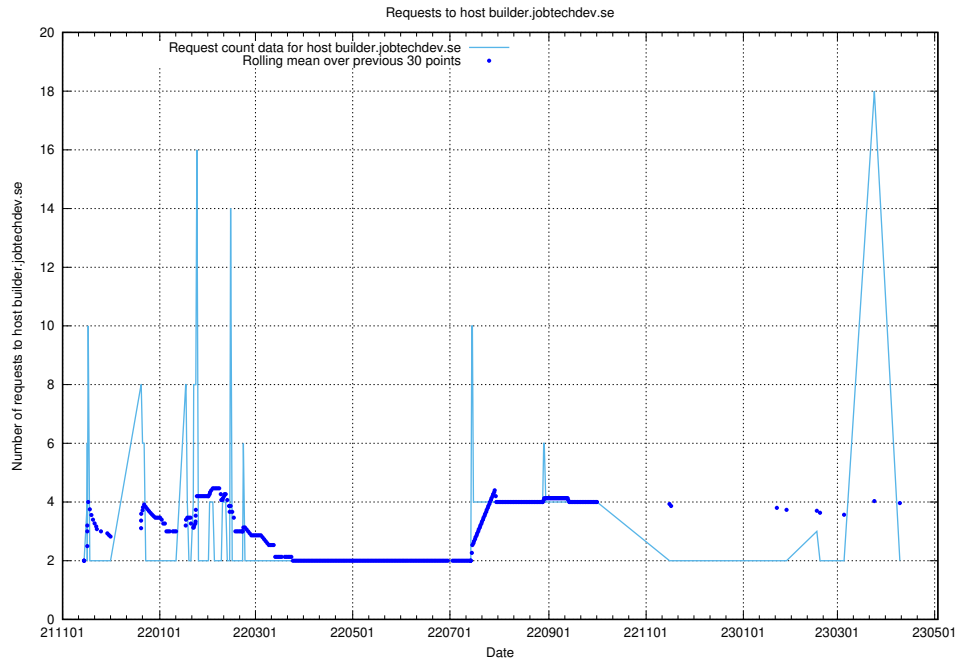

7.283 Usage of builder.jobtechdev.se

Here, we count the number of requests to host builder.jobtechdev.se.