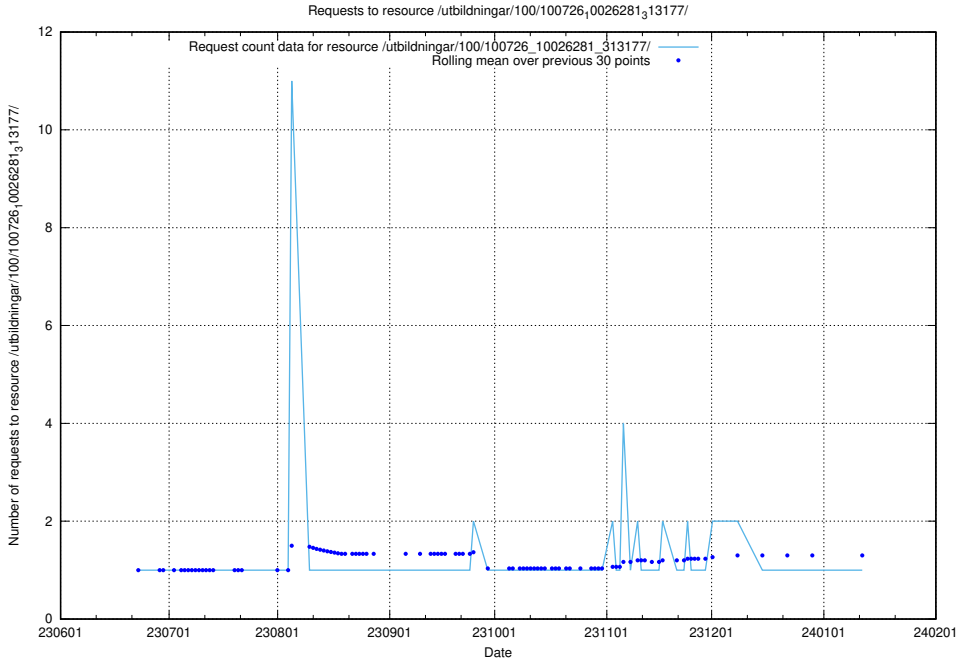

5.6580 Usage of /utbildningar/100/100726_10026281_313177/

Here, we count the number of requests to resource /utbildningar/100/100726_10026281_313177/.