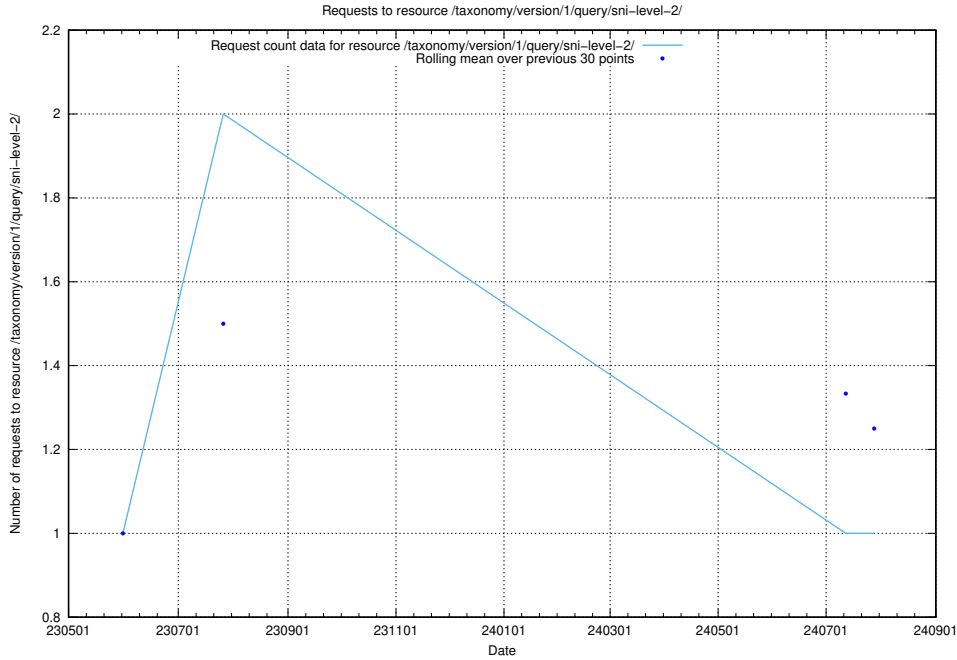

5.6678 Usage of /taxonomy/version/1/query/sni-level-2/

Here, we count the number of requests to resource /taxonomy/version/1/query/sni-level-2/.