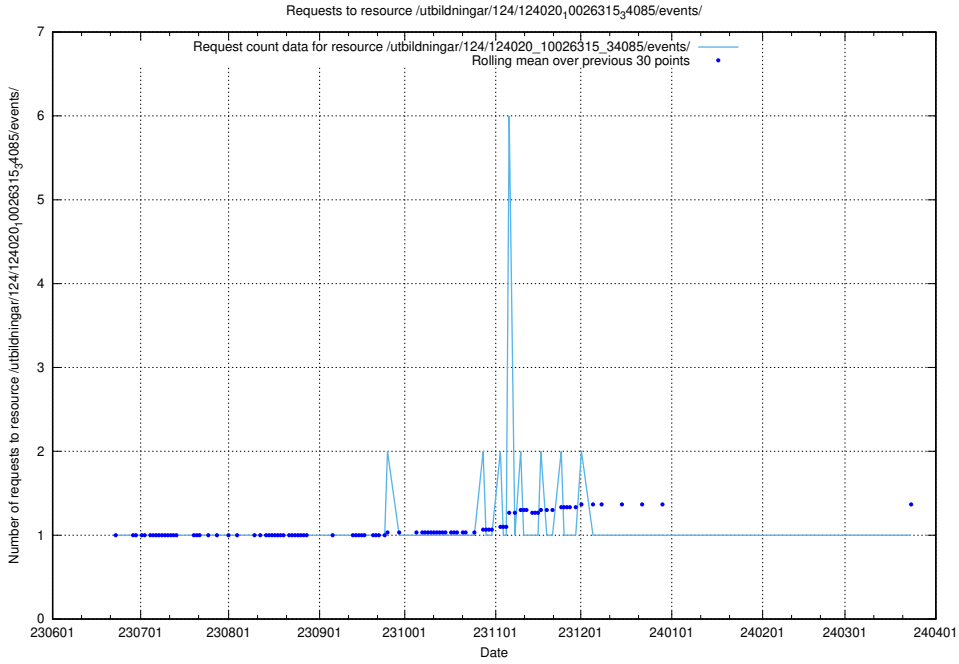

5.6566 Usage of /utbildningar/124/124020_10026315_34085/events/

Here, we count the number of requests to resource /utbildningar/124/124020_10026315_34085/events/.