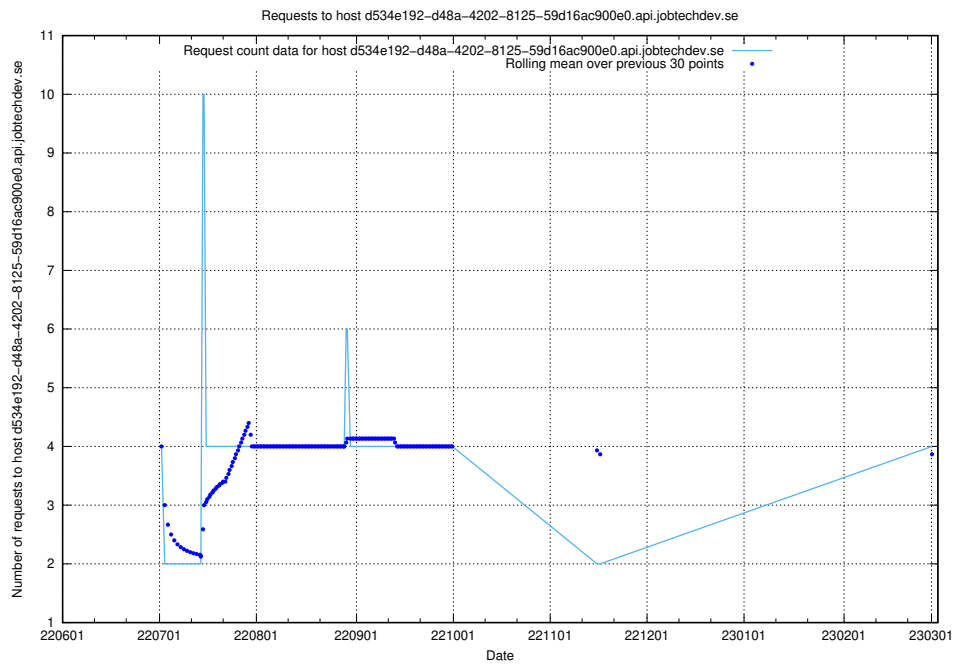

7.148 Usage of d534e192-d48a-4202-8125-59d16ac900e0.api.jobtechdev.se

Here, we count the number of requests to host d534e192-d48a-4202-8125-59d16ac900e0.api.jobtechdev.se.