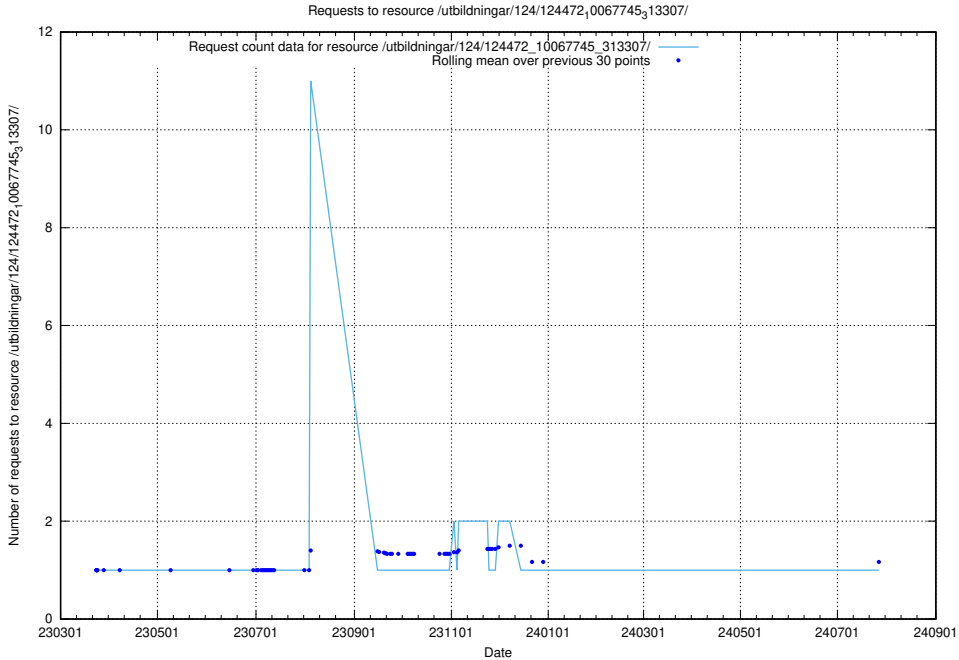

5.3835 Usage of /utbildningar/124/124472_10067745_313307/

Here, we count the number of requests to resource /utbildningar/124/124472_10067745_313307/.