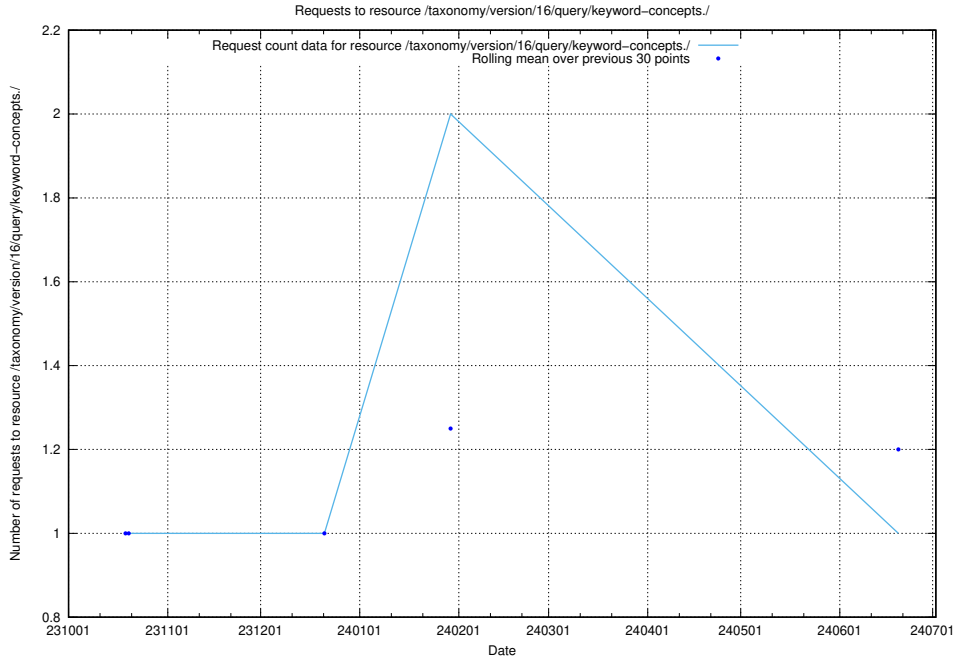

Here, we count the number of requests to resource /taxonomy/version/17/query/swedish-retail-and-wholesale-council-skills/.

5.5068 Usage of /taxonomy/version/16/query/keyword-concepts./

Here, we count the number of requests to resource /taxonomy/version/16/query/keyword-concepts./.