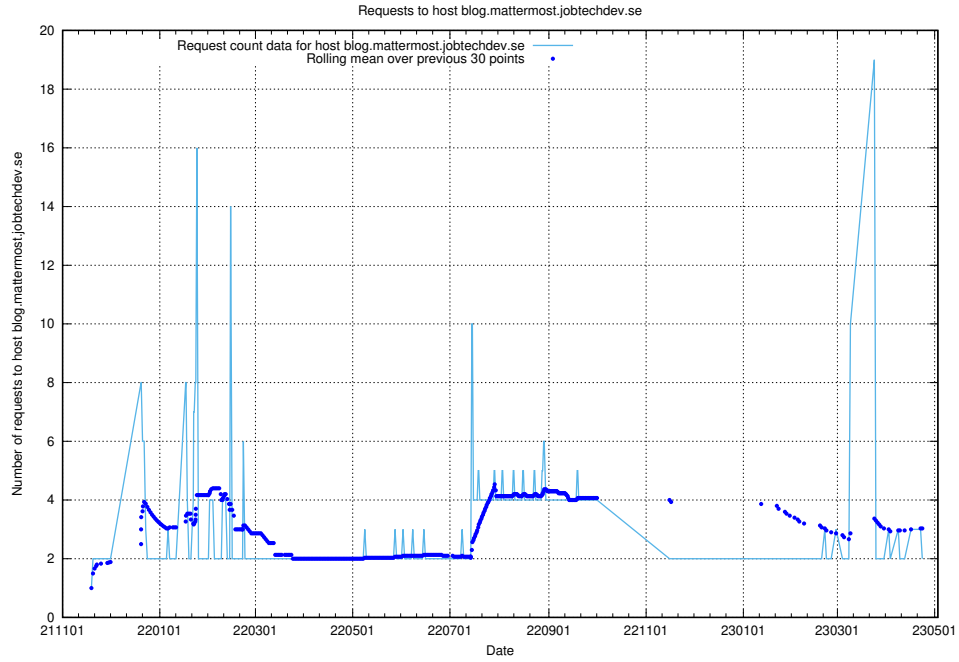

7.478 Usage of `blog.mattermost.jobtechdev.se`

Here, we count the number of requests to host `blog.mattermost.jobtechdev.se`.