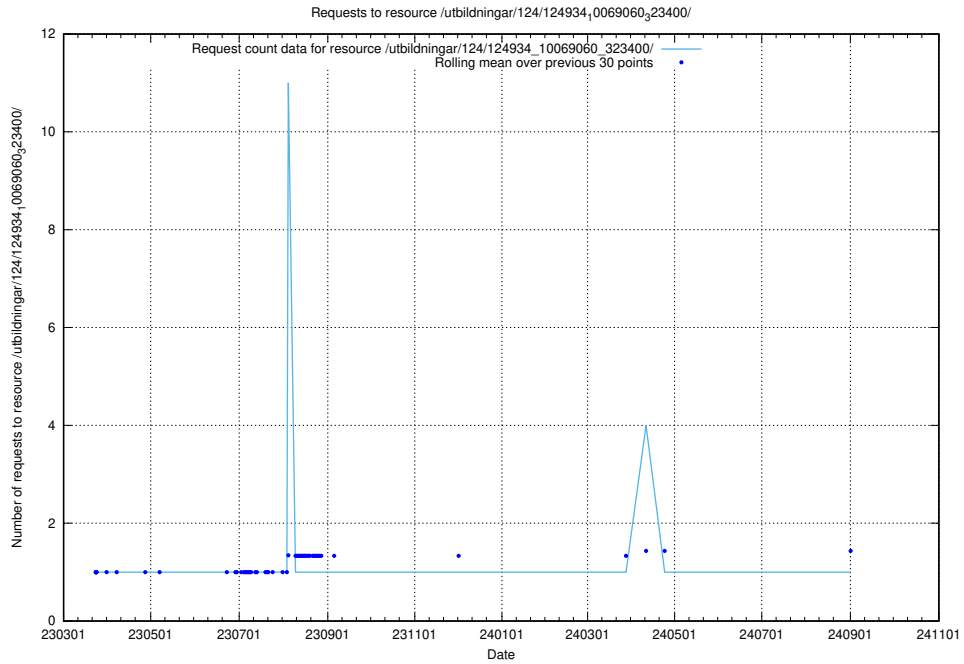

5.1281 Usage of /utbildningar/124/124934_10069060_323400/

Here, we count the number of requests to resource /utbildningar/124/124934_10069060_323400/.