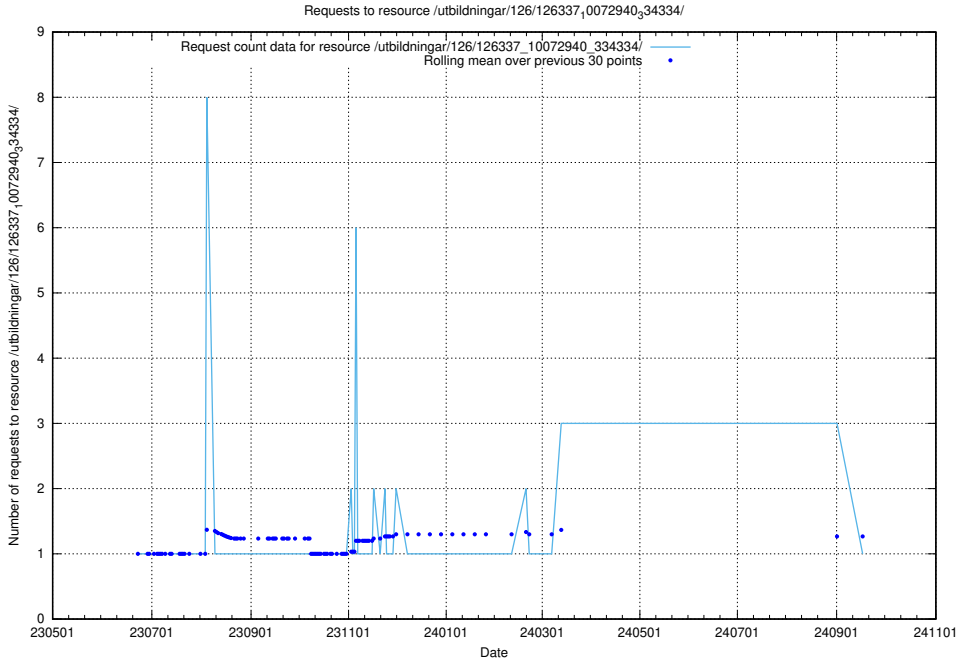

5.6405 Usage of /utbildningar/126/126337_10072940_334334/

Here, we count the number of requests to resource /utbildningar/126/126337_10072940_334334/.