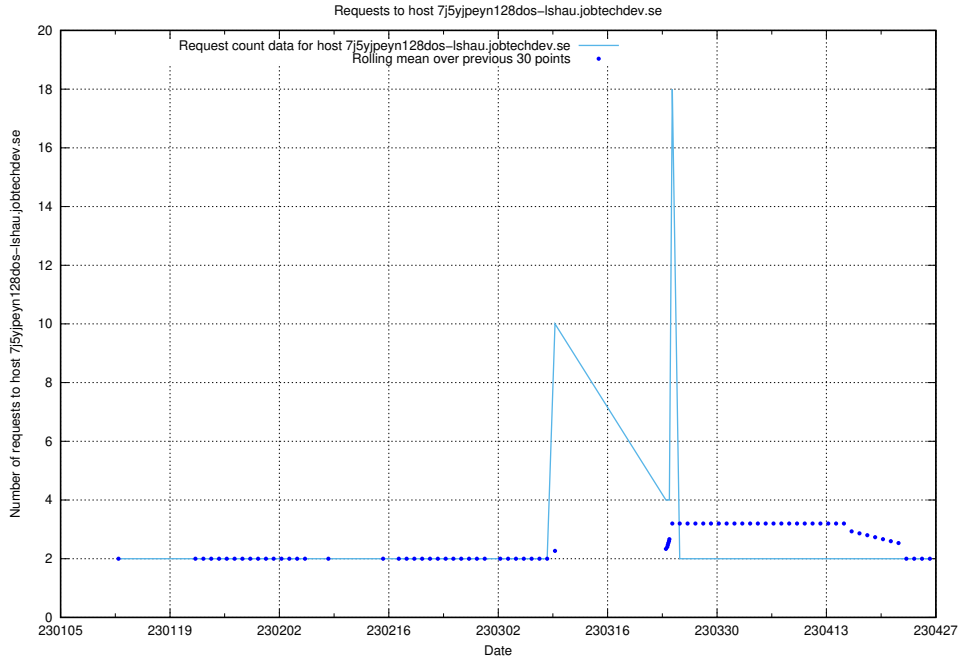

7.303 Usage of 7j5yjpeyn128dos-lshau.jobtechdev.se

Here, we count the number of requests to host 7j5yjpeyn128dos-lshau.jobtechdev.se.