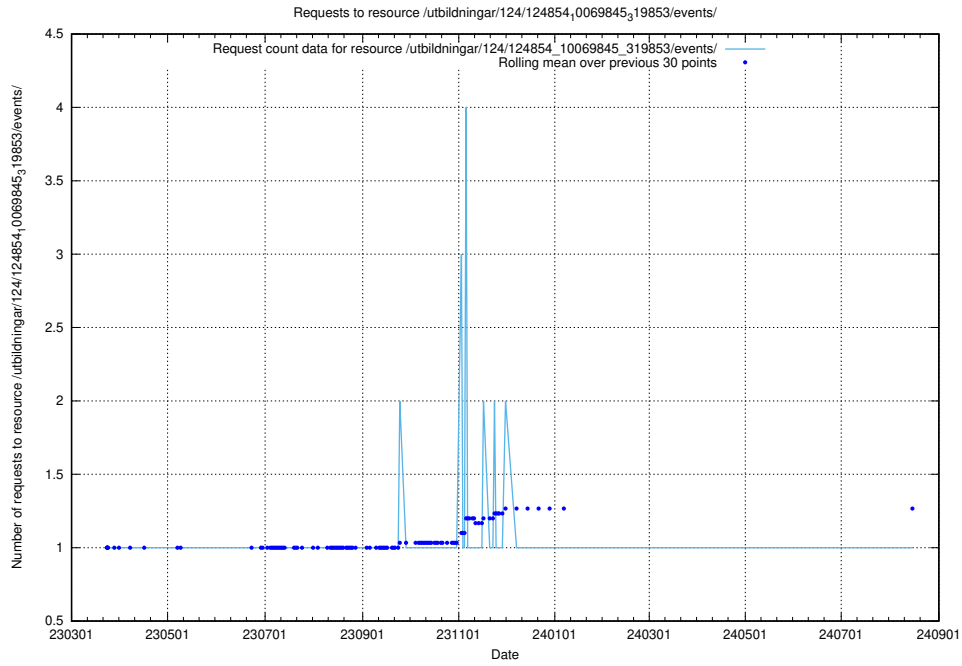

5.1380 Usage of /utbildningar/124/124854_10069845_319853/events/

Here, we count the number of requests to resource /utbildningar/124/124854_10069845_319853/events/