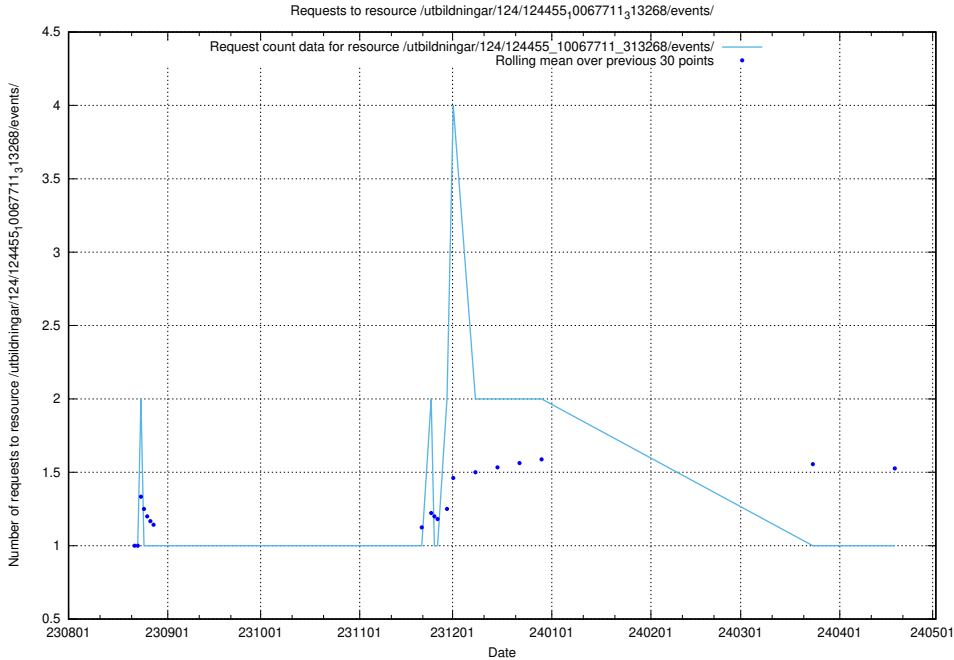

5.5530 Usage of /utbildningar/124/124455_10067711_313268/events/

Here, we count the number of requests to resource /utbildningar/124/124455_10067711_313268/events/