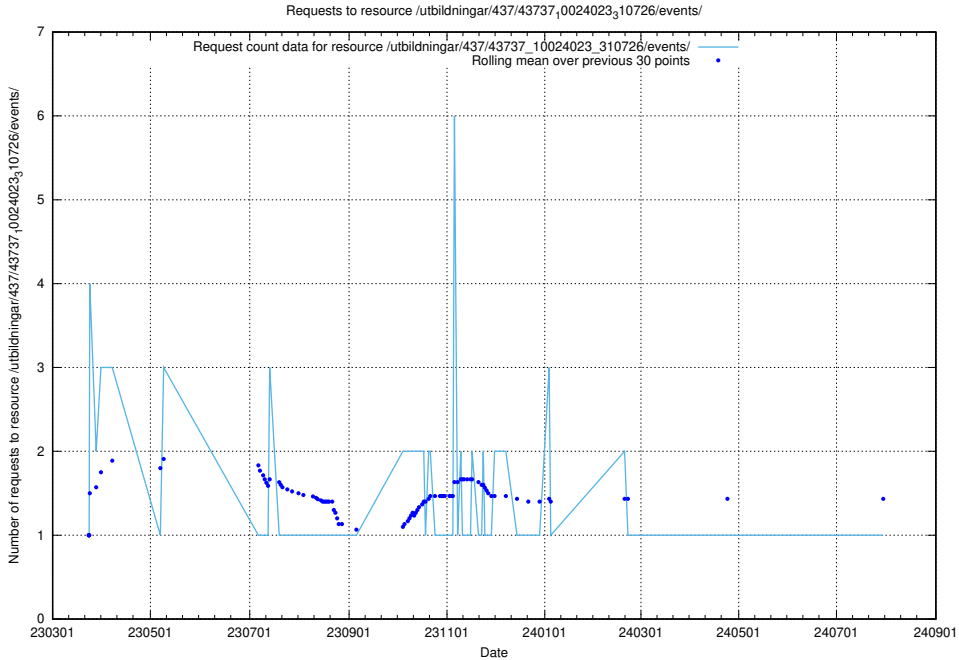

5.7175 Usage of /utbildningar/437/43737_10024023_310726/events/

Here, we count the number of requests to resource /utbildningar/437/43737_10024023_310726/events/.