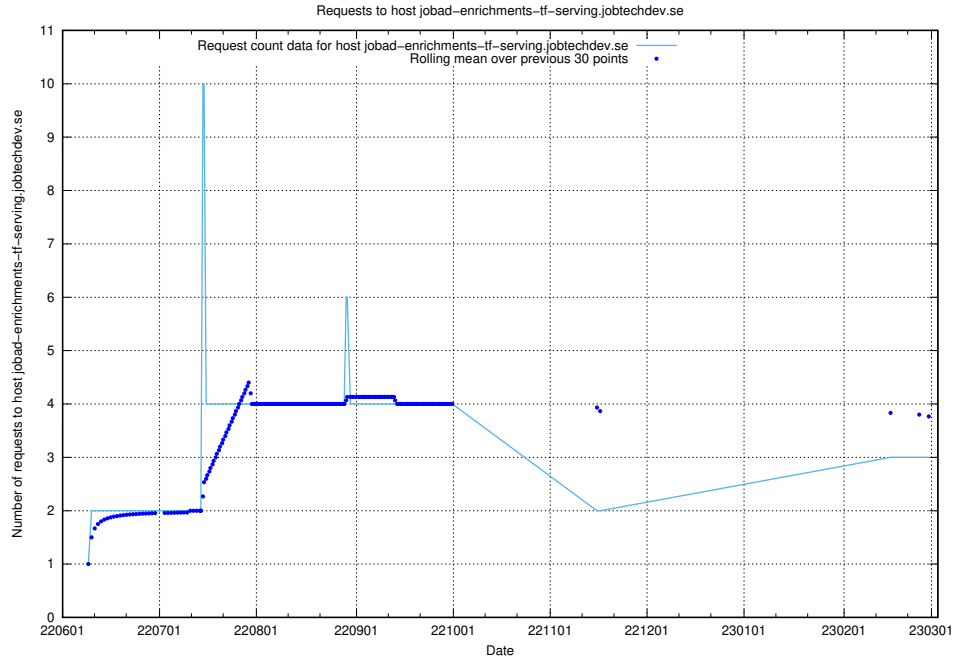

7.220 Usage of jobad-enrichments-tf-serving.jobtechdev.se

Here, we count the number of requests to host jobad-enrichments-tf-serving.jobtechdev.se.