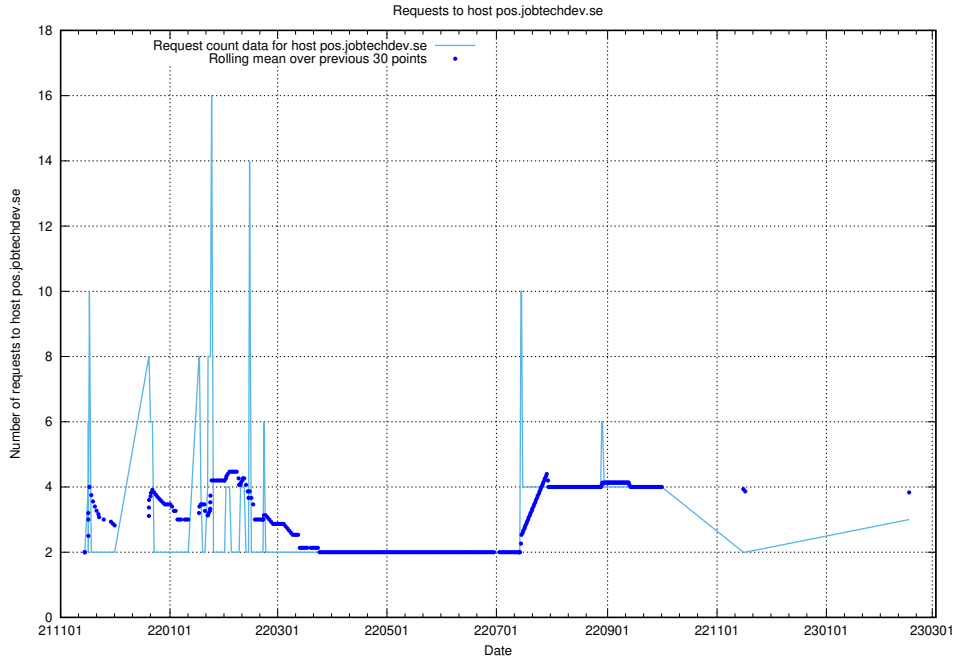

7.243 Usage of pos.jobtechdev.se

Here, we count the number of requests to host pos.jobtechdev.se.