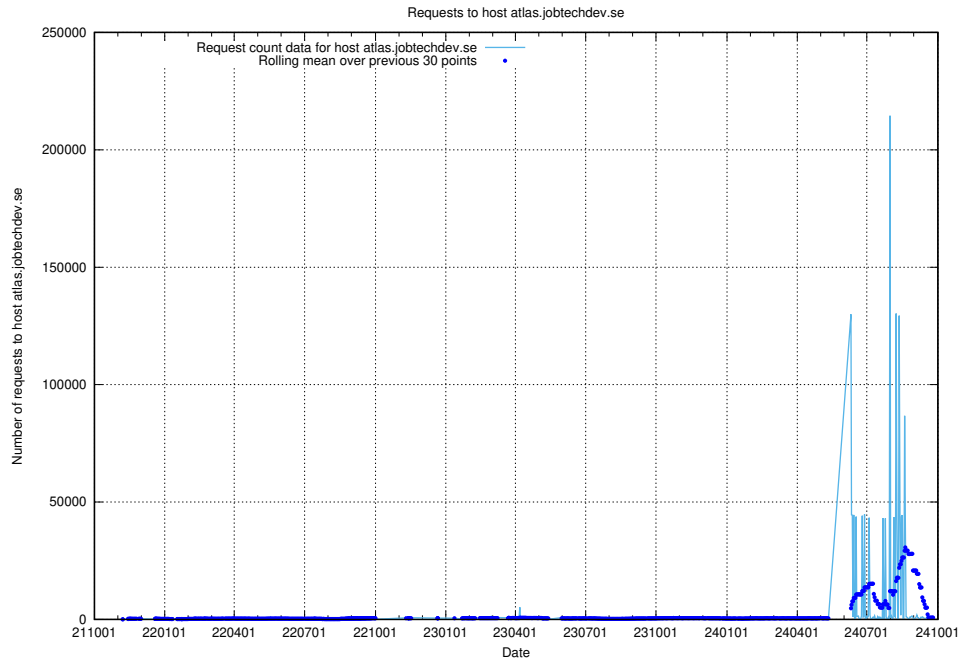

7.21 Usage of atlas.jobtechdev.se

Here, we count the number of requests to host atlas.jobtechdev.se.