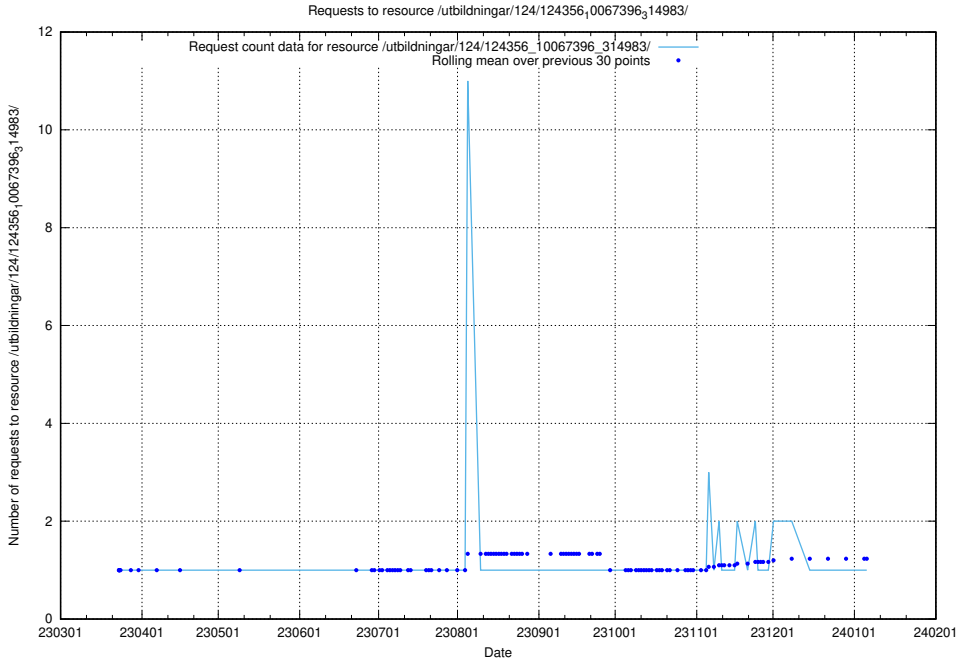

5.4658 Usage of /utbildningar/124/124356_10067396_314983/

Here, we count the number of requests to resource /utbildningar/124/124356_10067396_314983/.