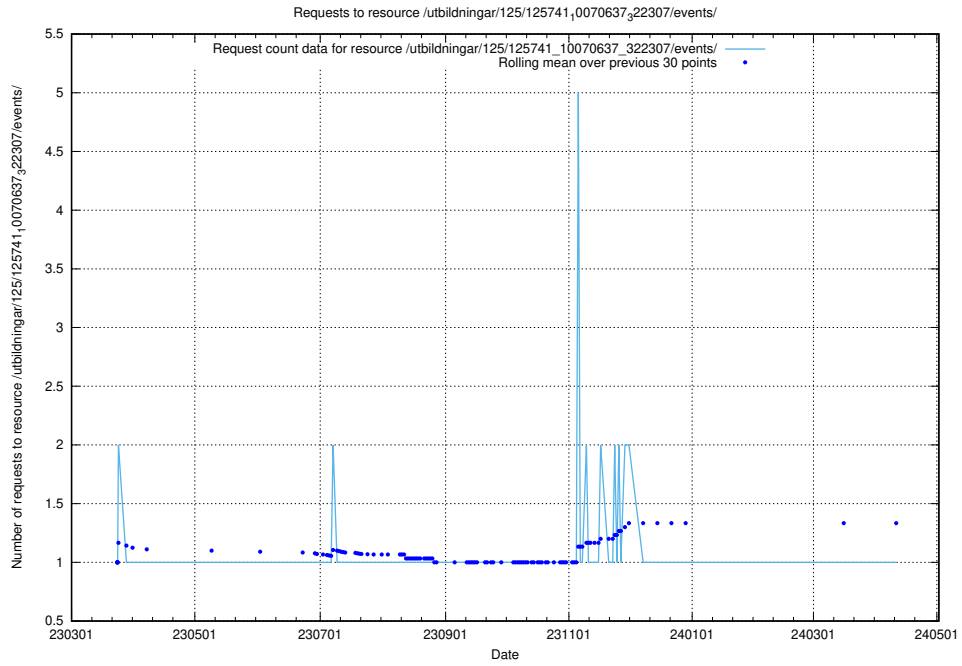

5.1089 Usage of /utbildningar/125/125741_10070637_322307/events/

Here, we count the number of requests to resource /utbildningar/125/125741_10070637_322307/events/