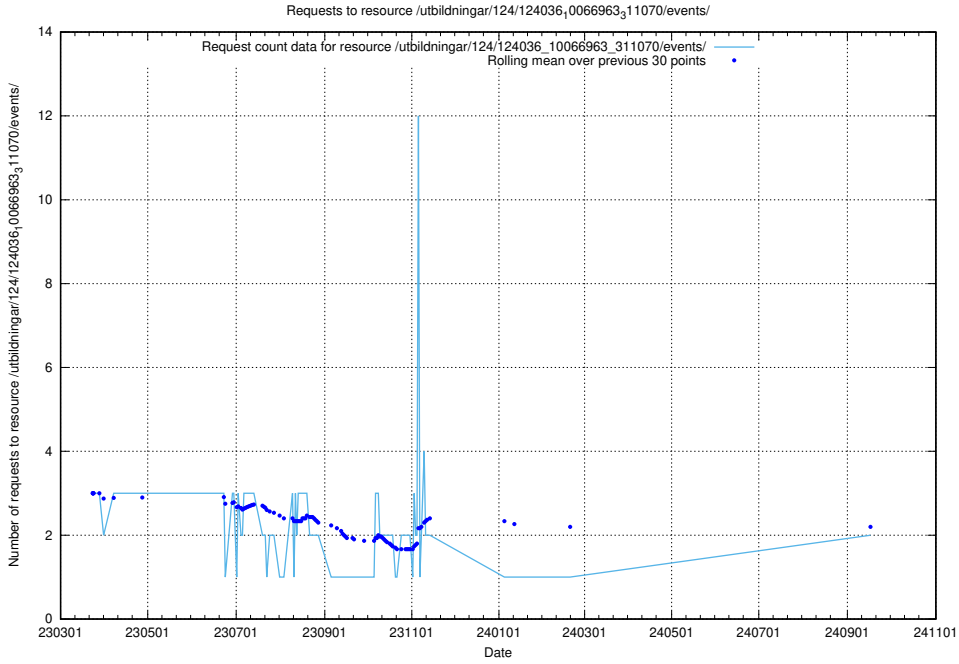

5.1063 Usage of /utbildningar/124/124036_10066963_311070/events/

Here, we count the number of requests to resource /utbildningar/124/124036_10066963_311070/events/