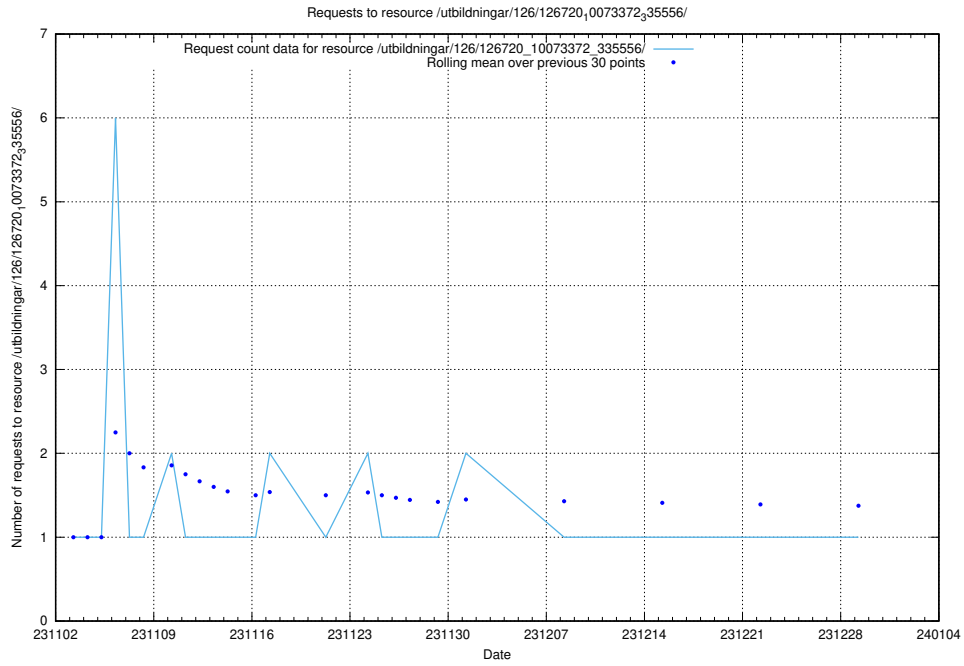

5.4945 Usage of /utbildningar/126/126720_10073372_335556/

Here, we count the number of requests to resource /utbildningar/126/126720_10073372_335556/.