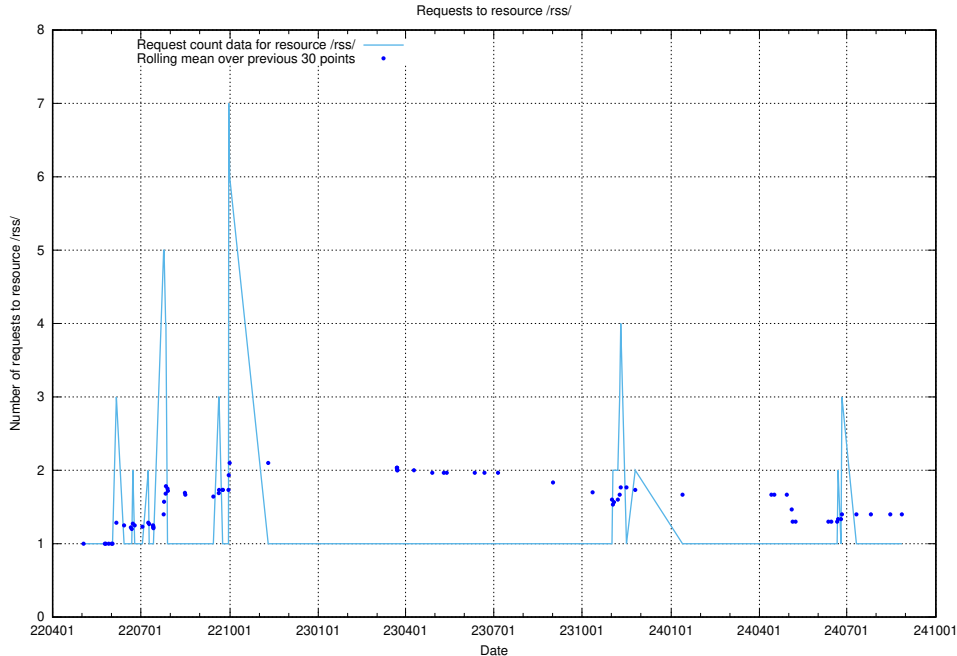

5.1205 Usage of /rss/

Here, we count the number of requests to resource /rss/.