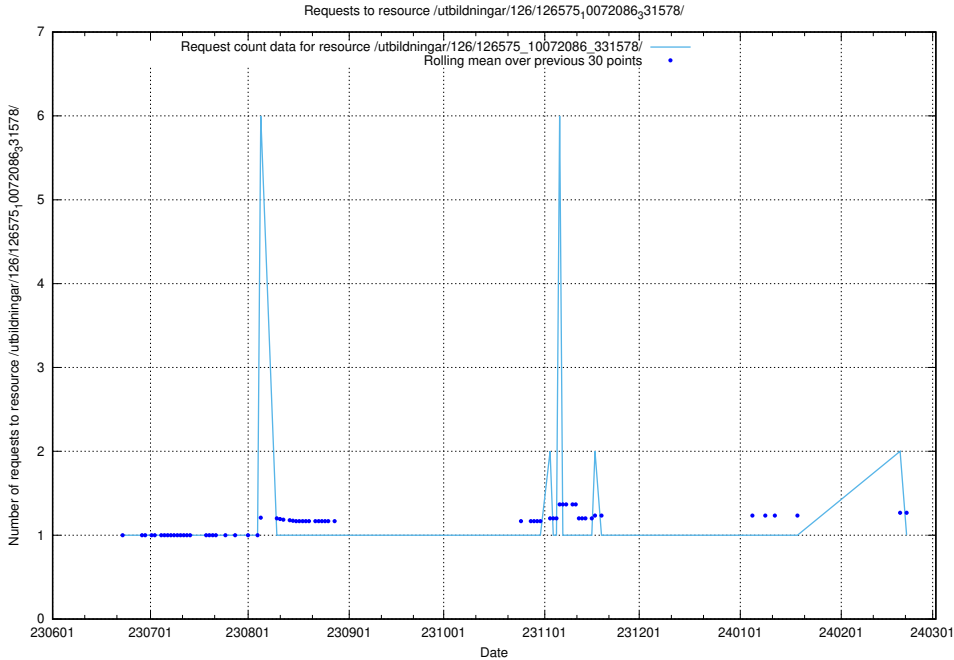

5.6393 Usage of /utbildningar/126/126575_10072086_331578/

Here, we count the number of requests to resource /utbildningar/126/126575_10072086_331578/.