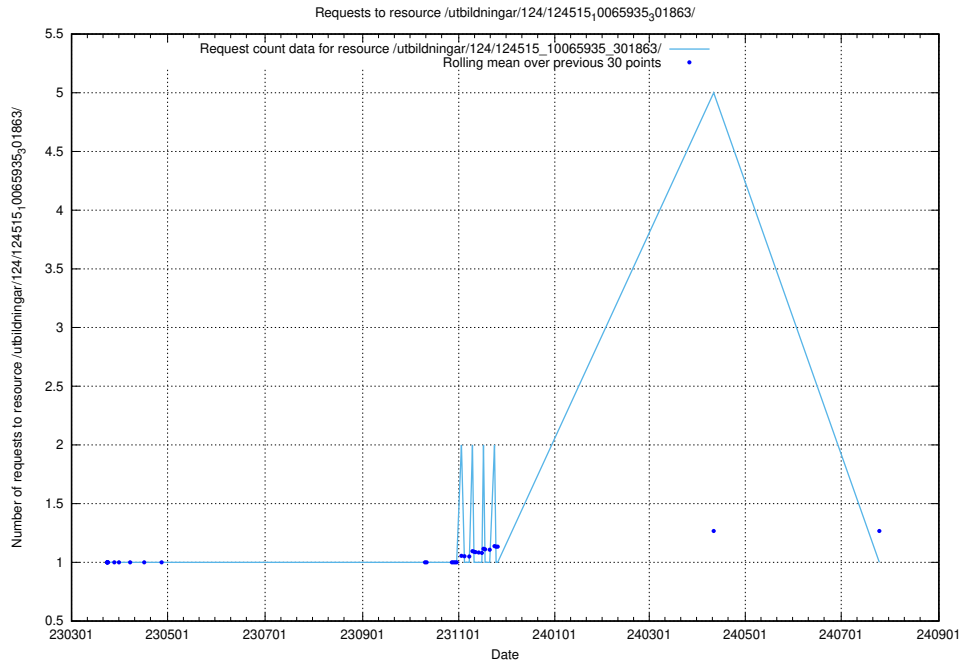

5.2410 Usage of /utbildningar/124/124515_10065935_301863/

Here, we count the number of requests to resource /utbildningar/124/124515_10065935_301863/.