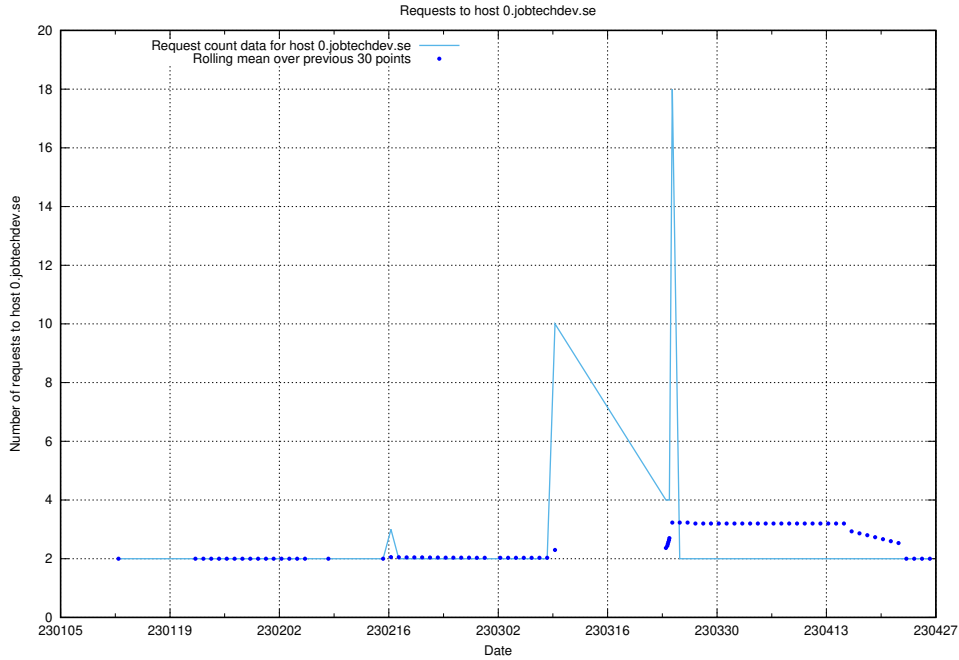

7.305 Usage of 0.jobtechdev.se

Here, we count the number of requests to host 0.jobtechdev.se.