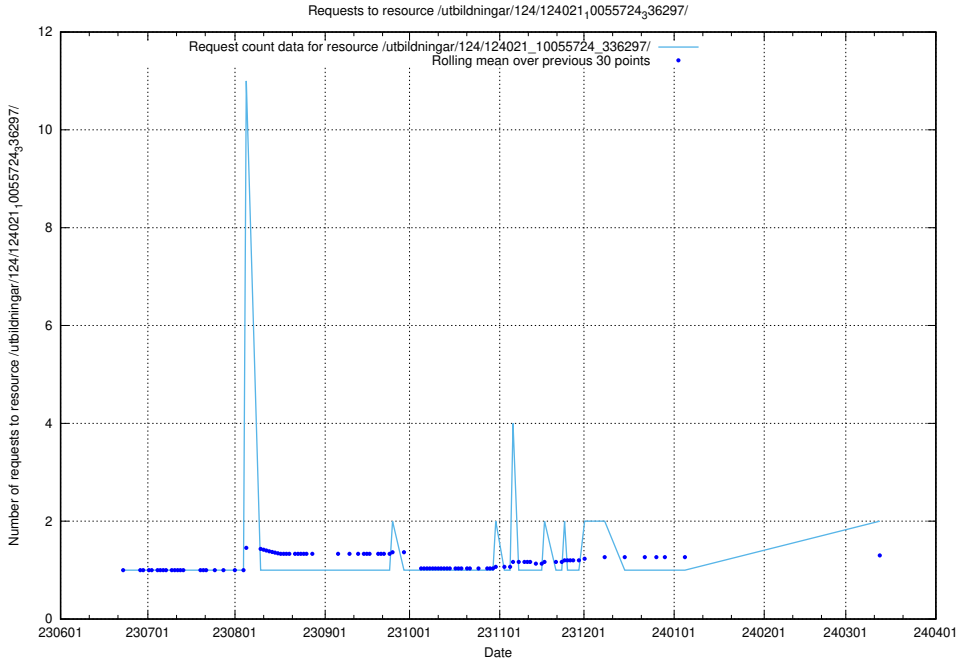

5.1016 Usage of /utbildningar/124/124021_10055724_336297/

Here, we count the number of requests to resource /utbildningar/124/124021_10055724_336297/.