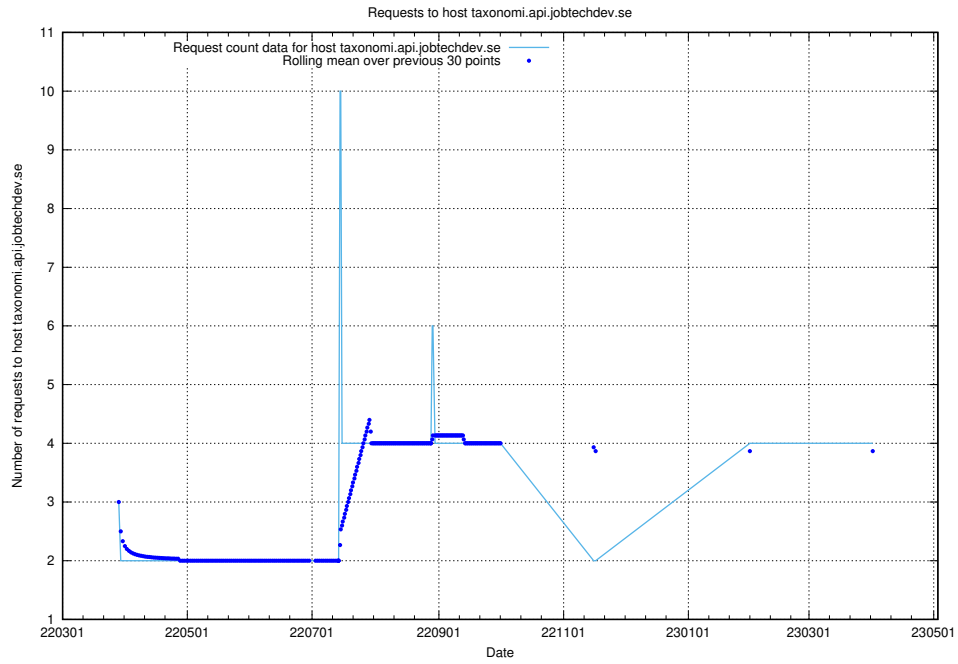

7.160 Usage of taxonomi.api.jobtechdev.se

Here, we count the number of requests to host taxonomi.api.jobtechdev.se.