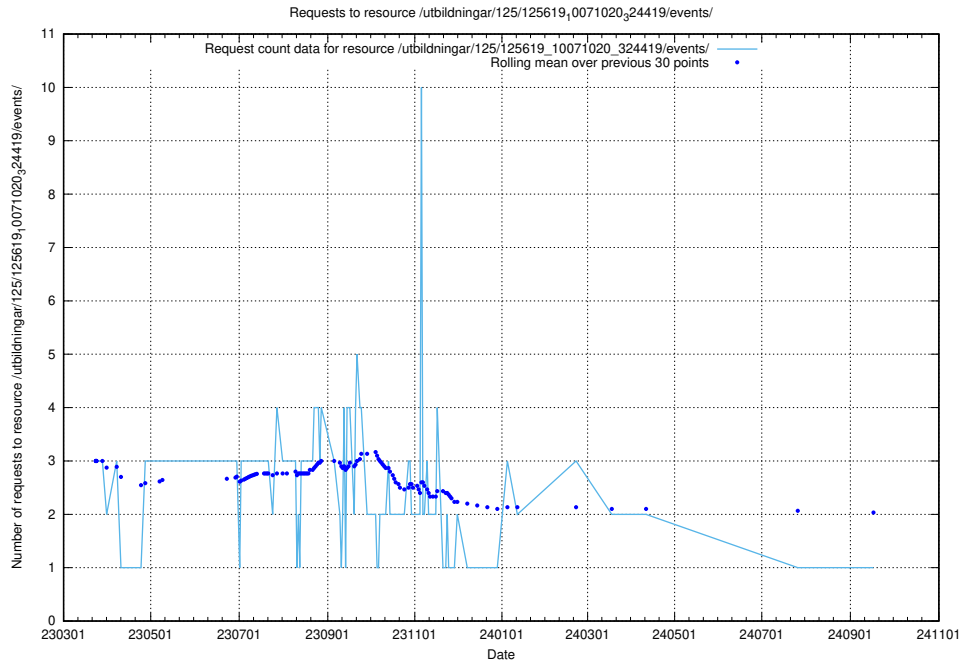

5.7035 Usage of /utbildningar/125/125619_10071020_324419/events/

Here, we count the number of requests to resource /utbildningar/125/125619_10071020_324419/events/