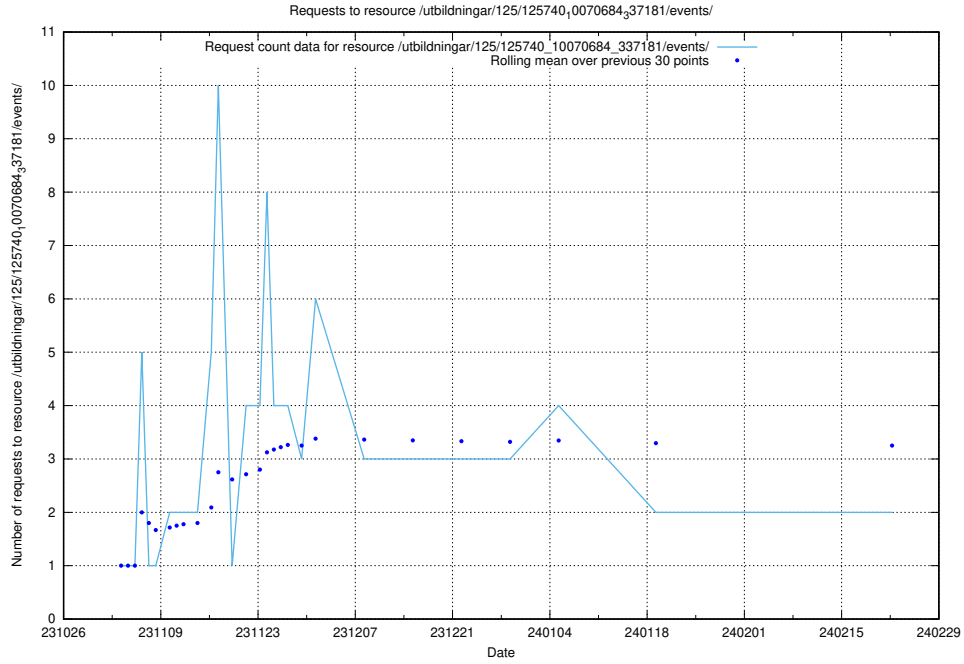

5.848 Usage of /utbildningar/125/125740_10070684_337181/events/

Here, we count the number of requests to resource /utbildningar/125/125740_10070684_337181/events/