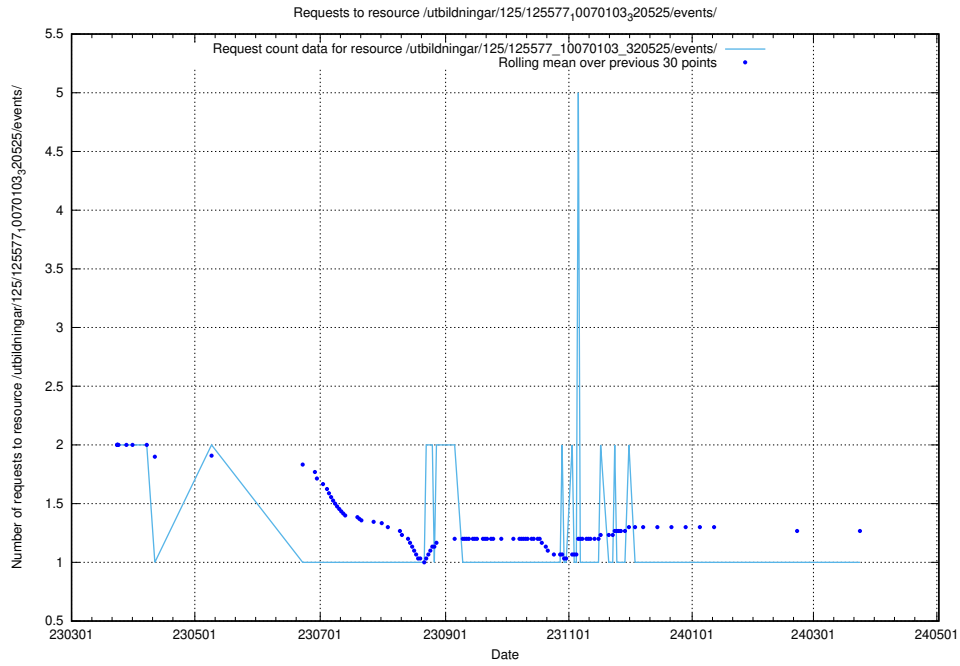

5.7062 Usage of /utbildningar/125/125577_10070103_320525/events/

Here, we count the number of requests to resource /utbildningar/125/125577_10070103_320525/events/