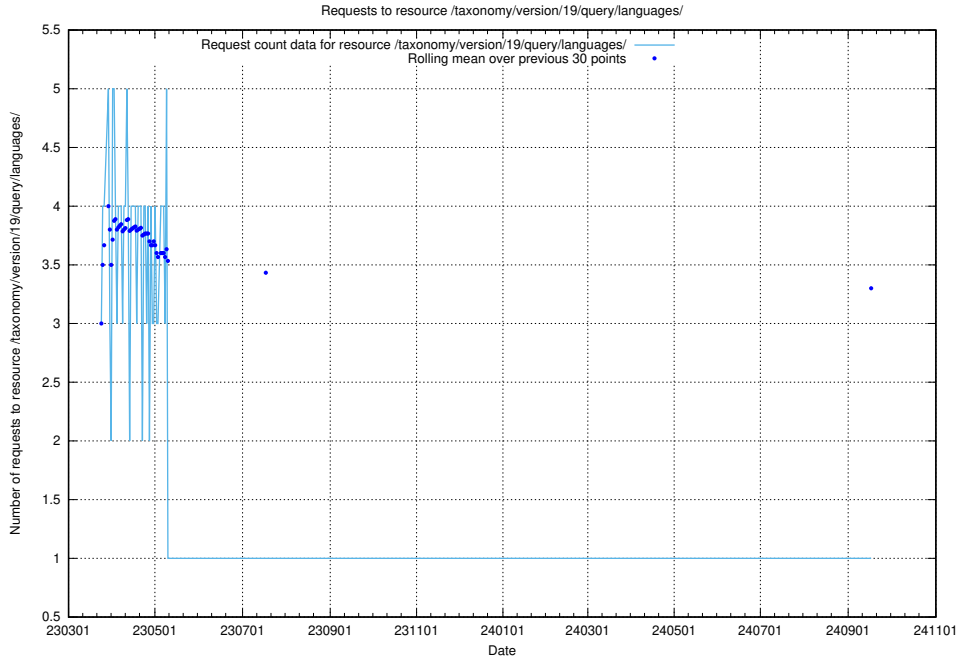

5.6913 Usage of /taxonomy/version/19/query/languages/

Here, we count the number of requests to resource /taxonomy/version/19/query/languages/.