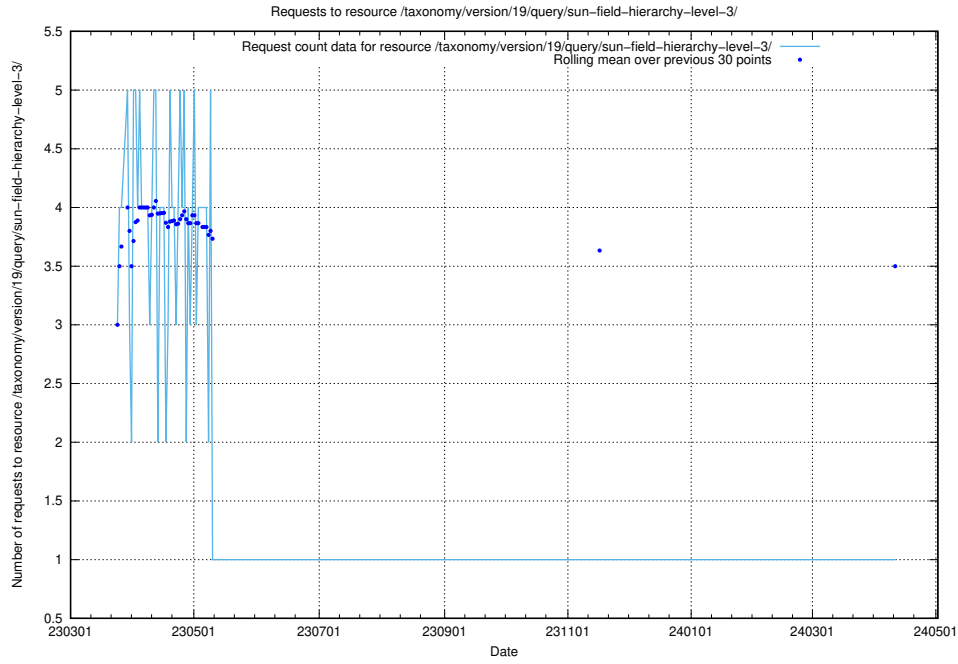

5.6887 Usage of /taxonomy/version/19/query/sun-field-hierarchy-level-3/

Here, we count the number of requests to resource /taxonomy/version/19/query/sun-field-hierarchy-level-3/.