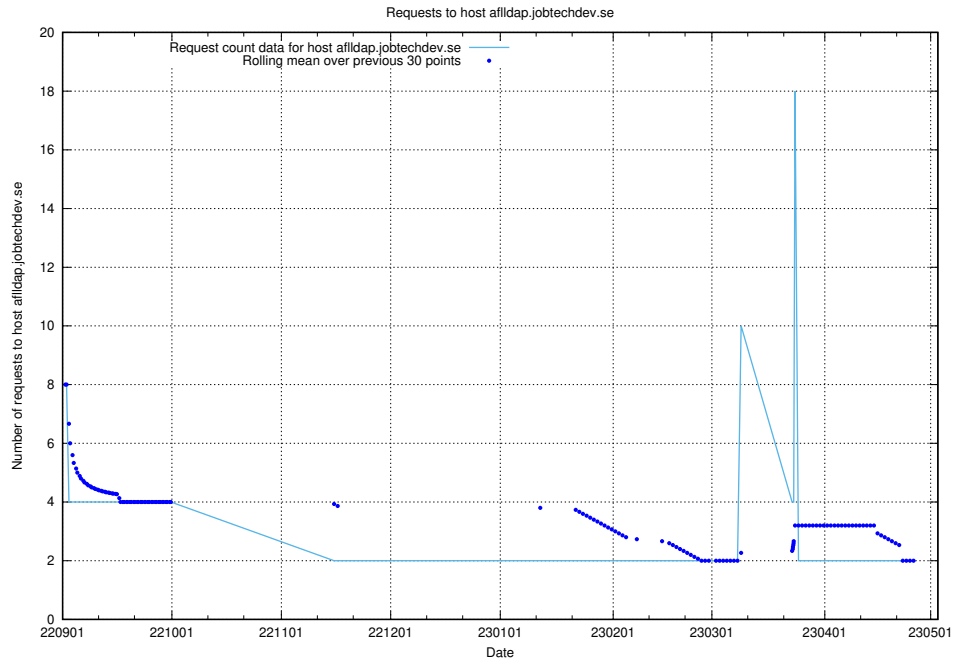

7.336 Usage of afldap.jobtechdev.se

Here, we count the number of requests to host afldap.jobtechdev.se.