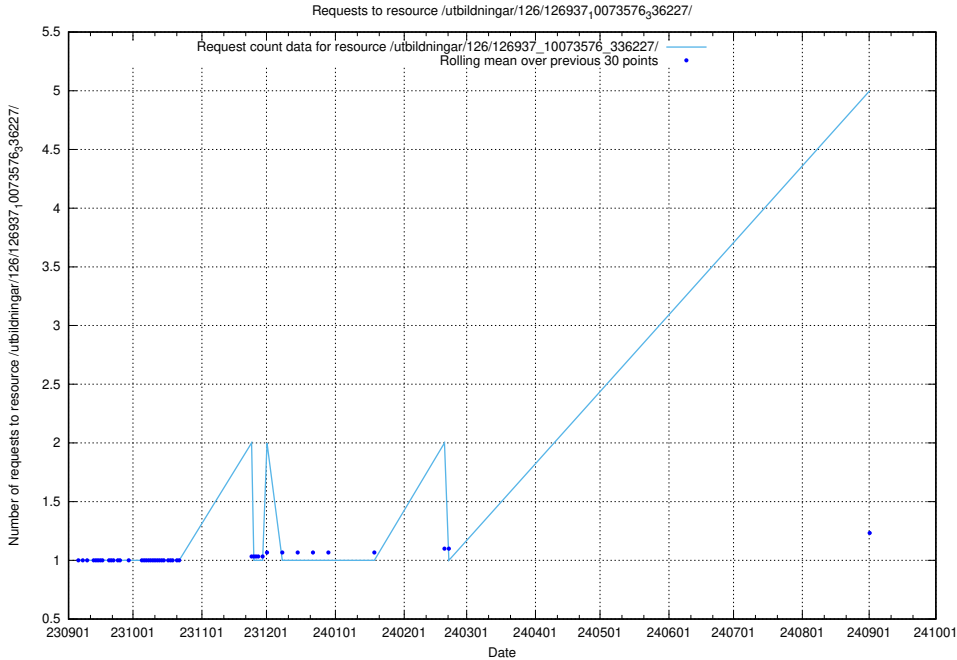

5.249 Usage of /utbildningar/126/126937_10073576_336227/

Here, we count the number of requests to resource /utbildningar/126/126937_10073576_336227/.