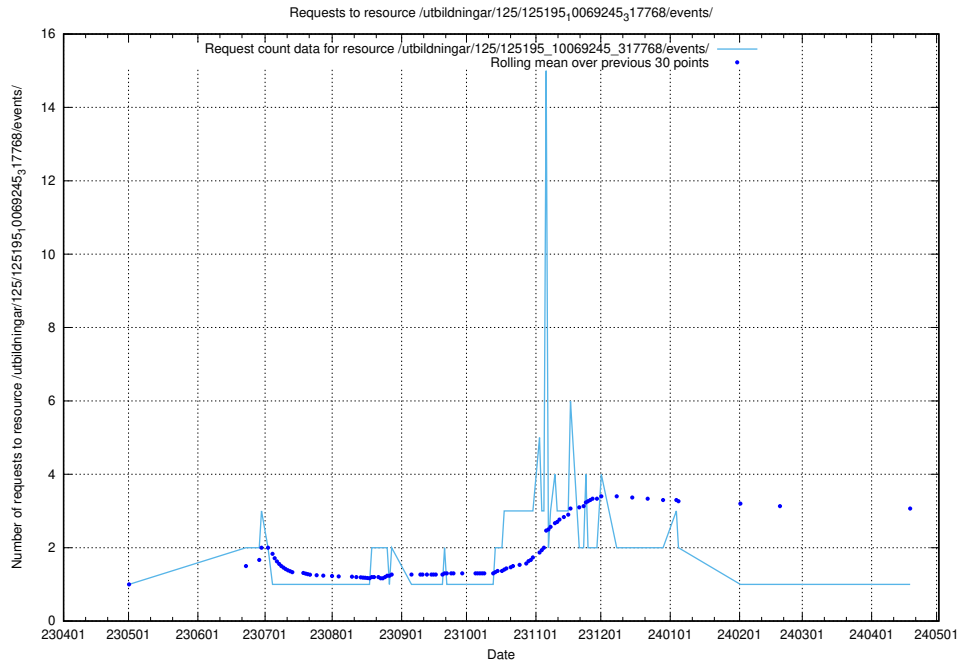

5.6736 Usage of /utbildningar/125/125195_10069245_317768/events/

Here, we count the number of requests to resource /utbildningar/125/125195_10069245_317768/events/