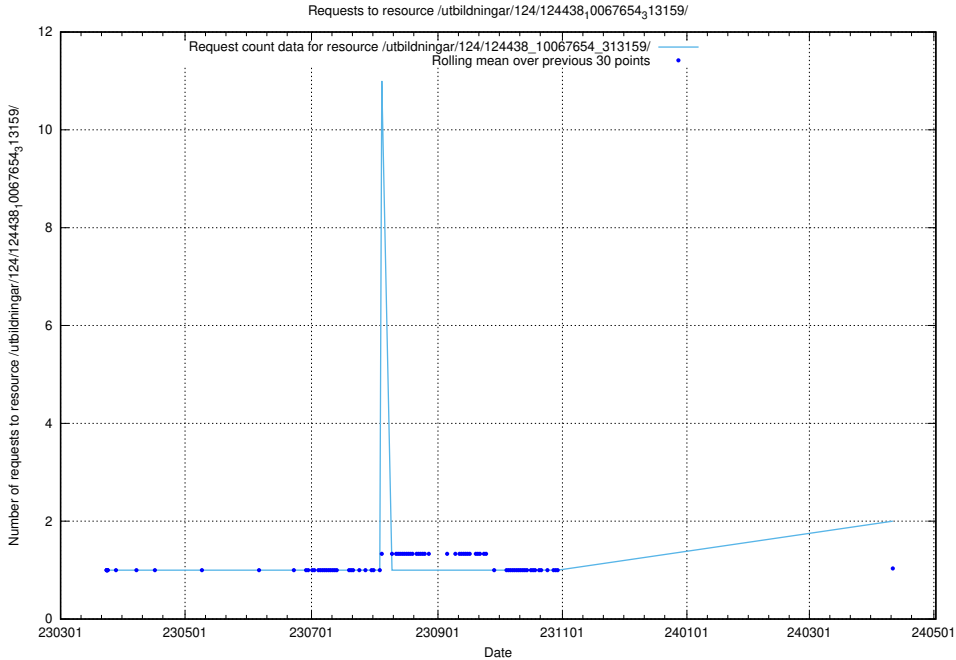

5.814 Usage of /utbildningar/124/124438_10067654_313159/

Here, we count the number of requests to resource /utbildningar/124/124438_10067654_313159/.