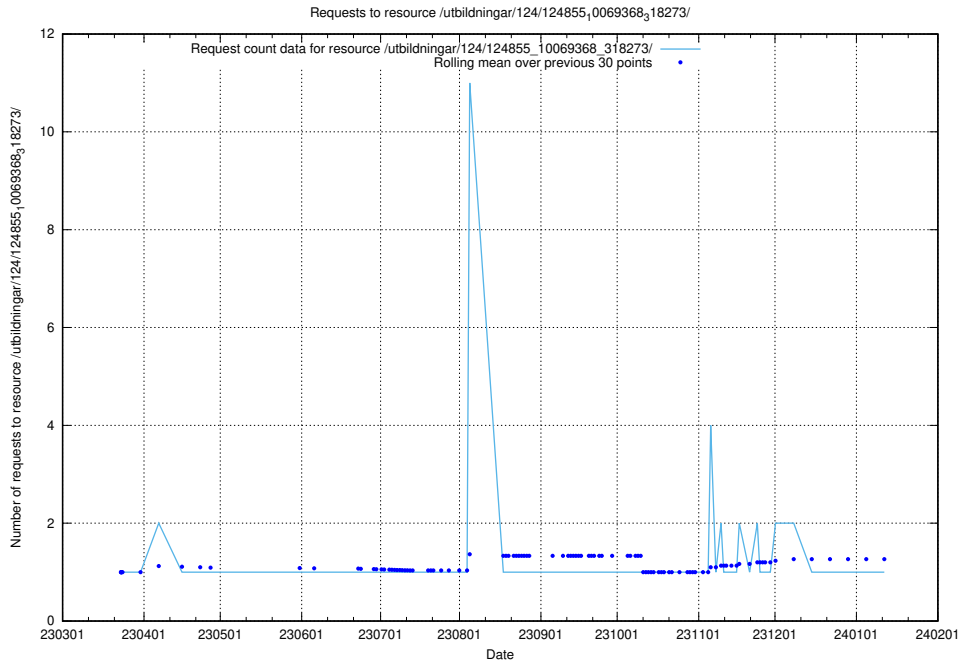

5.1326 Usage of /utbildningar/124/124855_10069368_318273/

Here, we count the number of requests to resource /utbildningar/124/124855_10069368_318273/.