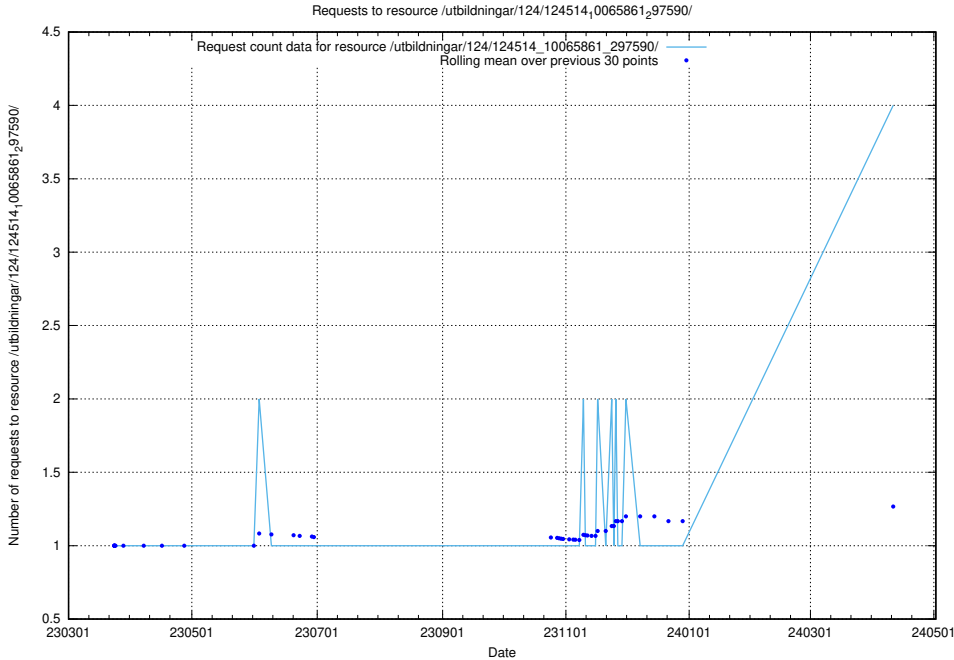

5.316 Usage of /utbildningar/124/124514_10065861_297590/

Here, we count the number of requests to resource /utbildningar/124/124514_10065861_297590/.