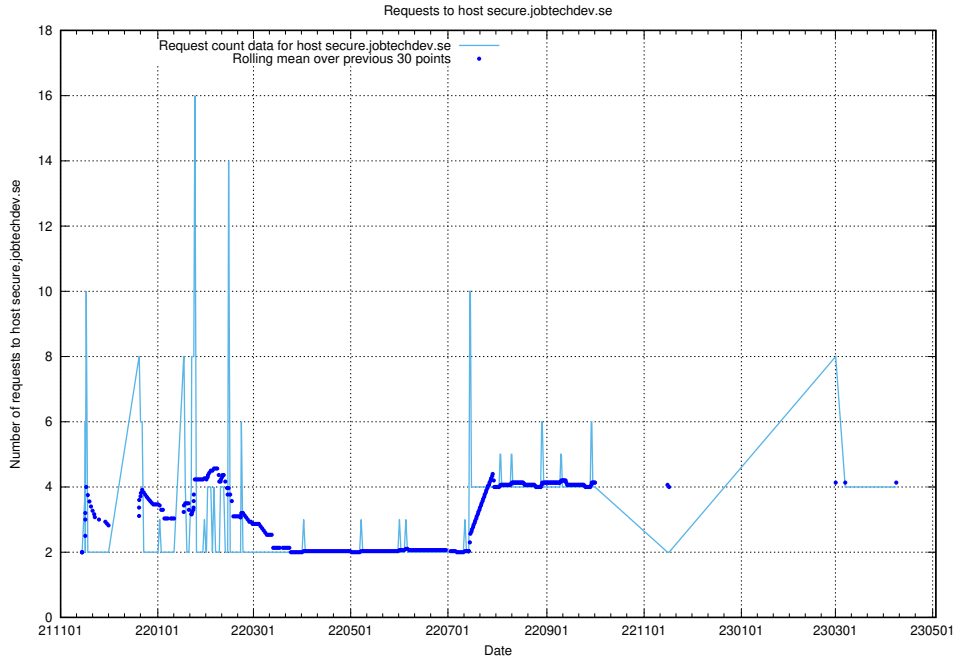

Here, we count the number of requests to host gitlab.jobtechdev.se.

7.167 Usage of secure.jobtechdev.se

Here, we count the number of requests to host secure.jobtechdev.se.

7.168 Usage of dex-test.jobtechdev.se