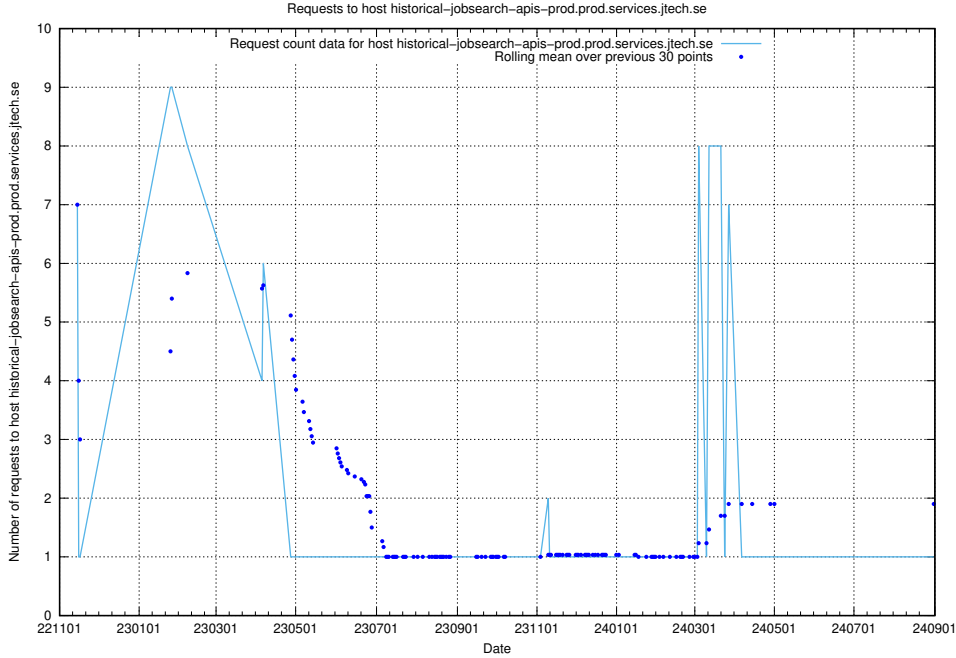

7.621 Usage of historical-jobsearch-apis-prod.prod.services.jtech.se

Here, we count the number of requests to host historical-jobsearch-apis-prod.prod.services.jtech.se.