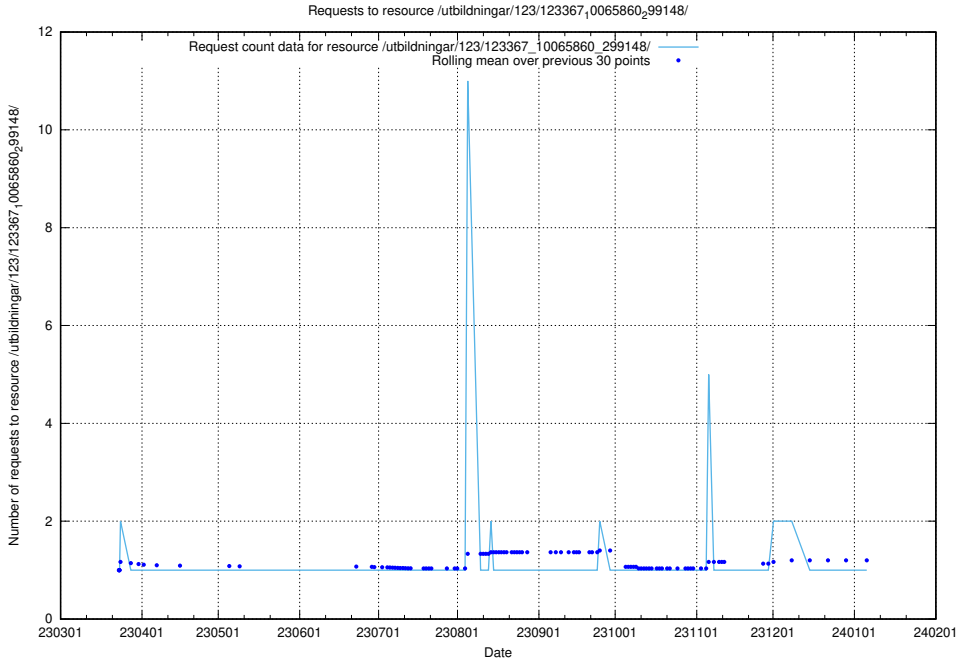

5.5610 Usage of /utbildningar/123/123367_10065860_299148/

Here, we count the number of requests to resource /utbildningar/123/123367_10065860_299148/.