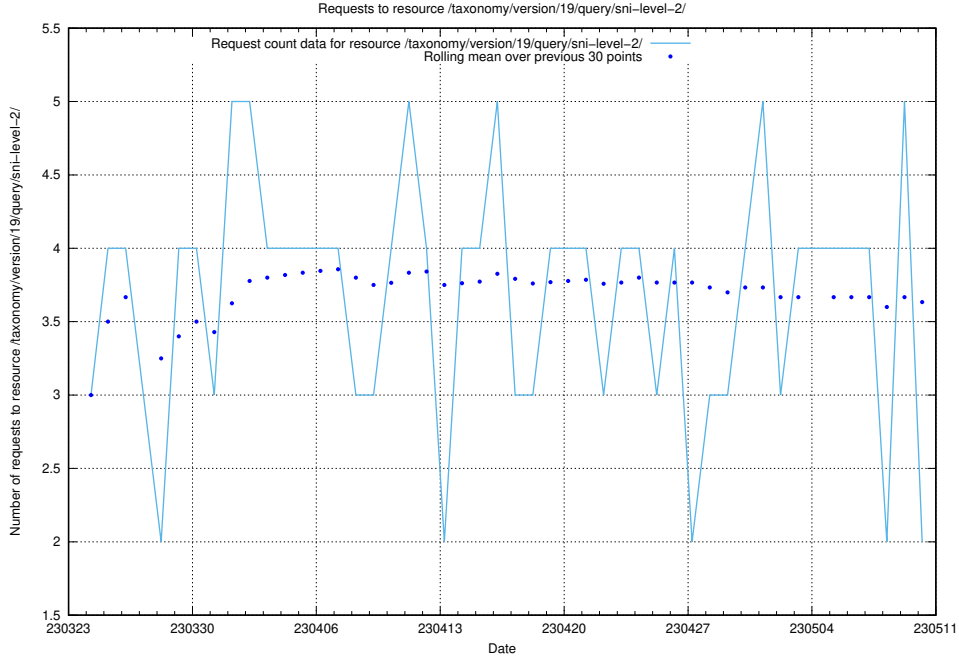

5.1054 Usage of /taxonomy/version/19/query/sni-level-2/

Here, we count the number of requests to resource /taxonomy/version/19/query/sni-level-2/.