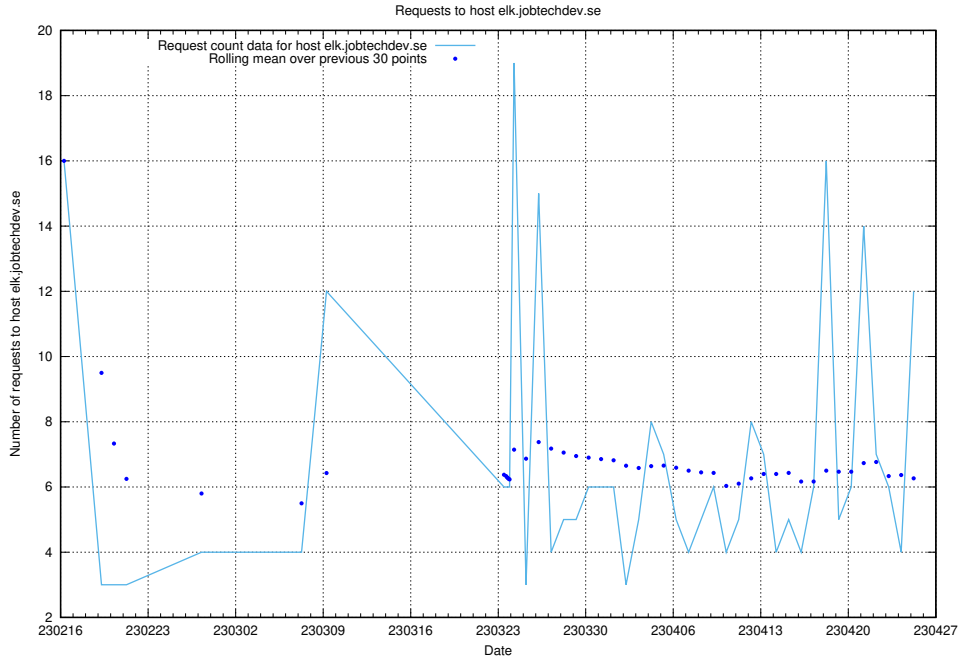

7.53 Usage of elk.jobtechdev.se

Here, we count the number of requests to host elk.jobtechdev.se.