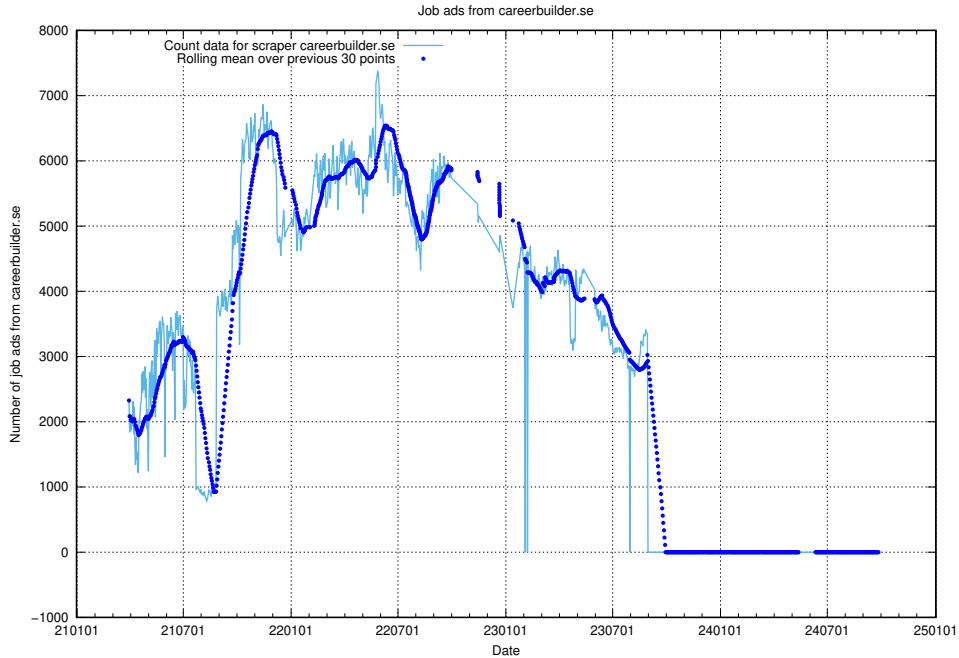

13.20 Number of ads by scraper careerbuilder.se

Here, we count the number of job ads scraped from careerbuilder.se.