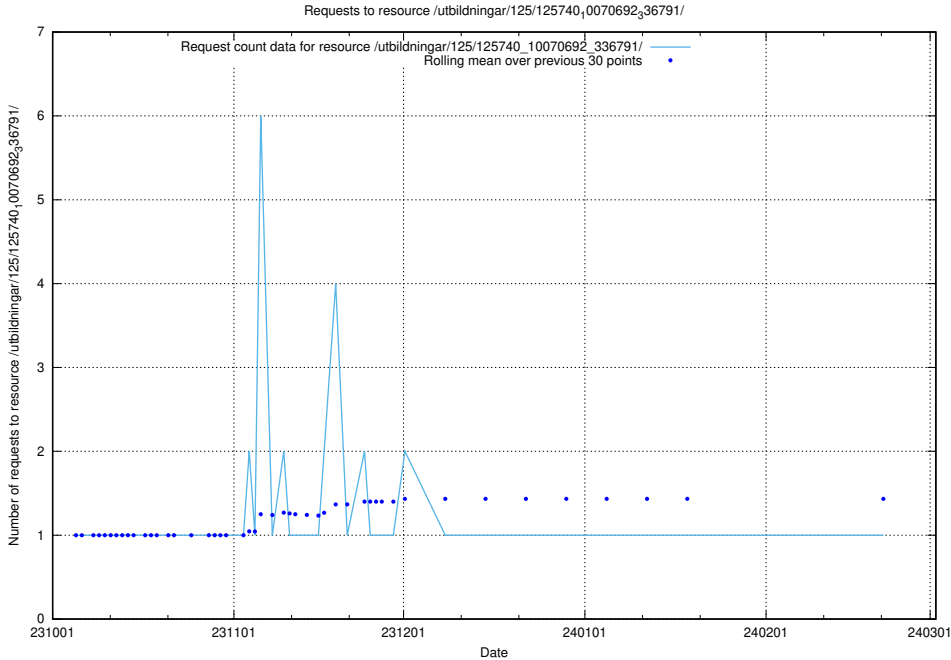

5.5195 Usage of /utbildningar/125/125740_10070692_336791/

Here, we count the number of requests to resource /utbildningar/125/125740_10070692_336791/.