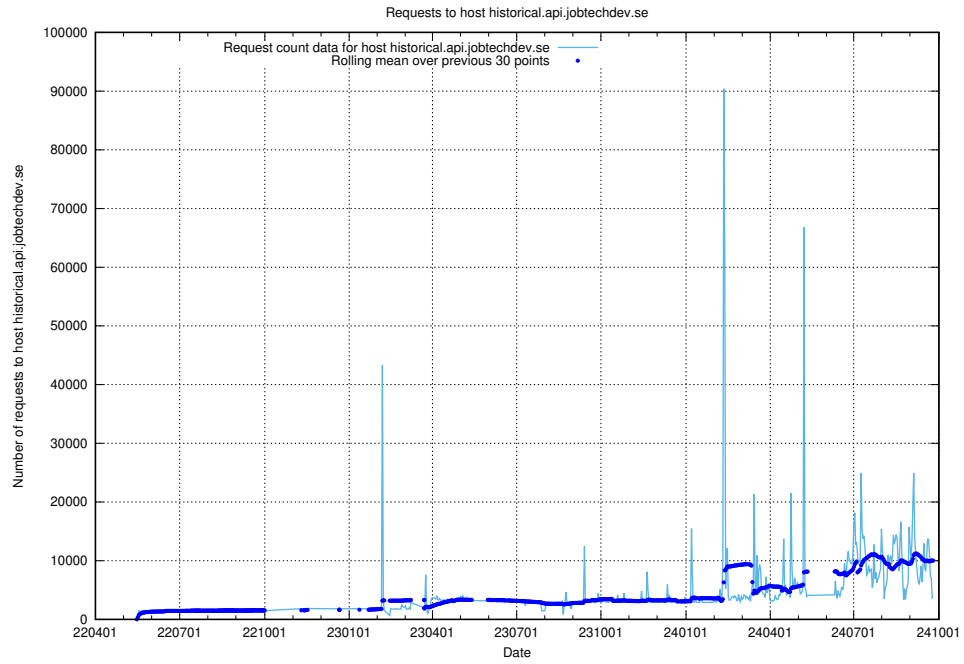

7.14 Usage of `historical.api.jobtechdev.se`

Here, we count the number of requests to host `historical.api.jobtechdev.se`.