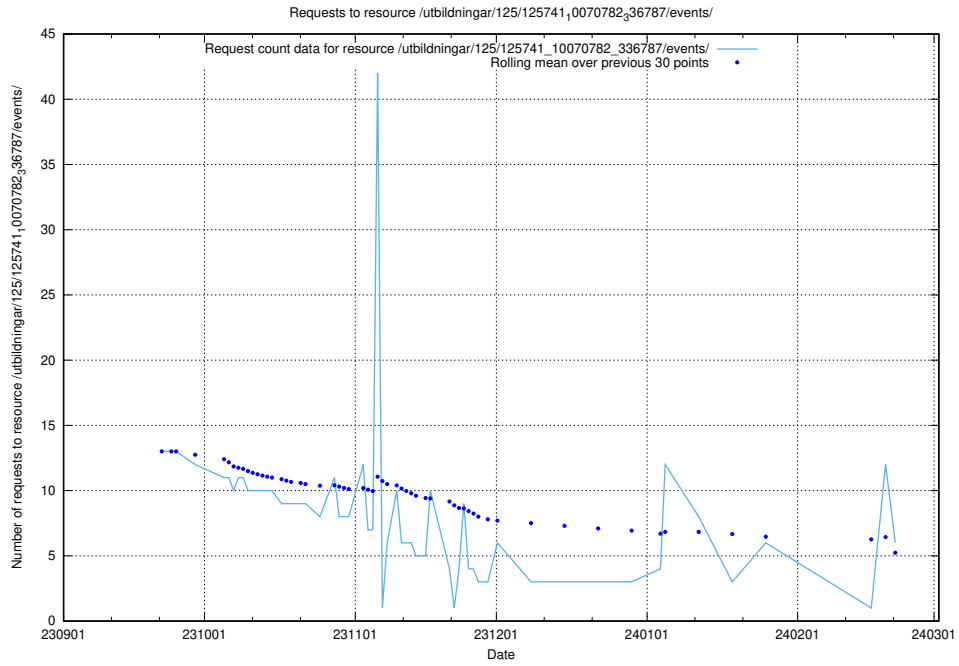

5.156 Usage of /utbildningar/125/125741_10070782_336787/events/

Here, we count the number of requests to resource /utbildningar/125/125741_10070782_336787/events/