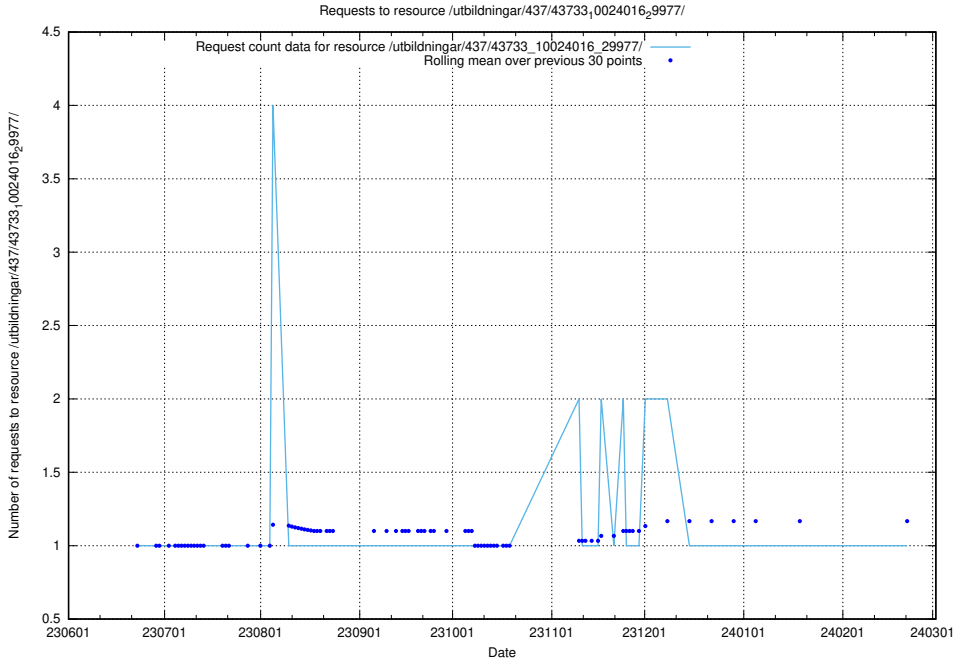

Here, we count the number of requests to resource /utbildningar/437/43733_10024016_29977/events/.

5.6351 Usage of /utbildningar/437/43733_10024016_29977/

Here, we count the number of requests to resource /utbildningar/437/43733_10024016_29977/.