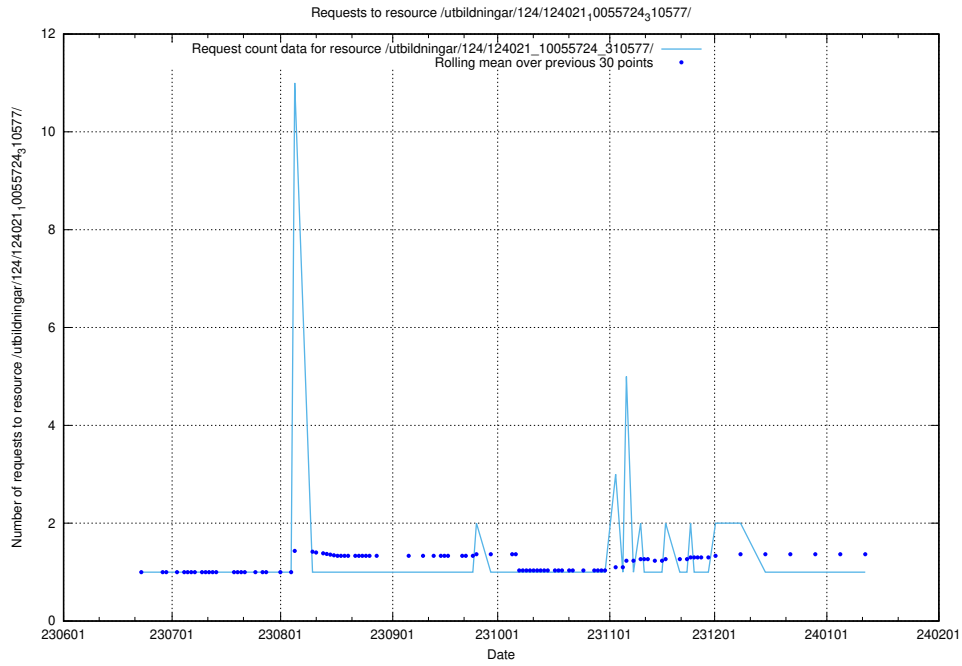

5.6563 Usage of /utbildningar/124/124021_10055724_310577/

Here, we count the number of requests to resource /utbildningar/124/124021_10055724_310577/.