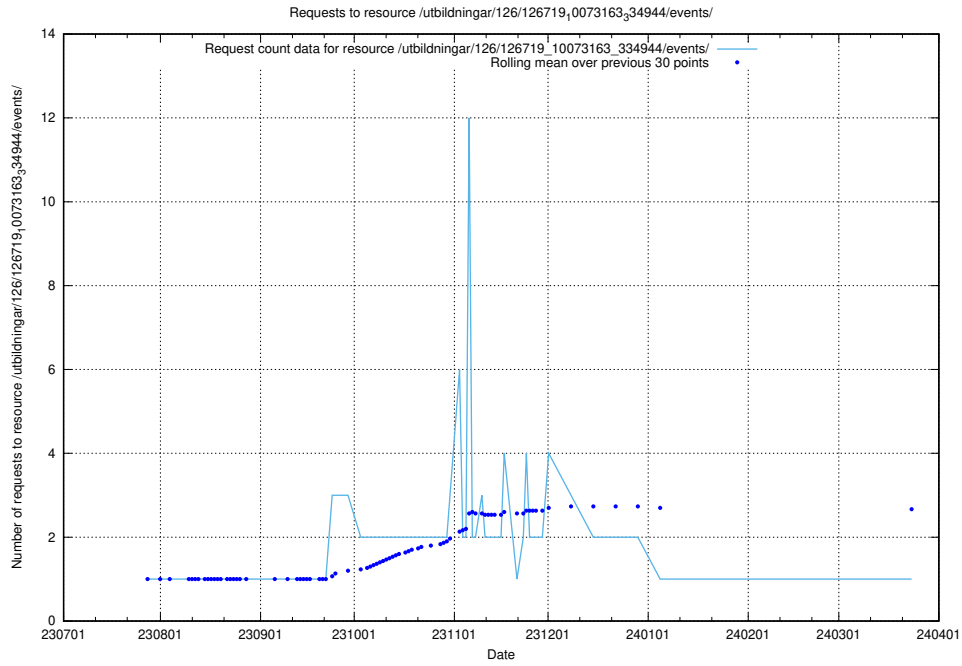

5.5679 Usage of /utbildningar/126/126719_10073163_334944/events/

Here, we count the number of requests to resource /utbildningar/126/126719_10073163_334944/events/