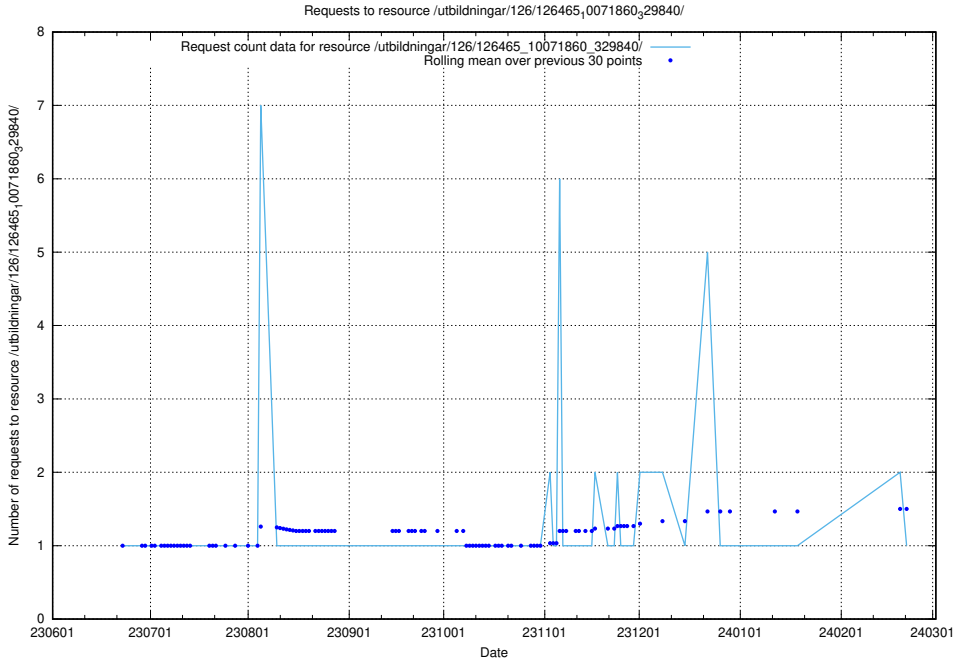

5.6399 Usage of /utbildningar/126/126465_10071860_329840/

Here, we count the number of requests to resource /utbildningar/126/126465_10071860_329840/.