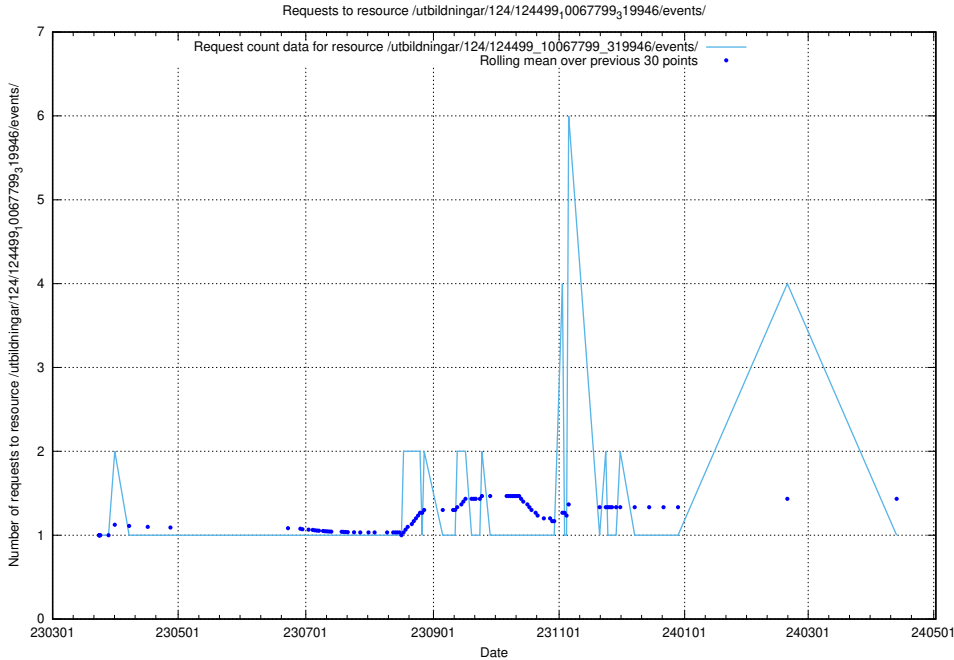

Here, we count the number of requests to resource /utbildningar/utb_emil/124/124475_10067554_312977/

5.3287 Usage of /utbildningar/124/124499_10067799_319946/events/

Here, we count the number of requests to resource /utbildningar/124/124499_10067799_319946/events/