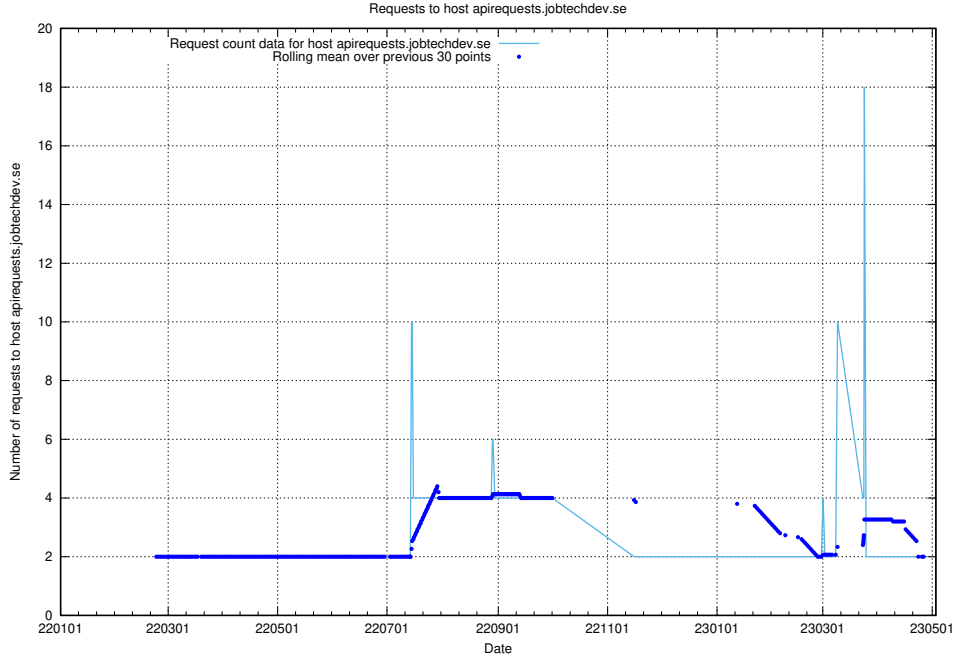

7.520 Usage of apirequests.jobtechdev.se

Here, we count the number of requests to host apirequests.jobtechdev.se.