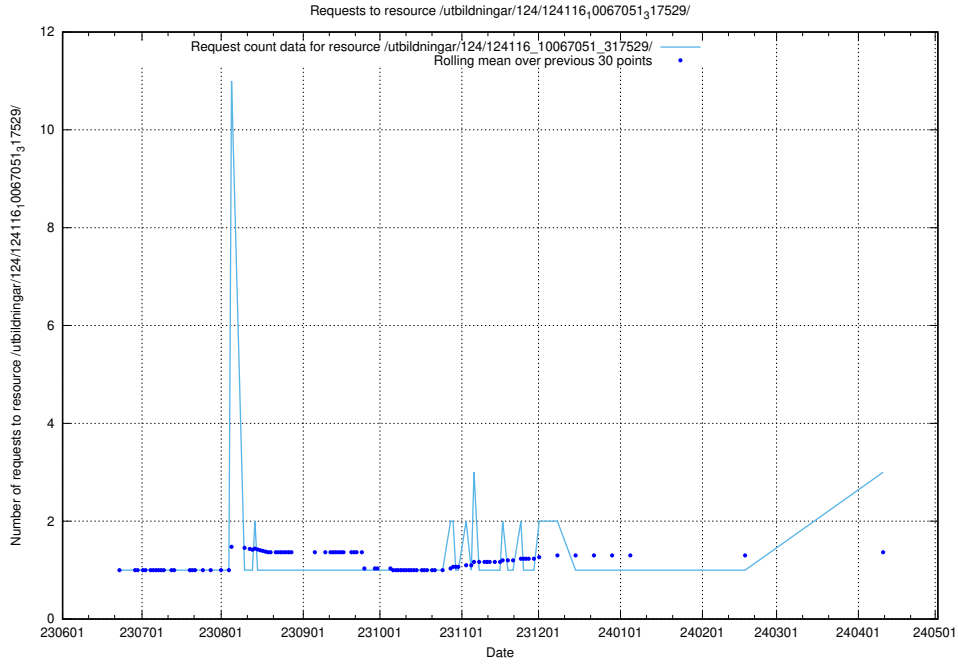

Here, we count the number of requests to resource /utbildningar/125/125741_10070692_324616/events/

5.546 Usage of /utbildningar/124/124116_10067051_317529/

Here, we count the number of requests to resource /utbildningar/124/124116_10067051_317529/.