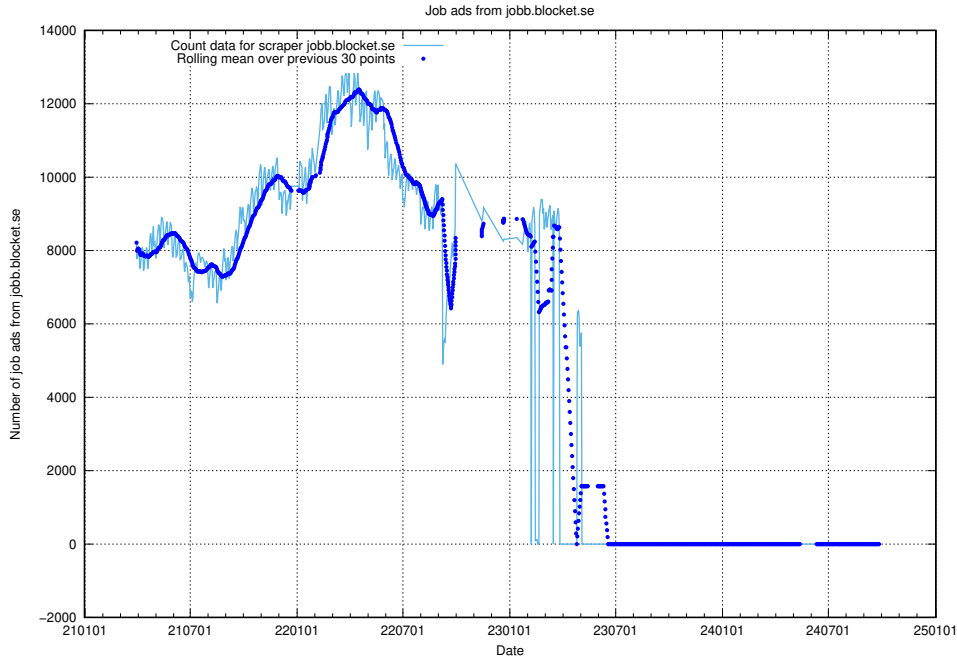

13.23 Number of ads by scraper jobb.blocket.se

Here, we count the number of job ads scraped from jobb.blocket.se.