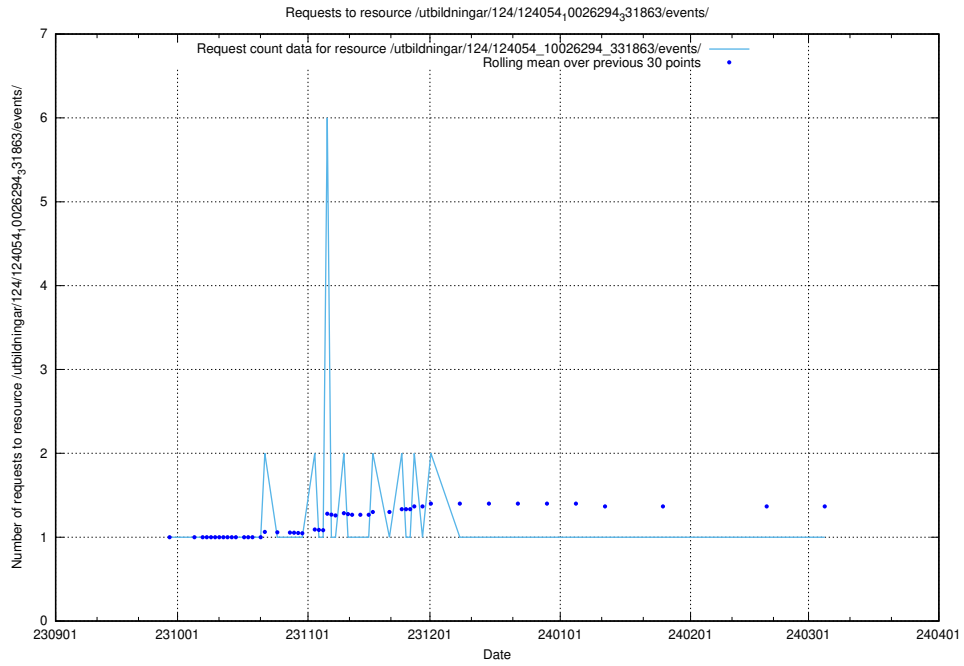

5.5253 Usage of /utbildningar/124/124054_10026294_331863/events/

Here, we count the number of requests to resource /utbildningar/124/124054_10026294_331863/events/