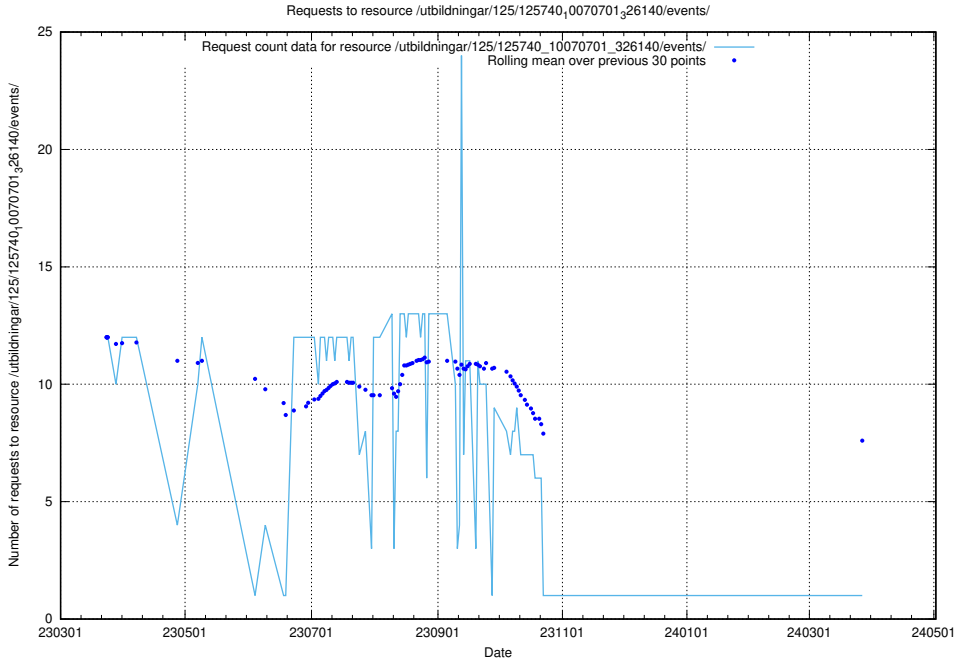

5.7027 Usage of /utbildningar/125/125740_10070701_326140/events/

Here, we count the number of requests to resource /utbildningar/125/125740_10070701_326140/events/