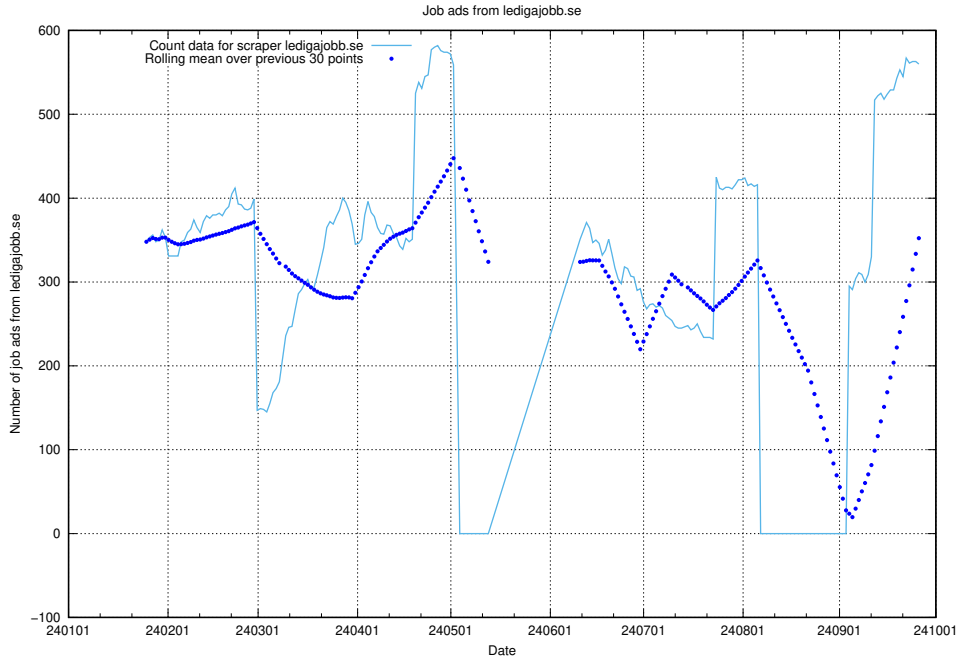

13.8 Number of ads by scraper ledigajobb.se

Here, we count the number of job ads scraped from ledigajobb.se.