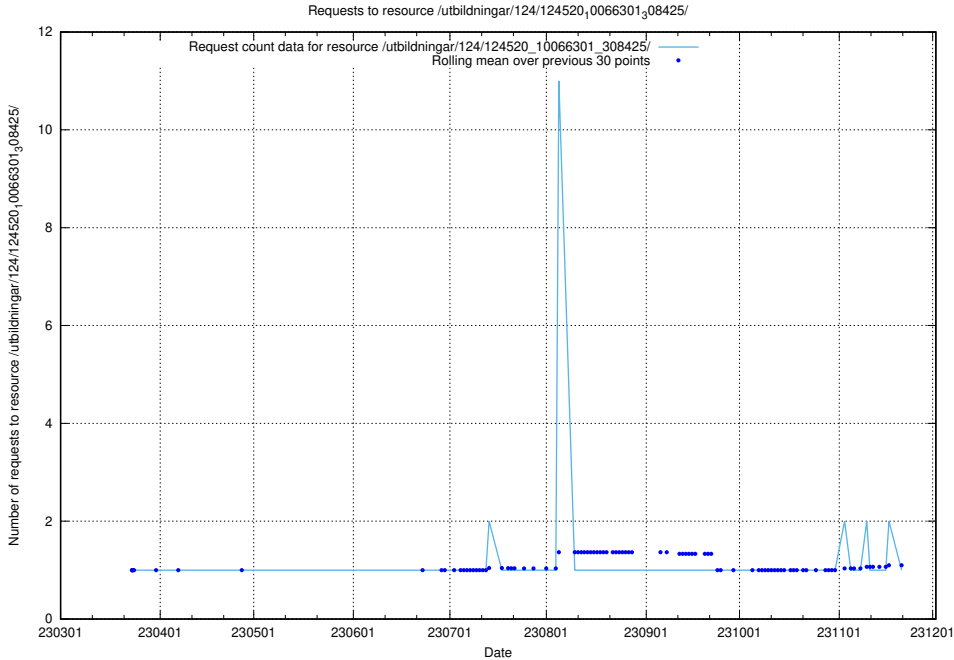

5.1811 Usage of /utbildningar/124/124520_10066301_308425/

Here, we count the number of requests to resource /utbildningar/124/124520_10066301_308425/.