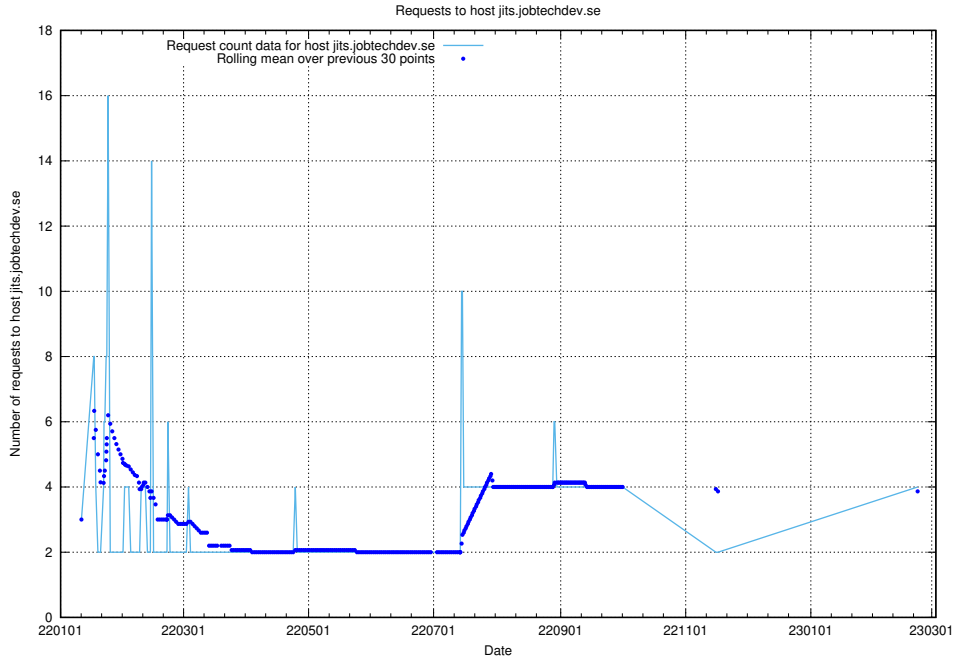

7.114 Usage of jits.jobtechdev.se

Here, we count the number of requests to host jits.jobtechdev.se.