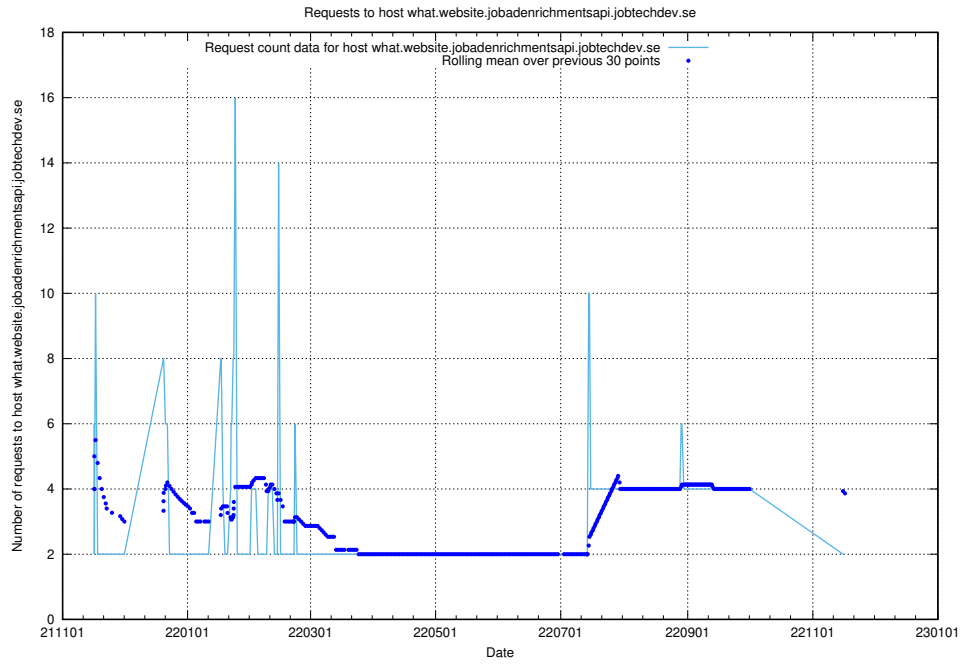

7.509 Usage of jobtechdev.se:80

Here, we count the number of requests to host jobtechdev.se:80.

7.510 Usage of www.jobtechdev.se:9080

Here, we count the number of requests to host www.jobtechdev.se:9080.