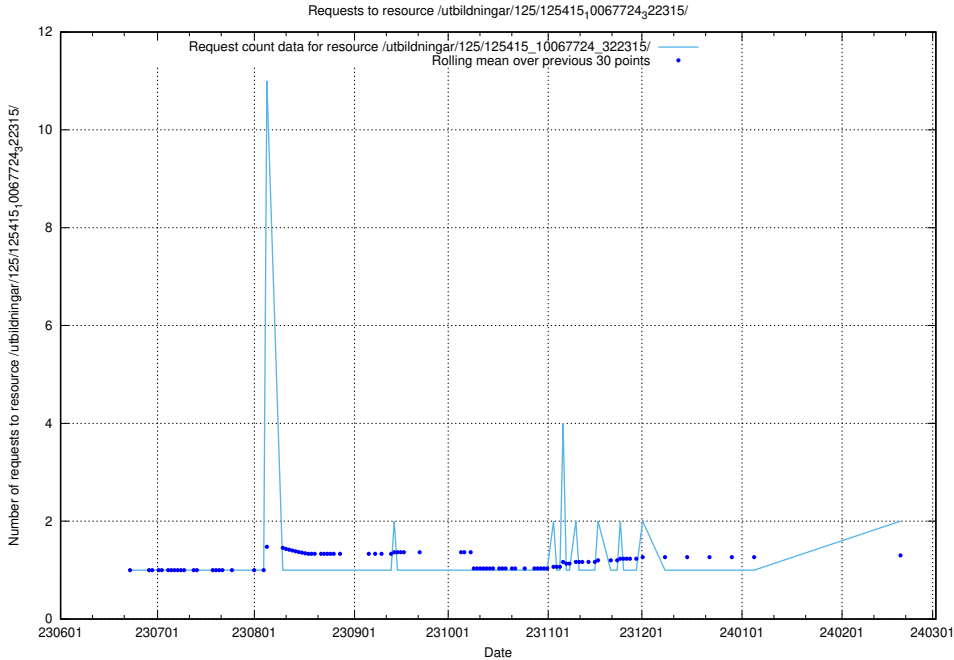

5.995 Usage of /utbildningar/125/125415_10067724_322315/

Here, we count the number of requests to resource /utbildningar/125/125415_10067724_322315/.