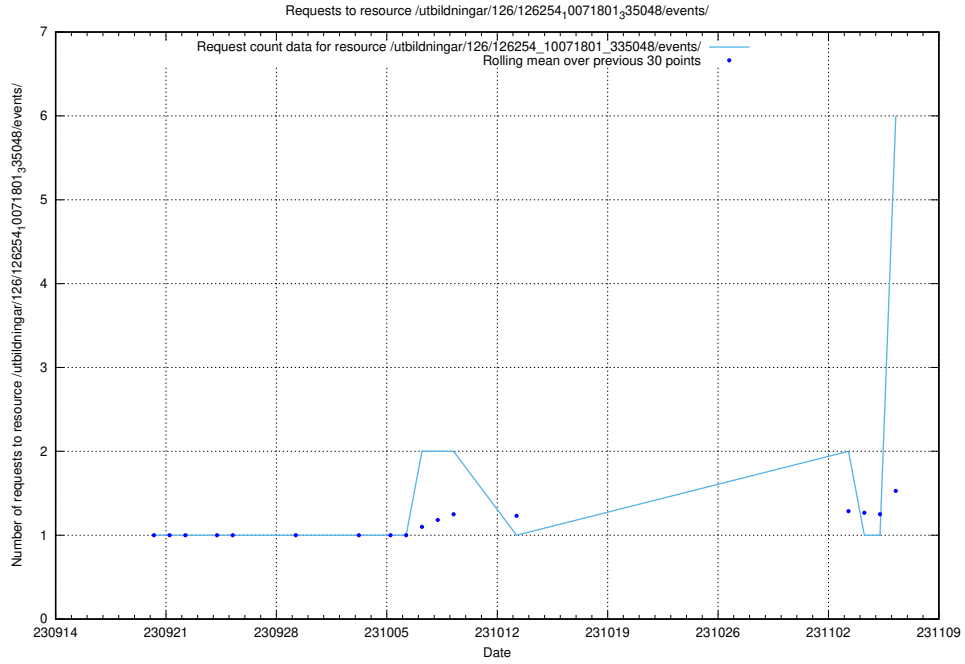

5.158 Usage of /utbildningar/126/126254_10071801_335048/events/

Here, we count the number of requests to resource /utbildningar/126/126254_10071801_335048/events/