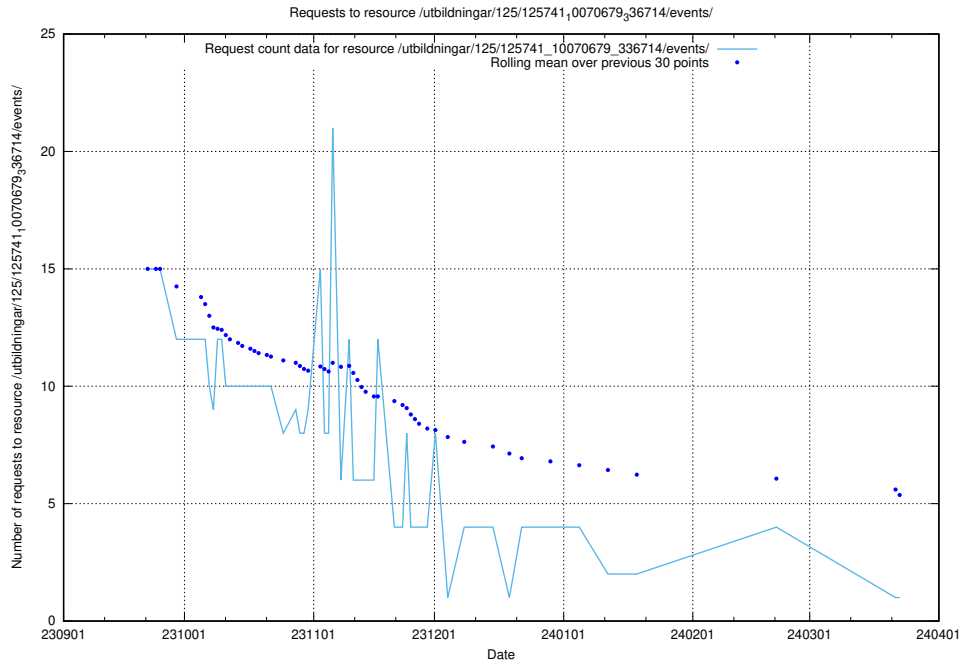

5.5277 Usage of /utbildningar/125/125741_10070679_336714/events/

Here, we count the number of requests to resource /utbildningar/125/125741_10070679_336714/events/