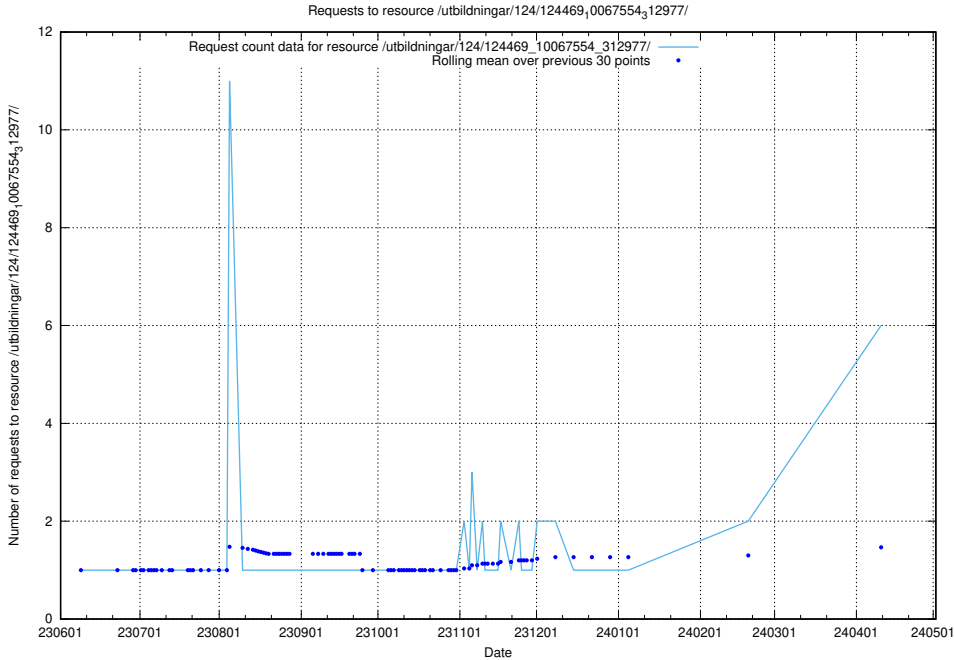

5.195 Usage of /utbildningar/124/124469_10067554_312977/

Here, we count the number of requests to resource /utbildningar/124/124469_10067554_312977/.