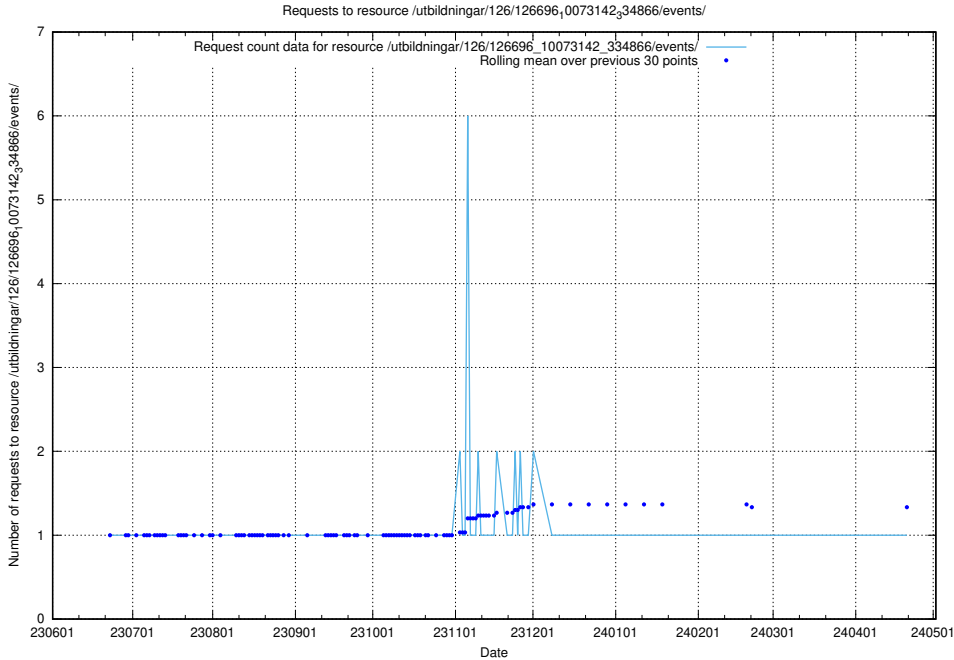

5.6374 Usage of /utbildningar/126/126696_10073142_334866/events/

Here, we count the number of requests to resource /utbildningar/126/126696_10073142_334866/events/