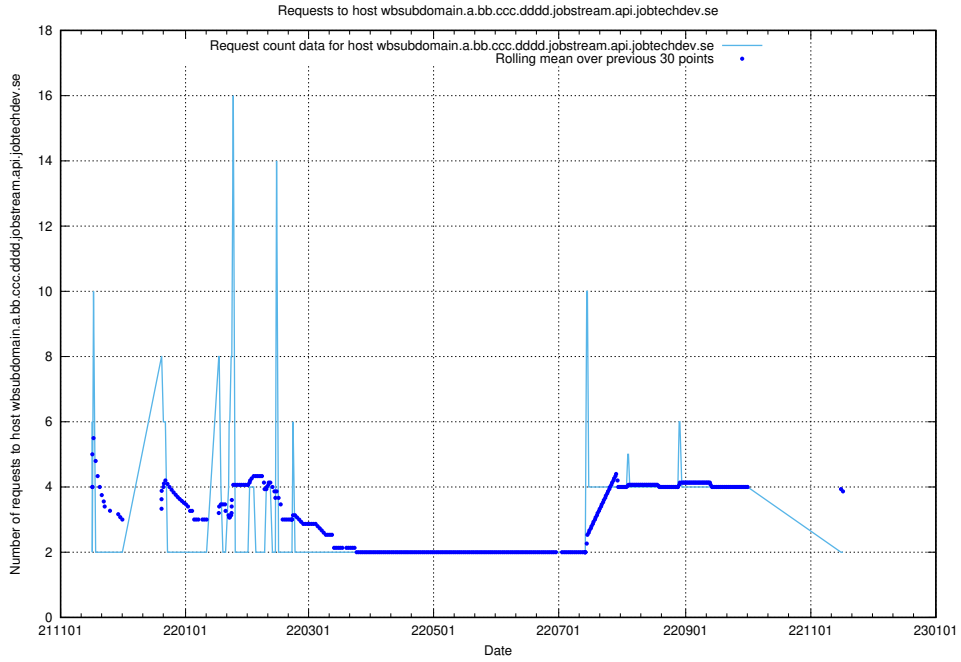

7.529 Usage of wbsubdomain.a.bb.ccc.dddd.jobstream.api.jobtechdev.se

Here, we count the number of requests to host wbsubdomain.a.bb.ccc.dddd.jobstream.api.jobtechdev.se.