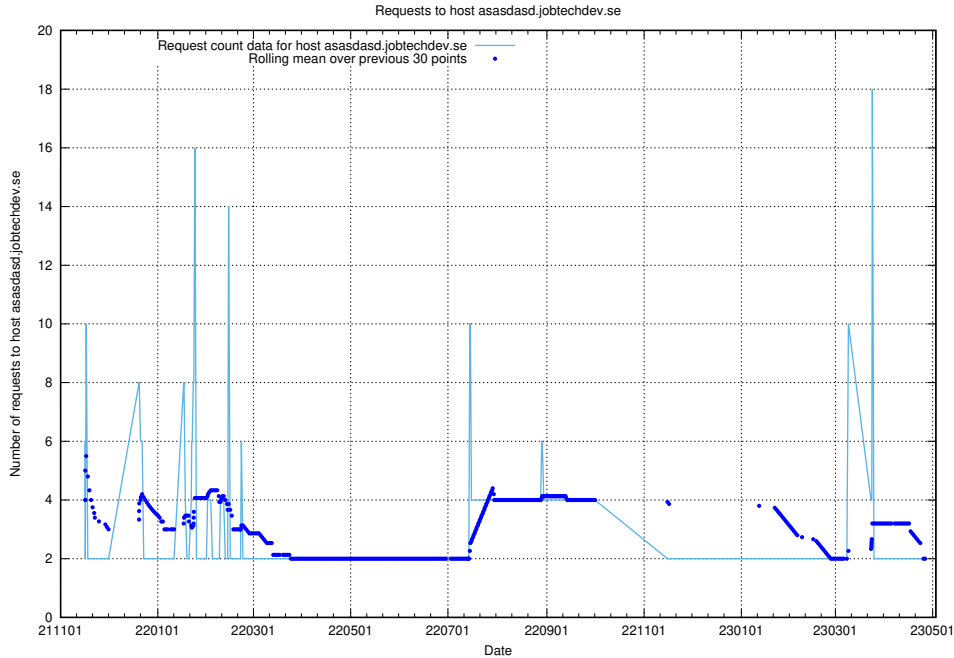

7.547 Usage of asasdask.jobtechdev.se

Here, we count the number of requests to host asasdask.jobtechdev.se.