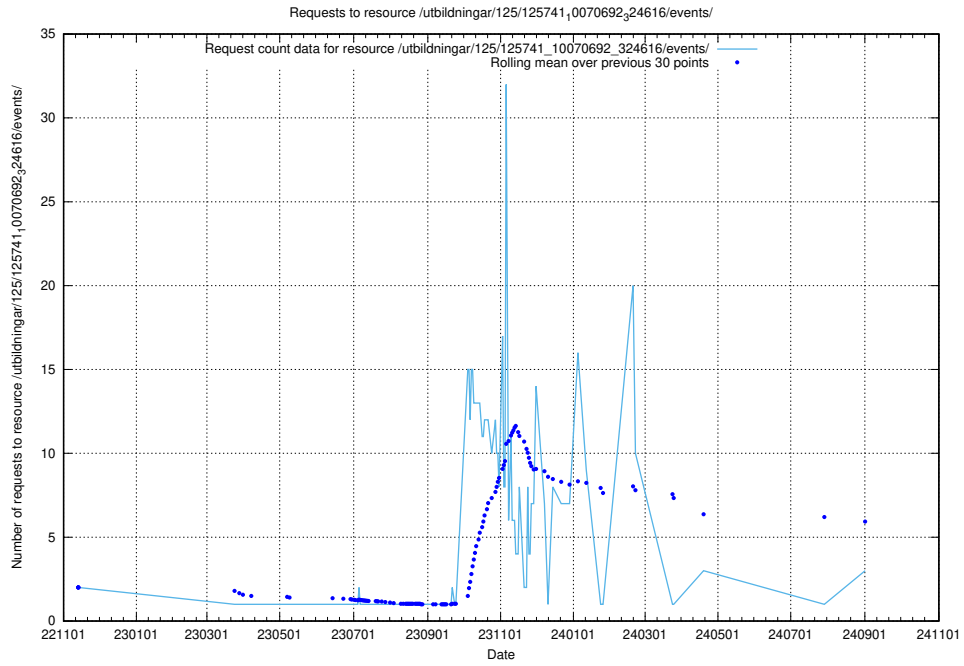

5.545 Usage of /utbildningar/125/125741_10070692_324616/events/

Here, we count the number of requests to resource /utbildningar/125/125741_10070692_324616/events/