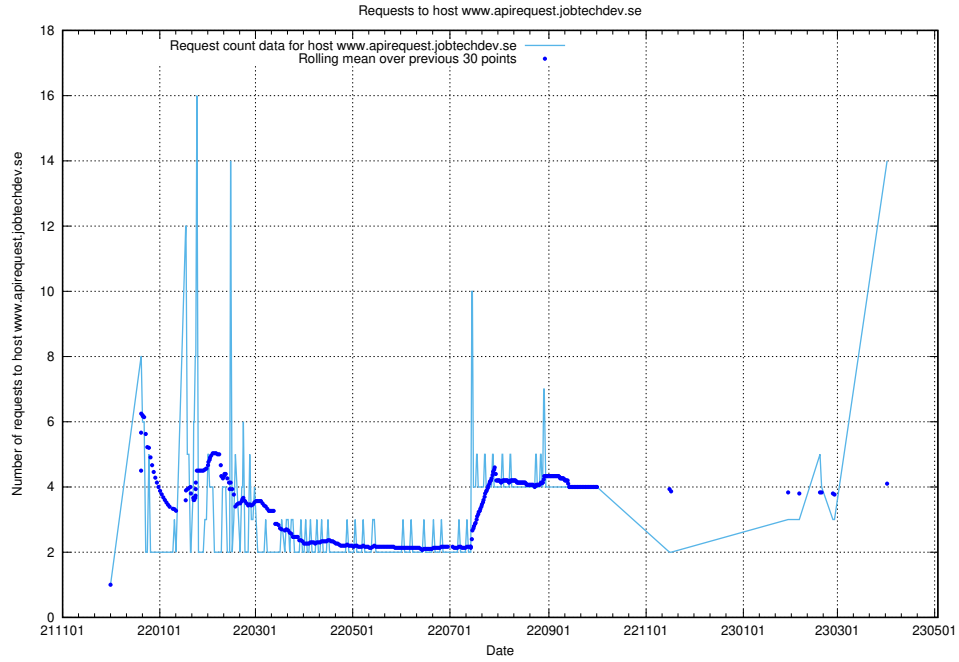

7.46 Usage of `www.apirequest.jobtechdev.se`

Here, we count the number of requests to host `www.apirequest.jobtechdev.se`.