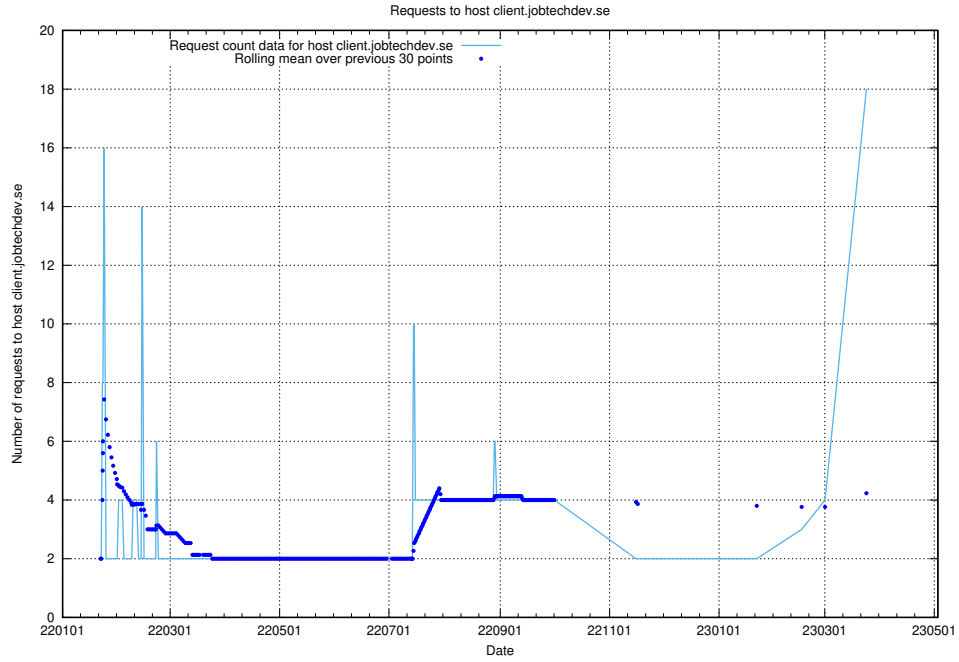

7.34 Usage of client.jobtechdev.se

Here, we count the number of requests to host client.jobtechdev.se.