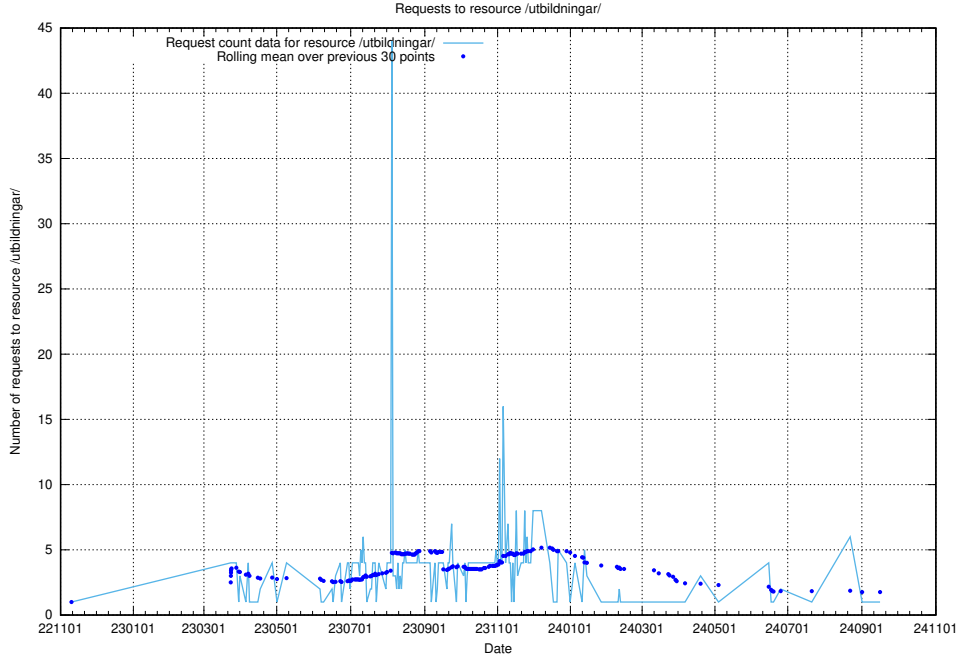

5.7070 Usage of /utbildningar/

Here, we count the number of requests to resource /utbildningar/.