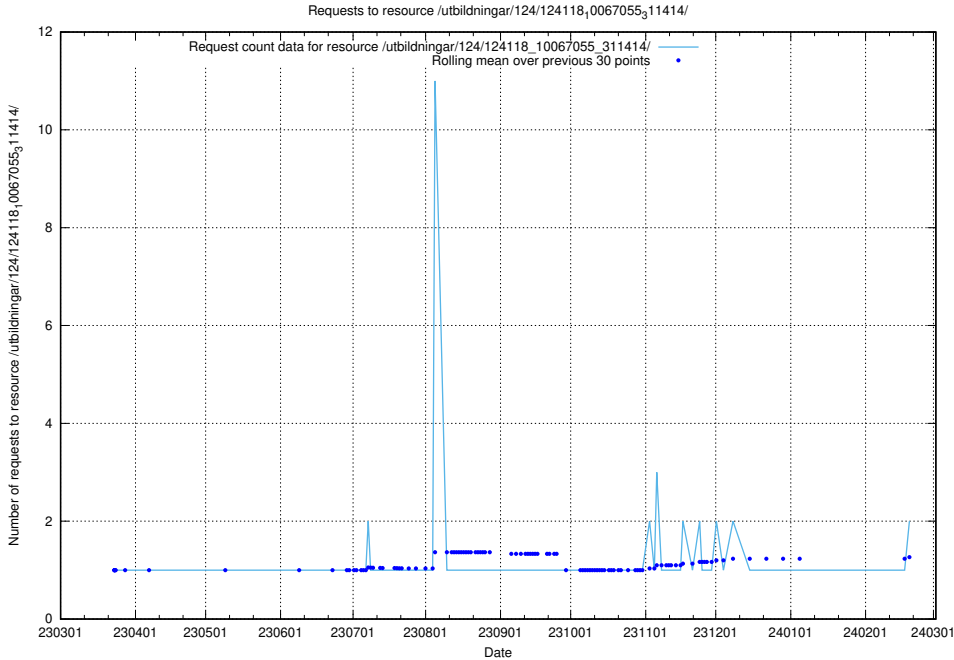

5.845 Usage of /utbildningar/124/124118_10067055_311414/

Here, we count the number of requests to resource /utbildningar/124/124118_10067055_311414/.