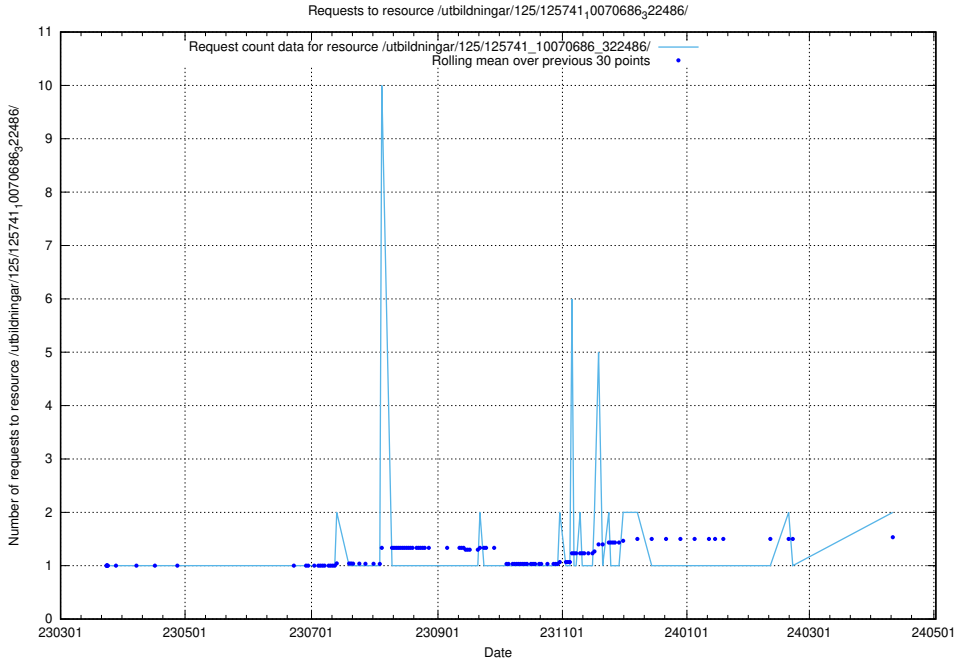

5.1085 Usage of /utbildningar/125/125741_10070686_322486/

Here, we count the number of requests to resource /utbildningar/125/125741_10070686_322486/.