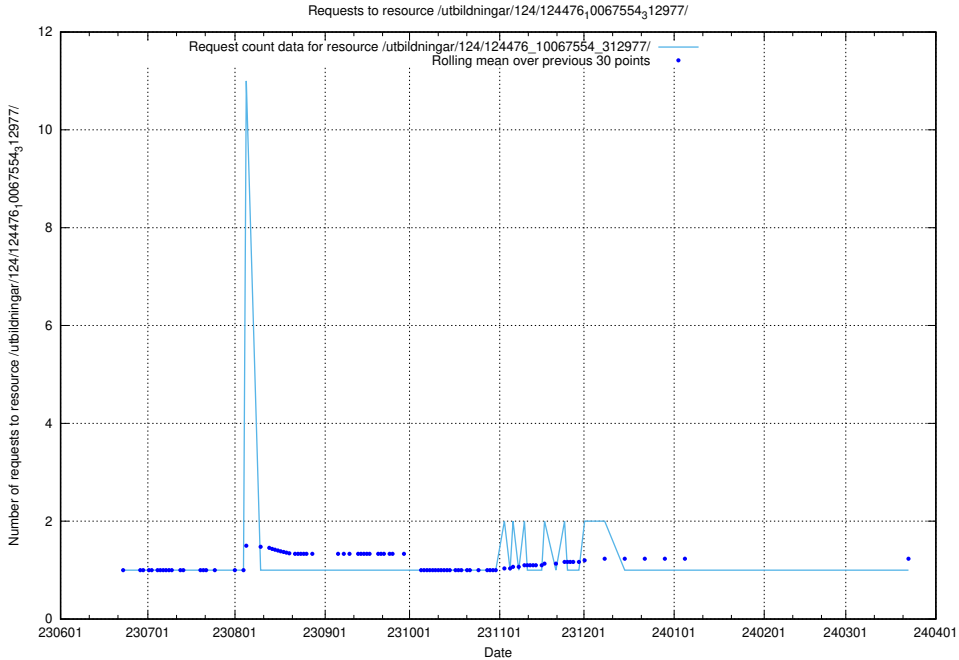

5.6538 Usage of /utbildningar/124/124476_10067554_312977/

Here, we count the number of requests to resource /utbildningar/124/124476_10067554_312977/.