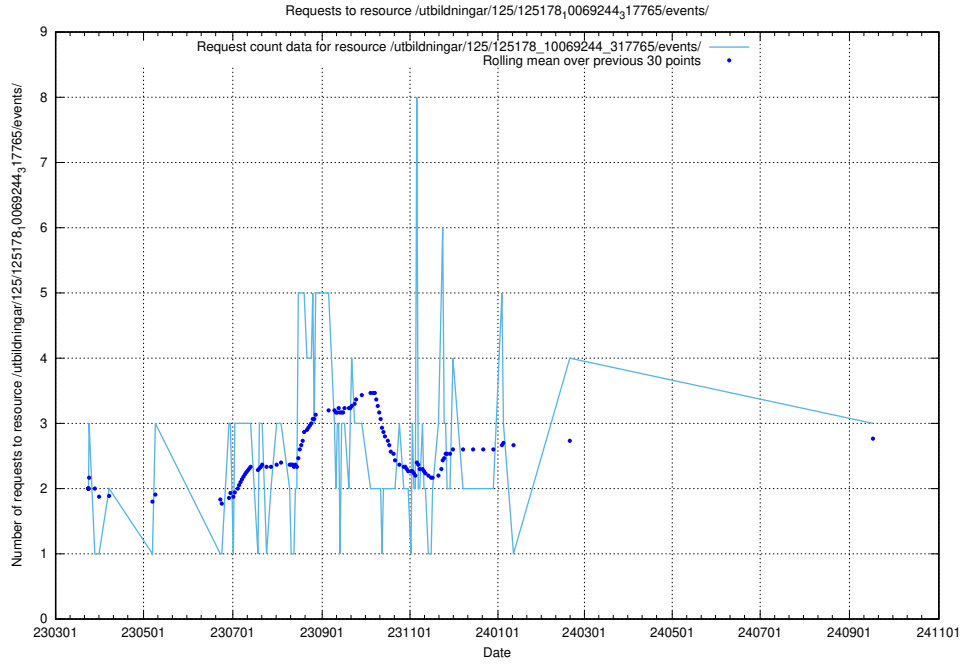

5.576 Usage of /utbildningar/125/125178_10069244_317765/events/

Here, we count the number of requests to resource /utbildningar/125/125178_10069244_317765/events/