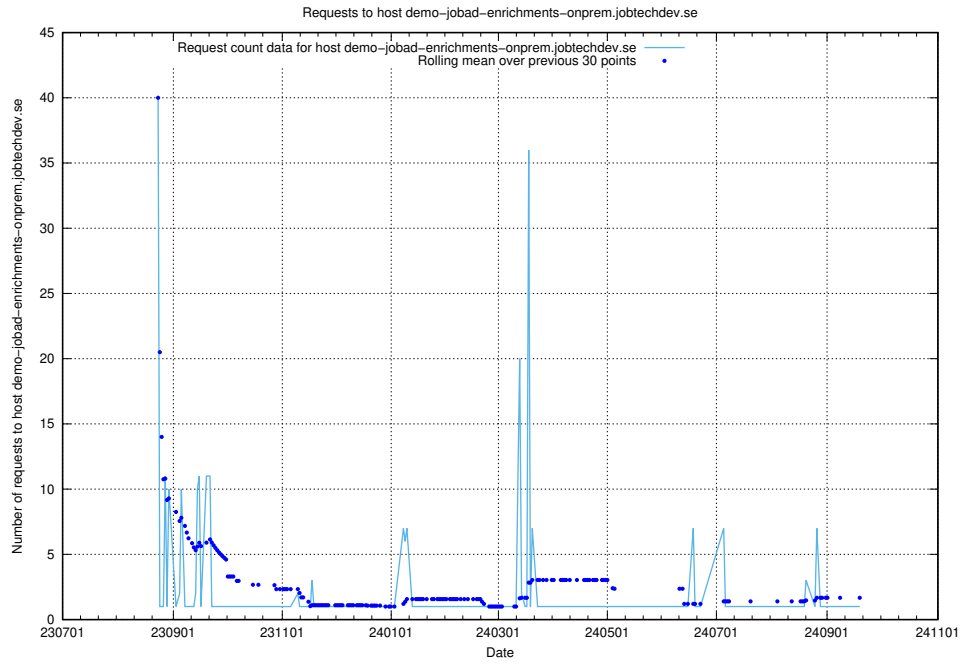

7.613 Usage of demo-jobad-enrichments-onprem.jobtechdev.se

Here, we count the number of requests to host demo-jobad-enrichments-onprem.jobtechdev.se.