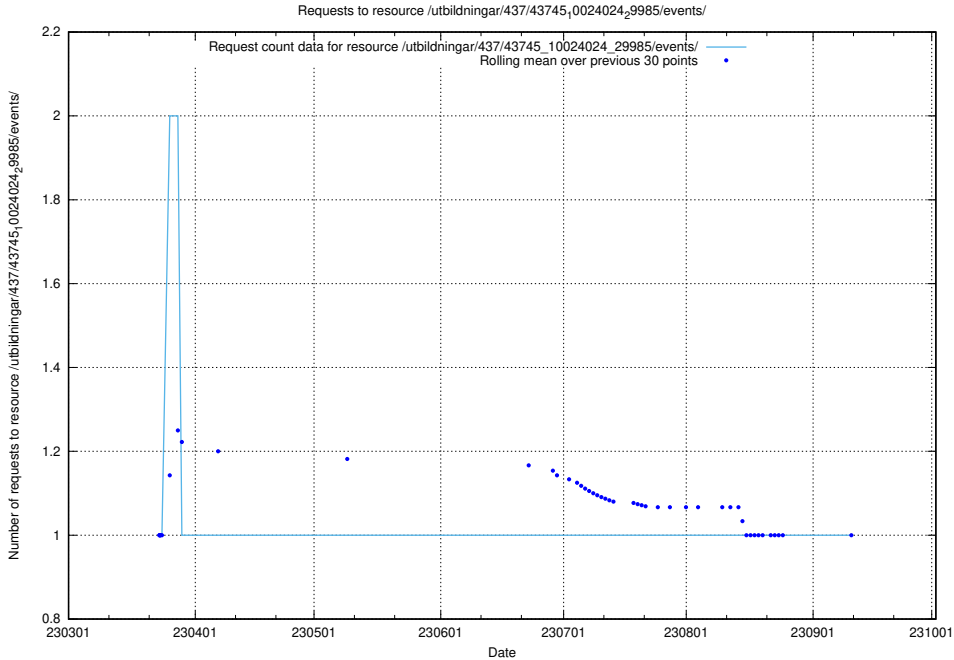

5.7166 Usage of /utbildningar/437/43745_10024024_29985/events/

Here, we count the number of requests to resource /utbildningar/437/43745_10024024_29985/events/.

5.7167 Usage of /utbildningar/437/43745_10024024_29985/