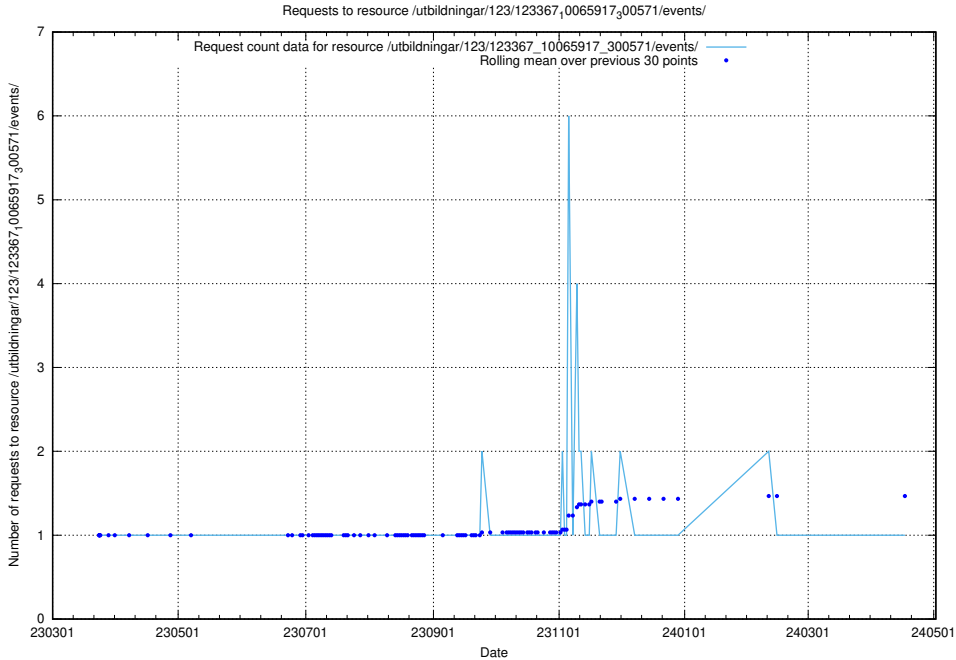

Here, we count the number of requests to resource /taxonomy/version/3/query/employment-type-concepts/.

5.5425 Usage of /utbildningar/123/123367_10065917_300571/events/

Here, we count the number of requests to resource /utbildningar/123/123367_10065917_300571/events/