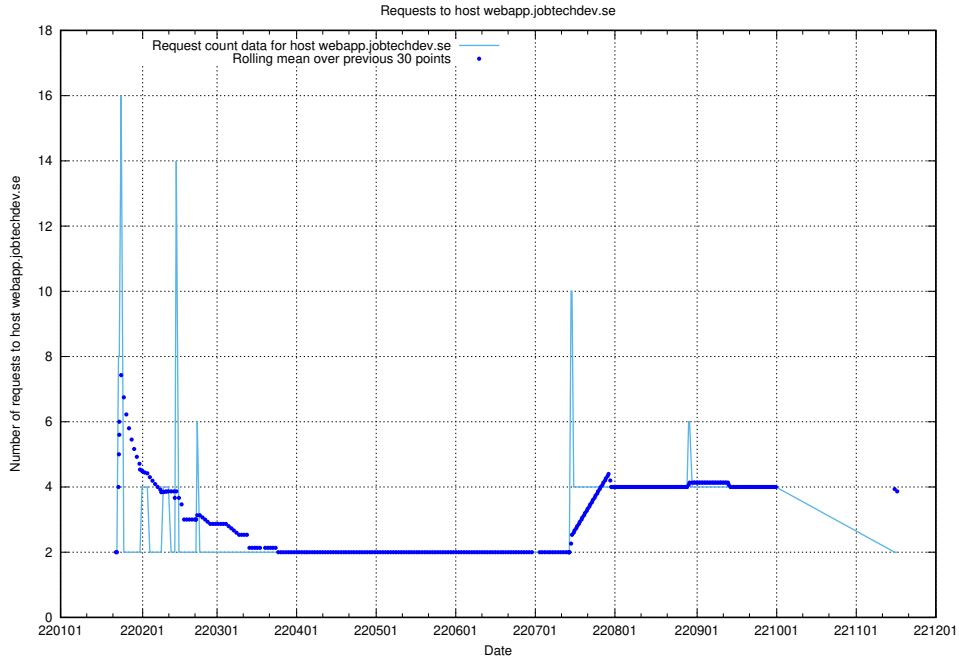

7.587 Usage of webapp.jobtechdev.se

Here, we count the number of requests to host webapp.jobtechdev.se.