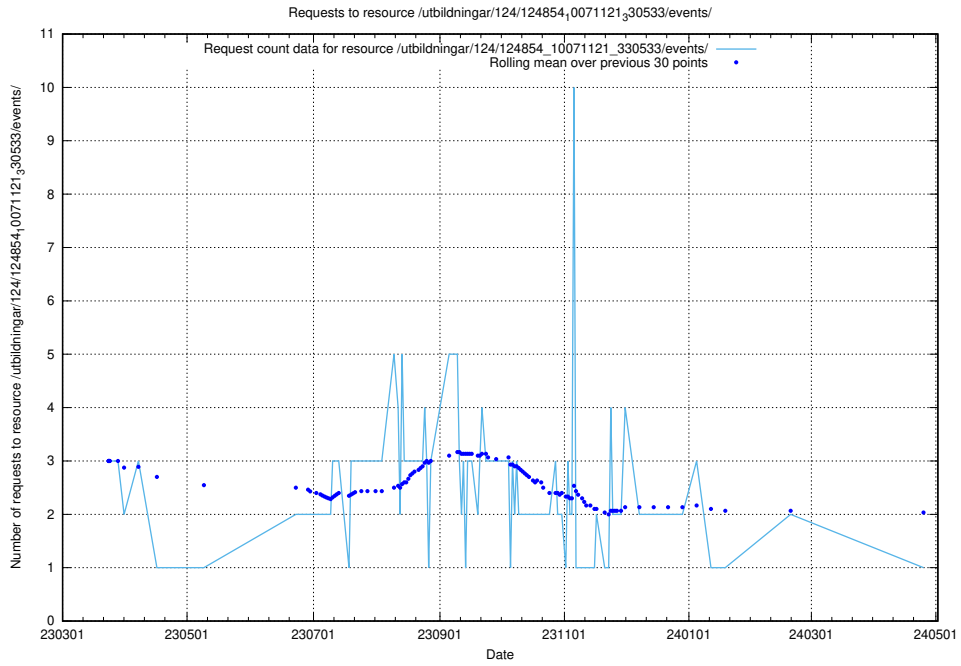

5.7037 Usage of /utbildningar/124/124854_10071121_330533/events/

Here, we count the number of requests to resource /utbildningar/124/124854_10071121_330533/events/