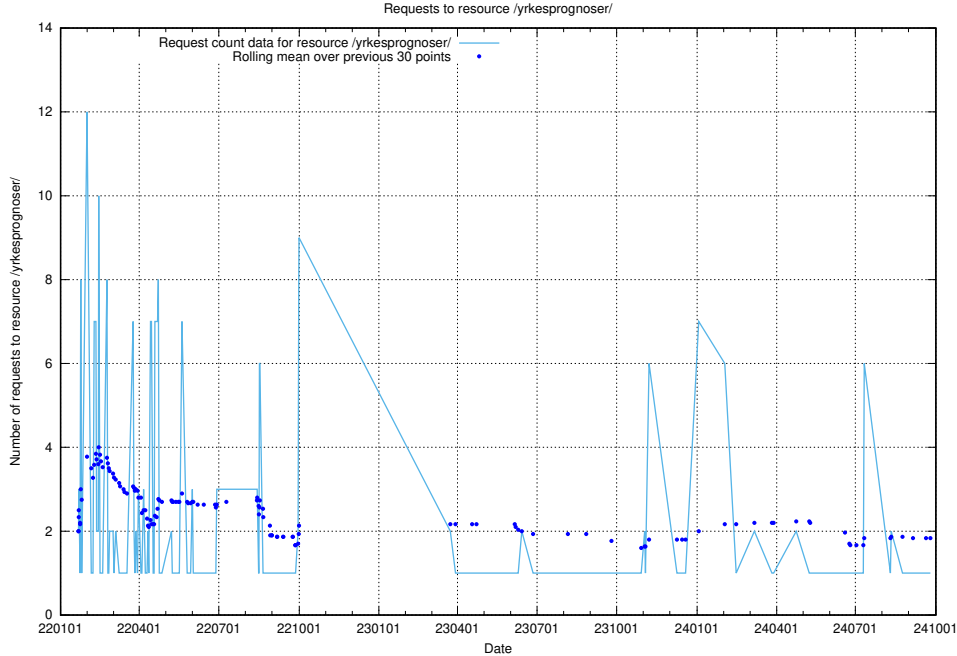

5.7007 Usage of /yrkesprognoser/

Here, we count the number of requests to resource /yrkesprognoser/.