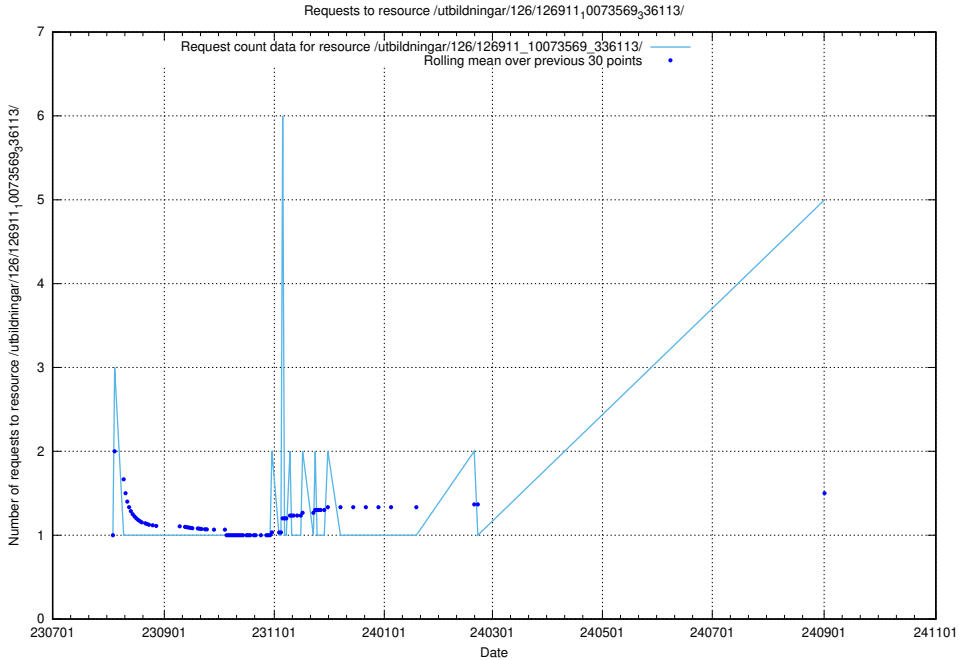

5.251 Usage of /utbildningar/126/126911_10073569_336113/

Here, we count the number of requests to resource /utbildningar/126/126911_10073569_336113/.