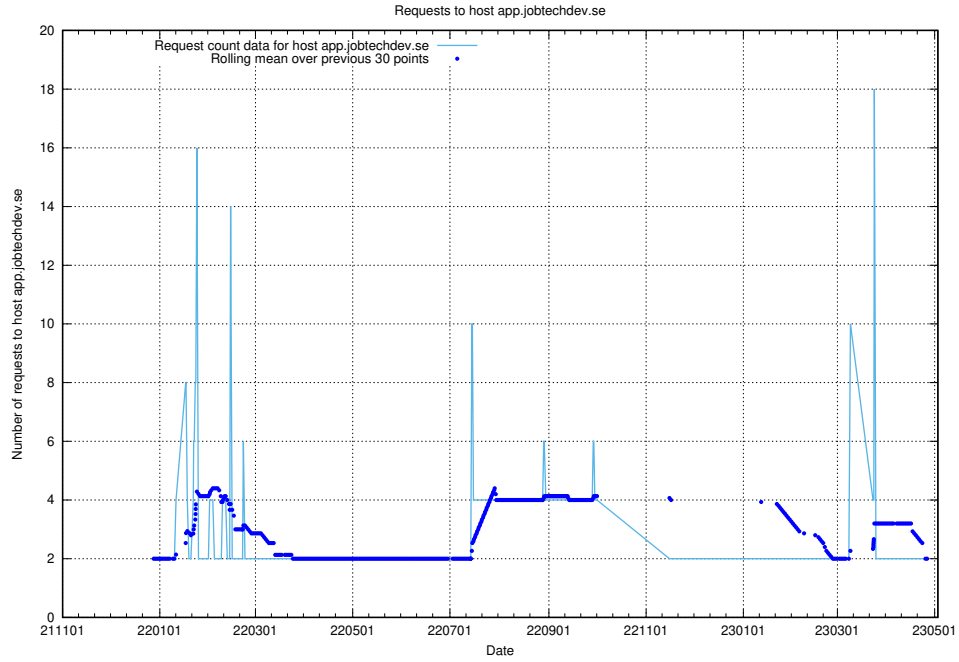

7.365 Usage of app.jobtechdev.se

Here, we count the number of requests to host app.jobtechdev.se.