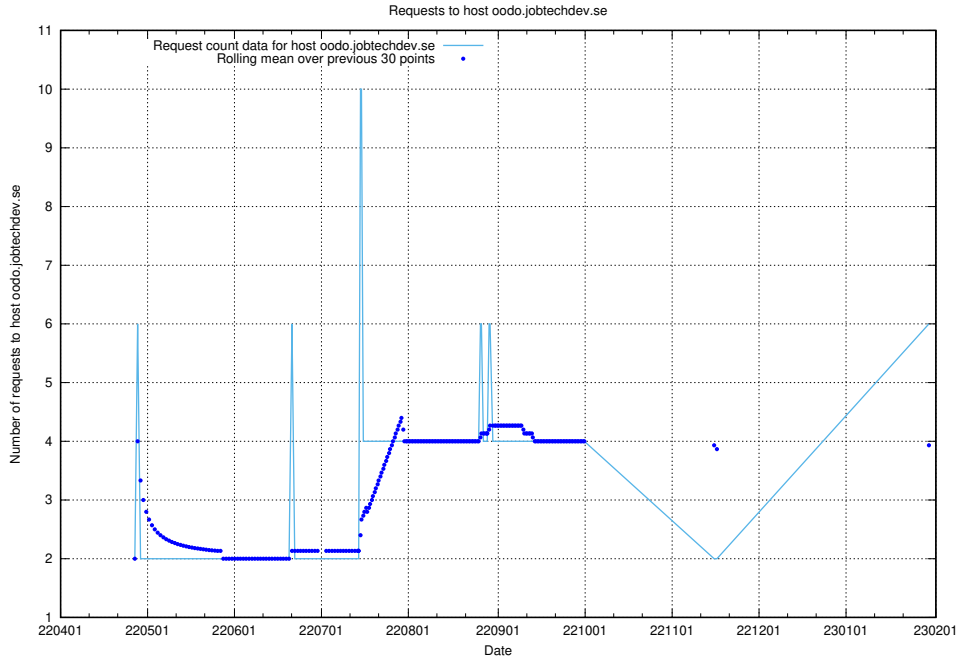

7.89 Usage of oodo.jobtechdev.se

Here, we count the number of requests to host oodo.jobtechdev.se.