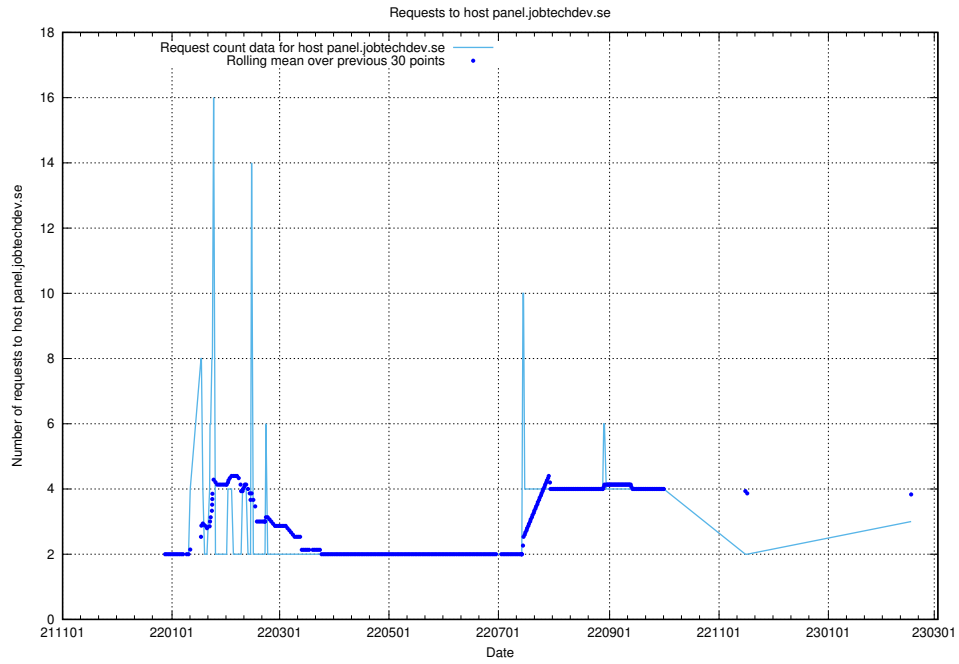

7.198 Usage of panel.jobtechdev.se

Here, we count the number of requests to host panel.jobtechdev.se.