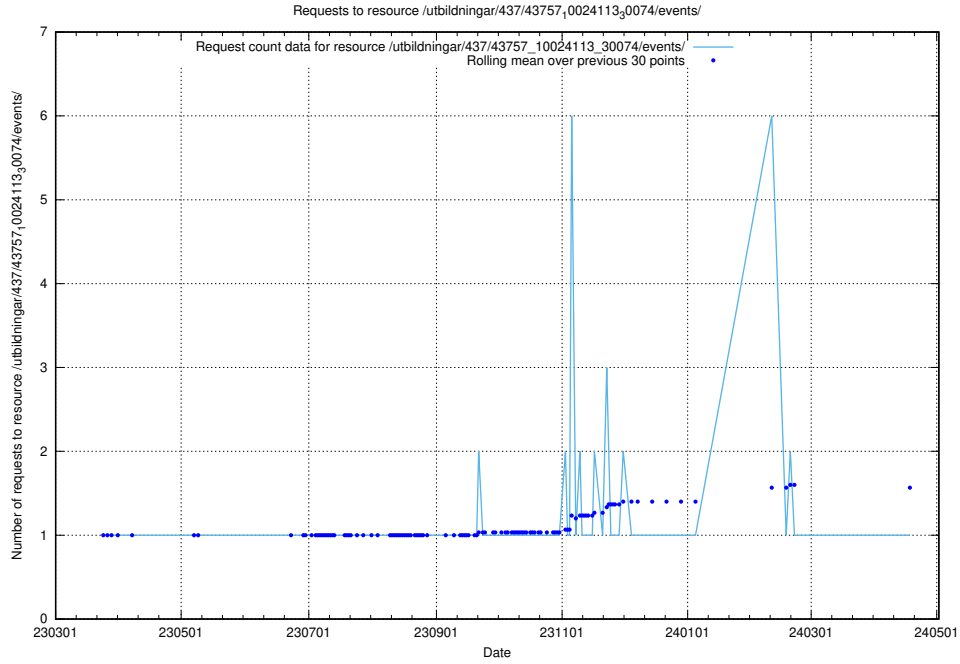

5.6966 Usage of /utbildningar/437/43757_10024113_30074/events/

Here, we count the number of requests to resource /utbildningar/437/43757_10024113_30074/events/.