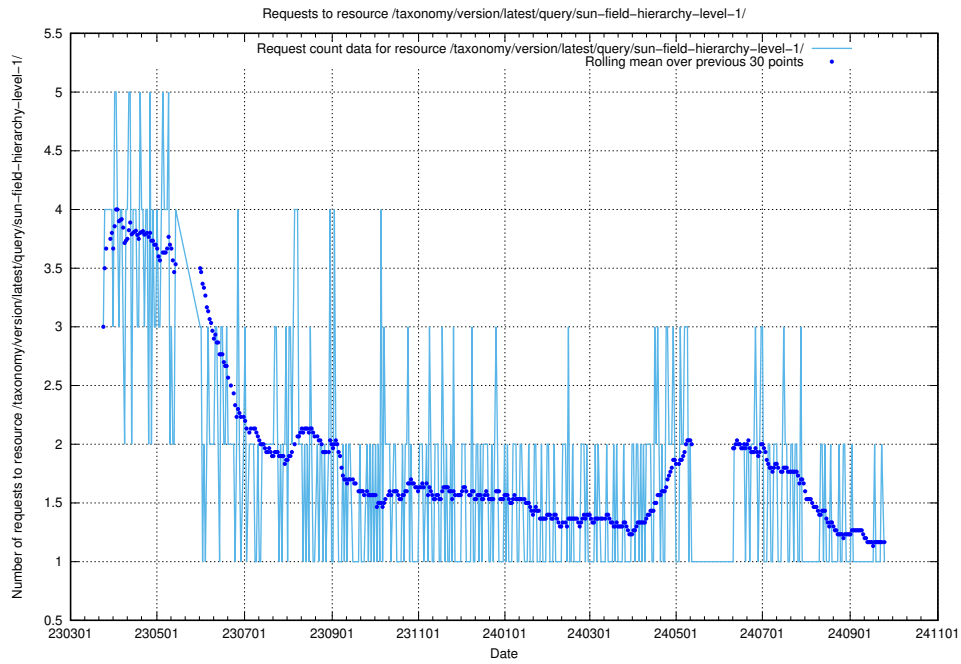

5.6835 Usage of /taxonomy/version/latest/query/sun-field-hierarchy-level-1/

Here, we count the number of requests to resource /taxonomy/version/latest/query/sun-field-hierarchy-level-1/.