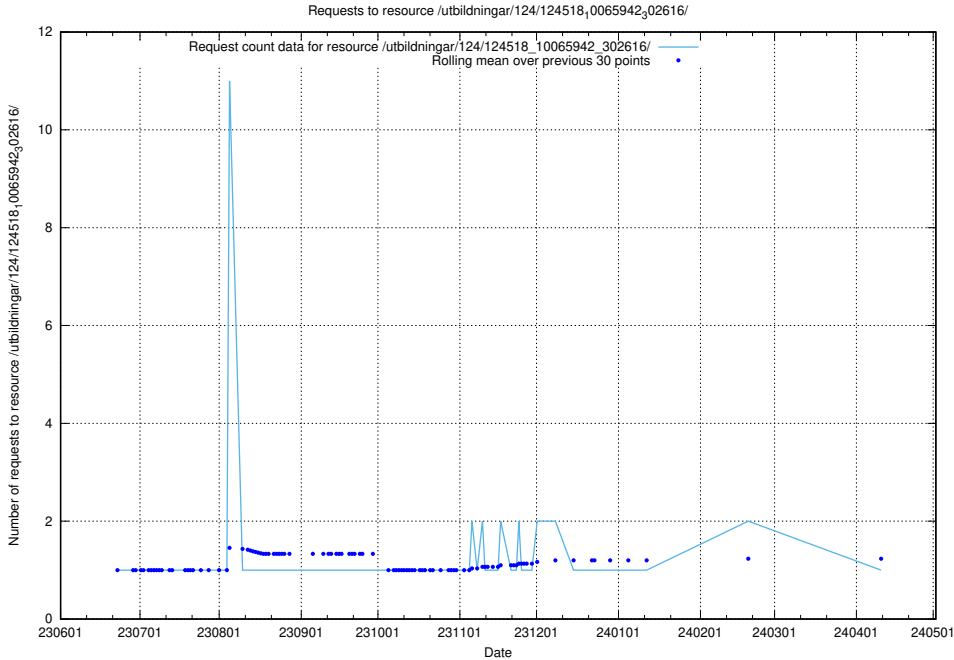

5.6505 Usage of /utbildningar/124/124518_10065942_302616/

Here, we count the number of requests to resource /utbildningar/124/124518_10065942_302616/.