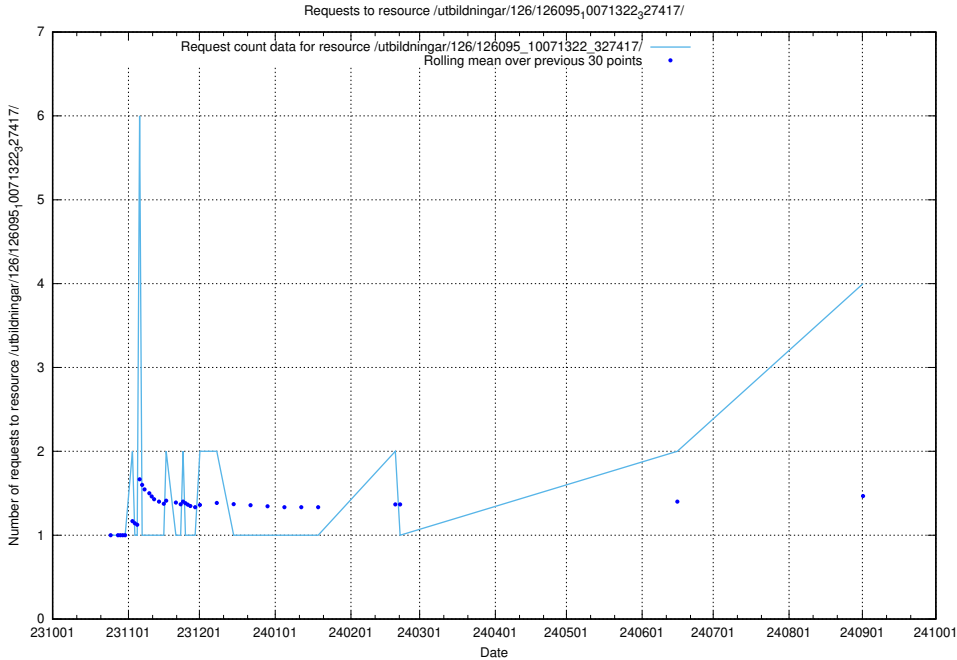

5.348 Usage of /utbildningar/126/126095_10071322_327417/

Here, we count the number of requests to resource /utbildningar/126/126095_10071322_327417/.