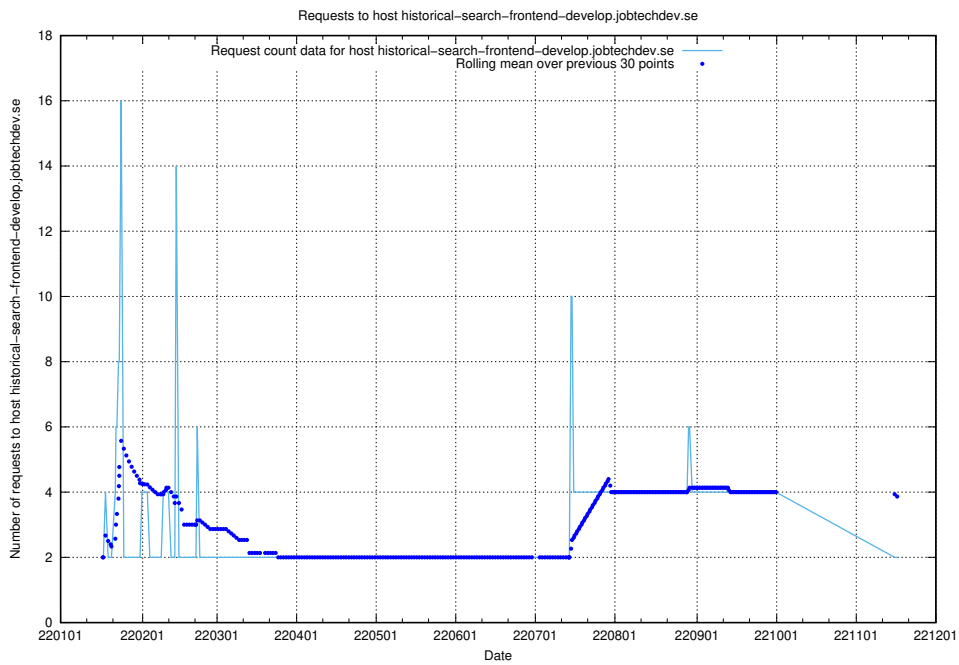

7.276 Usage of historical-search-frontend-develop.jobtechdev.se

Here, we count the number of requests to host historical-search-frontend-develop.jobtechdev.se.