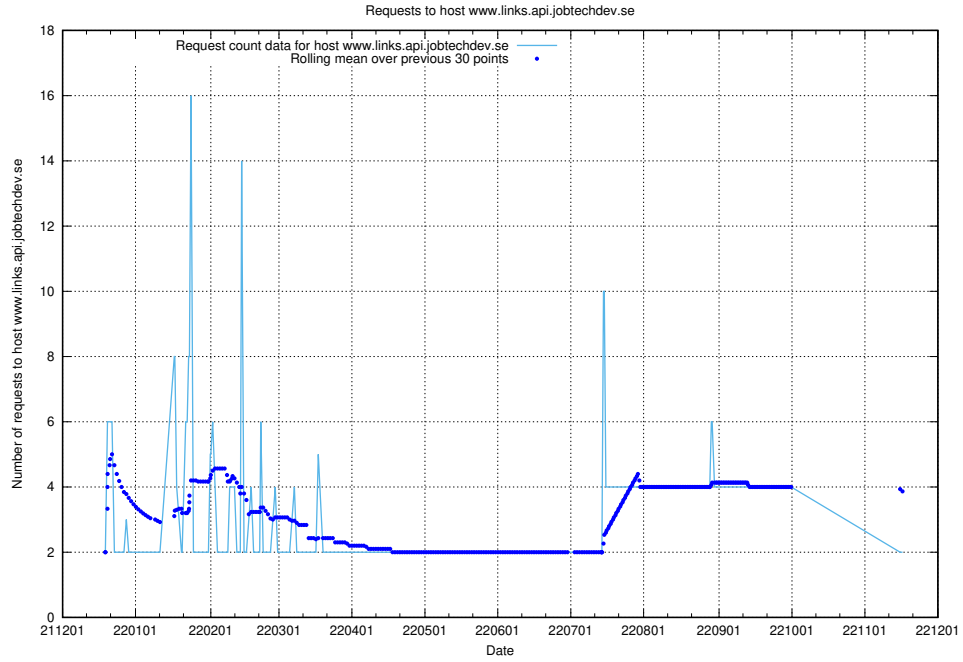

7.384 Usage of `www.links.api.jobtechdev.se`

Here, we count the number of requests to host `www.links.api.jobtechdev.se`.