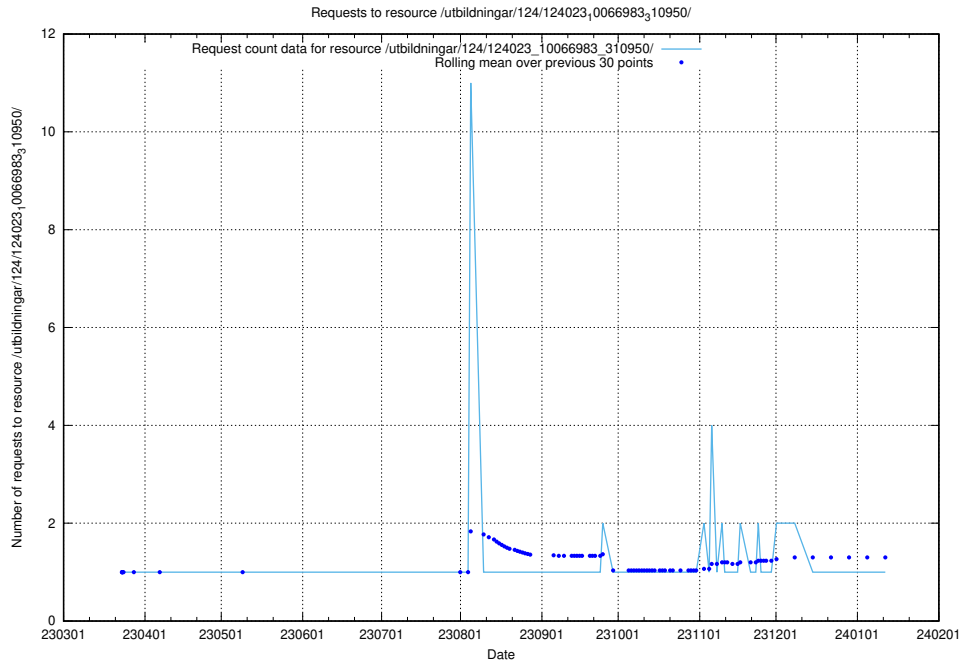

5.5246 Usage of /utbildningar/124/124023_10066983_310950/

Here, we count the number of requests to resource /utbildningar/124/124023_10066983_310950/.