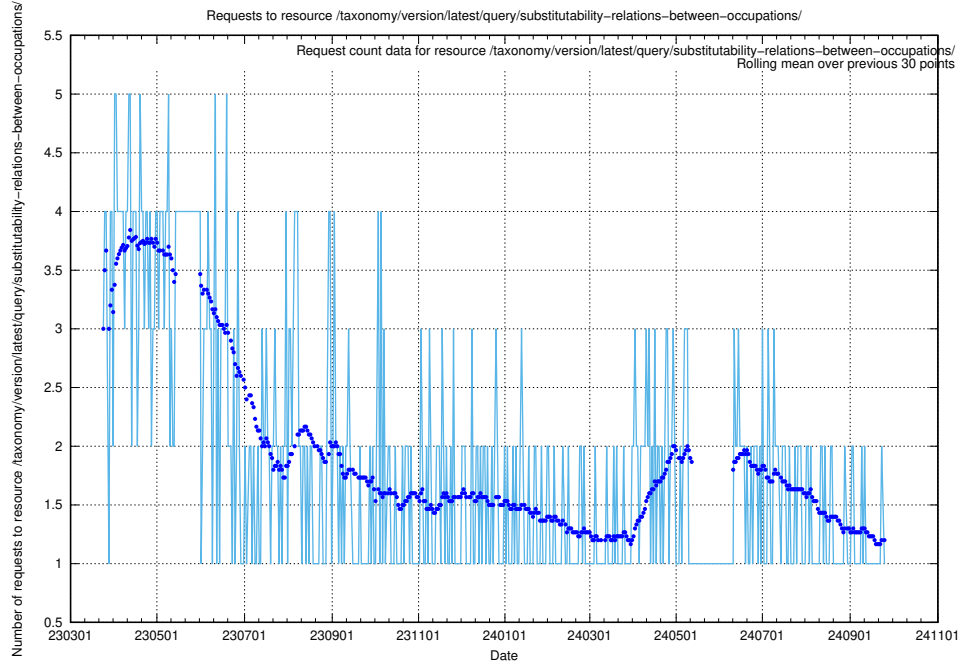

5.6836 Usage of /taxonomy/version/latest/query/substitutability-relations-between-occupations/

Here, we count the number of requests to resource /taxonomy/version/latest/query/substitutability-relations-between-occupations/.