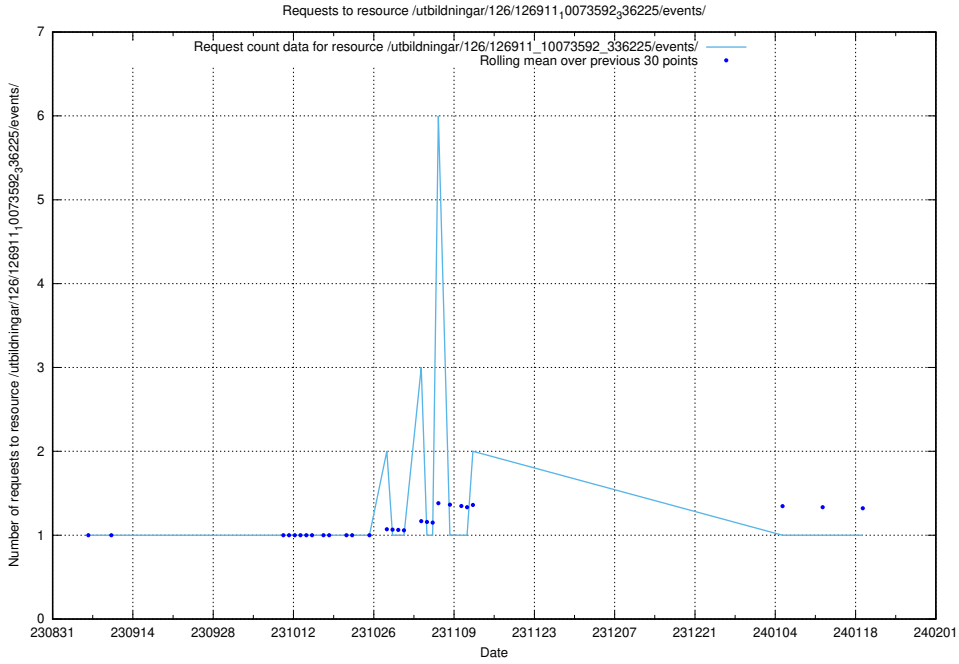

5.5440 Usage of /utbildningar/126/126911_10073592_336225/events/

Here, we count the number of requests to resource /utbildningar/126/126911_10073592_336225/events/