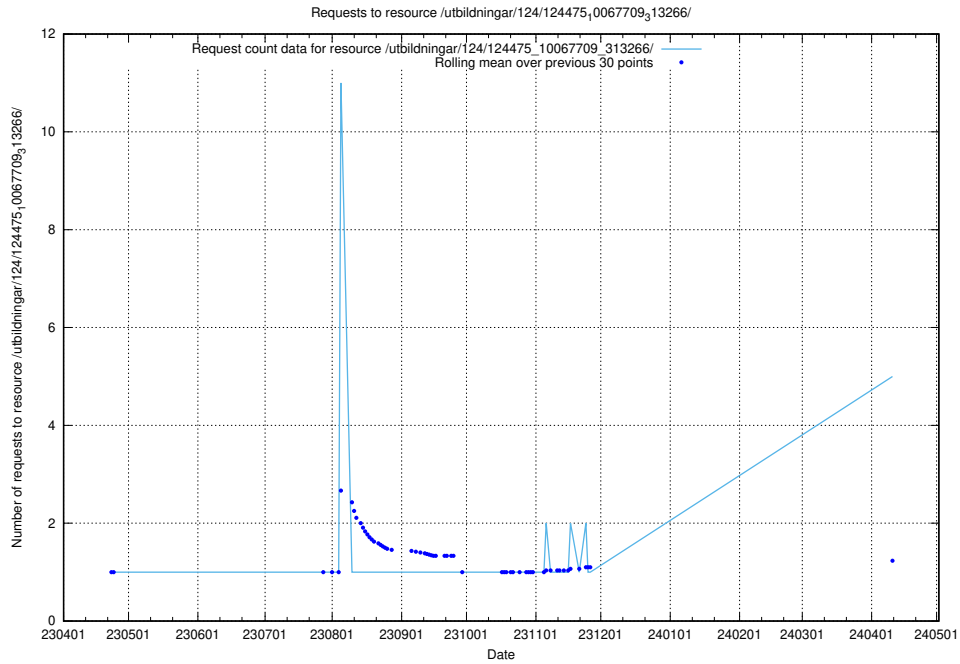

5.270 Usage of /utbildningar/124/124475_10067709_313266/

Here, we count the number of requests to resource /utbildningar/124/124475_10067709_313266/.