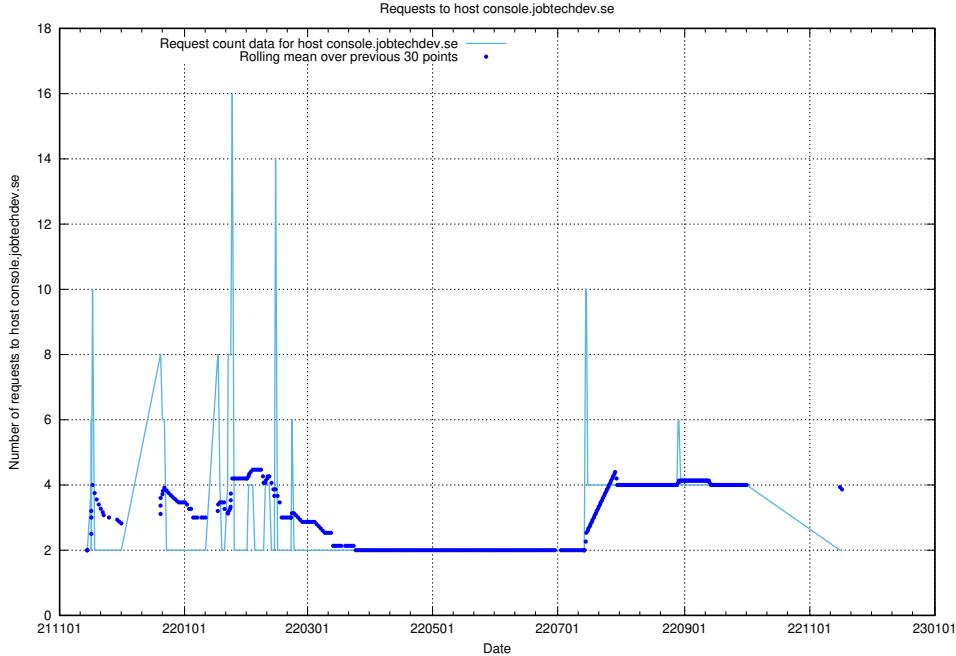

7.274 Usage of console.jobtechdev.se

Here, we count the number of requests to host console.jobtechdev.se.