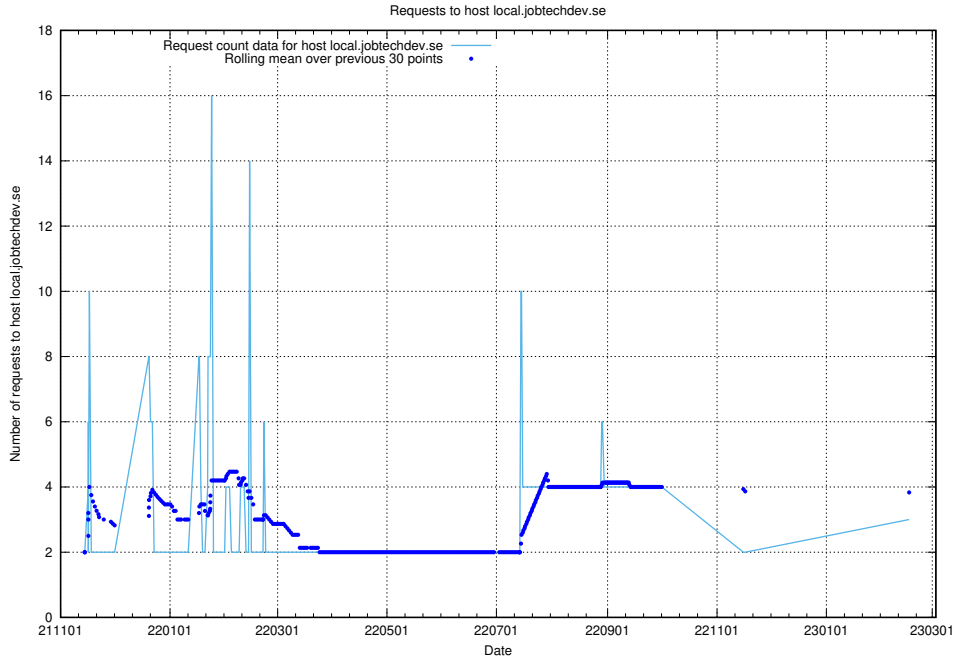

7.251 Usage of local.jobtechdev.se

Here, we count the number of requests to host local.jobtechdev.se.