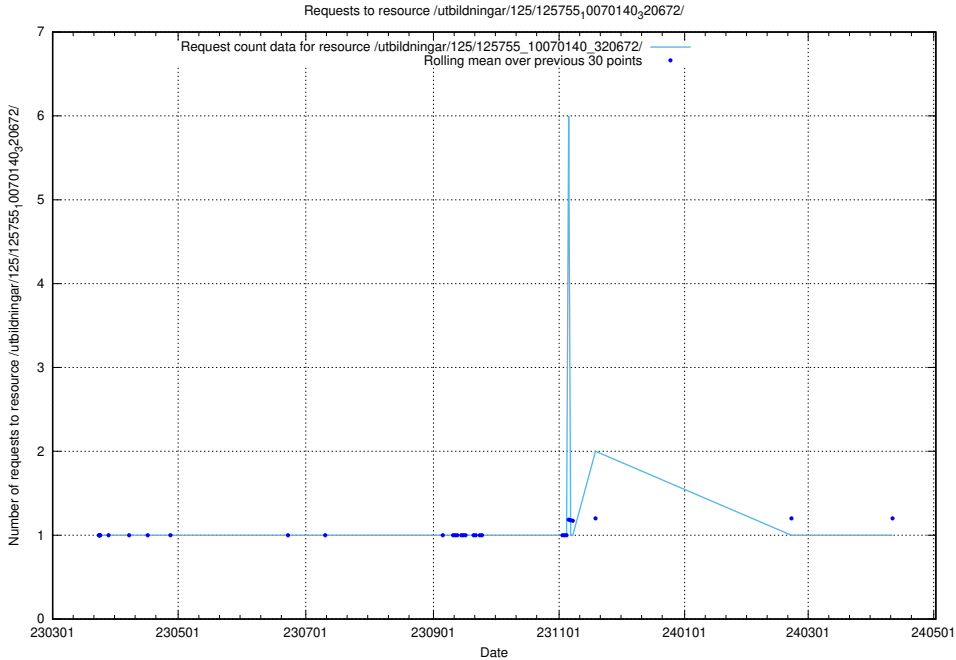

5.7236 Usage of /utbildningar/125/125755_10070140_320672/

Here, we count the number of requests to resource /utbildningar/125/125755_10070140_320672/.