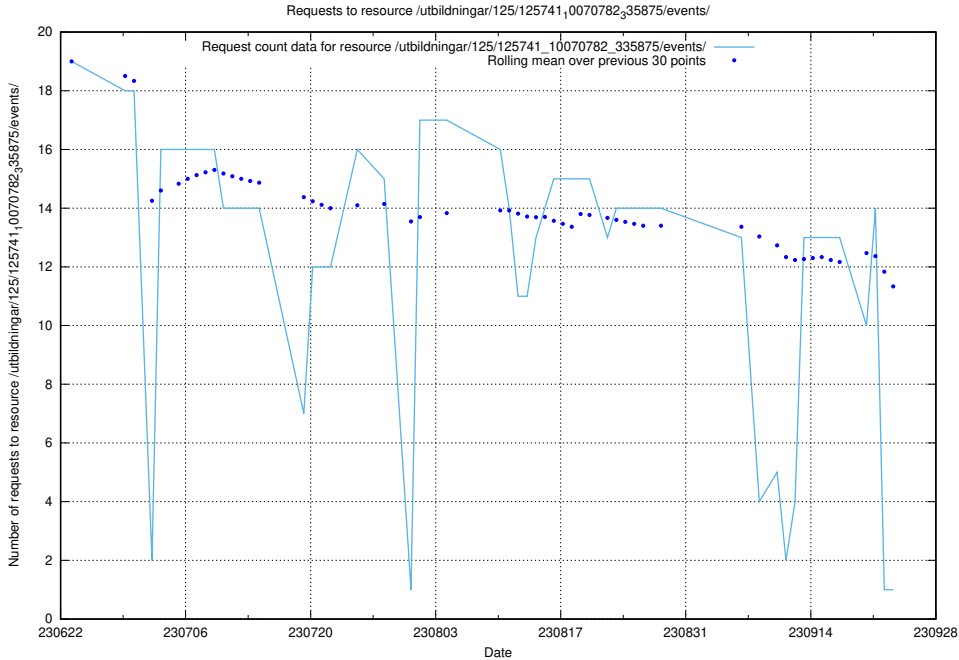

Here, we count the number of requests to resource /utbildningar/125/125741_10070782_335875/events/

5.6330 Usage of /utbildningar/124/124038_10066963_311070/events/

Here, we count the number of requests to resource /utbildningar/124/124038_10066963_311070/events/