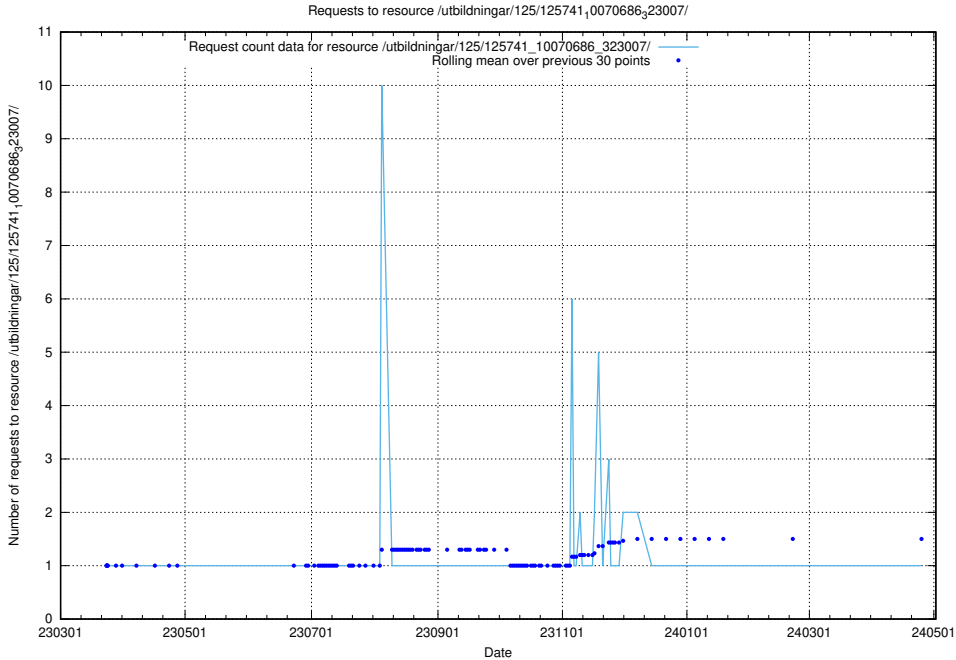

5.7252 Usage of /utbildningar/125/125741_10070686_323007/

Here, we count the number of requests to resource /utbildningar/125/125741_10070686_323007/.