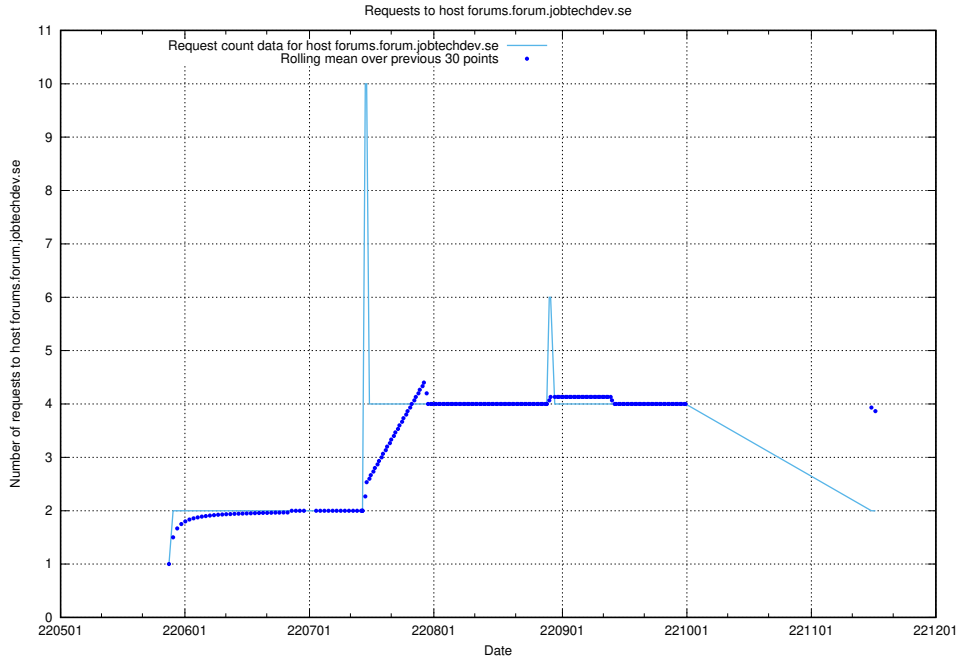

7.423 Usage of forums.forum.jobtechdev.se

Here, we count the number of requests to host forums.forum.jobtechdev.se.