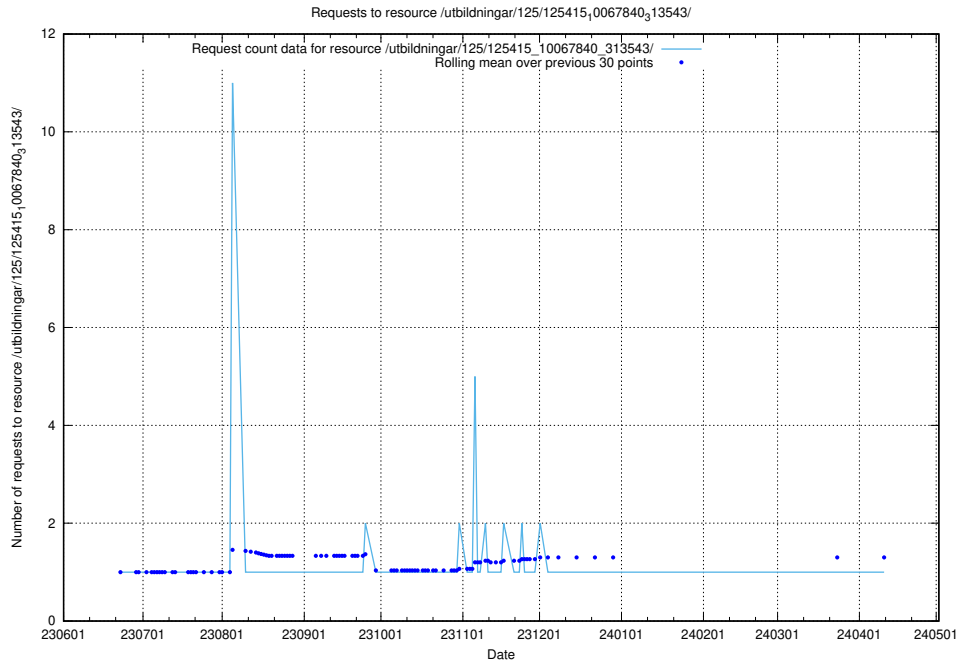

5.6460 Usage of /utbildningar/125/125415_10067840_313543/

Here, we count the number of requests to resource /utbildningar/125/125415_10067840_313543/.