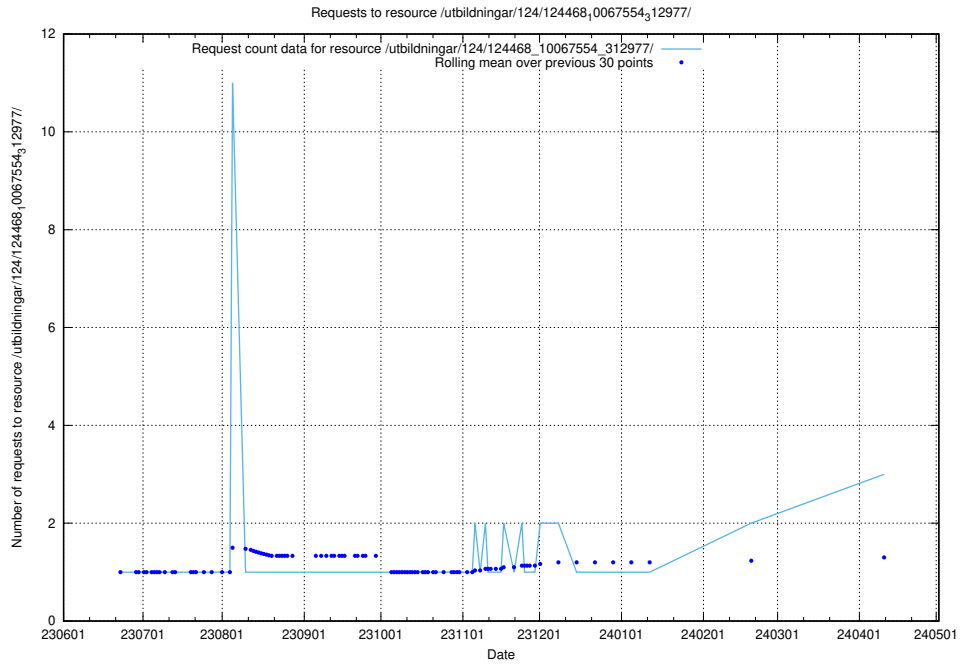

5.543 Usage of /utbildningar/124/124468_10067554_312977/

Here, we count the number of requests to resource /utbildningar/124/124468_10067554_312977/.