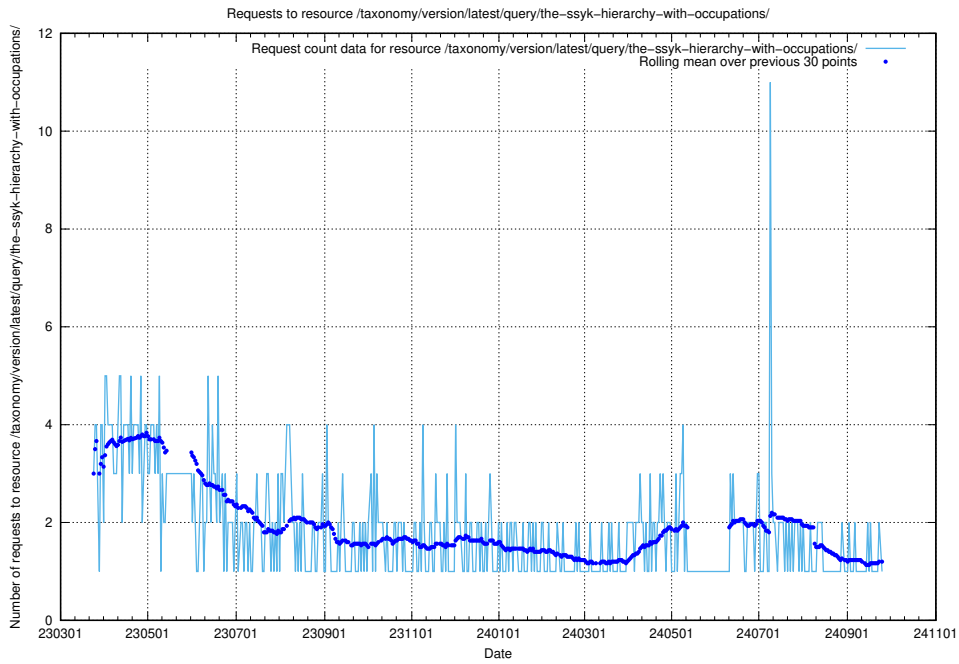

5.6824 Usage of /taxonomy/version/latest/query/the-ssyk-hierarchy-with-occupations/

Here, we count the number of requests to resource /taxonomy/version/latest/query/the-ssyk-hierarchy-with-occupations/.