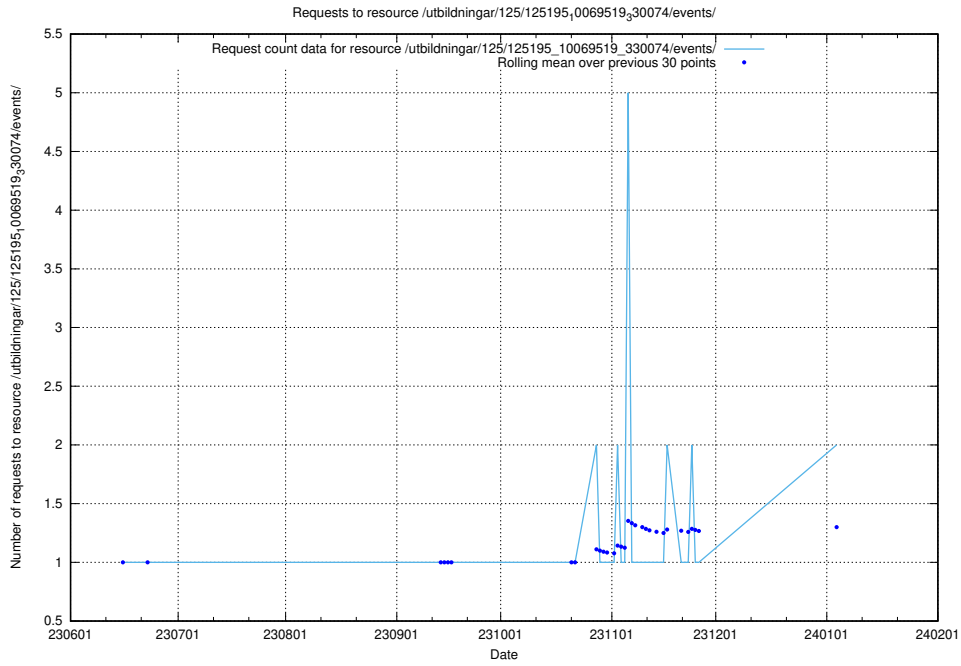

5.1028 Usage of /utbildningar/125/125195_10069519_330074/events/

Here, we count the number of requests to resource /utbildningar/125/125195_10069519_330074/events/