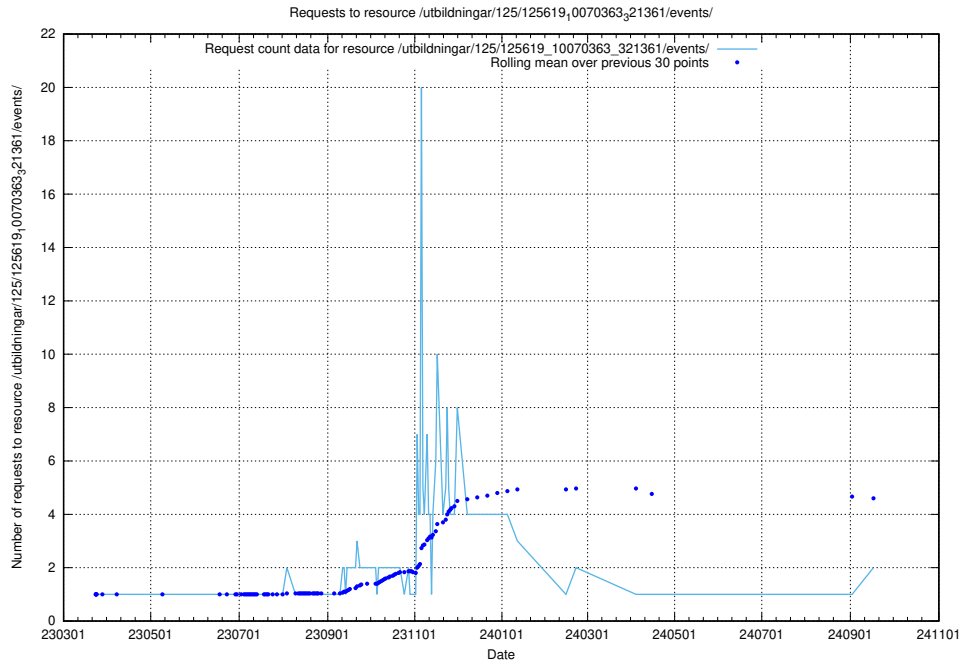

5.597 Usage of /utbildningar/125/125619_10070363_321361/events/

Here, we count the number of requests to resource /utbildningar/125/125619_10070363_321361/events/