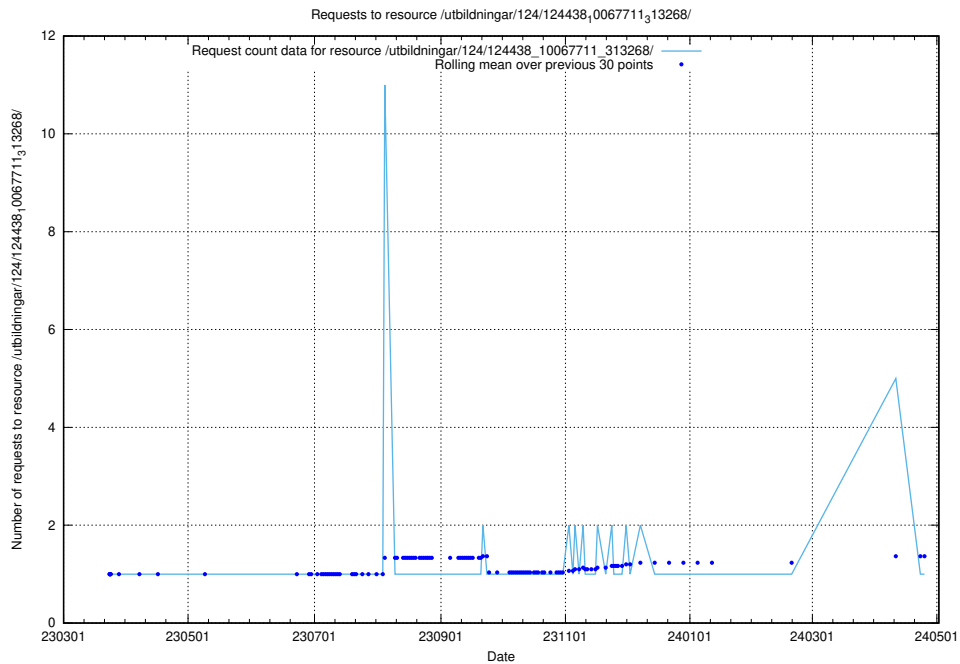

5.4497 Usage of /utbildningar/124/124438_10067711_313268/

Here, we count the number of requests to resource /utbildningar/124/124438_10067711_313268/.