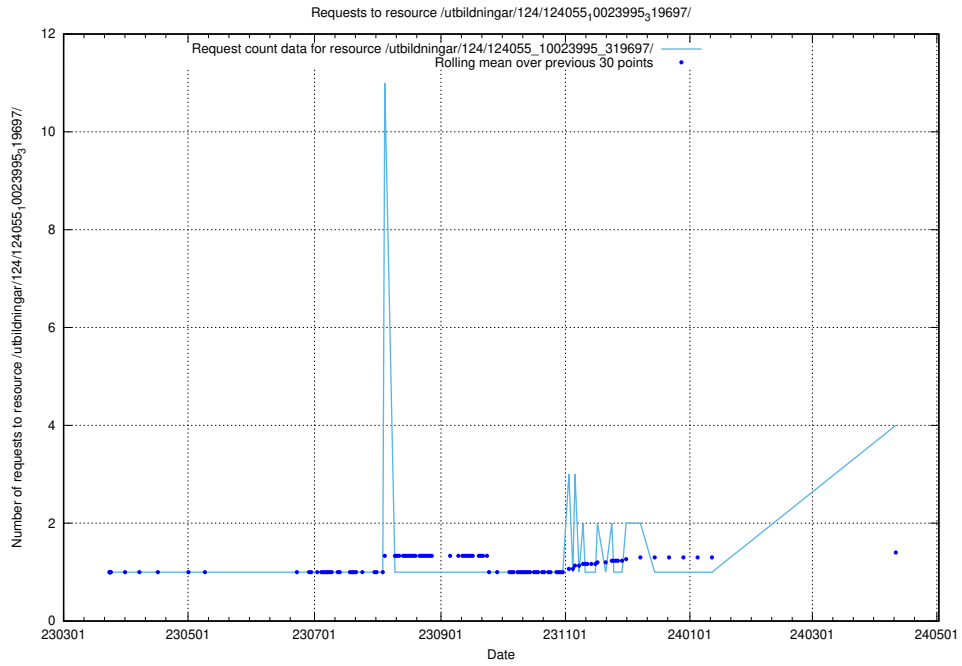

Here, we count the number of requests to resource /taxonomy/version/14/.

5.352 Usage of /utbildningar/124/124055_10023995_319697/

Here, we count the number of requests to resource /utbildningar/124/124055_10023995_319697/.