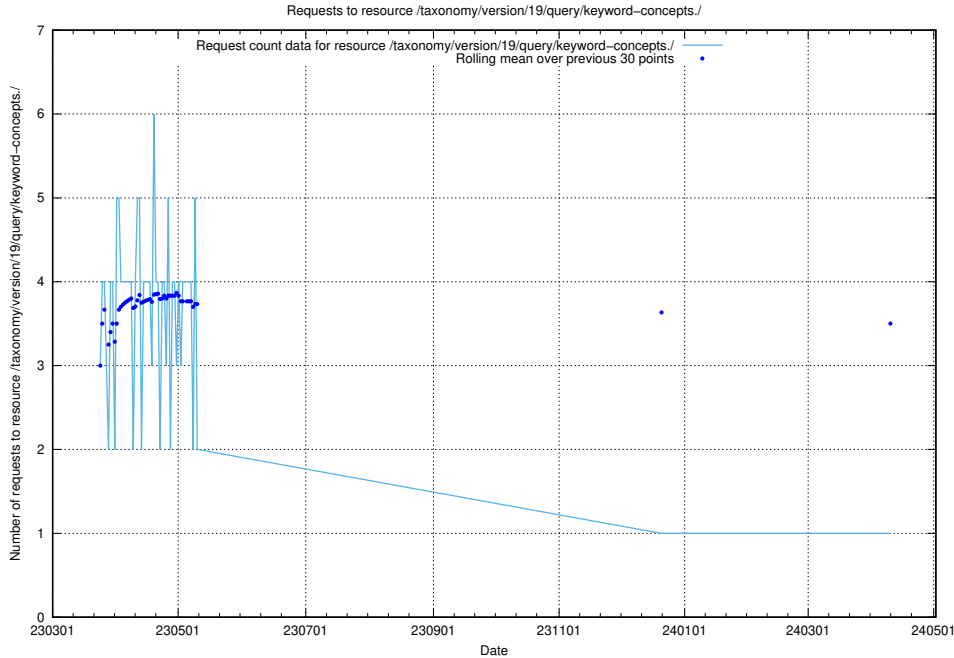

5.6914 Usage of /taxonomy/version/19/query/keyword-concepts./

Here, we count the number of requests to resource /taxonomy/version/19/query/keyword-concepts./.