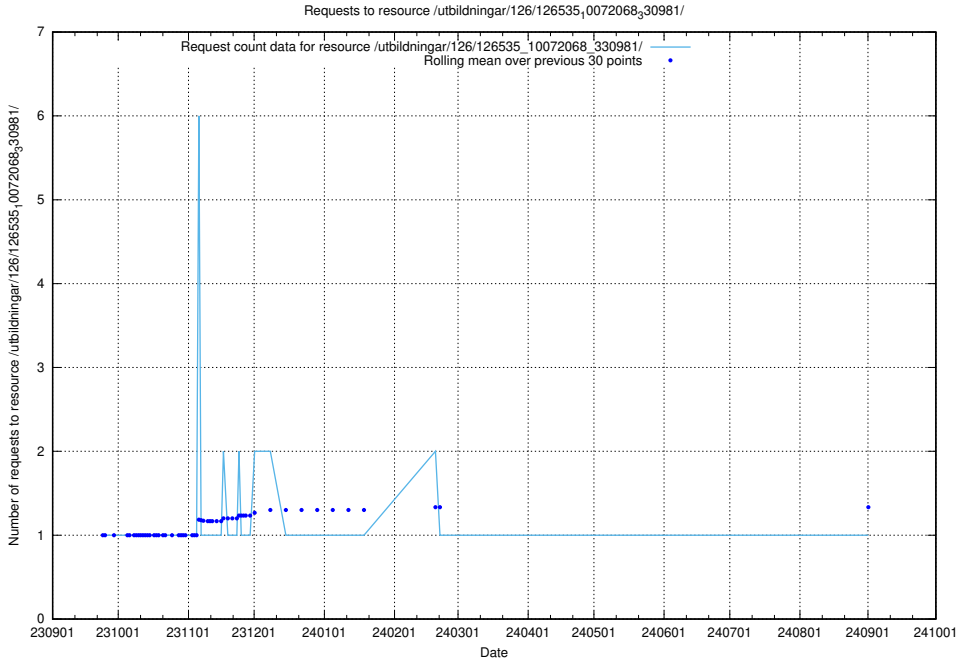

5.5263 Usage of /utbildningar/126/126535_10072068_330981/

Here, we count the number of requests to resource /utbildningar/126/126535_10072068_330981/.

5.5264 Usage of /utbildningar/126/126095_10071321_326911/events/