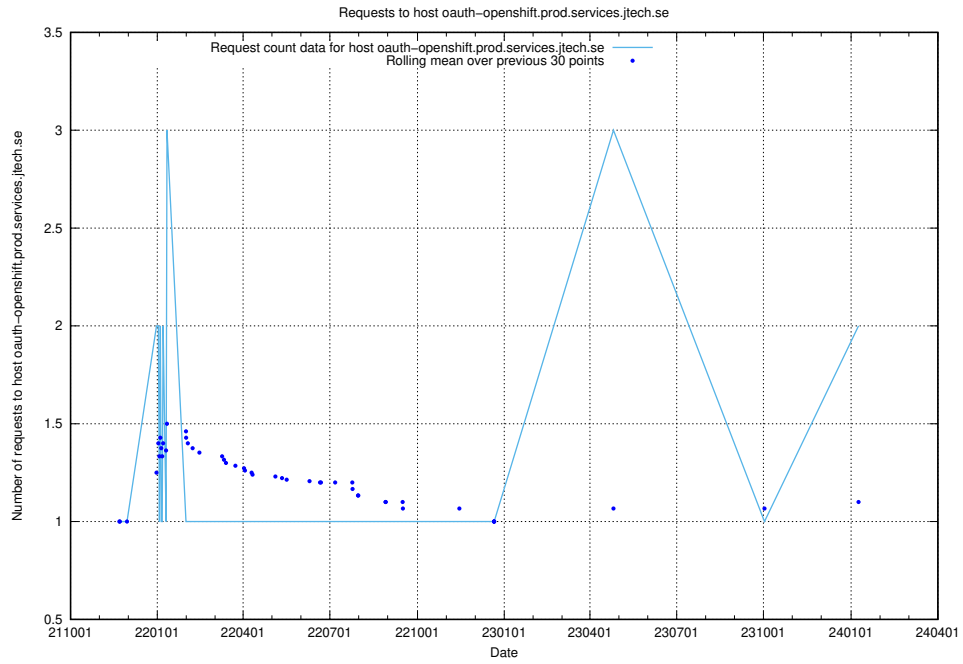

7.438 Usage of `oauth-openshift.prod.services.jtech.se`

Here, we count the number of requests to host `oauth-openshift.prod.services.jtech.se`.