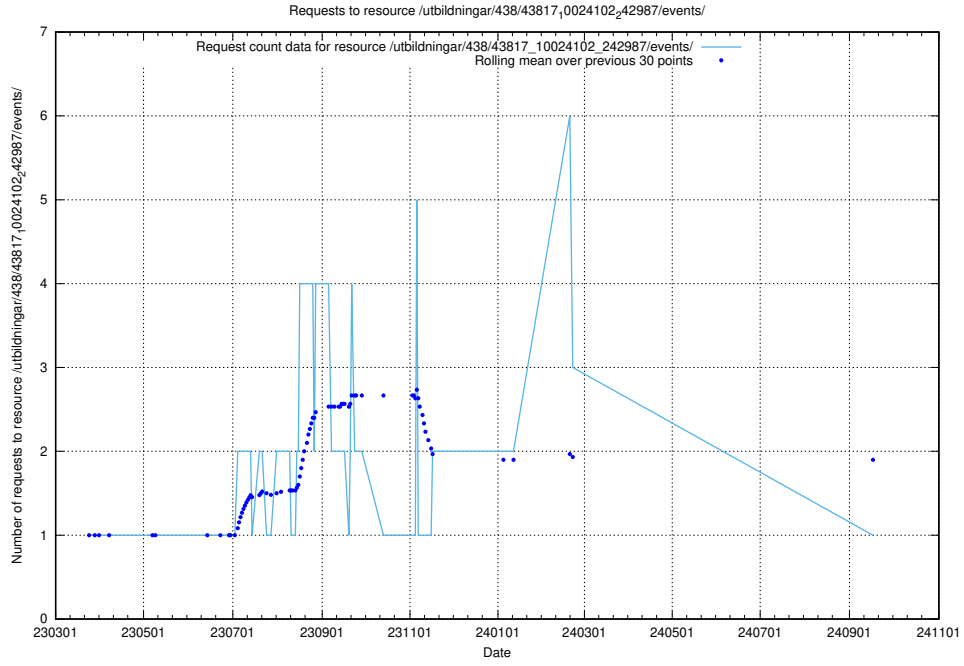

5.6946 Usage of /utbildningar/438/43817_10024102_242987/events/

Here, we count the number of requests to resource /utbildningar/438/43817_10024102_242987/events/.