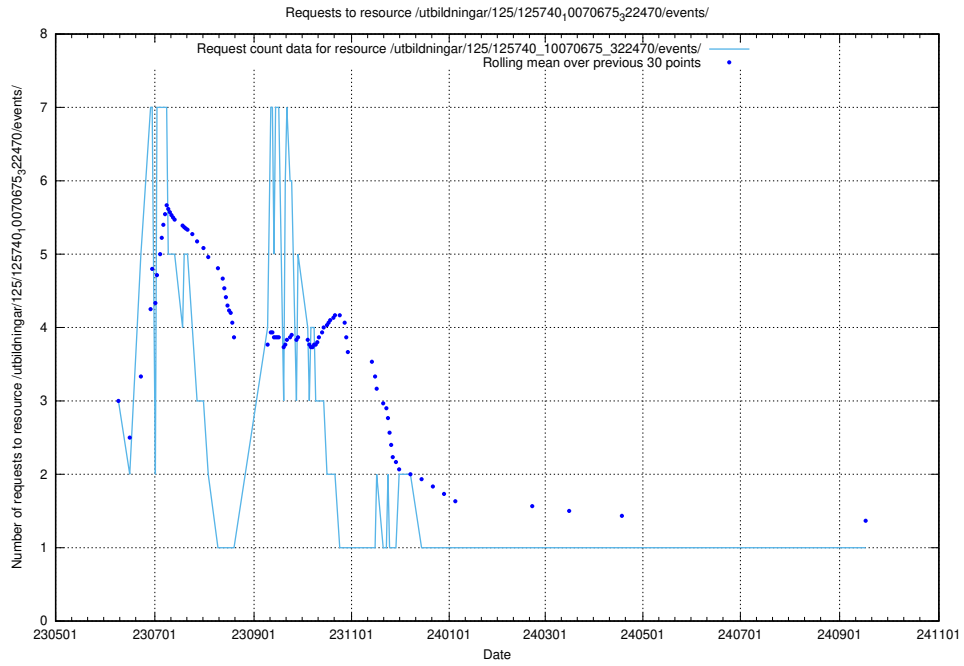

Here, we count the number of requests to resource /utbildningar/126/126724_10073373_335557/.

5.6624 Usage of /utbildningar/125/125740_10070675_322470/events/

Here, we count the number of requests to resource /utbildningar/125/125740_10070675_322470/events/