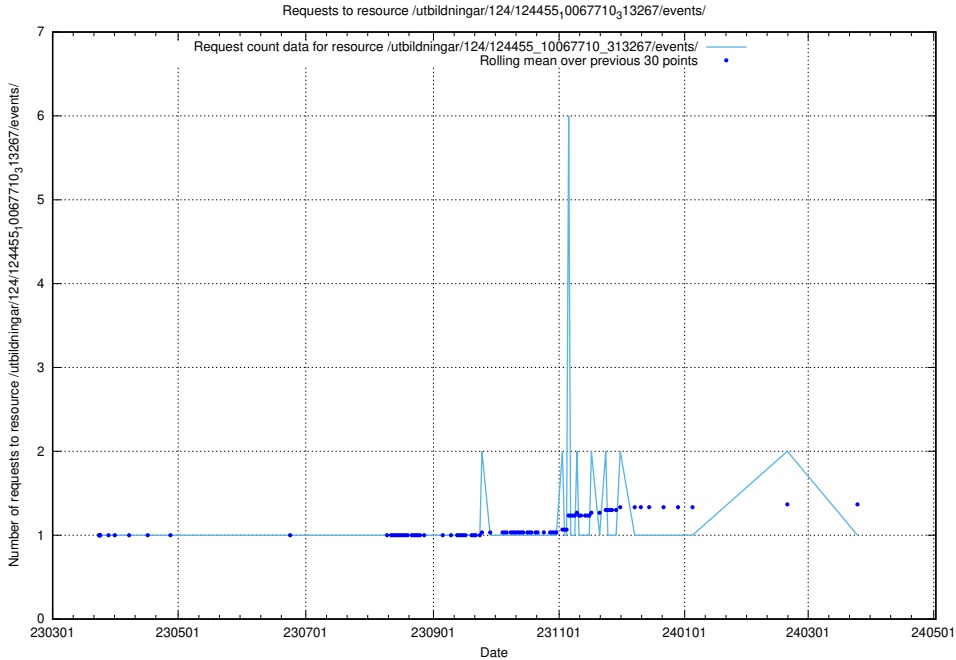

5.4257 Usage of /utbildningar/124/124455_10067710_313267/events/

Here, we count the number of requests to resource /utbildningar/124/124455_10067710_313267/events/