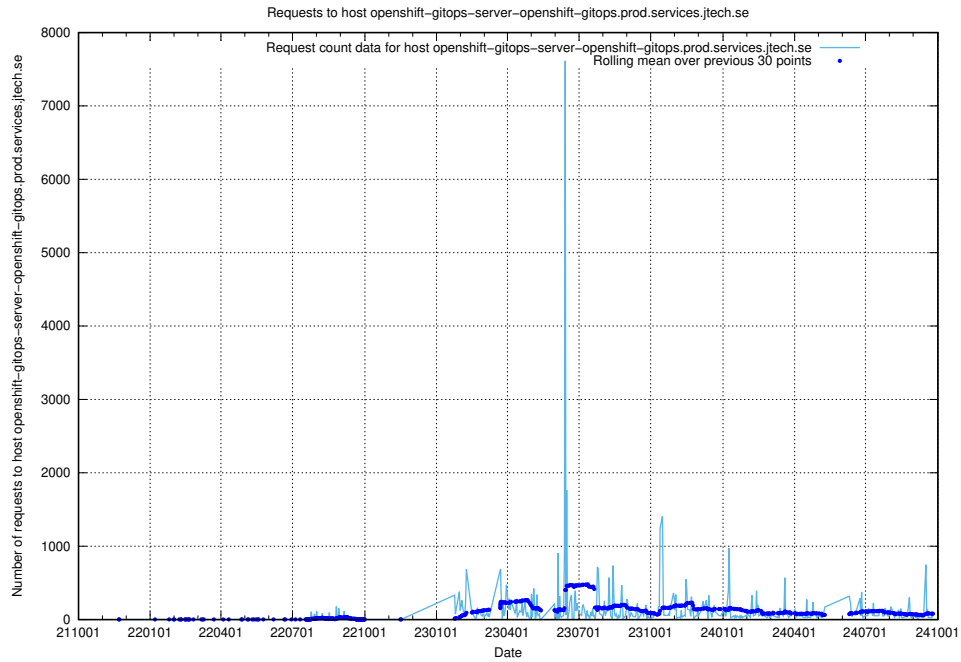

Here, we count the number of requests to host openshift-gitops-server-openshift-gitops.prod.services.jtech.se.

7.30 Usage of taxonomy-u1.api.jobtechdev.se

Here, we count the number of requests to host taxonomy-u1.api.jobtechdev.se.