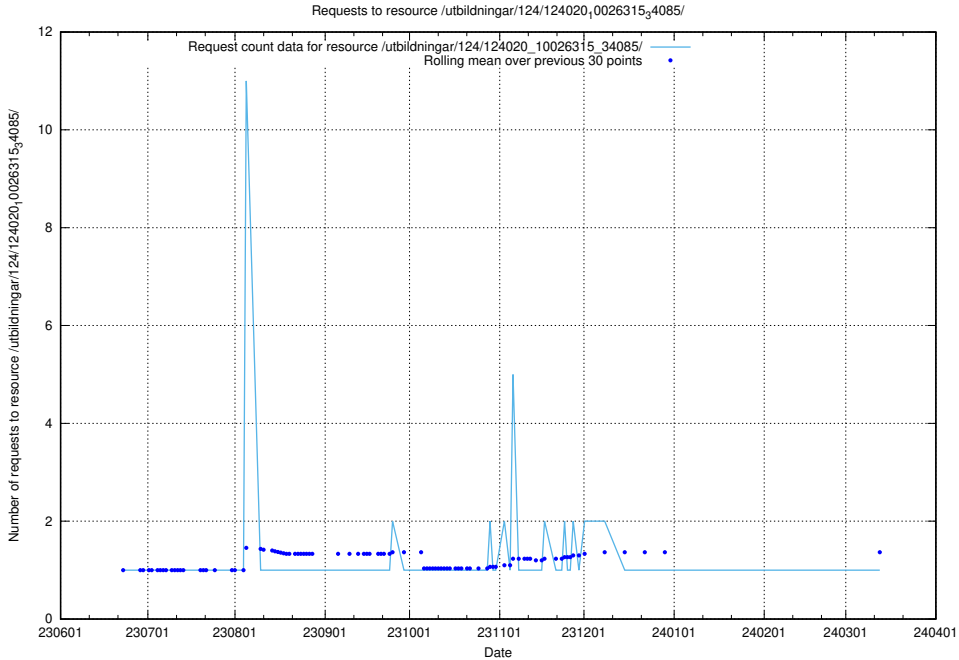

5.6567 Usage of /utbildningar/124/124020_10026315_34085/

Here, we count the number of requests to resource /utbildningar/124/124020_10026315_34085/.