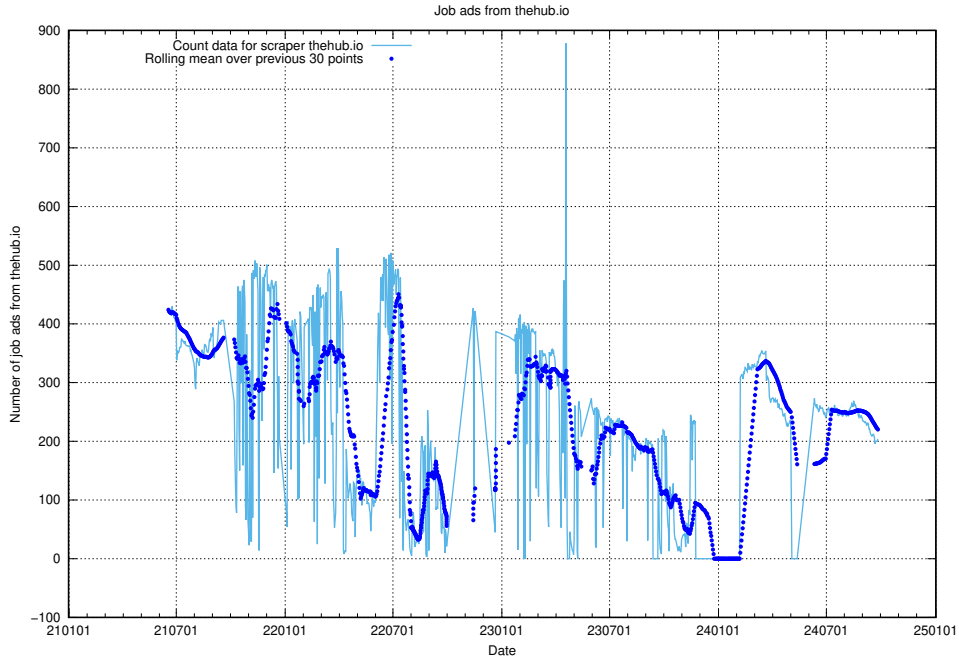

Here, we count the number of job ads scraped from thehub.io.

13.13 Number of ads by scraper onepartnergroup.se

Here, we count the number of job ads scraped from onepartnergroup.se.

13.14 Number of ads by scraper traineeguiden.se