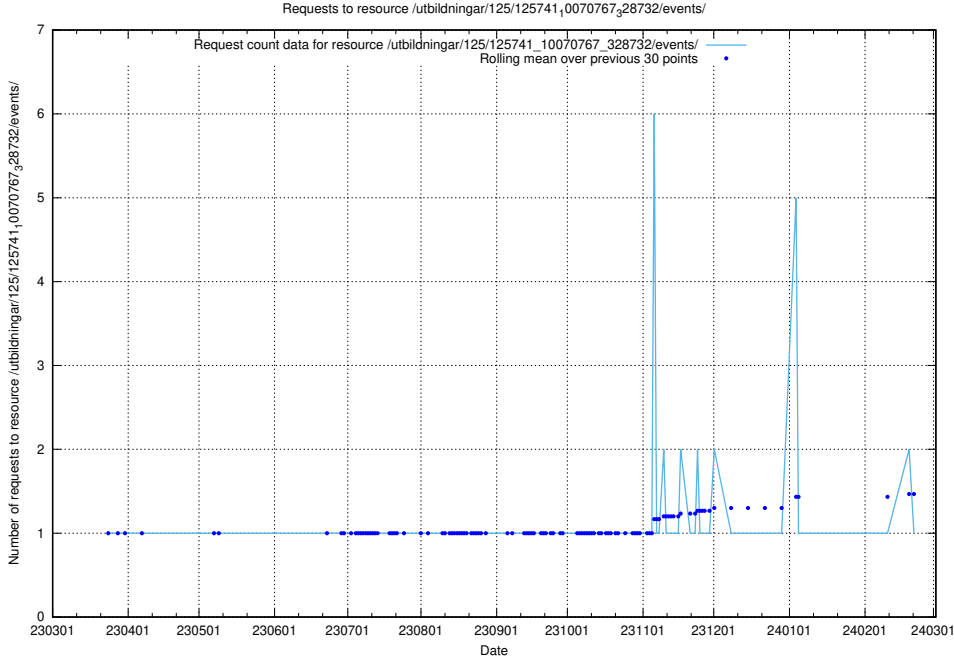

5.7000 Usage of /utbildningar/125/125741_10070767_328732/events/

Here, we count the number of requests to resource /utbildningar/125/125741_10070767_328732/events/