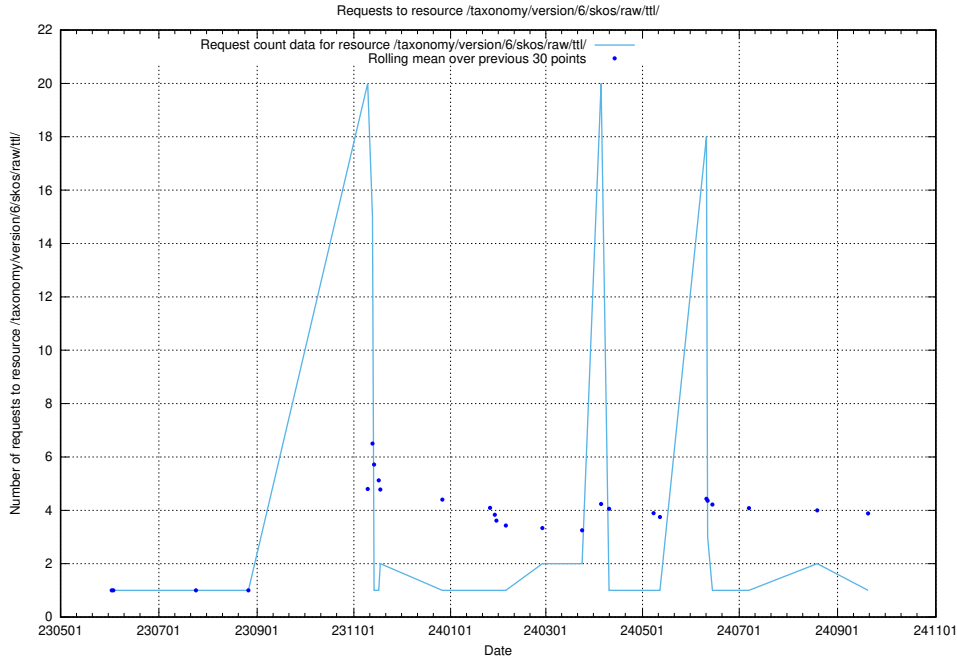

5.6660 Usage of /taxonomy/version/6/skos/raw/ttl/

Here, we count the number of requests to resource /taxonomy/version/6/skos/raw/ttl/.