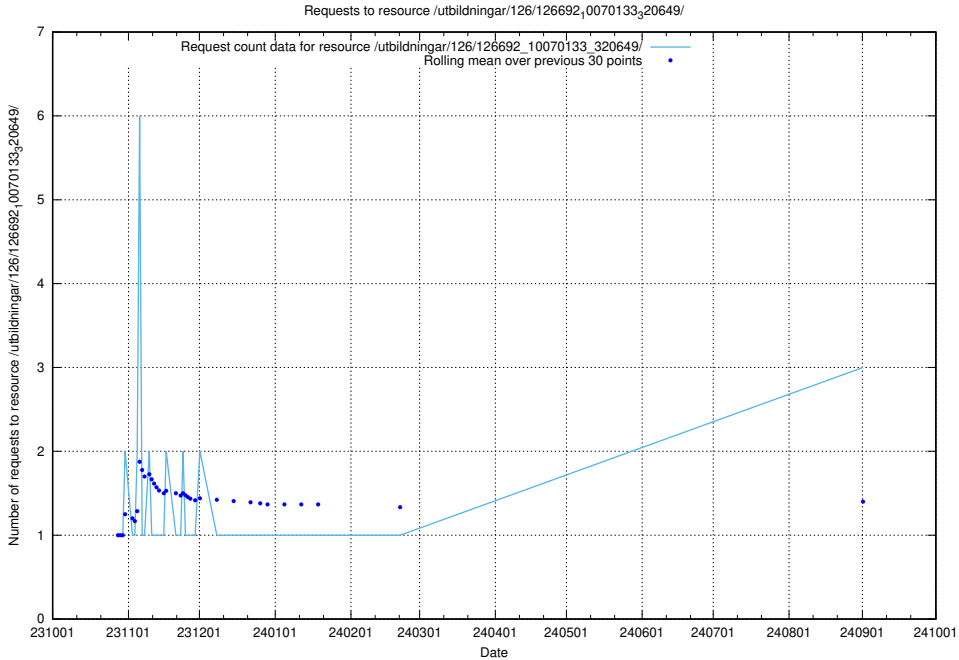

5.478 Usage of /utbildningar/126/126692_10070133_320649/

Here, we count the number of requests to resource /utbildningar/126/126692_10070133_320649/.