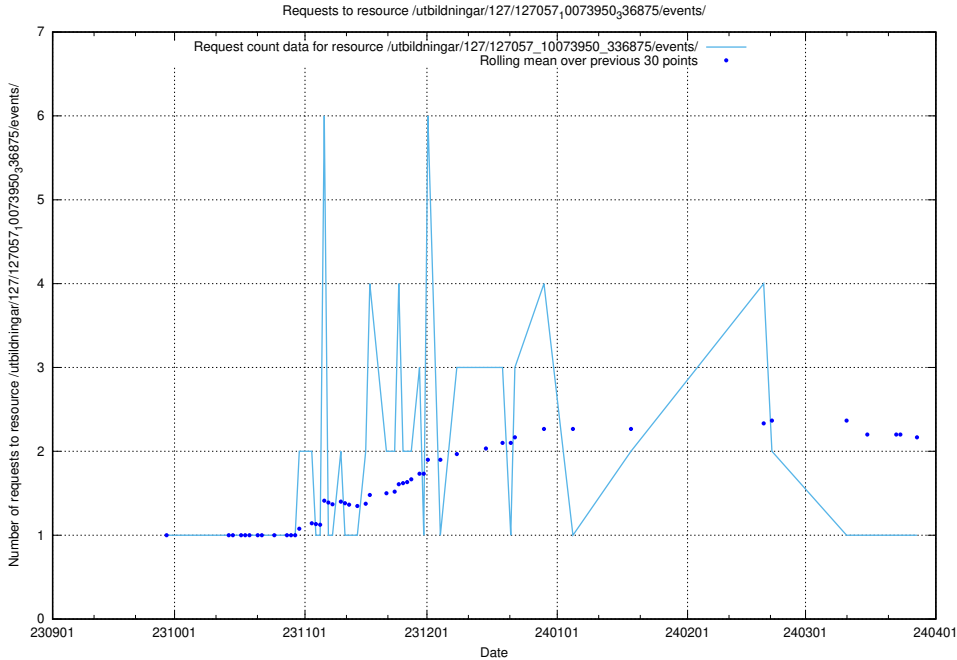

5.5229 Usage of /utbildningar/127/127057_10073950_336875/events/

Here, we count the number of requests to resource /utbildningar/127/127057_10073950_336875/events/