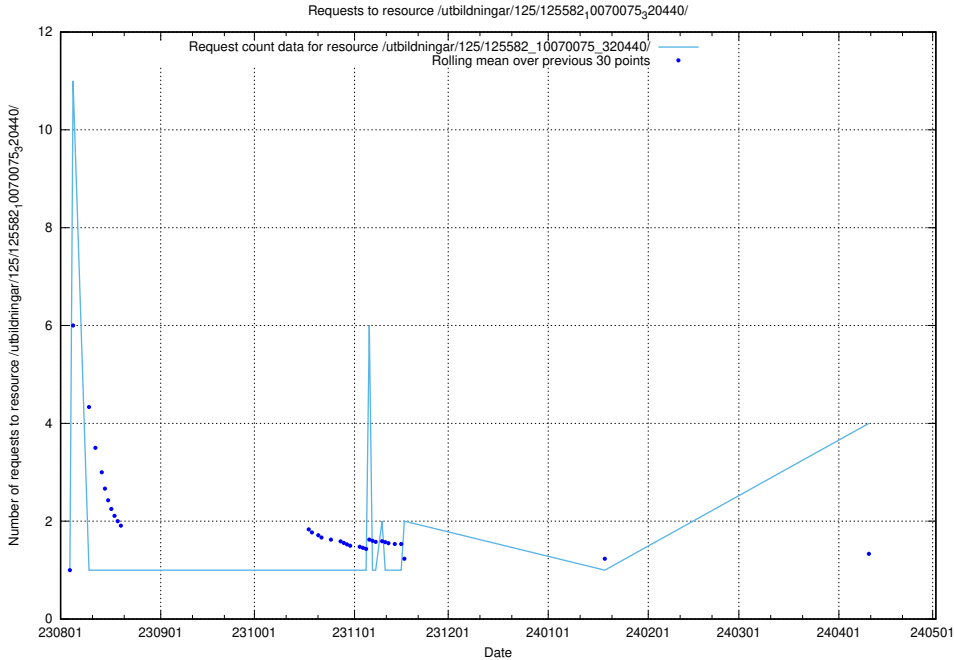

5.368 Usage of /utbildningar/125/125582_10070075_320440/

Here, we count the number of requests to resource /utbildningar/125/125582_10070075_320440/.