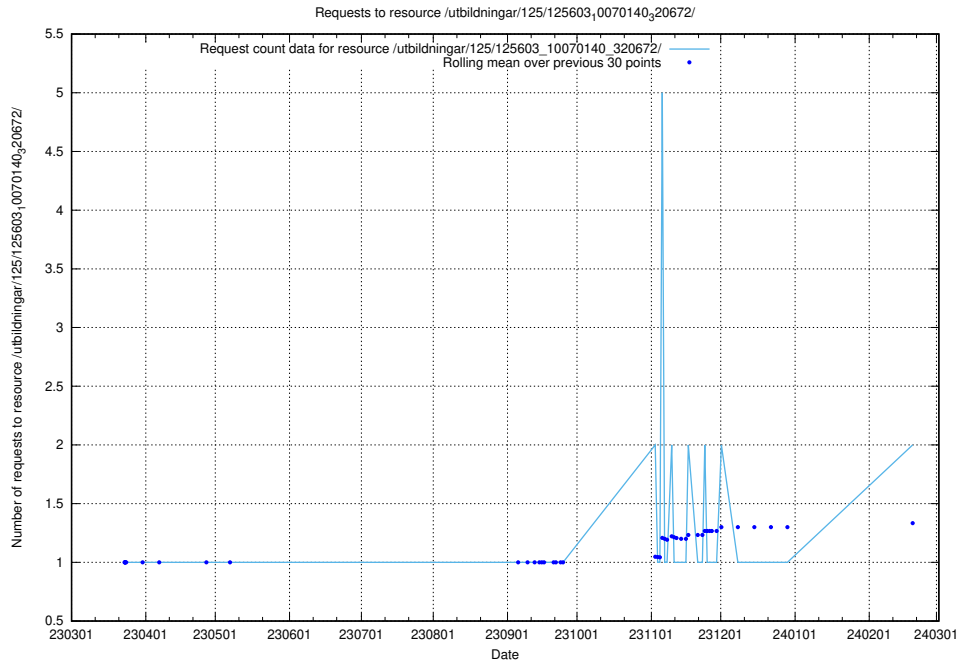

5.600 Usage of /utbildningar/125/125603_10070140_320672/

Here, we count the number of requests to resource /utbildningar/125/125603_10070140_320672/.