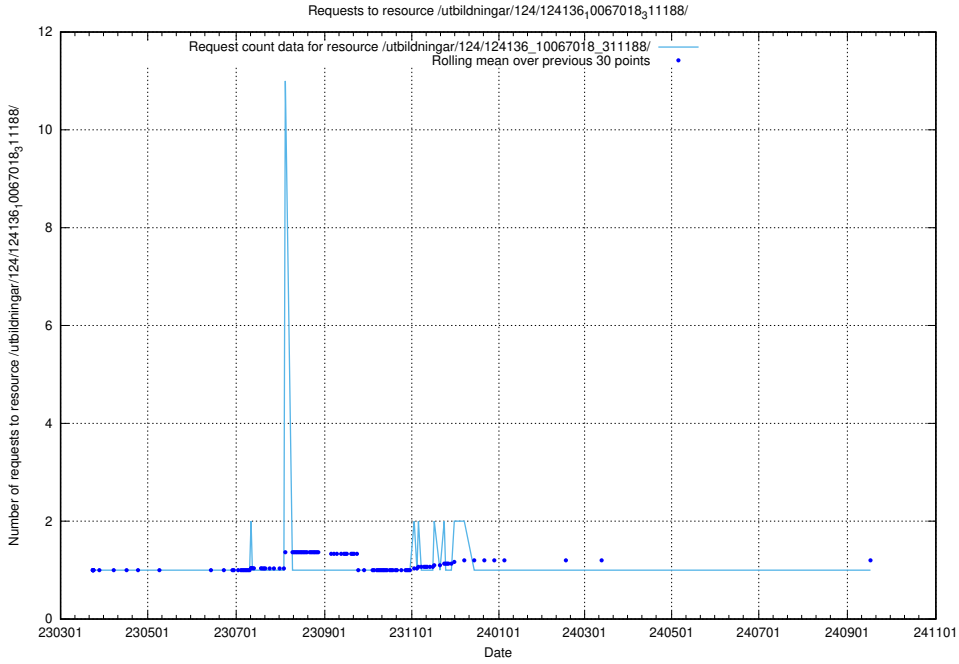

5.4856 Usage of /utbildningar/124/124136_10067018_311188/

Here, we count the number of requests to resource /utbildningar/124/124136_10067018_311188/.