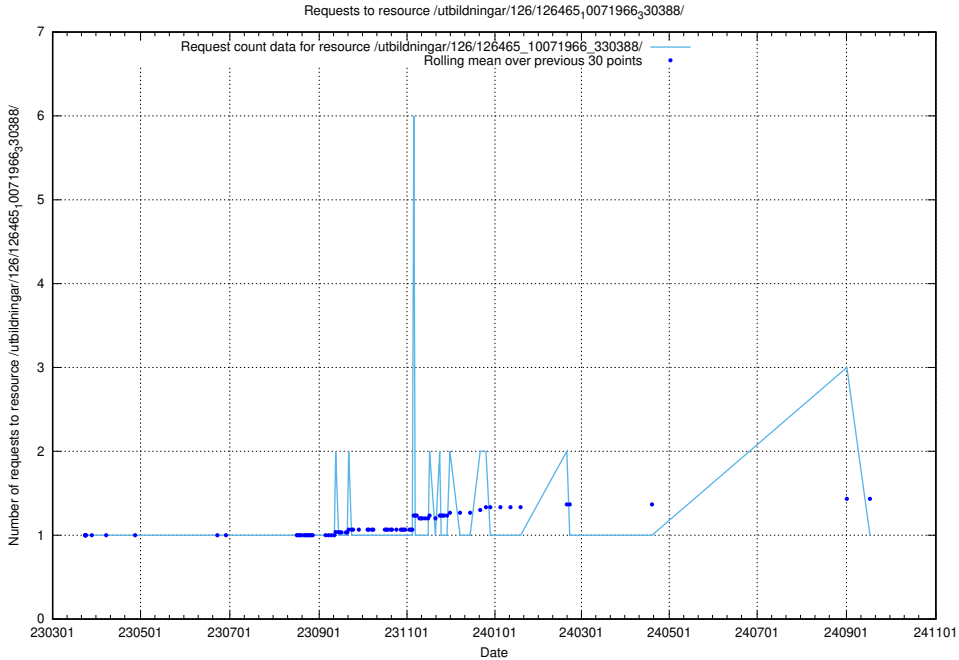

5.7195 Usage of /utbildningar/126/126465_10071966_330388/

Here, we count the number of requests to resource /utbildningar/126/126465_10071966_330388/.