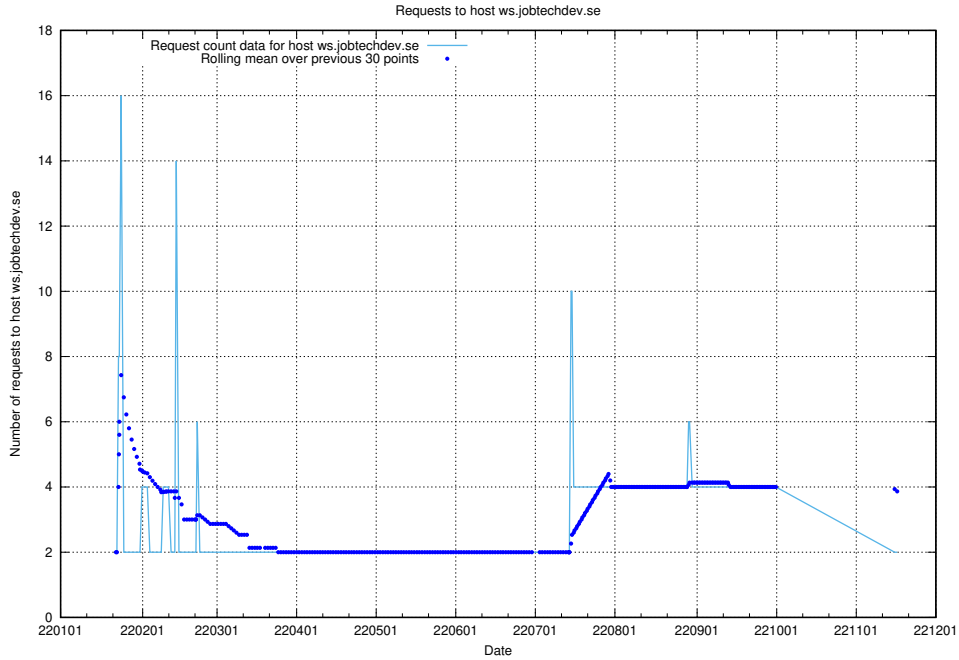

7.586 Usage of ws.jobtechdev.se

Here, we count the number of requests to host ws.jobtechdev.se.