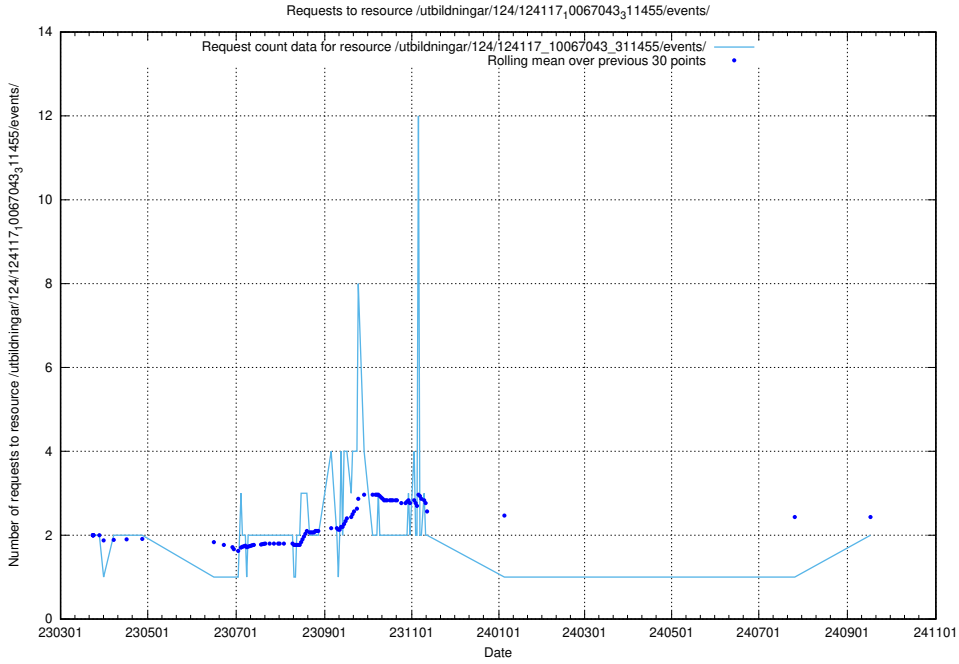

5.1075 Usage of /utbildningar/124/124117_10067043_311455/events/

Here, we count the number of requests to resource /utbildningar/124/124117_10067043_311455/events/