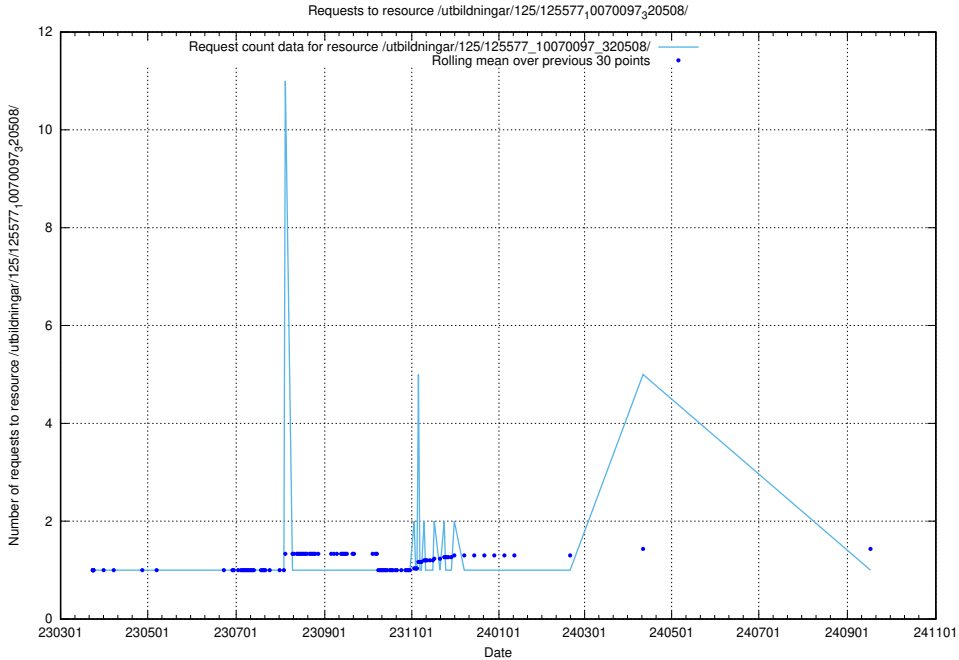

5.1229 Usage of /utbildningar/125/125577_10070097_320508/

Here, we count the number of requests to resource /utbildningar/125/125577_10070097_320508/.