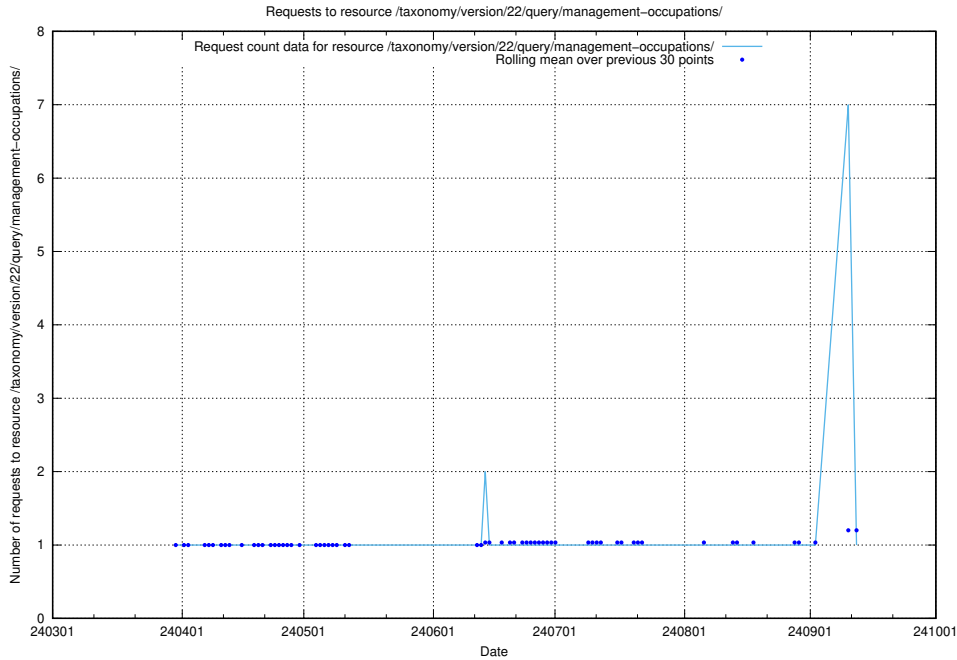

5.2446 Usage of /taxonomy/version/22/query/management-occupations/

Here, we count the number of requests to resource /taxonomy/version/22/query/management-occupations/.