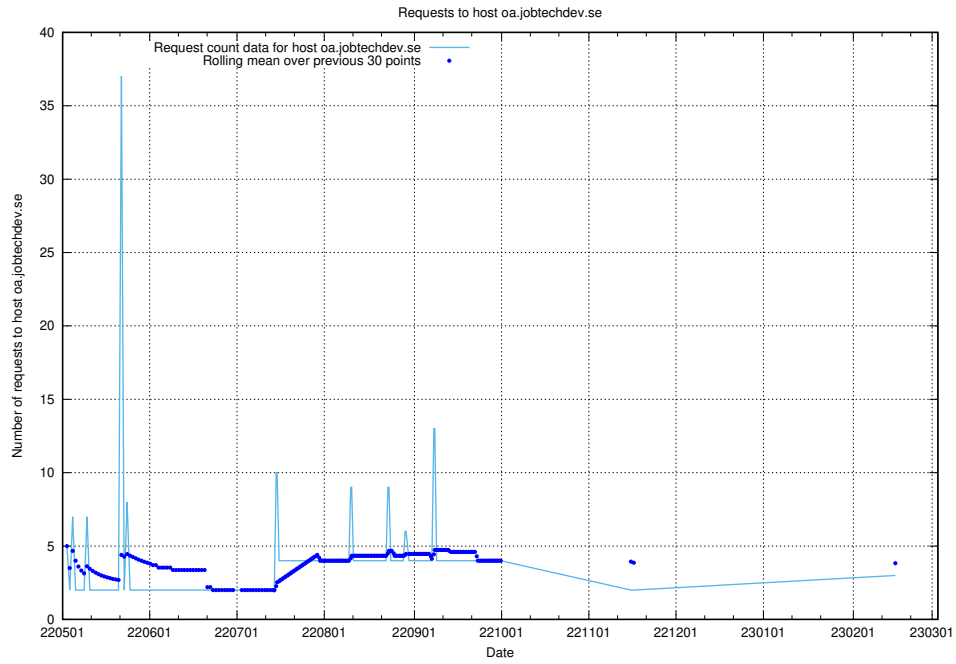

7.223 Usage of socp4.jobtechdev.se

Here, we count the number of requests to host socp4.jobtechdev.se.

7.224 Usage of oa.jobtechdev.se

Here, we count the number of requests to host oa.jobtechdev.se.

7.225 Usage of data.jobtechdev.se:80