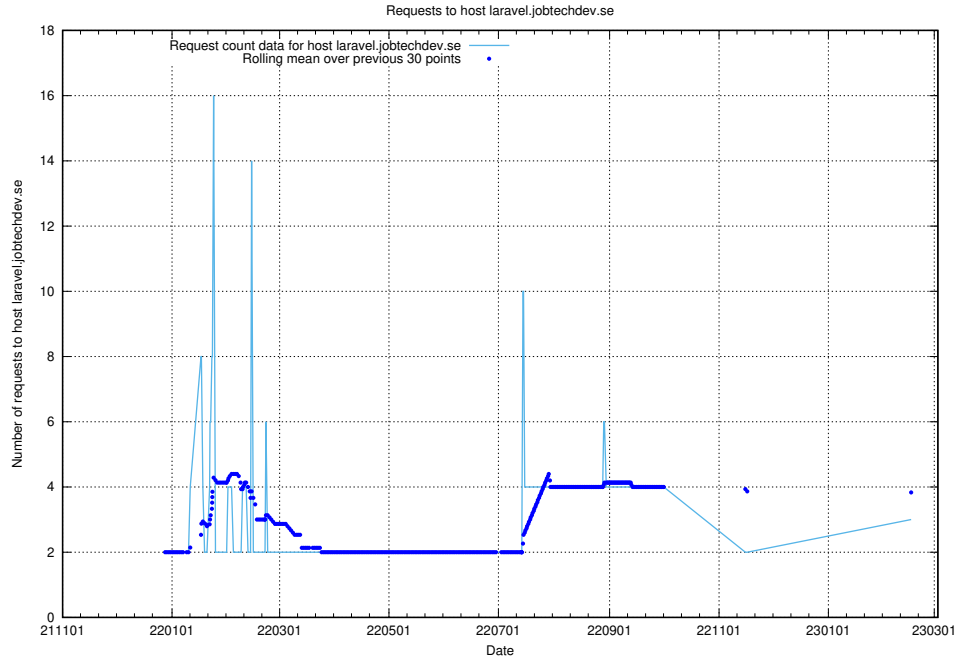

Here, we count the number of requests to host panel.jobtechdev.se.

7.199 Usage of new.jobtechdev.se

Here, we count the number of requests to host new.jobtechdev.se.

7.200 Usage of laravel.jobtechdev.se

Here, we count the number of requests to host laravel.jobtechdev.se.