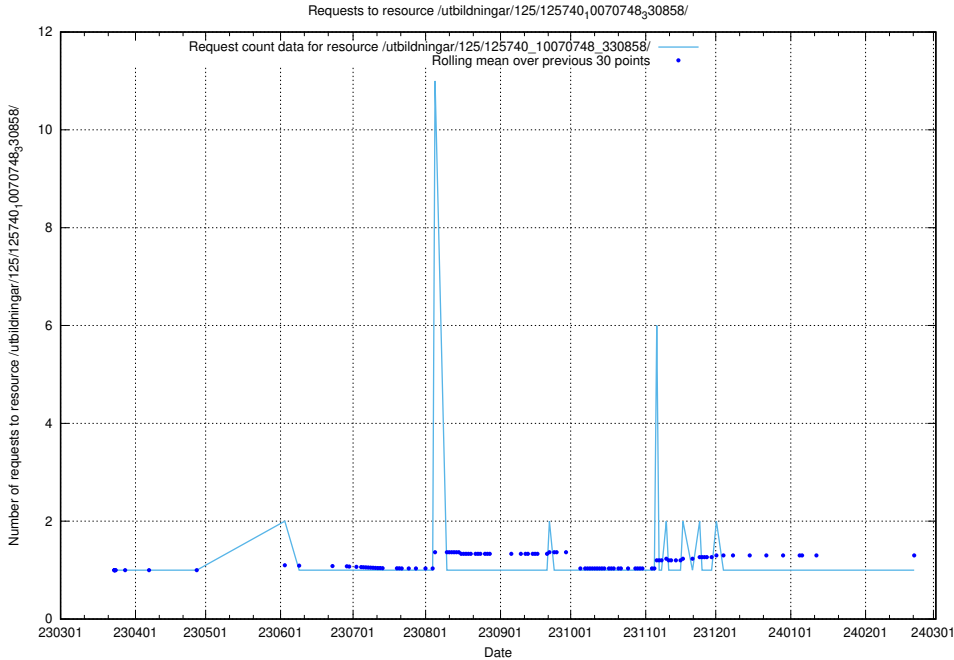

Here, we count the number of requests to resource /utbildningar/125/125740_10070748_330858/events/

5.1097 Usage of /utbildningar/125/125740_10070748_330858/

Here, we count the number of requests to resource /utbildningar/125/125740_10070748_330858/.