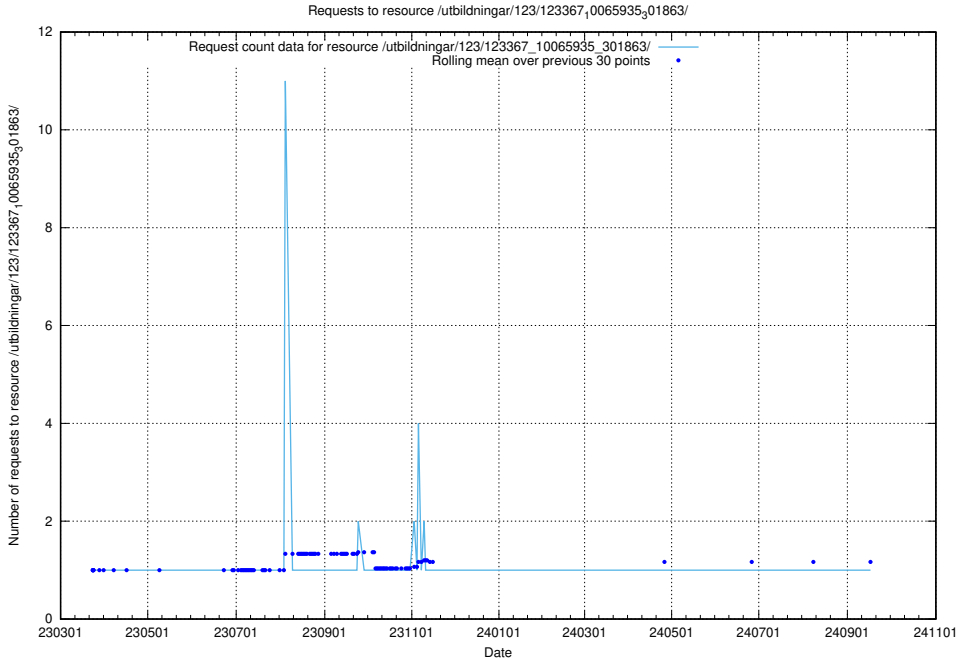

5.5393 Usage of /utbildningar/123/123367_10065935_301863/

Here, we count the number of requests to resource /utbildningar/123/123367_10065935_301863/.