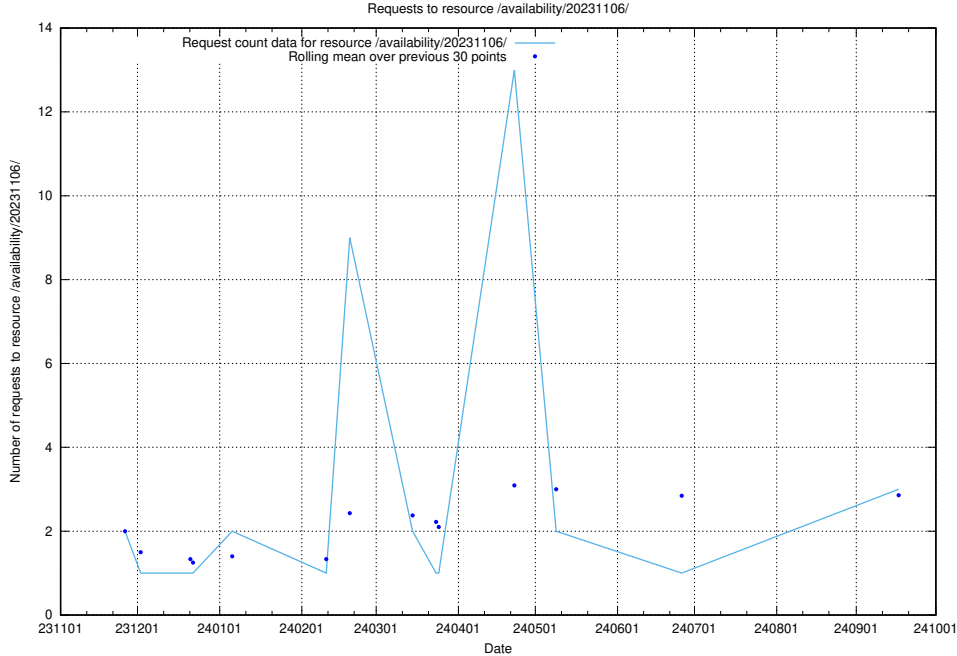

Here, we count the number of requests to resource /utbildningar/124/124468_10067547_312970/.

5.467 Usage of /availability/20231106/

Here, we count the number of requests to resource /availability/20231106/.