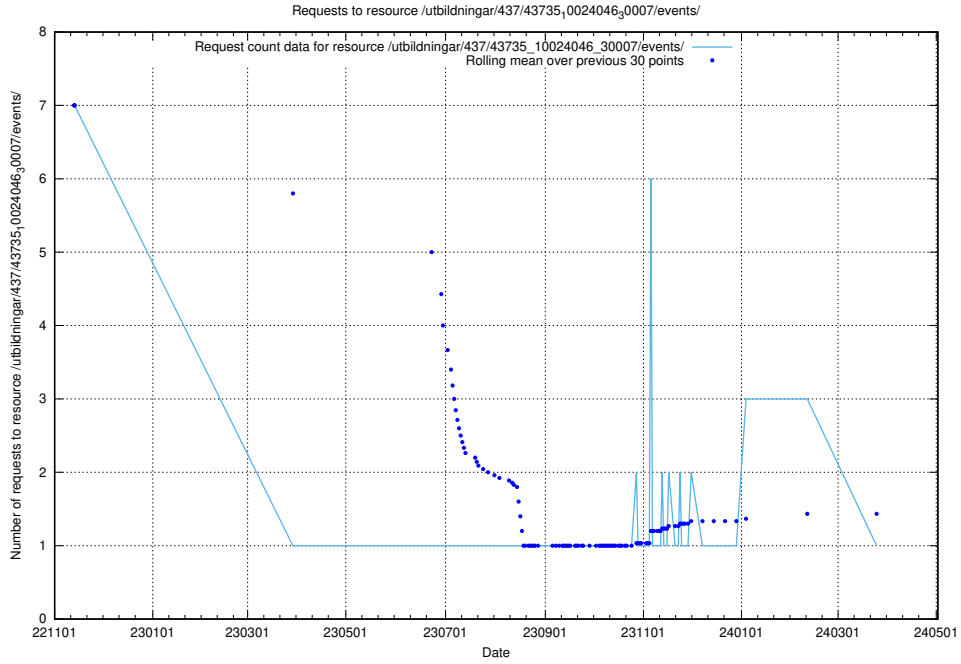

5.6535 Usage of /utbildningar/437/43735_10024046_30007/events/

Here, we count the number of requests to resource /utbildningar/437/43735_10024046_30007/events/.