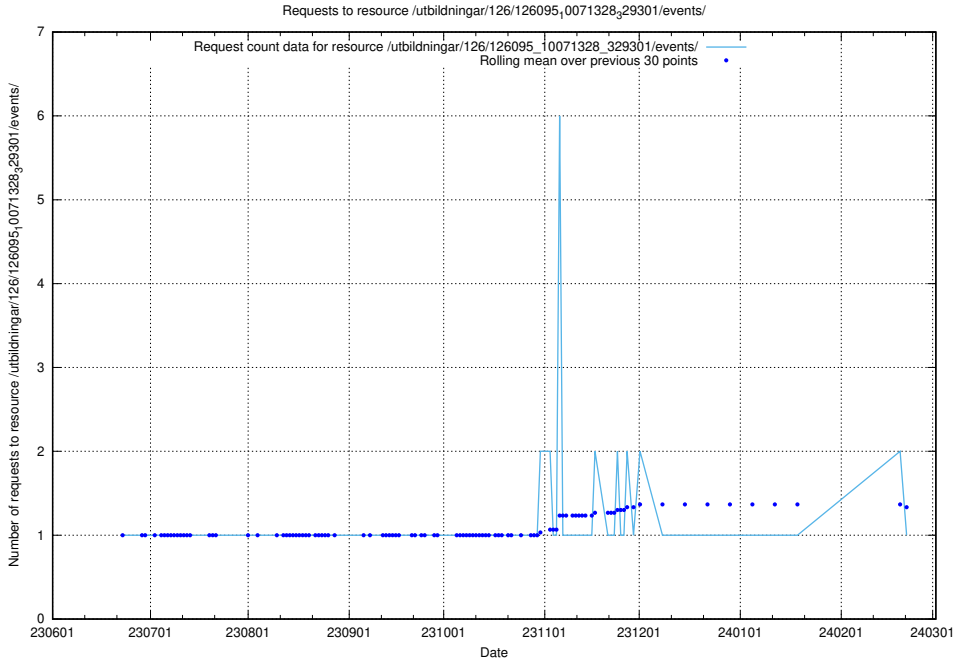

Here, we count the number of requests to resource /utbildningar/126/126178_10071282_325330/.

5.6415 Usage of /utbildningar/126/126095_10071328_329301/events/

Here, we count the number of requests to resource /utbildningar/126/126095_10071328_329301/events/