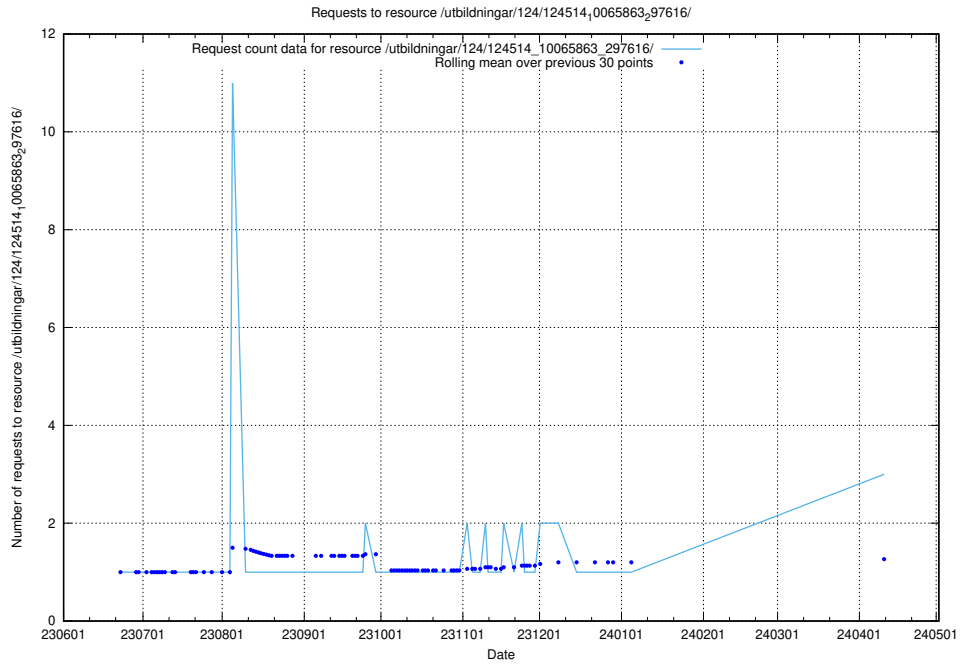

Here, we count the number of requests to resource /utbildningar/124/124515_10065914_300491/.

5.537 Usage of /utbildningar/124/124514_10065863_297616/

Here, we count the number of requests to resource /utbildningar/124/124514_10065863_297616/.