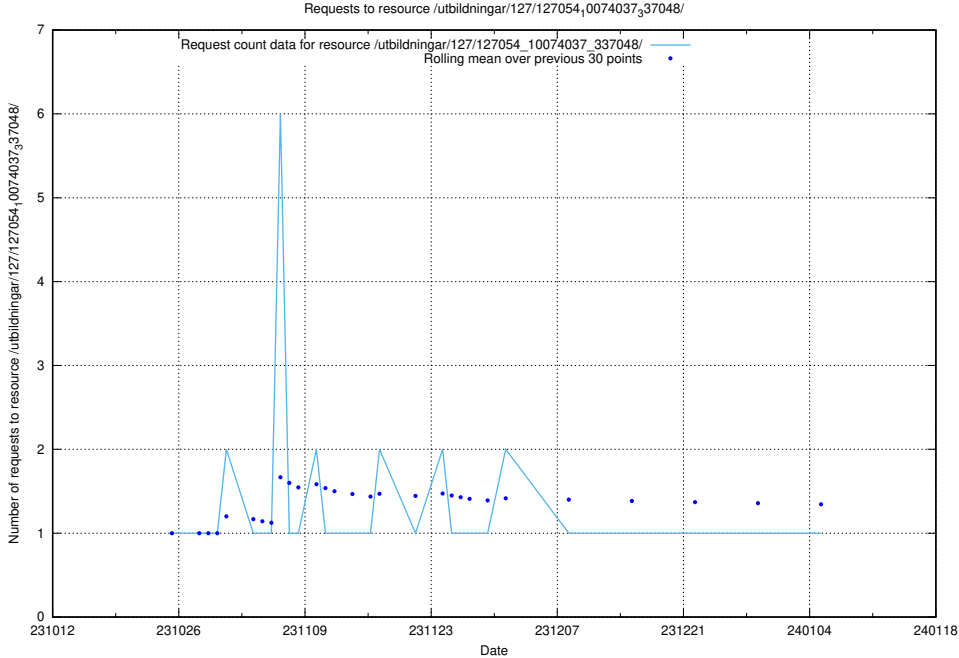

5.5006 Usage of /utbildningar/127/127054_10074037_337048/

Here, we count the number of requests to resource /utbildningar/127/127054_10074037_337048/.