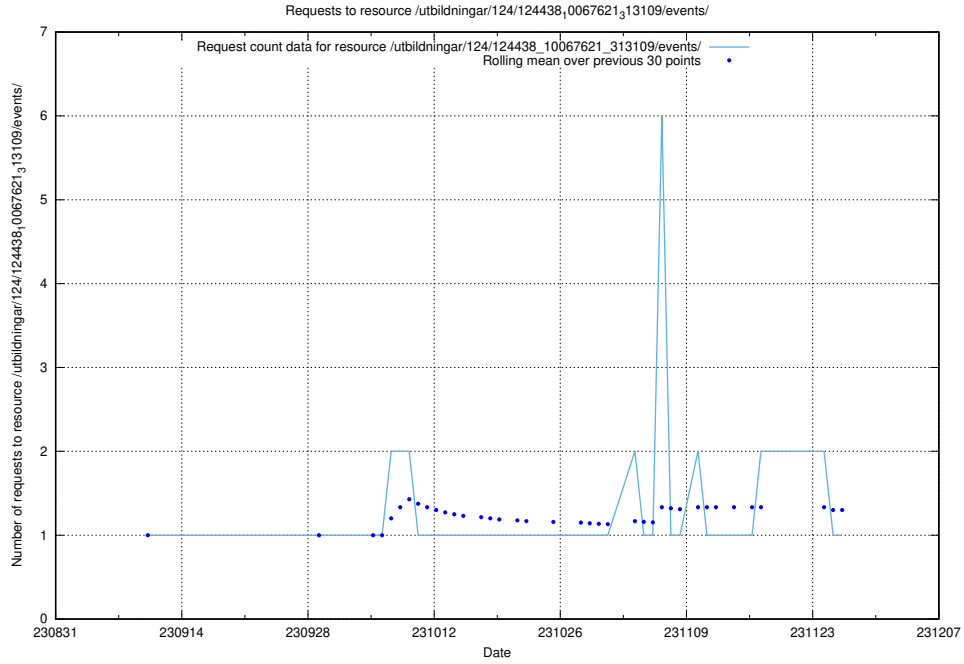

5.5405 Usage of /utbildningar/124/124438_10067621_313109/events/

Here, we count the number of requests to resource /utbildningar/124/124438_10067621_313109/events/