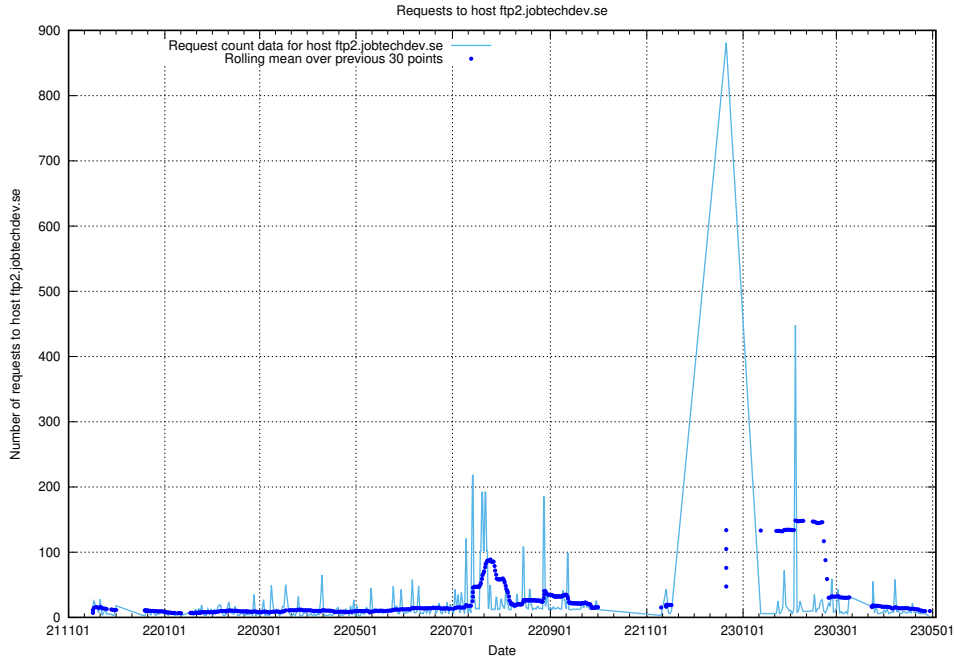

7.660 Usage of ftp2.jobtechdev.se

Here, we count the number of requests to host ftp2.jobtechdev.se.