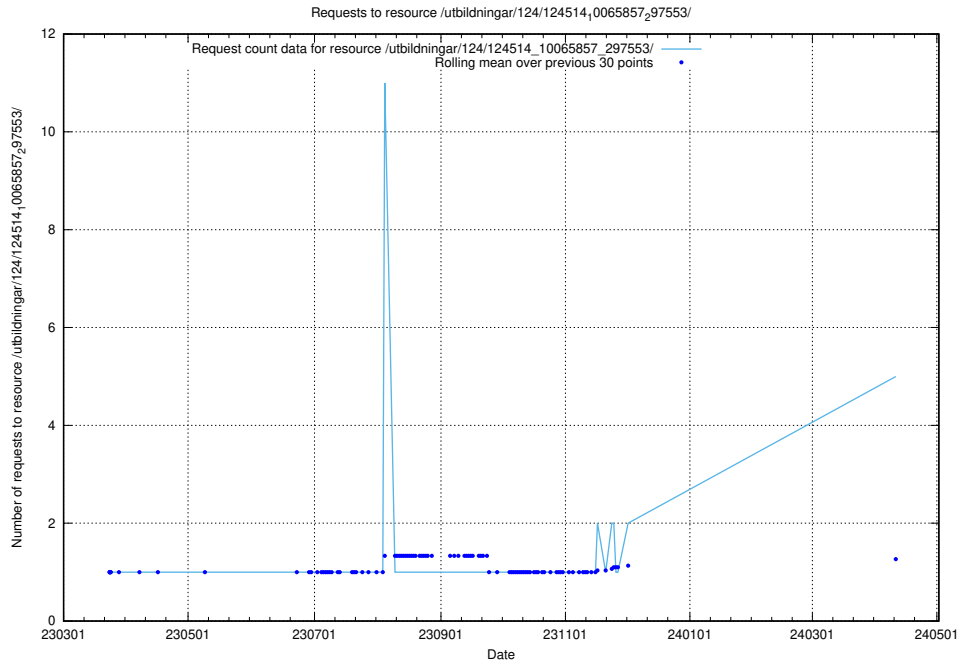

5.230 Usage of /utbildningar/124/124514_10065857_297553/

Here, we count the number of requests to resource /utbildningar/124/124514_10065857_297553/.