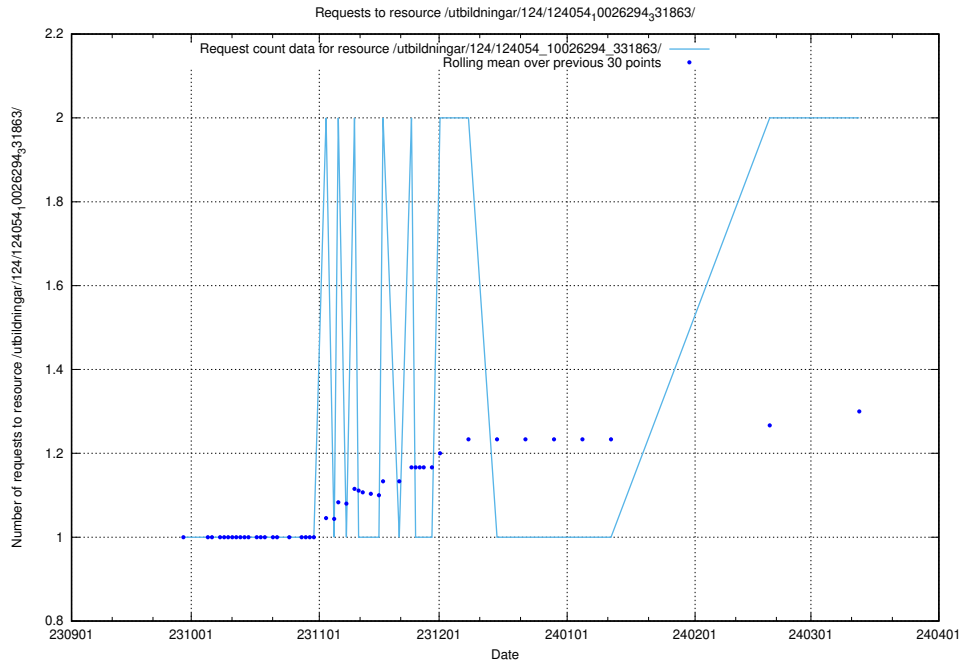

5.874 Usage of /utbildningar/124/124054_10026294_331863/

Here, we count the number of requests to resource /utbildningar/124/124054_10026294_331863/.