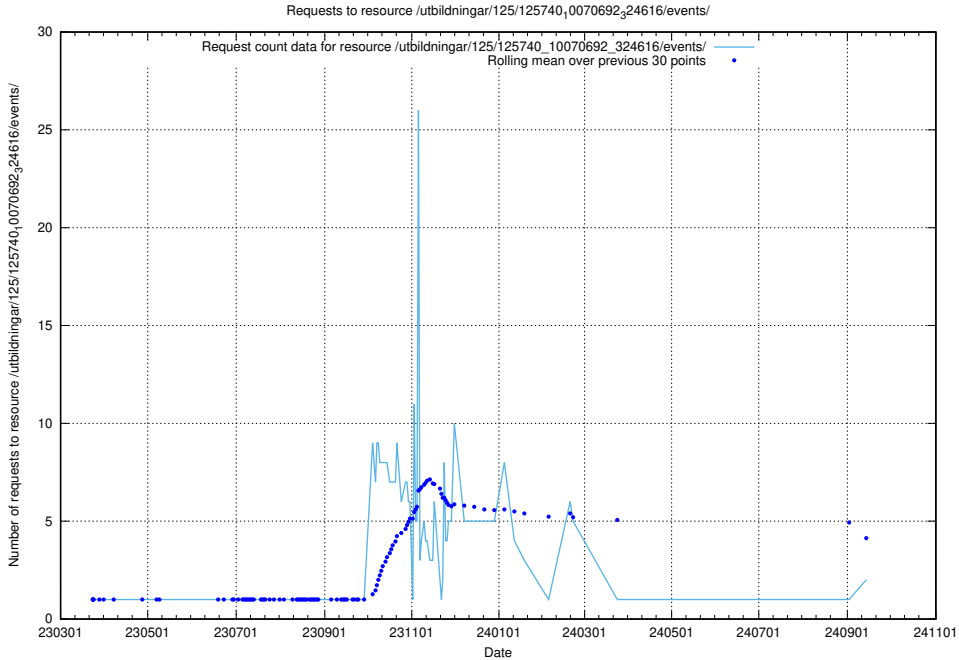

5.588 Usage of /utbildningar/125/125740_10070692_324616/events/

Here, we count the number of requests to resource /utbildningar/125/125740_10070692_324616/events/