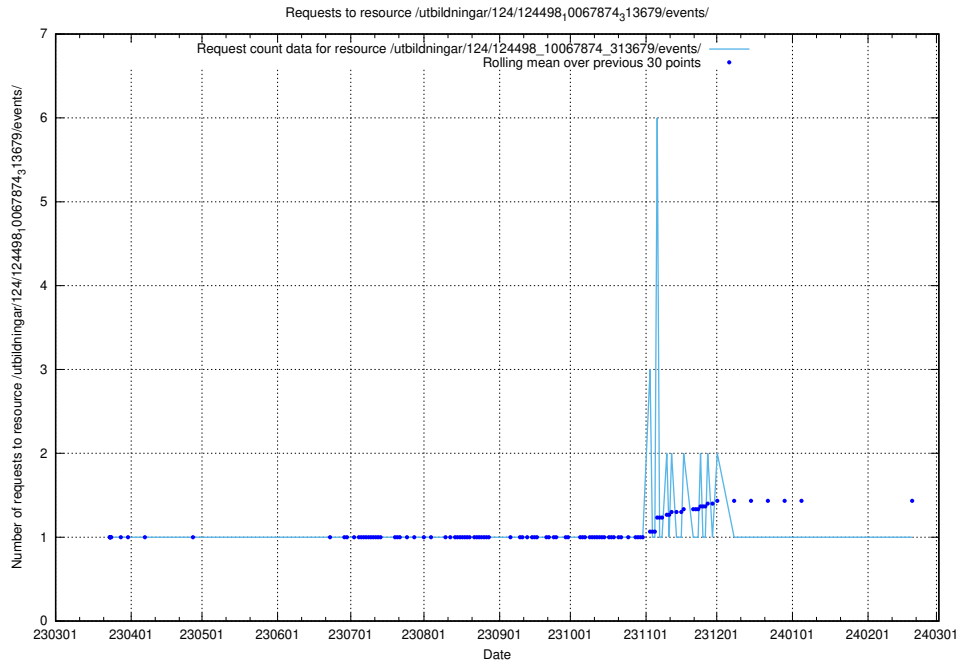

5.3444 Usage of /utbildningar/124/124498_10067874_313679/events/

Here, we count the number of requests to resource /utbildningar/124/124498_10067874_313679/events/