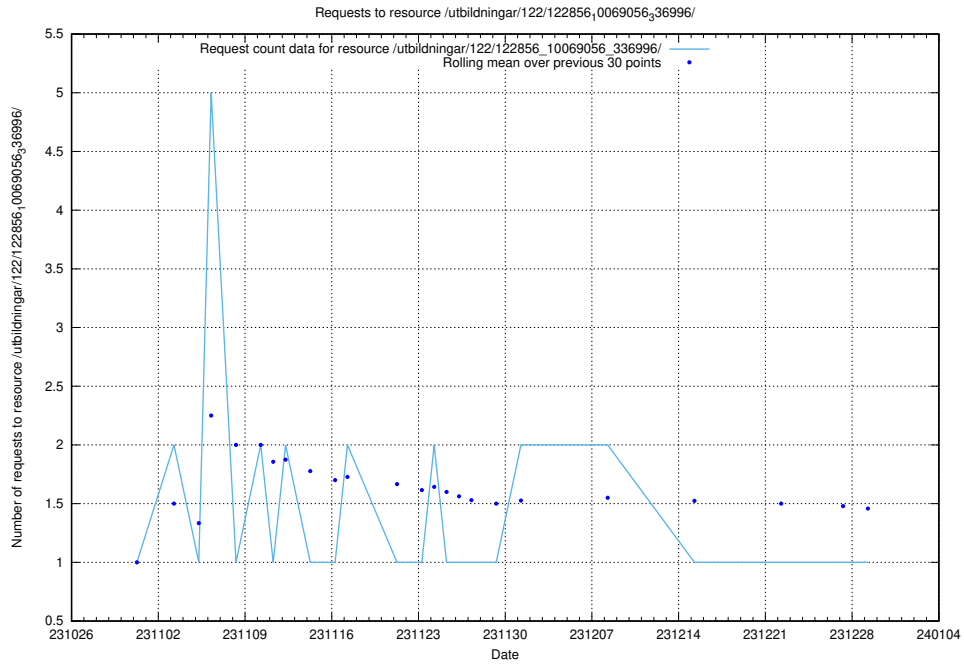

5.4960 Usage of /utbildningar/122/122856_10069056_336996/

Here, we count the number of requests to resource /utbildningar/122/122856_10069056_336996/.