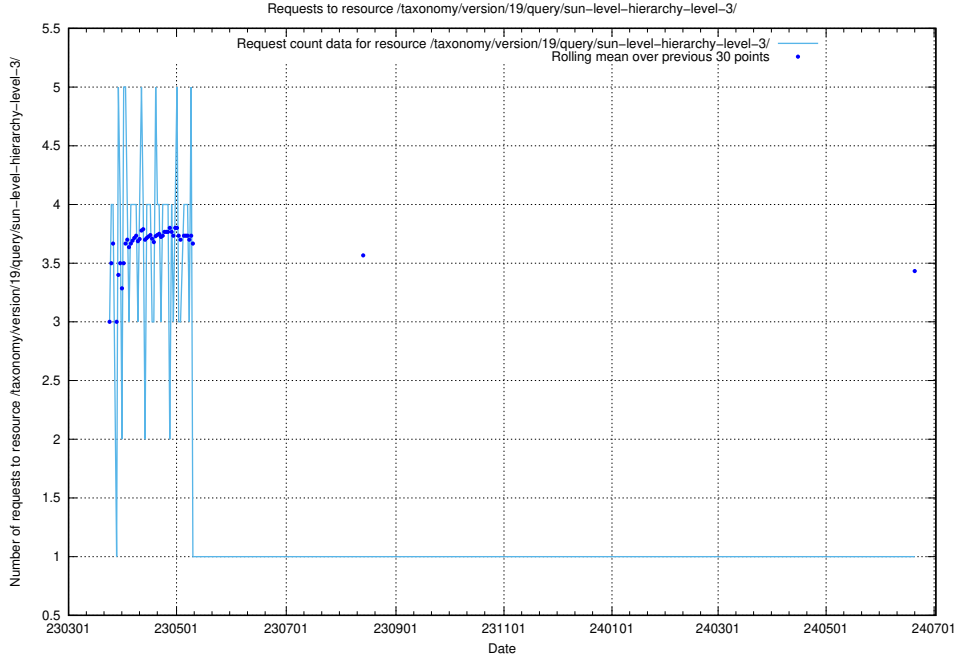

5.6882 Usage of /taxonomy/version/19/query/sun-level-hierarchy-level-3/

Here, we count the number of requests to resource /taxonomy/version/19/query/sun-level-hierarchy-level-3/.