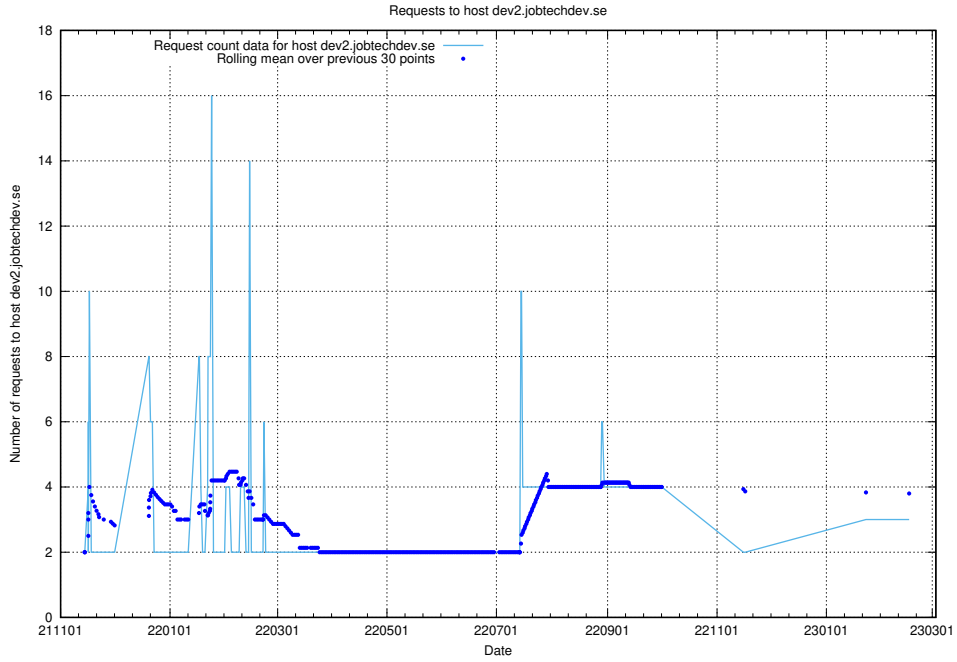

7.173 Usage of dev2.jobtechdev.se

Here, we count the number of requests to host dev2.jobtechdev.se.