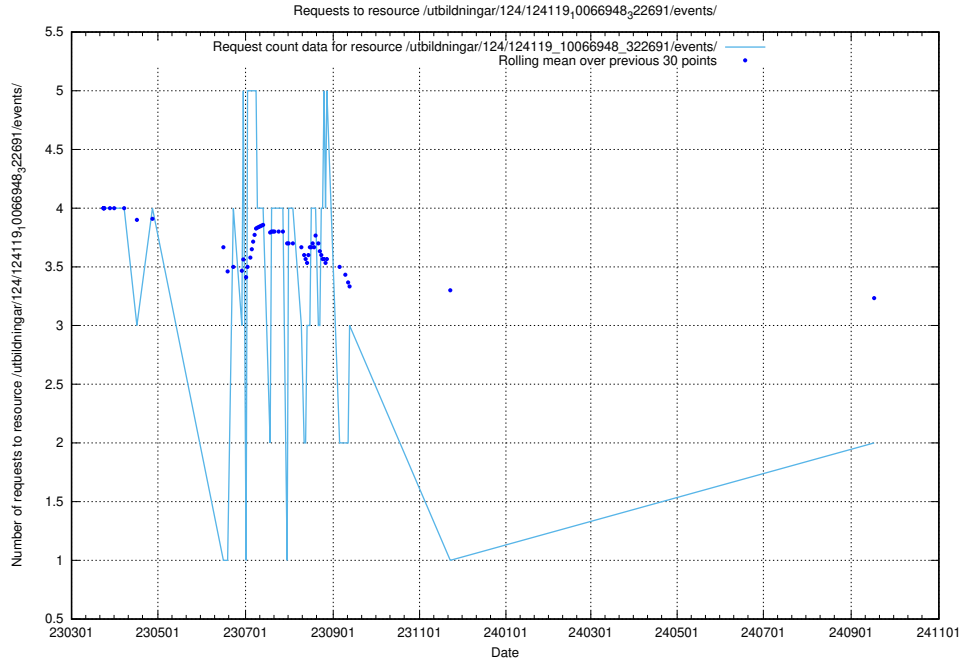

5.1062 Usage of /utbildningar/124/124119_10066948_322691/events/

Here, we count the number of requests to resource /utbildningar/124/124119_10066948_322691/events/