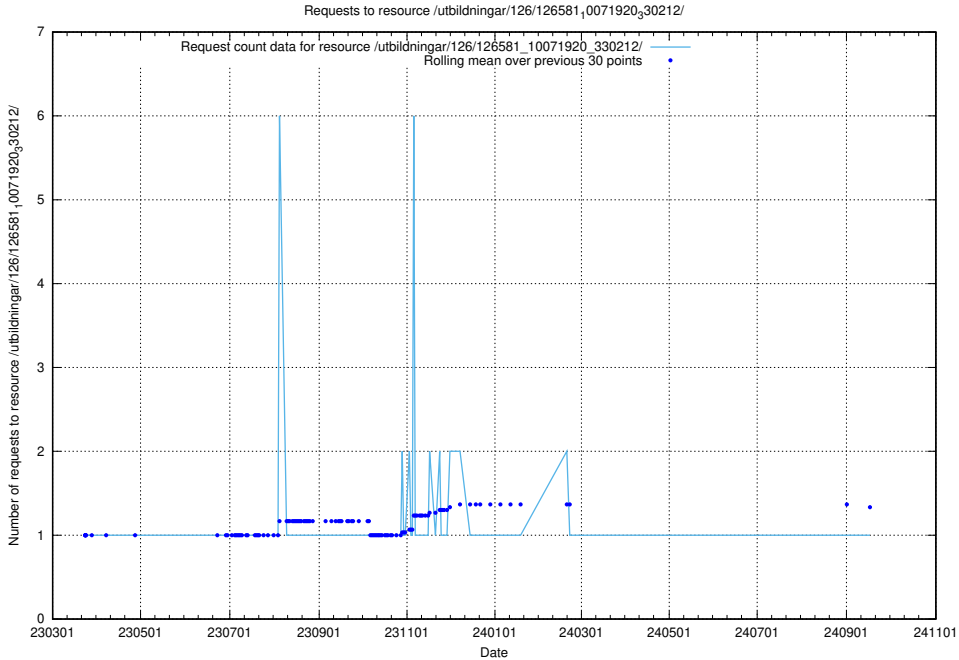

5.7180 Usage of /utbildningar/126/126581_10071920_330212/

Here, we count the number of requests to resource /utbildningar/126/126581_10071920_330212/.