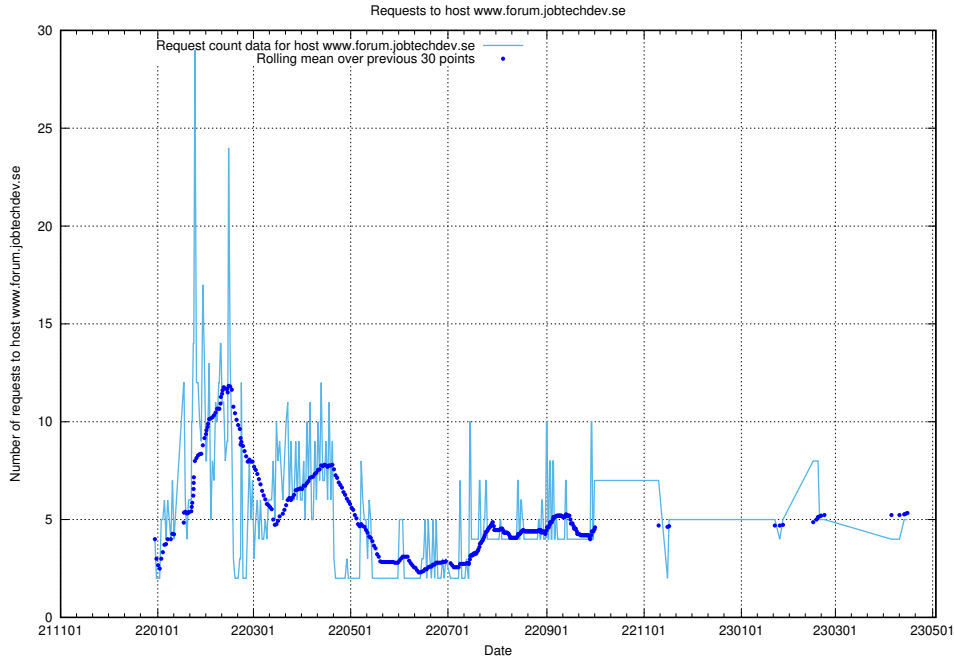

7.98 Usage of www.forum.jobtechdev.se

Here, we count the number of requests to host www.forum.jobtechdev.se.