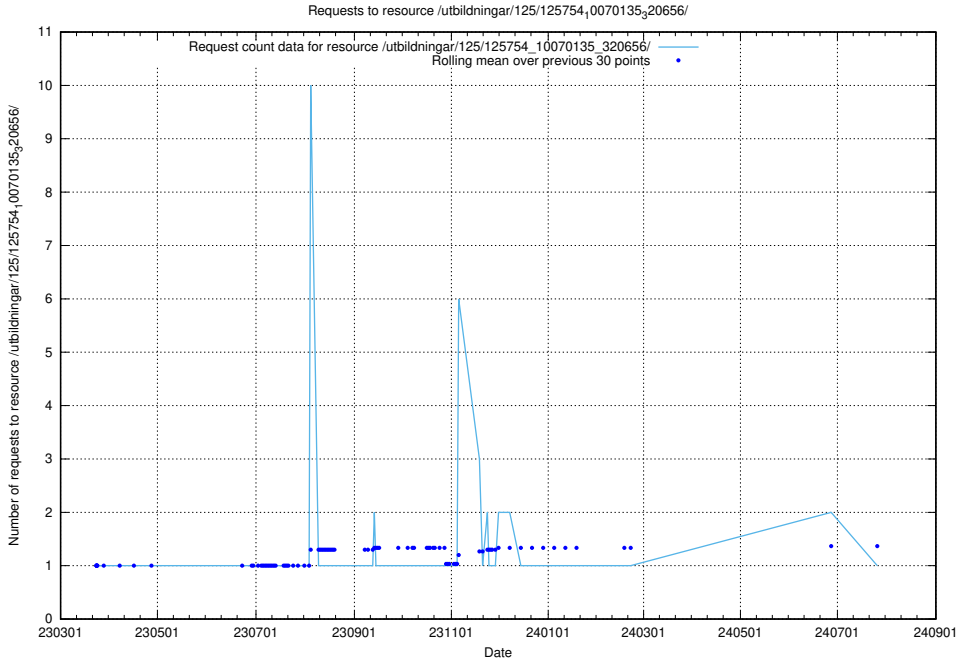

5.7239 Usage of /utbildningar/125/125754_10070135_320656/

Here, we count the number of requests to resource /utbildningar/125/125754_10070135_320656/.