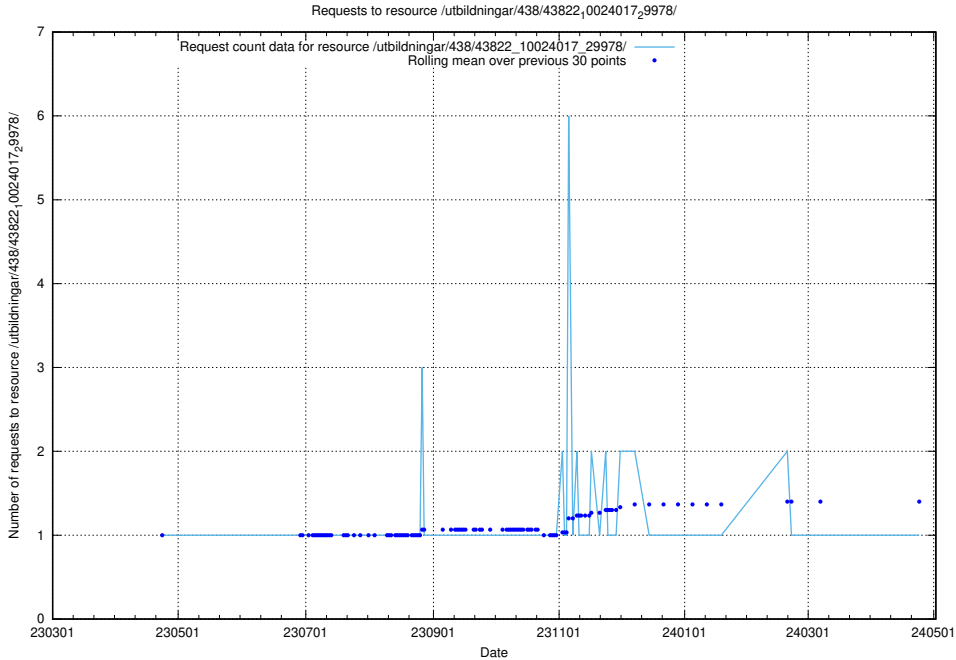

5.6765 Usage of /utbildningar/438/43822_10024017_29978/

Here, we count the number of requests to resource /utbildningar/438/43822_10024017_29978/.