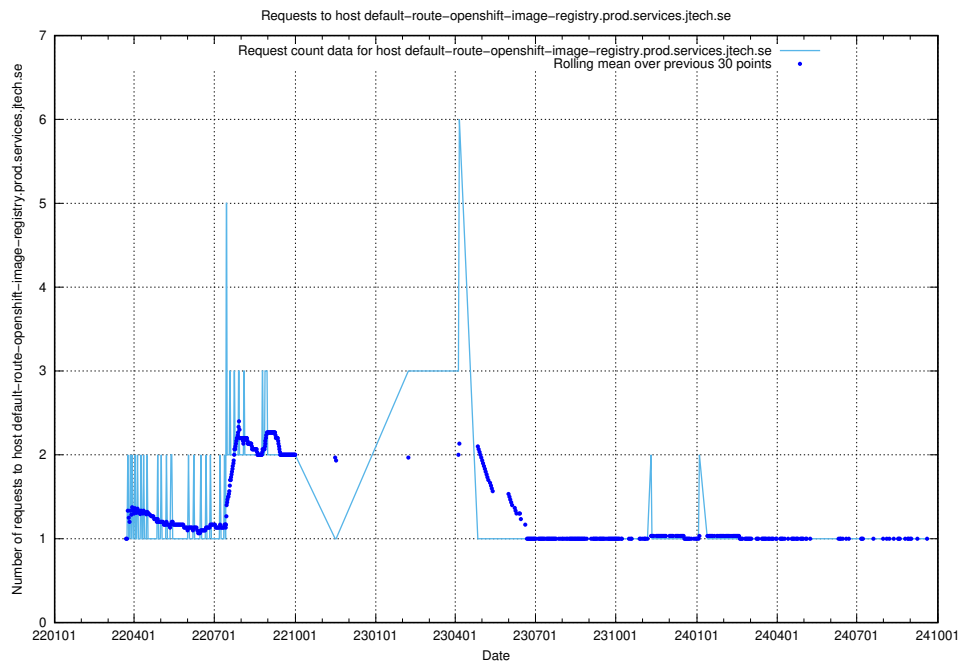

7.650 Usage of mentor-api-mentor-api-prod.prod.services.jtech.se

Here, we count the number of requests to host mentor-api-mentor-api-prod.prod.services.jtech.se.

7.651 Usage of fw1.jobtechdev.se:443

Here, we count the number of requests to host fw1.jobtechdev.se:443.