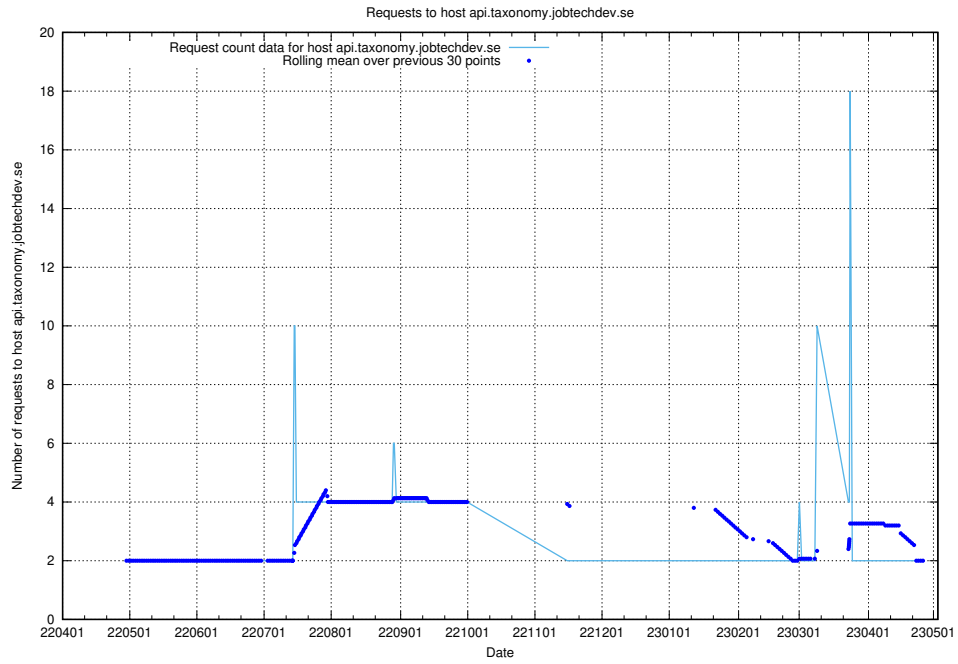

7.442 Usage of api.taxonomy.jobtechdev.se

Here, we count the number of requests to host api.taxonomy.jobtechdev.se.