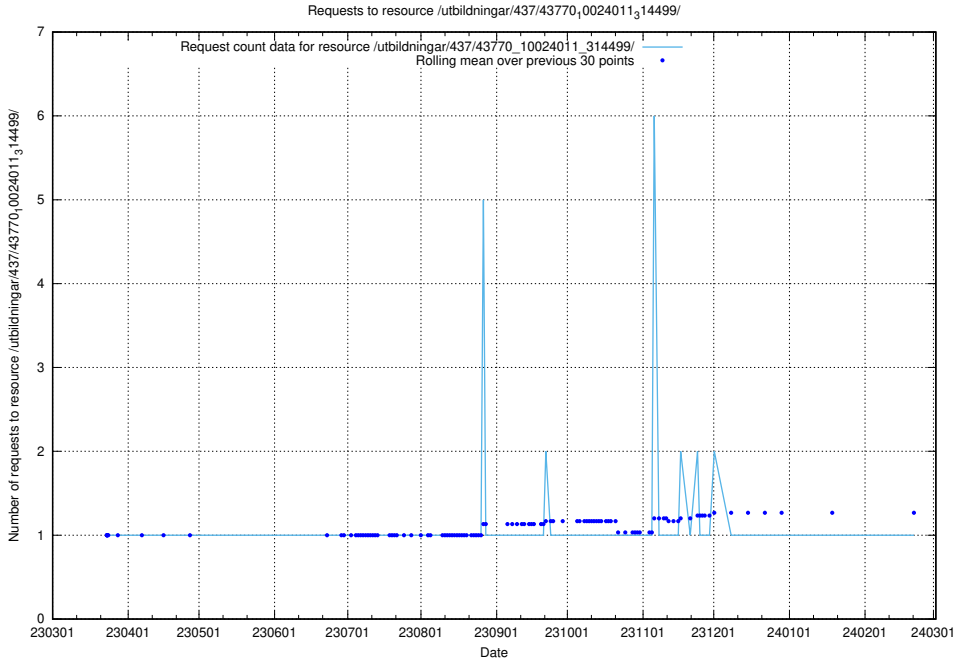

5.7148 Usage of /utbildningar/437/43770_10024011_314499/

Here, we count the number of requests to resource /utbildningar/437/43770_10024011_314499/.