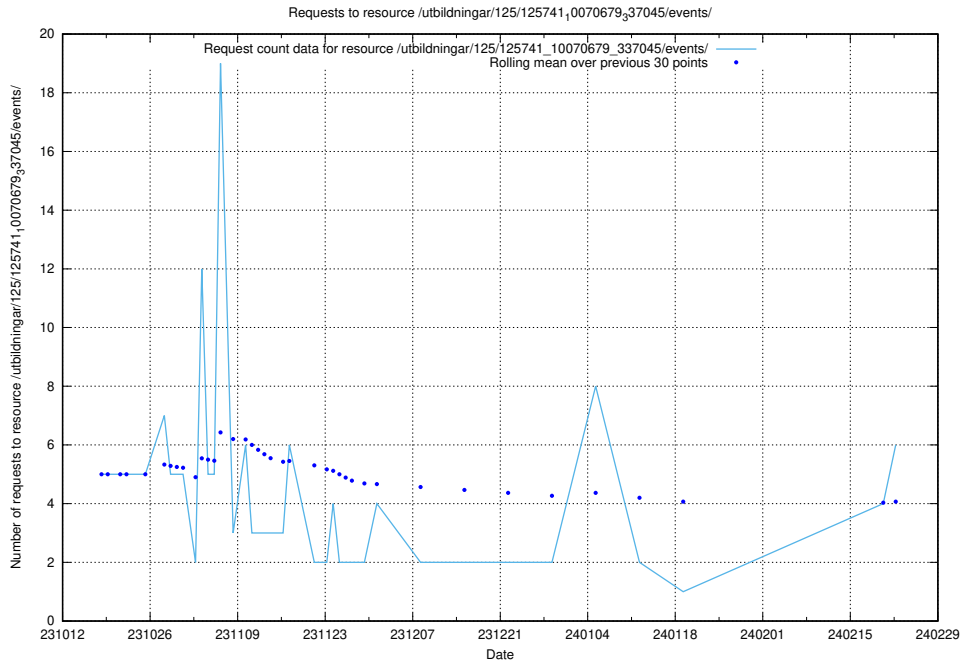

5.141 Usage of /utbildningar/125/125741_10070679_337045/events/

Here, we count the number of requests to resource /utbildningar/125/125741_10070679_337045/events/