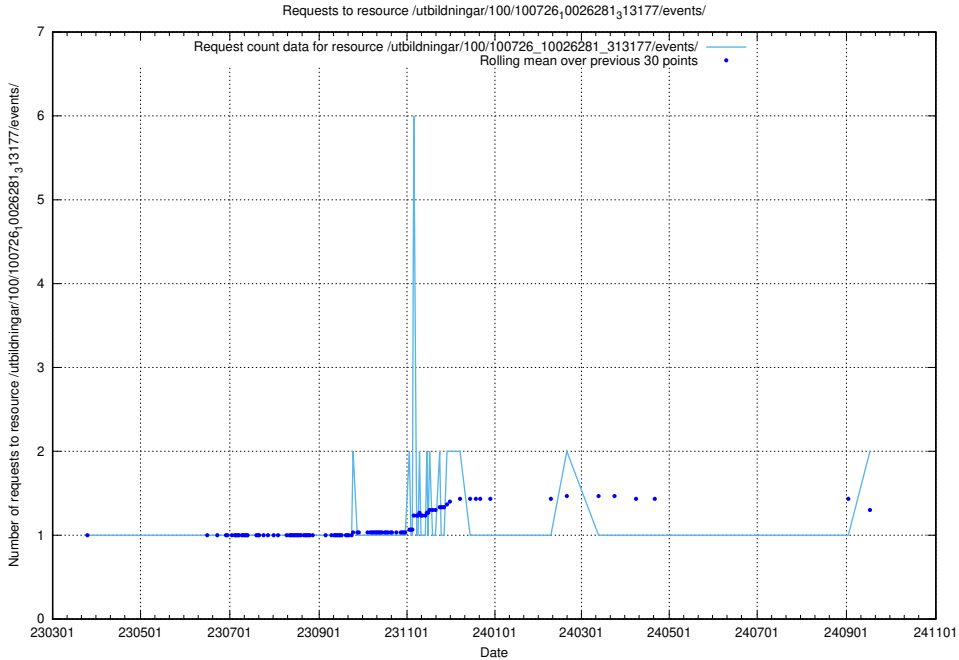

5.1052 Usage of /utbildningar/100/100726_10026281_313177/events/

Here, we count the number of requests to resource /utbildningar/100/100726_10026281_313177/events/