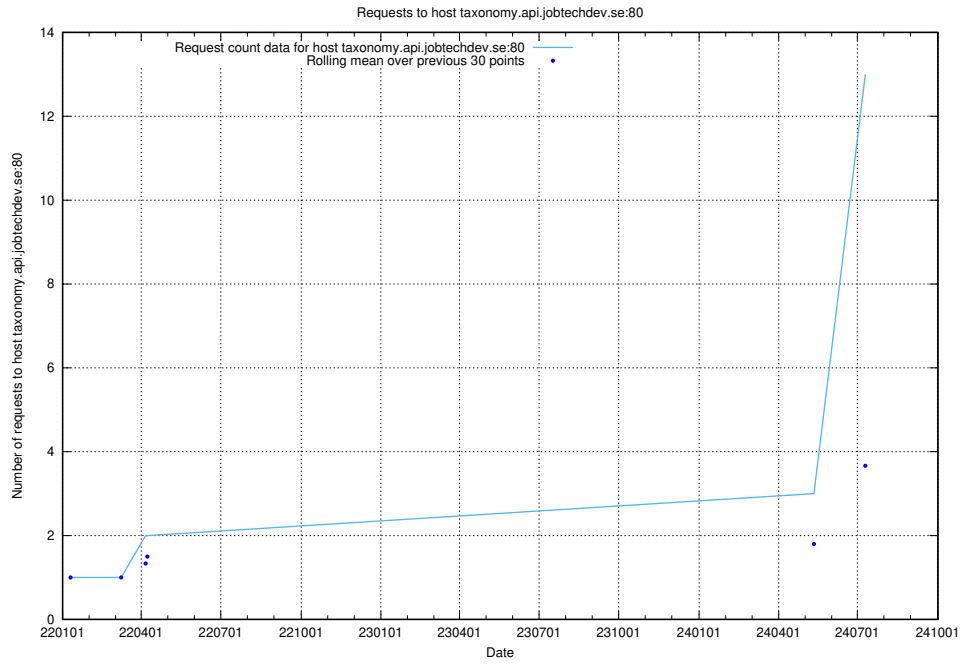

7.48 Usage of taxonomy.api.jobtechdev.se:80

Here, we count the number of requests to host taxonomy.api.jobtechdev.se:80.