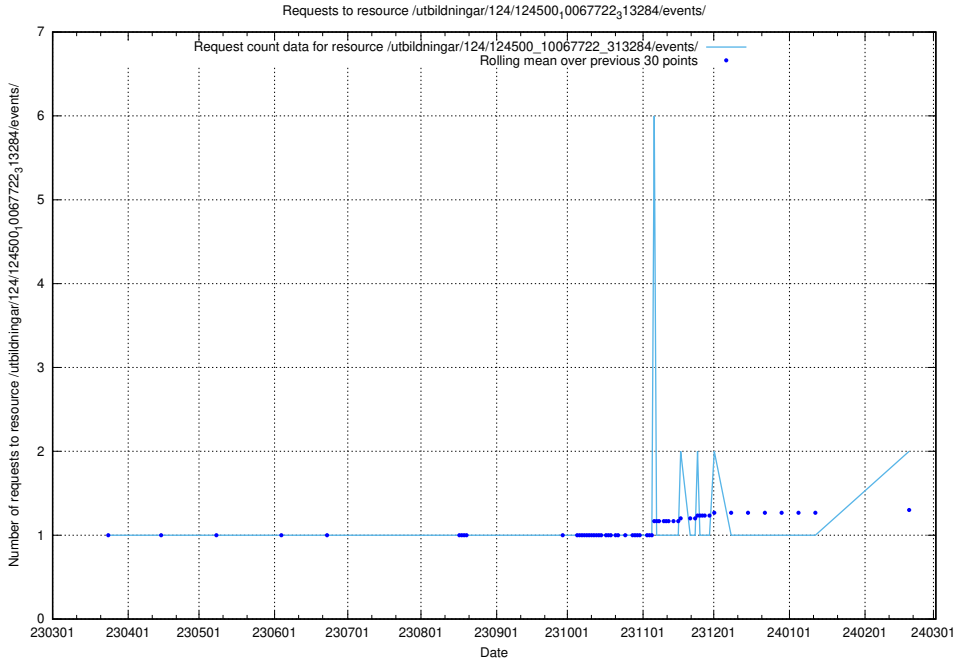

5.1058 Usage of /utbildningar/124/124500_10067722_313284/events/

Here, we count the number of requests to resource /utbildningar/124/124500_10067722_313284/events/