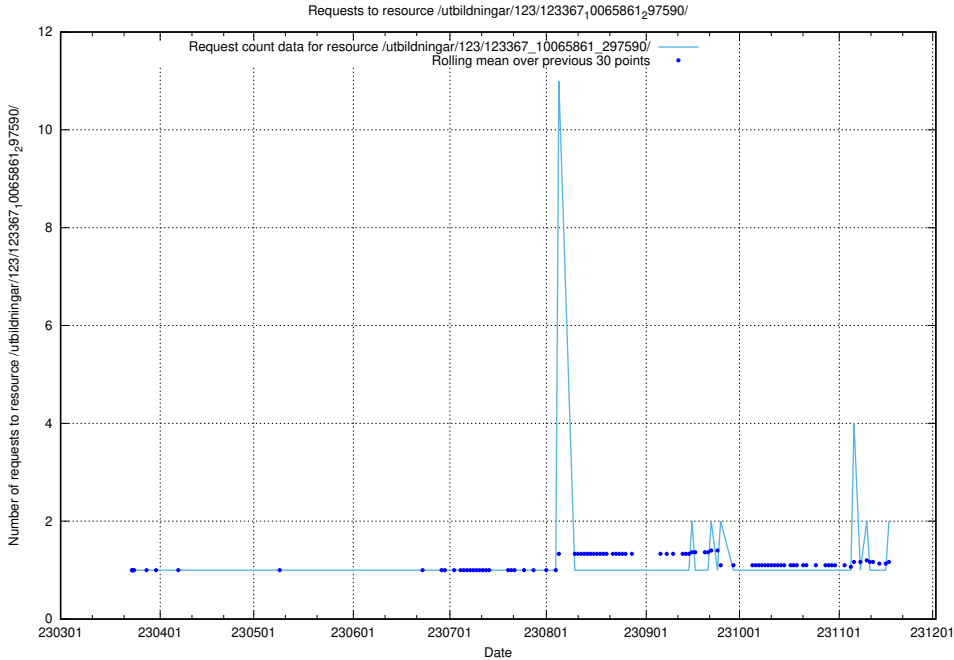

5.904 Usage of /utbildningar/123/123367_10065861_297590/

Here, we count the number of requests to resource /utbildningar/123/123367_10065861_297590/.