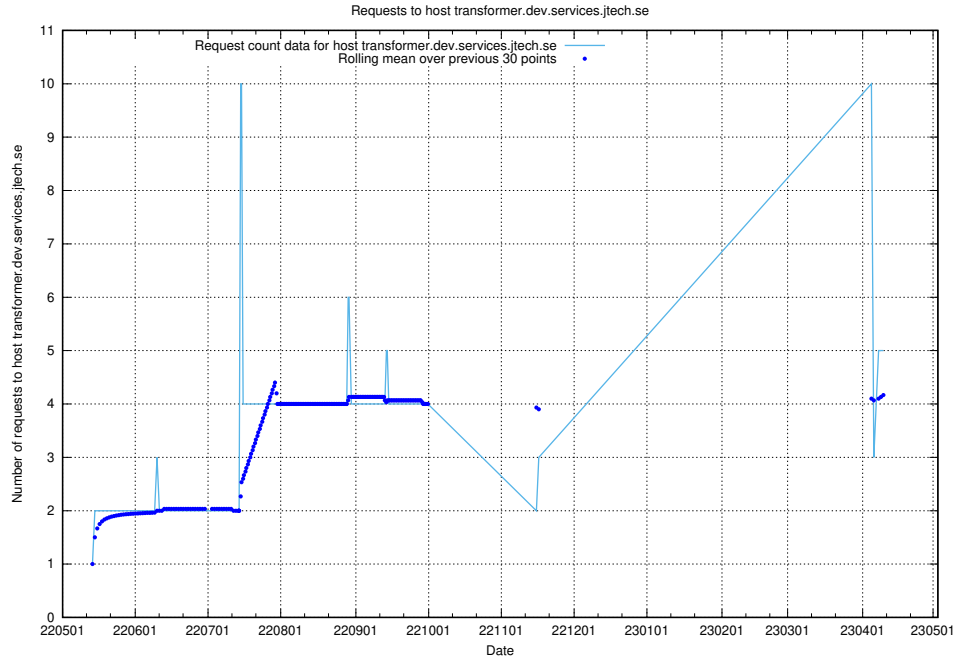

7.101 Usage of transformer.dev.services.jtech.se

Here, we count the number of requests to host transformer.dev.services.jtech.se.