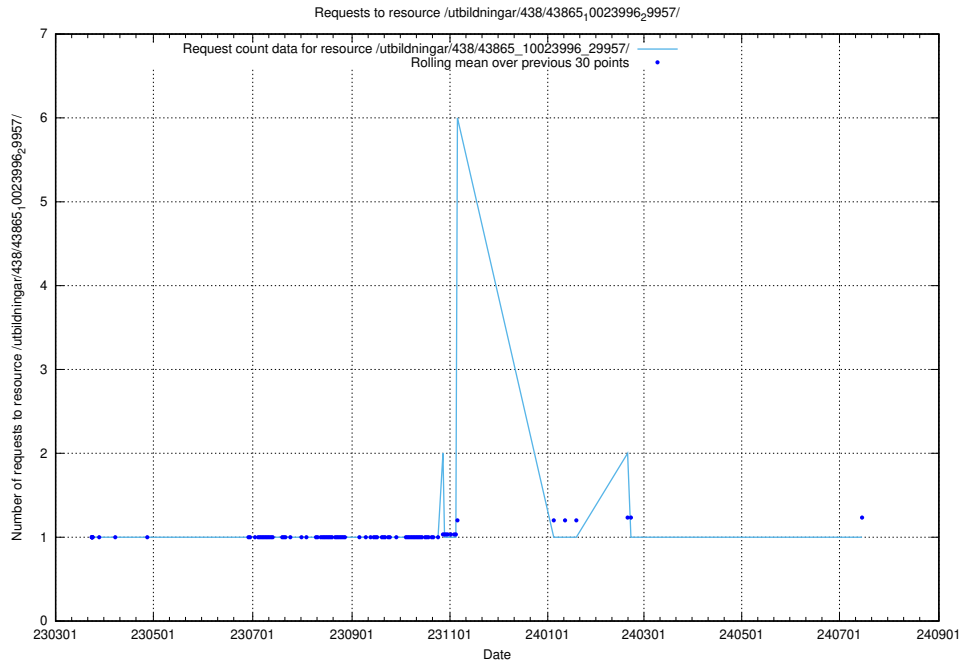

5.7101 Usage of /utbildningar/438/43865_10023996_29957/

Here, we count the number of requests to resource /utbildningar/438/43865_10023996_29957/.