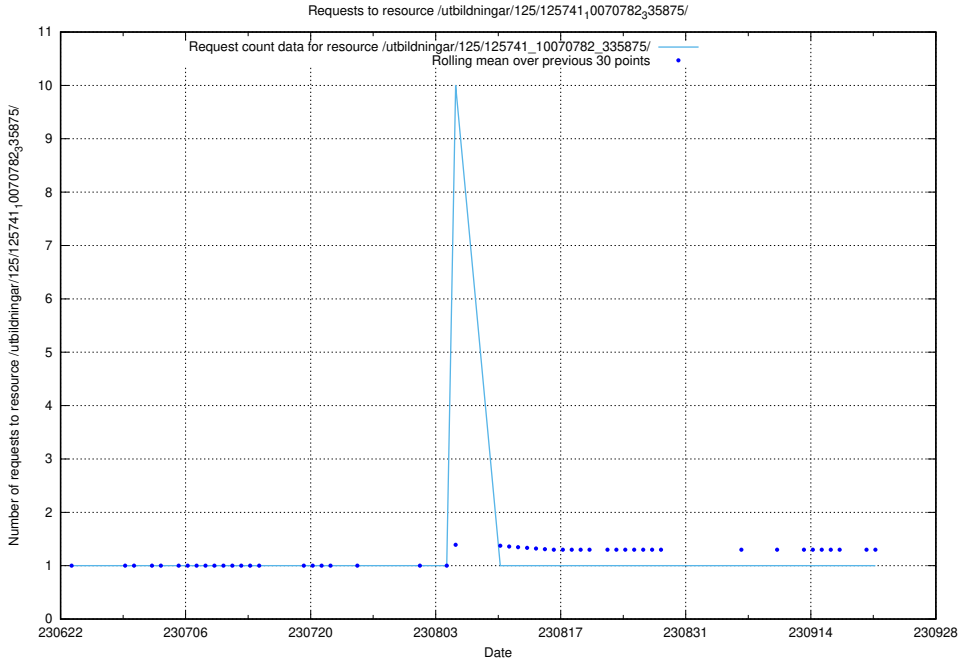

5.6428 Usage of /utbildningar/125/125741_10070782_335875/

Here, we count the number of requests to resource /utbildningar/125/125741_10070782_335875/.