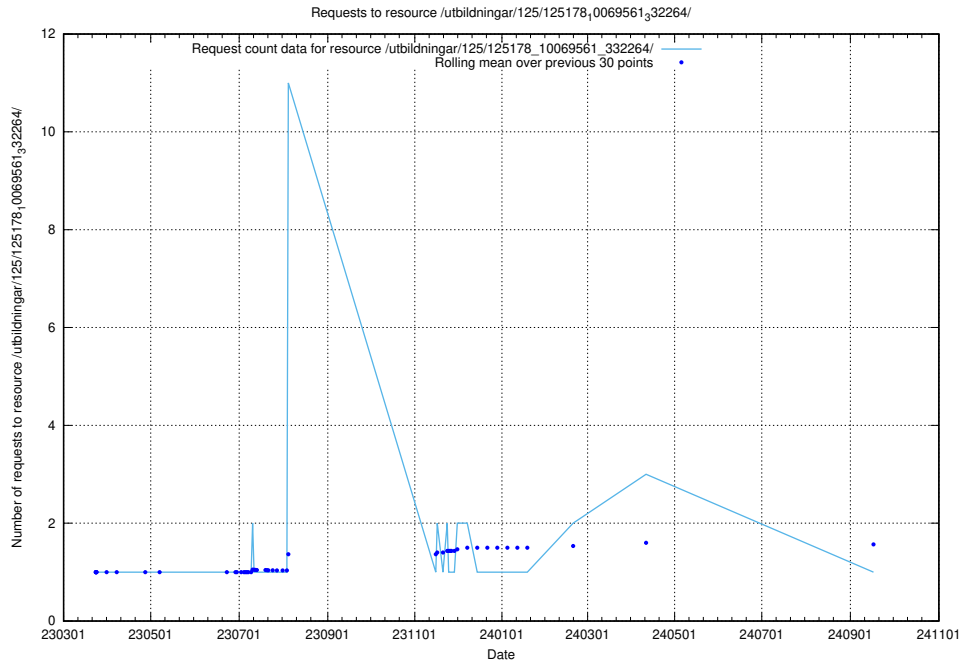

Here, we count the number of requests to resource /taxonomy/EU-regioner/.

5.1266 Usage of /utbildningar/125/125178_10069561_332264/

Here, we count the number of requests to resource /utbildningar/125/125178_10069561_332264/.