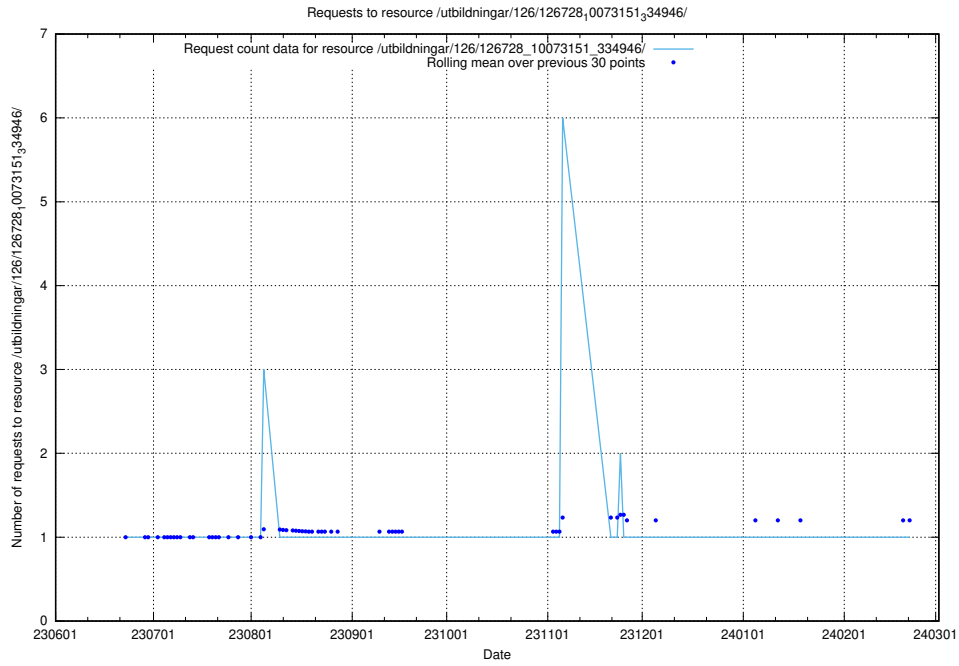

5.6361 Usage of /utbildningar/126/126728_10073151_334946/

Here, we count the number of requests to resource /utbildningar/126/126728_10073151_334946/.