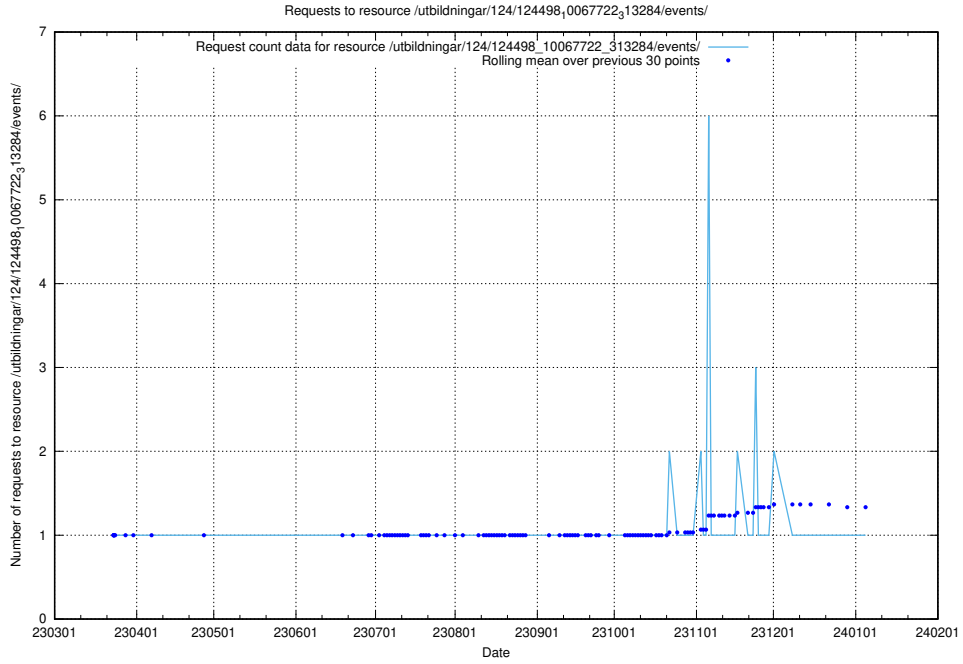

5.3515 Usage of /utbildningar/124/124498_10067722_313284/events/

Here, we count the number of requests to resource /utbildningar/124/124498_10067722_313284/events/