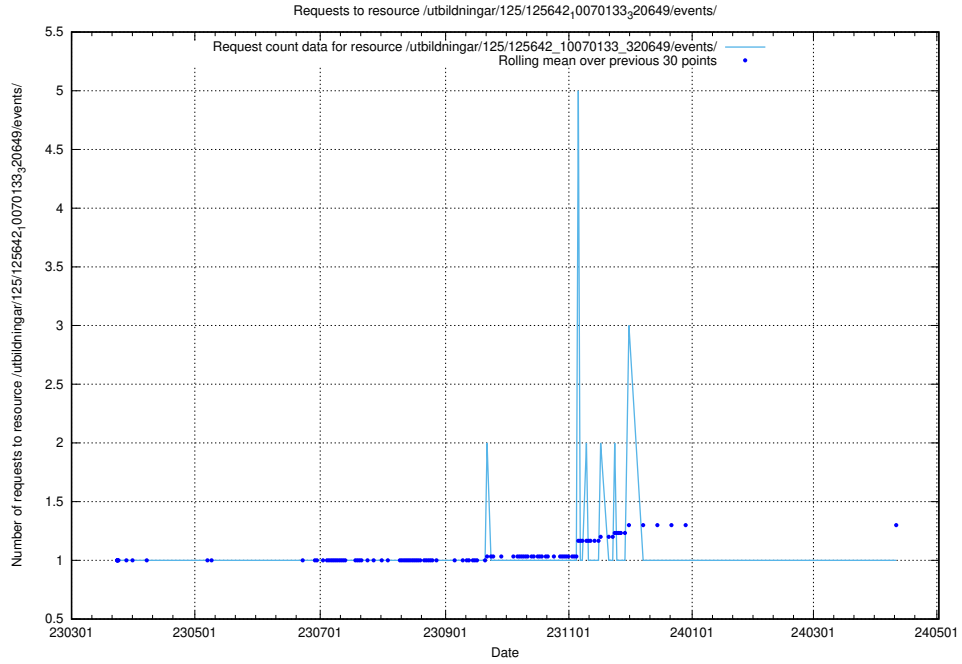

5.1177 Usage of /utbildningar/125/125642_10070133_320649/events/

Here, we count the number of requests to resource /utbildningar/125/125642_10070133_320649/events/