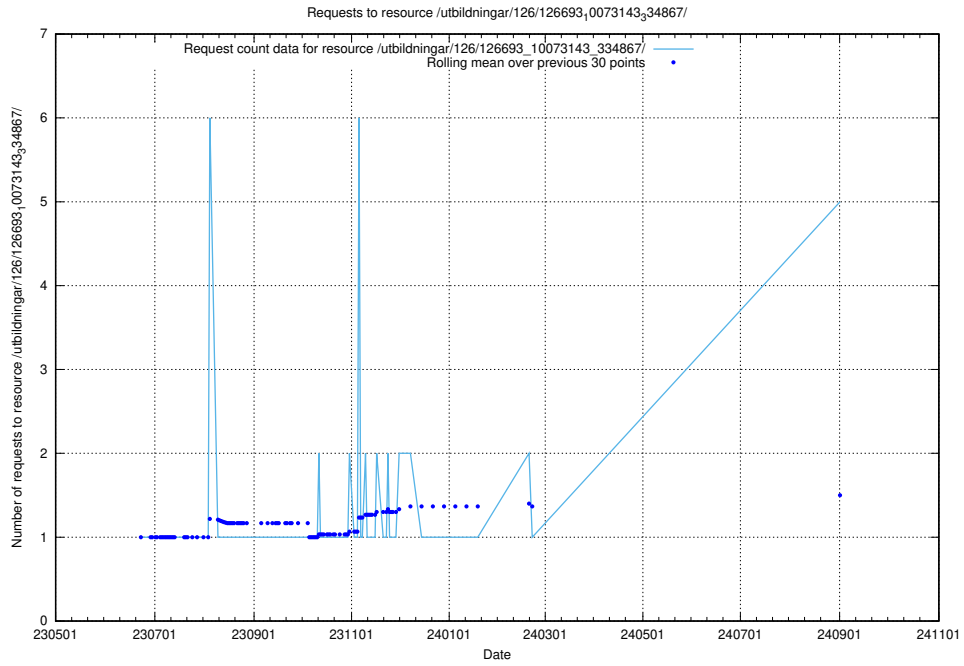

5.261 Usage of /utbildningar/126/126693_10073143_334867/

Here, we count the number of requests to resource /utbildningar/126/126693_10073143_334867/.