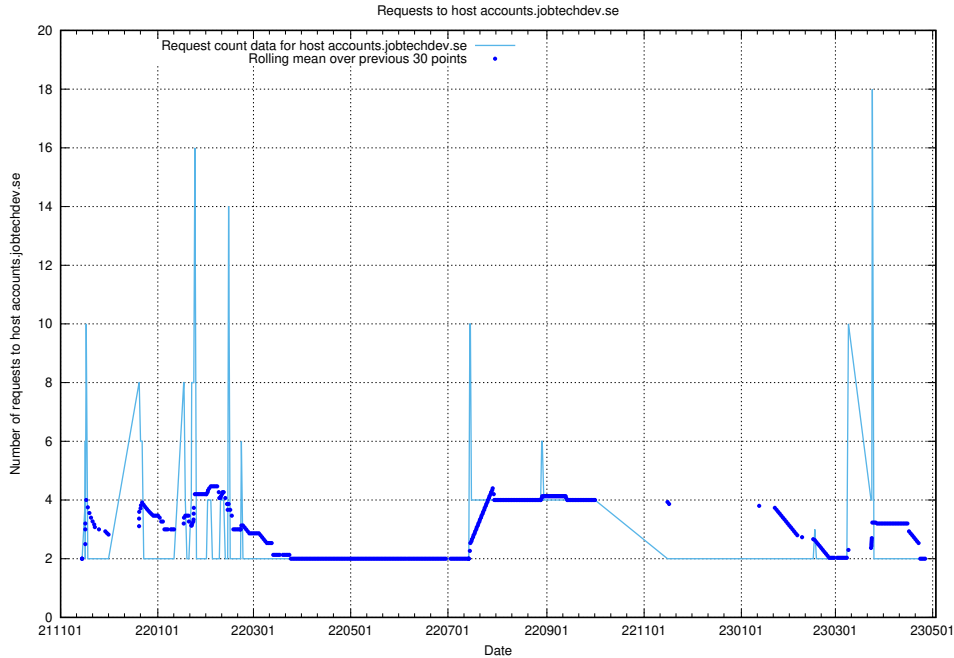

7.297 Usage of accounts.jobtechdev.se

Here, we count the number of requests to host accounts.jobtechdev.se.