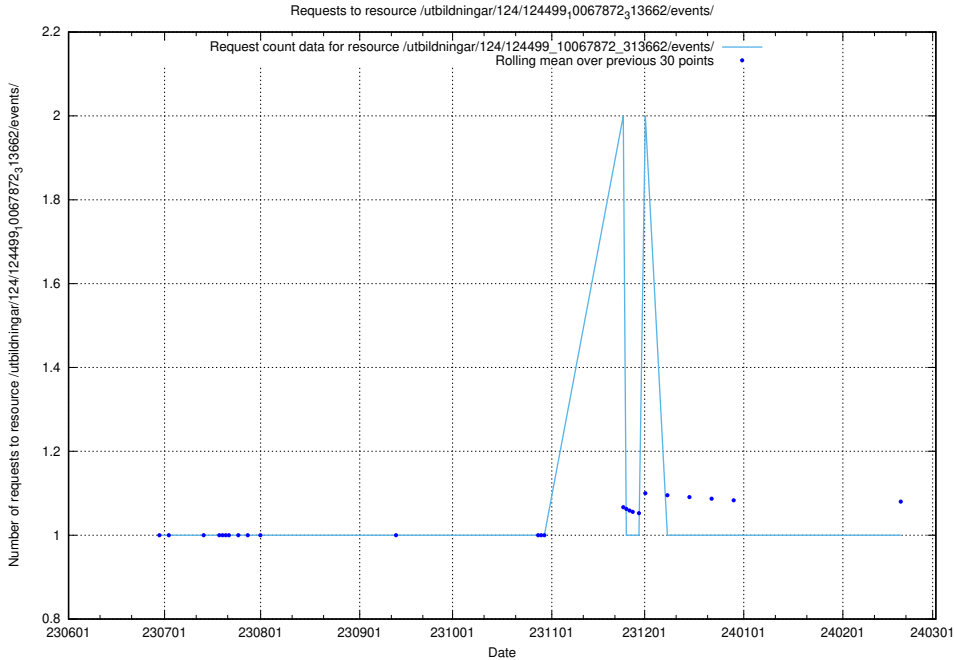

5.6174 Usage of /utbildningar/124/124499_10067872_313662/events/

Here, we count the number of requests to resource /utbildningar/124/124499_10067872_313662/events/