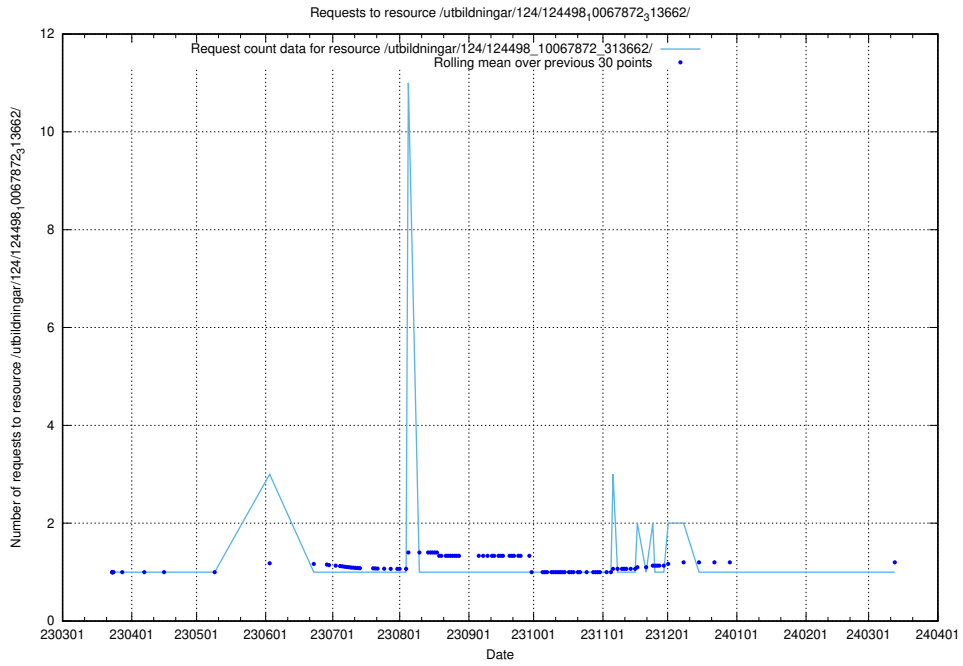

5.3465 Usage of /utbildningar/124/124498_10067872_313662/

Here, we count the number of requests to resource /utbildningar/124/124498_10067872_313662/.