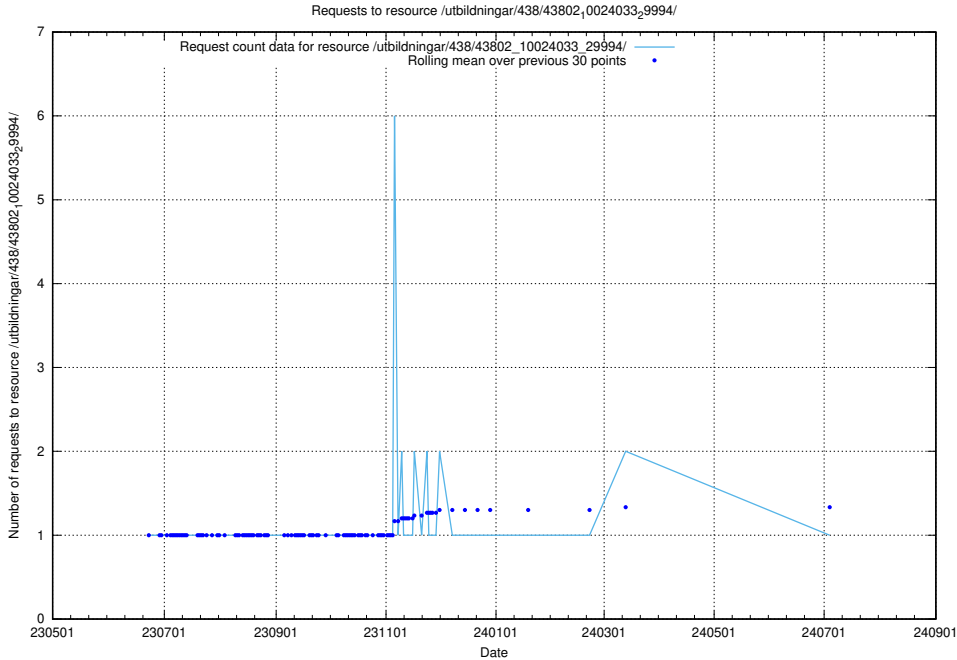

5.6344 Usage of /utbildningar/438/43802_10024033_29994/

Here, we count the number of requests to resource /utbildningar/438/43802_10024033_29994/.