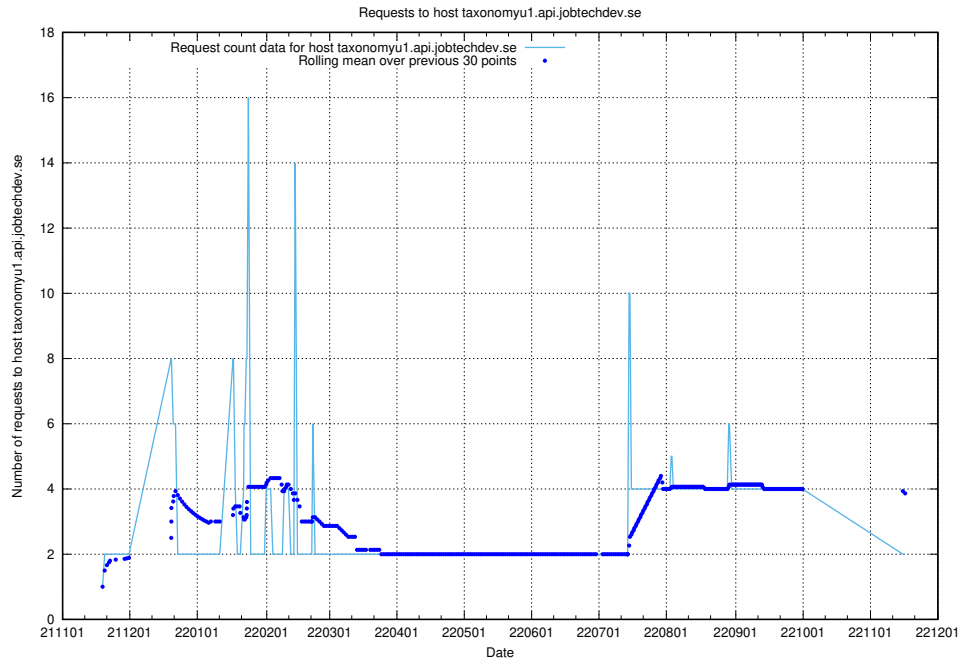

7.468 Usage of taxonomyt2.api.jobtechdev.se

Here, we count the number of requests to host taxonomyt2.api.jobtechdev.se.

7.469 Usage of widget.jobtechdev.se

Here, we count the number of requests to host widget.jobtechdev.se.