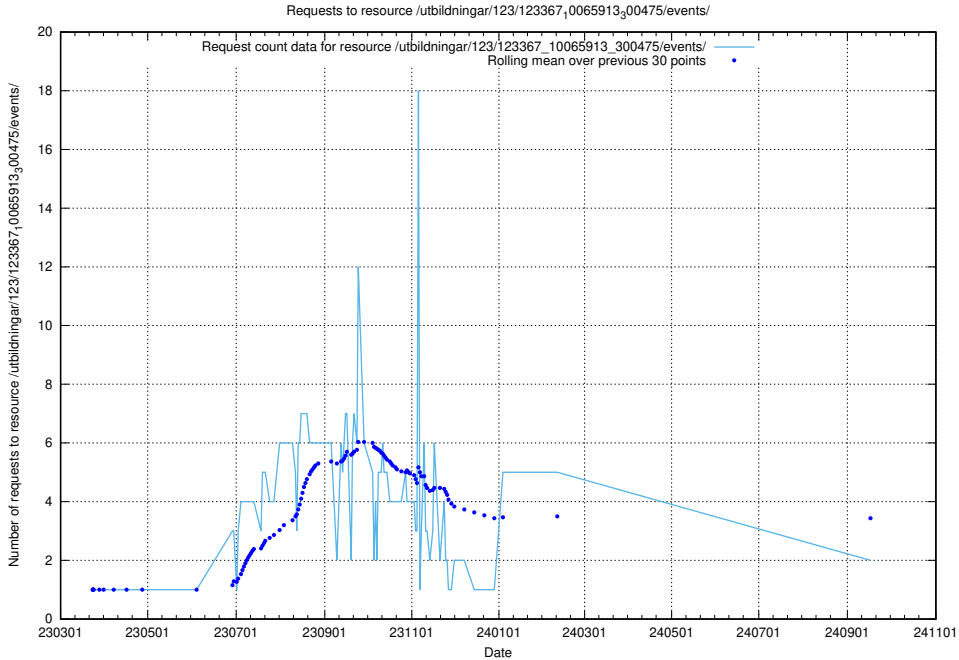

5.895 Usage of /utbildningar/123/123367_10065913_300475/events/

Here, we count the number of requests to resource /utbildningar/123/123367_10065913_300475/events/