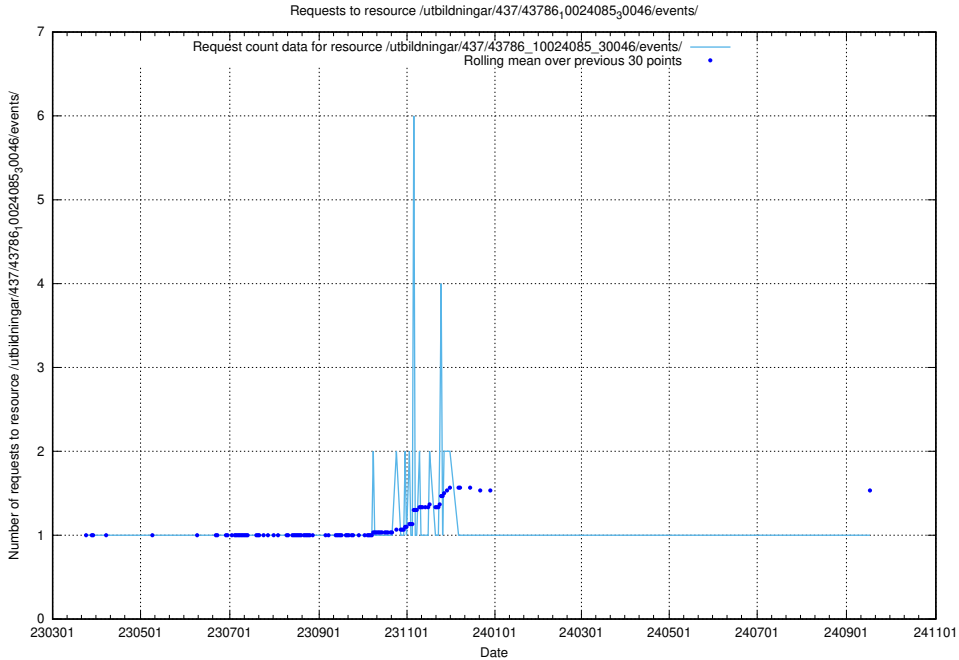

5.6960 Usage of /utbildningar/437/43786_10024085_30046/events/

Here, we count the number of requests to resource /utbildningar/437/43786_10024085_30046/events/.