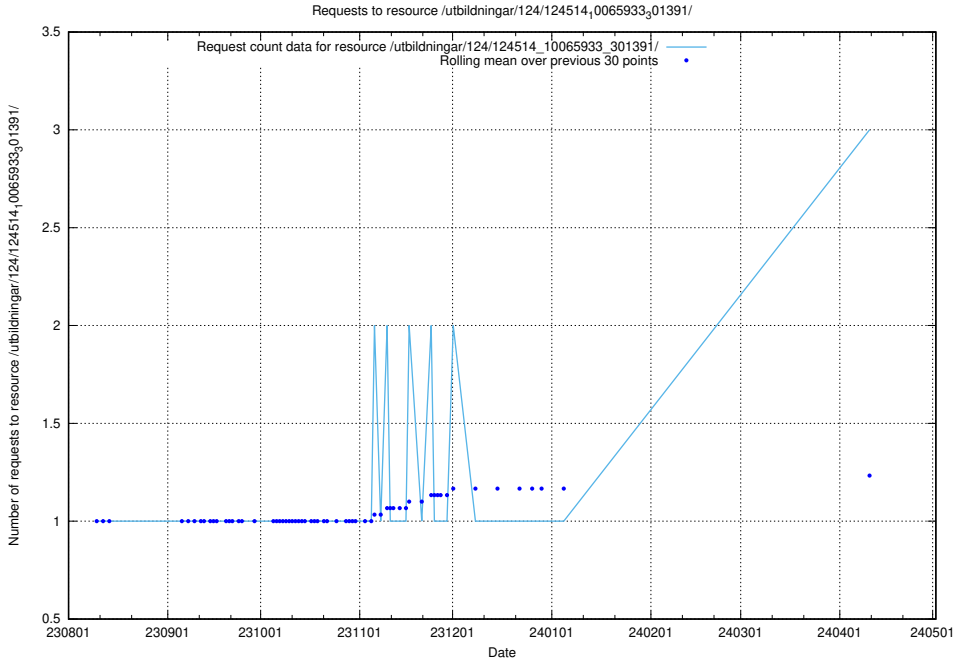

5.501 Usage of /utbildningar/124/124514_10065933_301391/

Here, we count the number of requests to resource /utbildningar/124/124514_10065933_301391/.