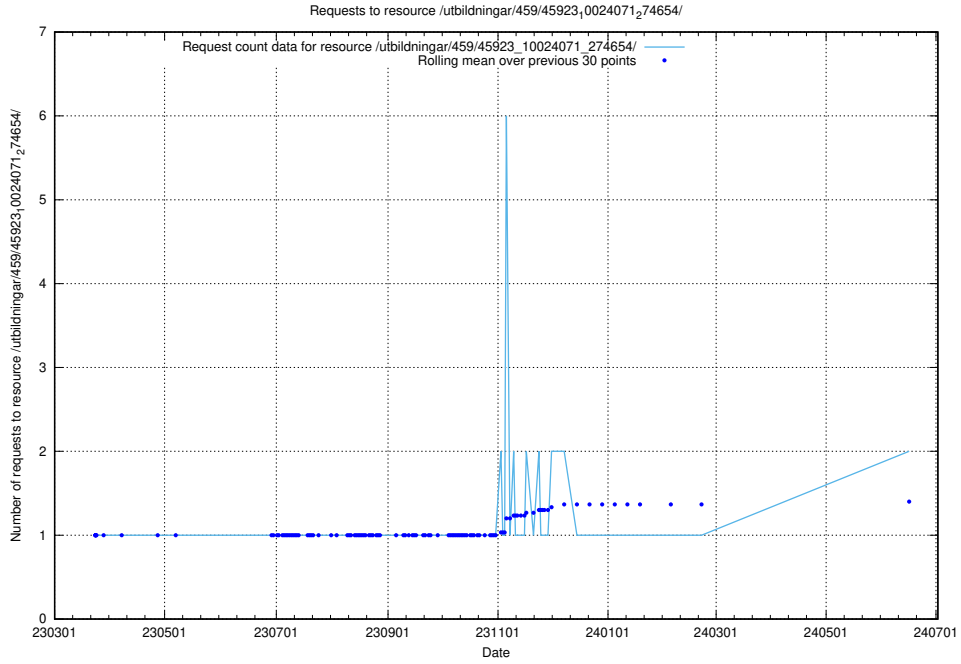

5.1077 Usage of /utbildningar/459/45923_10024071_274654/

Here, we count the number of requests to resource /utbildningar/459/45923_10024071_274654/.