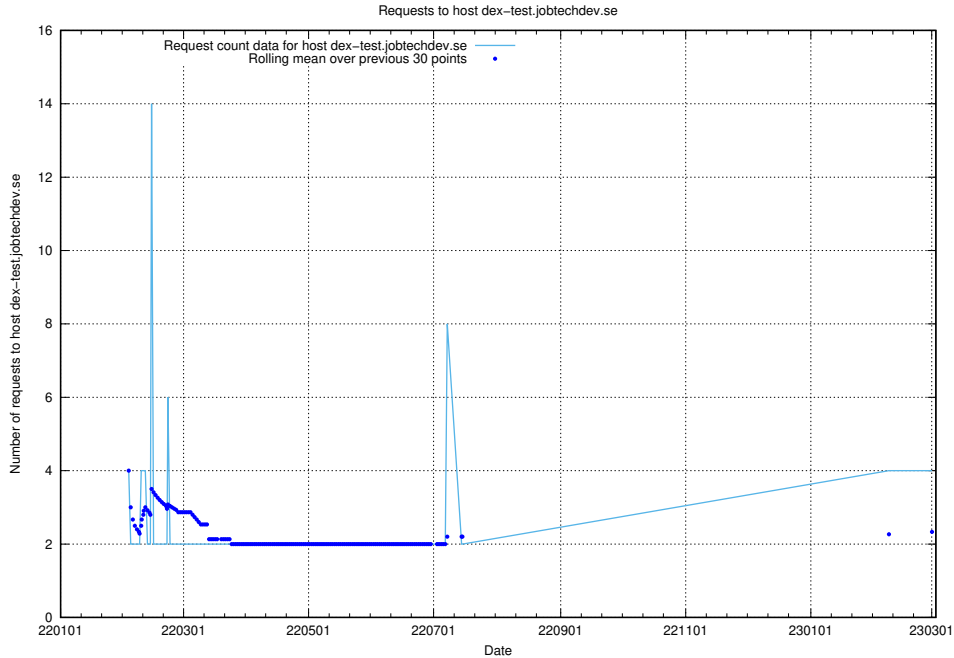

7.168 Usage of dex-test.jobtechdev.se

Here, we count the number of requests to host dex-test.jobtechdev.se.