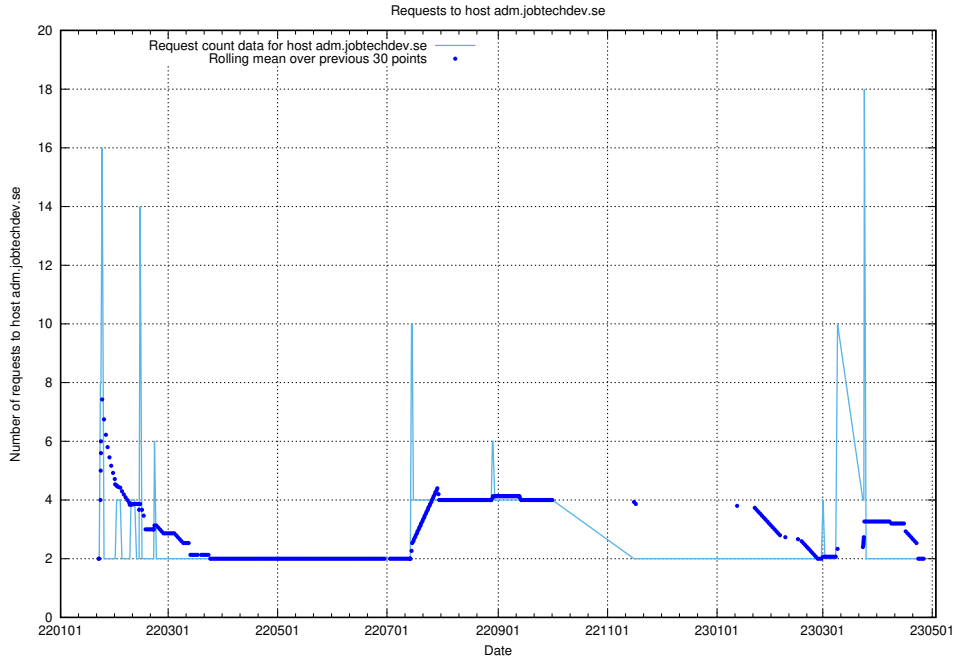

7.265 Usage of adm.jobtechdev.se

Here, we count the number of requests to host adm.jobtechdev.se.