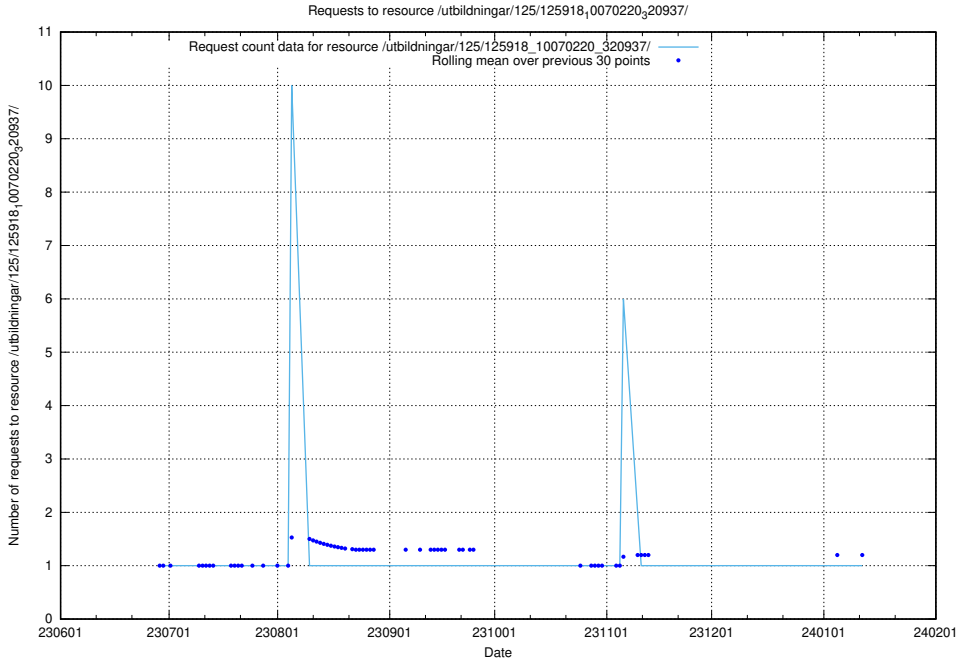

5.6238 Usage of /utbildningar/125/125918_10070220_320937/

Here, we count the number of requests to resource /utbildningar/125/125918_10070220_320937/.