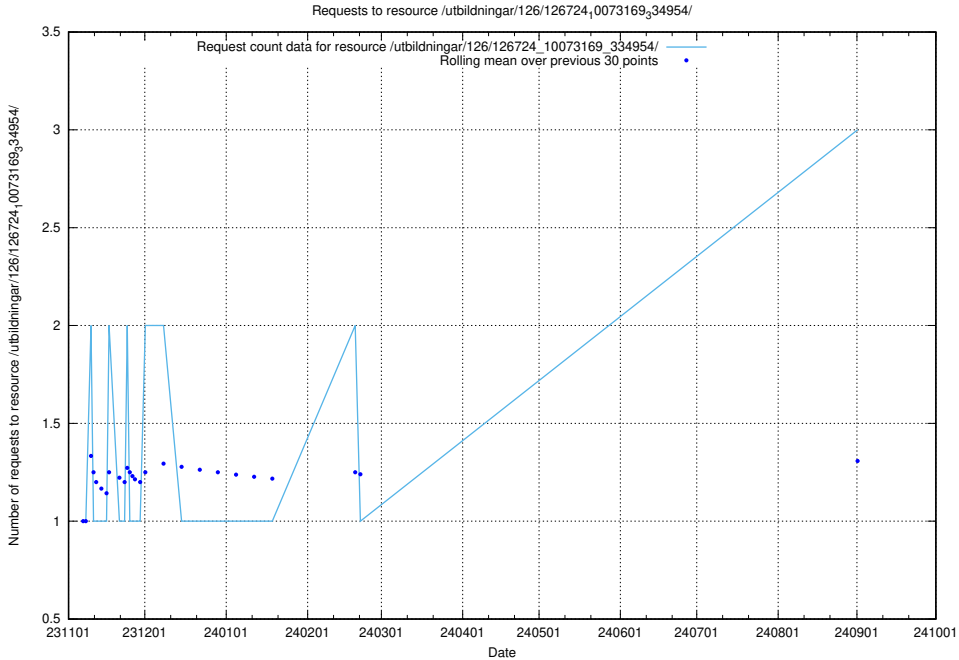

5.472 Usage of /utbildningar/126/126724_10073169_334954/

Here, we count the number of requests to resource /utbildningar/126/126724_10073169_334954/.