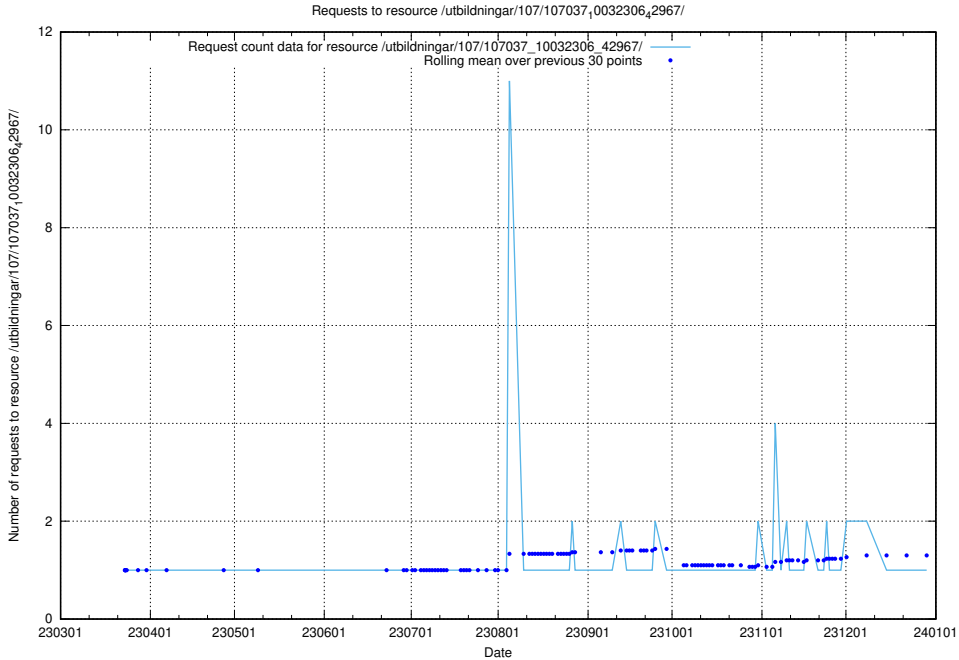

5.6153 Usage of /utbildningar/107/107037_10032306_42967/

Here, we count the number of requests to resource /utbildningar/107/107037_10032306_42967/.