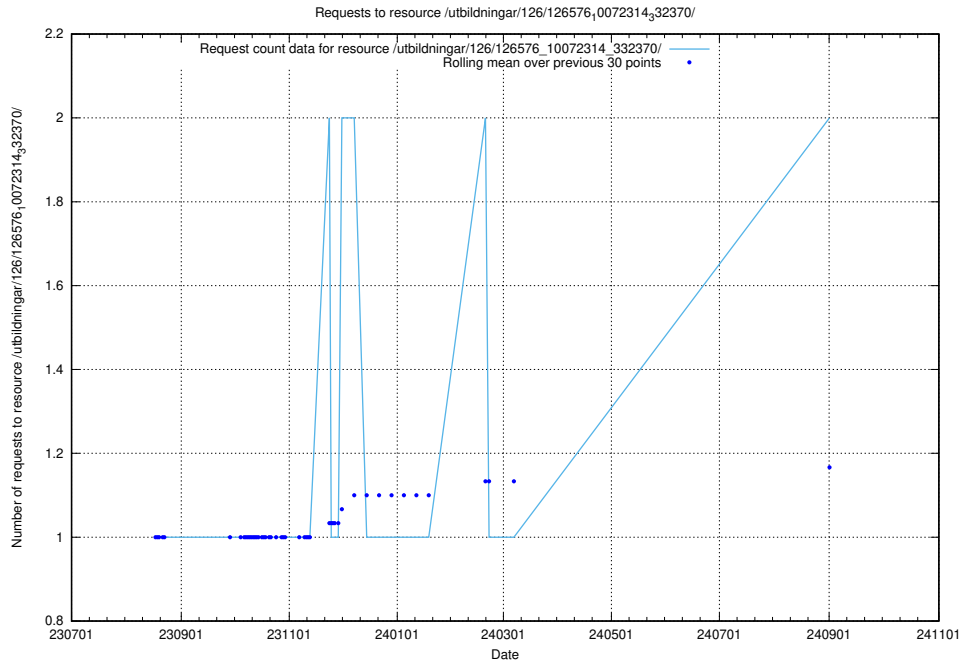

5.898 Usage of /utbildningar/126/126576_10072314_332370/

Here, we count the number of requests to resource /utbildningar/126/126576_10072314_332370/.