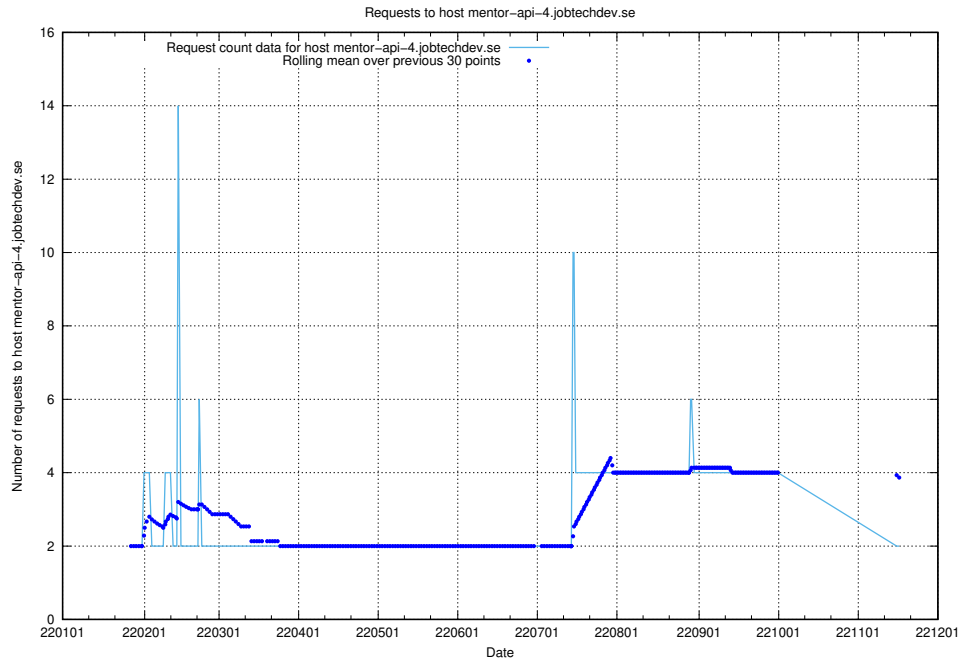

7.580 Usage of mentor-api-4.openshift.jobtechdev.se

Here, we count the number of requests to host mentor-api-4.openshift.jobtechdev.se.

7.581 Usage of mentor-api-4.jobtechdev.se

Here, we count the number of requests to host mentor-api-4.jobtechdev.se.