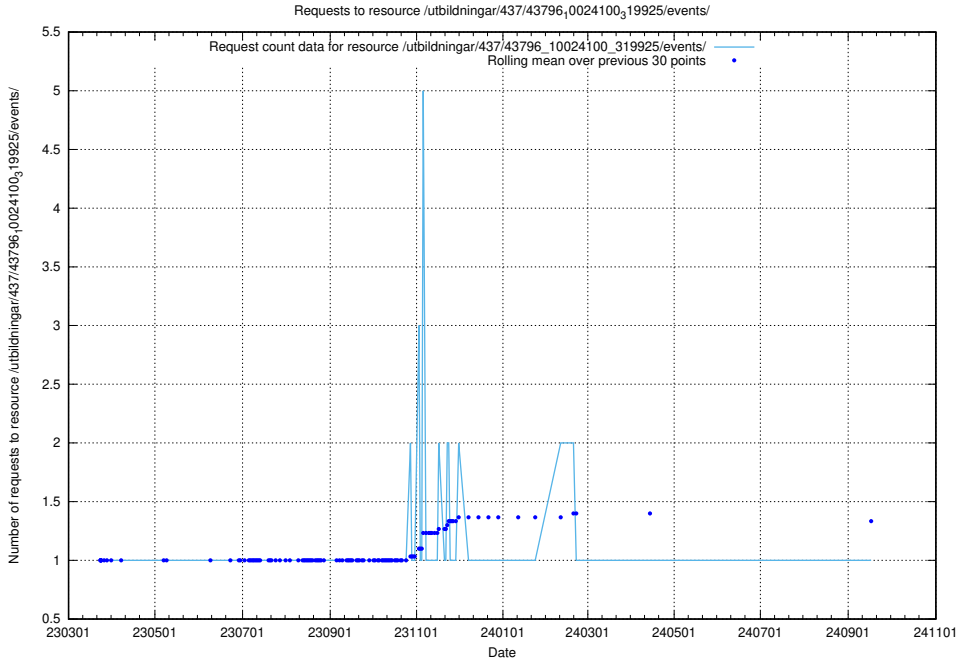

5.7134 Usage of /utbildningar/437/43796_10024100_319925/events/

Here, we count the number of requests to resource /utbildningar/437/43796_10024100_319925/events/.