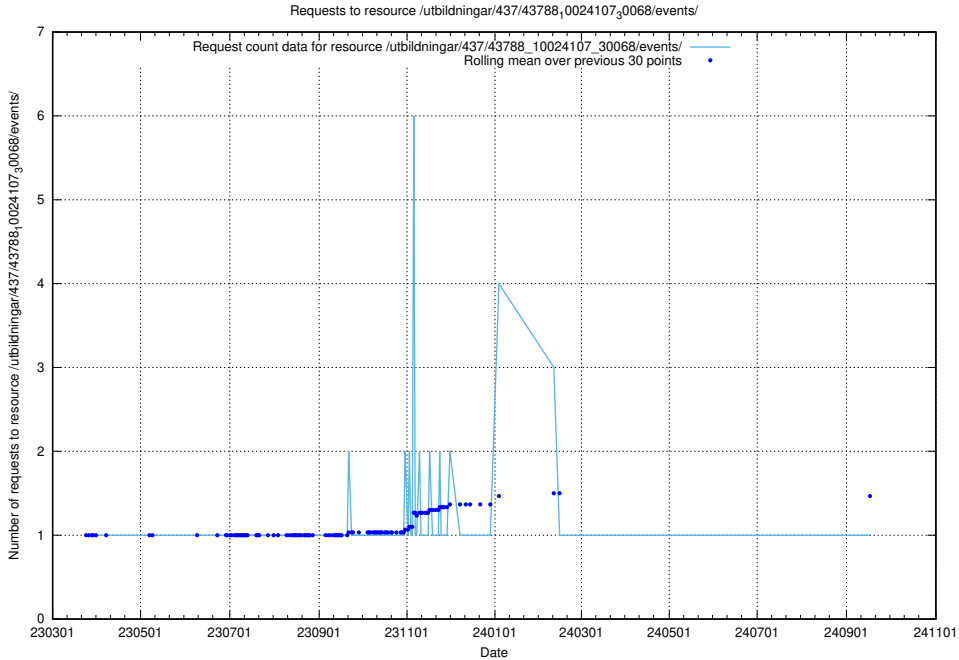

5.6957 Usage of /utbildningar/437/43788_10024107_30068/events/

Here, we count the number of requests to resource /utbildningar/437/43788_10024107_30068/events/.