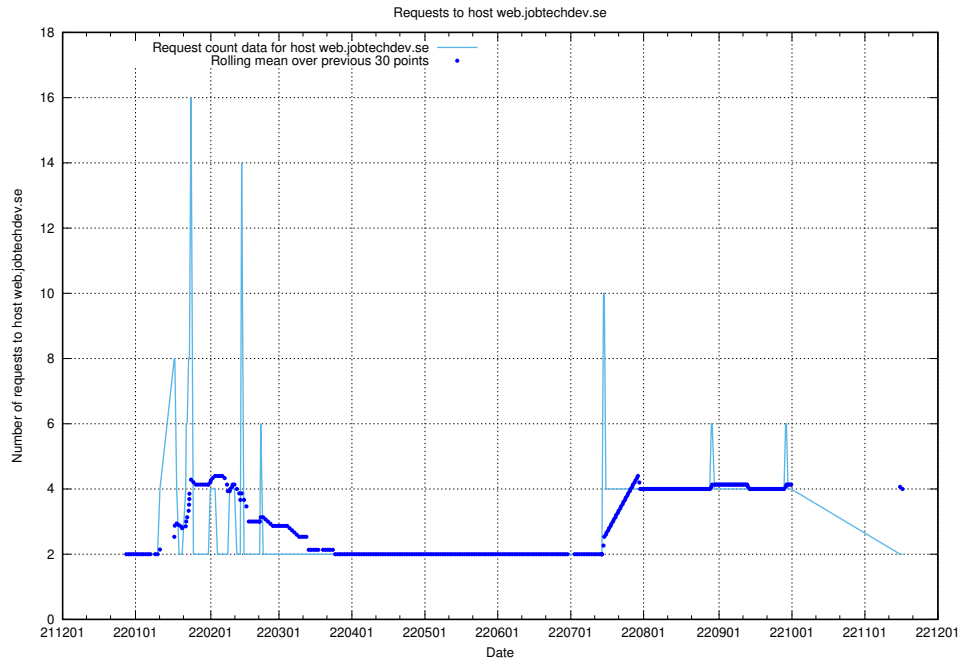

7.358 Usage of web.jobtechdev.se

Here, we count the number of requests to host web.jobtechdev.se.