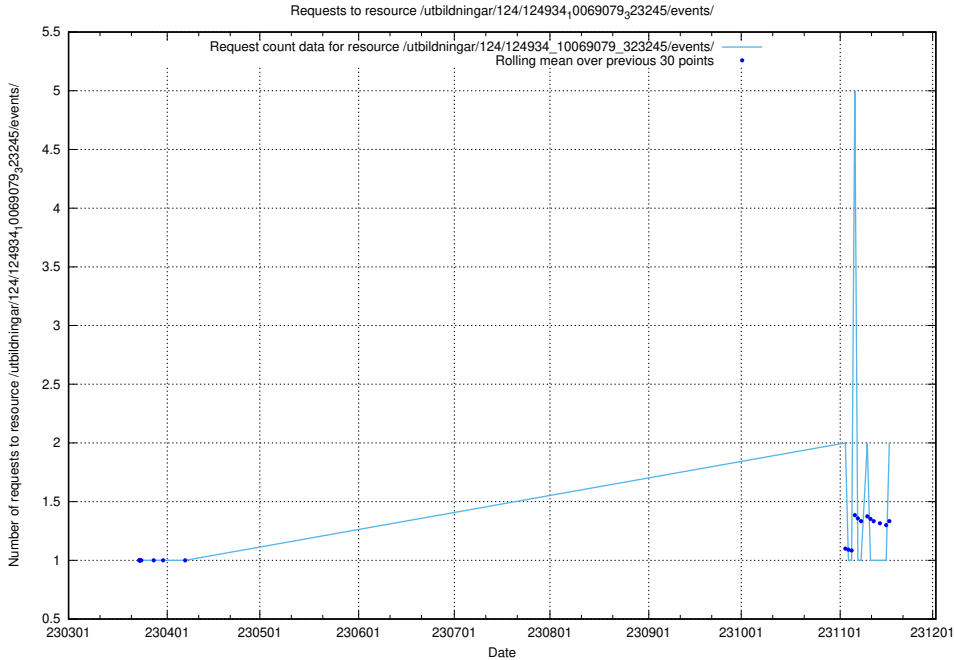

5.610 Usage of /utbildningar/124/124934_10069079_323245/events/

Here, we count the number of requests to resource /utbildningar/124/124934_10069079_323245/events/