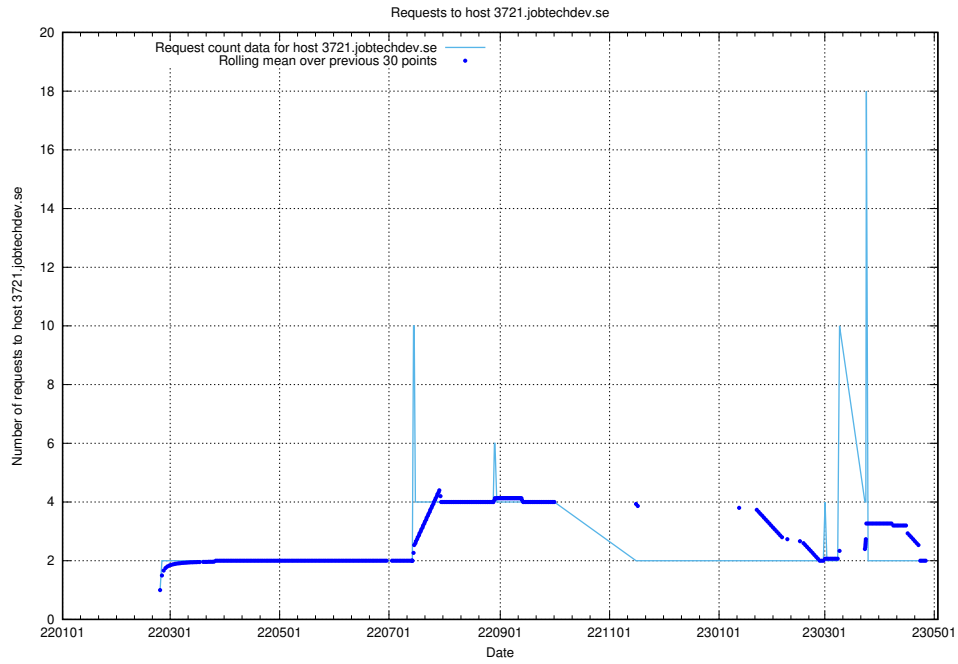

7.518 Usage of 3721.jobtechdev.se

Here, we count the number of requests to host 3721.jobtechdev.se.