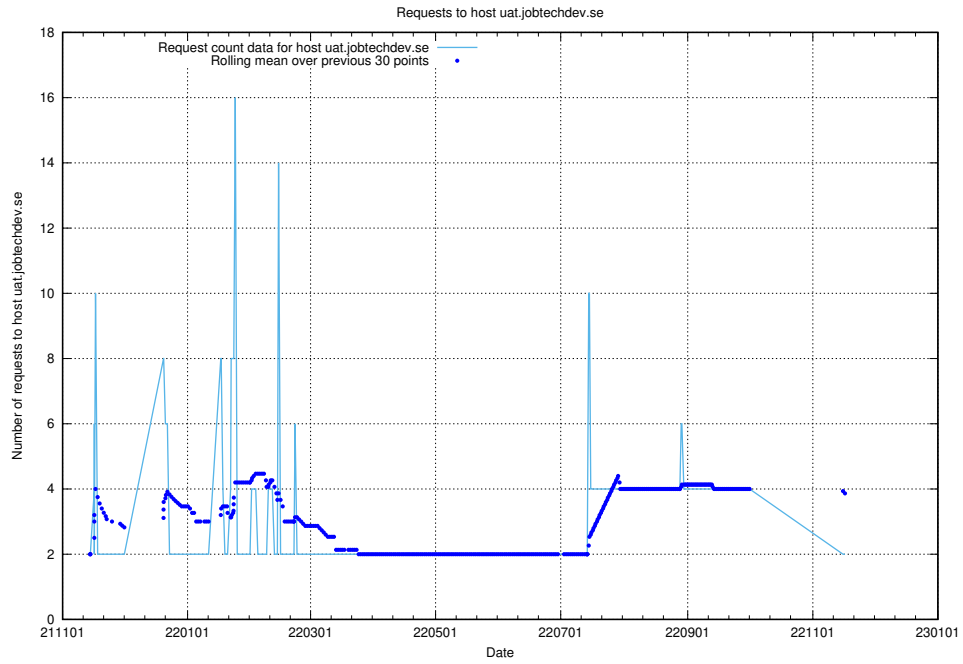

7.561 Usage of uat.jobtechdev.se

Here, we count the number of requests to host uat.jobtechdev.se.