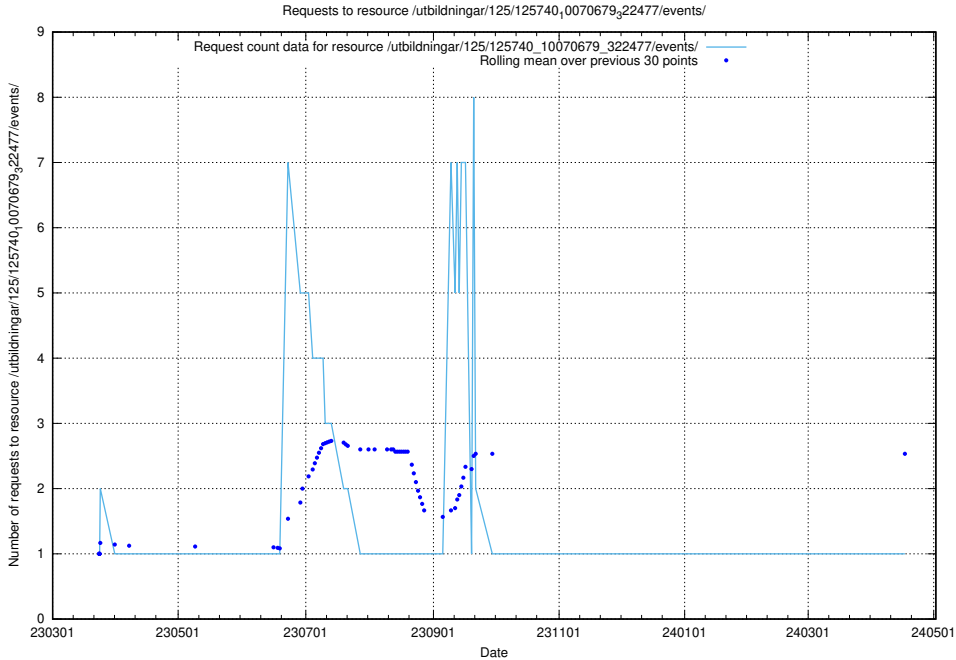

5.1114 Usage of /utbildningar/125/125740_10070679_322477/events/

Here, we count the number of requests to resource /utbildningar/125/125740_10070679_322477/events/