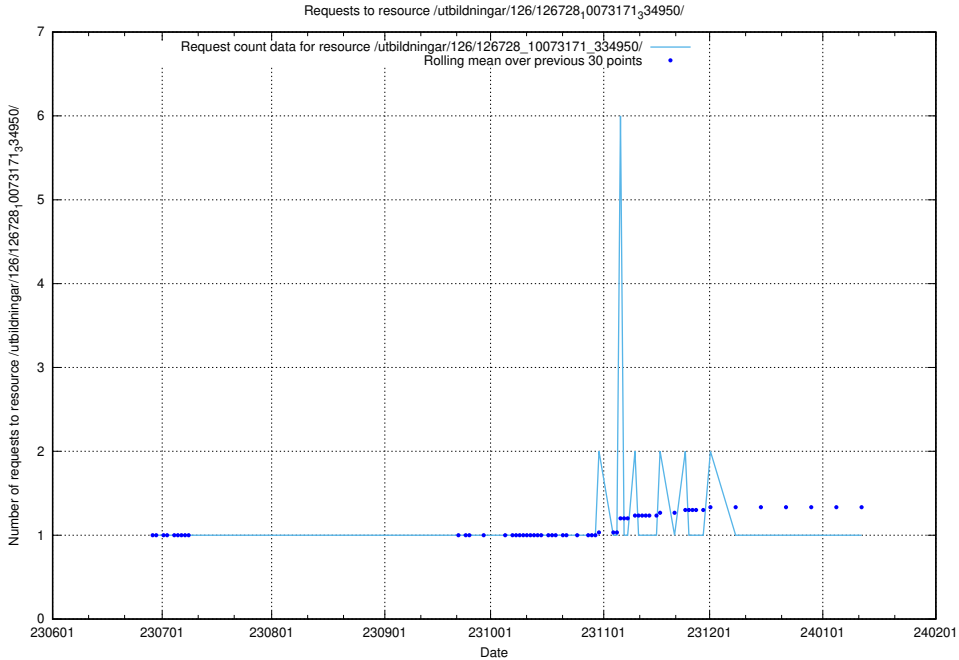

5.6225 Usage of /utbildningar/126/126728_10073171_334950/

Here, we count the number of requests to resource /utbildningar/126/126728_10073171_334950/.

5.6226 Usage of /utbildningar/126/126728_10073151_334946/events/