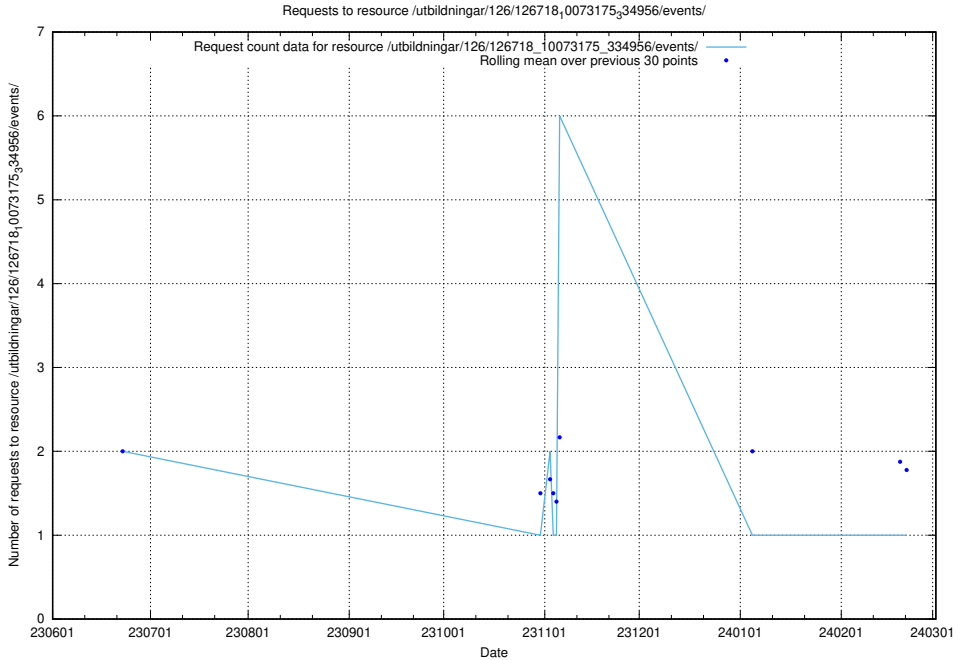

5.6333 Usage of /utbildningar/126/126718_10073175_334956/events/

Here, we count the number of requests to resource /utbildningar/126/126718_10073175_334956/events/