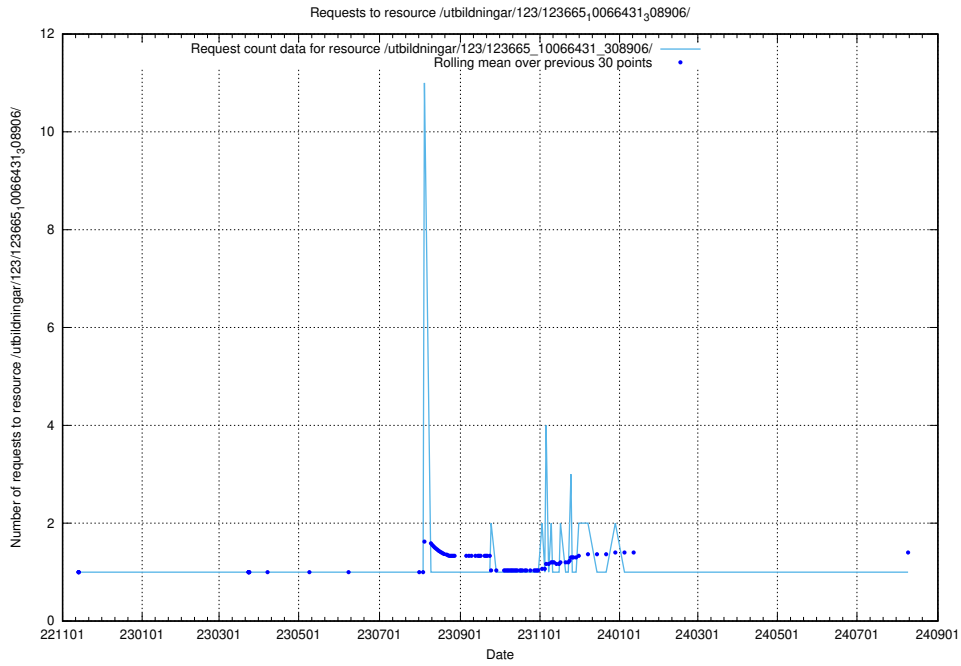

5.6664 Usage of /utbildningar/123/123665_10066431_308906/

Here, we count the number of requests to resource /utbildningar/123/123665_10066431_308906/.