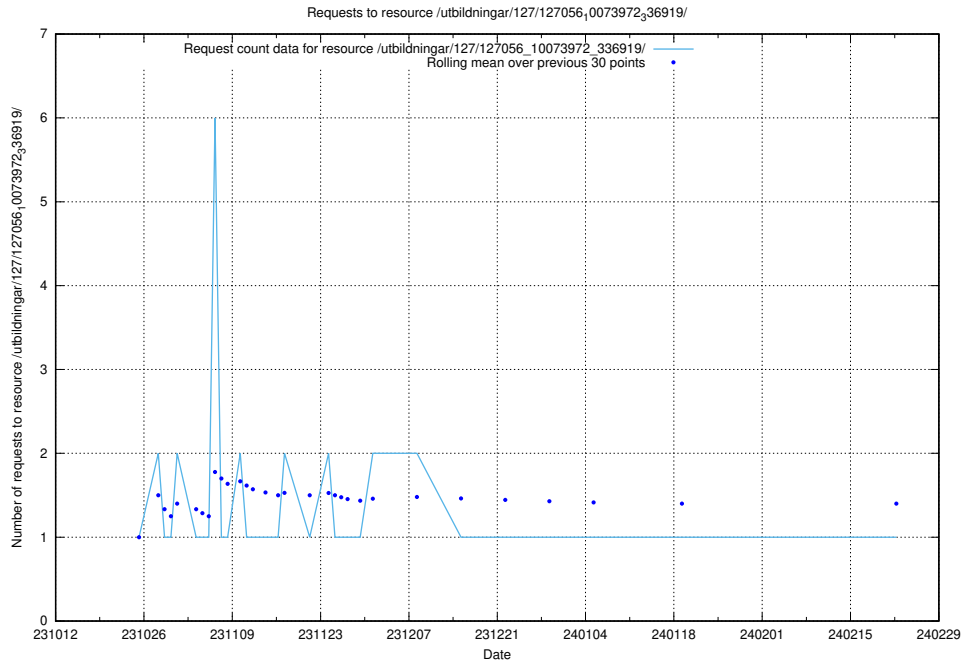

5.5004 Usage of /utbildningar/127/127056_10073972_336919/

Here, we count the number of requests to resource /utbildningar/127/127056_10073972_336919/.