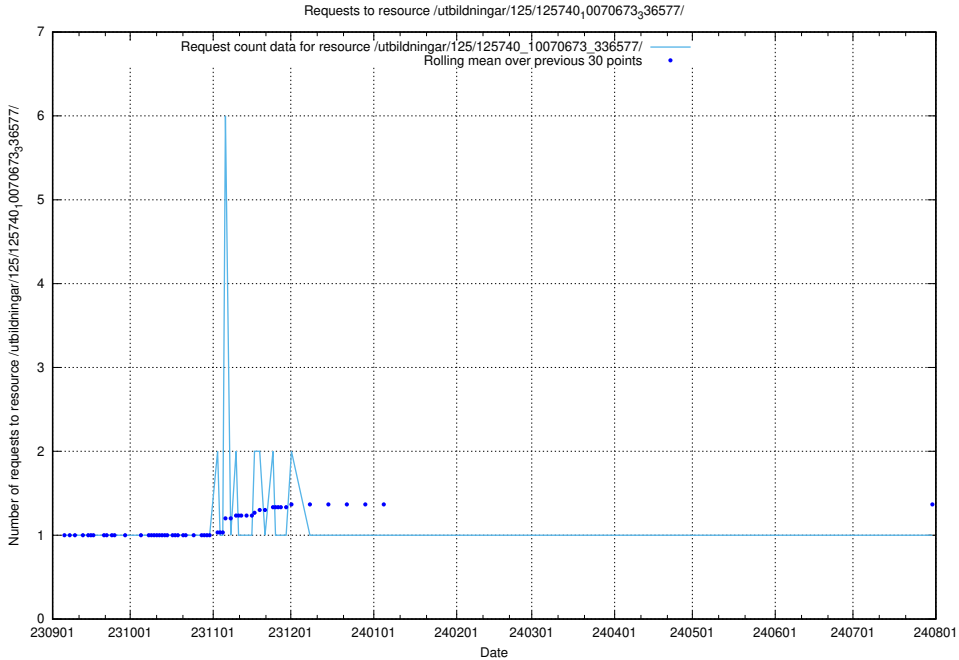

5.5455 Usage of /utbildningar/125/125740_10070673_336577/

Here, we count the number of requests to resource /utbildningar/125/125740_10070673_336577/.