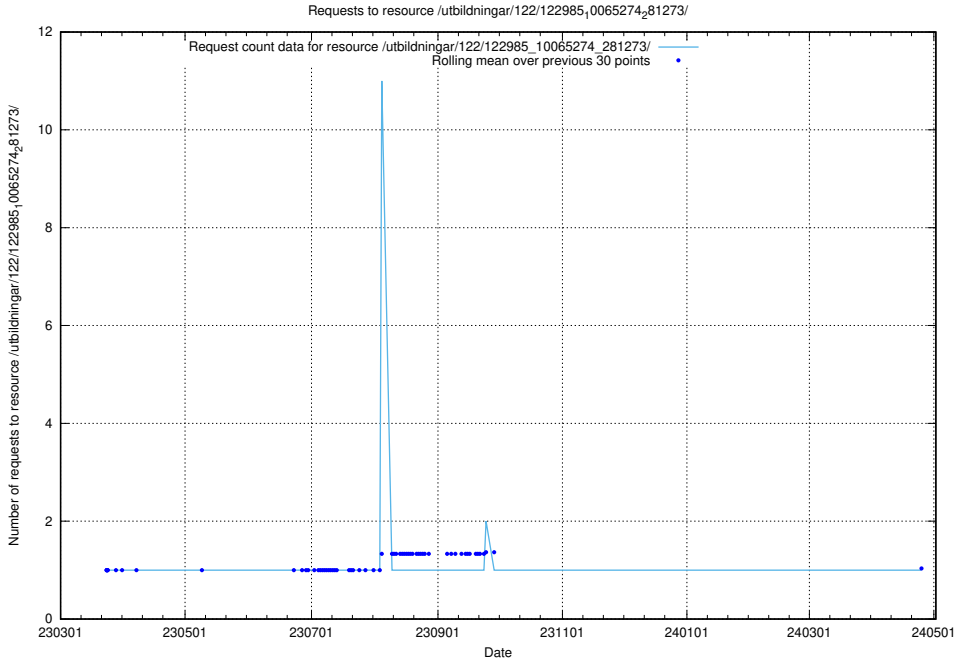

5.5704 Usage of /utbildningar/122/122985_10065274_281273/

Here, we count the number of requests to resource /utbildningar/122/122985_10065274_281273/.