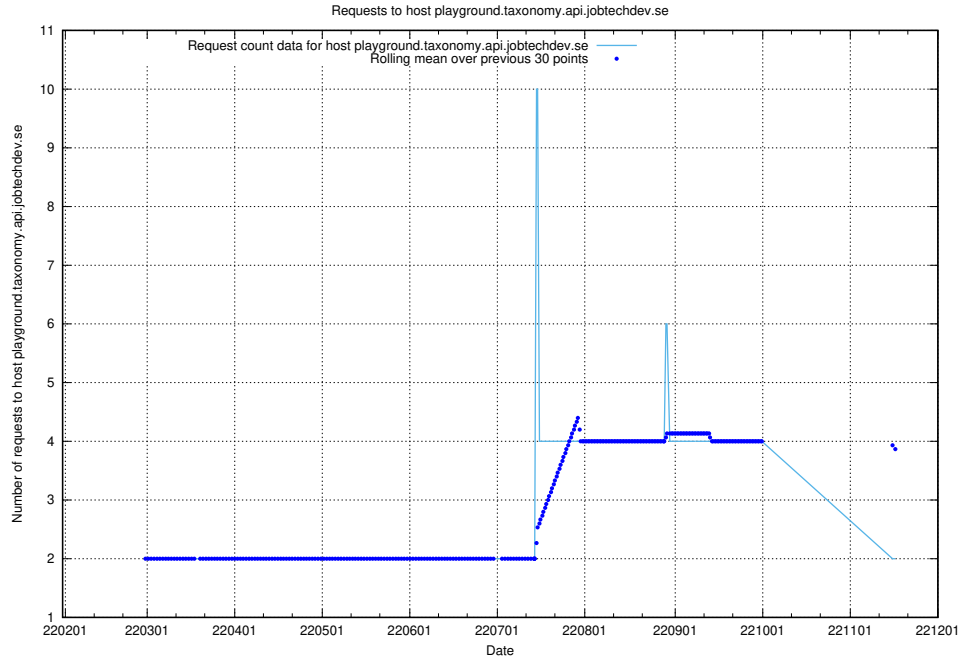

7.512 Usage of playground.taxonomy.api.jobtechdev.se

Here, we count the number of requests to host playground.taxonomy.api.jobtechdev.se.