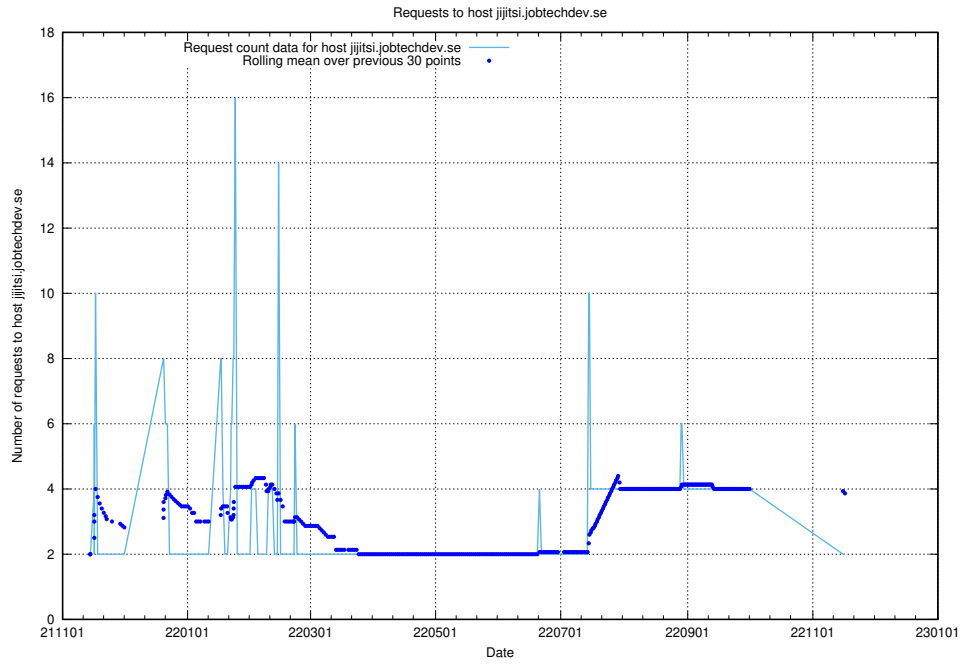

7.595 Usage of shopify.jobtechdev.se

Here, we count the number of requests to host shopify.jobtechdev.se.

7.596 Usage of jijitsi.jobtechdev.se

Here, we count the number of requests to host jijitsi.jobtechdev.se.