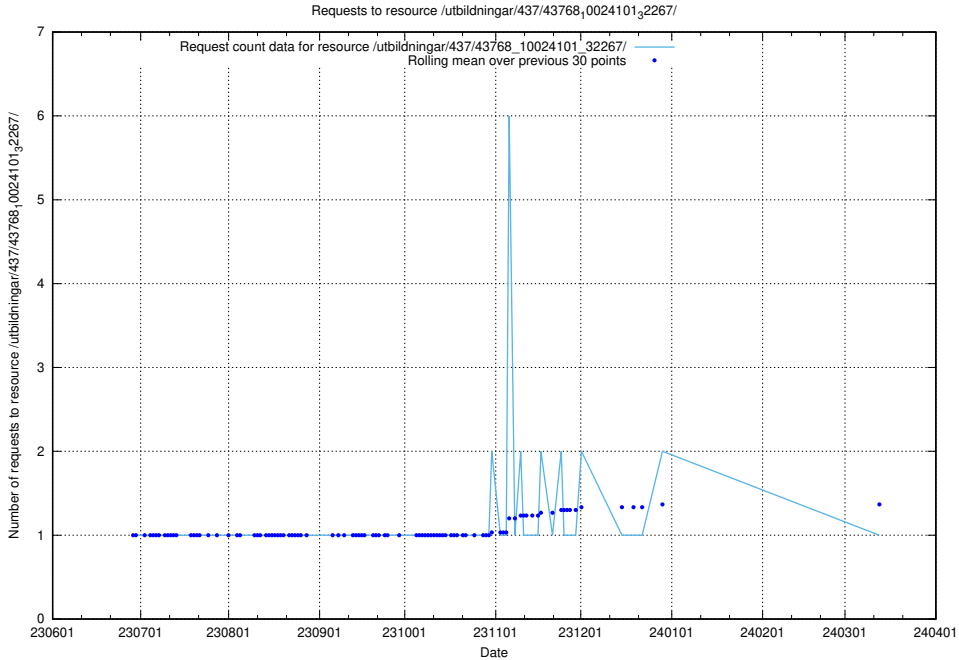

5.6208 Usage of /utbildningar/437/43768_10024101_32267/

Here, we count the number of requests to resource /utbildningar/437/43768_10024101_32267/.