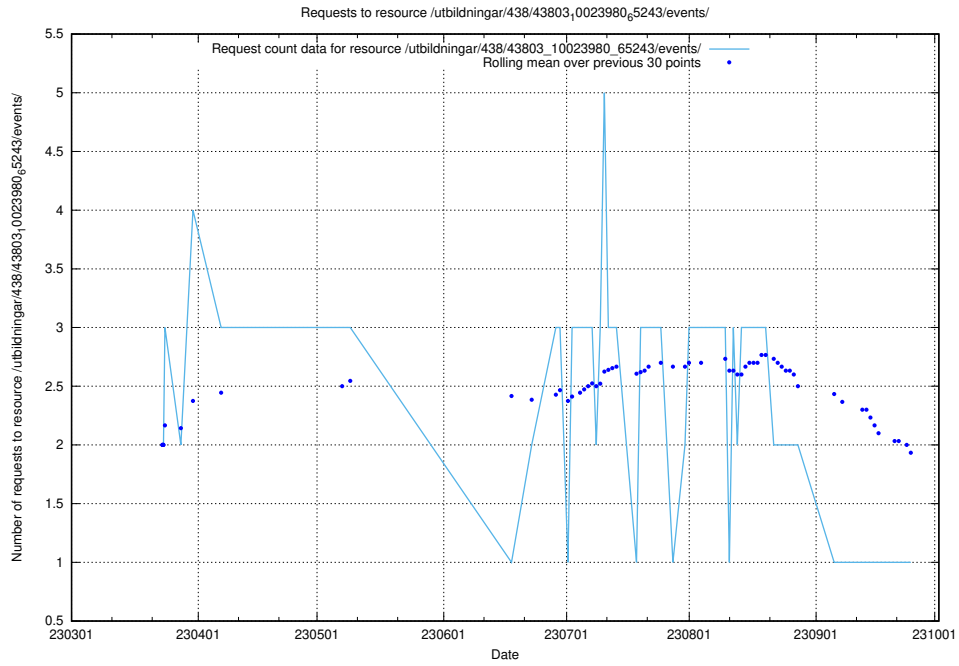

5.7043 Usage of /utbildningar/438/43803_10023980_65243/events/

Here, we count the number of requests to resource /utbildningar/438/43803_10023980_65243/events/.