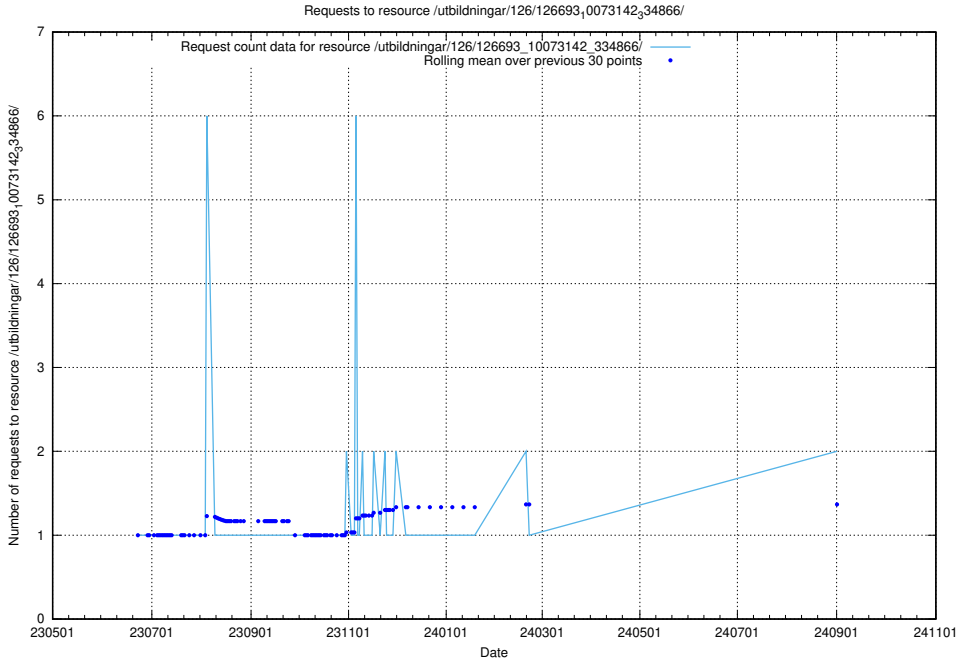

5.988 Usage of /utbildningar/126/126693_10073142_334866/

Here, we count the number of requests to resource /utbildningar/126/126693_10073142_334866/.