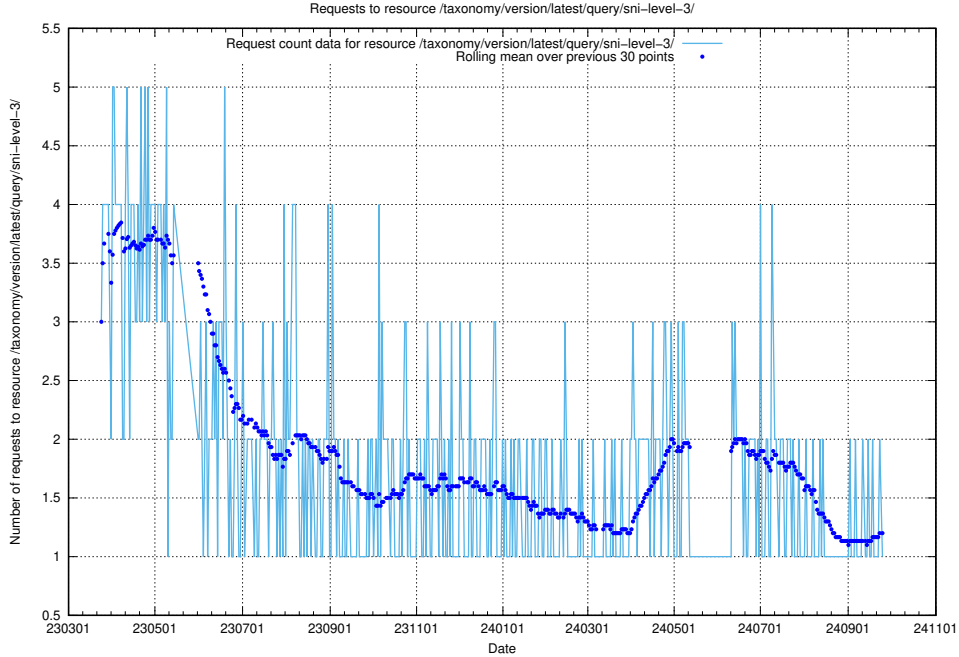

5.6848 Usage of /taxonomy/version/latest/query/sni-level-3/

Here, we count the number of requests to resource /taxonomy/version/latest/query/sni-level-3/.