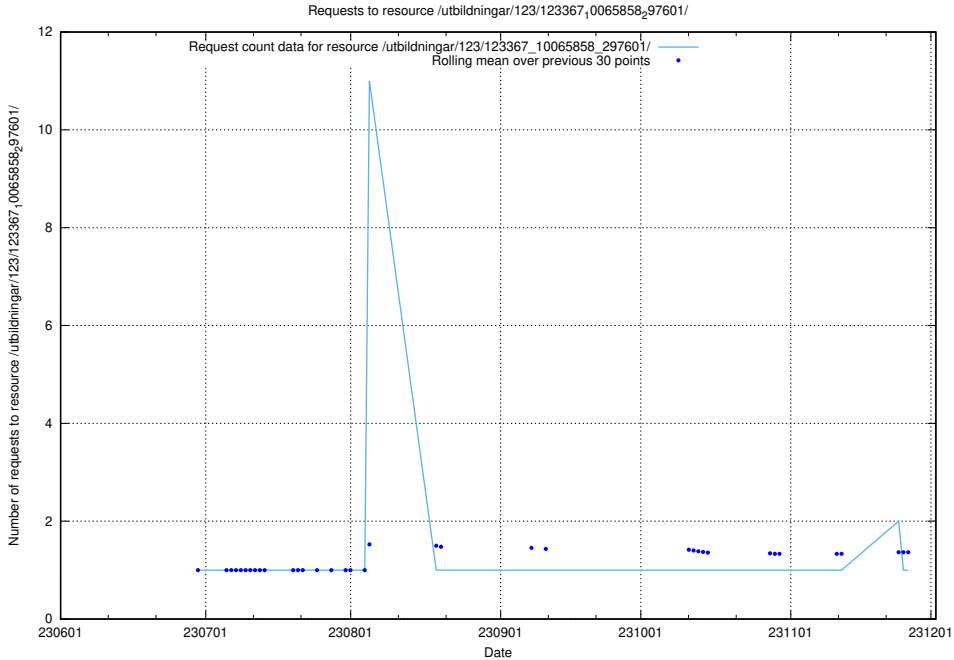

5.6178 Usage of /utbildningar/123/123367_10065858_297601/

Here, we count the number of requests to resource /utbildningar/123/123367_10065858_297601/.