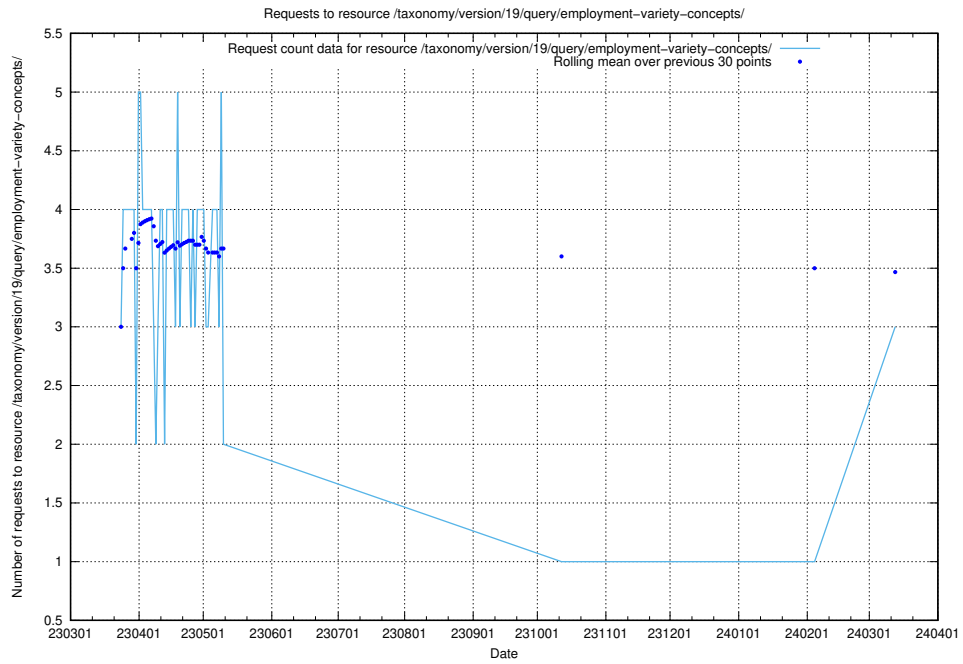

5.567 Usage of /taxonomy/version/19/query/employment-variety-concepts/

Here, we count the number of requests to resource /taxonomy/version/19/query/employment-variety-concepts/.

5.568 Usage of /utbildningar/437/43757_10024113_309027/events/