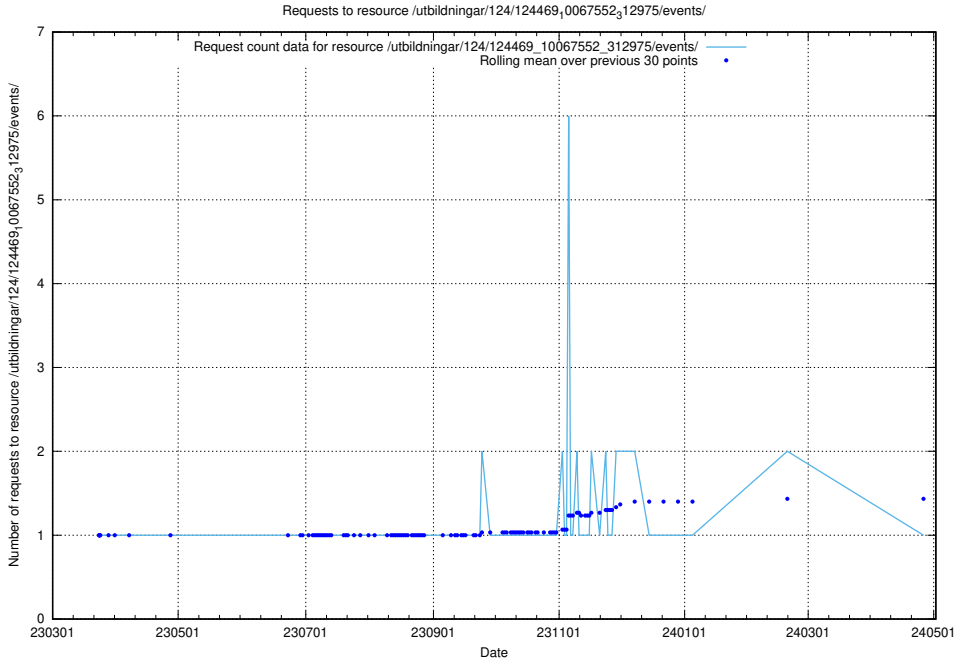

5.4141 Usage of /utbildningar/124/124469_10067552_312975/events/

Here, we count the number of requests to resource /utbildningar/124/124469_10067552_312975/events/