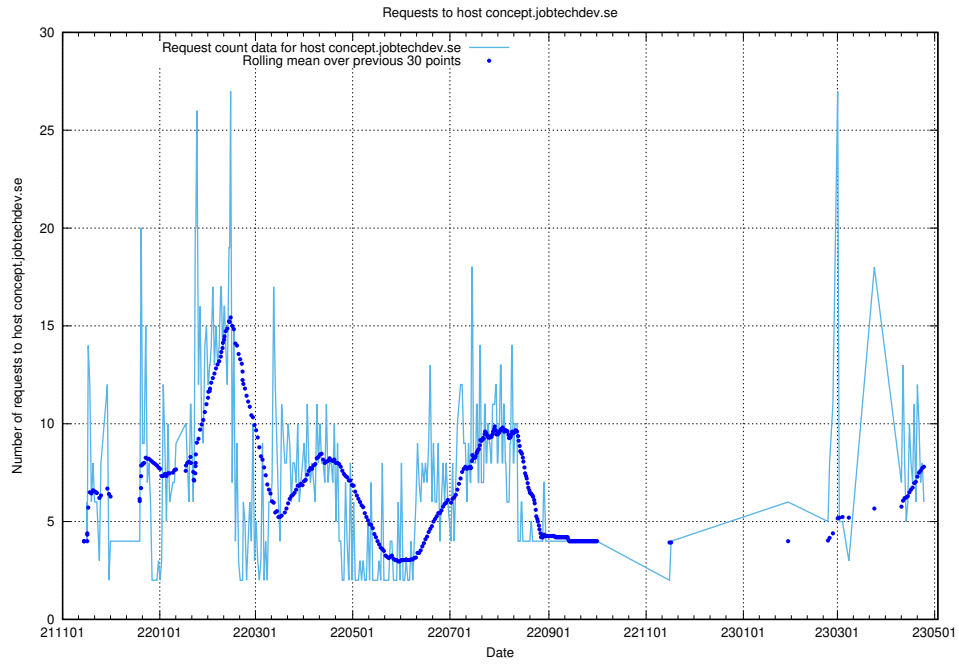

7.84 Usage of concept.jobtechdev.se

Here, we count the number of requests to host concept.jobtechdev.se.