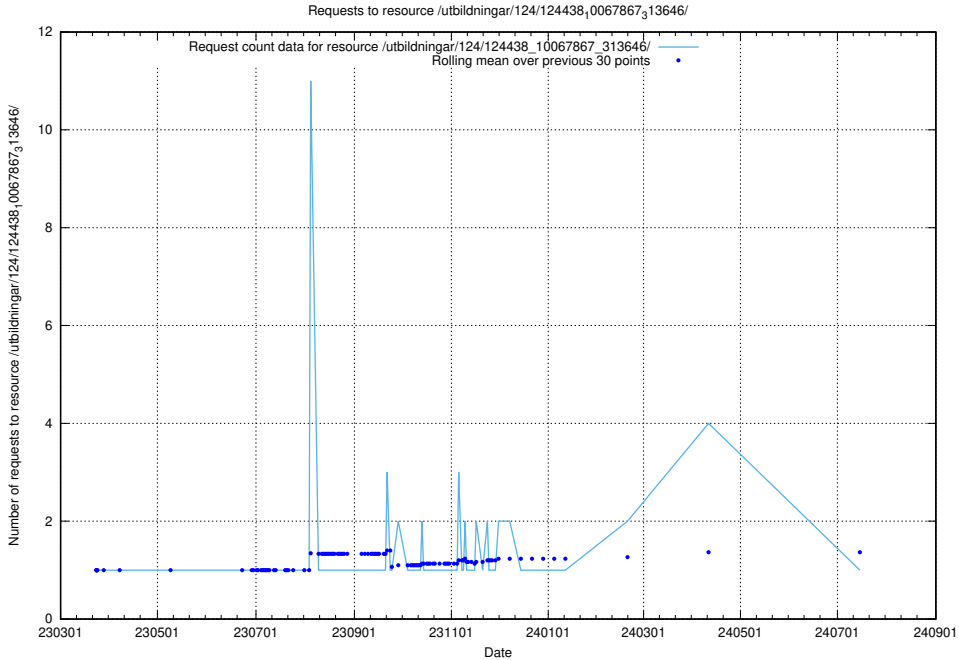

5.4465 Usage of /utbildningar/124/124438_10067867_313646/

Here, we count the number of requests to resource /utbildningar/124/124438_10067867_313646/.