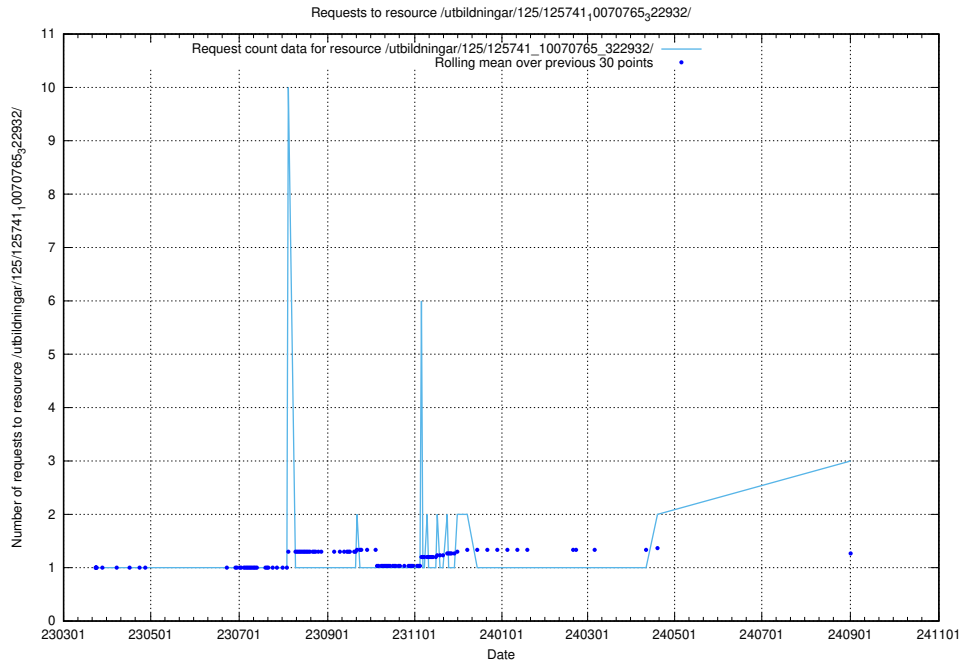

5.582 Usage of /utbildningar/125/125741_10070765_322932/

Here, we count the number of requests to resource /utbildningar/125/125741_10070765_322932/.