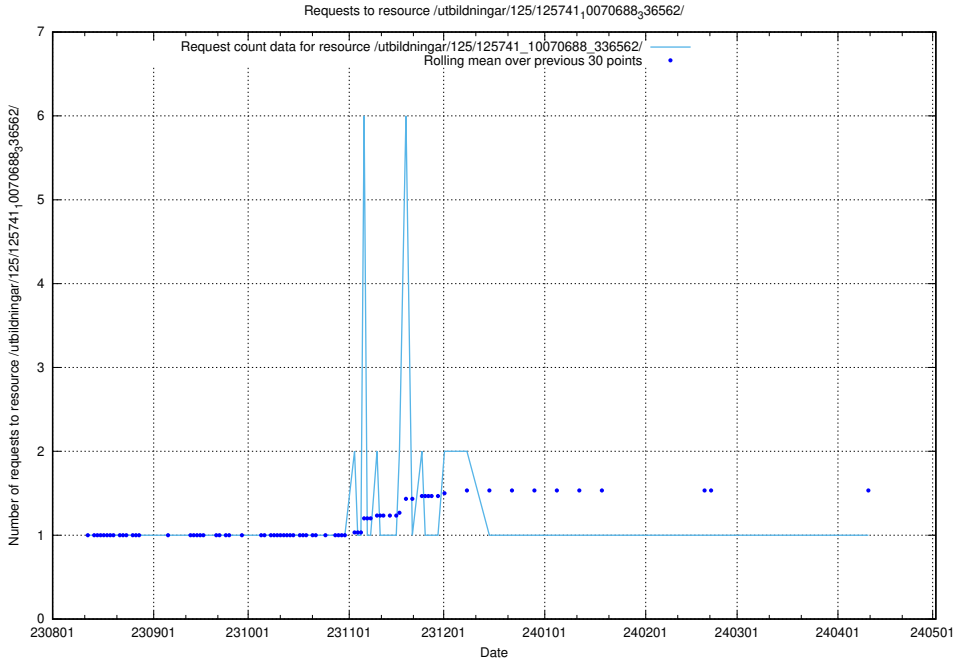

5.5590 Usage of /utbildningar/125/125741_10070688_336562/

Here, we count the number of requests to resource /utbildningar/125/125741_10070688_336562/.