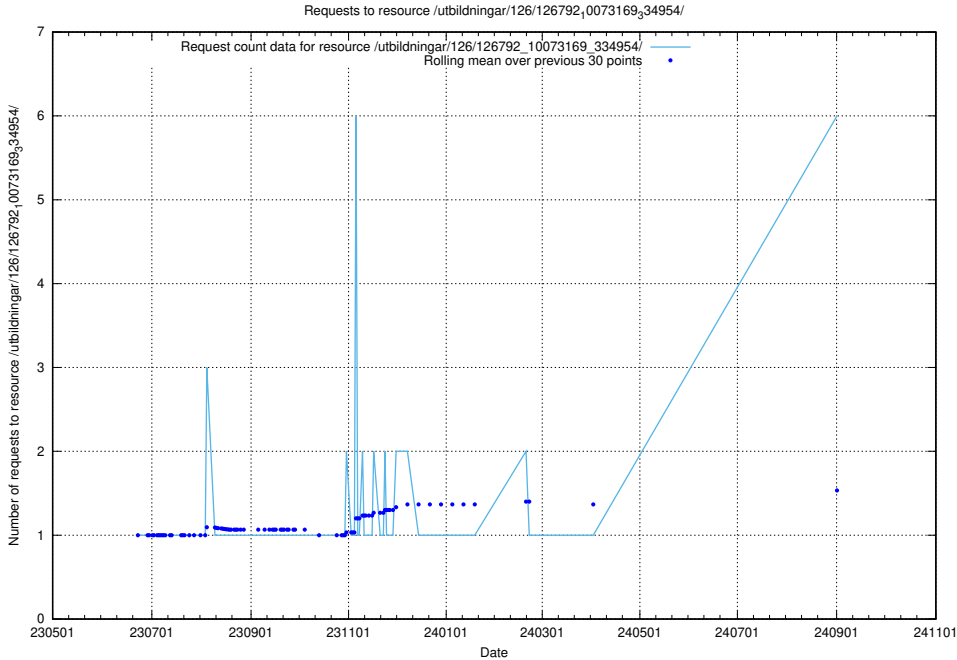

5.187 Usage of /utbildningar/126/126792_10073169_334954/

Here, we count the number of requests to resource /utbildningar/126/126792_10073169_334954/.