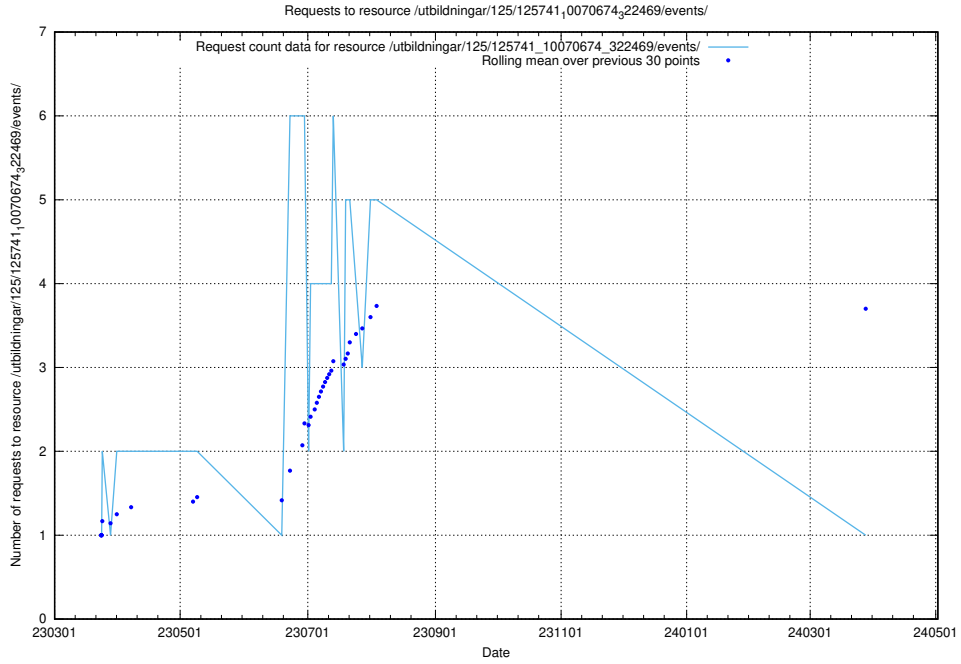

5.7265 Usage of /utbildningar/125/125741_10070674_322469/events/

Here, we count the number of requests to resource /utbildningar/125/125741_10070674_322469/events/