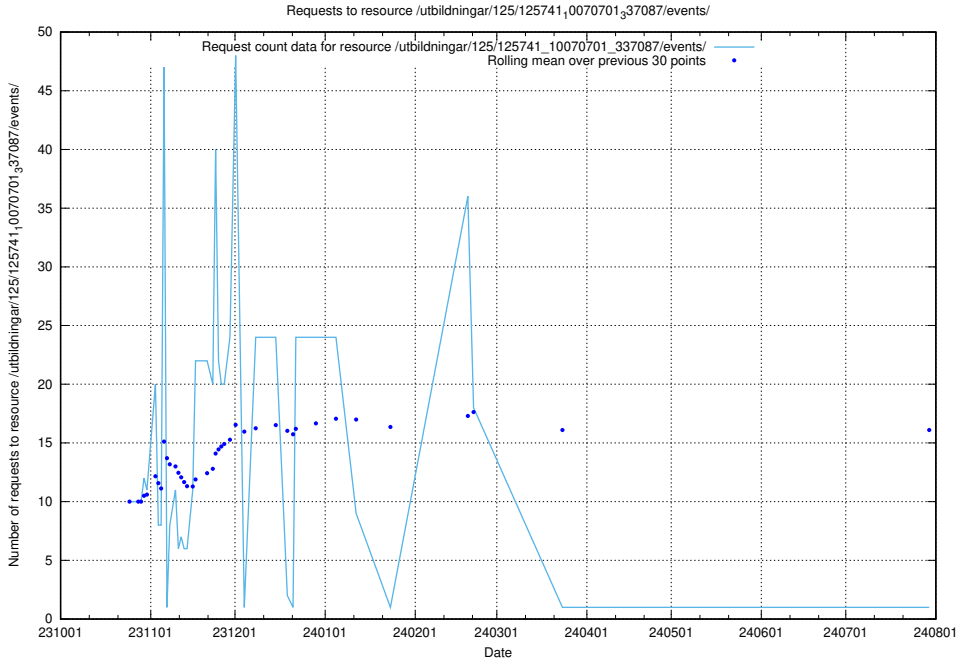

5.4991 Usage of /taxonomy/version/1/query/skills/

Here, we count the number of requests to resource /taxonomy/version/1/query/skills/.

5.4992 Usage of /utbildningar/125/125741_10070701_337087/events/

Here, we count the number of requests to resource /utbildningar/125/125741_10070701_337087/events/