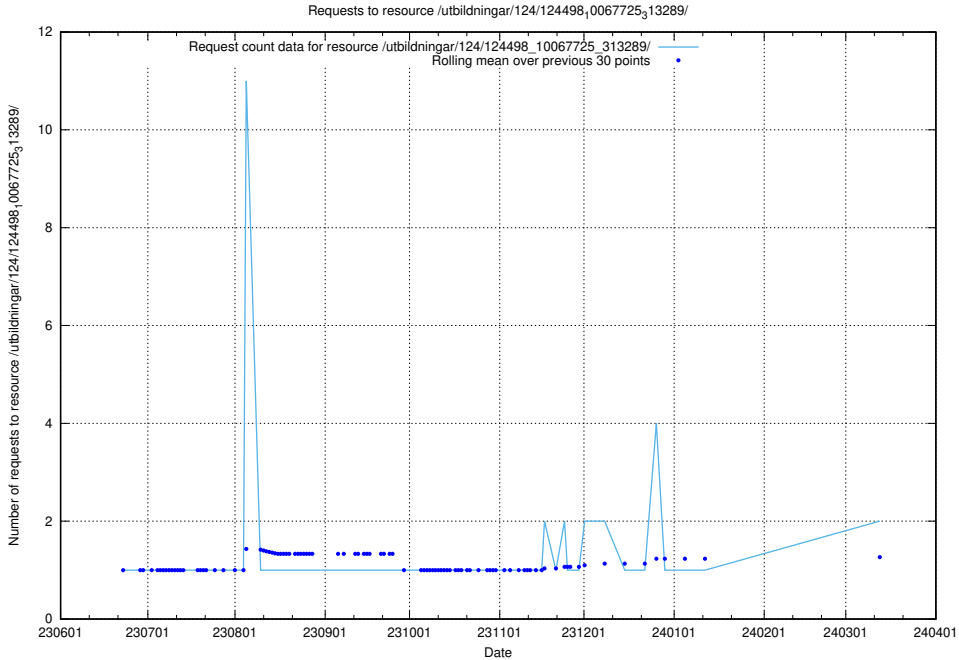

5.1004 Usage of /utbildningar/124/124498_10067725_313289/

Here, we count the number of requests to resource /utbildningar/124/124498_10067725_313289/.