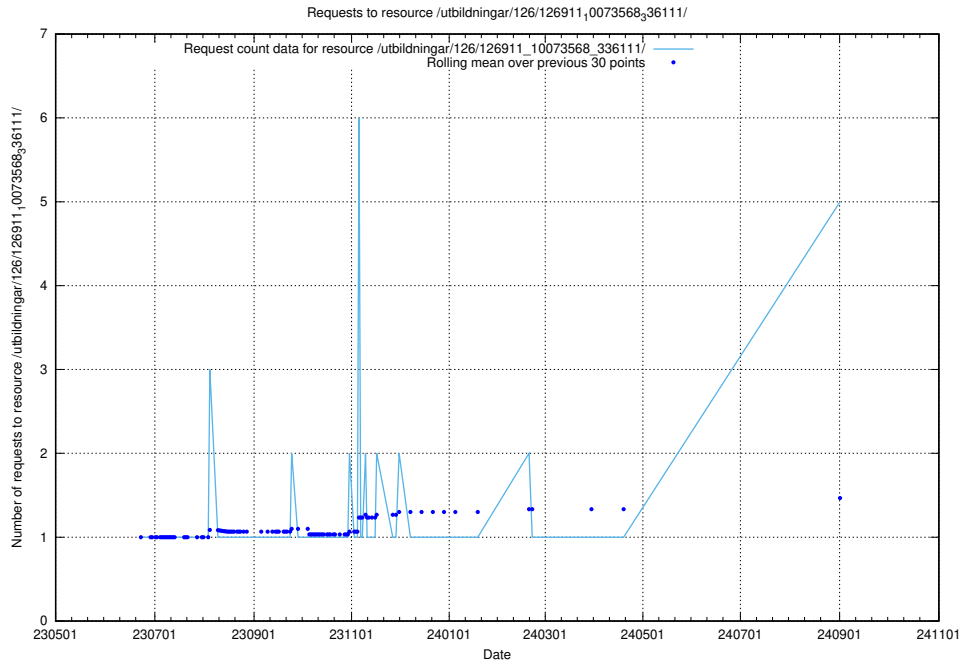

5.255 Usage of /utbildningar/126/126911_10073568_336111/

Here, we count the number of requests to resource /utbildningar/126/126911_10073568_336111/.