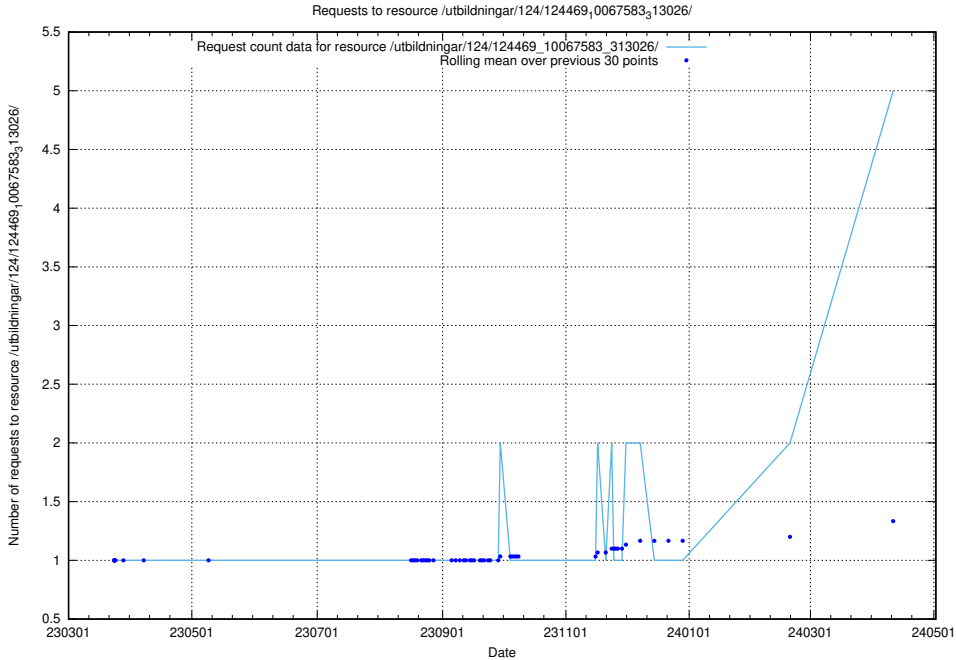

5.236 Usage of /utbildningar/124/124469_10067583_313026/

Here, we count the number of requests to resource /utbildningar/124/124469_10067583_313026/.