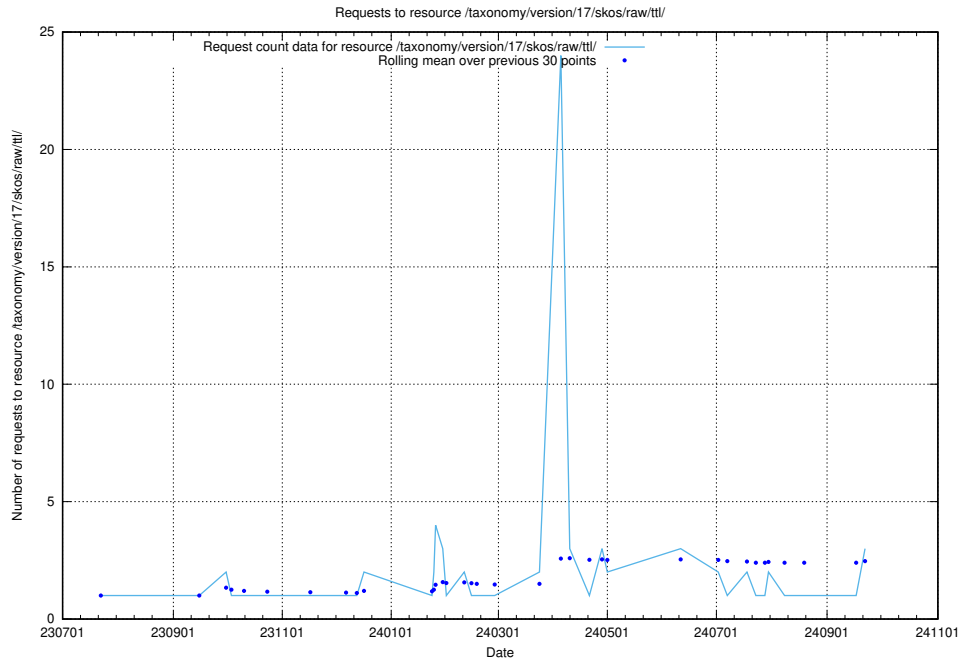

5.504 Usage of /taxonomy/version/17/skos/raw/ttl/

Here, we count the number of requests to resource /taxonomy/version/17/skos/raw/ttl/.