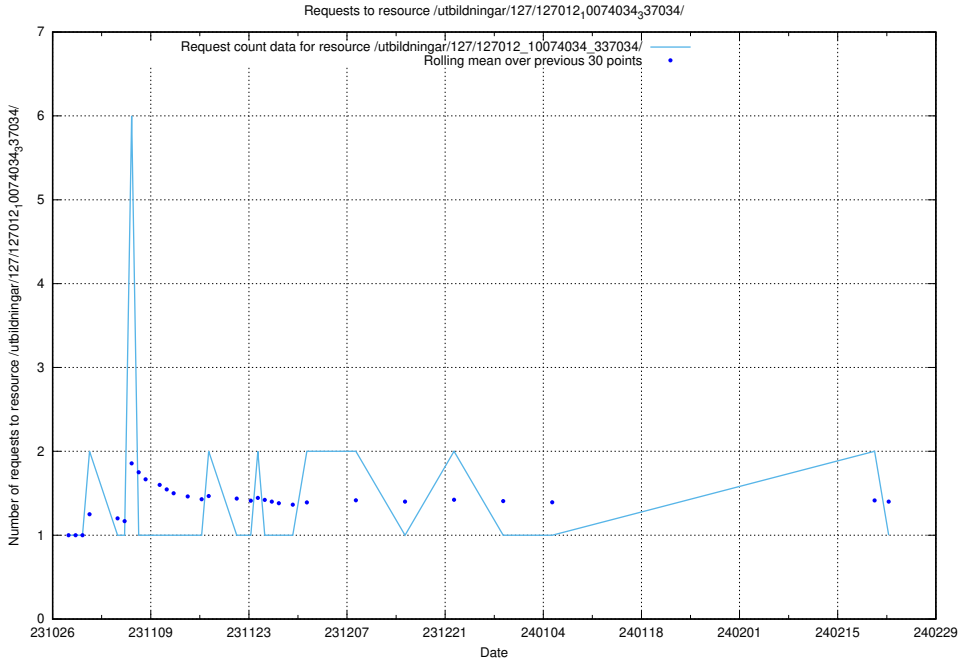

5.4979 Usage of /utbildningar/127/127012_10074034_337034/

Here, we count the number of requests to resource /utbildningar/127/127012_10074034_337034/.