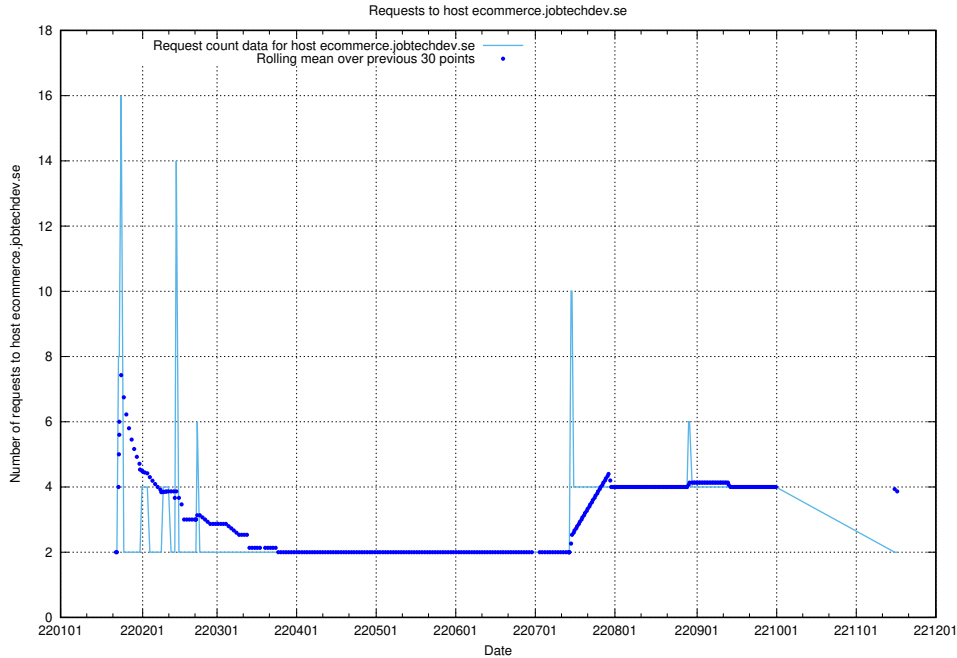

7.260 Usage of ecommerce.jobtechdev.se

Here, we count the number of requests to host ecommerce.jobtechdev.se.