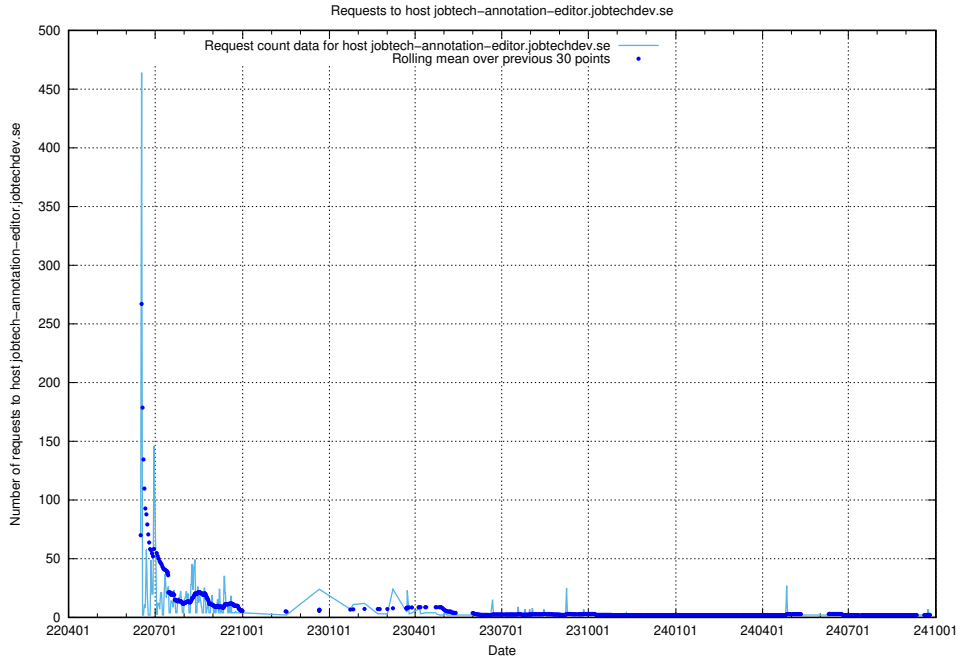

7.408 Usage of jobtech-annotation-editor.jobtechdev.se

Here, we count the number of requests to host jobtech-annotation-editor.jobtechdev.se.