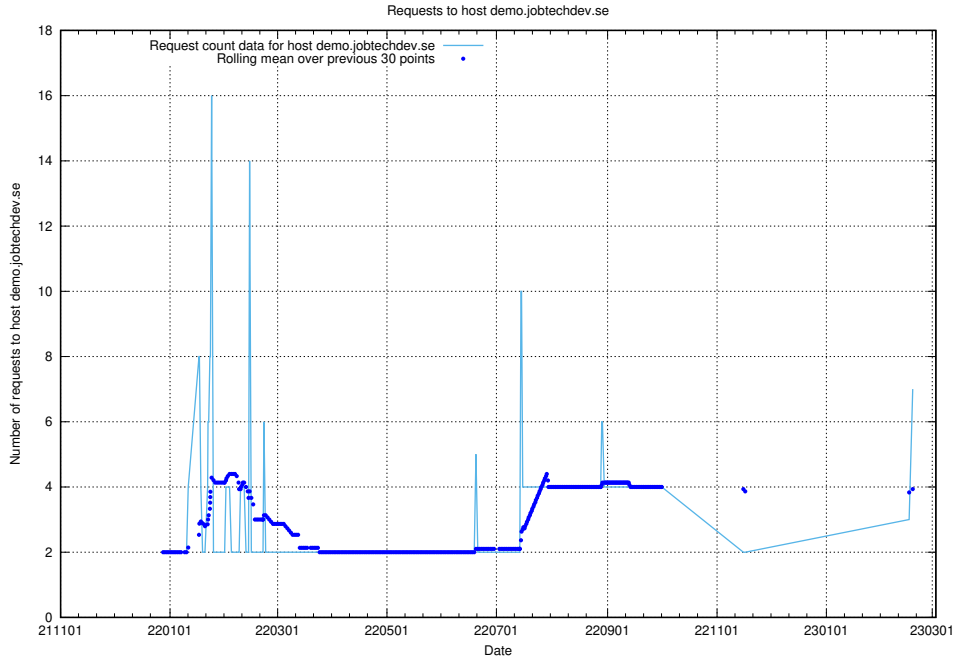

Here, we count the number of requests to host demo.jobtechdev.se.

7.82 Usage of taxonomy-viewer.jobtechdev.se

Here, we count the number of requests to host taxonomy-viewer.jobtechdev.se.

7.83 Usage of moderated.jitsi.jobtechdev.se