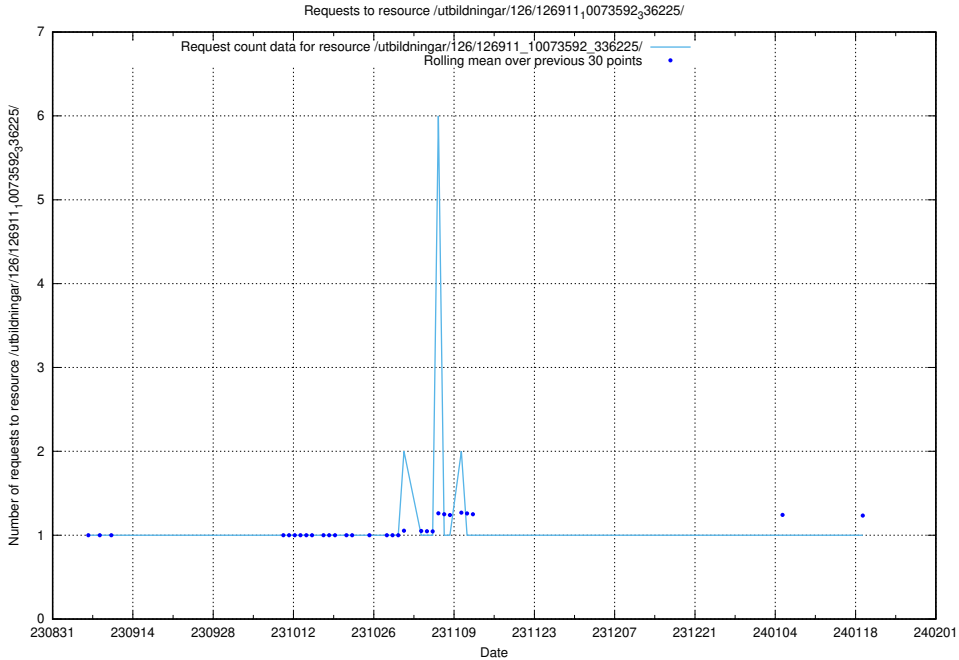

5.5441 Usage of /utbildningar/126/126911_10073592_336225/

Here, we count the number of requests to resource /utbildningar/126/126911_10073592_336225/.