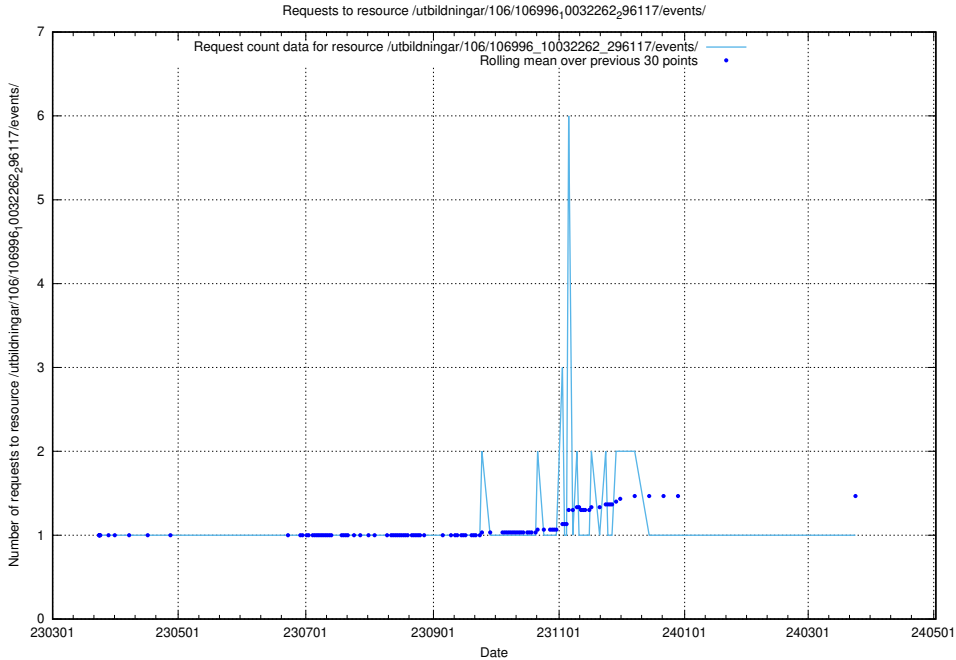

Here, we count the number of requests to resource /utbildningar/106/106996_10032262_296117/events/

5.6185 Usage of /taxonomy/version/3/query/concepts-and-common-relations/

Here, we count the number of requests to resource /taxonomy/version/3/query/concepts-and-common-relations/.