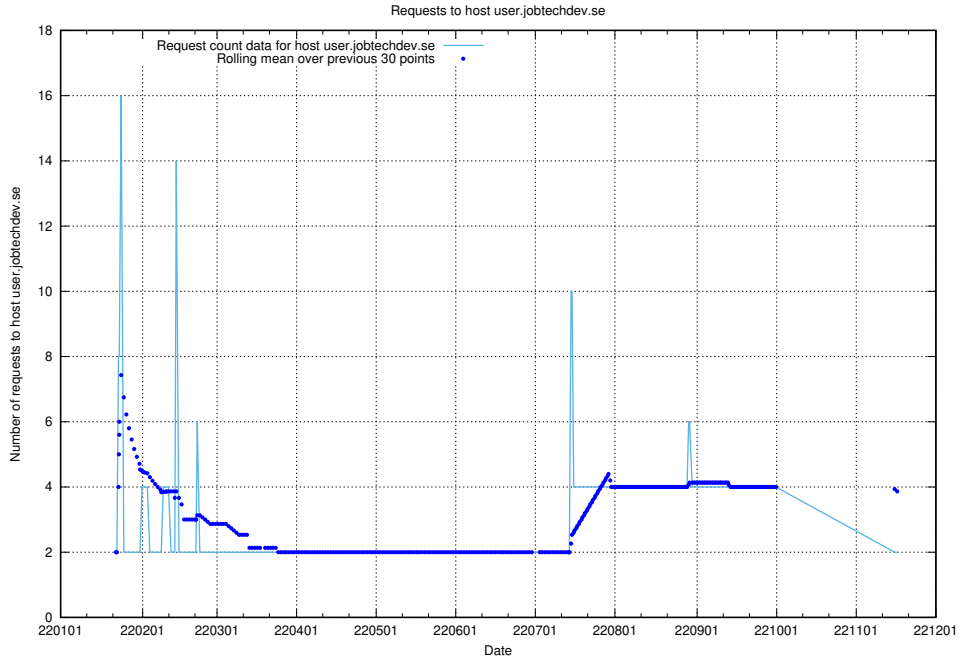

7.590 Usage of user.jobtechdev.se

Here, we count the number of requests to host user.jobtechdev.se.