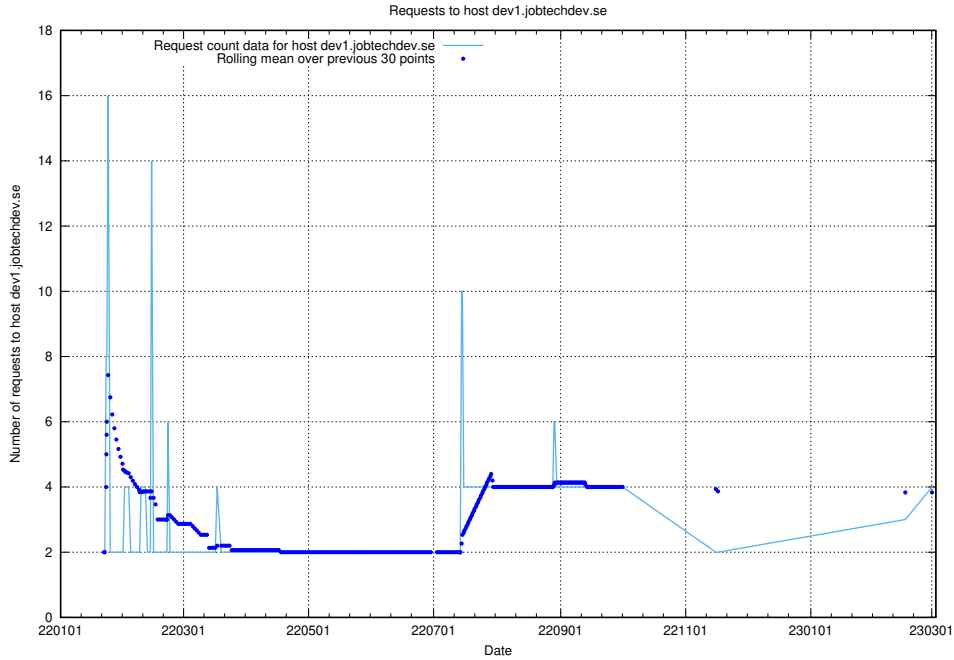

7.105 Usage of dev1.jobtechdev.se

Here, we count the number of requests to host dev1.jobtechdev.se.