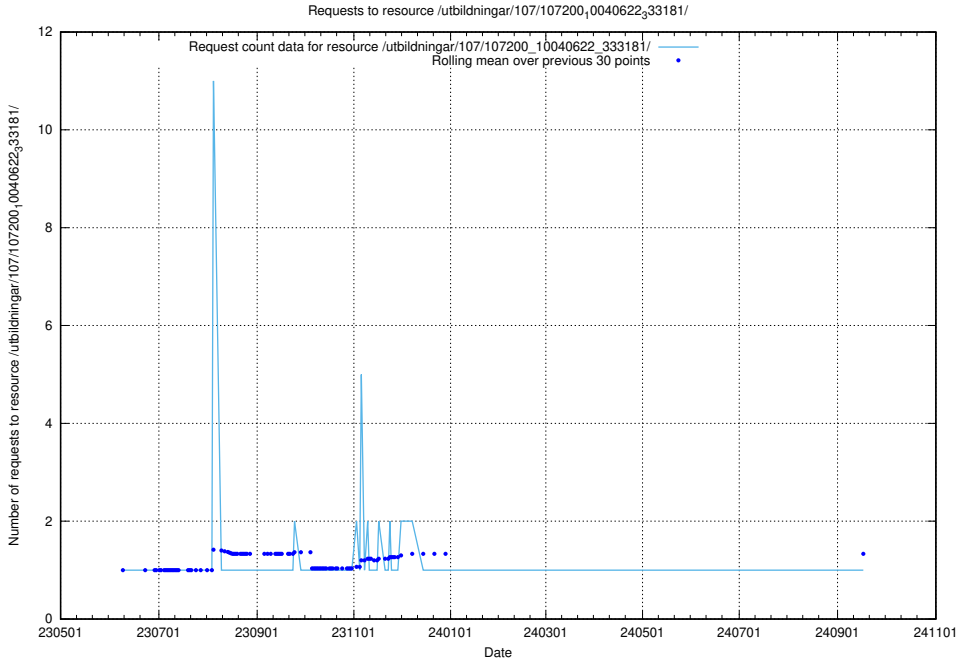

5.6640 Usage of /utbildningar/107/107200_10040622_333181/

Here, we count the number of requests to resource /utbildningar/107/107200_10040622_333181/.