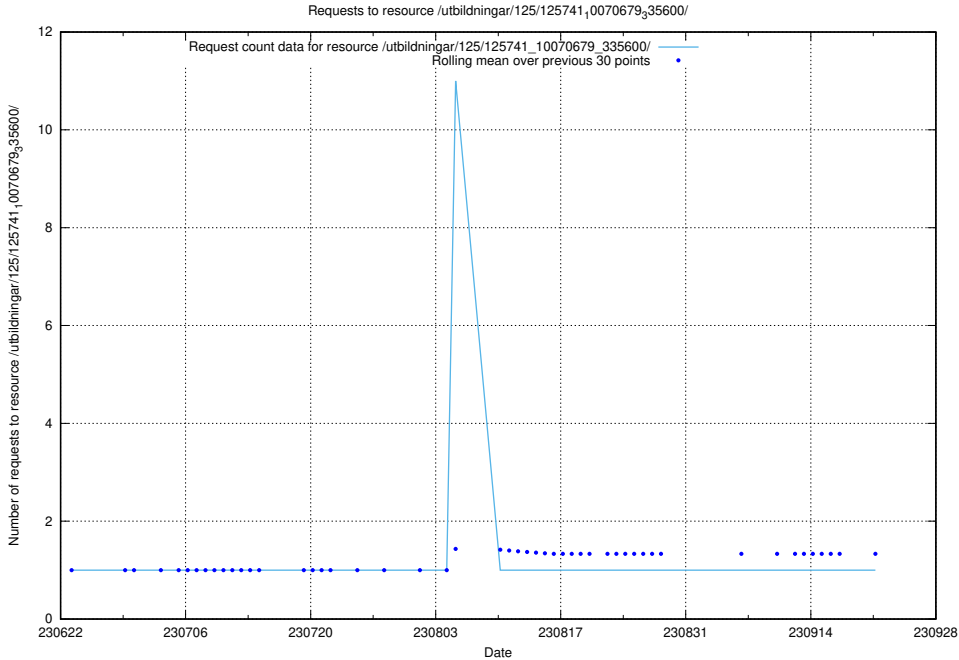

5.6431 Usage of /utbildningar/125/125741_10070679_335600/

Here, we count the number of requests to resource /utbildningar/125/125741_10070679_335600/.