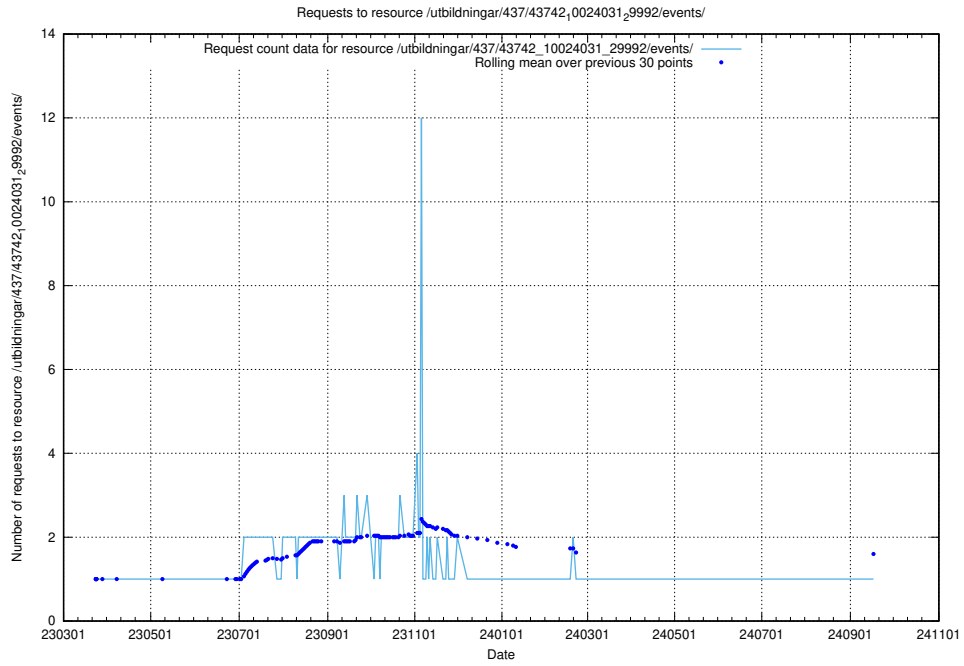

5.7168 Usage of /utbildningar/437/43742_10024031_29992/events/

Here, we count the number of requests to resource /utbildningar/437/43742_10024031_29992/events/.