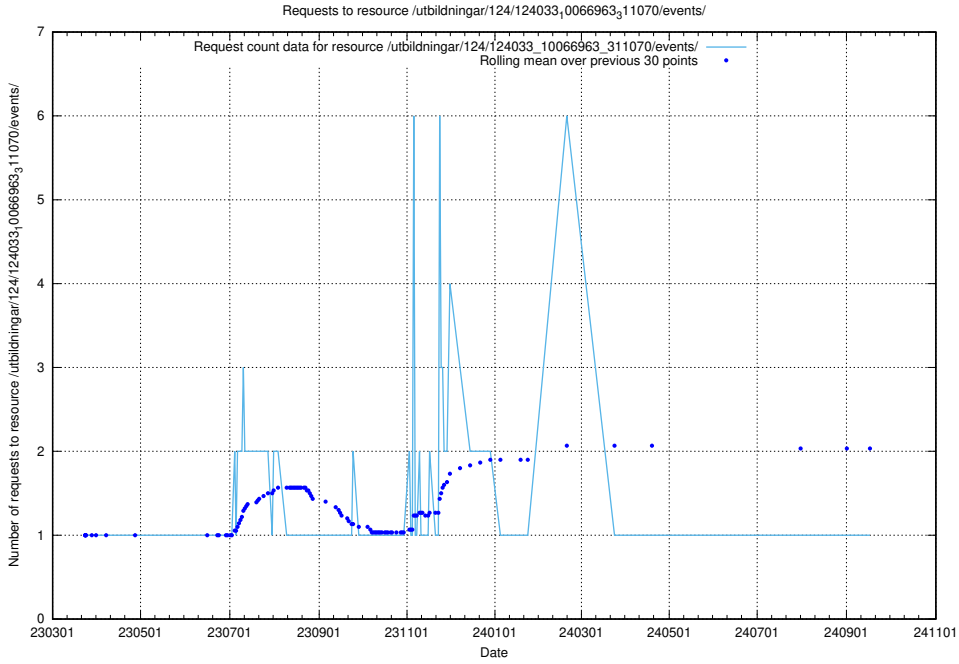

5.5227 Usage of /utbildningar/124/124033_10066963_311070/events/

Here, we count the number of requests to resource /utbildningar/124/124033_10066963_311070/events/