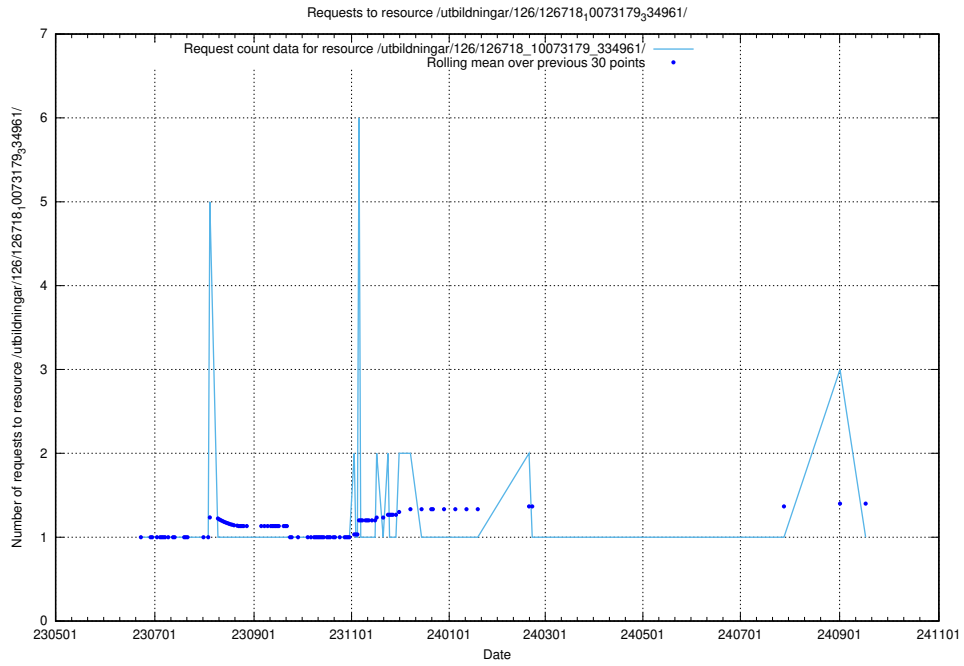

5.6369 Usage of /utbildningar/126/126718_10073179_334961/

Here, we count the number of requests to resource /utbildningar/126/126718_10073179_334961/.