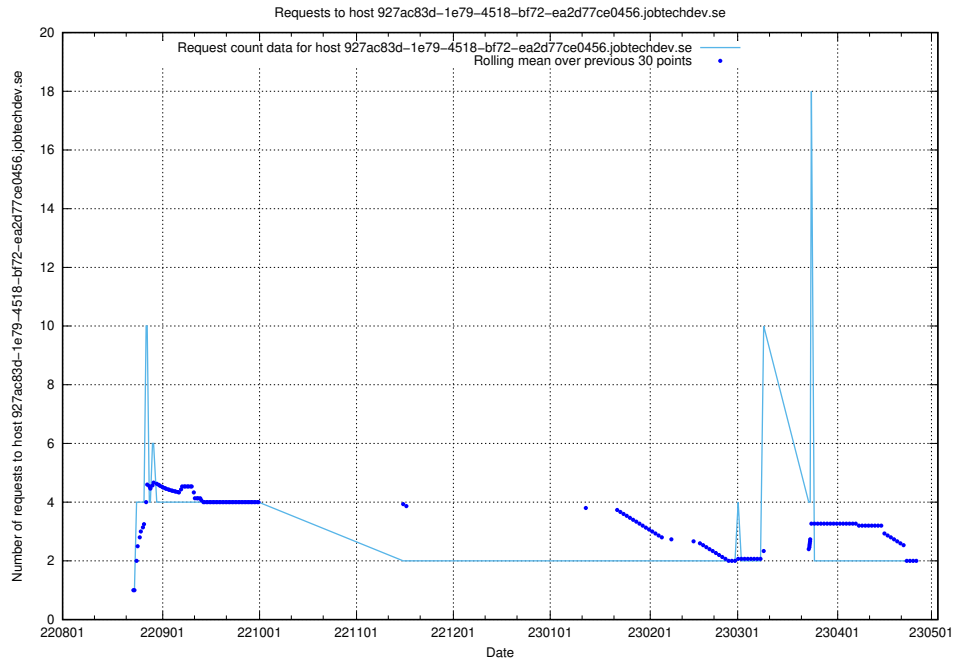

7.343 Usage of 927ac83d-1e79-4518-bf72-ea2d77ce0456.jobtechdev.se

Here, we count the number of requests to host 927ac83d-1e79-4518-bf72-ea2d77ce0456.jobtechdev.se.