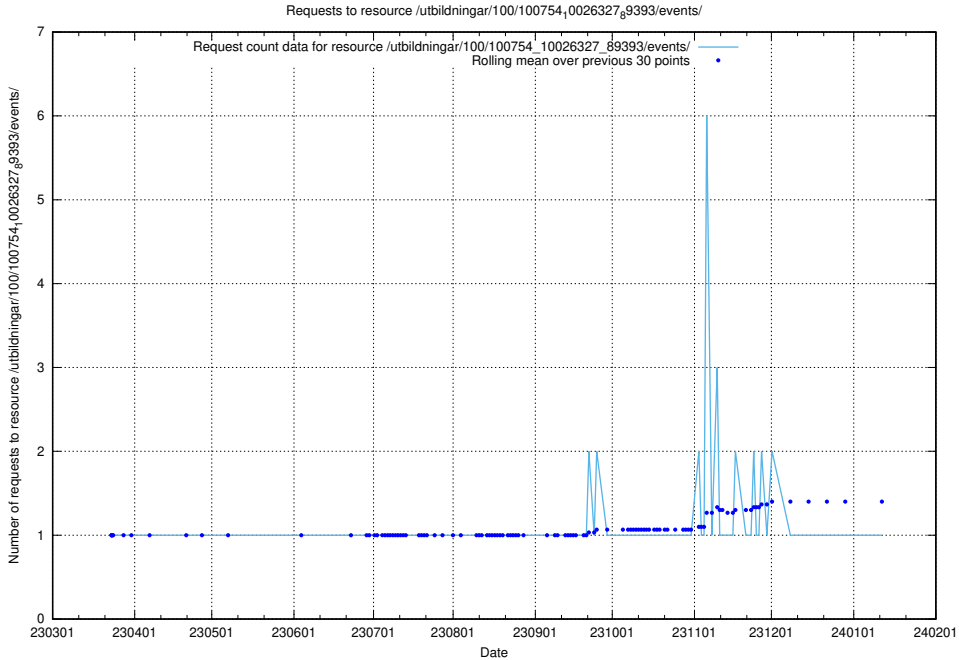

5.6328 Usage of /utbildningar/100/100754_10026327_89393/events/

Here, we count the number of requests to resource /utbildningar/100/100754_10026327_89393/events/.