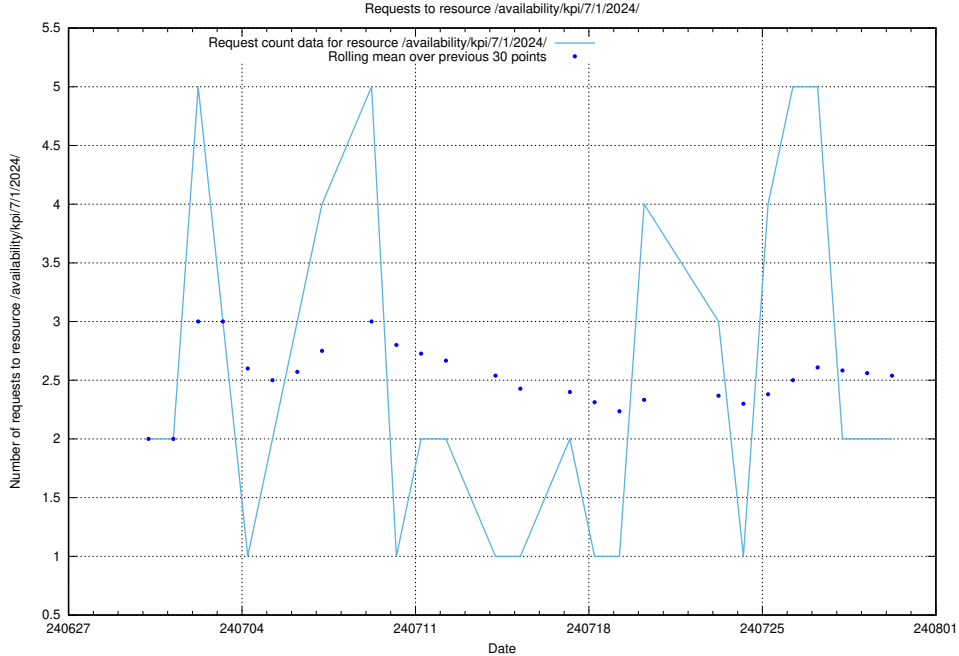

5.658 Usage of /availability/kpi/7/1/2024/

Here, we count the number of requests to resource /availability/kpi/7/1/2024/.