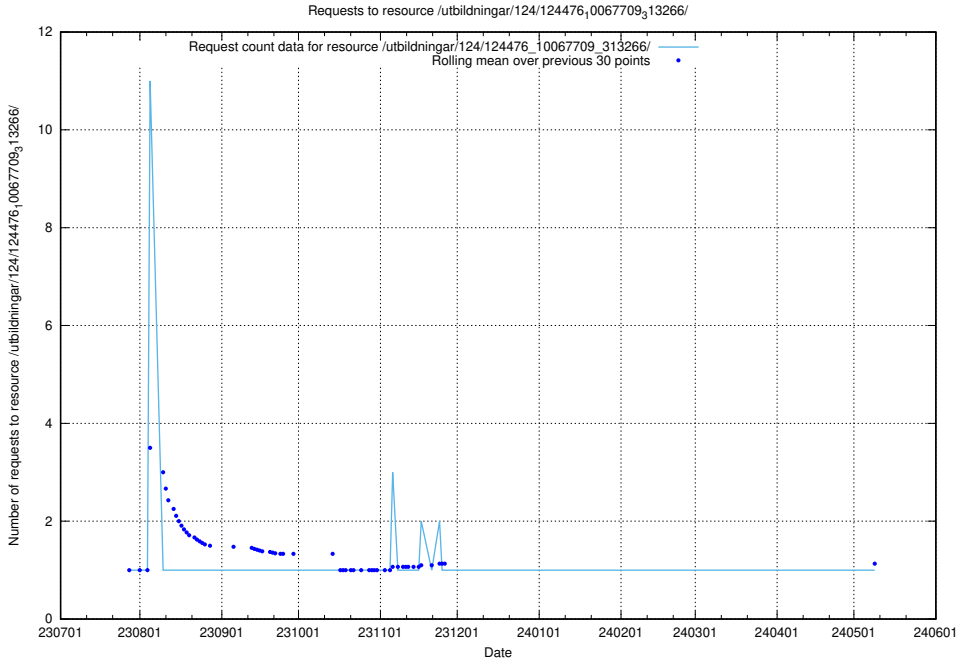

5.5685 Usage of /utbildningar/124/124476_10067709_313266/

Here, we count the number of requests to resource /utbildningar/124/124476_10067709_313266/.