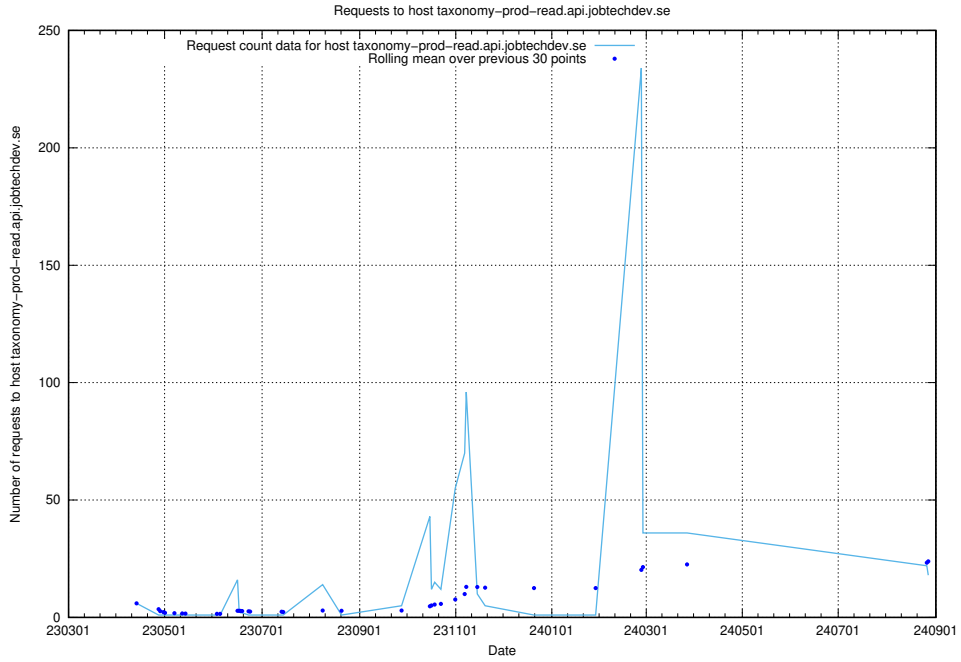

7.36 Usage of taxonomy-prod-read.api.jobtechdev.se

Here, we count the number of requests to host taxonomy-prod-read.api.jobtechdev.se.