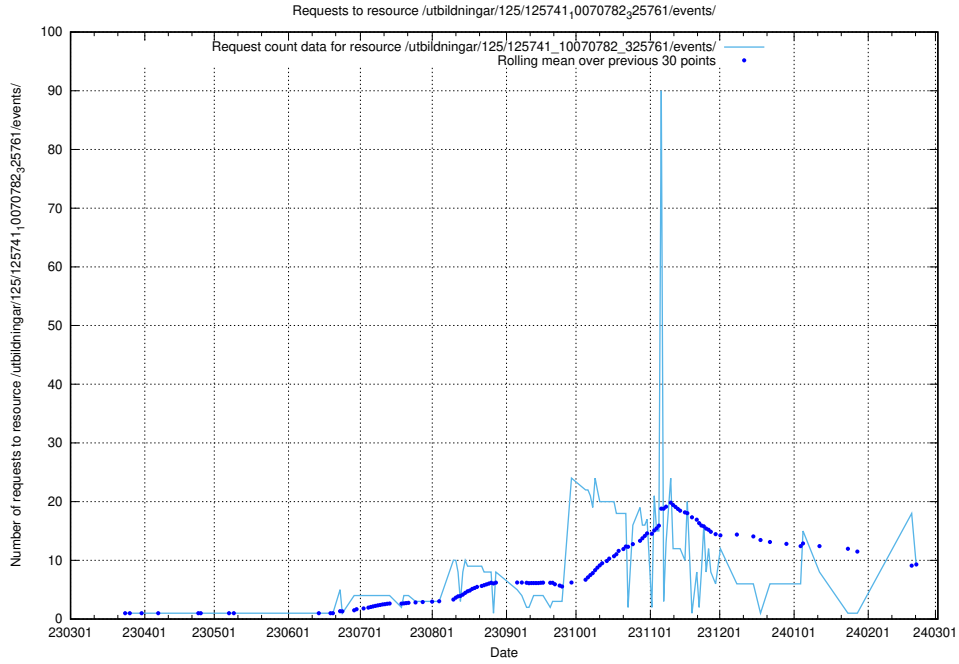

5.25 Usage of /utbildningar/125/125741_10070782_325761/events/

Here, we count the number of requests to resource /utbildningar/125/125741_10070782_325761/events/