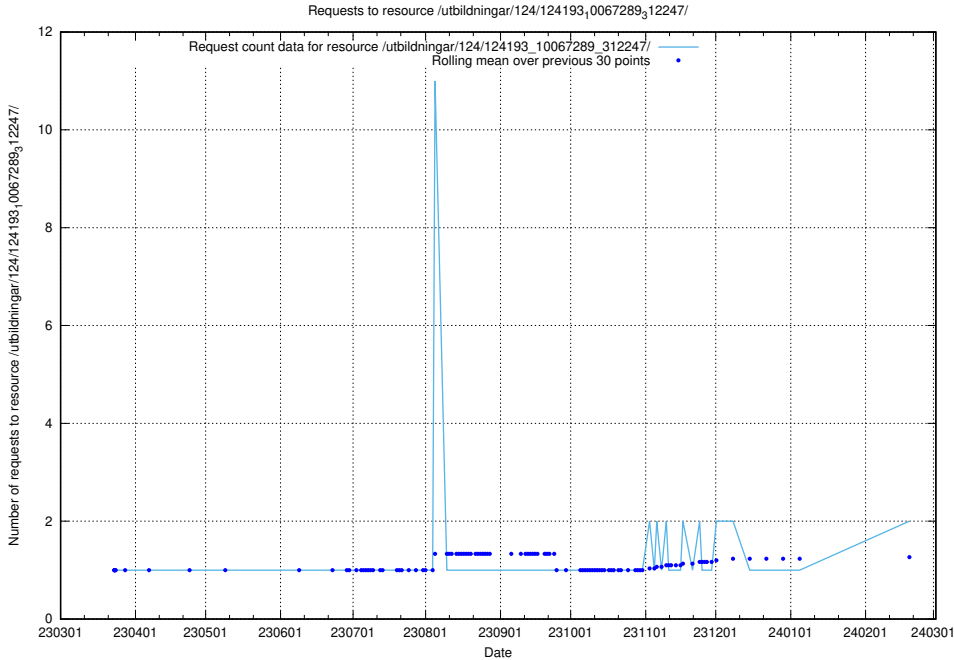

5.834 Usage of /utbildningar/124/124193_10067289_312247/

Here, we count the number of requests to resource /utbildningar/124/124193_10067289_312247/.