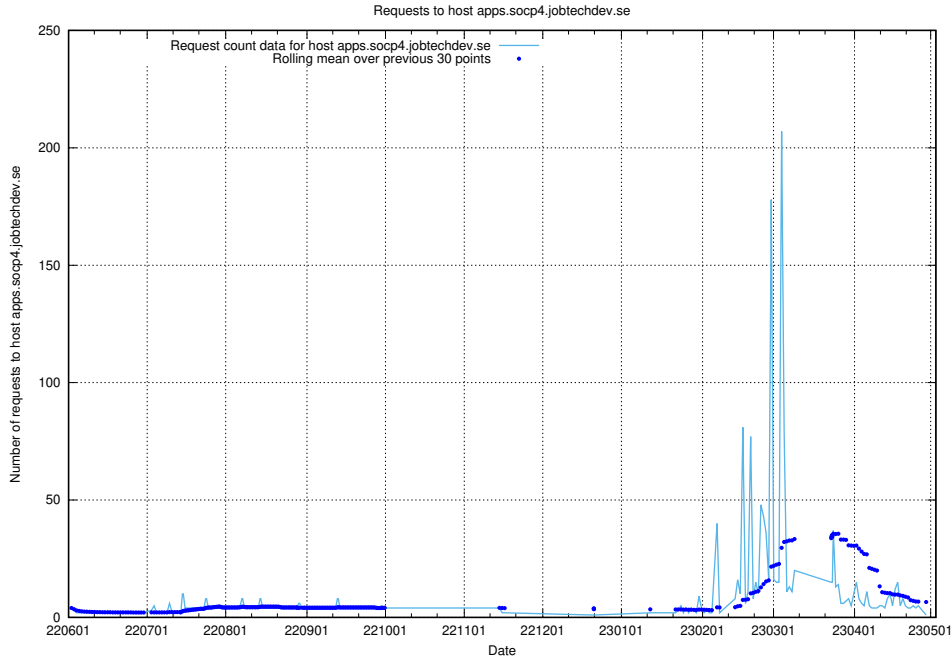

7.634 Usage of apps.socp4.jobtechdev.se

Here, we count the number of requests to host apps.socp4.jobtechdev.se.