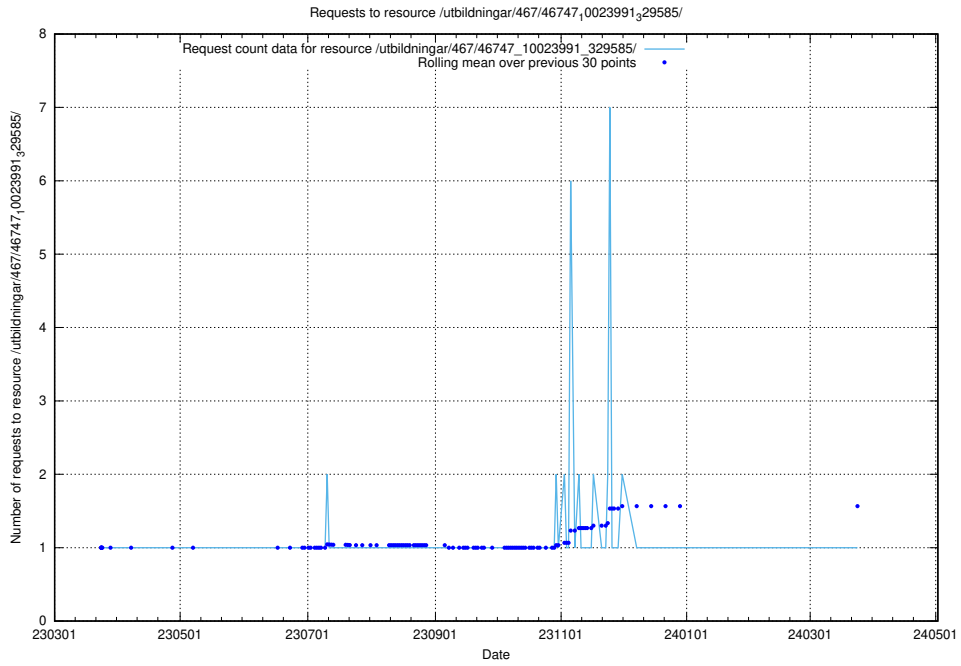

5.7094 Usage of /utbildningar/467/46747_10023991_329585/

Here, we count the number of requests to resource /utbildningar/467/46747_10023991_329585/.