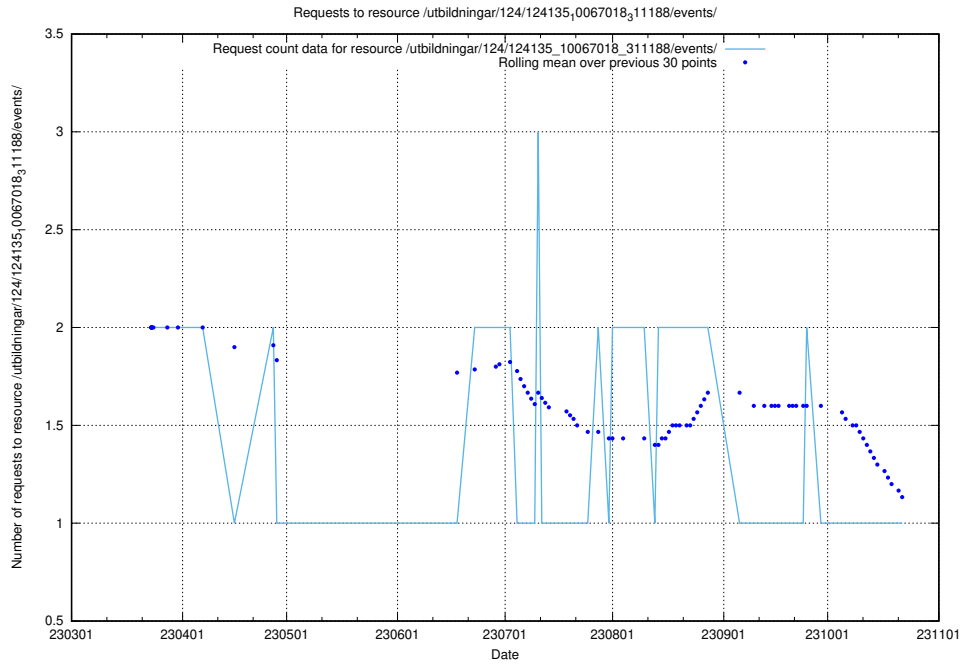

5.7085 Usage of /utbildningar/124/124135_10067018_311188/events/

Here, we count the number of requests to resource /utbildningar/124/124135_10067018_311188/events/