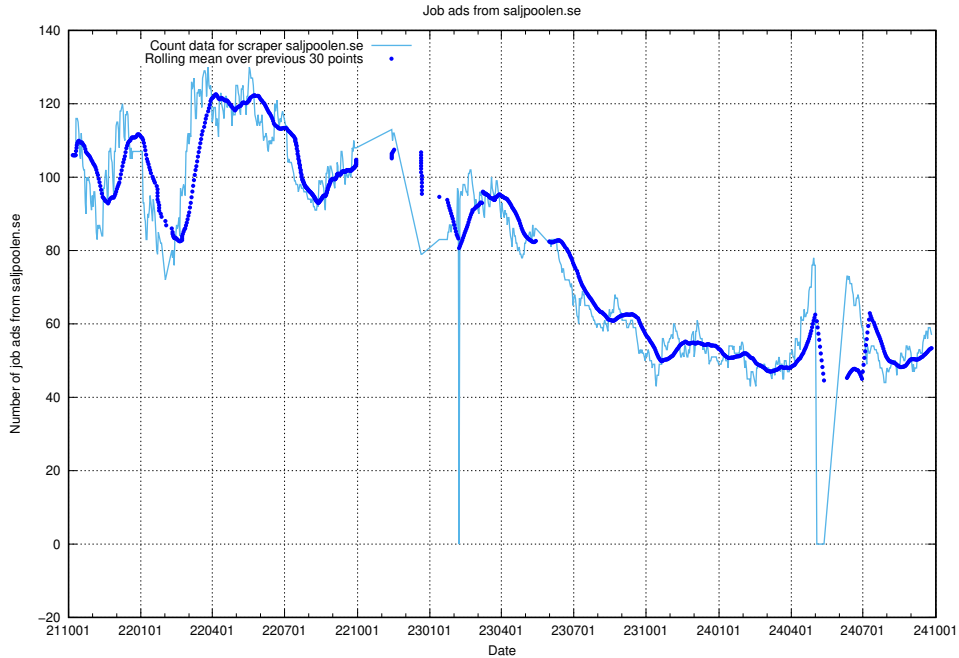

13.15 Number of ads by scraper saljpoolen.se

Here, we count the number of job ads scraped from saljpoolen.se.