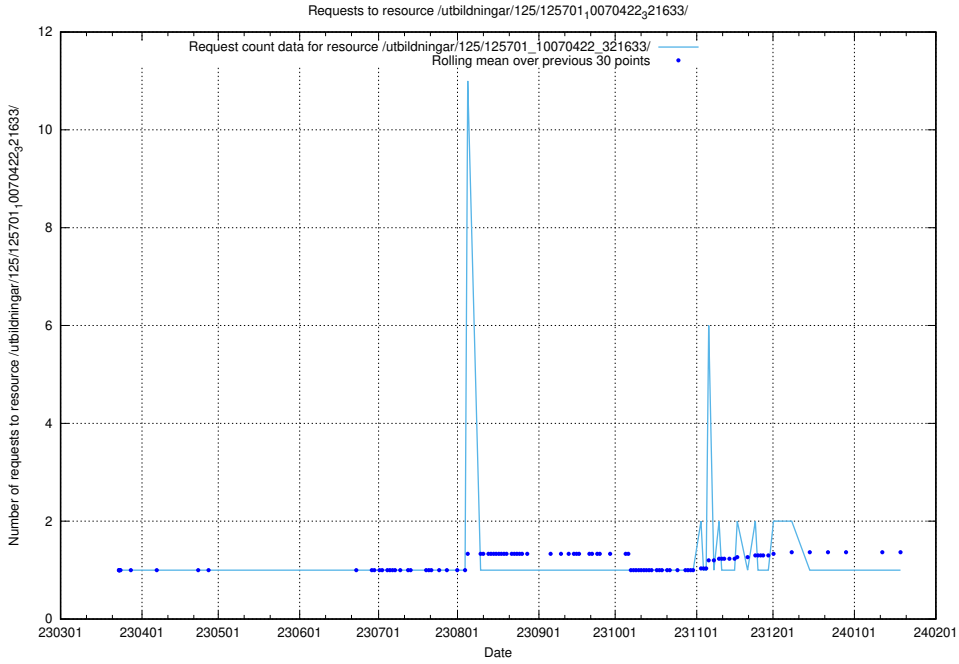

5.1151 Usage of /utbildningar/125/125701_10070422_321633/

Here, we count the number of requests to resource /utbildningar/125/125701_10070422_321633/.