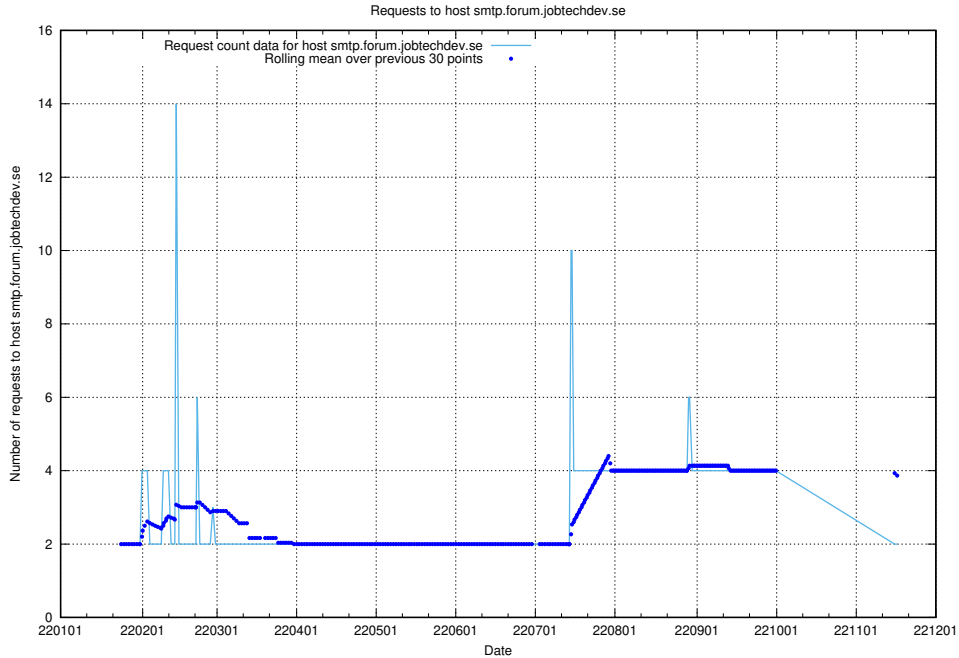

7.584 Usage of smtp.forum.jobtechdev.se

Here, we count the number of requests to host smtp.forum.jobtechdev.se.