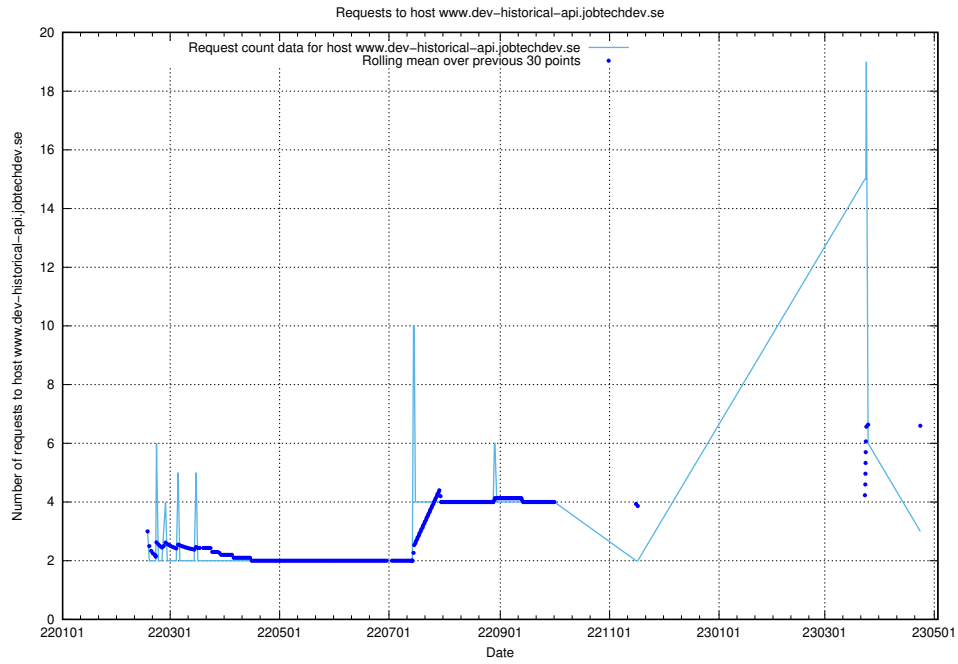

Here, we count the number of requests to host www.dev-historical-api.jobtechdev.se.

7.237 Usage of rabbitmq.jobtechdev.se

Here, we count the number of requests to host rabbitmq.jobtechdev.se.

7.238 Usage of kam-openshift-gitops.prod.services.jtech.se