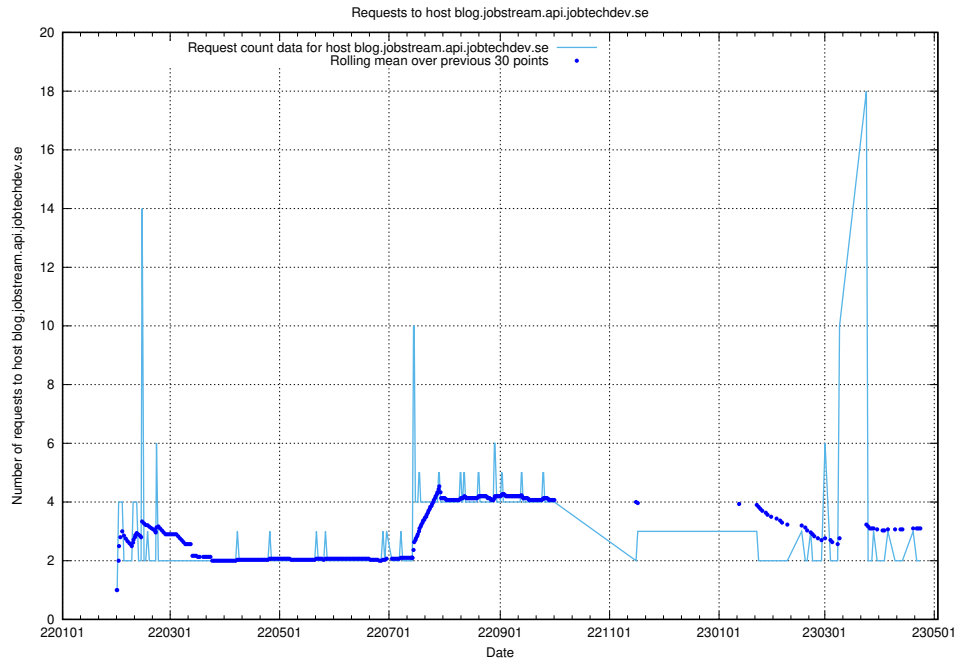

7.573 Usage of `blog.jobstream.api.jobtechdev.se`

Here, we count the number of requests to host `blog.jobstream.api.jobtechdev.se`.