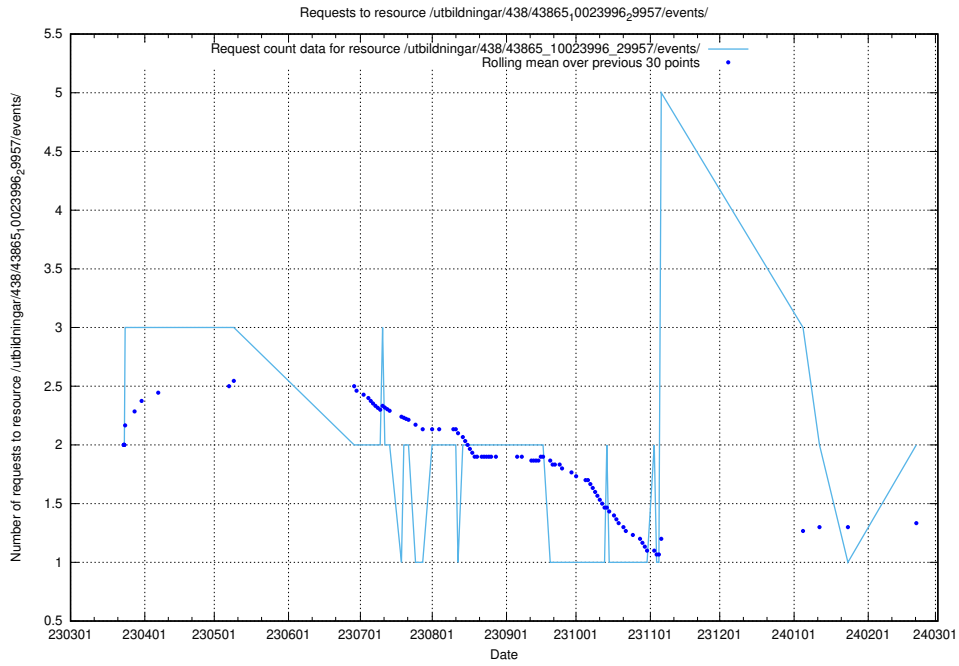

5.1064 Usage of /utbildningar/438/43865_10023996_29957/events/

Here, we count the number of requests to resource /utbildningar/438/43865_10023996_29957/events/.