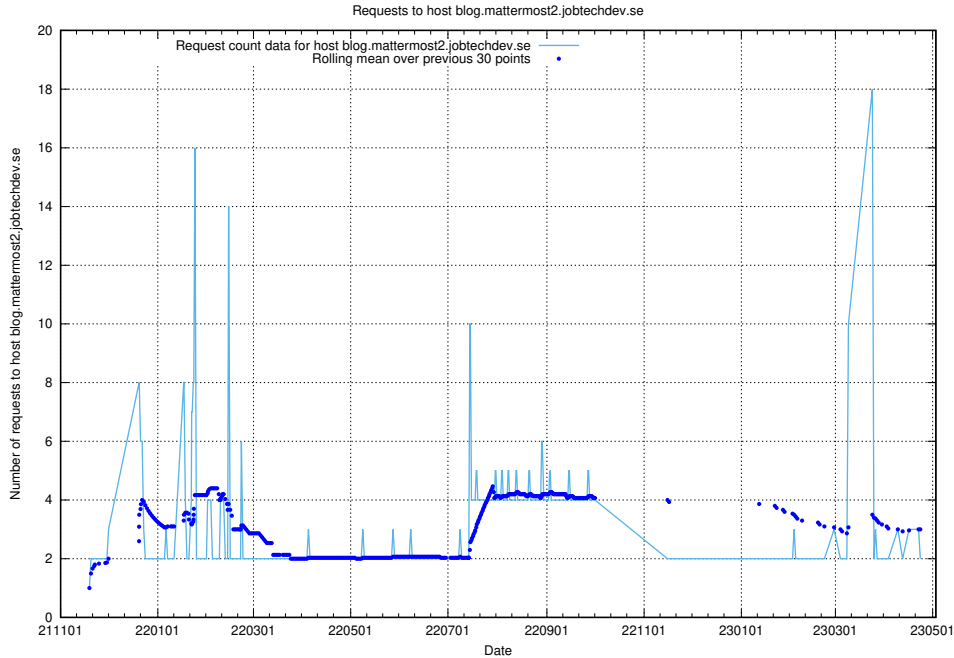

7.477 Usage of `blog.mattermost2.jobtechdev.se`

Here, we count the number of requests to host `blog.mattermost2.jobtechdev.se`.