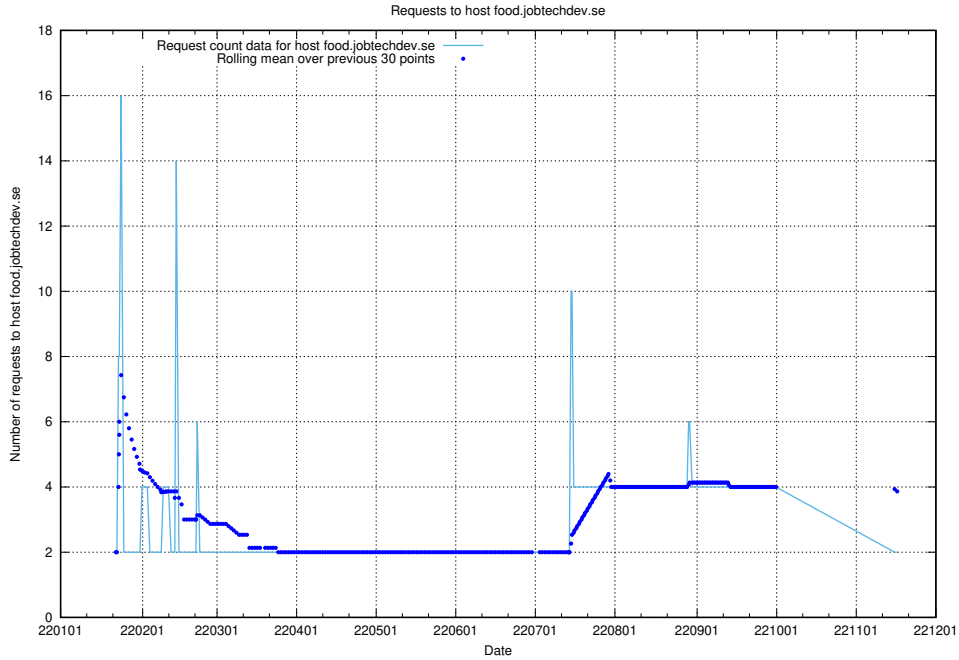

7.608 Usage of events.jobtechdev.se

Here, we count the number of requests to host events.jobtechdev.se.

7.609 Usage of hr.jobtechdev.se

Here, we count the number of requests to host hr.jobtechdev.se.

7.610 Usage of demo-jobed-connect-onprem.jobtechdev.se