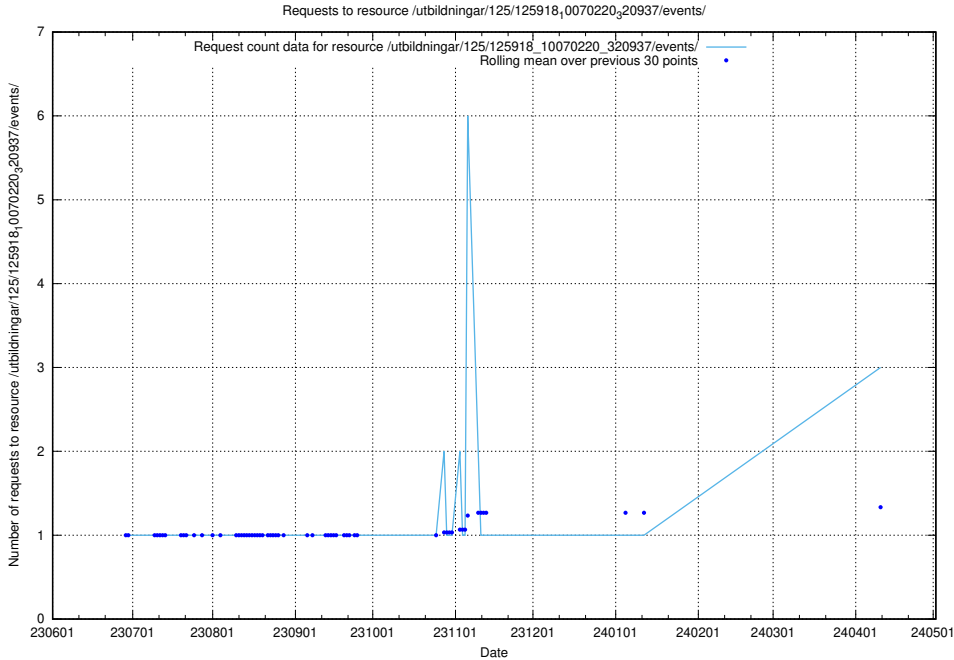

5.514 Usage of /utbildningar/125/125918_10070220_320937/events/

Here, we count the number of requests to resource /utbildningar/125/125918_10070220_320937/events/