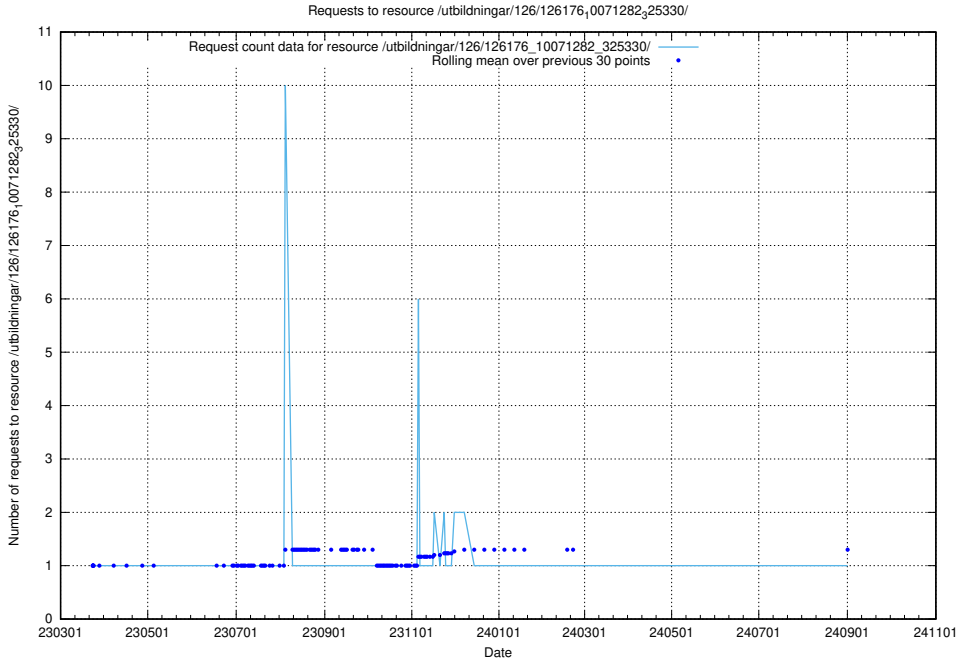

5.7206 Usage of /utbildningar/126/126176_10071282_325330/

Here, we count the number of requests to resource /utbildningar/126/126176_10071282_325330/.