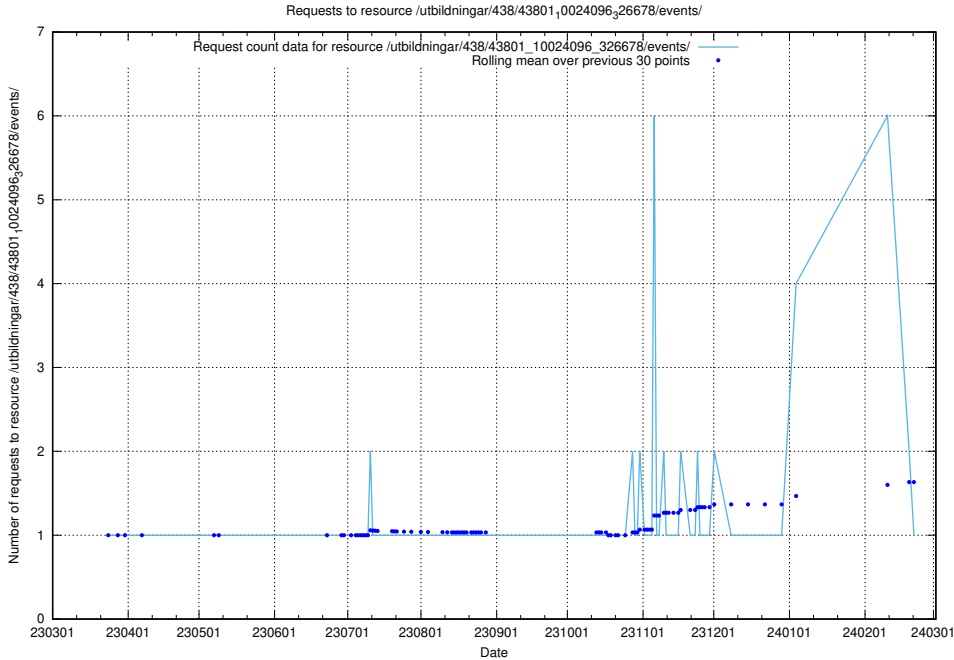

5.6951 Usage of /utbildningar/438/43801_10024096_326678/events/

Here, we count the number of requests to resource /utbildningar/438/43801_10024096_326678/events/.