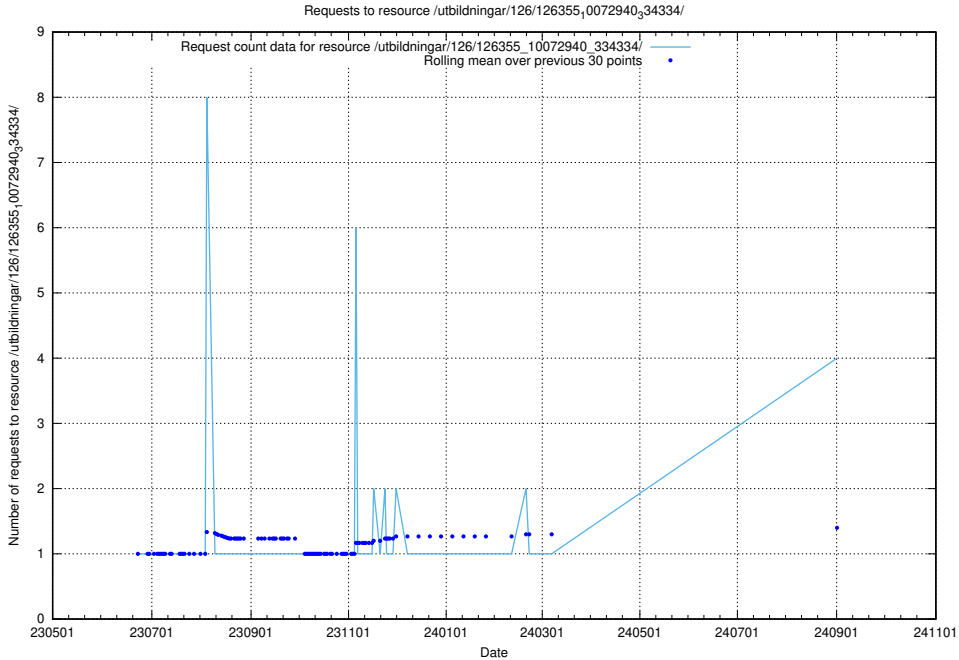

5.382 Usage of /utbildningar/126/126355_10072940_334334/

Here, we count the number of requests to resource /utbildningar/126/126355_10072940_334334/.