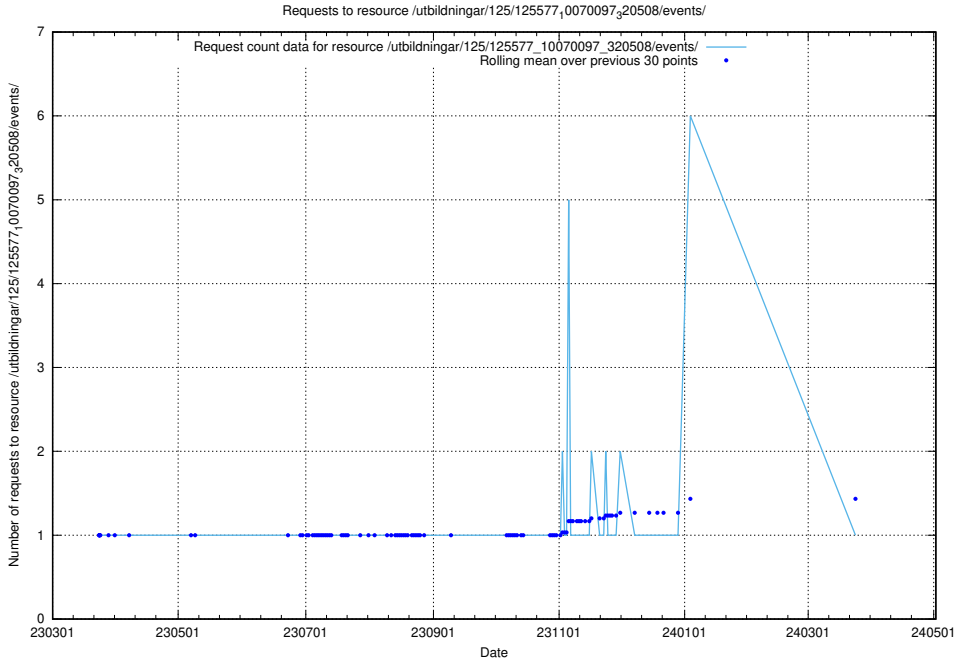

5.1228 Usage of /utbildningar/125/125577_10070097_320508/events/

Here, we count the number of requests to resource /utbildningar/125/125577_10070097_320508/events/