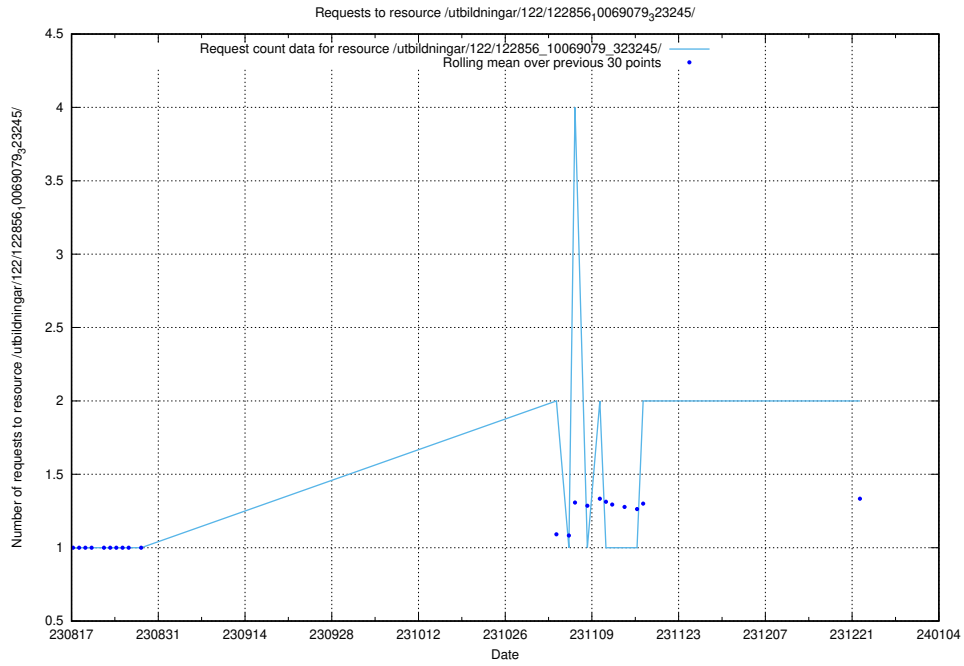

5.900 Usage of /utbildningar/122/122856_10069079_323245/

Here, we count the number of requests to resource /utbildningar/122/122856_10069079_323245/.