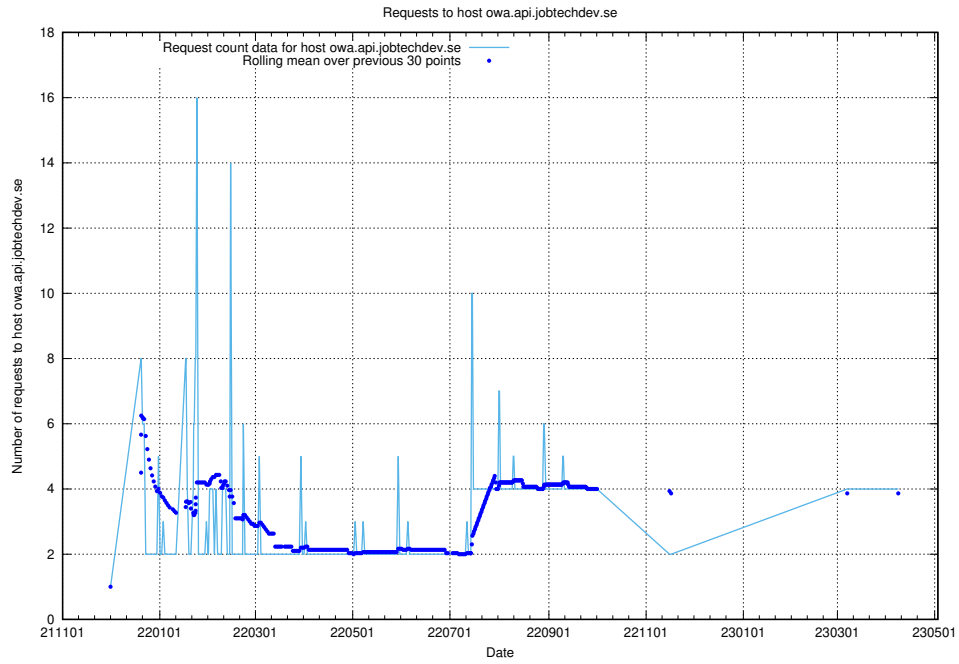

7.142 Usage of owa.api.jobtechdev.se

Here, we count the number of requests to host owa.api.jobtechdev.se.