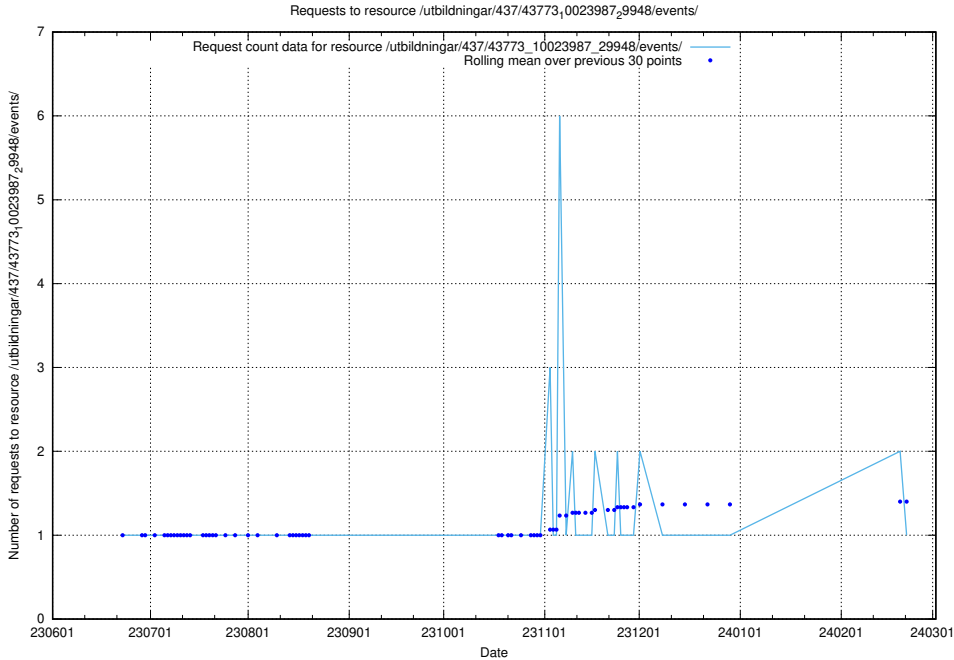

5.6346 Usage of /utbildningar/437/43773_10023987_29948/events/

Here, we count the number of requests to resource /utbildningar/437/43773_10023987_29948/events/.