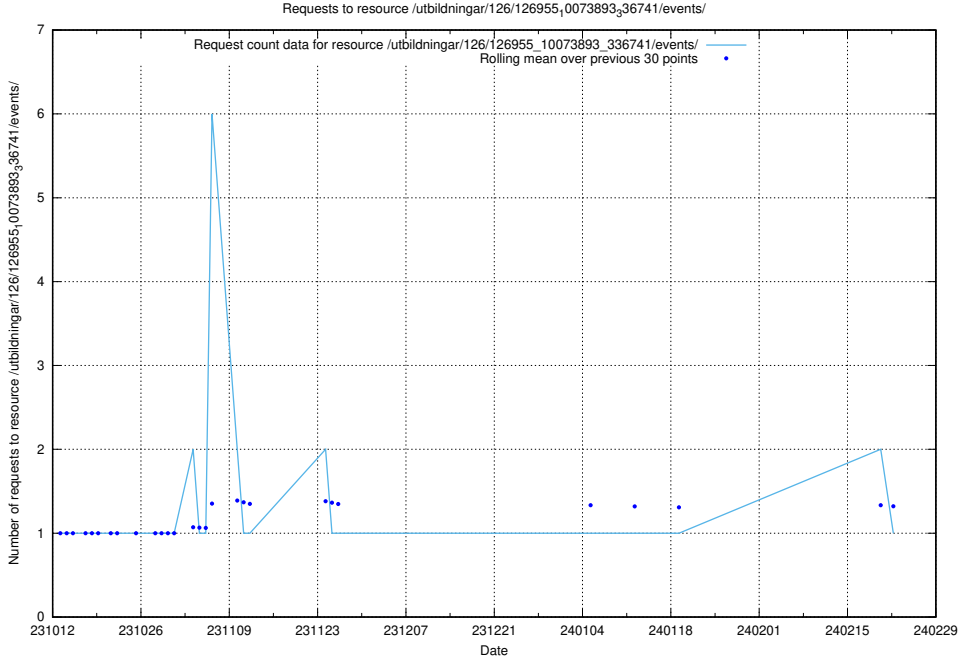

Here, we count the number of requests to resource /utbildningar/127/127057_10073972_336919/.

5.5133 Usage of /utbildningar/126/126955_10073893_336741/events/

Here, we count the number of requests to resource /utbildningar/126/126955_10073893_336741/events/