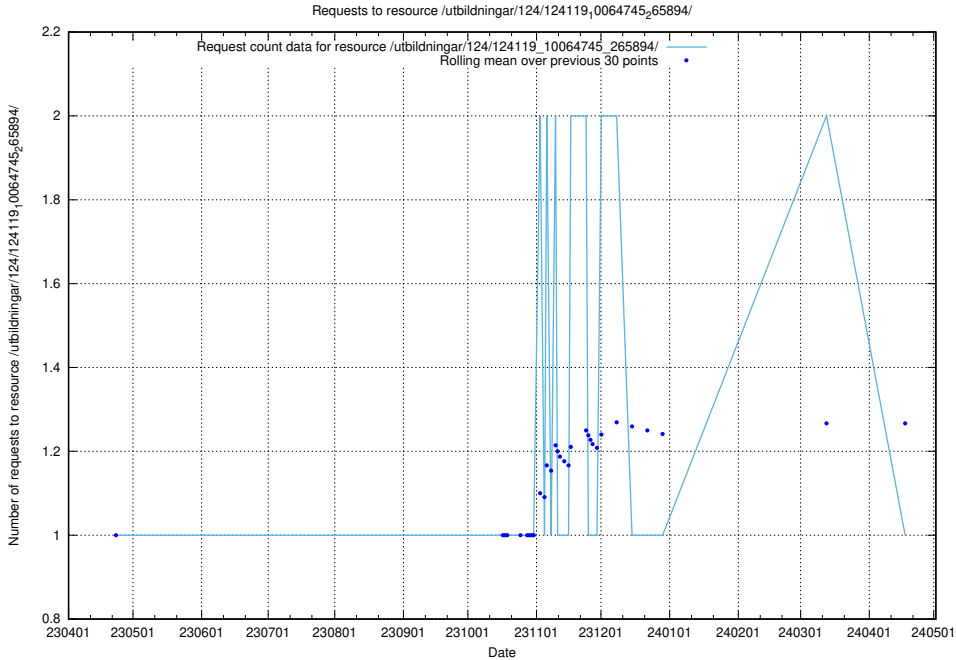

5.6778 Usage of /utbildningar/124/124119_10064745_265894/

Here, we count the number of requests to resource /utbildningar/124/124119_10064745_265894/.