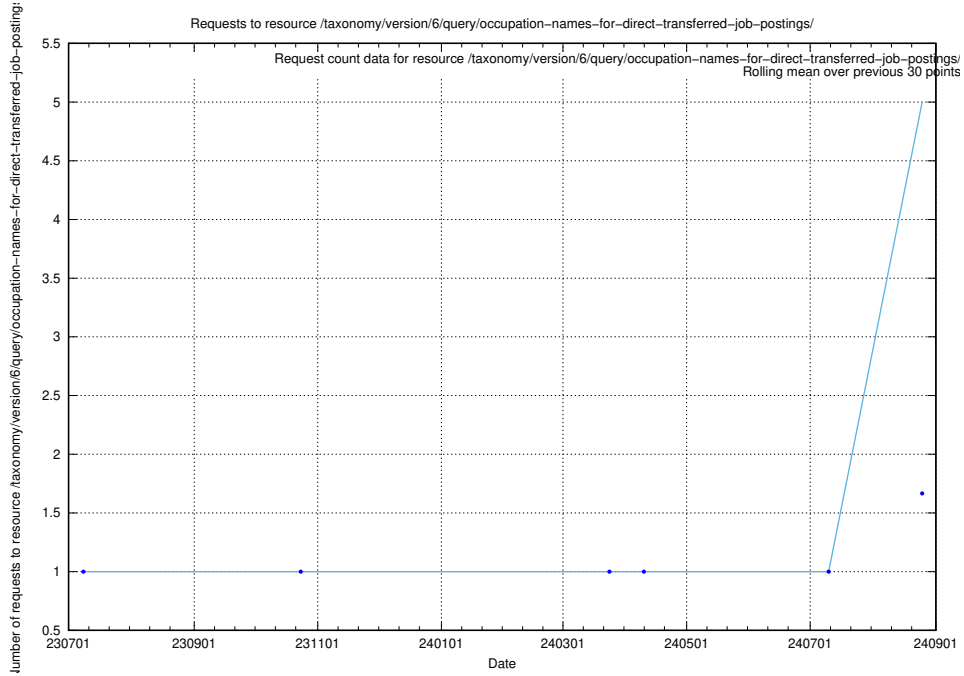

5.252 Usage of /taxonomy/version/6/query/occupation-names-for-direct-transferred-job-postings/

Here, we count the number of requests to resource /taxonomy/version/6/query/occupation-names-for-direct-transferred-job-postings/.