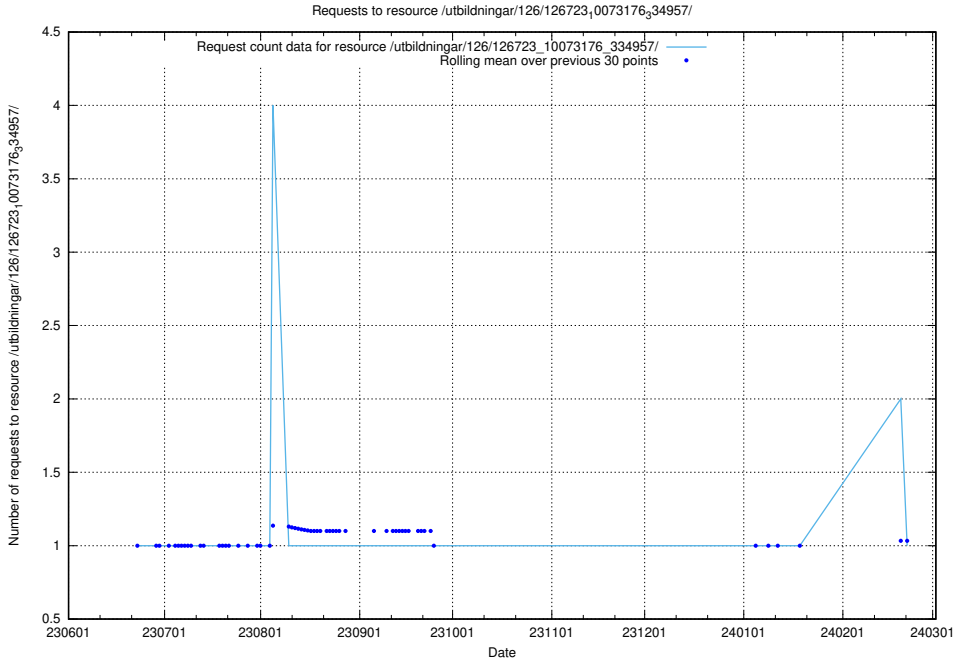

5.6363 Usage of /utbildningar/126/126723_10073176_334957/

Here, we count the number of requests to resource /utbildningar/126/126723_10073176_334957/.