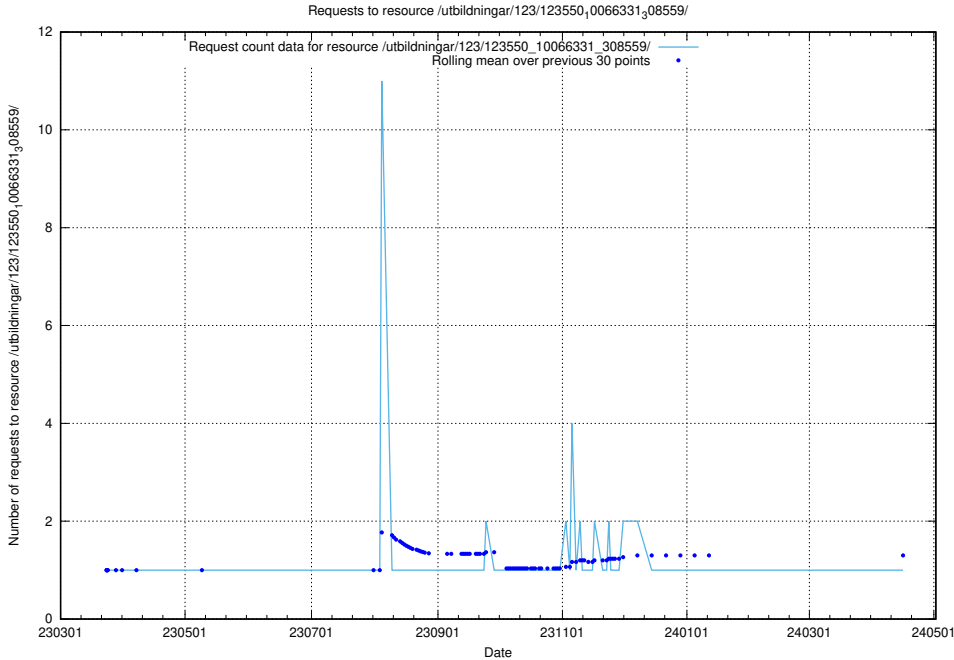

5.5282 Usage of /utbildningar/123/123550_10066331_308559/

Here, we count the number of requests to resource /utbildningar/123/123550_10066331_308559/.