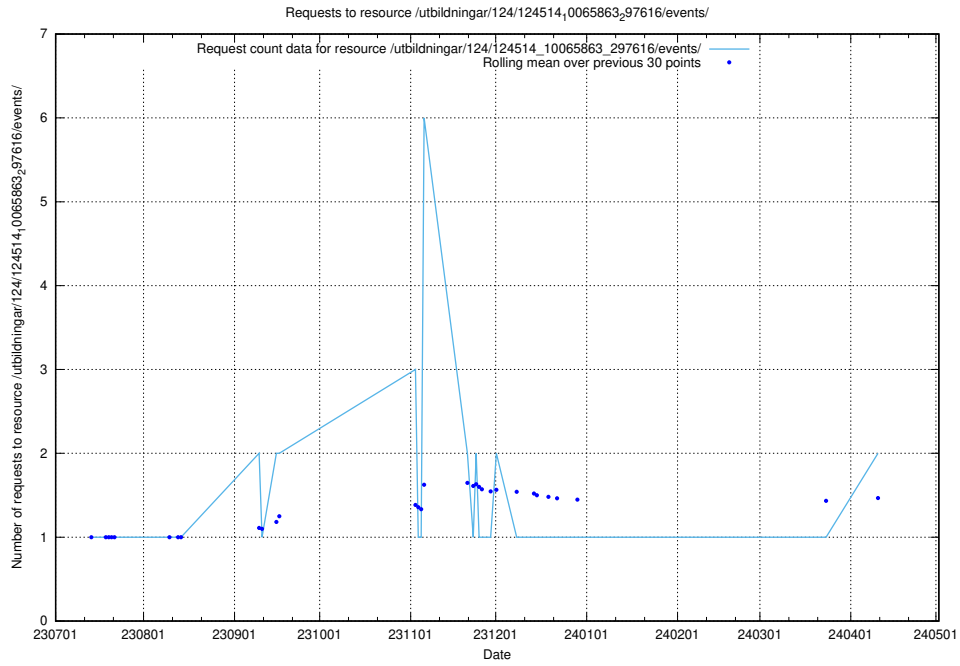

5.936 Usage of /utbildningar/124/124514_10065863_297616/events/

Here, we count the number of requests to resource /utbildningar/124/124514_10065863_297616/events/

5.937 Usage of /utbildningar/107/107038_10040743_64104/events/