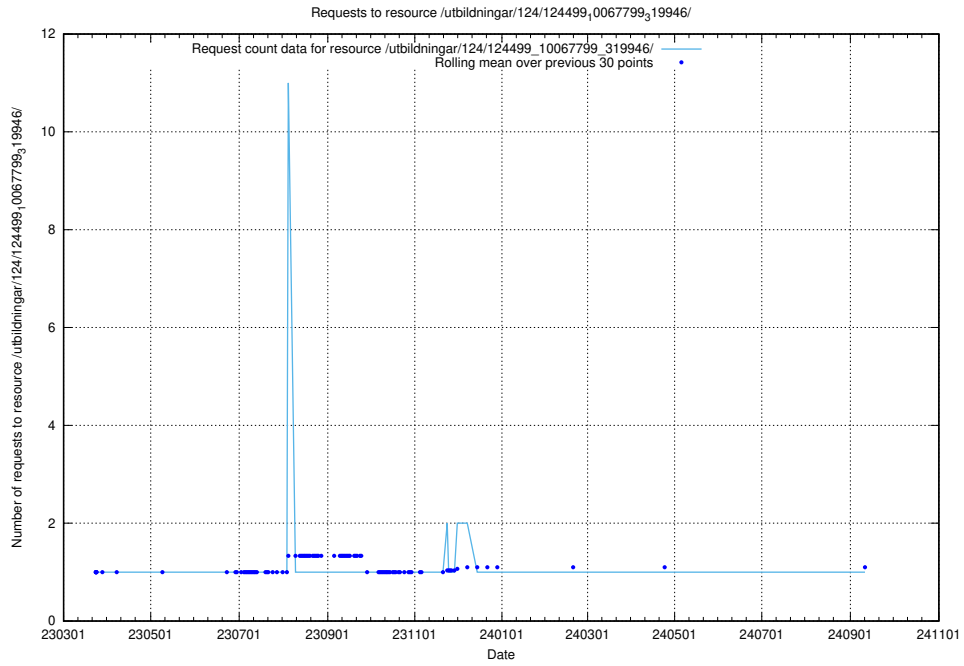

5.3298 Usage of /utbildningar/124/124499_10067799_319946/

Here, we count the number of requests to resource /utbildningar/124/124499_10067799_319946/.