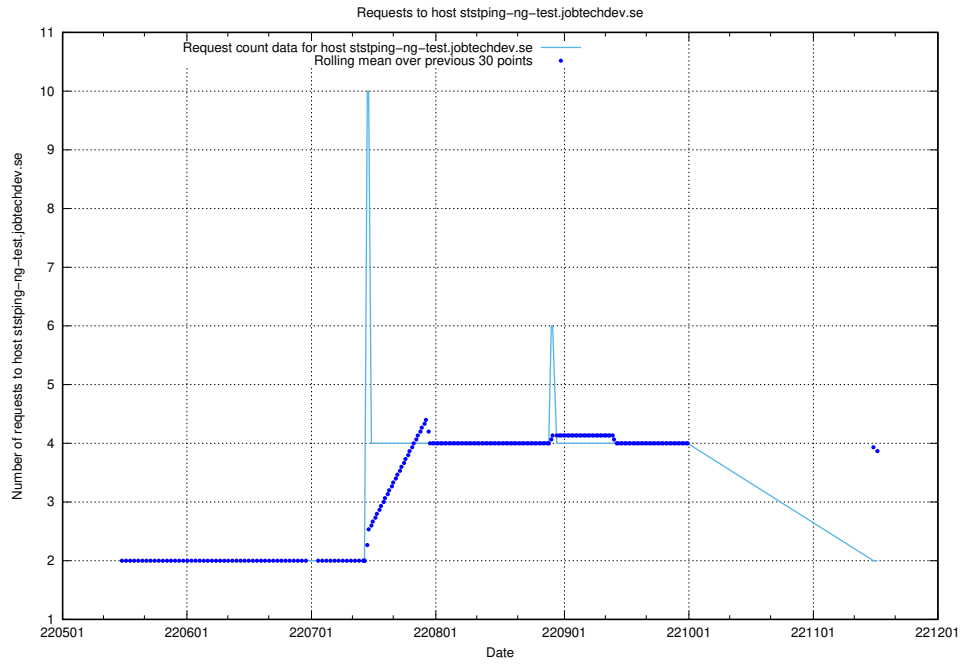

7.431 Usage of ststping-ng-test.jobtechdev.se

Here, we count the number of requests to host ststping-ng-test.jobtechdev.se.