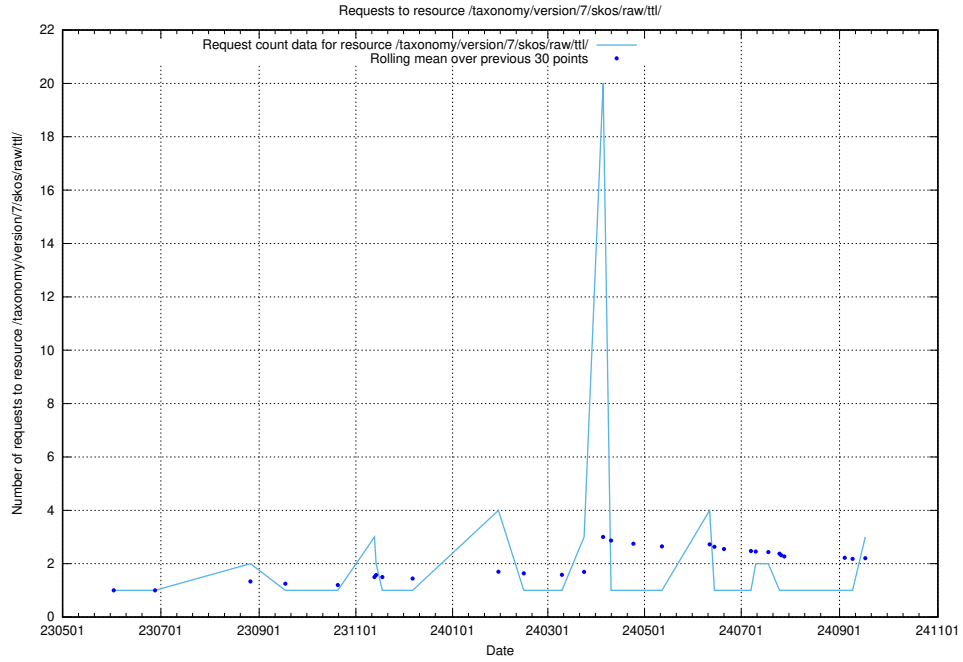

5.553 Usage of /taxonomy/version/7/skos/raw/ttl/

Here, we count the number of requests to resource /taxonomy/version/7/skos/raw/ttl/.