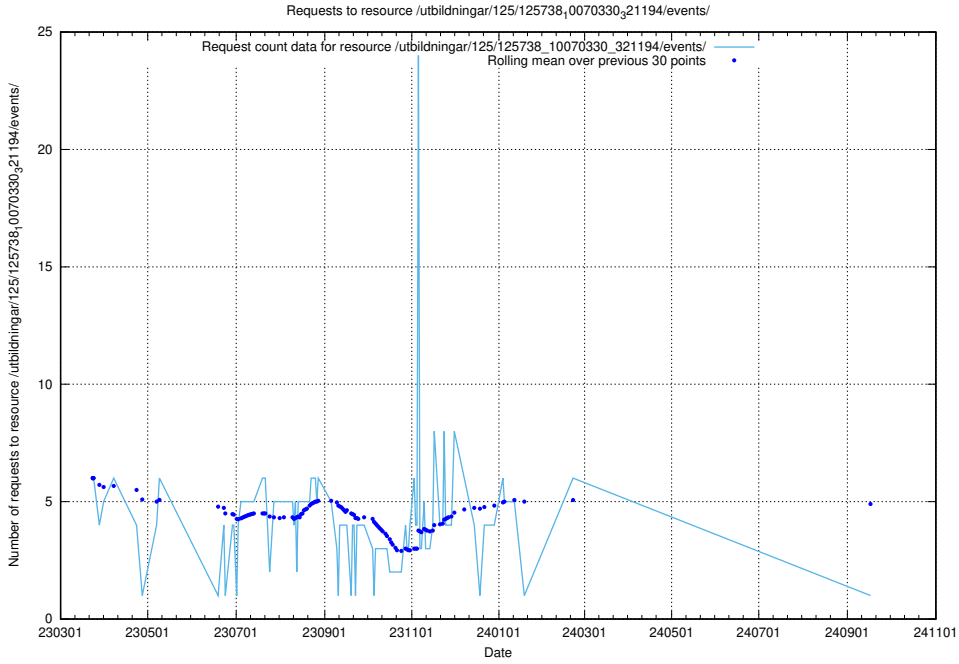

5.7029 Usage of /utbildningar/125/125738_10070330_321194/events/

Here, we count the number of requests to resource /utbildningar/125/125738_10070330_321194/events/