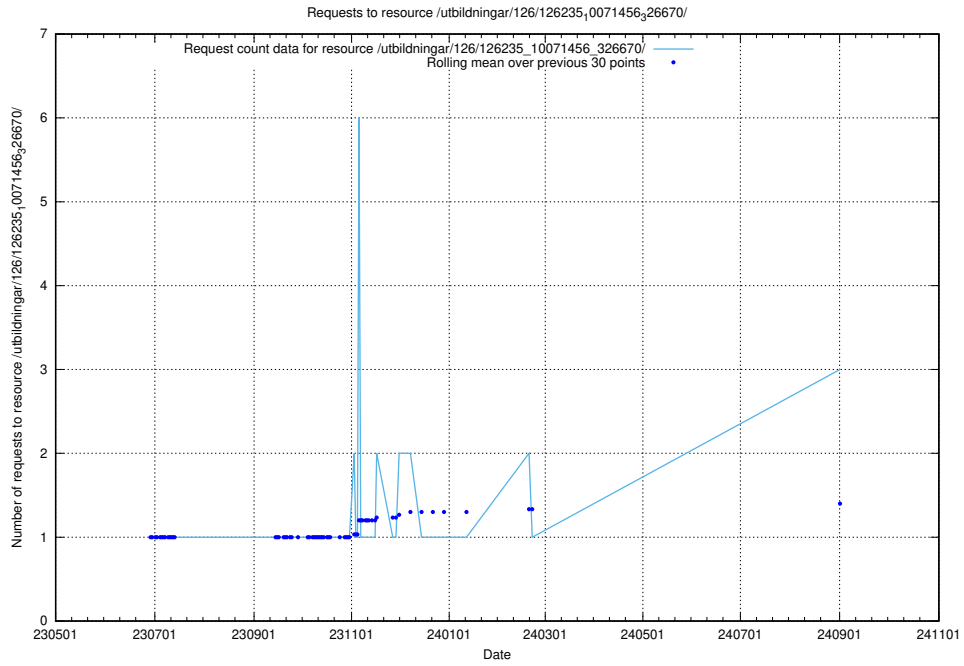

5.513 Usage of /utbildningar/126/126235_10071456_326670/

Here, we count the number of requests to resource /utbildningar/126/126235_10071456_326670/.