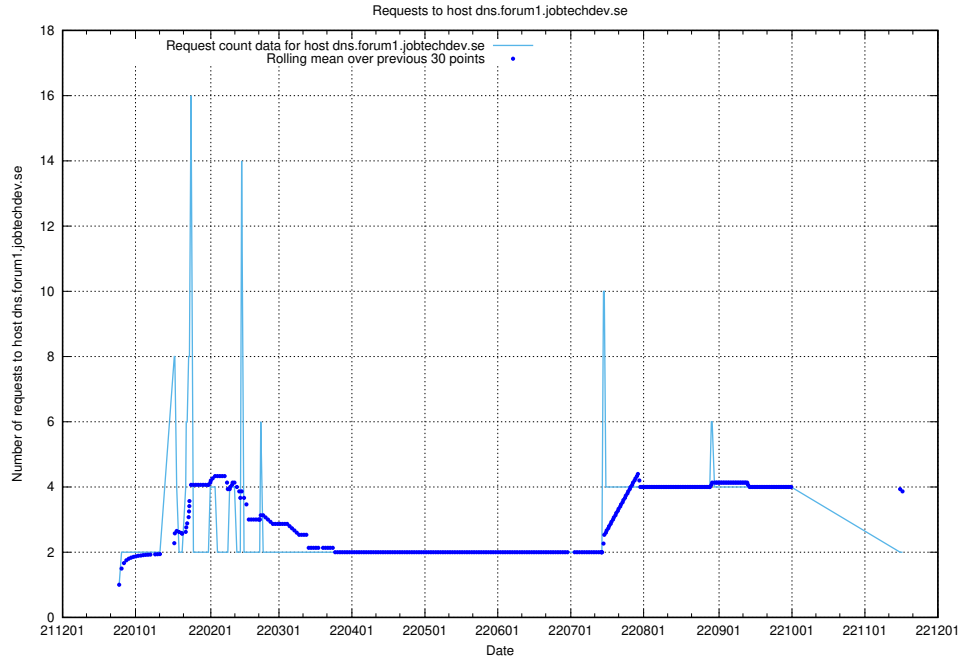

7.369 Usage of dns.forum1.jobtechdev.se

Here, we count the number of requests to host dns.forum1.jobtechdev.se.