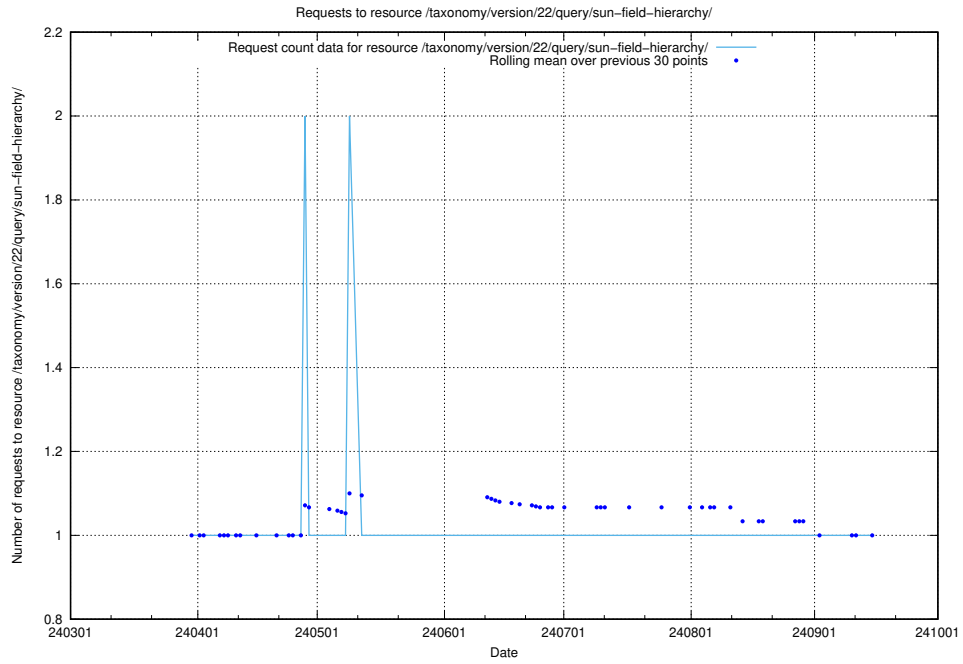

5.2421 Usage of /taxonomy/version/22/query/sun-field-hierarchy/

Here, we count the number of requests to resource /taxonomy/version/22/query/sun-field-hierarchy/.