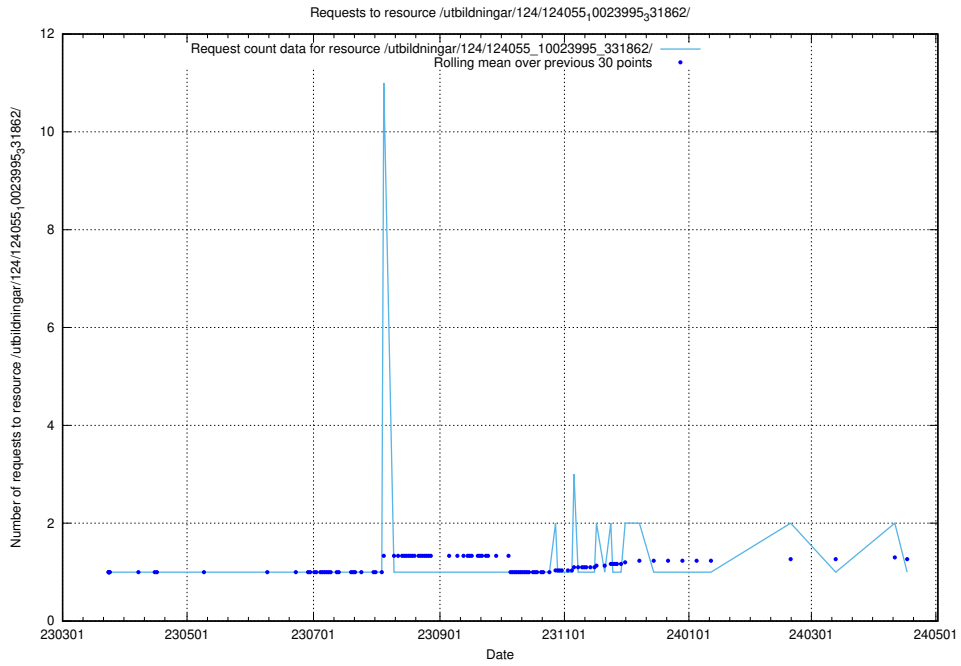

5.5081 Usage of /utbildningar/124/124055_10023995_331862/

Here, we count the number of requests to resource /utbildningar/124/124055_10023995_331862/.