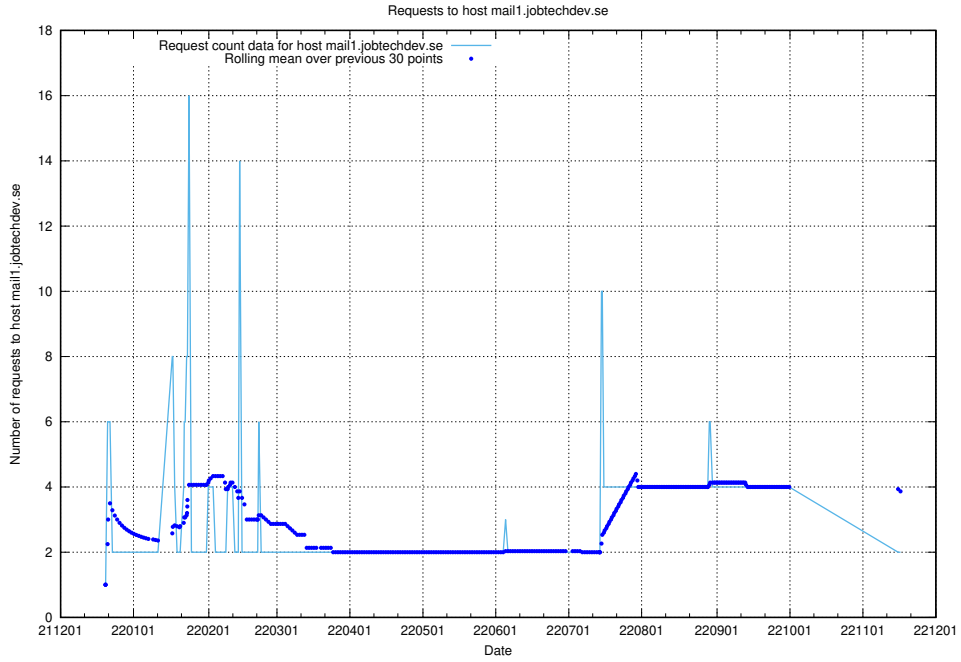

7.380 Usage of mail1.jobtechdev.se

Here, we count the number of requests to host mail1.jobtechdev.se.