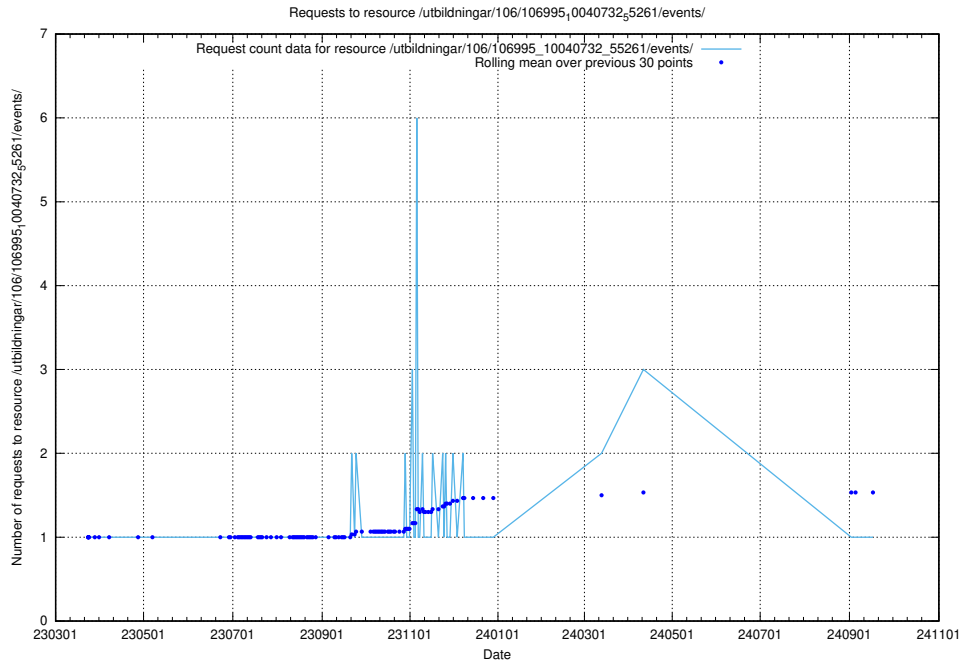

Here, we count the number of requests to resource /utbildningar/438/43841_10024018_29979/events/.

5.6203 Usage of /utbildningar/106/106995_10040732_55261/events/

Here, we count the number of requests to resource /utbildningar/106/106995_10040732_55261/events/.