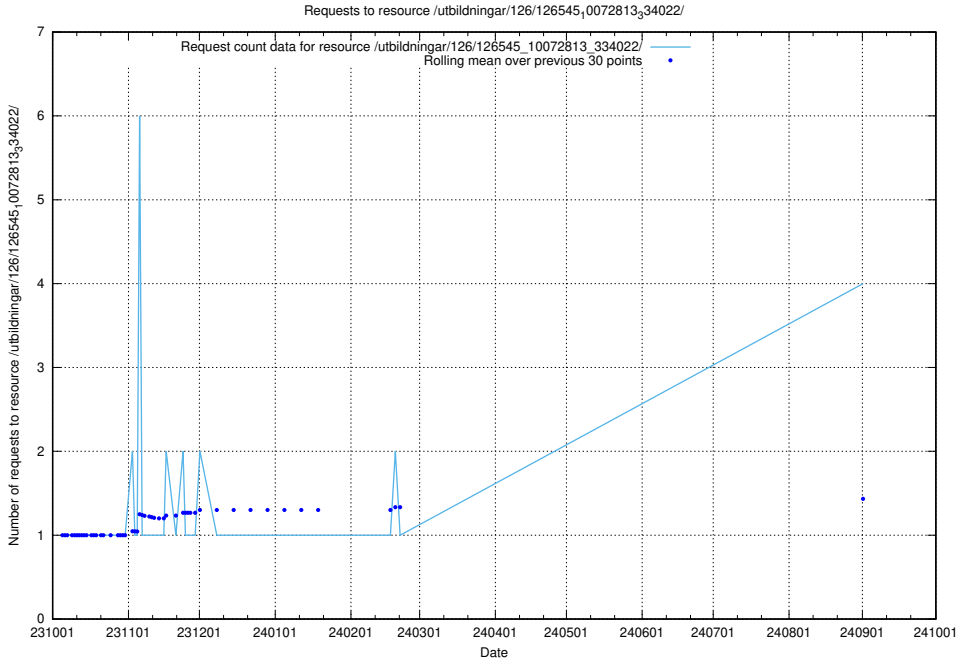

5.358 Usage of /utbildningar/126/126545_10072813_334022/

Here, we count the number of requests to resource /utbildningar/126/126545_10072813_334022/.