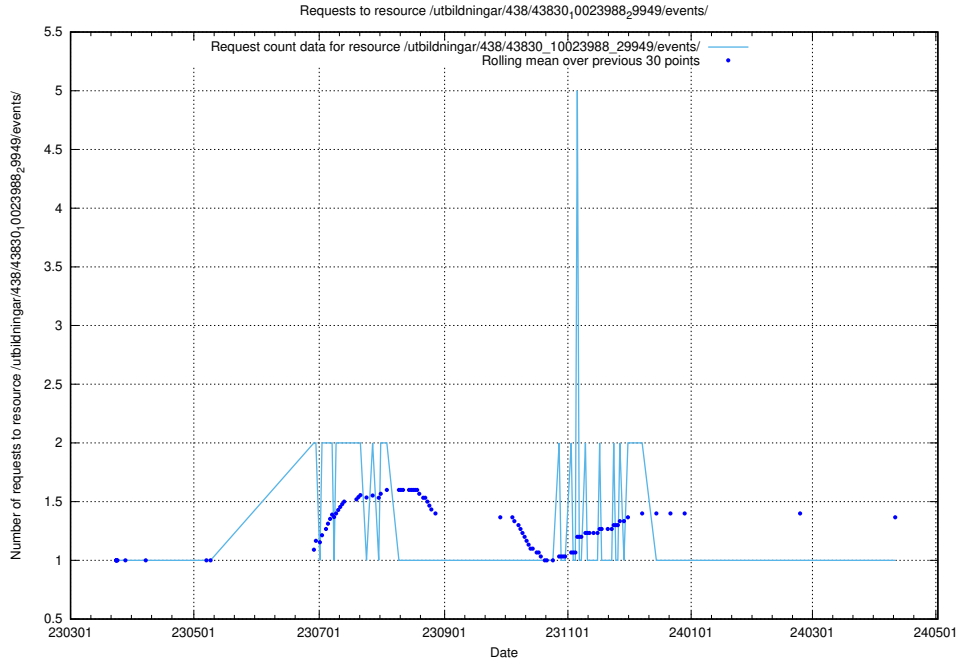

5.7113 Usage of /utbildningar/438/43830_10023988_29949/events/

Here, we count the number of requests to resource /utbildningar/438/43830_10023988_29949/events/.