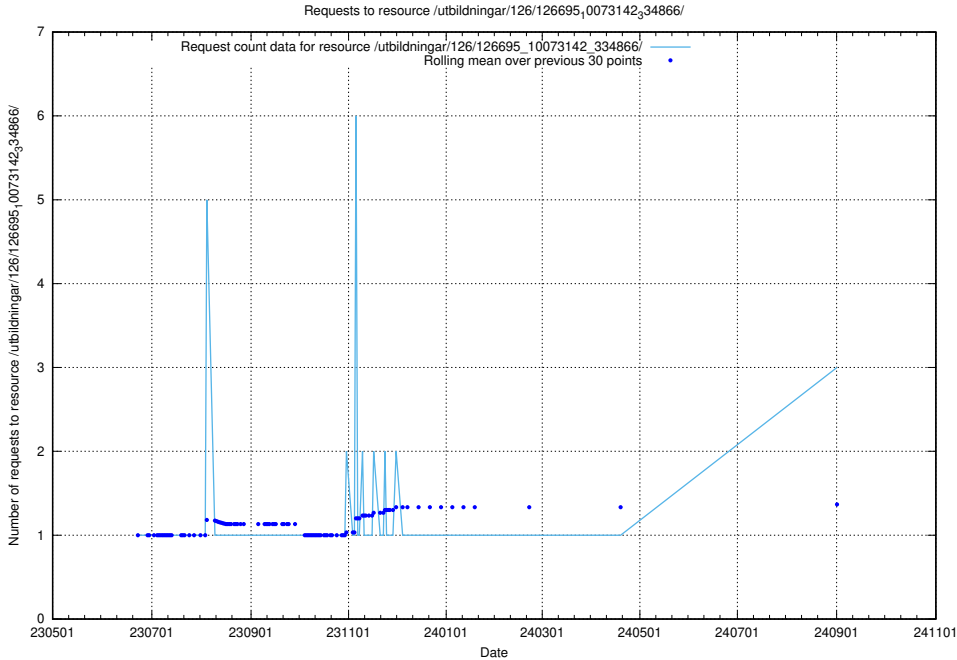

5.525 Usage of /utbildningar/126/126695_10073142_334866/

Here, we count the number of requests to resource /utbildningar/126/126695_10073142_334866/.