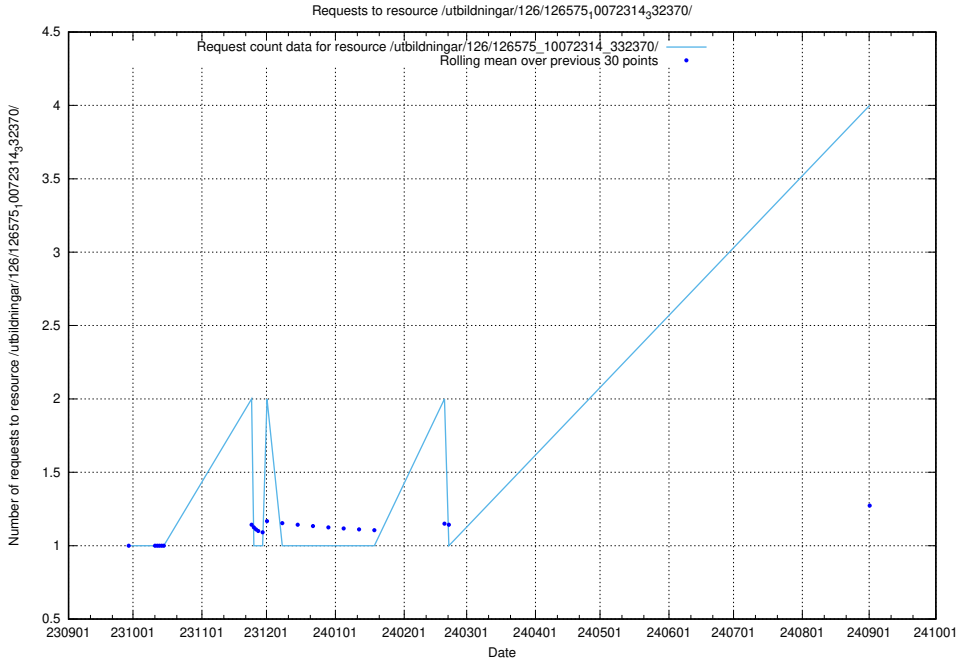

5.360 Usage of /utbildningar/126/126575_10072314_332370/

Here, we count the number of requests to resource /utbildningar/126/126575_10072314_332370/.