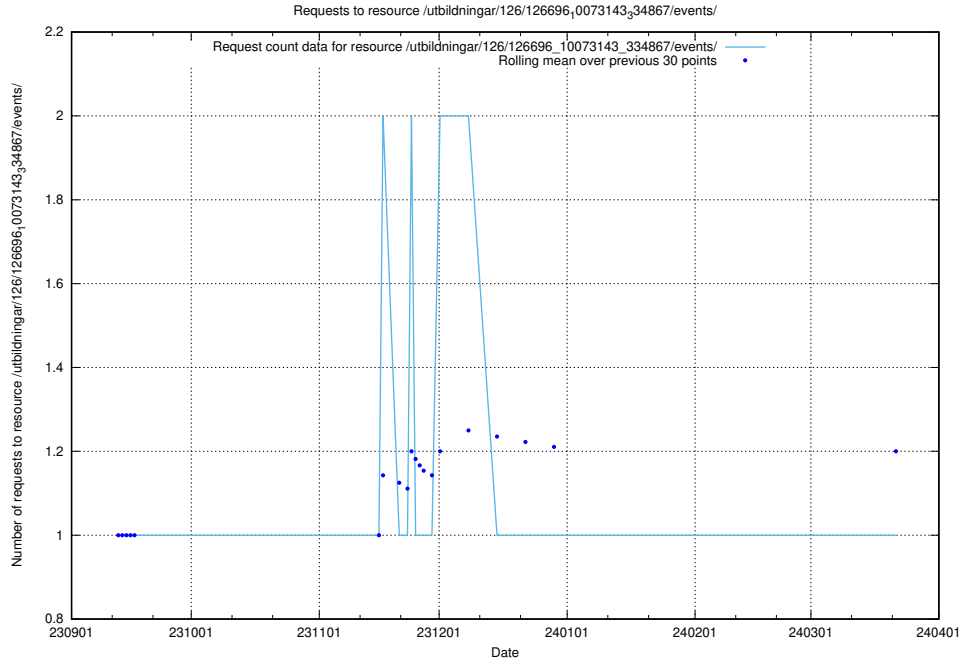

Here, we count the number of requests to resource /utbildningar/124/124519_10065852_297370/events/

5.5371 Usage of /utbildningar/126/126696_10073143_334867/events/

Here, we count the number of requests to resource /utbildningar/126/126696_10073143_334867/events/