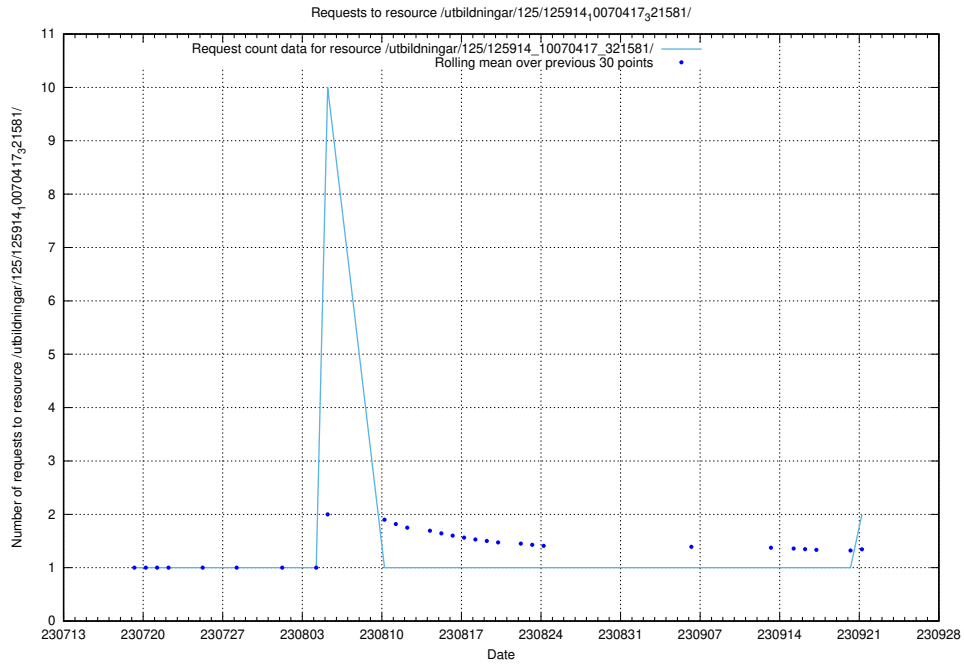

5.930 Usage of /utbildningar/125/125914_10070417_321581/

Here, we count the number of requests to resource /utbildningar/125/125914_10070417_321581/.