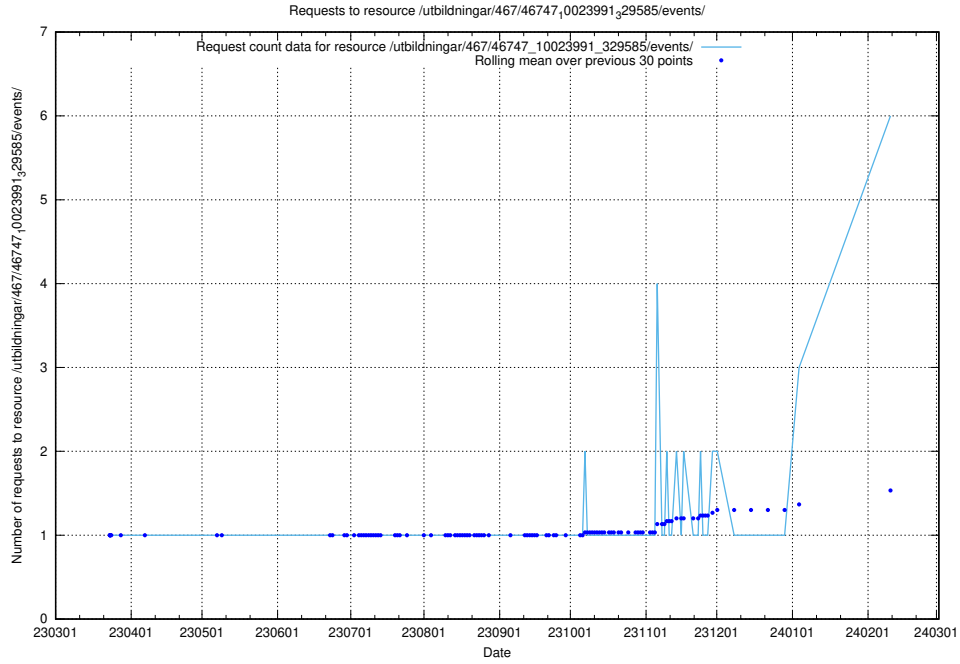

5.200 Usage of /utbildningar/467/46747_10023991_329585/events/

Here, we count the number of requests to resource /utbildningar/467/46747_10023991_329585/events/.