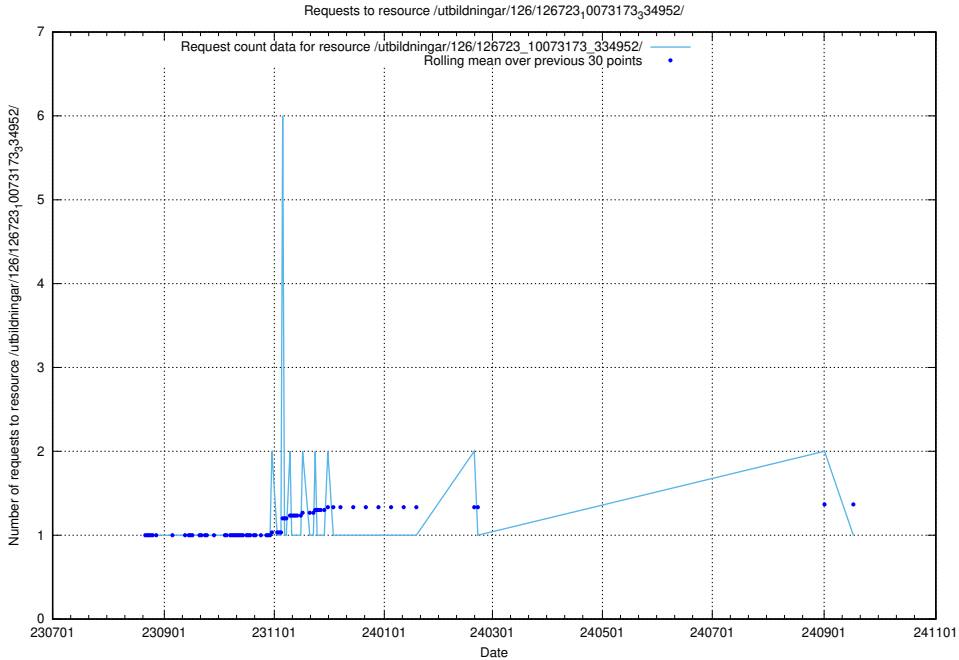

5.5523 Usage of /utbildningar/126/126723_10073173_334952/

Here, we count the number of requests to resource /utbildningar/126/126723_10073173_334952/.