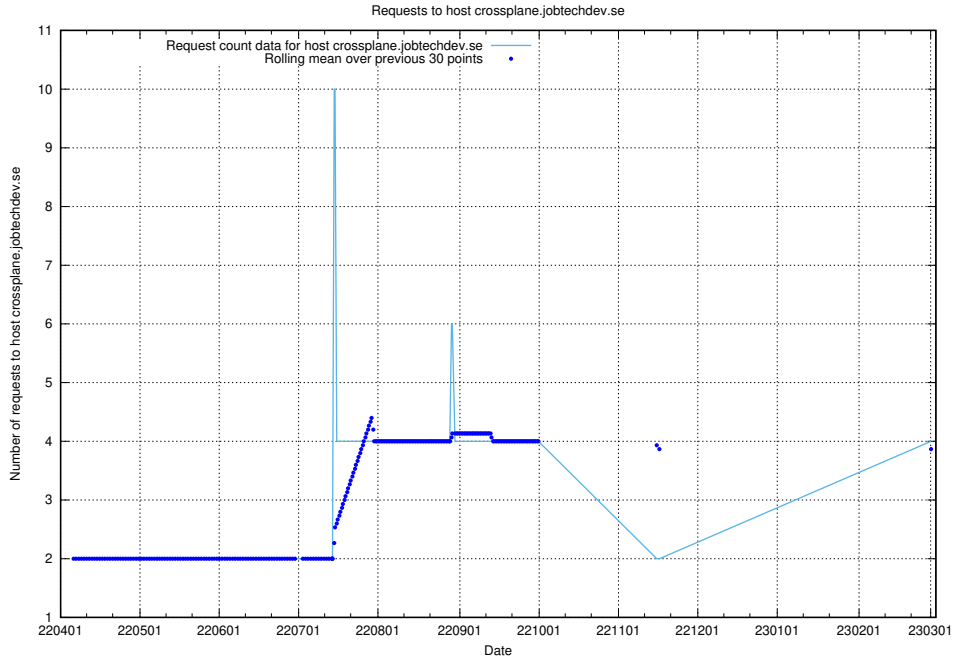

Here, we count the number of requests to host dev-jobad-enrichments-api.jobtechdev.se.

7.159 Usage of crossplane.jobtechdev.se

Here, we count the number of requests to host crossplane.jobtechdev.se.

7.160 Usage of taxonomi.api.jobtechdev.se