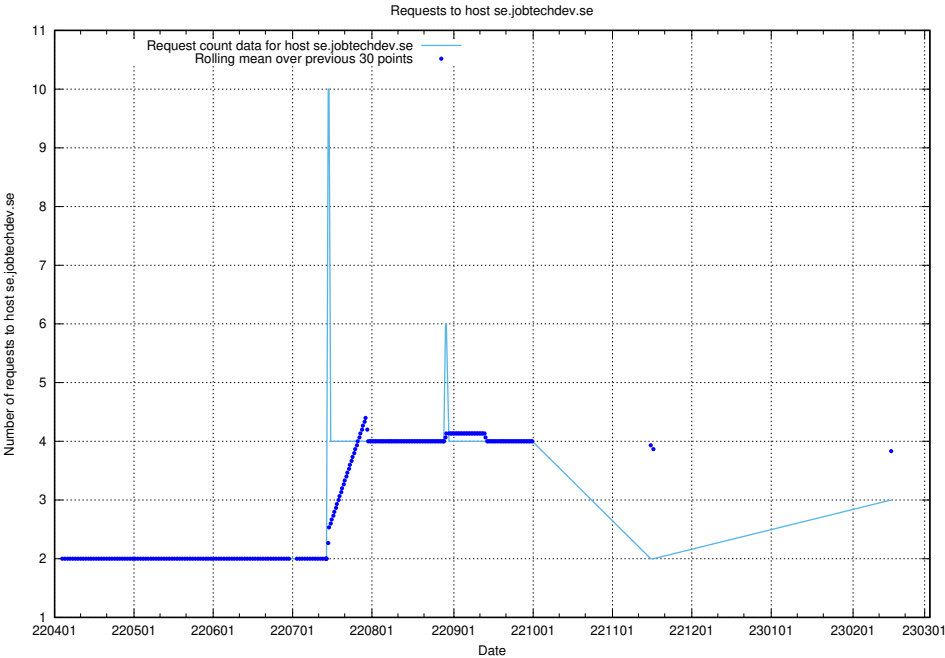

7.226 Usage of se.jobtechdev.se

Here, we count the number of requests to host se.jobtechdev.se.