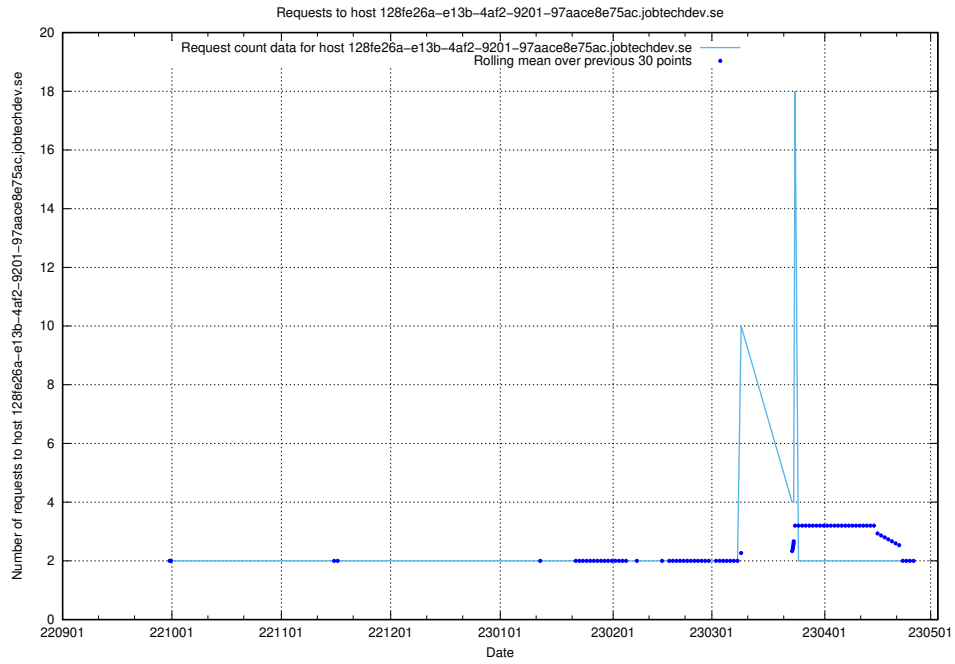

7.312 Usage of 128fe26a-e13b-4af2-9201-97aace8e75ac.jobtechdev.se

Here, we count the number of requests to host 128fe26a-e13b-4af2-9201-97aace8e75ac.jobtechdev.se.