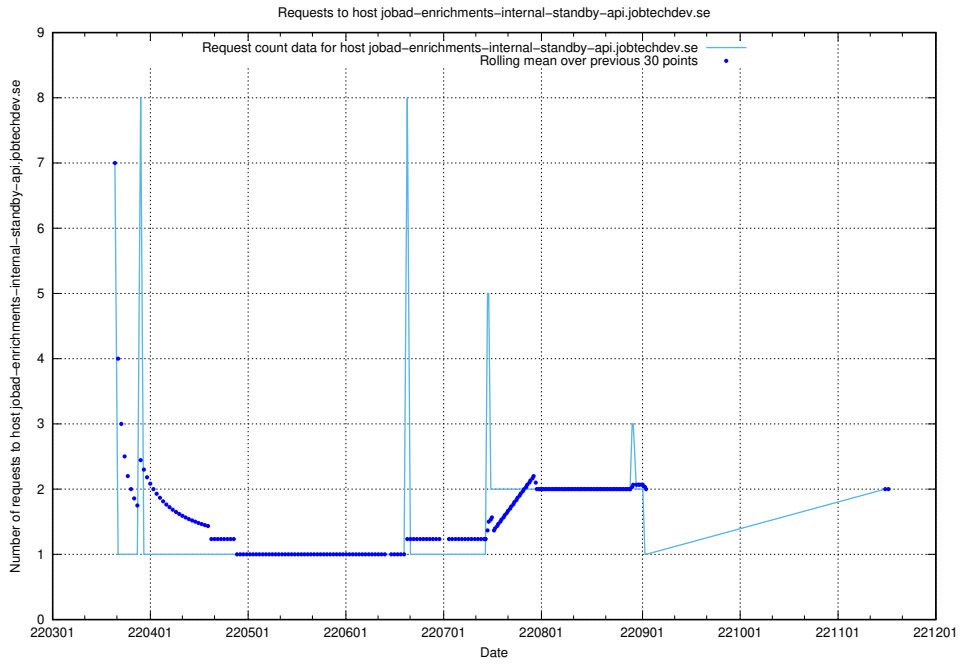

7.497 Usage of `jobstream-smoke.jobtechdev.se`

Here, we count the number of requests to host `jobstream-smoke.jobtechdev.se`.

7.498 Usage of jobad-enrichments-internal-standby-api.jobtechdev.se

Here, we count the number of requests to host jobad-enrichments-internal-standby-api.jobtechdev.se.