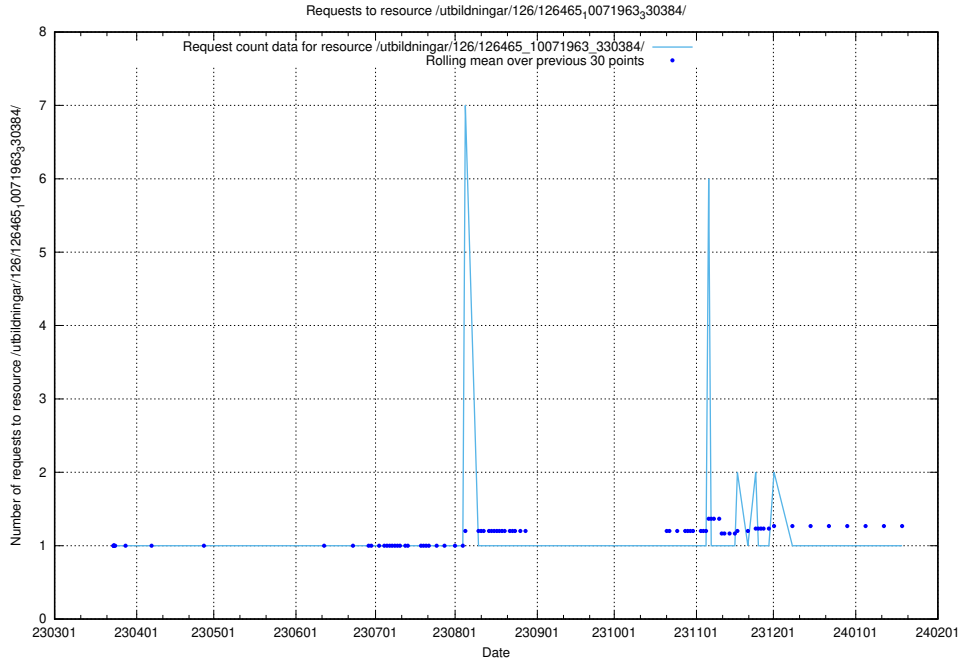

5.7198 Usage of /utbildningar/126/126465_10071963_330384/

Here, we count the number of requests to resource /utbildningar/126/126465_10071963_330384/.