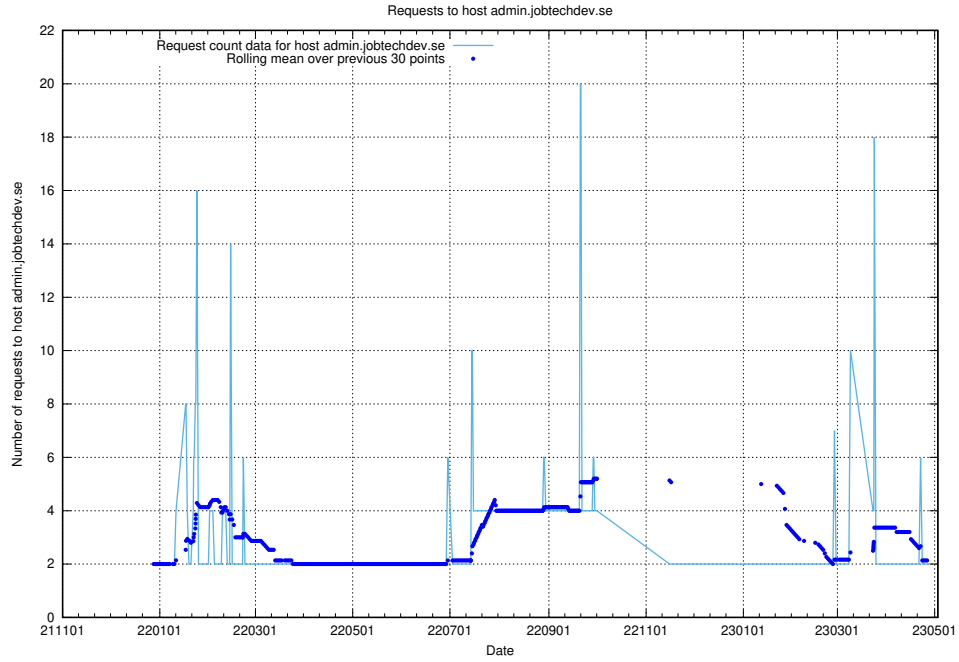

7.366 Usage of admin.jobtechdev.se

Here, we count the number of requests to host admin.jobtechdev.se.