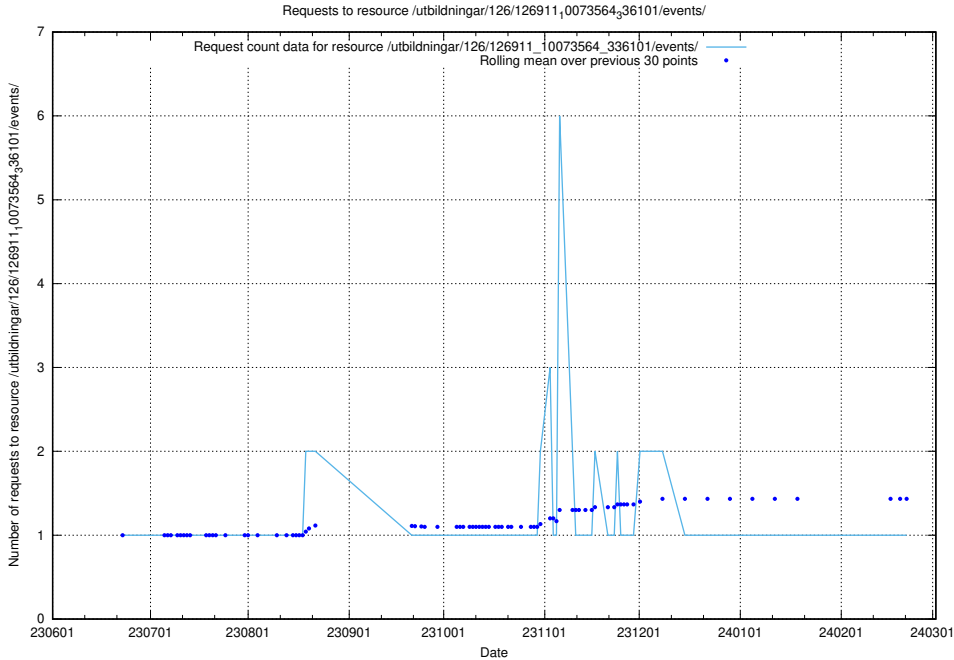

5.6352 Usage of /utbildningar/126/126911_10073564_336101/events/

Here, we count the number of requests to resource /utbildningar/126/126911_10073564_336101/events/