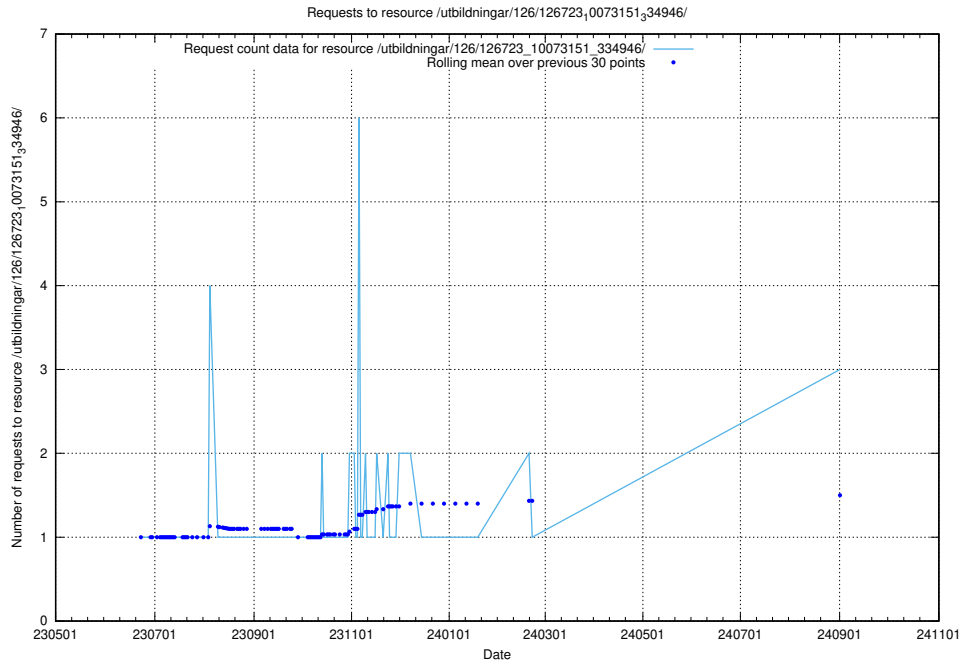

5.523 Usage of /utbildningar/126/126723_10073151_334946/

Here, we count the number of requests to resource /utbildningar/126/126723_10073151_334946/.