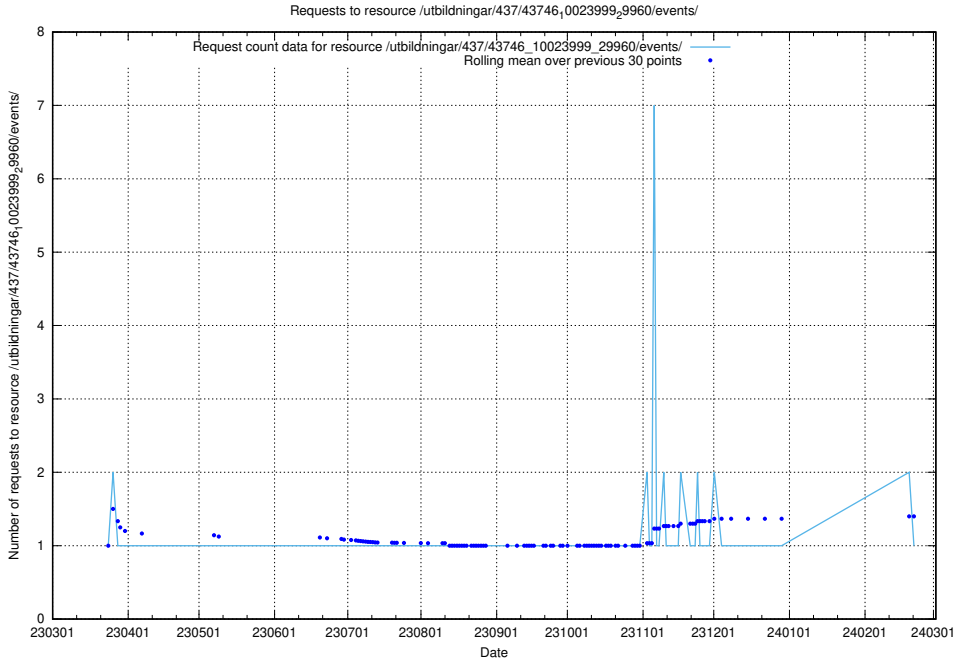

5.6975 Usage of /utbildningar/437/43746_10023999_29960/events/

Here, we count the number of requests to resource /utbildningar/437/43746_10023999_29960/events/.