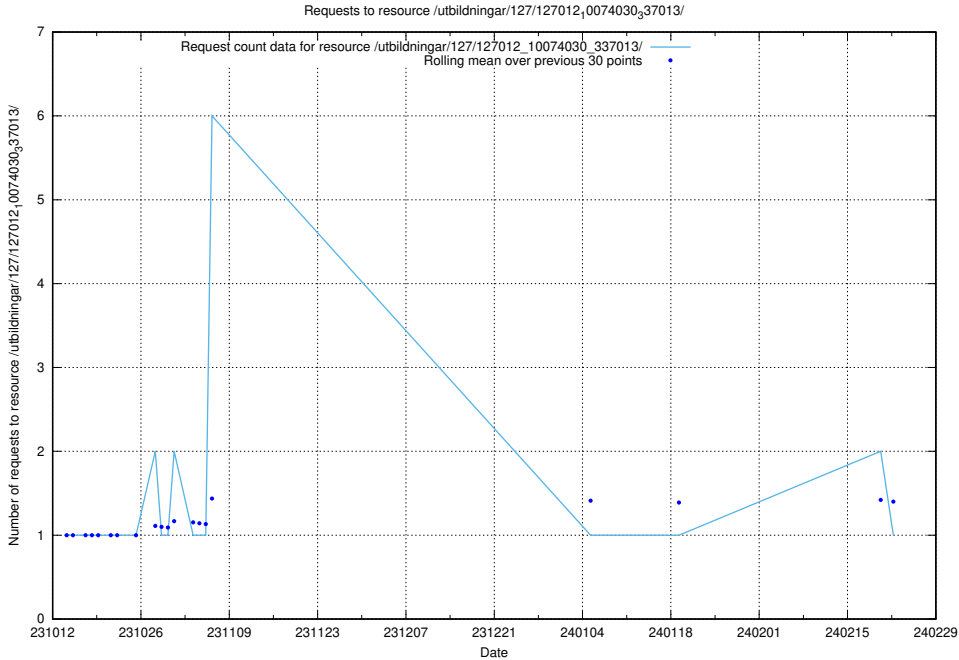

5.5112 Usage of /utbildningar/127/127012_10074030_337013/

Here, we count the number of requests to resource /utbildningar/127/127012_10074030_337013/.