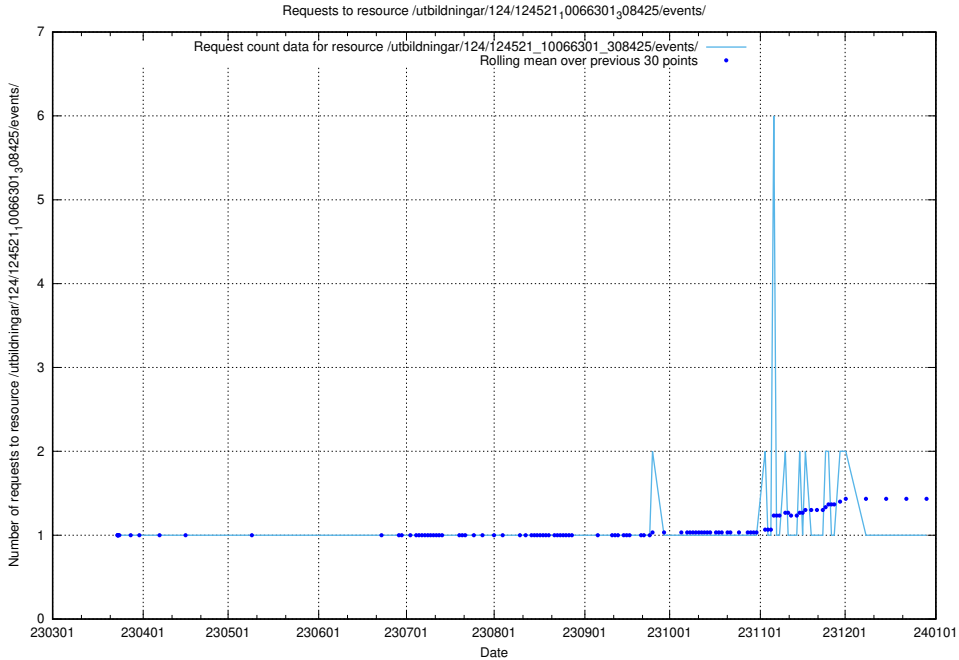

Here, we count the number of requests to resource /utbildningar/utb_emil/124/124473_10067552_312975/

5.1600 Usage of /utbildningar/124/124521_10066301_308425/events/

Here, we count the number of requests to resource /utbildningar/124/124521_10066301_308425/events/