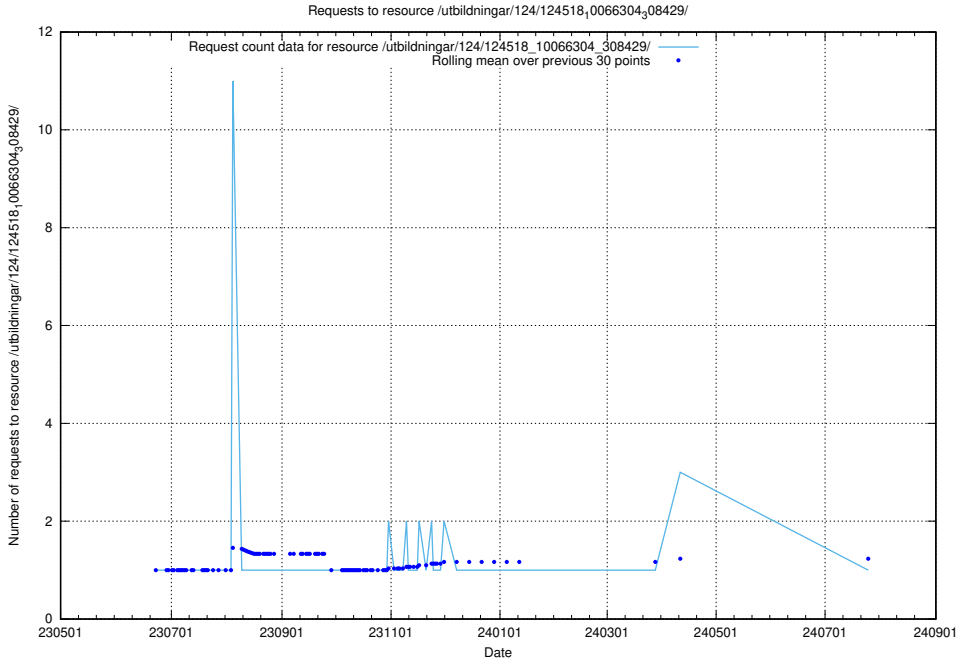

5.6504 Usage of /utbildningar/124/124518_10066304_308429/

Here, we count the number of requests to resource /utbildningar/124/124518_10066304_308429/.