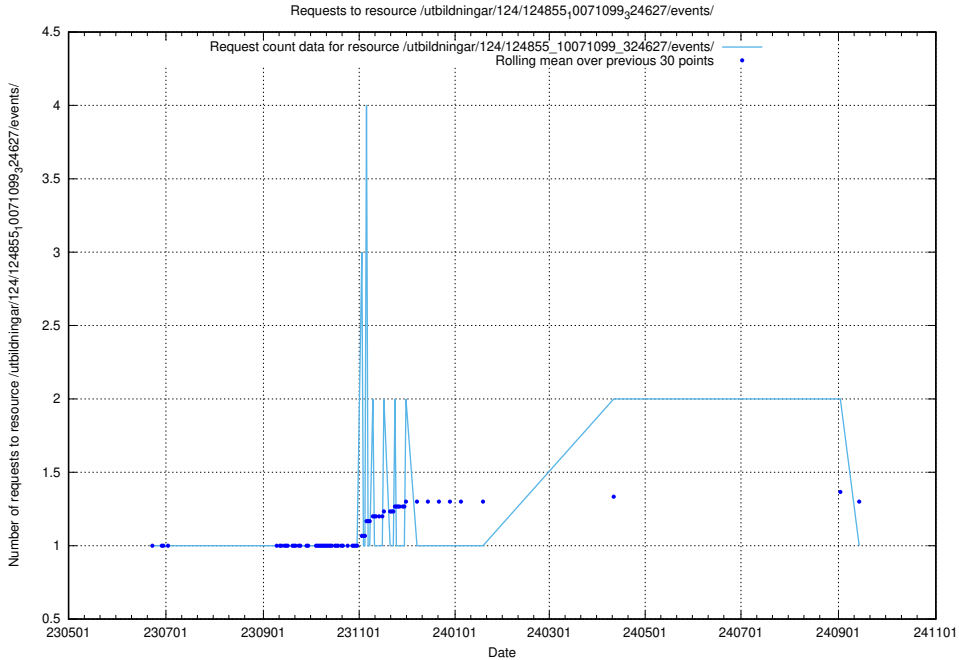

5.6484 Usage of /utbildningar/124/124855_10071099_324627/events/

Here, we count the number of requests to resource /utbildningar/124/124855_10071099_324627/events/