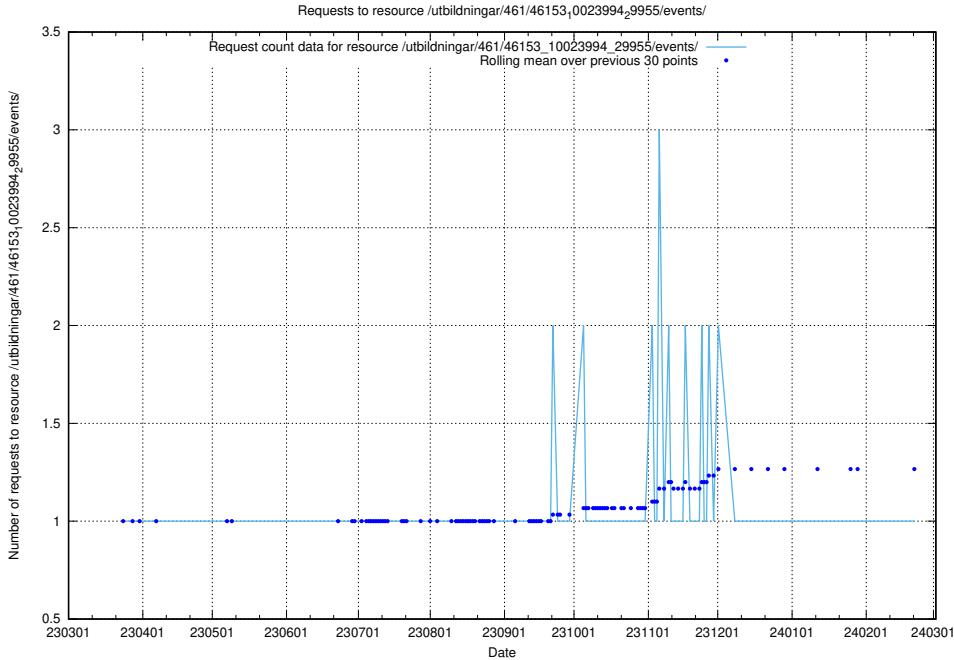

5.6934 Usage of /utbildningar/461/46153_10023994_29955/events/

Here, we count the number of requests to resource /utbildningar/461/46153_10023994_29955/events/.