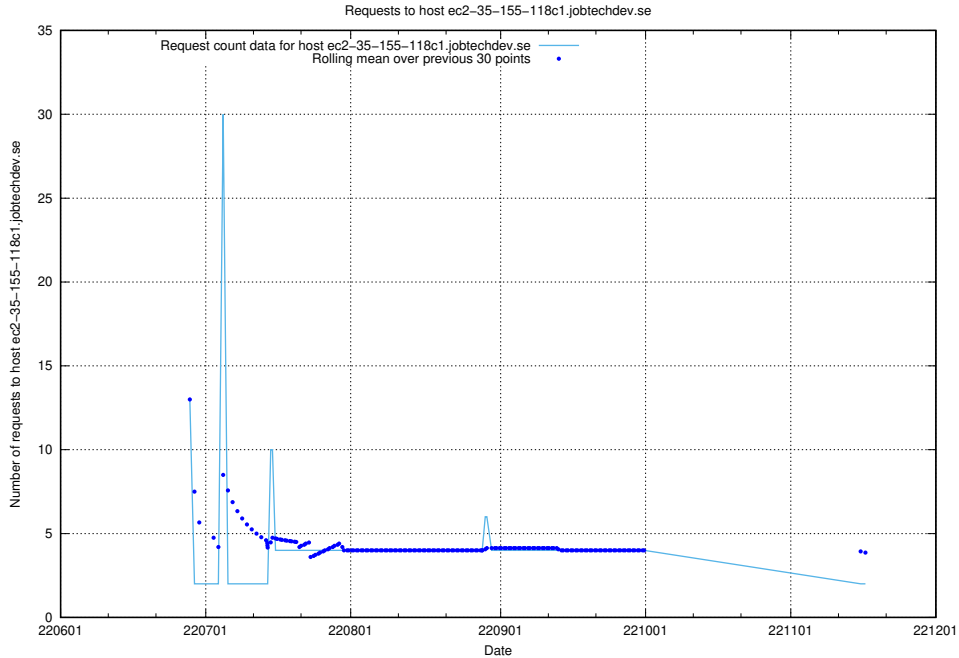

7.400 Usage of ec2-35-155-118c1.jobtechdev.se

Here, we count the number of requests to host ec2-35-155-118c1.jobtechdev.se.