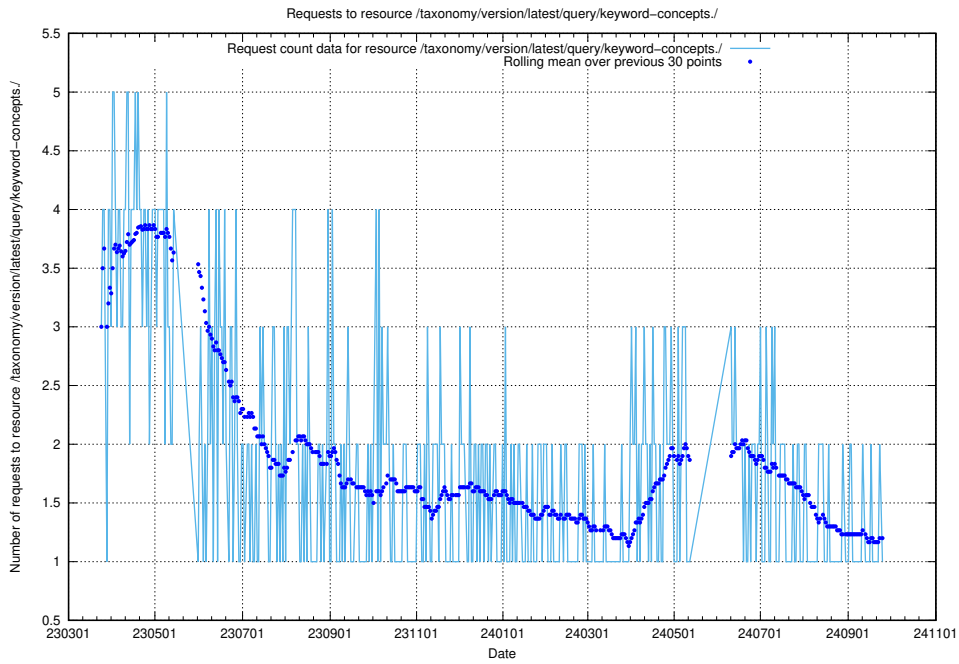

5.6863 Usage of /taxonomy/version/latest/query/keyword-concepts-with-relations/

Here, we count the number of requests to resource /taxonomy/version/latest/query/keyword-concepts-with-relations/.

5.6864 Usage of /taxonomy/version/latest/query/isco-level-4-groups/