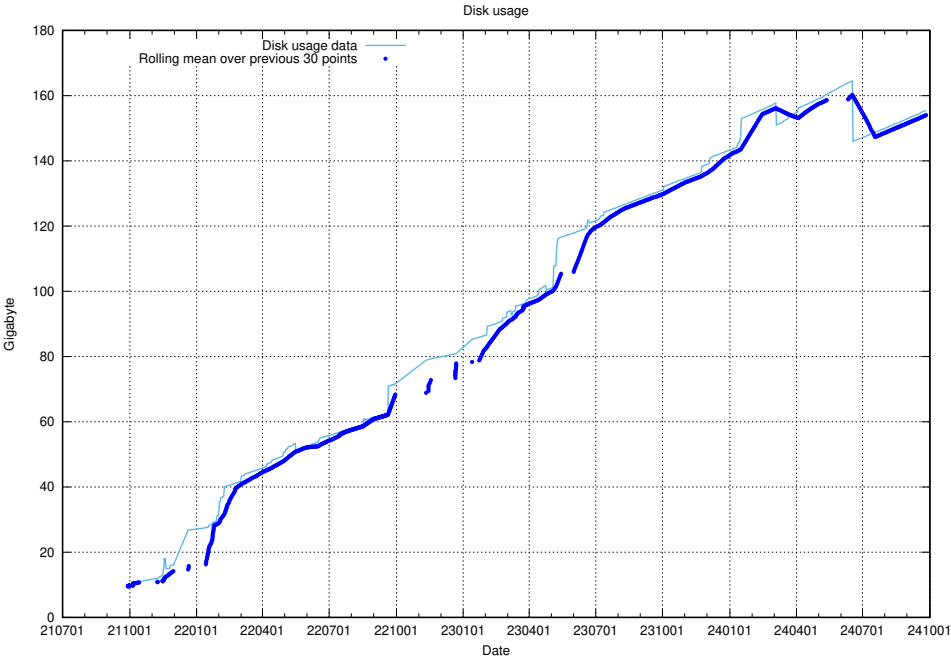

⁶<https://data.jobtechdev.se>

5.2 Disk space usage

A table showing the disk space usage on the data server.

5.4 Usage of /utbildningar/125/125741_10070782_323039/events/

Here, we count the number of requests to resource /utbildningar/125/125741_10070782_323039/events/