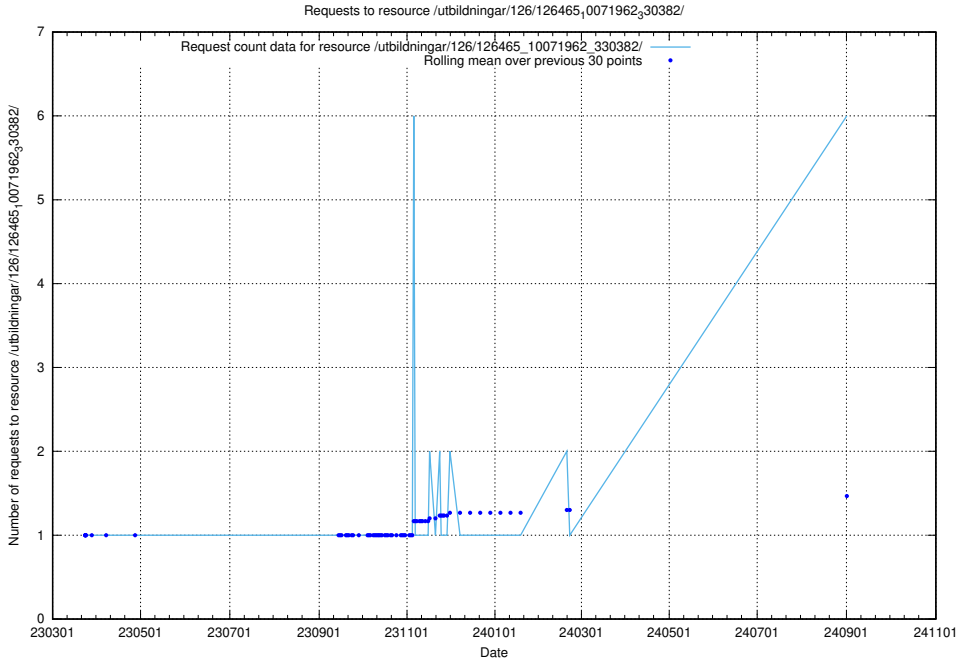

5.201 Usage of /utbildningar/126/126465_10071962_330382/

Here, we count the number of requests to resource /utbildningar/126/126465_10071962_330382/.