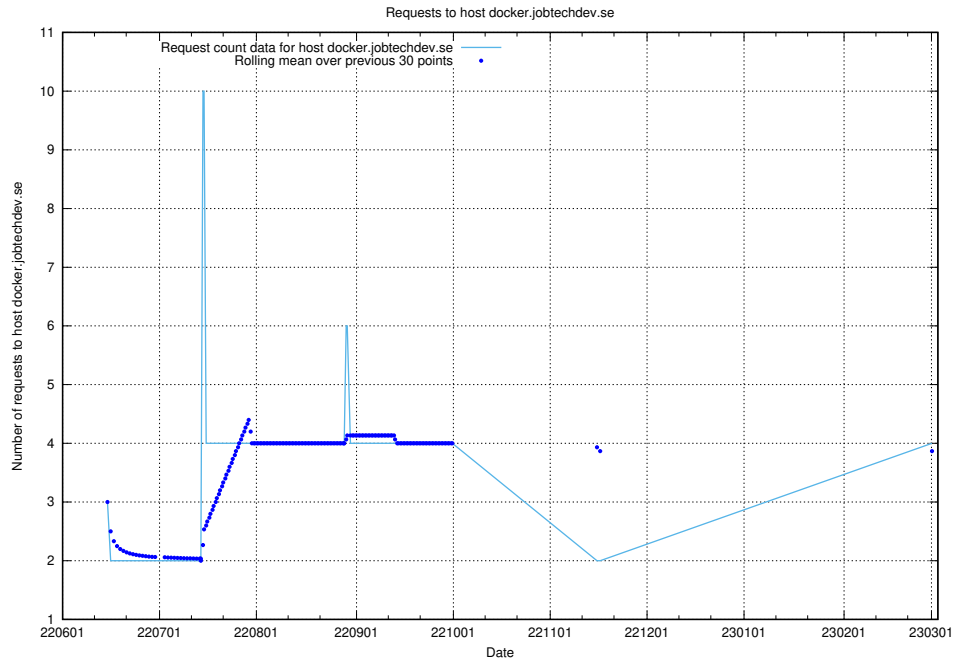

7.151 Usage of docker.jobtechdev.se

Here, we count the number of requests to host docker.jobtechdev.se.