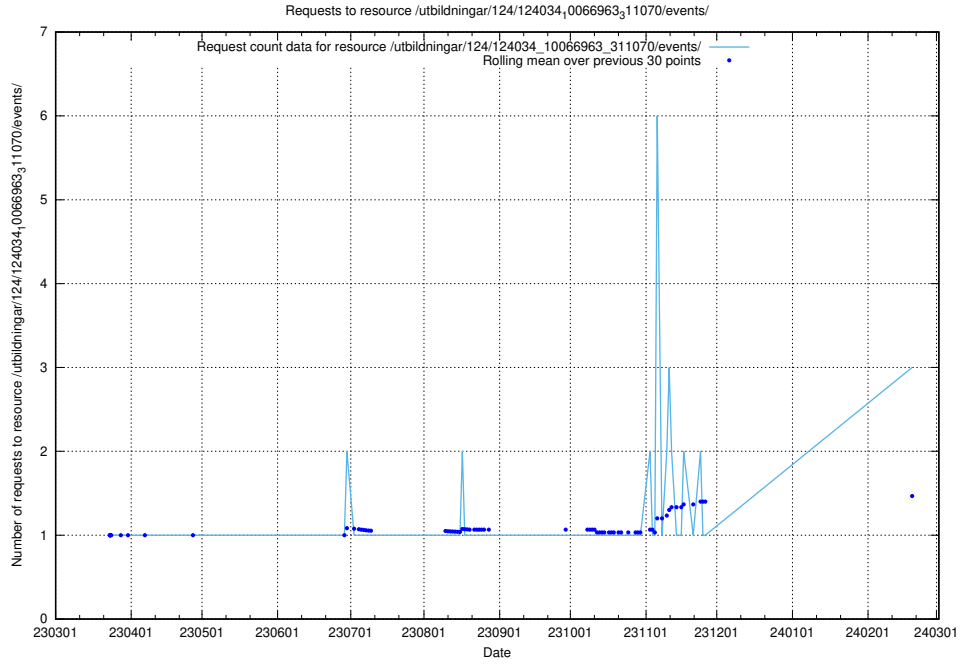

5.490 Usage of /utbildningar/124/124034_10066963_311070/events/

Here, we count the number of requests to resource /utbildningar/124/124034_10066963_311070/events/