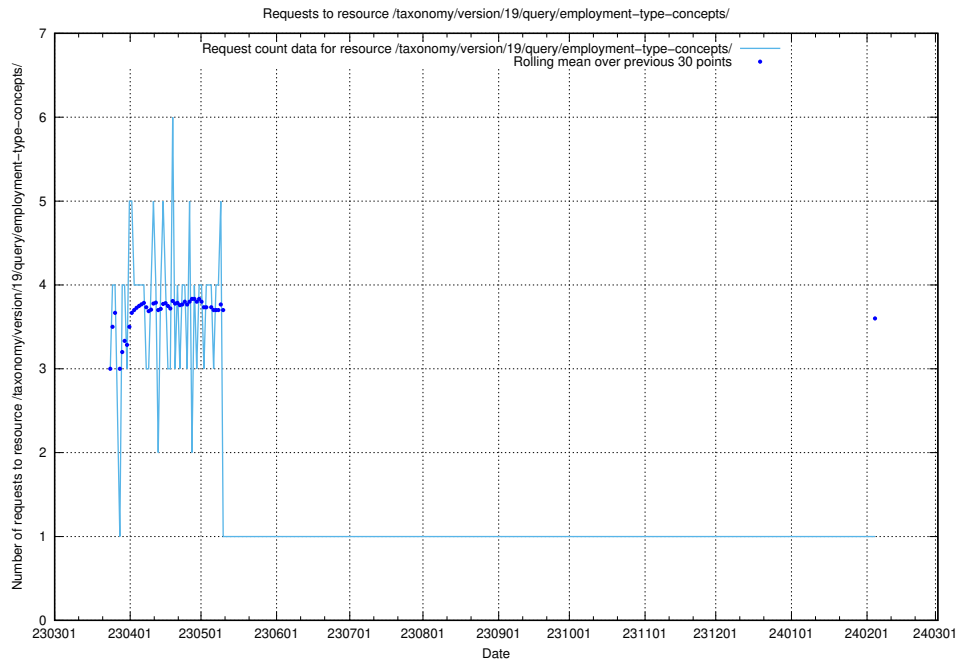

5.6919 Usage of /taxonomy/version/19/query/employment-type-concepts/

Here, we count the number of requests to resource /taxonomy/version/19/query/employment-type-concepts/.