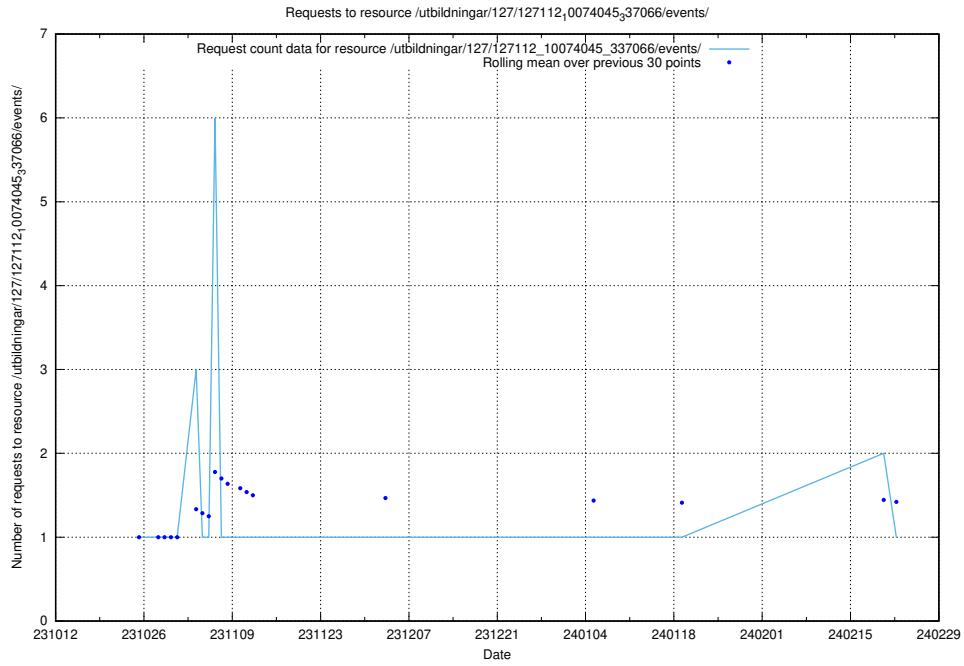

5.4994 Usage of /utbildningar/127/127112_10074045_337066/events/

Here, we count the number of requests to resource /utbildningar/127/127112_10074045_337066/events/