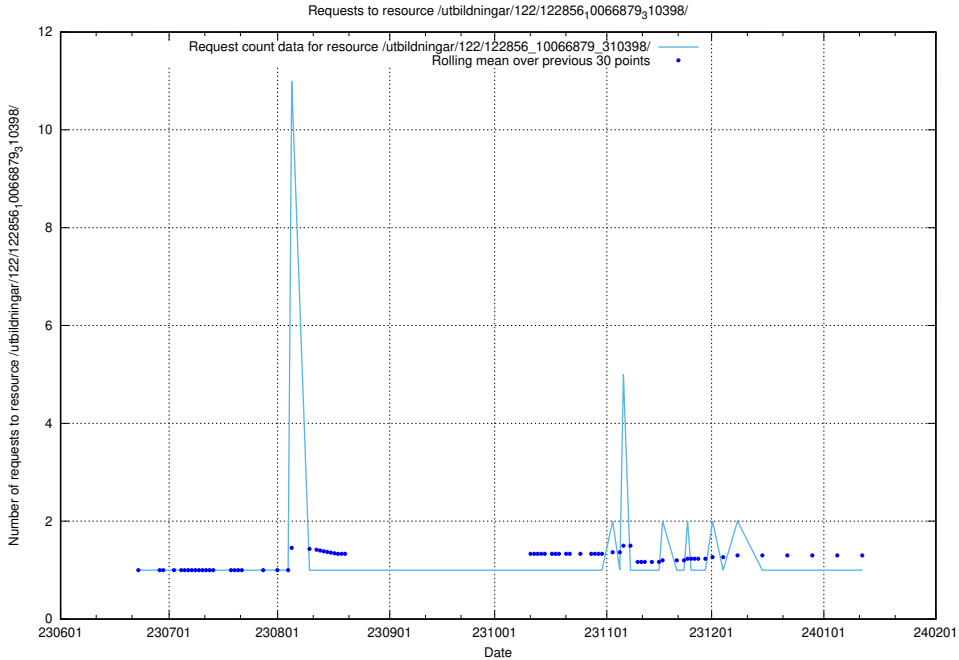

5.6570 Usage of /utbildningar/122/122856_10066879_310398/

Here, we count the number of requests to resource /utbildningar/122/122856_10066879_310398/.