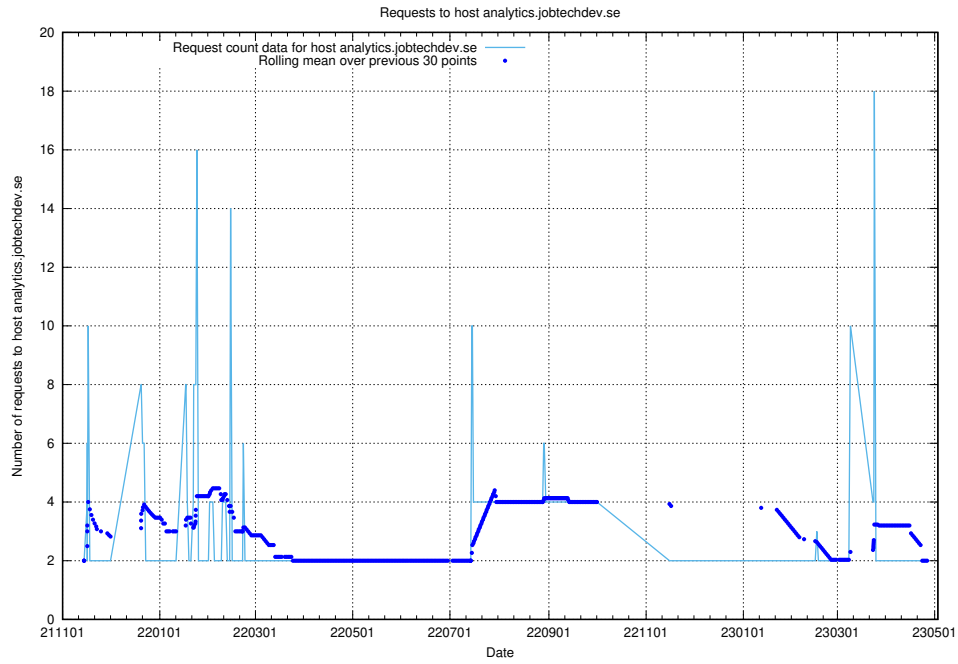

7.292 Usage of analytics.jobtechdev.se

Here, we count the number of requests to host analytics.jobtechdev.se.