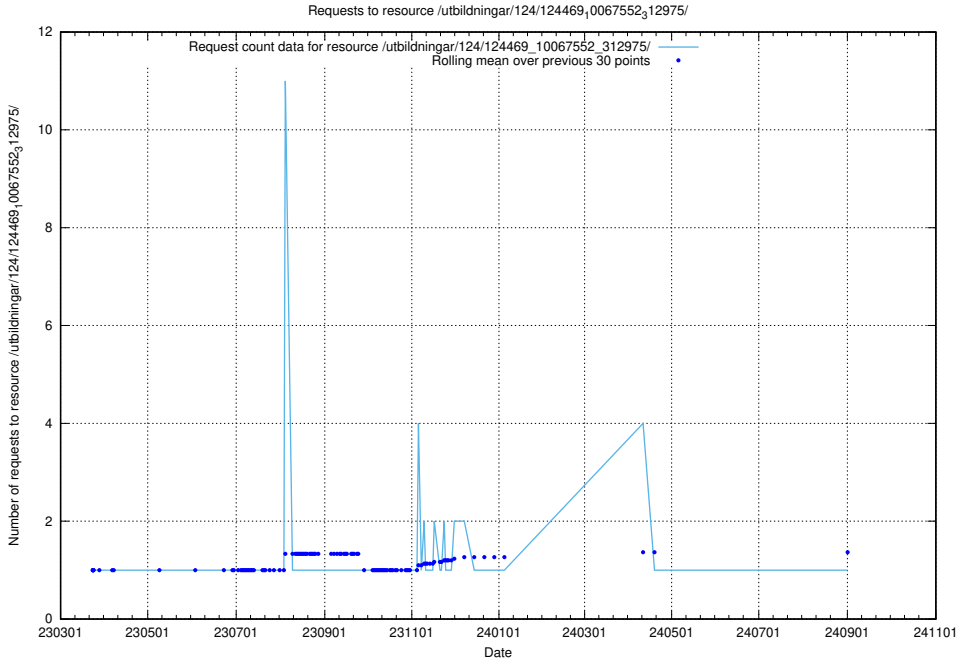

5.4151 Usage of /utbildningar/124/124469_10067552_312975/

Here, we count the number of requests to resource /utbildningar/124/124469_10067552_312975/.