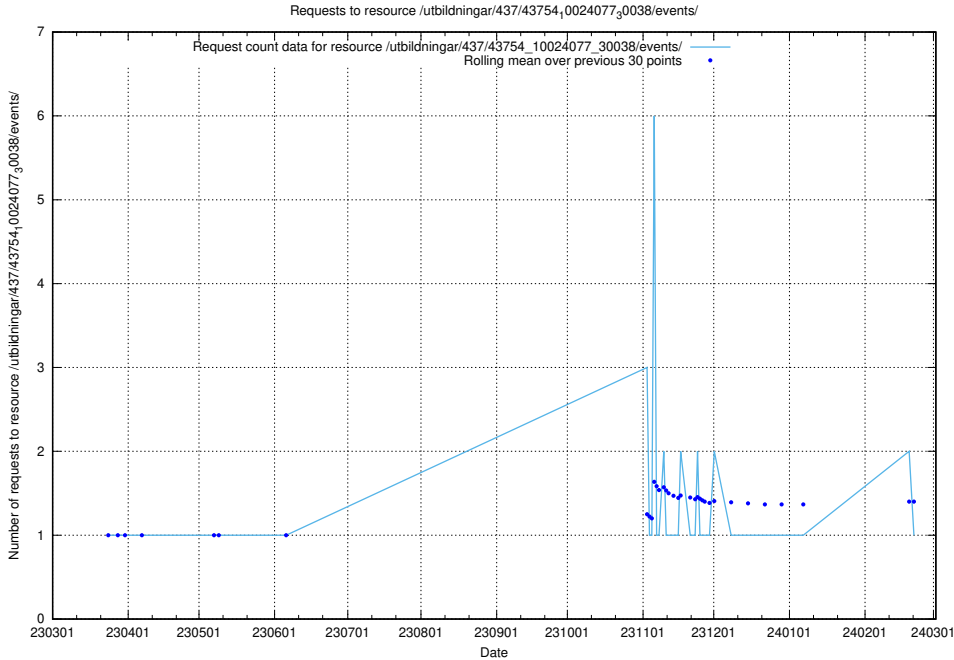

5.6970 Usage of /utbildningar/437/43754_10024077_30038/events/

Here, we count the number of requests to resource /utbildningar/437/43754_10024077_30038/events/.