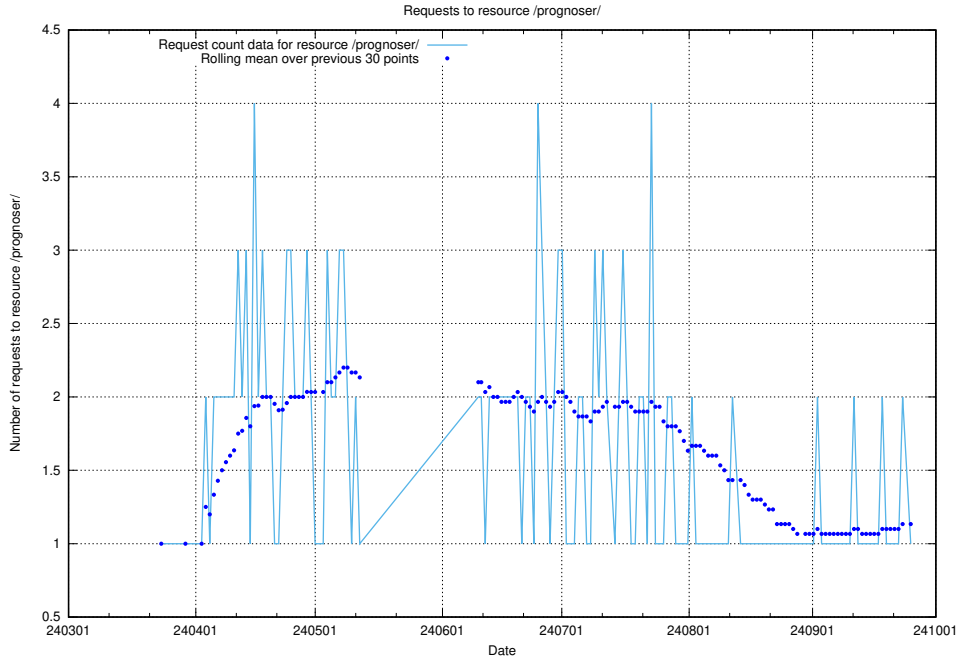

5.2478 Usage of /prognoser/

Here, we count the number of requests to resource /prognoser/.