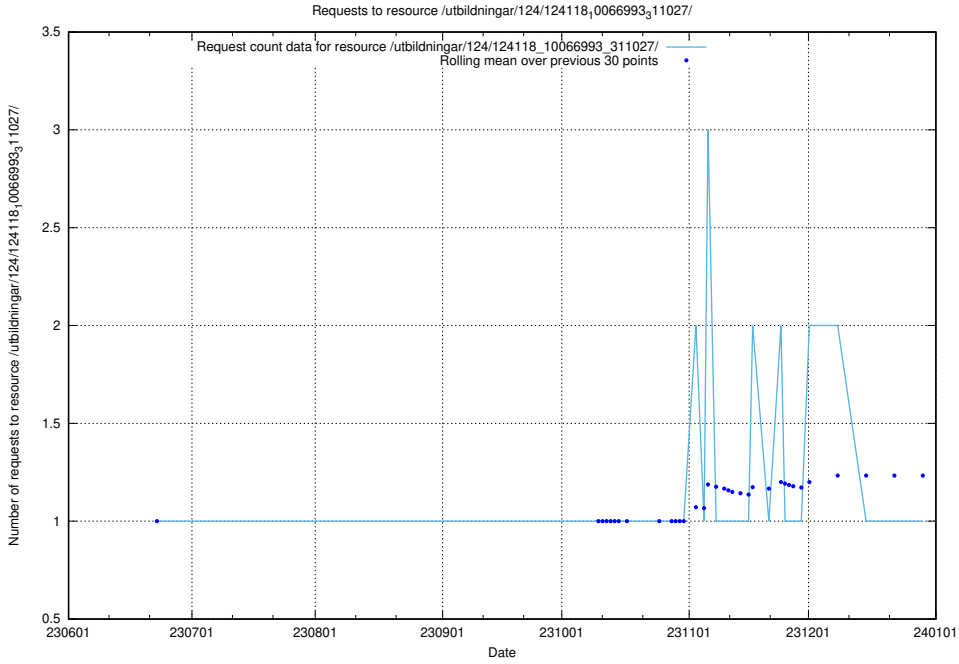

5.6556 Usage of /utbildningar/124/124118_10066993_311027/

Here, we count the number of requests to resource /utbildningar/124/124118_10066993_311027/.