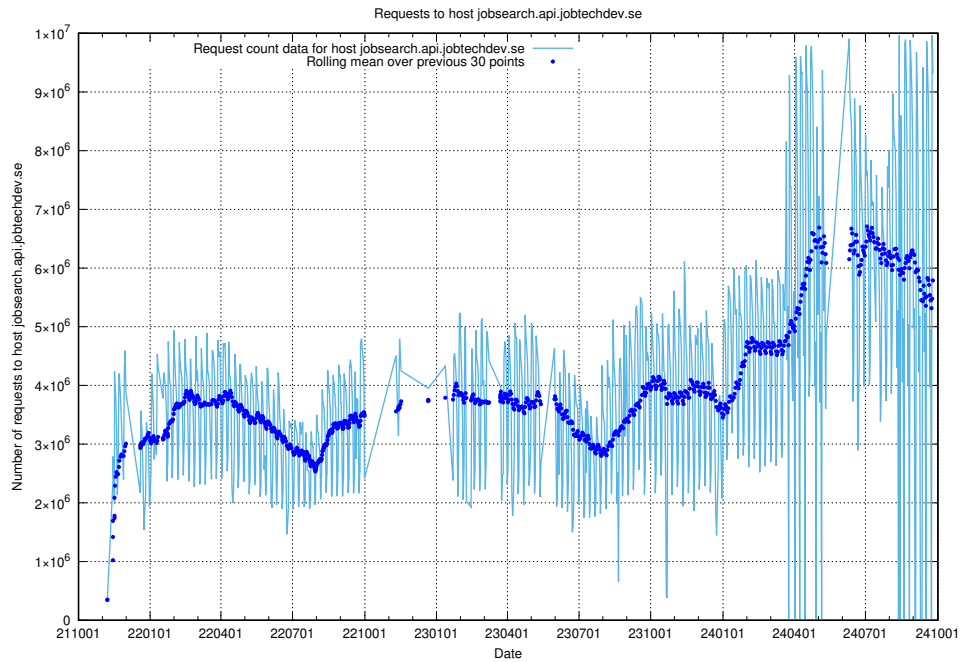

7 Log Stack

This section contains request statistics from [JobTech's log stack](#)⁸.

7.1 Usage of jobsearch.api.jobtechdev.se

Here, we count the number of requests to host jobsearch.api.jobtechdev.se.

---

⁸<https://elk.jobtechdev.se>