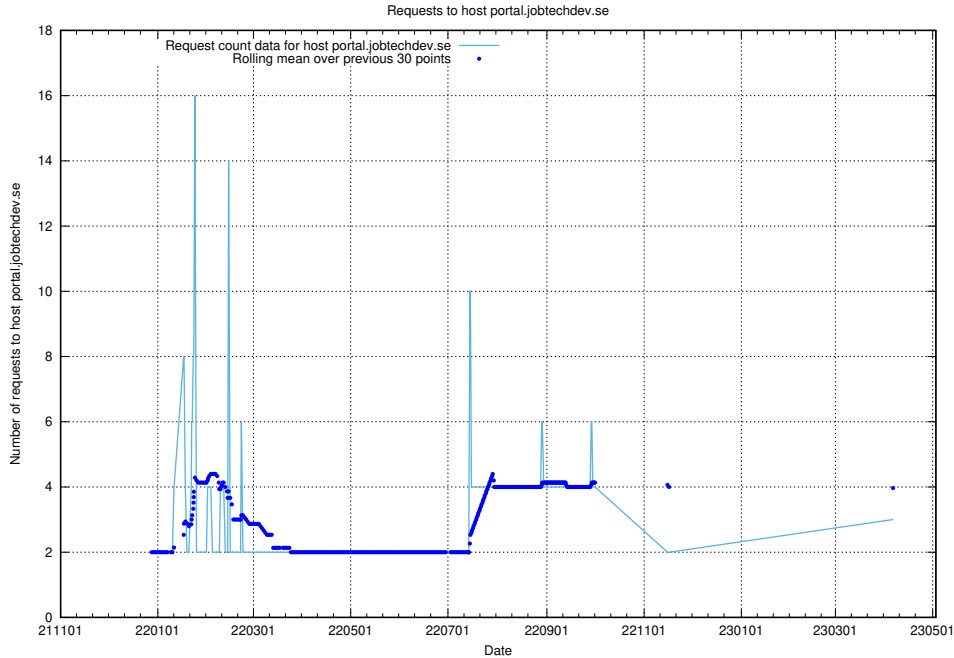

Here, we count the number of requests to host files.jobtechdev.se.

7.197 Usage of portal.jobtechdev.se

Here, we count the number of requests to host portal.jobtechdev.se.

7.198 Usage of panel.jobtechdev.se