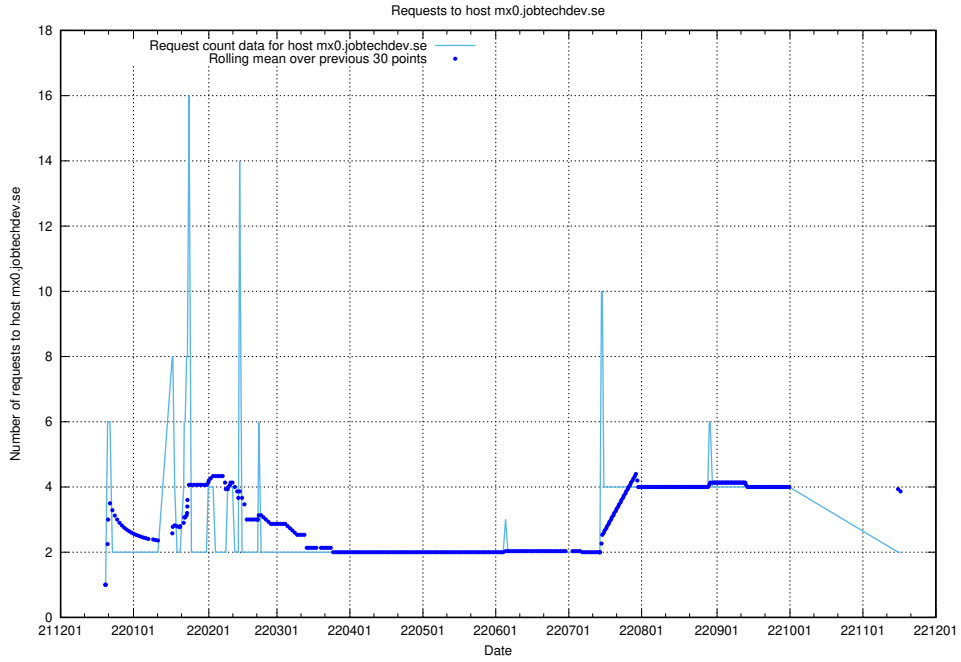

7.376 Usage of mx0.jobtechdev.se

Here, we count the number of requests to host mx0.jobtechdev.se.