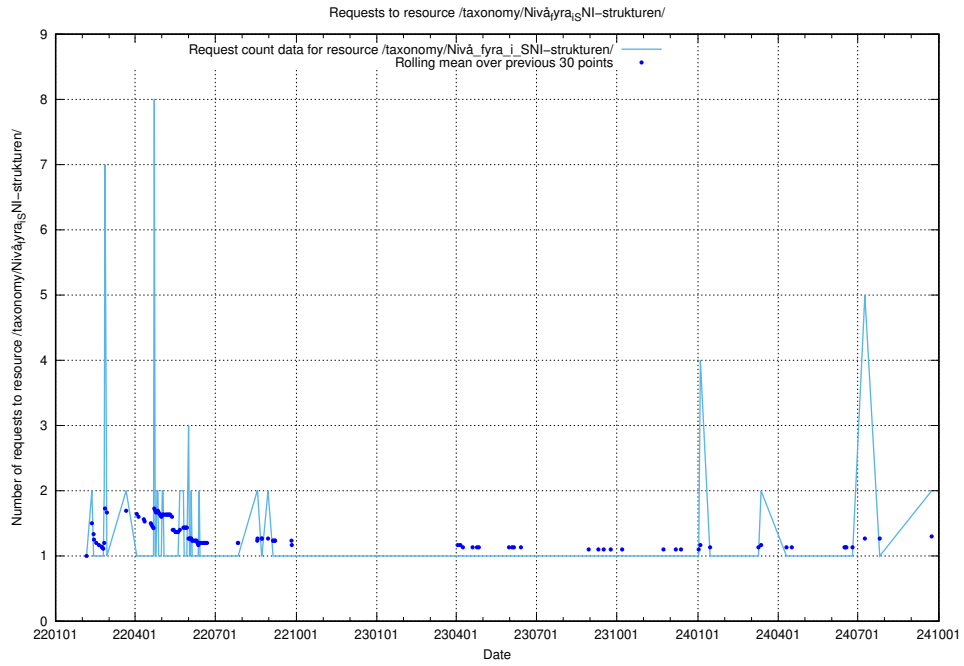

5.729 Usage of /taxonomy/Nivå_fyra_i_SNI-strukturen/

Here, we count the number of requests to resource /taxonomy/Nivå_fyra_i_SNI-strukturen/.