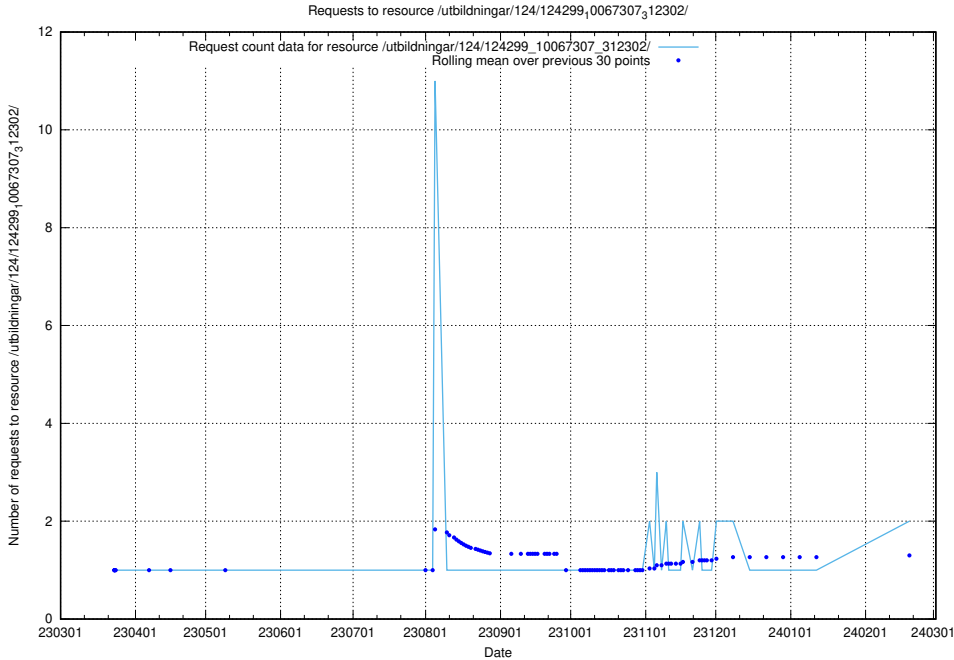

5.830 Usage of /utbildningar/124/124299_10067307_312302/

Here, we count the number of requests to resource /utbildningar/124/124299_10067307_312302/.

5.831 Usage of /taxonomy/version/10/query/eu-regions/