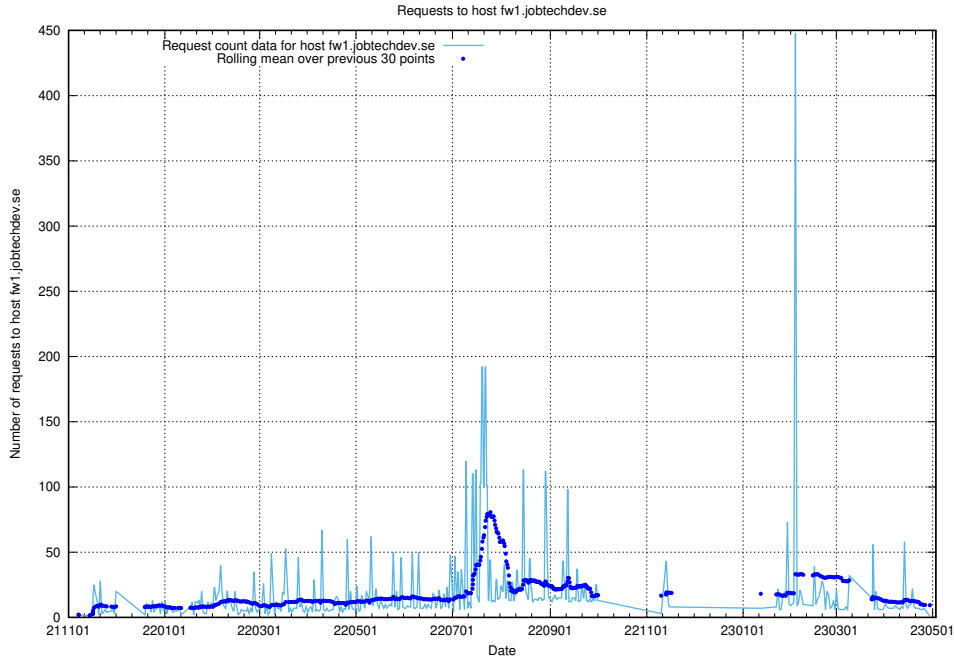

7.635 Usage of fw1.jobtechdev.se

Here, we count the number of requests to host fw1.jobtechdev.se.