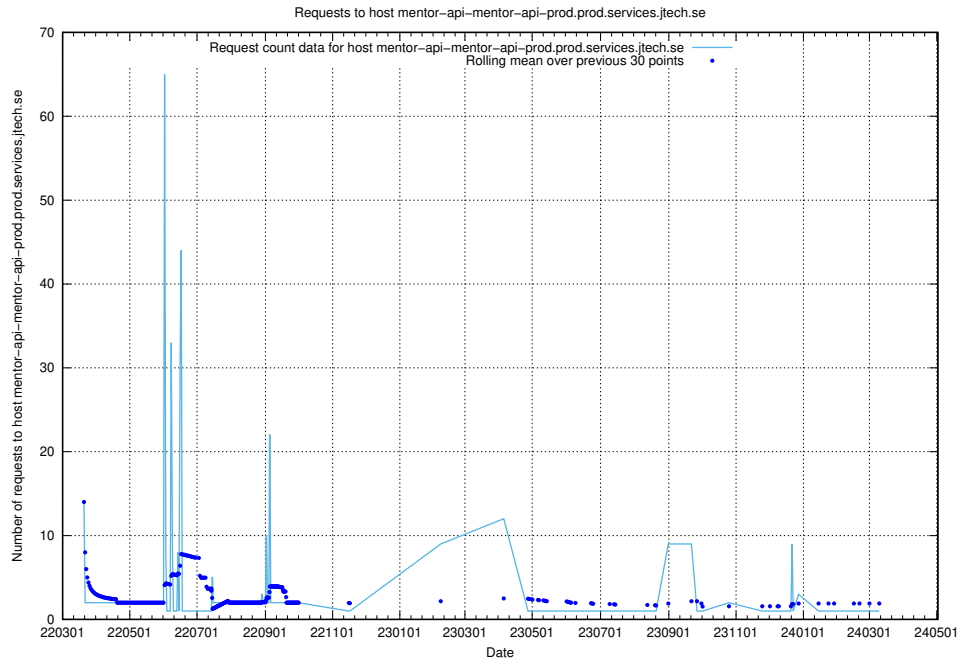

7.650 Usage of mentor-api-mentor-api-prod.prod.services.jtech.se

Here, we count the number of requests to host mentor-api-mentor-api-prod.prod.services.jtech.se.

7.651 Usage of fw1.jobtechdev.se:443

Here, we count the number of requests to host fw1.jobtechdev.se:443.