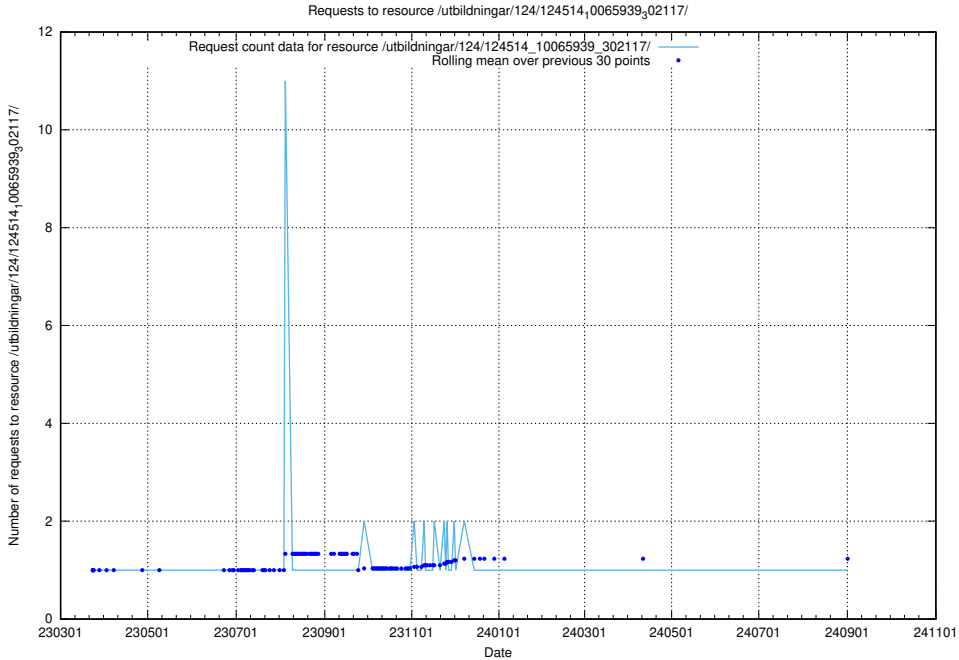

5.2717 Usage of /utbildningar/124/124514_10065939_302117/

Here, we count the number of requests to resource /utbildningar/124/124514_10065939_302117/.