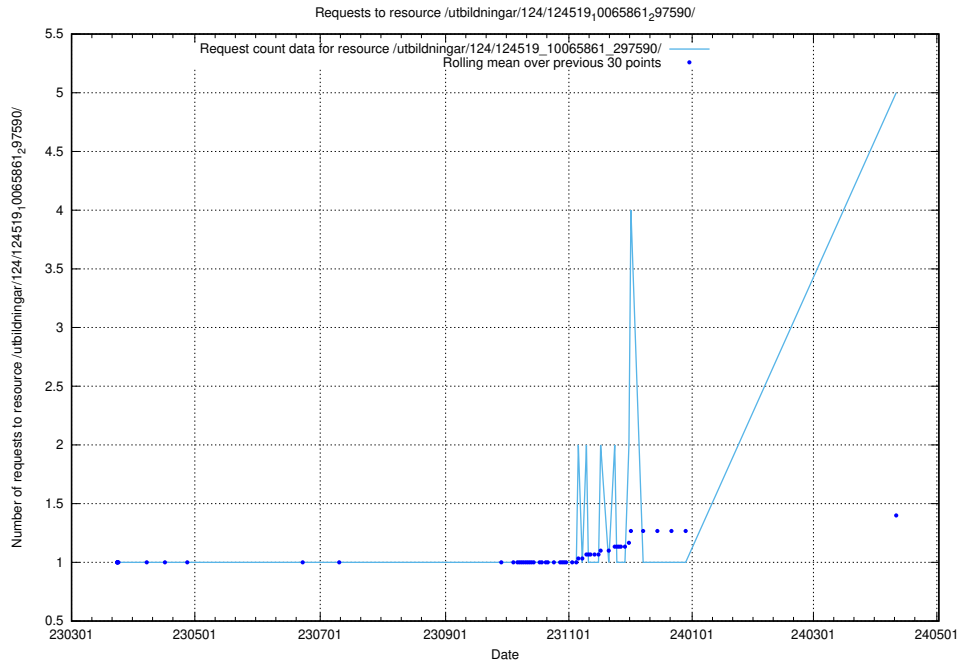

5.223 Usage of /utbildningar/124/124519_10065861_297590/

Here, we count the number of requests to resource /utbildningar/124/124519_10065861_297590/.