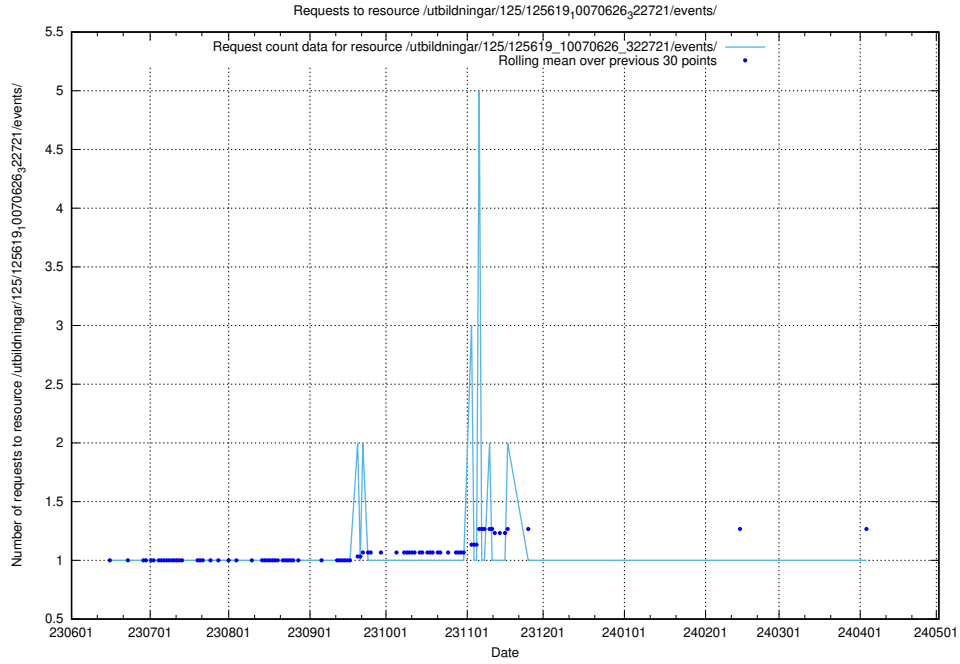

5.6612 Usage of /utbildningar/125/125619_10070626_322721/events/

Here, we count the number of requests to resource /utbildningar/125/125619_10070626_322721/events/