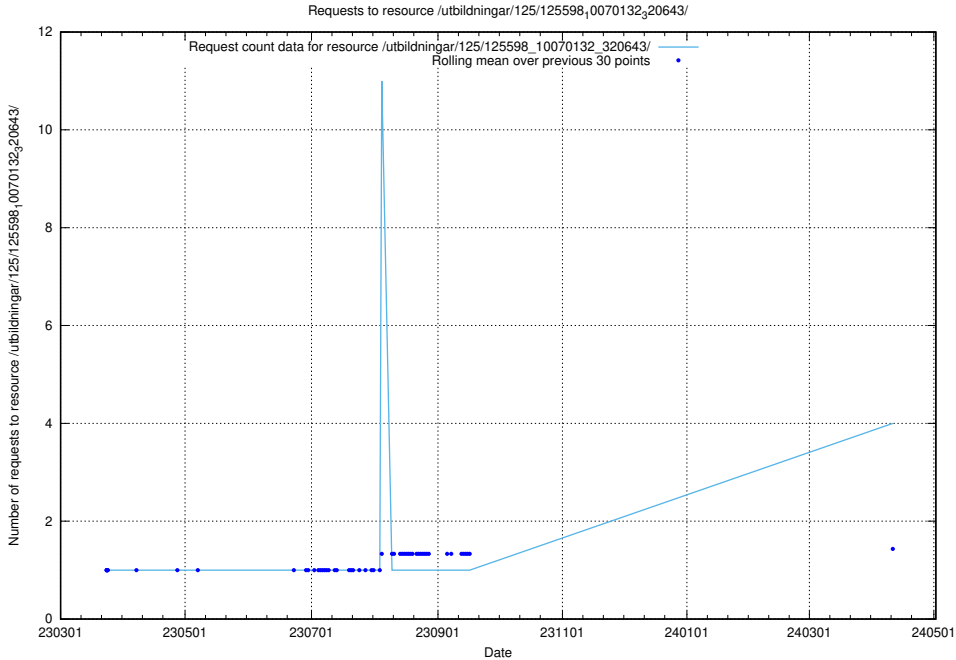

5.280 Usage of /utbildningar/125/125598_10070132_320643/

Here, we count the number of requests to resource /utbildningar/125/125598_10070132_320643/.