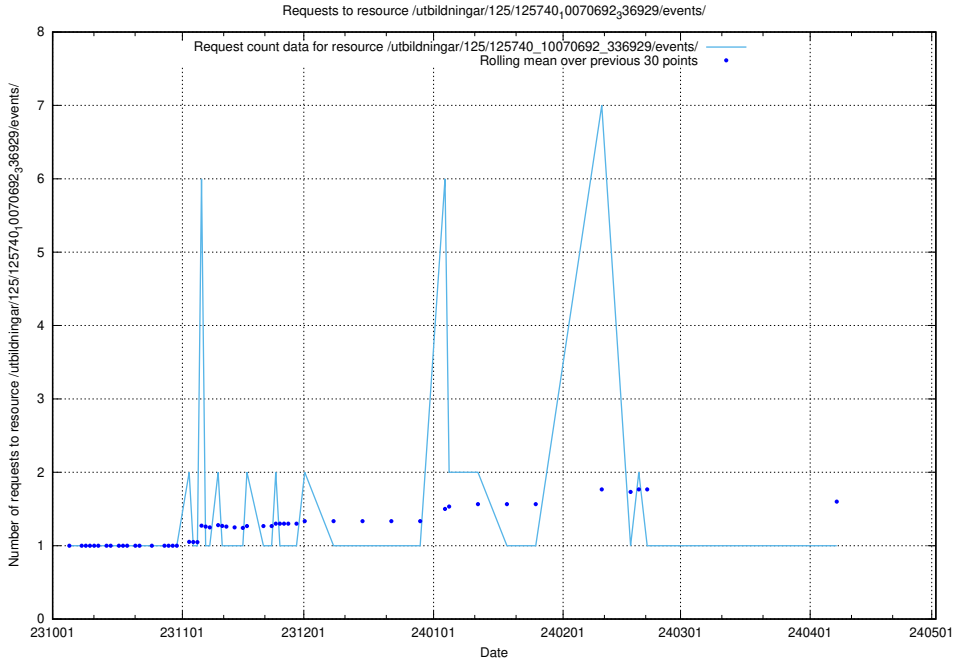

5.5193 Usage of /utbildningar/125/125740_10070692_336929/events/

Here, we count the number of requests to resource /utbildningar/125/125740_10070692_336929/events/