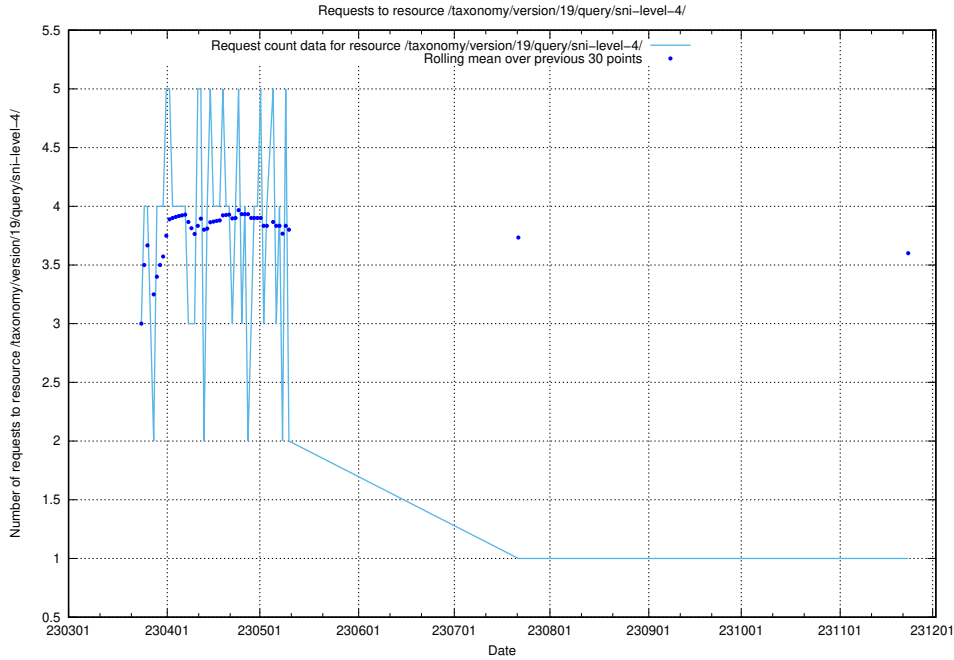

5.6900 Usage of /taxonomy/version/19/query/sni-level-4/

Here, we count the number of requests to resource /taxonomy/version/19/query/sni-level-4/.