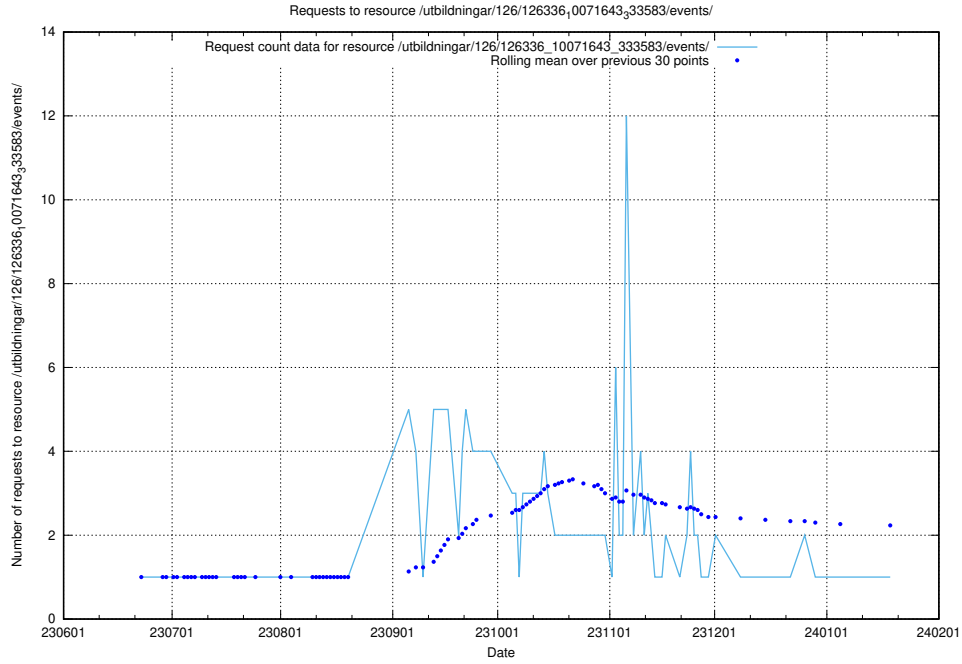

5.6408 Usage of /utbildningar/126/126336_10071643_333583/events/

Here, we count the number of requests to resource /utbildningar/126/126336_10071643_333583/events/