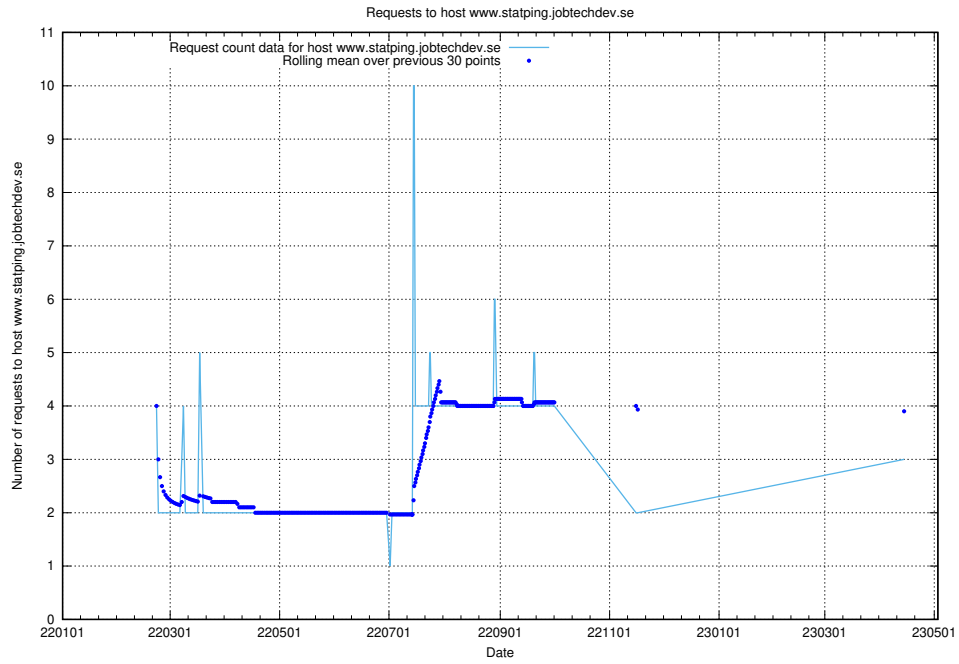

7.231 Usage of `www.statping.jobtechdev.se`

Here, we count the number of requests to host `www.statping.jobtechdev.se`.