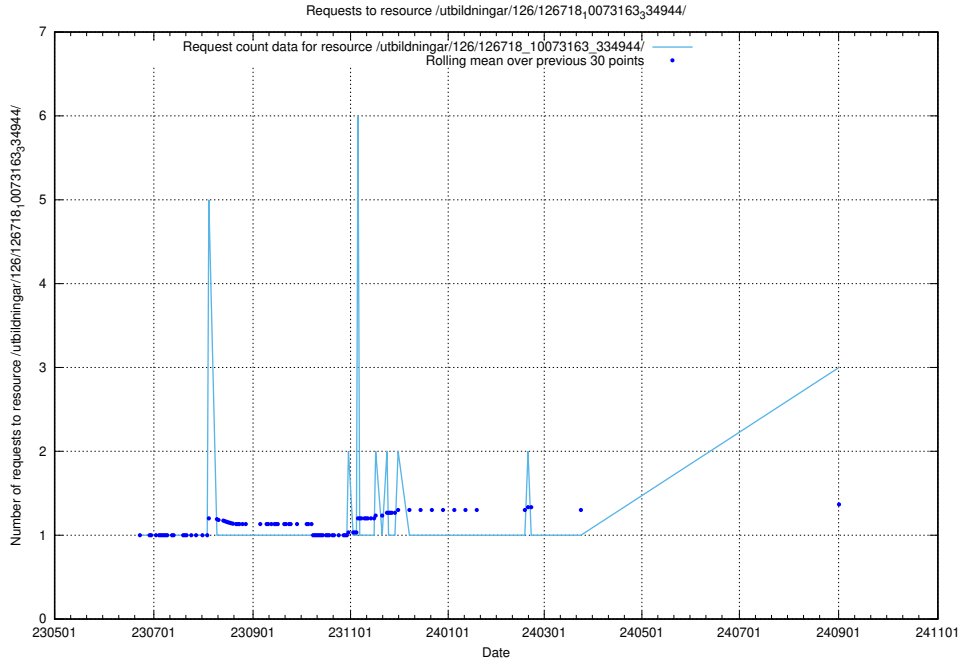

5.524 Usage of /utbildningar/126/126718_10073163_334944/

Here, we count the number of requests to resource /utbildningar/126/126718_10073163_334944/.