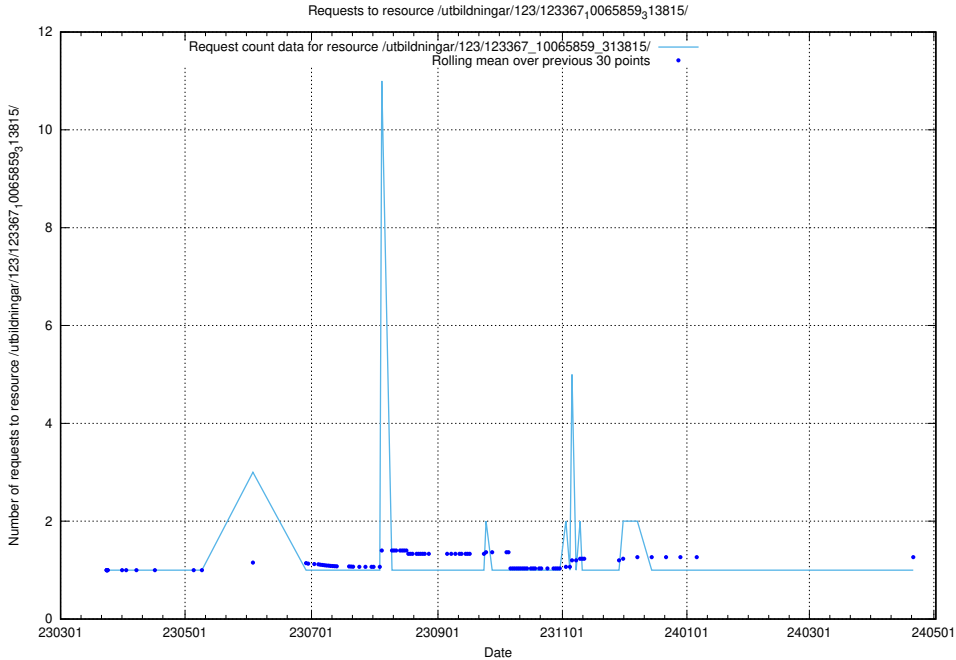

5.5624 Usage of /utbildningar/123/123367_10065859_313815/

Here, we count the number of requests to resource /utbildningar/123/123367_10065859_313815/.