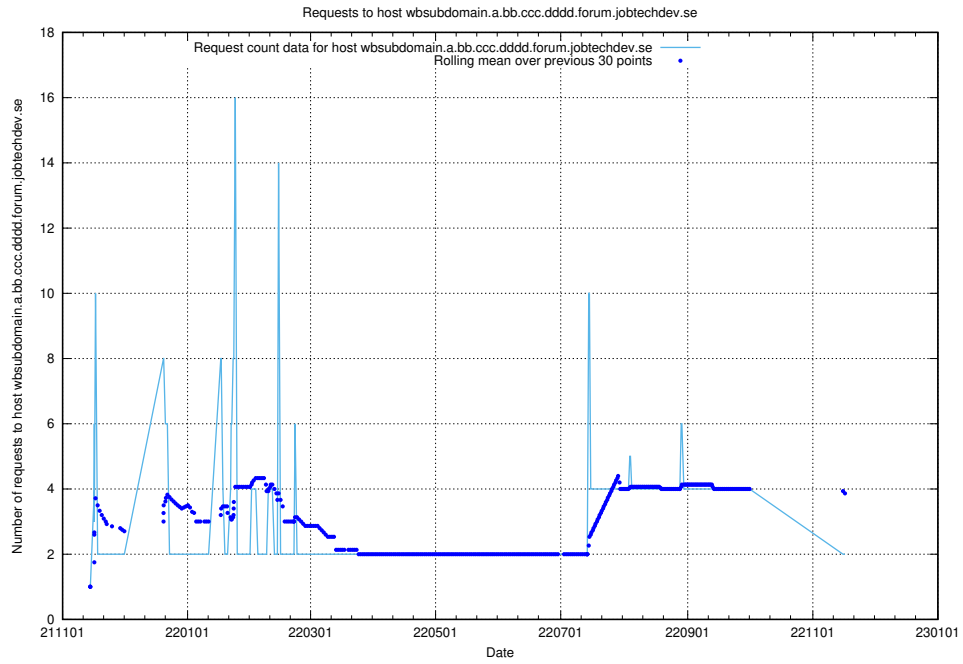

7.556 Usage of wbsubdomain.a.bb.ccc.dddd.forum.jobtechdev.se

Here, we count the number of requests to host wbsubdomain.a.bb.ccc.dddd.forum.jobtechdev.se.