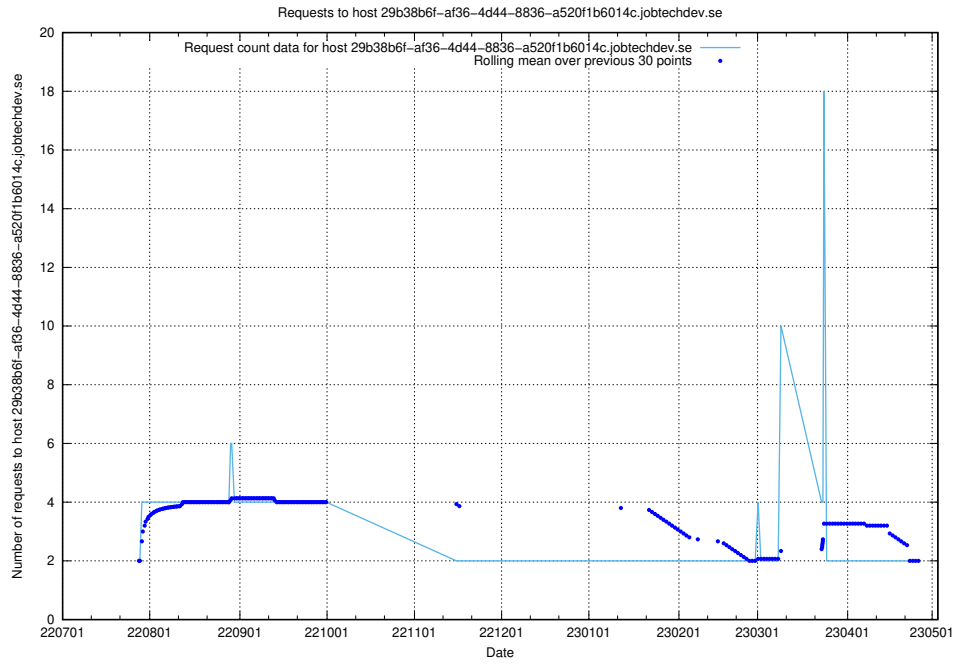

7.389 Usage of 29b38b6f-af36-4d44-8836-a520f1b6014c.jobtechdev.se

Here, we count the number of requests to host 29b38b6f-af36-4d44-8836-a520f1b6014c.jobtechdev.se.

7.390 Usage of f3a814f1-4873-498e-b9ee-af3d3efa533f.jobtechdev.se