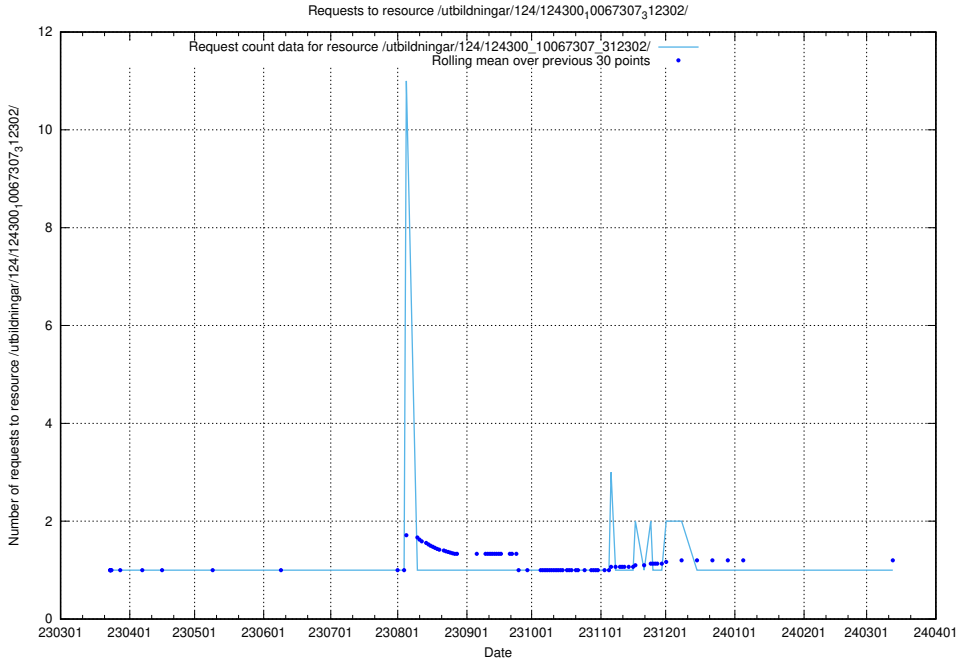

5.4737 Usage of /utbildningar/124/124300_10067307_312302/

Here, we count the number of requests to resource /utbildningar/124/124300_10067307_312302/.