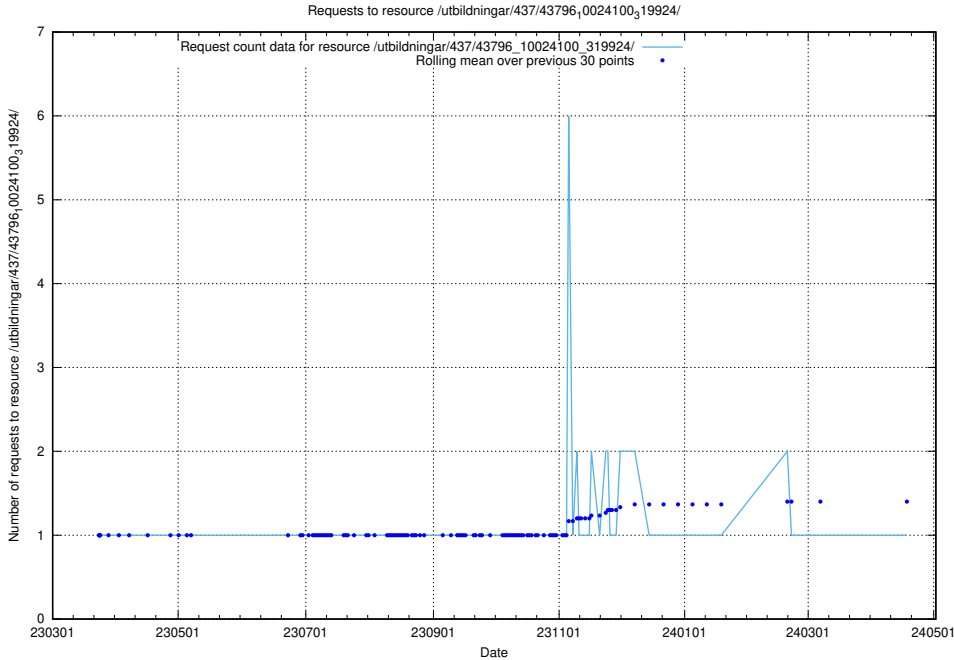

5.7136 Usage of /utbildningar/437/43796_10024100_319924/

Here, we count the number of requests to resource /utbildningar/437/43796_10024100_319924/.