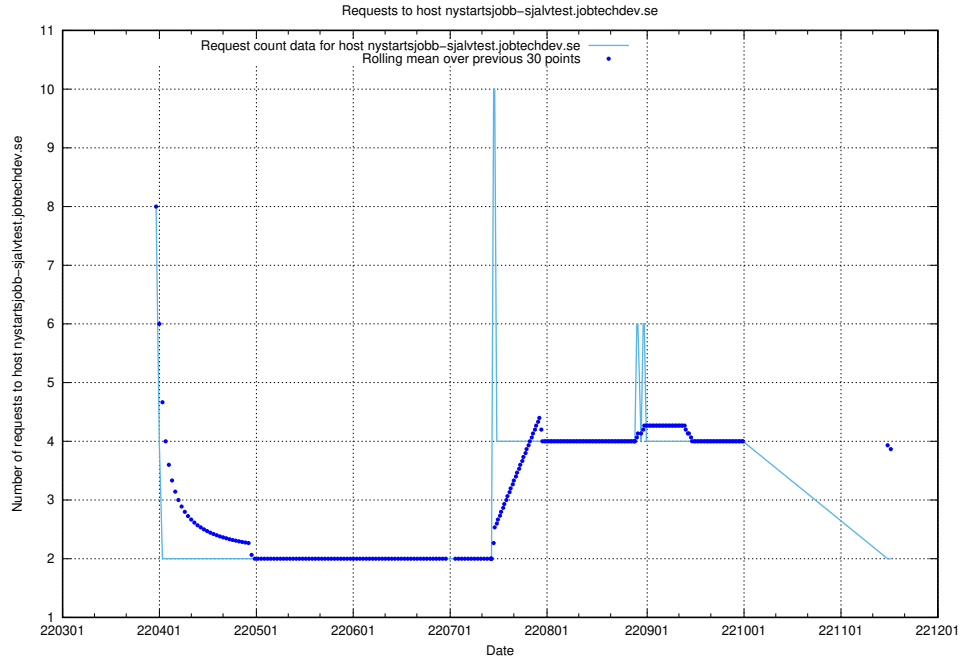

7.485 Usage of nystartsjobb-sjalvtest.jobtechdev.se

Here, we count the number of requests to host nystartsjobb-sjalvtest.jobtechdev.se.