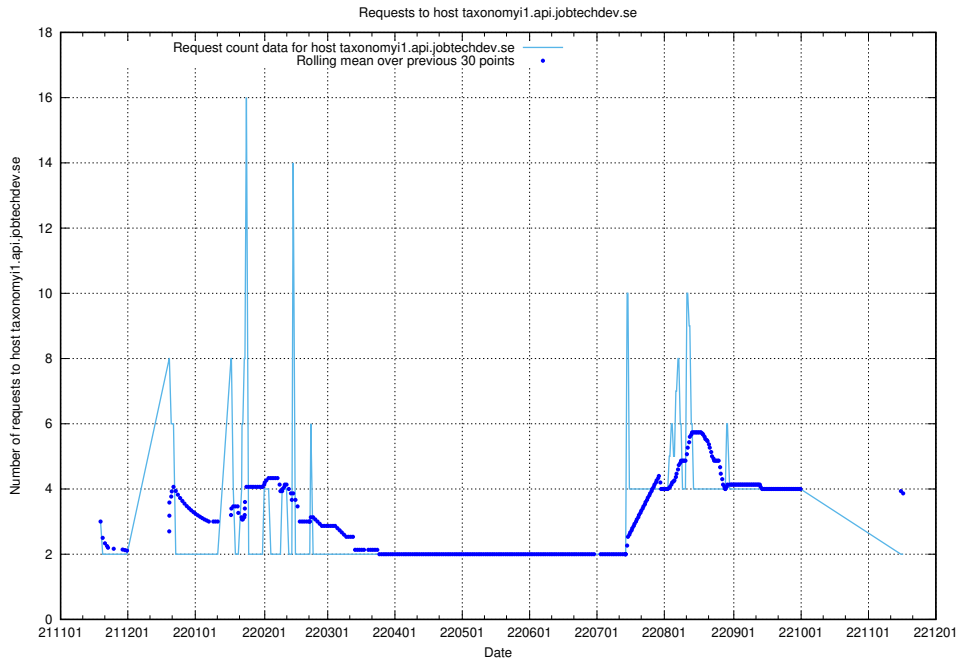

7.471 Usage of taxonomy1.api.jobtechdev.se

Here, we count the number of requests to host taxonomy1.api.jobtechdev.se.