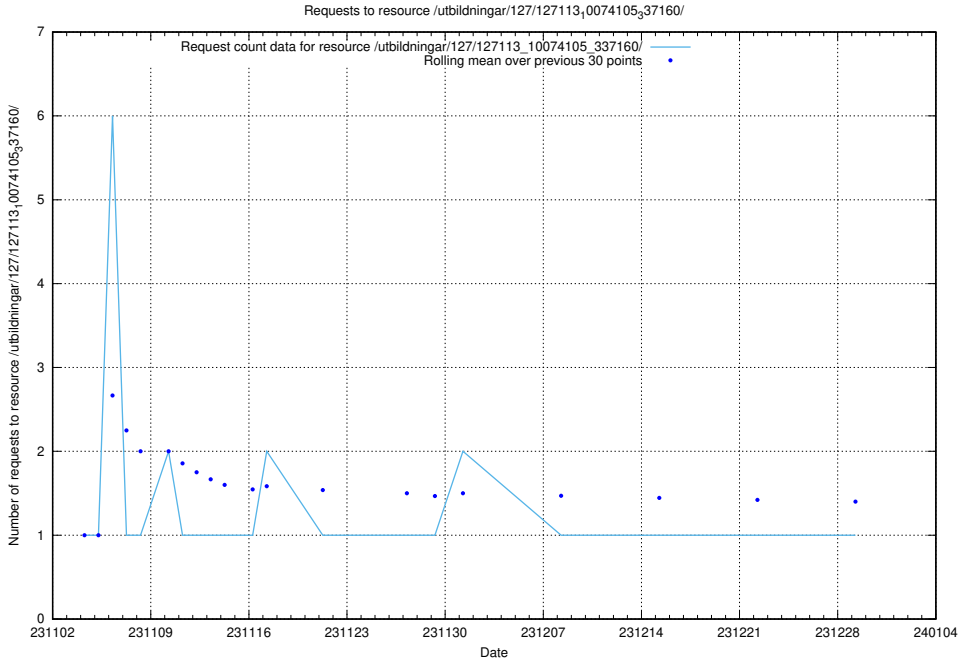

5.4917 Usage of /utbildningar/127/127113_10074105_337160/

Here, we count the number of requests to resource /utbildningar/127/127113_10074105_337160/.