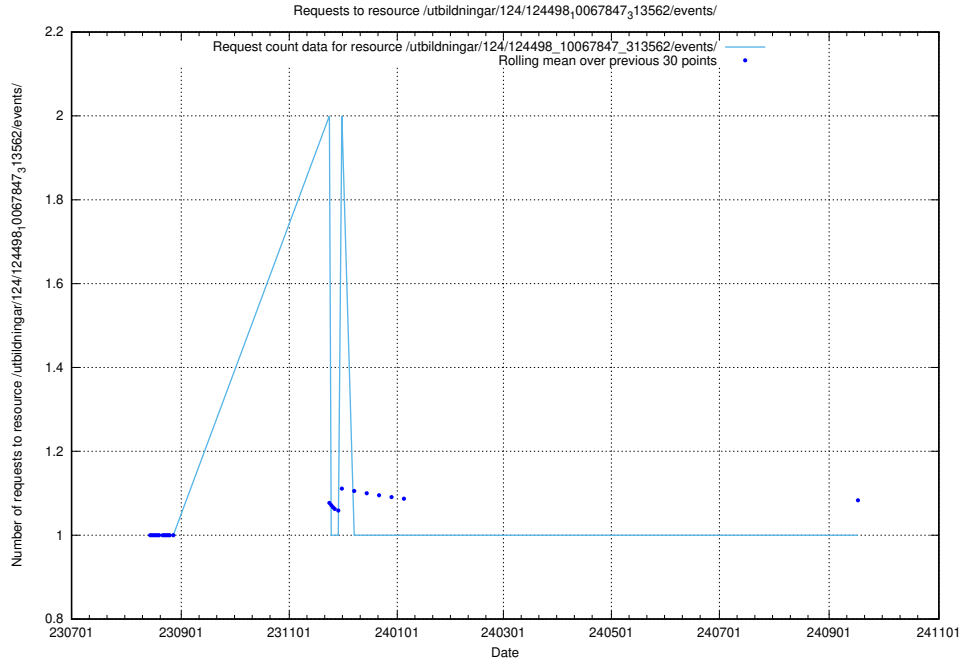

5.5580 Usage of /utbildningar/124/124498_10067847_313562/events/

Here, we count the number of requests to resource /utbildningar/124/124498_10067847_313562/events/