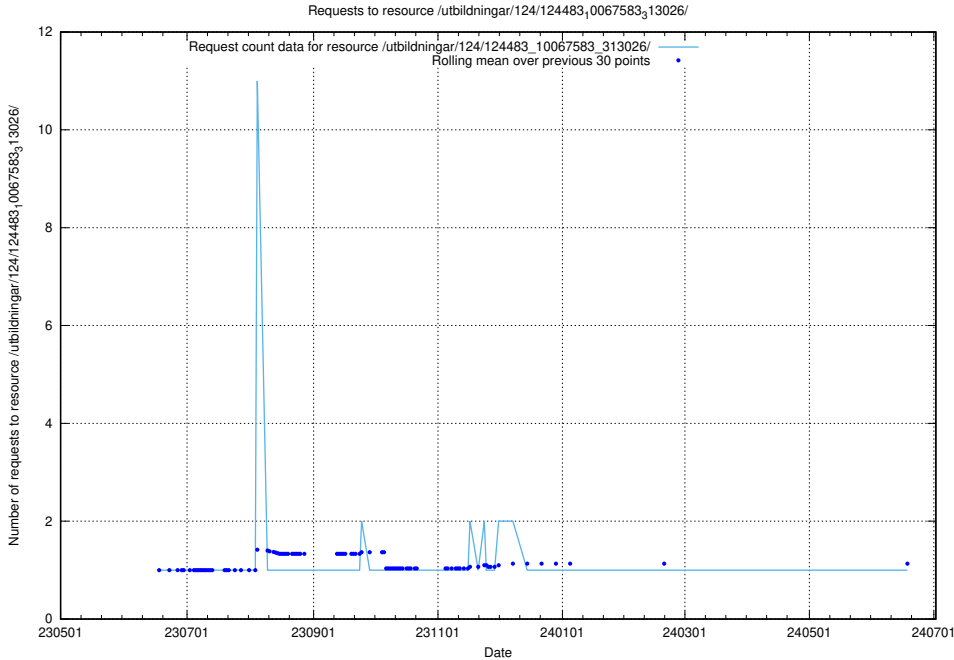

5.6600 Usage of /utbildningar/124/124483_10067583_313026/

Here, we count the number of requests to resource /utbildningar/124/124483_10067583_313026/.