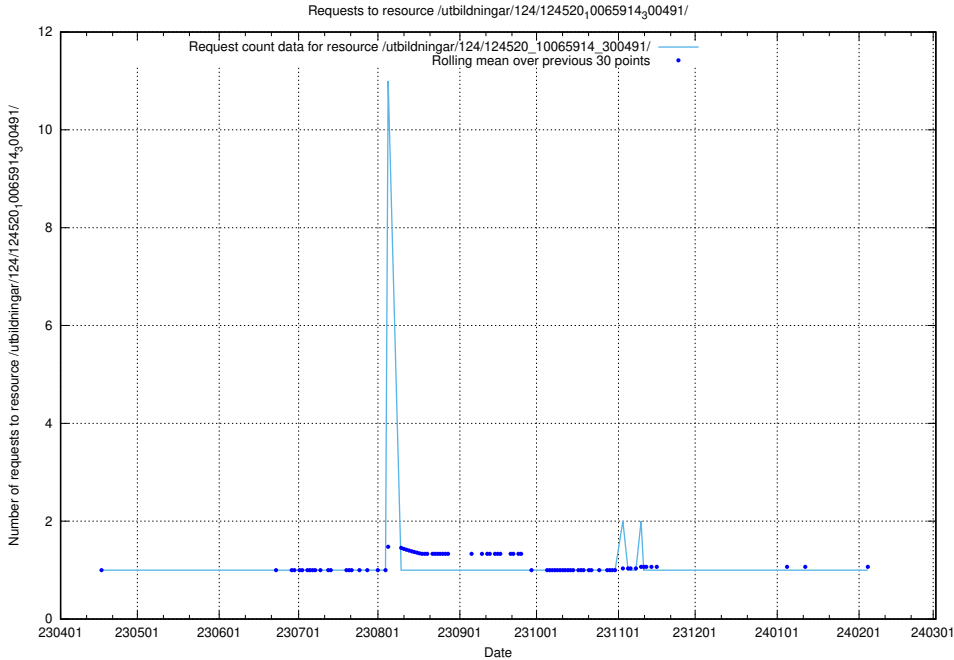

5.6789 Usage of /utbildningar/124/124520_10065914_300491/

Here, we count the number of requests to resource /utbildningar/124/124520_10065914_300491/.