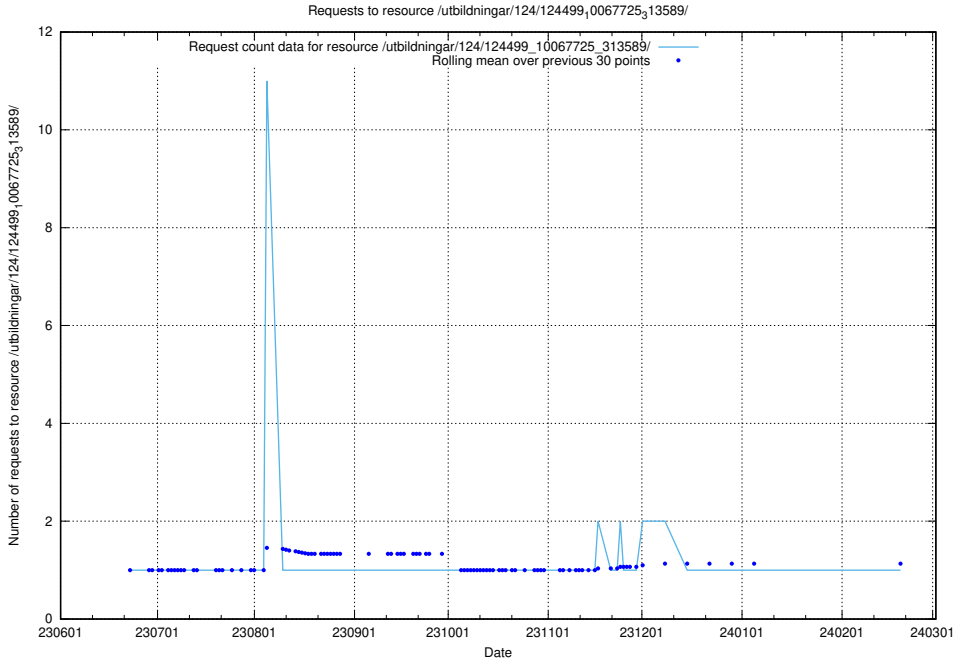

5.6523 Usage of /utbildningar/124/124499_10067725_313589/

Here, we count the number of requests to resource /utbildningar/124/124499_10067725_313589/.