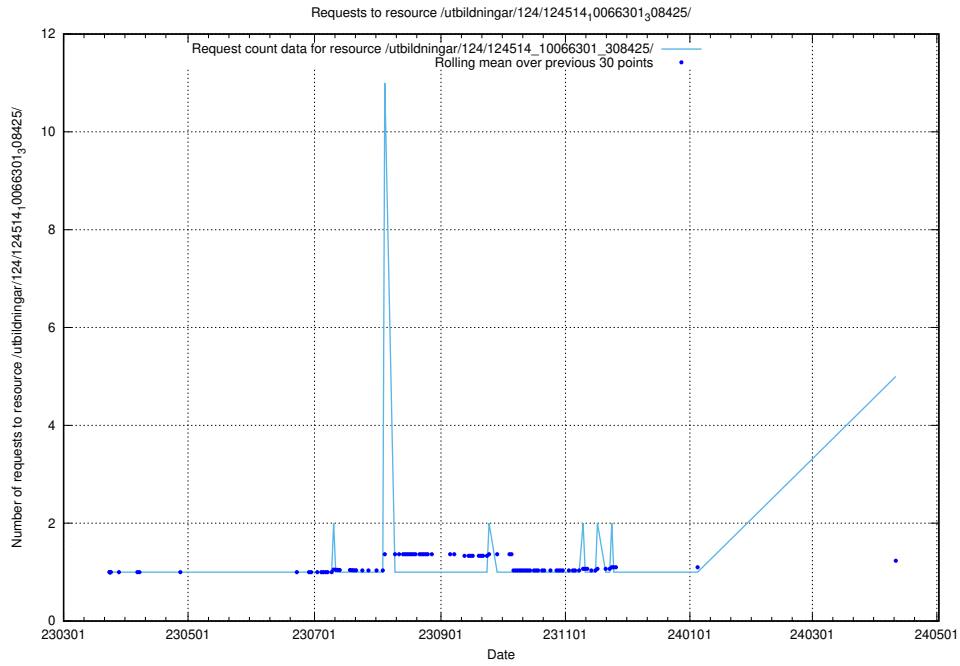

Here, we count the number of requests to resource /taxonomy/version/22/query/employment-type-concepts/.

5.226 Usage of /utbildningar/124/124514_10066301_308425/

Here, we count the number of requests to resource /utbildningar/124/124514_10066301_308425/.