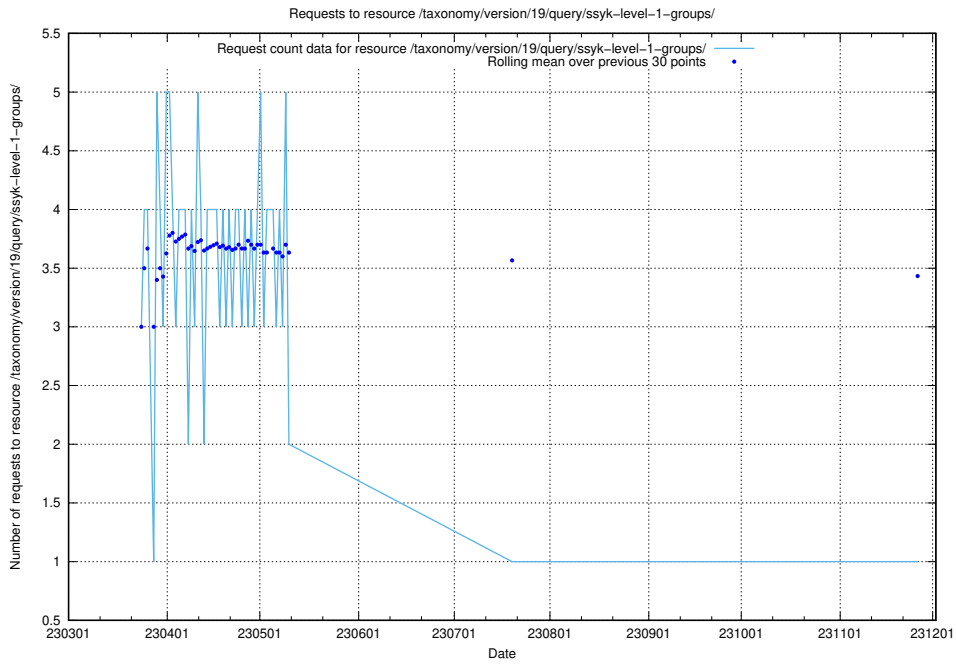

5.6897 Usage of /taxonomy/version/19/query/ssyk-level-1-groups/

Here, we count the number of requests to resource /taxonomy/version/19/query/ssyk-level-1-groups/.