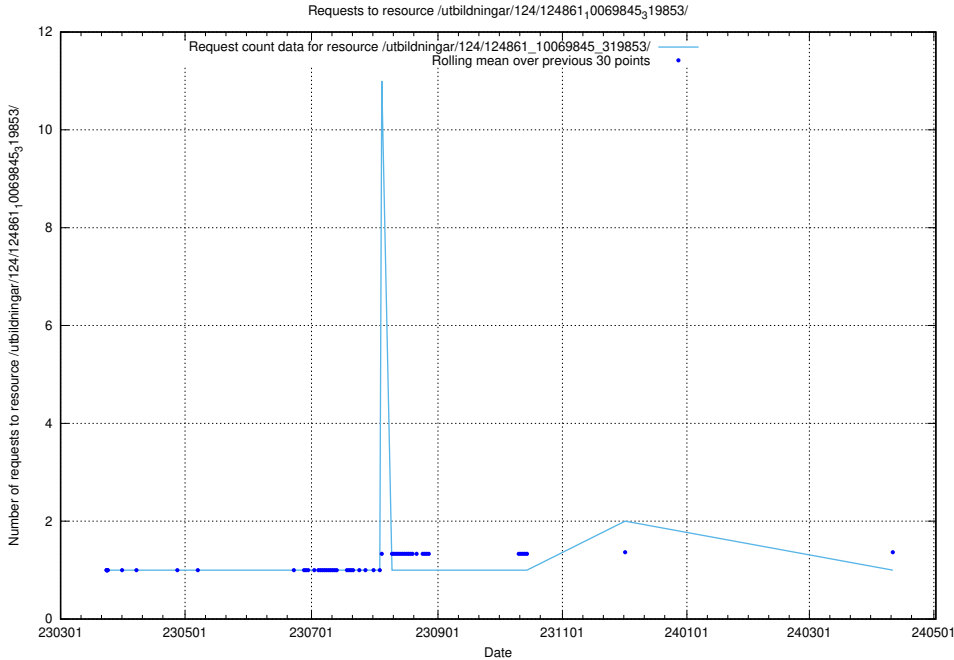

5.1296 Usage of /utbildningar/124/124861_10069845_319853/

Here, we count the number of requests to resource /utbildningar/124/124861_10069845_319853/.