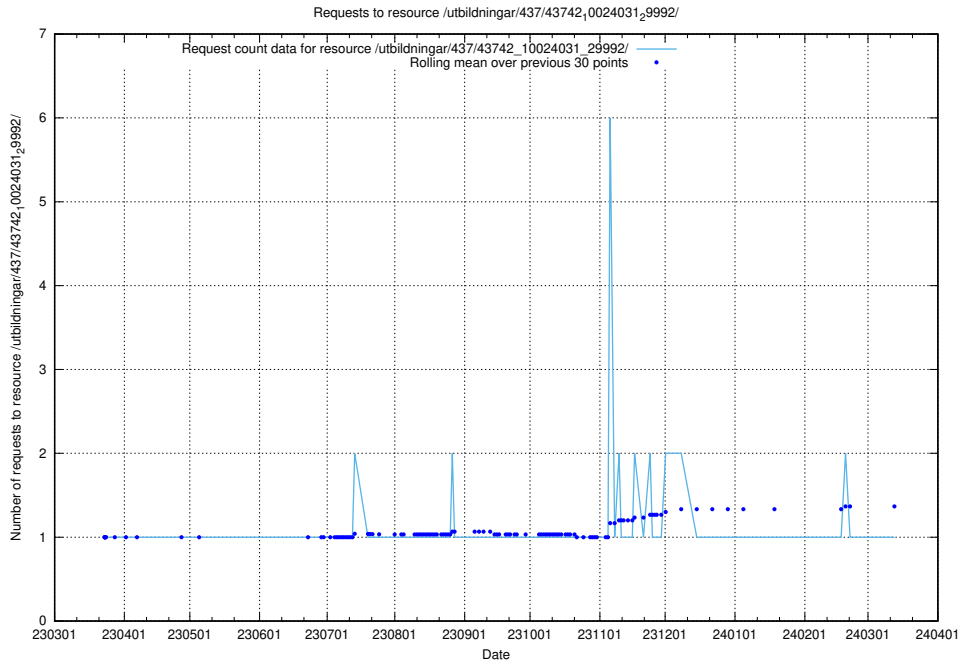

5.7169 Usage of /utbildningar/437/43742_10024031_29992/

Here, we count the number of requests to resource /utbildningar/437/43742_10024031_29992/.