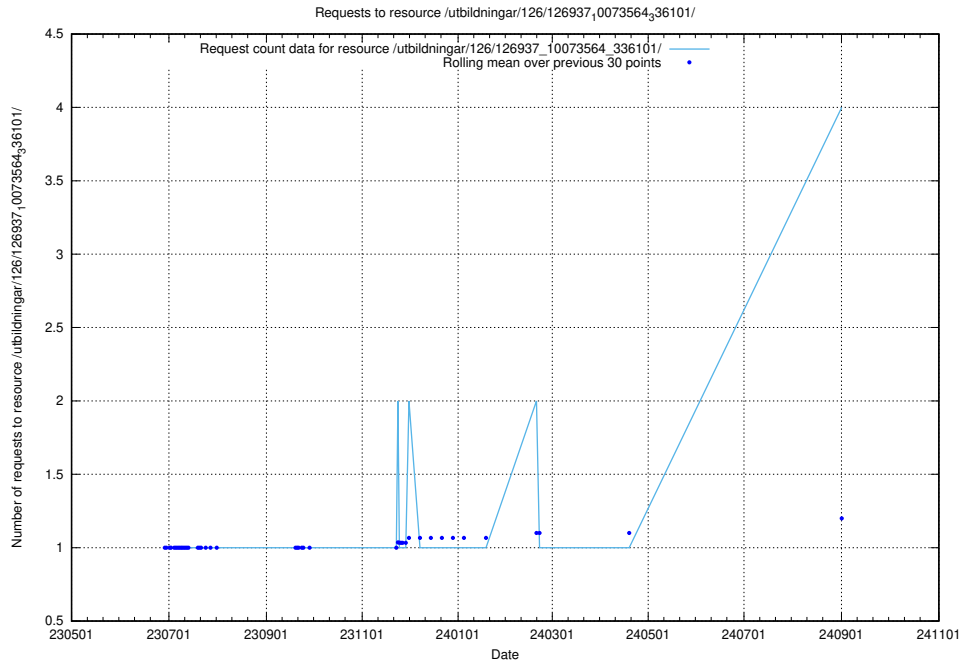

5.378 Usage of /utbildningar/126/126937_10073564_336101/

Here, we count the number of requests to resource /utbildningar/126/126937_10073564_336101/.