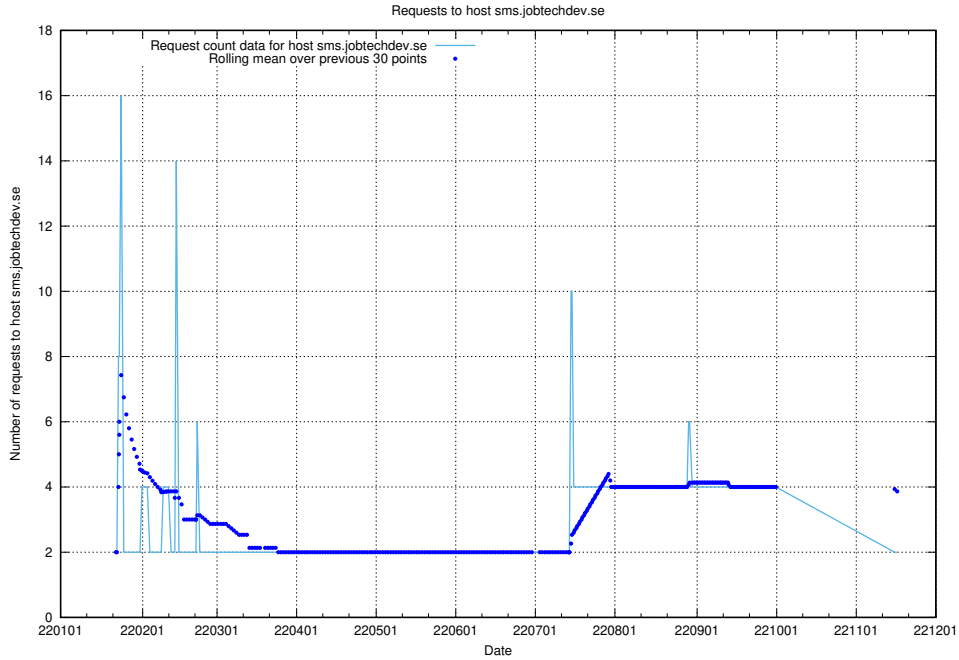

7.593 Usage of sms.jobtechdev.se

Here, we count the number of requests to host sms.jobtechdev.se.