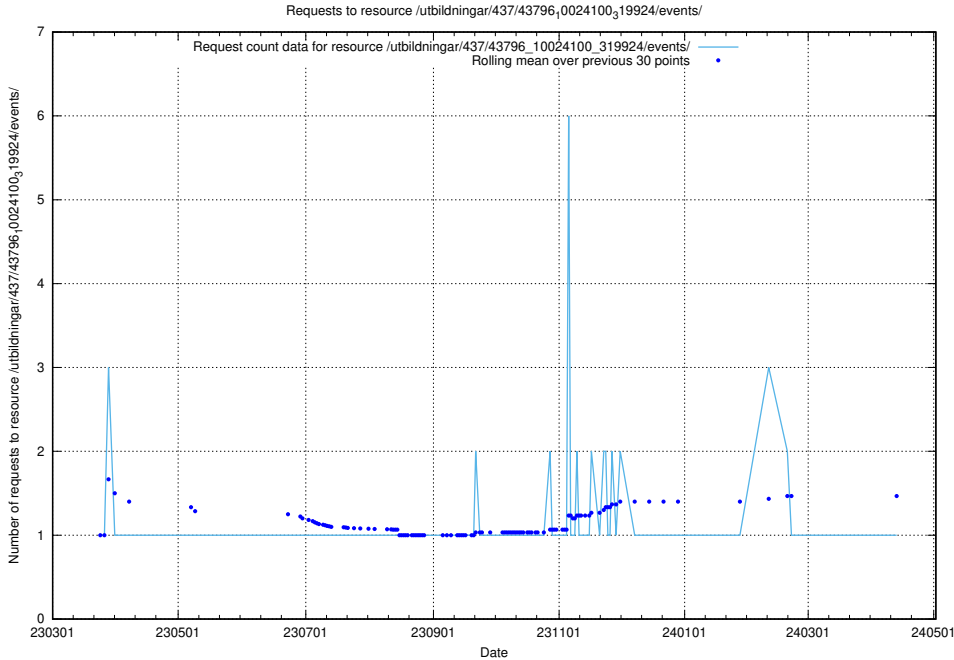

5.6956 Usage of /utbildningar/437/43796_10024100_319924/events/

Here, we count the number of requests to resource /utbildningar/437/43796_10024100_319924/events/.