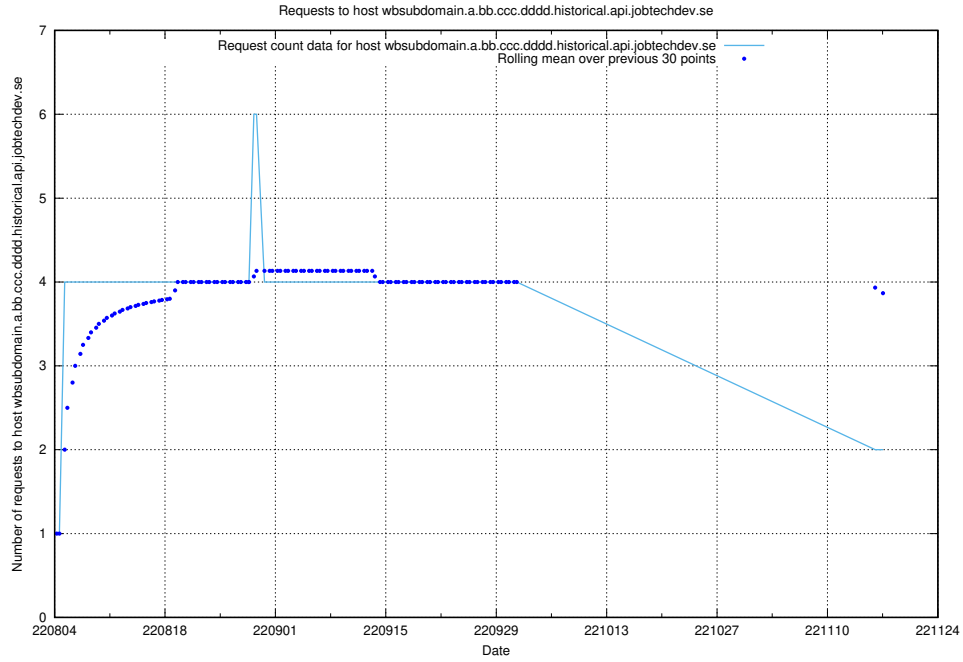

7.354 Usage of wbsubdomain.a.bb.ccc.dddd.historical.api.jobtechdev.se

Here, we count the number of requests to host wbsubdomain.a.bb.ccc.dddd.historical.api.jobtechdev.se.