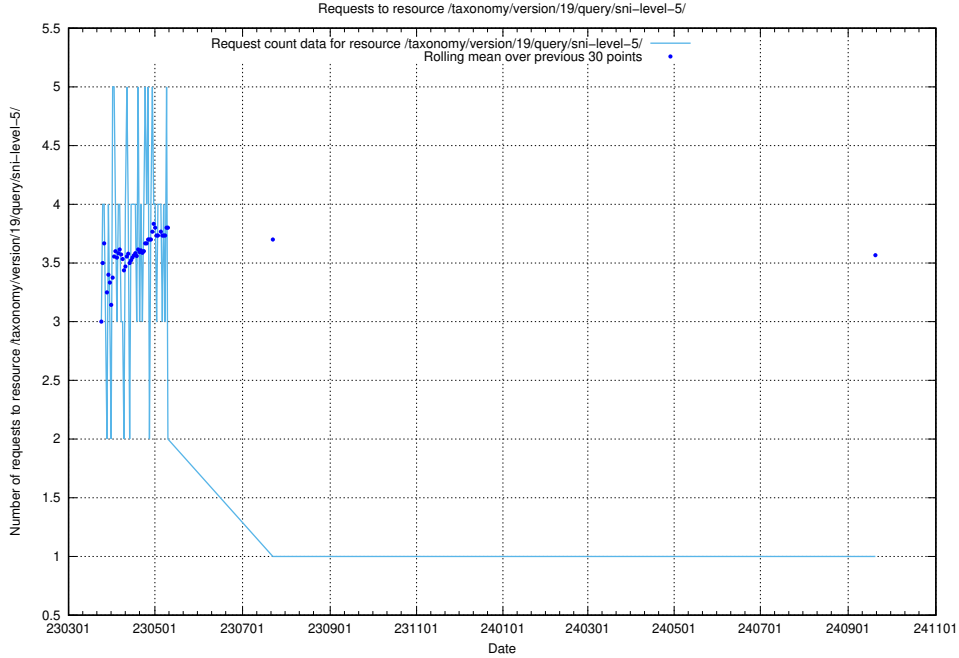

5.6899 Usage of /taxonomy/version/19/query/sni-level-5/

Here, we count the number of requests to resource /taxonomy/version/19/query/sni-level-5/.