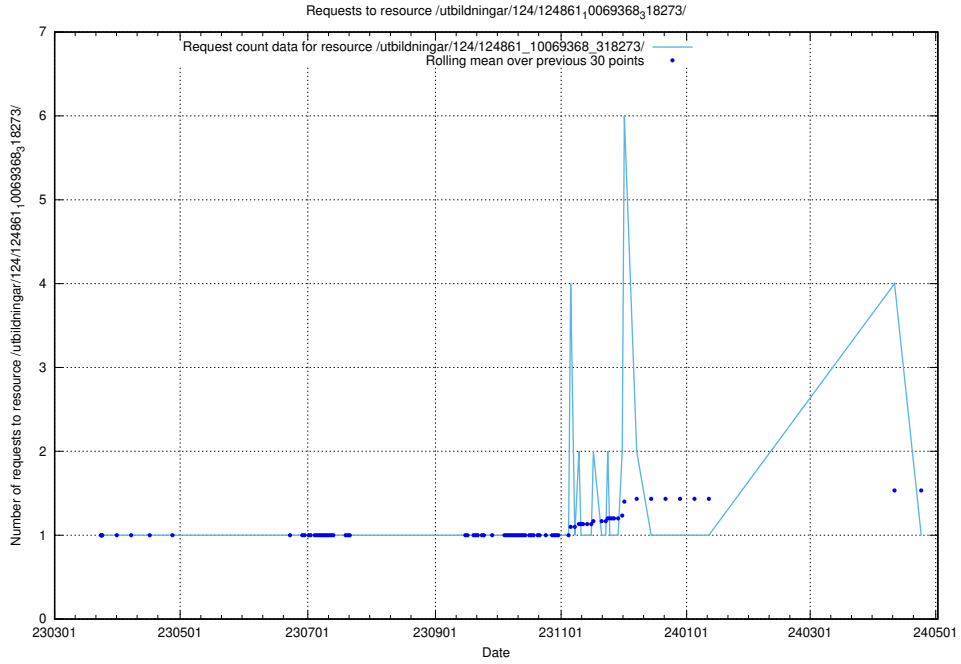

5.1297 Usage of /utbildningar/124/124861_10069368_318273/

Here, we count the number of requests to resource /utbildningar/124/124861_10069368_318273/.