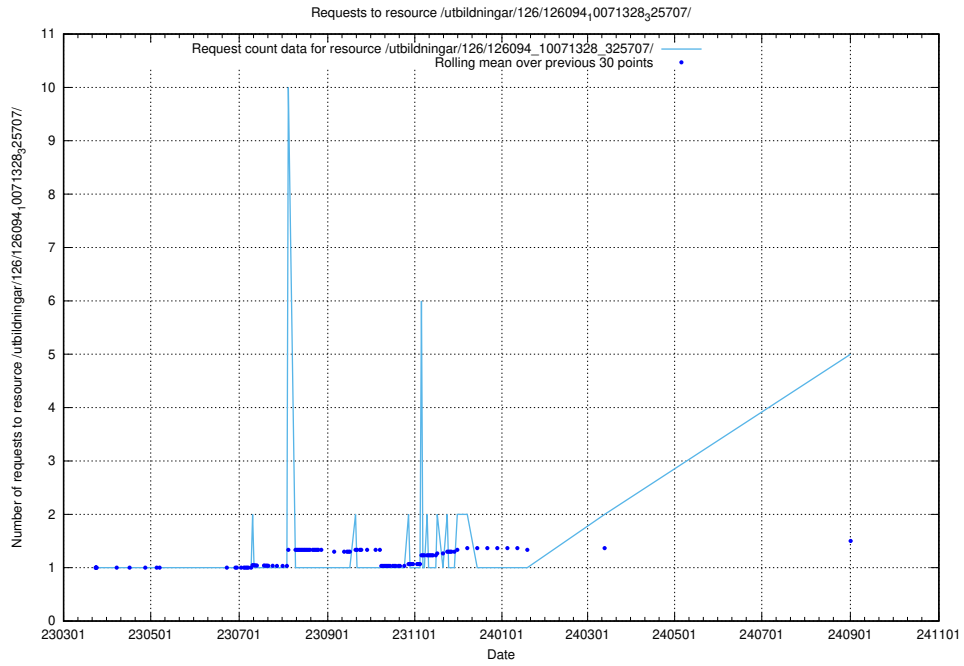

5.275 Usage of /utbildningar/126/126094_10071328_325707/

Here, we count the number of requests to resource /utbildningar/126/126094_10071328_325707/.