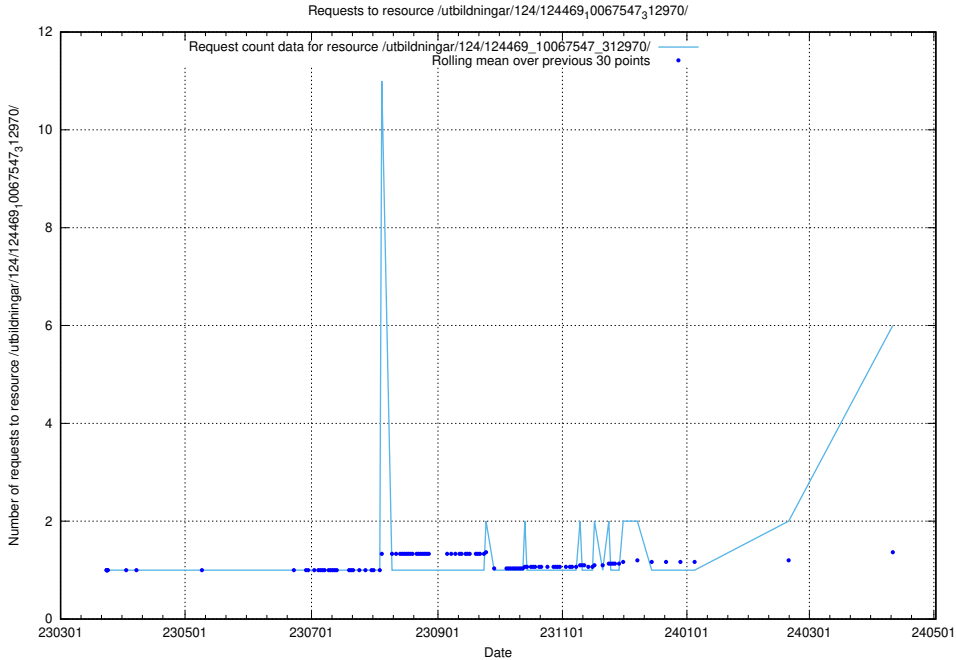

Here, we count the number of requests to resource /utbildningar/utb_emil/126/126937_10073569_336113/

5.106 Usage of /utbildningar/124/124469_10067547_312970/

Here, we count the number of requests to resource /utbildningar/124/124469_10067547_312970/.