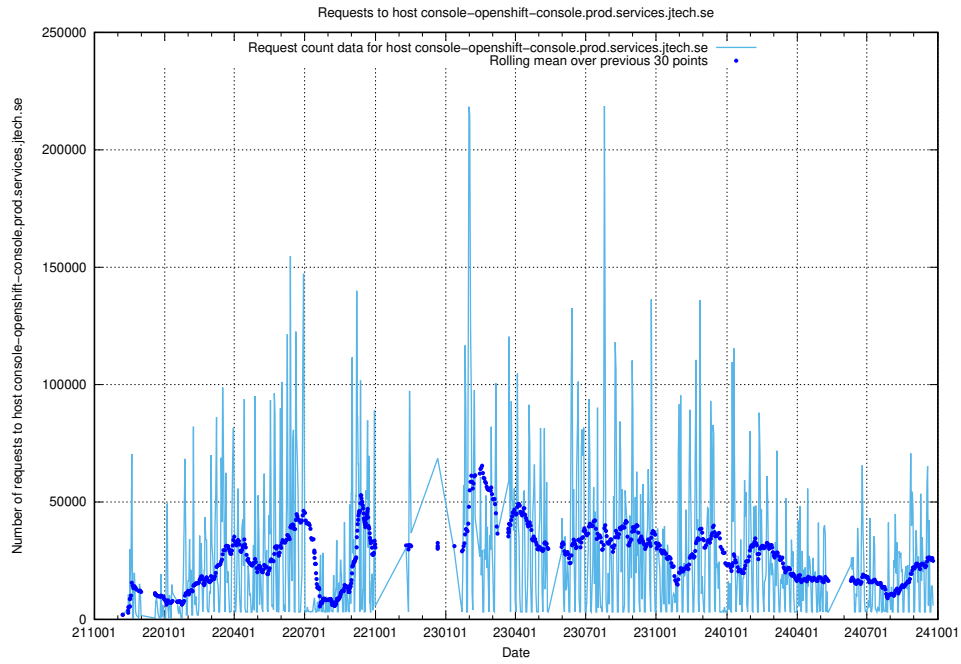

7.12 Usage of console-openshift-console.prod.services.jtech.se

Here, we count the number of requests to host console-openshift-console.prod.services.jtech.se.