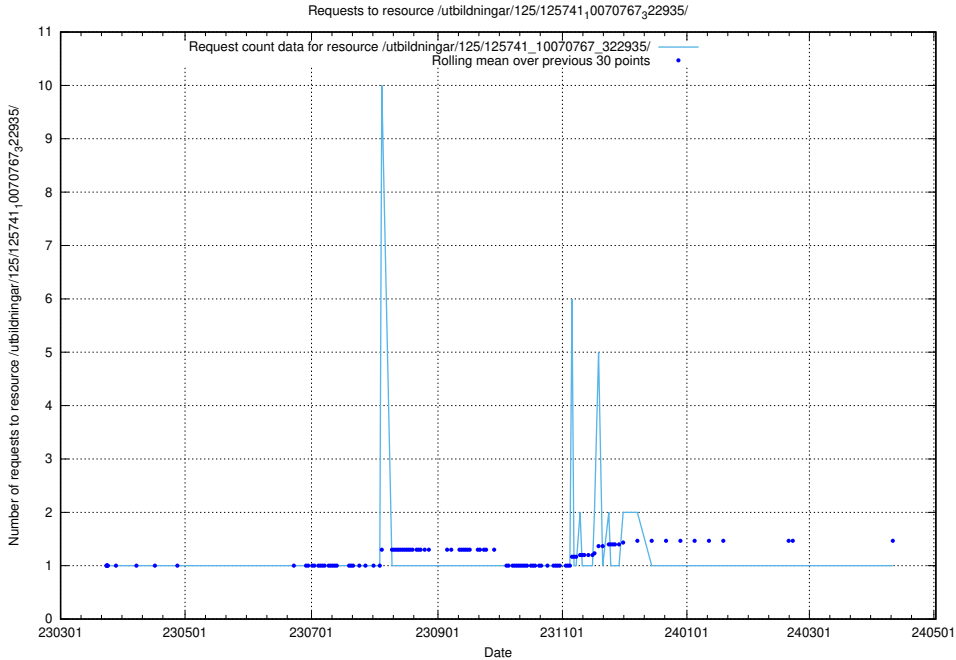

Here, we count the number of requests to resource /utbildningar/125/125741_10070767_328732/.

5.7244 Usage of /utbildningar/125/125741_10070767_322935/

Here, we count the number of requests to resource /utbildningar/125/125741_10070767_322935/.