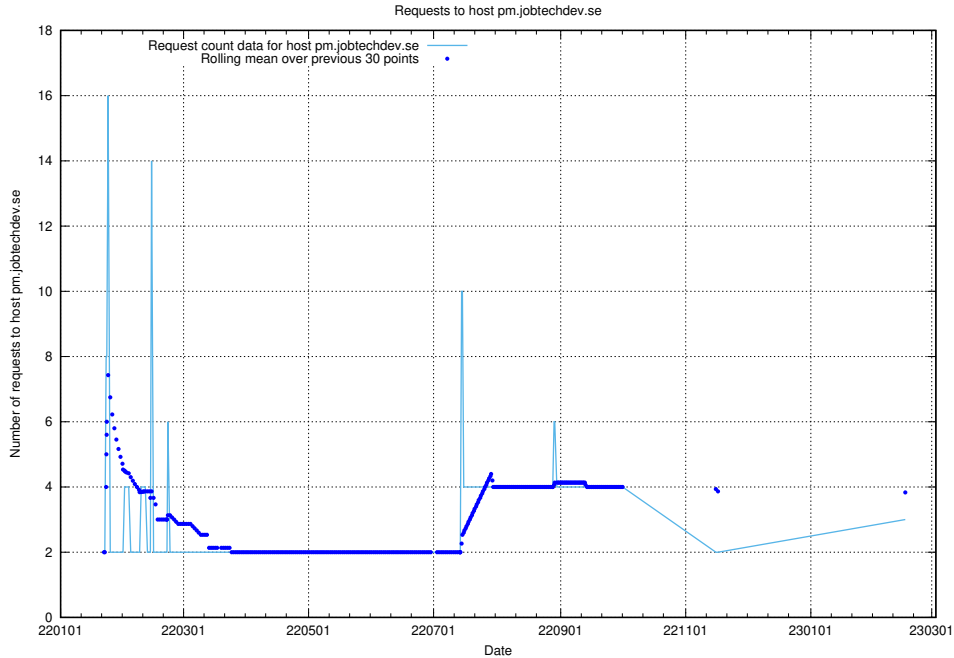

7.253 Usage of pm.jobtechdev.se

Here, we count the number of requests to host pm.jobtechdev.se.