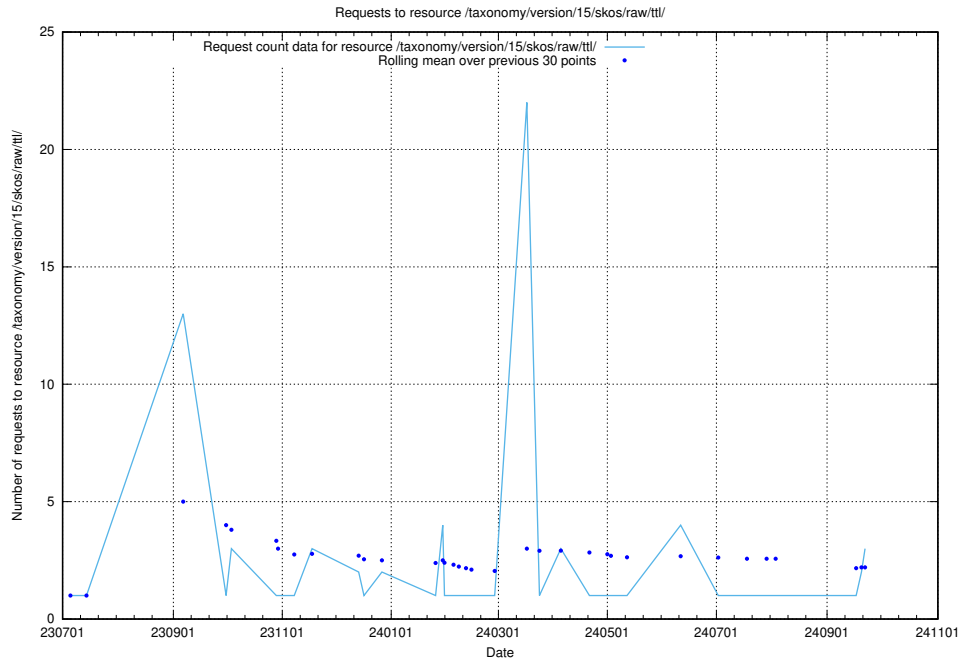

5.512 Usage of /taxonomy/version/15/skos/raw/ttl/

Here, we count the number of requests to resource /taxonomy/version/15/skos/raw/ttl/.