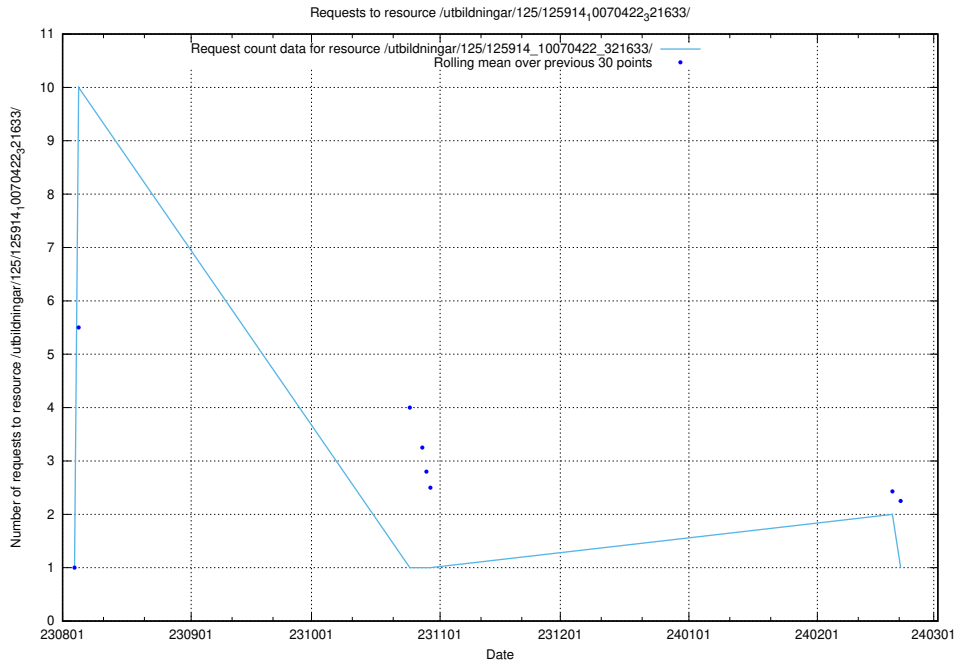

5.5653 Usage of /utbildningar/125/125914_10070422_321633/

Here, we count the number of requests to resource /utbildningar/125/125914_10070422_321633/.