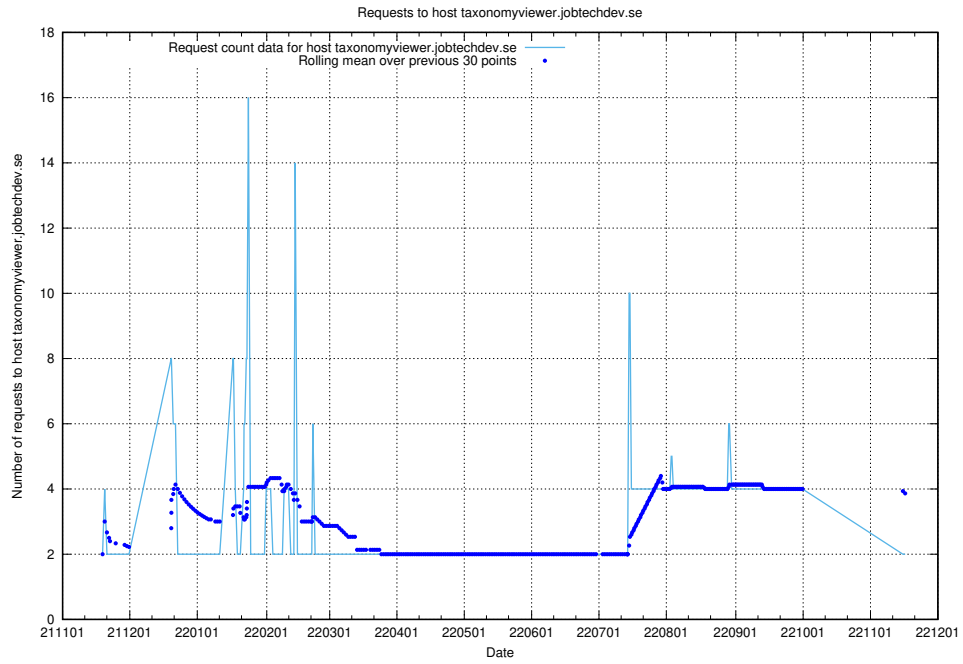

7.466 Usage of taxonomyviewer.jobtechdev.se

Here, we count the number of requests to host taxonomyviewer.jobtechdev.se.