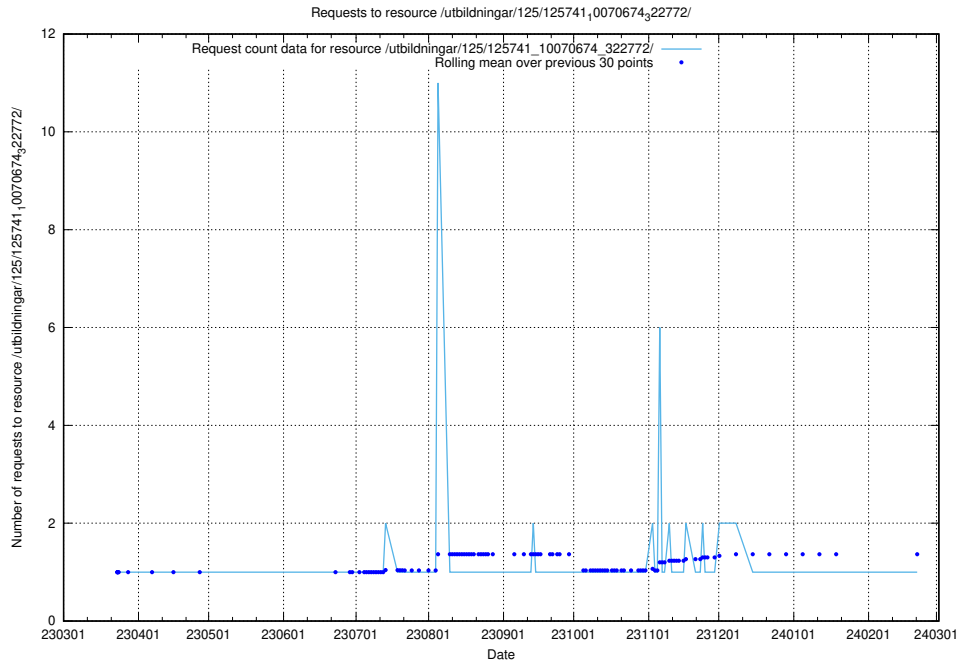

5.7264 Usage of /utbildningar/125/125741_10070674_322772/

Here, we count the number of requests to resource /utbildningar/125/125741_10070674_322772/.