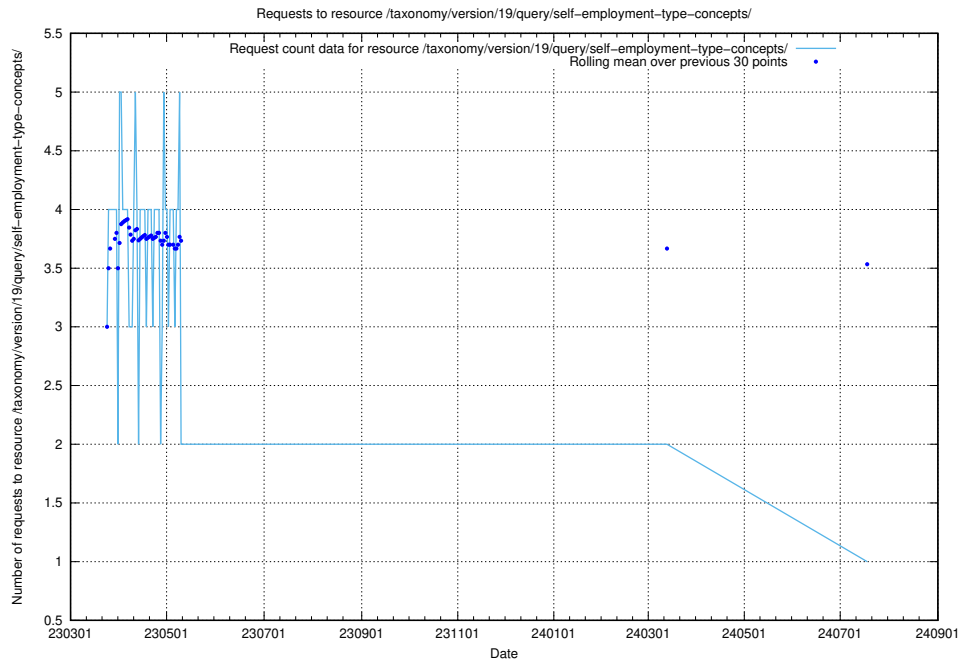

5.6905 Usage of /taxonomy/version/19/query/self-employment-type-concepts/

Here, we count the number of requests to resource /taxonomy/version/19/query/self-employment-type-concepts/.