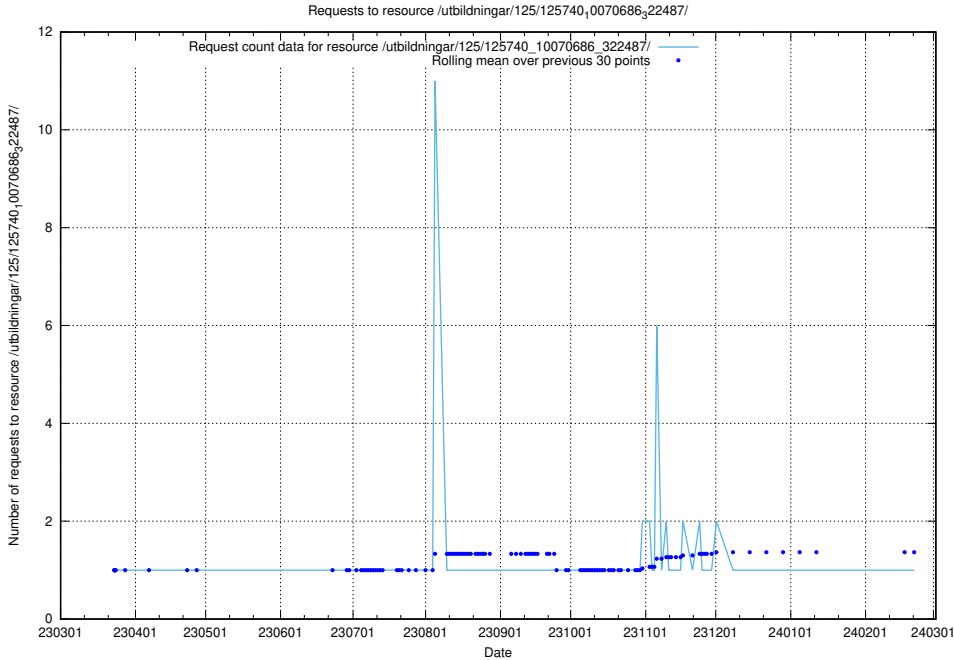

Here, we count the number of requests to resource /utbildningar/125/125740_10070686_322487/events/

5.1106 Usage of /utbildningar/125/125740_10070686_322487/

Here, we count the number of requests to resource /utbildningar/125/125740_10070686_322487/.