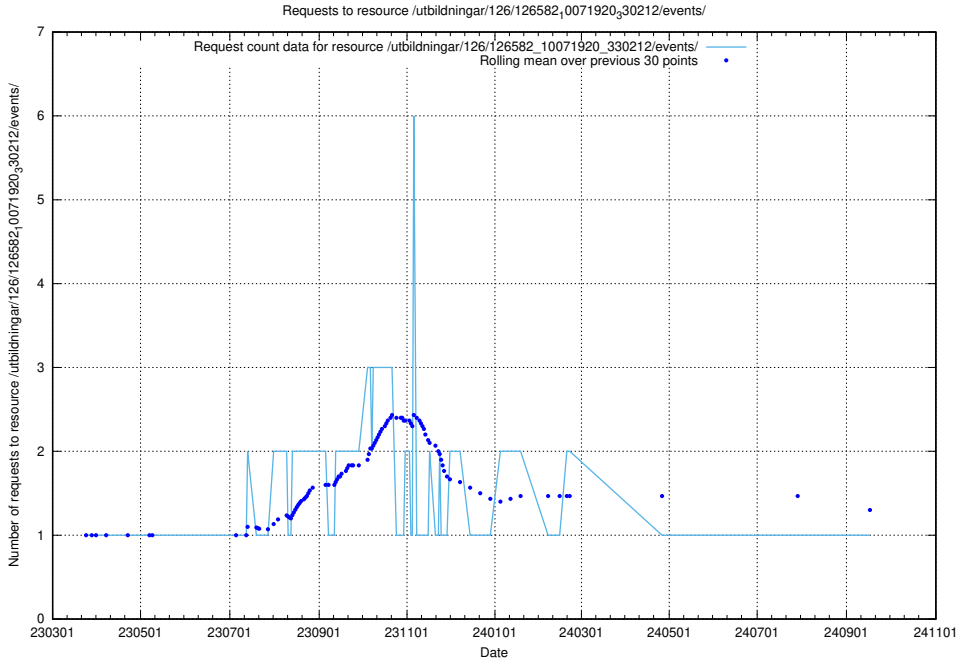

5.6979 Usage of /utbildningar/126/126582_10071920_330212/events/

Here, we count the number of requests to resource /utbildningar/126/126582_10071920_330212/events/