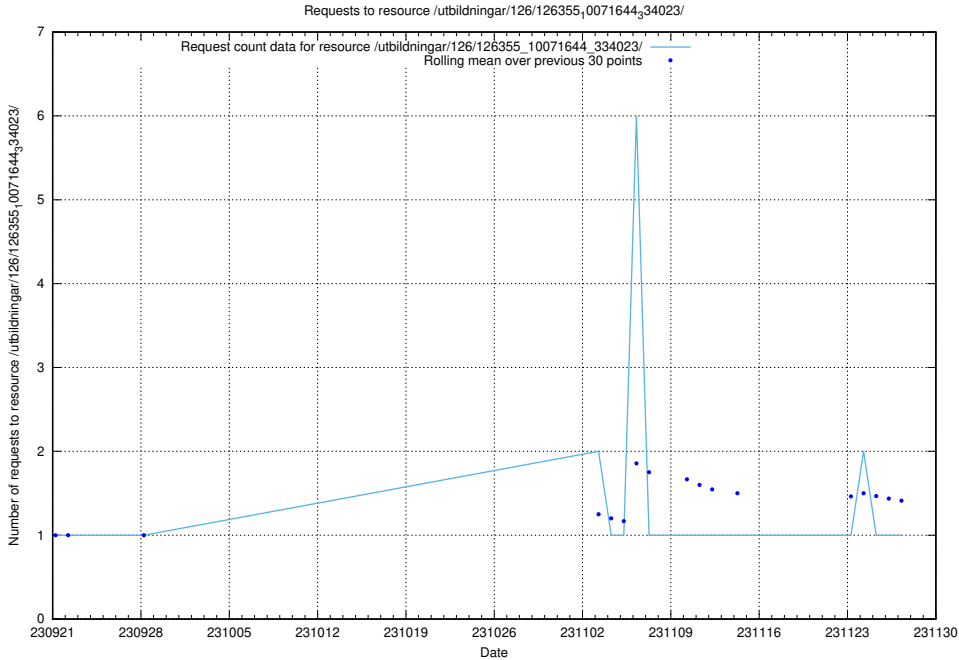

5.5303 Usage of /utbildningar/126/126355_10071644_334023/

Here, we count the number of requests to resource /utbildningar/126/126355_10071644_334023/.