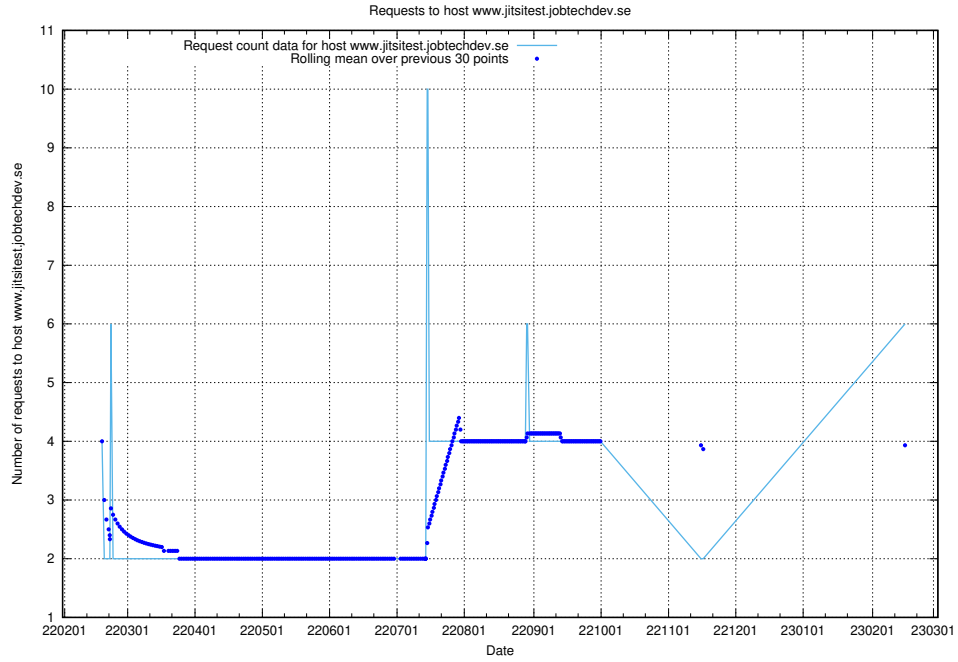

7.91 Usage of www.jitsitest.jobtechdev.se

Here, we count the number of requests to host www.jitsitest.jobtechdev.se.