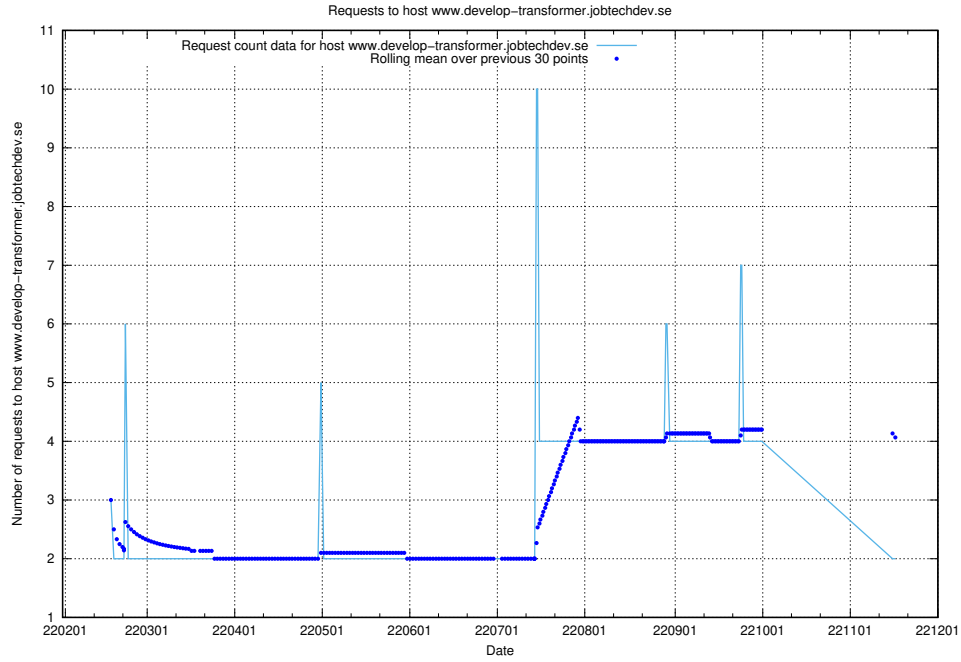

7.544 Usage of cr2q334g064ask5t63f0.jobtechdev.se

Here, we count the number of requests to host cr2q334g064ask5t63f0.jobtechdev.se.

7.545 Usage of `www.develop-transformer.jobtechdev.se`

Here, we count the number of requests to host `www.develop-transformer.jobtechdev.se`.