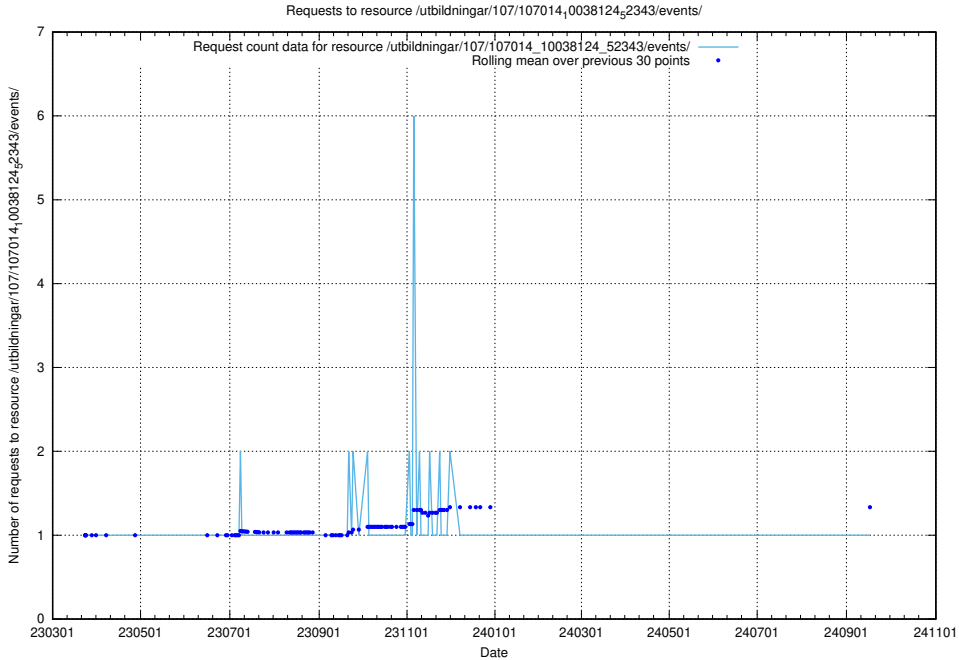

5.6164 Usage of /utbildningar/107/107014_10038124_52343/events/

Here, we count the number of requests to resource /utbildningar/107/107014_10038124_52343/events/.