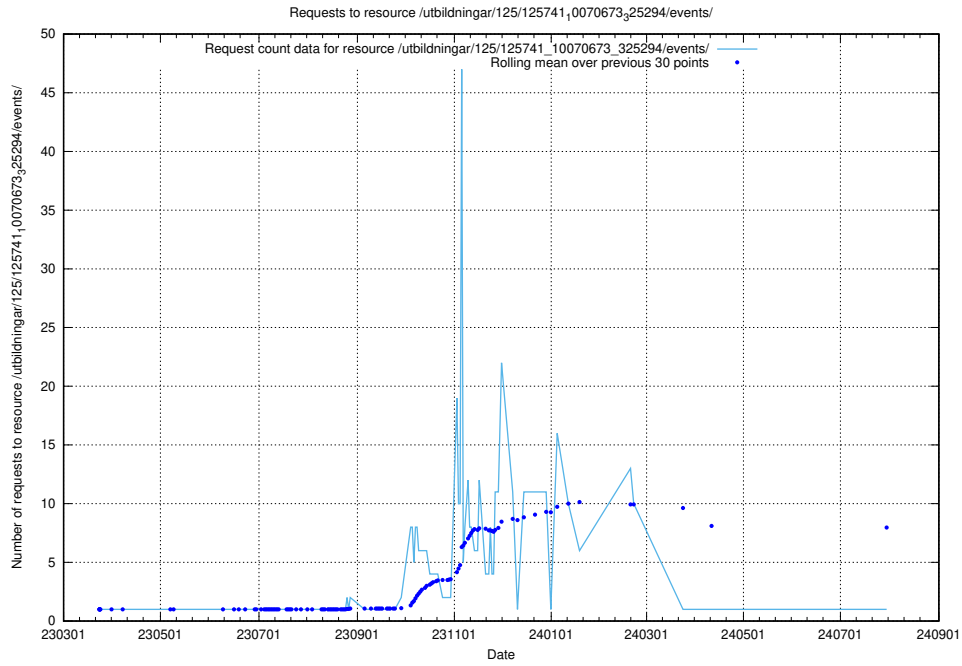

5.7267 Usage of /utbildningar/125/125741_10070673_325294/events/

Here, we count the number of requests to resource /utbildningar/125/125741_10070673_325294/events/