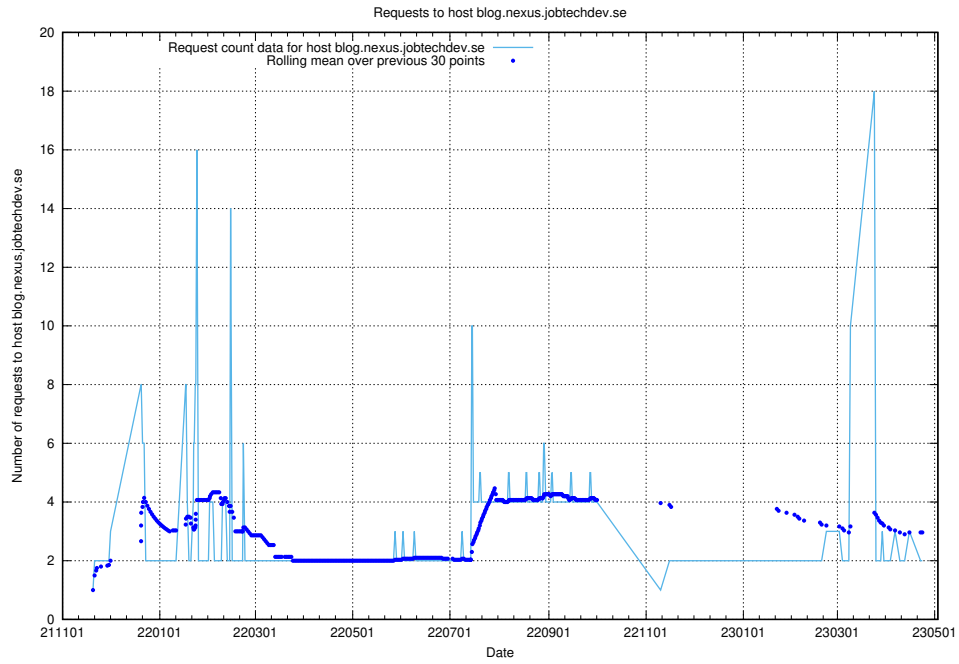

7.458 Usage of `blog.nexus.jobtechdev.se`

Here, we count the number of requests to host `blog.nexus.jobtechdev.se`.