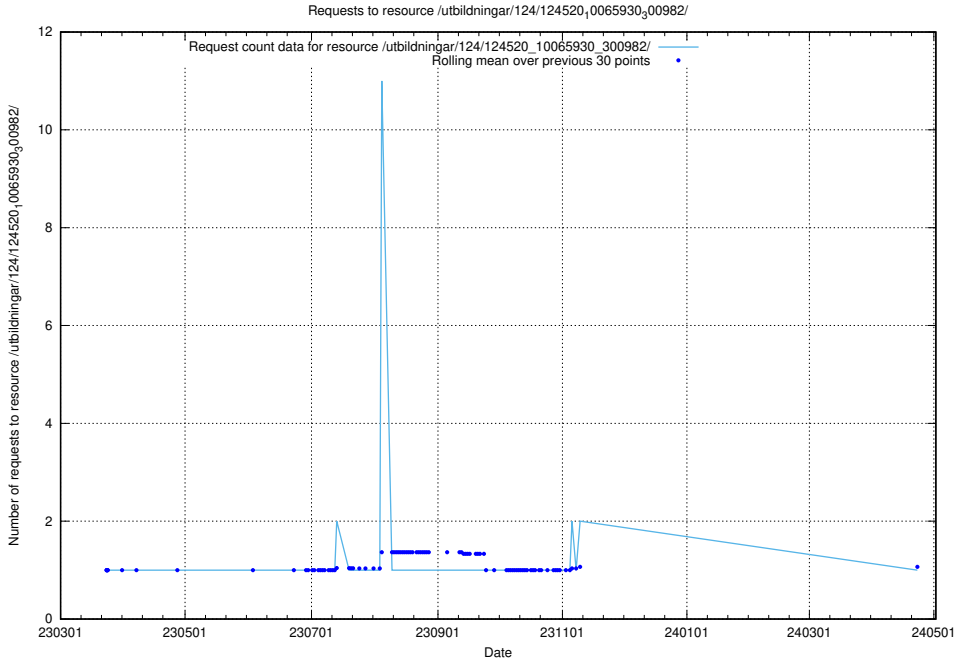

5.1841 Usage of /utbildningar/124/124520_10065930_300982/

Here, we count the number of requests to resource /utbildningar/124/124520_10065930_300982/.