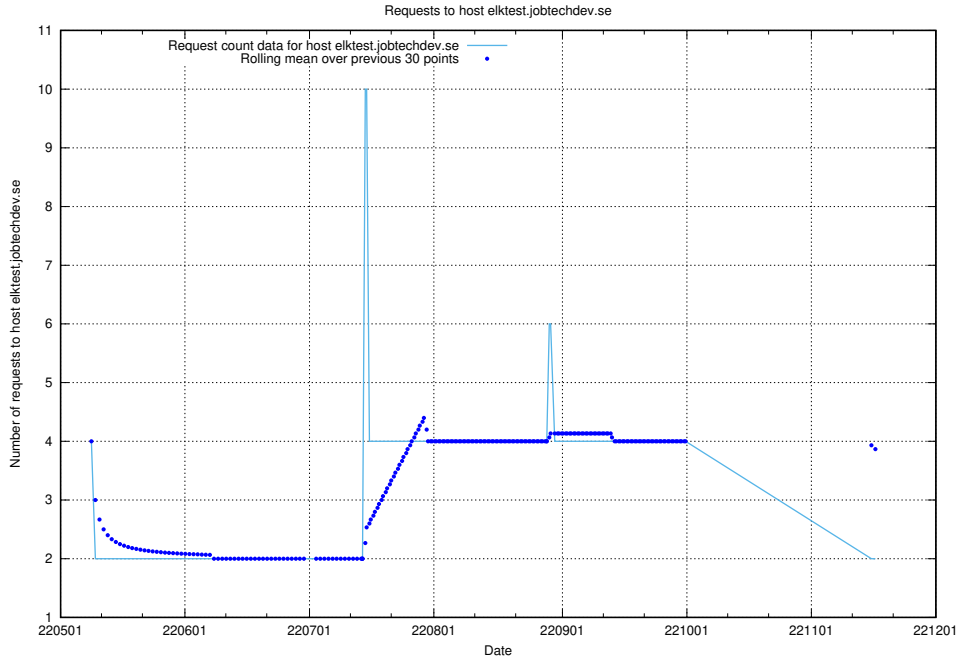

7.433 Usage of elktest.jobtechdev.se

Here, we count the number of requests to host elktest.jobtechdev.se.