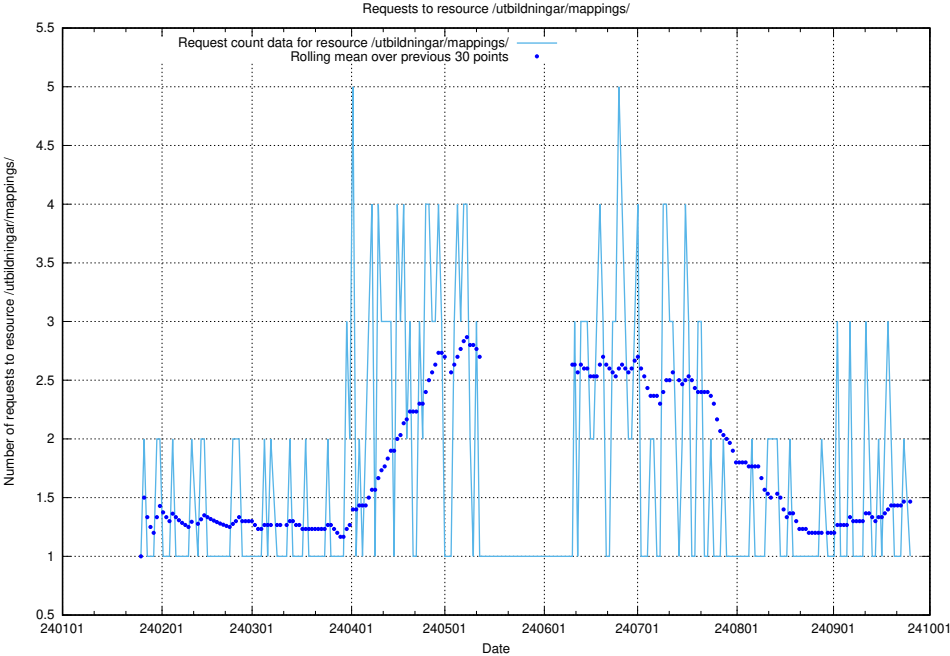

5.4524 Usage of /utbildningar/mappings/

Here, we count the number of requests to resource /utbildningar/mappings/.