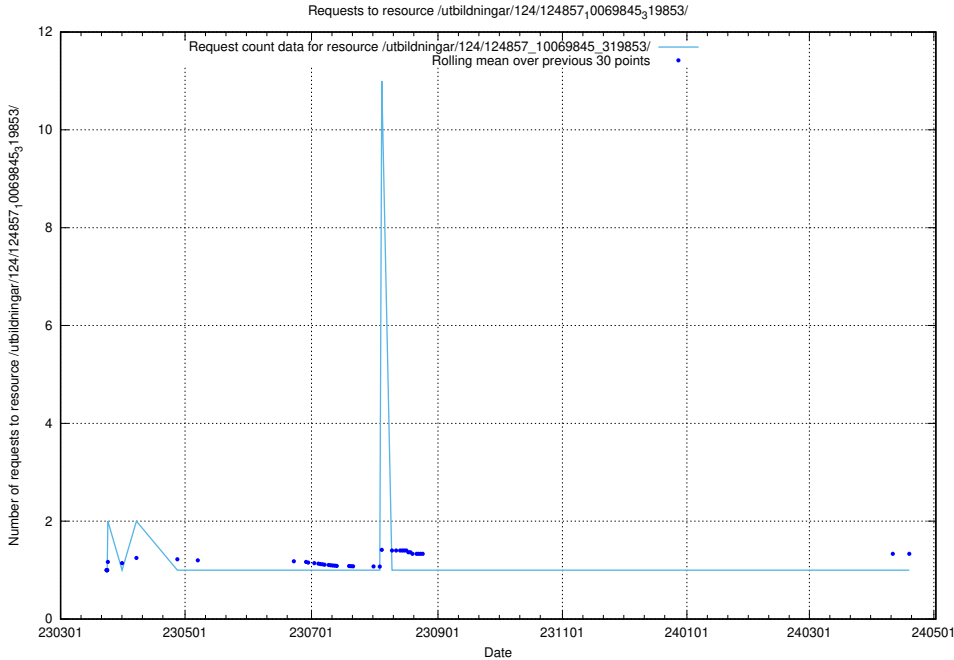

5.1312 Usage of /utbildningar/124/124857_10069845_319853/

Here, we count the number of requests to resource /utbildningar/124/124857_10069845_319853/.