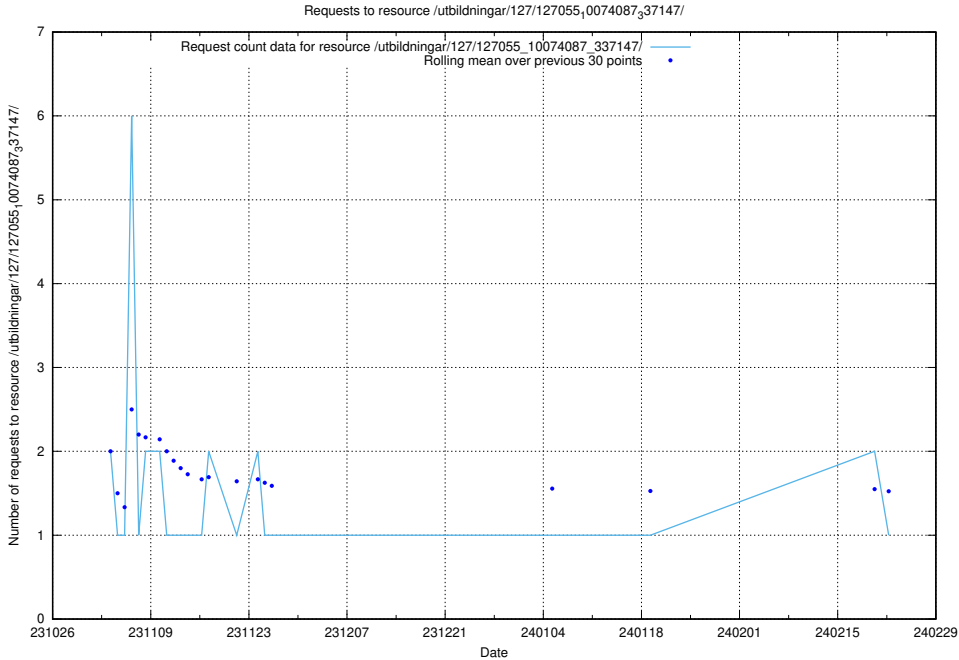

5.4938 Usage of /utbildningar/127/127055_10074087_337147/

Here, we count the number of requests to resource /utbildningar/127/127055_10074087_337147/.