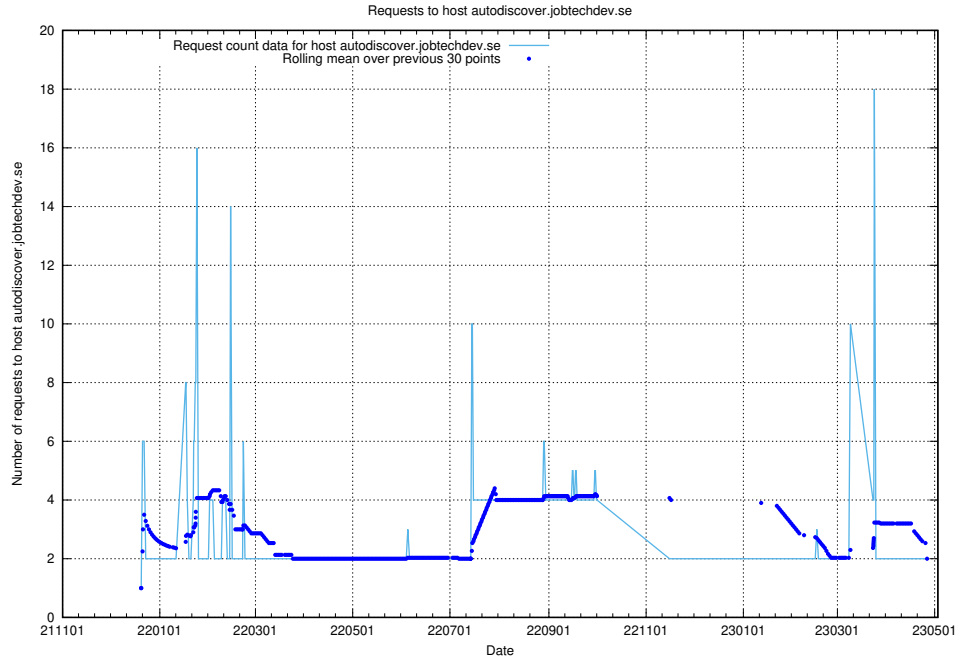

7.383 Usage of autodiscover.jobtechdev.se

Here, we count the number of requests to host autodiscover.jobtechdev.se.