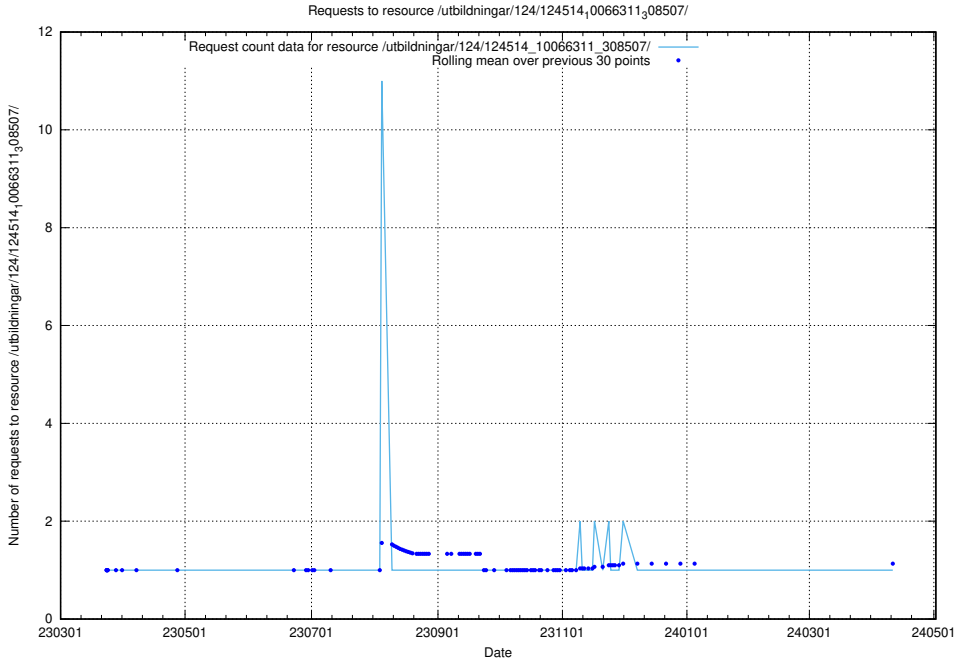

5.2640 Usage of /utbildningar/124/124514_10066311_308507/

Here, we count the number of requests to resource /utbildningar/124/124514_10066311_308507/.