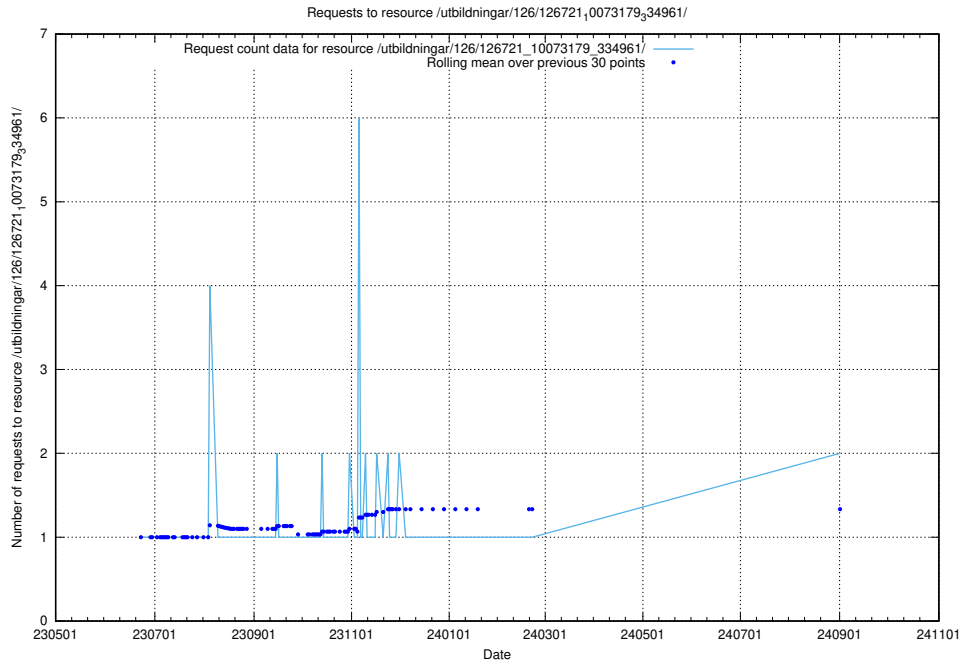

5.985 Usage of /utbildningar/126/126721_10073179_334961/

Here, we count the number of requests to resource /utbildningar/126/126721_10073179_334961/.