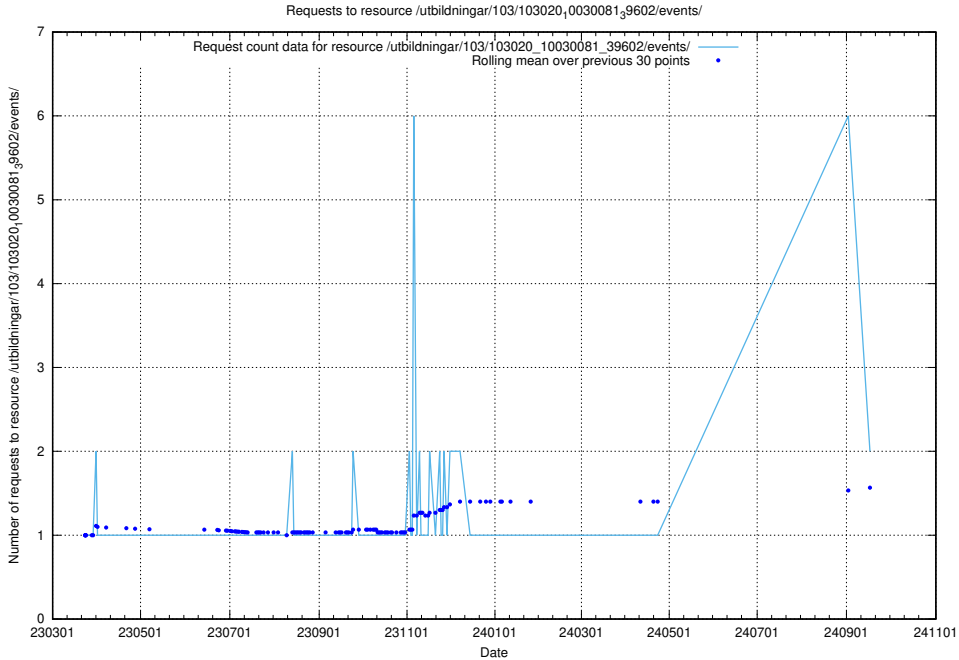

5.964 Usage of /utbildningar/103/103020_10030081_39602/events/

Here, we count the number of requests to resource /utbildningar/103/103020_10030081_39602/events/.