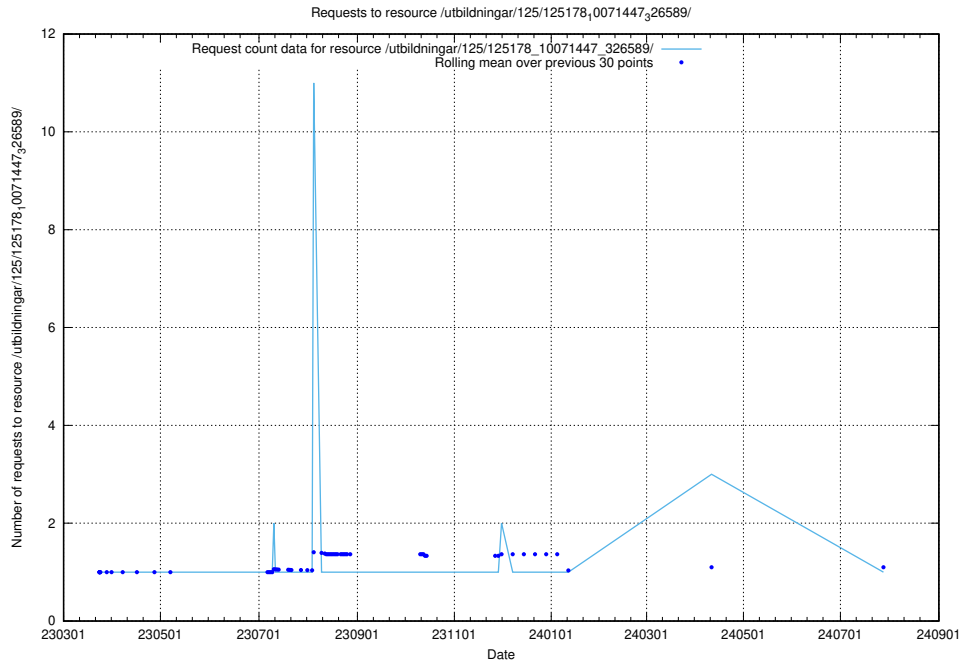

5.1263 Usage of /utbildningar/125/125178_10071447_326589/

Here, we count the number of requests to resource /utbildningar/125/125178_10071447_326589/.