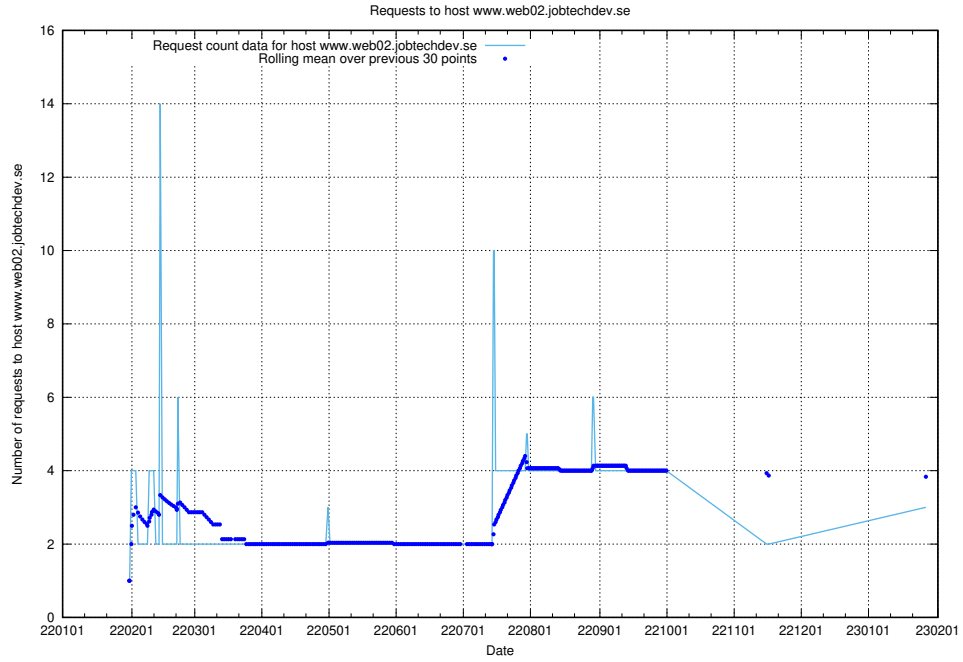

7.244 Usage of www.web02.jobtechdev.se

Here, we count the number of requests to host www.web02.jobtechdev.se.