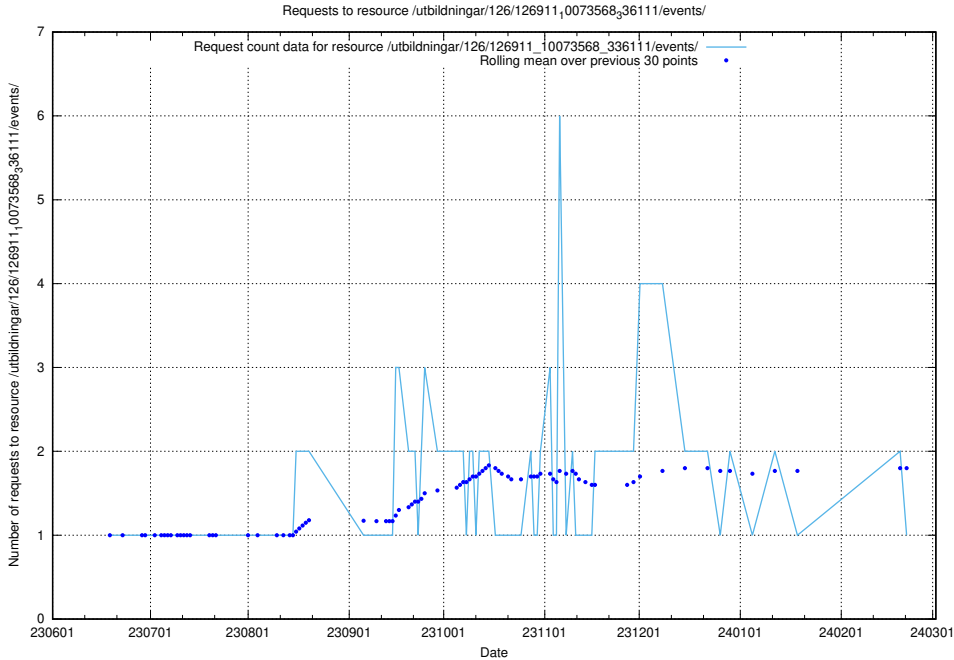

5.6585 Usage of /utbildningar/126/126911_10073568_336111/events/

Here, we count the number of requests to resource /utbildningar/126/126911_10073568_336111/events/