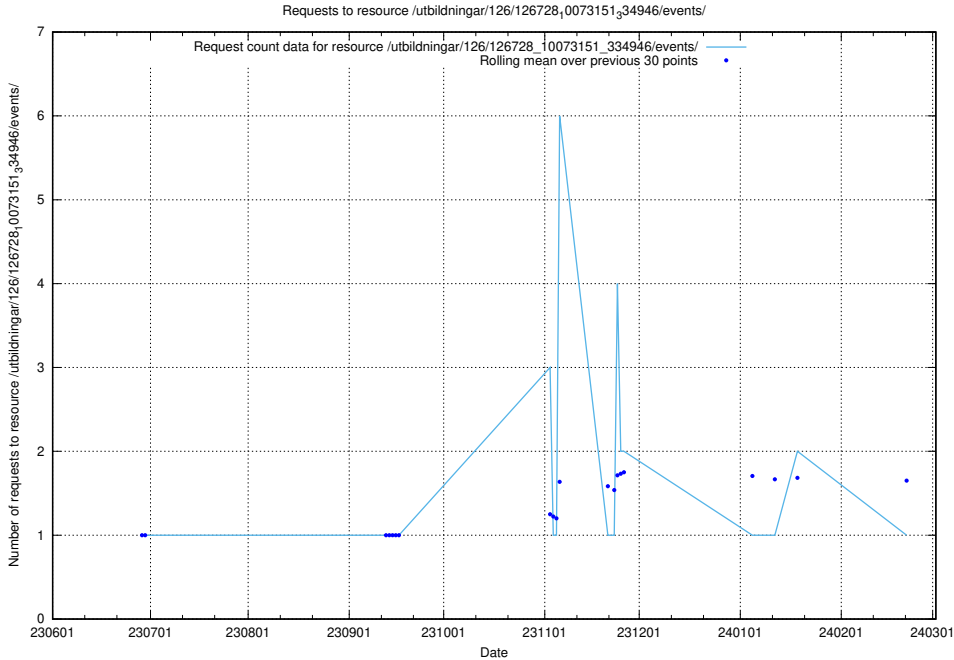

5.6226 Usage of /utbildningar/126/126728_10073151_334946/events/

Here, we count the number of requests to resource /utbildningar/126/126728_10073151_334946/events/