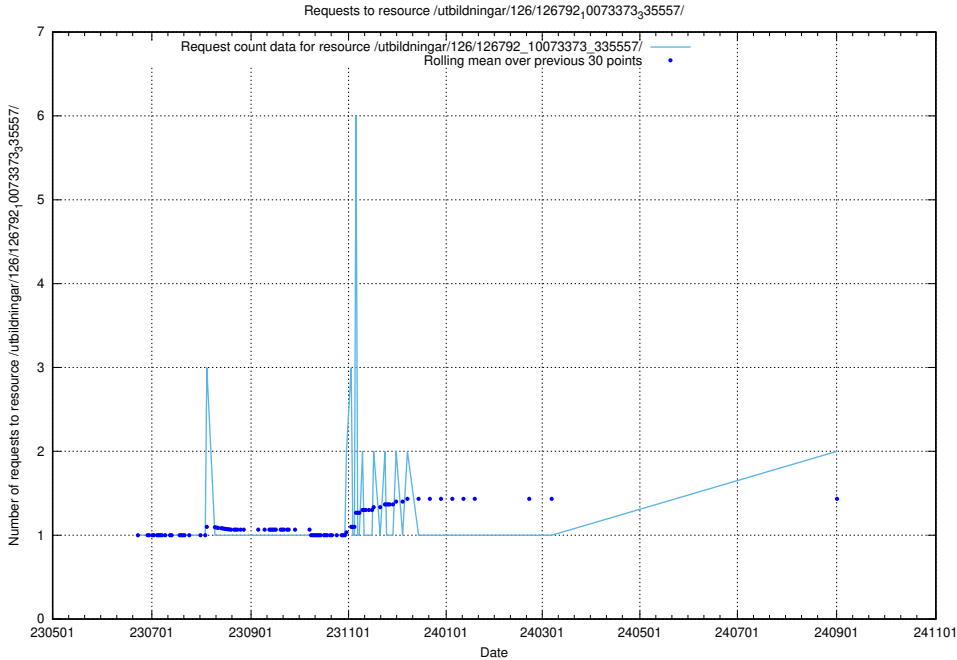

5.979 Usage of /utbildningar/126/126792_10073373_335557/

Here, we count the number of requests to resource /utbildningar/126/126792_10073373_335557/.