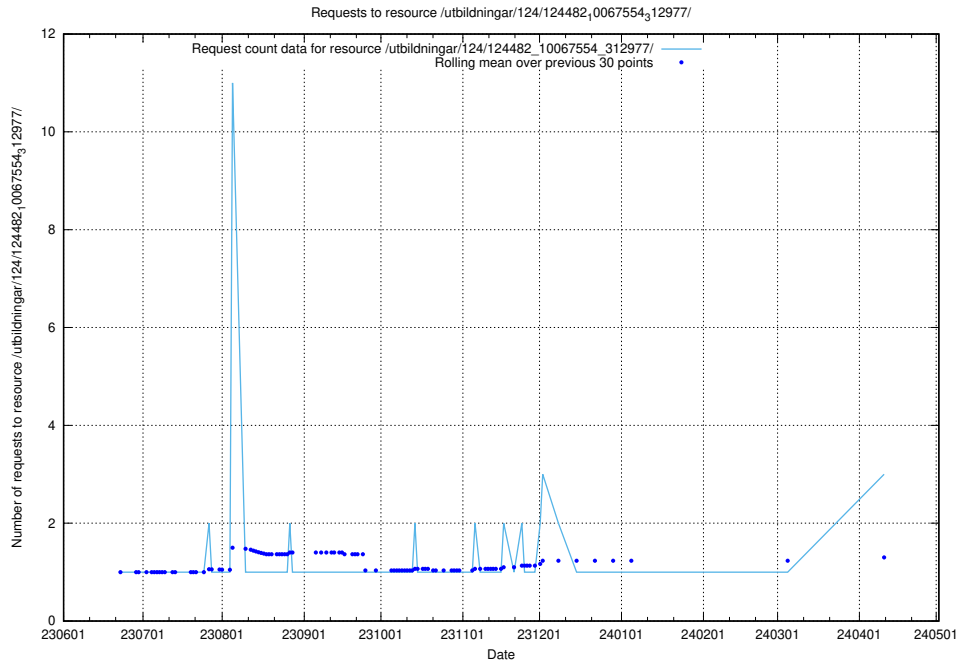

5.539 Usage of /utbildningar/124/124482_10067554_312977/

Here, we count the number of requests to resource /utbildningar/124/124482_10067554_312977/.