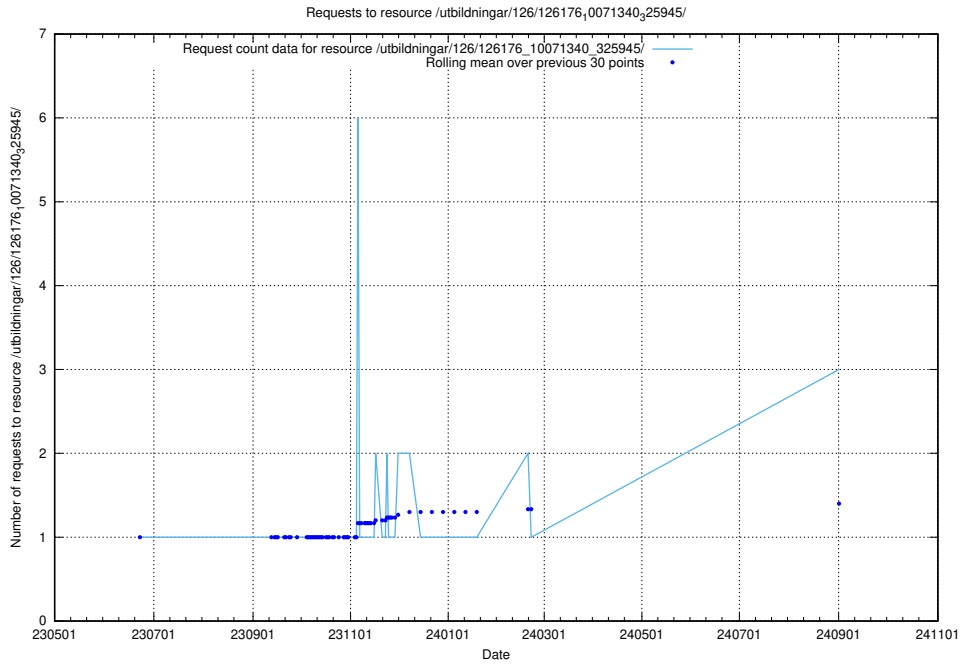

5.532 Usage of /utbildningar/126/126176_10071340_325945/

Here, we count the number of requests to resource /utbildningar/126/126176_10071340_325945/.