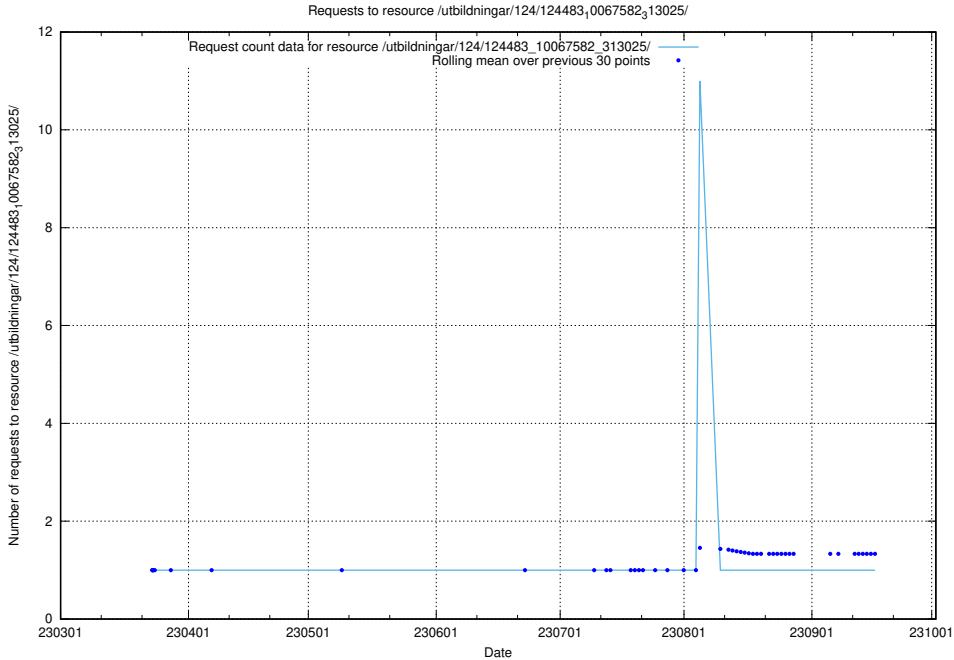

5.3607 Usage of /utbildningar/124/124483_10067582_313025/

Here, we count the number of requests to resource /utbildningar/124/124483_10067582_313025/.