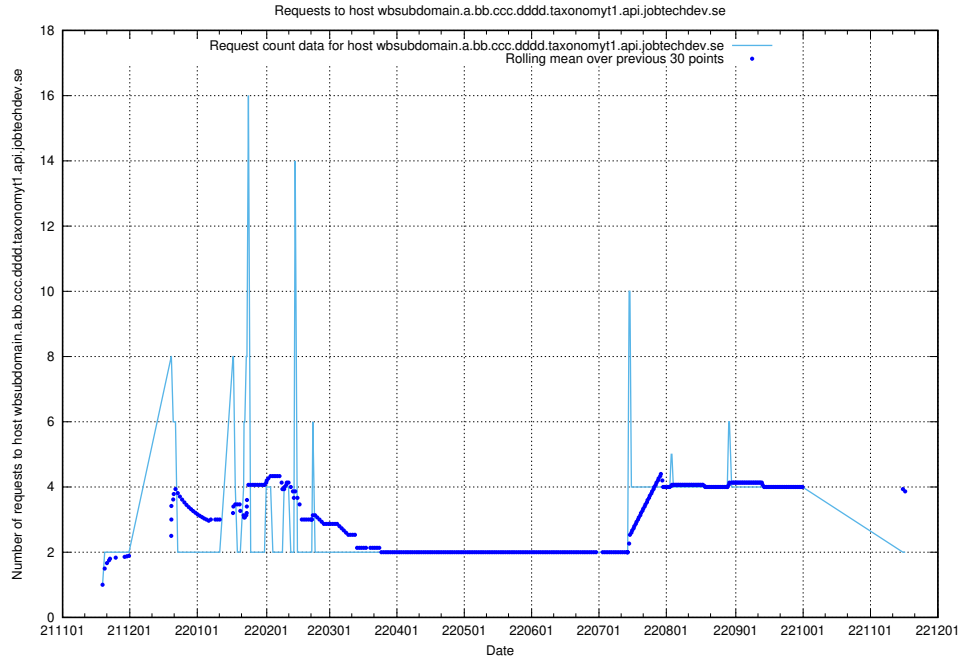

7.464 Usage of wbsubdomain.a.bb.ccc.dddd.taxonomyt1.api.jobtechdev.se

Here, we count the number of requests to host wbsubdomain.a.bb.ccc.dddd.taxonomyt1.api.jobtechdev.se