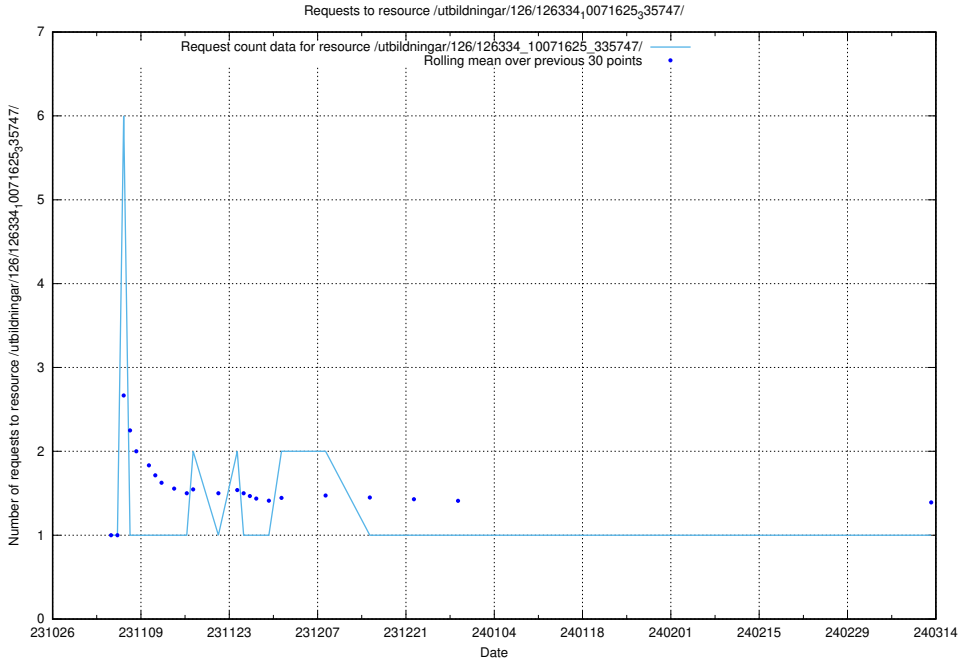

5.4928 Usage of /utbildningar/126/126334_10071625_335747/

Here, we count the number of requests to resource /utbildningar/126/126334_10071625_335747/.