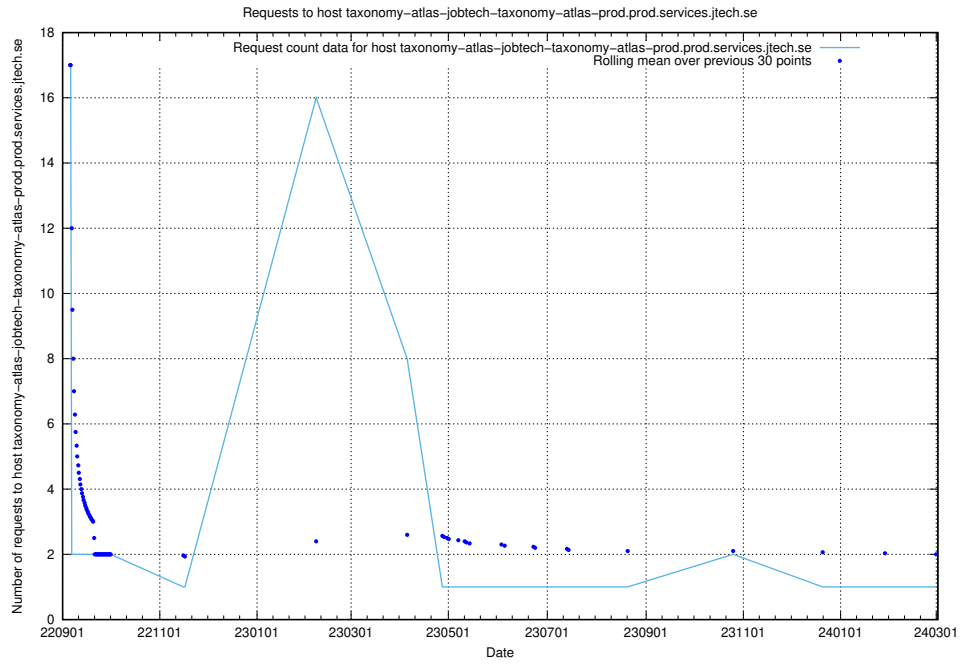

7.624 Usage of taxonomy-atlas-jobtech-taxonomy-atlas-prod.prod.services.jtech.se

Here, we count the number of requests to host taxonomy-atlas-jobtech-taxonomy-atlas-prod.prod.services.jtech.se.