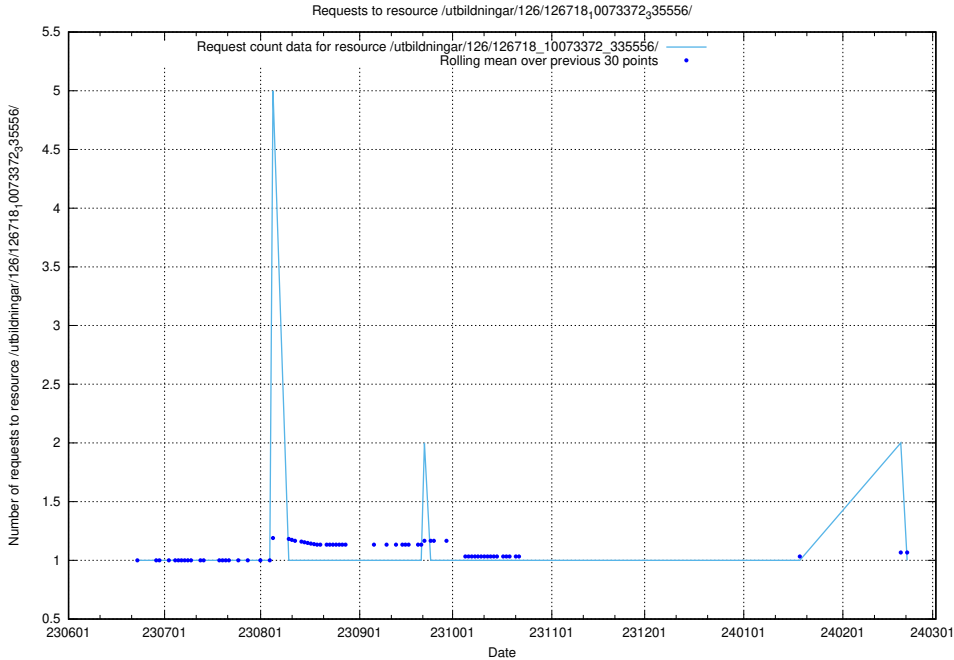

5.6368 Usage of /utbildningar/126/126718_10073372_335556/

Here, we count the number of requests to resource /utbildningar/126/126718_10073372_335556/.