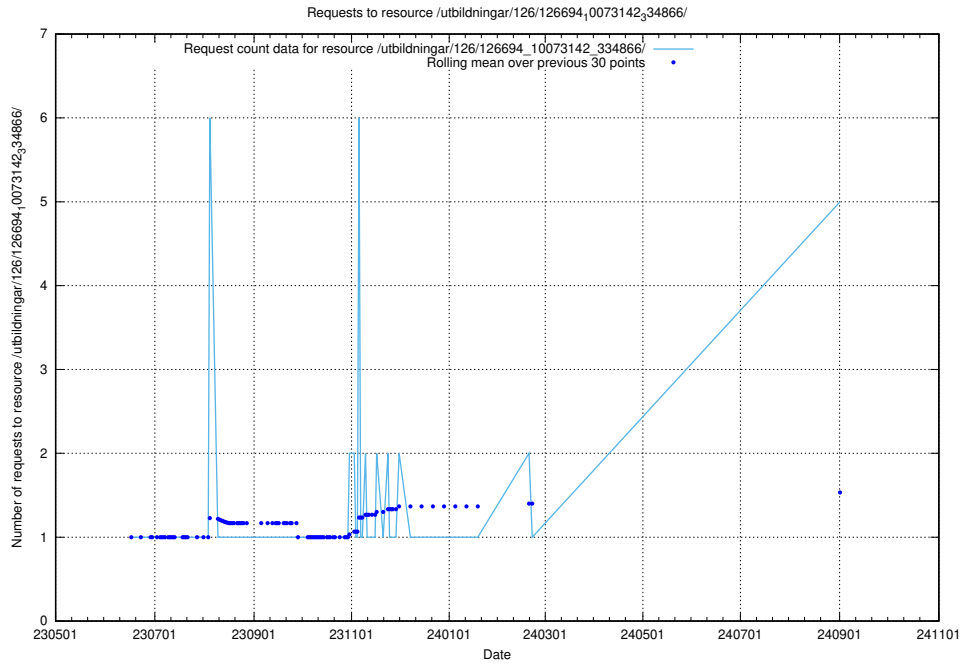

5.269 Usage of /utbildningar/126/126694_10073142_334866/

Here, we count the number of requests to resource /utbildningar/126/126694_10073142_334866/.