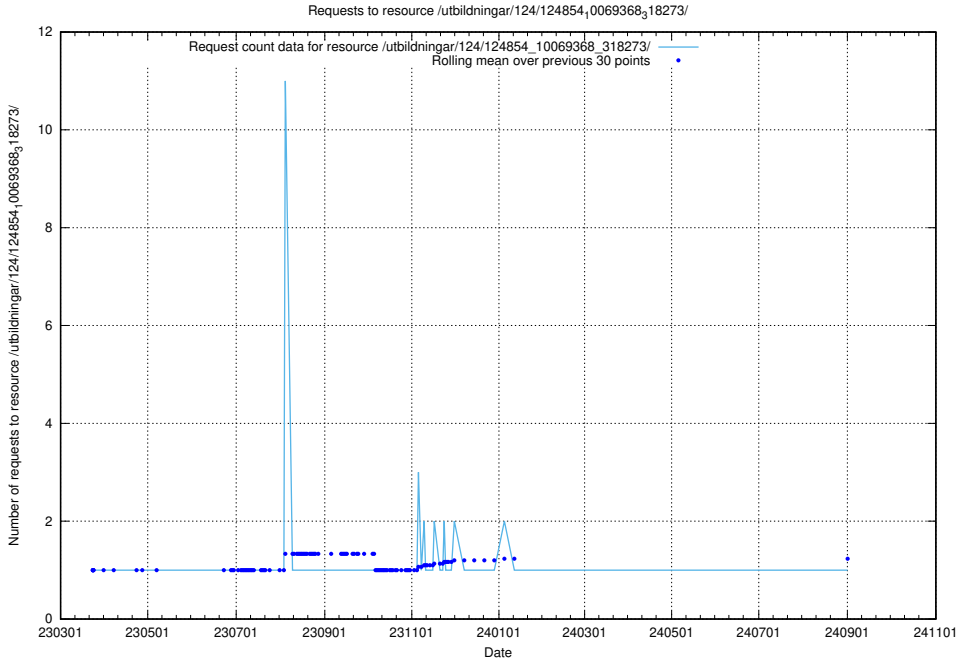

5.1412 Usage of /utbildningar/124/124854_10069368_318273/

Here, we count the number of requests to resource /utbildningar/124/124854_10069368_318273/.