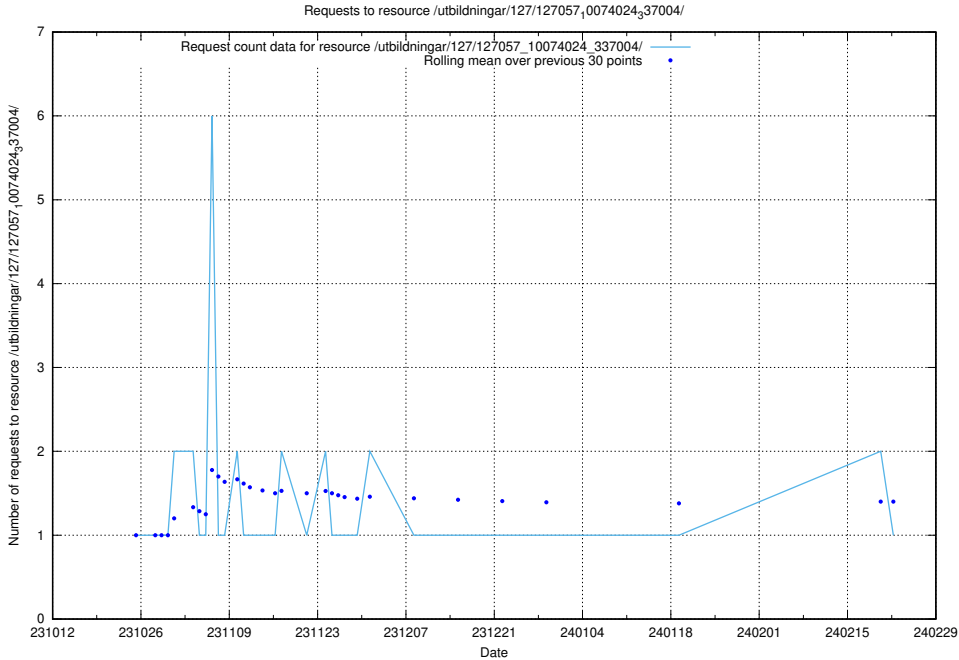

5.5000 Usage of /utbildningar/127/127057_10074024_337004/

Here, we count the number of requests to resource /utbildningar/127/127057_10074024_337004/.