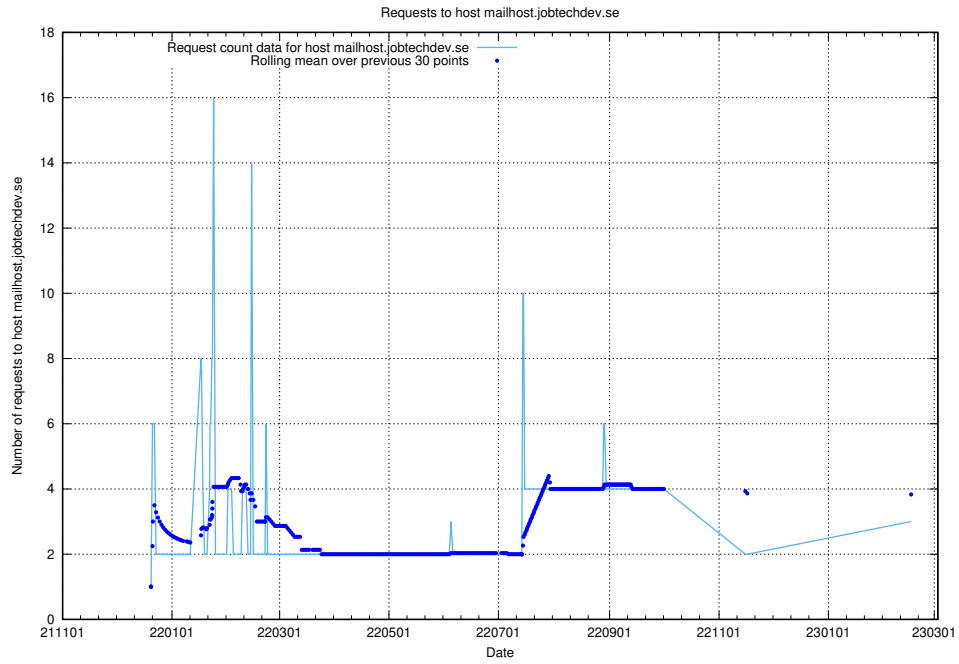

7.205 Usage of mailhost.jobtechdev.se

Here, we count the number of requests to host mailhost.jobtechdev.se.