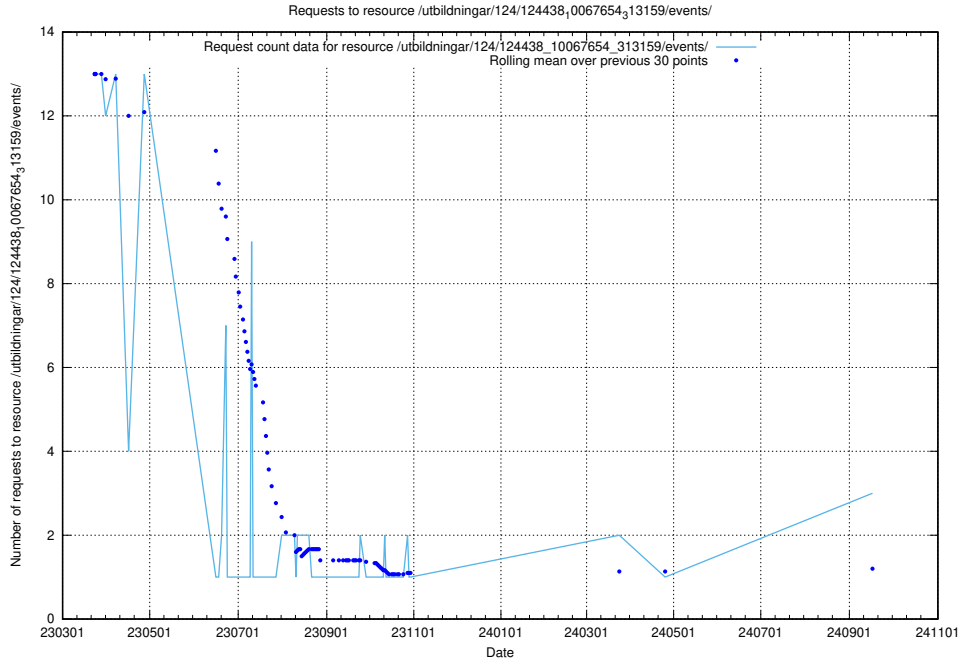

5.571 Usage of /utbildningar/124/124438_10067654_313159/events/

Here, we count the number of requests to resource /utbildningar/124/124438_10067654_313159/events/