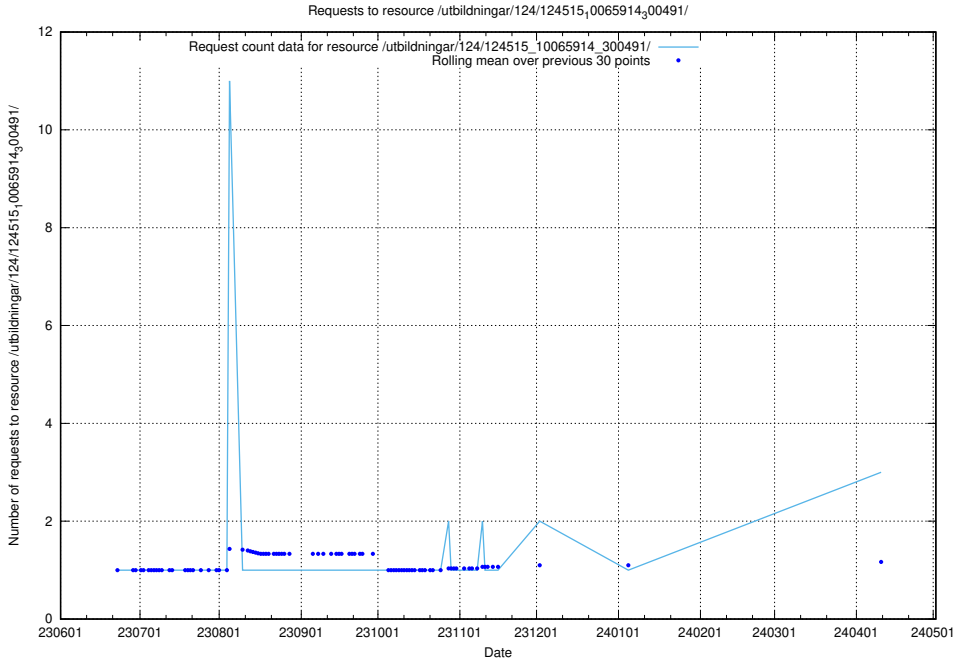

5.536 Usage of /utbildningar/124/124515_10065914_300491/

Here, we count the number of requests to resource /utbildningar/124/124515_10065914_300491/.