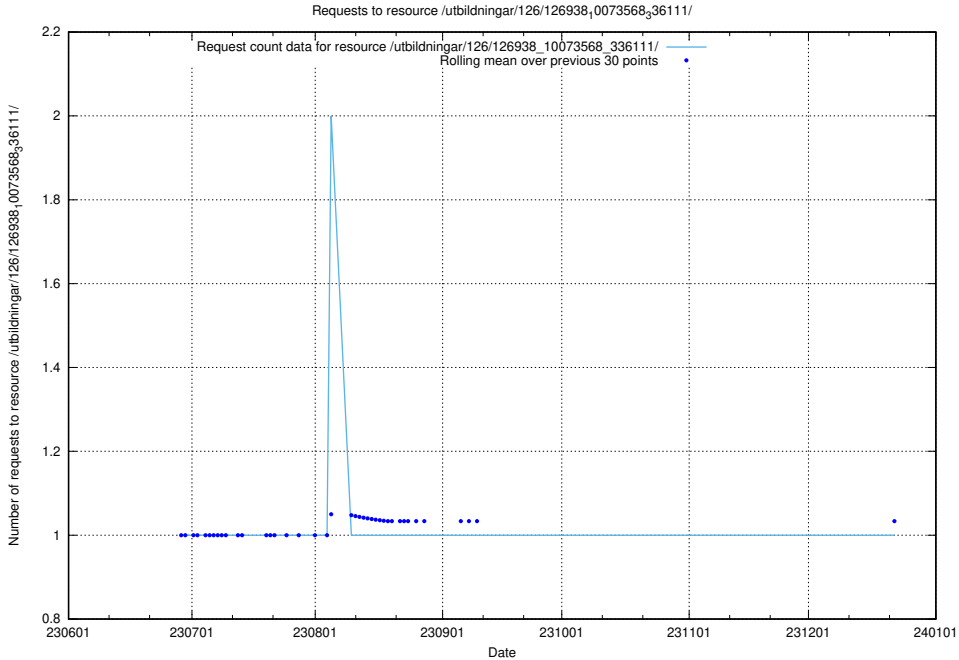

5.6211 Usage of /utbildningar/126/126938_10073568_336111/

Here, we count the number of requests to resource /utbildningar/126/126938_10073568_336111/.