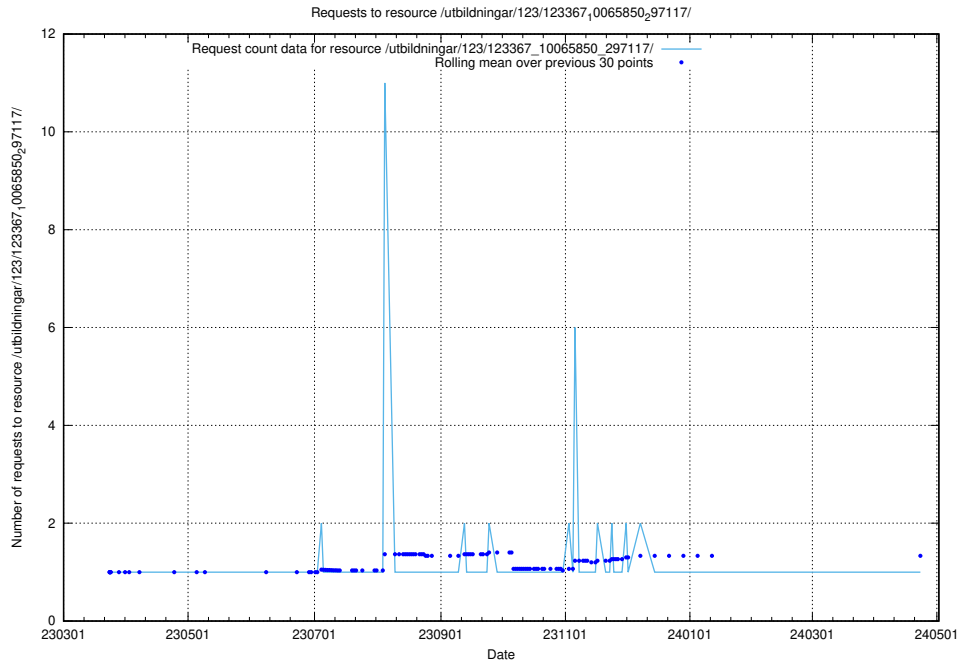

Here, we count the number of requests to resource /taxonomy/version/17/query/skills-with-related-skill-headlines-and-ssyk-level-4-groups/.

5.5633 Usage of /utbildningar/123/123367_10065850_297117/

Here, we count the number of requests to resource /utbildningar/123/123367_10065850_297117/.