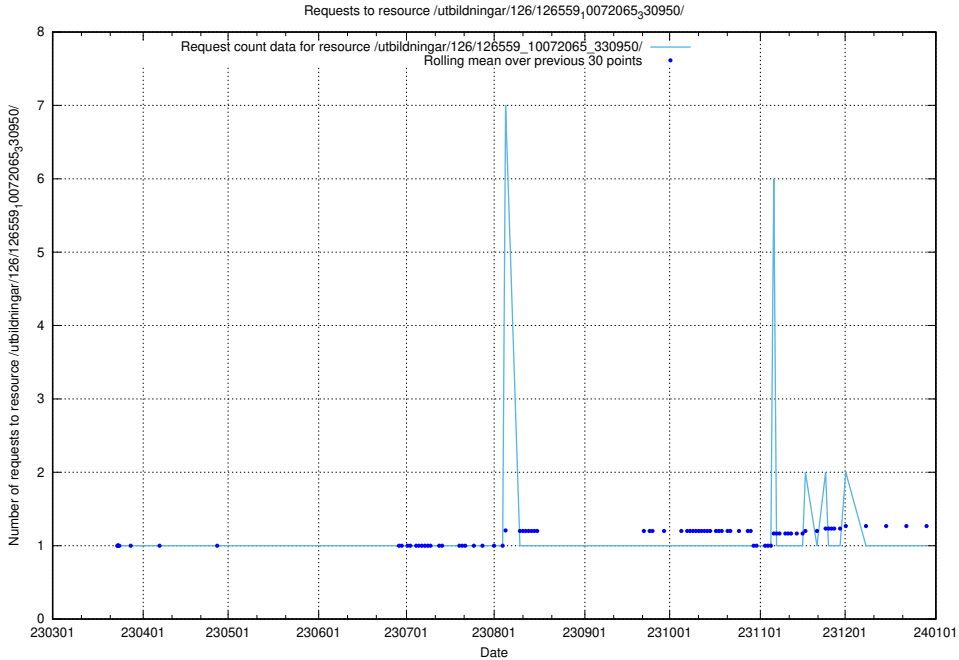

5.7182 Usage of /utbildningar/126/126559_10072065_330950/

Here, we count the number of requests to resource /utbildningar/126/126559_10072065_330950/.