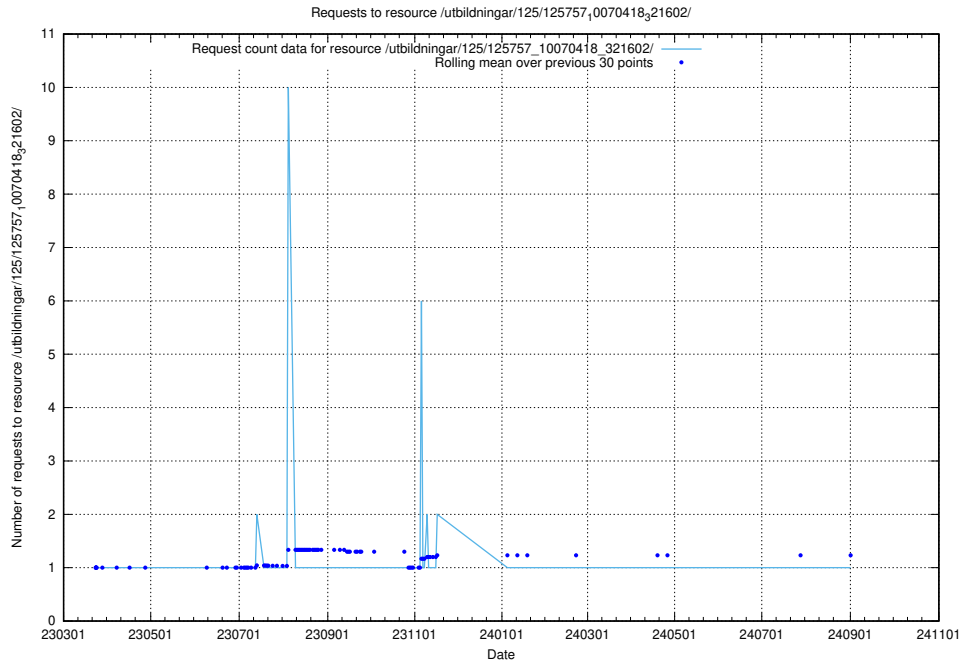

5.7228 Usage of /utbildningar/125/125757_10070418_321602/

Here, we count the number of requests to resource /utbildningar/125/125757_10070418_321602/.