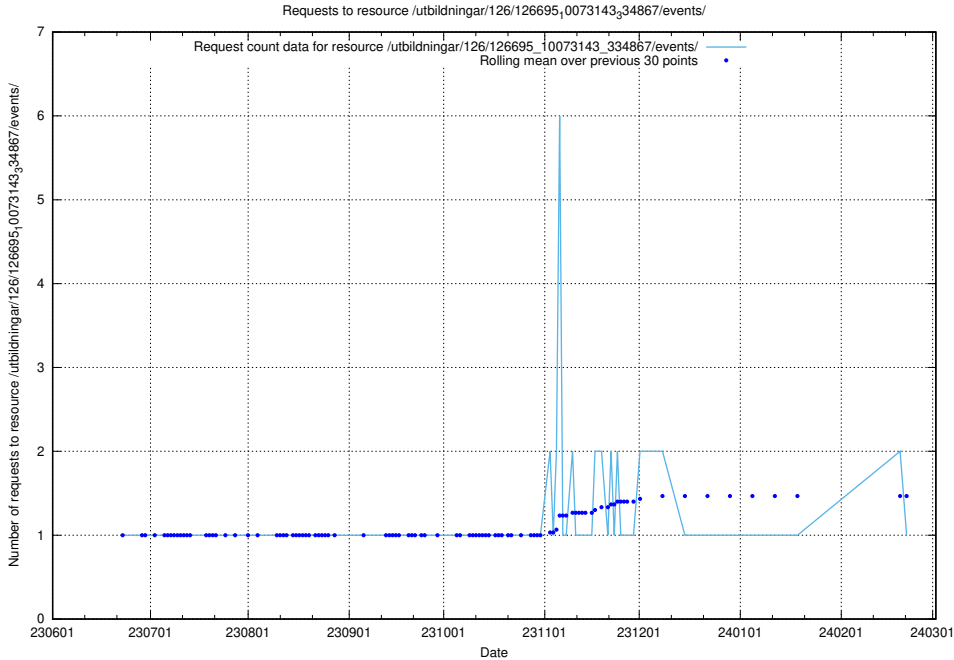

5.6379 Usage of /utbildningar/126/126695_10073143_334867/events/

Here, we count the number of requests to resource /utbildningar/126/126695_10073143_334867/events/