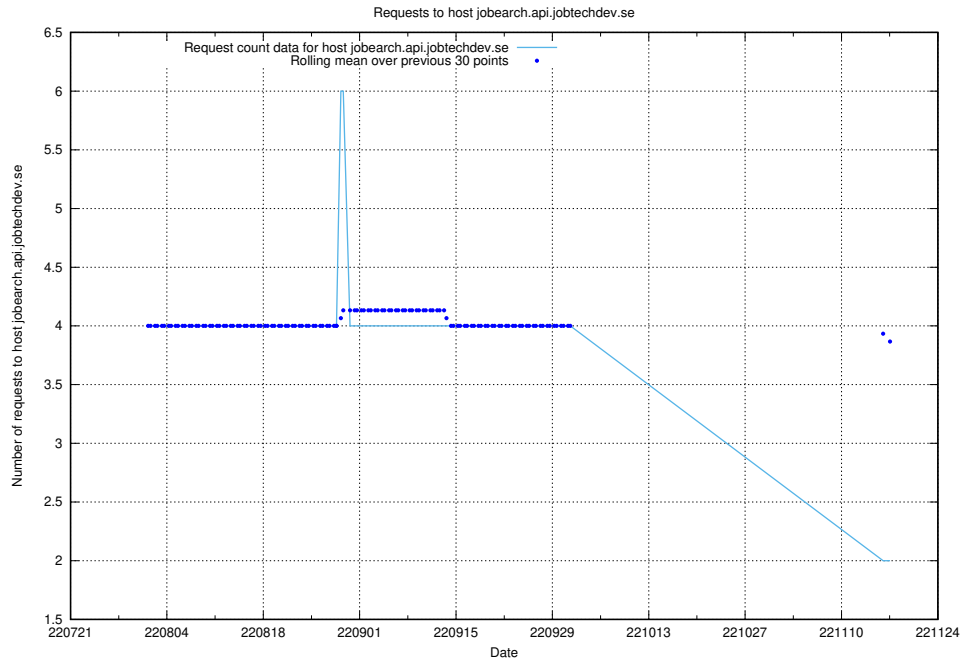

7.386 Usage of `jobearch.api.jobtechdev.se`

Here, we count the number of requests to host `jobearch.api.jobtechdev.se`.