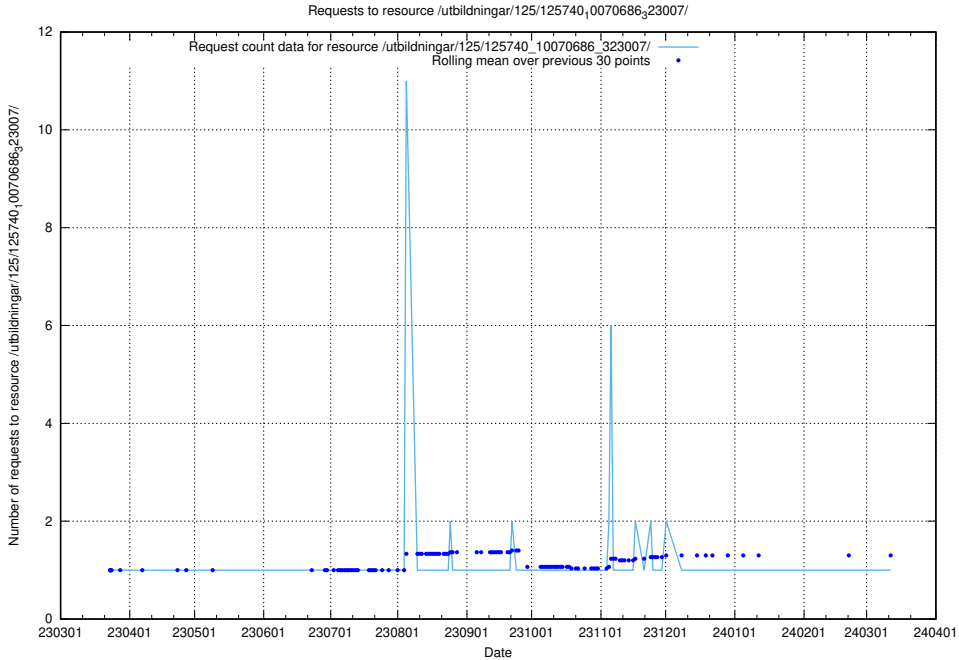

5.1104 Usage of /utbildningar/125/125740_10070686_323007/

Here, we count the number of requests to resource /utbildningar/125/125740_10070686_323007/.