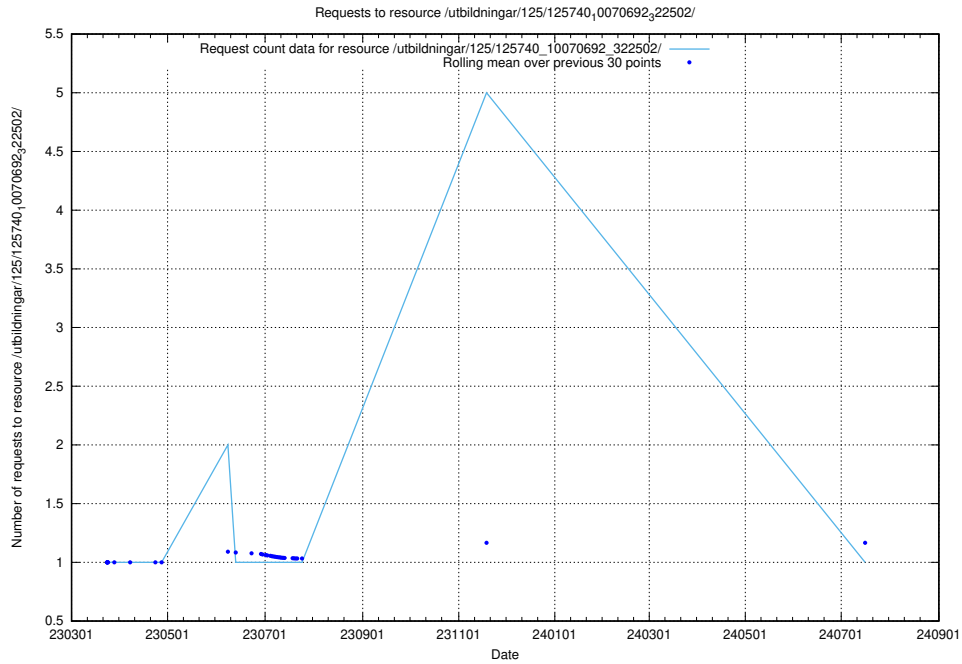

5.1100 Usage of /utbildningar/125/125740_10070692_322502/

Here, we count the number of requests to resource /utbildningar/125/125740_10070692_322502/.