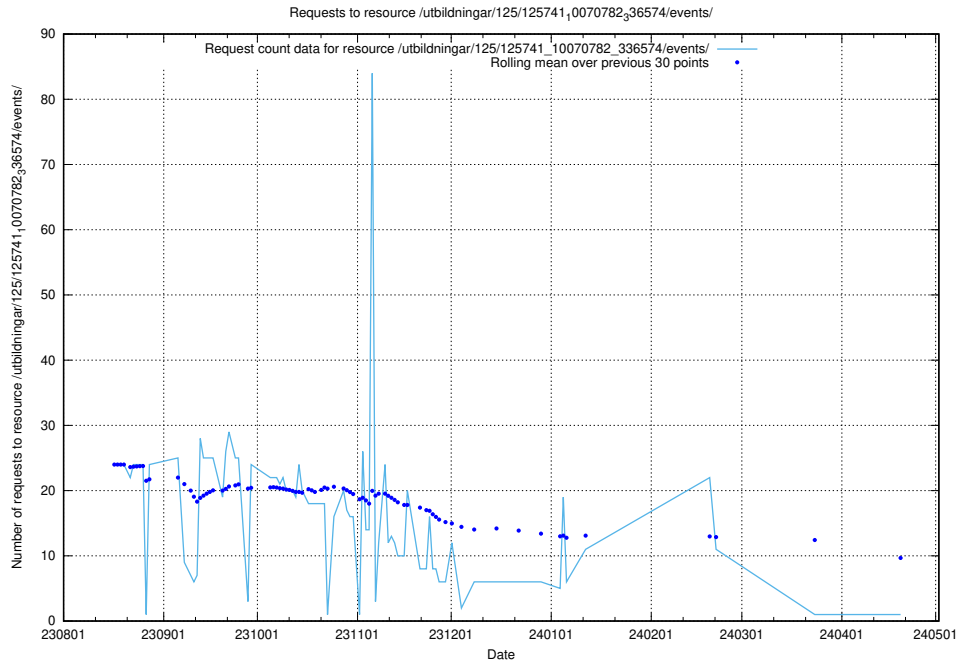

5.5557 Usage of /utbildningar/125/125741_10070782_336574/events/

Here, we count the number of requests to resource /utbildningar/125/125741_10070782_336574/events/