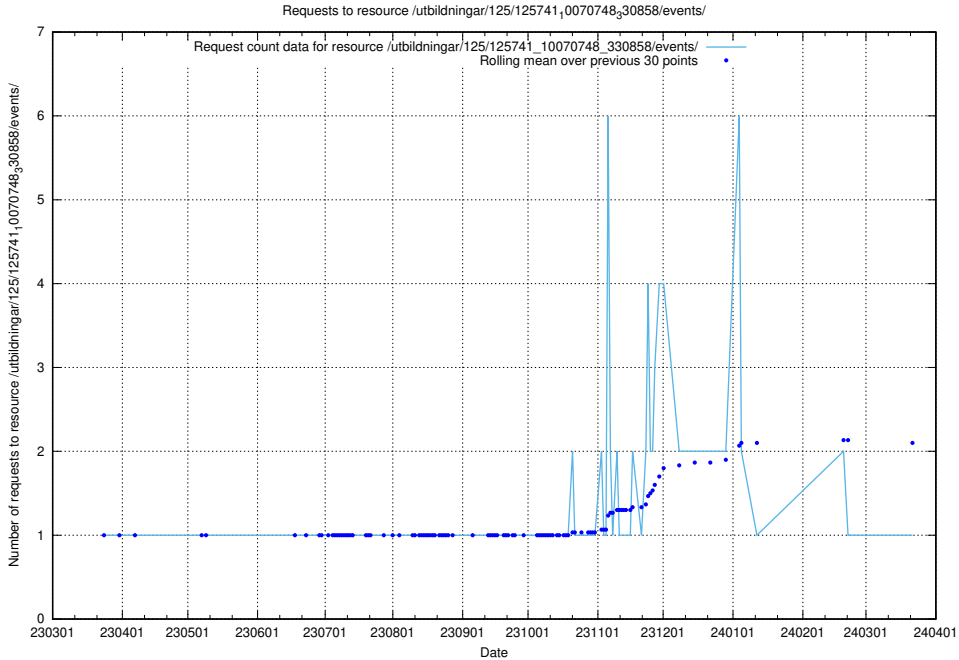

5.7003 Usage of /utbildningar/125/125741_10070748_330858/events/

Here, we count the number of requests to resource /utbildningar/125/125741_10070748_330858/events/