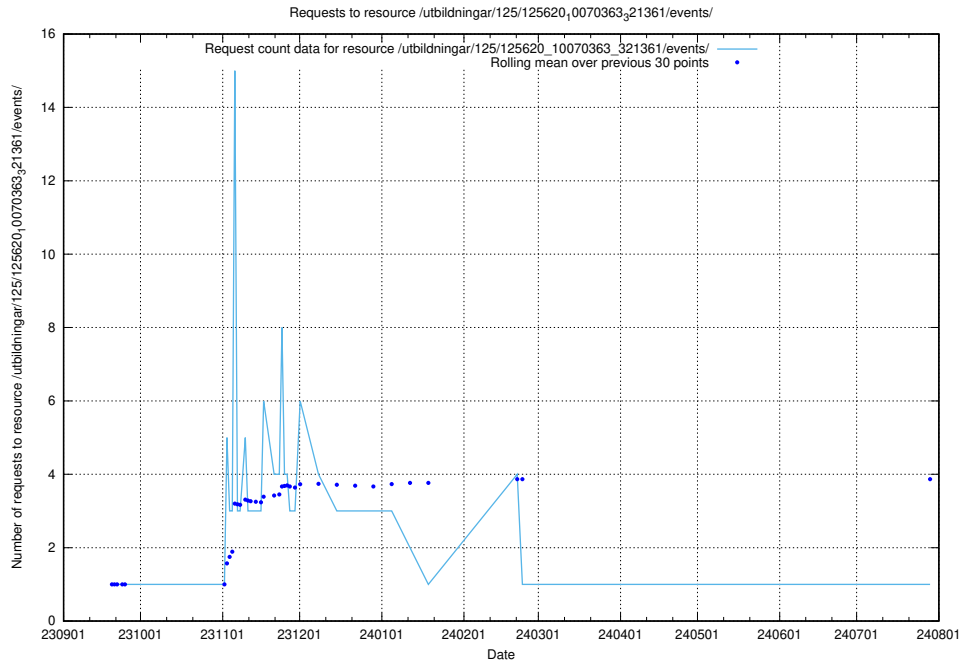

5.5314 Usage of /utbildningar/125/125620_10070363_321361/events/

Here, we count the number of requests to resource /utbildningar/125/125620_10070363_321361/events/