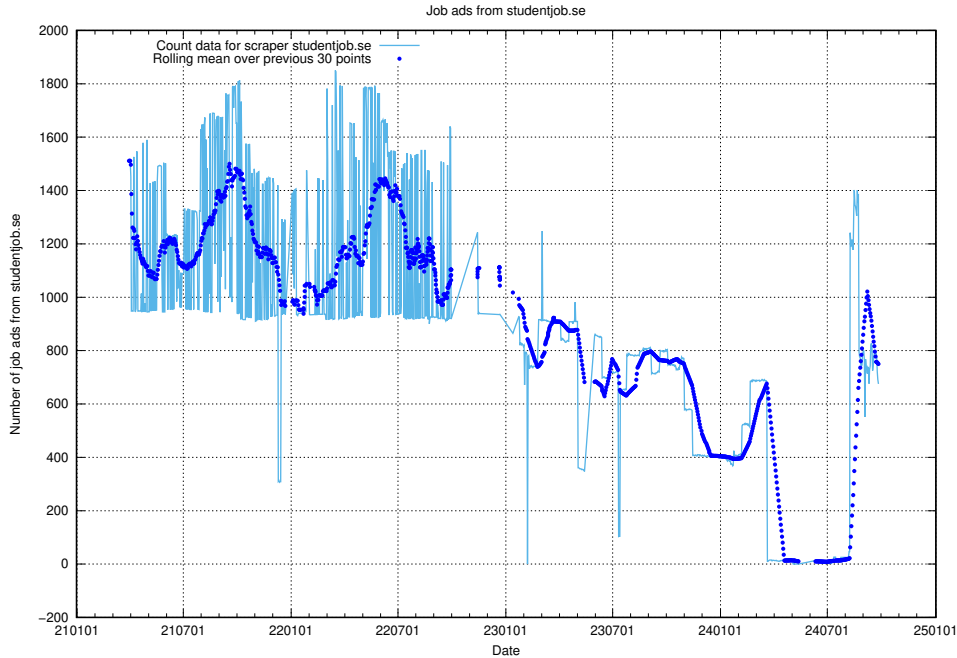

Here, we count the number of job ads scraped from monster.se.xmlfeed.

13.7 Number of ads by scraper studentjob.se

Here, we count the number of job ads scraped from studentjob.se.

13.8 Number of ads by scraper ledigajobb.se