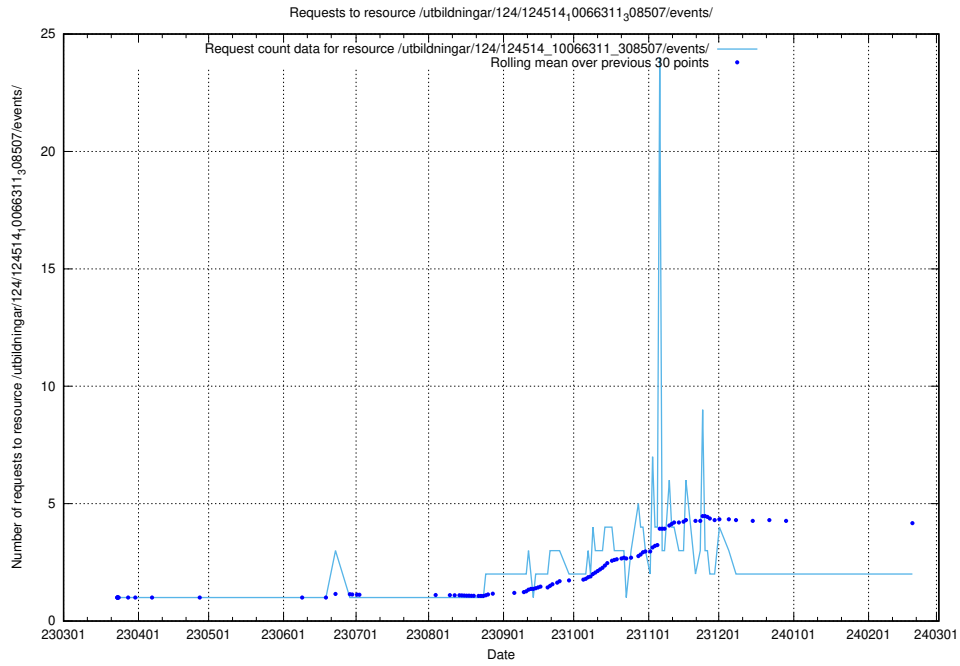

Here, we count the number of requests to resource /utbildningar/utb_emil/438/43807_10024034_29995/

5.695 Usage of /utbildningar/124/124514_10066311_308507/events/

Here, we count the number of requests to resource /utbildningar/124/124514_10066311_308507/events/