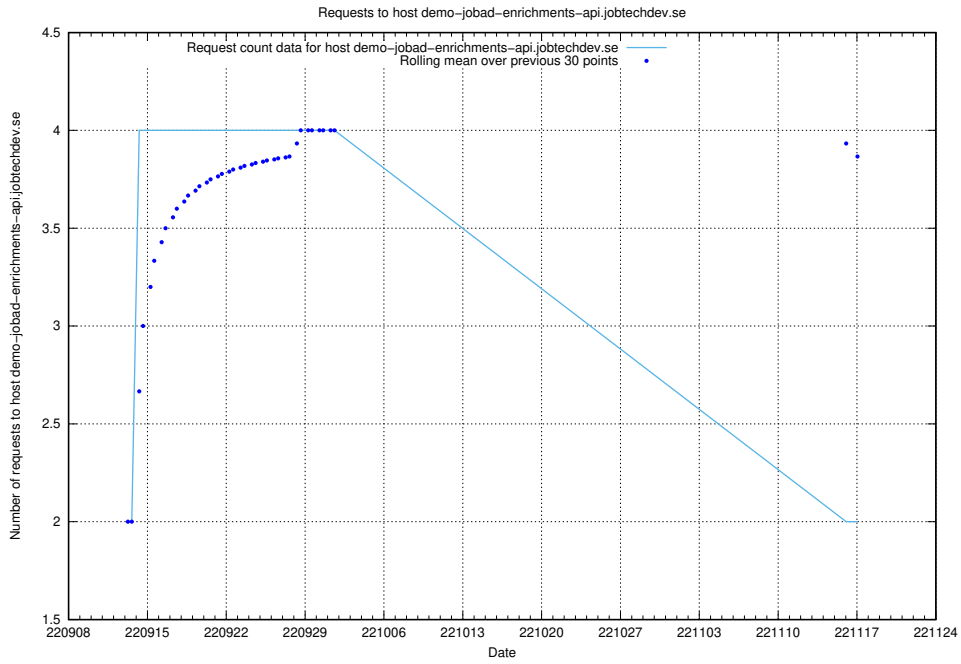

7.328 Usage of demo-jobad-enrichments-api.jobtechdev.se

Here, we count the number of requests to host demo-jobad-enrichments-api.jobtechdev.se.