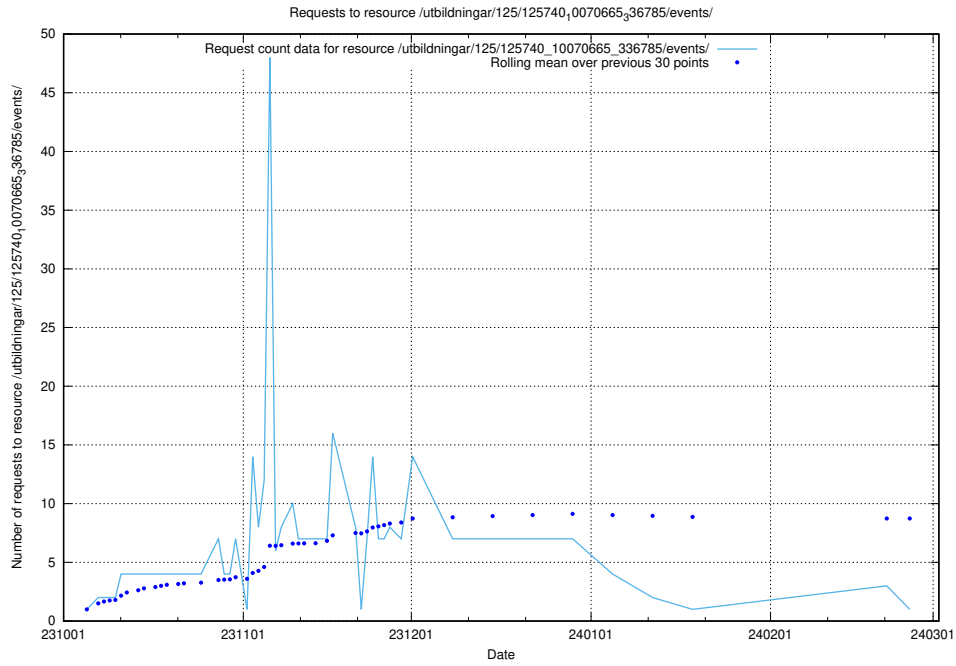

5.5196 Usage of /utbildningar/125/125740_10070665_336785/events/

Here, we count the number of requests to resource /utbildningar/125/125740_10070665_336785/events/