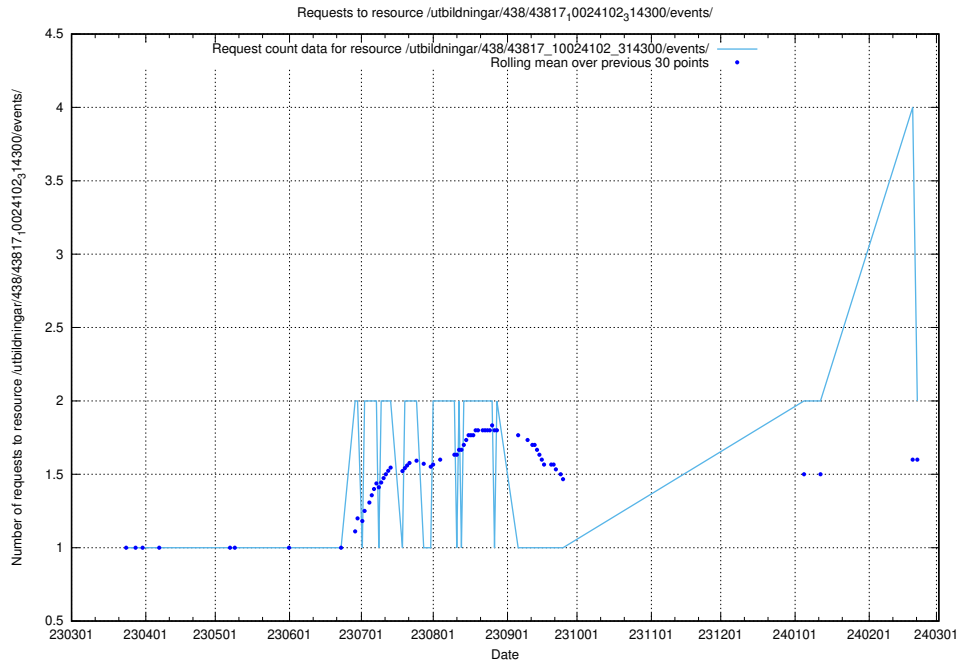

5.1057 Usage of /utbildningar/438/43817_10024102_314300/events/

Here, we count the number of requests to resource /utbildningar/438/43817_10024102_314300/events/.