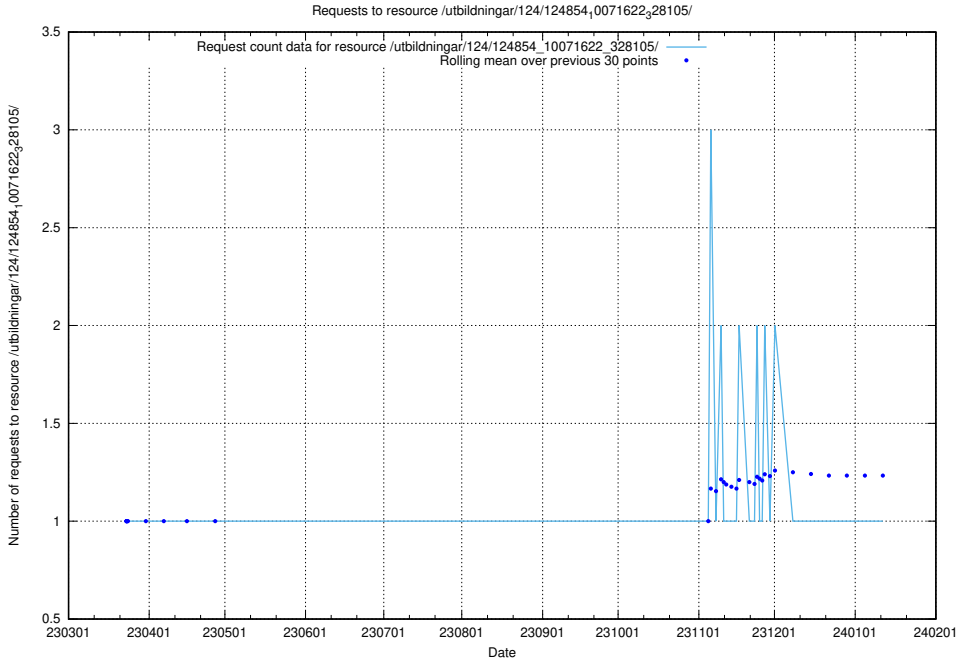

5.1330 Usage of /utbildningar/124/124854_10071622_328105/

Here, we count the number of requests to resource /utbildningar/124/124854_10071622_328105/.