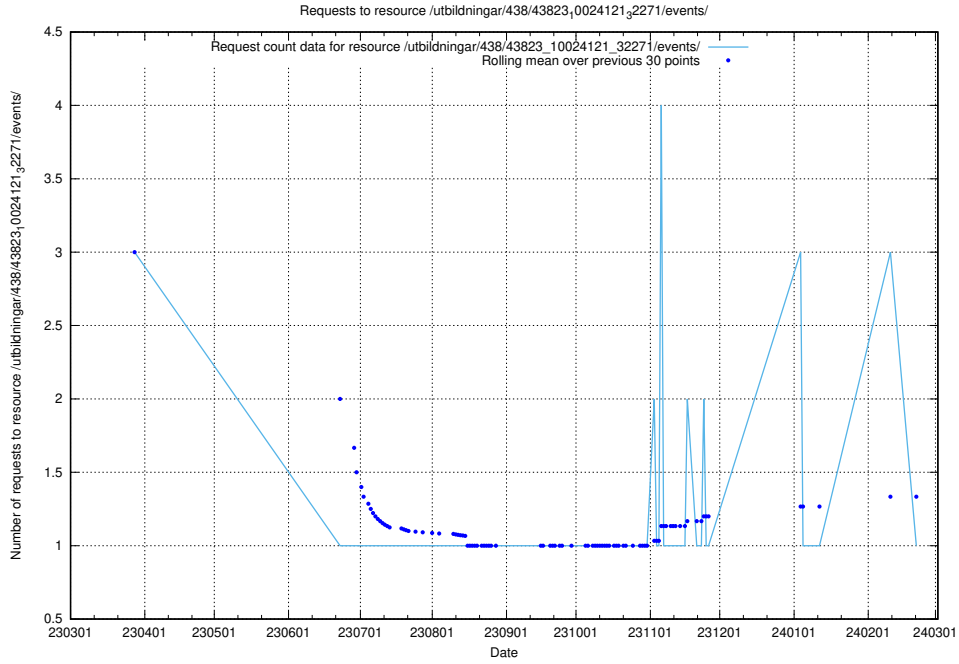

5.6808 Usage of /utbildningar/438/43823_10024121_32271/events/

Here, we count the number of requests to resource /utbildningar/438/43823_10024121_32271/events/.