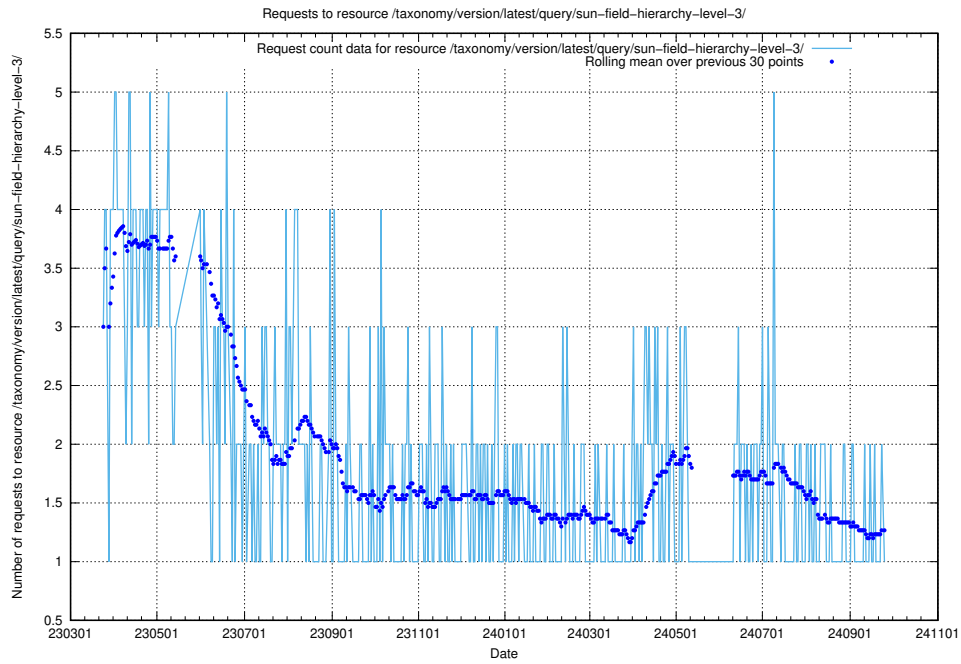

5.6832 Usage of /taxonomy/version/latest/query/sun-field-hierarchy-level-3/

Here, we count the number of requests to resource /taxonomy/version/latest/query/sun-field-hierarchy-level-3/.