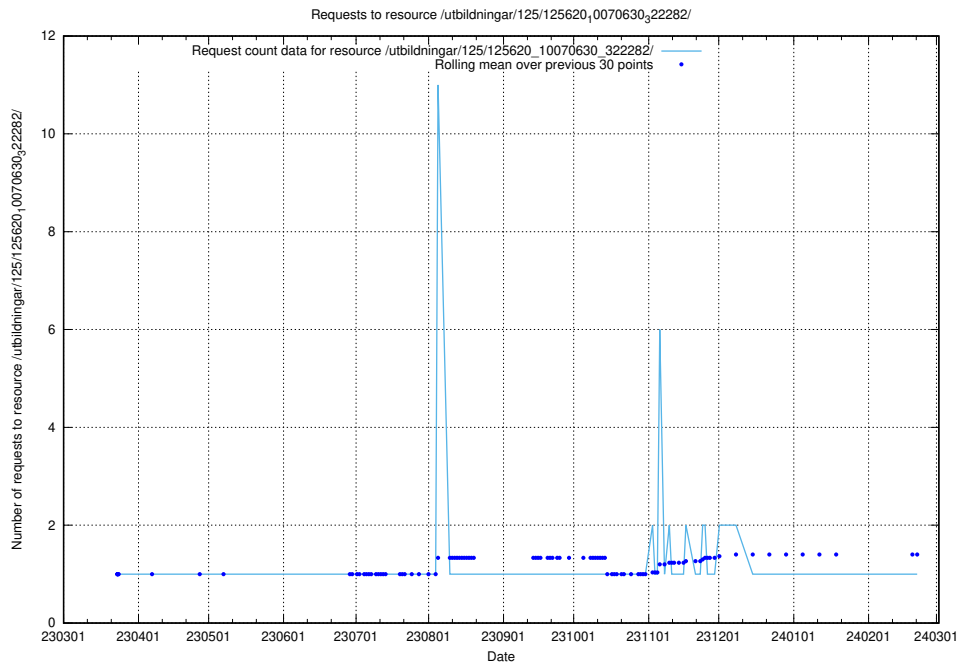

5.1188 Usage of /utbildningar/125/125620_10070630_322282/

Here, we count the number of requests to resource /utbildningar/125/125620_10070630_322282/.