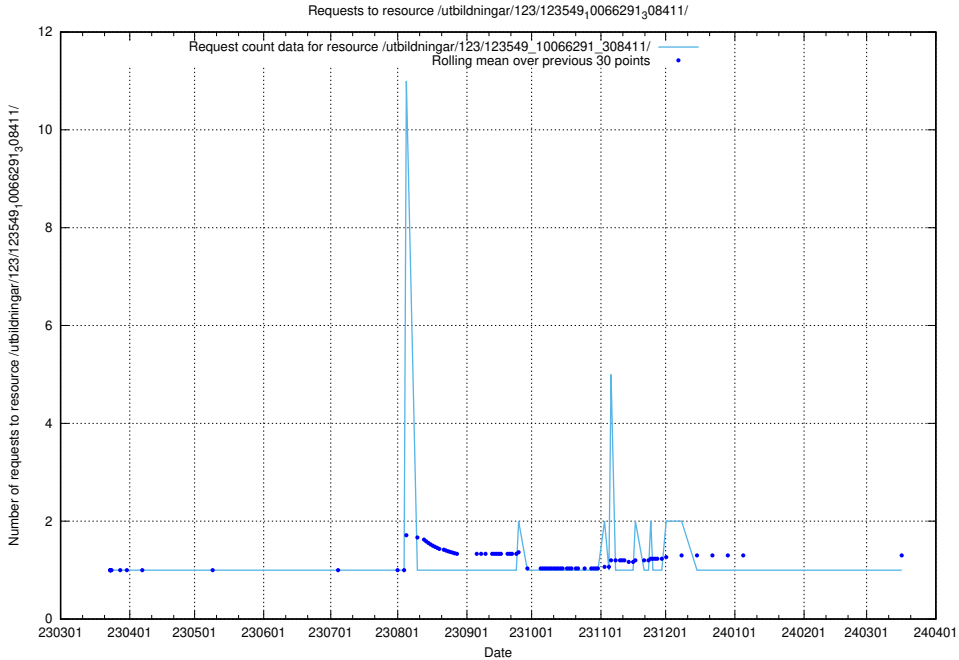

5.5292 Usage of /utbildningar/123/123549_10066291_308411/

Here, we count the number of requests to resource /utbildningar/123/123549_10066291_308411/.