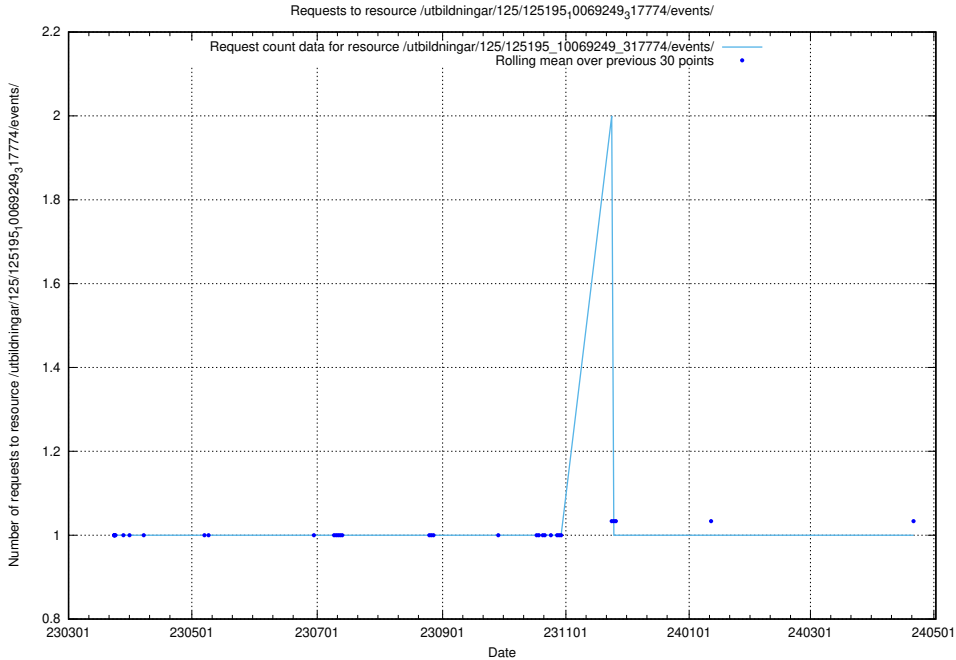

5.1260 Usage of /utbildningar/125/125195_10069249_317774/events/

Here, we count the number of requests to resource /utbildningar/125/125195_10069249_317774/events/