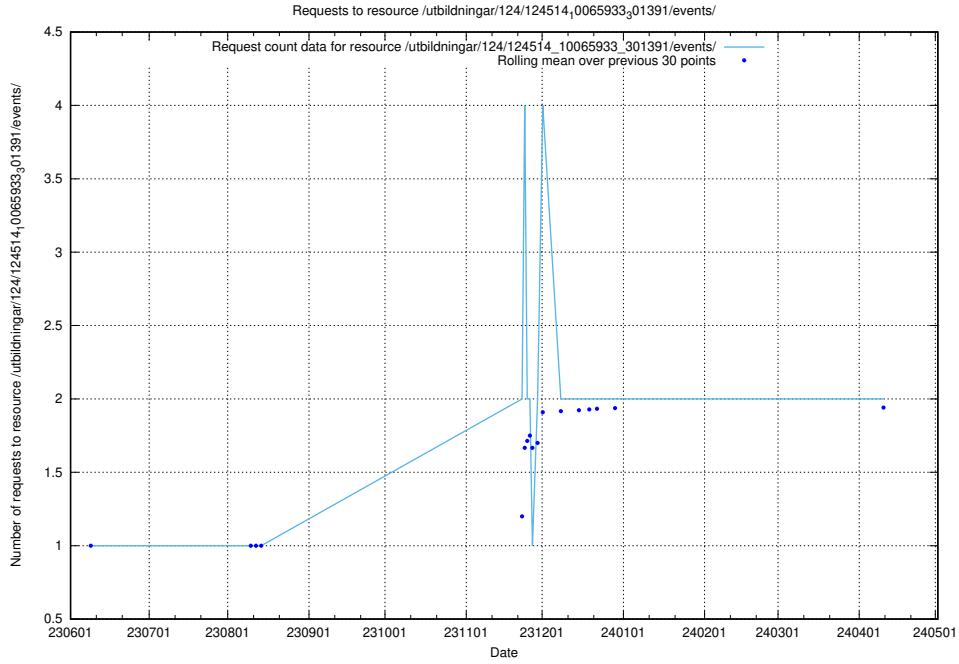

5.1033 Usage of /utbildningar/124/124514_10065933_301391/events/

Here, we count the number of requests to resource /utbildningar/124/124514_10065933_301391/events/