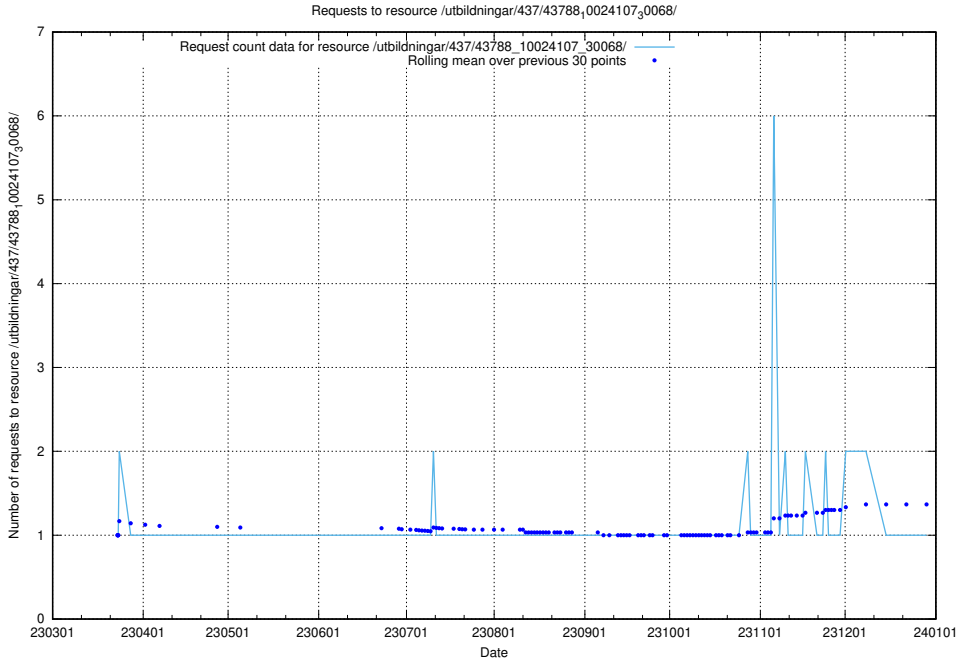

5.7141 Usage of /utbildningar/437/43788_10024107_30068/

Here, we count the number of requests to resource /utbildningar/437/43788_10024107_30068/.