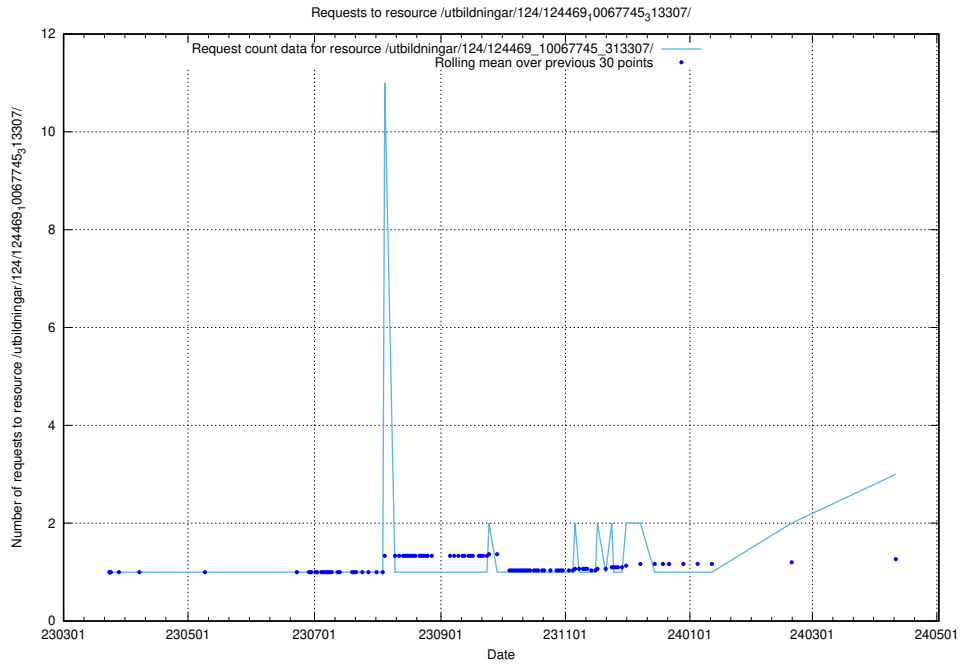

5.459 Usage of /utbildningar/124/124469_10067745_313307/

Here, we count the number of requests to resource /utbildningar/124/124469_10067745_313307/.