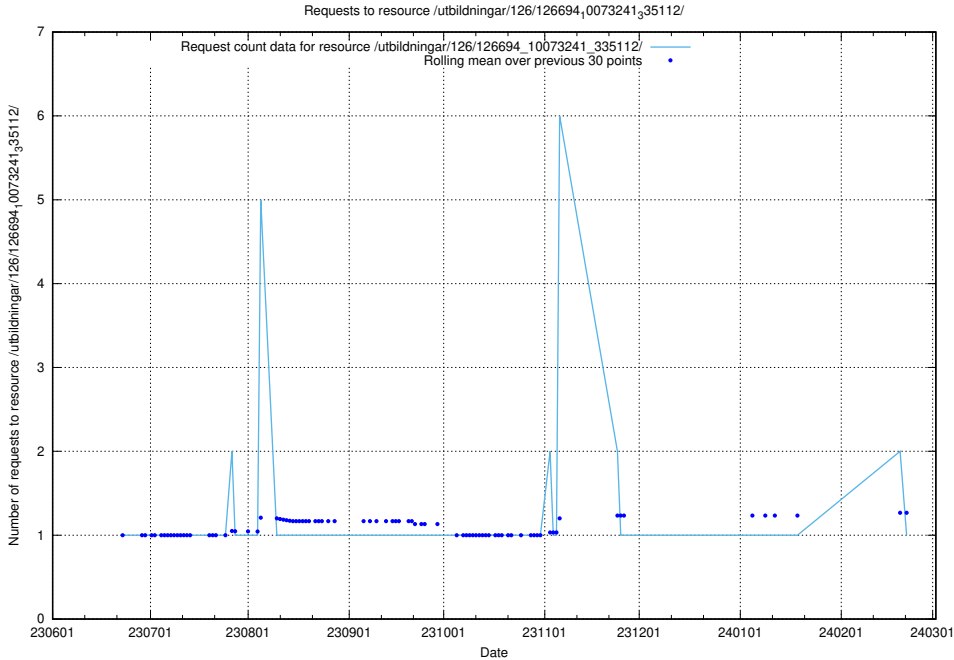

5.6383 Usage of /utbildningar/126/126694_10073241_335112/

Here, we count the number of requests to resource /utbildningar/126/126694_10073241_335112/.