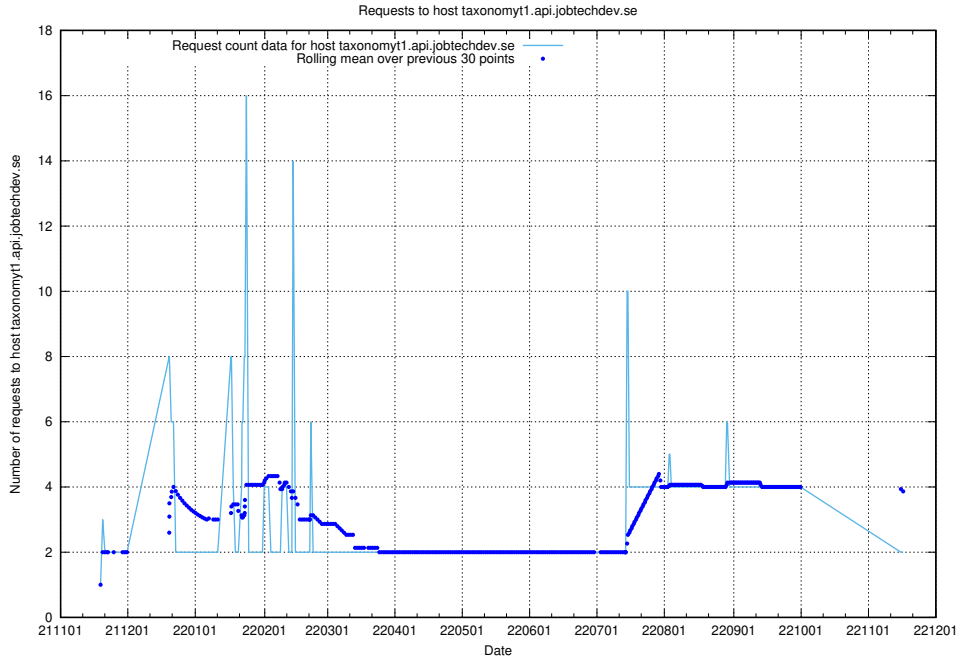

7.470 Usage of taxonomyt1.api.jobtechdev.se

Here, we count the number of requests to host taxonomyt1.api.jobtechdev.se.