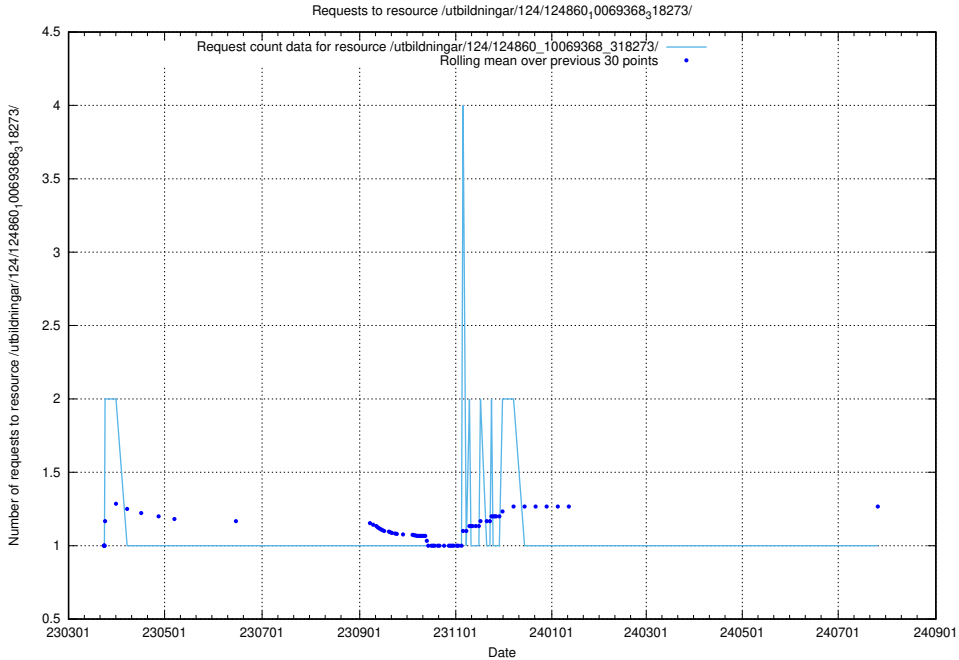

5.1305 Usage of /utbildningar/124/124860_10069368_318273/

Here, we count the number of requests to resource /utbildningar/124/124860_10069368_318273/.