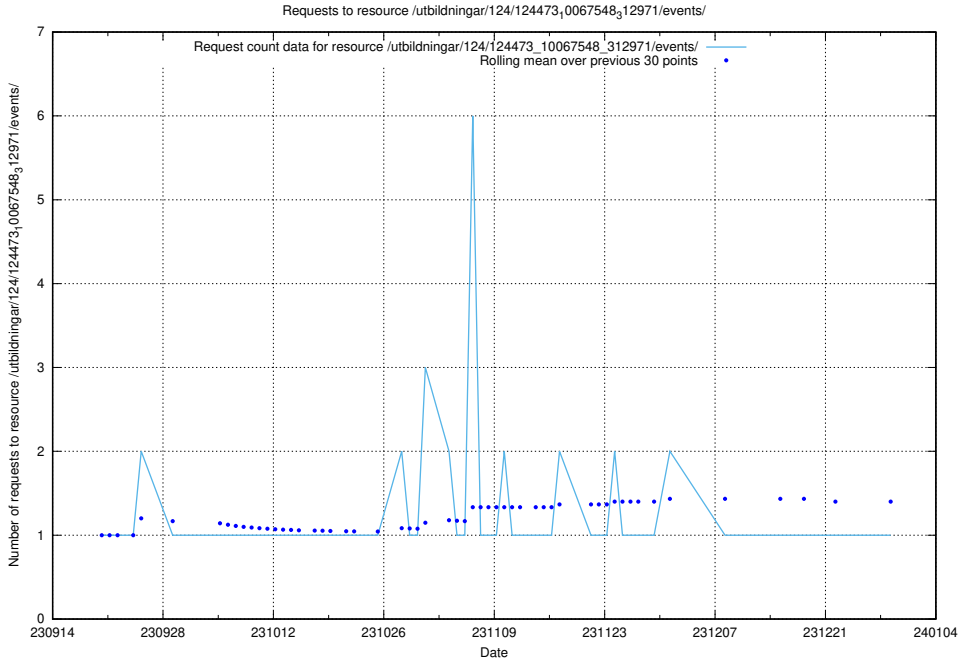

Here, we count the number of requests to resource /utbildningar/124/124483_10067812_313454/.

5.5317 Usage of /utbildningar/124/124473_10067548_312971/events/

Here, we count the number of requests to resource /utbildningar/124/124473_10067548_312971/events/