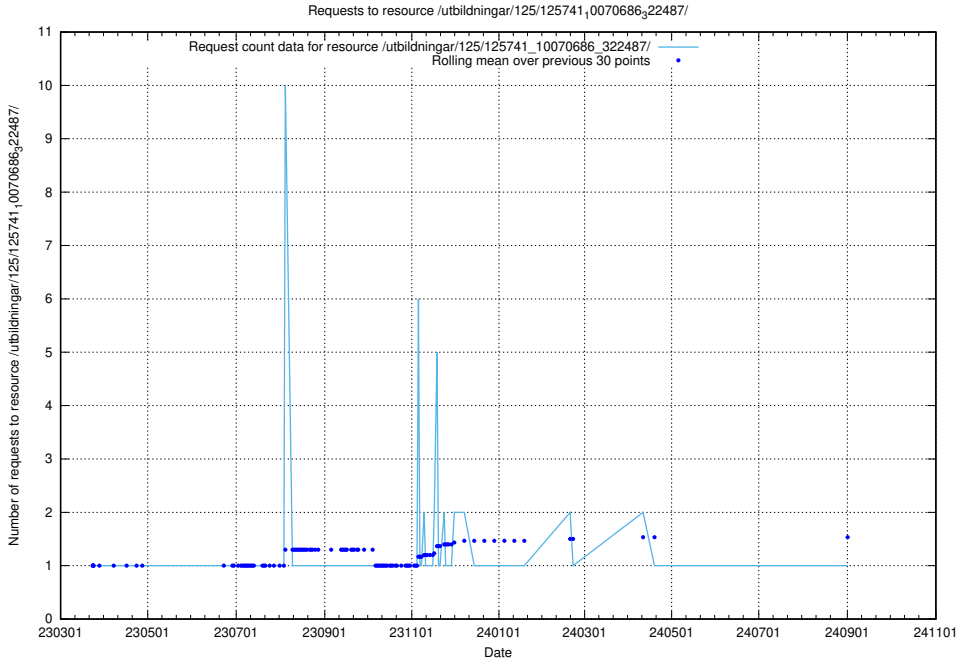

Here, we count the number of requests to resource /utbildningar/125/125741_10070686_323007/.

5.7253 Usage of /utbildningar/125/125741_10070686_322487/

Here, we count the number of requests to resource /utbildningar/125/125741_10070686_322487/.