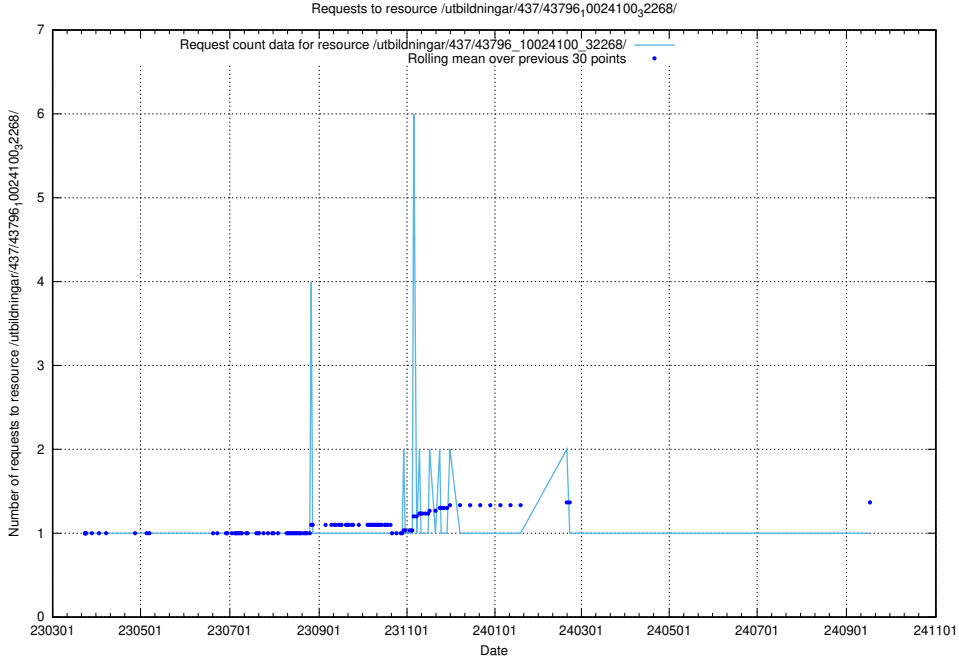

5.7133 Usage of /utbildningar/437/43796_10024100_32268/

Here, we count the number of requests to resource /utbildningar/437/43796_10024100_32268/.

5.7134 Usage of /utbildningar/437/43796_10024100_319925/events/