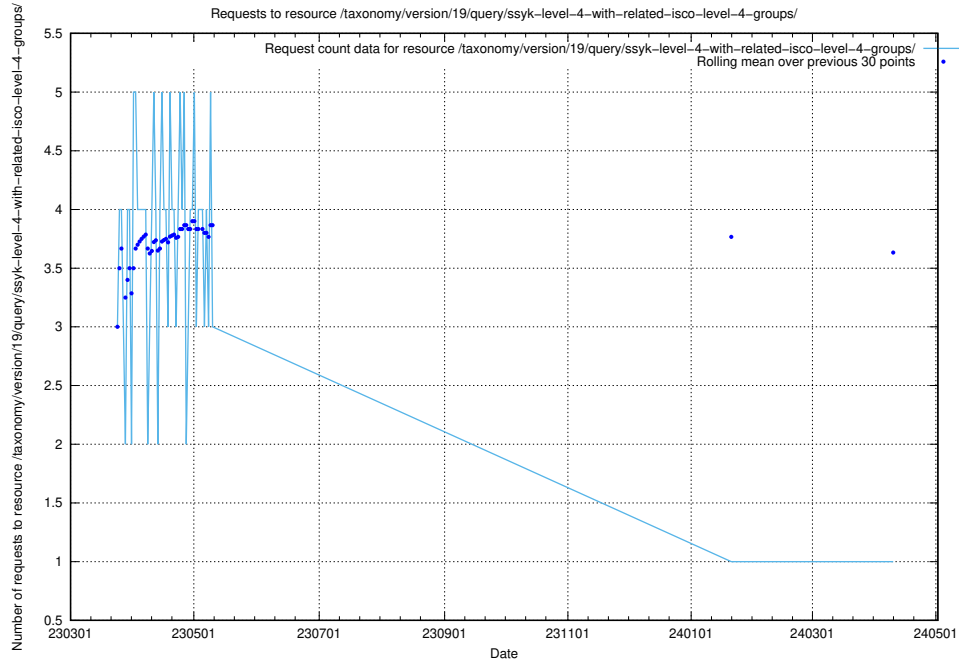

5.6892 Usage of /taxonomy/version/19/query/ssyk-level-4-with-related-isco-level-4-groups/

Here, we count the number of requests to resource /taxonomy/version/19/query/ssyk-level-4-with-related-isco-level-4-groups/.