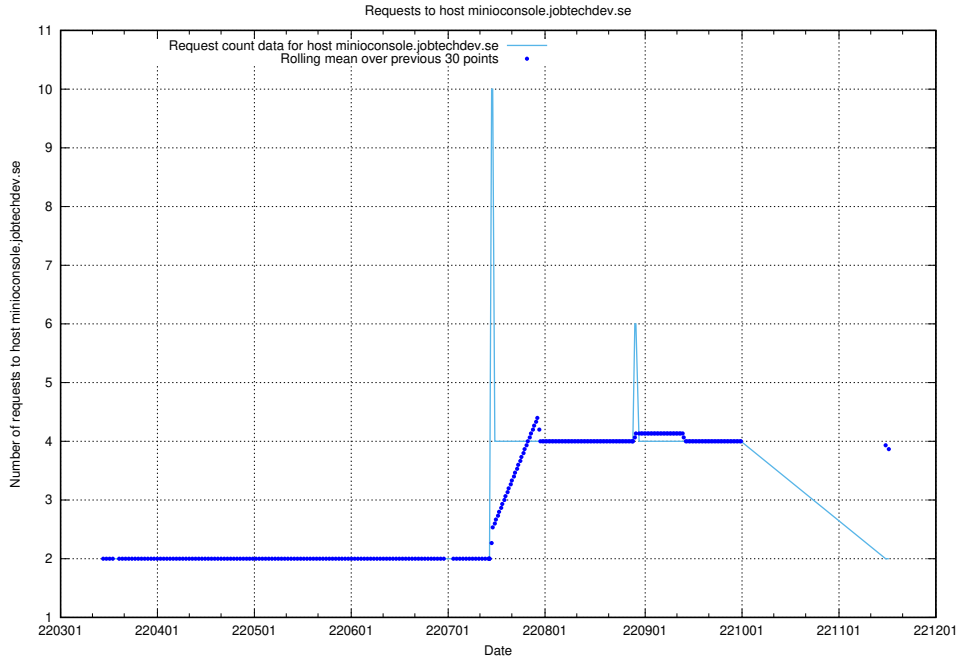

7.501 Usage of minioconsole.jobtechdev.se

Here, we count the number of requests to host minioconsole.jobtechdev.se.

7.502 Usage of minio-console.jobtechdev.se

Here, we count the number of requests to host minio-console.jobtechdev.se.