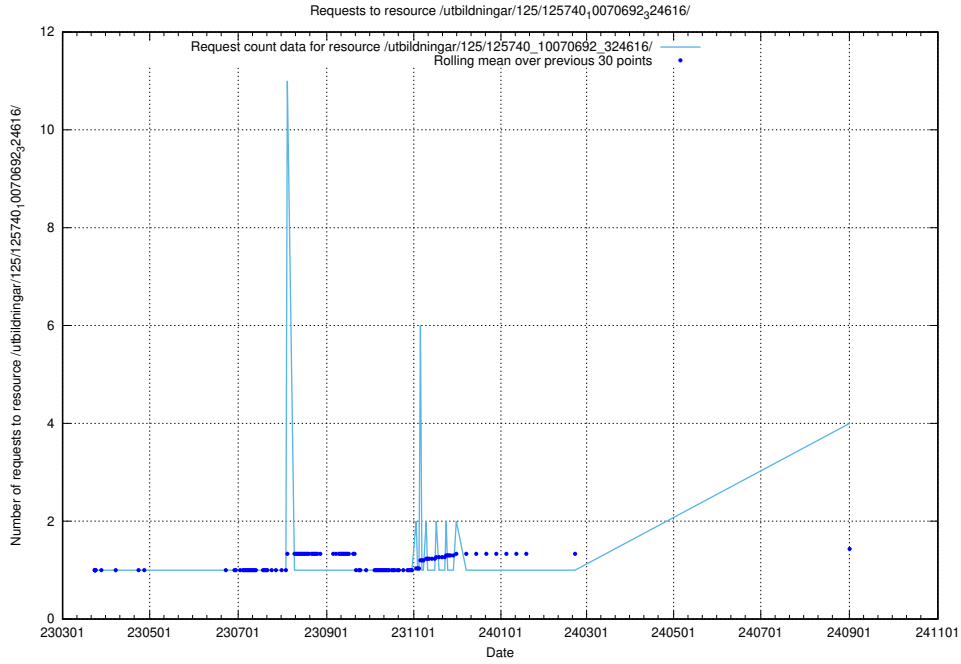

5.277 Usage of /utbildningar/125/125740_10070692_324616/

Here, we count the number of requests to resource /utbildningar/125/125740_10070692_324616/.