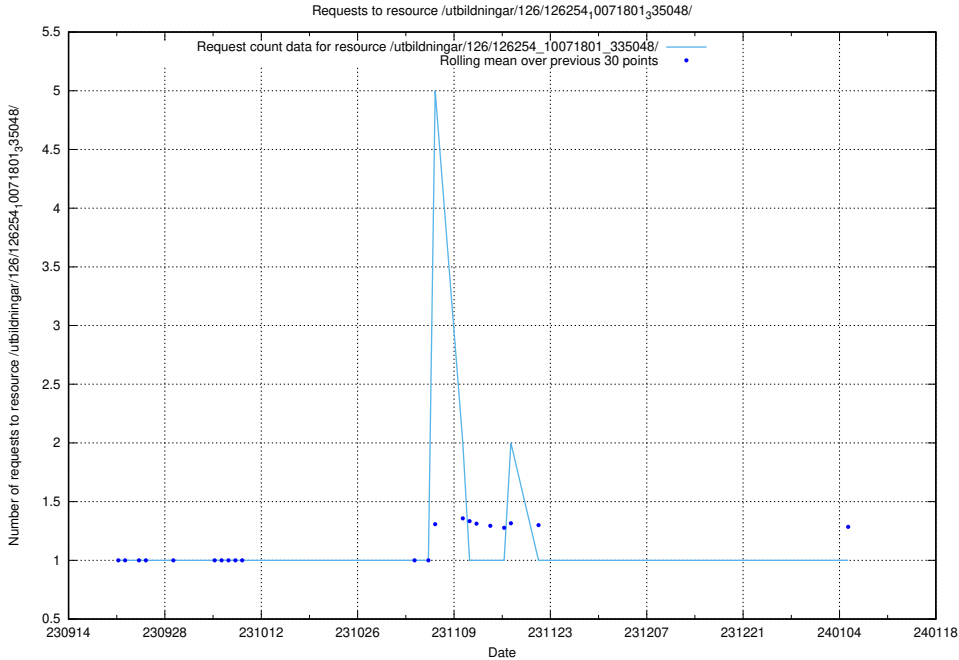

5.5304 Usage of /utbildningar/126/126254_10071801_335048/

Here, we count the number of requests to resource /utbildningar/126/126254_10071801_335048/.