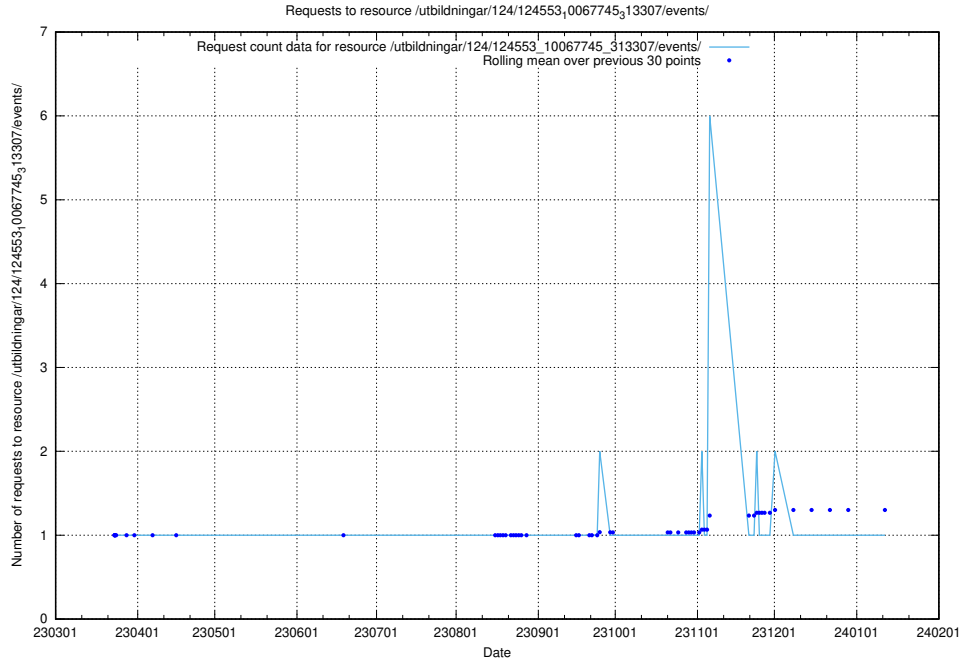

5.1476 Usage of /utbildningar/124/124553_10067745_313307/events/

Here, we count the number of requests to resource /utbildningar/124/124553_10067745_313307/events/