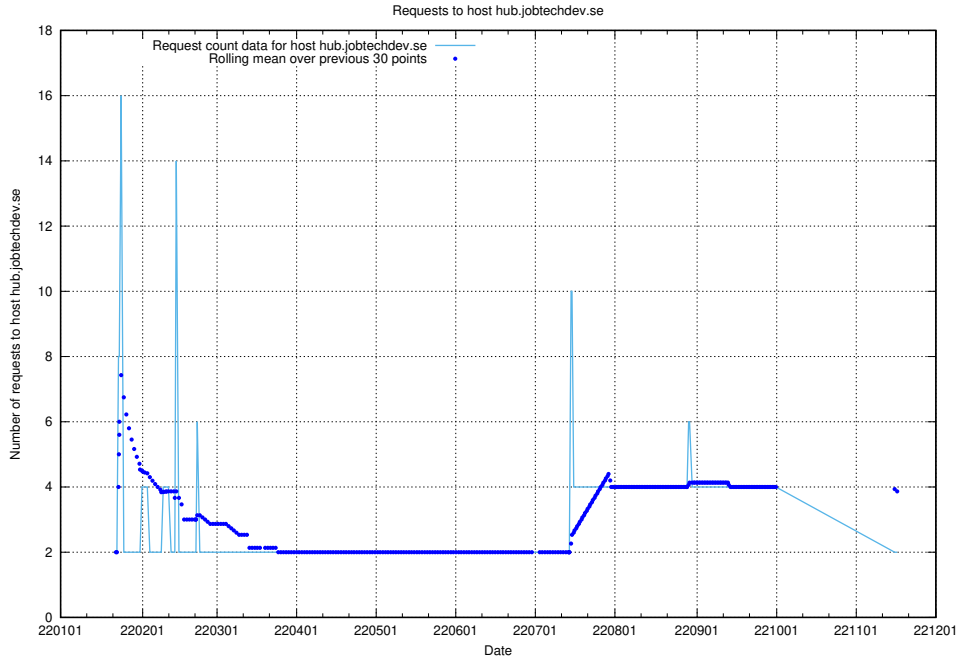

7.606 Usage of hub.jobtechdev.se

Here, we count the number of requests to host hub.jobtechdev.se.