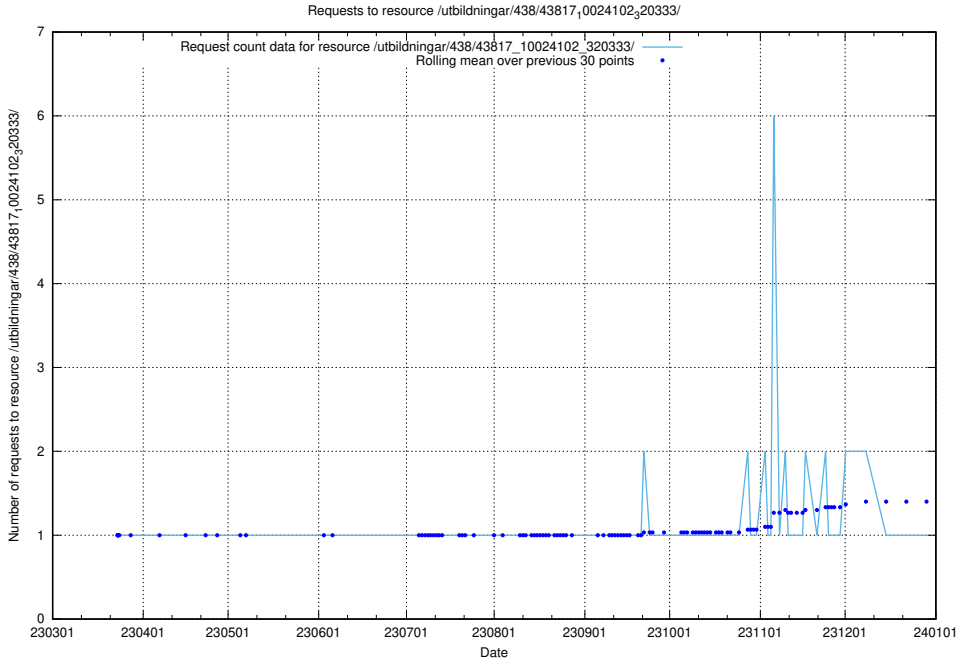

5.7122 Usage of /utbildningar/438/43817_10024102_320333/

Here, we count the number of requests to resource /utbildningar/438/43817_10024102_320333/.