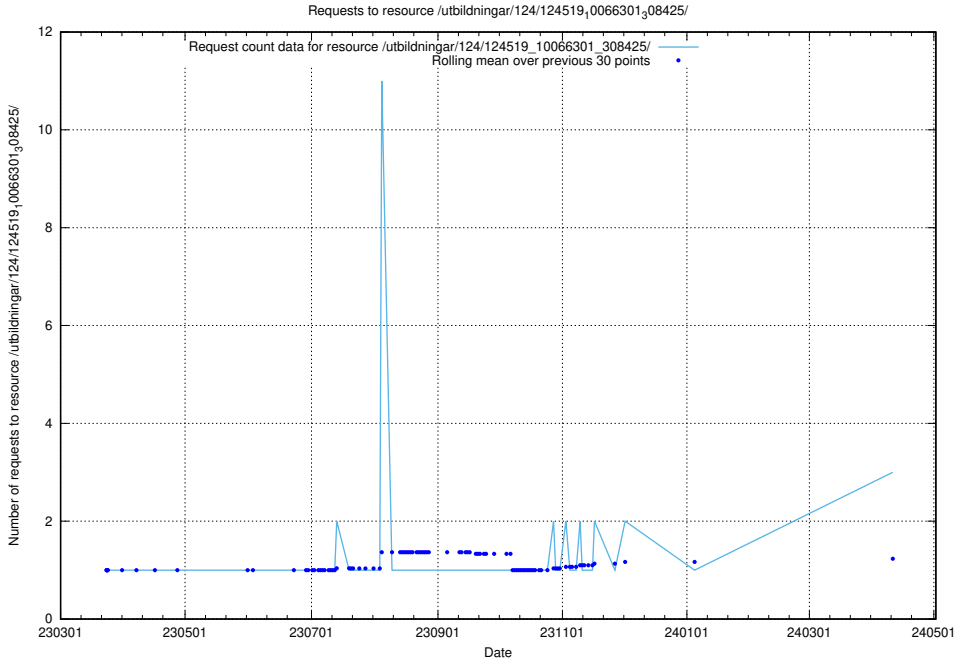

5.434 Usage of /utbildningar/124/124519_10066301_308425/

Here, we count the number of requests to resource /utbildningar/124/124519_10066301_308425/.