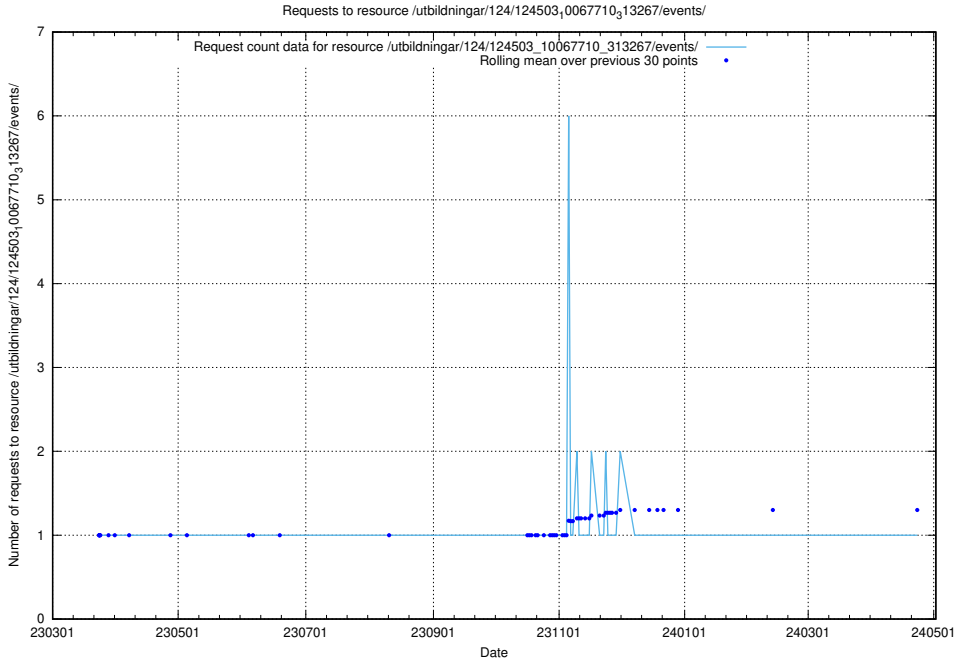

Here, we count the number of requests to resource /utbildningar/utb_emil/126/126696_10073420_337043/

5.2967 Usage of /utbildningar/124/124503_10067710_313267/events/

Here, we count the number of requests to resource /utbildningar/124/124503_10067710_313267/events/