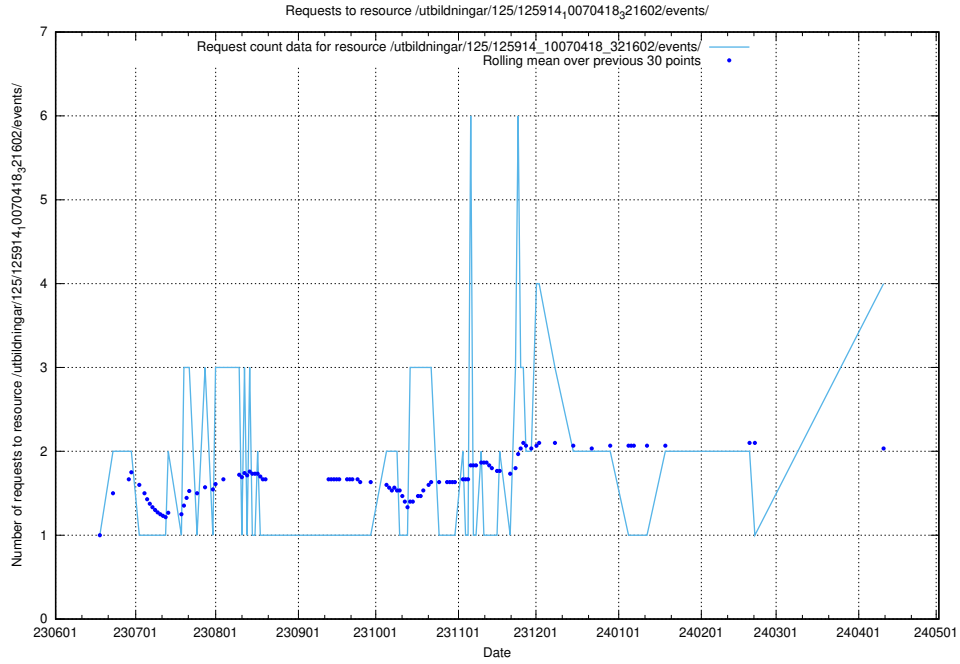

5.389 Usage of /utbildningar/125/125914_10070418_321602/events/

Here, we count the number of requests to resource /utbildningar/125/125914_10070418_321602/events/