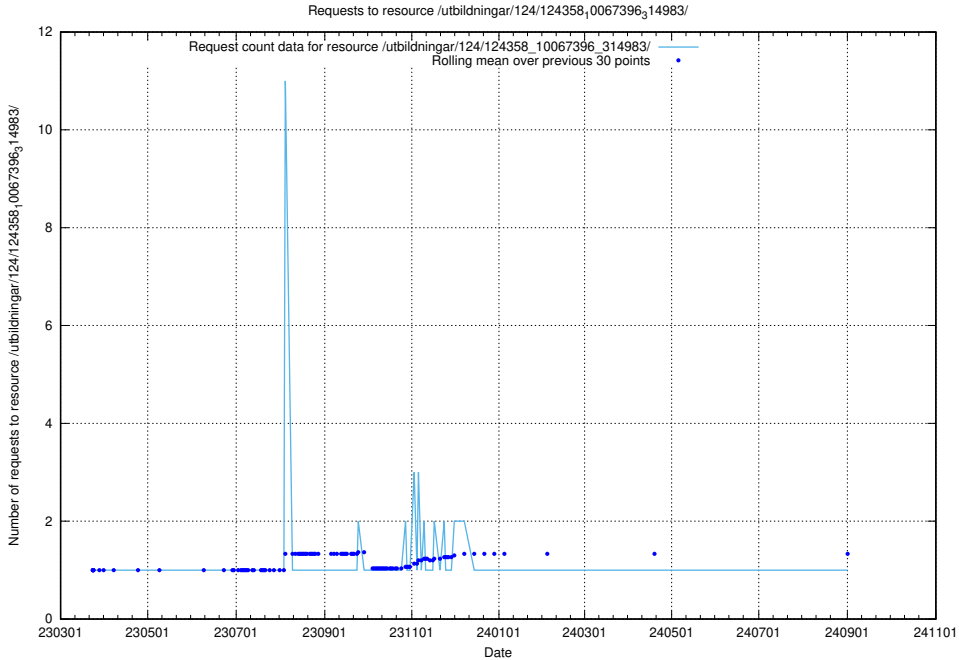

5.4617 Usage of /utbildningar/124/124358_10067396_314983/

Here, we count the number of requests to resource /utbildningar/124/124358_10067396_314983/.