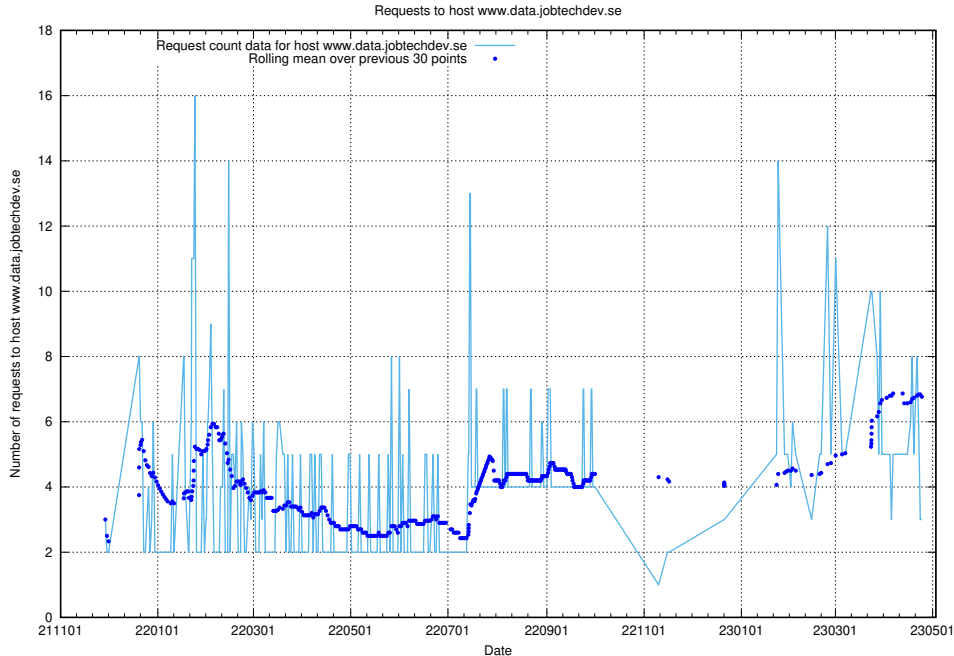

7.214 Usage of www.data.jobtechdev.se

Here, we count the number of requests to host www.data.jobtechdev.se.