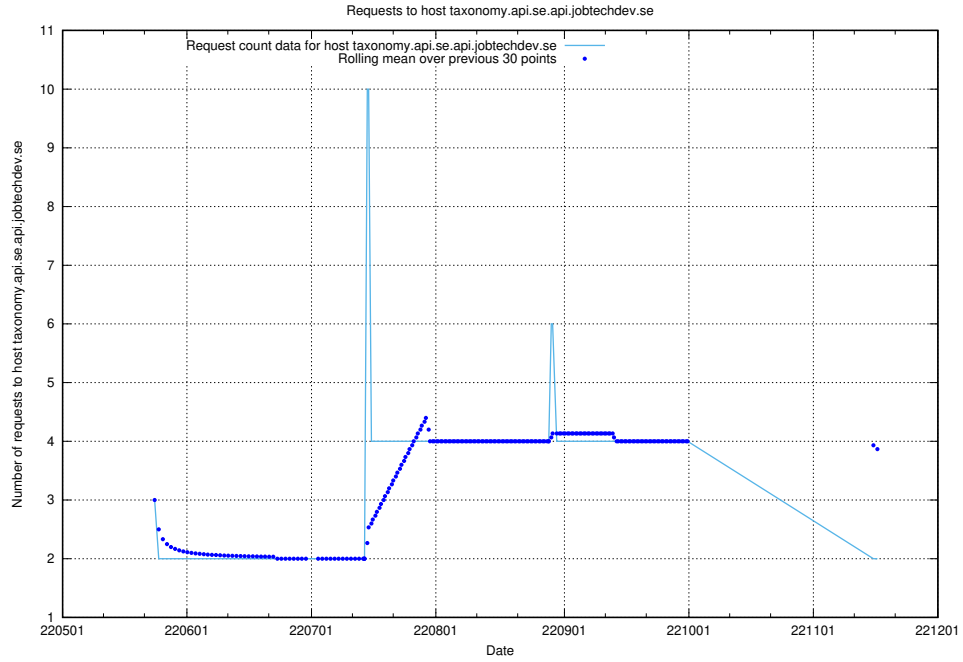

7.426 Usage of taxonomy.api.se.api.jobtechdev.se

Here, we count the number of requests to host taxonomy.api.se.api.jobtechdev.se.

7.427 Usage of education-dev-api.jobtechdev.se

Here, we count the number of requests to host education-dev-api.jobtechdev.se.