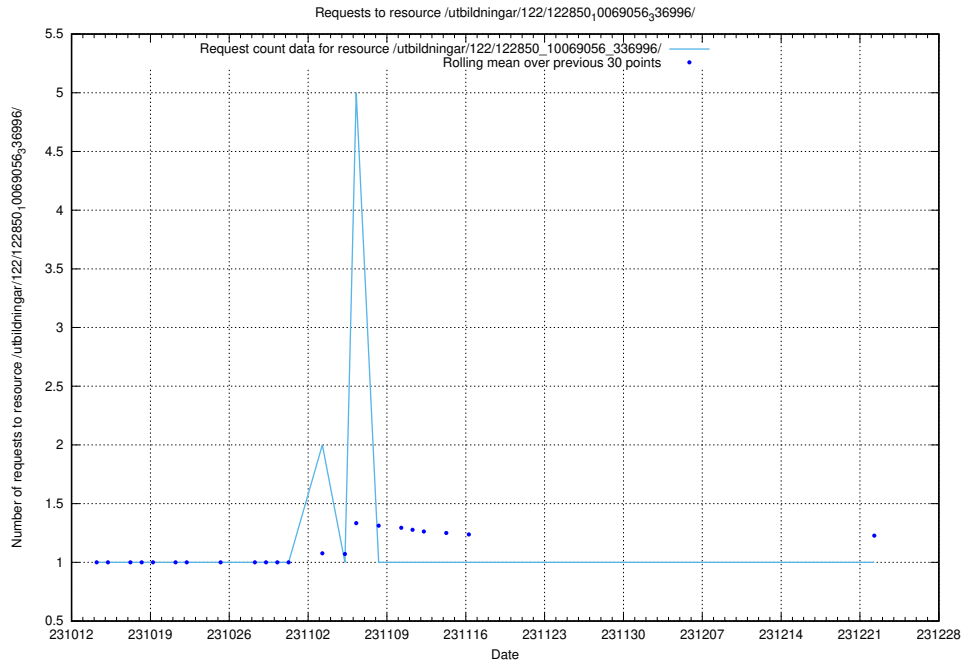

5.5128 Usage of /utbildningar/122/122850_10069056_336996/

Here, we count the number of requests to resource /utbildningar/122/122850_10069056_336996/.