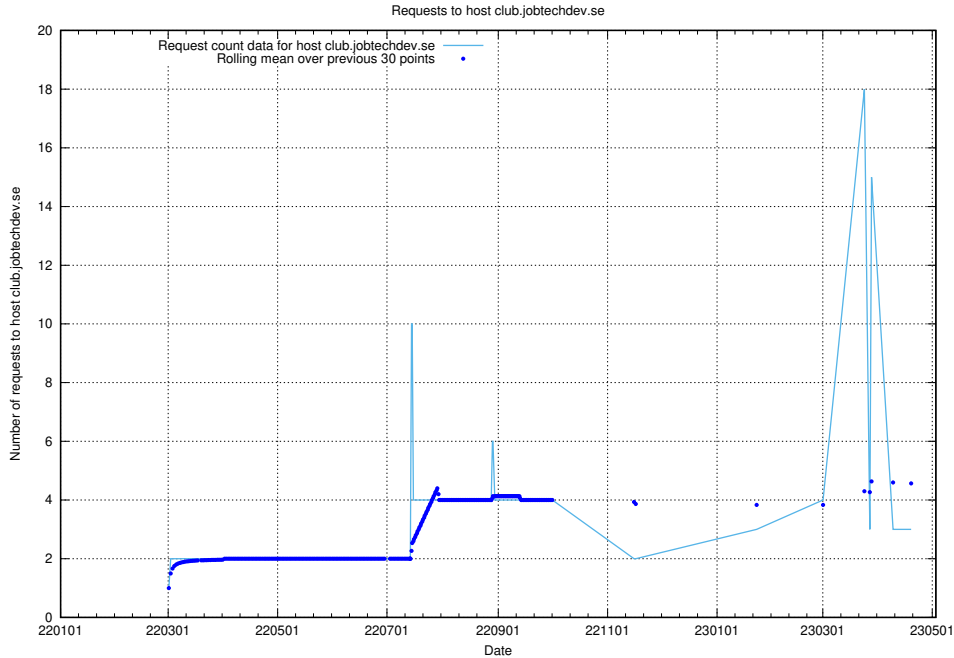

7.230 Usage of club.jobtechdev.se

Here, we count the number of requests to host club.jobtechdev.se.