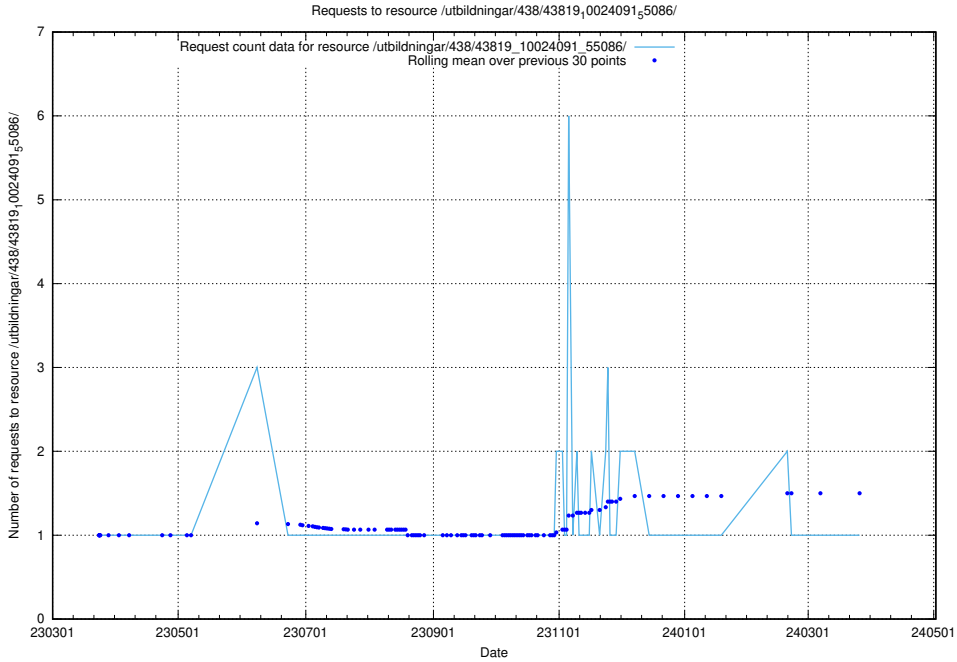

5.7121 Usage of /utbildningar/438/43819_10024091_55086/

Here, we count the number of requests to resource /utbildningar/438/43819_10024091_55086/.