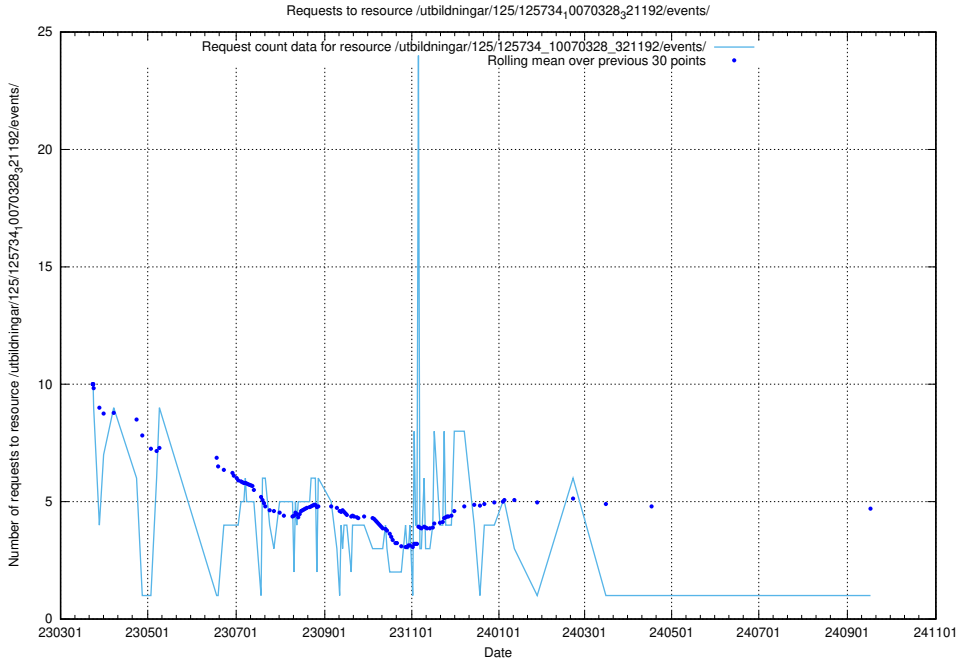

5.7028 Usage of /utbildningar/125/125734_10070328_321192/events/

Here, we count the number of requests to resource /utbildningar/125/125734_10070328_321192/events/