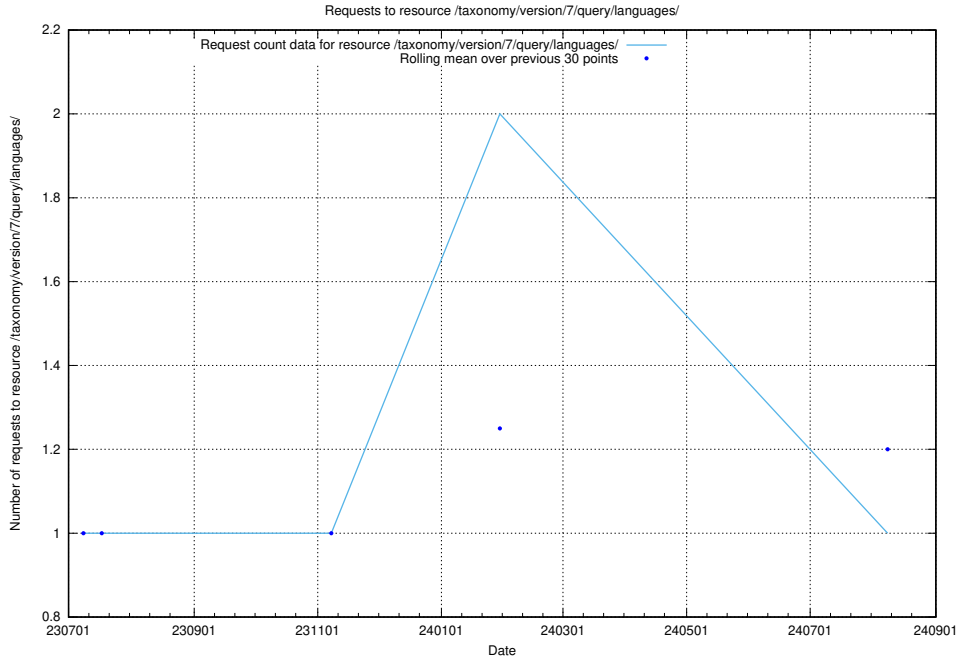

5.5985 Usage of /taxonomy/version/7/query/languages/

Here, we count the number of requests to resource /taxonomy/version/7/query/languages/.