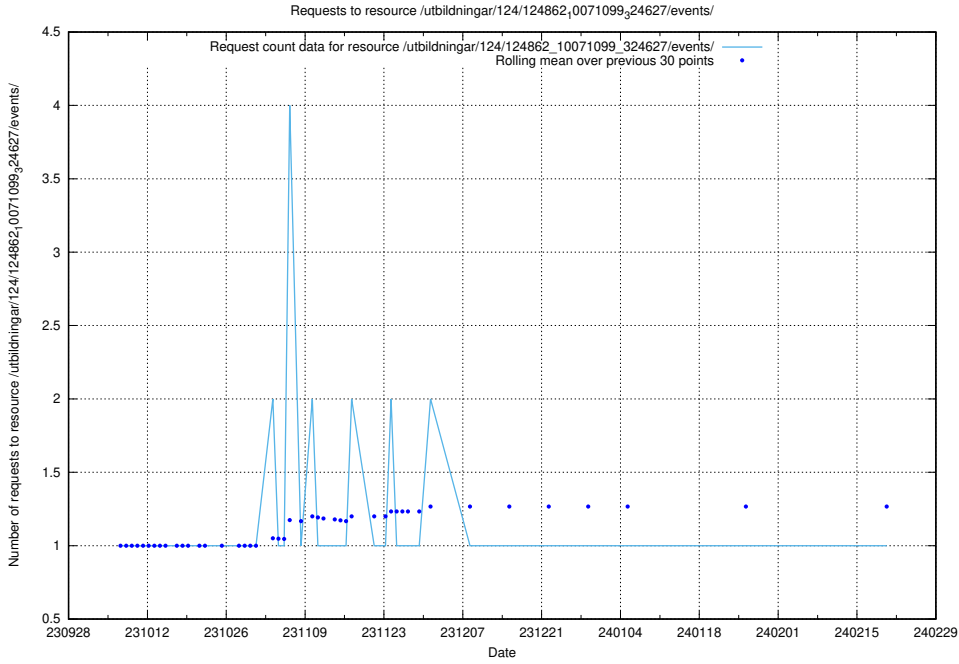

5.5178 Usage of /utbildningar/124/124862_10071099_324627/events/

Here, we count the number of requests to resource /utbildningar/124/124862_10071099_324627/events/