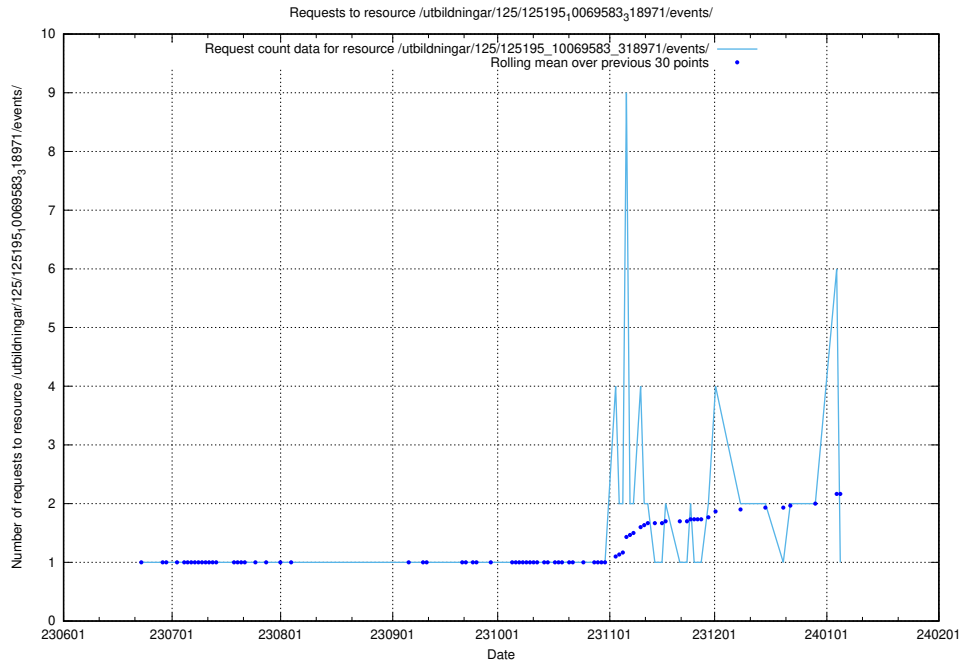

Here, we count the number of requests to resource /utbildningar/125/125197_10069634_319145/.

5.6466 Usage of /utbildningar/125/125195_10069583_318971/events/

Here, we count the number of requests to resource /utbildningar/125/125195_10069583_318971/events/