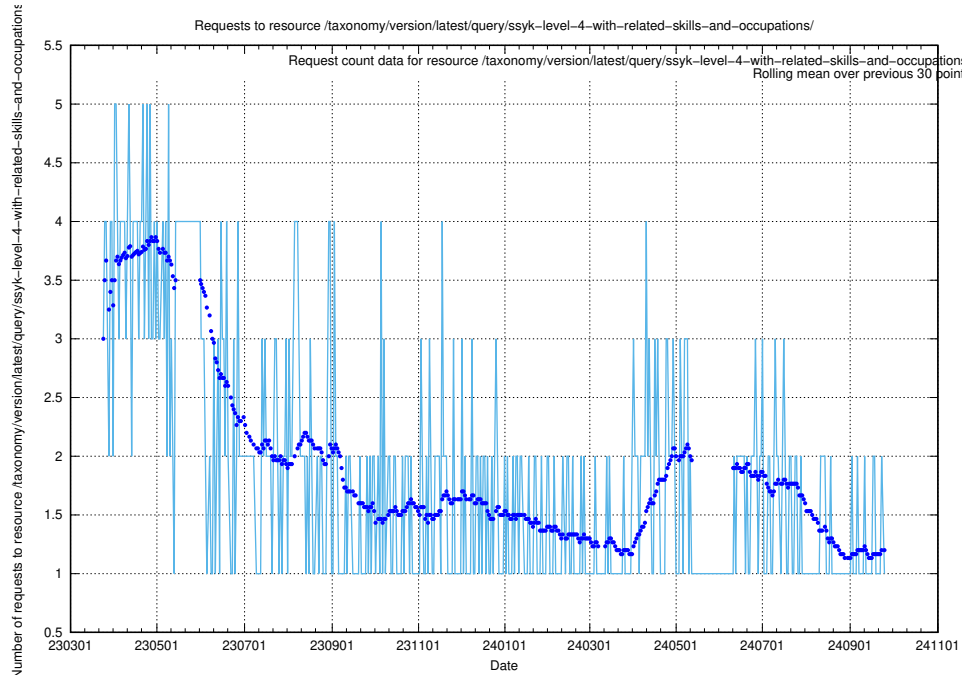

Here, we count the number of requests to resource /taxonomy/version/latest/query/ssyk-level-4-with-related-skills-and-occupations/.

5.6838 Usage of /taxonomy/version/latest/query/ssyk-level-4-with-related-isco-level-4-groups/