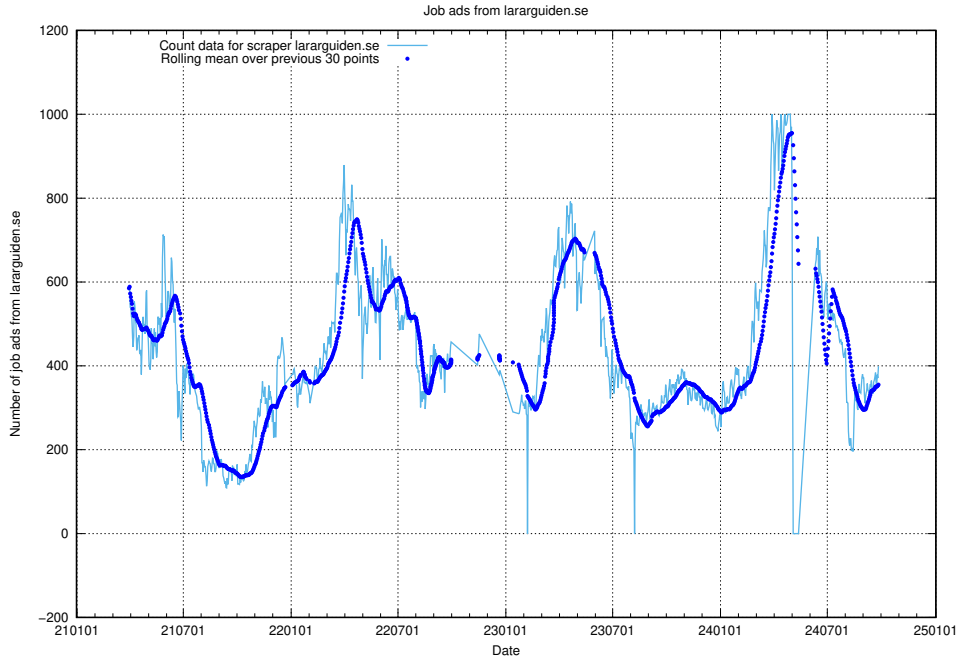

13.10 Number of ads by scraper lararguiden.se

Here, we count the number of job ads scraped from lararguiden.se.