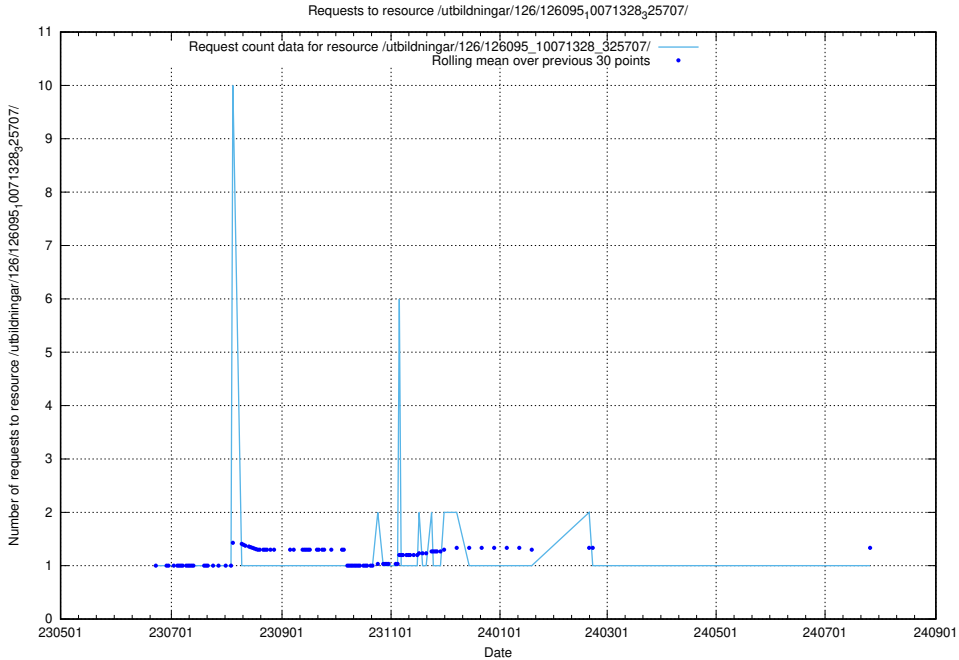

5.6417 Usage of /utbildningar/126/126095_10071328_325707/

Here, we count the number of requests to resource /utbildningar/126/126095_10071328_325707/.