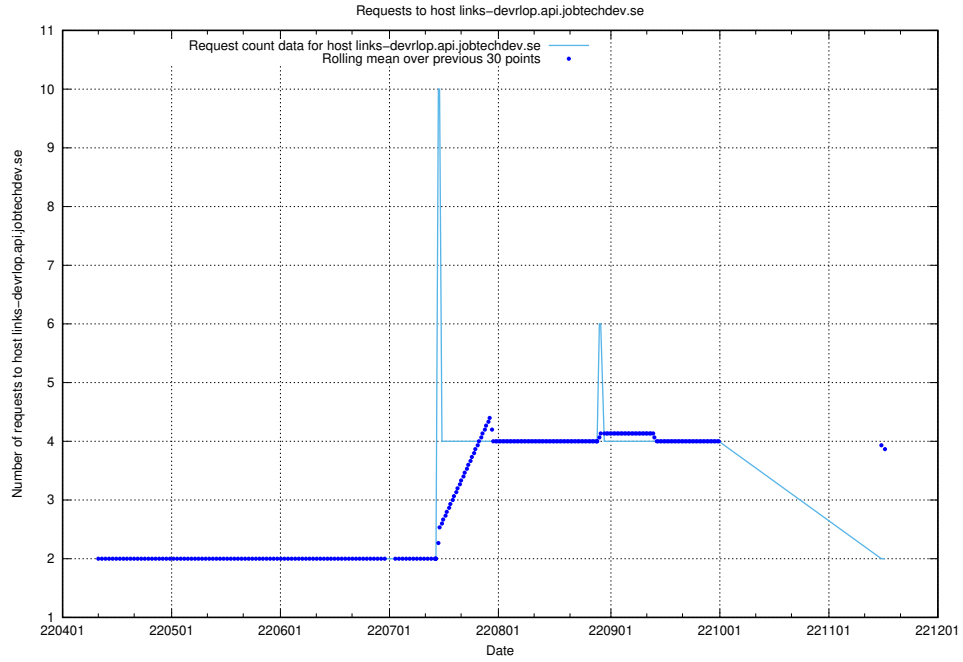

7.472 Usage of links-devrlop.api.jobtechdev.se

Here, we count the number of requests to host links-devrlop.api.jobtechdev.se.