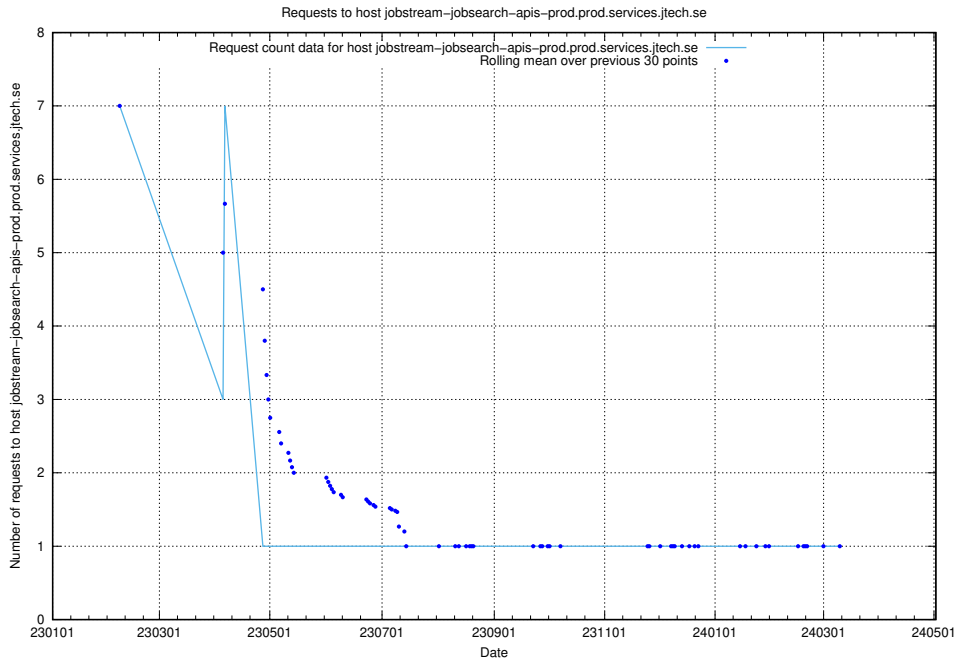

7.620 Usage of jobstream-jobsearch-apis-prod.prod.services.jtech.se

Here, we count the number of requests to host jobstream-jobsearch-apis-prod.prod.services.jtech.se.