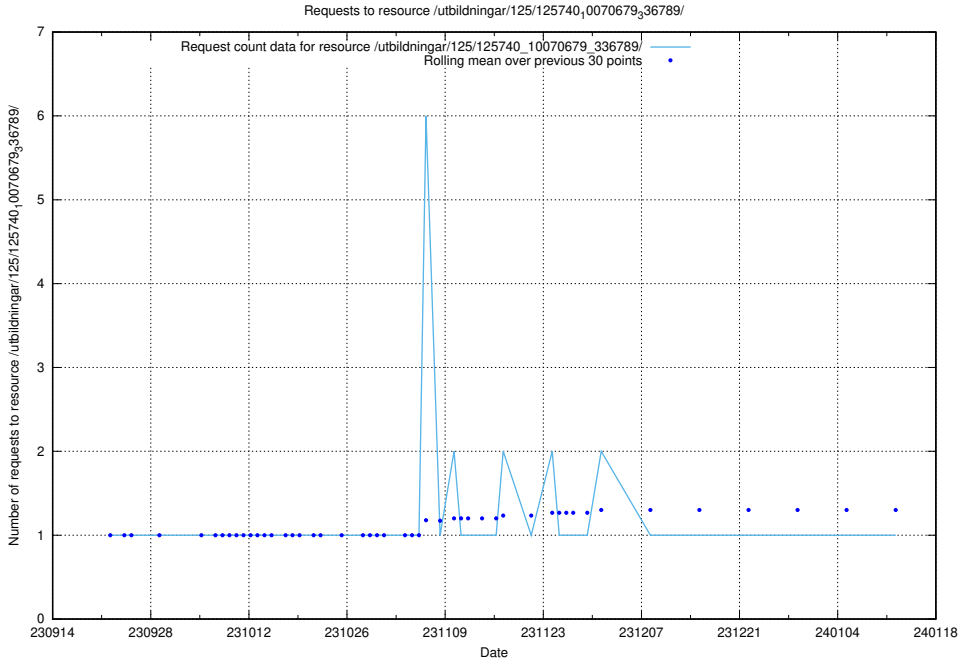

5.5290 Usage of /utbildningar/125/125740_10070679_336789/

Here, we count the number of requests to resource /utbildningar/125/125740_10070679_336789/.