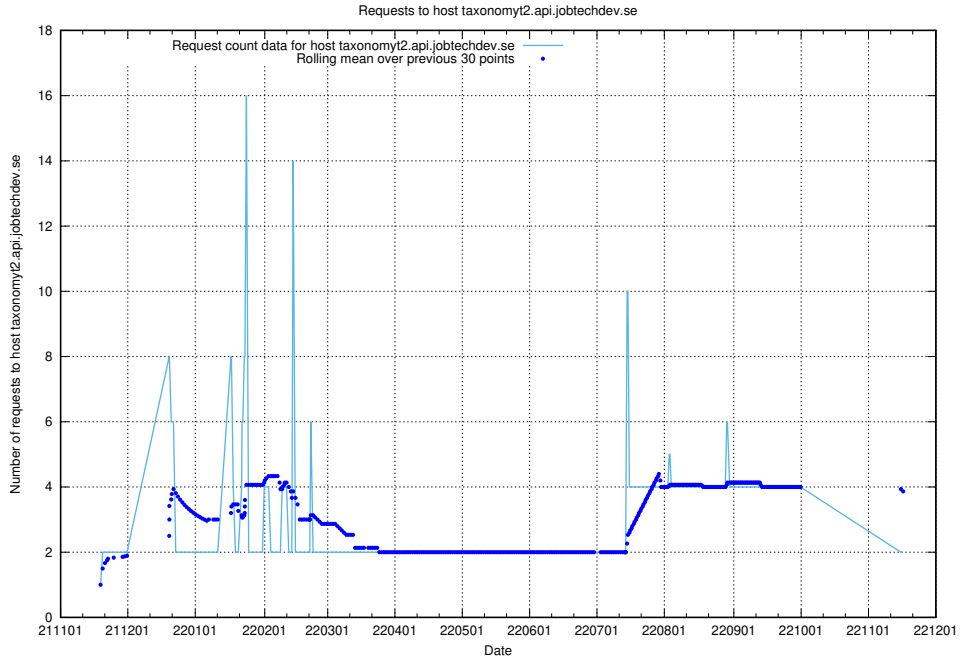

7.468 Usage of taxonomyt2.api.jobtechdev.se

Here, we count the number of requests to host taxonomyt2.api.jobtechdev.se.

7.469 Usage of widget.jobtechdev.se

Here, we count the number of requests to host widget.jobtechdev.se.