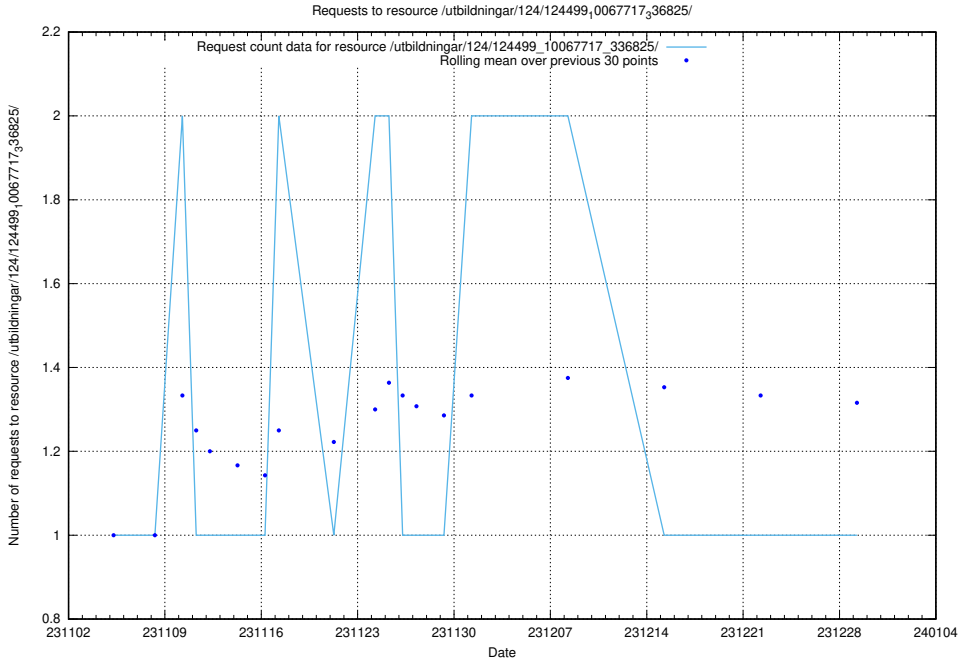

5.4915 Usage of /utbildningar/124/124499_10067717_336825/

Here, we count the number of requests to resource /utbildningar/124/124499_10067717_336825/.