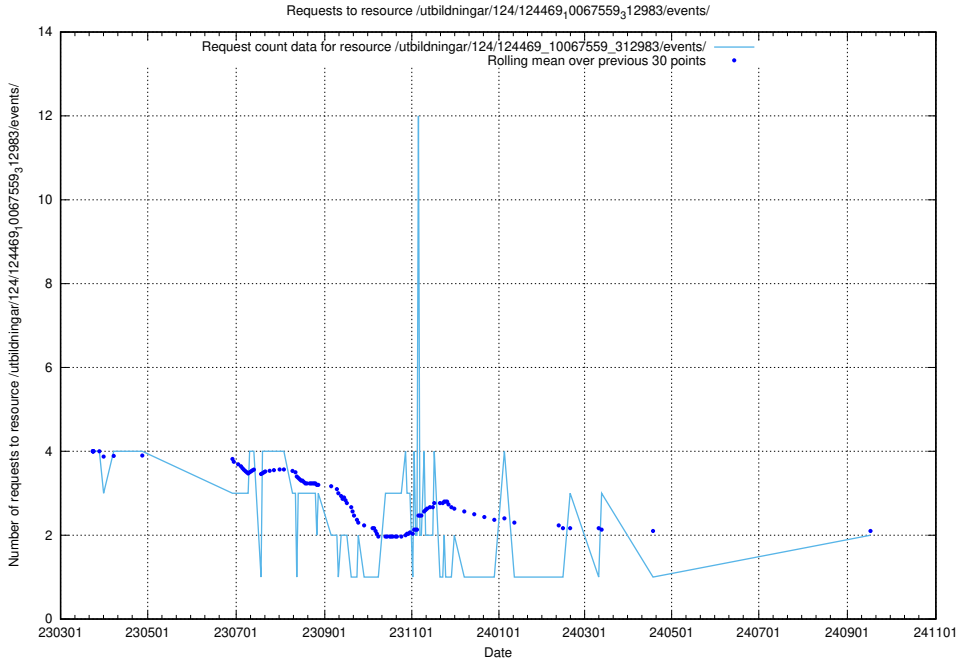

Here, we count the number of requests to resource /utbildningar/122/122967_10065273_289918/events/

5.1061 Usage of /utbildningar/124/124469_10067559_312983/events/

Here, we count the number of requests to resource /utbildningar/124/124469_10067559_312983/events/