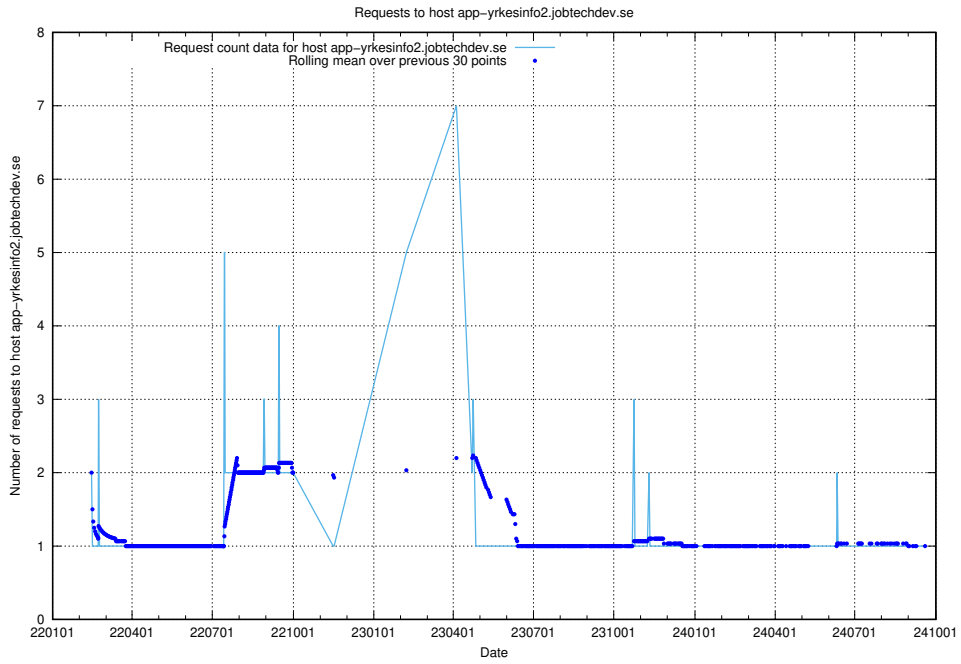

Here, we count the number of requests to host app-yrkesinfo2.jobtechdev.se.

7.662 Usage of djs-frontend-data-jobtechdev-se-prod.prod.services.jtech.se

Here, we count the number of requests to host djs-frontend-data-jobtechdev-se-prod.prod.services.jtech.se.