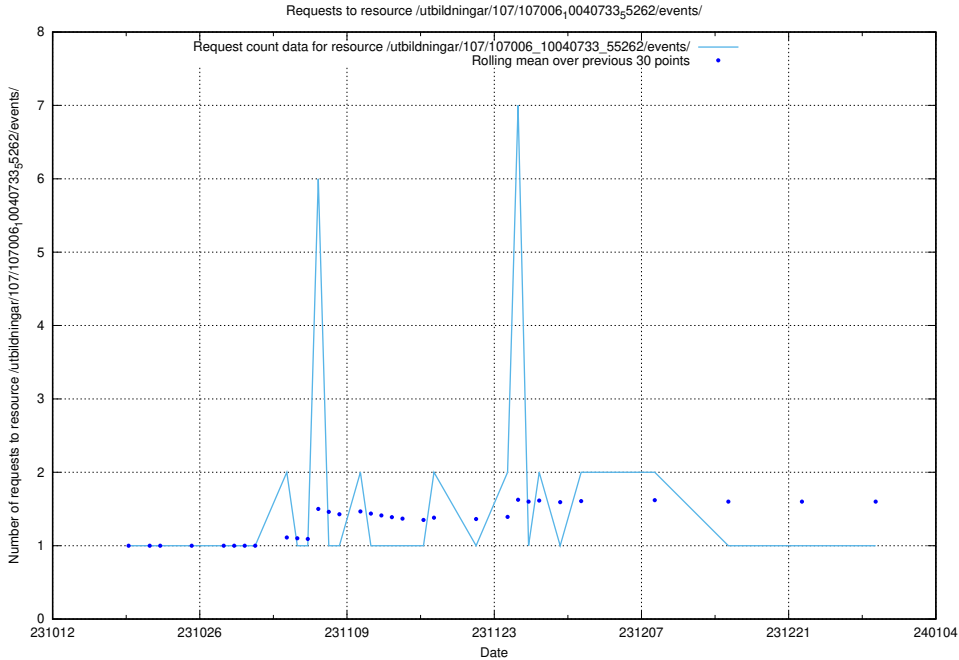

Here, we count the number of requests to resource /utbildningar/124/124498_10067717_336825/.

5.5060 Usage of /utbildningar/107/107006_10040733_55262/events/

Here, we count the number of requests to resource /utbildningar/107/107006_10040733_55262/events/.