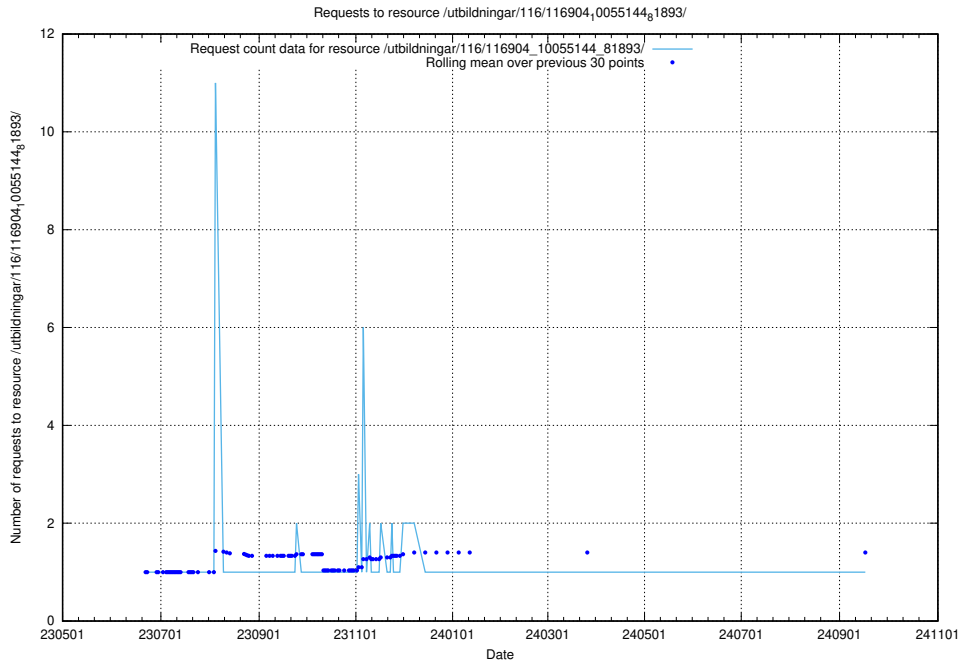

5.6582 Usage of /utbildningar/116/116904_10055144_81893/

Here, we count the number of requests to resource /utbildningar/116/116904_10055144_81893/.