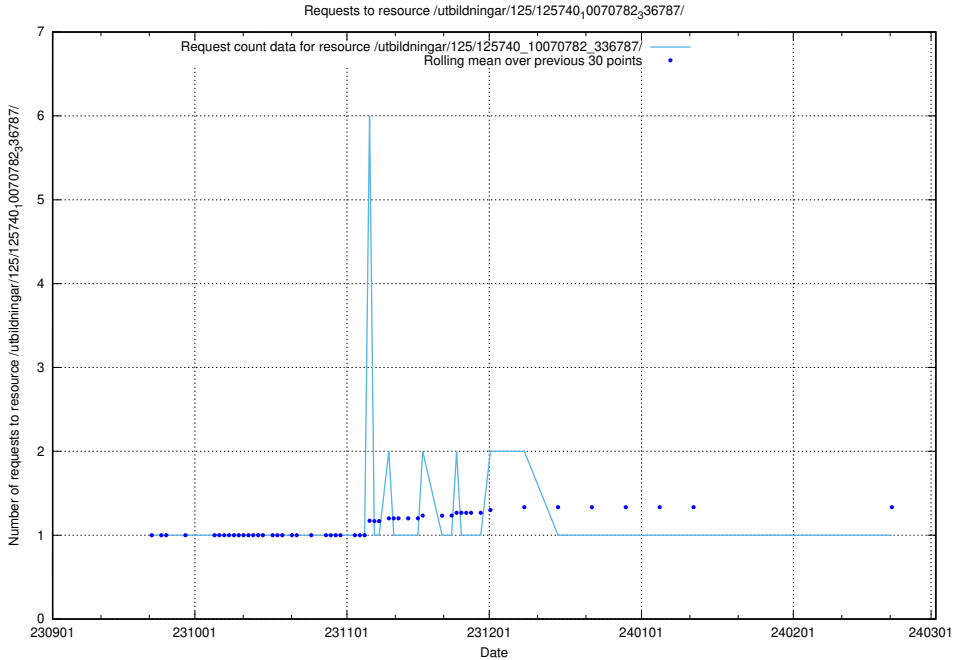

5.5289 Usage of /utbildningar/125/125740_10070782_336787/

Here, we count the number of requests to resource /utbildningar/125/125740_10070782_336787/.