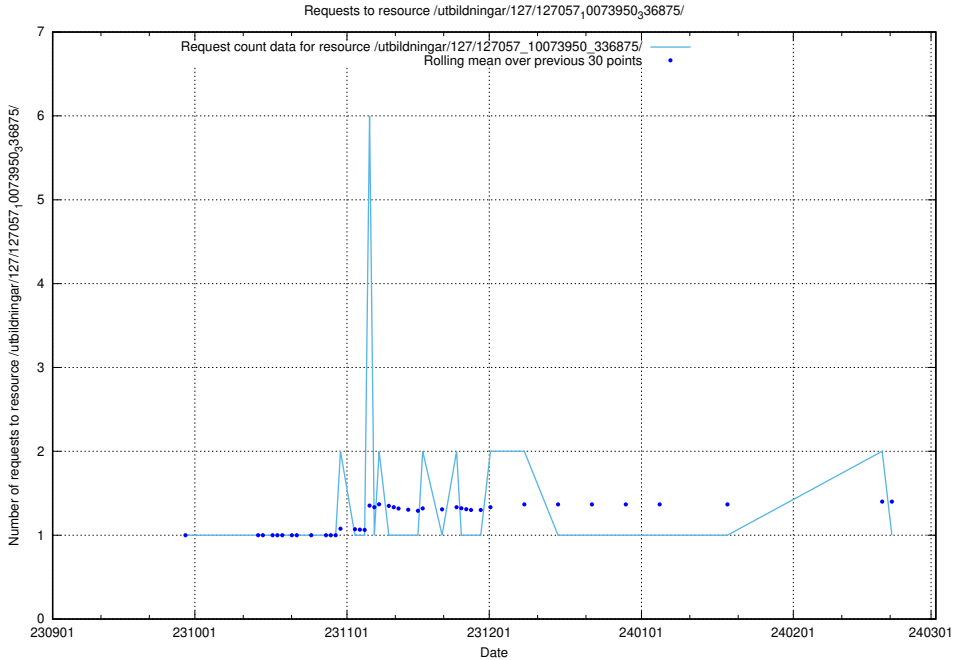

5.5230 Usage of /utbildningar/127/127057_10073950_336875/

Here, we count the number of requests to resource /utbildningar/127/127057_10073950_336875/.