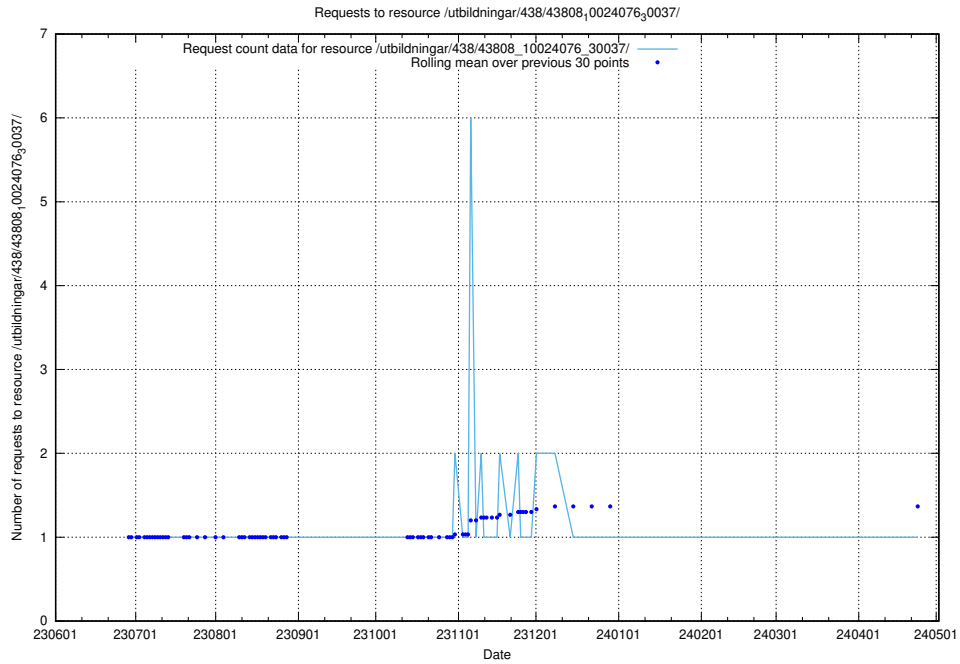

5.6206 Usage of /utbildningar/438/43808_10024076_30037/

Here, we count the number of requests to resource /utbildningar/438/43808_10024076_30037/.