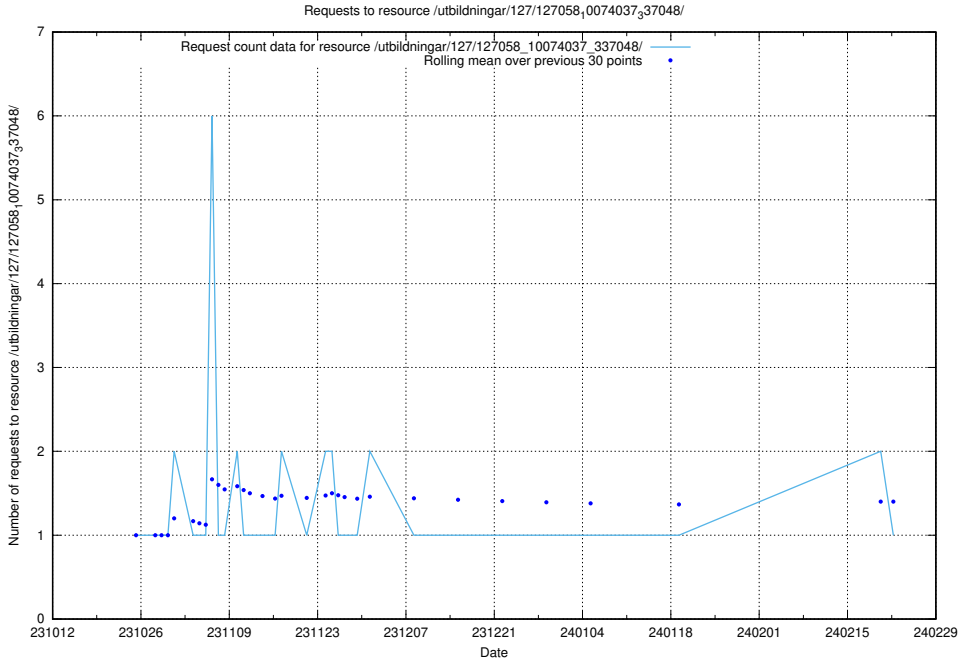

5.4997 Usage of /utbildningar/127/127058_10074037_337048/

Here, we count the number of requests to resource /utbildningar/127/127058_10074037_337048/.