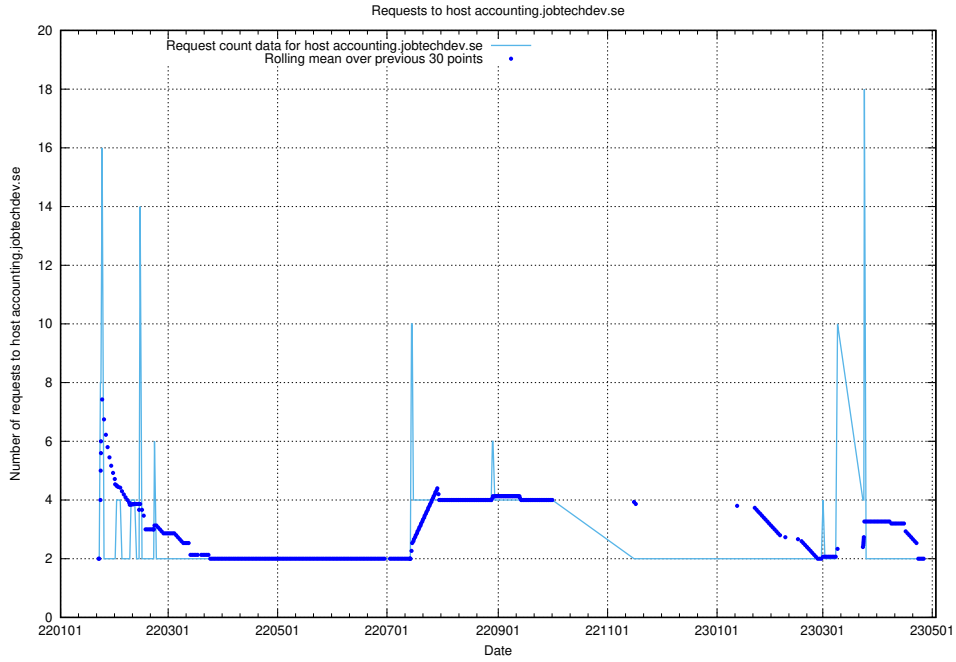

Here, we count the number of requests to host accounting.jobtechdev.se.

7.267 Usage of a.jobtechdev.se

Here, we count the number of requests to host a.jobtechdev.se.

7.268 Usage of game.jobtechdev.se

Here, we count the number of requests to host game.jobtechdev.se.