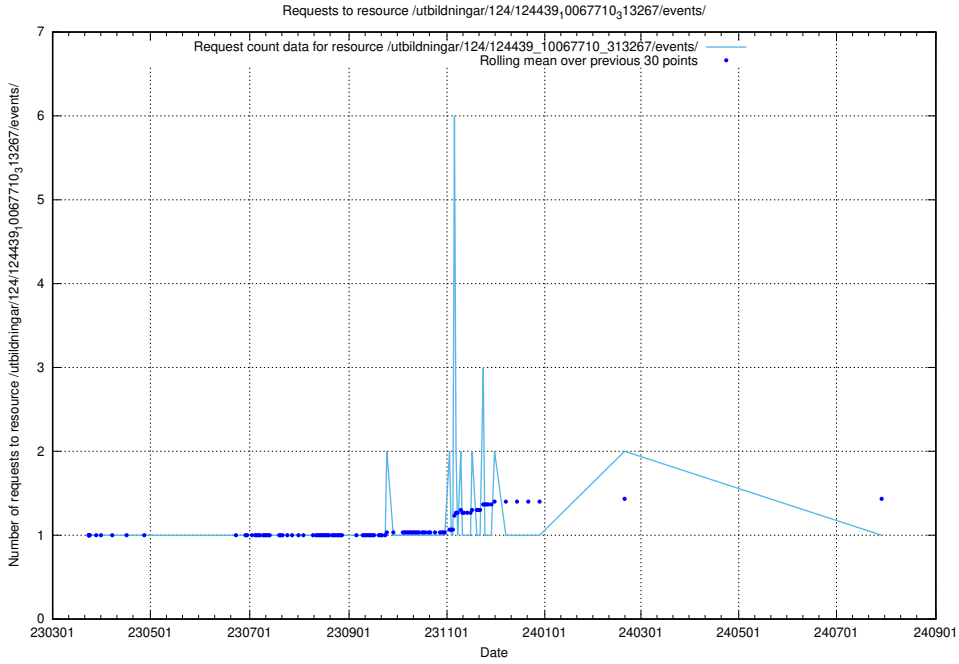

5.4437 Usage of /utbildningar/124/124439_10067710_313267/events/

Here, we count the number of requests to resource /utbildningar/124/124439_10067710_313267/events/