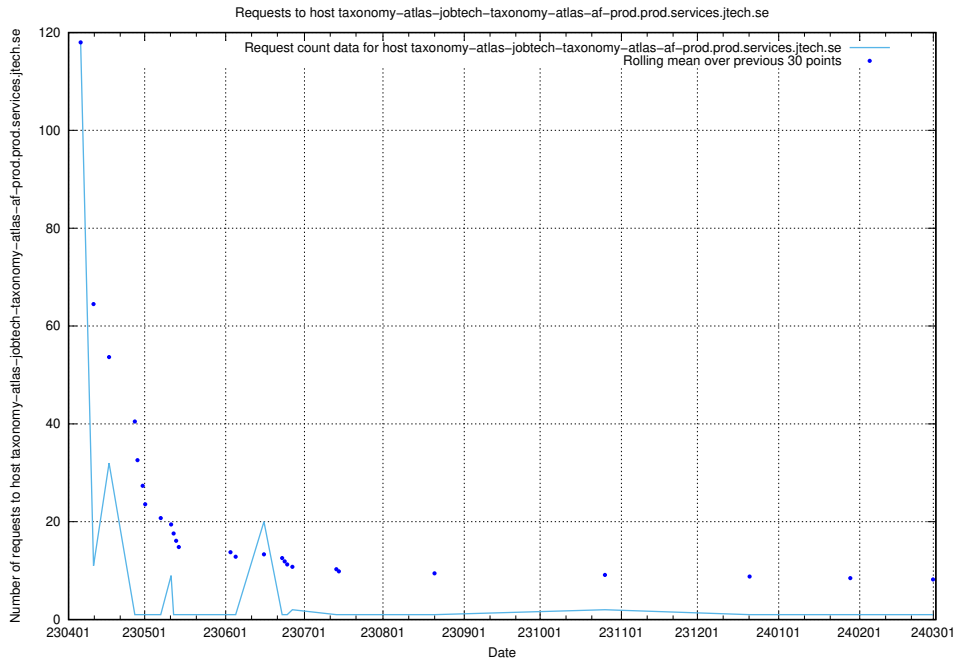

7.616 Usage of taxonomy-atlas-jobtech-taxonomy-atlas-af-prod.prod.services.jtech

Here, we count the number of requests to host taxonomy-atlas-jobtech-taxonomy-atlas-af-prod.prod.services.jtech.se.