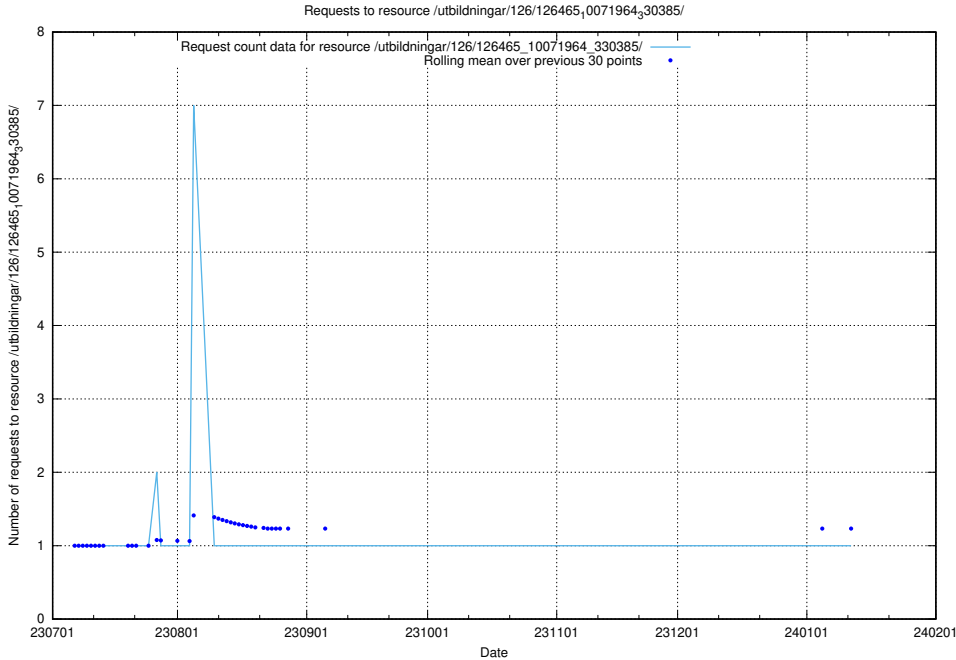

5.6081 Usage of /utbildningar/126/126465_10071964_330385/

Here, we count the number of requests to resource /utbildningar/126/126465_10071964_330385/.