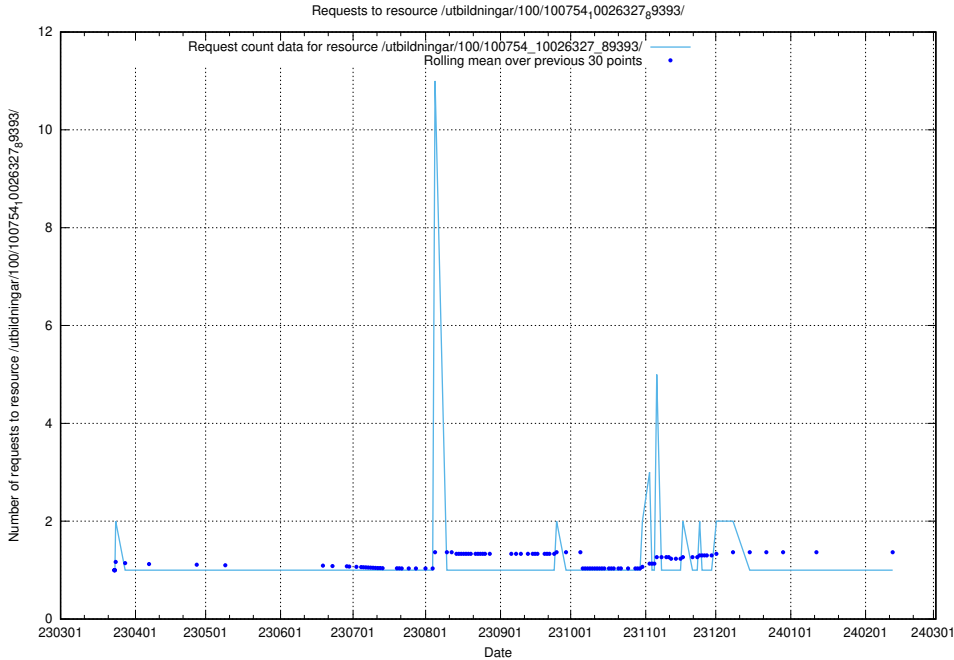

5.6337 Usage of /utbildningar/100/100754_10026327_89393/

Here, we count the number of requests to resource /utbildningar/100/100754_10026327_89393/.