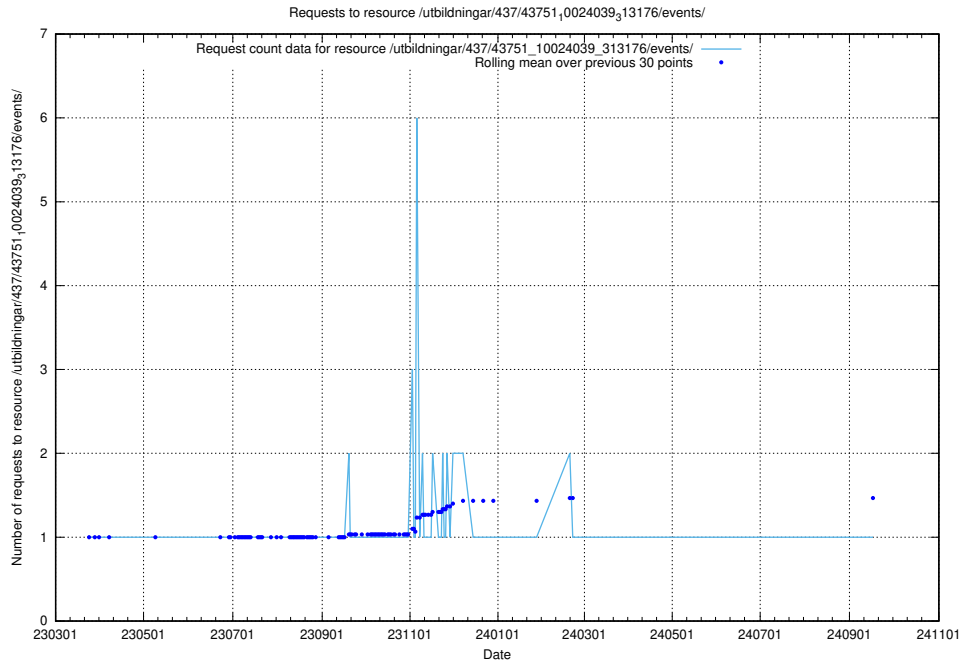

5.6972 Usage of /utbildningar/437/43751_10024039_313176/events/

Here, we count the number of requests to resource /utbildningar/437/43751_10024039_313176/events/.