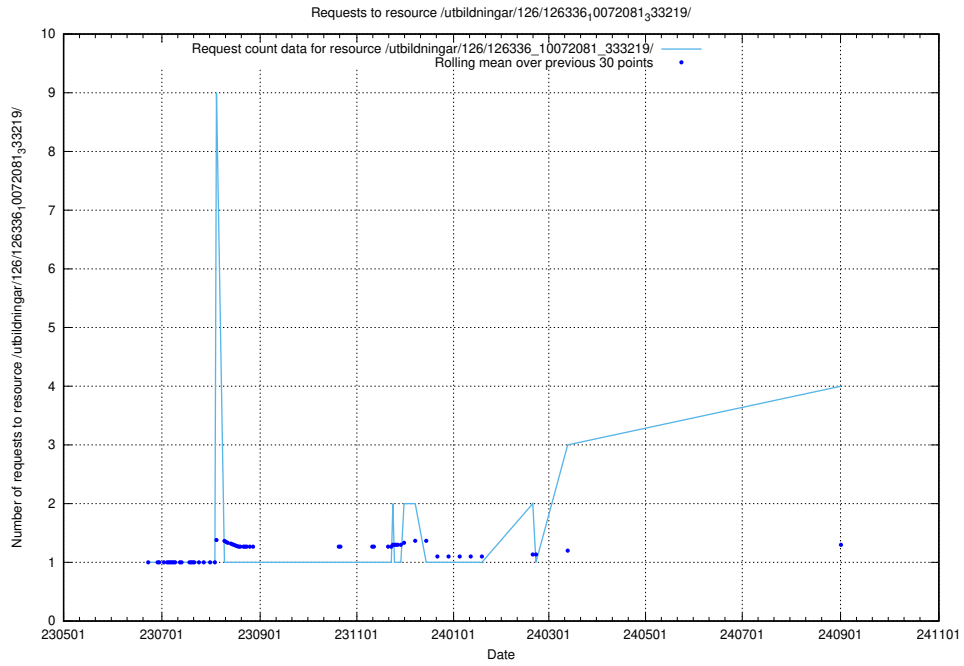

5.384 Usage of /utbildningar/126/126336_10072081_333219/

Here, we count the number of requests to resource /utbildningar/126/126336_10072081_333219/.