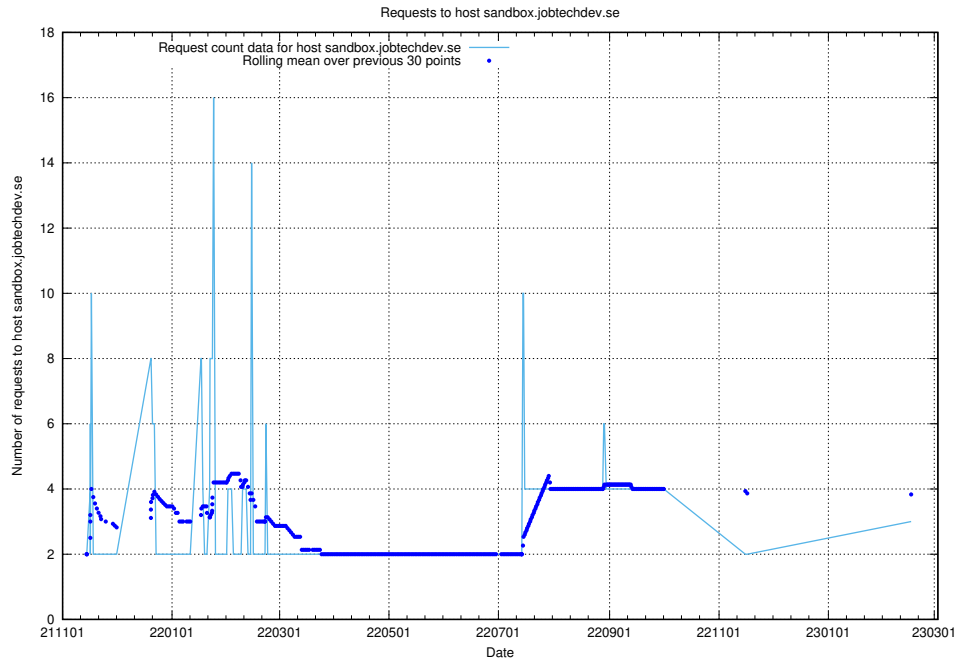

7.241 Usage of sandbox.jobtechdev.se

Here, we count the number of requests to host sandbox.jobtechdev.se.