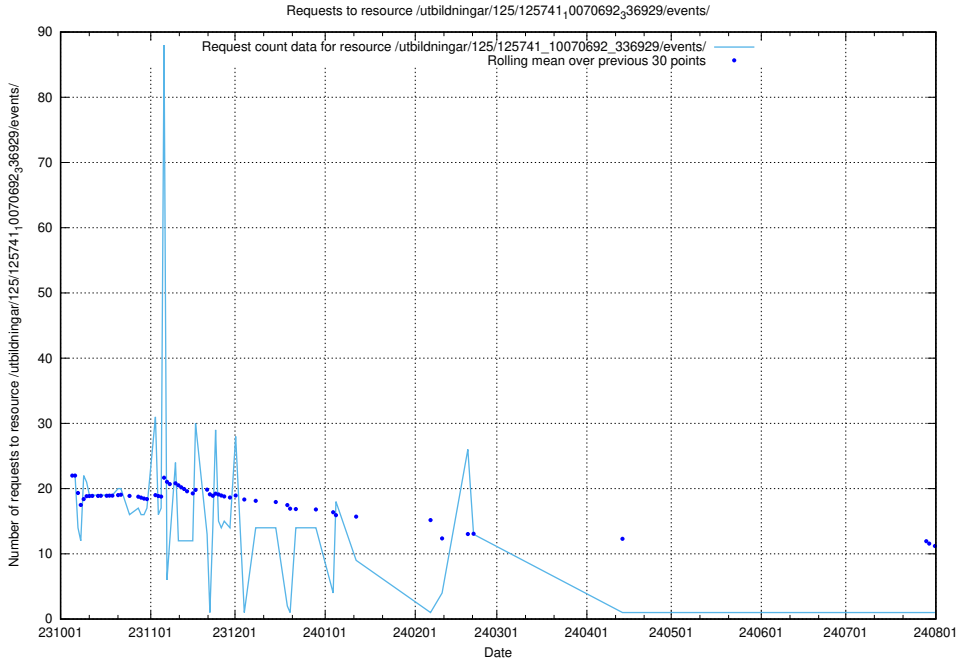

5.5186 Usage of /utbildningar/125/125741_10070692_336929/events/

Here, we count the number of requests to resource /utbildningar/125/125741_10070692_336929/events/