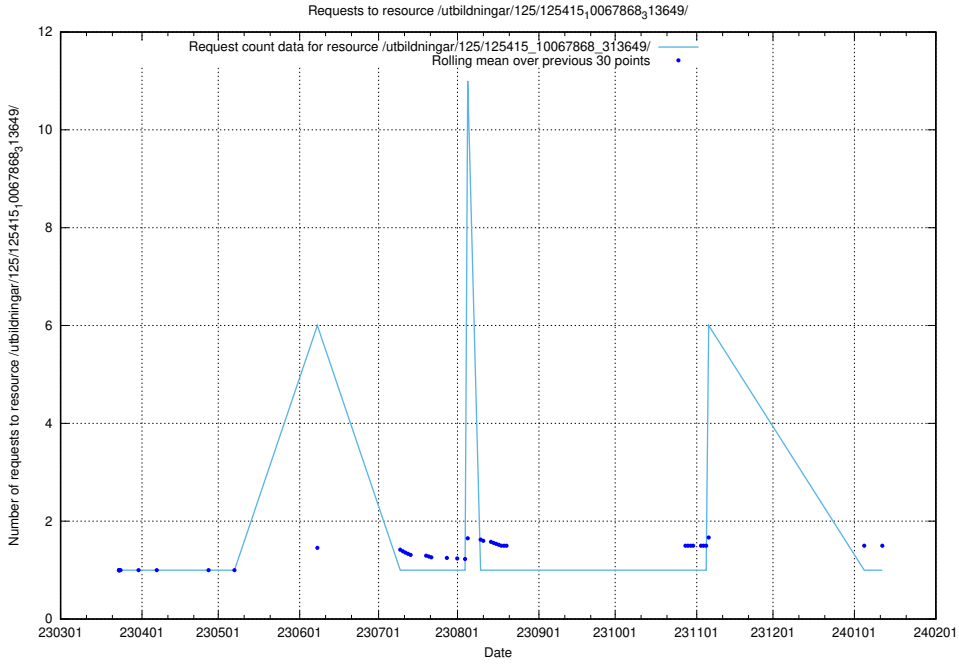

5.1233 Usage of /utbildningar/125/125415_10067868_313649/

Here, we count the number of requests to resource /utbildningar/125/125415_10067868_313649/.