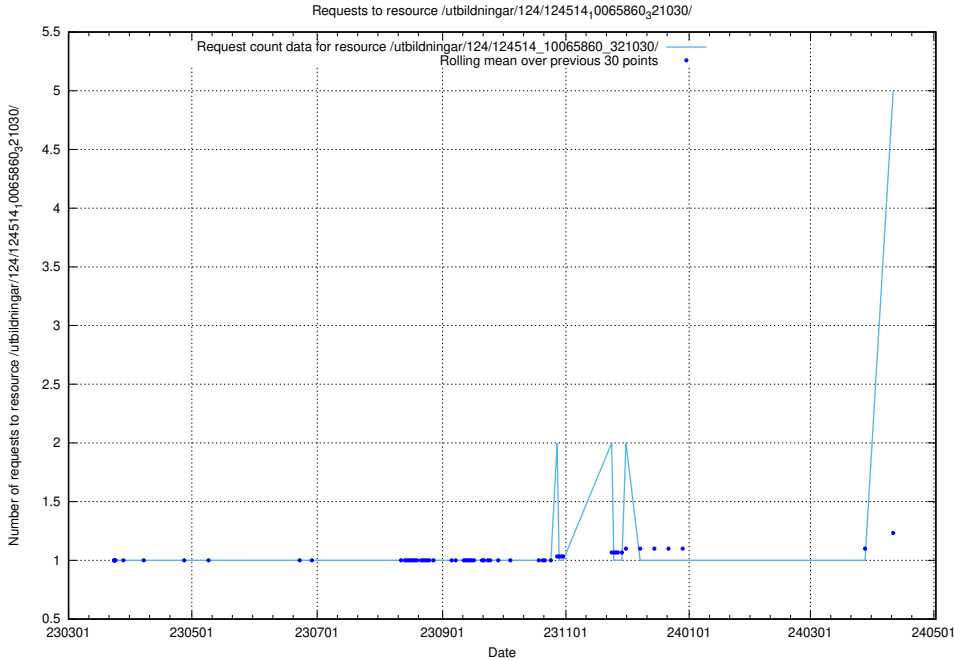

5.228 Usage of /utbildningar/124/124514_10065860_321030/

Here, we count the number of requests to resource /utbildningar/124/124514_10065860_321030/.