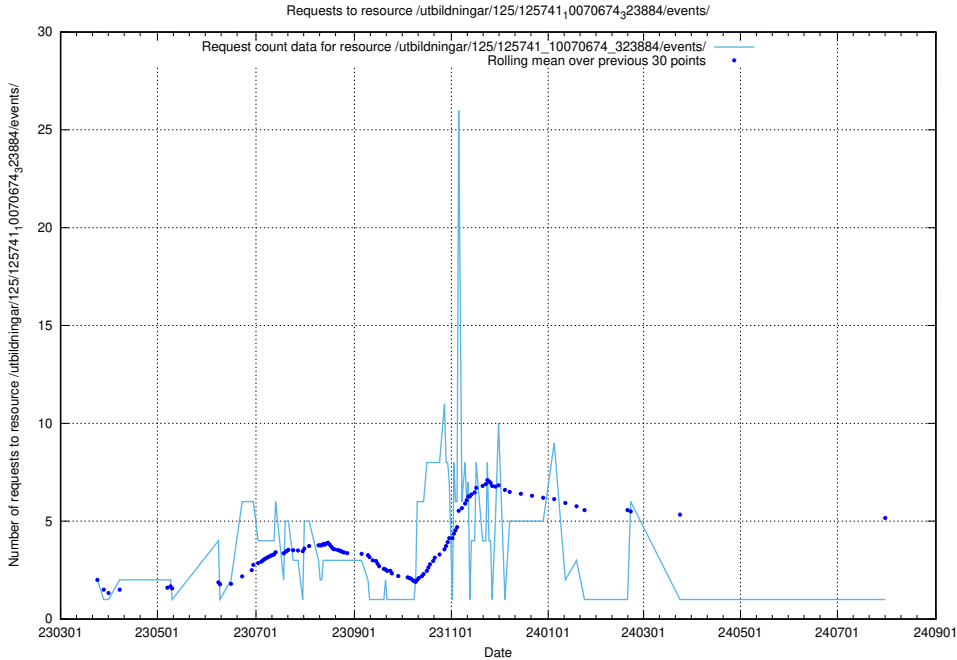

5.6933 Usage of /utbildningar/125/125741_10070674_323884/events/

Here, we count the number of requests to resource /utbildningar/125/125741_10070674_323884/events/