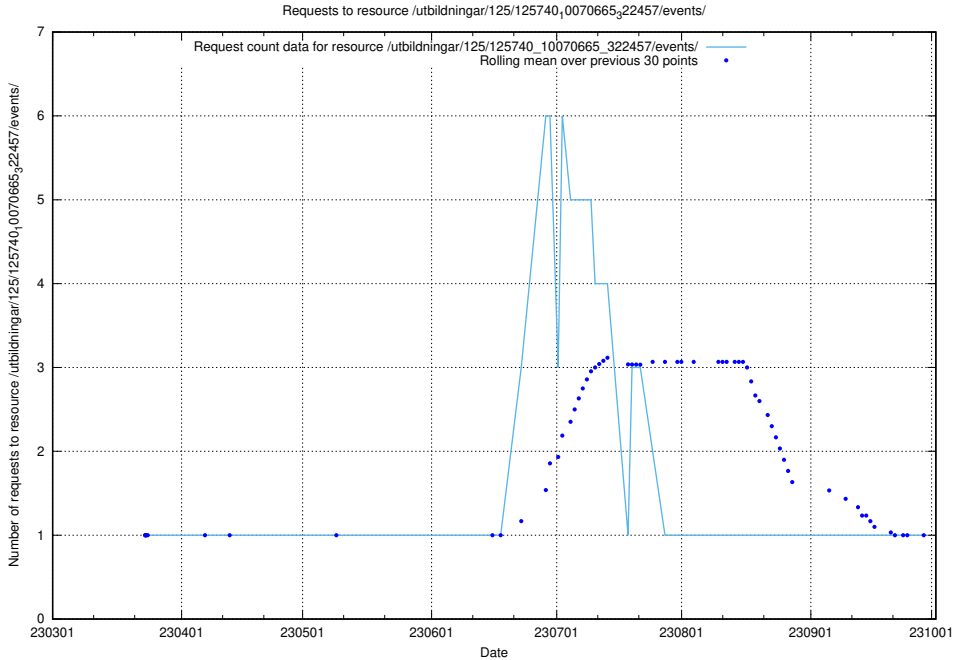

5.1131 Usage of /utbildningar/125/125740_10070665_322457/events/

Here, we count the number of requests to resource /utbildningar/125/125740_10070665_322457/events/