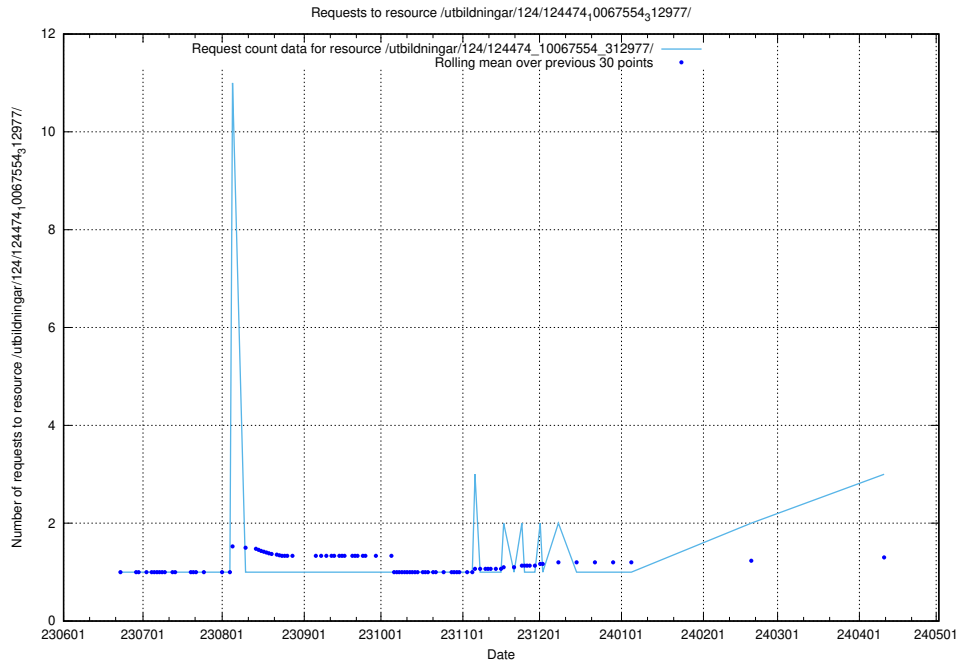

5.542 Usage of /utbildningar/124/124474_10067554_312977/

Here, we count the number of requests to resource /utbildningar/124/124474_10067554_312977/.