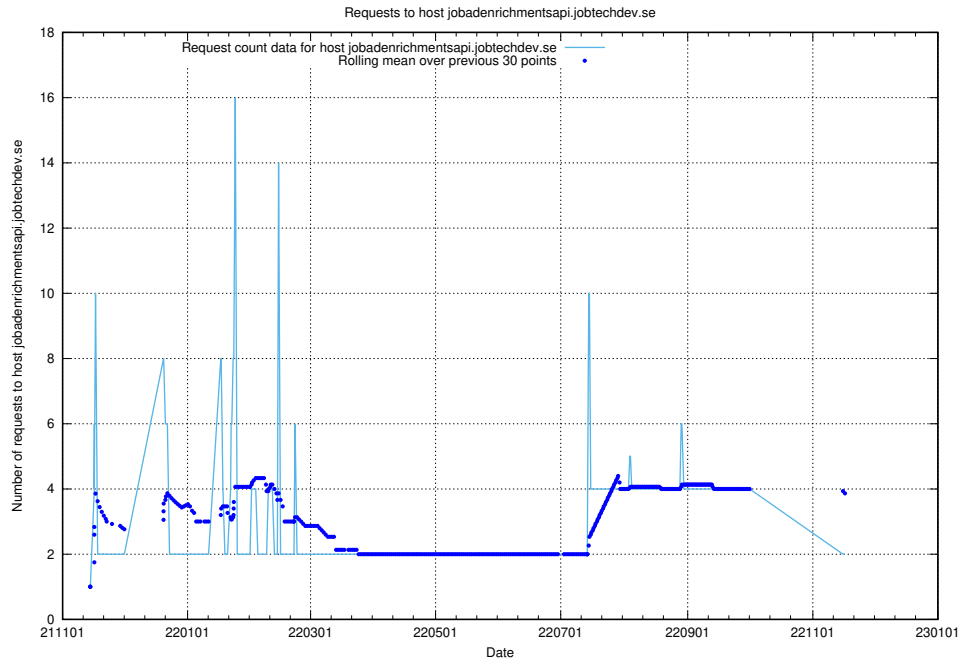

7.585 Usage of jobadenrichmentsapi.jobtechdev.se

Here, we count the number of requests to host jobadenrichmentsapi.jobtechdev.se.