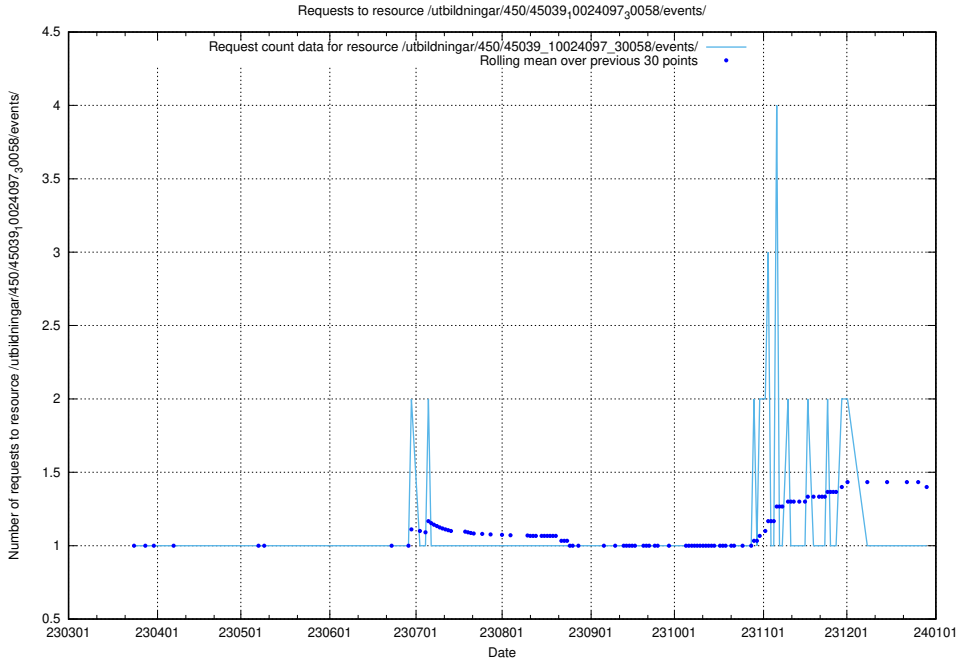

5.6937 Usage of /utbildningar/450/45039_10024097_30058/events/

Here, we count the number of requests to resource /utbildningar/450/45039_10024097_30058/events/.