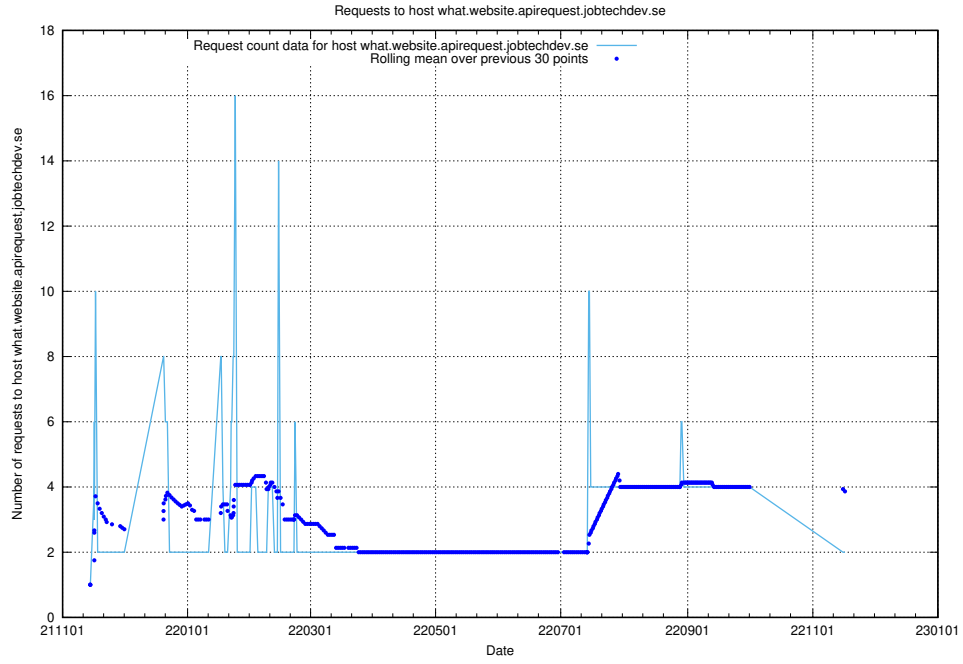

7.553 Usage of what.website.apirequest.jobtechdev.se

Here, we count the number of requests to host what.website.apirequest.jobtechdev.se.