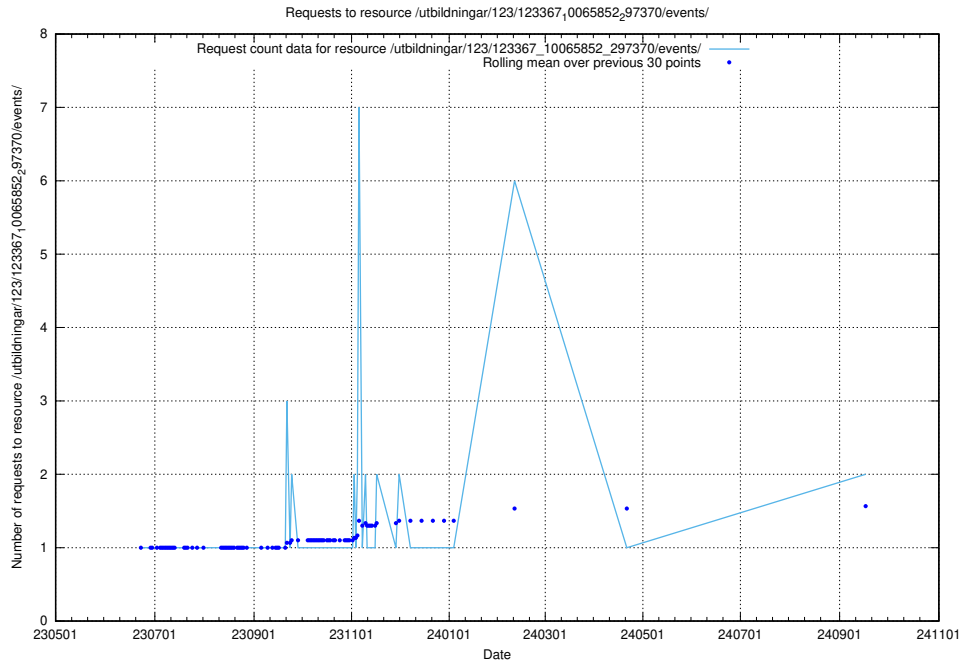

5.1019 Usage of /utbildningar/123/123367_10065852_297370/events/

Here, we count the number of requests to resource /utbildningar/123/123367_10065852_297370/events/