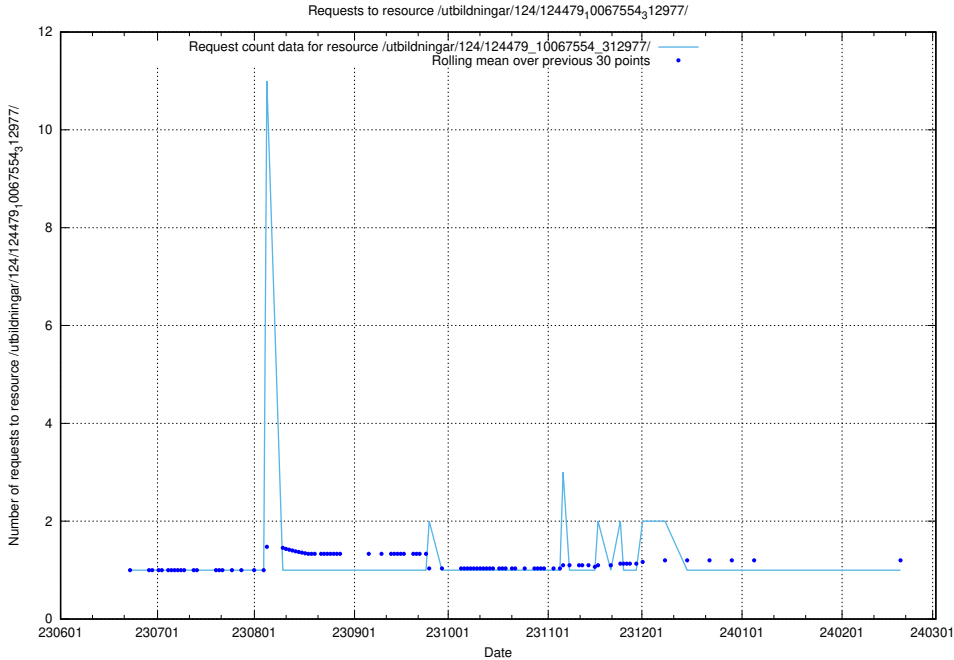

5.6533 Usage of /utbildningar/124/124479_10067554_312977/

Here, we count the number of requests to resource /utbildningar/124/124479_10067554_312977/.