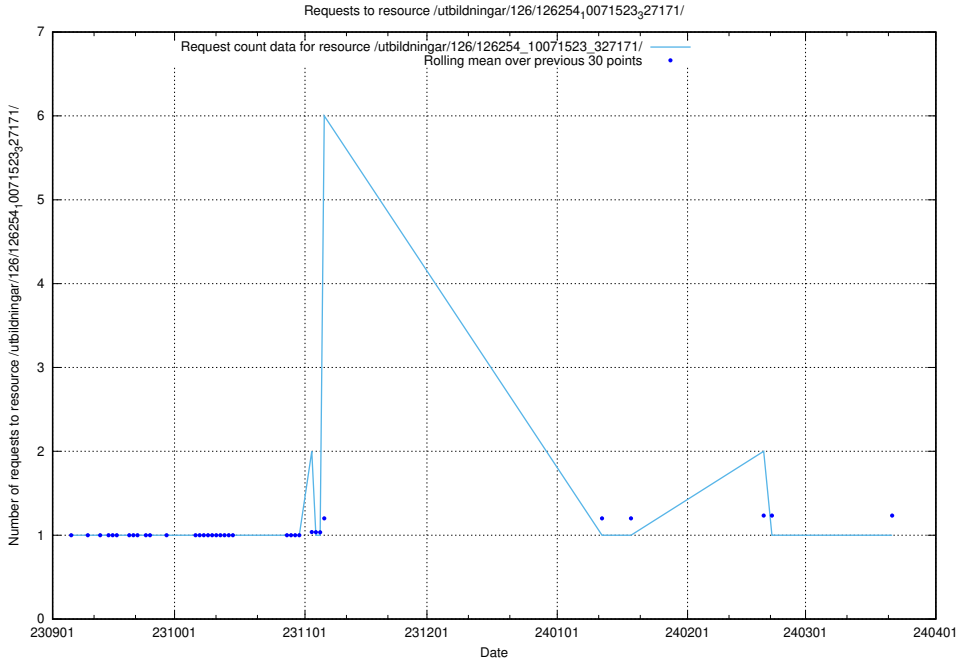

5.5448 Usage of /utbildningar/126/126254_10071523_327171/

Here, we count the number of requests to resource /utbildningar/126/126254_10071523_327171/.