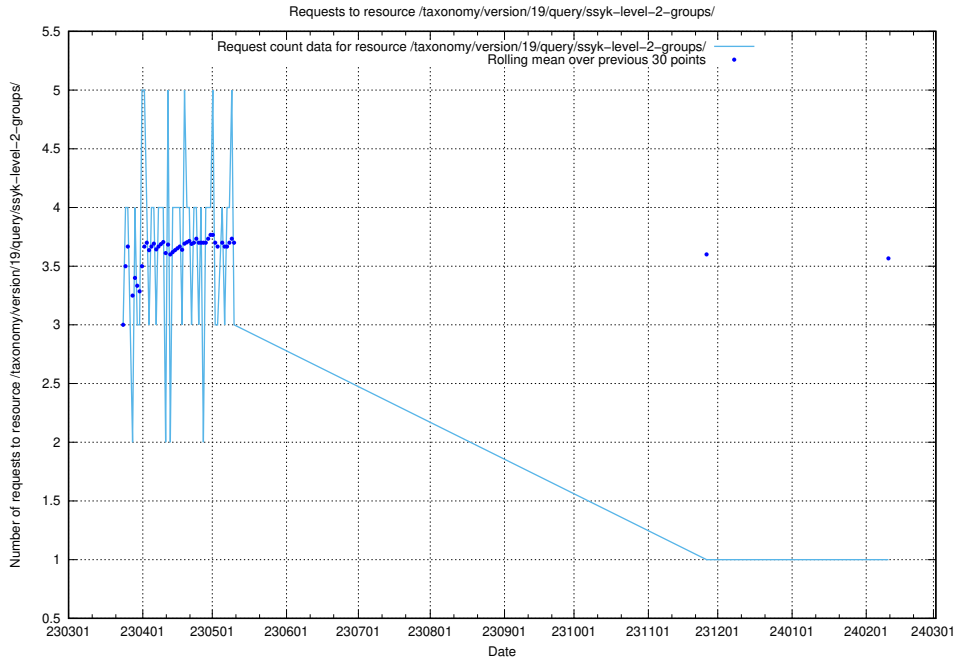

5.6896 Usage of /taxonomy/version/19/query/ssyk-level-2-groups/

Here, we count the number of requests to resource /taxonomy/version/19/query/ssyk-level-2-groups/.