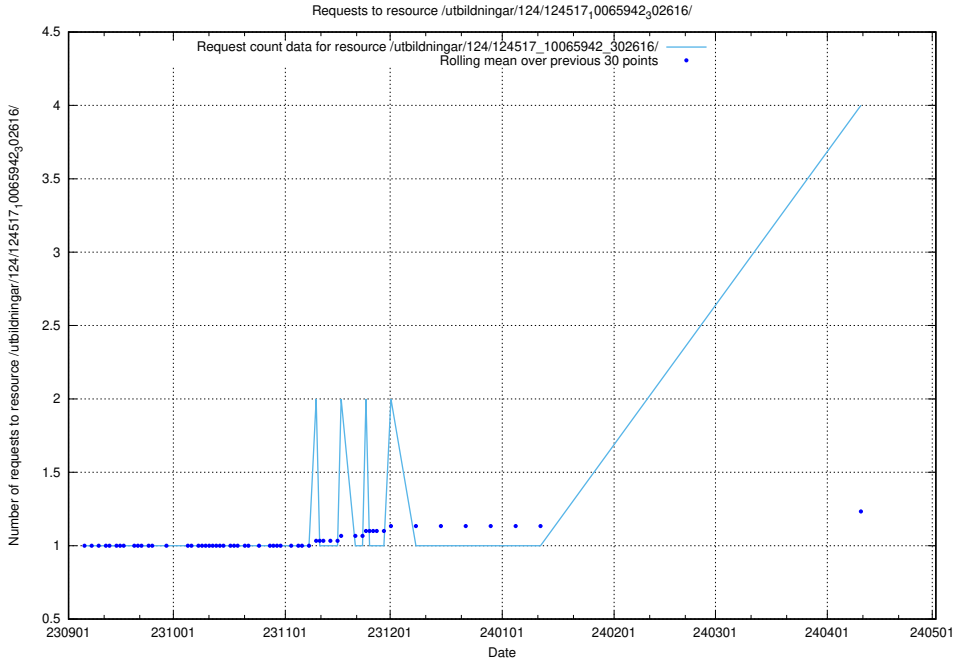

5.365 Usage of /utbildningar/124/124517_10065942_302616/

Here, we count the number of requests to resource /utbildningar/124/124517_10065942_302616/.