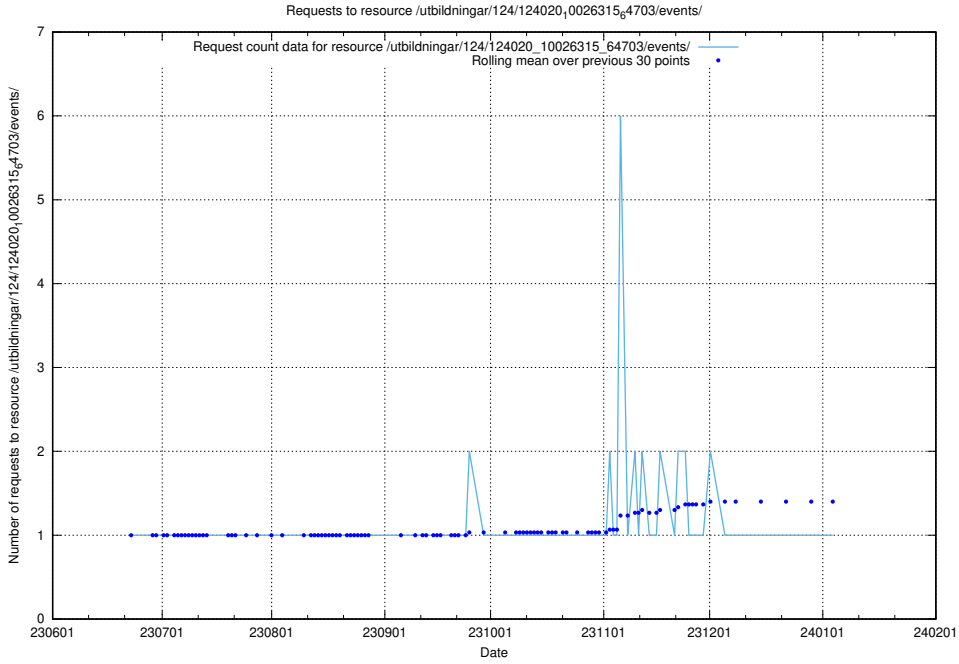

5.6564 Usage of /utbildningar/124/124020_10026315_64703/events/

Here, we count the number of requests to resource /utbildningar/124/124020_10026315_64703/events/.