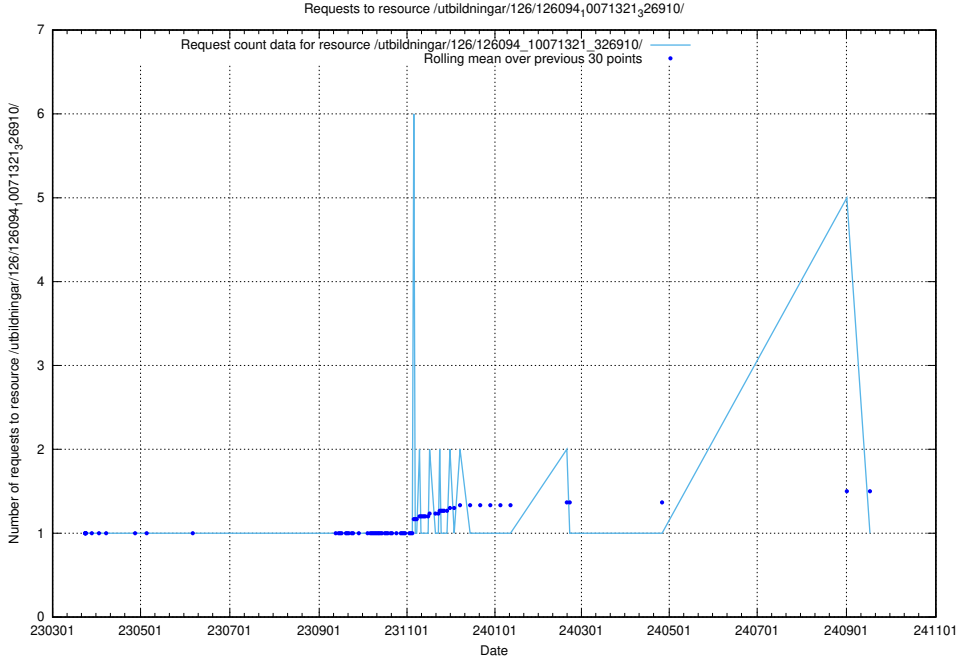

5.7214 Usage of /utbildningar/126/126094_10071321_326910/

Here, we count the number of requests to resource /utbildningar/126/126094_10071321_326910/.