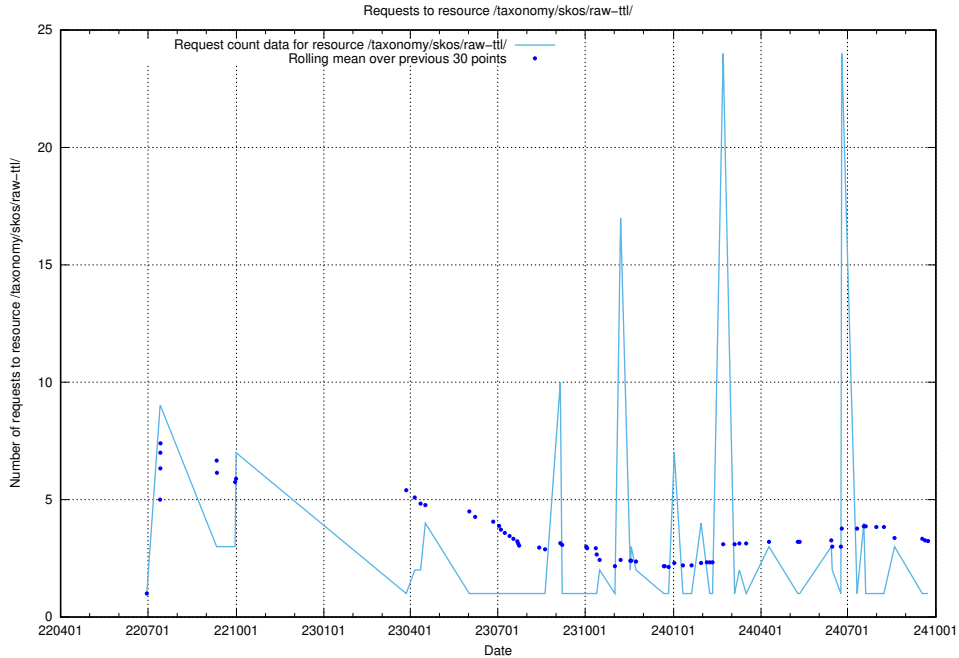

5.1130 Usage of /taxonomy/skos/raw-ttl/

Here, we count the number of requests to resource /taxonomy/skos/raw-ttl/.