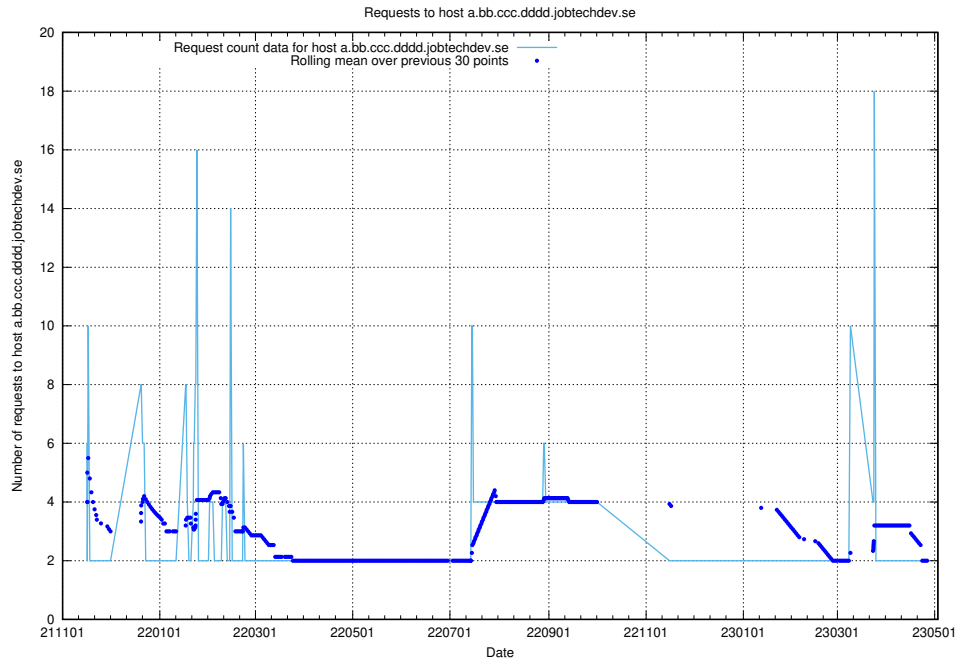

7.535 Usage of a.bb.ccc.dddd.jobtechdev.se

Here, we count the number of requests to host a.bb.ccc.dddd.jobtechdev.se.