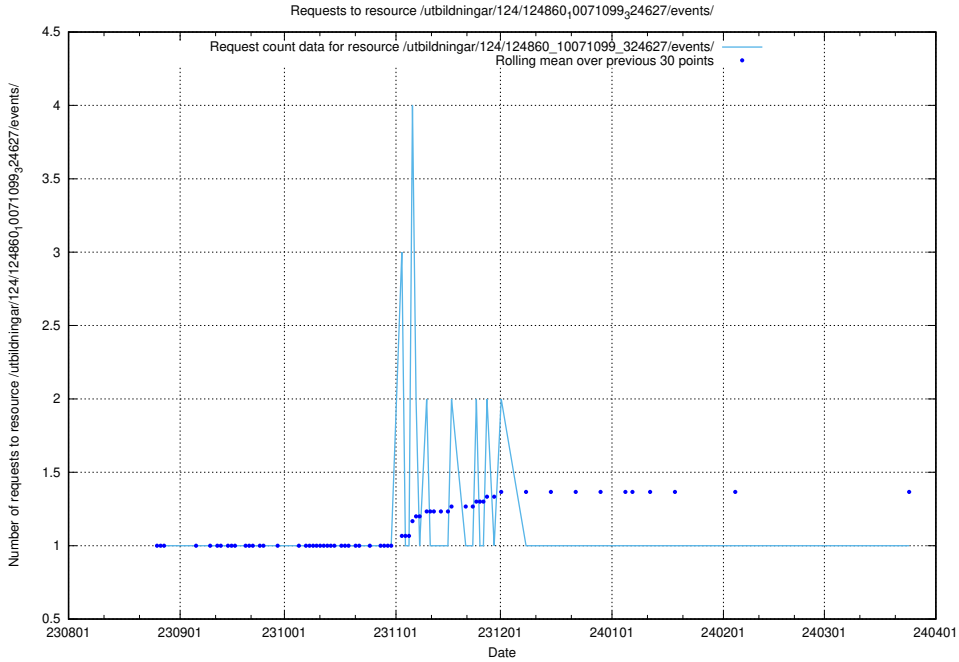

Here, we count the number of requests to resource /utbildningar/125/125577_10070075_320440/events/

5.5491 Usage of /utbildningar/124/124860_10071099_324627/events/

Here, we count the number of requests to resource /utbildningar/124/124860_10071099_324627/events/