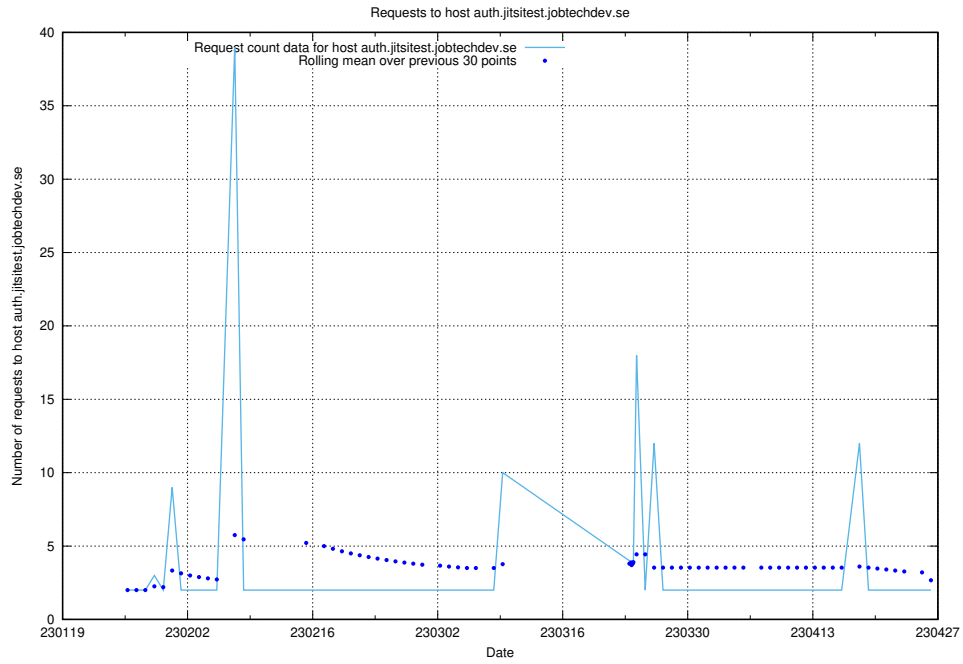

7.298 Usage of auth.jitsitest.jobtechdev.se

Here, we count the number of requests to host auth.jitsitest.jobtechdev.se.