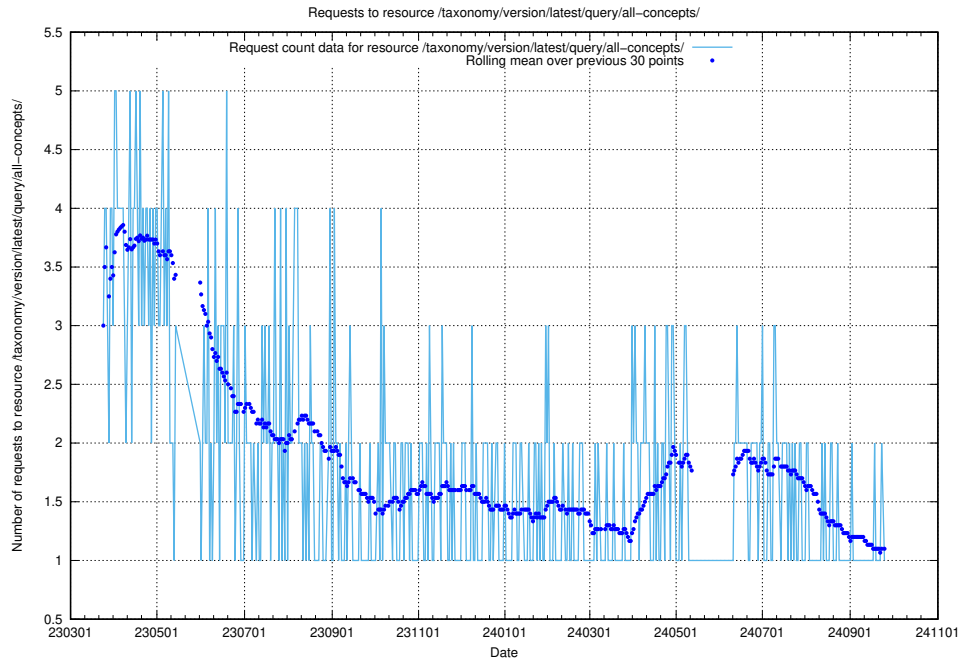

Here, we count the number of requests to resource /taxonomy/version/latest/query/concept-types/.

5.6876 Usage of /taxonomy/version/latest/query/all-concepts/

Here, we count the number of requests to resource /taxonomy/version/latest/query/all-concepts/.