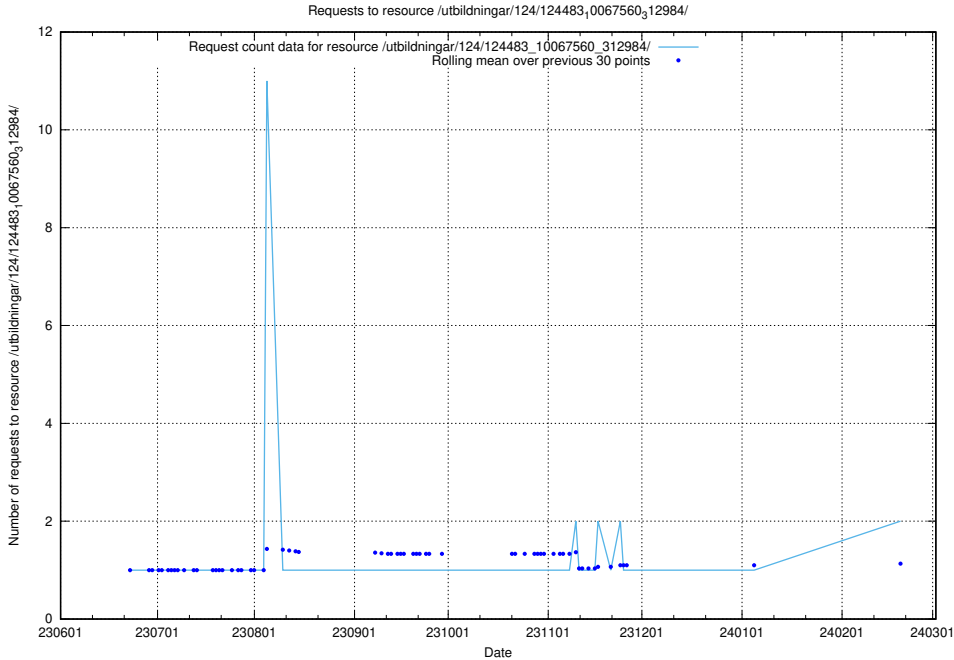

5.1005 Usage of /utbildningar/124/124483_10067560_312984/

Here, we count the number of requests to resource /utbildningar/124/124483_10067560_312984/.