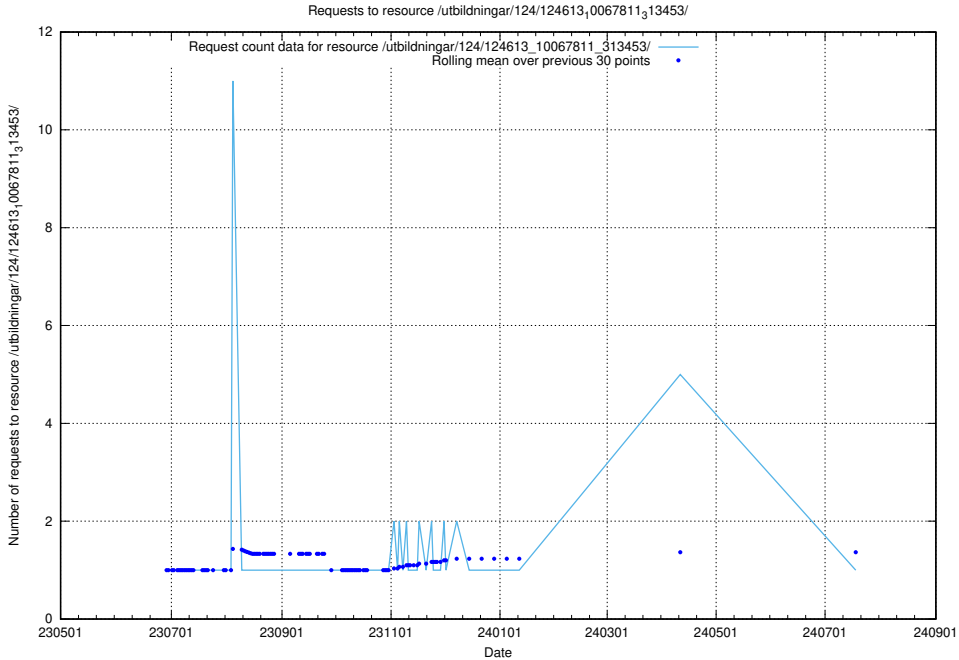

5.6263 Usage of /utbildningar/124/124613_10067811_313453/

Here, we count the number of requests to resource /utbildningar/124/124613_10067811_313453/.