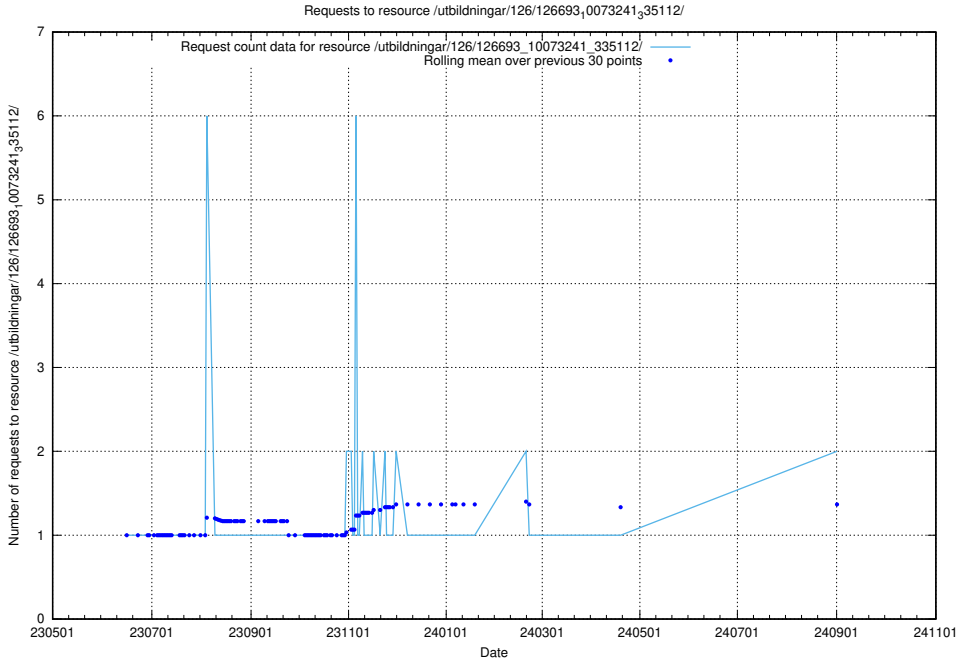

5.1027 Usage of /utbildningar/126/126693_10073241_335112/

Here, we count the number of requests to resource /utbildningar/126/126693_10073241_335112/.