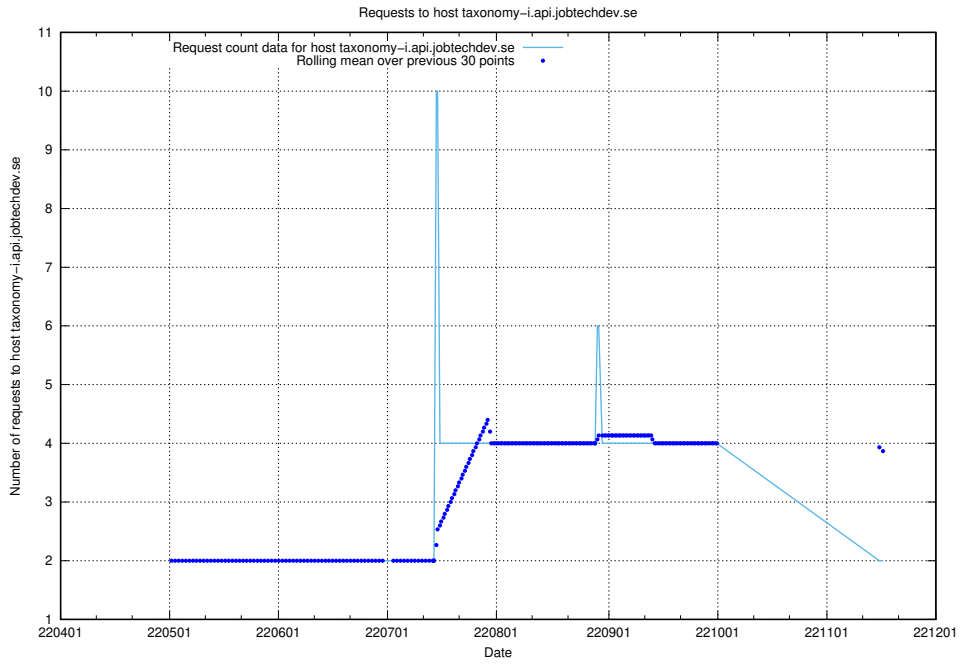

7.439 Usage of taxonomy-i.api.jobtechdev.se

Here, we count the number of requests to host taxonomy-i.api.jobtechdev.se.