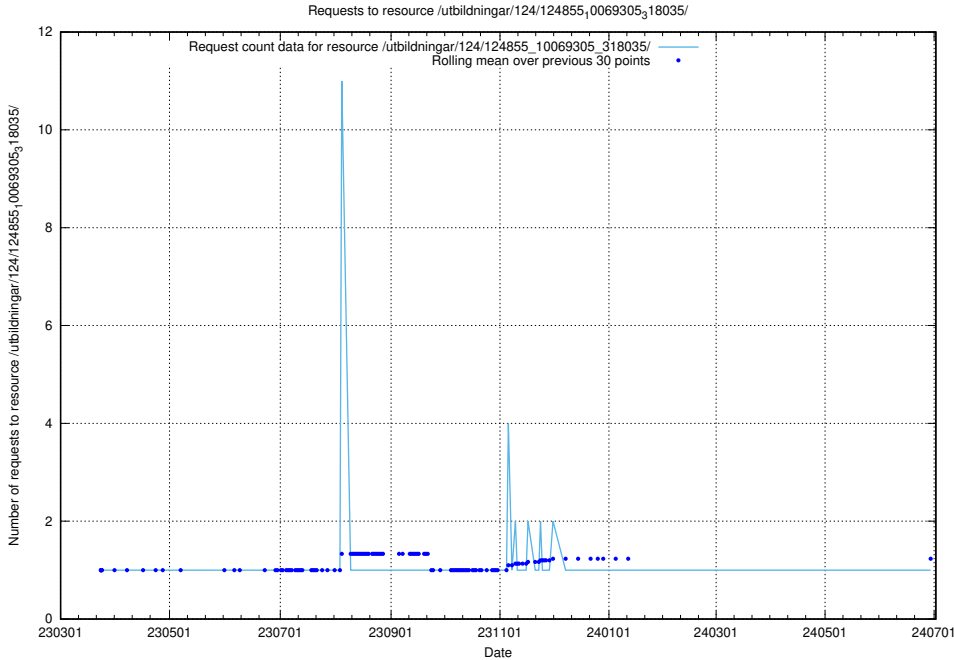

5.1327 Usage of /utbildningar/124/124855_10069305_318035/

Here, we count the number of requests to resource /utbildningar/124/124855_10069305_318035/.