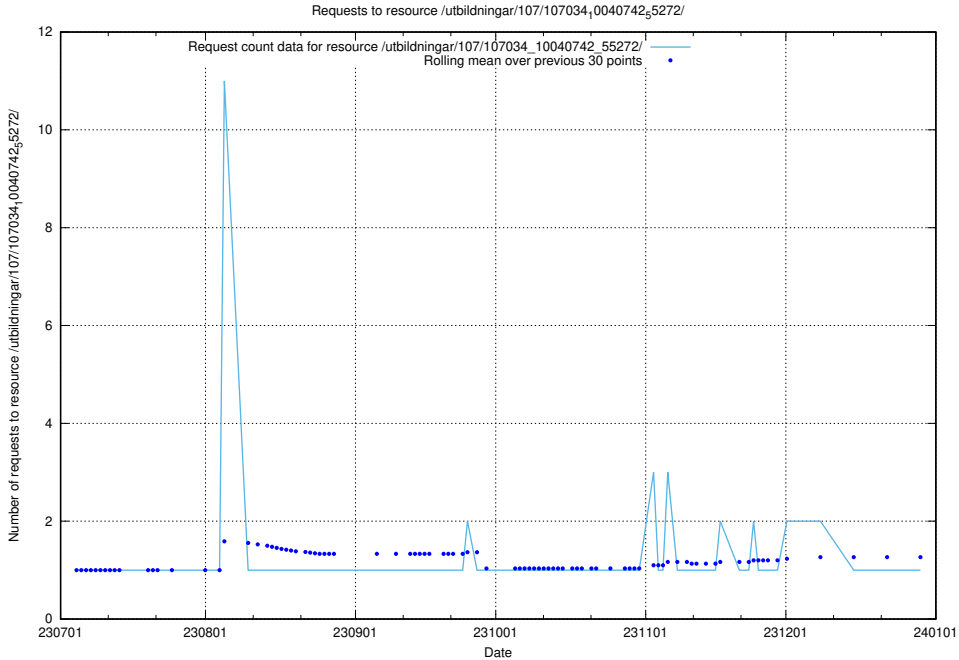

5.6138 Usage of /utbildningar/107/107034_10040742_55272/

Here, we count the number of requests to resource /utbildningar/107/107034_10040742_55272/.