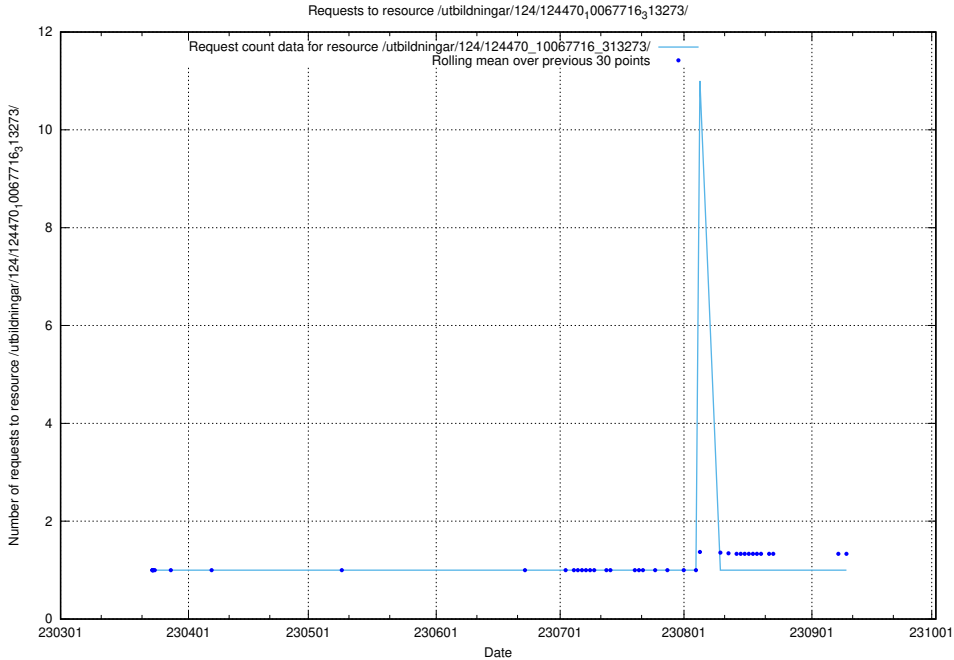

5.3986 Usage of /utbildningar/124/124470_10067716_313273/

Here, we count the number of requests to resource /utbildningar/124/124470_10067716_313273/.