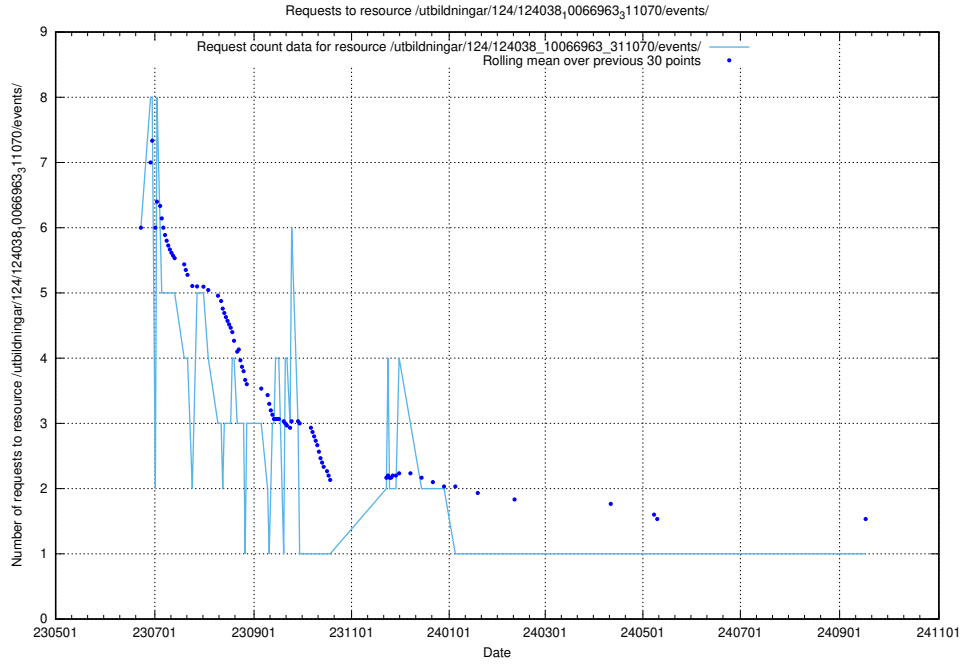

Here, we count the number of requests to resource /utbildningar/125/125741_10070782_335875/events/

5.6330 Usage of /utbildningar/124/124038_10066963_311070/events/

Here, we count the number of requests to resource /utbildningar/124/124038_10066963_311070/events/