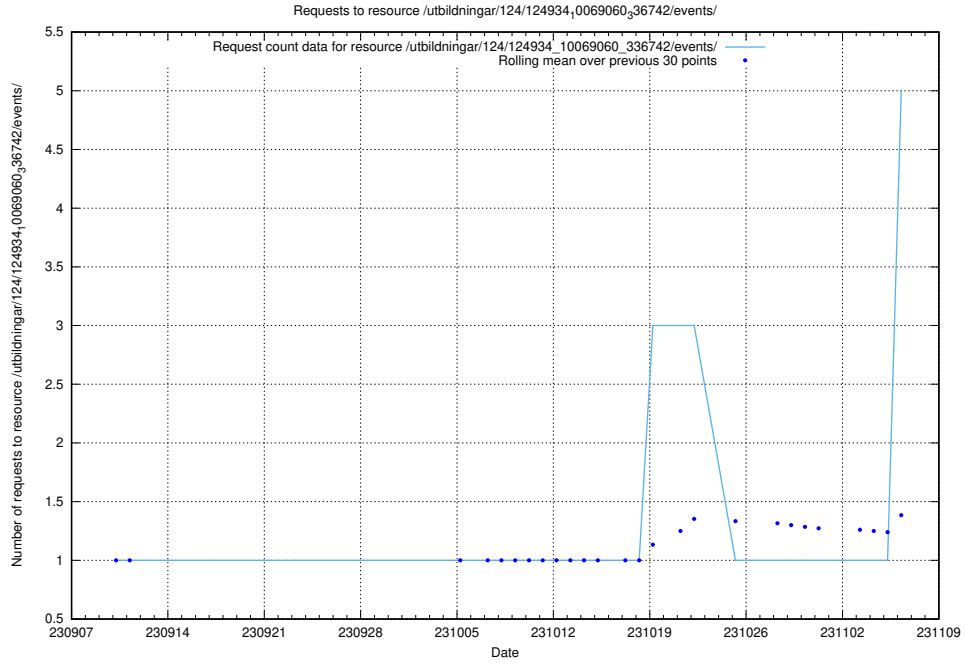

5.248 Usage of /utbildningar/124/124934_10069060_336742/events/

Here, we count the number of requests to resource /utbildningar/124/124934_10069060_336742/events/

5.249 Usage of /utbildningar/126/126937_10073576_336227/