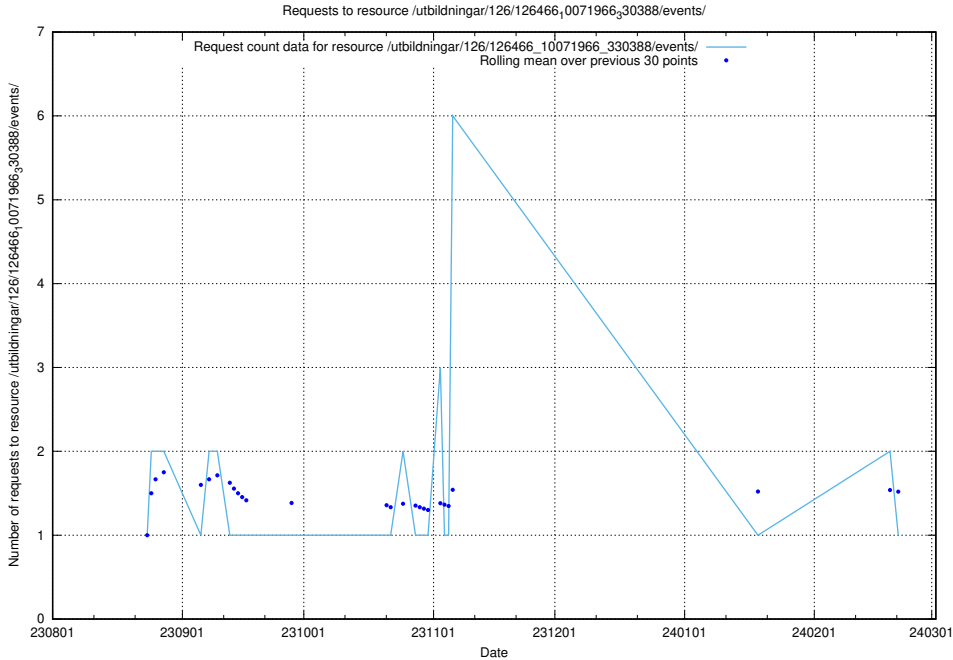

5.5506 Usage of /utbildningar/126/126466_10071966_330388/events/

Here, we count the number of requests to resource /utbildningar/126/126466_10071966_330388/events/