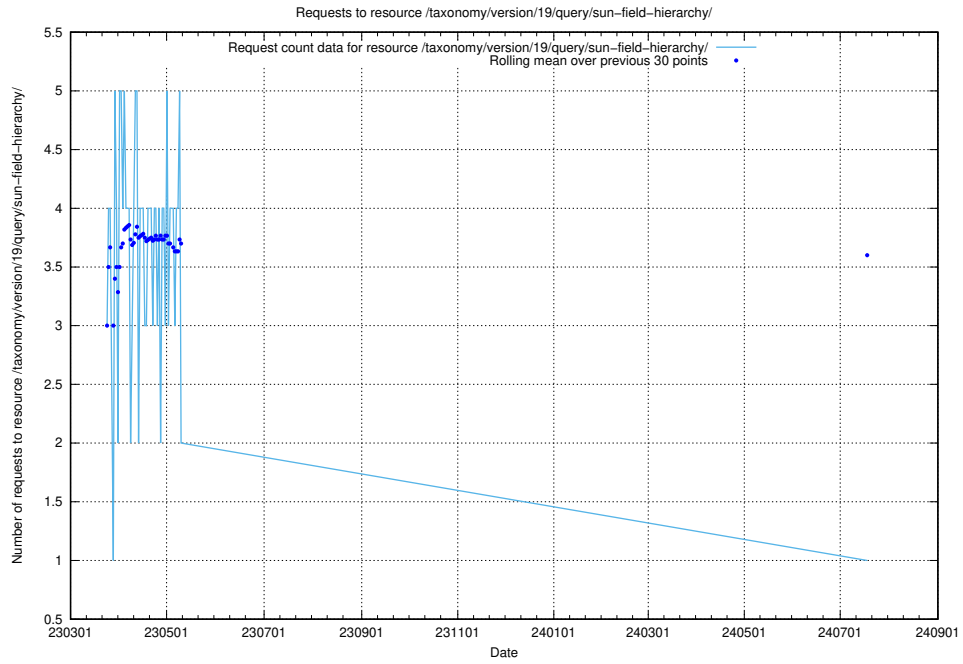

5.6885 Usage of /taxonomy/version/19/query/sun-field-hierarchy/

Here, we count the number of requests to resource /taxonomy/version/19/query/sun-field-hierarchy/.