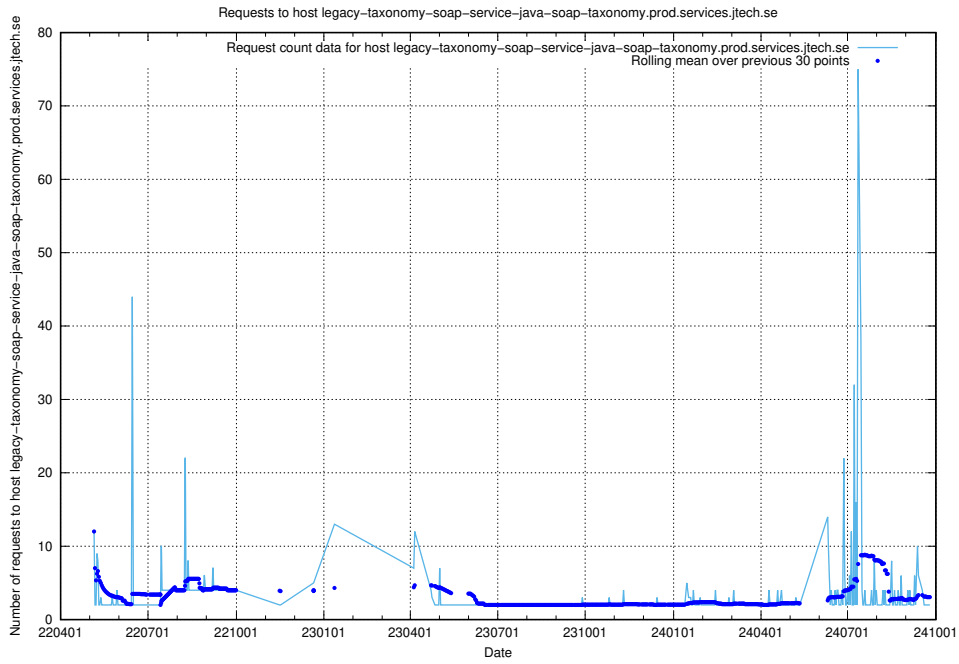

7.436 Usage of odoo-onprem.jobtechdev.se

Here, we count the number of requests to host odoo-onprem.jobtechdev.se.

7.437 Usage of legacy-taxonomy-soap-service-java-soap-taxonomy.prod.services.jte

Here, we count the number of requests to host legacy-taxonomy-soap-service-java-soap-taxonomy.prod.services.jtech.se.