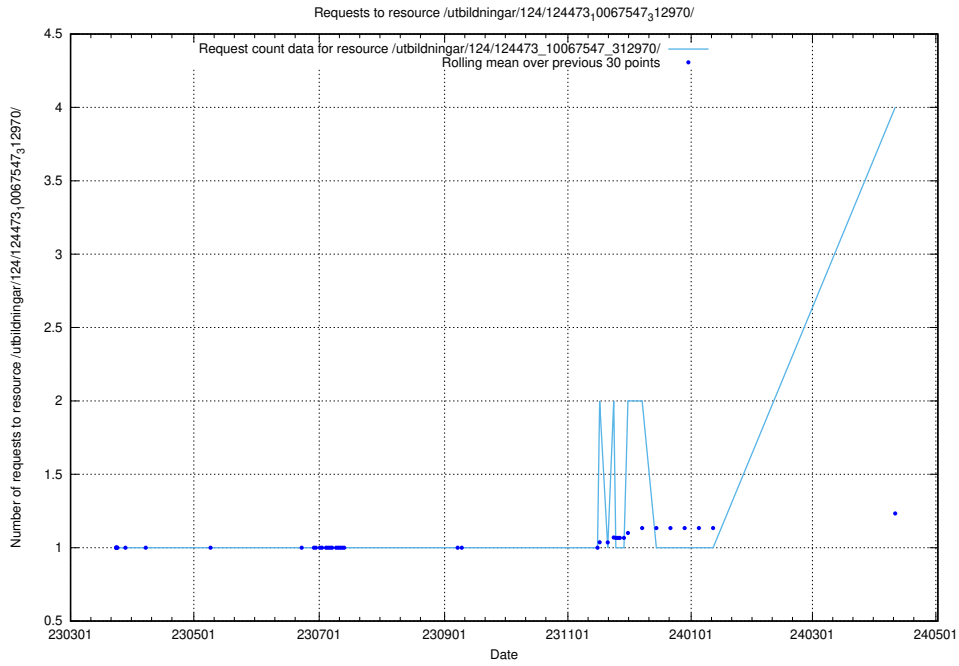

5.330 Usage of /utbildningar/124/124473_10067547_312970/

Here, we count the number of requests to resource /utbildningar/124/124473_10067547_312970/.