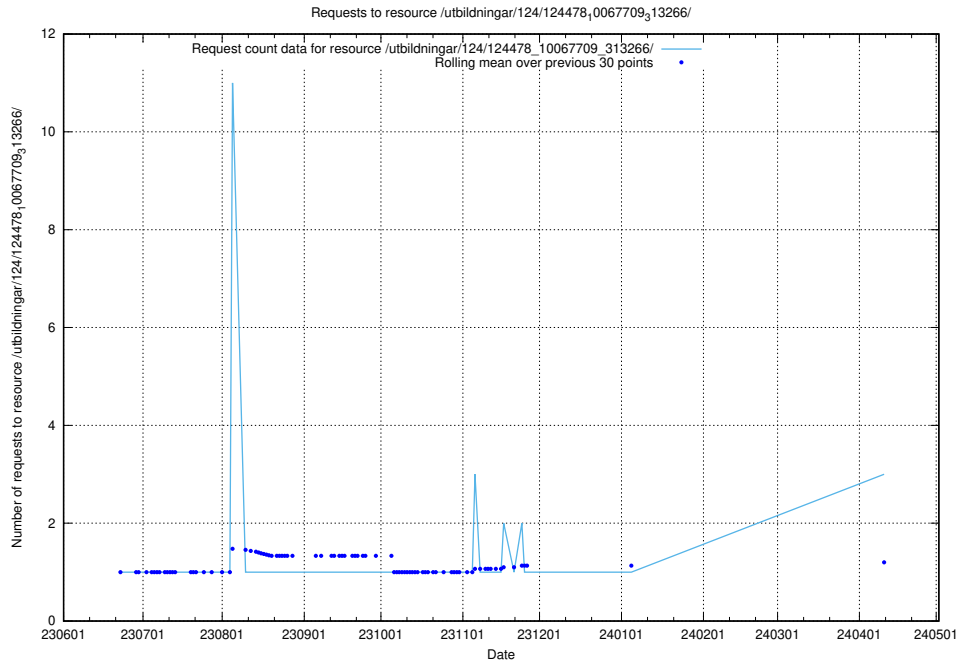

5.540 Usage of /utbildningar/124/124478_10067709_313266/

Here, we count the number of requests to resource /utbildningar/124/124478_10067709_313266/.