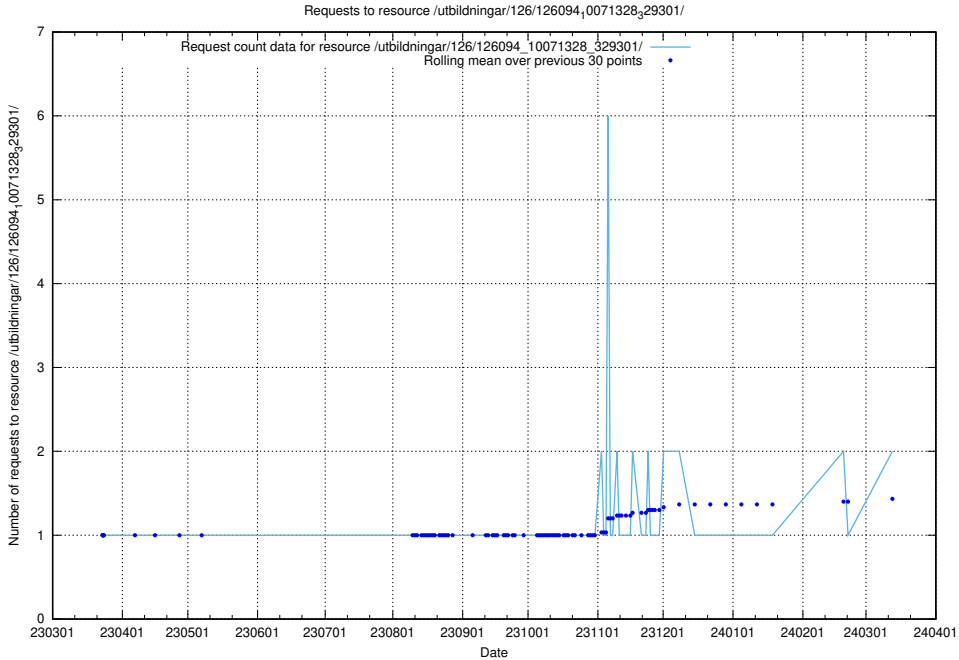

5.1080 Usage of /utbildningar/126/126094_10071328_329301/

Here, we count the number of requests to resource /utbildningar/126/126094_10071328_329301/.