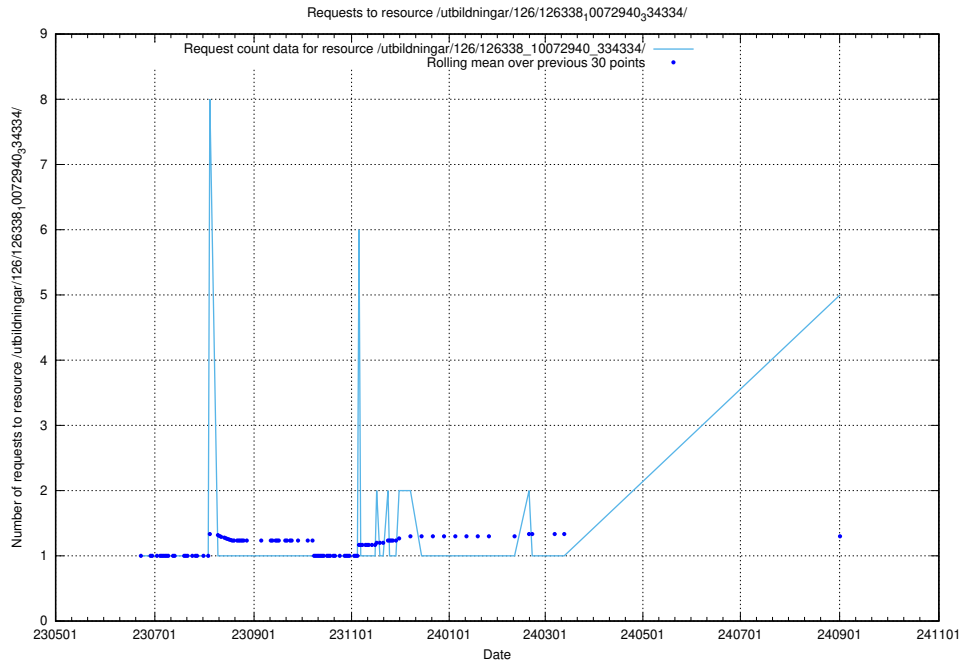

5.264 Usage of /utbildningar/126/126338_10072940_334334/

Here, we count the number of requests to resource /utbildningar/126/126338_10072940_334334/.