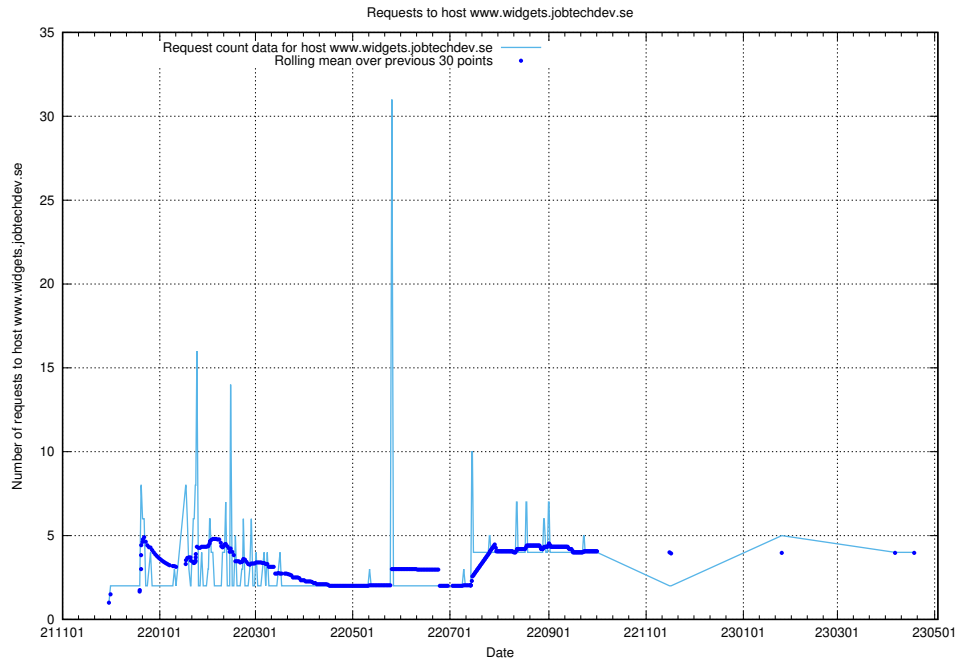

7.143 Usage of www.widgets.jobtechdev.se

Here, we count the number of requests to host www.widgets.jobtechdev.se.