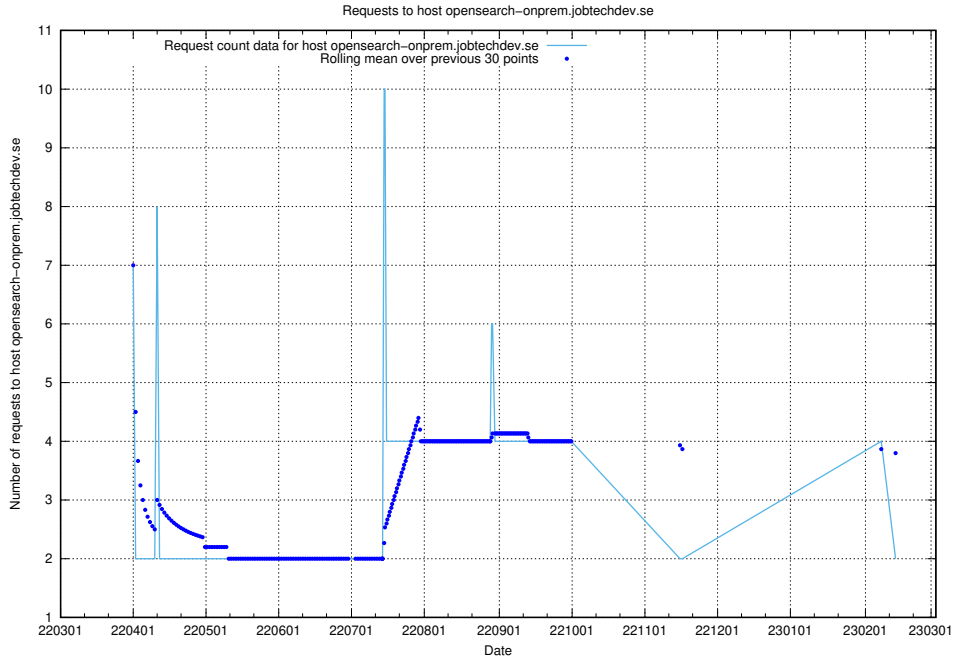

7.483 Usage of gitlab.forum.jobtechdev.se

Here, we count the number of requests to host gitlab.forum.jobtechdev.se.

7.484 Usage of opensearch.jobtechdev.se

Here, we count the number of requests to host opensearch.jobtechdev.se.