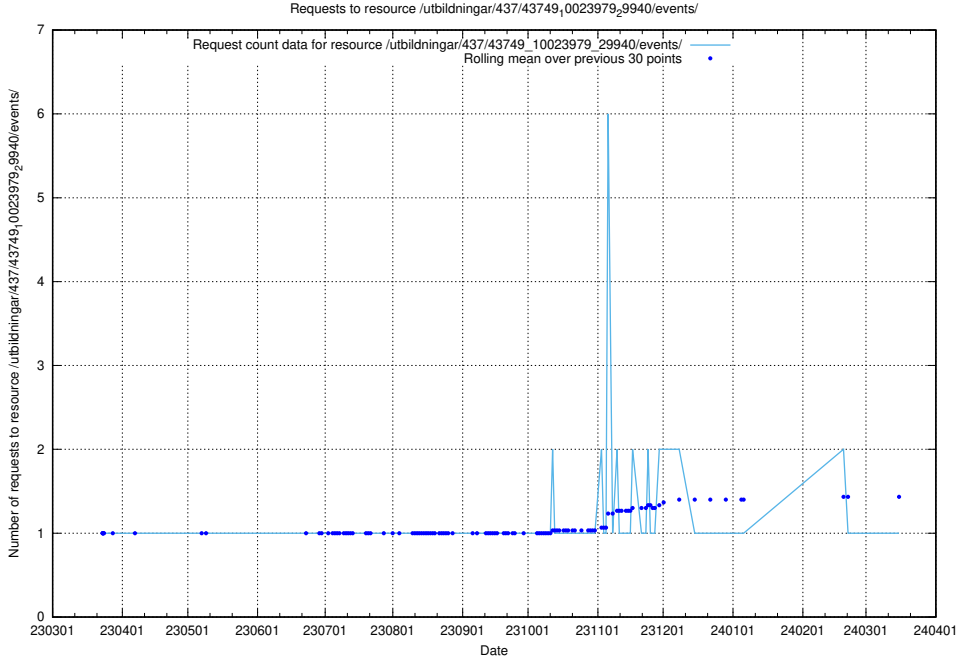

5.7160 Usage of /utbildningar/437/43749_10023979_29940/events/

Here, we count the number of requests to resource /utbildningar/437/43749_10023979_29940/events/.