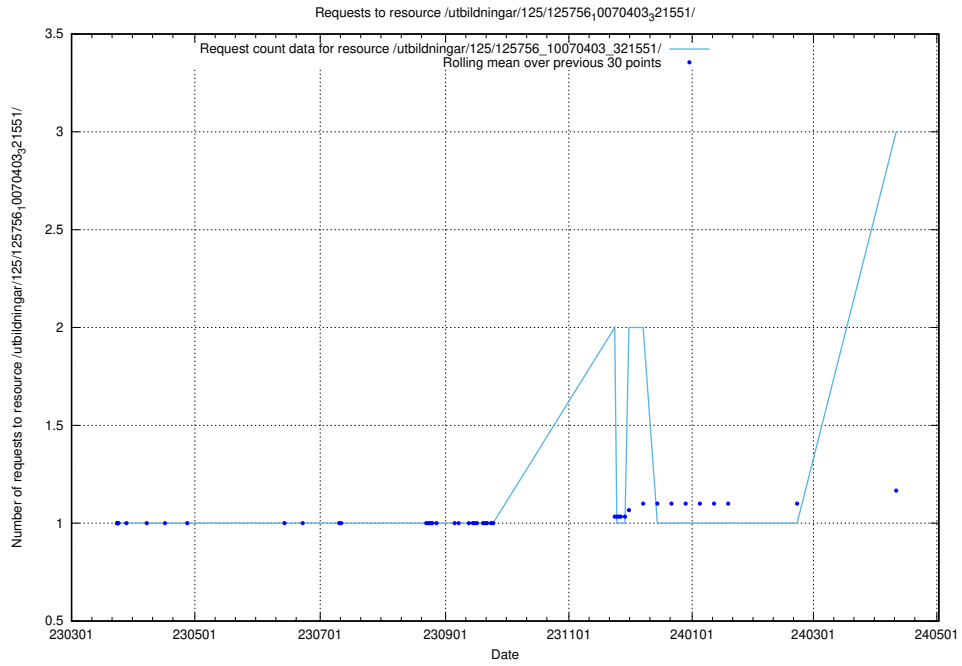

5.581 Usage of /utbildningar/125/125756_10070403_321551/

Here, we count the number of requests to resource /utbildningar/125/125756_10070403_321551/.