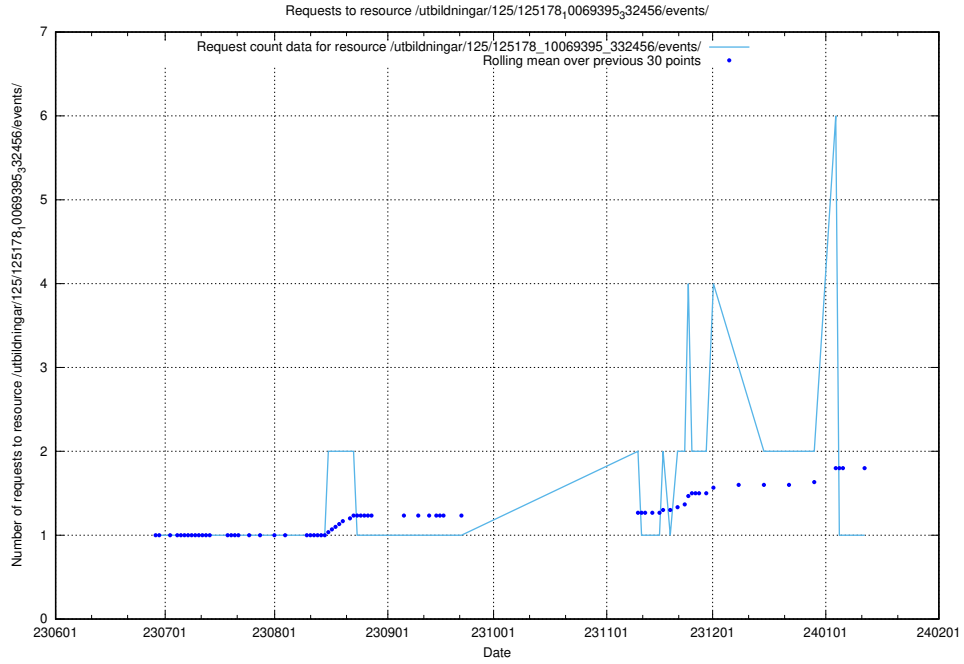

5.6251 Usage of /utbildningar/125/125178_10069395_332456/events/

Here, we count the number of requests to resource /utbildningar/125/125178_10069395_332456/events/