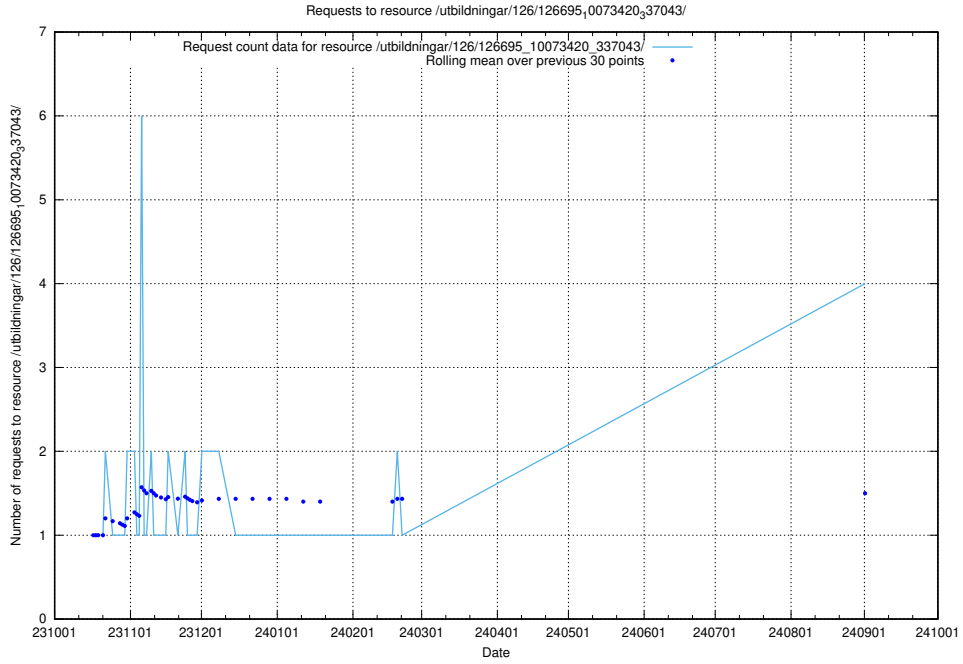

5.353 Usage of /utbildningar/126/126695_10073420_337043/

Here, we count the number of requests to resource /utbildningar/126/126695_10073420_337043/.