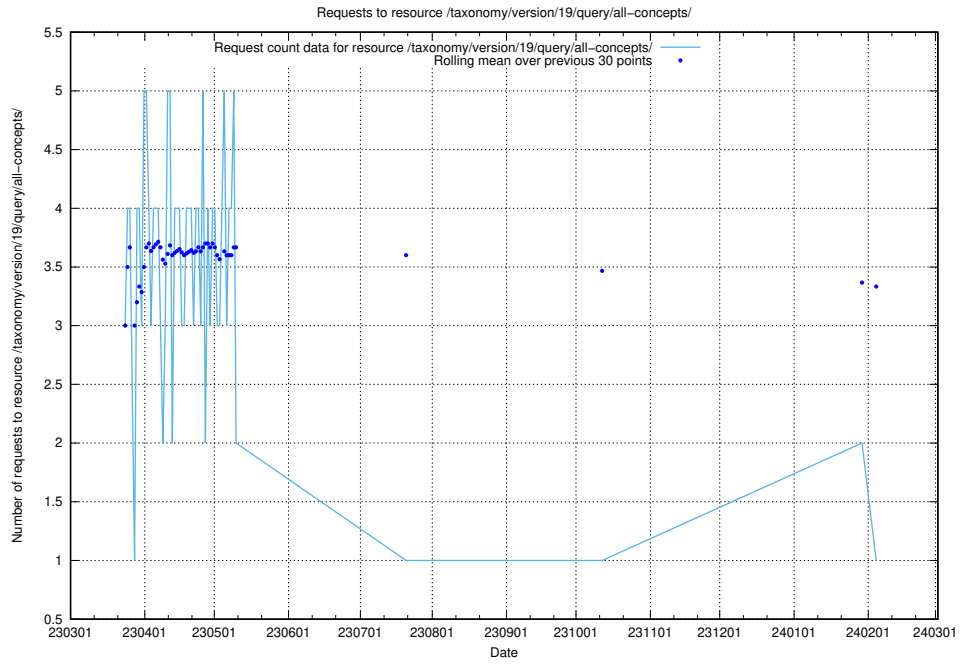

5.6927 Usage of /taxonomy/version/19/query/all-concepts/

Here, we count the number of requests to resource /taxonomy/version/19/query/all-concepts/.