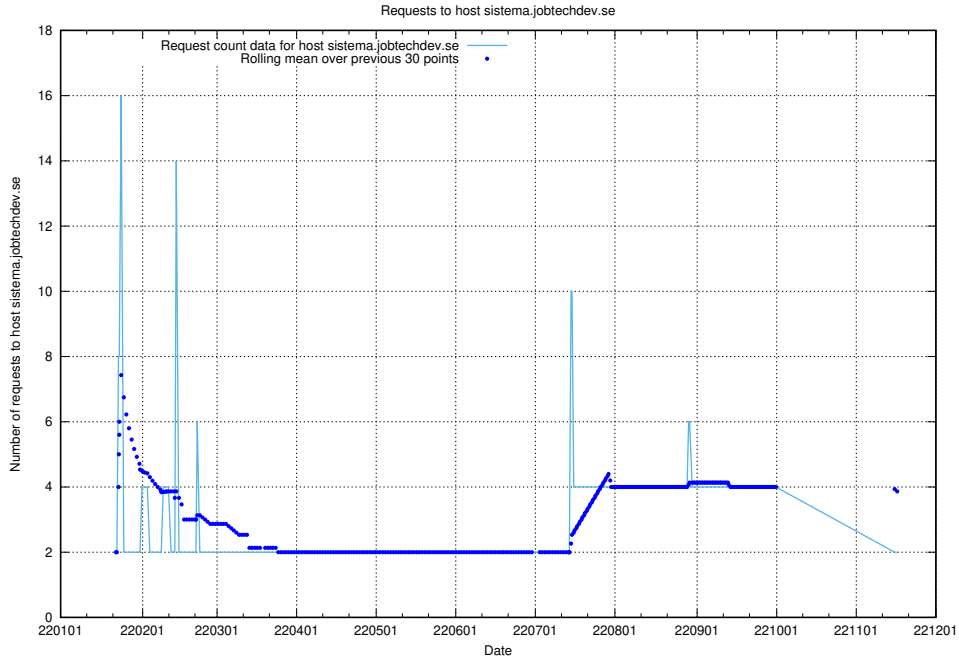

7.595 Usage of shopify.jobtechdev.se

Here, we count the number of requests to host shopify.jobtechdev.se.

7.596 Usage of jijitsi.jobtechdev.se

Here, we count the number of requests to host jijitsi.jobtechdev.se.