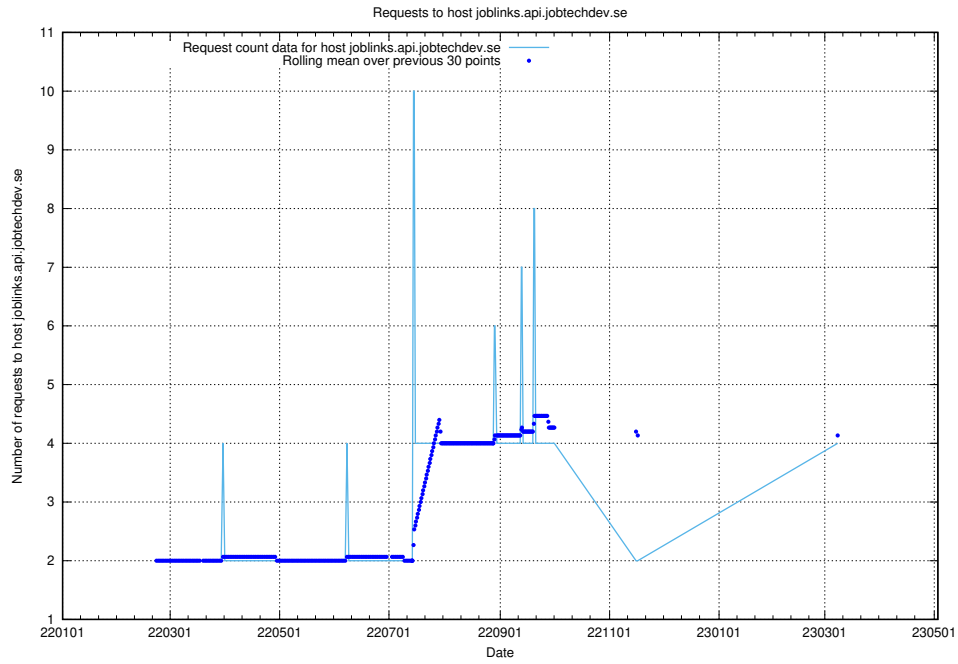

7.162 Usage of `joblinks.api.jobtechdev.se`

Here, we count the number of requests to host `joblinks.api.jobtechdev.se`.