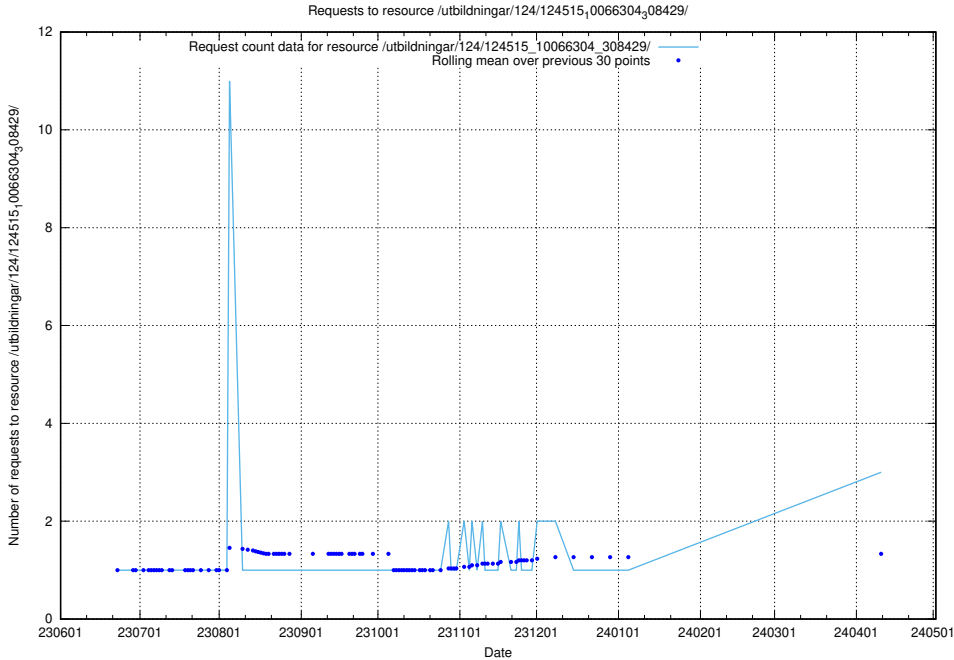

5.535 Usage of /utbildningar/124/124515_10066304_308429/

Here, we count the number of requests to resource /utbildningar/124/124515_10066304_308429/.