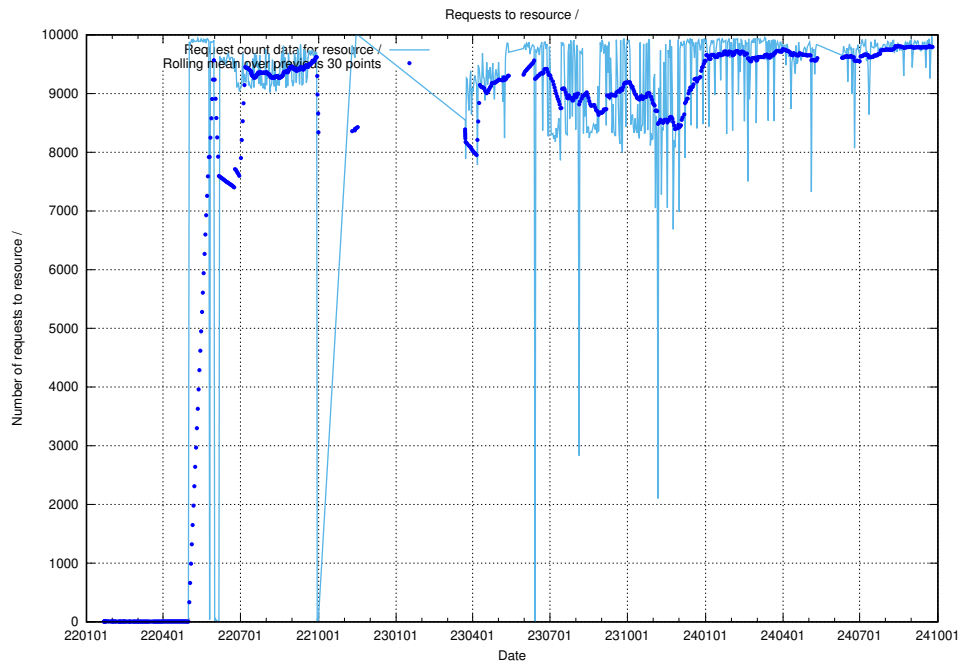

⁶<https://data.jobtechdev.se>

5.2 Disk space usage

A table showing the disk space usage on the data server.

5.4 Usage of /utbildningar/125/125741_10070782_323039/events/

Here, we count the number of requests to resource /utbildningar/125/125741_10070782_323039/events/