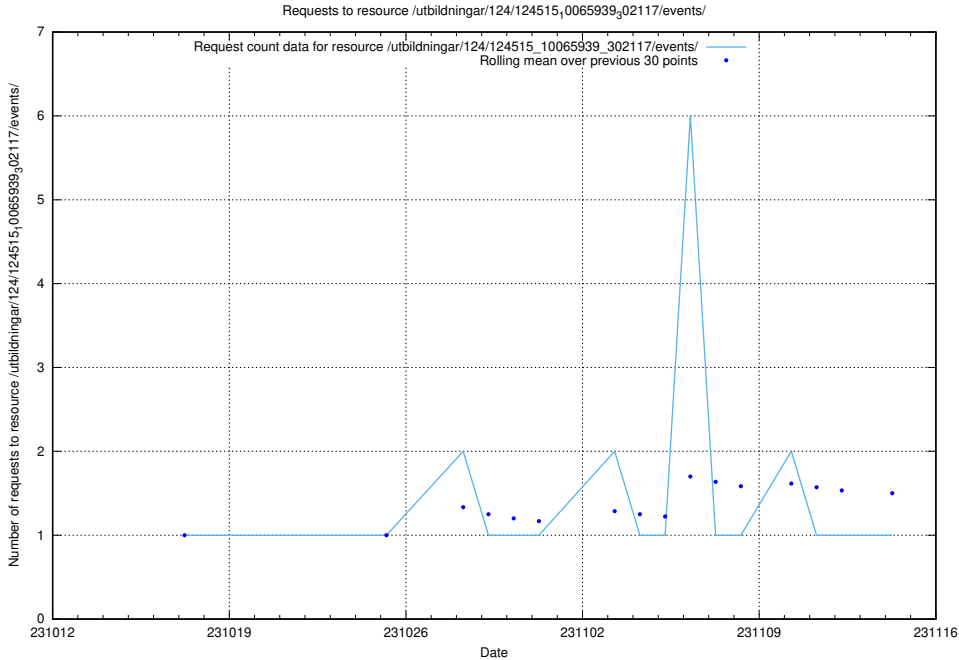

Here, we count the number of requests to resource /utbildningar/124/124894_10068682_316220/.

5.5096 Usage of /utbildningar/124/124515_10065939_302117/events/

Here, we count the number of requests to resource /utbildningar/124/124515_10065939_302117/events/