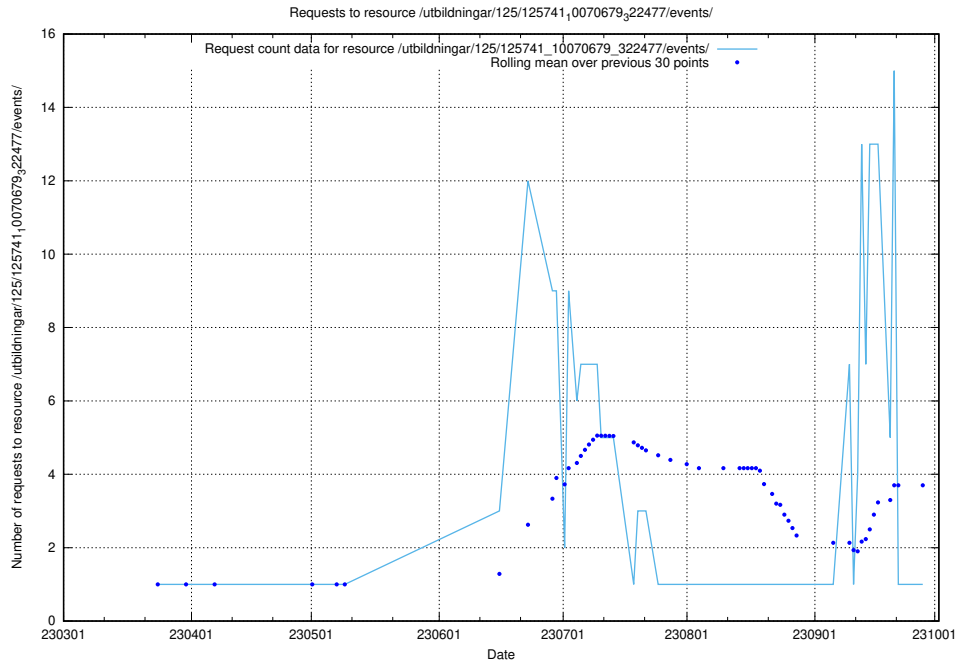

5.7010 Usage of /utbildningar/125/125741_10070679_322477/events/

Here, we count the number of requests to resource /utbildningar/125/125741_10070679_322477/events/