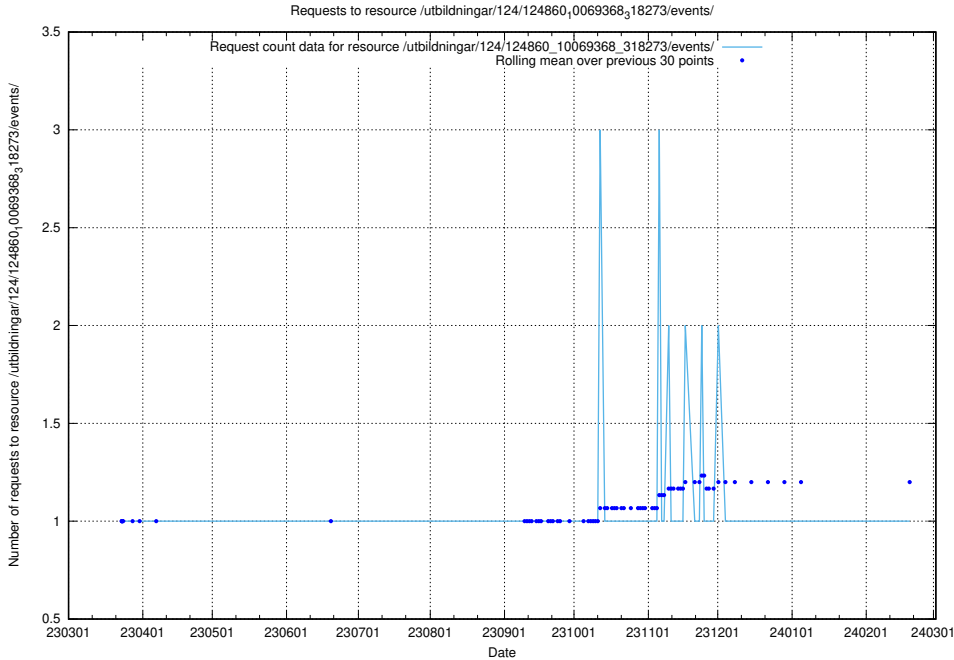

5.1304 Usage of /utbildningar/124/124860_10069368_318273/events/

Here, we count the number of requests to resource /utbildningar/124/124860_10069368_318273/events/