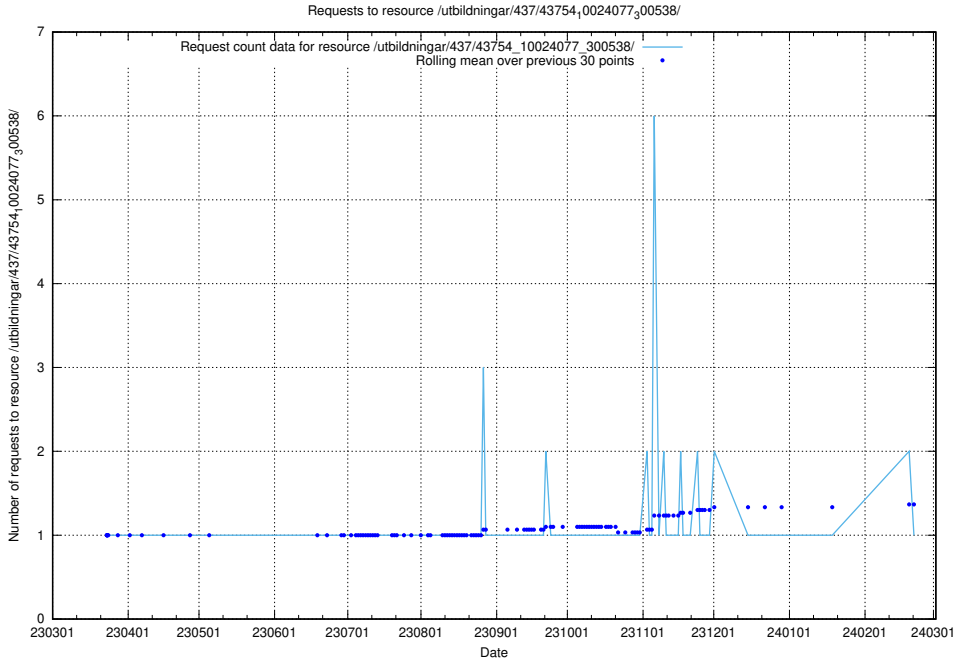

5.7155 Usage of /utbildningar/437/43754_10024077_300538/

Here, we count the number of requests to resource /utbildningar/437/43754_10024077_300538/.