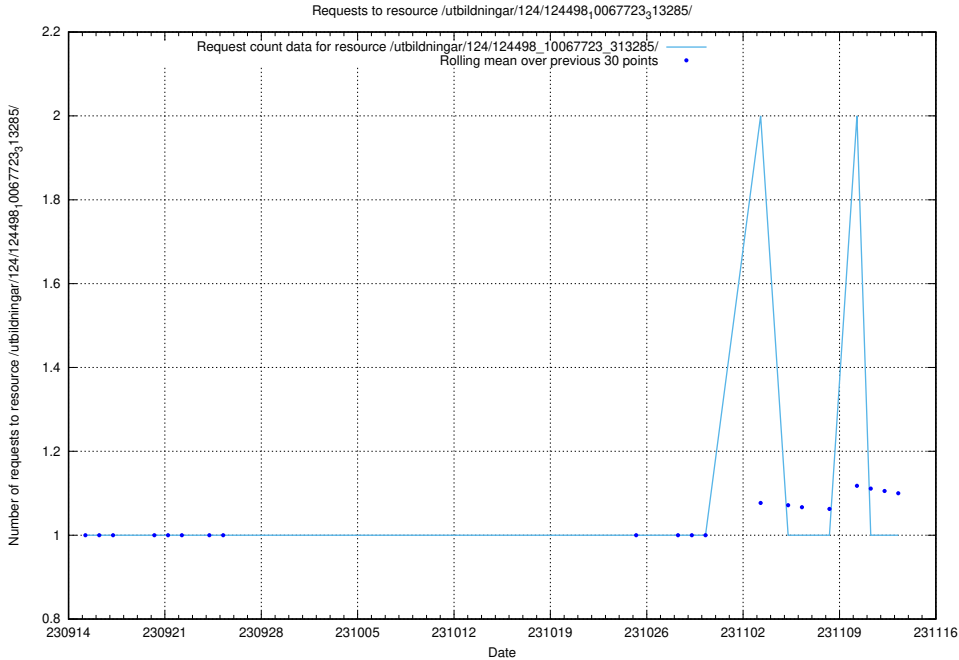

5.5363 Usage of /utbildningar/124/124498_10067723_313285/

Here, we count the number of requests to resource /utbildningar/124/124498_10067723_313285/.