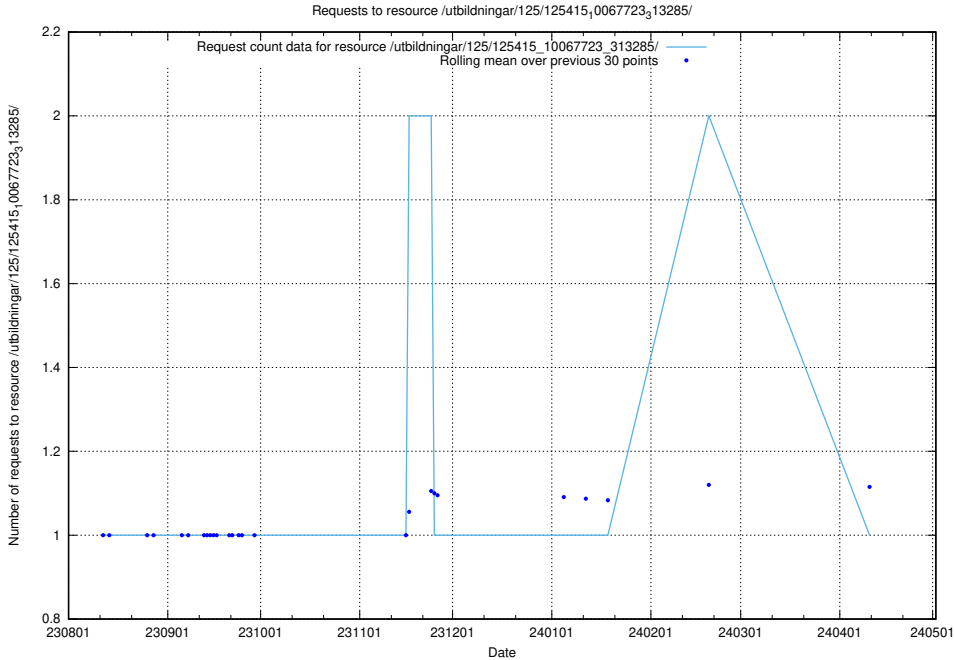

5.5595 Usage of /utbildningar/125/125415_10067723_313285/

Here, we count the number of requests to resource /utbildningar/125/125415_10067723_313285/.