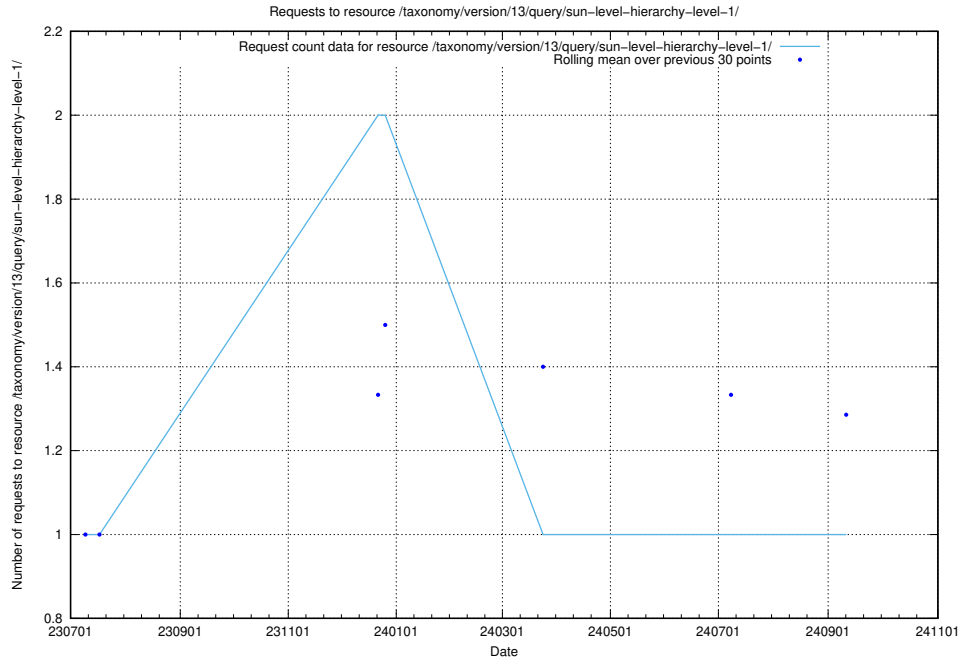

5.5946 Usage of /taxonomy/version/13/query/sun-level-hierarchy-level-1/

Here, we count the number of requests to resource /taxonomy/version/13/query/sun-level-hierarchy-level-1/.