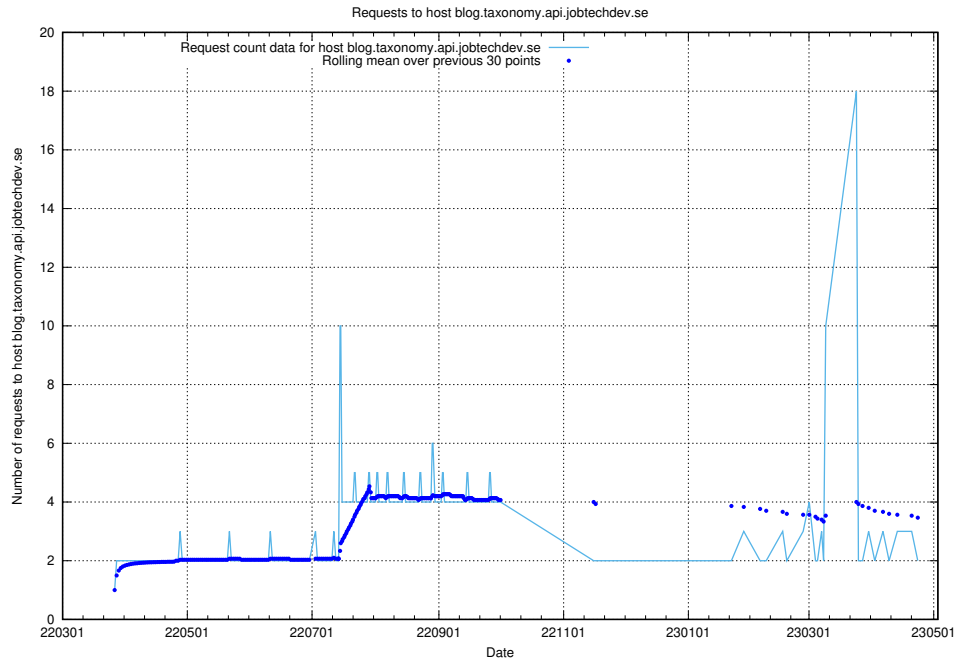

7.494 Usage of `blog.taxonomy.api.jobtechdev.se`

Here, we count the number of requests to host `blog.taxonomy.api.jobtechdev.se`.