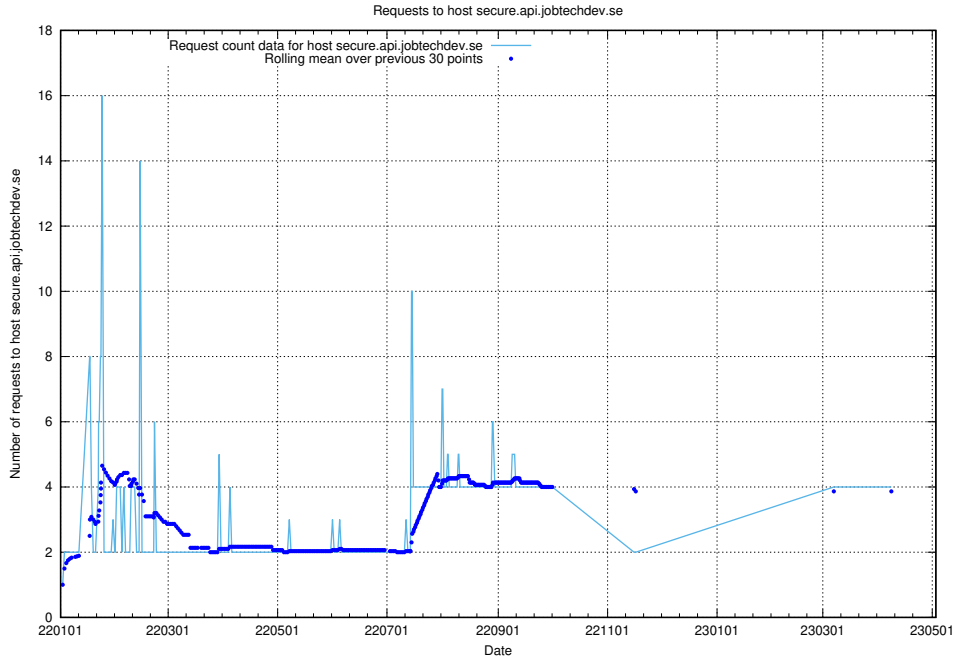

7.124 Usage of secure.api.jobtechdev.se

Here, we count the number of requests to host secure.api.jobtechdev.se.