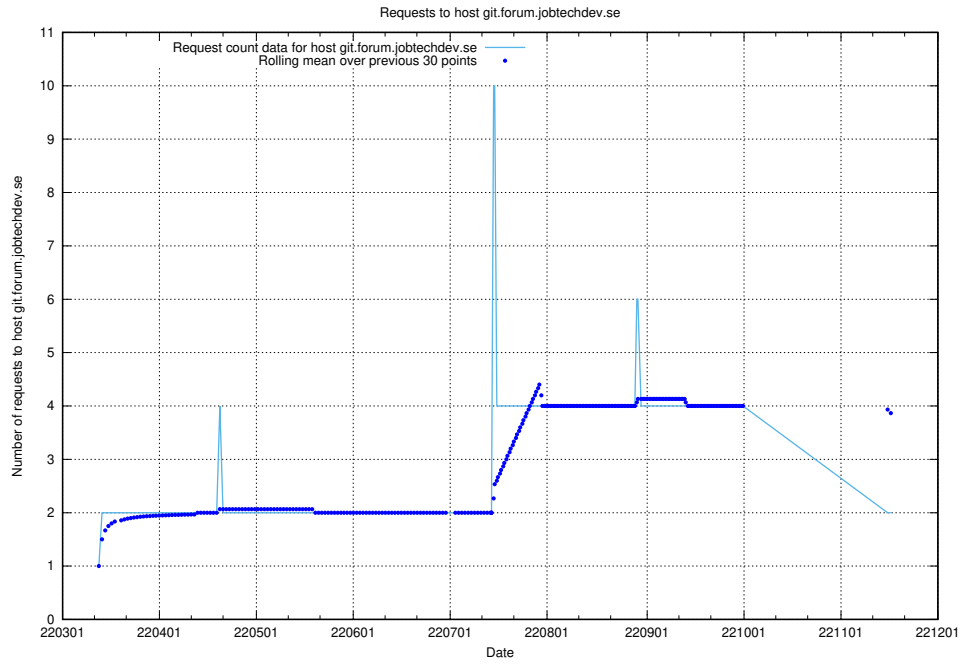

7.505 Usage of git.forum.jobtechdev.se

Here, we count the number of requests to host git.forum.jobtechdev.se.