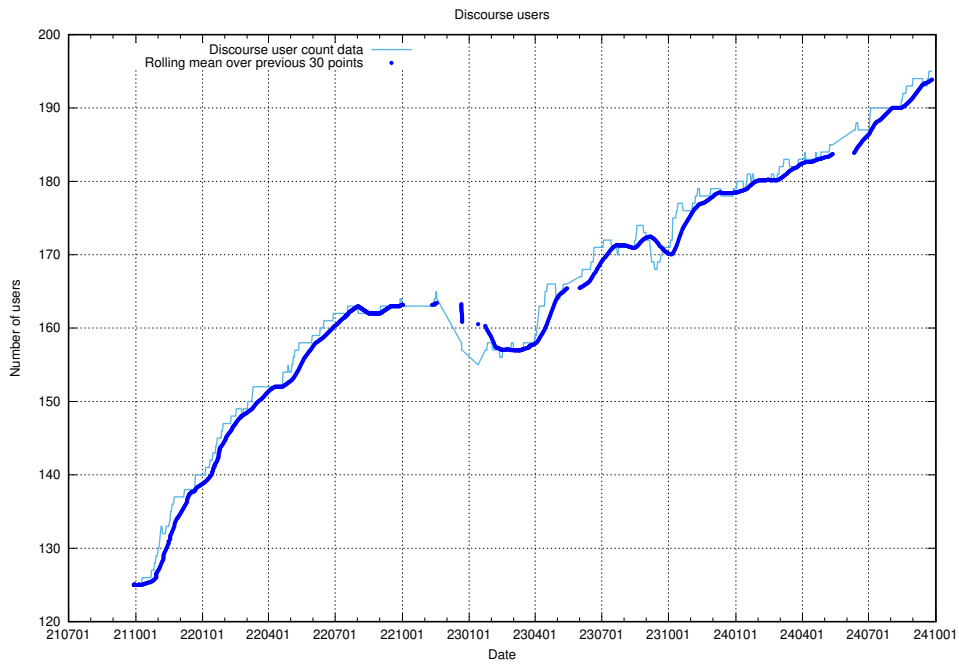

4 Discourse

This section summarises activities from the [JobTech Discourse Forum](https://forum.jobtechdev.se)⁵.

4.1 User count

A table of the number of users in Discourse.

---

⁵<https://forum.jobtechdev.se>