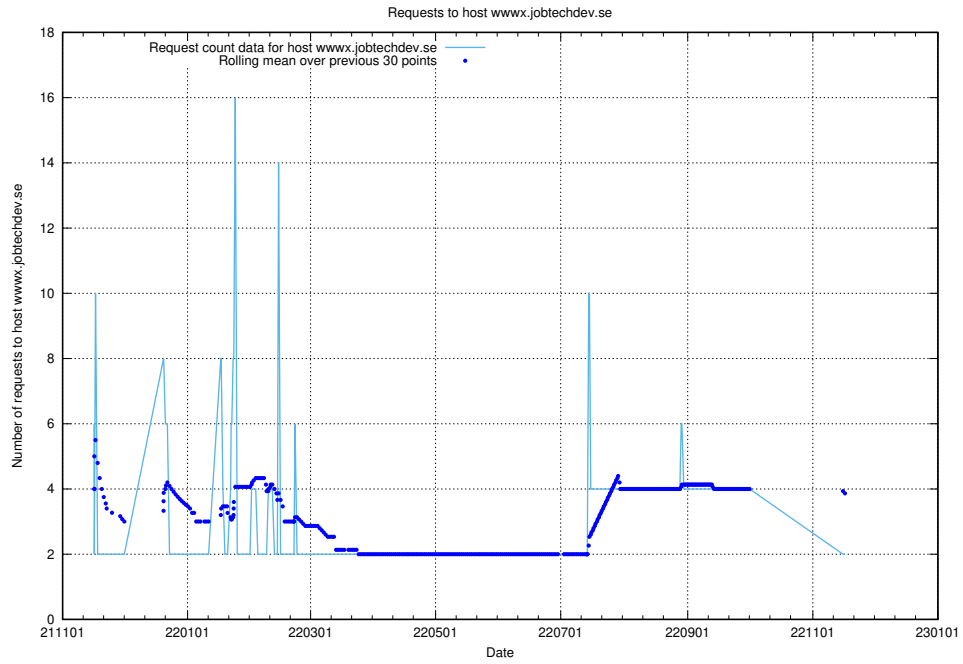

7.541 Usage of wwwx.jobtechdev.se

Here, we count the number of requests to host wwwx.jobtechdev.se.