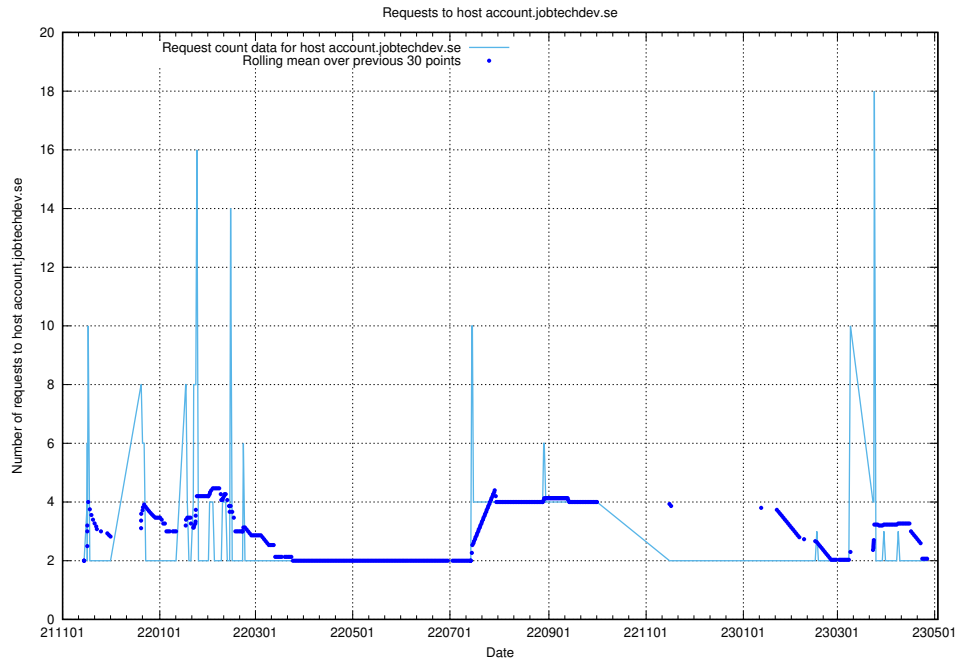

7.301 Usage of account.jobtechdev.se

Here, we count the number of requests to host account.jobtechdev.se.