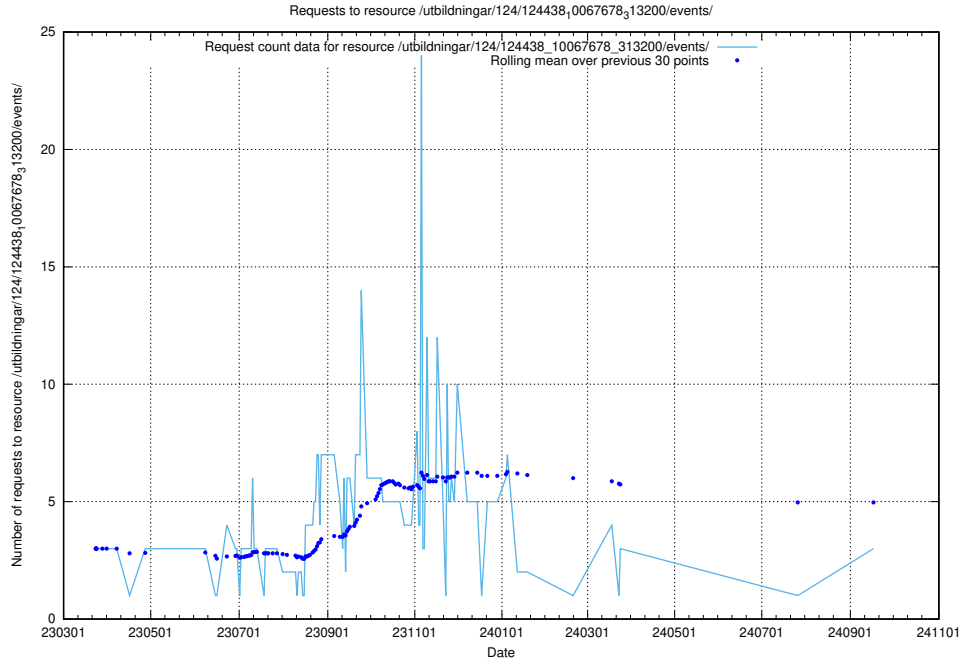

5.574 Usage of /utbildningar/124/124438_10067678_313200/events/

Here, we count the number of requests to resource /utbildningar/124/124438_10067678_313200/events/