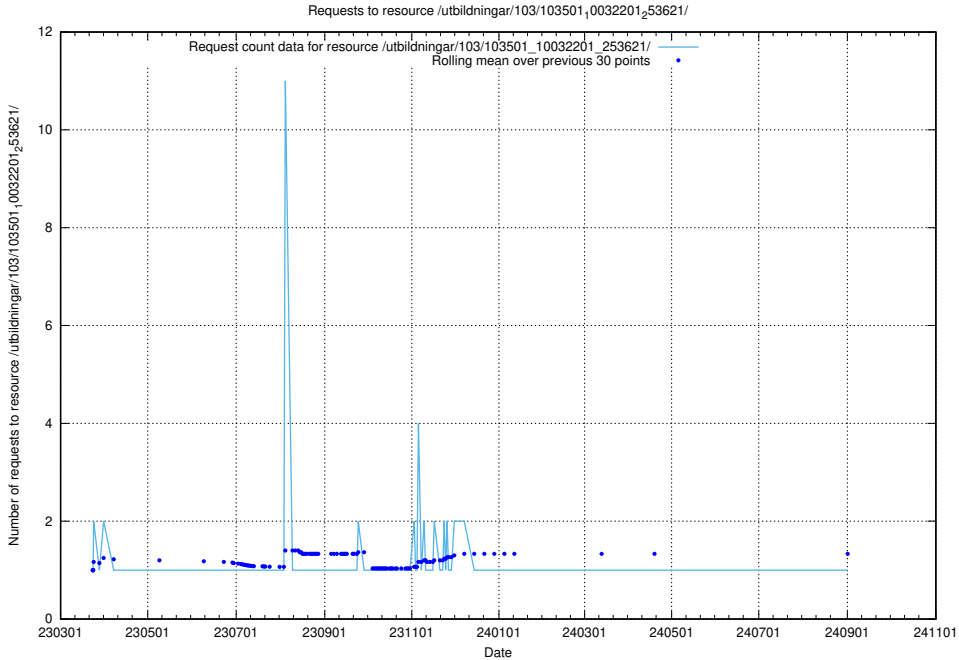

5.6266 Usage of /utbildningar/103/103501_10032201_253621/

Here, we count the number of requests to resource /utbildningar/103/103501_10032201_253621/.