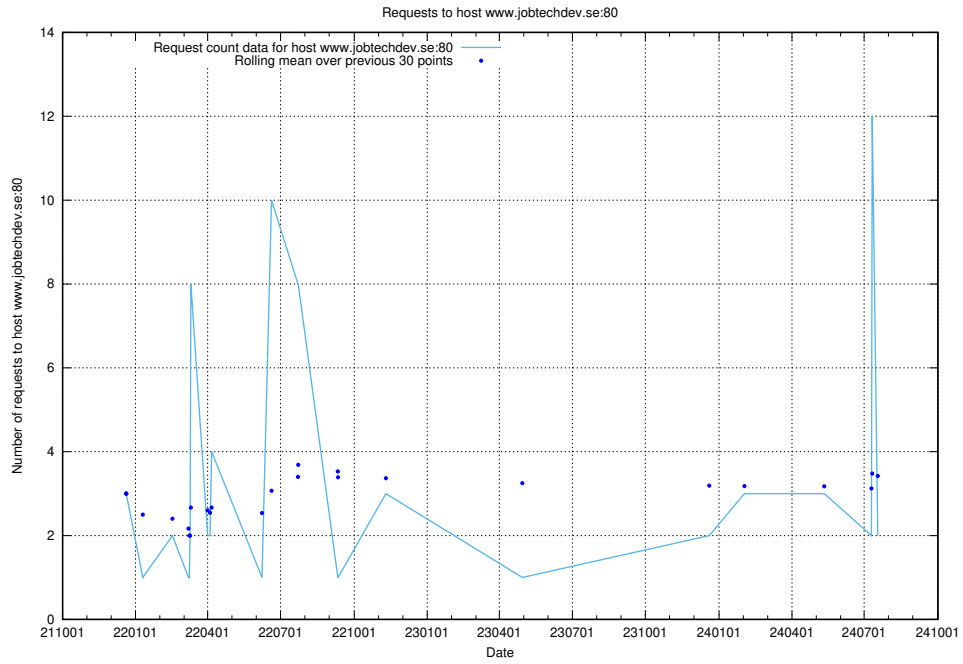

7.372 Usage of www.jobtechdev.se:80

Here, we count the number of requests to host www.jobtechdev.se:80.