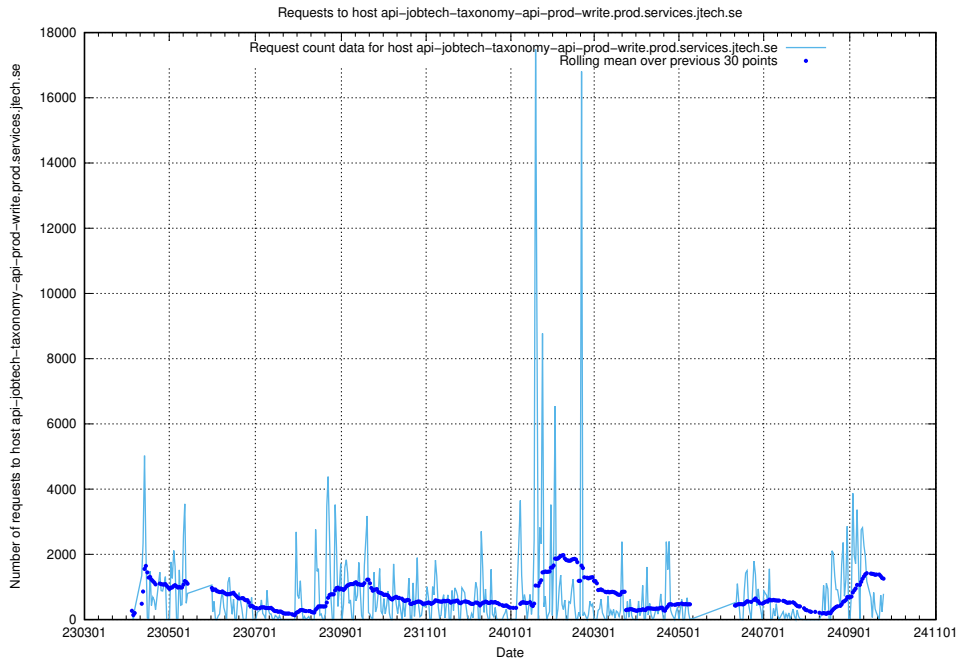

7.23 Usage of canary-openshift-ingress-canary.apps.standby.services.jtech.se

Here, we count the number of requests to host canary-openshift-ingress-canary.apps.standby.services.jtech.se.

7.24 Usage of yrkeseditor.prod.services.jtech.se