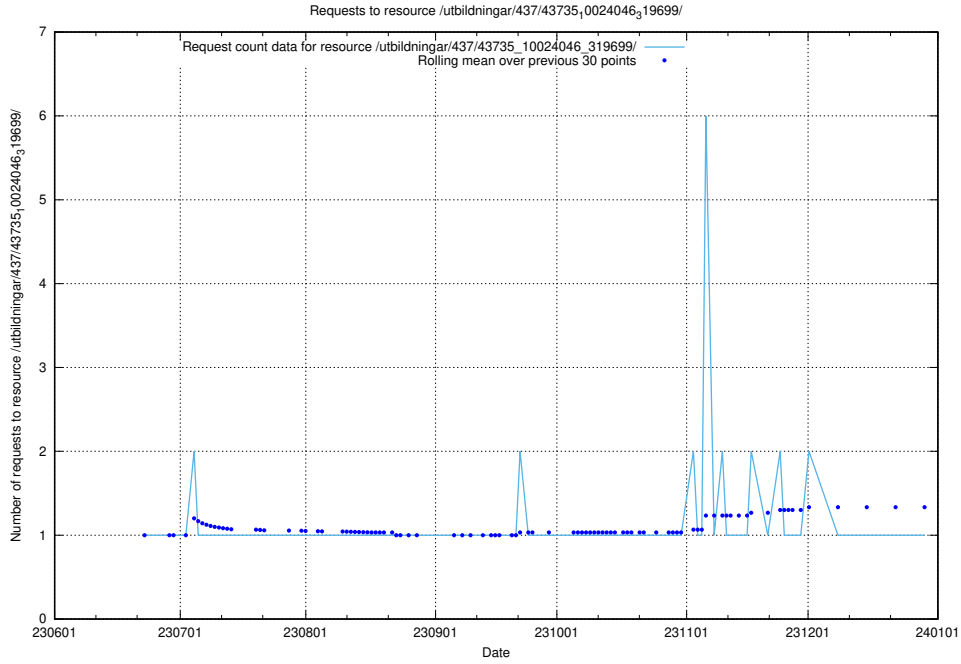

5.6349 Usage of /utbildningar/437/43735_10024046_319699/

Here, we count the number of requests to resource /utbildningar/437/43735_10024046_319699/.