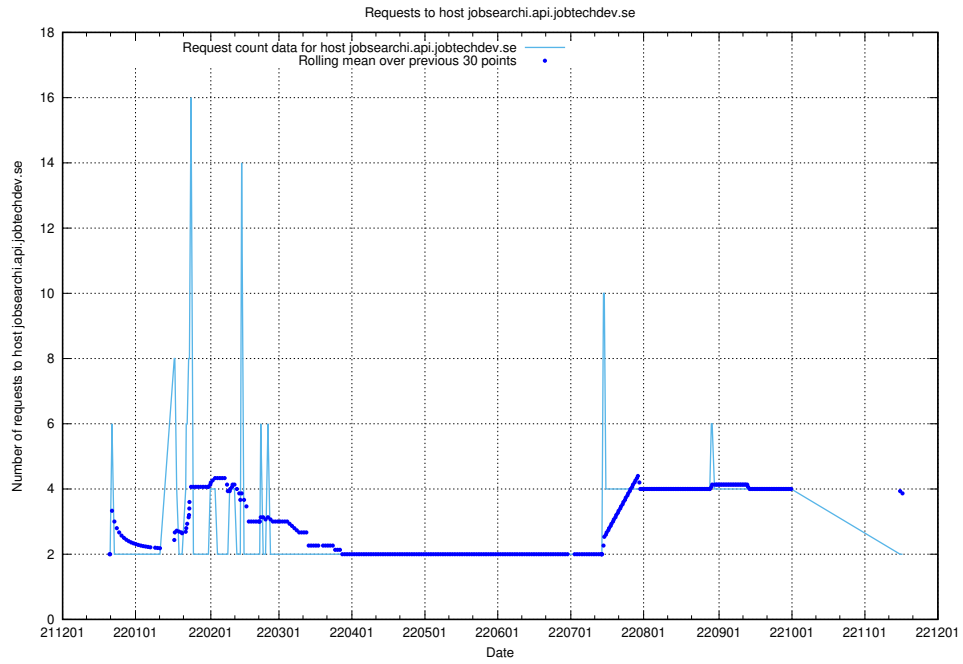

7.370 Usage of jobsearchi.api.jobtechdev.se

Here, we count the number of requests to host jobsearchi.api.jobtechdev.se.