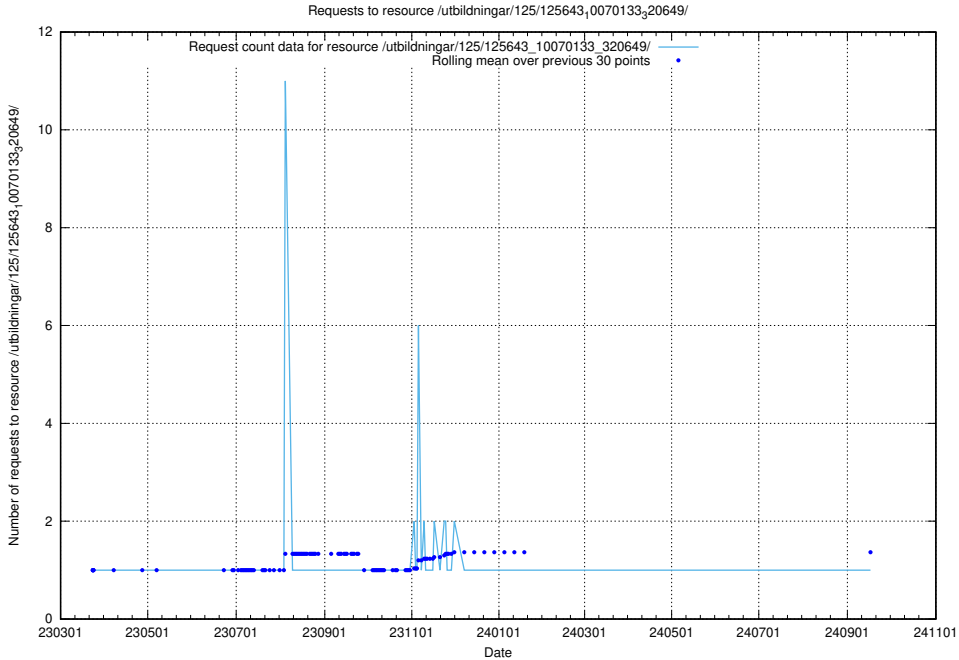

5.1176 Usage of /utbildningar/125/125643_10070133_320649/

Here, we count the number of requests to resource /utbildningar/125/125643_10070133_320649/.