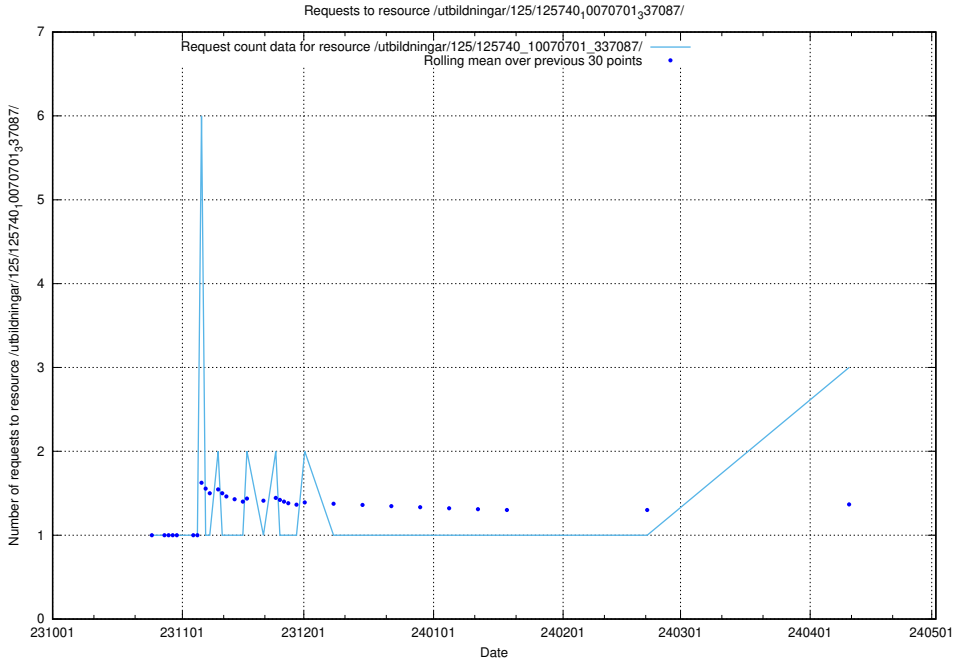

5.482 Usage of /utbildningar/125/125740_10070701_337087/

Here, we count the number of requests to resource /utbildningar/125/125740_10070701_337087/.