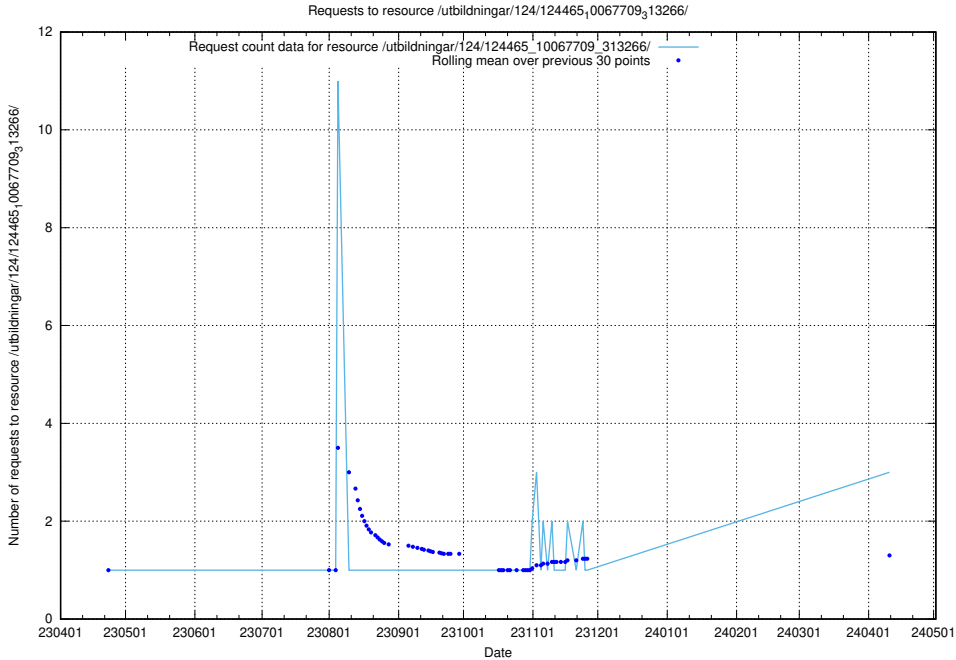

5.559 Usage of /vendor/

Here, we count the number of requests to resource /vendor/.

5.560 Usage of /utbildningar/124/124465_10067709_313266/

Here, we count the number of requests to resource /utbildningar/124/124465_10067709_313266/.