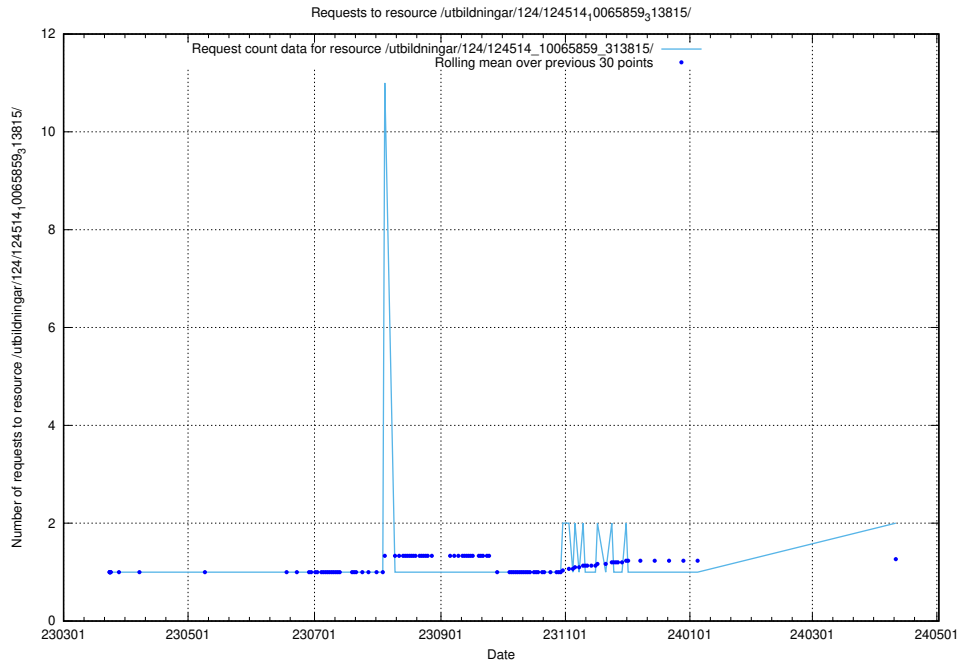

5.707 Usage of /utbildningar/124/124514_10065859_313815/

Here, we count the number of requests to resource /utbildningar/124/124514_10065859_313815/.