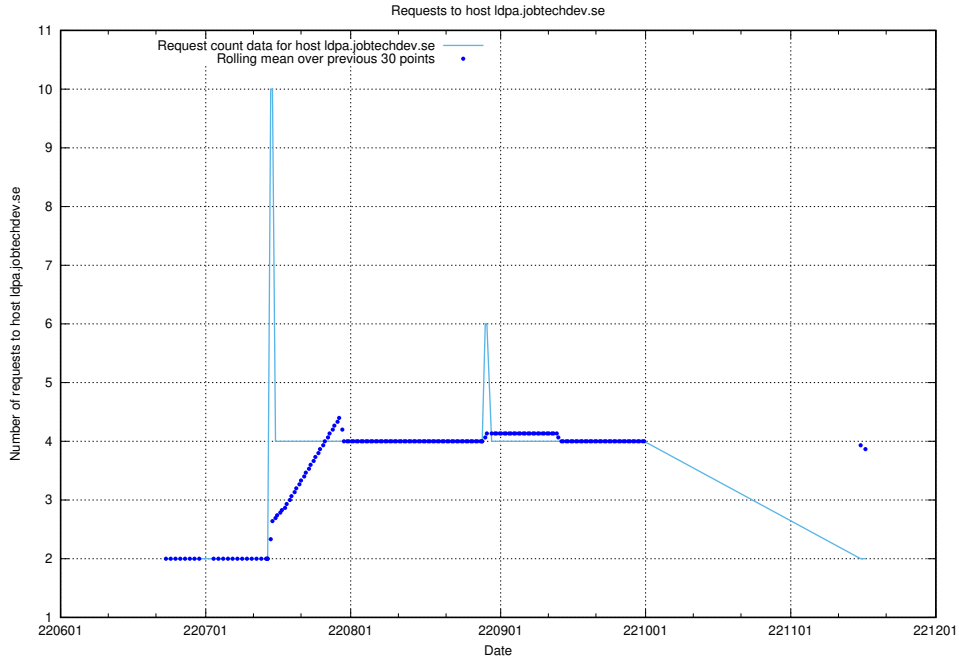

7.403 Usage of ldpa.jobtechdev.se

Here, we count the number of requests to host ldpa.jobtechdev.se.