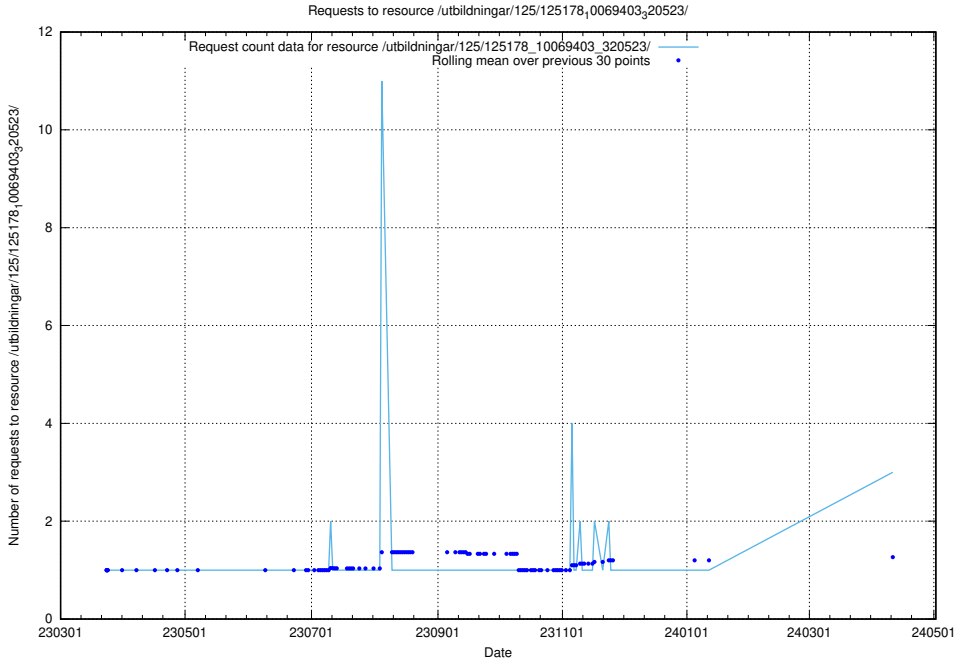

5.407 Usage of /utbildningar/125/125178_10069403_320523/

Here, we count the number of requests to resource /utbildningar/125/125178_10069403_320523/.