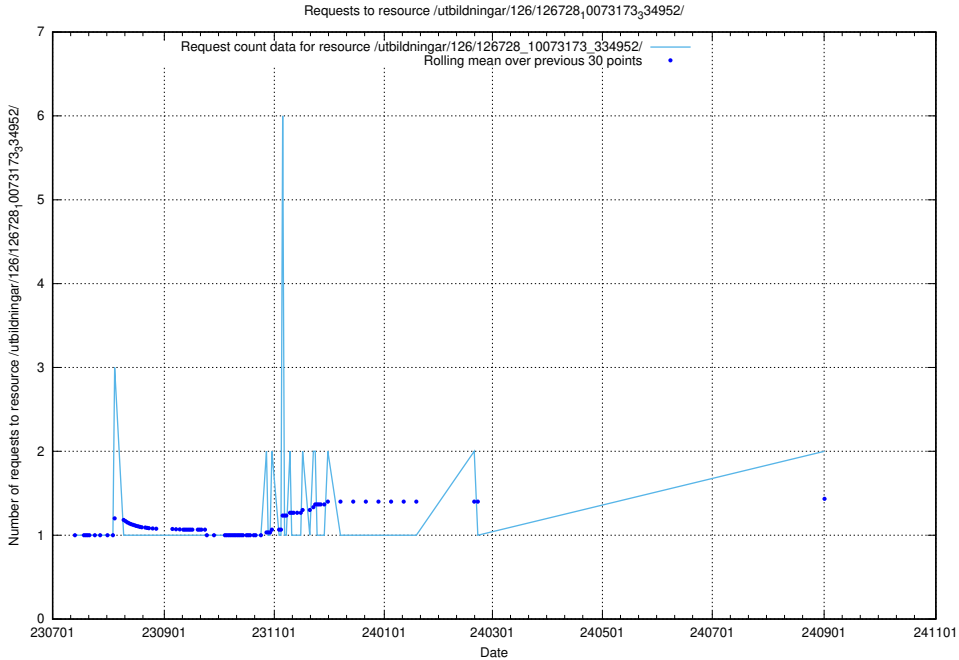

5.932 Usage of /utbildningar/126/126728_10073173_334952/

Here, we count the number of requests to resource /utbildningar/126/126728_10073173_334952/.