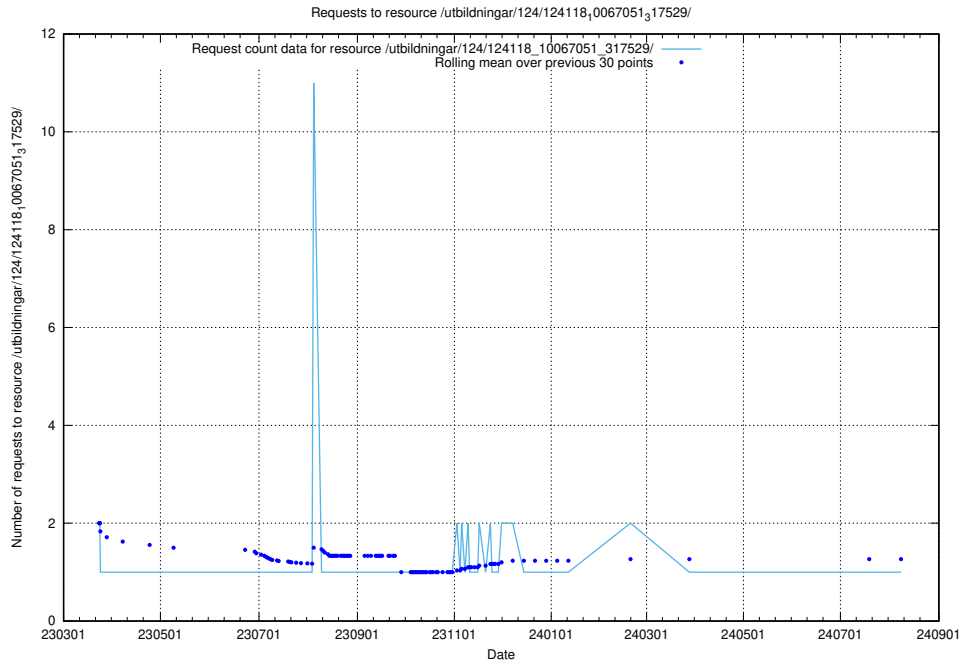

5.7086 Usage of /utbildningar/124/124118_10067051_317529/

Here, we count the number of requests to resource /utbildningar/124/124118_10067051_317529/.