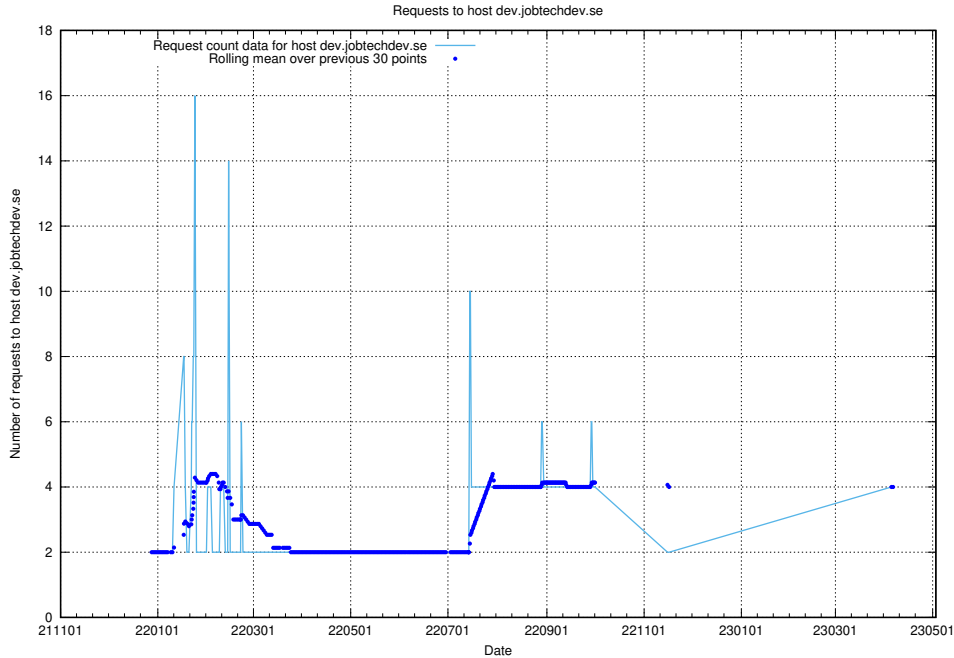

7.139 Usage of dev.jobtechdev.se

Here, we count the number of requests to host dev.jobtechdev.se.