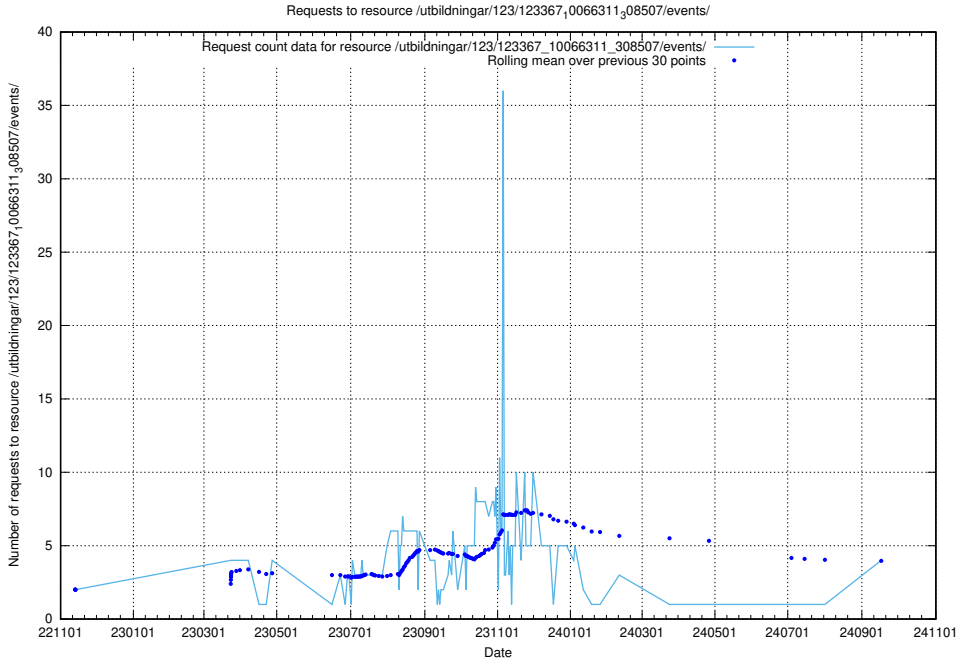

5.388 Usage of /utbildningar/123/123367_10066311_308507/events/

Here, we count the number of requests to resource /utbildningar/123/123367_10066311_308507/events/