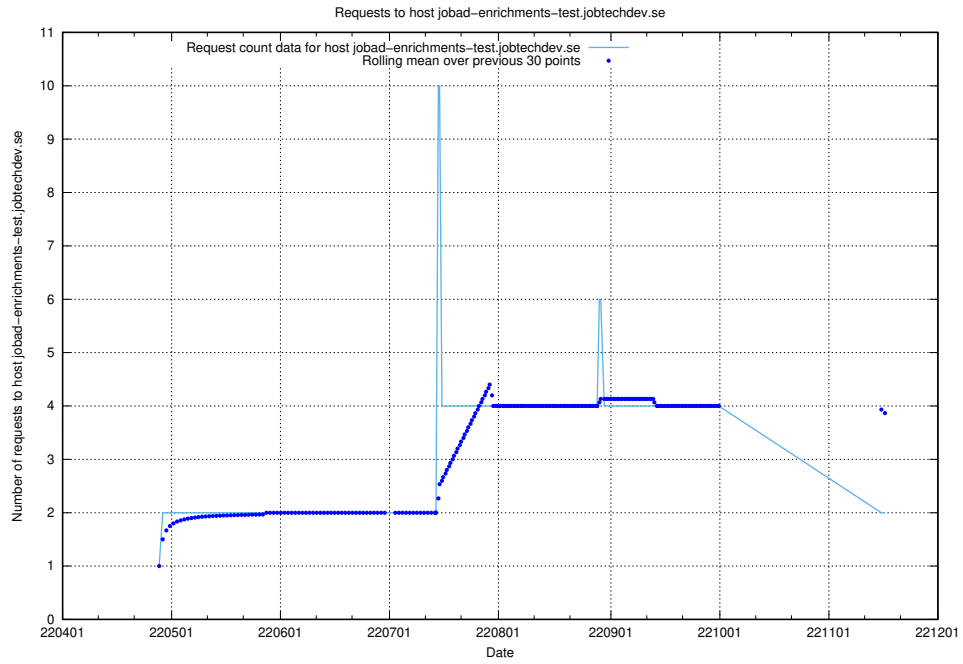

7.446 Usage of `jobad-enrichments-test.jobtechdev.se`

Here, we count the number of requests to host `jobad-enrichments-test.jobtechdev.se`.