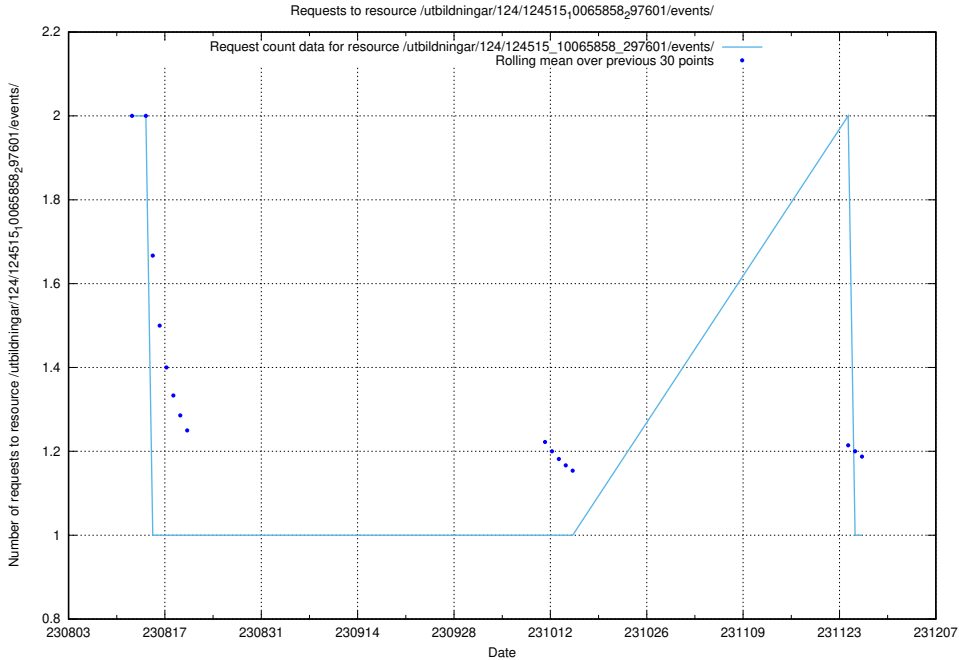

5.5588 Usage of /utbildningar/124/124515_10065858_297601/events/

Here, we count the number of requests to resource /utbildningar/124/124515_10065858_297601/events/