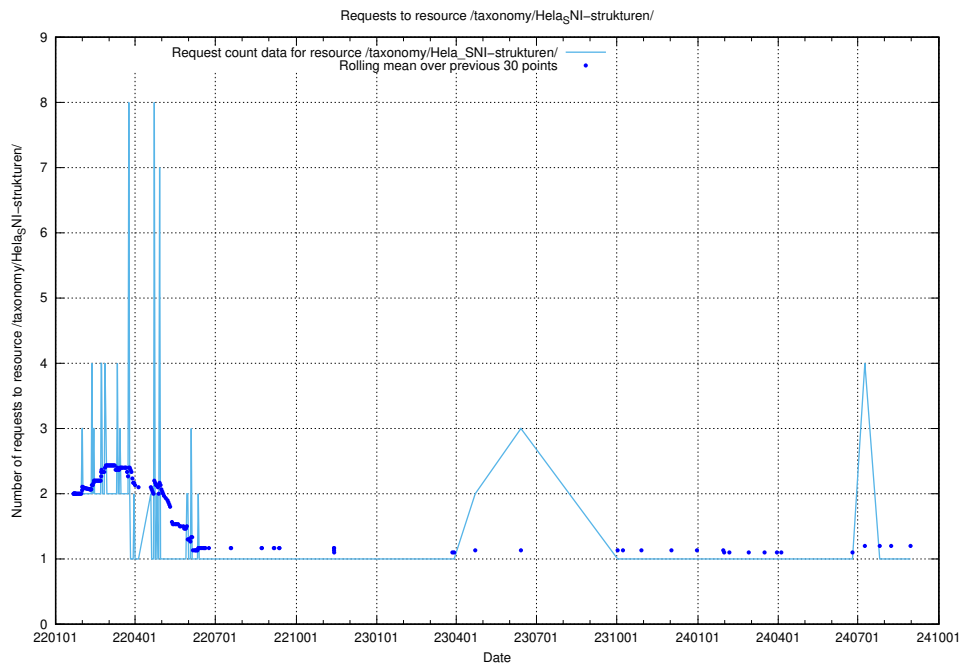

5.1179 Usage of /taxonomy/Hela_SNI-strukturen/

Here, we count the number of requests to resource /taxonomy/Hela_SNI-strukturen/.