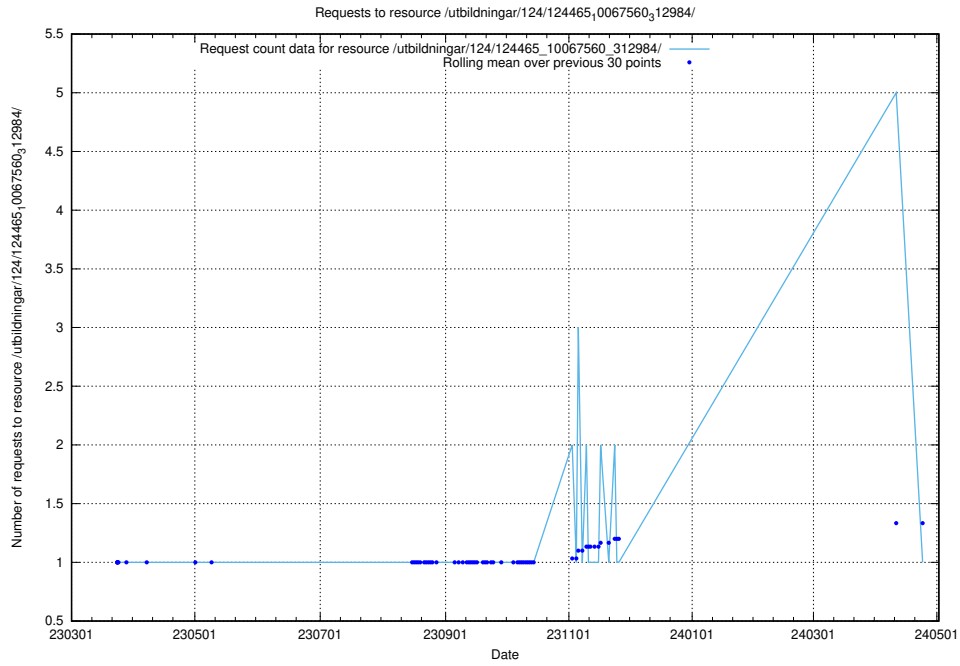

5.4237 Usage of /utbildningar/124/124465_10067560_312984/

Here, we count the number of requests to resource /utbildningar/124/124465_10067560_312984/.