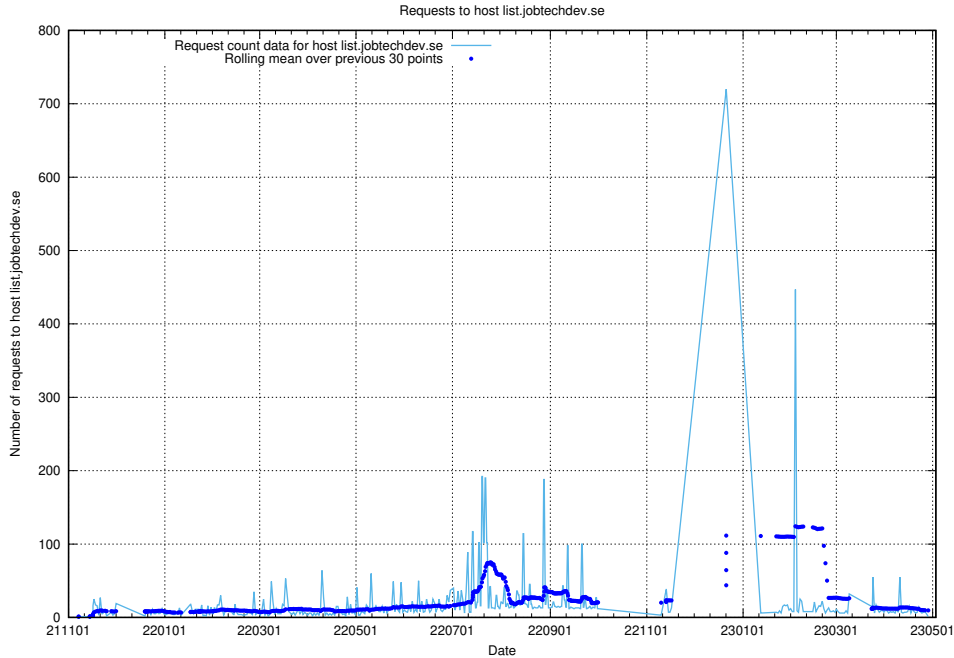

Here, we count the number of requests to host mc.jobtechdev.se.

7.631 Usage of list.jobtechdev.se

Here, we count the number of requests to host list.jobtechdev.se.

7.632 Usage of `oauth-openshift.apps.standby.services.jtech.se`