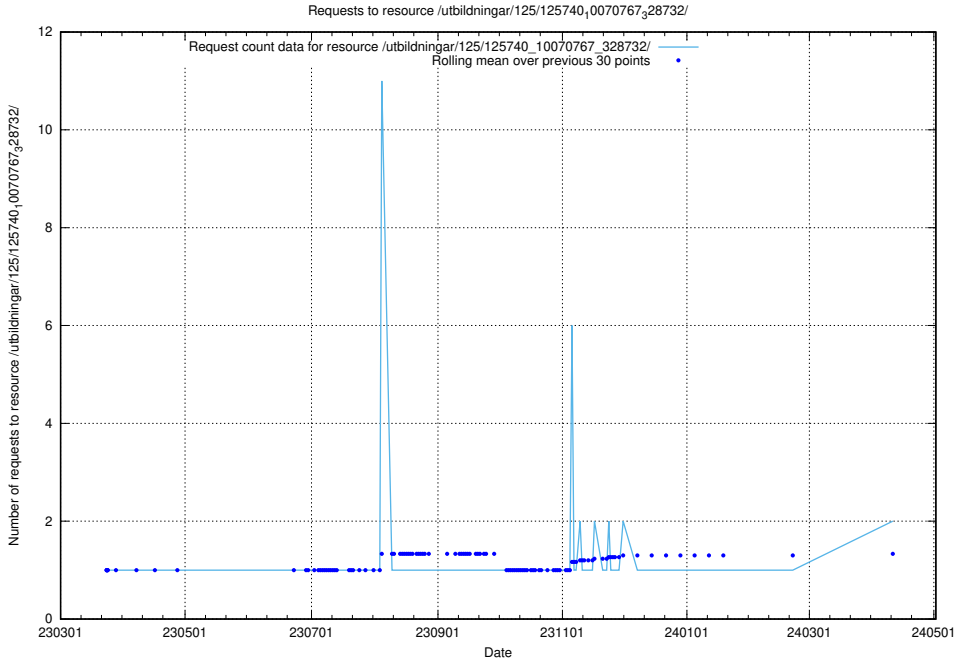

5.585 Usage of /utbildningar/125/125740_10070767_328732/

Here, we count the number of requests to resource /utbildningar/125/125740_10070767_328732/.