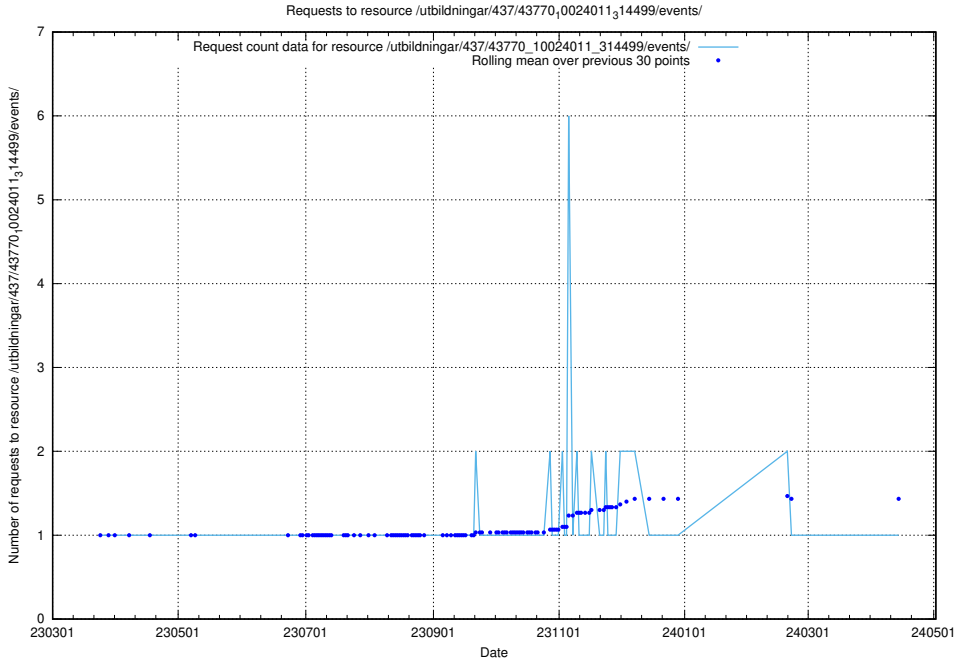

5.6963 Usage of /utbildningar/437/43770_10024011_314499/events/

Here, we count the number of requests to resource /utbildningar/437/43770_10024011_314499/events/.