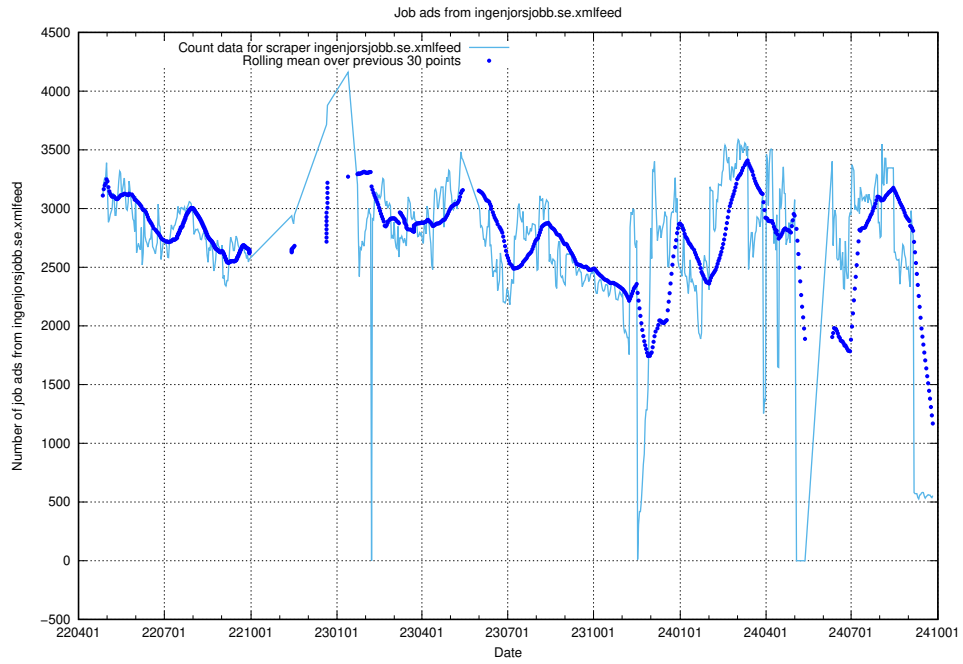

13.9 Number of ads by scraper ingenjorsjobb.se.xmlfeed

Here, we count the number of job ads scraped from ingenjorsjobb.se.xmlfeed.