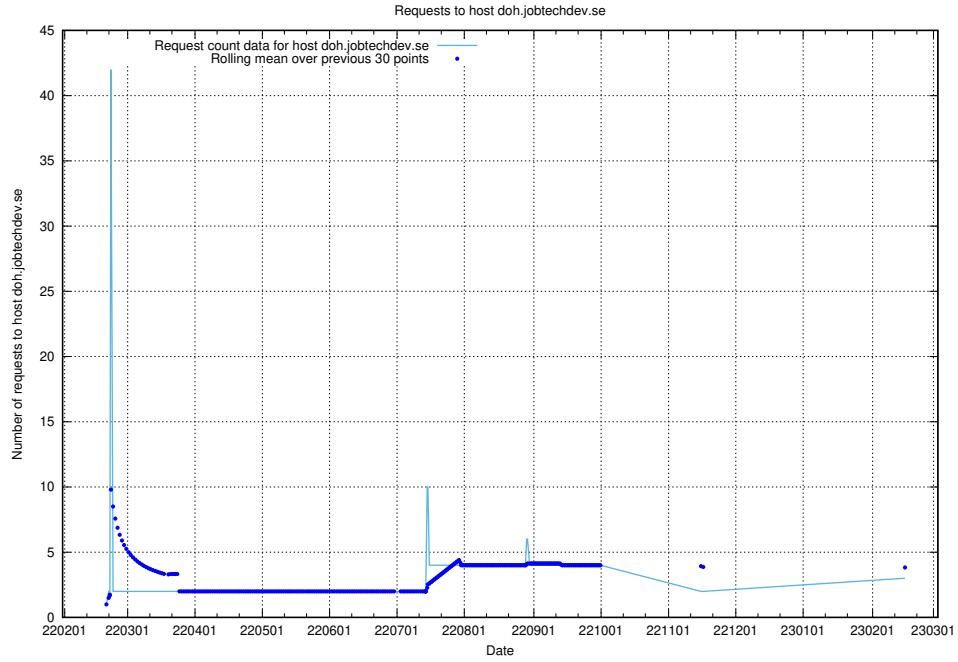

7.232 Usage of doh.jobtechdev.se

Here, we count the number of requests to host doh.jobtechdev.se.

7.233 Usage of ucenter.jobtechdev.se

Here, we count the number of requests to host ucenter.jobtechdev.se.