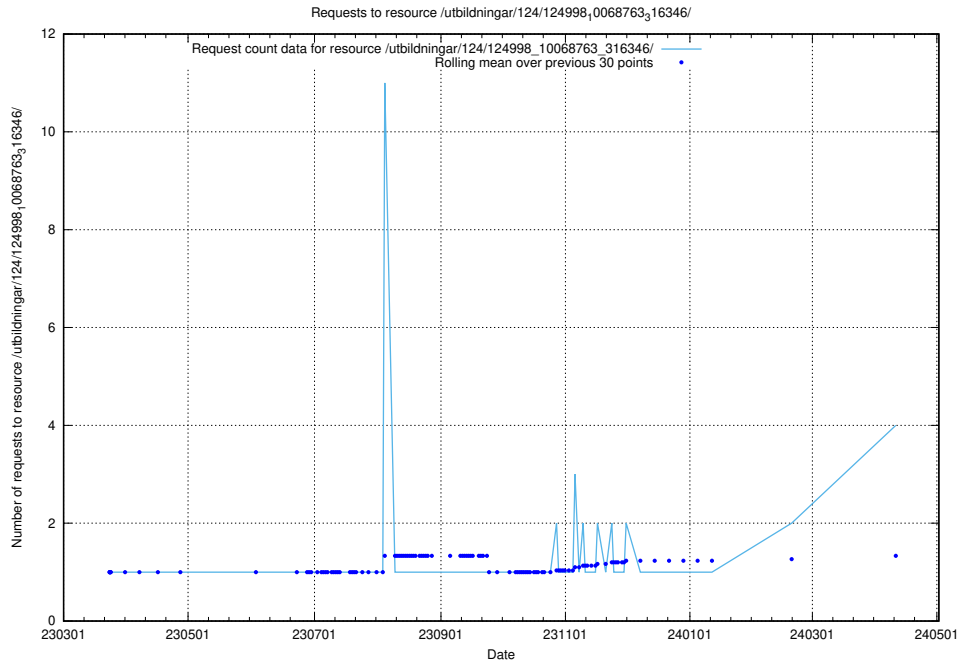

5.286 Usage of /utbildningar/124/124998_10068763_316346/

Here, we count the number of requests to resource /utbildningar/124/124998_10068763_316346/.