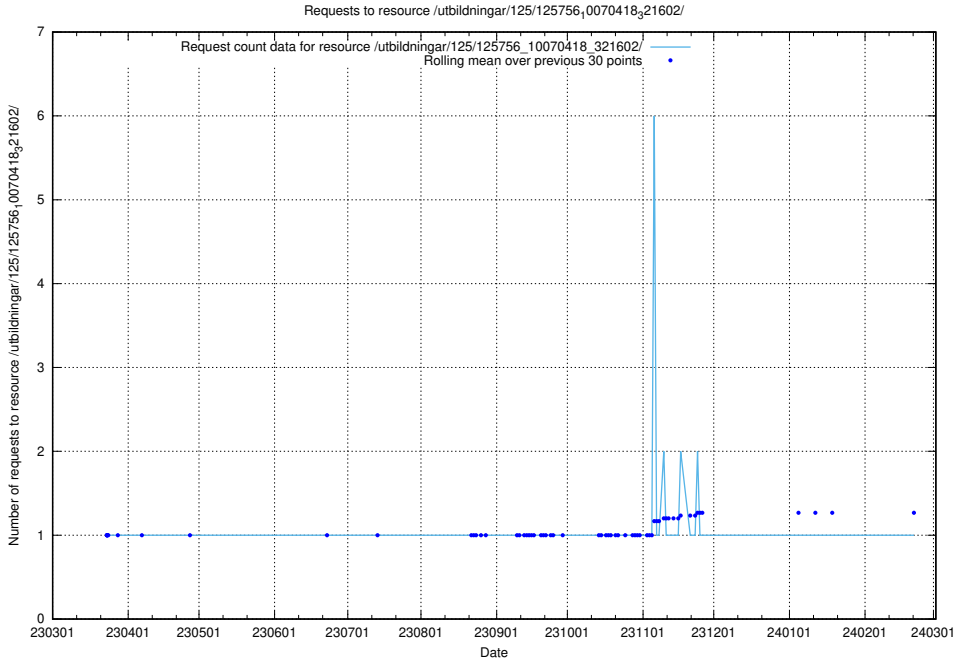

5.7231 Usage of /utbildningar/125/125756_10070418_321602/

Here, we count the number of requests to resource /utbildningar/125/125756_10070418_321602/.