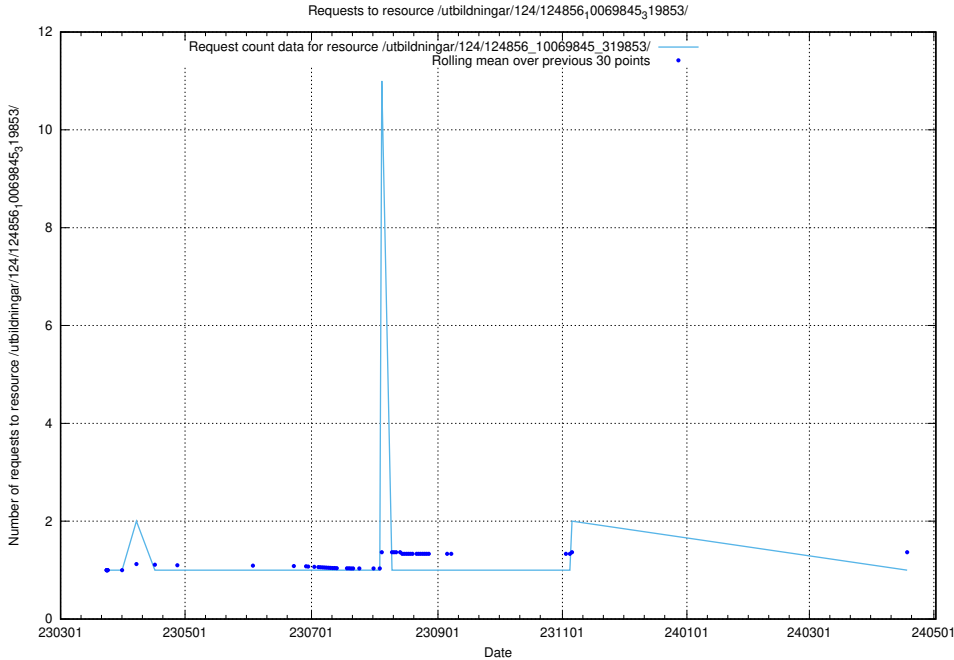

Here, we count the number of requests to resource /utbildningar/124/124856_10069845_319853/events/

5.1314 Usage of /utbildningar/124/124856_10069845_319853/

Here, we count the number of requests to resource /utbildningar/124/124856_10069845_319853/.