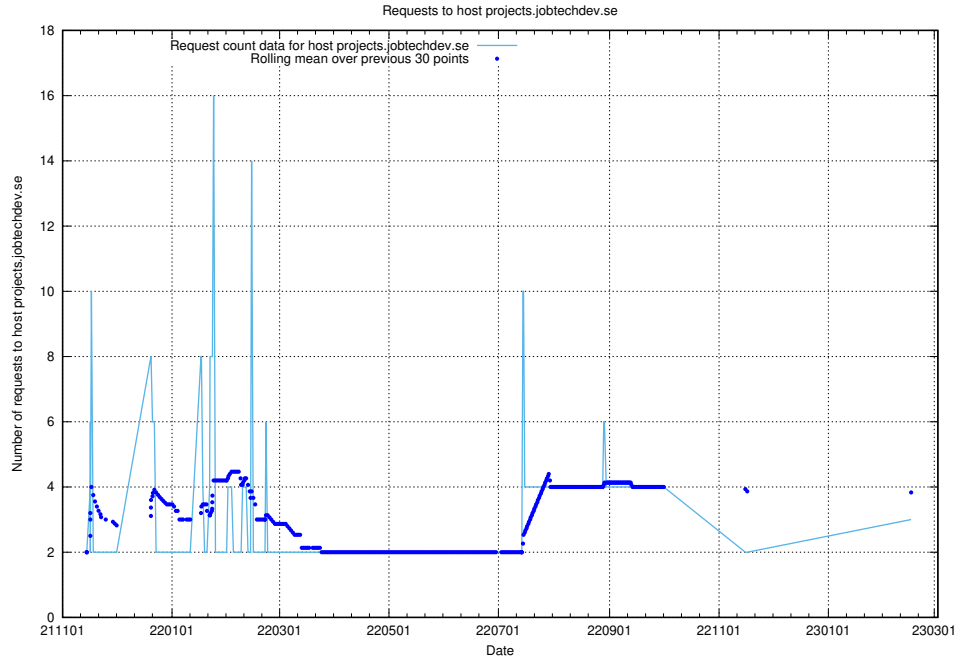

7.242 Usage of projects.jobtechdev.se

Here, we count the number of requests to host projects.jobtechdev.se.