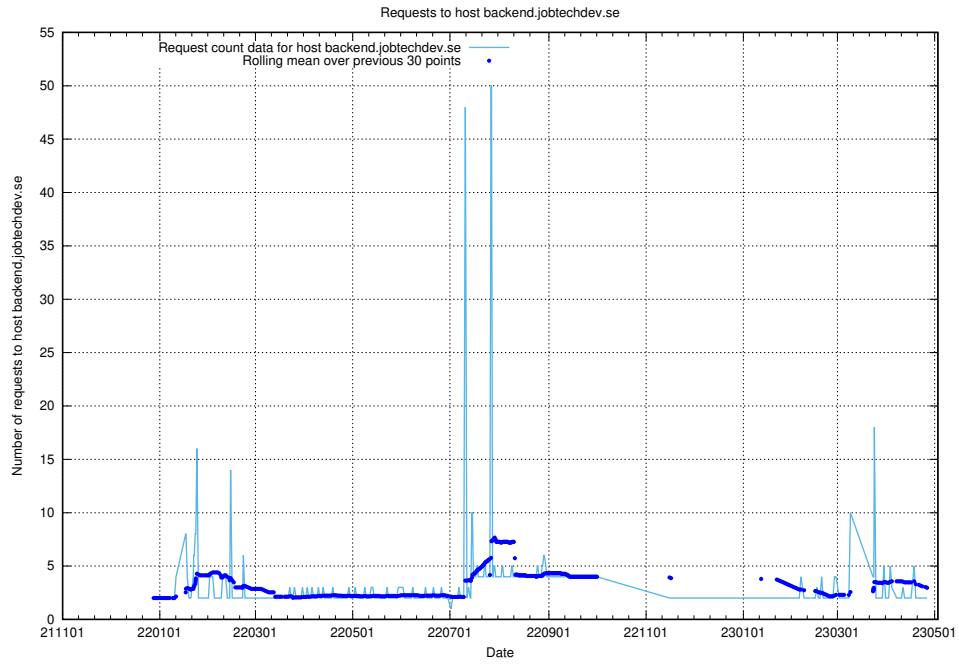

7.363 Usage of backend.jobtechdev.se

Here, we count the number of requests to host backend.jobtechdev.se.