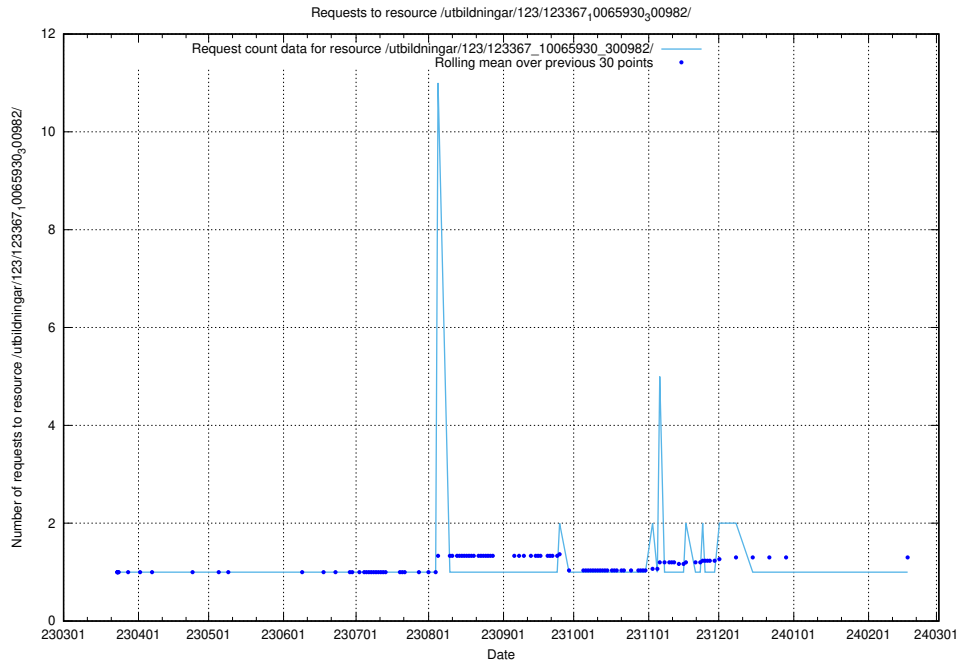

5.5414 Usage of /utbildningar/123/123367_10065930_300982/

Here, we count the number of requests to resource /utbildningar/123/123367_10065930_300982/.