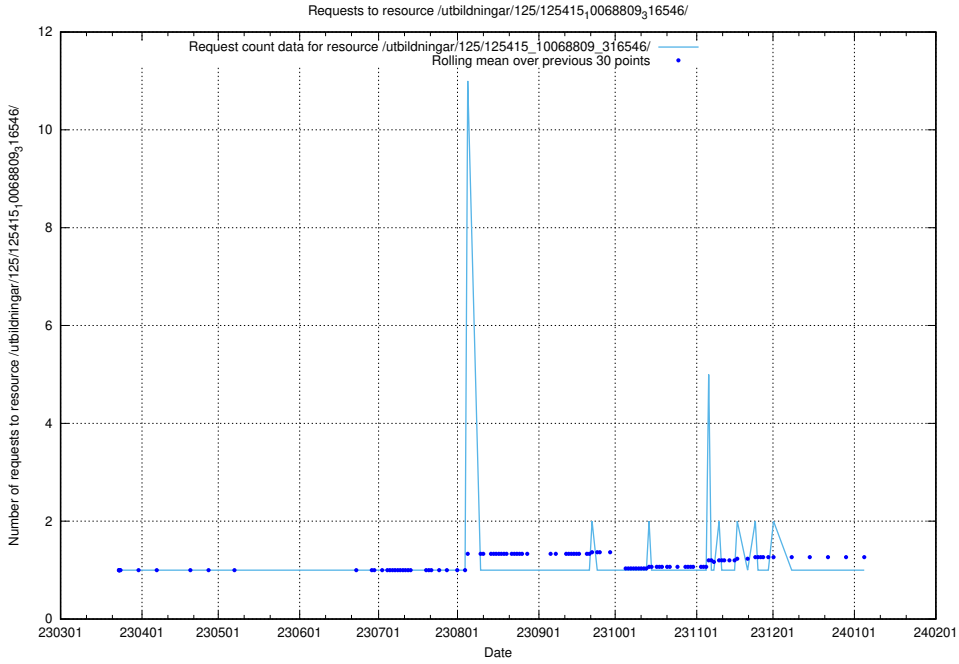

5.1232 Usage of /utbildningar/125/125415_10068809_316546/

Here, we count the number of requests to resource /utbildningar/125/125415_10068809_316546/.