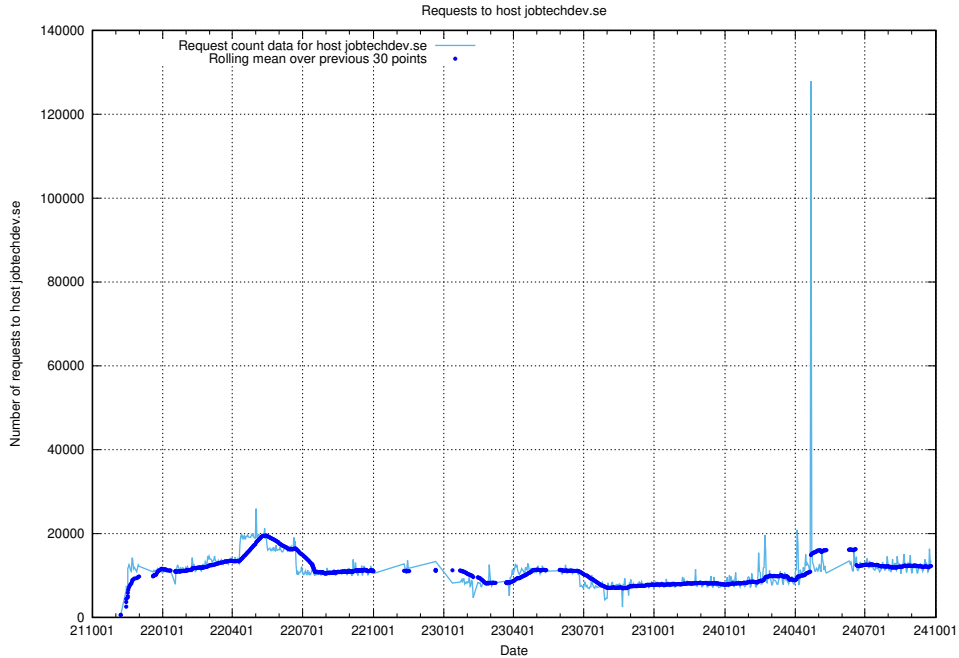

7.9 Usage of jobtechdev.se

Here, we count the number of requests to host jobtechdev.se.