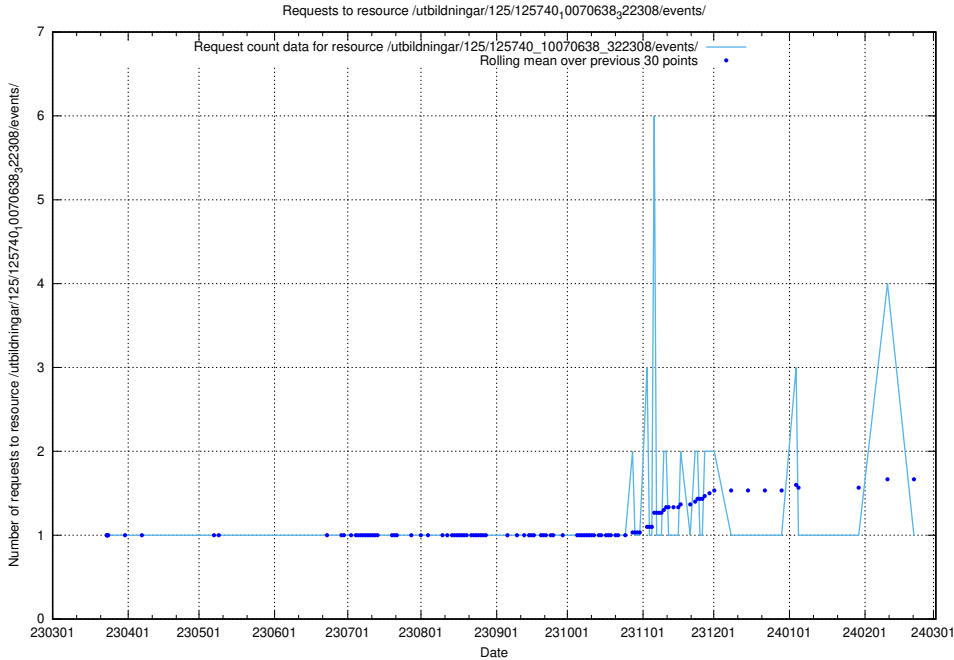

Here, we count the number of requests to resource /utbildningar/125/125740_10070664_322456/.

5.1134 Usage of /utbildningar/125/125740_10070638_322308/events/

Here, we count the number of requests to resource /utbildningar/125/125740_10070638_322308/events/