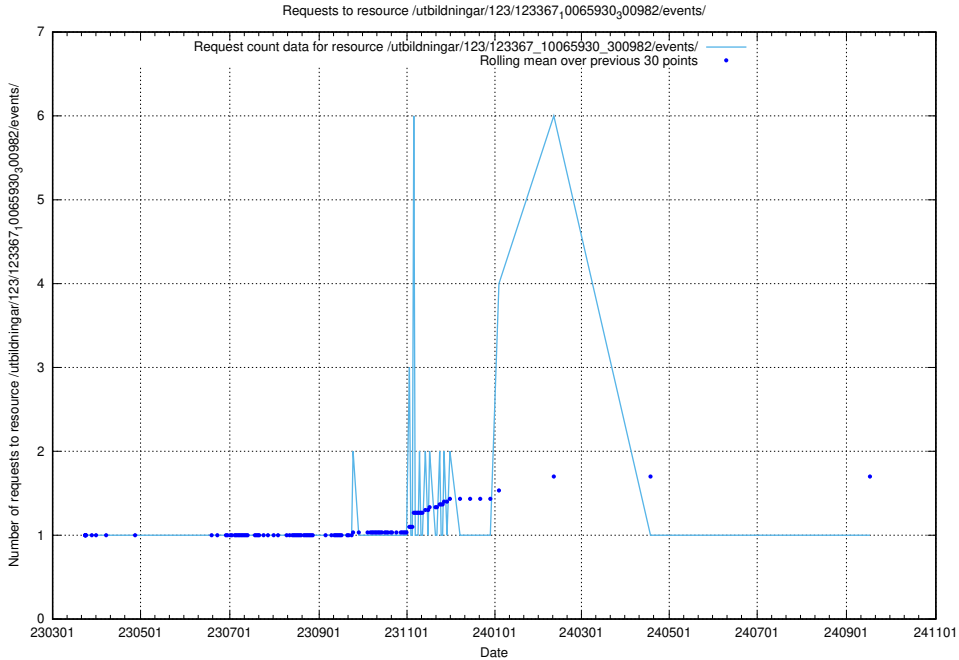

5.5404 Usage of /utbildningar/123/123367_10065930_300982/events/

Here, we count the number of requests to resource /utbildningar/123/123367_10065930_300982/events/