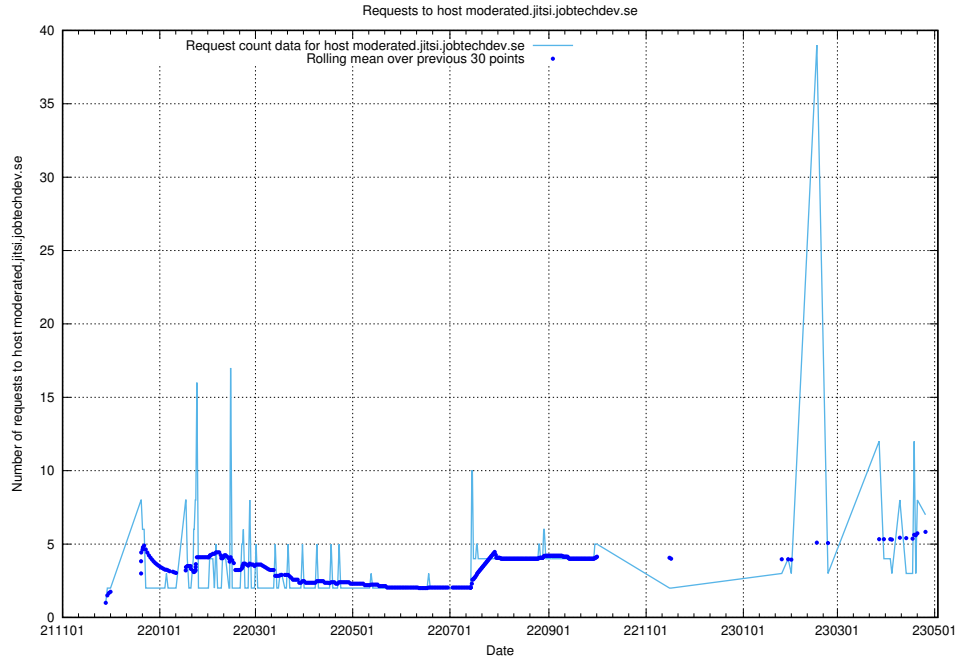

7.83 Usage of moderated.jitsi.jobtechdev.se

Here, we count the number of requests to host moderated.jitsi.jobtechdev.se.