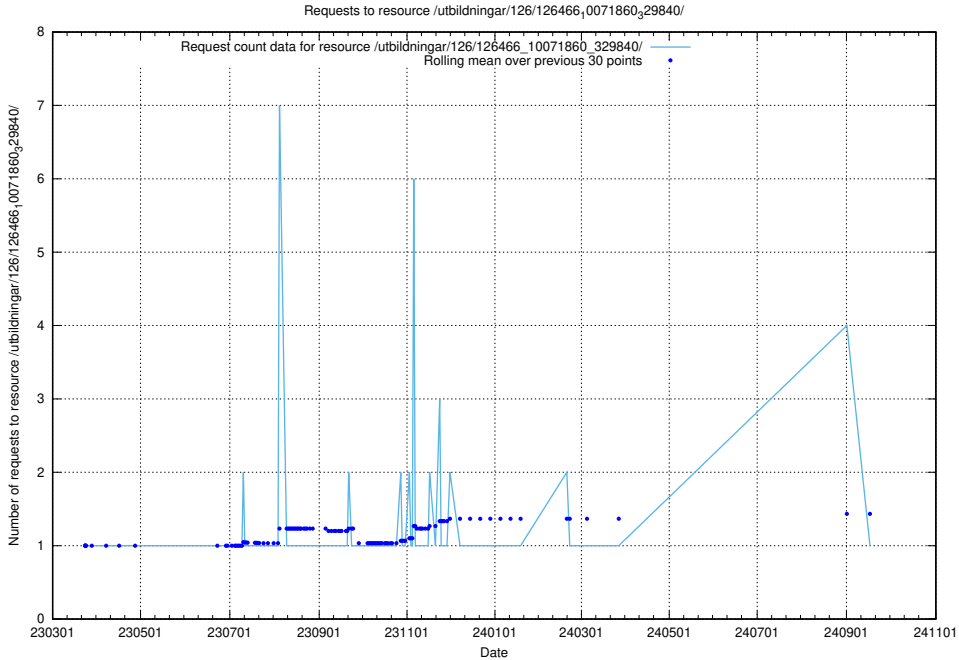

5.7193 Usage of /utbildningar/126/126466_10071860_329840/

Here, we count the number of requests to resource /utbildningar/126/126466_10071860_329840/.