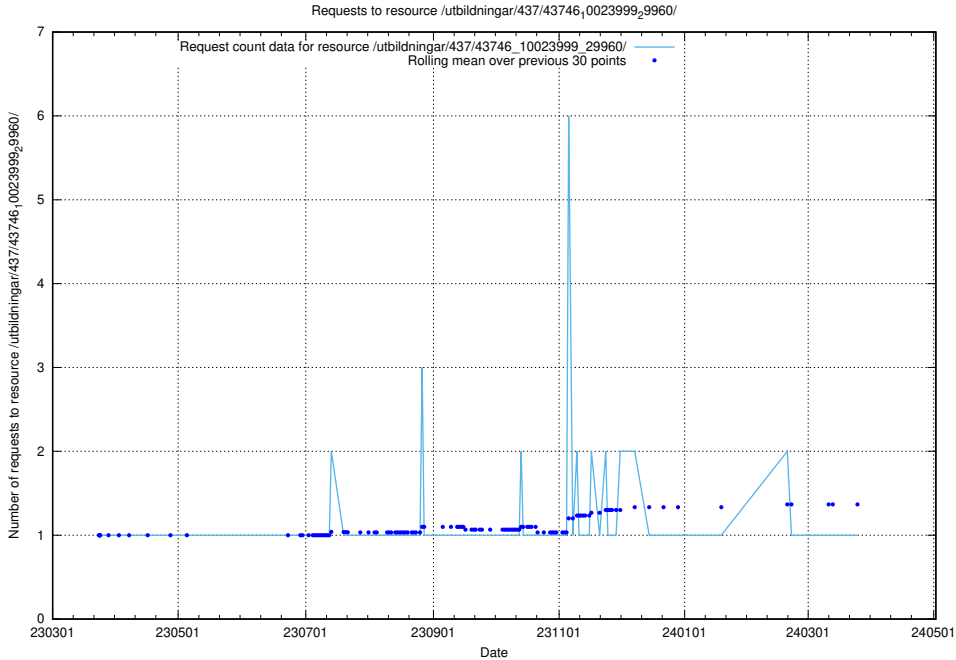

5.7164 Usage of /utbildningar/437/43746_10023999_29960/

Here, we count the number of requests to resource /utbildningar/437/43746_10023999_29960/.