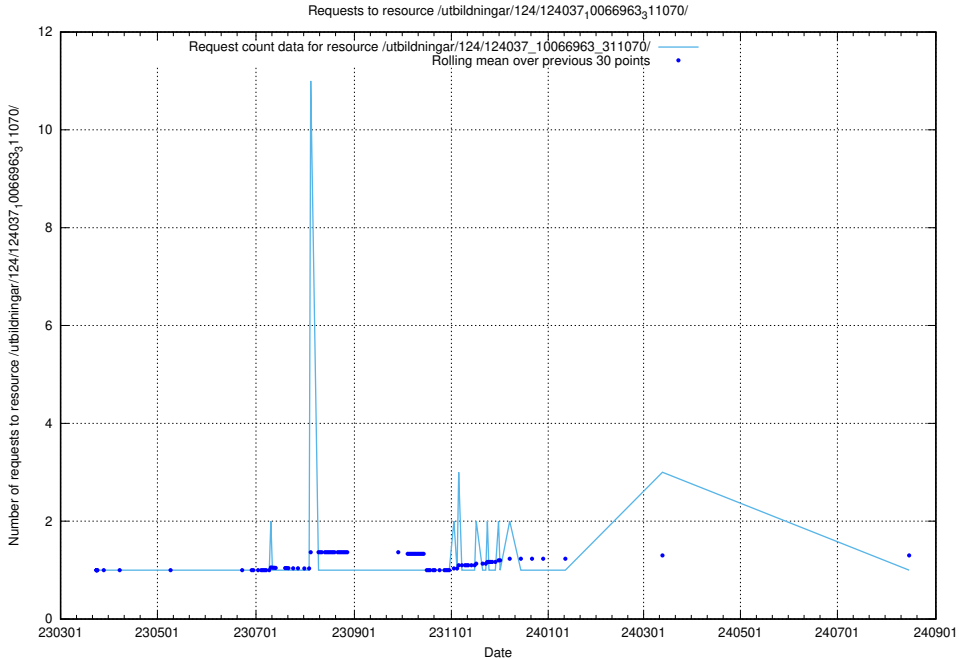

5.5167 Usage of /utbildningar/124/124037_10066963_311070/

Here, we count the number of requests to resource /utbildningar/124/124037_10066963_311070/.