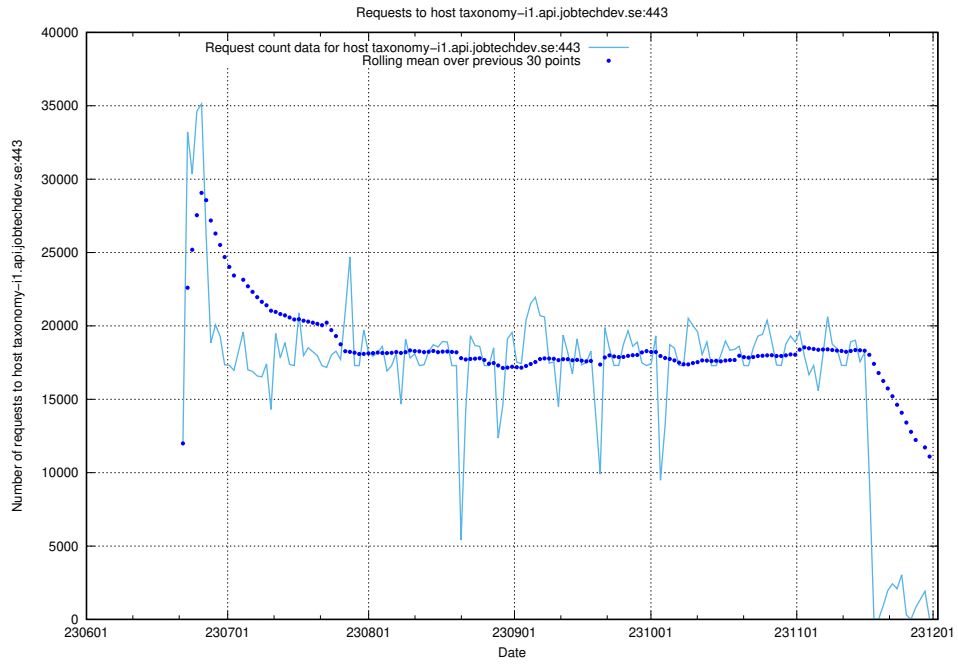

Here, we count the number of requests to host demo-jobad-enrichments.jobtechdev.se.

7.45 Usage of taxonomy-i1.api.jobtechdev.se:443

Here, we count the number of requests to host taxonomy-i1.api.jobtechdev.se:443.