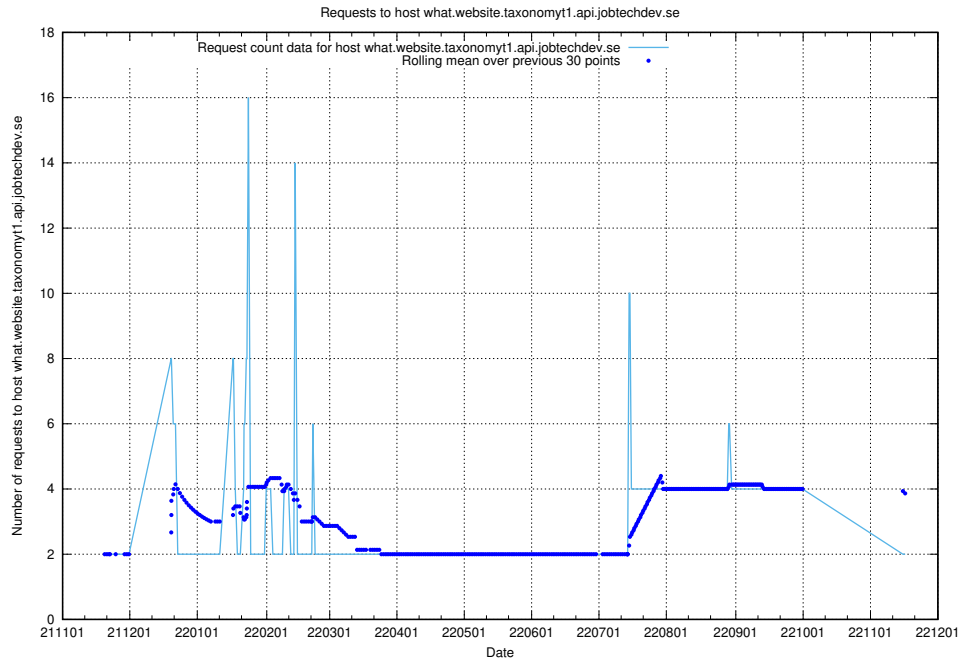

7.457 Usage of what.website.taxonomyt1.api.jobtechdev.se

Here, we count the number of requests to host what.website.taxonomyt1.api.jobtechdev.se.