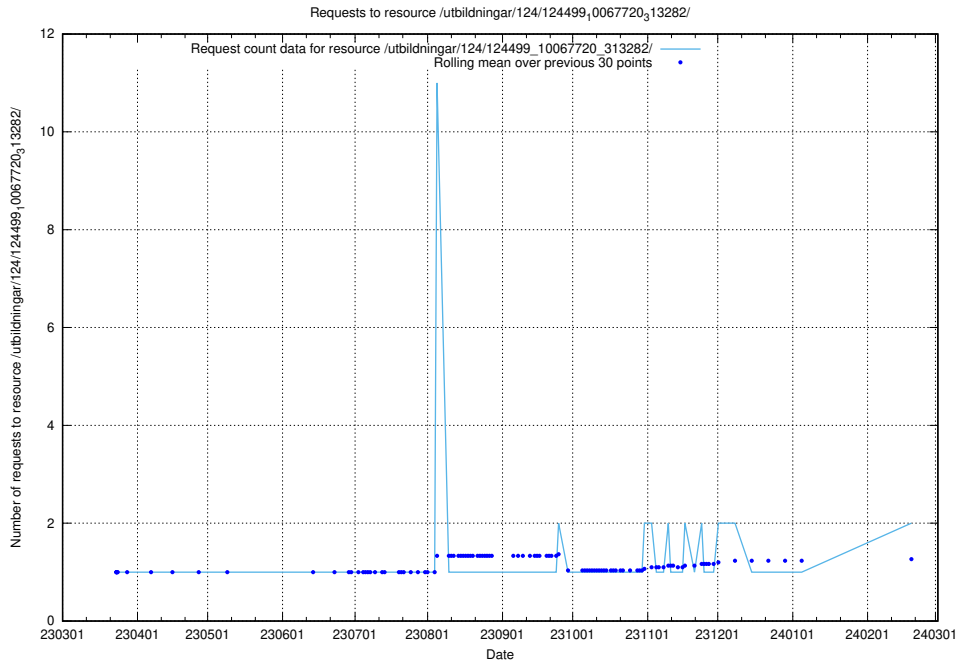

5.734 Usage of /utbildningar/124/124499_10067720_313282/

Here, we count the number of requests to resource /utbildningar/124/124499_10067720_313282/.