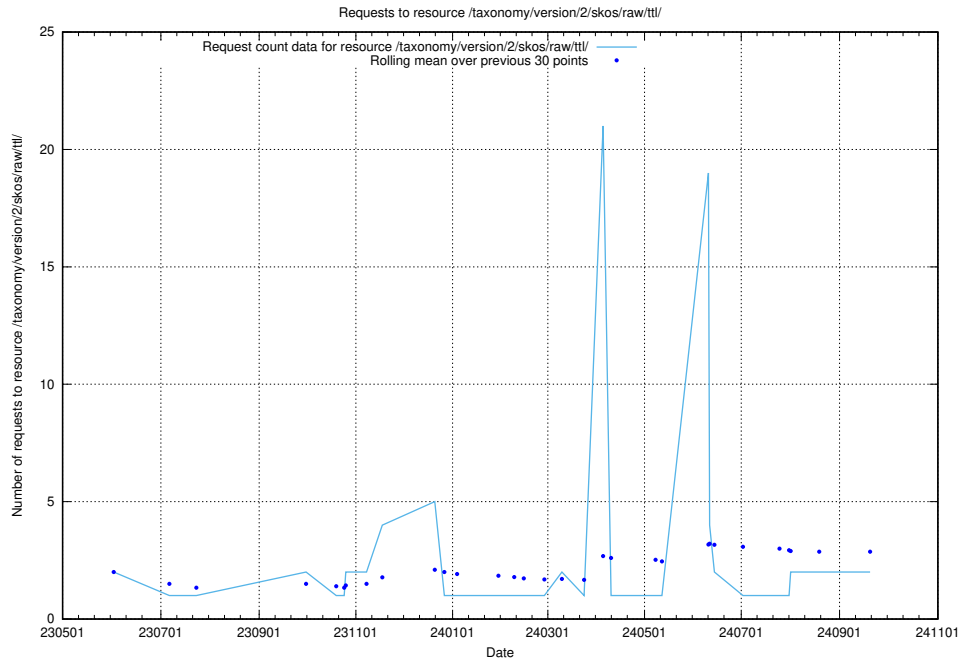

5.1036 Usage of /taxonomy/version/2/skos/raw/ttl/

Here, we count the number of requests to resource /taxonomy/version/2/skos/raw/ttl/.