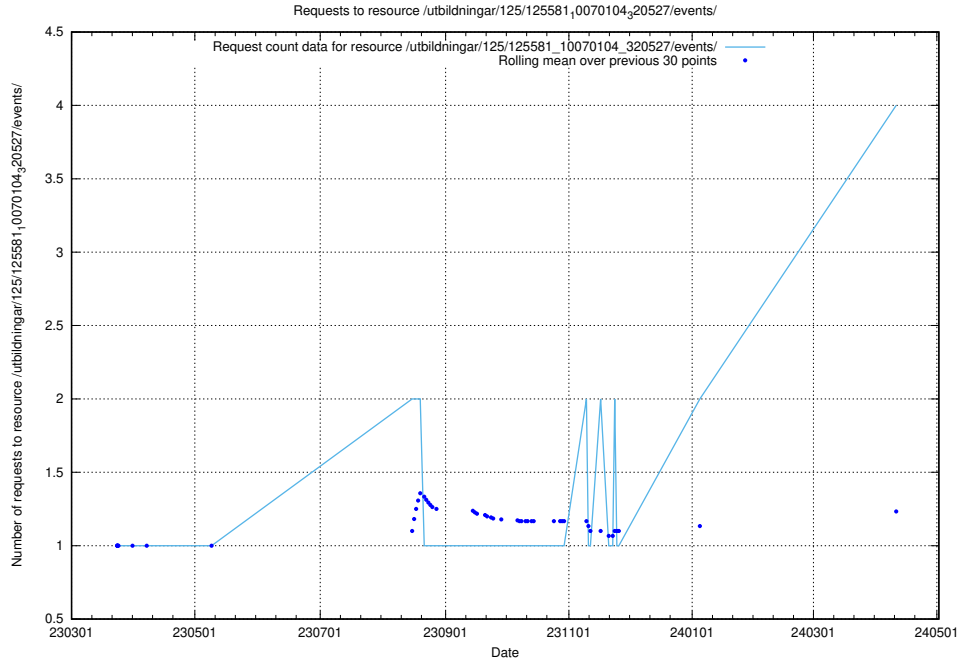

5.281 Usage of /utbildningar/125/125581_10070104_320527/events/

Here, we count the number of requests to resource /utbildningar/125/125581_10070104_320527/events/