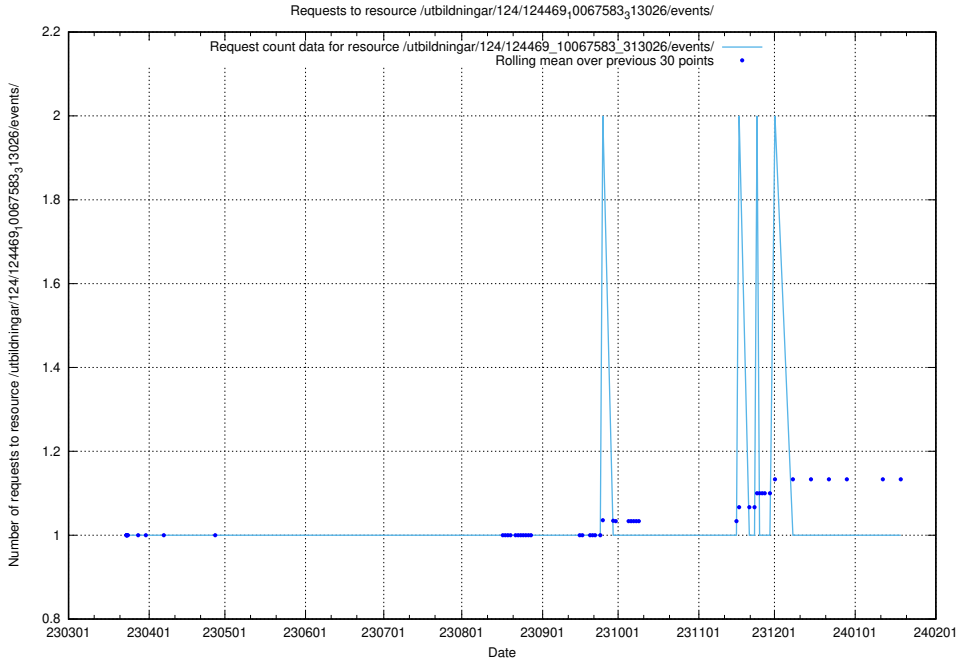

5.4100 Usage of /utbildningar/124/124469_10067583_313026/events/

Here, we count the number of requests to resource /utbildningar/124/124469_10067583_313026/events/