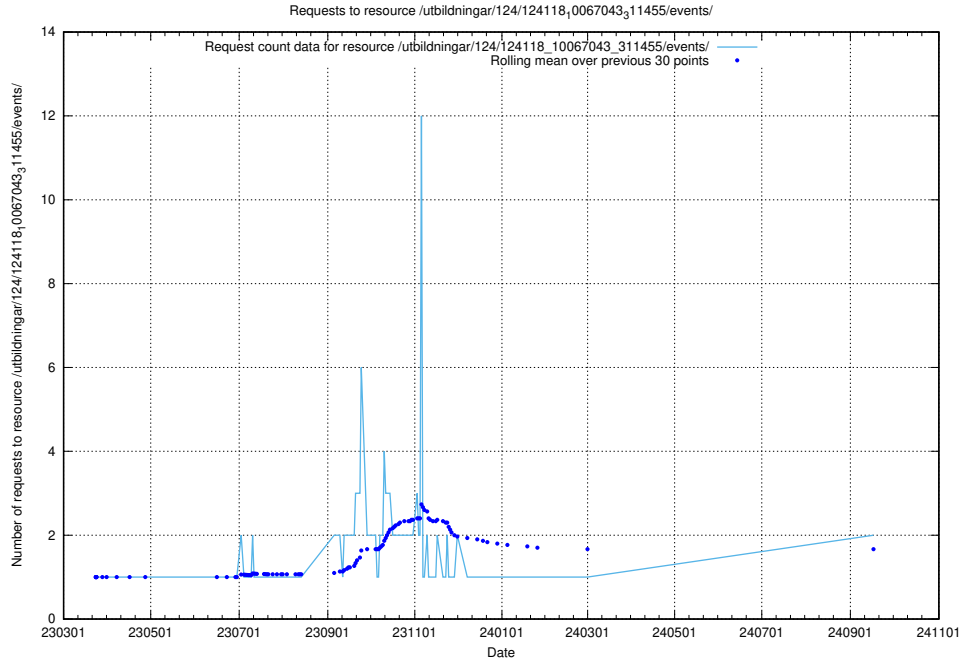

5.849 Usage of /utbildningar/124/124118_10067043_311455/events/

Here, we count the number of requests to resource /utbildningar/124/124118_10067043_311455/events/