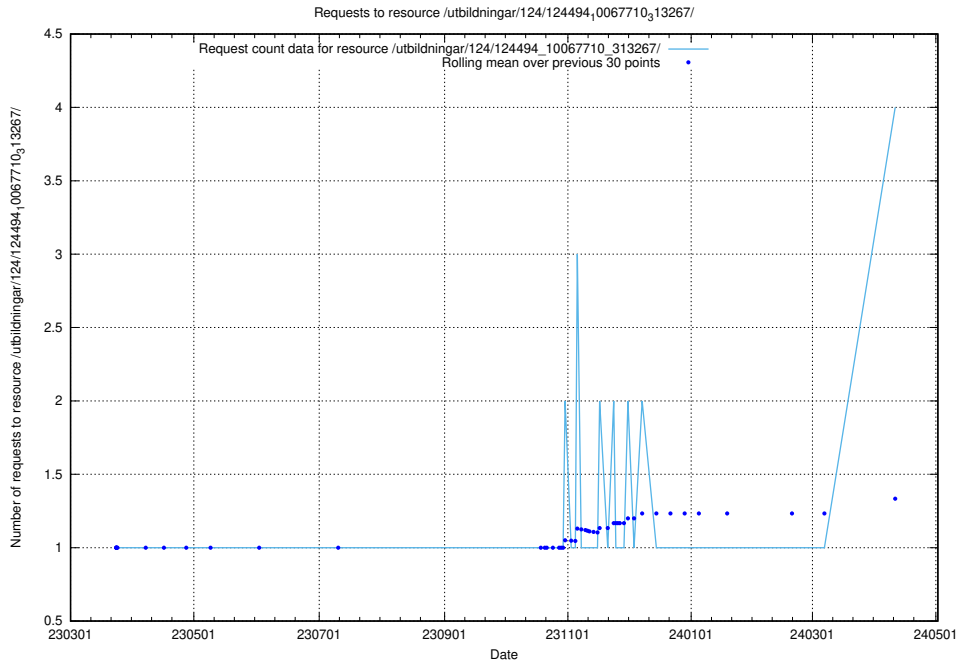

5.328 Usage of /utbildningar/124/124494_10067710_313267/

Here, we count the number of requests to resource /utbildningar/124/124494_10067710_313267/.