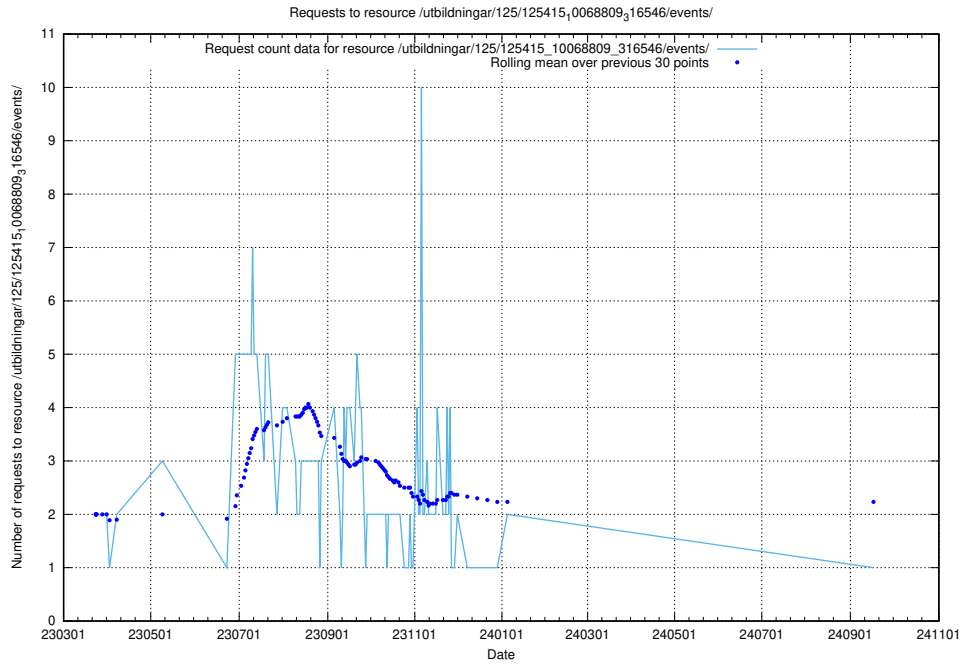

5.7063 Usage of /utbildningar/125/125415_10068809_316546/events/

Here, we count the number of requests to resource /utbildningar/125/125415_10068809_316546/events/