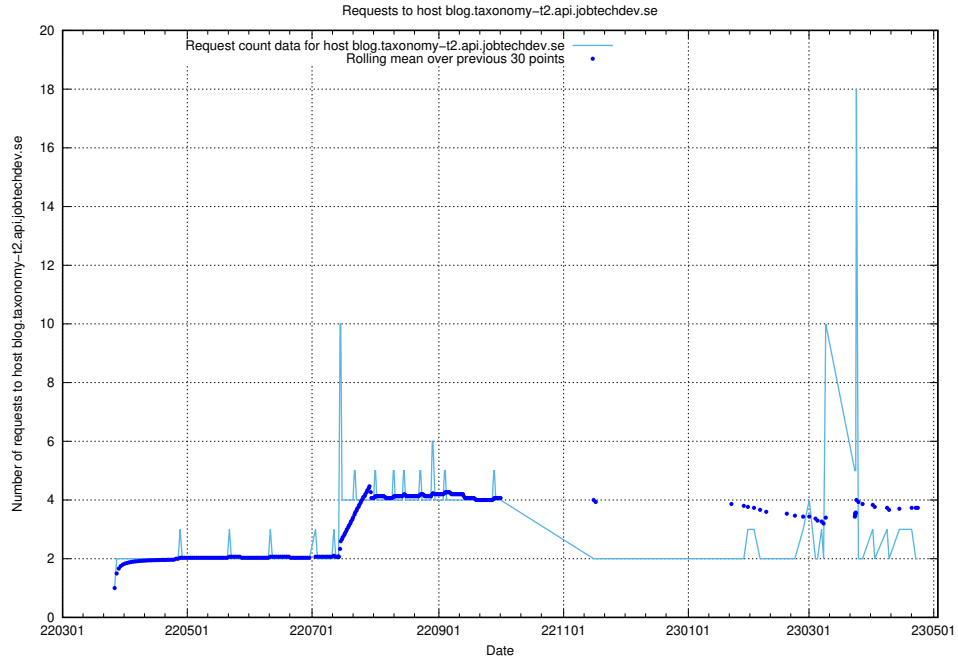

7.495 Usage of `blog.taxonomy-t2.api.jobtechdev.se`

Here, we count the number of requests to host `blog.taxonomy-t2.api.jobtechdev.se`.