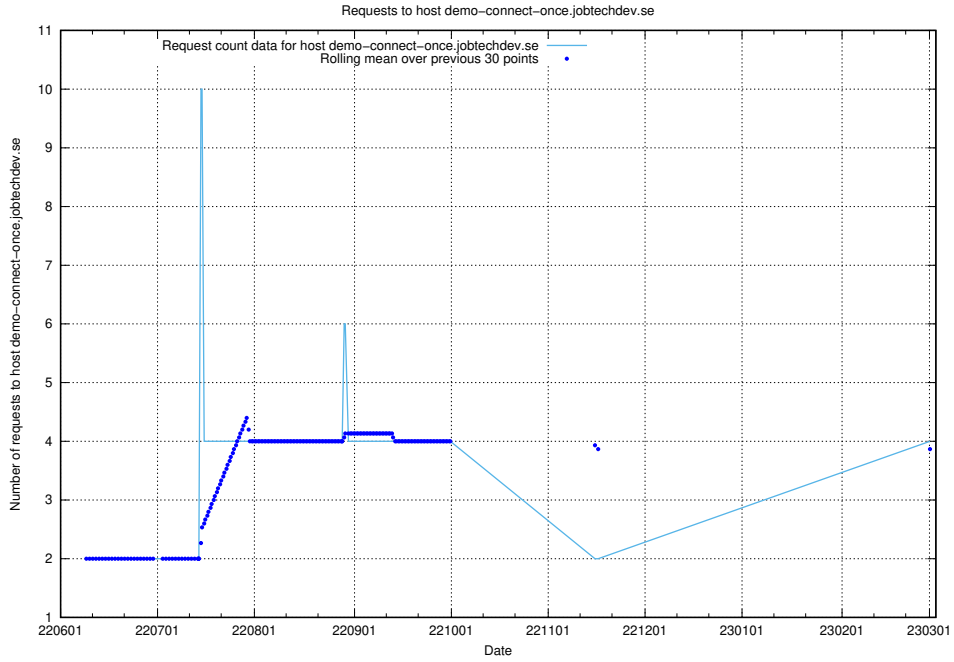

7.153 Usage of demo-connect-once.jobtechdev.se

Here, we count the number of requests to host demo-connect-once.jobtechdev.se.