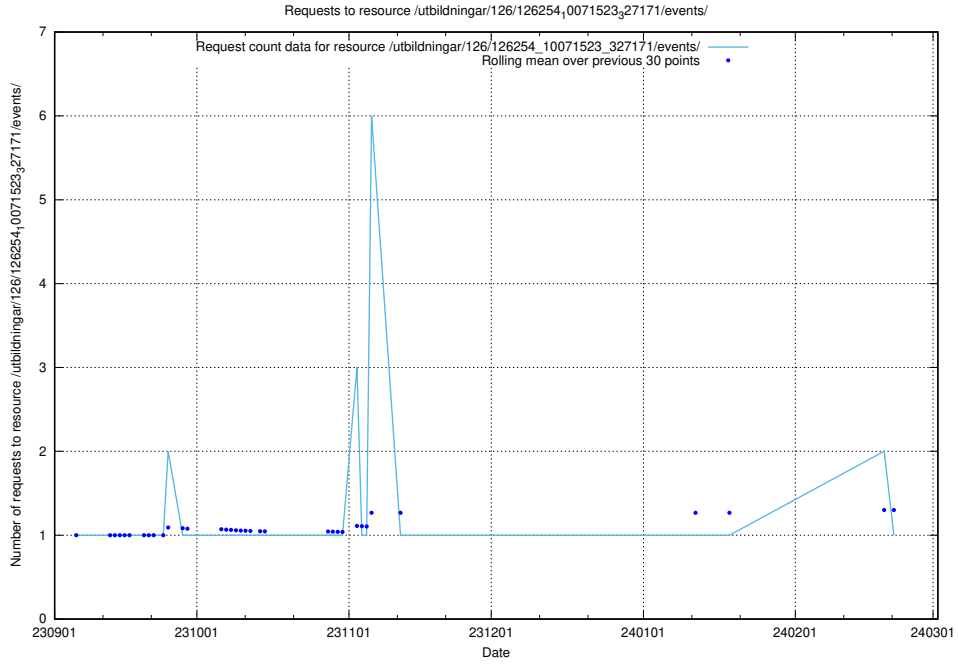

5.5447 Usage of /utbildningar/126/126254_10071523_327171/events/

Here, we count the number of requests to resource /utbildningar/126/126254_10071523_327171/events/