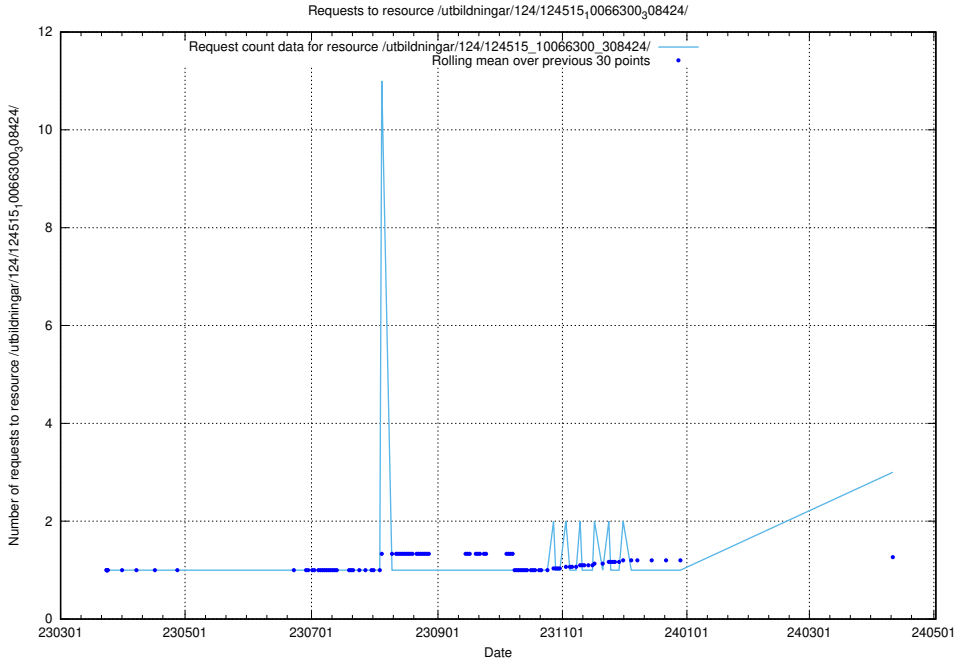

5.437 Usage of /availability/20240304/

Here, we count the number of requests to resource /availability/20240304/.

5.438 Usage of /utbildningar/124/124515_10066300_308424/

Here, we count the number of requests to resource /utbildningar/124/124515_10066300_308424/.