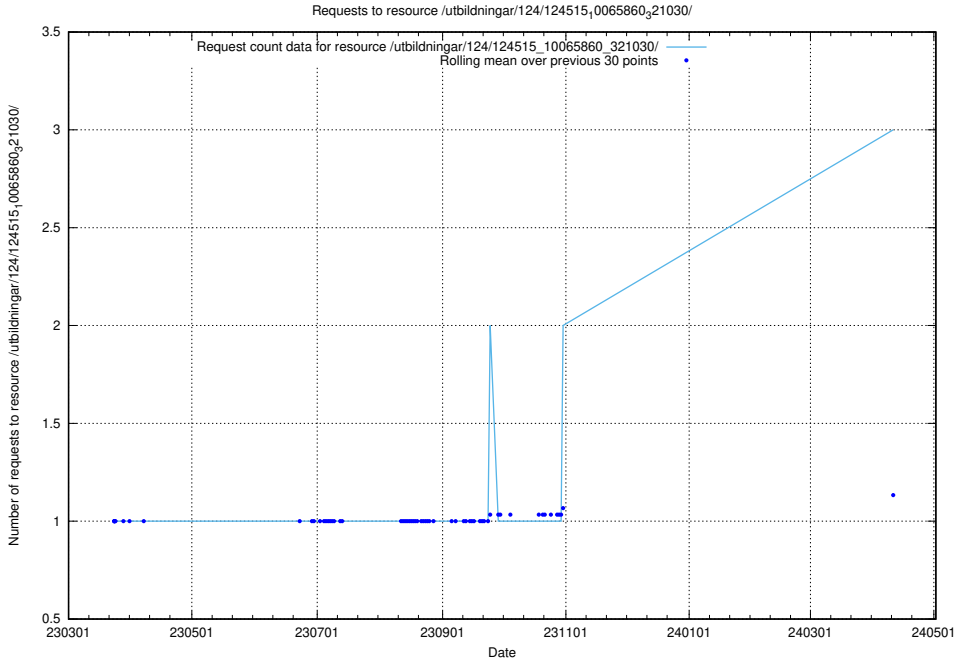

5.441 Usage of /utbildningar/124/124515_10065860_321030/

Here, we count the number of requests to resource /utbildningar/124/124515_10065860_321030/.