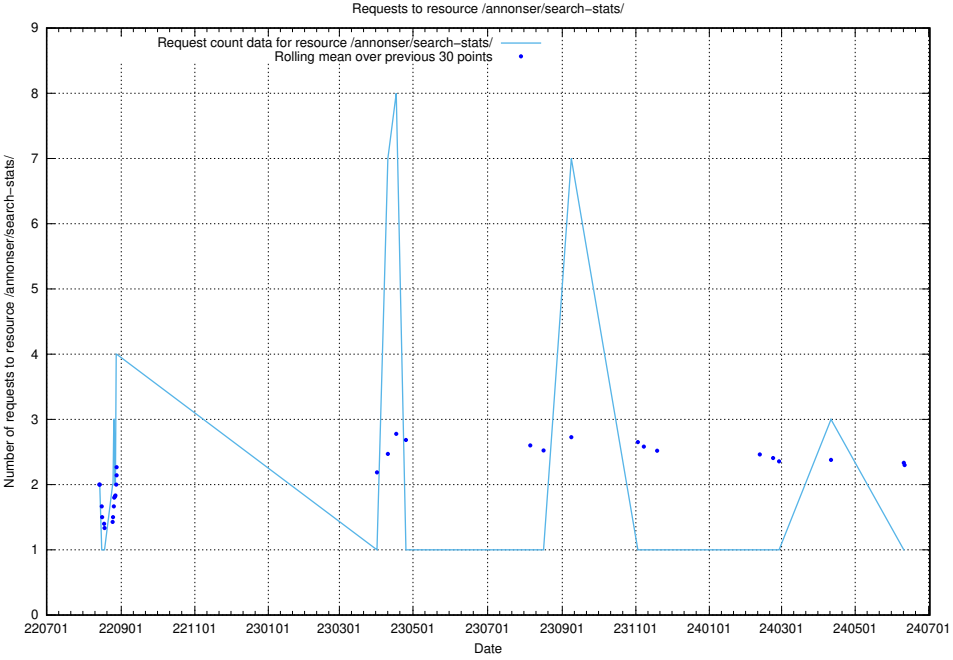

Here, we count the number of requests to resource /utbildningar/125/125741_10070692_324616/.

5.7247 Usage of /annonser/search-stats/

Here, we count the number of requests to resource /annonser/search-stats/.