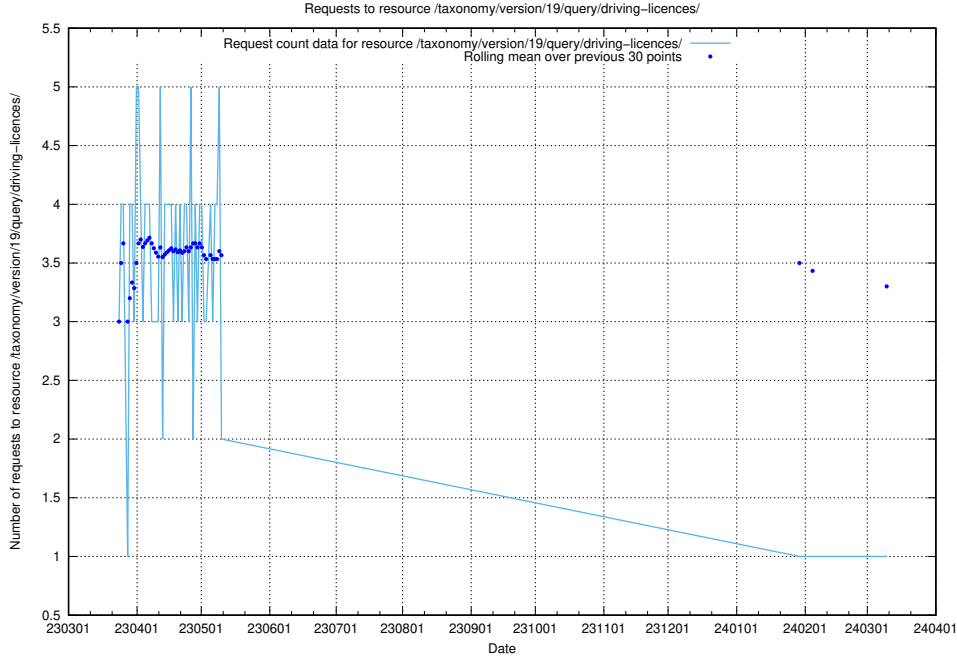

5.6921 Usage of /taxonomy/version/19/query/driving-licences/

Here, we count the number of requests to resource /taxonomy/version/19/query/driving-licences/.