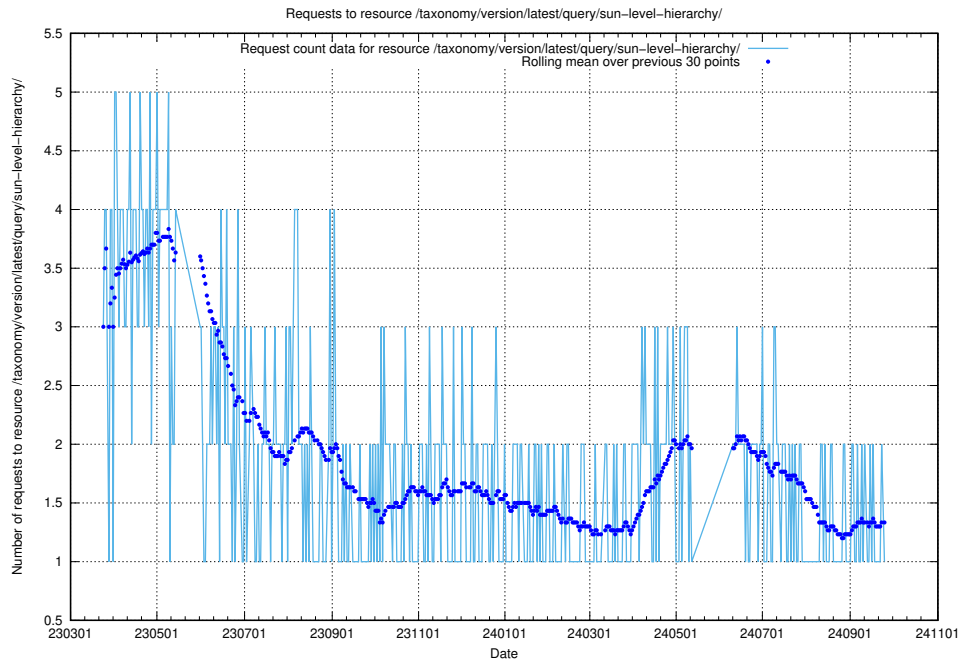

5.6826 Usage of /taxonomy/version/latest/query/sun-level-hierarchy/

Here, we count the number of requests to resource /taxonomy/version/latest/query/sun-level-hierarchy/.