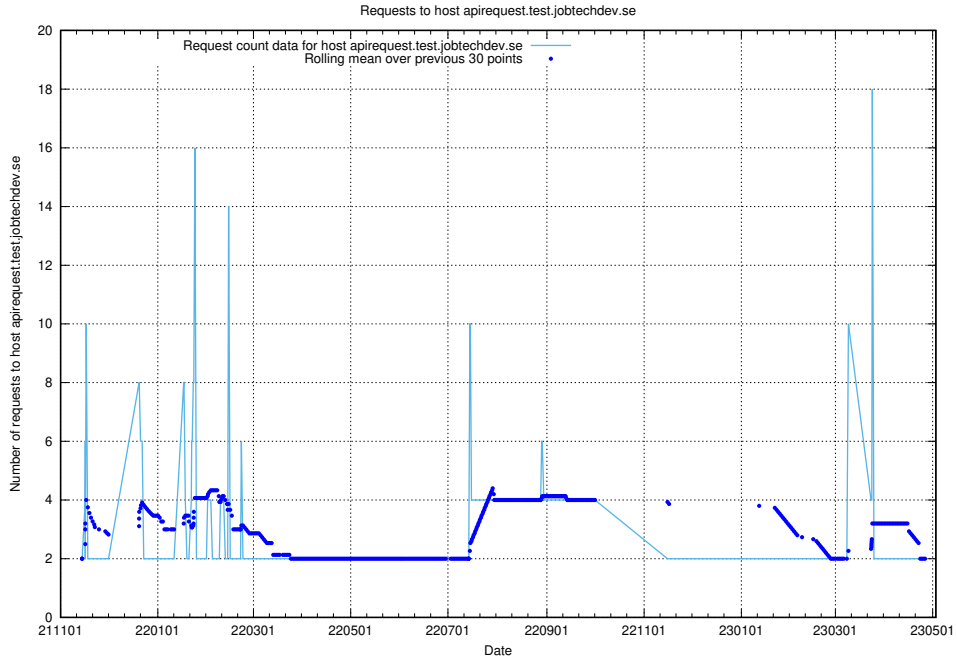

7.291 Usage of `apirequest.test.jobtechdev.se`

Here, we count the number of requests to host `apirequest.test.jobtechdev.se`.