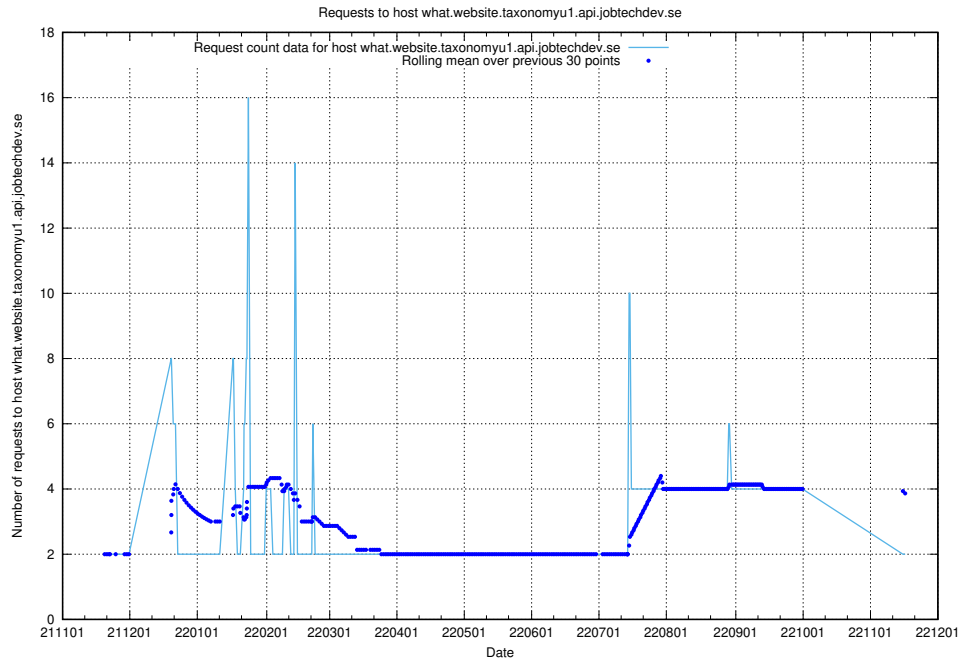

7.455 Usage of what.website.taxonomy1.api.jobtechdev.se

Here, we count the number of requests to host what.website.taxonomy1.api.jobtechdev.se.