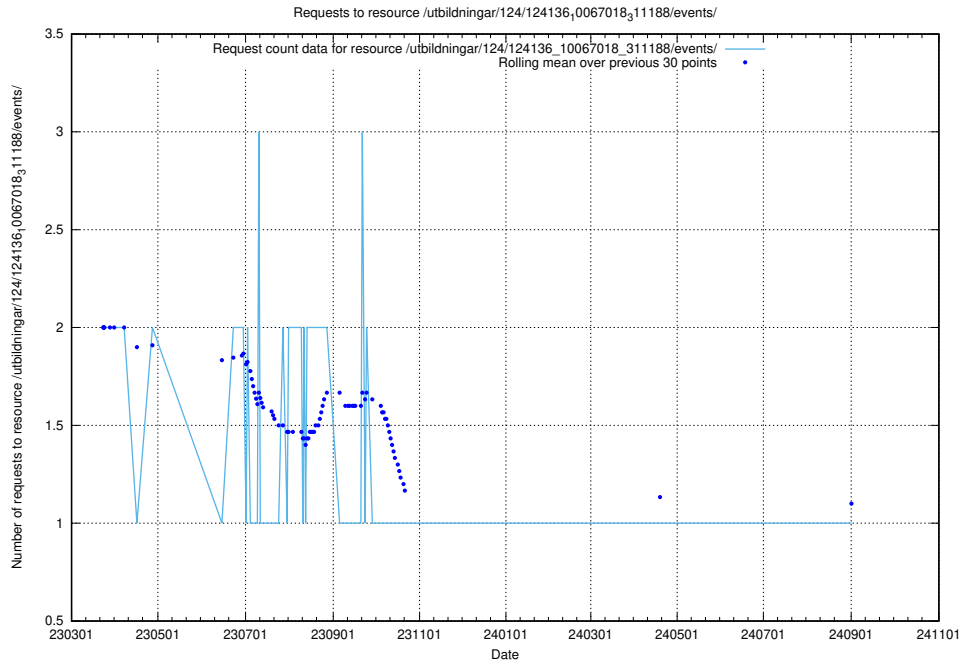

5.7084 Usage of /utbildningar/124/124136_10067018_311188/events/

Here, we count the number of requests to resource /utbildningar/124/124136_10067018_311188/events/