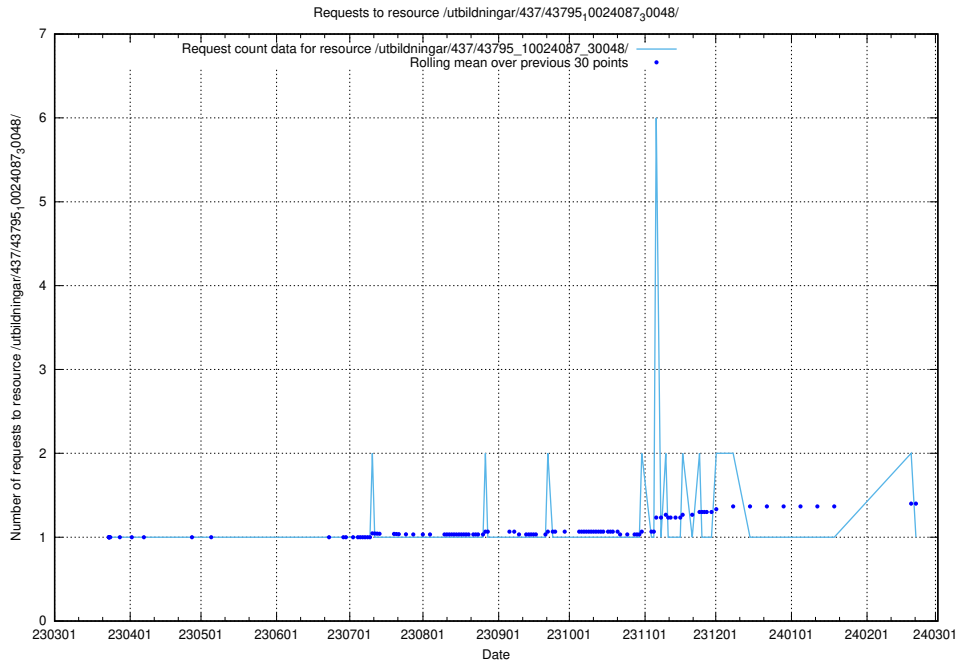

5.7139 Usage of /utbildningar/437/43795_10024087_30048/

Here, we count the number of requests to resource /utbildningar/437/43795_10024087_30048/.