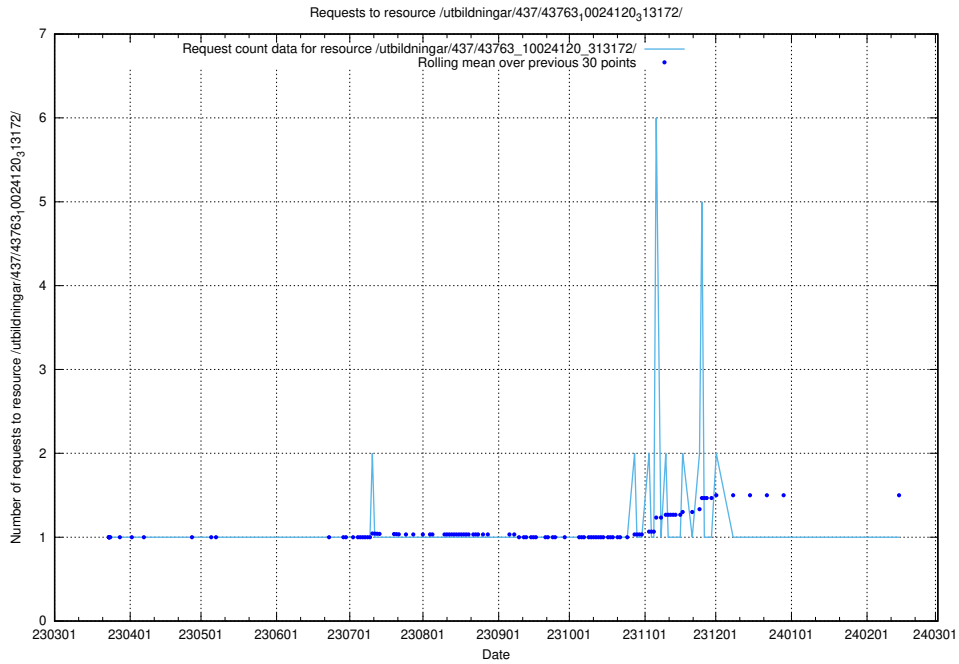

5.7149 Usage of /utbildningar/437/43763_10024120_313172/

Here, we count the number of requests to resource /utbildningar/437/43763_10024120_313172/.