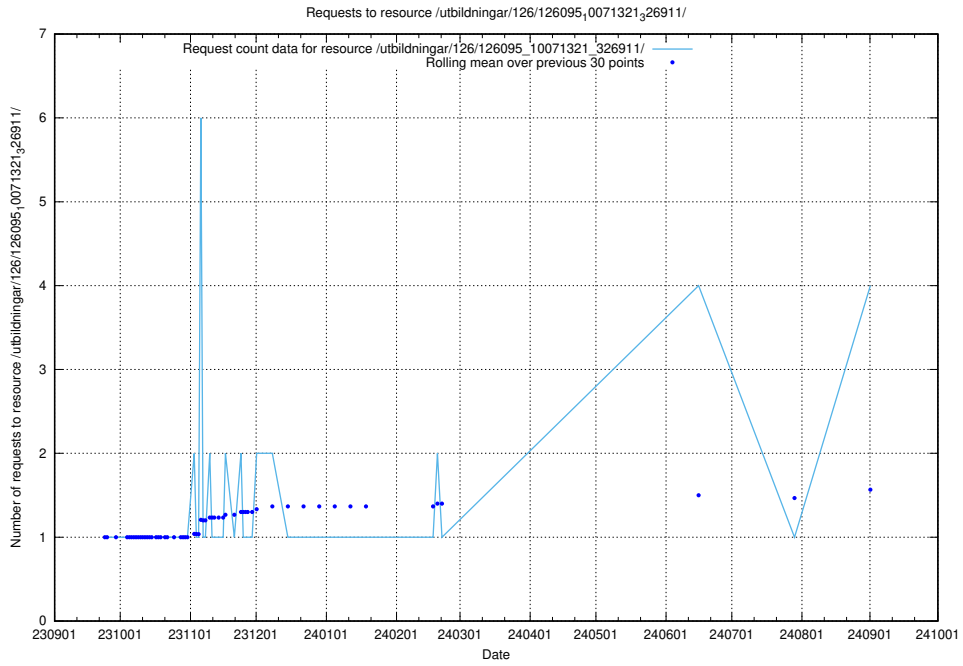

5.361 Usage of /utbildningar/126/126095_10071321_326911/

Here, we count the number of requests to resource /utbildningar/126/126095_10071321_326911/.

5.362 Usage of /availability/20230726/

Here, we count the number of requests to resource /availability/20230726/.