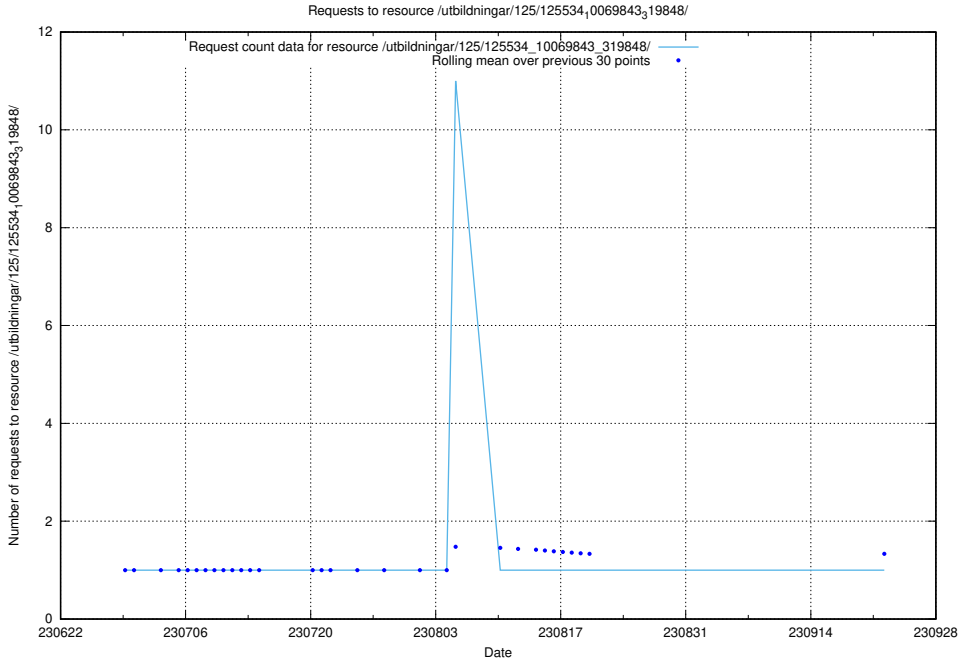

5.6250 Usage of /utbildningar/125/125534_10069843_319848/

Here, we count the number of requests to resource /utbildningar/125/125534_10069843_319848/.