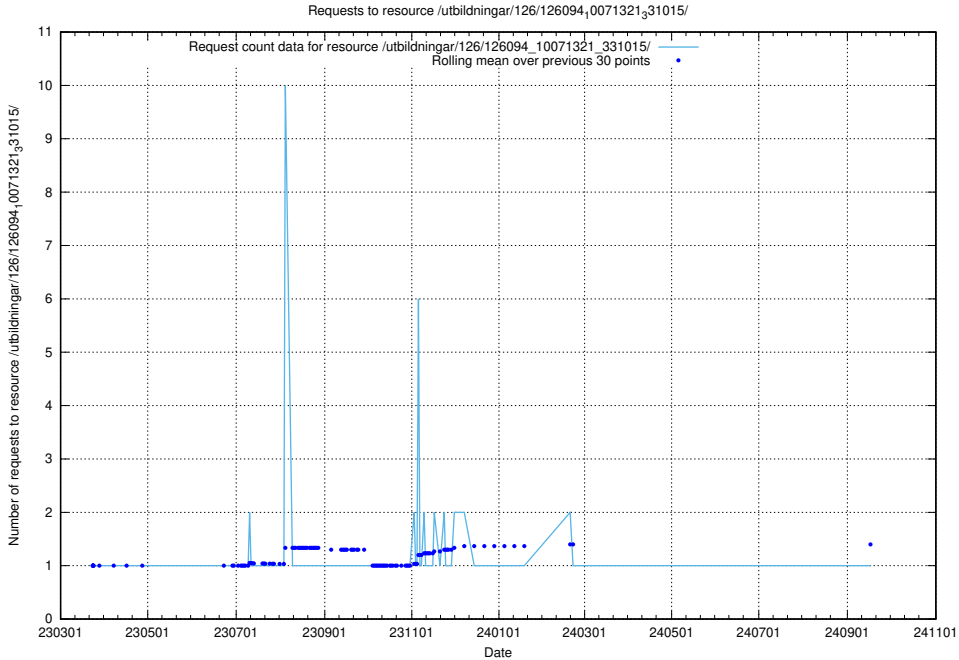

5.7212 Usage of /utbildningar/126/126094_10071321_331015/

Here, we count the number of requests to resource /utbildningar/126/126094_10071321_331015/.