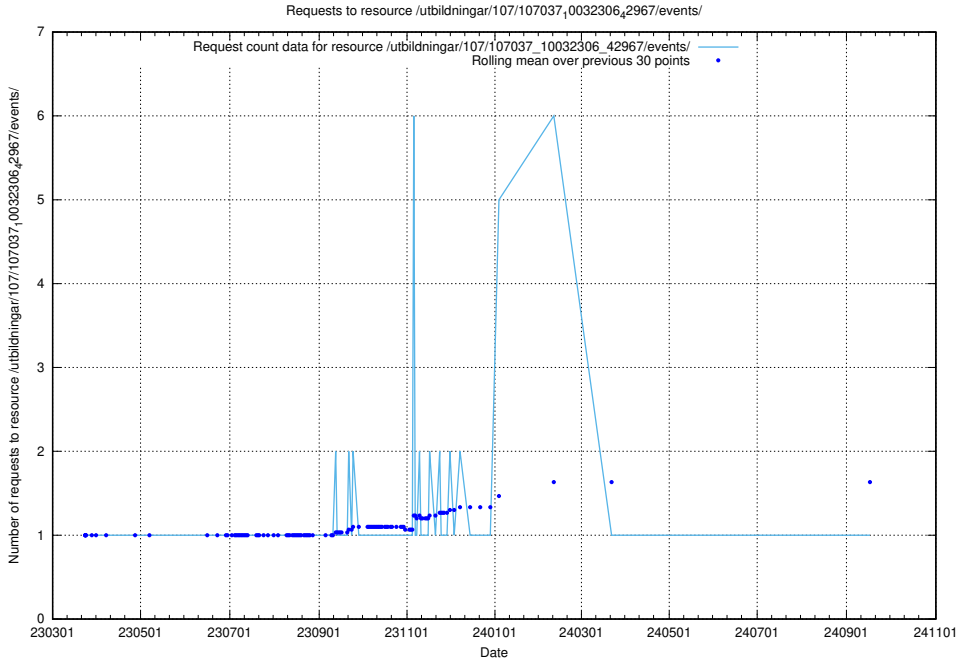

5.6147 Usage of /utbildningar/107/107037_10032306_42967/events/

Here, we count the number of requests to resource /utbildningar/107/107037_10032306_42967/events/.