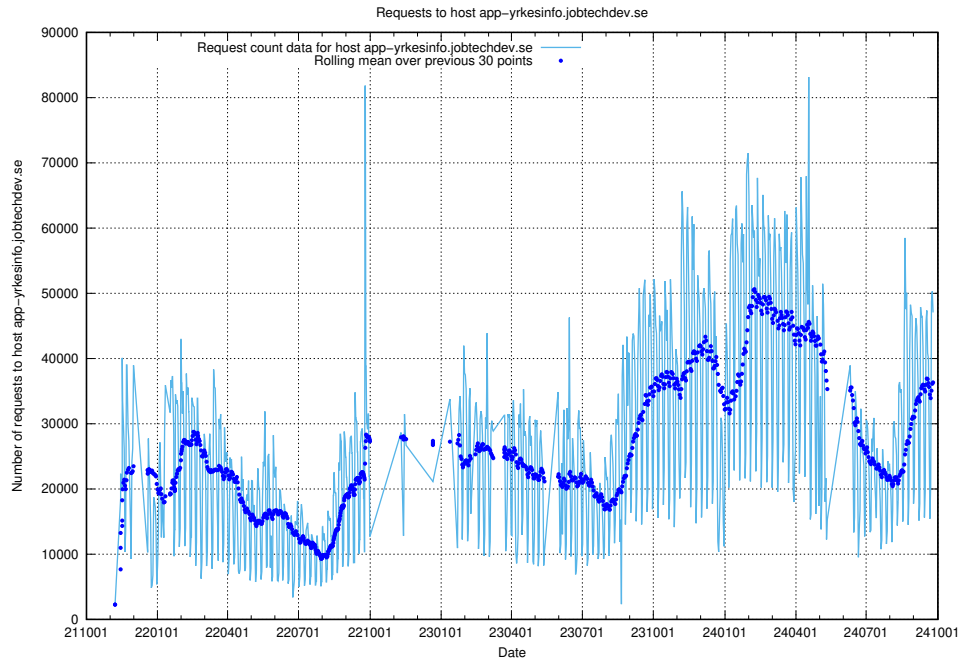

7.5 Usage of app-yrkesinfo.jobtechdev.se

Here, we count the number of requests to host app-yrkesinfo.jobtechdev.se.