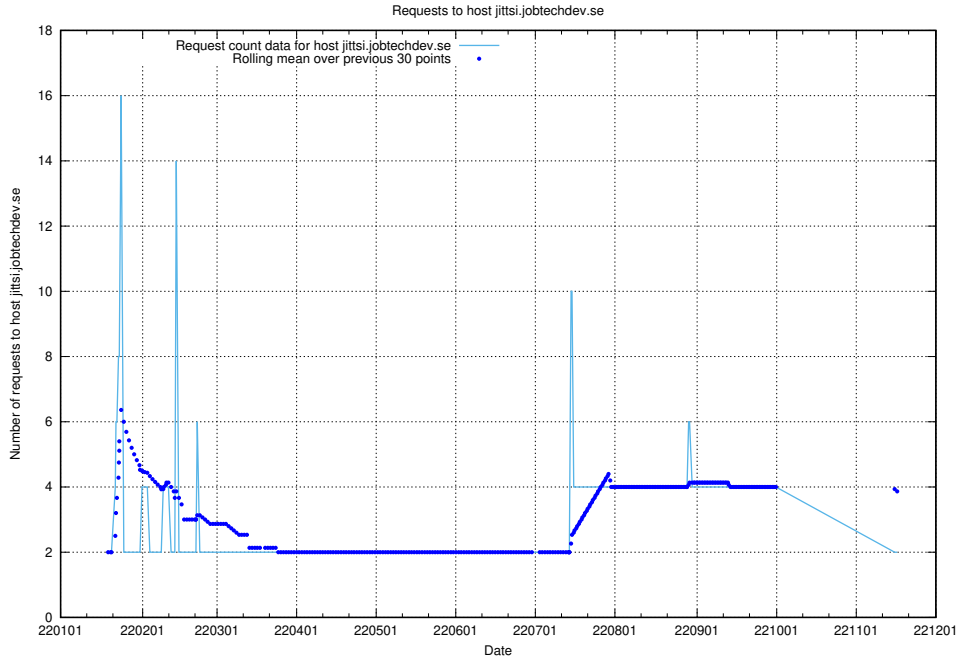

Here, we count the number of requests to host af-connect-mock.jobtechdev.se.

7.272 Usage of jittsi.jobtechdev.se

Here, we count the number of requests to host jittsi.jobtechdev.se.

7.273 Usage of api-jobtech-taxonomy-api-test-in-prod-read.prod.services.jtech.se