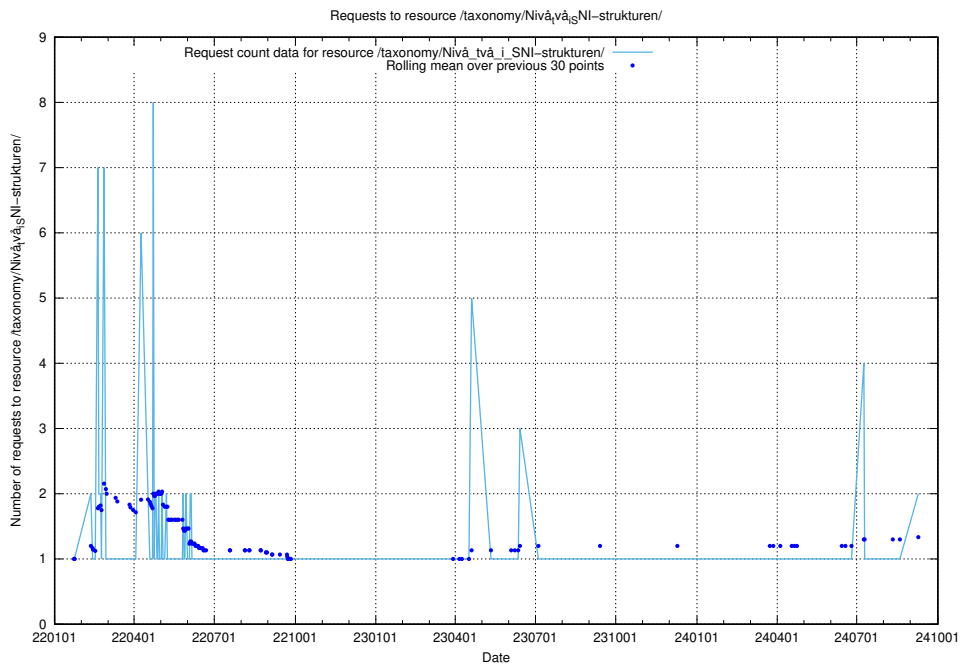

5.853 Usage of /taxonomy/Nivå_två_i_SNI-strukturen/

Here, we count the number of requests to resource /taxonomy/Nivå_två_i_SNI-strukturen/.