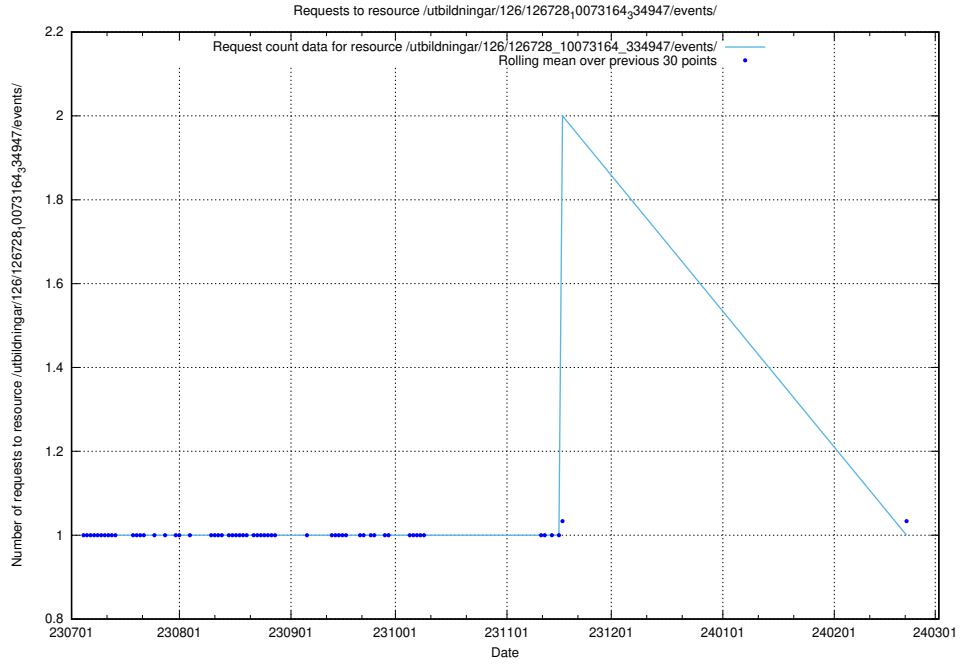

5.6123 Usage of /utbildningar/126/126728_10073164_334947/events/

Here, we count the number of requests to resource /utbildningar/126/126728_10073164_334947/events/