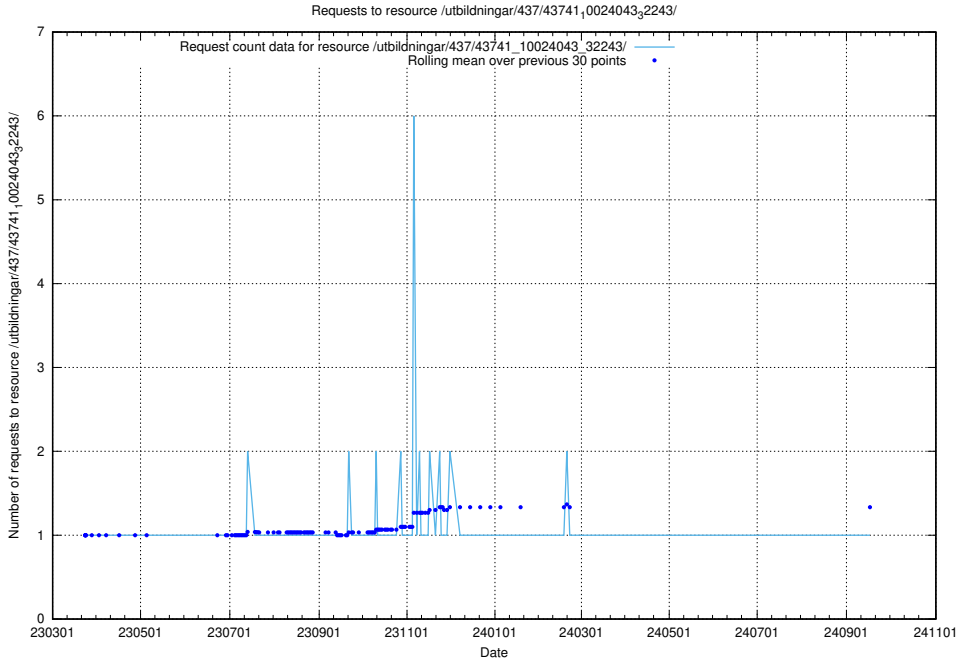

5.7170 Usage of /utbildningar/437/43741_10024043_32243/

Here, we count the number of requests to resource /utbildningar/437/43741_10024043_32243/.