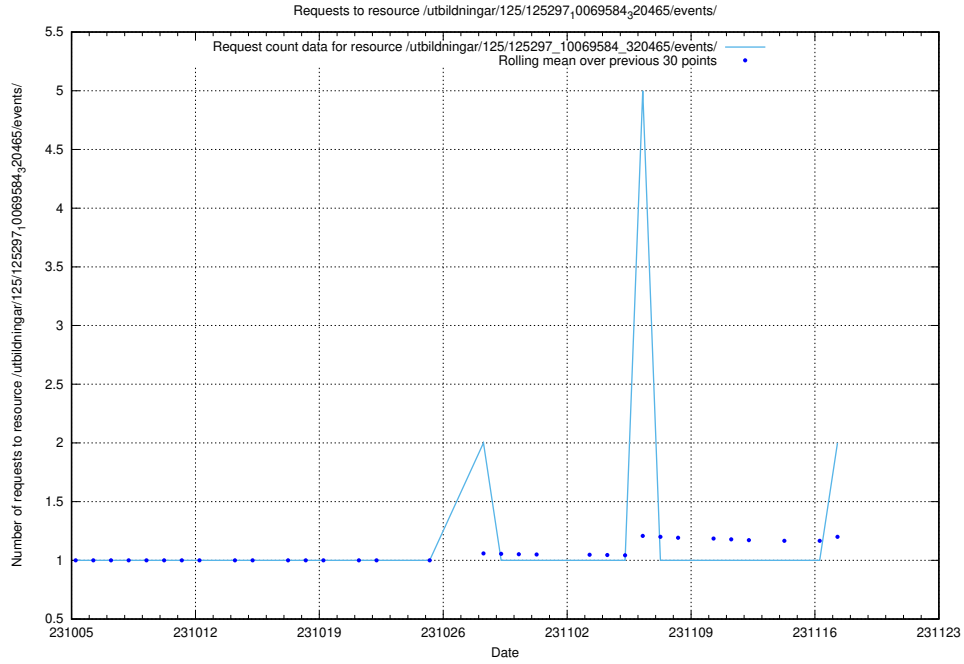

5.867 Usage of /utbildningar/125/125297_10069584_320465/events/

Here, we count the number of requests to resource /utbildningar/125/125297_10069584_320465/events/