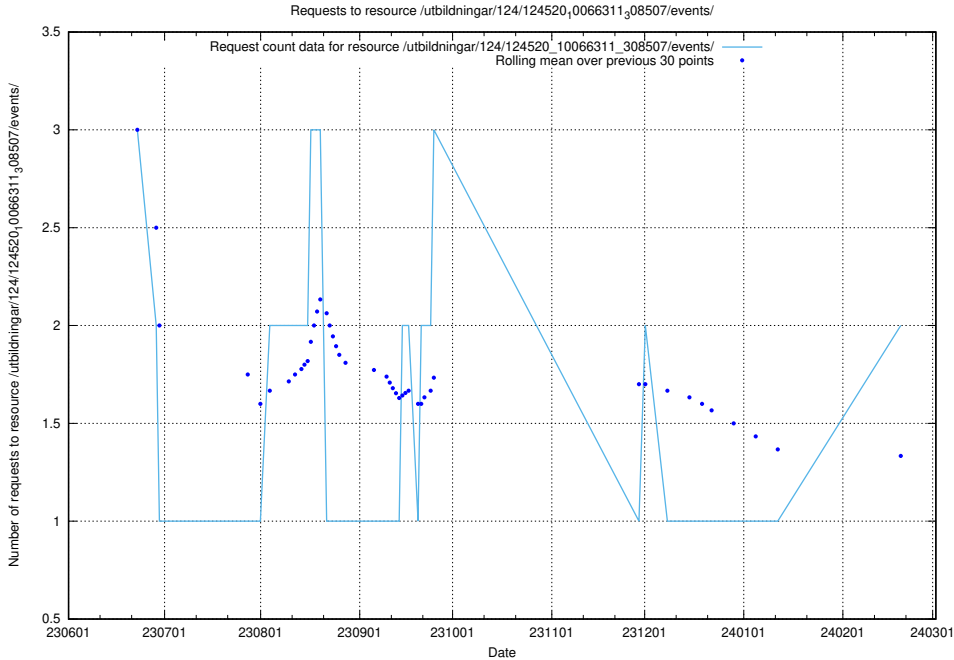

5.976 Usage of /utbildningar/124/124520_10066311_308507/events/

Here, we count the number of requests to resource /utbildningar/124/124520_10066311_308507/events/

5.977 Usage of /utbildningar/437/43791_10024053_32247/events/