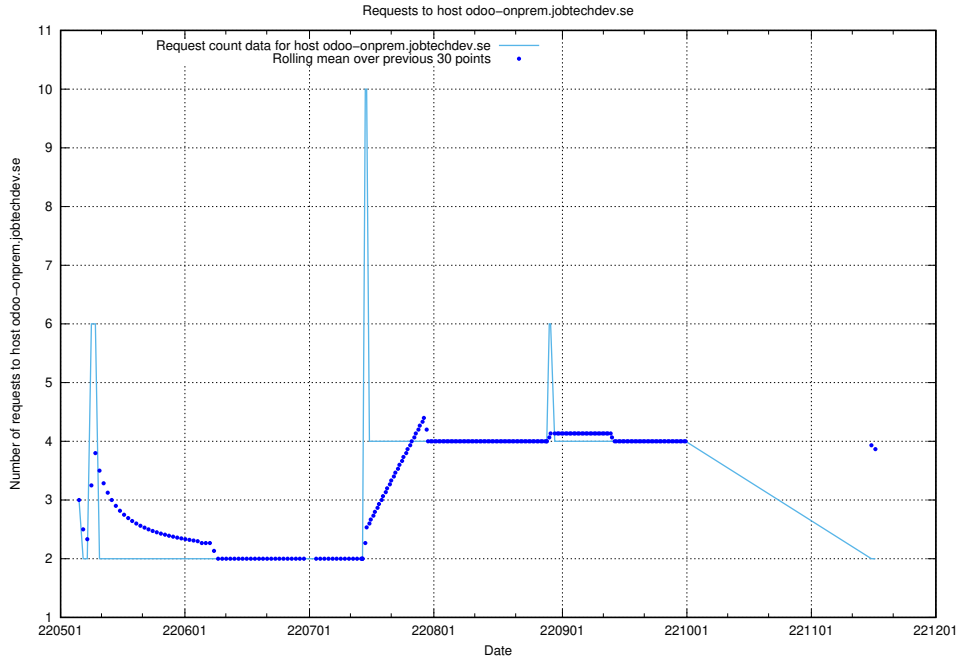

7.436 Usage of odoo-onprem.jobtechdev.se

Here, we count the number of requests to host odoo-onprem.jobtechdev.se.

7.437 Usage of legacy-taxonomy-soap-service-java-soap-taxonomy.prod.services.jte

Here, we count the number of requests to host legacy-taxonomy-soap-service-java-soap-taxonomy.prod.services.jtech.se.