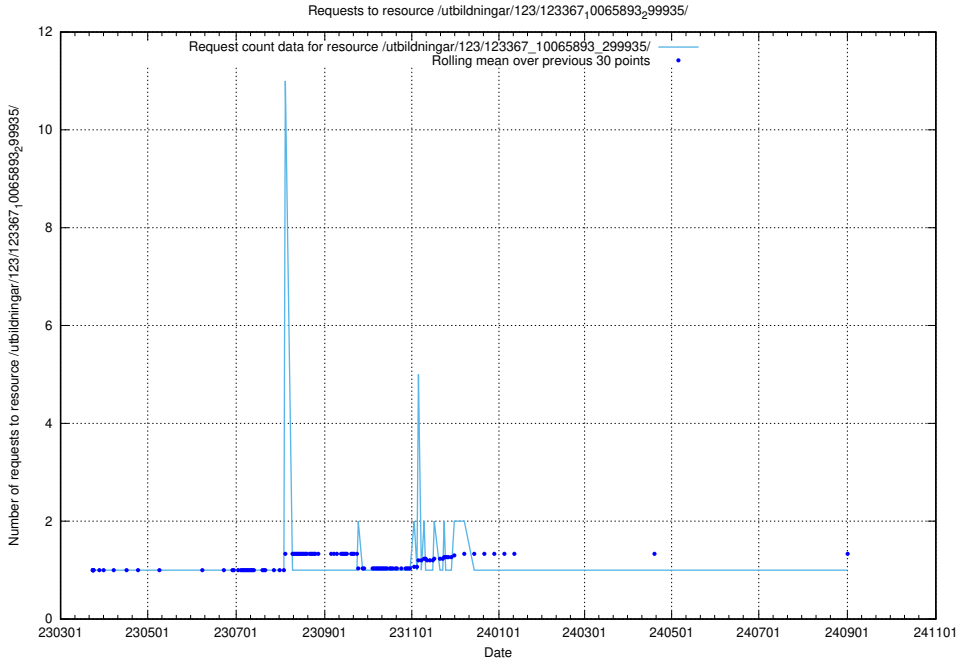

5.5528 Usage of /utbildningar/123/123367_10065893_299935/

Here, we count the number of requests to resource /utbildningar/123/123367_10065893_299935/.