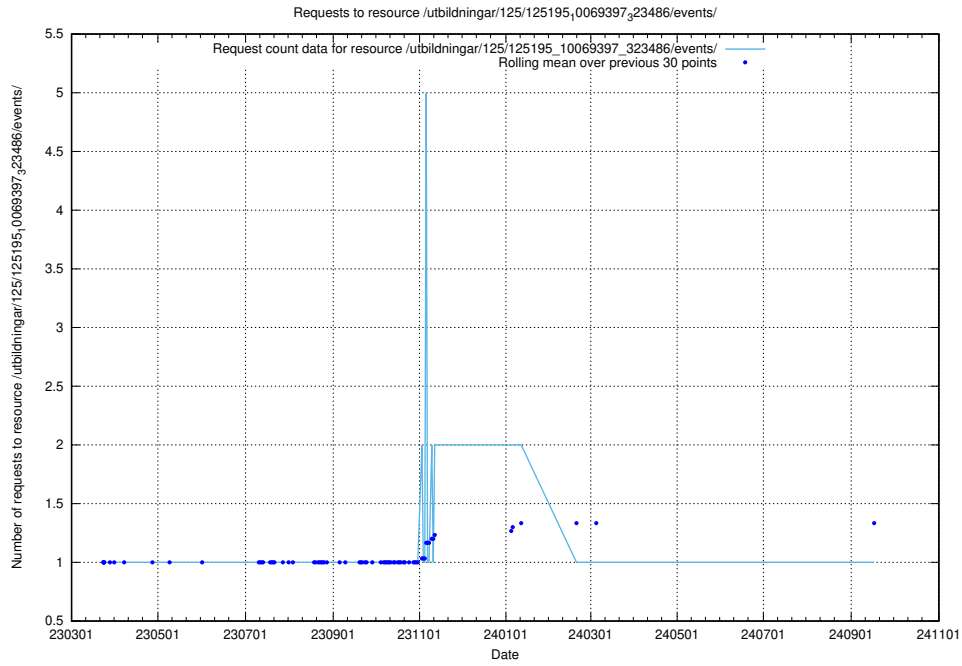

Here, we count the number of requests to resource /utbildningar/125/125195_10069397_323486/events/

5.1258 Usage of /utbildningar/125/125195_10069397_323486/

Here, we count the number of requests to resource /utbildningar/125/125195_10069397_323486/.