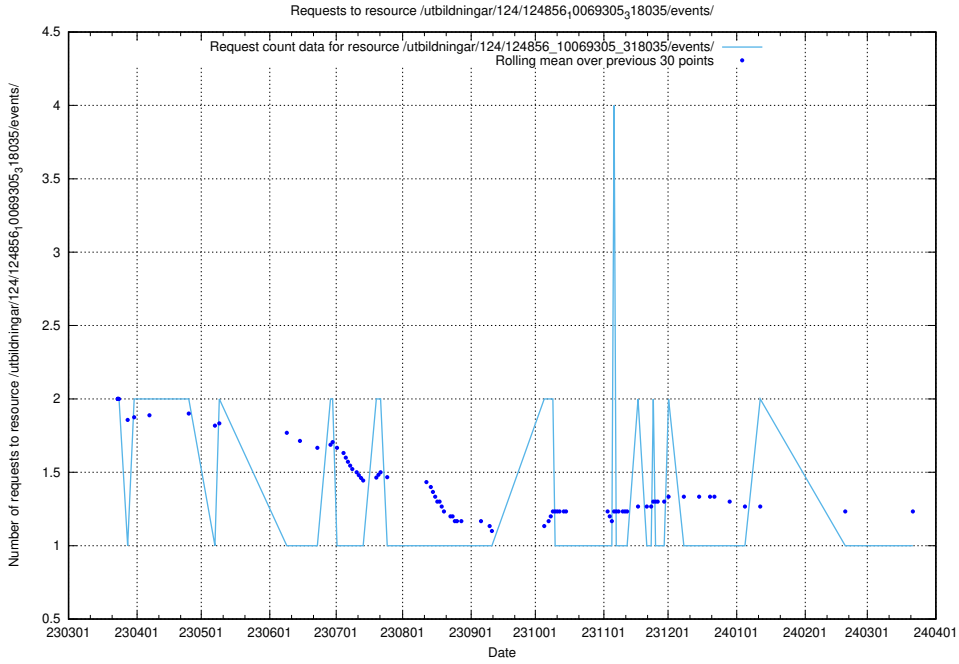

5.7067 Usage of /utbildningar/124/124856_10069305_318035/events/

Here, we count the number of requests to resource /utbildningar/124/124856_10069305_318035/events/