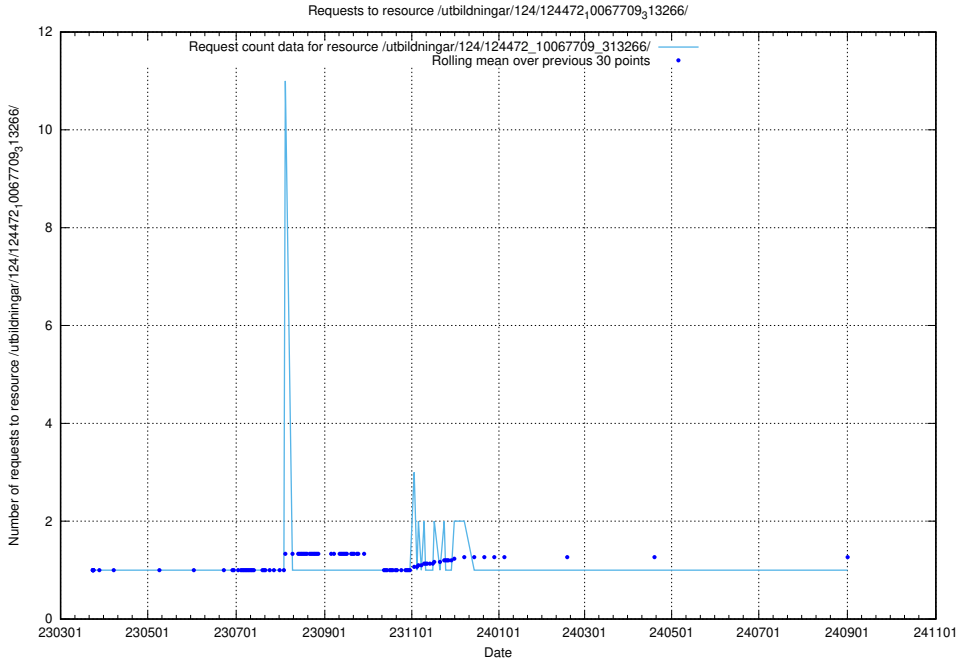

5.3869 Usage of /utbildningar/124/124472_10067709_313266/

Here, we count the number of requests to resource /utbildningar/124/124472_10067709_313266/.