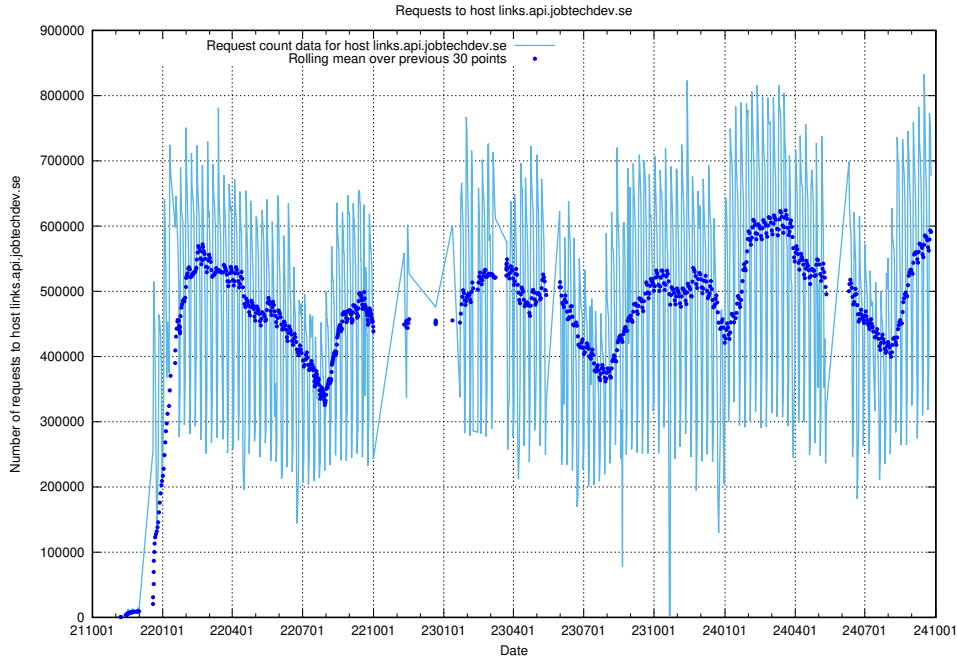

7.3 Usage of links.api.jobtechdev.se

Here, we count the number of requests to host links.api.jobtechdev.se.