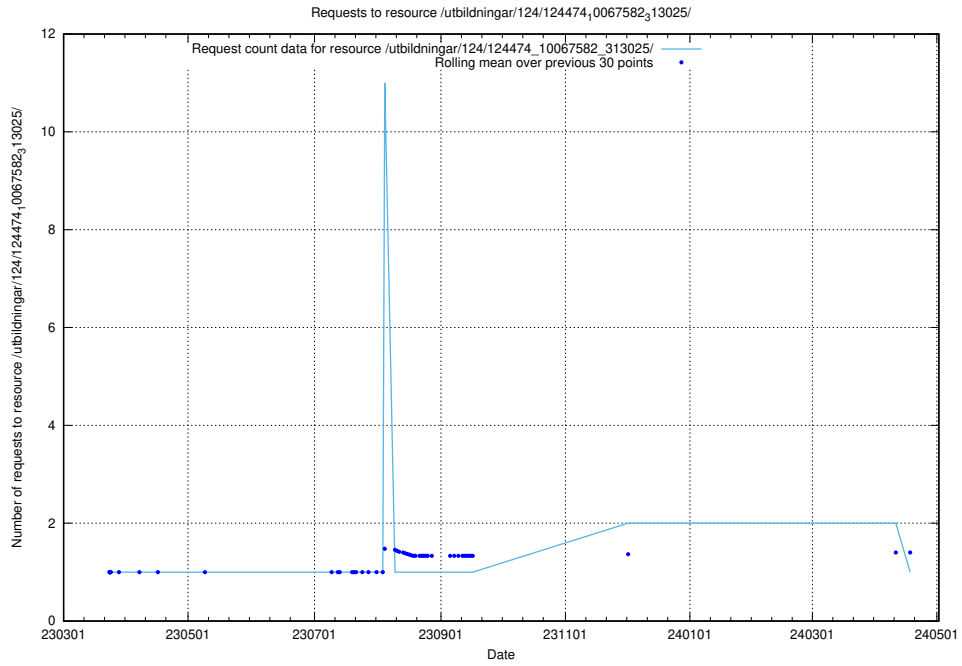

5.3710 Usage of /utbildningar/124/124474_10067582_313025/

Here, we count the number of requests to resource /utbildningar/124/124474_10067582_313025/.