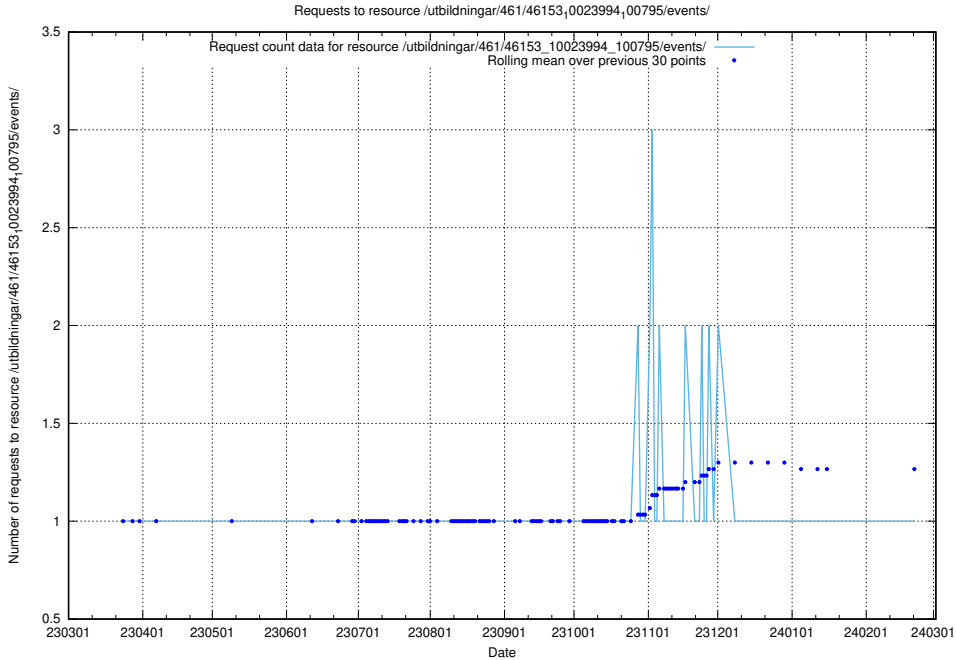

5.6935 Usage of /utbildningar/461/46153_10023994_100795/events/

Here, we count the number of requests to resource /utbildningar/461/46153_10023994_100795/events/.