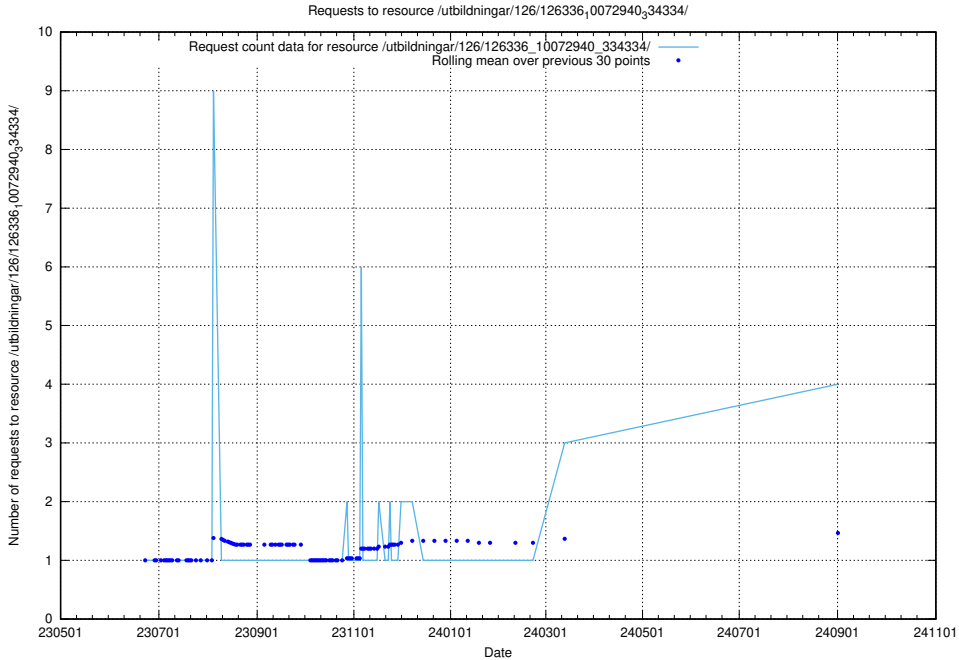

Here, we count the number of requests to resource /utbildningar/126/126355_10072940_334334/.

5.383 Usage of /utbildningar/126/126336_10072940_334334/

Here, we count the number of requests to resource /utbildningar/126/126336_10072940_334334/.