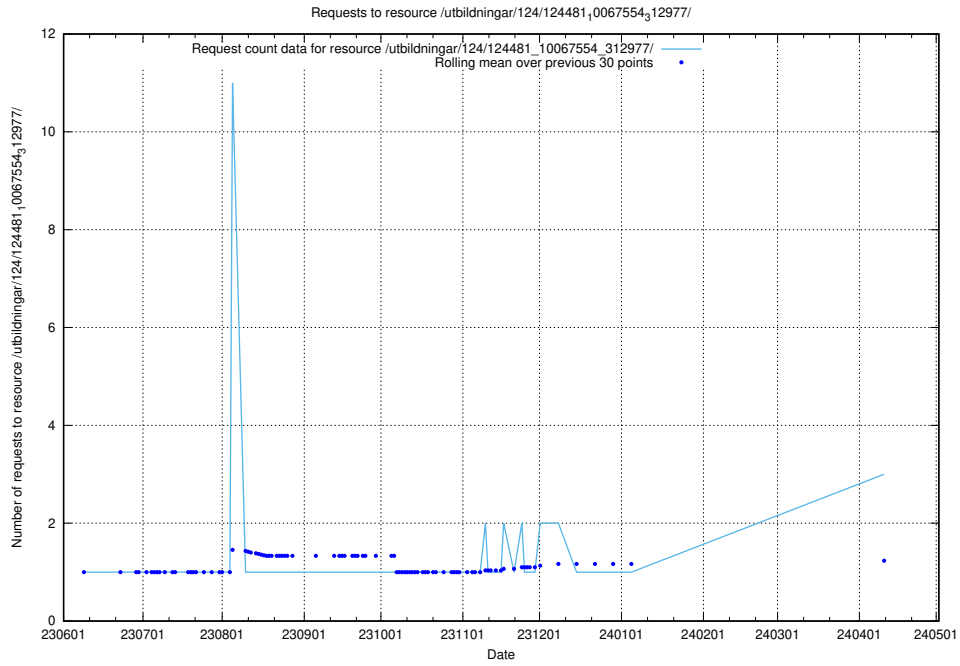

5.551 Usage of /utbildningar/124/124481_10067554_312977/

Here, we count the number of requests to resource /utbildningar/124/124481_10067554_312977/.