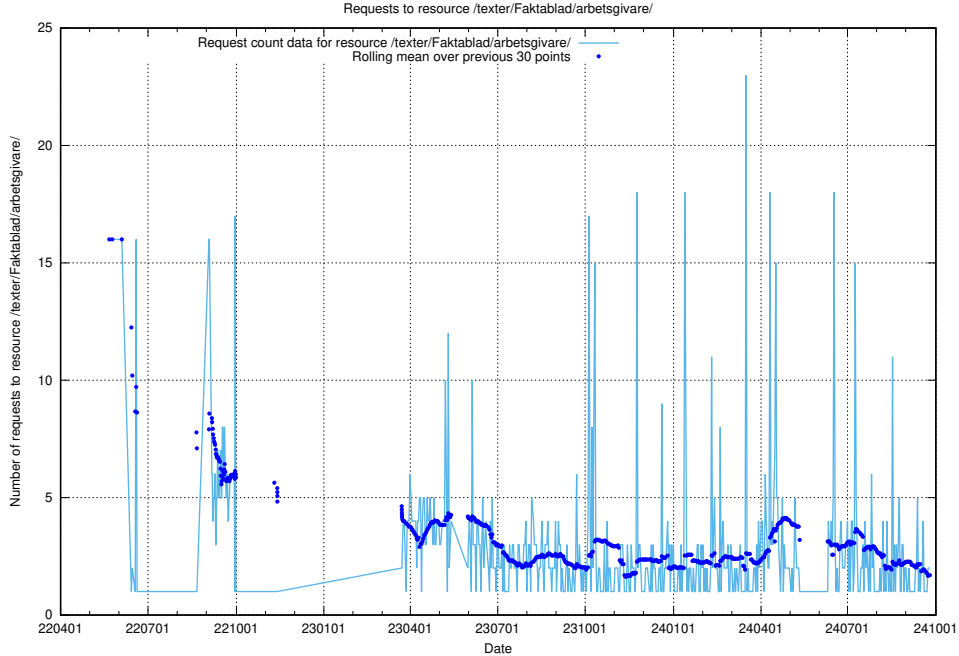

5.596 Usage of /texter/Faktablad/arbetsgivare/

Here, we count the number of requests to resource /texter/Faktablad/arbetsgivare/.