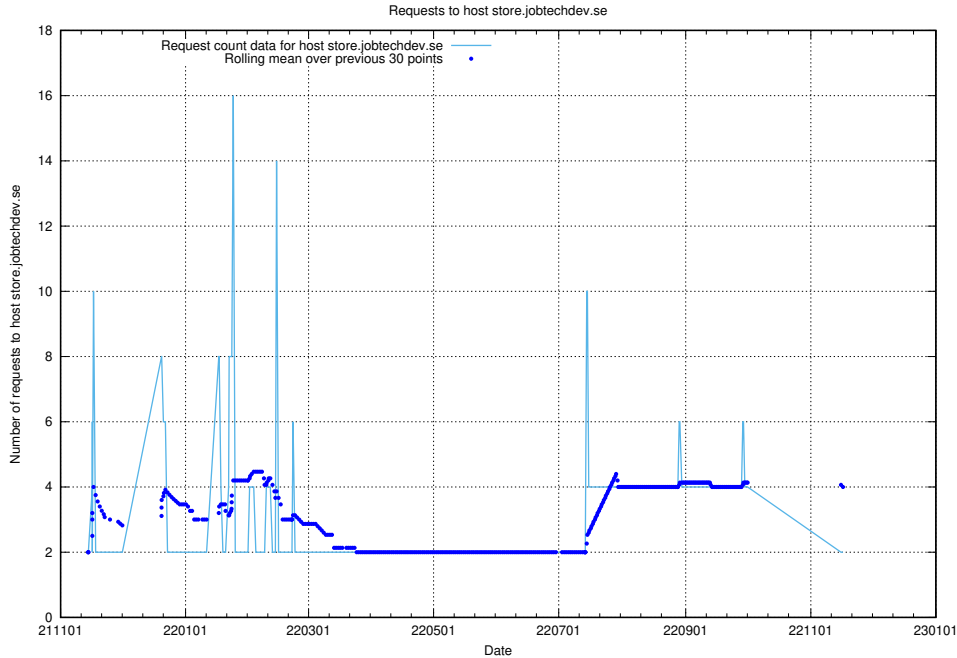

Here, we count the number of requests to host system.jobtechdev.se.

7.563 Usage of store.jobtechdev.se

Here, we count the number of requests to host store.jobtechdev.se.

7.564 Usage of `jobtechlinks.api.jobtechdev.se`