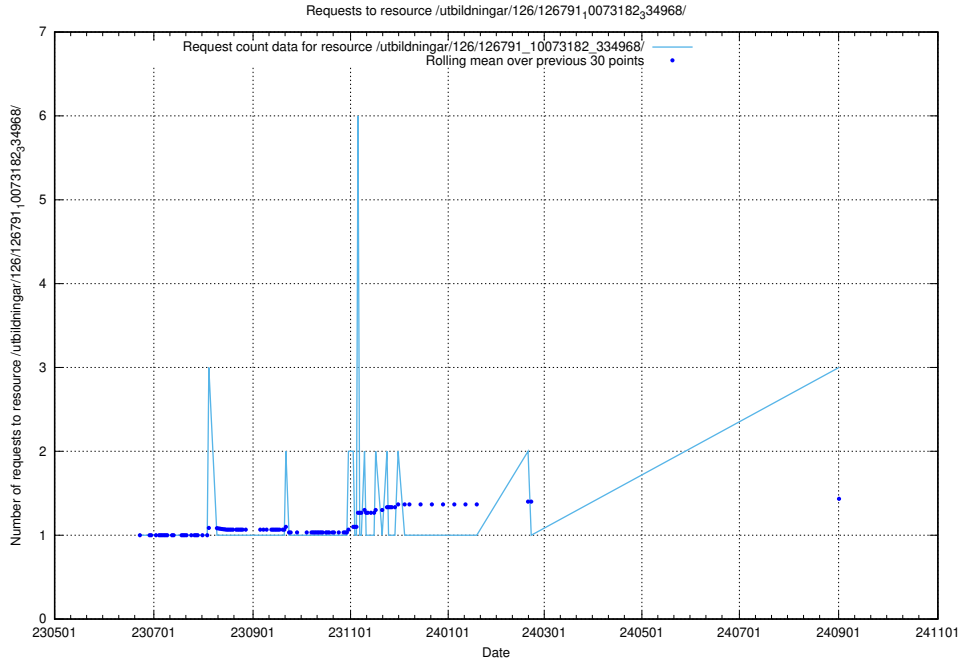

5.522 Usage of /utbildningar/126/126791_10073182_334968/

Here, we count the number of requests to resource /utbildningar/126/126791_10073182_334968/.