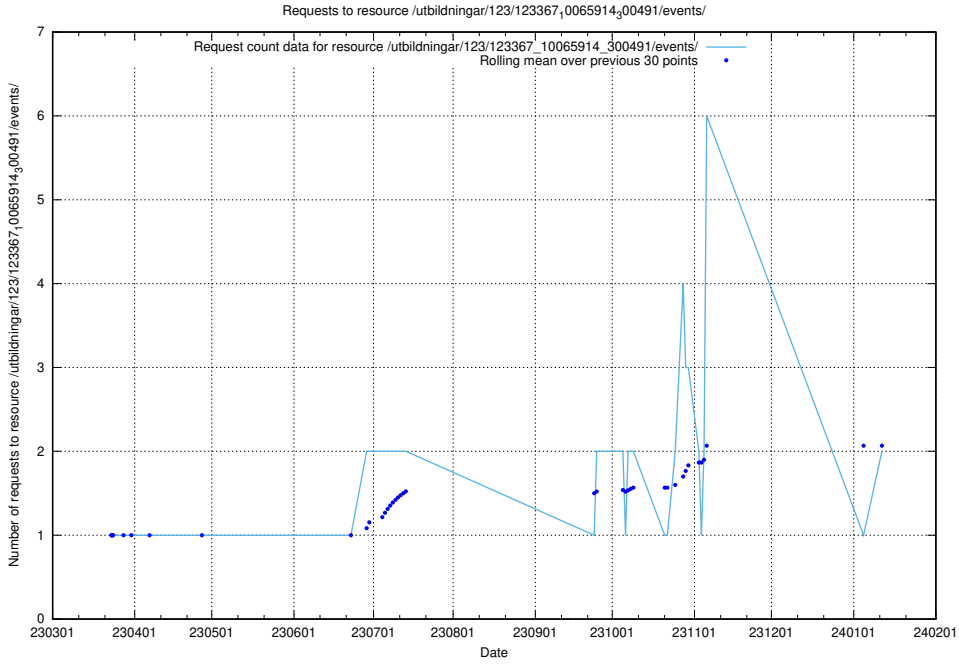

5.892 Usage of /availability/20230814/

Here, we count the number of requests to resource /availability/20230814/.

5.893 Usage of /utbildningar/123/123367_10065914_300491/events/

Here, we count the number of requests to resource /utbildningar/123/123367_10065914_300491/events/