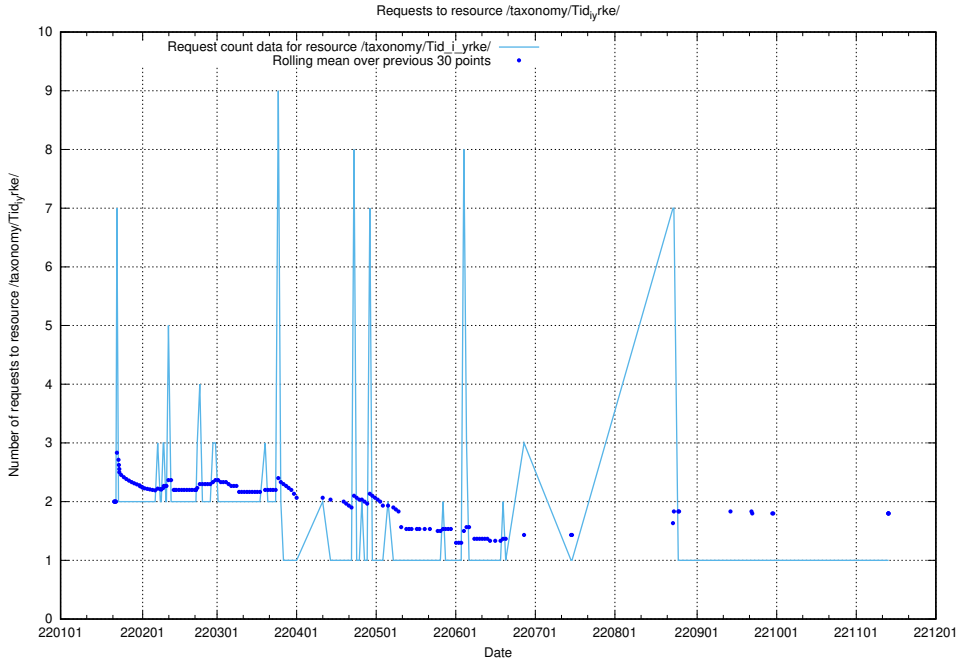

5.7089 Usage of /taxonomy/Tid_i_yrke/

Here, we count the number of requests to resource /taxonomy/Tid_i_yrke/.

5.7090 Usage of /utbildningar/123/123367_10065850_297117/events/

Here, we count the number of requests to resource /utbildningar/123/123367_10065850_297117/events/