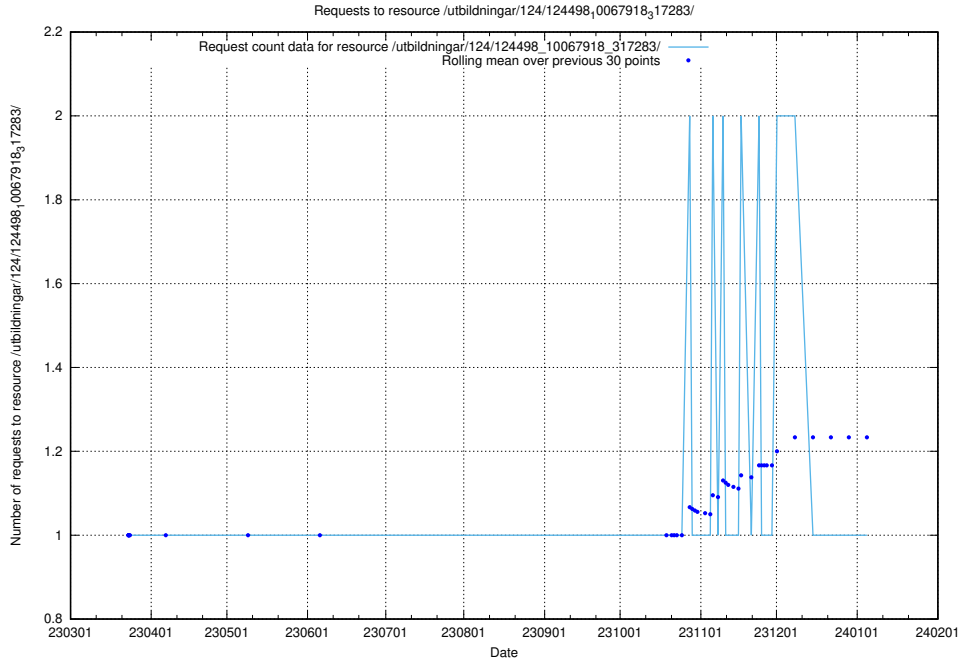

5.3420 Usage of /utbildningar/124/124498_10067918_317283/

Here, we count the number of requests to resource /utbildningar/124/124498_10067918_317283/.