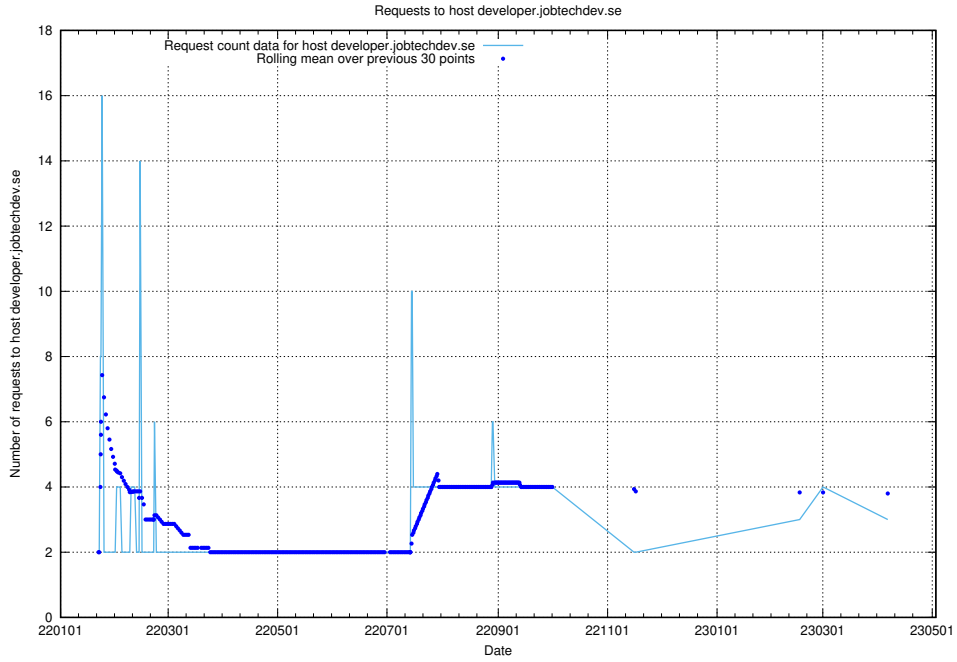

7.170 Usage of developer.jobtechdev.se

Here, we count the number of requests to host developer.jobtechdev.se.