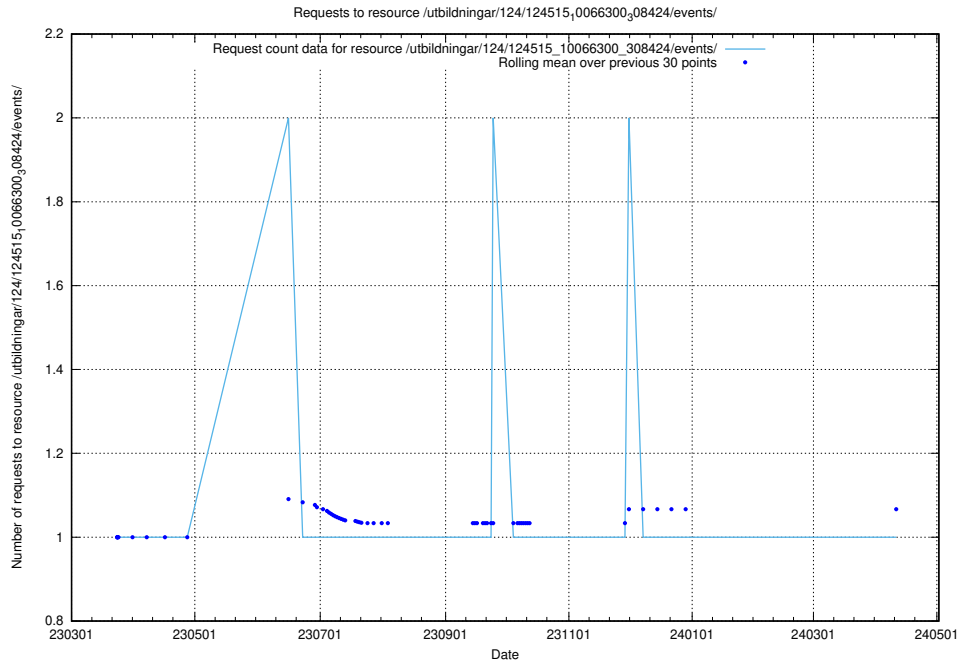

5.2358 Usage of /availability/kpi/20240409/

Here, we count the number of requests to resource /availability/kpi/20240409/.

5.2359 Usage of /utbildningar/124/124515_10066300_308424/events/

Here, we count the number of requests to resource /utbildningar/124/124515_10066300_308424/events/