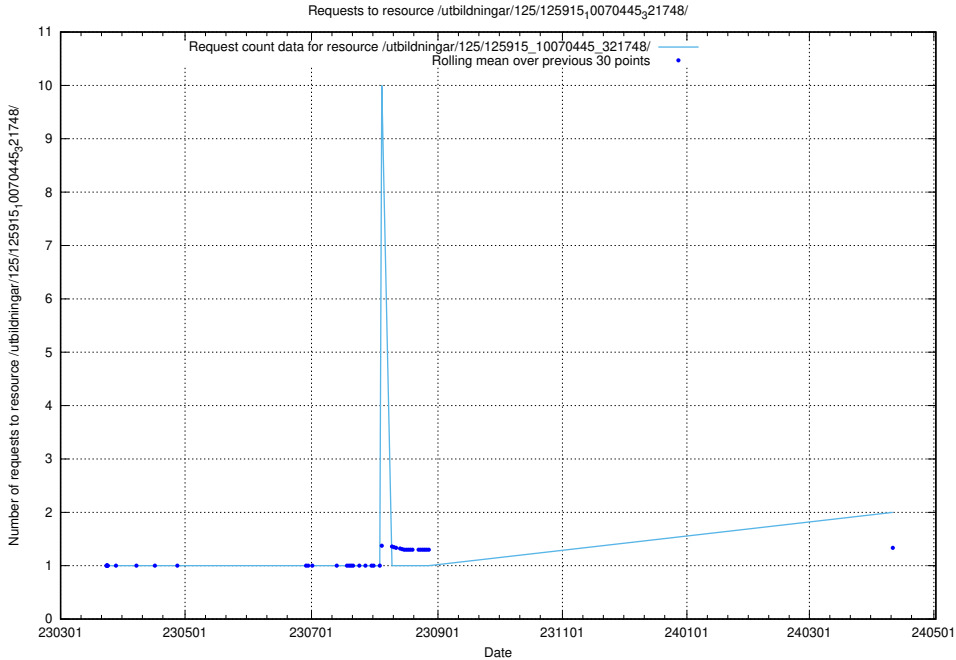

5.1081 Usage of /utbildningar/125/125915_10070445_321748/

Here, we count the number of requests to resource /utbildningar/125/125915_10070445_321748/.