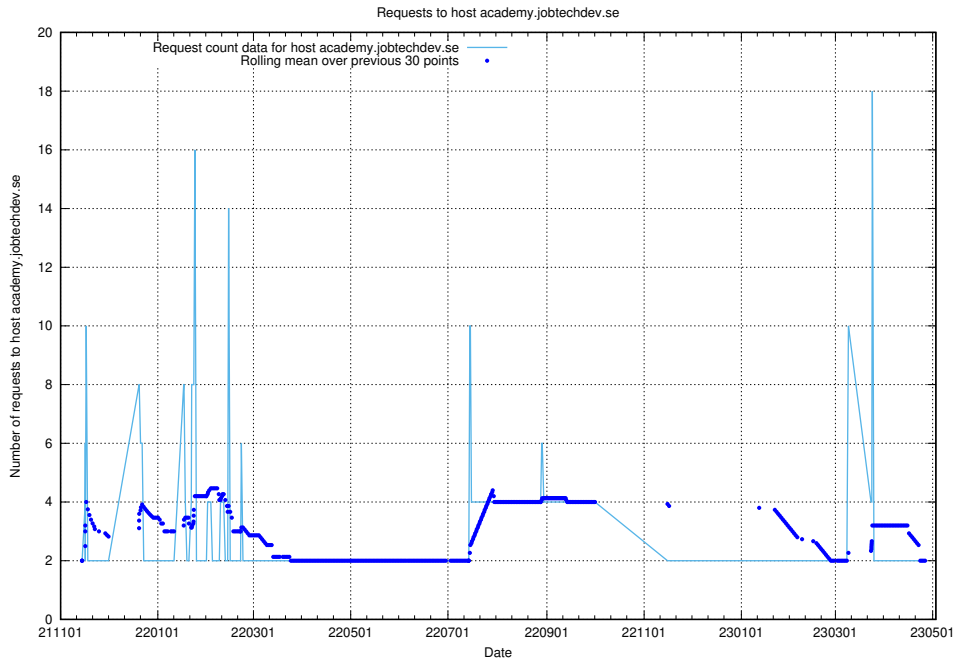

7.309 Usage of academy.jobtechdev.se

Here, we count the number of requests to host academy.jobtechdev.se.