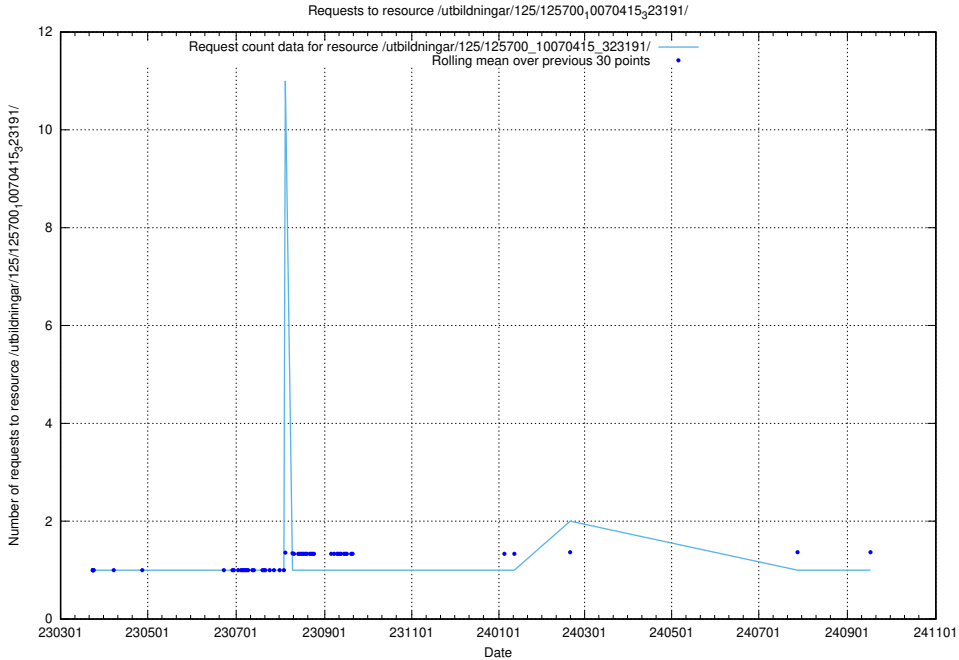

5.1155 Usage of /utbildningar/125/125700_10070415_323191/

Here, we count the number of requests to resource /utbildningar/125/125700_10070415_323191/.