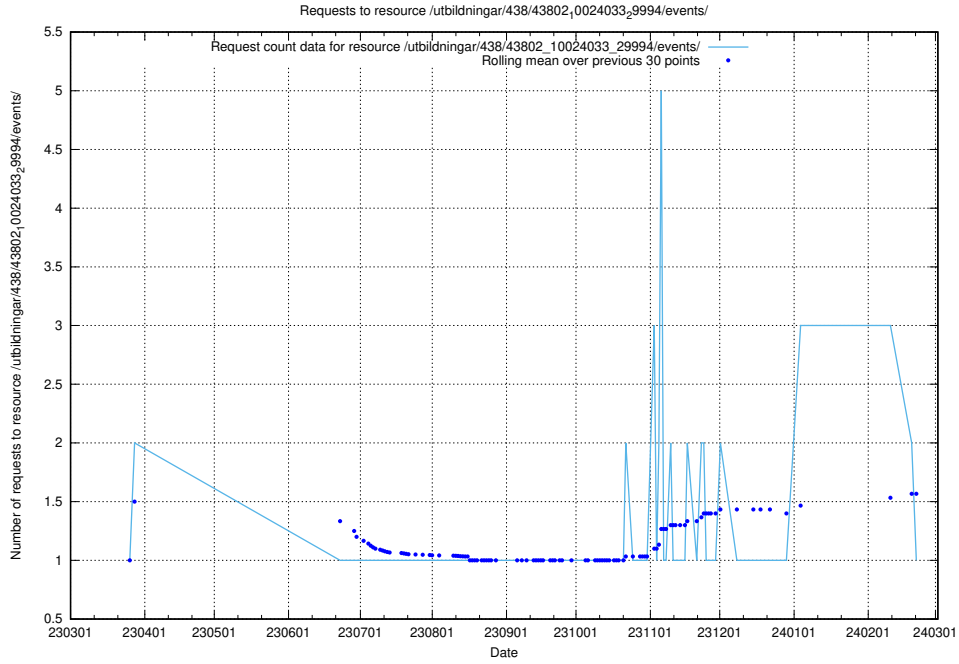

Here, we count the number of requests to resource /utbildningar/438/43849_10024078_30039/events/.

5.6812 Usage of /utbildningar/438/43802_10024033_29994/events/

Here, we count the number of requests to resource /utbildningar/438/43802_10024033_29994/events/.