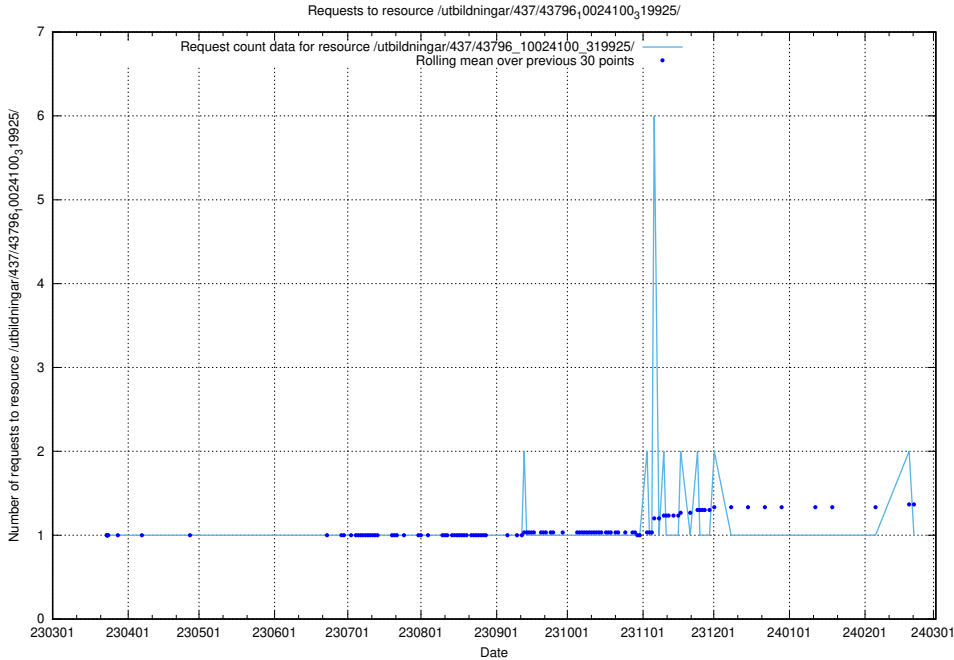

5.7135 Usage of /utbildningar/437/43796_10024100_319925/

Here, we count the number of requests to resource /utbildningar/437/43796_10024100_319925/.