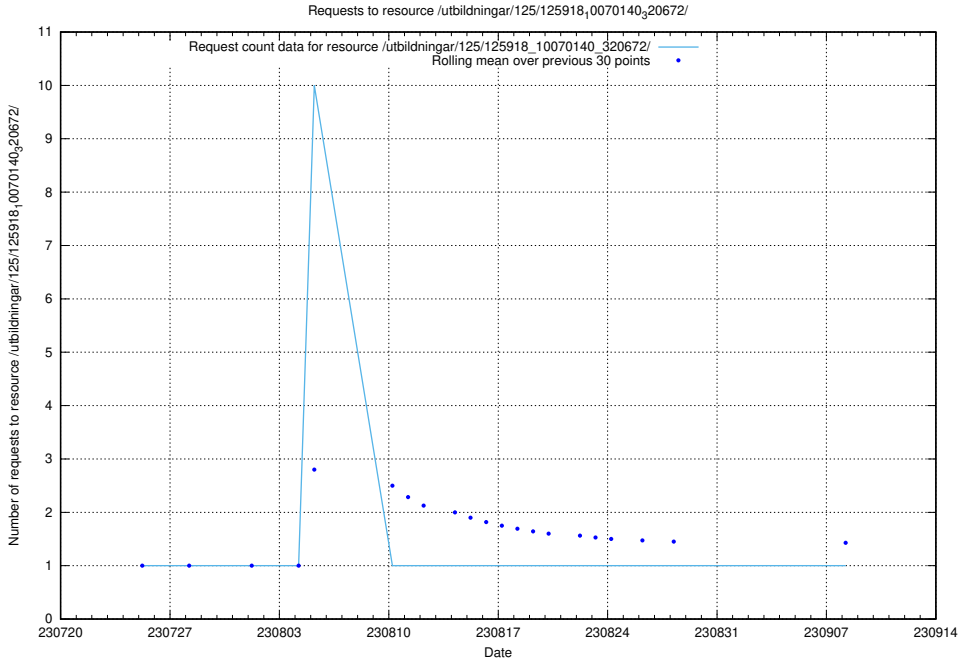

5.5734 Usage of /utbildningar/125/125918_10070140_320672/

Here, we count the number of requests to resource /utbildningar/125/125918_10070140_320672/.