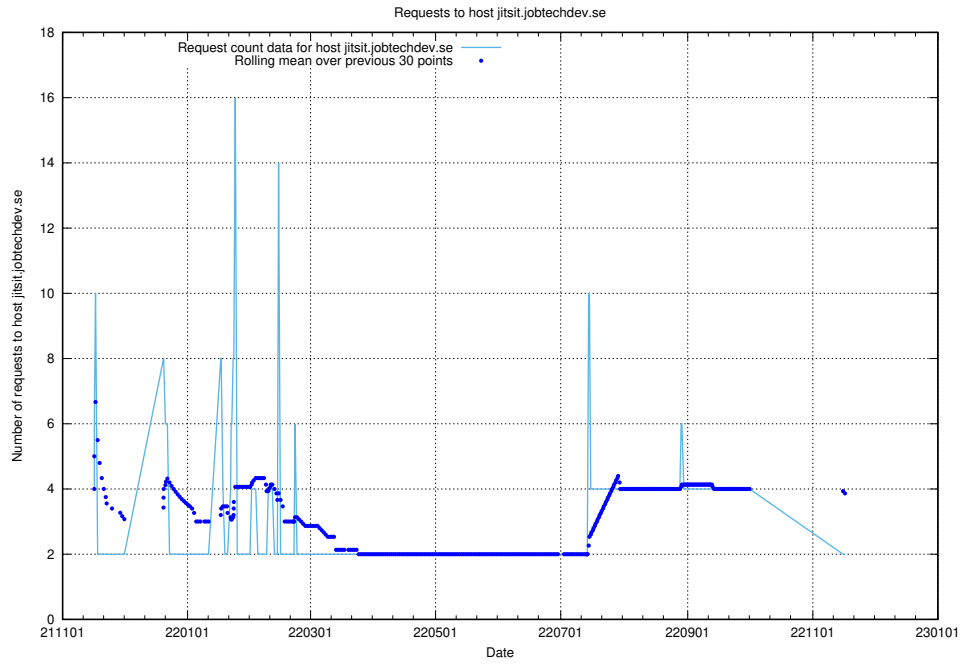

7.503 Usage of jitsit.jobtechdev.se

Here, we count the number of requests to host jitsit.jobtechdev.se.