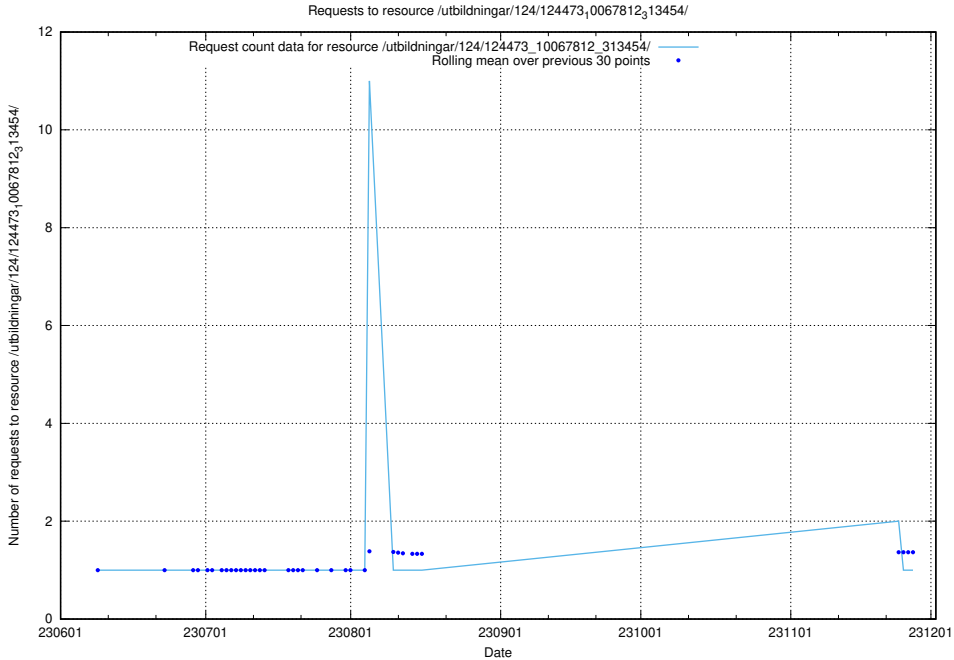

5.6637 Usage of /utbildningar/124/124473_10067709_313266/events/

Here, we count the number of requests to resource /utbildningar/124/124473_10067709_313266/events/

5.6638 Usage of /utbildningar/124/124472_10067559_312983/