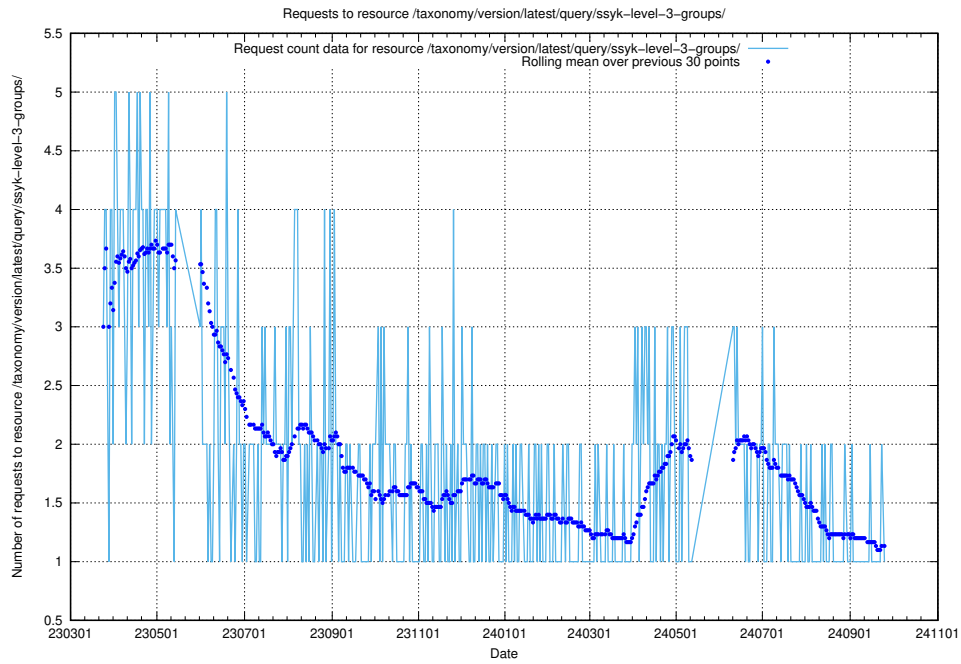

5.6842 Usage of /taxonomy/version/latest/query/ssyk-level-3-groups/

Here, we count the number of requests to resource /taxonomy/version/latest/query/ssyk-level-3-groups/.