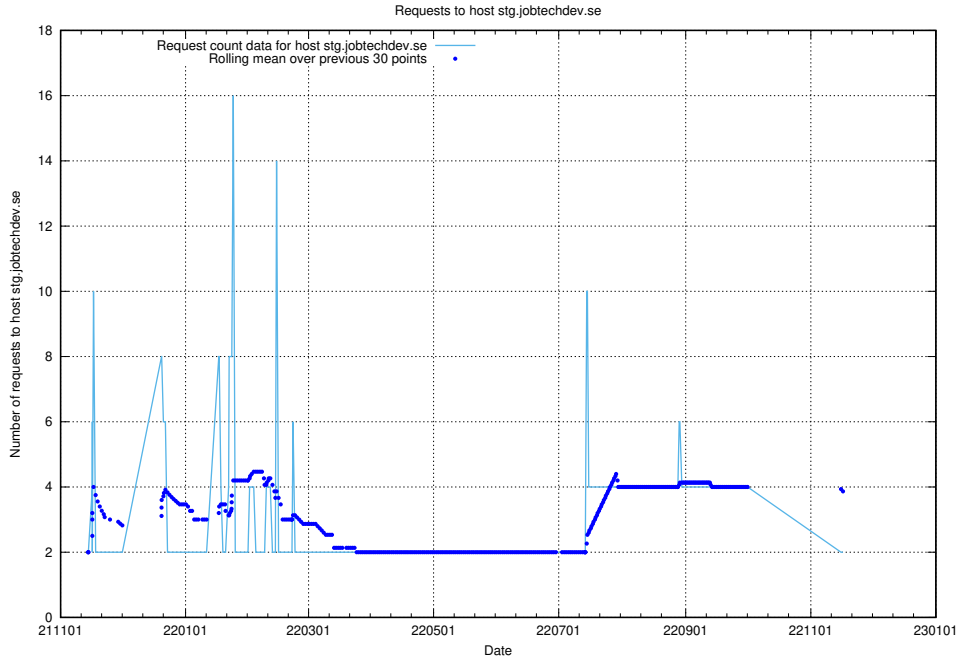

7.567 Usage of stg.jobtechdev.se

Here, we count the number of requests to host stg.jobtechdev.se.