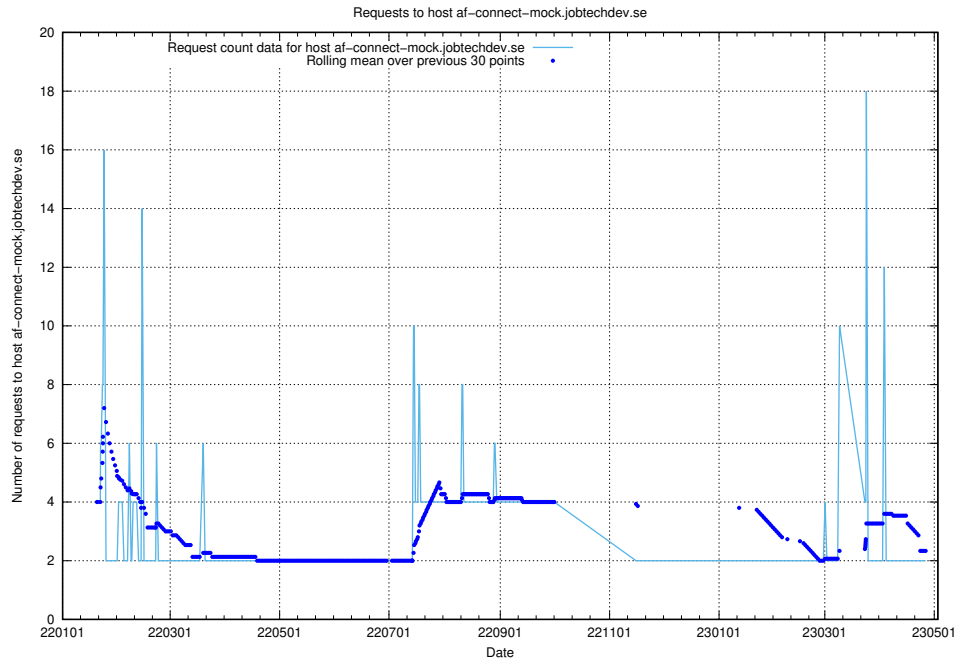

Here, we count the number of requests to host af-connect-mock.jobtechdev.se.

7.272 Usage of jittsi.jobtechdev.se

Here, we count the number of requests to host jittsi.jobtechdev.se.

7.273 Usage of api-jobtech-taxonomy-api-test-in-prod-read.prod.services.jtech.se