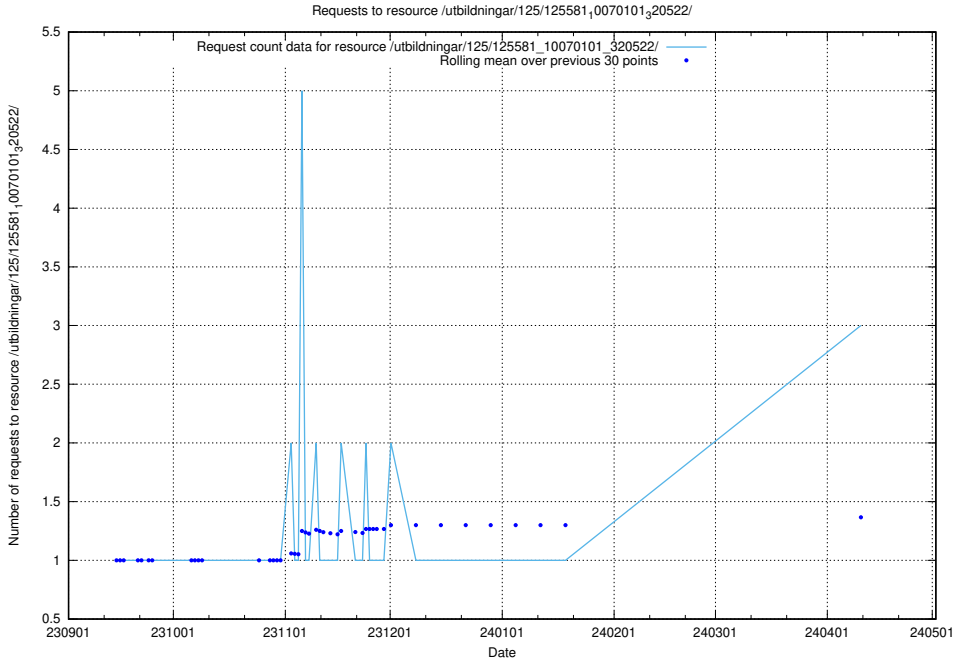

5.494 Usage of /utbildningar/125/125581_10070101_320522/

Here, we count the number of requests to resource /utbildningar/125/125581_10070101_320522/.