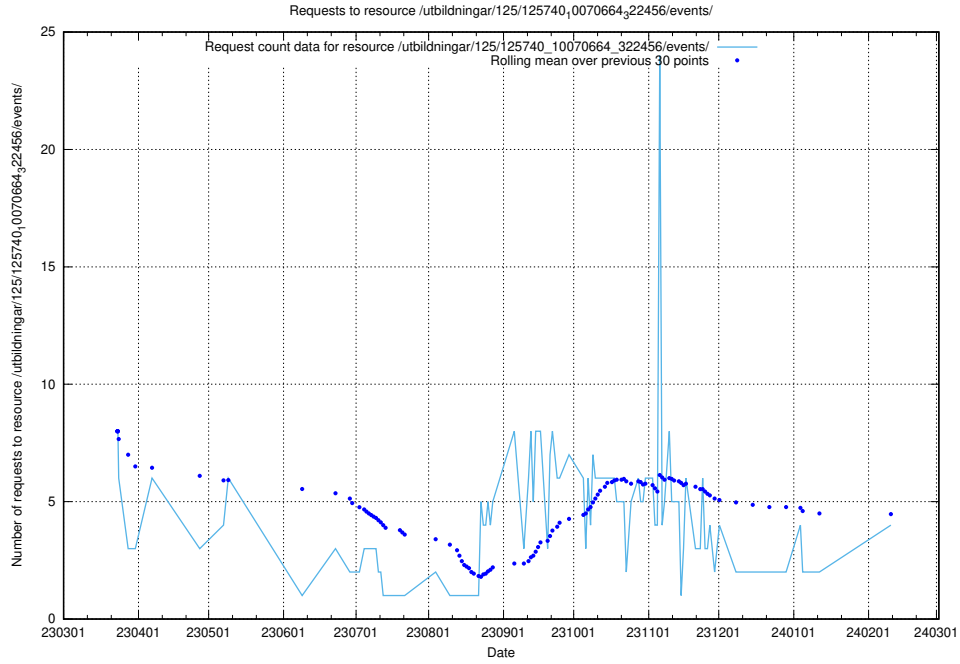

5.395 Usage of /utbildningar/125/125740_10070664_322456/events/

Here, we count the number of requests to resource /utbildningar/125/125740_10070664_322456/events/