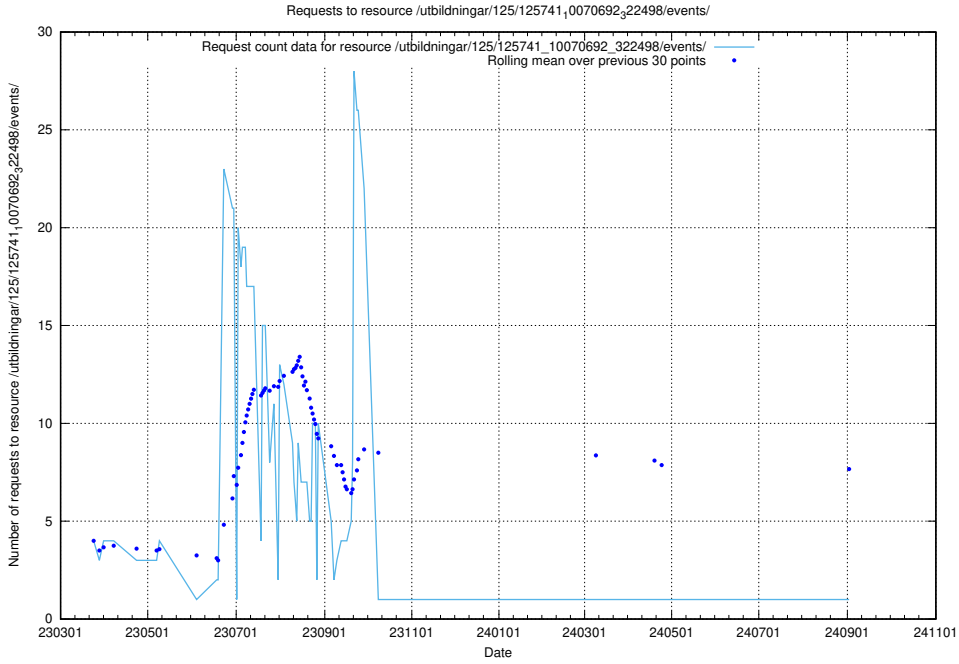

5.6820 Usage of /utbildningar/125/125741_10070692_322498/events/

Here, we count the number of requests to resource /utbildningar/125/125741_10070692_322498/events/