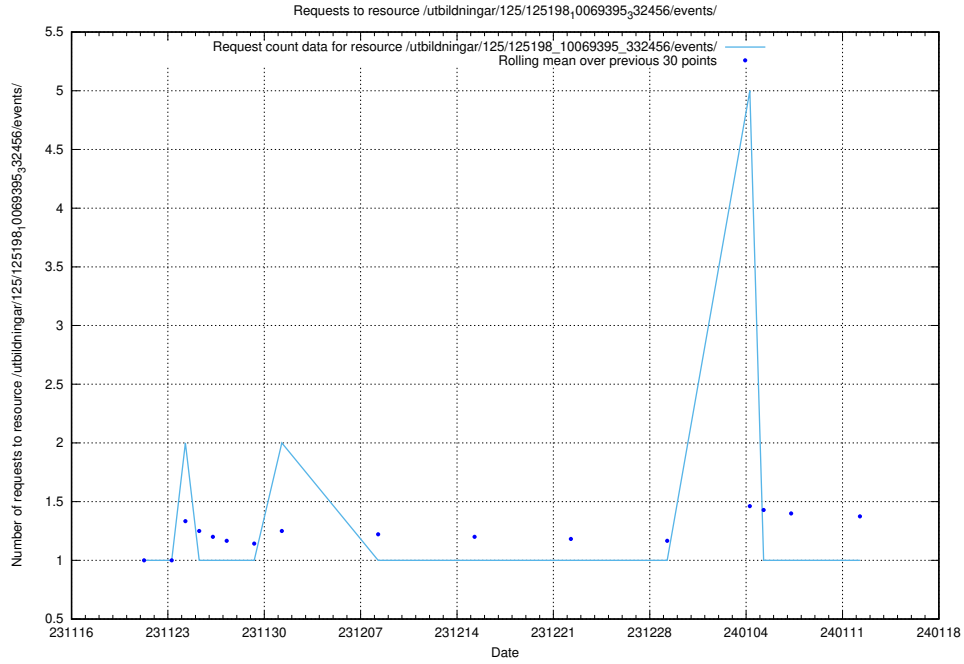

Here, we count the number of requests to resource /utbildningar/124/124174_10067289_312247/.

5.4847 Usage of /utbildningar/125/125198_10069395_332456/events/

Here, we count the number of requests to resource /utbildningar/125/125198_10069395_332456/events/