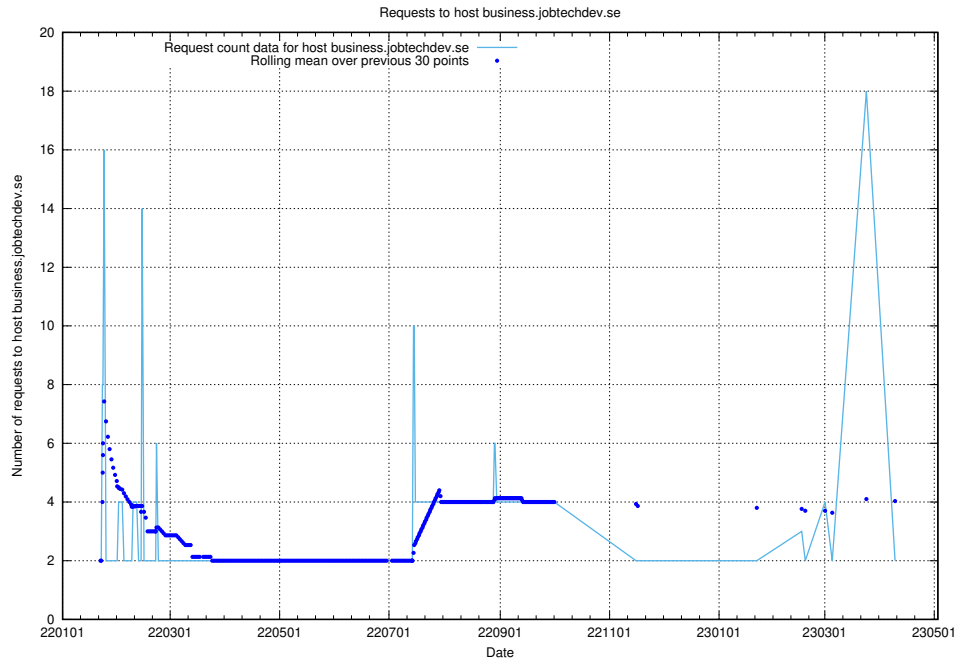

7.261 Usage of business.jobtechdev.se

Here, we count the number of requests to host business.jobtechdev.se.