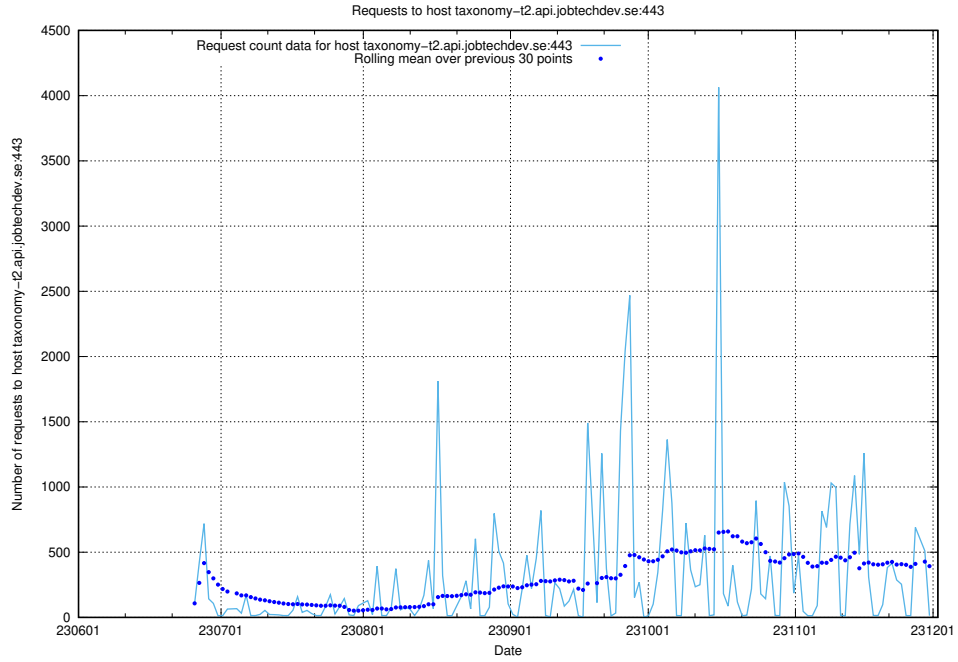

7.47 Usage of taxonomy-t2.api.jobtechdev.se:443

Here, we count the number of requests to host taxonomy-t2.api.jobtechdev.se:443.