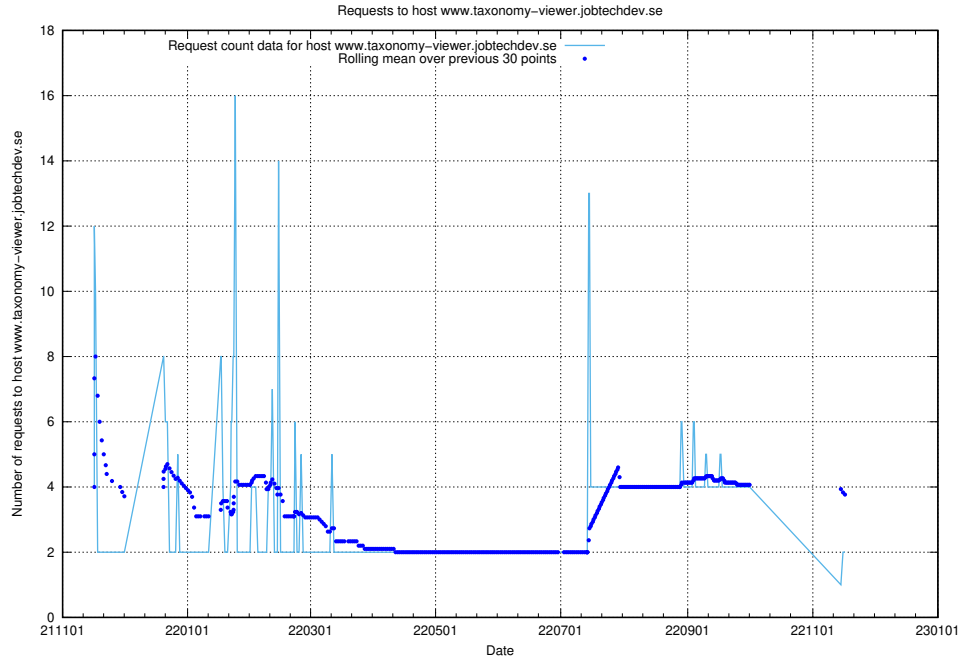

7.507 Usage of www.taxonomy-viewer.jobtechdev.se

Here, we count the number of requests to host www.taxonomy-viewer.jobtechdev.se.