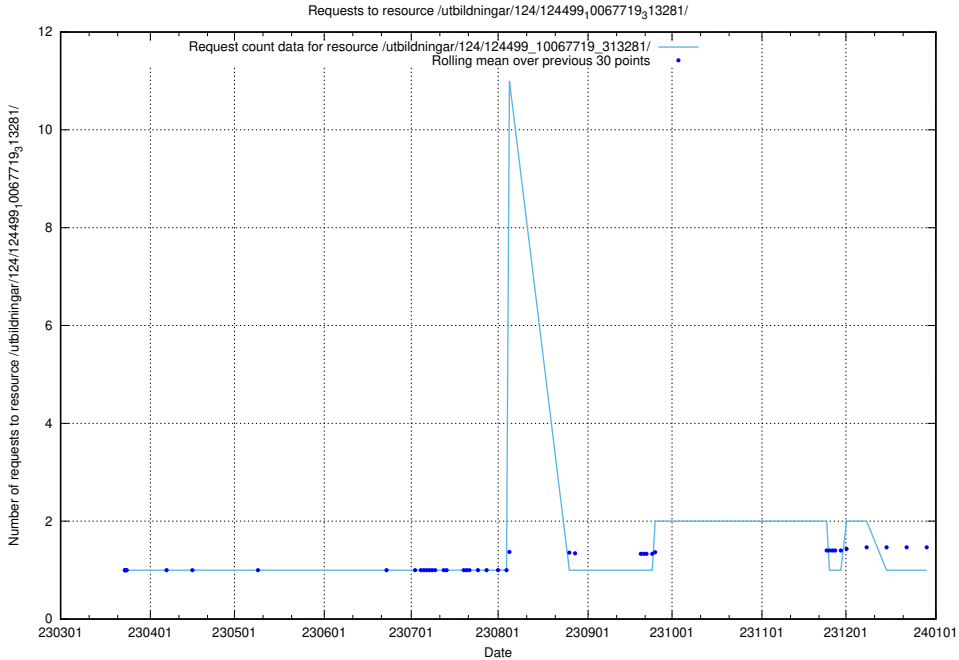

5.3370 Usage of /utbildningar/124/124499_10067719_313281/

Here, we count the number of requests to resource /utbildningar/124/124499_10067719_313281/.