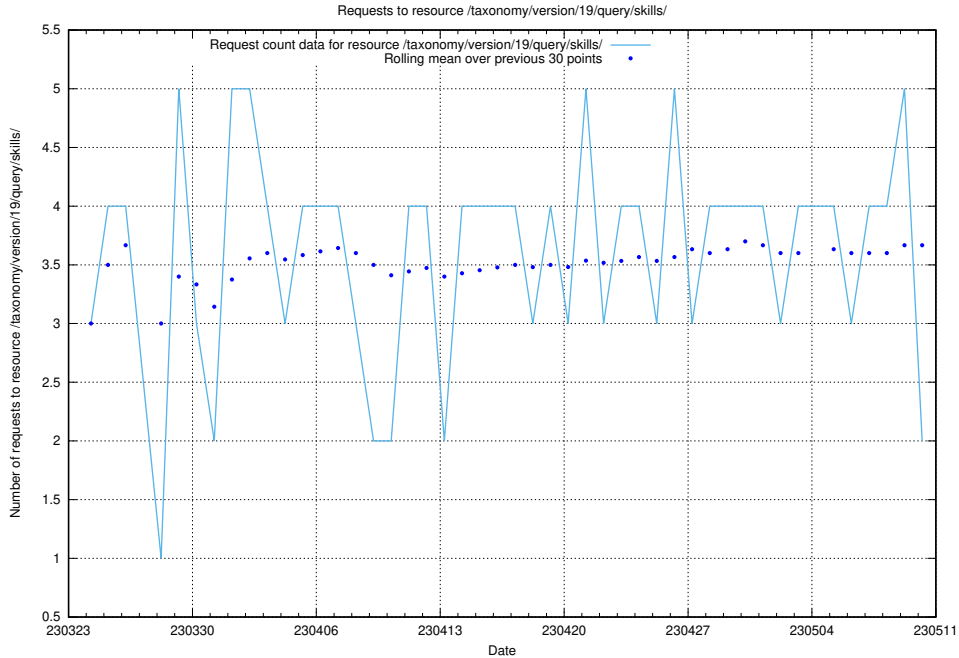

5.1055 Usage of /taxonomy/version/19/query/skills/

Here, we count the number of requests to resource /taxonomy/version/19/query/skills/.