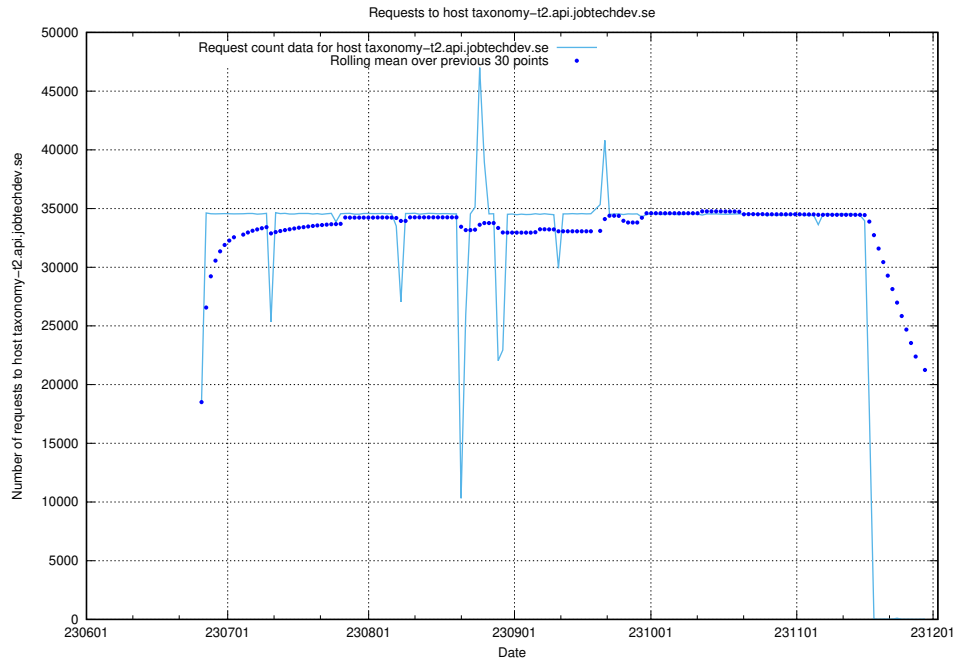

7.41 Usage of taxonomy-t2.api.jobtechdev.se

Here, we count the number of requests to host taxonomy-t2.api.jobtechdev.se.