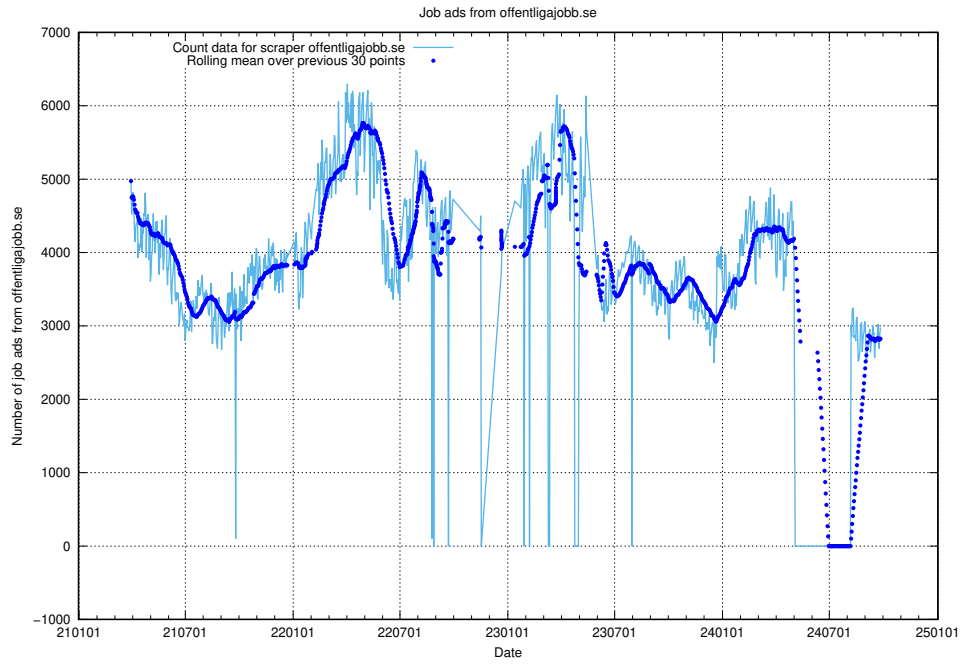

13.3 Number of ads by scraper offentligajobb.se

Here, we count the number of job ads scraped from offentligajobb.se.