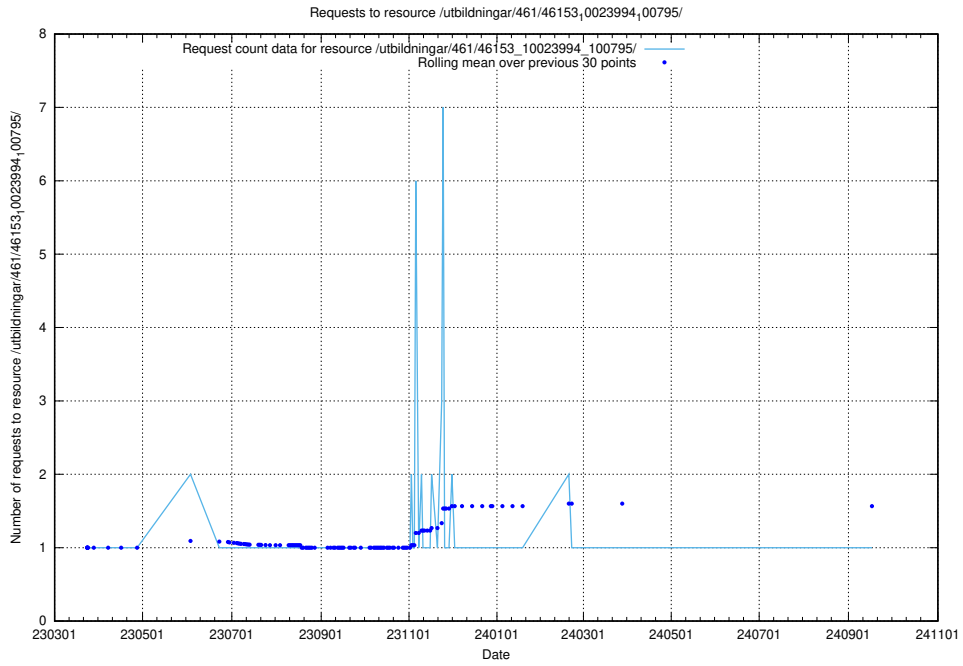

5.7096 Usage of /utbildningar/461/46153_10023994_100795/

Here, we count the number of requests to resource /utbildningar/461/46153_10023994_100795/.