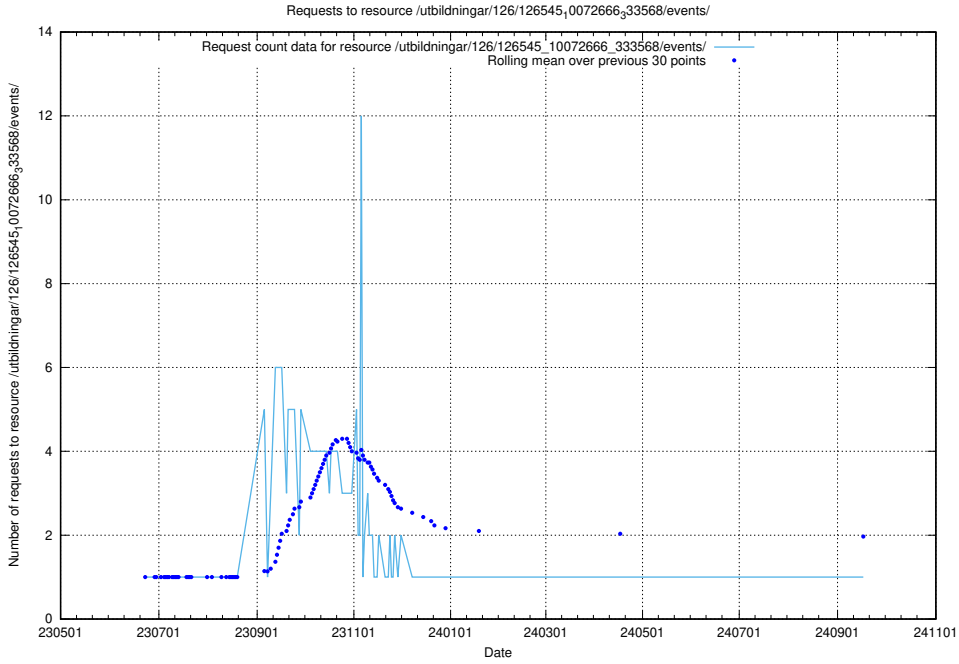

5.6394 Usage of /utbildningar/126/126545_10072666_333568/events/

Here, we count the number of requests to resource /utbildningar/126/126545_10072666_333568/events/