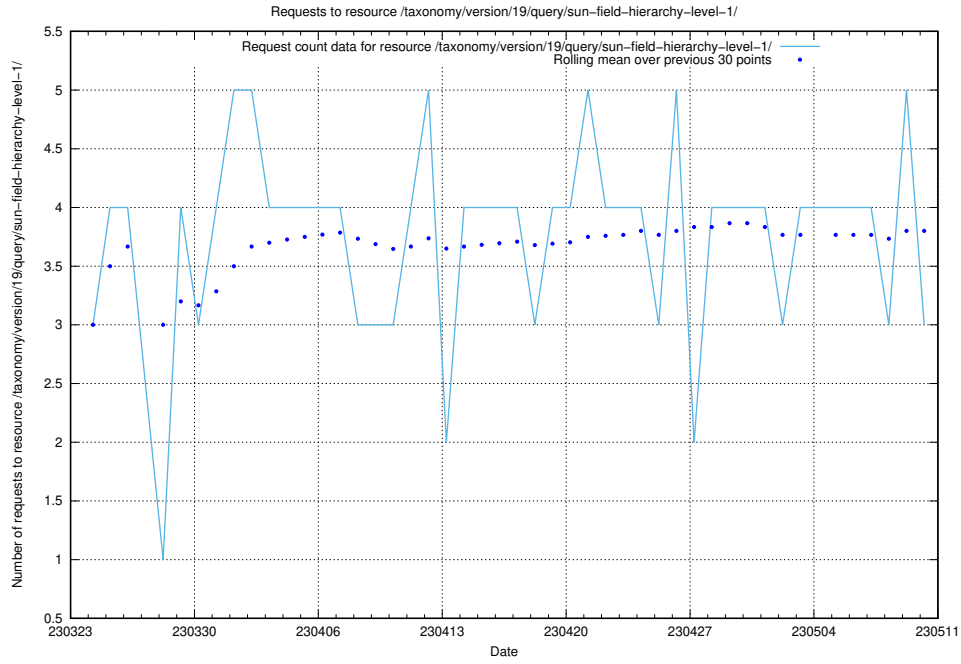

5.565 Usage of /taxonomy/version/19/query/sun-field-hierarchy-level-1/

Here, we count the number of requests to resource /taxonomy/version/19/query/sun-field-hierarchy-level-1/.