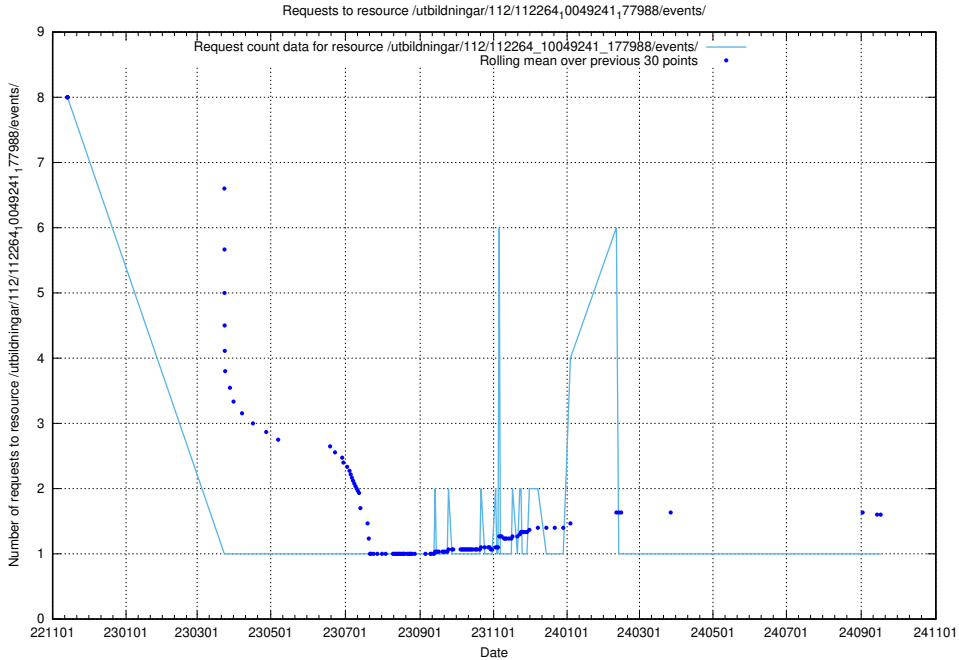

5.6529 Usage of /utbildningar/112/112264_10049241_177988/events/

Here, we count the number of requests to resource /utbildningar/112/112264_10049241_177988/events/