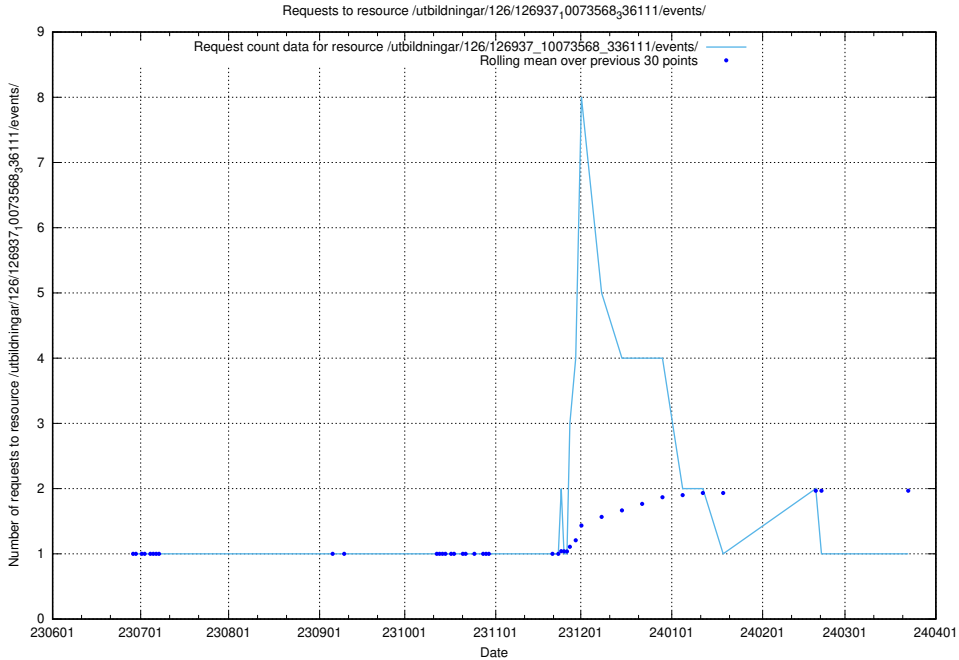

5.6214 Usage of /utbildningar/126/126937_10073568_336111/events/

Here, we count the number of requests to resource /utbildningar/126/126937_10073568_336111/events/