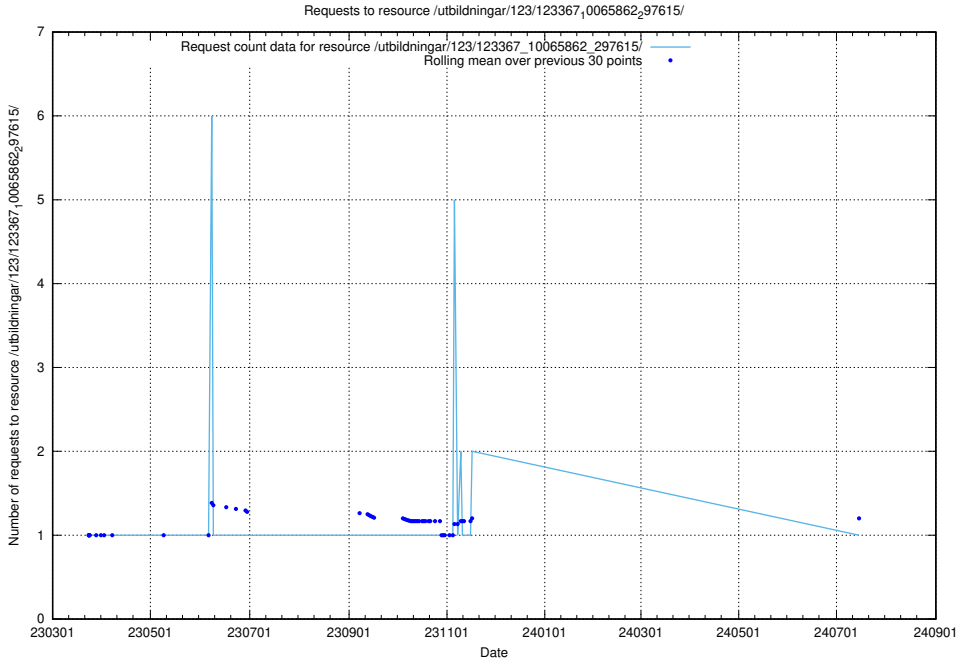

5.5577 Usage of /utbildningar/123/123367_10065862_297615/

Here, we count the number of requests to resource /utbildningar/123/123367_10065862_297615/.