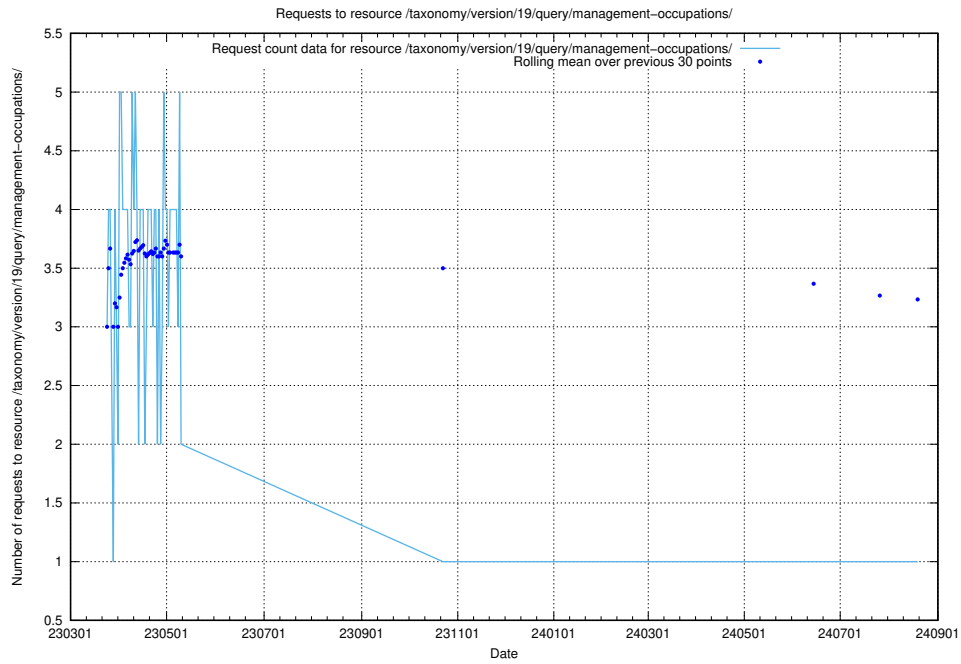

5.6912 Usage of /taxonomy/version/19/query/management-occupations/

Here, we count the number of requests to resource /taxonomy/version/19/query/management-occupations/.