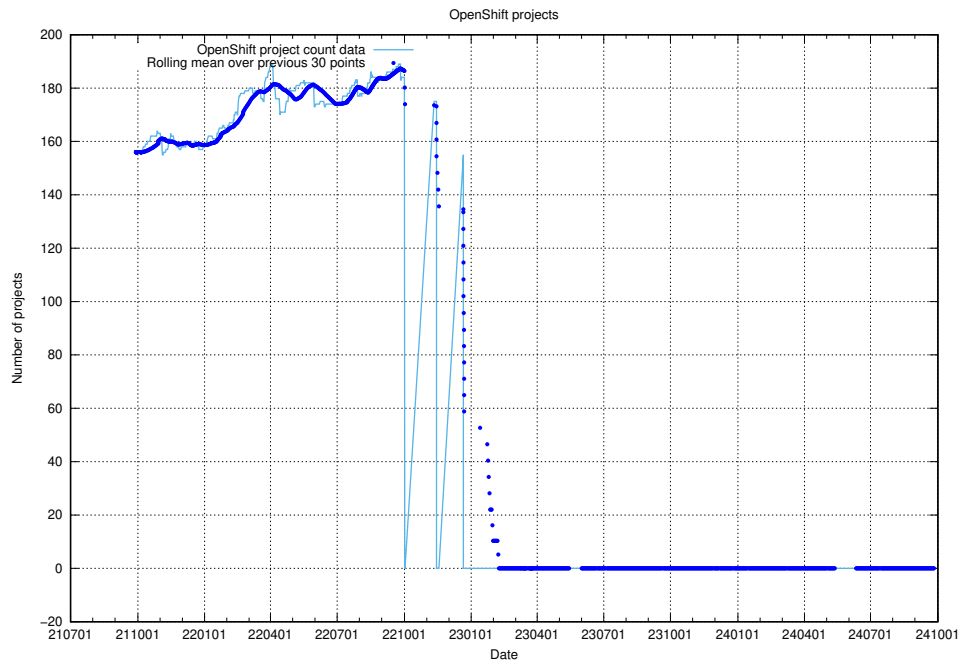

10.1 Number of projects in OpenShift

A graph of the number of projects in JobTech's production cluster of OpenShift.

¹⁰<https://console-openshift-console.prod.services.jtech.se>

11 Customer Relation Management