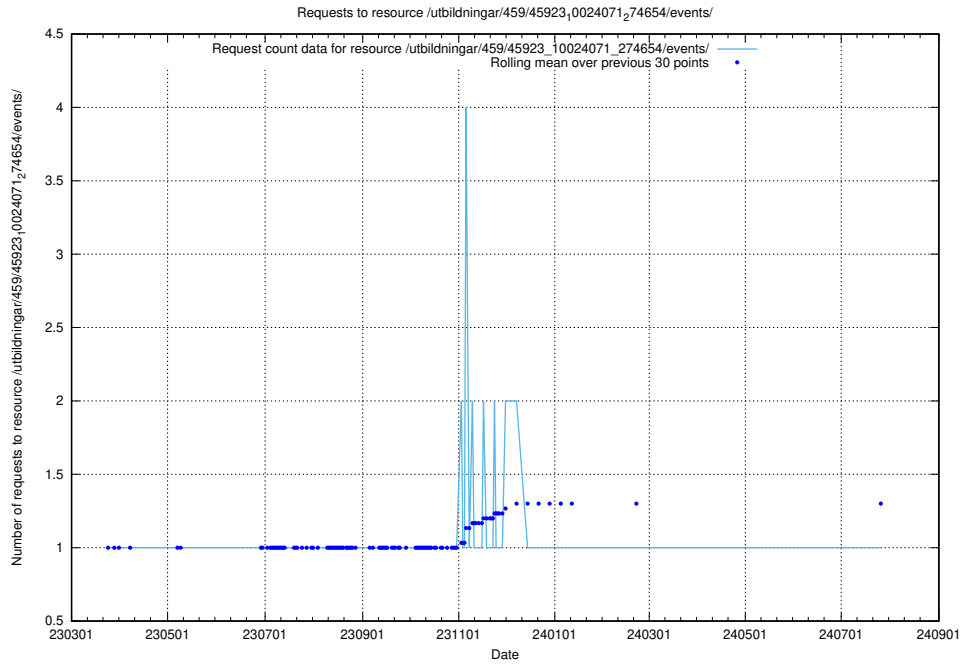

5.6936 Usage of /utbildningar/459/45923_10024071_274654/events/

Here, we count the number of requests to resource /utbildningar/459/45923_10024071_274654/events/.