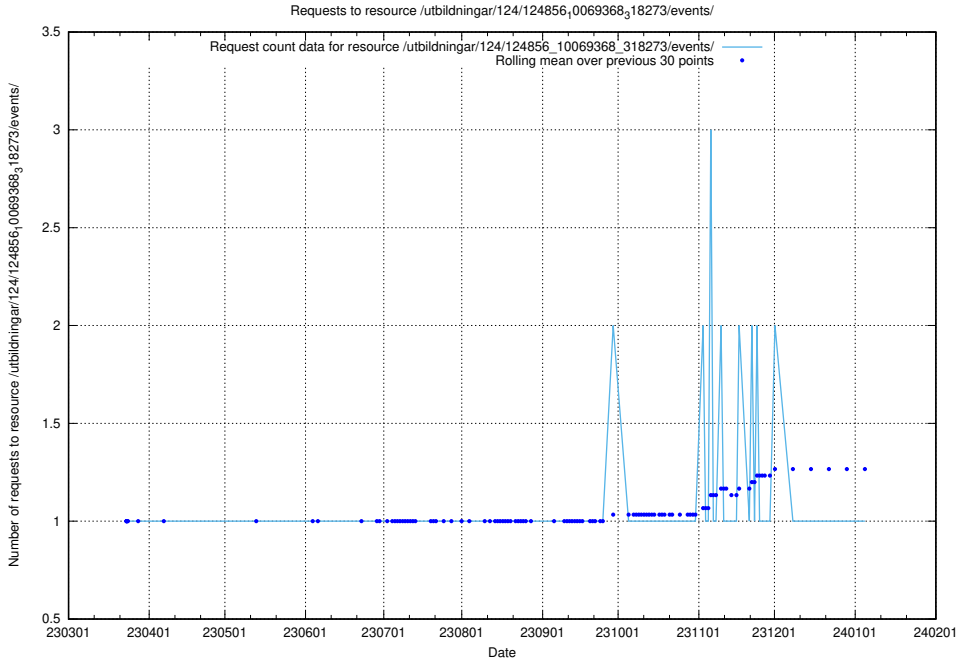

5.1315 Usage of /utbildningar/124/124856_10069368_318273/events/

Here, we count the number of requests to resource /utbildningar/124/124856_10069368_318273/events/