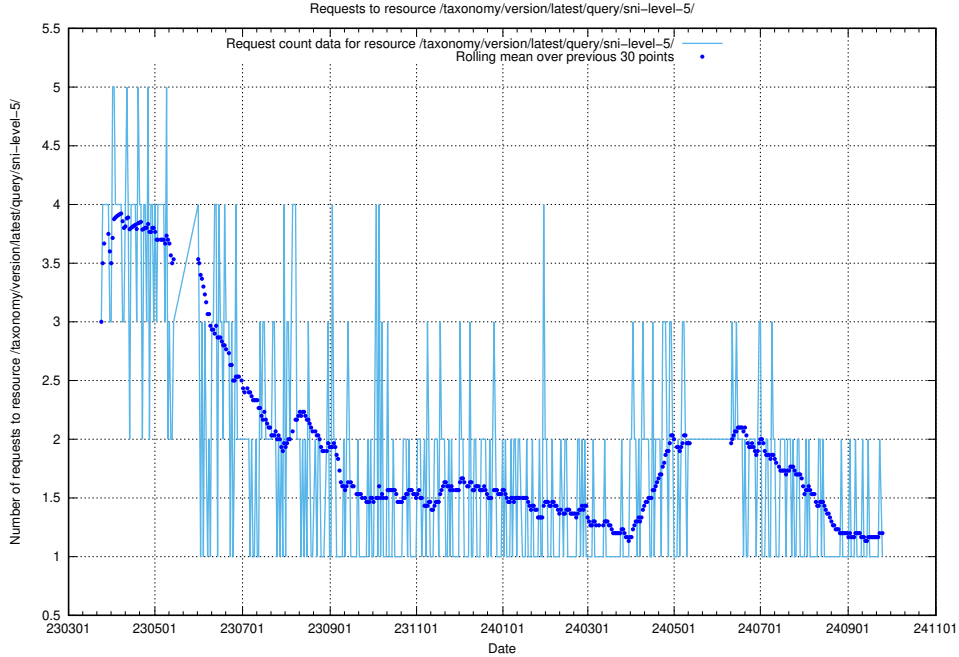

5.6846 Usage of /taxonomy/version/latest/query/sni-level-5/

Here, we count the number of requests to resource /taxonomy/version/latest/query/sni-level-5/.