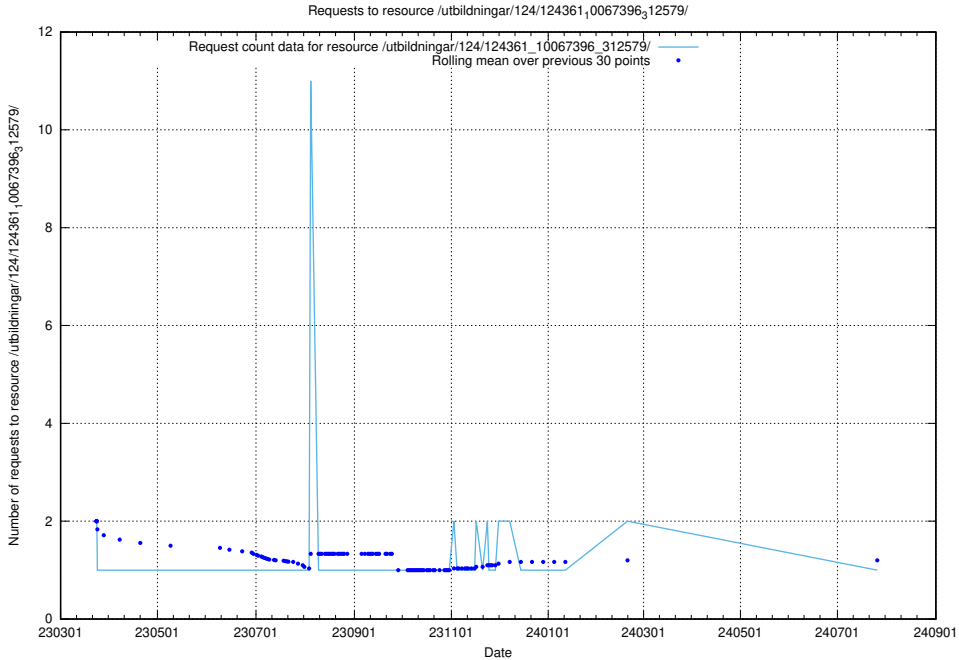

5.7083 Usage of /utbildningar/124/124361_10067396_312579/

Here, we count the number of requests to resource /utbildningar/124/124361_10067396_312579/.