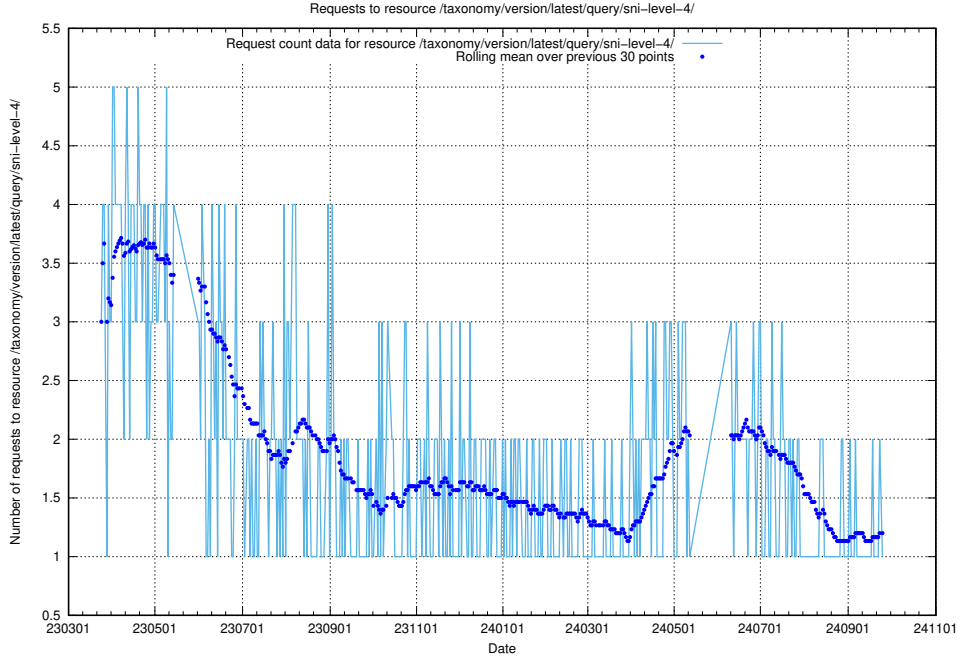

5.6847 Usage of /taxonomy/version/latest/query/sni-level-4/

Here, we count the number of requests to resource /taxonomy/version/latest/query/sni-level-4/.