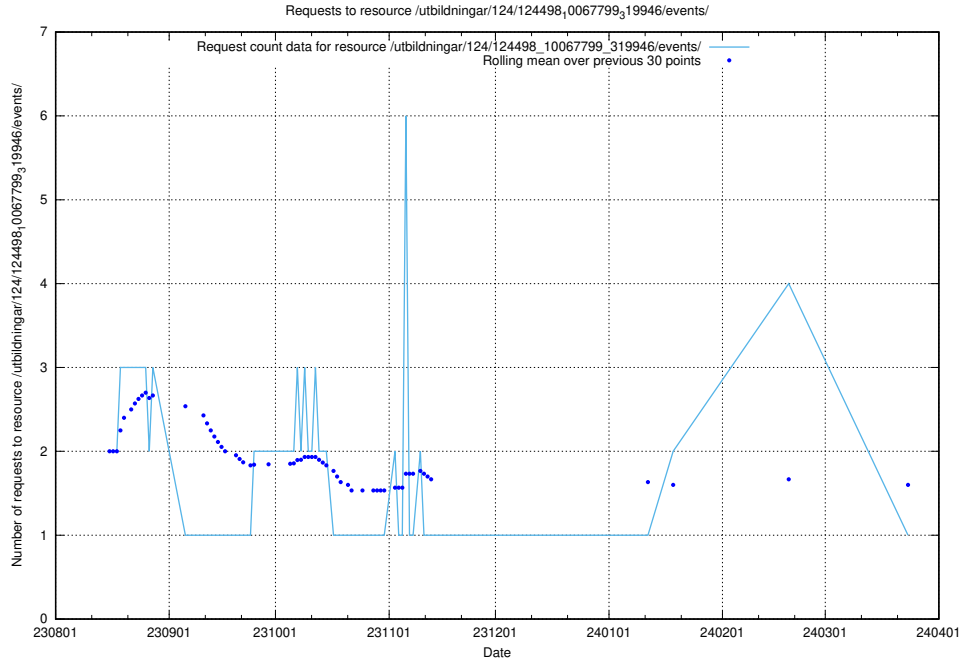

Here, we count the number of requests to resource /utbildningar/122/122856_10069079_323245/events/

5.5574 Usage of /utbildningar/124/124498_10067799_319946/events/

Here, we count the number of requests to resource /utbildningar/124/124498_10067799_319946/events/