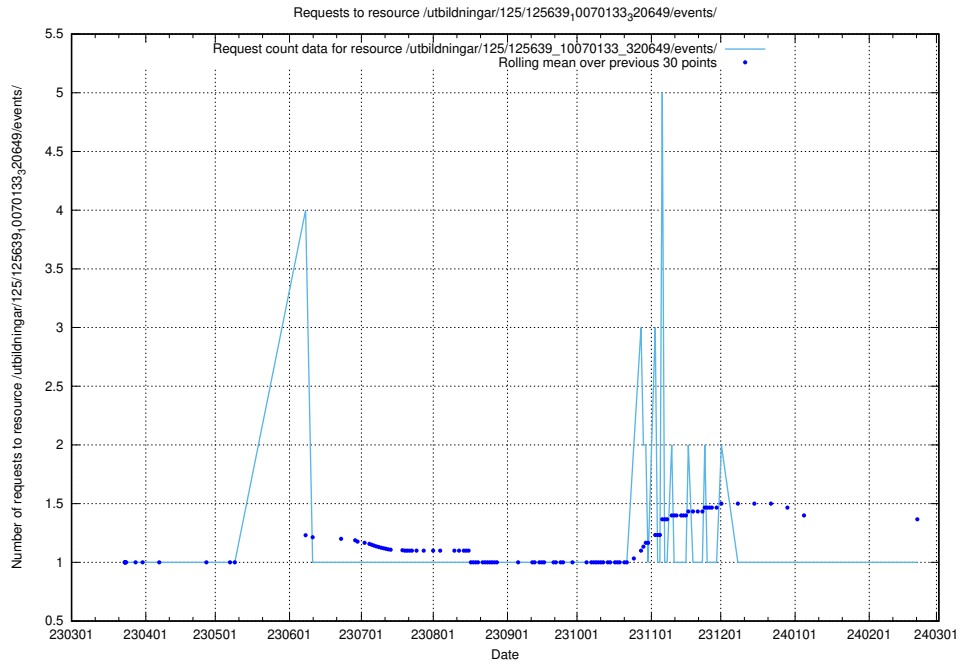

5.1184 Usage of /utbildningar/125/125639_10070133_320649/events/

Here, we count the number of requests to resource /utbildningar/125/125639_10070133_320649/events/