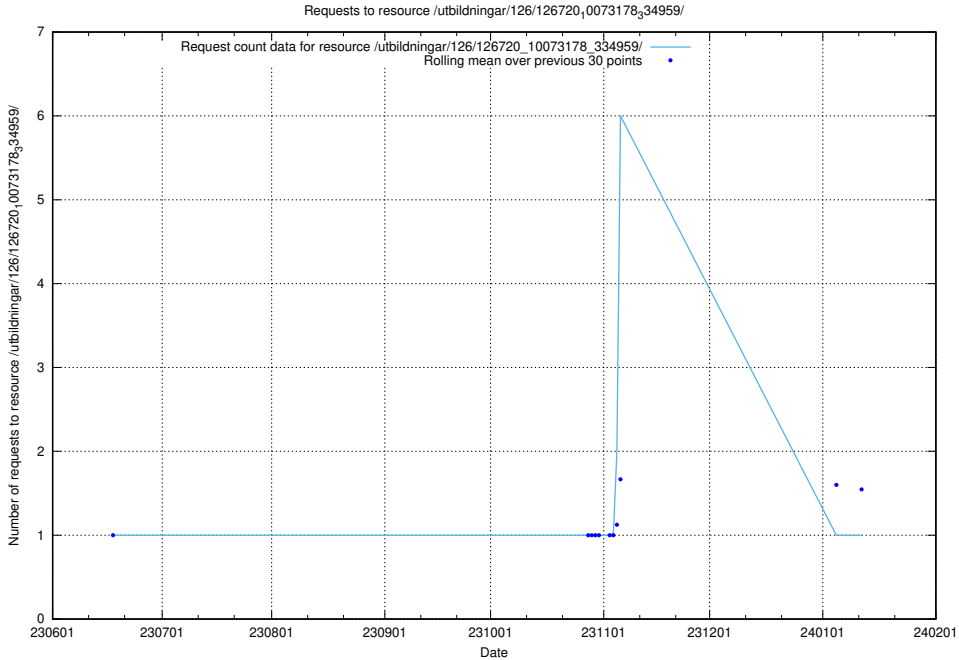

5.6593 Usage of /utbildningar/126/126720_10073178_334959/

Here, we count the number of requests to resource /utbildningar/126/126720_10073178_334959/.