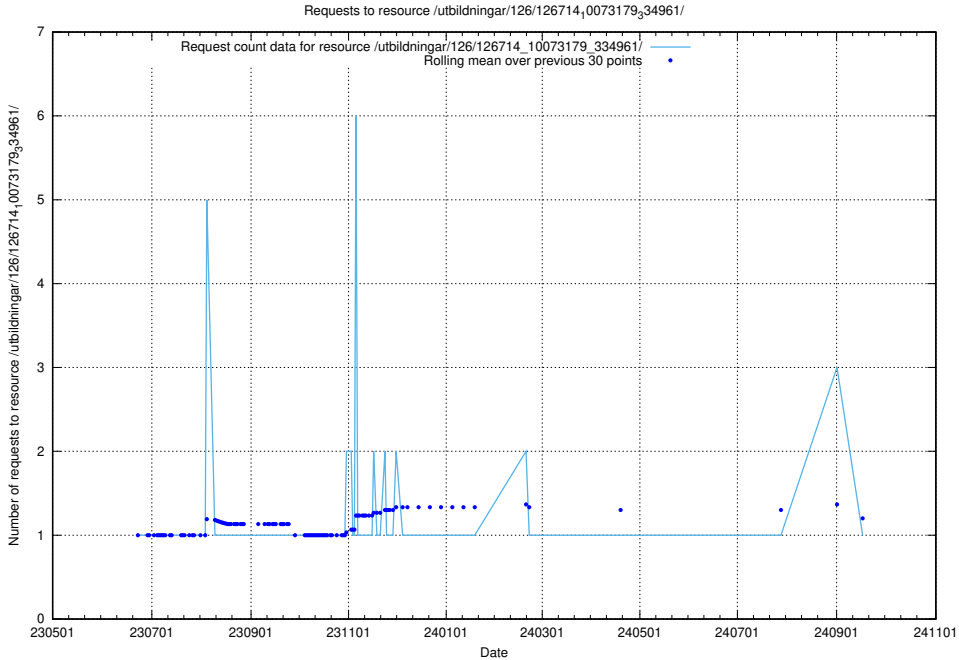

5.6371 Usage of /utbildningar/126/126714_10073179_334961/

Here, we count the number of requests to resource /utbildningar/126/126714_10073179_334961/.