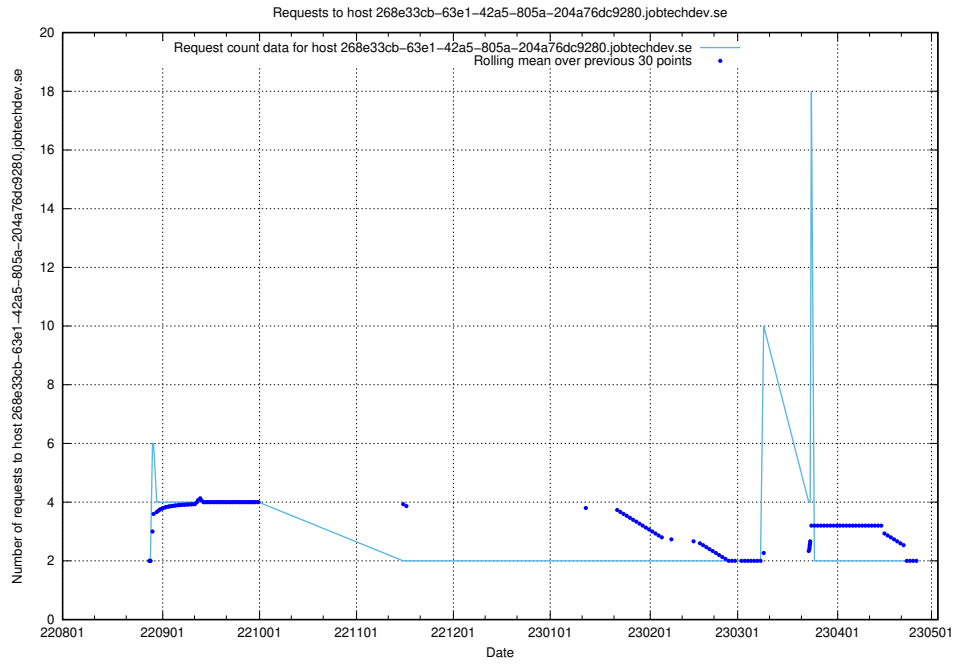

7.340 Usage of enrichment.api.jobtechdev.se

Here, we count the number of requests to host enrichment.api.jobtechdev.se.

7.341 Usage of 268e33cb-63e1-42a5-805a-204a76dc9280.jobtechdev.se

Here, we count the number of requests to host 268e33cb-63e1-42a5-805a-204a76dc9280.jobtechdev.se.