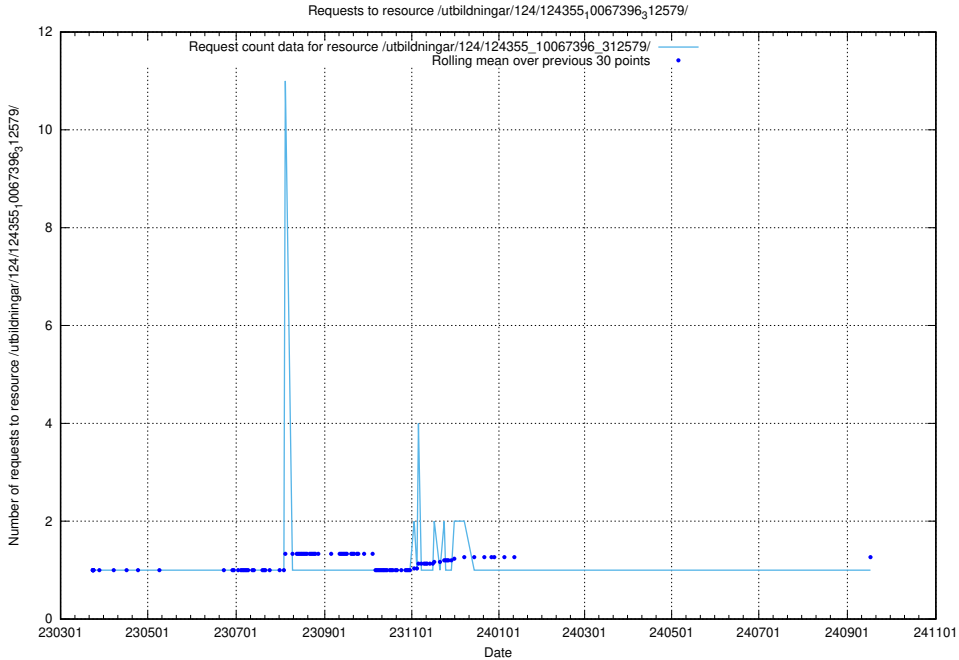

5.4686 Usage of /utbildningar/124/124355_10067396_312579/

Here, we count the number of requests to resource /utbildningar/124/124355_10067396_312579/.