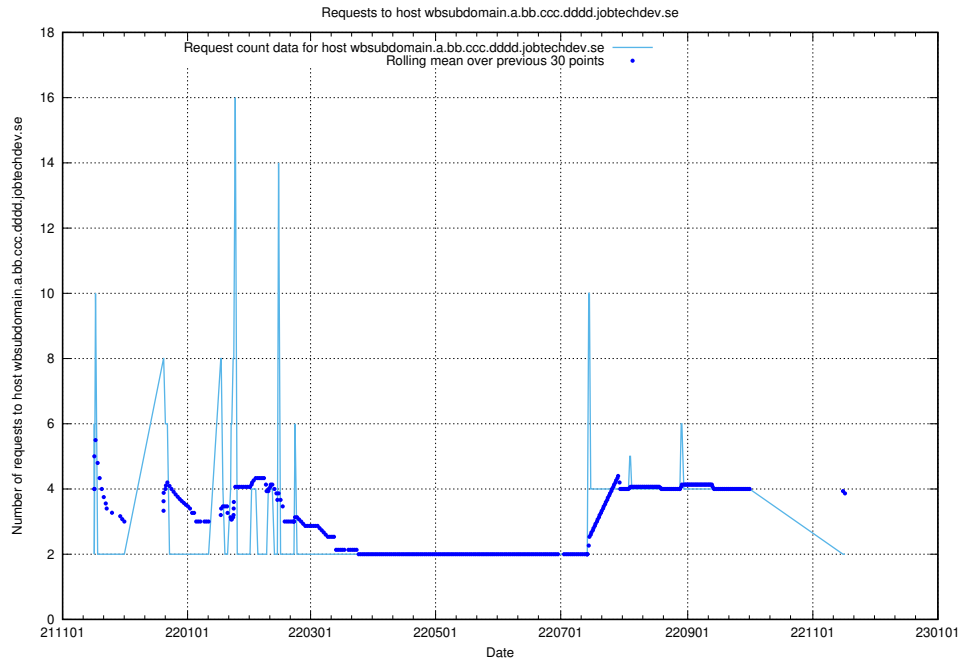

7.528 Usage of wbsubdomain.a.bb.ccc.dddd.jobtechdev.se

Here, we count the number of requests to host wbsubdomain.a.bb.ccc.dddd.jobtechdev.se.