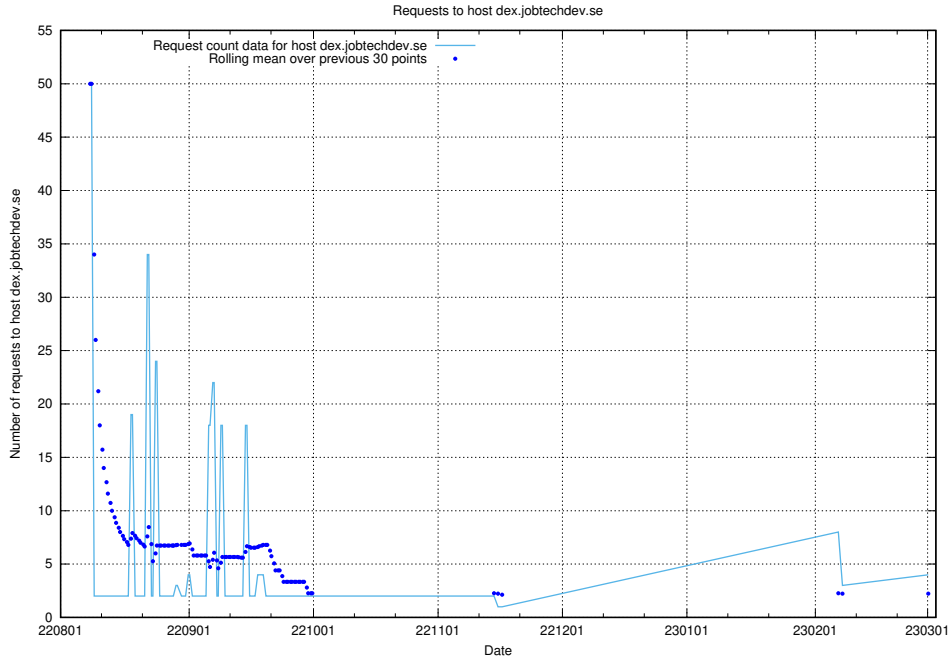

7.137 Usage of dex.jobtechdev.se

Here, we count the number of requests to host dex.jobtechdev.se.