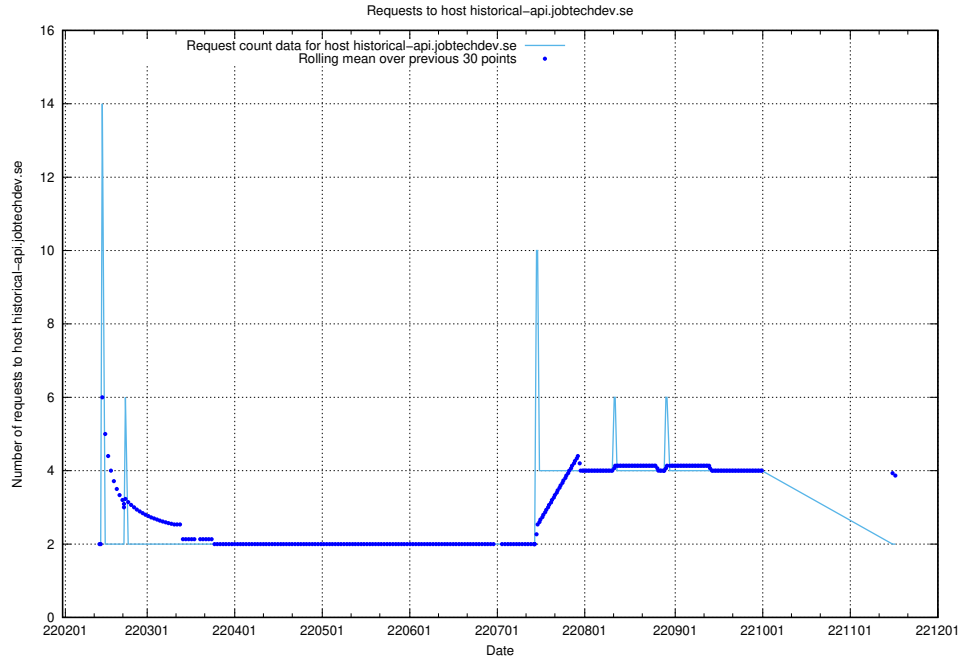

7.551 Usage of historical-api.jobtechdev.se

Here, we count the number of requests to host historical-api.jobtechdev.se.