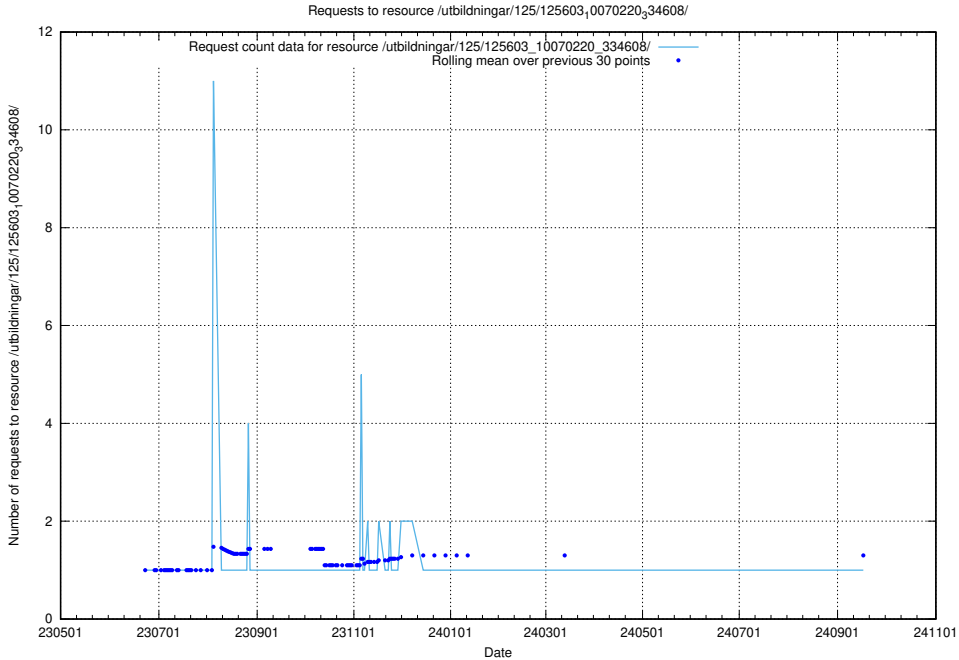

5.6456 Usage of /utbildningar/125/125603_10070220_334608/

Here, we count the number of requests to resource /utbildningar/125/125603_10070220_334608/.