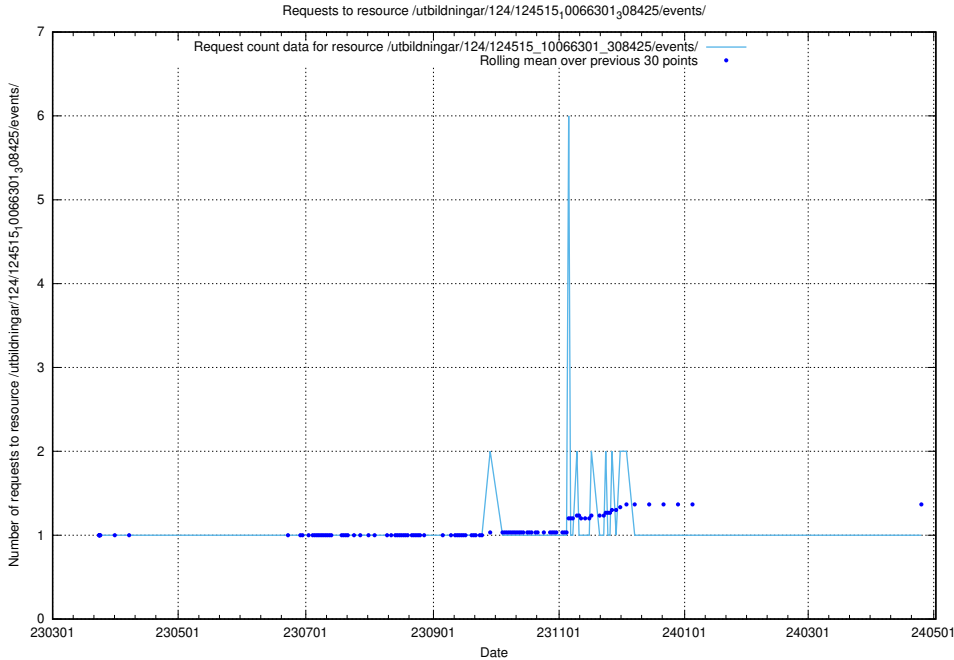

Here, we count the number of requests to resource /taxonomy/version/9/query/ssyk-level-1-groups/.

5.2337 Usage of /utbildningar/124/124515_10066301_308425/events/

Here, we count the number of requests to resource /utbildningar/124/124515_10066301_308425/events/