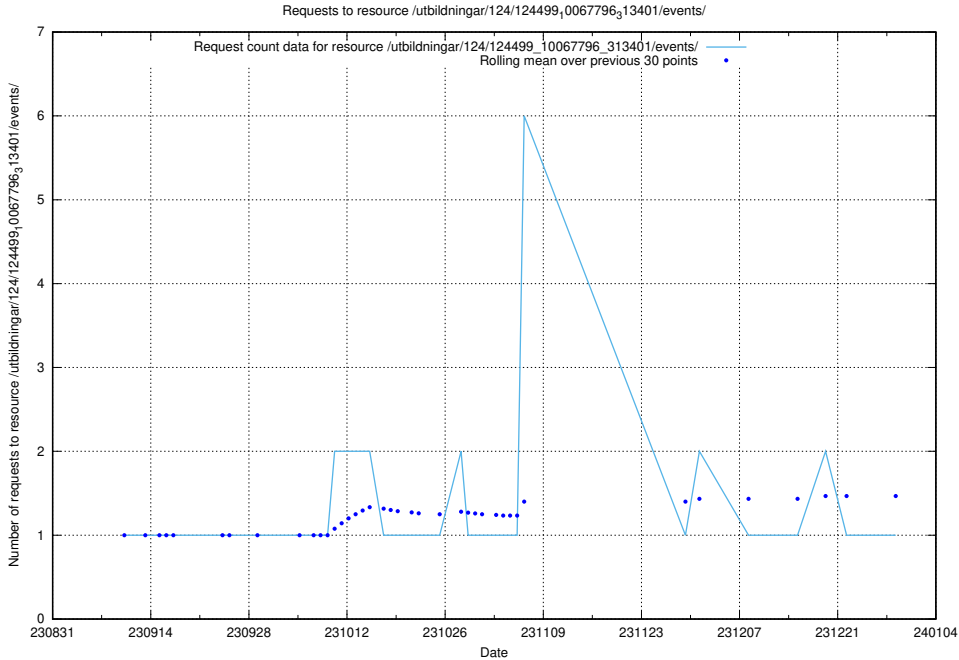

5.5397 Usage of /utbildningar/124/124499_10067796_313401/events/

Here, we count the number of requests to resource /utbildningar/124/124499_10067796_313401/events/