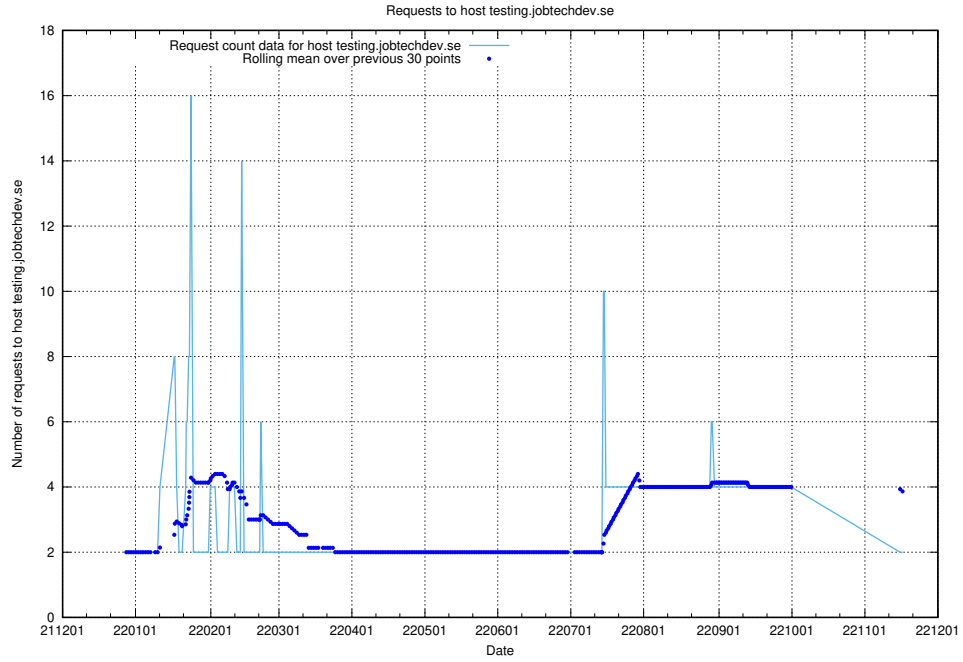

Here, we count the number of requests to host testing.jobtechdev.se.

7.360 Usage of support.jobtechdev.se

Here, we count the number of requests to host support.jobtechdev.se.

7.361 Usage of staging.jobtechdev.se