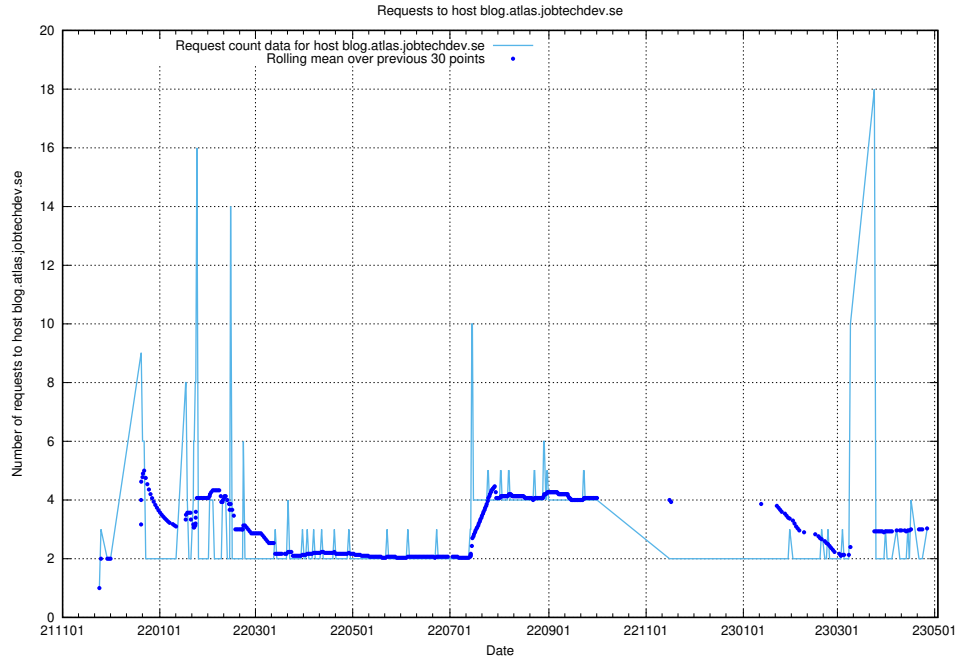

7.217 Usage of `blog.atlas.jobtechdev.se`

Here, we count the number of requests to host `blog.atlas.jobtechdev.se`.