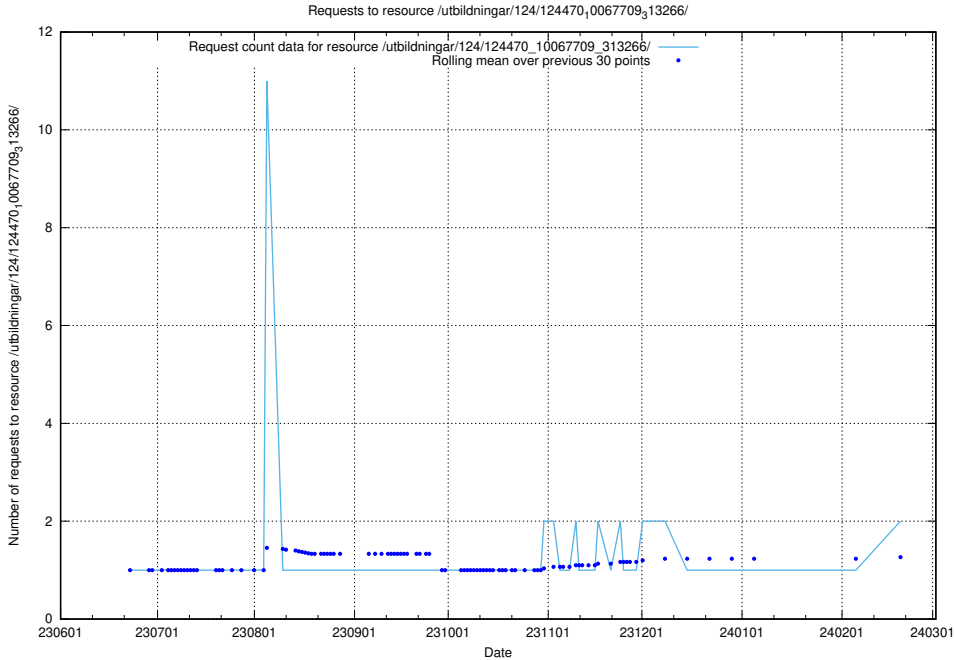

5.1010 Usage of /utbildningar/124/124470_10067709_313266/

Here, we count the number of requests to resource /utbildningar/124/124470_10067709_313266/.