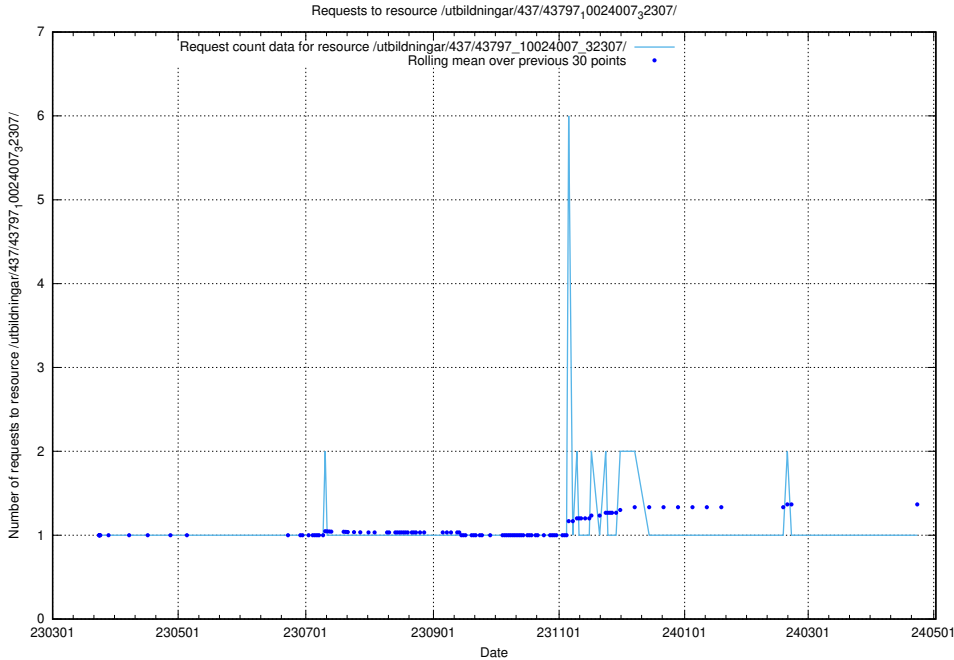

5.7130 Usage of /utbildningar/437/43797_10024007_32307/

Here, we count the number of requests to resource /utbildningar/437/43797_10024007_32307/.

5.7131 Usage of /utbildningar/437/43797_10024007_32190/