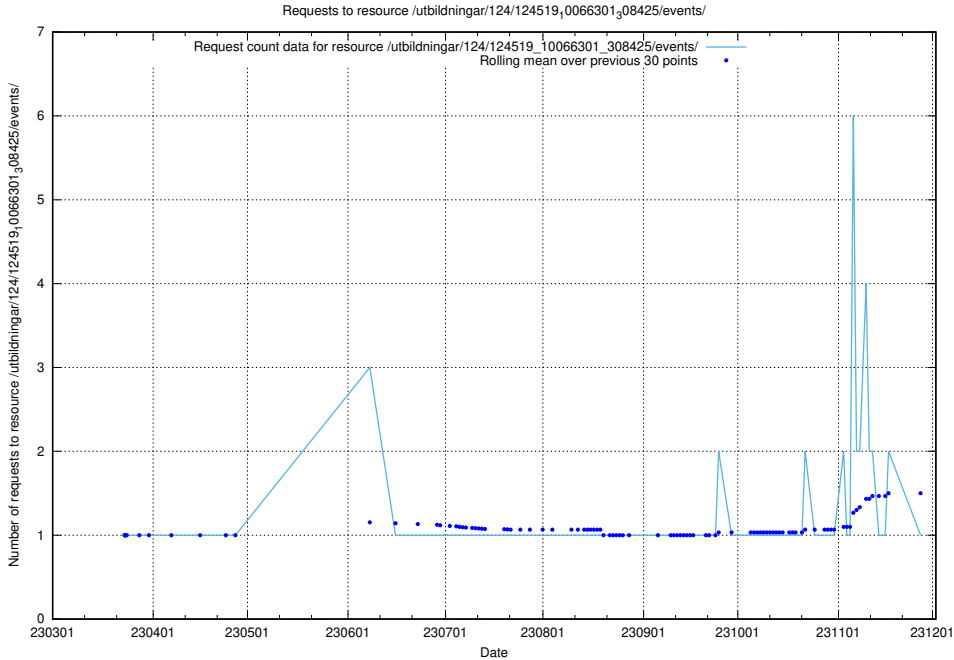

Here, we count the number of requests to resource /taxonomy/version/14/query/ssyk-level-4-with-related-isco-level-4-groups/.

5.2056 Usage of /utbildningar/124/124519_10066301_308425/events/

Here, we count the number of requests to resource /utbildningar/124/124519_10066301_308425/events/