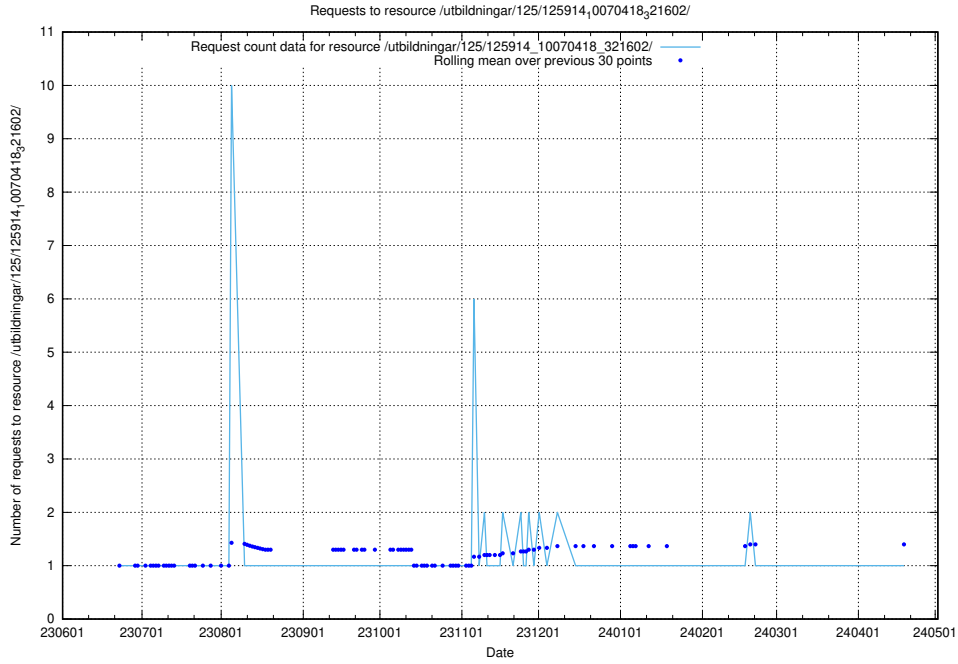

5.6424 Usage of /utbildningar/125/125914_10070418_321602/

Here, we count the number of requests to resource /utbildningar/125/125914_10070418_321602/.