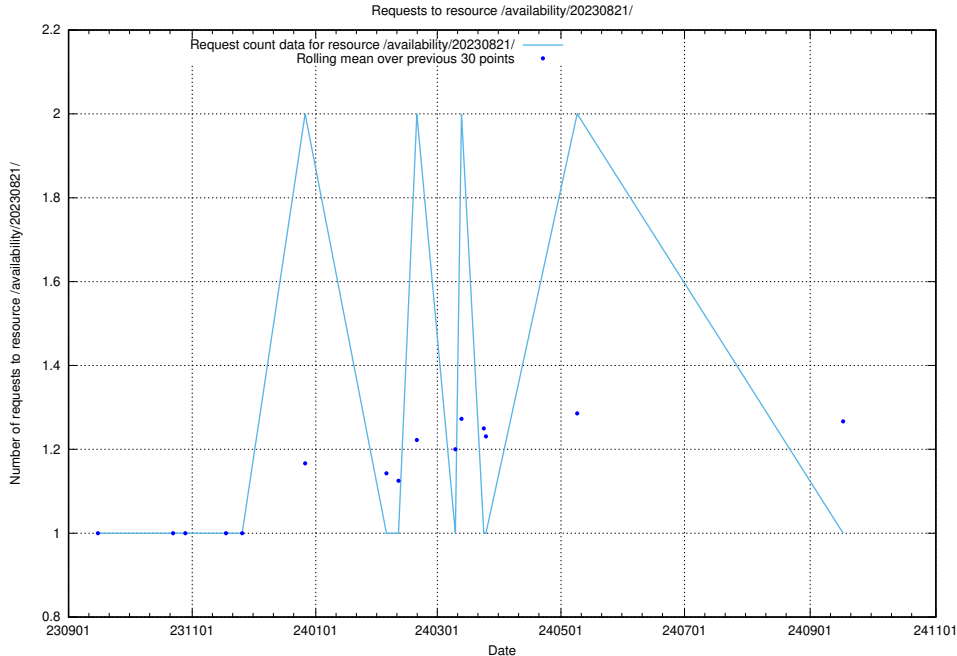

5.5339 Usage of /availability/20230821/

Here, we count the number of requests to resource /availability/20230821/.