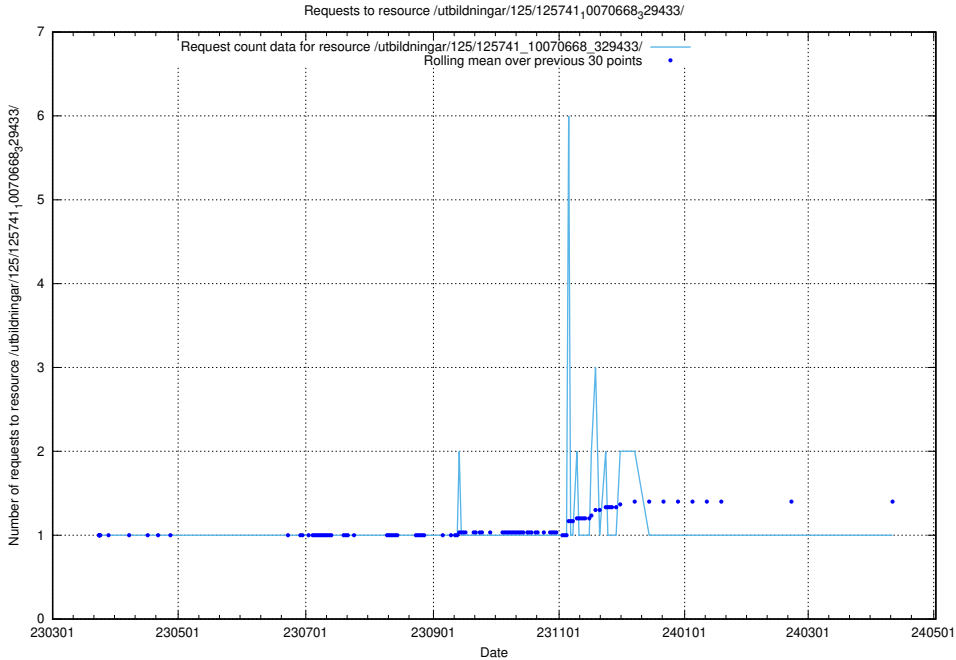

5.7270 Usage of /utbildningar/125/125741_10070668_329433/

Here, we count the number of requests to resource /utbildningar/125/125741_10070668_329433/.