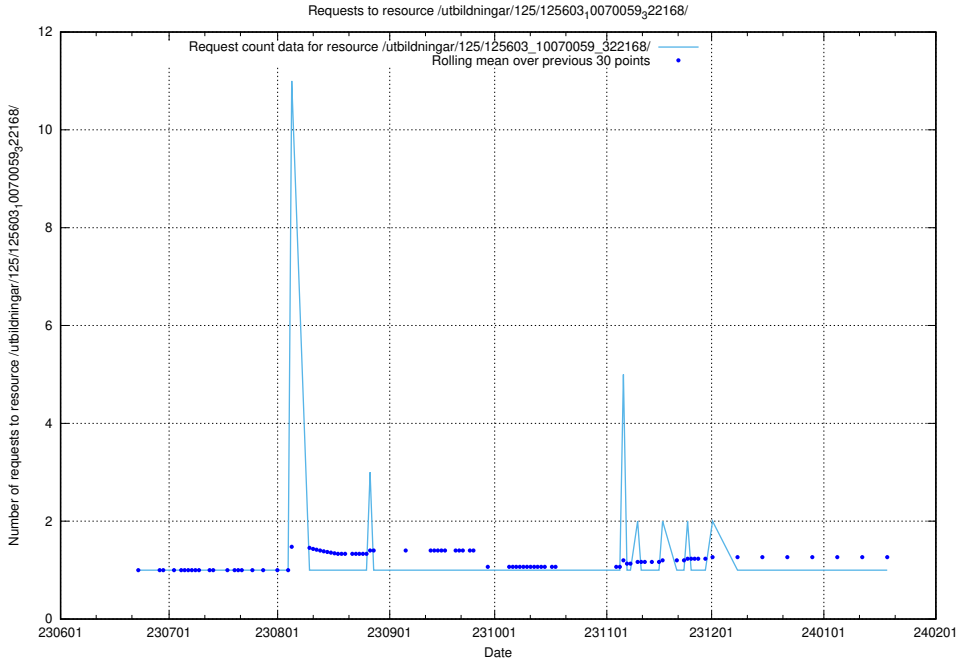

Here, we count the number of requests to resource /utbildningar/125/125603_10070220_334608/.

5.6457 Usage of /utbildningar/125/125603_10070059_322168/

Here, we count the number of requests to resource /utbildningar/125/125603_10070059_322168/.