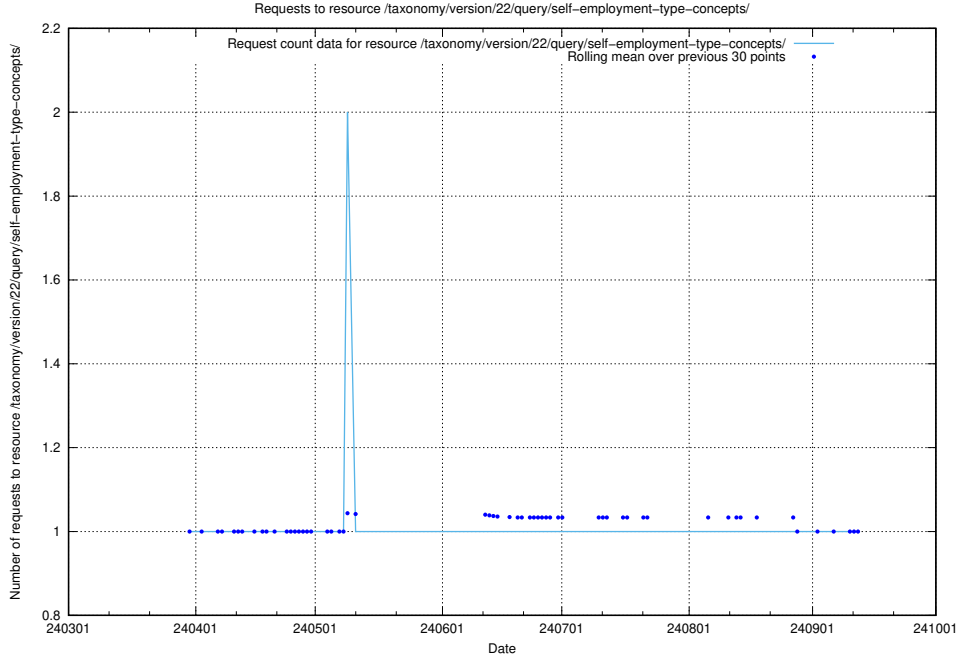

5.2440 Usage of /taxonomy/version/22/query/self-employment-type-concepts/

Here, we count the number of requests to resource /taxonomy/version/22/query/self-employment-type-concepts/.