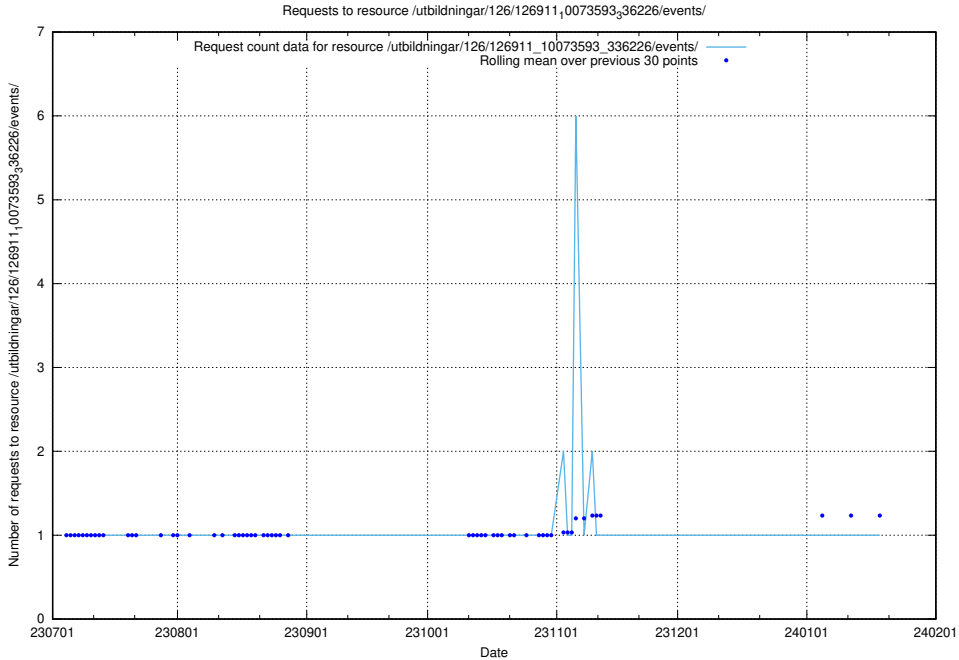

5.6121 Usage of /utbildningar/126/126911_10073593_336226/events/

Here, we count the number of requests to resource /utbildningar/126/126911_10073593_336226/events/