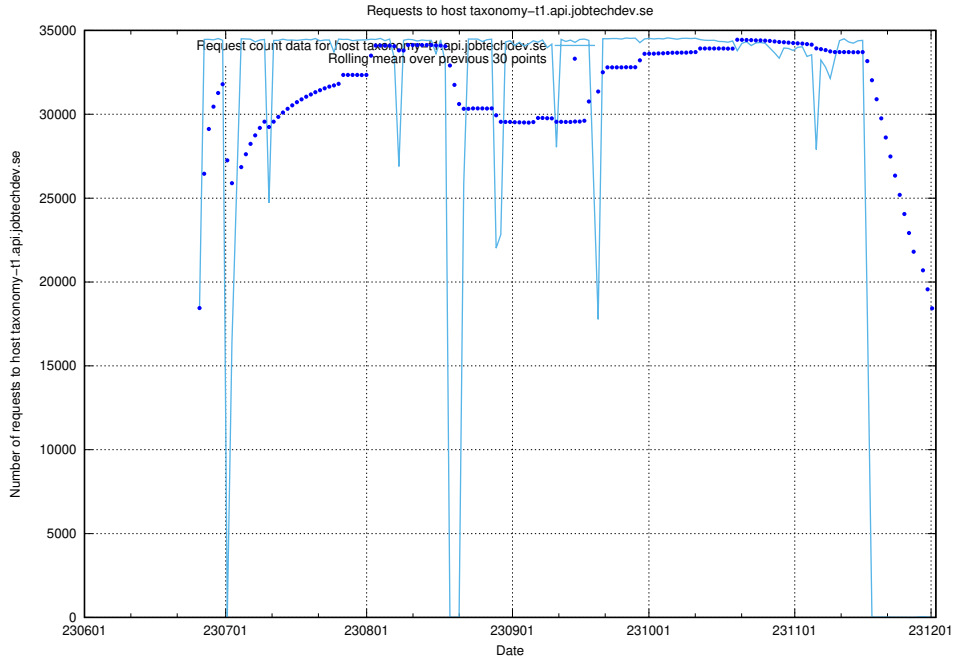

7.175 Usage of taxonomy-t1.api.jobtechdev.se

Here, we count the number of requests to host taxonomy-t1.api.jobtechdev.se.