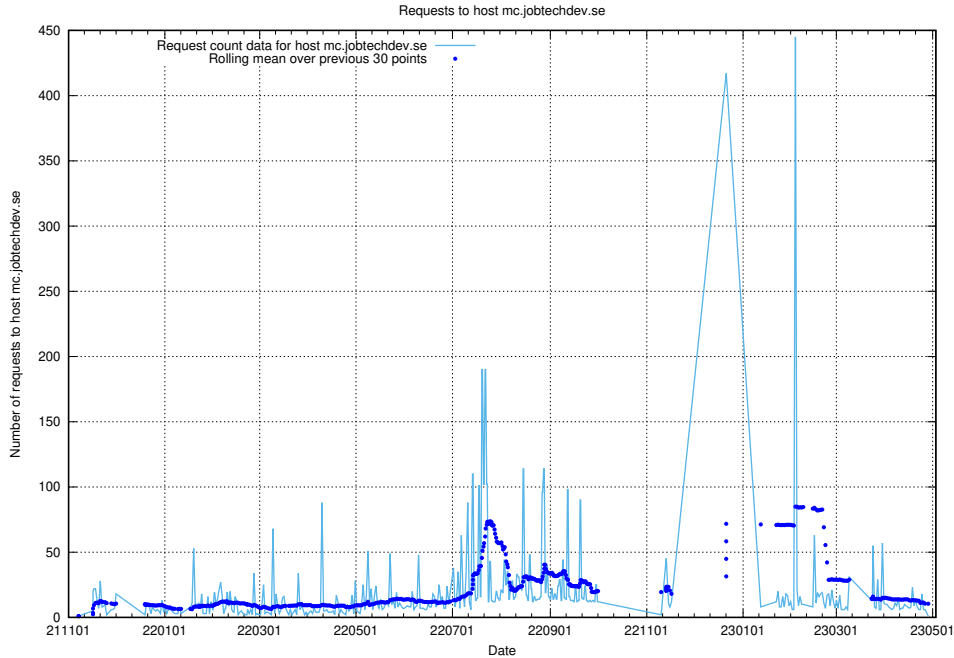

Here, we count the number of requests to host mc.jobtechdev.se.

7.631 Usage of list.jobtechdev.se

Here, we count the number of requests to host list.jobtechdev.se.

7.632 Usage of `oauth-openshift.apps.standby.services.jtech.se`