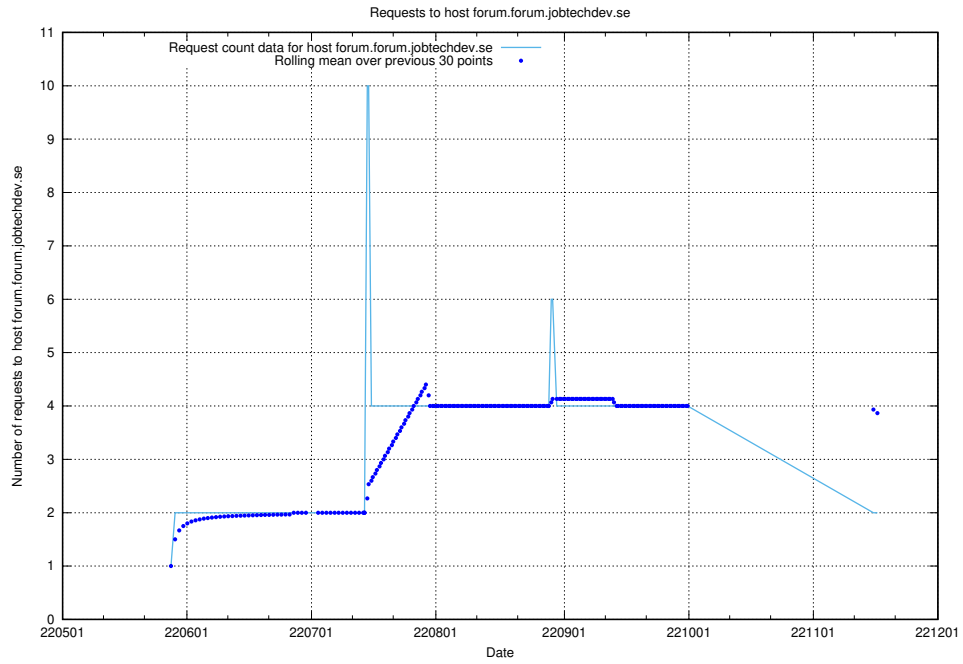

7.424 Usage of forum.forum.jobtechdev.se

Here, we count the number of requests to host forum.forum.jobtechdev.se.