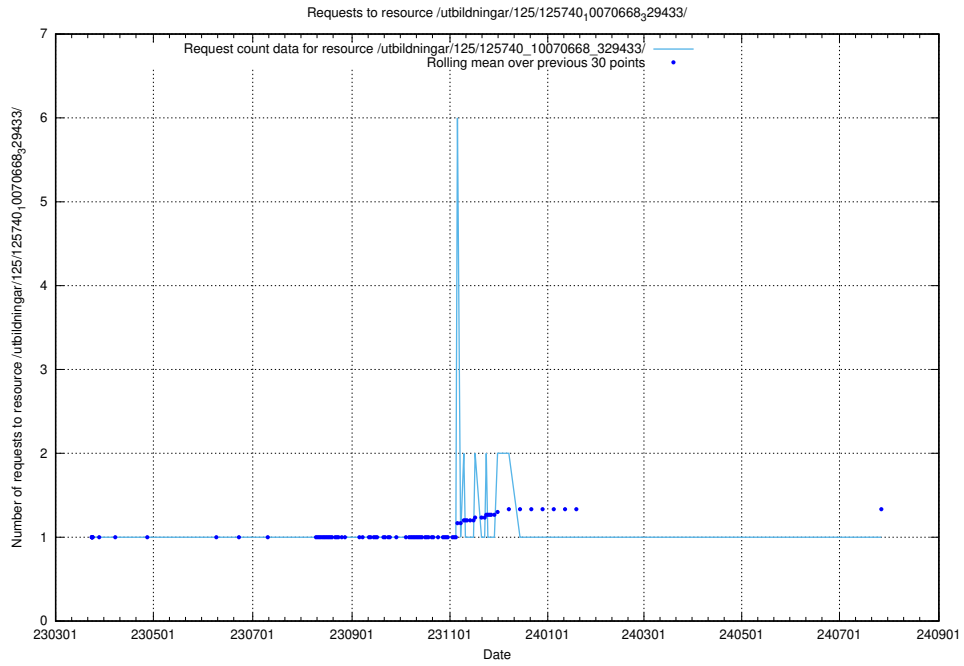

Here, we count the number of requests to resource /utbildningar/125/125740_10070668_329433/events/

5.1129 Usage of /utbildningar/125/125740_10070668_329433/

Here, we count the number of requests to resource /utbildningar/125/125740_10070668_329433/.