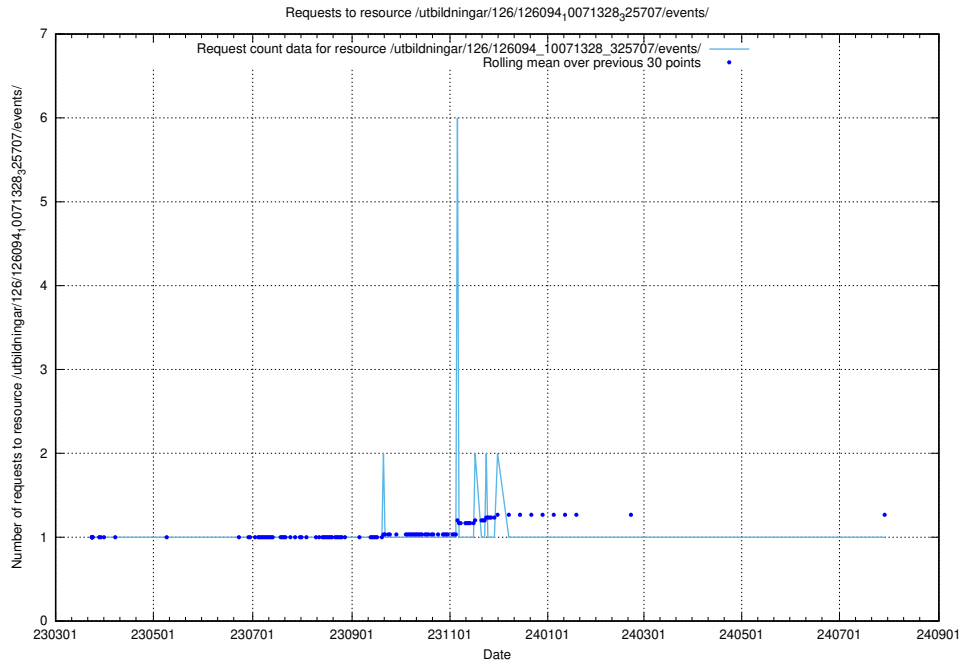

5.7210 Usage of /utbildningar/126/126094_10071328_325707/events/

Here, we count the number of requests to resource /utbildningar/126/126094_10071328_325707/events/