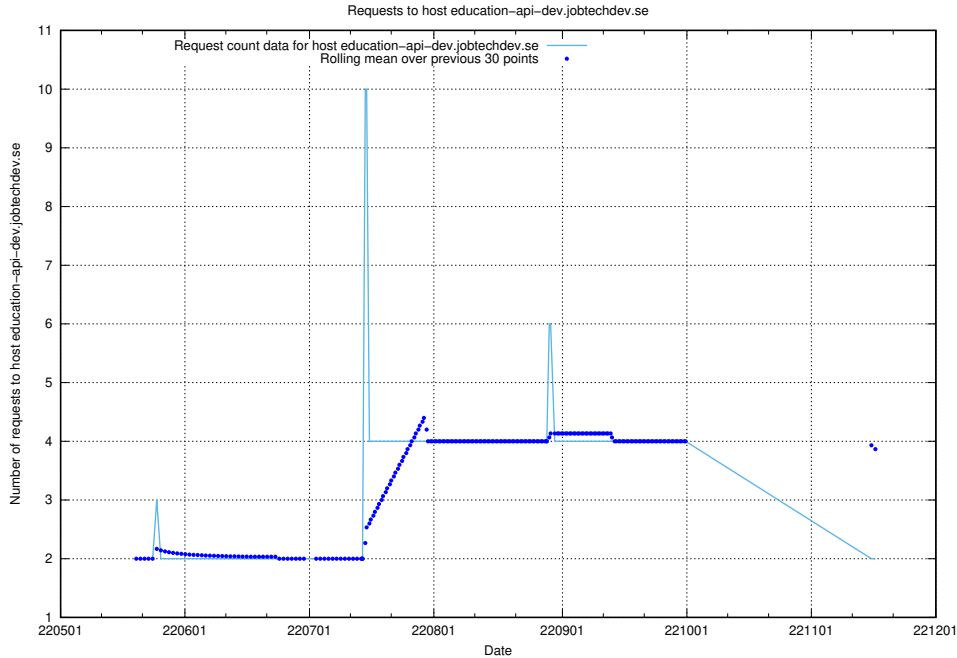

7.428 Usage of education-api-dev.jobtechdev.se

Here, we count the number of requests to host education-api-dev.jobtechdev.se.