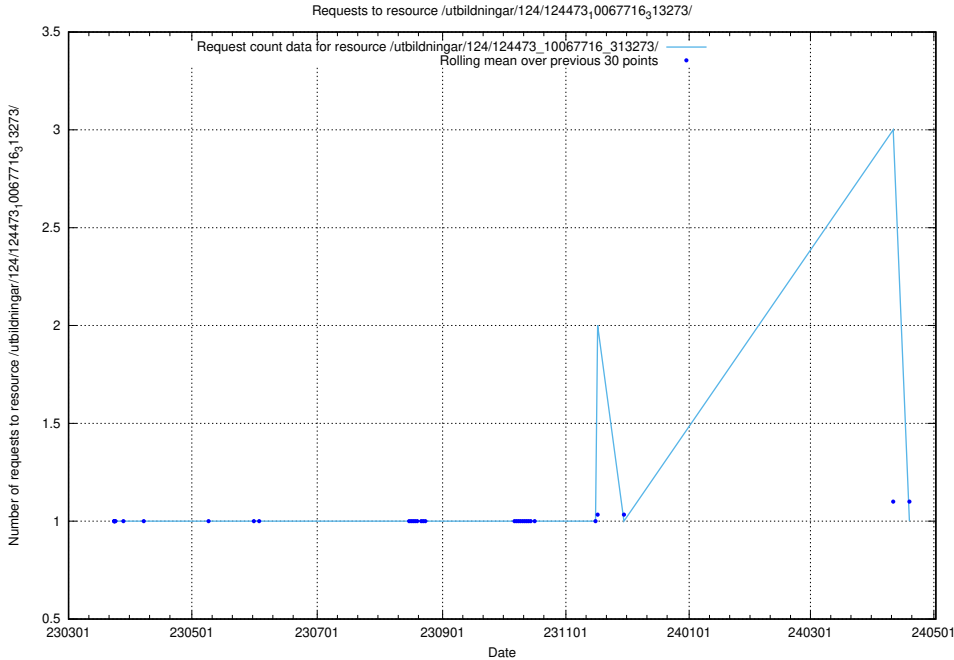

5.3742 Usage of /utbildningar/124/124473_10067716_313273/

Here, we count the number of requests to resource /utbildningar/124/124473_10067716_313273/.