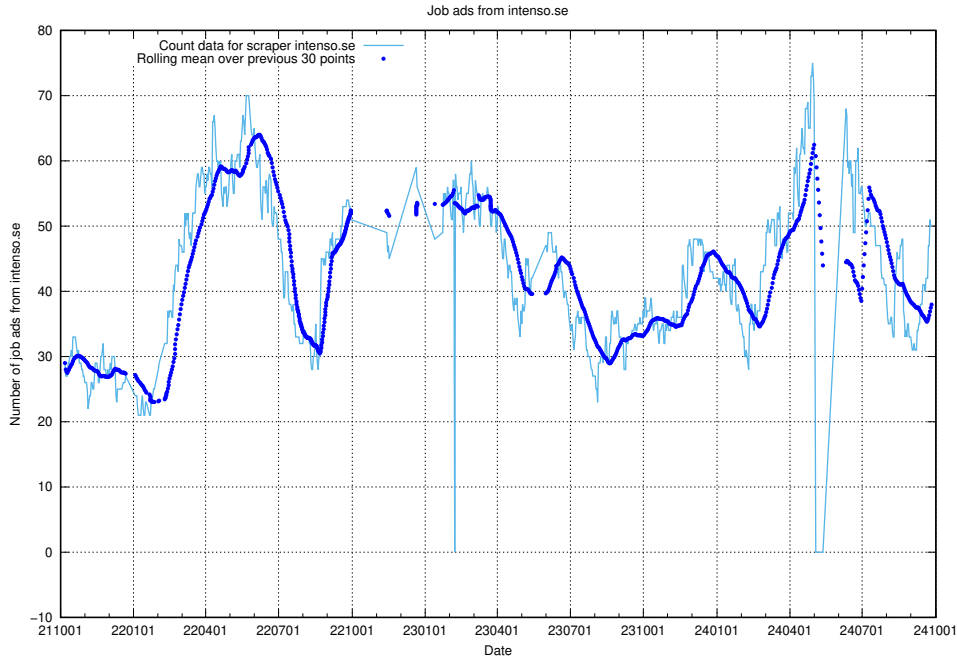

13.16 Number of ads by scraper intenso.se

Here, we count the number of job ads scraped from intenso.se.