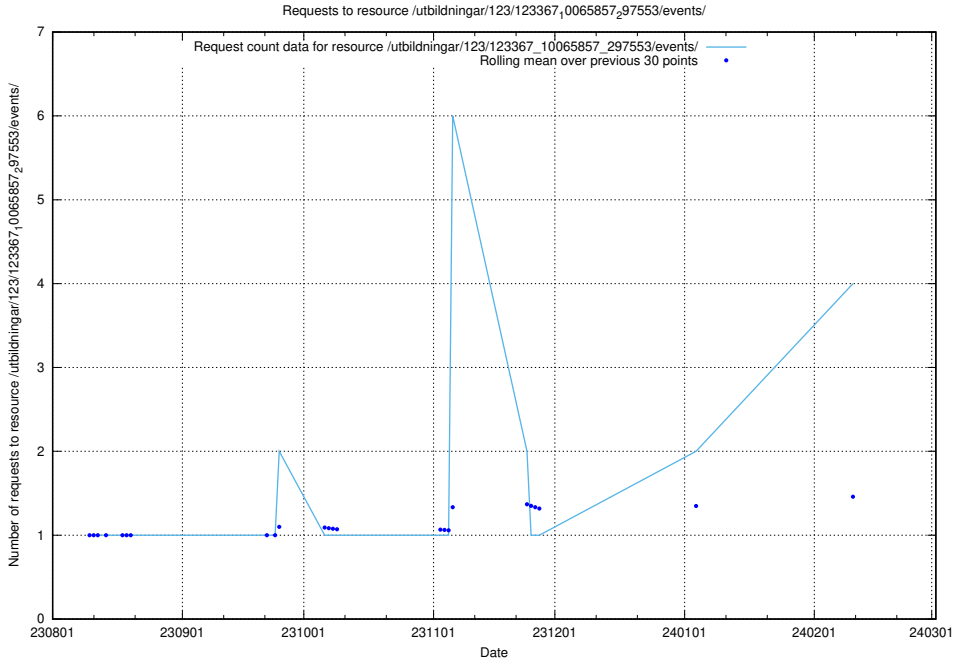

5.367 Usage of /utbildningar/123/123367_10065857_297553/events/

Here, we count the number of requests to resource /utbildningar/123/123367_10065857_297553/events/