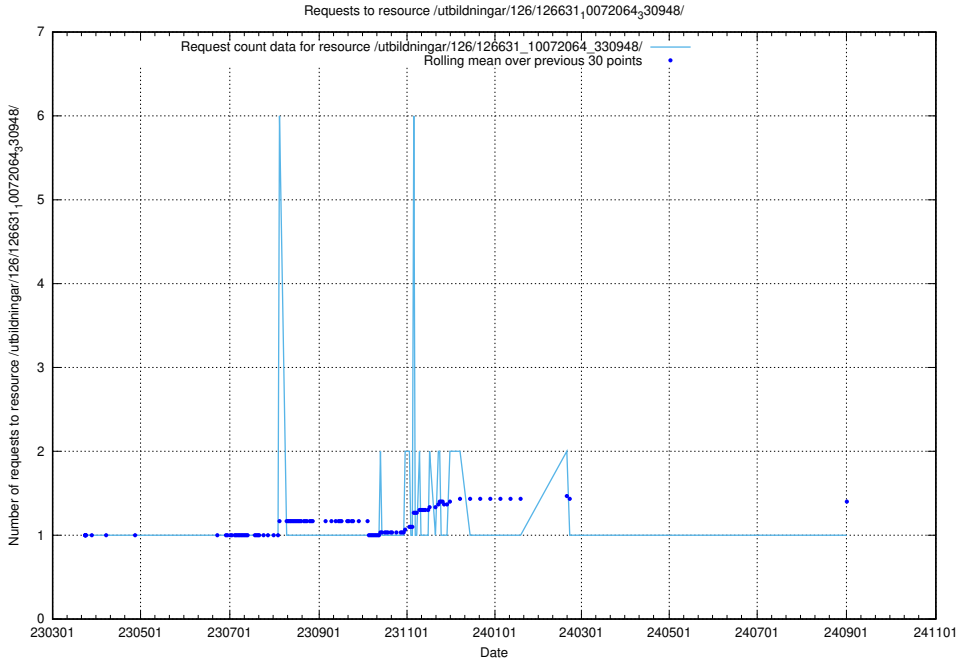

5.7176 Usage of /utbildningar/126/126631_10072064_330948/

Here, we count the number of requests to resource /utbildningar/126/126631_10072064_330948/.