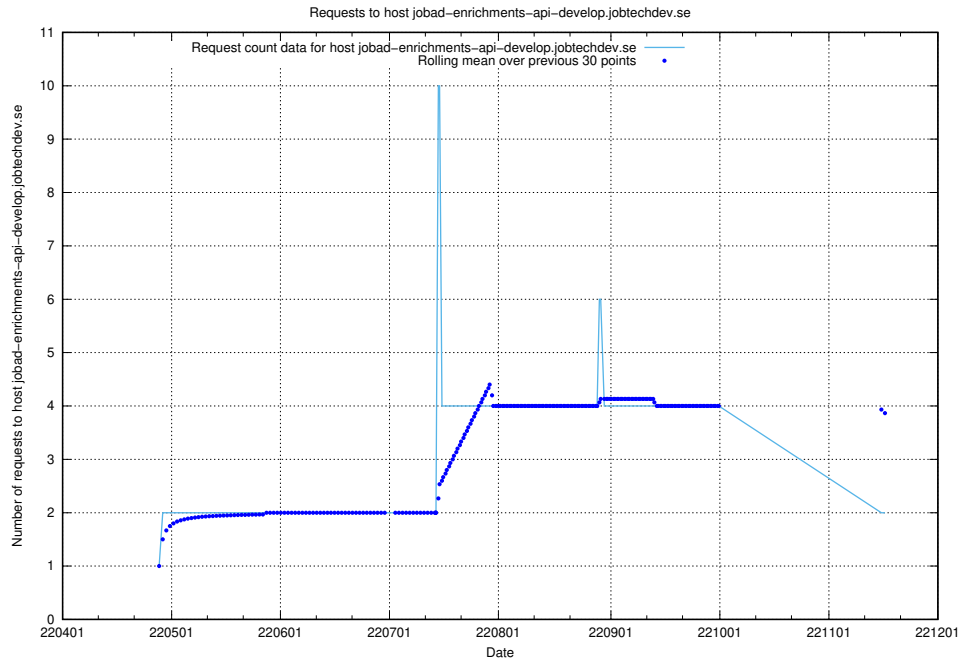

7.451 Usage of jobad-enrichments-api-develop.jobtechdev.se

Here, we count the number of requests to host jobad-enrichments-api-develop.jobtechdev.se.