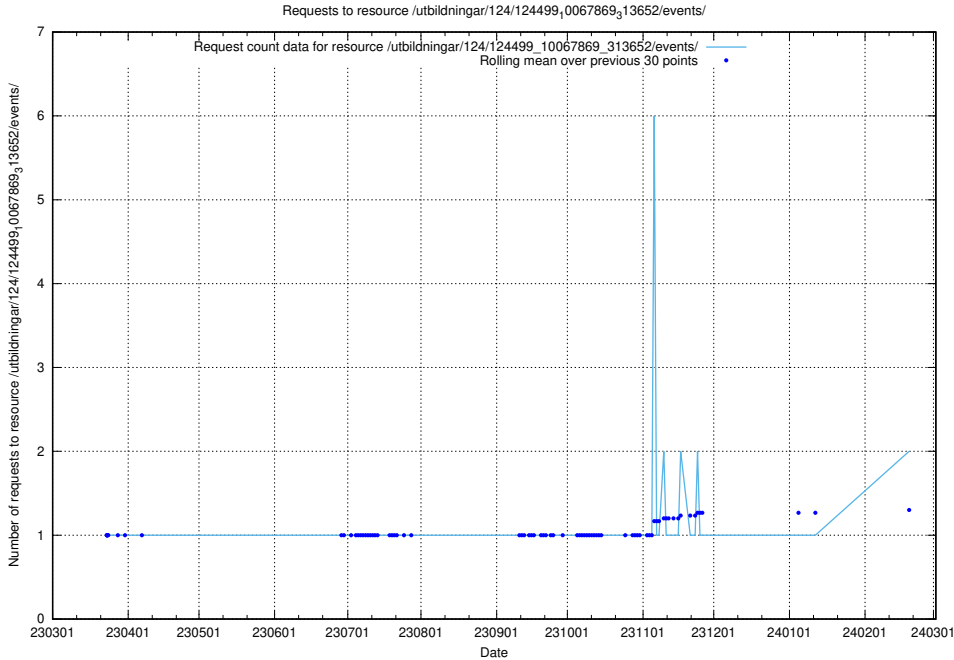

5.726 Usage of /utbildningar/124/124499_10067869_313652/events/

Here, we count the number of requests to resource /utbildningar/124/124499_10067869_313652/events/