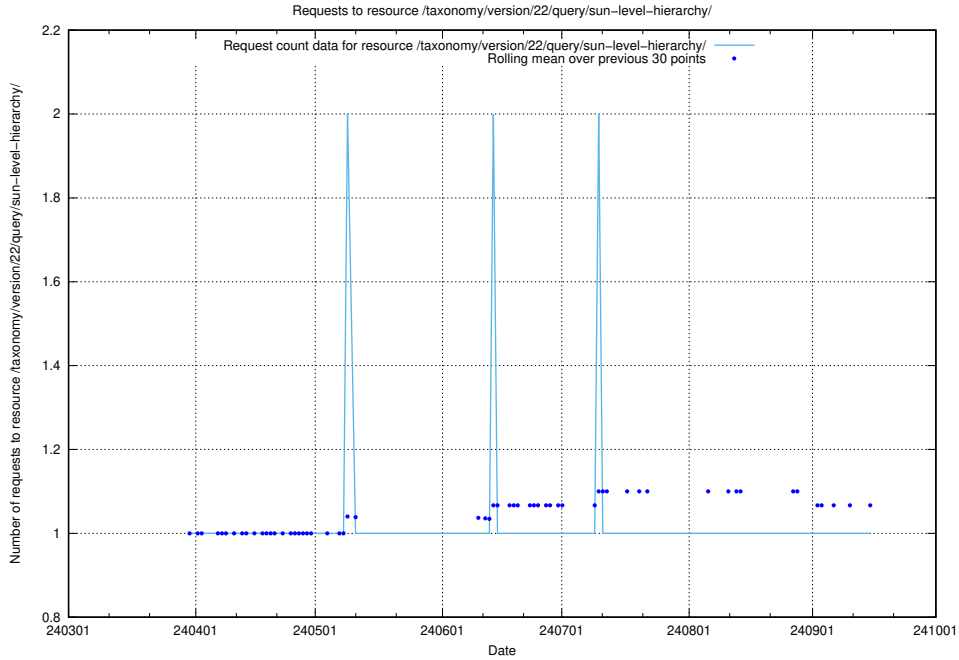

5.2416 Usage of /taxonomy/version/22/query/sun-level-hierarchy/

Here, we count the number of requests to resource /taxonomy/version/22/query/sun-level-hierarchy/.