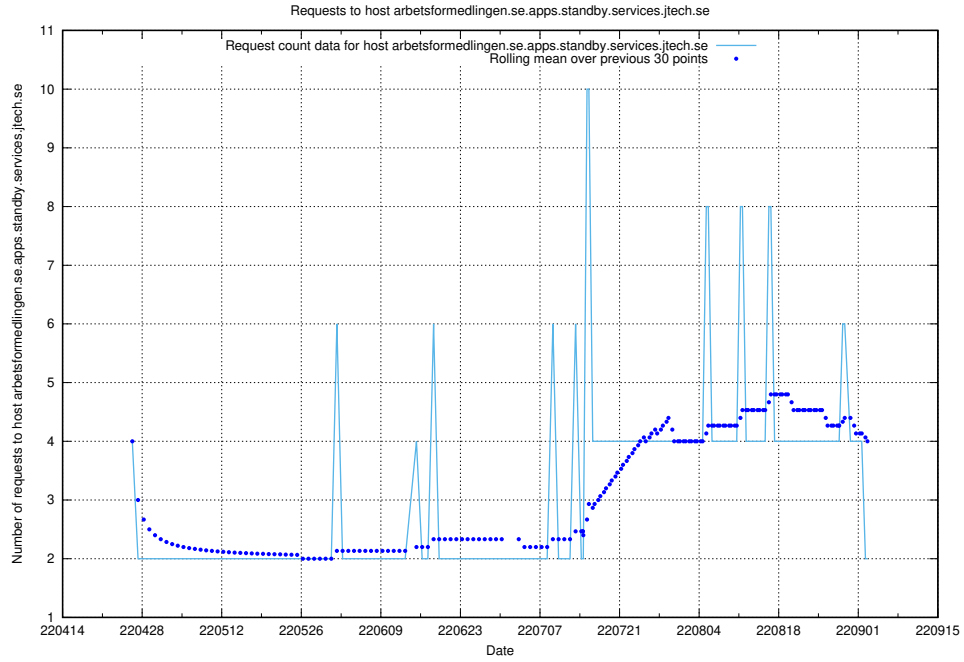

7.452 Usage of rhvms.jobtechdev.se

Here, we count the number of requests to host rhvms.jobtechdev.se.

7.453 Usage of arbetsformedlingen.se.apps.standby.services.jtech.se

Here, we count the number of requests to host arbetsformedlingen.se.apps.standby.services.jtech.se.