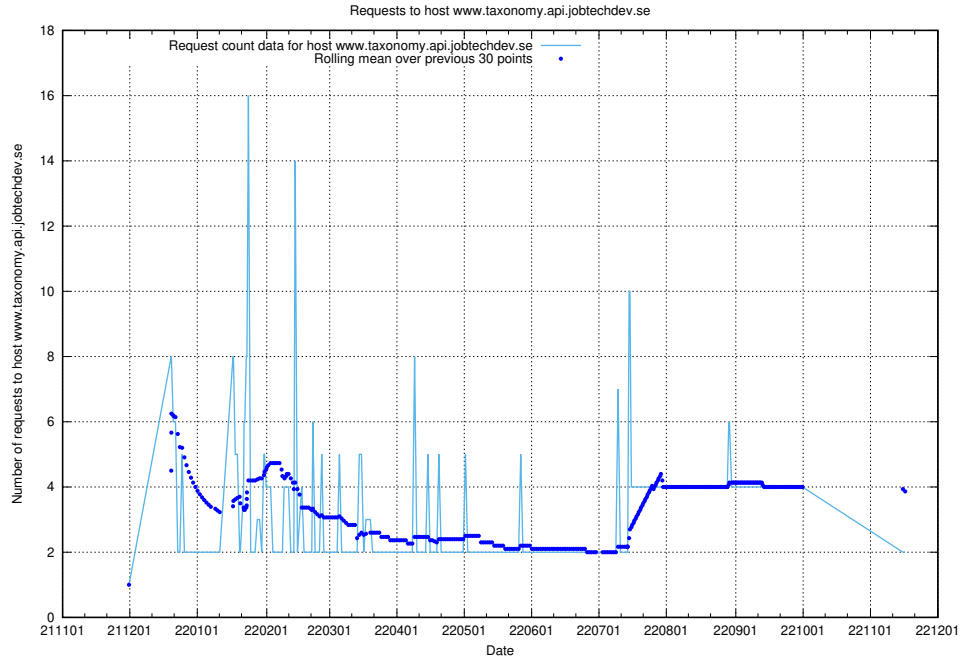

7.387 Usage of `www.taxonomy.api.jobtechdev.se`

Here, we count the number of requests to host `www.taxonomy.api.jobtechdev.se`.