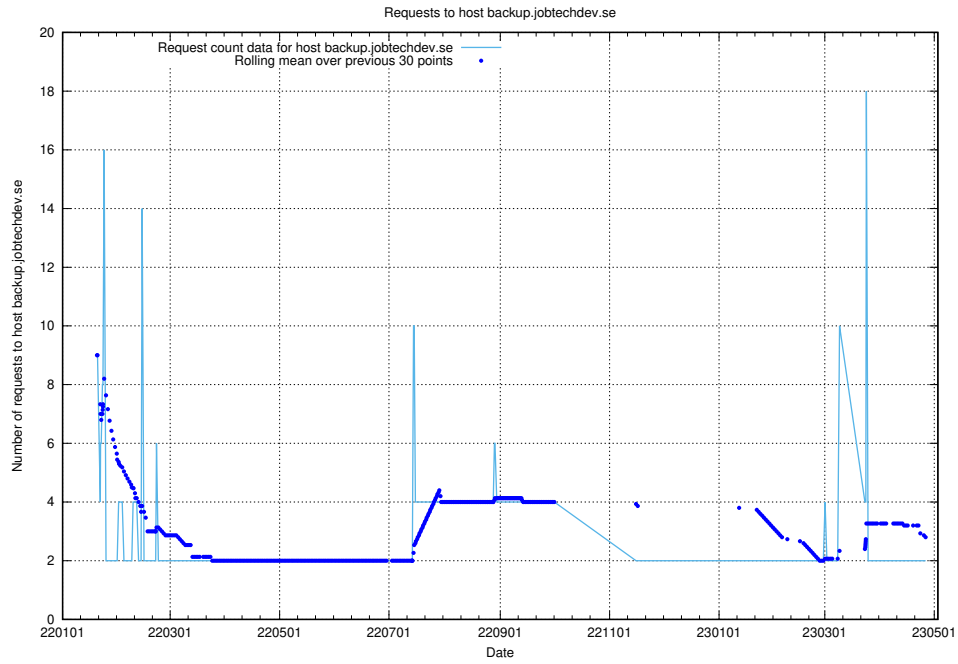

7.270 Usage of backup.jobtechdev.se

Here, we count the number of requests to host backup.jobtechdev.se.