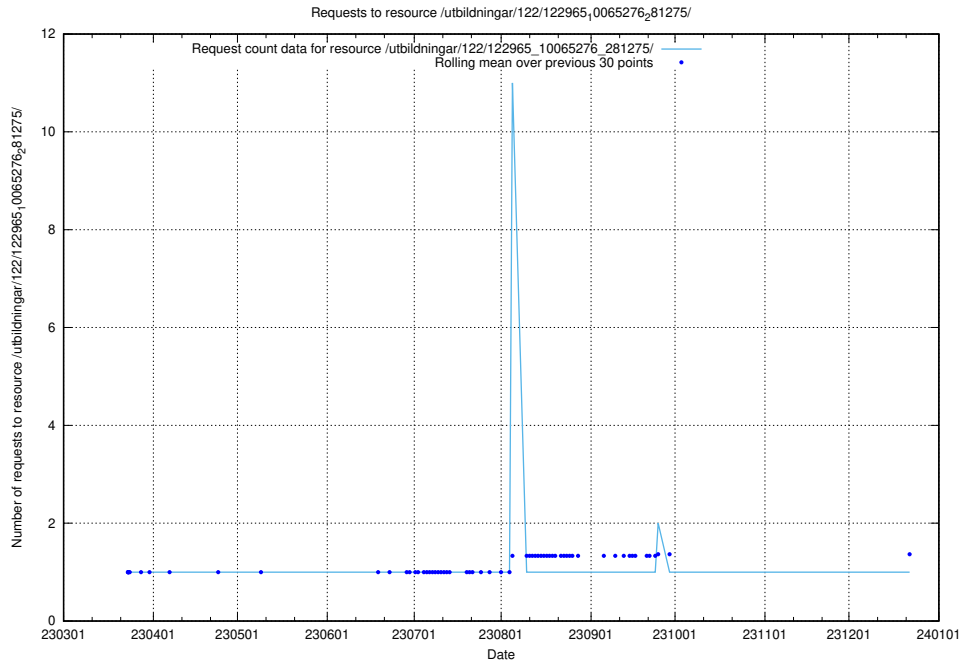

5.5907 Usage of /utbildningar/122/122965_10065276_281275/

Here, we count the number of requests to resource /utbildningar/122/122965_10065276_281275/.