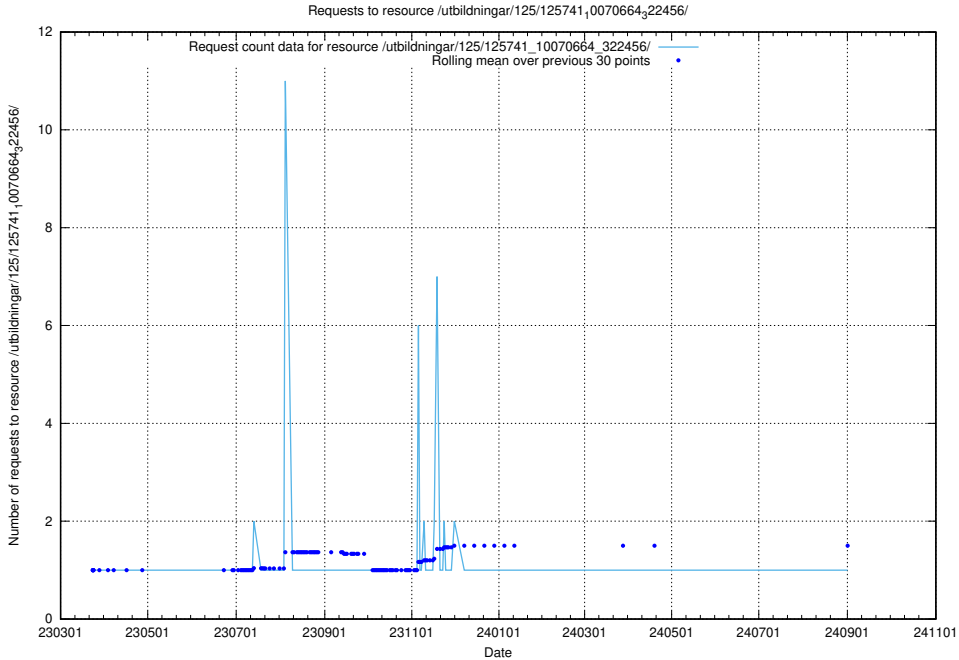

5.7273 Usage of /utbildningar/125/125741_10070664_322456/

Here, we count the number of requests to resource /utbildningar/125/125741_10070664_322456/.