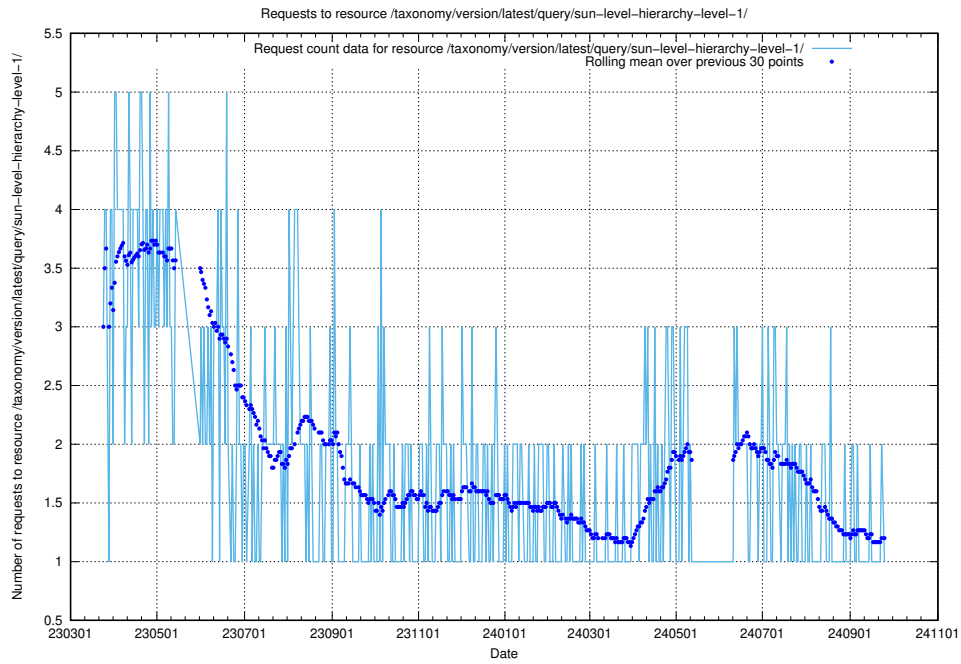

5.6829 Usage of /taxonomy/version/latest/query/sun-level-hierarchy-level-1/

Here, we count the number of requests to resource /taxonomy/version/latest/query/sun-level-hierarchy-level-1/.