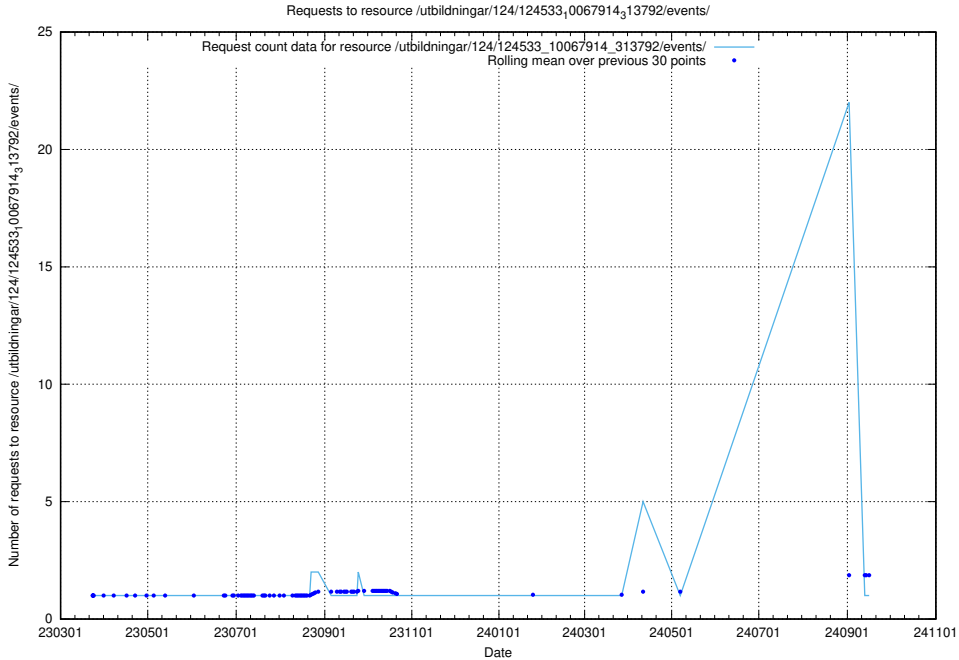

5.1554 Usage of /utbildningar/124/124533_10067914_313792/events/

Here, we count the number of requests to resource /utbildningar/124/124533_10067914_313792/events/