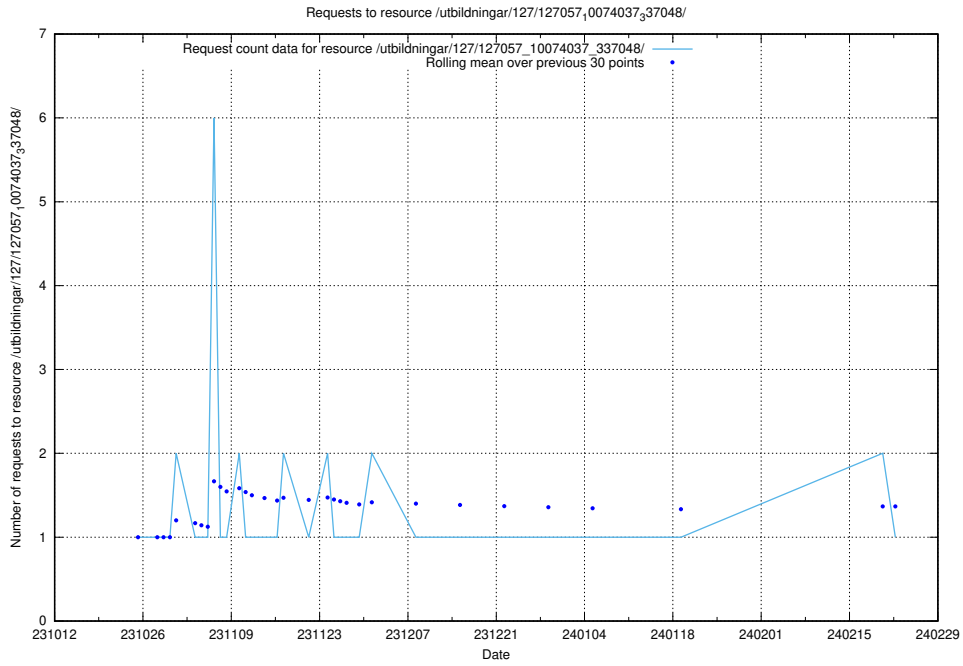

5.4999 Usage of /utbildningar/127/127057_10074037_337048/

Here, we count the number of requests to resource /utbildningar/127/127057_10074037_337048/.