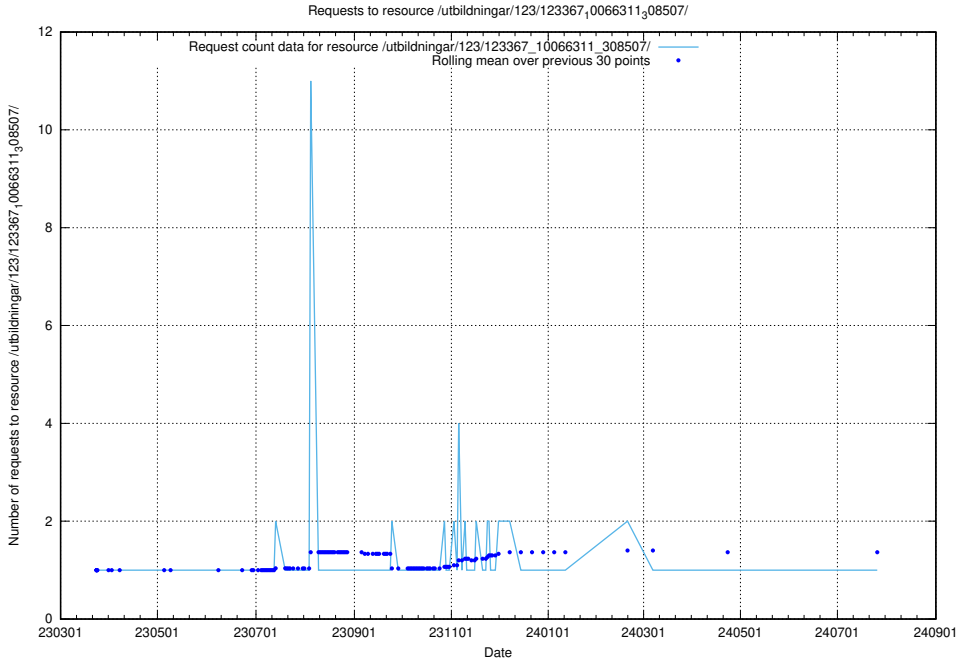

5.5299 Usage of /utbildningar/123/123367_10066311_308507/

Here, we count the number of requests to resource /utbildningar/123/123367_10066311_308507/.