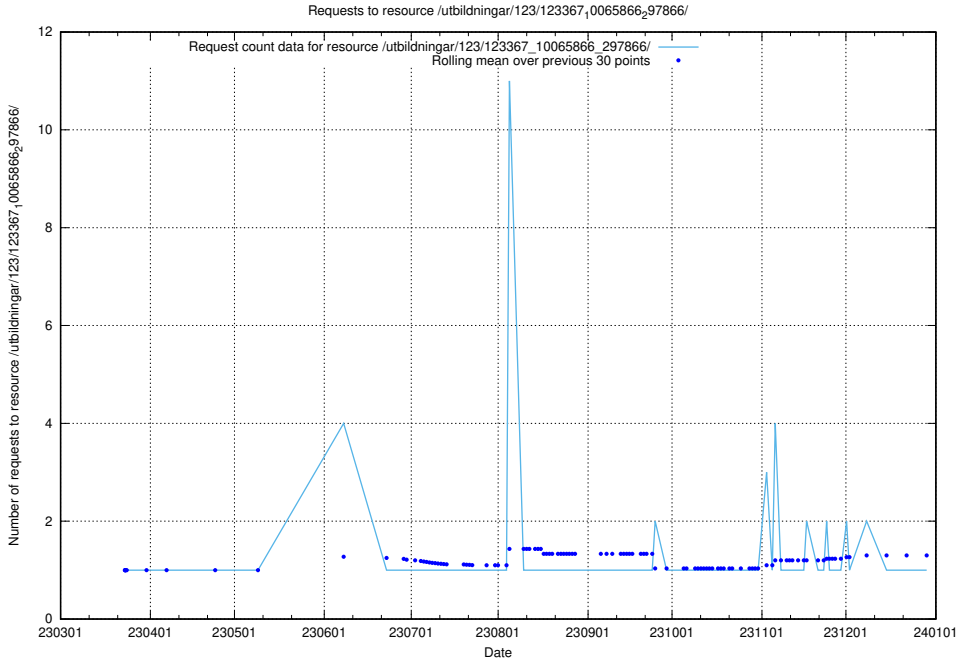

5.5558 Usage of /utbildningar/123/123367_10065866_297866/

Here, we count the number of requests to resource /utbildningar/123/123367_10065866_297866/.