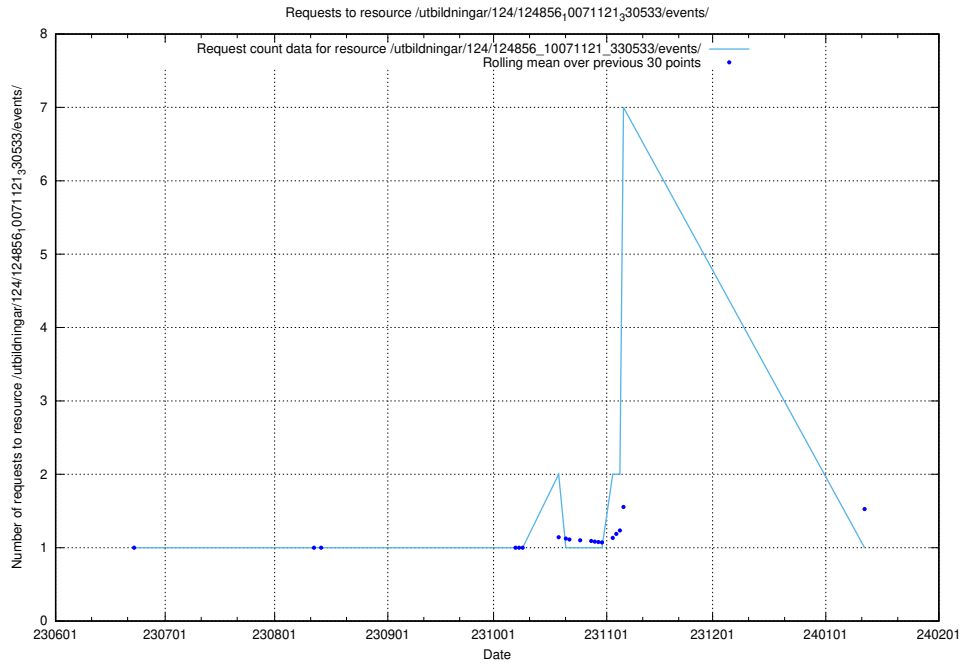

5.6479 Usage of /utbildningar/124/124856_10071121_330533/events/

Here, we count the number of requests to resource /utbildningar/124/124856_10071121_330533/events/