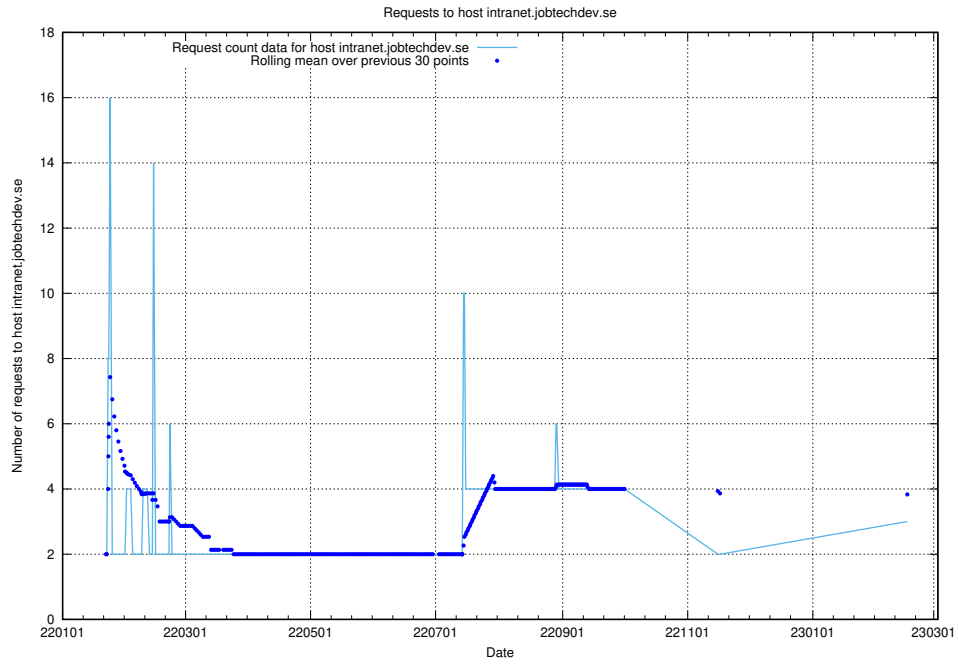

Here, we count the number of requests to host learning.jobtechdev.se.

7.259 Usage of intranet.jobtechdev.se

Here, we count the number of requests to host intranet.jobtechdev.se.

7.260 Usage of ecommerce.jobtechdev.se