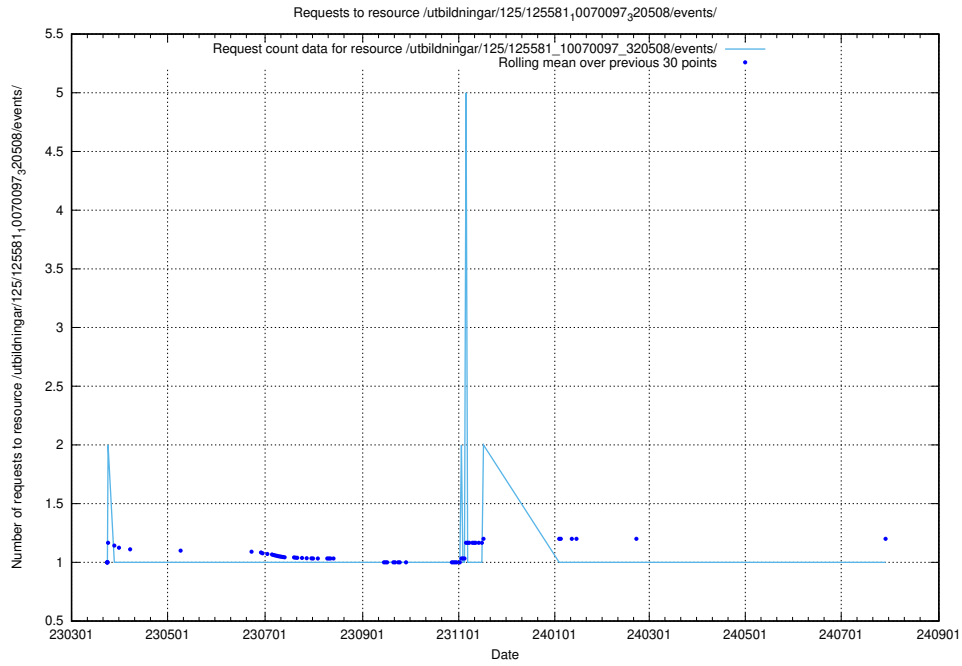

5.1223 Usage of /utbildningar/125/125581_10070097_320508/events/

Here, we count the number of requests to resource /utbildningar/125/125581_10070097_320508/events/