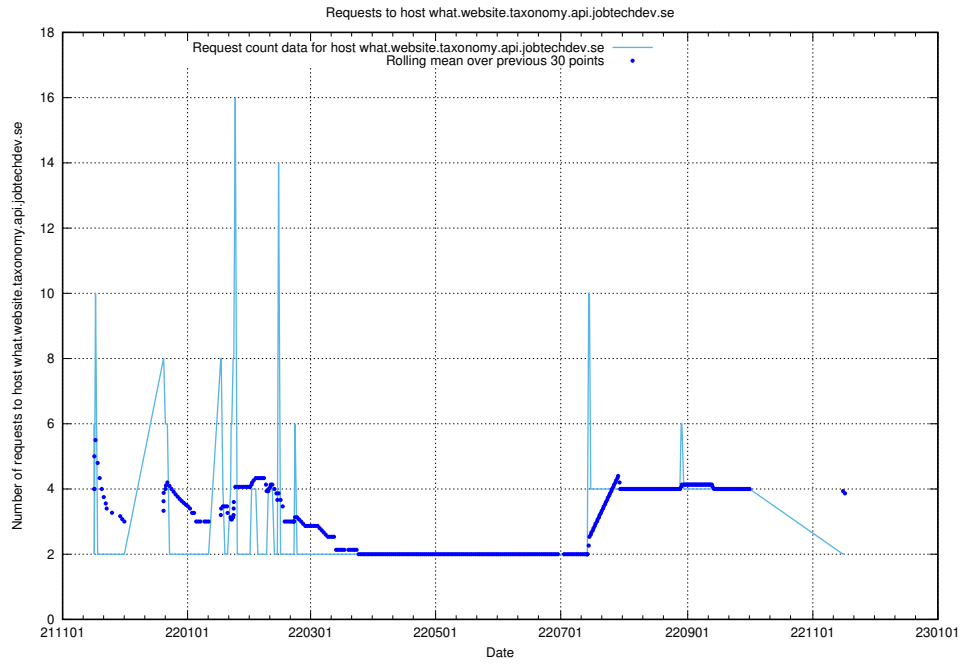

7.525 Usage of what.website.taxonomy.api.jobtechdev.se

Here, we count the number of requests to host what.website.taxonomy.api.jobtechdev.se.