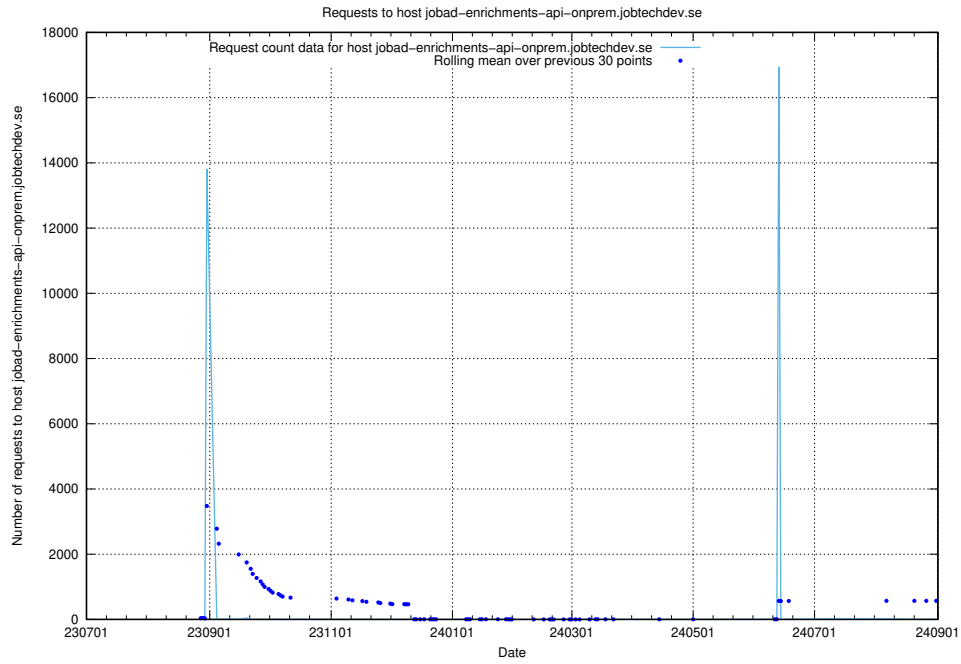

7.611 Usage of jobad-enrichments-api-onprem.jobtechdev.se

Here, we count the number of requests to host jobad-enrichments-api-onprem.jobtechdev.se.