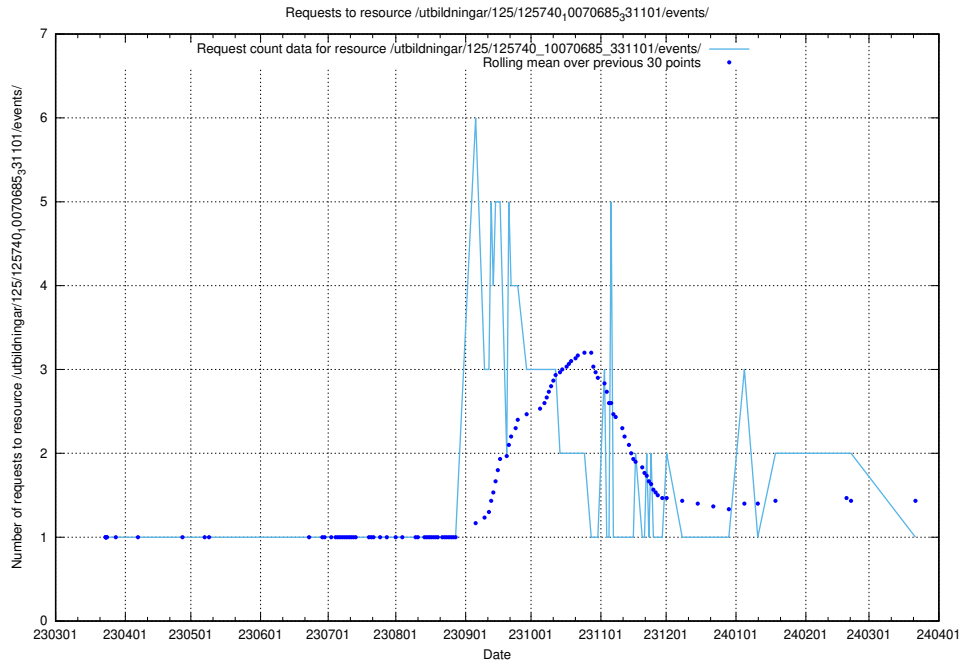

5.1108 Usage of /utbildningar/125/125740_10070685_331101/events/

Here, we count the number of requests to resource /utbildningar/125/125740_10070685_331101/events/