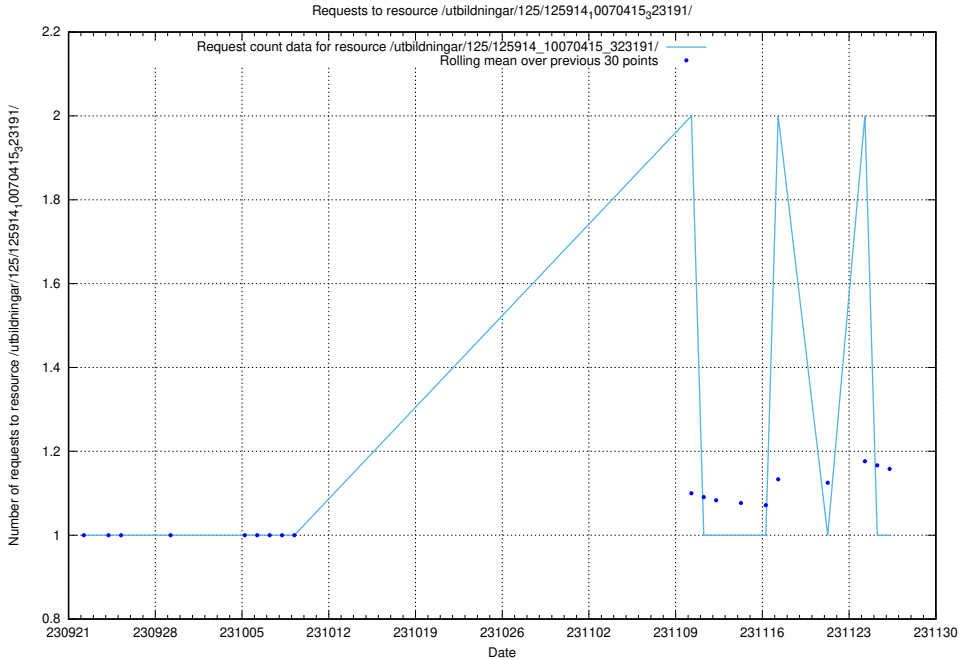

5.5286 Usage of /utbildningar/125/125914_10070415_323191/

Here, we count the number of requests to resource /utbildningar/125/125914_10070415_323191/.