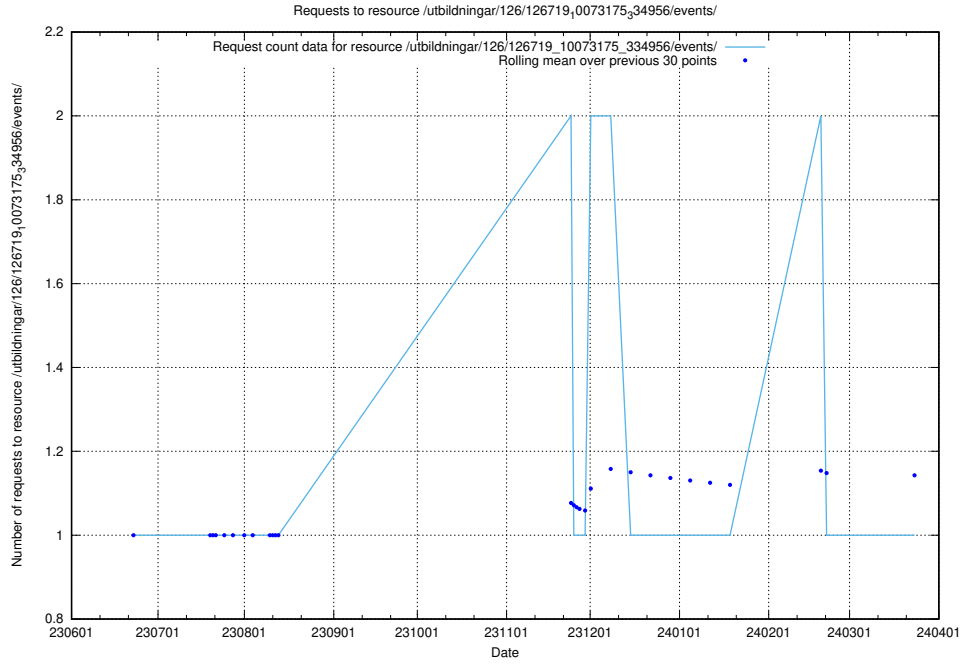

5.6367 Usage of /utbildningar/126/126719_10073175_334956/events/

Here, we count the number of requests to resource /utbildningar/126/126719_10073175_334956/events/