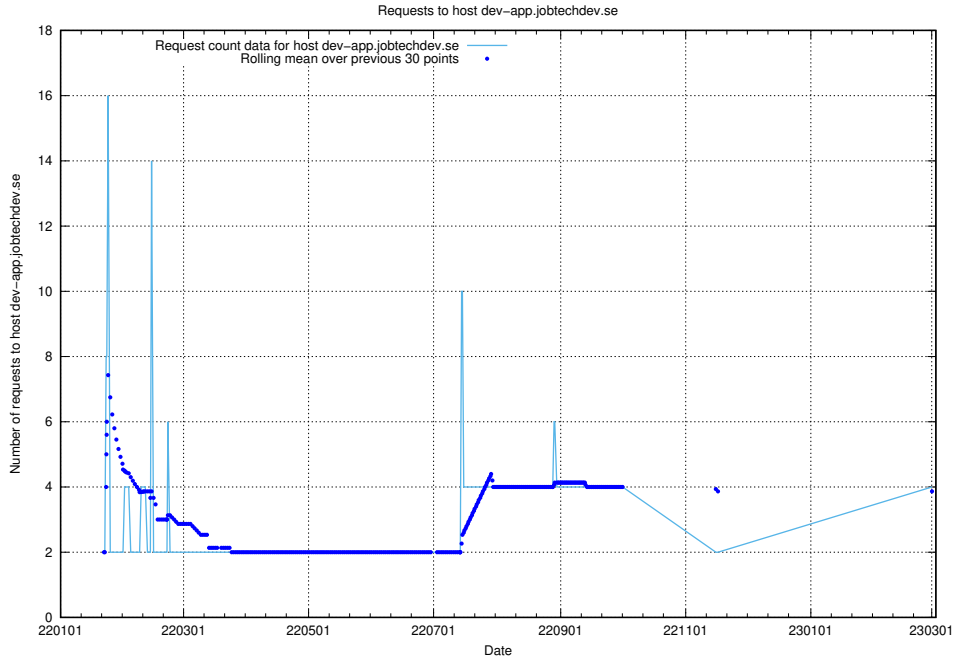

7.106 Usage of dev-app.jobtechdev.se

Here, we count the number of requests to host dev-app.jobtechdev.se.