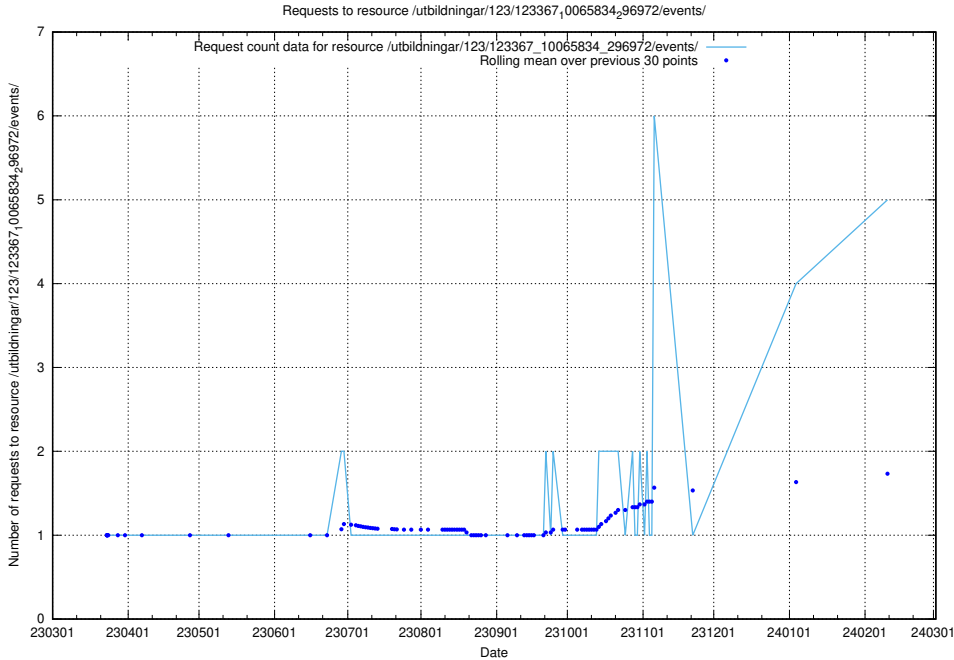

5.250 Usage of /utbildningar/123/123367_10065834_296972/events/

Here, we count the number of requests to resource /utbildningar/123/123367_10065834_296972/events/