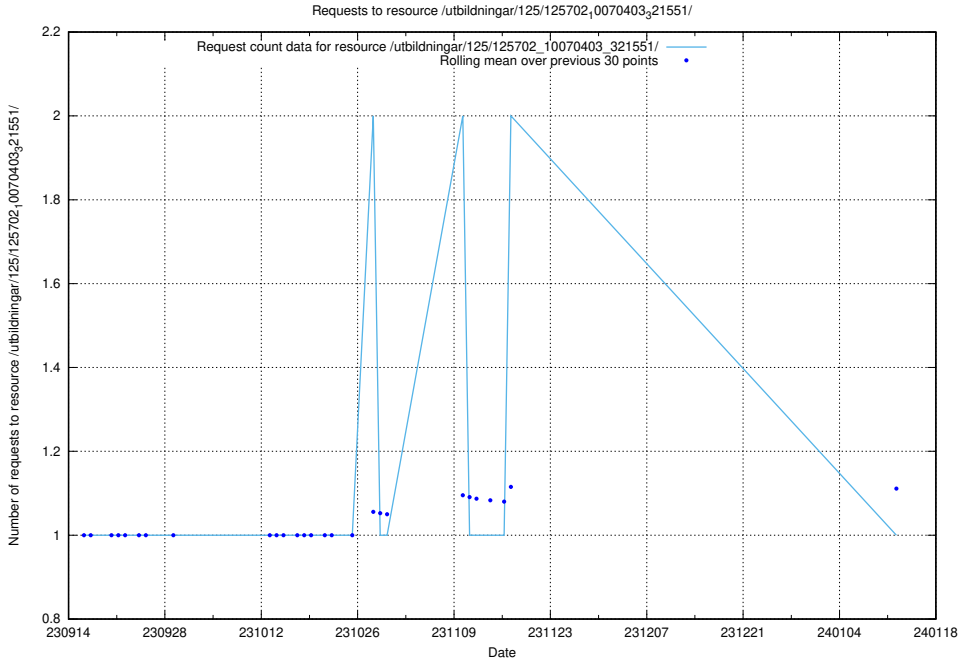

5.5334 Usage of /utbildningar/125/125702_10070403_321551/

Here, we count the number of requests to resource /utbildningar/125/125702_10070403_321551/.