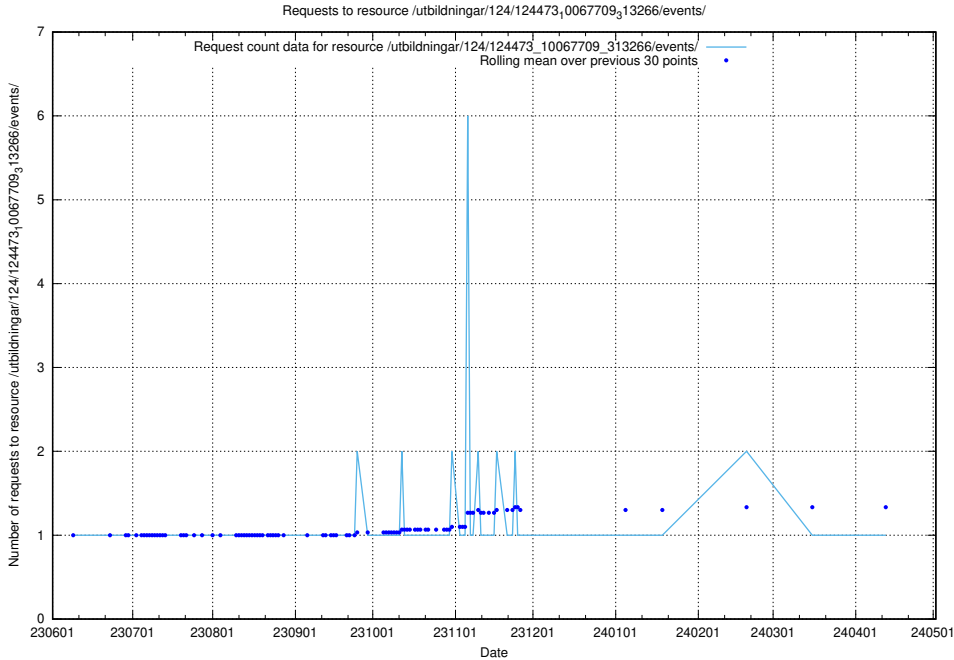

5.6637 Usage of /utbildningar/124/124473_10067709_313266/events/

Here, we count the number of requests to resource /utbildningar/124/124473_10067709_313266/events/

5.6638 Usage of /utbildningar/124/124472_10067559_312983/