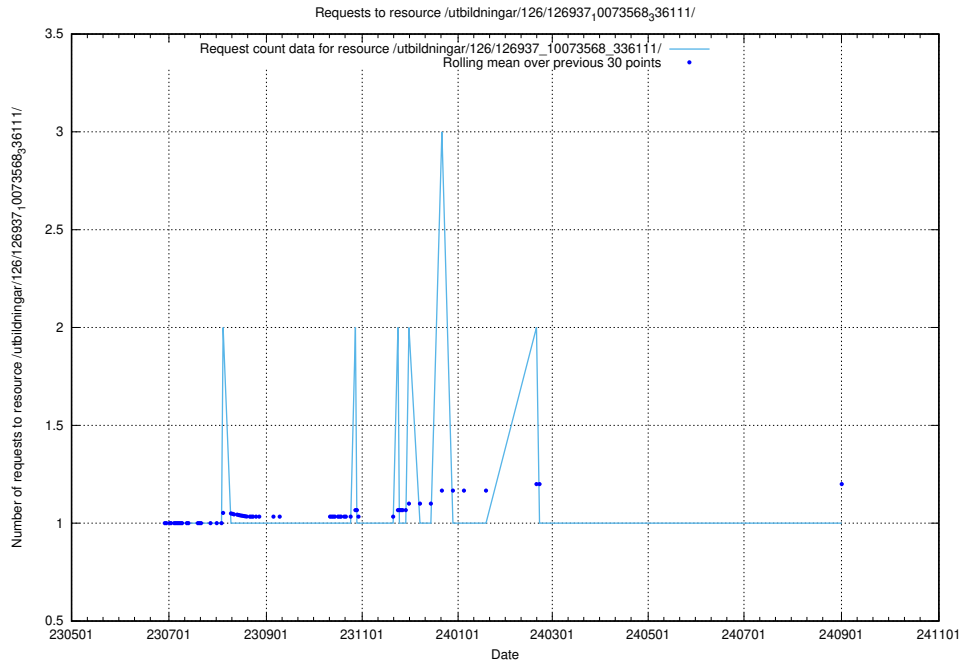

5.6215 Usage of /utbildningar/126/126937_10073568_336111/

Here, we count the number of requests to resource /utbildningar/126/126937_10073568_336111/.