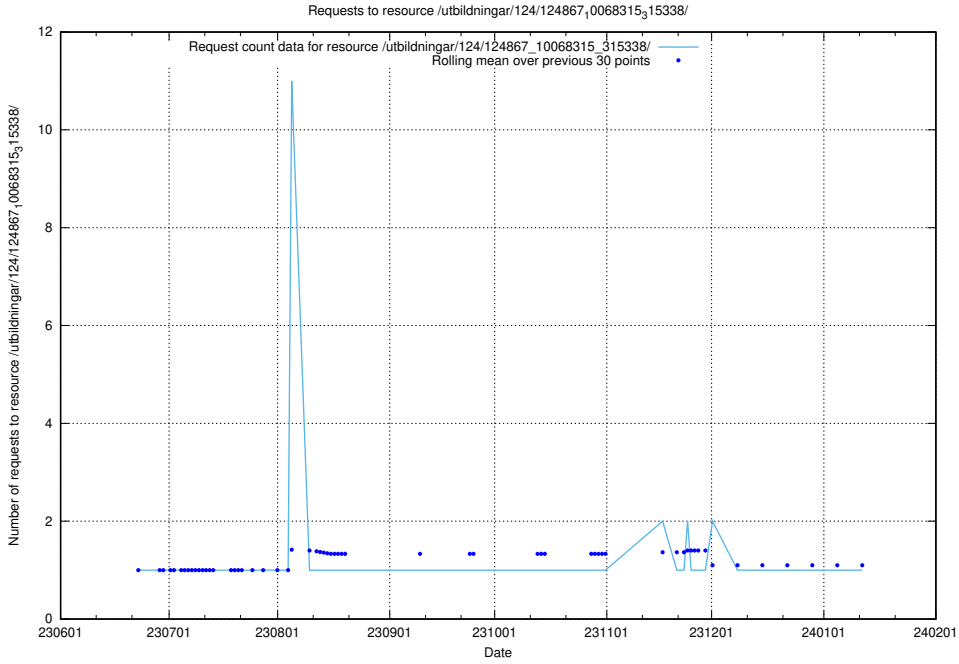

5.6476 Usage of /utbildningar/124/124867_10068315_315338/

Here, we count the number of requests to resource /utbildningar/124/124867_10068315_315338/.