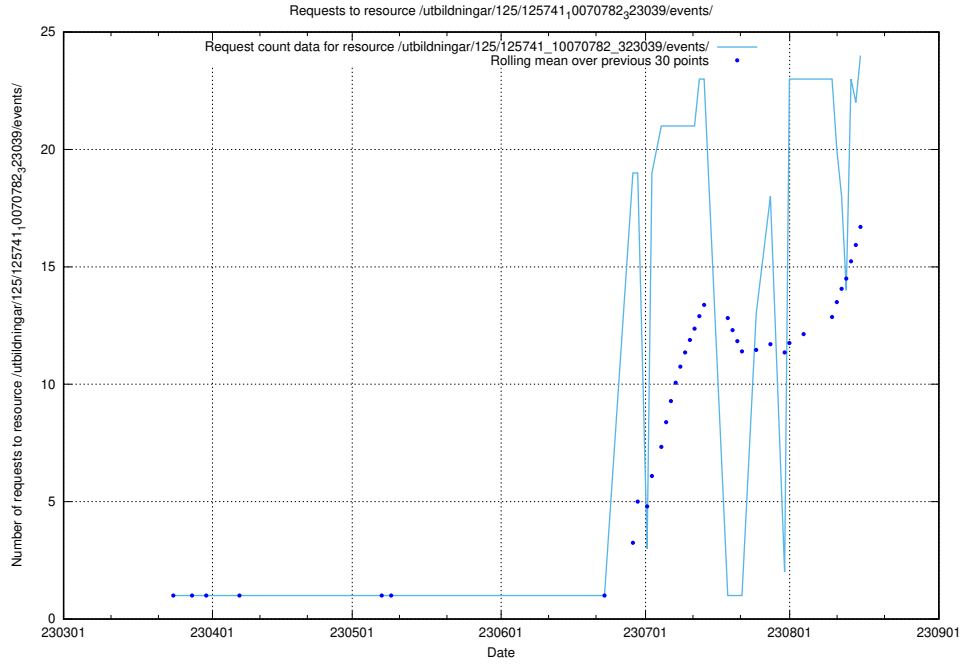

⁶<https://data.jobtechdev.se>

5.2 Disk space usage

A table showing the disk space usage on the data server.

5.4 Usage of /utbildningar/125/125741_10070782_323039/events/

Here, we count the number of requests to resource /utbildningar/125/125741_10070782_323039/events/