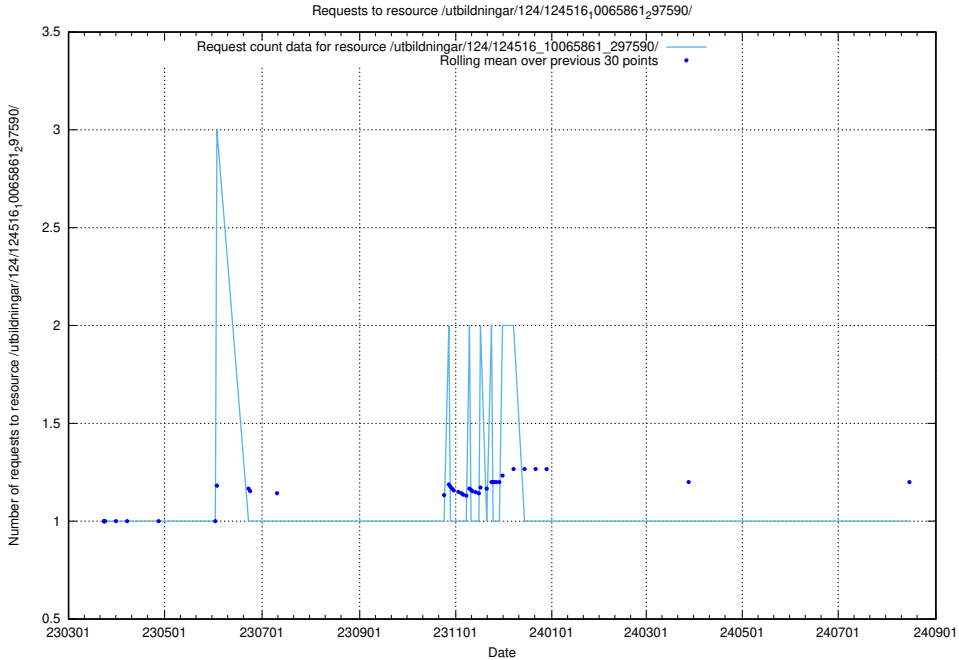

5.2328 Usage of /utbildningar/124/124516_10065861_297590/

Here, we count the number of requests to resource /utbildningar/124/124516_10065861_297590/.

5.2329 Usage of /taxonomy/version/9/query/wage-type-concepts/