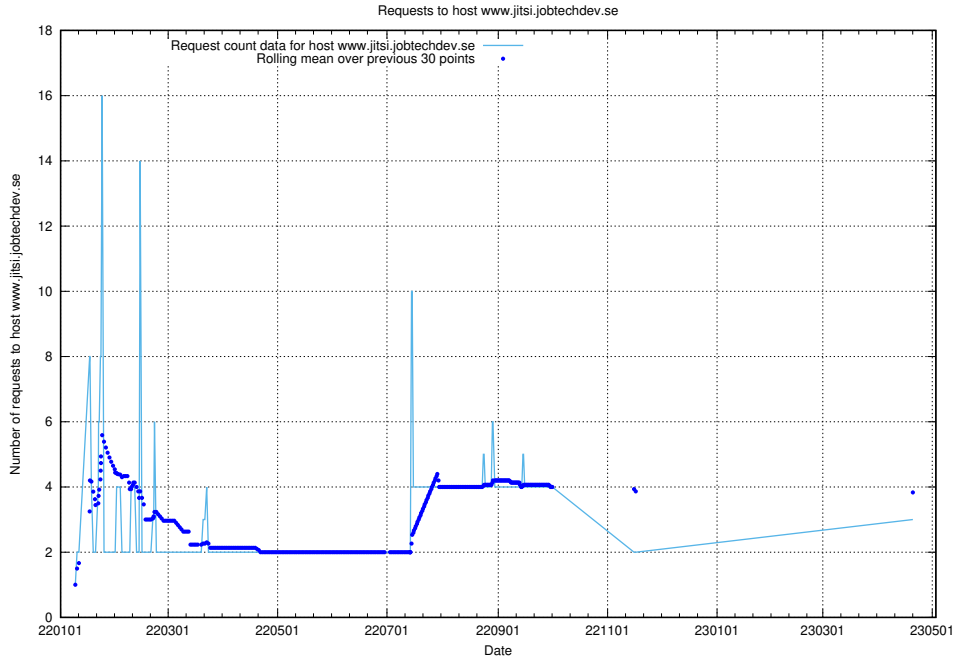

7.183 Usage of www.jitsi.jobtechdev.se

Here, we count the number of requests to host www.jitsi.jobtechdev.se.