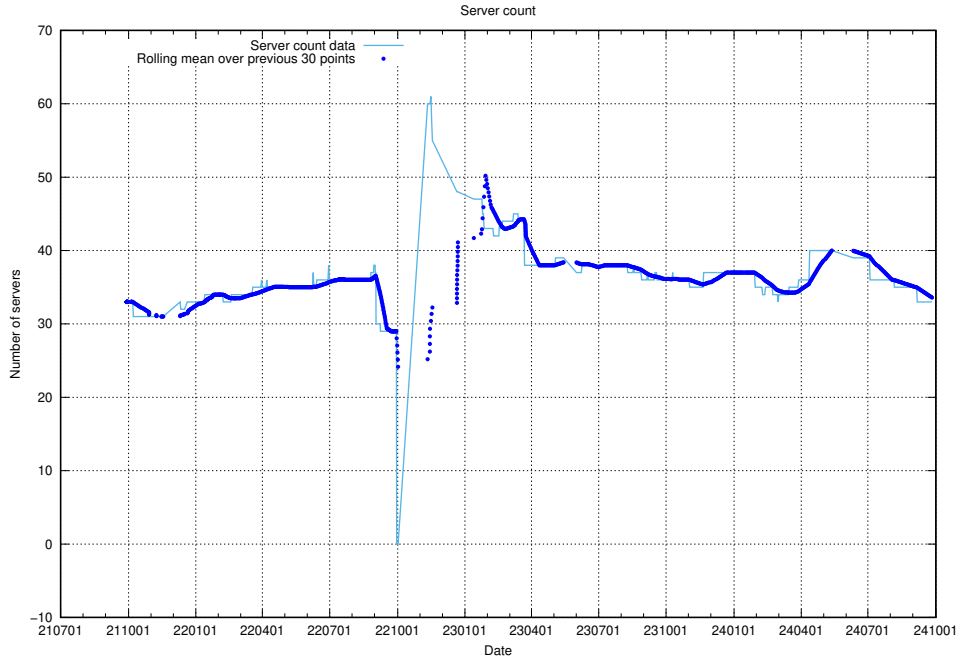

2.2 Number of servers in the JobTech production region

A graph of the servers in AWS region eu-north-1.