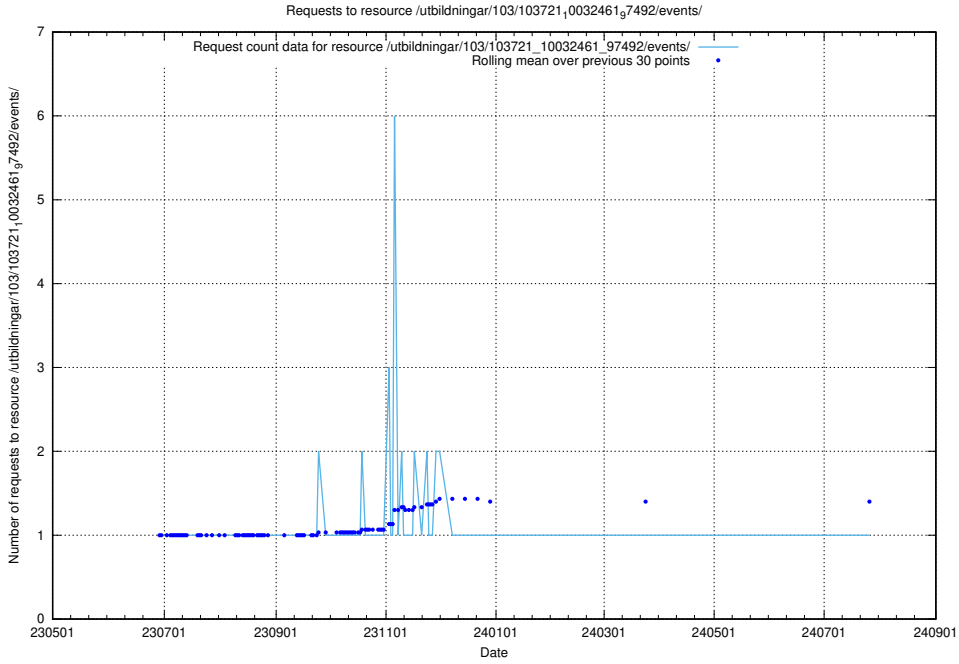

5.6307 Usage of /utbildningar/103/103721_10032461_97492/events/

Here, we count the number of requests to resource /utbildningar/103/103721_10032461_97492/events/.