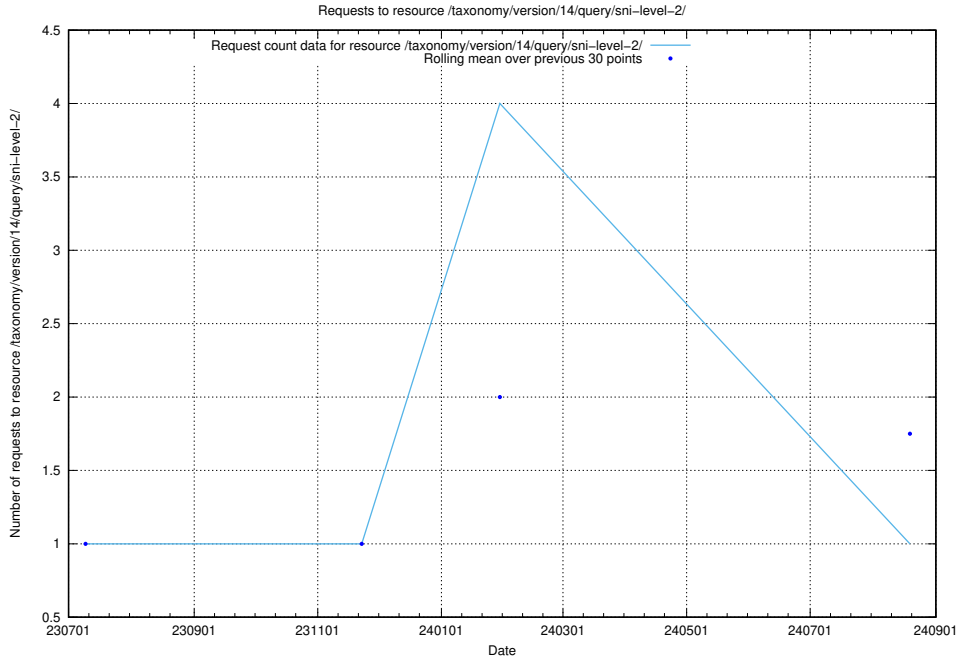

5.5912 Usage of /taxonomy/version/14/query/sni-level-2/

Here, we count the number of requests to resource /taxonomy/version/14/query/sni-level-2/.