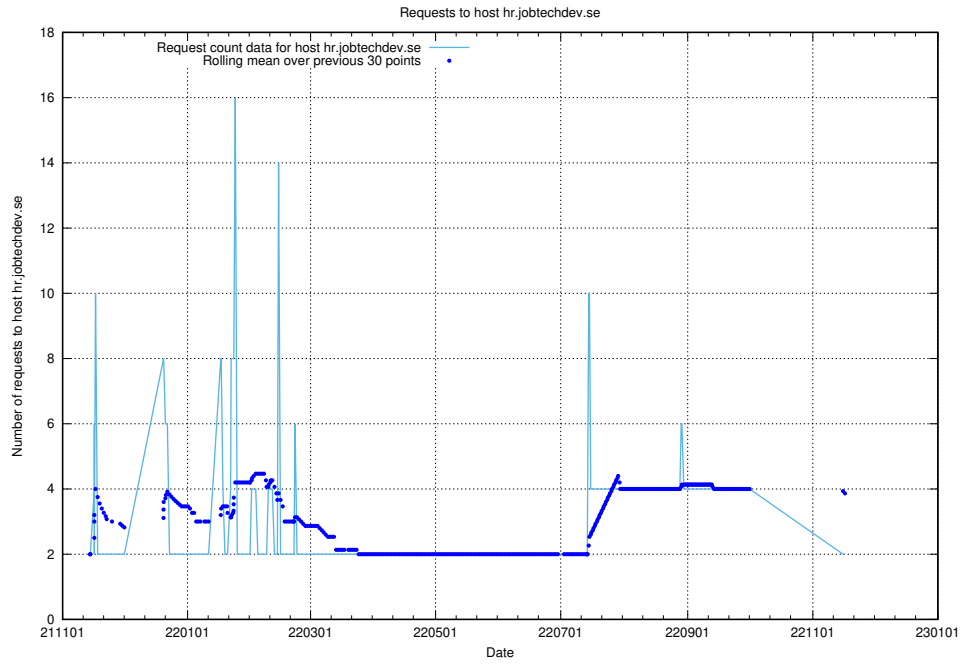

7.608 Usage of events.jobtechdev.se

Here, we count the number of requests to host events.jobtechdev.se.

7.609 Usage of hr.jobtechdev.se

Here, we count the number of requests to host hr.jobtechdev.se.

7.610 Usage of demo-jobed-connect-onprem.jobtechdev.se