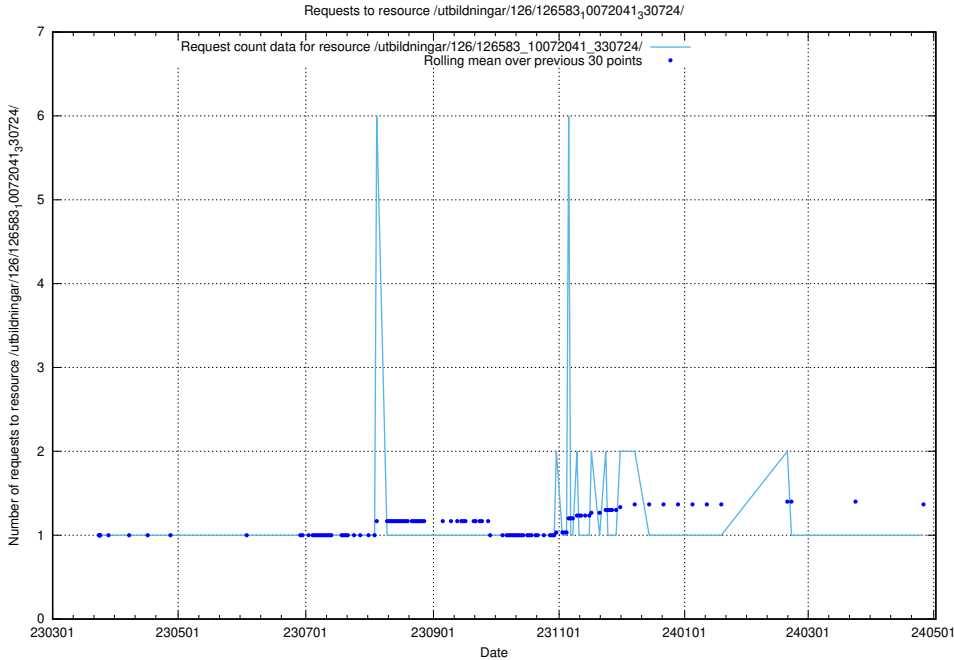

5.7178 Usage of /utbildningar/126/126583_10072041_330724/

Here, we count the number of requests to resource /utbildningar/126/126583_10072041_330724/.