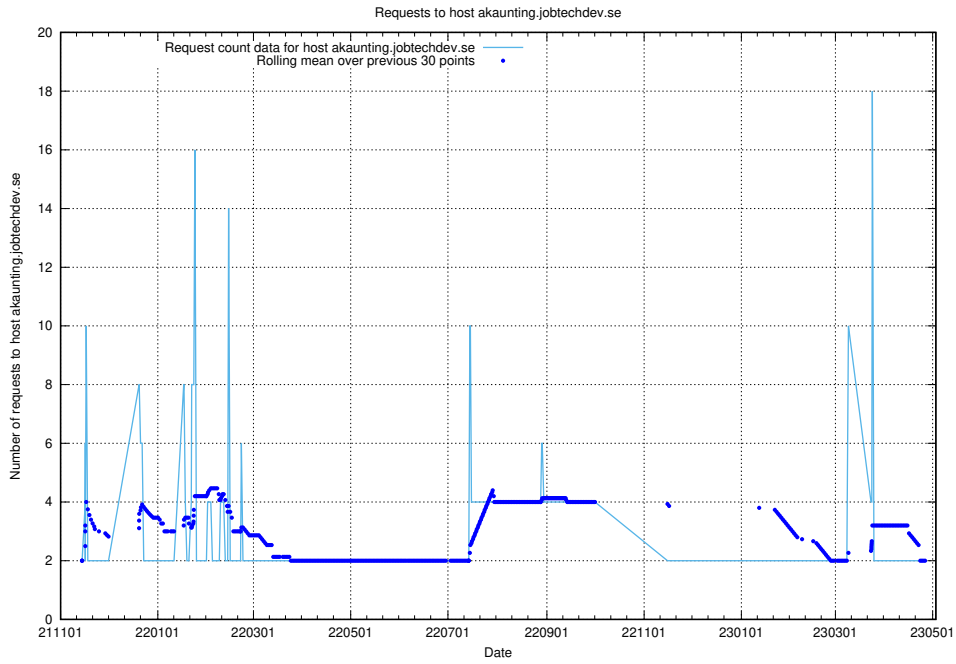

7.295 Usage of akaunting.jobtechdev.se

Here, we count the number of requests to host akaunting.jobtechdev.se.

7.296 Usage of prod-historical-search.jobtechdev.se

Here, we count the number of requests to host prod-historical-search.jobtechdev.se.