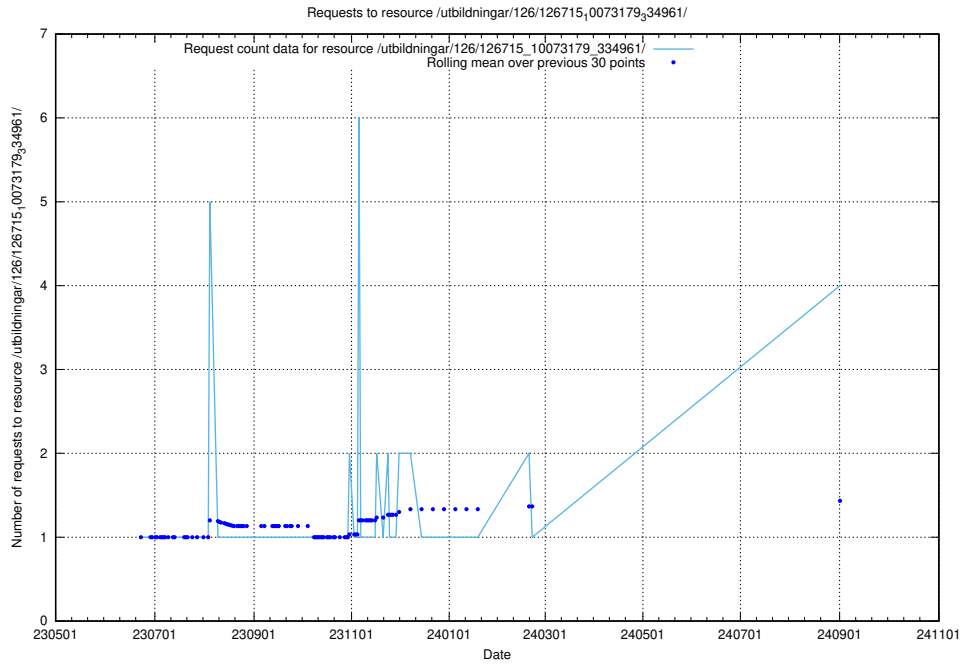

5.381 Usage of /utbildningar/126/126715_10073179_334961/

Here, we count the number of requests to resource /utbildningar/126/126715_10073179_334961/.