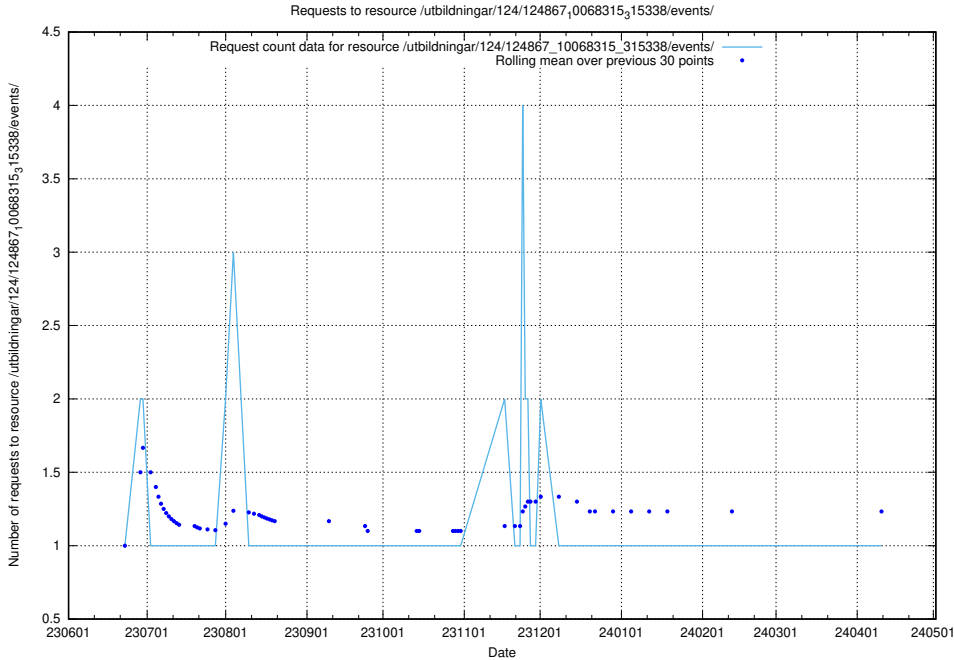

5.6475 Usage of /utbildningar/124/124867_10068315_315338/events/

Here, we count the number of requests to resource /utbildningar/124/124867_10068315_315338/events/