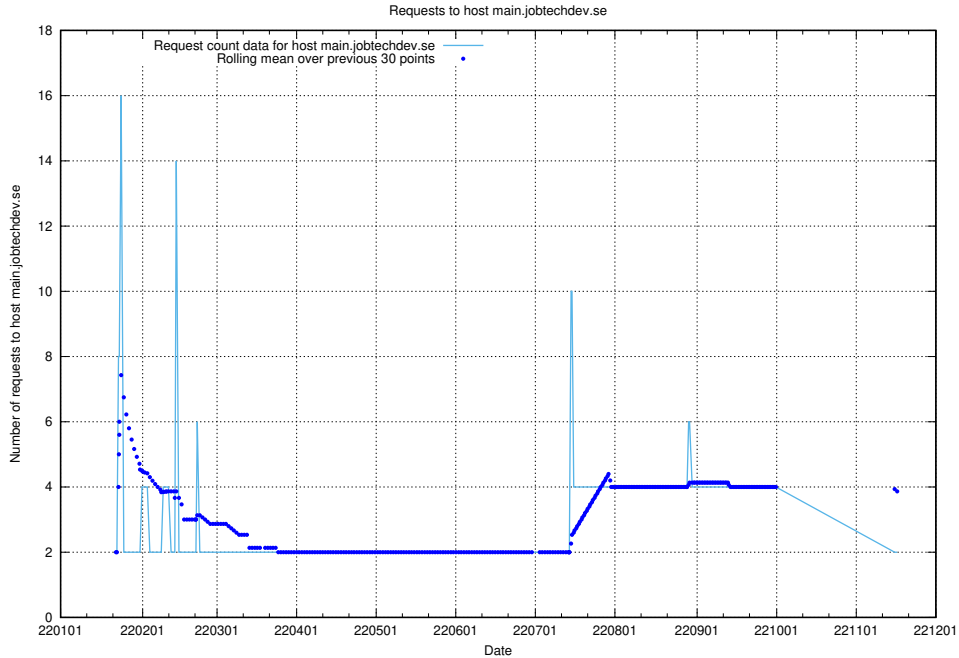

7.605 Usage of main.jobtechdev.se

Here, we count the number of requests to host main.jobtechdev.se.