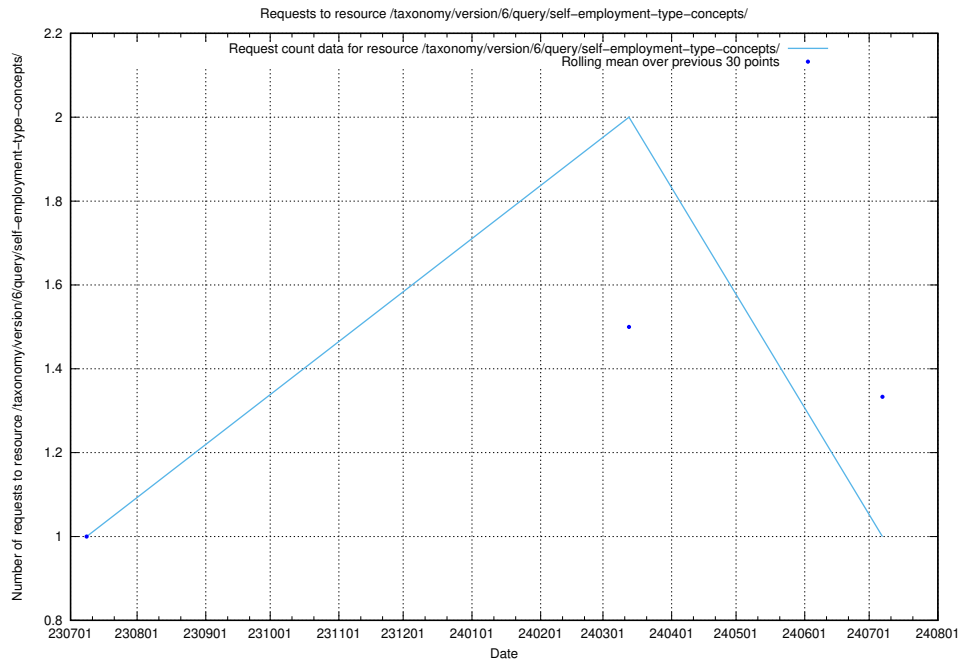

5.6020 Usage of /taxonomy/version/6/query/self-employment-type-concepts/

Here, we count the number of requests to resource /taxonomy/version/6/query/self-employment-type-concepts/.