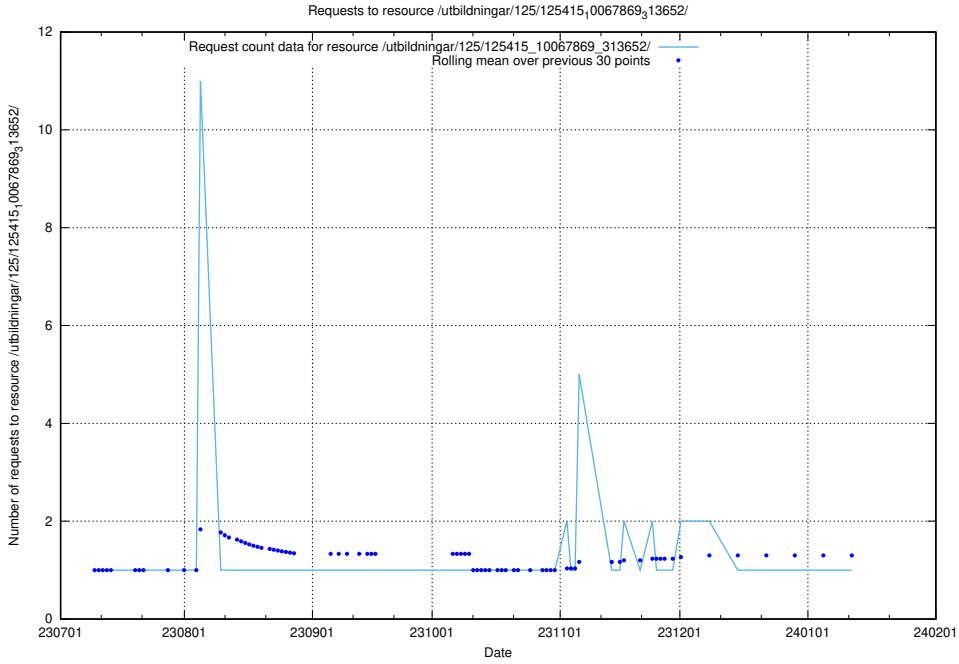

5.5908 Usage of /utbildningar/125/125415_10067869_313652/

Here, we count the number of requests to resource /utbildningar/125/125415_10067869_313652/.