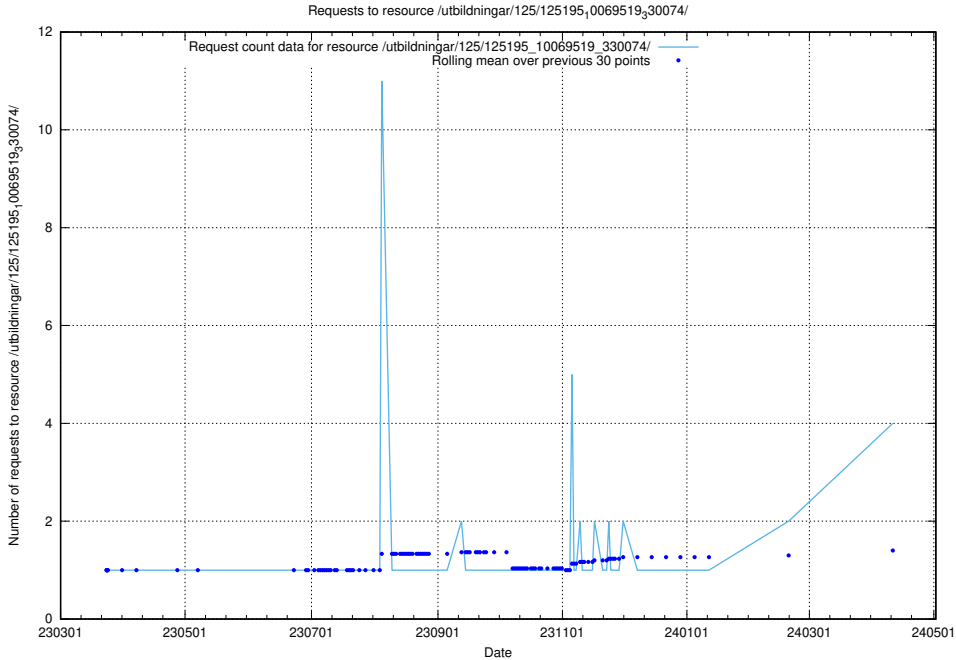

5.284 Usage of /utbildningar/125/125195_10069519_330074/

Here, we count the number of requests to resource /utbildningar/125/125195_10069519_330074/.