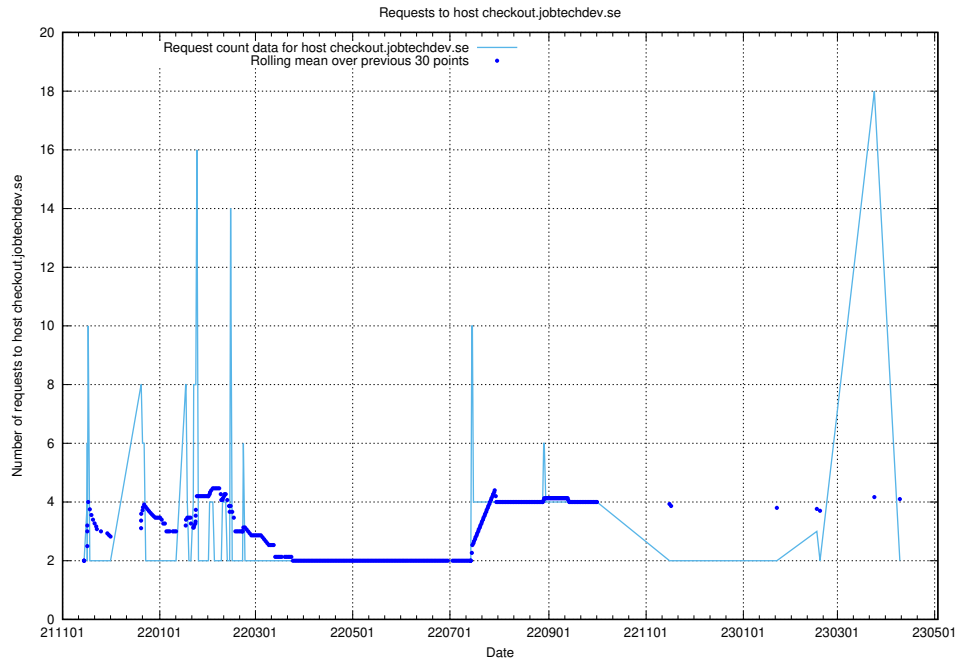

7.279 Usage of checkout.jobtechdev.se

Here, we count the number of requests to host checkout.jobtechdev.se.