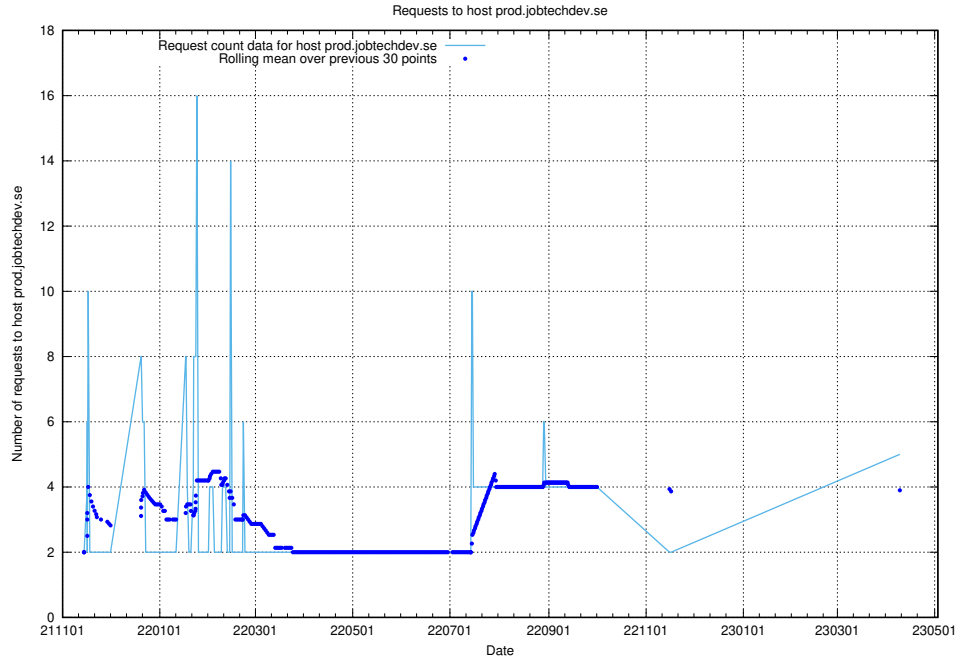

7.103 Usage of prod.jobtechdev.se

Here, we count the number of requests to host prod.jobtechdev.se.