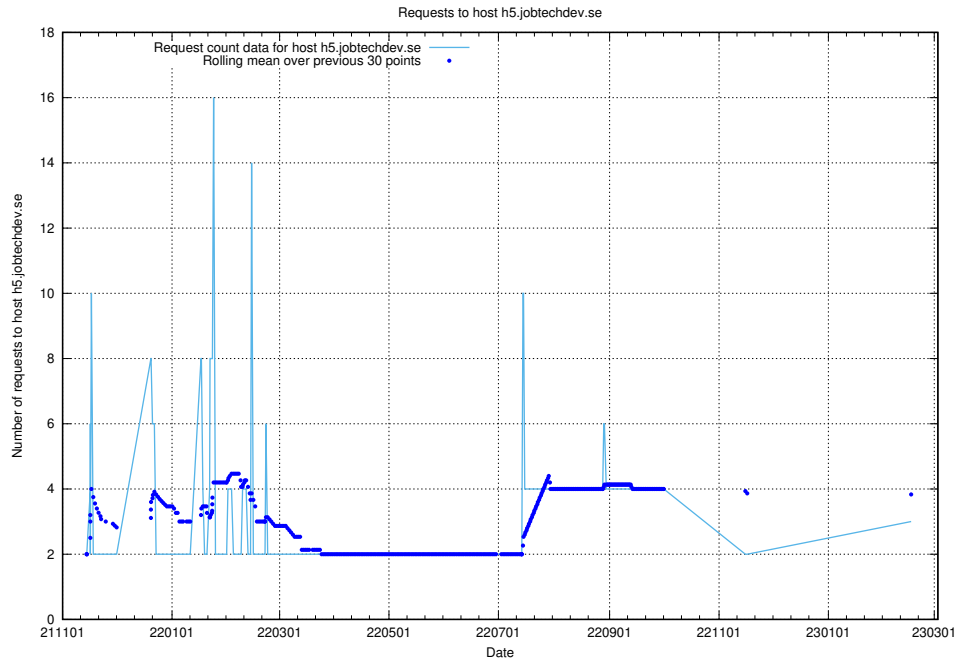

7.171 Usage of h5.jobtechdev.se

Here, we count the number of requests to host h5.jobtechdev.se.