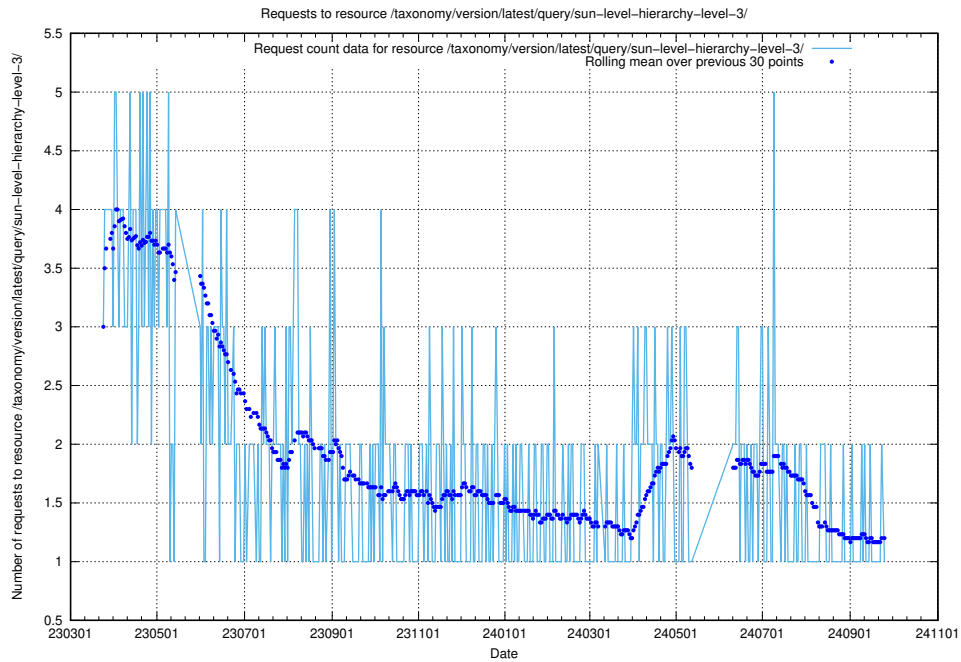

5.6827 Usage of /taxonomy/version/latest/query/sun-level-hierarchy-level-3/

Here, we count the number of requests to resource /taxonomy/version/latest/query/sun-level-hierarchy-level-3/.