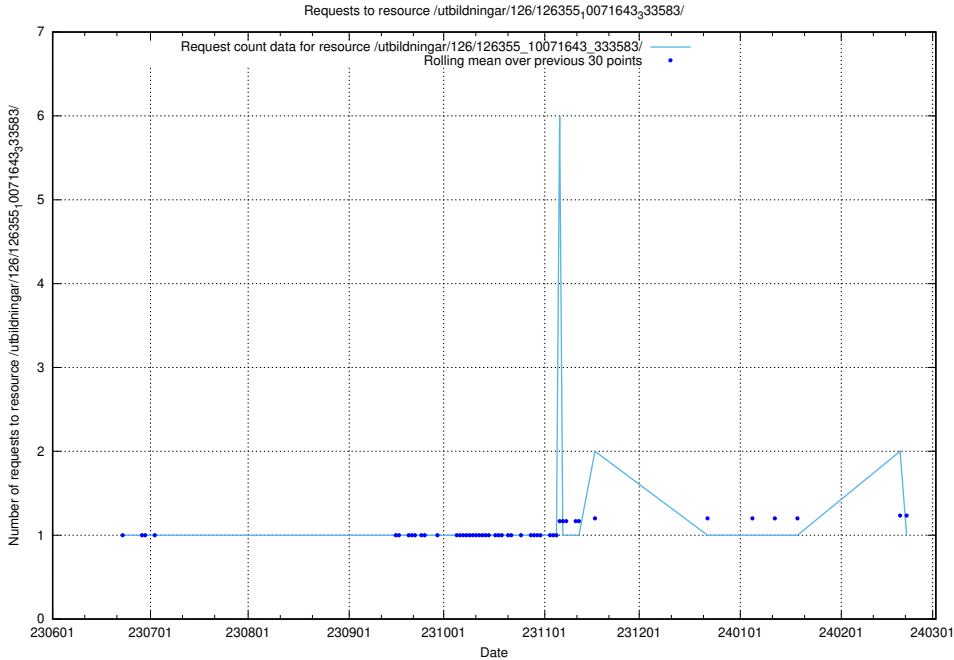

5.6400 Usage of /utbildningar/126/126355_10071643_333583/

Here, we count the number of requests to resource /utbildningar/126/126355_10071643_333583/.