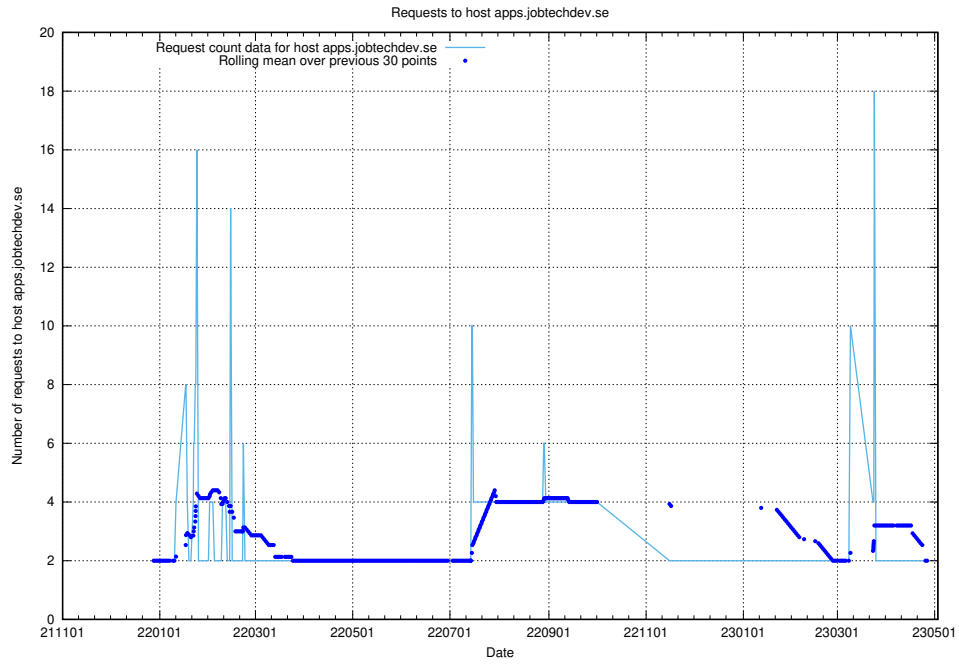

7.364 Usage of apps.jobtechdev.se

Here, we count the number of requests to host apps.jobtechdev.se.