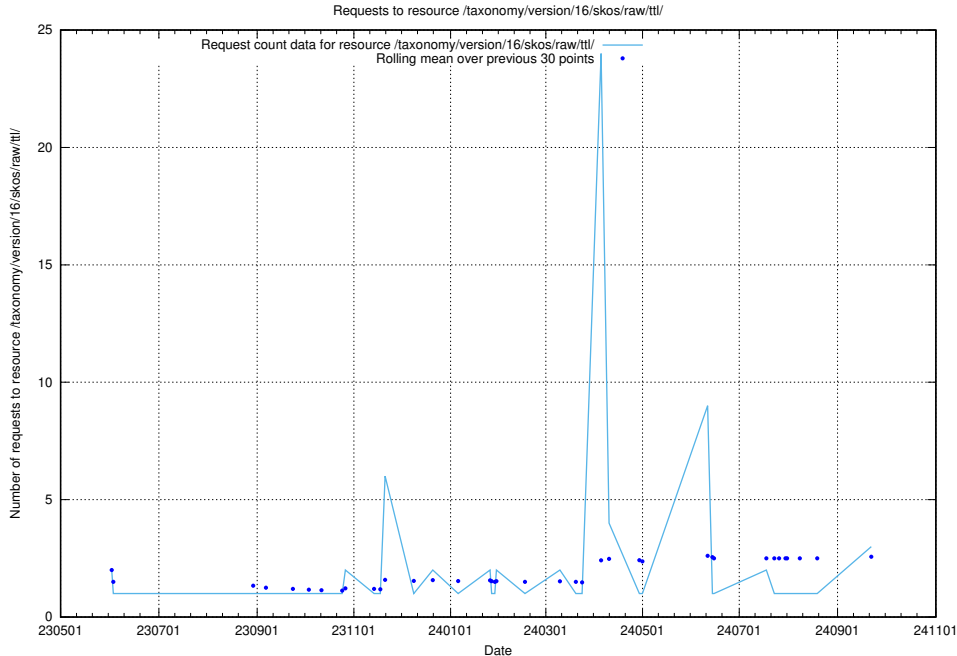

5.552 Usage of /taxonomy/version/16/skos/raw/ttl/

Here, we count the number of requests to resource /taxonomy/version/16/skos/raw/ttl/.