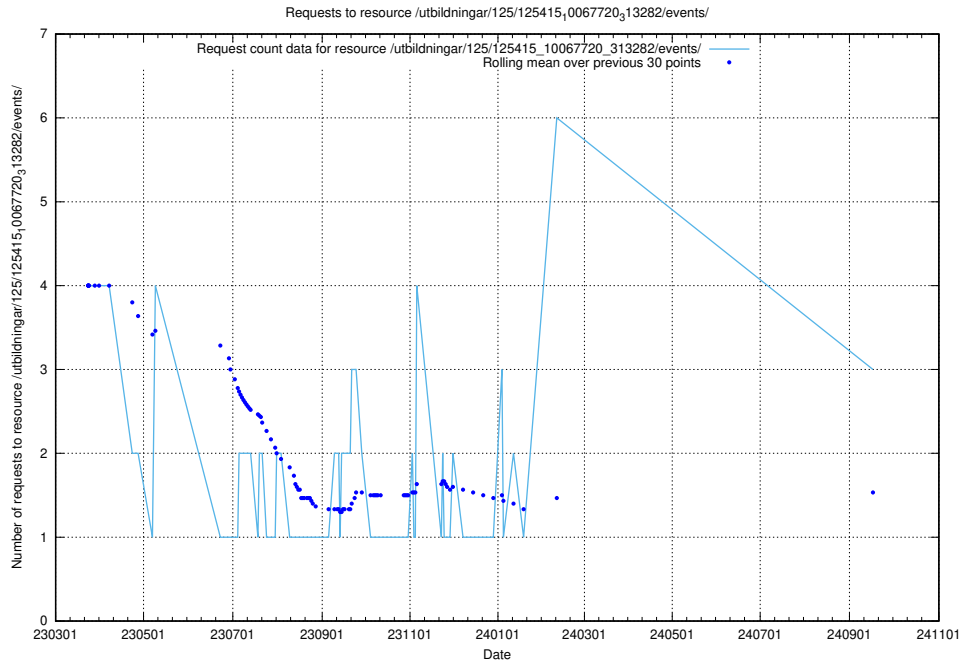

5.572 Usage of /utbildningar/125/125415_10067720_313282/events/

Here, we count the number of requests to resource /utbildningar/125/125415_10067720_313282/events/