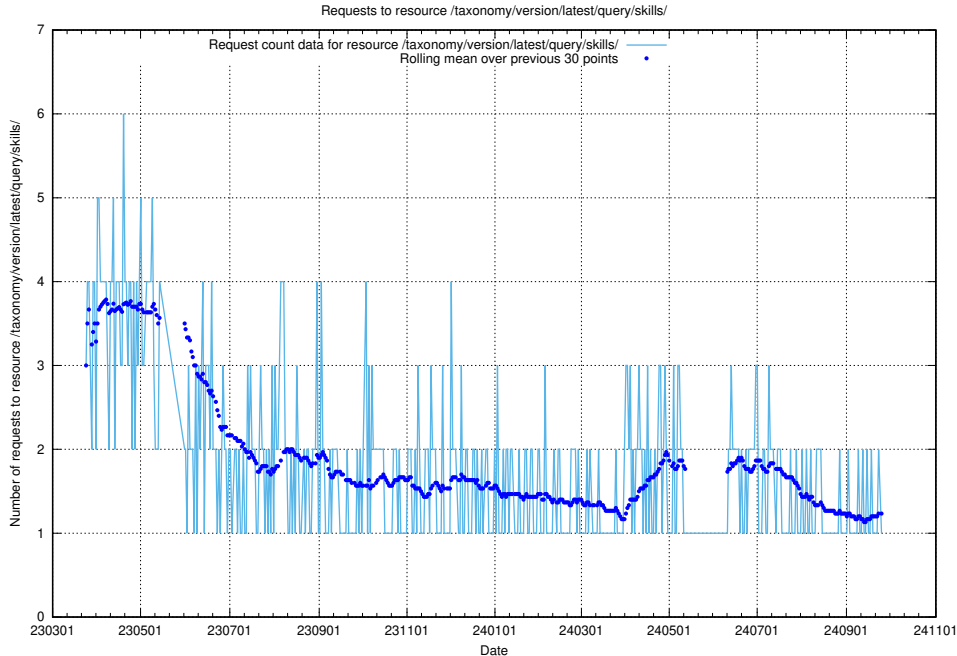

5.6852 Usage of /taxonomy/version/latest/query/skills/

Here, we count the number of requests to resource /taxonomy/version/latest/query/skills/.

5.6853 Usage of /taxonomy/version/latest/query/skills-with-related-skill-headlines-and-ssyk-level-4-groups/