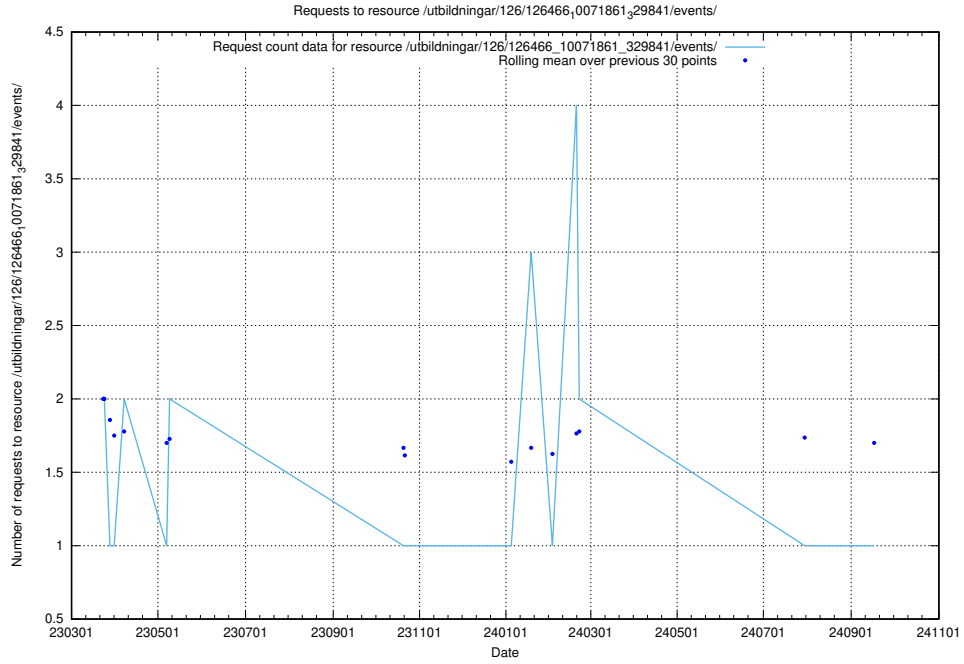

5.7046 Usage of /utbildningar/126/126466_10071861_329841/events/

Here, we count the number of requests to resource /utbildningar/126/126466_10071861_329841/events/