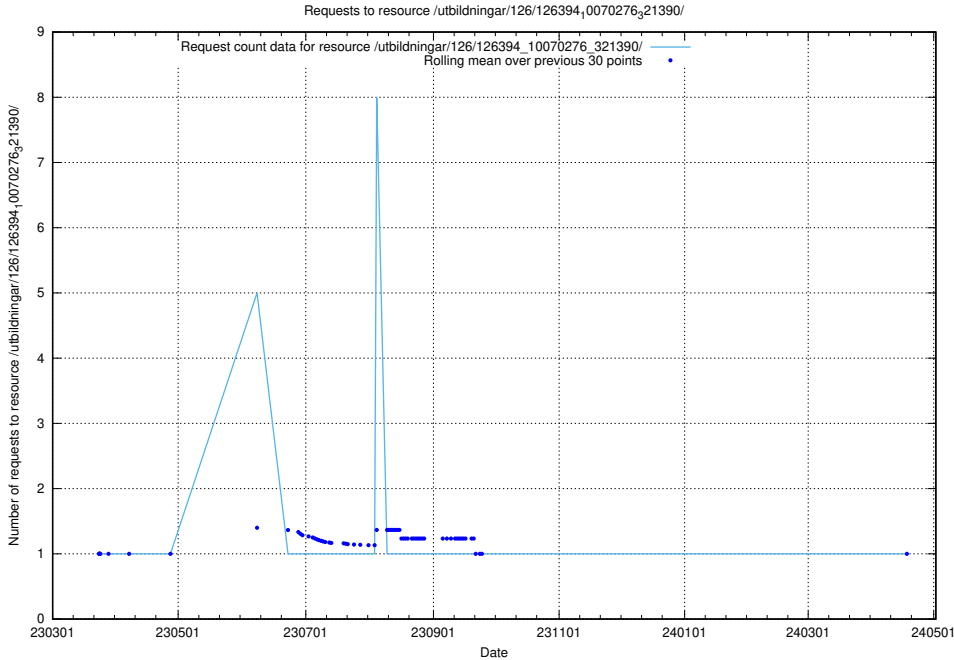

5.7201 Usage of /utbildningar/126/126394_10070276_321390/

Here, we count the number of requests to resource /utbildningar/126/126394_10070276_321390/.