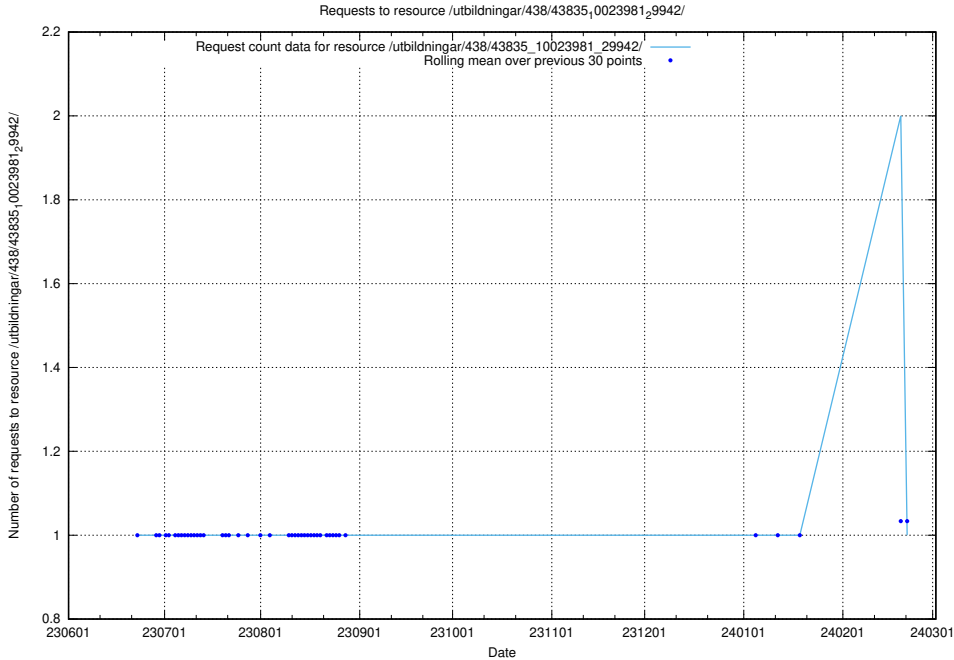

5.6343 Usage of /utbildningar/438/43835_10023981_29942/

Here, we count the number of requests to resource /utbildningar/438/43835_10023981_29942/.