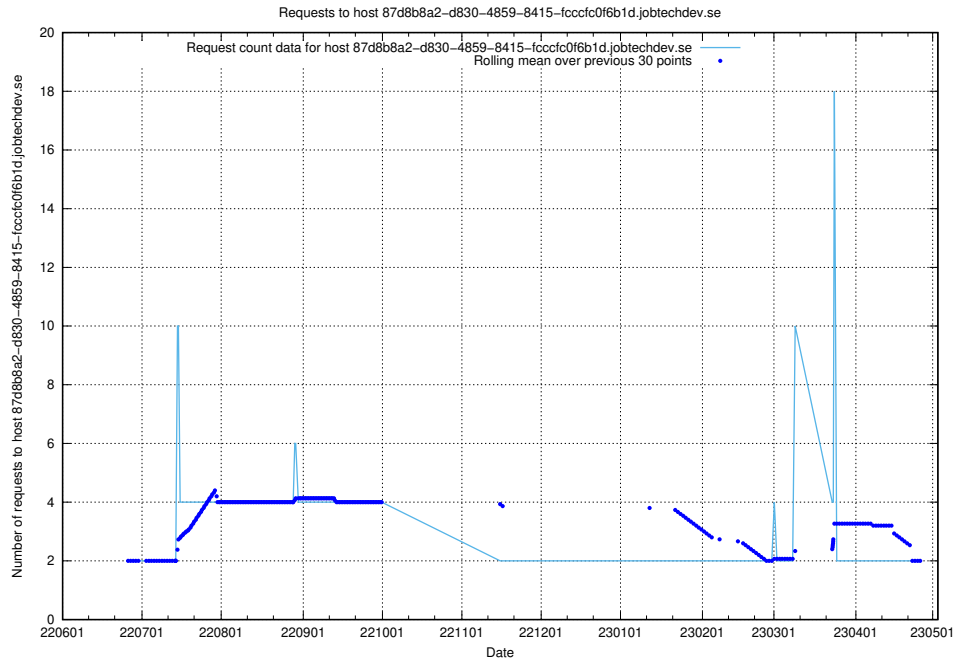

7.402 Usage of 87d8b8a2-d830-4859-8415-fccfc0f6b1d.jobtechdev.se

Here, we count the number of requests to host 87d8b8a2-d830-4859-8415-fccfc0f6b1d.jobtechdev.se.