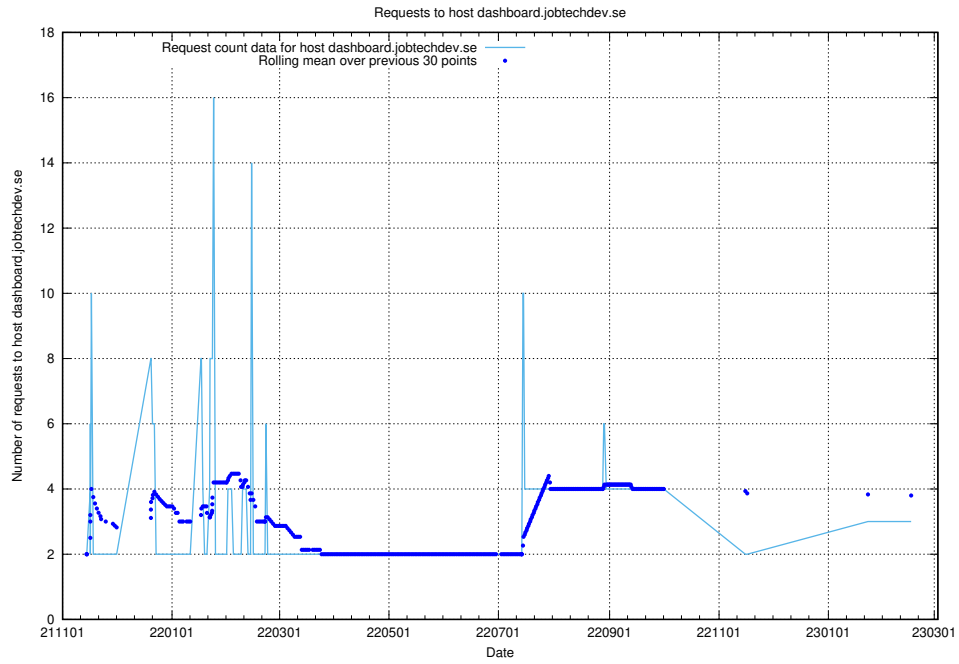

7.176 Usage of dashboard.jobtechdev.se

Here, we count the number of requests to host dashboard.jobtechdev.se.