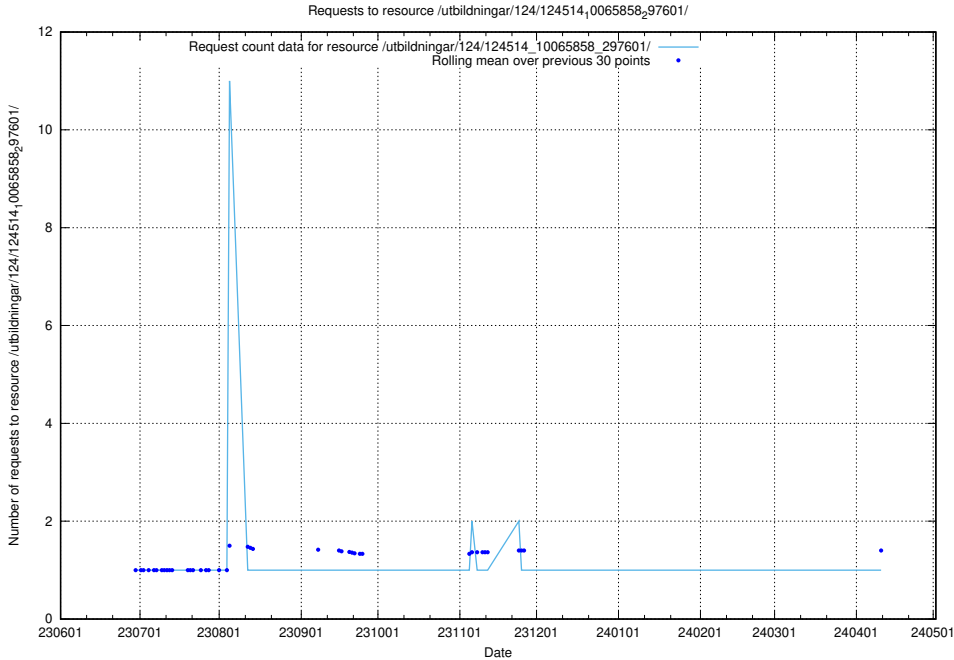

5.6173 Usage of /utbildningar/124/124514_10065858_297601/

Here, we count the number of requests to resource /utbildningar/124/124514_10065858_297601/.