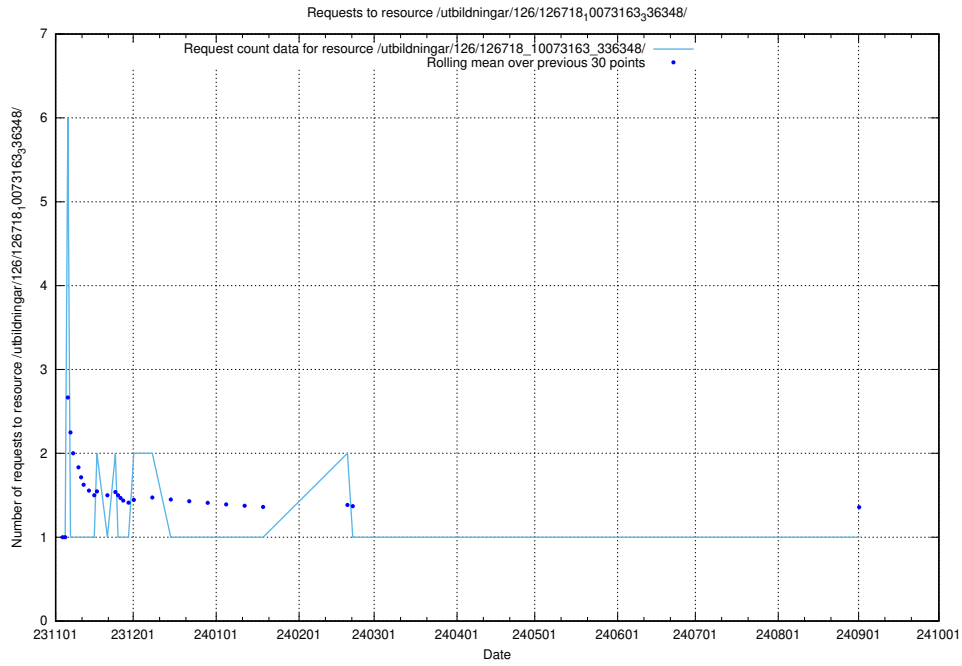

5.4927 Usage of /utbildningar/126/126718_10073163_336348/

Here, we count the number of requests to resource /utbildningar/126/126718_10073163_336348/.