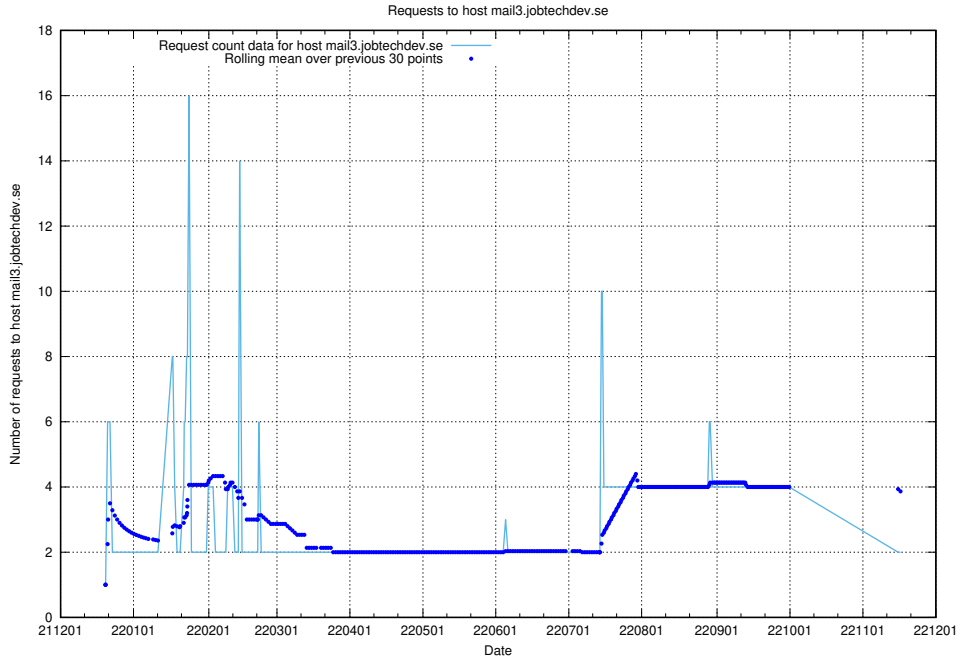

7.378 Usage of mail3.jobtechdev.se

Here, we count the number of requests to host mail3.jobtechdev.se.