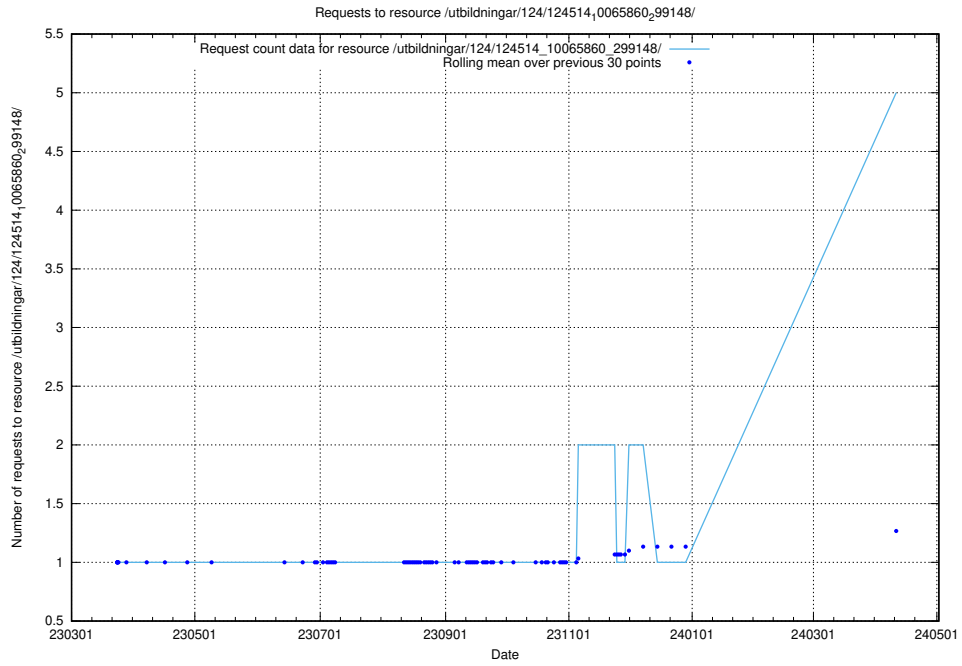

5.229 Usage of /utbildningar/124/124514_10065860_299148/

Here, we count the number of requests to resource /utbildningar/124/124514_10065860_299148/.