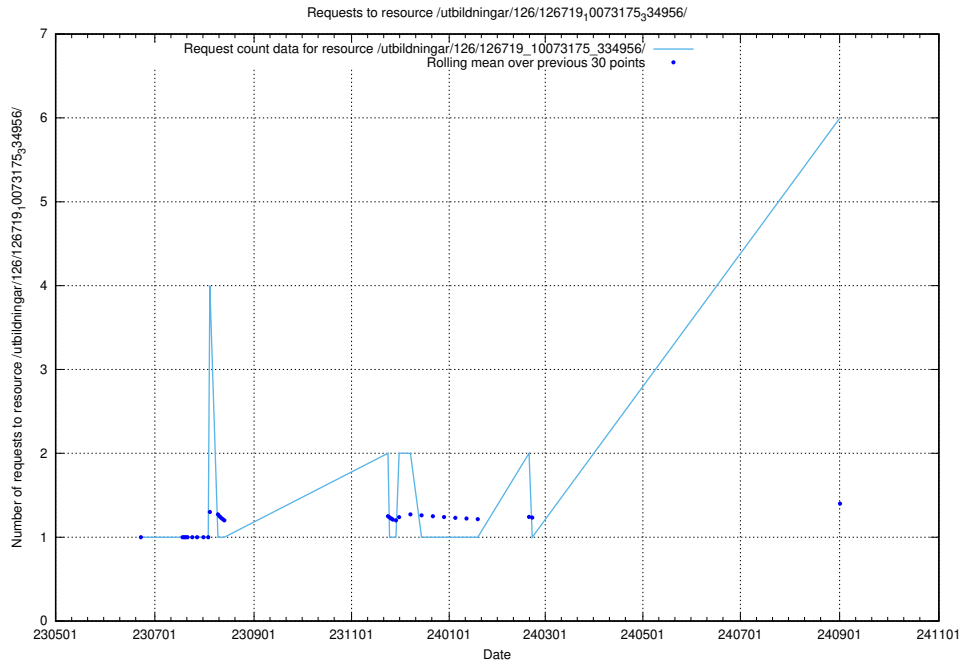

5.188 Usage of /utbildningar/126/126719_10073175_334956/

Here, we count the number of requests to resource /utbildningar/126/126719_10073175_334956/.