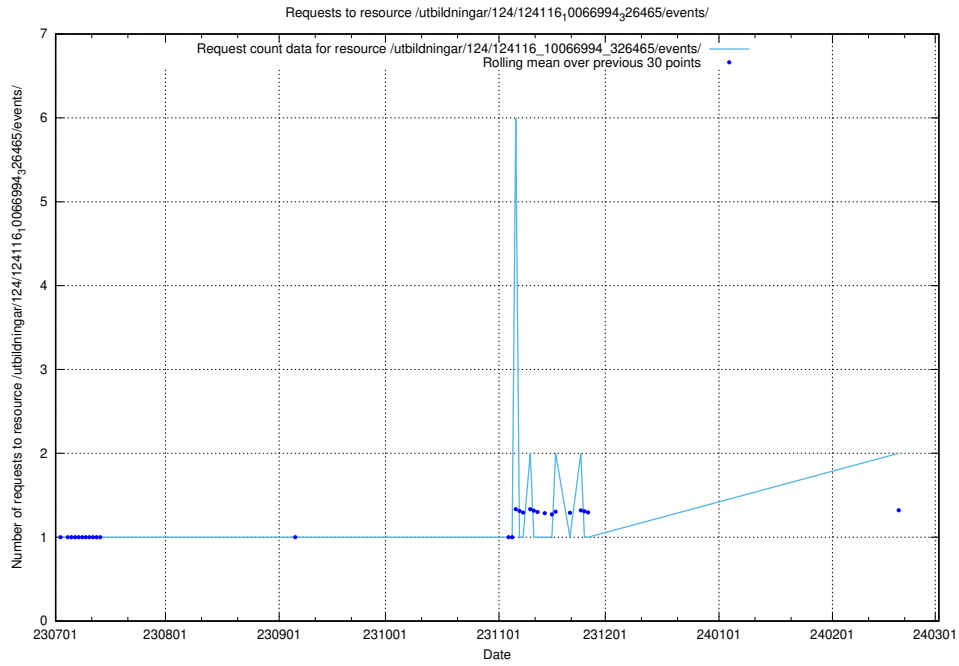

5.950 Usage of /utbildningar/124/124116_10066994_326465/events/

Here, we count the number of requests to resource /utbildningar/124/124116_10066994_326465/events/