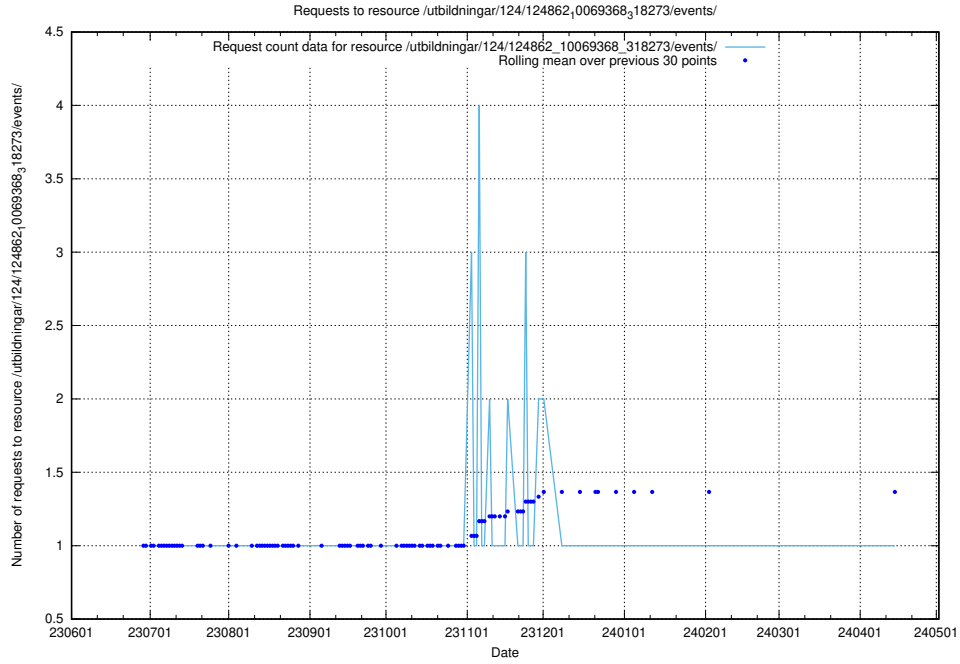

5.6252 Usage of /utbildningar/124/124862_10069368_318273/events/

Here, we count the number of requests to resource /utbildningar/124/124862_10069368_318273/events/