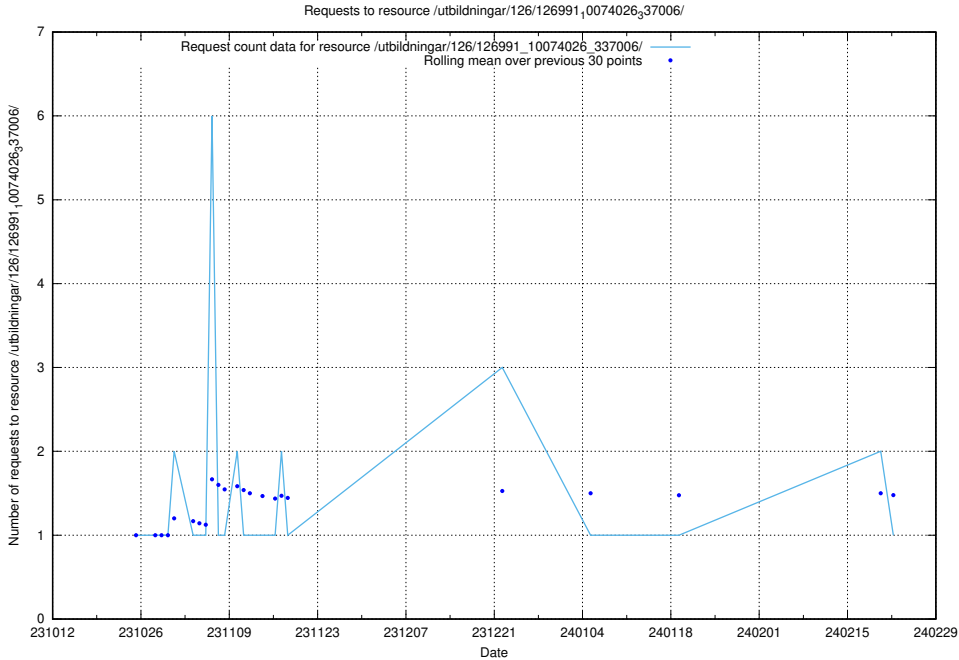

5.5007 Usage of /utbildningar/126/126991_10074026_337006/

Here, we count the number of requests to resource /utbildningar/126/126991_10074026_337006/.