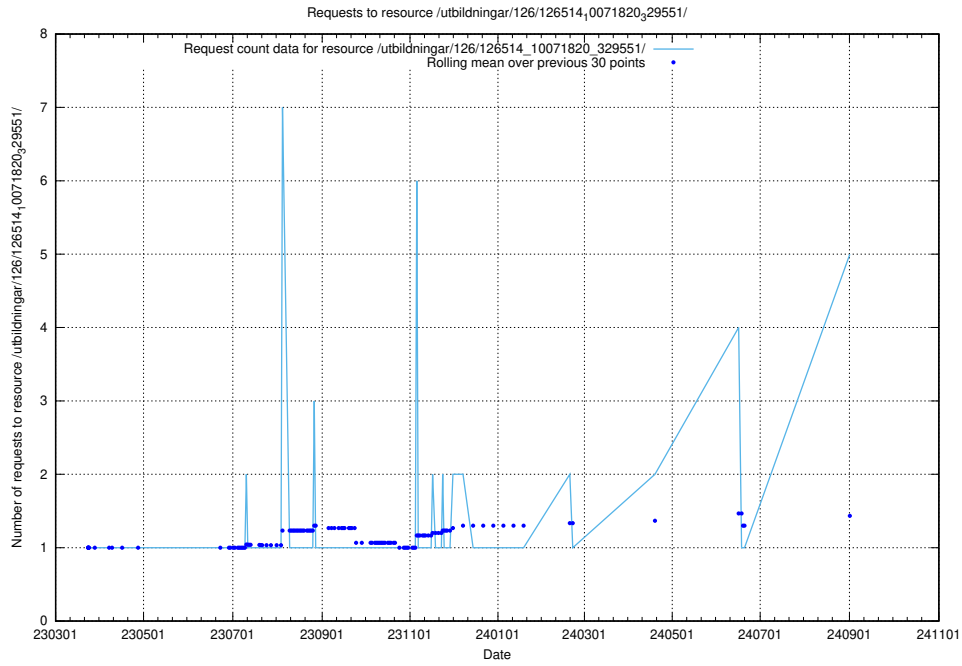

5.274 Usage of /utbildningar/126/126514_10071820_329551/

Here, we count the number of requests to resource /utbildningar/126/126514_10071820_329551/.