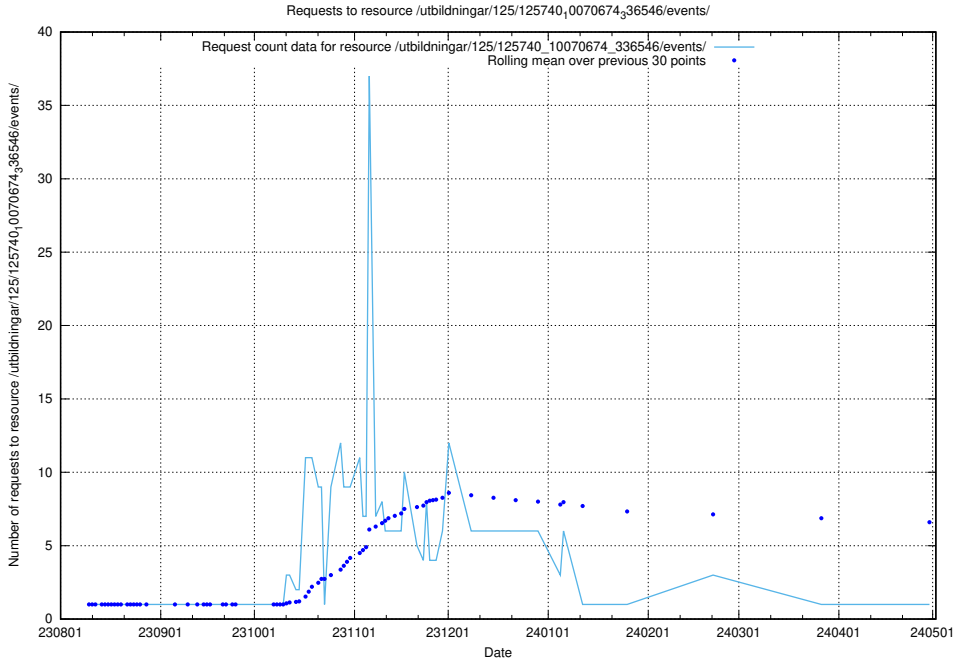

5.5613 Usage of /utbildningar/125/125740_10070674_336546/events/

Here, we count the number of requests to resource /utbildningar/125/125740_10070674_336546/events/