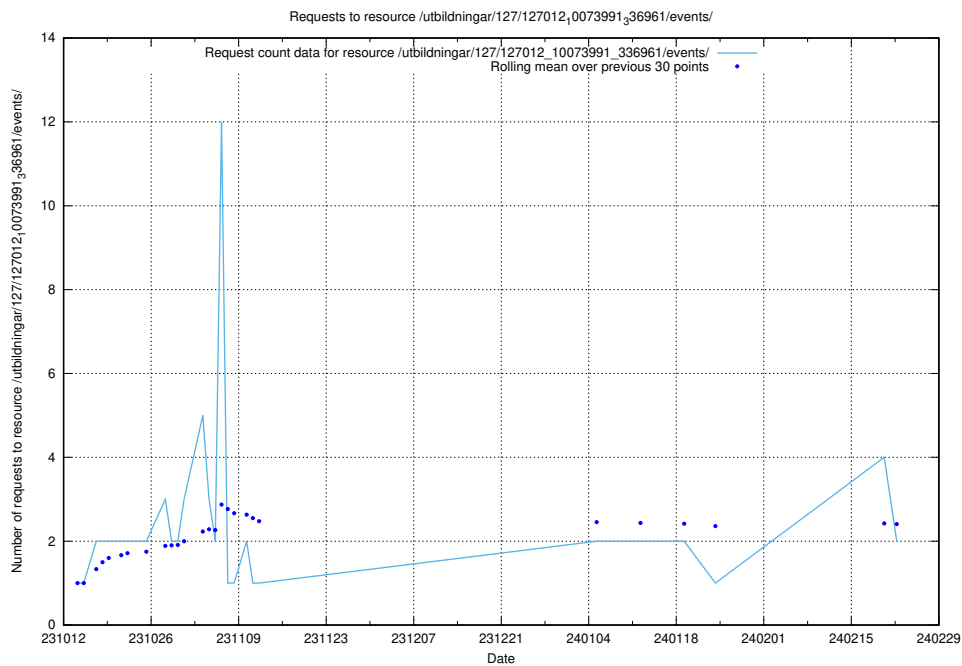

5.862 Usage of /utbildningar/127/127012_10073991_336961/events/

Here, we count the number of requests to resource /utbildningar/127/127012_10073991_336961/events/