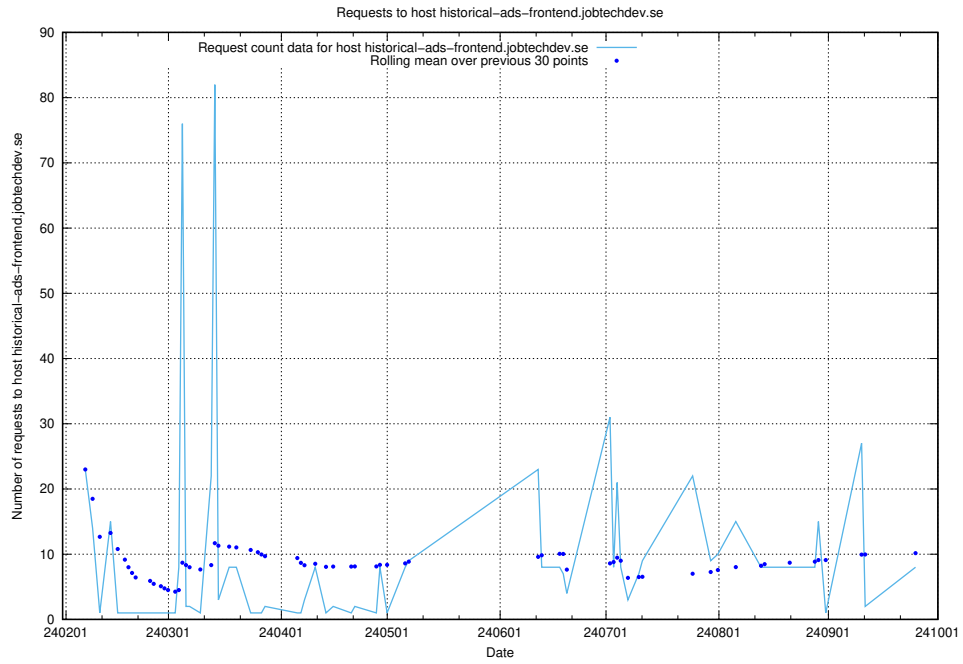

7.79 Usage of historical-ads-frontend.jobtechdev.se

Here, we count the number of requests to host historical-ads-frontend.jobtechdev.se.