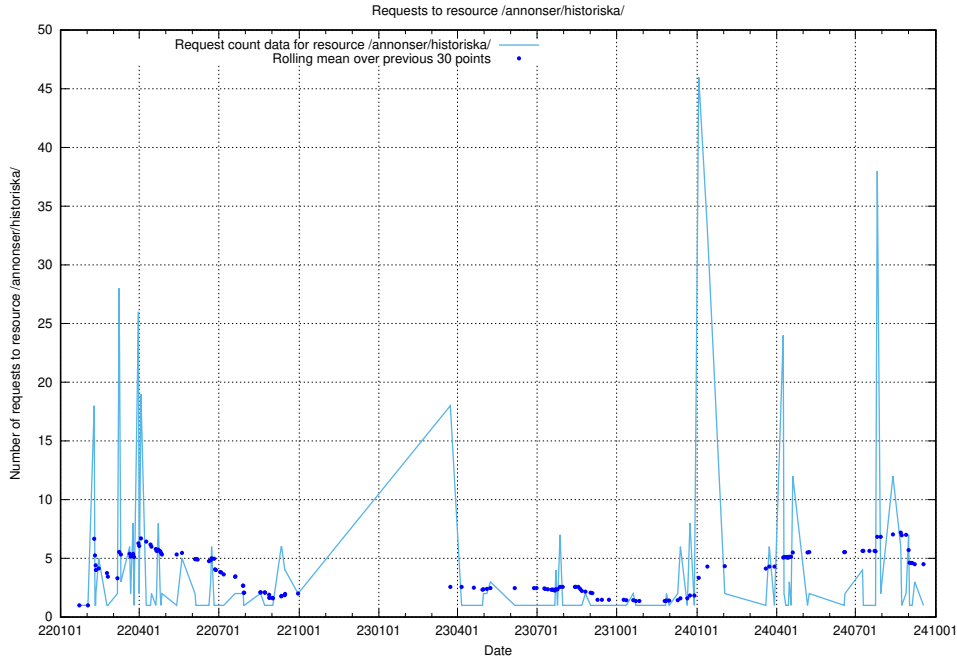

5.5940 Usage of /annonser/historiska/

Here, we count the number of requests to resource /annonser/historiska/.