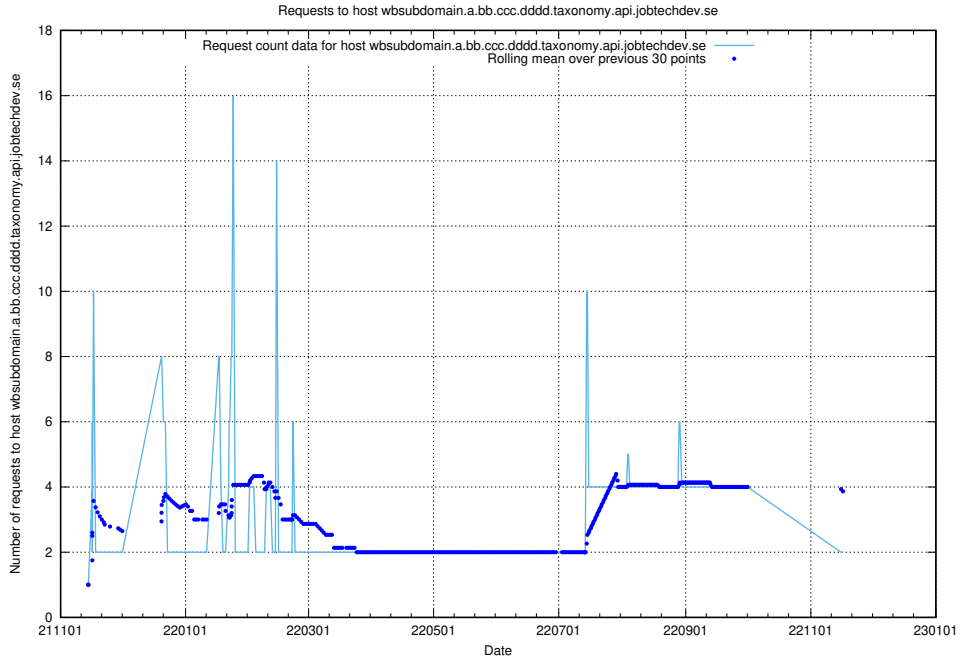

7.554 Usage of wbsubdomain.a.bb.ccc.dddd.taxonomy.api.jobtechdev.se

Here, we count the number of requests to host wbsubdomain.a.bb.ccc.dddd.taxonomy.api.jobtechdev.se.