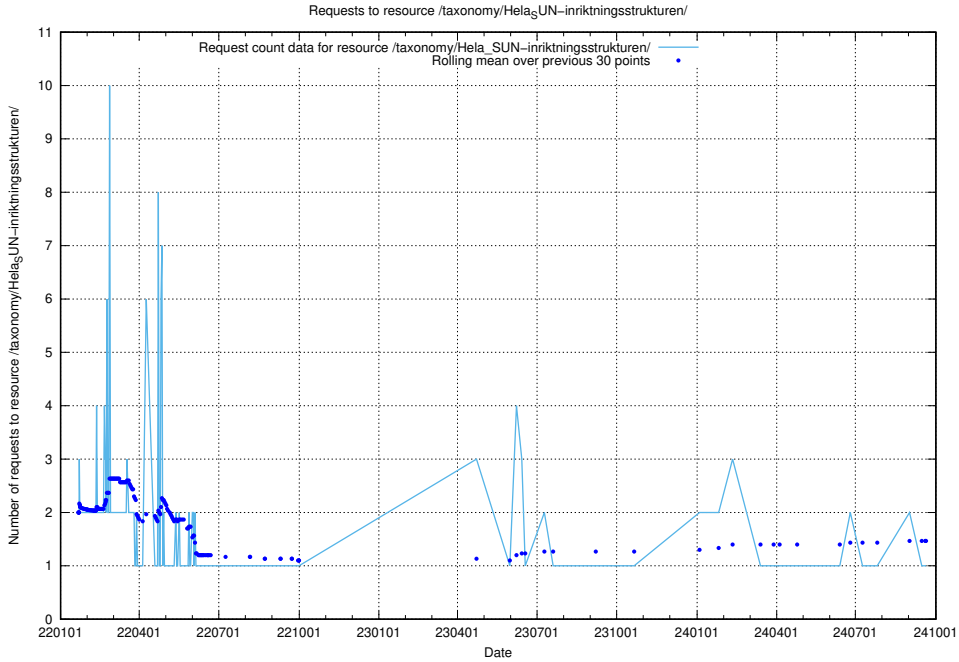

5.7276 Usage of /taxonomy/Hela_SUN-inriktningsstrukturen/

Here, we count the number of requests to resource /taxonomy/Hela_SUN-inriktningsstrukturen/.