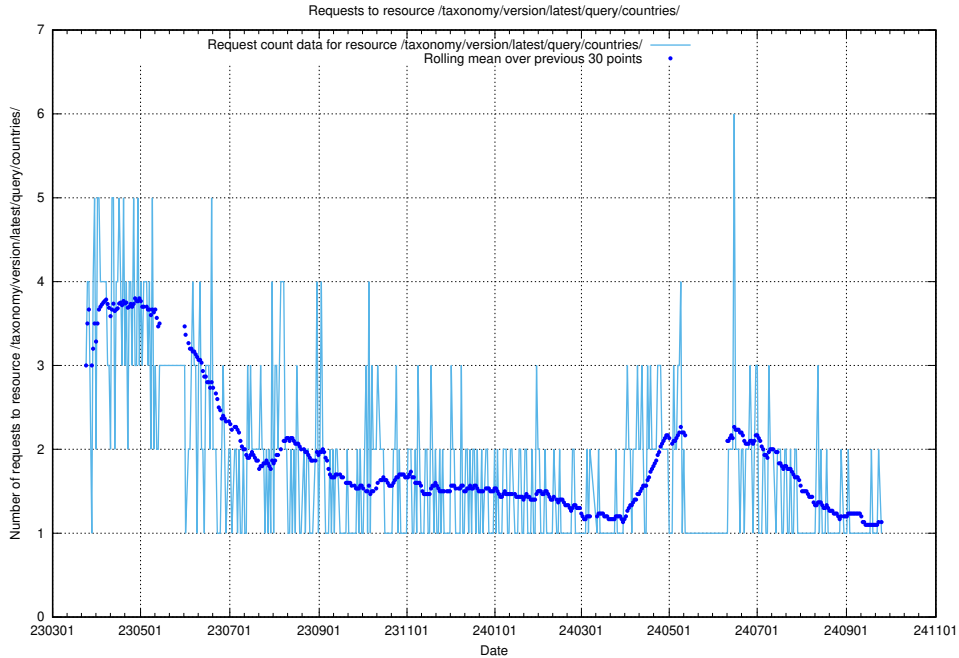

5.6871 Usage of /taxonomy/version/latest/query/countries/

Here, we count the number of requests to resource /taxonomy/version/latest/query/countries/.