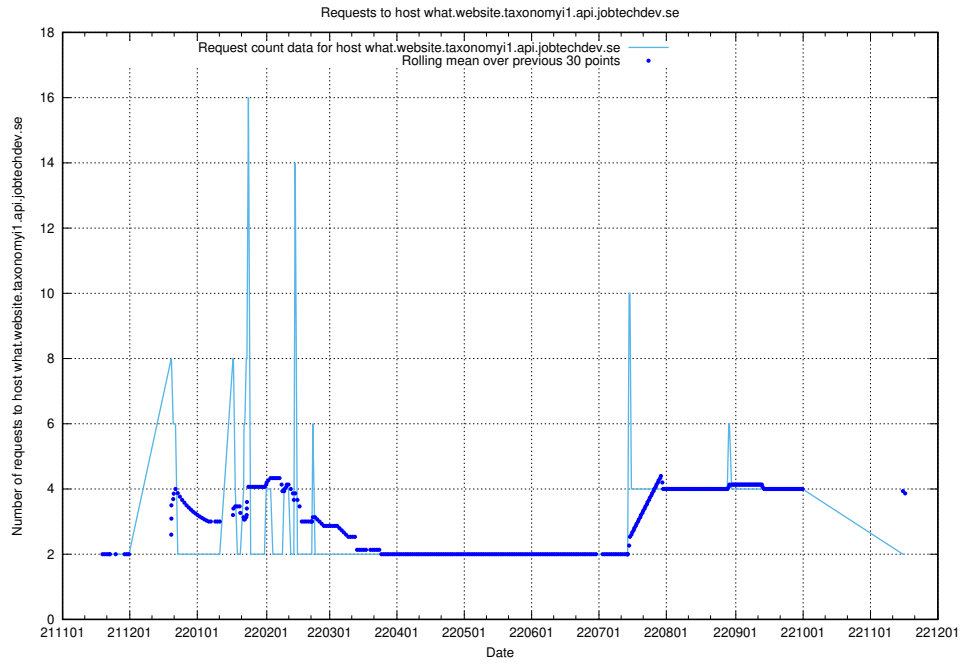

7.460 Usage of what.website.taxonomy1.api.jobtechdev.se

Here, we count the number of requests to host what.website.taxonomy1.api.jobtechdev.se.