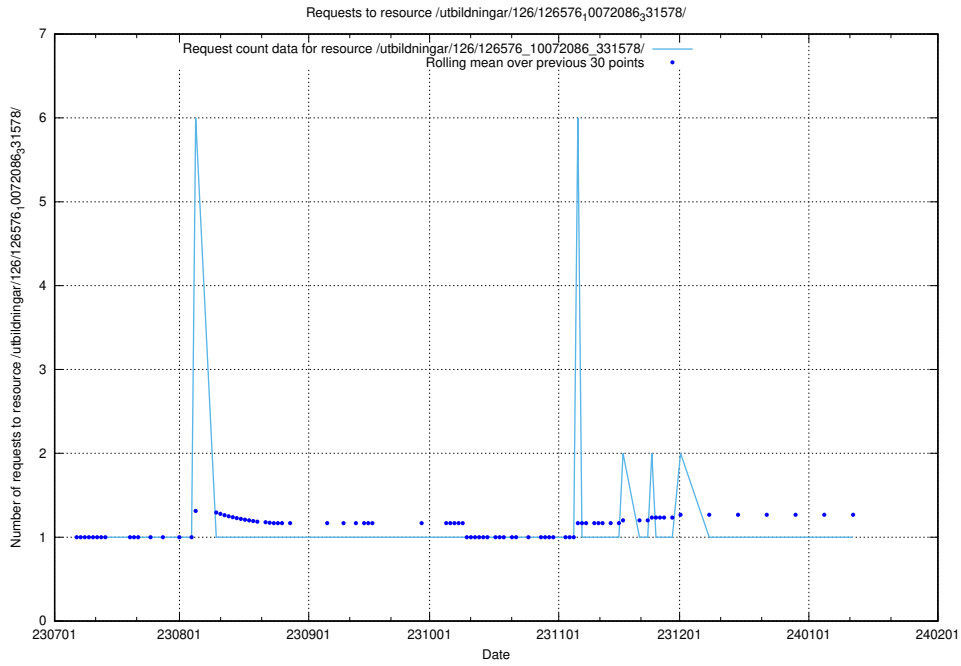

Here, we count the number of requests to resource /utbildningar/125/125600_10070136_324706/events/

5.6076 Usage of /utbildningar/126/126576_10072086_331578/

Here, we count the number of requests to resource /utbildningar/126/126576_10072086_331578/.