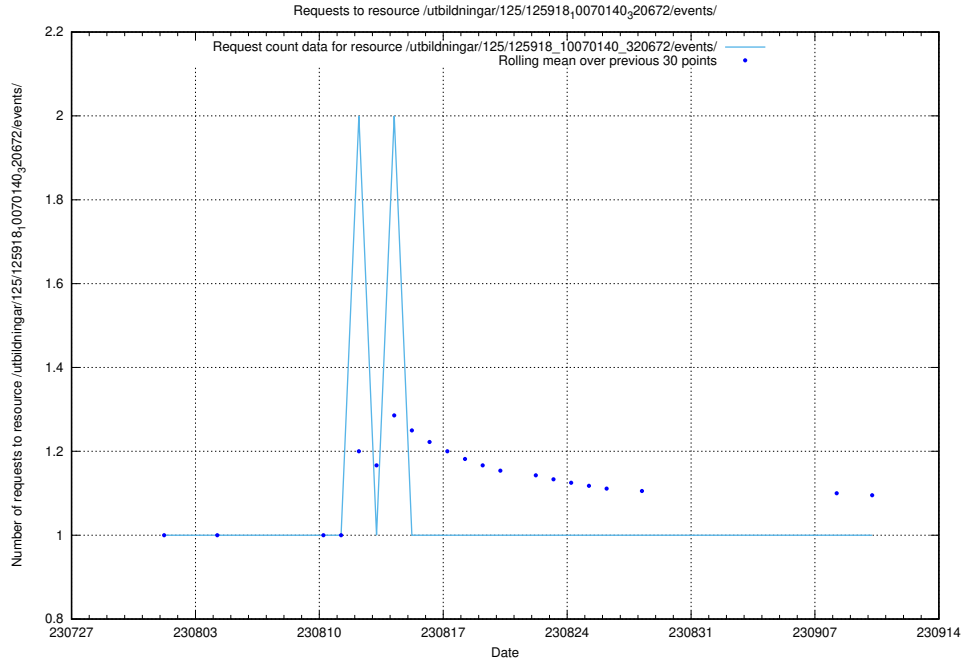

5.5669 Usage of /utbildningar/125/125918_10070140_320672/events/

Here, we count the number of requests to resource /utbildningar/125/125918_10070140_320672/events/