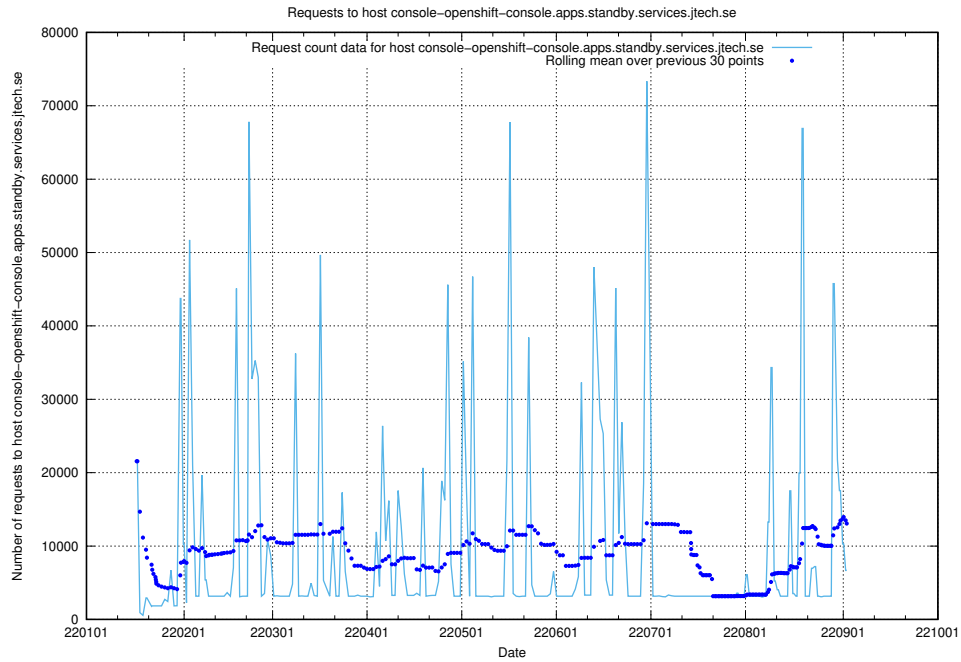

7.11 Usage of console-openshift-console.apps.standby.services.jtech.se

Here, we count the number of requests to host console-openshift-console.apps.standby.services.jtech.se.

7.12 Usage of console-openshift-console.prod.services.jtech.se