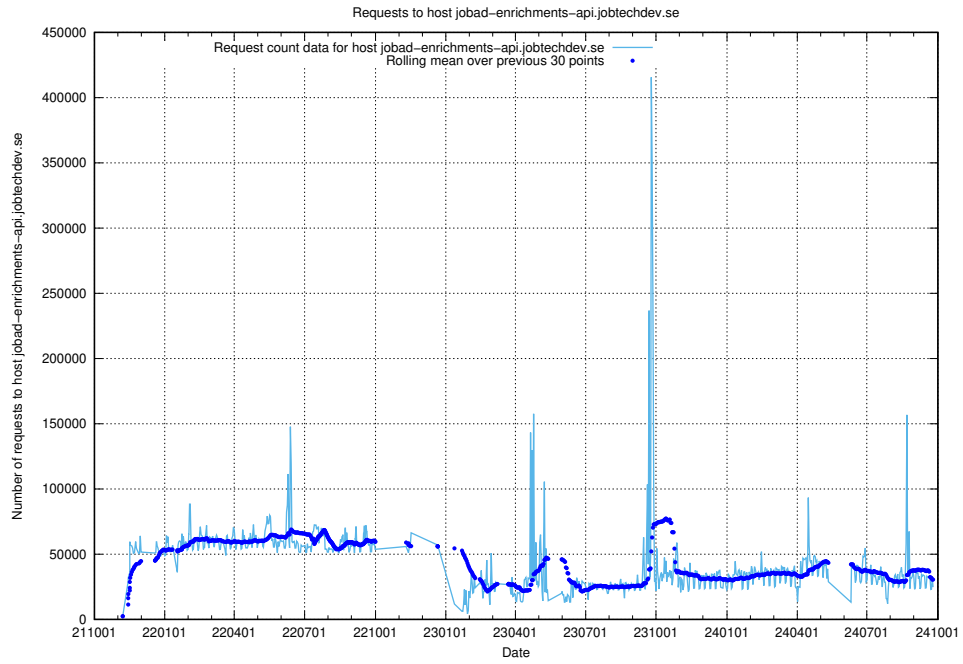

7.7 Usage of jobad-enrichments-api.jobtechdev.se

Here, we count the number of requests to host jobad-enrichments-api.jobtechdev.se.