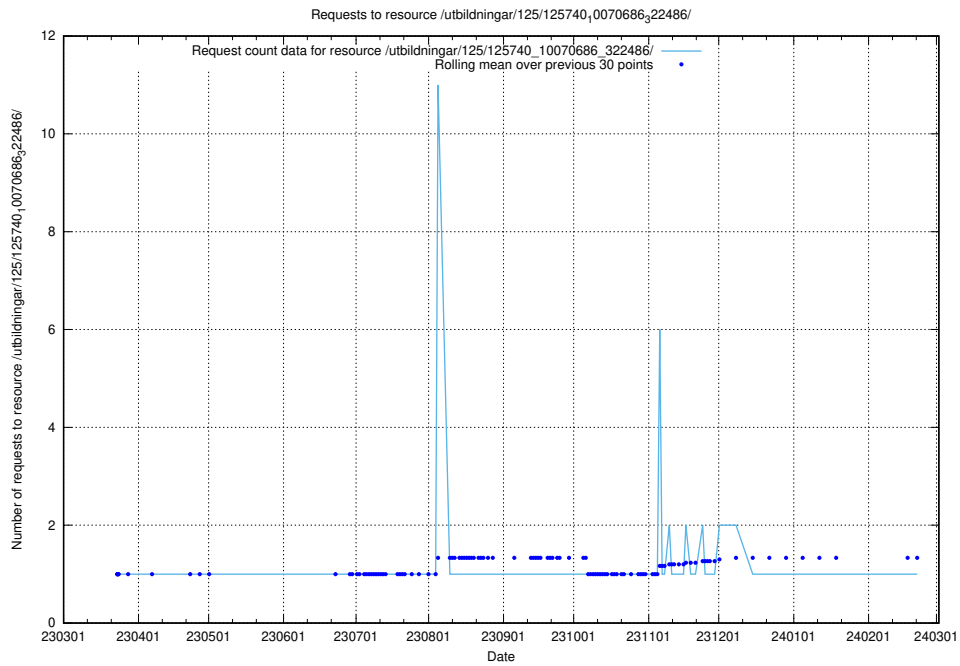

5.1107 Usage of /utbildningar/125/125740_10070686_322486/

Here, we count the number of requests to resource /utbildningar/125/125740_10070686_322486/.