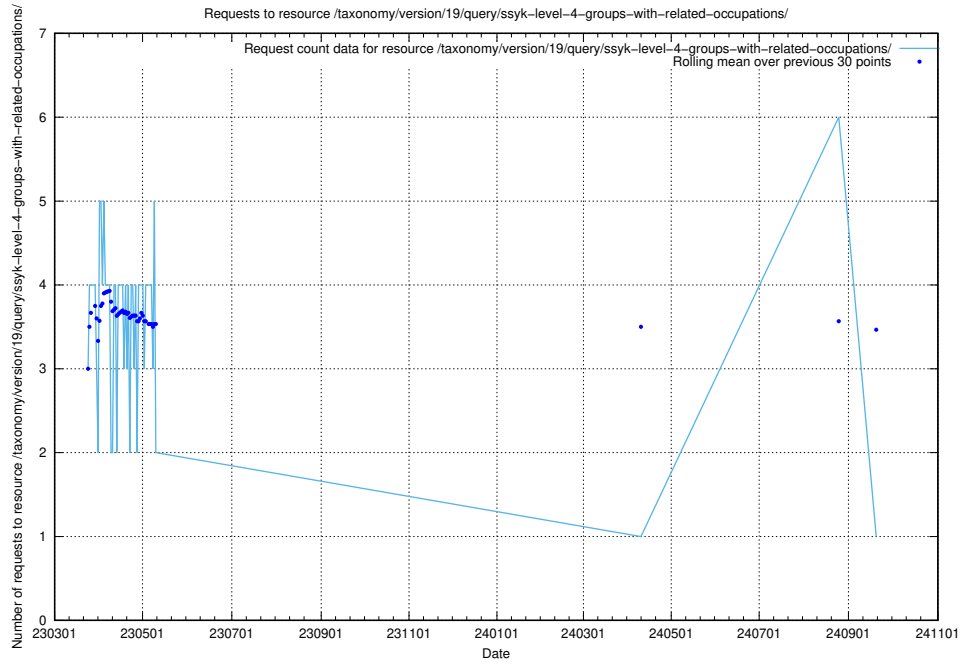

5.6894 Usage of /taxonomy/version/19/query/ssyk-level-4-groups-with-related-occupations/

Here, we count the number of requests to resource /taxonomy/version/19/query/ssyk-level-4-groups-with-related-occupations/.