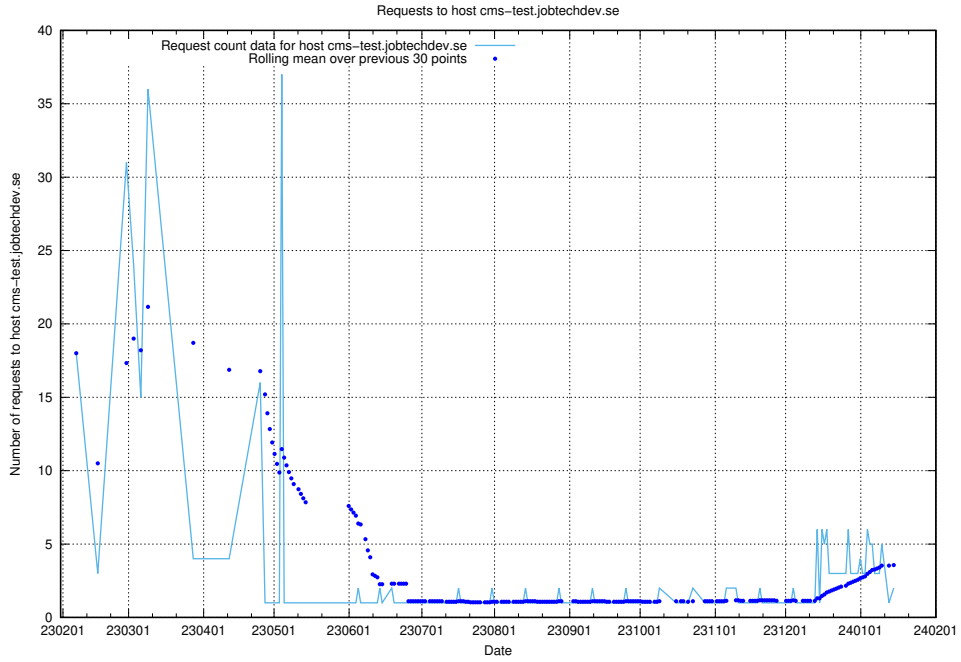

7.294 Usage of cms-test.jobtechdev.se

Here, we count the number of requests to host cms-test.jobtechdev.se.