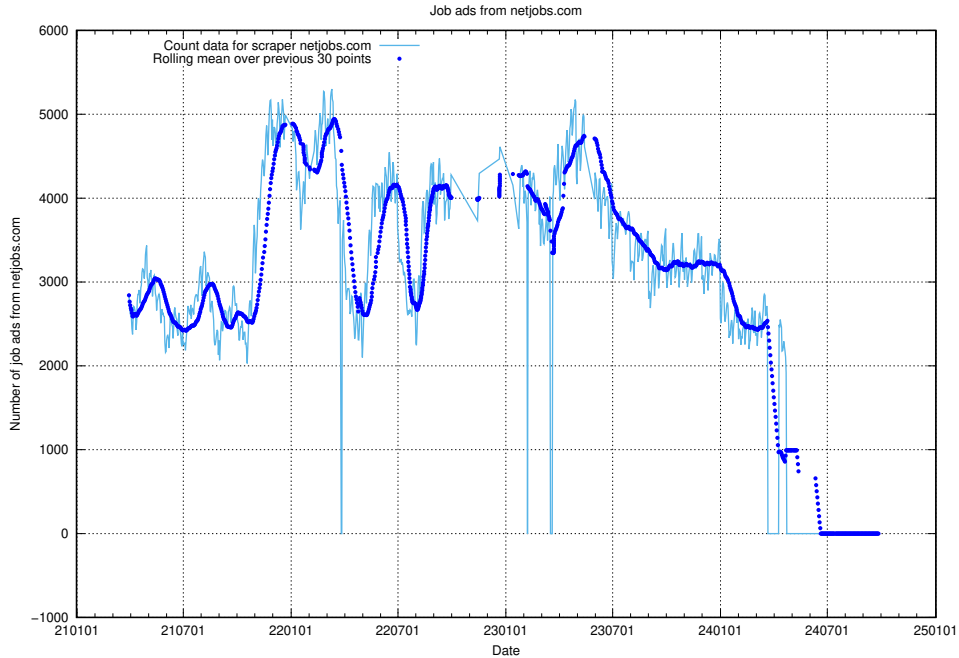

13.19 Number of ads by scraper netjobs.com

Here, we count the number of job ads scraped from netjobs.com.