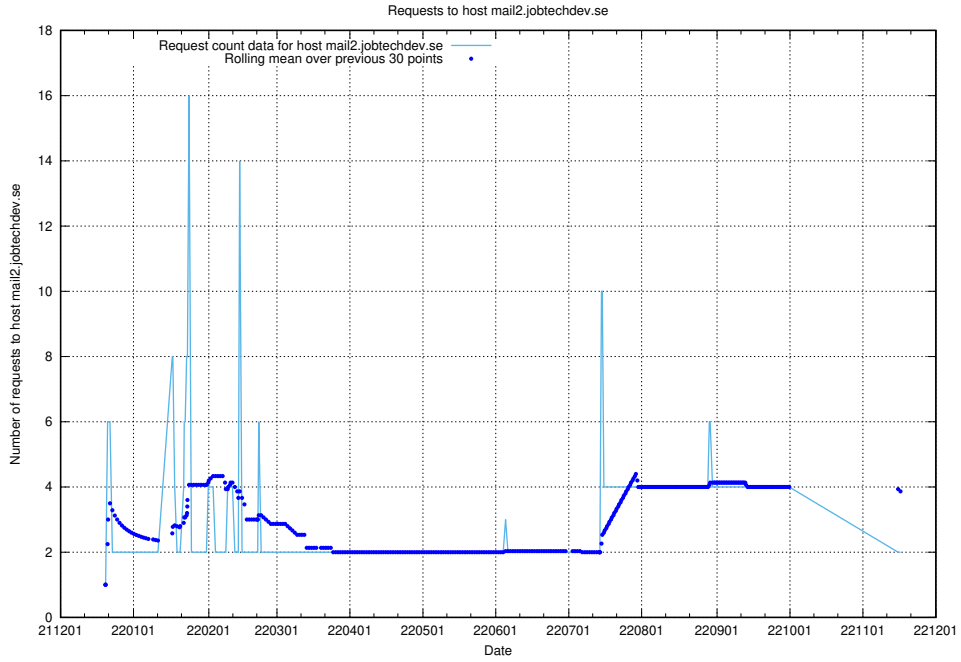

7.379 Usage of mail2.jobtechdev.se

Here, we count the number of requests to host mail2.jobtechdev.se.