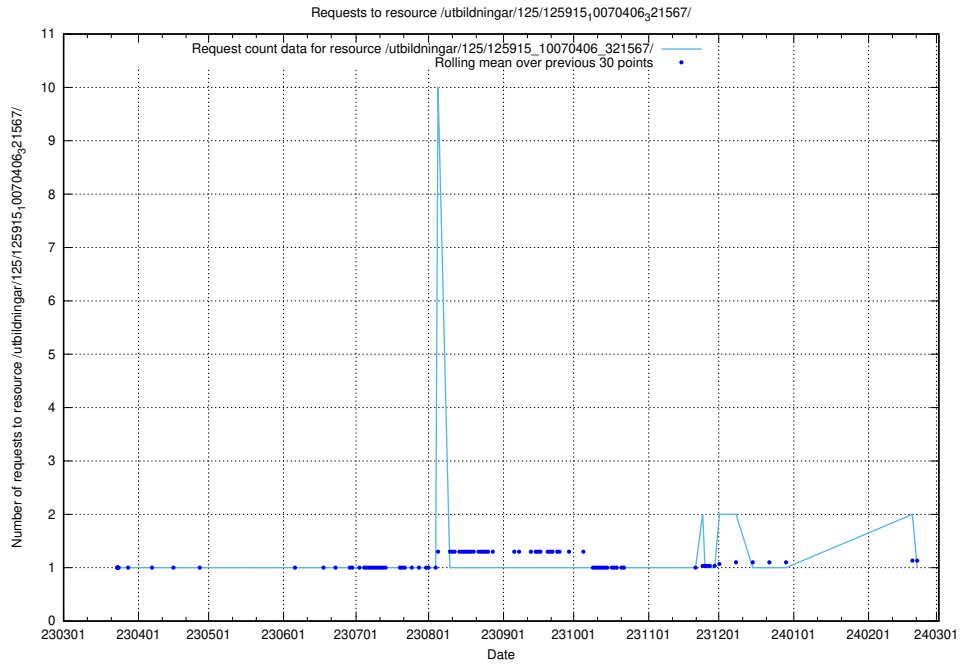

5.7221 Usage of /utbildningar/125/125915_10070406_321567/

Here, we count the number of requests to resource /utbildningar/125/125915_10070406_321567/.