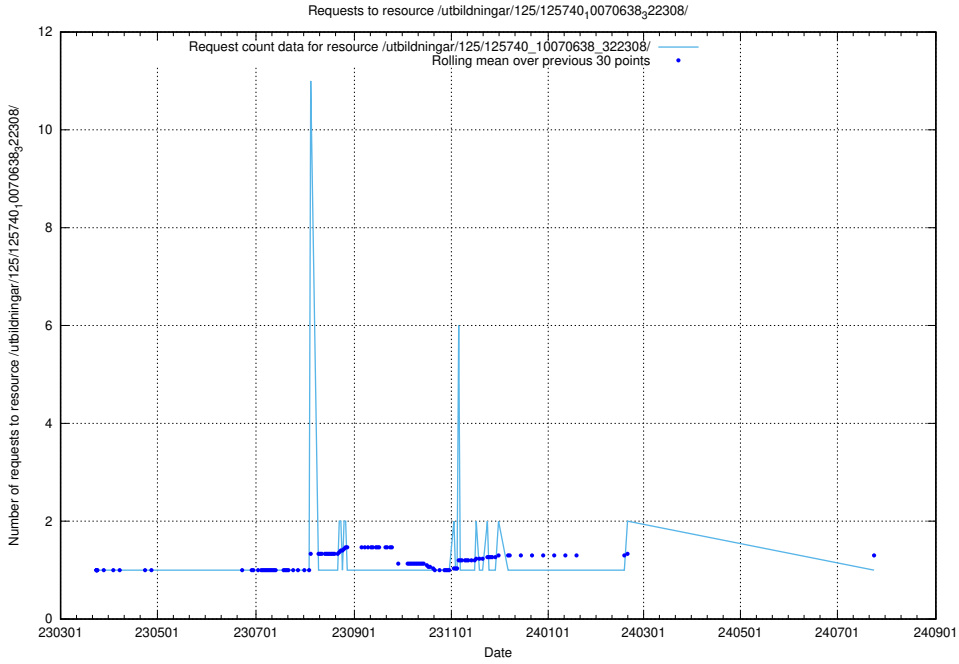

5.1135 Usage of /utbildningar/125/125740_10070638_322308/

Here, we count the number of requests to resource /utbildningar/125/125740_10070638_322308/.