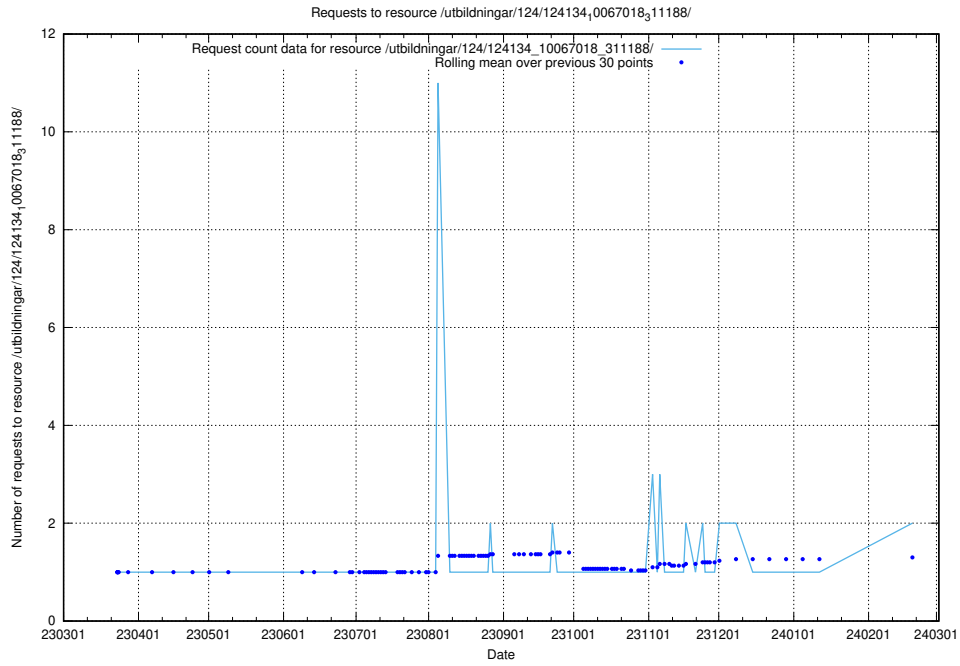

5.838 Usage of /utbildningar/124/124134_10067018_311188/

Here, we count the number of requests to resource /utbildningar/124/124134_10067018_311188/.