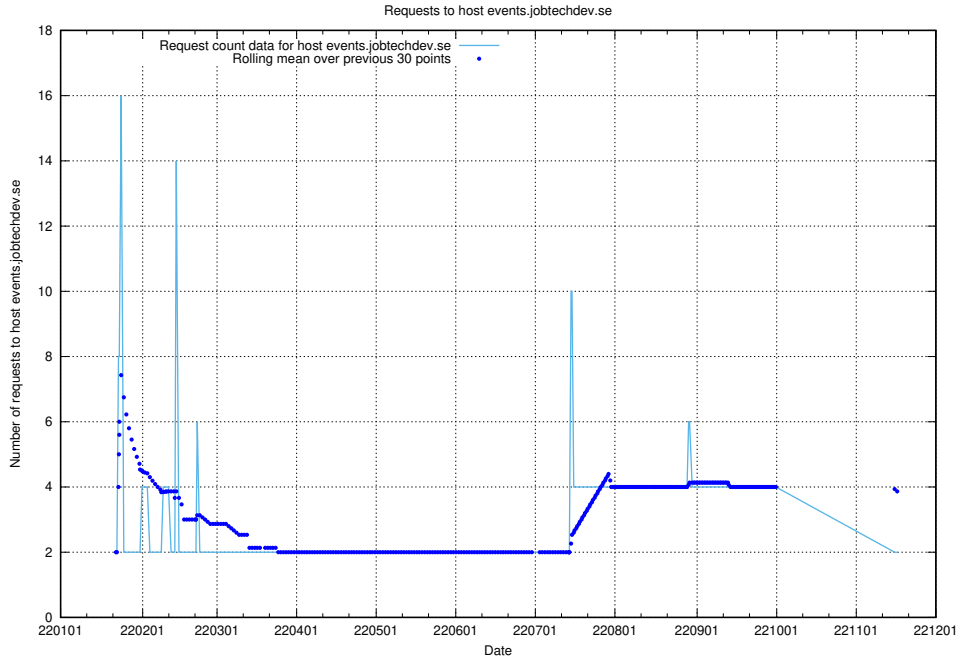

7.608 Usage of events.jobtechdev.se

Here, we count the number of requests to host events.jobtechdev.se.

7.609 Usage of hr.jobtechdev.se

Here, we count the number of requests to host hr.jobtechdev.se.

7.610 Usage of demo-jobed-connect-onprem.jobtechdev.se