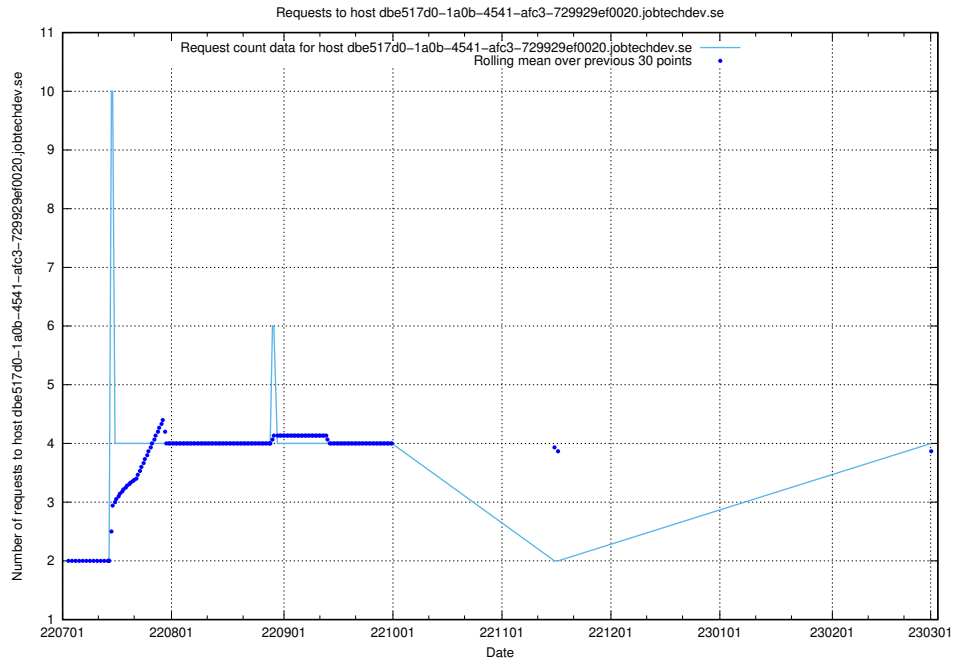

7.147 Usage of db517d0-1a0b-4541-afc3-729929ef0020.jobtechdev.se

Here, we count the number of requests to host db517d0-1a0b-4541-afc3-729929ef0020.jobtechdev.se.