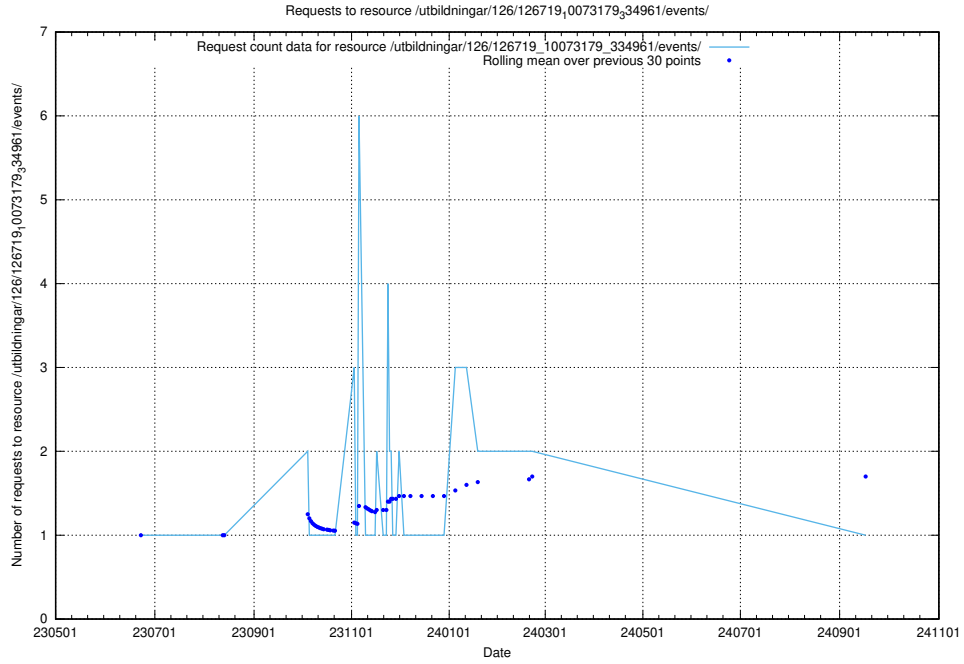

5.6366 Usage of /utbildningar/126/126719_10073179_334961/events/

Here, we count the number of requests to resource /utbildningar/126/126719_10073179_334961/events/