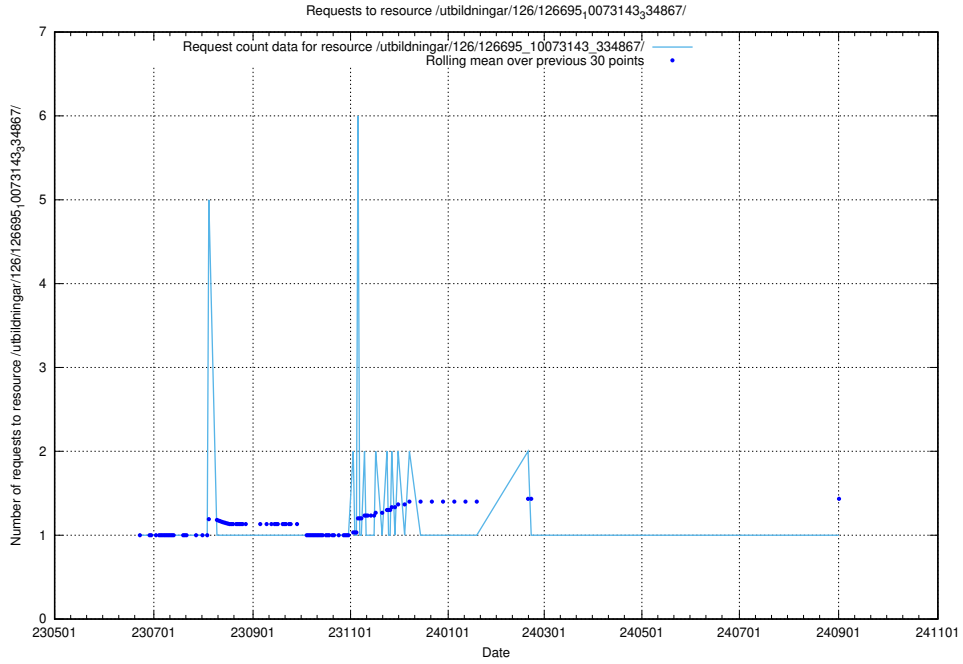

5.6380 Usage of /utbildningar/126/126695_10073143_334867/

Here, we count the number of requests to resource /utbildningar/126/126695_10073143_334867/.