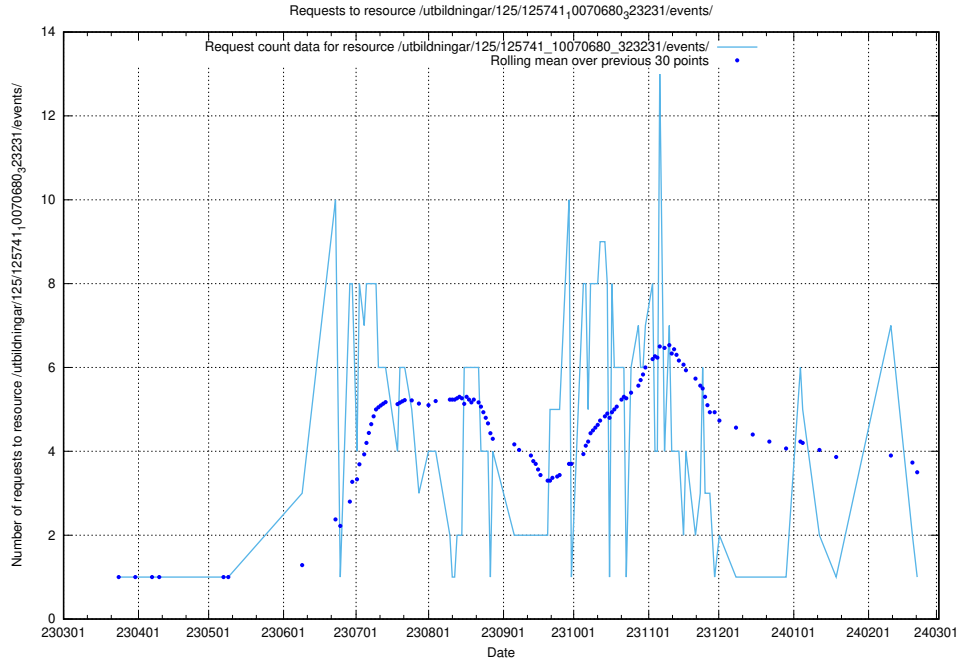

Here, we count the number of requests to resource /utbildningar/125/125741_10070686_322486/events/

5.7009 Usage of /utbildningar/125/125741_10070680_323231/events/

Here, we count the number of requests to resource /utbildningar/125/125741_10070680_323231/events/