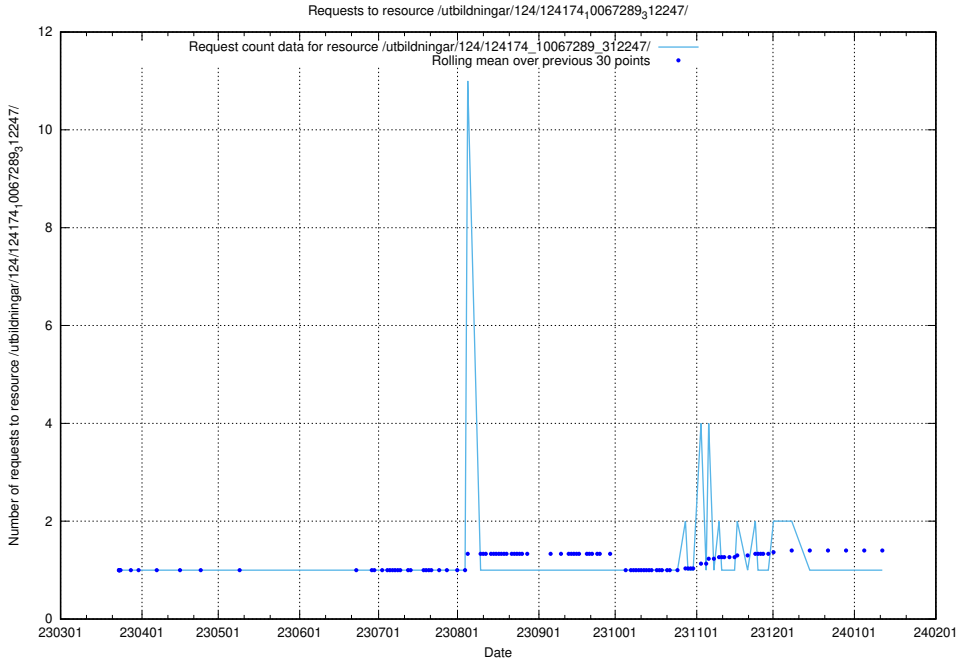

5.4846 Usage of /utbildningar/124/124174_10067289_312247/

Here, we count the number of requests to resource /utbildningar/124/124174_10067289_312247/.