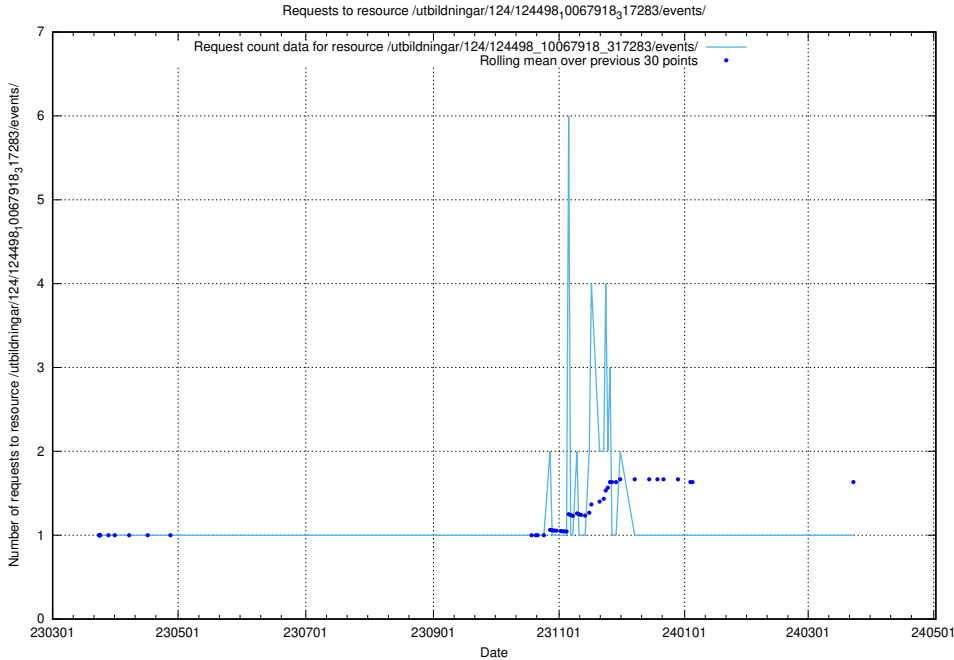

5.3413 Usage of /utbildningar/124/124498_10067918_317283/events/

Here, we count the number of requests to resource /utbildningar/124/124498_10067918_317283/events/