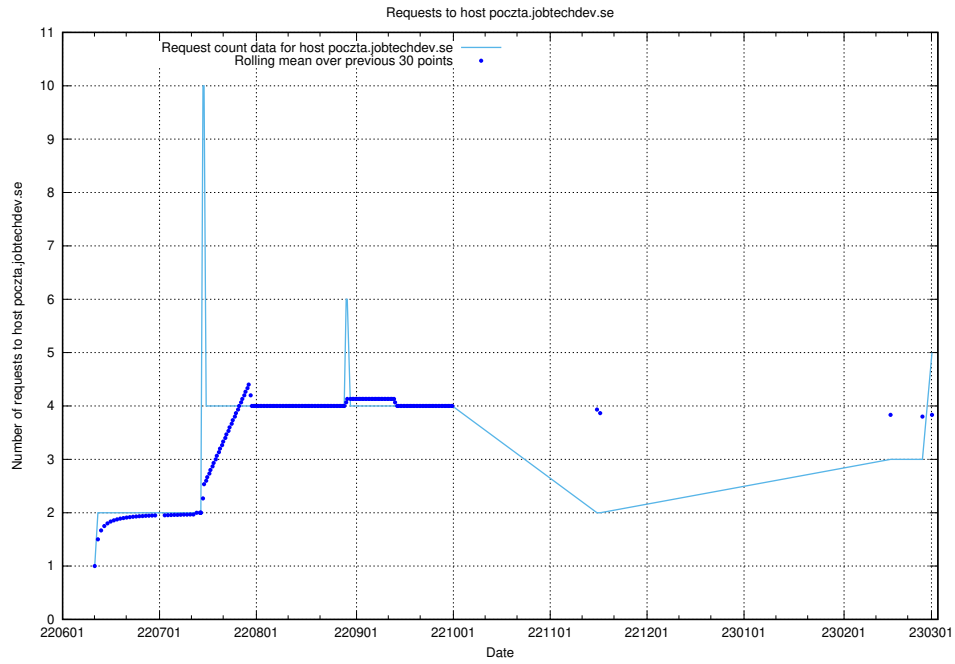

7.99 Usage of poczta.jobtechdev.se

Here, we count the number of requests to host poczta.jobtechdev.se.