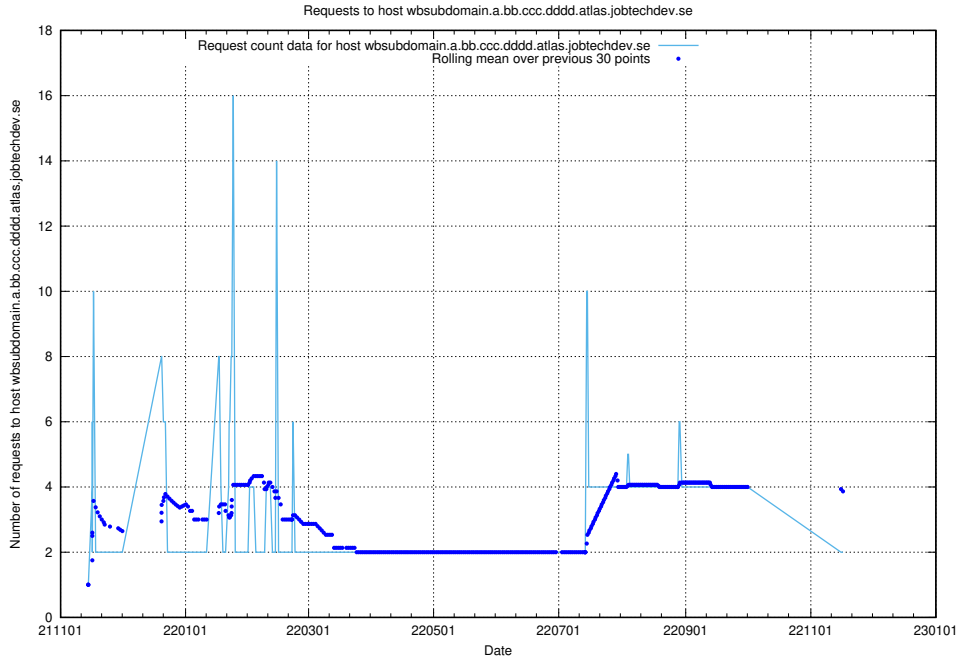

7.557 Usage of wbsubdomain.a.bb.ccc.dddd.atlas.jobtechdev.se

Here, we count the number of requests to host wbsubdomain.a.bb.ccc.dddd.atlas.jobtechdev.se.