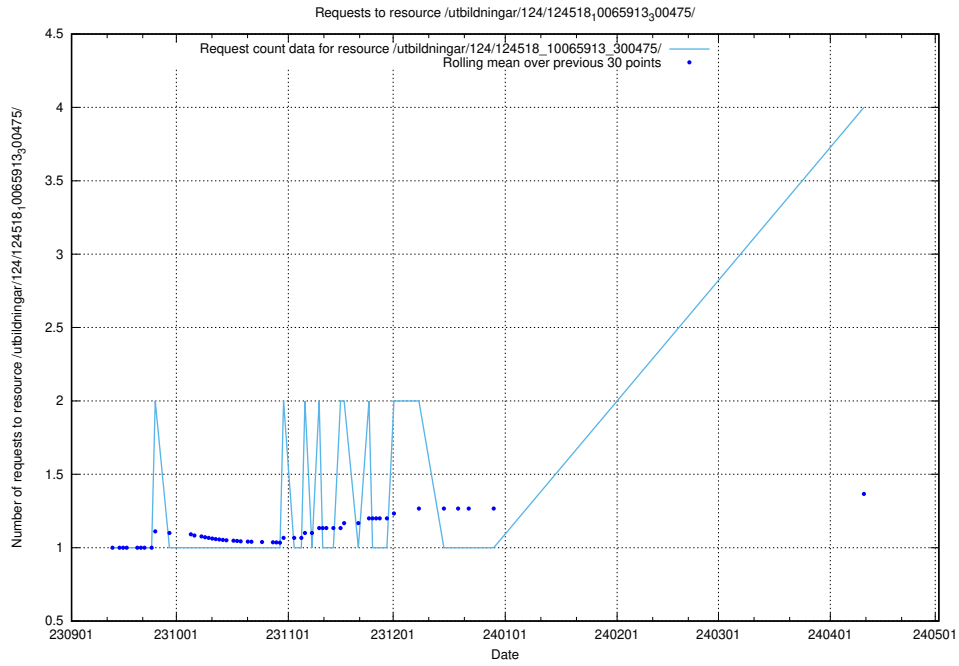

5.363 Usage of /utbildningar/124/124518_10065913_300475/

Here, we count the number of requests to resource /utbildningar/124/124518_10065913_300475/.