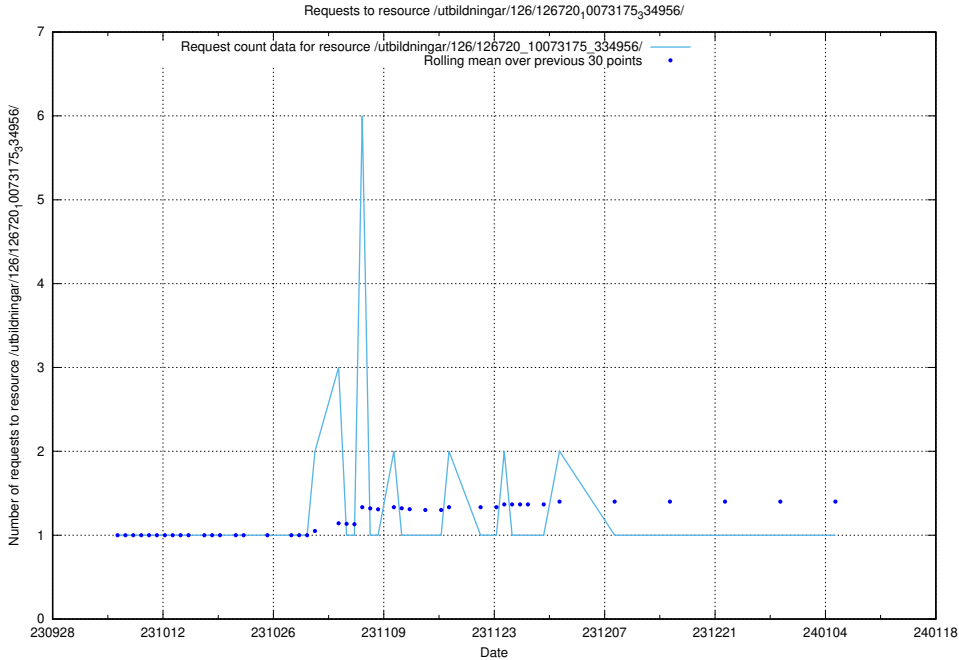

5.5182 Usage of /utbildningar/126/126720_10073175_334956/

Here, we count the number of requests to resource /utbildningar/126/126720_10073175_334956/.