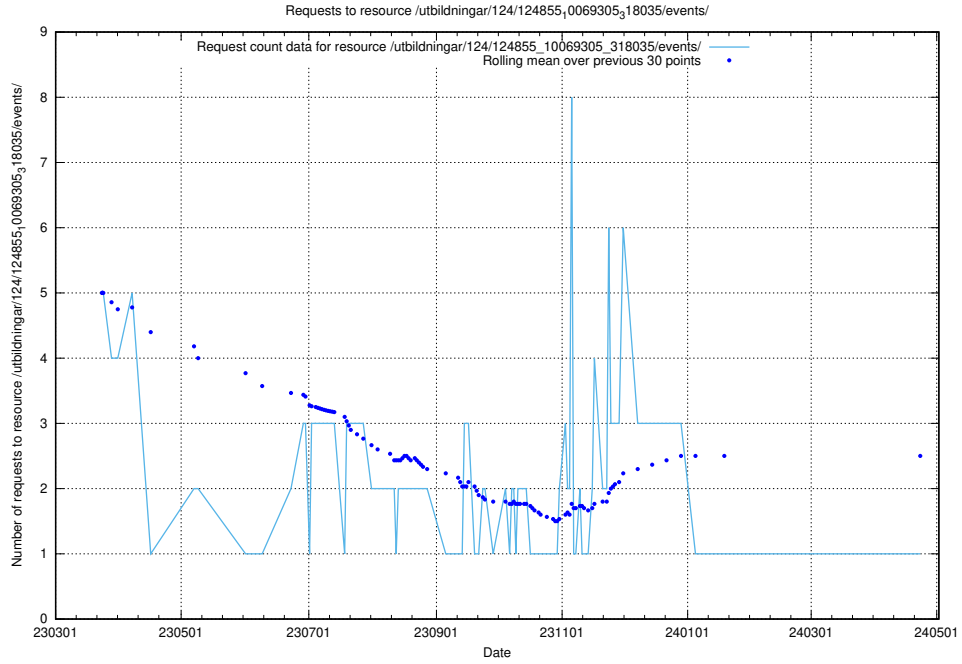

Here, we count the number of requests to resource /utbildningar/125/125738_10070330_321194/events/

5.7030 Usage of /utbildningar/124/124855_10069305_318035/events/

Here, we count the number of requests to resource /utbildningar/124/124855_10069305_318035/events/