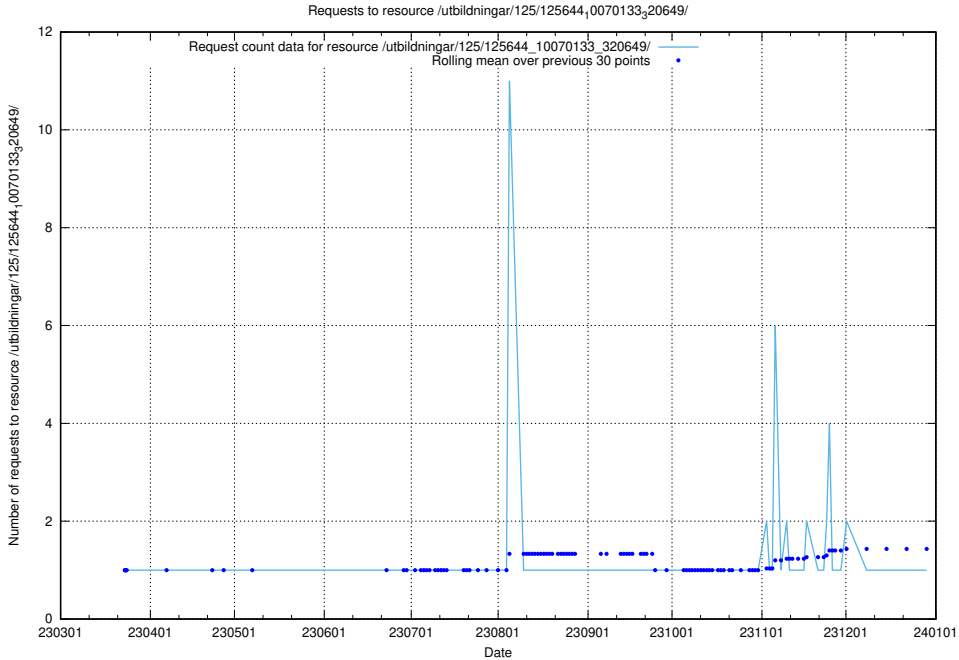

5.1174 Usage of /utbildningar/125/125644_10070133_320649/

Here, we count the number of requests to resource /utbildningar/125/125644_10070133_320649/.