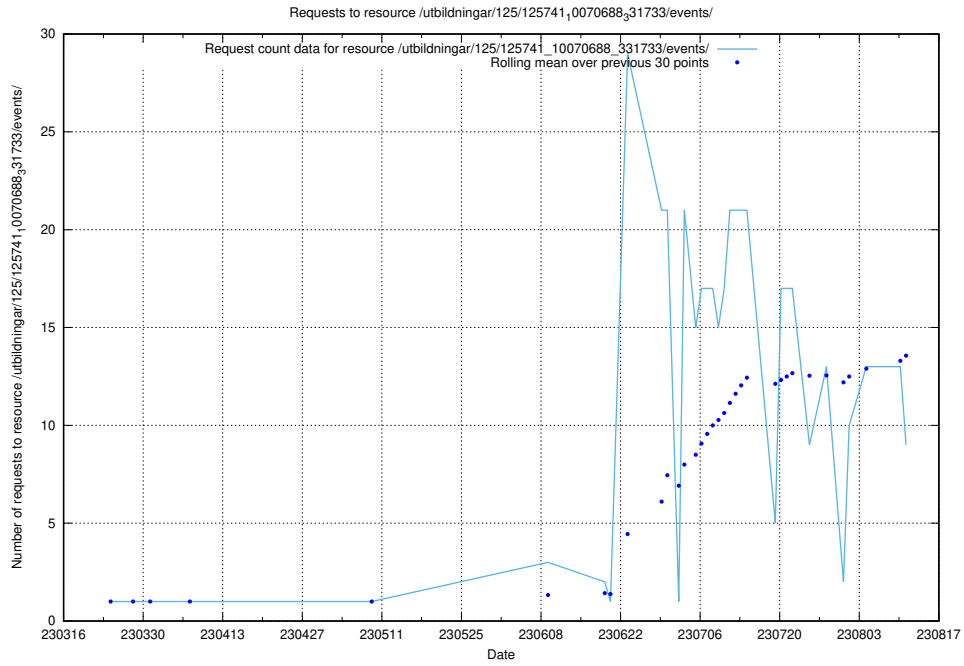

5.26 Usage of /utbildningar/125/125741_10070688_331733/events/

Here, we count the number of requests to resource /utbildningar/125/125741_10070688_331733/events/