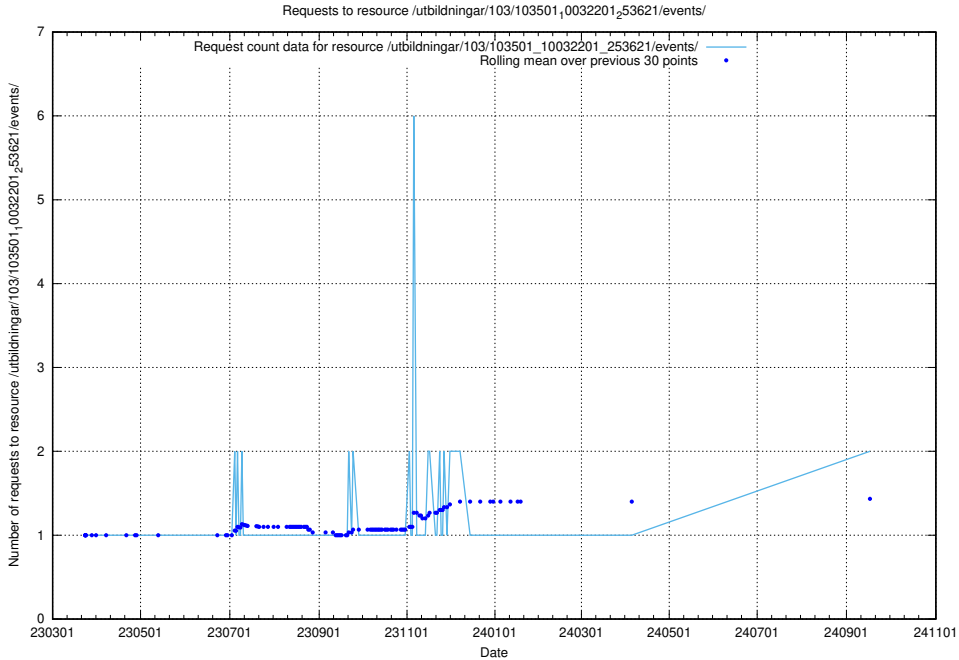

5.963 Usage of /utbildningar/103/103501_10032201_253621/events/

Here, we count the number of requests to resource /utbildningar/103/103501_10032201_253621/events/