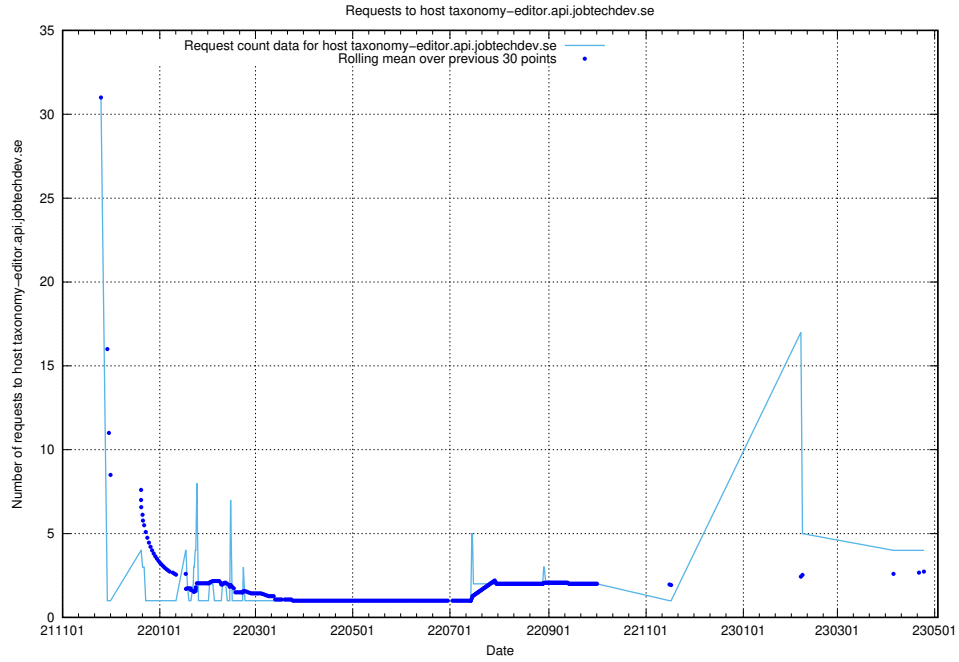

7.145 Usage of taxonomy-editor.api.jobtechdev.se

Here, we count the number of requests to host taxonomy-editor.api.jobtechdev.se.