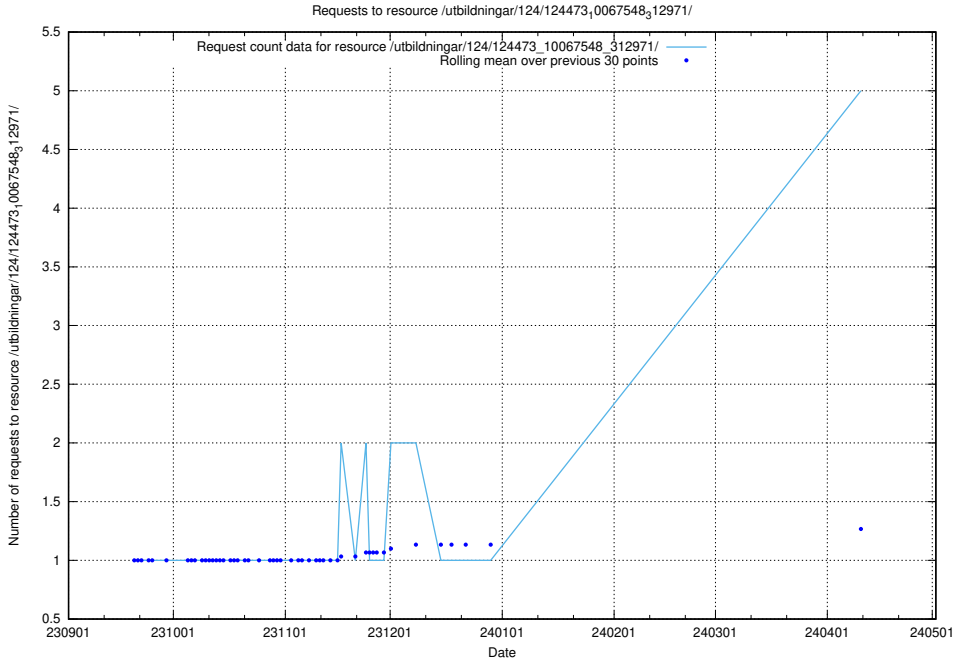

5.247 Usage of /utbildningar/124/124473_10067548_312971/

Here, we count the number of requests to resource /utbildningar/124/124473_10067548_312971/.