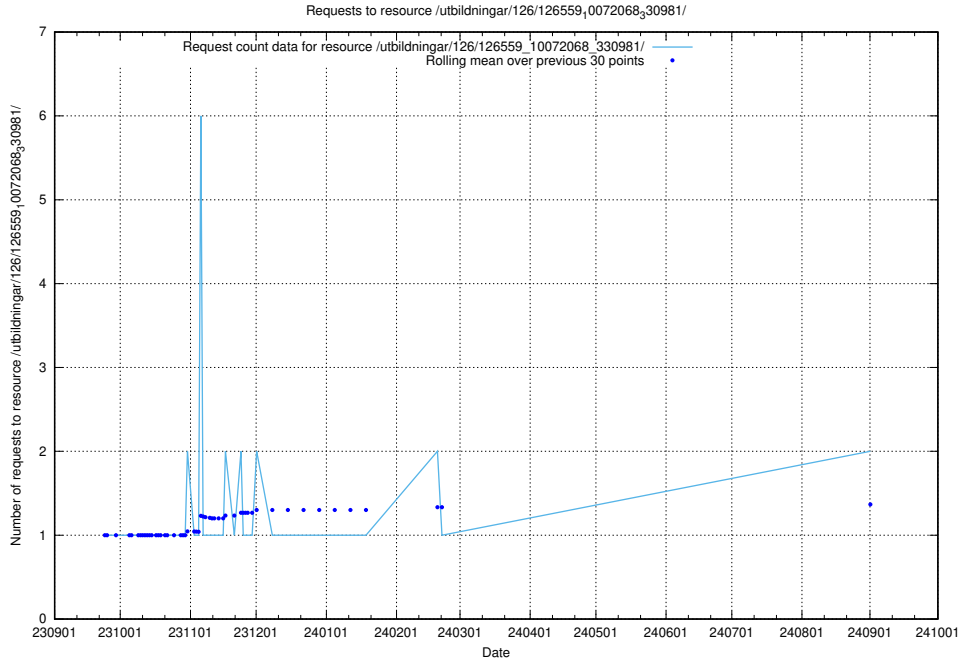

5.875 Usage of /utbildningar/126/126559_10072068_330981/

Here, we count the number of requests to resource /utbildningar/126/126559_10072068_330981/.