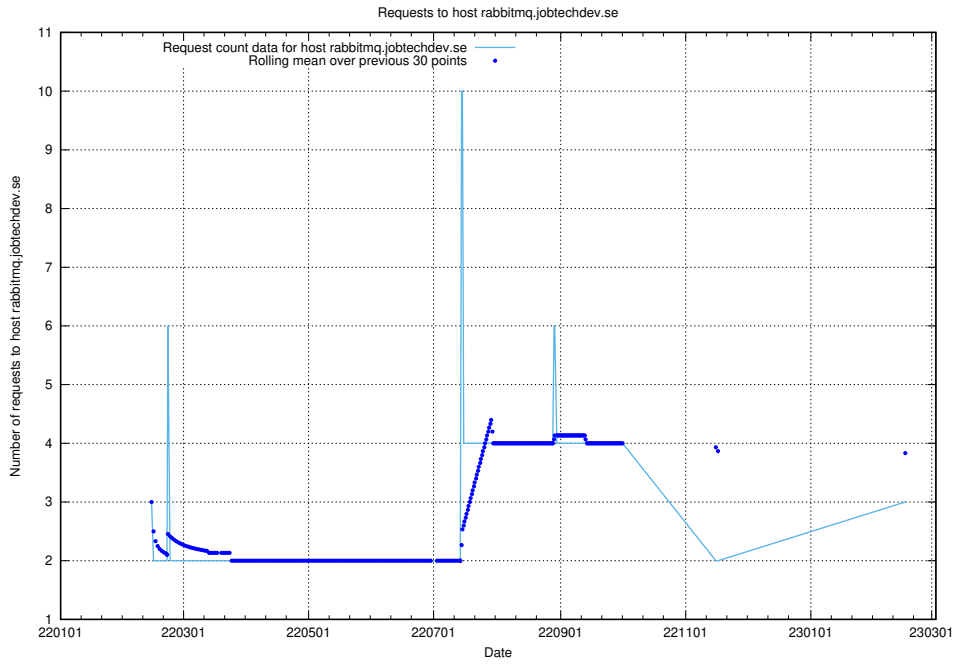

Here, we count the number of requests to host www.dev-historical-api.jobtechdev.se.

7.237 Usage of rabbitmq.jobtechdev.se

Here, we count the number of requests to host rabbitmq.jobtechdev.se.

7.238 Usage of kam-openshift-gitops.prod.services.jtech.se