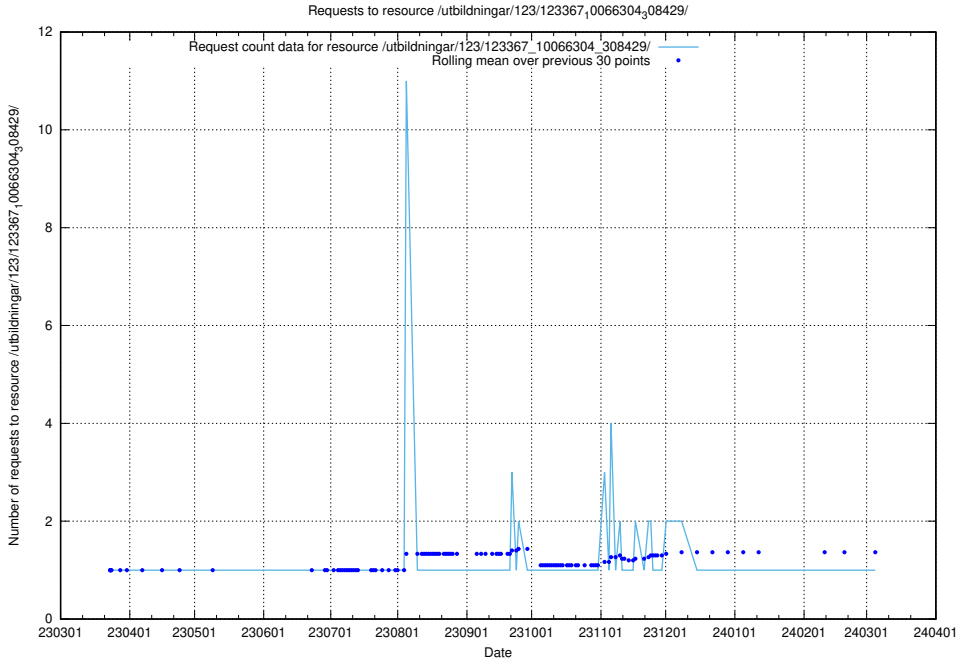

5.5318 Usage of /utbildningar/123/123367_10066304_308429/

Here, we count the number of requests to resource /utbildningar/123/123367_10066304_308429/.