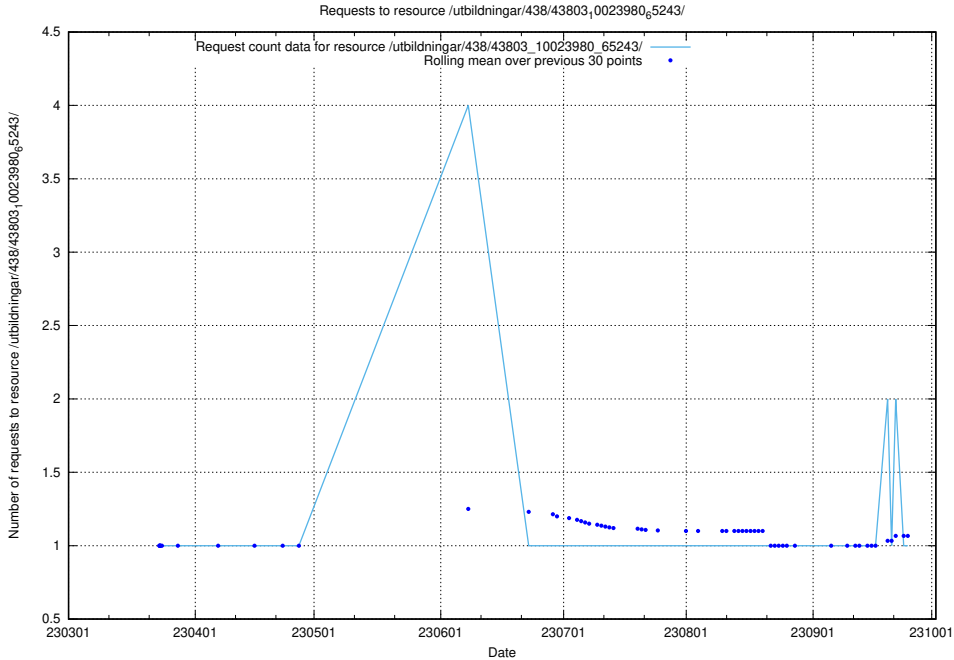

5.7127 Usage of /utbildningar/438/43803_10023980_65243/

Here, we count the number of requests to resource /utbildningar/438/43803_10023980_65243/.