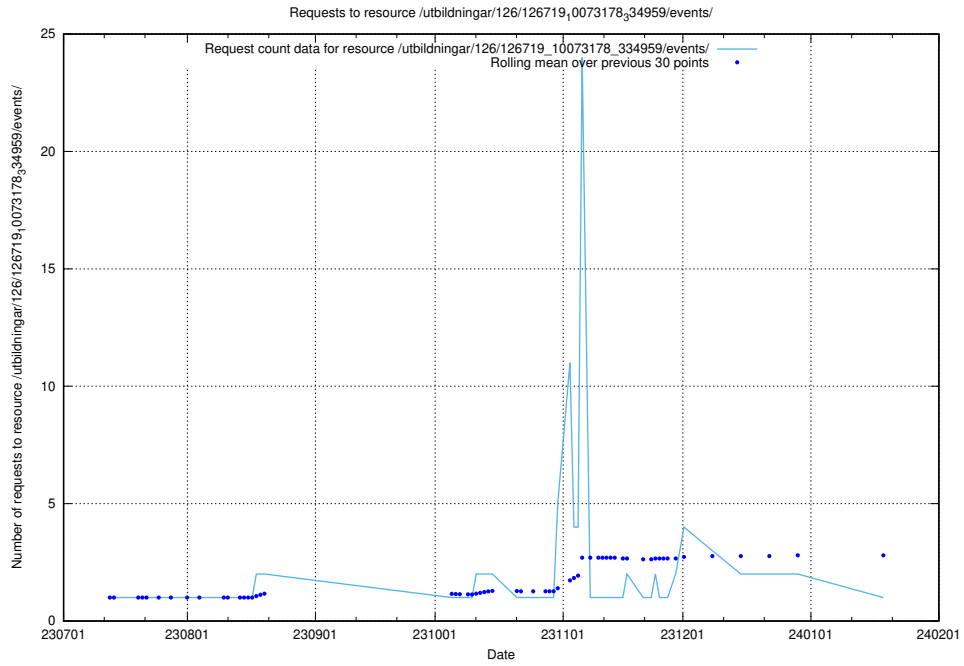

5.5892 Usage of /utbildningar/126/126719_10073178_334959/events/

Here, we count the number of requests to resource /utbildningar/126/126719_10073178_334959/events/