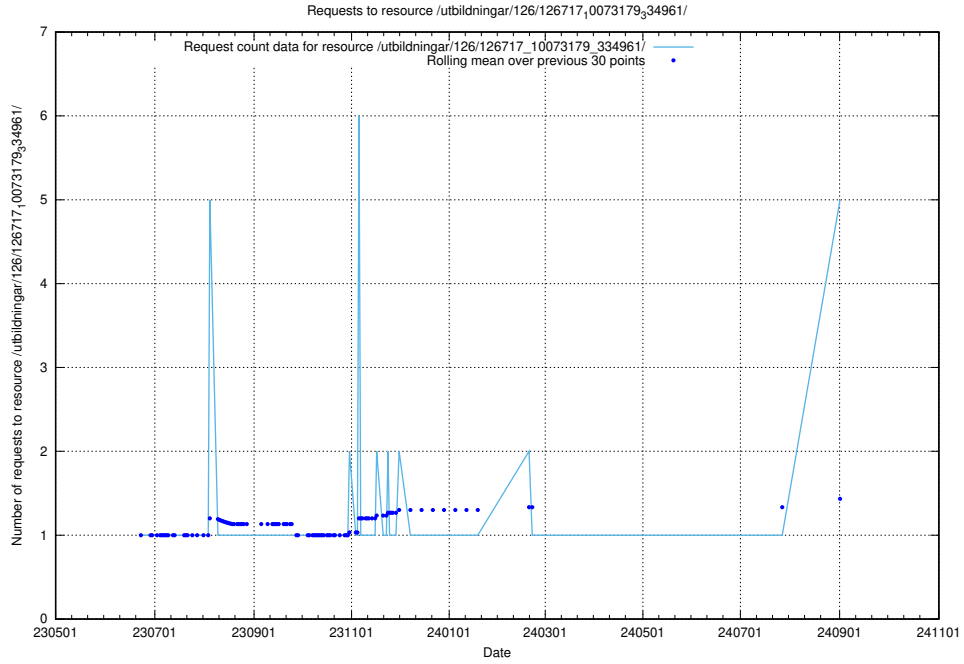

5.259 Usage of /utbildningar/126/126717_10073179_334961/

Here, we count the number of requests to resource /utbildningar/126/126717_10073179_334961/.