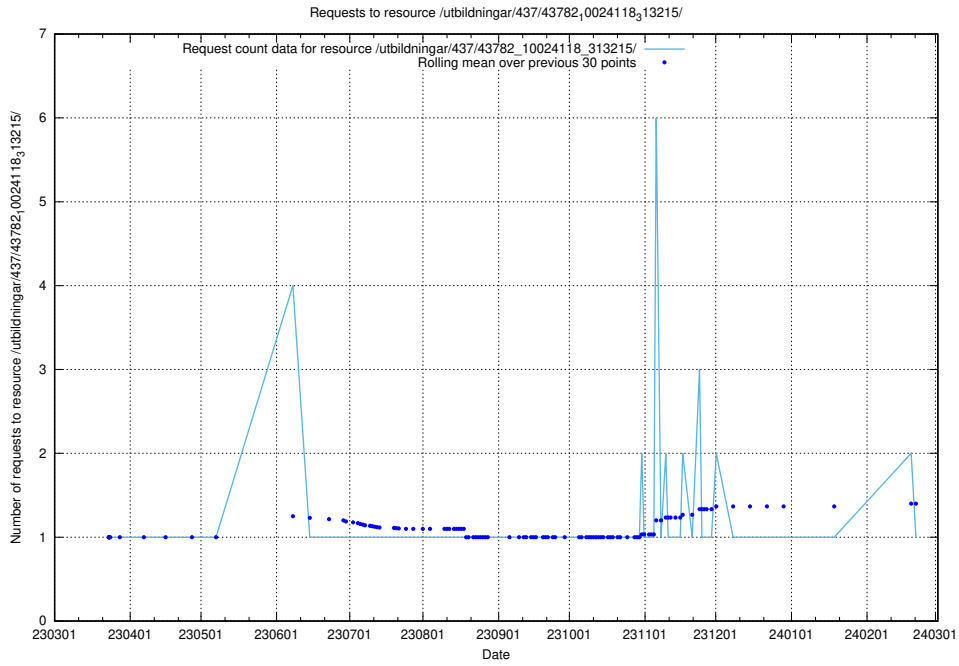

5.7146 Usage of /utbildningar/437/43782_10024118_313215/

Here, we count the number of requests to resource /utbildningar/437/43782_10024118_313215/.