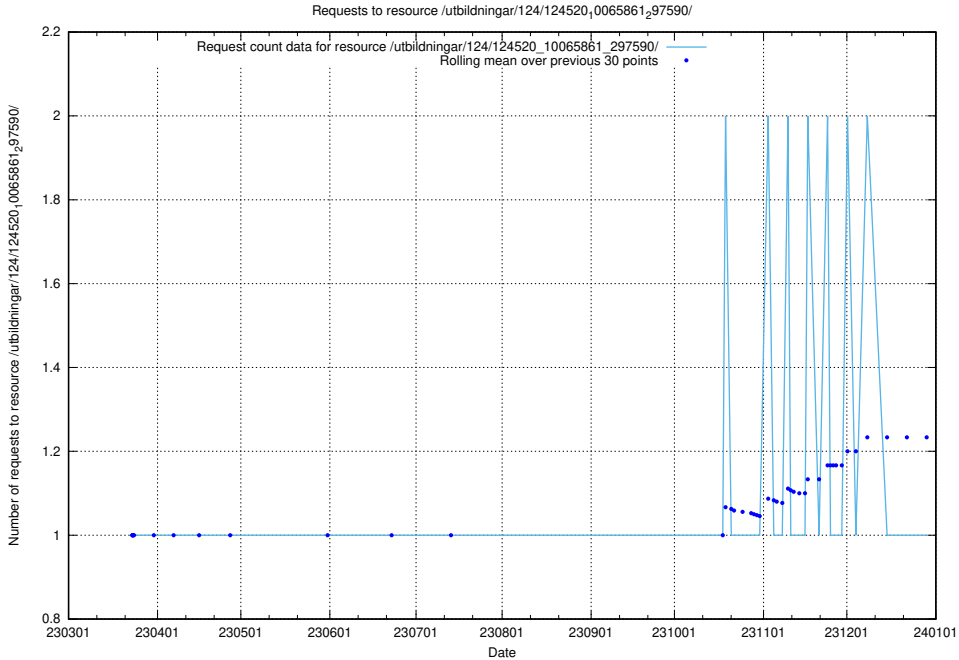

Here, we count the number of requests to resource /utbildningar/utb_emil/125/125754_10070220_334608/

5.1988 Usage of /utbildningar/124/124520_10065861_297590/

Here, we count the number of requests to resource /utbildningar/124/124520_10065861_297590/.