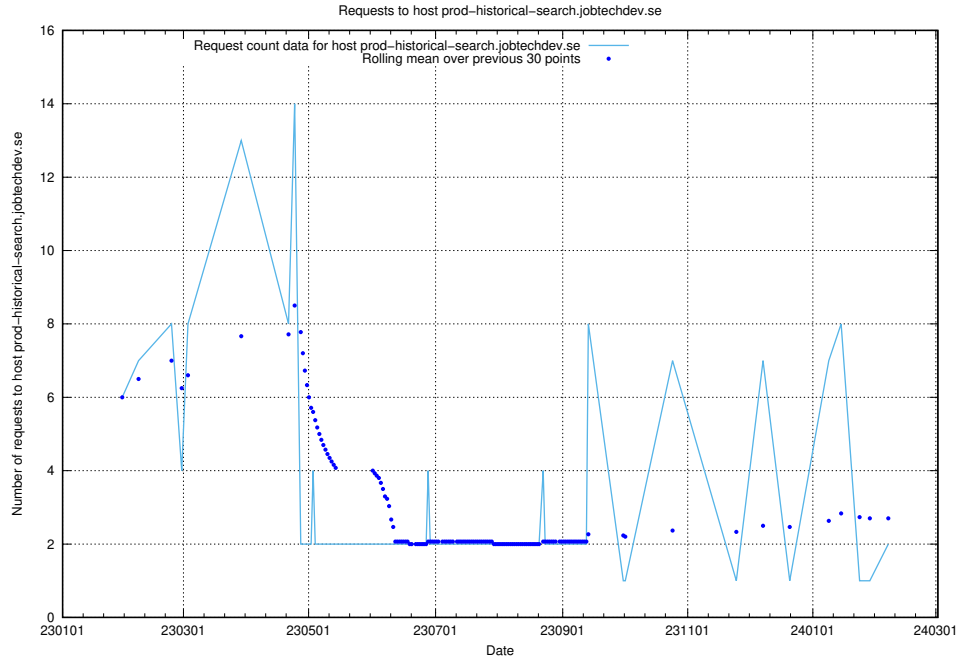

7.295 Usage of akaunting.jobtechdev.se

Here, we count the number of requests to host akaunting.jobtechdev.se.

7.296 Usage of prod-historical-search.jobtechdev.se

Here, we count the number of requests to host prod-historical-search.jobtechdev.se.