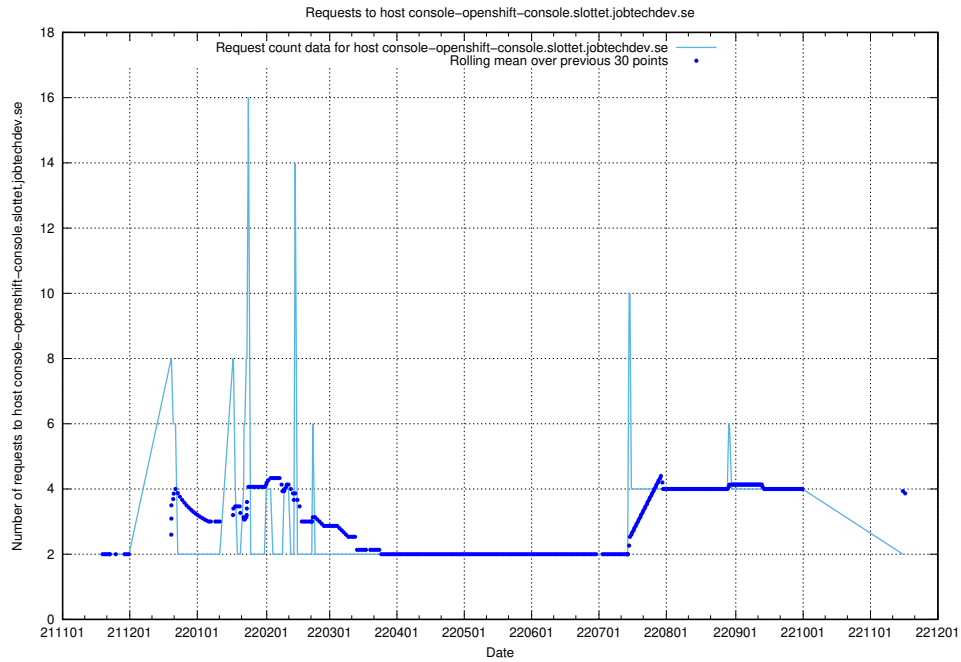

7.476 Usage of console-openshift-console.slottet.jobtechdev.se

Here, we count the number of requests to host console-openshift-console.slottet.jobtechdev.se.

7.477 Usage of `blog.mattermost2.jobtechdev.se`