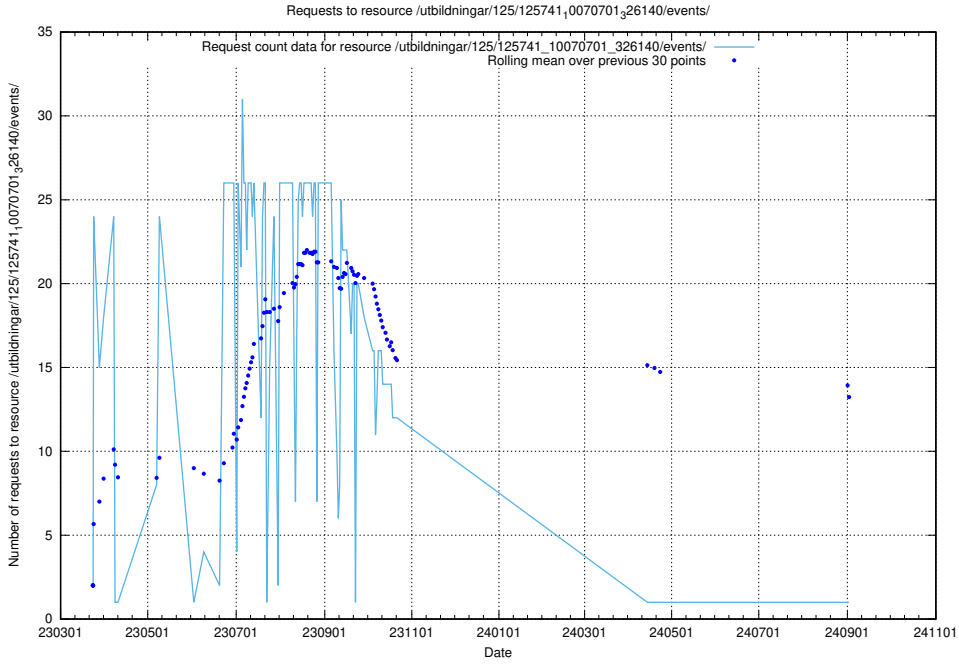

5.7051 Usage of /utbildningar/125/125741_10070701_326140/events/

Here, we count the number of requests to resource /utbildningar/125/125741_10070701_326140/events/