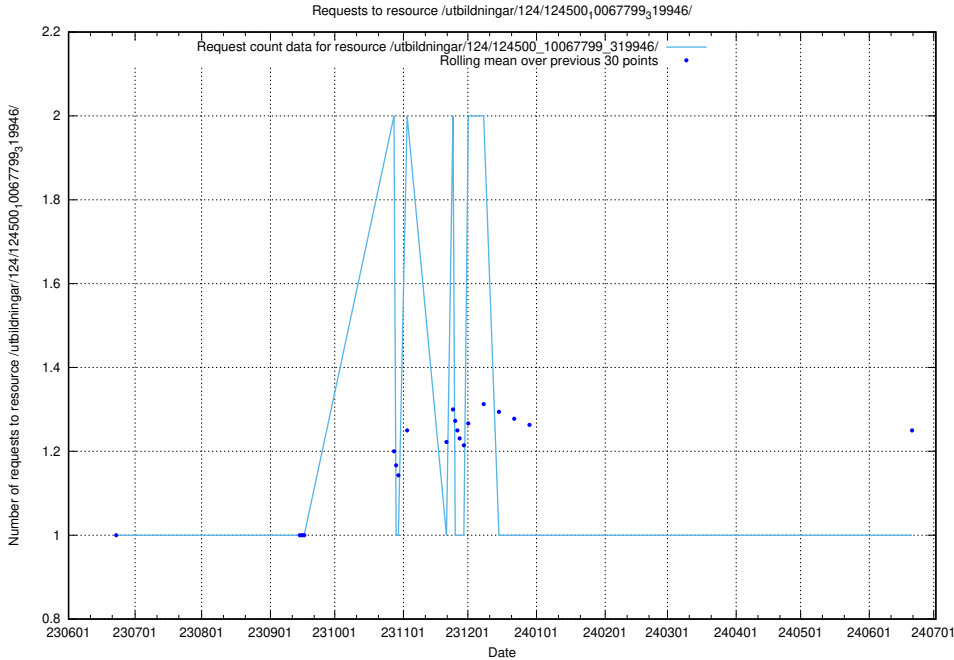

5.6518 Usage of /utbildningar/124/124500_10067799_319946/

Here, we count the number of requests to resource /utbildningar/124/124500_10067799_319946/.