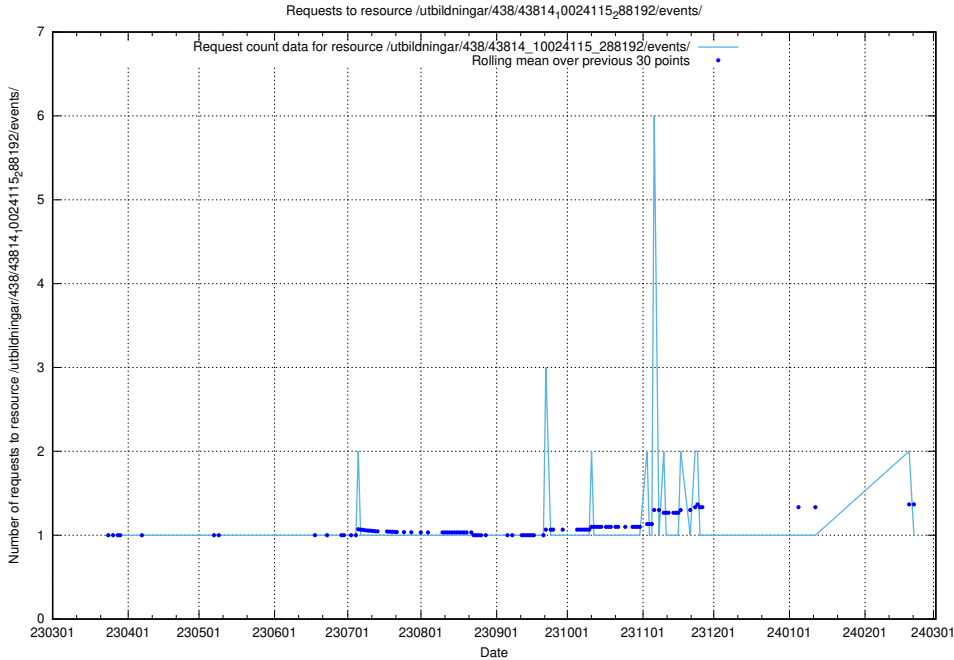

5.6947 Usage of /utbildningar/438/43814_10024115_288192/events/

Here, we count the number of requests to resource /utbildningar/438/43814_10024115_288192/events/.