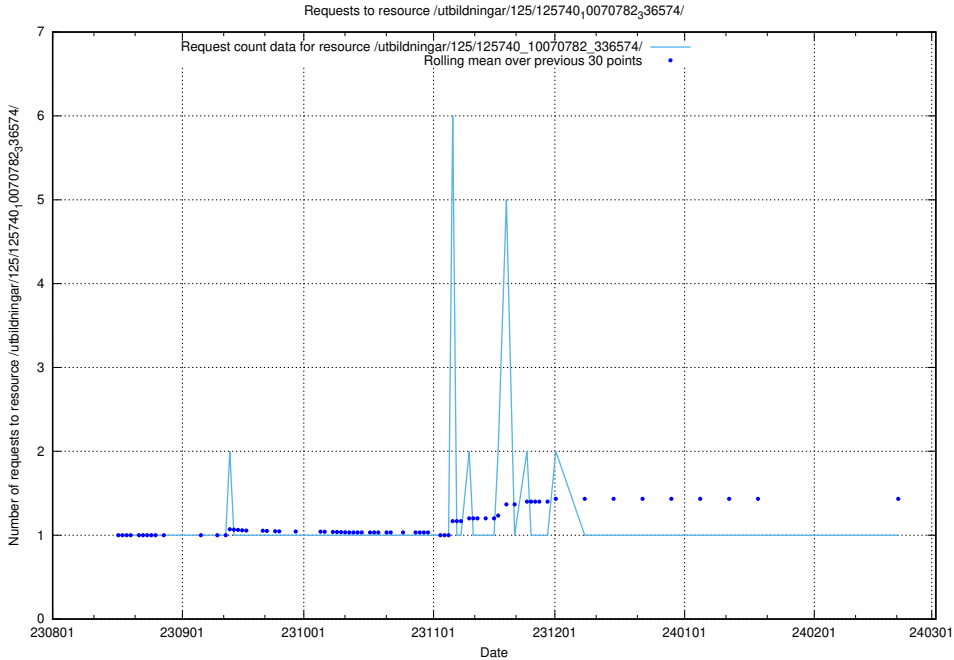

5.5566 Usage of /utbildningar/125/125740_10070782_336574/

Here, we count the number of requests to resource /utbildningar/125/125740_10070782_336574/.