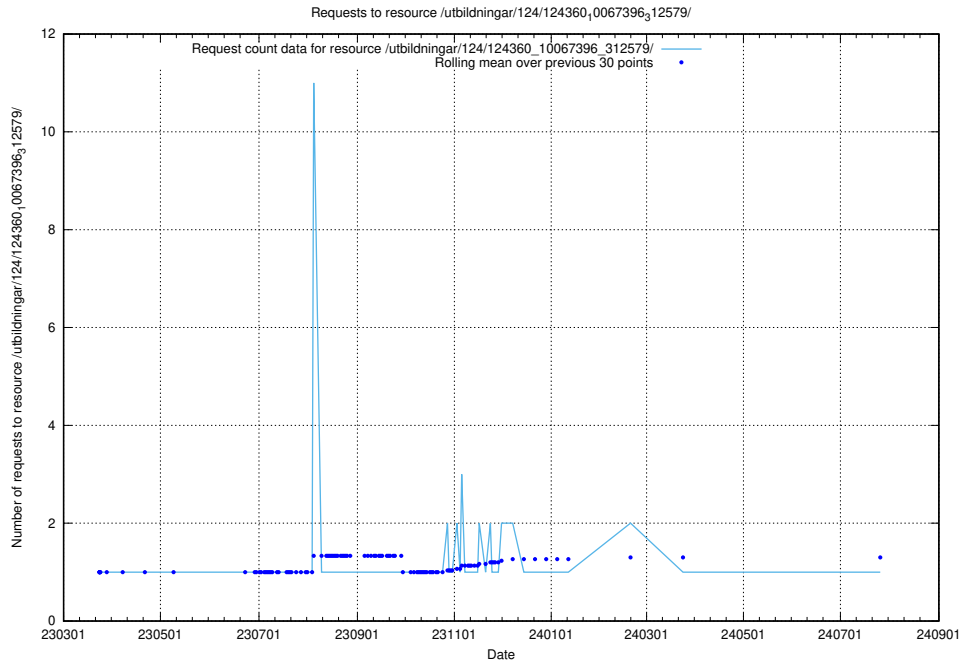

5.4586 Usage of /utbildningar/124/124360_10067396_312579/

Here, we count the number of requests to resource /utbildningar/124/124360_10067396_312579/.