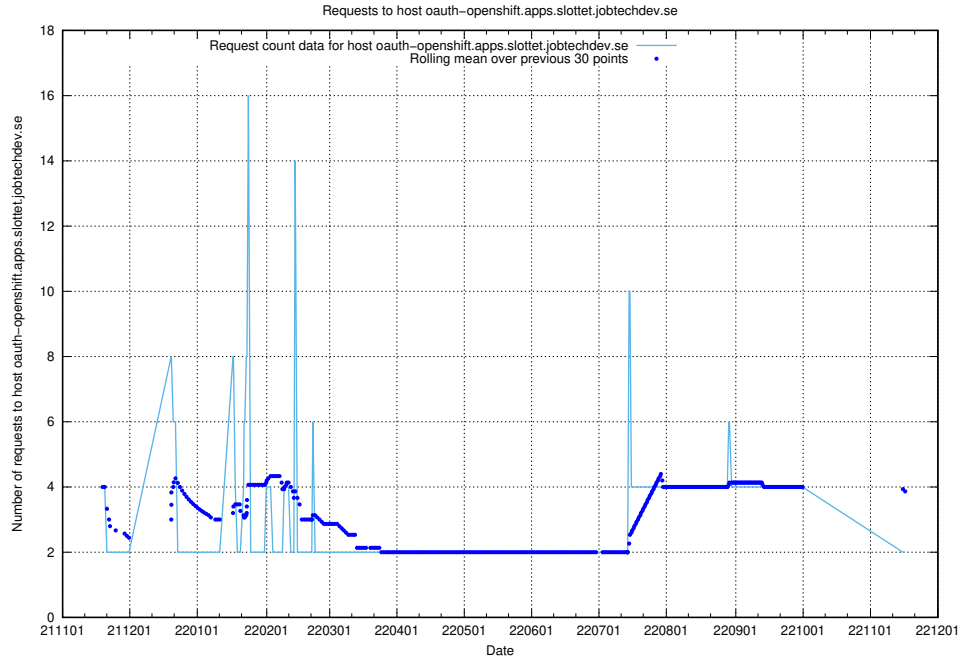

7.473 Usage of `oauth-openshift.apps.slottet.jobtechdev.se`

Here, we count the number of requests to host `oauth-openshift.apps.slottet.jobtechdev.se`.