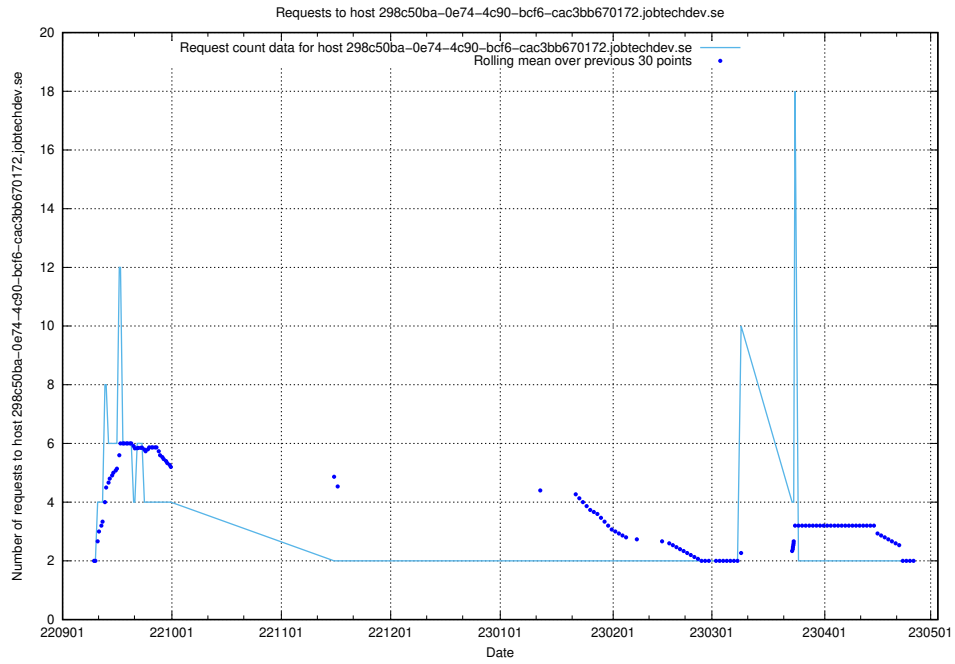

7.330 Usage of 298c50ba-0e74-4c90-bcf6-cac3bb670172.jobtechdev.se

Here, we count the number of requests to host 298c50ba-0e74-4c90-bcf6-cac3bb670172.jobtechdev.se.