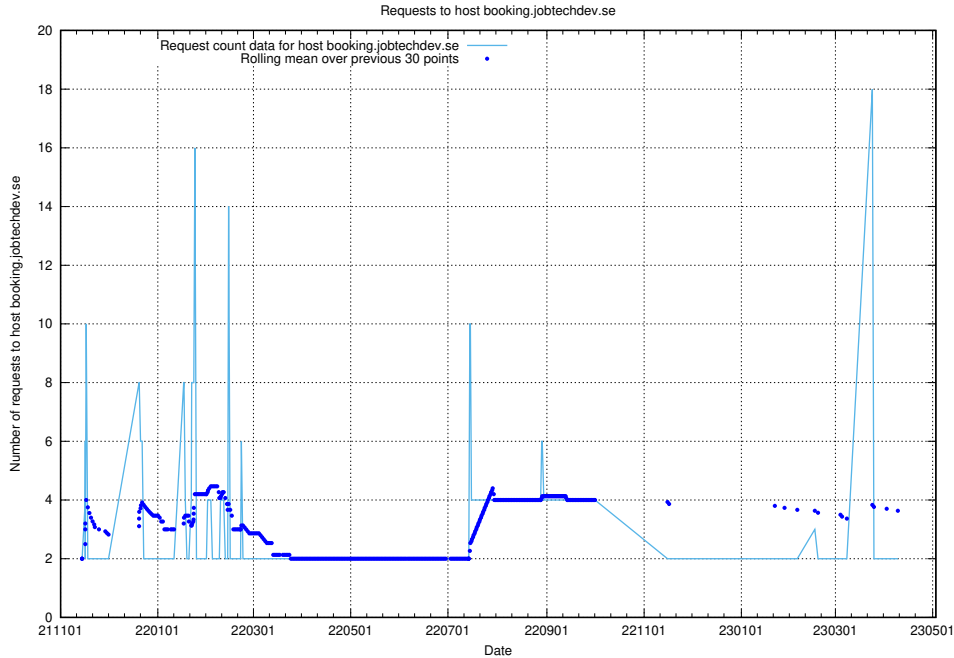

7.285 Usage of booking.jobtechdev.se

Here, we count the number of requests to host booking.jobtechdev.se.