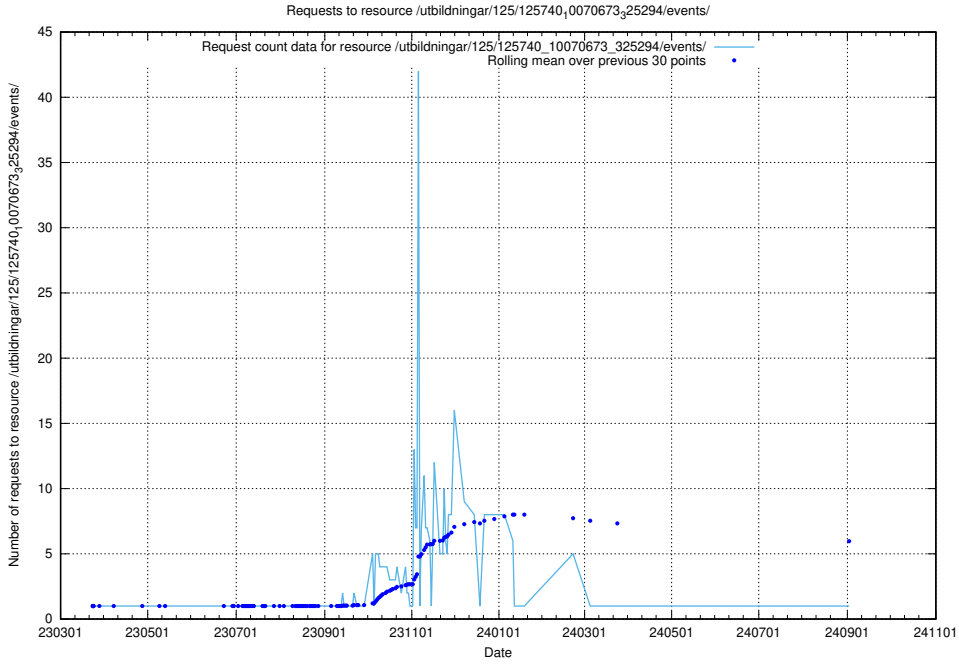

5.1124 Usage of /utbildningar/125/125740_10070673_325294/events/

Here, we count the number of requests to resource /utbildningar/125/125740_10070673_325294/events/