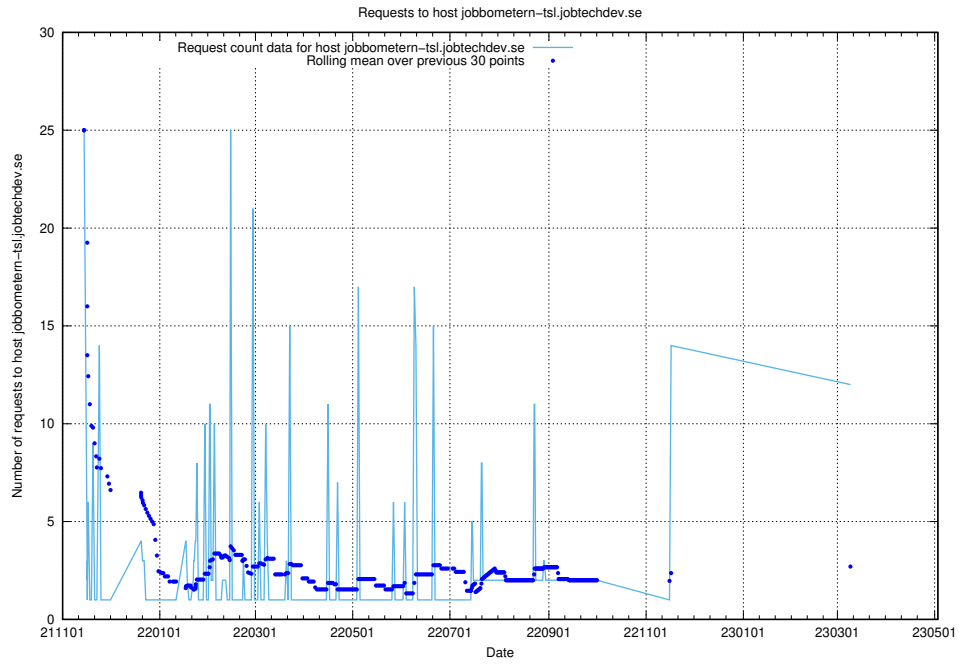

7.64 Usage of `jobbometern-tsl.jobtechdev.se`

Here, we count the number of requests to host `jobbometern-tsl.jobtechdev.se`.