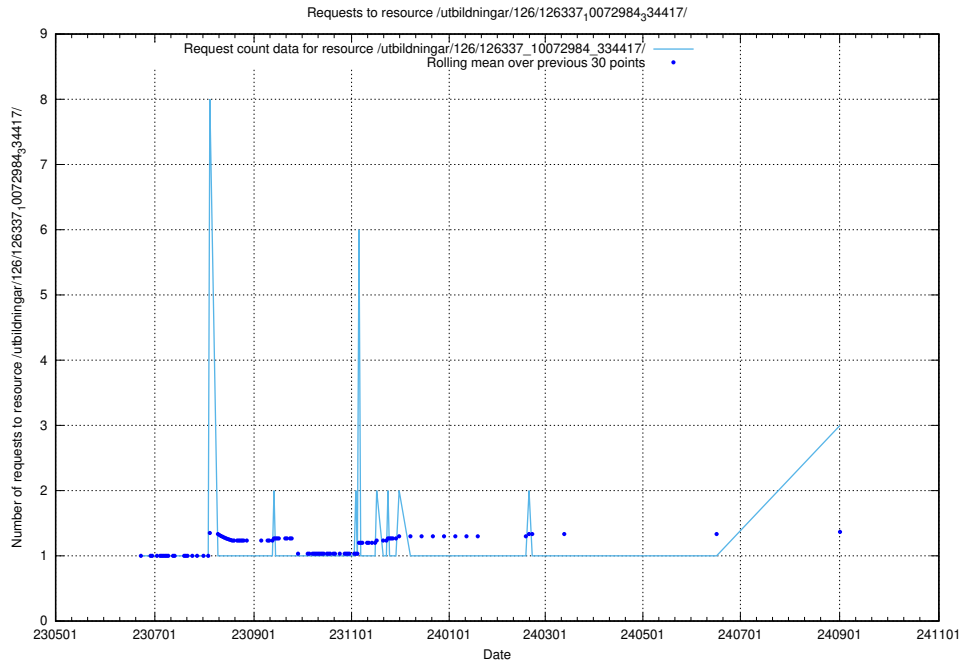

5.529 Usage of /utbildningar/126/126337_10072984_334417/

Here, we count the number of requests to resource /utbildningar/126/126337_10072984_334417/.