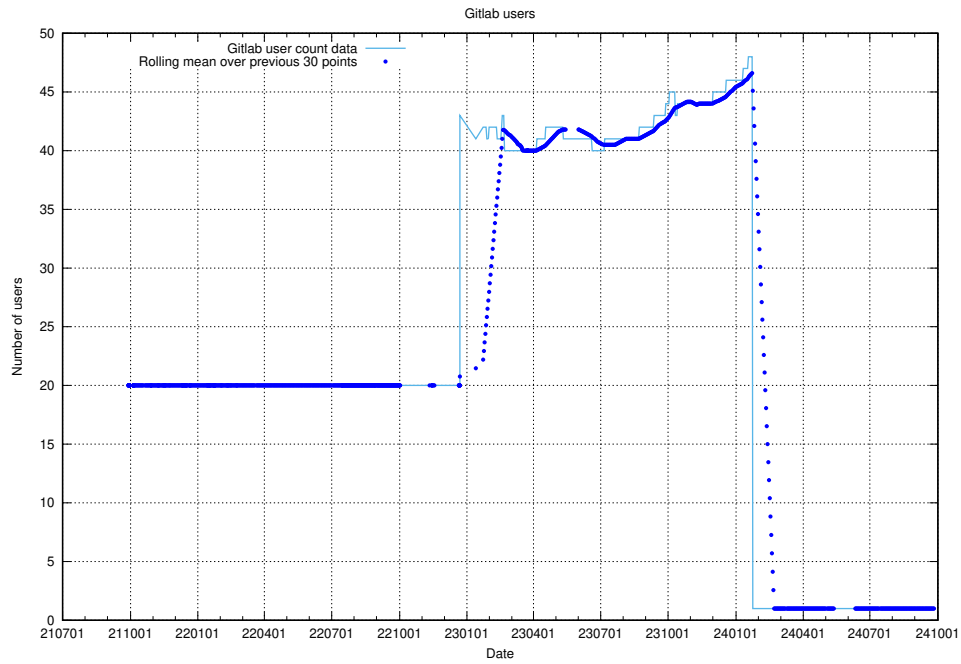

6 Gitlab

This section summarises the state of [JobTech's code repositories](https://gitlab.com/arbetsformedlingen)⁷.

6.1 User count

A graph of users in JobTech's official code repository.

⁷<https://gitlab.com/arbetsformedlingen>