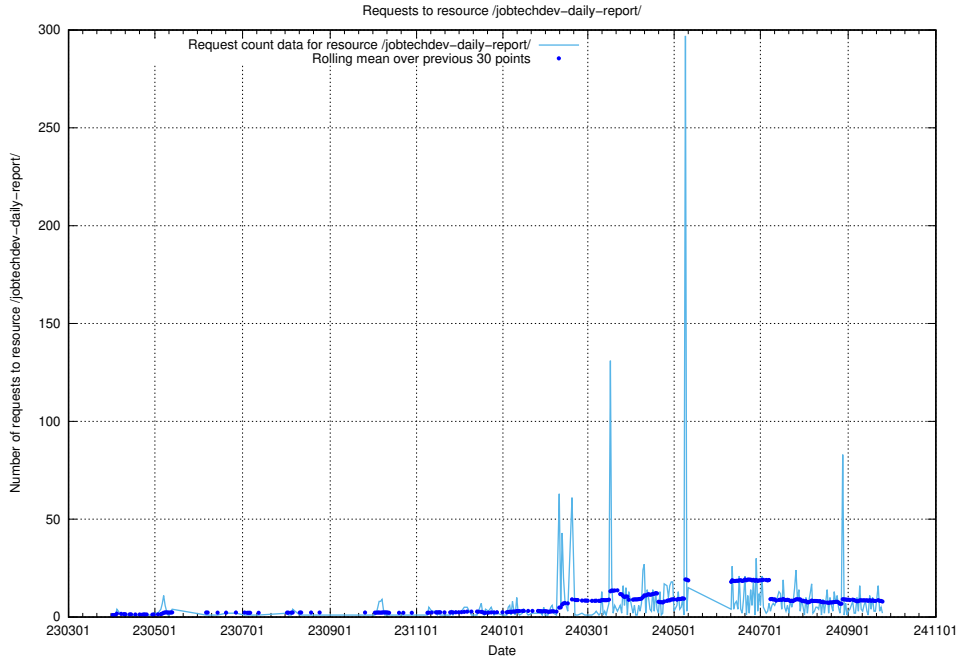

5.1048 Usage of /jobtechdev-daily-report/

Here, we count the number of requests to resource /jobtechdev-daily-report/.