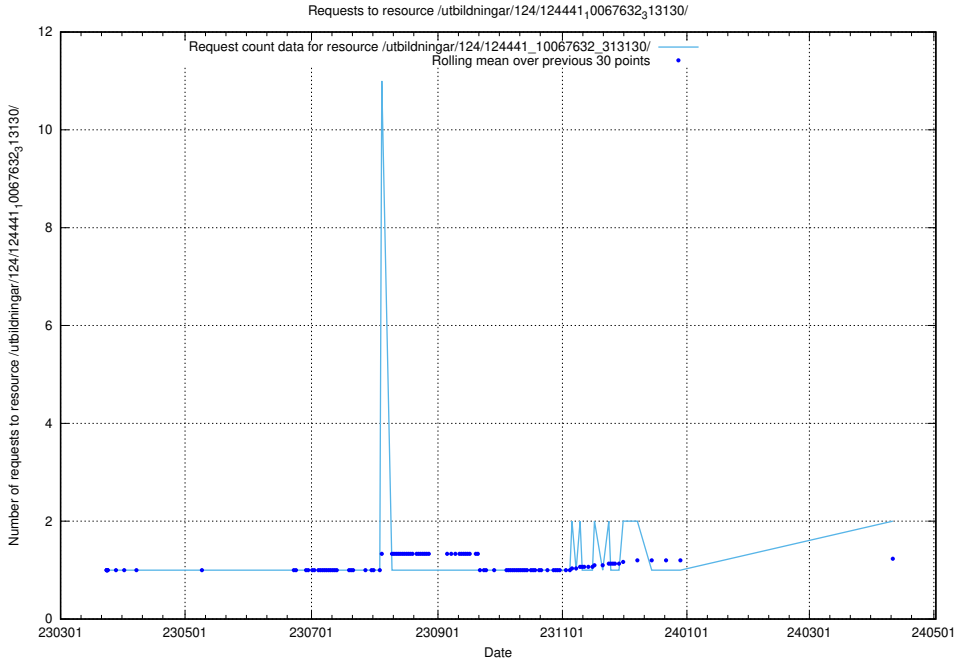

5.800 Usage of /utbildningar/124/124441_10067632_313130/

Here, we count the number of requests to resource /utbildningar/124/124441_10067632_313130/.