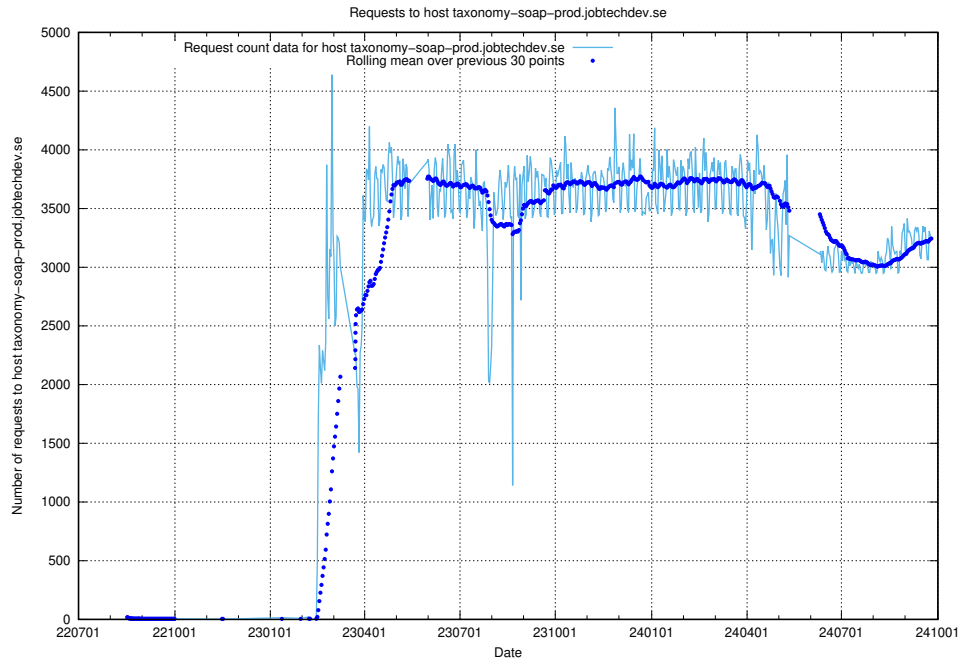

7.15 Usage of taxonomy-soap-prod.jobtechdev.se

Here, we count the number of requests to host taxonomy-soap-prod.jobtechdev.se.