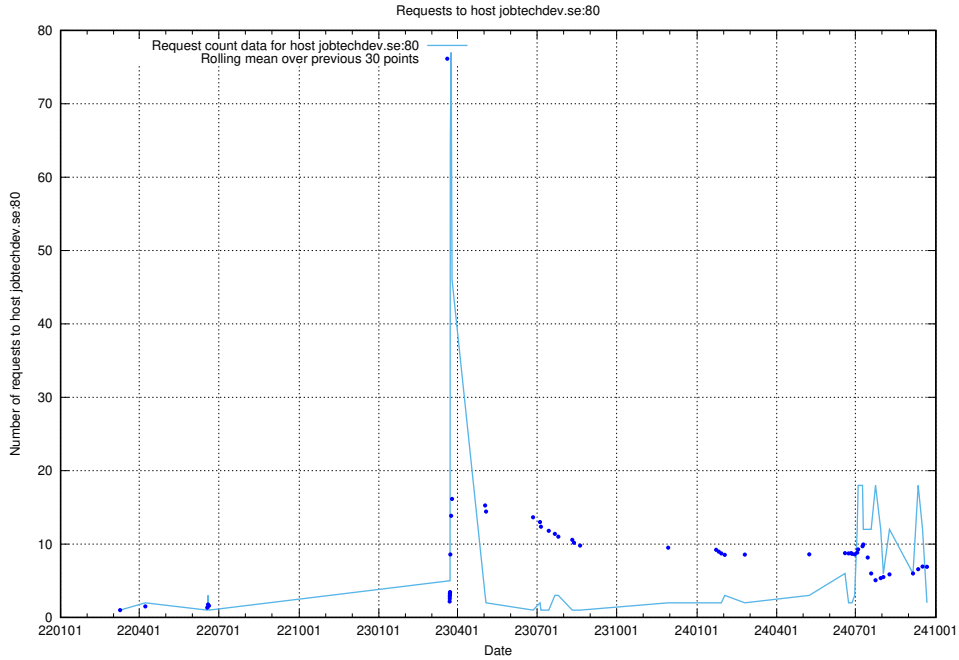

7.509 Usage of jobtechdev.se:80

Here, we count the number of requests to host jobtechdev.se:80.

7.510 Usage of www.jobtechdev.se:9080

Here, we count the number of requests to host www.jobtechdev.se:9080.