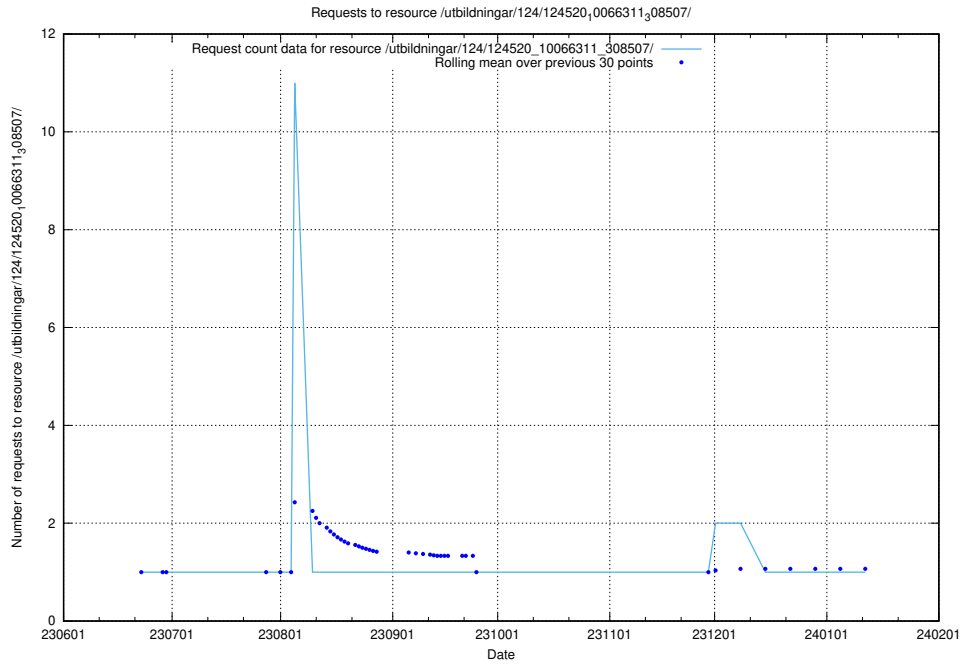

5.6494 Usage of /utbildningar/124/124520_10066311_308507/

Here, we count the number of requests to resource /utbildningar/124/124520_10066311_308507/.