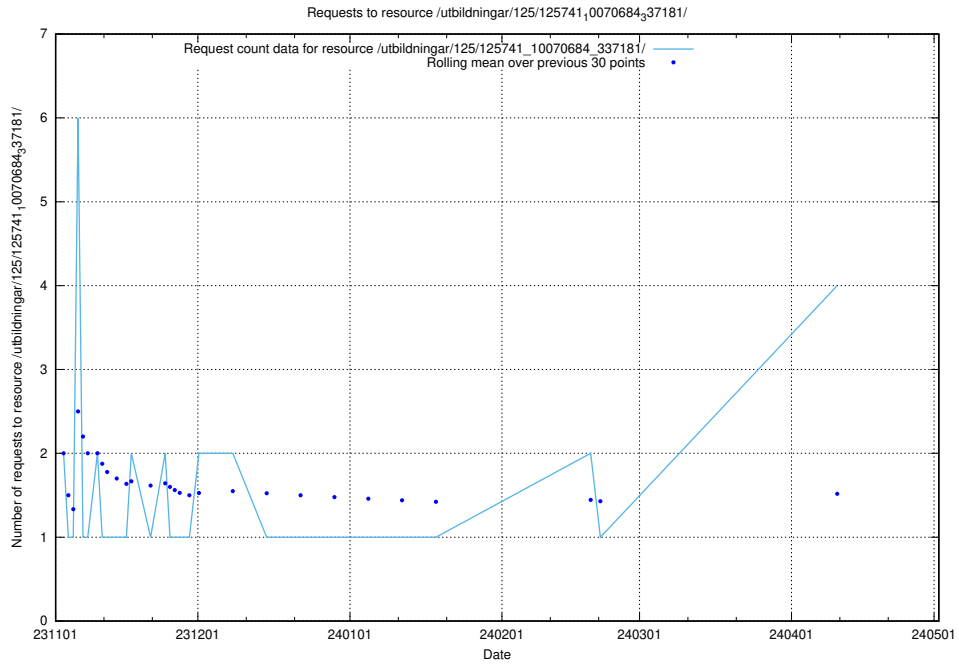

5.347 Usage of /utbildningar/125/125741_10070684_337181/

Here, we count the number of requests to resource /utbildningar/125/125741_10070684_337181/.