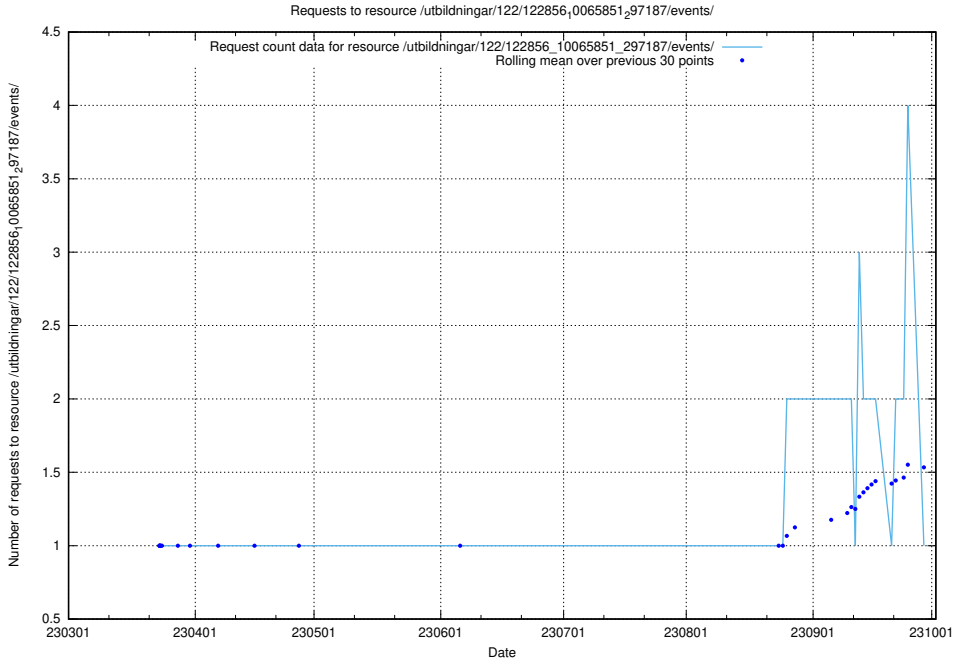

Here, we count the number of requests to resource /taxonomy/version/13/query/sun-field-hierarchy-level-3/.

5.5950 Usage of /utbildningar/122/122856_10065851_297187/events/

Here, we count the number of requests to resource /utbildningar/122/122856_10065851_297187/events/