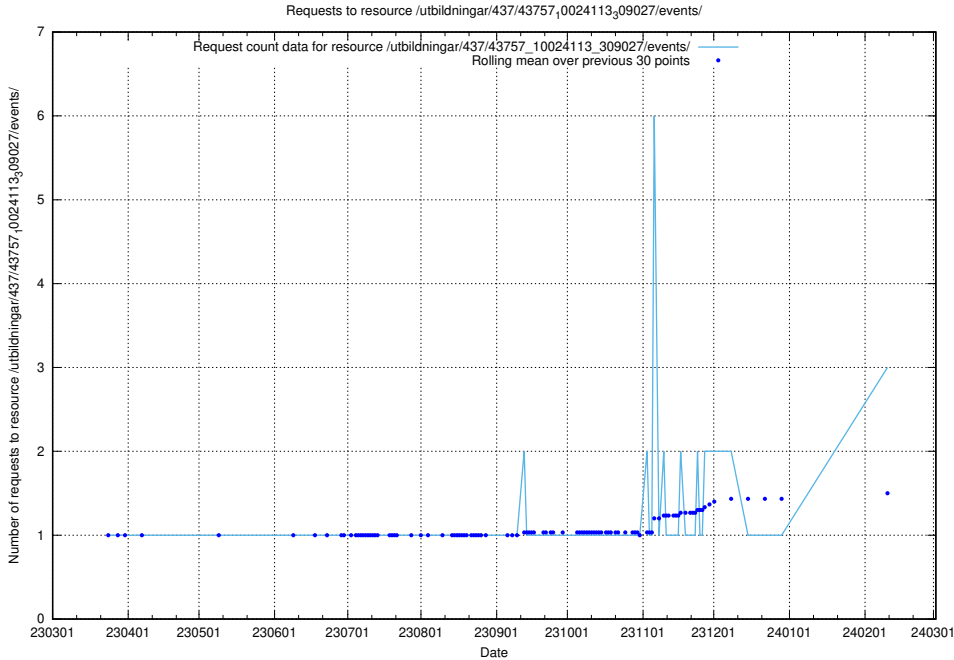

5.568 Usage of /utbildningar/437/43757_10024113_309027/events/

Here, we count the number of requests to resource /utbildningar/437/43757_10024113_309027/events/.