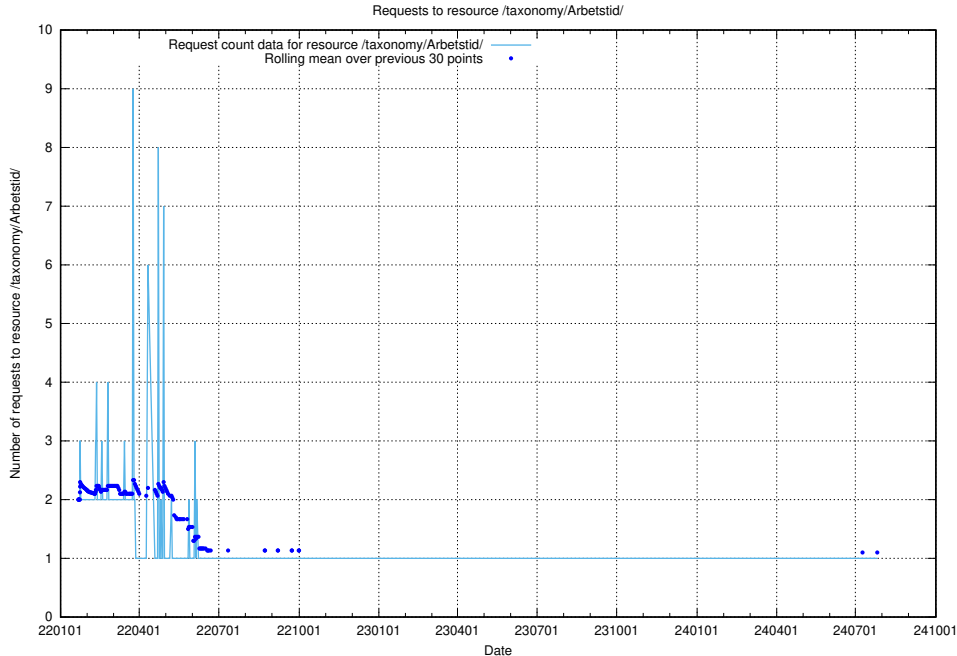

5.2568 Usage of /taxonomy/Arbetstid/

Here, we count the number of requests to resource /taxonomy/Arbetstid/.