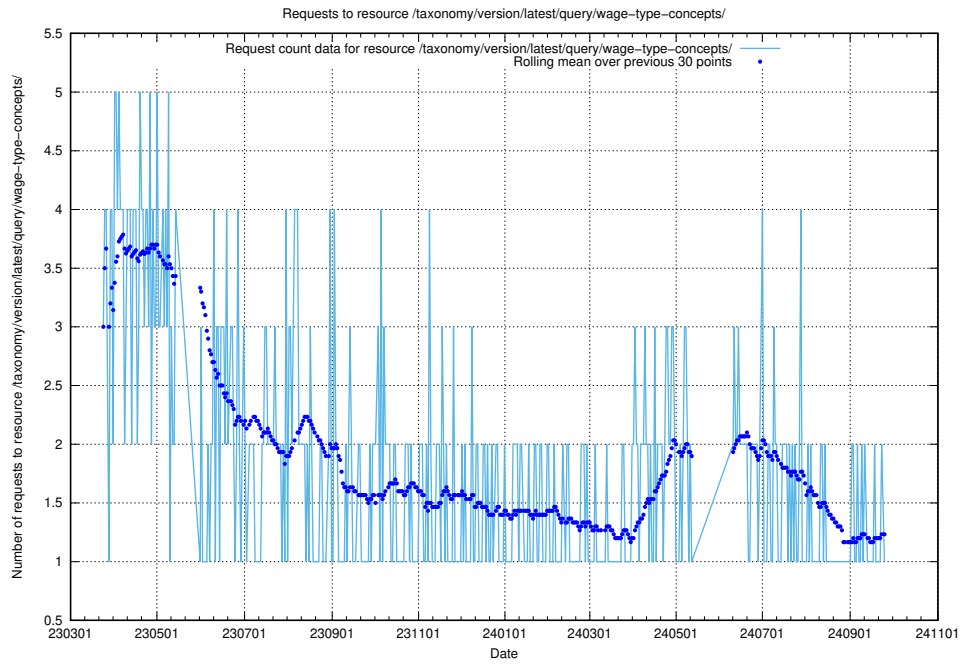

5.6822 Usage of /taxonomy/version/latest/query/wage-type-concepts/

Here, we count the number of requests to resource /taxonomy/version/latest/query/wage-type-concepts/.