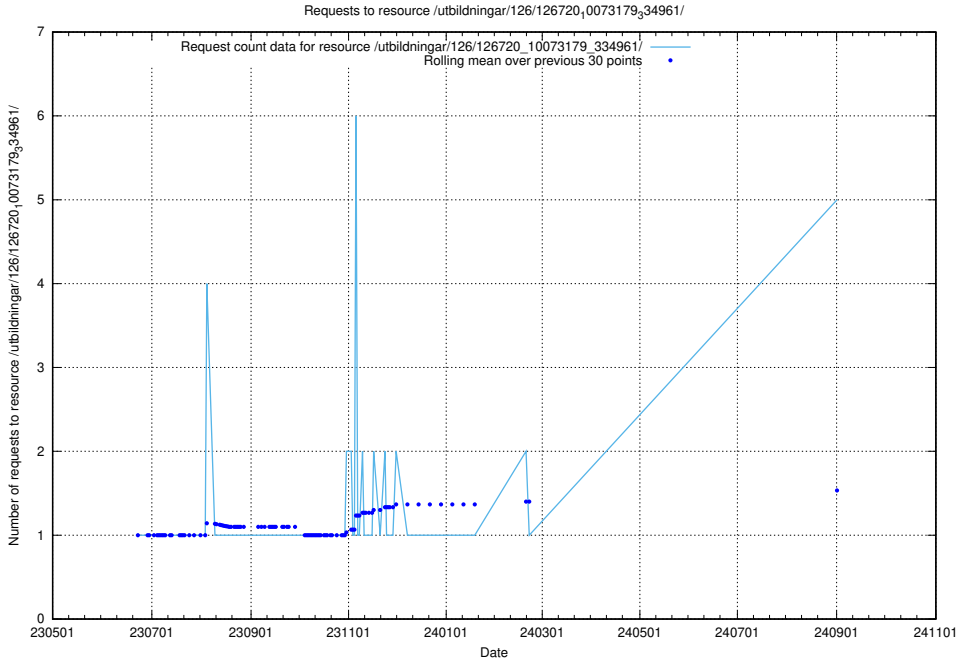

5.258 Usage of /utbildningar/126/126720_10073179_334961/

Here, we count the number of requests to resource /utbildningar/126/126720_10073179_334961/.