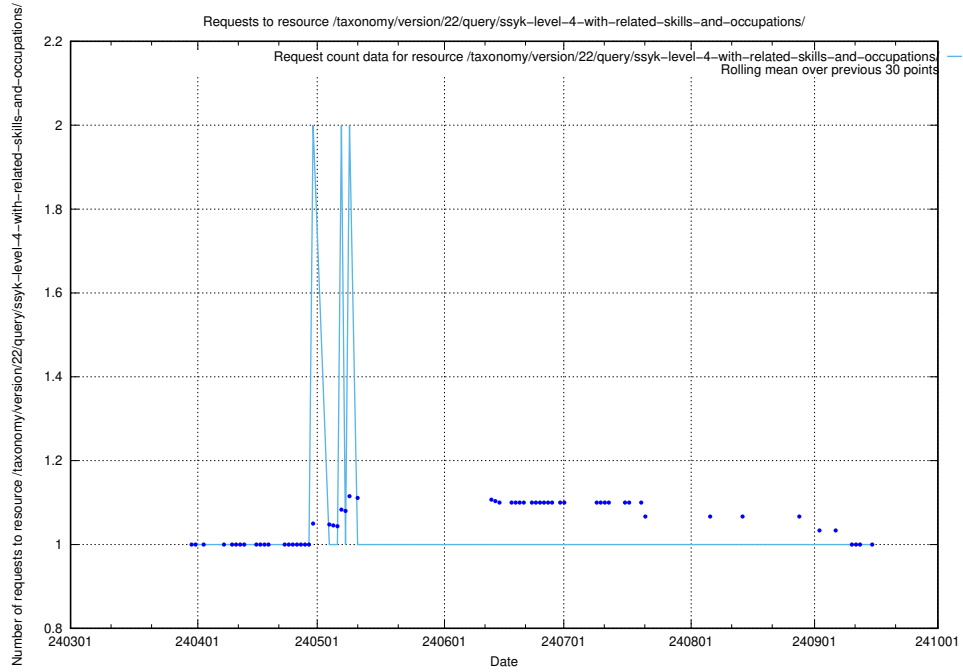

5.2427 Usage of /taxonomy/version/22/query/ssyk-level-4-with-related-isco-level-4-groups/

Here, we count the number of requests to resource /taxonomy/version/22/query/ssyk-level-4-with-related-isco-level-4-groups/.