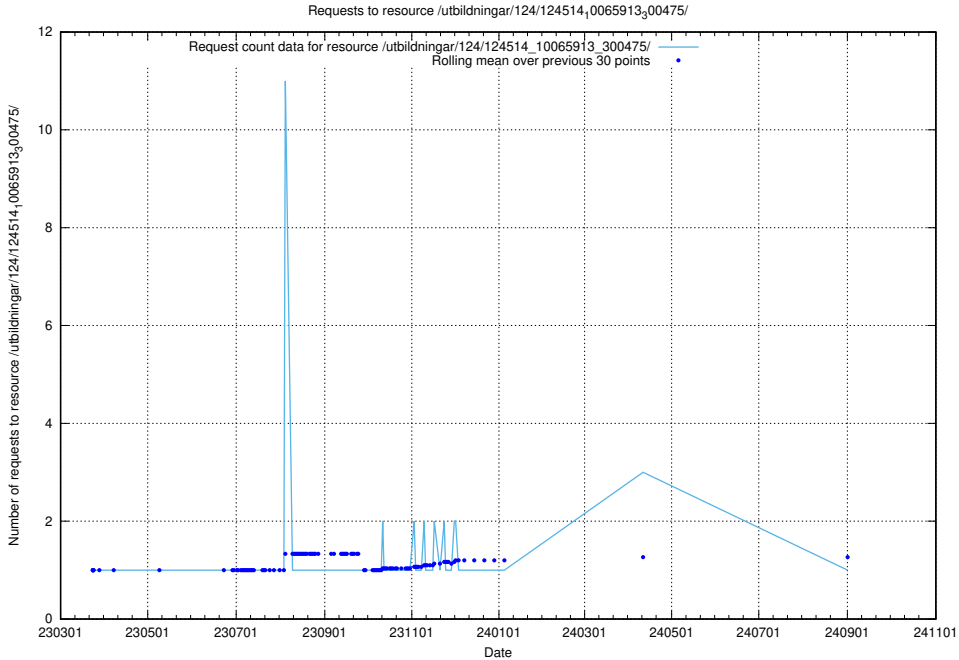

5.2756 Usage of /utbildningar/124/124514_10065913_300475/

Here, we count the number of requests to resource /utbildningar/124/124514_10065913_300475/.