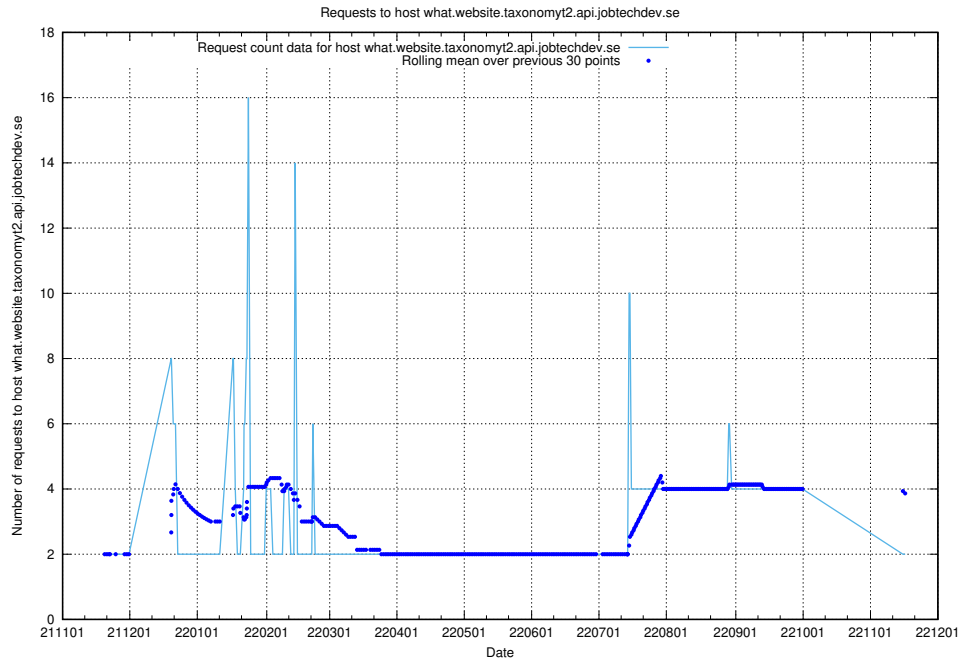

7.456 Usage of what.website.taxonomy2.api.jobtechdev.se

Here, we count the number of requests to host what.website.taxonomy2.api.jobtechdev.se.