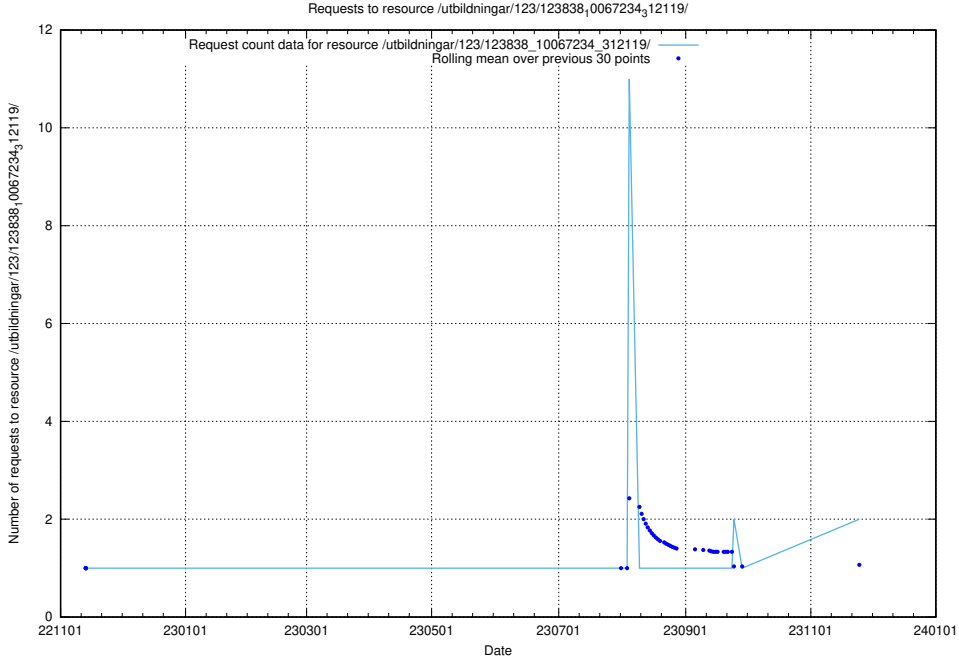

Here, we count the number of requests to resource /utbildningar/123/123367_10065864_333174/events/

5.1031 Usage of /utbildningar/123/123838_10067234_312119/

Here, we count the number of requests to resource /utbildningar/123/123838_10067234_312119/.