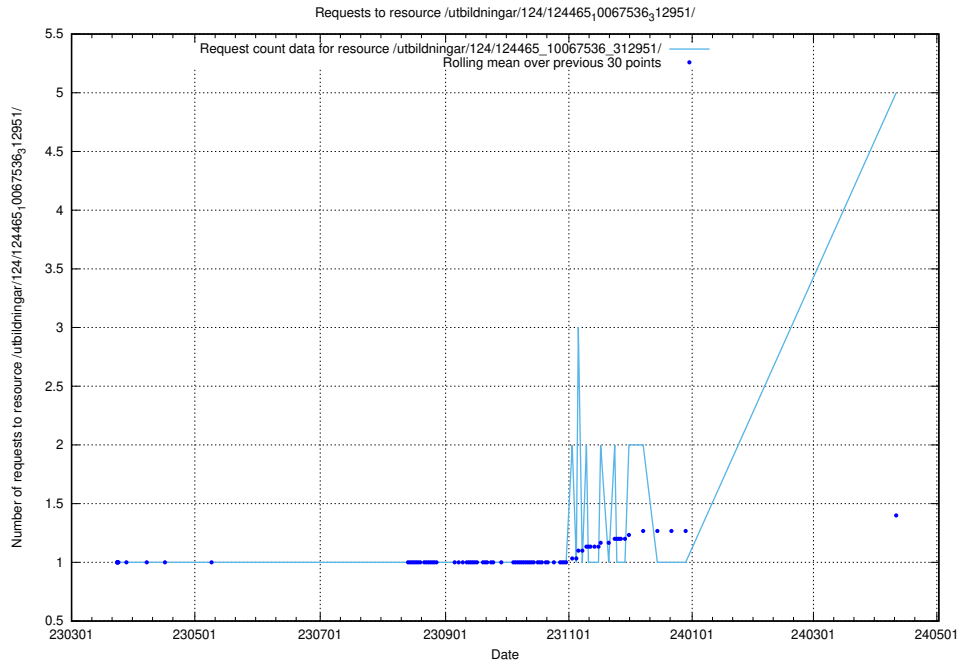

5.237 Usage of /utbildningar/124/124465_10067536_312951/

Here, we count the number of requests to resource /utbildningar/124/124465_10067536_312951/.