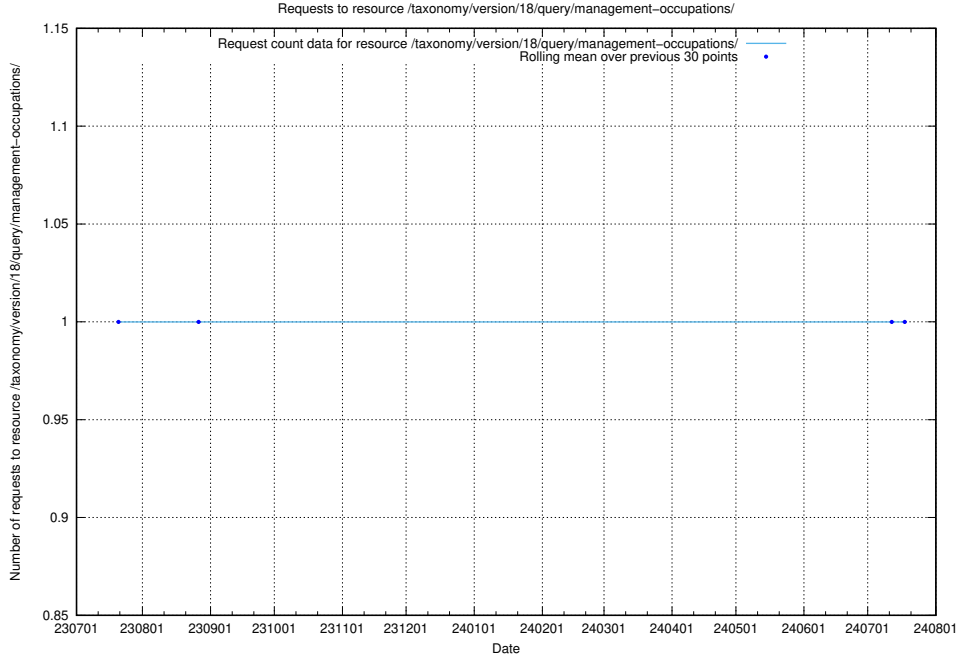

5.5767 Usage of /taxonomy/version/18/query/management-occupations/

Here, we count the number of requests to resource /taxonomy/version/18/query/management-occupations/.