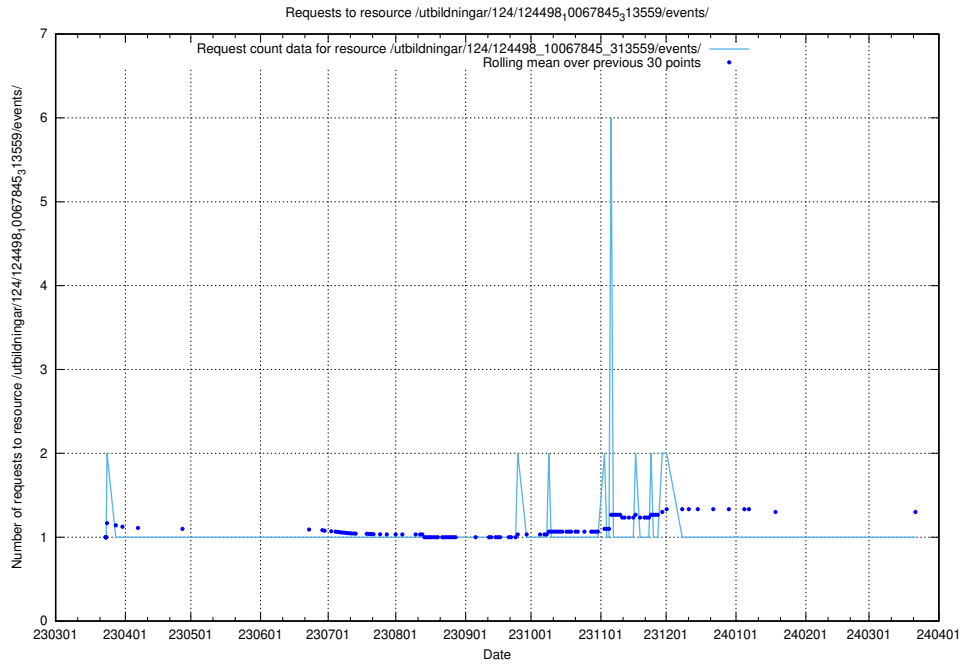

5.3487 Usage of /utbildningar/124/124498_10067845_313559/events/

Here, we count the number of requests to resource /utbildningar/124/124498_10067845_313559/events/