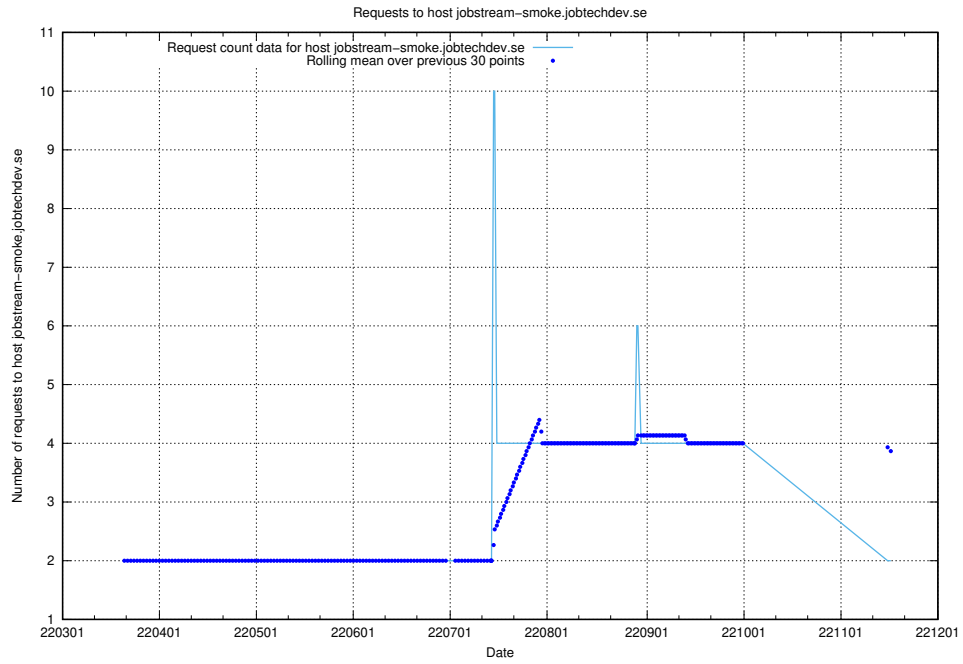

7.497 Usage of `jobstream-smoke.jobtechdev.se`

Here, we count the number of requests to host `jobstream-smoke.jobtechdev.se`.

7.498 Usage of jobad-enrichments-internal-standby-api.jobtechdev.se

Here, we count the number of requests to host jobad-enrichments-internal-standby-api.jobtechdev.se.