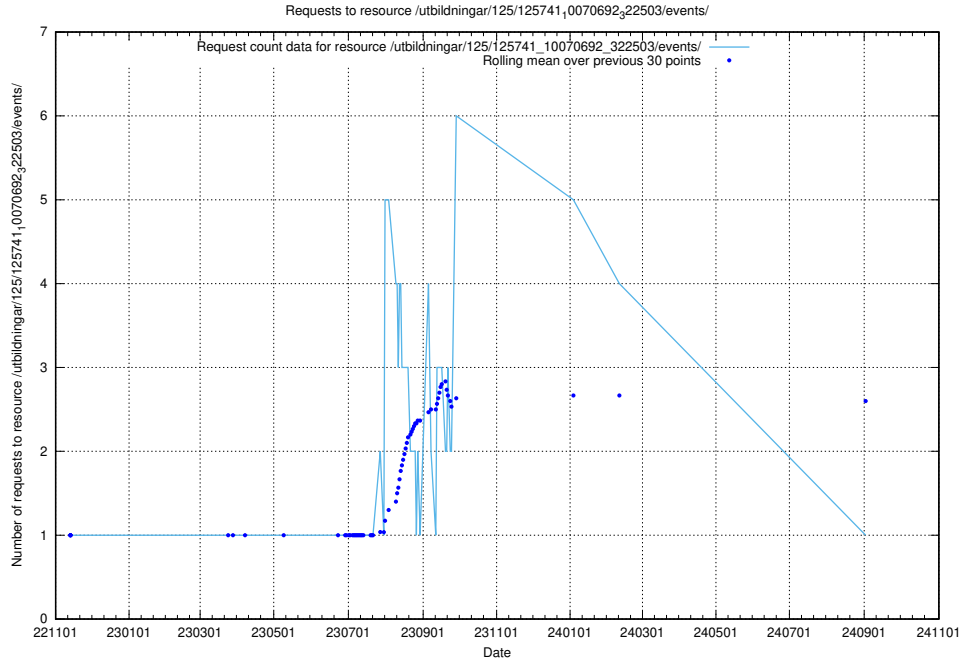

5.6603 Usage of /utbildningar/125/125741_10070692_322503/events/

Here, we count the number of requests to resource /utbildningar/125/125741_10070692_322503/events/