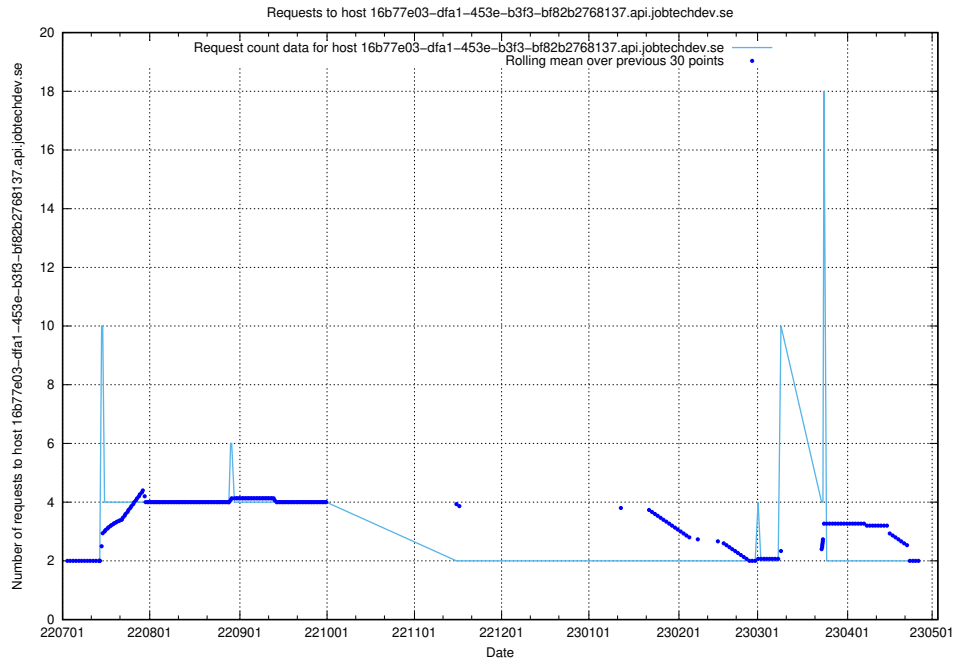

7.394 Usage of 16b77e03-dfa1-453e-b3f3-bf82b2768137.api.jobtechdev.se

Here, we count the number of requests to host 16b77e03-dfa1-453e-b3f3-bf82b2768137.api.jobtechdev.se.