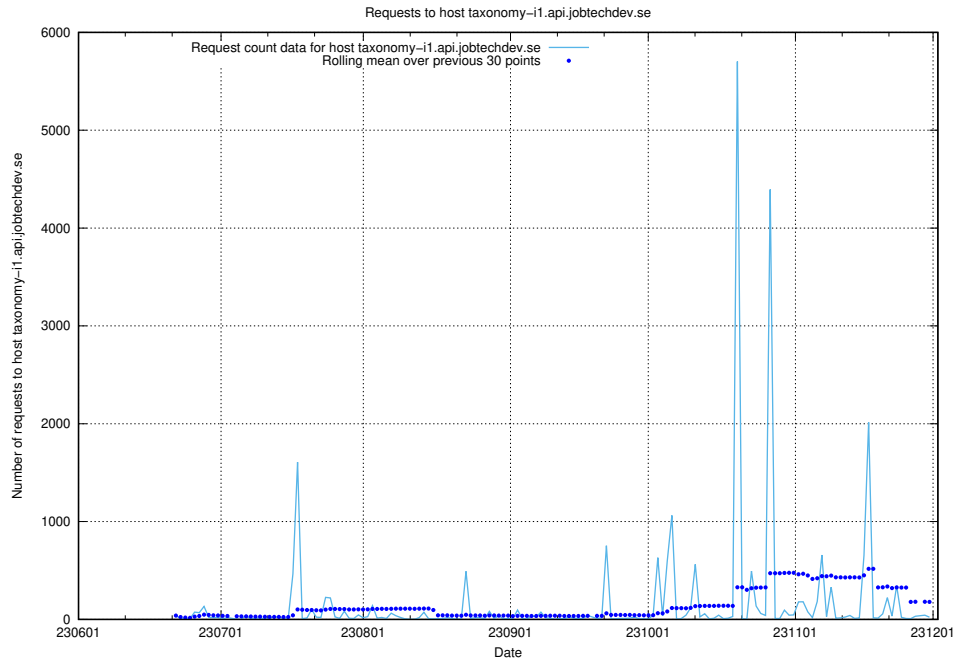

7.32 Usage of taxonomy-i1.api.jobtechdev.se

Here, we count the number of requests to host taxonomy-i1.api.jobtechdev.se.