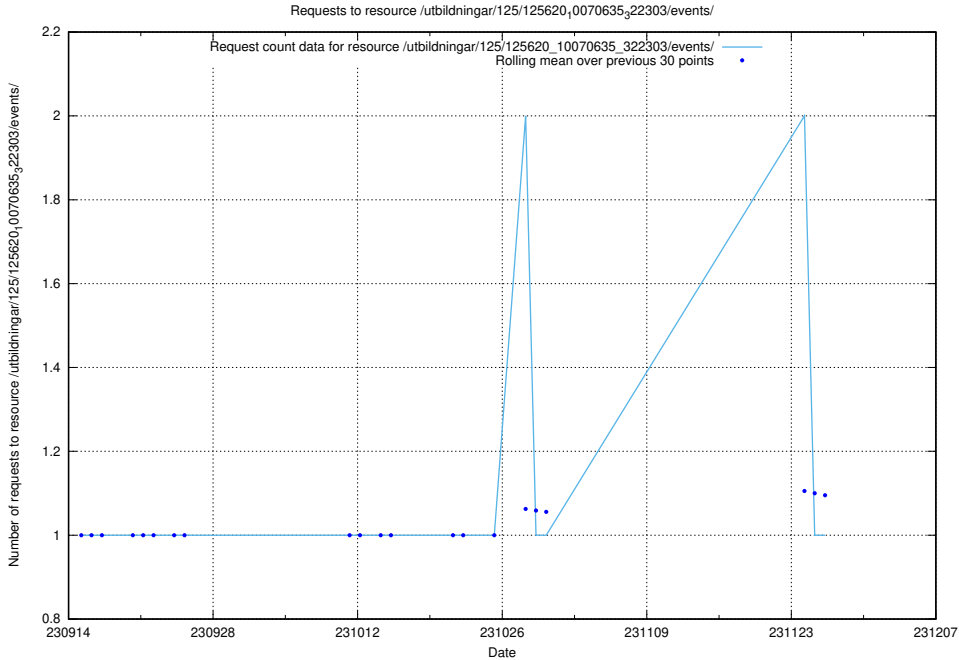

5.5354 Usage of /utbildningar/125/125620_10070635_322303/events/

Here, we count the number of requests to resource /utbildningar/125/125620_10070635_322303/events/