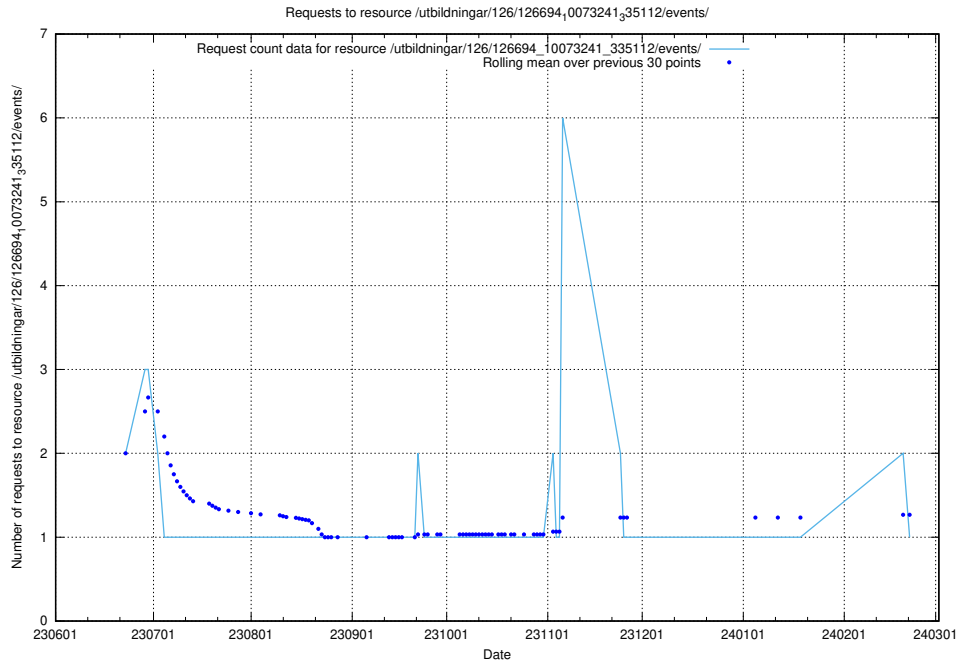

5.6335 Usage of /utbildningar/126/126694_10073241_335112/events/

Here, we count the number of requests to resource /utbildningar/126/126694_10073241_335112/events/