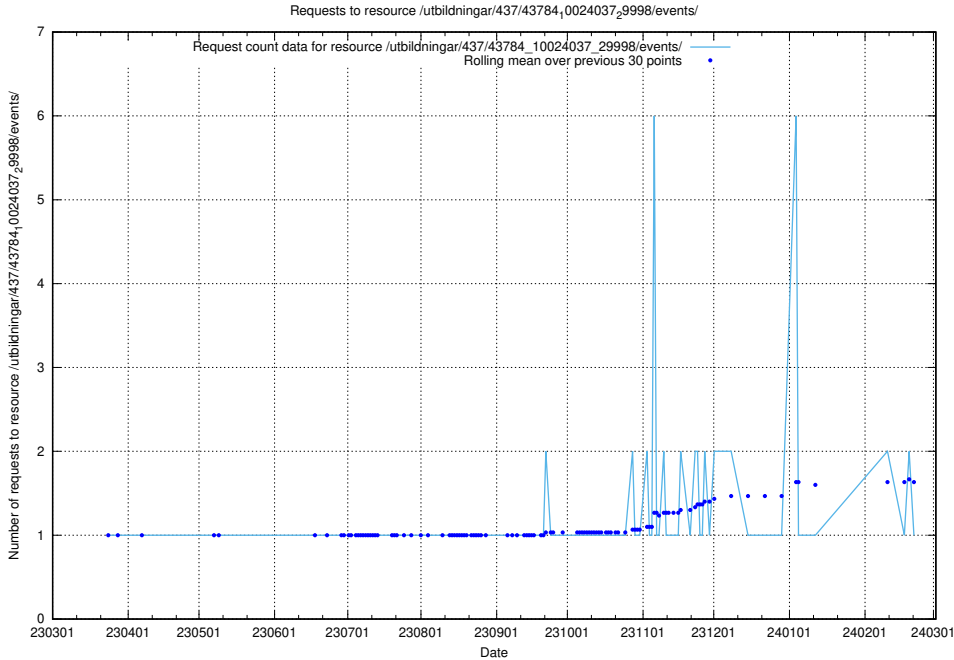

5.6961 Usage of /utbildningar/437/43784_10024037_29998/events/

Here, we count the number of requests to resource /utbildningar/437/43784_10024037_29998/events/.