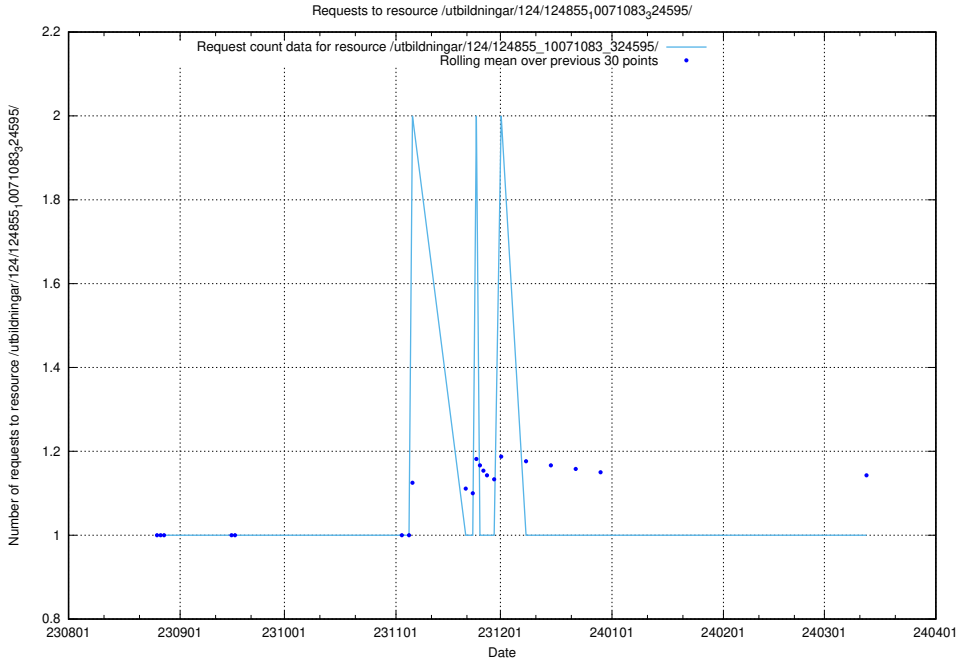

5.5493 Usage of /utbildningar/124/124855_10071083_324595/

Here, we count the number of requests to resource /utbildningar/124/124855_10071083_324595/.