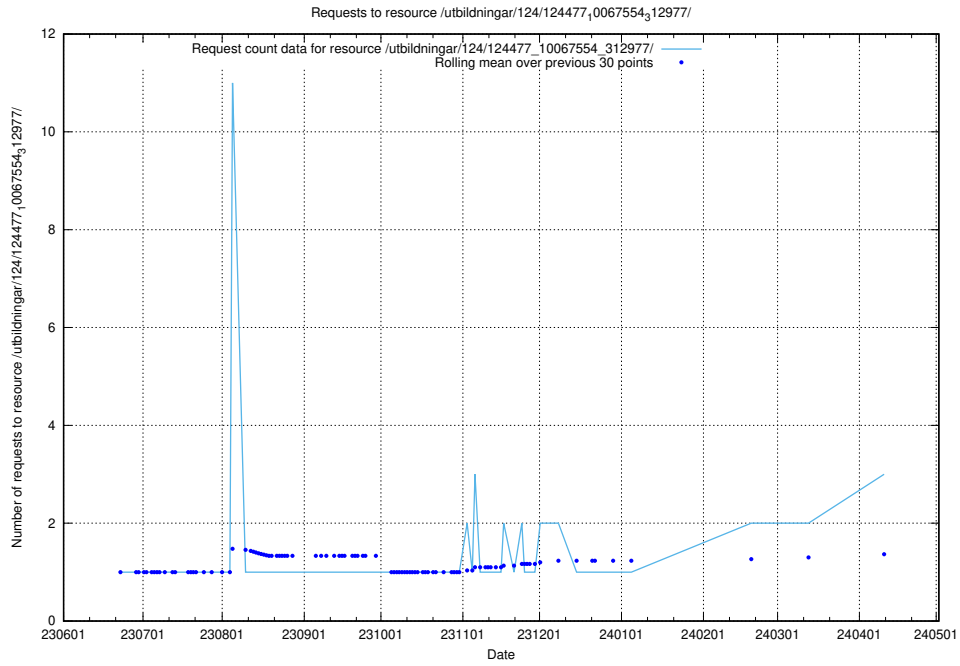

5.541 Usage of /utbildningar/124/124477_10067554_312977/

Here, we count the number of requests to resource /utbildningar/124/124477_10067554_312977/.