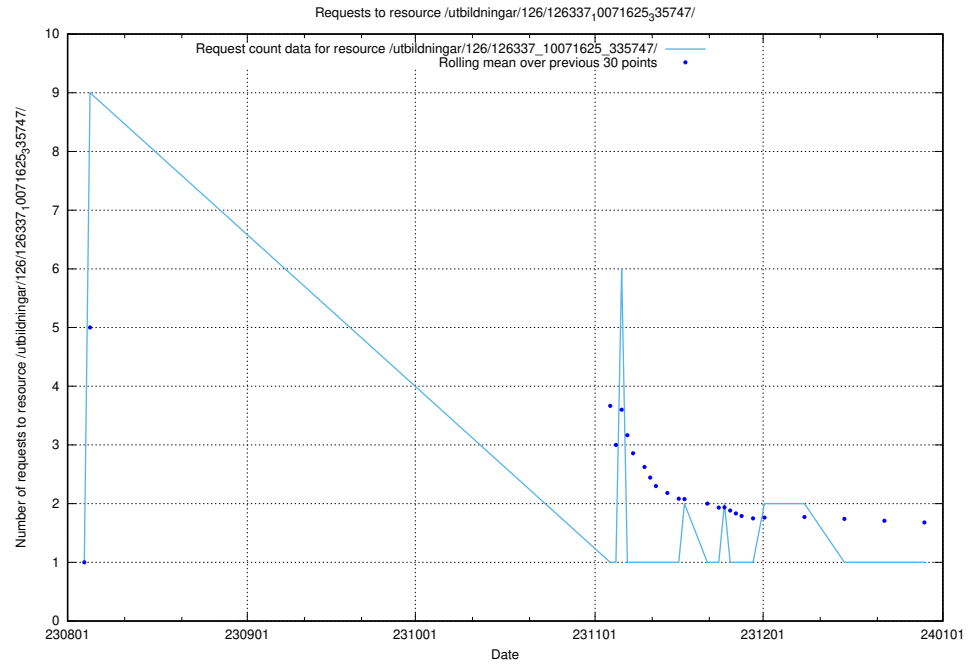

5.5651 Usage of /utbildningar/126/126337_10071625_335747/

Here, we count the number of requests to resource /utbildningar/126/126337_10071625_335747/.

5.5652 Usage of /utbildningar/125/125914_10070422_321633/events/