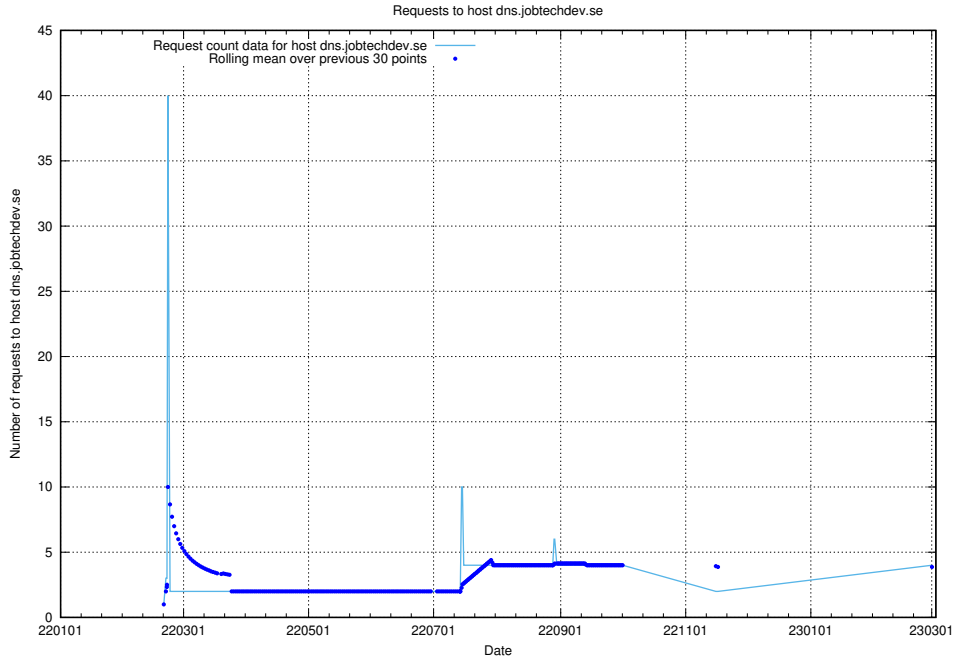

7.163 Usage of dns.jobtechdev.se

Here, we count the number of requests to host dns.jobtechdev.se.