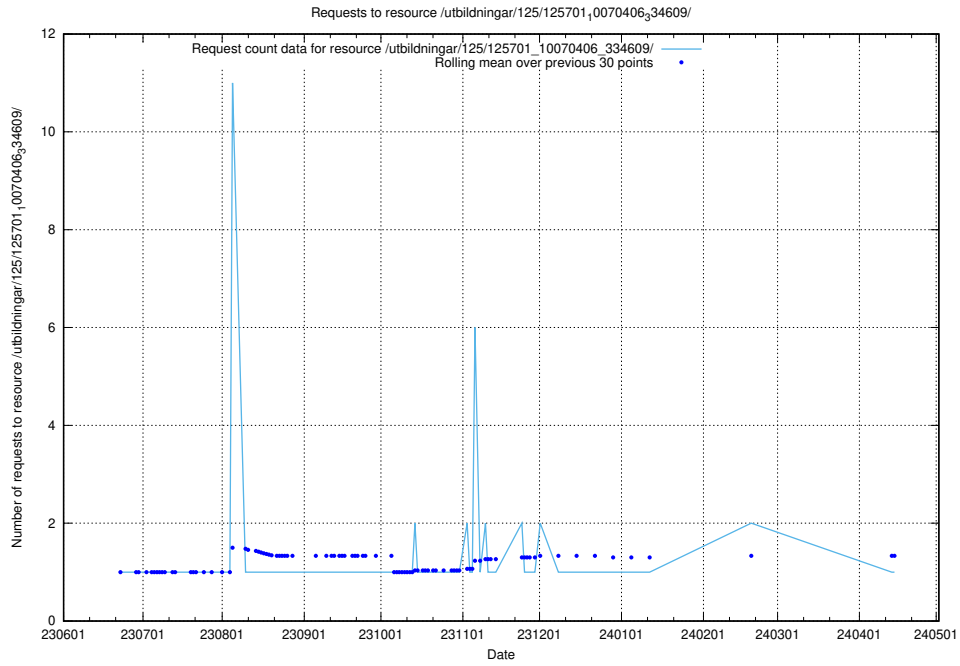

5.6441 Usage of /utbildningar/125/125701_10070406_334609/

Here, we count the number of requests to resource /utbildningar/125/125701_10070406_334609/.