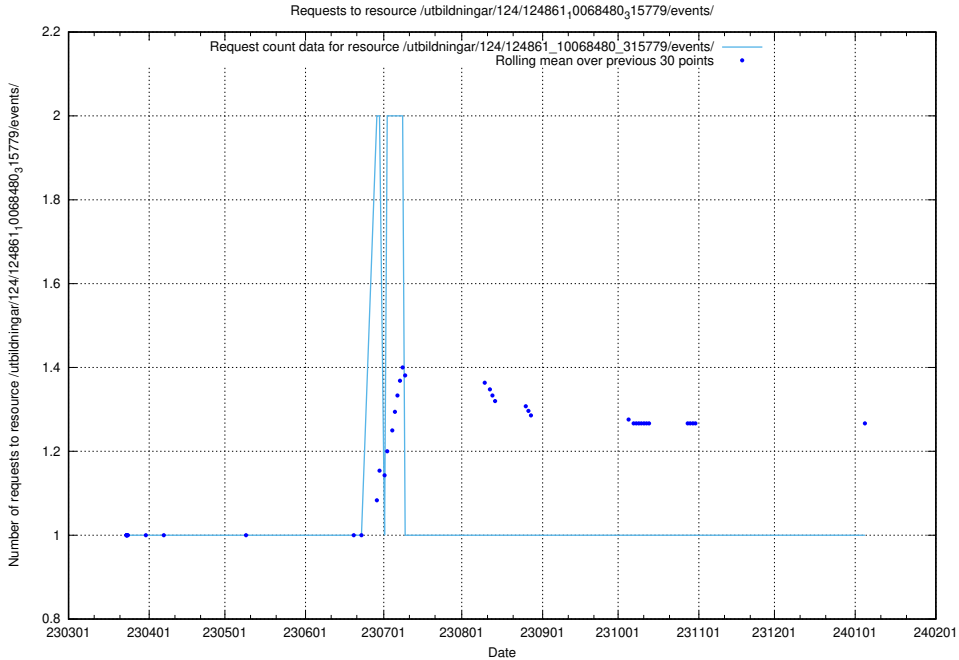

Here, we count the number of requests to resource /utbildningar/124/124861_10069368_318273/.

5.1298 Usage of /utbildningar/124/124861_10068480_315779/events/

Here, we count the number of requests to resource /utbildningar/124/124861_10068480_315779/events/