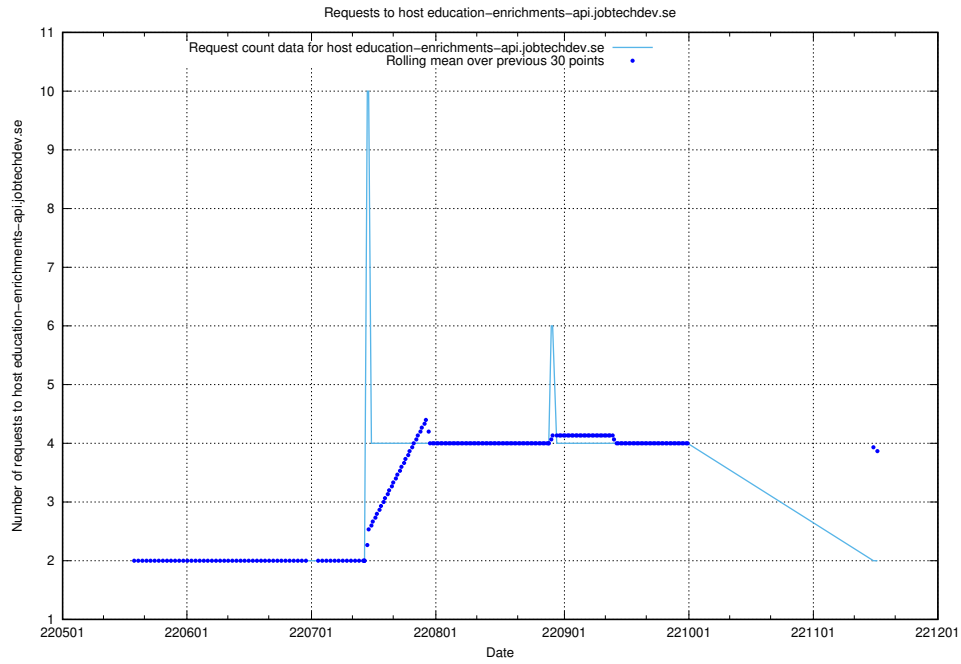

7.429 Usage of education-enrichments-api.jobtechdev.se

Here, we count the number of requests to host education-enrichments-api.jobtechdev.se.