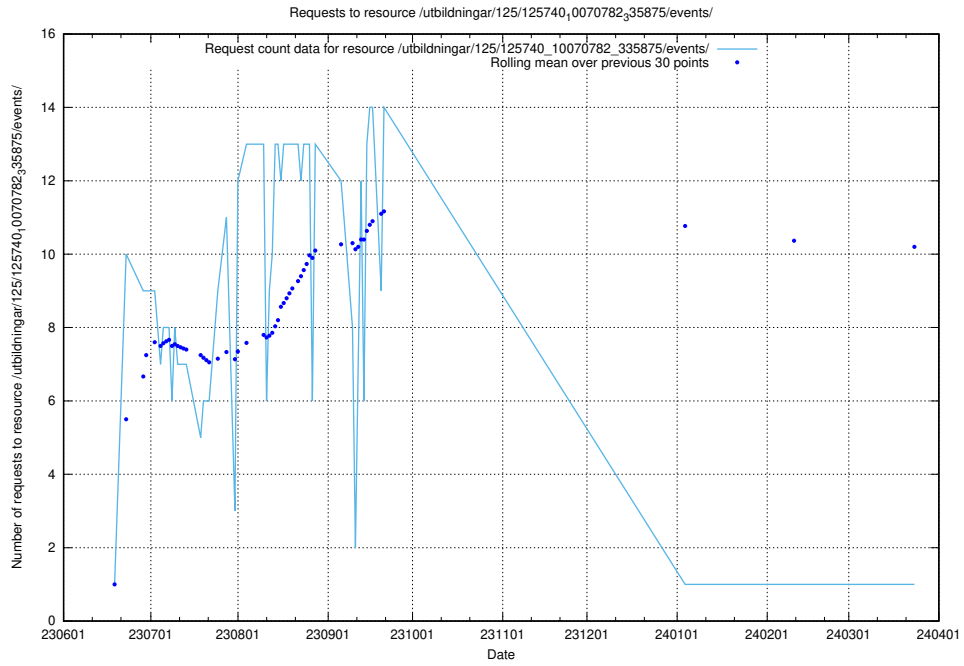

5.6588 Usage of /utbildningar/125/125740_10070782_335875/events/

Here, we count the number of requests to resource /utbildningar/125/125740_10070782_335875/events/