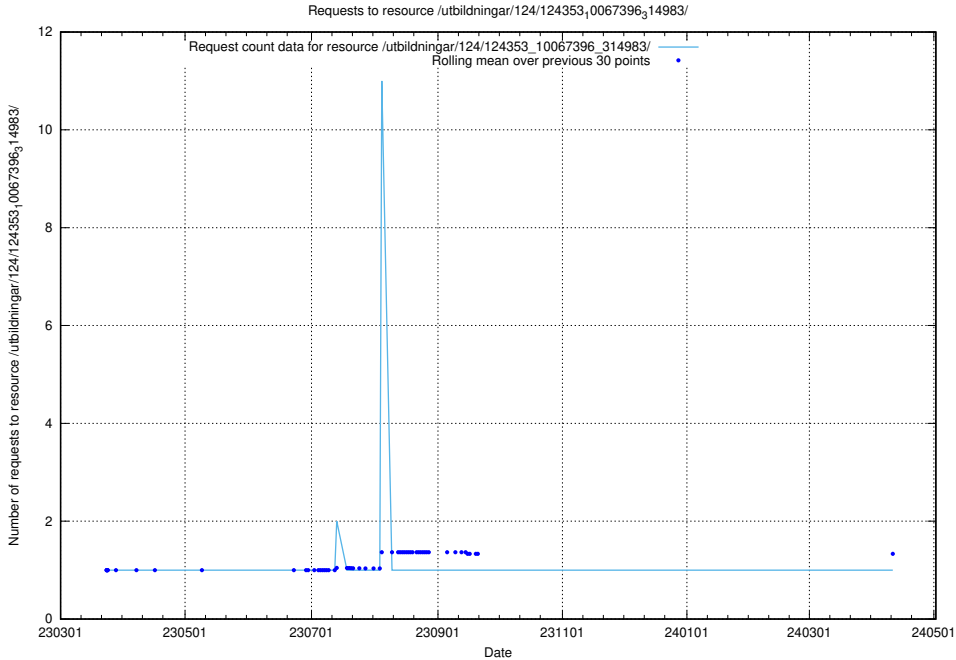

Here, we count the number of requests to resource /utbildningar/124/124353_10067396_314983/.

5.4714 Usage of /taxonomy/version/4/query/all-concepts/

Here, we count the number of requests to resource /taxonomy/version/4/query/all-concepts/.