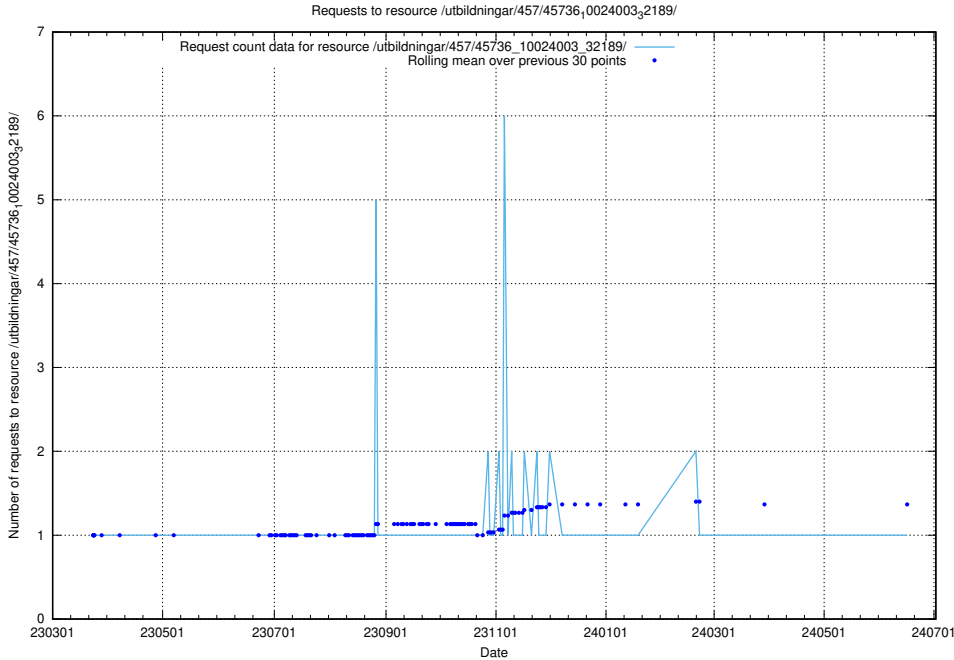

5.7099 Usage of /utbildningar/457/45736_10024003_32189/

Here, we count the number of requests to resource /utbildningar/457/45736_10024003_32189/.