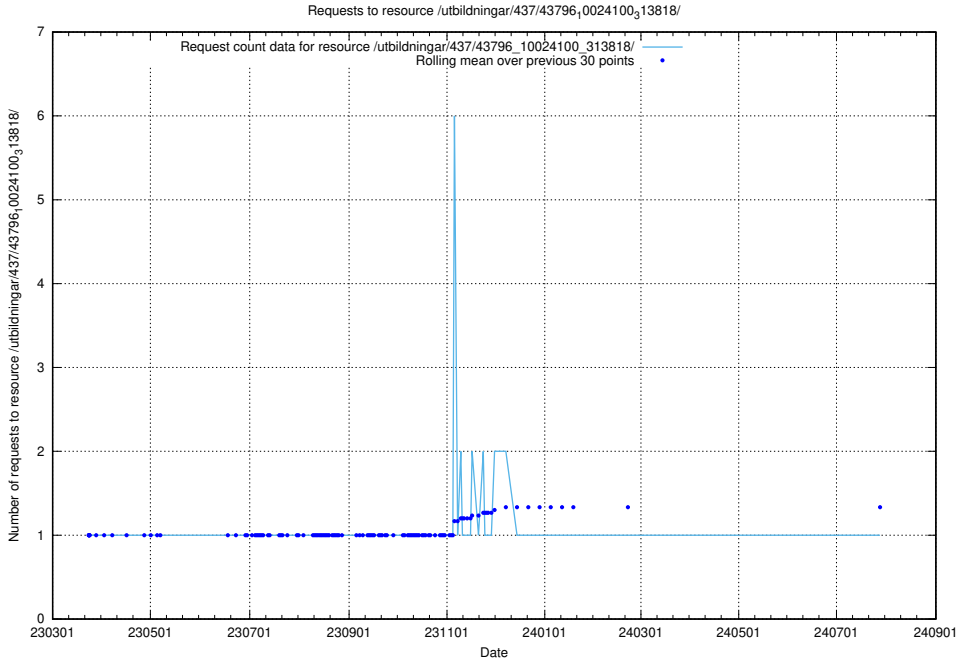

5.7137 Usage of /utbildningar/437/43796_10024100_313818/

Here, we count the number of requests to resource /utbildningar/437/43796_10024100_313818/.