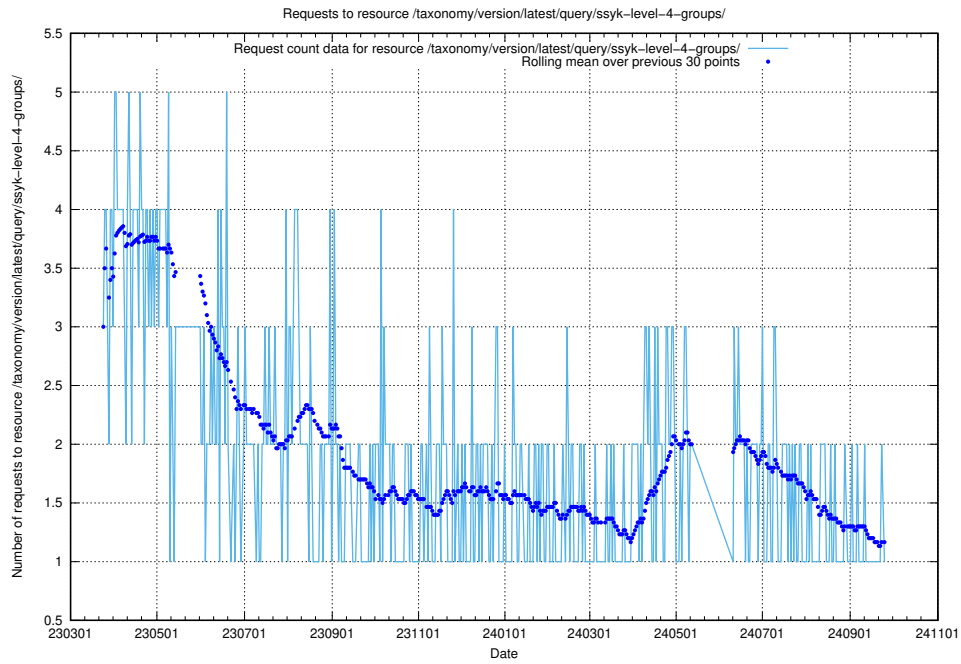

5.6839 Usage of /taxonomy/version/latest/query/ssyk-level-4-groups/

Here, we count the number of requests to resource /taxonomy/version/latest/query/ssyk-level-4-groups/.