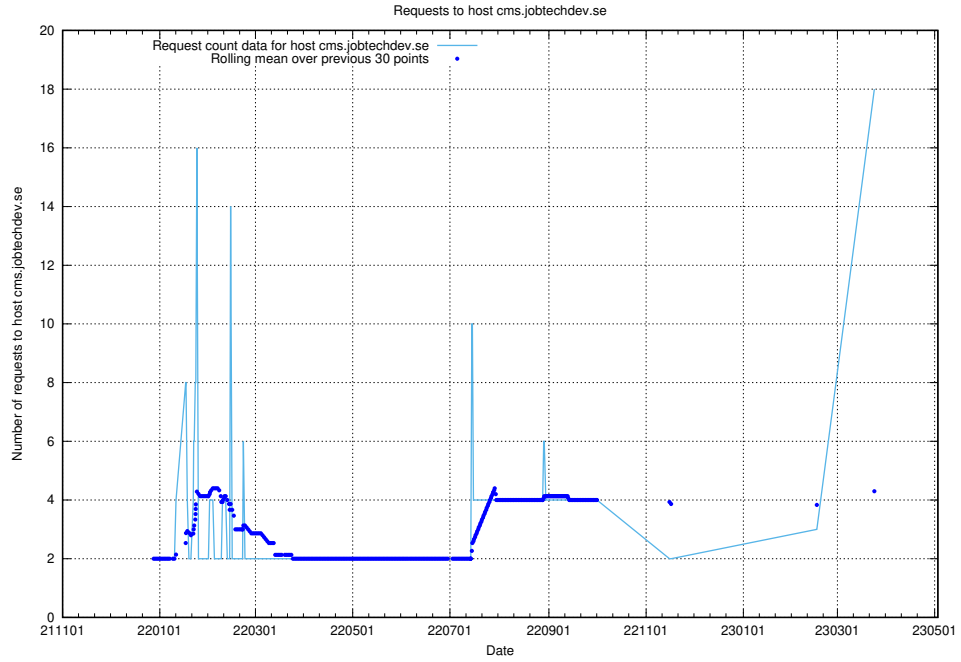

7.38 Usage of cms.jobtechdev.se

Here, we count the number of requests to host cms.jobtechdev.se.