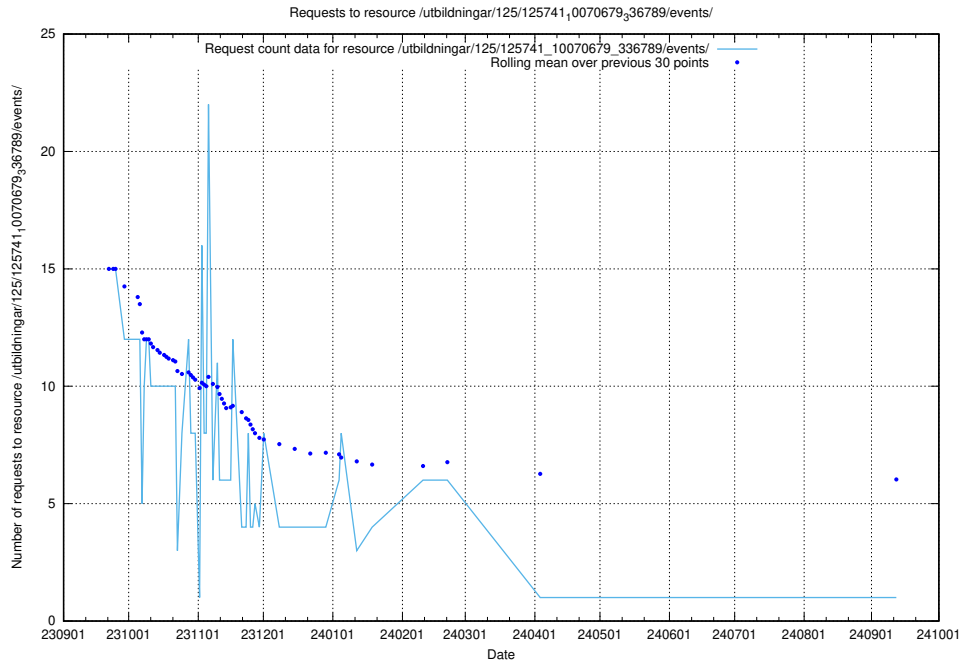

Here, we count the number of requests to resource /utbildningar/124/124116_10067051_317529/events/

5.5276 Usage of /utbildningar/125/125741_10070679_336789/events/

Here, we count the number of requests to resource /utbildningar/125/125741_10070679_336789/events/