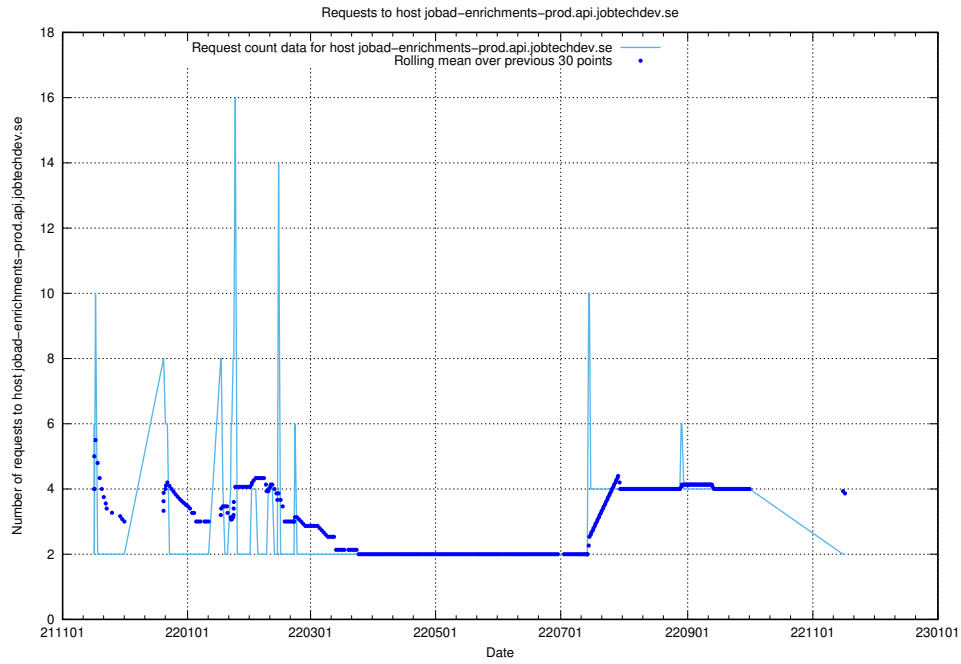

7.552 Usage of jobad-enrichments-prod.api.jobtechdev.se

Here, we count the number of requests to host jobad-enrichments-prod.api.jobtechdev.se.