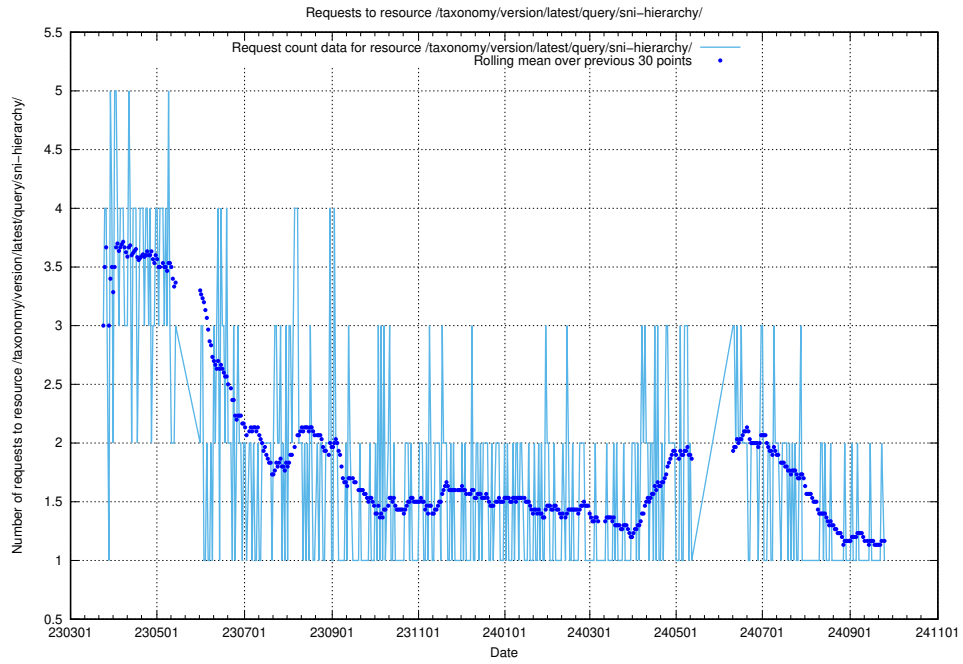

5.6851 Usage of /taxonomy/version/latest/query/sni-hierarchy/

Here, we count the number of requests to resource /taxonomy/version/latest/query/sni-hierarchy/.