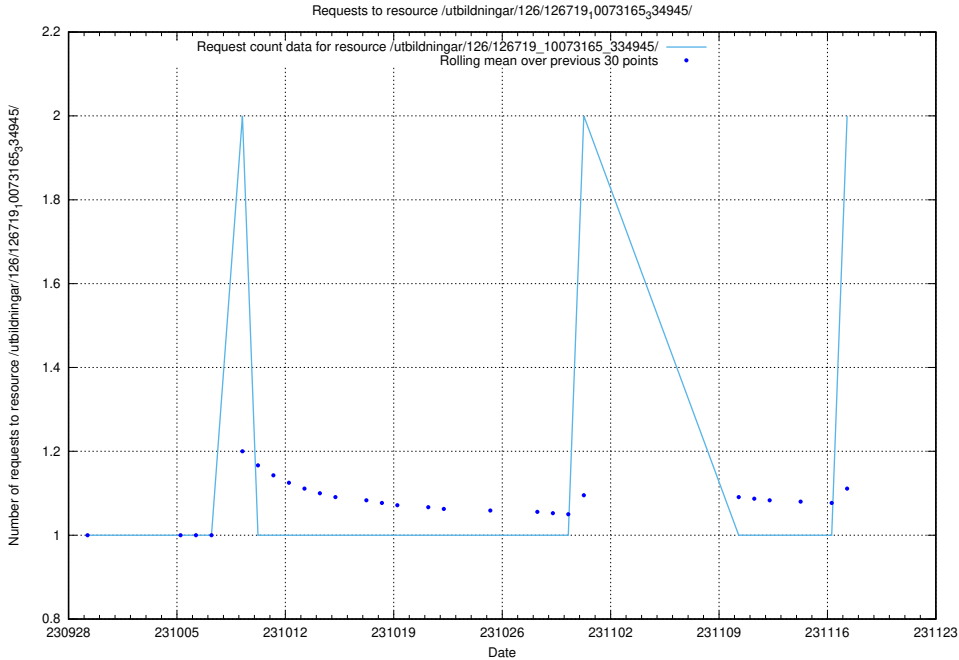

5.872 Usage of /utbildningar/126/126719_10073165_334945/

Here, we count the number of requests to resource /utbildningar/126/126719_10073165_334945/.