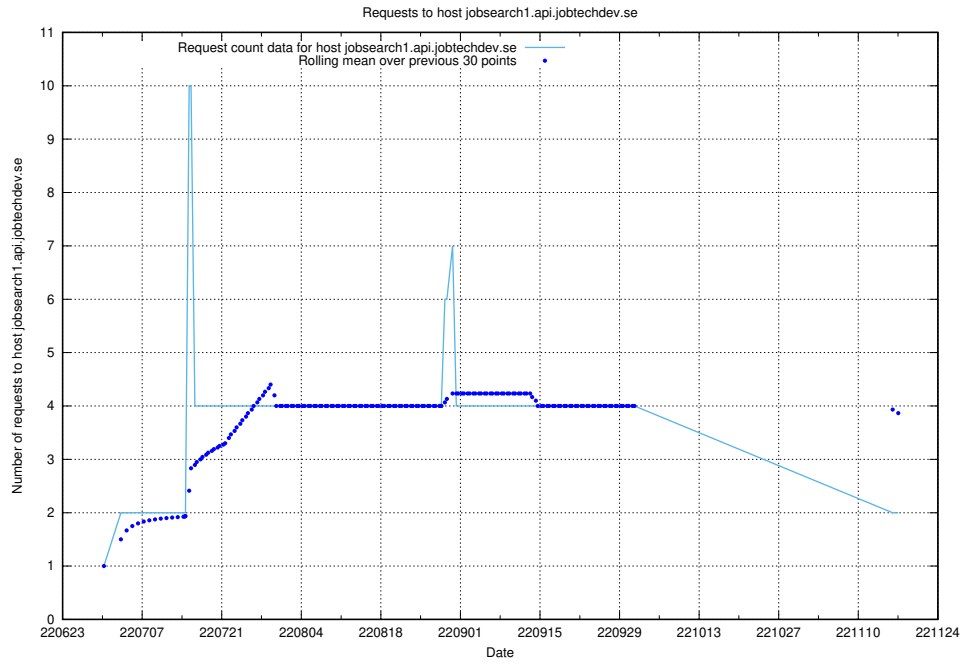

7.399 Usage of jobsearch1.api.jobtechdev.se

Here, we count the number of requests to host jobsearch1.api.jobtechdev.se.