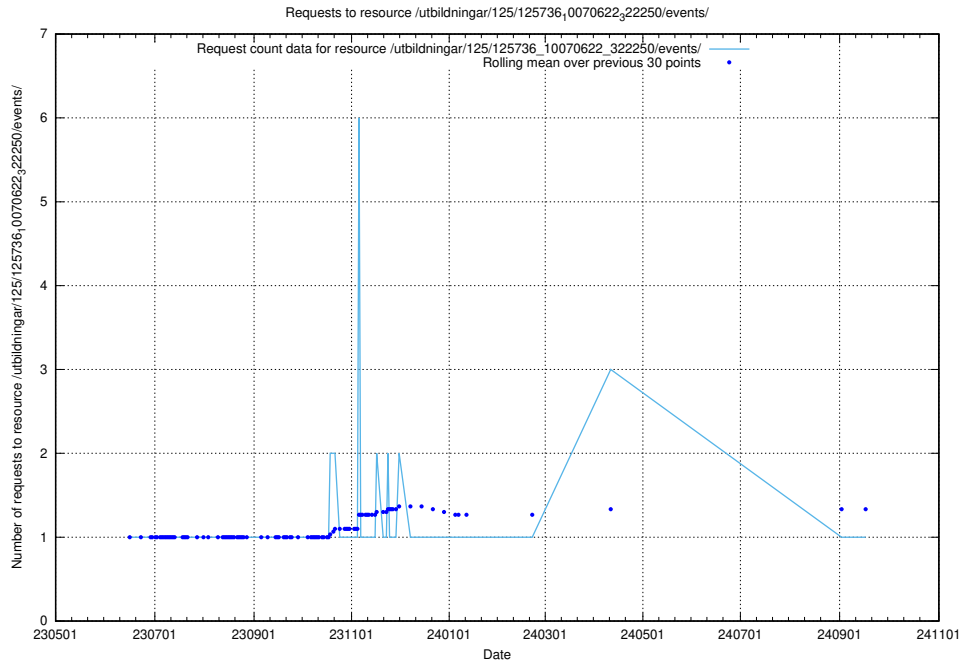

5.6611 Usage of /utbildningar/125/125736_10070622_322250/events/

Here, we count the number of requests to resource /utbildningar/125/125736_10070622_322250/events/