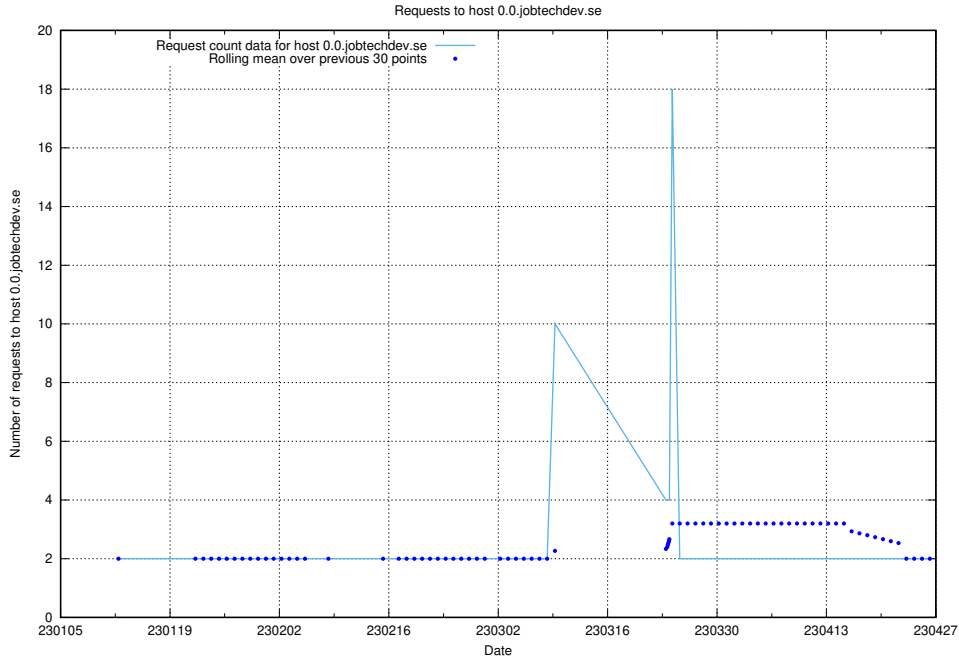

7.306 Usage of 0.0.jobtechdev.se

Here, we count the number of requests to host 0.0.jobtechdev.se.