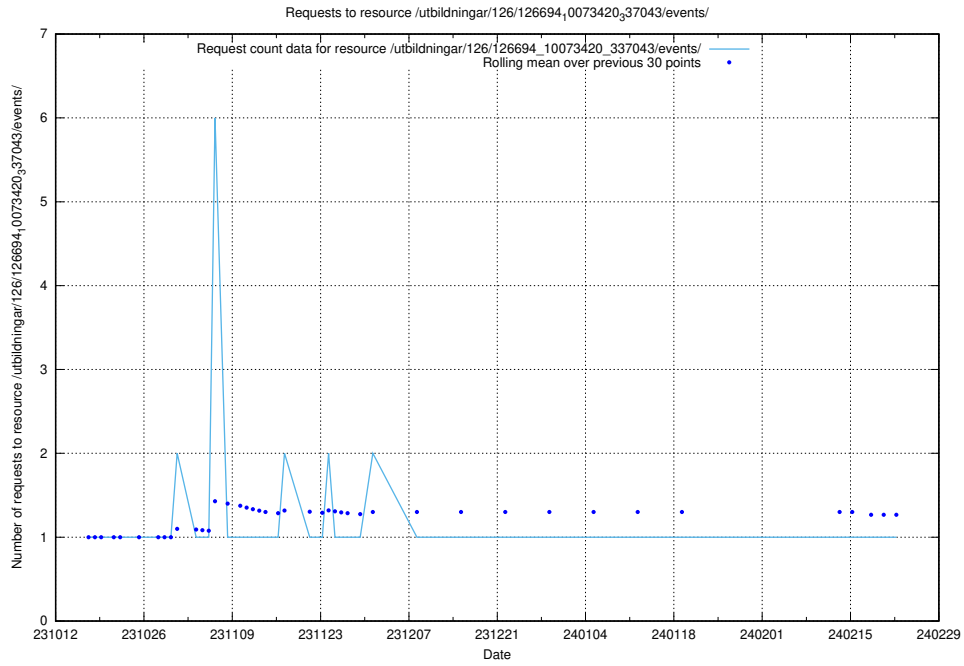

5.5091 Usage of /utbildningar/126/126694_10073420_337043/events/

Here, we count the number of requests to resource /utbildningar/126/126694_10073420_337043/events/