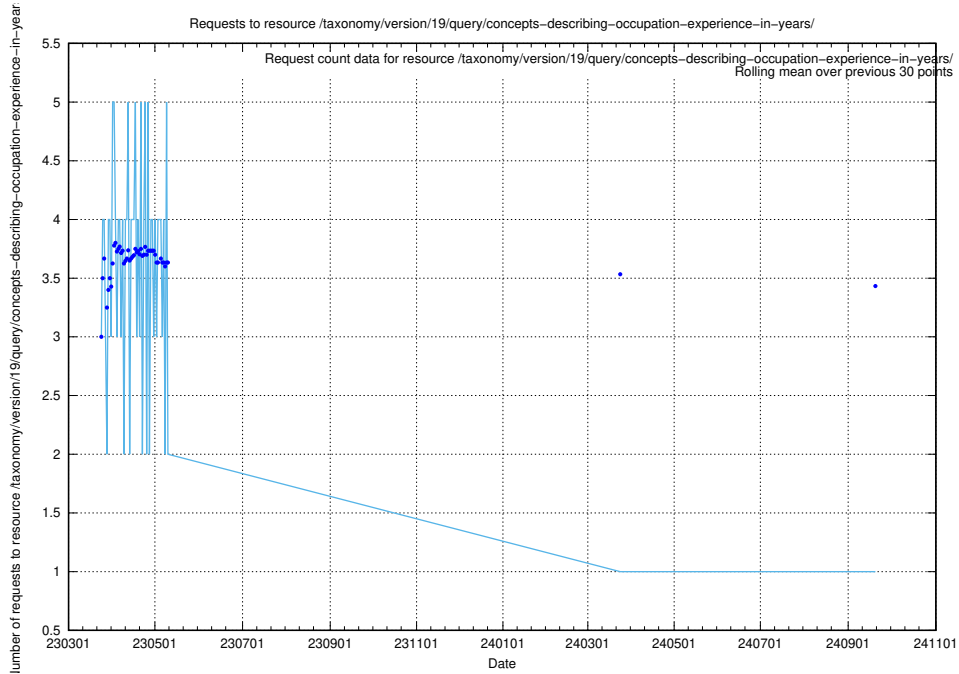

5.6924 Usage of /taxonomy/version/19/query/concepts-describing-occupation-experience-in-years/

Here, we count the number of requests to resource /taxonomy/version/19/query/concepts-describing-occupation-experience-in-years/.