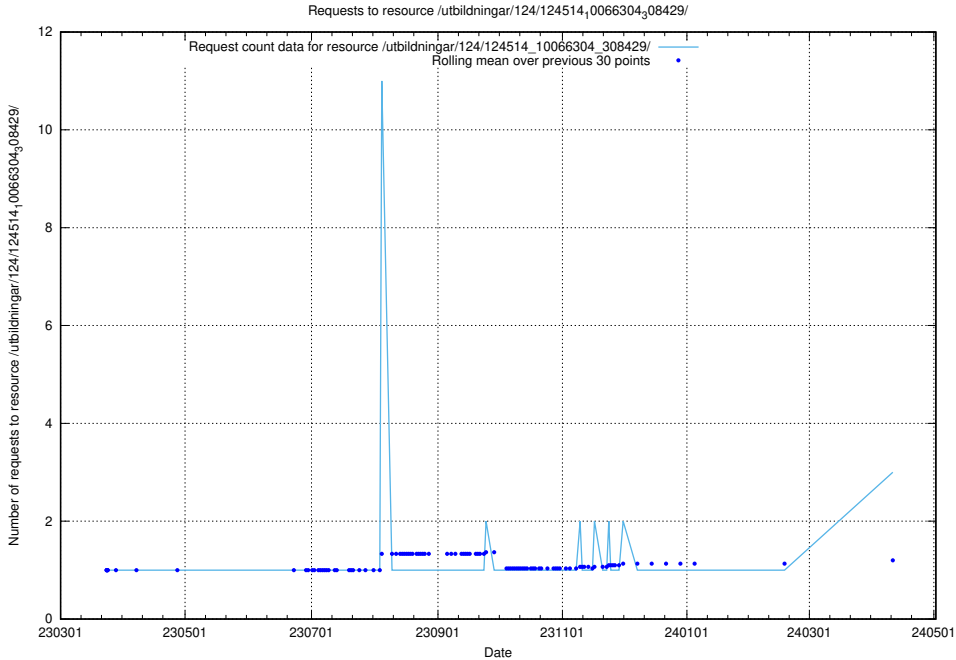

5.442 Usage of /utbildningar/124/124514_10066304_308429/

Here, we count the number of requests to resource /utbildningar/124/124514_10066304_308429/.