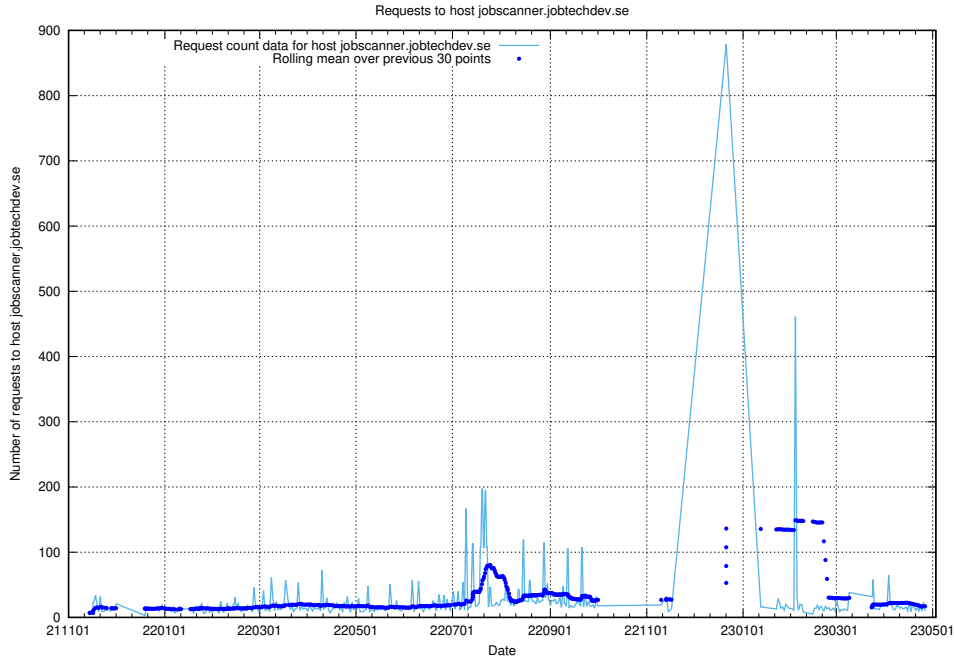

7.68 Usage of jobscanner.jobtechdev.se

Here, we count the number of requests to host jobscanner.jobtechdev.se.