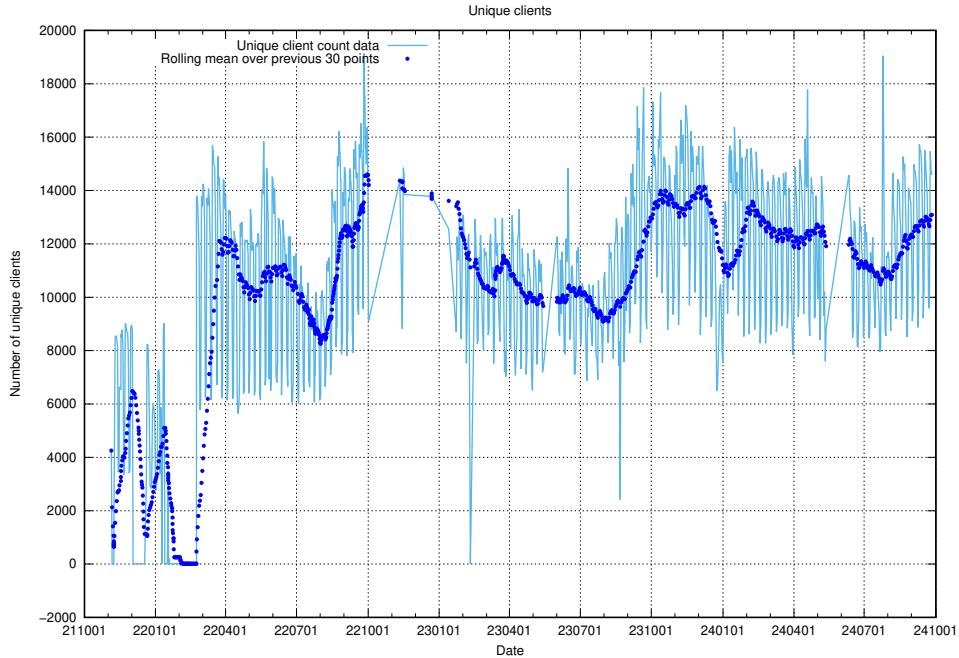

8.2 Number of unique clients

Here we extract the number of unique clients that have used our APIs.