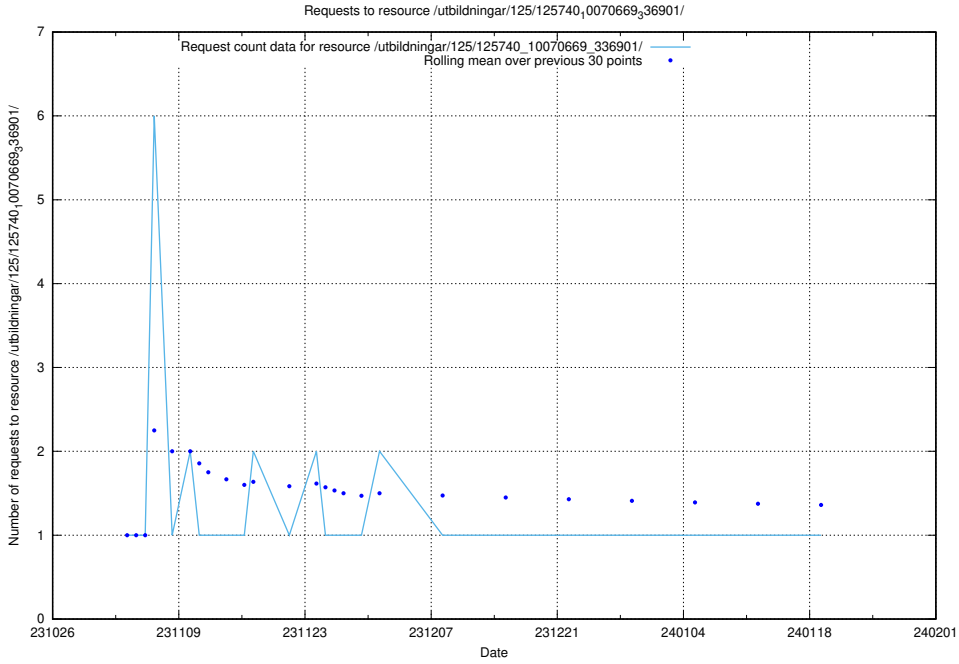

5.4947 Usage of /utbildningar/125/125740_10070669_336901/

Here, we count the number of requests to resource /utbildningar/125/125740_10070669_336901/.