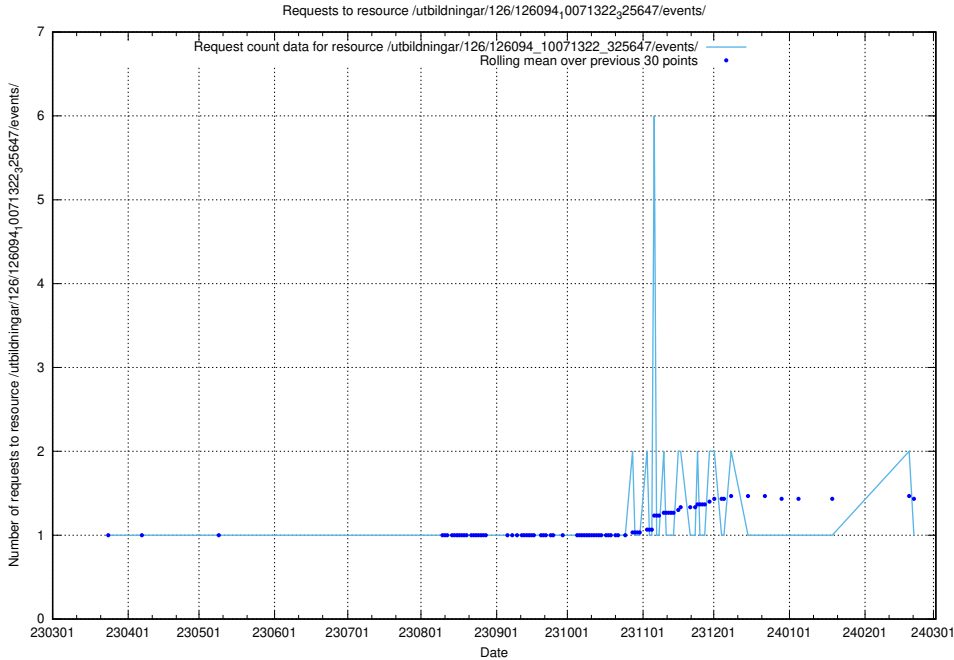

5.6984 Usage of /utbildningar/126/126094_10071322_325647/events/

Here, we count the number of requests to resource /utbildningar/126/126094_10071322_325647/events/