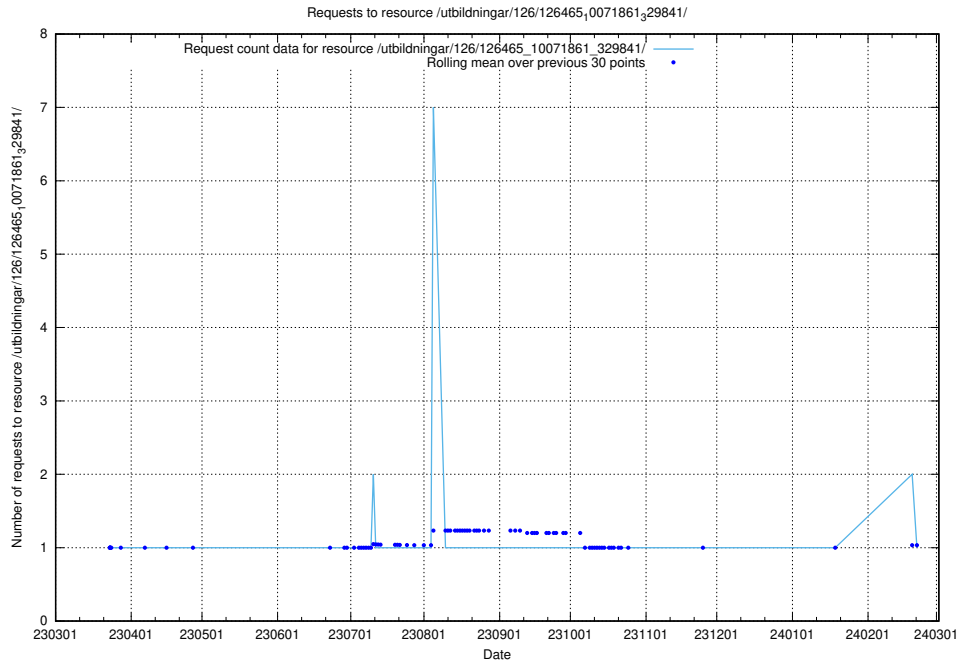

5.7199 Usage of /utbildningar/126/126465_10071861_329841/

Here, we count the number of requests to resource /utbildningar/126/126465_10071861_329841/.