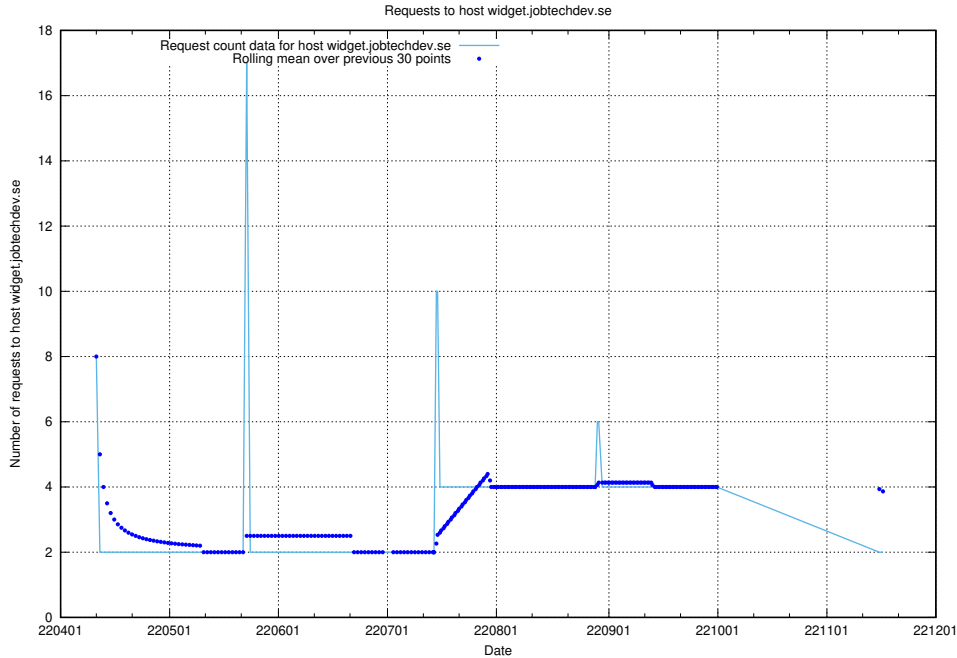

7.468 Usage of taxonomyt2.api.jobtechdev.se

Here, we count the number of requests to host taxonomyt2.api.jobtechdev.se.

7.469 Usage of widget.jobtechdev.se

Here, we count the number of requests to host widget.jobtechdev.se.