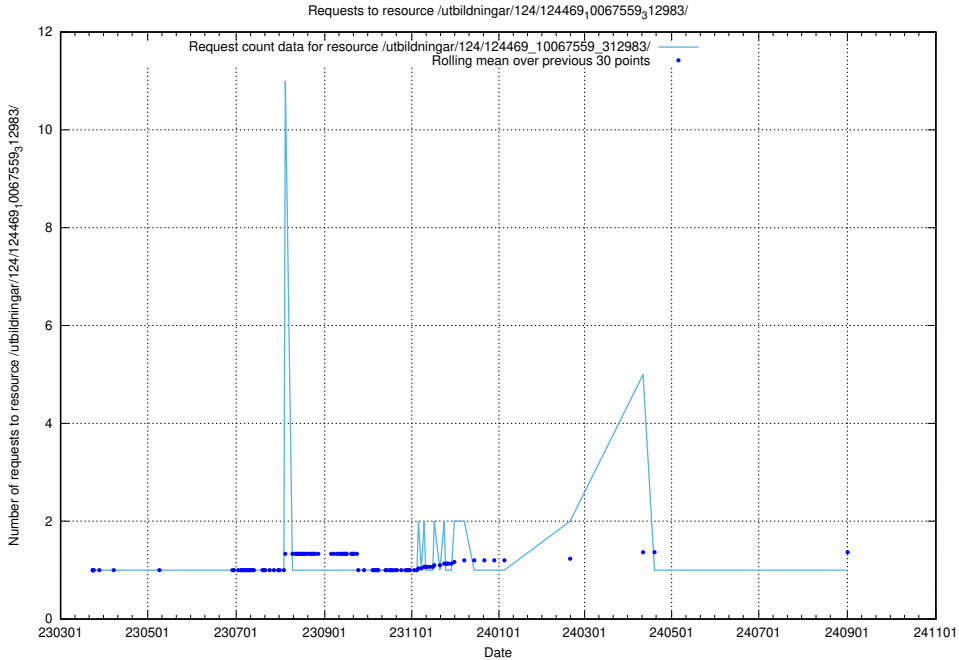

5.4130 Usage of /utbildningar/124/124469_10067559_312983/

Here, we count the number of requests to resource /utbildningar/124/124469_10067559_312983/.