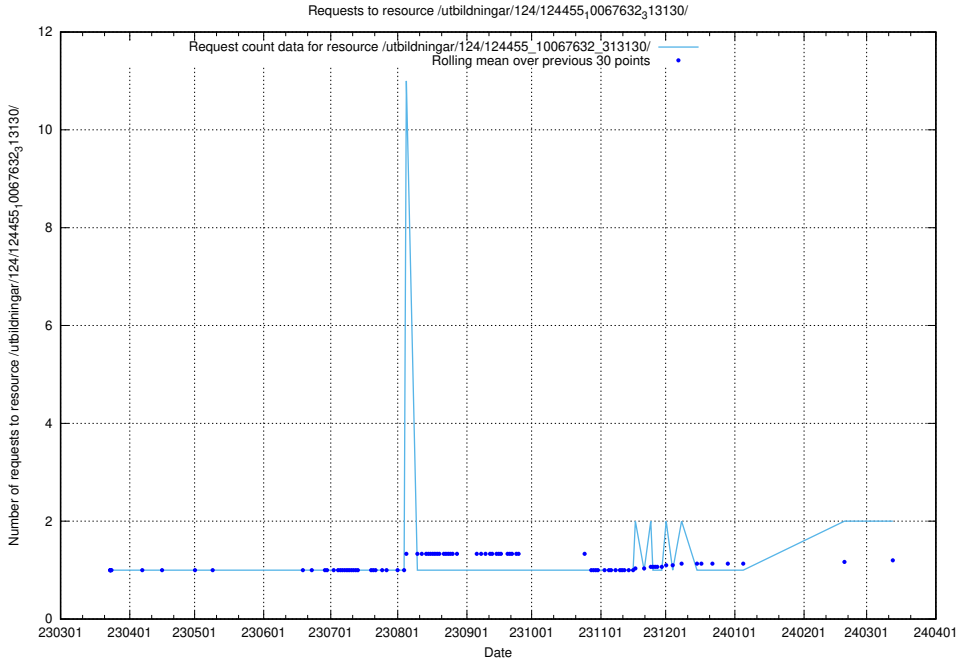

5.798 Usage of /utbildningar/124/124455_10067632_313130/

Here, we count the number of requests to resource /utbildningar/124/124455_10067632_313130/.