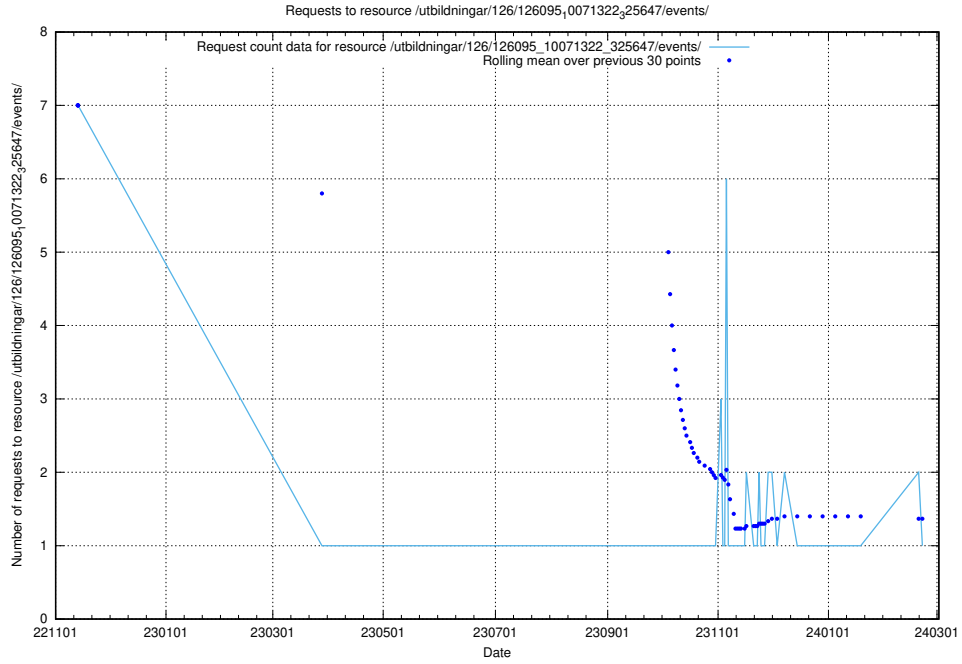

5.6541 Usage of /utbildningar/126/126095_10071322_325647/events/

Here, we count the number of requests to resource /utbildningar/126/126095_10071322_325647/events/