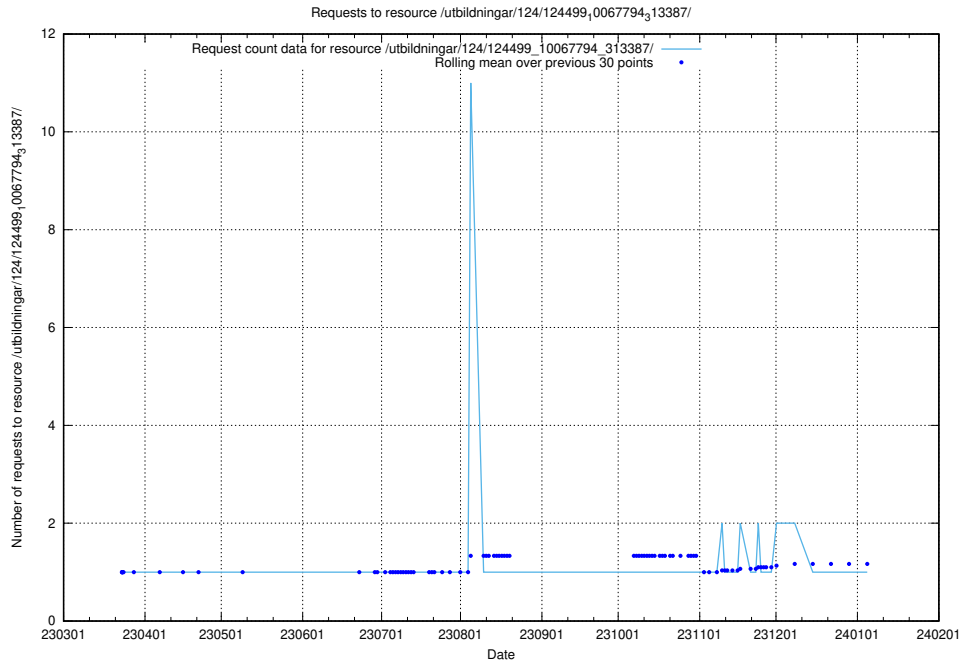

5.3318 Usage of /utbildningar/124/124499_10067794_313387/

Here, we count the number of requests to resource /utbildningar/124/124499_10067794_313387/.