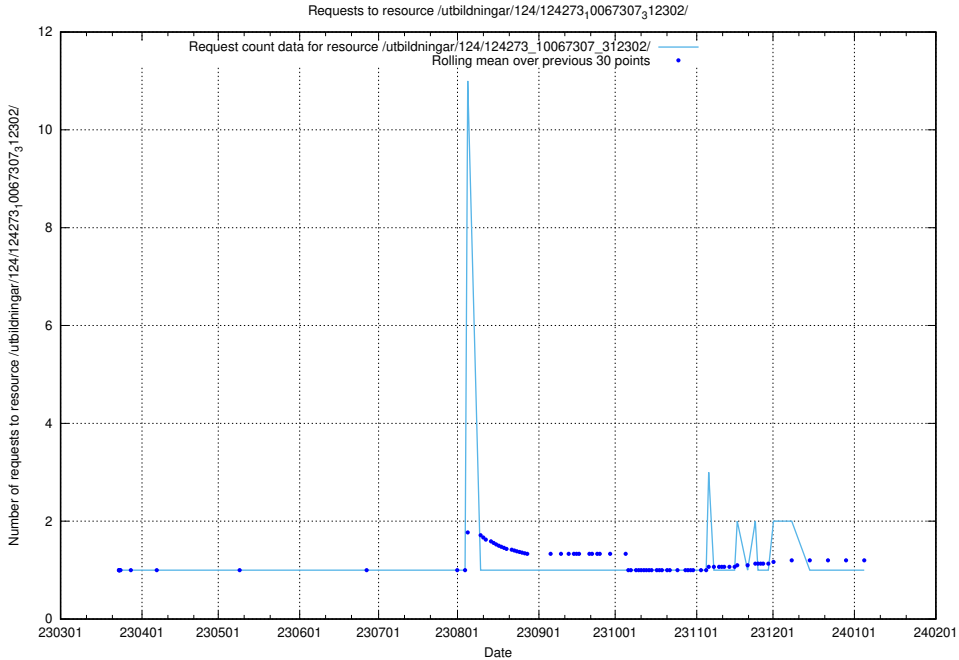

Here, we count the number of requests to resource /utbildningar/124/124273_10067307_312302/.

5.4779 Usage of /taxonomy/version/18/query/concepts-describing-working-hours/

Here, we count the number of requests to resource /taxonomy/version/18/query/concepts-describing-working-hours/.