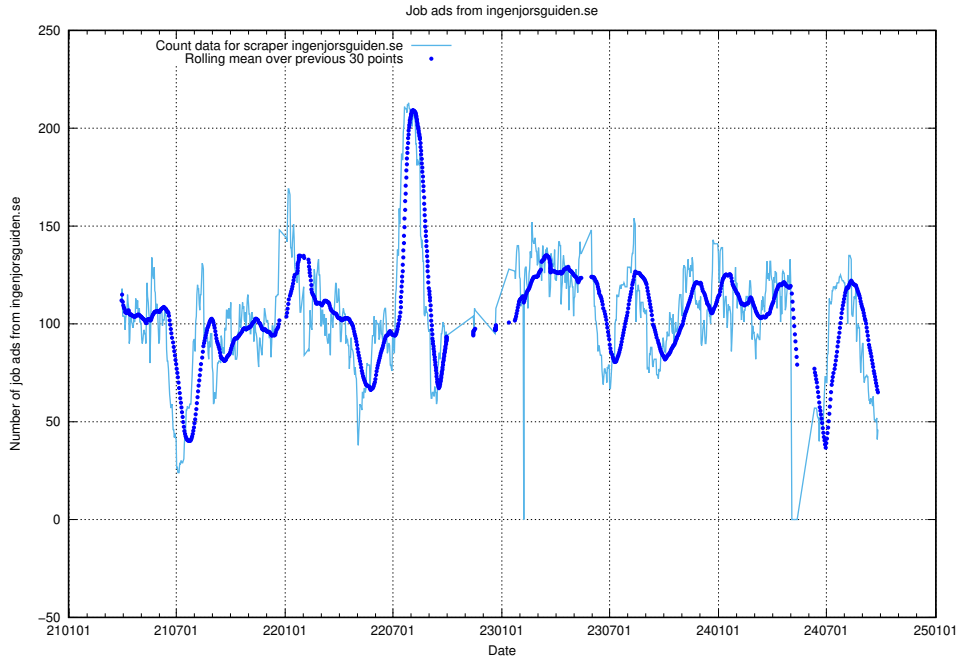

Here, we count the number of job ads scraped from intenso.se.

13.17 Number of ads by scraper ingenjorsguiden.se

Here, we count the number of job ads scraped from ingenjorsguiden.se.

13.18 Number of ads by scraper gronajobb.se