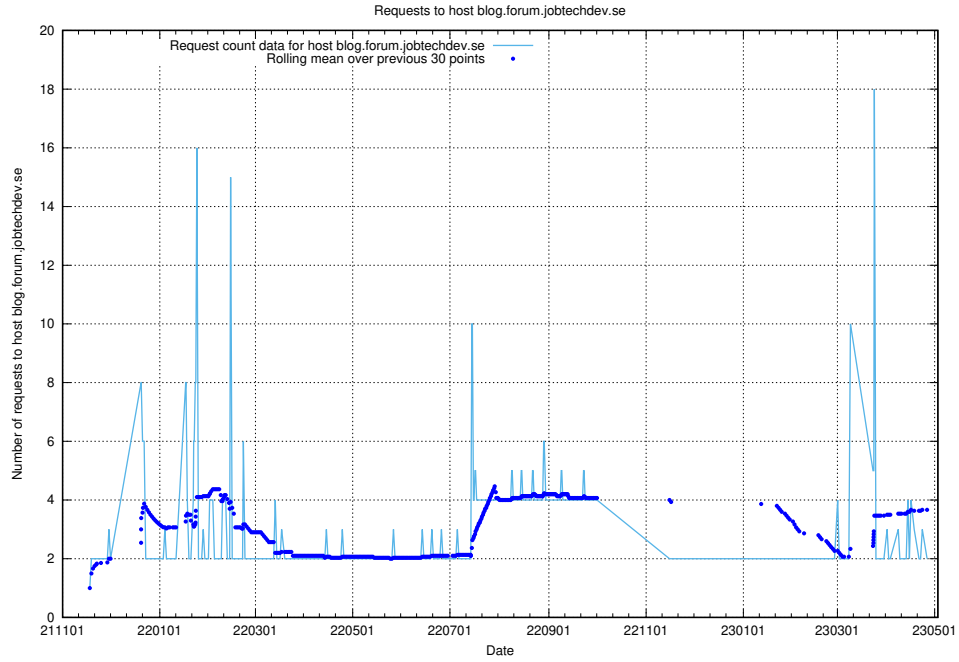

7.490 Usage of `blog.forum.jobtechdev.se`

Here, we count the number of requests to host `blog.forum.jobtechdev.se`.