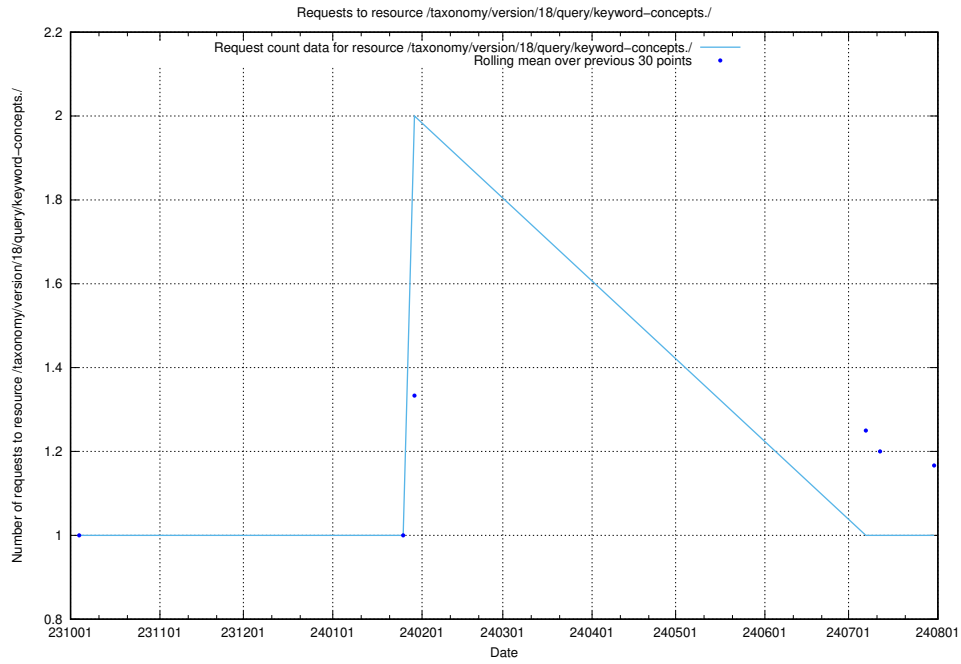

5.5212 Usage of /taxonomy/version/18/query/keyword-concepts./

Here, we count the number of requests to resource /taxonomy/version/18/query/keyword-concepts./.