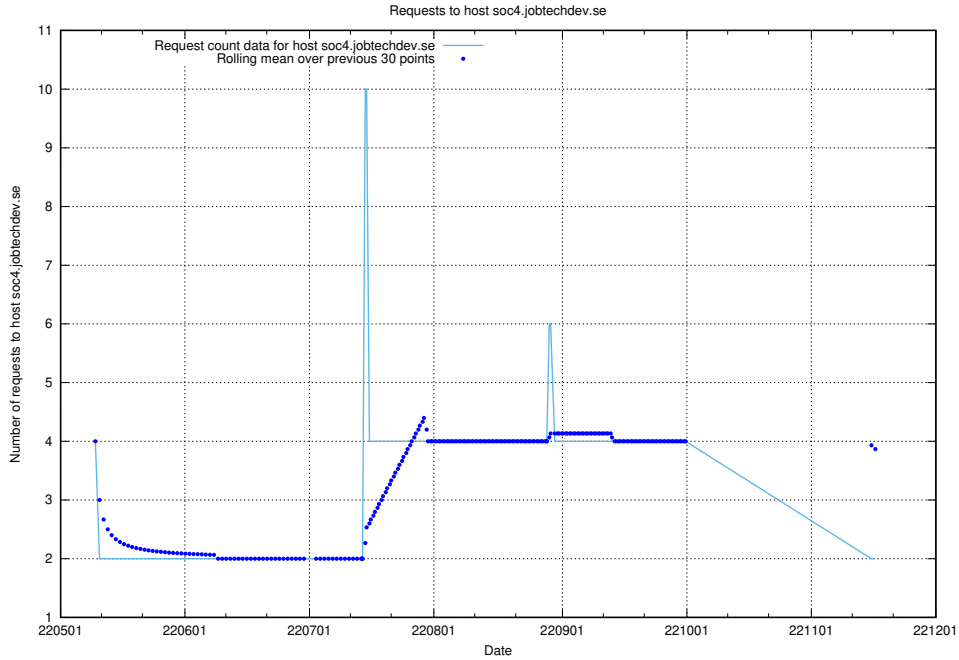

7.432 Usage of soc4.jobtechdev.se

Here, we count the number of requests to host soc4.jobtechdev.se.