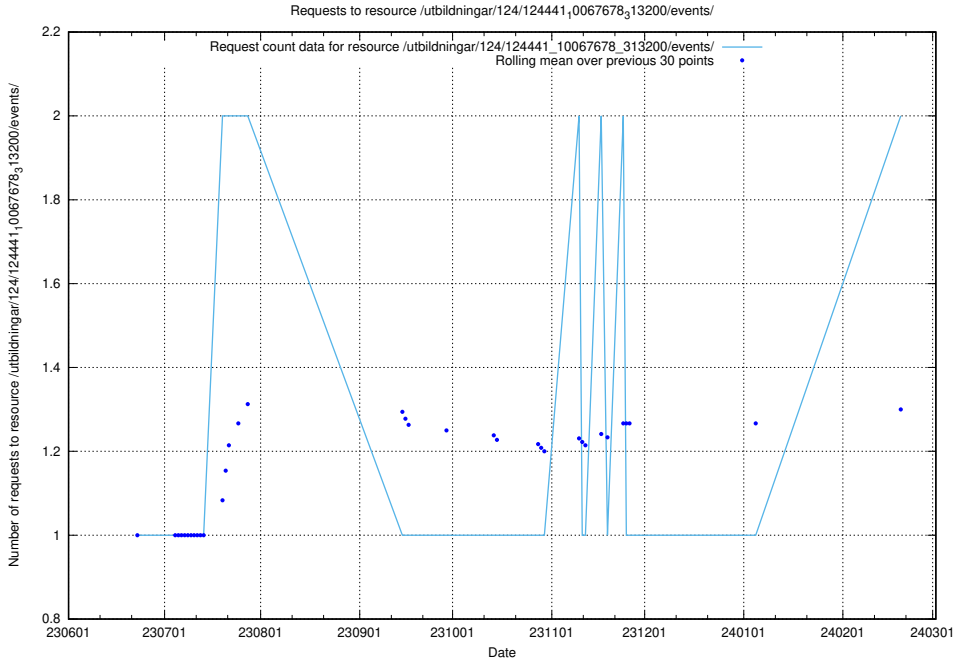

5.1013 Usage of /utbildningar/124/124441_10067678_313200/events/

Here, we count the number of requests to resource /utbildningar/124/124441_10067678_313200/events/