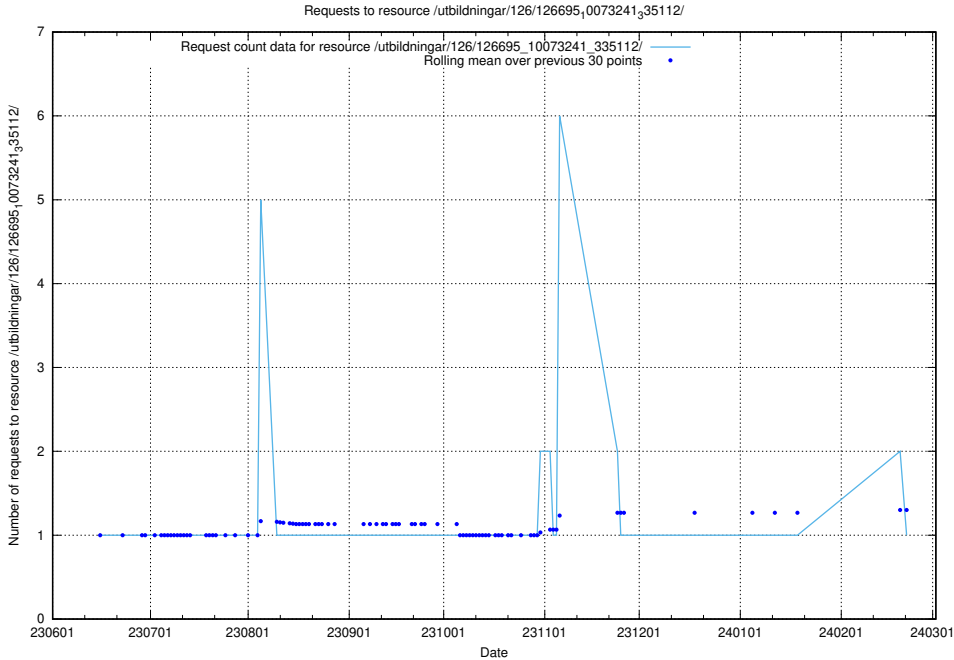

5.6609 Usage of /utbildningar/126/126695_10073241_335112/

Here, we count the number of requests to resource /utbildningar/126/126695_10073241_335112/.