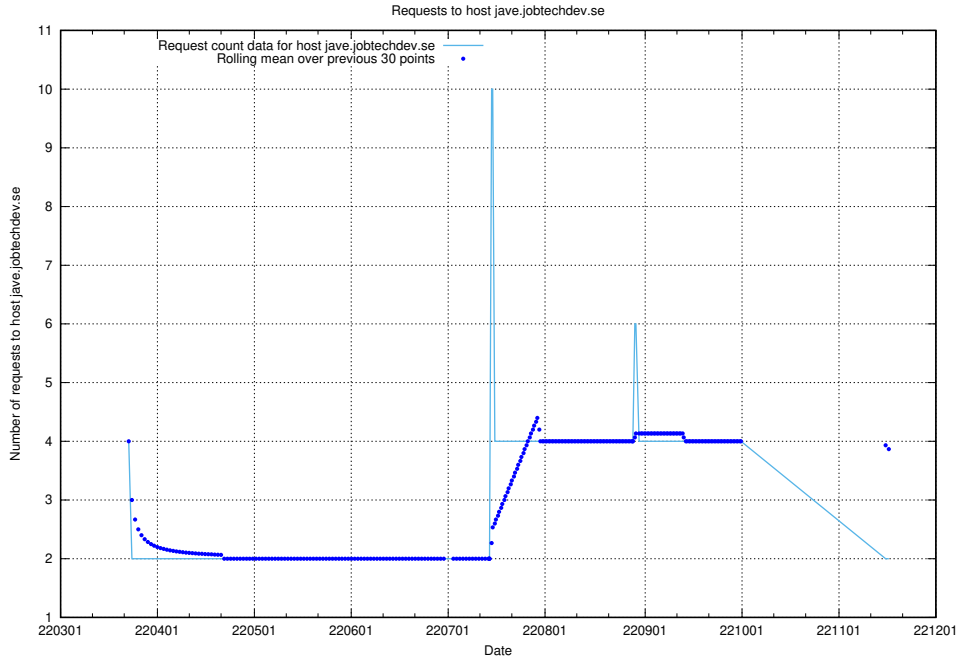

7.496 Usage of `jave.jobtechdev.se`

Here, we count the number of requests to host `jave.jobtechdev.se`.