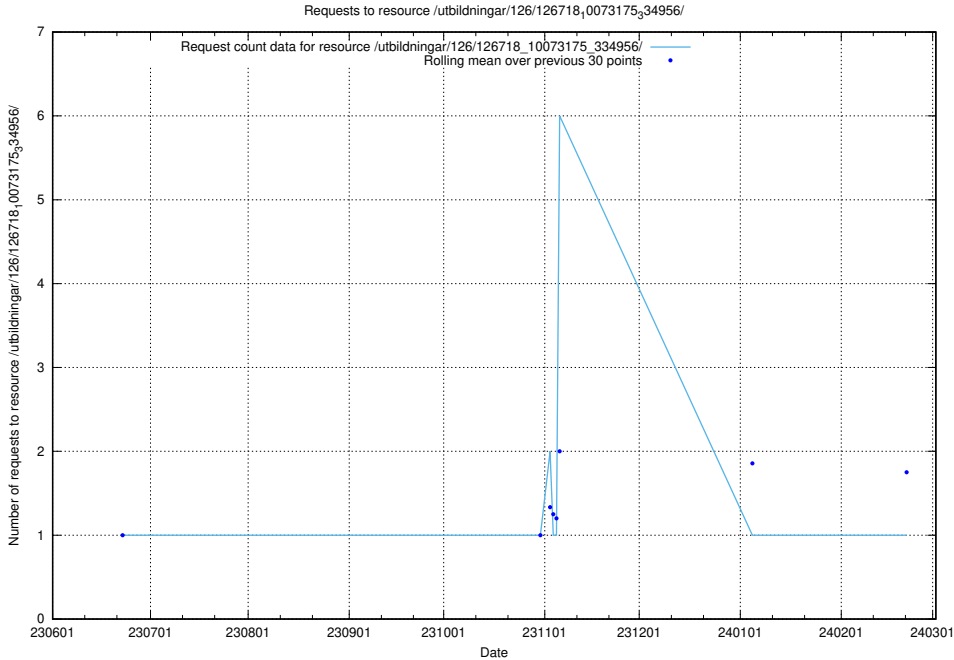

5.6370 Usage of /utbildningar/126/126718_10073175_334956/

Here, we count the number of requests to resource /utbildningar/126/126718_10073175_334956/.