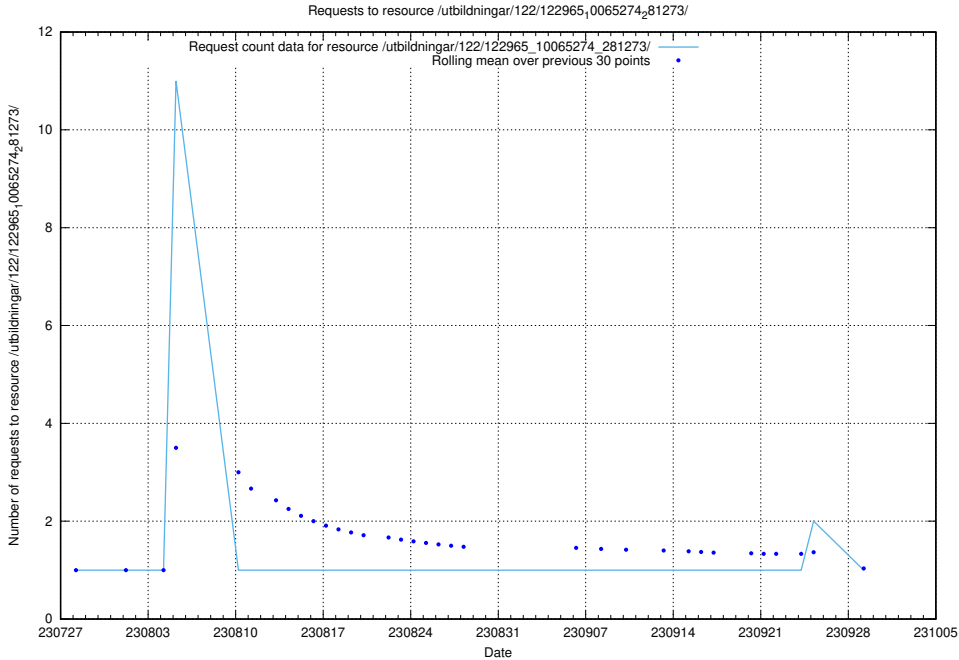

5.5690 Usage of /utbildningar/122/122965_10065274_281273/

Here, we count the number of requests to resource /utbildningar/122/122965_10065274_281273/.