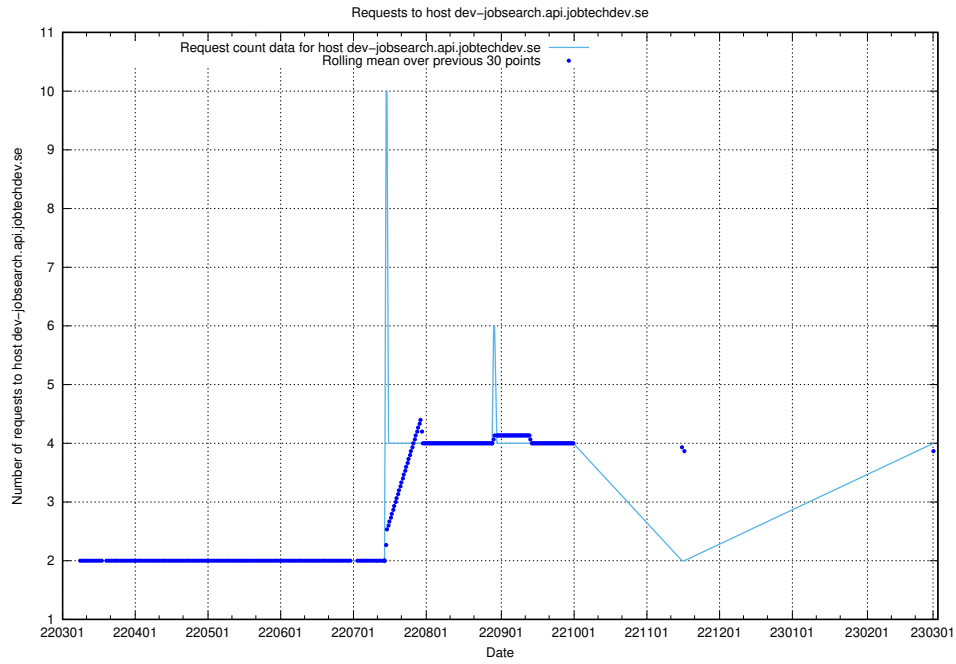

7.161 Usage of dev-jobsearch.api.jobtechdev.se

Here, we count the number of requests to host dev-jobsearch.api.jobtechdev.se.