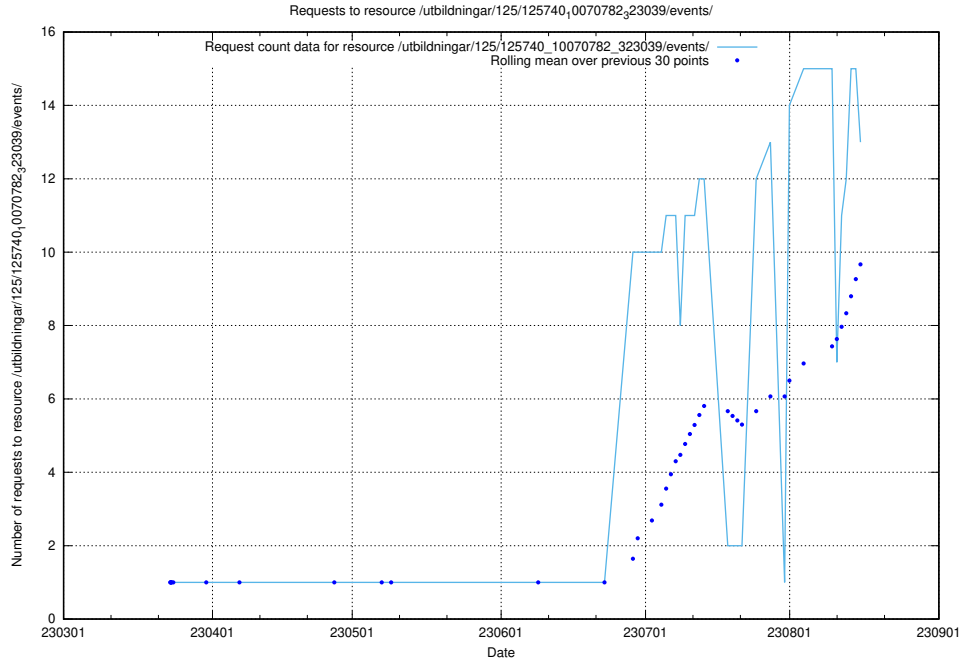

5.7 Usage of /utbildningar/125/125740_10070782_323039/events/

Here, we count the number of requests to resource /utbildningar/125/125740_10070782_323039/events/