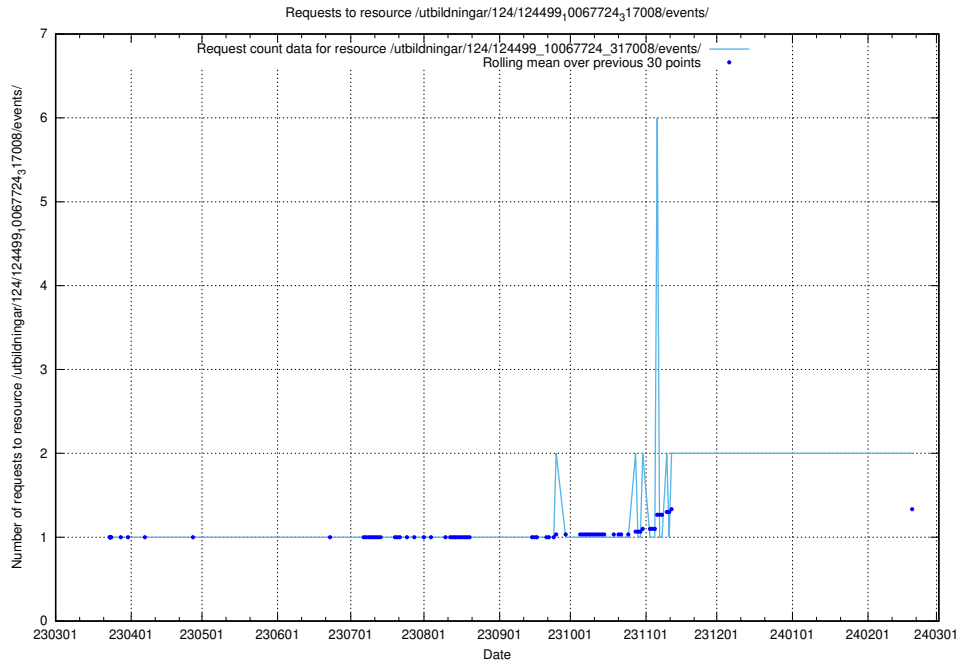

5.732 Usage of /utbildningar/124/124499_10067724_317008/events/

Here, we count the number of requests to resource /utbildningar/124/124499_10067724_317008/events/