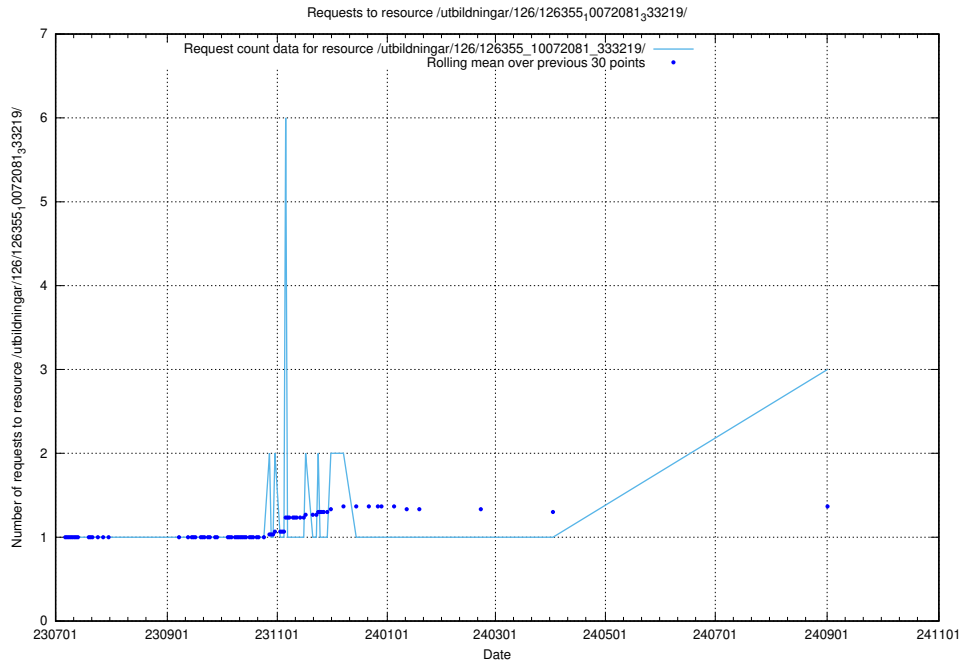

Here, we count the number of requests to resource /taxonomy/version/5/query/skills/.

5.510 Usage of /utbildningar/126/126355_10072081_333219/

Here, we count the number of requests to resource /utbildningar/126/126355_10072081_333219/.