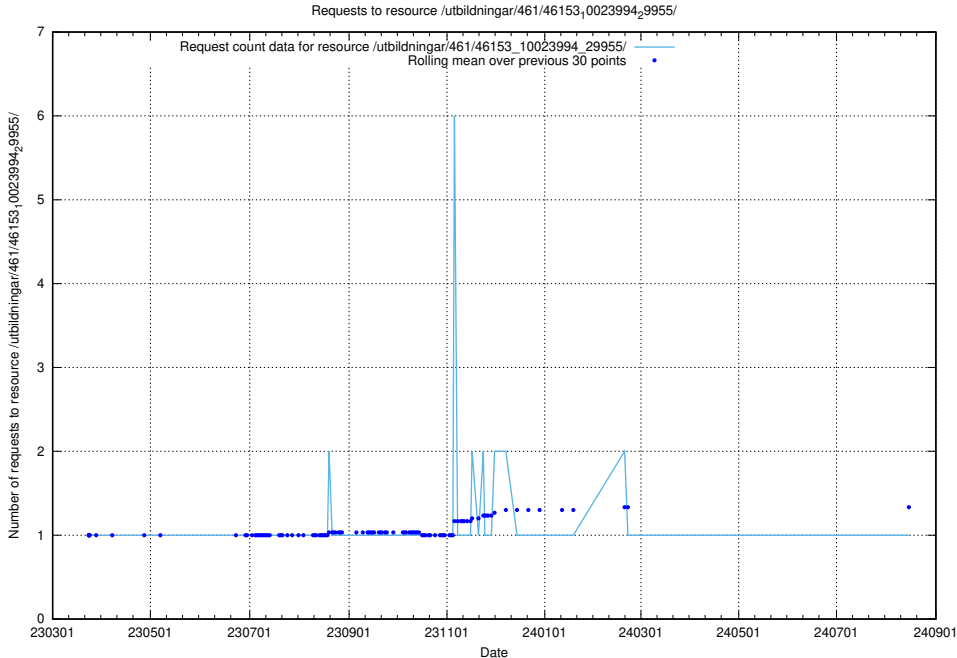

5.7095 Usage of /utbildningar/461/46153_10023994_29955/

Here, we count the number of requests to resource /utbildningar/461/46153_10023994_29955/.