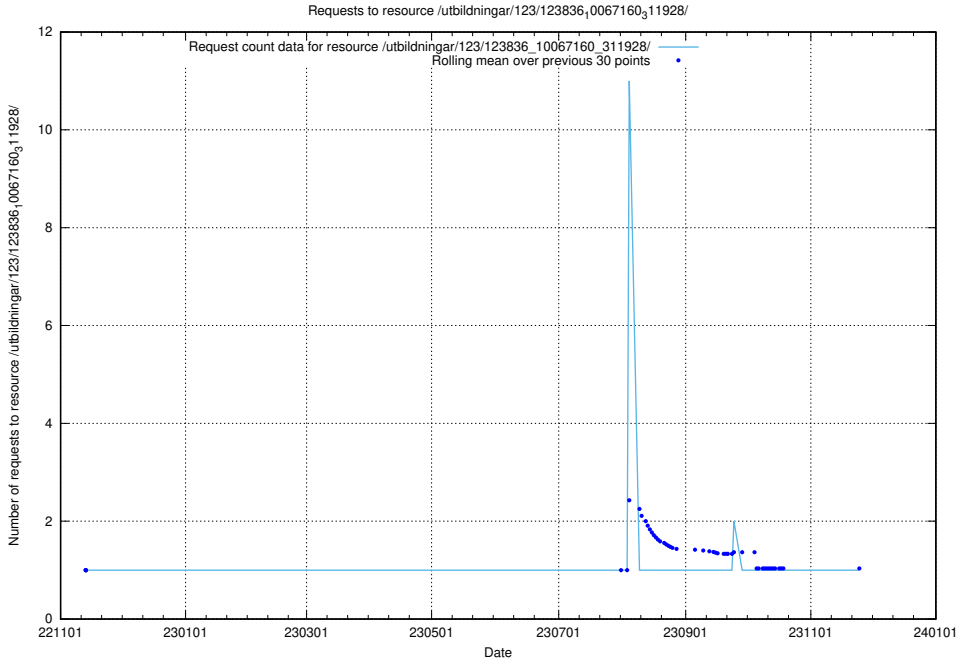

5.6634 Usage of /utbildningar/123/123836_10067160_311928/

Here, we count the number of requests to resource /utbildningar/123/123836_10067160_311928/.