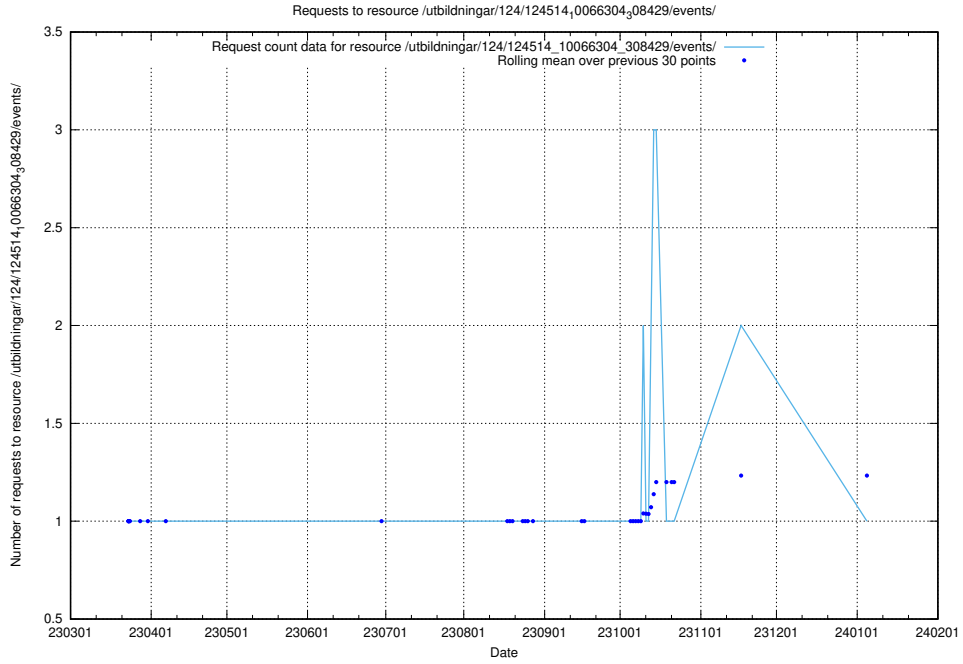

5.2651 Usage of /utbildningar/124/124514_10066304_308429/events/

Here, we count the number of requests to resource /utbildningar/124/124514_10066304_308429/events/