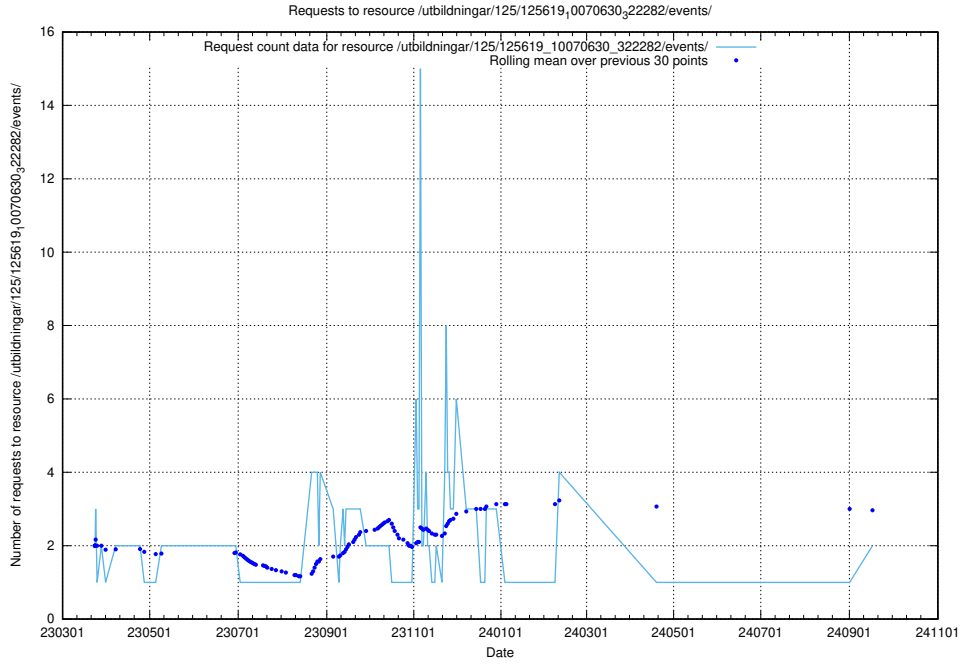

5.1068 Usage of /utbildningar/125/125619_10070630_322282/events/

Here, we count the number of requests to resource /utbildningar/125/125619_10070630_322282/events/