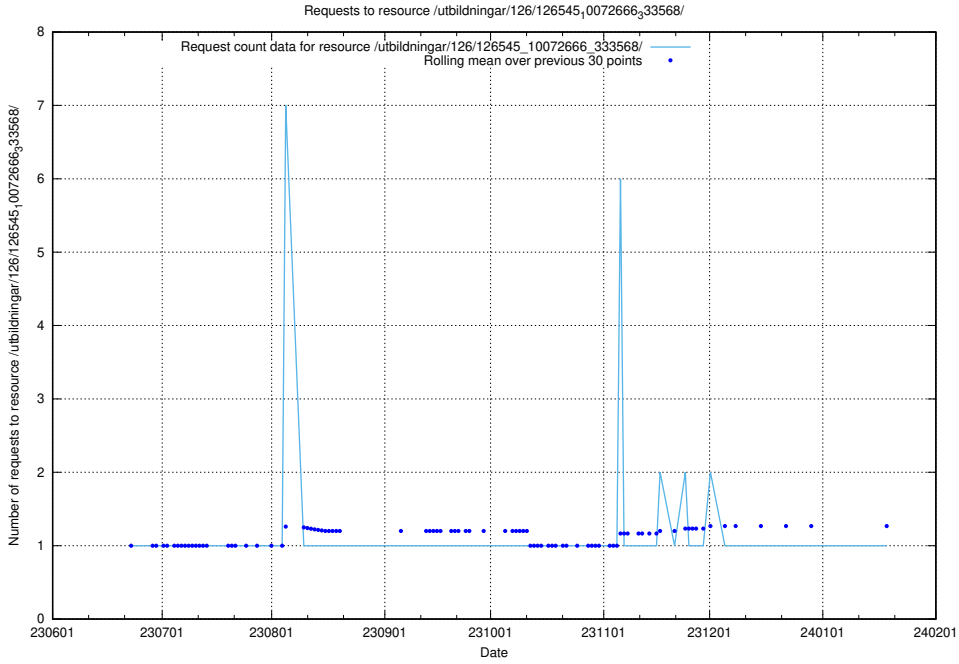

5.6396 Usage of /utbildningar/126/126545_10072666_333568/

Here, we count the number of requests to resource /utbildningar/126/126545_10072666_333568/.