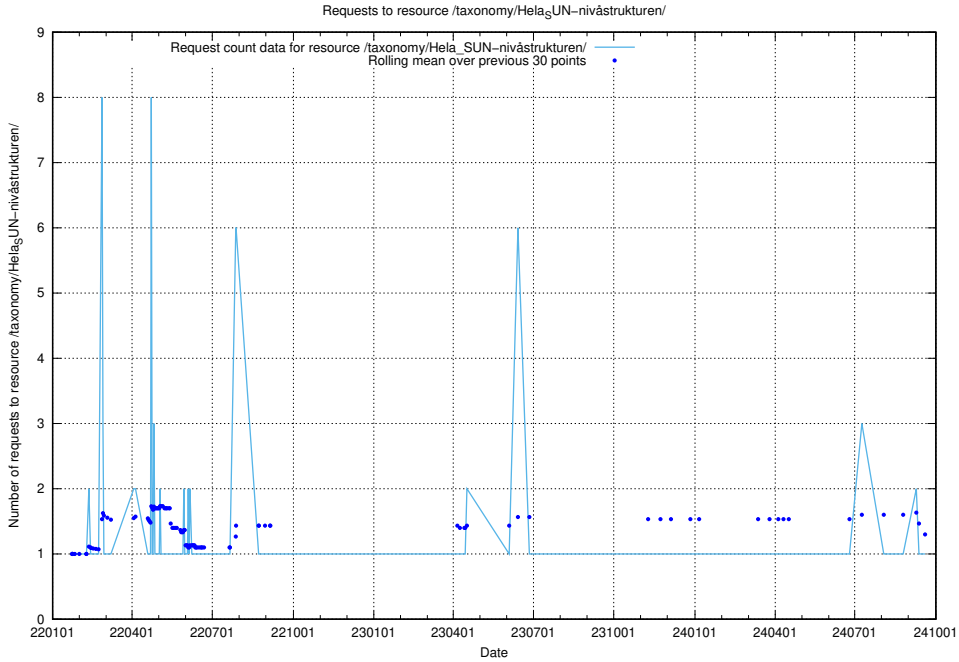

5.5093 Usage of /taxonomy/Hela_SUN-nivåstrukturen/

Here, we count the number of requests to resource /taxonomy/Hela_SUN-nivåstrukturen/.