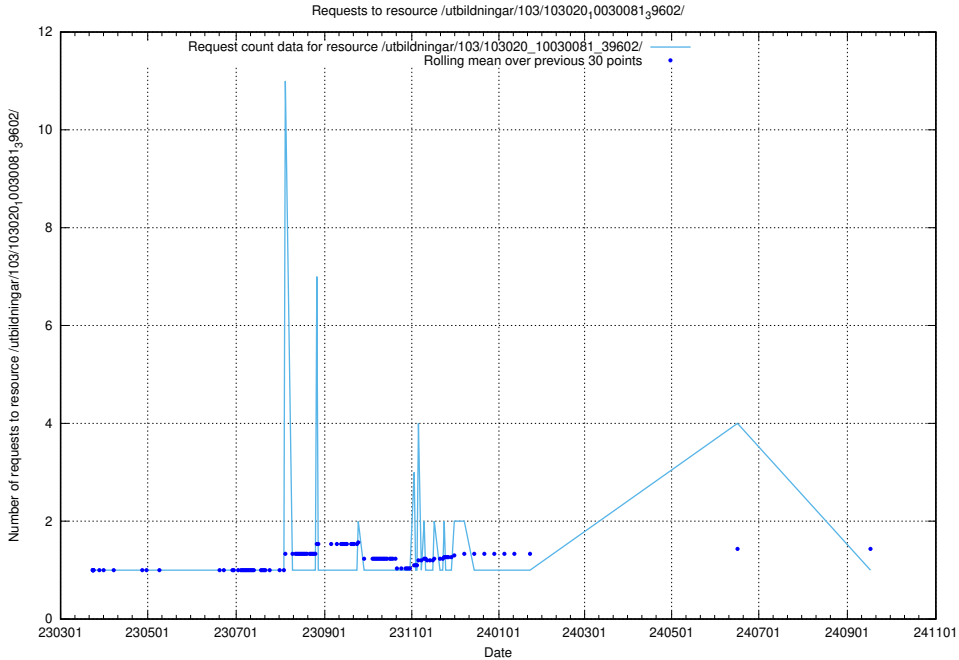

5.6284 Usage of /utbildningar/103/103020_10030081_39602/

Here, we count the number of requests to resource /utbildningar/103/103020_10030081_39602/.