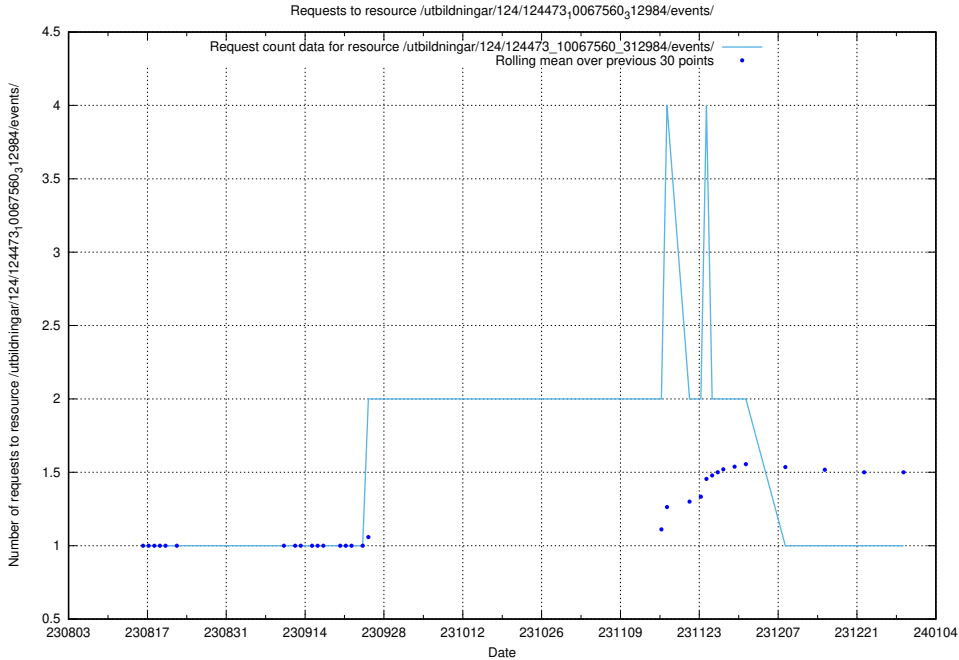

5.5576 Usage of /utbildningar/124/124473_10067560_312984/events/

Here, we count the number of requests to resource /utbildningar/124/124473_10067560_312984/events/