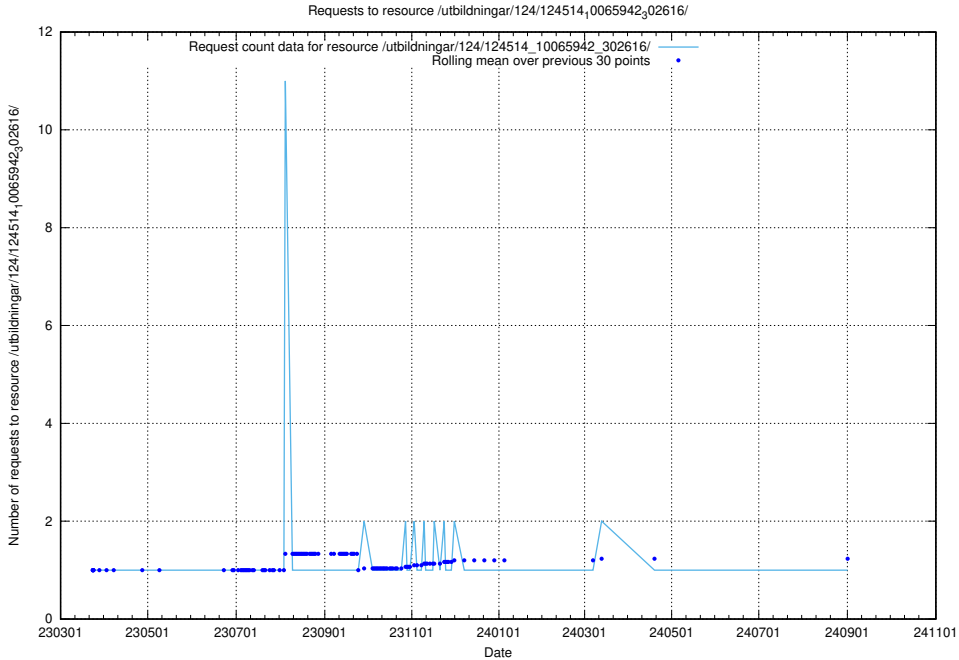

Here, we count the number of requests to resource /taxonomy/version/2/query/employment-variety-concepts/.

5.2708 Usage of /utbildningar/124/124514_10065942_302616/

Here, we count the number of requests to resource /utbildningar/124/124514_10065942_302616/.