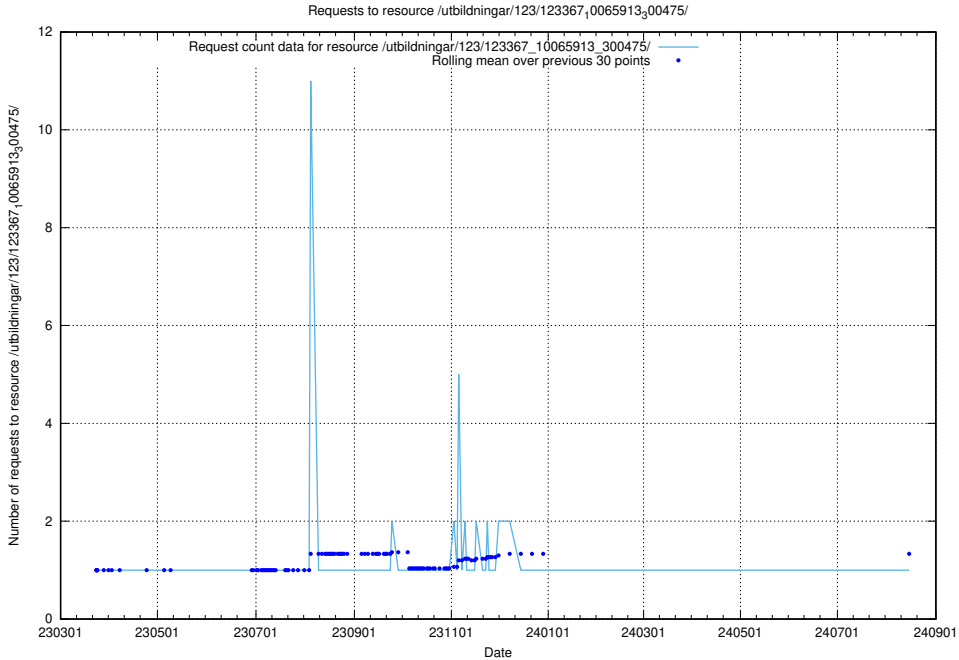

5.5474 Usage of /utbildningar/123/123367_10065913_300475/

Here, we count the number of requests to resource /utbildningar/123/123367_10065913_300475/.