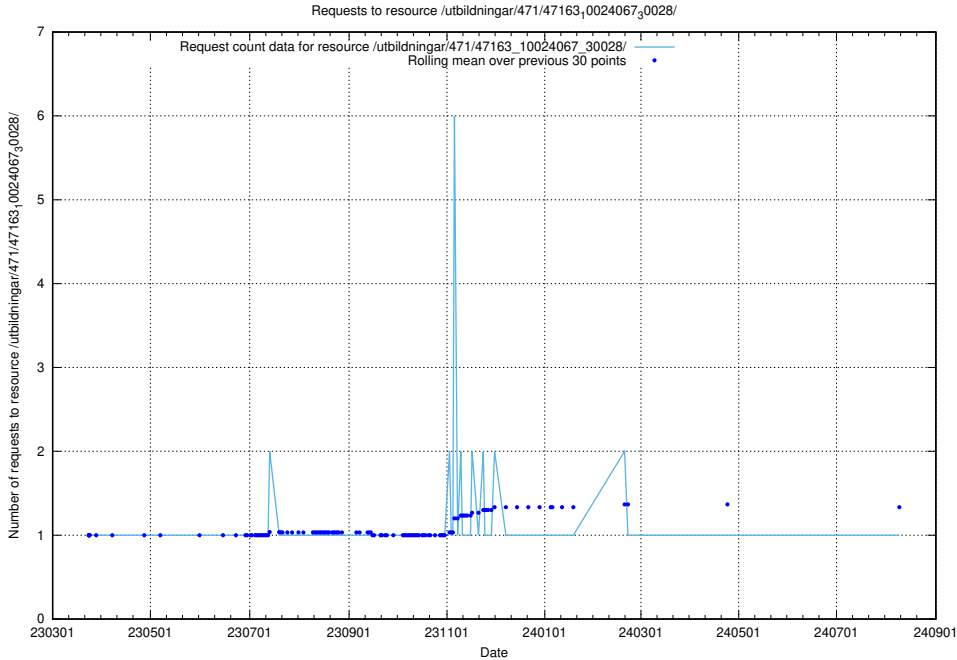

5.7093 Usage of /utbildningar/471/47163_10024067_30028/

Here, we count the number of requests to resource /utbildningar/471/47163_10024067_30028/.