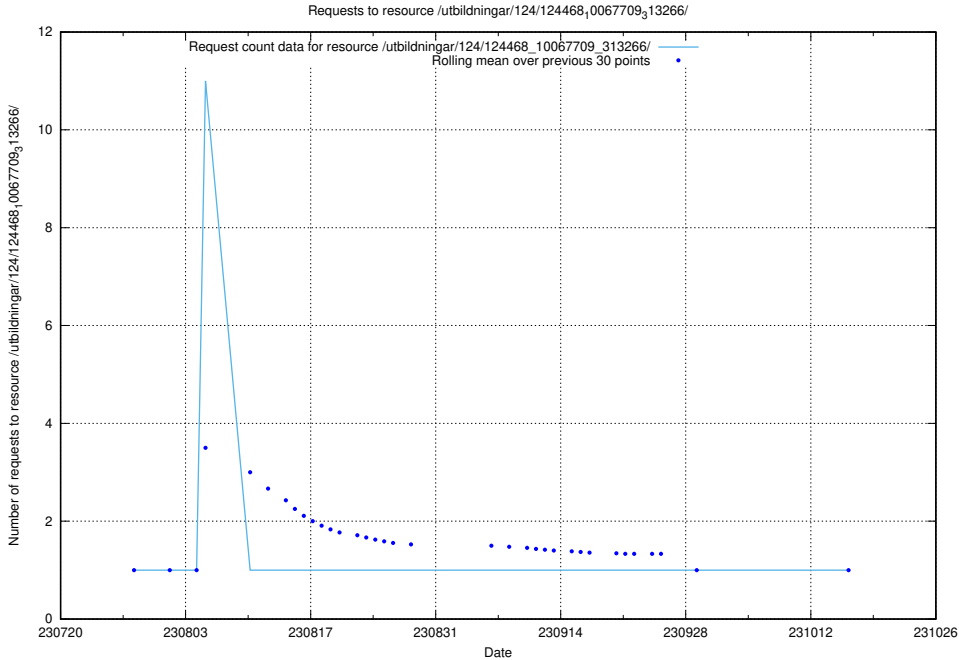

5.5687 Usage of /utbildningar/124/124468_10067709_313266/

Here, we count the number of requests to resource /utbildningar/124/124468_10067709_313266/.