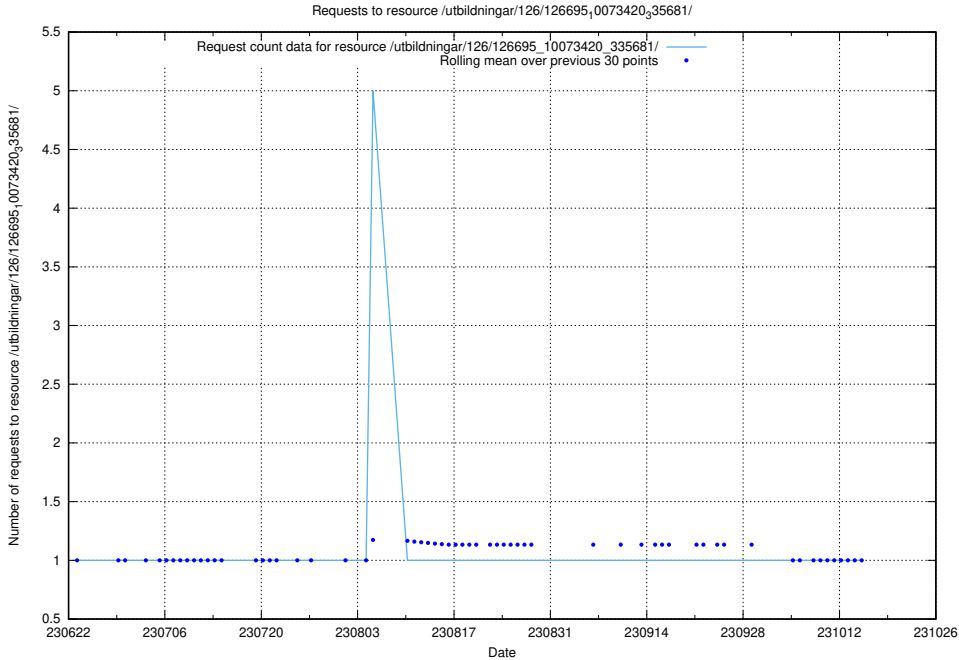

5.6378 Usage of /utbildningar/126/126695_10073420_335681/

Here, we count the number of requests to resource /utbildningar/126/126695_10073420_335681/.