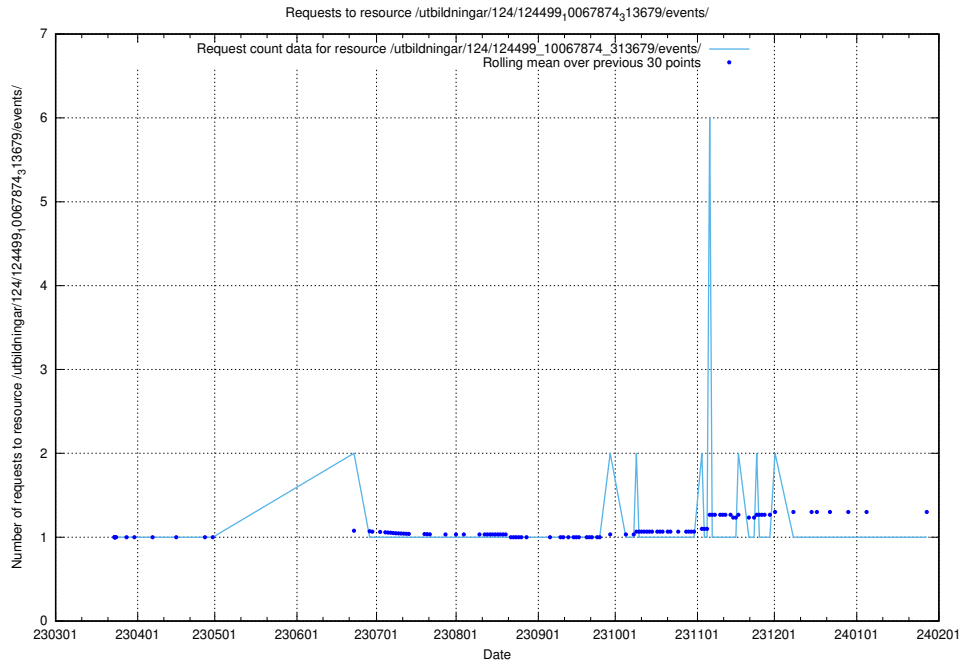

Here, we count the number of requests to resource /utbildningar/utb_emil/127/127352_10074316_337554/events/

5.3173 Usage of /utbildningar/124/124499_10067874_313679/events/

Here, we count the number of requests to resource /utbildningar/124/124499_10067874_313679/events/