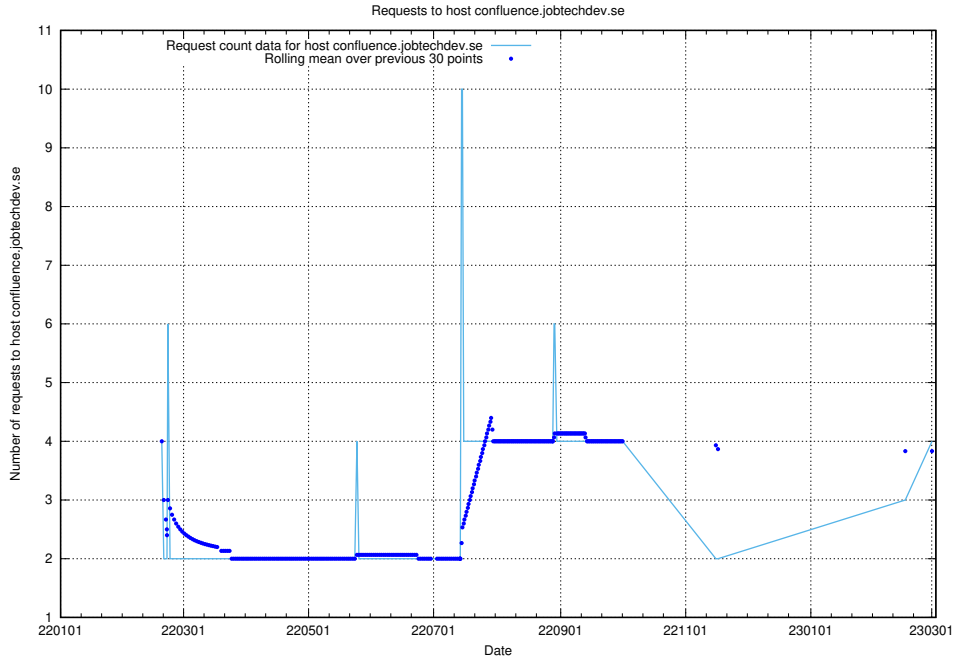

7.165 Usage of confluence.jobtechdev.se

Here, we count the number of requests to host confluence.jobtechdev.se.