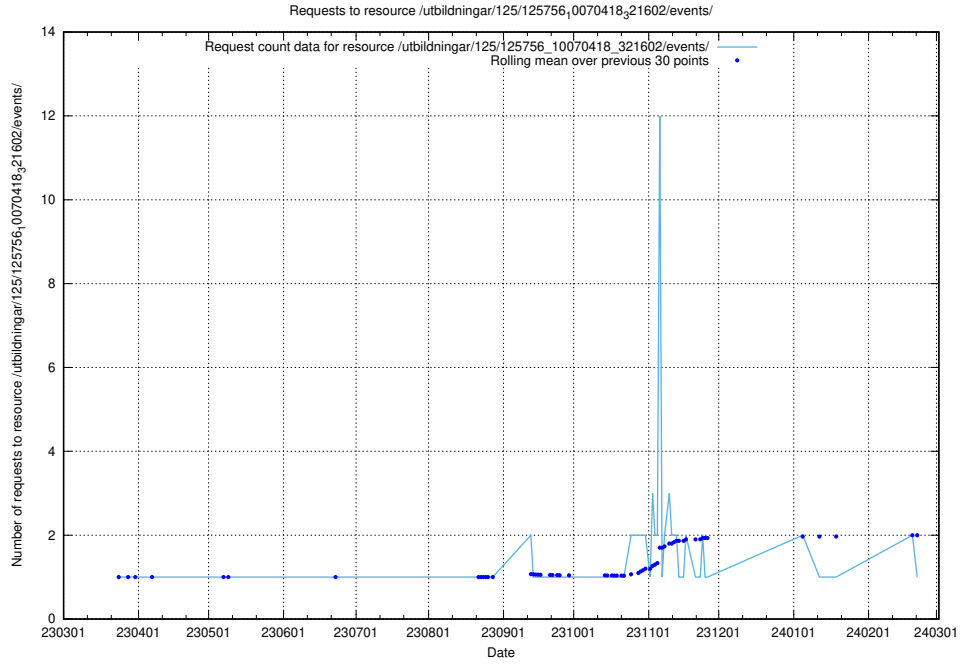

5.6997 Usage of /utbildningar/125/125756_10070418_321602/events/

Here, we count the number of requests to resource /utbildningar/125/125756_10070418_321602/events/