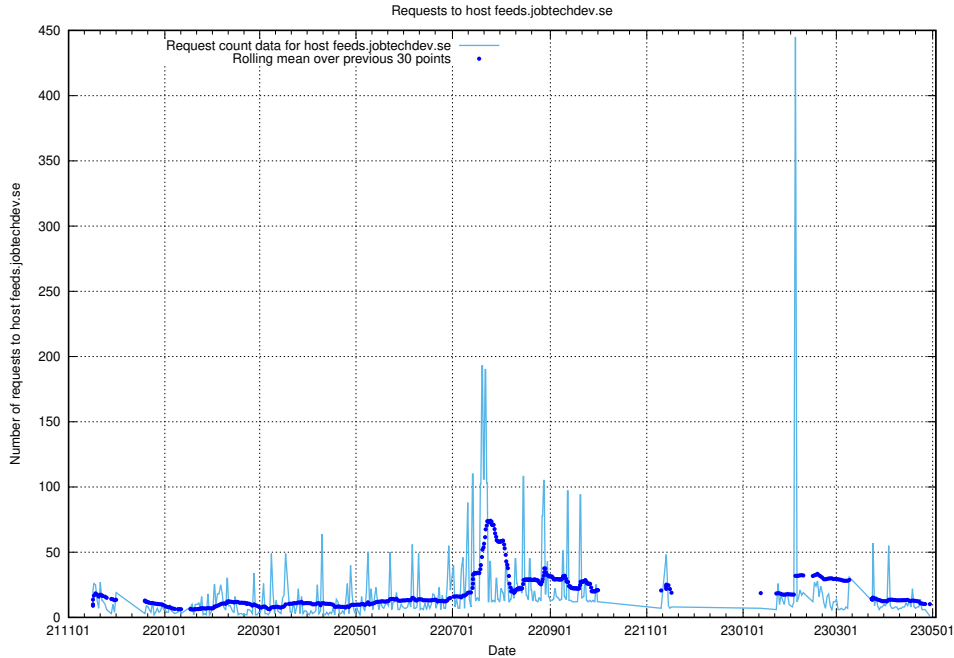

7.659 Usage of feeds.jobtechdev.se

Here, we count the number of requests to host feeds.jobtechdev.se.