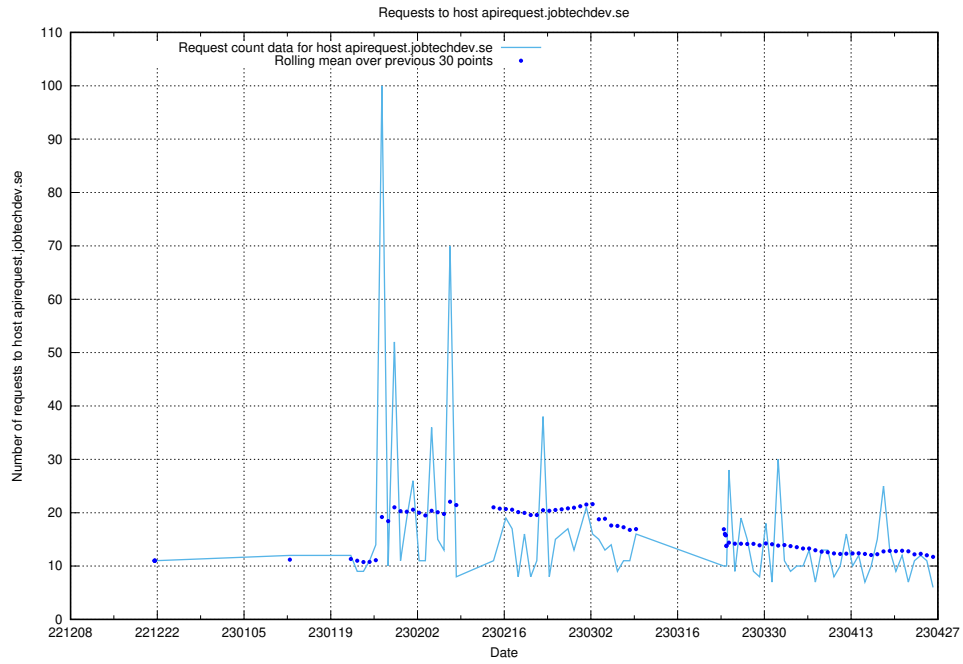

7.86 Usage of apirequest.jobtechdev.se

Here, we count the number of requests to host apirequest.jobtechdev.se.