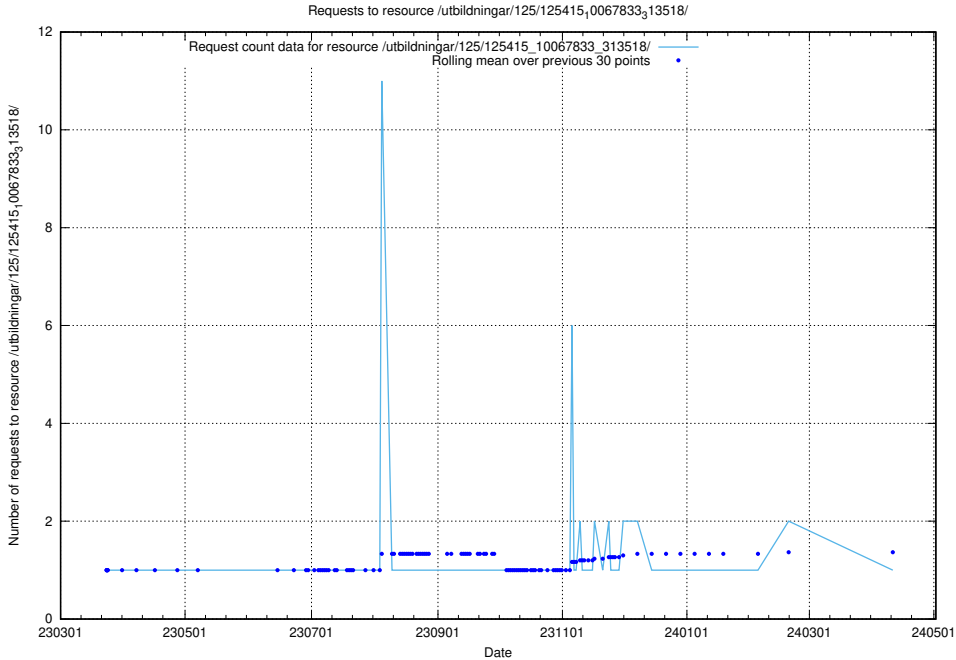

5.1235 Usage of /utbildningar/125/125415_10067833_313518/

Here, we count the number of requests to resource /utbildningar/125/125415_10067833_313518/.