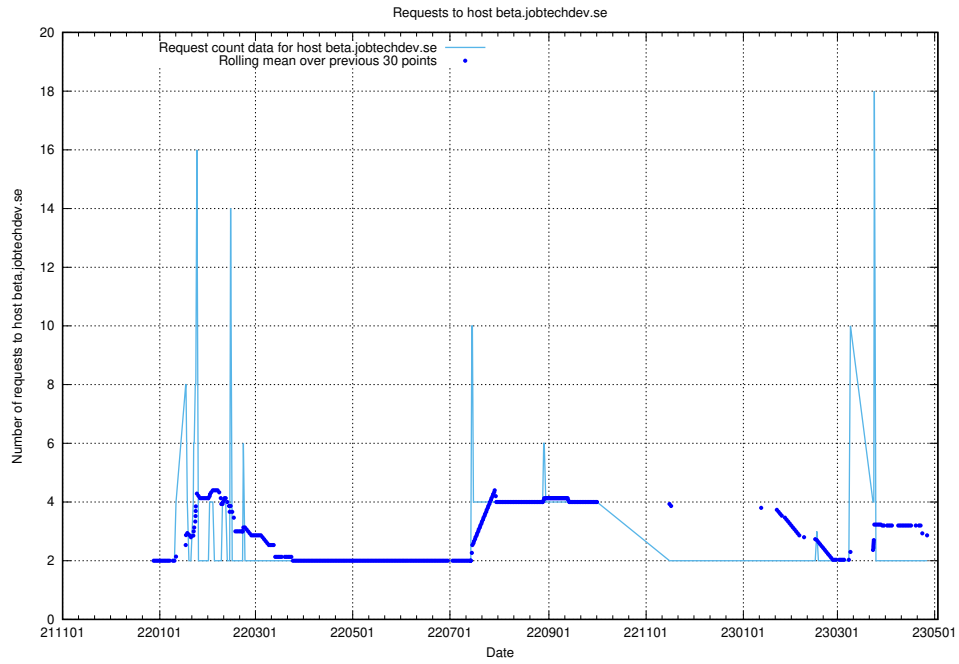

7.362 Usage of beta.jobtechdev.se

Here, we count the number of requests to host beta.jobtechdev.se.