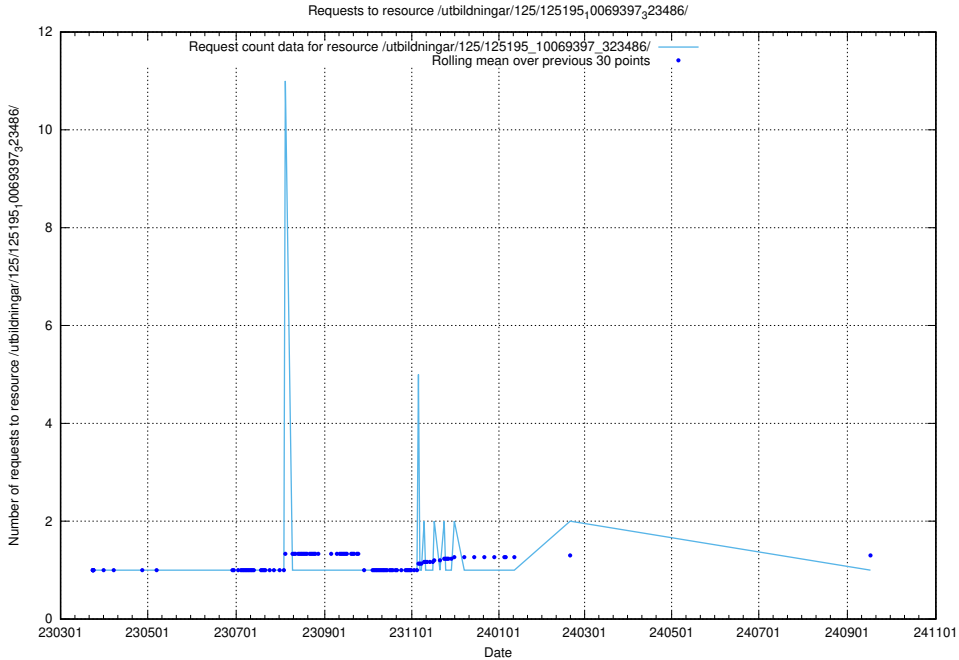

Here, we count the number of requests to resource /utbildningar/125/125195_10069397_323486/events/

5.1258 Usage of /utbildningar/125/125195_10069397_323486/

Here, we count the number of requests to resource /utbildningar/125/125195_10069397_323486/.