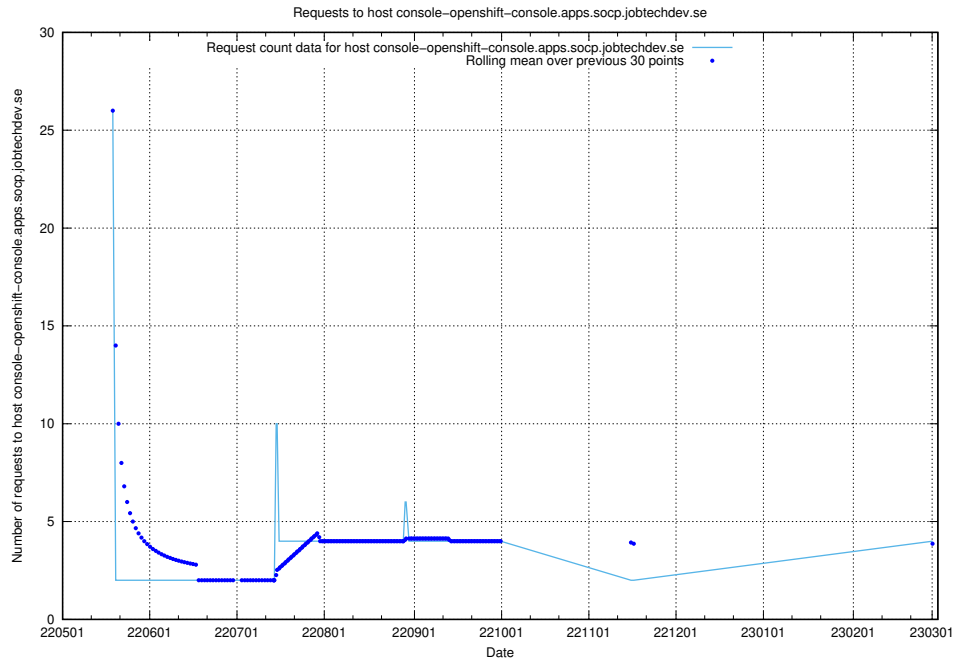

7.156 Usage of console-openshift-console.apps.socp.jobtechdev.se

Here, we count the number of requests to host console-openshift-console.apps.socp.jobtechdev.se.