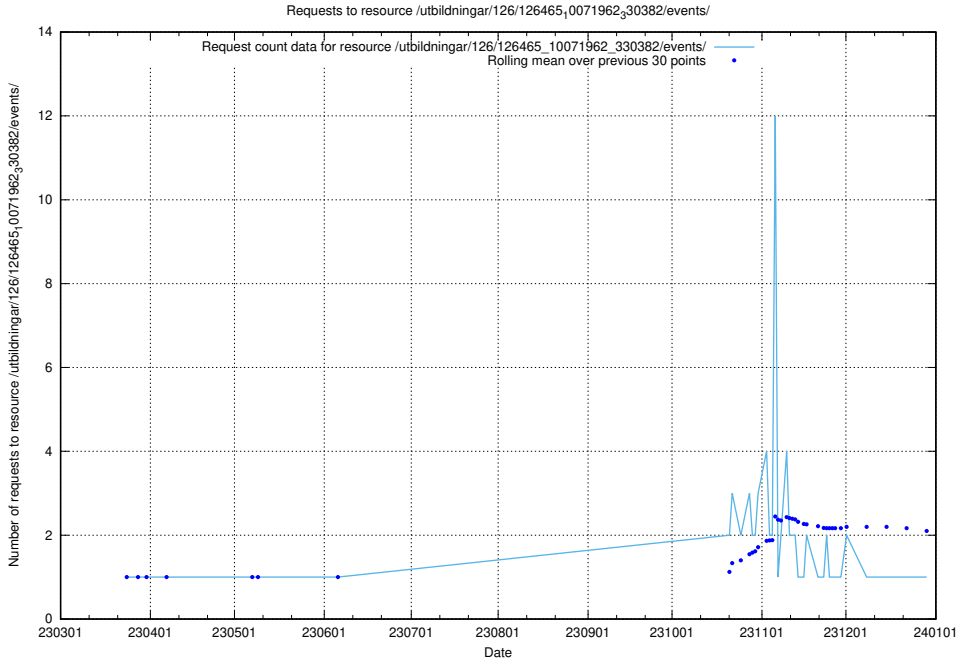

5.6980 Usage of /utbildningar/126/126465_10071962_330382/events/

Here, we count the number of requests to resource /utbildningar/126/126465_10071962_330382/events/