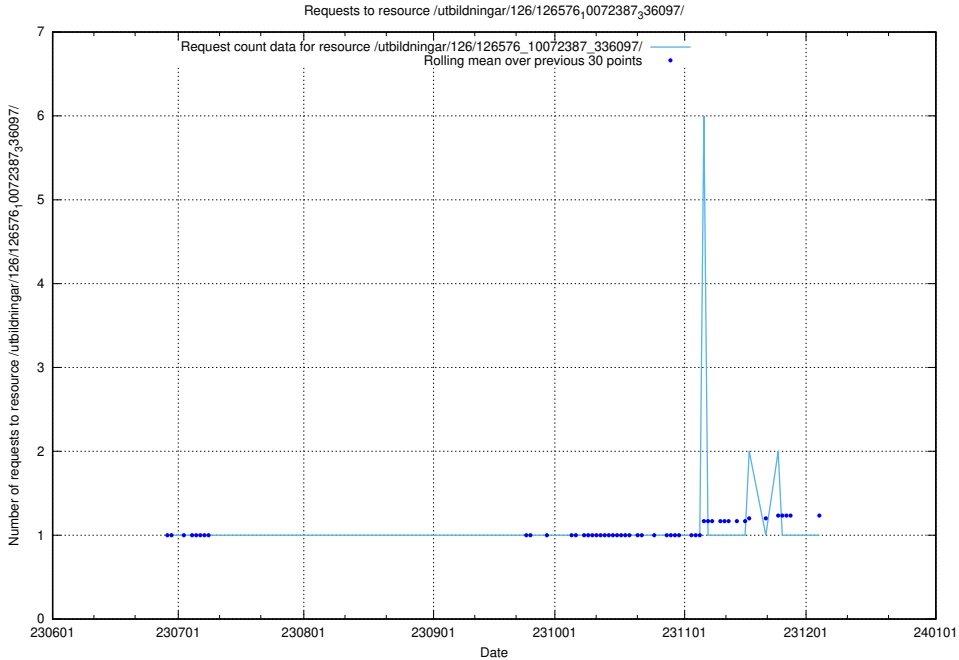

5.6229 Usage of /utbildningar/126/126576_10072387_336097/

Here, we count the number of requests to resource /utbildningar/126/126576_10072387_336097/.