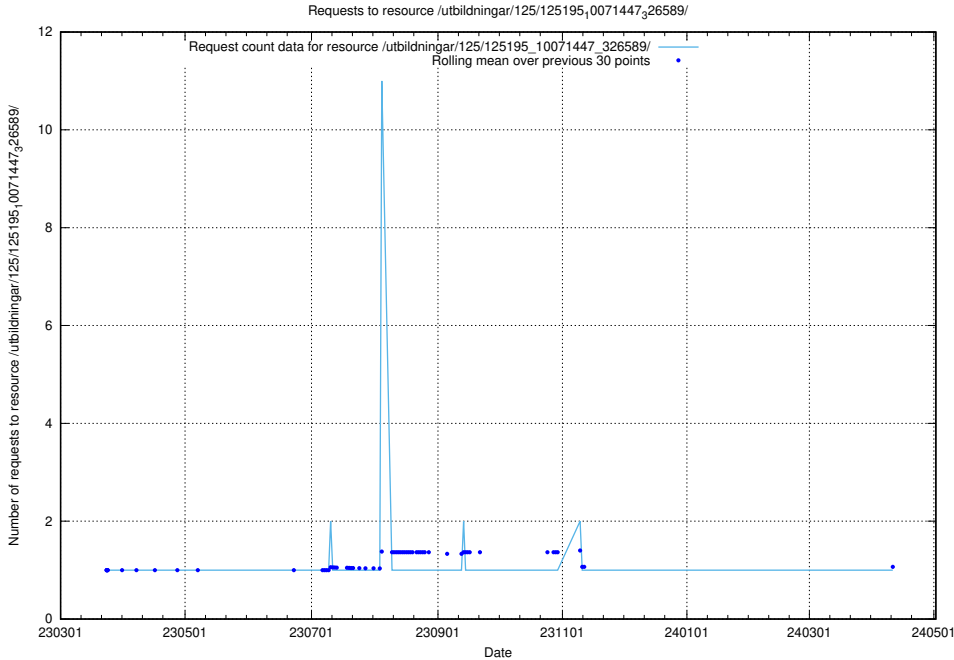

5.1251 Usage of /utbildningar/125/125195_10071447_326589/

Here, we count the number of requests to resource /utbildningar/125/125195_10071447_326589/.