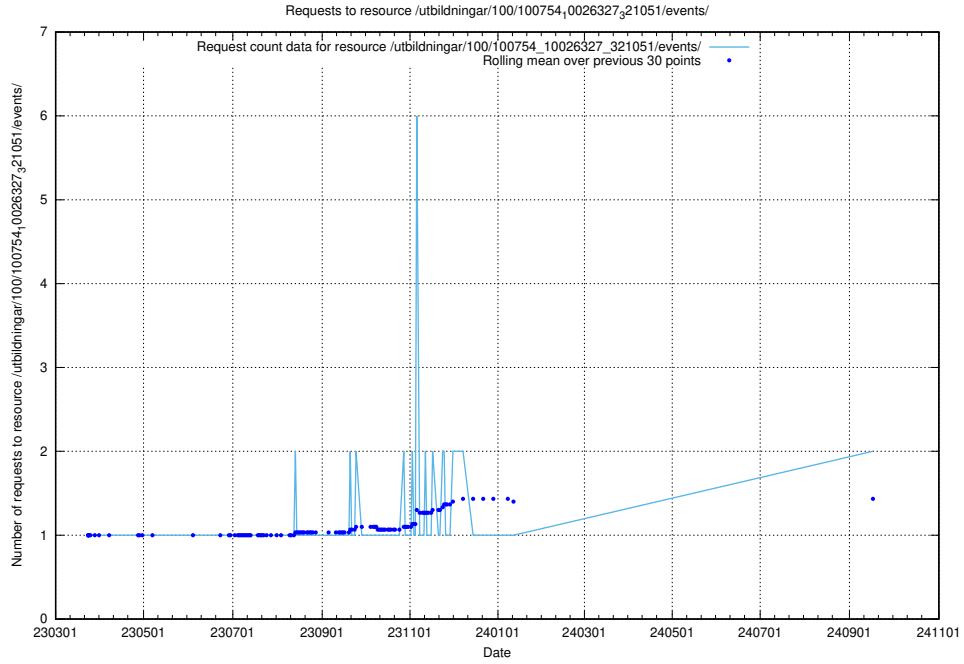

5.981 Usage of /utbildningar/100/100754_10026327_321051/events/

Here, we count the number of requests to resource /utbildningar/100/100754_10026327_321051/events/