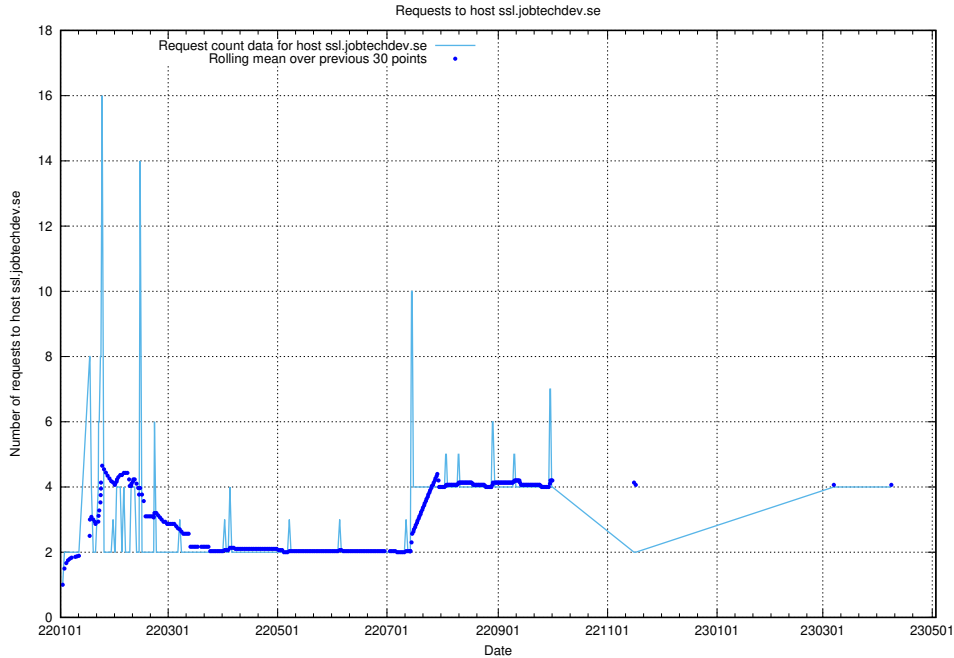

7.123 Usage of ssl.jobtechdev.se

Here, we count the number of requests to host ssl.jobtechdev.se.