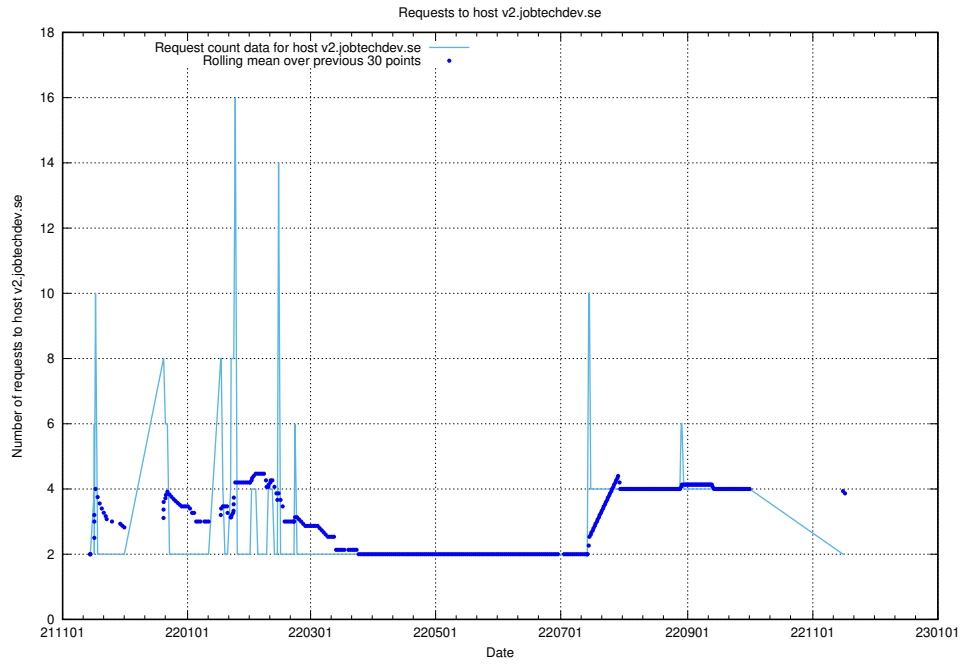

7.559 Usage of v2.jobtechdev.se

Here, we count the number of requests to host v2.jobtechdev.se.