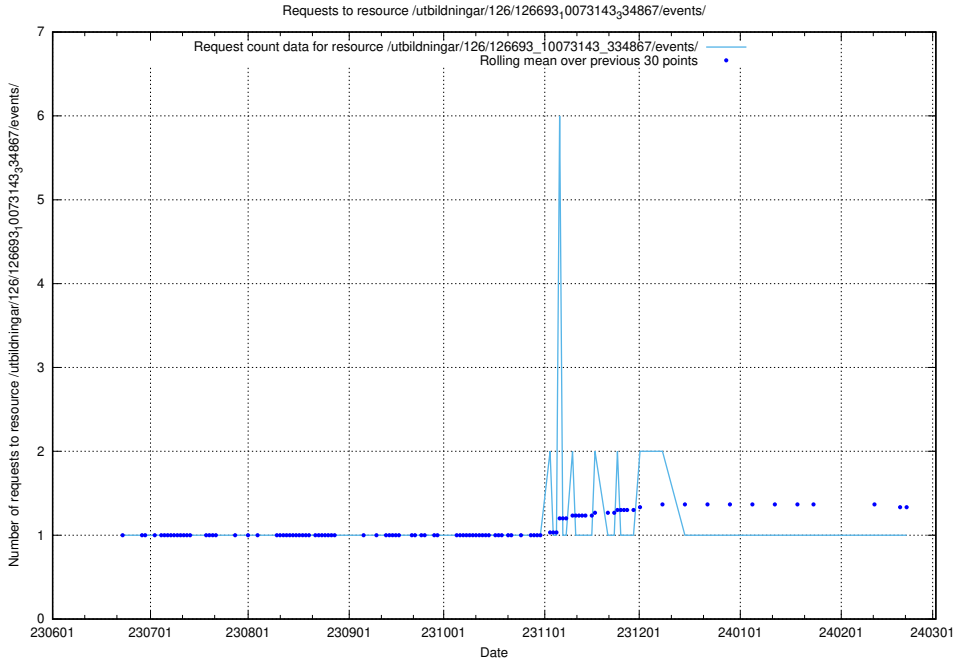

5.6391 Usage of /utbildningar/126/126693_10073143_334867/events/

Here, we count the number of requests to resource /utbildningar/126/126693_10073143_334867/events/