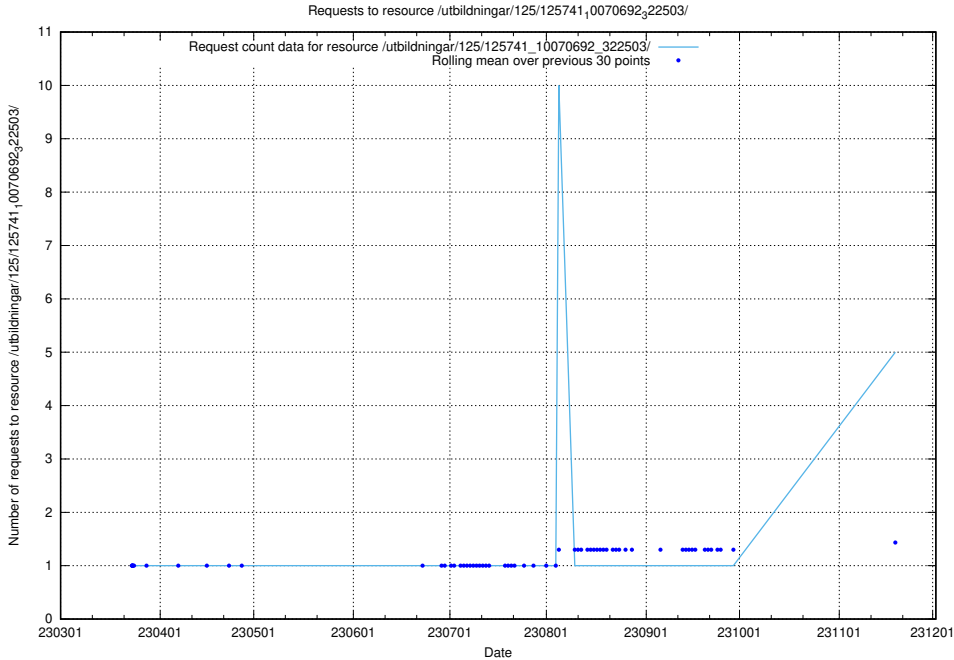

5.276 Usage of /utbildningar/125/125741_10070692_322503/

Here, we count the number of requests to resource /utbildningar/125/125741_10070692_322503/.