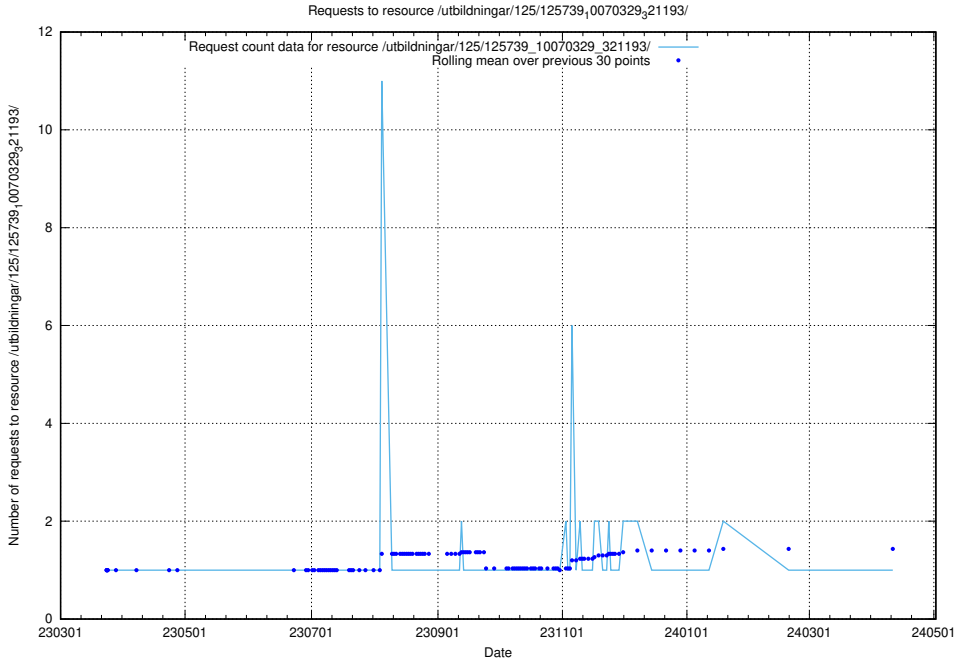

5.1137 Usage of /utbildningar/125/125739_10070329_321193/

Here, we count the number of requests to resource /utbildningar/125/125739_10070329_321193/.