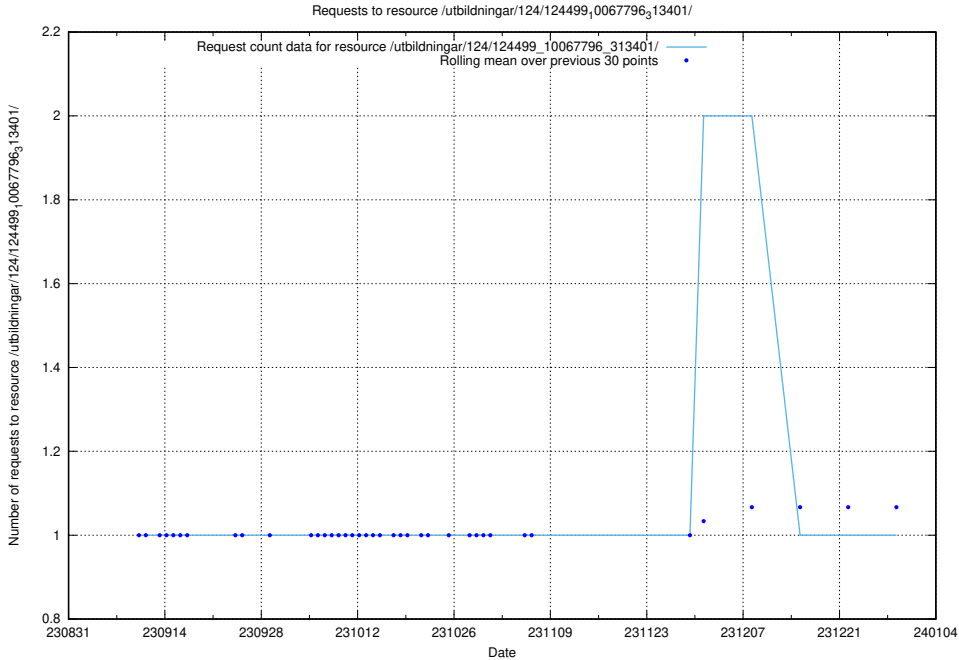

5.5398 Usage of /utbildningar/124/124499_10067796_313401/

Here, we count the number of requests to resource /utbildningar/124/124499_10067796_313401/.