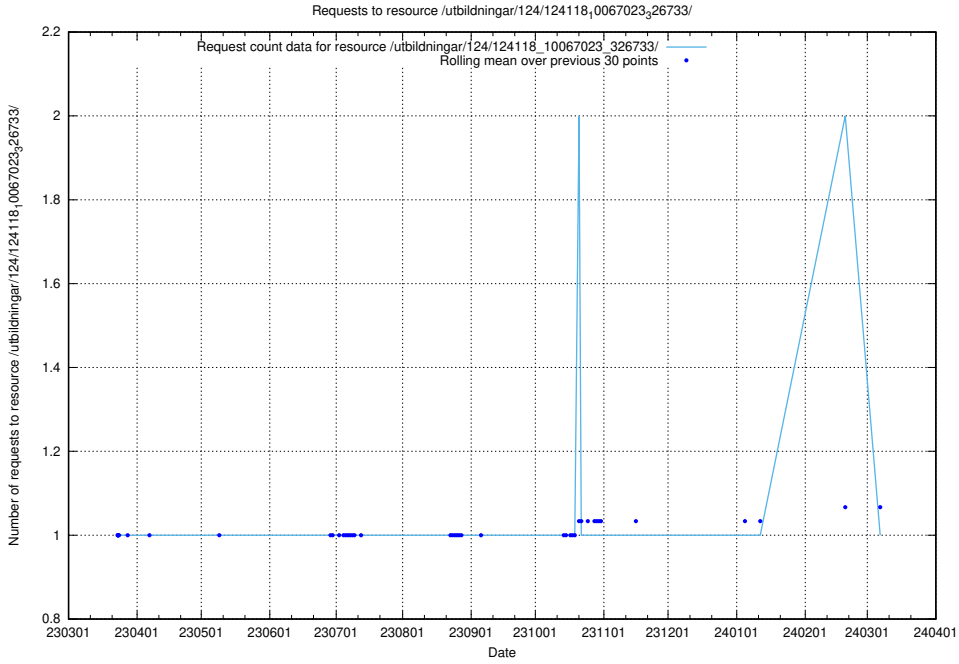

5.4981 Usage of /utbildningar/124/124118_10067023_326733/

Here, we count the number of requests to resource /utbildningar/124/124118_10067023_326733/.