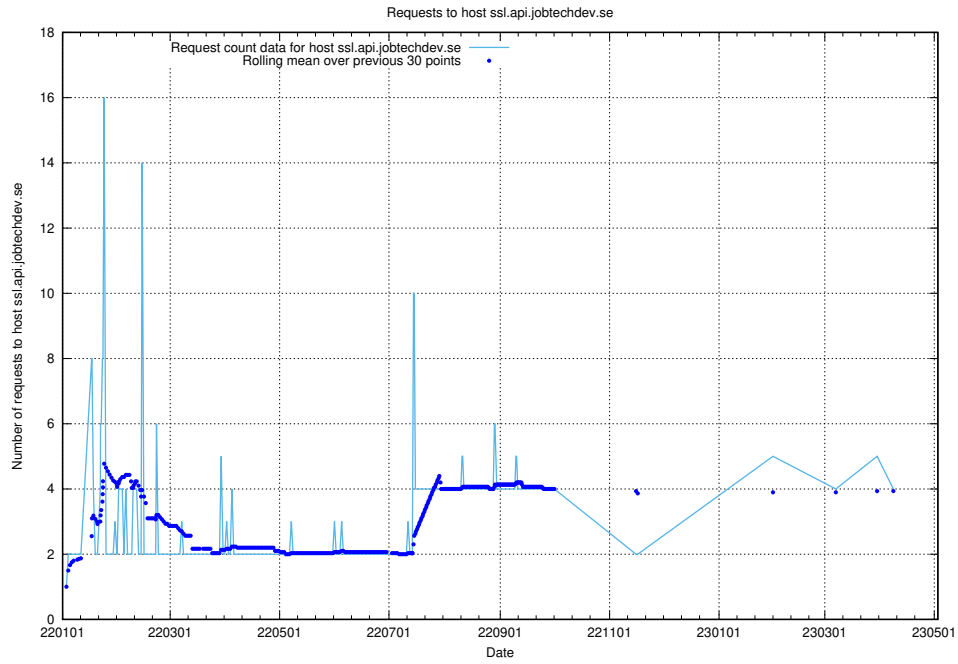

7.117 Usage of ssl.api.jobtechdev.se

Here, we count the number of requests to host ssl.api.jobtechdev.se.