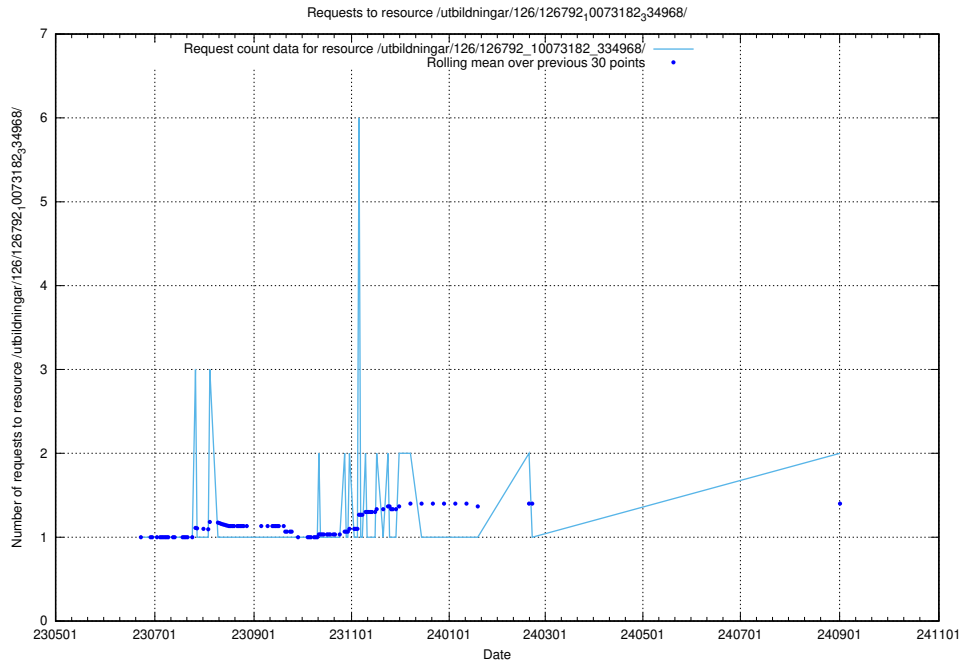

5.980 Usage of /utbildningar/126/126792_10073182_334968/

Here, we count the number of requests to resource /utbildningar/126/126792_10073182_334968/.