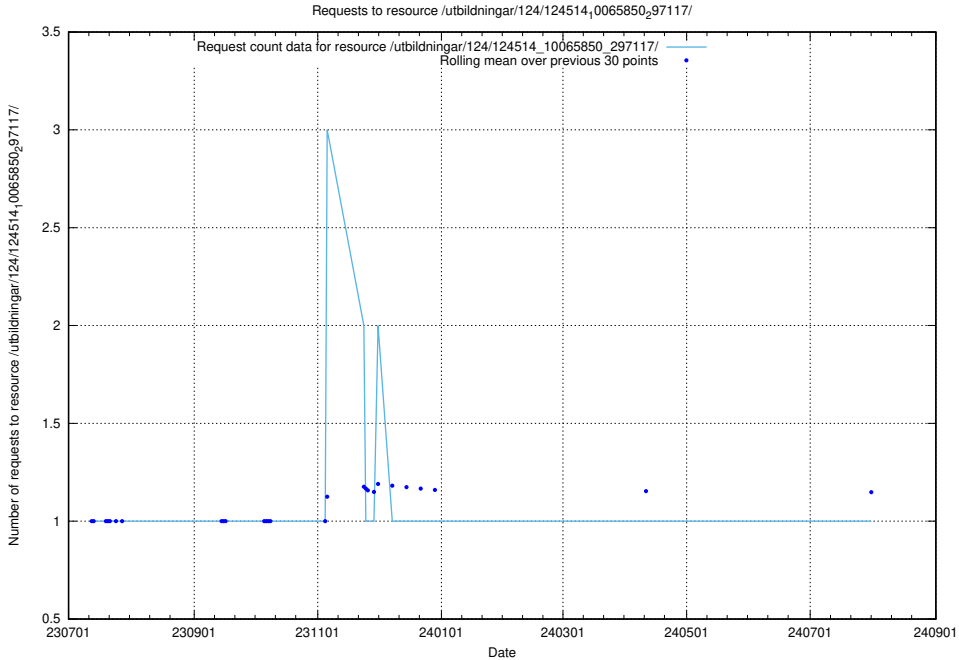

5.5897 Usage of /utbildningar/124/124514_10065850_297117/

Here, we count the number of requests to resource /utbildningar/124/124514_10065850_297117/.