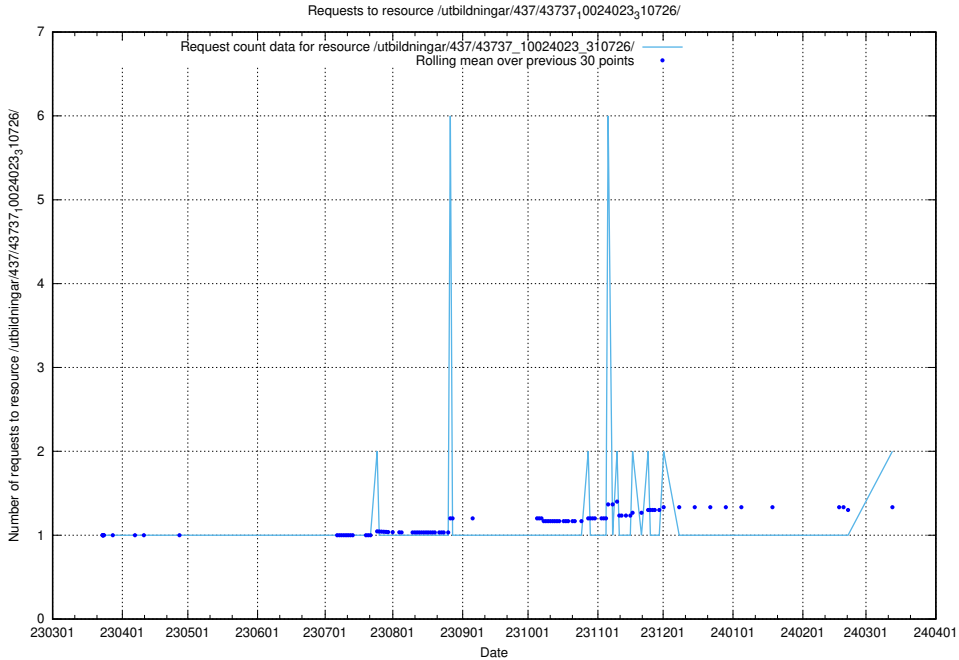

5.1079 Usage of /utbildningar/437/43737_10024023_310726/

Here, we count the number of requests to resource /utbildningar/437/43737_10024023_310726/.