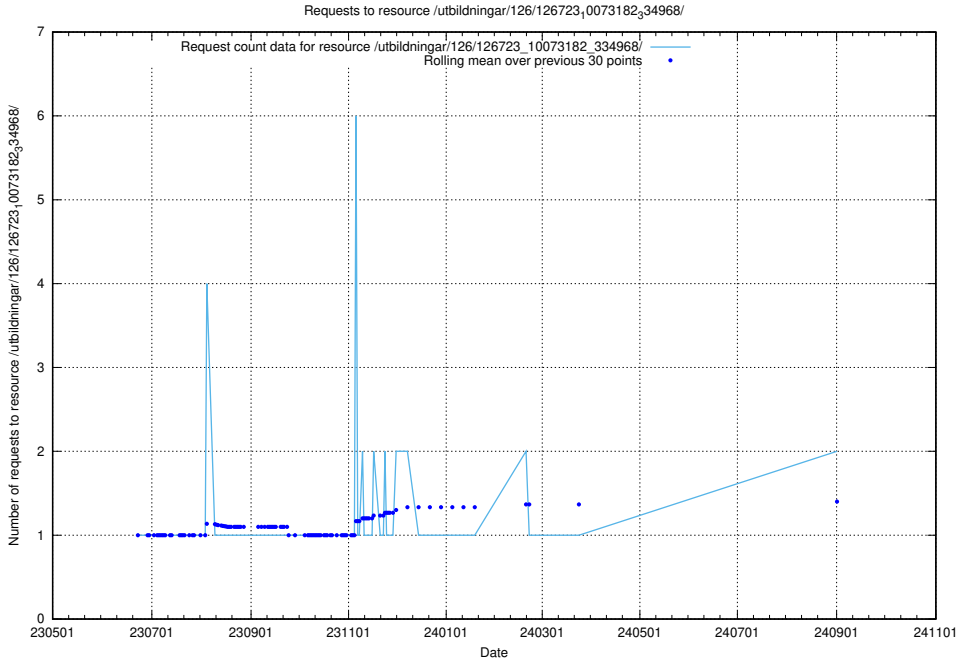

5.983 Usage of /utbildningar/126/126723_10073182_334968/

Here, we count the number of requests to resource /utbildningar/126/126723_10073182_334968/.