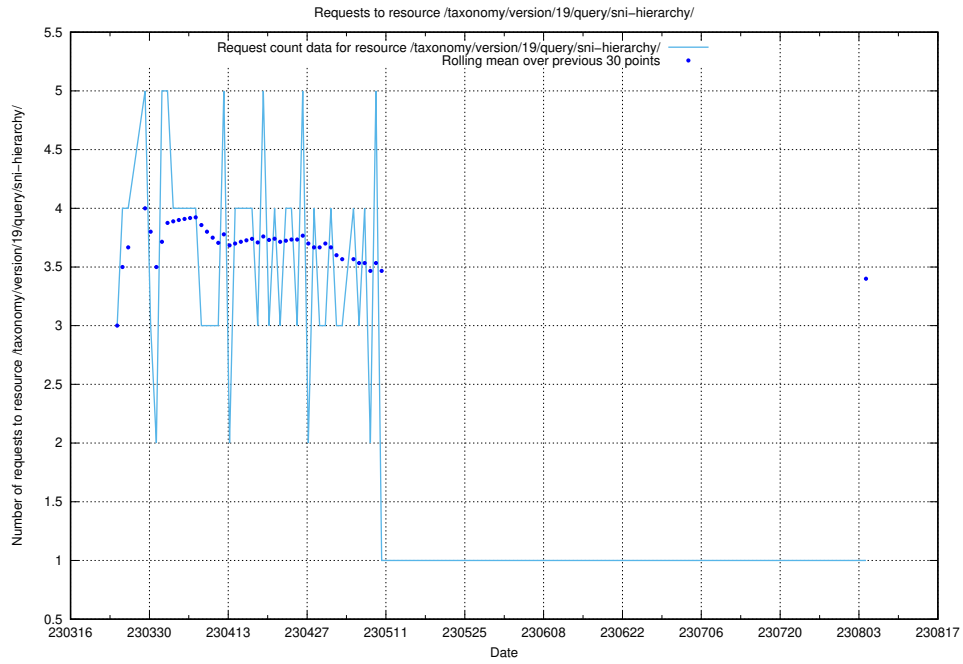

5.6903 Usage of /taxonomy/version/19/query/sni-hierarchy/

Here, we count the number of requests to resource /taxonomy/version/19/query/sni-hierarchy/.