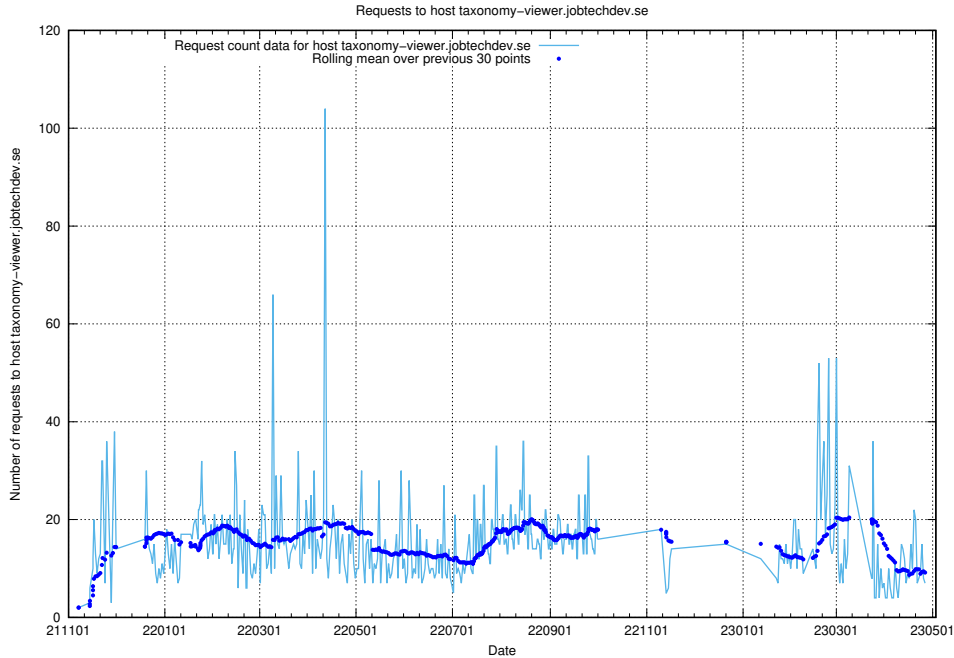

Here, we count the number of requests to host demo.jobtechdev.se.

7.82 Usage of taxonomy-viewer.jobtechdev.se

Here, we count the number of requests to host taxonomy-viewer.jobtechdev.se.

7.83 Usage of moderated.jitsi.jobtechdev.se