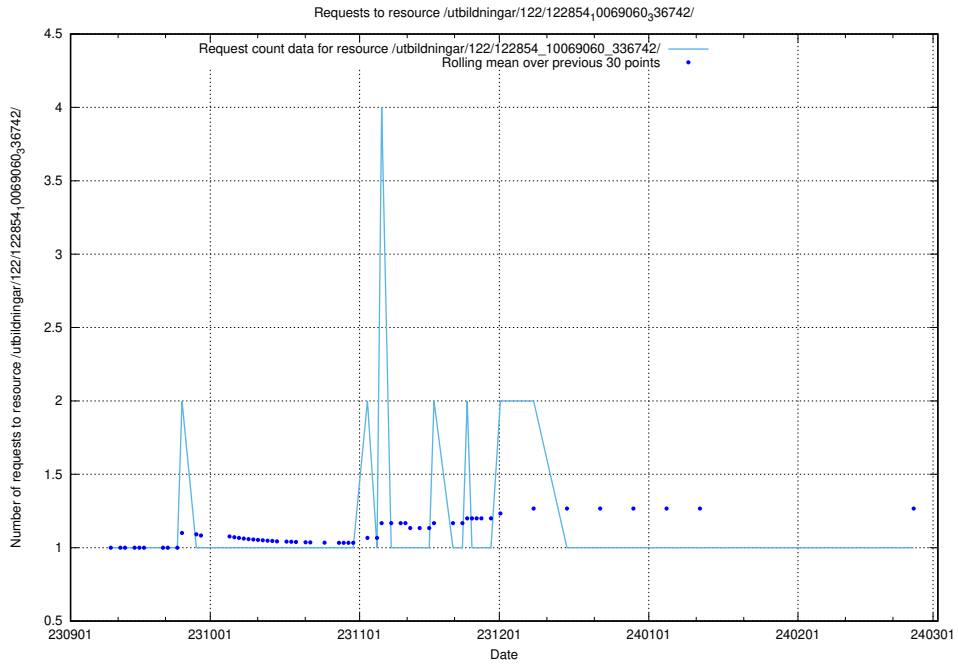

5.5412 Usage of /utbildningar/122/122854_10069060_336742/

Here, we count the number of requests to resource /utbildningar/122/122854_10069060_336742/.