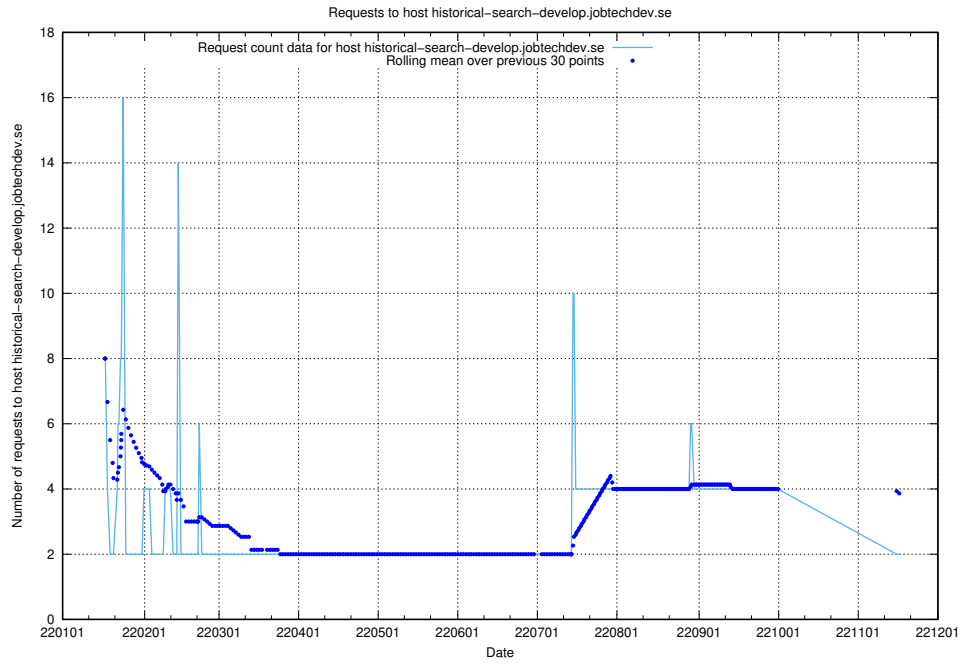

7.277 Usage of historical-search-develop.jobtechdev.se

Here, we count the number of requests to host historical-search-develop.jobtechdev.se.

7.278 Usage of jocp4.jobtechdev.se

Here, we count the number of requests to host jocp4.jobtechdev.se.