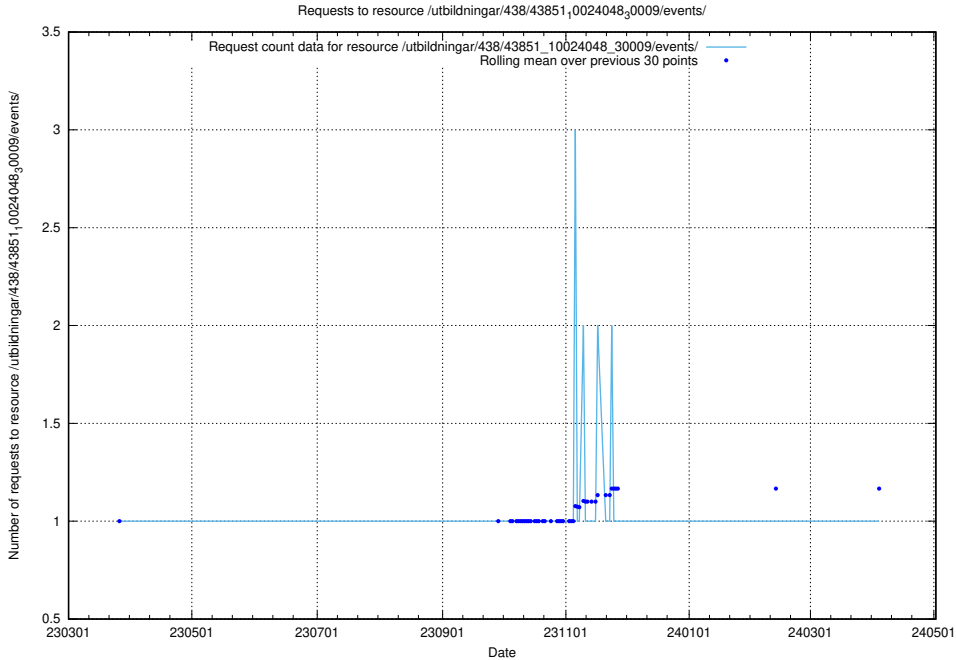

5.6810 Usage of /utbildningar/438/43851_10024048_30009/events/

Here, we count the number of requests to resource /utbildningar/438/43851_10024048_30009/events/.