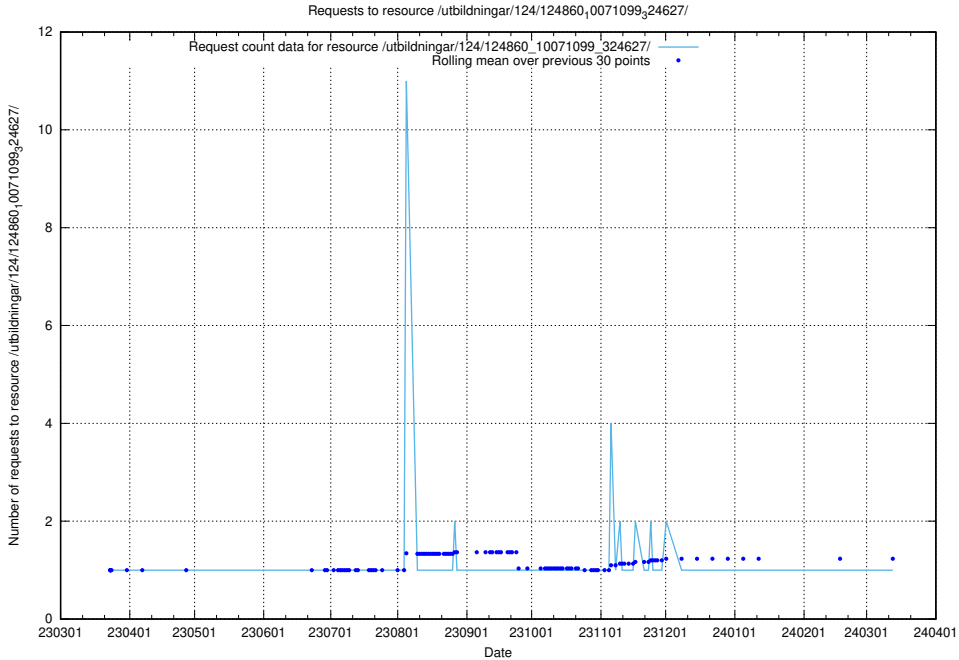

5.1301 Usage of /utbildningar/124/124860_10071099_324627/

Here, we count the number of requests to resource /utbildningar/124/124860_10071099_324627/.