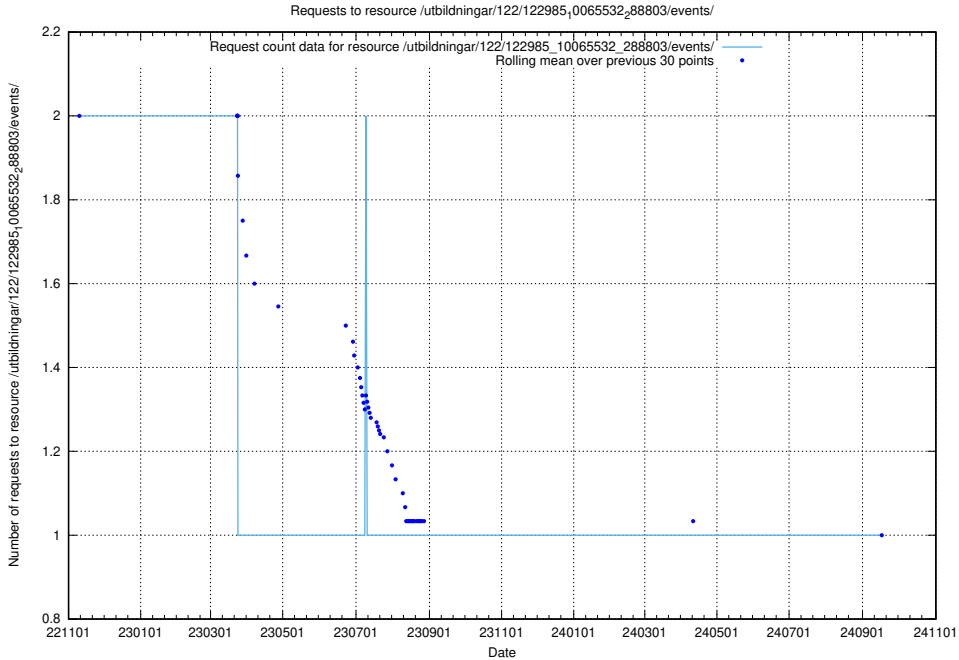

5.7040 Usage of /utbildningar/122/122985_10065532_288803/events/

Here, we count the number of requests to resource /utbildningar/122/122985_10065532_288803/events/