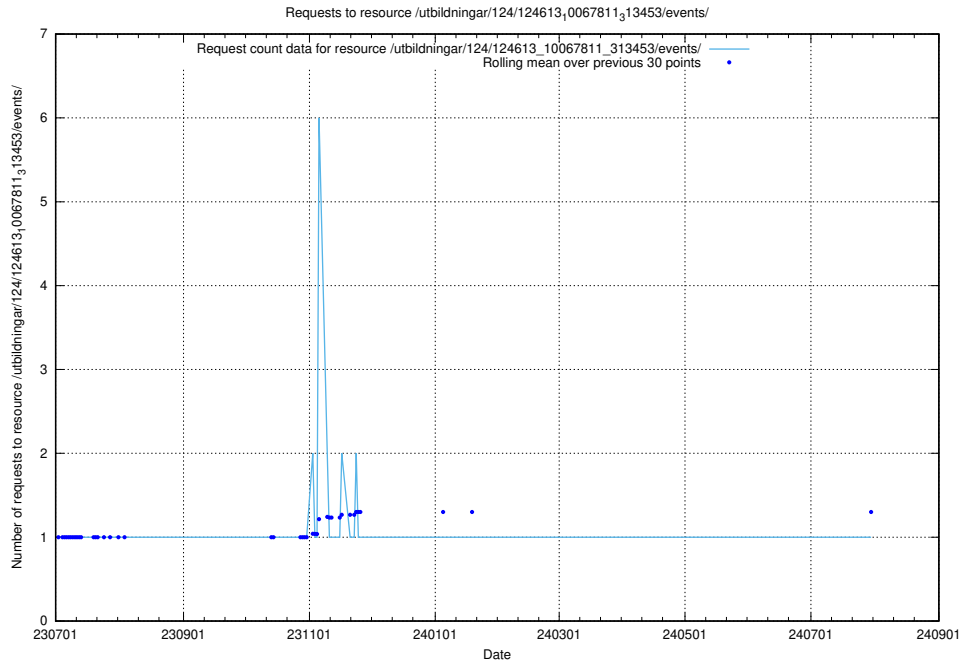

5.6148 Usage of /utbildningar/124/124613_10067811_313453/events/

Here, we count the number of requests to resource /utbildningar/124/124613_10067811_313453/events/