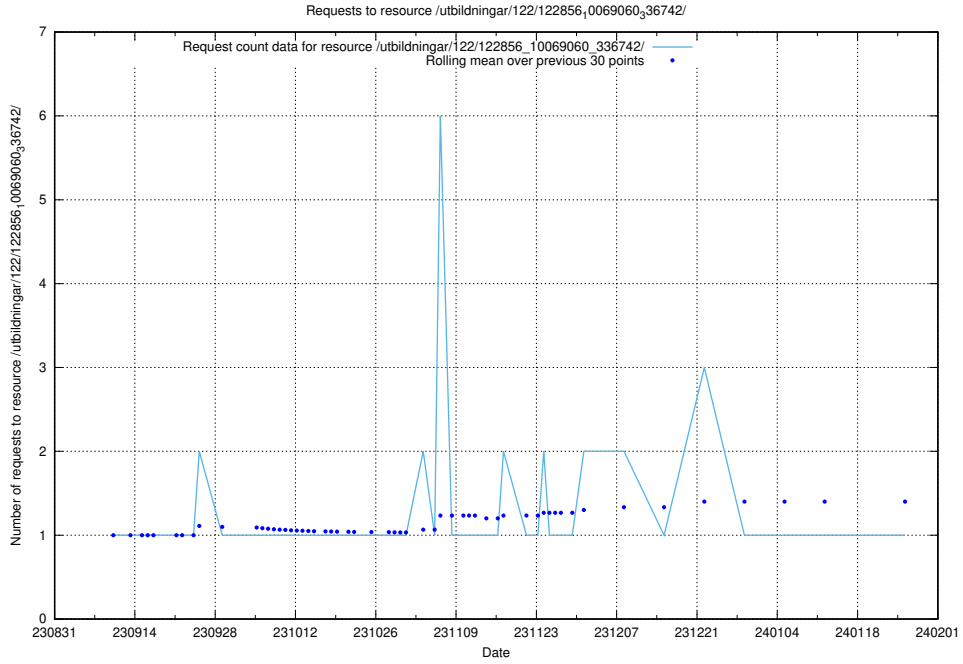

5.5411 Usage of /utbildningar/122/122856_10069060_336742/

Here, we count the number of requests to resource /utbildningar/122/122856_10069060_336742/.