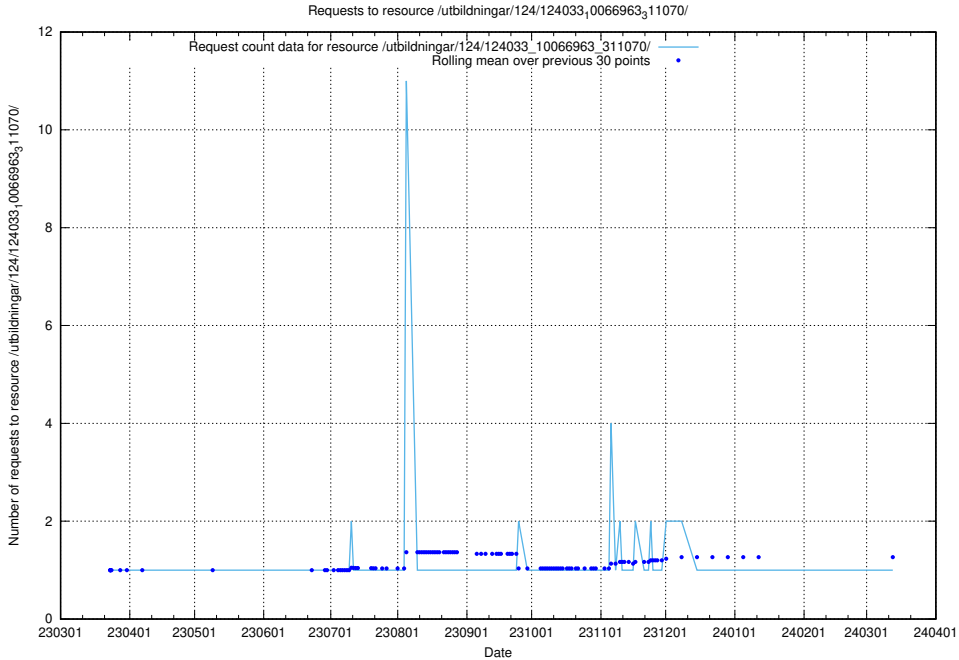

5.5235 Usage of /utbildningar/124/124033_10066963_311070/

Here, we count the number of requests to resource /utbildningar/124/124033_10066963_311070/.