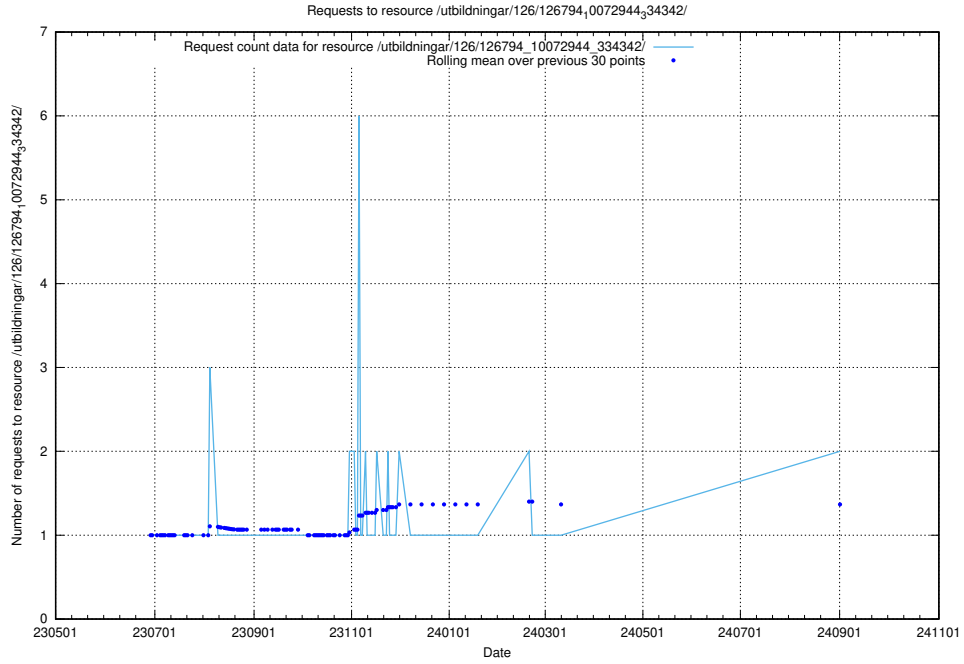

5.956 Usage of /utbildningar/126/126794_10072944_334342/

Here, we count the number of requests to resource /utbildningar/126/126794_10072944_334342/.