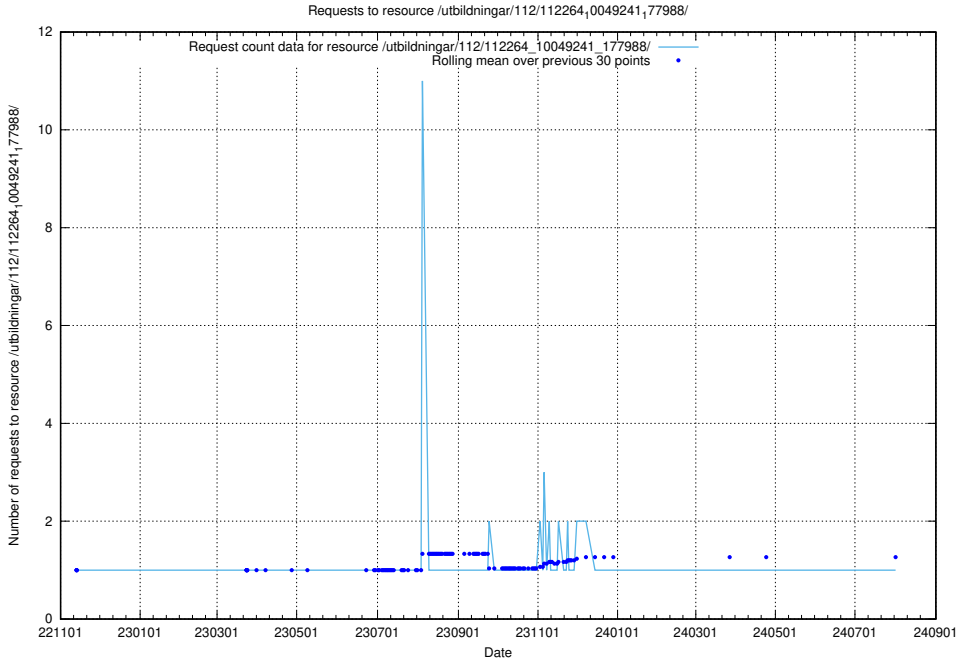

5.6968 Usage of /utbildningar/112/112264_10049241_177988/

Here, we count the number of requests to resource /utbildningar/112/112264_10049241_177988/.