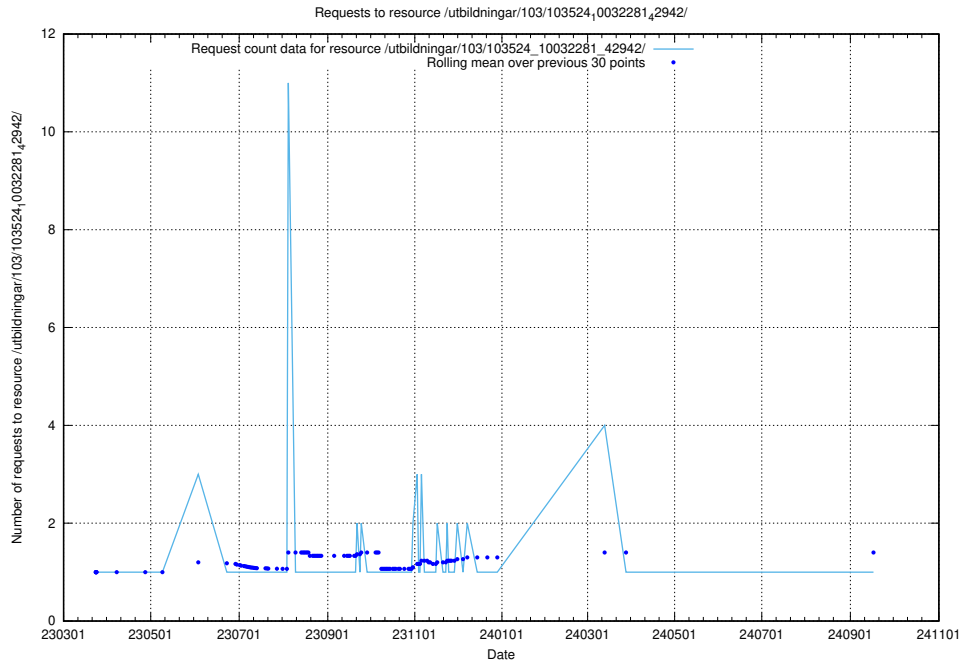

5.6233 Usage of /utbildningar/103/103524_10032281_42942/

Here, we count the number of requests to resource /utbildningar/103/103524_10032281_42942/.