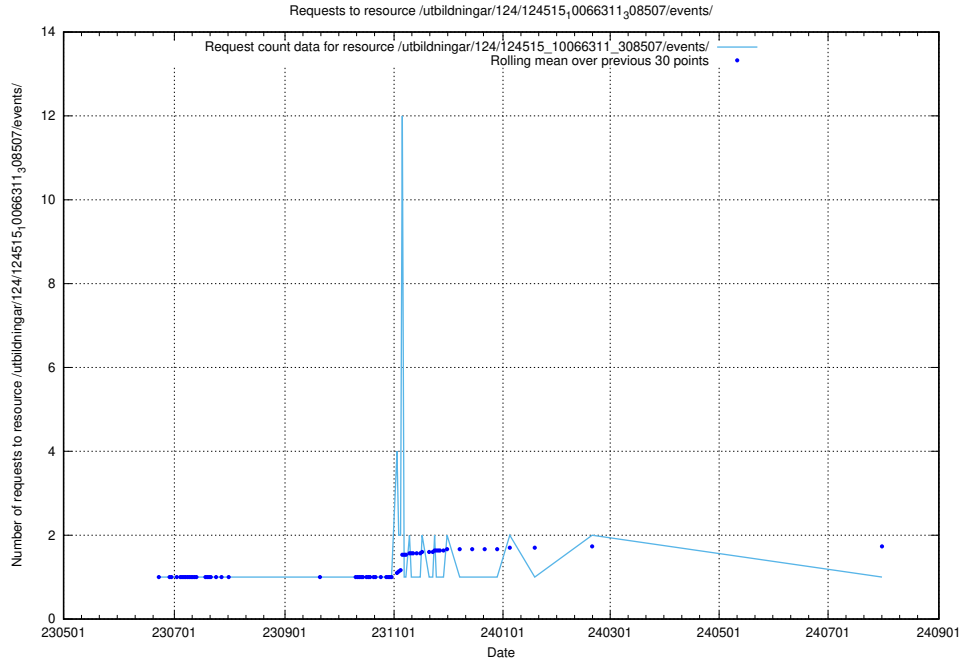

5.6509 Usage of /utbildningar/124/124515_10066311_308507/events/

Here, we count the number of requests to resource /utbildningar/124/124515_10066311_308507/events/