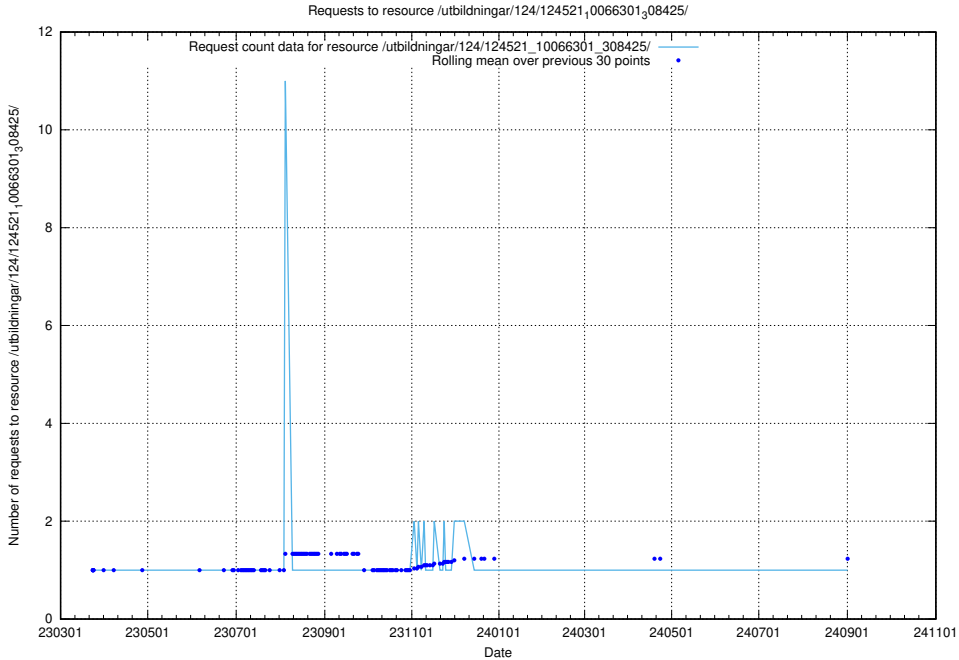

5.1607 Usage of /utbildningar/124/124521_10066301_308425/

Here, we count the number of requests to resource /utbildningar/124/124521_10066301_308425/.