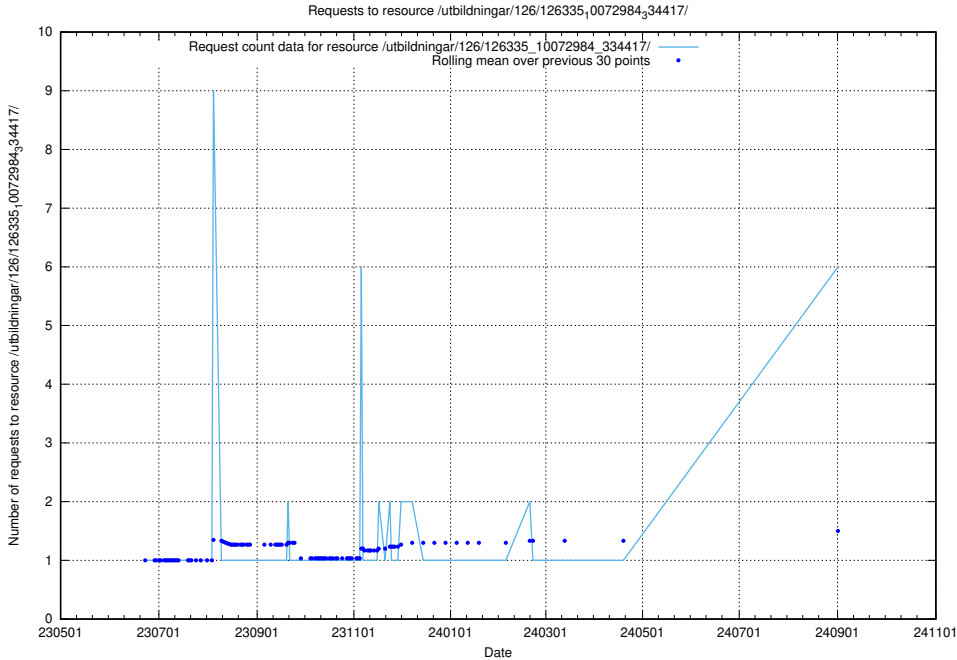

5.189 Usage of /utbildningar/126/126335_10072984_334417/

Here, we count the number of requests to resource /utbildningar/126/126335_10072984_334417/.