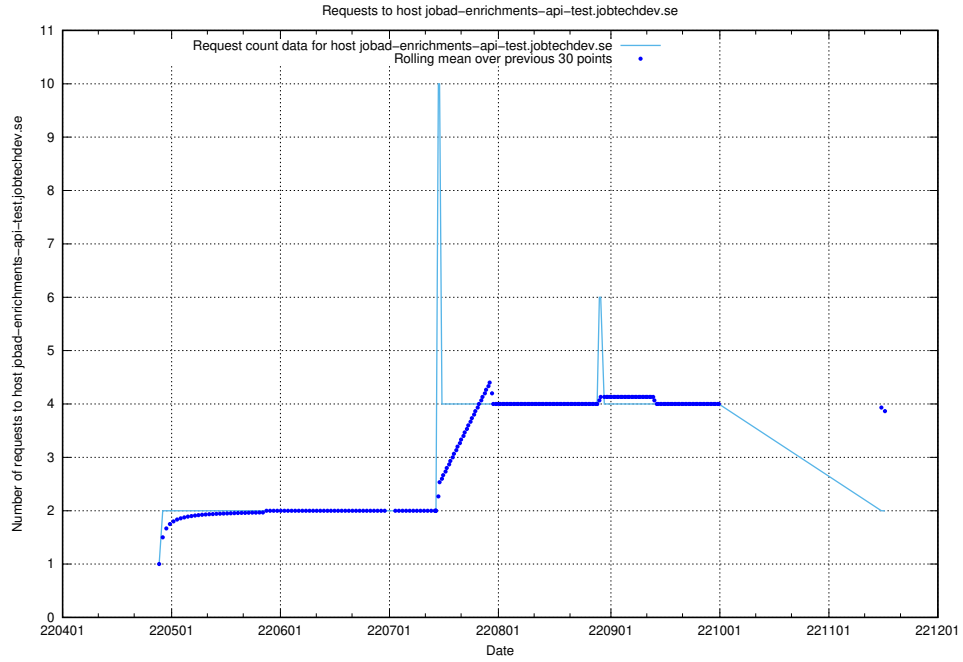

7.449 Usage of `jobad-enrichments-api-test.jobtechdev.se`

Here, we count the number of requests to host `jobad-enrichments-api-test.jobtechdev.se`.