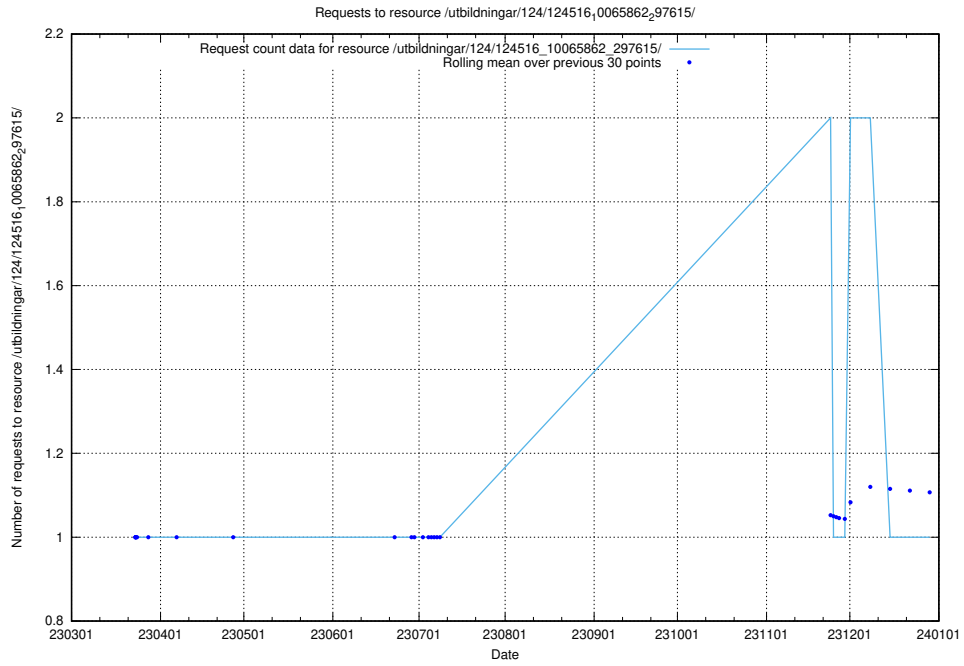

5.2318 Usage of /utbildningar/124/124516_10065862_297615/

Here, we count the number of requests to resource /utbildningar/124/124516_10065862_297615/.

5.2319 Usage of /availability/uptime/20230726/

Here, we count the number of requests to resource /availability/uptime/20230726/.