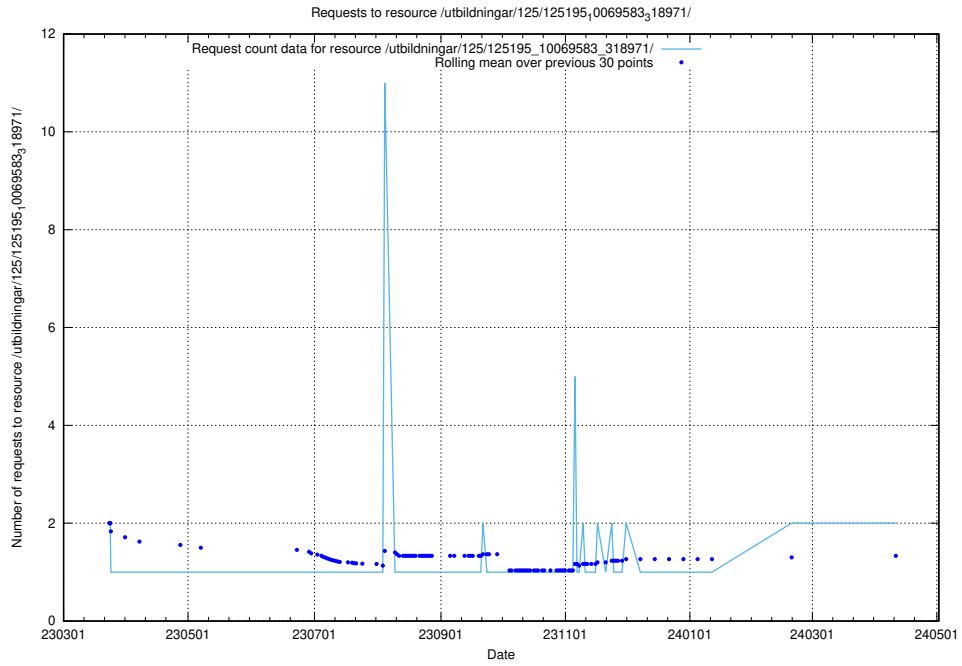

5.1070 Usage of /utbildningar/125/125195_10069583_318971/

Here, we count the number of requests to resource /utbildningar/125/125195_10069583_318971/.