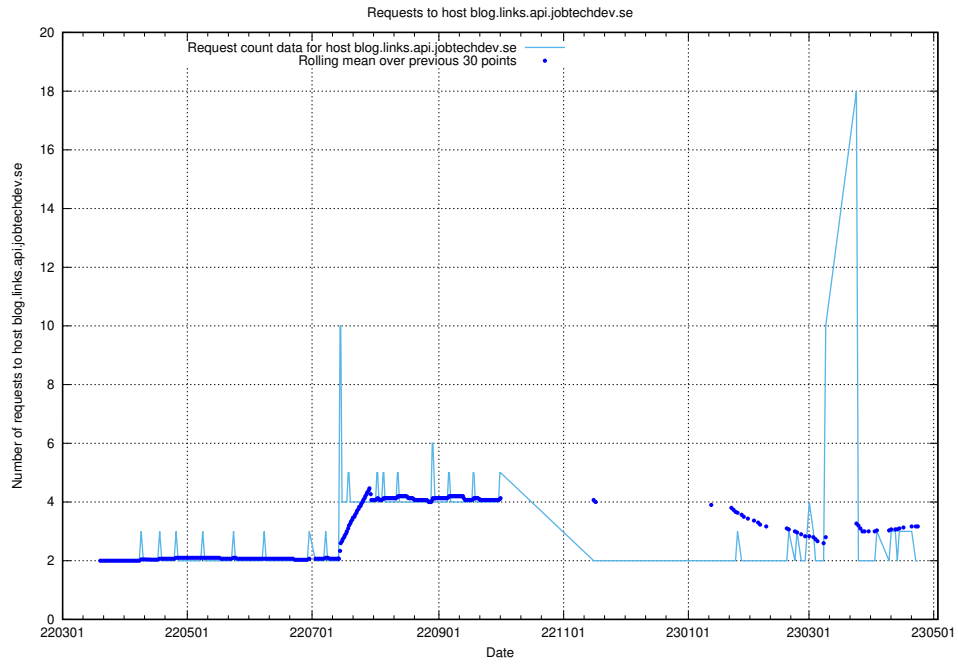

7.499 Usage of `blog.links.api.jobtechdev.se`

Here, we count the number of requests to host `blog.links.api.jobtechdev.se`.