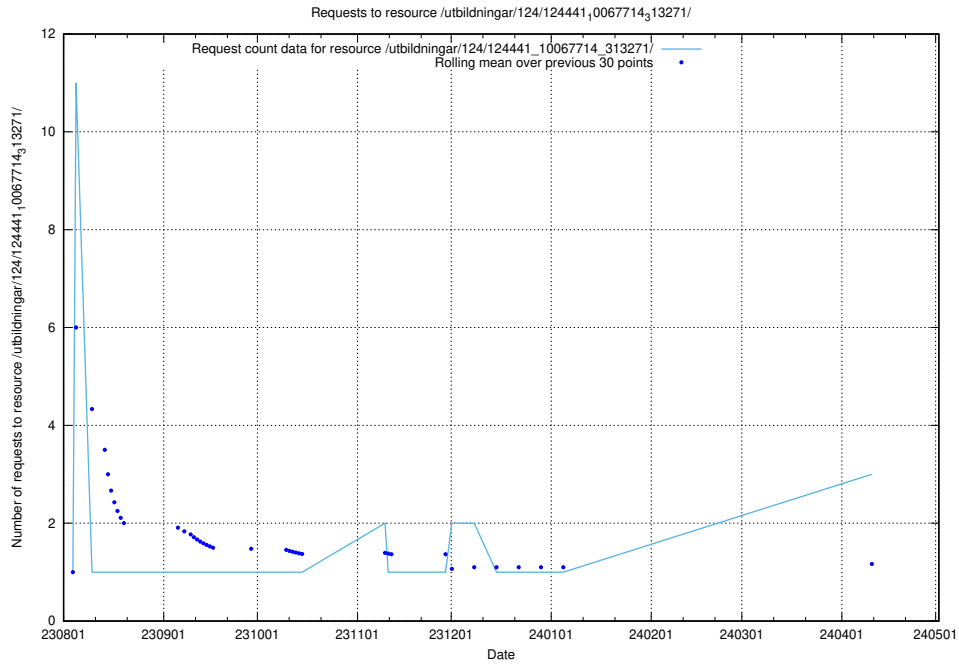

5.502 Usage of /utbildningar/124/124441_10067714_313271/

Here, we count the number of requests to resource /utbildningar/124/124441_10067714_313271/.