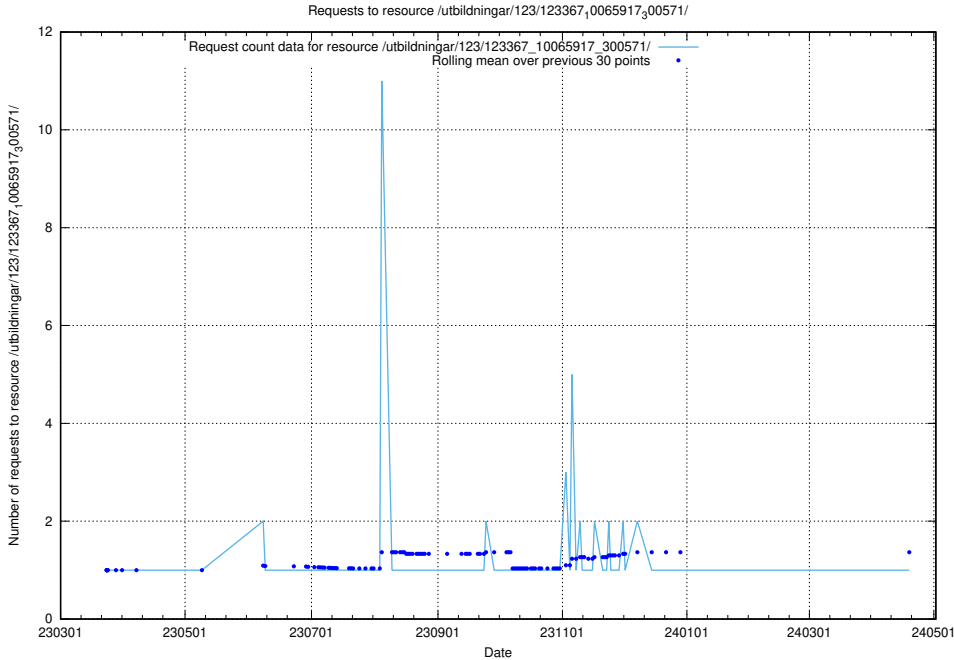

Here, we count the number of requests to resource /utbildningar/437/43758_10024008_29969/events/.

5.5434 Usage of /utbildningar/123/123367_10065917_300571/

Here, we count the number of requests to resource /utbildningar/123/123367_10065917_300571/.