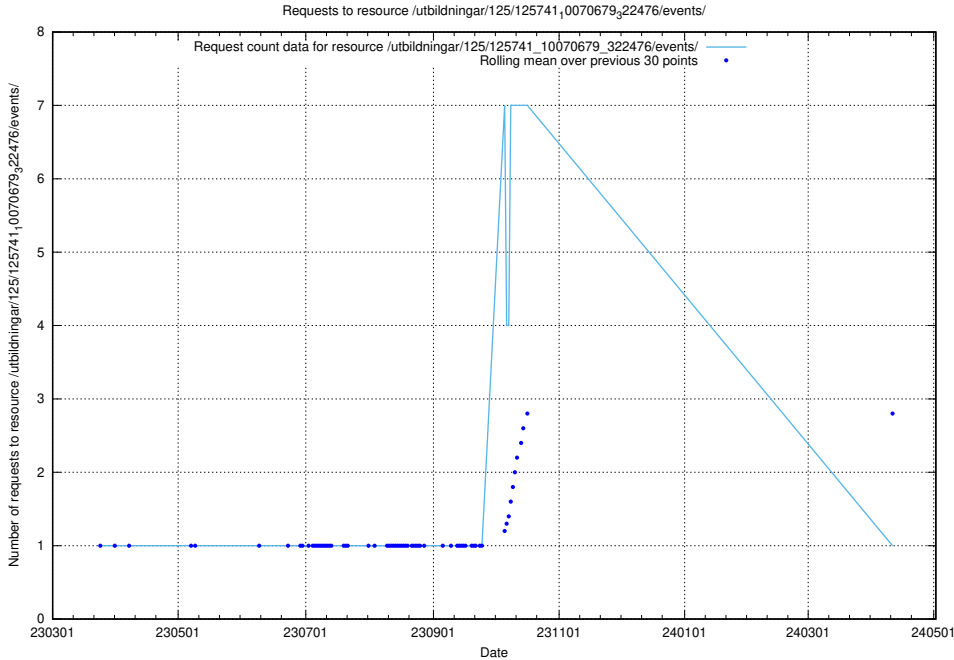

5.7011 Usage of /utbildningar/125/125741_10070679_322476/events/

Here, we count the number of requests to resource /utbildningar/125/125741_10070679_322476/events/