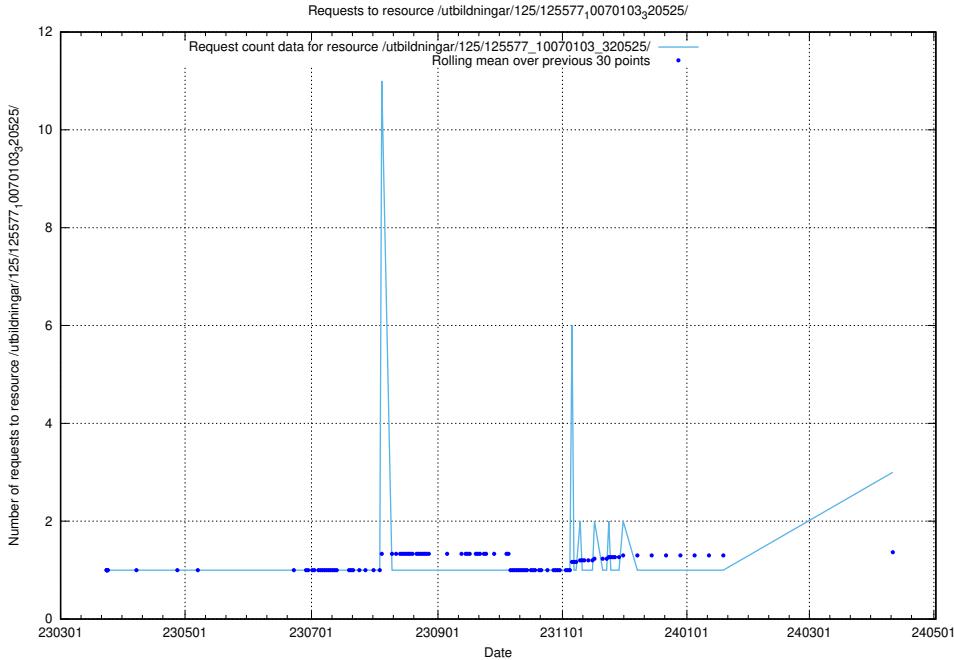

5.405 Usage of /utbildningar/125/125577_10070103_320525/

Here, we count the number of requests to resource /utbildningar/125/125577_10070103_320525/.