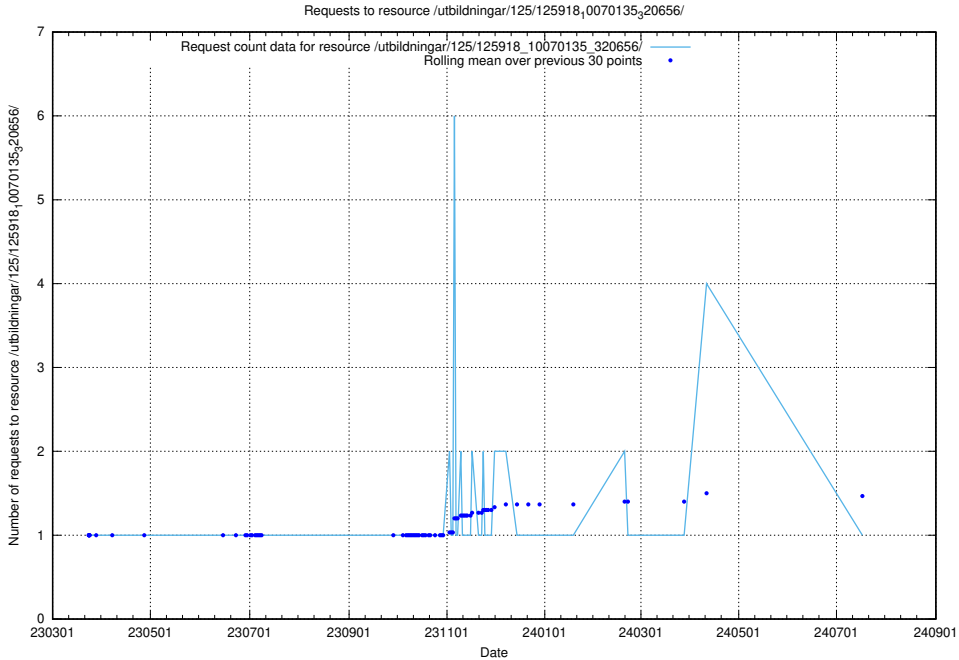

5.7218 Usage of /utbildningar/125/125918_10070135_320656/

Here, we count the number of requests to resource /utbildningar/125/125918_10070135_320656/.