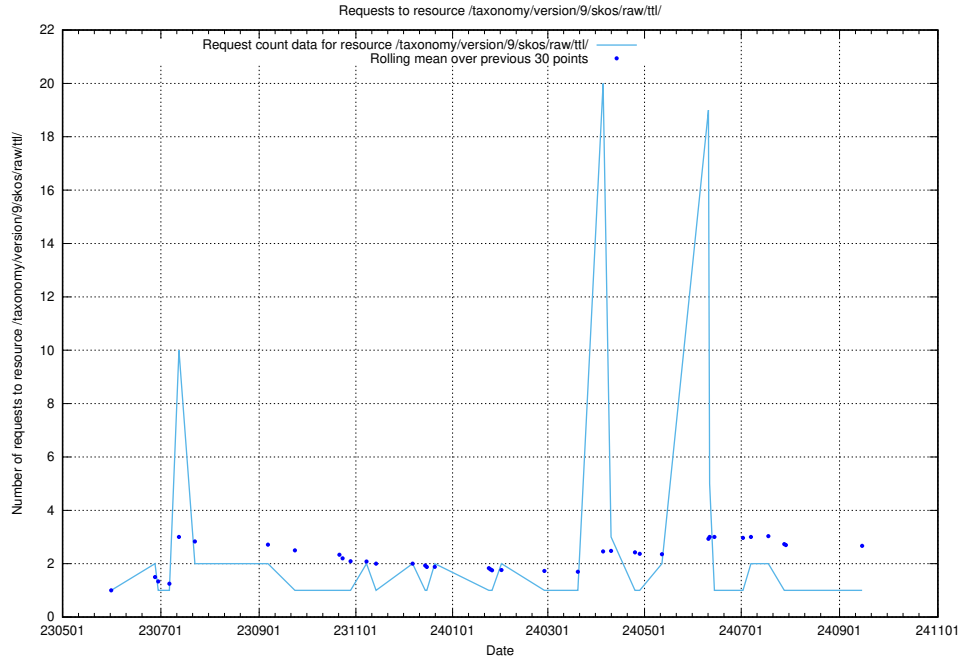

5.6665 Usage of /taxonomy/version/9/skos/raw/ttl/

Here, we count the number of requests to resource /taxonomy/version/9/skos/raw/ttl/.