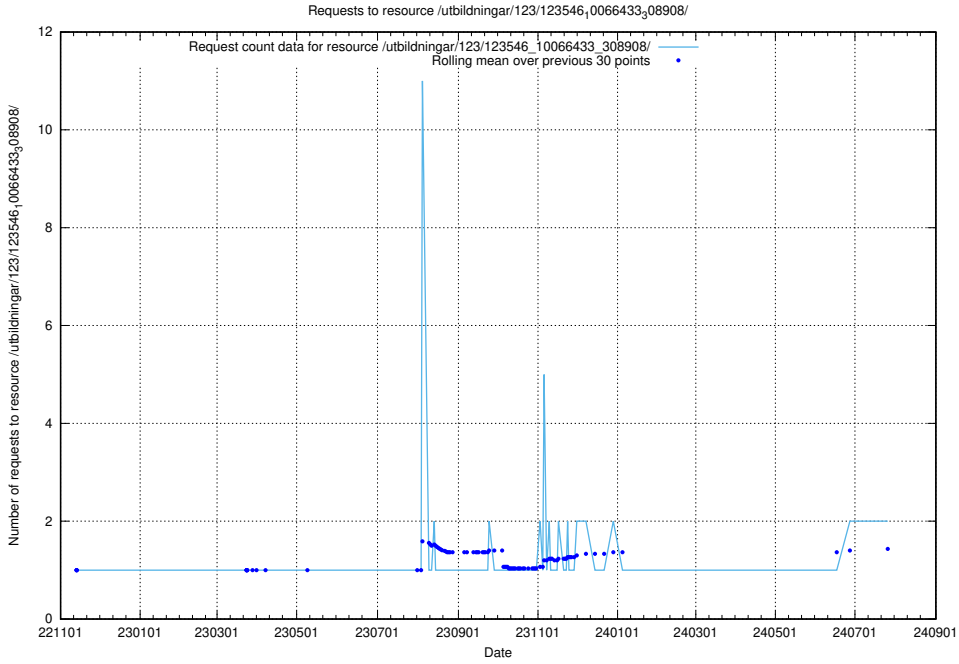

5.1041 Usage of /utbildningar/123/123546_10066433_308908/

Here, we count the number of requests to resource /utbildningar/123/123546_10066433_308908/.