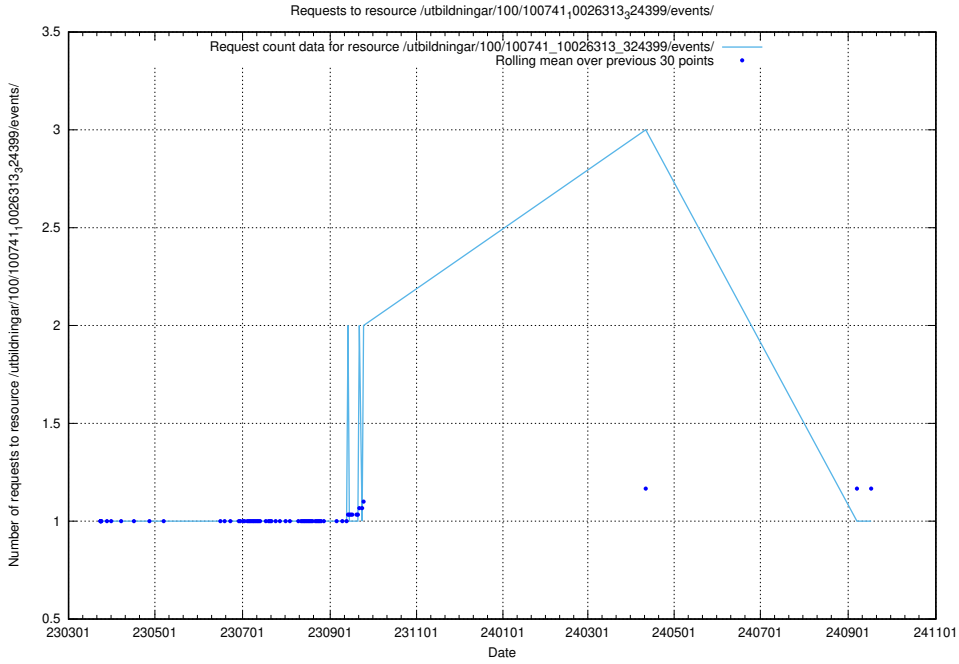

5.6402 Usage of /utbildningar/100/100741_10026313_324399/events/

Here, we count the number of requests to resource /utbildningar/100/100741_10026313_324399/events/