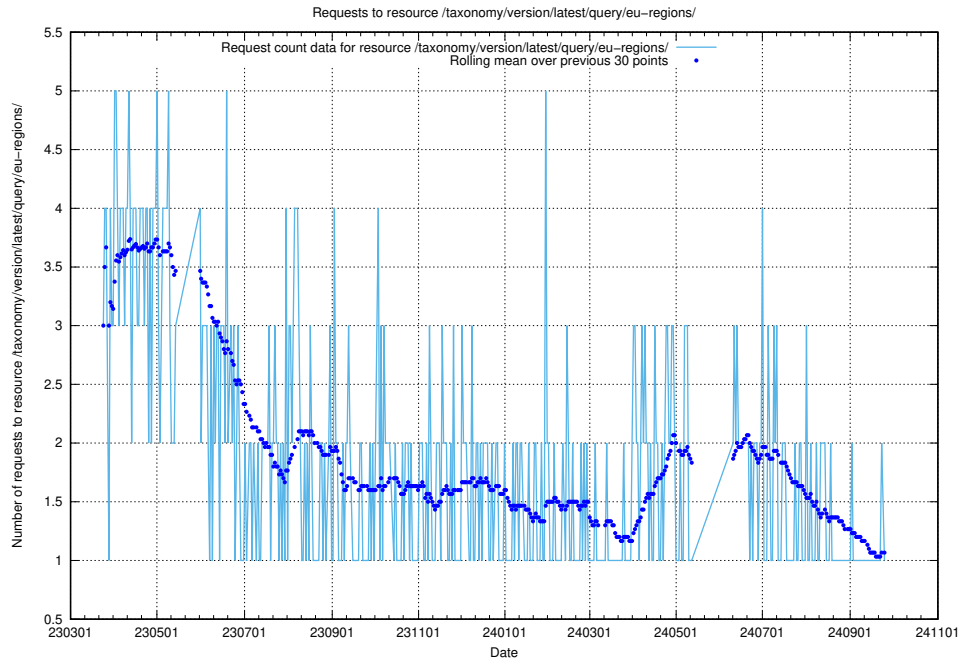

5.6865 Usage of /taxonomy/version/latest/query/eu-regions/

Here, we count the number of requests to resource /taxonomy/version/latest/query/eu-regions/.