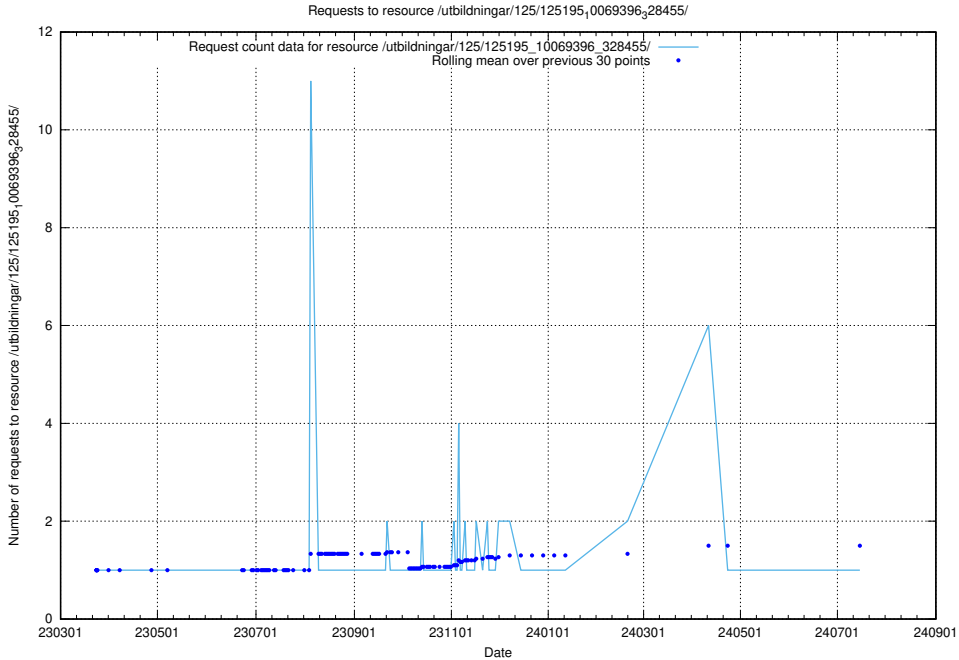

5.1259 Usage of /utbildningar/125/125195_10069396_328455/

Here, we count the number of requests to resource /utbildningar/125/125195_10069396_328455/.