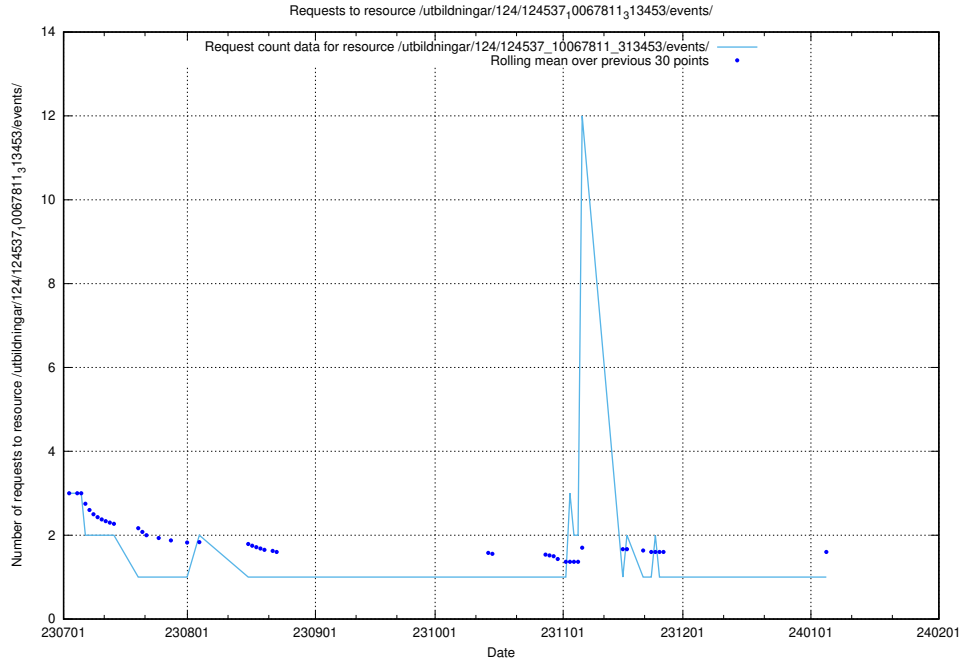

5.6139 Usage of /utbildningar/124/124537_10067811_313453/events/

Here, we count the number of requests to resource /utbildningar/124/124537_10067811_313453/events/