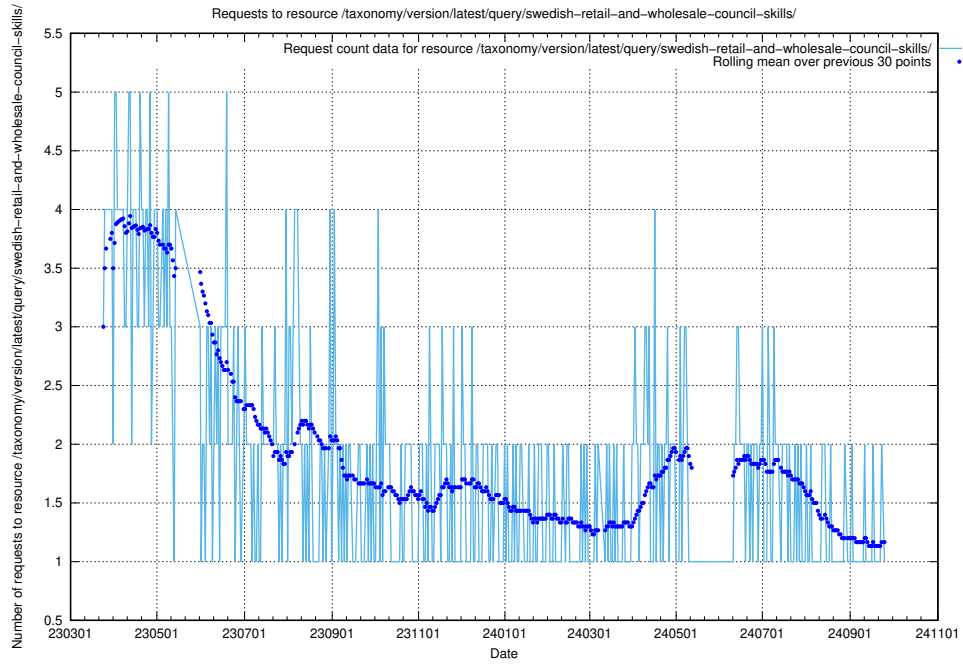

5.6825 Usage of /taxonomy/version/latest/query/swedish-retail-and-wholesale-council-skills/

Here, we count the number of requests to resource /taxonomy/version/latest/query/swedish-retail-and-wholesale-council-skills/.