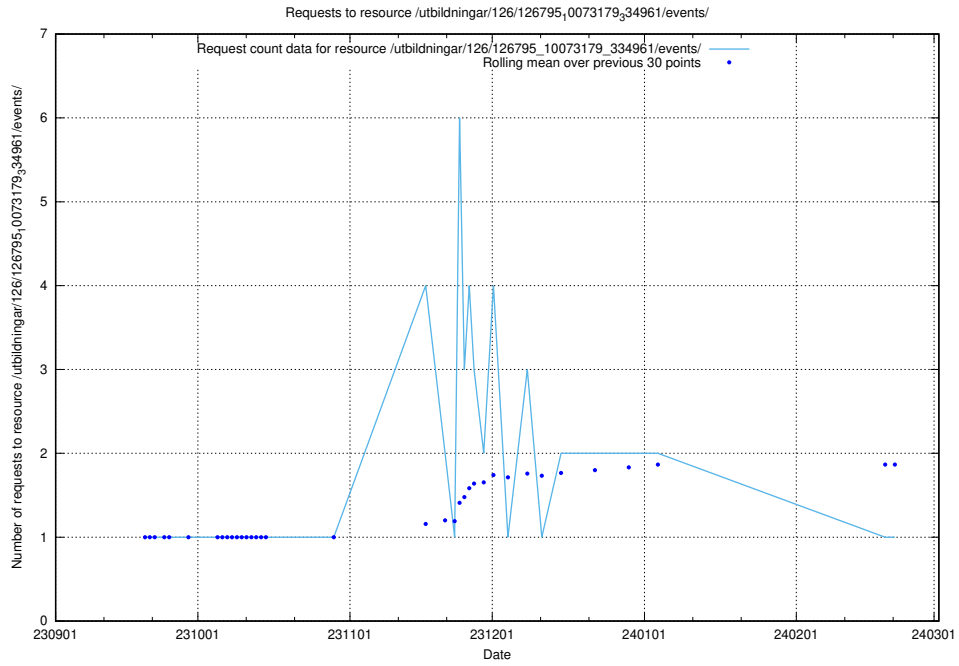

5.5307 Usage of /availability/20230904/

Here, we count the number of requests to resource /availability/20230904/.

5.5308 Usage of /utbildningar/126/126795_10073179_334961/events/

Here, we count the number of requests to resource /utbildningar/126/126795_10073179_334961/events/