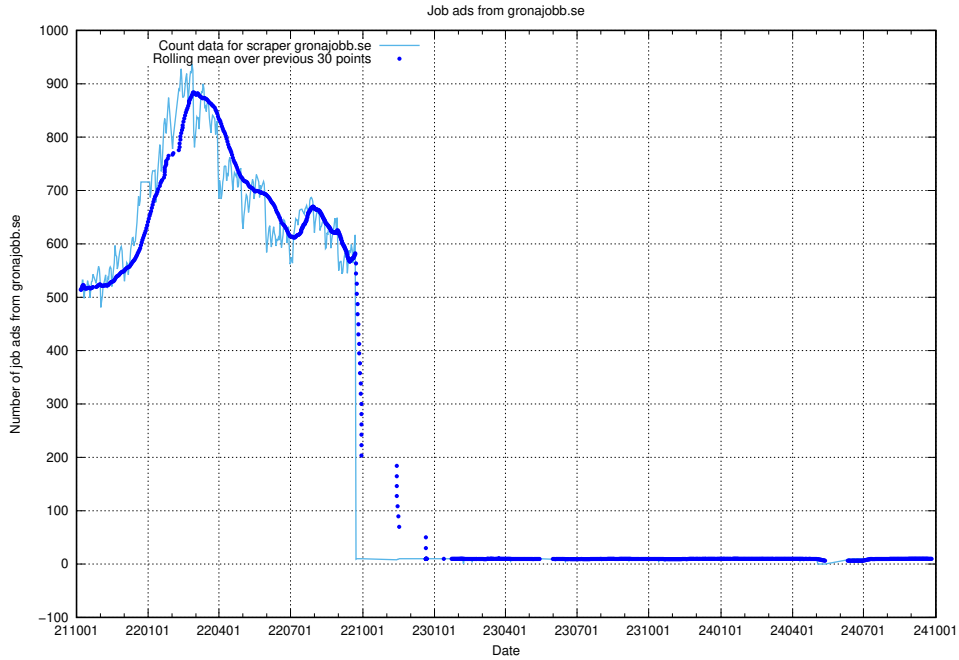

13.18 Number of ads by scraper gronajobb.se

Here, we count the number of job ads scraped from gronajobb.se.