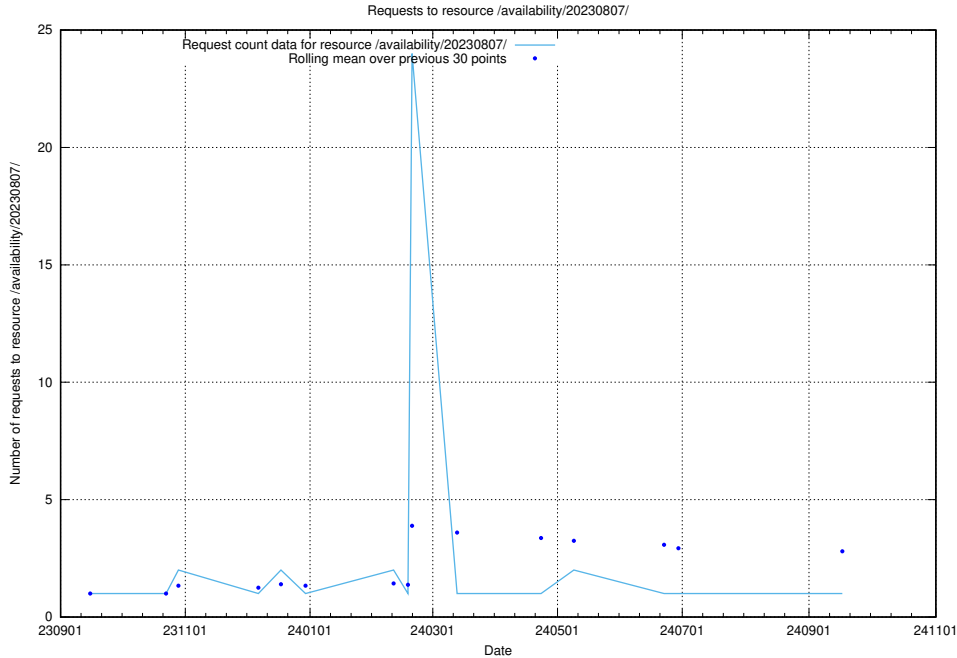

5.5340 Usage of /availability/20230807/

Here, we count the number of requests to resource /availability/20230807/.