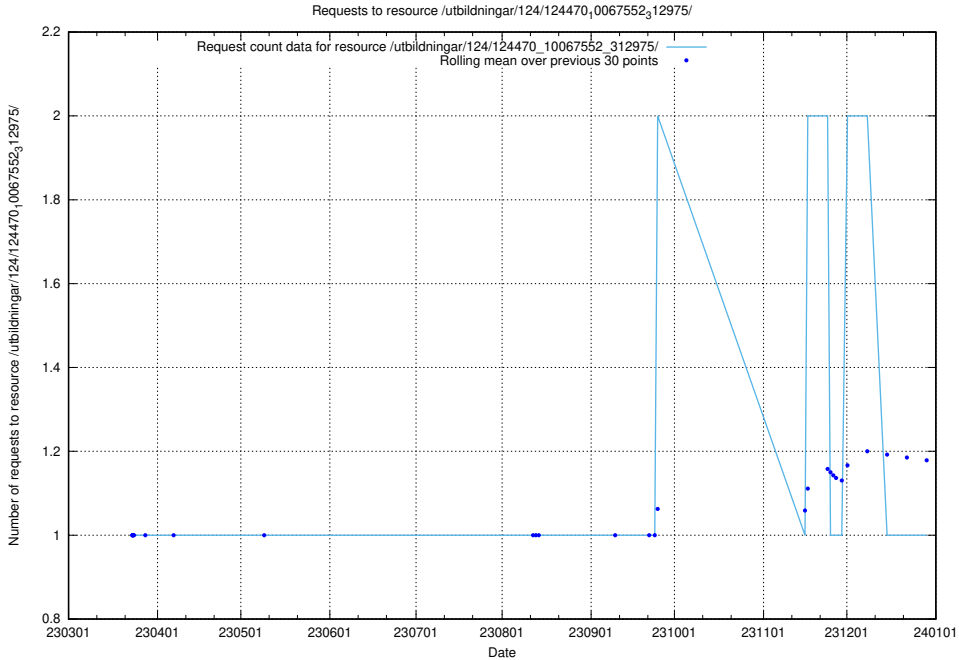

5.4007 Usage of /utbildningar/124/124470_10067552_312975/

Here, we count the number of requests to resource /utbildningar/124/124470_10067552_312975/.