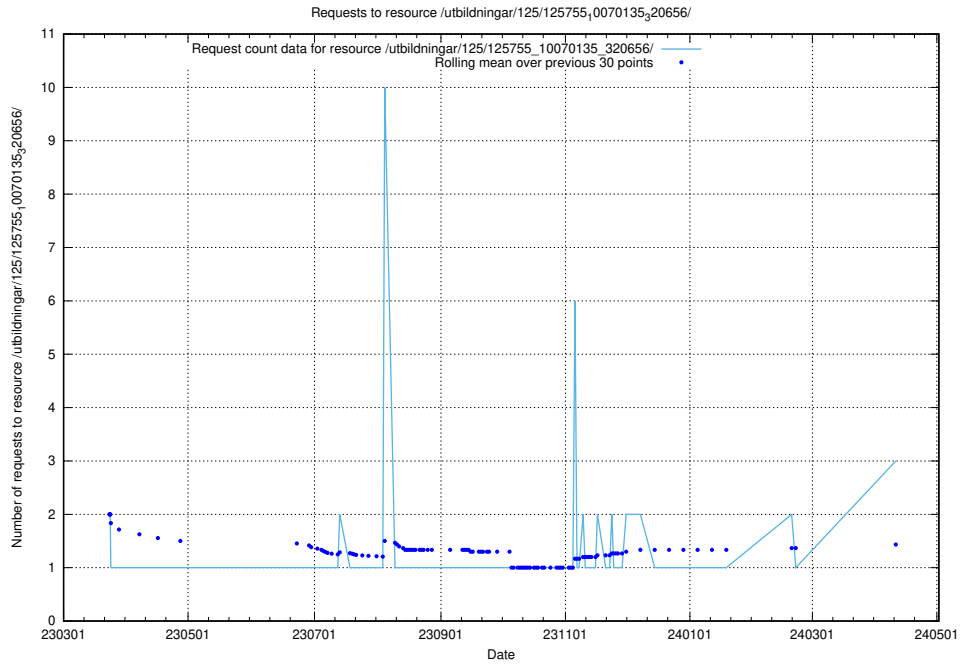

5.575 Usage of /utbildningar/125/125755_10070135_320656/

Here, we count the number of requests to resource /utbildningar/125/125755_10070135_320656/.