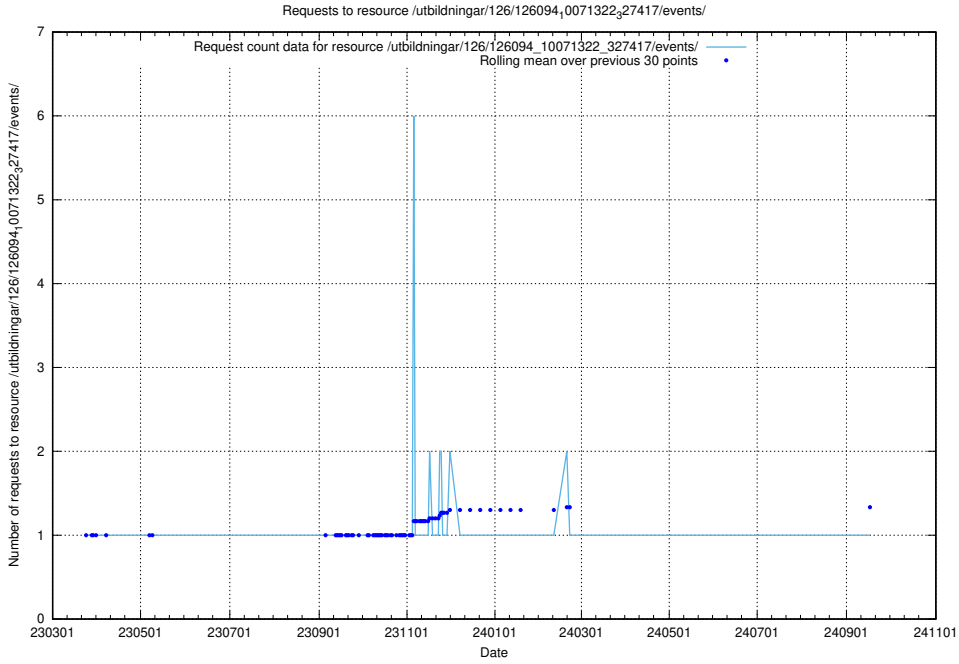

5.6983 Usage of /utbildningar/126/126094_10071322_327417/events/

Here, we count the number of requests to resource /utbildningar/126/126094_10071322_327417/events/