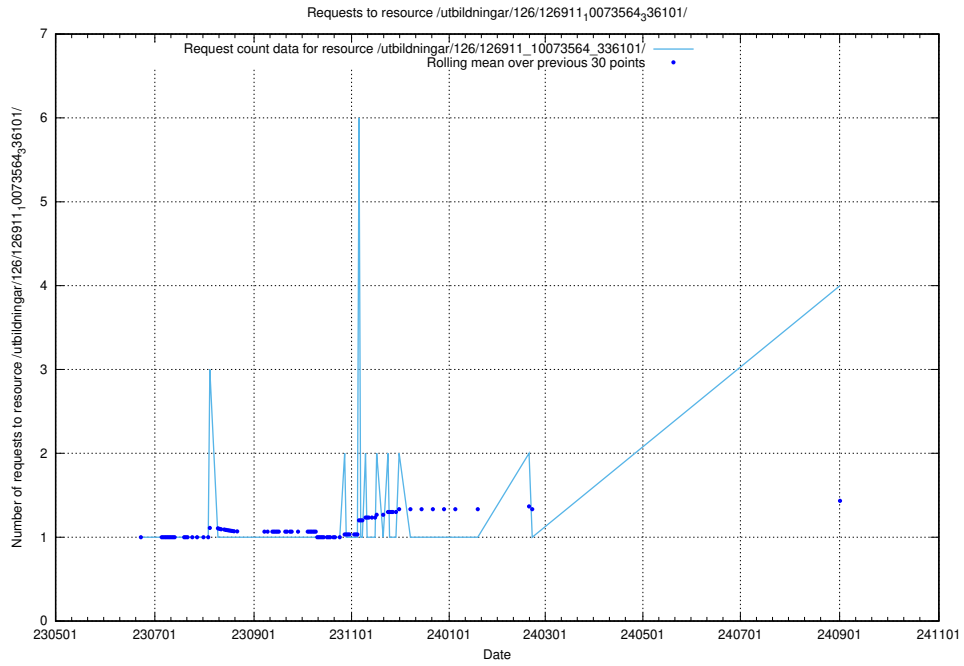

5.379 Usage of /utbildningar/126/126911_10073564_336101/

Here, we count the number of requests to resource /utbildningar/126/126911_10073564_336101/.