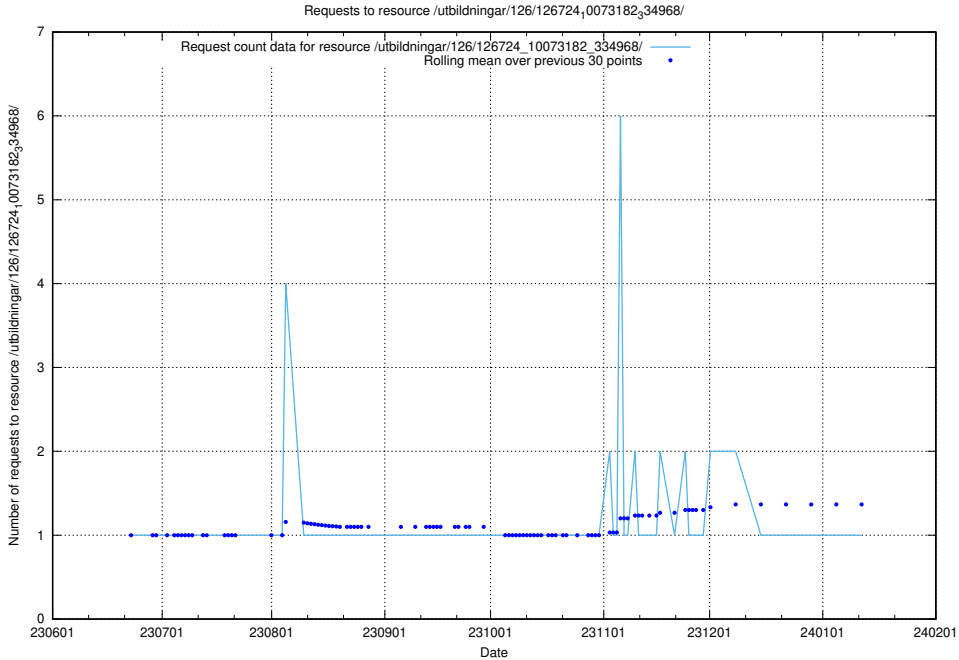

5.6362 Usage of /utbildningar/126/126724_10073182_334968/

Here, we count the number of requests to resource /utbildningar/126/126724_10073182_334968/.