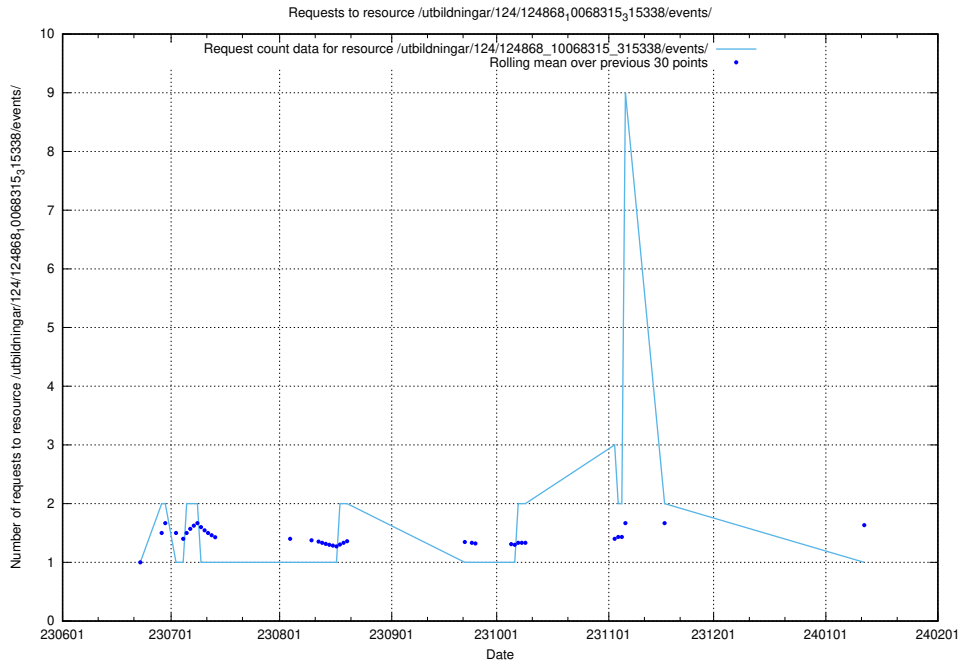

5.6474 Usage of /utbildningar/124/124868_10068315_315338/events/

Here, we count the number of requests to resource /utbildningar/124/124868_10068315_315338/events/