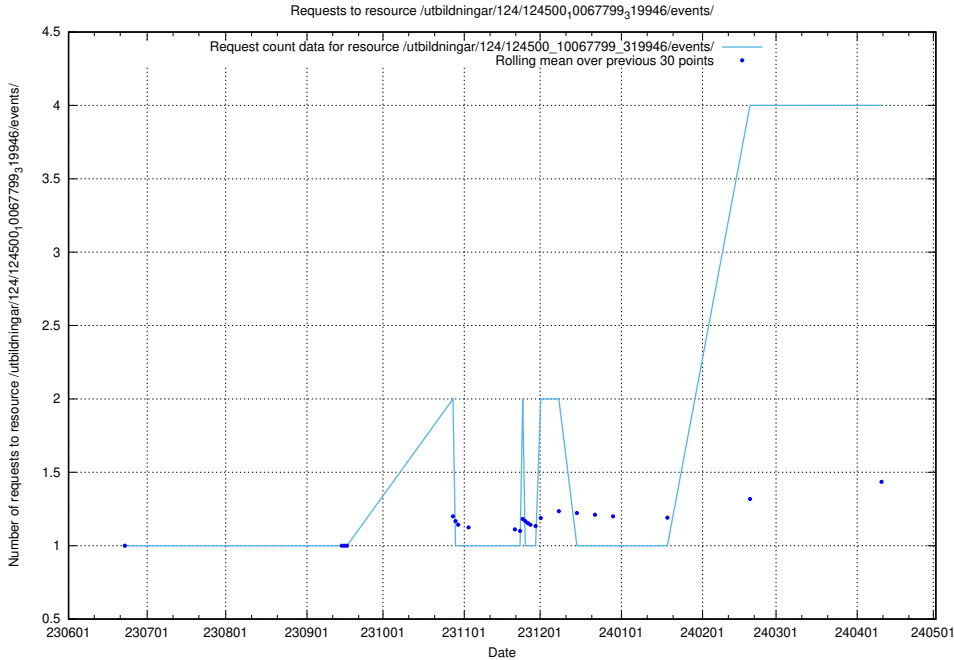

5.387 Usage of /utbildningar/124/124500_10067799_319946/events/

Here, we count the number of requests to resource /utbildningar/124/124500_10067799_319946/events/

5.388 Usage of /utbildningar/123/123367_10066311_308507/events/