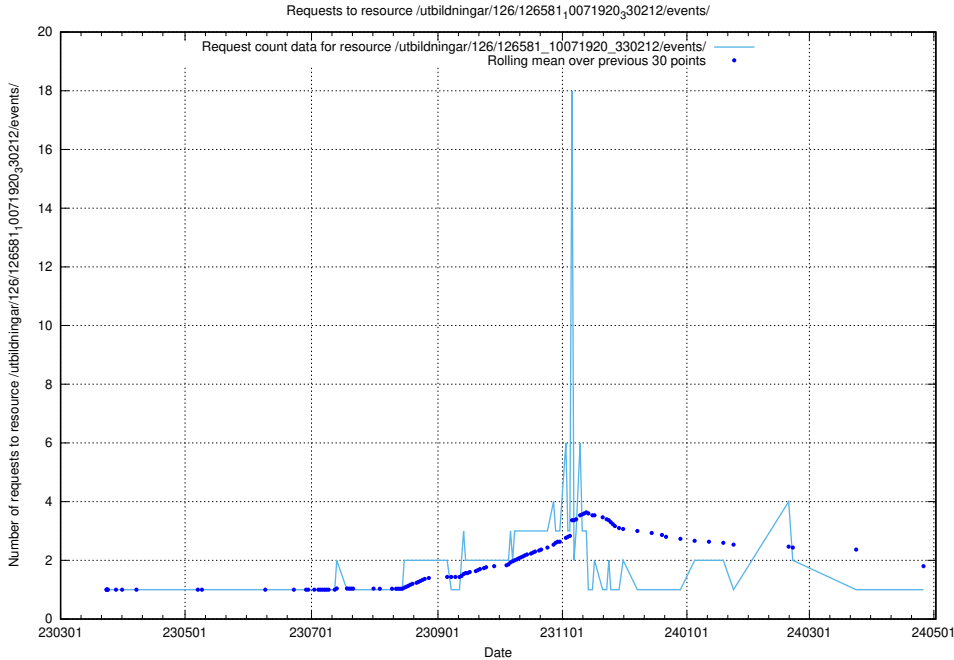

5.7179 Usage of /utbildningar/126/126581_10071920_330212/events/

Here, we count the number of requests to resource /utbildningar/126/126581_10071920_330212/events/