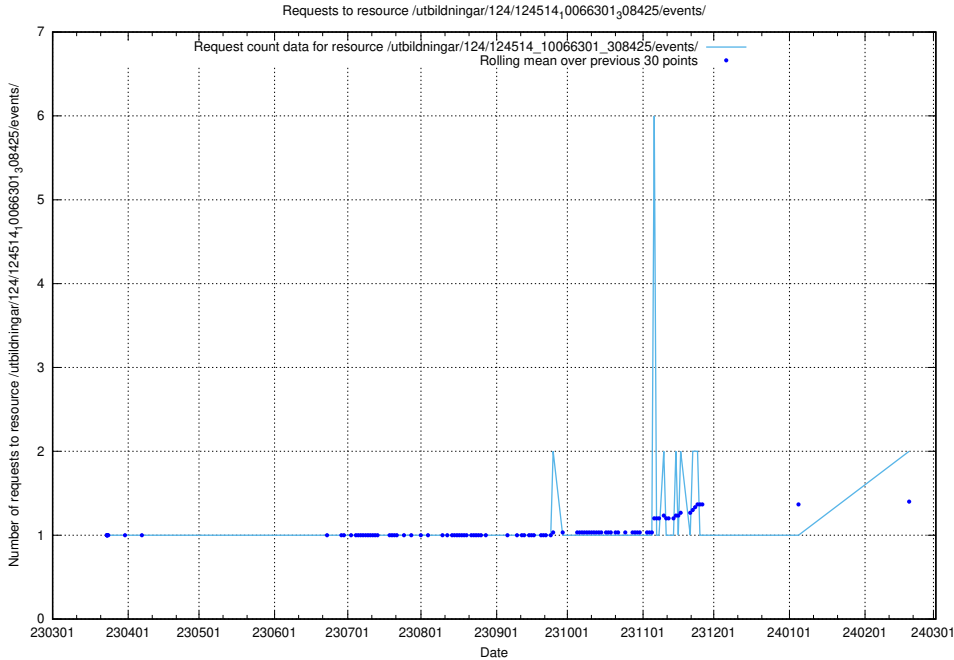

5.697 Usage of /utbildningar/124/124514_10066301_308425/events/

Here, we count the number of requests to resource /utbildningar/124/124514_10066301_308425/events/