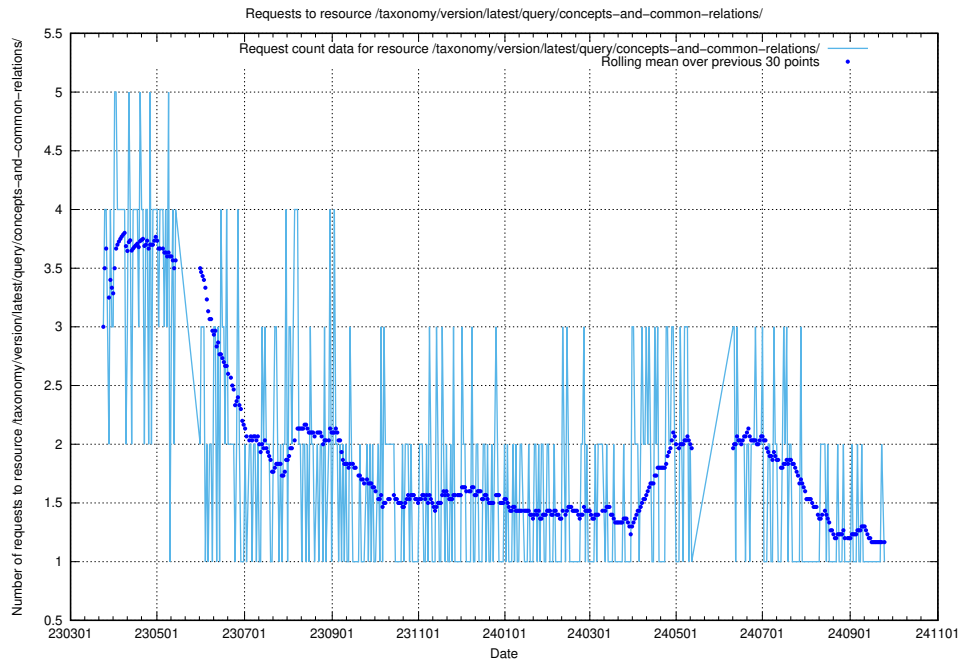

5.6874 Usage of /taxonomy/version/latest/query/concepts-and-common-relations/

Here, we count the number of requests to resource /taxonomy/version/latest/query/concepts-and-common-relations/.