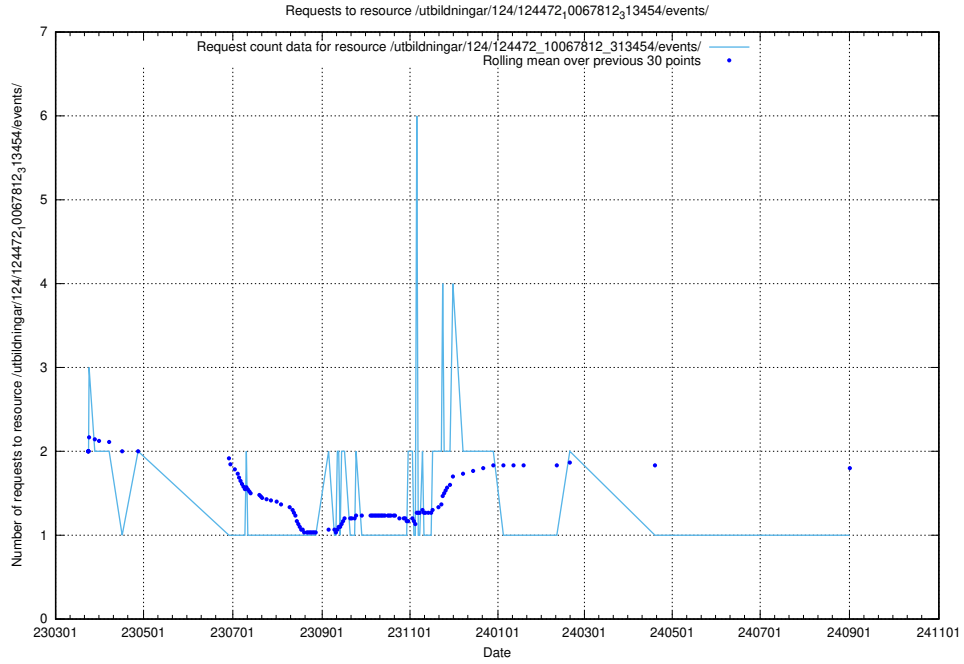

5.7080 Usage of /utbildningar/124/124472_10067812_313454/events/

Here, we count the number of requests to resource /utbildningar/124/124472_10067812_313454/events/