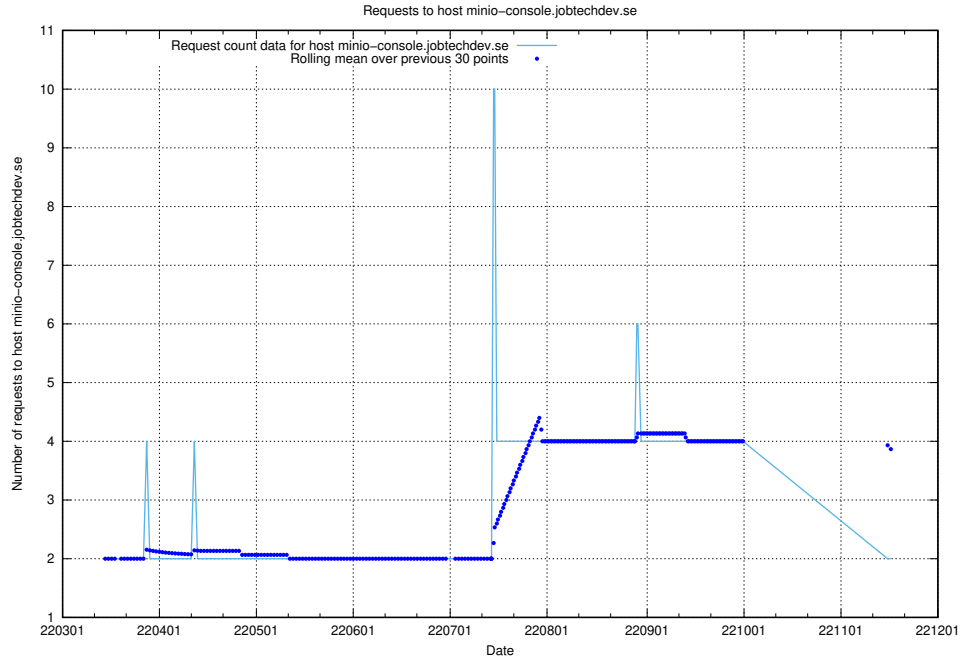

7.501 Usage of minioconsole.jobtechdev.se

Here, we count the number of requests to host minioconsole.jobtechdev.se.

7.502 Usage of minio-console.jobtechdev.se

Here, we count the number of requests to host minio-console.jobtechdev.se.