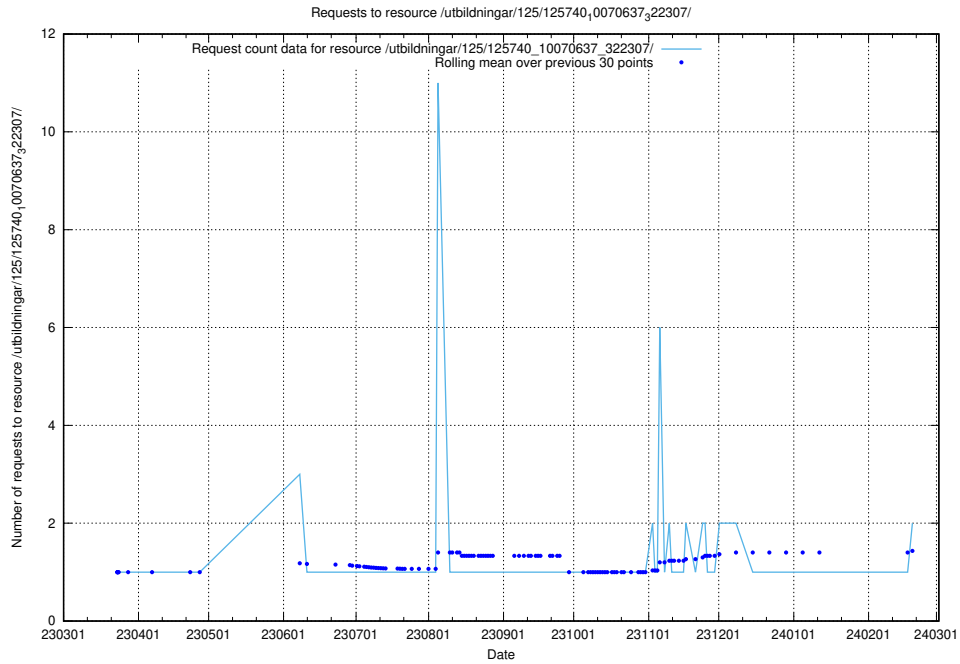

5.590 Usage of /utbildningar/125/125740_10070637_322307/

Here, we count the number of requests to resource /utbildningar/125/125740_10070637_322307/.