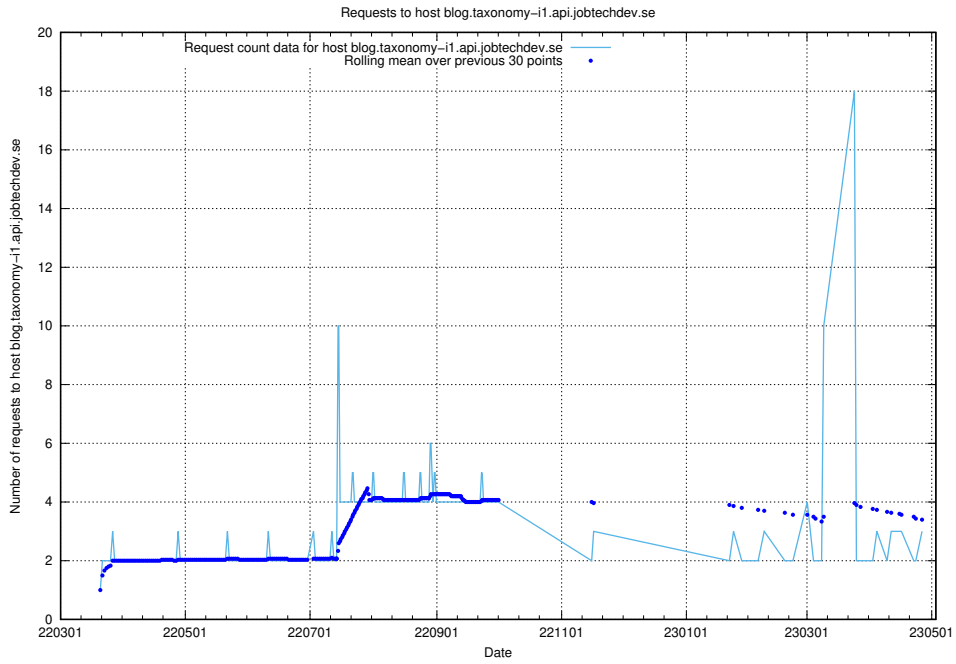

7.229 Usage of `blog.taxonomy-i1.api.jobtechdev.se`

Here, we count the number of requests to host `blog.taxonomy-i1.api.jobtechdev.se`.