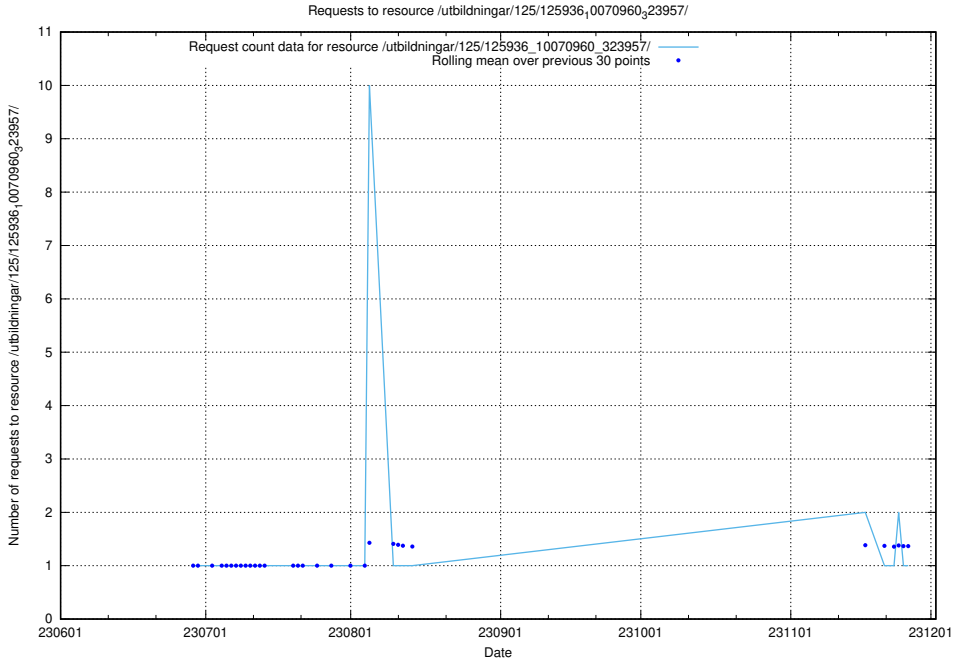

5.6237 Usage of /utbildningar/125/125936_10070960_323957/

Here, we count the number of requests to resource /utbildningar/125/125936_10070960_323957/.