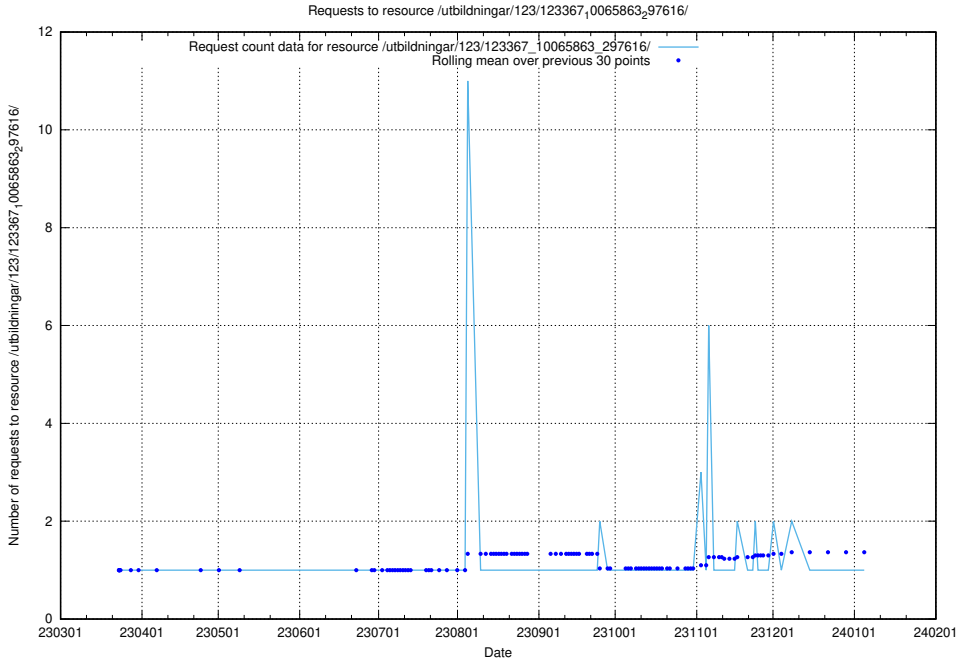

Here, we count the number of requests to resource /utbildningar/124/124854_10073707_336464/events/

5.5568 Usage of /utbildningar/123/123367_10065863_297616/

Here, we count the number of requests to resource /utbildningar/123/123367_10065863_297616/.