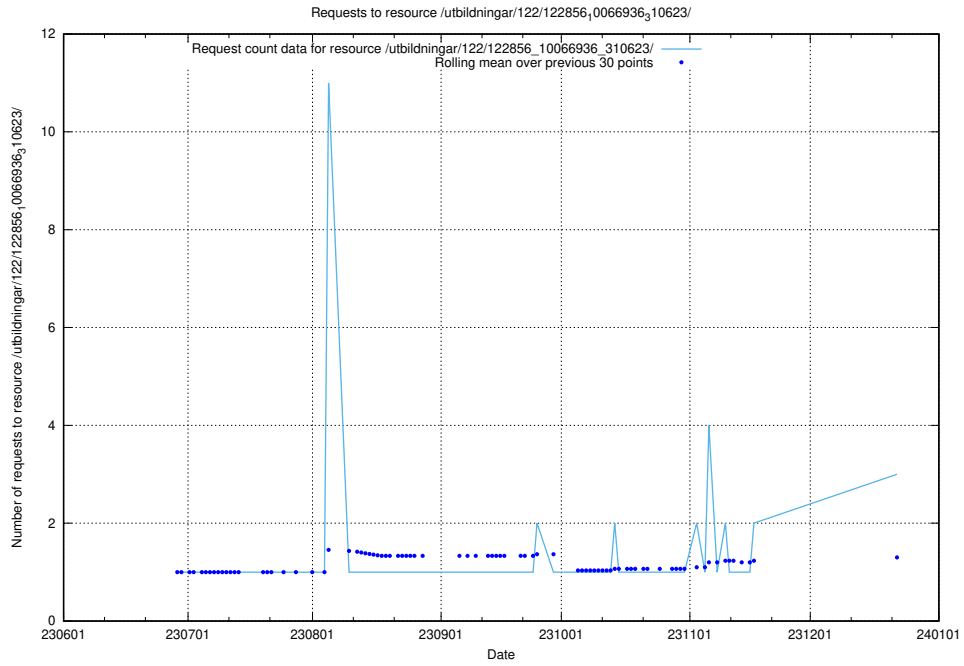

5.517 Usage of /utbildningar/122/122856_10066936_310623/

Here, we count the number of requests to resource /utbildningar/122/122856_10066936_310623/.