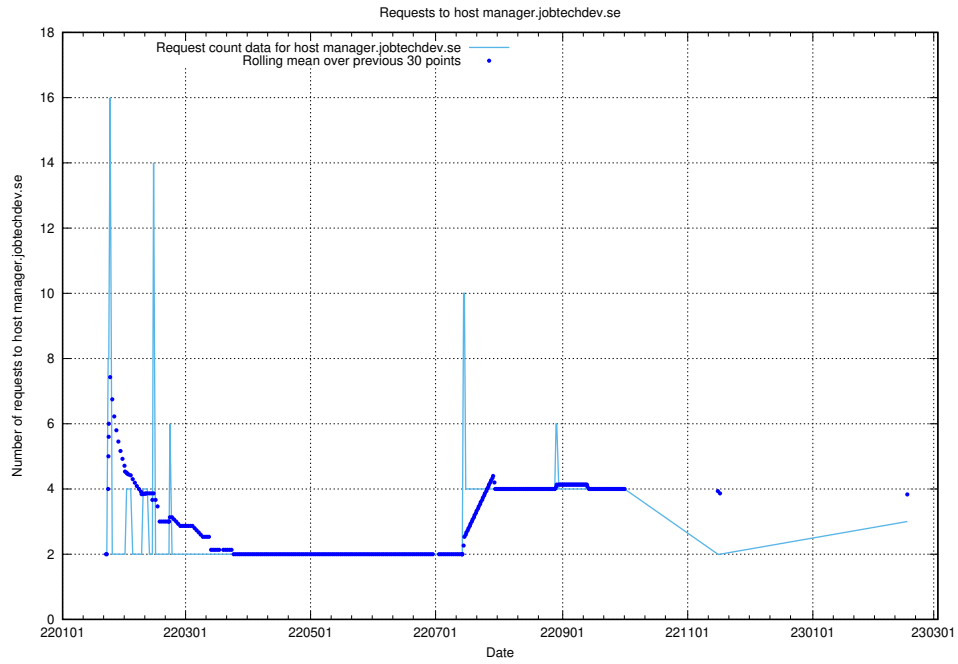

7.255 Usage of manager.jobtechdev.se

Here, we count the number of requests to host manager.jobtechdev.se.