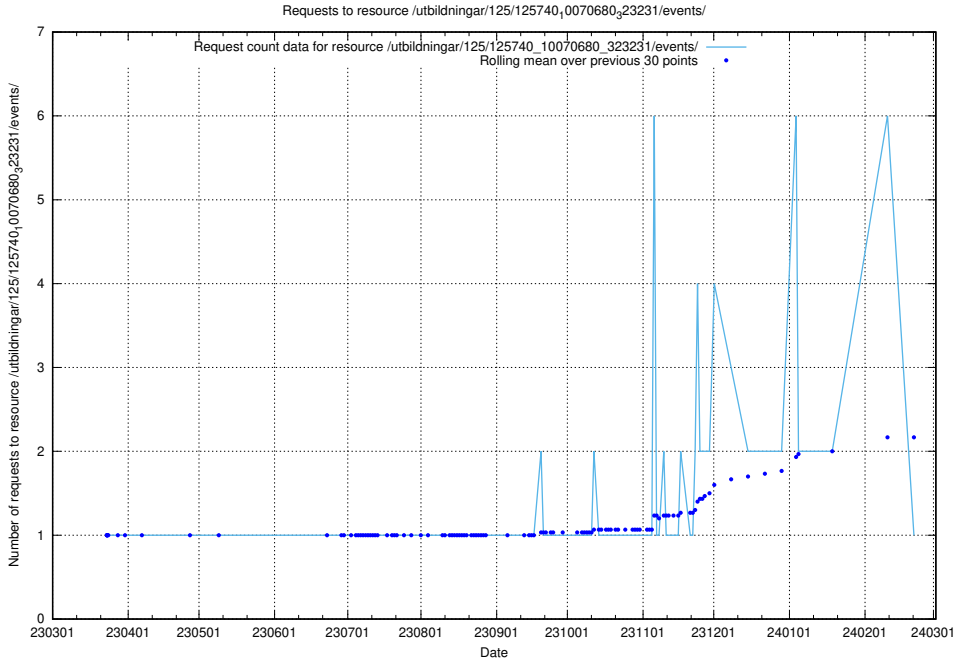

5.1112 Usage of /utbildningar/125/125740_10070680_323231/events/

Here, we count the number of requests to resource /utbildningar/125/125740_10070680_323231/events/