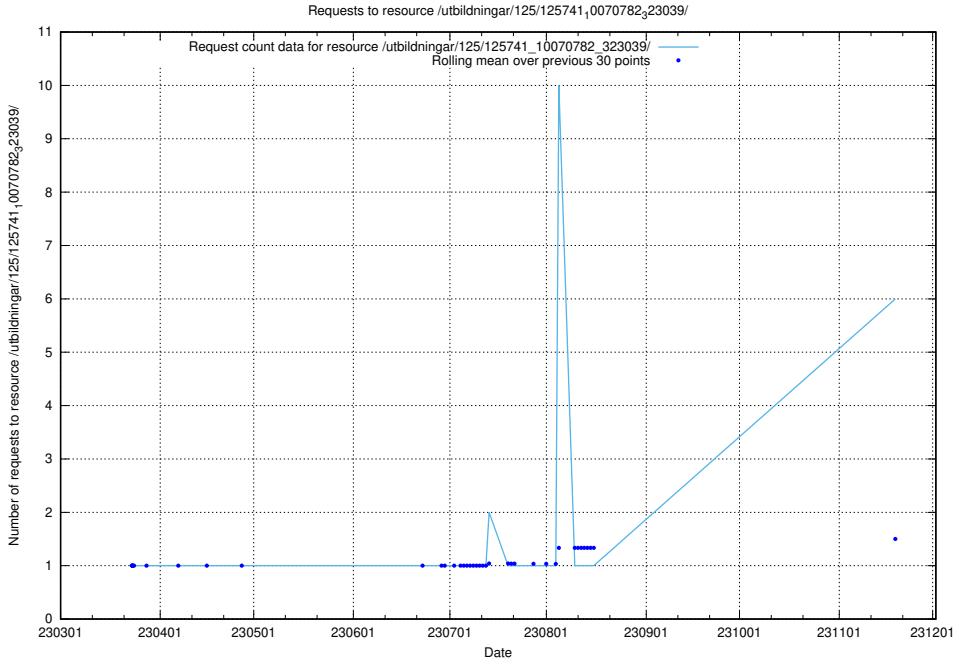

5.202 Usage of /utbildningar/125/125741_10070782_323039/

Here, we count the number of requests to resource /utbildningar/125/125741_10070782_323039/.