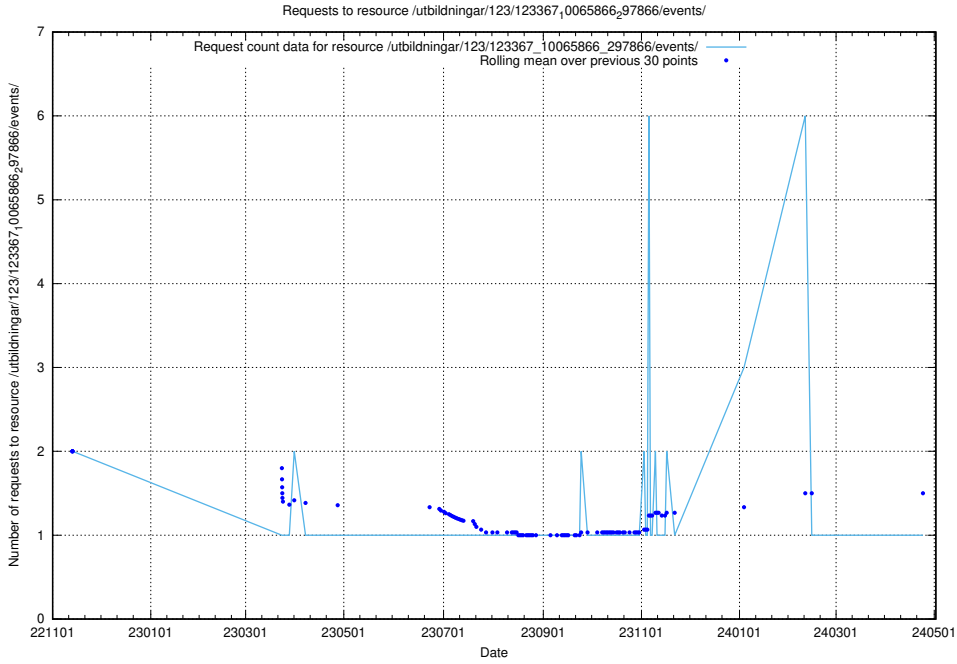

5.6568 Usage of /utbildningar/123/123367_10065866_297866/events/

Here, we count the number of requests to resource /utbildningar/123/123367_10065866_297866/events/