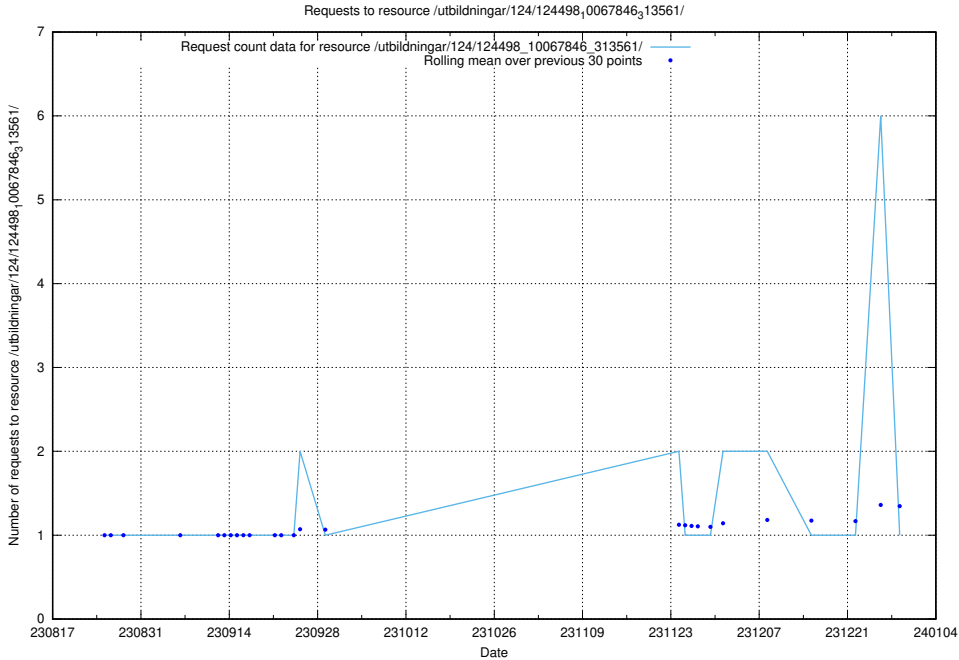

Here, we count the number of requests to resource /utbildningar/124/124498_10067846_313561/events/

5.5503 Usage of /utbildningar/124/124498_10067846_313561/

Here, we count the number of requests to resource /utbildningar/124/124498_10067846_313561/.