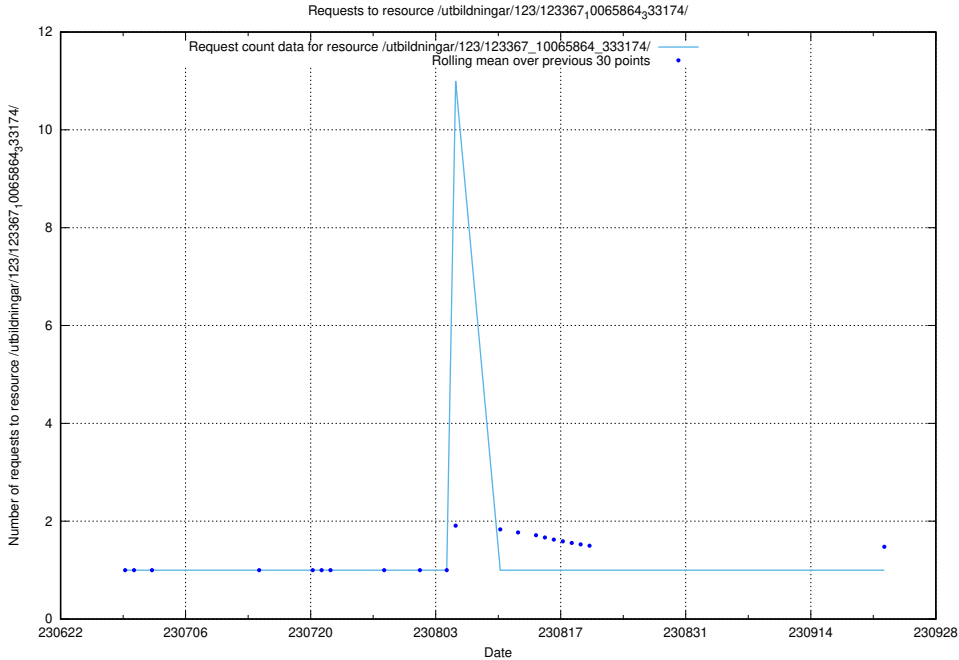

5.6306 Usage of /utbildningar/123/123367_10065864_333174/

Here, we count the number of requests to resource /utbildningar/123/123367_10065864_333174/.