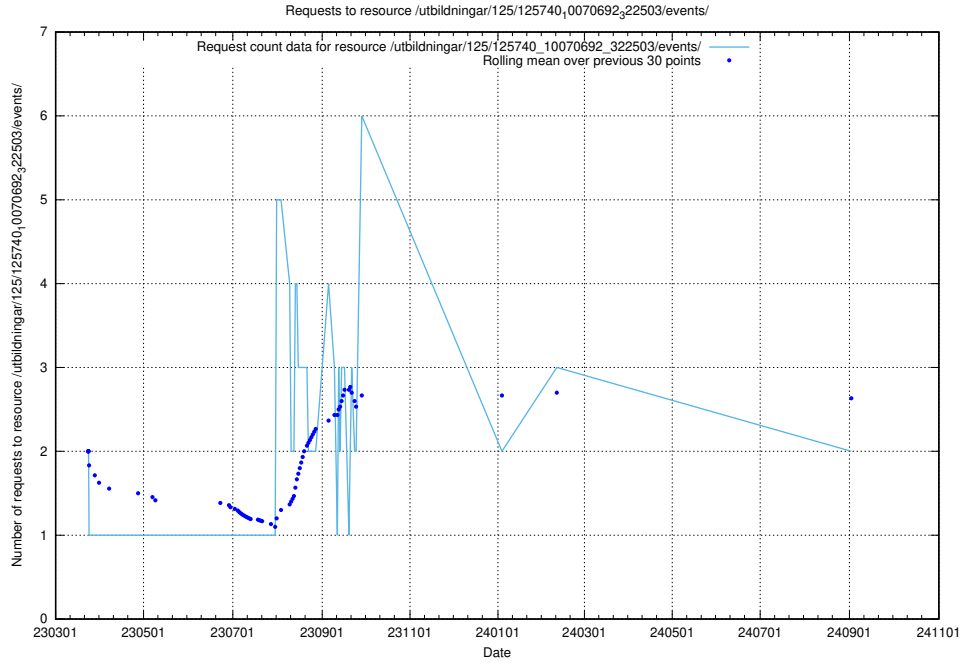

5.1065 Usage of /utbildningar/125/125740_10070692_322503/events/

Here, we count the number of requests to resource /utbildningar/125/125740_10070692_322503/events/