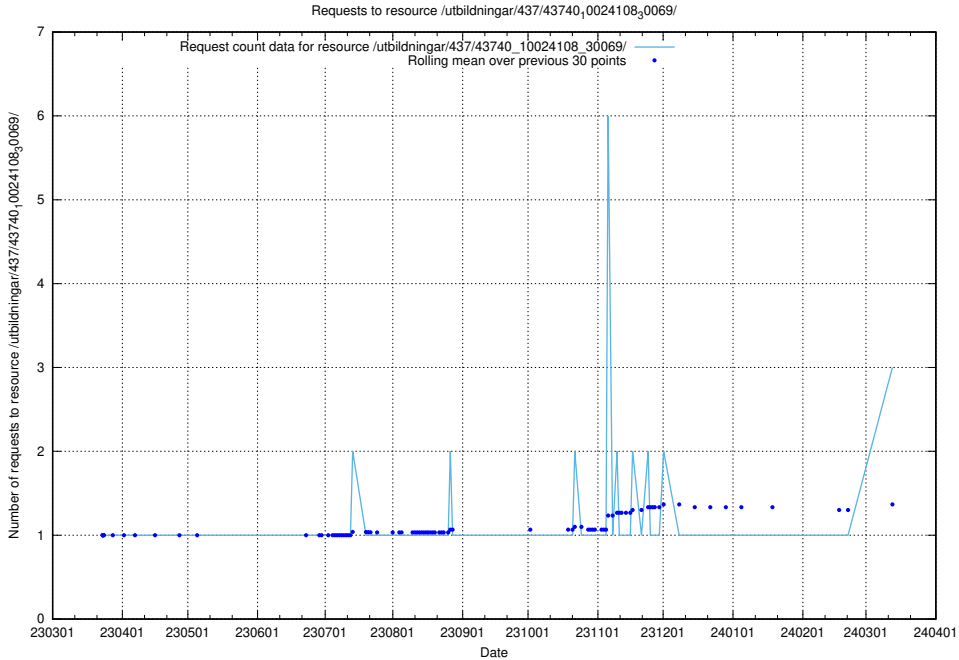

5.577 Usage of /utbildningar/437/43740_10024108_30069/

Here, we count the number of requests to resource /utbildningar/437/43740_10024108_30069/.