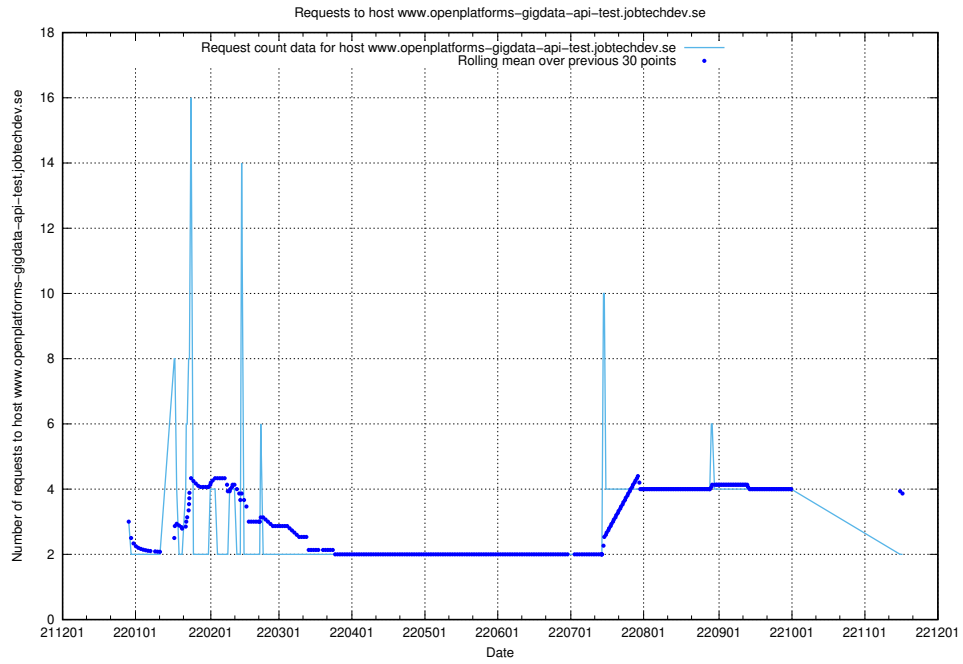

7.356 Usage of `www.openplatforms-gigdata-api-test.jobtechdev.se`

Here, we count the number of requests to host `www.openplatforms-gigdata-api-test.jobtechdev.se`.