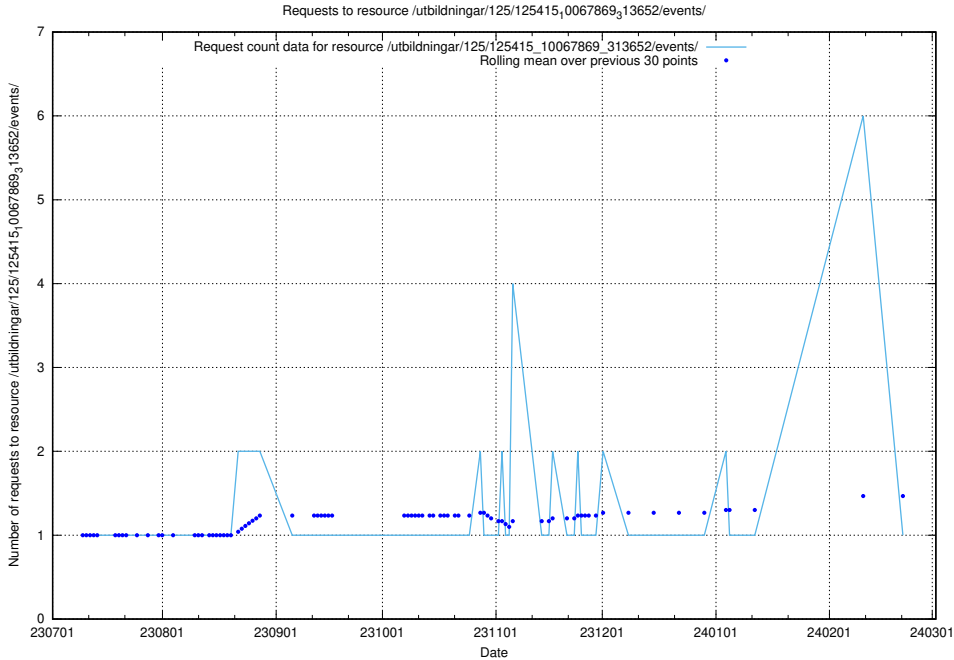

5.5906 Usage of /utbildningar/125/125415_10067869_313652/events/

Here, we count the number of requests to resource /utbildningar/125/125415_10067869_313652/events/