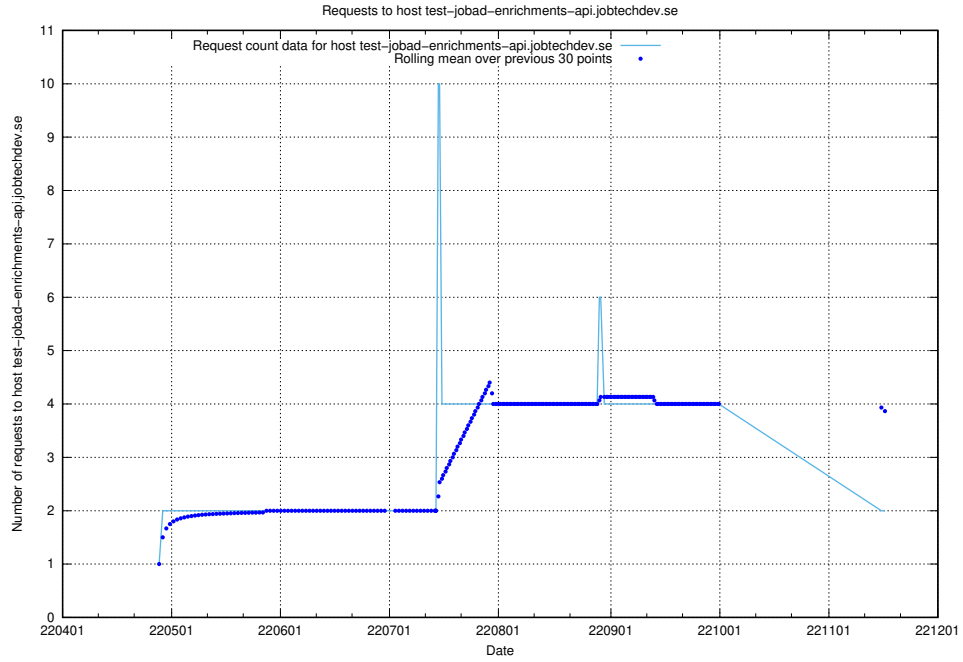

7.444 Usage of test-jobad-enrichments-api.jobtechdev.se

Here, we count the number of requests to host test-jobad-enrichments-api.jobtechdev.se.

7.445 Usage of jobtech-jobad-enrichments-develop.jobtechdev.se