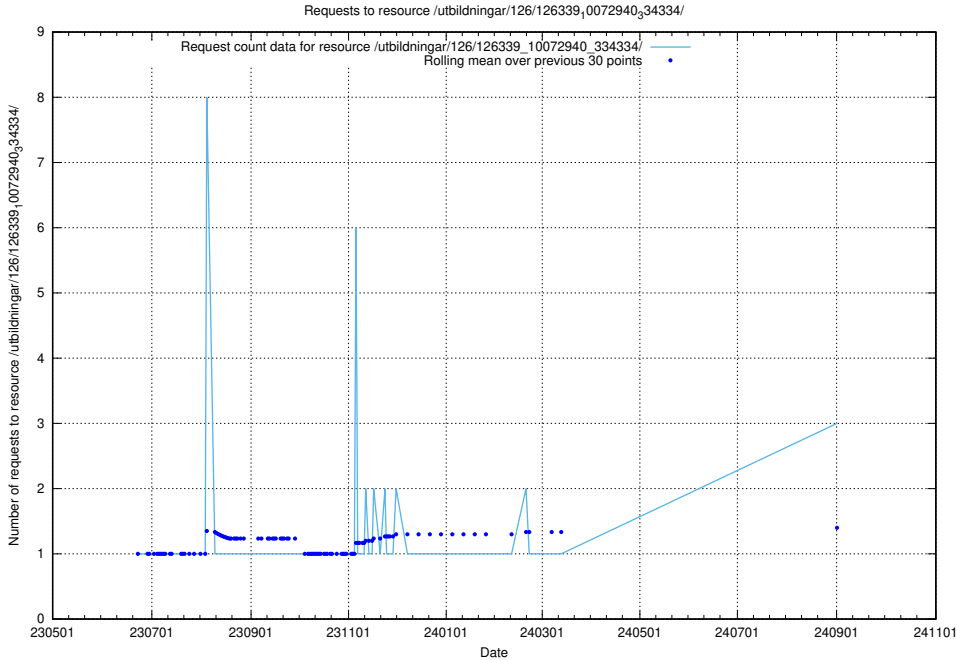

Here, we count the number of requests to resource /utbildningar/126/126355_10071625_335747/.

5.528 Usage of /utbildningar/126/126339_10072940_334334/

Here, we count the number of requests to resource /utbildningar/126/126339_10072940_334334/.