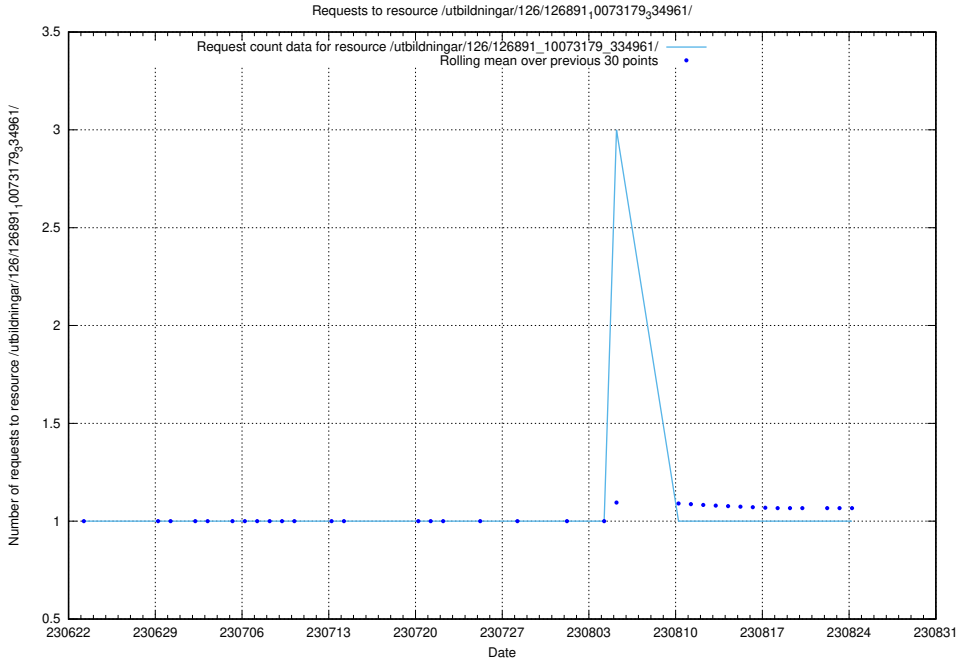

5.6353 Usage of /utbildningar/126/126891_10073179_334961/

Here, we count the number of requests to resource /utbildningar/126/126891_10073179_334961/.