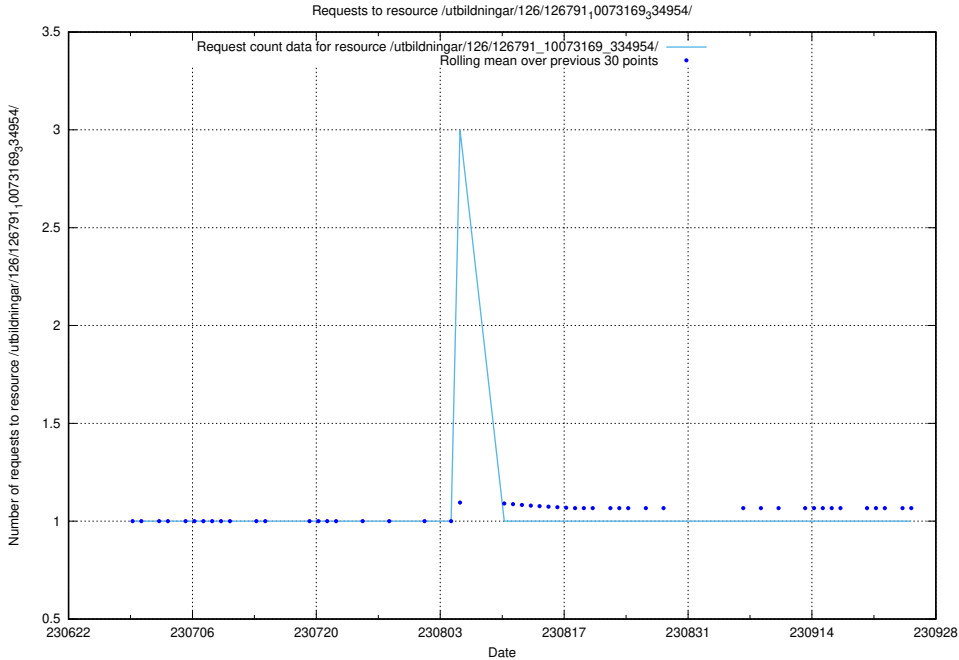

5.6221 Usage of /utbildningar/126/126791_10073169_334954/

Here, we count the number of requests to resource /utbildningar/126/126791_10073169_334954/.