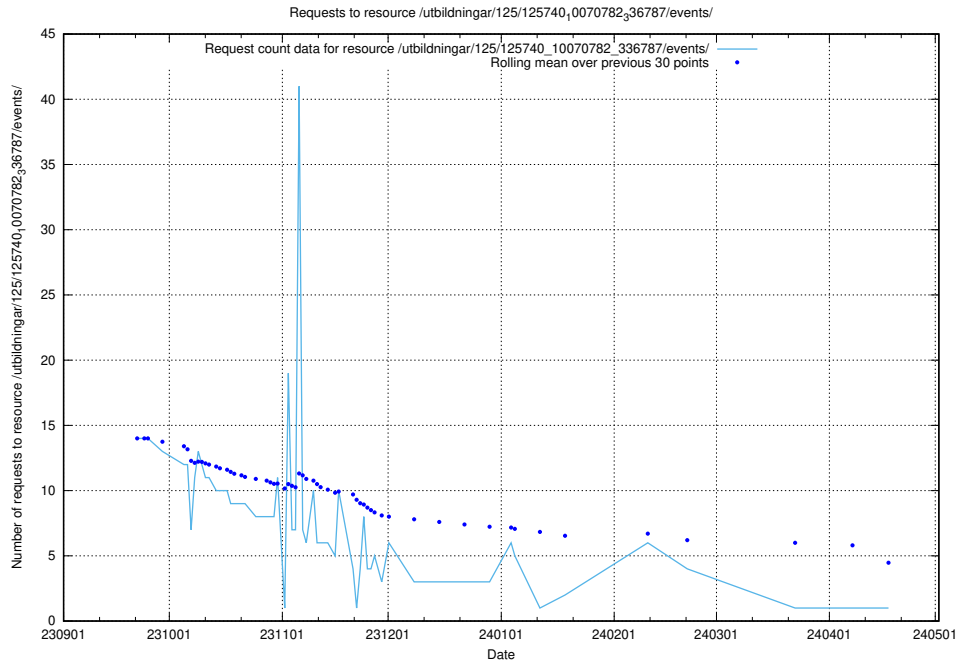

5.5278 Usage of /utbildningar/125/125740_10070782_336787/events/

Here, we count the number of requests to resource /utbildningar/125/125740_10070782_336787/events/