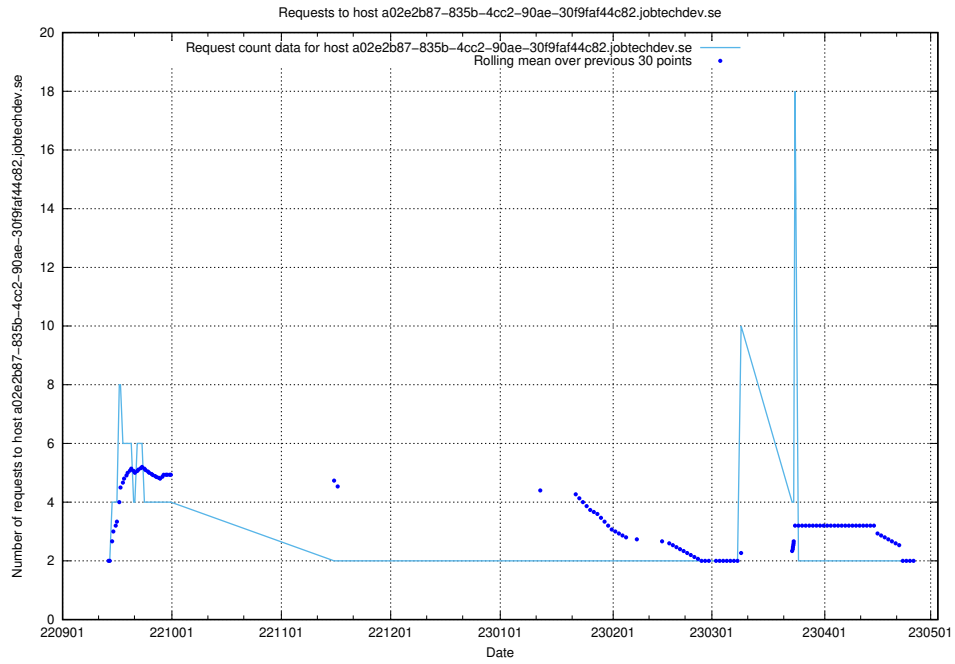

7.327 Usage of a02e2b87-835b-4cc2-90ae-30f9faf44c82.jobtechdev.se

Here, we count the number of requests to host a02e2b87-835b-4cc2-90ae-30f9faf44c82.jobtechdev.se.