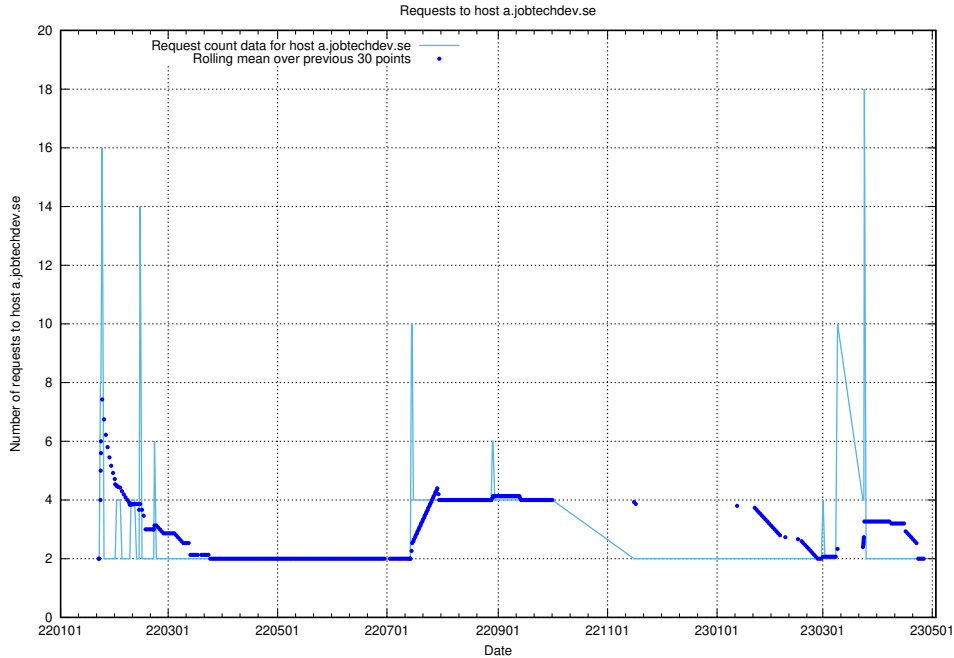

Here, we count the number of requests to host accounting.jobtechdev.se.

7.267 Usage of a.jobtechdev.se

Here, we count the number of requests to host a.jobtechdev.se.

7.268 Usage of game.jobtechdev.se

Here, we count the number of requests to host game.jobtechdev.se.