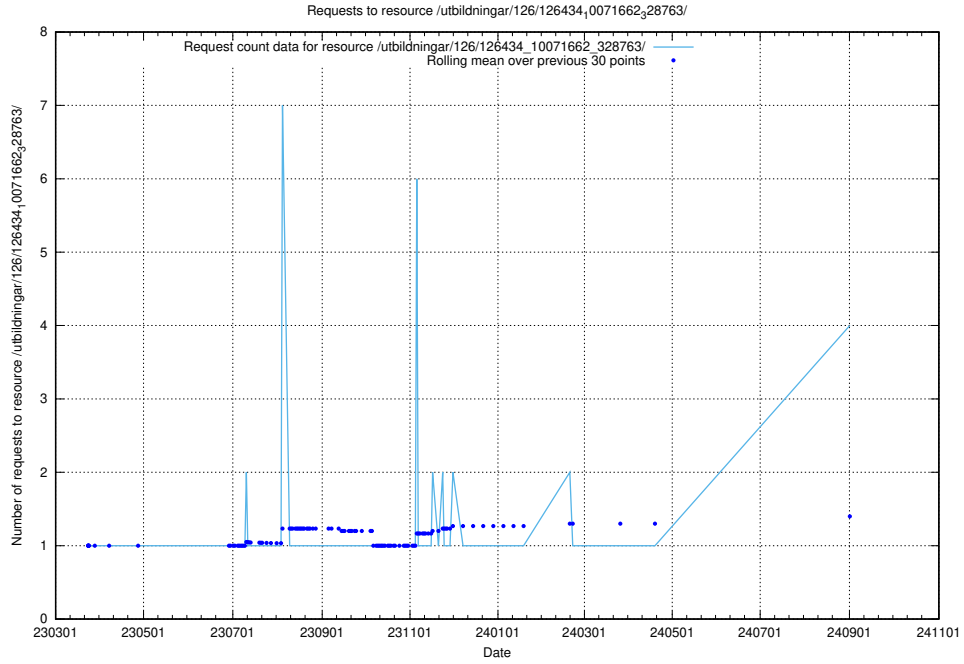

5.398 Usage of /utbildningar/126/126434_10071662_328763/

Here, we count the number of requests to resource /utbildningar/126/126434_10071662_328763/.