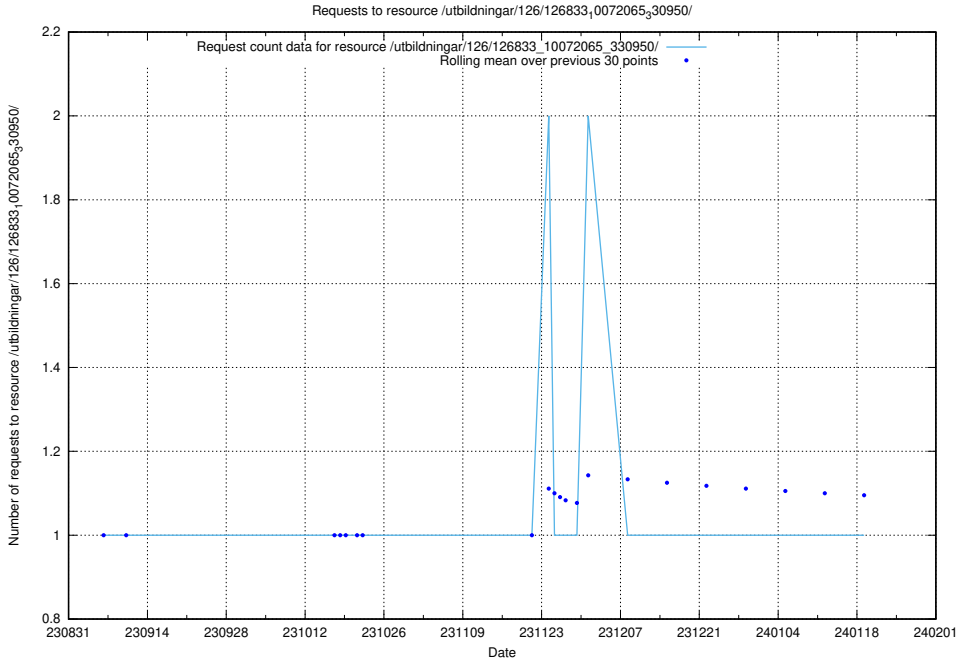

5.5444 Usage of /utbildningar/126/126833_10072065_330950/

Here, we count the number of requests to resource /utbildningar/126/126833_10072065_330950/.