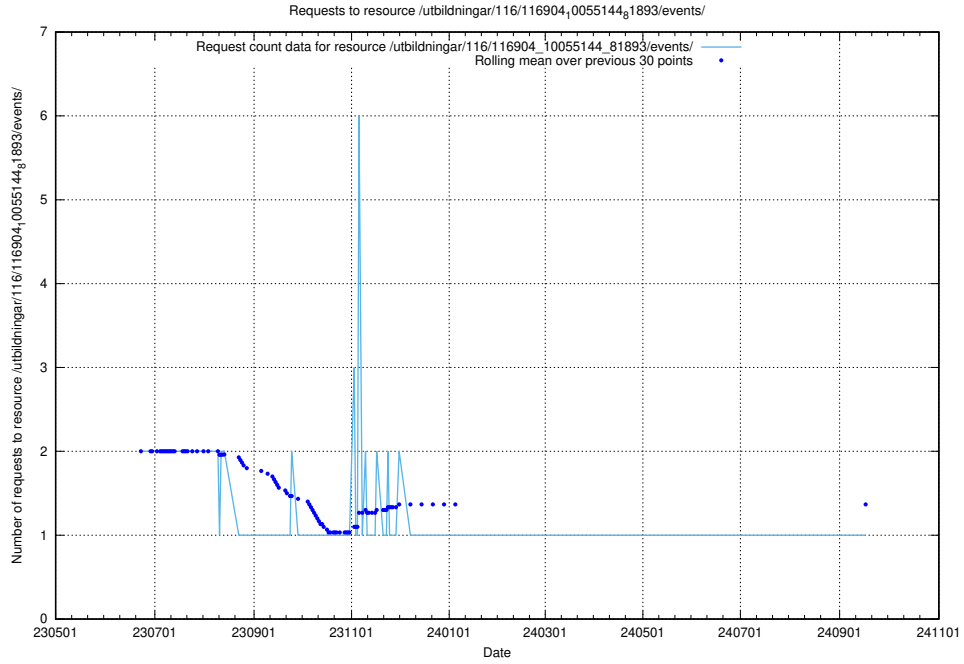

5.6341 Usage of /utbildningar/116/116904_10055144_81893/events/

Here, we count the number of requests to resource /utbildningar/116/116904_10055144_81893/events/.