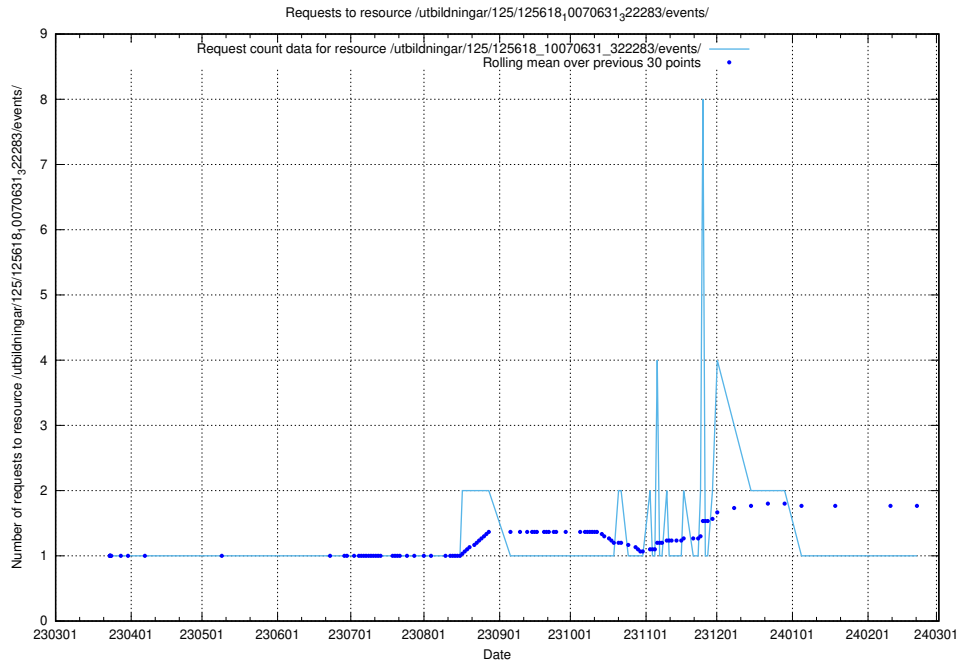

5.1196 Usage of /utbildningar/125/125618_10070631_322283/events/

Here, we count the number of requests to resource /utbildningar/125/125618_10070631_322283/events/