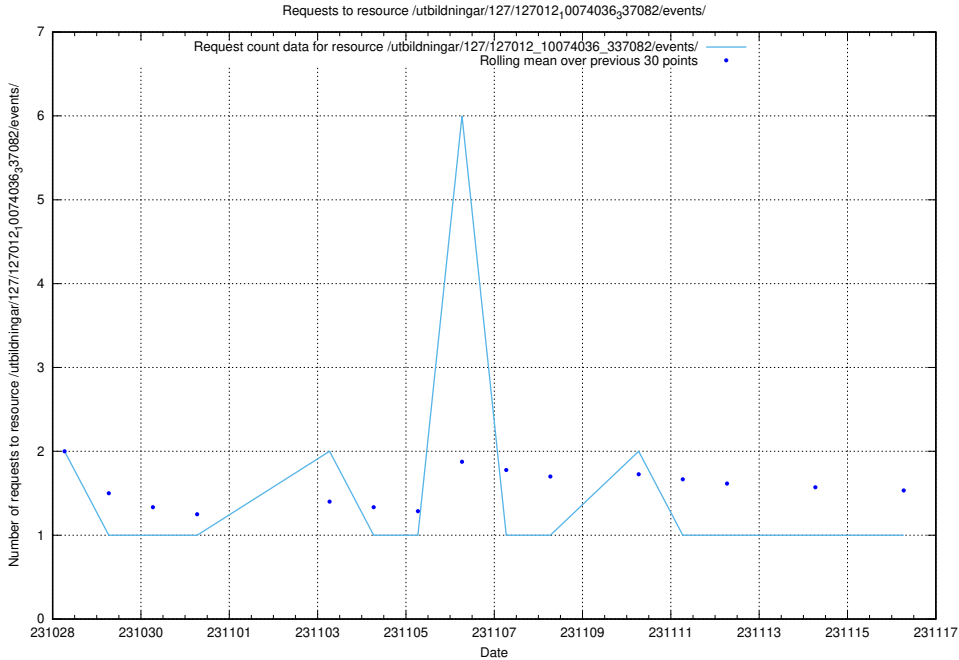

Here, we count the number of requests to resource /utbildningar/127/127012_10074036_337082/events/

5.4975 Usage of /utbildningar/126/126795_10073175_334956/events/

Here, we count the number of requests to resource /utbildningar/126/126795_10073175_334956/events/