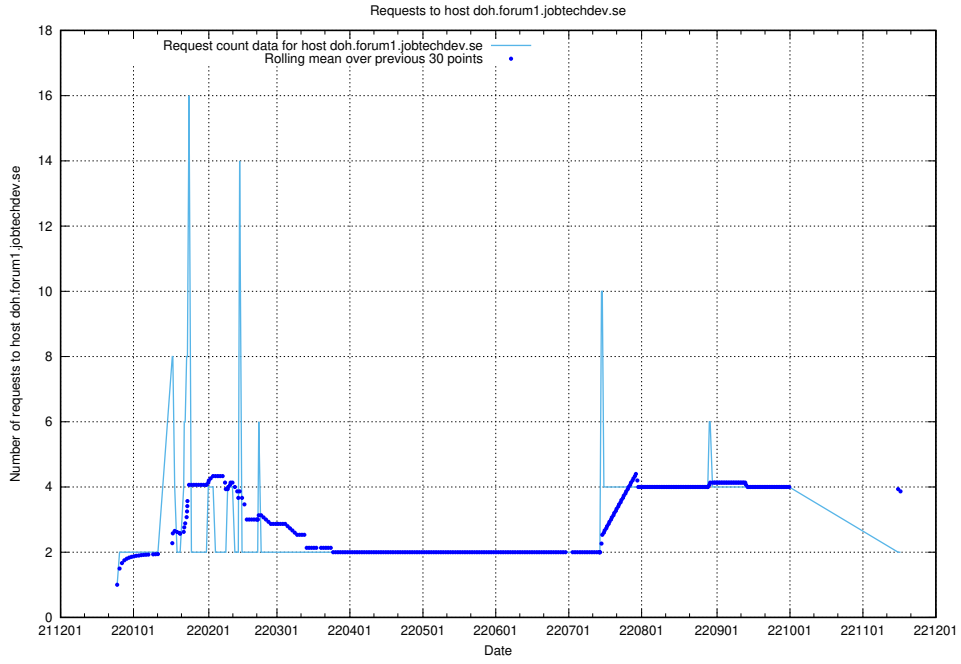

7.368 Usage of doh.forum1.jobtechdev.se

Here, we count the number of requests to host doh.forum1.jobtechdev.se.