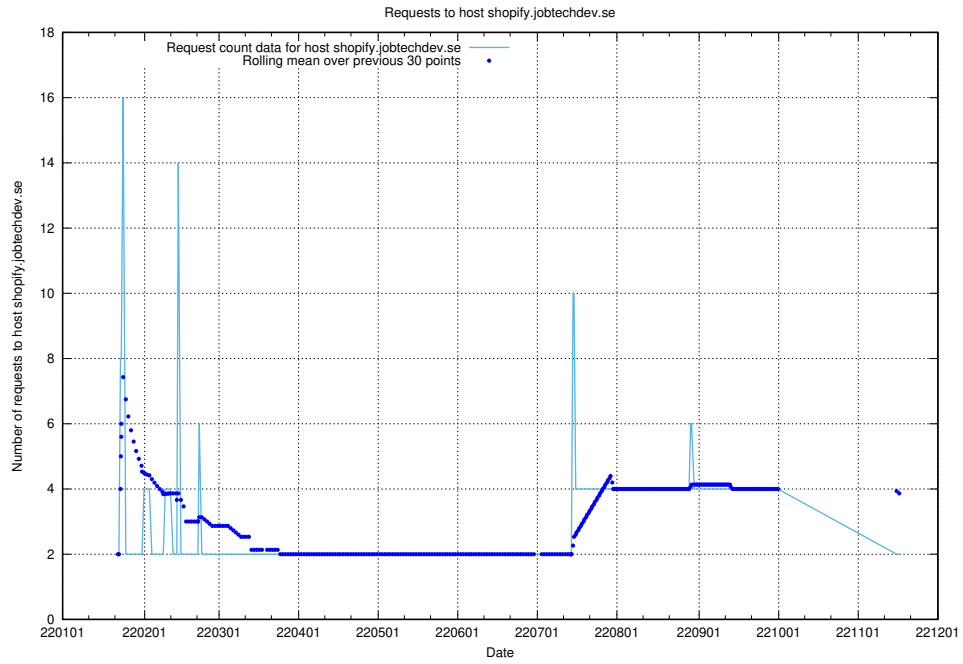

7.595 Usage of shopify.jobtechdev.se

Here, we count the number of requests to host shopify.jobtechdev.se.

7.596 Usage of jijitsi.jobtechdev.se

Here, we count the number of requests to host jijitsi.jobtechdev.se.