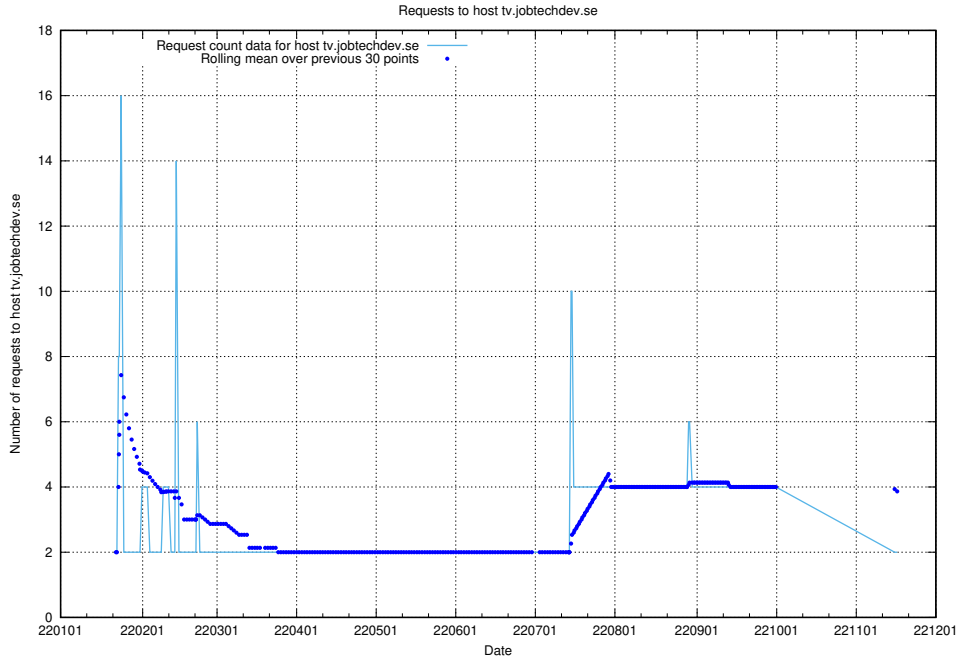

7.591 Usage of tv.jobtechdev.se

Here, we count the number of requests to host tv.jobtechdev.se.