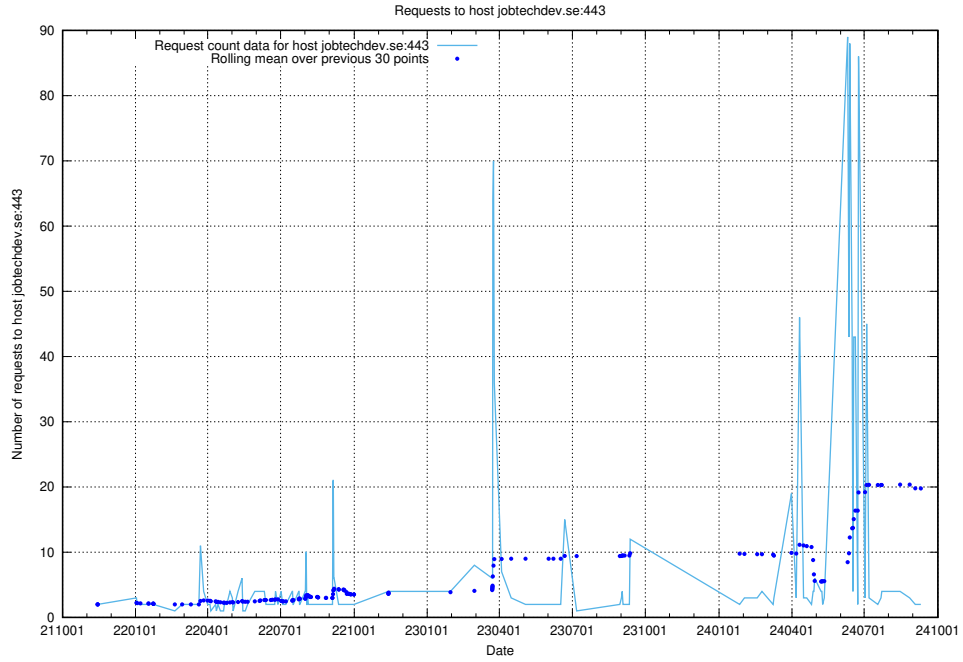

7.583 Usage of jobtechdev.se:443

Here, we count the number of requests to host jobtechdev.se:443.