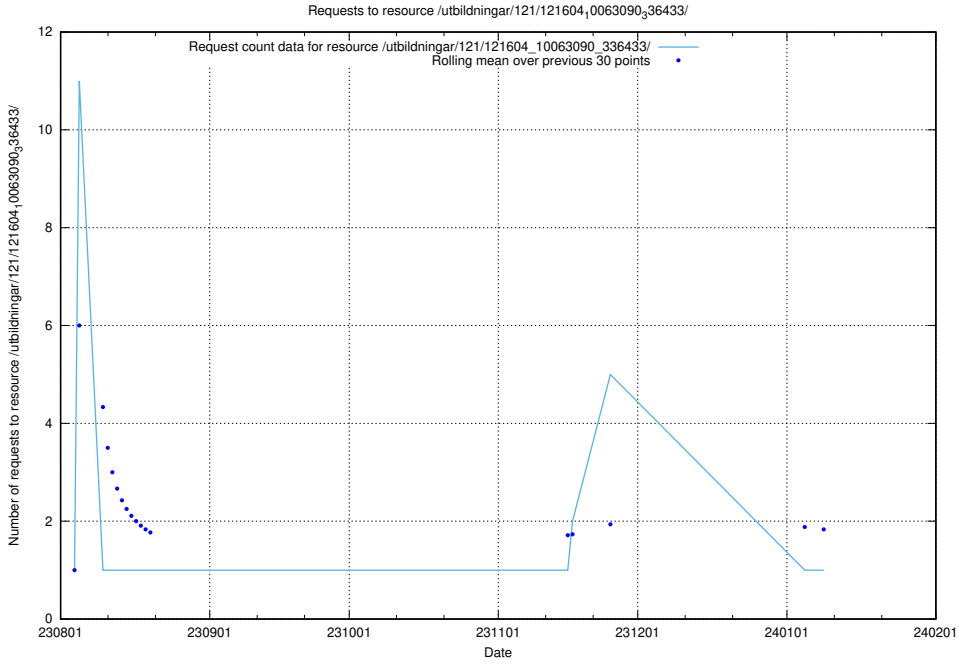

5.5667 Usage of /utbildningar/121/121604_10063090_336433/

Here, we count the number of requests to resource /utbildningar/121/121604_10063090_336433/.