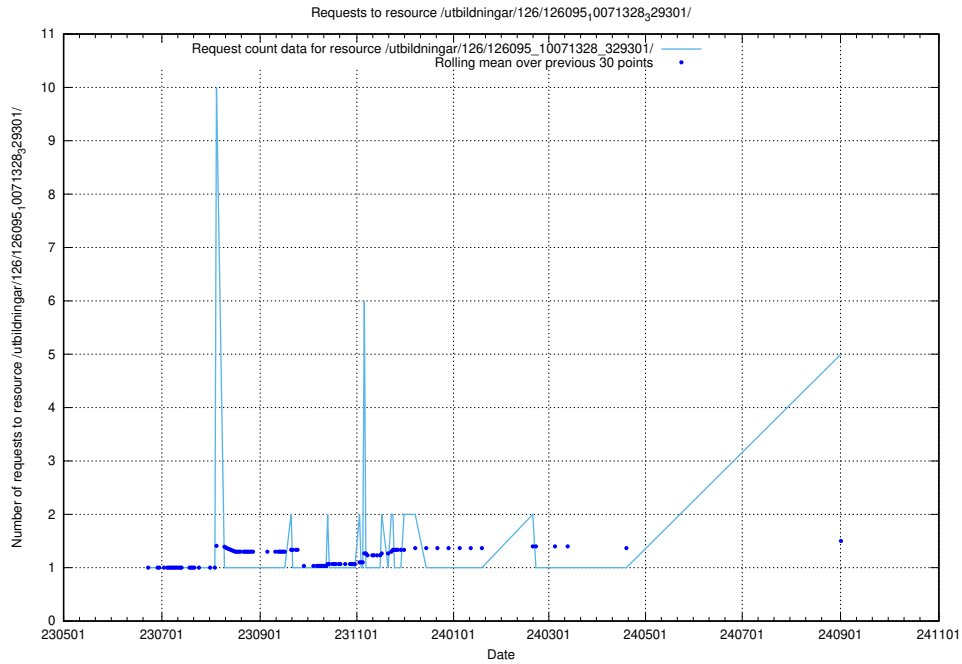

5.265 Usage of /utbildningar/126/126095_10071328_329301/

Here, we count the number of requests to resource /utbildningar/126/126095_10071328_329301/.