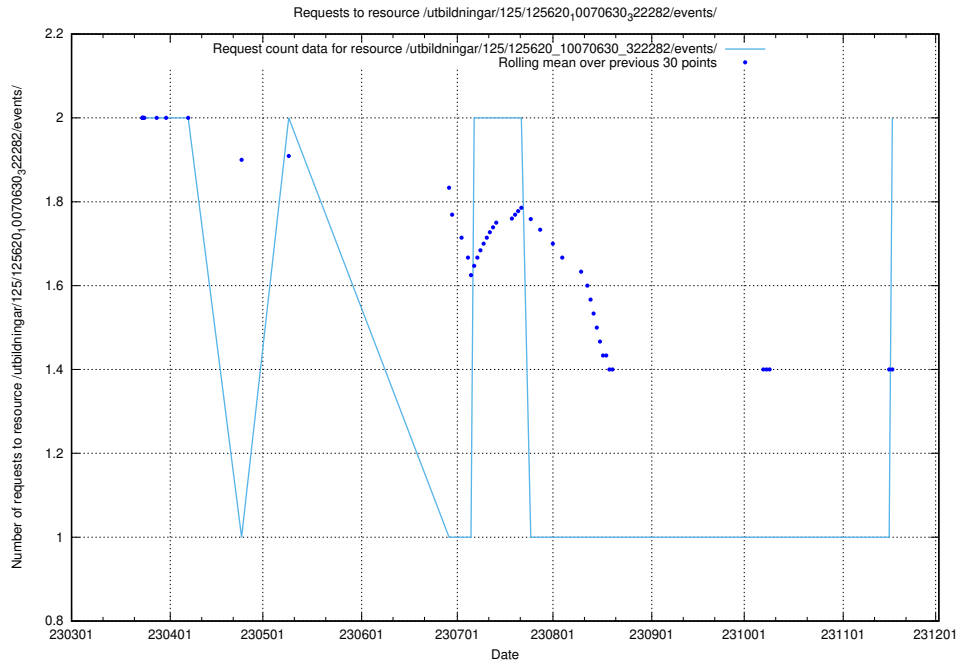

5.1067 Usage of /utbildningar/125/125620_10070630_322282/events/

Here, we count the number of requests to resource /utbildningar/125/125620_10070630_322282/events/