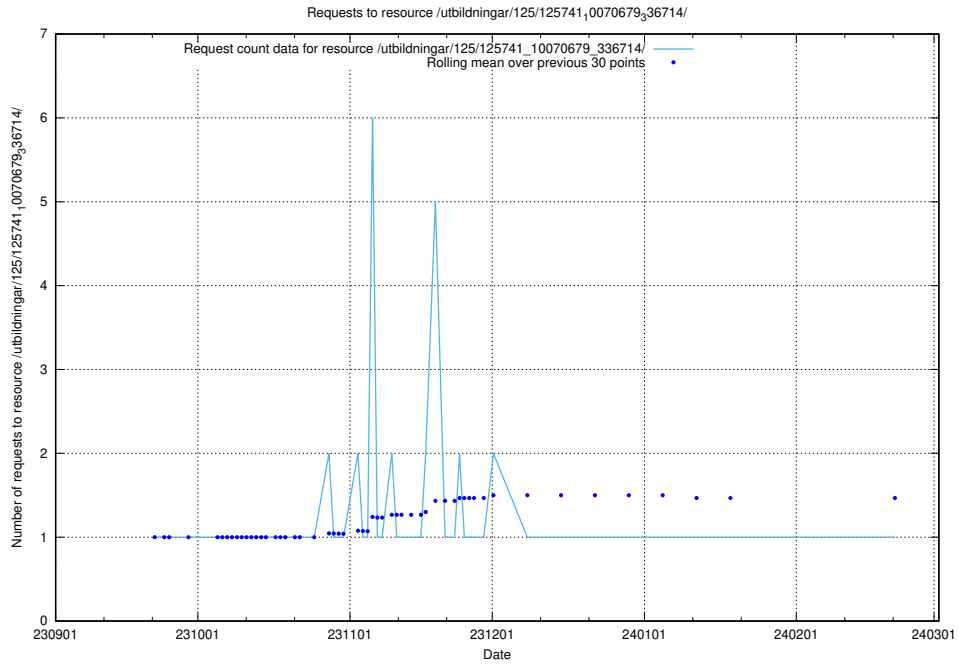

5.5288 Usage of /utbildningar/125/125741_10070679_336714/

Here, we count the number of requests to resource /utbildningar/125/125741_10070679_336714/.