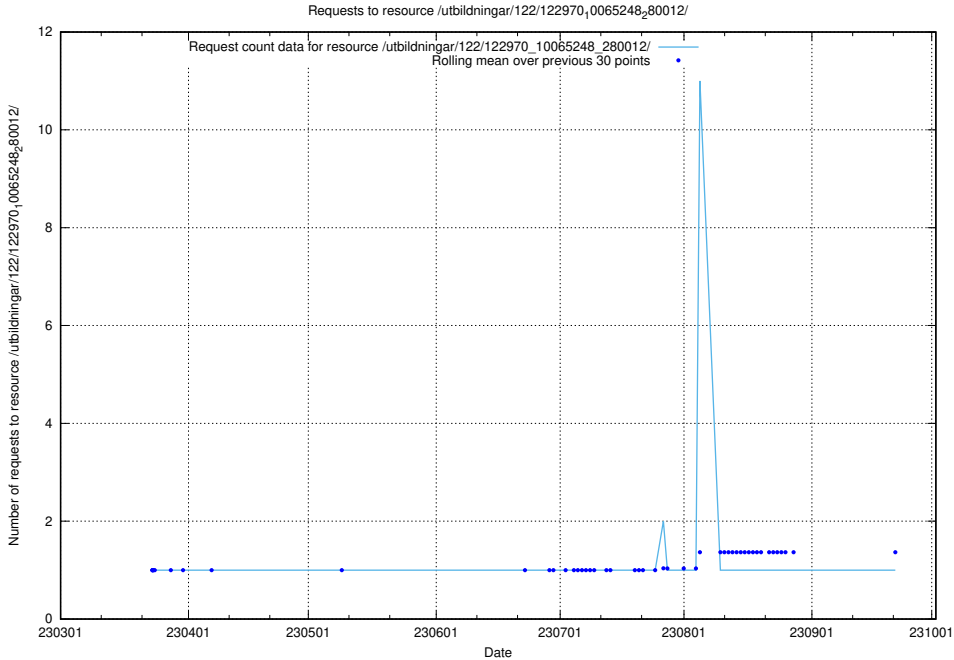

5.5760 Usage of /utbildningar/122/122970_10065248_280012/

Here, we count the number of requests to resource /utbildningar/122/122970_10065248_280012/.