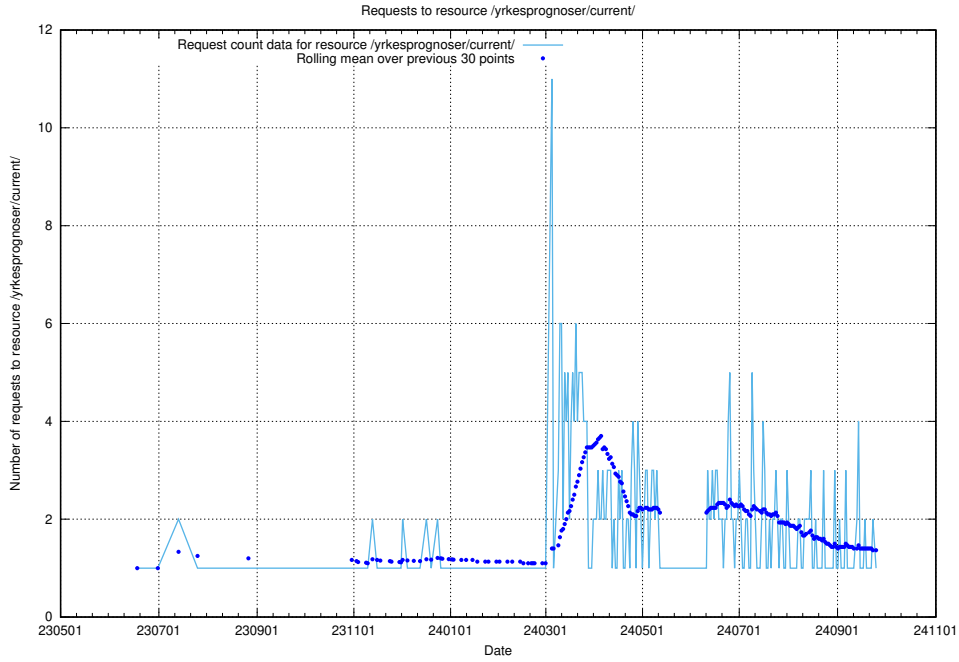

5.6591 Usage of /yrkesprognoser/current/

Here, we count the number of requests to resource /yrkesprognoser/current/.