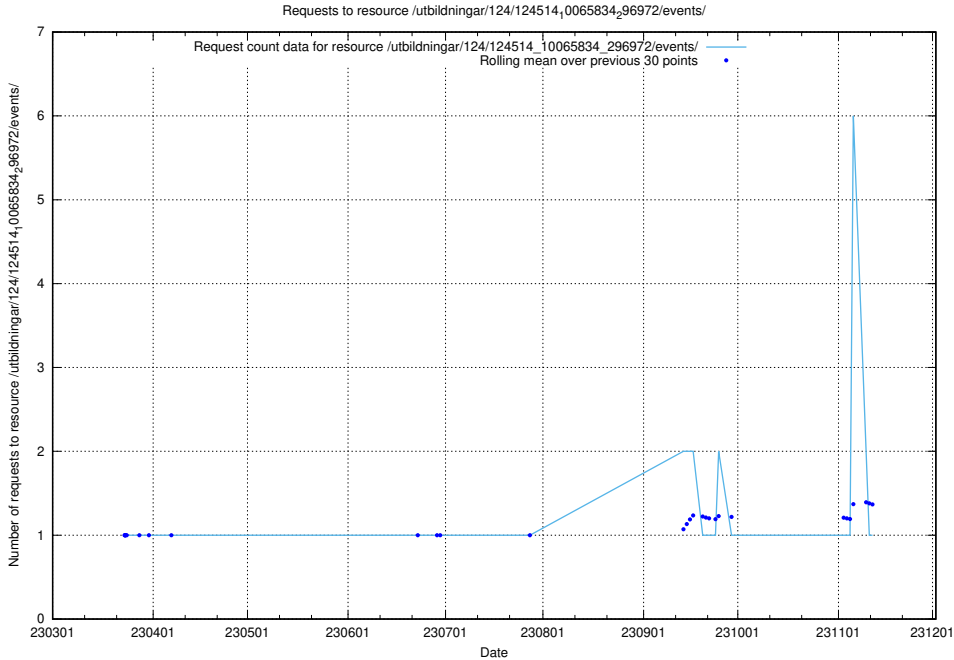

5.2935 Usage of /utbildningar/124/124514_10065834_296972/events/

Here, we count the number of requests to resource /utbildningar/124/124514_10065834_296972/events/