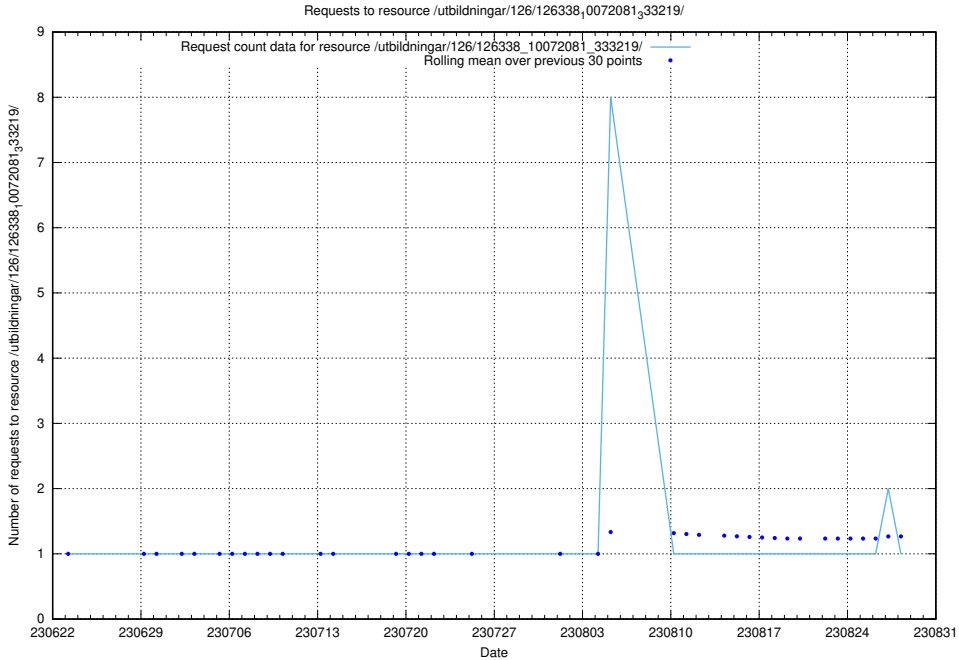

5.6404 Usage of /utbildningar/126/126338_10072081_333219/

Here, we count the number of requests to resource /utbildningar/126/126338_10072081_333219/.