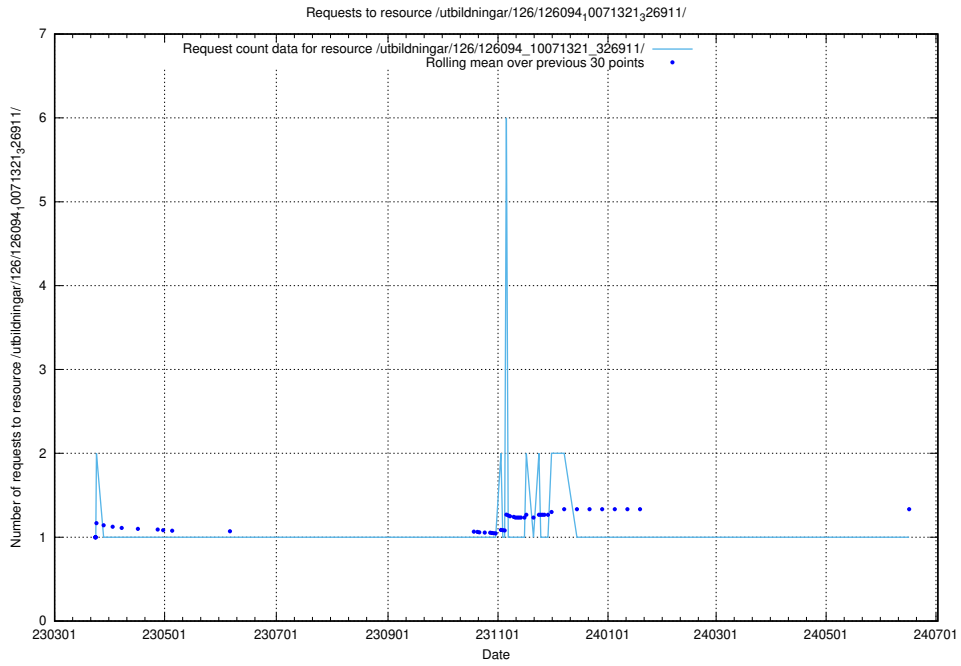

5.7213 Usage of /utbildningar/126/126094_10071321_326911/

Here, we count the number of requests to resource /utbildningar/126/126094_10071321_326911/.