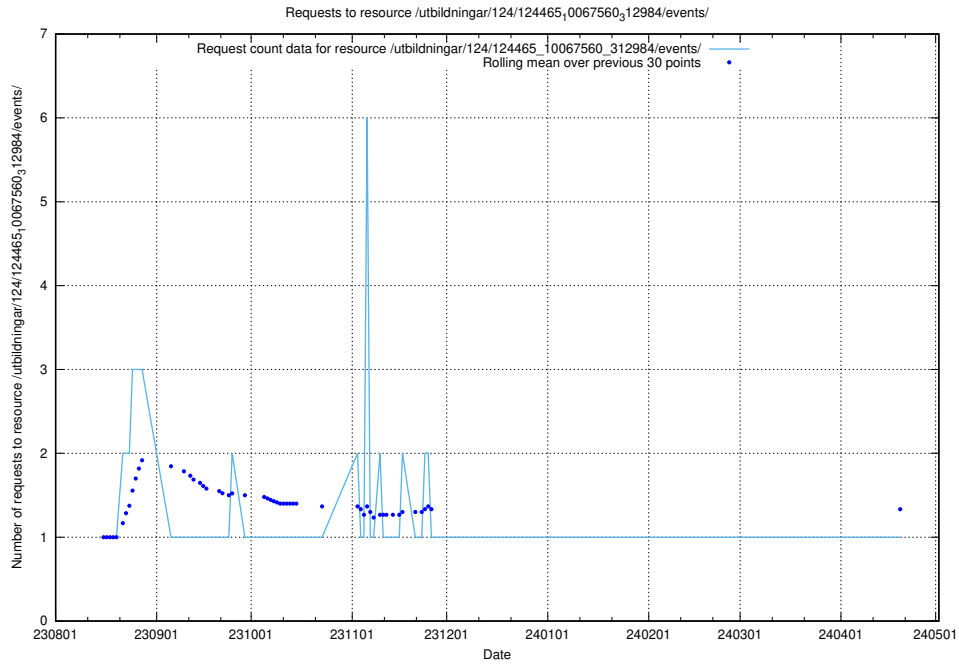

5.5578 Usage of /utbildningar/124/124465_10067560_312984/events/

Here, we count the number of requests to resource /utbildningar/124/124465_10067560_312984/events/