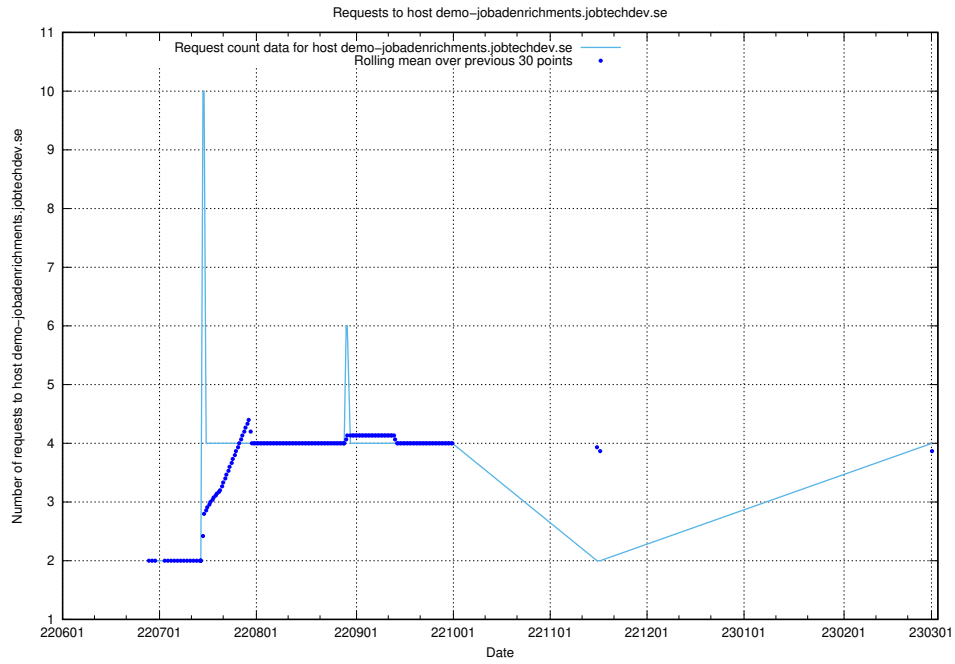

7.149 Usage of demo-jobadenrichments.jobtechdev.se

Here, we count the number of requests to host demo-jobadenrichments.jobtechdev.se.