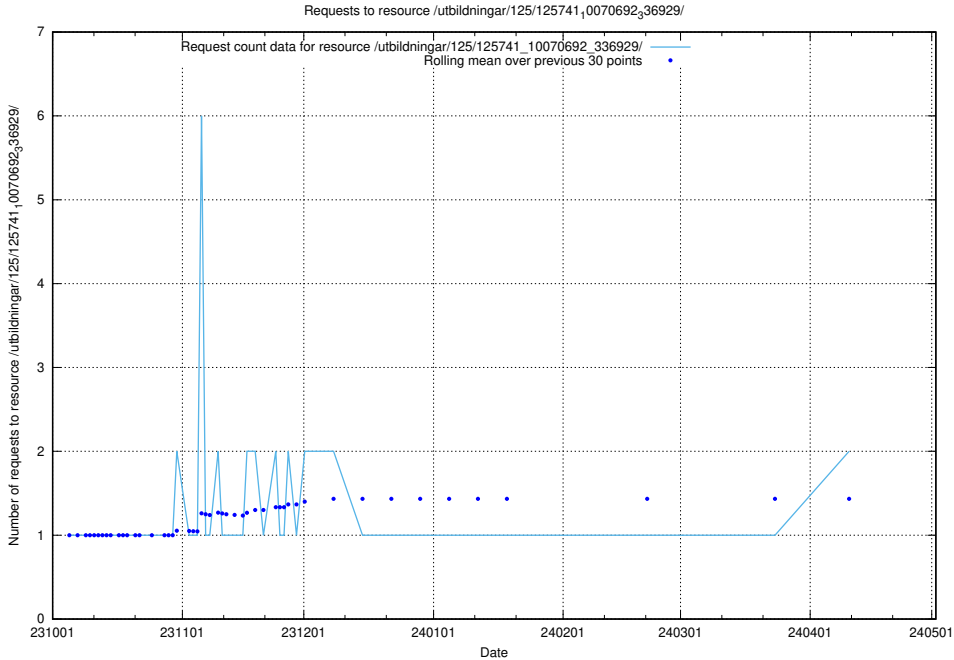

5.866 Usage of /utbildningar/125/125741_10070692_336929/

Here, we count the number of requests to resource /utbildningar/125/125741_10070692_336929/.