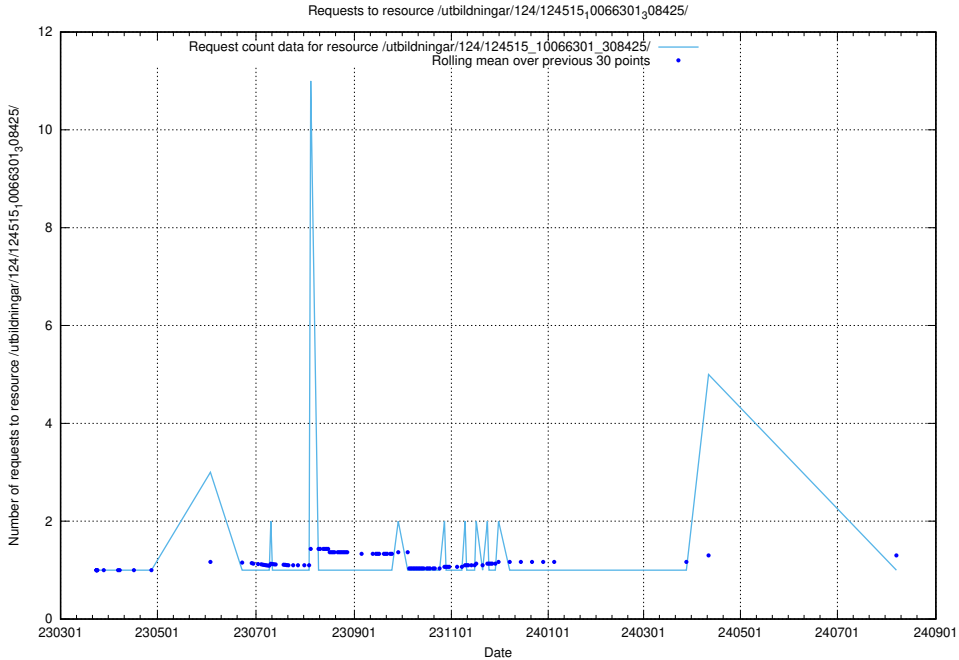

5.2348 Usage of /utbildningar/124/124515_10066301_308425/

Here, we count the number of requests to resource /utbildningar/124/124515_10066301_308425/.