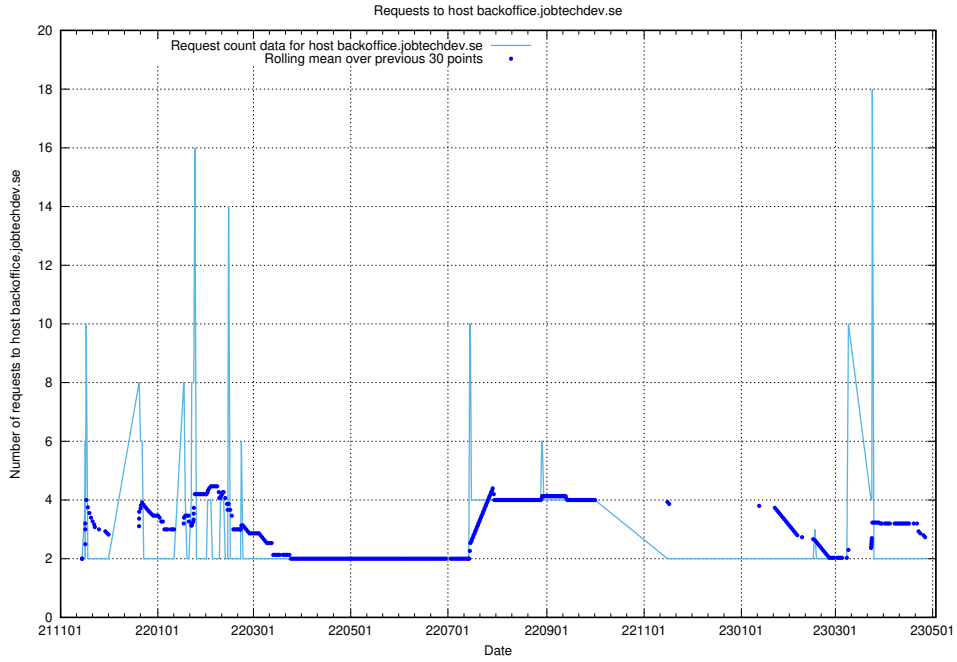

7.290 Usage of backoffice.jobtechdev.se

Here, we count the number of requests to host backoffice.jobtechdev.se.