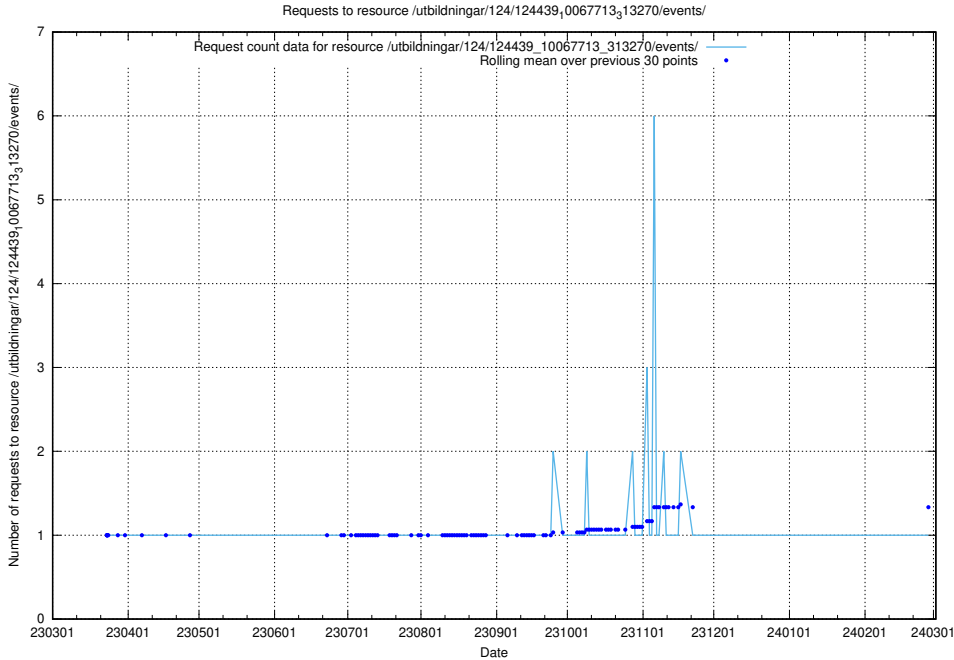

5.4386 Usage of /utbildningar/124/124439_10067713_313270/events/

Here, we count the number of requests to resource /utbildningar/124/124439_10067713_313270/events/