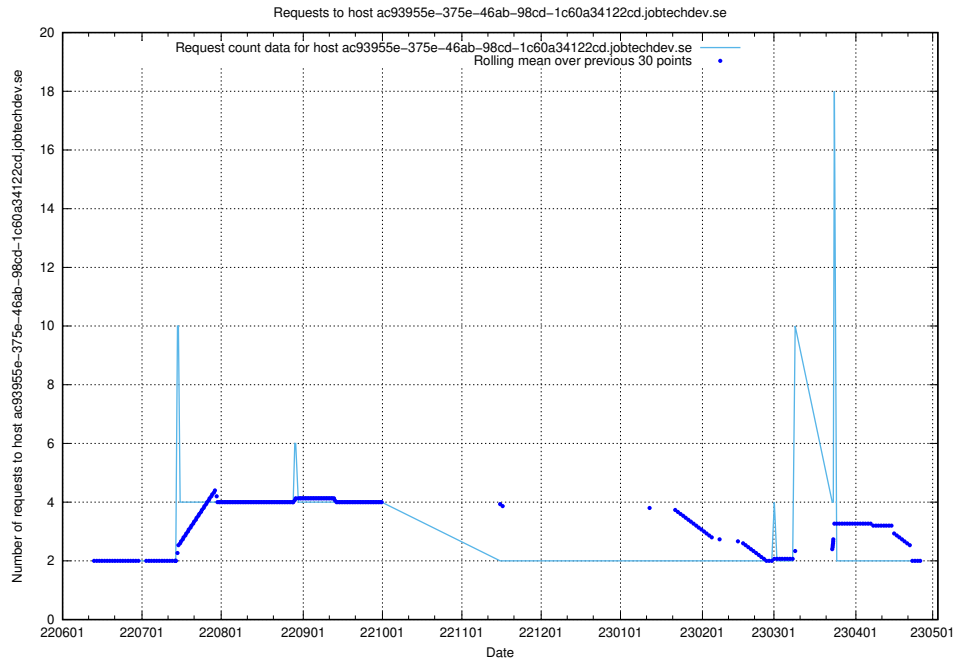

7.411 Usage of fourm.jobtechdev.se

Here, we count the number of requests to host fourm.jobtechdev.se.

7.412 Usage of ac93955e-375e-46ab-98cd-1c60a34122cd.jobtechdev.se

Here, we count the number of requests to host ac93955e-375e-46ab-98cd-1c60a34122cd.jobtechdev.se.