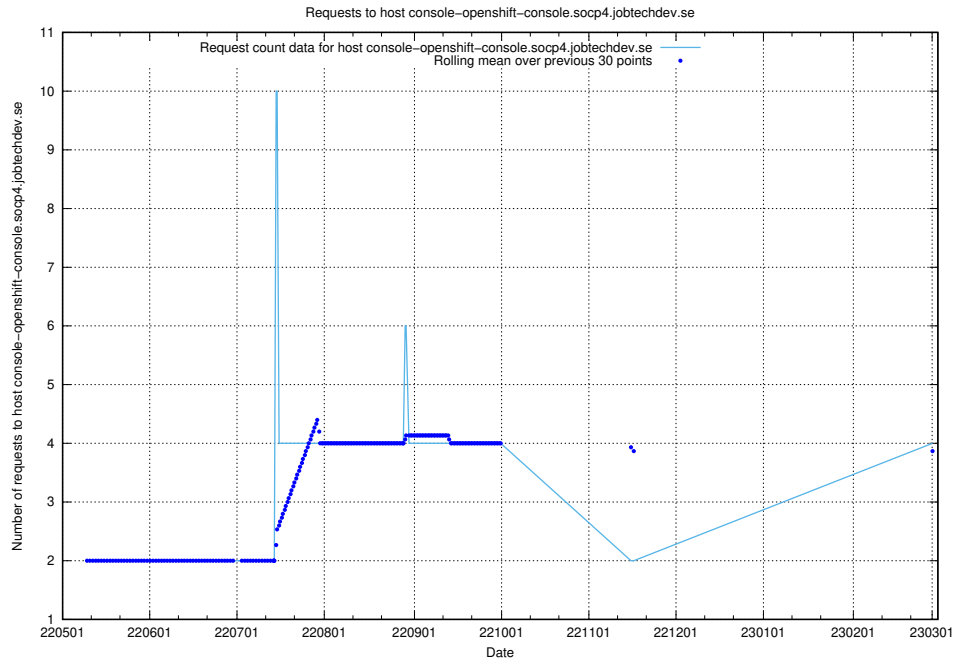

7.157 Usage of console-openshift-console.socp4.jobtechdev.se

Here, we count the number of requests to host console-openshift-console.socp4.jobtechdev.se.