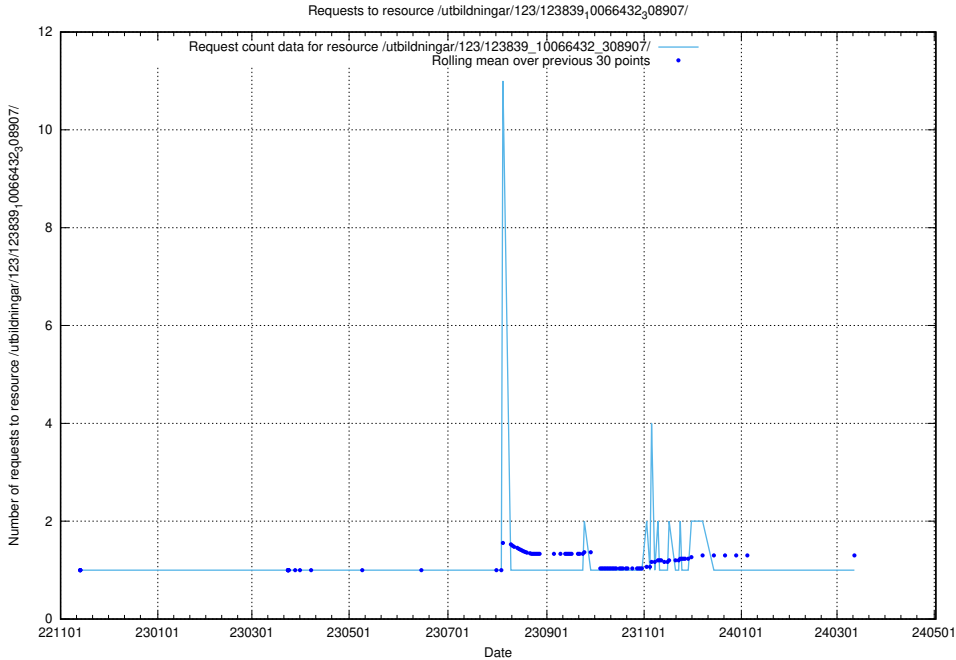

Here, we count the number of requests to resource /utbildningar/124/124498_10067725_313289/events/

5.6618 Usage of /utbildningar/123/123839_10066432_308907/

Here, we count the number of requests to resource /utbildningar/123/123839_10066432_308907/.