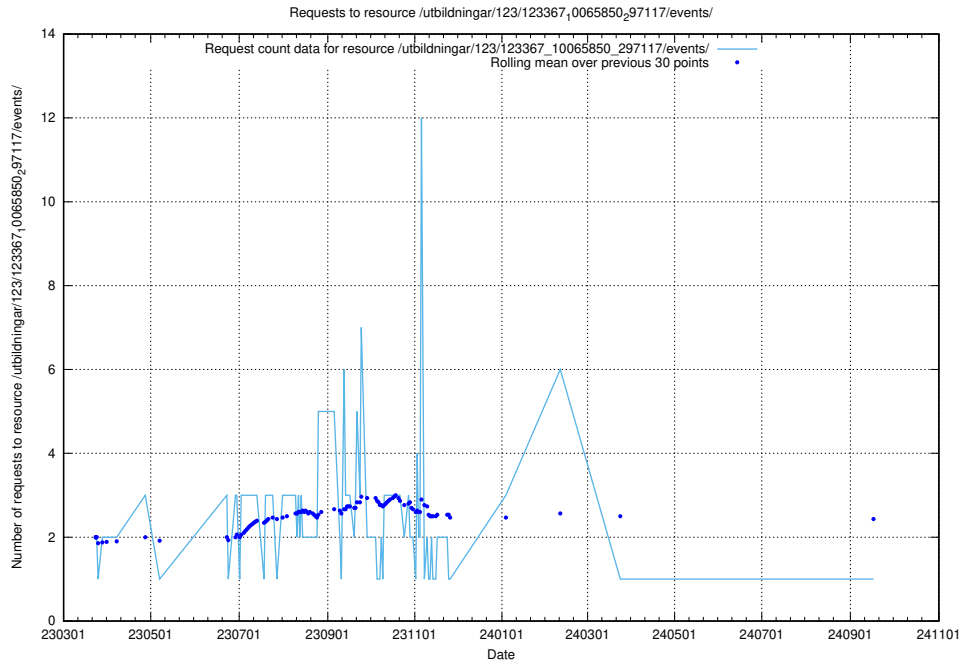

5.7089 Usage of /taxonomy/Tid_i_yrke/

Here, we count the number of requests to resource /taxonomy/Tid_i_yrke/.

5.7090 Usage of /utbildningar/123/123367_10065850_297117/events/

Here, we count the number of requests to resource /utbildningar/123/123367_10065850_297117/events/