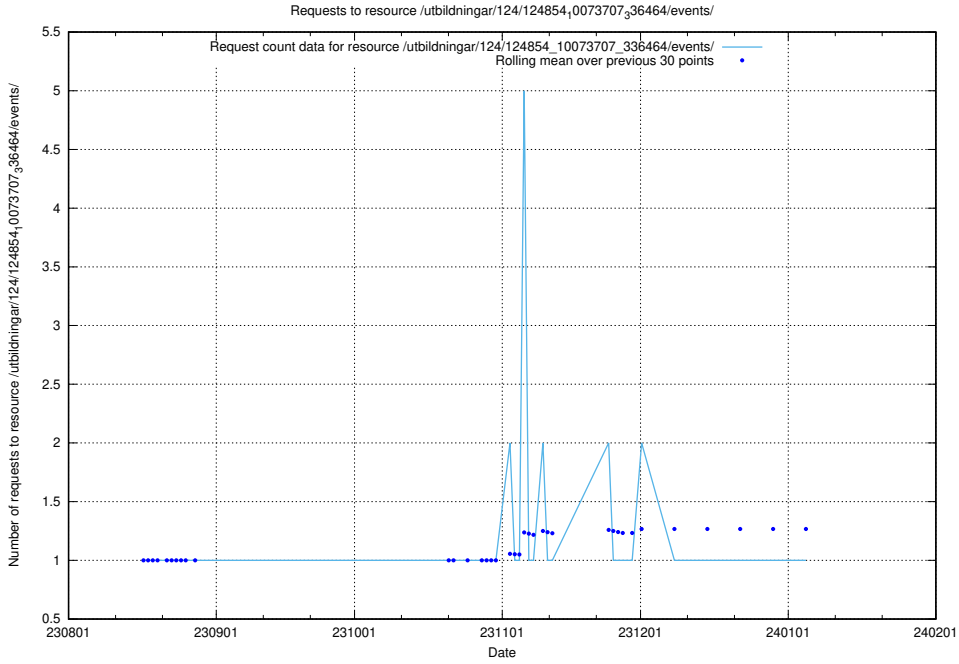

Here, we count the number of requests to resource /utbildningar/124/124854_10073707_336464/events/

5.5568 Usage of /utbildningar/123/123367_10065863_297616/

Here, we count the number of requests to resource /utbildningar/123/123367_10065863_297616/.