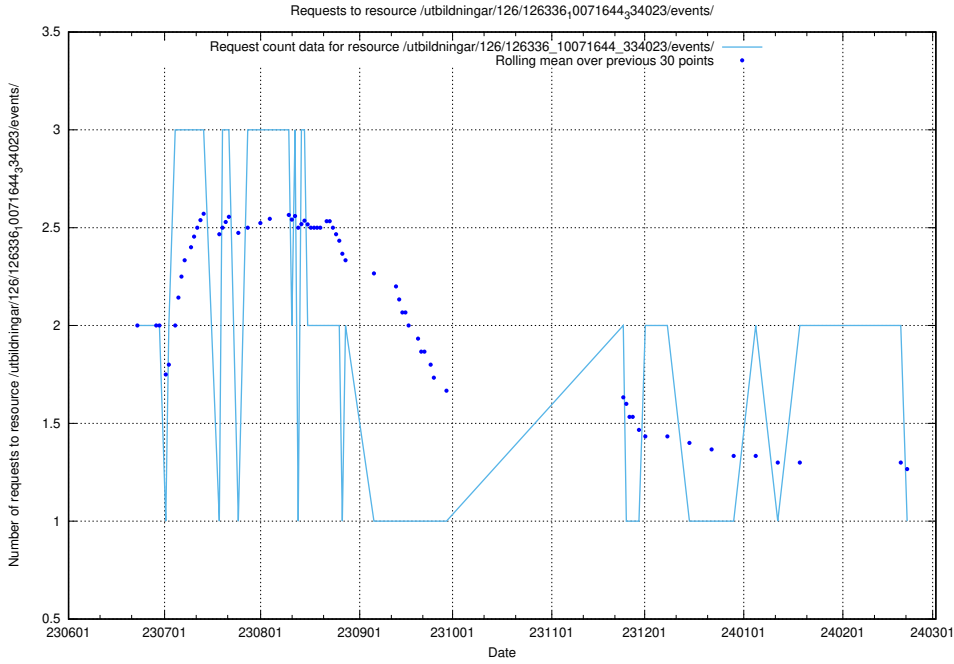

5.6336 Usage of /utbildningar/126/126336_10071644_334023/events/

Here, we count the number of requests to resource /utbildningar/126/126336_10071644_334023/events/