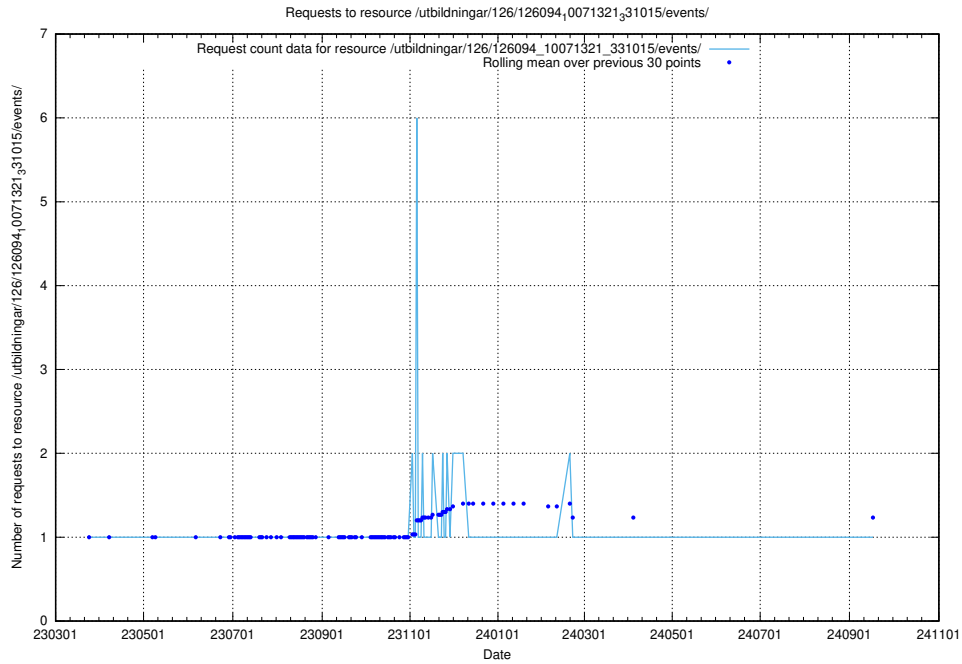

5.6985 Usage of /utbildningar/126/126094_10071321_331015/events/

Here, we count the number of requests to resource /utbildningar/126/126094_10071321_331015/events/