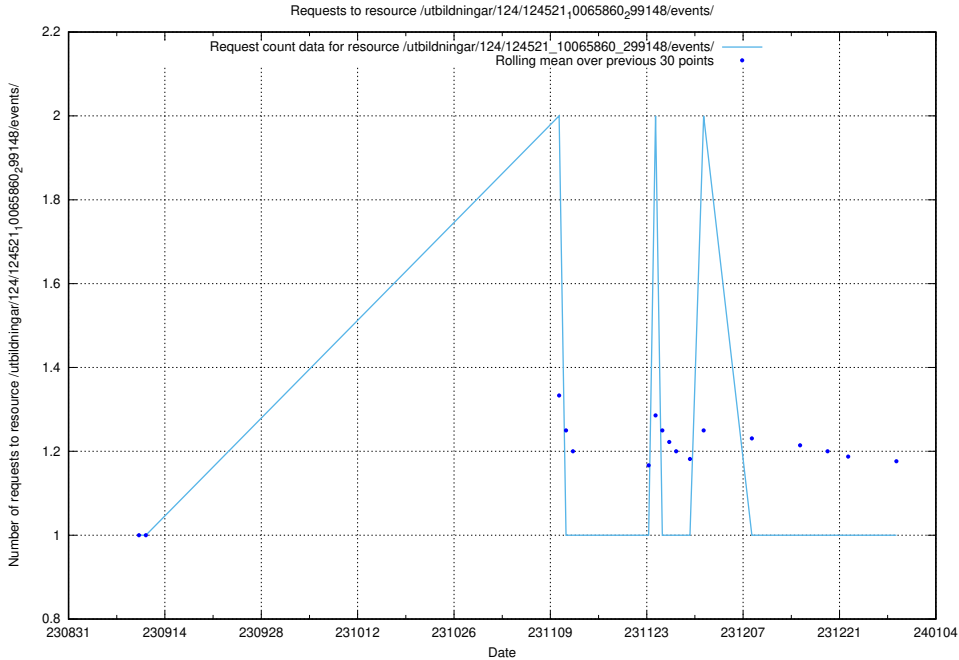

Here, we count the number of requests to resource /utbildningar/124/124855_10073707_336464/.

5.5395 Usage of /utbildningar/124/124521_10065860_299148/events/

Here, we count the number of requests to resource /utbildningar/124/124521_10065860_299148/events/