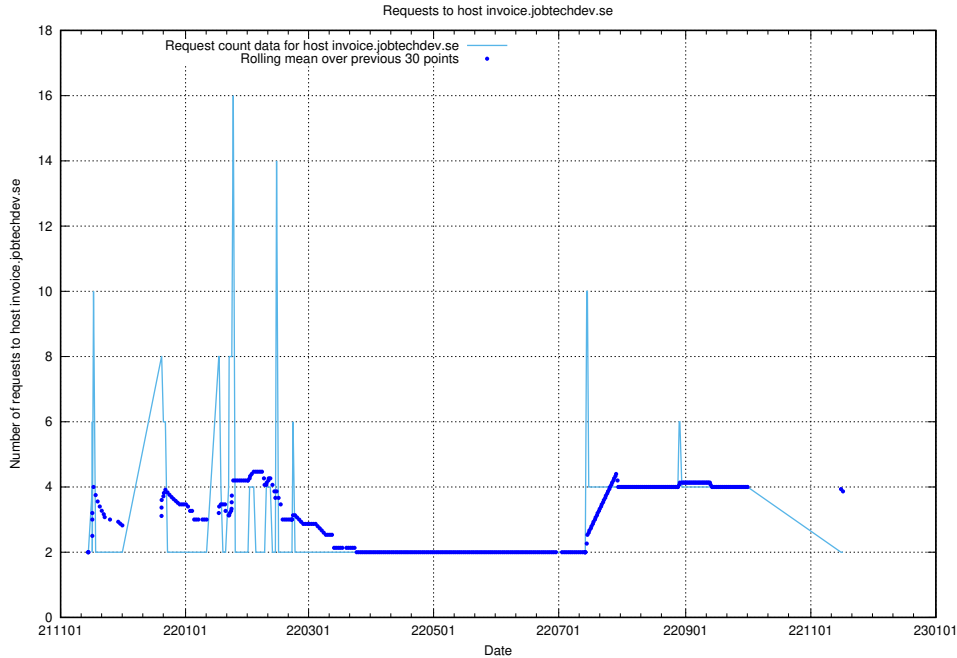

7.603 Usage of invoice.jobtechdev.se

Here, we count the number of requests to host invoice.jobtechdev.se.