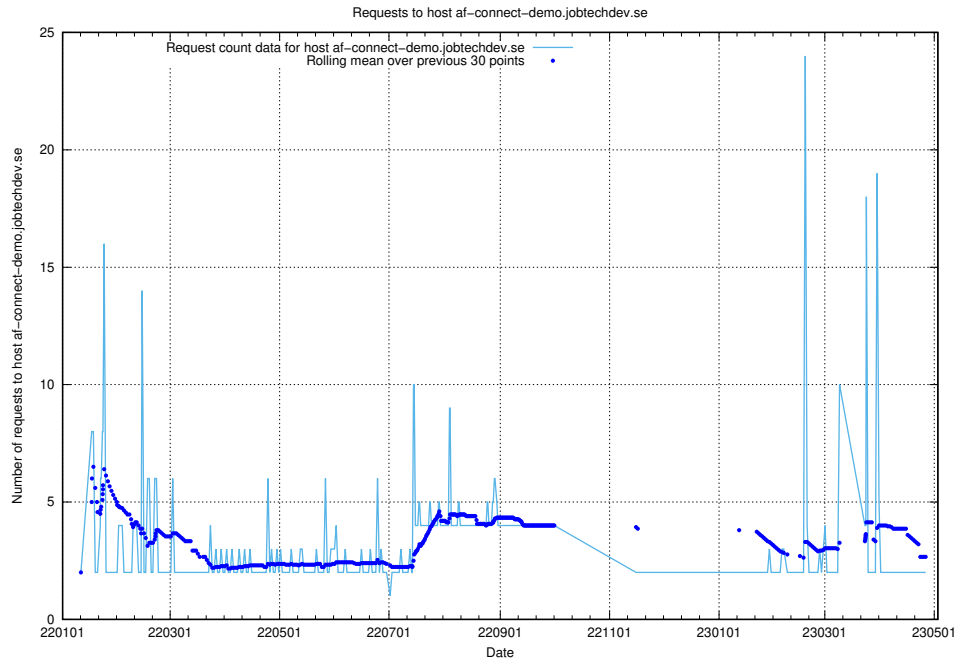

7.286 Usage of af-connect-demo.jobtechdev.se

Here, we count the number of requests to host af-connect-demo.jobtechdev.se.