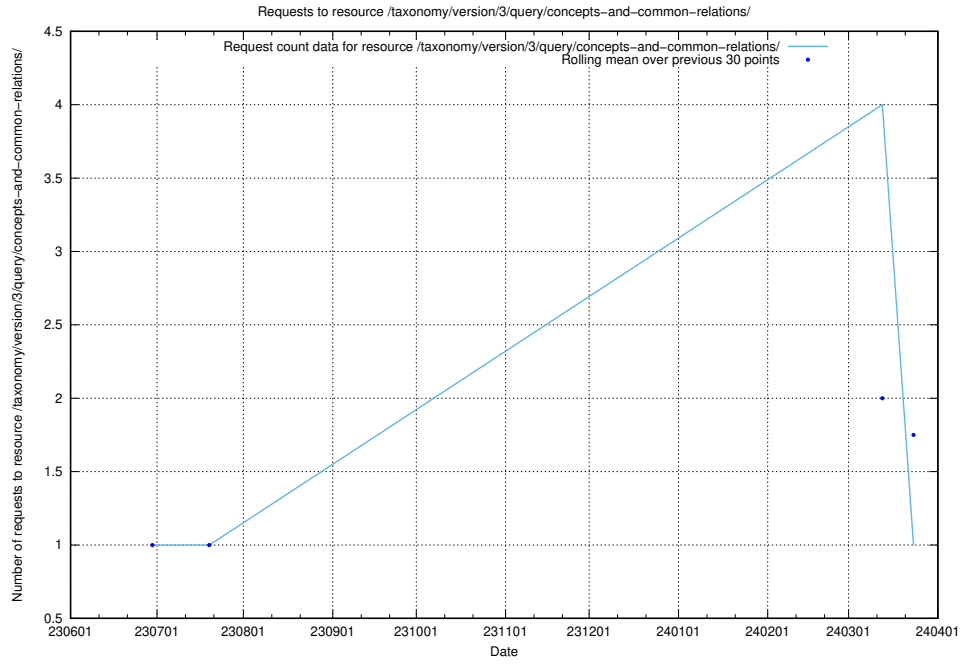

Here, we count the number of requests to resource /utbildningar/106/106996_10032262_296117/events/

5.6185 Usage of /taxonomy/version/3/query/concepts-and-common-relations/

Here, we count the number of requests to resource /taxonomy/version/3/query/concepts-and-common-relations/.