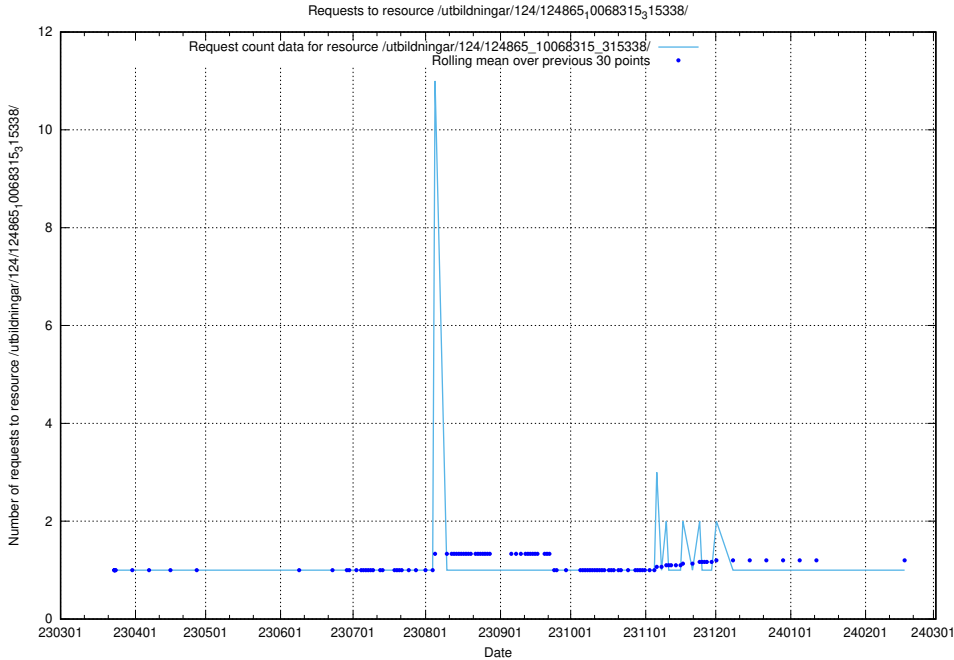

5.1292 Usage of /utbildningar/124/124865_10068315_315338/

Here, we count the number of requests to resource /utbildningar/124/124865_10068315_315338/.