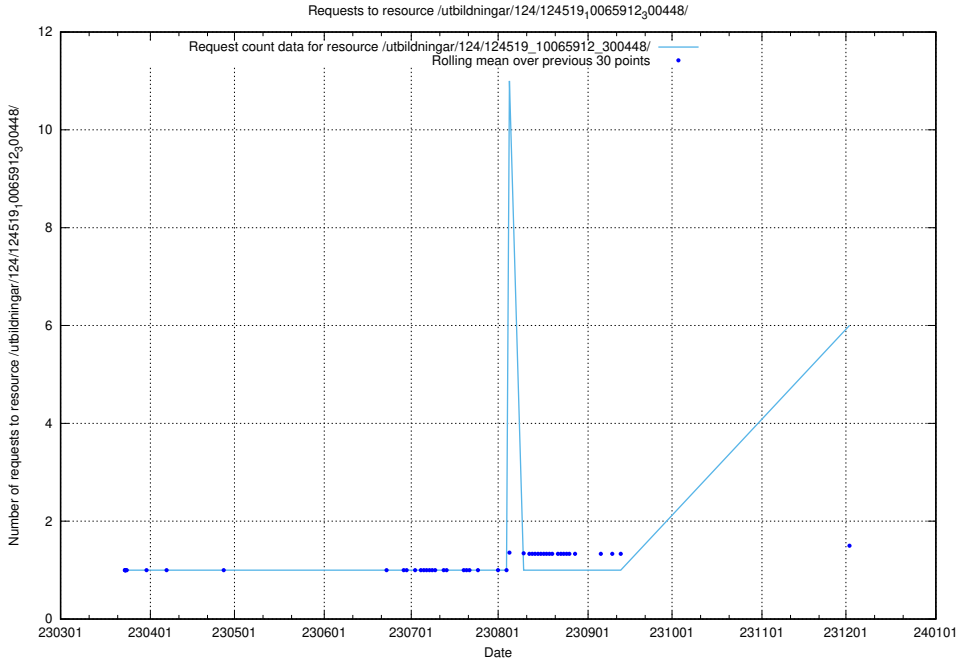

5.67 Usage of /utbildningar/124/124519_10065912_300448/

Here, we count the number of requests to resource /utbildningar/124/124519_10065912_300448/.