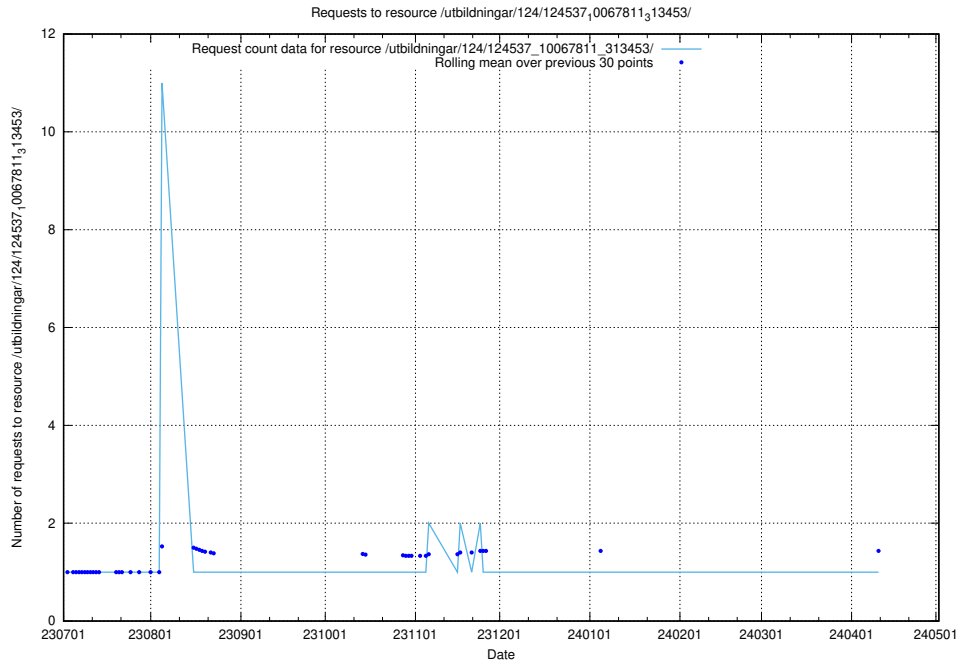

5.6149 Usage of /utbildningar/124/124537_10067811_313453/

Here, we count the number of requests to resource /utbildningar/124/124537_10067811_313453/.