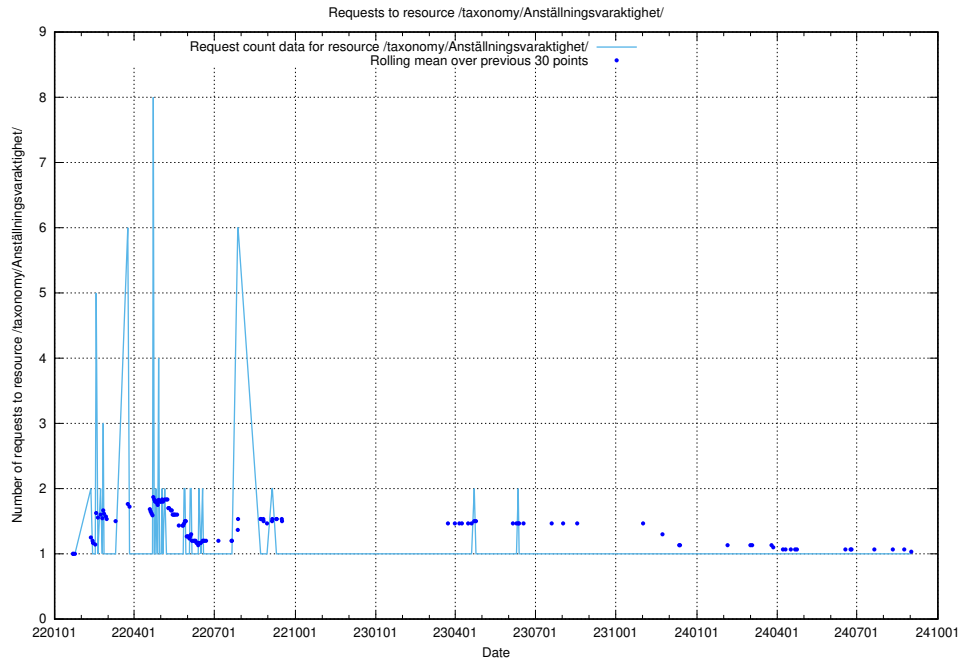

5.6470 Usage of /taxonomy/Anställningsvaraktighet/

Here, we count the number of requests to resource /taxonomy/Anställningsvaraktighet/.