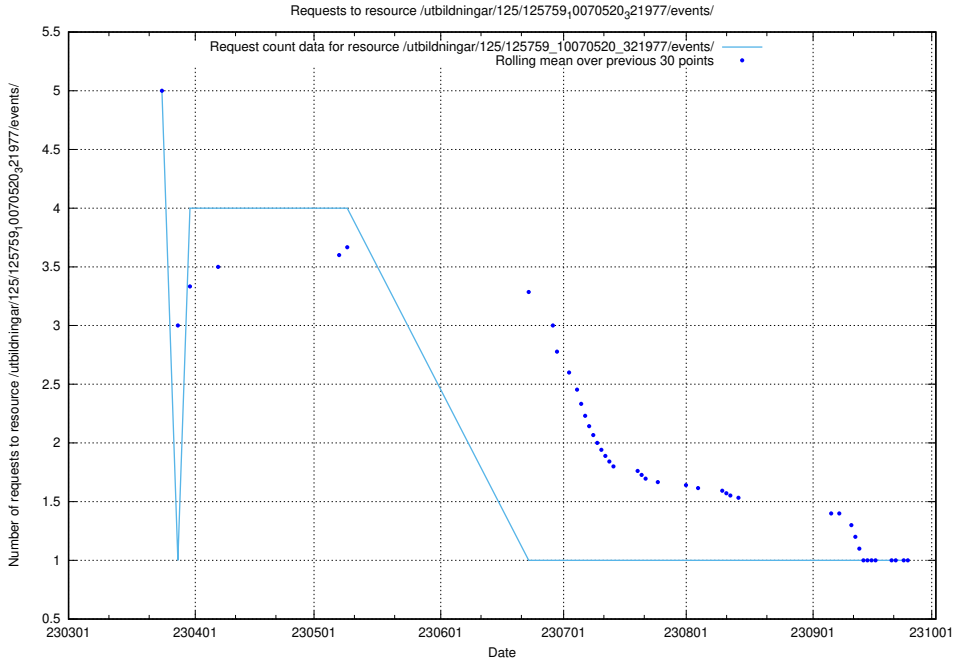

5.6819 Usage of /utbildningar/125/125759_10070520_321977/events/

Here, we count the number of requests to resource /utbildningar/125/125759_10070520_321977/events/