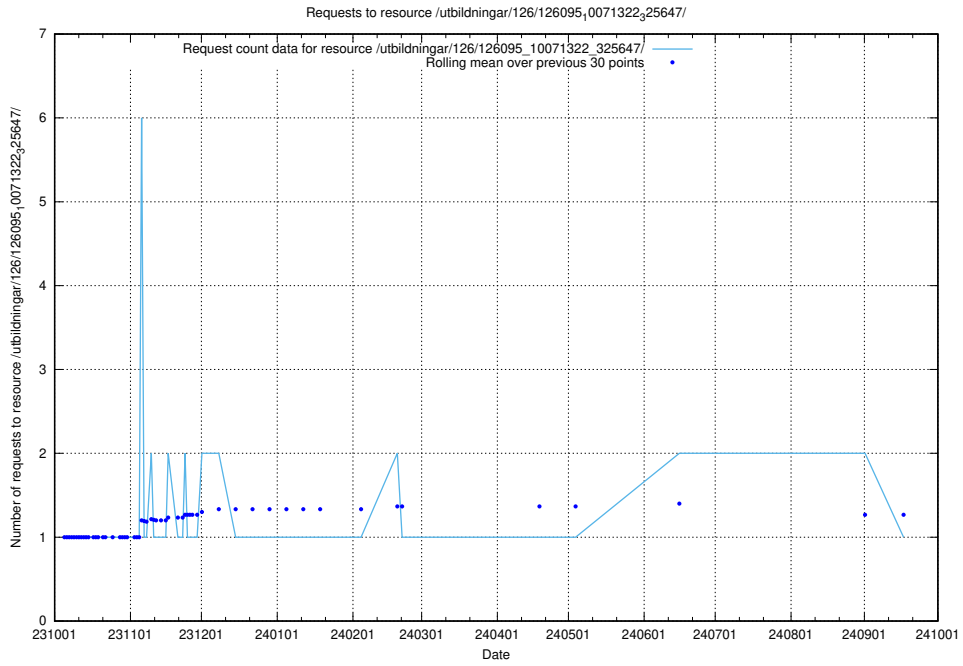

Here, we count the number of requests to resource /utbildningar/126/126728_10073182_334968/events/

5.5191 Usage of /utbildningar/126/126095_10071322_325647/

Here, we count the number of requests to resource /utbildningar/126/126095_10071322_325647/.