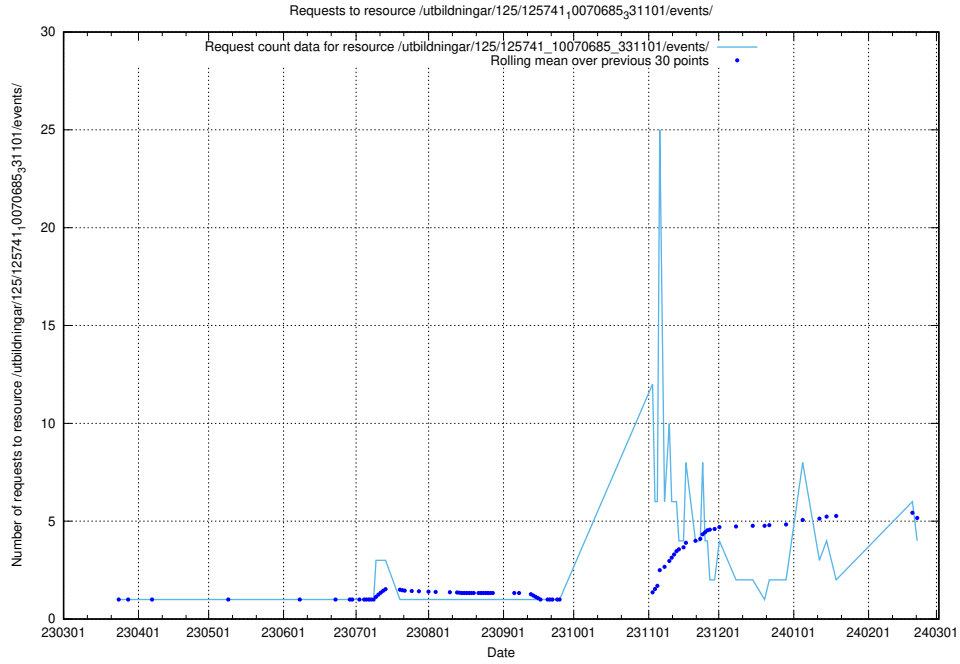

5.393 Usage of /utbildningar/125/125741_10070685_331101/events/

Here, we count the number of requests to resource /utbildningar/125/125741_10070685_331101/events/