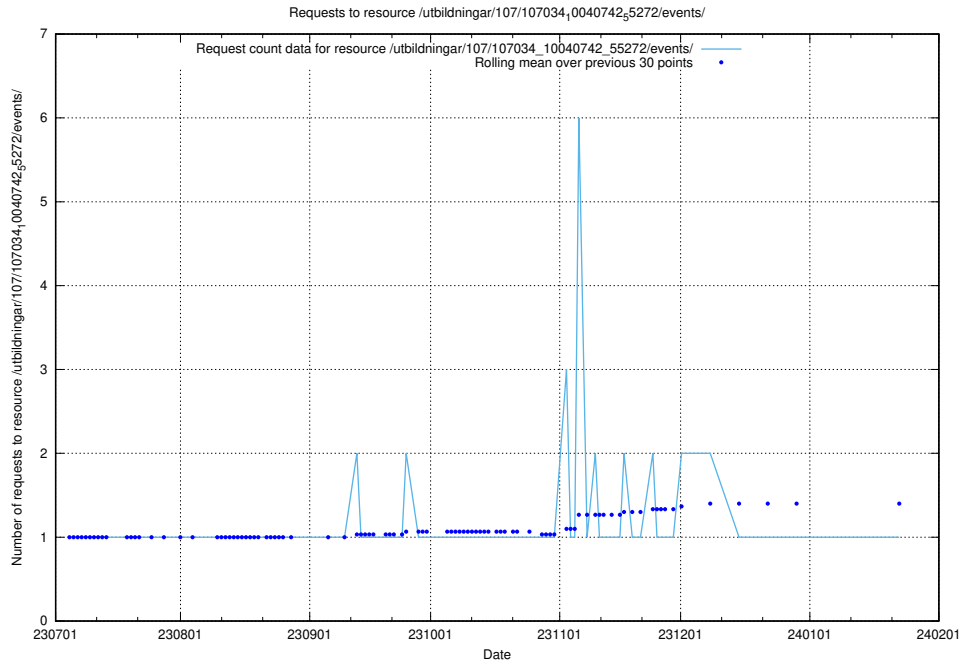

5.6136 Usage of /utbildningar/107/107034_10040742_55272/events/

Here, we count the number of requests to resource /utbildningar/107/107034_10040742_55272/events/.