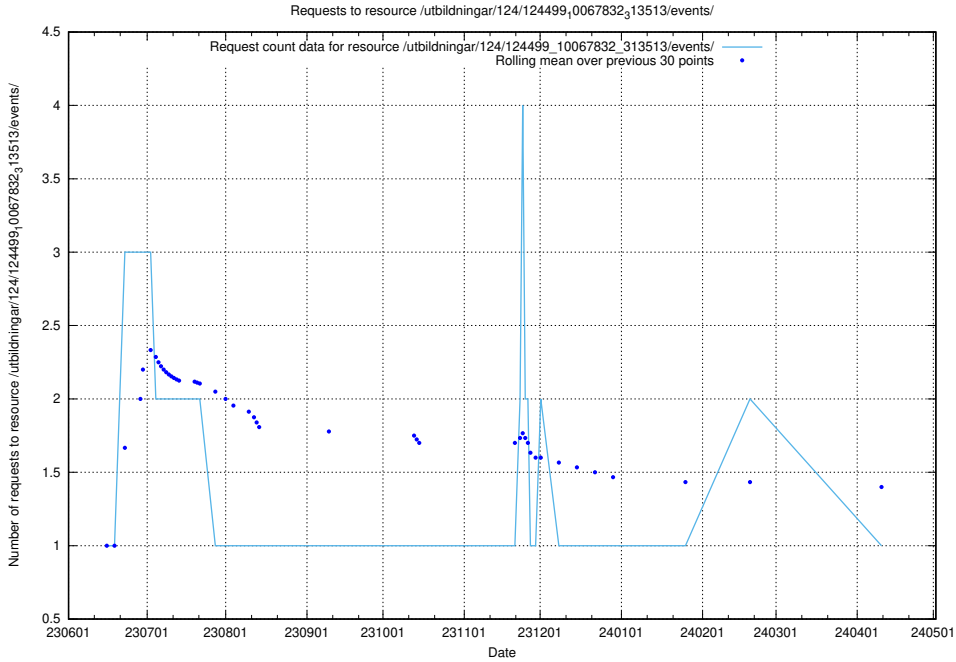

5.6616 Usage of /utbildningar/124/124499_10067832_313513/events/

Here, we count the number of requests to resource /utbildningar/124/124499_10067832_313513/events/