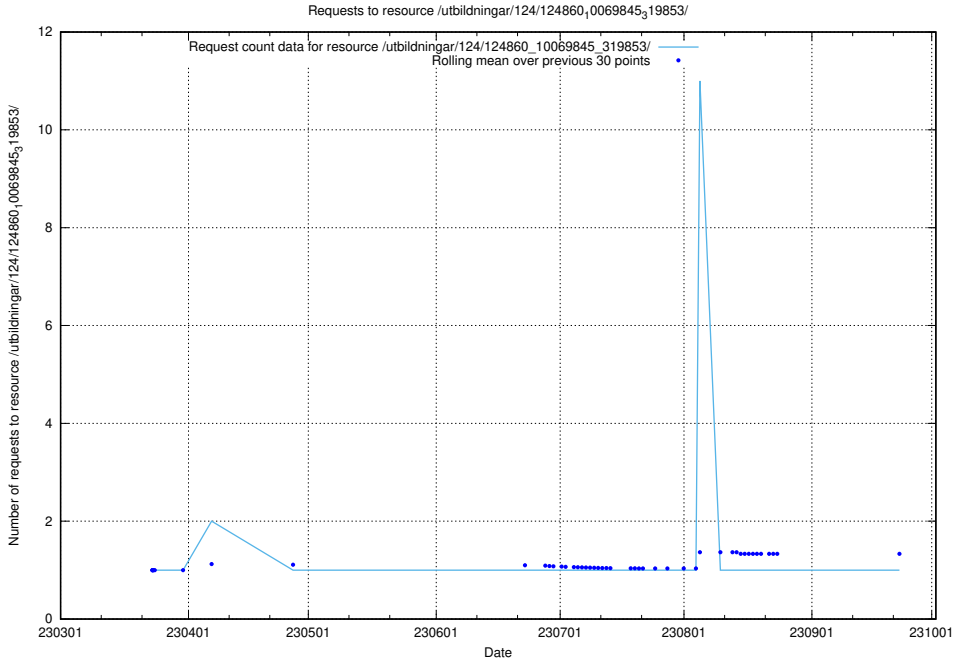

Here, we count the number of requests to resource /utbildningar/124/124860_10069845_319853/events/

5.1303 Usage of /utbildningar/124/124860_10069845_319853/

Here, we count the number of requests to resource /utbildningar/124/124860_10069845_319853/.