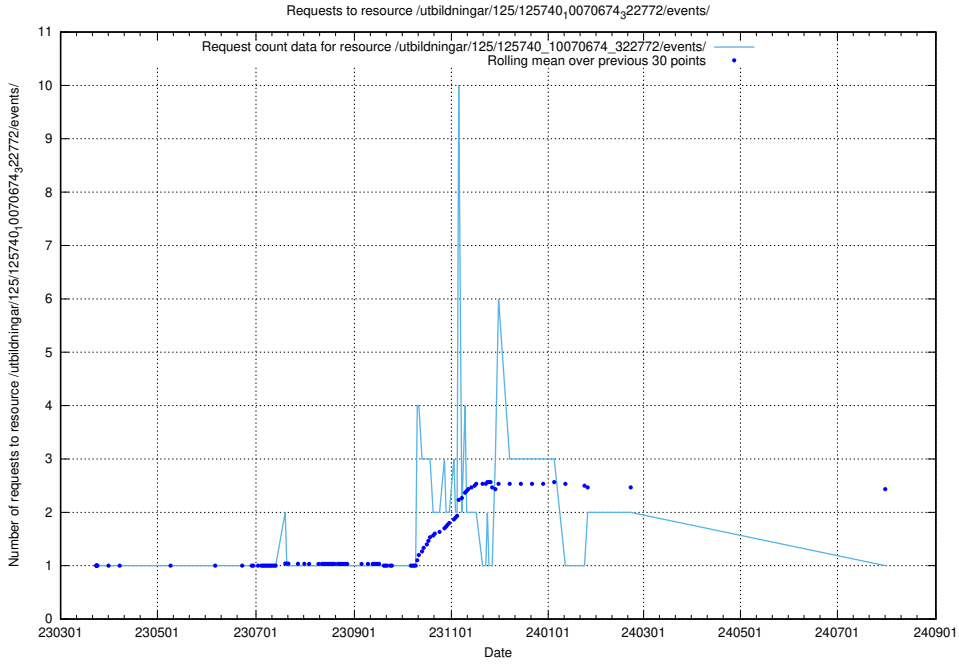

5.1121 Usage of /utbildningar/125/125740_10070674_322772/events/

Here, we count the number of requests to resource /utbildningar/125/125740_10070674_322772/events/