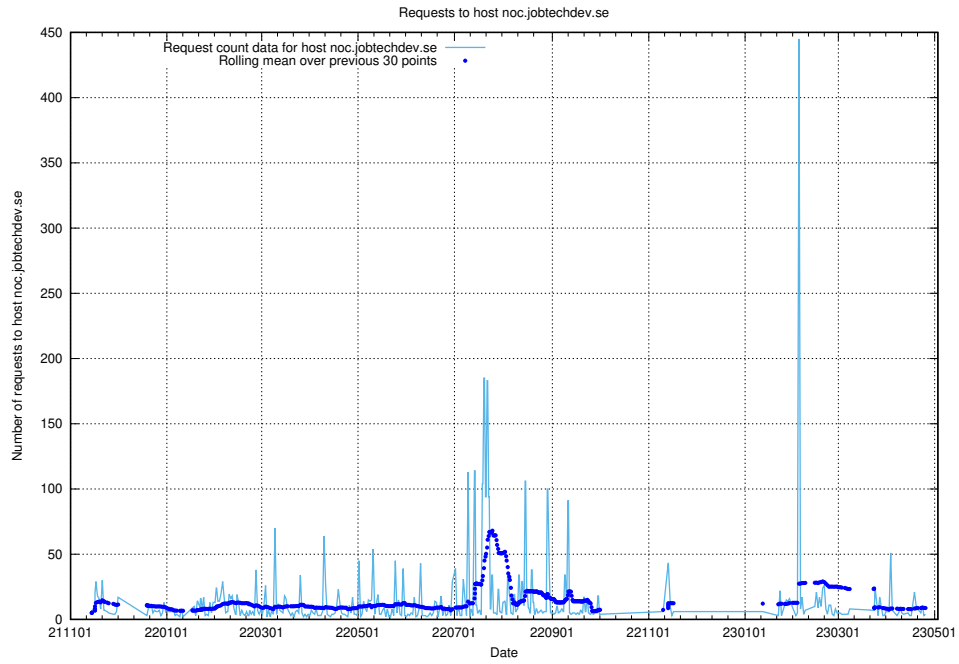

7.169 Usage of noc.jobtechdev.se

Here, we count the number of requests to host noc.jobtechdev.se.