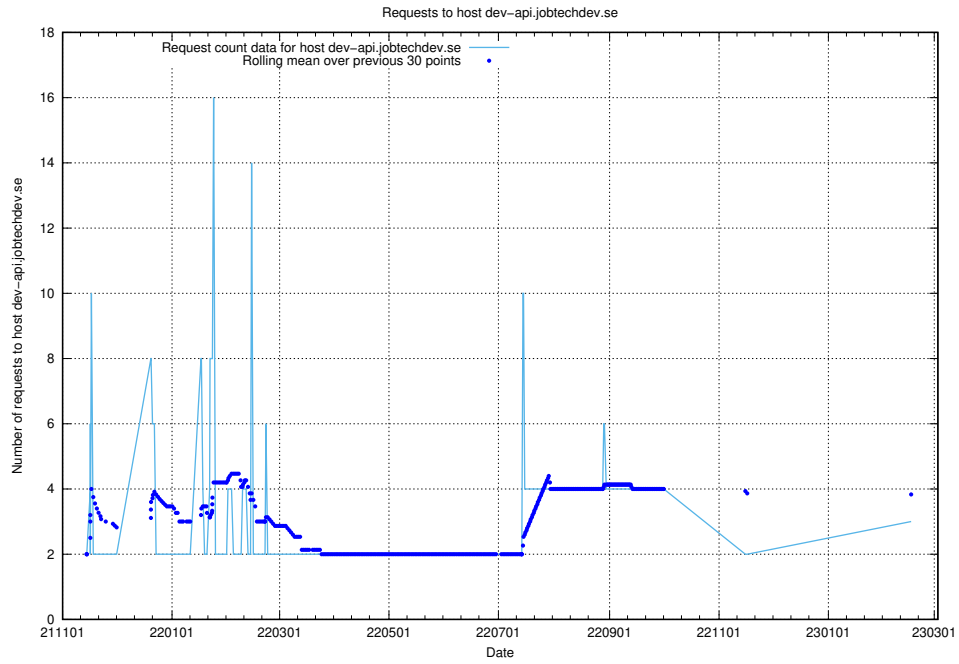

Here, we count the number of requests to host dev-api.jobtechdev.se.

7.175 Usage of taxonomy-t1.api.jobtechdev.se

Here, we count the number of requests to host taxonomy-t1.api.jobtechdev.se.

7.176 Usage of dashboard.jobtechdev.se