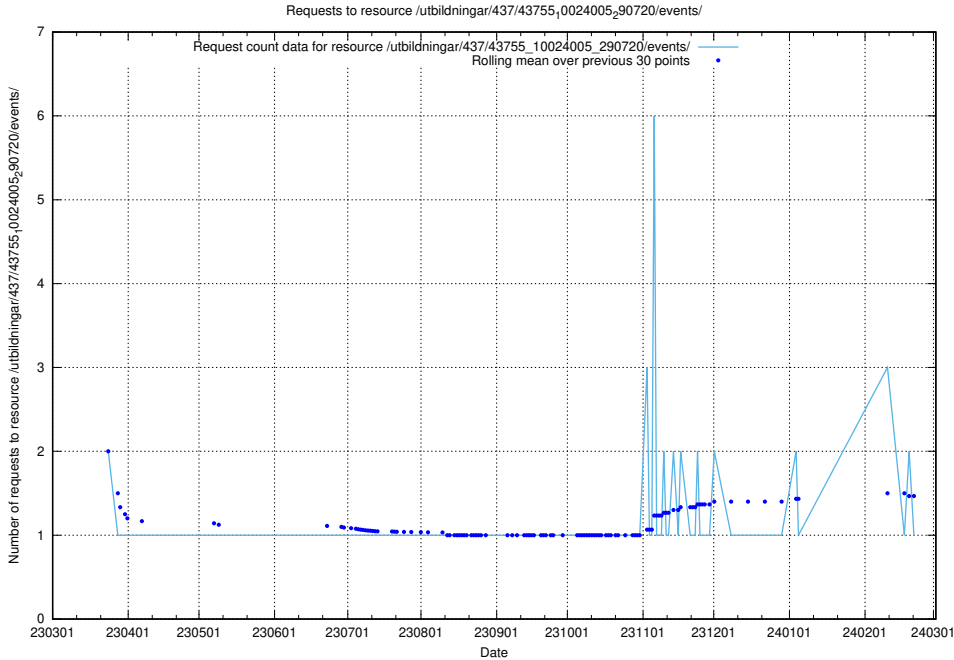

5.6928 Usage of /utbildningar/437/43755_10024005_290720/events/

Here, we count the number of requests to resource /utbildningar/437/43755_10024005_290720/events/.