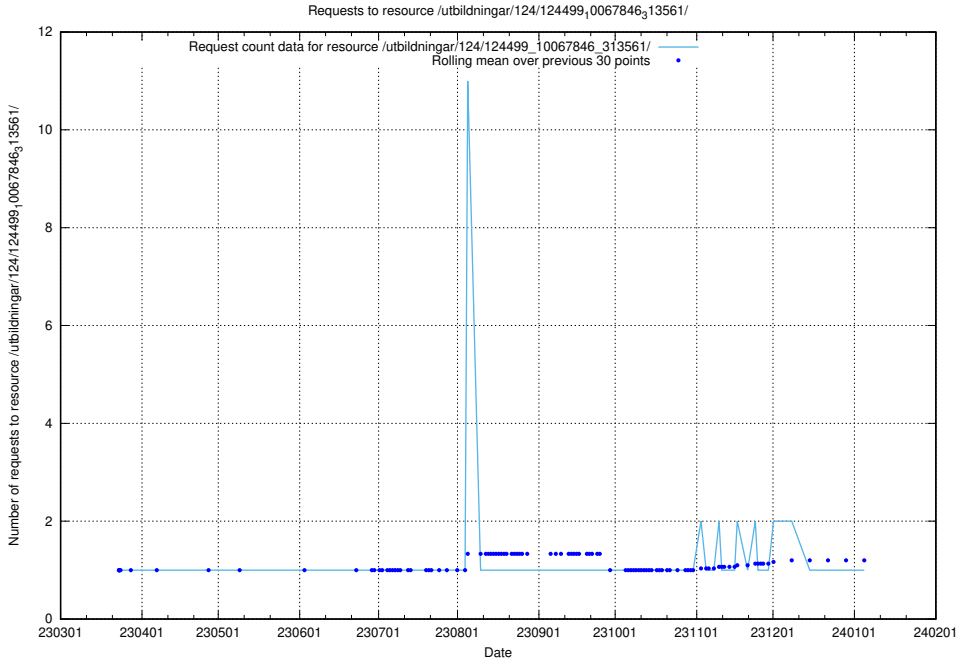

5.3233 Usage of /utbildningar/124/124499_10067846_313561/

Here, we count the number of requests to resource /utbildningar/124/124499_10067846_313561/.