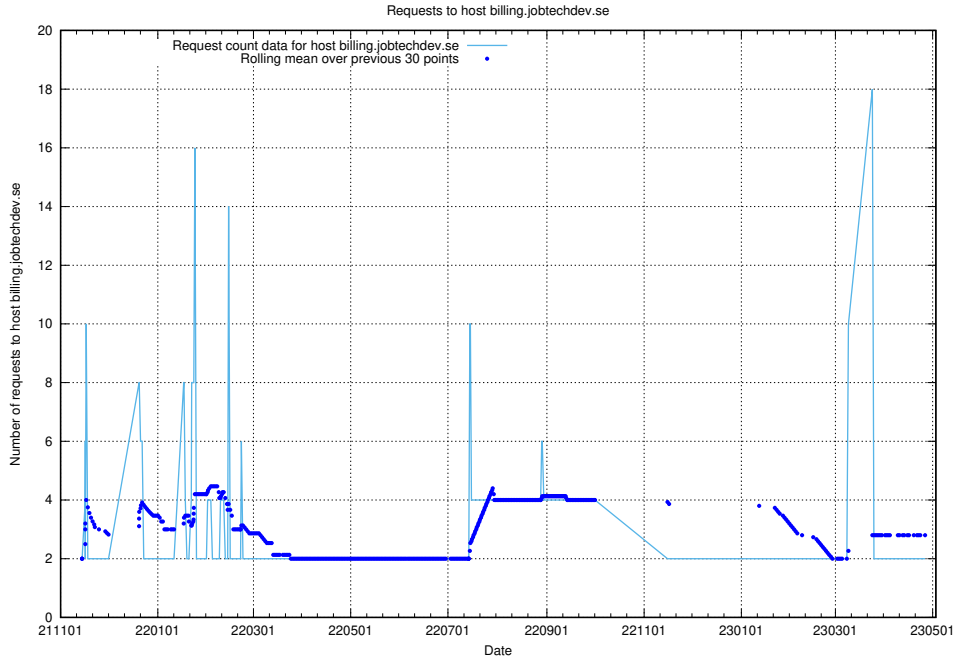

7.289 Usage of billing.jobtechdev.se

Here, we count the number of requests to host billing.jobtechdev.se.