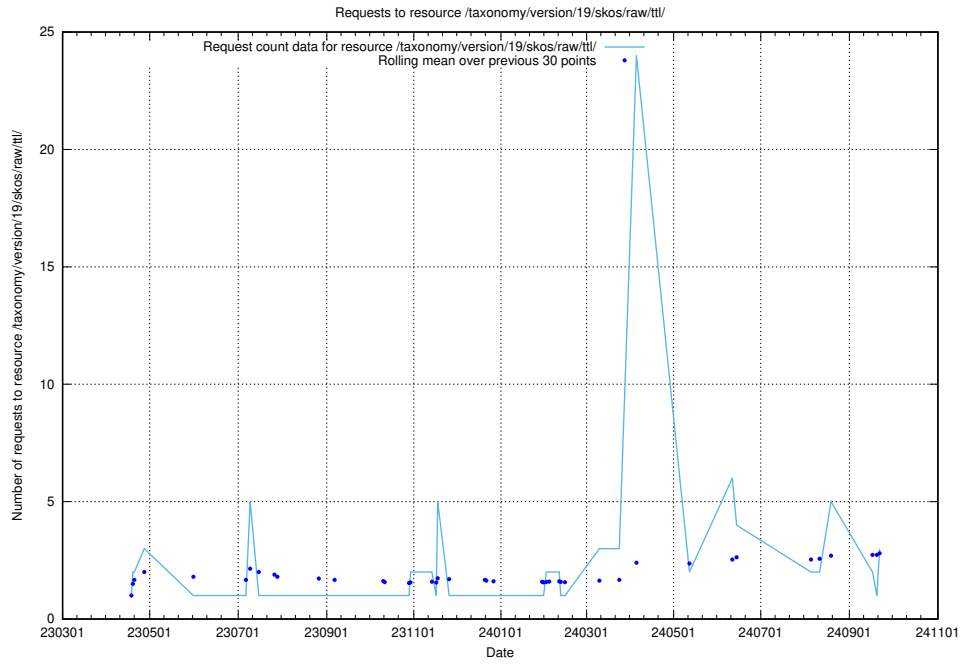

5.561 Usage of /taxonomy/version/19/skos/raw/ttl/

Here, we count the number of requests to resource /taxonomy/version/19/skos/raw/ttl/.