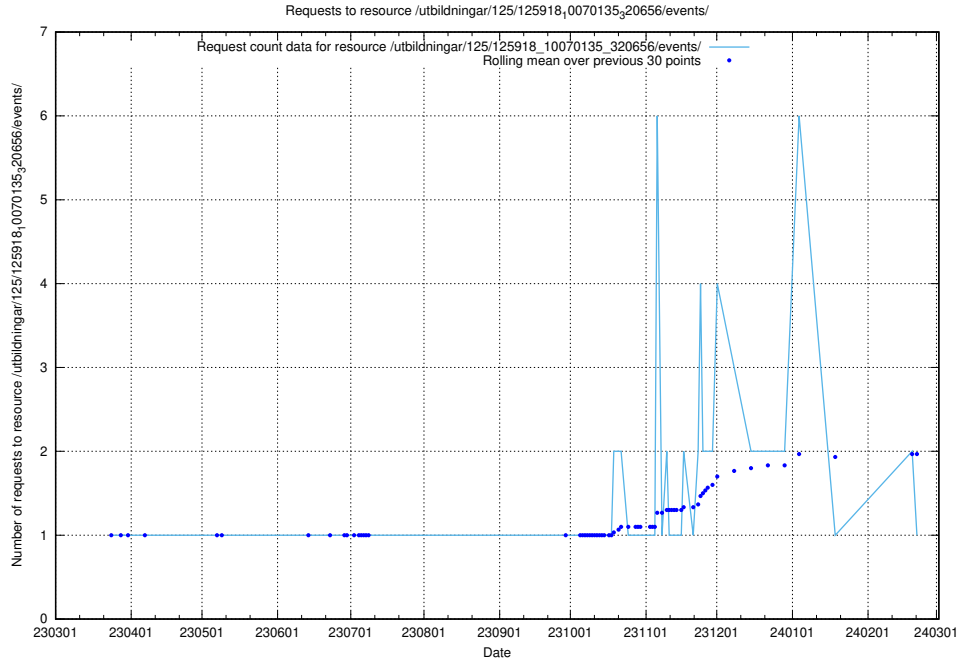

5.6987 Usage of /utbildningar/125/125918_10070135_320656/events/

Here, we count the number of requests to resource /utbildningar/125/125918_10070135_320656/events/