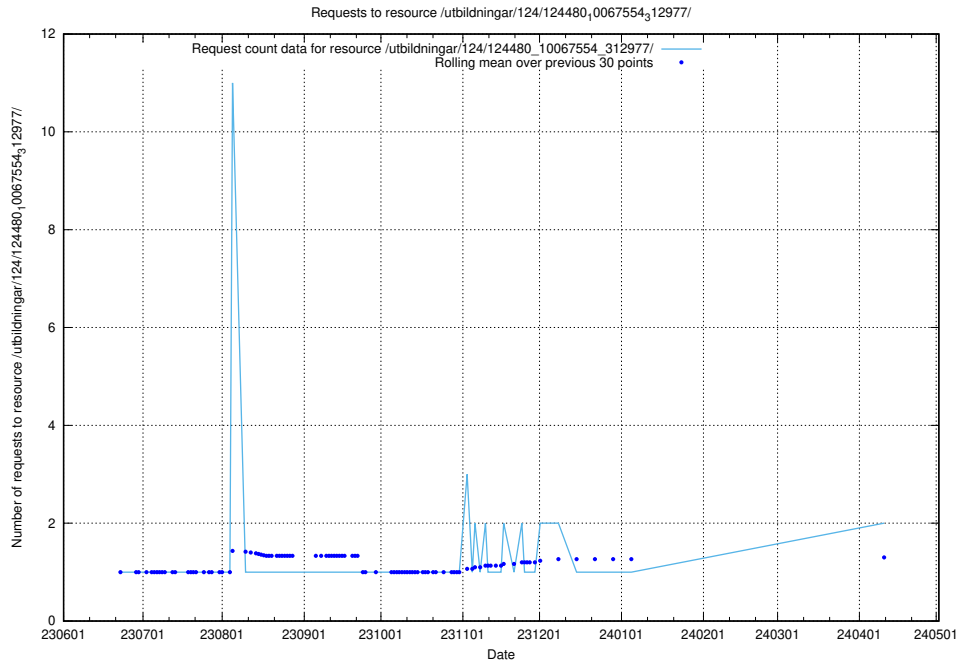

5.1006 Usage of /utbildningar/124/124480_10067554_312977/

Here, we count the number of requests to resource /utbildningar/124/124480_10067554_312977/.