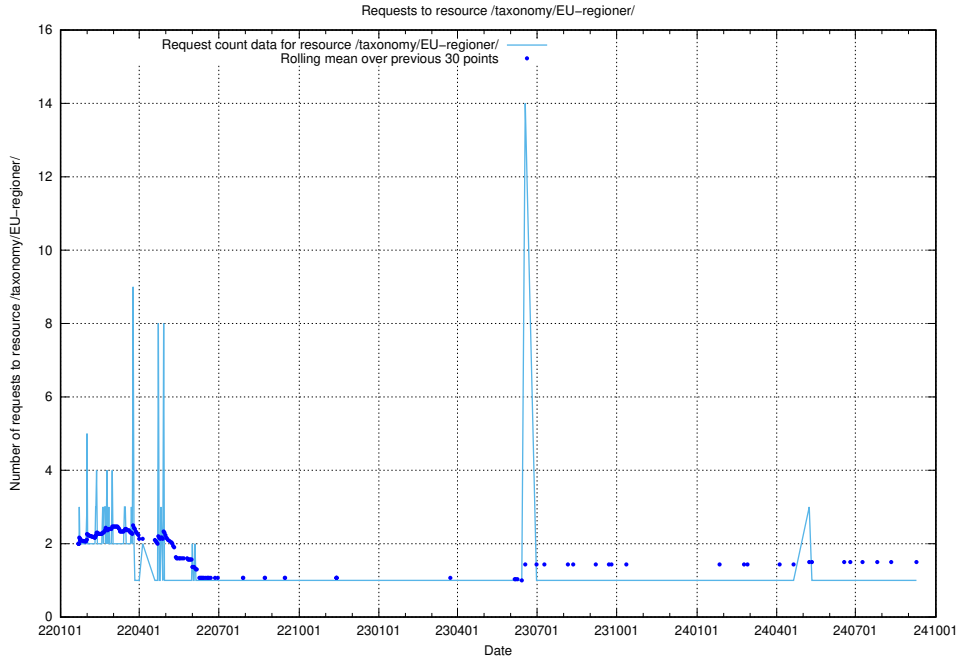

Here, we count the number of requests to resource /taxonomy/EU-regioner/.

5.1266 Usage of /utbildningar/125/125178_10069561_332264/

Here, we count the number of requests to resource /utbildningar/125/125178_10069561_332264/.