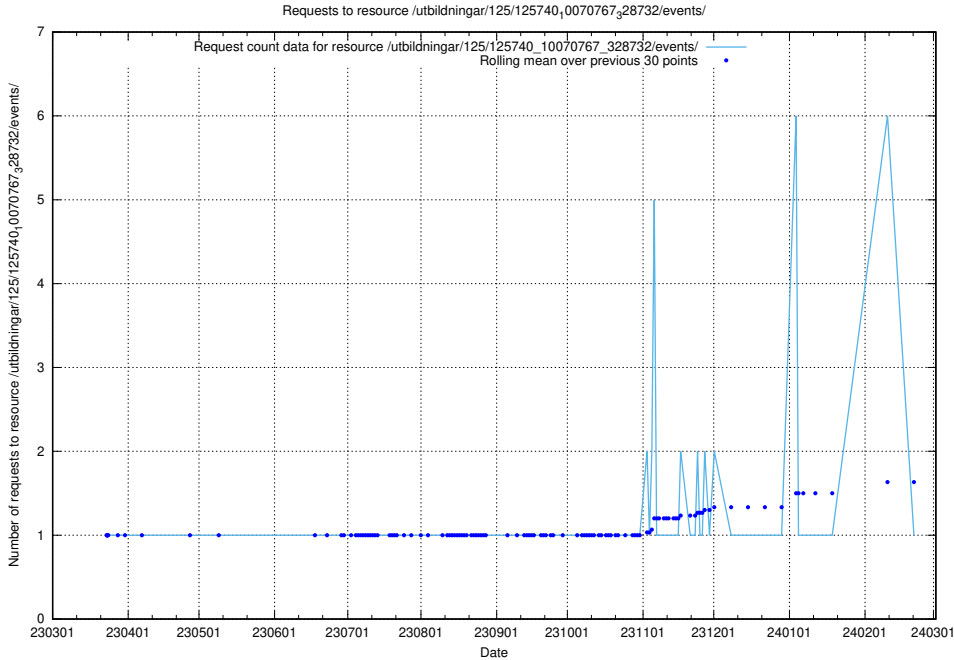

5.1094 Usage of /utbildningar/125/125740_10070767_328732/events/

Here, we count the number of requests to resource /utbildningar/125/125740_10070767_328732/events/