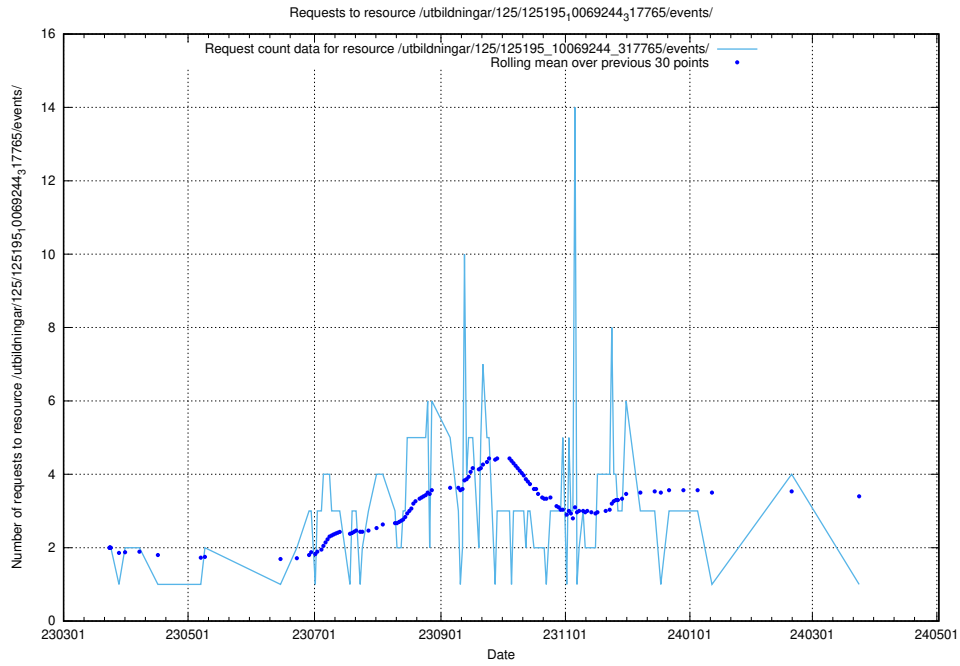

5.7066 Usage of /utbildningar/125/125195_10069244_317765/events/

Here, we count the number of requests to resource /utbildningar/125/125195_10069244_317765/events/