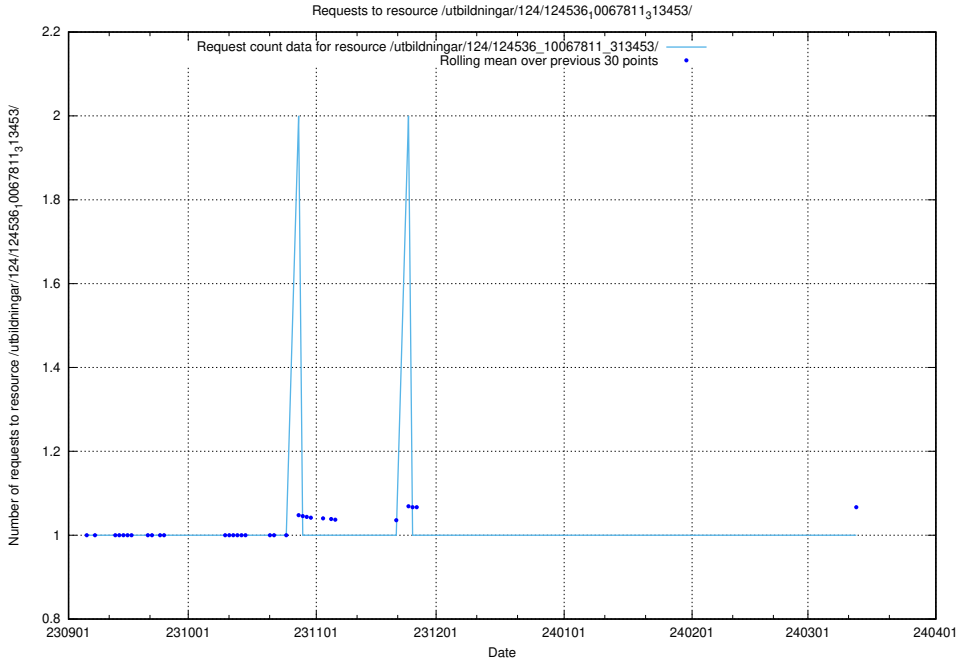

5.5467 Usage of /utbildningar/124/124536_10067811_313453/

Here, we count the number of requests to resource /utbildningar/124/124536_10067811_313453/.