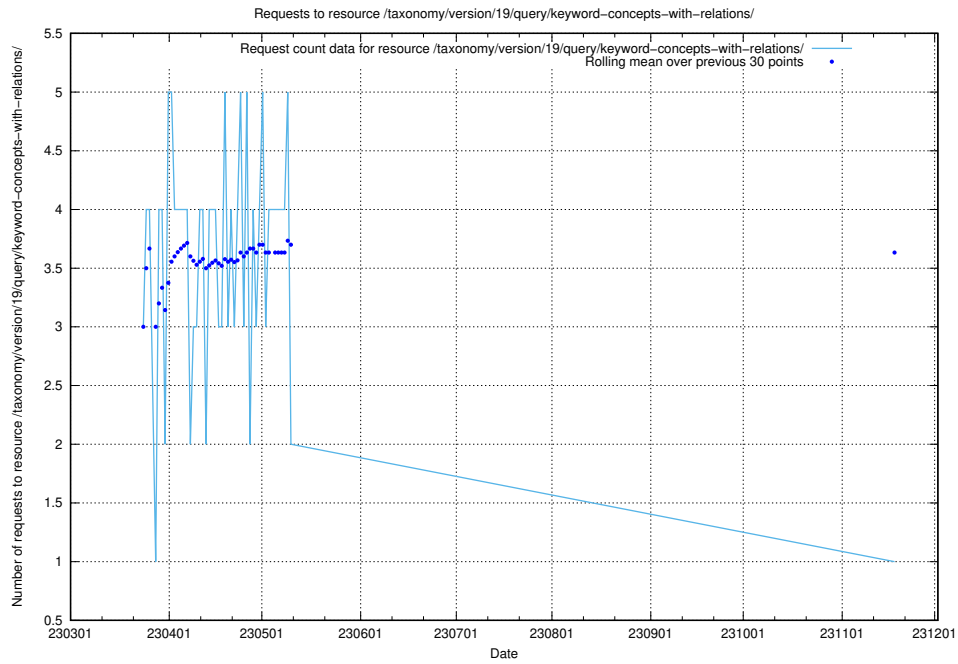

Here, we count the number of requests to resource /taxonomy/version/19/query/keyword-concepts-with-relations/.

5.6916 Usage of /taxonomy/version/19/query/isco-level-4-groups/

Here, we count the number of requests to resource /taxonomy/version/19/query/isco-level-4-groups/.