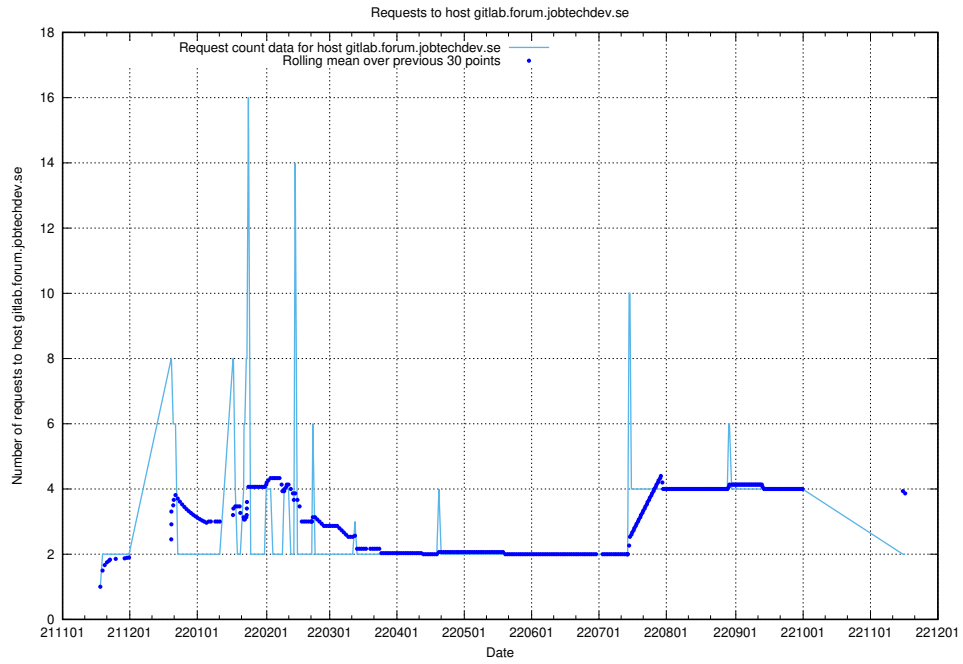

7.483 Usage of gitlab.forum.jobtechdev.se

Here, we count the number of requests to host gitlab.forum.jobtechdev.se.

7.484 Usage of opensearch.jobtechdev.se

Here, we count the number of requests to host opensearch.jobtechdev.se.