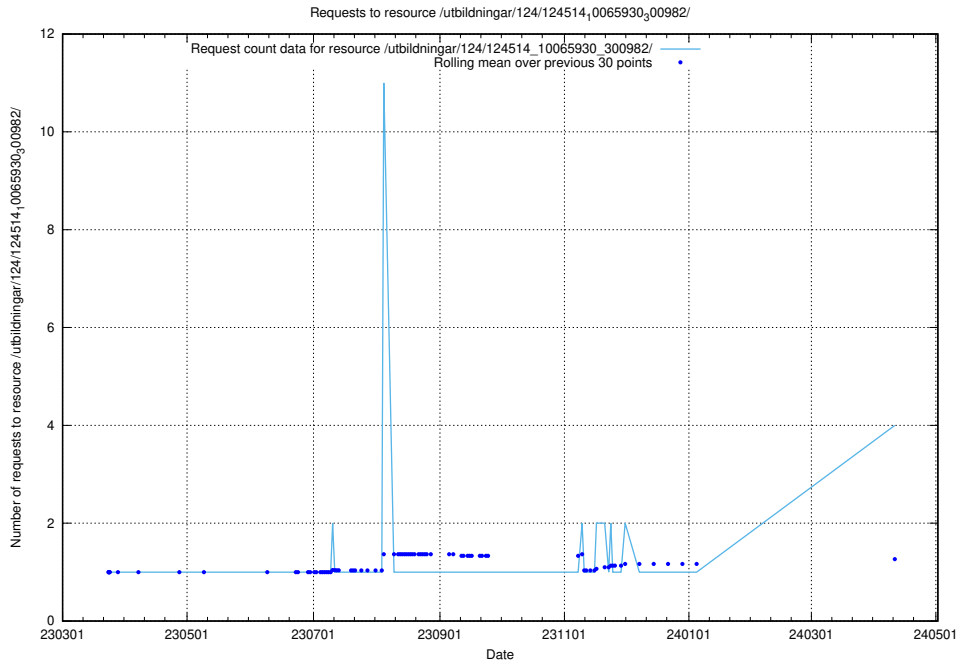

5.313 Usage of /utbildningar/124/124514_10065930_300982/

Here, we count the number of requests to resource /utbildningar/124/124514_10065930_300982/.