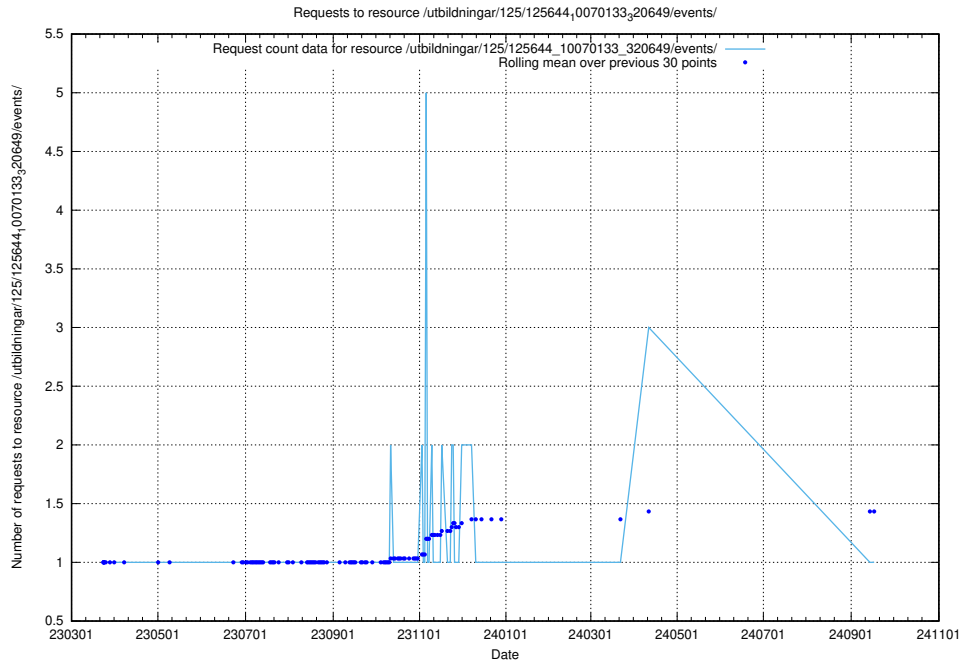

5.1173 Usage of /utbildningar/125/125644_10070133_320649/events/

Here, we count the number of requests to resource /utbildningar/125/125644_10070133_320649/events/