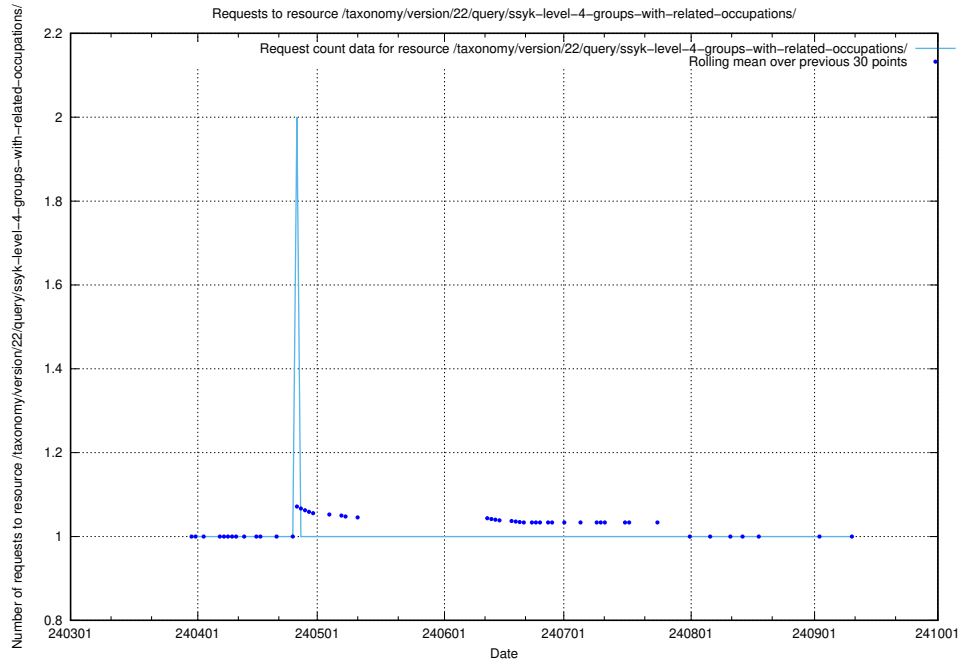

5.2430 Usage of /taxonomy/version/22/query/ssyk-level-4-groups-with-related-occupations/

Here, we count the number of requests to resource /taxonomy/version/22/query/ssyk-level-4-groups-with-related-occupations/.