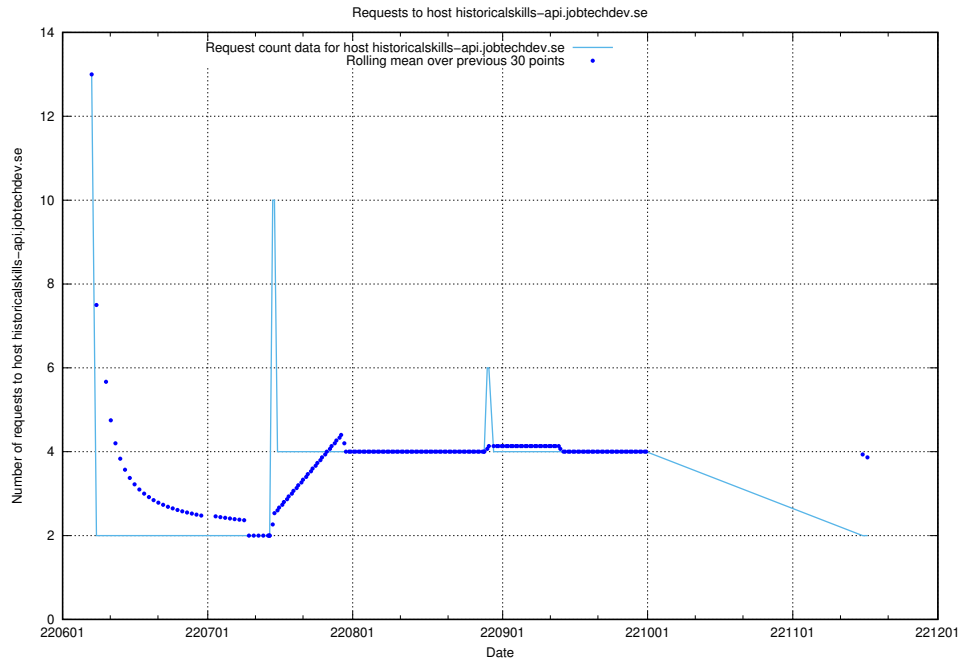

Here, we count the number of requests to host mentor-api-prod.jobtechdev.se.

7.415 Usage of `historicalskills-api.jobtechdev.se`

Here, we count the number of requests to host `historicalskills-api.jobtechdev.se`.