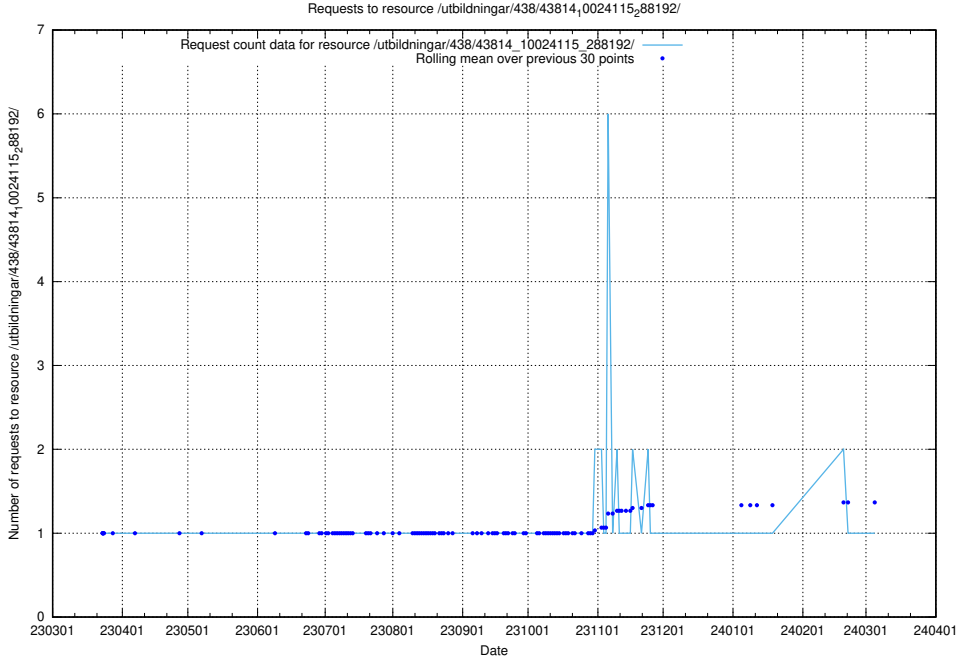

5.7125 Usage of /utbildningar/438/43814_10024115_288192/

Here, we count the number of requests to resource /utbildningar/438/43814_10024115_288192/.