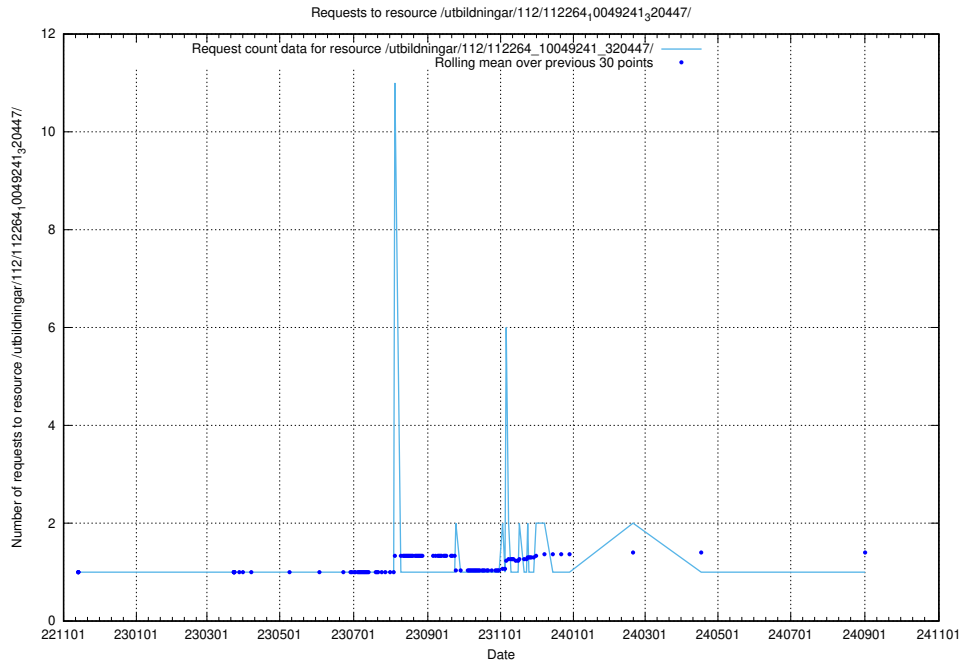

5.6959 Usage of /utbildningar/112/112264_10049241_320447/

Here, we count the number of requests to resource /utbildningar/112/112264_10049241_320447/.