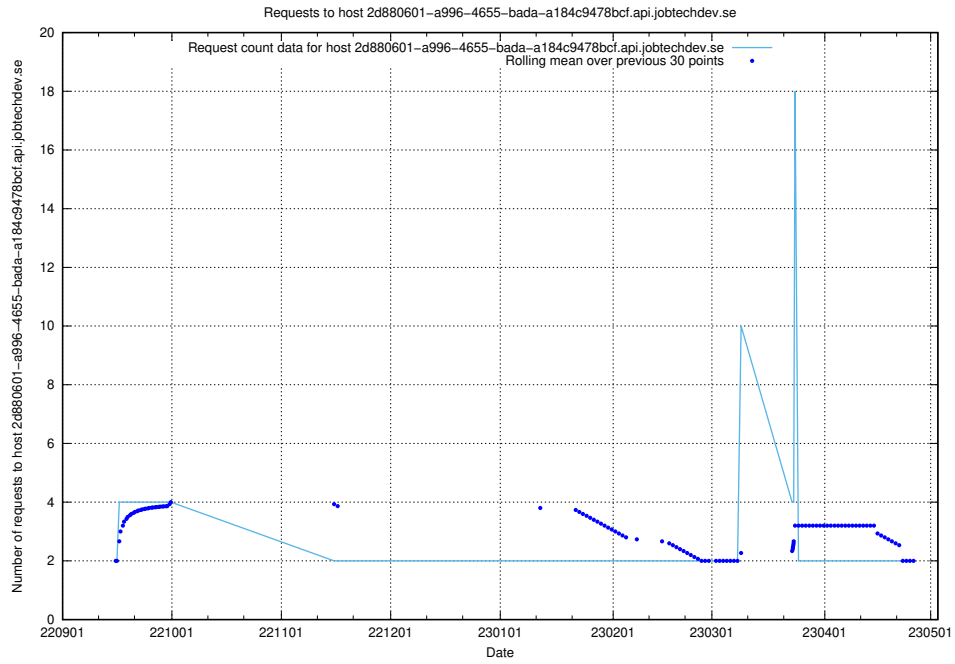

7.325 Usage of jiti.jobtechdev.se

Here, we count the number of requests to host jiti.jobtechdev.se.

7.326 Usage of 2d880601-a996-4655-bada-a184c9478bcf.api.jobtechdev.se

Here, we count the number of requests to host 2d880601-a996-4655-bada-a184c9478bcf.api.jobtechdev.se.