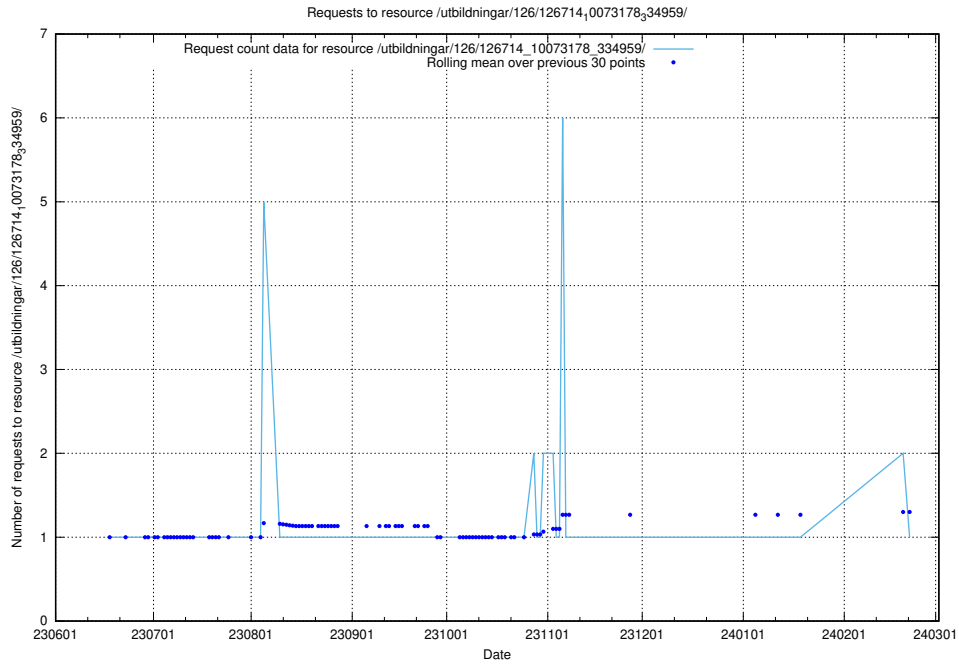

5.6594 Usage of /utbildningar/126/126714_10073178_334959/

Here, we count the number of requests to resource /utbildningar/126/126714_10073178_334959/.