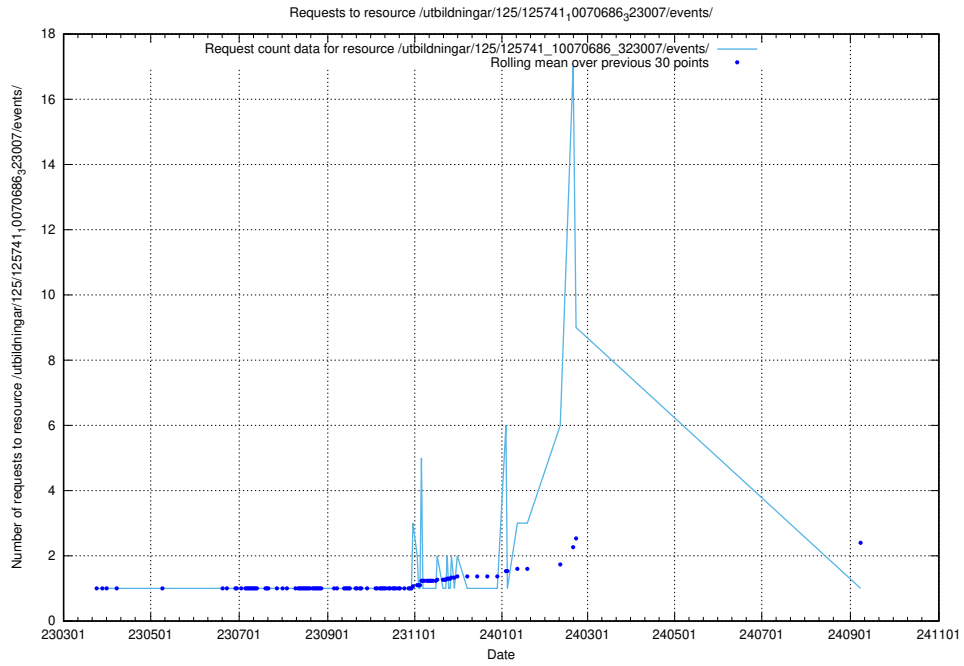

Here, we count the number of requests to resource /utbildningar/125/125741_10070748_330858/events/

5.7004 Usage of /utbildningar/125/125741_10070686_323007/events/

Here, we count the number of requests to resource /utbildningar/125/125741_10070686_323007/events/