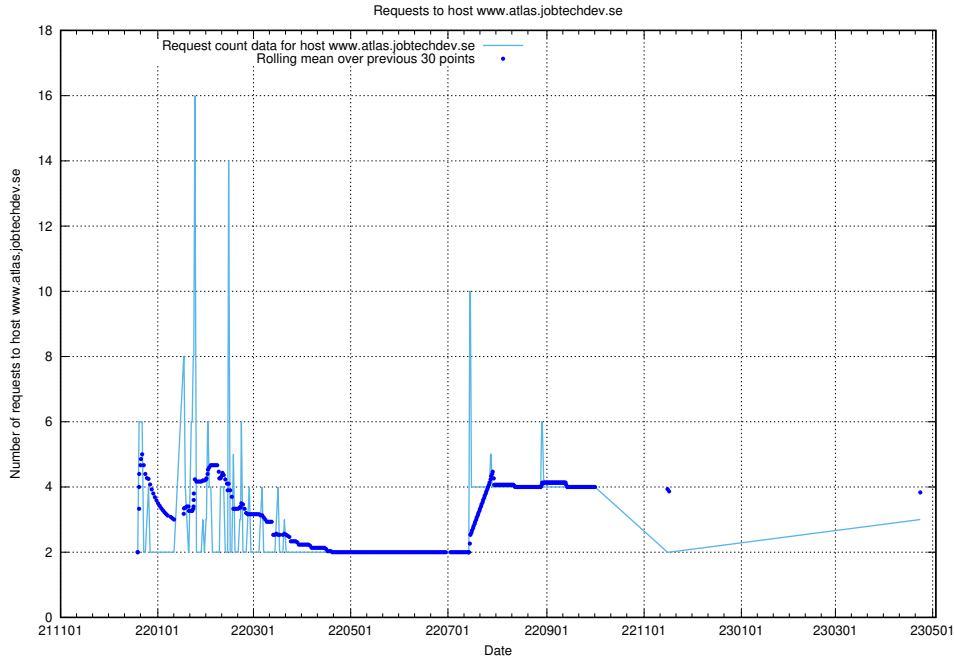

7.211 Usage of www.atlas.jobtechdev.se

Here, we count the number of requests to host www.atlas.jobtechdev.se.