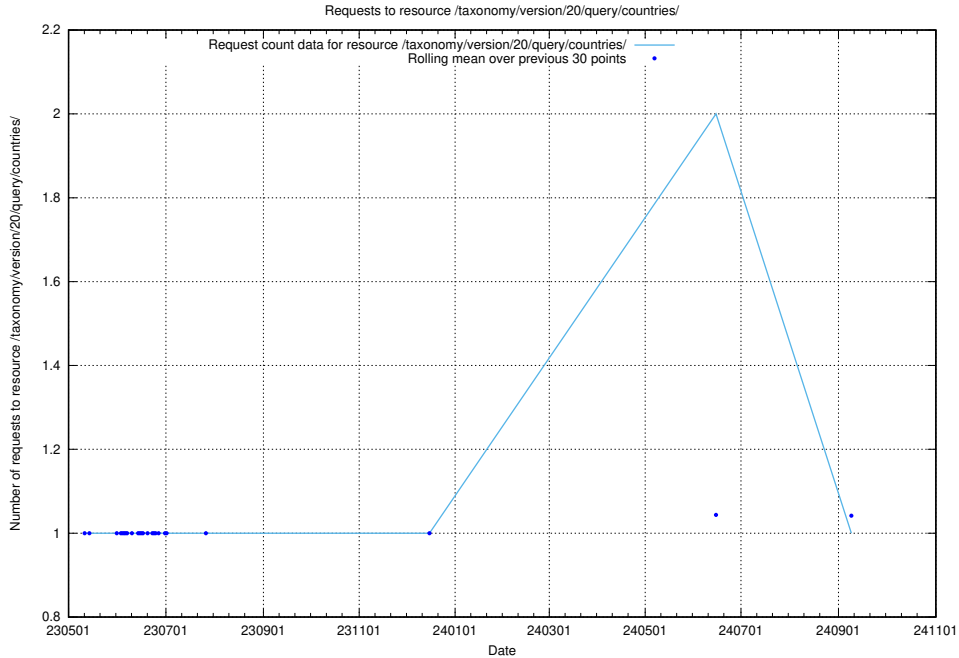

5.6725 Usage of /taxonomy/version/20/query/countries/

Here, we count the number of requests to resource /taxonomy/version/20/query/countries/.