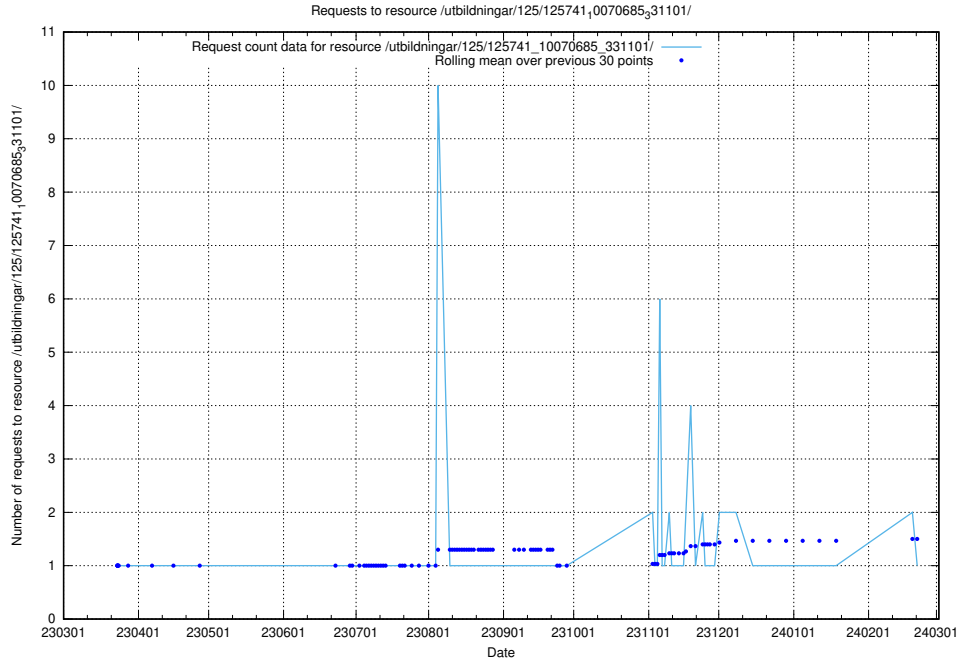

5.7254 Usage of /utbildningar/125/125741_10070685_331101/

Here, we count the number of requests to resource /utbildningar/125/125741_10070685_331101/.