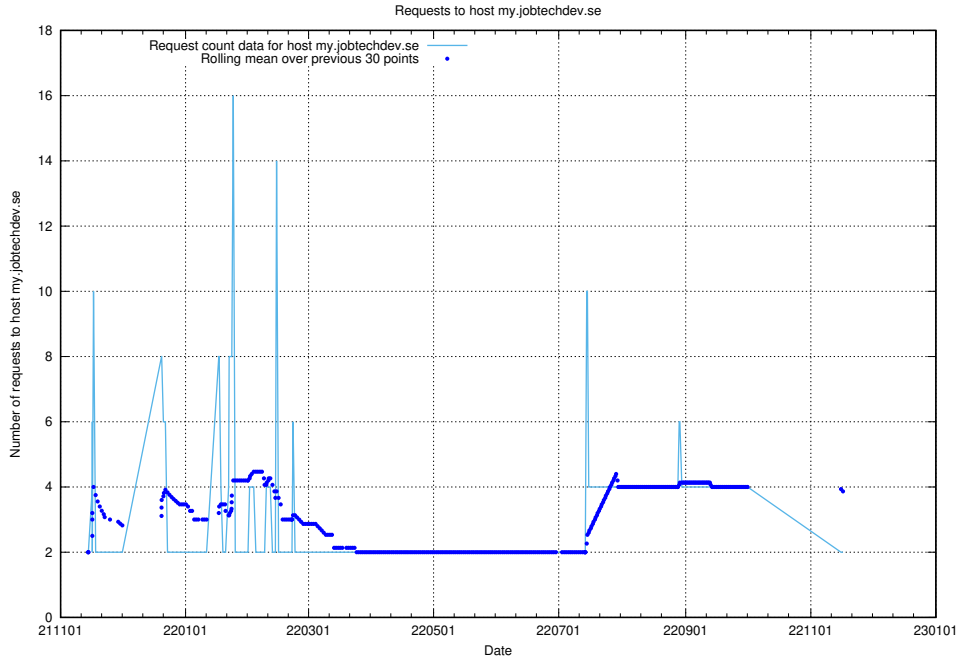

7.572 Usage of my.jobtechdev.se

Here, we count the number of requests to host my.jobtechdev.se.