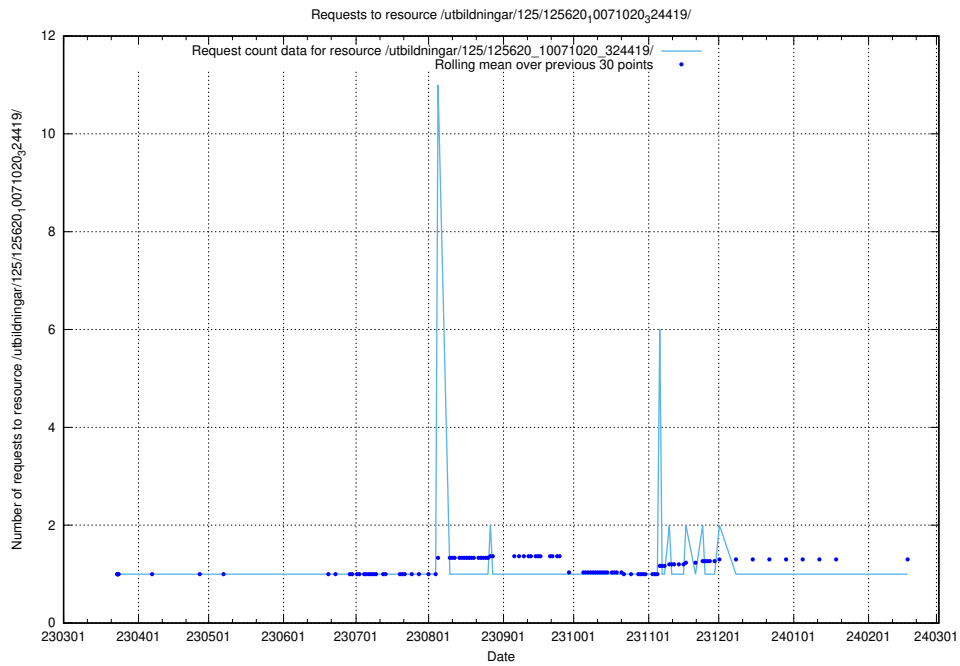

5.1185 Usage of /utbildningar/125/125620_10071020_324419/

Here, we count the number of requests to resource /utbildningar/125/125620_10071020_324419/.