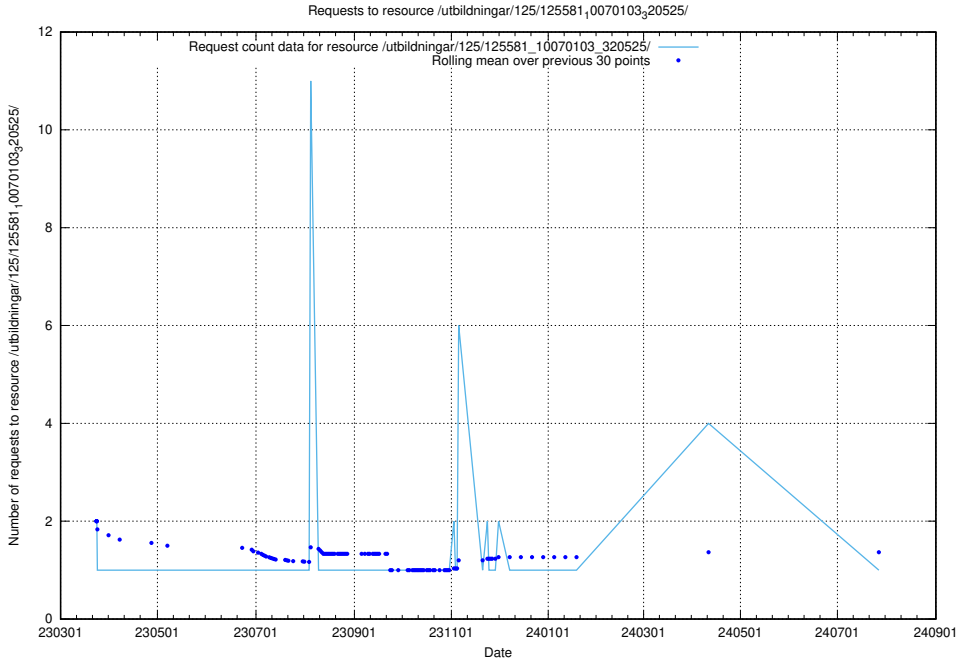

5.7061 Usage of /utbildningar/125/125581_10070103_320525/

Here, we count the number of requests to resource /utbildningar/125/125581_10070103_320525/.