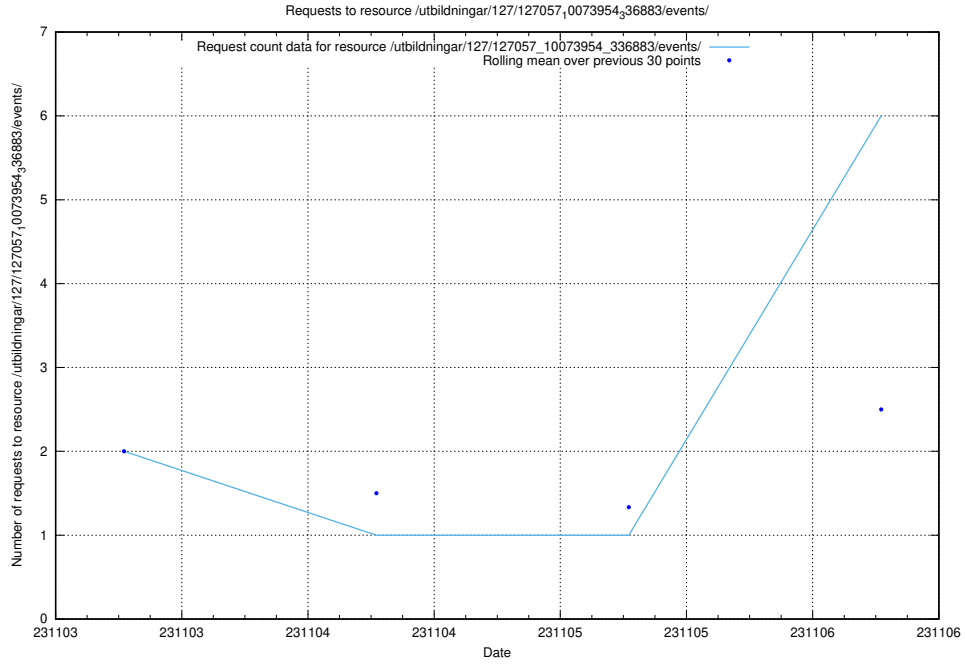

5.138 Usage of /utbildningar/127/127057_10073954_336883/events/

Here, we count the number of requests to resource /utbildningar/127/127057_10073954_336883/events/