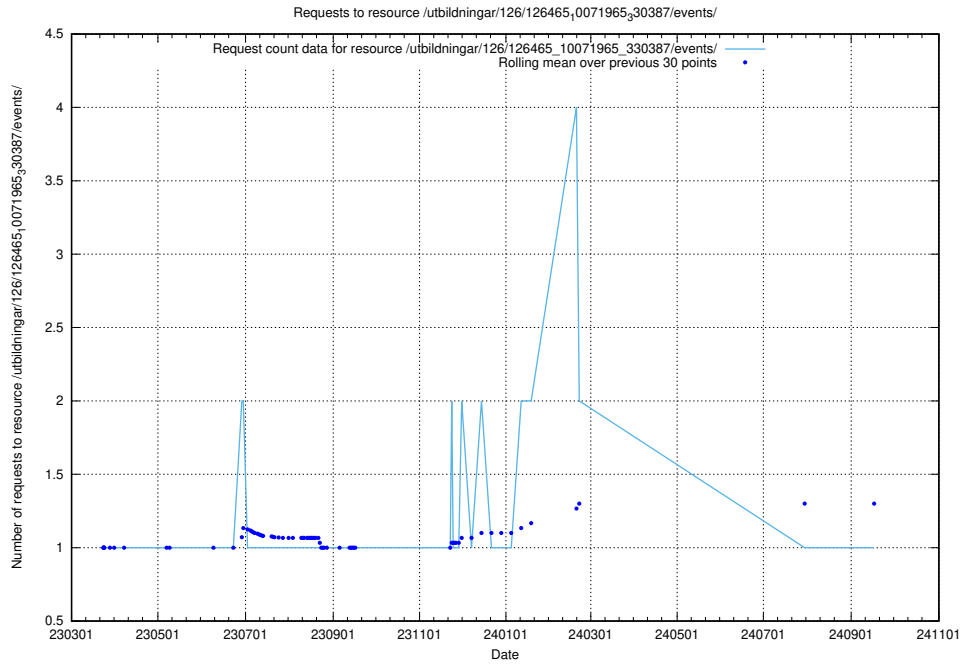

5.7196 Usage of /utbildningar/126/126465_10071965_330387/events/

Here, we count the number of requests to resource /utbildningar/126/126465_10071965_330387/events/