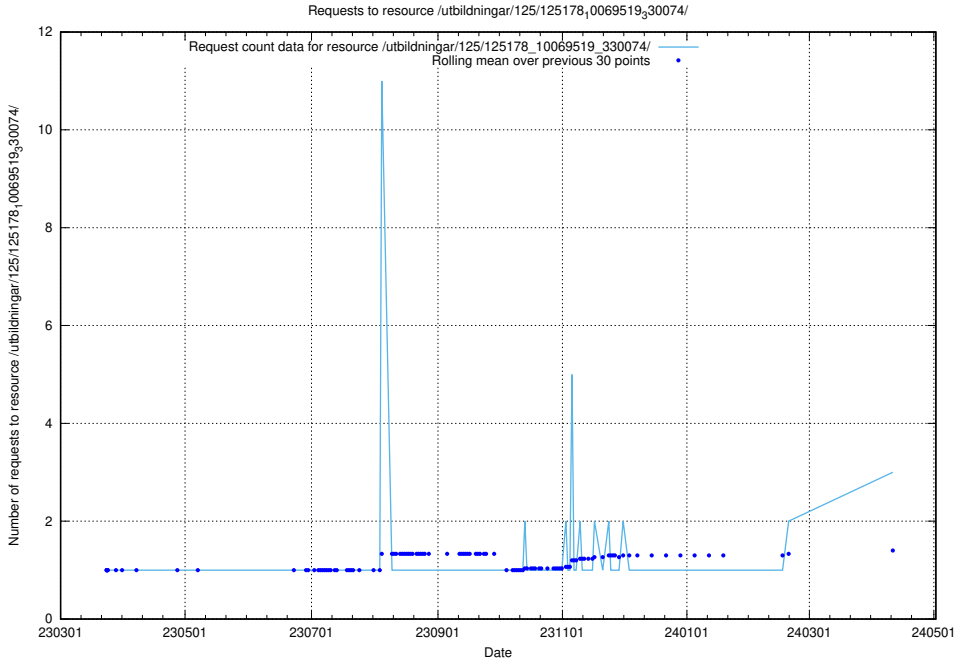

5.406 Usage of /utbildningar/125/125178_10069519_330074/

Here, we count the number of requests to resource /utbildningar/125/125178_10069519_330074/.