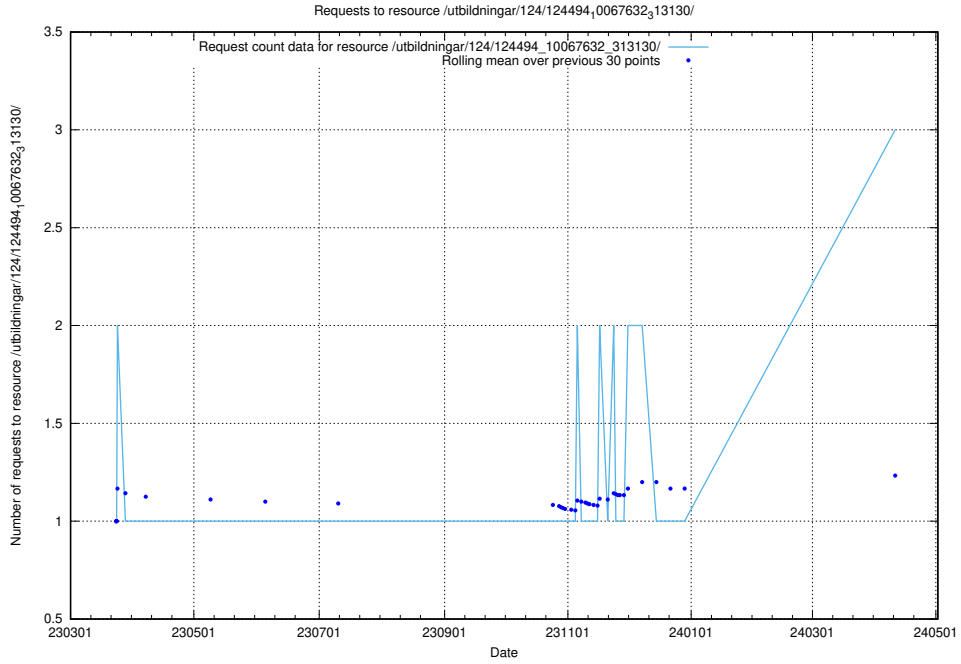

5.456 Usage of /utbildningar/124/124494_10067632_313130/

Here, we count the number of requests to resource /utbildningar/124/124494_10067632_313130/.