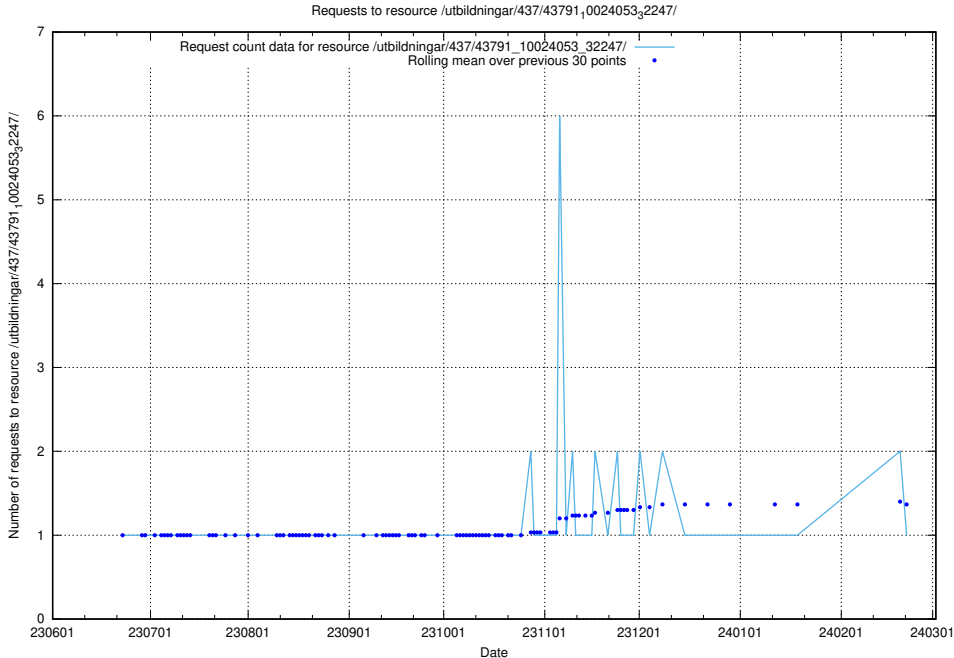

Here, we count the number of requests to resource /utbildningar/438/43802_10024033_29994/.

5.6345 Usage of /utbildningar/437/43791_10024053_32247/

Here, we count the number of requests to resource /utbildningar/437/43791_10024053_32247/.