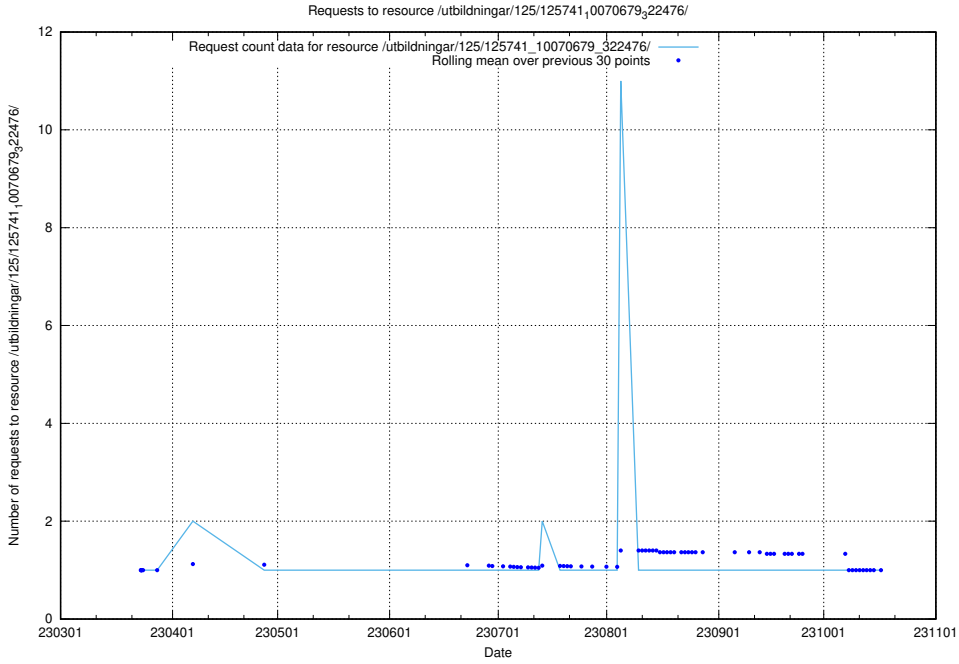

5.7258 Usage of /utbildningar/125/125741_10070679_322476/

Here, we count the number of requests to resource /utbildningar/125/125741_10070679_322476/.