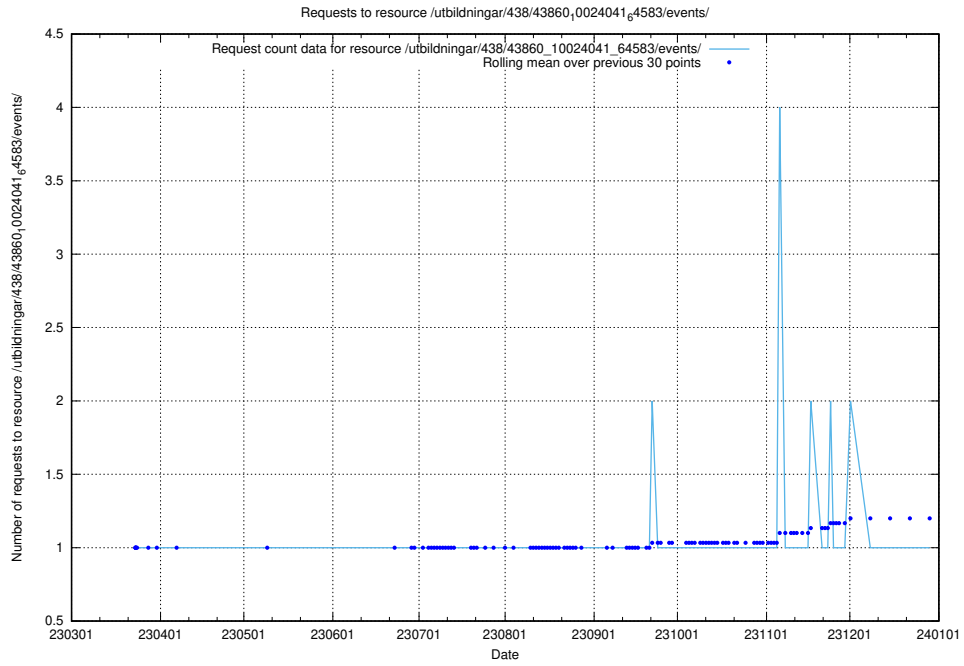

5.7102 Usage of /utbildningar/438/43860_10024041_64583/events/

Here, we count the number of requests to resource /utbildningar/438/43860_10024041_64583/events/.