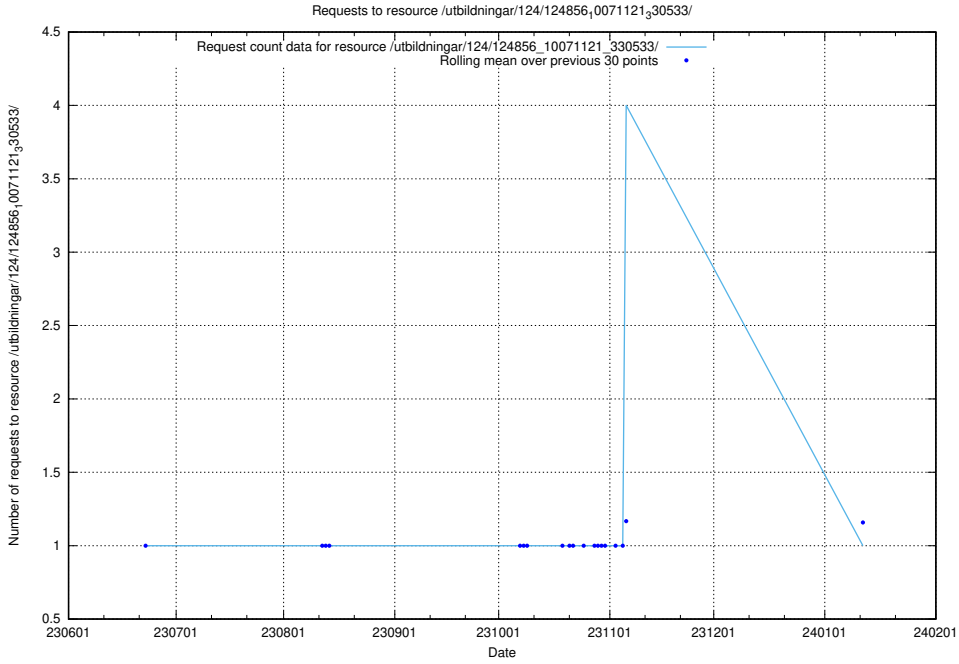

5.6480 Usage of /utbildningar/124/124856_10071121_330533/

Here, we count the number of requests to resource /utbildningar/124/124856_10071121_330533/.