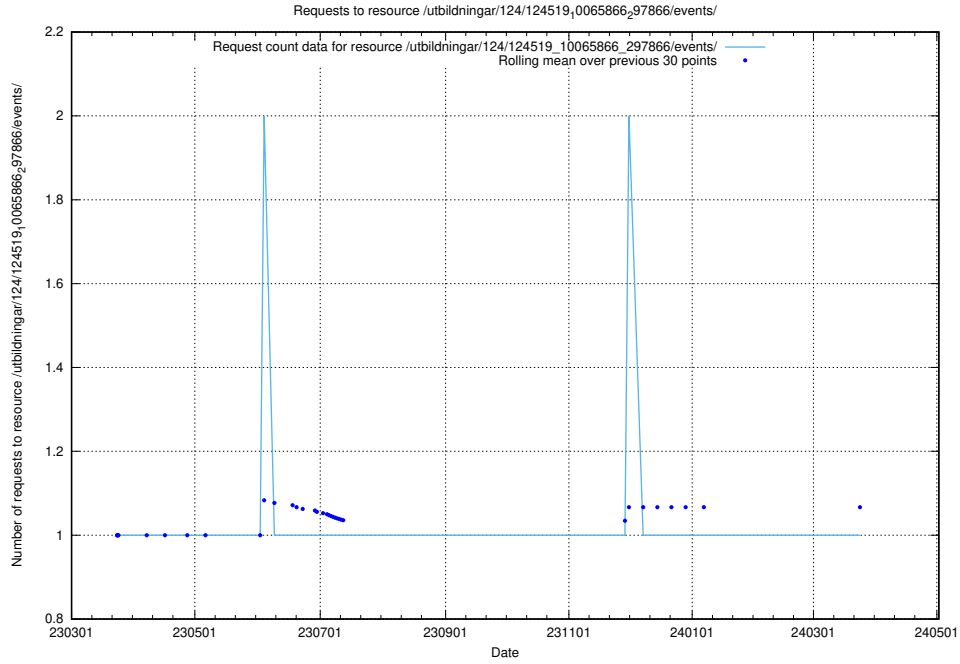

5.2139 Usage of /sql/sql/

Here, we count the number of requests to resource /sql/sql/.

5.2140 Usage of /utbildningar/124/124519_10065866_297866/events/

Here, we count the number of requests to resource /utbildningar/124/124519_10065866_297866/events/