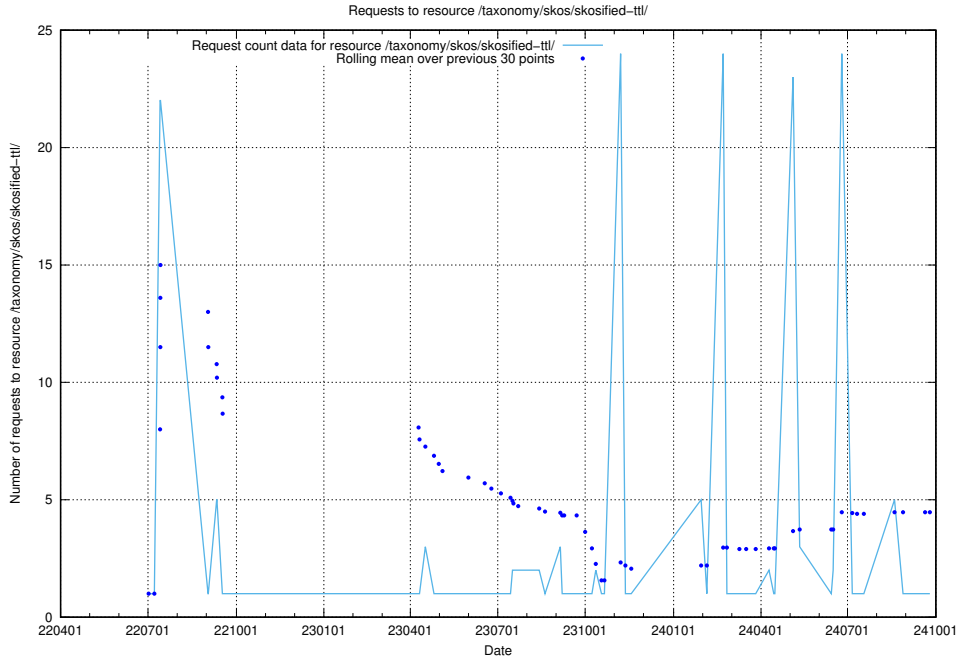

Here, we count the number of requests to resource /utbildningar/125/125740_10070674_323884/.

5.1120 Usage of /taxonomy/skos/skosified-ttl/

Here, we count the number of requests to resource /taxonomy/skos/skosified-ttl/.