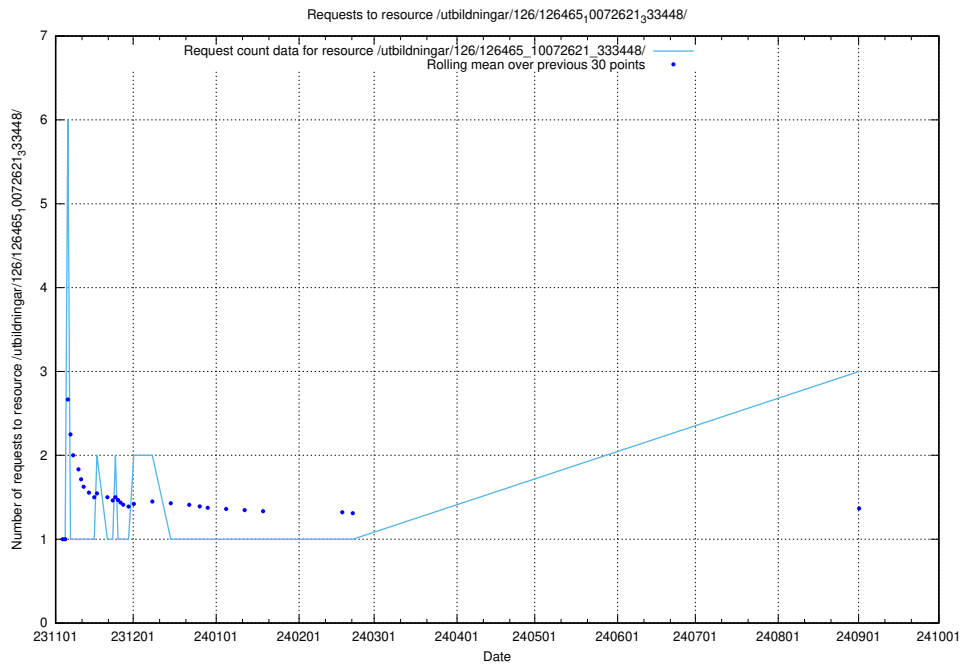

5.474 Usage of /utbildningar/126/126465_10072621_333448/

Here, we count the number of requests to resource /utbildningar/126/126465_10072621_333448/.