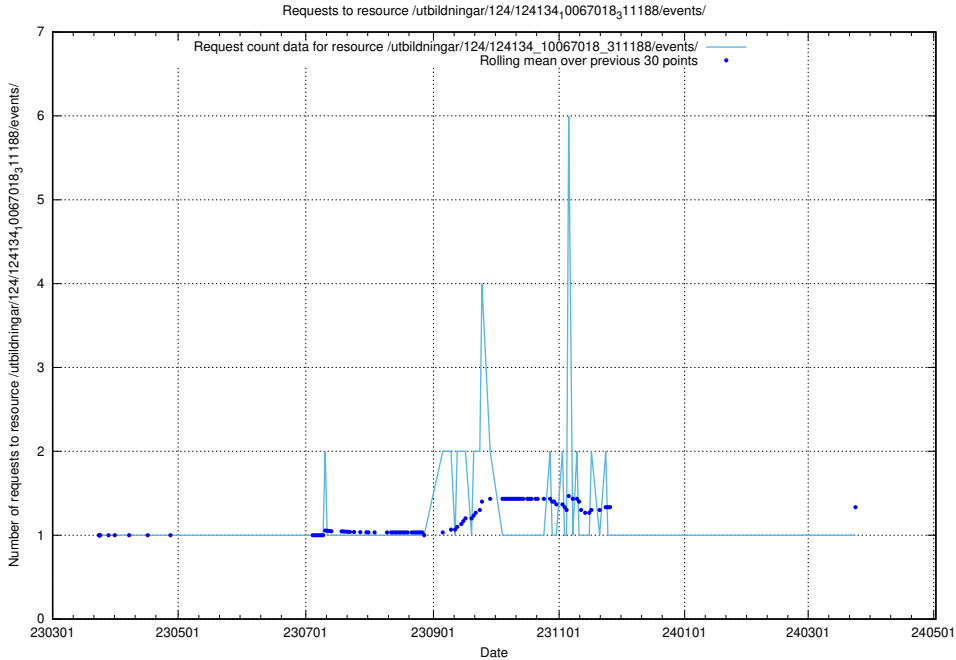

5.4876 Usage of /utbildningar/124/124134_10067018_311188/events/

Here, we count the number of requests to resource /utbildningar/124/124134_10067018_311188/events/