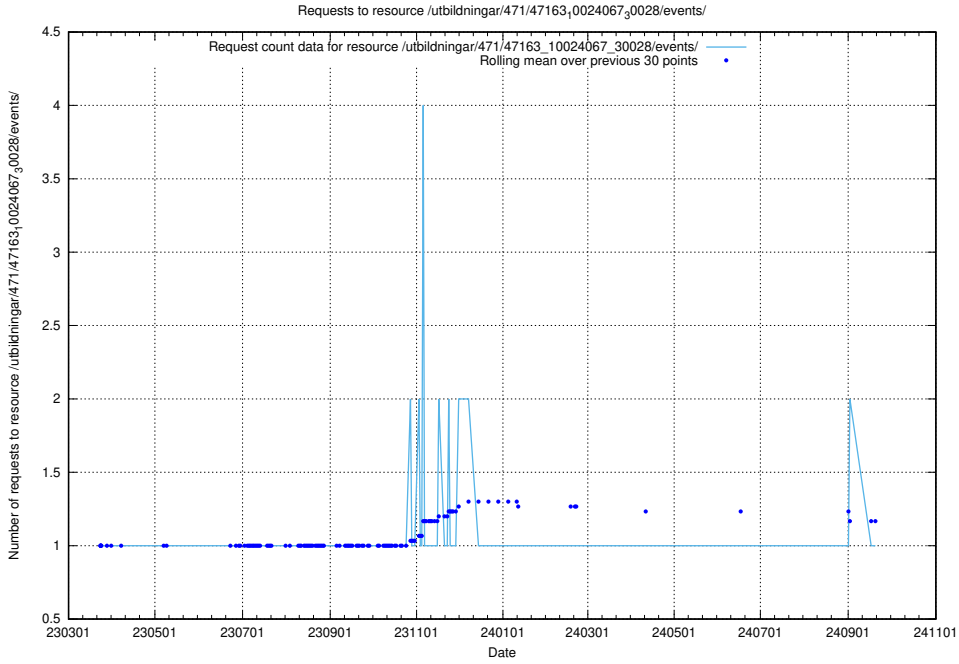

5.7092 Usage of /utbildningar/471/47163_10024067_30028/events/

Here, we count the number of requests to resource /utbildningar/471/47163_10024067_30028/events/.