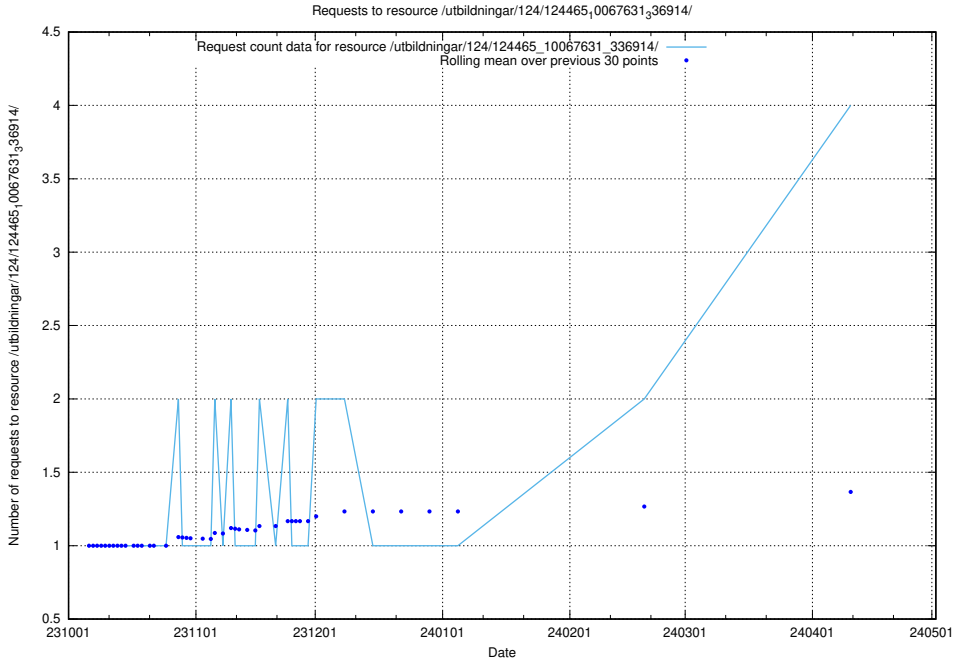

5.357 Usage of /utbildningar/124/124465_10067631_336914/

Here, we count the number of requests to resource /utbildningar/124/124465_10067631_336914/.