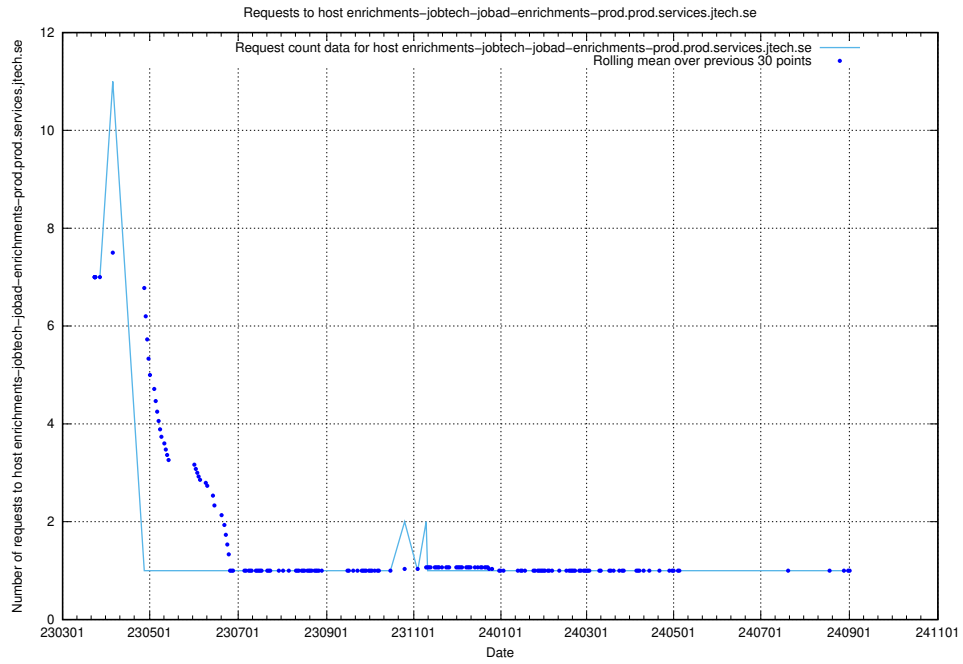

Here, we count the number of requests to host enrichments-jobtech-jobad-enrichments-prod.prod.services.jtech.se.

7.618 Usage of test.jobtechdev.se:443

Here, we count the number of requests to host test.jobtechdev.se:443.