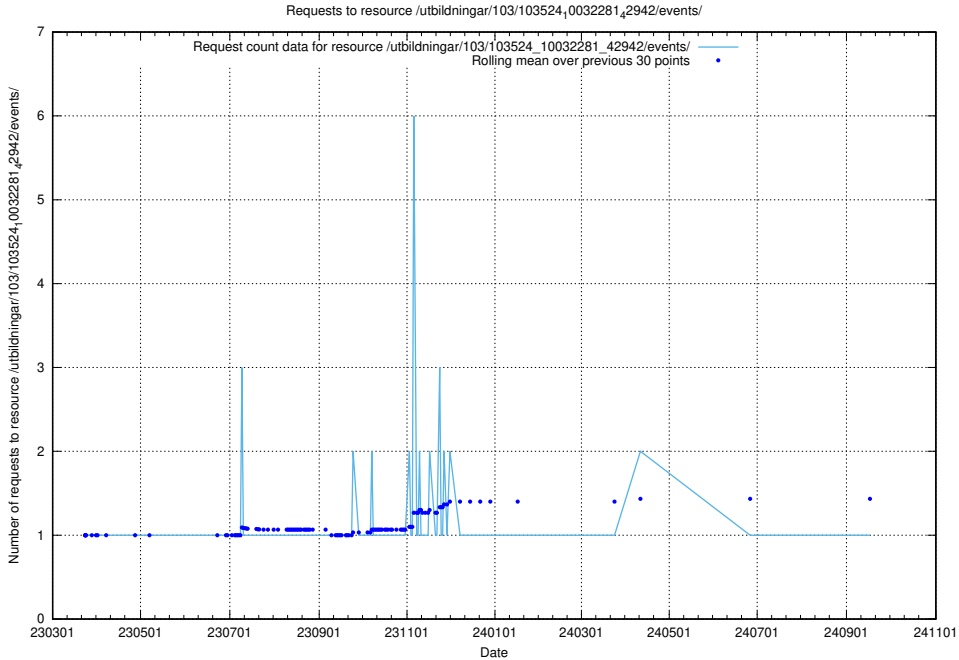

5.6222 Usage of /utbildningar/103/103524_10032281_42942/events/

Here, we count the number of requests to resource /utbildningar/103/103524_10032281_42942/events/.