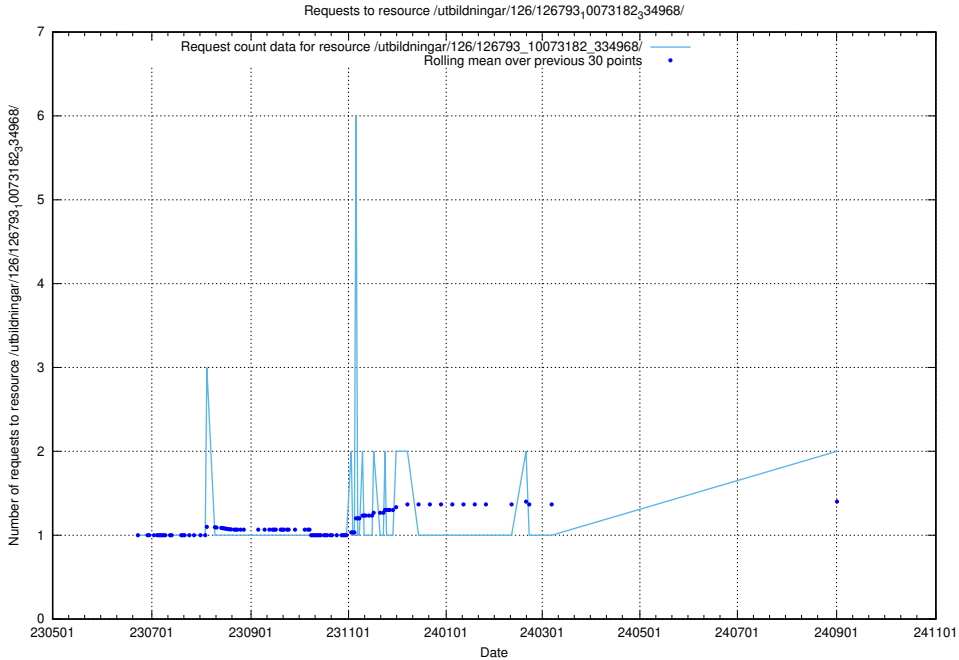

5.978 Usage of /utbildningar/126/126793_10073182_334968/

Here, we count the number of requests to resource /utbildningar/126/126793_10073182_334968/.