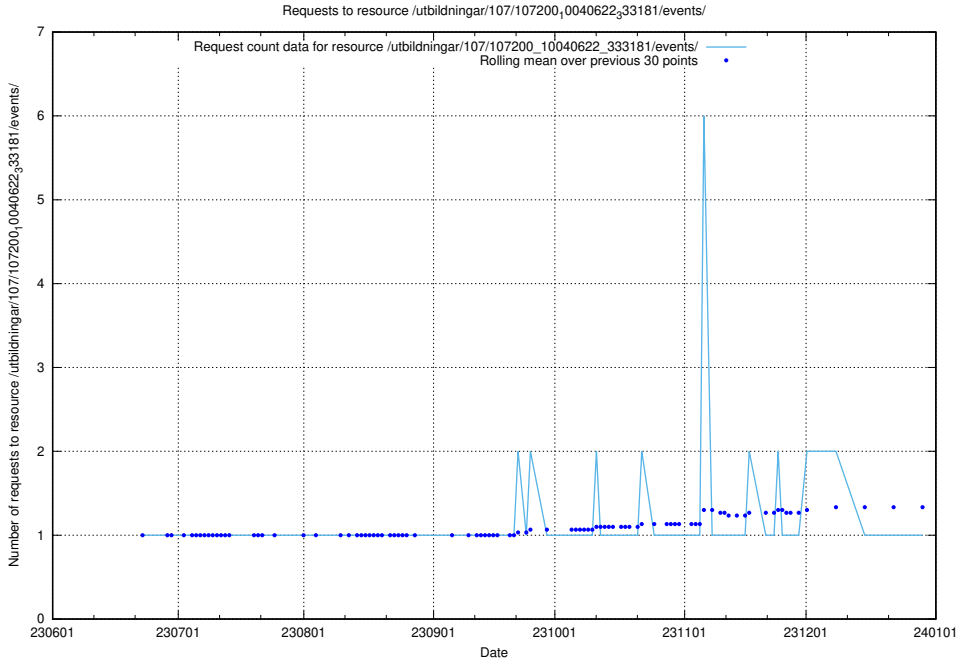

5.6577 Usage of /utbildningar/107/107200_10040622_333181/events/

Here, we count the number of requests to resource /utbildningar/107/107200_10040622_333181/events/