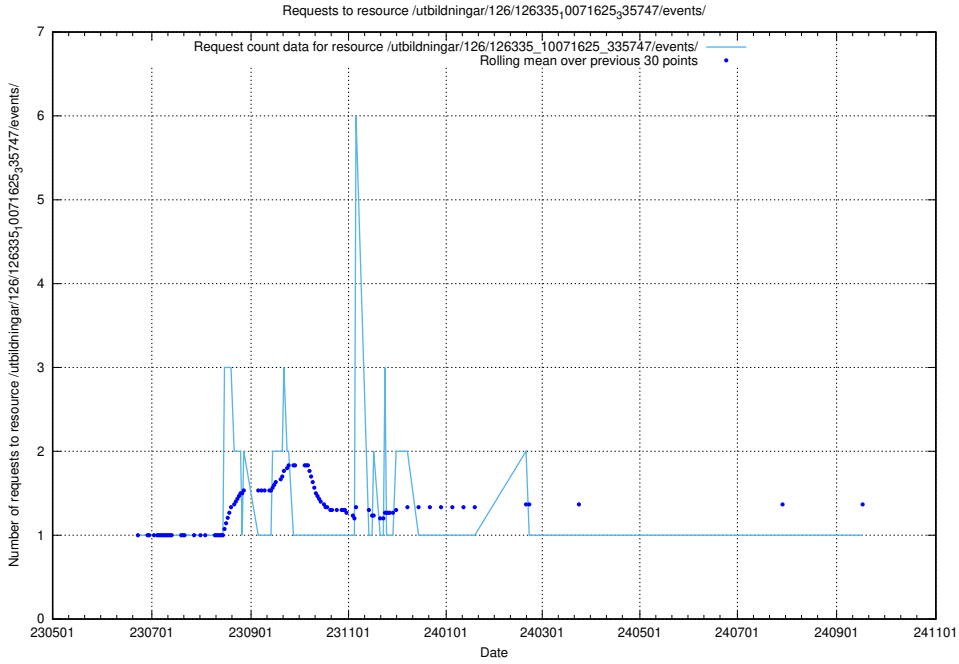

5.6411 Usage of /utbildningar/126/126335_10071625_335747/events/

Here, we count the number of requests to resource /utbildningar/126/126335_10071625_335747/events/