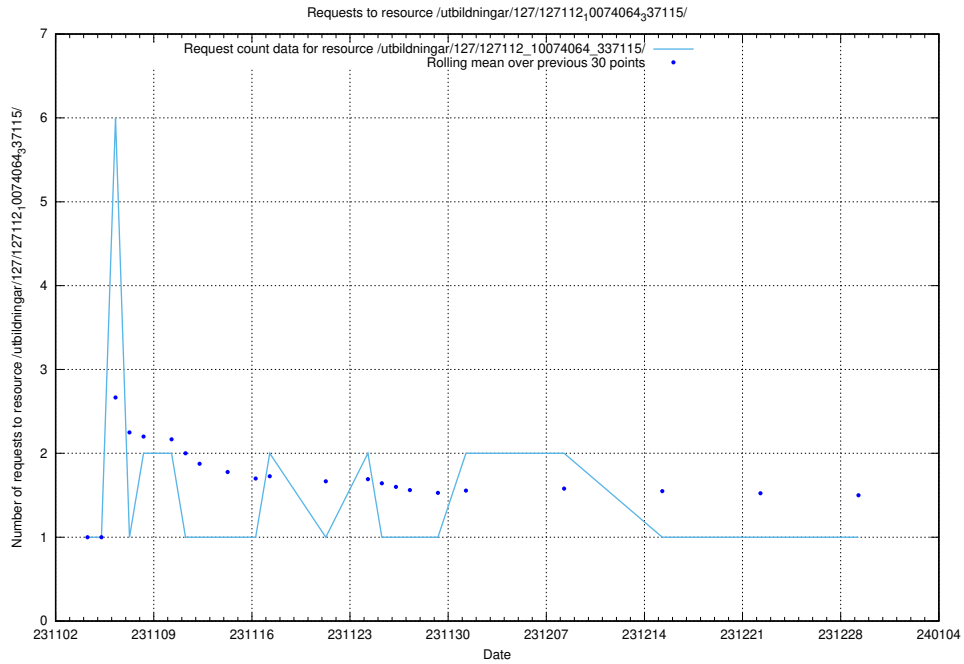

5.4924 Usage of /utbildningar/127/127112_10074064_337115/

Here, we count the number of requests to resource /utbildningar/127/127112_10074064_337115/.