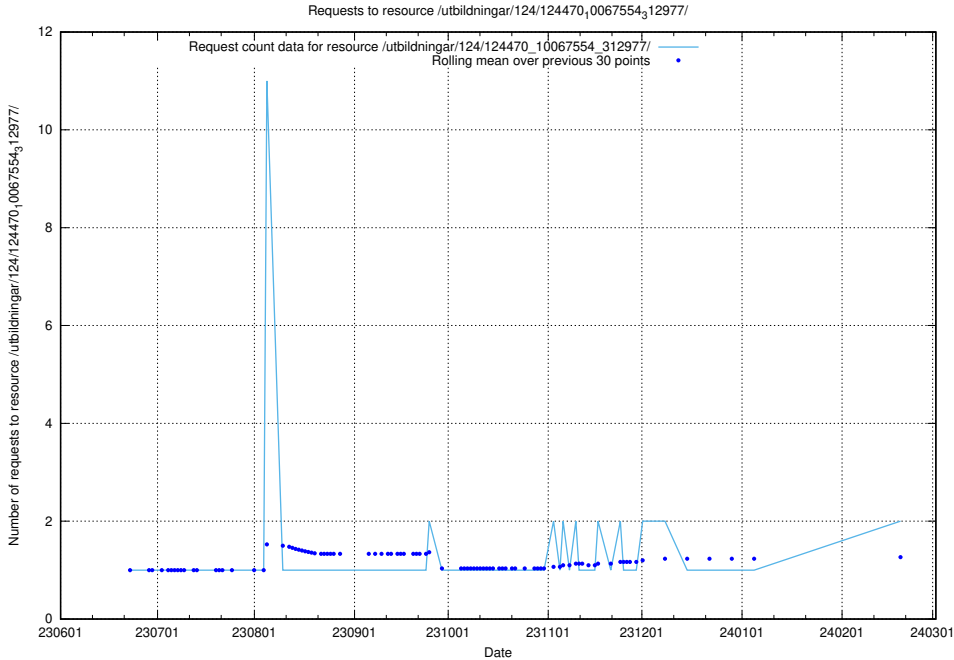

5.1011 Usage of /utbildningar/124/124470_10067554_312977/

Here, we count the number of requests to resource /utbildningar/124/124470_10067554_312977/.