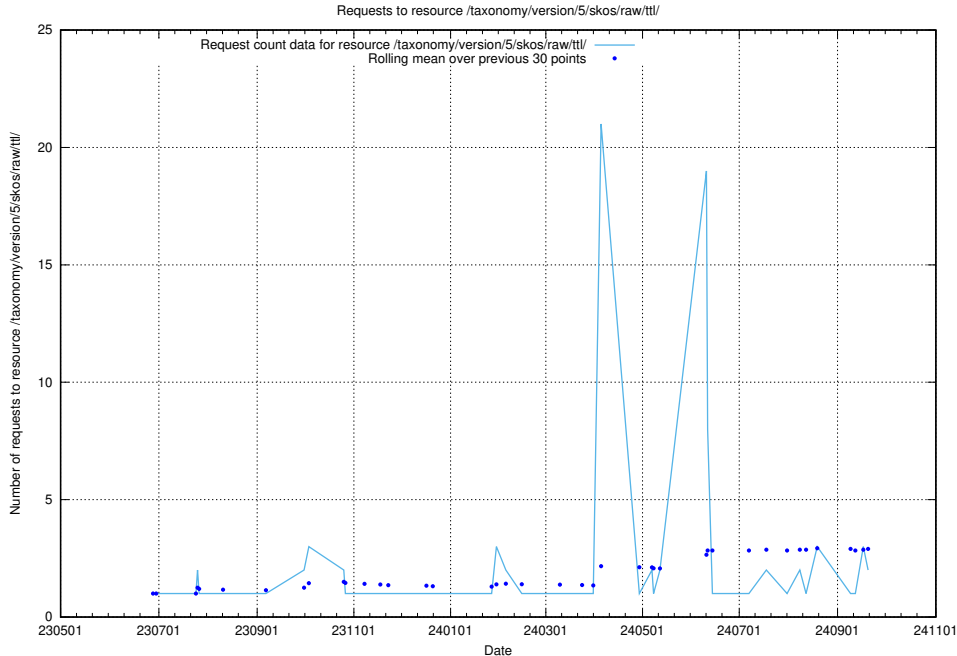

5.974 Usage of /taxonomy/version/5/skos/raw/ttl/

Here, we count the number of requests to resource /taxonomy/version/5/skos/raw/ttl/.