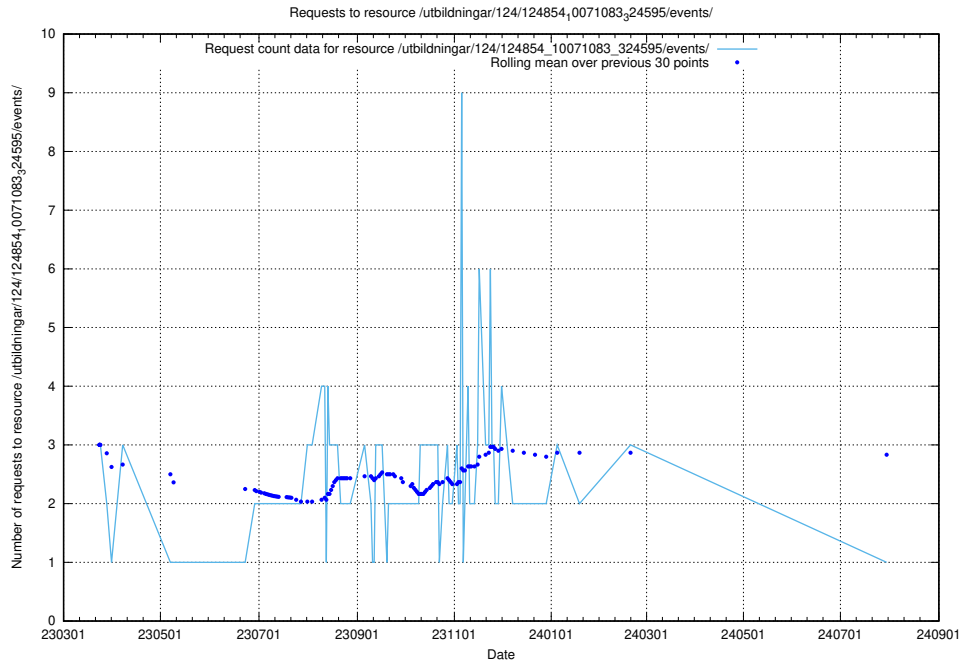

5.7038 Usage of /utbildningar/124/124854_10071083_324595/events/

Here, we count the number of requests to resource /utbildningar/124/124854_10071083_324595/events/