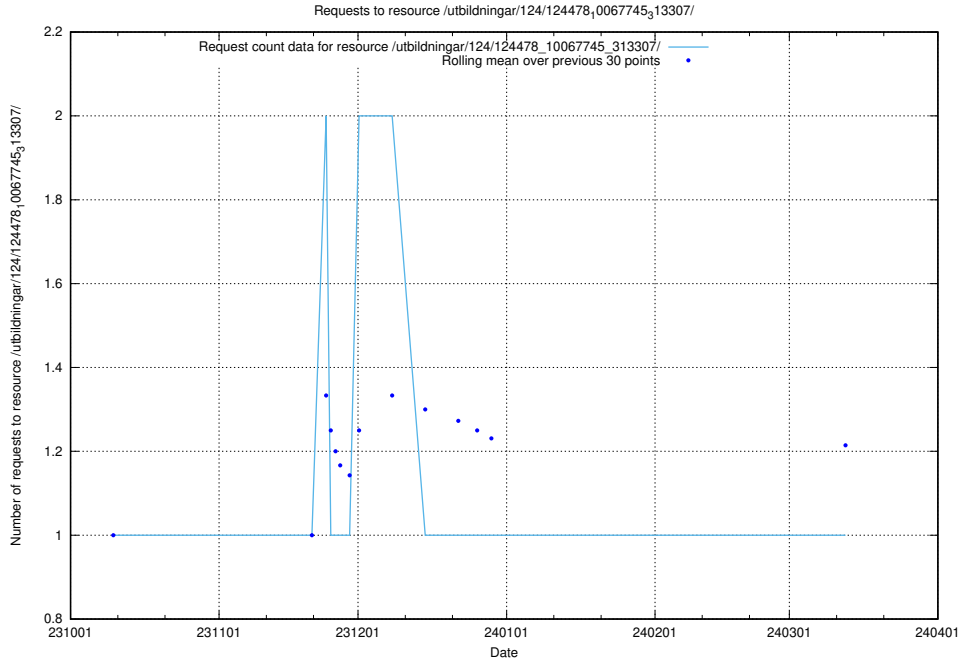

5.5166 Usage of /utbildningar/124/124478_10067745_313307/

Here, we count the number of requests to resource /utbildningar/124/124478_10067745_313307/.