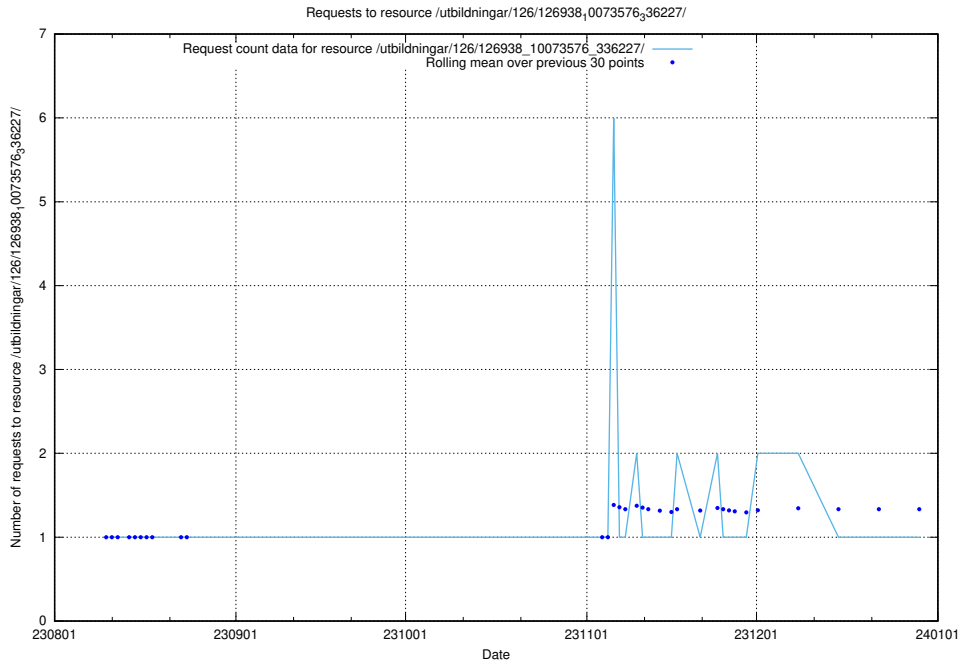

5.5601 Usage of /utbildningar/126/126938_10073576_336227/

Here, we count the number of requests to resource /utbildningar/126/126938_10073576_336227/.