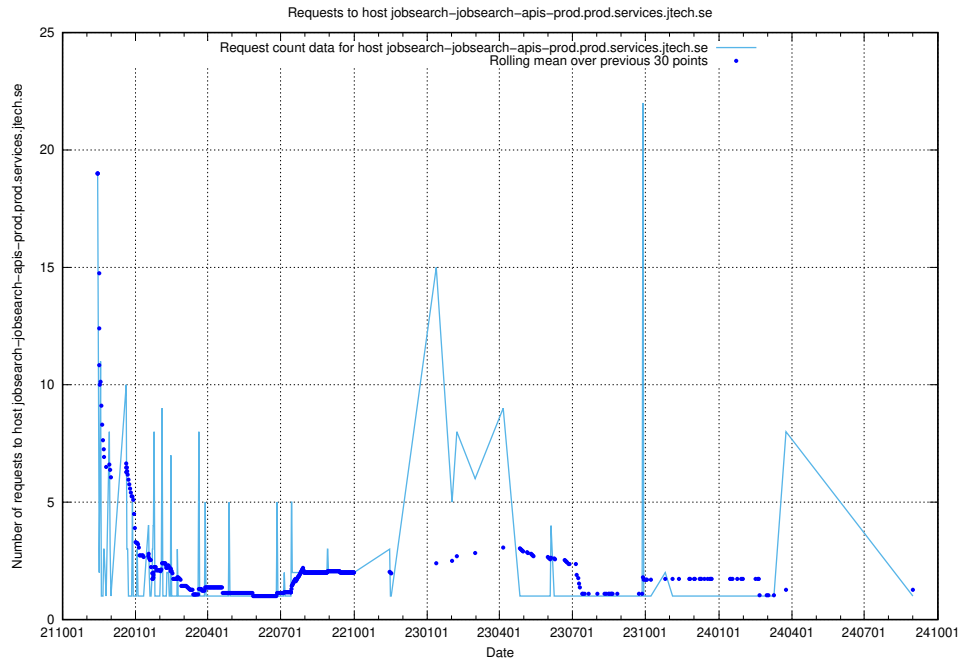

7.664 Usage of jobsearch-jobsearch-apis-prod.prod.services.jtech.se

Here, we count the number of requests to host jobsearch-jobsearch-apis-prod.prod.services.jtech.se.