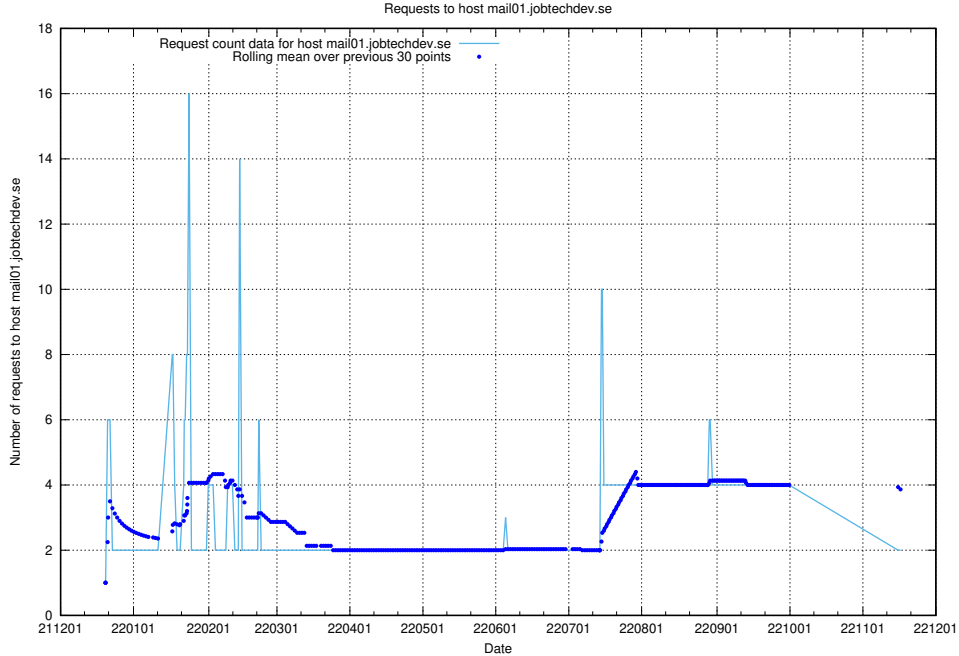

7.381 Usage of mail01.jobtechdev.se

Here, we count the number of requests to host mail01.jobtechdev.se.

7.382 Usage of exchange.jobtechdev.se

Here, we count the number of requests to host exchange.jobtechdev.se.