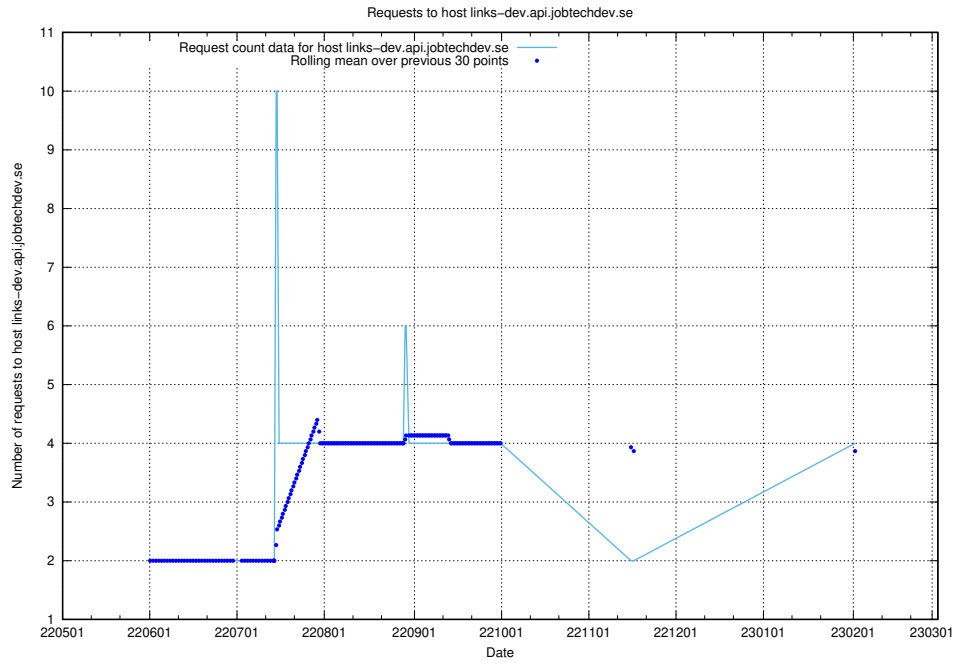

7.155 Usage of links-dev.api.jobtechdev.se

Here, we count the number of requests to host links-dev.api.jobtechdev.se.