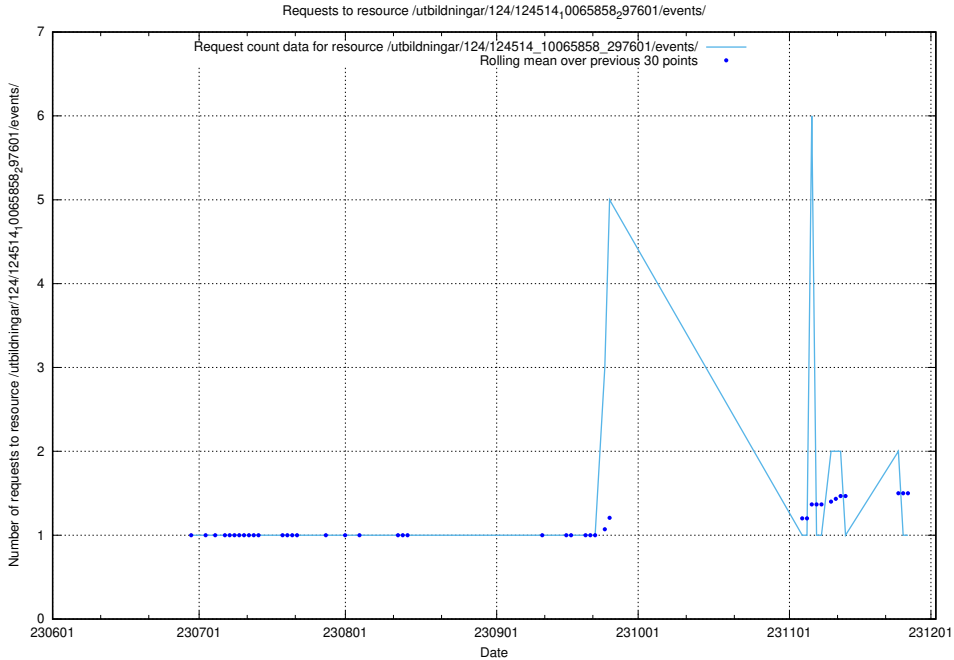

5.6172 Usage of /utbildningar/124/124514_10065858_297601/events/

Here, we count the number of requests to resource /utbildningar/124/124514_10065858_297601/events/