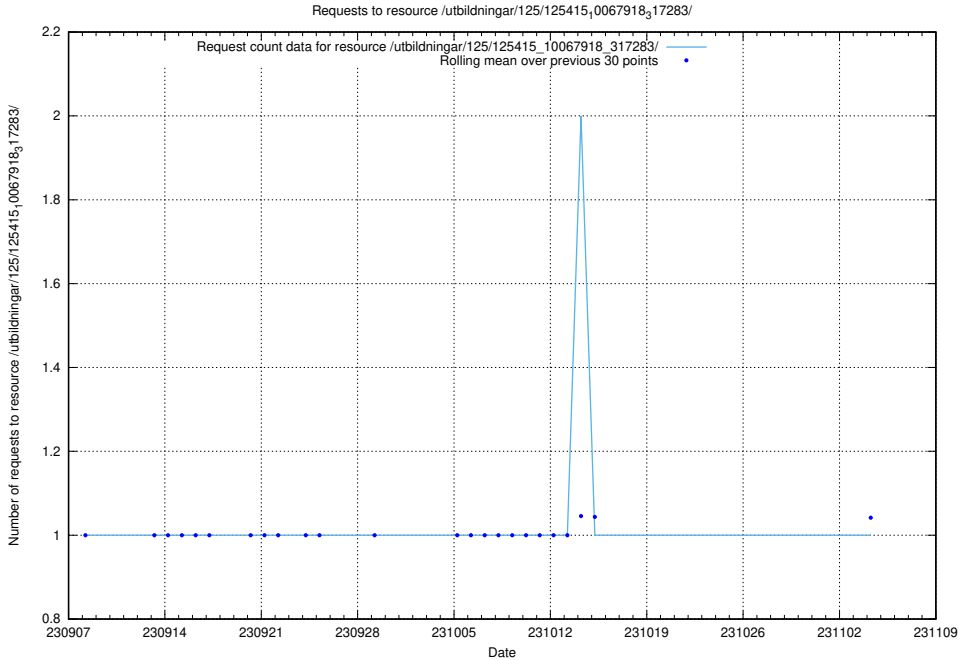

5.5418 Usage of /utbildningar/125/125415_10067918_317283/

Here, we count the number of requests to resource /utbildningar/125/125415_10067918_317283/.