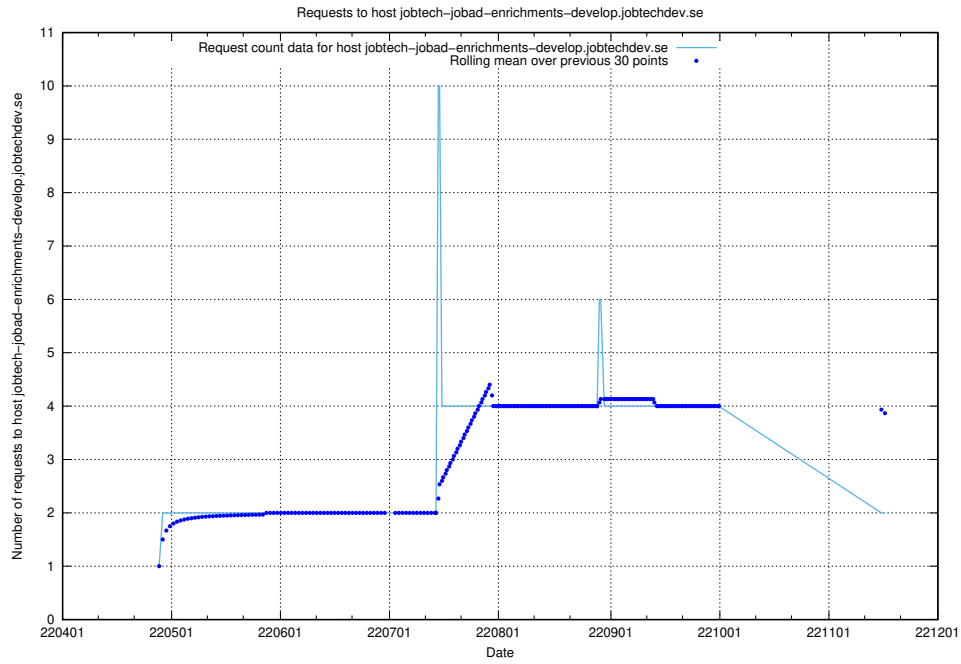

7.445 Usage of jobtech-jobad-enrichments-develop.jobtechdev.se

Here, we count the number of requests to host jobtech-jobad-enrichments-develop.jobtechdev.se.