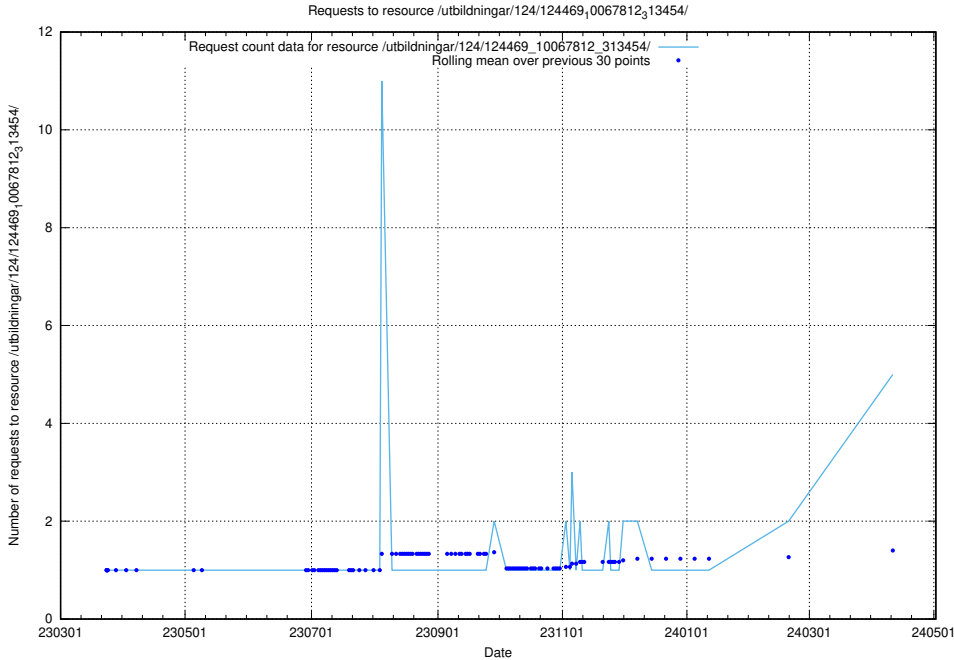

5.235 Usage of /utbildningar/124/124469_10067812_313454/

Here, we count the number of requests to resource /utbildningar/124/124469_10067812_313454/.