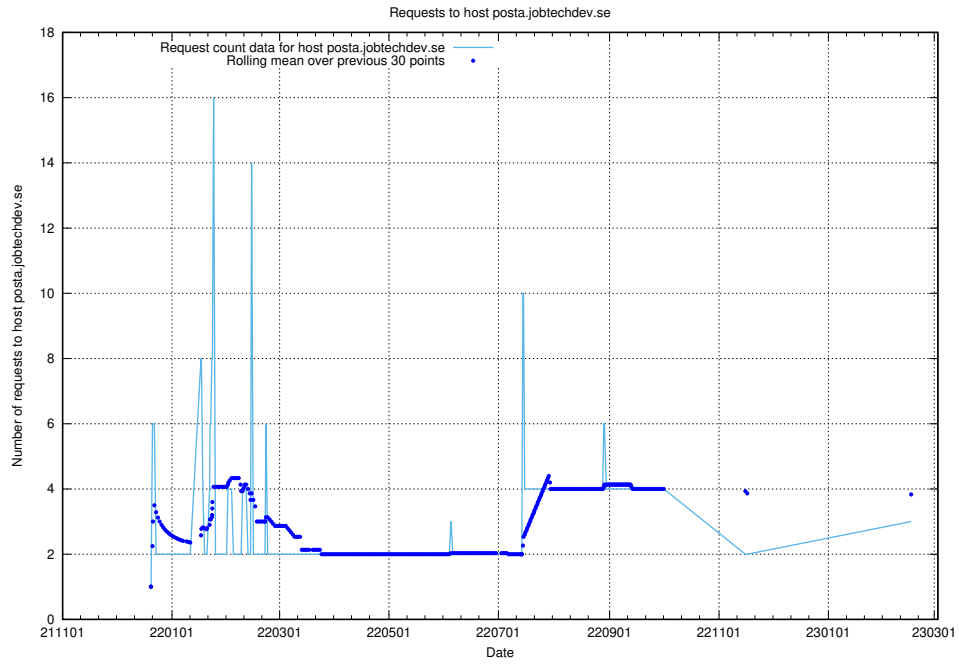

7.202 Usage of `posta.jobtechdev.se`

Here, we count the number of requests to host `posta.jobtechdev.se`.