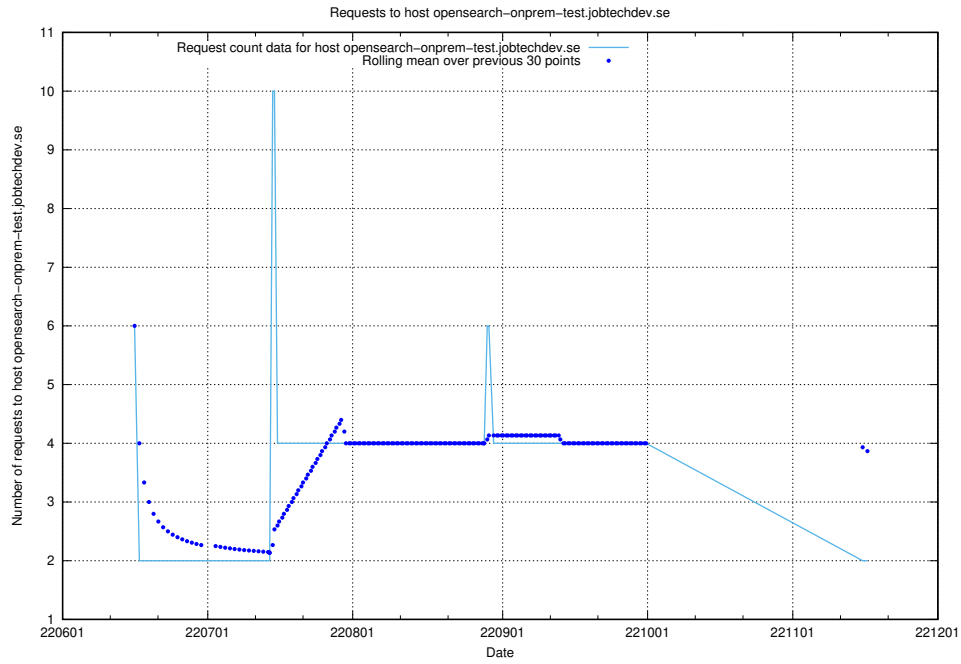

7.407 Usage of opensearch-onprem-test.jobtechdev.se

Here, we count the number of requests to host opensearch-onprem-test.jobtechdev.se.