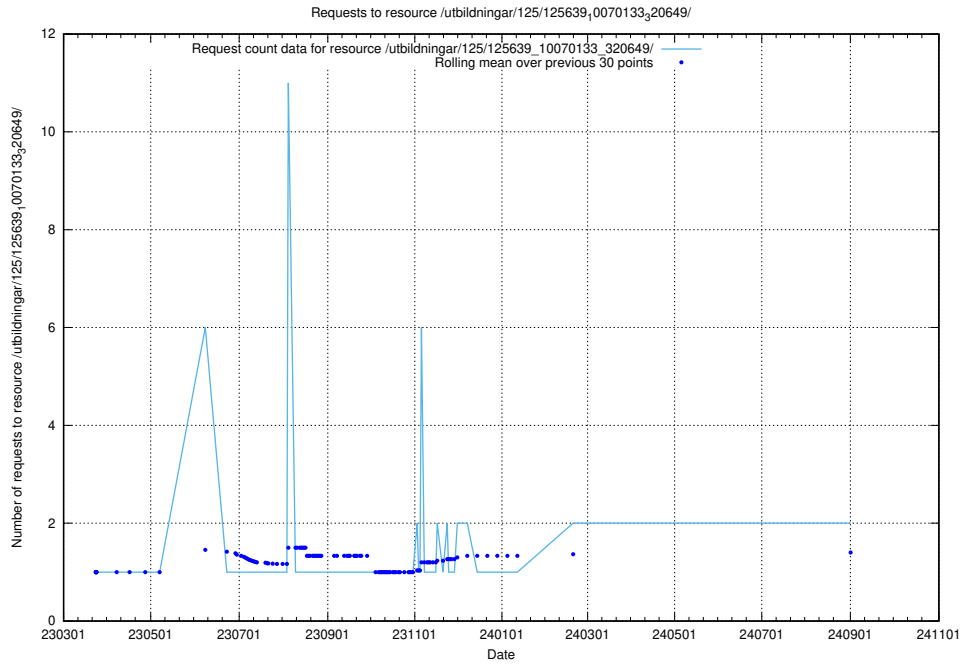

5.595 Usage of /utbildningar/125/125639_10070133_320649/

Here, we count the number of requests to resource /utbildningar/125/125639_10070133_320649/.