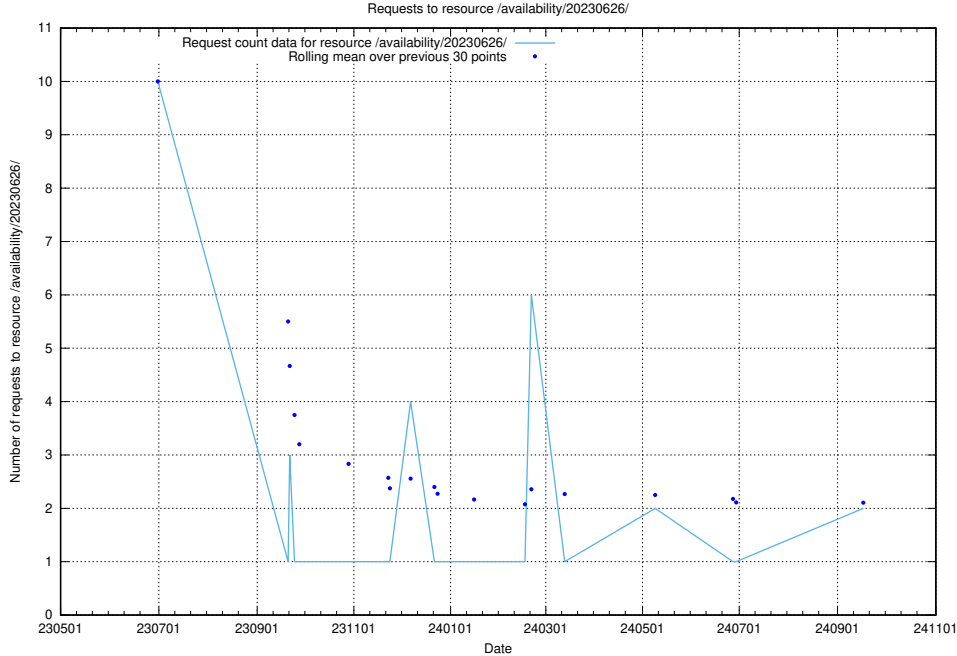

Here, we count the number of requests to resource /utbildningar/124/124116_10066994_326465/events/

5.951 Usage of /availability/20230626/

Here, we count the number of requests to resource /availability/20230626/.