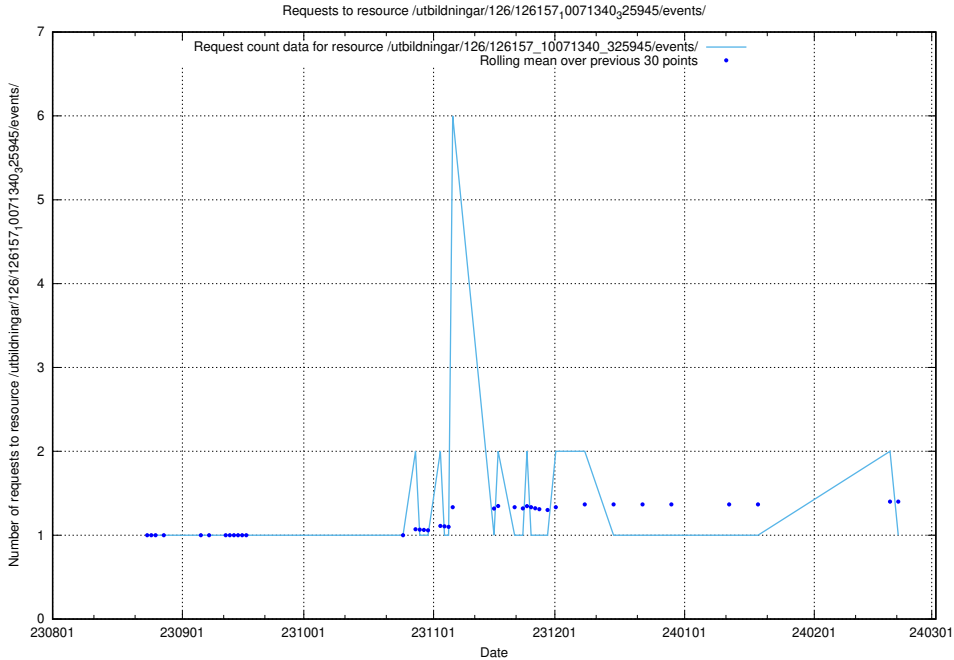

5.5508 Usage of /utbildningar/126/126157_10071340_325945/events/

Here, we count the number of requests to resource /utbildningar/126/126157_10071340_325945/events/