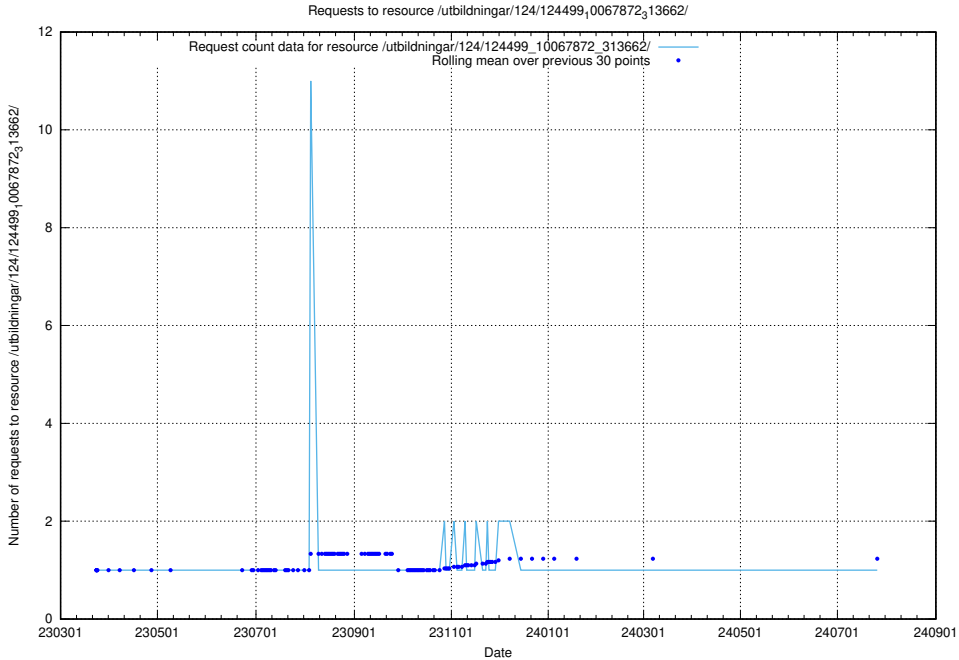

5.3195 Usage of /utbildningar/124/124499_10067872_313662/

Here, we count the number of requests to resource /utbildningar/124/124499_10067872_313662/.