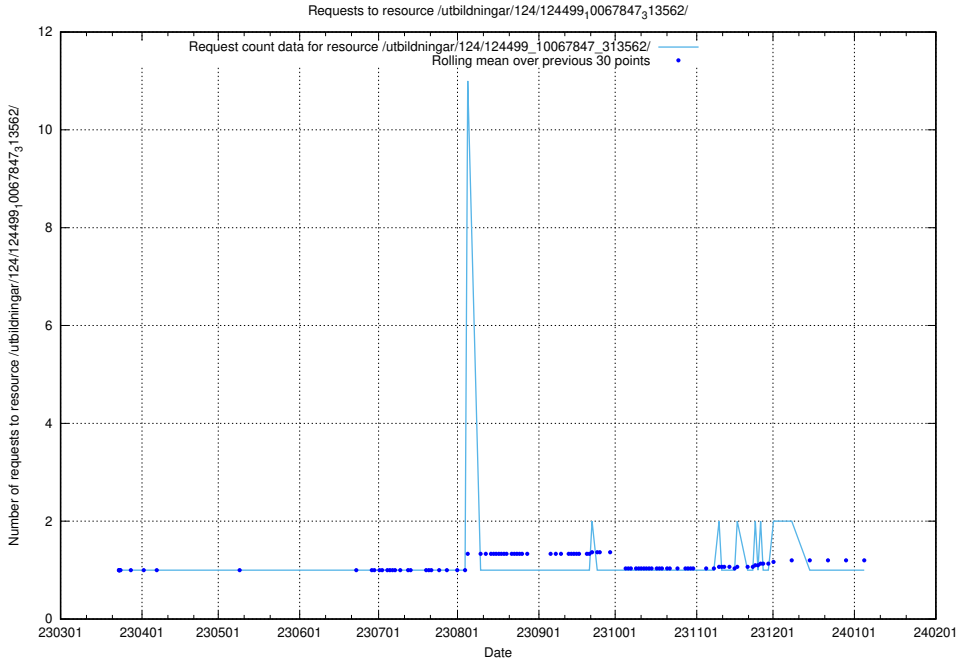

5.3224 Usage of /utbildningar/124/124499_10067847_313562/

Here, we count the number of requests to resource /utbildningar/124/124499_10067847_313562/.