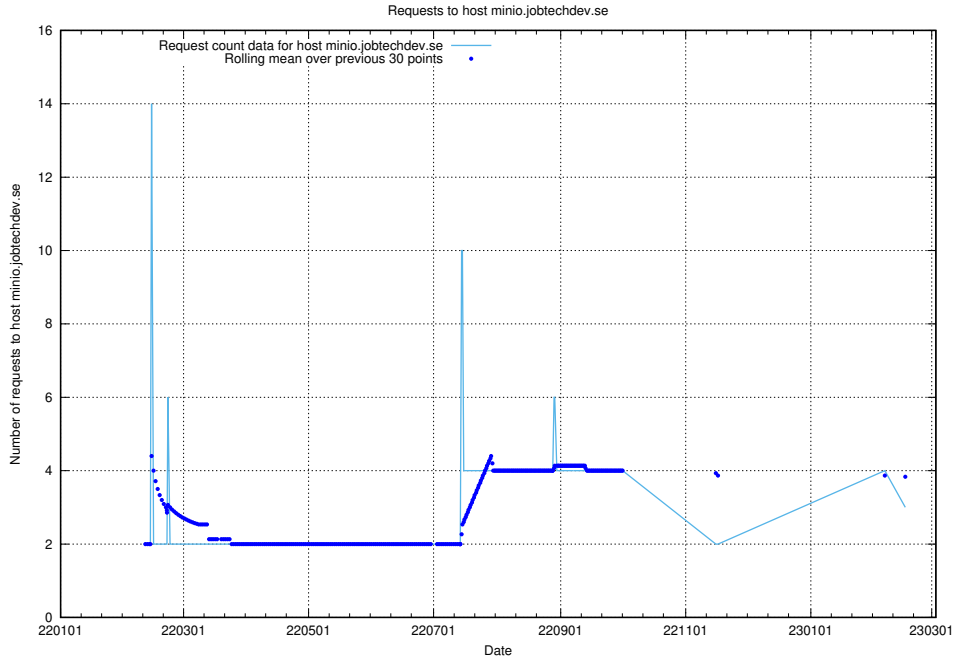

7.239 Usage of minio.jobtechdev.se

Here, we count the number of requests to host minio.jobtechdev.se.