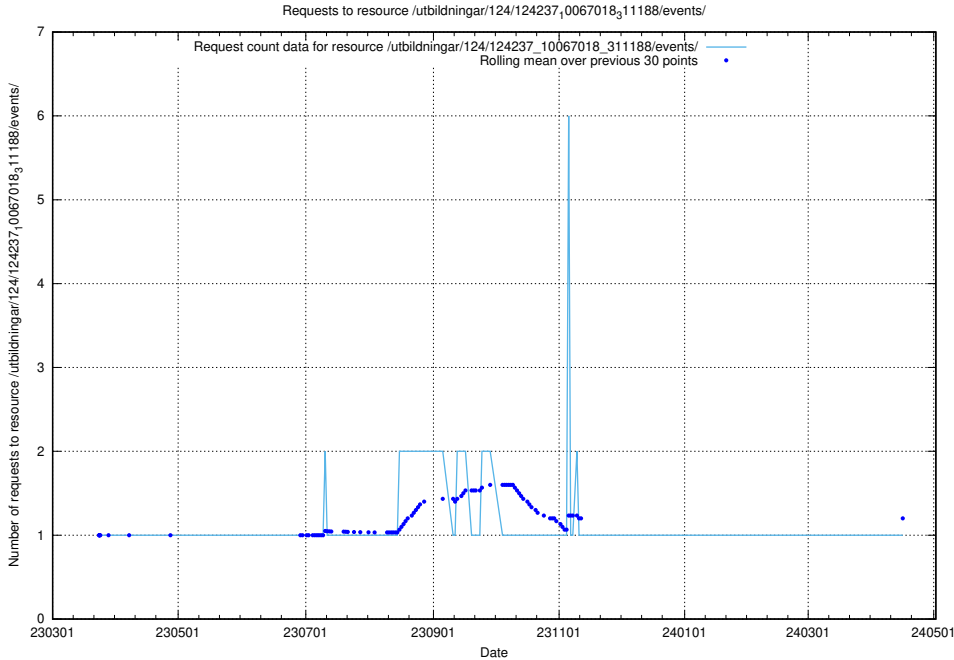

5.4800 Usage of /utbildningar/124/124237_10067018_311188/events/

Here, we count the number of requests to resource /utbildningar/124/124237_10067018_311188/events/