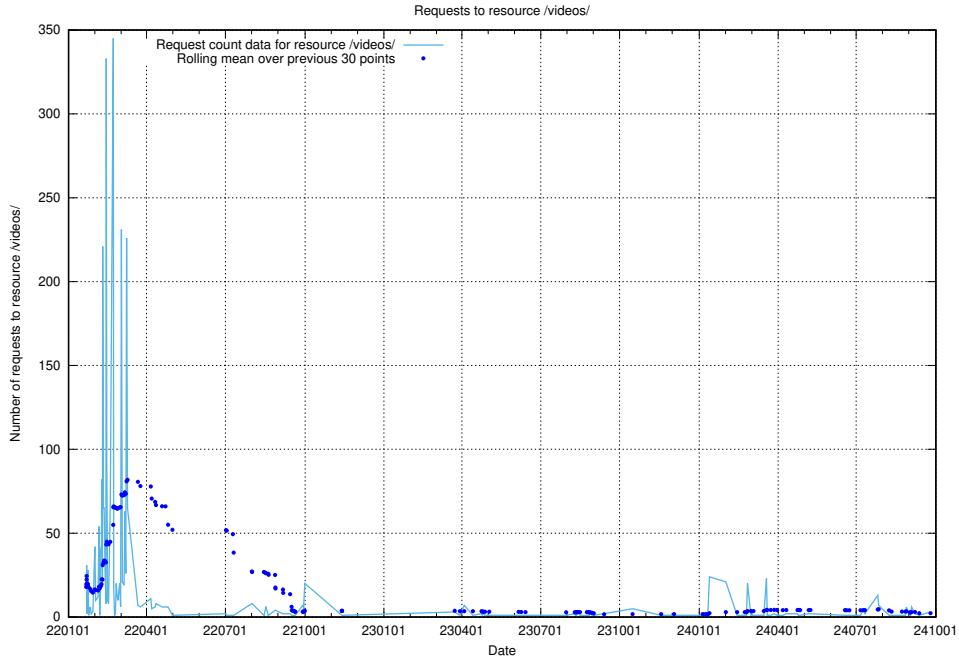

5.557 Usage of /videos/

Here, we count the number of requests to resource /videos/.