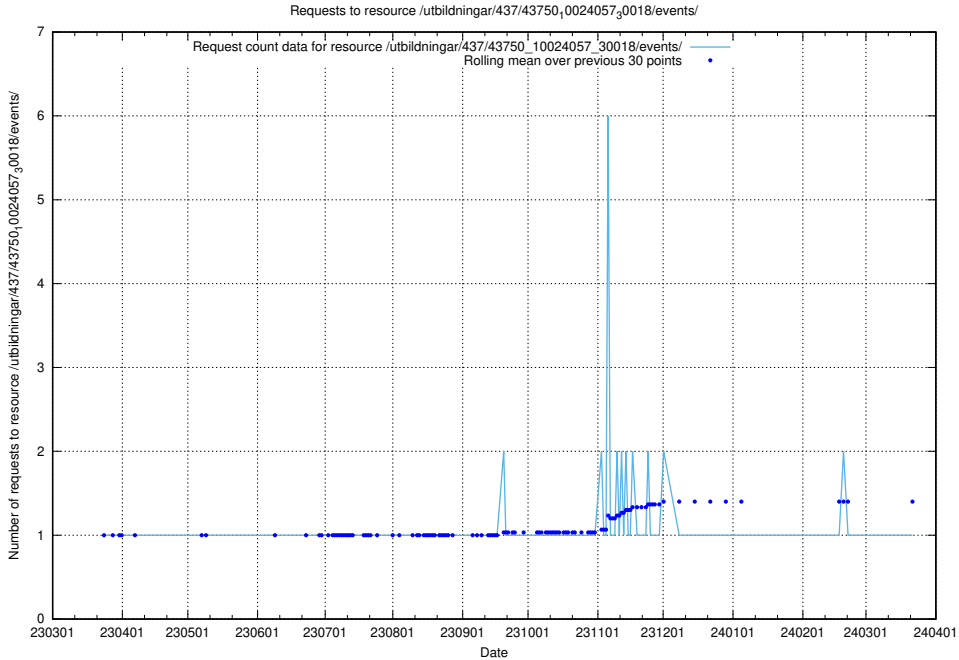

5.6973 Usage of /utbildningar/437/43750_10024057_30018/events/

Here, we count the number of requests to resource /utbildningar/437/43750_10024057_30018/events/.