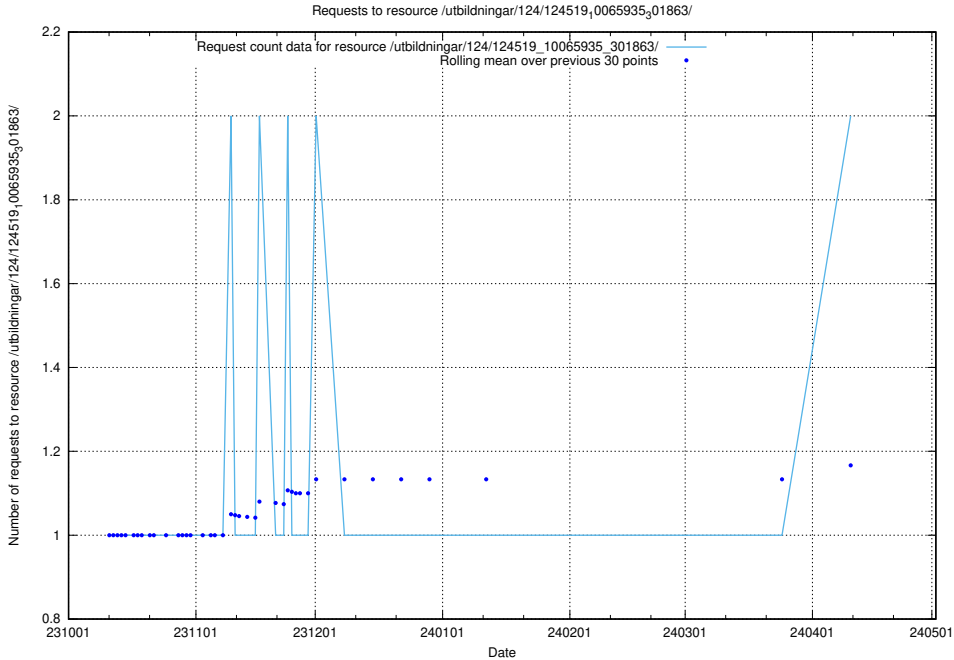

5.864 Usage of /utbildningar/124/124519_10065935_301863/

Here, we count the number of requests to resource /utbildningar/124/124519_10065935_301863/.