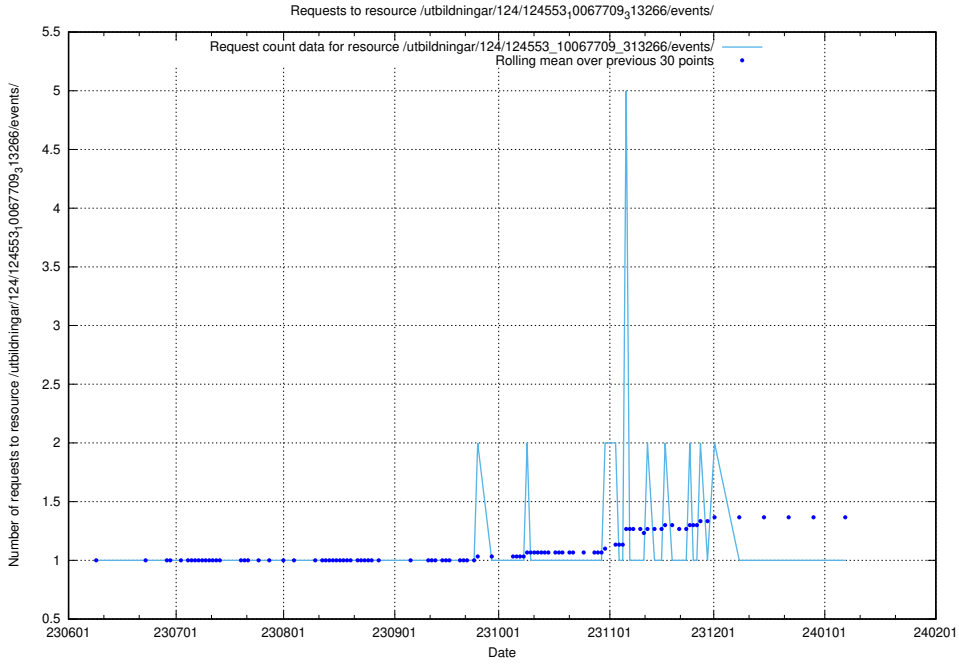

Here, we count the number of requests to resource /utbildningar/124/124934_10072963_334378/.

5.6630 Usage of /utbildningar/124/124553_10067709_313266/events/

Here, we count the number of requests to resource /utbildningar/124/124553_10067709_313266/events/