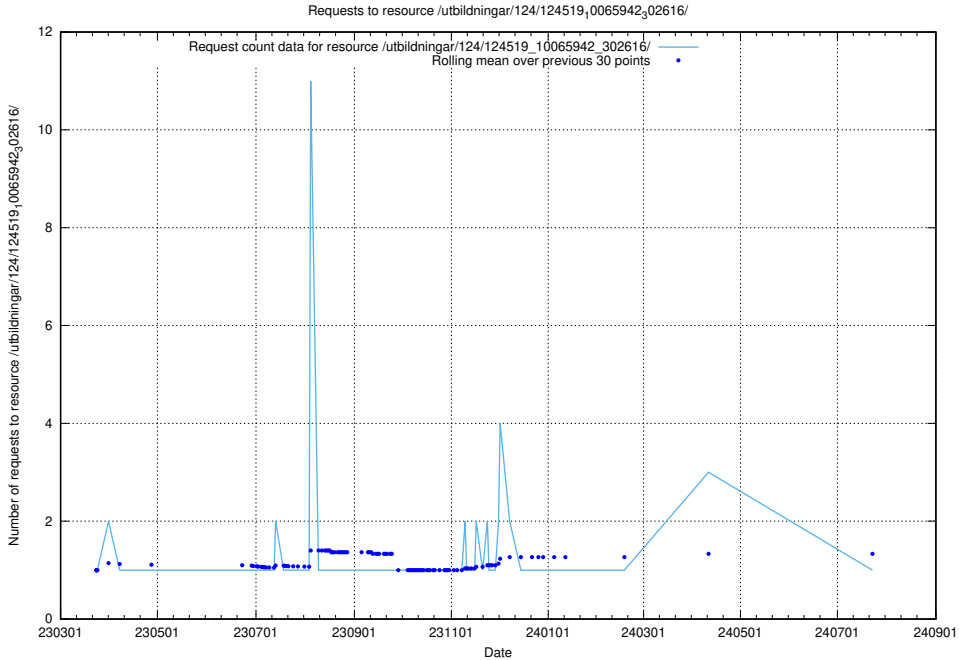

Here, we count the number of requests to resource /utbildningar/124/124519_10065942_302616/.

5.2072 Usage of /availability/kpi/20240508/

Here, we count the number of requests to resource /availability/kpi/20240508/.