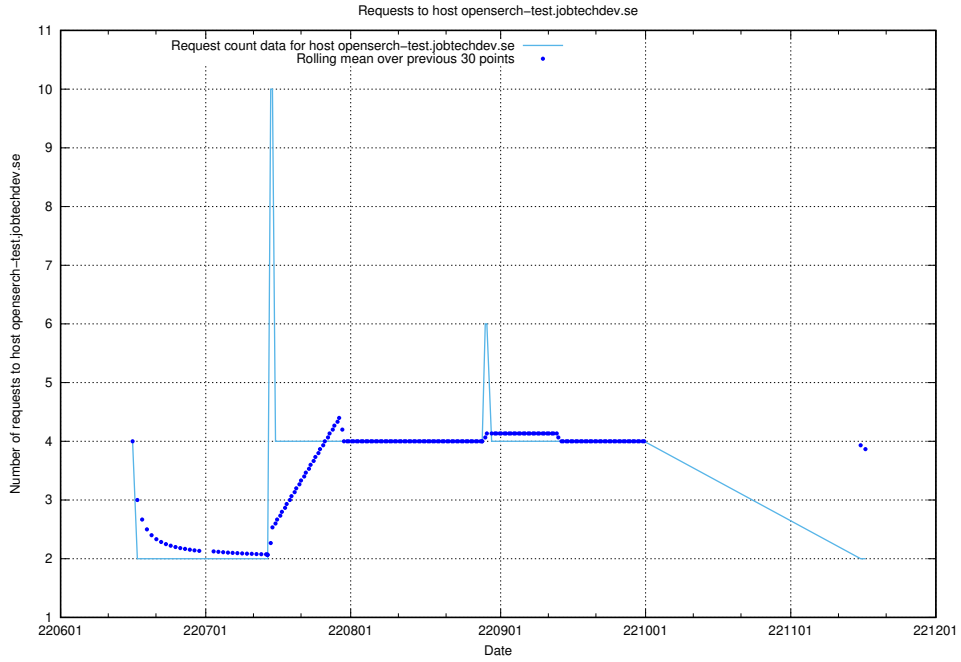

Here, we count the number of requests to host 2f0b40cd-39bc-429b-8f6c-c3d864c6fbd6.jobtechdev.se.

7.406 Usage of openserch-test.jobtechdev.se

Here, we count the number of requests to host openserch-test.jobtechdev.se.