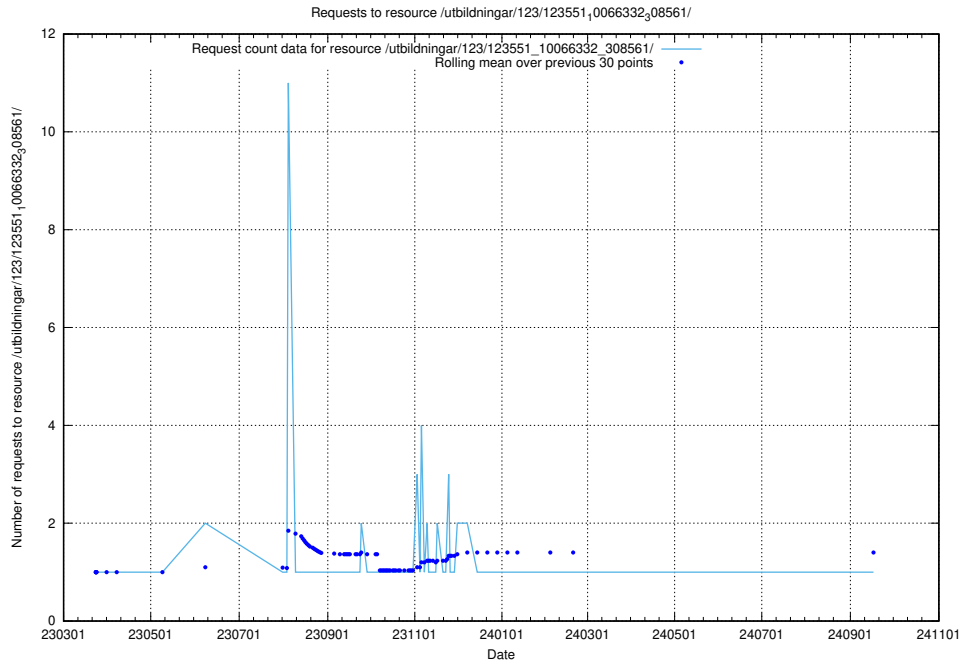

5.5273 Usage of /utbildningar/123/123551_10066332_308561/

Here, we count the number of requests to resource /utbildningar/123/123551_10066332_308561/.