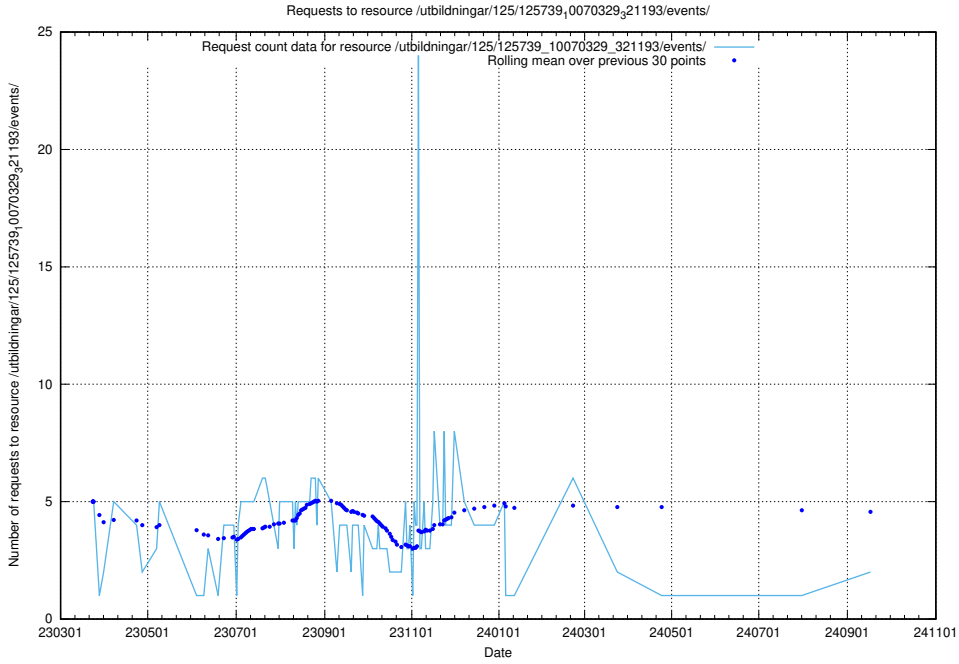

5.1059 Usage of /utbildningar/125/125739_10070329_321193/events/

Here, we count the number of requests to resource /utbildningar/125/125739_10070329_321193/events/