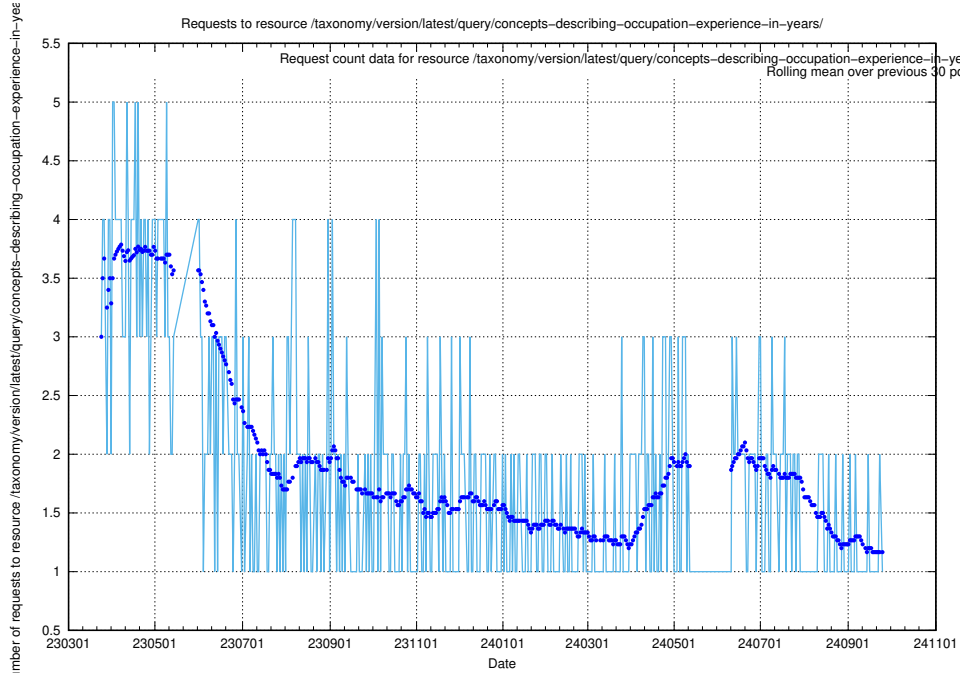

5.6873 Usage of /taxonomy/version/latest/query/concepts-describing-occupation-experience-in-years/

Here, we count the number of requests to resource /taxonomy/version/latest/query/concepts-describing-occupation-experience-in-years/.