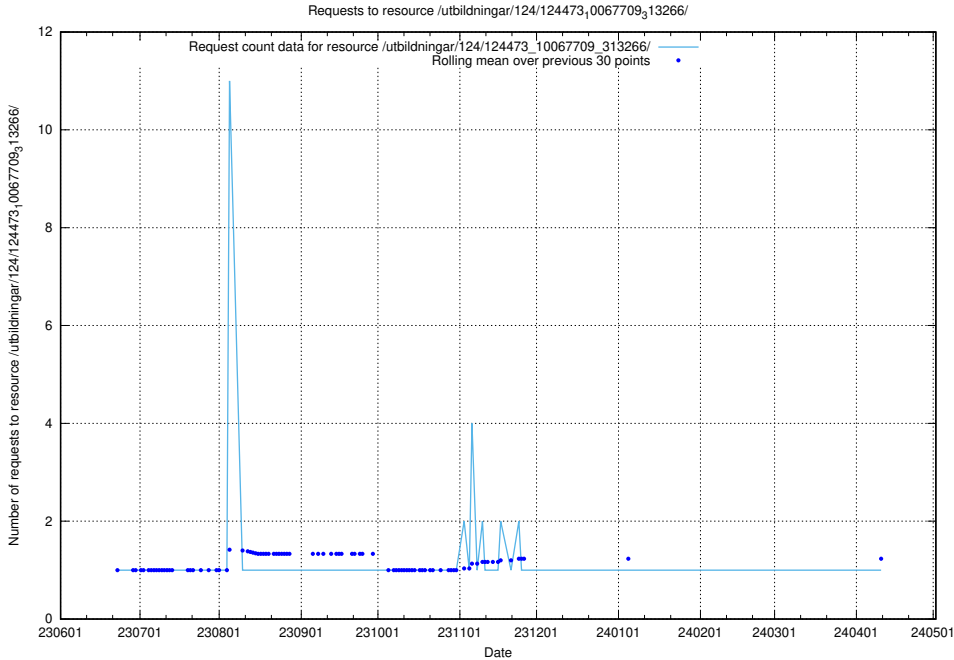

5.6540 Usage of /utbildningar/124/124473_10067709_313266/

Here, we count the number of requests to resource /utbildningar/124/124473_10067709_313266/.