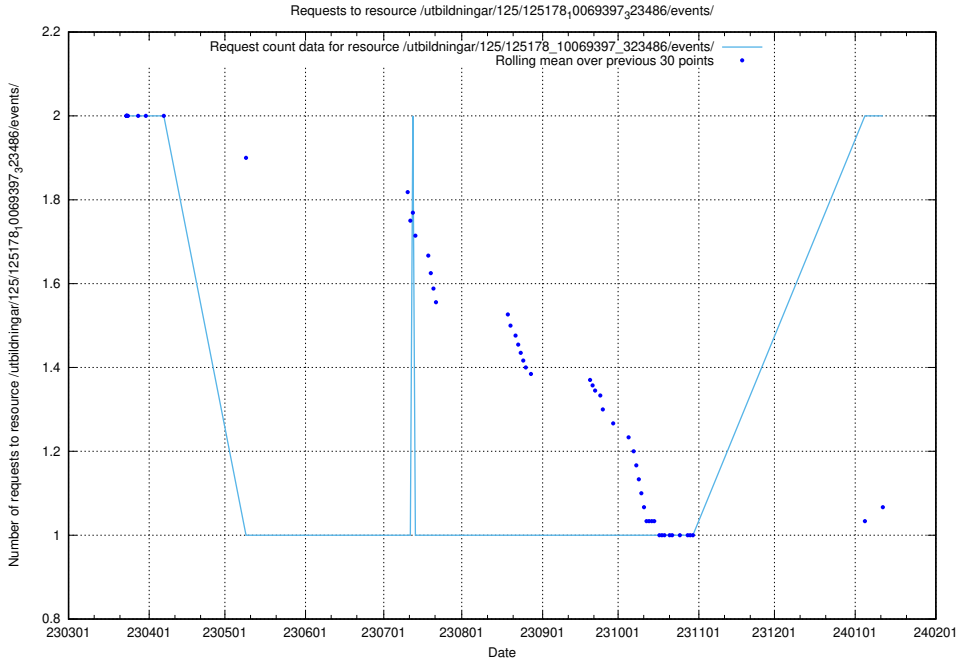

5.1072 Usage of /utbildningar/125/125178_10069397_323486/events/

Here, we count the number of requests to resource /utbildningar/125/125178_10069397_323486/events/