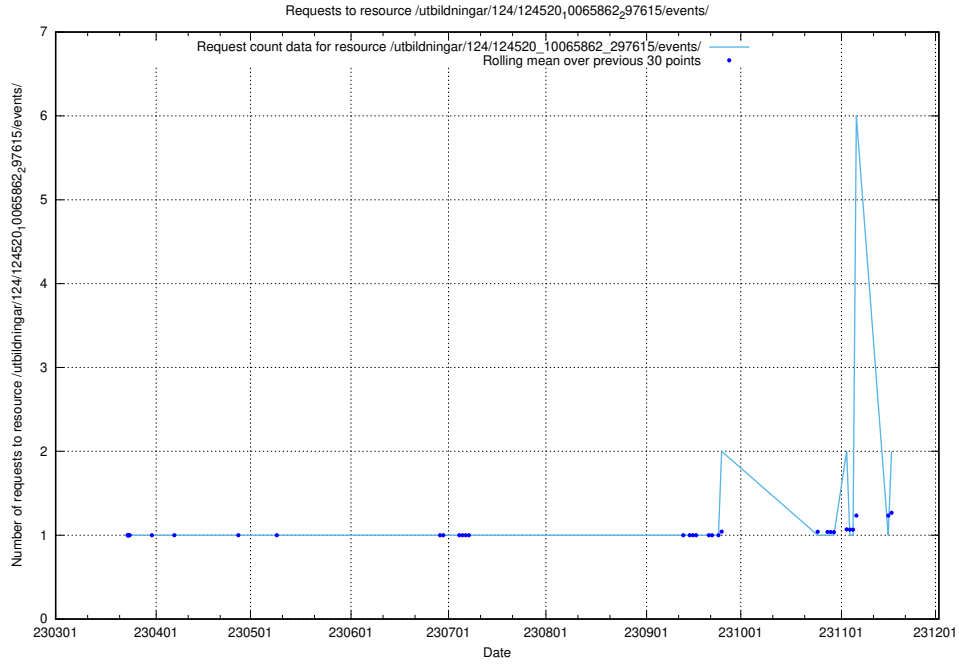

5.668 Usage of /utbildningar/124/124520_10065862_297615/events/

Here, we count the number of requests to resource /utbildningar/124/124520_10065862_297615/events/