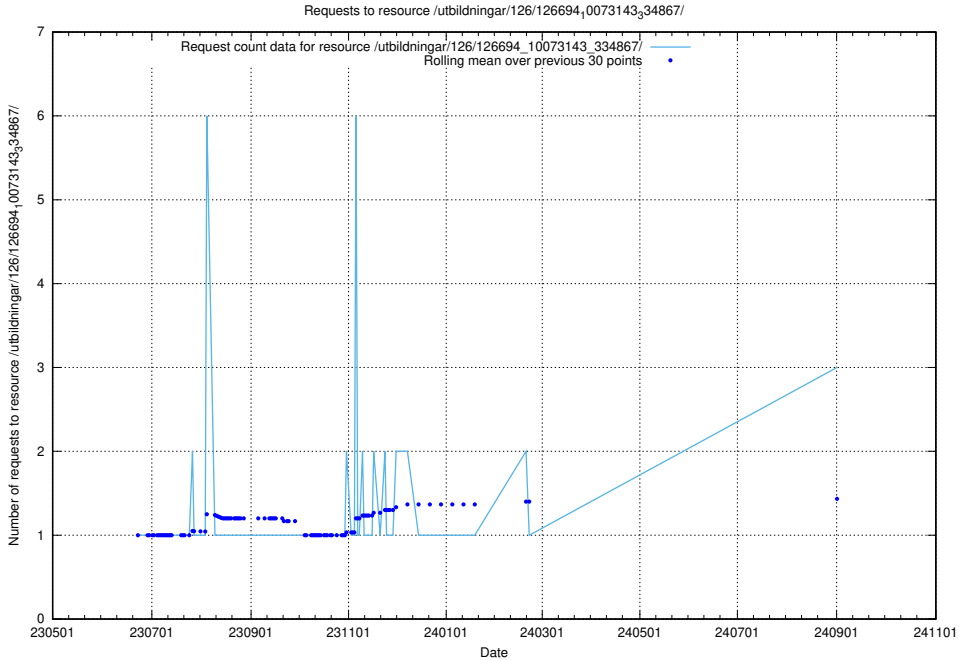

5.526 Usage of /utbildningar/126/126694_10073143_334867/

Here, we count the number of requests to resource /utbildningar/126/126694_10073143_334867/.