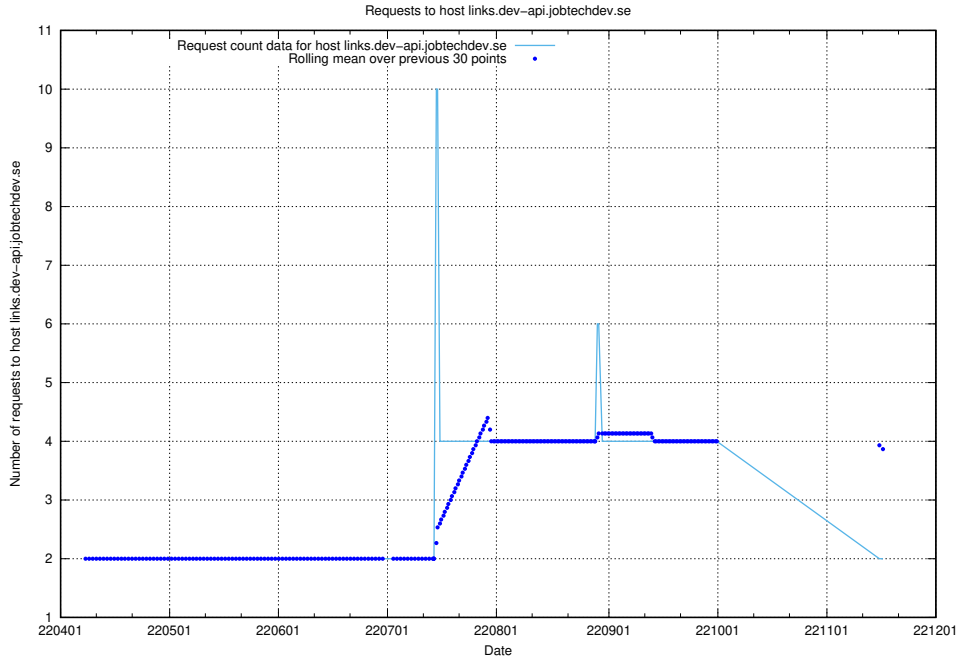

7.475 Usage of links.dev-api.jobtechdev.se

Here, we count the number of requests to host links.dev-api.jobtechdev.se.