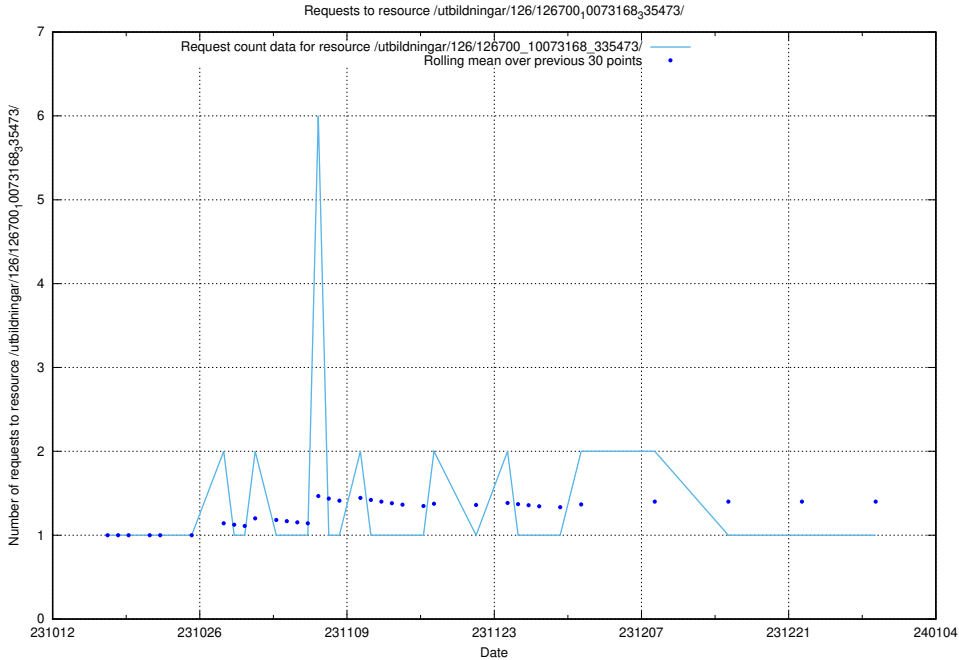

5.5085 Usage of /utbildningar/126/126700_10073168_335473/

Here, we count the number of requests to resource /utbildningar/126/126700_10073168_335473/.

5.5086 Usage of /utbildningar/126/126699_10073168_335473/