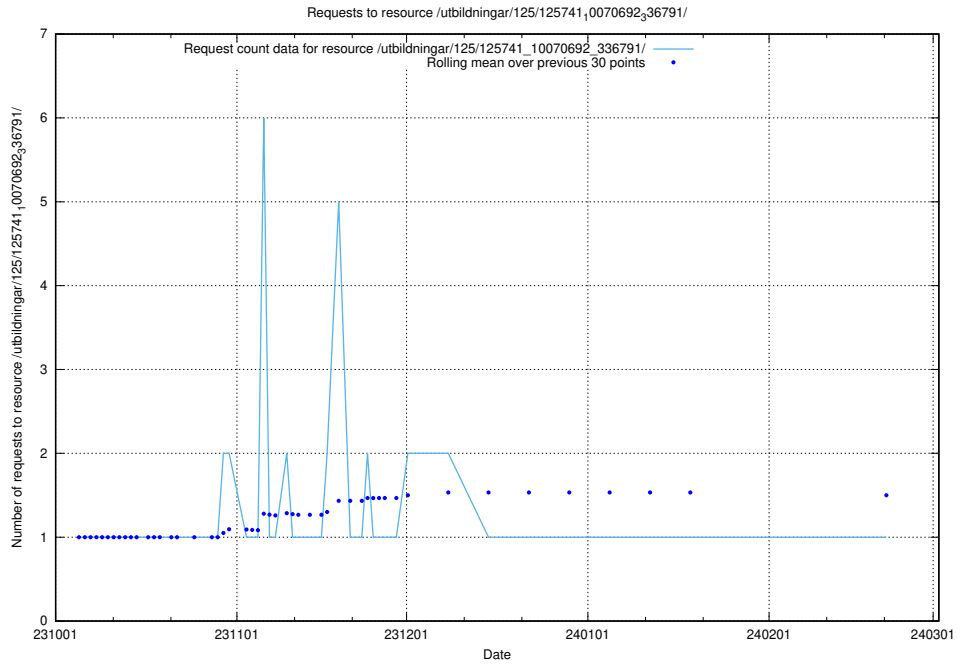

5.5192 Usage of /utbildningar/125/125741_10070692_336791/

Here, we count the number of requests to resource /utbildningar/125/125741_10070692_336791/.