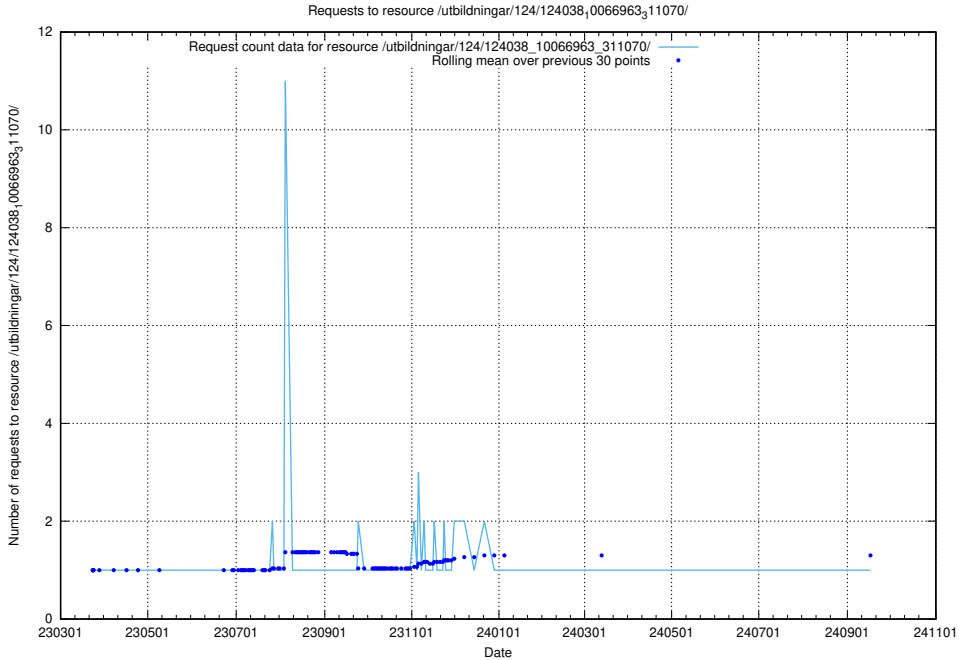

5.5146 Usage of /taxonomy/version/17/query/languages/

Here, we count the number of requests to resource /taxonomy/version/17/query/languages/.

5.5147 Usage of /utbildningar/124/124038_10066963_311070/

Here, we count the number of requests to resource /utbildningar/124/124038_10066963_311070/.