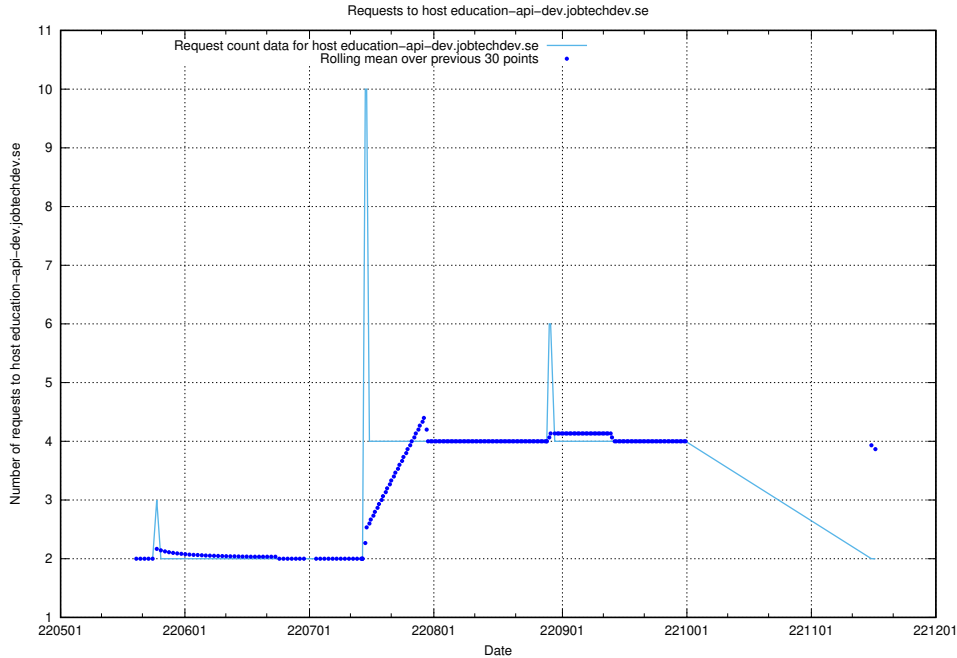

7.426 Usage of education-api-dev.jobtechdev.se

Here, we count the number of requests to host education-api-dev.jobtechdev.se.