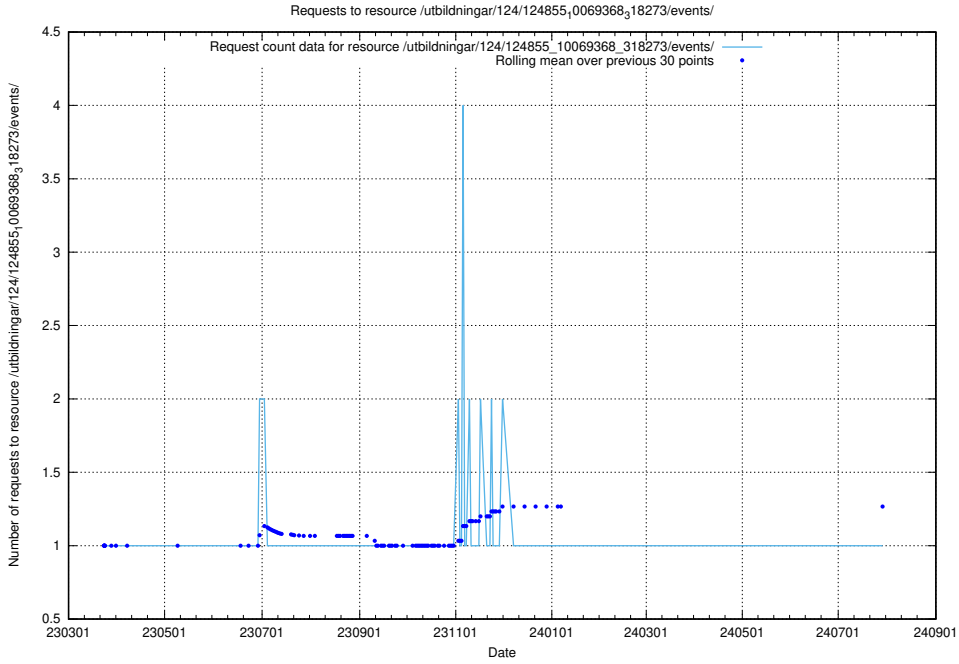

Here, we count the number of requests to resource /utbildningar/124/124855_10069845_319853/.

5.1392 Usage of /utbildningar/124/124855_10069368_318273/events/

Here, we count the number of requests to resource /utbildningar/124/124855_10069368_318273/events/