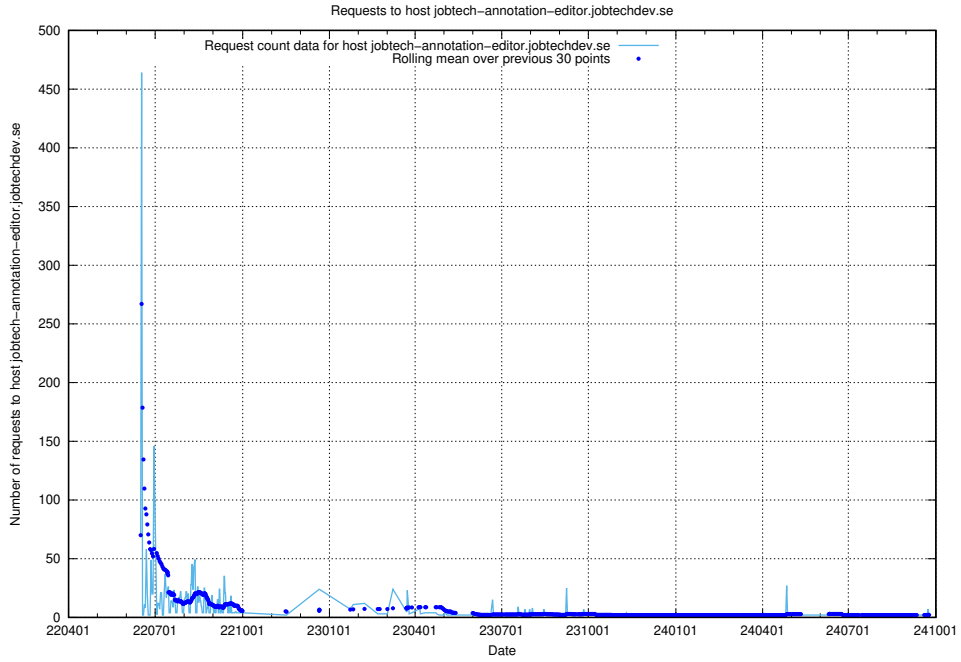

7.406 Usage of `jobtech-annotation-editor.jobtechdev.se`

Here, we count the number of requests to host `jobtech-annotation-editor.jobtechdev.se`.