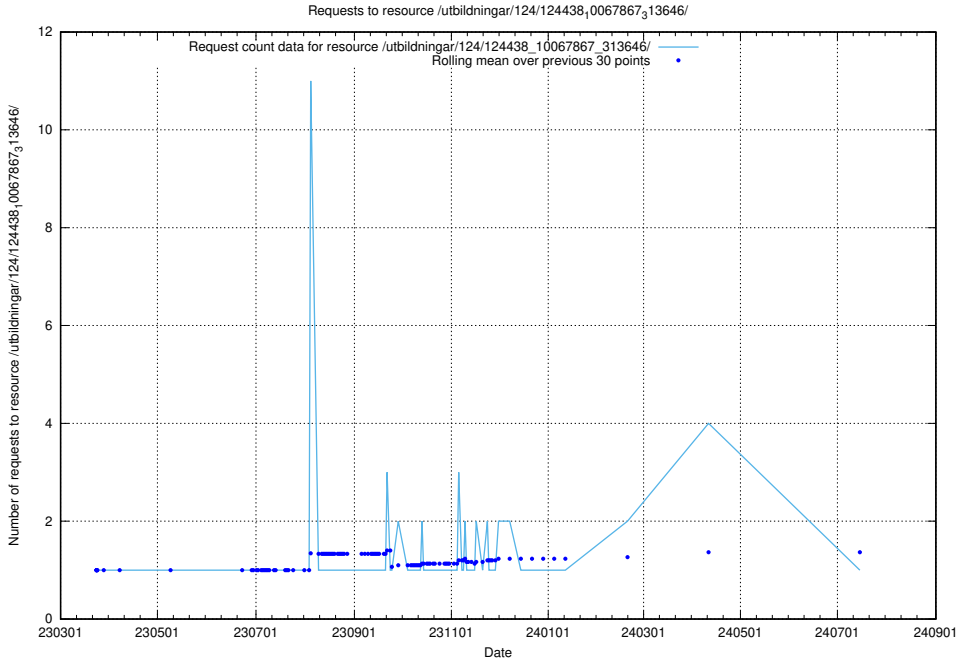

5.4497 Usage of /utbildningar/124/124438_10067867_313646/

Here, we count the number of requests to resource /utbildningar/124/124438_10067867_313646/.