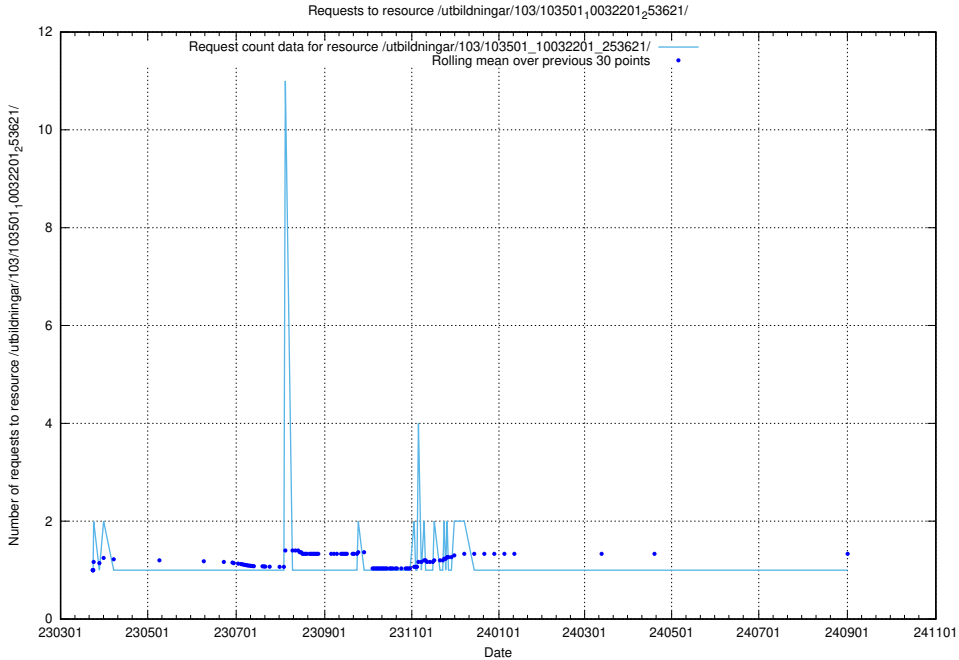

5.6297 Usage of /utbildningar/103/103501_10032201_253621/

Here, we count the number of requests to resource /utbildningar/103/103501_10032201_253621/.