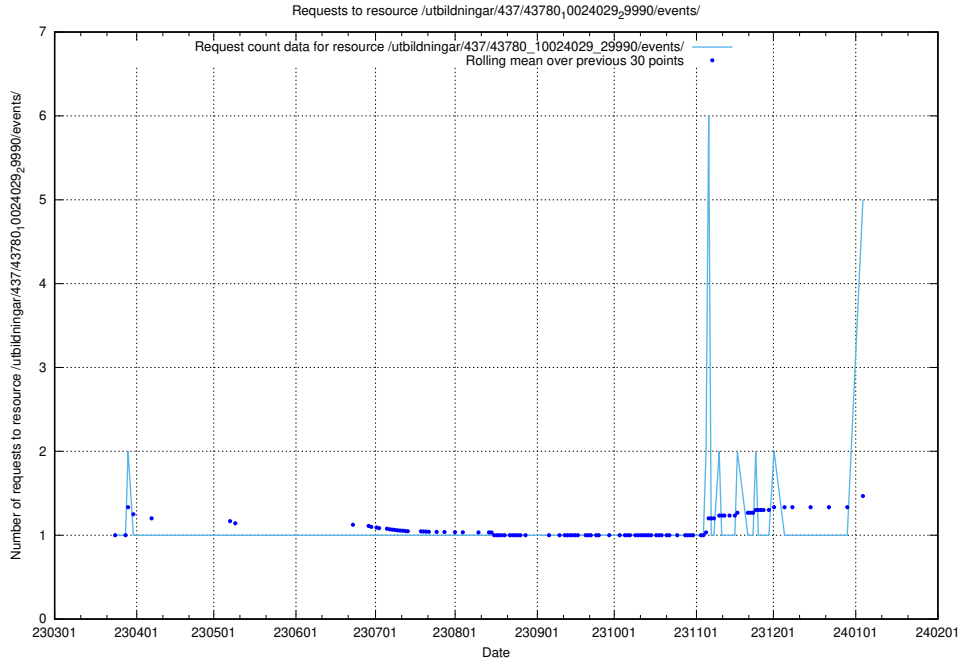

5.283 Usage of /utbildningar/437/43780_10024029_29990/events/

Here, we count the number of requests to resource /utbildningar/437/43780_10024029_29990/events/.

5.284 Usage of /utbildningar/125/125605_10070140_320672/events/