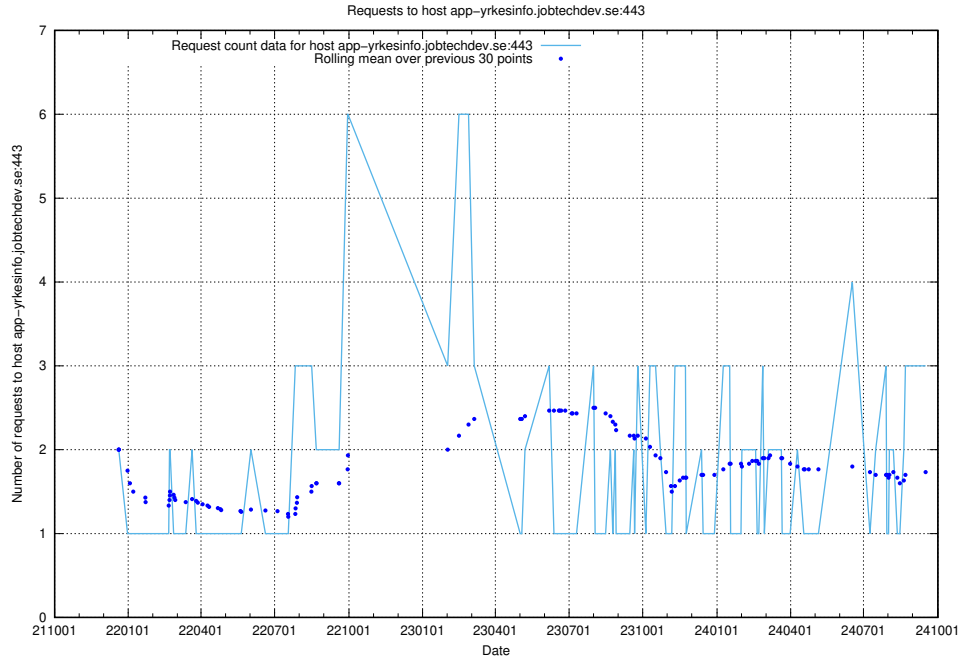

7.210 Usage of app-yrkesinfo.jobtechdev.se:443

Here, we count the number of requests to host app-yrkesinfo.jobtechdev.se:443.

7.211 Usage of www.atlas.jobtechdev.se

Here, we count the number of requests to host www.atlas.jobtechdev.se.