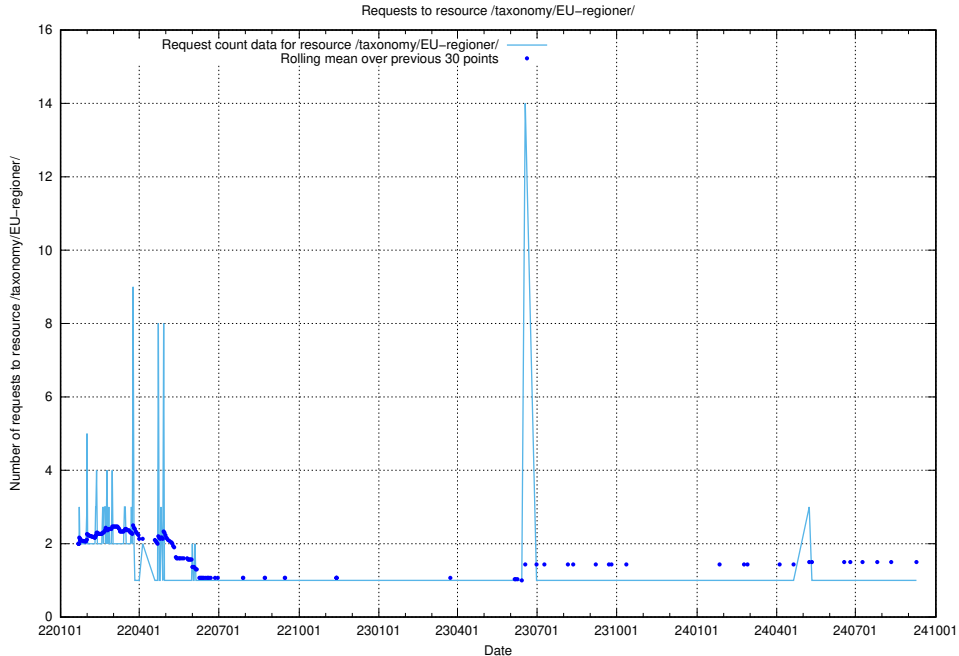

5.1332 Usage of /taxonomy/EU-regioner/

Here, we count the number of requests to resource /taxonomy/EU-regioner/.

5.1333 Usage of /utbildningar/125/125178_10069561_332264/

Here, we count the number of requests to resource /utbildningar/125/125178_10069561_332264/.