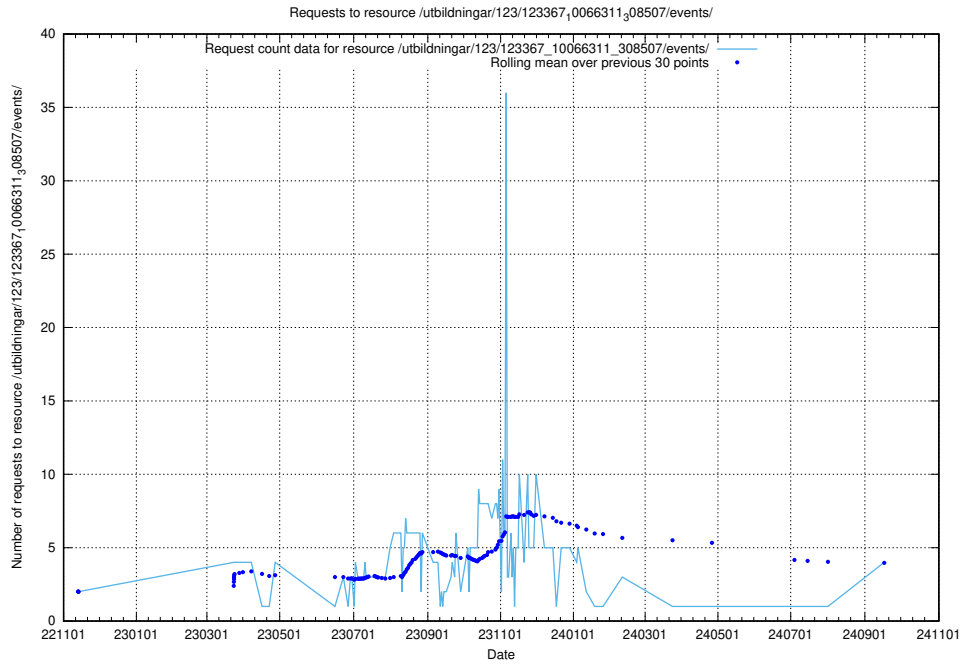

5.398 Usage of /utbildningar/123/123367_10066311_308507/events/

Here, we count the number of requests to resource /utbildningar/123/123367_10066311_308507/events/