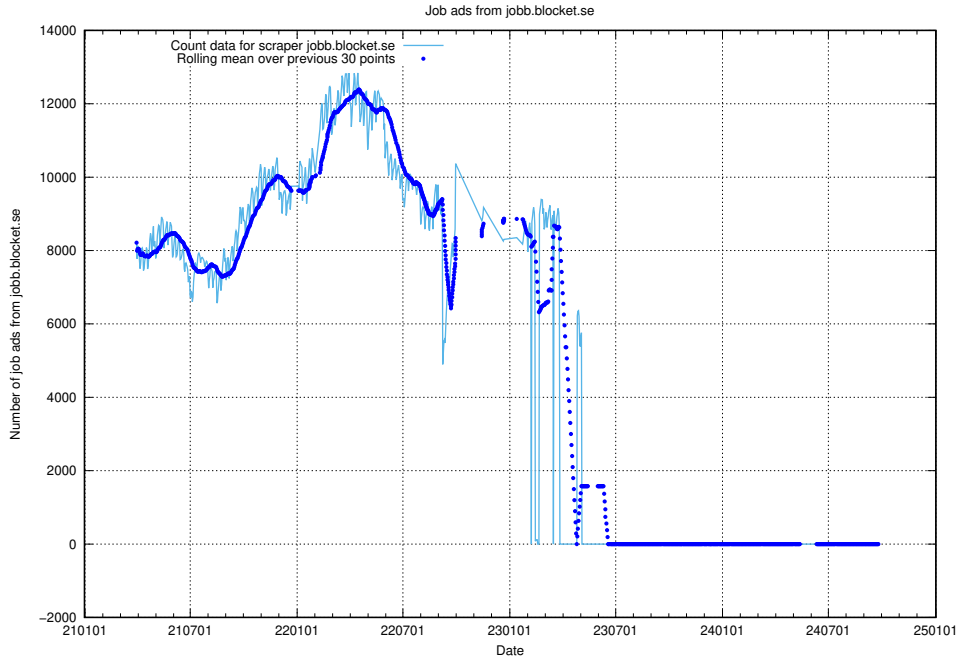

13.23 Number of ads by scraper jobb.blocket.se

Here, we count the number of job ads scraped from jobb.blocket.se.