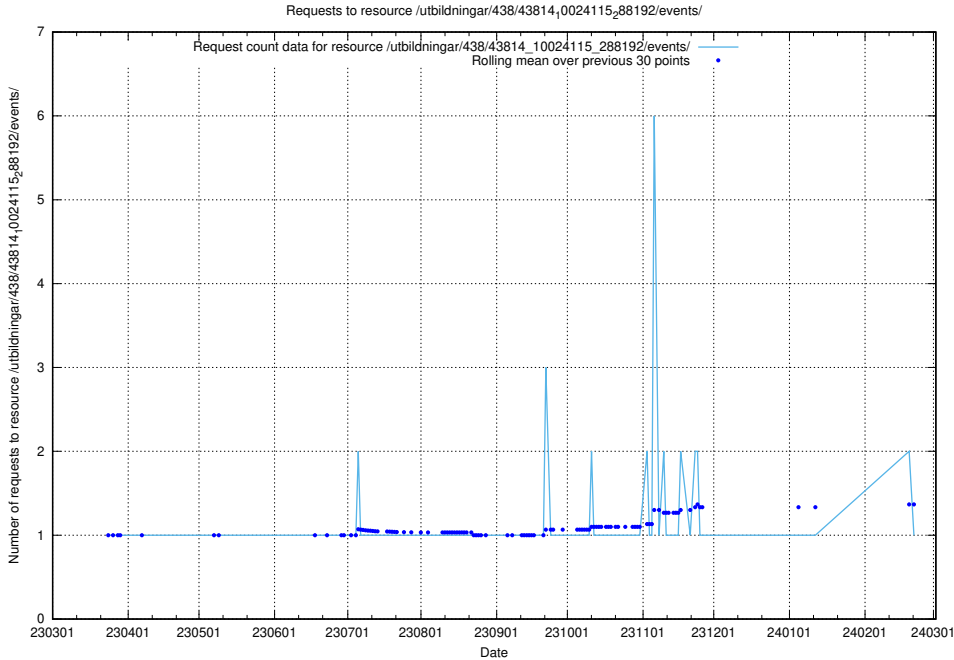

5.6928 Usage of /utbildningar/438/43814_10024115_288192/events/

Here, we count the number of requests to resource /utbildningar/438/43814_10024115_288192/events/.