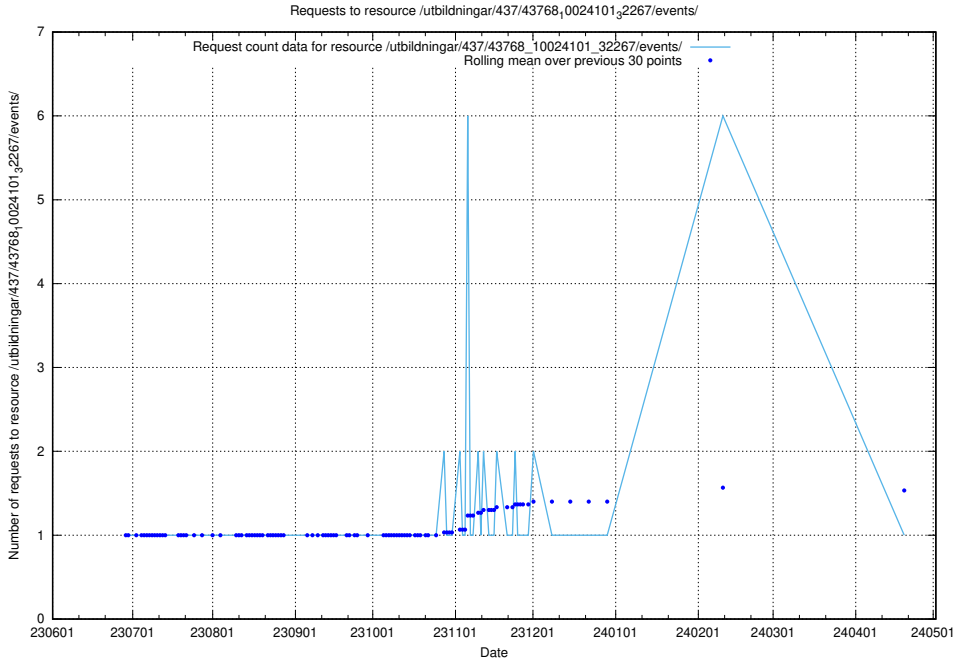

5.6238 Usage of /utbildningar/437/43768_10024101_32267/events/

Here, we count the number of requests to resource /utbildningar/437/43768_10024101_32267/events/.