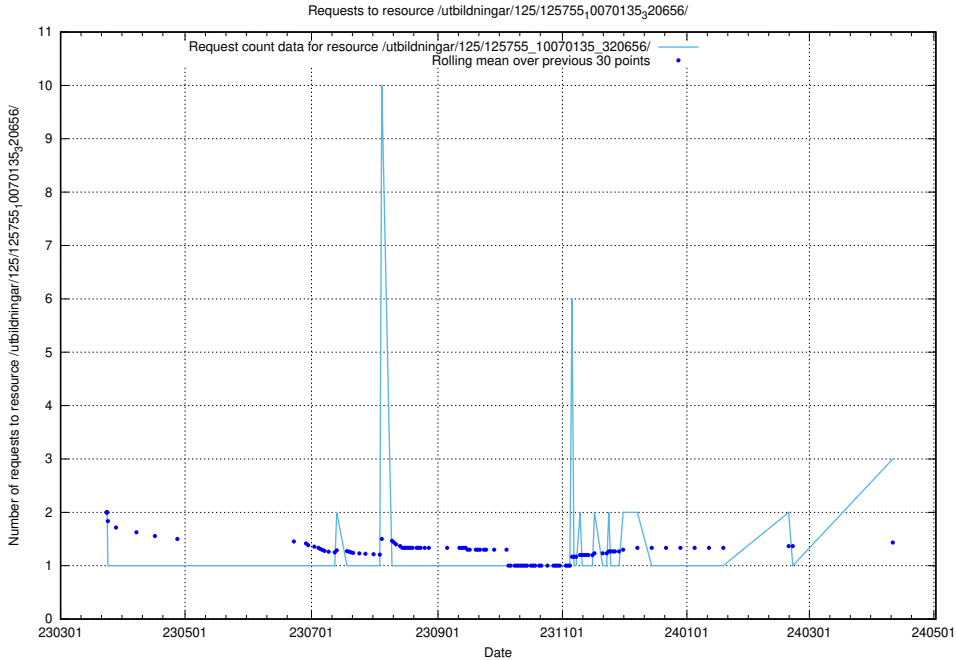

5.586 Usage of /utbildningar/125/125755_10070135_320656/

Here, we count the number of requests to resource /utbildningar/125/125755_10070135_320656/.