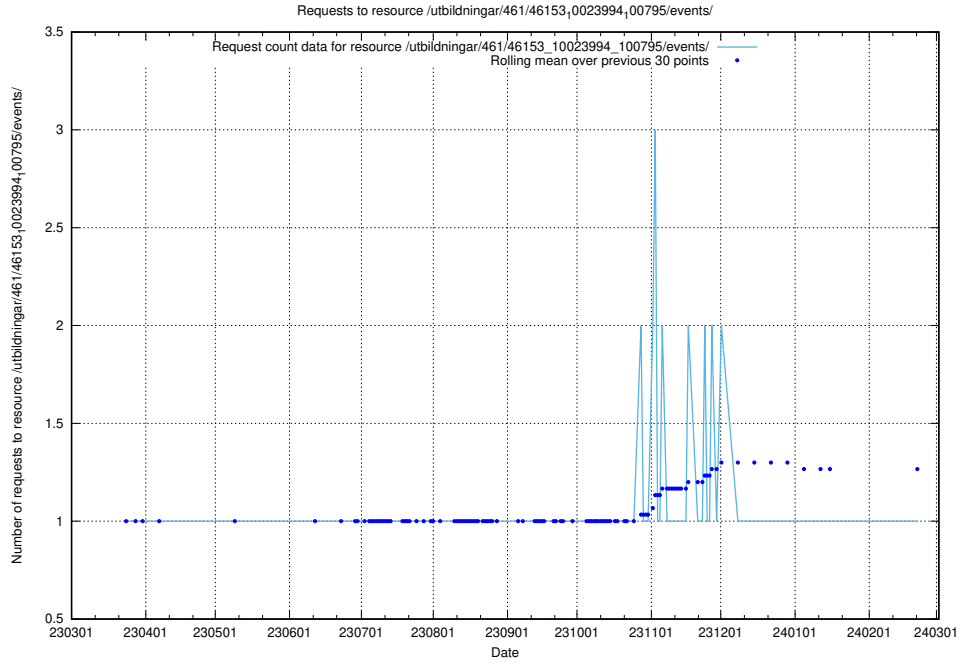

5.6916 Usage of /utbildningar/461/46153_10023994_100795/events/

Here, we count the number of requests to resource /utbildningar/461/46153_10023994_100795/events/.