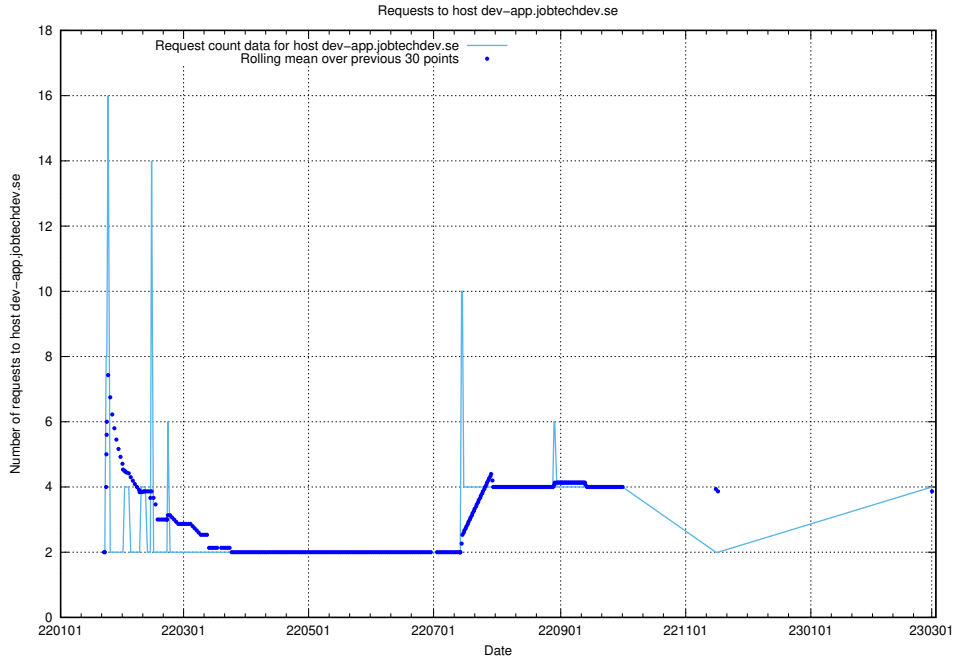

7.105 Usage of dev-app.jobtechdev.se

Here, we count the number of requests to host dev-app.jobtechdev.se.