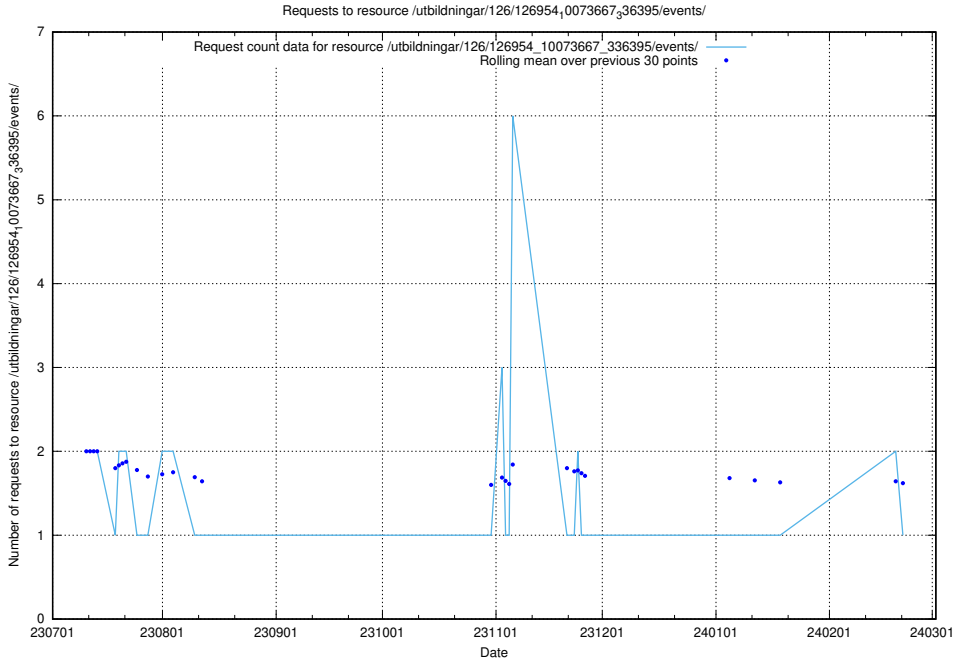

5.5930 Usage of /utbildningar/126/126954_10073667_336395/events/

Here, we count the number of requests to resource /utbildningar/126/126954_10073667_336395/events/

5.5931 Usage of /utbildningar/126/126954_10073667_336395/