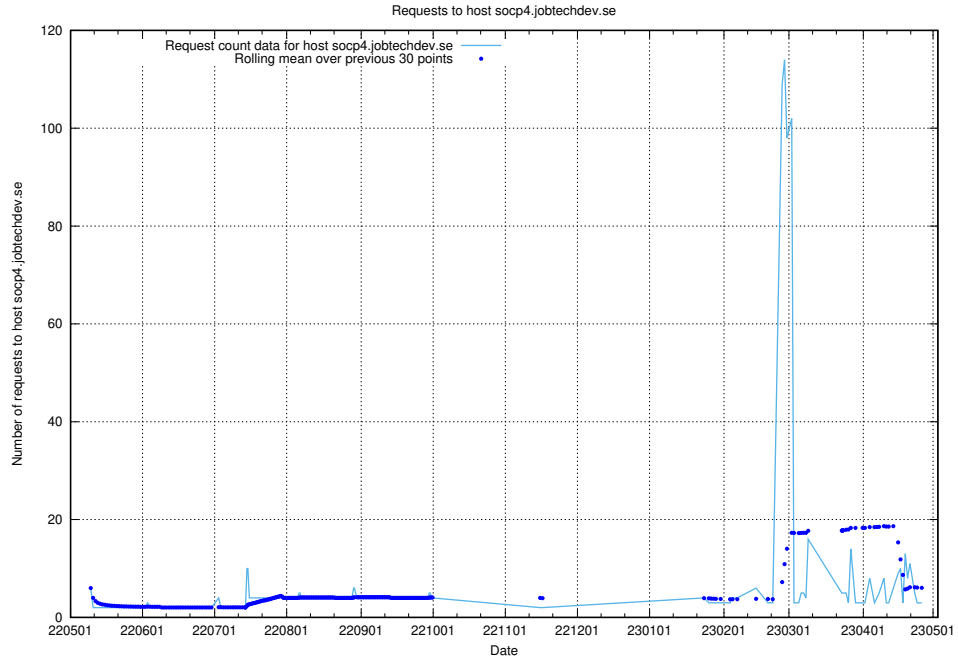

7.222 Usage of socp4.jobtechdev.se

Here, we count the number of requests to host socp4.jobtechdev.se.

7.223 Usage of oa.jobtechdev.se

Here, we count the number of requests to host oa.jobtechdev.se.

7.224 Usage of data.jobtechdev.se:80