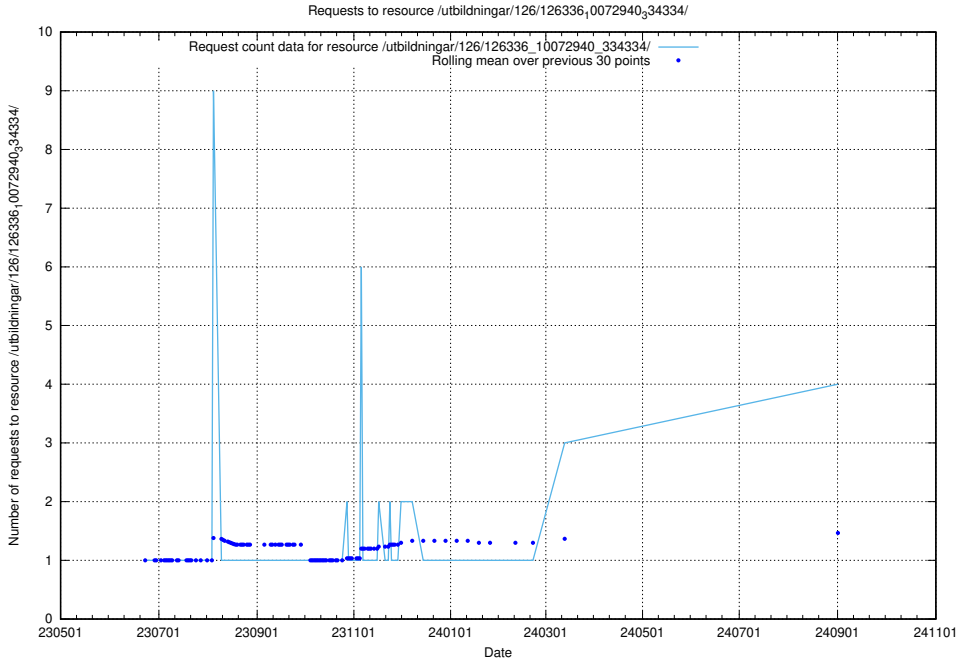

Here, we count the number of requests to resource /utbildningar/126/126355_10072940_334334/.

5.393 Usage of /utbildningar/126/126336_10072940_334334/

Here, we count the number of requests to resource /utbildningar/126/126336_10072940_334334/.