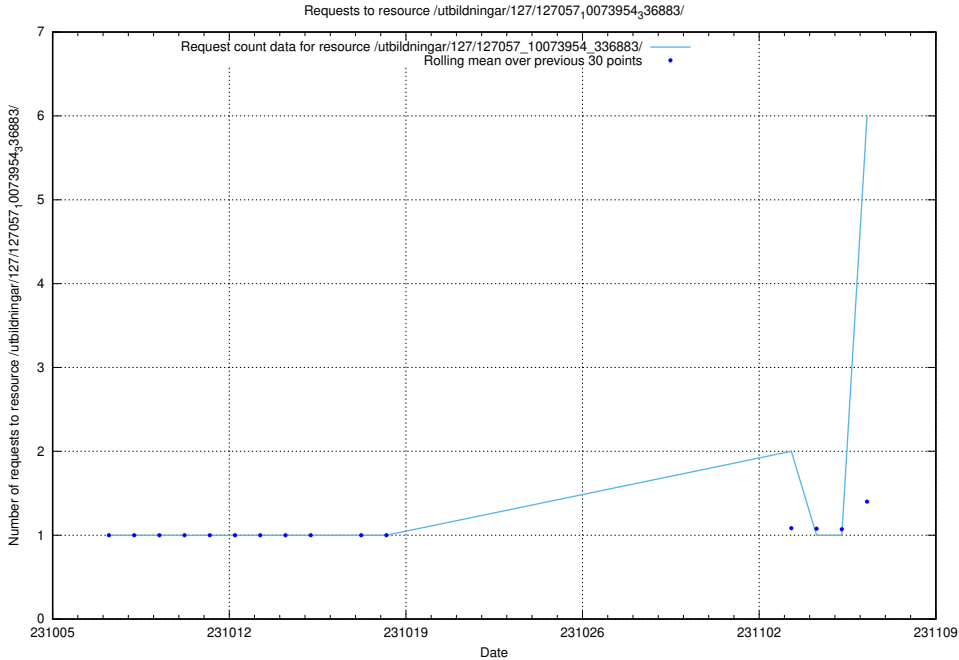

5.163 Usage of /utbildningar/127/127057_10073954_336883/

Here, we count the number of requests to resource /utbildningar/127/127057_10073954_336883/.