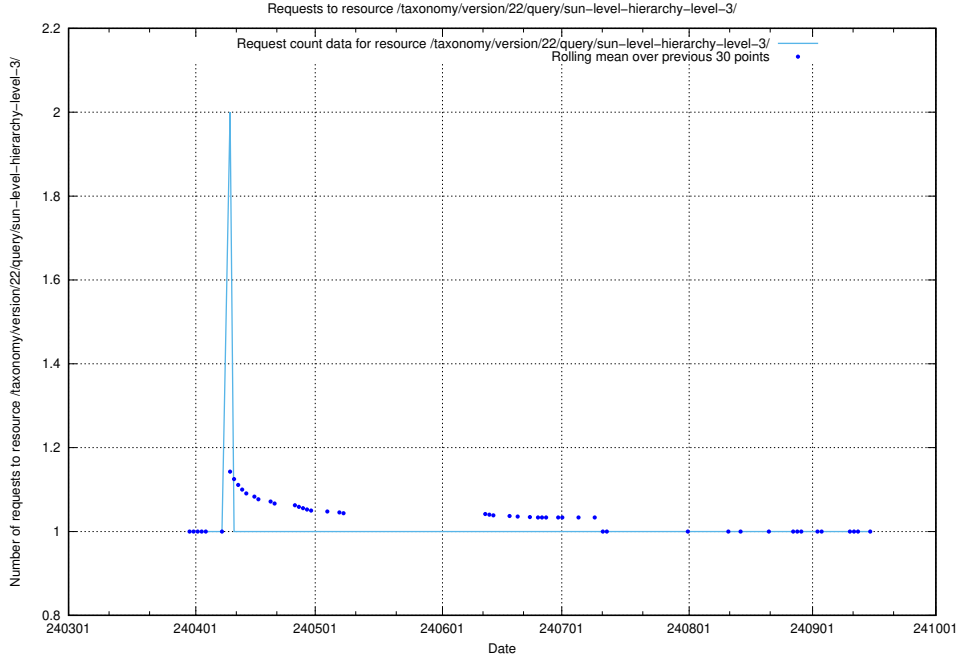

5.2463 Usage of /taxonomy/version/22/query/sun-level-hierarchy-level-3/

Here, we count the number of requests to resource /taxonomy/version/22/query/sun-level-hierarchy-level-3/.