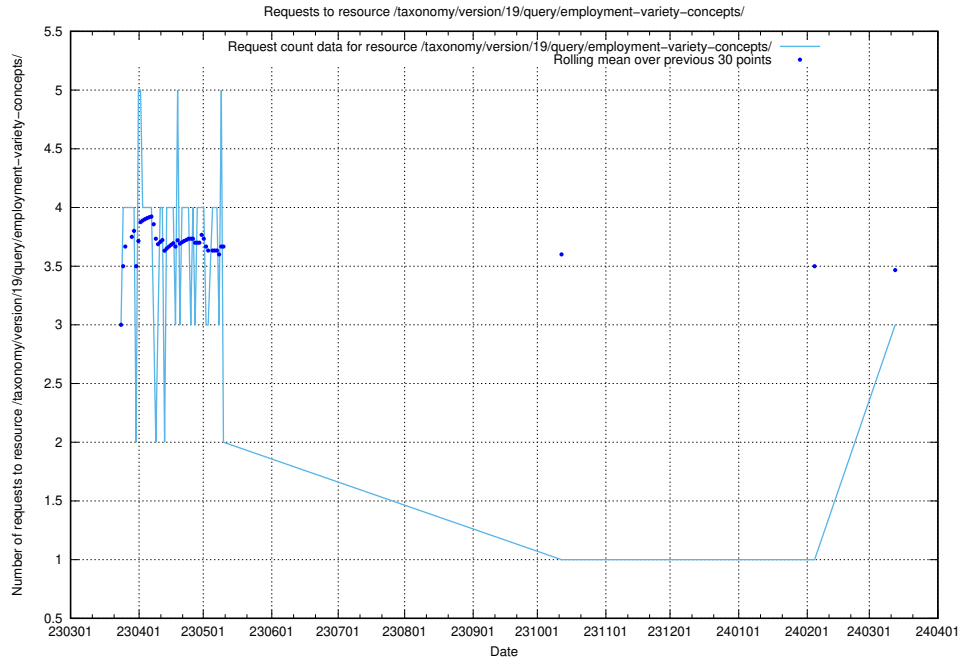

5.578 Usage of /taxonomy/version/19/query/employment-variety-concepts/

Here, we count the number of requests to resource /taxonomy/version/19/query/employment-variety-concepts/.

5.579 Usage of /utbildningar/437/43757_10024113_309027/events/