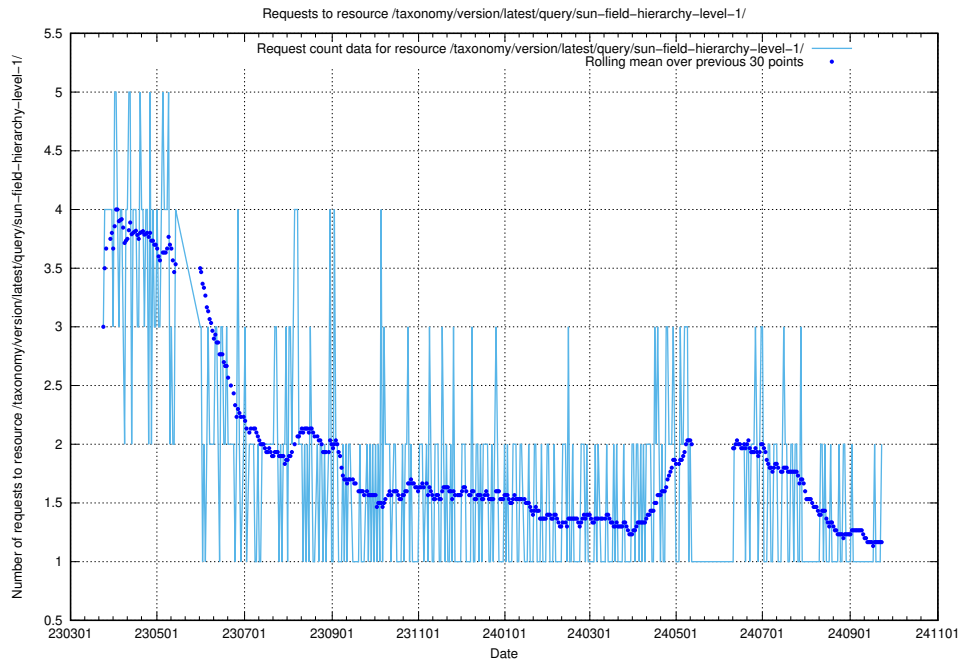

5.1080 Usage of /taxonomy/version/latest/query/sun-field-hierarchy-level-1/

Here, we count the number of requests to resource /taxonomy/version/latest/query/sun-field-hierarchy-level-1/.