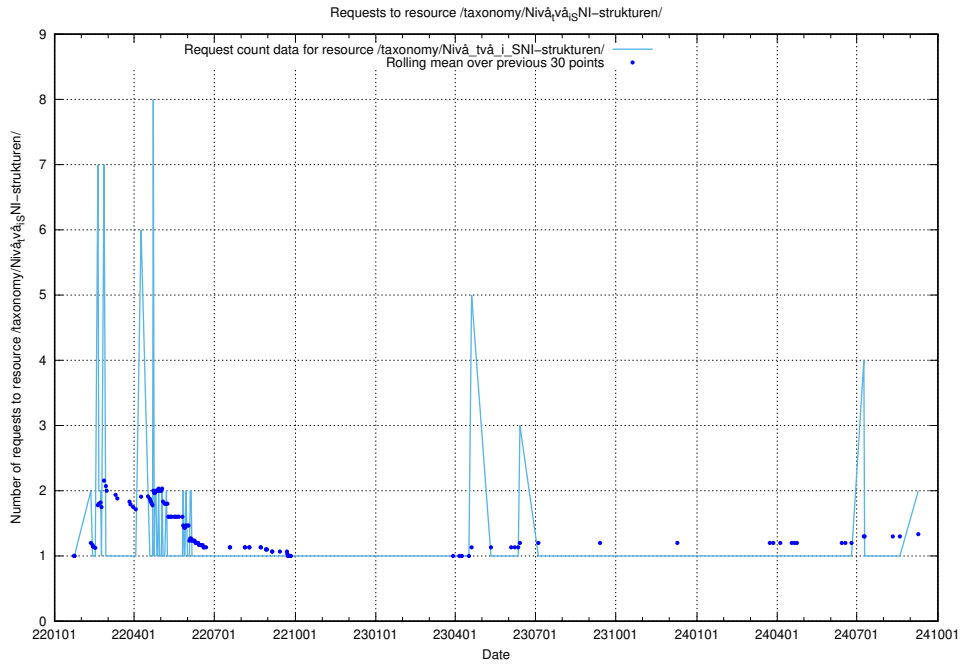

5.868 Usage of /taxonomy/Nivå_två_i_SNI-strukturen/

Here, we count the number of requests to resource /taxonomy/Nivå_två_i_SNI-strukturen/.