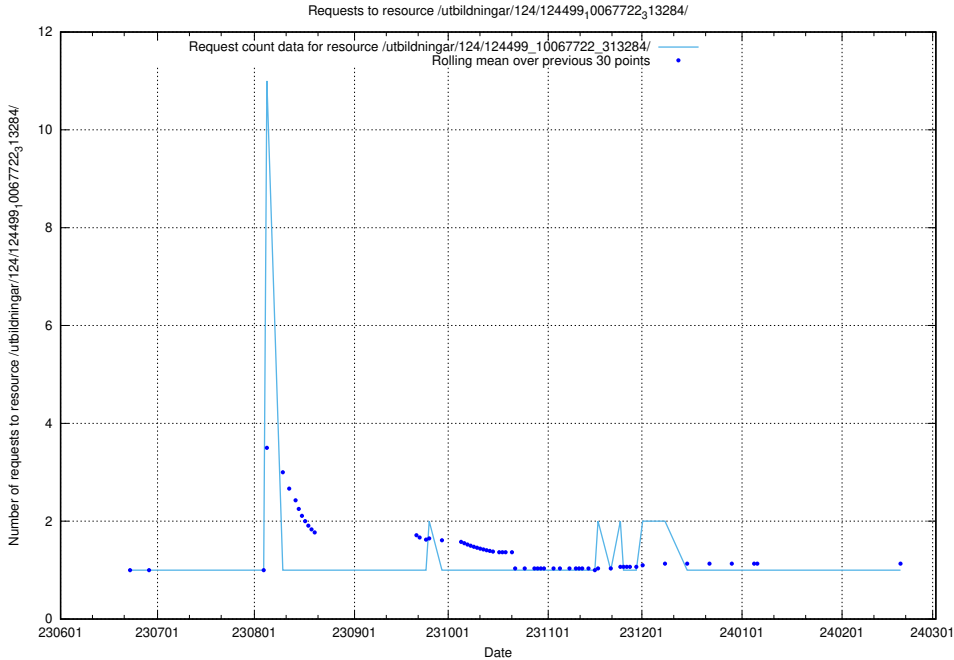

5.6556 Usage of /utbildningar/124/124499_10067722_313284/

Here, we count the number of requests to resource /utbildningar/124/124499_10067722_313284/.