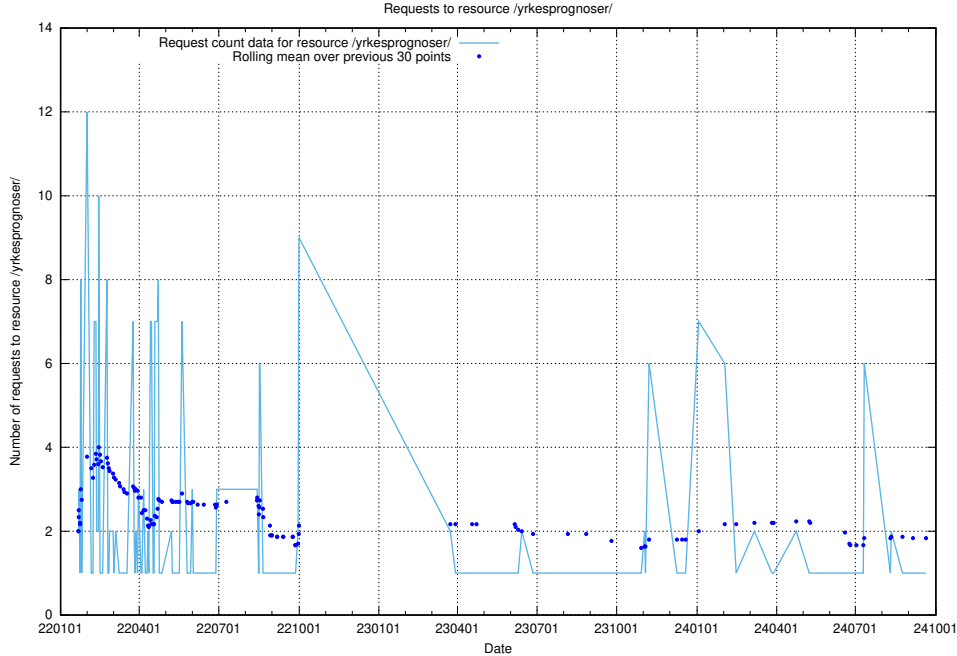

5.6988 Usage of /yrkesprognoser/

Here, we count the number of requests to resource /yrkesprognoser/.