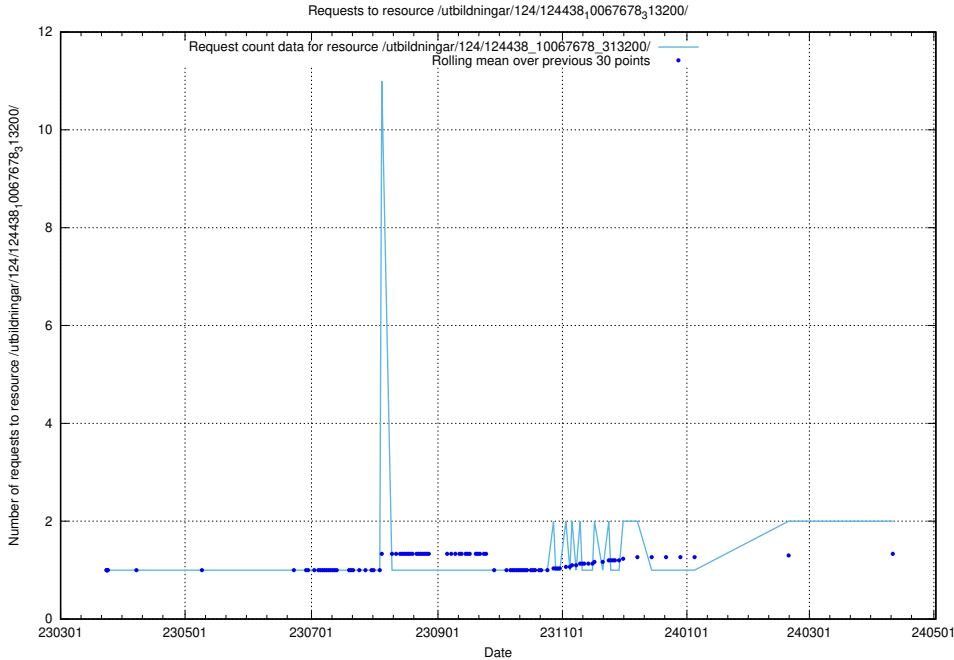

5.826 Usage of /utbildningar/124/124438_10067678_313200/

Here, we count the number of requests to resource /utbildningar/124/124438_10067678_313200/.