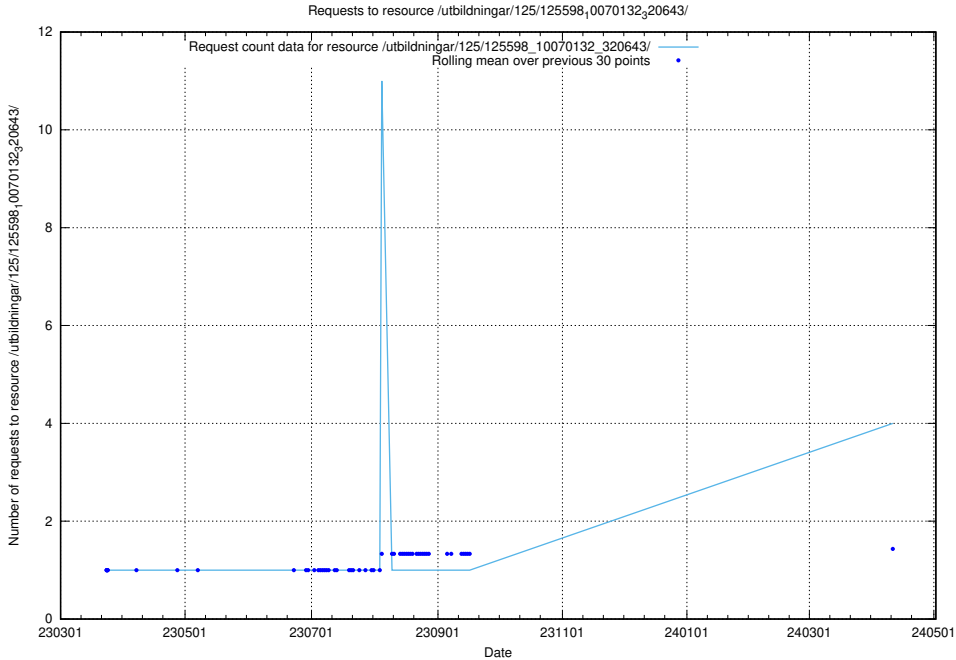

5.292 Usage of /utbildningar/125/125598_10070132_320643/

Here, we count the number of requests to resource /utbildningar/125/125598_10070132_320643/.