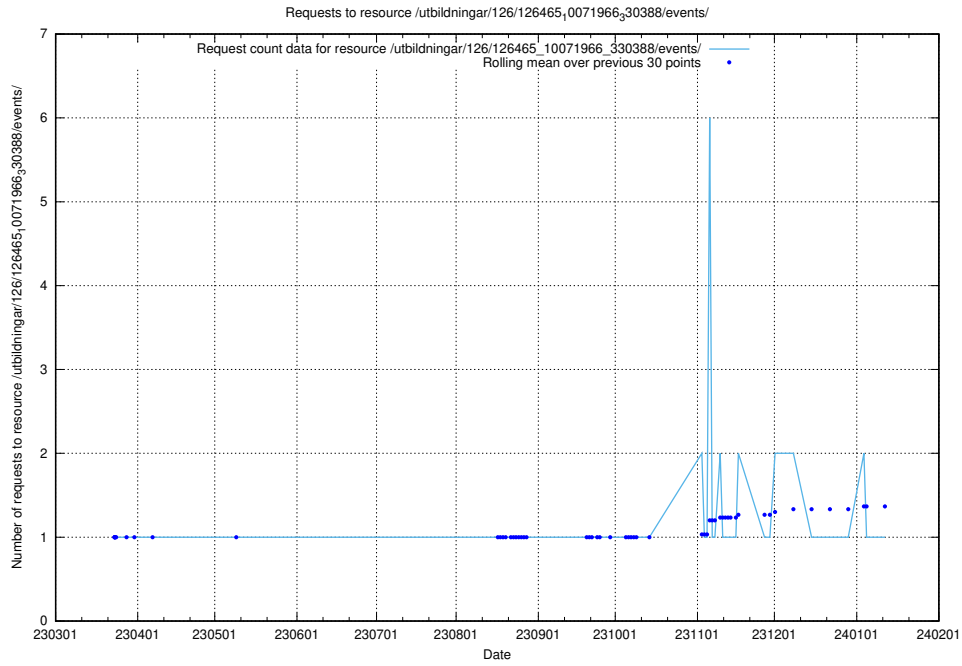

5.7175 Usage of /utbildningar/126/126465_10071966_330388/events/

Here, we count the number of requests to resource /utbildningar/126/126465_10071966_330388/events/