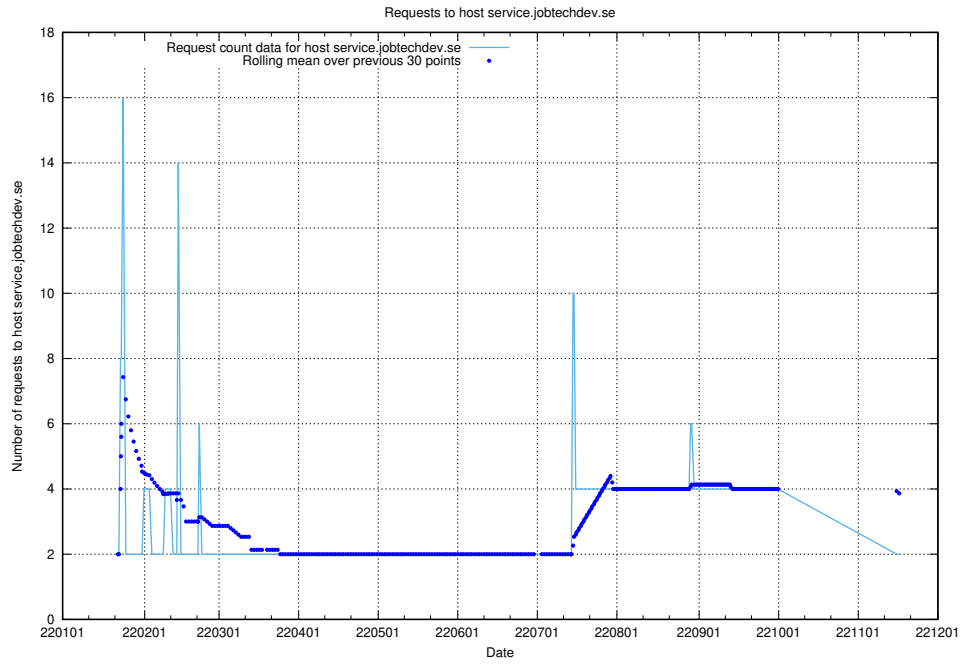

7.596 Usage of service.jobtechdev.se

Here, we count the number of requests to host service.jobtechdev.se.