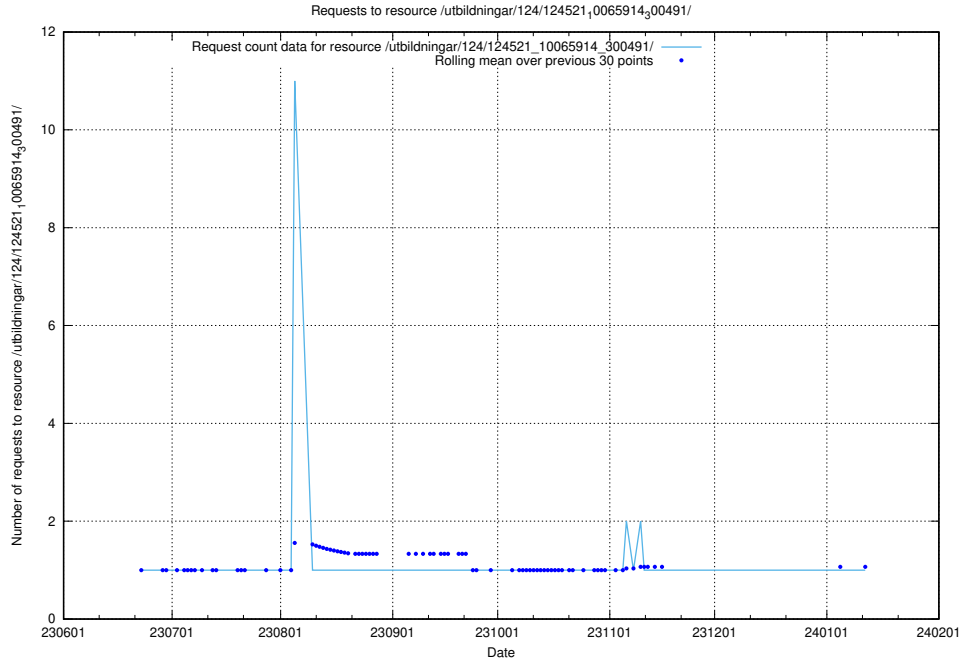

5.6521 Usage of /utbildningar/124/124521_10065914_300491/

Here, we count the number of requests to resource /utbildningar/124/124521_10065914_300491/.