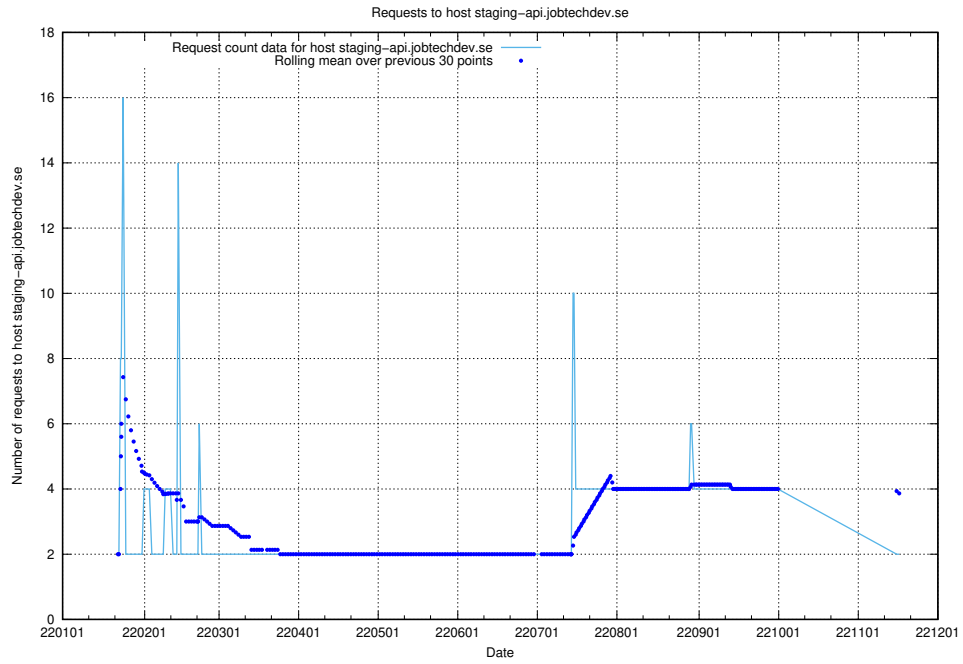

7.591 Usage of staging-api.jobtechdev.se

Here, we count the number of requests to host staging-api.jobtechdev.se.