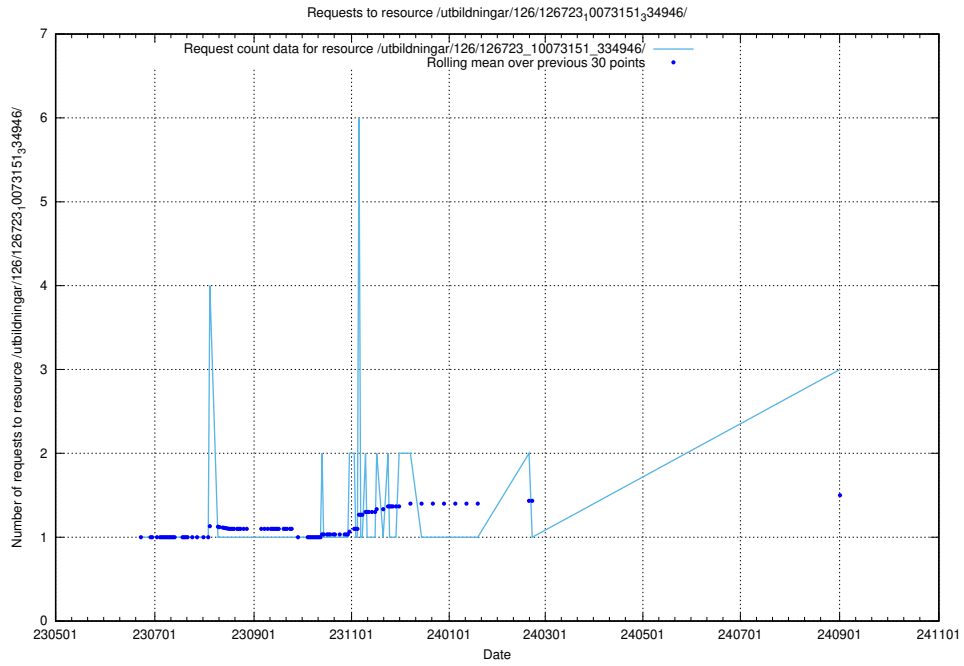

5.535 Usage of /utbildningar/126/126723_10073151_334946/

Here, we count the number of requests to resource /utbildningar/126/126723_10073151_334946/.