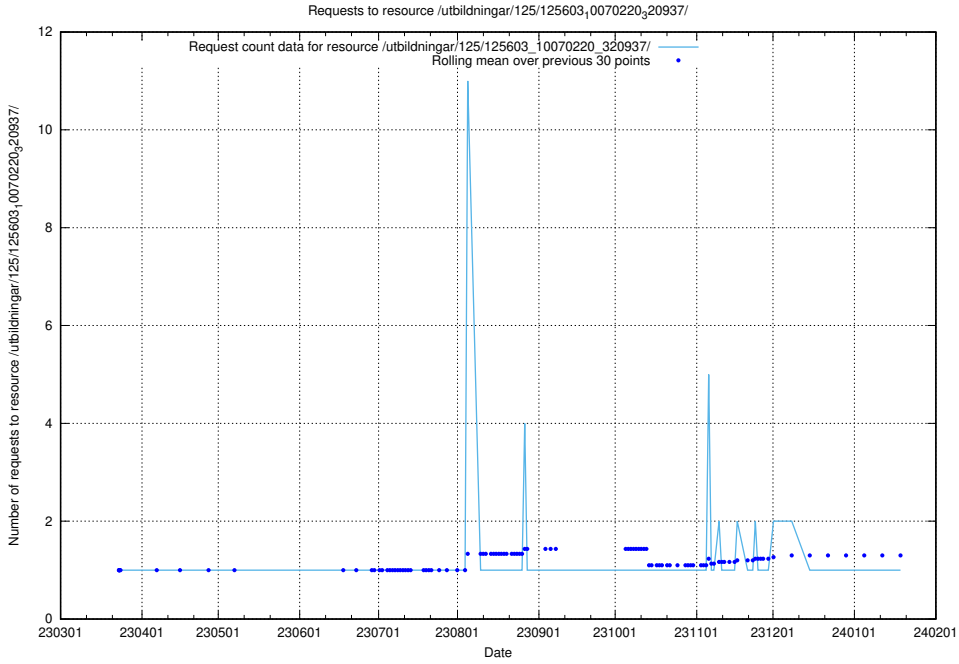

5.1274 Usage of /utbildningar/125/125603_10070220_320937/

Here, we count the number of requests to resource /utbildningar/125/125603_10070220_320937/.