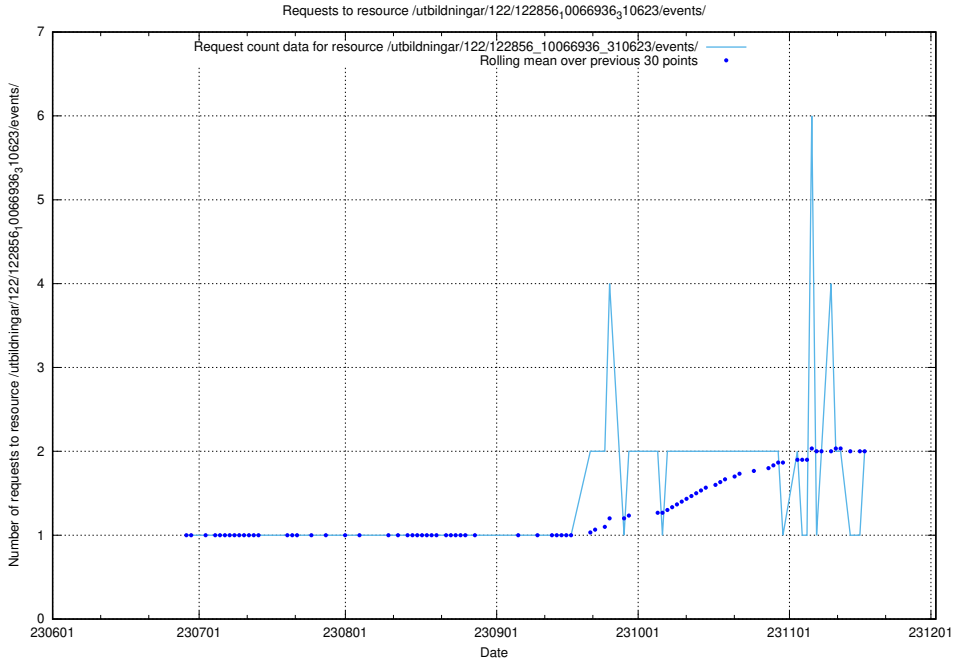

5.988 Usage of /utbildningar/122/122856_10066936_310623/events/

Here, we count the number of requests to resource /utbildningar/122/122856_10066936_310623/events/