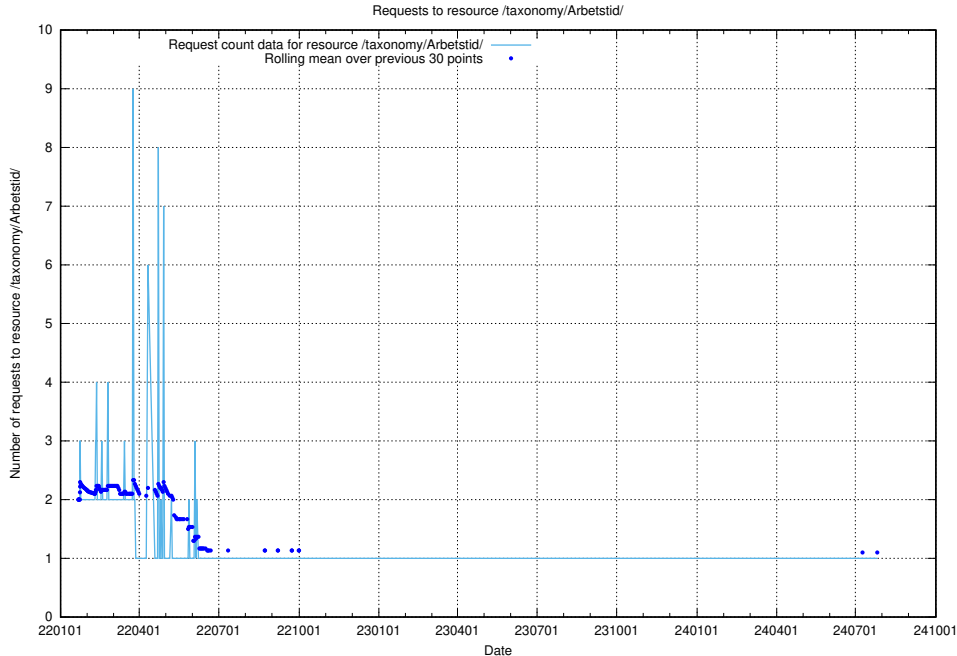

5.2614 Usage of /taxonomy/Arbetstid/

Here, we count the number of requests to resource /taxonomy/Arbetstid/.