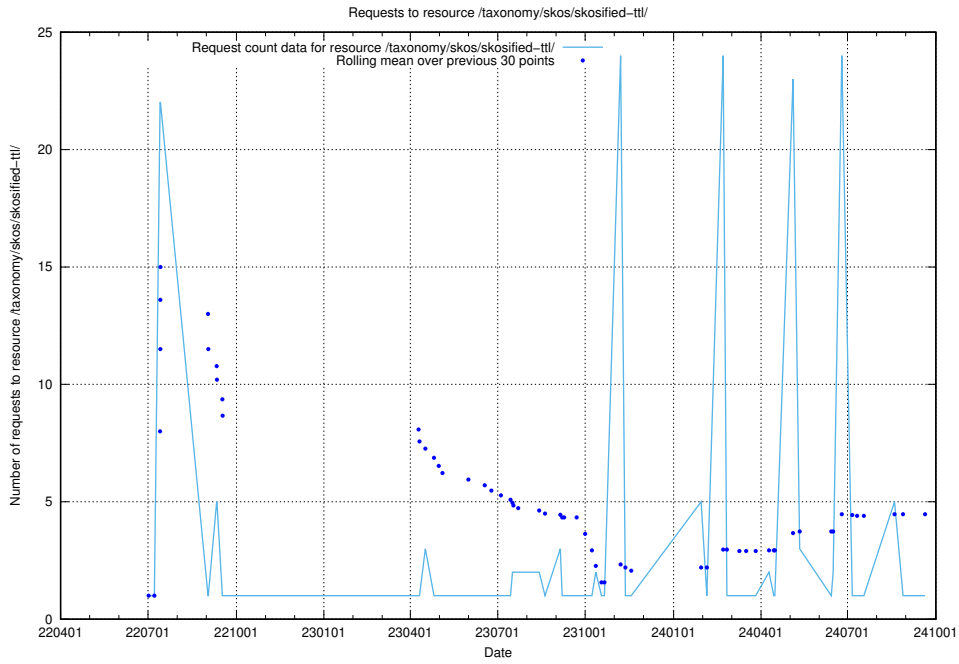

Here, we count the number of requests to resource /utbildningar/125/125740_10070674_323884/.

5.1186 Usage of /taxonomy/skos/skosified-ttl/

Here, we count the number of requests to resource /taxonomy/skos/skosified-ttl/.