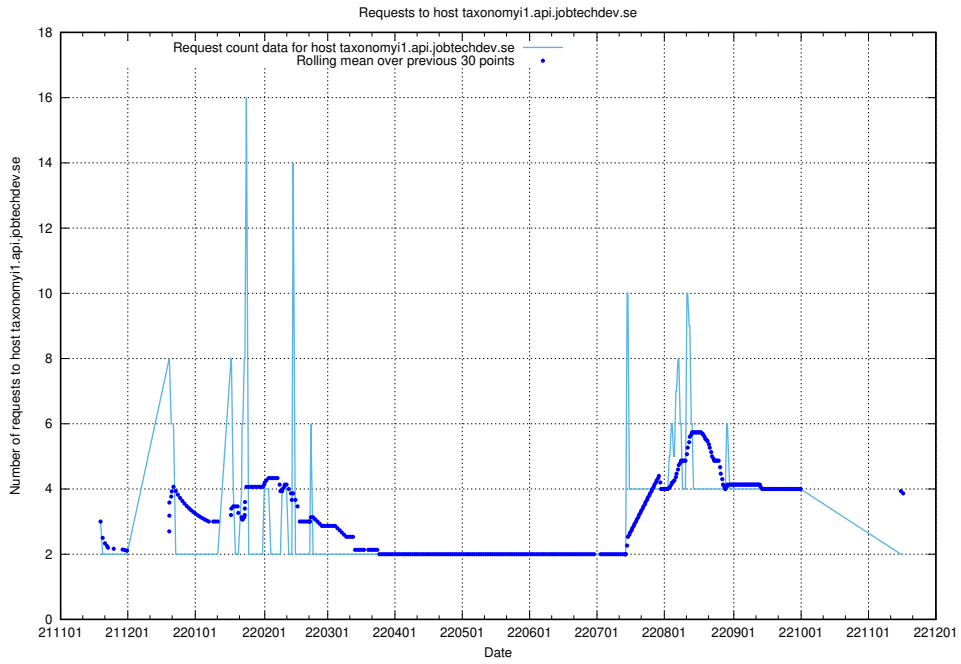

7.469 Usage of taxonomy1.api.jobtechdev.se

Here, we count the number of requests to host taxonomy1.api.jobtechdev.se.