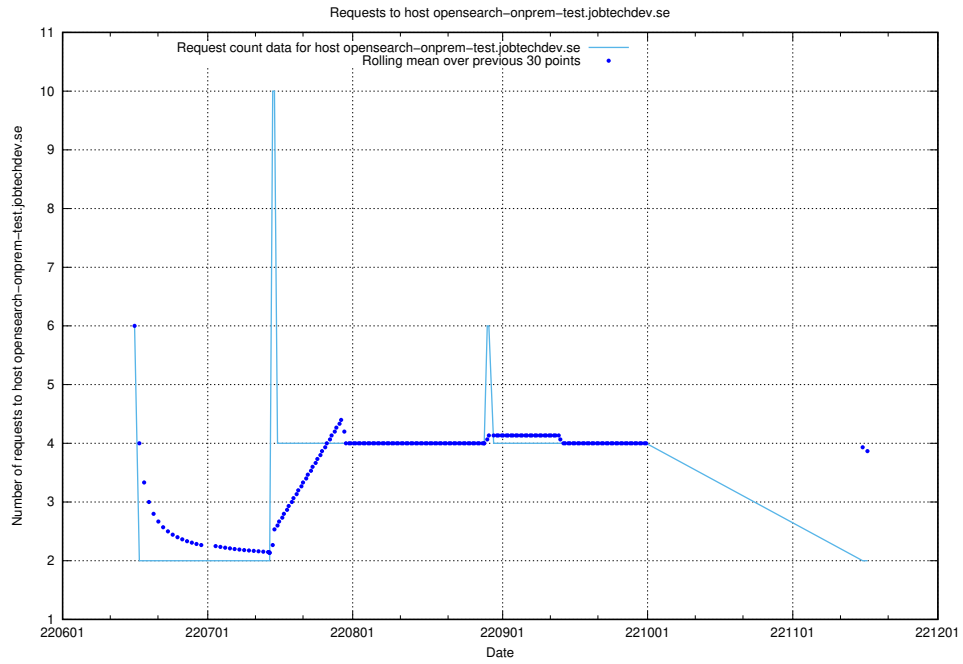

7.405 Usage of opensearch-onprem-test.jobtechdev.se

Here, we count the number of requests to host opensearch-onprem-test.jobtechdev.se.