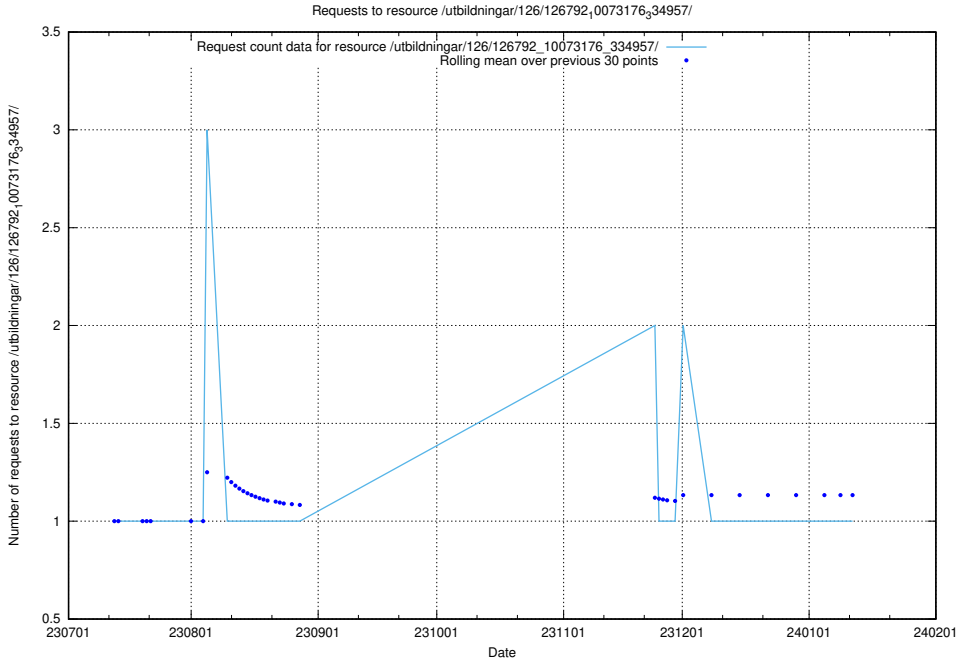

5.5922 Usage of /utbildningar/126/126792_10073176_334957/

Here, we count the number of requests to resource /utbildningar/126/126792_10073176_334957/.