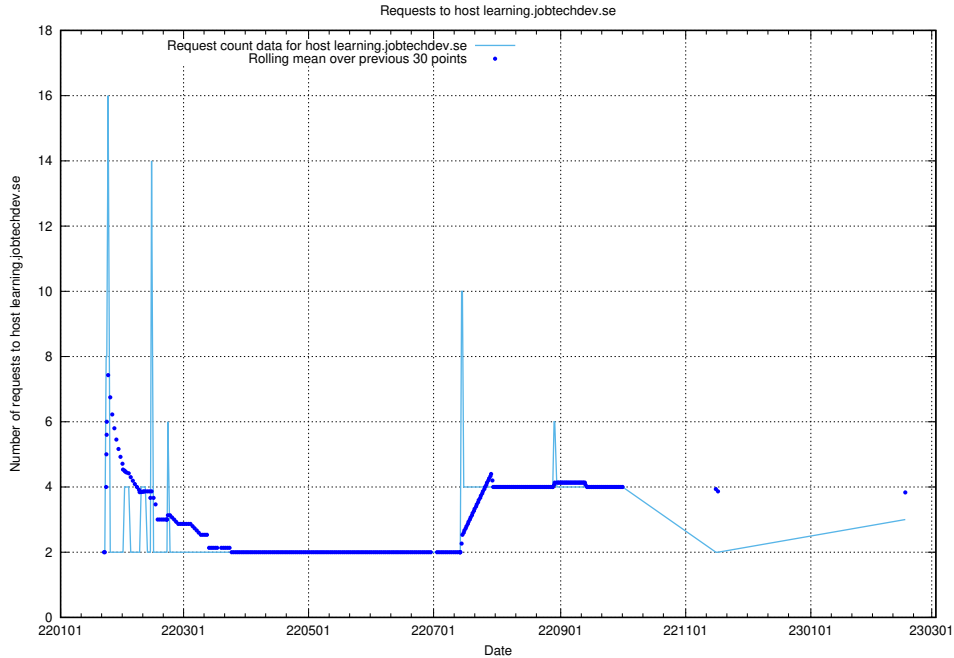

Here, we count the number of requests to host learning.jobtechdev.se.

7.258 Usage of intranet.jobtechdev.se

Here, we count the number of requests to host intranet.jobtechdev.se.

7.259 Usage of ecommerce.jobtechdev.se