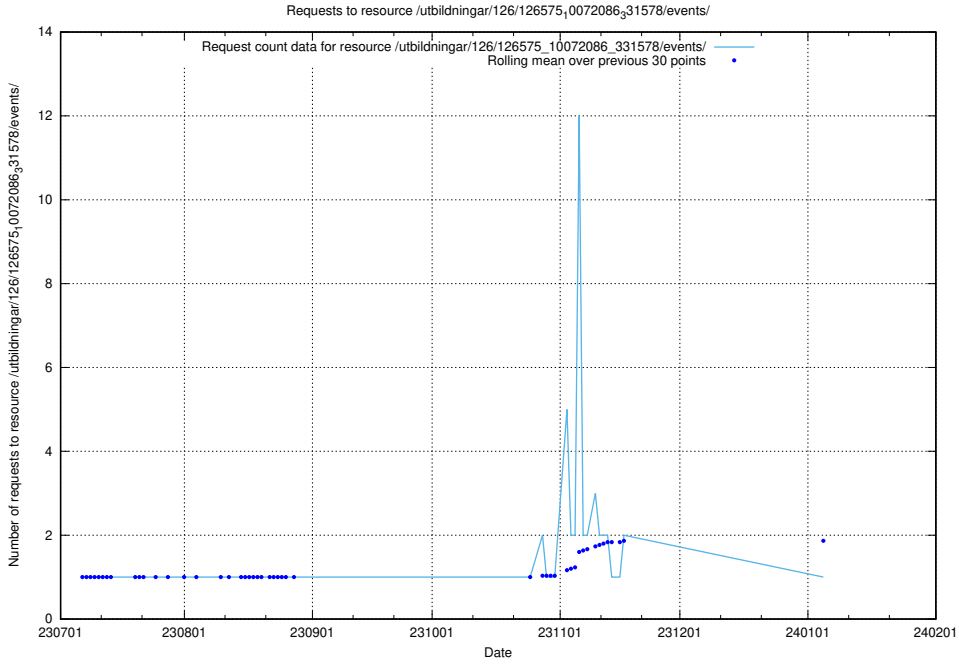

5.6108 Usage of /utbildningar/126/126575_10072086_331578/events/

Here, we count the number of requests to resource /utbildningar/126/126575_10072086_331578/events/