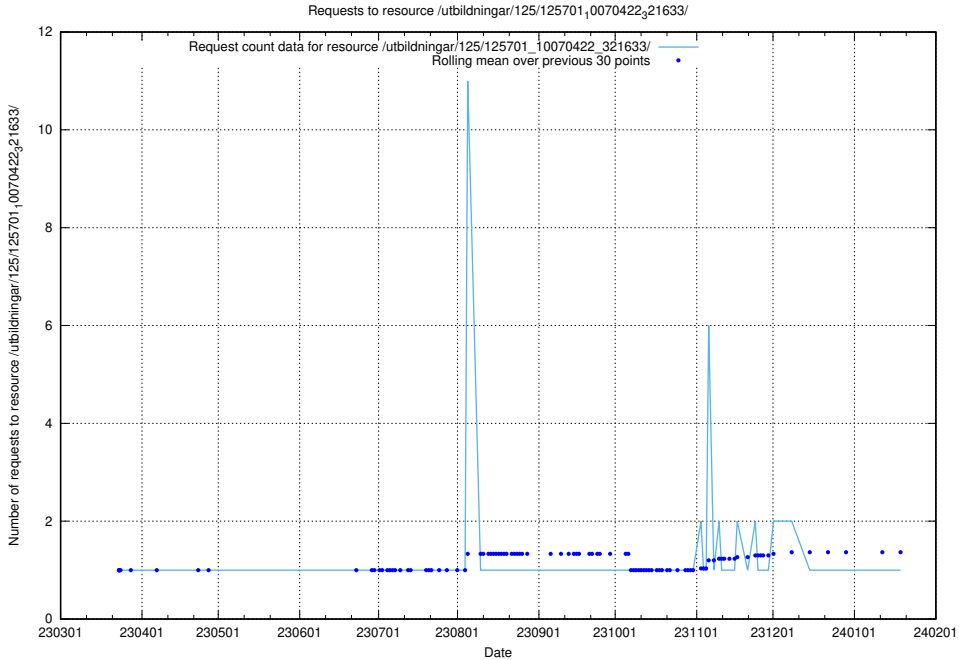

5.1217 Usage of /utbildningar/125/125701_10070422_321633/

Here, we count the number of requests to resource /utbildningar/125/125701_10070422_321633/.