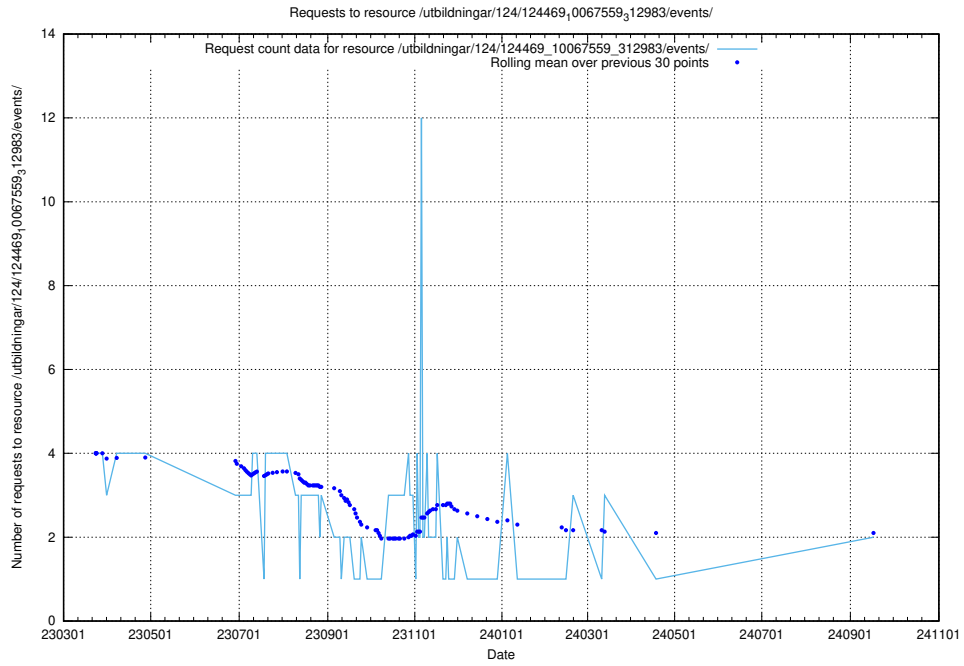

Here, we count the number of requests to resource /utbildningar/122/122967_10065273_289918/events/

5.1126 Usage of /utbildningar/124/124469_10067559_312983/events/

Here, we count the number of requests to resource /utbildningar/124/124469_10067559_312983/events/