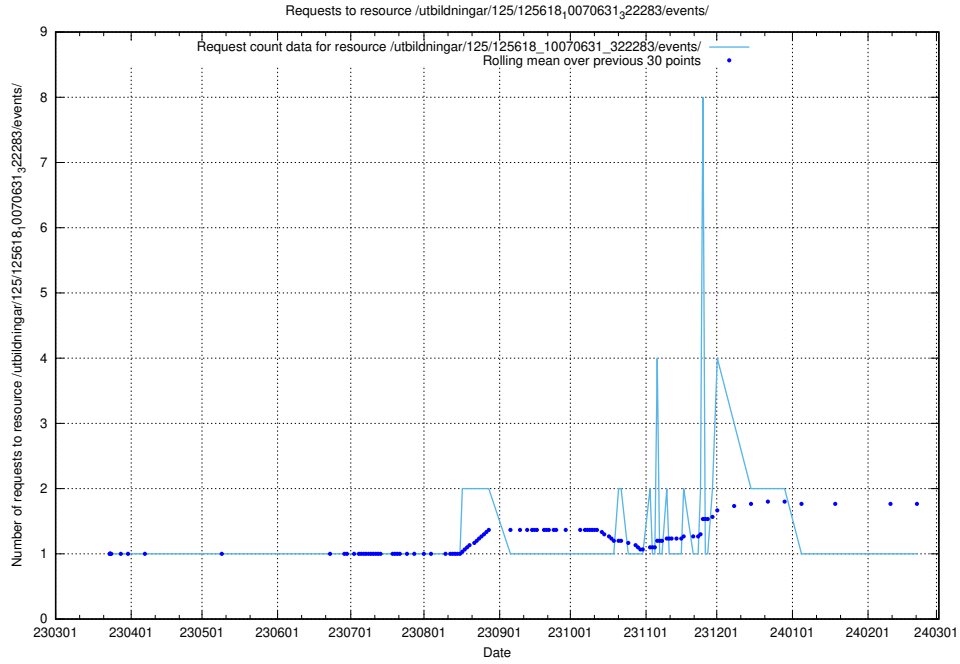

5.1262 Usage of /utbildningar/125/125618_10070631_322283/events/

Here, we count the number of requests to resource /utbildningar/125/125618_10070631_322283/events/