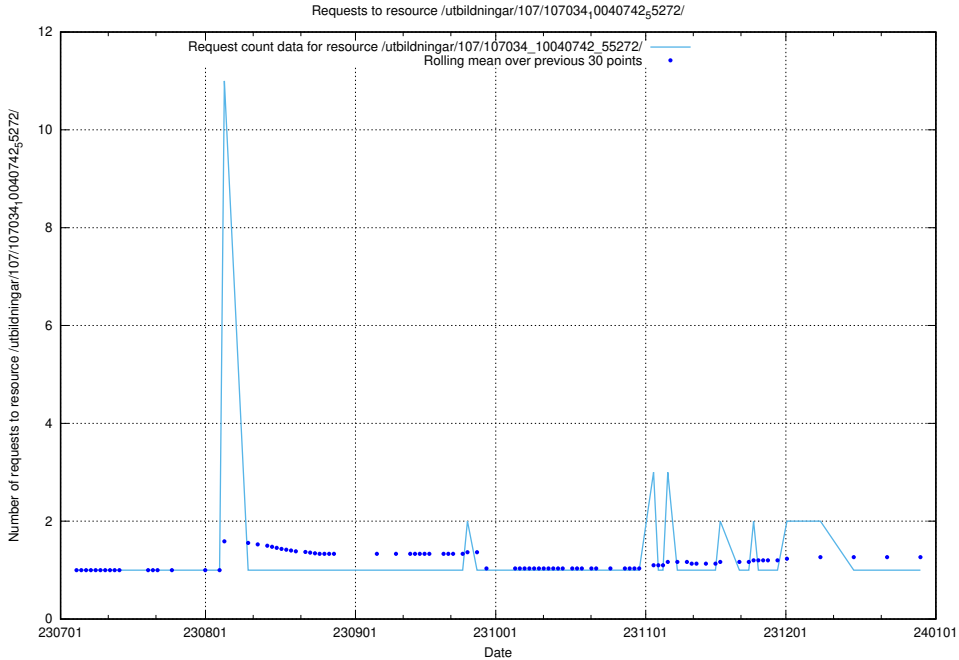

5.6169 Usage of /utbildningar/107/107034_10040742_55272/

Here, we count the number of requests to resource /utbildningar/107/107034_10040742_55272/.