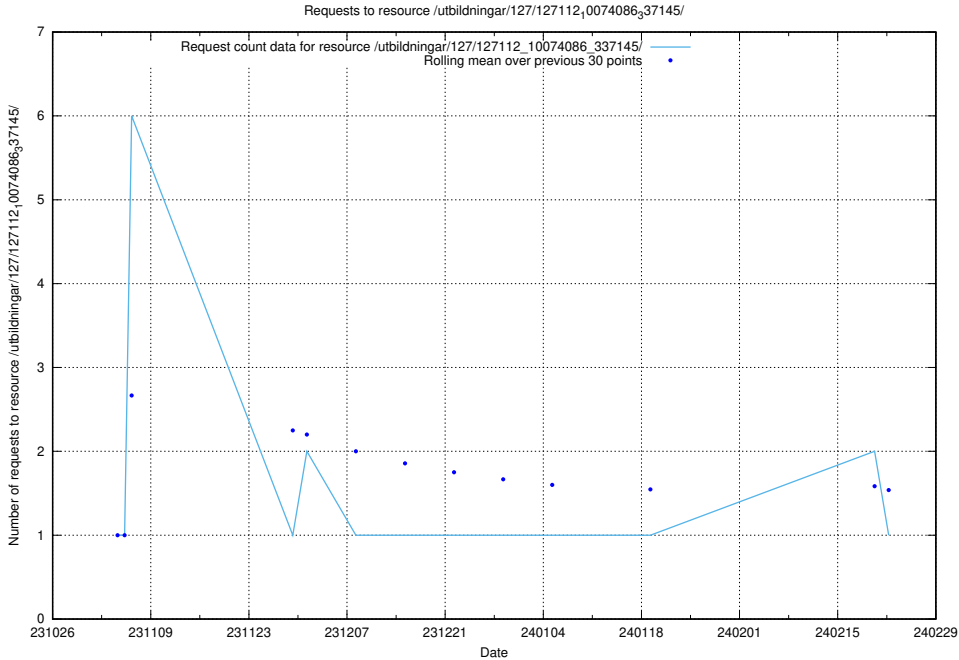

Here, we count the number of requests to resource /utbildningar/127/127112_10074105_337160/.

5.4953 Usage of /utbildningar/127/127112_10074086_337145/

Here, we count the number of requests to resource /utbildningar/127/127112_10074086_337145/.