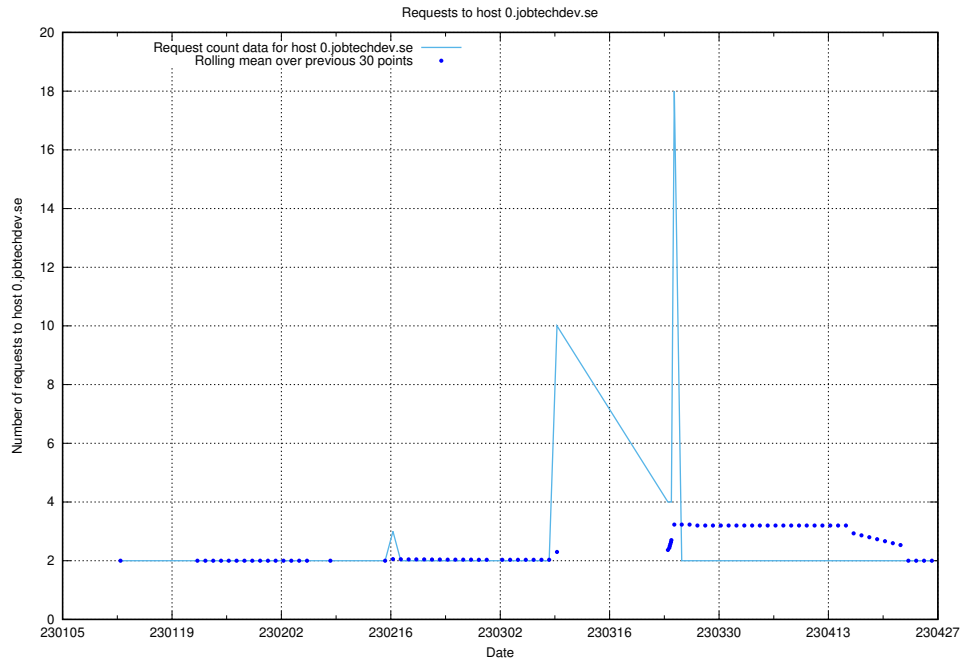

7.304 Usage of 0.jobtechdev.se

Here, we count the number of requests to host 0.jobtechdev.se.