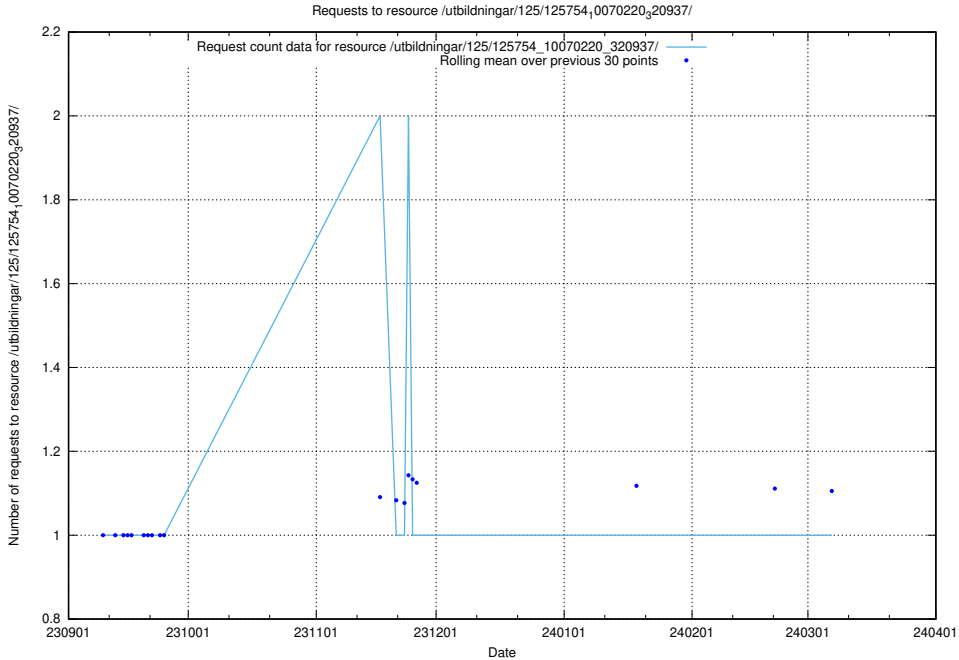

5.5420 Usage of /utbildningar/125/125754_10070220_320937/

Here, we count the number of requests to resource /utbildningar/125/125754_10070220_320937/.