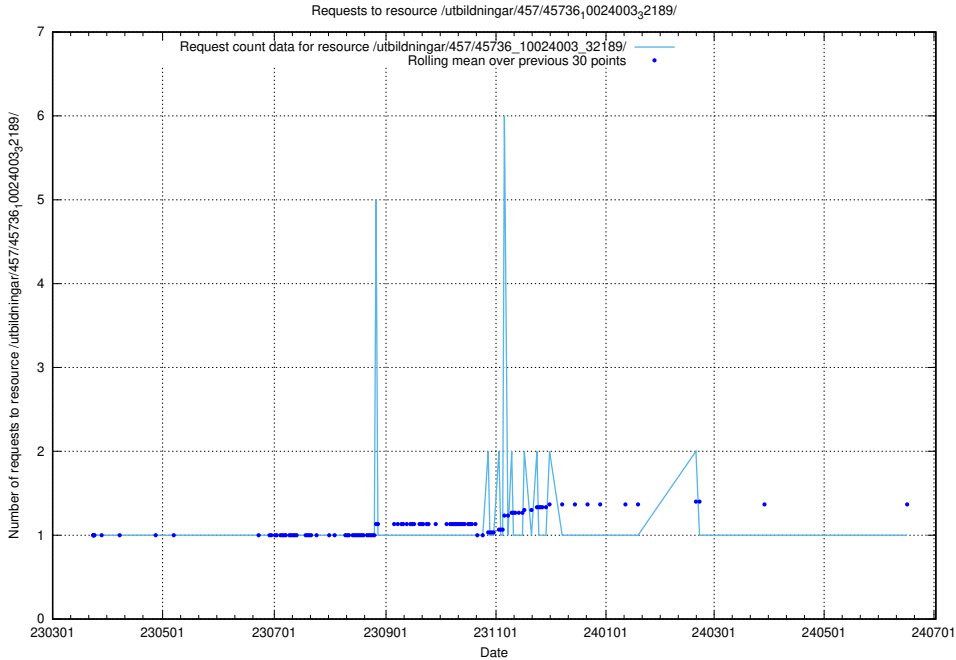

5.7080 Usage of /utbildningar/457/45736_10024003_32189/

Here, we count the number of requests to resource /utbildningar/457/45736_10024003_32189/.