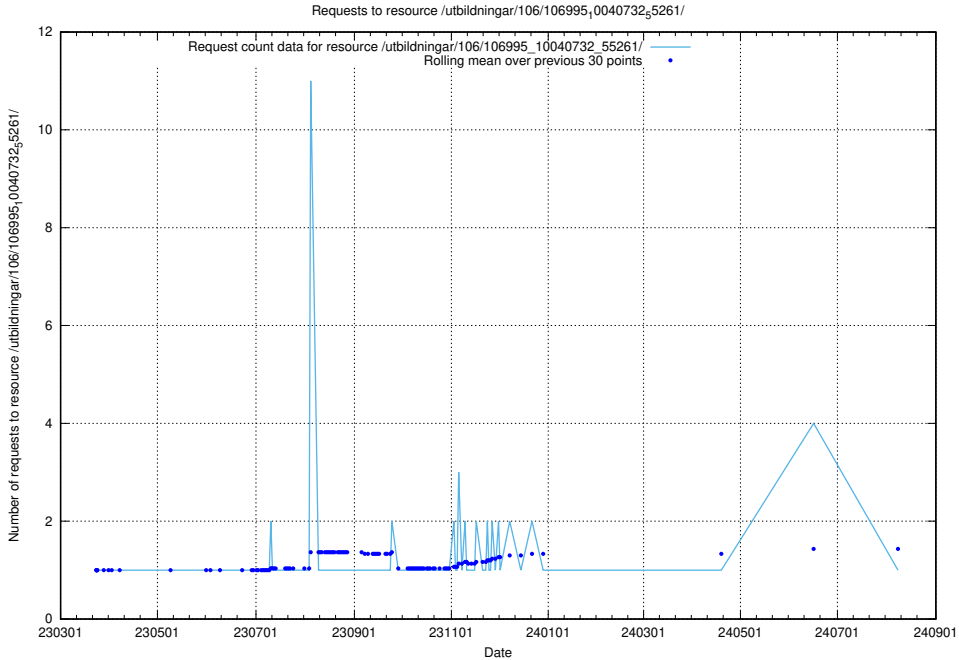

5.6244 Usage of /utbildningar/106/106995_10040732_55261/

Here, we count the number of requests to resource /utbildningar/106/106995_10040732_55261/.

5.6245 Usage of /utbildningar/126/126937_10073568_336111/events/