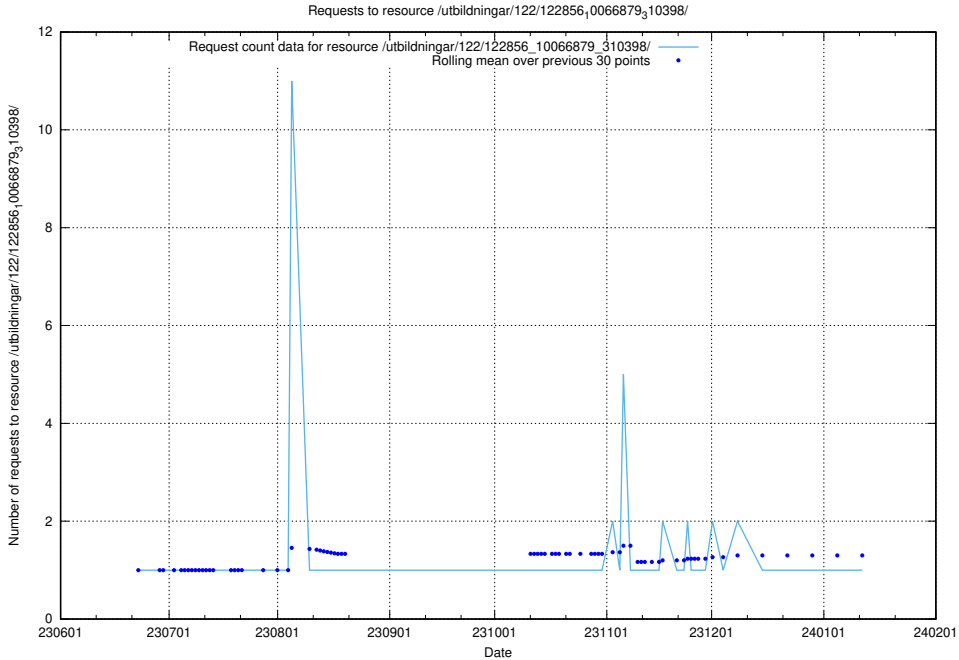

5.6601 Usage of /utbildningar/122/122856_10066879_310398/

Here, we count the number of requests to resource /utbildningar/122/122856_10066879_310398/.