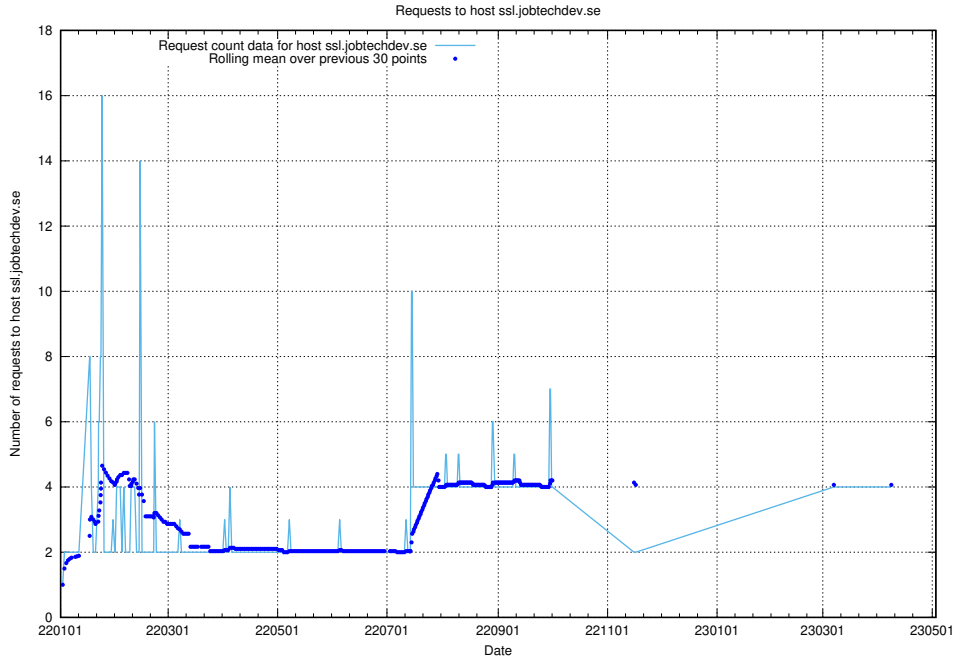

7.122 Usage of ssl.jobtechdev.se

Here, we count the number of requests to host ssl.jobtechdev.se.