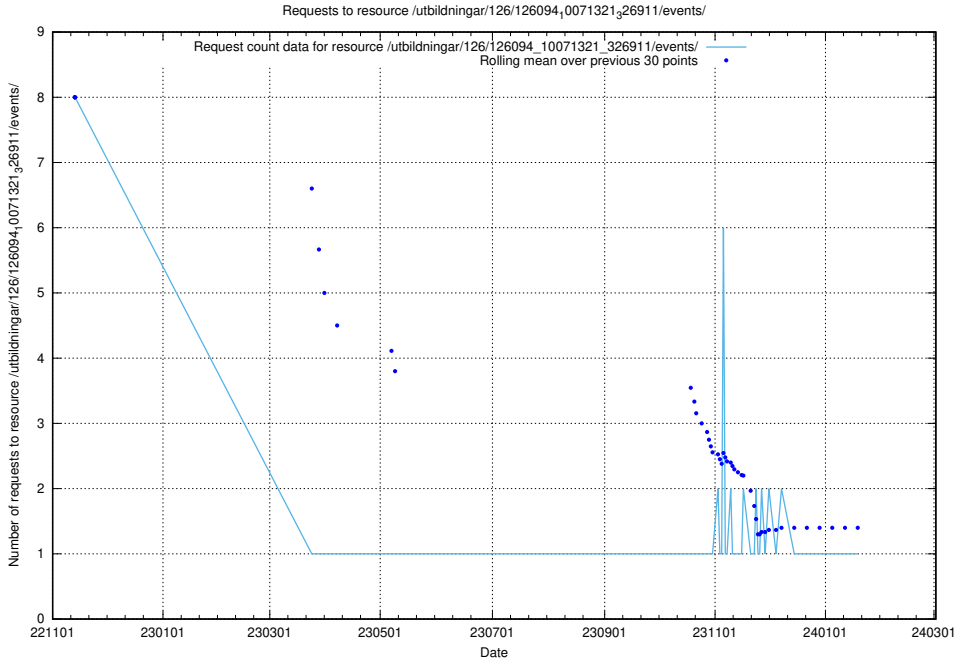

5.6539 Usage of /utbildningar/124/124516_10065914_300491/

Here, we count the number of requests to resource /utbildningar/124/124516_10065914_300491/.

5.6540 Usage of /utbildningar/124/124515_10066311_308507/events/