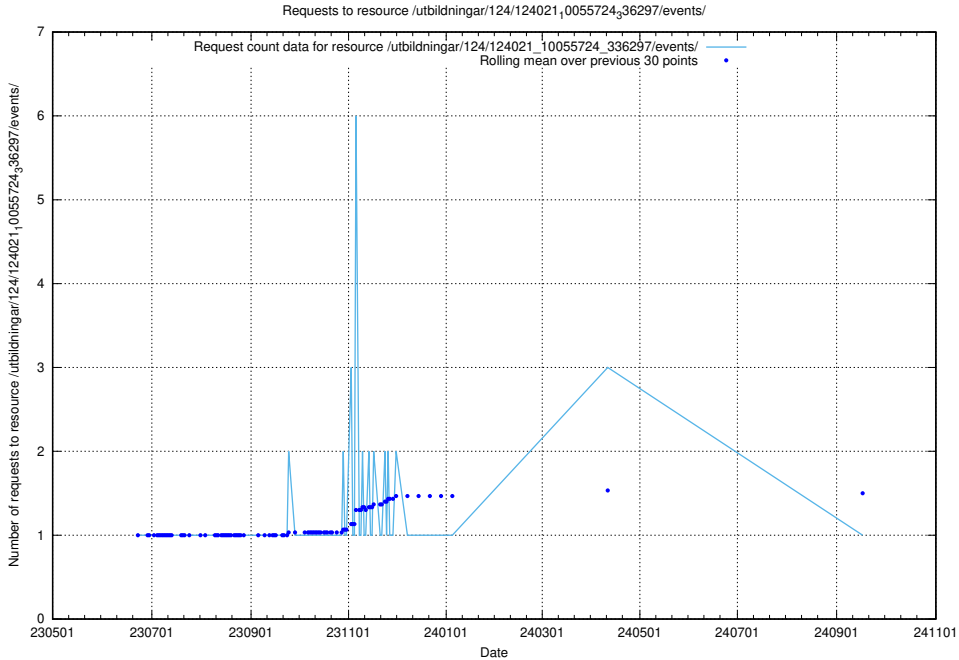

5.6591 Usage of /utbildningar/124/124021_10055724_336297/events/

Here, we count the number of requests to resource /utbildningar/124/124021_10055724_336297/events/