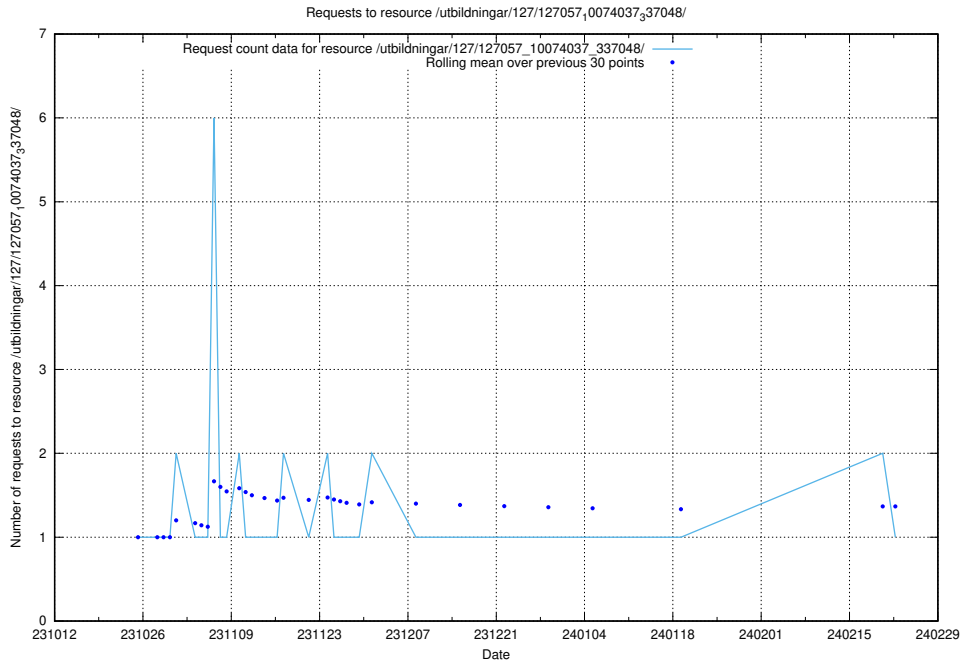

5.5030 Usage of /utbildningar/127/127057_10074037_337048/

Here, we count the number of requests to resource /utbildningar/127/127057_10074037_337048/.