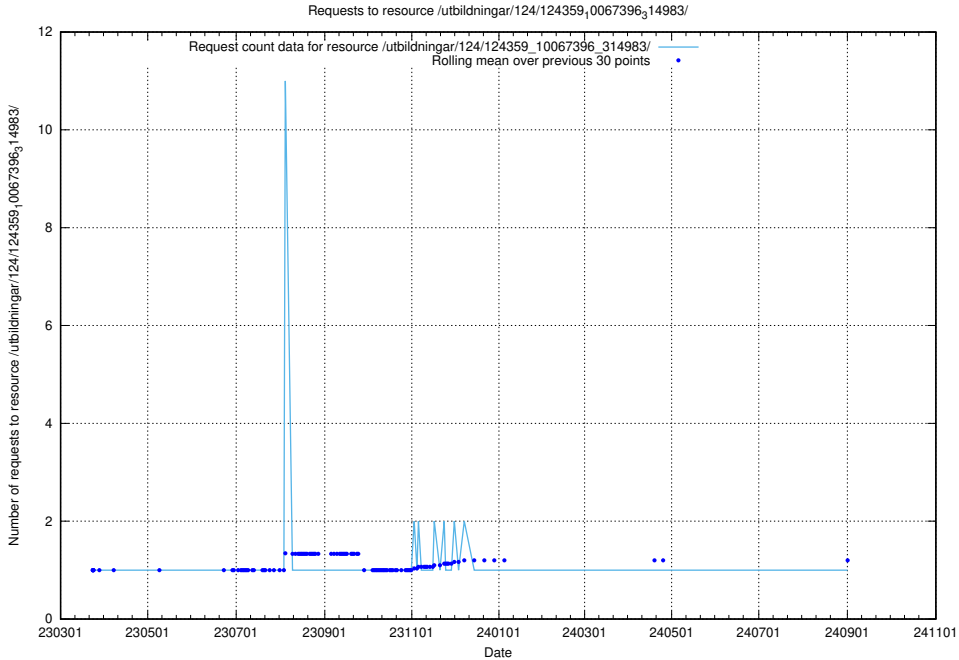

5.4628 Usage of /utbildningar/124/124359_10067396_314983/

Here, we count the number of requests to resource /utbildningar/124/124359_10067396_314983/.