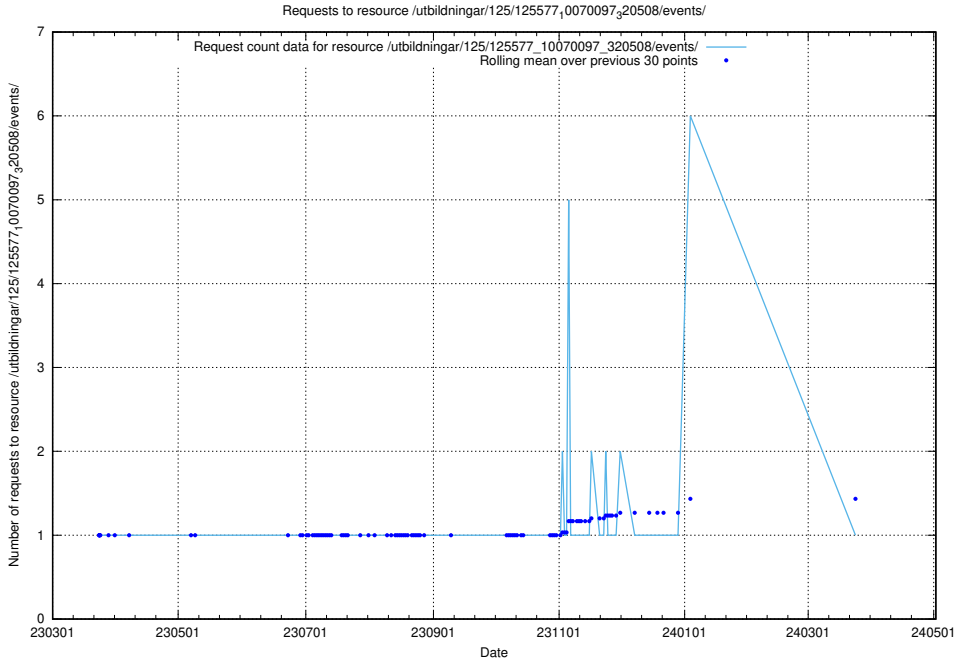

5.1295 Usage of /utbildningar/125/125577_10070097_320508/events/

Here, we count the number of requests to resource /utbildningar/125/125577_10070097_320508/events/