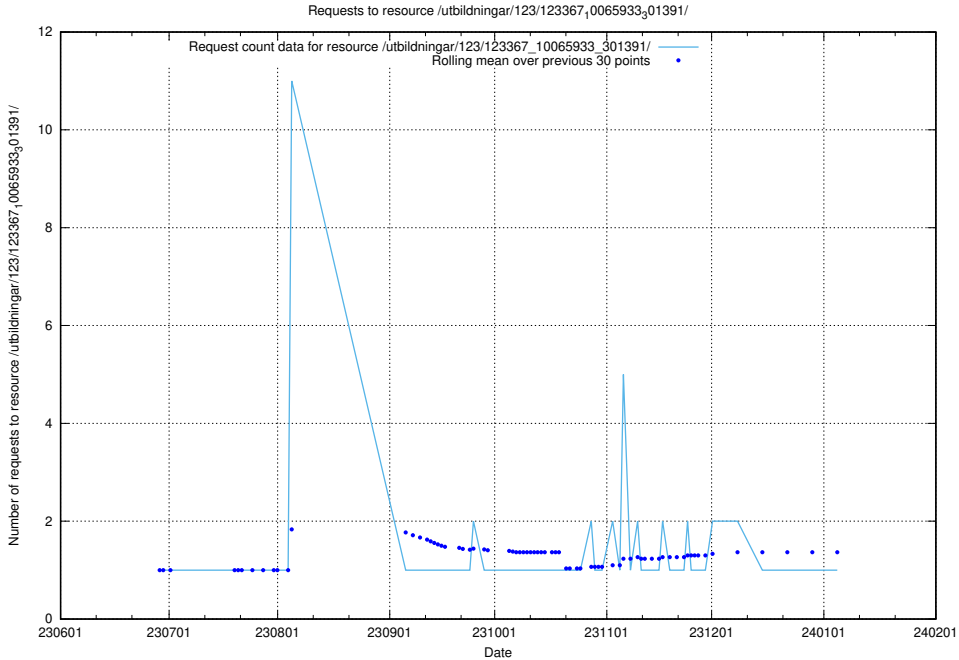

5.6336 Usage of /utbildningar/123/123367_10065933_301391/

Here, we count the number of requests to resource /utbildningar/123/123367_10065933_301391/.