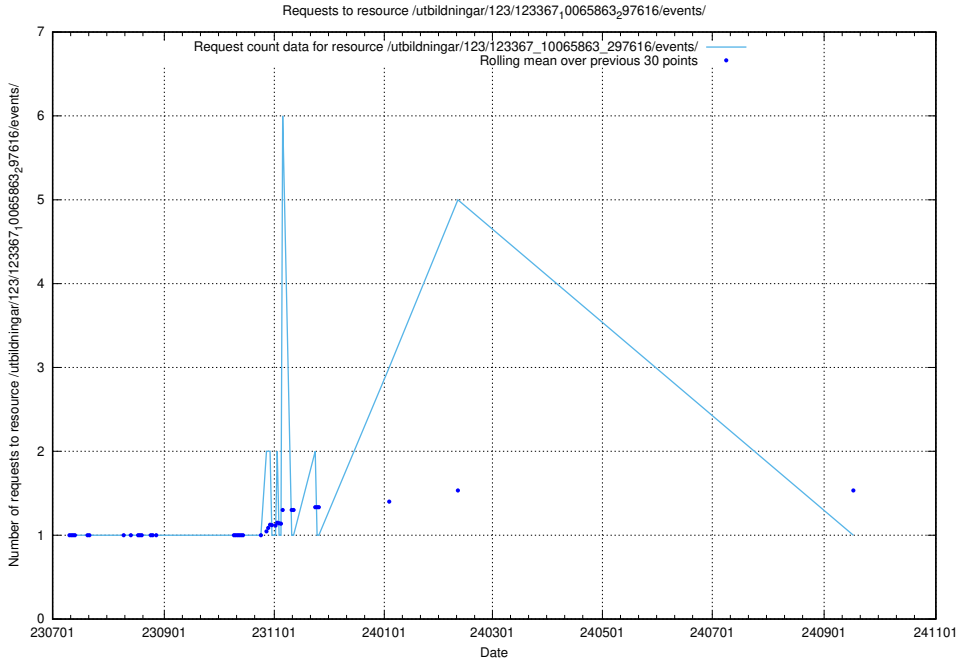

5.5936 Usage of /utbildningar/123/123367_10065863_297616/events/

Here, we count the number of requests to resource /utbildningar/123/123367_10065863_297616/events/