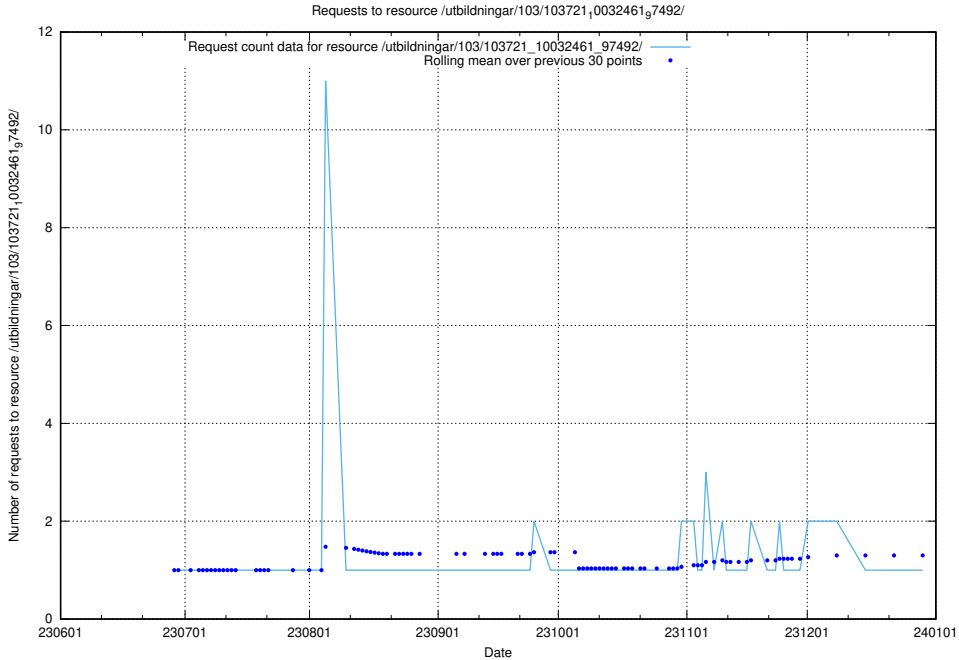

5.6339 Usage of /utbildningar/103/103721_10032461_97492/

Here, we count the number of requests to resource /utbildningar/103/103721_10032461_97492/.