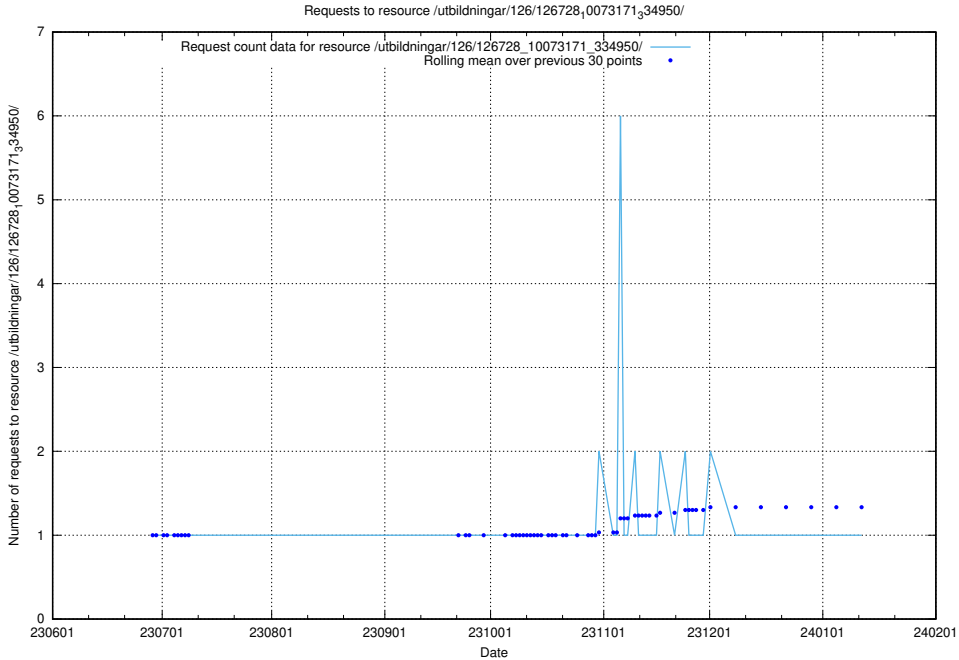

5.6256 Usage of /utbildningar/126/126728_10073171_334950/

Here, we count the number of requests to resource /utbildningar/126/126728_10073171_334950/.

5.6257 Usage of /utbildningar/126/126728_10073151_334946/events/