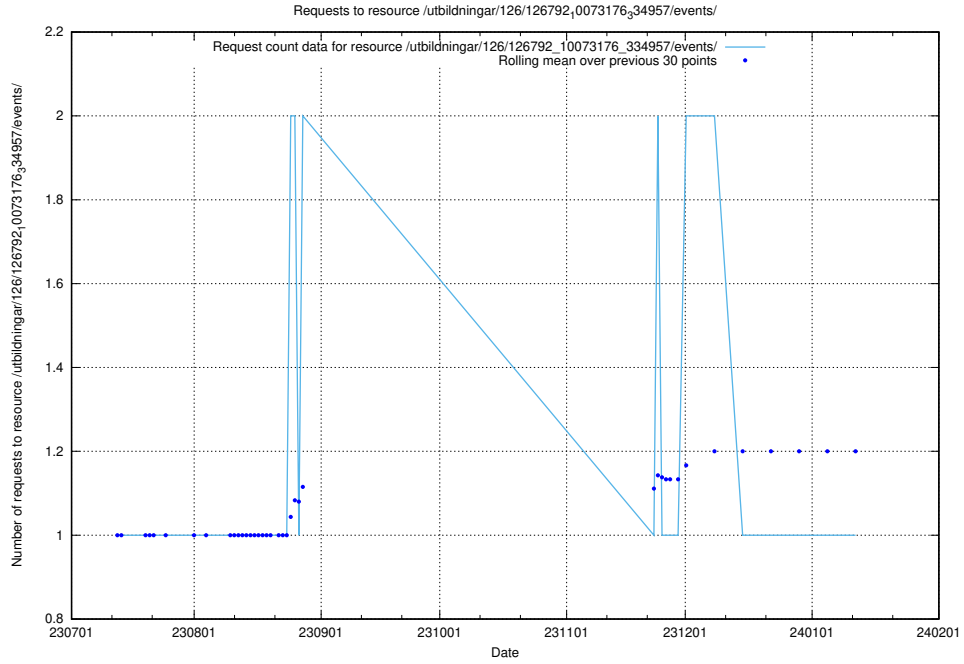

5.5921 Usage of /utbildningar/126/126792_10073176_334957/events/

Here, we count the number of requests to resource /utbildningar/126/126792_10073176_334957/events/