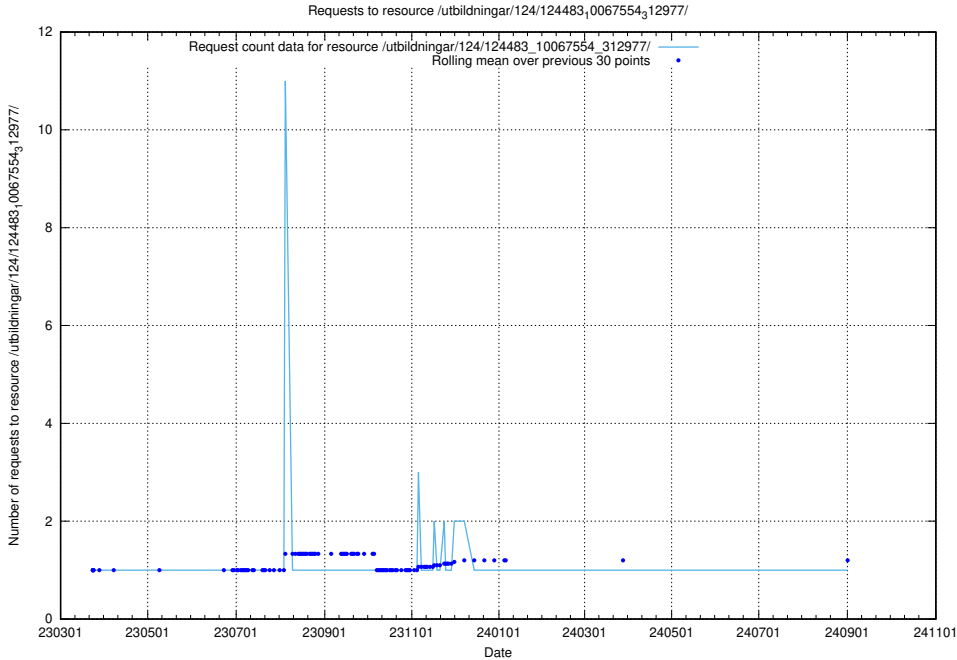

5.3653 Usage of /utbildningar/124/124483_10067554_312977/

Here, we count the number of requests to resource /utbildningar/124/124483_10067554_312977/.