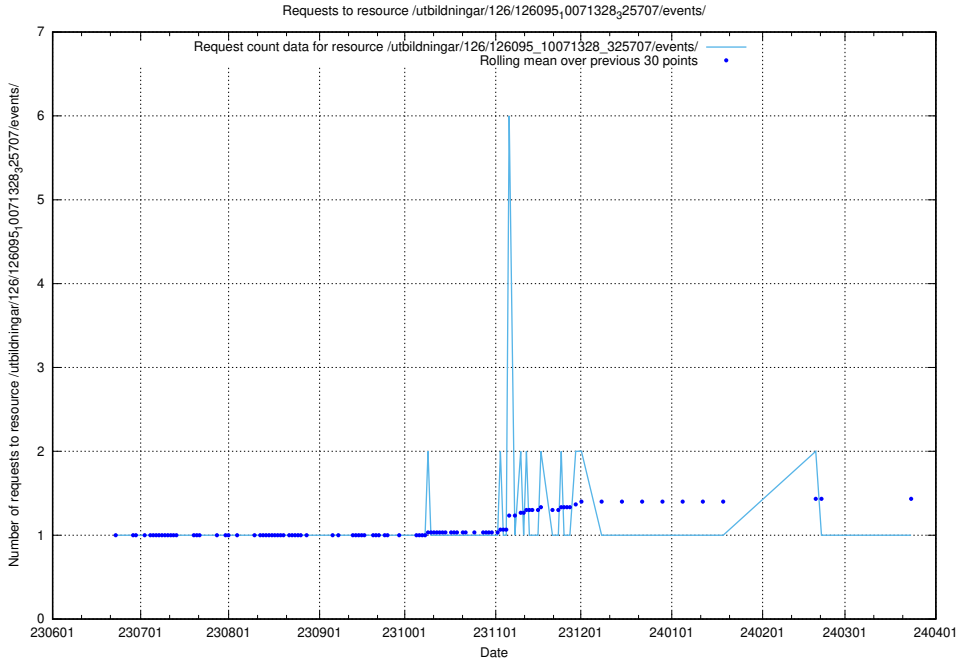

5.6447 Usage of /utbildningar/126/126095_10071328_325707/events/

Here, we count the number of requests to resource /utbildningar/126/126095_10071328_325707/events/