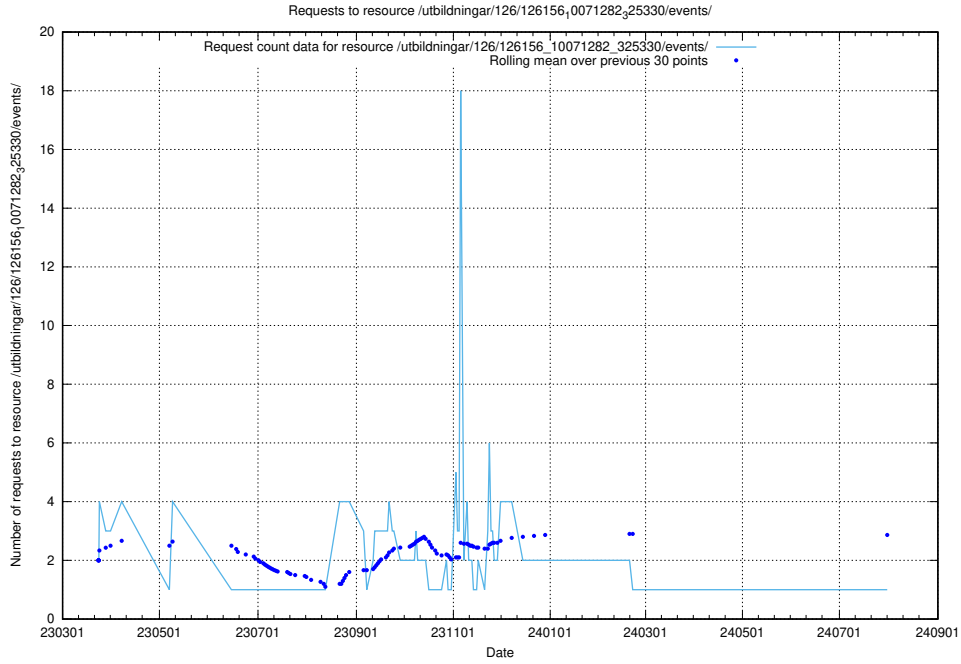

5.7030 Usage of /utbildningar/126/126156_10071282_325330/events/

Here, we count the number of requests to resource /utbildningar/126/126156_10071282_325330/events/