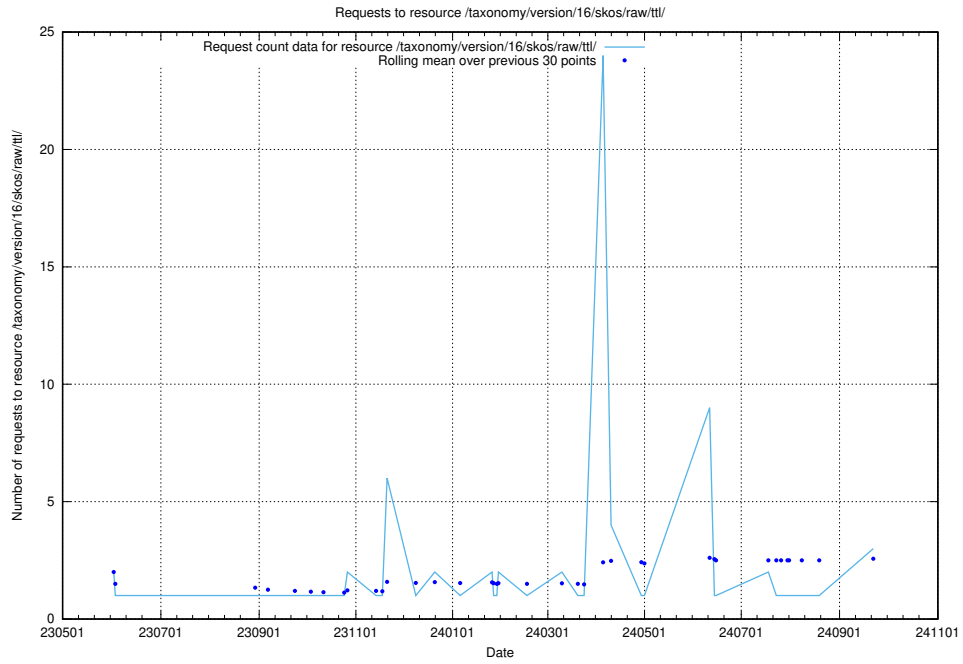

5.564 Usage of `/taxonomy/version/16/skos/raw/ttl/`

Here, we count the number of requests to resource `/taxonomy/version/16/skos/raw/ttl/`.