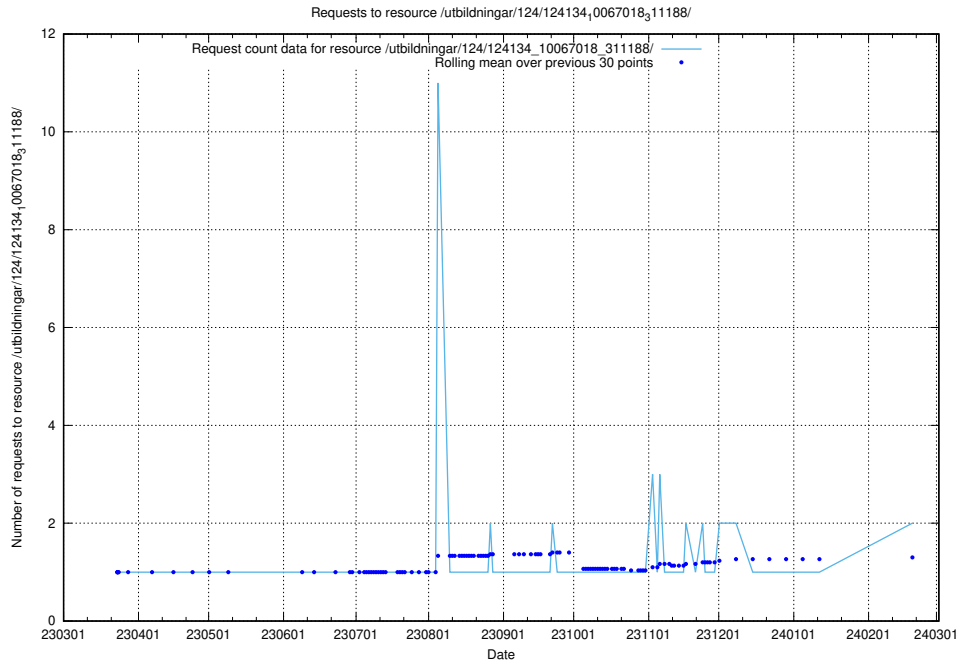

5.853 Usage of /utbildningar/124/124134_10067018_311188/

Here, we count the number of requests to resource /utbildningar/124/124134_10067018_311188/.