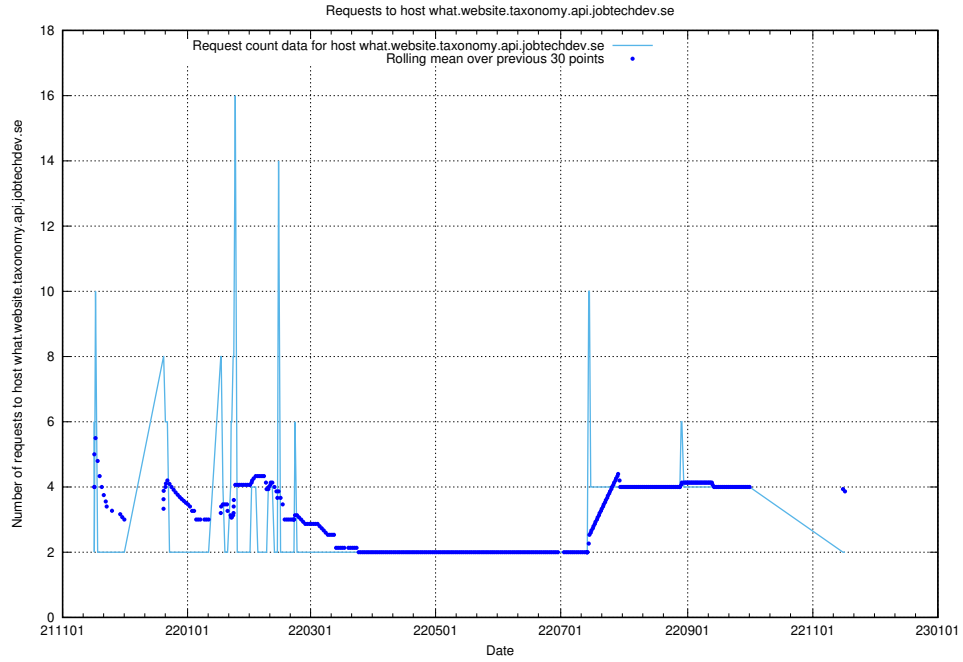

7.523 Usage of what.website.taxonomy.api.jobtechdev.se

Here, we count the number of requests to host what.website.taxonomy.api.jobtechdev.se.

7.524 Usage of doh.apps.standby.services.jtech.se

Here, we count the number of requests to host doh.apps.standby.services.jtech.se.