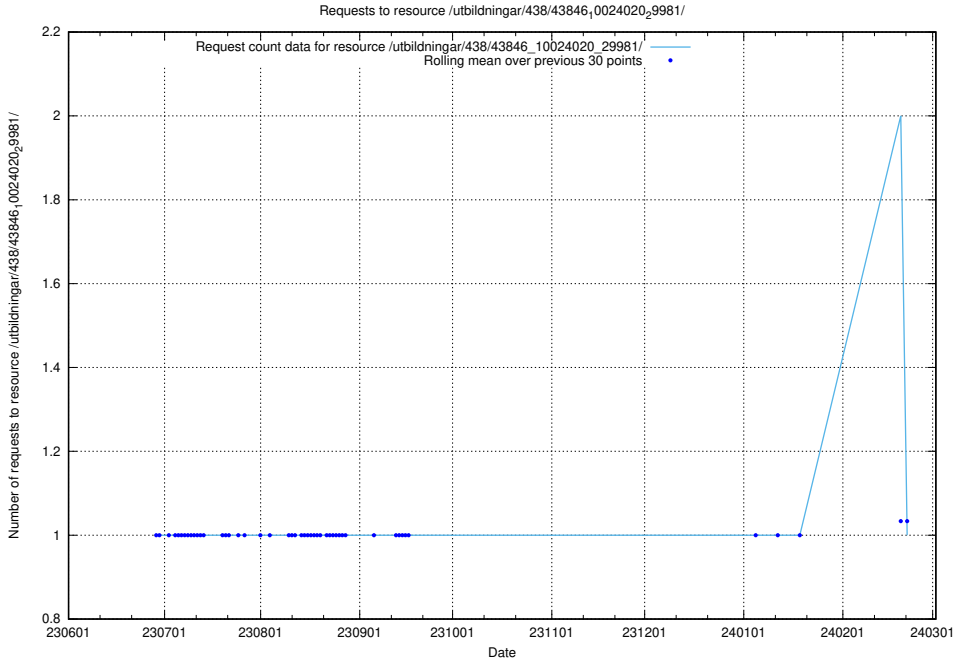

5.6232 Usage of /utbildningar/438/43846_10024020_29981/

Here, we count the number of requests to resource /utbildningar/438/43846_10024020_29981/.