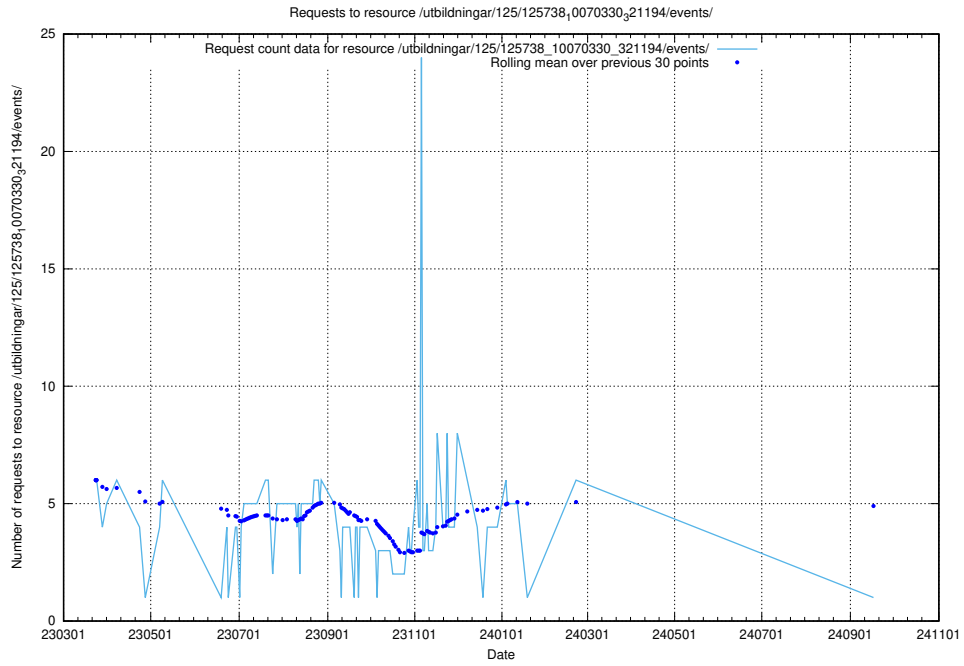

5.7010 Usage of /utbildningar/125/125738_10070330_321194/events/

Here, we count the number of requests to resource /utbildningar/125/125738_10070330_321194/events/