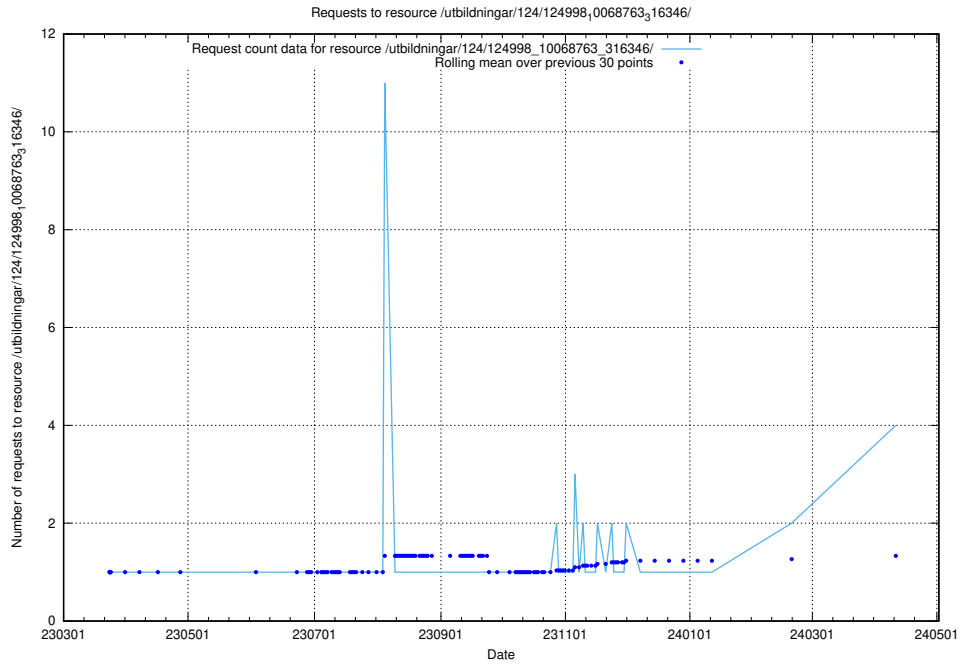

Here, we count the number of requests to resource /utbildningar/125/125000_10068810_316550/.

5.298 Usage of /utbildningar/124/124998_10068763_316346/

Here, we count the number of requests to resource /utbildningar/124/124998_10068763_316346/.