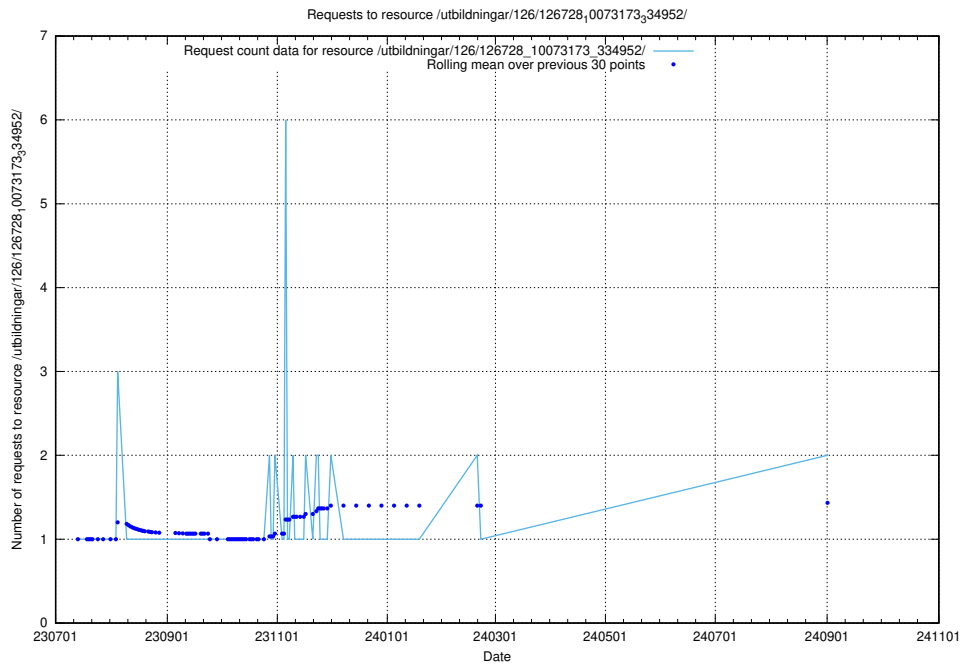

5.947 Usage of /utbildningar/126/126728_10073173_334952/

Here, we count the number of requests to resource /utbildningar/126/126728_10073173_334952/.