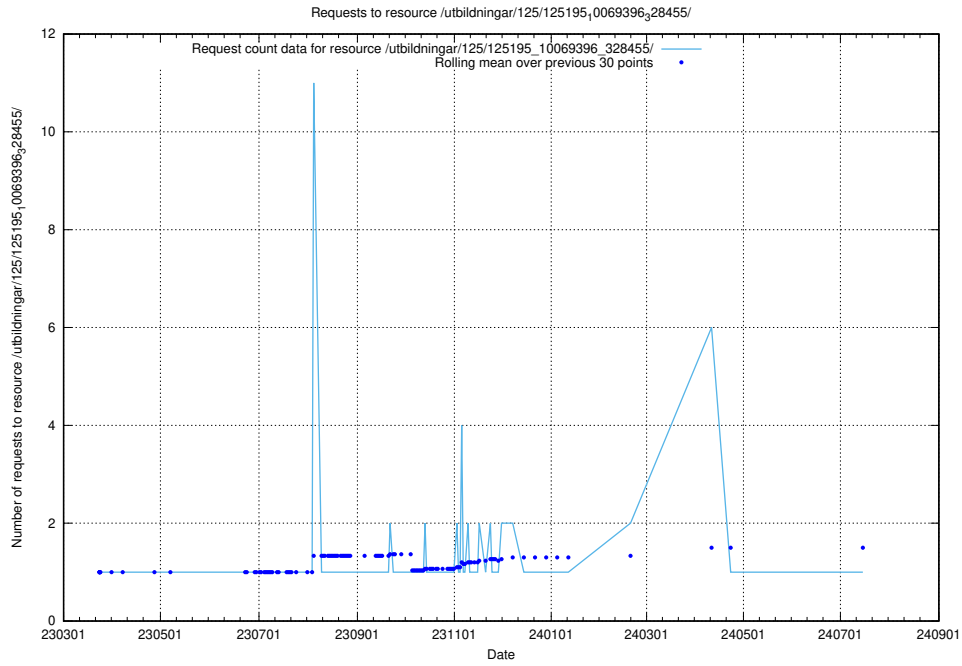

5.1326 Usage of /utbildningar/125/125195_10069396_328455/

Here, we count the number of requests to resource /utbildningar/125/125195_10069396_328455/.