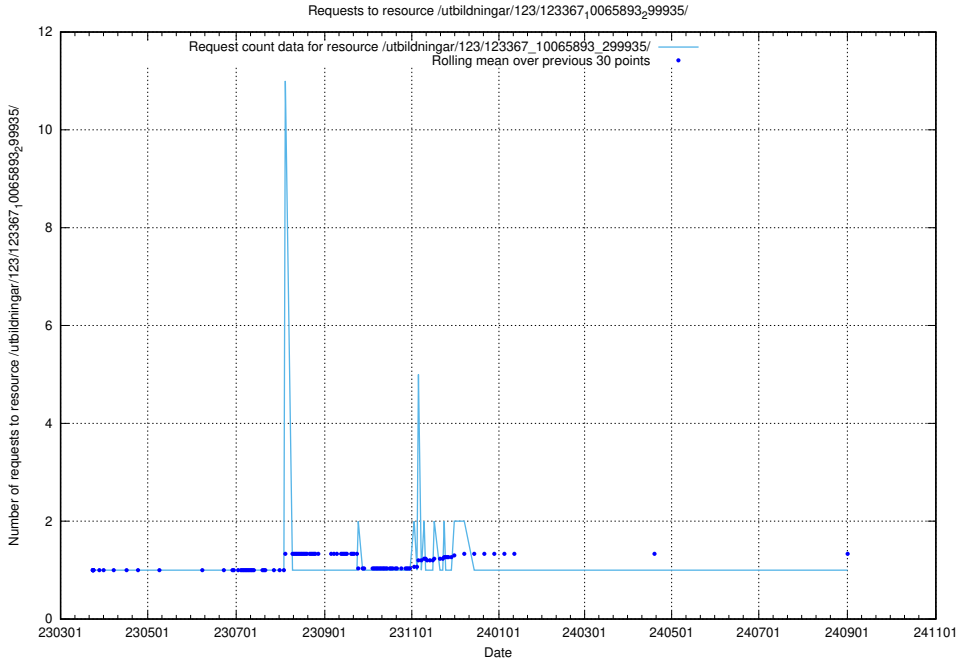

5.5559 Usage of /utbildningar/123/123367_10065893_299935/

Here, we count the number of requests to resource /utbildningar/123/123367_10065893_299935/.