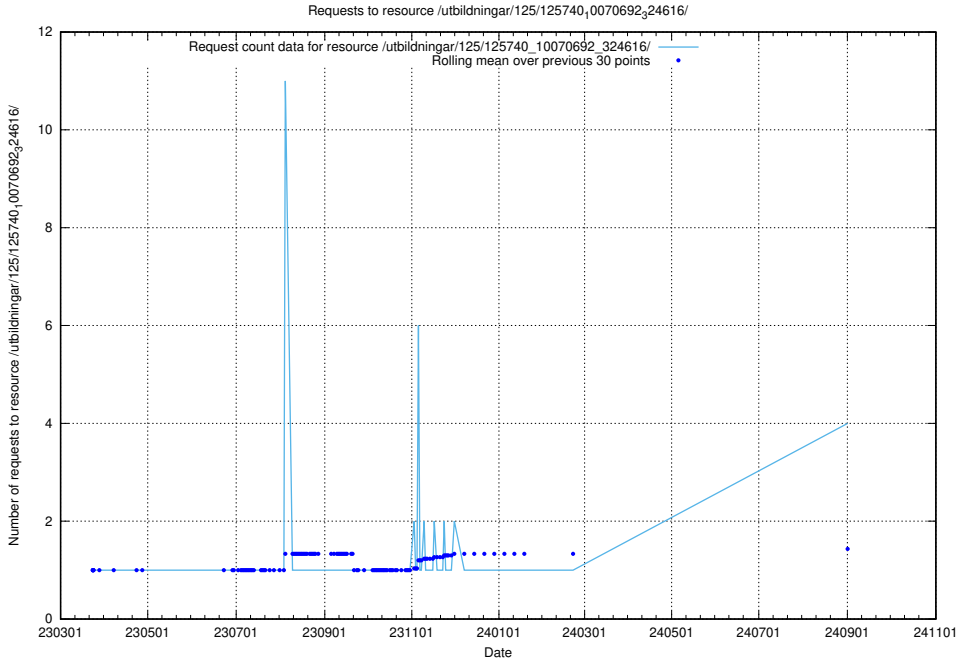

5.289 Usage of /utbildningar/125/125740_10070692_324616/

Here, we count the number of requests to resource /utbildningar/125/125740_10070692_324616/.