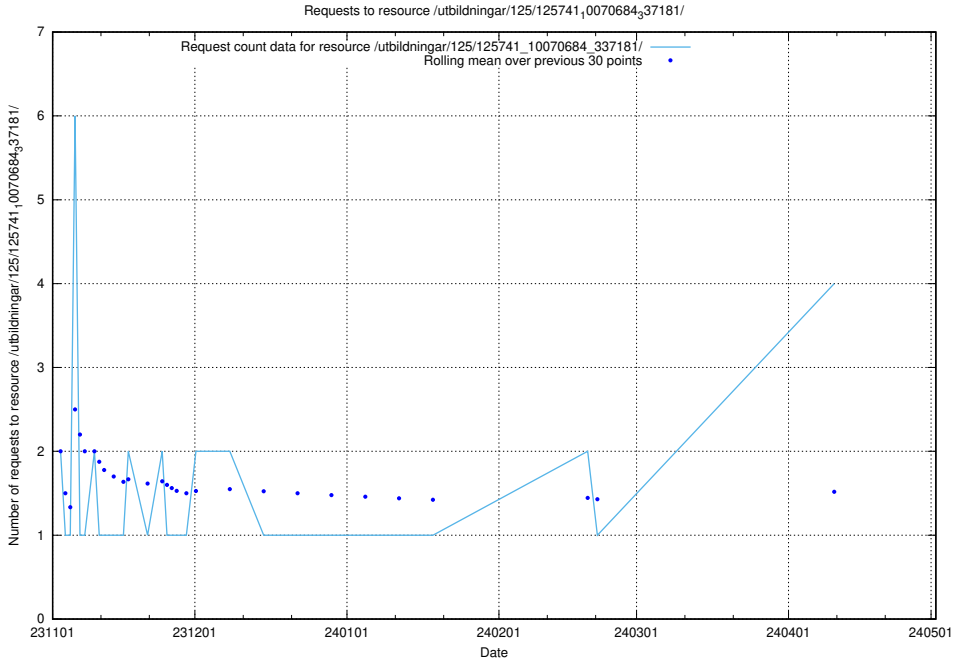

5.357 Usage of /utbildningar/125/125741_10070684_337181/

Here, we count the number of requests to resource /utbildningar/125/125741_10070684_337181/.