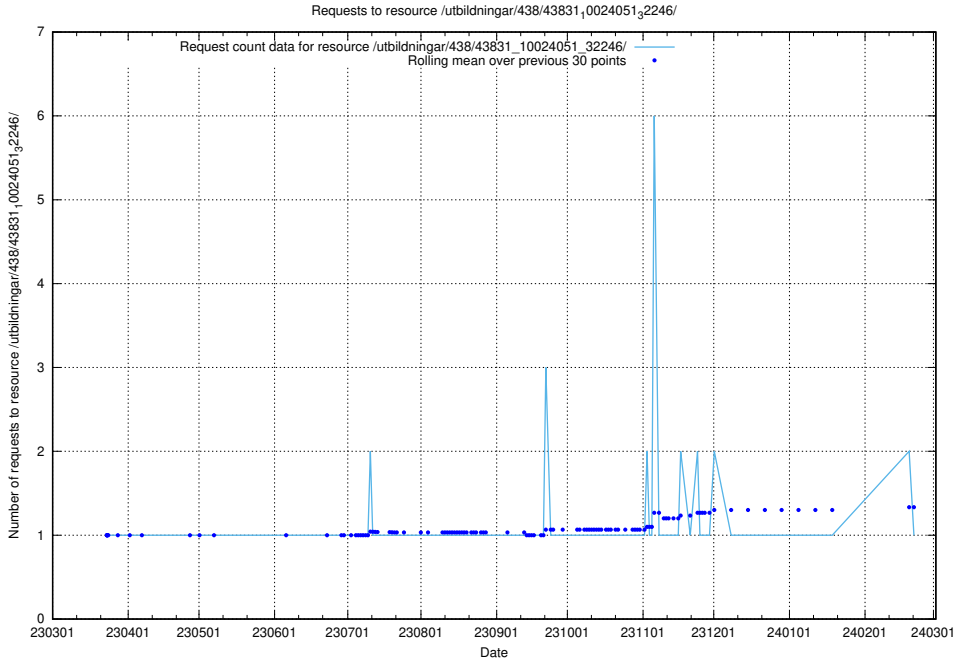

5.7093 Usage of /utbildningar/438/43831_10024051_32246/

Here, we count the number of requests to resource /utbildningar/438/43831_10024051_32246/.

5.7094 Usage of /utbildningar/438/43830_10023988_29949/events/