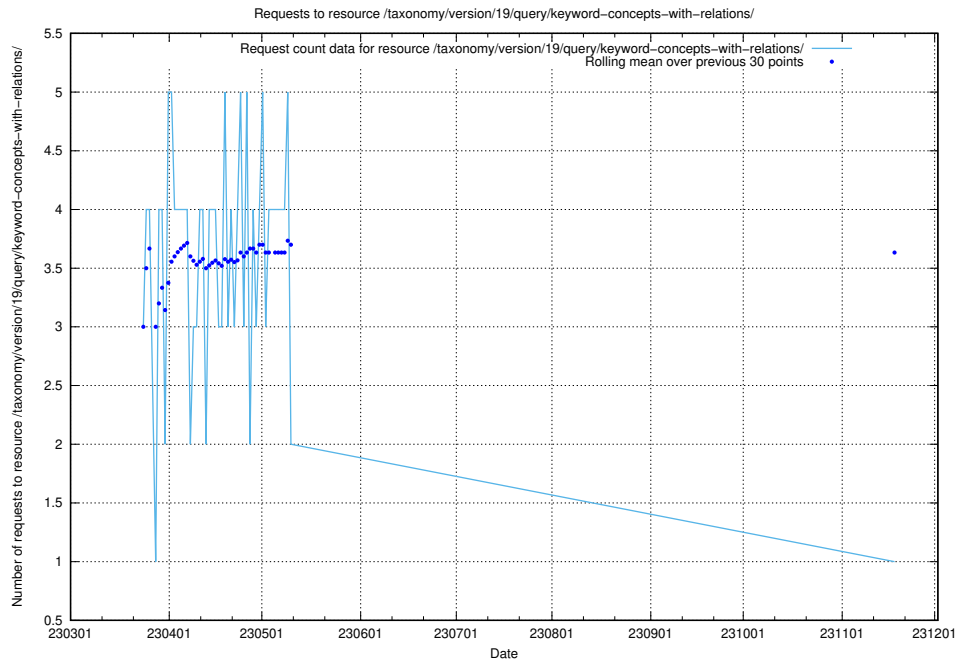

Here, we count the number of requests to resource /taxonomy/version/19/query/keyword-concepts-with-relations/.

5.6897 Usage of /taxonomy/version/19/query/isco-level-4-groups/

Here, we count the number of requests to resource /taxonomy/version/19/query/isco-level-4-groups/.