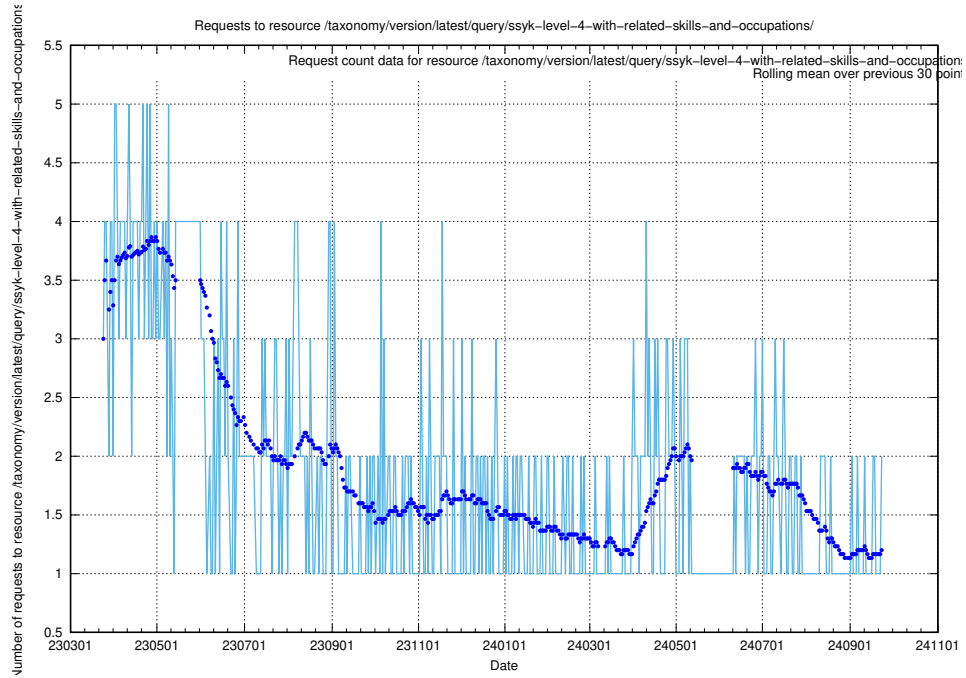

Here, we count the number of requests to resource /taxonomy/version/latest/query/ssyk-level-4-with-related-skills-and-occupations/.

5.1083 Usage of /taxonomy/version/latest/query/ssyk-level-4-with-related-isco-level-4-groups/