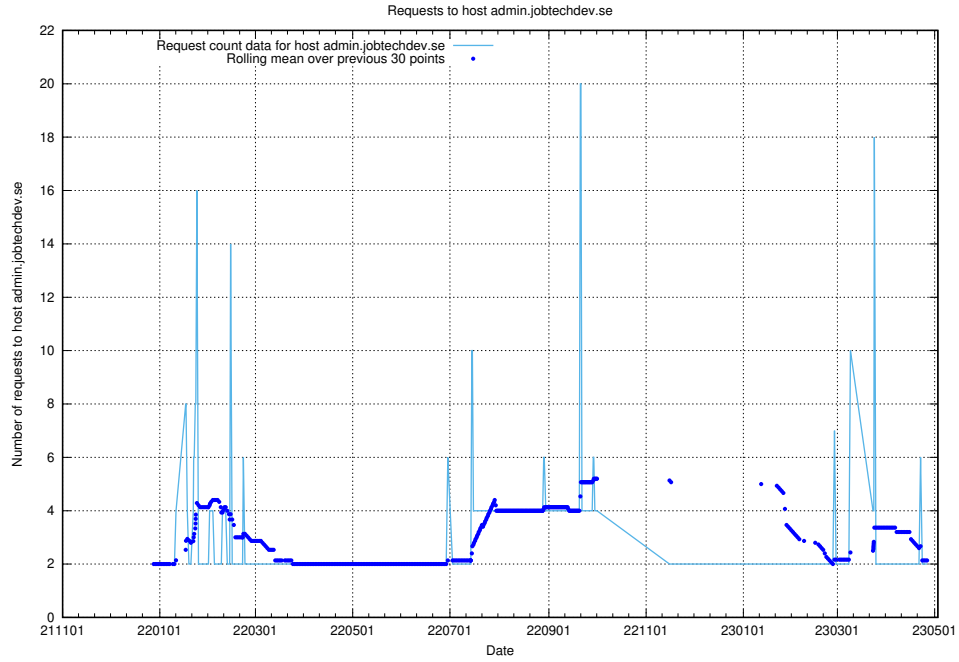

7.364 Usage of admin.jobtechdev.se

Here, we count the number of requests to host admin.jobtechdev.se.