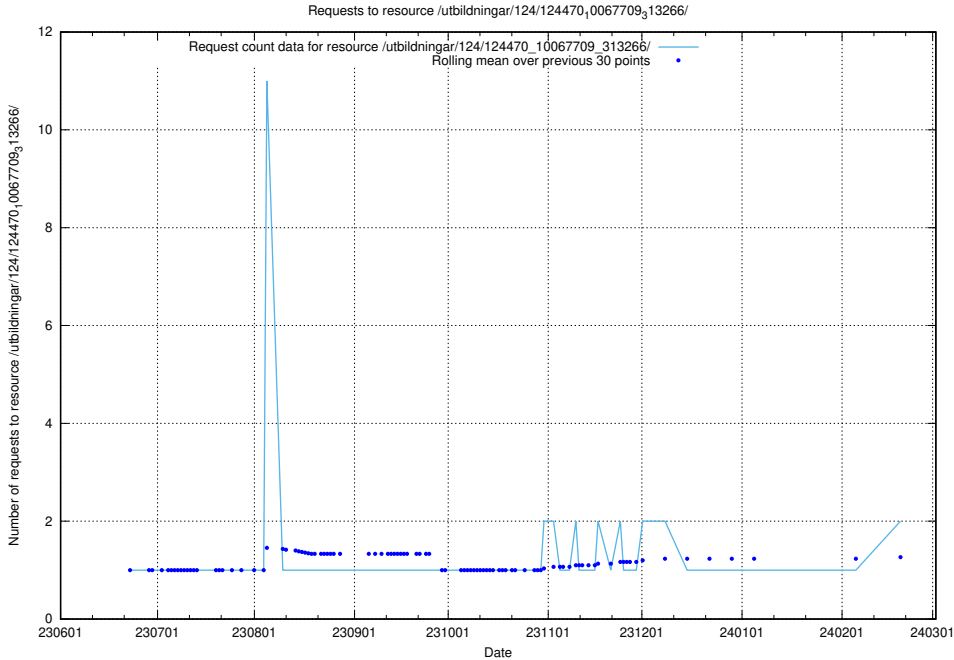

5.1025 Usage of /utbildningar/124/124470_10067709_313266/

Here, we count the number of requests to resource /utbildningar/124/124470_10067709_313266/.