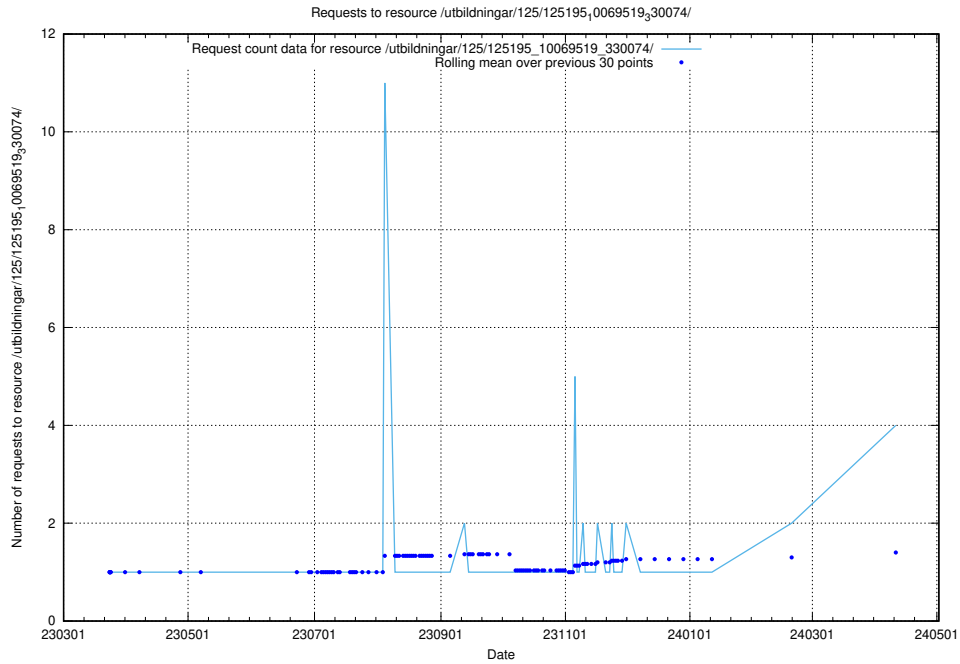

5.296 Usage of /utbildningar/125/125195_10069519_330074/

Here, we count the number of requests to resource /utbildningar/125/125195_10069519_330074/.