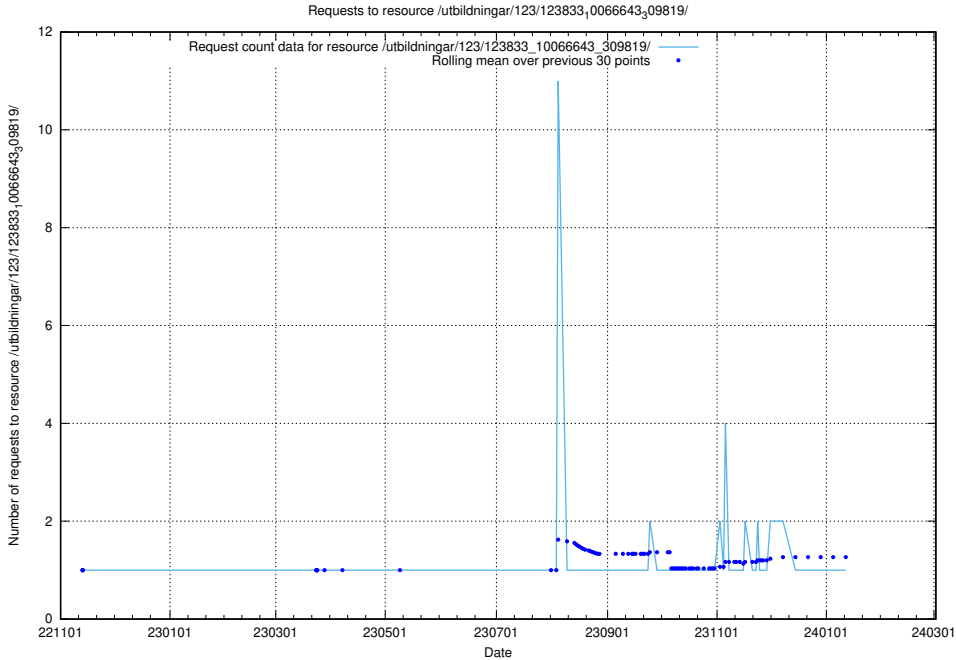

5.6682 Usage of /utbildningar/123/123833_10066643_309819/

Here, we count the number of requests to resource /utbildningar/123/123833_10066643_309819/.