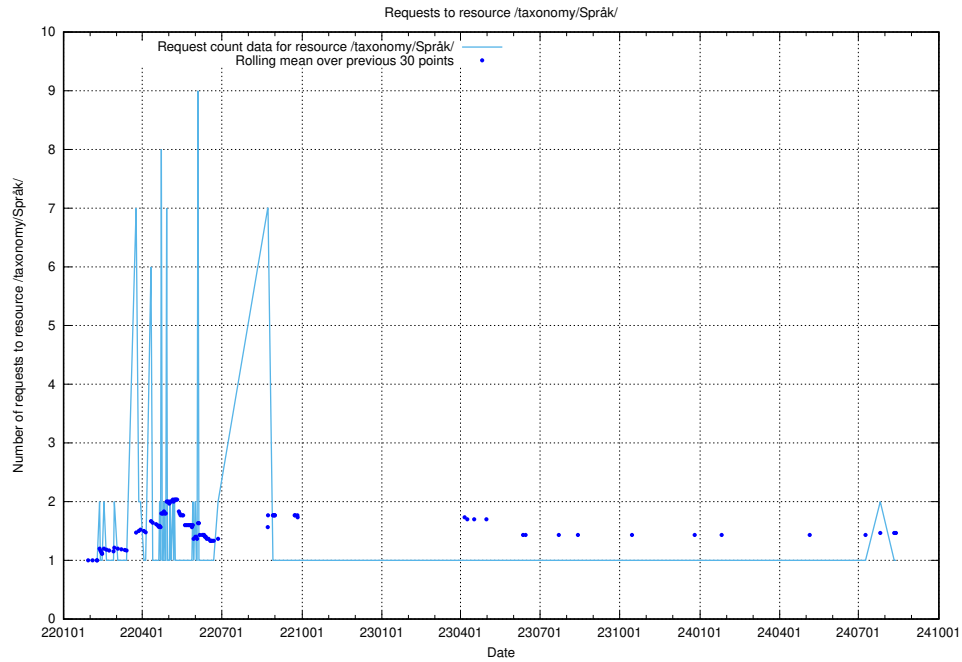

5.4667 Usage of /taxonomy/Språk/

Here, we count the number of requests to resource /taxonomy/Språk/.