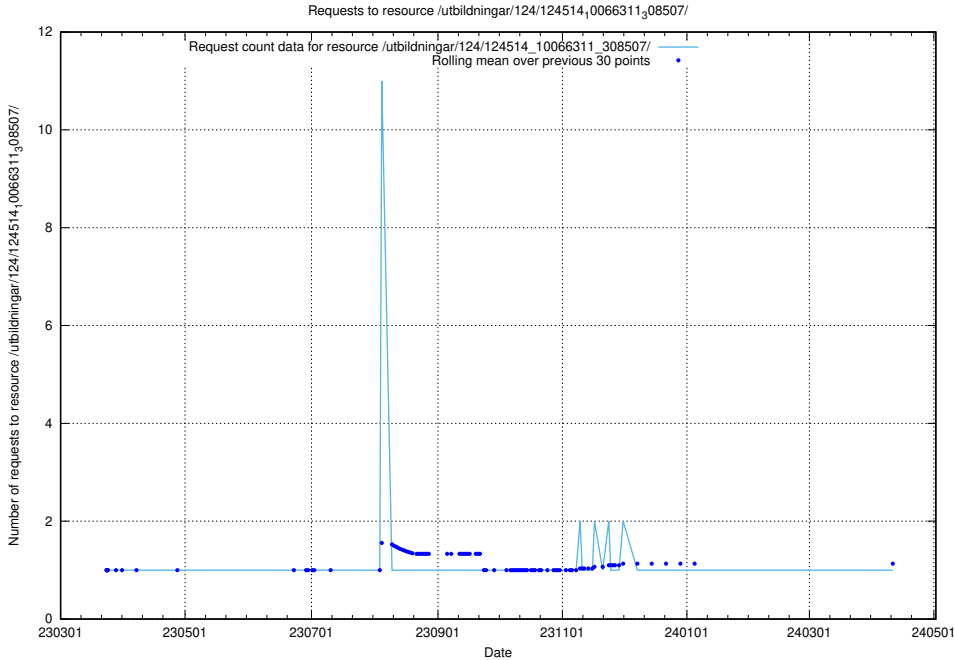

5.2686 Usage of /utbildningar/124/124514_10066311_308507/

Here, we count the number of requests to resource /utbildningar/124/124514_10066311_308507/.