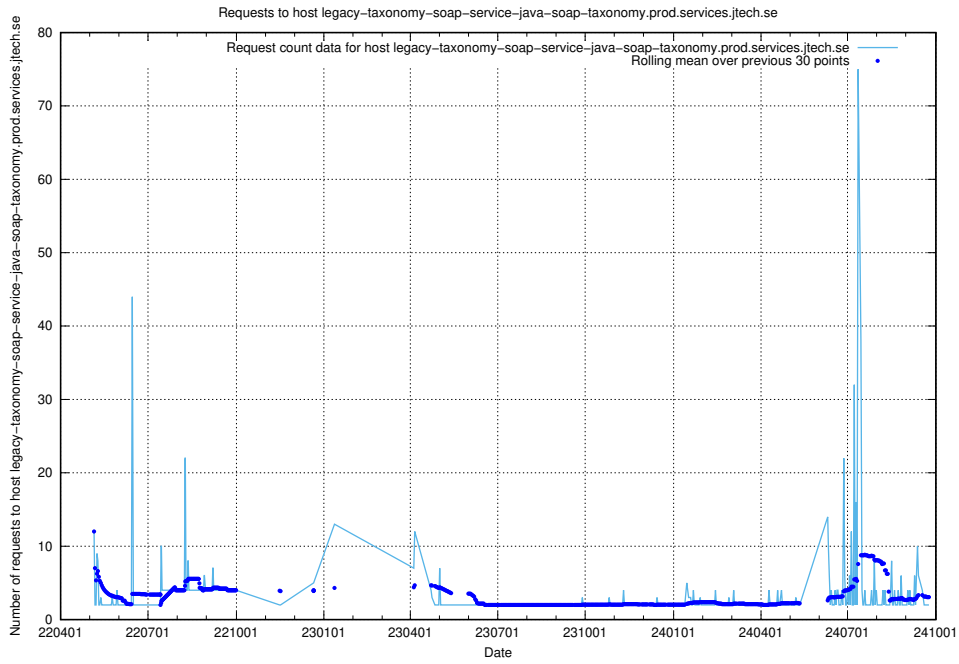

7.434 Usage of odoo-onprem.jobtechdev.se

Here, we count the number of requests to host odoo-onprem.jobtechdev.se.

7.435 Usage of legacy-taxonomy-soap-service-java-soap-taxonomy.prod.services.jte

Here, we count the number of requests to host legacy-taxonomy-soap-service-java-soap-taxonomy.prod.services.jtech.se.