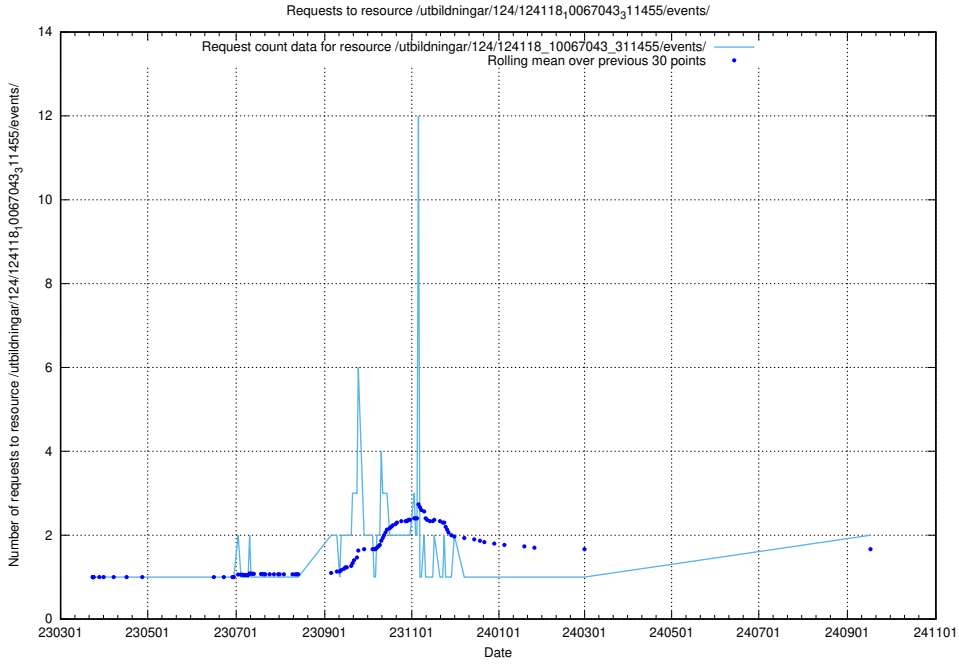

5.864 Usage of /utbildningar/124/124118_10067043_311455/events/

Here, we count the number of requests to resource /utbildningar/124/124118_10067043_311455/events/