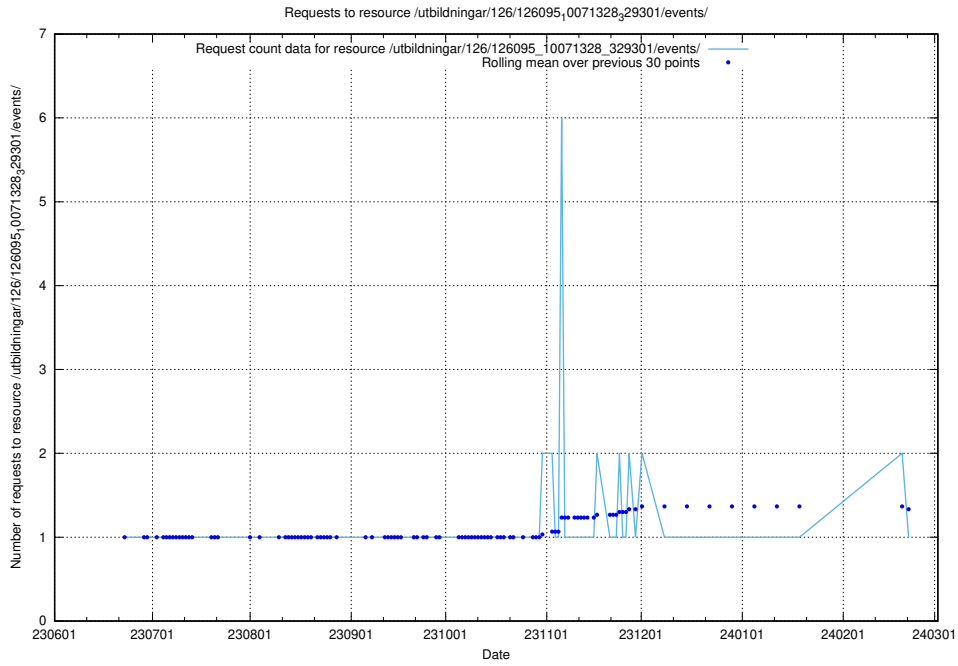

5.6446 Usage of /utbildningar/126/126095_10071328_329301/events/

Here, we count the number of requests to resource /utbildningar/126/126095_10071328_329301/events/

5.6447 Usage of /utbildningar/126/126095_10071328_325707/events/