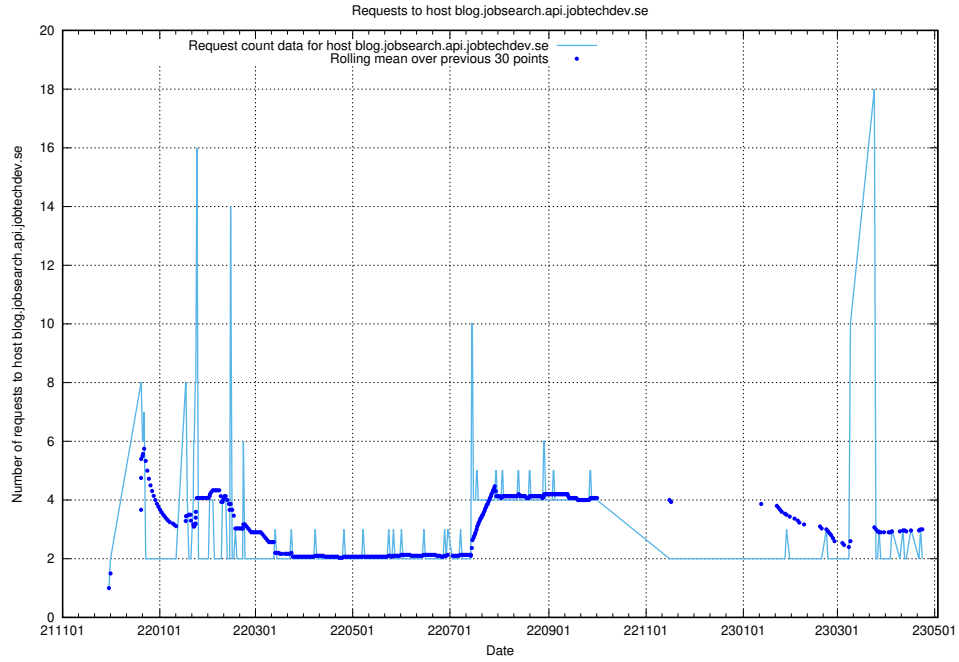

7.386 Usage of `blog.jobsearch.api.jobtechdev.se`

Here, we count the number of requests to host `blog.jobsearch.api.jobtechdev.se`.