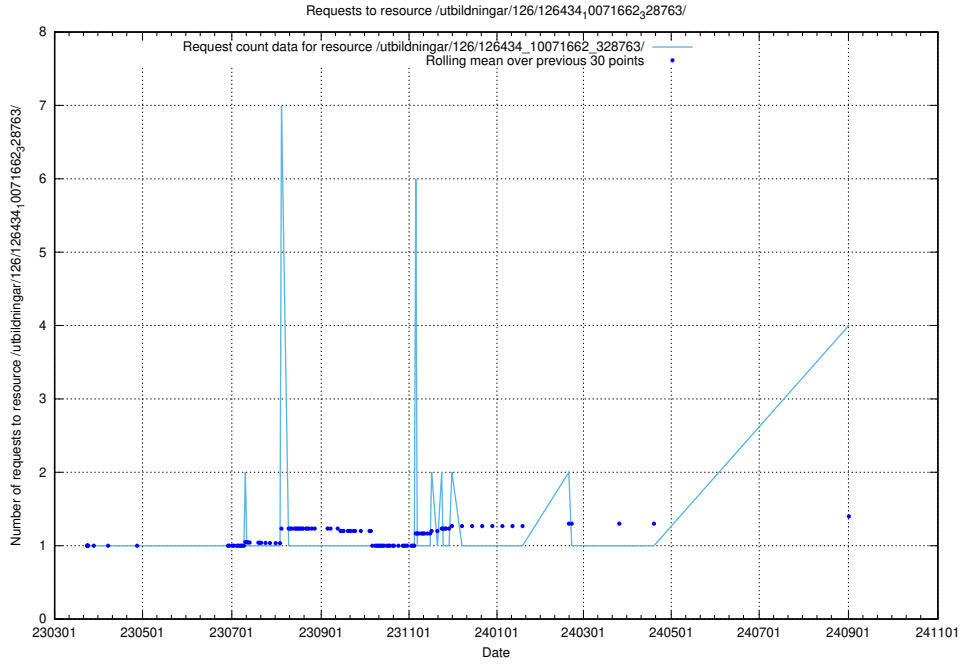

5.408 Usage of /utbildningar/126/126434_10071662_328763/

Here, we count the number of requests to resource /utbildningar/126/126434_10071662_328763/.