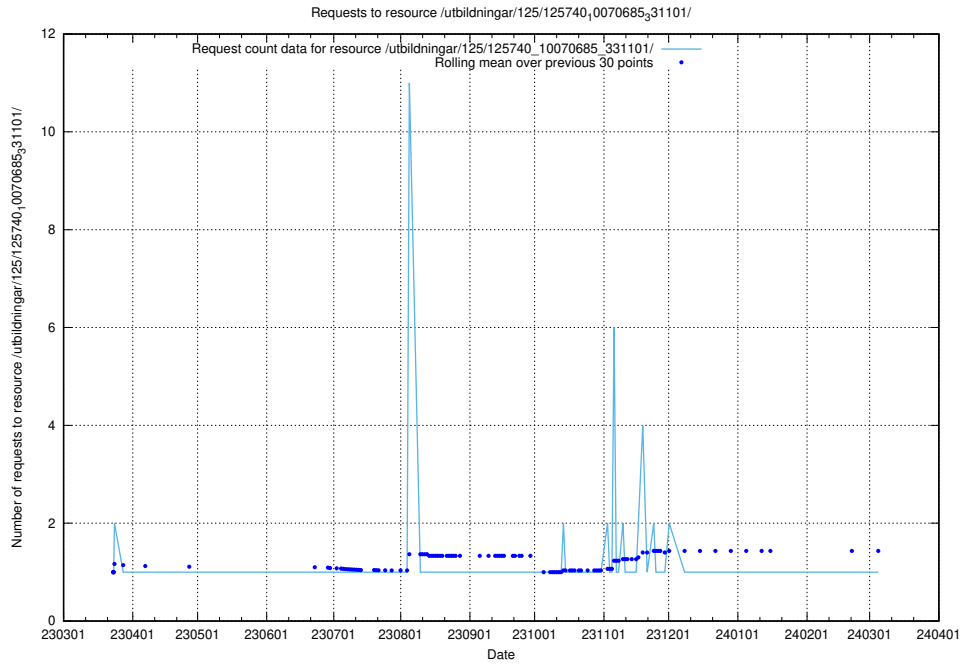

5.1175 Usage of /utbildningar/125/125740_10070685_331101/

Here, we count the number of requests to resource /utbildningar/125/125740_10070685_331101/.