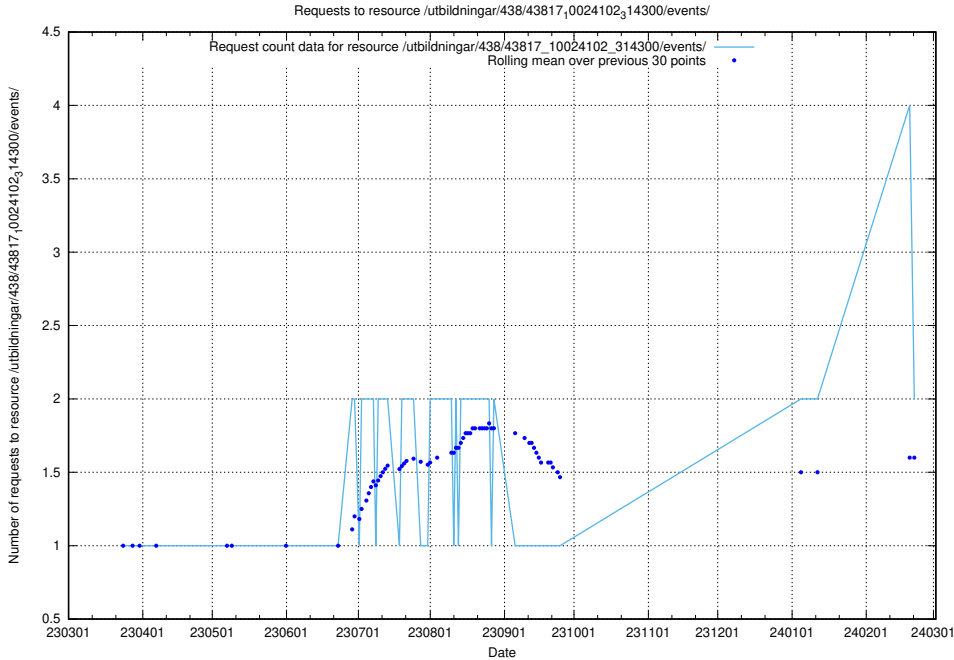

Here, we count the number of requests to resource /utbildningar/438/43817_10024102_314300/events/.

5.1123 Usage of /utbildningar/124/124500_10067722_313284/events/

Here, we count the number of requests to resource /utbildningar/124/124500_10067722_313284/events/