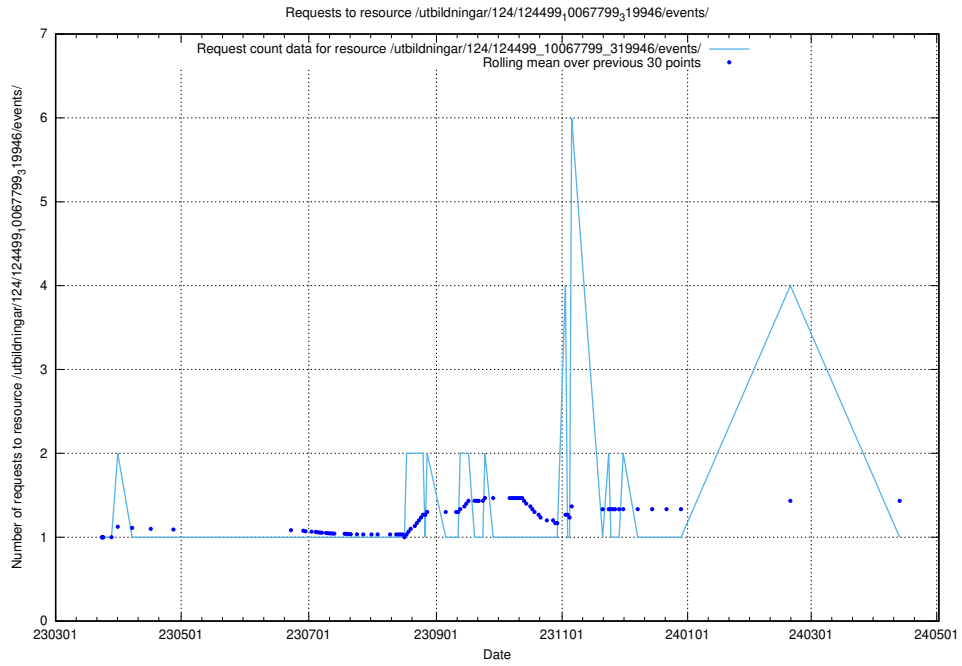

Here, we count the number of requests to resource /utbildningar/124/124499_10067799_319946/events/

5.3323 Usage of /utbildningar/utb_emil/124/124475_10067547_312970/

Here, we count the number of requests to resource /utbildningar/utb_emil/124/124475_10067547_312970/