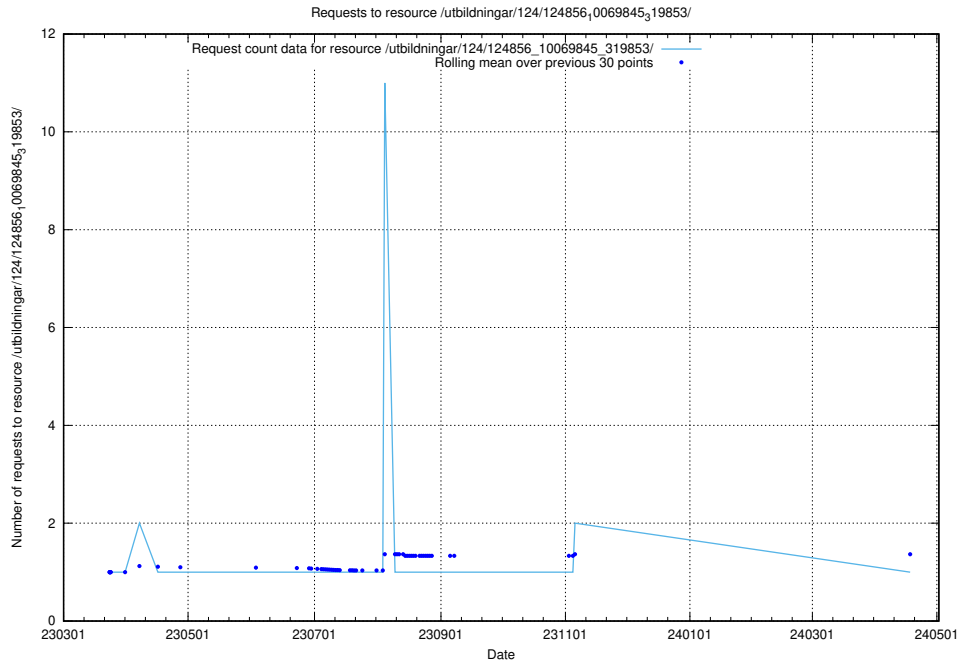

5.1381 Usage of /utbildningar/124/124856_10069845_319853/

Here, we count the number of requests to resource /utbildningar/124/124856_10069845_319853/.