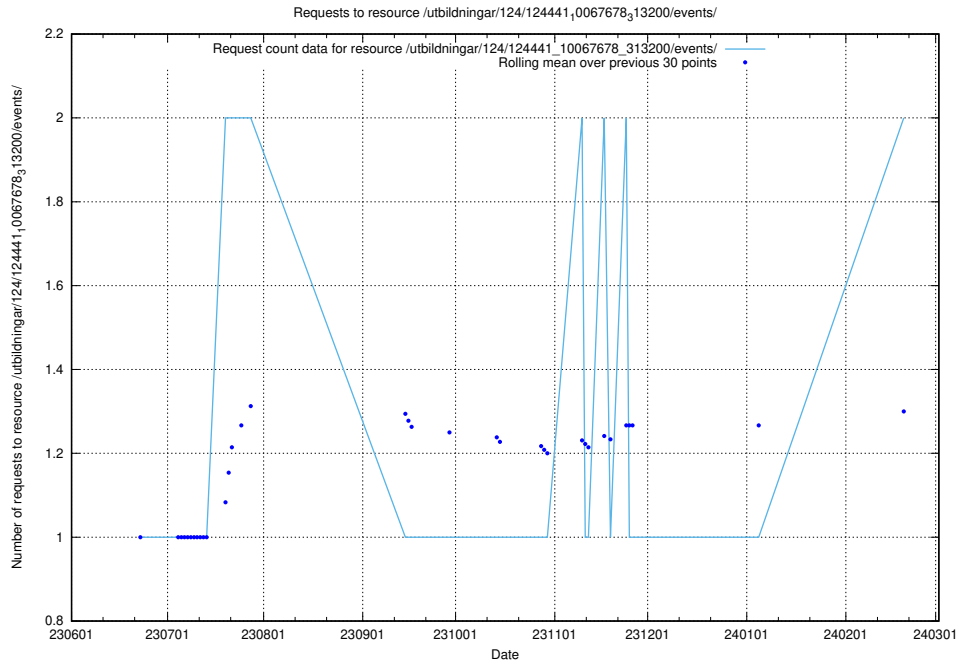

5.1028 Usage of /utbildningar/124/124441_10067678_313200/events/

Here, we count the number of requests to resource /utbildningar/124/124441_10067678_313200/events/