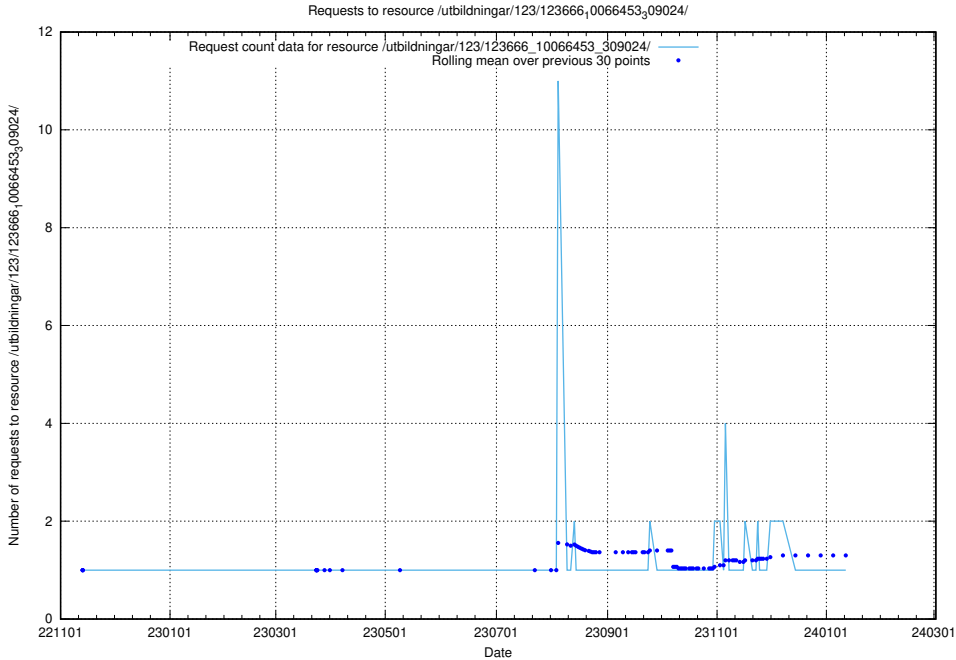

5.6689 Usage of /utbildningar/123/123666_10066453_309024/

Here, we count the number of requests to resource /utbildningar/123/123666_10066453_309024/.