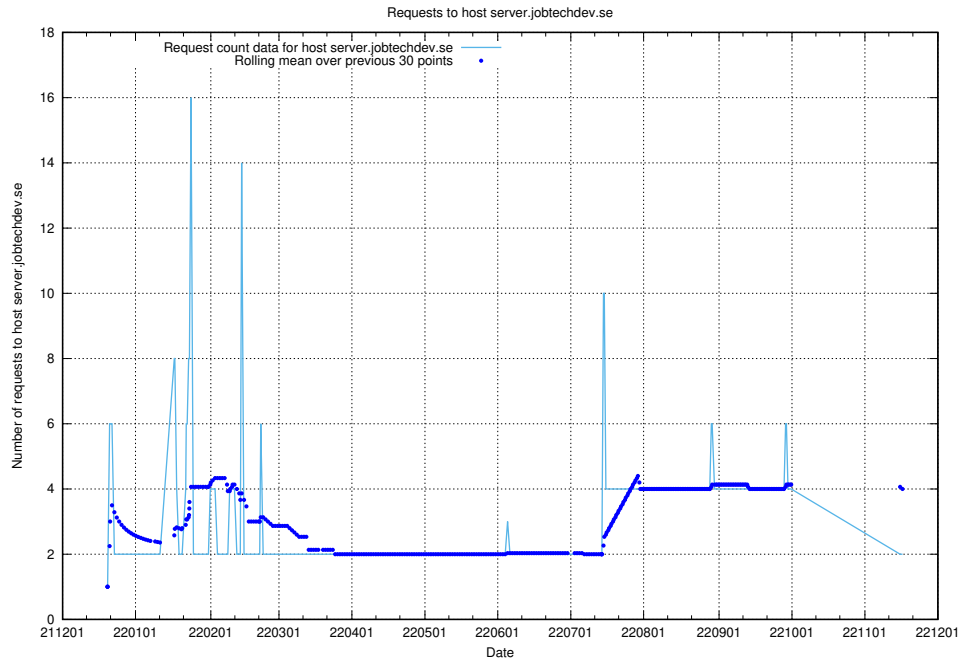

7.372 Usage of server.jobtechdev.se

Here, we count the number of requests to host server.jobtechdev.se.