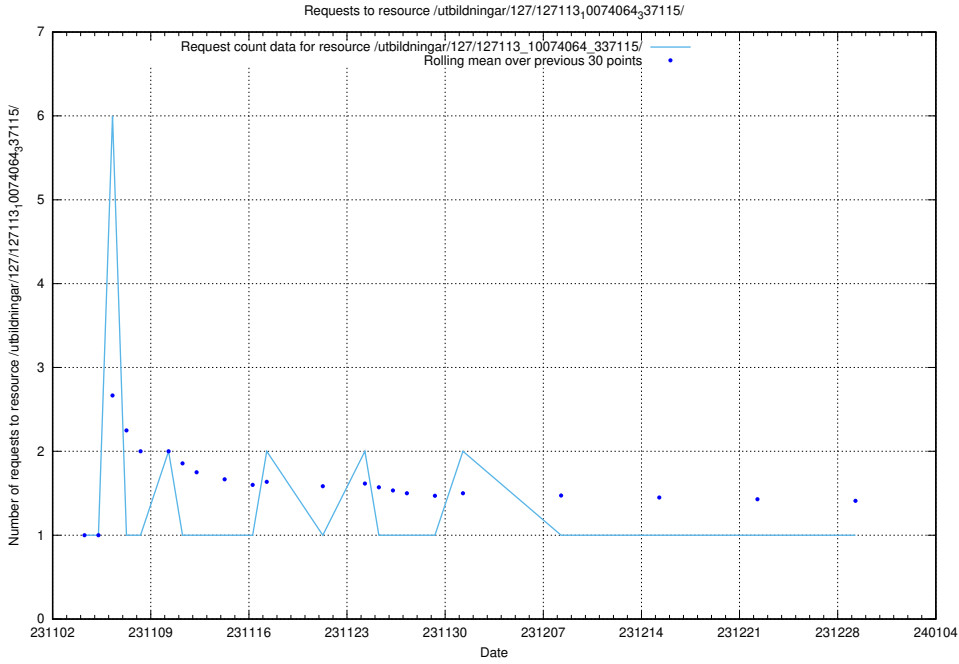

5.4950 Usage of /utbildningar/127/127113_10074064_337115/

Here, we count the number of requests to resource /utbildningar/127/127113_10074064_337115/.