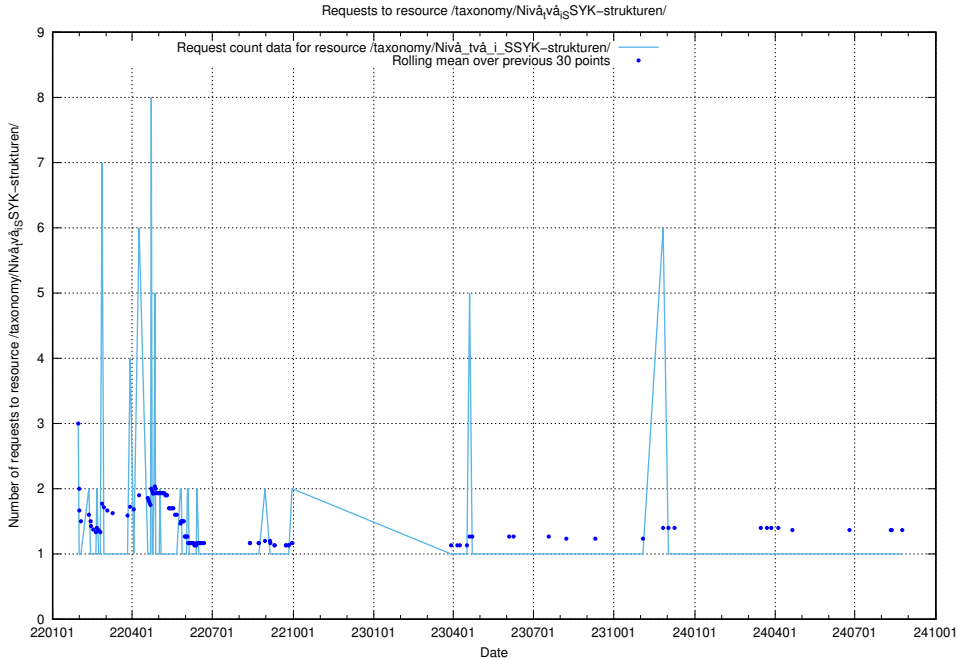

5.4391 Usage of /taxonomy/Nivå_två_i_SSYK-strukturen/

Here, we count the number of requests to resource /taxonomy/Nivå_två_i_SSYK-strukturen/.