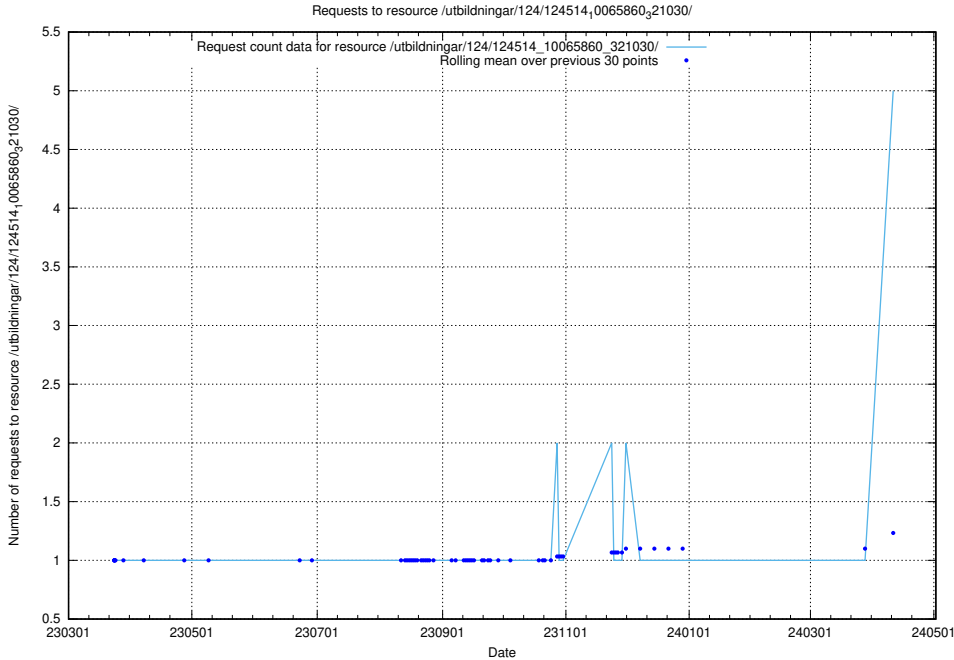

5.237 Usage of /utbildningar/124/124514_10065860_321030/

Here, we count the number of requests to resource /utbildningar/124/124514_10065860_321030/.