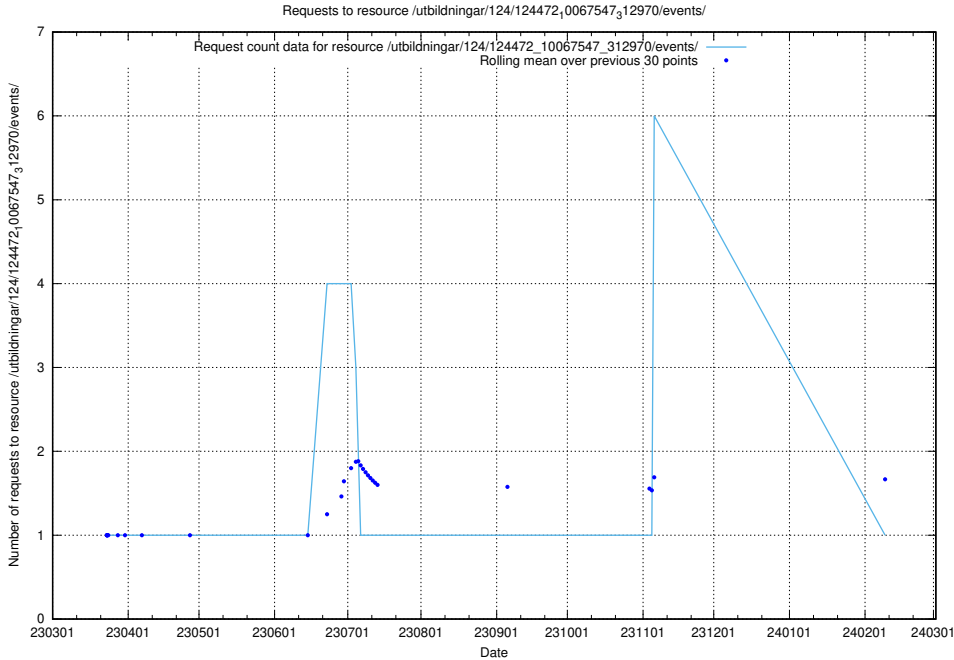

5.3979 Usage of /utbildningar/124/124472_10067547_312970/events/

Here, we count the number of requests to resource /utbildningar/124/124472_10067547_312970/events/