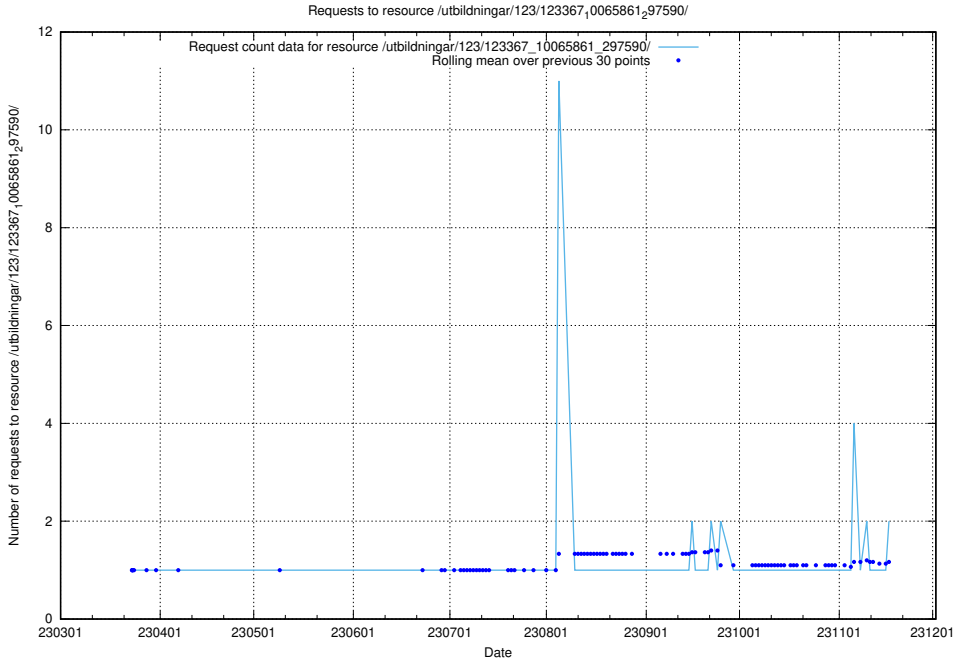

5.919 Usage of /utbildningar/123/123367_10065861_297590/

Here, we count the number of requests to resource /utbildningar/123/123367_10065861_297590/.