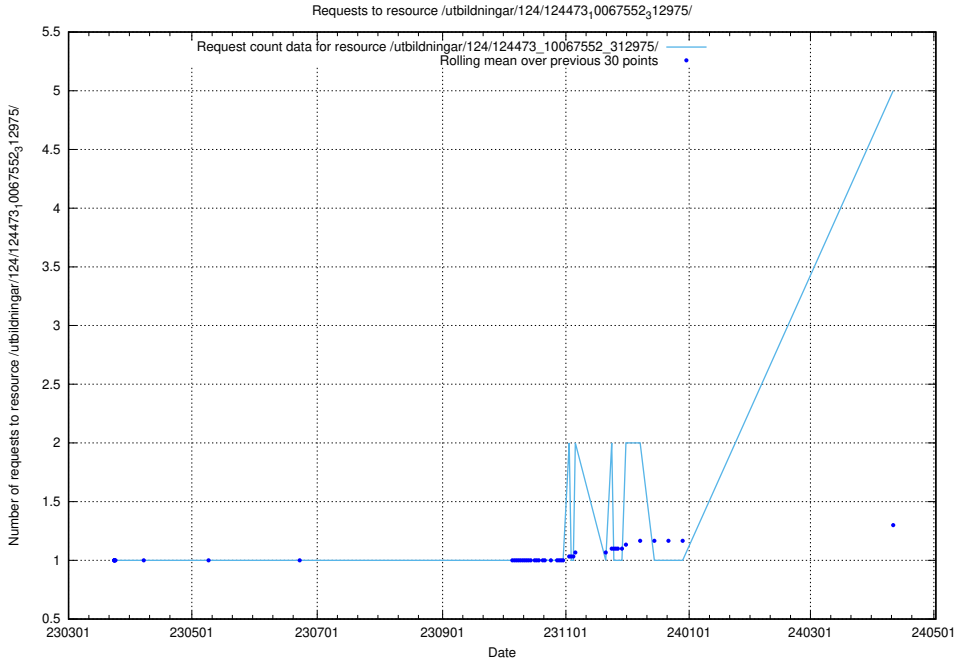

5.244 Usage of /utbildningar/124/124473_10067552_312975/

Here, we count the number of requests to resource /utbildningar/124/124473_10067552_312975/.