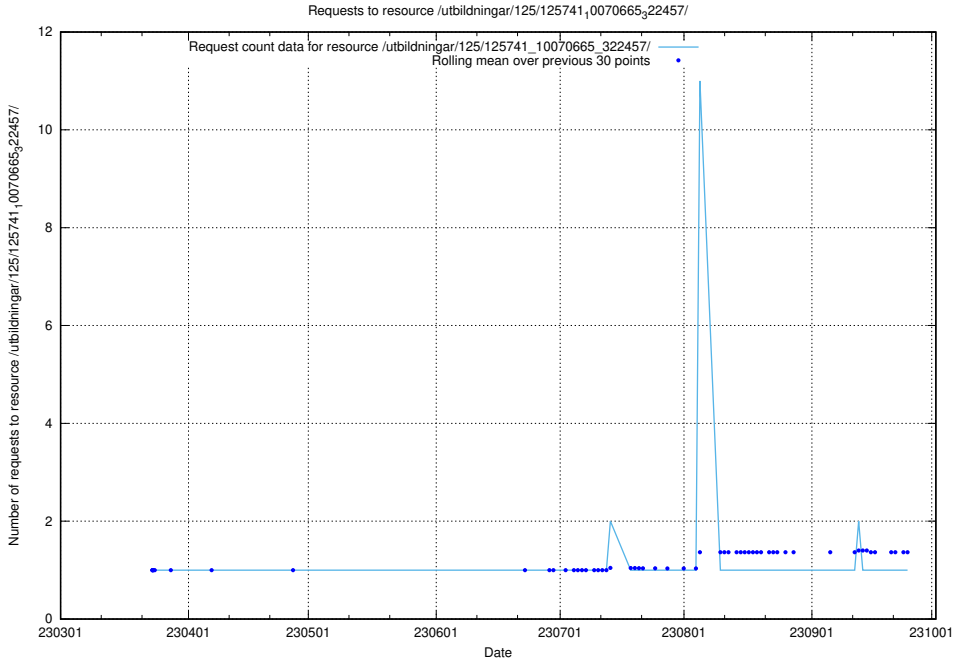

5.7252 Usage of /utbildningar/125/125741_10070665_322457/

Here, we count the number of requests to resource /utbildningar/125/125741_10070665_322457/.