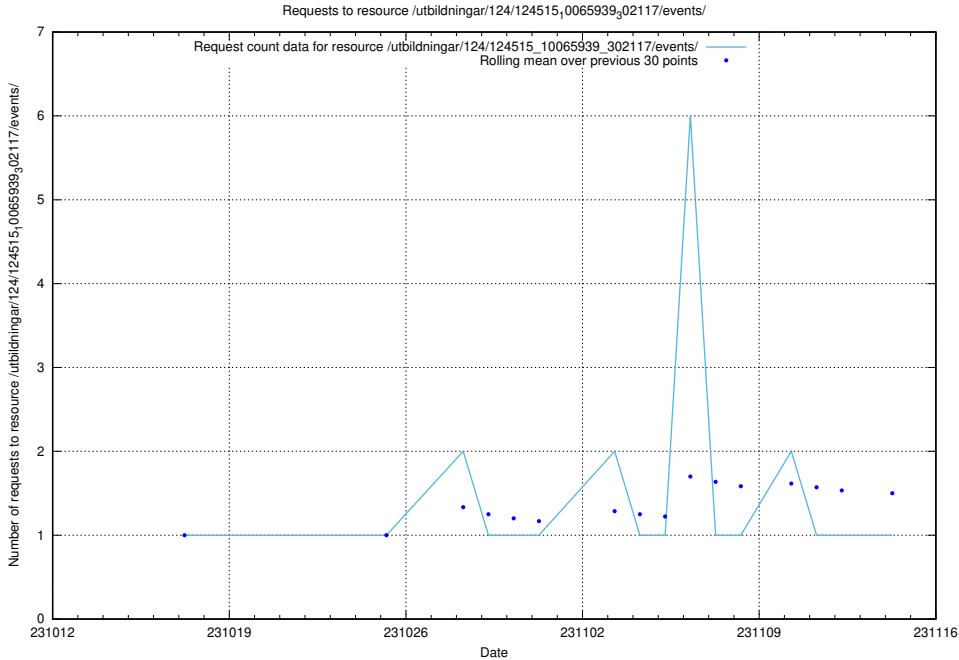

5.5127 Usage of /utbildningar/124/124515_10065939_302117/events/

Here, we count the number of requests to resource /utbildningar/124/124515_10065939_302117/events/