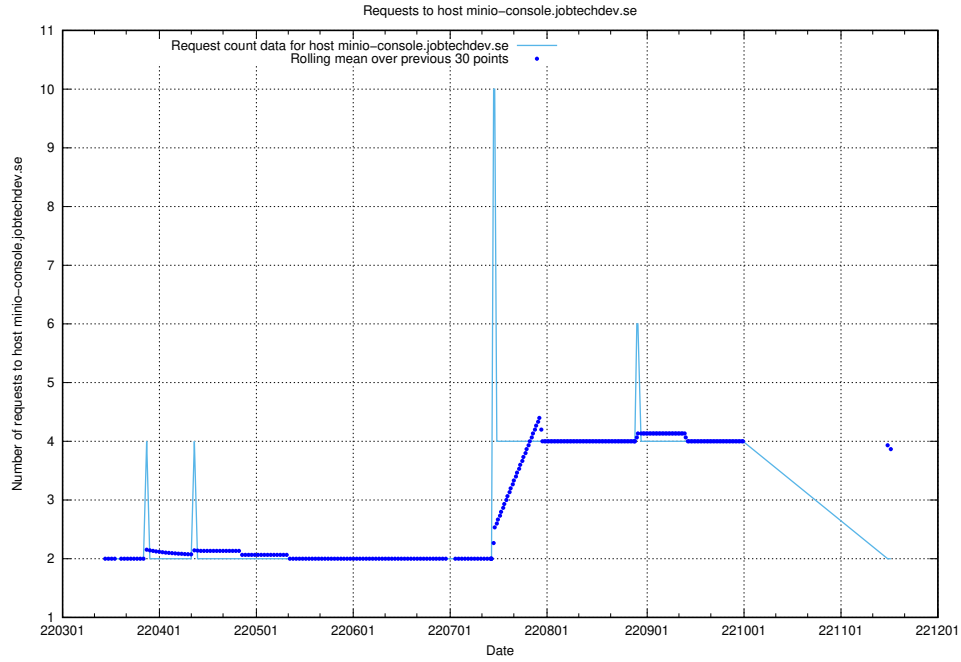

7.499 Usage of minioconsole.jobtechdev.se

Here, we count the number of requests to host minioconsole.jobtechdev.se.

7.500 Usage of minio-console.jobtechdev.se

Here, we count the number of requests to host minio-console.jobtechdev.se.