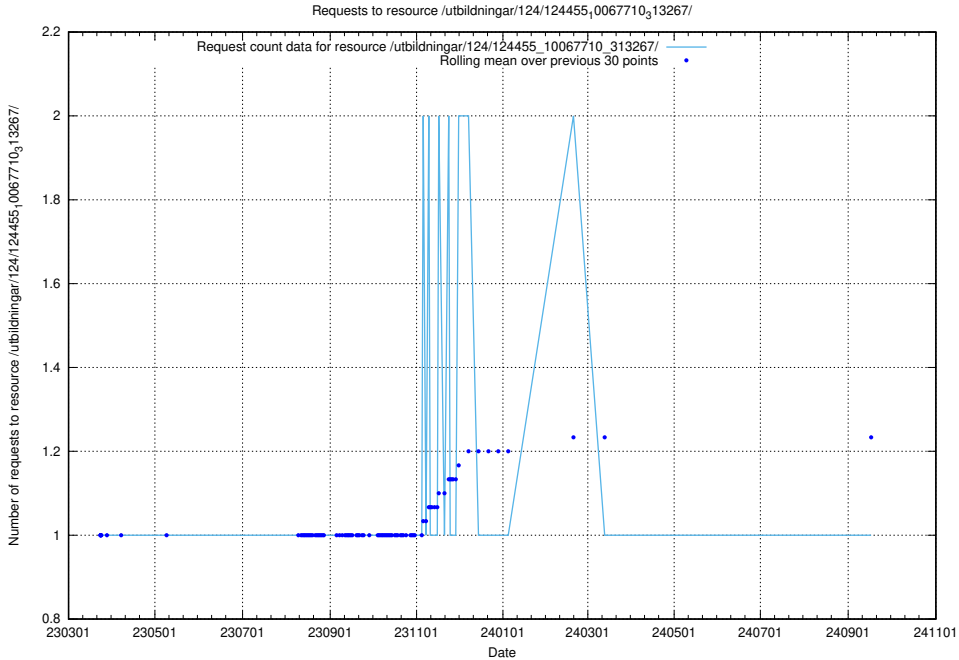

5.4305 Usage of /utbildningar/124/124455_10067710_313267/

Here, we count the number of requests to resource /utbildningar/124/124455_10067710_313267/.