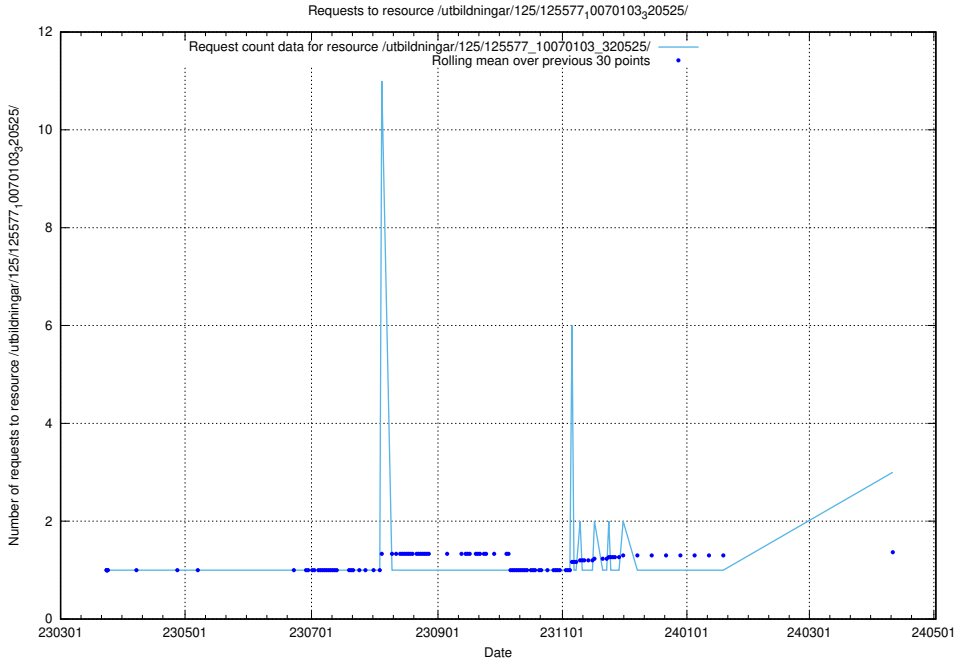

5.415 Usage of /utbildningar/125/125577_10070103_320525/

Here, we count the number of requests to resource /utbildningar/125/125577_10070103_320525/.