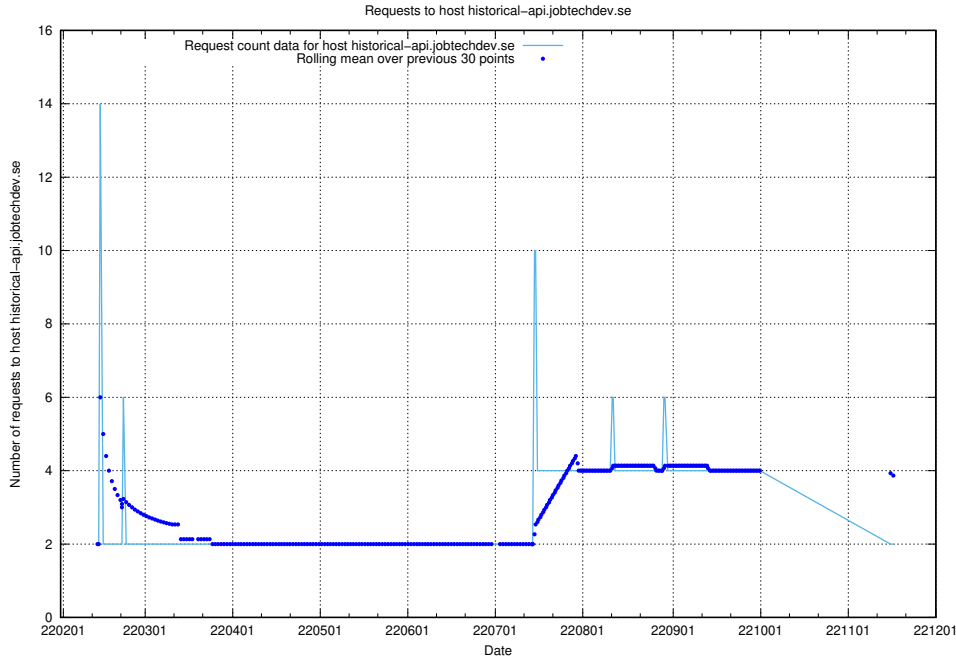

7.549 Usage of historical-api.jobtechdev.se

Here, we count the number of requests to host historical-api.jobtechdev.se.