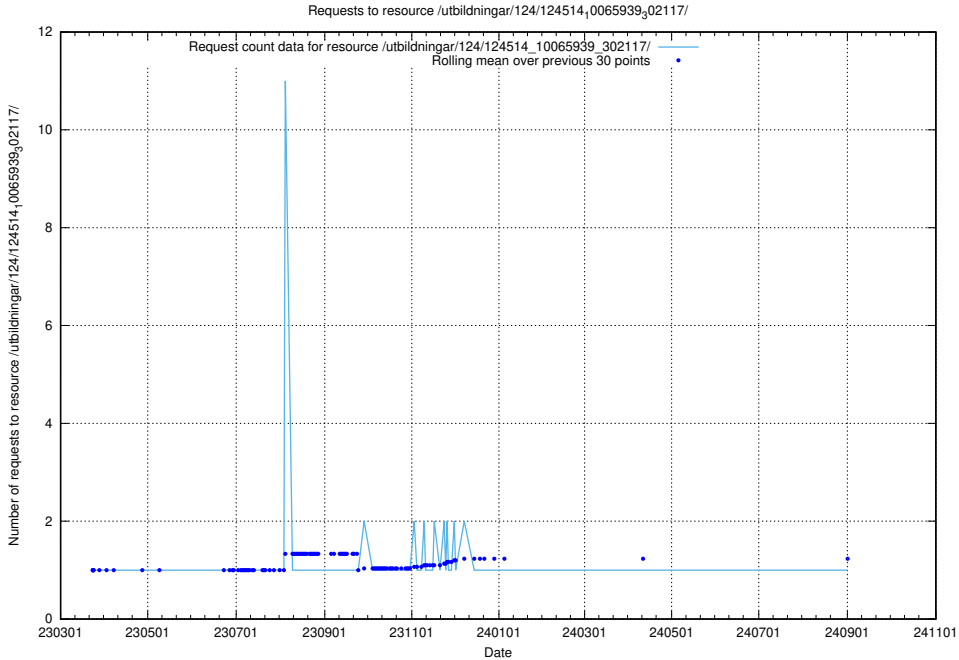

5.2761 Usage of /utbildningar/124/124514_10065939_302117/

Here, we count the number of requests to resource /utbildningar/124/124514_10065939_302117/.