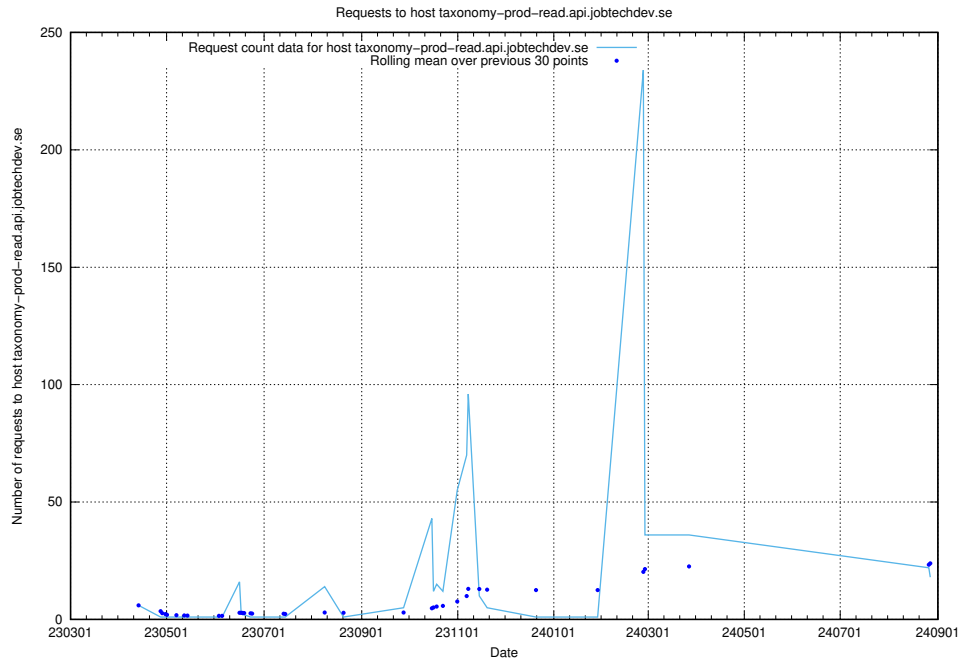

7.37 Usage of taxonomy-prod-read.api.jobtechdev.se

Here, we count the number of requests to host taxonomy-prod-read.api.jobtechdev.se.

7.38 Usage of hakjo.jobtechdev.se

Here, we count the number of requests to host hakjo.jobtechdev.se.