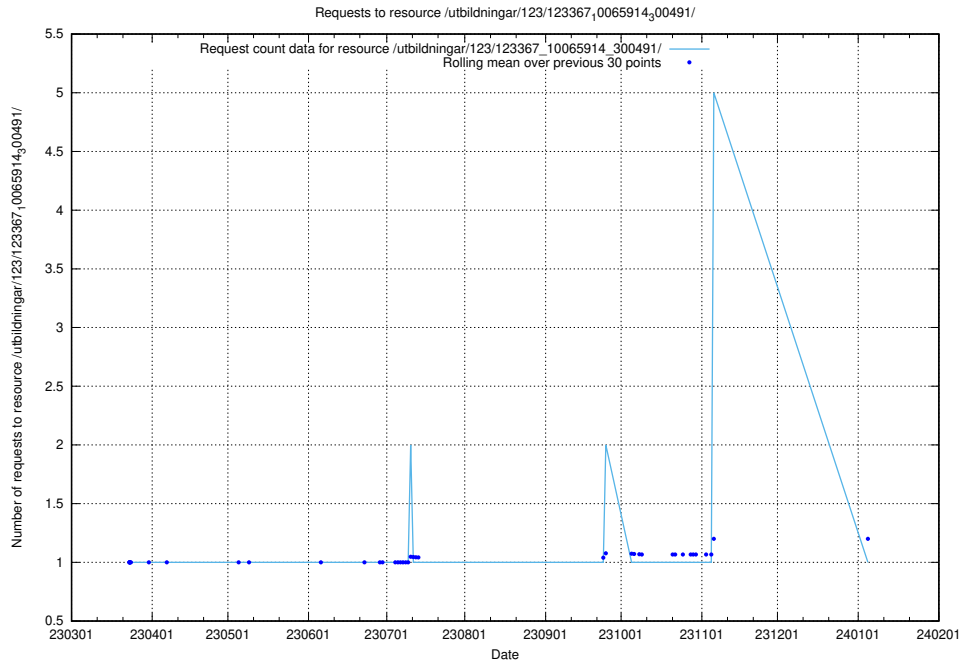

5.5485 Usage of /utbildningar/123/123367_10065914_300491/

Here, we count the number of requests to resource /utbildningar/123/123367_10065914_300491/.