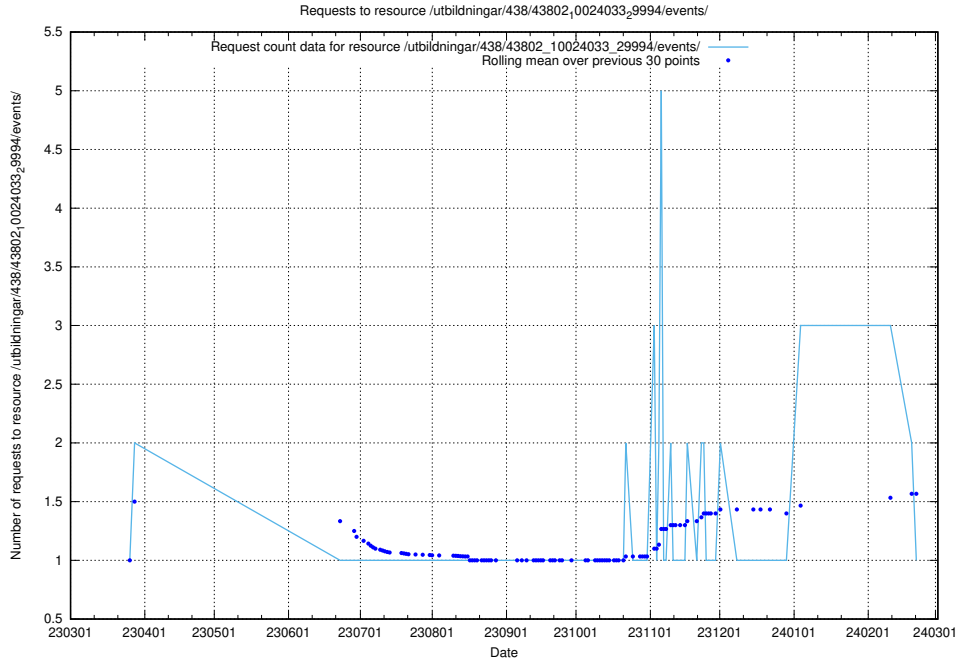

5.6843 Usage of /utbildningar/438/43802_10024033_29994/events/

Here, we count the number of requests to resource /utbildningar/438/43802_10024033_29994/events/.