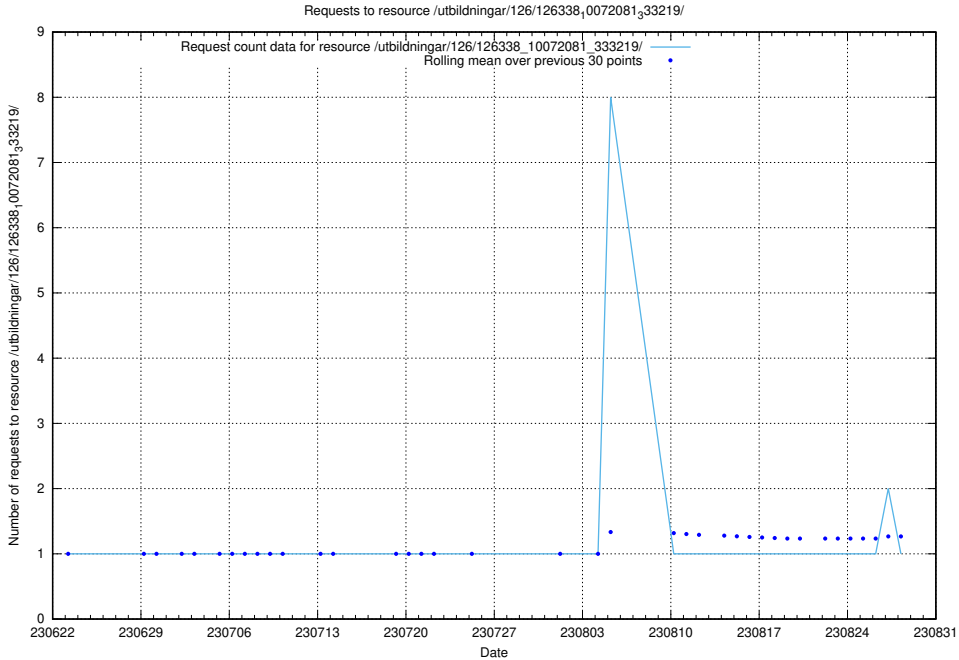

5.6435 Usage of /utbildningar/126/126338_10072081_333219/

Here, we count the number of requests to resource /utbildningar/126/126338_10072081_333219/.