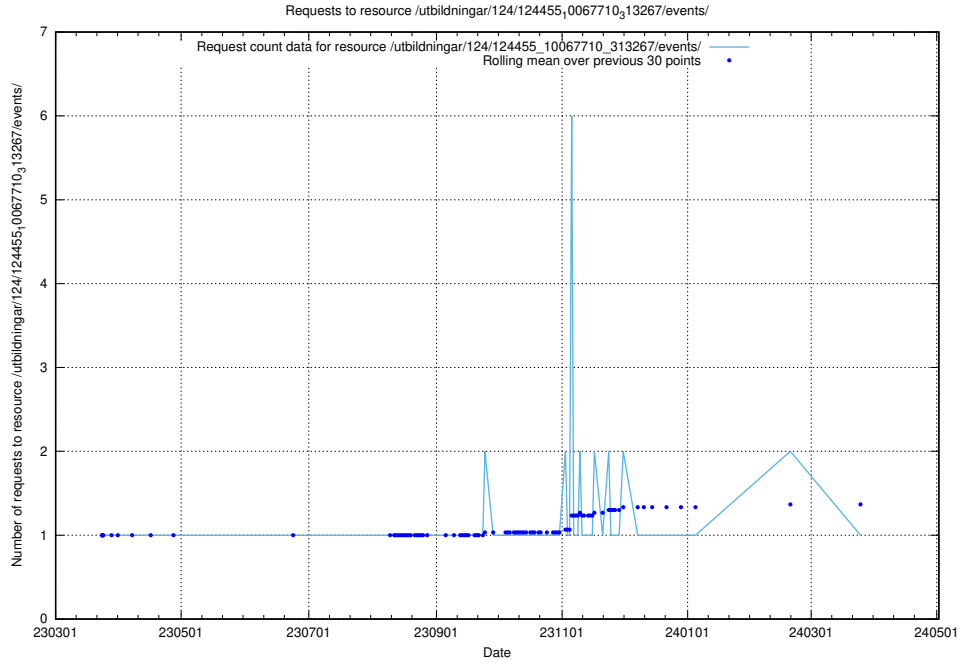

5.4293 Usage of /utbildningar/124/124455_10067710_313267/events/

Here, we count the number of requests to resource /utbildningar/124/124455_10067710_313267/events/