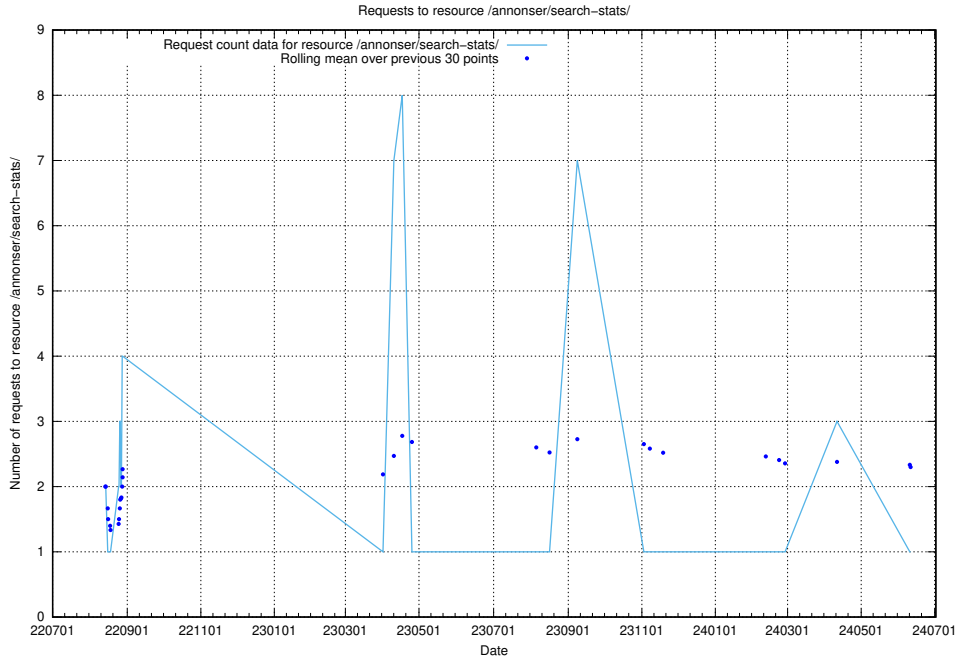

5.7227 Usage of /annonser/search-stats/

Here, we count the number of requests to resource /annonser/search-stats/.