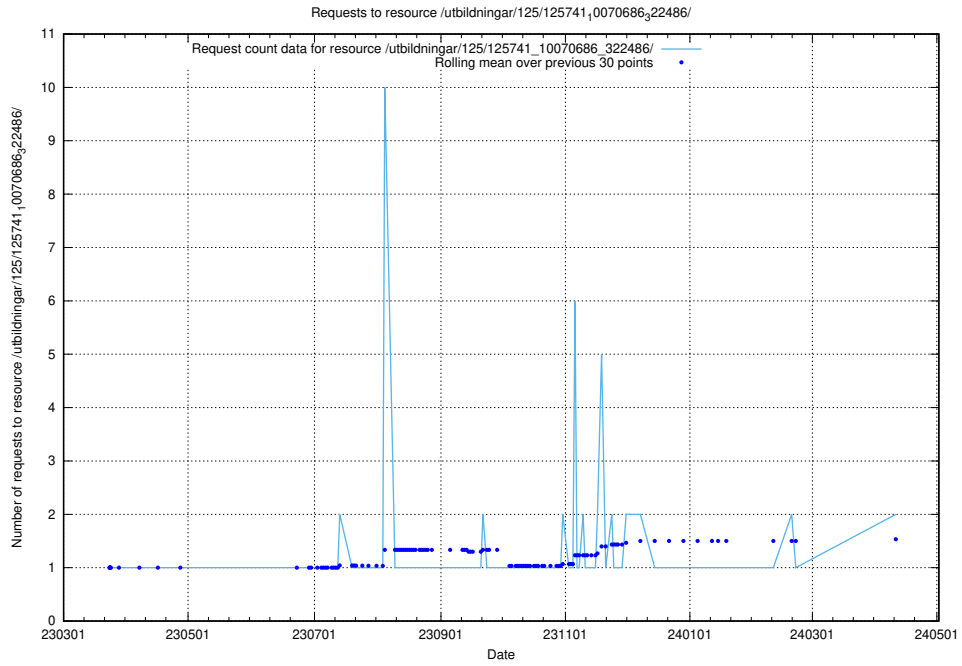

5.1151 Usage of /utbildningar/125/125741_10070686_322486/

Here, we count the number of requests to resource /utbildningar/125/125741_10070686_322486/.