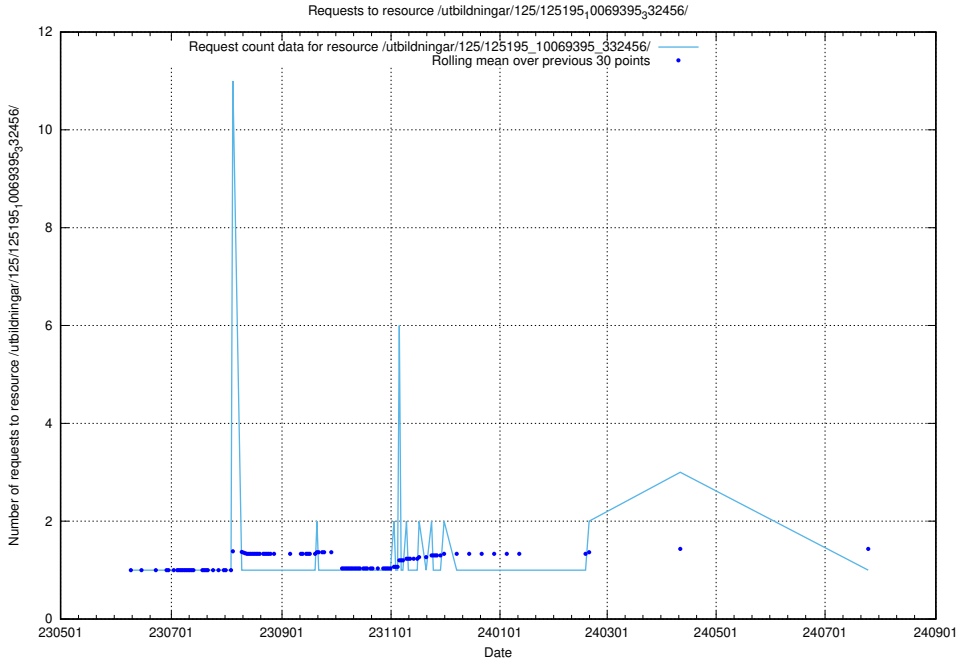

5.6658 Usage of /utbildningar/125/125195_10069395_332456/

Here, we count the number of requests to resource /utbildningar/125/125195_10069395_332456/.