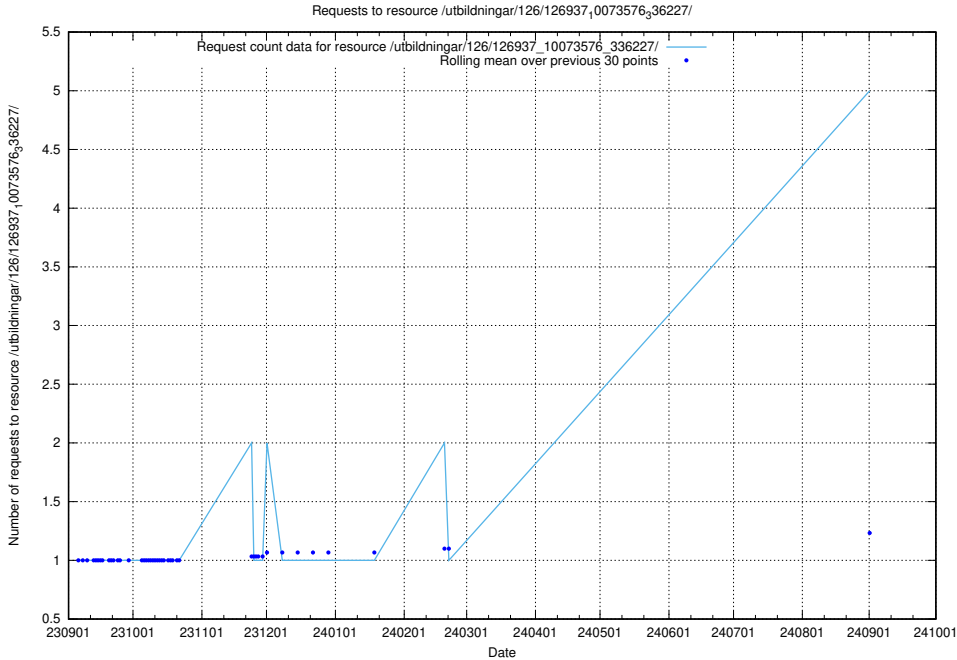

5.260 Usage of /utbildningar/126/126937_10073576_336227/

Here, we count the number of requests to resource /utbildningar/126/126937_10073576_336227/.