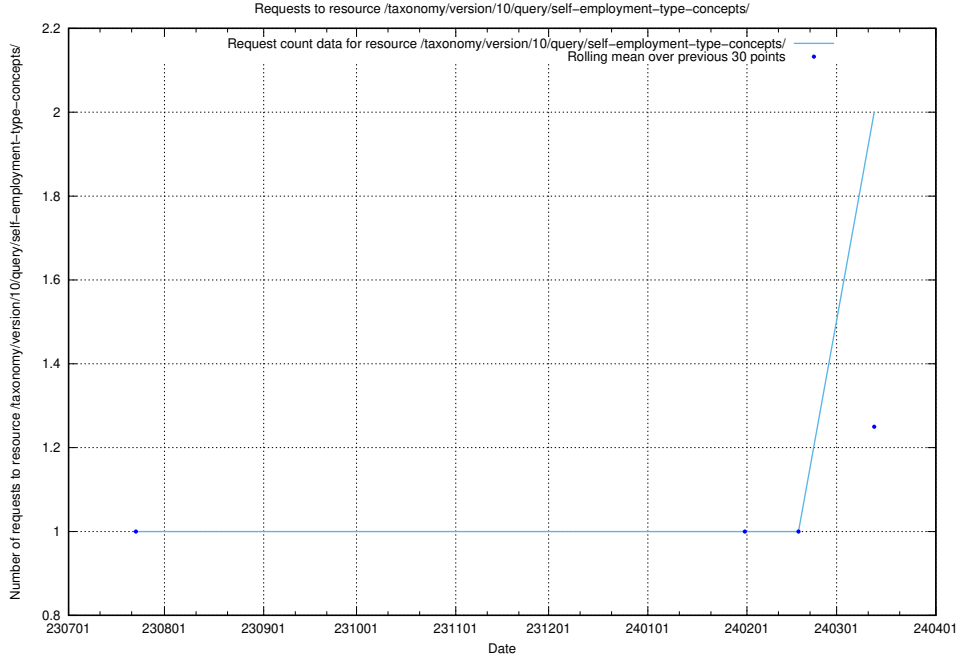

5.942 Usage of /taxonomy/version/10/query/self-employment-type-concepts/

Here, we count the number of requests to resource /taxonomy/version/10/query/self-employment-type-concepts/.