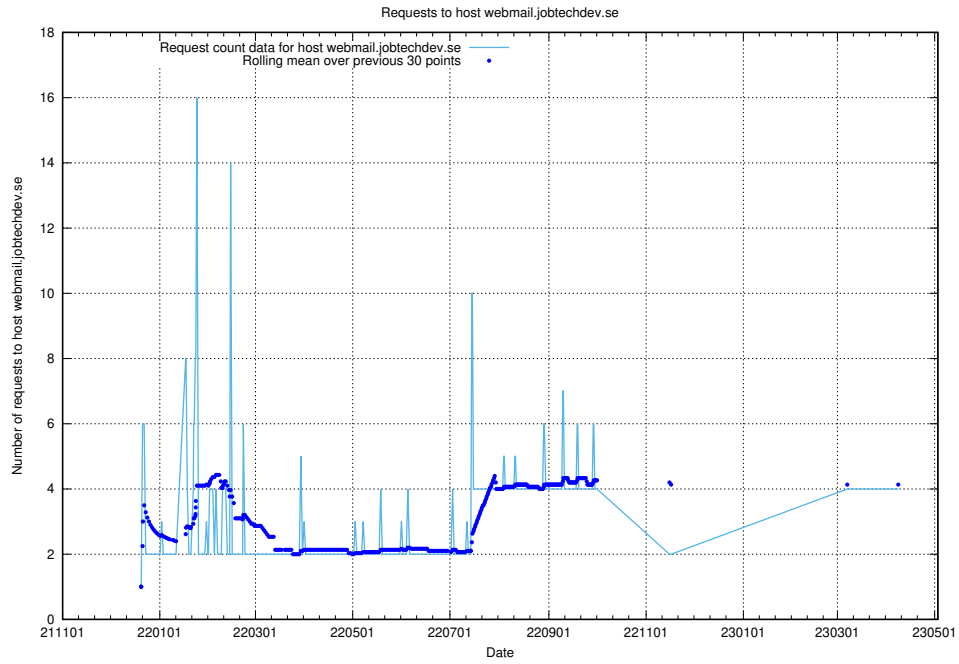

7.139 Usage of webmail.jobtechdev.se

Here, we count the number of requests to host webmail.jobtechdev.se.