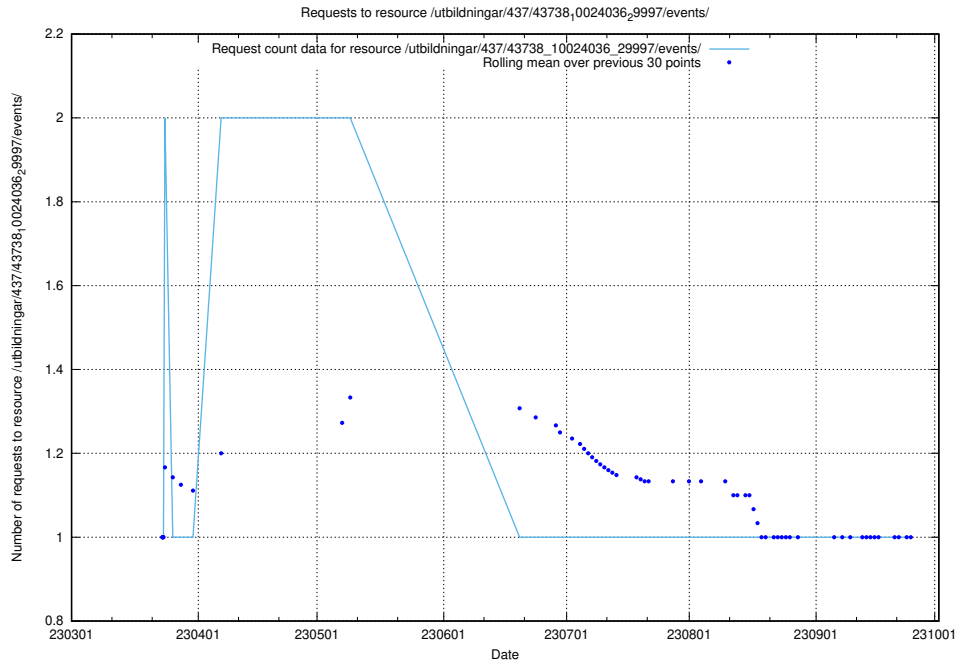

5.7154 Usage of /utbildningar/437/43738_10024036_29997/events/

Here, we count the number of requests to resource /utbildningar/437/43738_10024036_29997/events/.