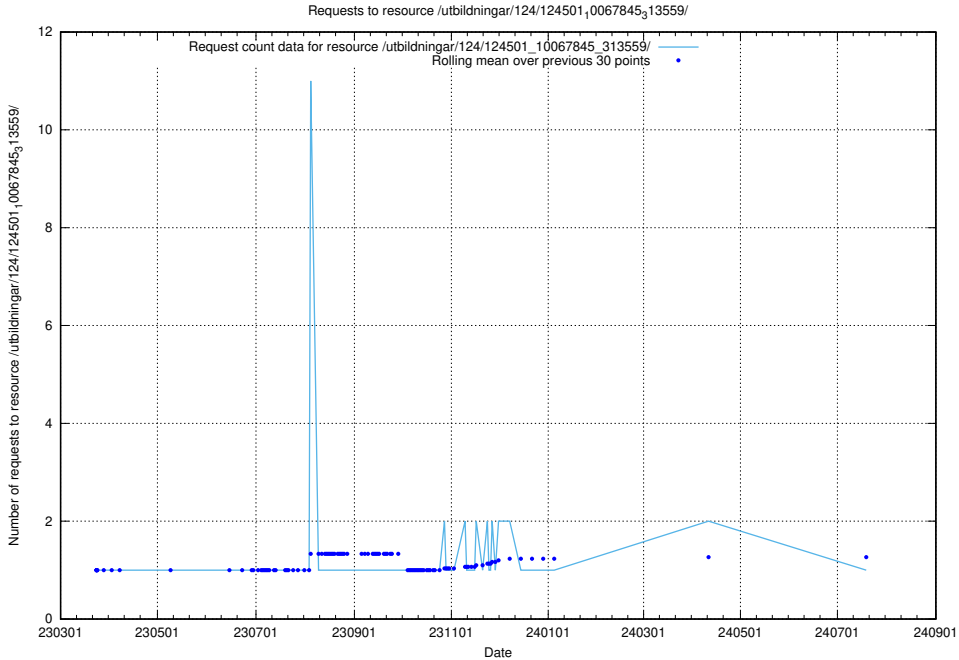

5.3095 Usage of /utbildningar/124/124501_10067845_313559/

Here, we count the number of requests to resource /utbildningar/124/124501_10067845_313559/.