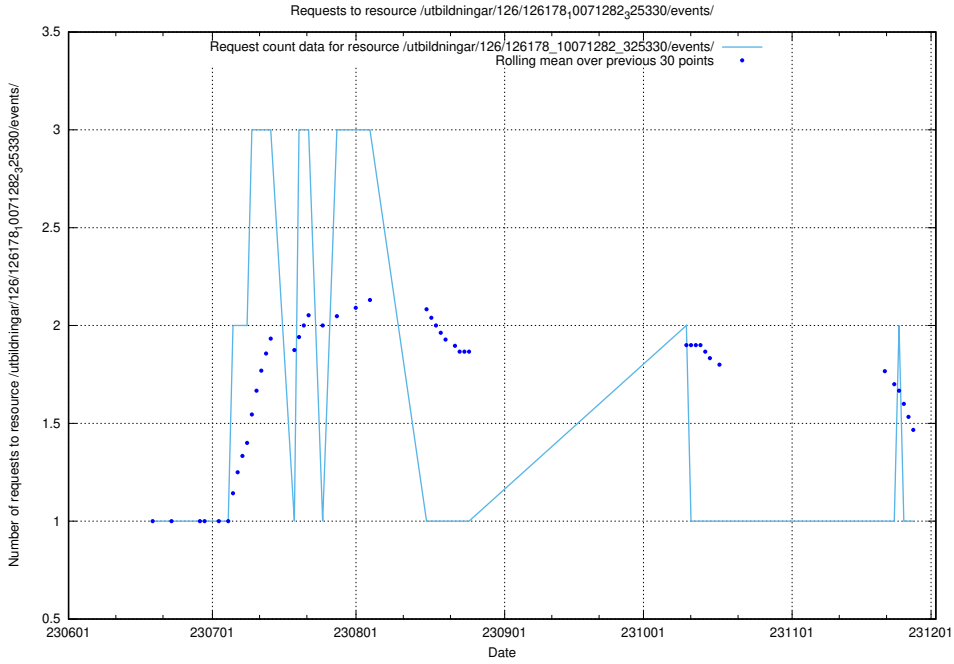

5.6618 Usage of /utbildningar/126/126178_10071282_325330/events/

Here, we count the number of requests to resource /utbildningar/126/126178_10071282_325330/events/