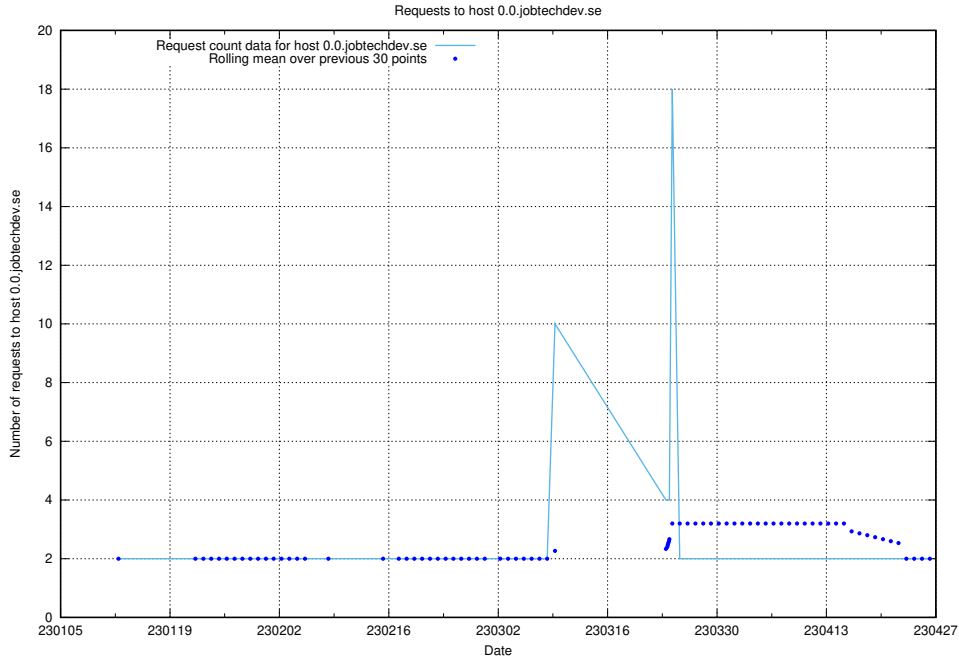

7.305 Usage of 0.0.jobtechdev.se

Here, we count the number of requests to host 0.0.jobtechdev.se.