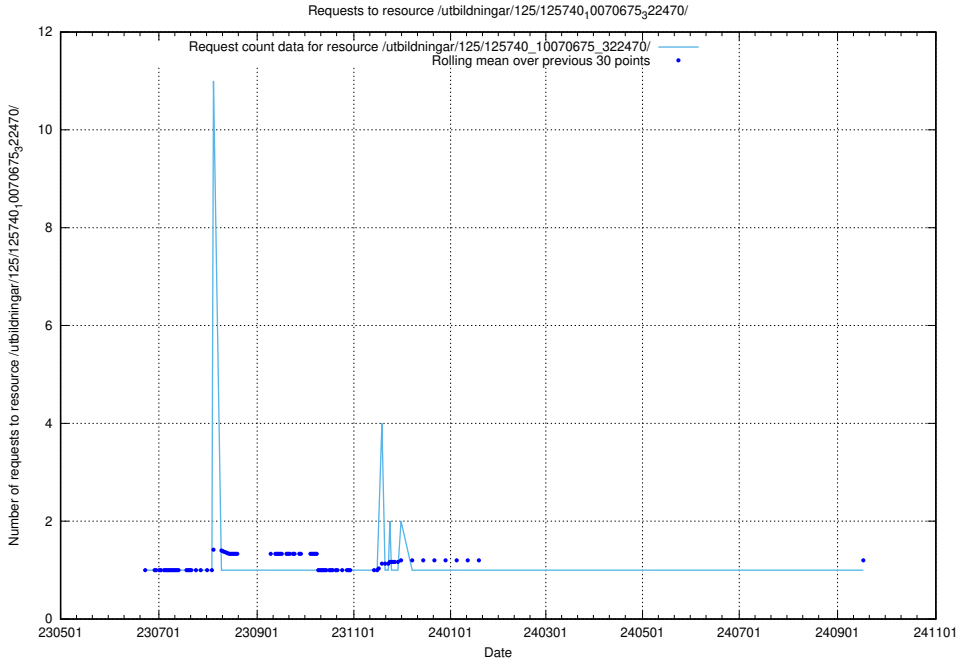

5.6466 Usage of /utbildningar/125/125740_10070675_322470/

Here, we count the number of requests to resource /utbildningar/125/125740_10070675_322470/.