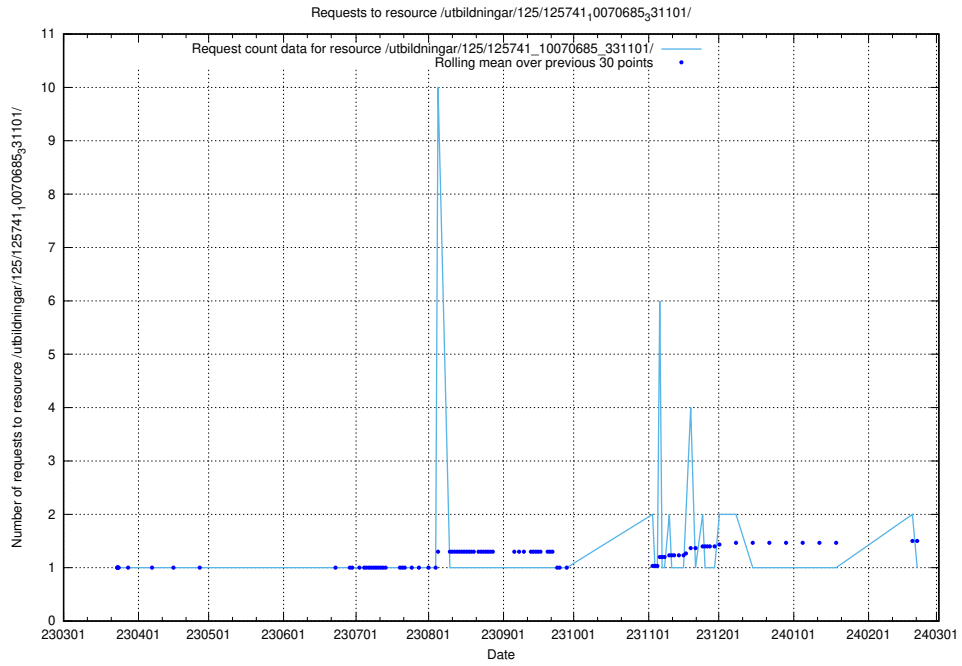

5.7234 Usage of /utbildningar/125/125741_10070685_331101/

Here, we count the number of requests to resource /utbildningar/125/125741_10070685_331101/.