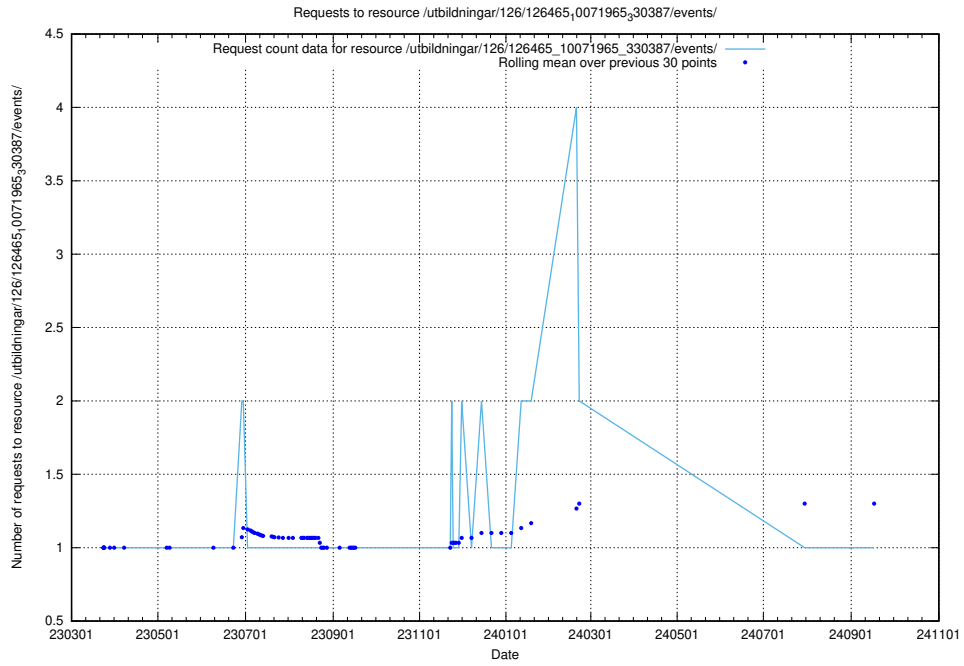

5.7177 Usage of /utbildningar/126/126465_10071965_330387/events/

Here, we count the number of requests to resource /utbildningar/126/126465_10071965_330387/events/