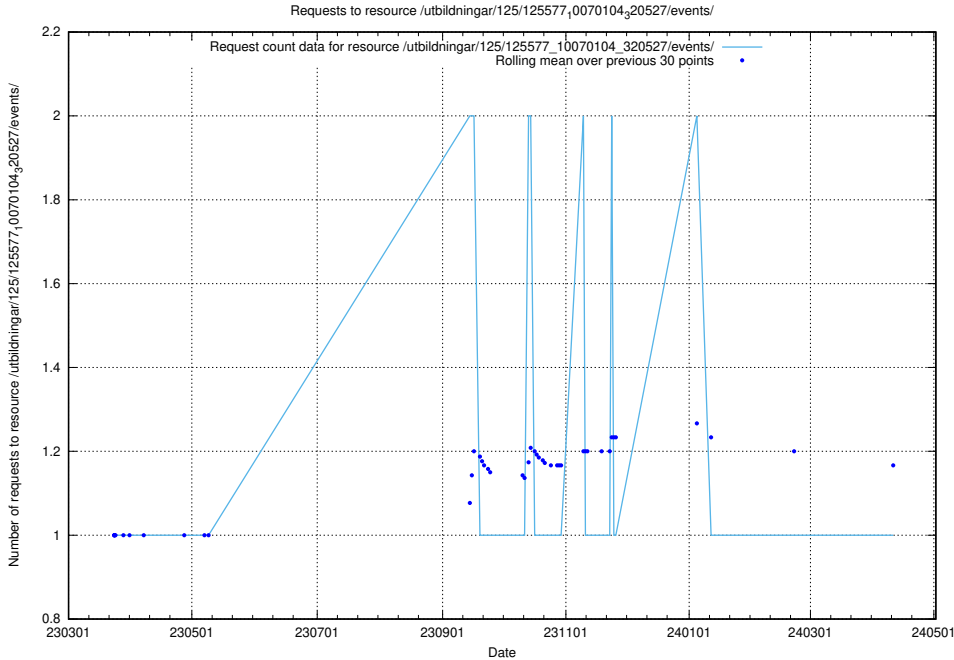

5.1292 Usage of /utbildningar/125/125577_10070104_320527/events/

Here, we count the number of requests to resource /utbildningar/125/125577_10070104_320527/events/