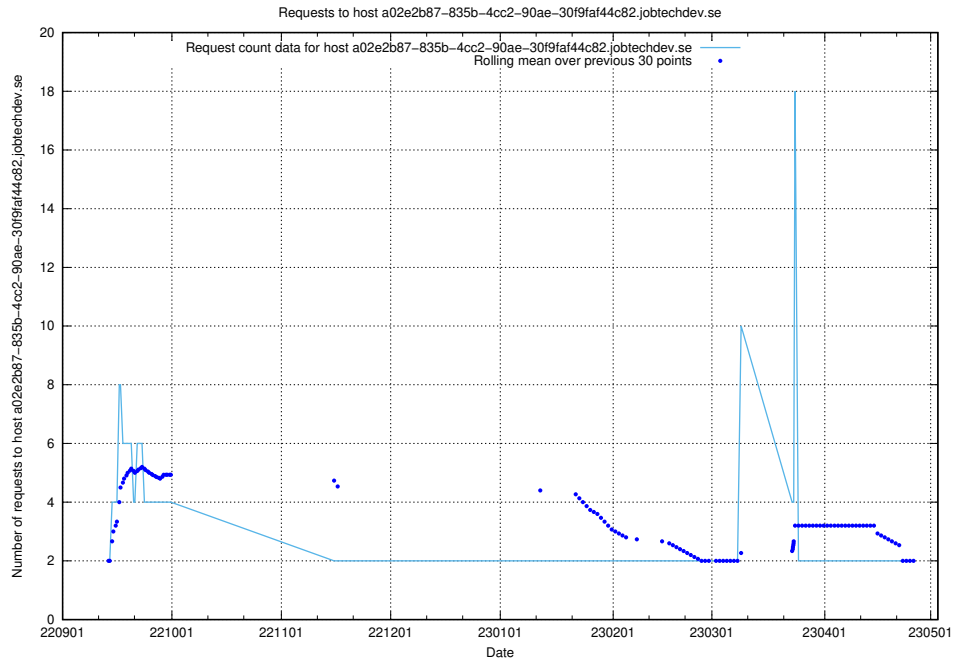

Here, we count the number of requests to host a02e2b87-835b-4cc2-90ae-30f9faf44c82.jobtechdev.se.

7.327 Usage of demo-jobad-enrichments-api.jobtechdev.se

Here, we count the number of requests to host demo-jobad-enrichments-api.jobtechdev.se.