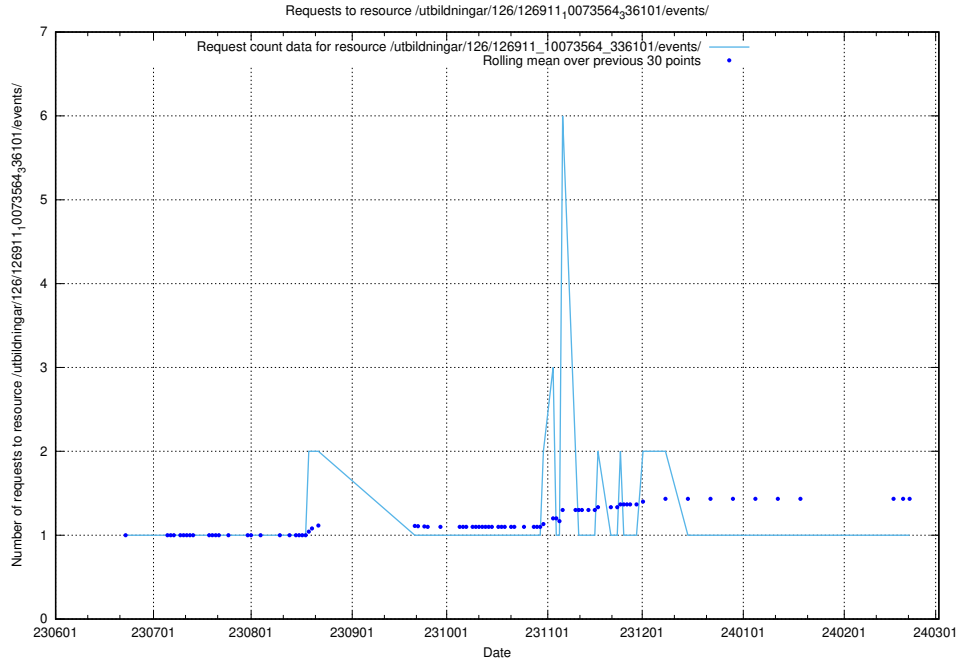

5.6383 Usage of /utbildningar/126/126911_10073564_336101/events/

Here, we count the number of requests to resource /utbildningar/126/126911_10073564_336101/events/