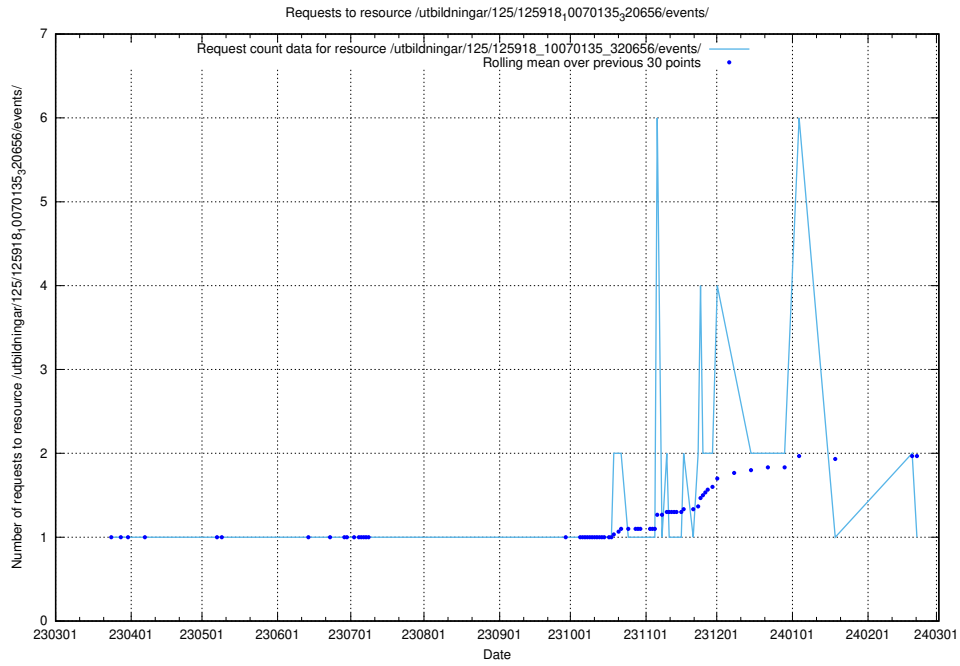

5.6968 Usage of /utbildningar/125/125918_10070135_320656/events/

Here, we count the number of requests to resource /utbildningar/125/125918_10070135_320656/events/