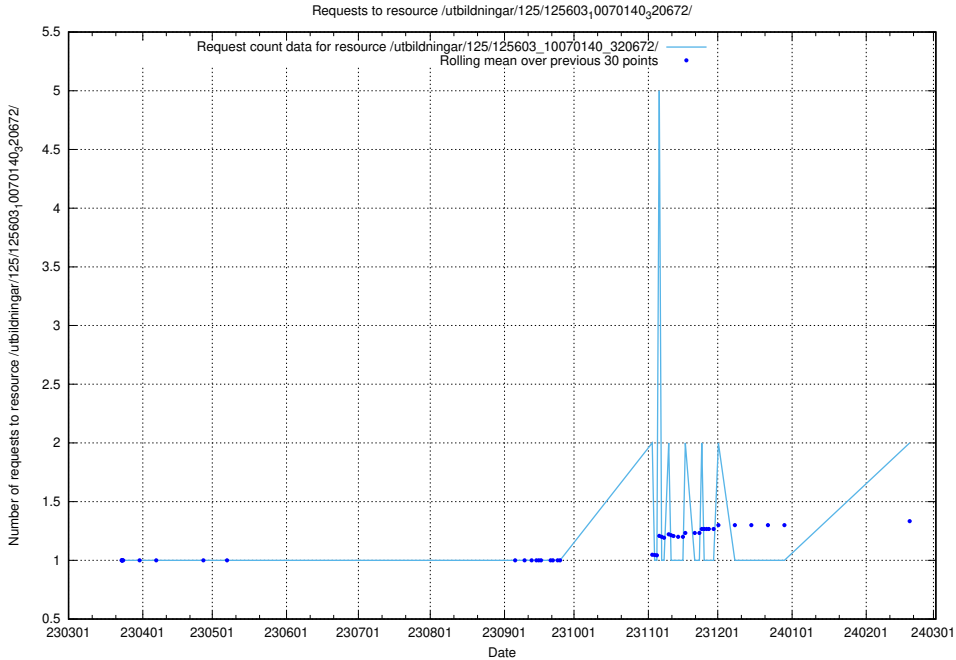

5.611 Usage of /utbildningar/125/125603_10070140_320672/

Here, we count the number of requests to resource /utbildningar/125/125603_10070140_320672/.