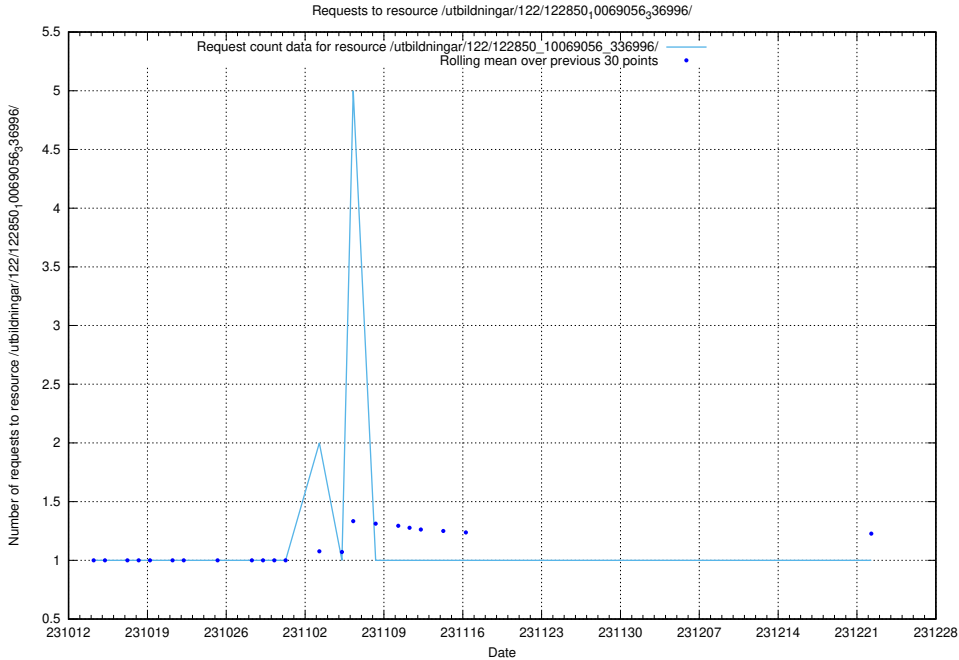

5.5159 Usage of /utbildningar/122/122850_10069056_336996/

Here, we count the number of requests to resource /utbildningar/122/122850_10069056_336996/.