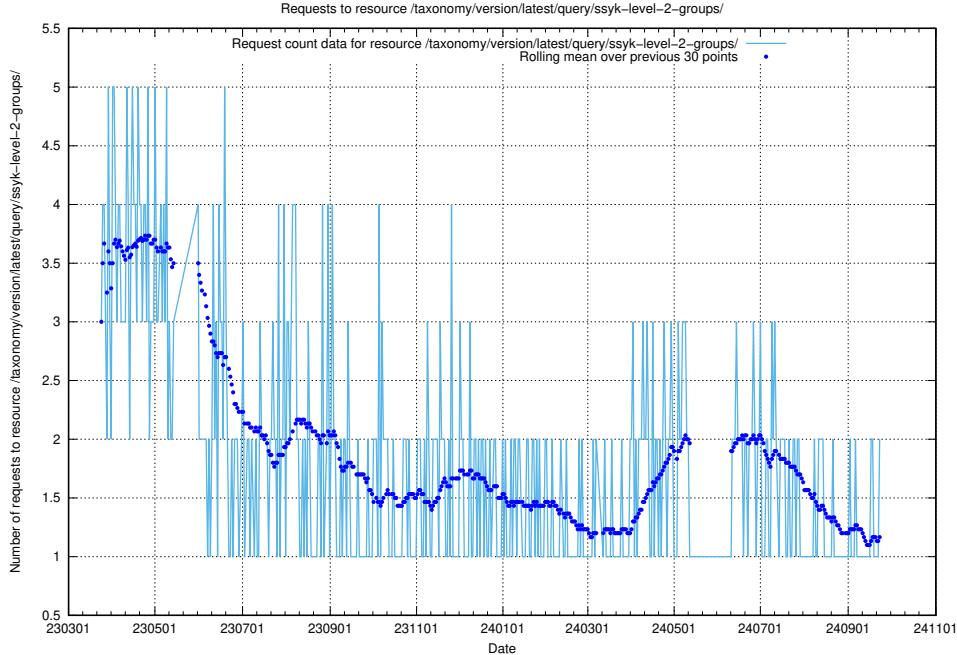

5.1088 Usage of /taxonomy/version/latest/query/ssyk-level-2-groups/

Here, we count the number of requests to resource /taxonomy/version/latest/query/ssyk-level-2-groups/.