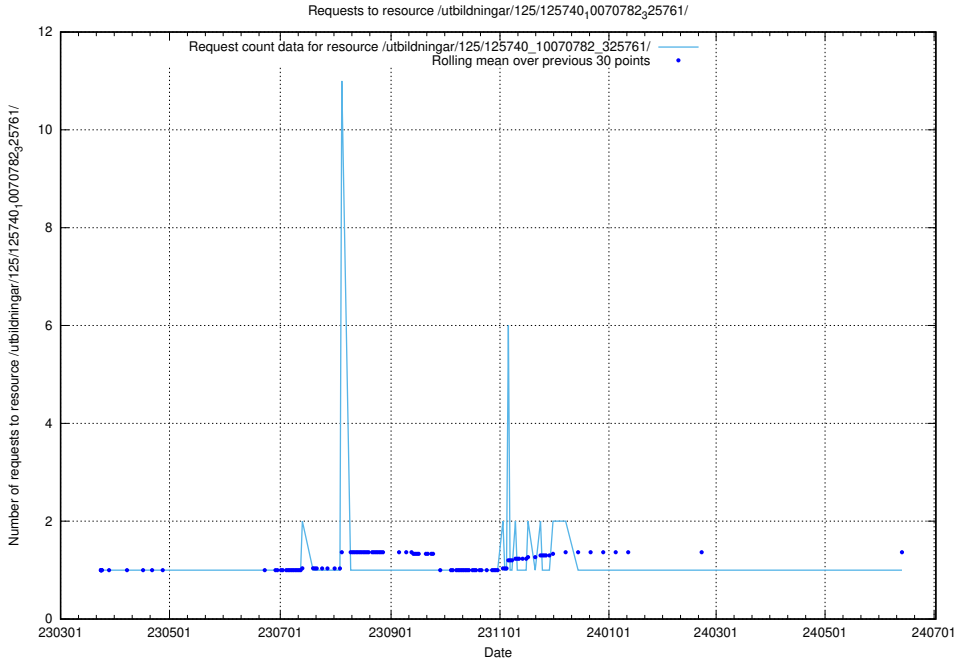

5.1157 Usage of /utbildningar/125/125740_10070782_325761/

Here, we count the number of requests to resource /utbildningar/125/125740_10070782_325761/.