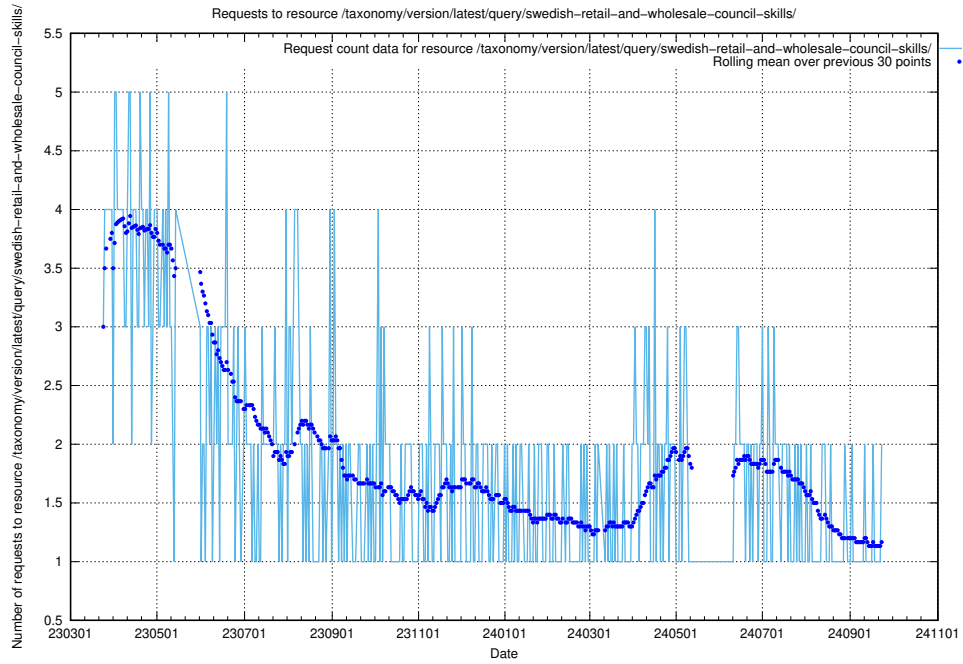

5.1071 Usage of /taxonomy/version/latest/query/swedish-retail-and-wholesale-council-skills/

Here, we count the number of requests to resource /taxonomy/version/latest/query/swedish-retail-and-wholesale-council-skills/.