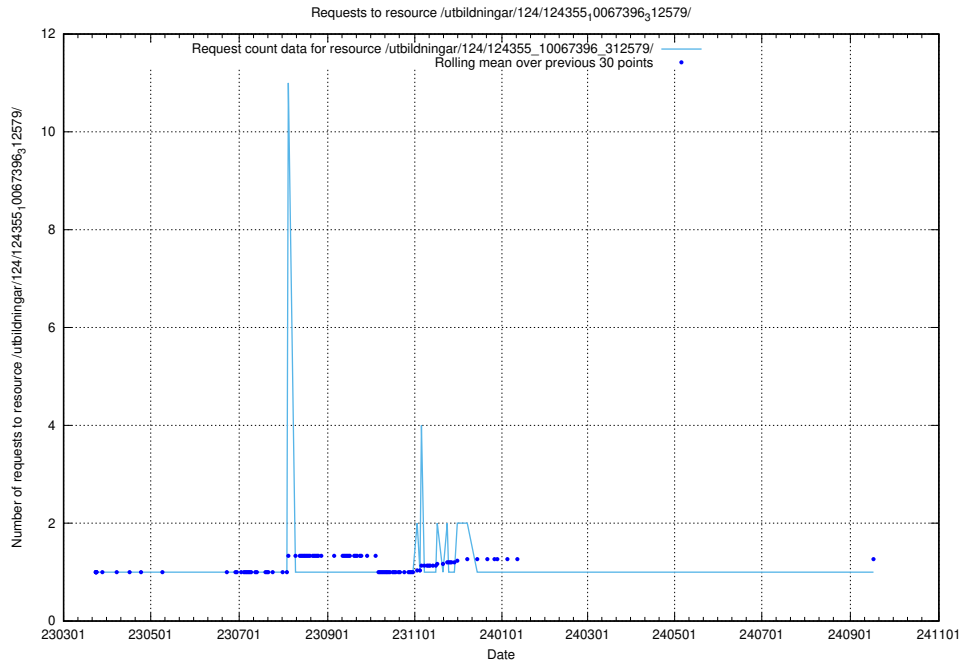

5.4717 Usage of /utbildningar/124/124355_10067396_312579/

Here, we count the number of requests to resource /utbildningar/124/124355_10067396_312579/.