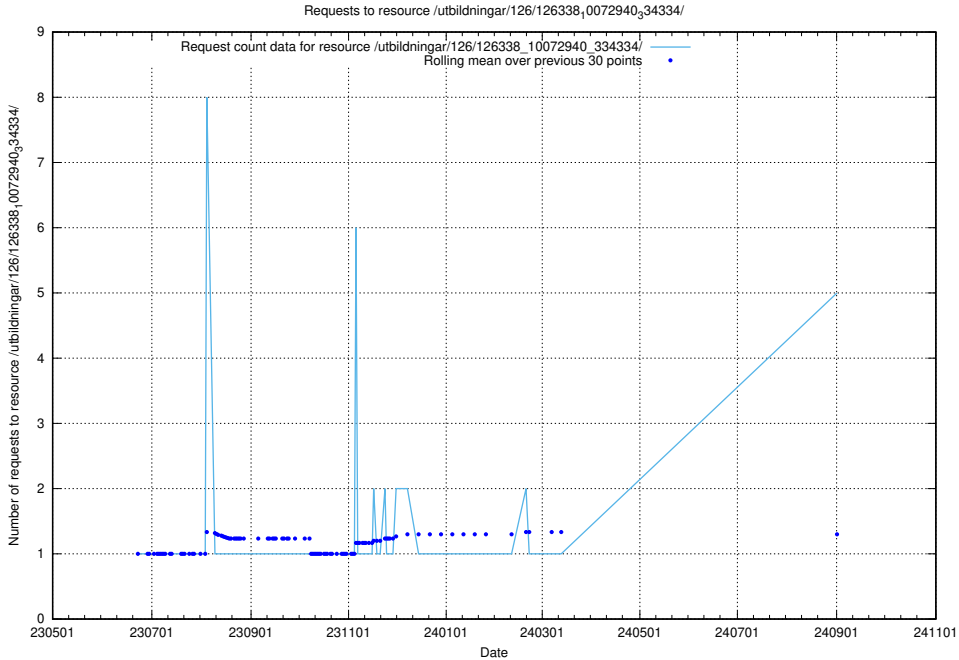

5.275 Usage of /utbildningar/126/126338_10072940_334334/

Here, we count the number of requests to resource /utbildningar/126/126338_10072940_334334/.