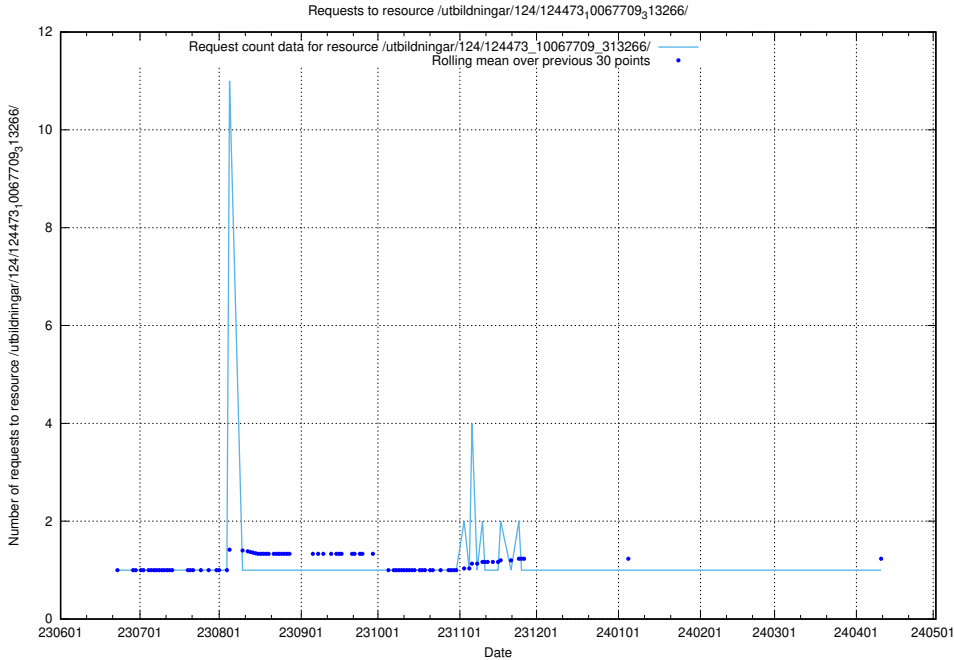

5.6571 Usage of /utbildningar/124/124473_10067709_313266/

Here, we count the number of requests to resource /utbildningar/124/124473_10067709_313266/.