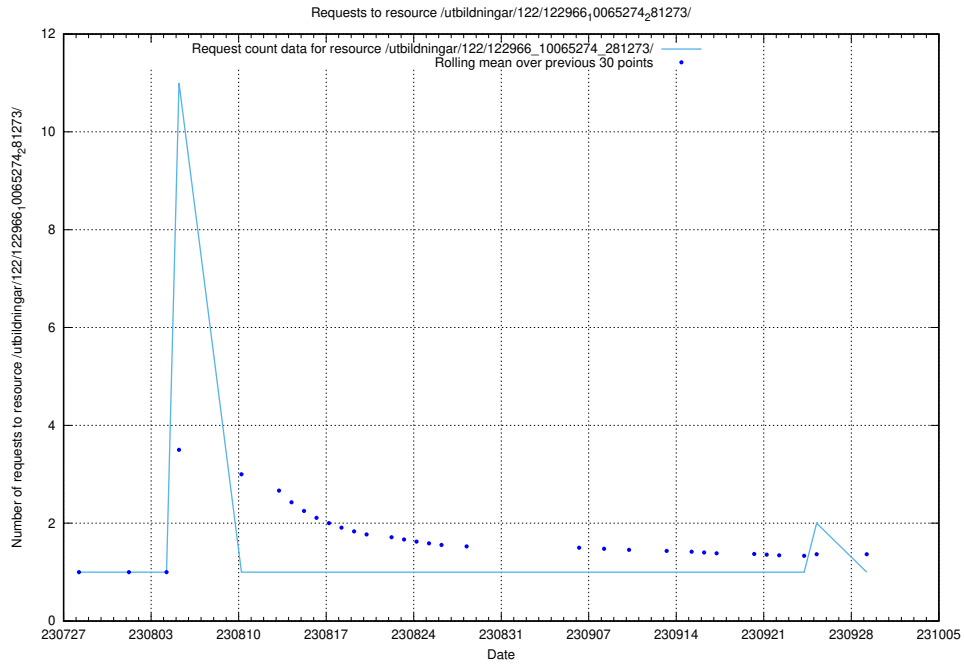

5.5720 Usage of /utbildningar/122/122966_10065274_281273/

Here, we count the number of requests to resource /utbildningar/122/122966_10065274_281273/.