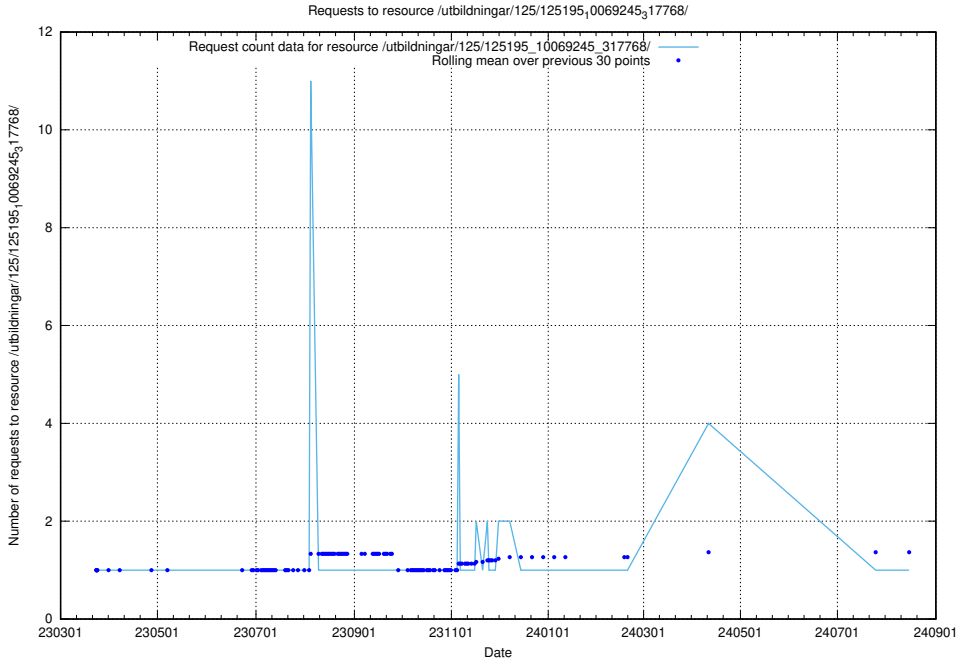

5.1328 Usage of /utbildningar/125/125195_10069245_317768/

Here, we count the number of requests to resource /utbildningar/125/125195_10069245_317768/.