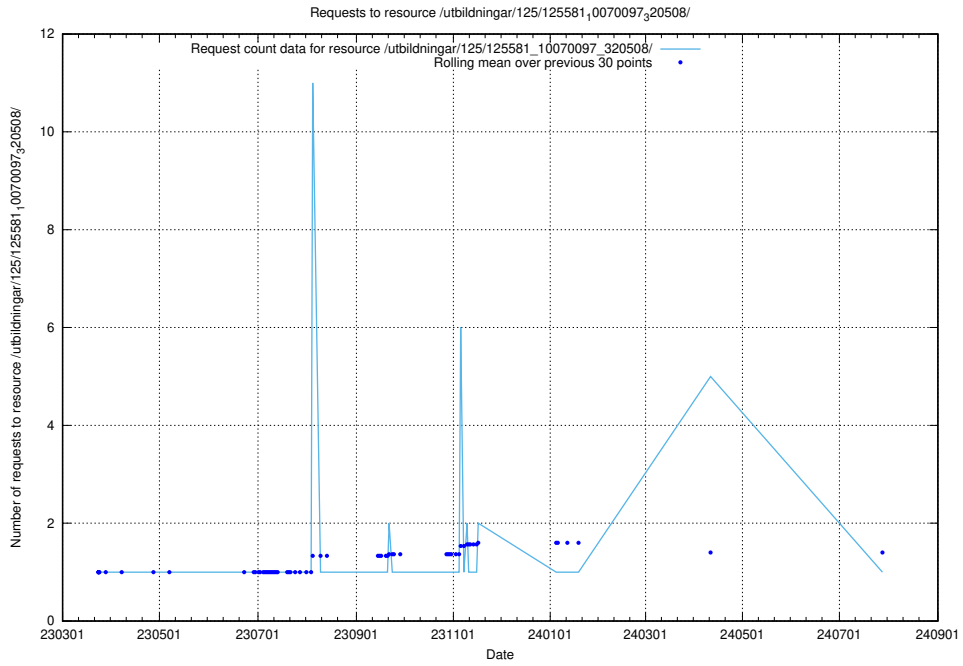

5.1291 Usage of /utbildningar/125/125581_10070097_320508/

Here, we count the number of requests to resource /utbildningar/125/125581_10070097_320508/.