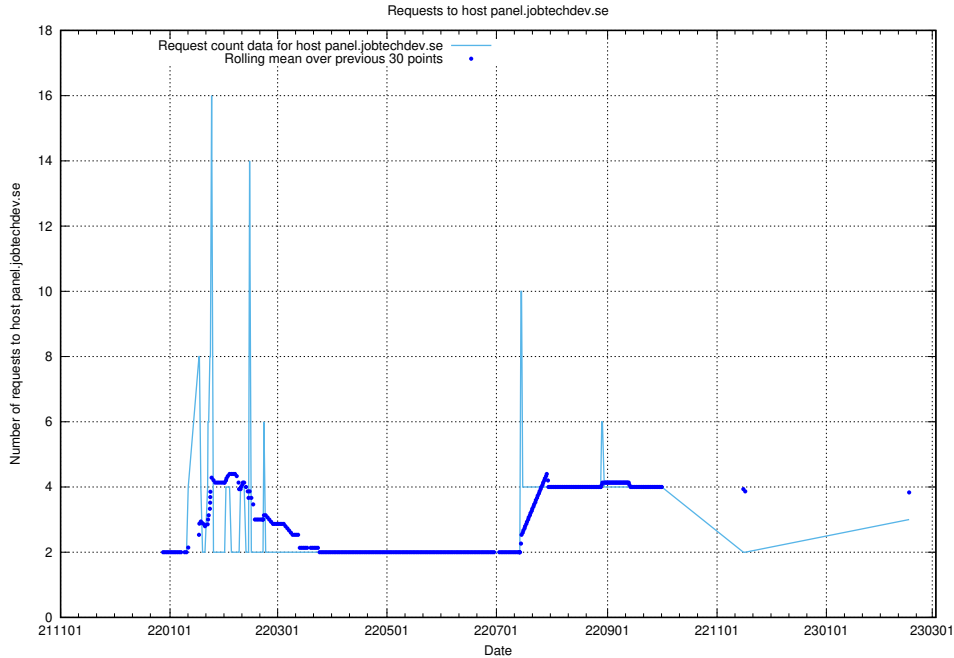

7.197 Usage of portal.jobtechdev.se

Here, we count the number of requests to host portal.jobtechdev.se.

7.198 Usage of panel.jobtechdev.se

Here, we count the number of requests to host panel.jobtechdev.se.