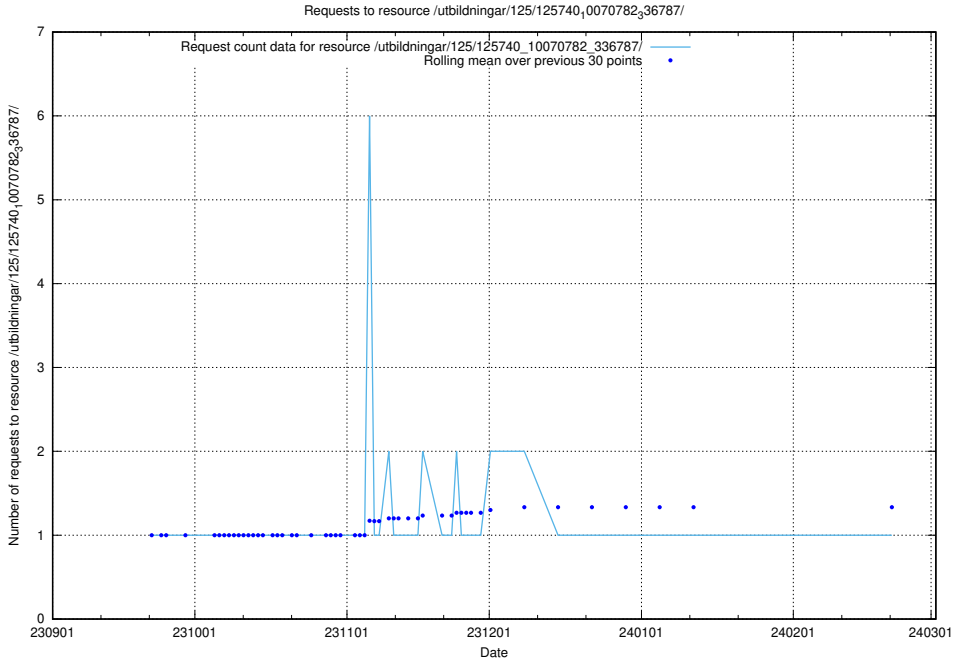

5.5320 Usage of /utbildningar/125/125740_10070782_336787/

Here, we count the number of requests to resource /utbildningar/125/125740_10070782_336787/.