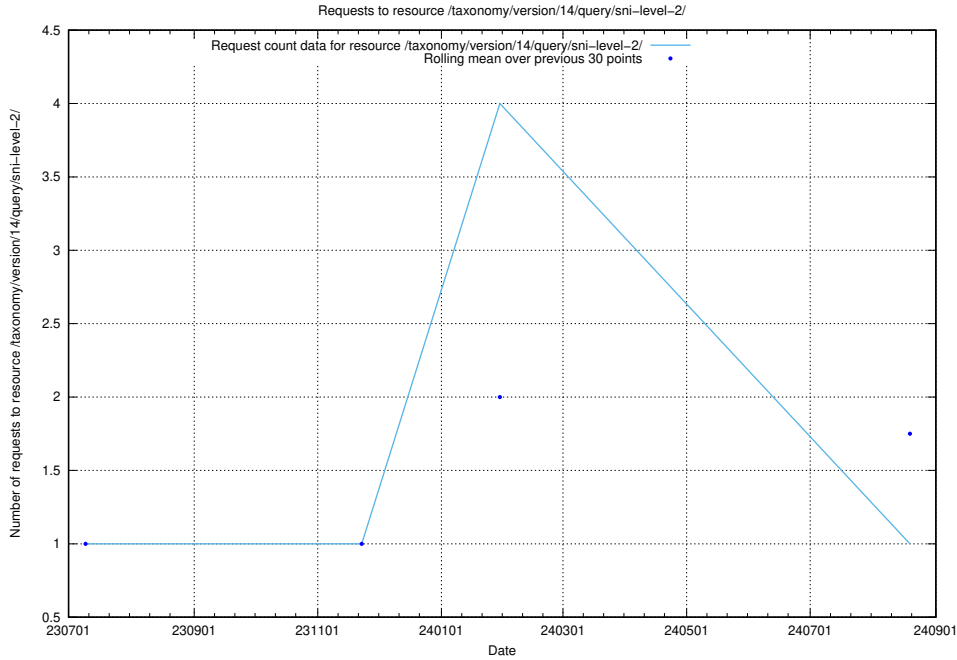

5.5943 Usage of /taxonomy/version/14/query/sni-level-2/

Here, we count the number of requests to resource /taxonomy/version/14/query/sni-level-2/.