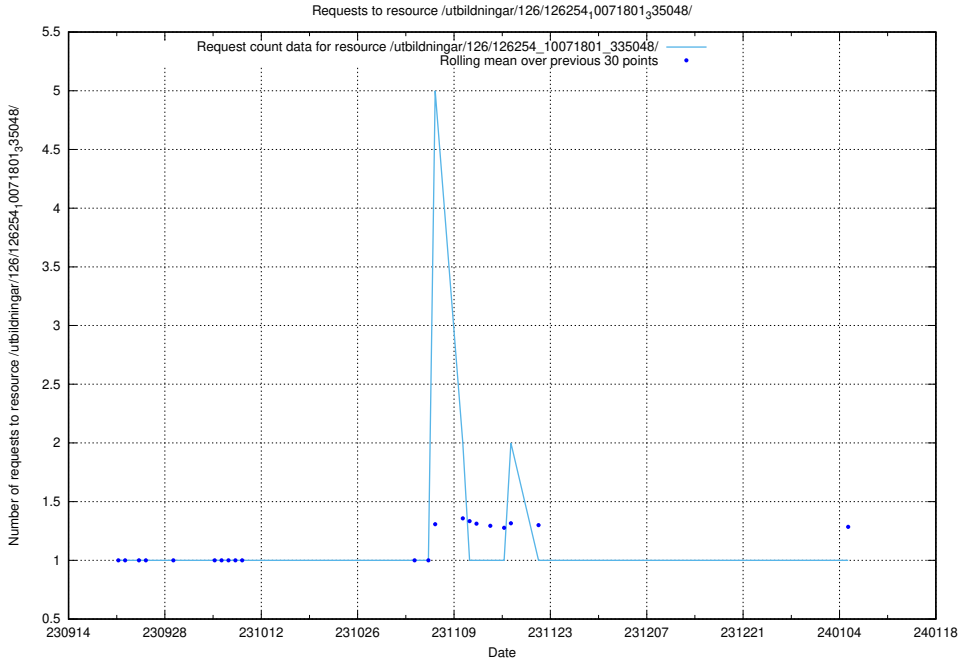

5.5335 Usage of /utbildningar/126/126254_10071801_335048/

Here, we count the number of requests to resource /utbildningar/126/126254_10071801_335048/.