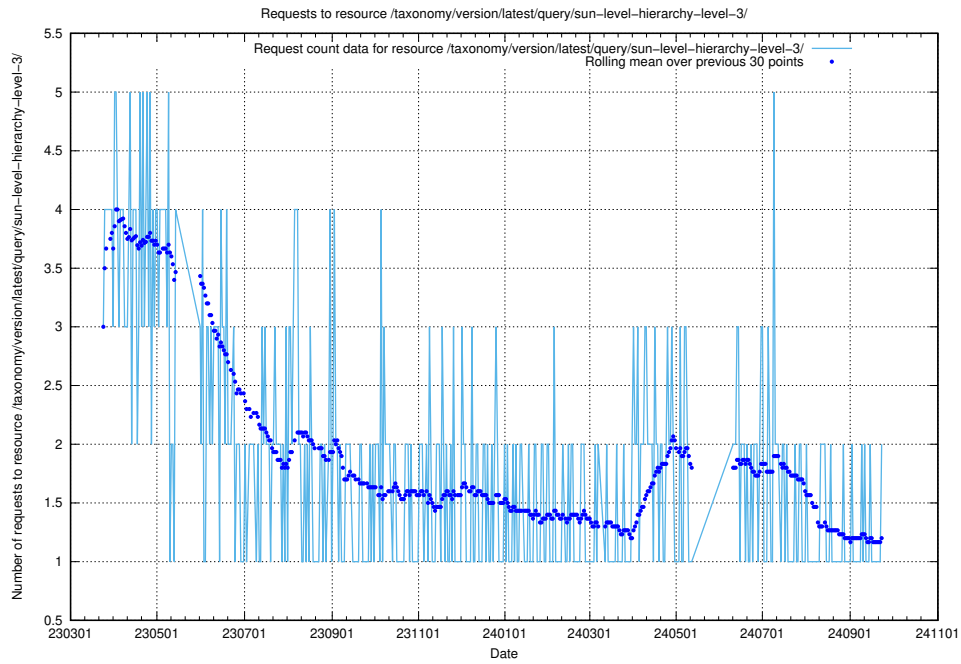

5.1073 Usage of /taxonomy/version/latest/query/sun-level-hierarchy-level-3/

Here, we count the number of requests to resource /taxonomy/version/latest/query/sun-level-hierarchy-level-3/.