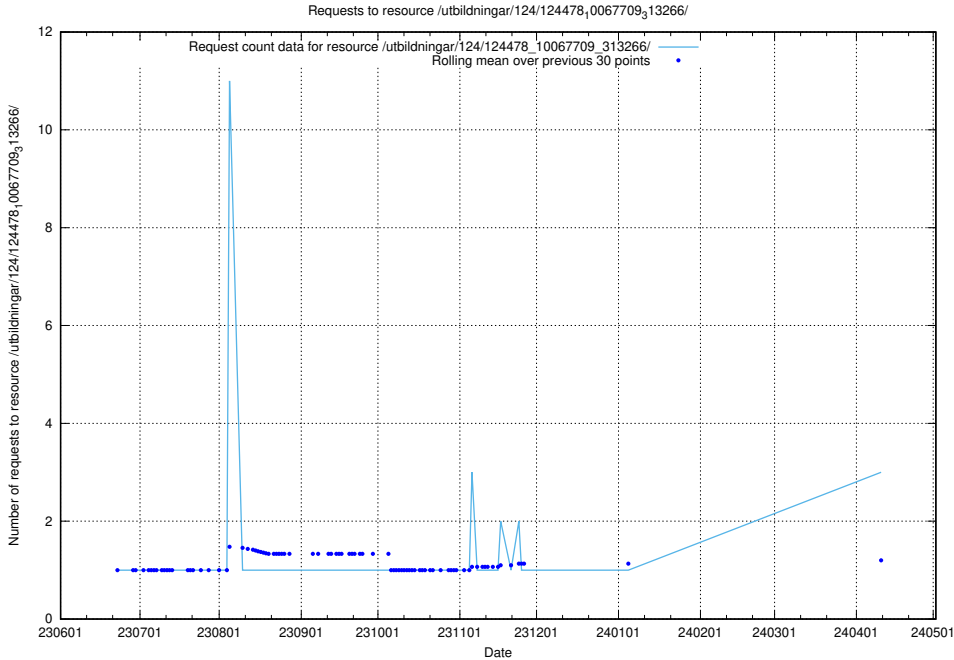

5.552 Usage of /utbildningar/124/124478_10067709_313266/

Here, we count the number of requests to resource /utbildningar/124/124478_10067709_313266/.