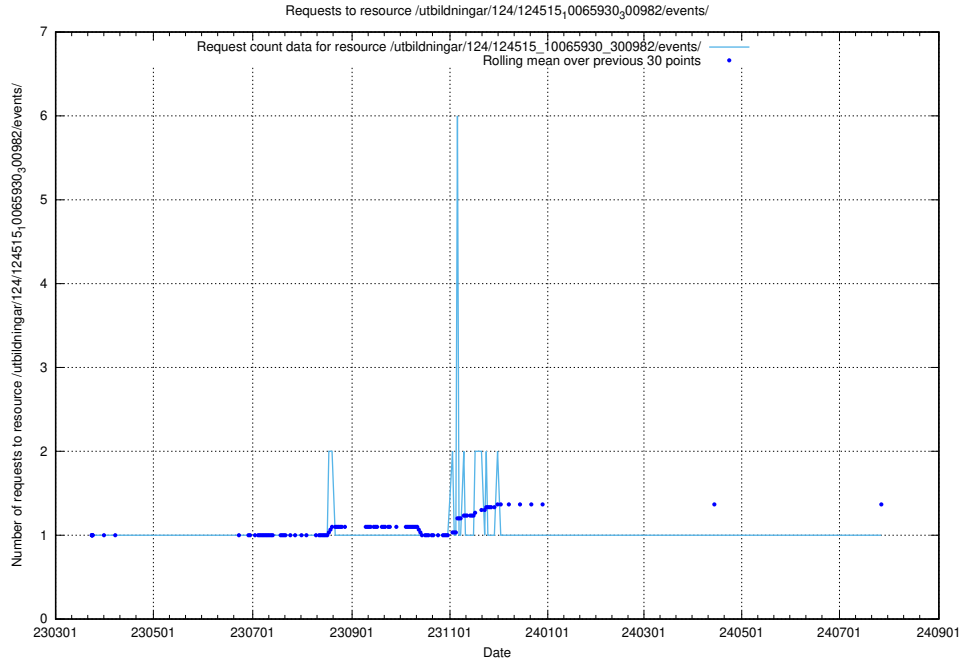

5.2466 Usage of /utbildningar/124/124515_10065930_300982/events/

Here, we count the number of requests to resource /utbildningar/124/124515_10065930_300982/events/

5.2467 Usage of /taxonomy/version/22/query/sun-field-hierarchy/