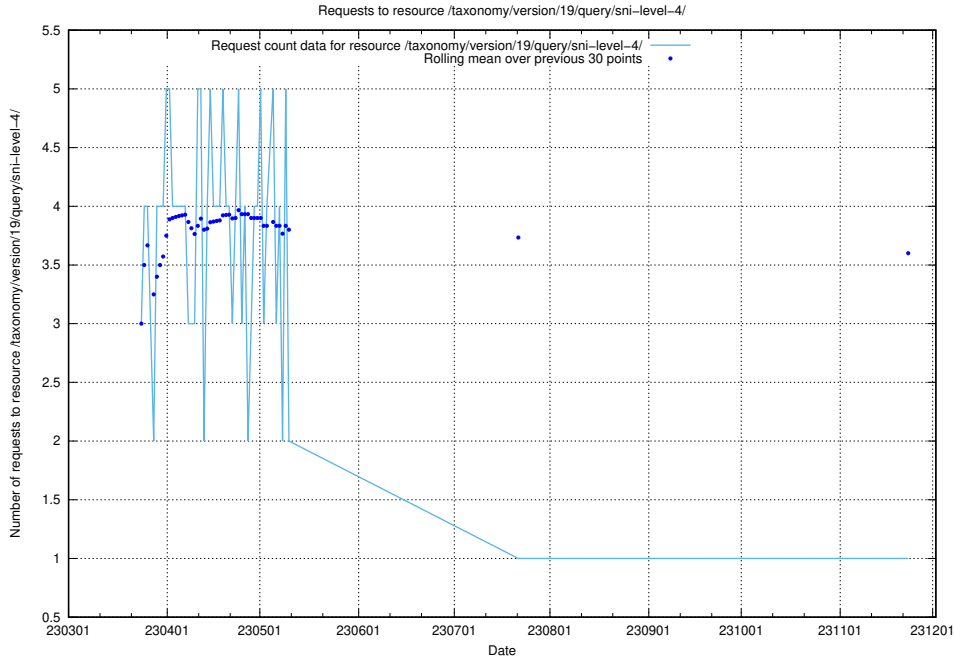

5.6881 Usage of /taxonomy/version/19/query/sni-level-4/

Here, we count the number of requests to resource /taxonomy/version/19/query/sni-level-4/.