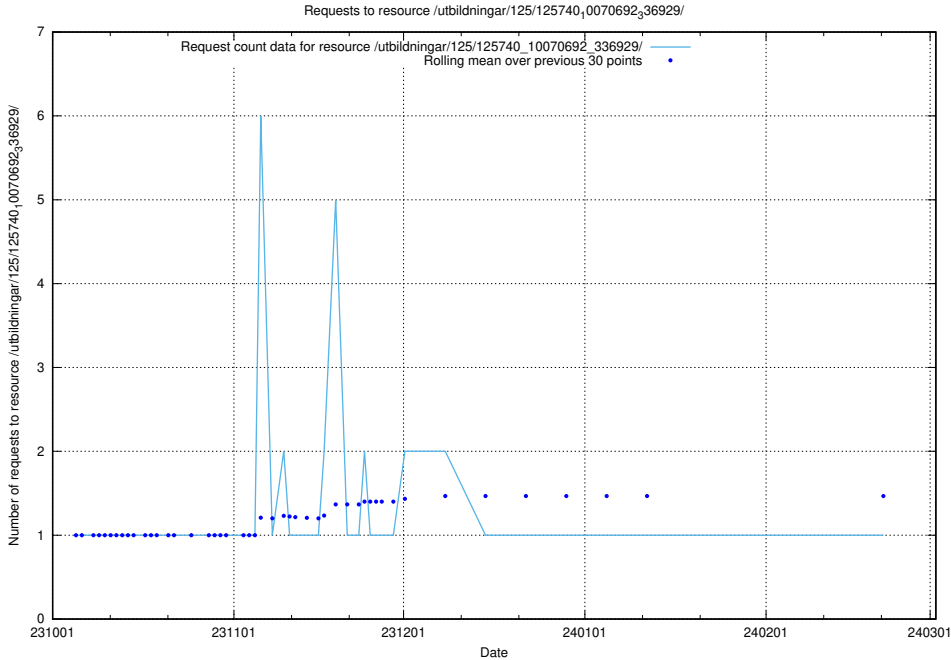

5.5225 Usage of /utbildningar/125/125740_10070692_336929/

Here, we count the number of requests to resource /utbildningar/125/125740_10070692_336929/.