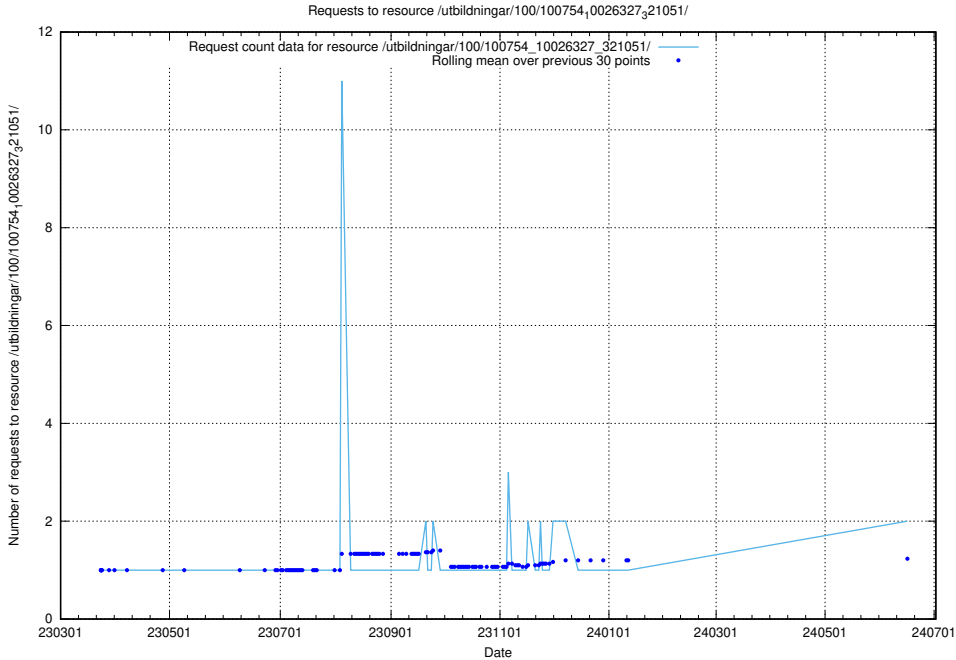

5.999 Usage of /utbildningar/100/100754_10026327_321051/

Here, we count the number of requests to resource /utbildningar/100/100754_10026327_321051/.