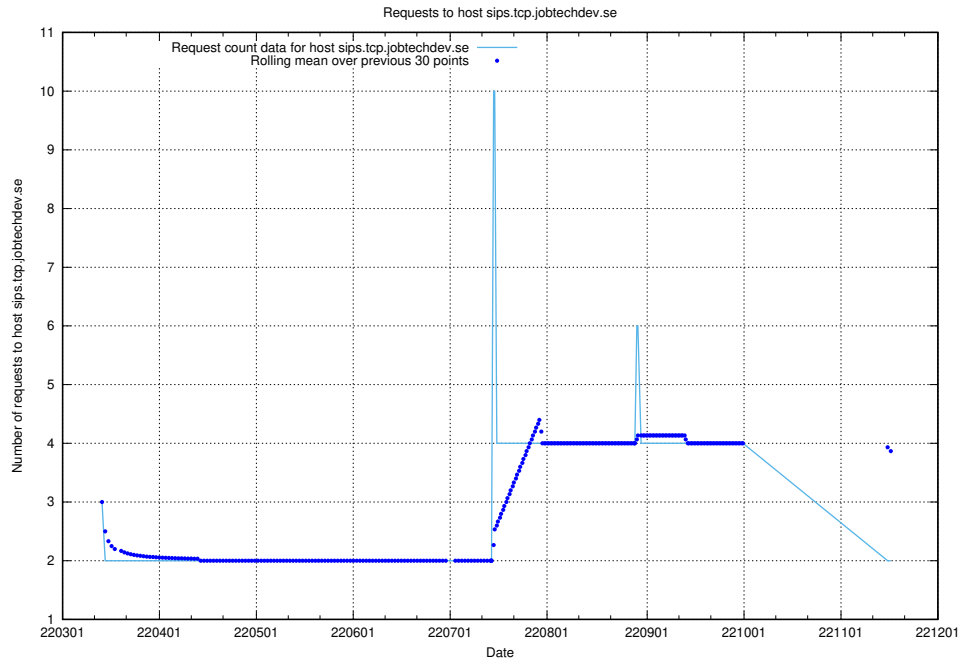

7.502 Usage of sips.tcp.jobtechdev.se

Here, we count the number of requests to host sips.tcp.jobtechdev.se.