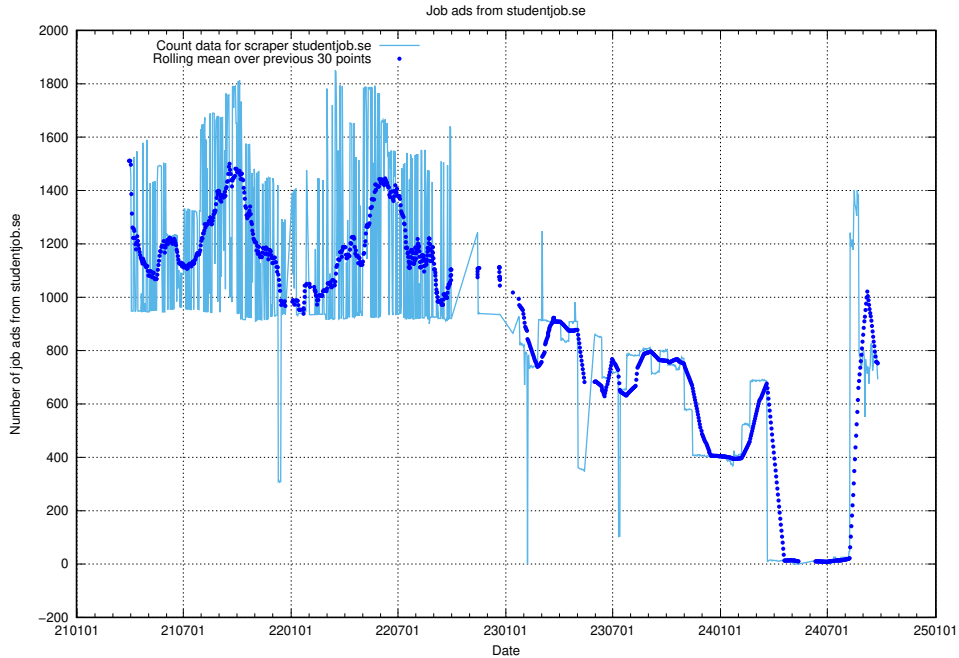

Here, we count the number of job ads scraped from monster.se.xmlfeed.

13.7 Number of ads by scraper studentjob.se

Here, we count the number of job ads scraped from studentjob.se.

13.8 Number of ads by scraper ledigajobb.se