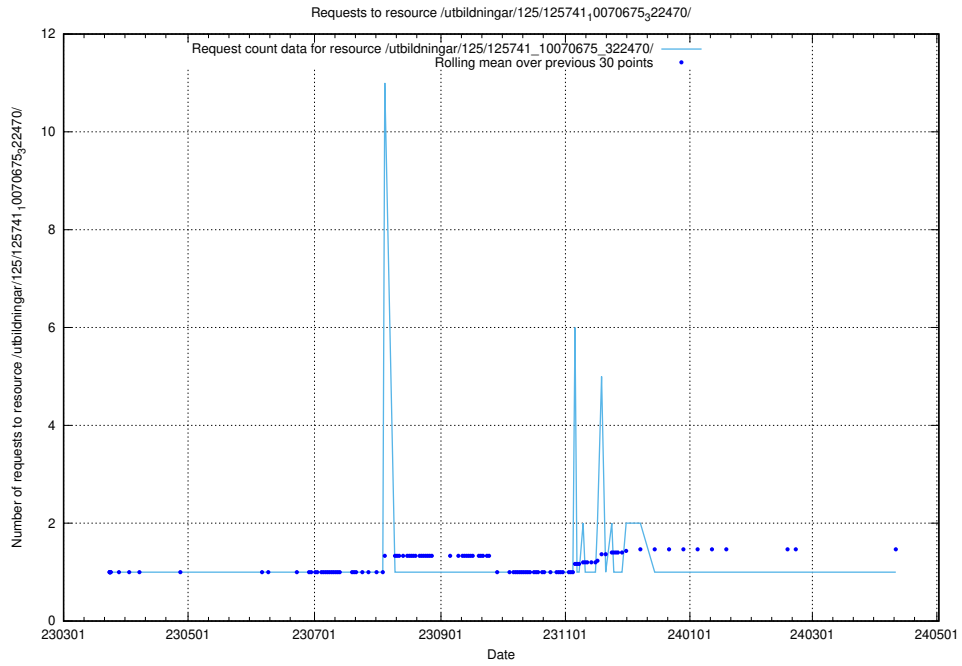

5.7241 Usage of /utbildningar/125/125741_10070675_322470/

Here, we count the number of requests to resource /utbildningar/125/125741_10070675_322470/.