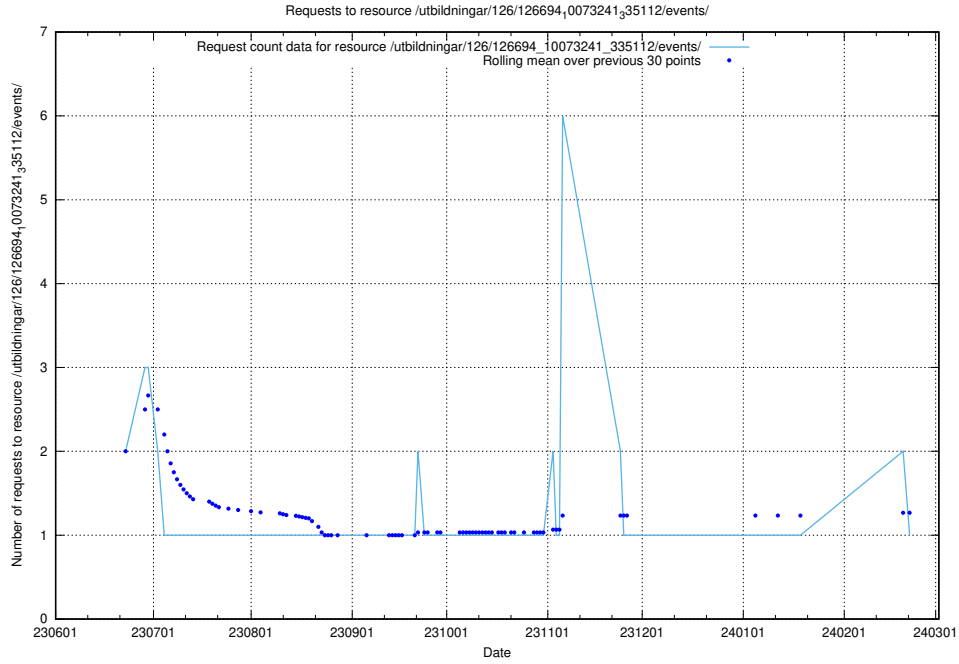

5.6366 Usage of /utbildningar/126/126694_10073241_335112/events/

Here, we count the number of requests to resource /utbildningar/126/126694_10073241_335112/events/