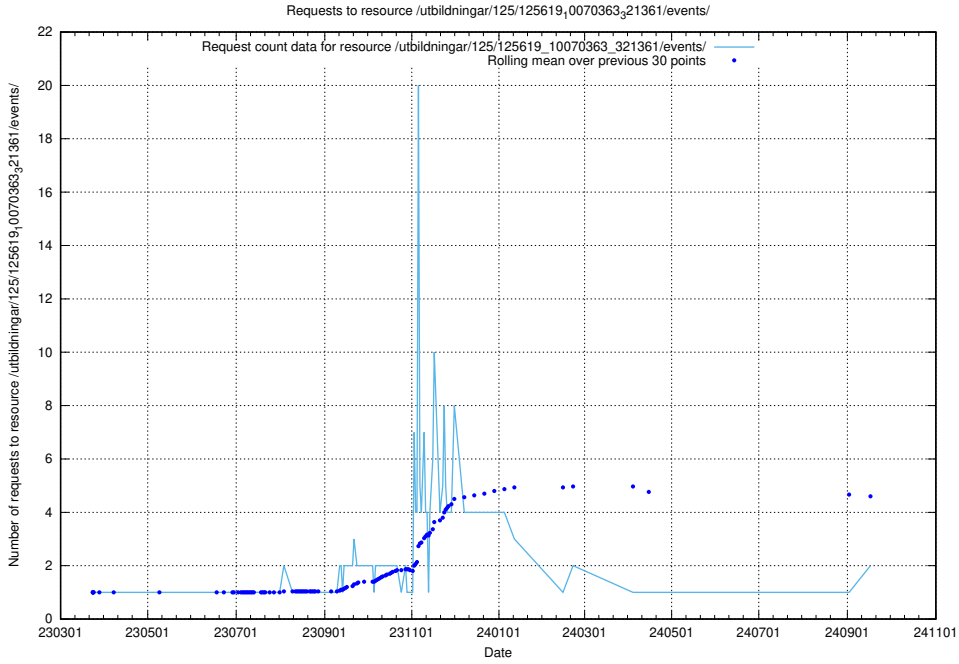

5.608 Usage of /utbildningar/125/125619_10070363_321361/events/

Here, we count the number of requests to resource /utbildningar/125/125619_10070363_321361/events/