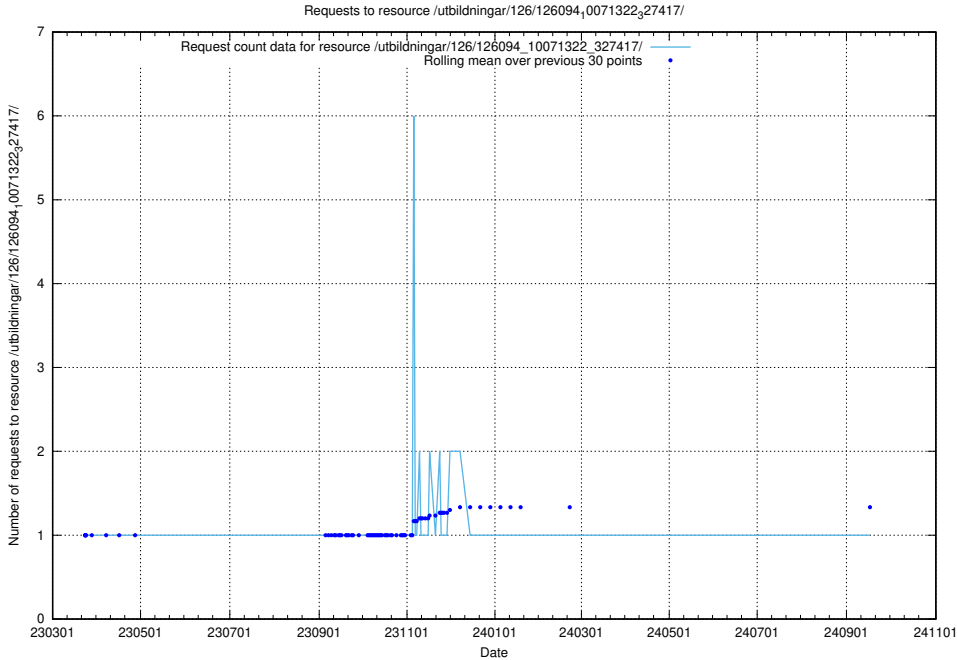

5.7192 Usage of /utbildningar/126/126094_10071322_327417/

Here, we count the number of requests to resource /utbildningar/126/126094_10071322_327417/.