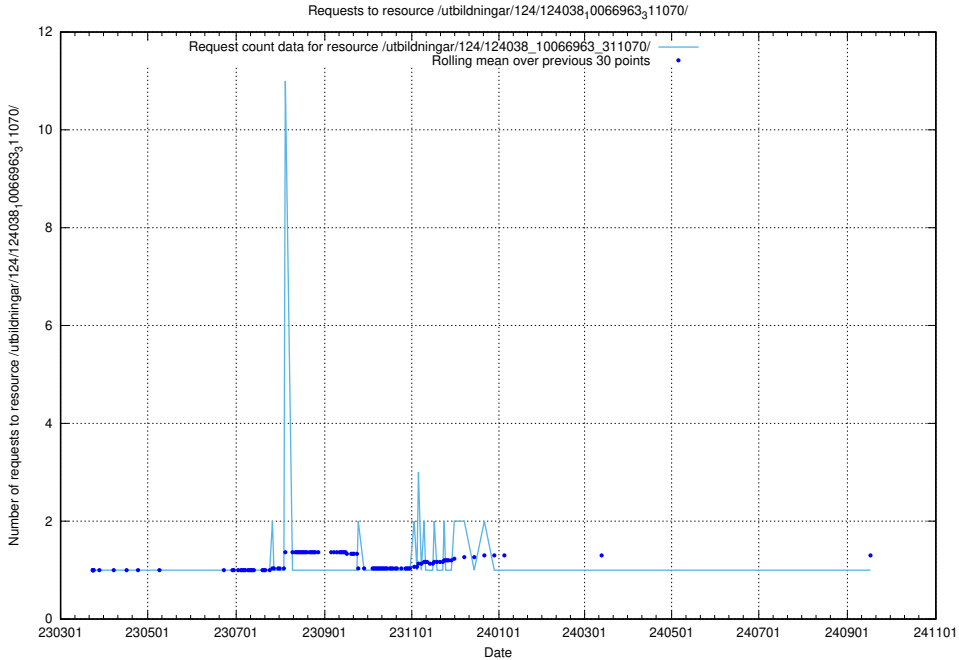

5.5178 Usage of /utbildningar/124/124038_10066963_311070/

Here, we count the number of requests to resource /utbildningar/124/124038_10066963_311070/.