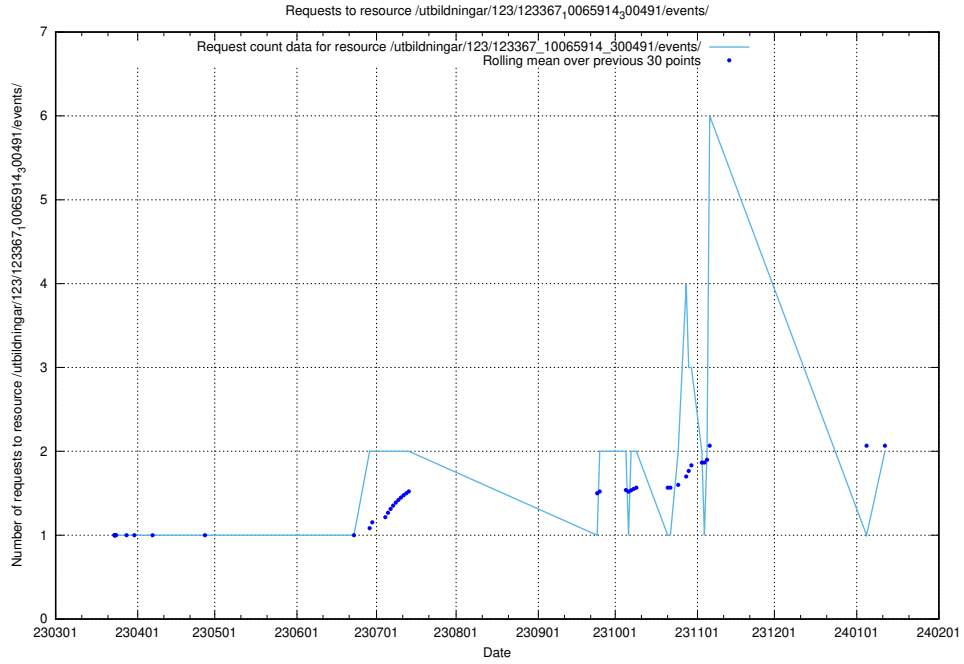

5.908 Usage of /utbildningar/123/123367_10065914_300491/events/

Here, we count the number of requests to resource /utbildningar/123/123367_10065914_300491/events/