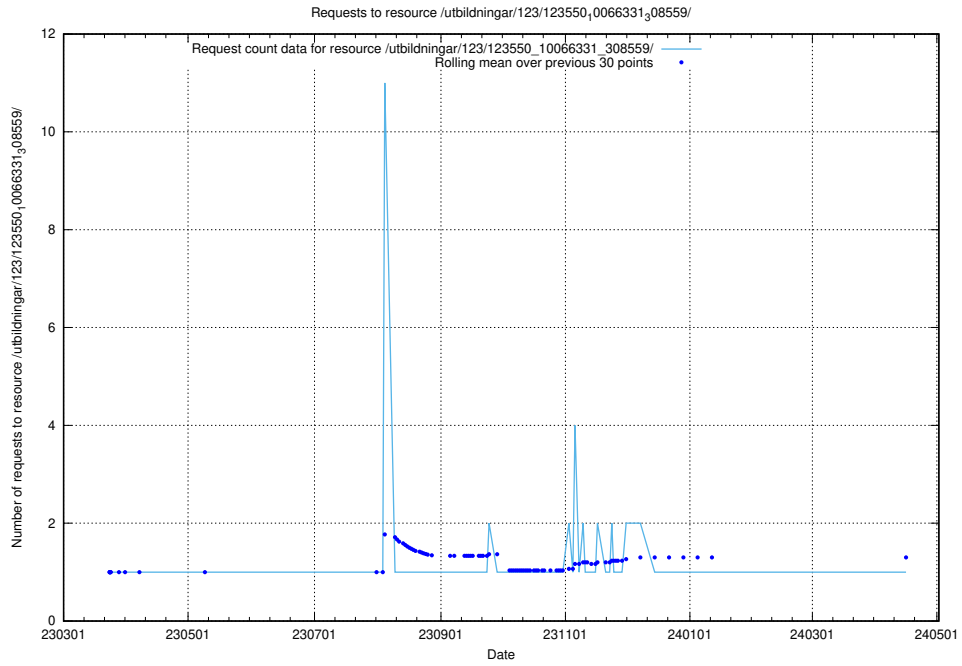

5.5313 Usage of /utbildningar/123/123550_10066331_308559/

Here, we count the number of requests to resource /utbildningar/123/123550_10066331_308559/.