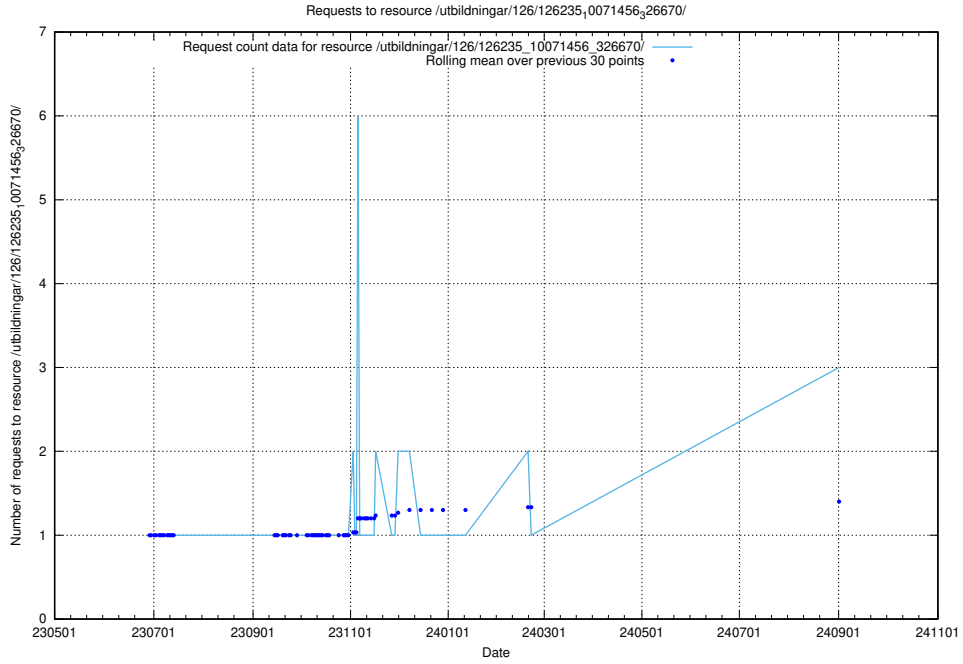

5.525 Usage of /utbildningar/126/126235_10071456_326670/

Here, we count the number of requests to resource /utbildningar/126/126235_10071456_326670/.