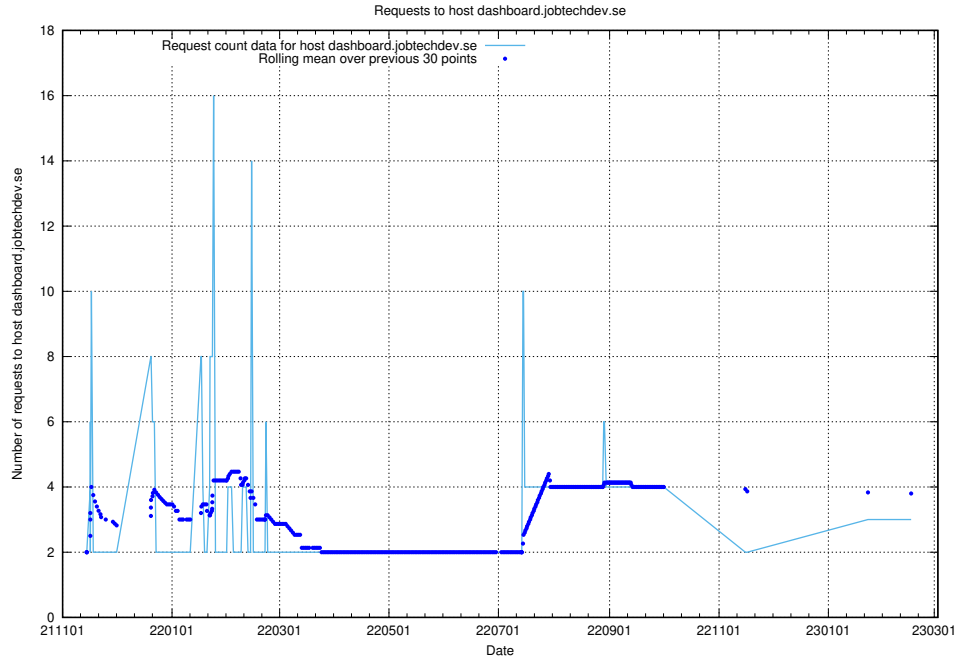

7.176 Usage of dashboard.jobtechdev.se

Here, we count the number of requests to host dashboard.jobtechdev.se.