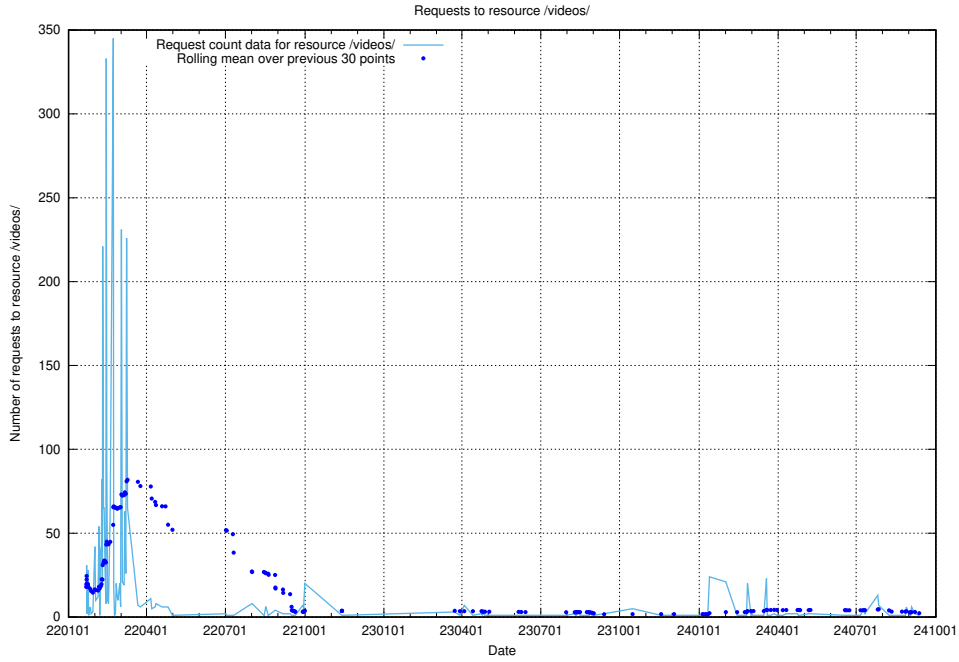

5.6746 Usage of /taxonomy/version/20/query/occupations-with-no-educational-requirements/

Here, we count the number of requests to resource /taxonomy/version/20/query/occupations-with-no-educational-requirements/.