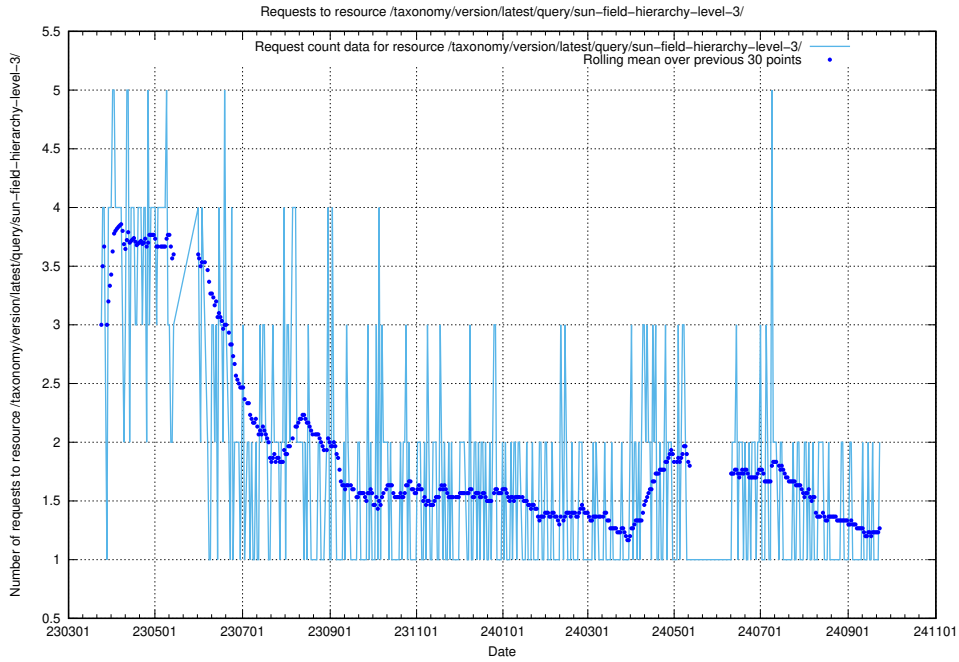

5.1078 Usage of /taxonomy/version/latest/query/sun-field-hierarchy-level-3/

Here, we count the number of requests to resource /taxonomy/version/latest/query/sun-field-hierarchy-level-3/.