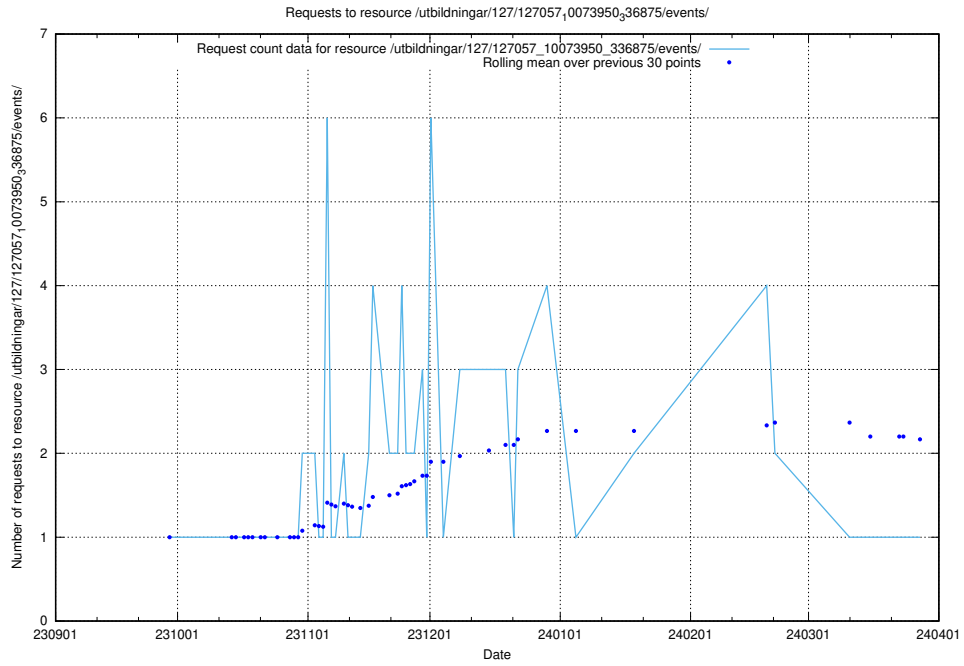

5.5260 Usage of /utbildningar/127/127057_10073950_336875/events/

Here, we count the number of requests to resource /utbildningar/127/127057_10073950_336875/events/