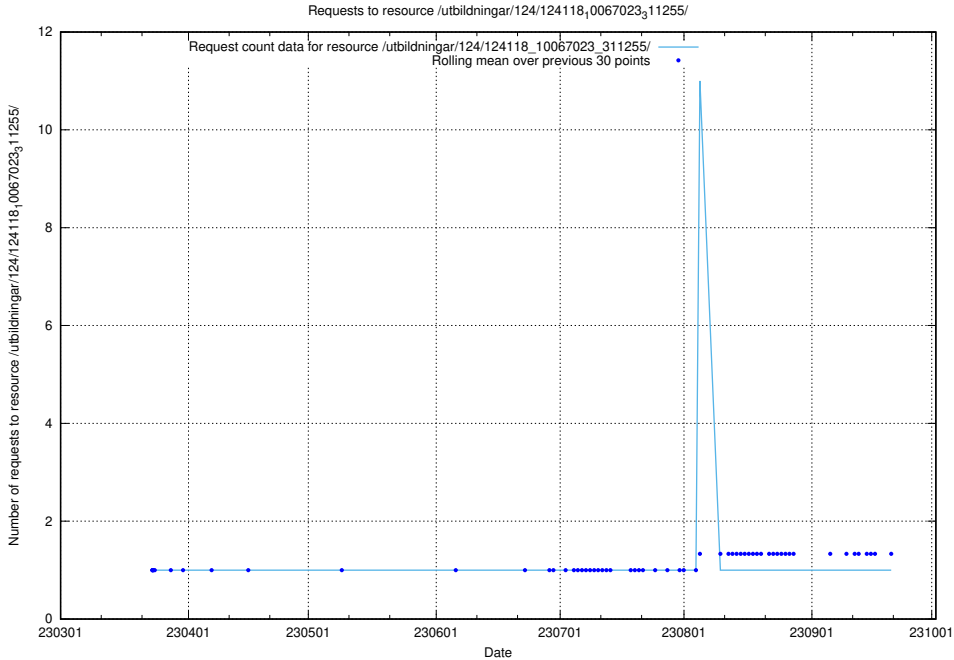

5.5020 Usage of /utbildningar/124/124118_10067023_311255/

Here, we count the number of requests to resource /utbildningar/124/124118_10067023_311255/.