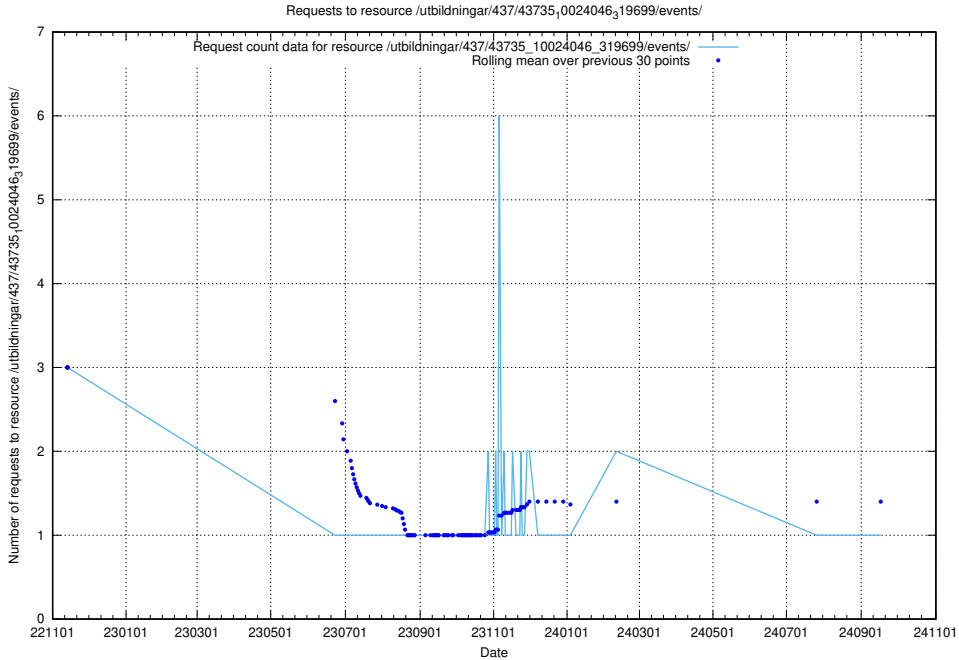

5.6578 Usage of /utbildningar/437/43735_10024046_319699/events/

Here, we count the number of requests to resource /utbildningar/437/43735_10024046_319699/events/.