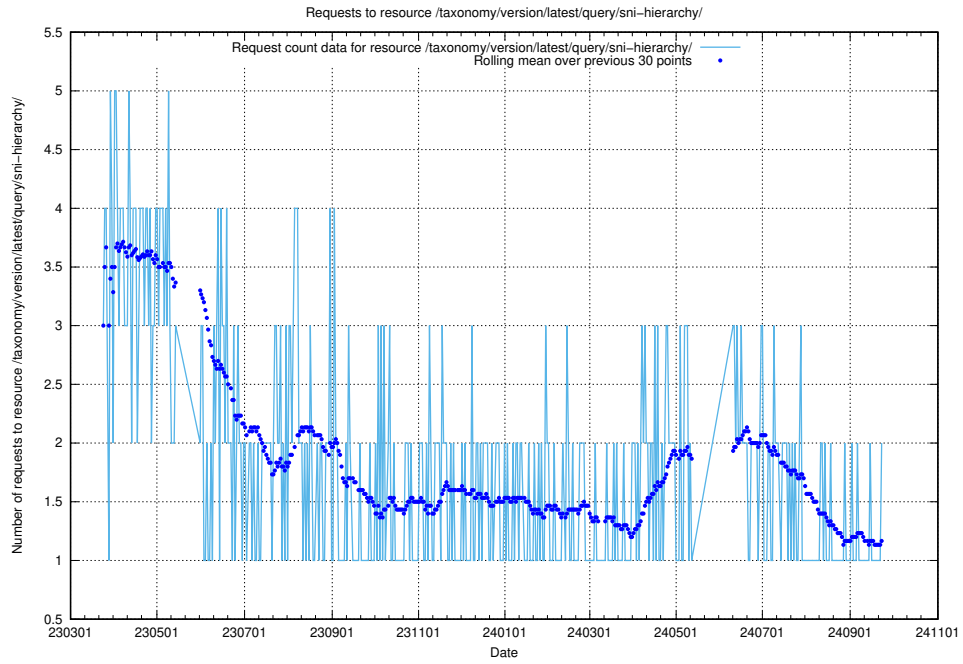

5.1095 Usage of /taxonomy/version/latest/query/sni-hierarchy/

Here, we count the number of requests to resource /taxonomy/version/latest/query/sni-hierarchy/.