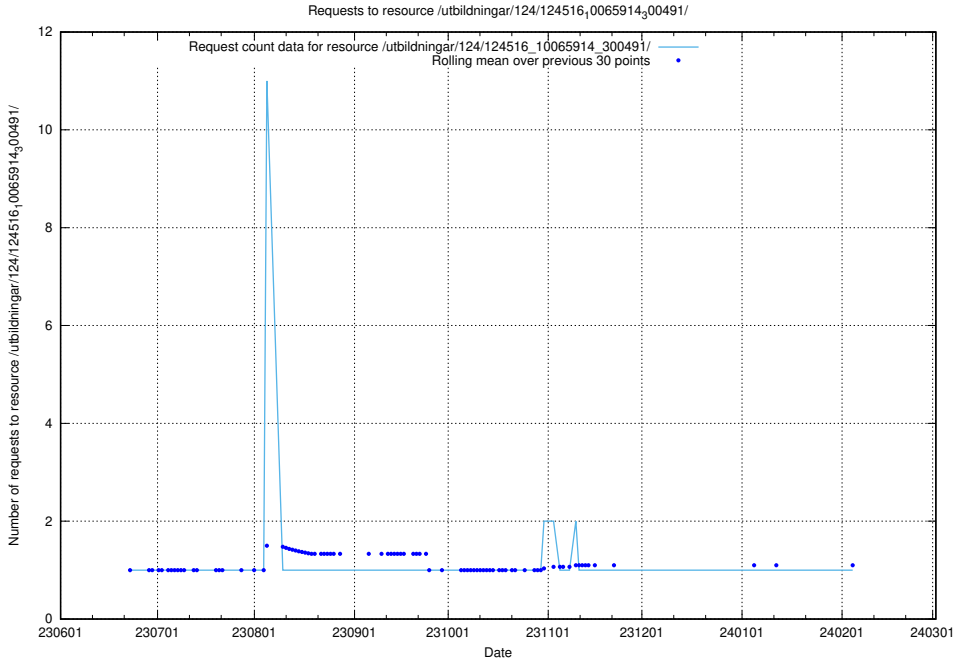

5.6539 Usage of /utbildningar/124/124516_10065914_300491/

Here, we count the number of requests to resource /utbildningar/124/124516_10065914_300491/.

5.6540 Usage of /utbildningar/124/124515_10066311_308507/events/