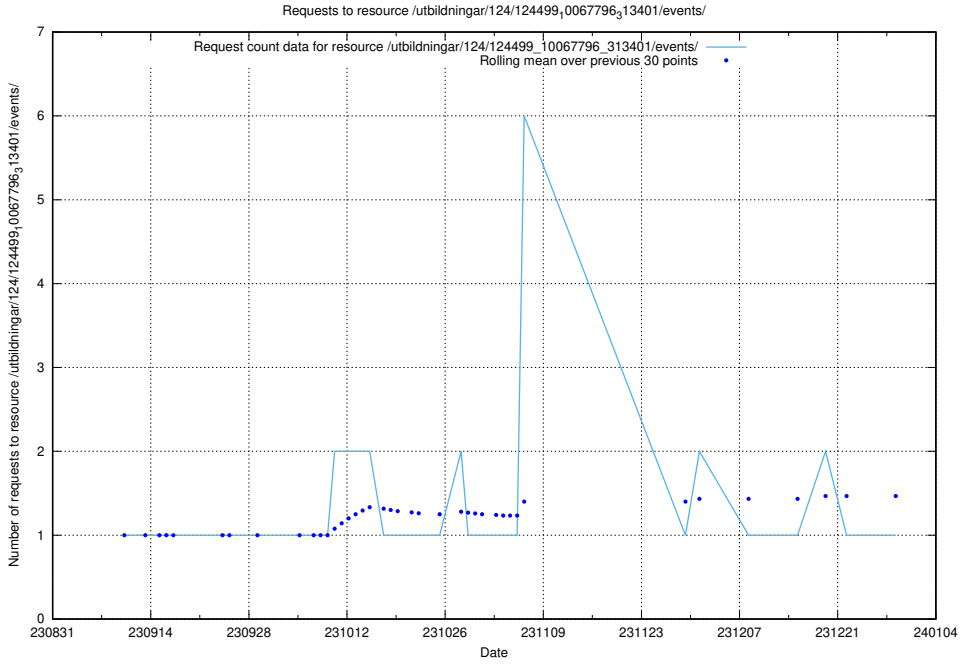

5.5428 Usage of /utbildningar/124/124499_10067796_313401/events/

Here, we count the number of requests to resource /utbildningar/124/124499_10067796_313401/events/