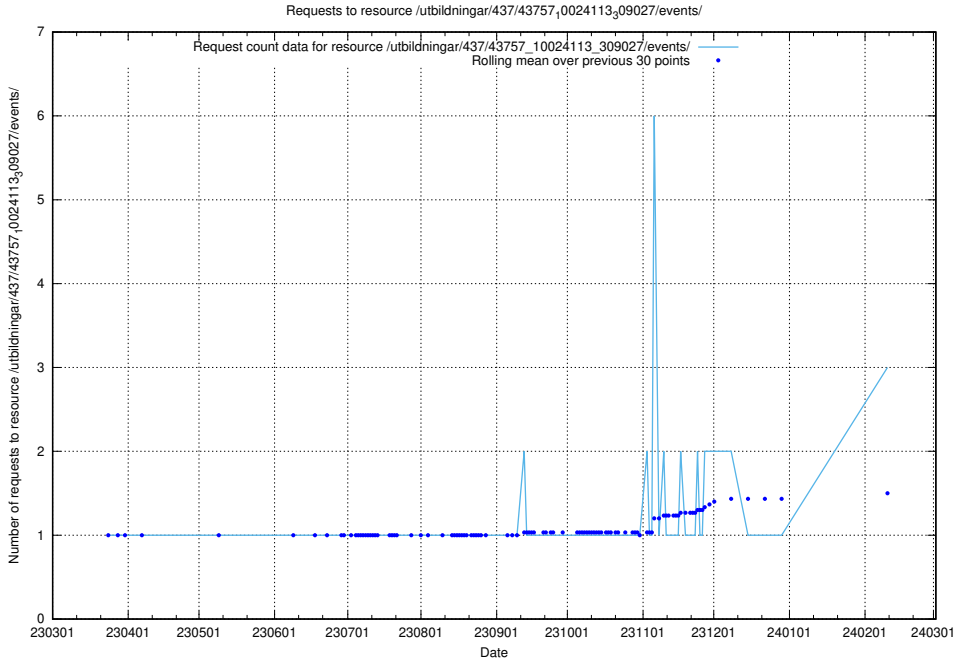

Here, we count the number of requests to resource /utbildningar/437/43757_10024113_309027/events/.

5.580 Usage of /utbildningar/126/126465_10071963_330384/events/

Here, we count the number of requests to resource /utbildningar/126/126465_10071963_330384/events/