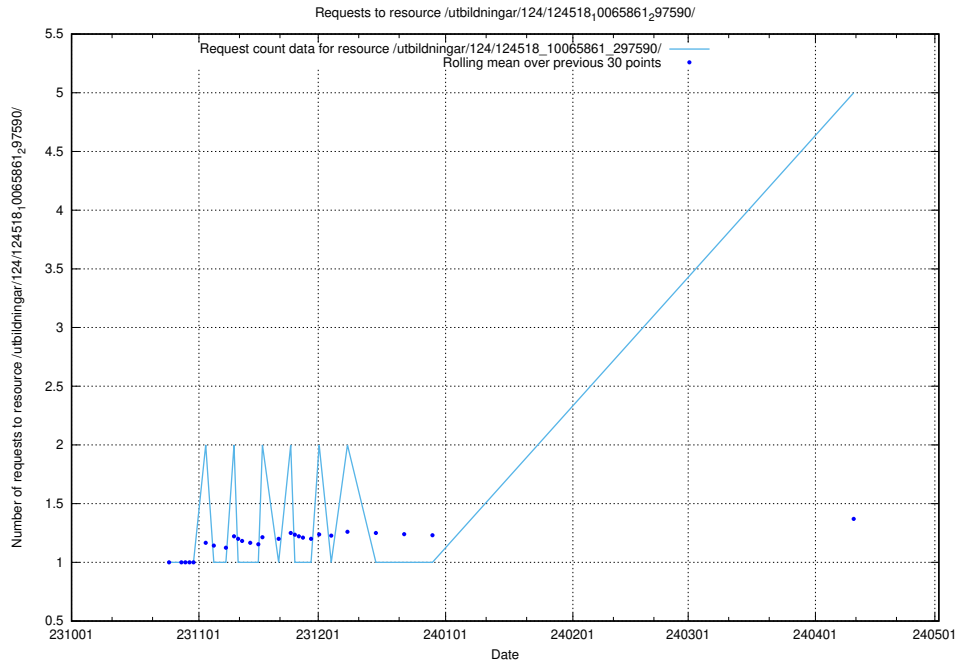

Here, we count the number of requests to resource /utbildningar/124/124934_10069056_336996/events/

5.255 Usage of /utbildningar/124/124518_10065861_297590/

Here, we count the number of requests to resource /utbildningar/124/124518_10065861_297590/.