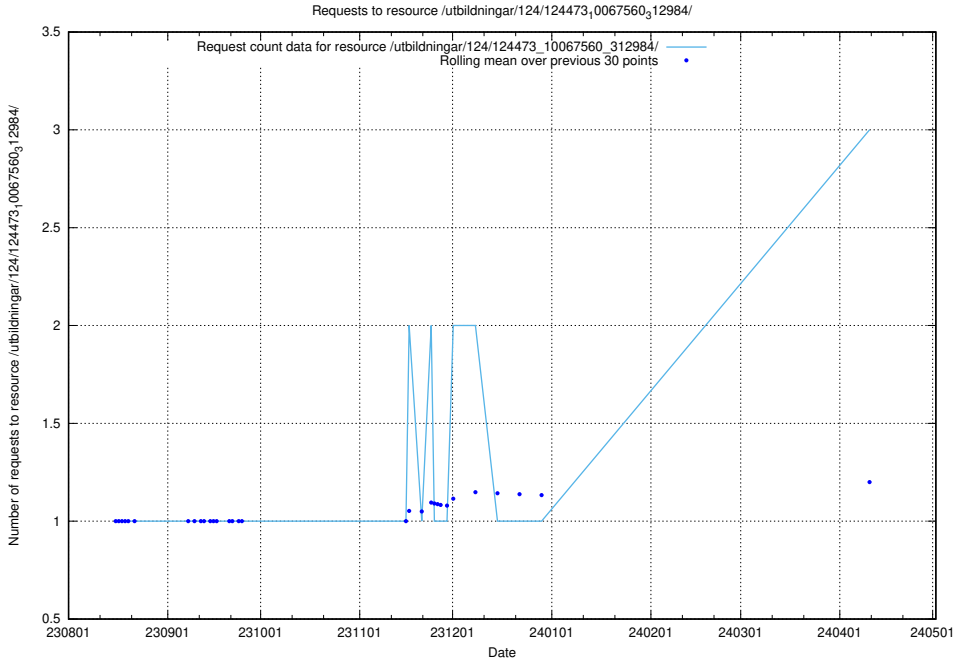

5.510 Usage of /utbildningar/124/124473_10067560_312984/

Here, we count the number of requests to resource /utbildningar/124/124473_10067560_312984/.