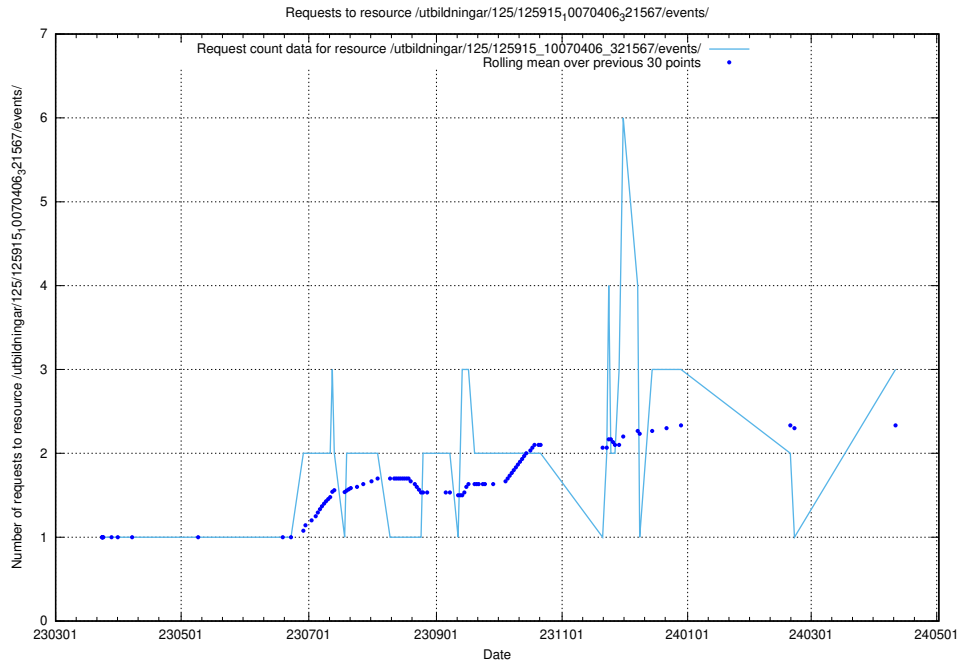

5.590 Usage of /utbildningar/125/125915_10070406_321567/events/

Here, we count the number of requests to resource /utbildningar/125/125915_10070406_321567/events/