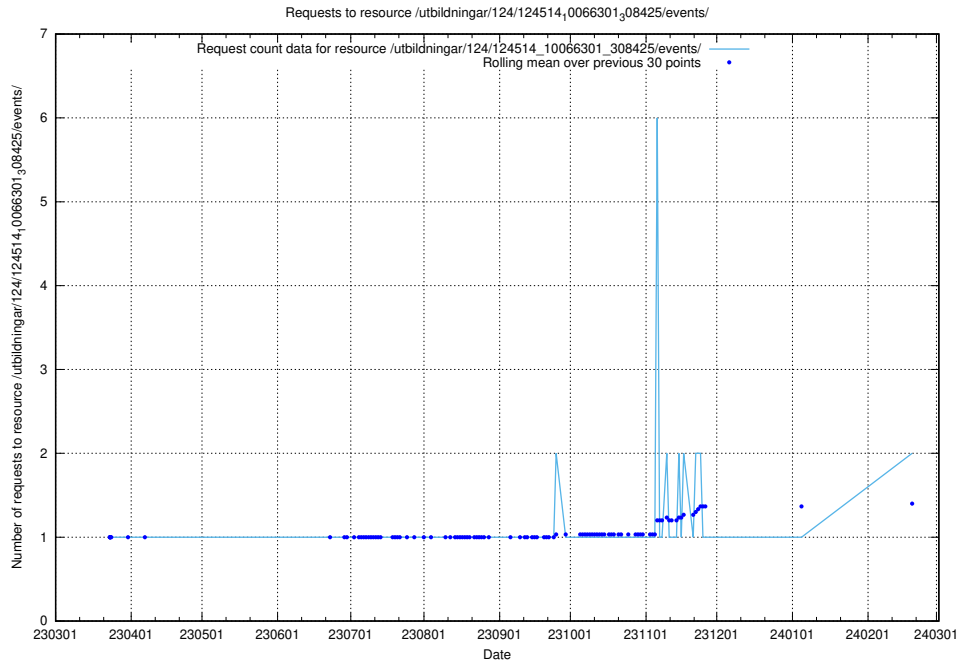

5.711 Usage of /utbildningar/124/124514_10066301_308425/events/

Here, we count the number of requests to resource /utbildningar/124/124514_10066301_308425/events/