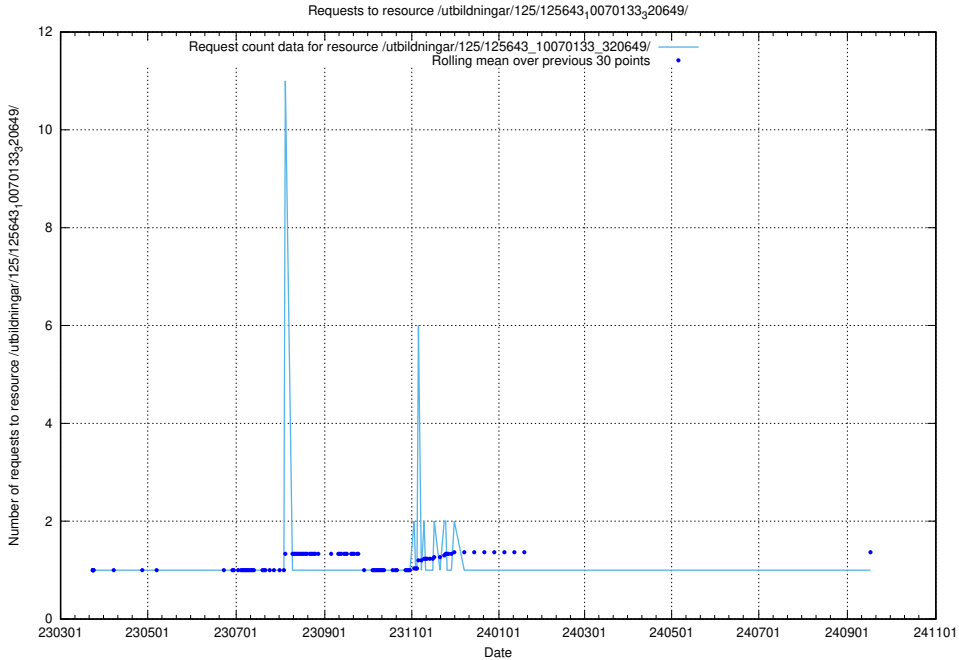

5.1242 Usage of /utbildningar/125/125643_10070133_320649/

Here, we count the number of requests to resource /utbildningar/125/125643_10070133_320649/.