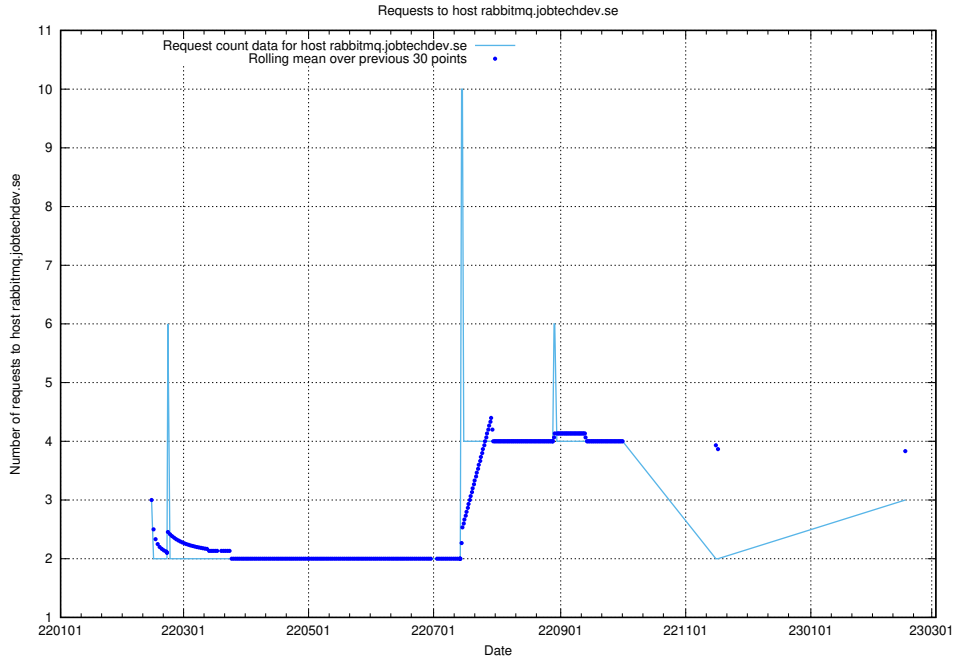

Here, we count the number of requests to host `www.dev-historical-api.jobtechdev.se`.

7.236 Usage of rabbitmq.jobtechdev.se

Here, we count the number of requests to host rabbitmq.jobtechdev.se.

7.237 Usage of kam-openshift-gitops.prod.services.jtech.se