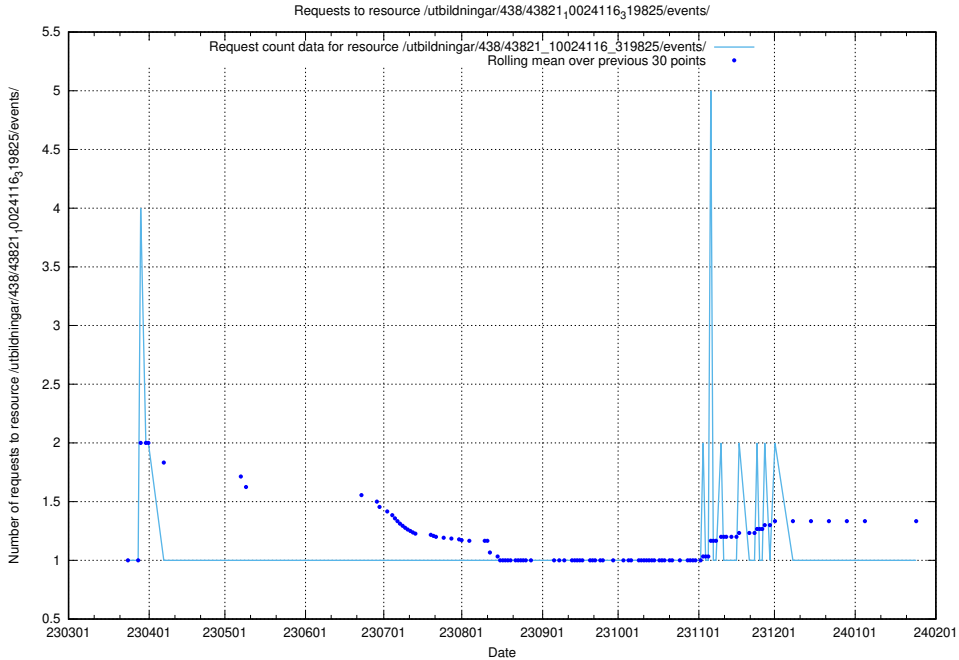

5.6925 Usage of /utbildningar/438/43821_10024116_319825/events/

Here, we count the number of requests to resource /utbildningar/438/43821_10024116_319825/events/.