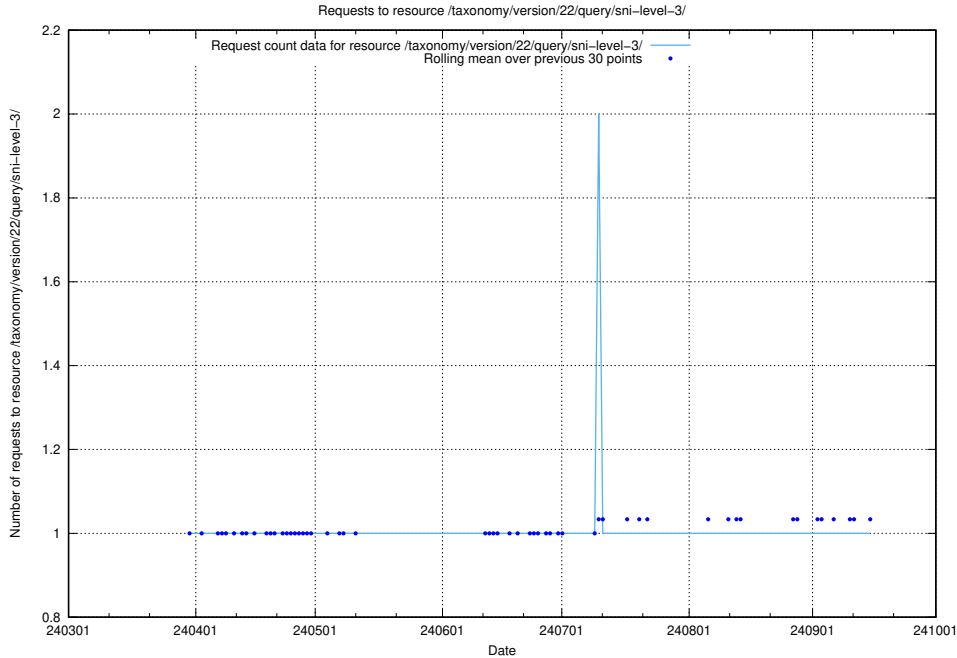

5.2482 Usage of /taxonomy/version/22/query/sni-level-3/

Here, we count the number of requests to resource /taxonomy/version/22/query/sni-level-3/.