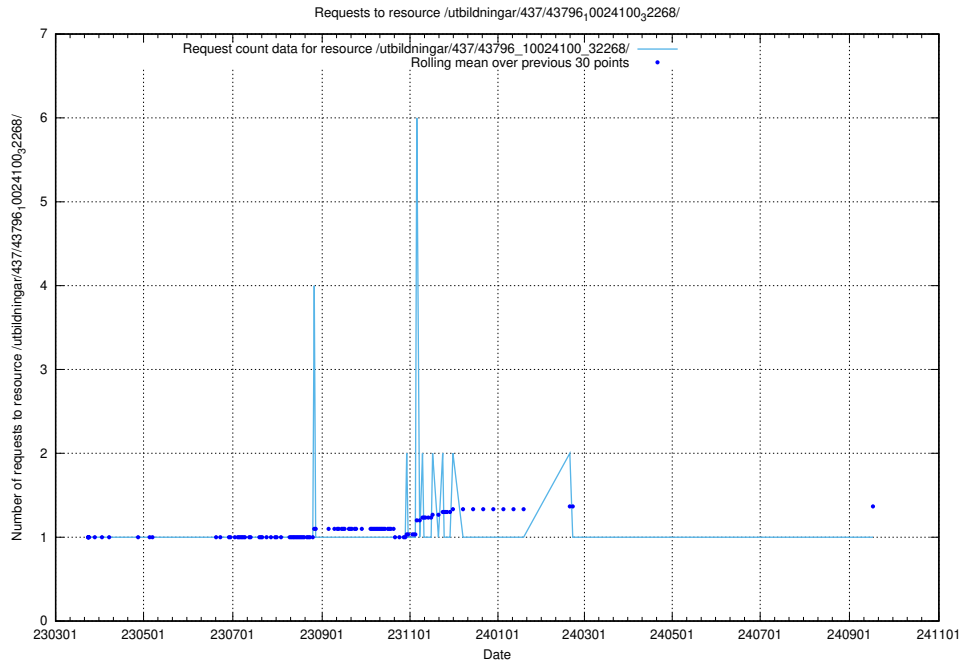

5.7114 Usage of /utbildningar/437/43796_10024100_32268/

Here, we count the number of requests to resource /utbildningar/437/43796_10024100_32268/.

5.7115 Usage of /utbildningar/437/43796_10024100_319925/events/