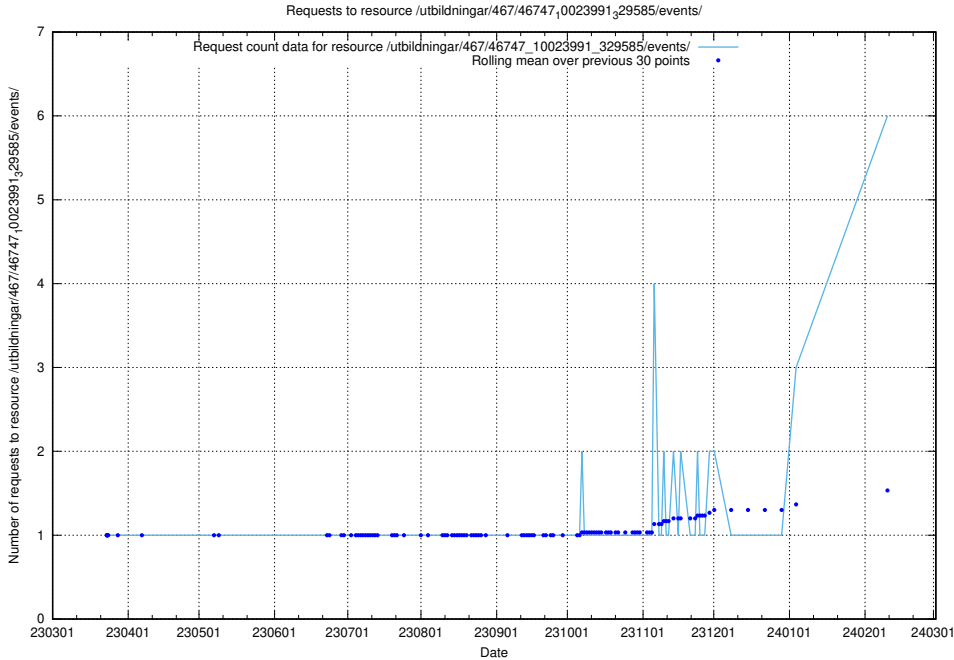

5.210 Usage of /utbildningar/467/46747_10023991_329585/events/

Here, we count the number of requests to resource /utbildningar/467/46747_10023991_329585/events/.