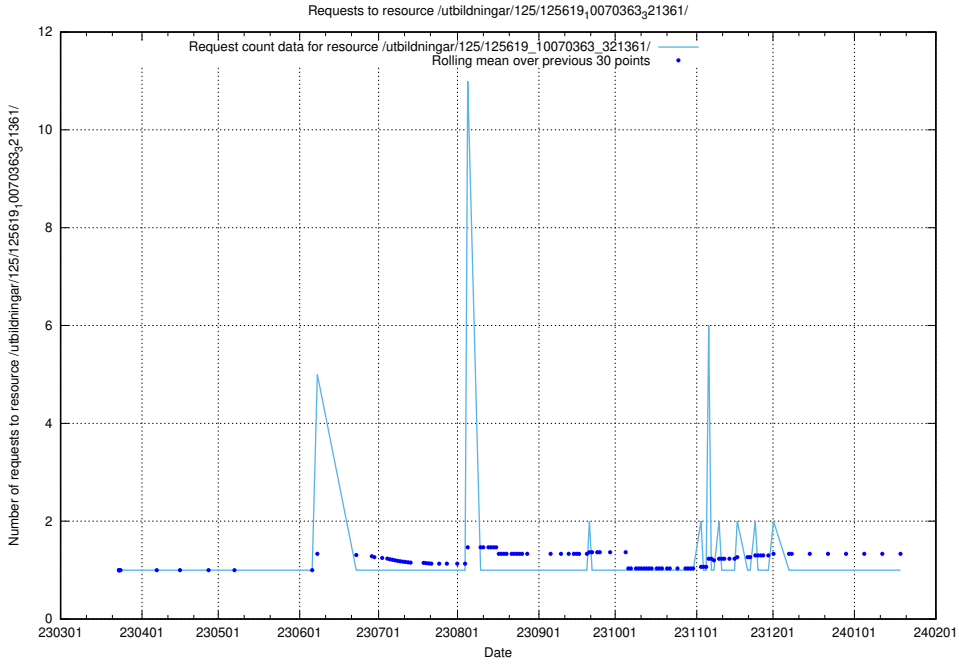

5.1259 Usage of /utbildningar/125/125619_10070363_321361/

Here, we count the number of requests to resource /utbildningar/125/125619_10070363_321361/.