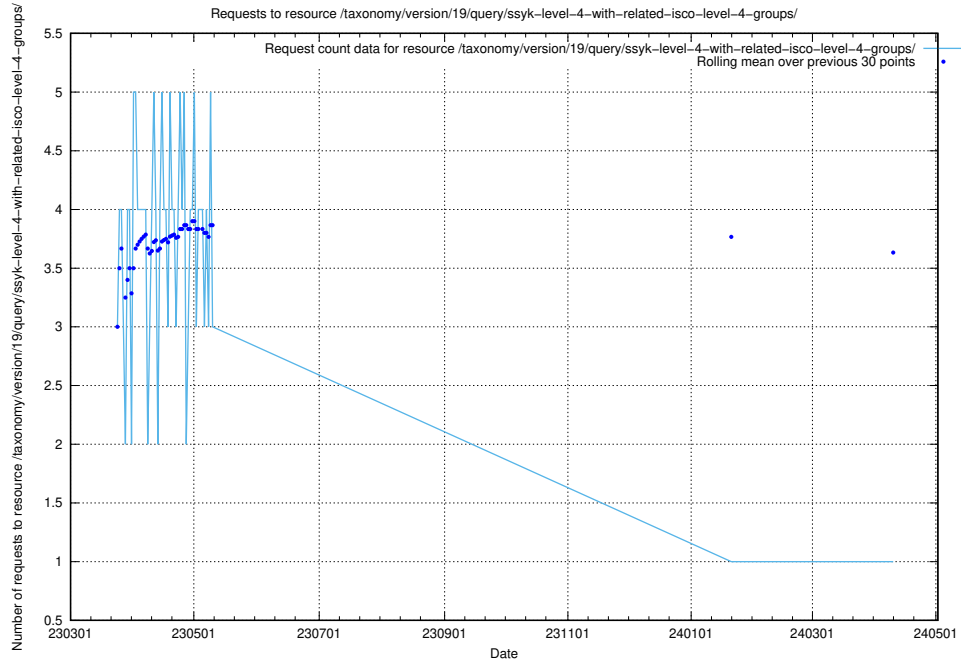

5.6873 Usage of /taxonomy/version/19/query/ssyk-level-4-with-related-isco-level-4-groups/

Here, we count the number of requests to resource /taxonomy/version/19/query/ssyk-level-4-with-related-isco-level-4-groups/.