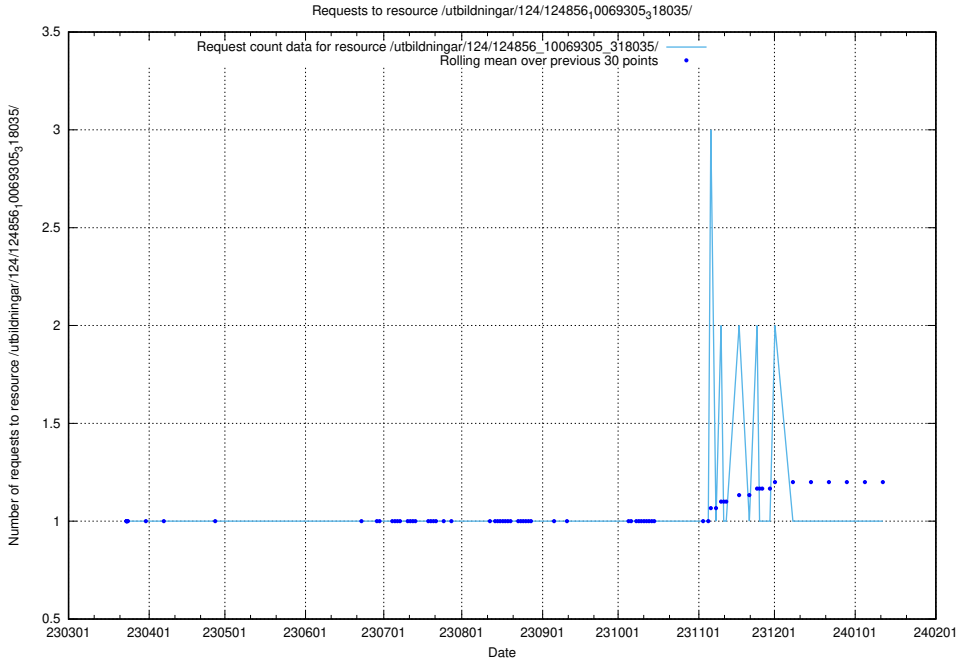

5.1384 Usage of /utbildningar/124/124856_10069305_318035/

Here, we count the number of requests to resource /utbildningar/124/124856_10069305_318035/.