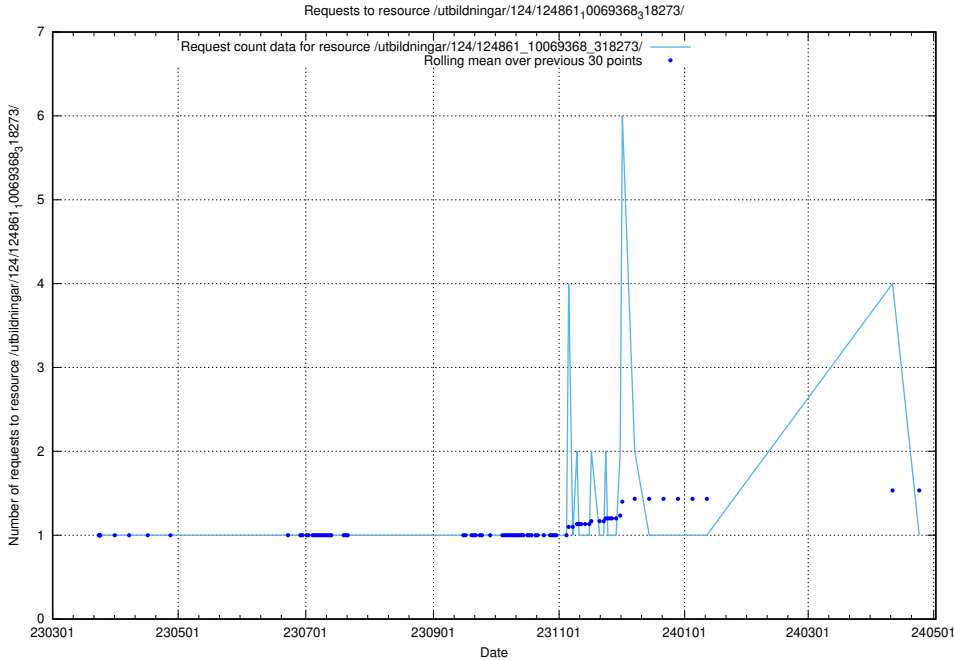

5.1364 Usage of /utbildningar/124/124861_10069368_318273/

Here, we count the number of requests to resource /utbildningar/124/124861_10069368_318273/.