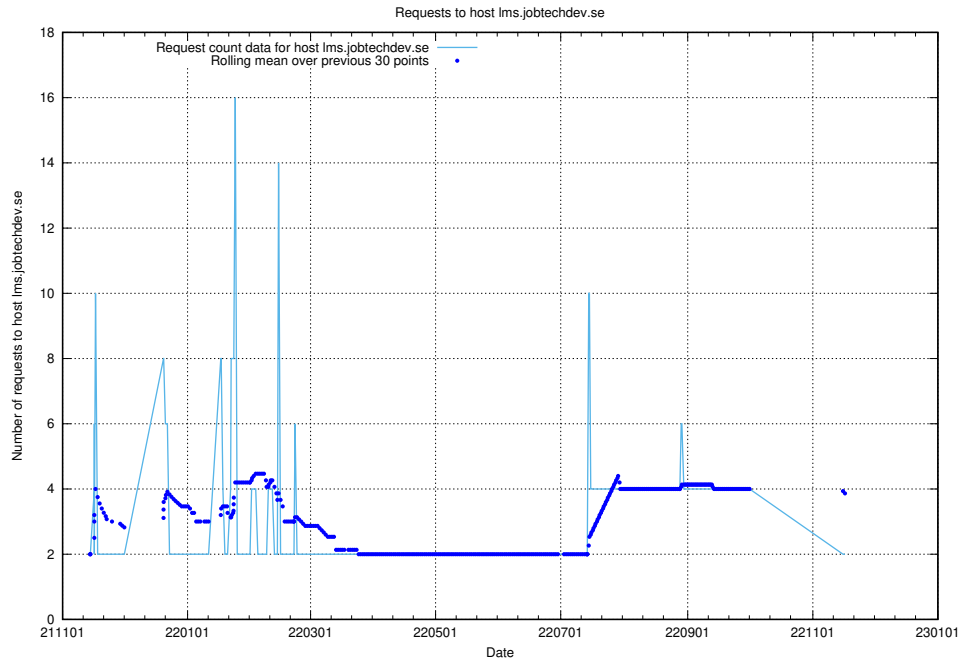

7.581 Usage of lms.jobtechdev.se

Here, we count the number of requests to host lms.jobtechdev.se.