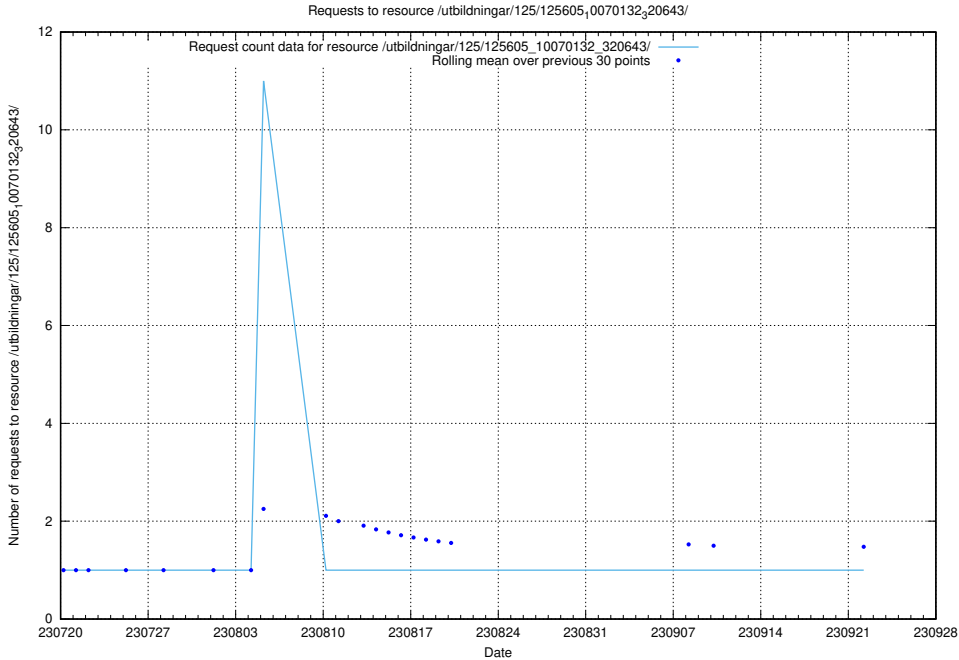

5.5812 Usage of /utbildningar/125/125605_10070132_320643/

Here, we count the number of requests to resource /utbildningar/125/125605_10070132_320643/.