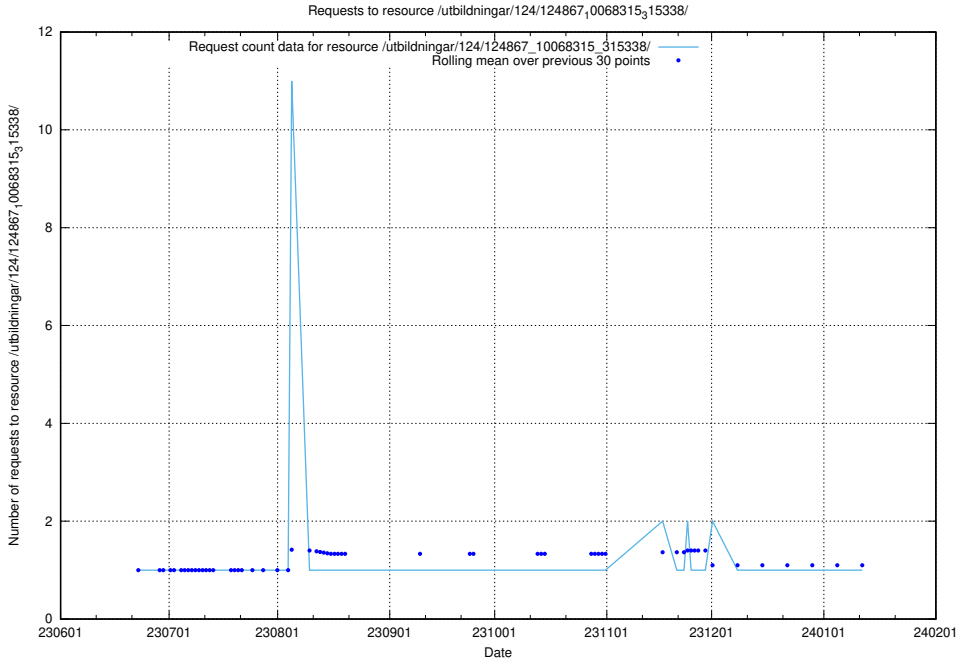

5.6507 Usage of /utbildningar/124/124867_10068315_315338/

Here, we count the number of requests to resource /utbildningar/124/124867_10068315_315338/.