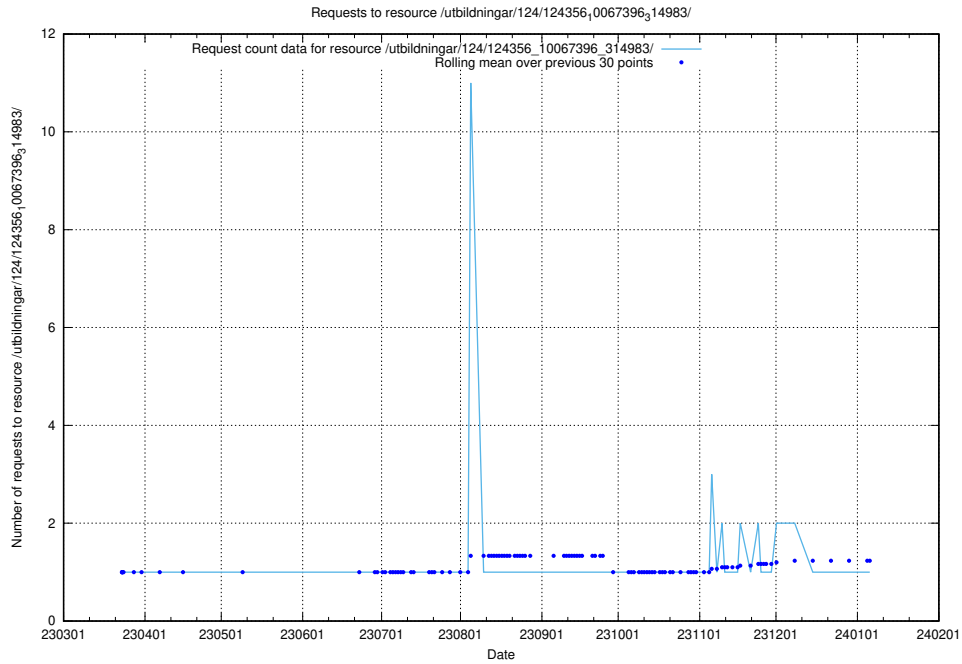

Here, we count the number of requests to resource /utbildningar/124/124934_10068007_314185/events/

5.4689 Usage of /utbildningar/124/124356_10067396_314983/

Here, we count the number of requests to resource /utbildningar/124/124356_10067396_314983/.