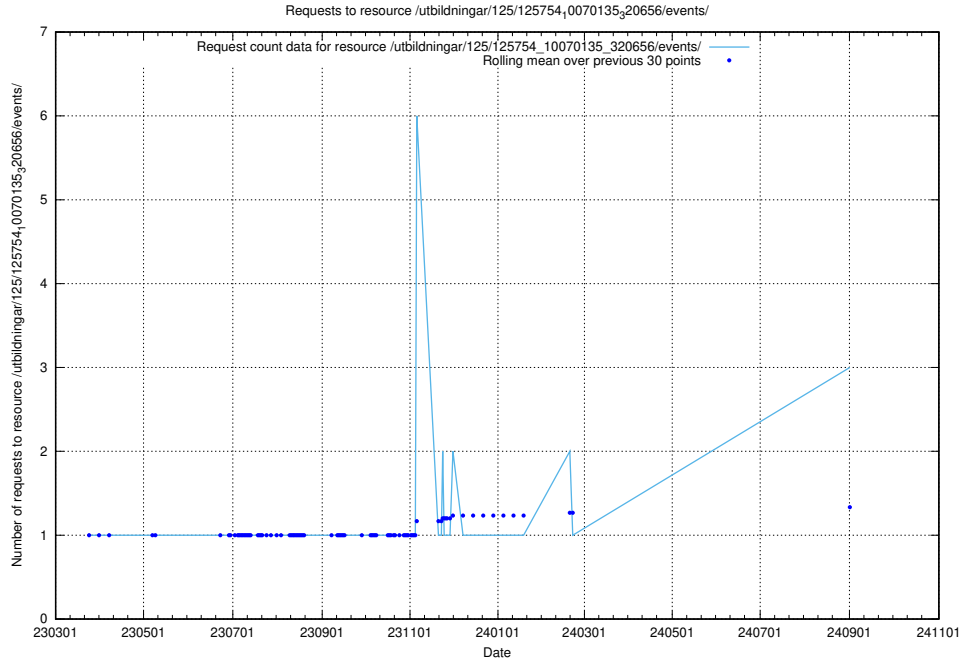

5.581 Usage of /utbildningar/125/125754_10070135_320656/events/

Here, we count the number of requests to resource /utbildningar/125/125754_10070135_320656/events/