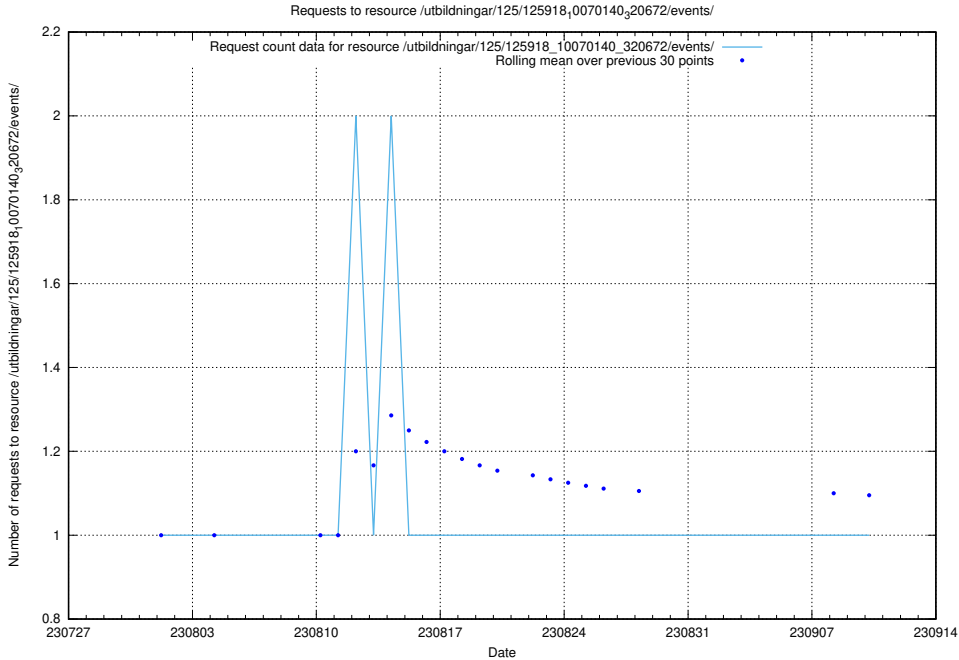

5.5700 Usage of /utbildningar/125/125918_10070140_320672/events/

Here, we count the number of requests to resource /utbildningar/125/125918_10070140_320672/events/