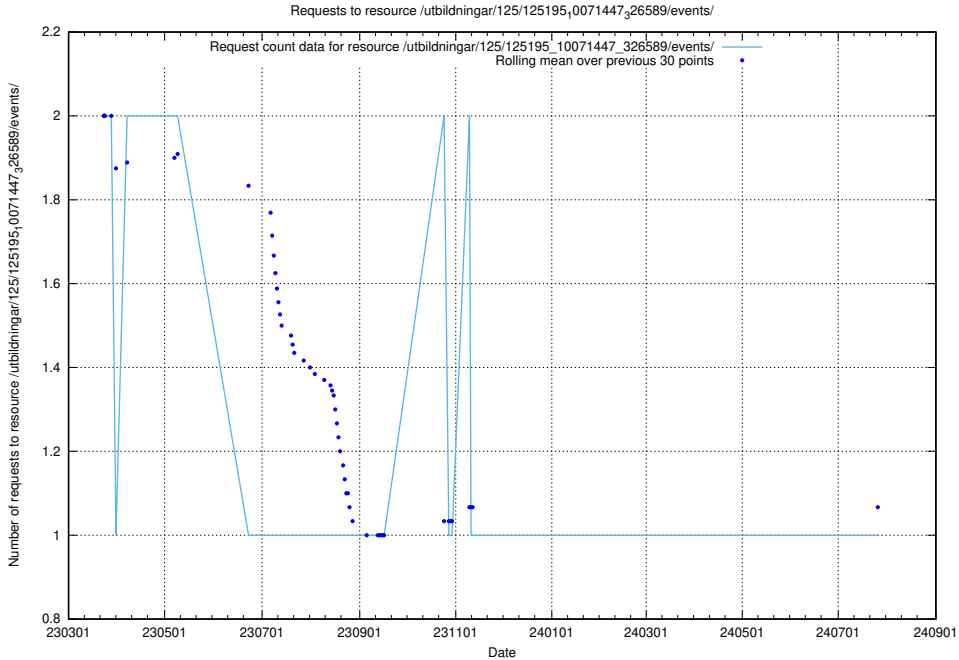

5.7046 Usage of /utbildningar/125/125195_10071447_326589/events/

Here, we count the number of requests to resource /utbildningar/125/125195_10071447_326589/events/