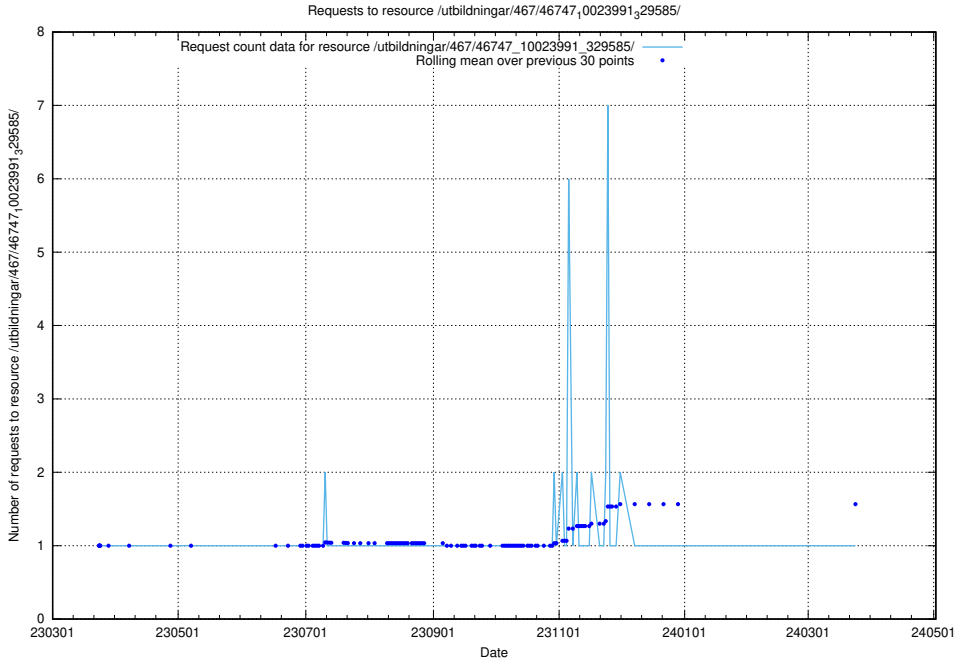

5.7075 Usage of /utbildningar/467/46747_10023991_329585/

Here, we count the number of requests to resource /utbildningar/467/46747_10023991_329585/.