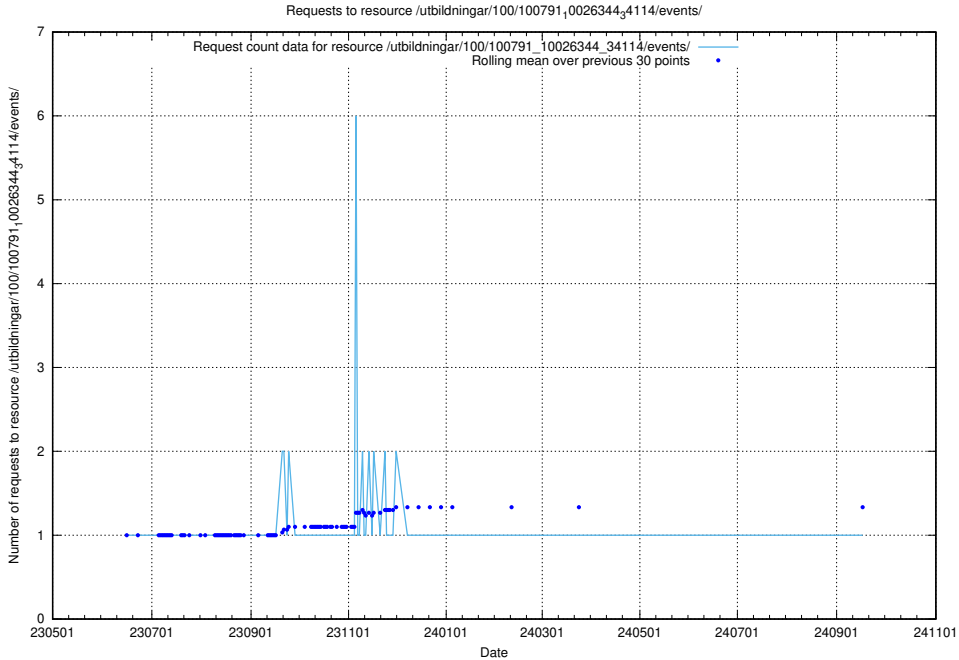

5.6652 Usage of /utbildningar/100/100791_10026344_34114/events/

Here, we count the number of requests to resource /utbildningar/100/100791_10026344_34114/events/.