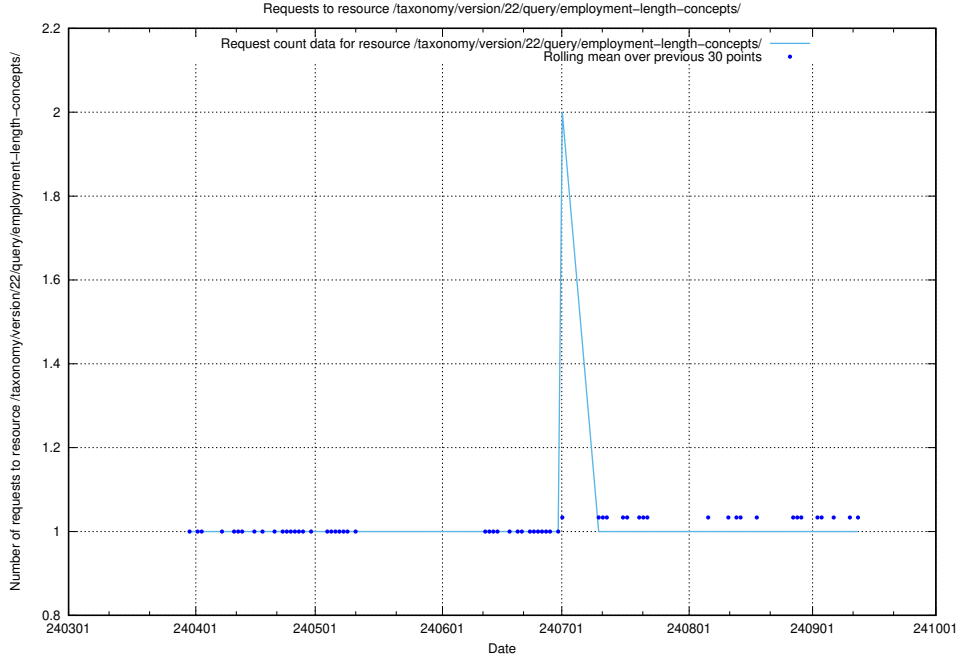

5.2500 Usage of /taxonomy/version/22/query/employment-length-concepts/

Here, we count the number of requests to resource /taxonomy/version/22/query/employment-length-concepts/.