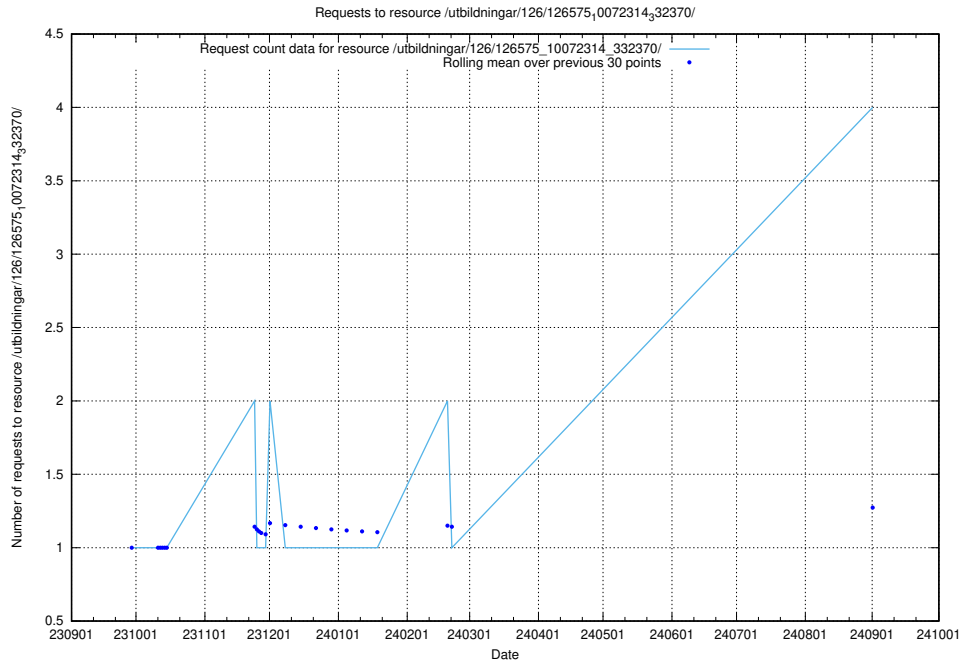

5.370 Usage of /utbildningar/126/126575_10072314_332370/

Here, we count the number of requests to resource /utbildningar/126/126575_10072314_332370/.