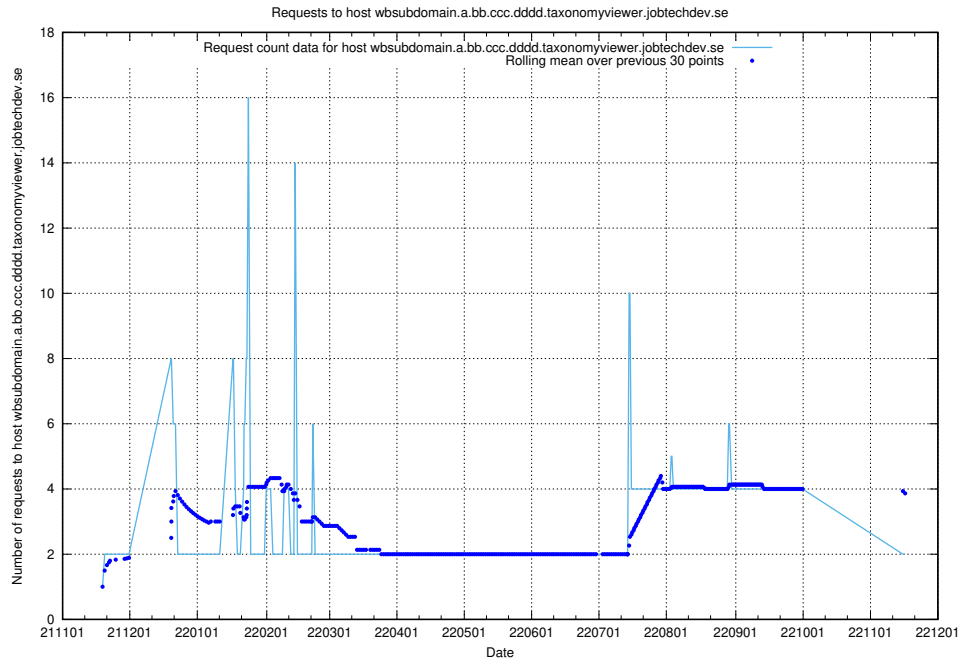

7.459 Usage of wbsubdomain.a.bb.ccc.dddd.taxonomyviewer.jobtechdev.se

Here, we count the number of requests to host wbsubdomain.a.bb.ccc.dddd.taxonomyviewer.jobtechdev.se