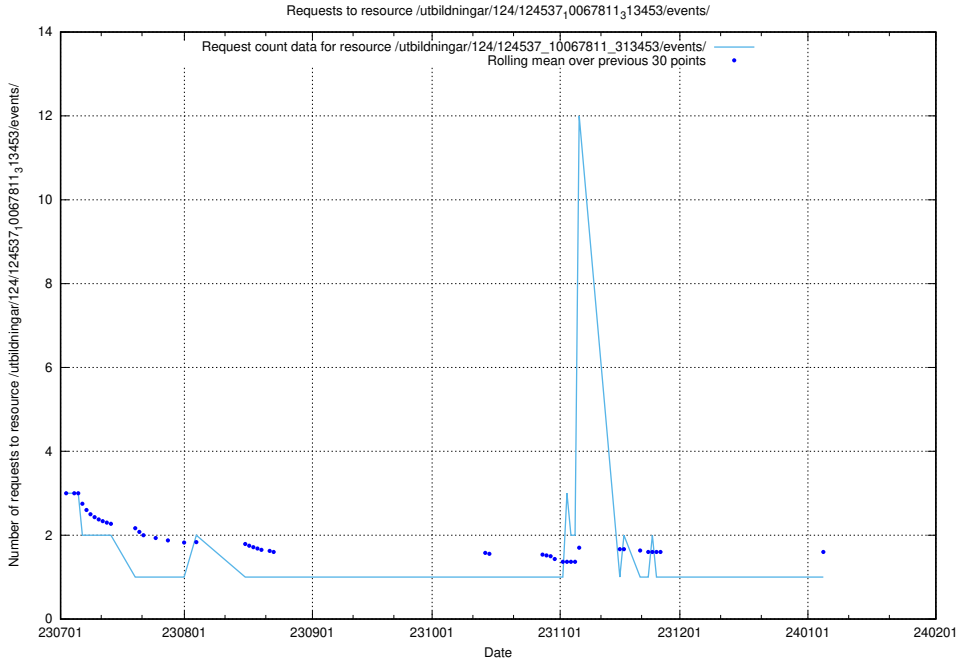

5.6170 Usage of /utbildningar/124/124537_10067811_313453/events/

Here, we count the number of requests to resource /utbildningar/124/124537_10067811_313453/events/