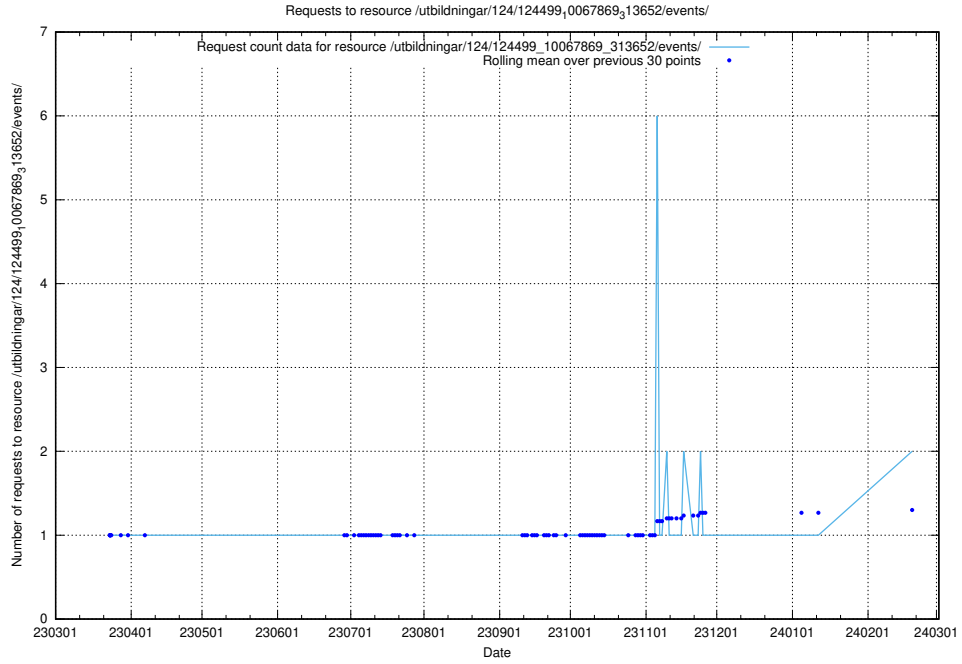

5.741 Usage of /utbildningar/124/124499_10067869_313652/events/

Here, we count the number of requests to resource /utbildningar/124/124499_10067869_313652/events/