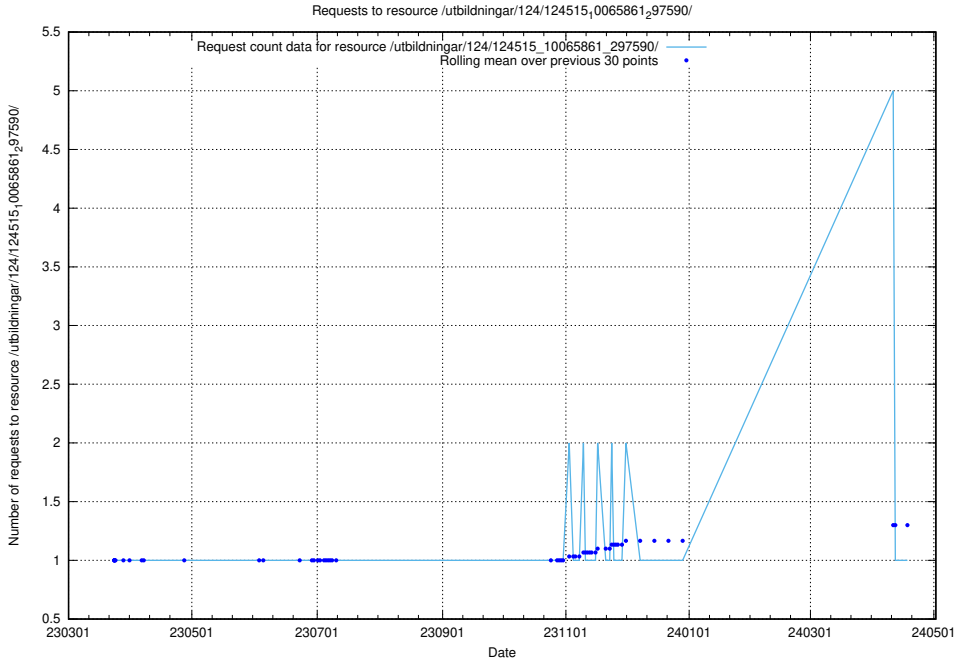

5.2625 Usage of /utbildningar/124/124515_10065861_297590/

Here, we count the number of requests to resource /utbildningar/124/124515_10065861_297590/.