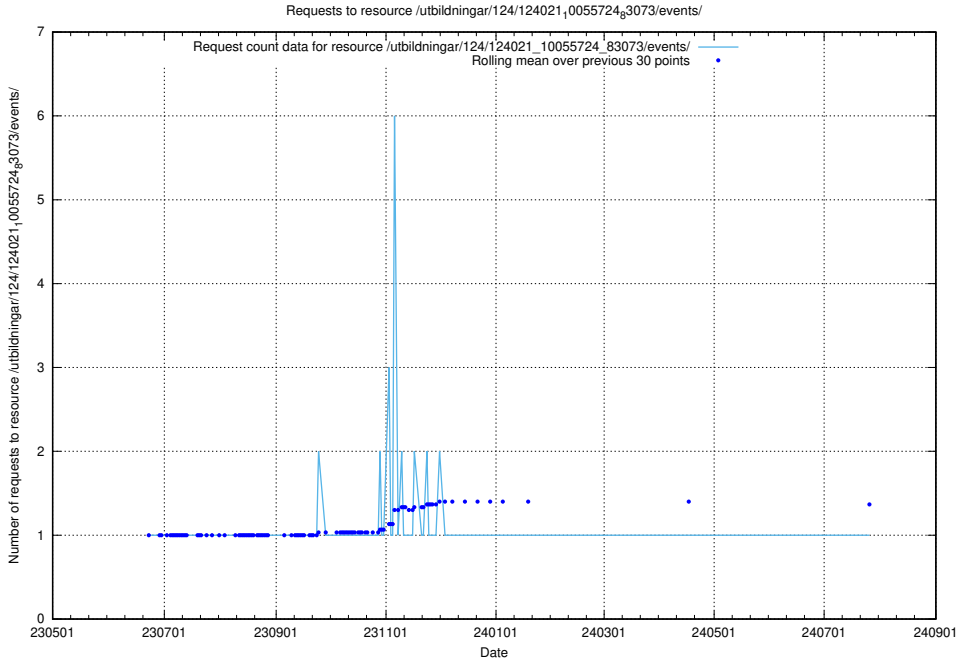

5.6589 Usage of /utbildningar/124/124021_10055724_83073/events/

Here, we count the number of requests to resource /utbildningar/124/124021_10055724_83073/events/.