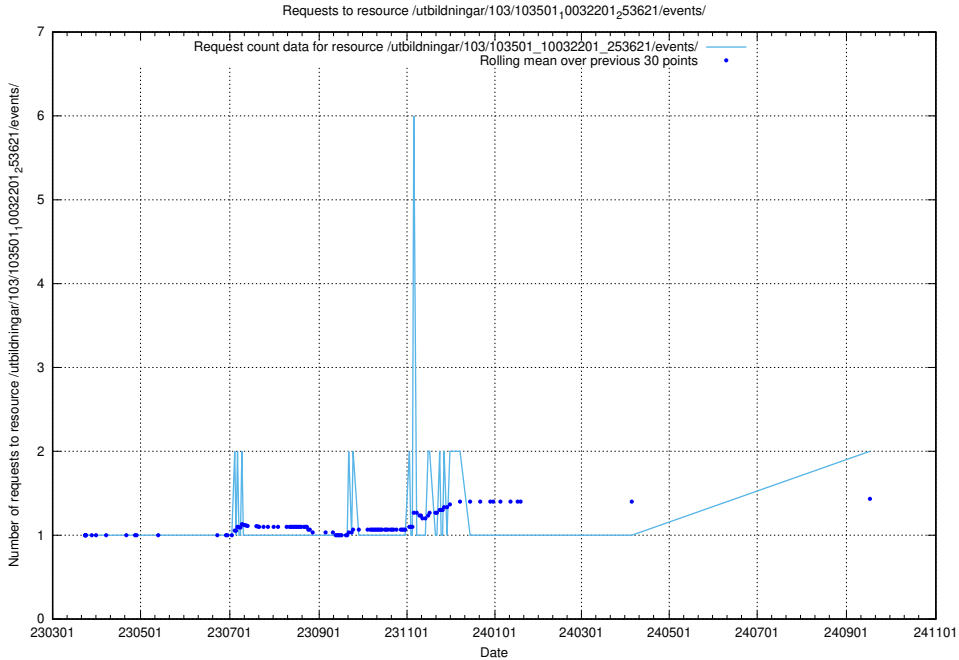

5.978 Usage of /utbildningar/103/103501_10032201_253621/events/

Here, we count the number of requests to resource /utbildningar/103/103501_10032201_253621/events/