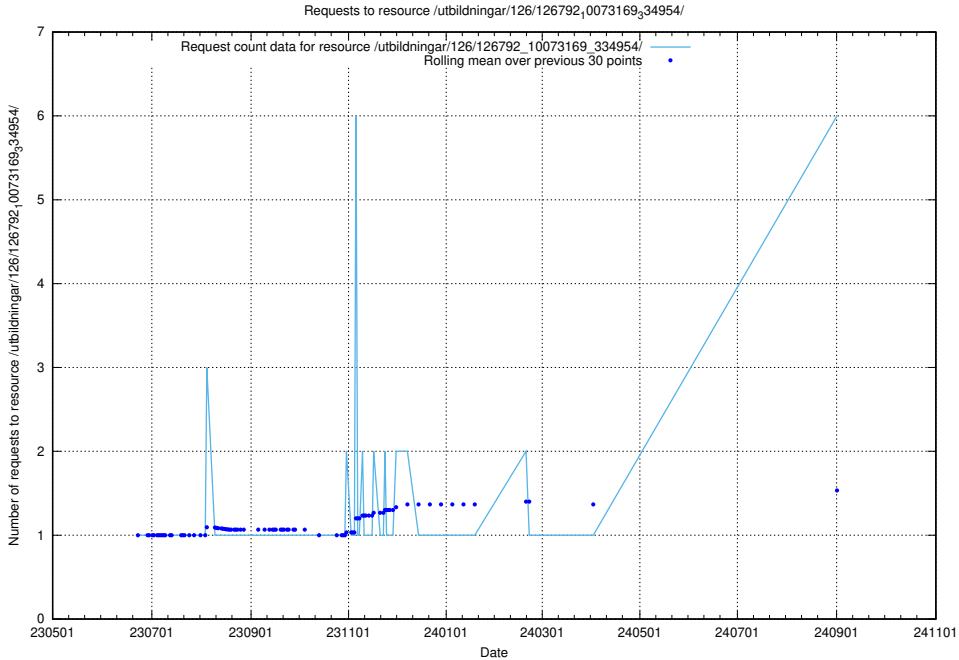

5.197 Usage of /utbildningar/126/126792_10073169_334954/

Here, we count the number of requests to resource /utbildningar/126/126792_10073169_334954/.