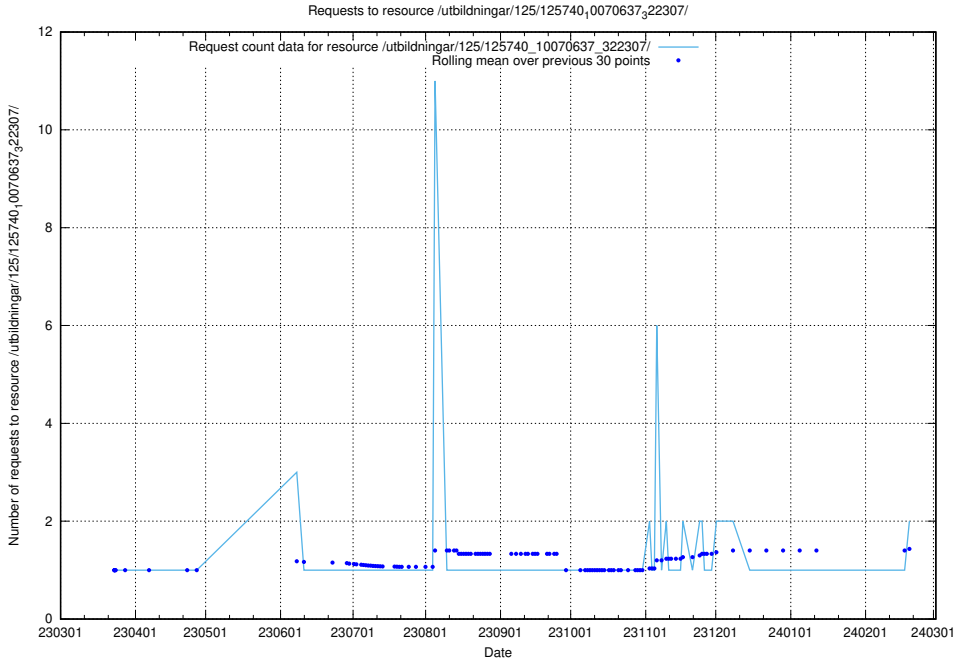

5.601 Usage of /utbildningar/125/125740_10070637_322307/

Here, we count the number of requests to resource /utbildningar/125/125740_10070637_322307/.