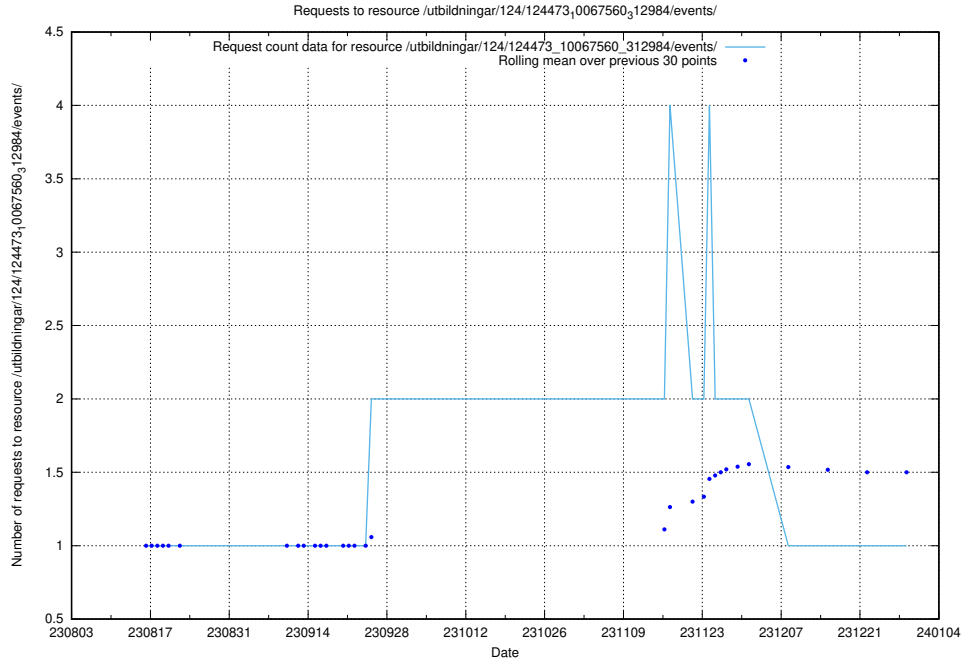

5.5607 Usage of /utbildningar/124/124473_10067560_312984/events/

Here, we count the number of requests to resource /utbildningar/124/124473_10067560_312984/events/