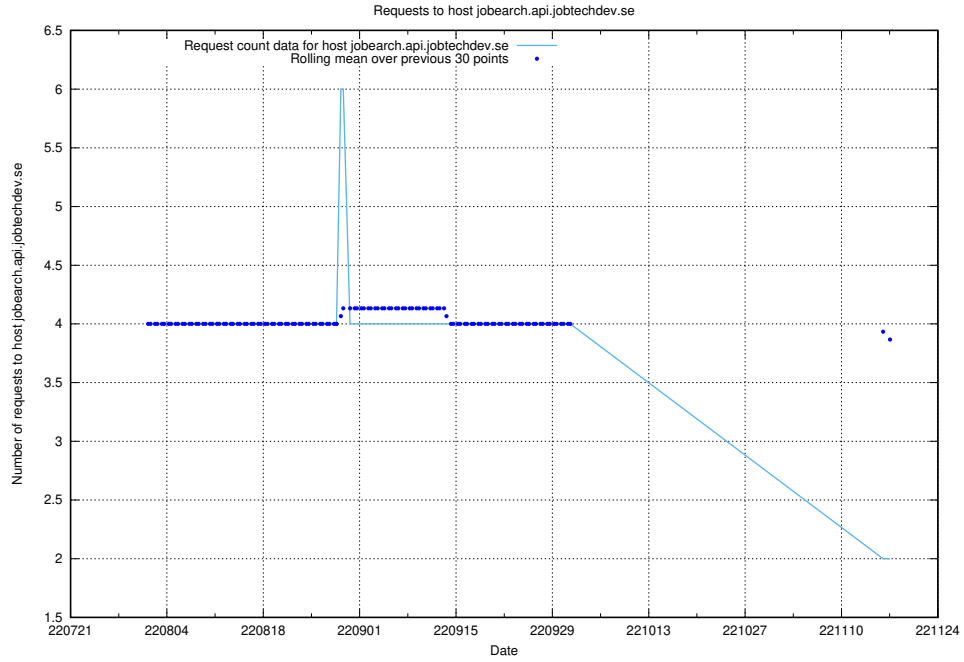

7.384 Usage of jobearch.api.jobtechdev.se

Here, we count the number of requests to host jobearch.api.jobtechdev.se.