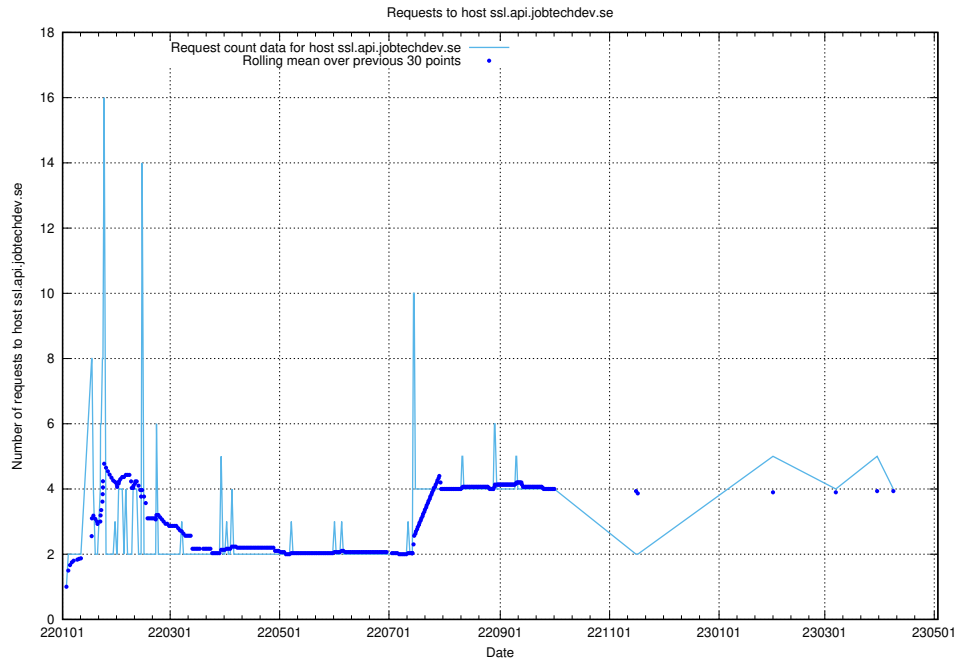

7.116 Usage of ssl.api.jobtechdev.se

Here, we count the number of requests to host ssl.api.jobtechdev.se.