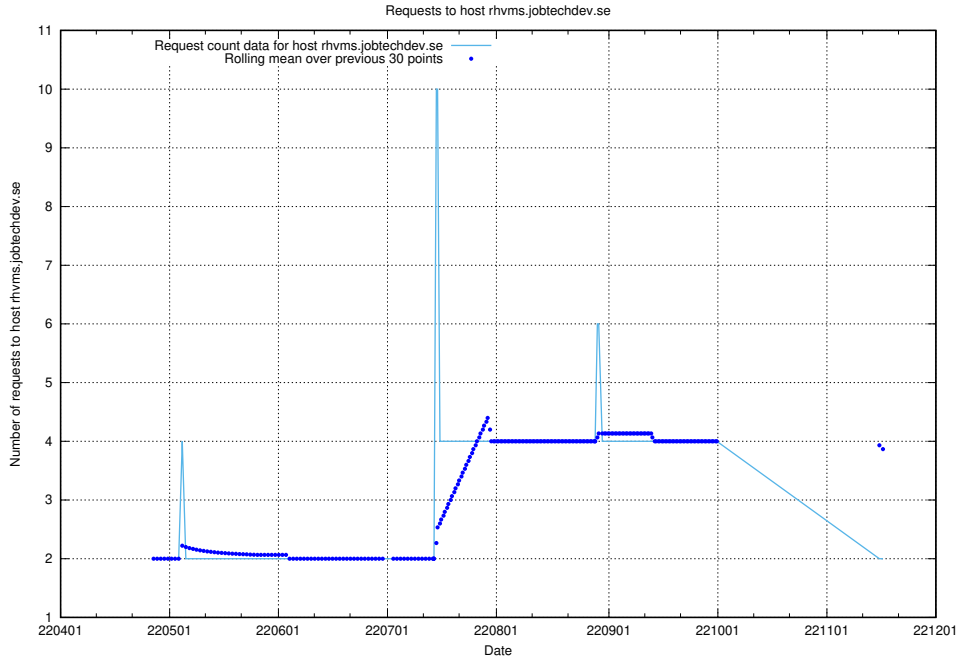

7.450 Usage of rhvms.jobtechdev.se

Here, we count the number of requests to host rhvms.jobtechdev.se.

7.451 Usage of arbetsformedlingen.se.apps.standby.services.jtech.se

Here, we count the number of requests to host arbetsformedlingen.se.apps.standby.services.jtech.se.