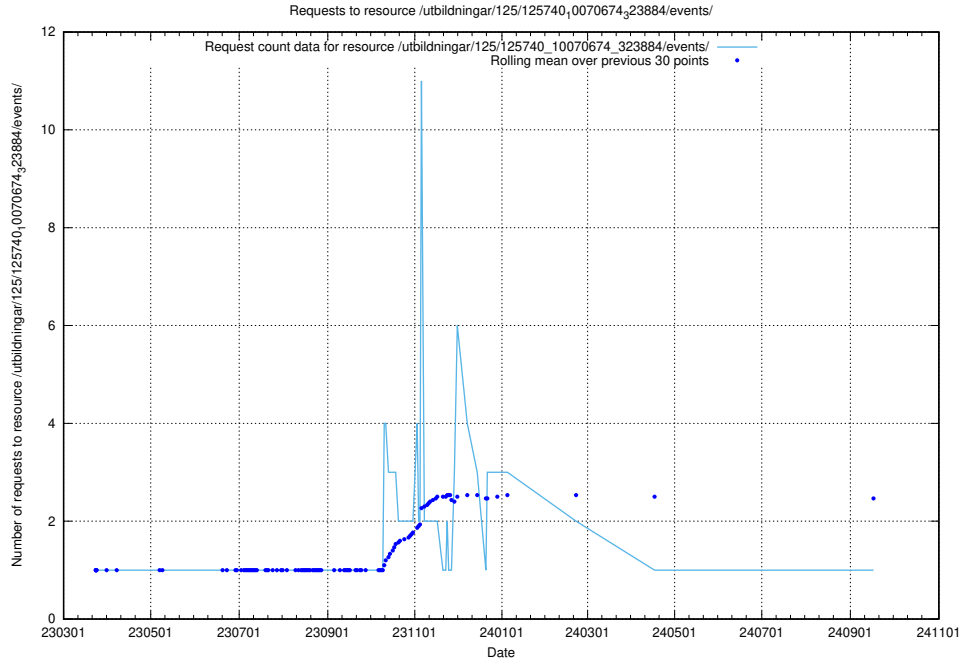

5.1184 Usage of /utbildningar/125/125740_10070674_323884/events/

Here, we count the number of requests to resource /utbildningar/125/125740_10070674_323884/events/