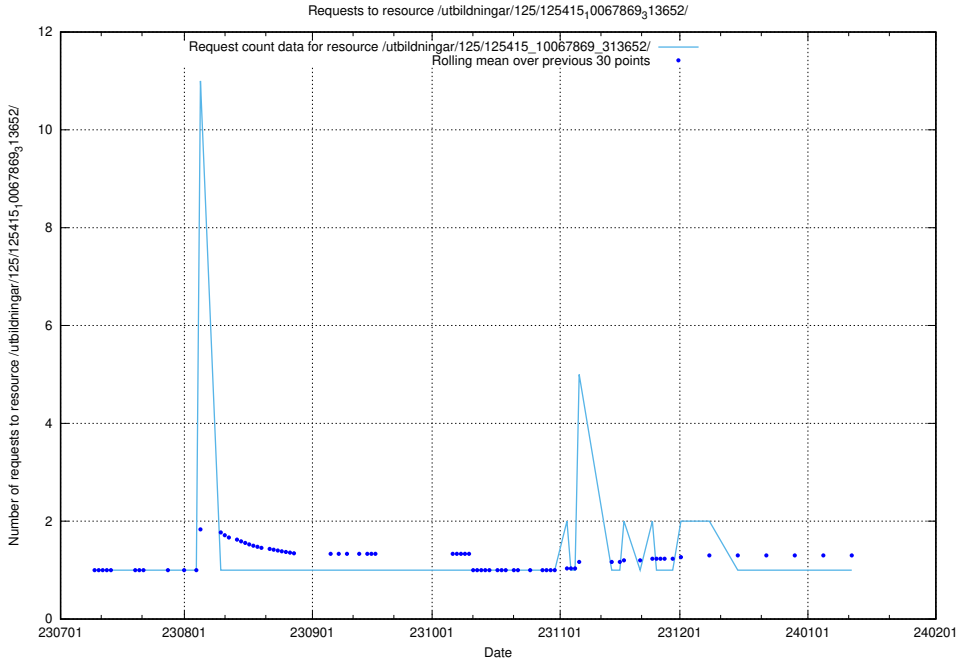

5.5939 Usage of /utbildningar/125/125415_10067869_313652/

Here, we count the number of requests to resource /utbildningar/125/125415_10067869_313652/.