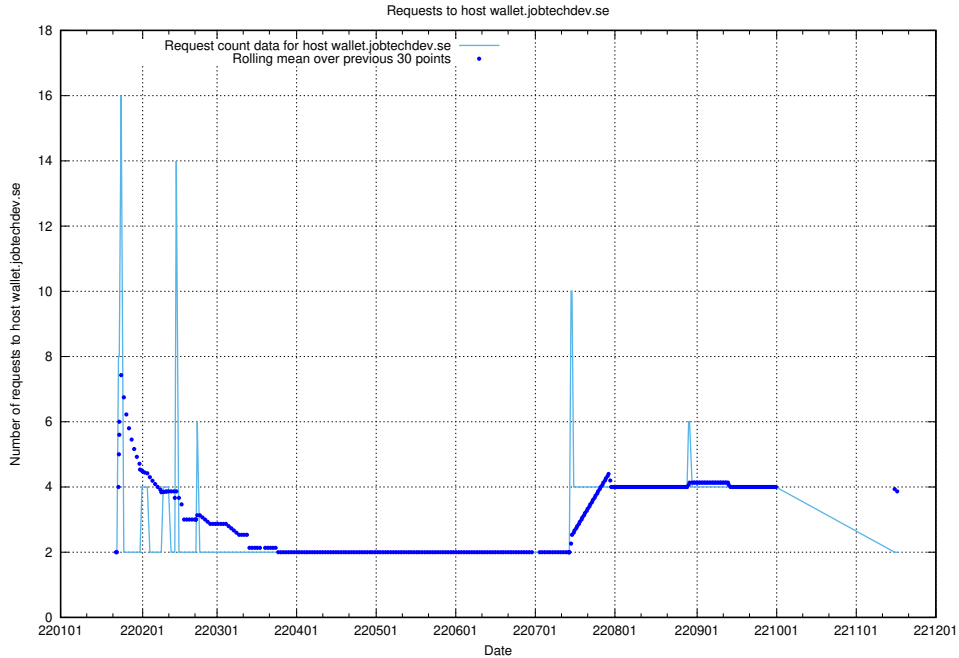

7.587 Usage of wallet.jobtechdev.se

Here, we count the number of requests to host wallet.jobtechdev.se.