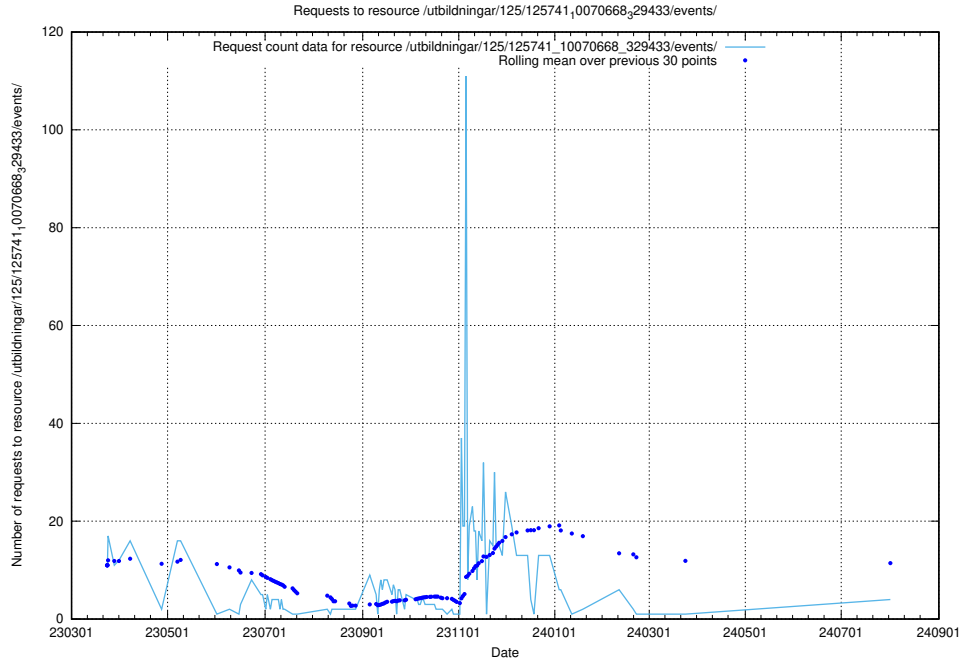

5.404 Usage of /utbildningar/125/125741_10070668_329433/events/

Here, we count the number of requests to resource /utbildningar/125/125741_10070668_329433/events/