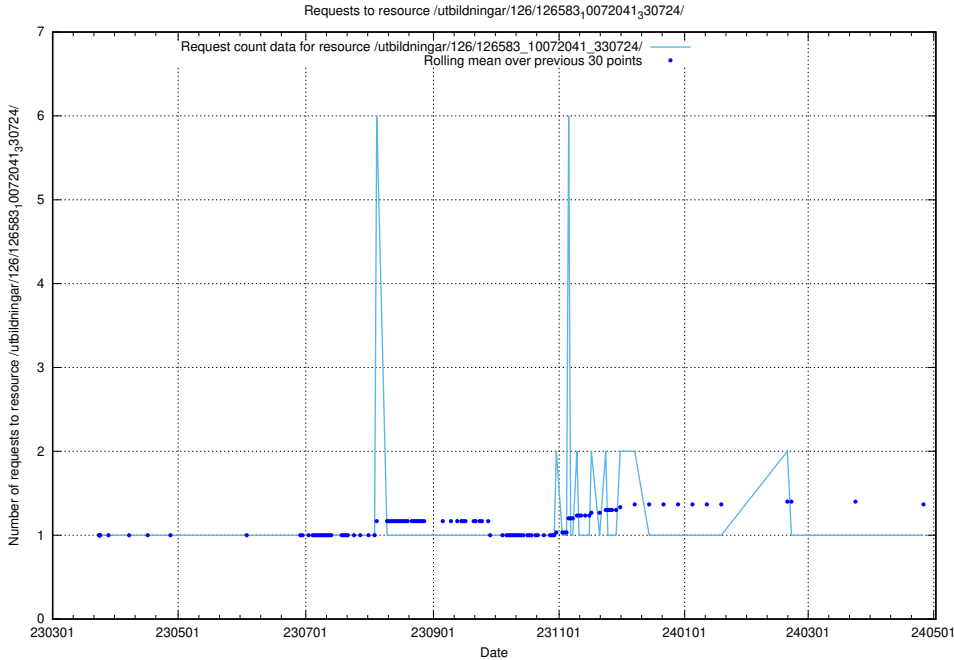

5.7159 Usage of /utbildningar/126/126583_10072041_330724/

Here, we count the number of requests to resource /utbildningar/126/126583_10072041_330724/.