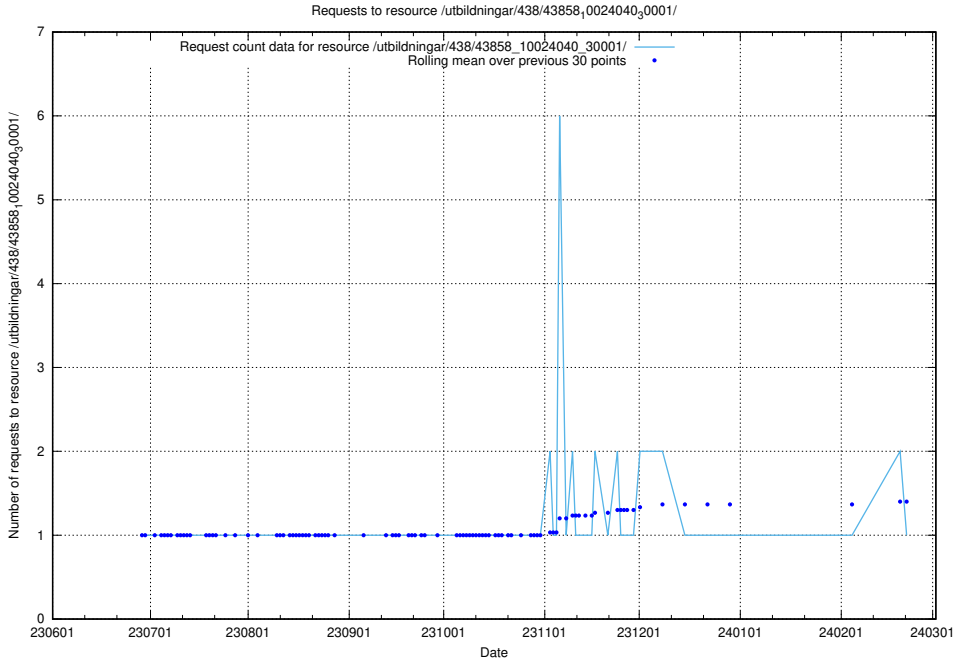

5.6230 Usage of /utbildningar/438/43858_10024040_30001/

Here, we count the number of requests to resource /utbildningar/438/43858_10024040_30001/.