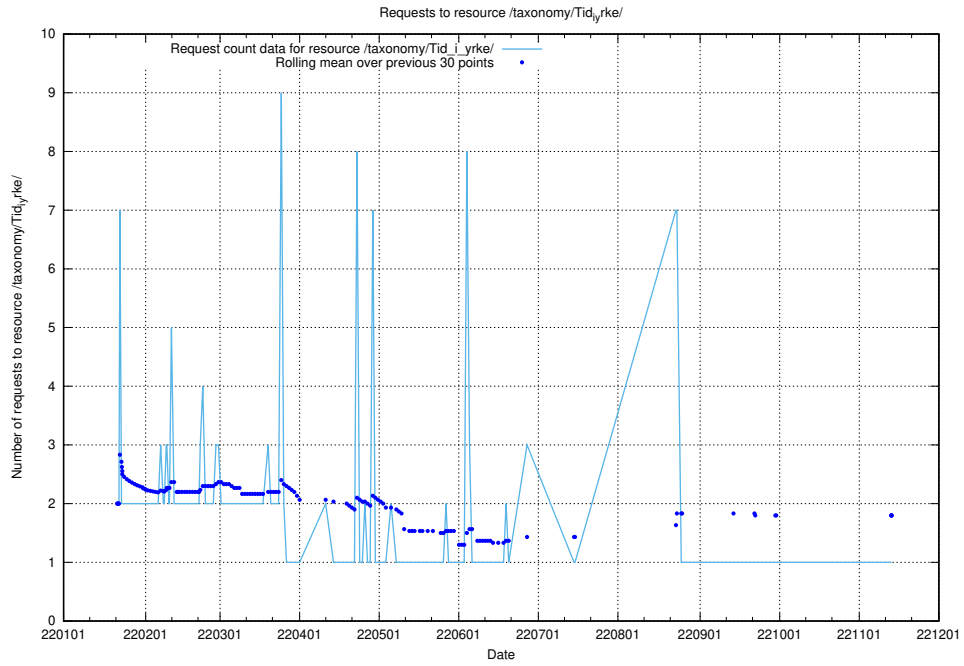

5.7070 Usage of /taxonomy/Tid_i_yrke/

Here, we count the number of requests to resource /taxonomy/Tid_i_yrke/.

5.7071 Usage of /utbildningar/123/123367_10065850_297117/events/

Here, we count the number of requests to resource /utbildningar/123/123367_10065850_297117/events/