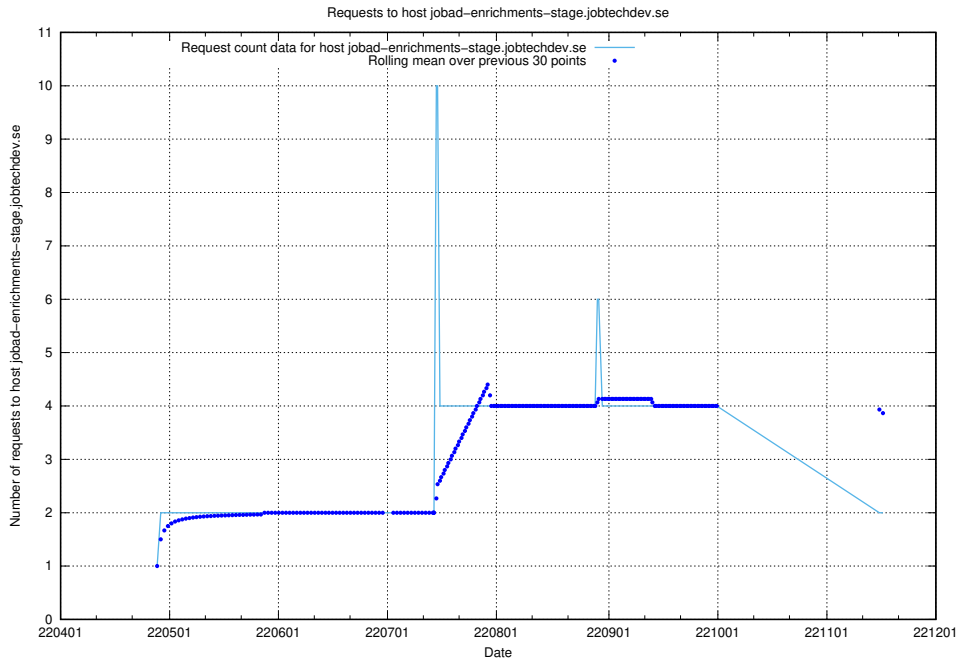

7.445 Usage of jobad-enrichments-stage.jobtechdev.se

Here, we count the number of requests to host jobad-enrichments-stage.jobtechdev.se.