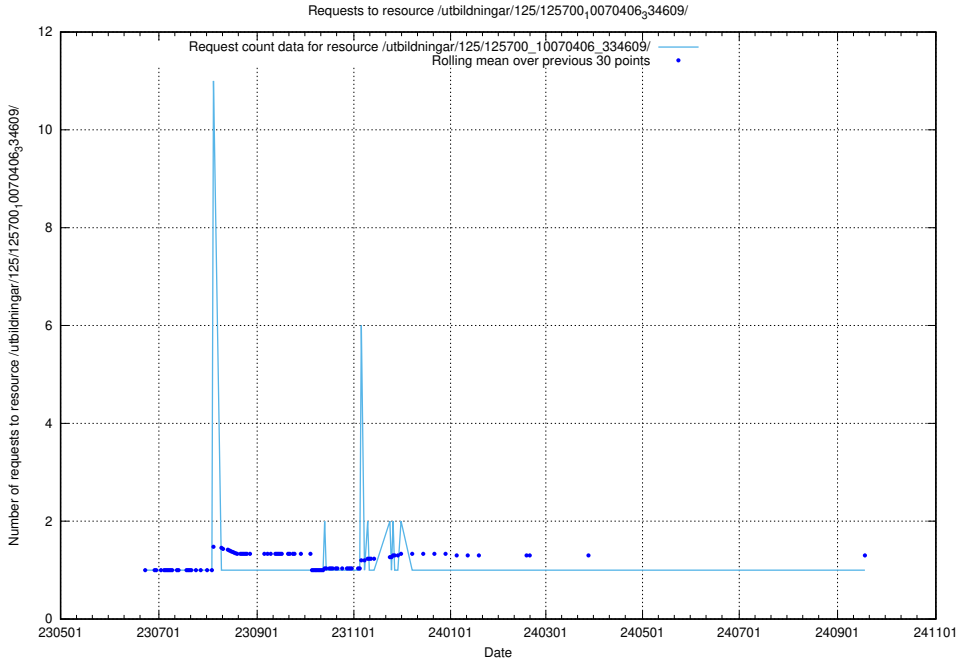

5.6477 Usage of /utbildningar/125/125700_10070406_334609/

Here, we count the number of requests to resource /utbildningar/125/125700_10070406_334609/.