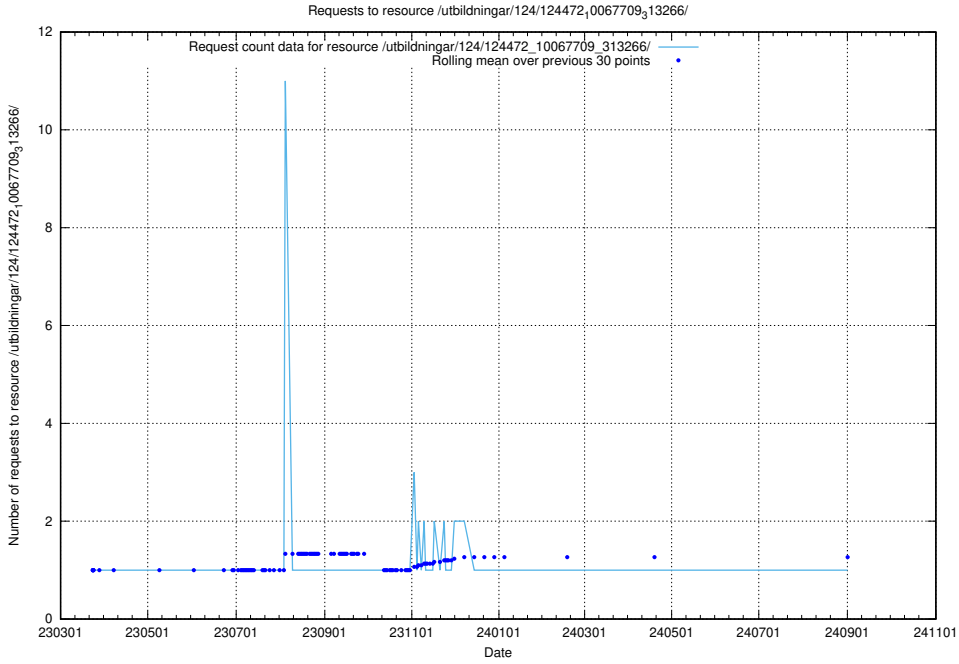

5.3905 Usage of /utbildningar/124/124472_10067709_313266/

Here, we count the number of requests to resource /utbildningar/124/124472_10067709_313266/.