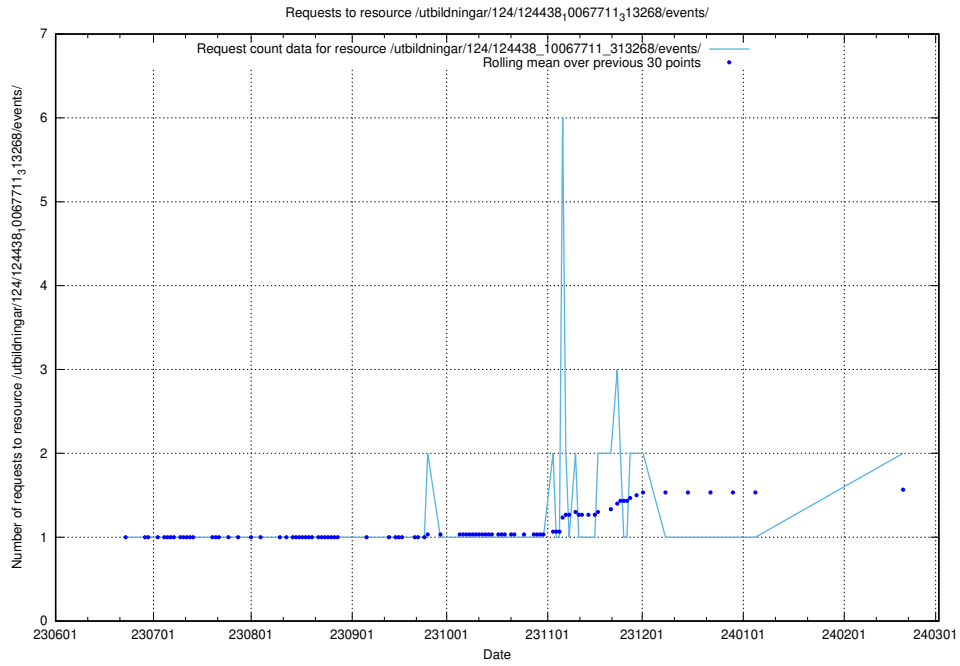

5.1030 Usage of /utbildningar/124/124438_10067711_313268/events/

Here, we count the number of requests to resource /utbildningar/124/124438_10067711_313268/events/