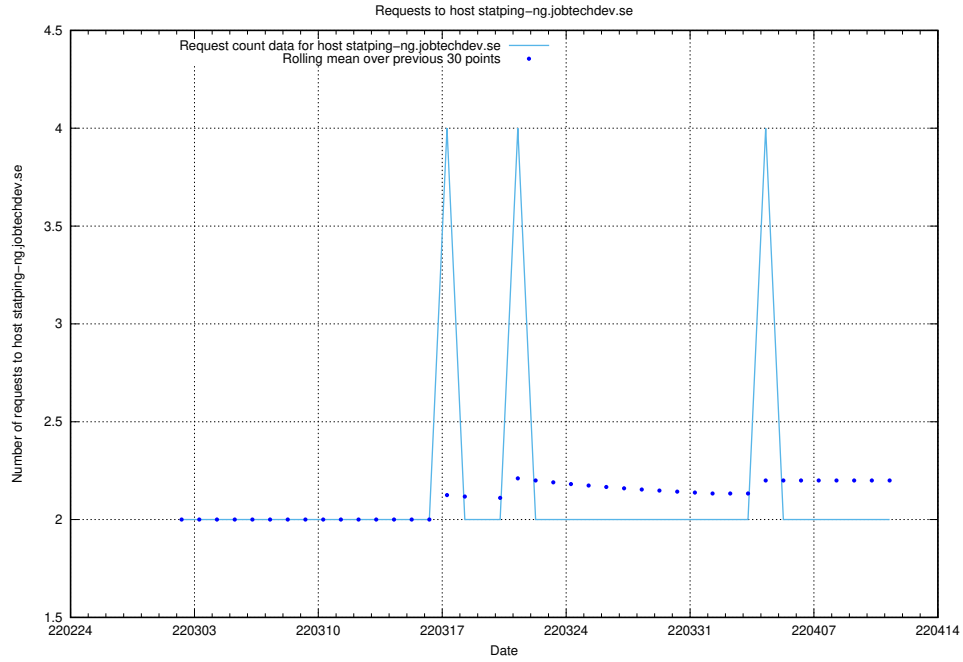

7.509 Usage of statping-ng.jobtechdev.se

Here, we count the number of requests to host statping-ng.jobtechdev.se.