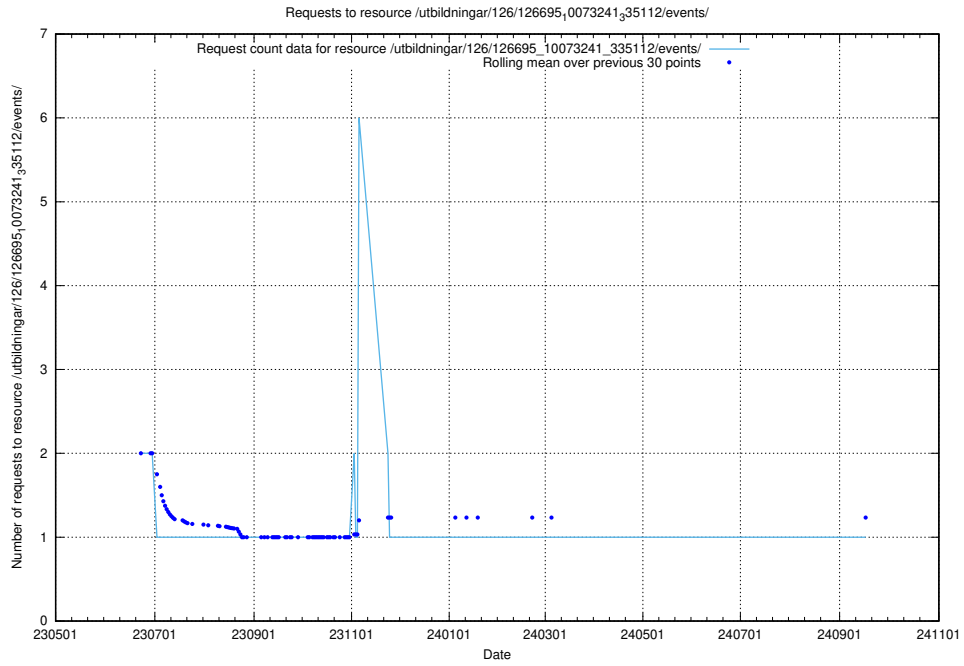

5.6365 Usage of /utbildningar/126/126695_10073241_335112/events/

Here, we count the number of requests to resource /utbildningar/126/126695_10073241_335112/events/