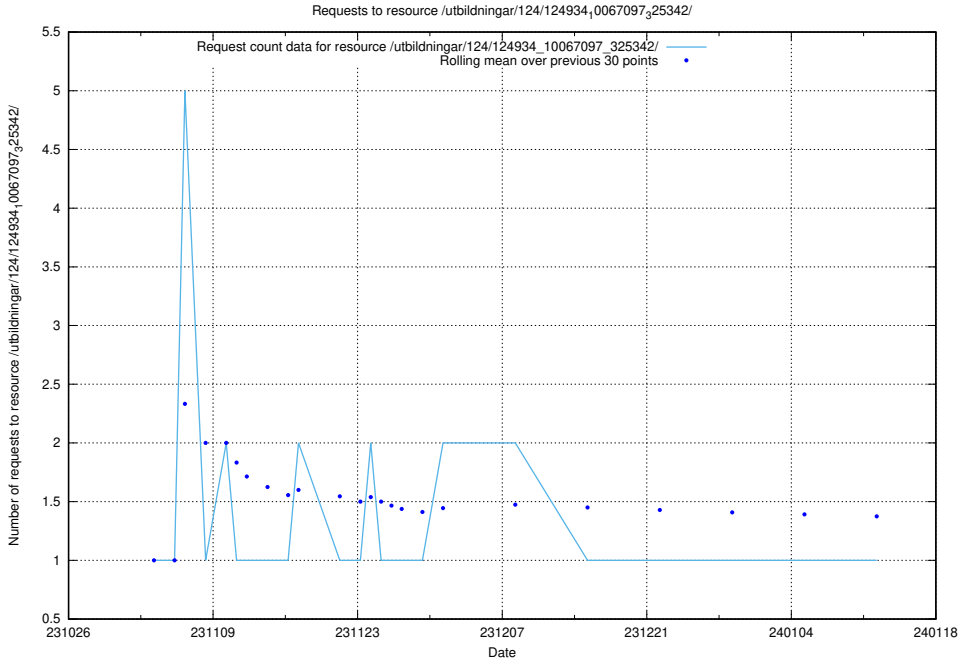

5.4981 Usage of /utbildningar/124/124934_10067097_325342/

Here, we count the number of requests to resource /utbildningar/124/124934_10067097_325342/.