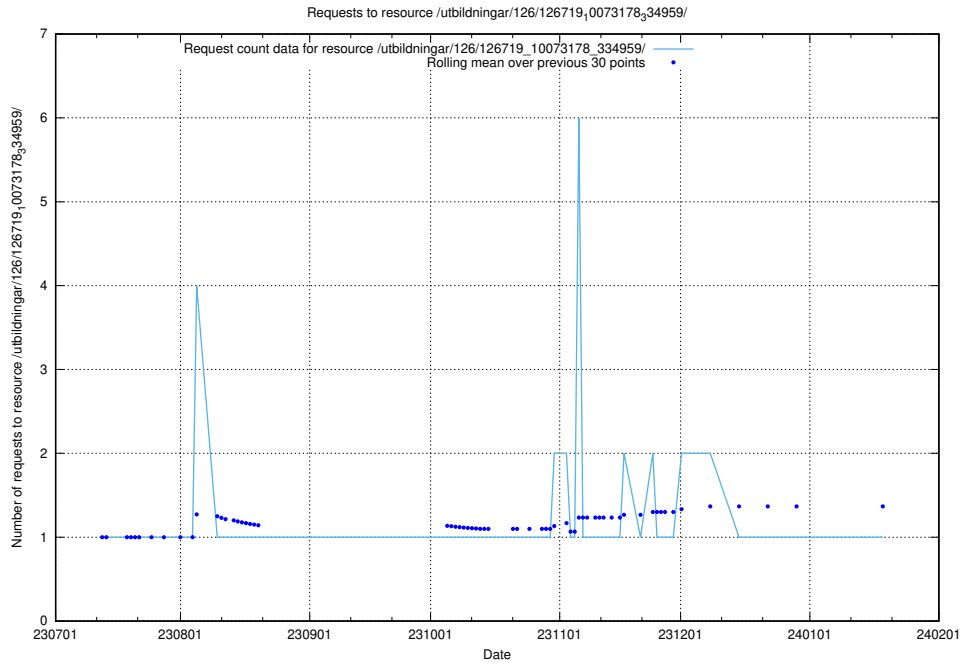

5.5924 Usage of /utbildningar/126/126719_10073178_334959/

Here, we count the number of requests to resource /utbildningar/126/126719_10073178_334959/.