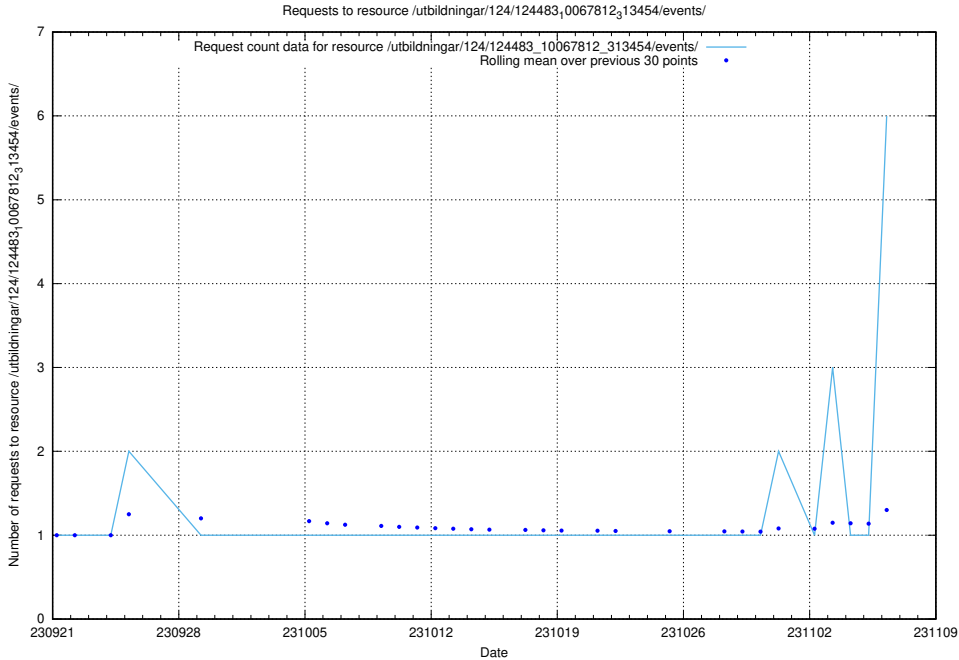

5.167 Usage of /utbildningar/124/124483_10067812_313454/events/

Here, we count the number of requests to resource /utbildningar/124/124483_10067812_313454/events/