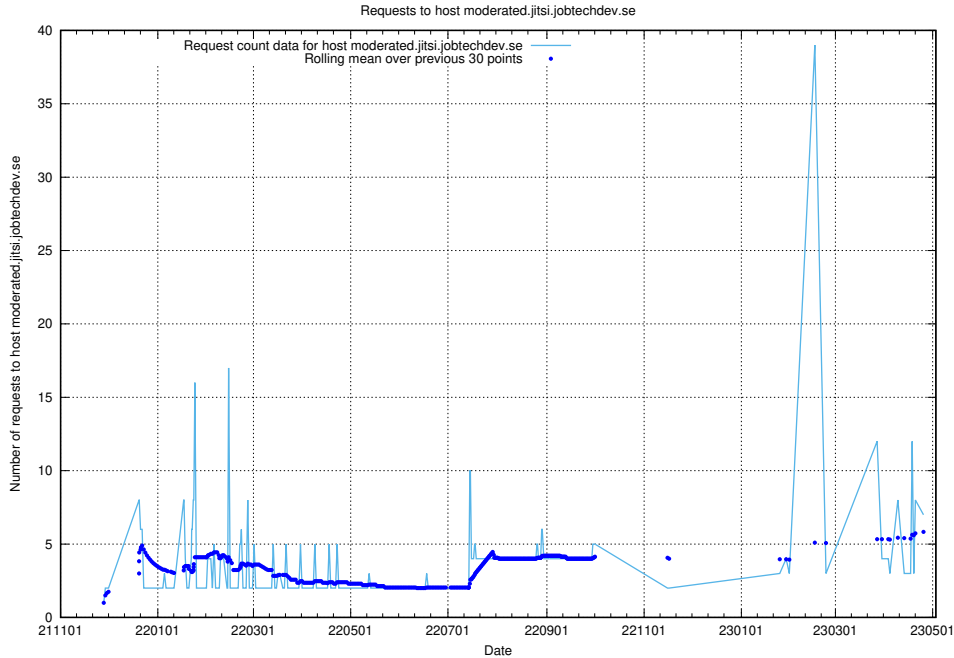

7.82 Usage of moderated.jitsi.jobtechdev.se

Here, we count the number of requests to host moderated.jitsi.jobtechdev.se.