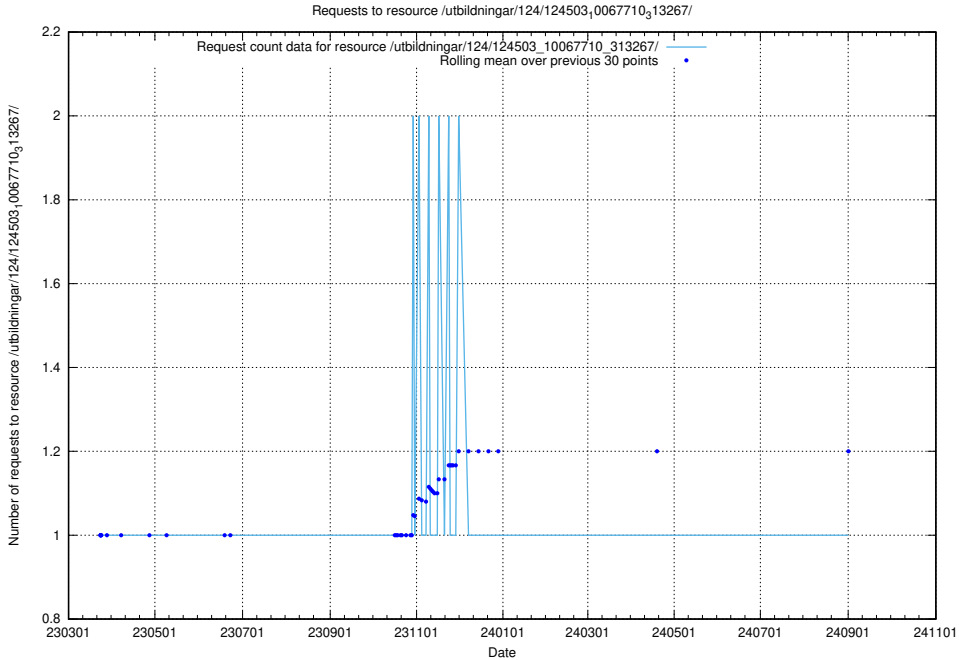

5.3019 Usage of /utbildningar/124/124503_10067710_313267/

Here, we count the number of requests to resource /utbildningar/124/124503_10067710_313267/.