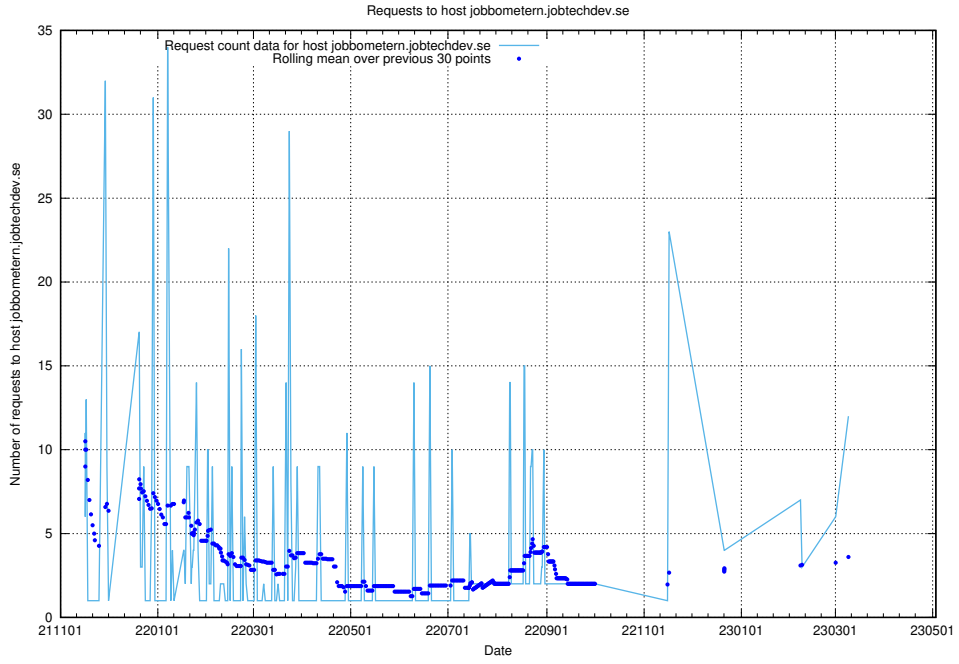

7.63 Usage of `jobbometern.jobtechdev.se`

Here, we count the number of requests to host `jobbometern.jobtechdev.se`.