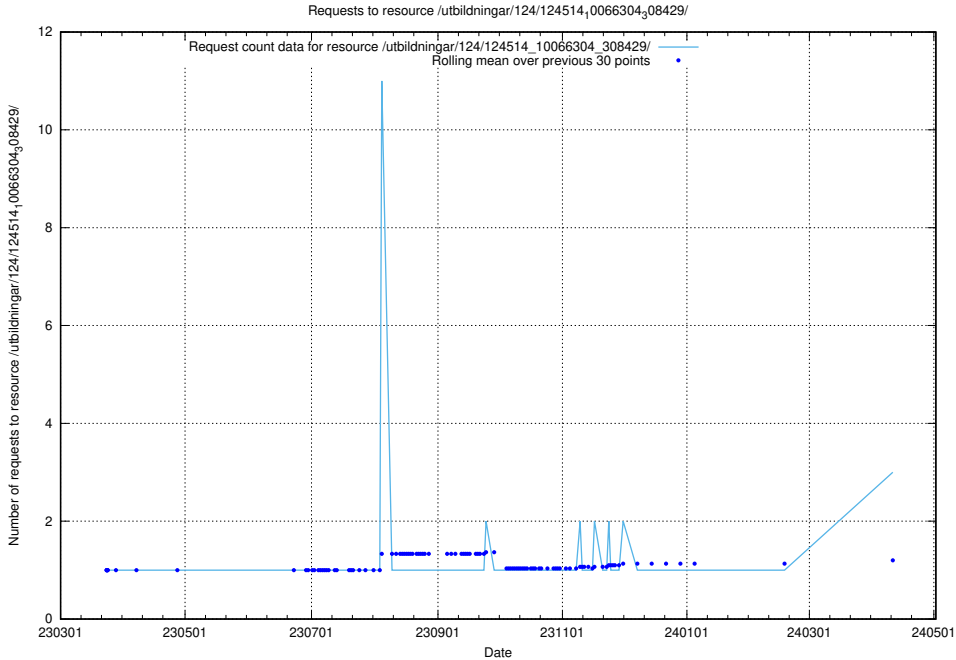

5.452 Usage of /utbildningar/124/124514_10066304_308429/

Here, we count the number of requests to resource /utbildningar/124/124514_10066304_308429/.