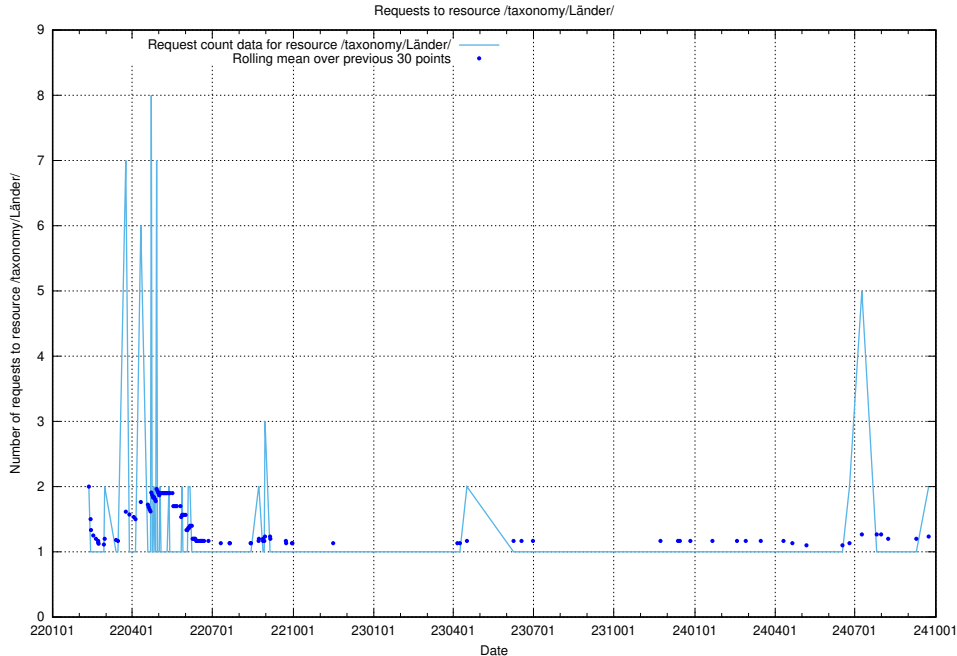

5.705 Usage of /taxonomy/Länder/

Here, we count the number of requests to resource /taxonomy/Länder/.