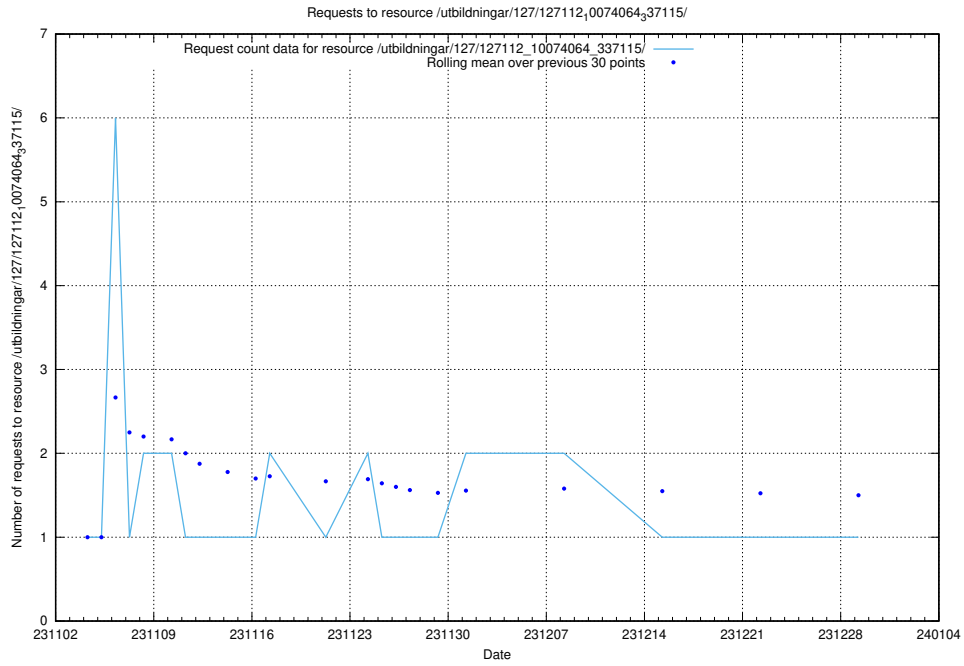

5.4955 Usage of /utbildningar/127/127112_10074064_337115/

Here, we count the number of requests to resource /utbildningar/127/127112_10074064_337115/.