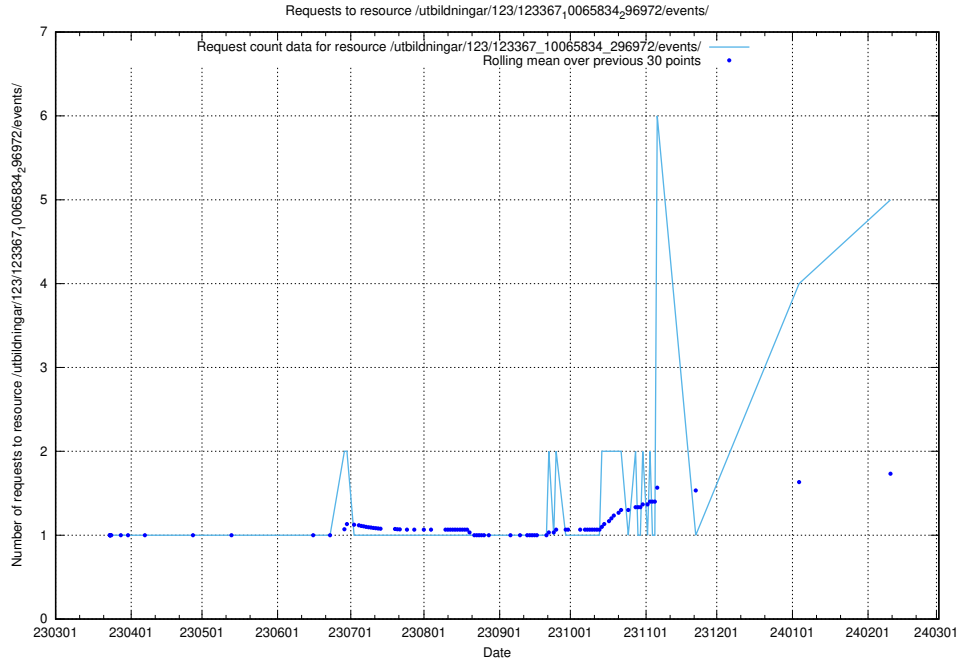

5.261 Usage of /utbildningar/123/123367_10065834_296972/events/

Here, we count the number of requests to resource /utbildningar/123/123367_10065834_296972/events/