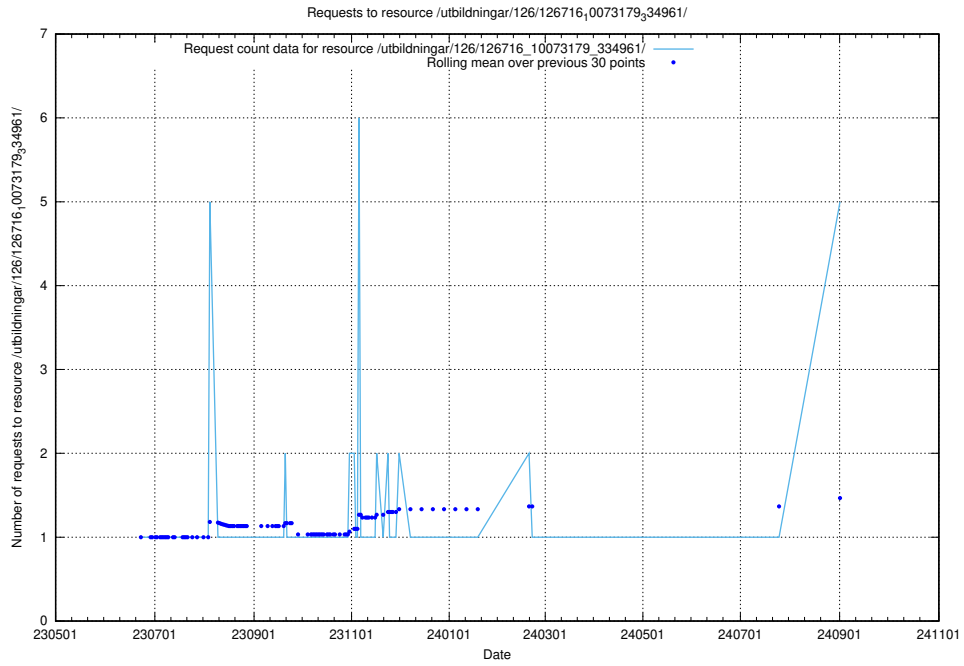

Here, we count the number of requests to resource /utbildningar/126/126717_10073179_334961/.

5.271 Usage of /utbildningar/126/126716_10073179_334961/

Here, we count the number of requests to resource /utbildningar/126/126716_10073179_334961/.