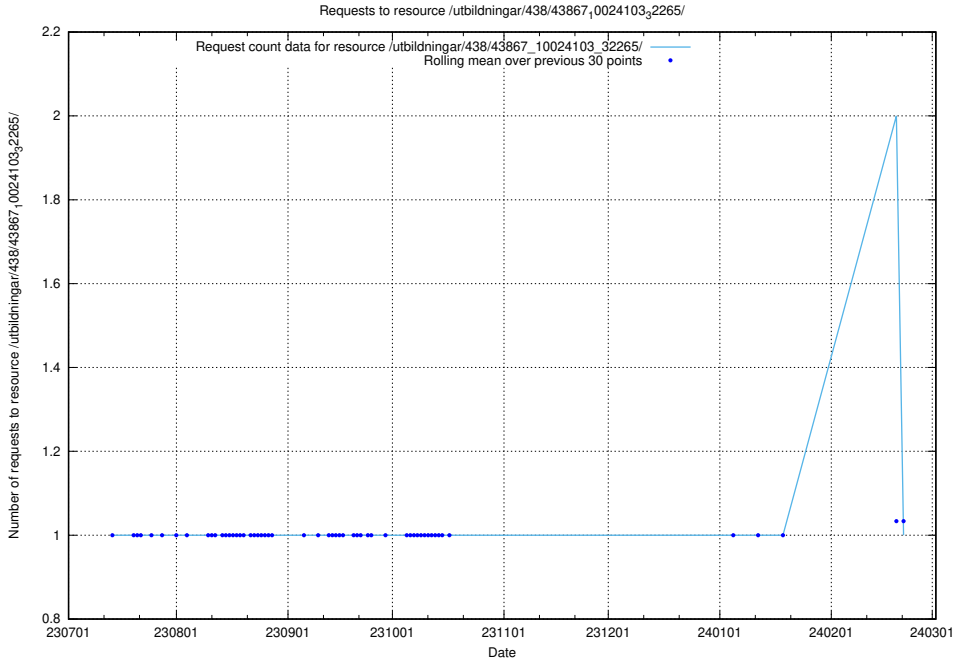

Here, we count the number of requests to resource /utbildningar/438/43867_10024103_32265/.

5.5886 Usage of /utbildningar/126/126728_10073173_334952/events/

Here, we count the number of requests to resource /utbildningar/126/126728_10073173_334952/events/