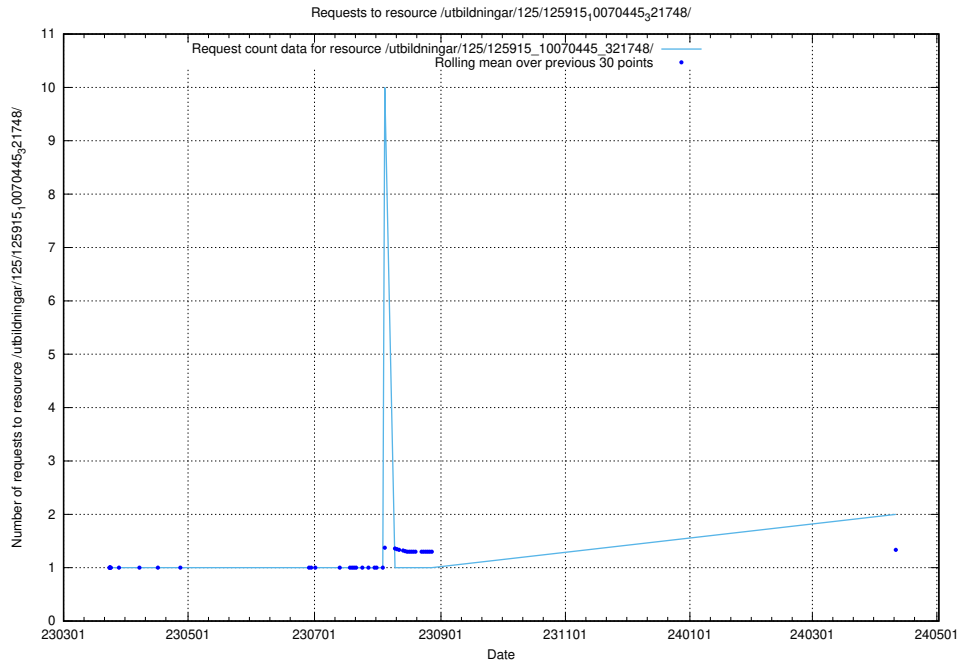

5.1147 Usage of /utbildningar/125/125915_10070445_321748/

Here, we count the number of requests to resource /utbildningar/125/125915_10070445_321748/.