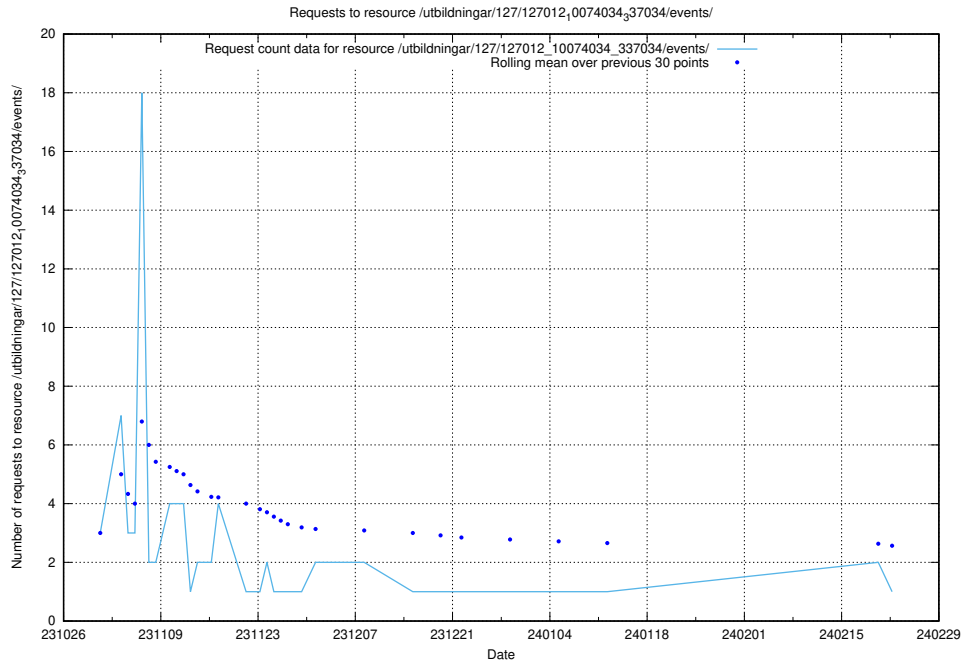

5.4986 Usage of /utbildningar/127/127012_10074034_337034/events/

Here, we count the number of requests to resource /utbildningar/127/127012_10074034_337034/events/