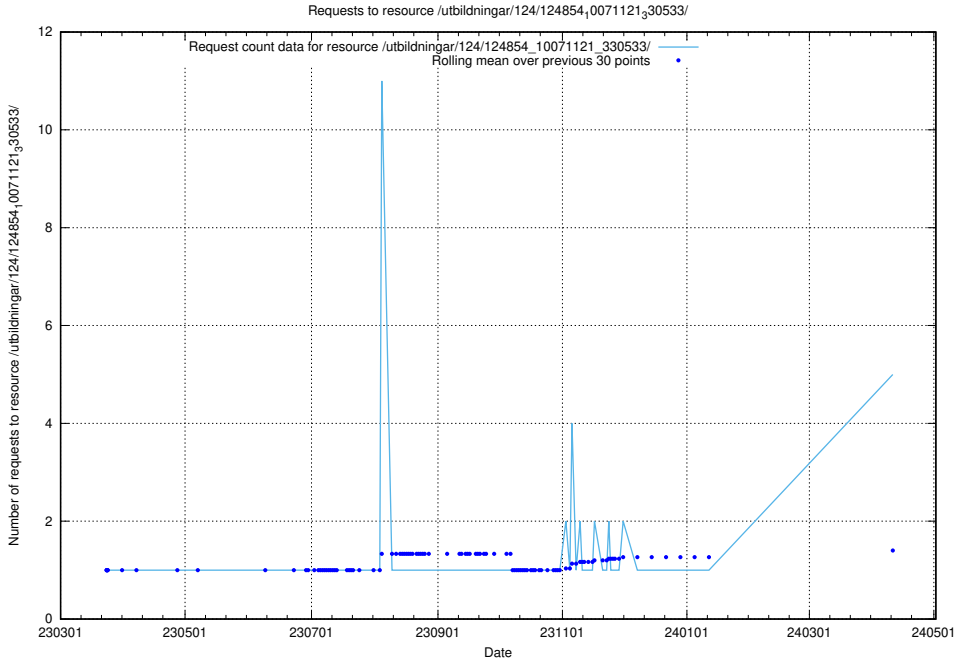

5.218 Usage of /utbildningar/124/124854_10071121_330533/

Here, we count the number of requests to resource /utbildningar/124/124854_10071121_330533/.