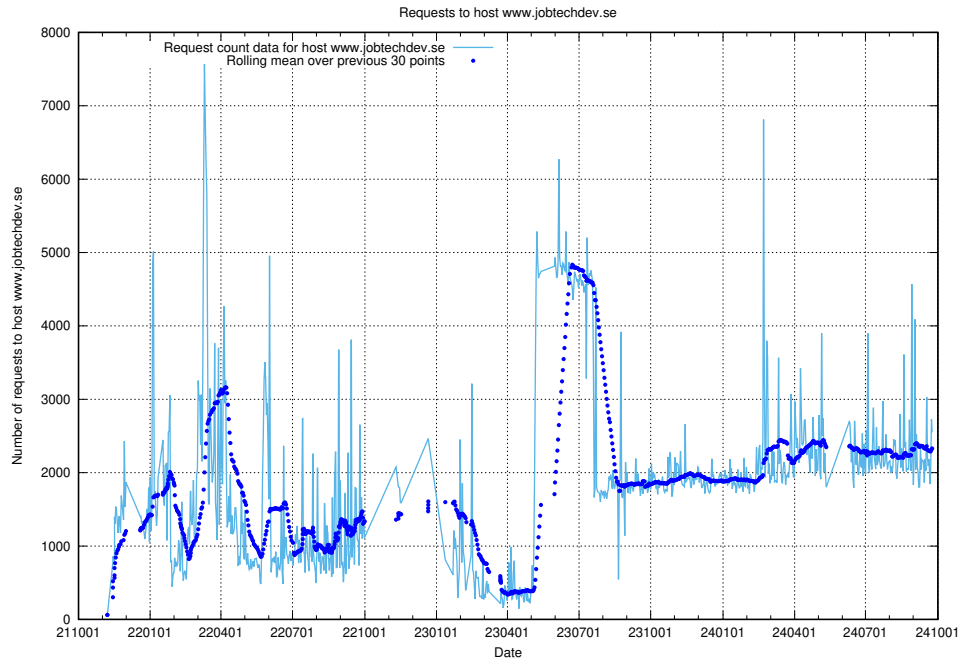

7.17 Usage of www.jobtechdev.se

Here, we count the number of requests to host www.jobtechdev.se.

7.18 Usage of giggi.jobtechdev.se

Here, we count the number of requests to host giggi.jobtechdev.se.

7.19 Usage of canary-openshift-ingress-canary.prod.services.jtech.se