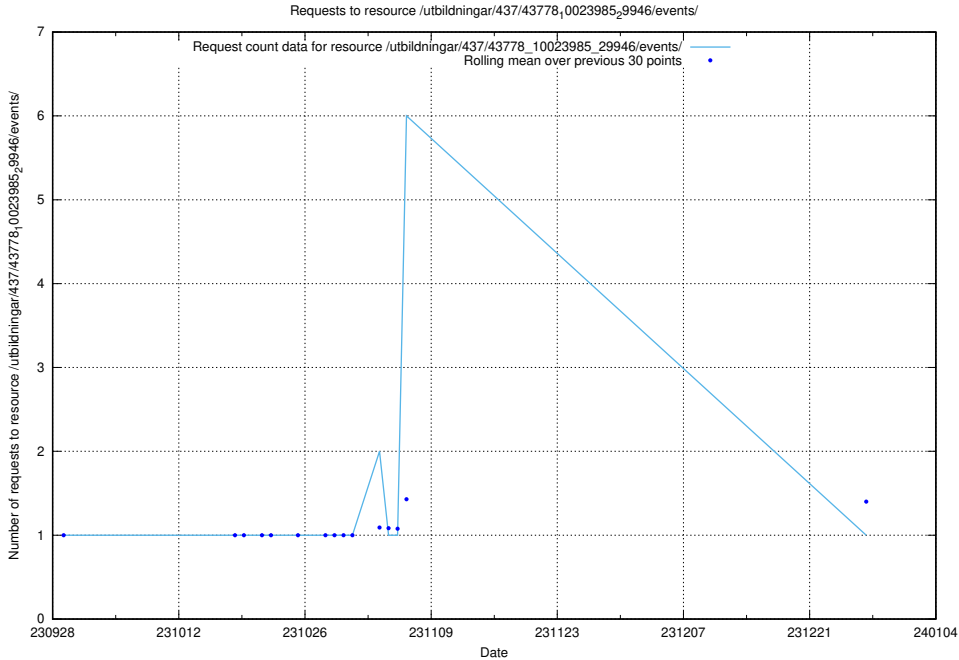

5.5259 Usage of /utbildningar/437/43778_10023985_29946/events/

Here, we count the number of requests to resource /utbildningar/437/43778_10023985_29946/events/.