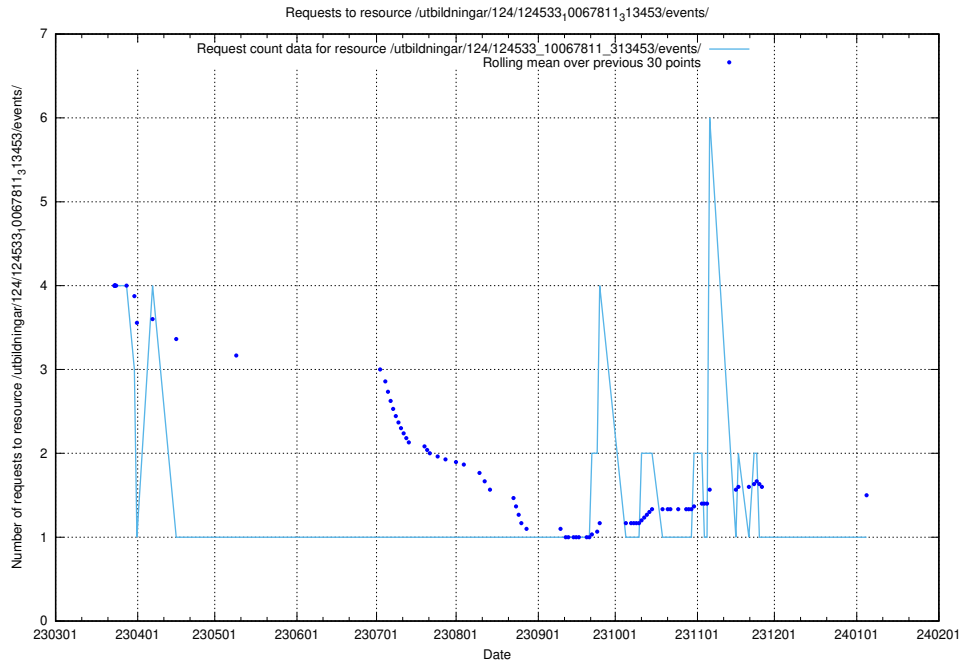

5.7013 Usage of /utbildningar/124/124533_10067811_313453/events/

Here, we count the number of requests to resource /utbildningar/124/124533_10067811_313453/events/