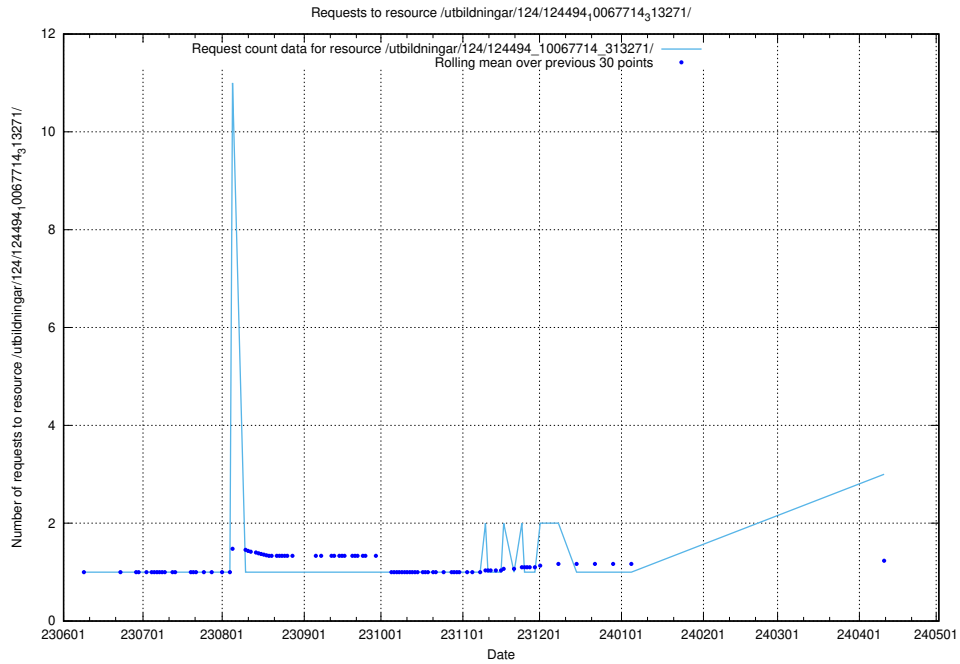

5.562 Usage of /utbildningar/124/124494_10067714_313271/

Here, we count the number of requests to resource /utbildningar/124/124494_10067714_313271/.