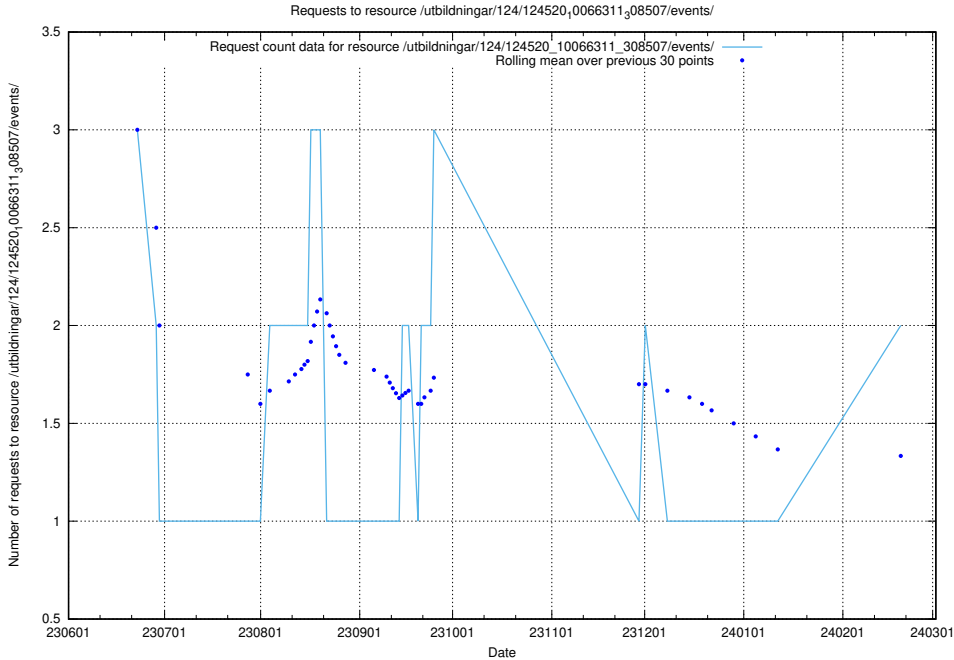

5.991 Usage of /utbildningar/124/124520_10066311_308507/events/

Here, we count the number of requests to resource /utbildningar/124/124520_10066311_308507/events/