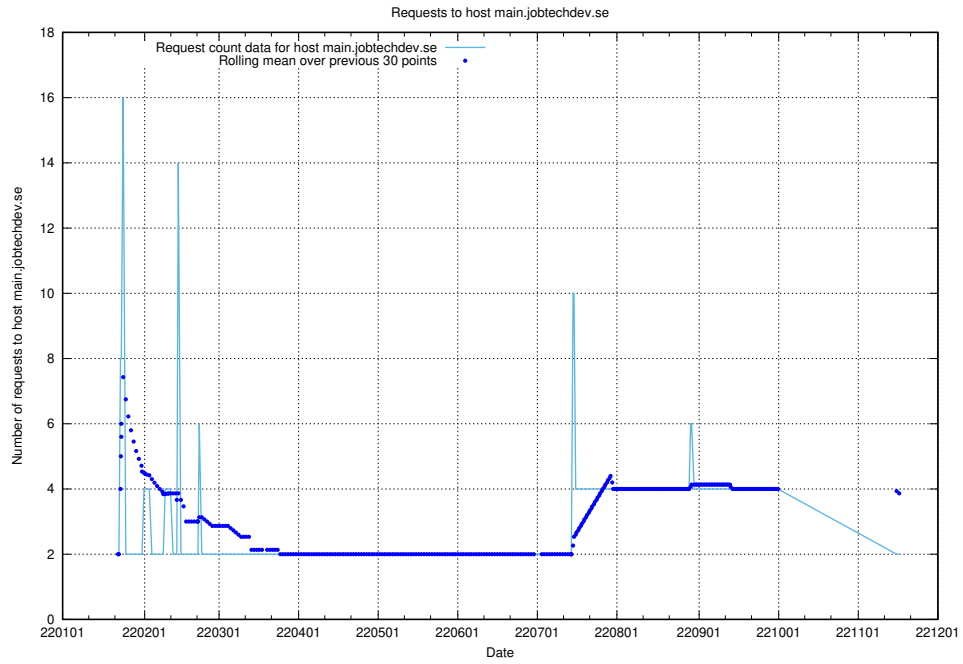

7.604 Usage of main.jobtechdev.se

Here, we count the number of requests to host main.jobtechdev.se.