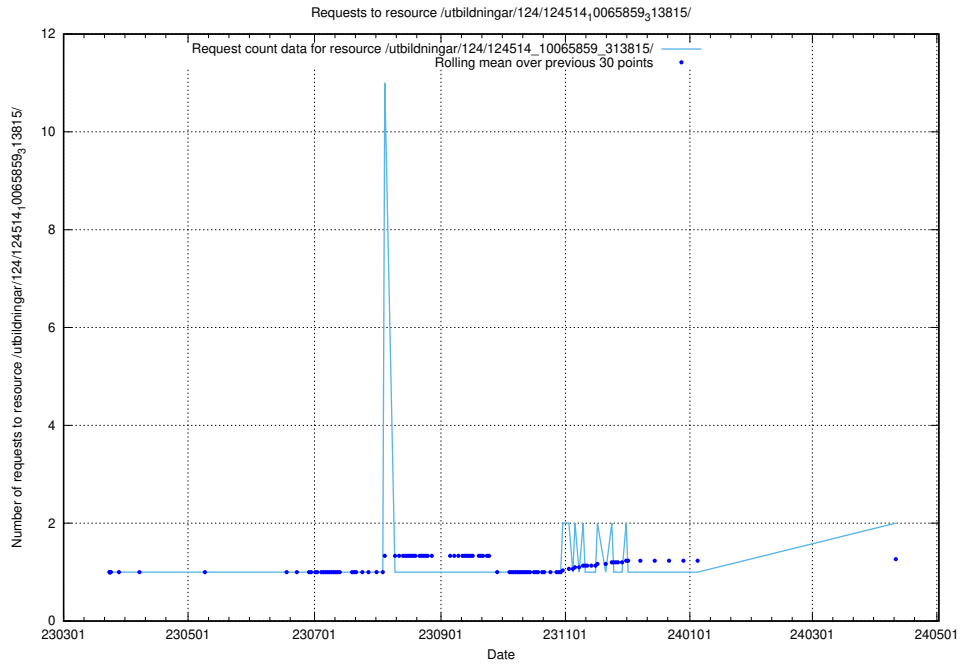

5.722 Usage of /utbildningar/124/124514_10065859_313815/

Here, we count the number of requests to resource /utbildningar/124/124514_10065859_313815/.