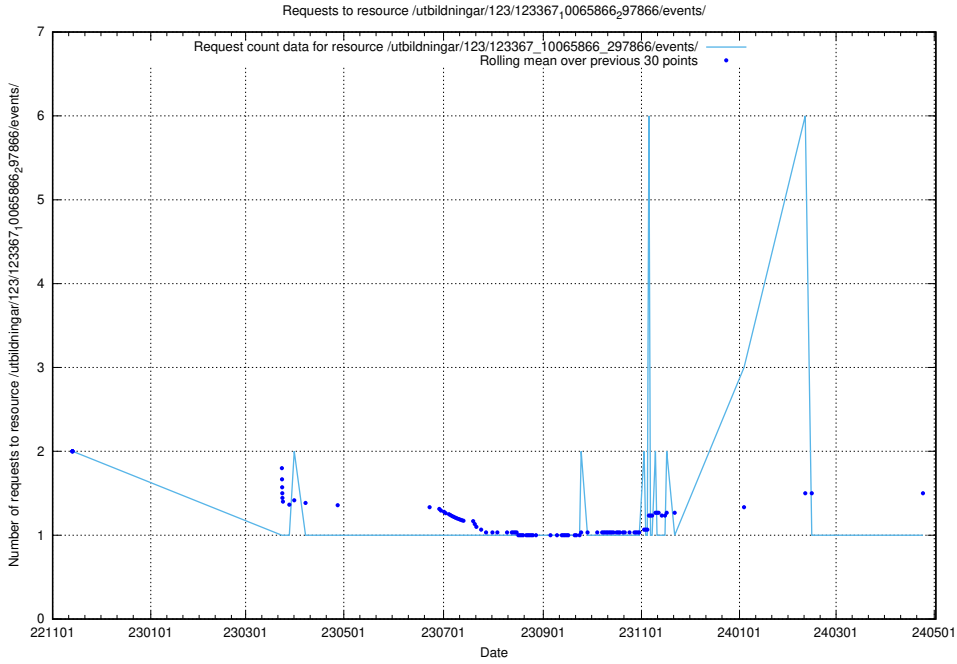

5.6599 Usage of /utbildningar/123/123367_10065866_297866/events/

Here, we count the number of requests to resource /utbildningar/123/123367_10065866_297866/events/

5.6600 Usage of /utbildningar/122/122856_10069060_323400/