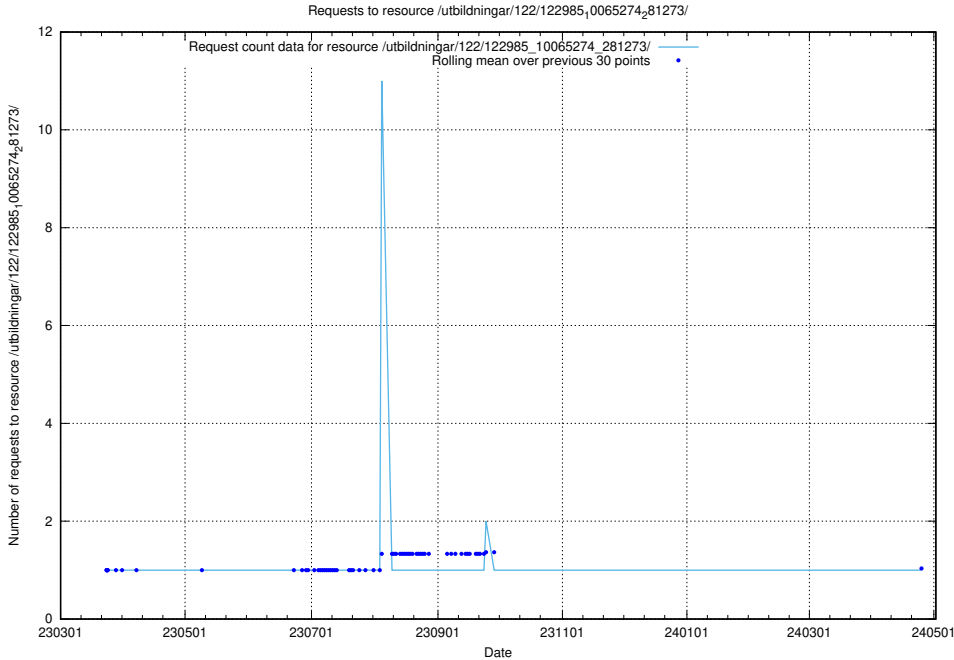

5.5735 Usage of /utbildningar/122/122985_10065274_281273/

Here, we count the number of requests to resource /utbildningar/122/122985_10065274_281273/.