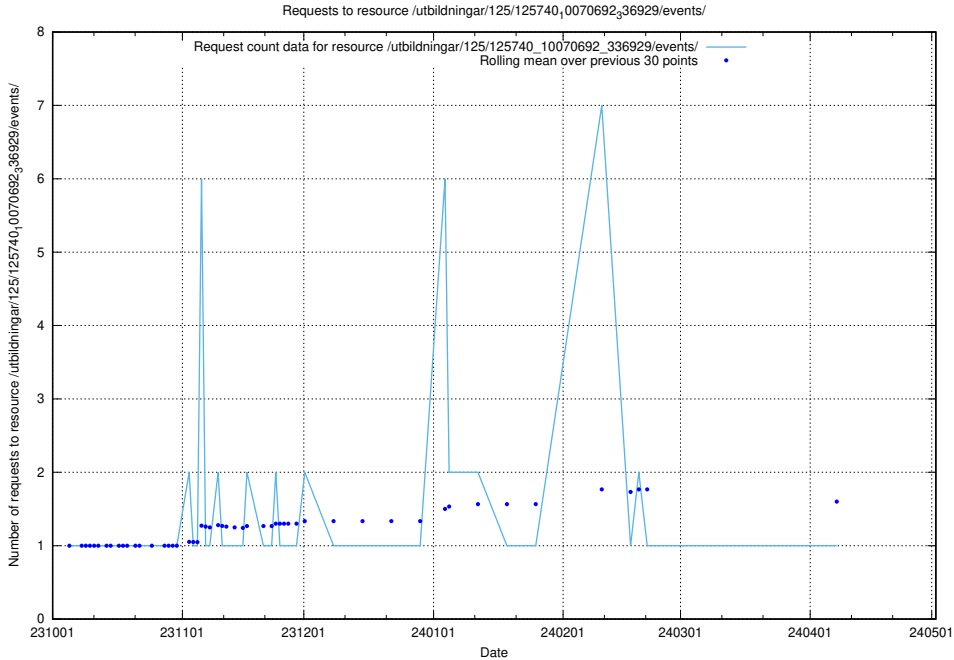

5.5224 Usage of /utbildningar/125/125740_10070692_336929/events/

Here, we count the number of requests to resource /utbildningar/125/125740_10070692_336929/events/