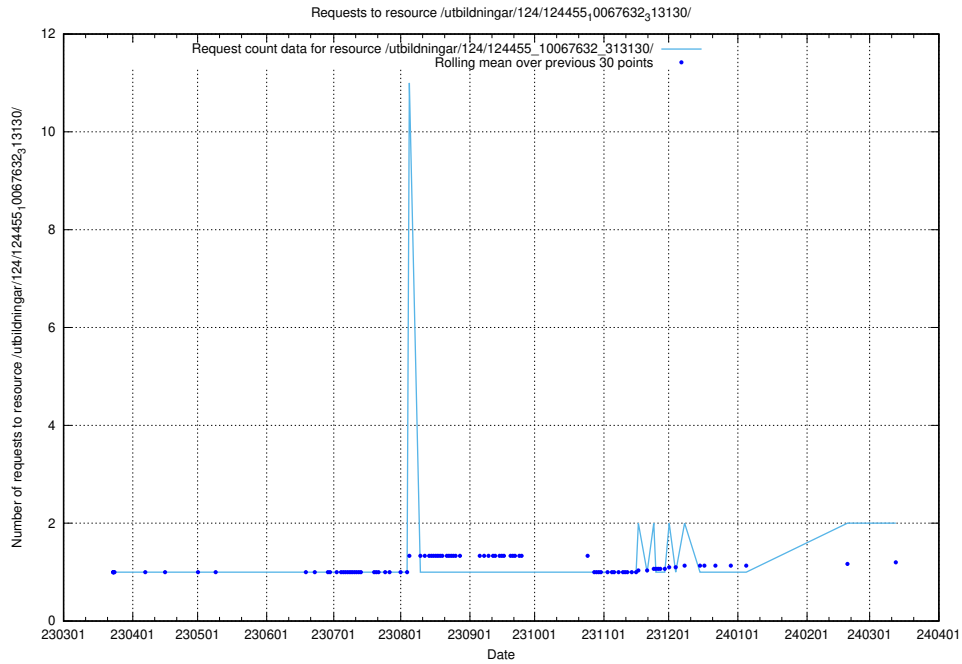

5.812 Usage of /utbildningar/124/124455_10067632_313130/

Here, we count the number of requests to resource /utbildningar/124/124455_10067632_313130/.