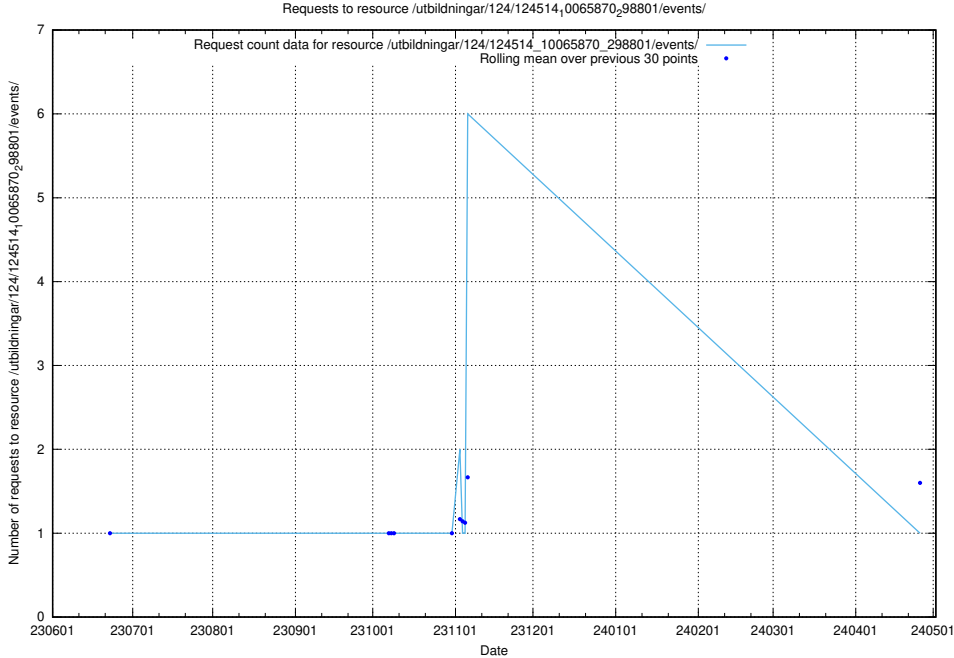

5.6546 Usage of /utbildningar/124/124514_10065870_298801/events/

Here, we count the number of requests to resource /utbildningar/124/124514_10065870_298801/events/