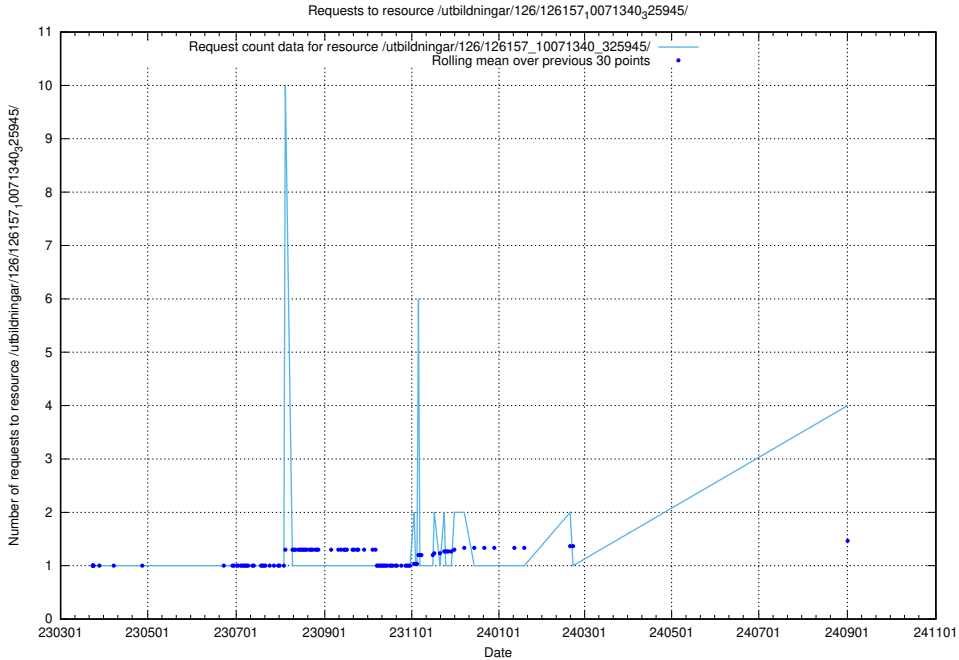

5.409 Usage of /utbildningar/126/126157_10071340_325945/

Here, we count the number of requests to resource /utbildningar/126/126157_10071340_325945/.