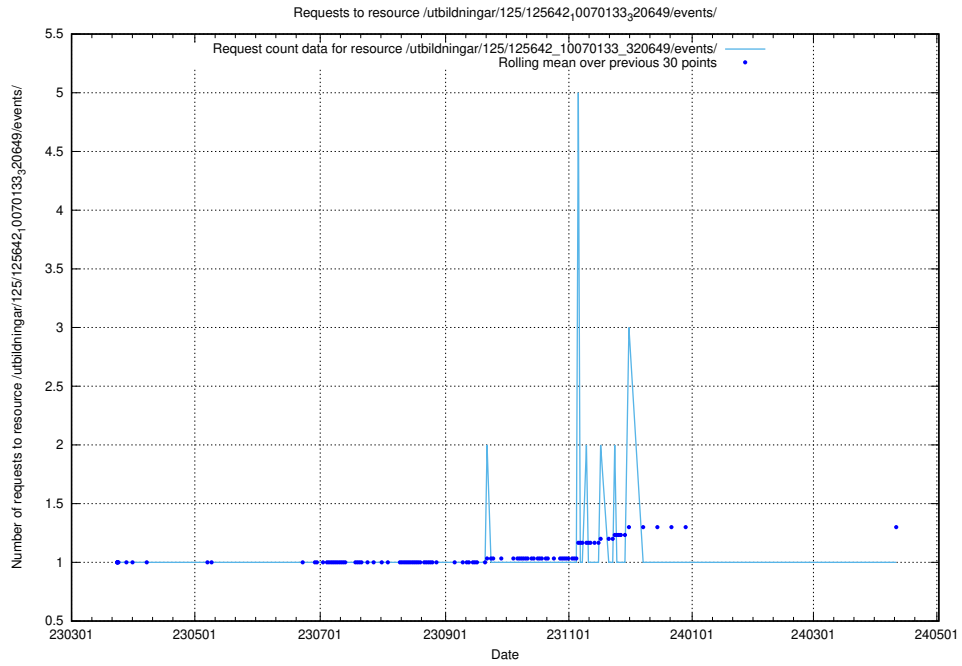

5.1243 Usage of /utbildningar/125/125642_10070133_320649/events/

Here, we count the number of requests to resource /utbildningar/125/125642_10070133_320649/events/