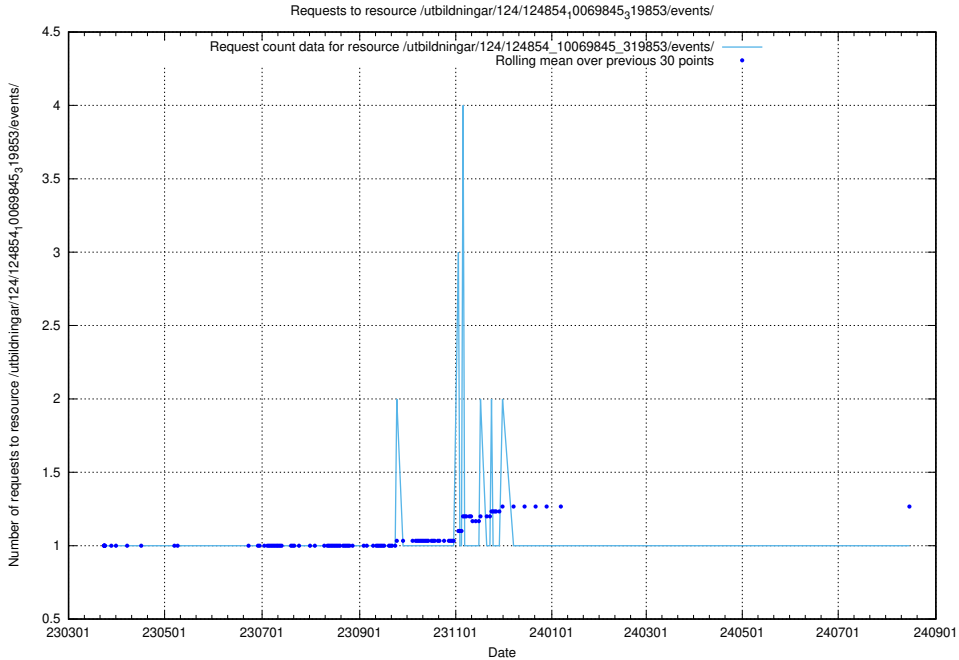

5.1426 Usage of /utbildningar/124/124854_10069845_319853/events/

Here, we count the number of requests to resource /utbildningar/124/124854_10069845_319853/events/