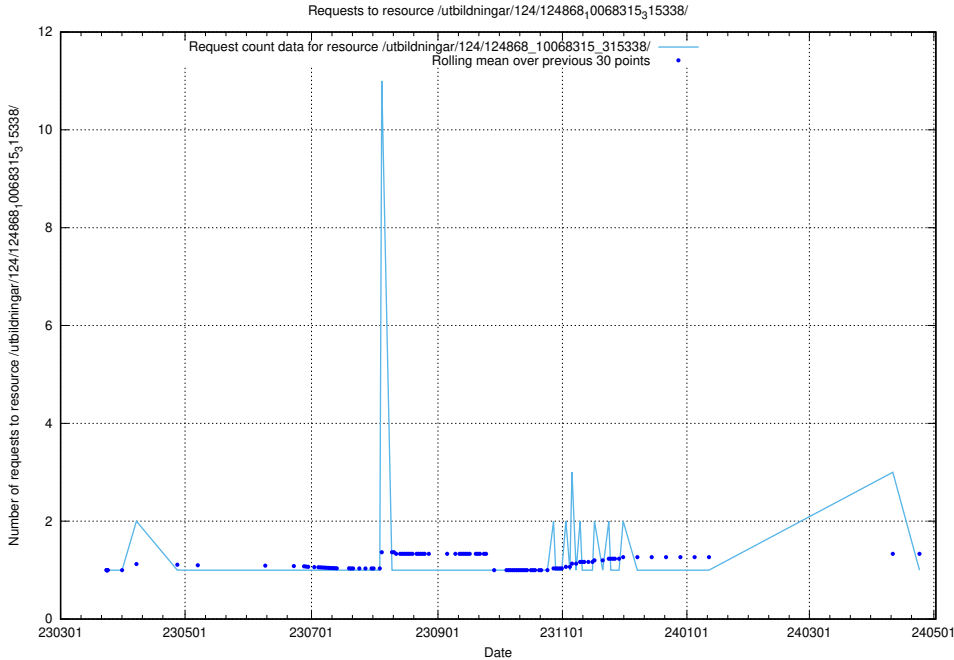

5.1358 Usage of /utbildningar/124/124868_10068315_315338/

Here, we count the number of requests to resource /utbildningar/124/124868_10068315_315338/.