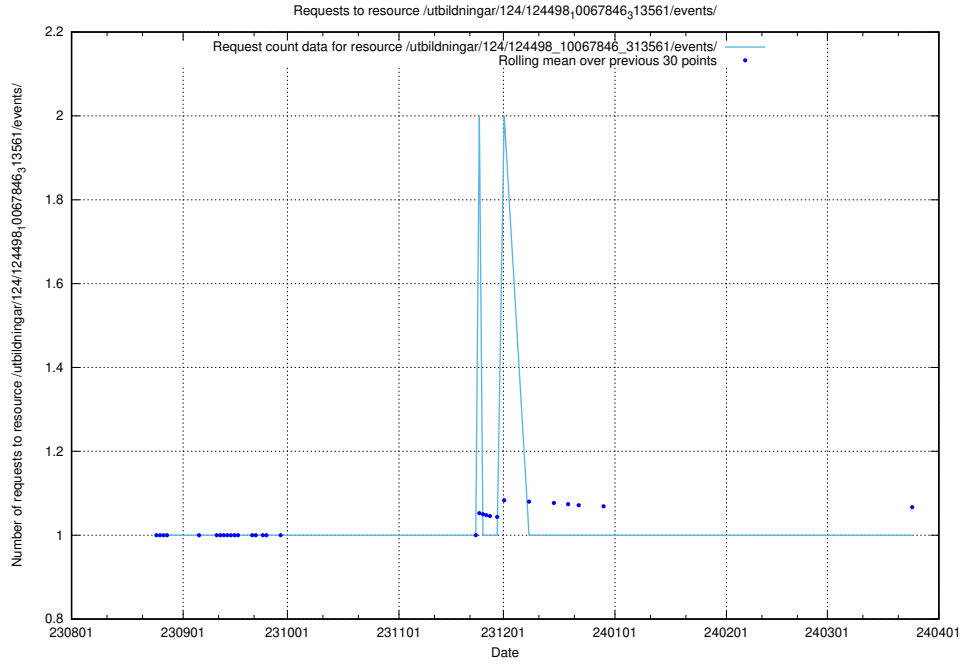

5.5533 Usage of /utbildningar/124/124498_10067846_313561/events/

Here, we count the number of requests to resource /utbildningar/124/124498_10067846_313561/events/