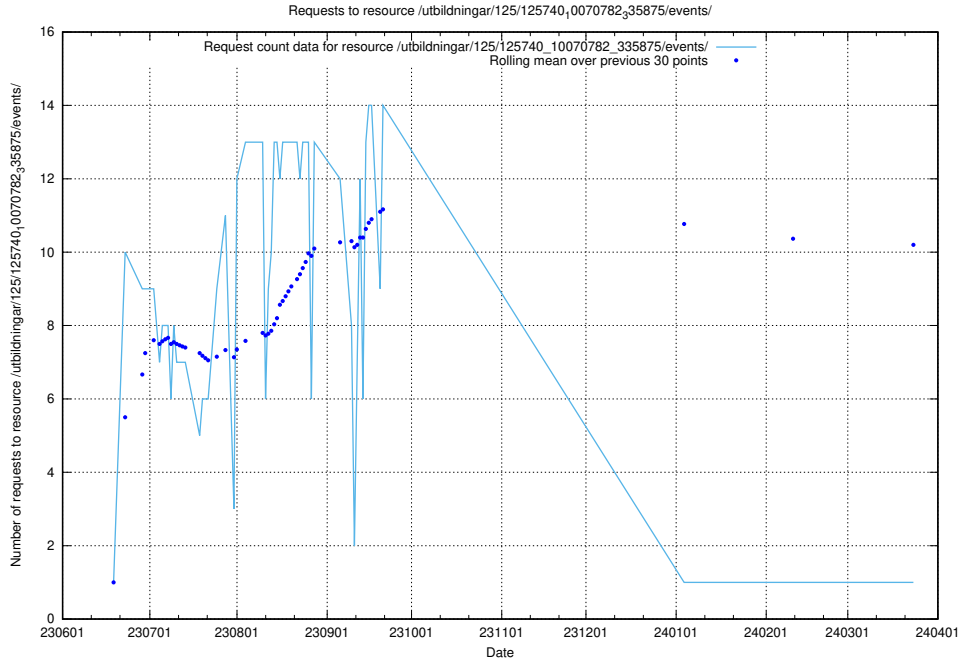

5.6619 Usage of /utbildningar/125/125740_10070782_335875/events/

Here, we count the number of requests to resource /utbildningar/125/125740_10070782_335875/events/