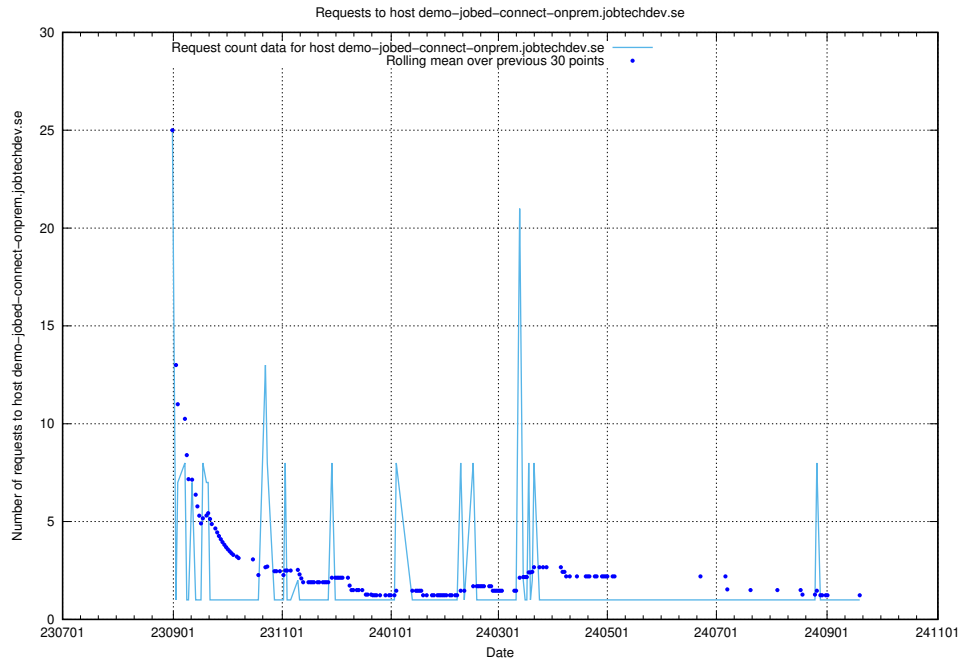

7.609 Usage of demo-jobed-connect-onprem.jobtechdev.se

Here, we count the number of requests to host demo-jobed-connect-onprem.jobtechdev.se.