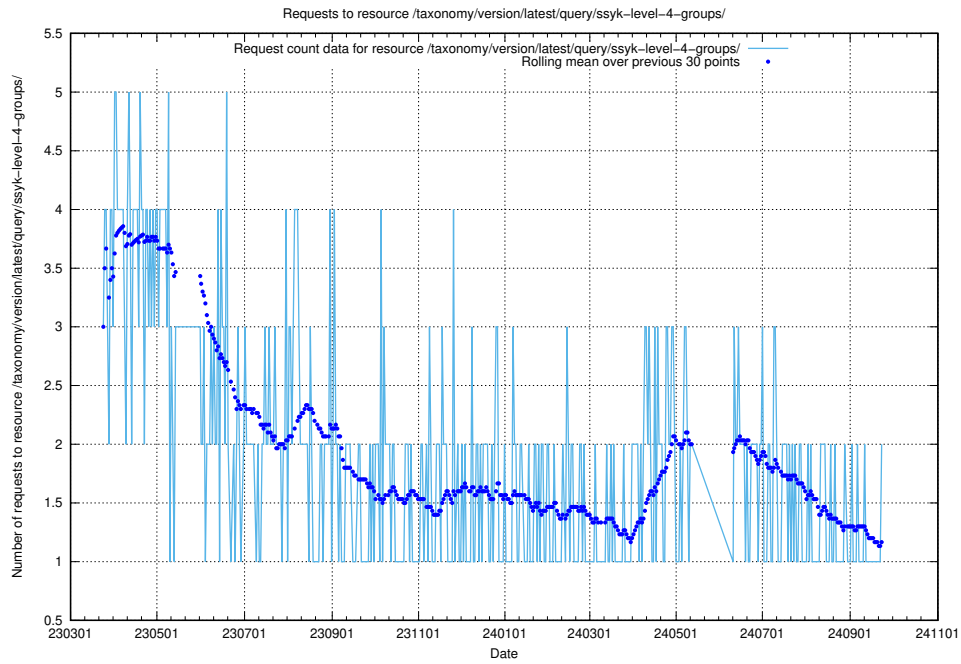

5.1084 Usage of /taxonomy/version/latest/query/ssyk-level-4-groups/

Here, we count the number of requests to resource /taxonomy/version/latest/query/ssyk-level-4-groups/.