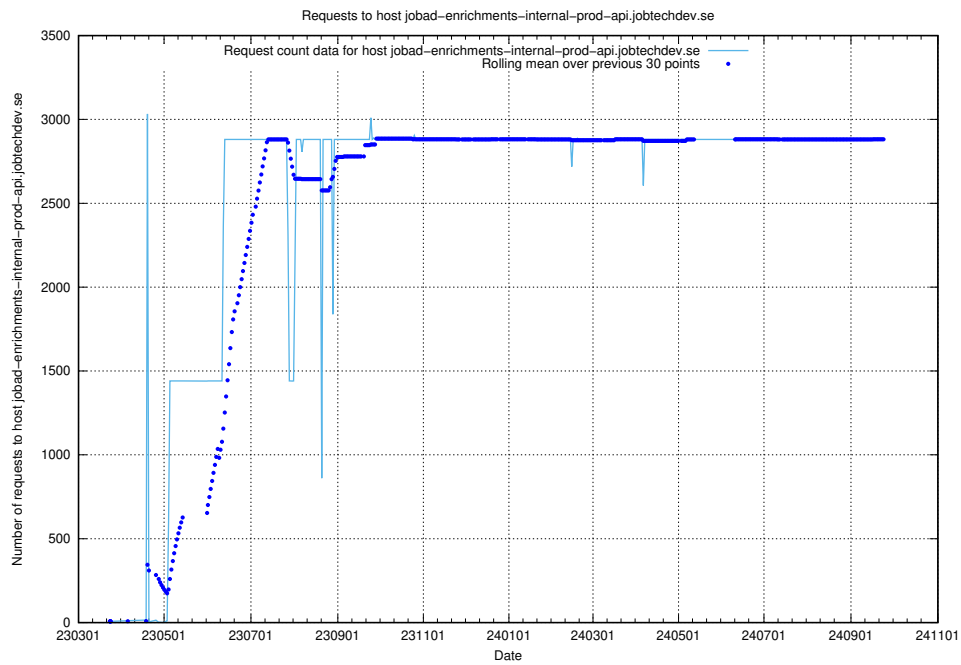

7.16 Usage of jobad-enrichments-internal-prod-api.jobtechdev.se

Here, we count the number of requests to host jobad-enrichments-internal-prod-api.jobtechdev.se.