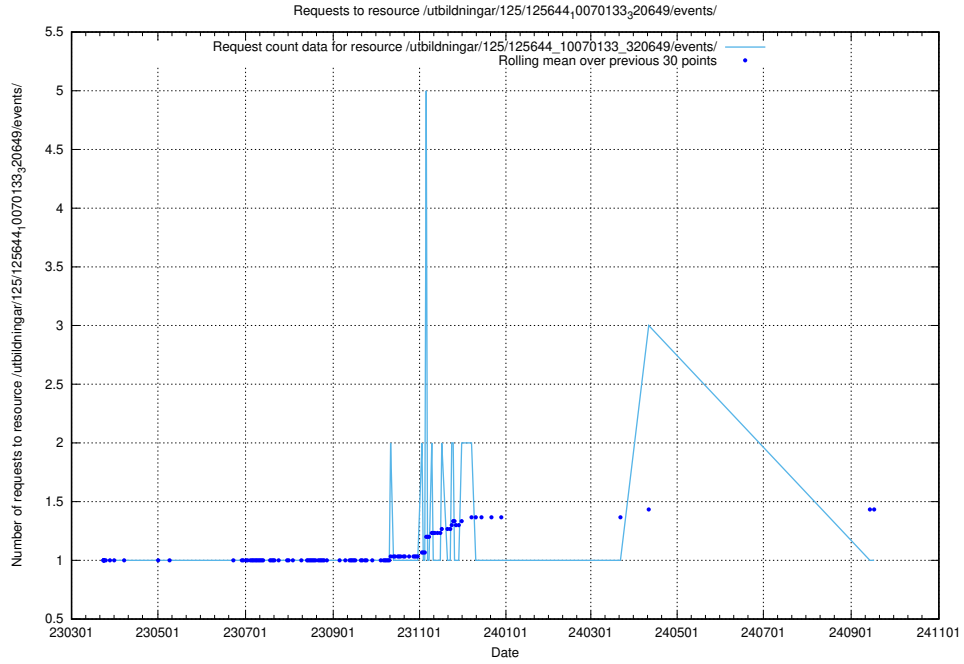

5.1239 Usage of /utbildningar/125/125644_10070133_320649/events/

Here, we count the number of requests to resource /utbildningar/125/125644_10070133_320649/events/