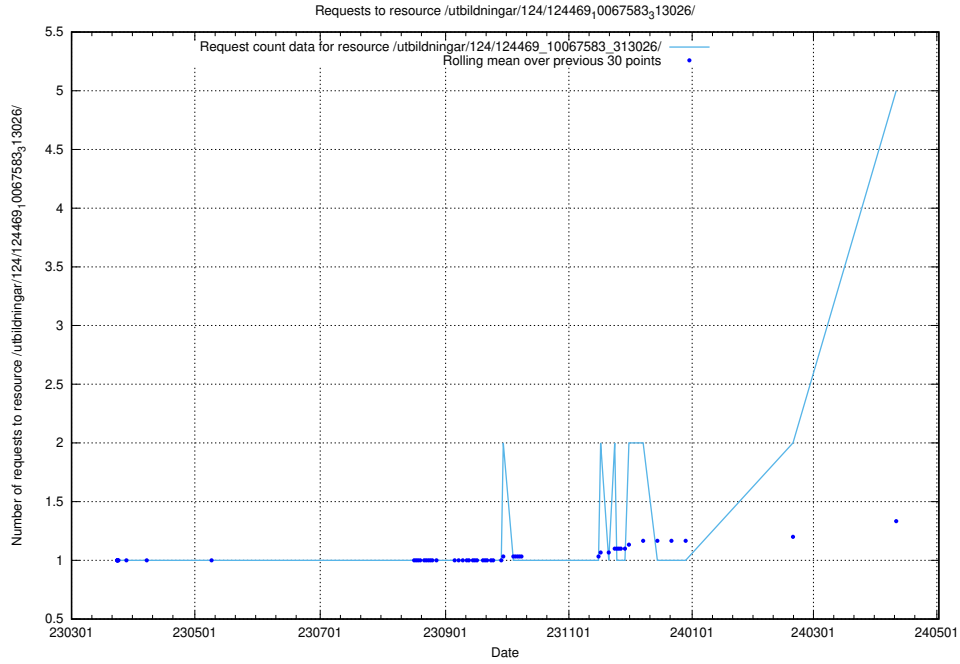

5.246 Usage of /utbildningar/124/124469_10067583_313026/

Here, we count the number of requests to resource /utbildningar/124/124469_10067583_313026/.