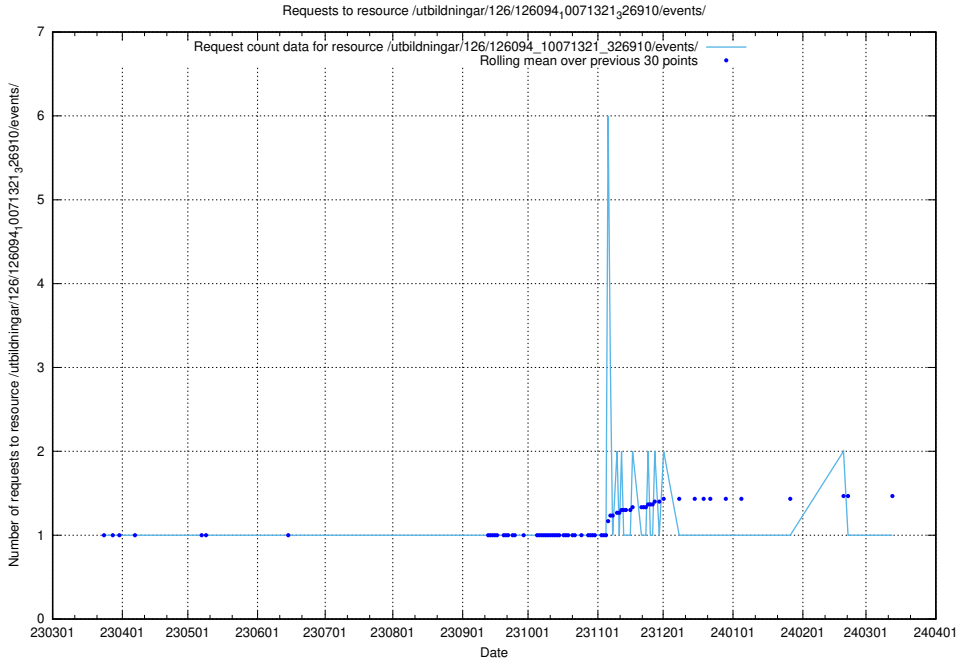

5.6967 Usage of /utbildningar/126/126094_10071321_326910/events/

Here, we count the number of requests to resource /utbildningar/126/126094_10071321_326910/events/