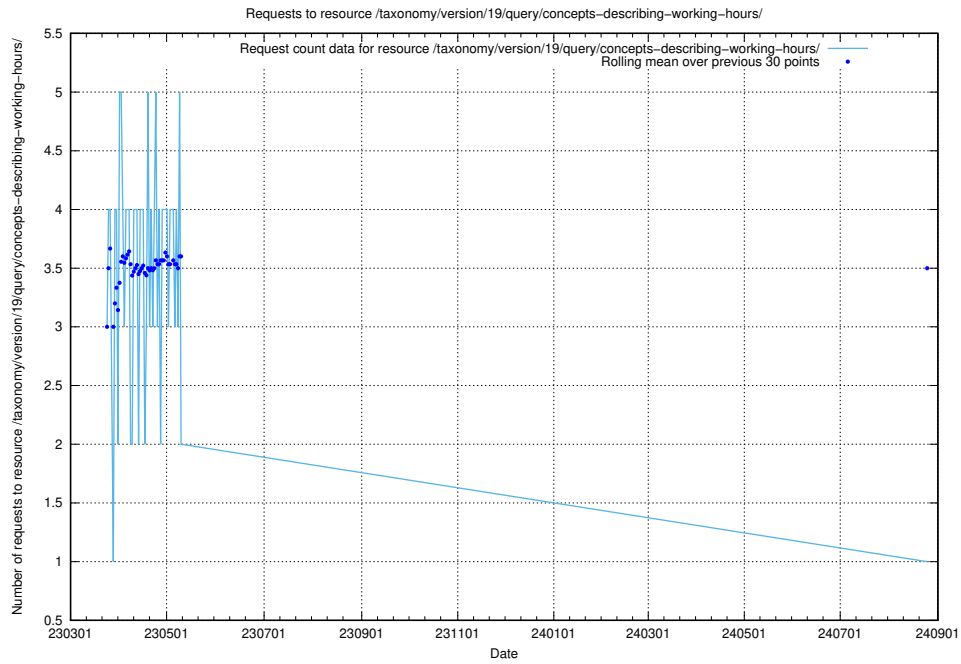

5.6904 Usage of /taxonomy/version/19/query/concepts-describing-working-hours/

Here, we count the number of requests to resource /taxonomy/version/19/query/concepts-describing-working-hours/.