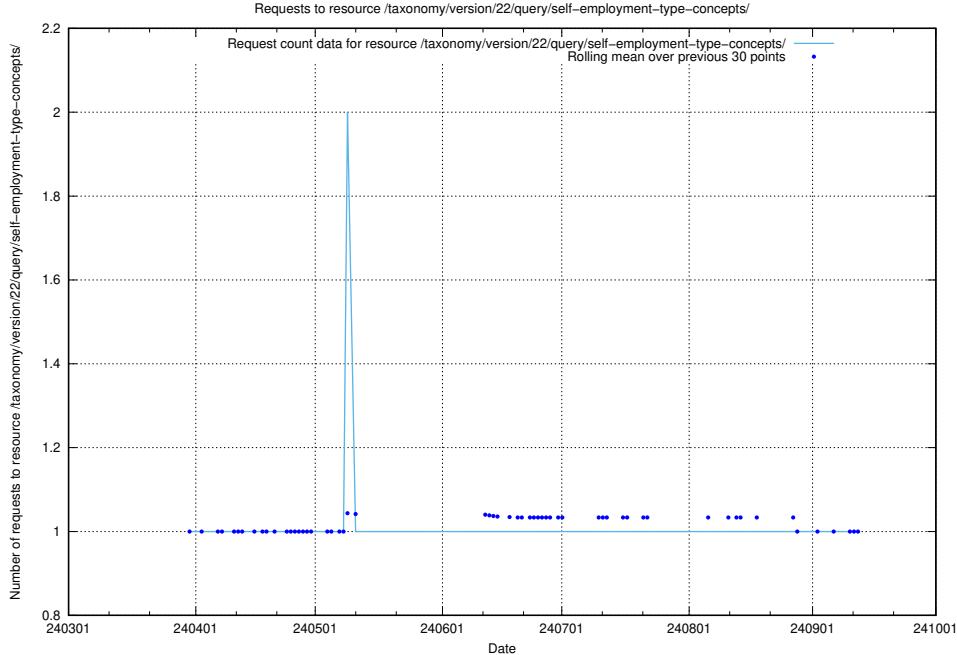

5.2486 Usage of /taxonomy/version/22/query/self-employment-type-concepts/

Here, we count the number of requests to resource /taxonomy/version/22/query/self-employment-type-concepts/.