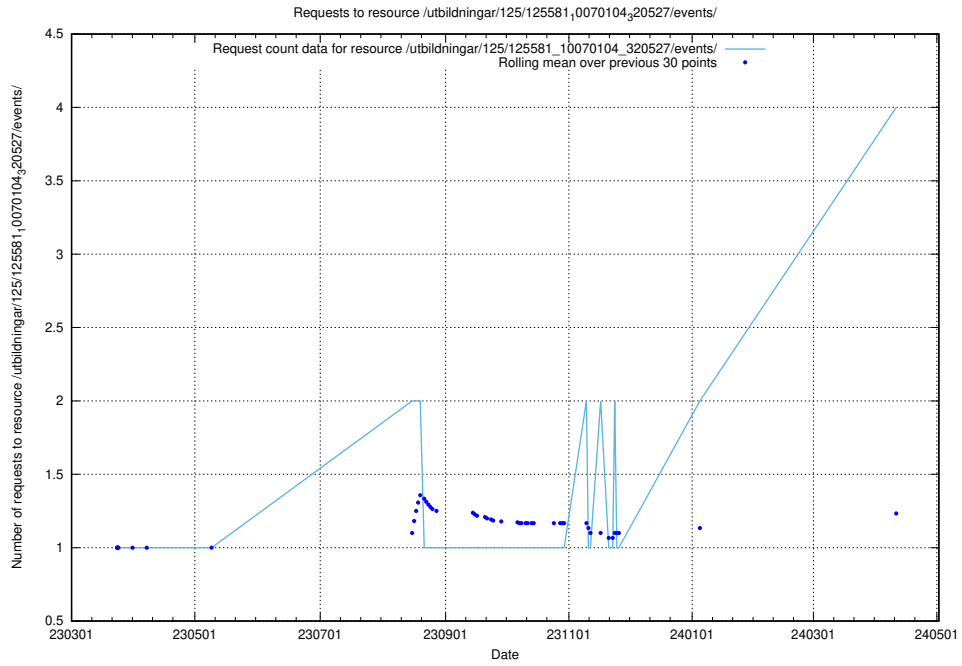

5.293 Usage of /utbildningar/125/125581_10070104_320527/events/

Here, we count the number of requests to resource /utbildningar/125/125581_10070104_320527/events/