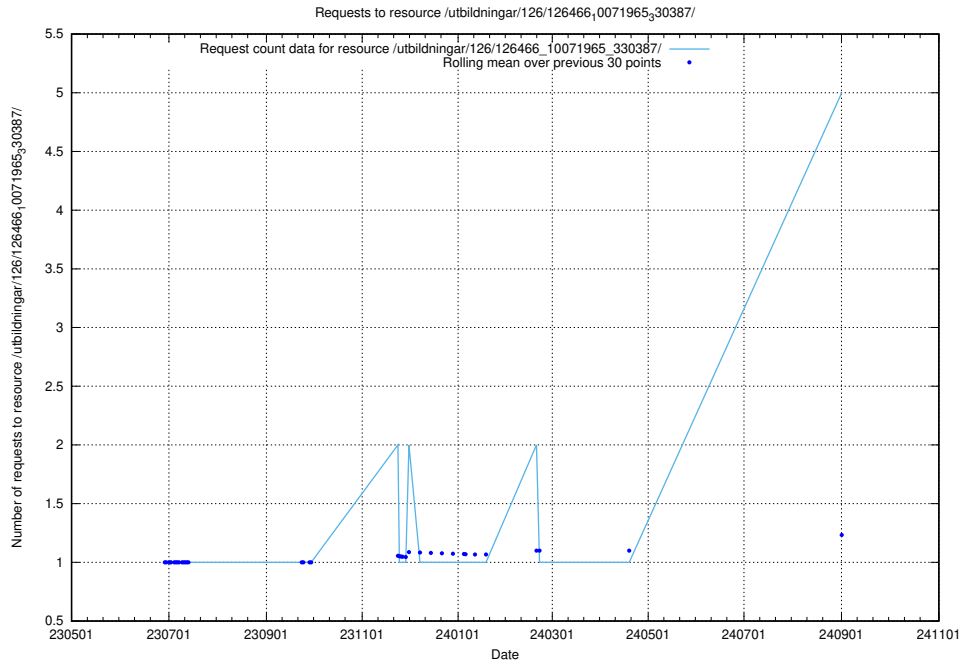

5.265 Usage of /utbildningar/126/126466_10071965_330387/

Here, we count the number of requests to resource /utbildningar/126/126466_10071965_330387/.