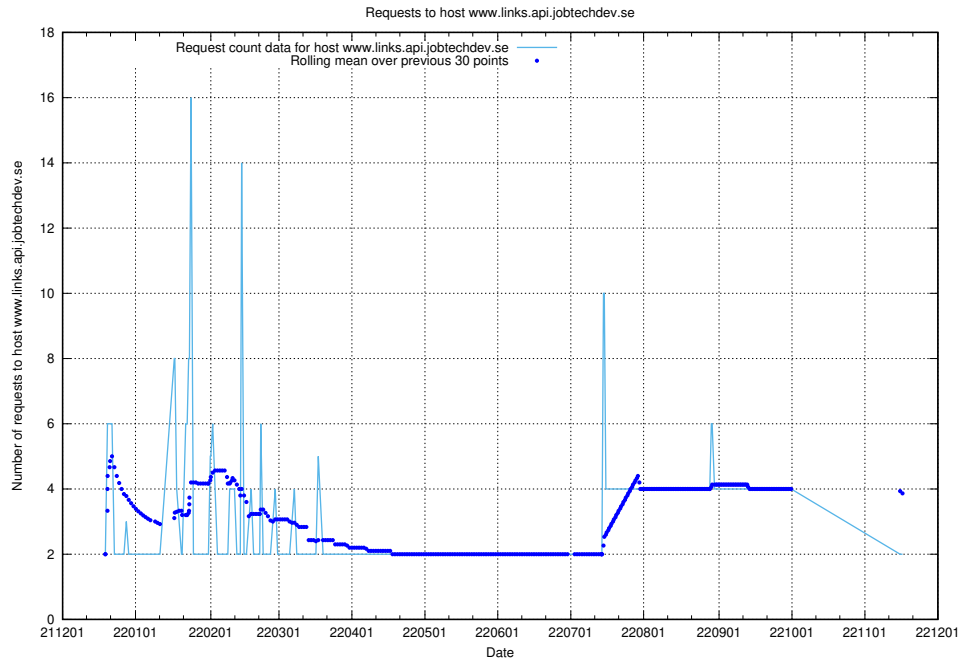

7.382 Usage of `www.links.api.jobtechdev.se`

Here, we count the number of requests to host `www.links.api.jobtechdev.se`.