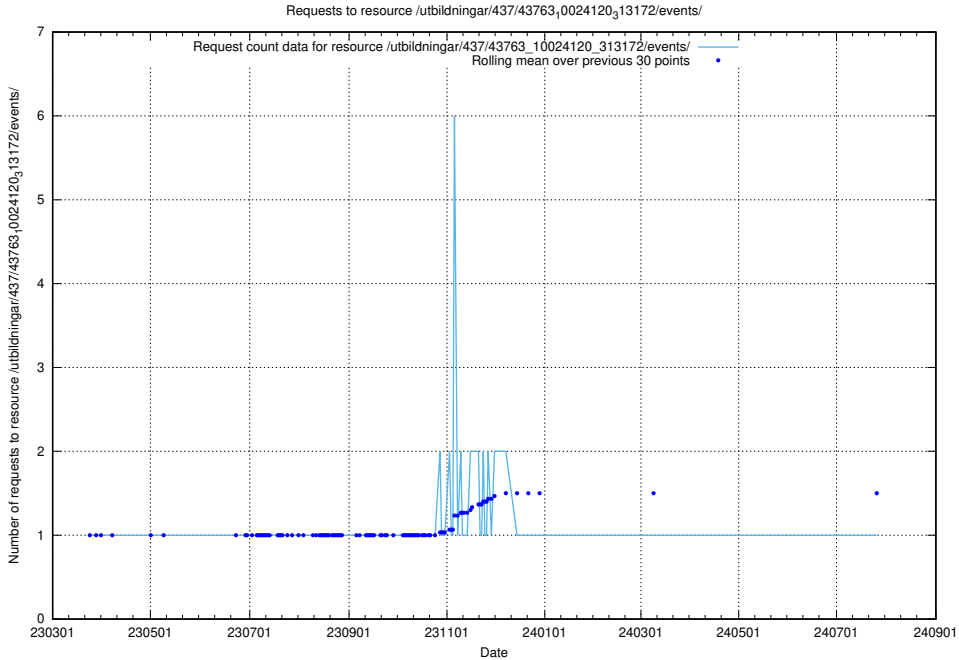

5.6945 Usage of /utbildningar/437/43763_10024120_313172/events/

Here, we count the number of requests to resource /utbildningar/437/43763_10024120_313172/events/.