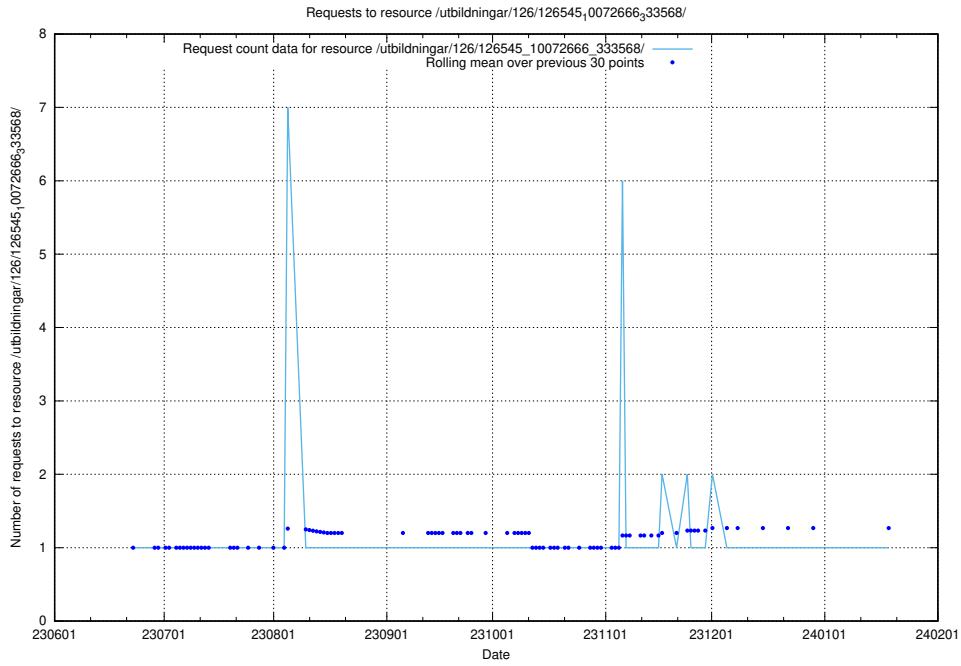

5.6427 Usage of /utbildningar/126/126545_10072666_333568/

Here, we count the number of requests to resource /utbildningar/126/126545_10072666_333568/.