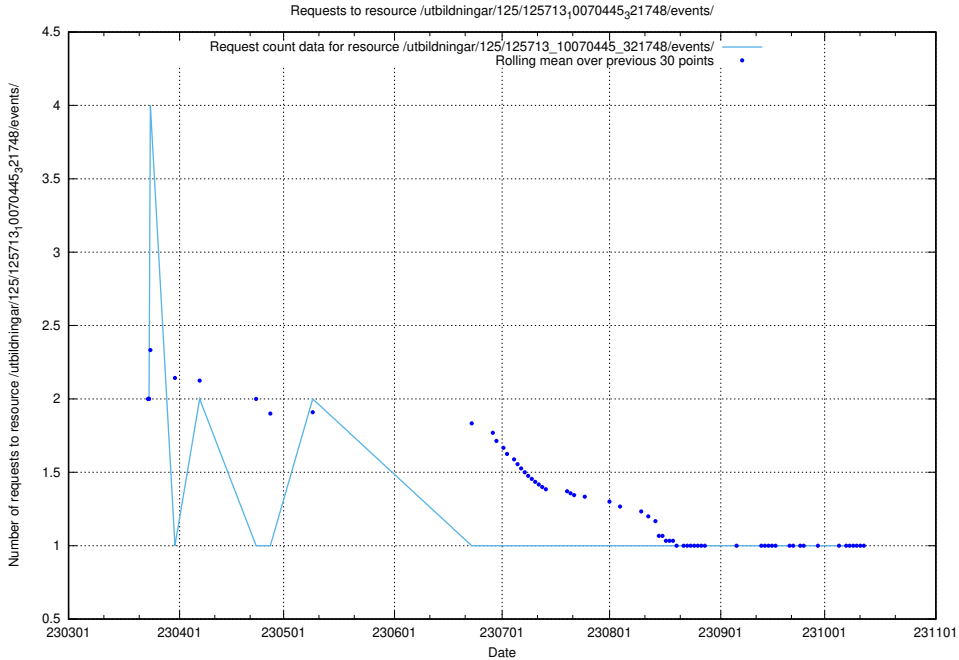

5.7040 Usage of /utbildningar/125/125713_10070445_321748/events/

Here, we count the number of requests to resource /utbildningar/125/125713_10070445_321748/events/