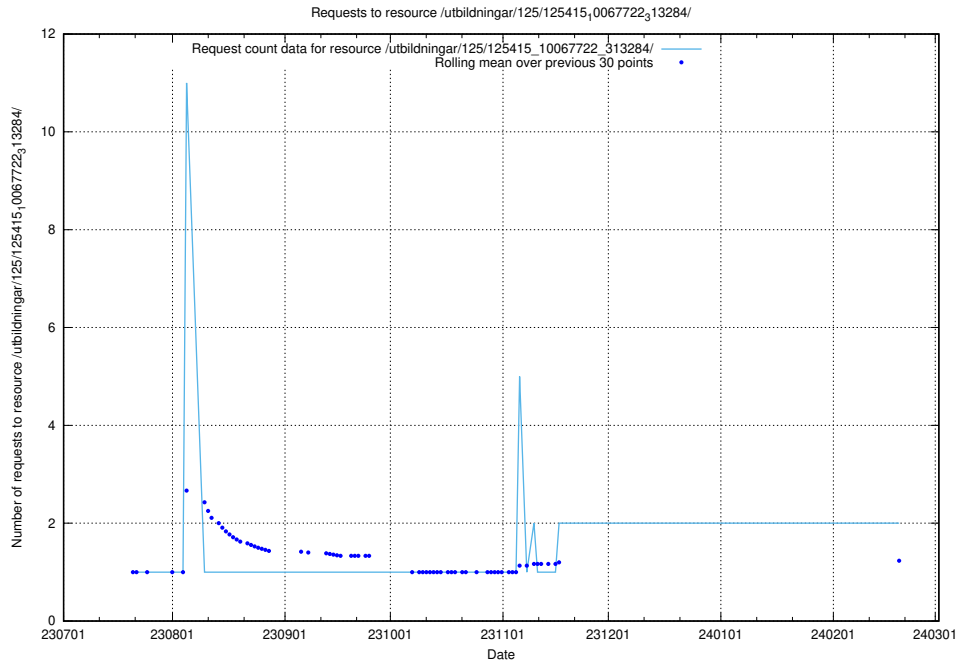

5.943 Usage of /utbildningar/125/125415_10067722_313284/

Here, we count the number of requests to resource /utbildningar/125/125415_10067722_313284/.