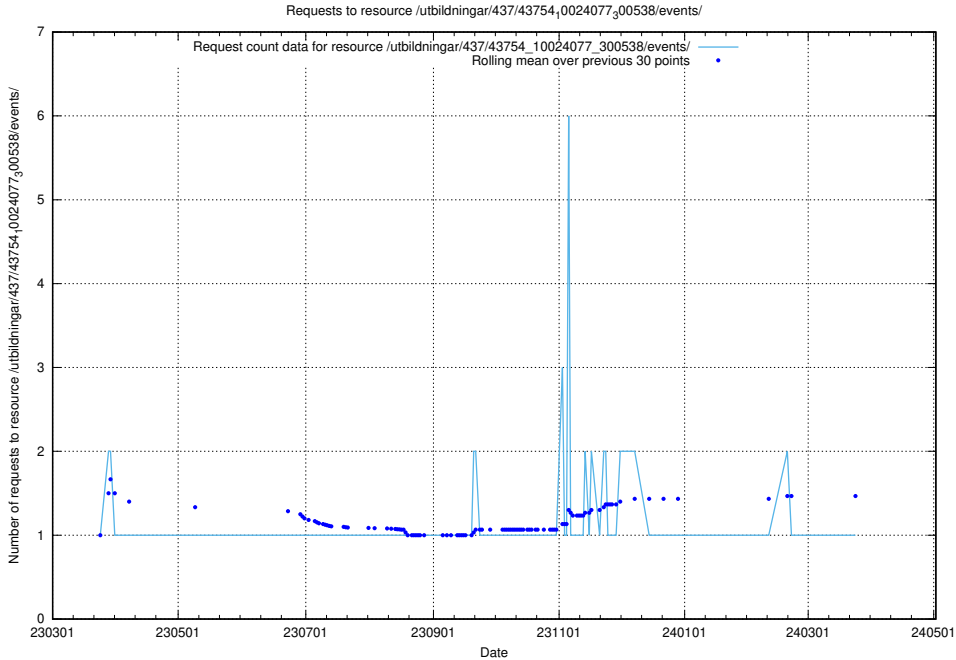

5.6950 Usage of /utbildningar/437/43754_10024077_300538/events/

Here, we count the number of requests to resource /utbildningar/437/43754_10024077_300538/events/.