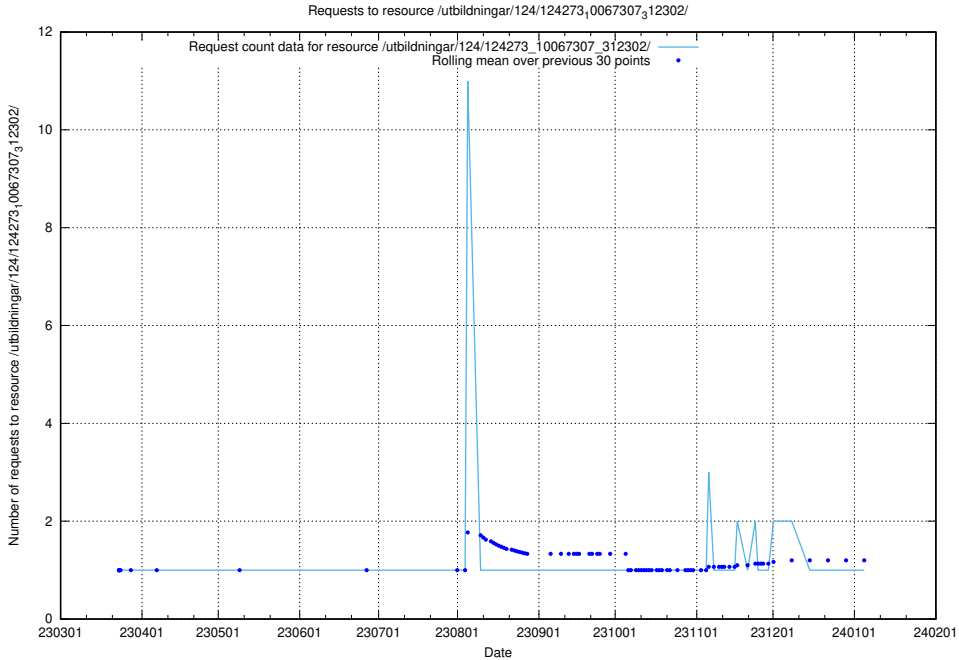

Here, we count the number of requests to resource /utbildningar/124/124273_10067307_312302/.

5.4810 Usage of /taxonomy/version/18/query/concepts-describing-working-hours/

Here, we count the number of requests to resource /taxonomy/version/18/query/concepts-describing-working-hours/.