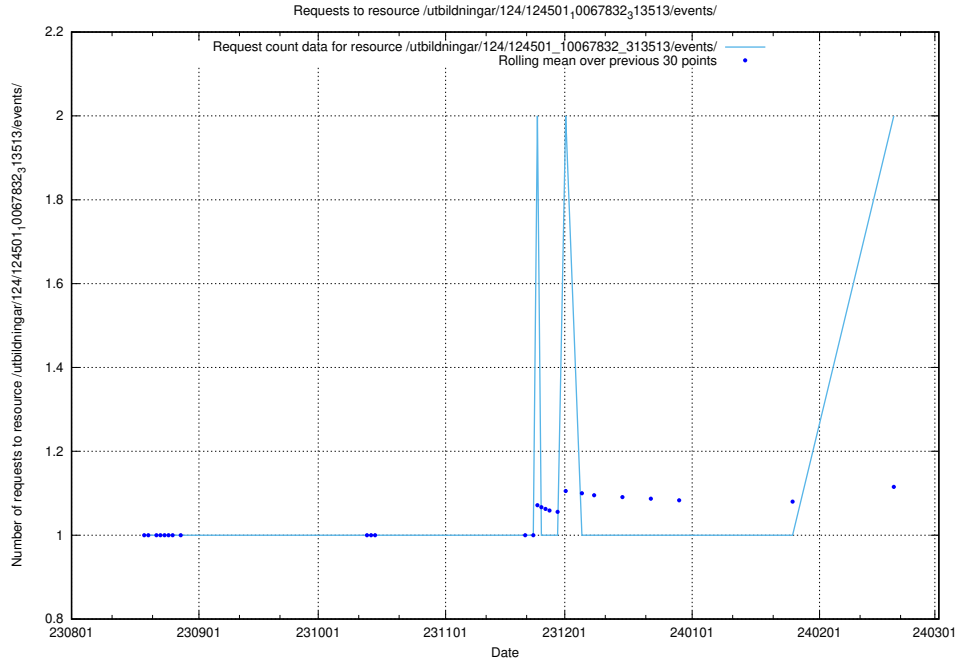

5.912 Usage of /utbildningar/124/124501_10067832_313513/events/

Here, we count the number of requests to resource /utbildningar/124/124501_10067832_313513/events/