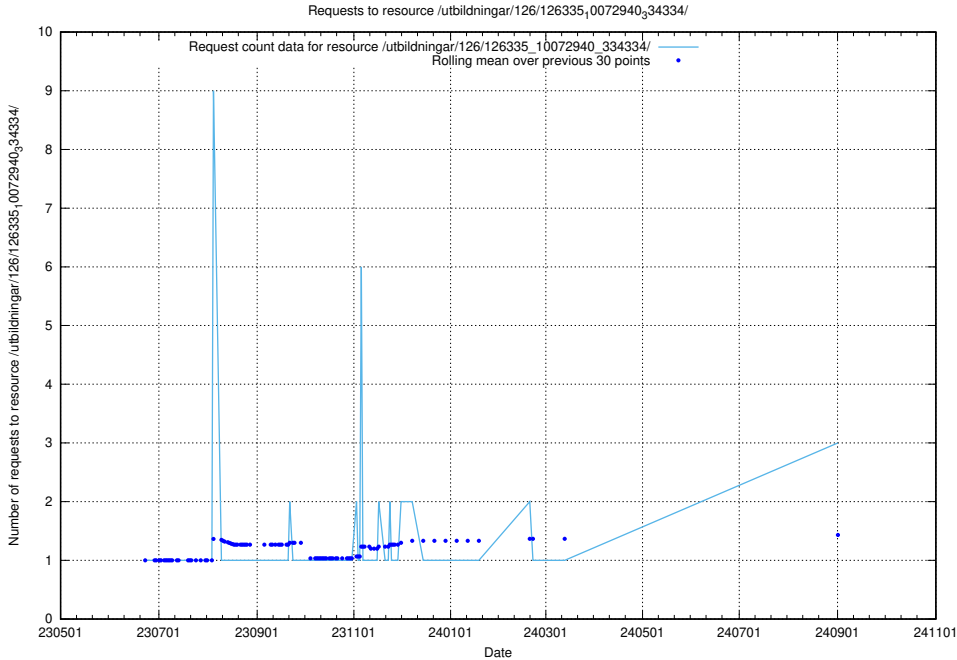

5.542 Usage of /utbildningar/126/126335_10072940_334334/

Here, we count the number of requests to resource /utbildningar/126/126335_10072940_334334/.