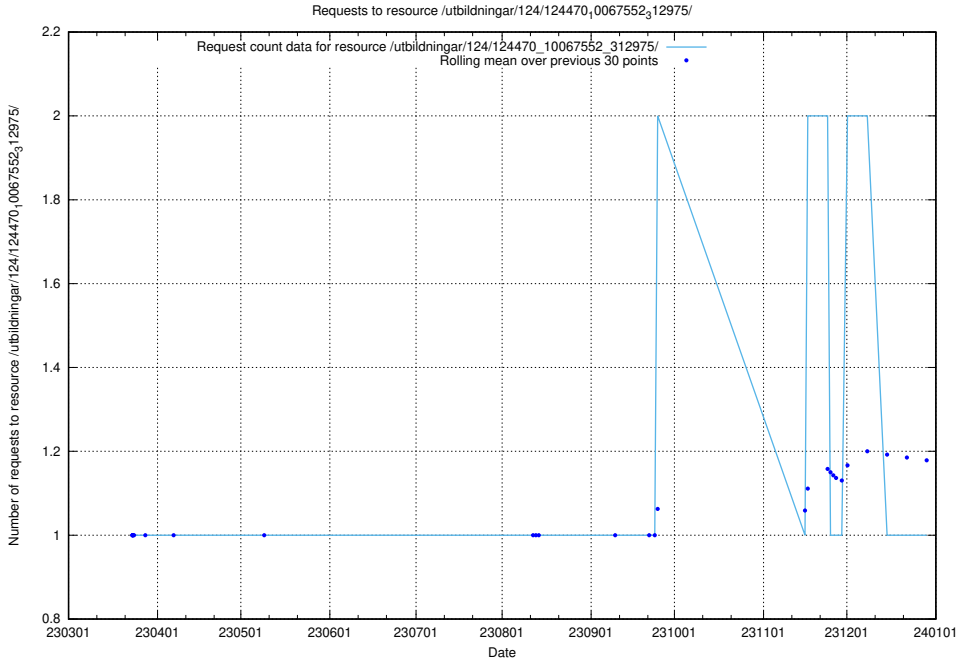

5.4043 Usage of /utbildningar/124/124470_10067552_312975/

Here, we count the number of requests to resource /utbildningar/124/124470_10067552_312975/.