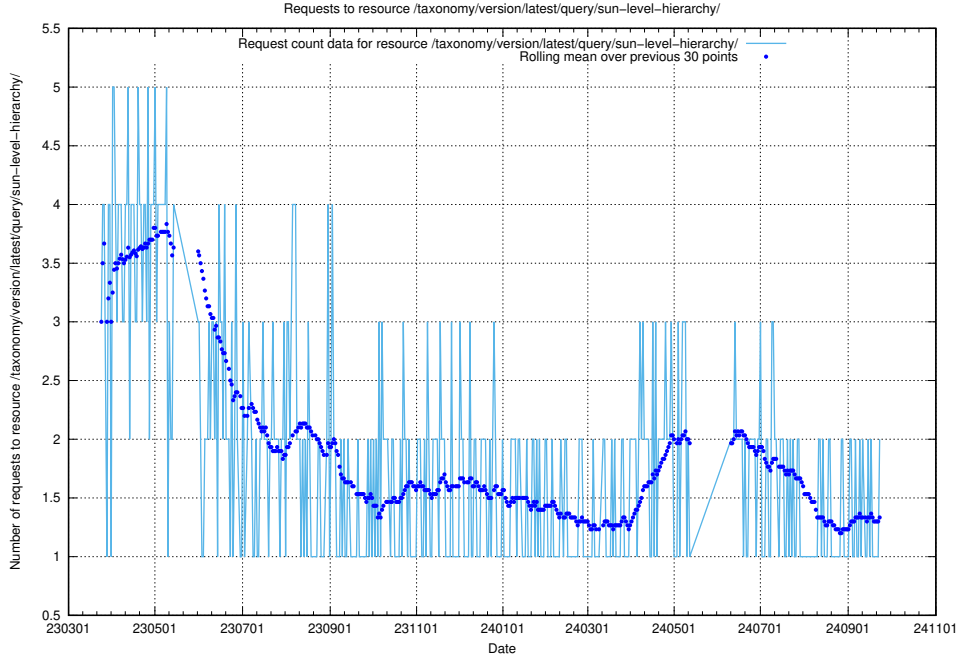

5.1072 Usage of /taxonomy/version/latest/query/sun-level-hierarchy/

Here, we count the number of requests to resource /taxonomy/version/latest/query/sun-level-hierarchy/.