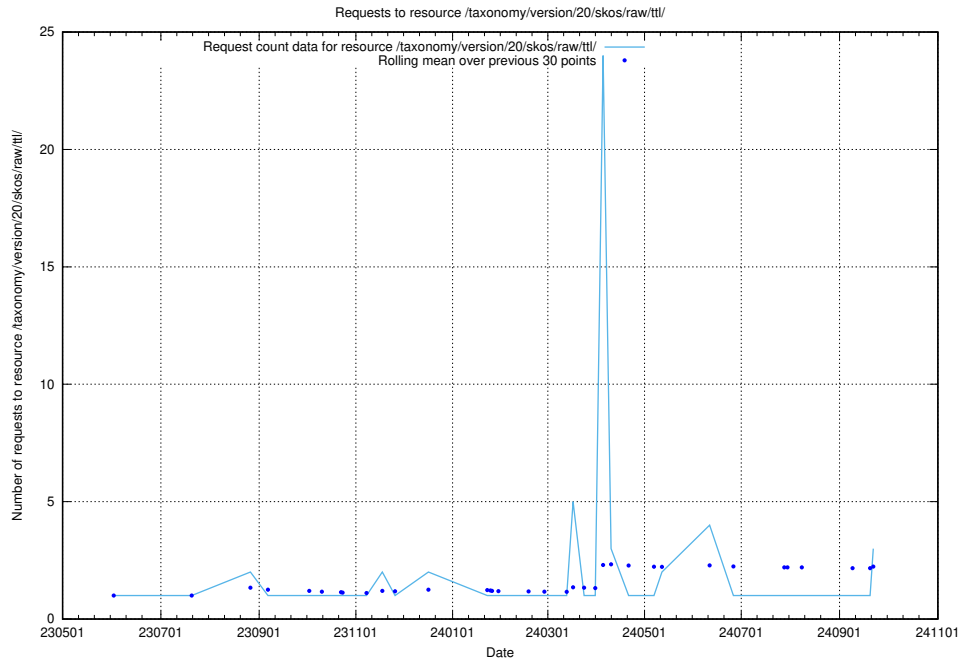

5.566 Usage of `/taxonomy/version/20/skos/raw/ttl/`

Here, we count the number of requests to resource `/taxonomy/version/20/skos/raw/ttl/`.