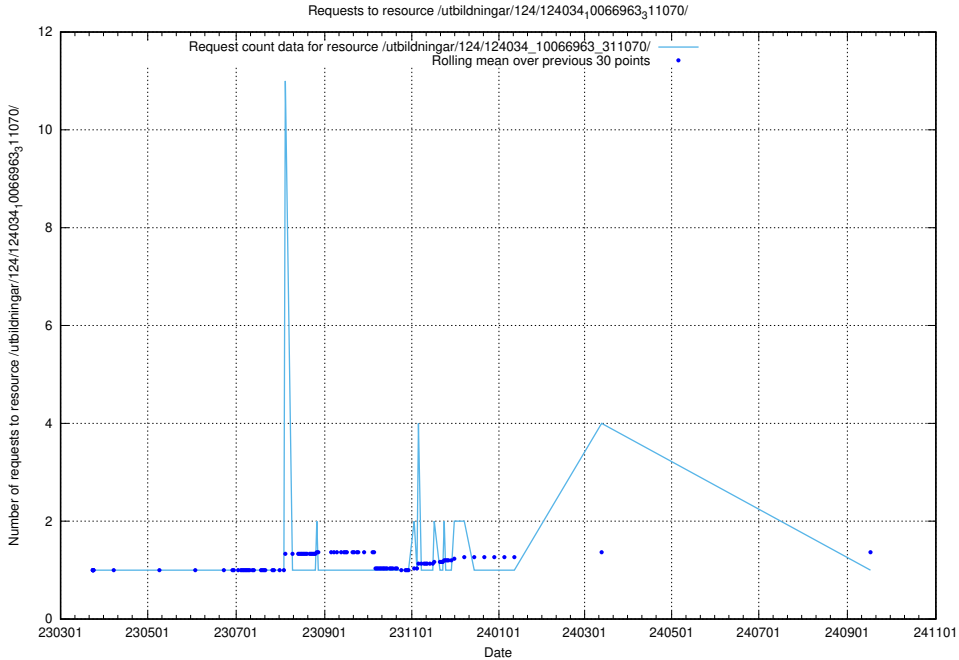

5.5232 Usage of /utbildningar/124/124034_10066963_311070/

Here, we count the number of requests to resource /utbildningar/124/124034_10066963_311070/.