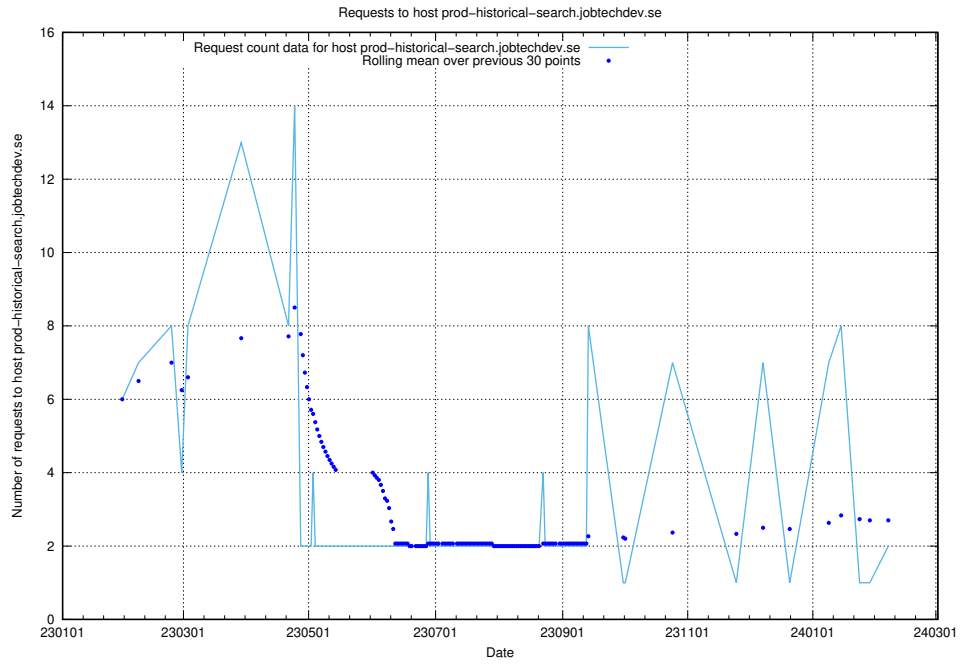

7.294 Usage of akaunting.jobtechdev.se

Here, we count the number of requests to host akaunting.jobtechdev.se.

7.295 Usage of prod-historical-search.jobtechdev.se

Here, we count the number of requests to host prod-historical-search.jobtechdev.se.