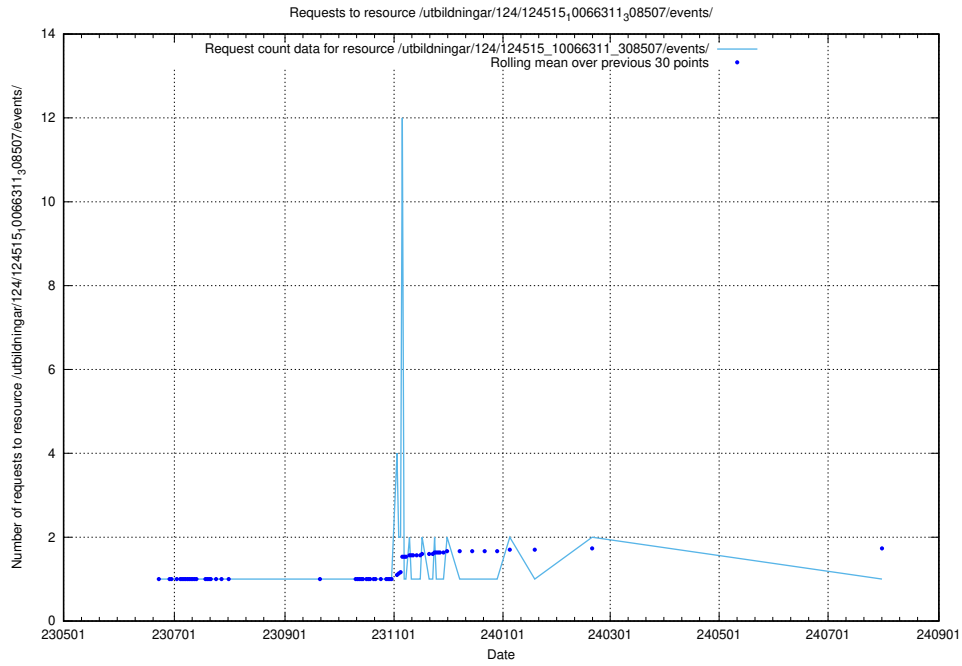

5.6540 Usage of /utbildningar/124/124515_10066311_308507/events/

Here, we count the number of requests to resource /utbildningar/124/124515_10066311_308507/events/