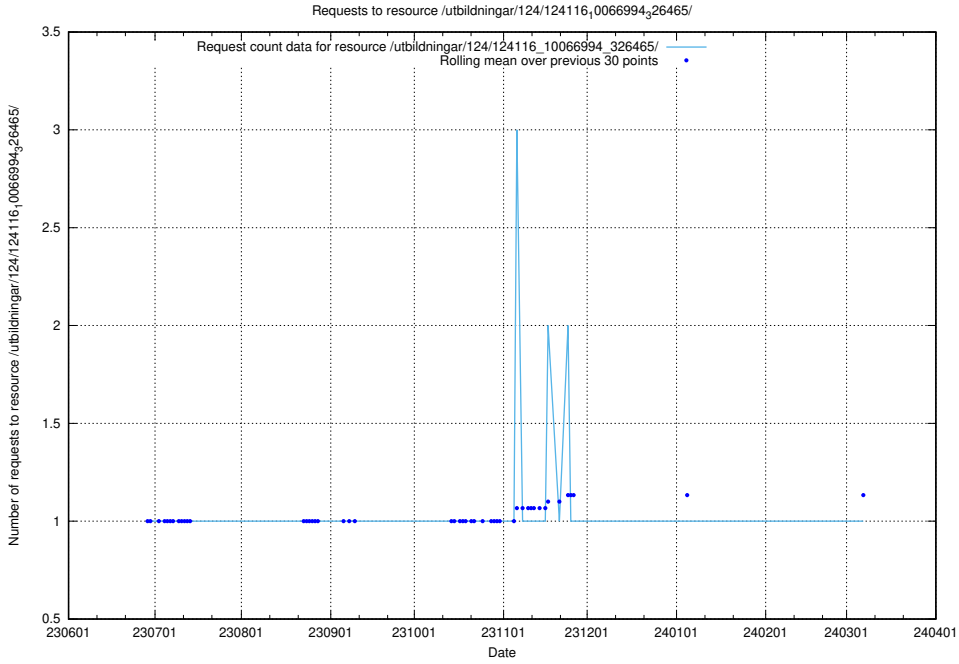

5.6330 Usage of /utbildningar/124/124116_10066994_326465/

Here, we count the number of requests to resource /utbildningar/124/124116_10066994_326465/.