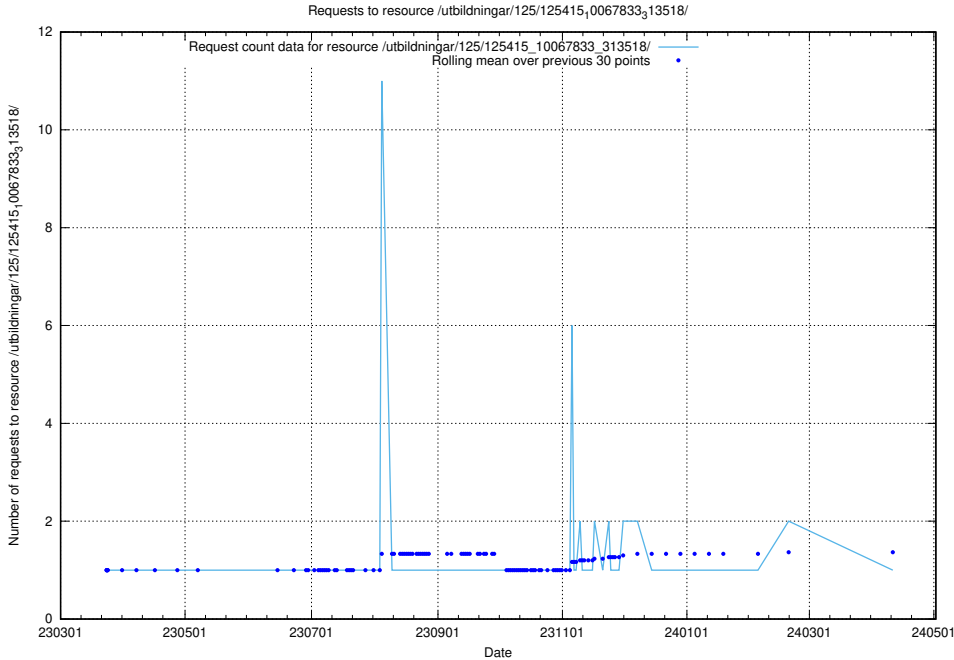

5.1302 Usage of /utbildningar/125/125415_10067833_313518/

Here, we count the number of requests to resource /utbildningar/125/125415_10067833_313518/.