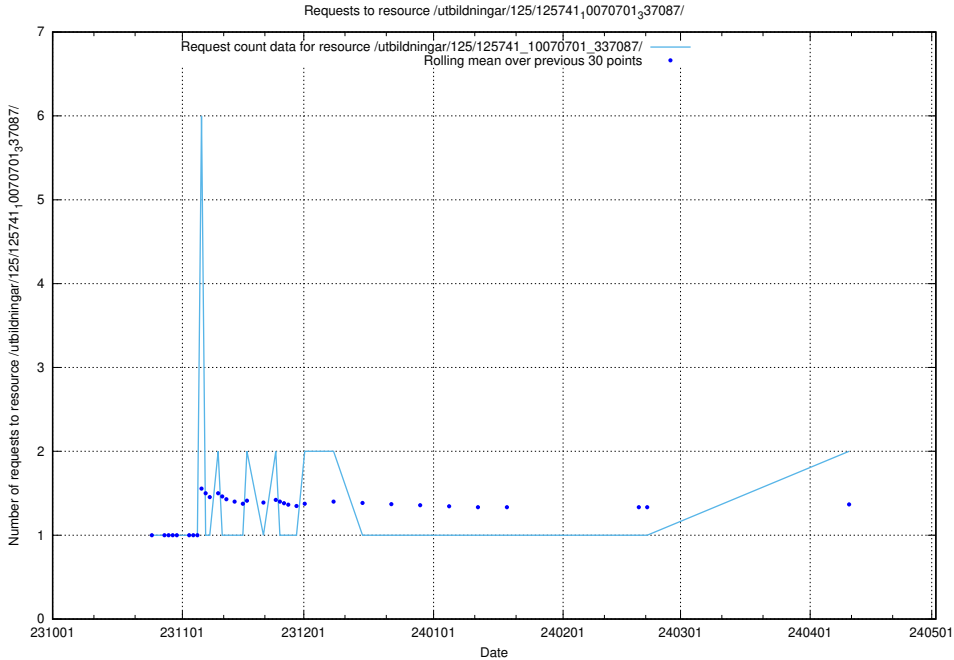

5.869 Usage of /utbildningar/125/125741_10070701_337087/

Here, we count the number of requests to resource /utbildningar/125/125741_10070701_337087/.