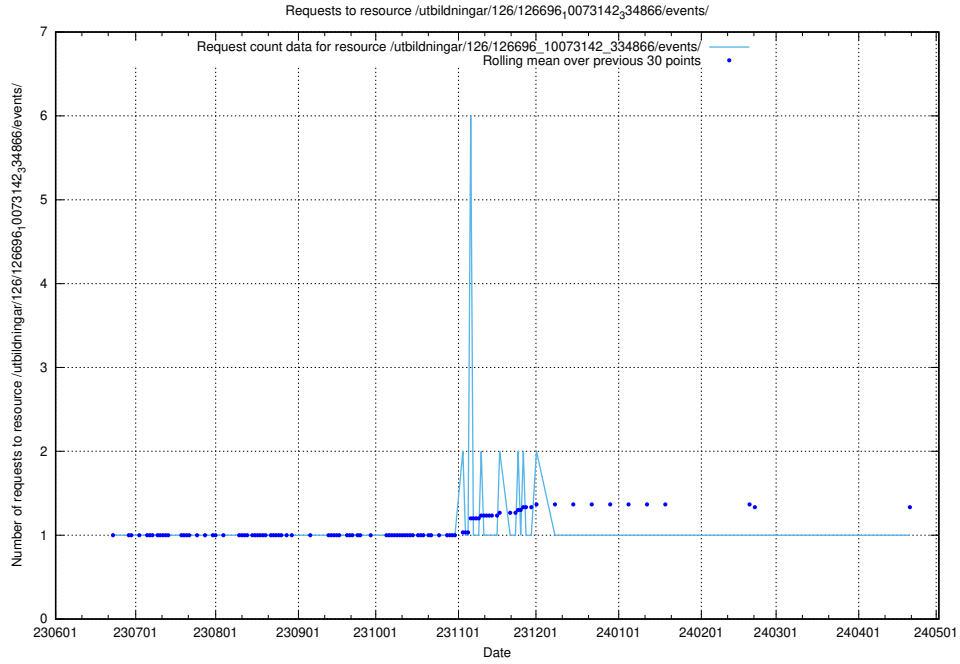

5.6405 Usage of /utbildningar/126/126696_10073142_334866/events/

Here, we count the number of requests to resource /utbildningar/126/126696_10073142_334866/events/