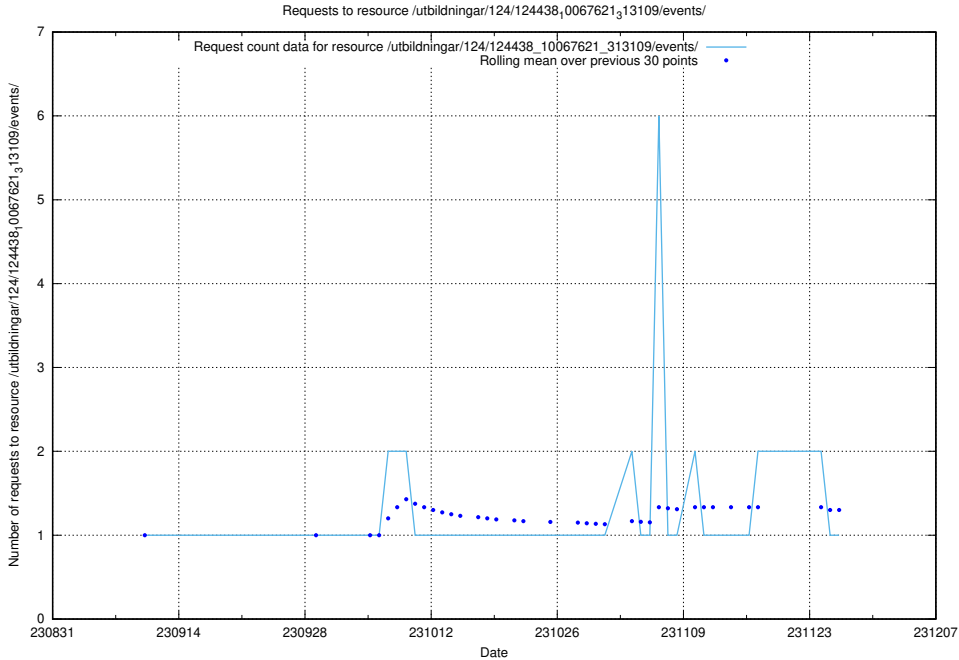

5.5436 Usage of /utbildningar/124/124438_10067621_313109/events/

Here, we count the number of requests to resource /utbildningar/124/124438_10067621_313109/events/