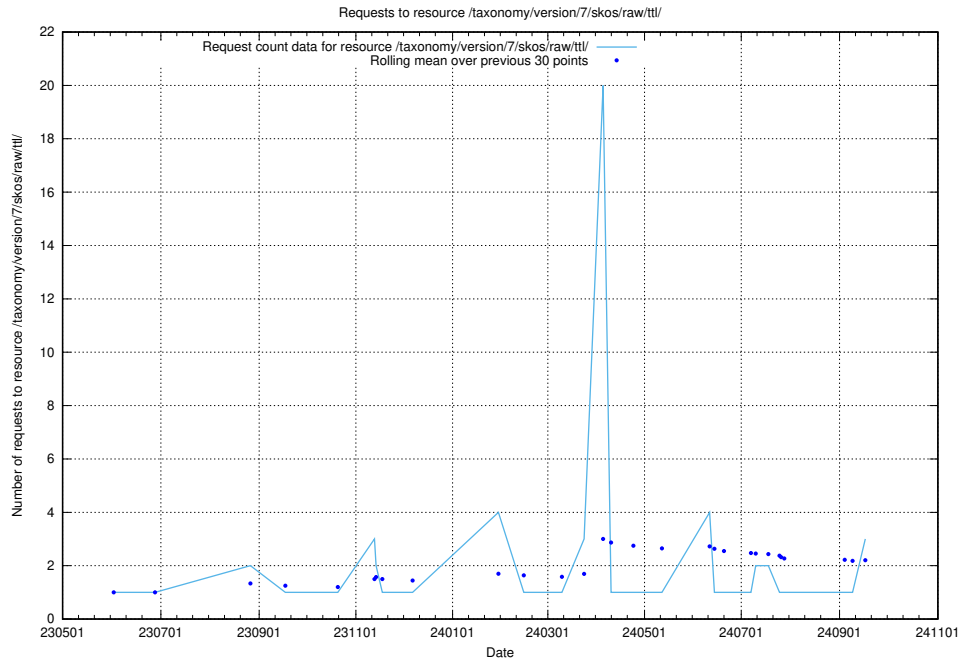

5.565 Usage of /taxonomy/version/7/skos/raw/ttl/

Here, we count the number of requests to resource /taxonomy/version/7/skos/raw/ttl/.