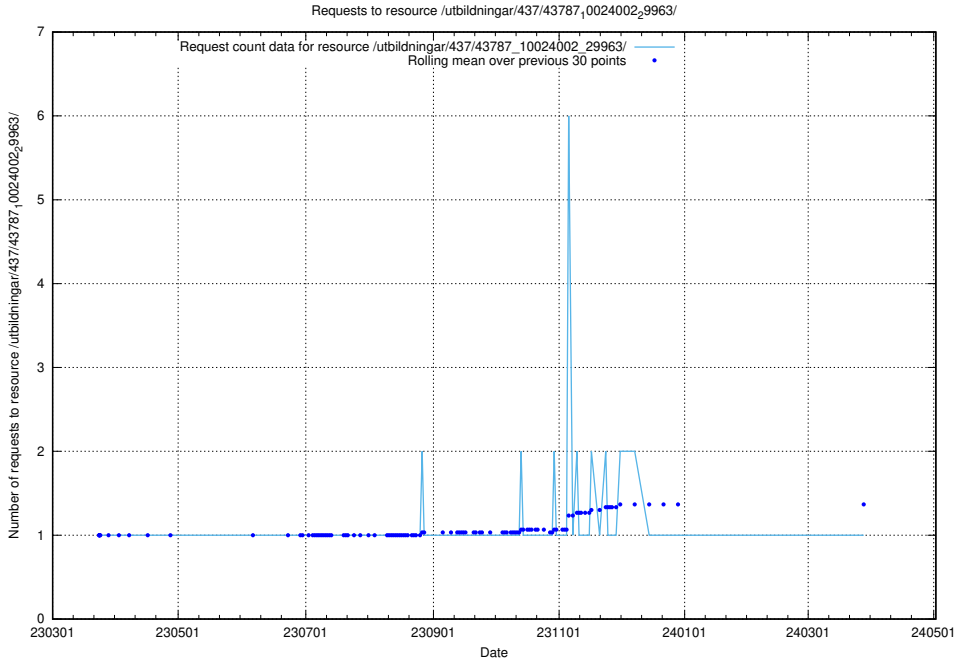

5.7123 Usage of /utbildningar/437/43787_10024002_29963/

Here, we count the number of requests to resource /utbildningar/437/43787_10024002_29963/.