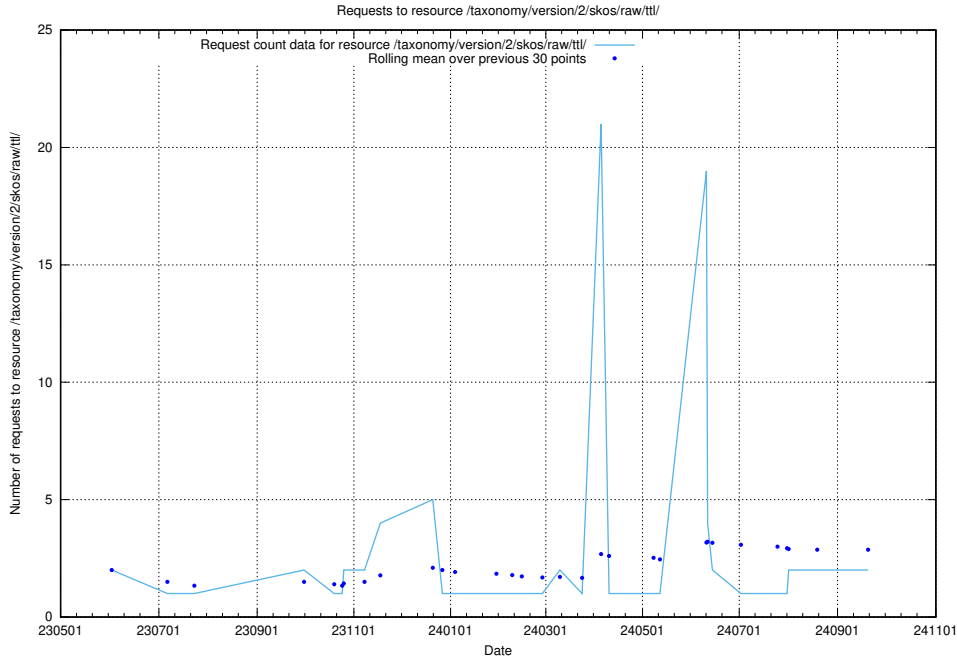

5.1052 Usage of /taxonomy/version/2/skos/raw/ttl/

Here, we count the number of requests to resource /taxonomy/version/2/skos/raw/ttl/.