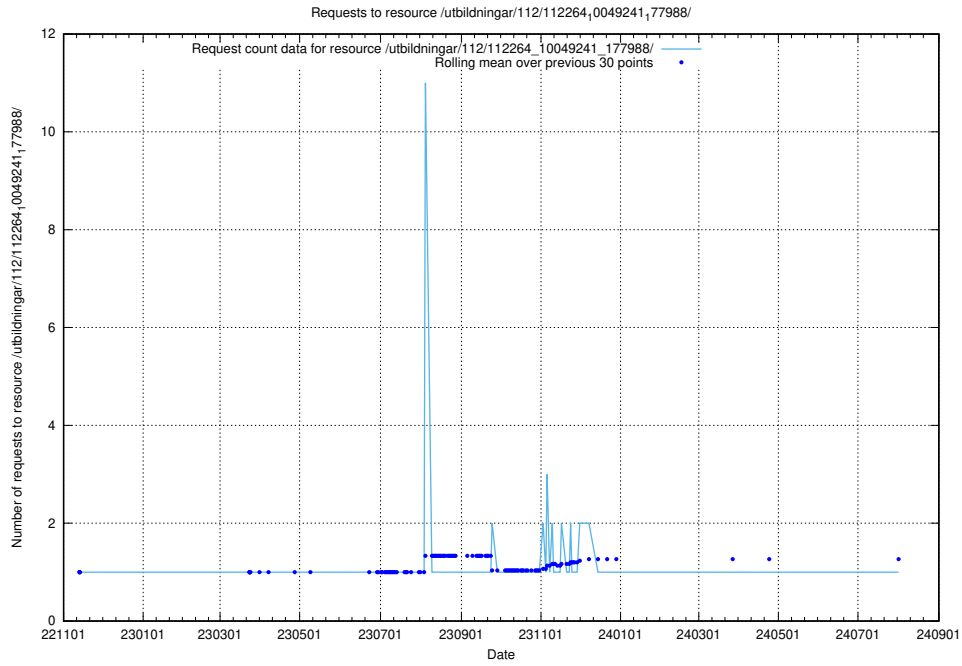

5.6949 Usage of /utbildningar/112/112264_10049241_177988/

Here, we count the number of requests to resource /utbildningar/112/112264_10049241_177988/.