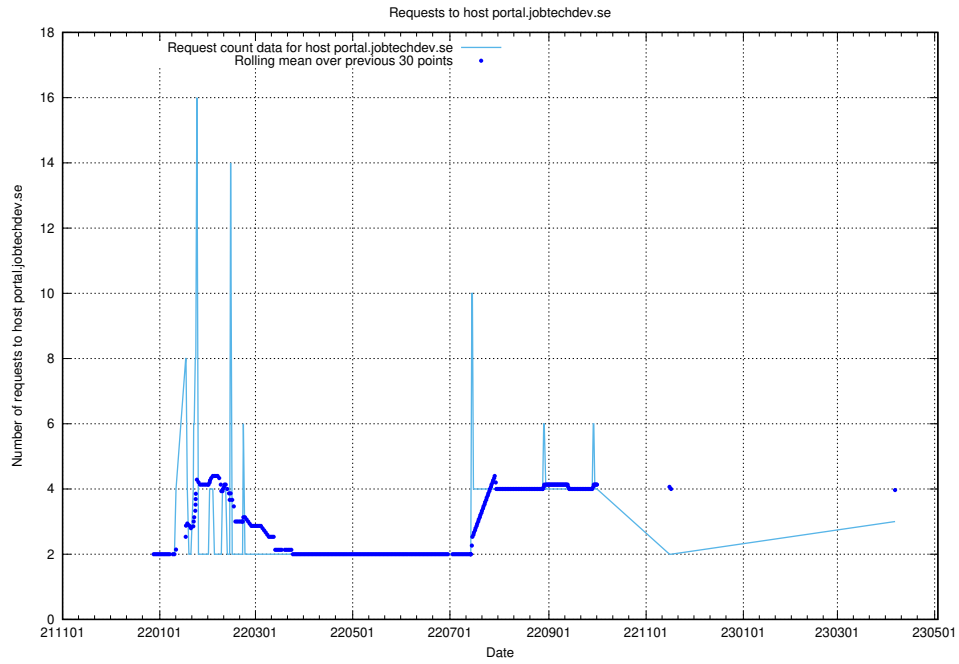

7.197 Usage of portal.jobtechdev.se

Here, we count the number of requests to host portal.jobtechdev.se.

7.198 Usage of panel.jobtechdev.se

Here, we count the number of requests to host panel.jobtechdev.se.