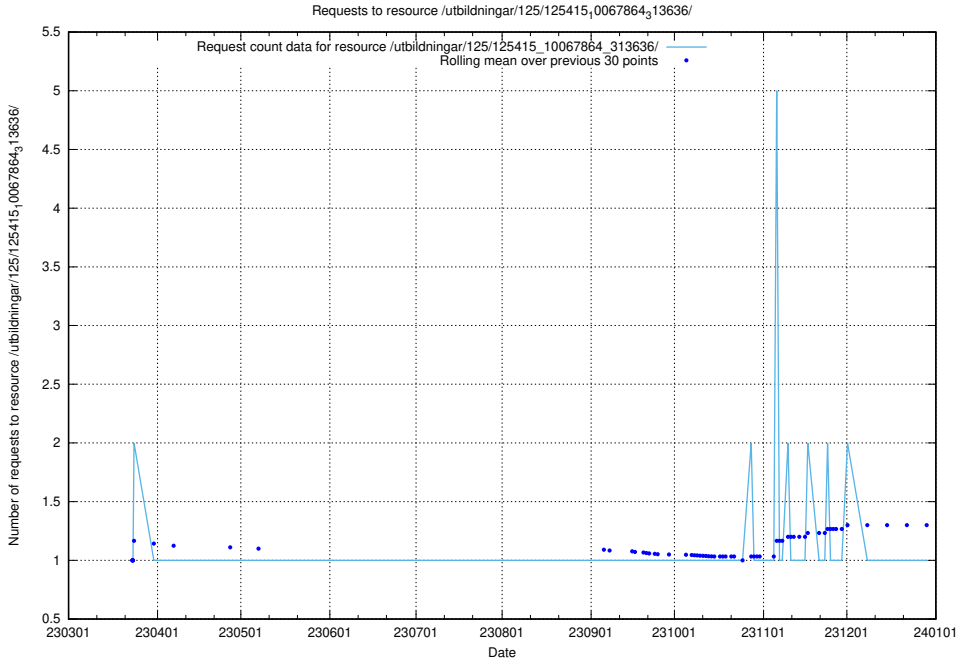

5.1301 Usage of /utbildningar/125/125415_10067864_313636/

Here, we count the number of requests to resource /utbildningar/125/125415_10067864_313636/.