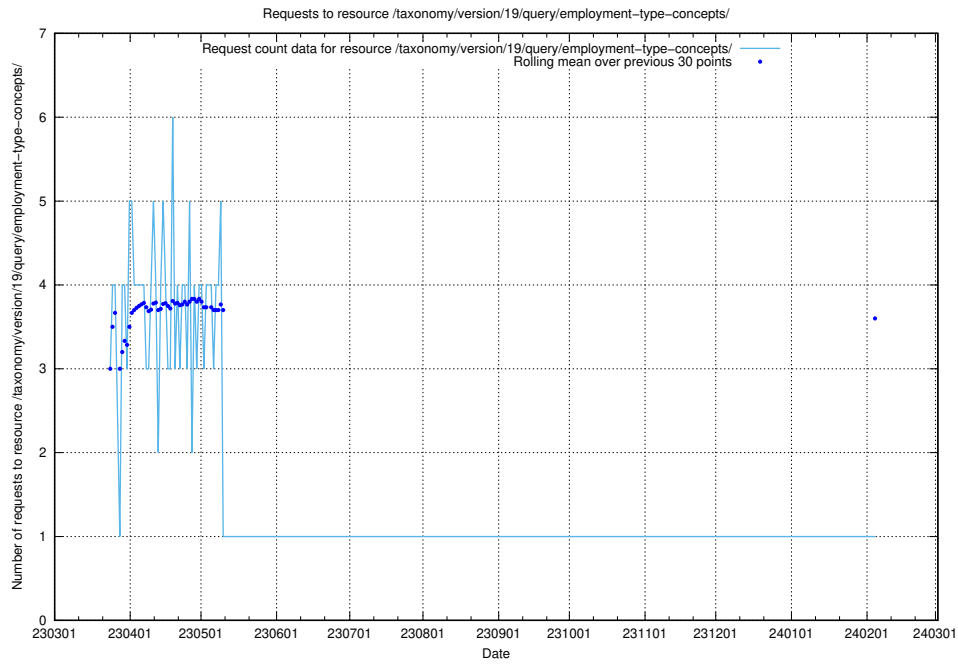

5.6900 Usage of /taxonomy/version/19/query/employment-type-concepts/

Here, we count the number of requests to resource /taxonomy/version/19/query/employment-type-concepts/.