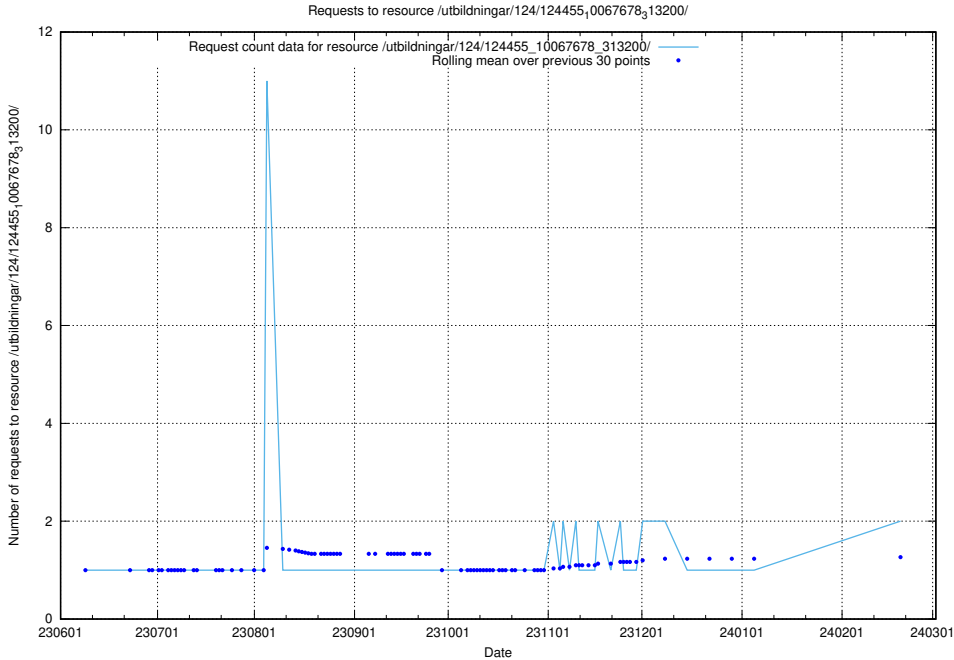

5.1050 Usage of /utbildningar/124/124455_10067678_313200/

Here, we count the number of requests to resource /utbildningar/124/124455_10067678_313200/.