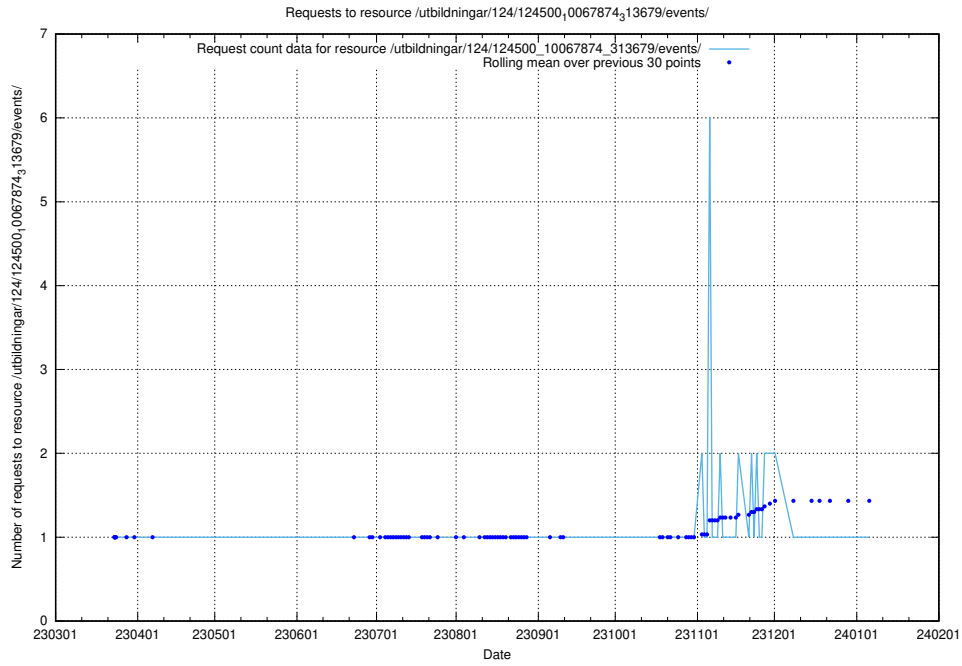

5.3148 Usage of /utbildningar/124/124500_10067874_313679/events/

Here, we count the number of requests to resource /utbildningar/124/124500_10067874_313679/events/

5.3149 Usage of /taxonomy/version/10/query/employment-length-concepts/