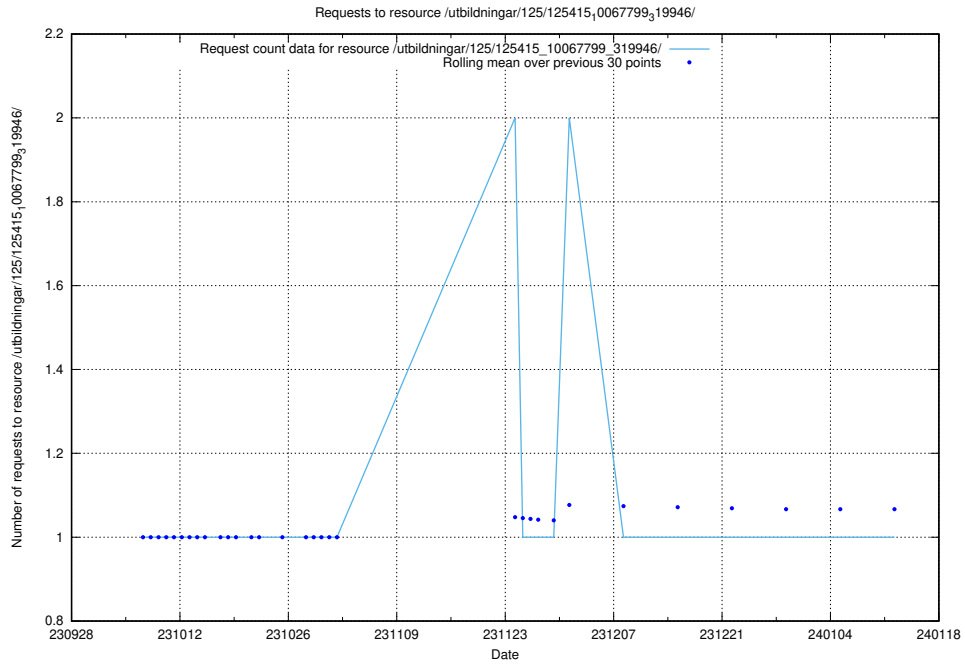

5.5208 Usage of /utbildningar/125/125415_10067799_319946/

Here, we count the number of requests to resource /utbildningar/125/125415_10067799_319946/.