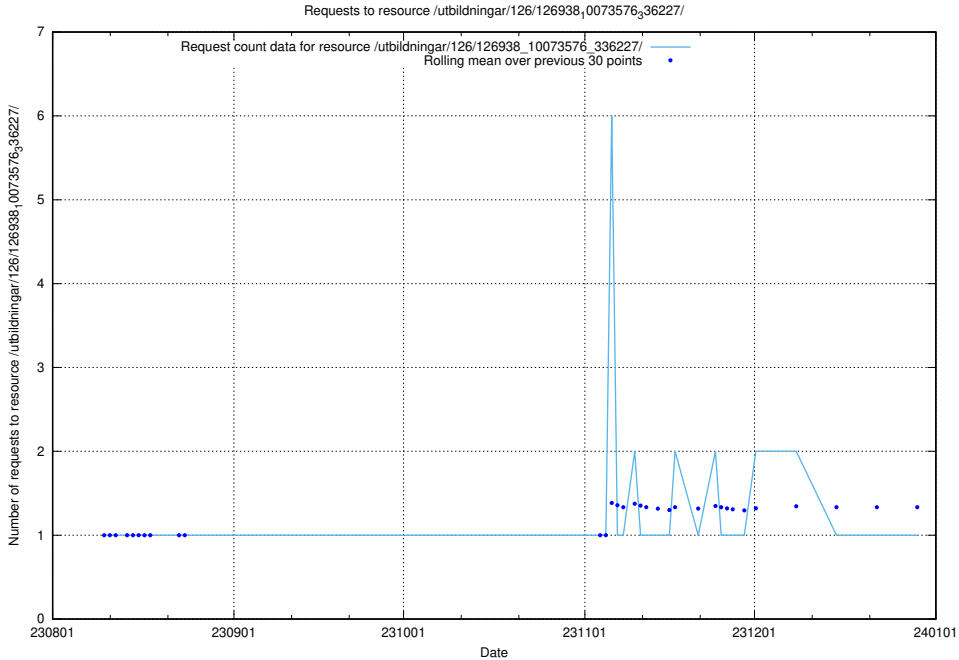

5.5632 Usage of /utbildningar/126/126938_10073576_336227/

Here, we count the number of requests to resource /utbildningar/126/126938_10073576_336227/.

5.5633 Usage of /utbildningar/126/126794_10072813_334022/events/