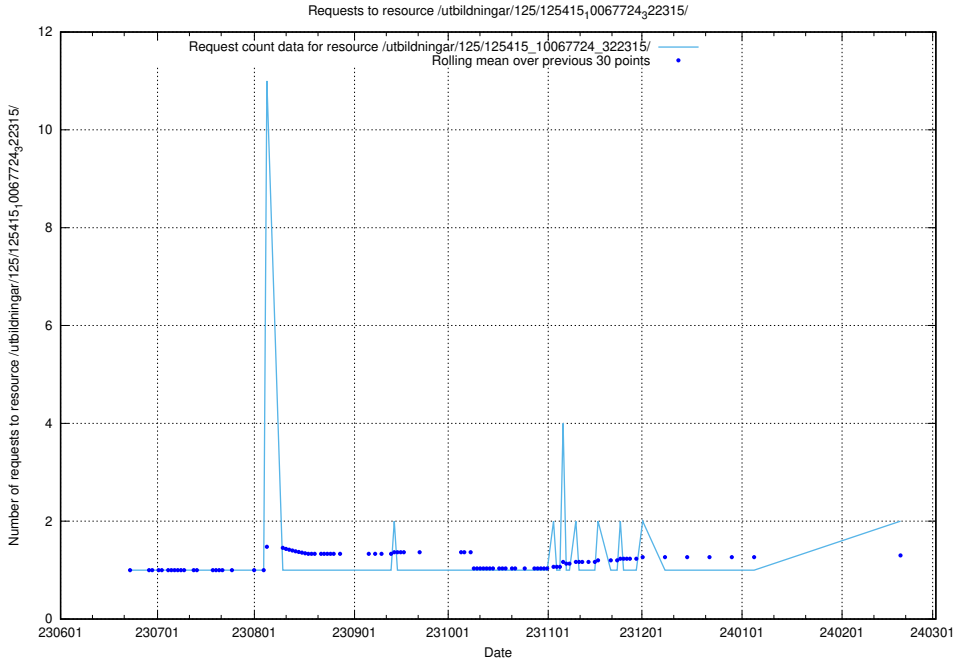

5.1010 Usage of /utbildningar/125/125415_10067724_322315/

Here, we count the number of requests to resource /utbildningar/125/125415_10067724_322315/.