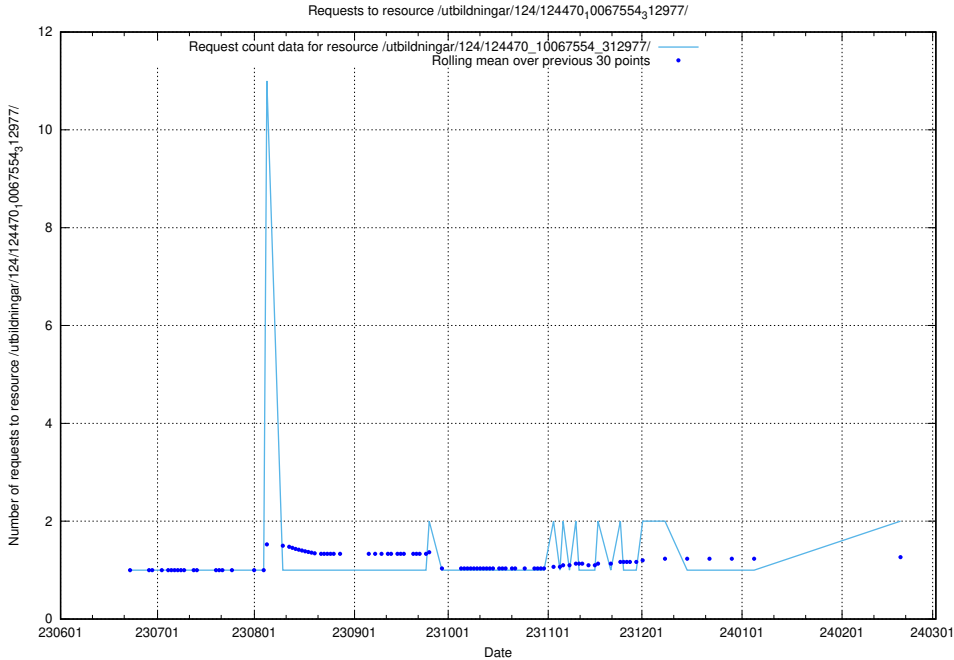

5.1026 Usage of /utbildningar/124/124470_10067554_312977/

Here, we count the number of requests to resource /utbildningar/124/124470_10067554_312977/.