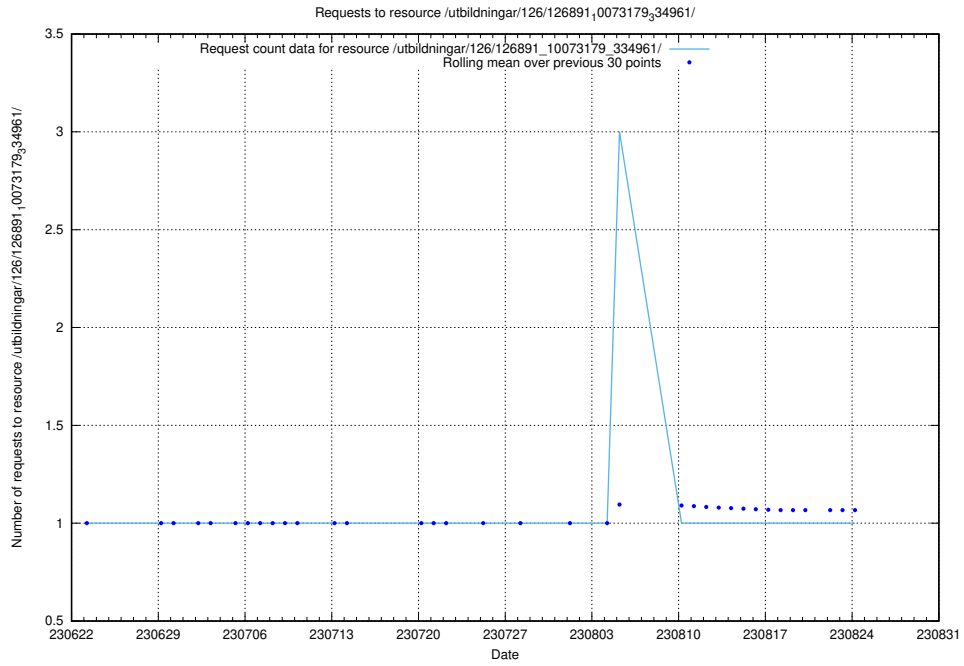

5.6384 Usage of /utbildningar/126/126891_10073179_334961/

Here, we count the number of requests to resource /utbildningar/126/126891_10073179_334961/.