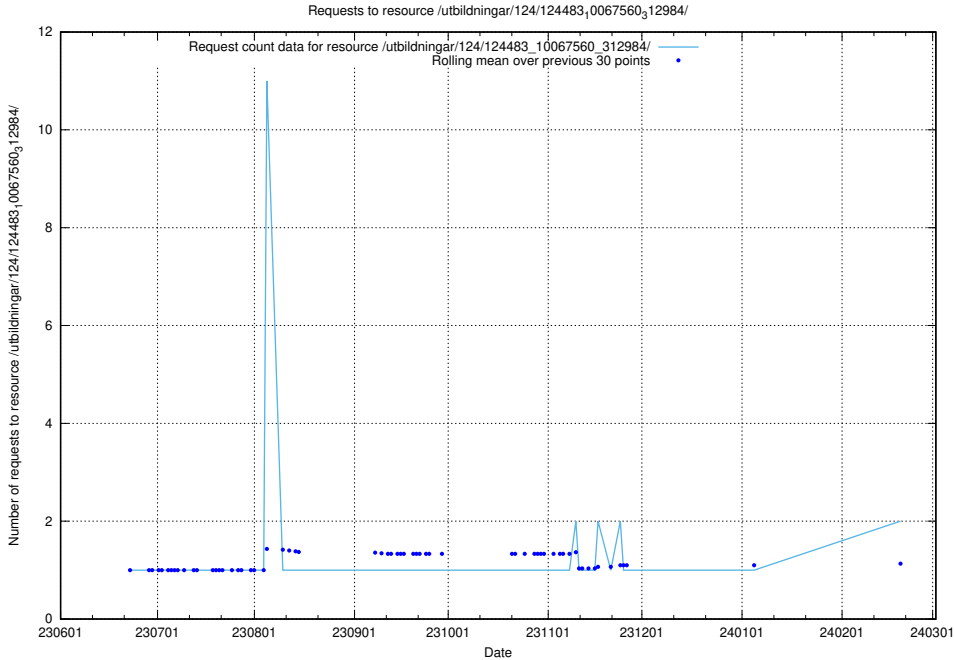

5.1020 Usage of /utbildningar/124/124483_10067560_312984/

Here, we count the number of requests to resource /utbildningar/124/124483_10067560_312984/.