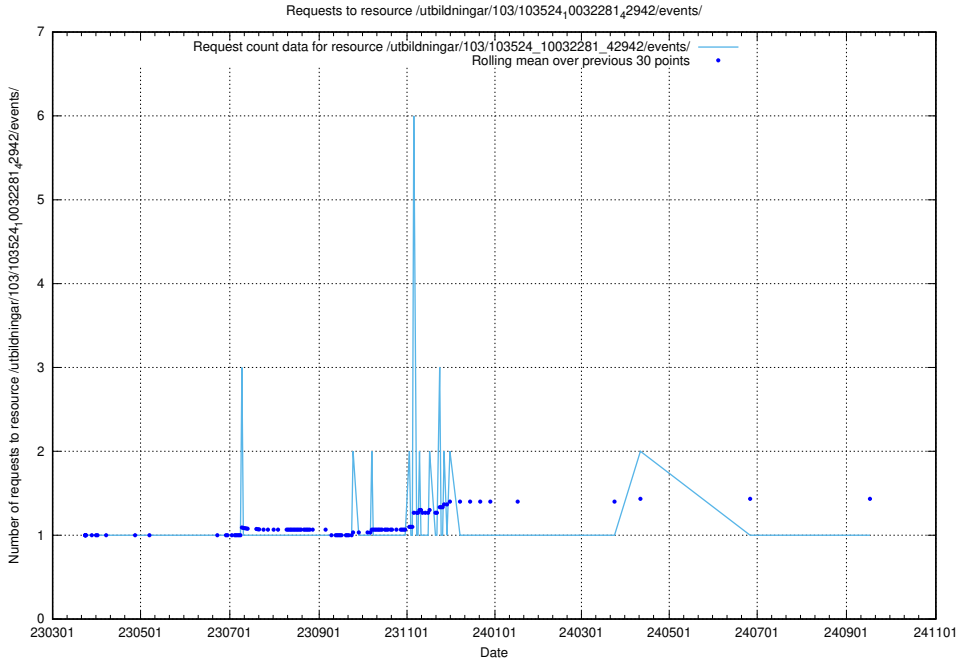

5.6253 Usage of /utbildningar/103/103524_10032281_42942/events/

Here, we count the number of requests to resource /utbildningar/103/103524_10032281_42942/events/.