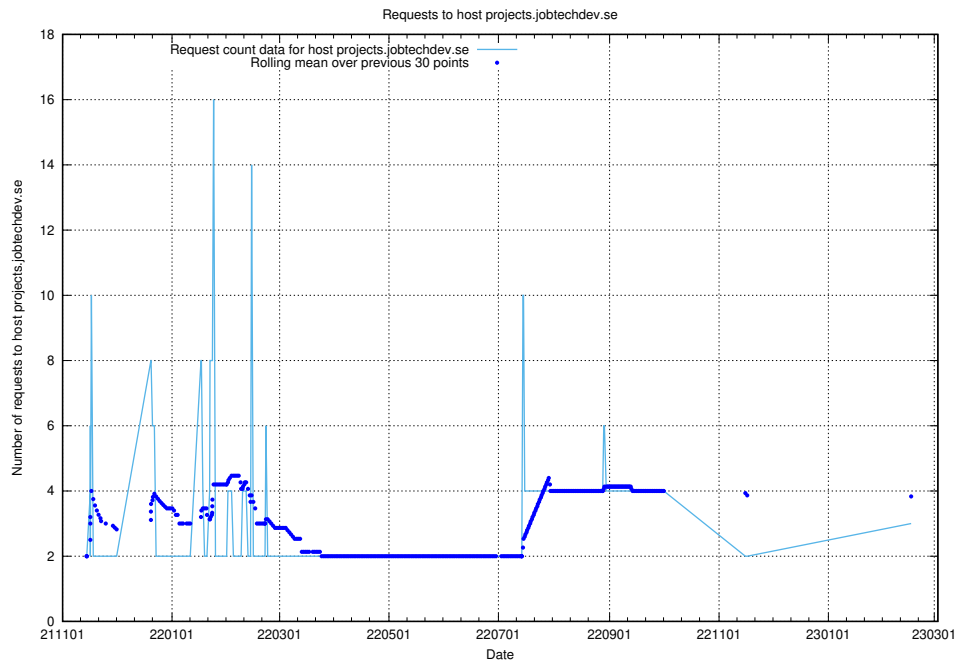

7.241 Usage of projects.jobtechdev.se

Here, we count the number of requests to host projects.jobtechdev.se.