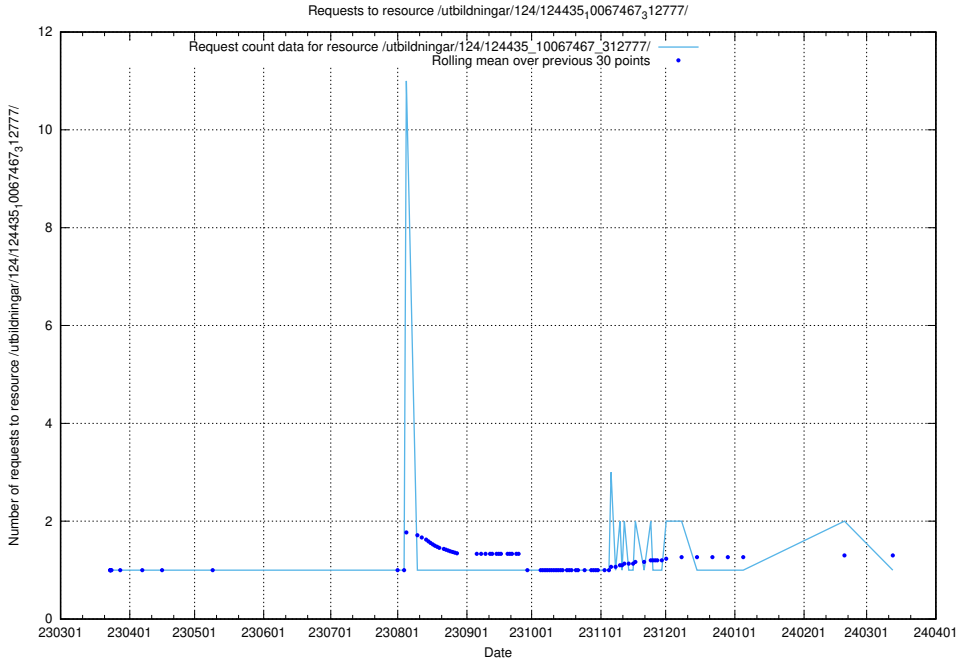

5.4577 Usage of /utbildningar/124/124435_10067467_312777/

Here, we count the number of requests to resource /utbildningar/124/124435_10067467_312777/.