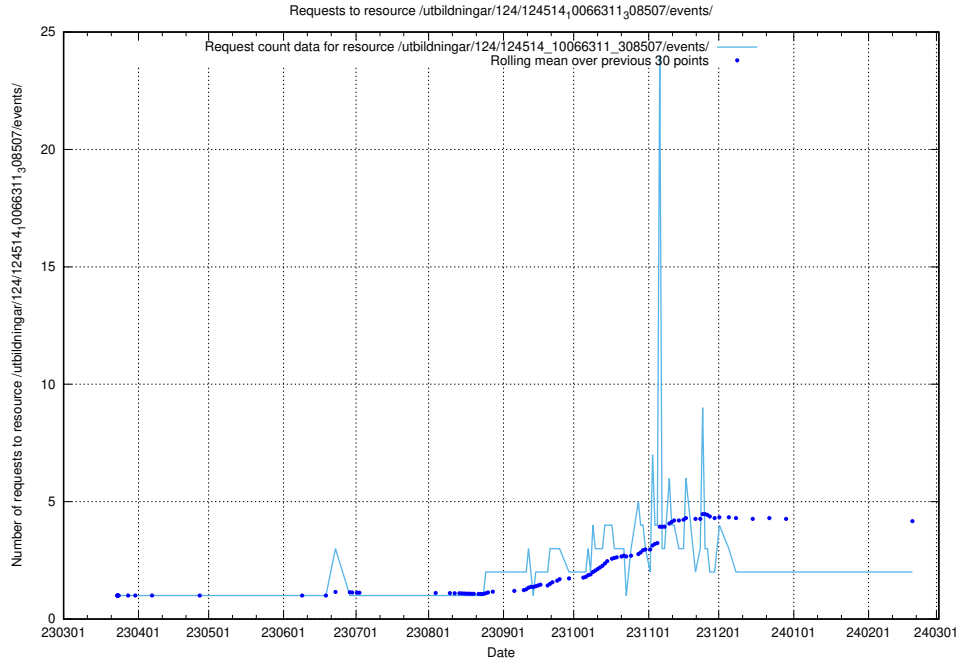

5.709 Usage of /utbildningar/124/124514_10066311_308507/events/

Here, we count the number of requests to resource /utbildningar/124/124514_10066311_308507/events/