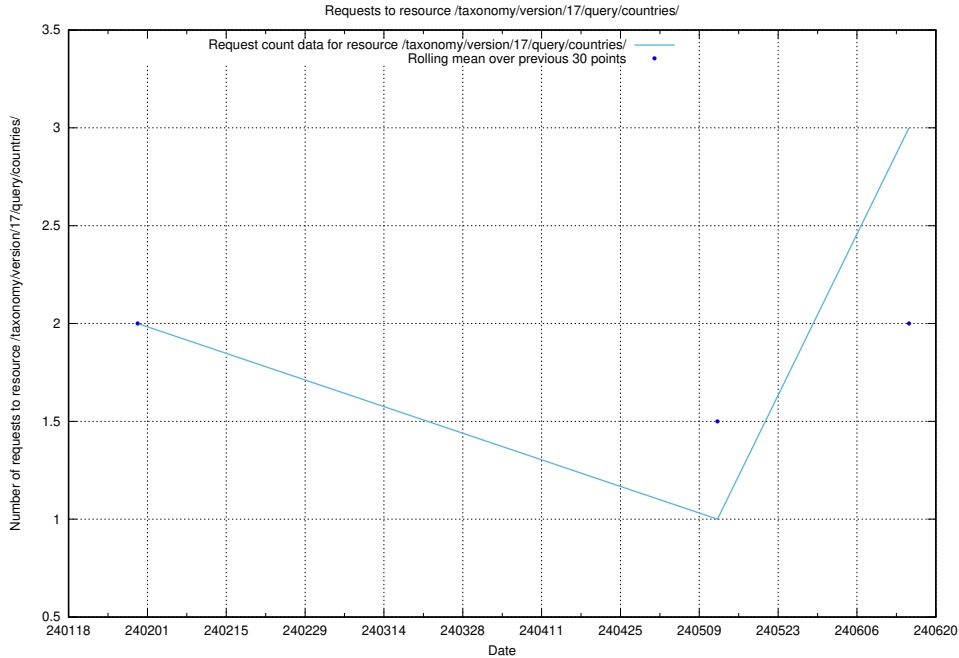

5.462 Usage of /taxonomy/version/17/query/countries/

Here, we count the number of requests to resource /taxonomy/version/17/query/countries/.