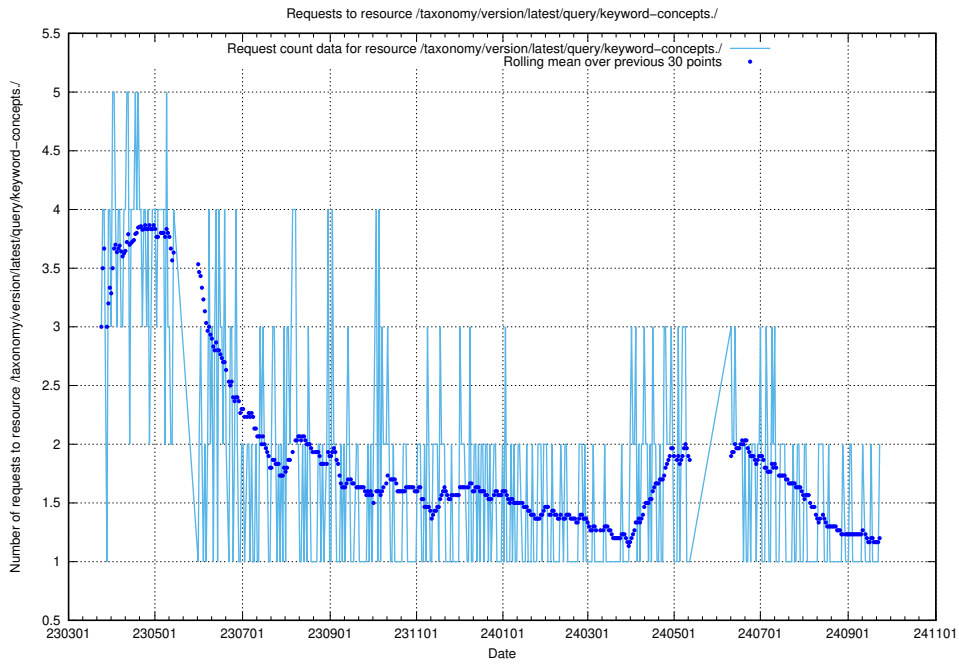

5.1105 Usage of /taxonomy/version/latest/query/keyword-concepts./

Here, we count the number of requests to resource /taxonomy/version/latest/query/keyword-concepts./.