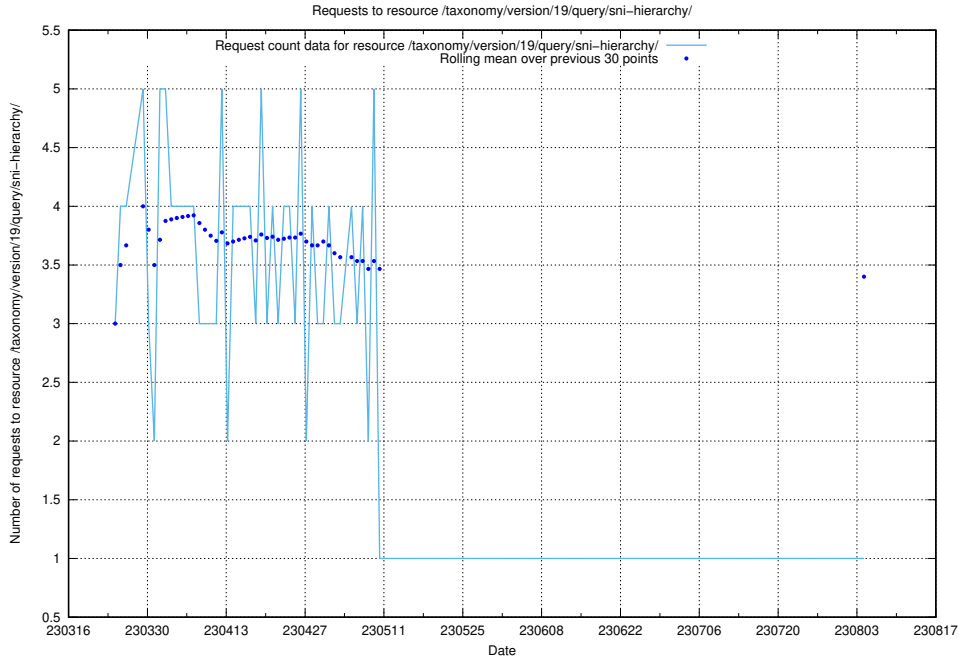

5.6885 Usage of /taxonomy/version/19/query/skills-with-related-skill-headlines-and-ssyk-level-4-groups/

Here, we count the number of requests to resource /taxonomy/version/19/query/skills-with-related-skill-headlines-and-ssyk-level-4-groups/.