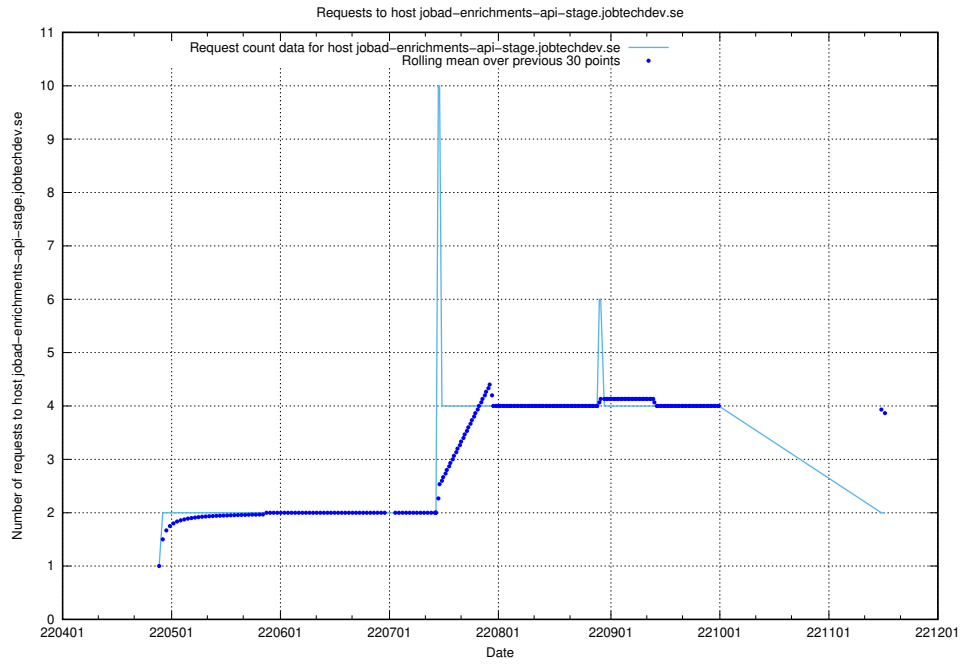

7.448 Usage of `jobad-enrichments-api-stage.jobtechdev.se`

Here, we count the number of requests to host `jobad-enrichments-api-stage.jobtechdev.se`.