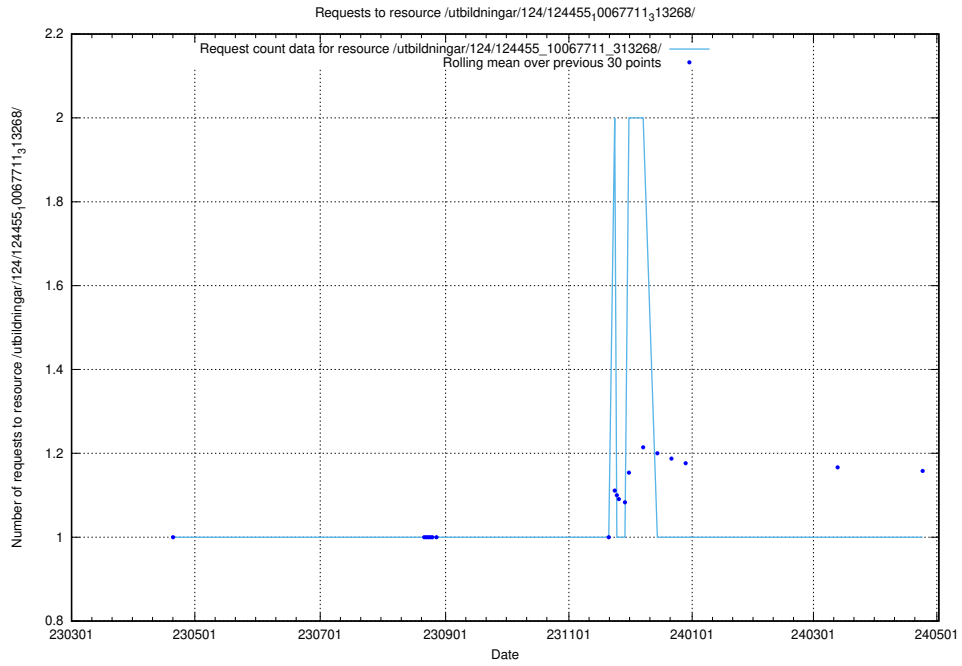

5.6819 Usage of /utbildningar/124/124455_10067711_313268/

Here, we count the number of requests to resource /utbildningar/124/124455_10067711_313268/.