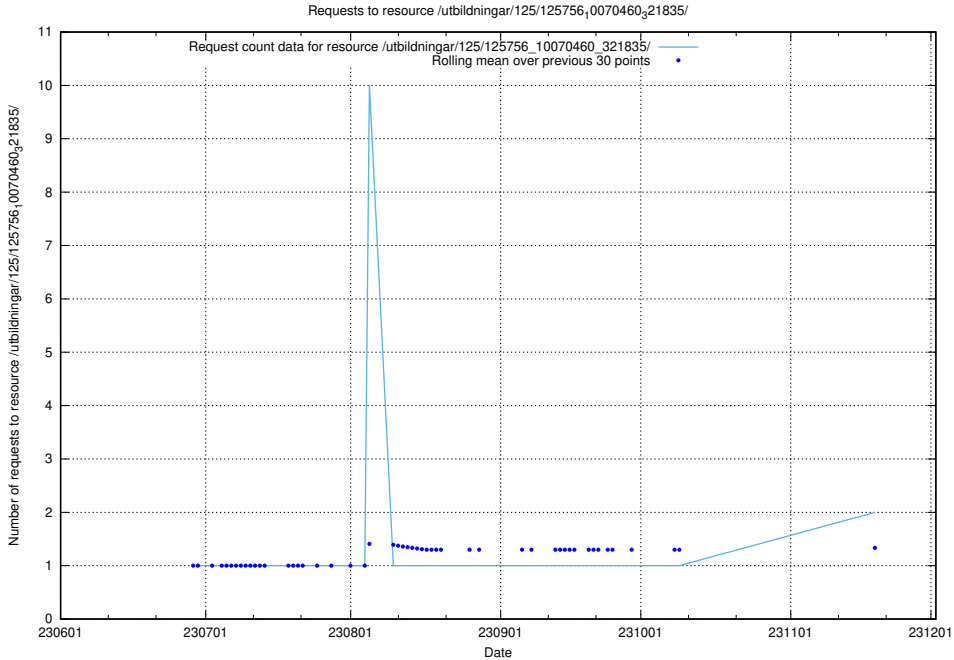

5.975 Usage of /utbildningar/125/125756_10070460_321835/

Here, we count the number of requests to resource /utbildningar/125/125756_10070460_321835/.