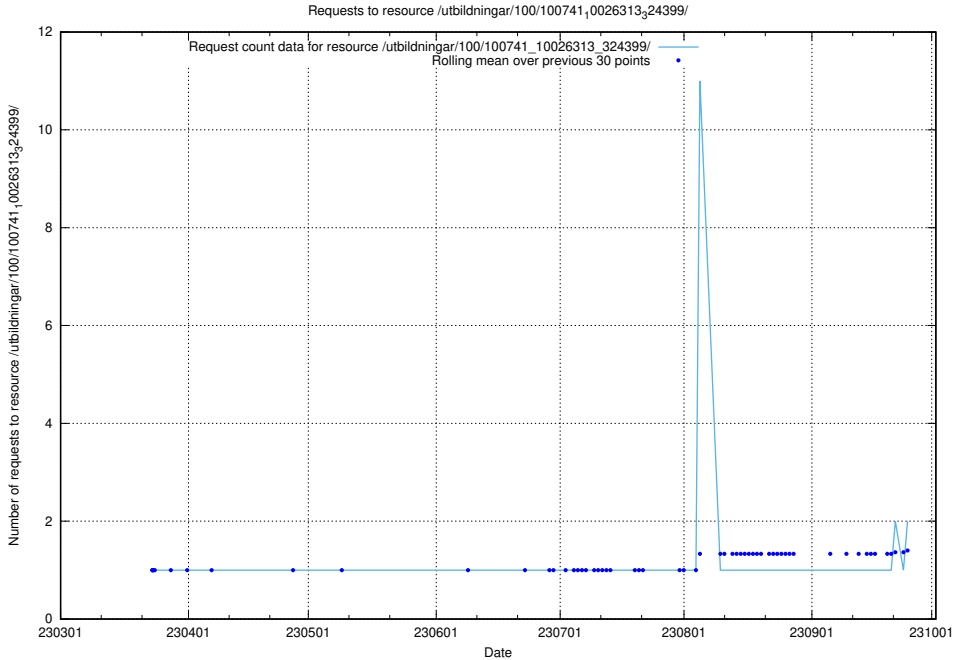

Here, we count the number of requests to resource /utbildningar/126/126355_10071643_333583/events/

5.1005 Usage of /utbildningar/100/100741_10026313_324399/

Here, we count the number of requests to resource /utbildningar/100/100741_10026313_324399/.