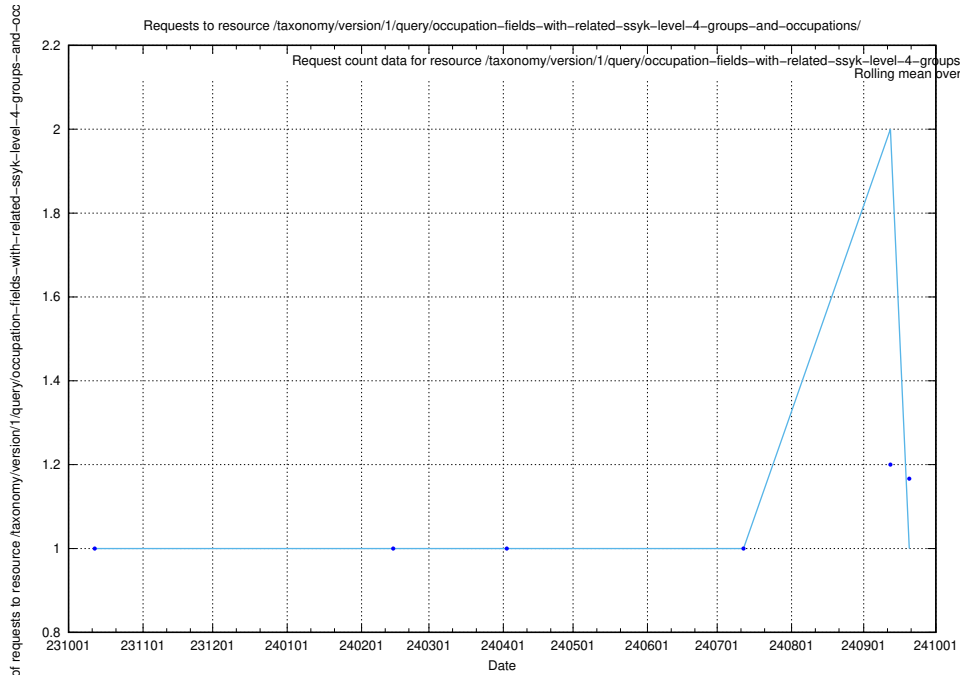

5.5181 Usage of /taxonomy/version/1/query/occupation-fields-with-related-ssyk-level-4-groups-and-occupations/

Here, we count the number of requests to resource /taxonomy/version/1/query/occupation-fields-with-related-ssyk-level-4-groups-and-occupations/.