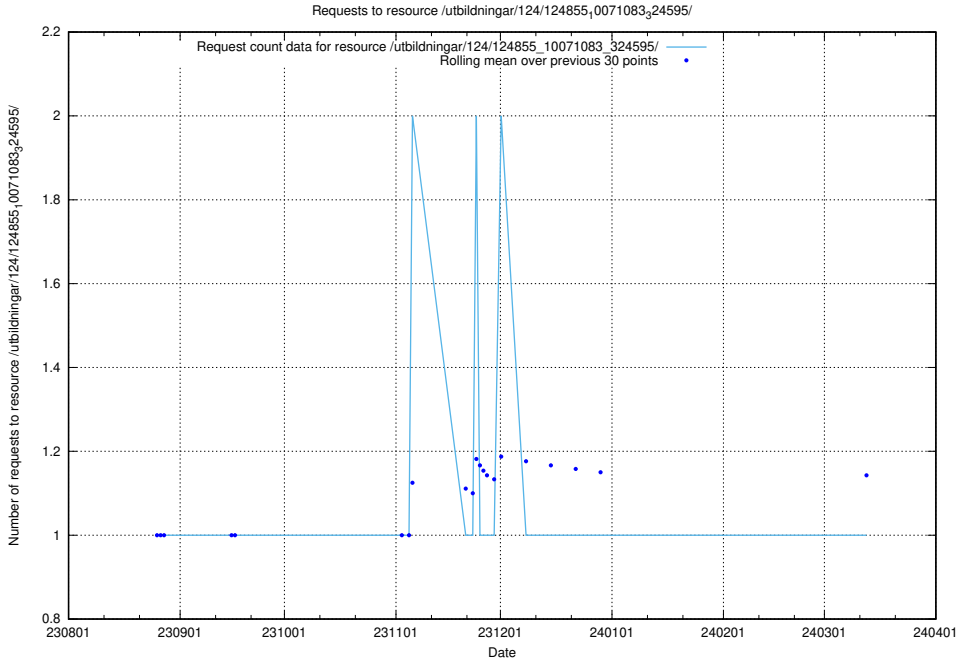

5.5524 Usage of /utbildningar/124/124855_10071083_324595/

Here, we count the number of requests to resource /utbildningar/124/124855_10071083_324595/.