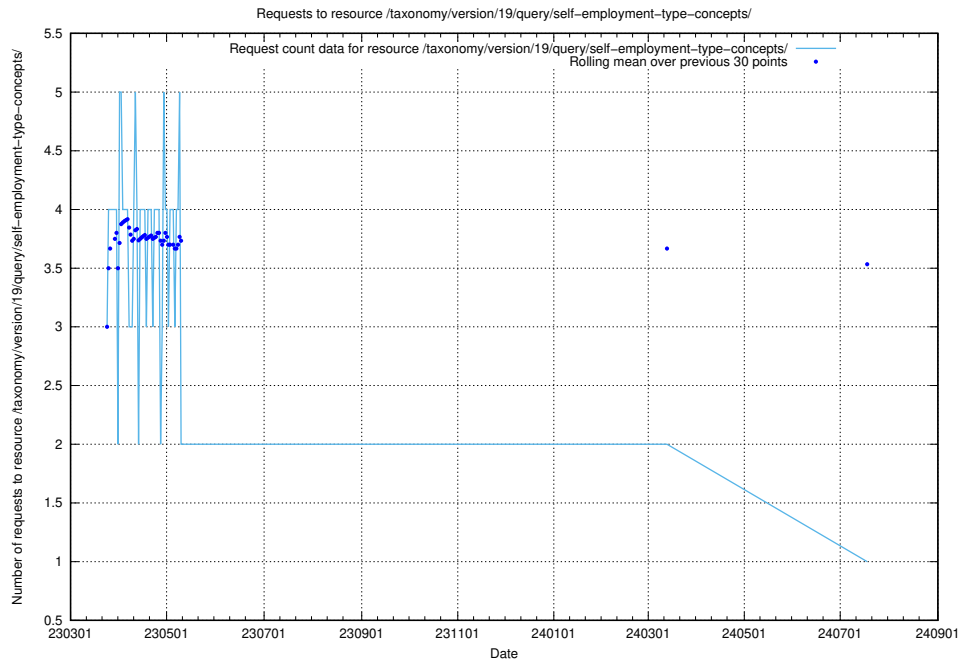

5.6886 Usage of /taxonomy/version/19/query/self-employment-type-concepts/

Here, we count the number of requests to resource /taxonomy/version/19/query/self-employment-type-concepts/.