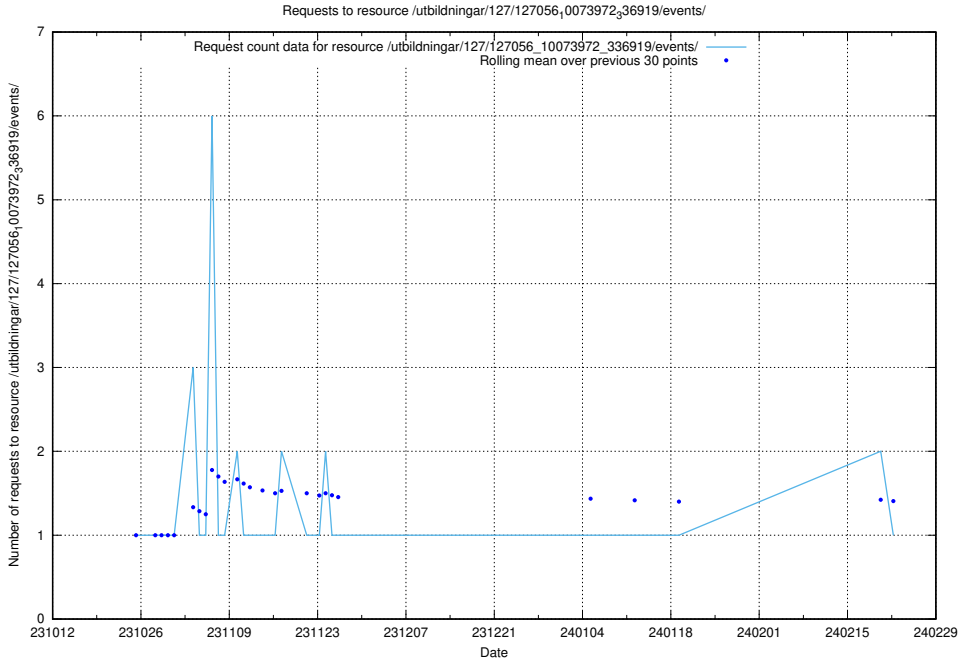

5.5034 Usage of /utbildningar/127/127056_10073972_336919/events/

Here, we count the number of requests to resource /utbildningar/127/127056_10073972_336919/events/