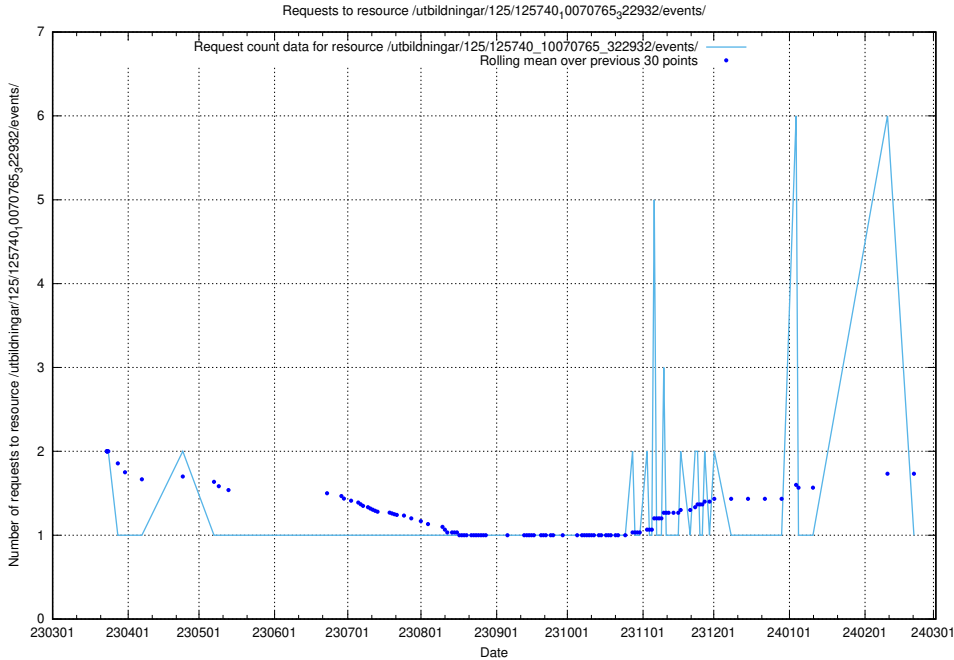

5.7035 Usage of /utbildningar/125/125740_10070765_322932/events/

Here, we count the number of requests to resource /utbildningar/125/125740_10070765_322932/events/