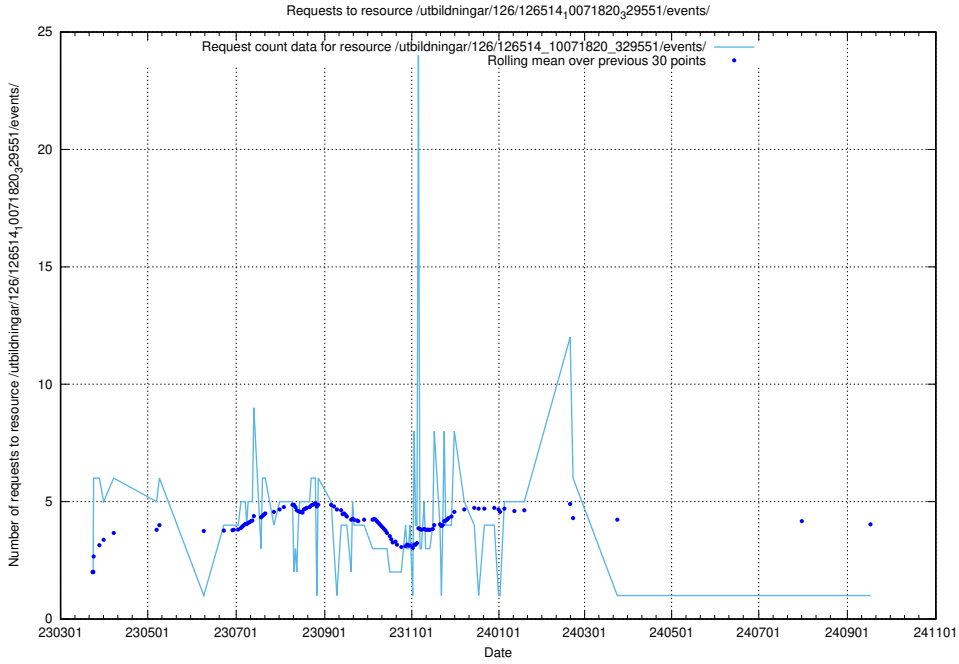

5.7026 Usage of /utbildningar/126/126514_10071820_329551/events/

Here, we count the number of requests to resource /utbildningar/126/126514_10071820_329551/events/