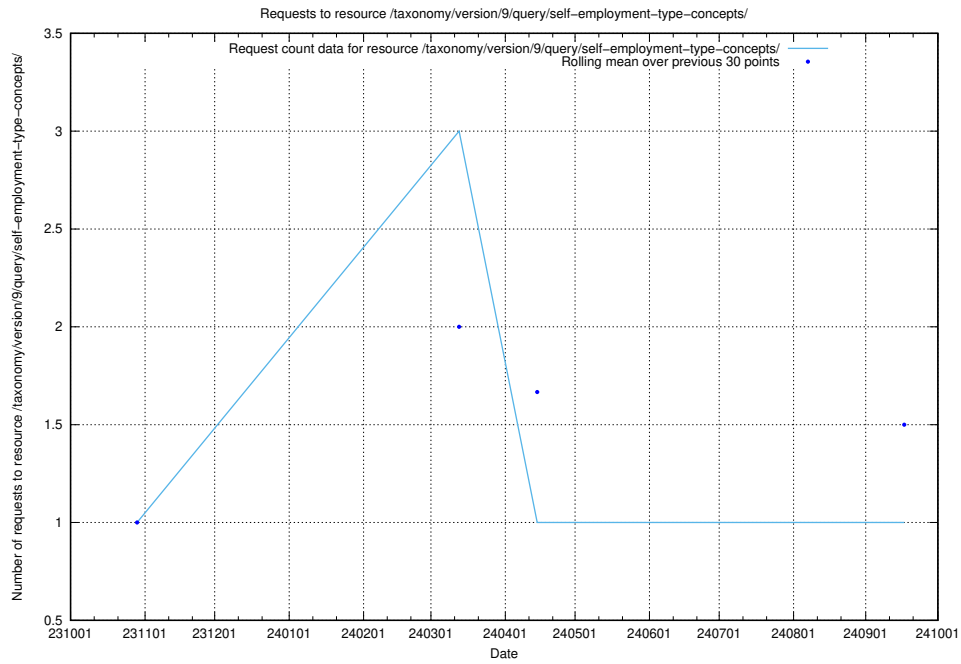

5.4994 Usage of /taxonomy/version/9/query/self-employment-type-concepts/

Here, we count the number of requests to resource /taxonomy/version/9/query/self-employment-type-concepts/.