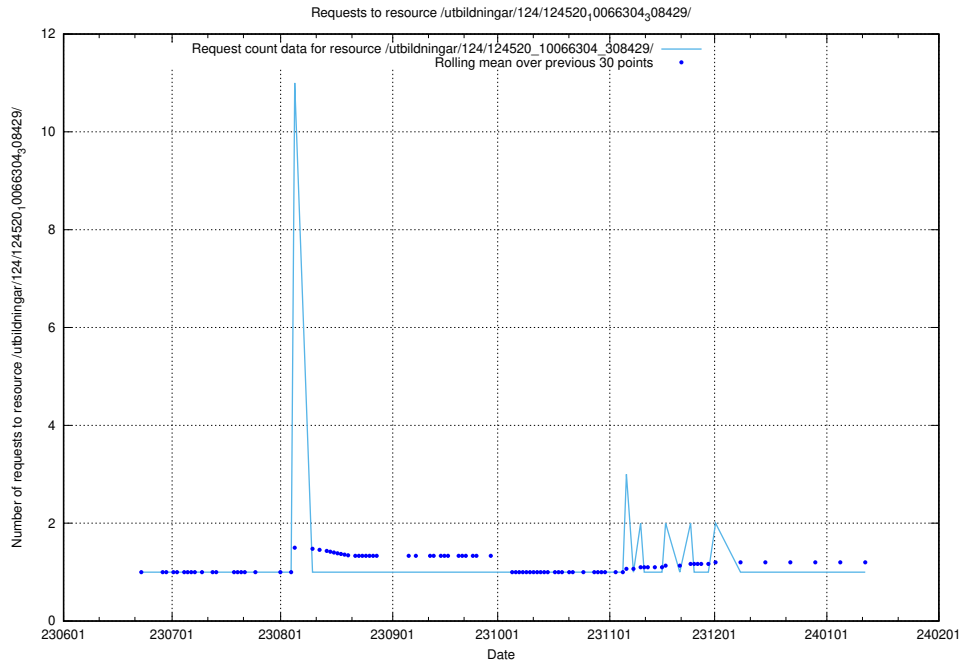

5.6526 Usage of /utbildningar/124/124520_10066304_308429/

Here, we count the number of requests to resource /utbildningar/124/124520_10066304_308429/.