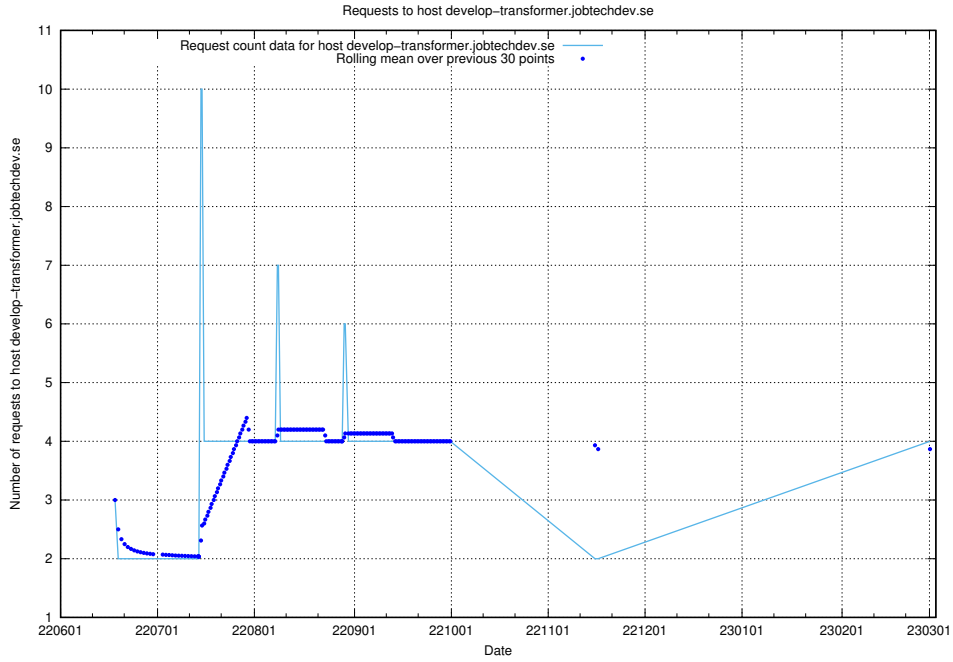

7.150 Usage of develop-transformer.jobtechdev.se

Here, we count the number of requests to host develop-transformer.jobtechdev.se.