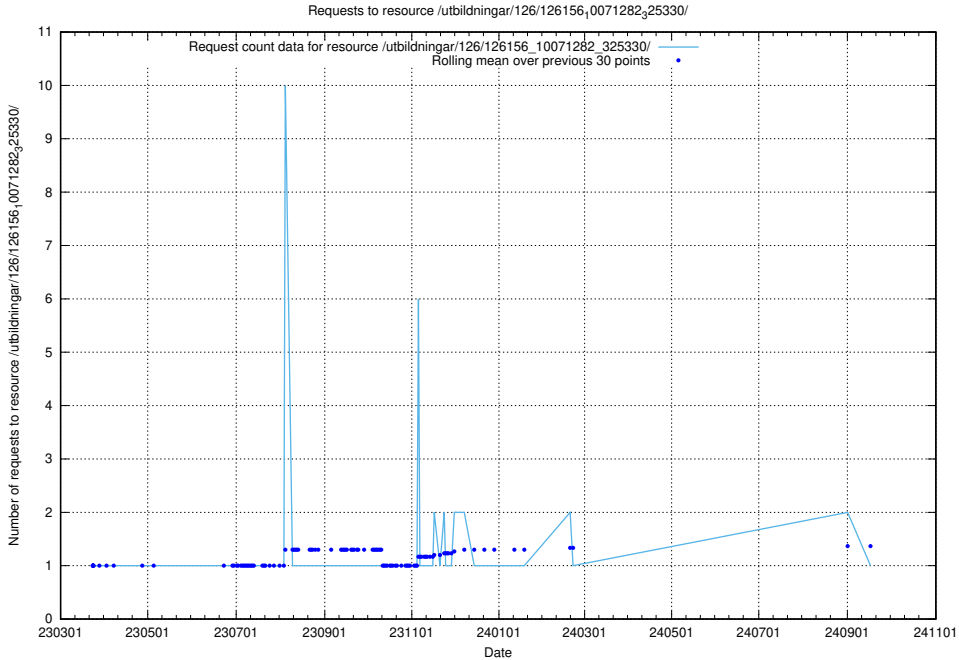

5.7188 Usage of /utbildningar/126/126156_10071282_325330/

Here, we count the number of requests to resource /utbildningar/126/126156_10071282_325330/.