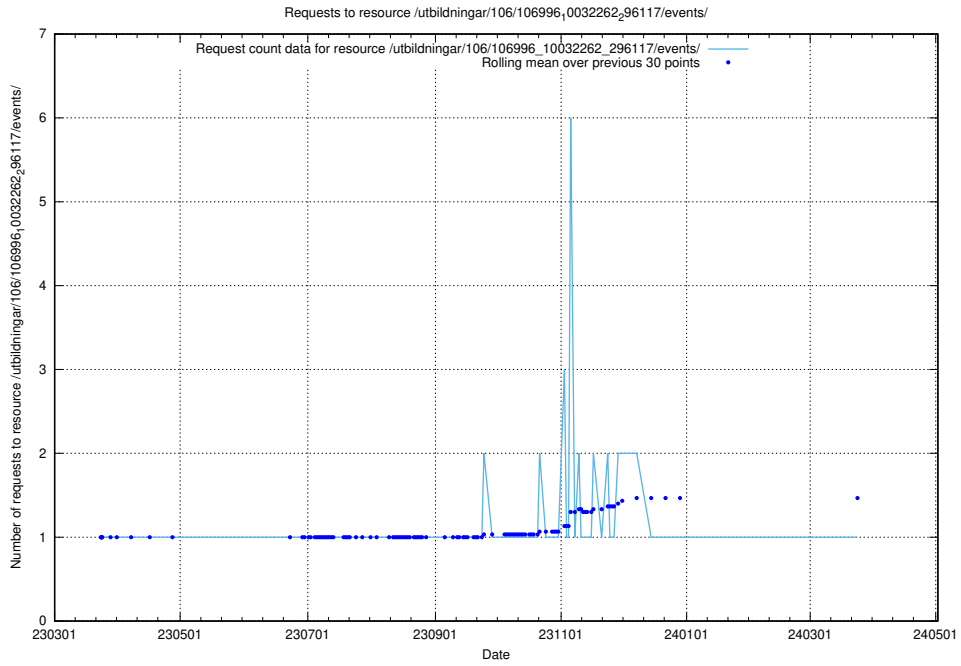

Here, we count the number of requests to resource /utbildningar/106/106996_10032262_296117/events/

5.6216 Usage of /taxonomy/version/3/query/concepts-and-common-relations/

Here, we count the number of requests to resource /taxonomy/version/3/query/concepts-and-common-relations/.