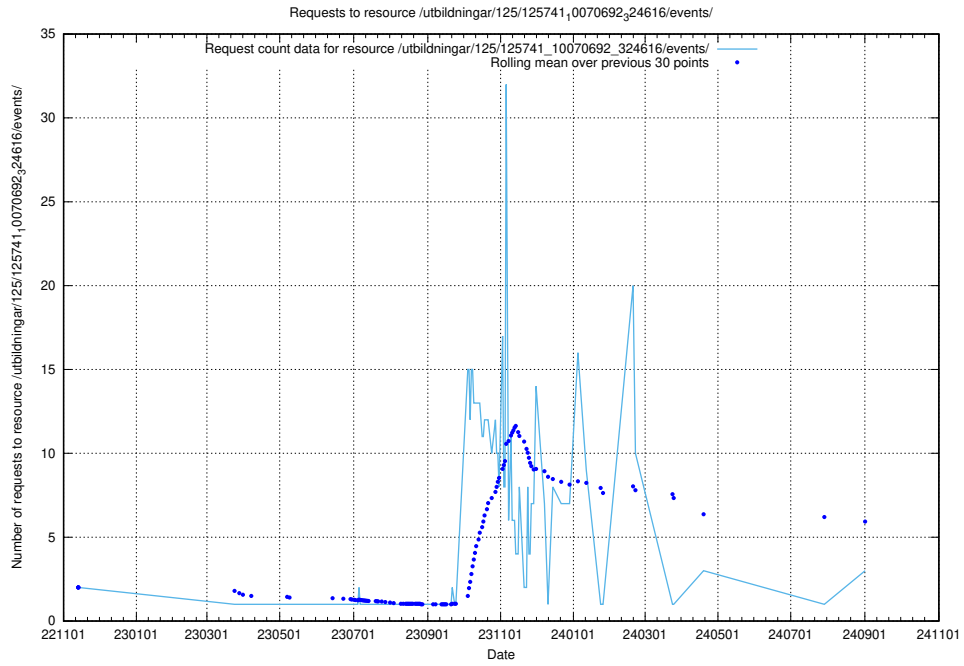

5.557 Usage of /utbildningar/125/125741_10070692_324616/events/

Here, we count the number of requests to resource /utbildningar/125/125741_10070692_324616/events/