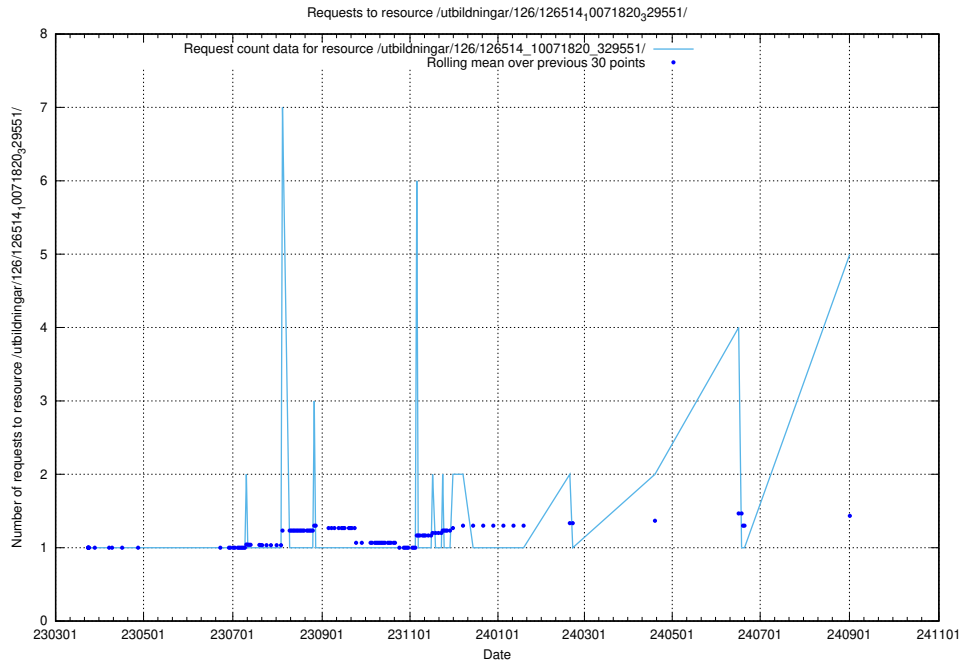

5.286 Usage of /utbildningar/126/126514_10071820_329551/

Here, we count the number of requests to resource /utbildningar/126/126514_10071820_329551/.