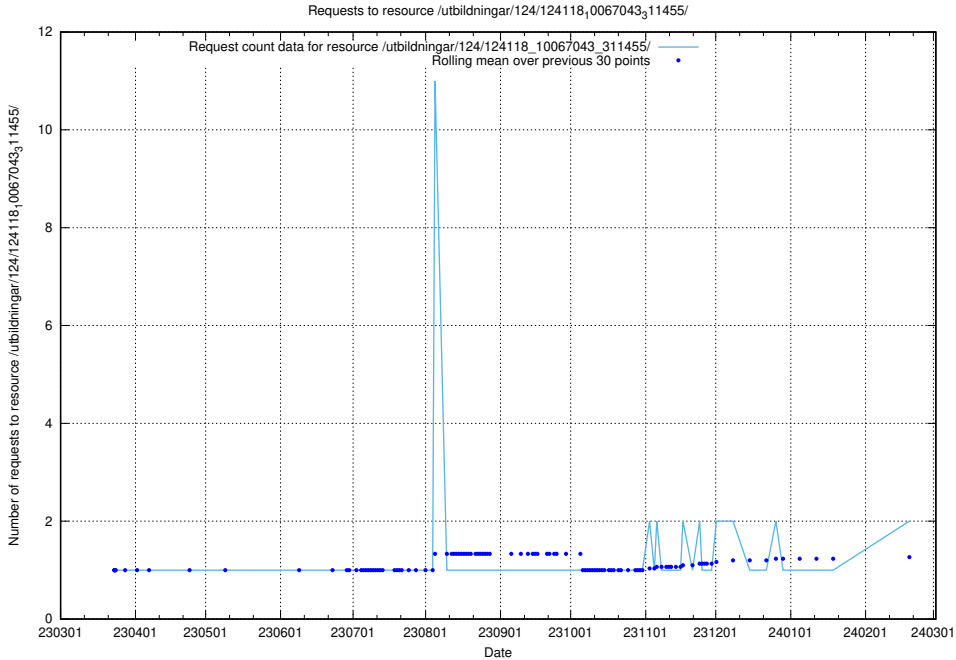

5.866 Usage of /utbildningar/124/124118_10067043_311455/

Here, we count the number of requests to resource /utbildningar/124/124118_10067043_311455/.