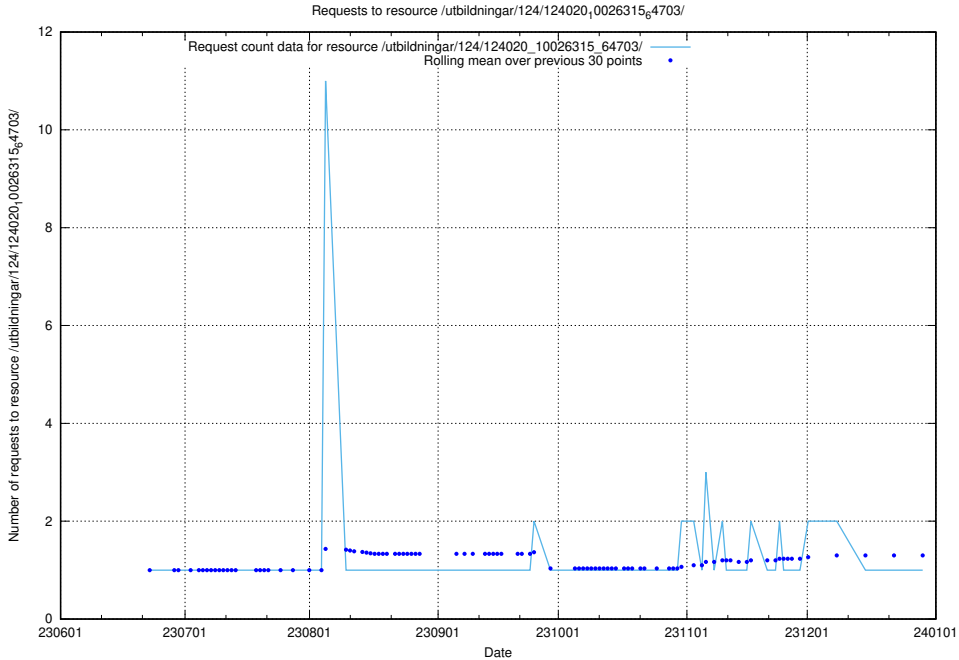

5.6596 Usage of /utbildningar/124/124020_10026315_64703/

Here, we count the number of requests to resource /utbildningar/124/124020_10026315_64703/.