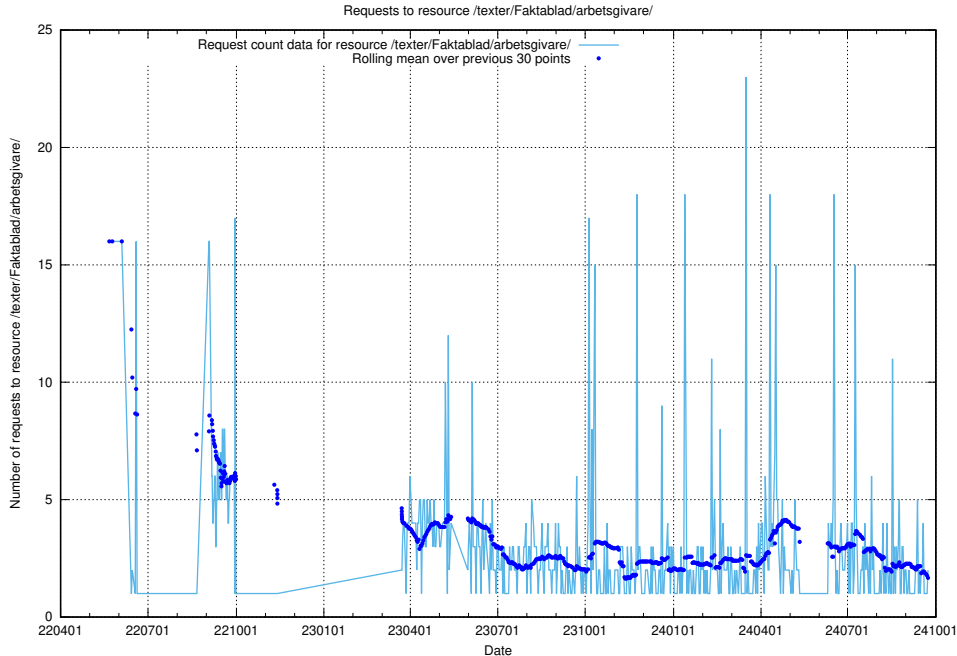

5.607 Usage of /texter/Faktablad/arbetsgivare/

Here, we count the number of requests to resource /texter/Faktablad/arbetsgivare/.