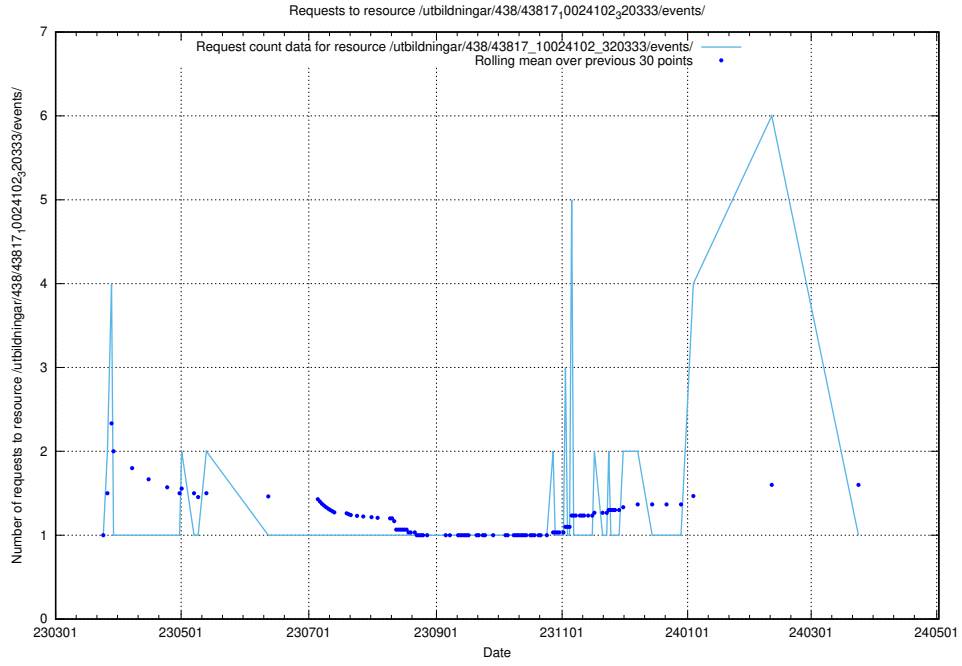

5.6926 Usage of /utbildningar/438/43817_10024102_320333/events/

Here, we count the number of requests to resource /utbildningar/438/43817_10024102_320333/events/.