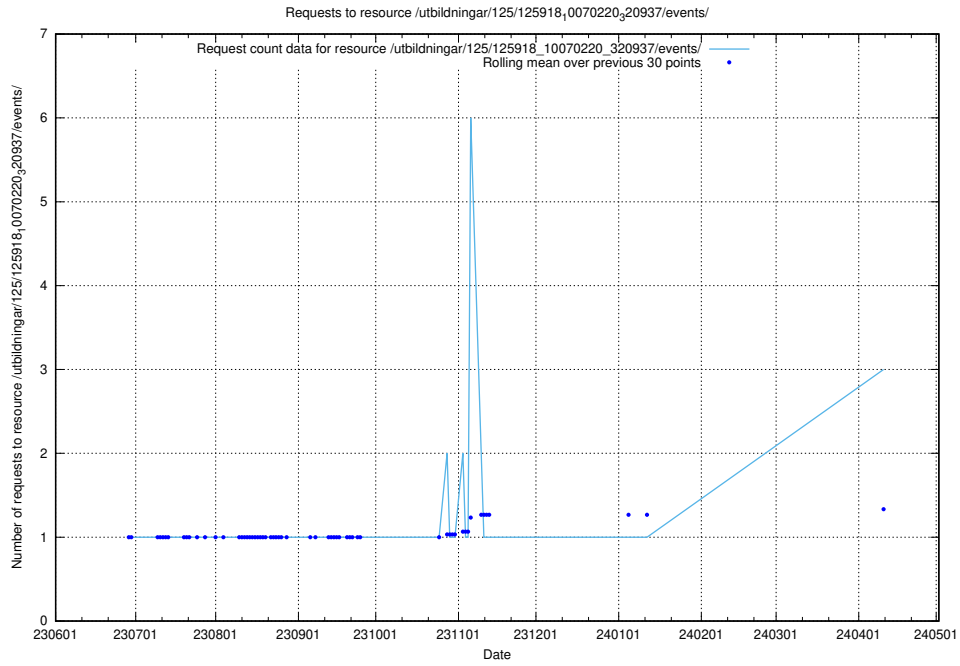

5.526 Usage of /utbildningar/125/125918_10070220_320937/events/

Here, we count the number of requests to resource /utbildningar/125/125918_10070220_320937/events/