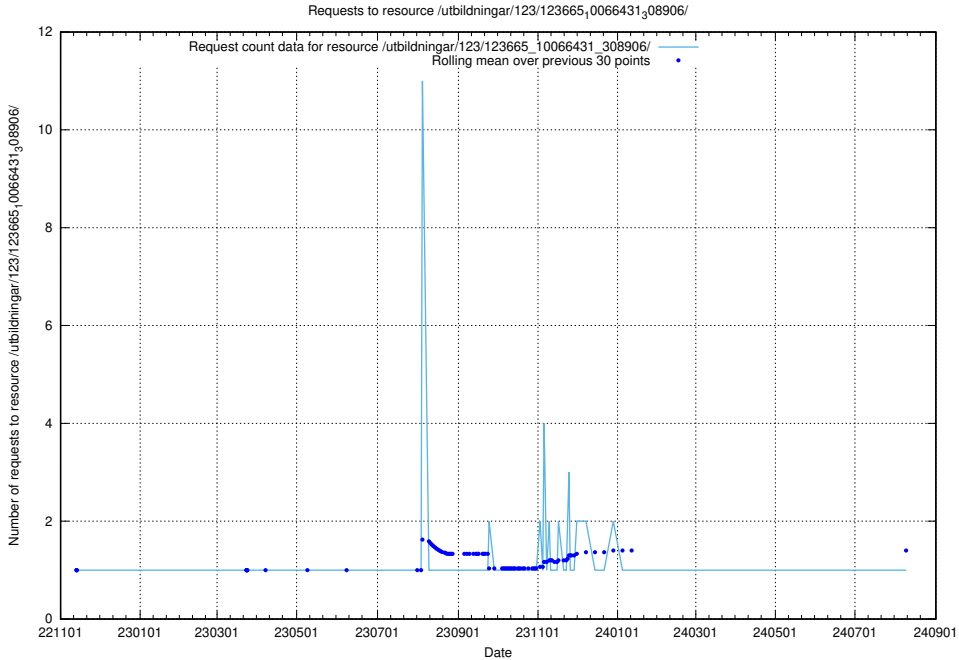

5.6694 Usage of /utbildningar/123/123665_10066431_308906/

Here, we count the number of requests to resource /utbildningar/123/123665_10066431_308906/.