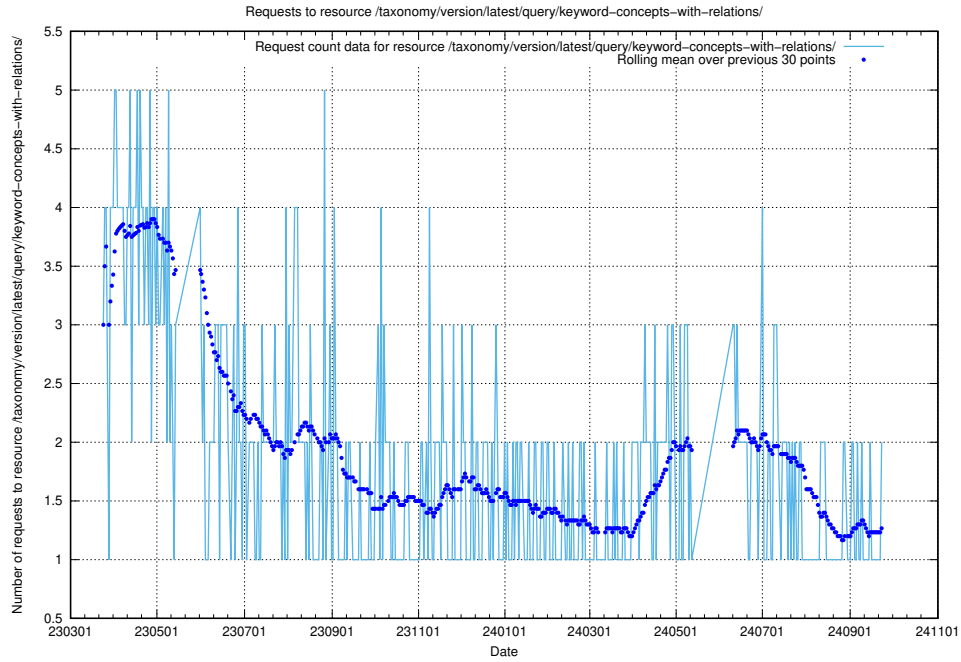

5.1106 Usage of /taxonomy/version/latest/query/keyword-concepts-with-relations/

Here, we count the number of requests to resource /taxonomy/version/latest/query/keyword-concepts-with-relations/.