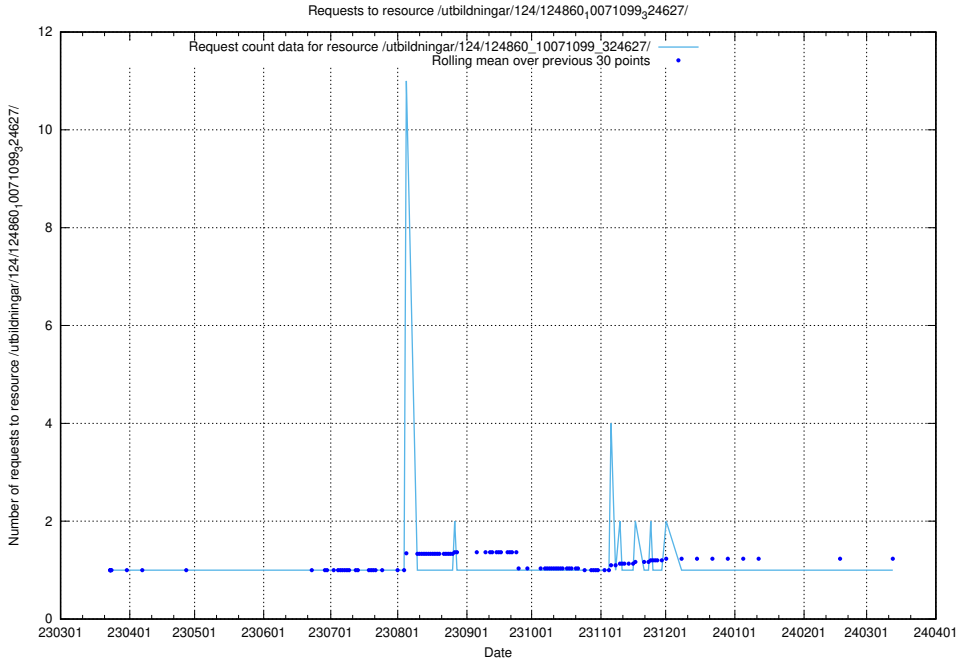

5.1368 Usage of /utbildningar/124/124860_10071099_324627/

Here, we count the number of requests to resource /utbildningar/124/124860_10071099_324627/.