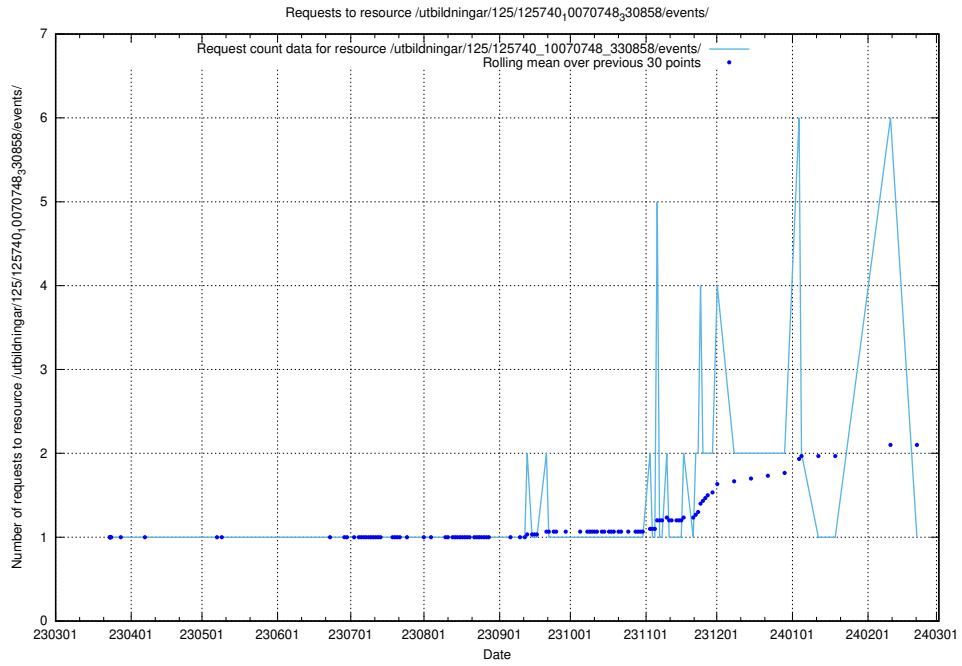

5.1162 Usage of /utbildningar/125/125740_10070748_330858/events/

Here, we count the number of requests to resource /utbildningar/125/125740_10070748_330858/events/

5.1163 Usage of /utbildningar/125/125740_10070748_330858/