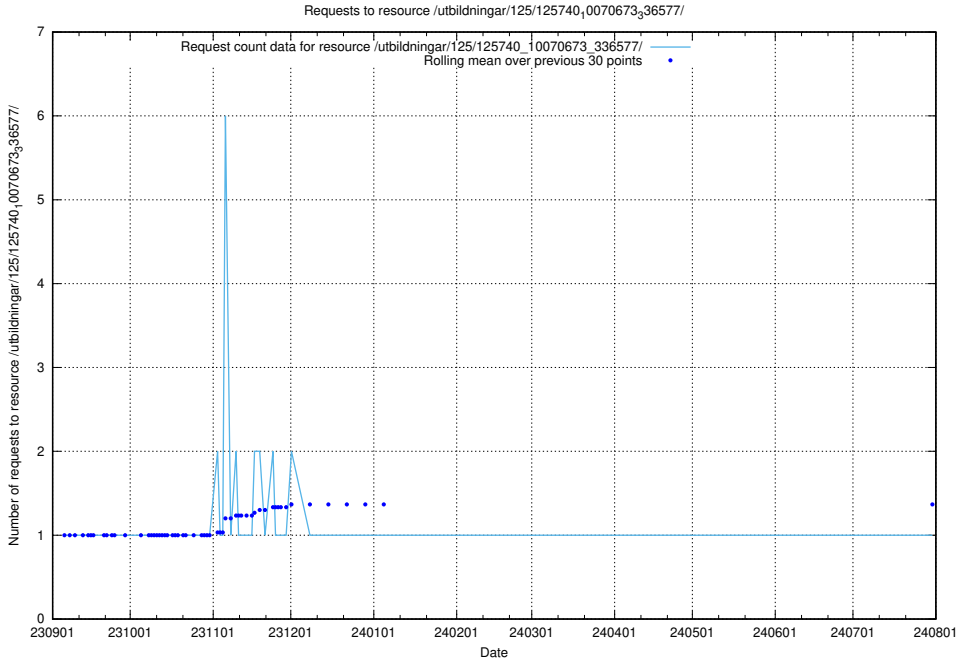

5.5486 Usage of /utbildningar/125/125740_10070673_336577/

Here, we count the number of requests to resource /utbildningar/125/125740_10070673_336577/.