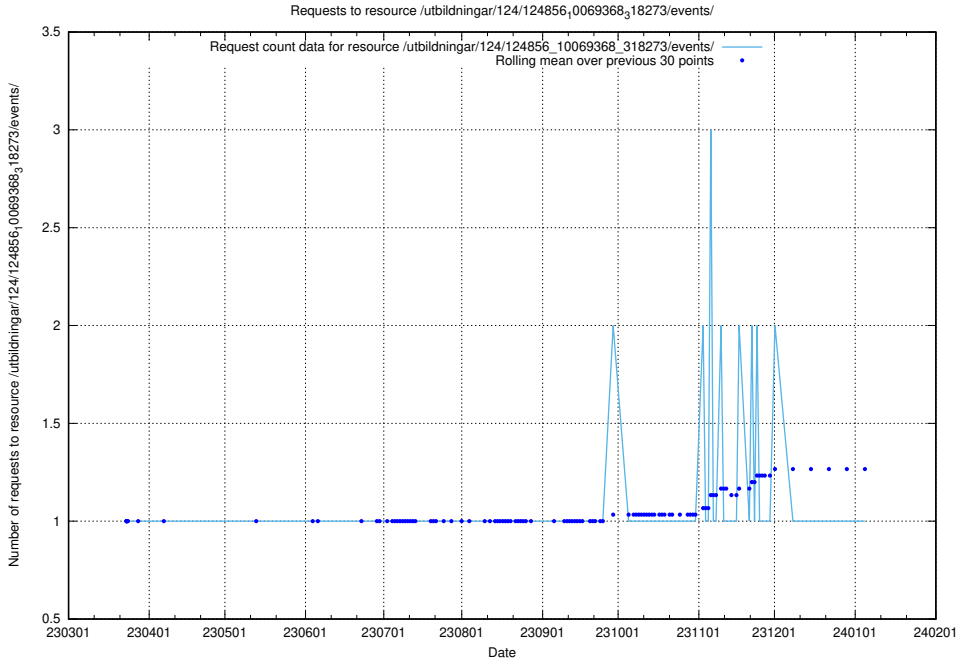

5.1382 Usage of /utbildningar/124/124856_10069368_318273/events/

Here, we count the number of requests to resource /utbildningar/124/124856_10069368_318273/events/