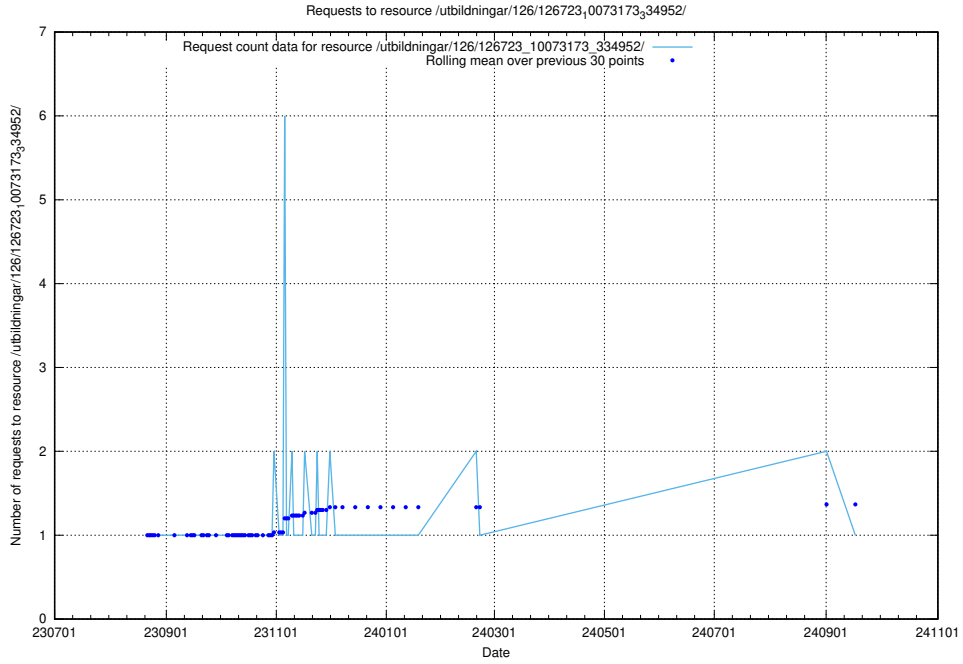

5.5554 Usage of /utbildningar/126/126723_10073173_334952/

Here, we count the number of requests to resource /utbildningar/126/126723_10073173_334952/.