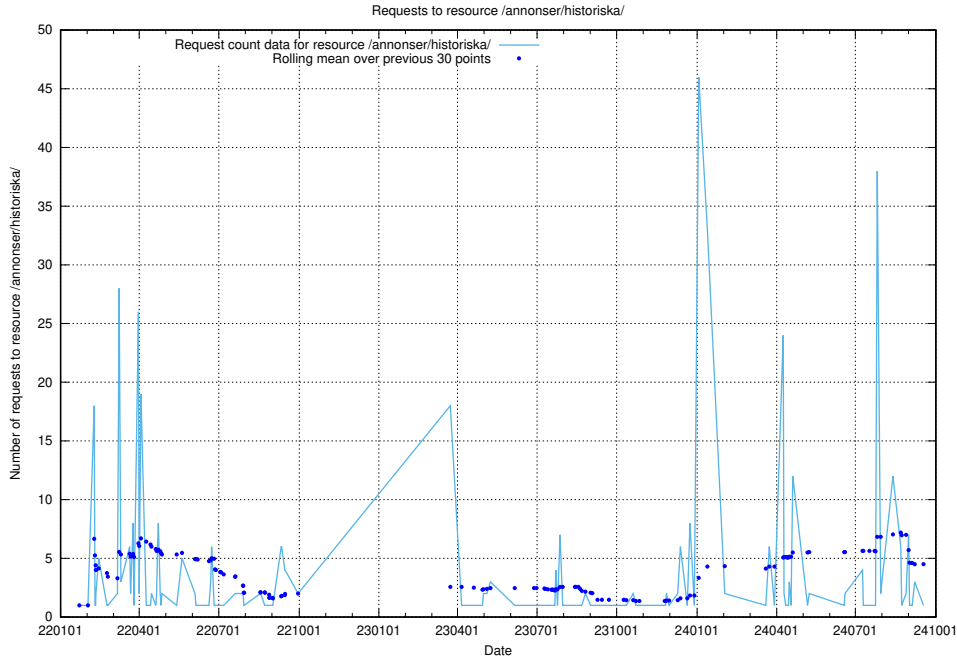

5.5971 Usage of /annonser/historiska/

Here, we count the number of requests to resource /annonser/historiska/.