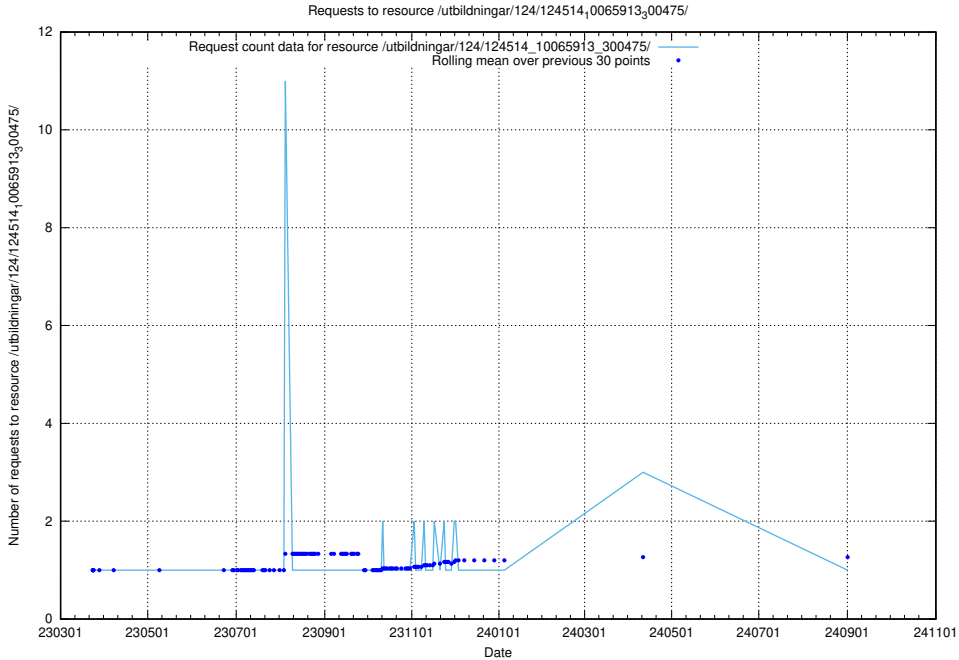

5.2800 Usage of /utbildningar/124/124514_10065913_300475/

Here, we count the number of requests to resource /utbildningar/124/124514_10065913_300475/.