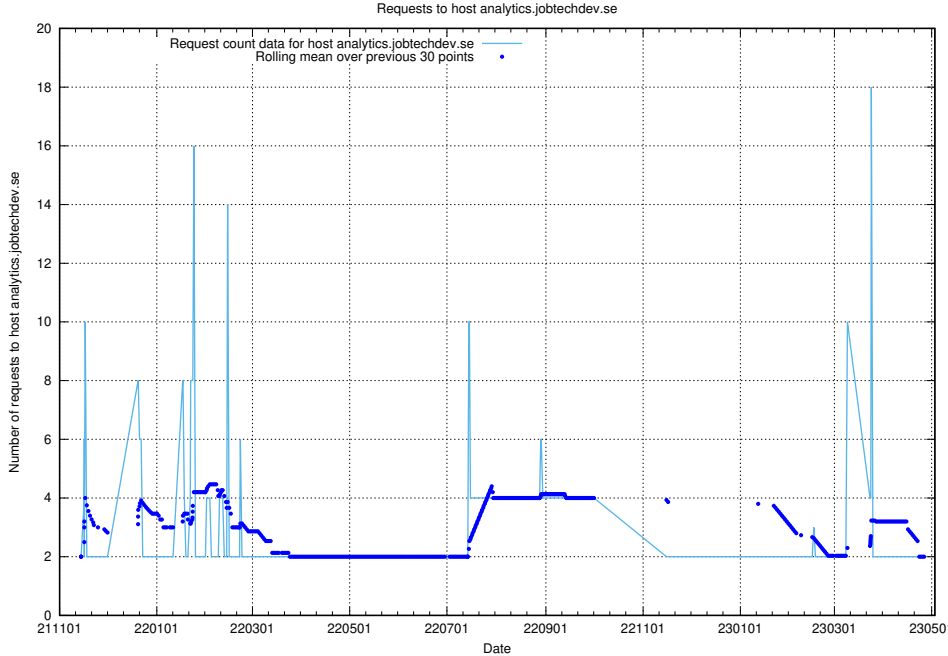

7.291 Usage of analytics.jobtechdev.se

Here, we count the number of requests to host analytics.jobtechdev.se.