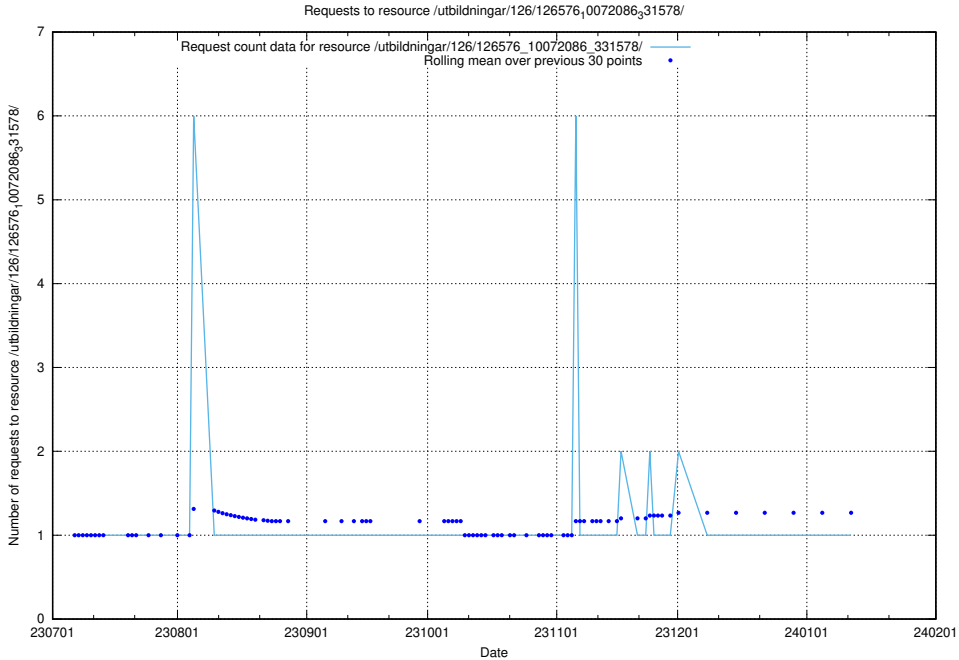

Here, we count the number of requests to resource /utbildningar/125/125600_10070136_324706/events/

5.6107 Usage of /utbildningar/126/126576_10072086_331578/

Here, we count the number of requests to resource /utbildningar/126/126576_10072086_331578/.