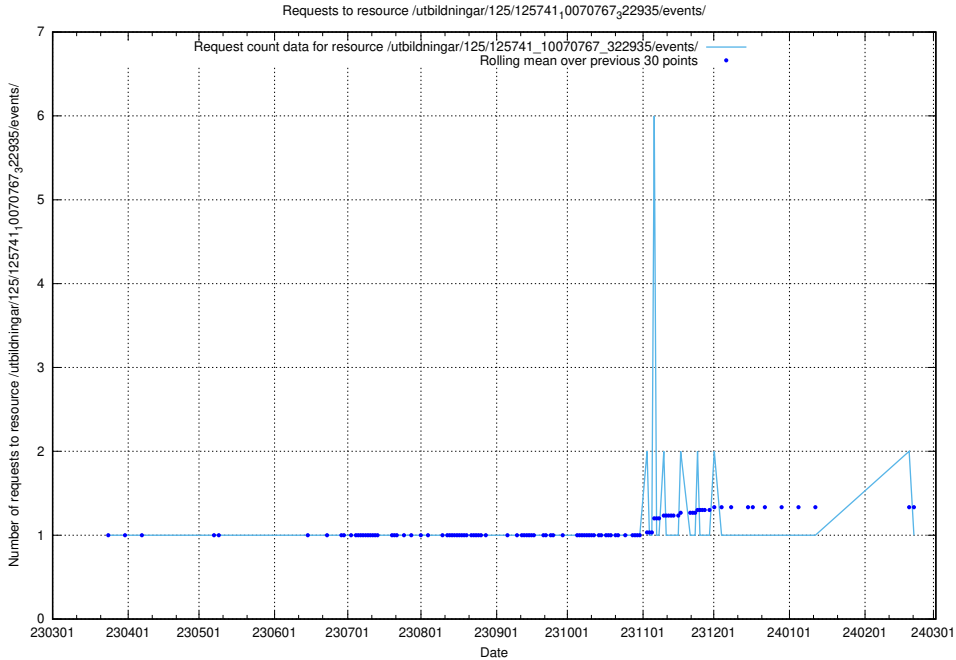

5.6982 Usage of /utbildningar/125/125741_10070767_322935/events/

Here, we count the number of requests to resource /utbildningar/125/125741_10070767_322935/events/