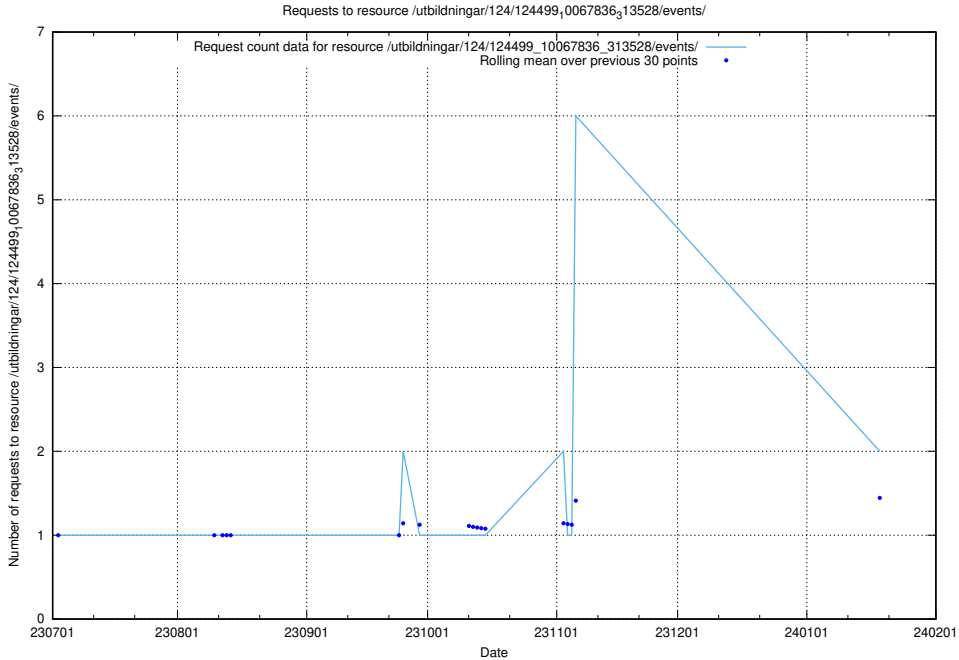

5.963 Usage of /utbildningar/124/124499_10067836_313528/events/

Here, we count the number of requests to resource /utbildningar/124/124499_10067836_313528/events/