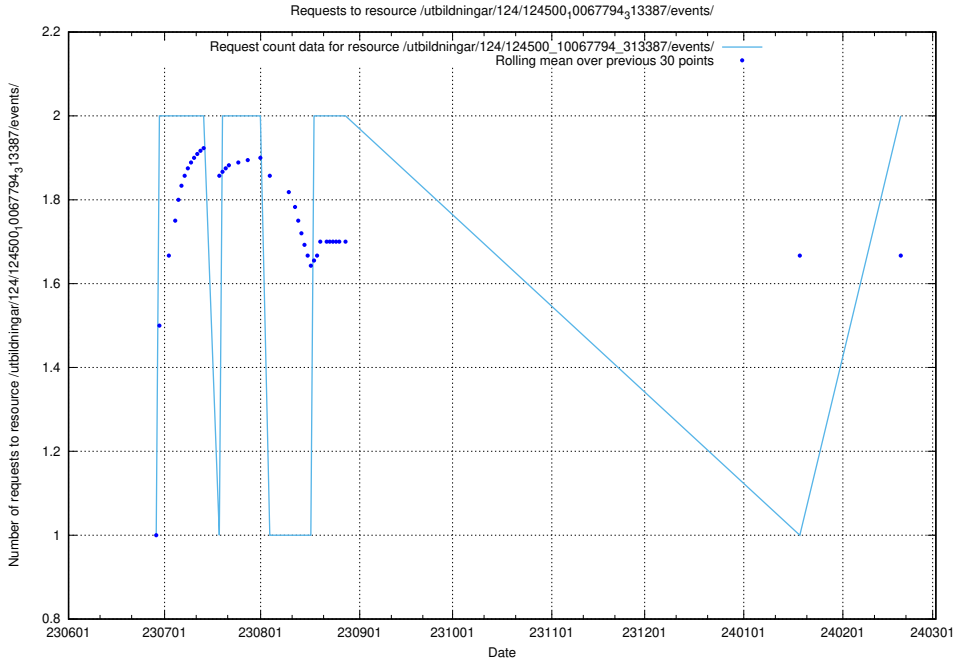

5.982 Usage of /utbildningar/124/124500_10067794_313387/events/

Here, we count the number of requests to resource /utbildningar/124/124500_10067794_313387/events/

5.983 Usage of /utbildningar/124/124472_10067631_313129/events/