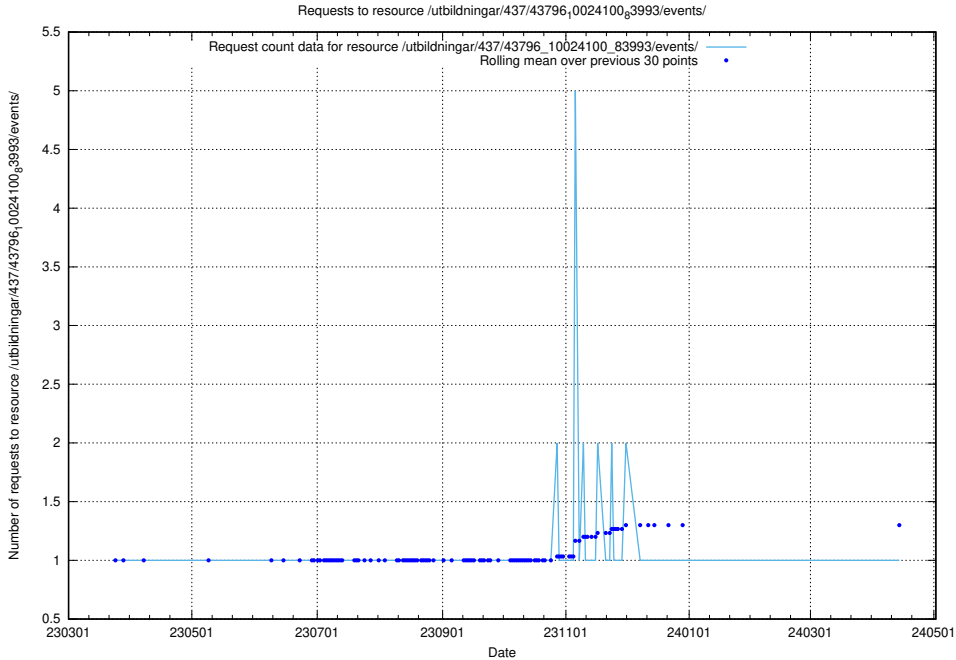

5.6936 Usage of /utbildningar/437/43796_10024100_83993/events/

Here, we count the number of requests to resource /utbildningar/437/43796_10024100_83993/events/.