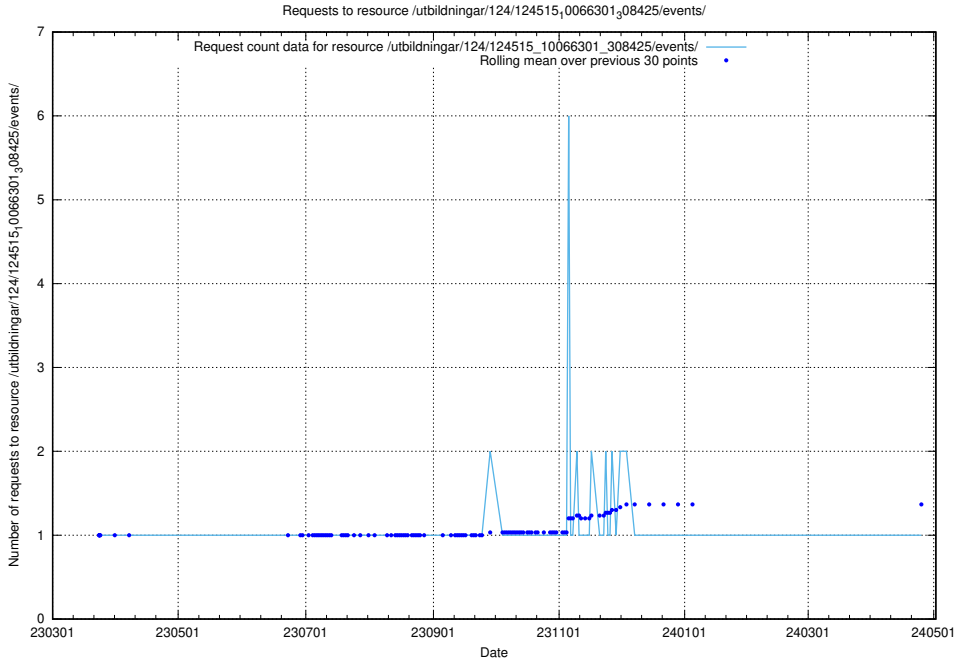

Here, we count the number of requests to resource /taxonomy/version/9/query/ssyk-level-1-groups/.

5.2383 Usage of /utbildningar/124/124515_10066301_308425/events/

Here, we count the number of requests to resource /utbildningar/124/124515_10066301_308425/events/