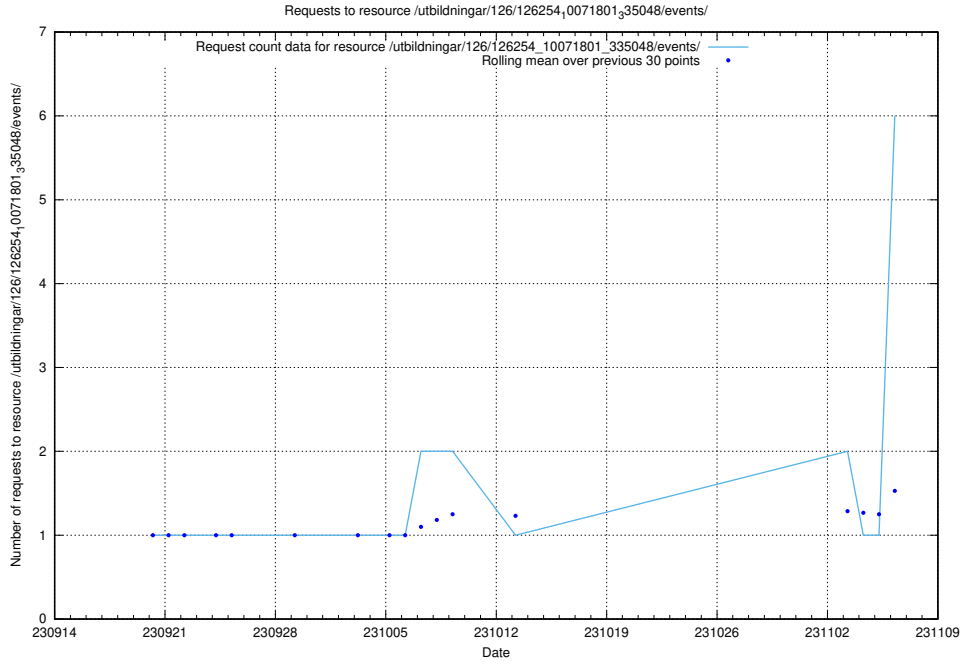

5.168 Usage of /utbildningar/126/126254_10071801_335048/events/

Here, we count the number of requests to resource /utbildningar/126/126254_10071801_335048/events/