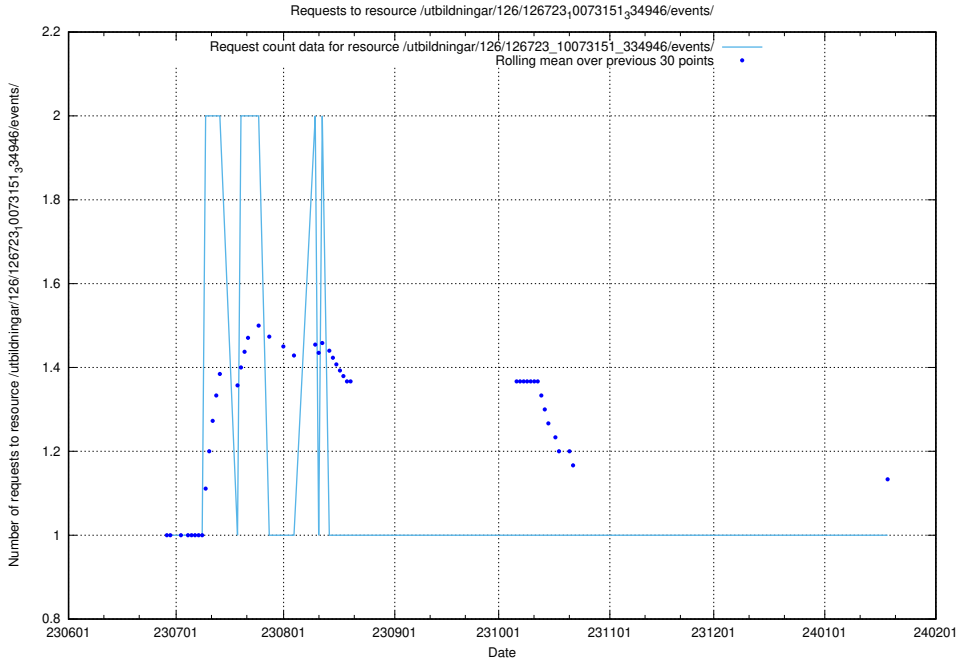

5.6258 Usage of /utbildningar/126/126723_10073151_334946/events/

Here, we count the number of requests to resource /utbildningar/126/126723_10073151_334946/events/