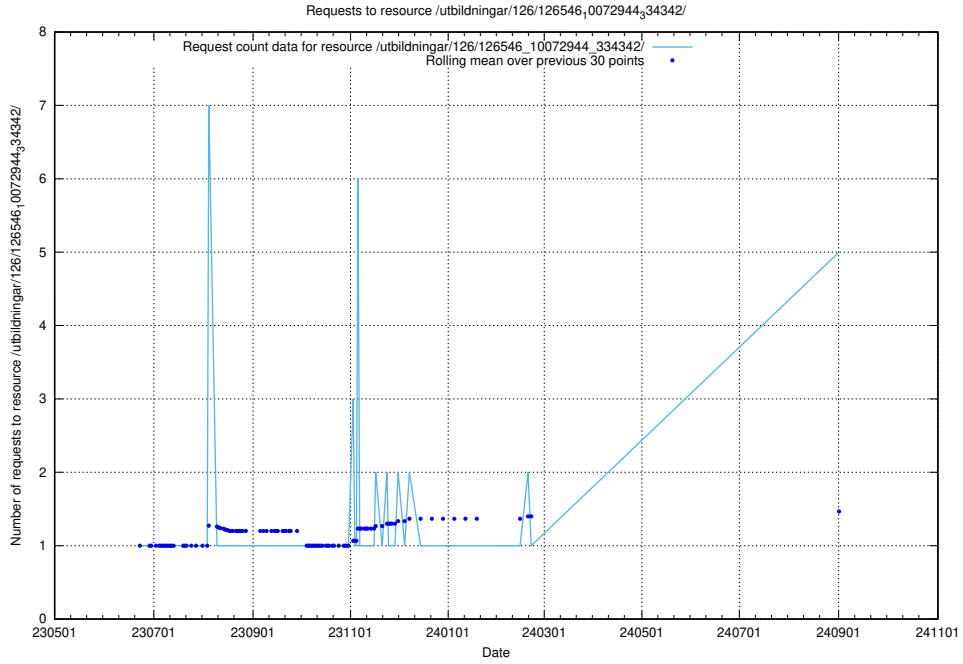

5.273 Usage of /utbildningar/126/126546_10072944_334342/

Here, we count the number of requests to resource /utbildningar/126/126546_10072944_334342/.