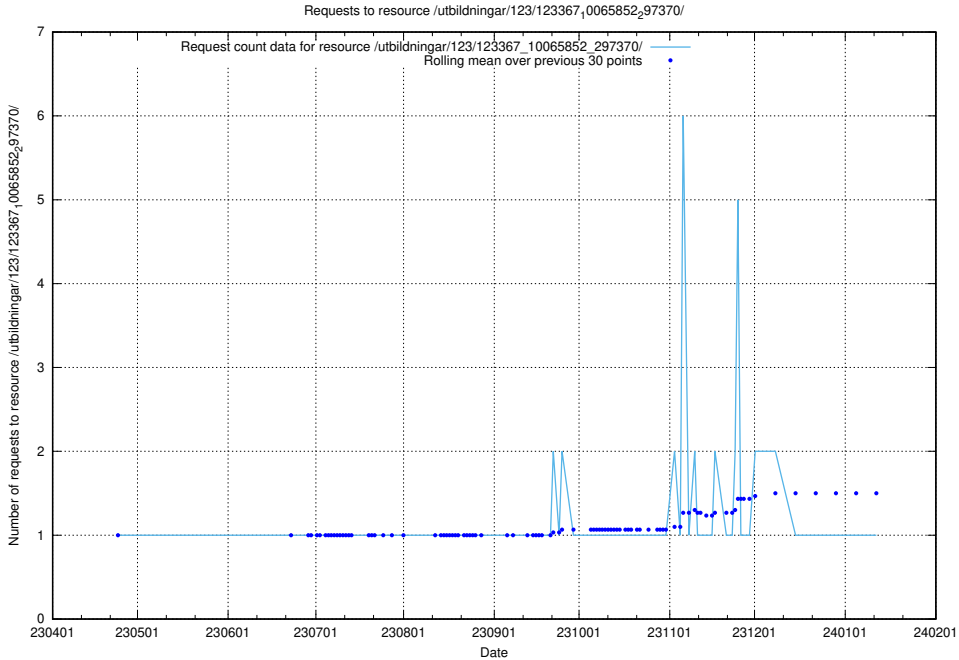

5.6780 Usage of /utbildningar/123/123367_10065852_297370/

Here, we count the number of requests to resource /utbildningar/123/123367_10065852_297370/.