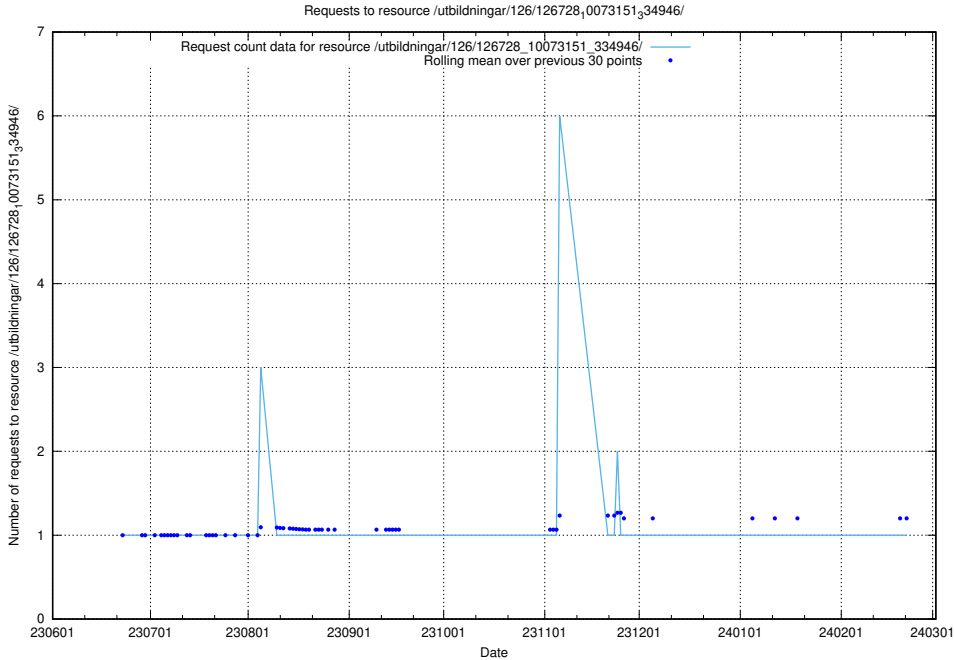

5.6392 Usage of /utbildningar/126/126728_10073151_334946/

Here, we count the number of requests to resource /utbildningar/126/126728_10073151_334946/.