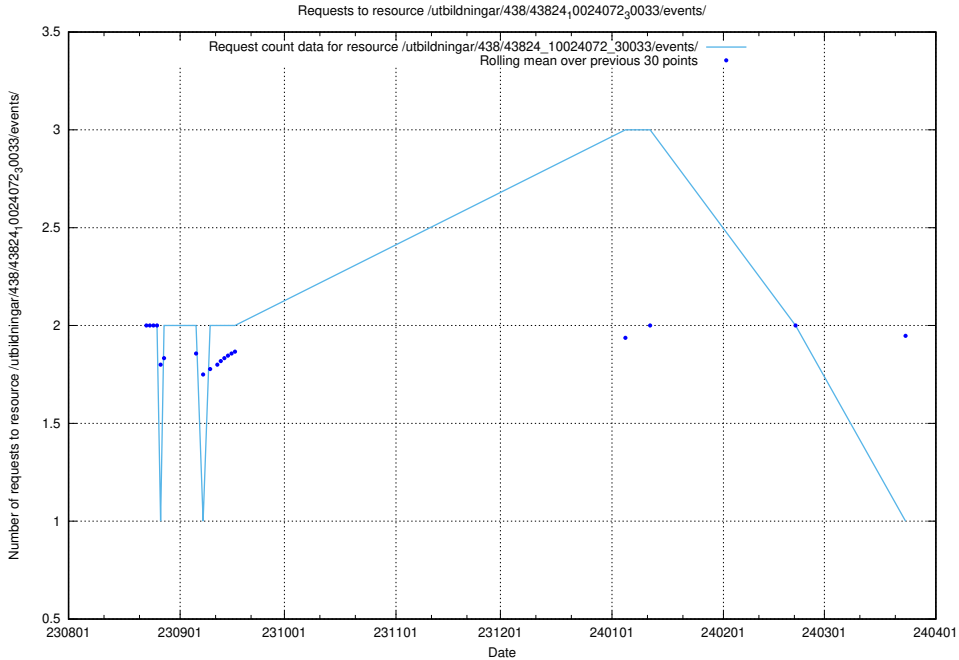

5.5550 Usage of /utbildningar/438/43824_10024072_30033/events/

Here, we count the number of requests to resource /utbildningar/438/43824_10024072_30033/events/.