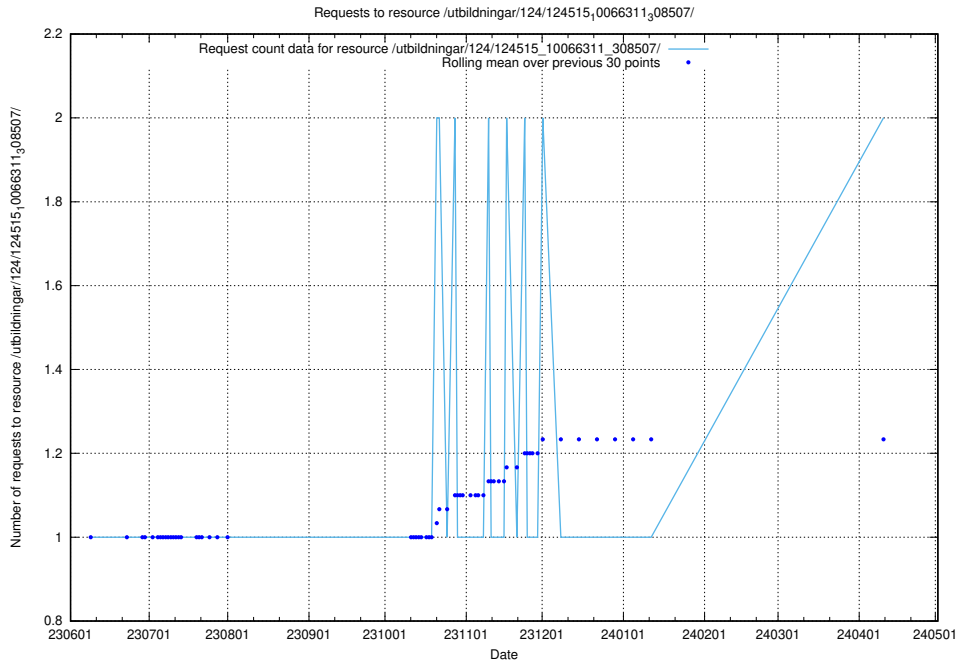

5.1048 Usage of /utbildningar/124/124515_10066311_308507/

Here, we count the number of requests to resource /utbildningar/124/124515_10066311_308507/.