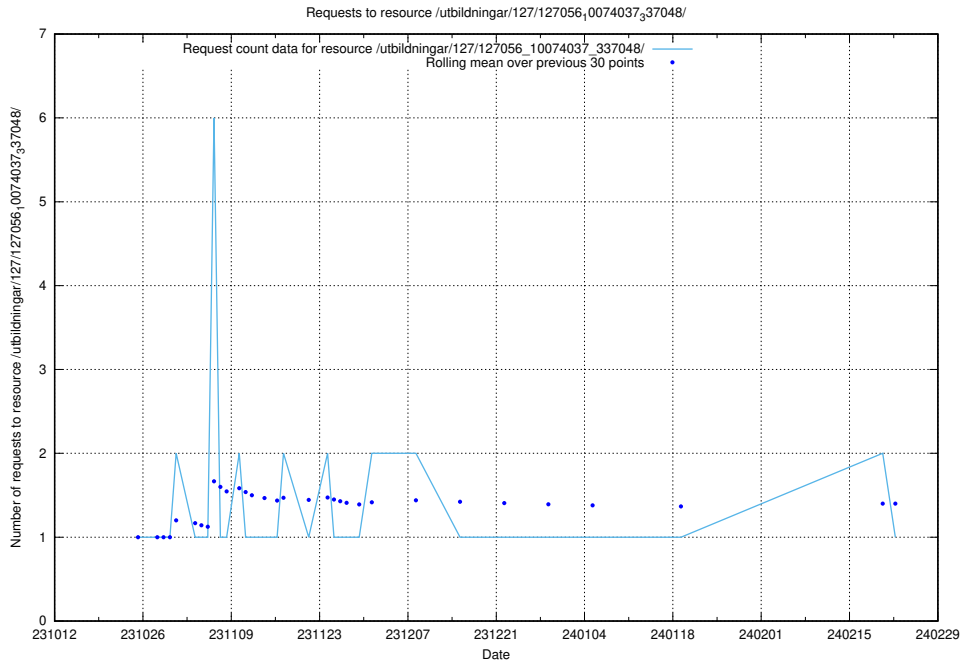

5.5032 Usage of /utbildningar/127/127056_10074037_337048/

Here, we count the number of requests to resource /utbildningar/127/127056_10074037_337048/.