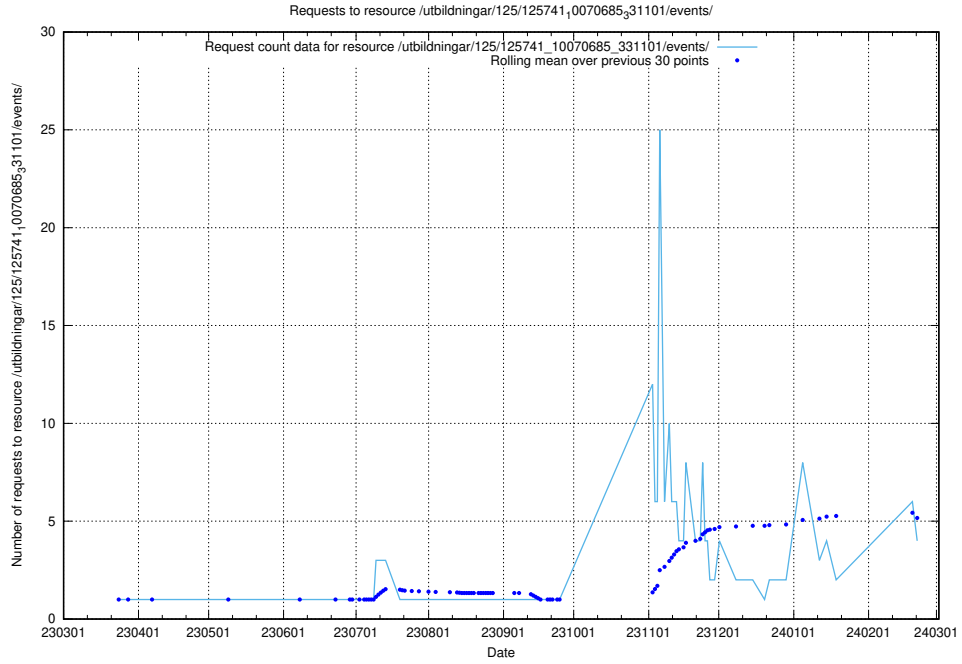

5.403 Usage of /utbildningar/125/125741_10070685_331101/events/

Here, we count the number of requests to resource /utbildningar/125/125741_10070685_331101/events/