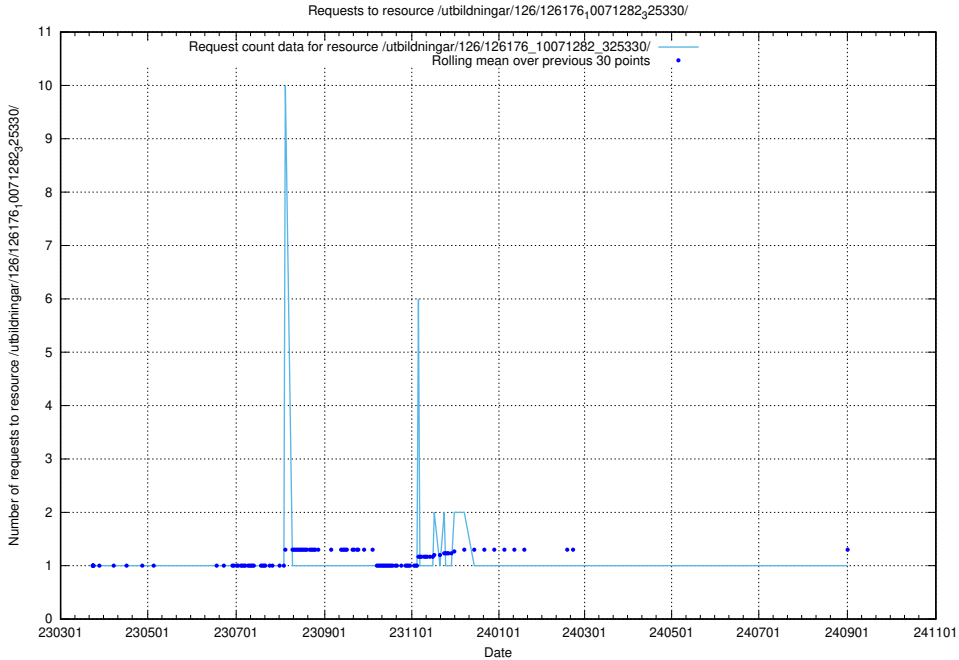

5.7187 Usage of /utbildningar/126/126176_10071282_325330/

Here, we count the number of requests to resource /utbildningar/126/126176_10071282_325330/.