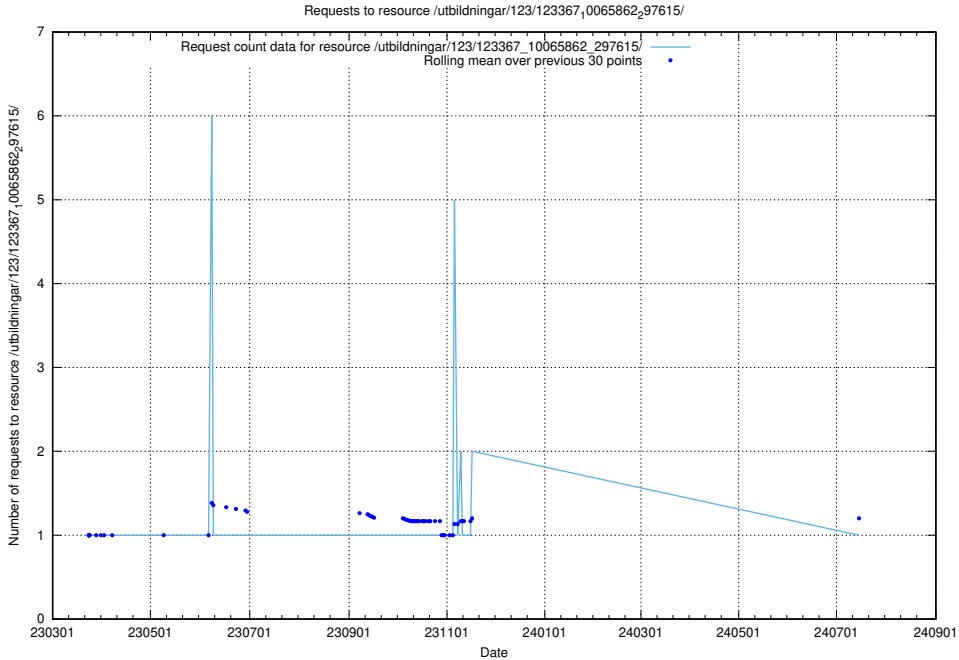

5.5608 Usage of /utbildningar/123/123367_10065862_297615/

Here, we count the number of requests to resource /utbildningar/123/123367_10065862_297615/.