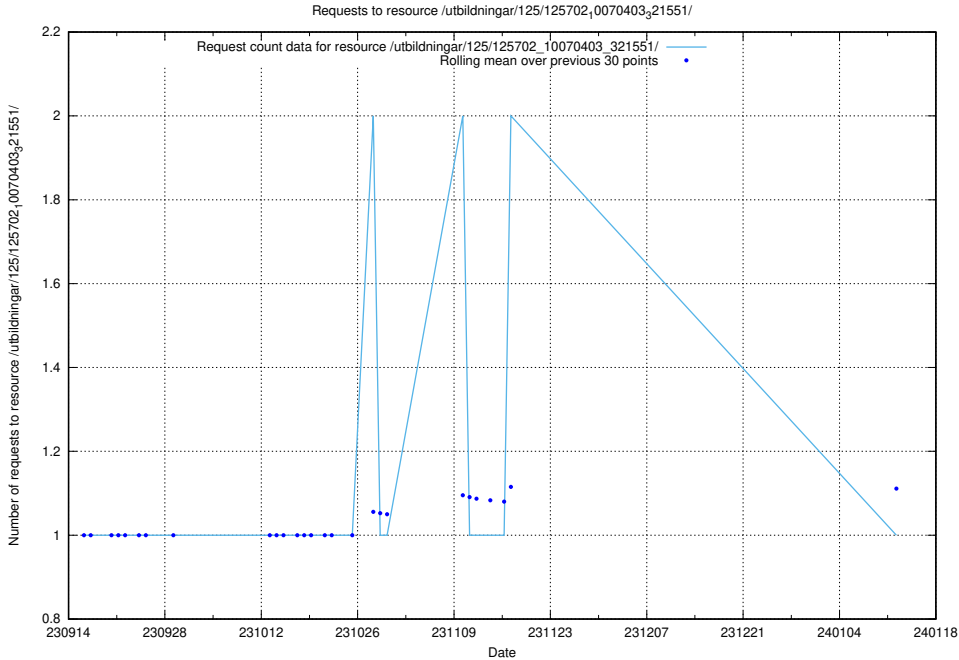

5.5365 Usage of /utbildningar/125/125702_10070403_321551/

Here, we count the number of requests to resource /utbildningar/125/125702_10070403_321551/.