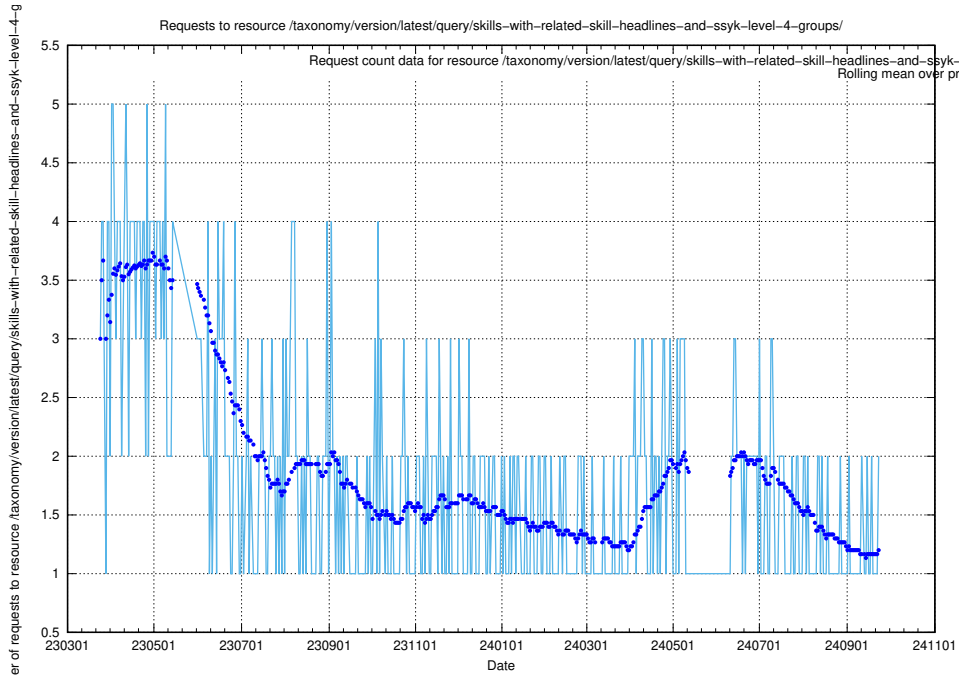

5.1097 Usage of /taxonomy/version/latest/query/skills-with-related-skill-headlines-and-ssyk-level-4-groups/

Here, we count the number of requests to resource /taxonomy/version/latest/query/skills-with-related-skill-headlines-and-ssyk-level-4-groups/.