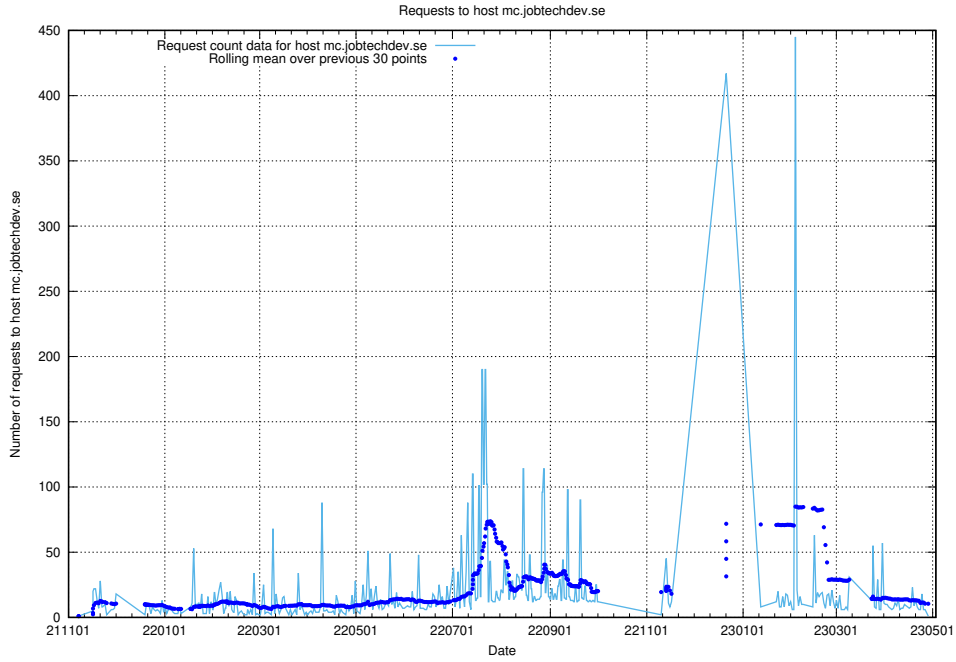

7.629 Usage of q.jobtechdev.se

Here, we count the number of requests to host q.jobtechdev.se.

7.630 Usage of mc.jobtechdev.se

Here, we count the number of requests to host mc.jobtechdev.se.

7.631 Usage of list.jobtechdev.se