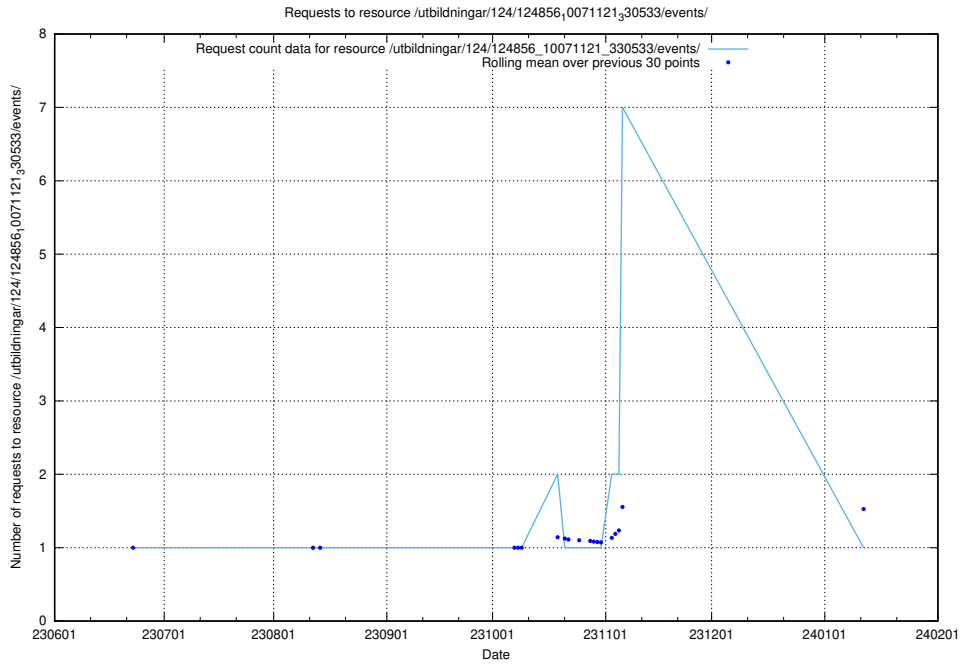

5.6510 Usage of /utbildningar/124/124856_10071121_330533/events/

Here, we count the number of requests to resource /utbildningar/124/124856_10071121_330533/events/