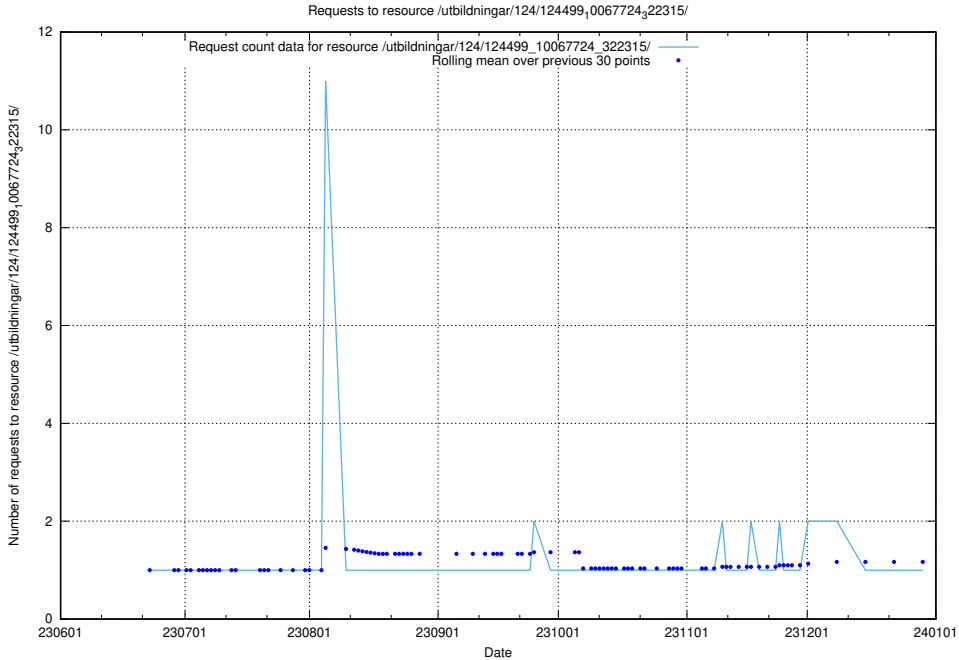

5.6555 Usage of /utbildningar/124/124499_10067724_322315/

Here, we count the number of requests to resource /utbildningar/124/124499_10067724_322315/.