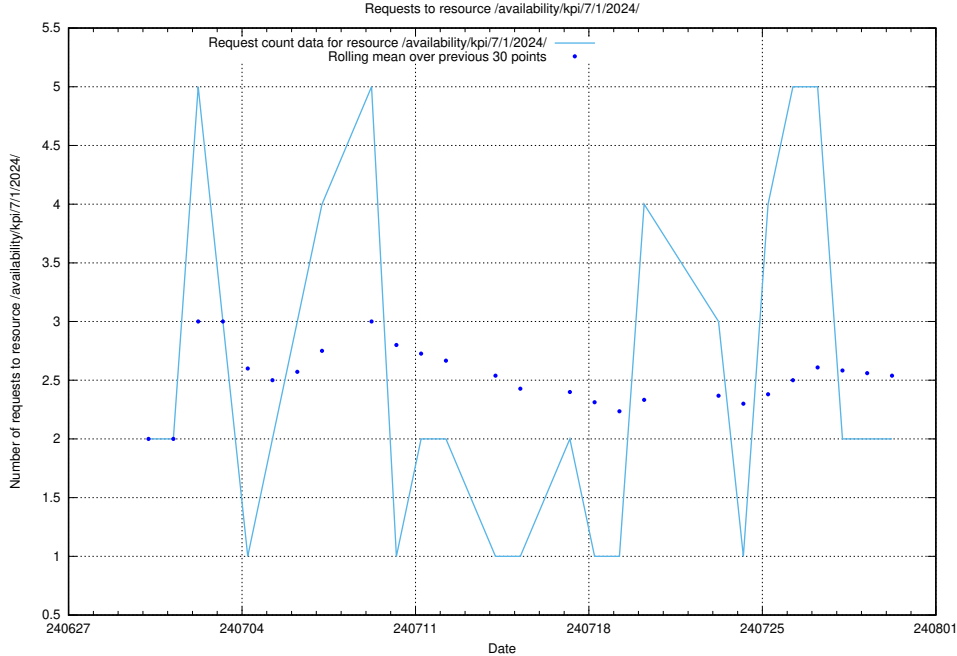

5.670 Usage of /availability/kpi/7/1/2024/

Here, we count the number of requests to resource /availability/kpi/7/1/2024/.