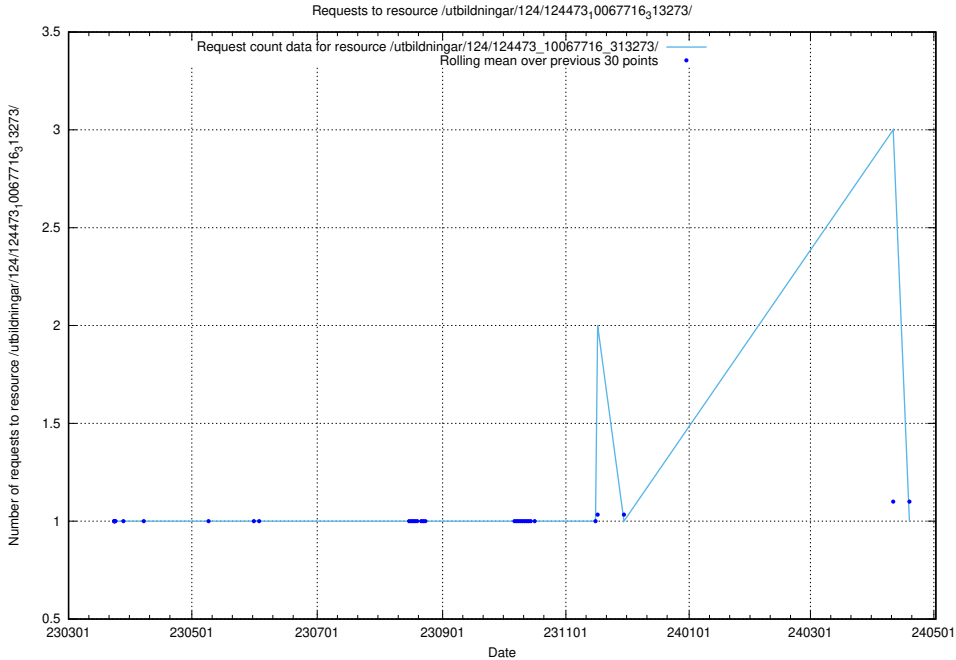

5.3778 Usage of /utbildningar/124/124473_10067716_313273/

Here, we count the number of requests to resource /utbildningar/124/124473_10067716_313273/.