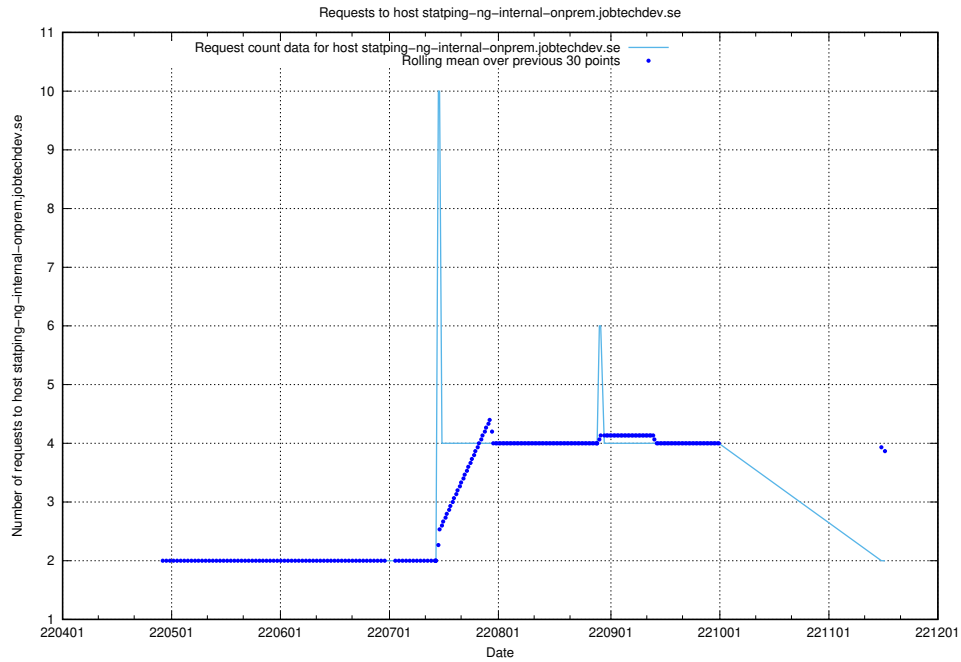

7.441 Usage of statping-ng-internal-onprem.jobtechdev.se

Here, we count the number of requests to host statping-ng-internal-onprem.jobtechdev.se.