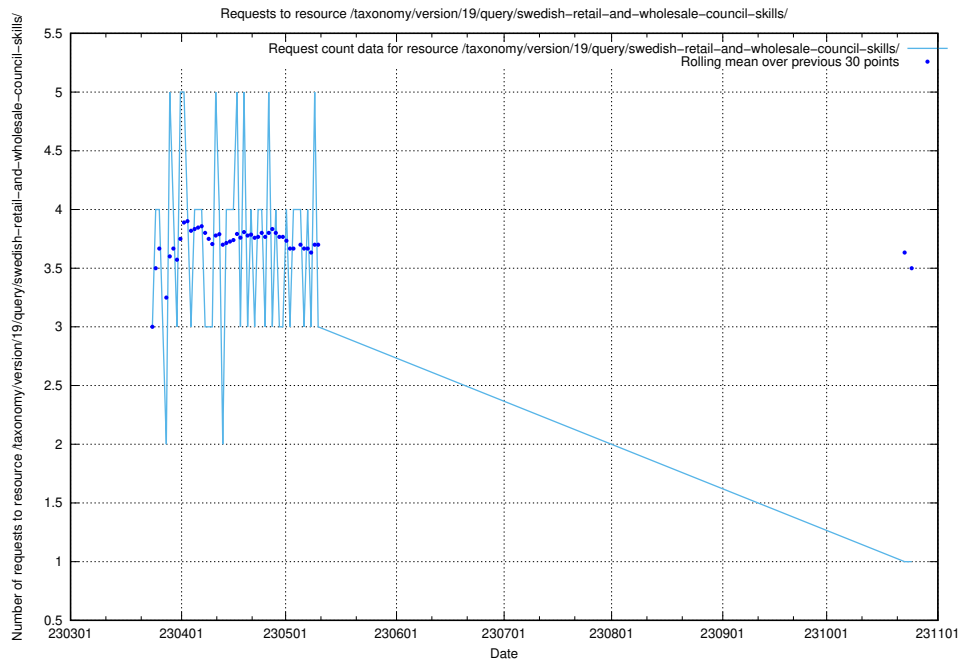

5.6861 Usage of /taxonomy/version/19/query/swedish-retail-and-wholesale-council-skills/

Here, we count the number of requests to resource /taxonomy/version/19/query/swedish-retail-and-wholesale-council-skills/.