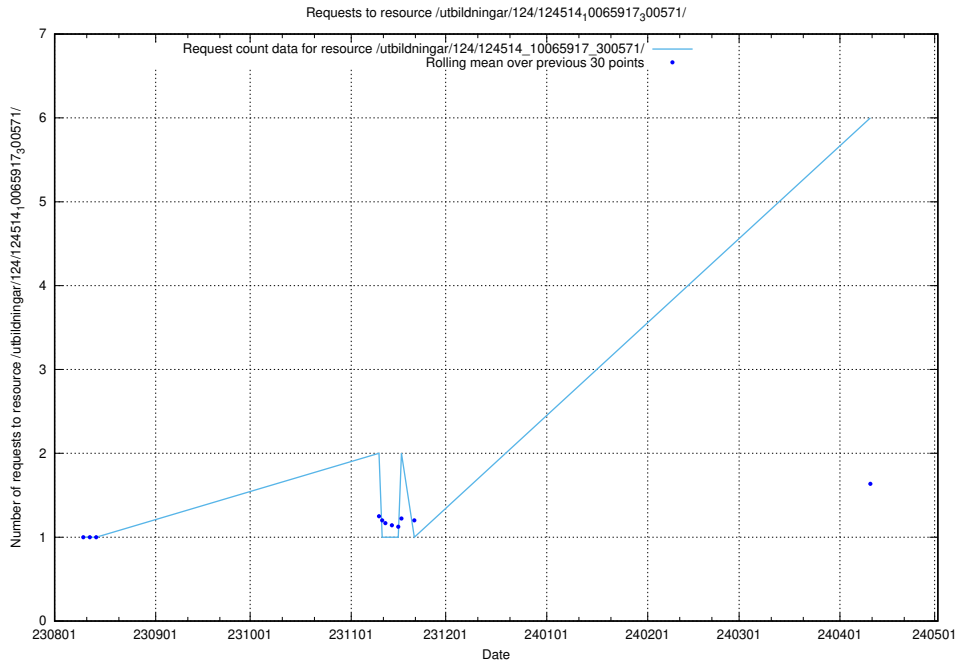

5.171 Usage of /utbildningar/124/124514_10065917_300571/

Here, we count the number of requests to resource /utbildningar/124/124514_10065917_300571/.