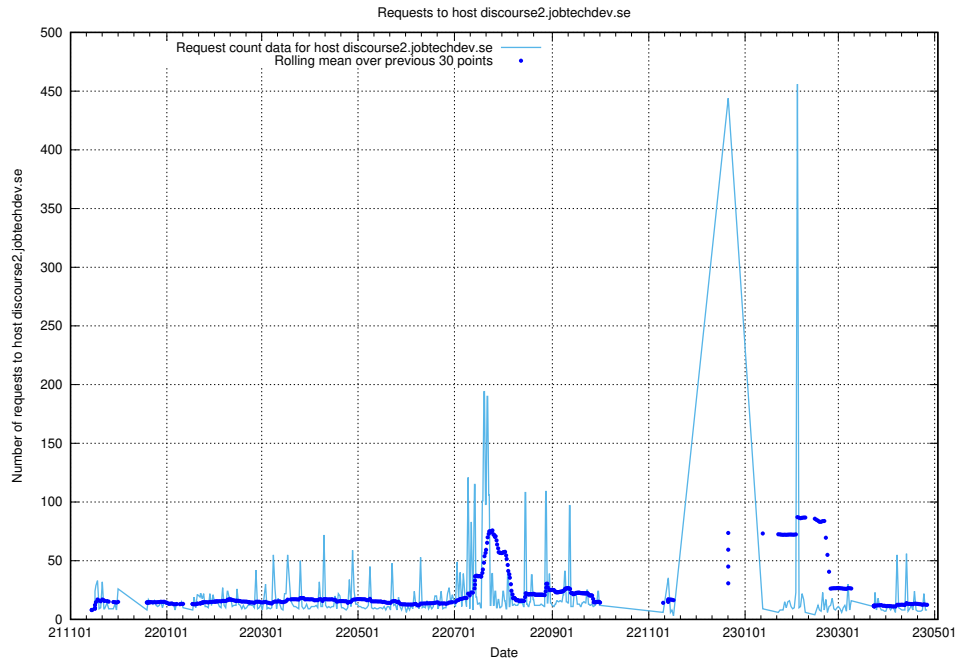

7.71 Usage of discourse2.jobtechdev.se

Here, we count the number of requests to host discourse2.jobtechdev.se.