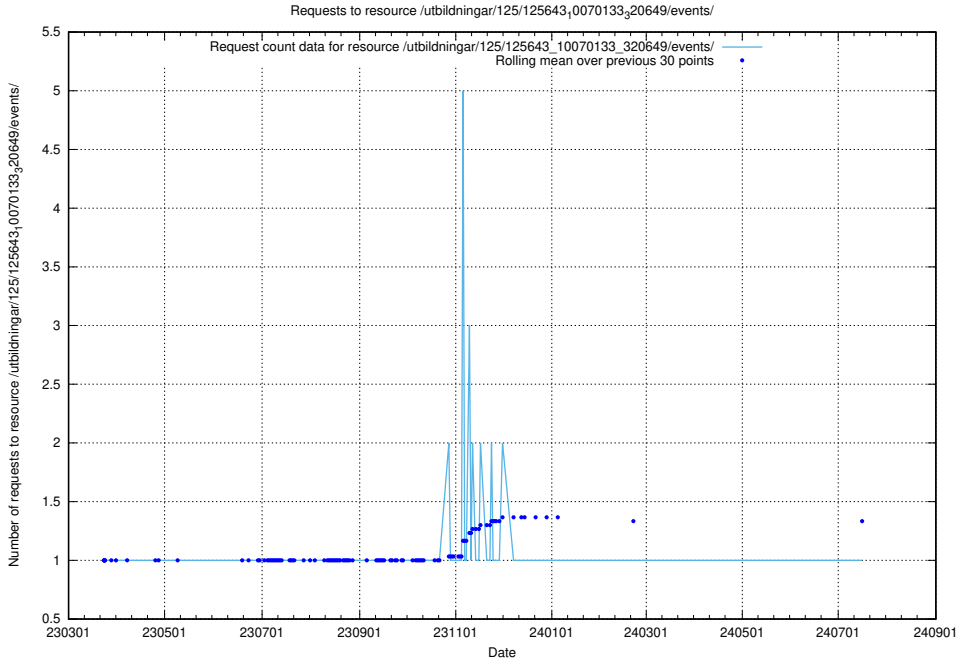

5.1241 Usage of /utbildningar/125/125643_10070133_320649/events/

Here, we count the number of requests to resource /utbildningar/125/125643_10070133_320649/events/