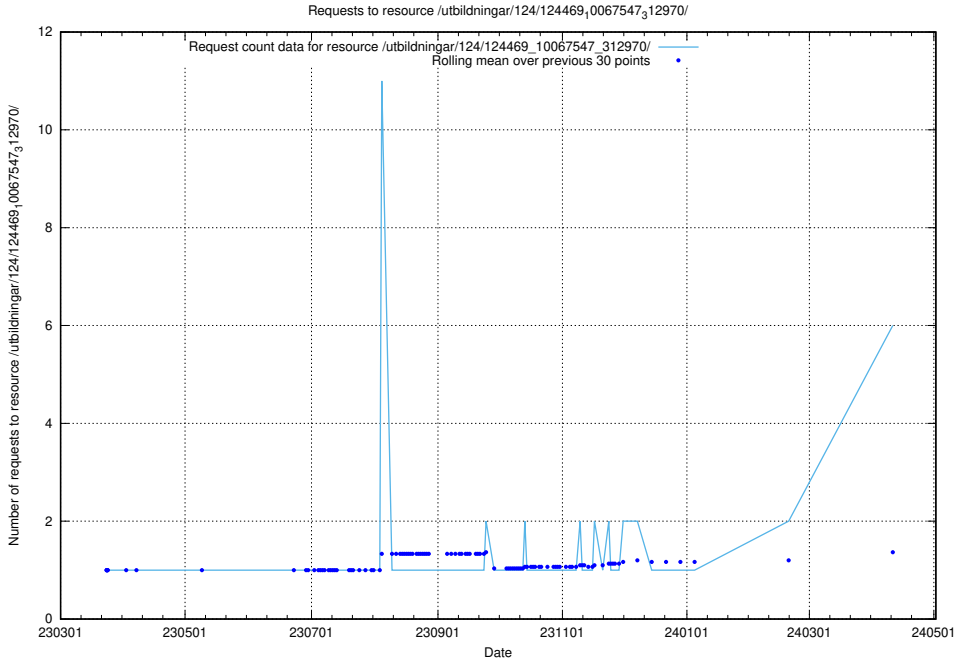

5.115 Usage of /utbildningar/124/124469_10067547_312970/

Here, we count the number of requests to resource /utbildningar/124/124469_10067547_312970/.