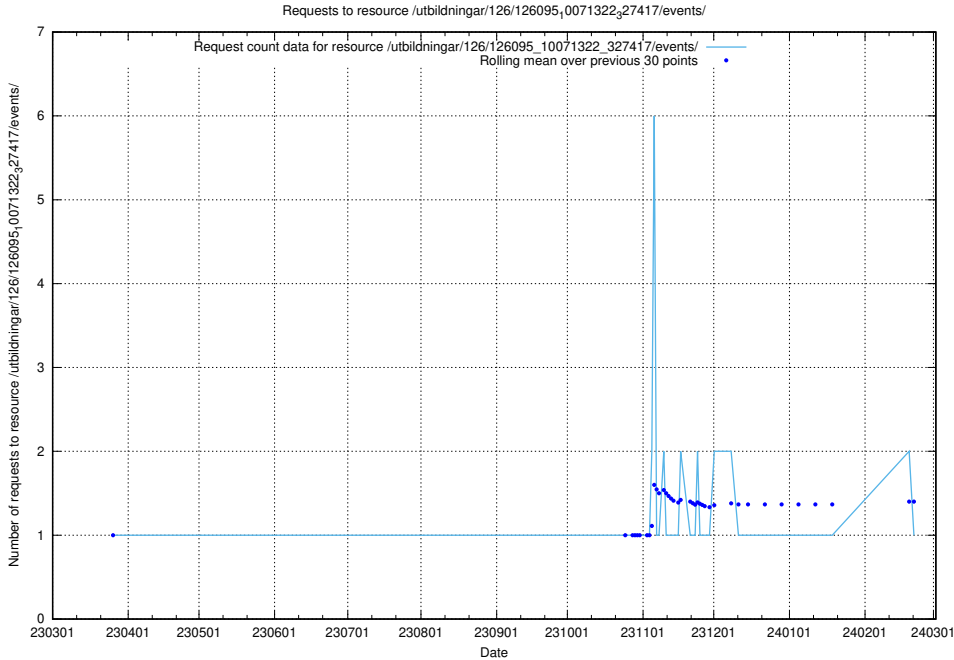

5.6847 Usage of /utbildningar/126/126095_10071322_327417/events/

Here, we count the number of requests to resource /utbildningar/126/126095_10071322_327417/events/