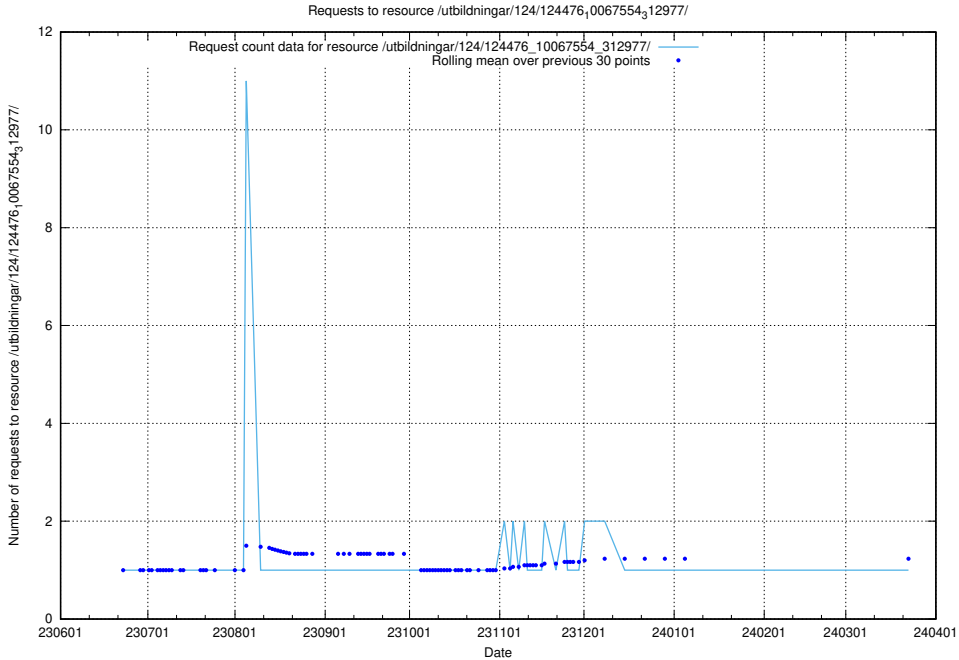

5.6569 Usage of /utbildningar/124/124476_10067554_312977/

Here, we count the number of requests to resource /utbildningar/124/124476_10067554_312977/.