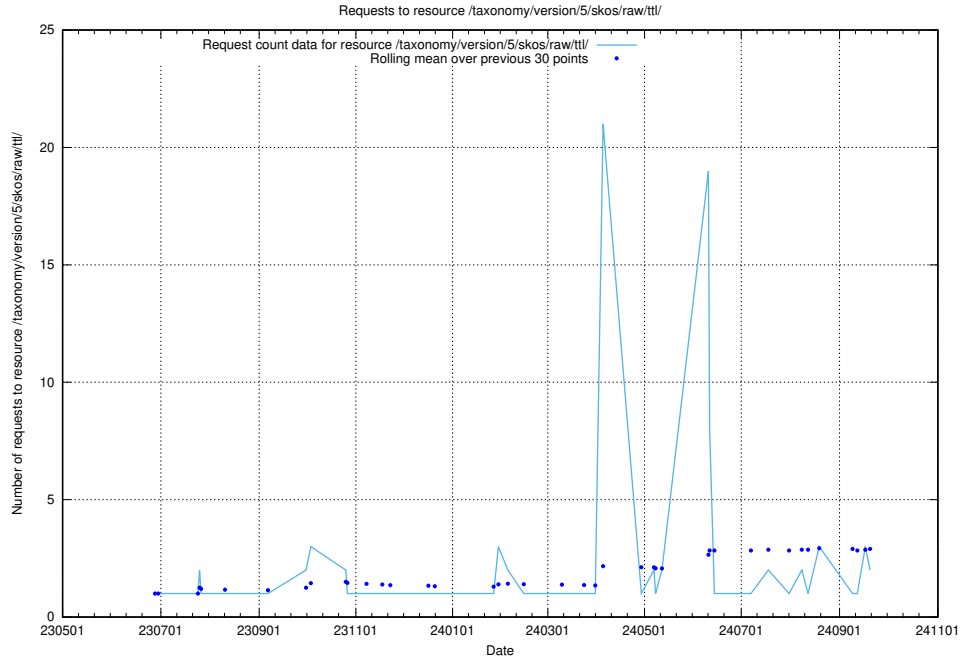

5.989 Usage of /taxonomy/version/5/skos/raw/ttl/

Here, we count the number of requests to resource /taxonomy/version/5/skos/raw/ttl/.