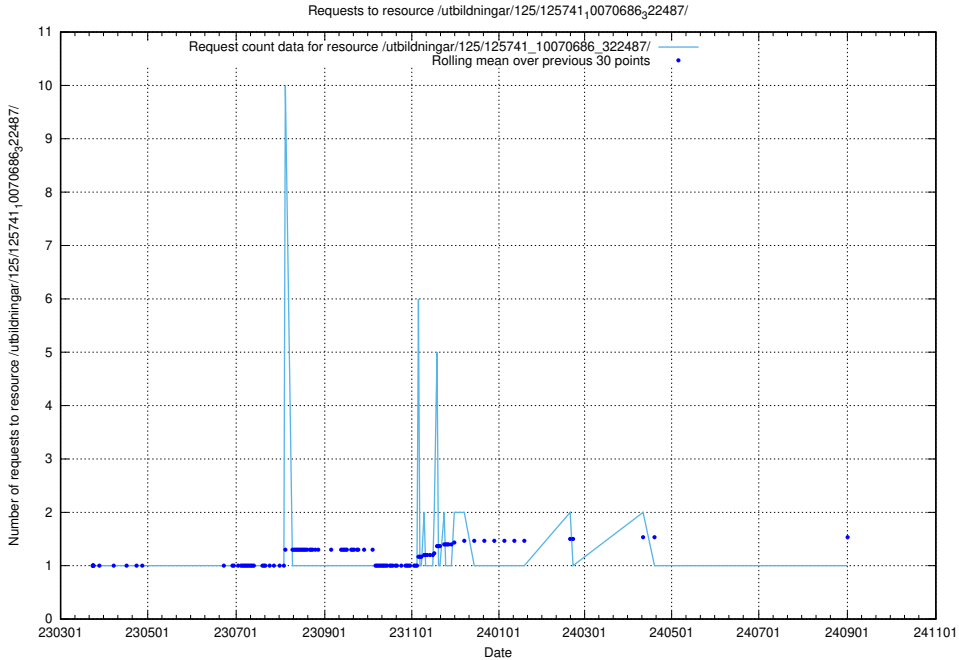

5.7233 Usage of /utbildningar/125/125741_10070686_322487/

Here, we count the number of requests to resource /utbildningar/125/125741_10070686_322487/.