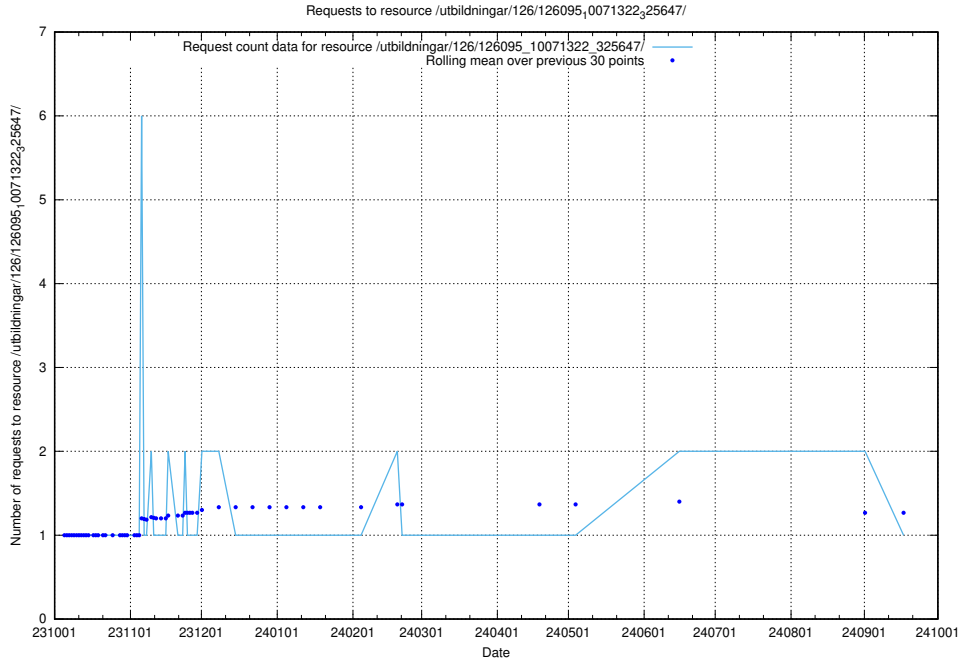

Here, we count the number of requests to resource /utbildningar/126/126728_10073182_334968/events/

5.5222 Usage of /utbildningar/126/126095_10071322_325647/

Here, we count the number of requests to resource /utbildningar/126/126095_10071322_325647/.