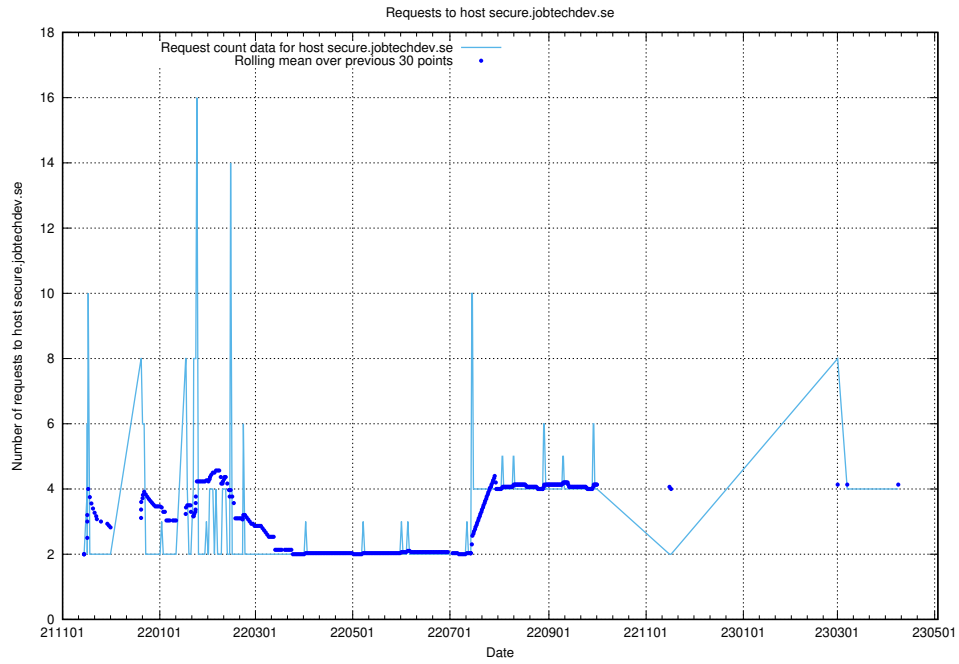

Here, we count the number of requests to host gitlab.jobtechdev.se.

7.167 Usage of secure.jobtechdev.se

Here, we count the number of requests to host secure.jobtechdev.se.

7.168 Usage of dex-test.jobtechdev.se