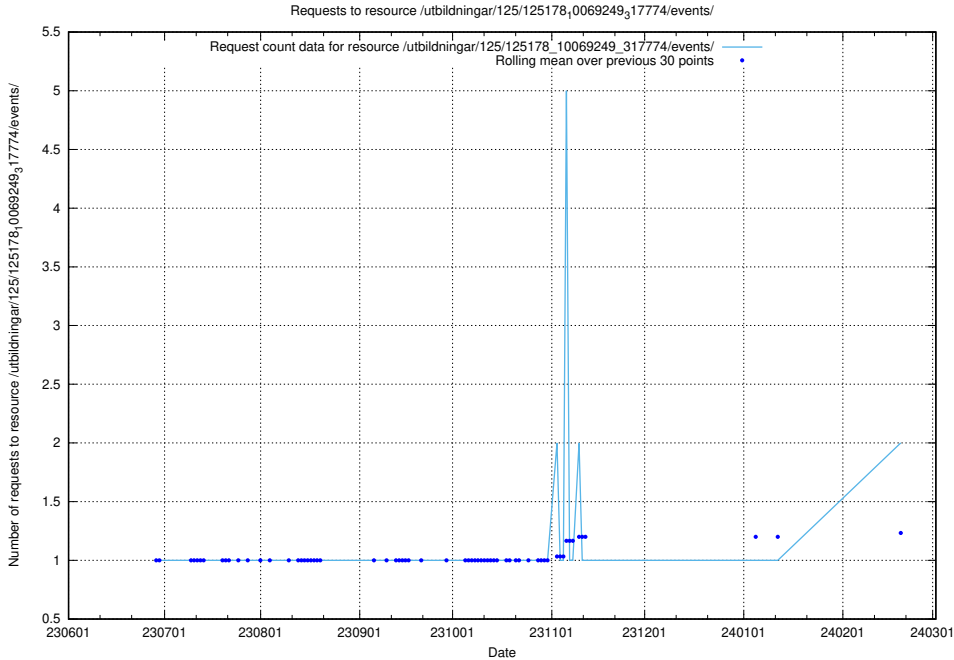

5.976 Usage of /utbildningar/125/125178_10069249_317774/events/

Here, we count the number of requests to resource /utbildningar/125/125178_10069249_317774/events/