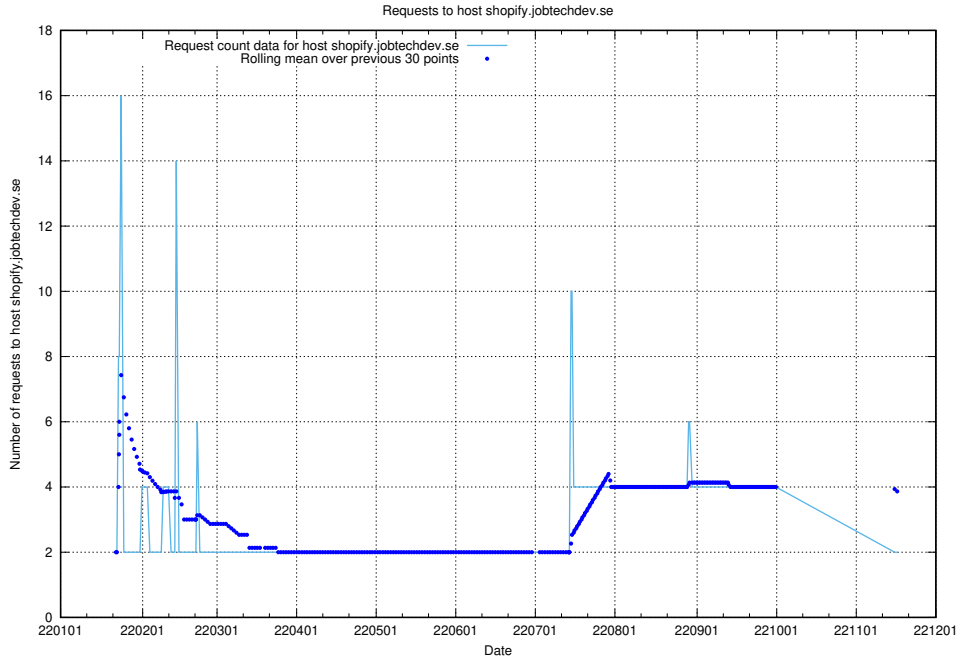

Here, we count the number of requests to host shopify.jobtechdev.se.

7.595 Usage of jijitsi.jobtechdev.se

Here, we count the number of requests to host jijitsi.jobtechdev.se.

7.596 Usage of service.jobtechdev.se