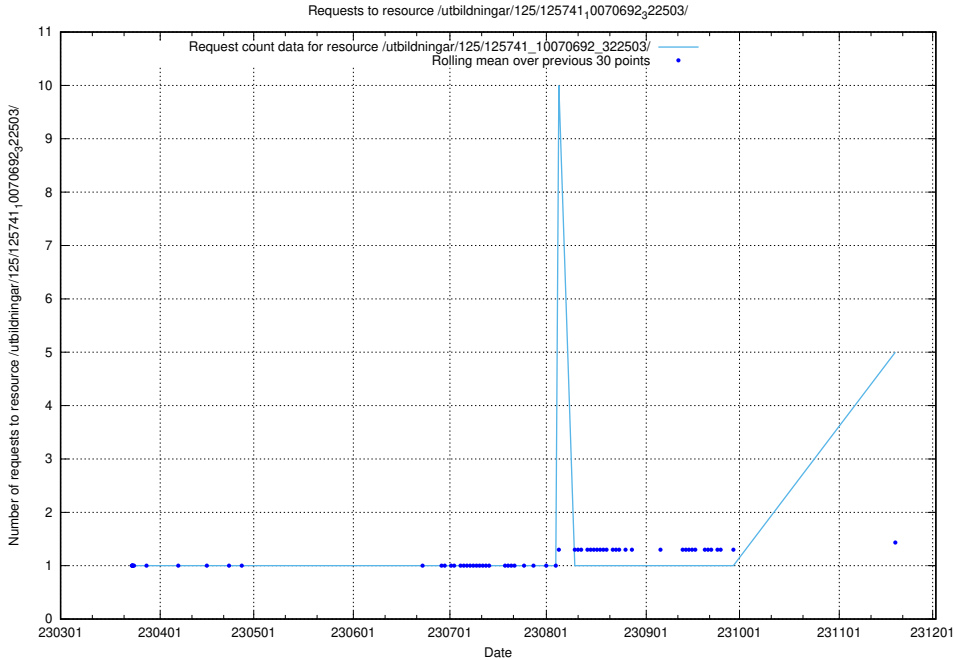

5.288 Usage of /utbildningar/125/125741_10070692_322503/

Here, we count the number of requests to resource /utbildningar/125/125741_10070692_322503/.