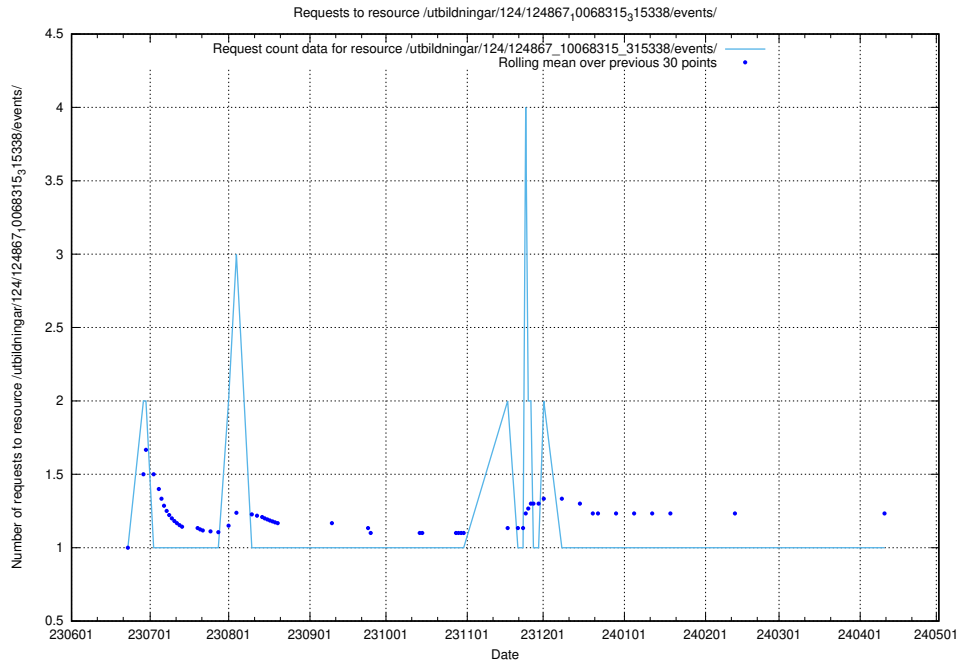

5.6506 Usage of /utbildningar/124/124867_10068315_315338/events/

Here, we count the number of requests to resource /utbildningar/124/124867_10068315_315338/events/