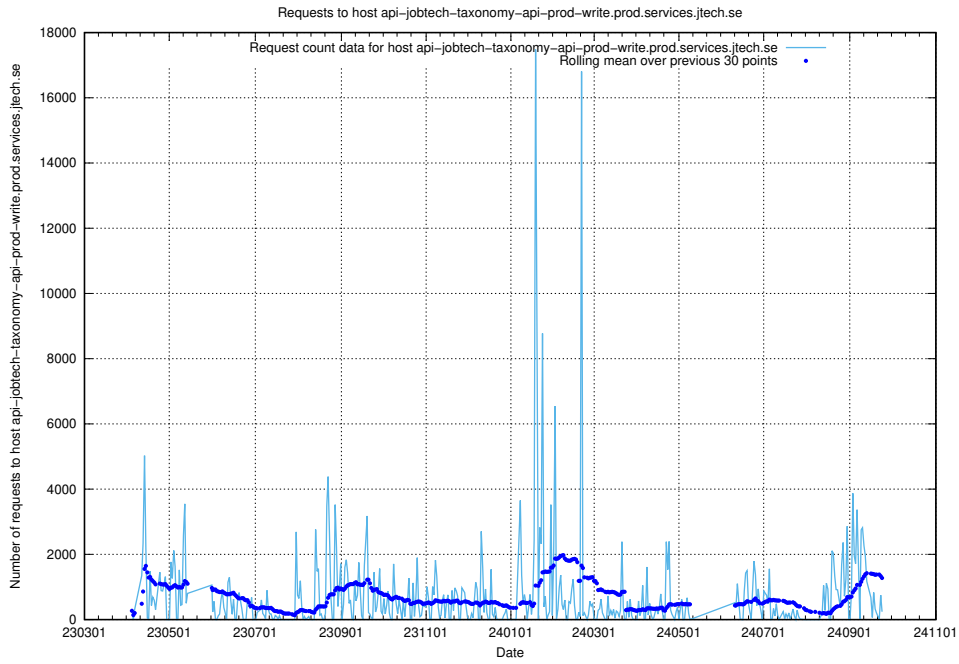

7.23 Usage of api-jobtech-taxonomy-api-prod-write.prod.services.jtech.se

Here, we count the number of requests to host api-jobtech-taxonomy-api-prod-write.prod.services.jtech.se.