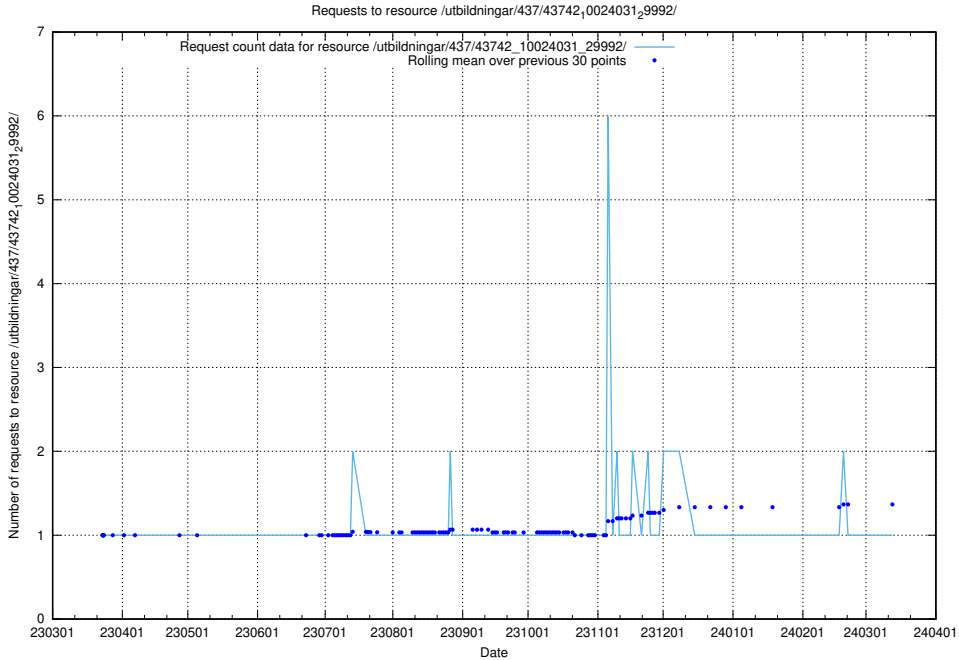

5.7150 Usage of /utbildningar/437/43742_10024031_29992/

Here, we count the number of requests to resource /utbildningar/437/43742_10024031_29992/.