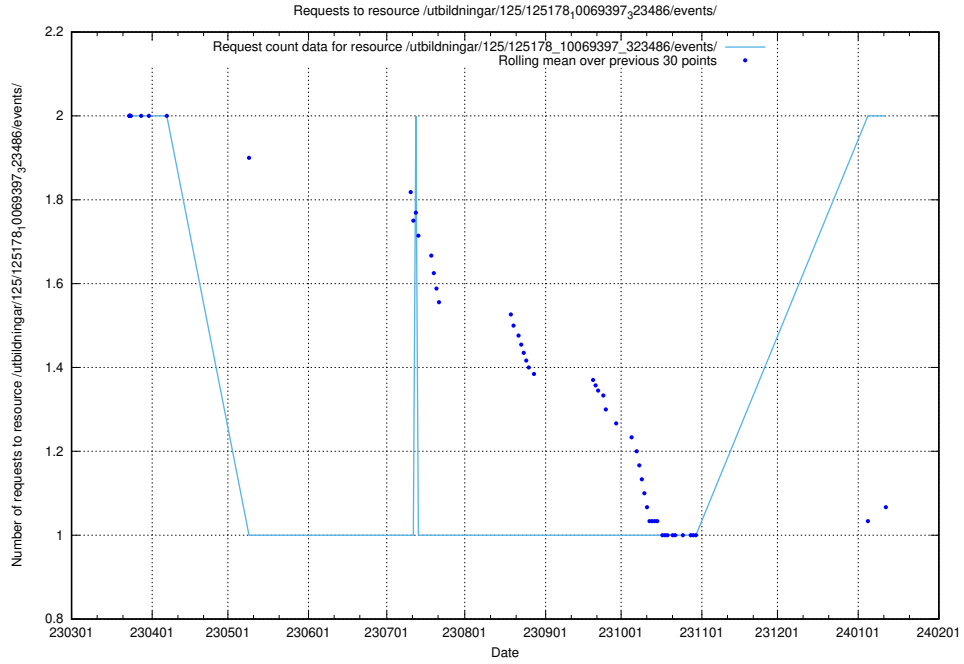

5.1137 Usage of /utbildningar/125/125178_10069397_323486/events/

Here, we count the number of requests to resource /utbildningar/125/125178_10069397_323486/events/