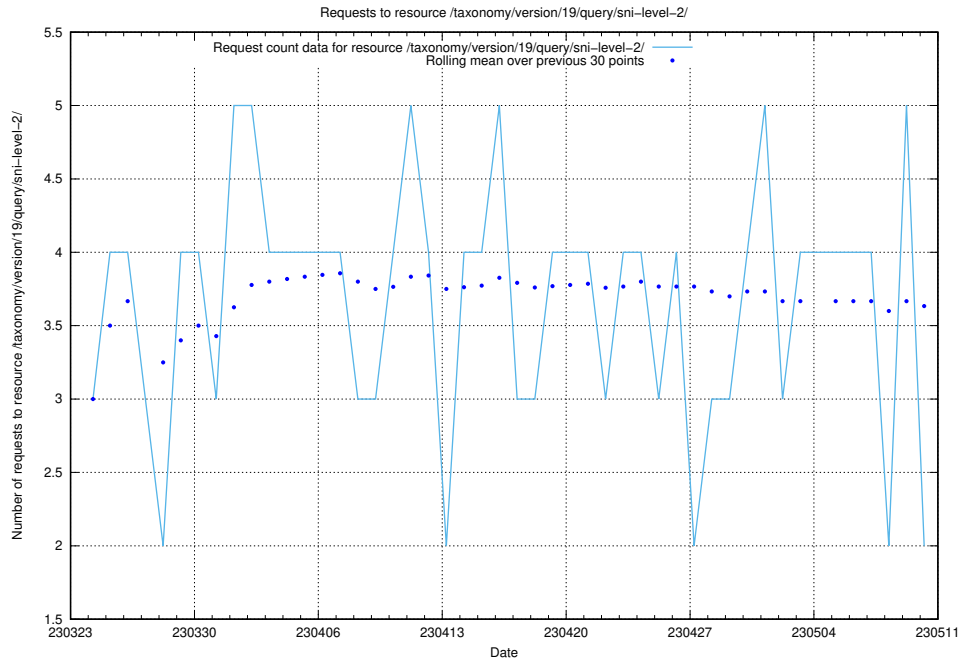

5.1119 Usage of /taxonomy/version/19/query/sni-level-2/

Here, we count the number of requests to resource /taxonomy/version/19/query/sni-level-2/.