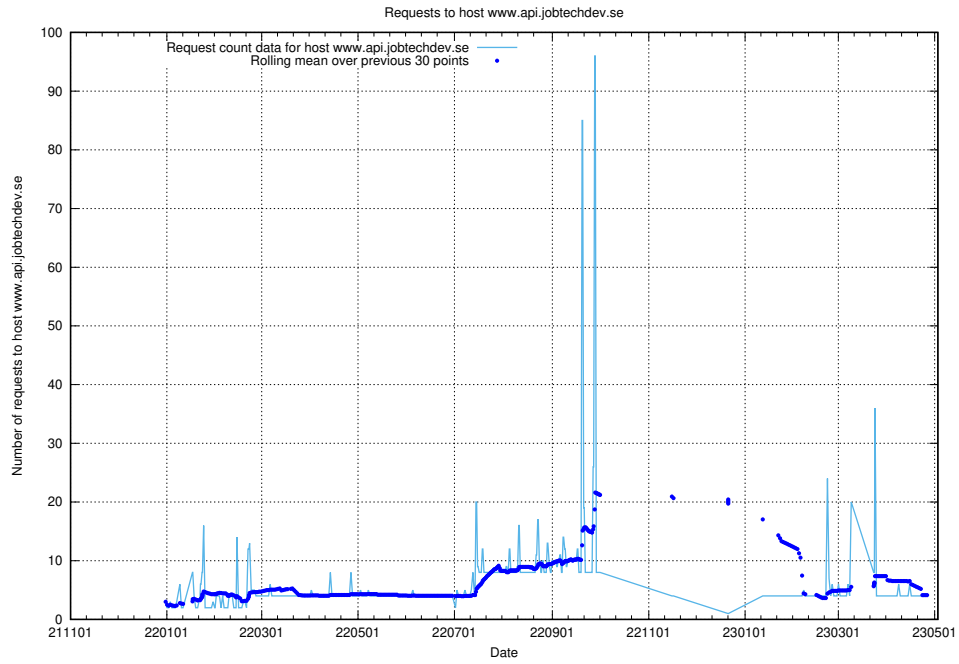

7.137 Usage of www.api.jobtechdev.se

Here, we count the number of requests to host www.api.jobtechdev.se.