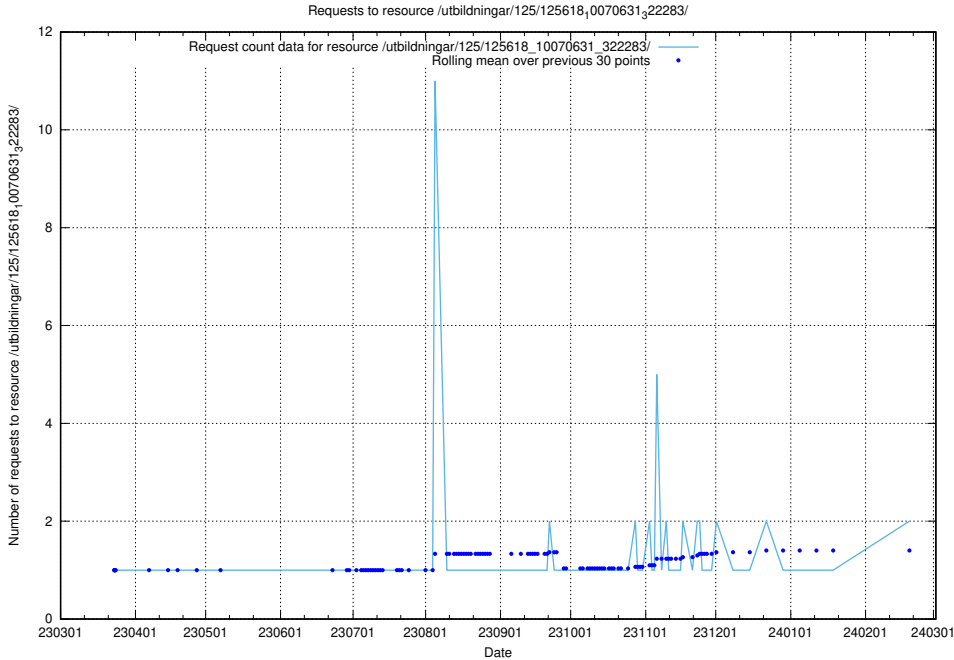

5.609 Usage of /utbildningar/125/125618_10070631_322283/

Here, we count the number of requests to resource /utbildningar/125/125618_10070631_322283/.