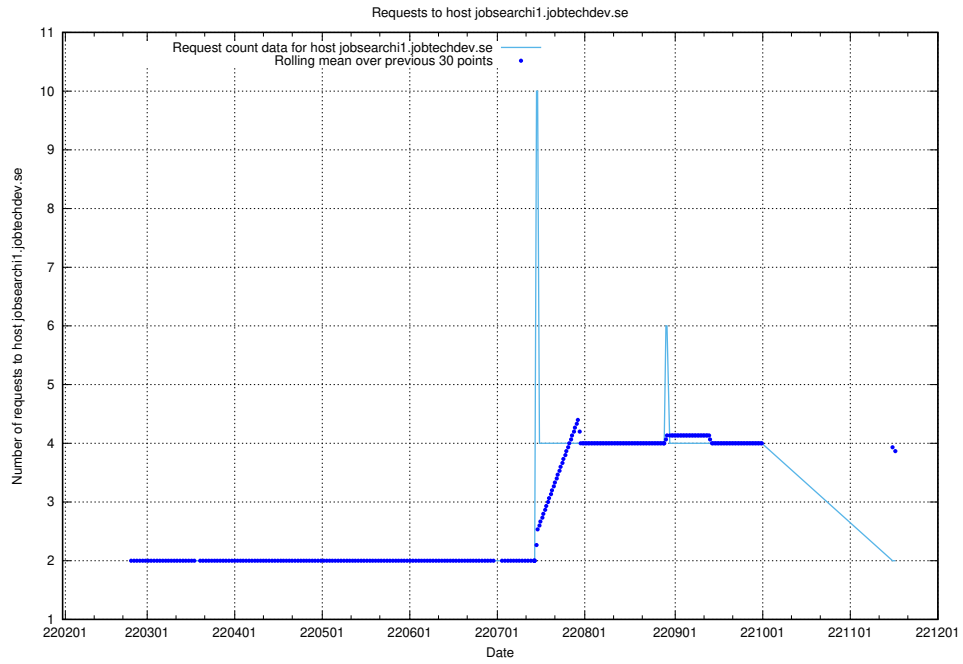

7.514 Usage of jobsearchi1.jobtechdev.se

Here, we count the number of requests to host jobsearchi1.jobtechdev.se.