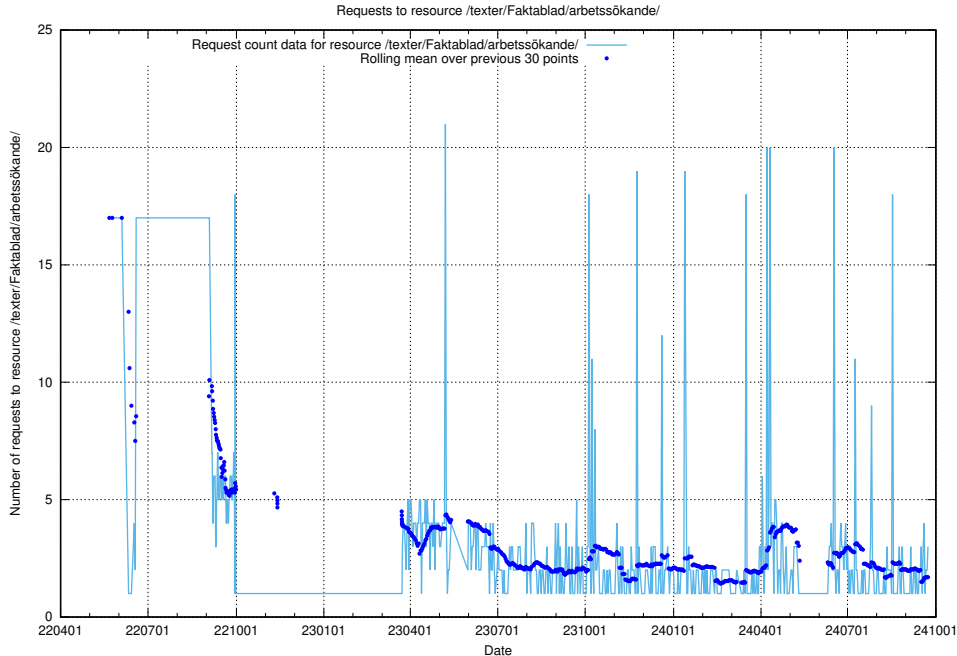

5.414 Usage of /texter/Faktablad/arbetssökande/

Here, we count the number of requests to resource /texter/Faktablad/arbetssökande/.