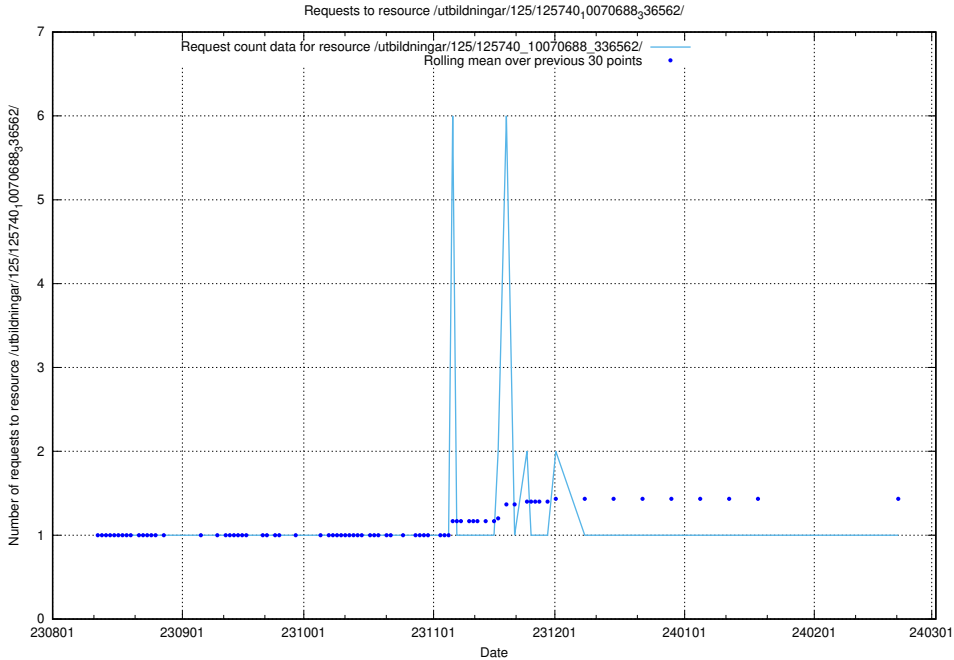

5.5622 Usage of /utbildningar/125/125740_10070688_336562/

Here, we count the number of requests to resource /utbildningar/125/125740_10070688_336562/.