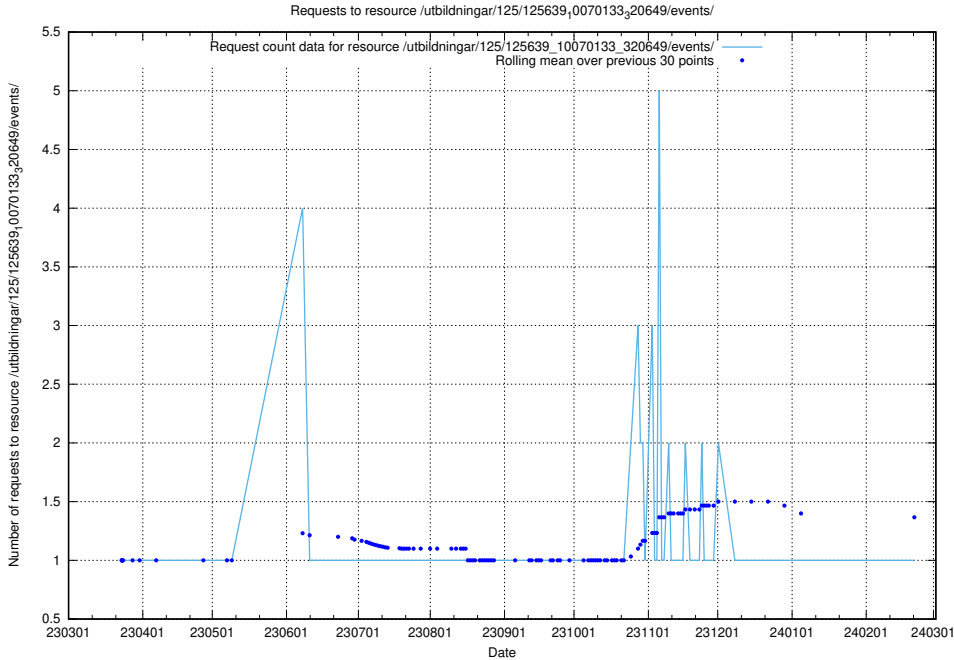

5.1250 Usage of /utbildningar/125/125639_10070133_320649/events/

Here, we count the number of requests to resource /utbildningar/125/125639_10070133_320649/events/