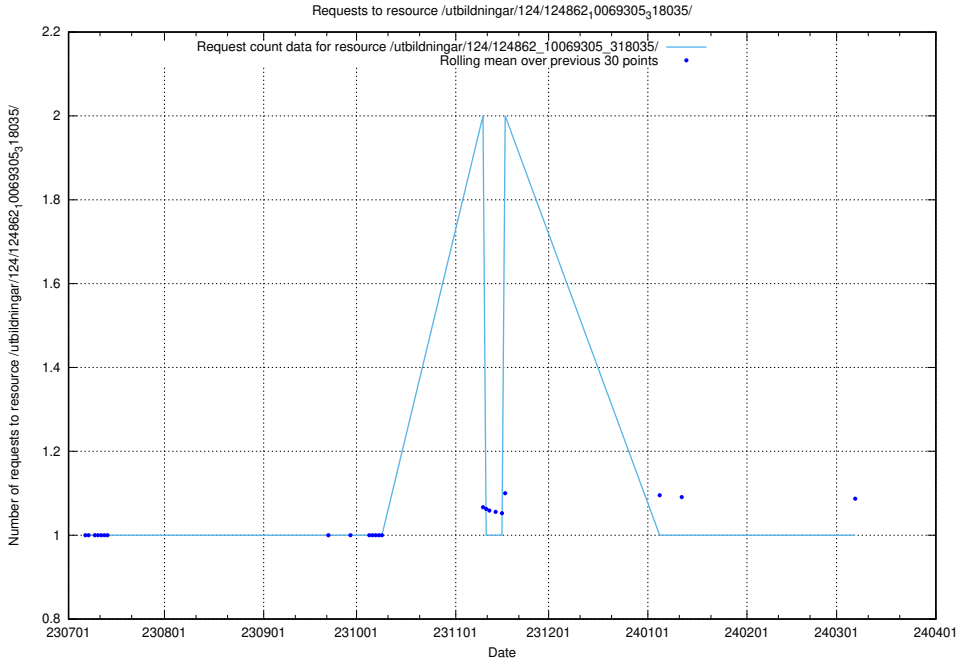

5.6120 Usage of /utbildningar/124/124861_10071083_324595/events/

Here, we count the number of requests to resource /utbildningar/124/124861_10071083_324595/events/

5.6121 Usage of /utbildningar/124/124861_10071083_324595/