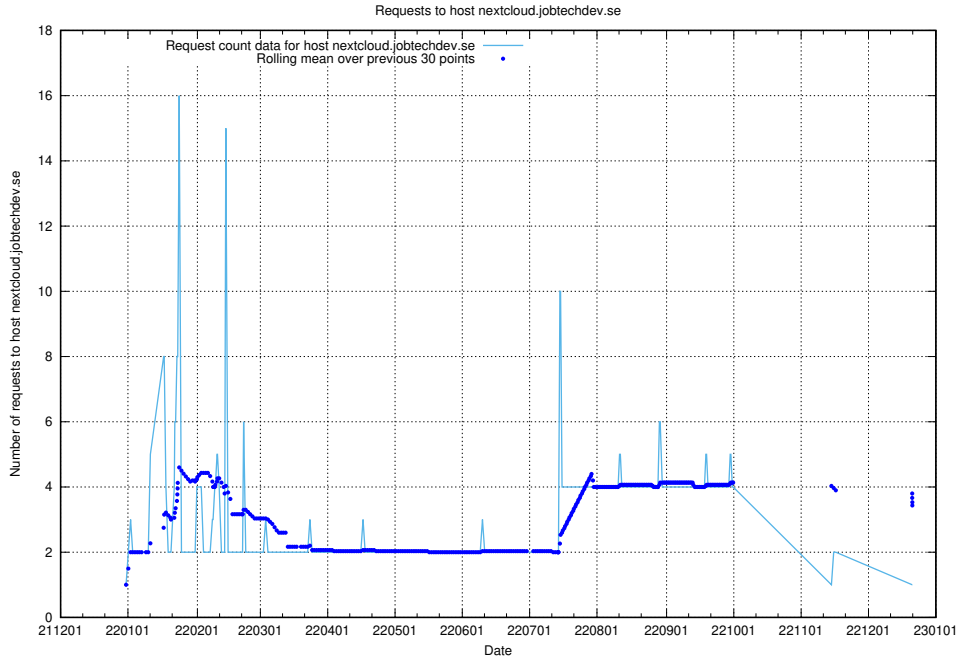

7.627 Usage of nextcloud.jobtechdev.se

Here, we count the number of requests to host nextcloud.jobtechdev.se.