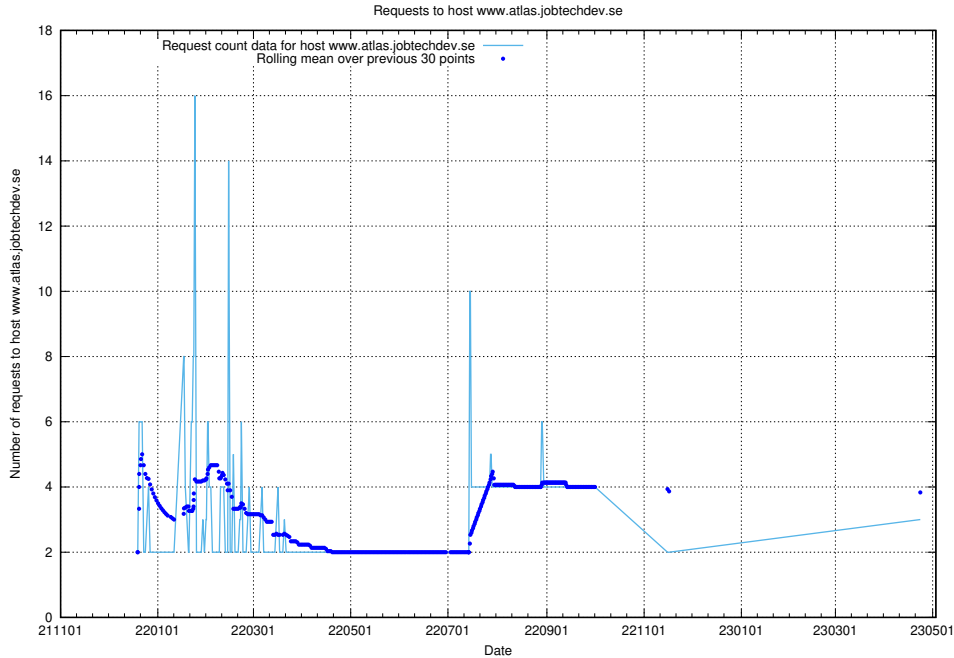

7.210 Usage of app-yrkesinfo.jobtechdev.se:443

Here, we count the number of requests to host app-yrkesinfo.jobtechdev.se:443.

7.211 Usage of www.atlas.jobtechdev.se

Here, we count the number of requests to host www.atlas.jobtechdev.se.