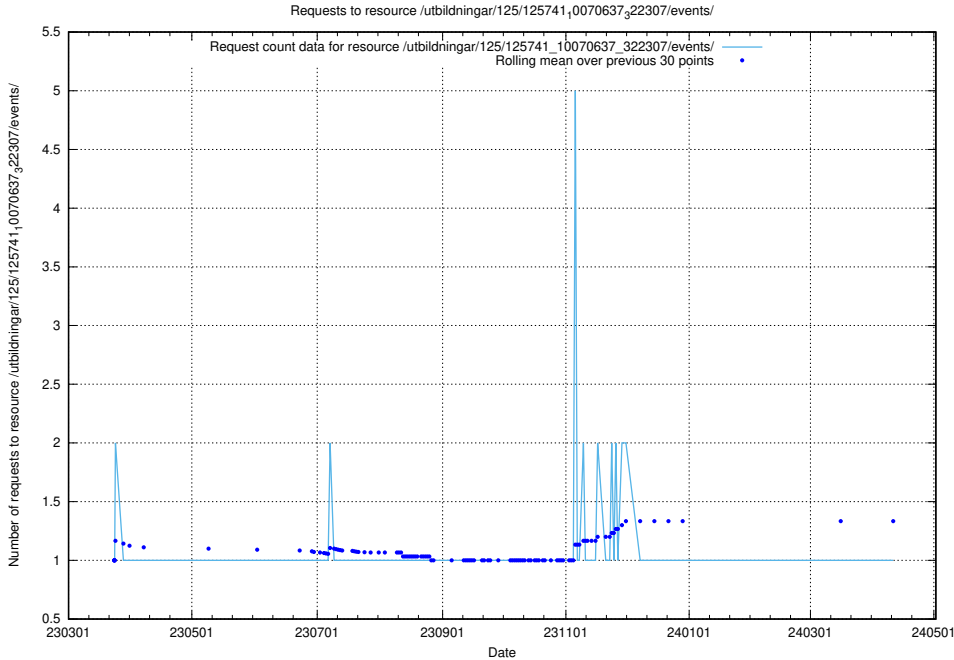

Here, we count the number of requests to resource /utbildningar/125/125741_10070638_322308/.

5.1155 Usage of /utbildningar/125/125741_10070637_322307/events/

Here, we count the number of requests to resource /utbildningar/125/125741_10070637_322307/events/