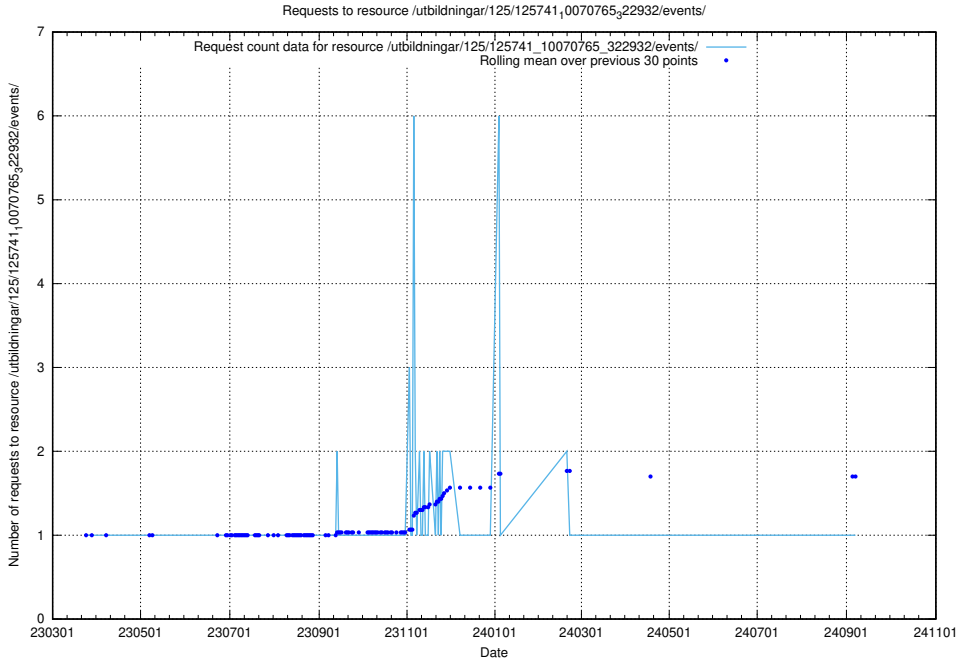

5.6983 Usage of /utbildningar/125/125741_10070765_322932/events/

Here, we count the number of requests to resource /utbildningar/125/125741_10070765_322932/events/