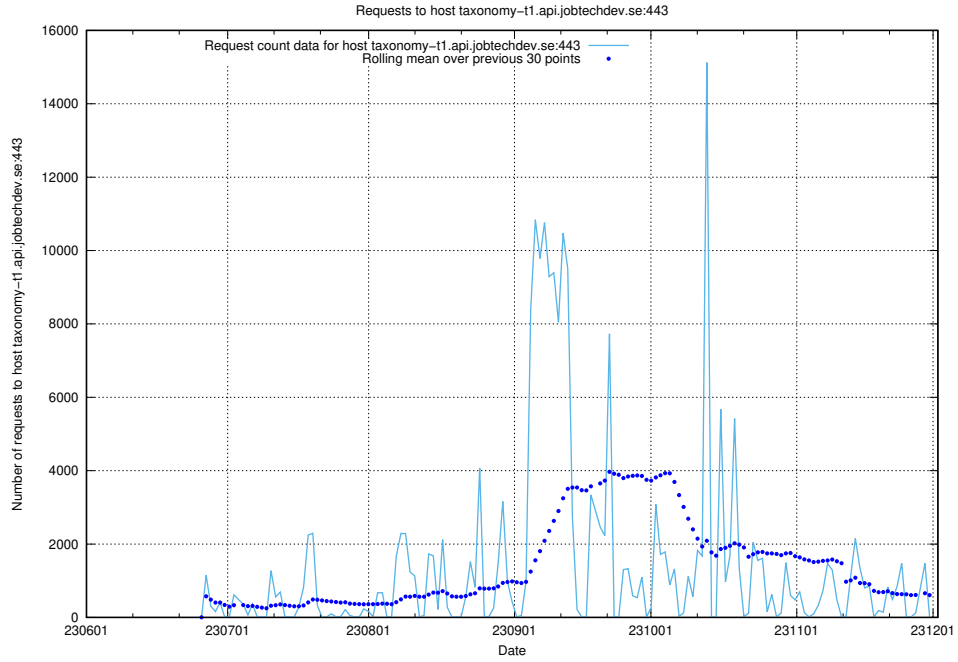

7.65 Usage of taxonomy-t1.api.jobtechdev.se:443

Here, we count the number of requests to host taxonomy-t1.api.jobtechdev.se:443.

7.66 Usage of staping.jobtechdev.se

Here, we count the number of requests to host staping.jobtechdev.se.