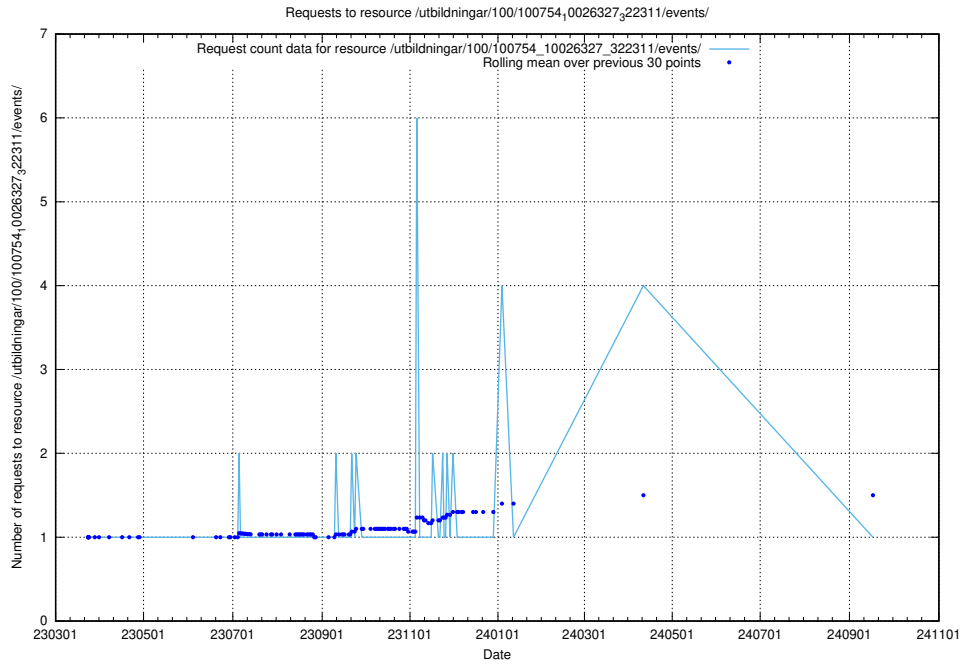

5.6378 Usage of /utbildningar/100/100754_10026327_322311/events/

Here, we count the number of requests to resource /utbildningar/100/100754_10026327_322311/events/