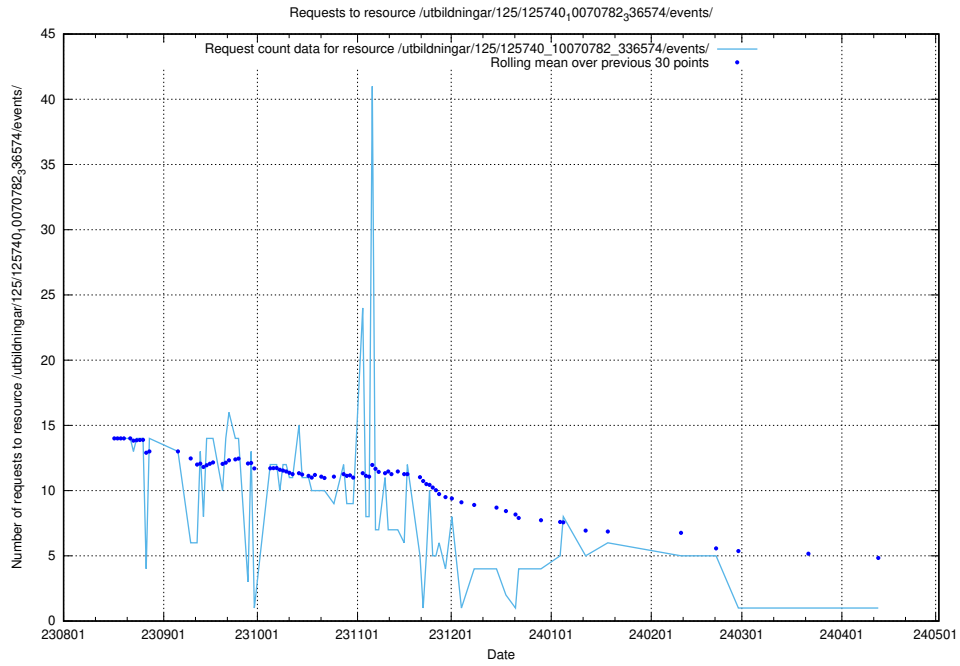

5.5590 Usage of /utbildningar/125/125740_10070782_336574/events/

Here, we count the number of requests to resource /utbildningar/125/125740_10070782_336574/events/