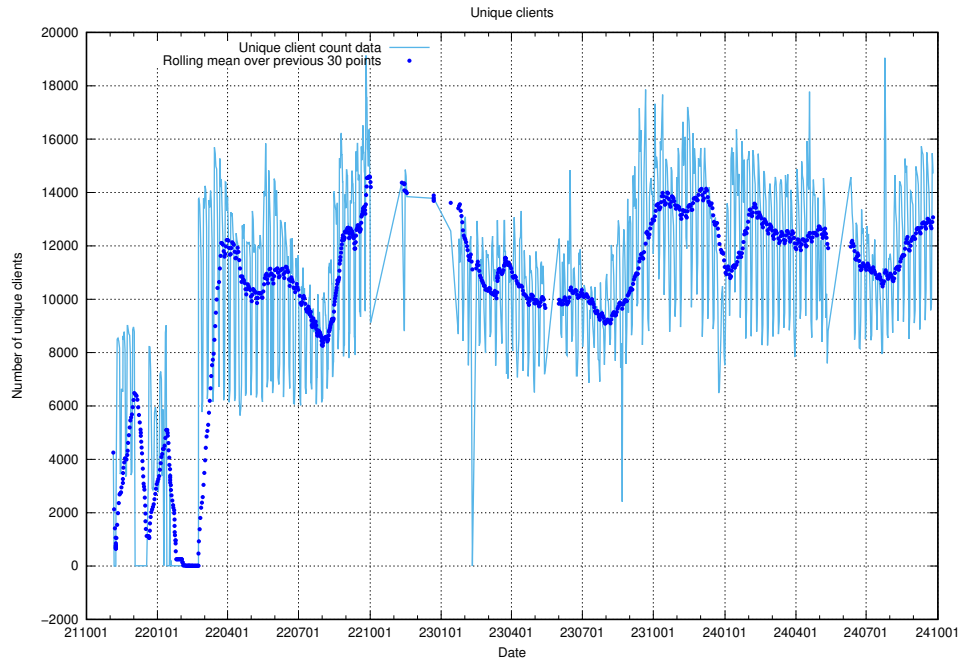

8.2 Number of unique clients

Here we extract the number of unique clients that have used our APIs.