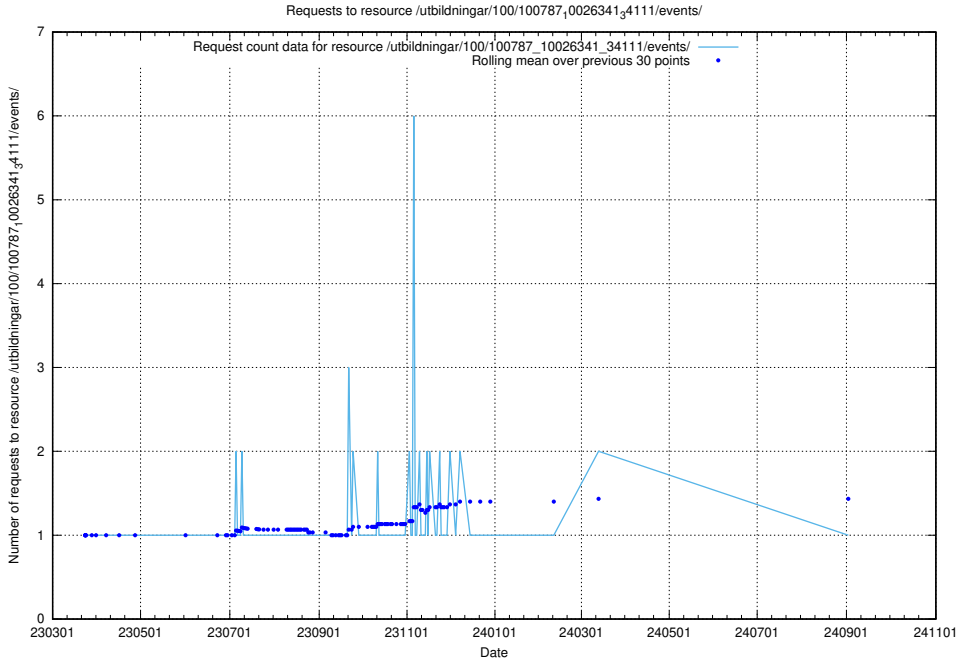

5.6323 Usage of /utbildningar/100/100787_10026341_34111/events/

Here, we count the number of requests to resource /utbildningar/100/100787_10026341_34111/events/.