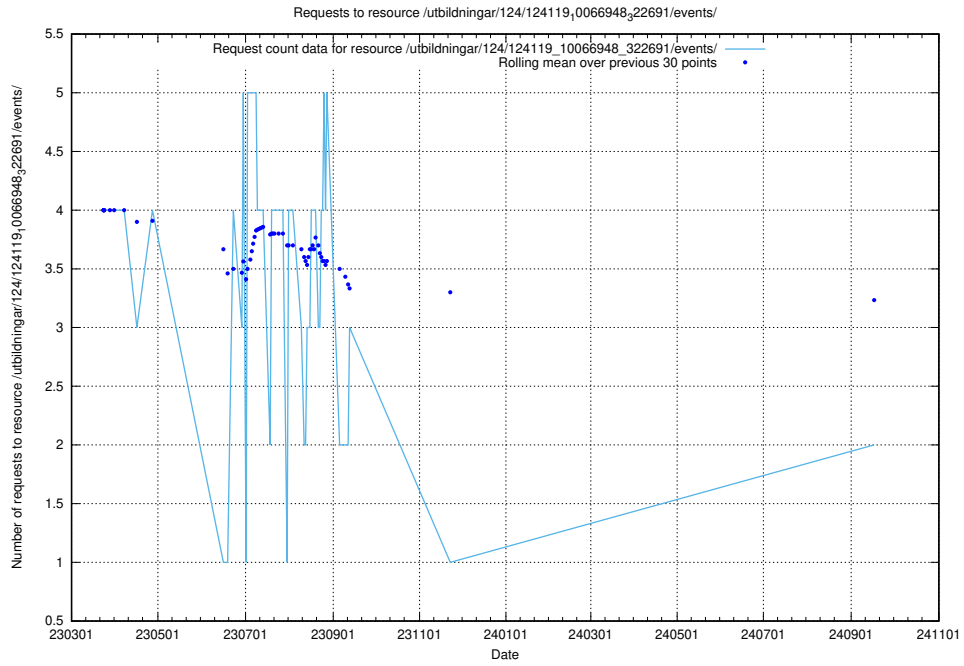

5.1127 Usage of /utbildningar/124/124119_10066948_322691/events/

Here, we count the number of requests to resource /utbildningar/124/124119_10066948_322691/events/