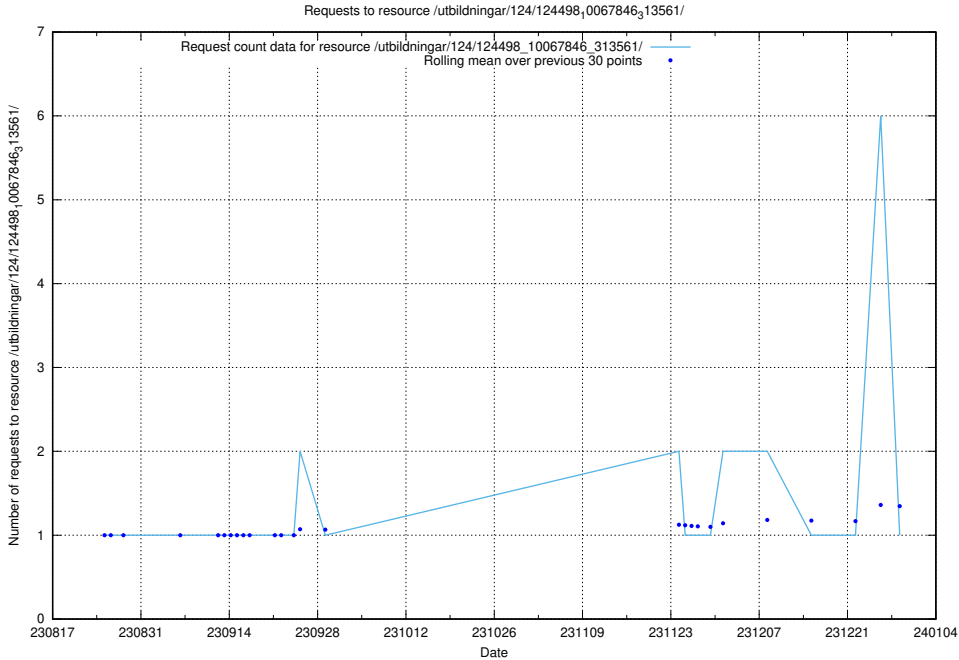

5.5534 Usage of /utbildningar/124/124498_10067846_313561/

Here, we count the number of requests to resource /utbildningar/124/124498_10067846_313561/.