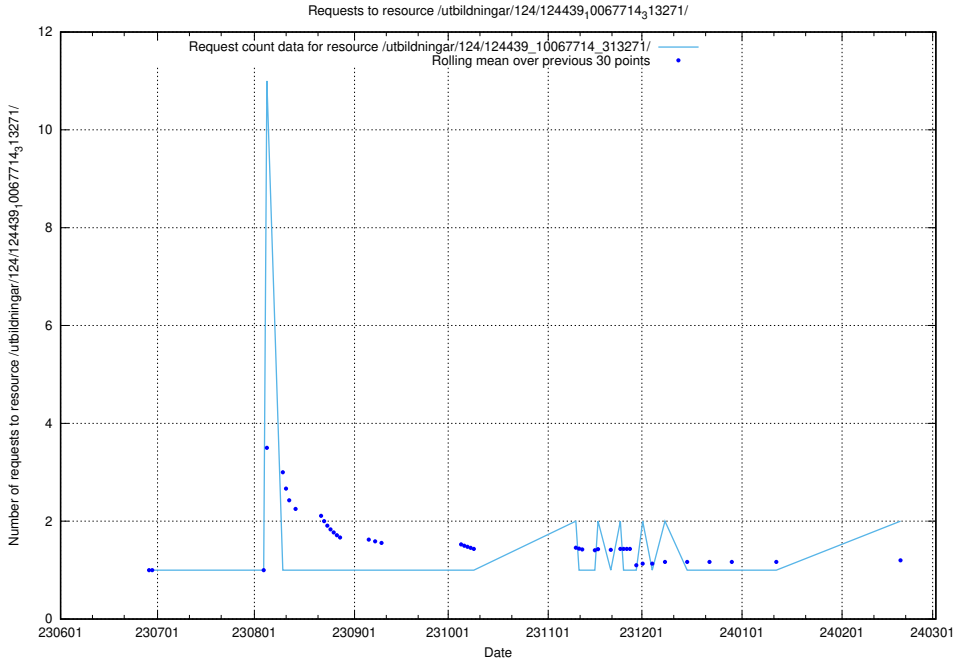

5.986 Usage of /utbildningar/124/124439_10067714_313271/

Here, we count the number of requests to resource /utbildningar/124/124439_10067714_313271/.