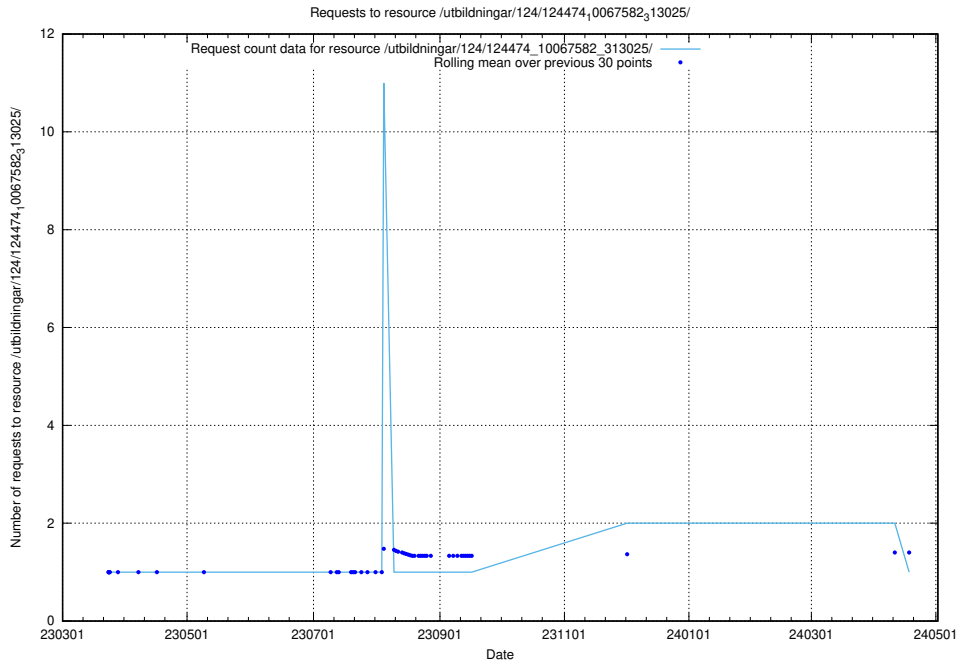

5.3746 Usage of /utbildningar/124/124474_10067582_313025/

Here, we count the number of requests to resource /utbildningar/124/124474_10067582_313025/.