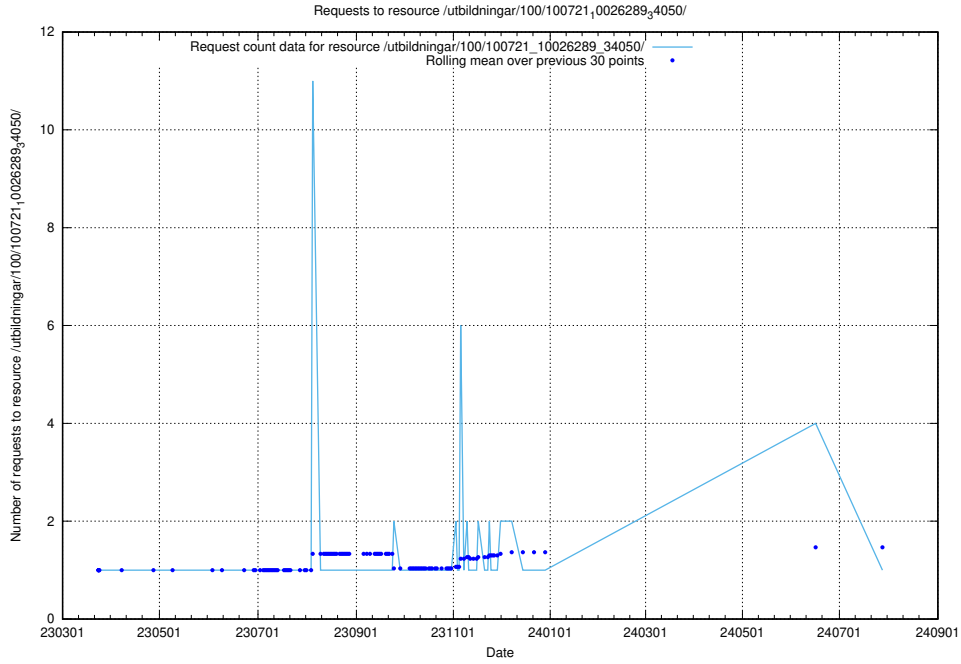

5.6470 Usage of /utbildningar/100/100721_10026289_34050/

Here, we count the number of requests to resource /utbildningar/100/100721_10026289_34050/.