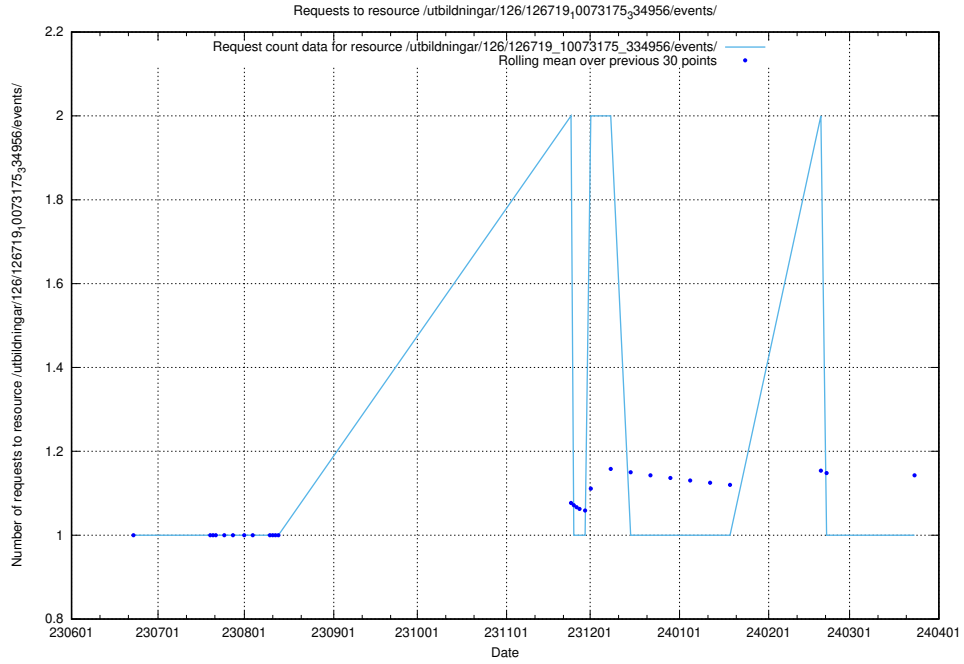

5.6398 Usage of /utbildningar/126/126719_10073175_334956/events/

Here, we count the number of requests to resource /utbildningar/126/126719_10073175_334956/events/