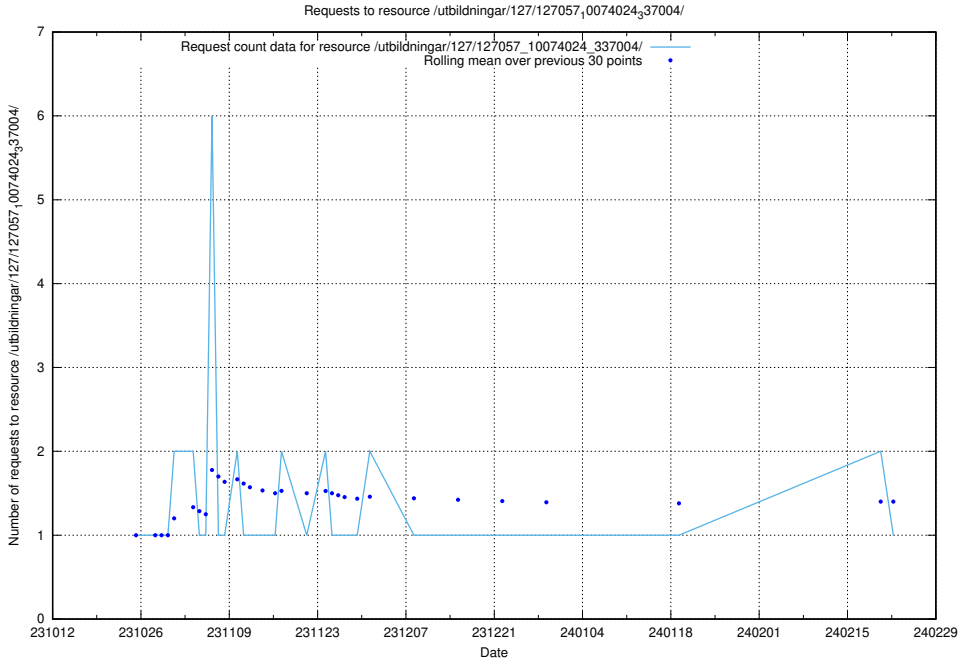

5.5031 Usage of /utbildningar/127/127057_10074024_337004/

Here, we count the number of requests to resource /utbildningar/127/127057_10074024_337004/.

5.5032 Usage of /utbildningar/127/127056_10074037_337048/