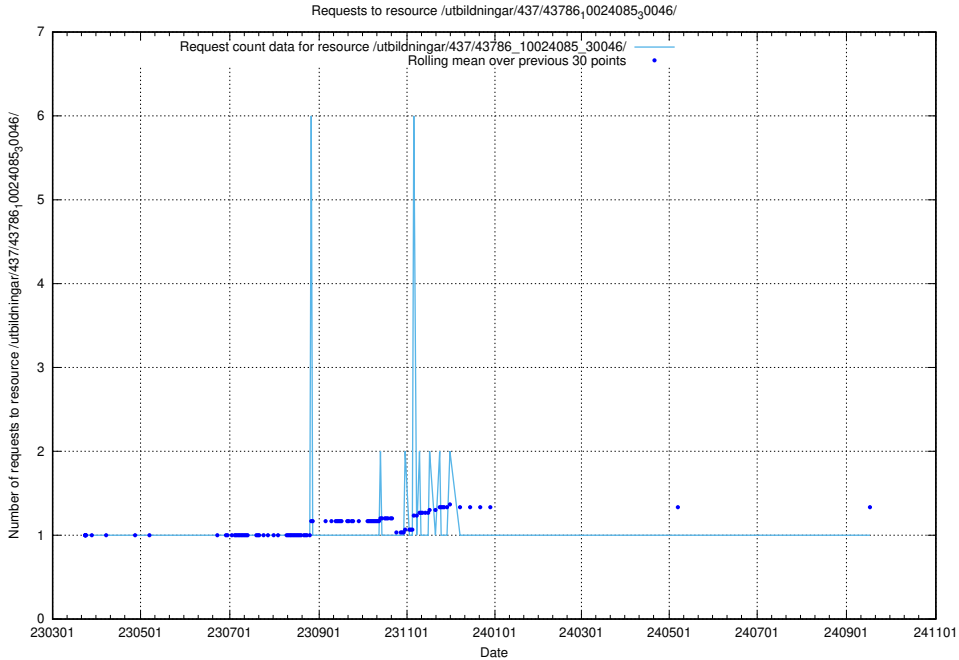

5.7124 Usage of /utbildningar/437/43786_10024085_30046/

Here, we count the number of requests to resource /utbildningar/437/43786_10024085_30046/.