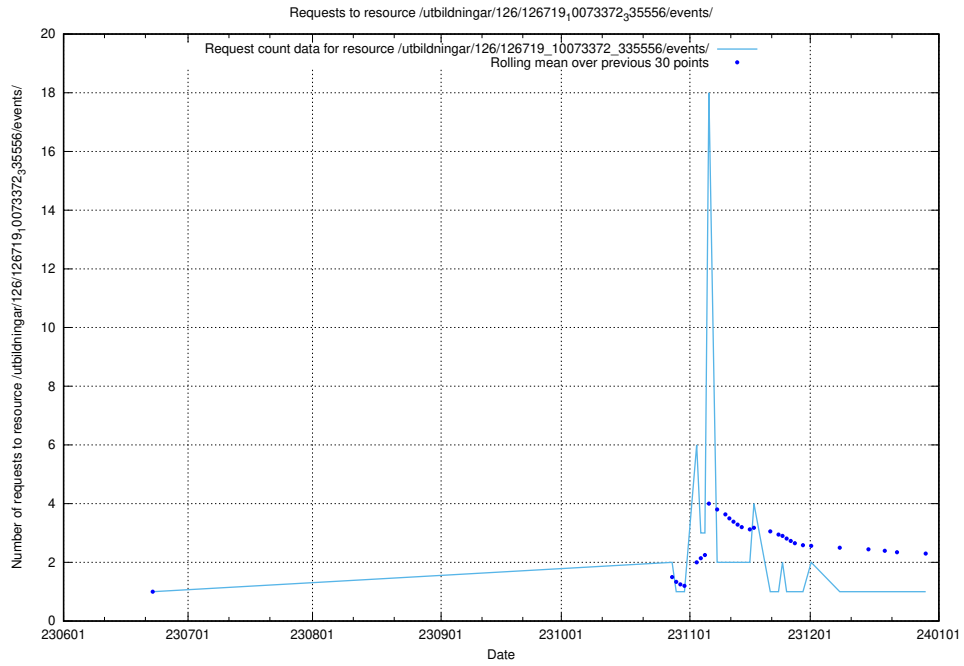

5.6395 Usage of /utbildningar/126/126719_10073372_335556/events/

Here, we count the number of requests to resource /utbildningar/126/126719_10073372_335556/events/