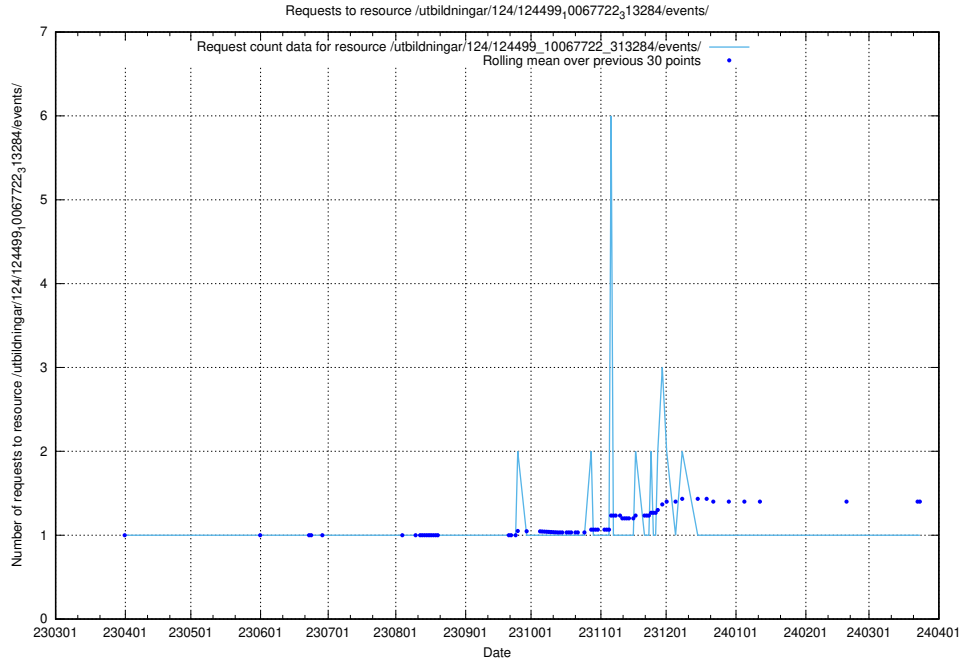

Here, we count the number of requests to resource /utbildningar/124/124516_10065866_297866/.

5.6828 Usage of /utbildningar/124/124499_10067722_313284/events/

Here, we count the number of requests to resource /utbildningar/124/124499_10067722_313284/events/