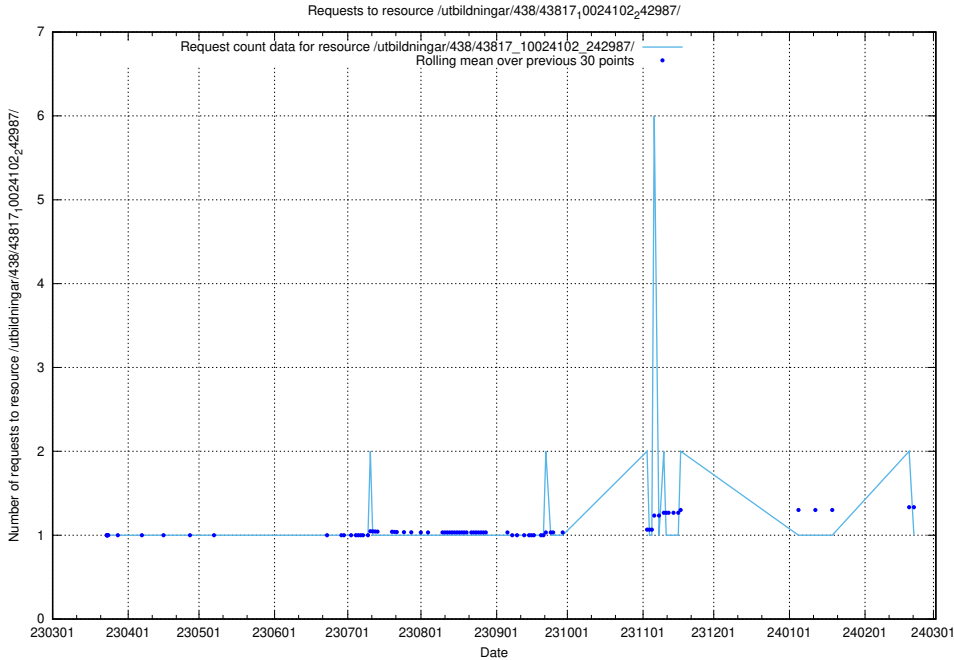

5.7105 Usage of /utbildningar/438/43817_10024102_242987/

Here, we count the number of requests to resource /utbildningar/438/43817_10024102_242987/.