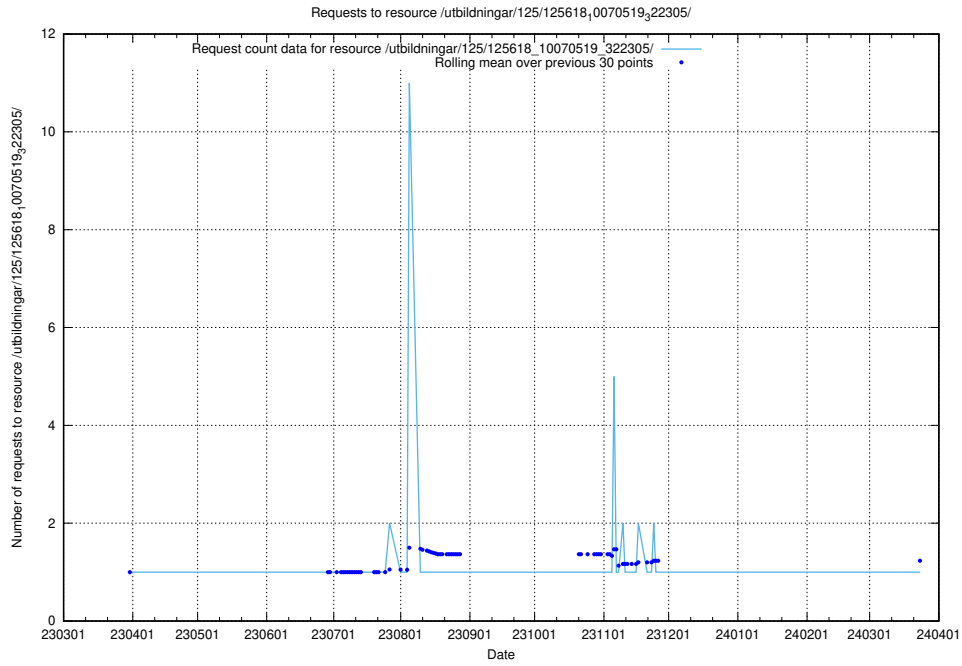

5.6830 Usage of /utbildningar/125/125618_10070519_322305/

Here, we count the number of requests to resource /utbildningar/125/125618_10070519_322305/.