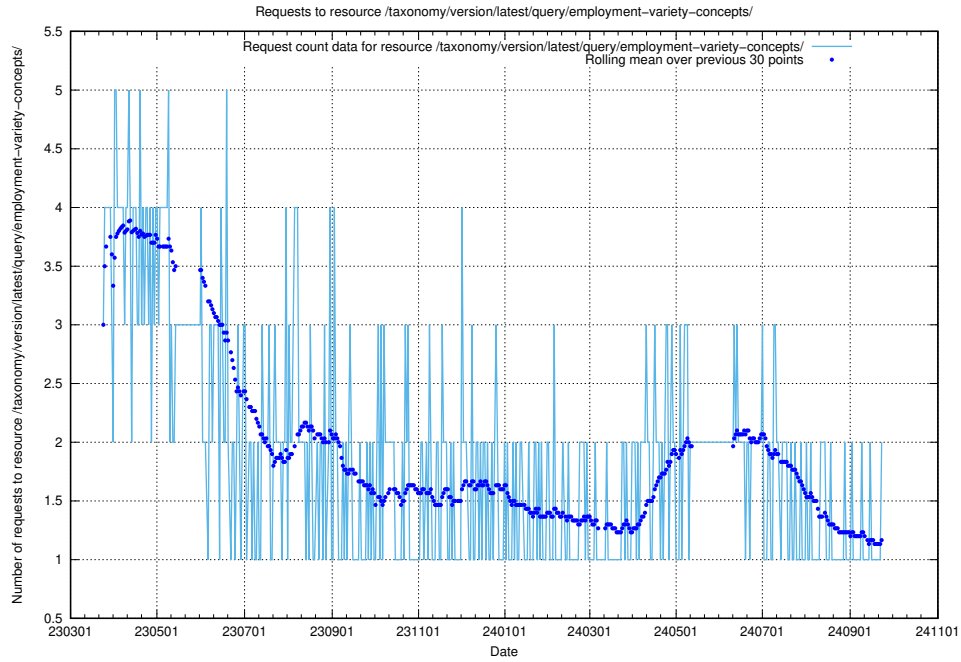

5.1109 Usage of /taxonomy/version/latest/query/employment-variety-concepts/

Here, we count the number of requests to resource /taxonomy/version/latest/query/employment-variety-concepts/.