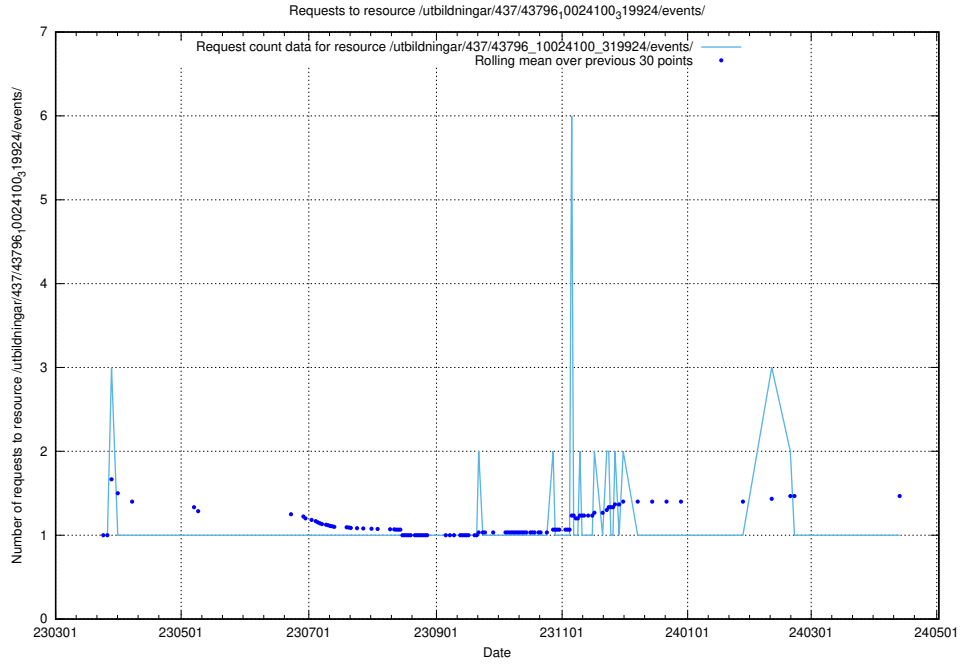

5.6937 Usage of /utbildningar/437/43796_10024100_319924/events/

Here, we count the number of requests to resource /utbildningar/437/43796_10024100_319924/events/.