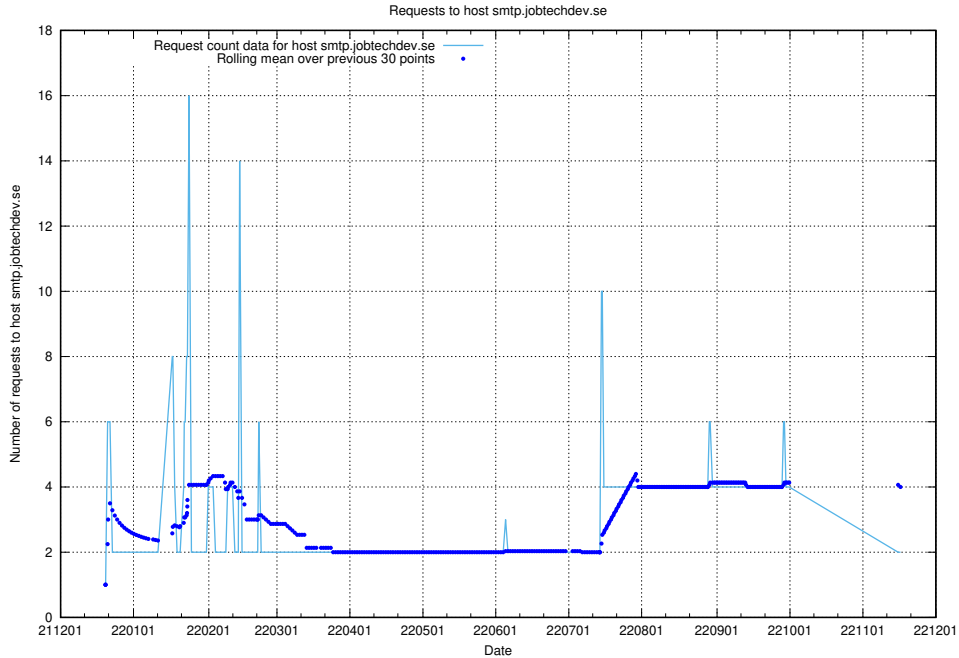

7.371 Usage of smtp.jobtechdev.se

Here, we count the number of requests to host smtp.jobtechdev.se.