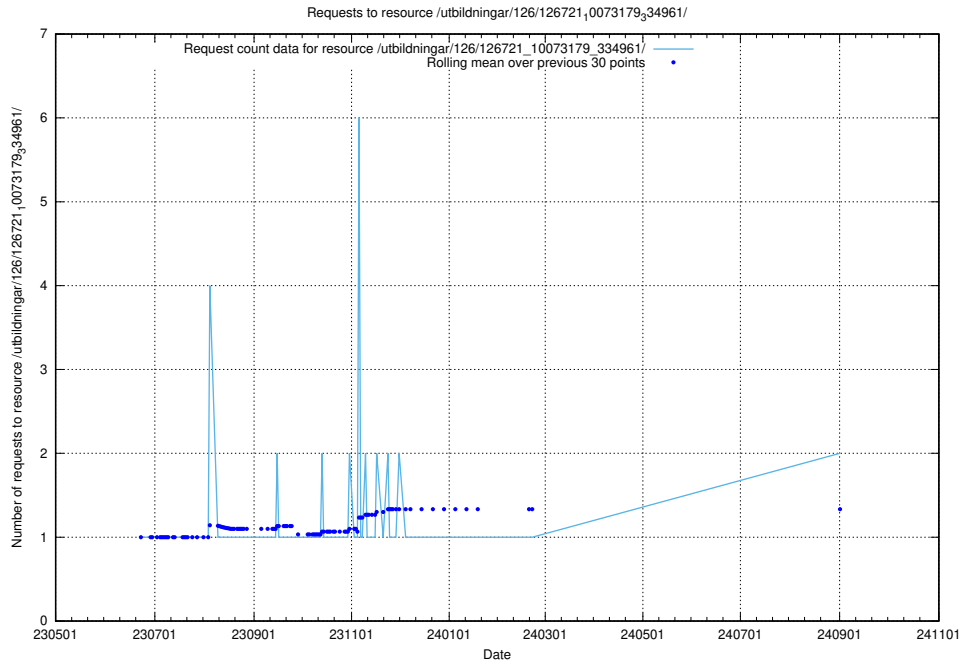

5.1000 Usage of /utbildningar/126/126721_10073179_334961/

Here, we count the number of requests to resource /utbildningar/126/126721_10073179_334961/.