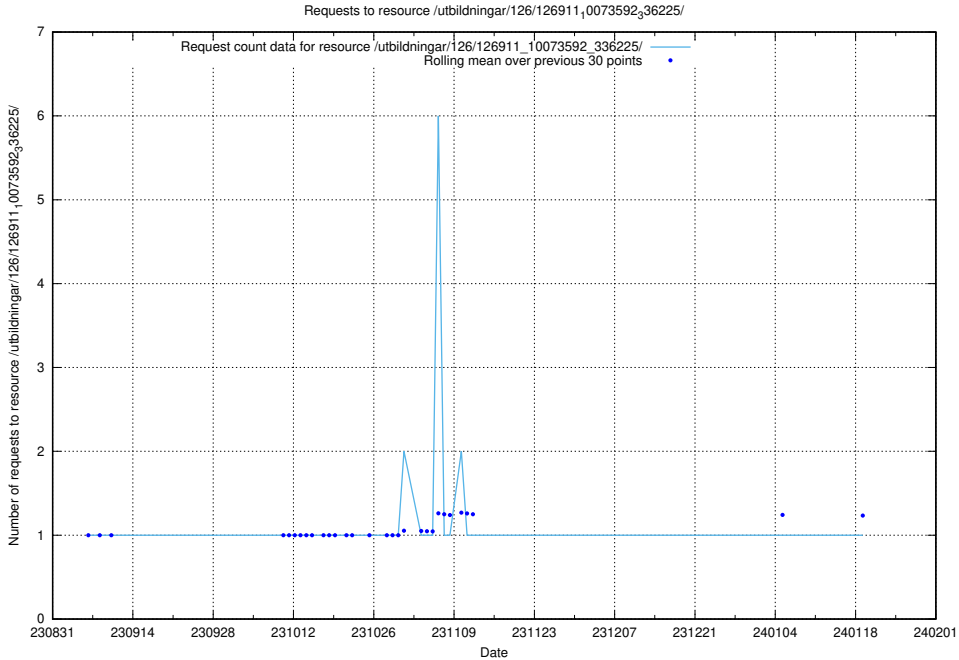

5.5472 Usage of /utbildningar/126/126911_10073592_336225/

Here, we count the number of requests to resource /utbildningar/126/126911_10073592_336225/.