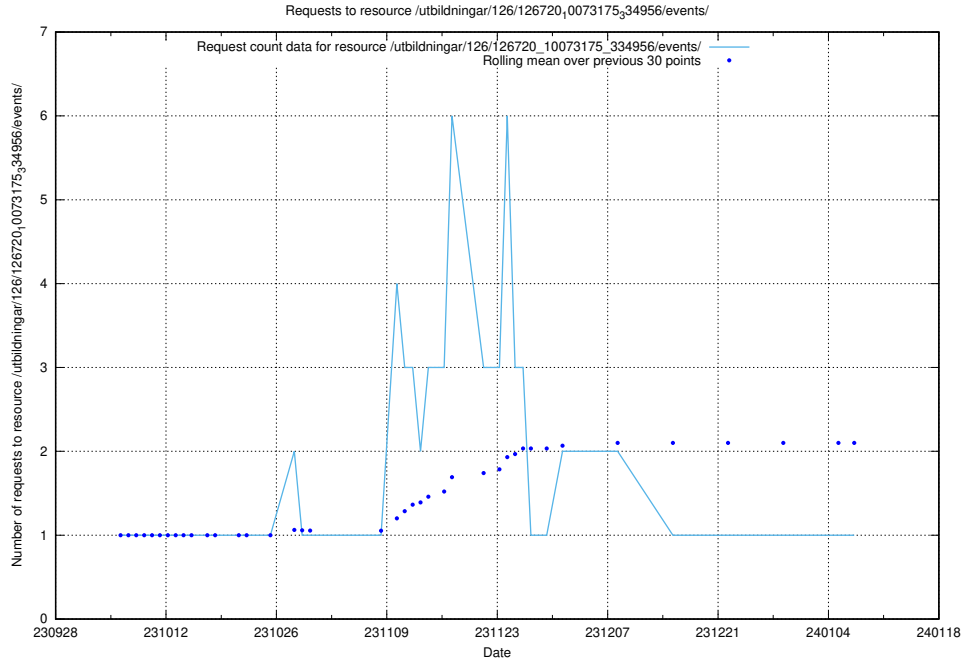

5.5212 Usage of /utbildningar/126/126720_10073175_334956/events/

Here, we count the number of requests to resource /utbildningar/126/126720_10073175_334956/events/