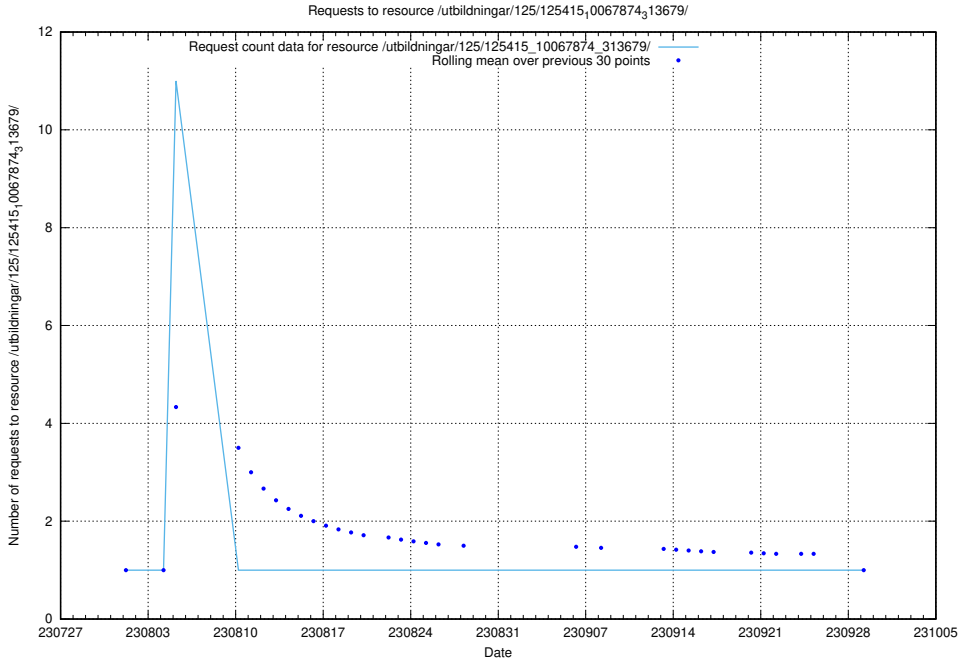

Here, we count the number of requests to resource /utbildningar/125/125754_10070276_321390/events/

5.5703 Usage of /utbildningar/125/125415_10067874_313679/

Here, we count the number of requests to resource /utbildningar/125/125415_10067874_313679/.