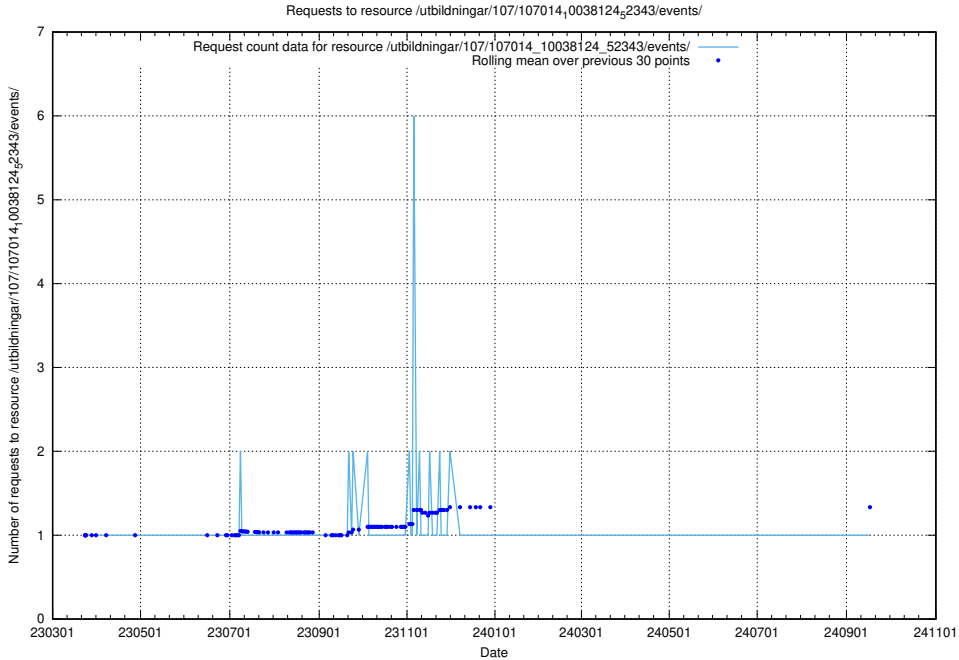

5.6195 Usage of /utbildningar/107/107014_10038124_52343/events/

Here, we count the number of requests to resource /utbildningar/107/107014_10038124_52343/events/.