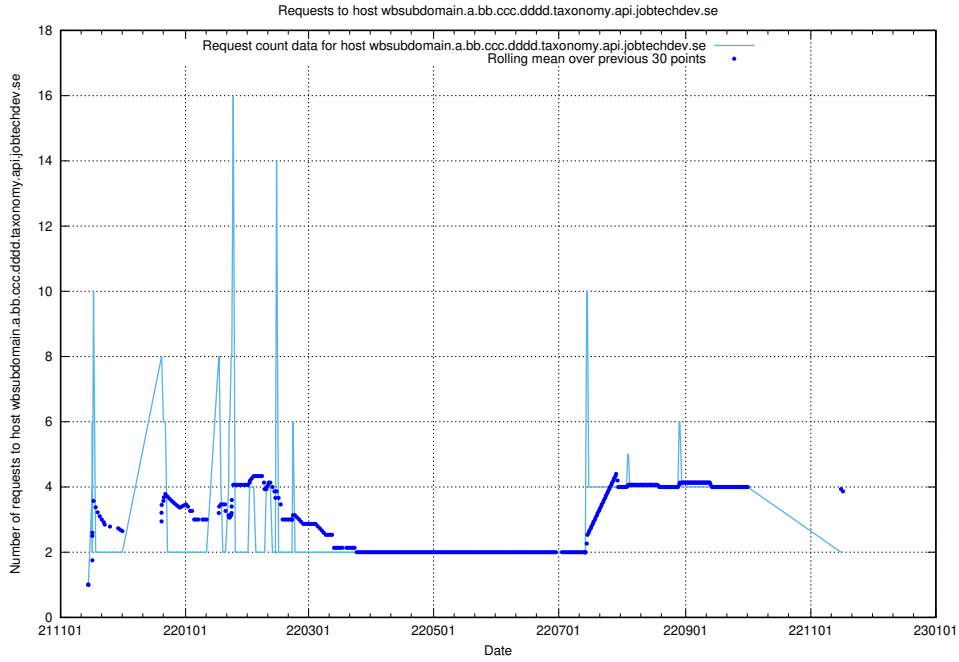

7.552 Usage of wbsubdomain.a.bb.ccc.dddd.taxonomy.api.jobtechdev.se

Here, we count the number of requests to host wbsubdomain.a.bb.ccc.dddd.taxonomy.api.jobtechdev.se.