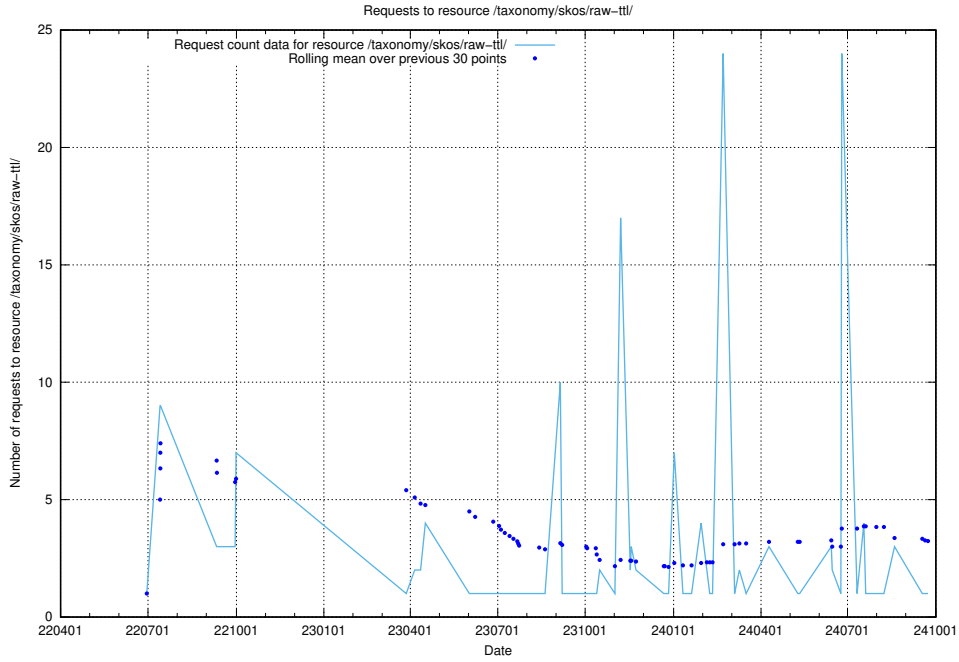

5.1196 Usage of /taxonomy/skos/raw-ttl/

Here, we count the number of requests to resource /taxonomy/skos/raw-ttl/.