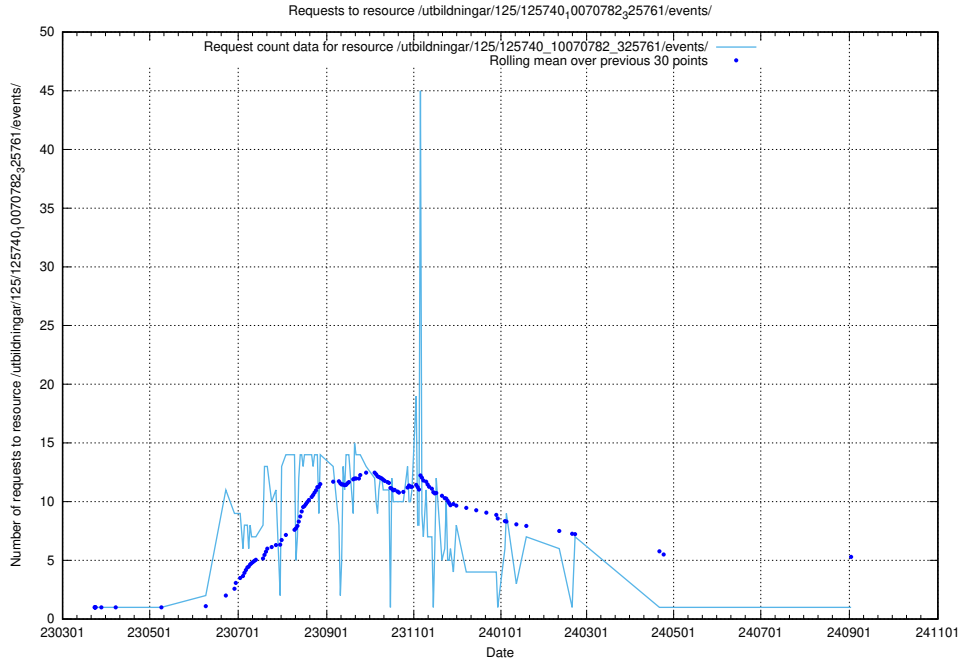

5.1156 Usage of /utbildningar/125/125740_10070782_325761/events/

Here, we count the number of requests to resource /utbildningar/125/125740_10070782_325761/events/