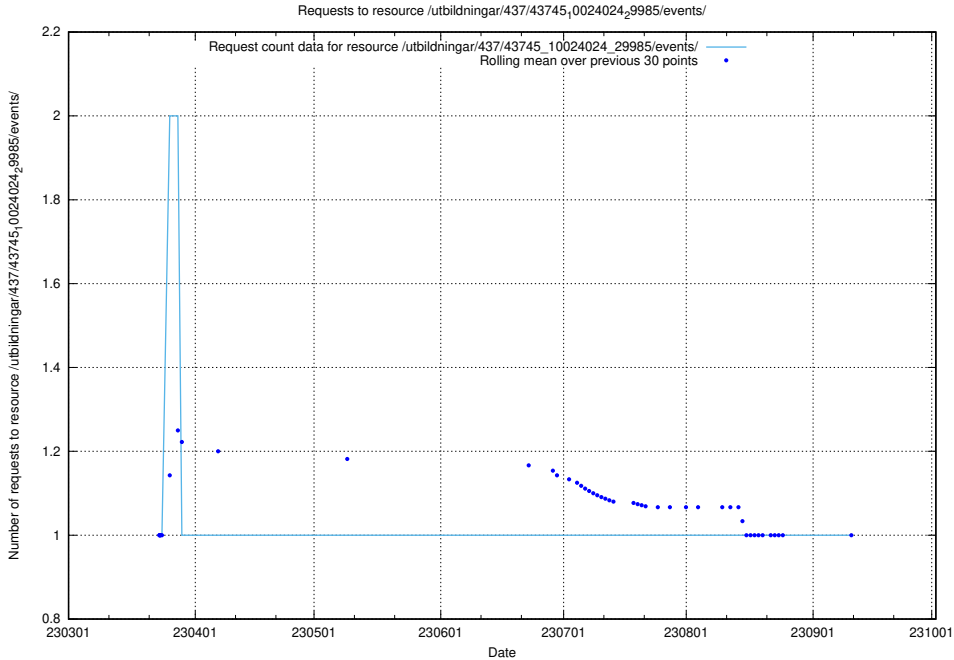

5.7147 Usage of /utbildningar/437/43745_10024024_29985/events/

Here, we count the number of requests to resource /utbildningar/437/43745_10024024_29985/events/.