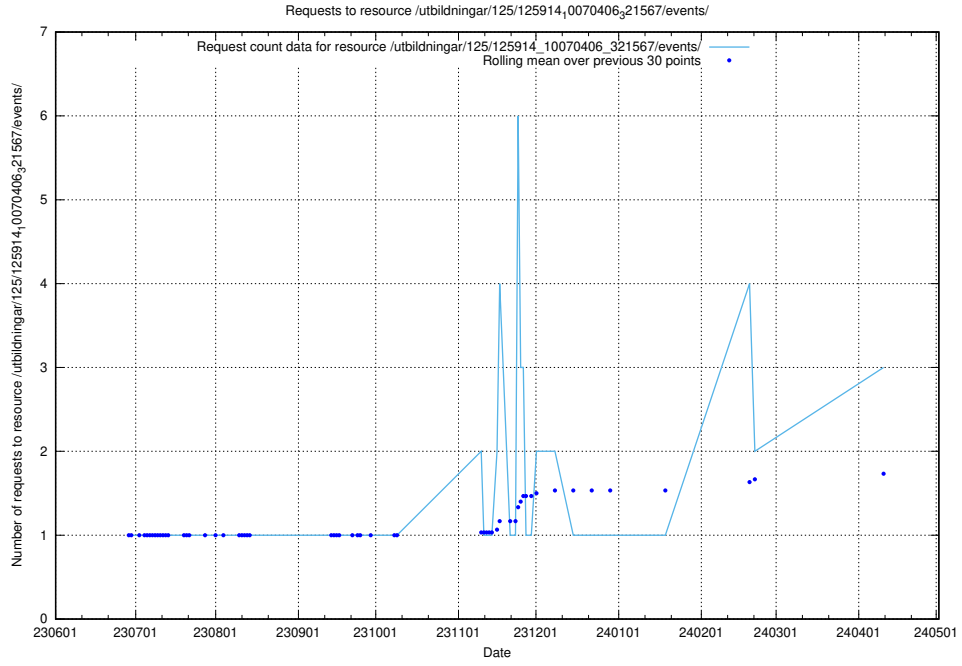

5.527 Usage of /utbildningar/125/125914_10070406_321567/events/

Here, we count the number of requests to resource /utbildningar/125/125914_10070406_321567/events/