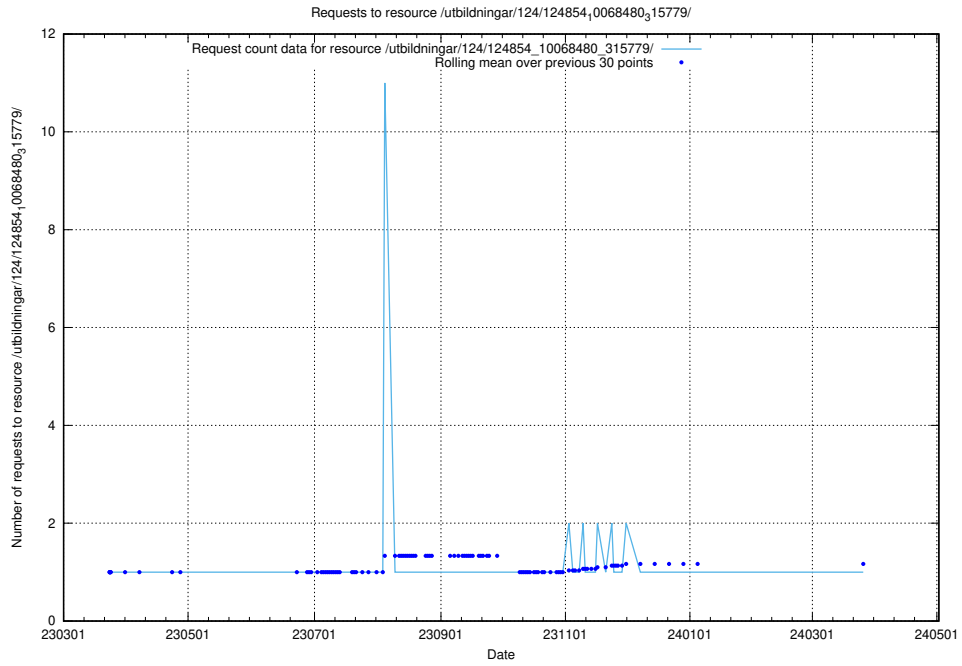

5.1500 Usage of /utbildningar/124/124854_10068480_315779/

Here, we count the number of requests to resource /utbildningar/124/124854_10068480_315779/.