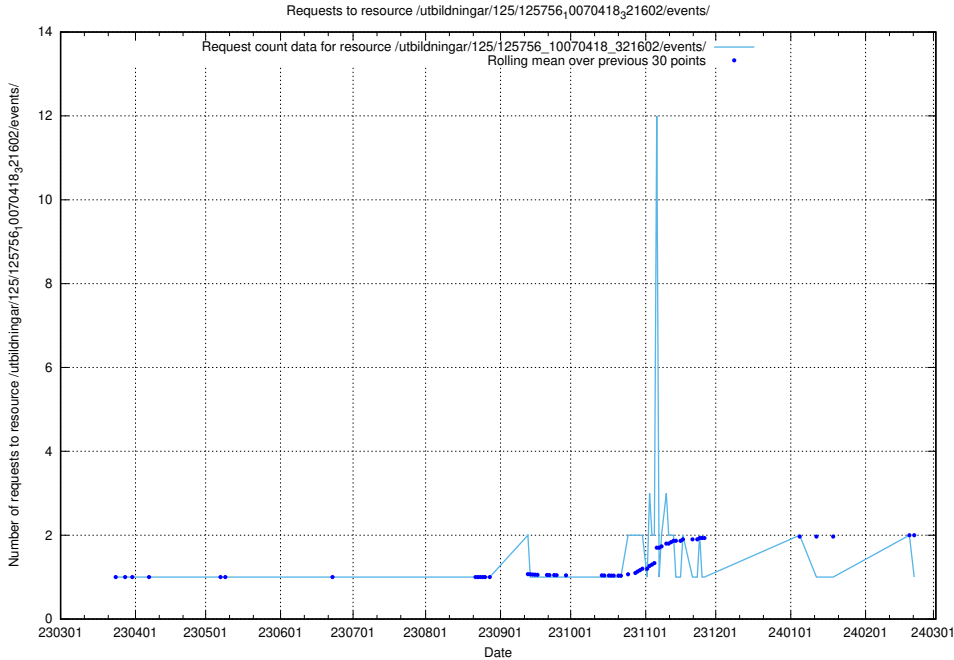

5.6978 Usage of /utbildningar/125/125756_10070418_321602/events/

Here, we count the number of requests to resource /utbildningar/125/125756_10070418_321602/events/