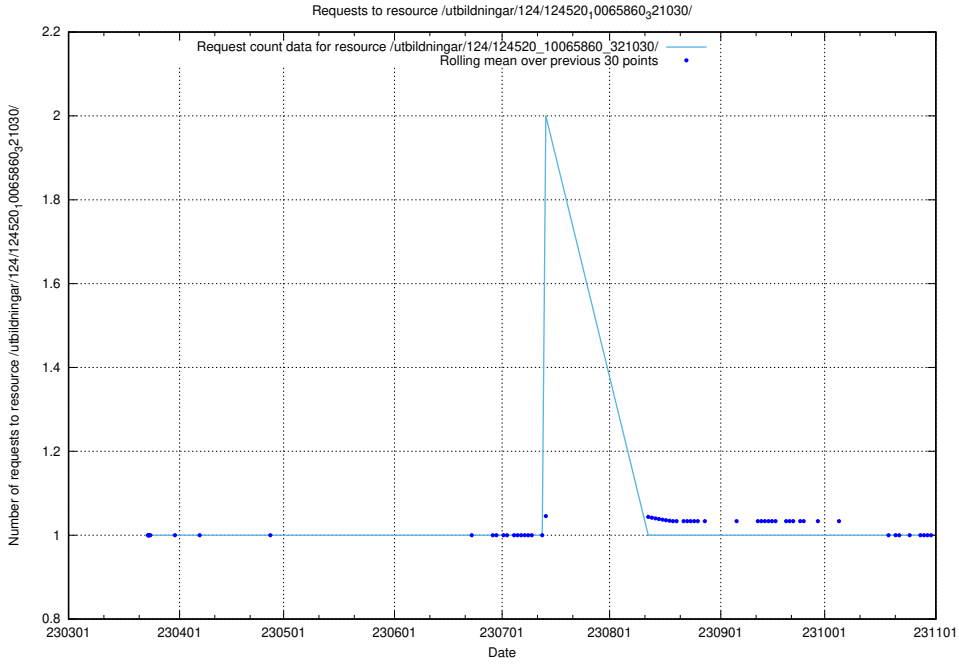

Here, we count the number of requests to resource /utbildningar/utb_emil/125/125603_10070499_337216/events/

5.2046 Usage of /utbildningar/124/124520_10065860_321030/

Here, we count the number of requests to resource /utbildningar/124/124520_10065860_321030/.