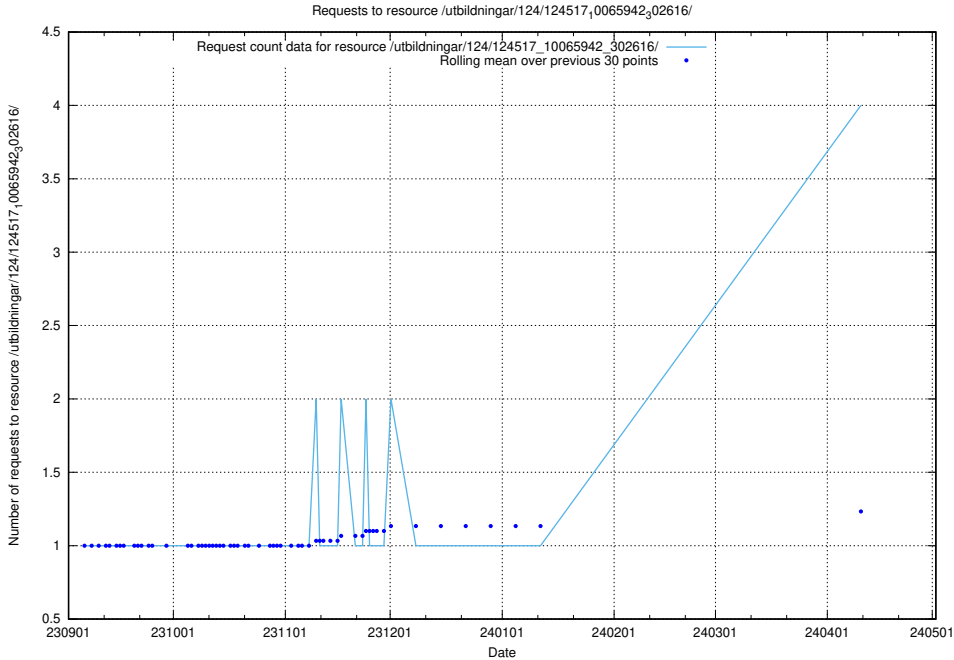

5.375 Usage of /utbildningar/124/124517_10065942_302616/

Here, we count the number of requests to resource /utbildningar/124/124517_10065942_302616/.