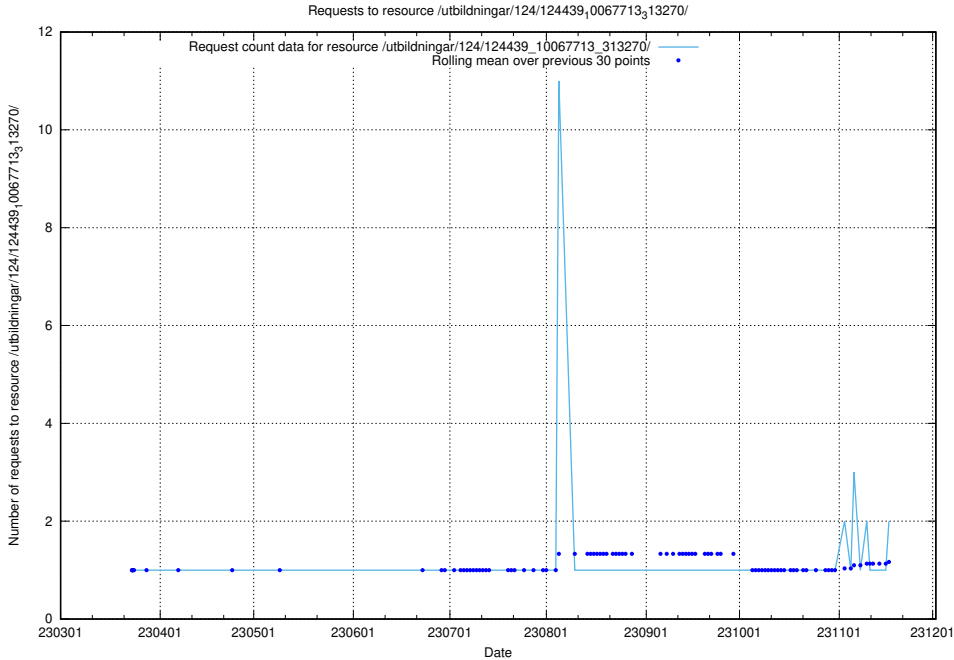

5.815 Usage of /utbildningar/124/124439_10067713_313270/

Here, we count the number of requests to resource /utbildningar/124/124439_10067713_313270/.