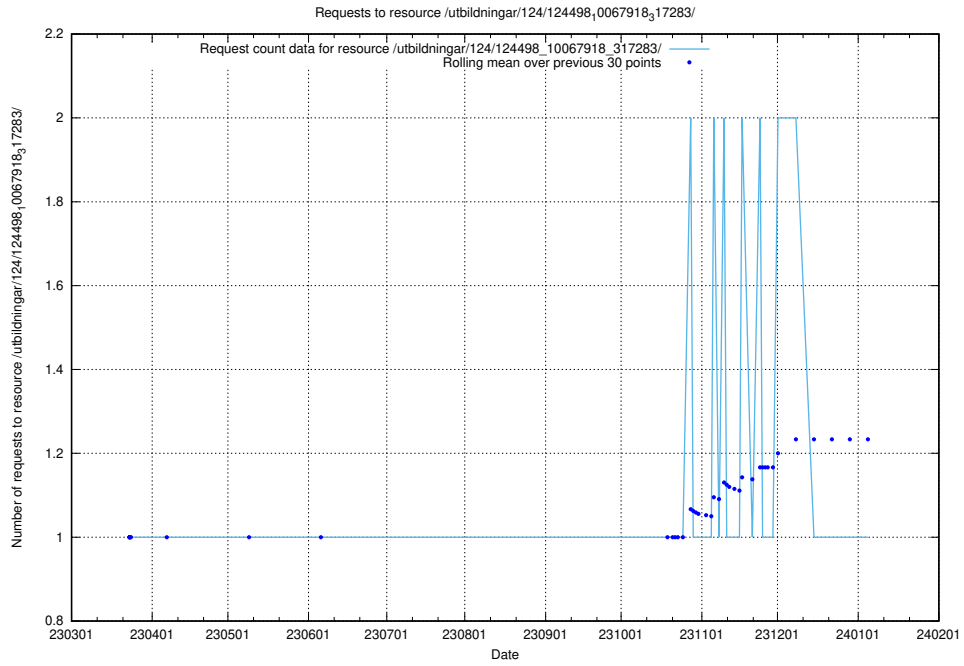

5.3455 Usage of /utbildningar/124/124498_10067918_317283/

Here, we count the number of requests to resource /utbildningar/124/124498_10067918_317283/.