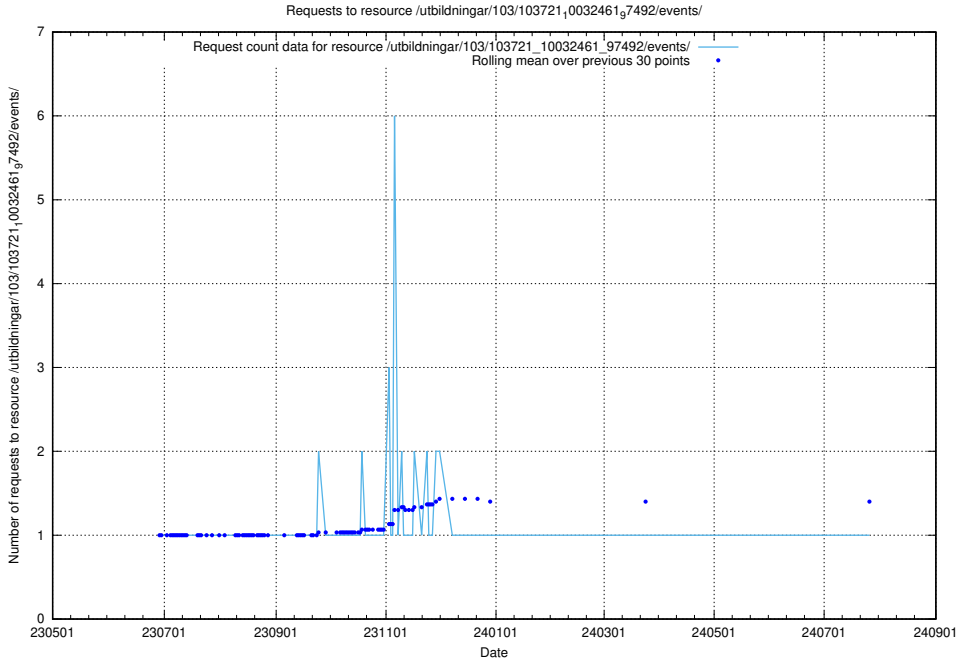

5.6338 Usage of /utbildningar/103/103721_10032461_97492/events/

Here, we count the number of requests to resource /utbildningar/103/103721_10032461_97492/events/.