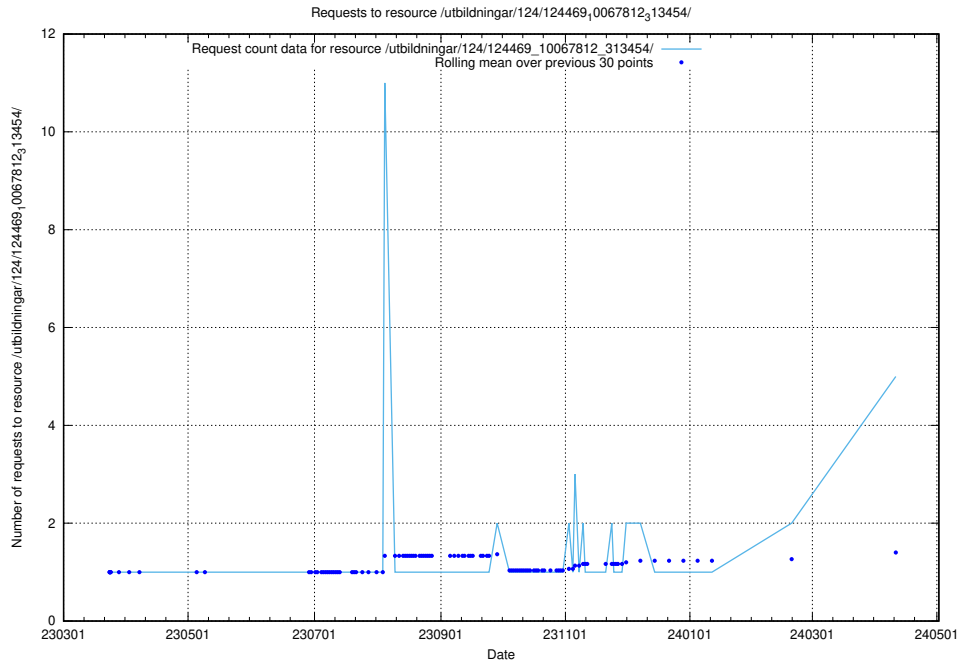

5.245 Usage of /utbildningar/124/124469_10067812_313454/

Here, we count the number of requests to resource /utbildningar/124/124469_10067812_313454/.