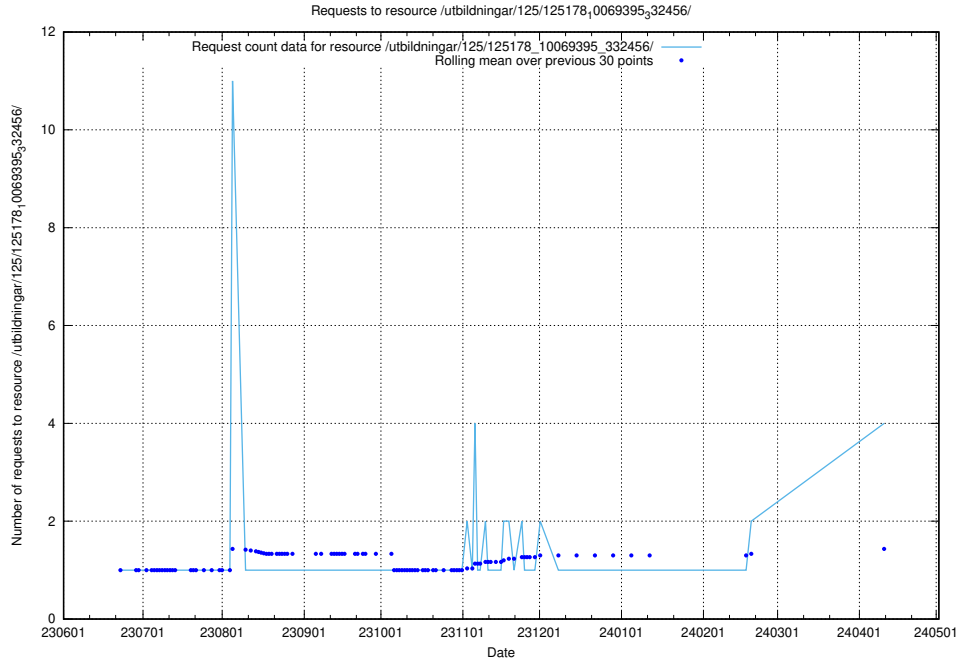

5.395 Usage of /utbildningar/125/125178_10069395_332456/

Here, we count the number of requests to resource /utbildningar/125/125178_10069395_332456/.