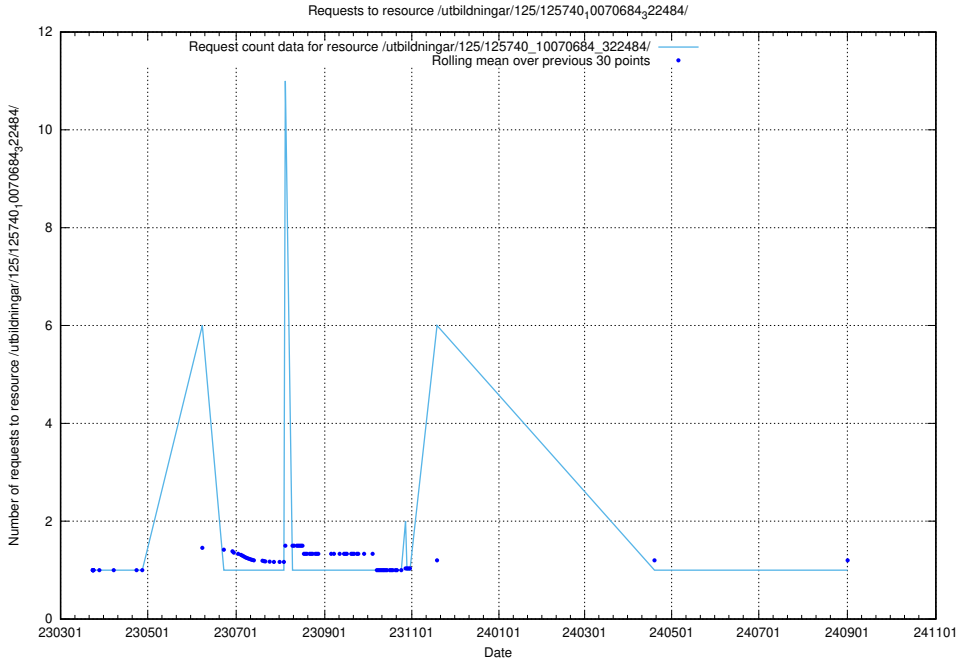

5.1176 Usage of /utbildningar/125/125740_10070684_322484/

Here, we count the number of requests to resource /utbildningar/125/125740_10070684_322484/.