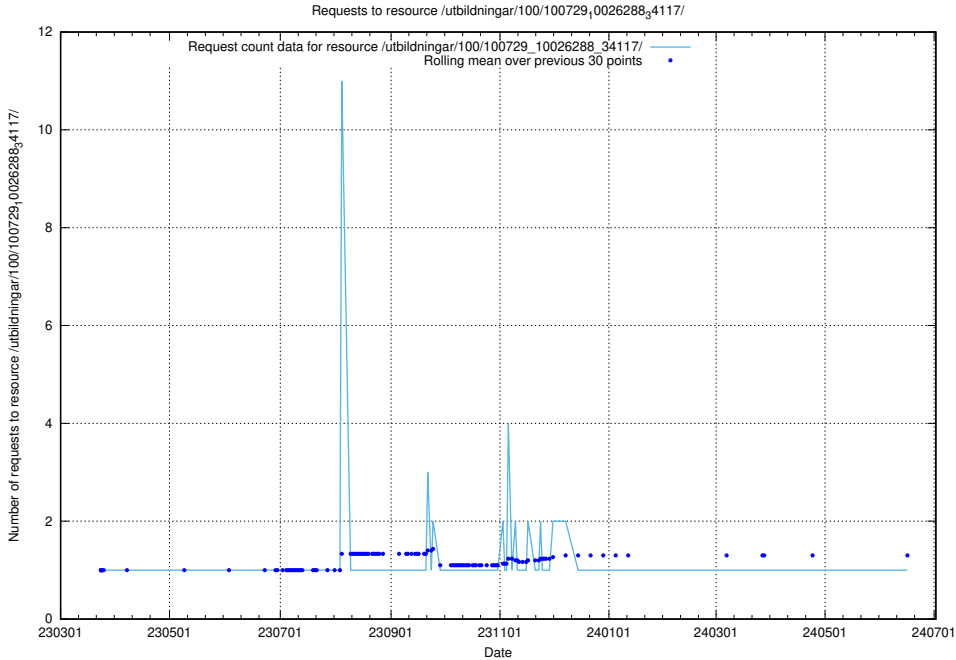

5.6451 Usage of /utbildningar/100/100729_10026288_34117/

Here, we count the number of requests to resource /utbildningar/100/100729_10026288_34117/.