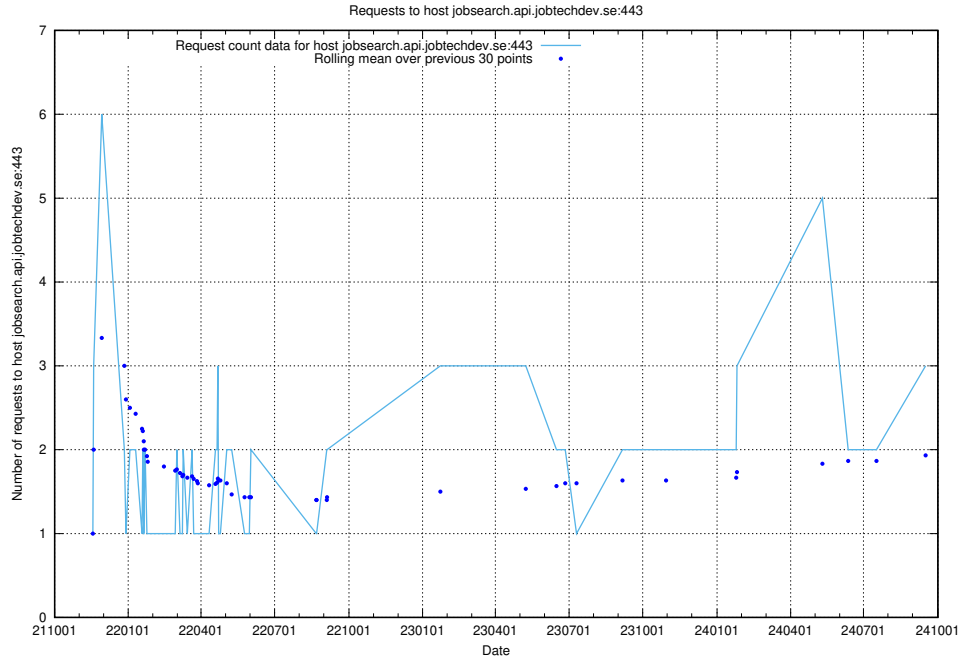

7.227 Usage of jobsearch.api.jobtechdev.se:443

Here, we count the number of requests to host jobsearch.api.jobtechdev.se:443.