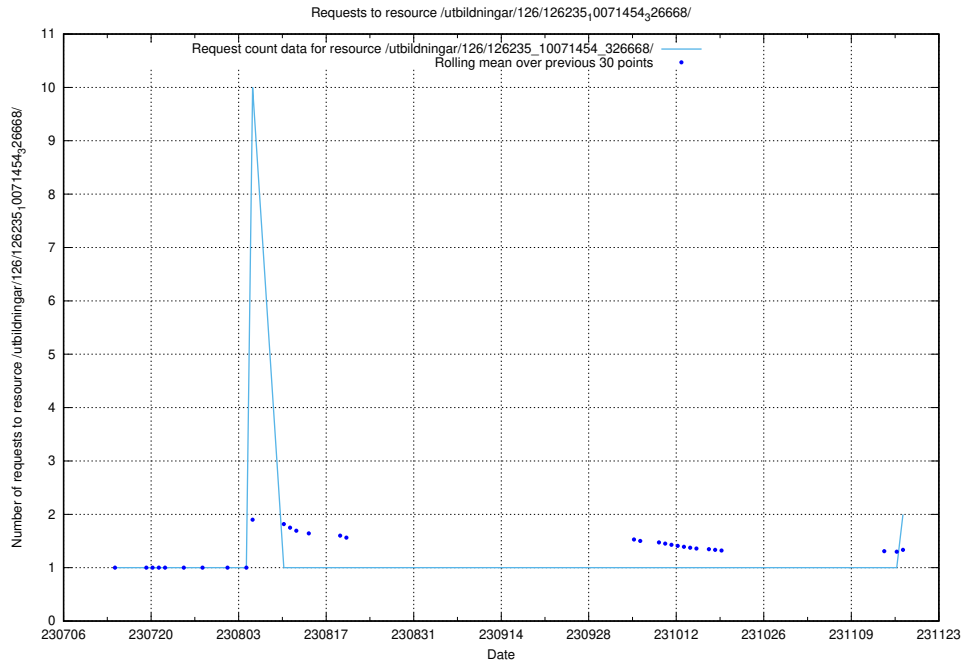

5.949 Usage of /utbildningar/126/126235_10071454_326668/

Here, we count the number of requests to resource /utbildningar/126/126235_10071454_326668/.