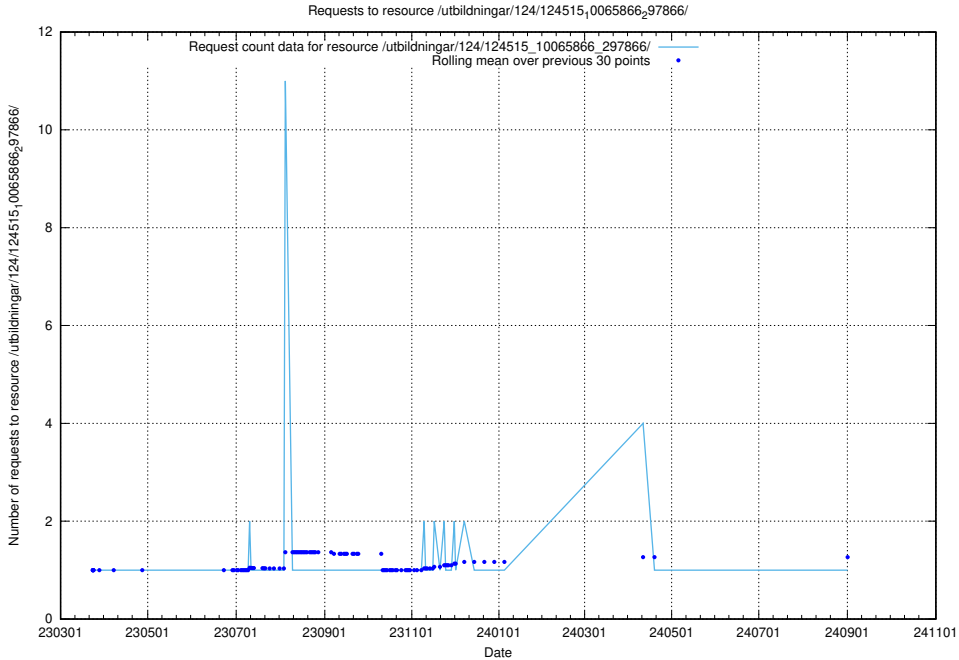

5.2591 Usage of /utbildningar/124/124515_10065866_297866/

Here, we count the number of requests to resource /utbildningar/124/124515_10065866_297866/.