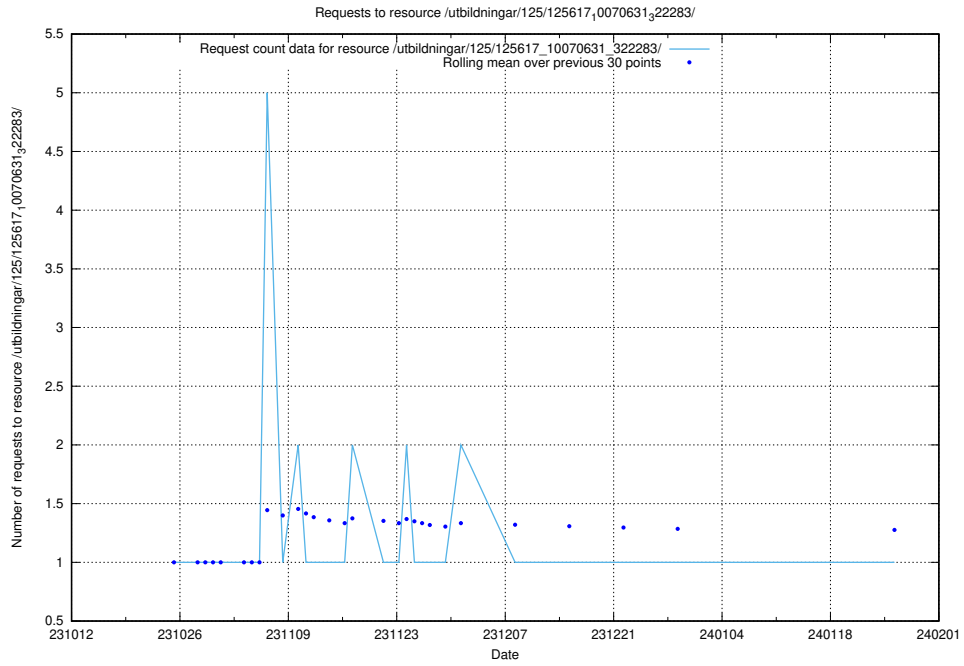

5.5040 Usage of /utbildningar/125/125617_10070631_322283/

Here, we count the number of requests to resource /utbildningar/125/125617_10070631_322283/.