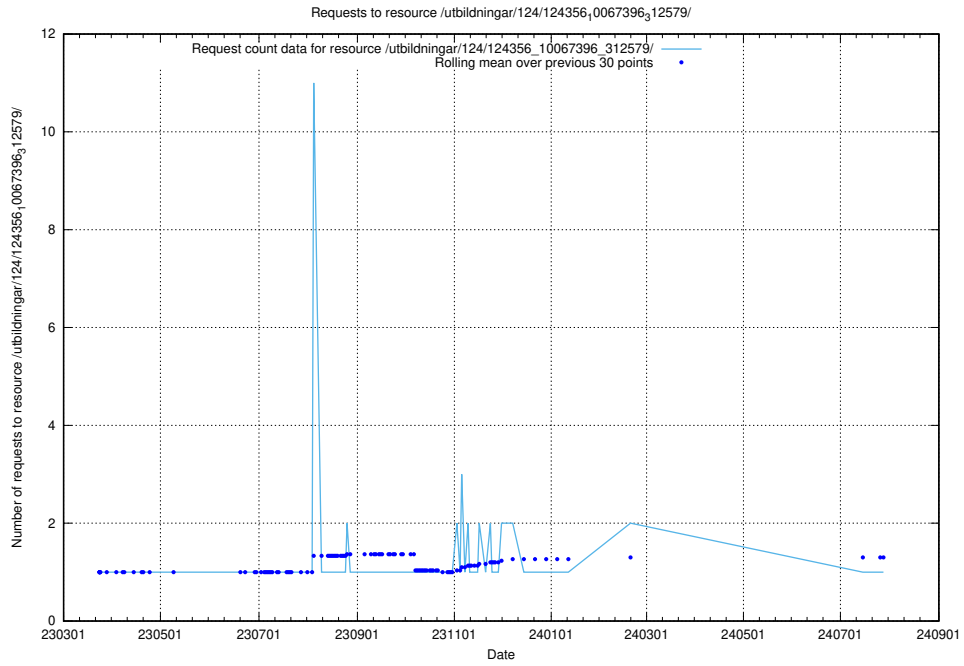

5.4698 Usage of /utbildningar/124/124356_10067396_312579/

Here, we count the number of requests to resource /utbildningar/124/124356_10067396_312579/.