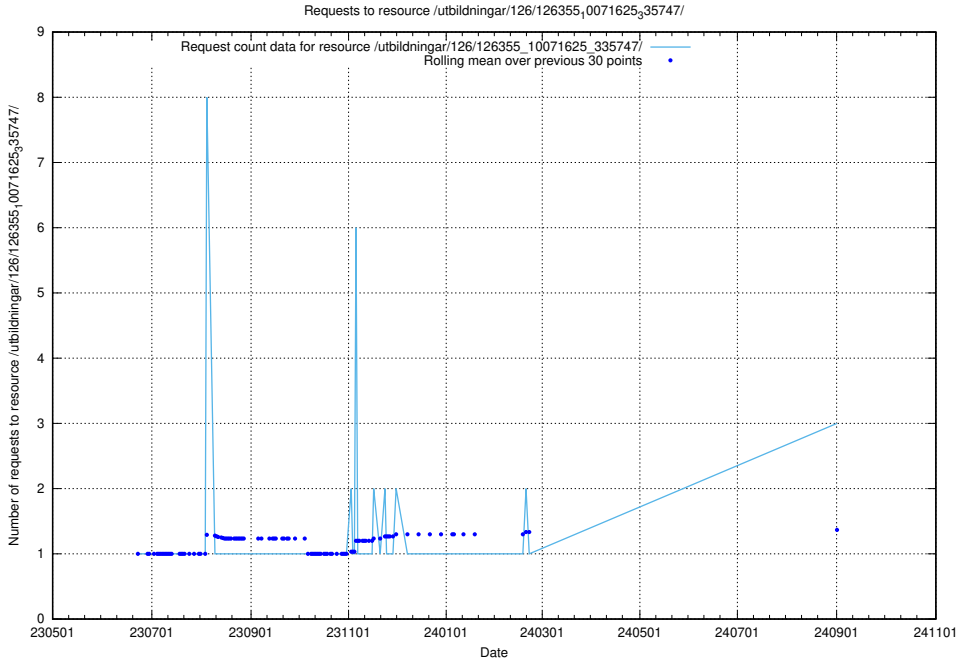

5.539 Usage of /utbildningar/126/126355_10071625_335747/

Here, we count the number of requests to resource /utbildningar/126/126355_10071625_335747/.