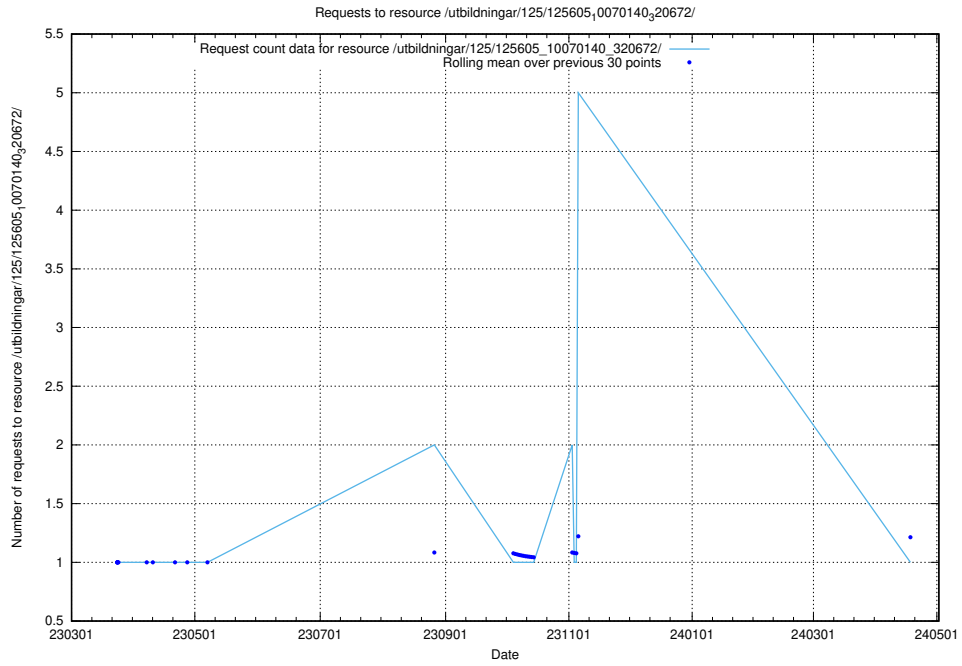

5.1269 Usage of /utbildningar/125/125605_10070140_320672/

Here, we count the number of requests to resource /utbildningar/125/125605_10070140_320672/.