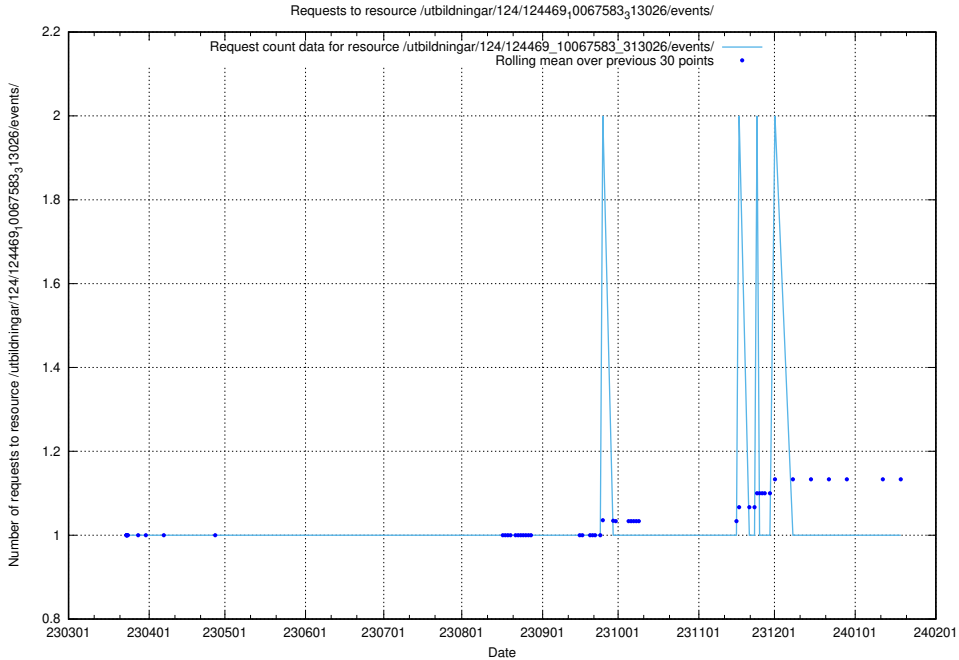

5.4136 Usage of /utbildningar/124/124469_10067583_313026/events/

Here, we count the number of requests to resource /utbildningar/124/124469_10067583_313026/events/