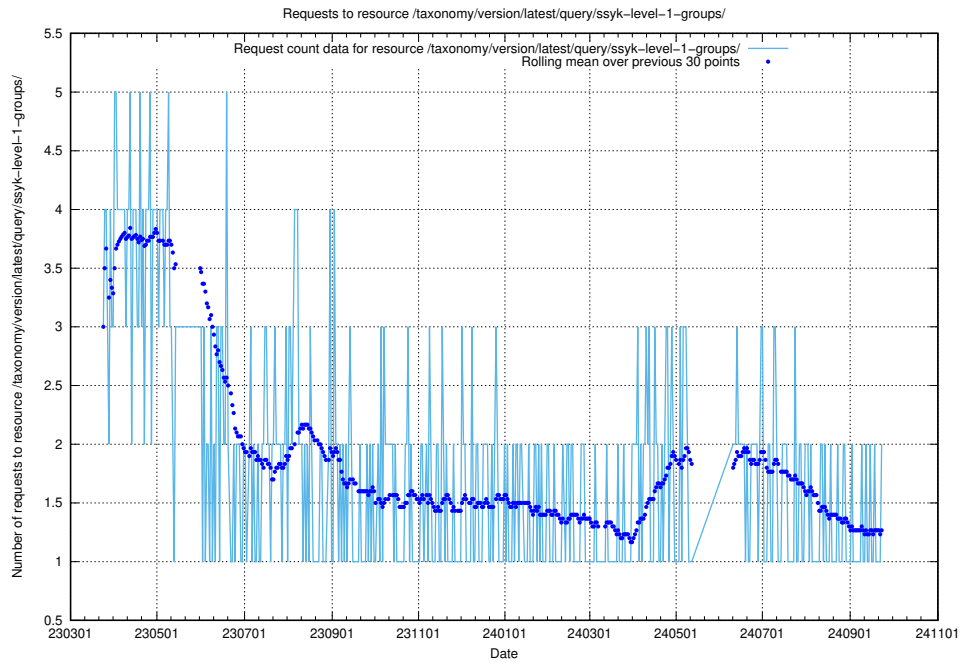

5.1089 Usage of /taxonomy/version/latest/query/ssyk-level-1-groups/

Here, we count the number of requests to resource /taxonomy/version/latest/query/ssyk-level-1-groups/.