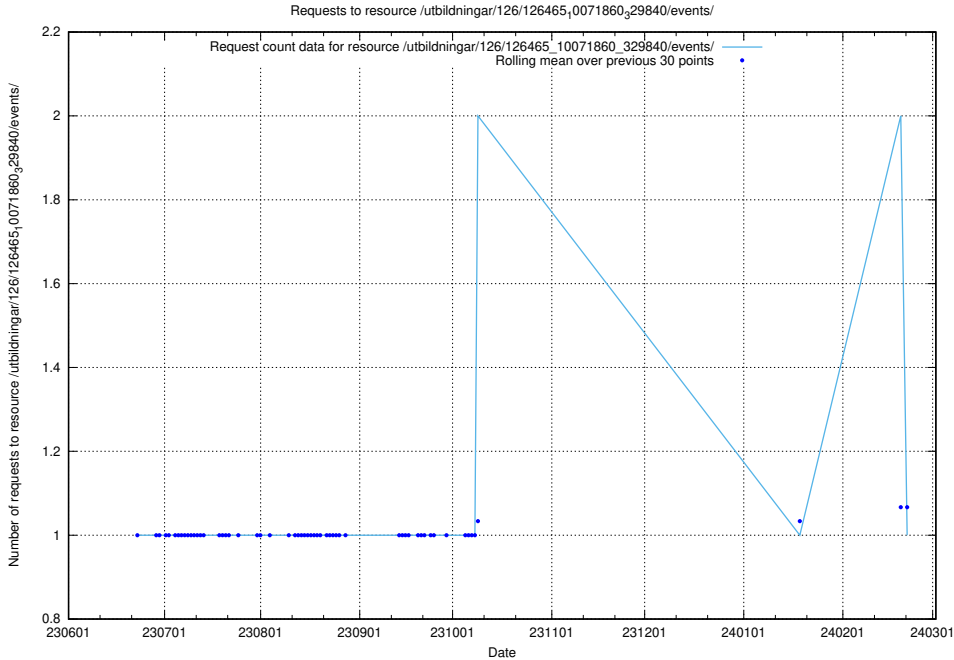

Here, we count the number of requests to resource /utbildningar/126/126466_10071962_330382/events/

5.6429 Usage of /utbildningar/126/126465_10071860_329840/events/

Here, we count the number of requests to resource /utbildningar/126/126465_10071860_329840/events/