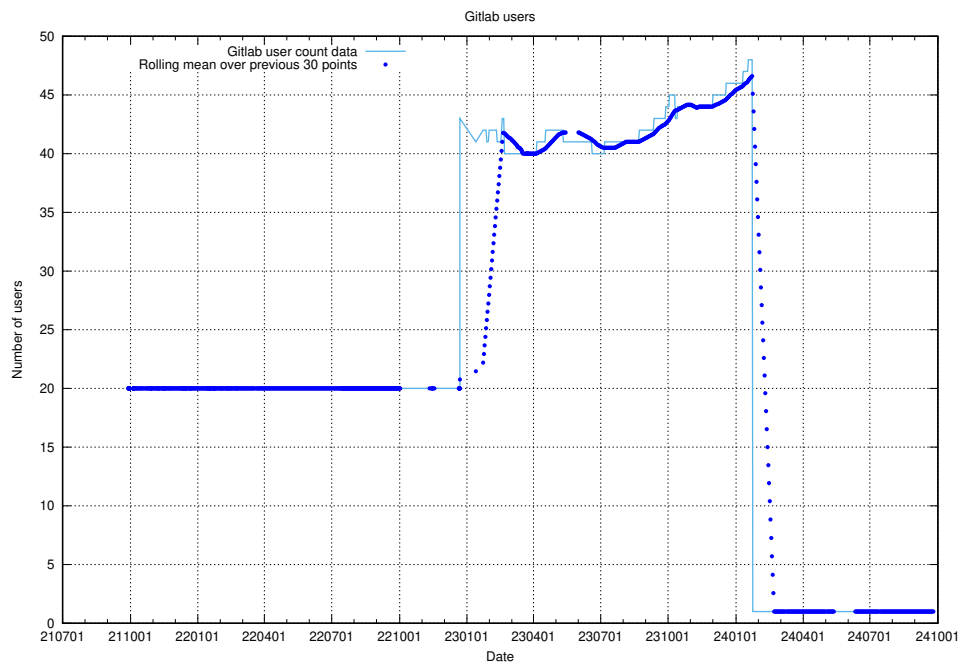

6 Gitlab

This section summarises the state of [JobTech's code repositories](#)⁷.

6.1 User count

A graph of users in JobTech's official code repository.

⁷<https://gitlab.com/arbetsformedlingen>