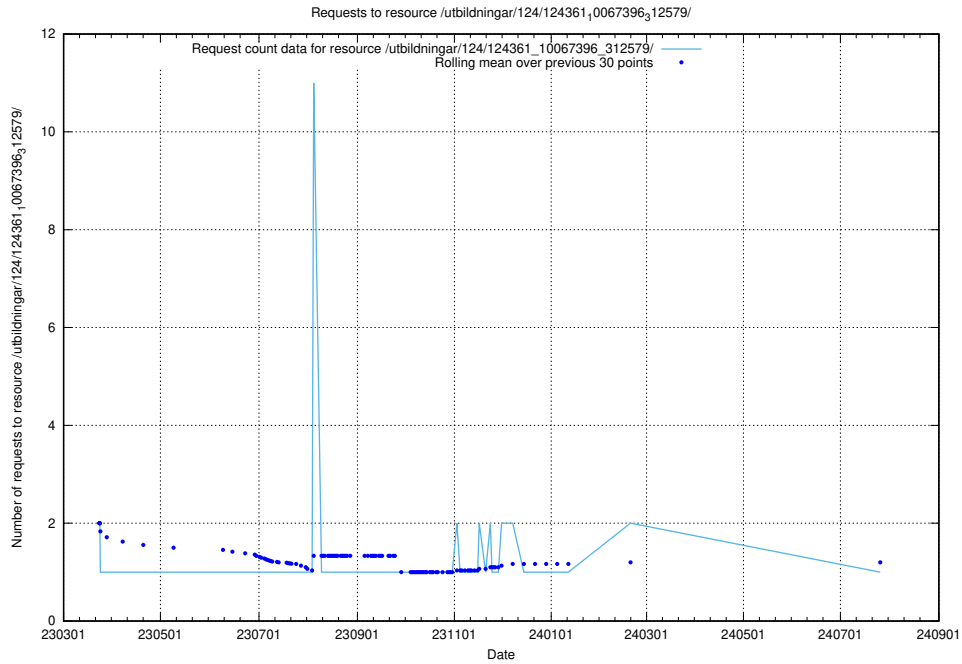

5.7064 Usage of /utbildningar/124/124361_10067396_312579/

Here, we count the number of requests to resource /utbildningar/124/124361_10067396_312579/.