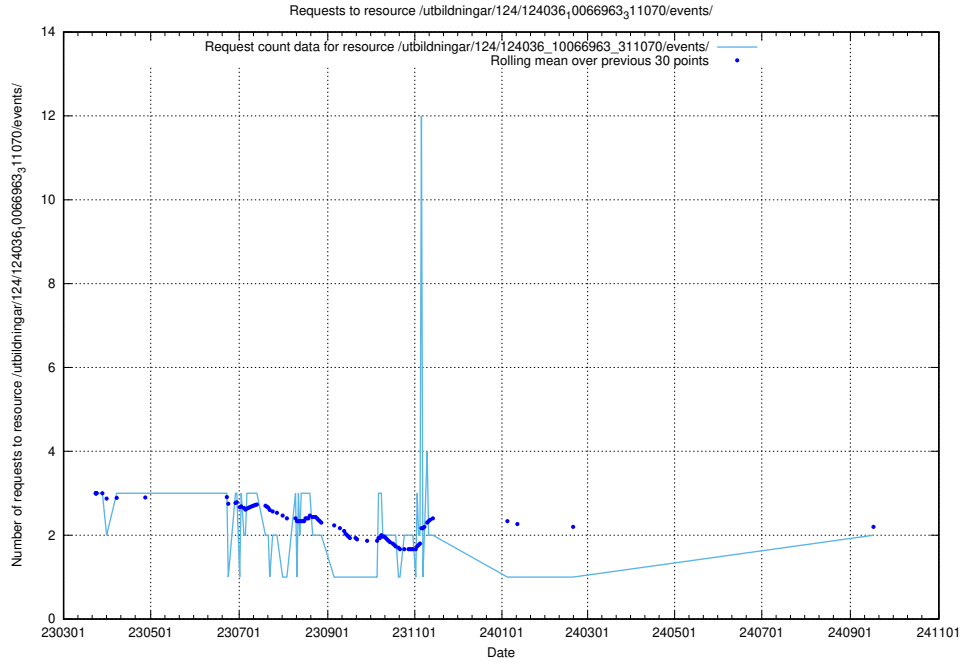

5.1128 Usage of /utbildningar/124/124036_10066963_311070/events/

Here, we count the number of requests to resource /utbildningar/124/124036_10066963_311070/events/