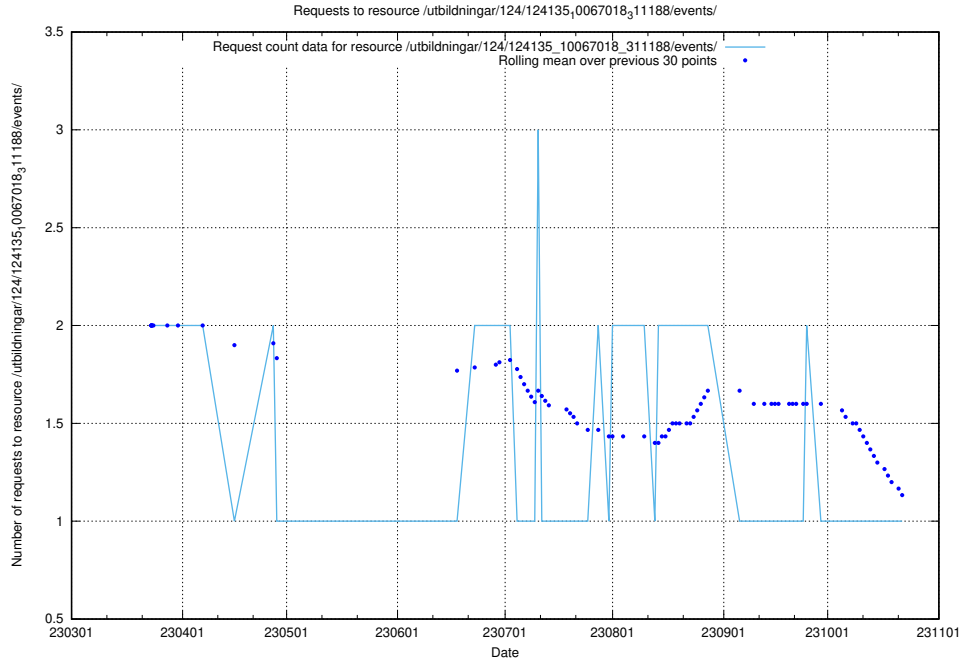

5.7066 Usage of /utbildningar/124/124135_10067018_311188/events/

Here, we count the number of requests to resource /utbildningar/124/124135_10067018_311188/events/