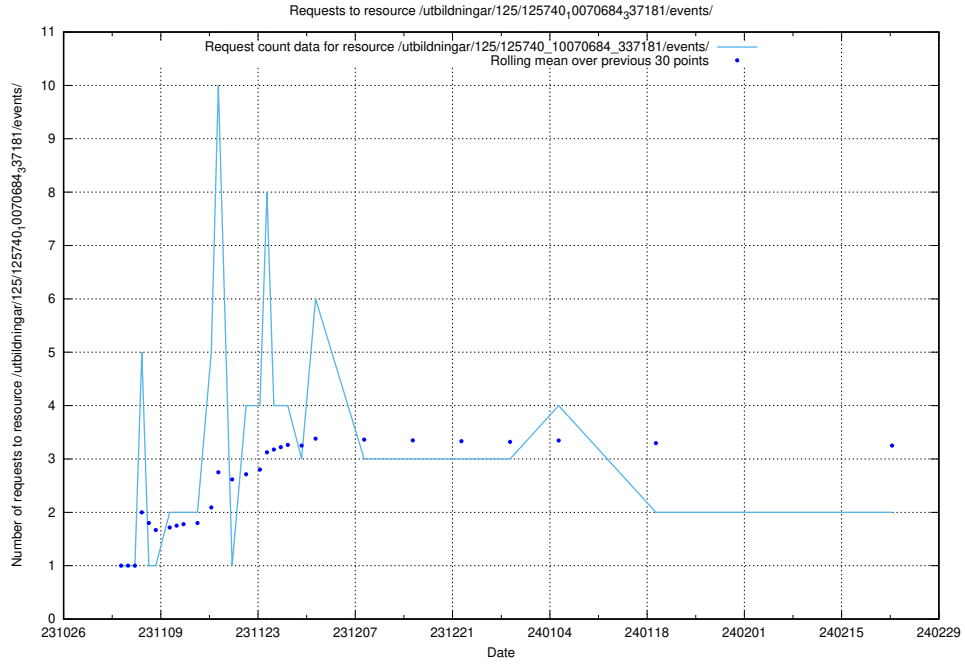

5.863 Usage of /utbildningar/125/125740_10070684_337181/events/

Here, we count the number of requests to resource /utbildningar/125/125740_10070684_337181/events/