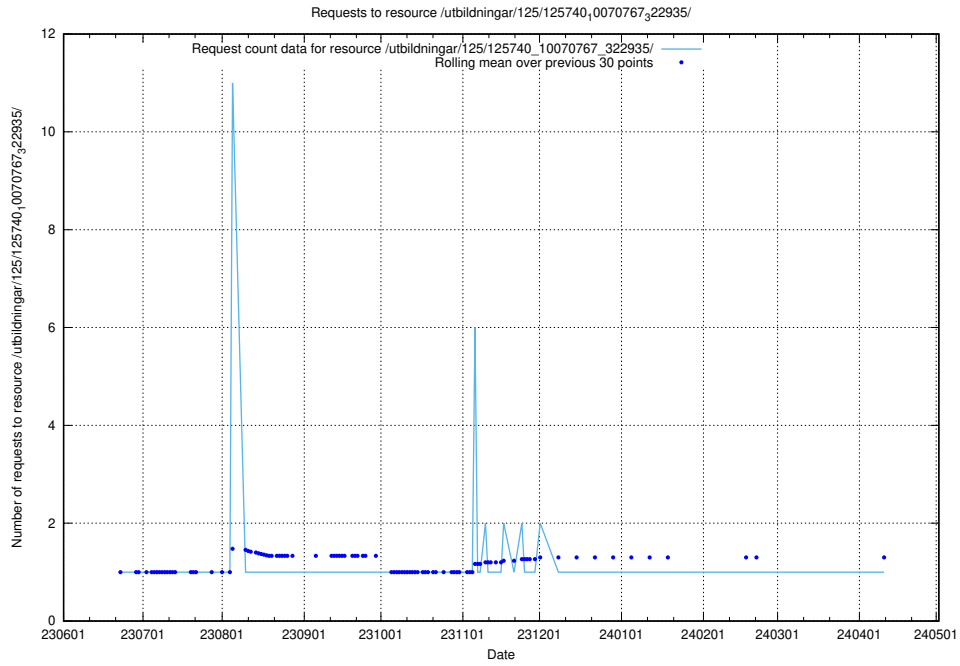

5.6465 Usage of /utbildningar/125/125740_10070767_322935/

Here, we count the number of requests to resource /utbildningar/125/125740_10070767_322935/.