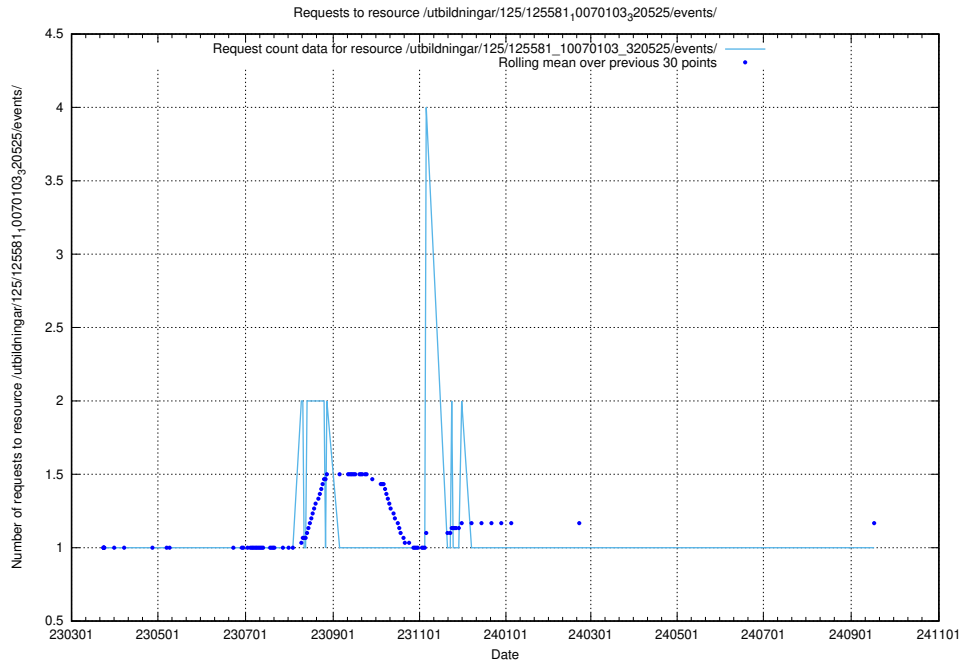

5.1288 Usage of /utbildningar/125/125581_10070103_320525/events/

Here, we count the number of requests to resource /utbildningar/125/125581_10070103_320525/events/