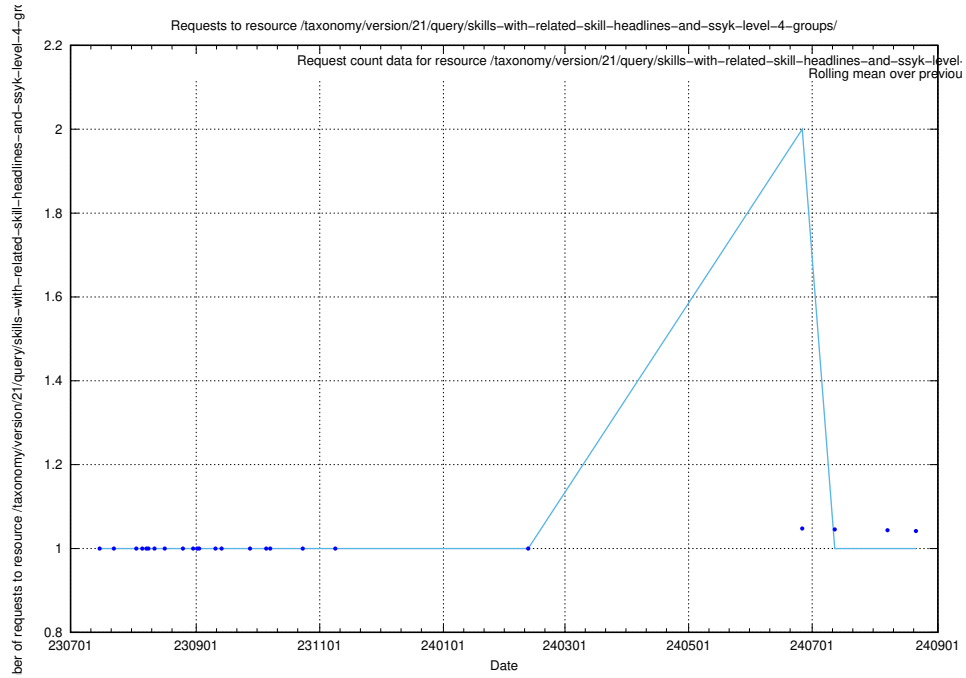

5.5876 Usage of /taxonomy/version/21/query/skills-with-related-skill-headlines-and-ssyk-level-4-groups/

Here, we count the number of requests to resource /taxonomy/version/21/query/skills-with-related-skill-headlines-and-ssyk-level-4-groups/.