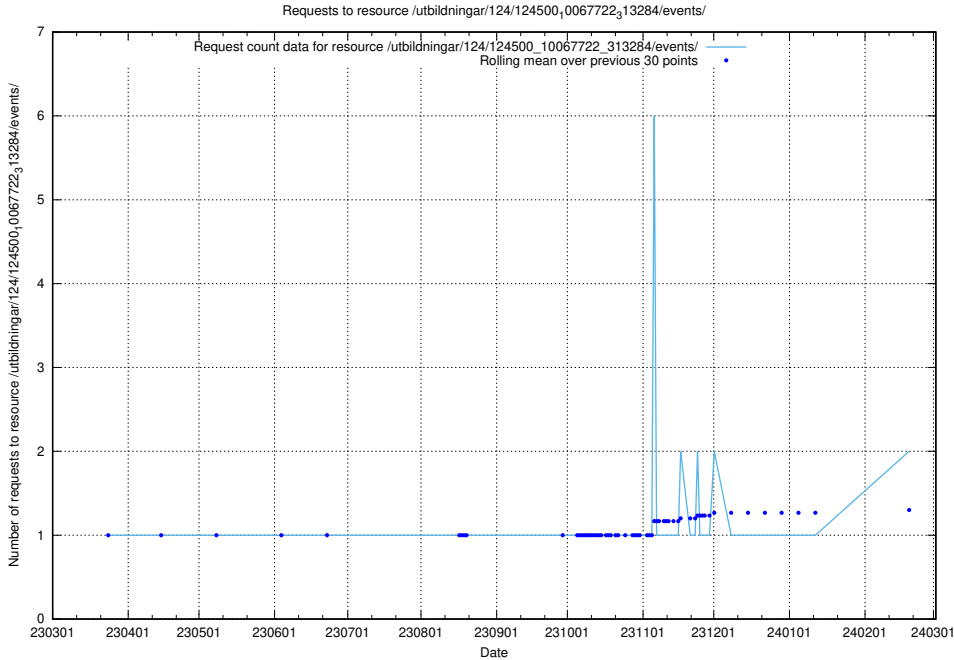

Here, we count the number of requests to resource /utbildningar/438/43817_10024102_314300/events/.

5.1123 Usage of /utbildningar/124/124500_10067722_313284/events/

Here, we count the number of requests to resource /utbildningar/124/124500_10067722_313284/events/