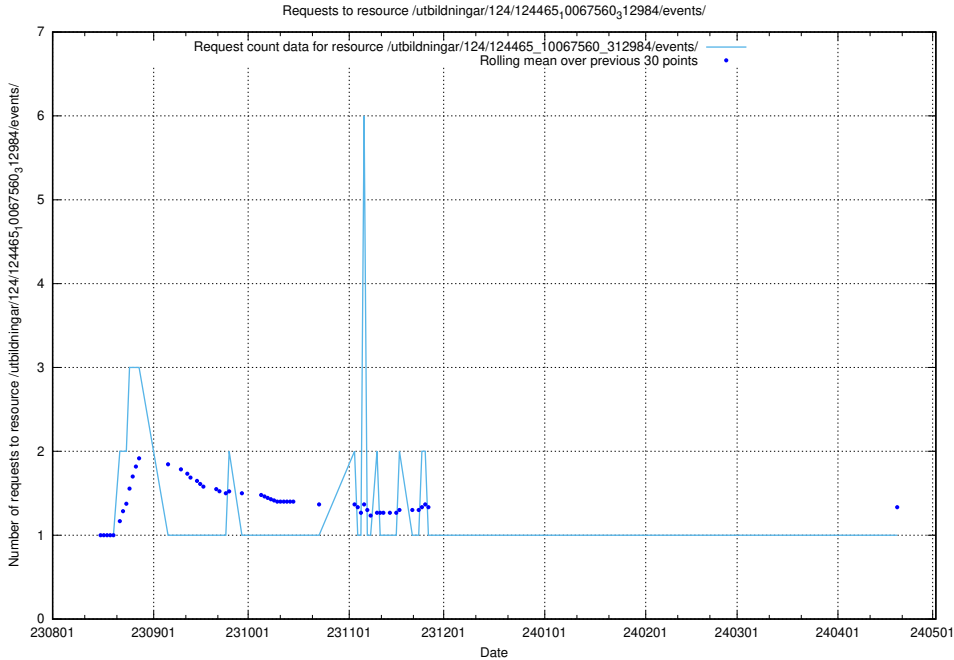

5.5609 Usage of /utbildningar/124/124465_10067560_312984/events/

Here, we count the number of requests to resource /utbildningar/124/124465_10067560_312984/events/