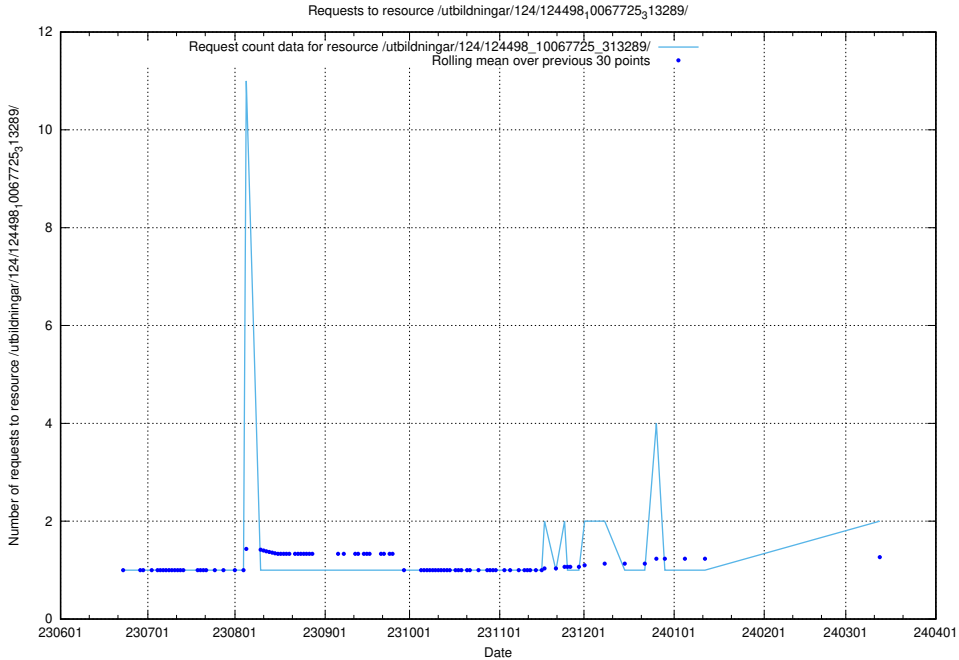

5.1019 Usage of /utbildningar/124/124498_10067725_313289/

Here, we count the number of requests to resource /utbildningar/124/124498_10067725_313289/.