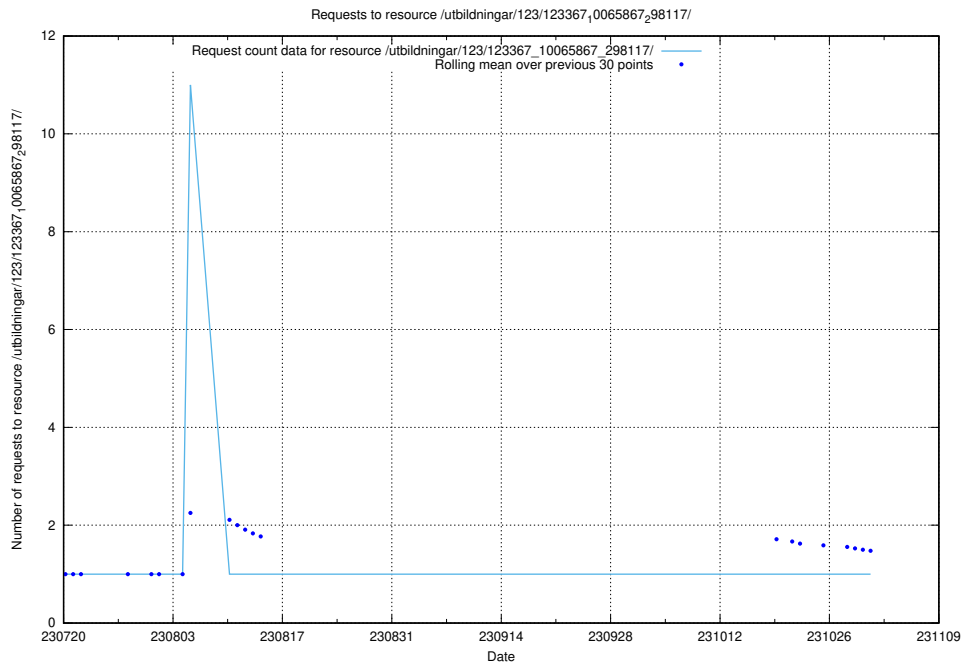

5.5819 Usage of /utbildningar/123/123367_10065867_298117/

Here, we count the number of requests to resource /utbildningar/123/123367_10065867_298117/.