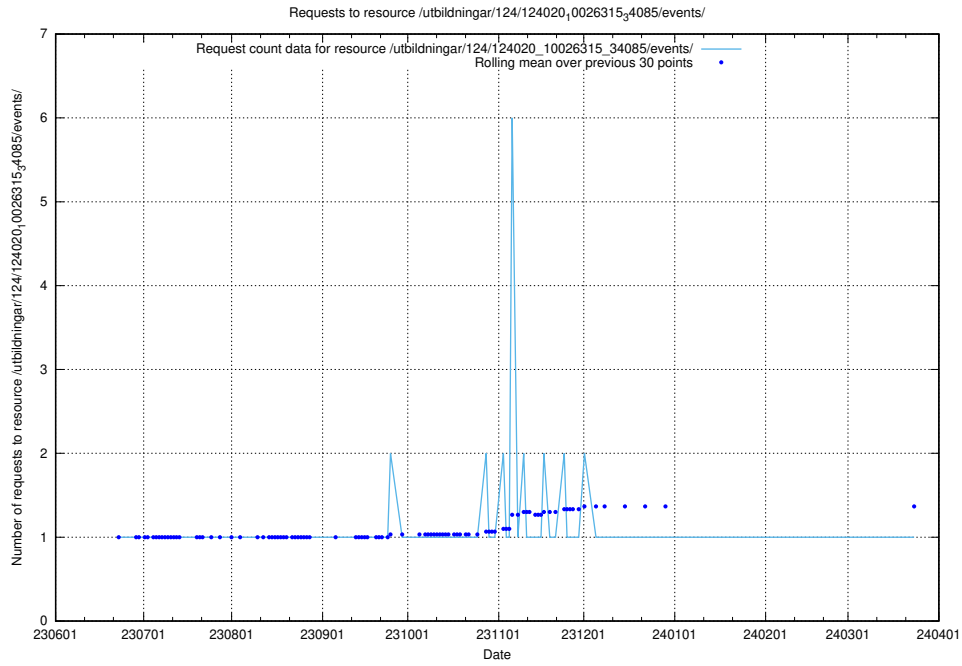

5.6597 Usage of /utbildningar/124/124020_10026315_34085/events/

Here, we count the number of requests to resource /utbildningar/124/124020_10026315_34085/events/.