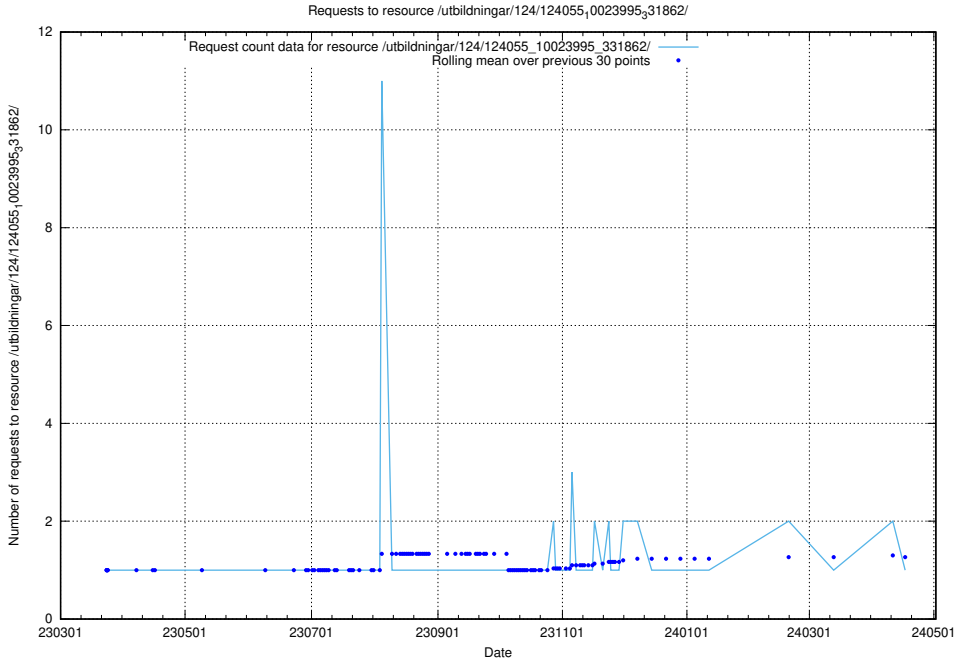

5.5112 Usage of /utbildningar/124/124055_10023995_331862/

Here, we count the number of requests to resource /utbildningar/124/124055_10023995_331862/.