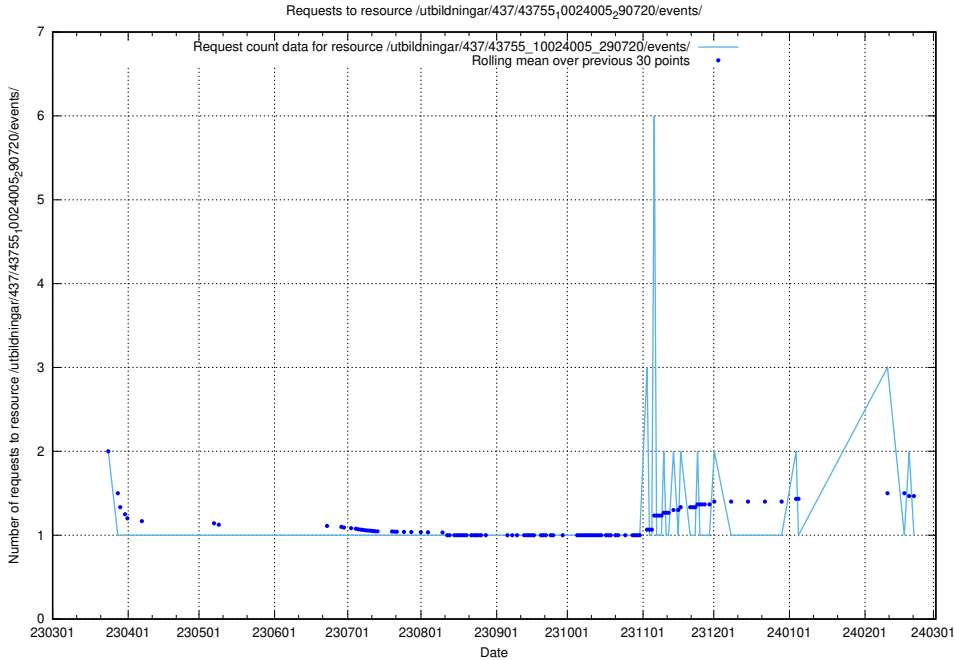

5.6909 Usage of /utbildningar/437/43755_10024005_290720/events/

Here, we count the number of requests to resource /utbildningar/437/43755_10024005_290720/events/.