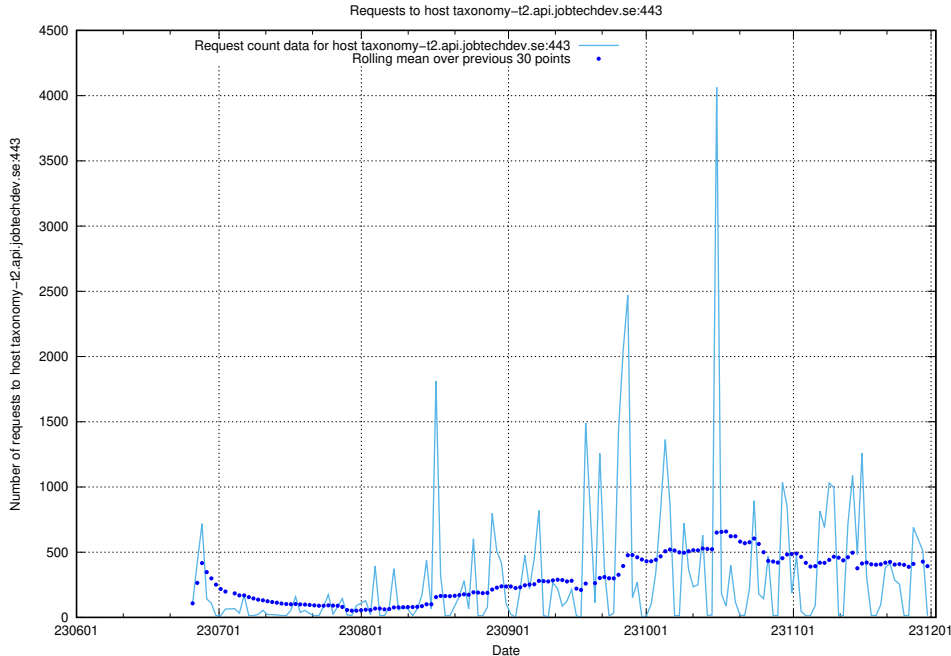

7.48 Usage of taxonomy-t2.api.jobtechdev.se:443

Here, we count the number of requests to host taxonomy-t2.api.jobtechdev.se:443.