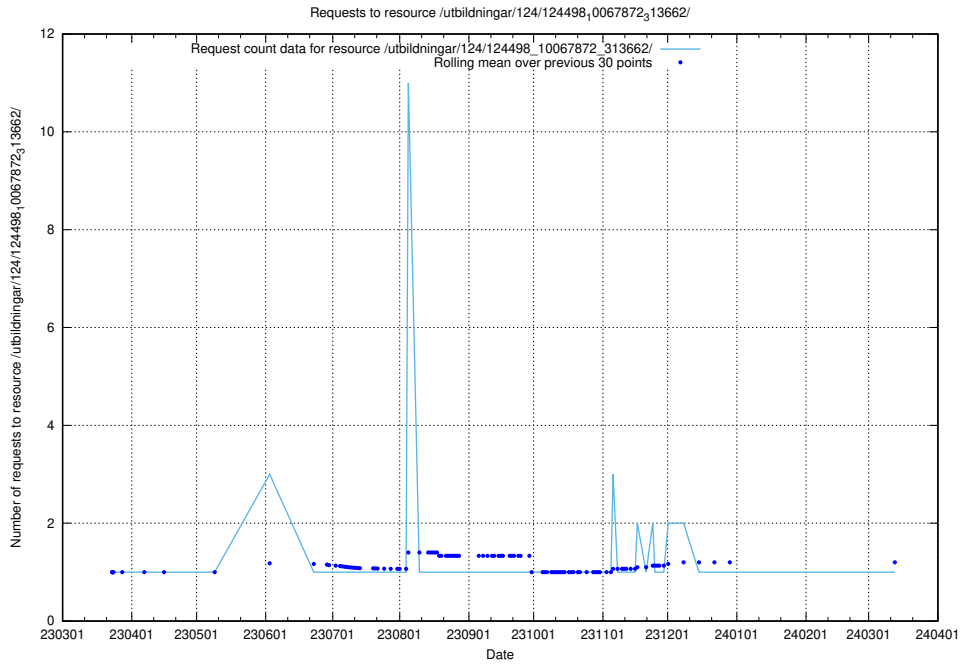

5.3500 Usage of /utbildningar/124/124498_10067872_313662/

Here, we count the number of requests to resource /utbildningar/124/124498_10067872_313662/.