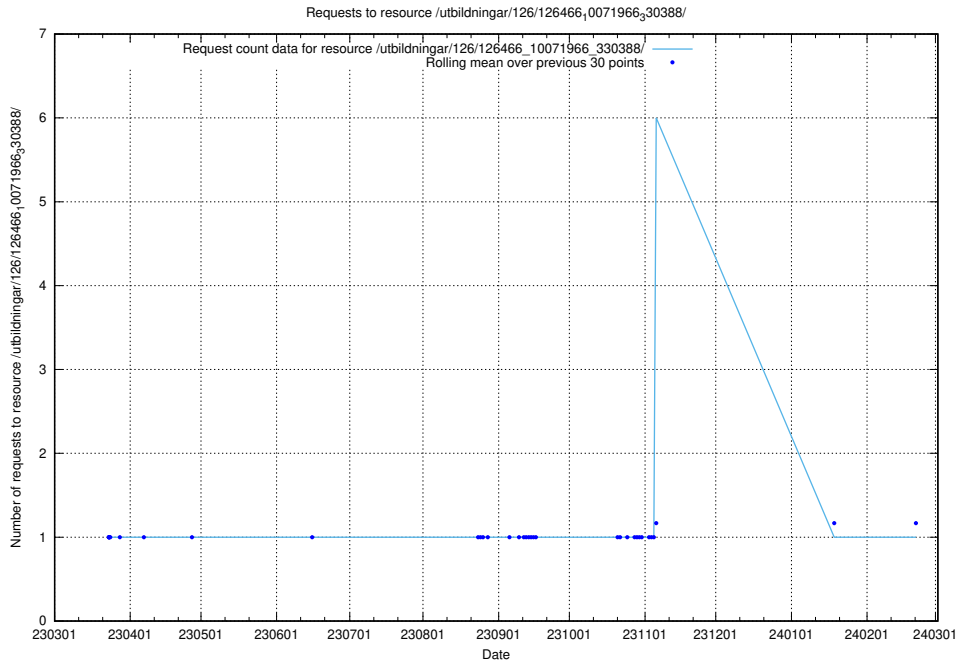

5.7169 Usage of /utbildningar/126/126466_10071966_330388/

Here, we count the number of requests to resource /utbildningar/126/126466_10071966_330388/.