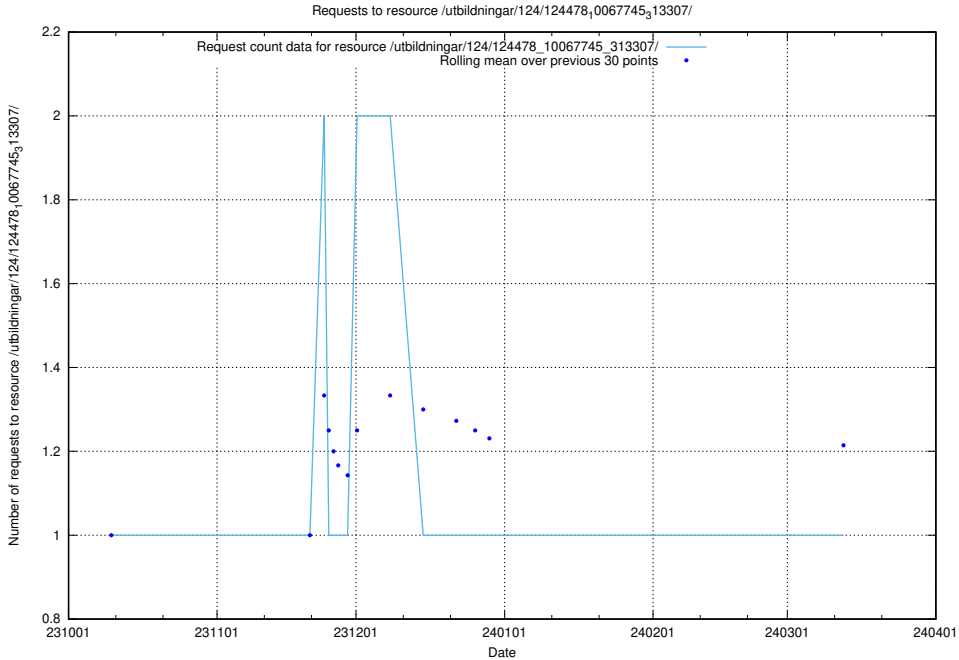

5.5197 Usage of /utbildningar/124/124478_10067745_313307/

Here, we count the number of requests to resource /utbildningar/124/124478_10067745_313307/.