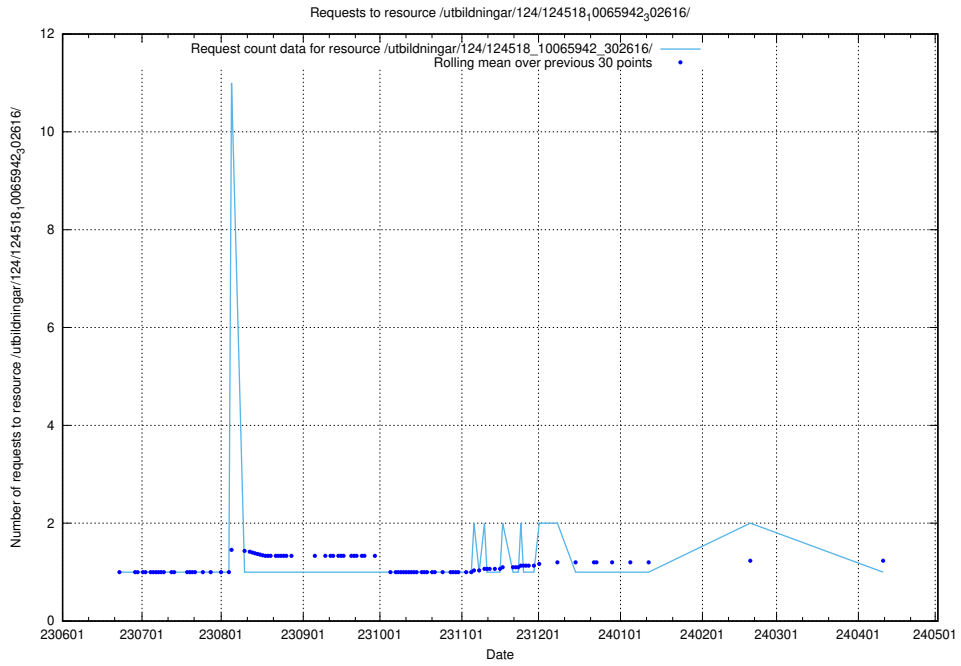

5.6536 Usage of /utbildningar/124/124518_10065942_302616/

Here, we count the number of requests to resource /utbildningar/124/124518_10065942_302616/.