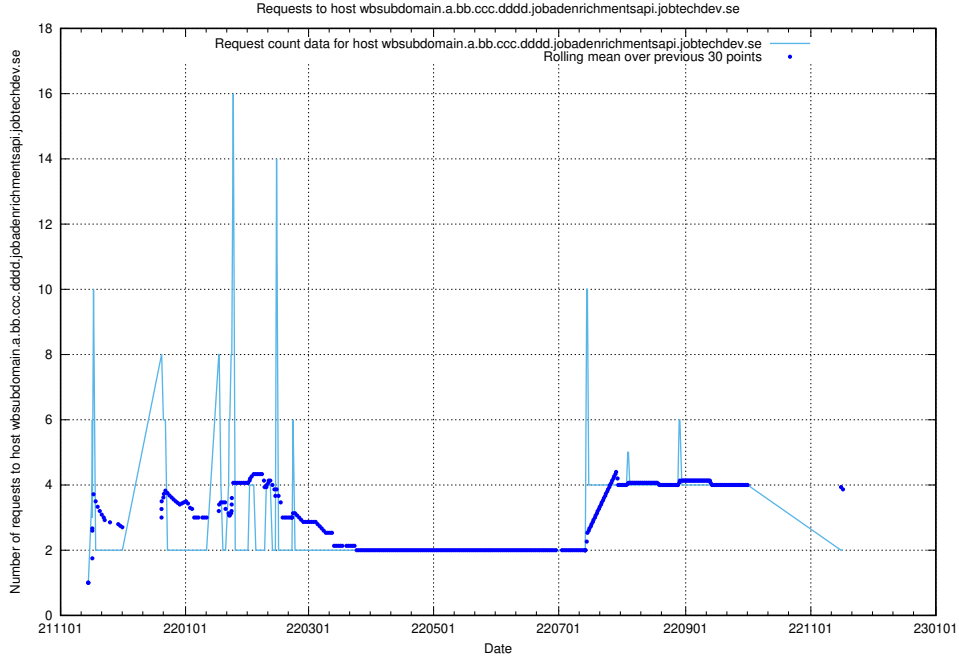

7.553 Usage of wbsubdomain.a.bb.ccc.dddd.jobadenrichmentsapi.jobtechdev.se

Here, we count the number of requests to host wbsubdomain.a.bb.ccc.dddd.jobadenrichmentsapi.jobtechdev.se