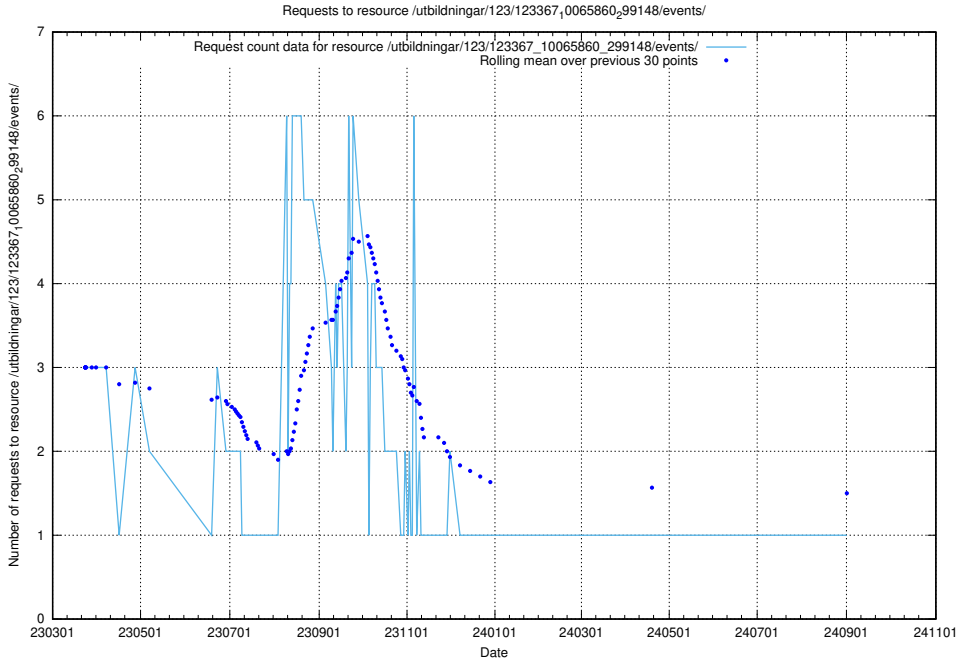

Here, we count the number of requests to resource /utbildningar/124/124499_10067720_313282/events/

5.7023 Usage of /utbildningar/123/123367_10065860_299148/events/

Here, we count the number of requests to resource /utbildningar/123/123367_10065860_299148/events/