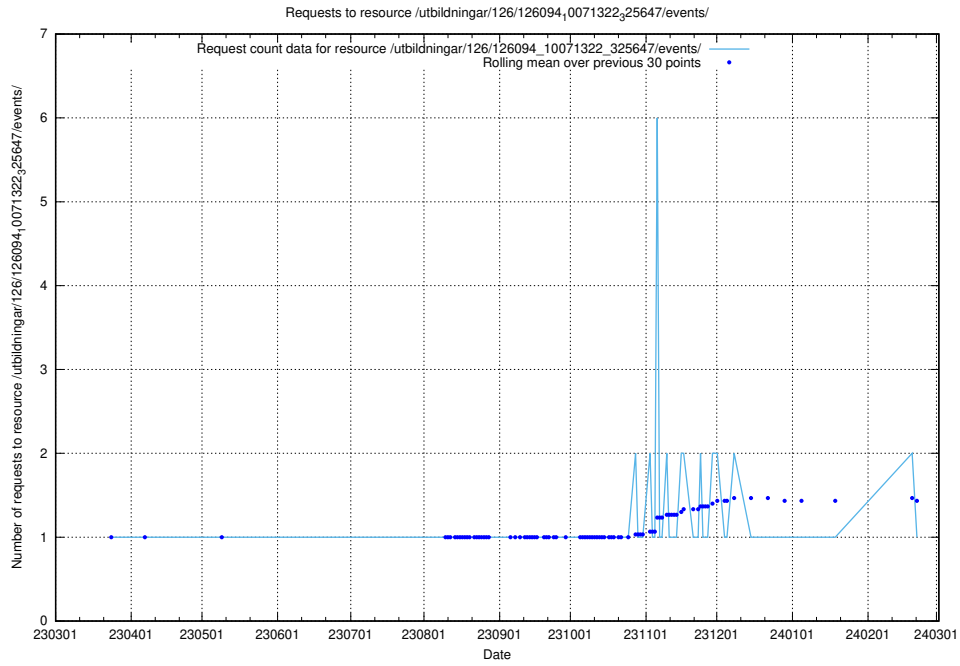

5.6965 Usage of /utbildningar/126/126094_10071322_325647/events/

Here, we count the number of requests to resource /utbildningar/126/126094_10071322_325647/events/