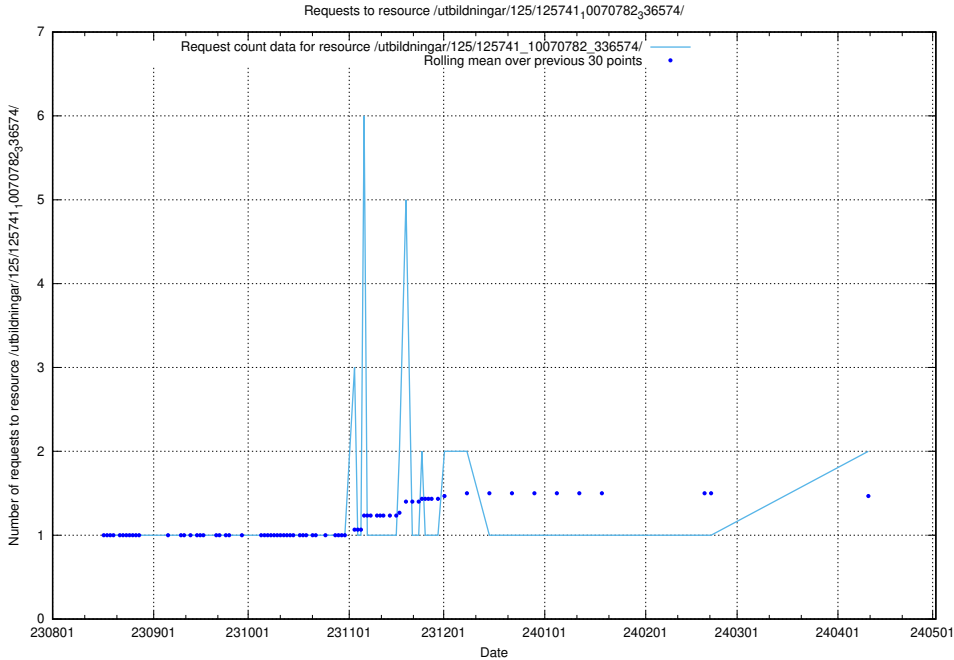

5.914 Usage of /utbildningar/125/125741_10070782_336574/

Here, we count the number of requests to resource /utbildningar/125/125741_10070782_336574/.