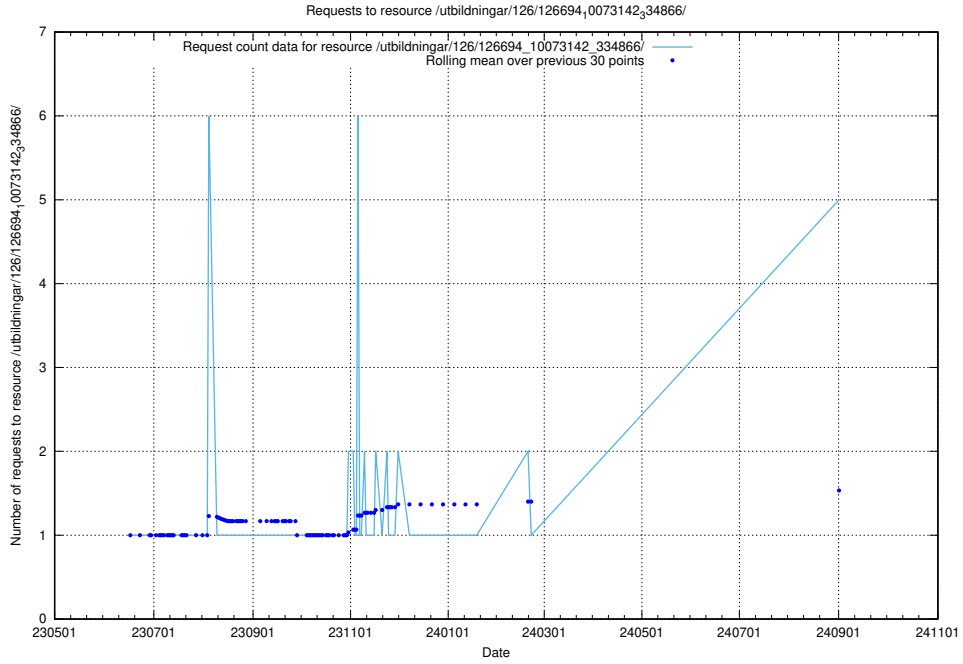

5.280 Usage of /utbildningar/126/126694_10073142_334866/

Here, we count the number of requests to resource /utbildningar/126/126694_10073142_334866/.