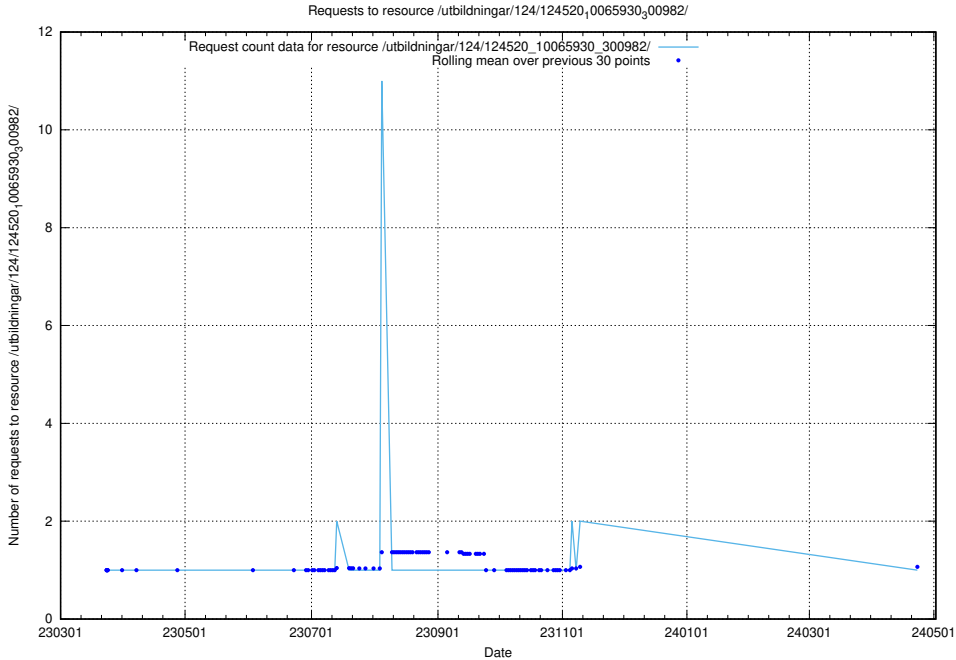

5.1887 Usage of /utbildningar/124/124520_10065930_300982/

Here, we count the number of requests to resource /utbildningar/124/124520_10065930_300982/.