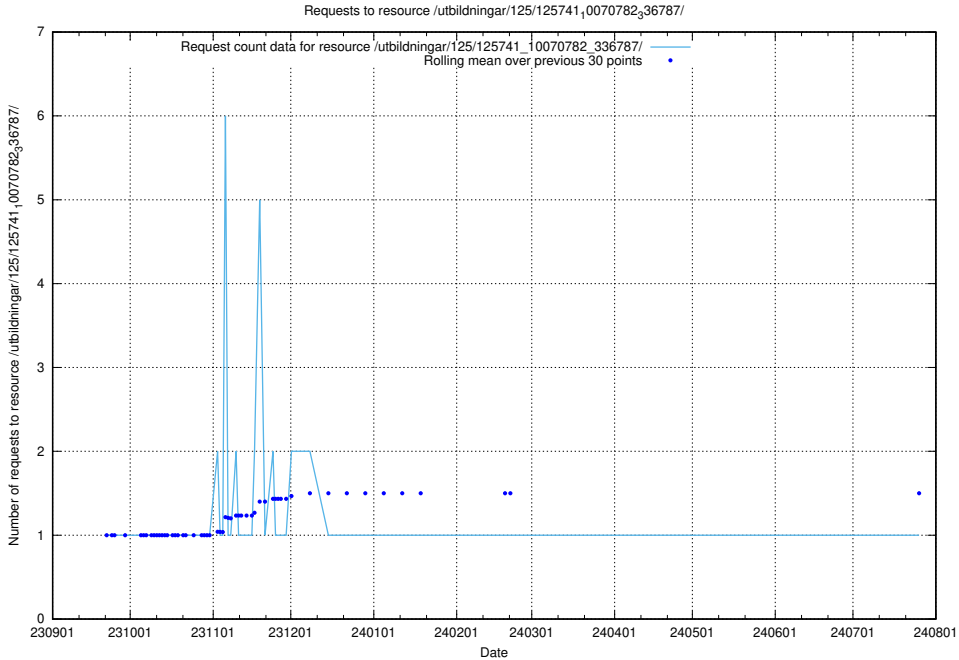

5.5318 Usage of /utbildningar/125/125741_10070782_336787/

Here, we count the number of requests to resource /utbildningar/125/125741_10070782_336787/.