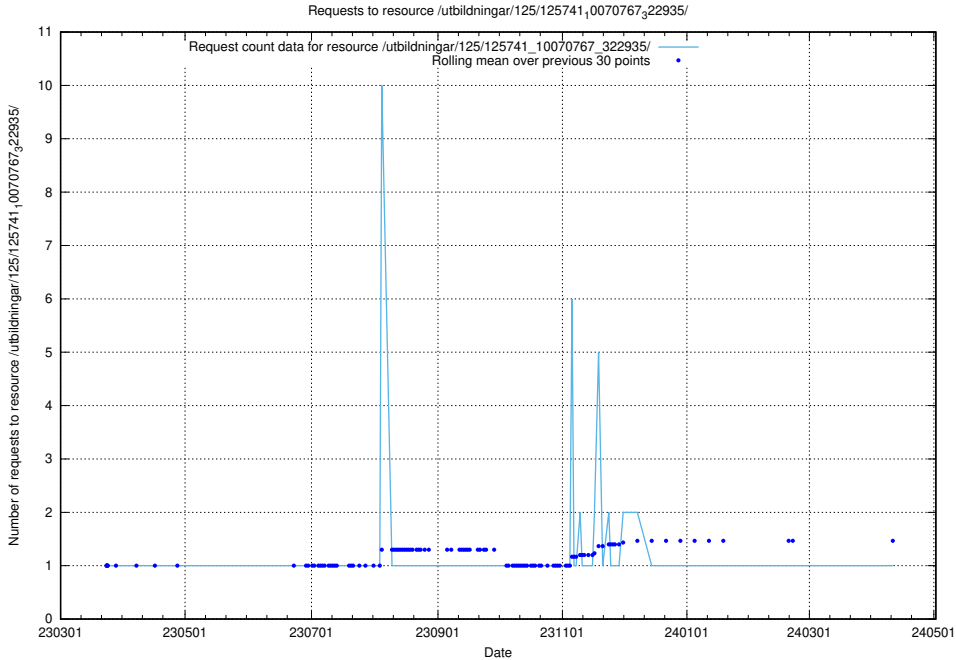

5.7224 Usage of /utbildningar/125/125741_10070767_322935/

Here, we count the number of requests to resource /utbildningar/125/125741_10070767_322935/.