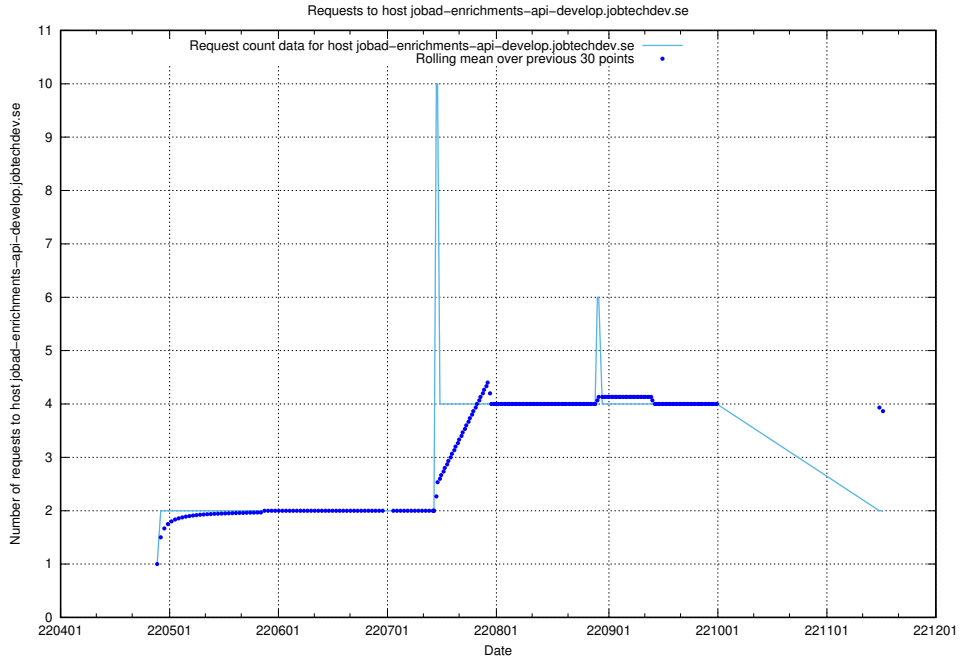

7.449 Usage of jobad-enrichments-api-develop.jobtechdev.se

Here, we count the number of requests to host jobad-enrichments-api-develop.jobtechdev.se.