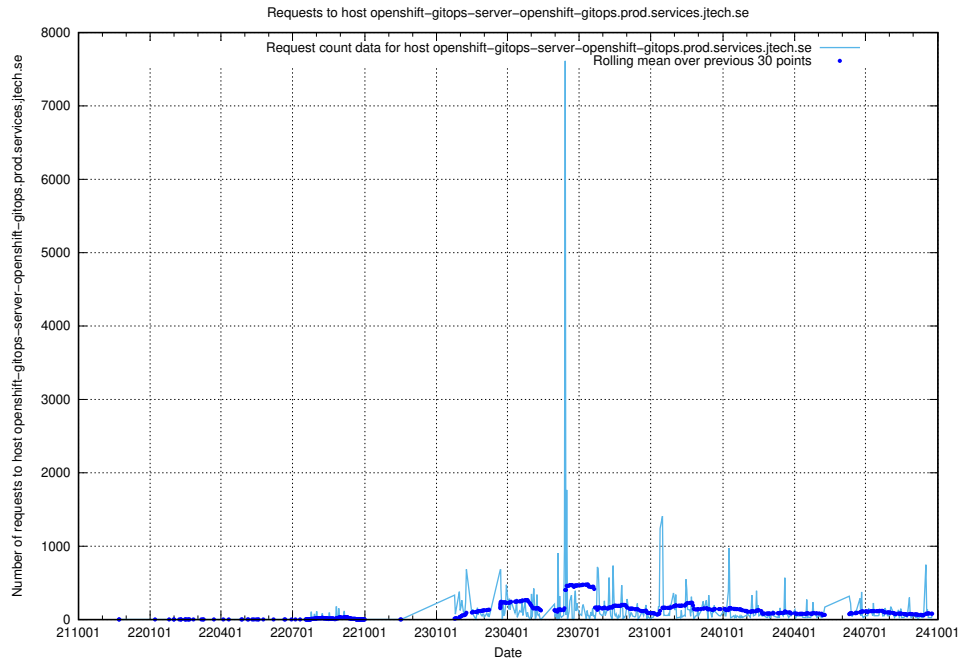

7.28 Usage of openshift-gitops-server-openshift-gitops.prod.services.jtech.se

Here, we count the number of requests to host openshift-gitops-server-openshift-gitops.prod.services.jtech.se.

7.29 Usage of `historicalskills-test.jobtechdev.se`