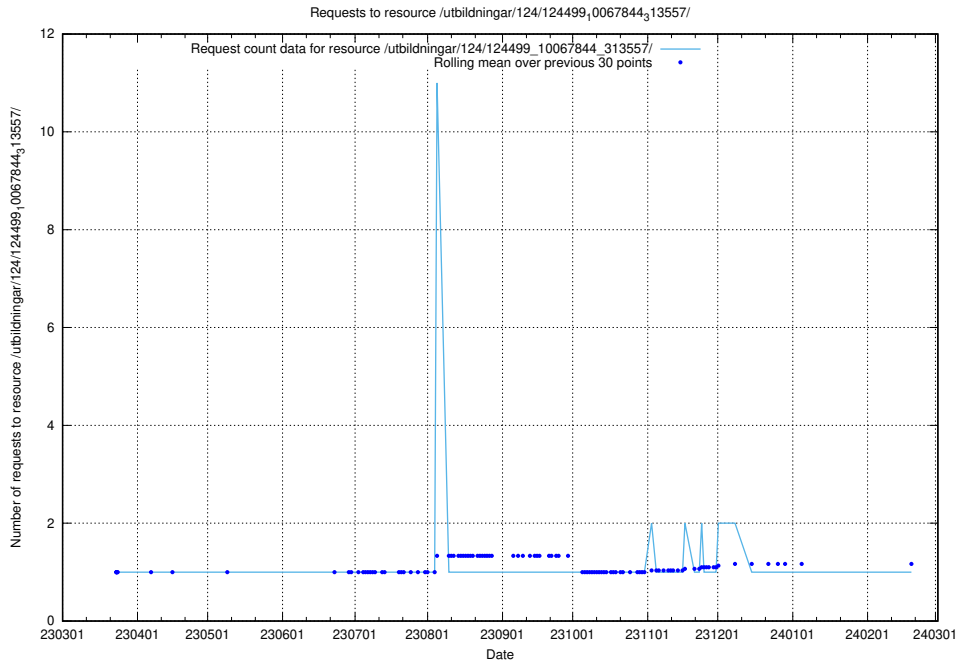

5.3292 Usage of /utbildningar/124/124499_10067844_313557/

Here, we count the number of requests to resource /utbildningar/124/124499_10067844_313557/.