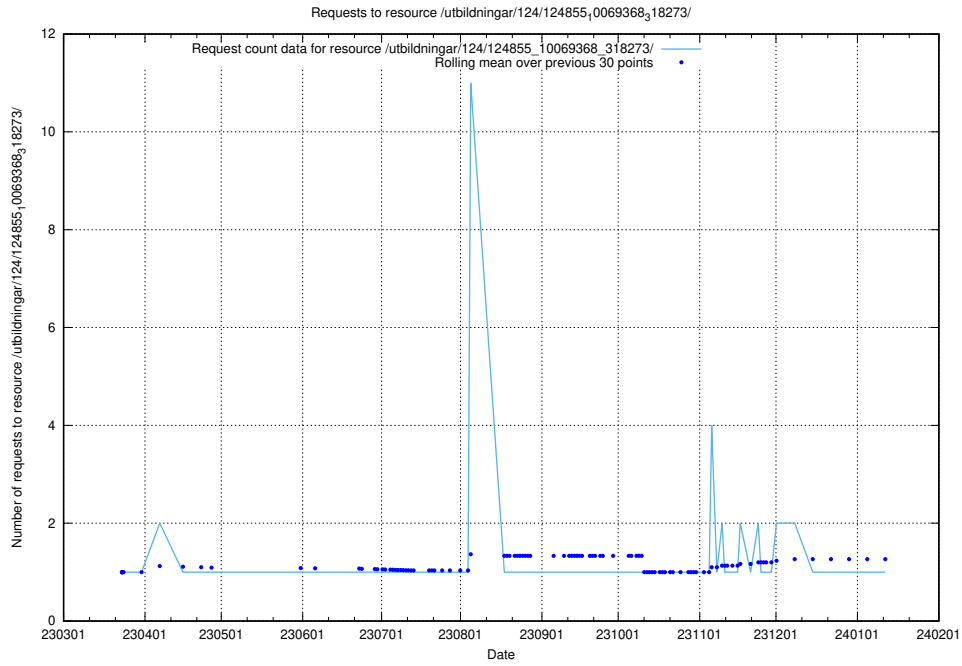

5.1393 Usage of /utbildningar/124/124855_10069368_318273/

Here, we count the number of requests to resource /utbildningar/124/124855_10069368_318273/.