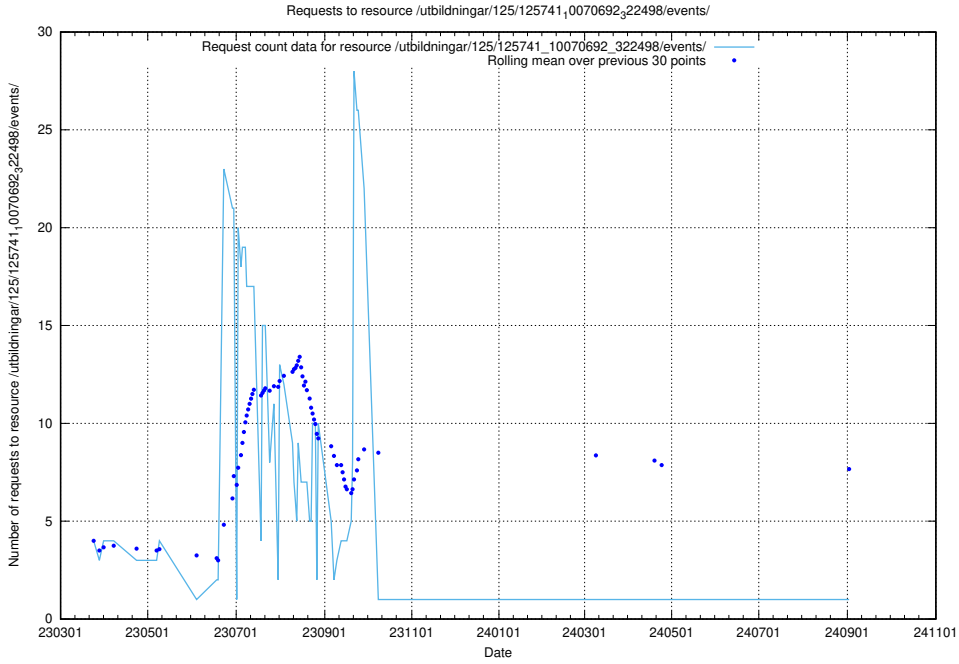

5.6851 Usage of /utbildningar/125/125741_10070692_322498/events/

Here, we count the number of requests to resource /utbildningar/125/125741_10070692_322498/events/