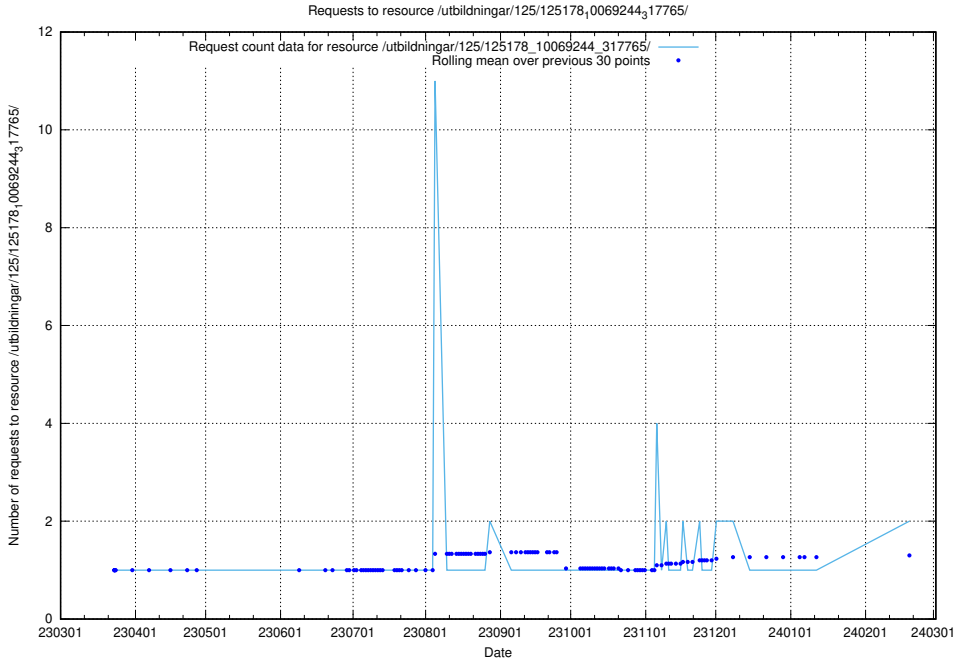

5.620 Usage of /utbildningar/125/125178_10069244_317765/

Here, we count the number of requests to resource /utbildningar/125/125178_10069244_317765/.