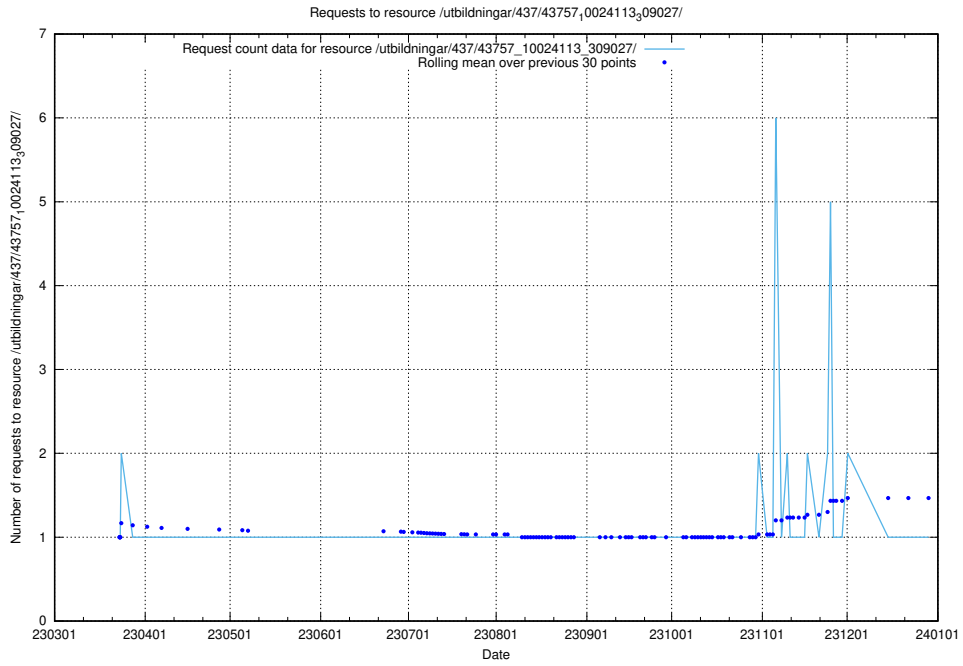

5.7133 Usage of /utbildningar/437/43757_10024113_309027/

Here, we count the number of requests to resource /utbildningar/437/43757_10024113_309027/.