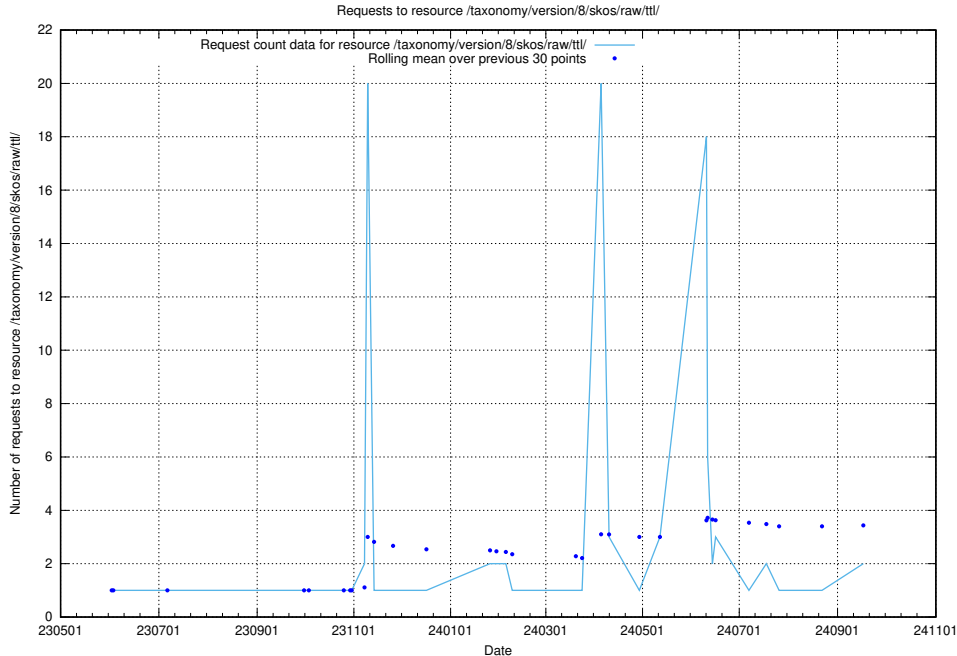

5.1053 Usage of /taxonomy/version/8/skos/raw/ttl/

Here, we count the number of requests to resource /taxonomy/version/8/skos/raw/ttl/.