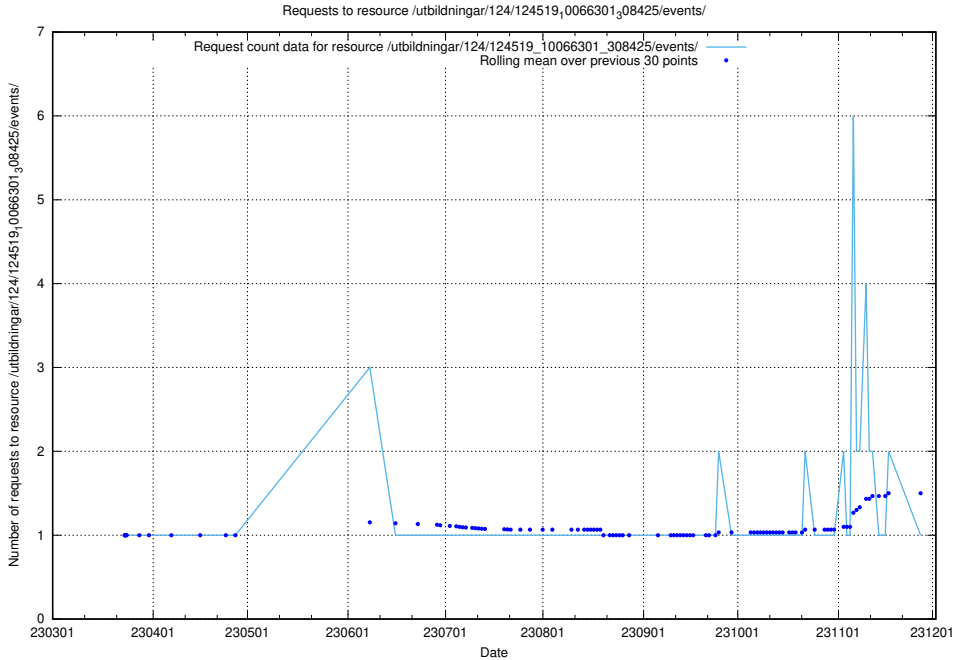

Here, we count the number of requests to resource /taxonomy/version/14/query/ssyk-level-4-with-related-isco-level-4-groups/.

5.2102 Usage of /utbildningar/124/124519_10066301_308425/events/

Here, we count the number of requests to resource /utbildningar/124/124519_10066301_308425/events/