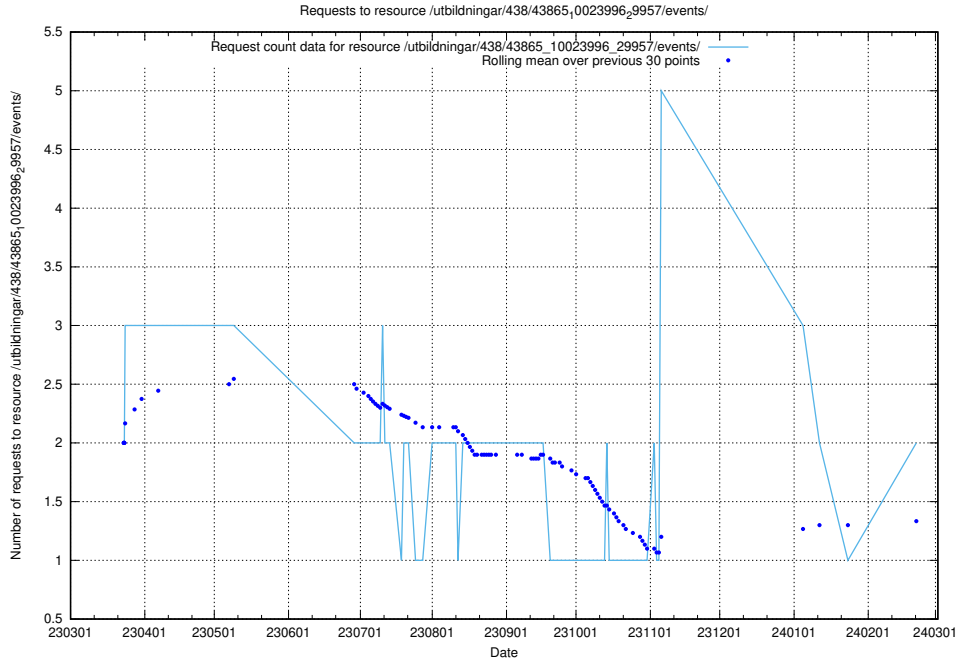

5.1129 Usage of /utbildningar/438/43865_10023996_29957/events/

Here, we count the number of requests to resource /utbildningar/438/43865_10023996_29957/events/.