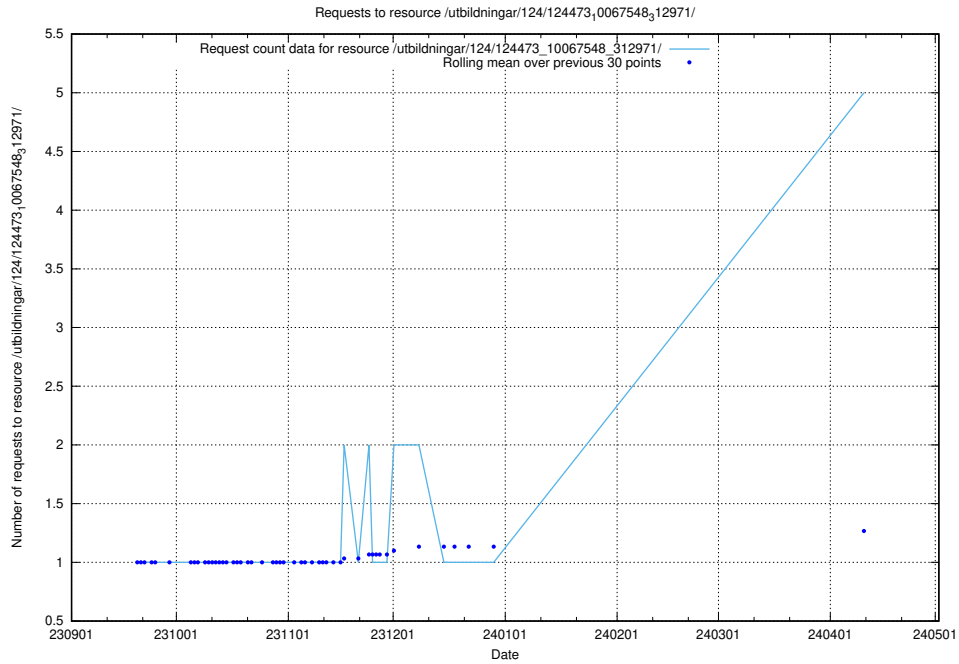

5.258 Usage of /utbildningar/124/124473_10067548_312971/

Here, we count the number of requests to resource /utbildningar/124/124473_10067548_312971/.