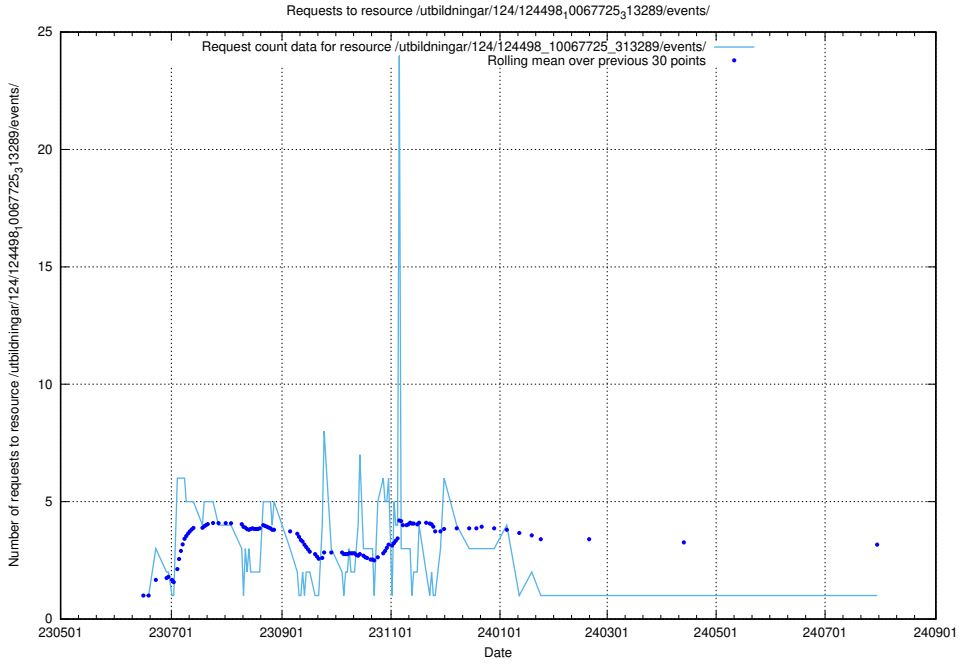

5.6647 Usage of /utbildningar/124/124498_10067725_313289/events/

Here, we count the number of requests to resource /utbildningar/124/124498_10067725_313289/events/