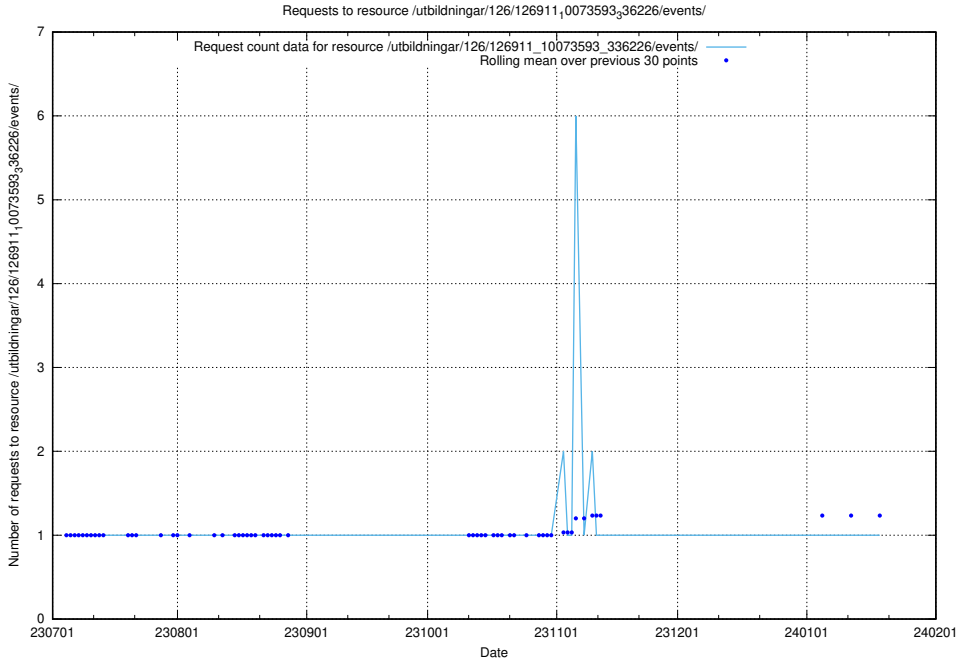

5.6152 Usage of /utbildningar/126/126911_10073593_336226/events/

Here, we count the number of requests to resource /utbildningar/126/126911_10073593_336226/events/