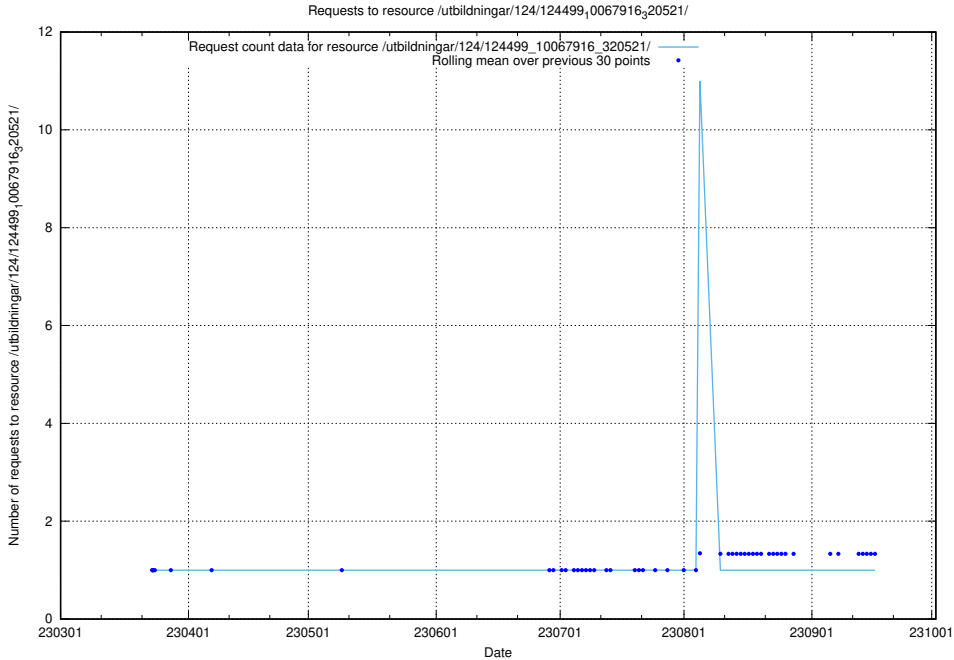

5.3198 Usage of /utbildningar/124/124499_10067916_320521/

Here, we count the number of requests to resource /utbildningar/124/124499_10067916_320521/.