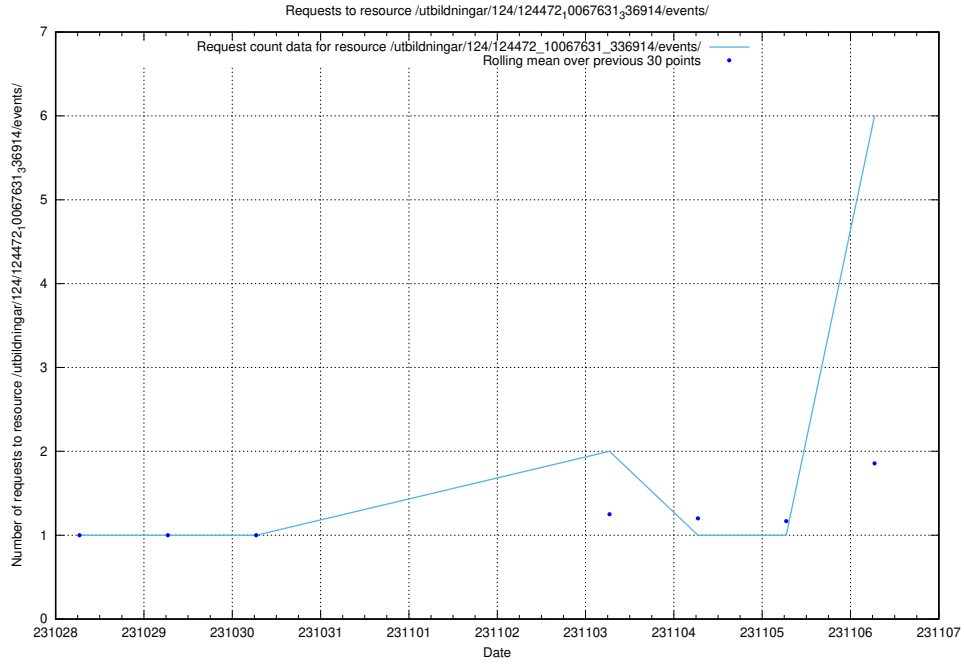

5.150 Usage of /utbildningar/124/124472_10067631_336914/events/

Here, we count the number of requests to resource /utbildningar/124/124472_10067631_336914/events/