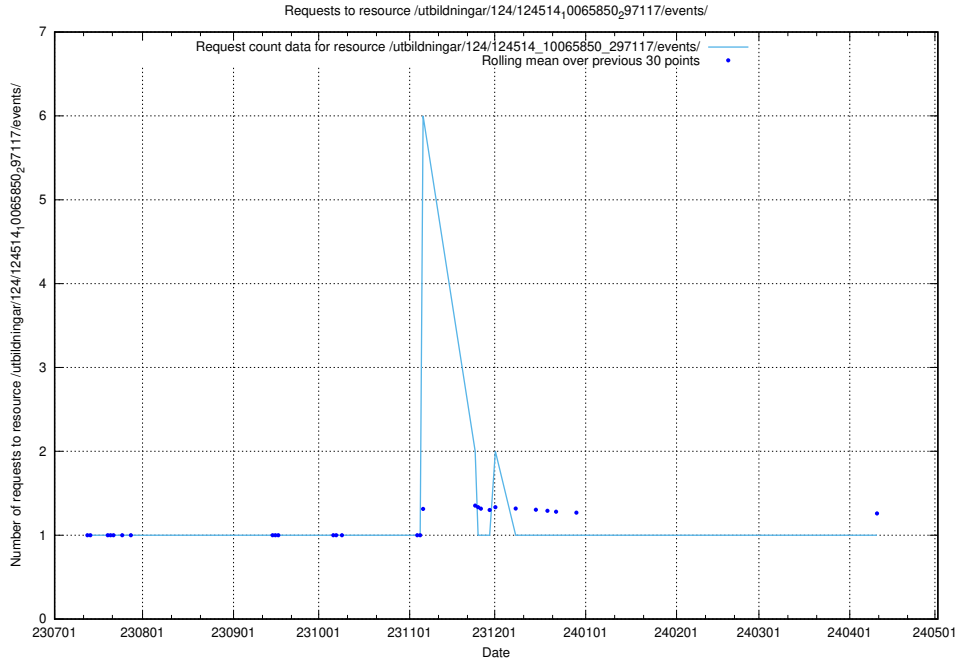

Here, we count the number of requests to resource /utbildningar/125/125914_10070423_321634/.

5.5927 Usage of /utbildningar/124/124514_10065850_297117/events/

Here, we count the number of requests to resource /utbildningar/124/124514_10065850_297117/events/