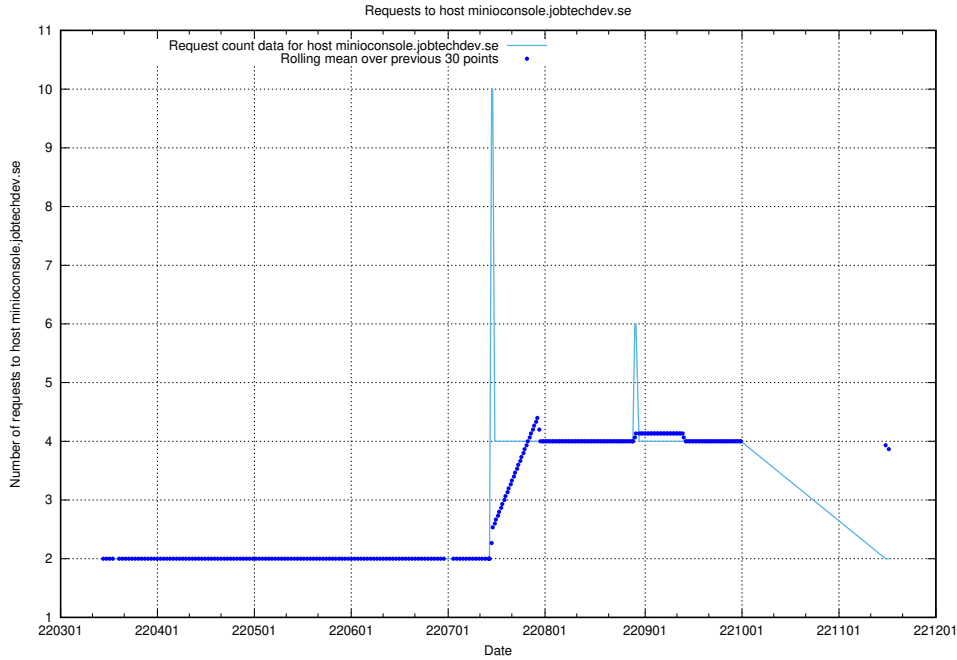

7.499 Usage of minioconsole.jobtechdev.se

Here, we count the number of requests to host minioconsole.jobtechdev.se.

7.500 Usage of minio-console.jobtechdev.se

Here, we count the number of requests to host minio-console.jobtechdev.se.