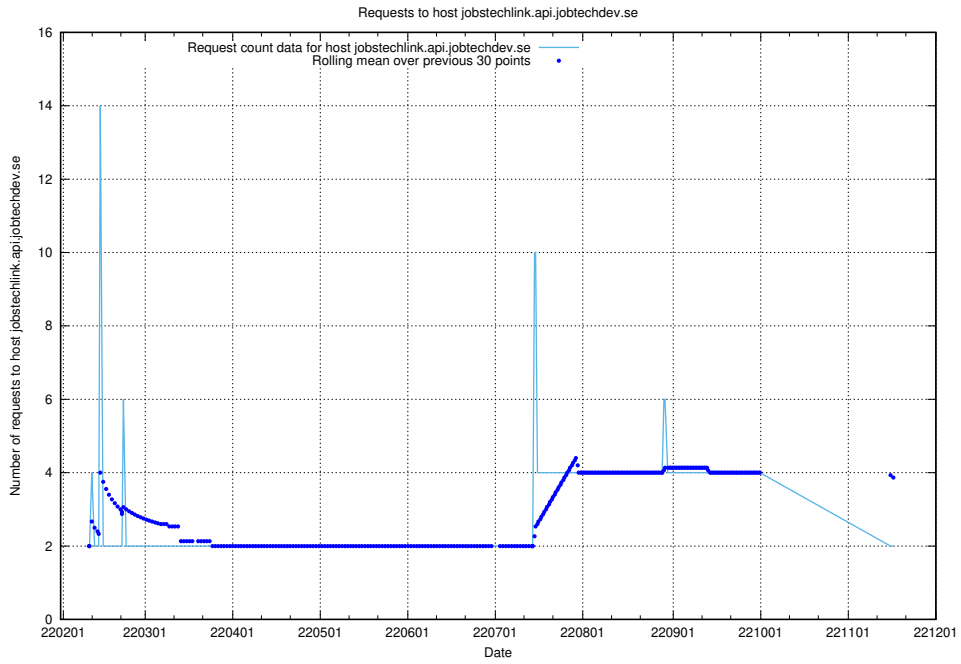

7.564 Usage of `jobstechlink.api.jobtechdev.se`

Here, we count the number of requests to host `jobstechlink.api.jobtechdev.se`.