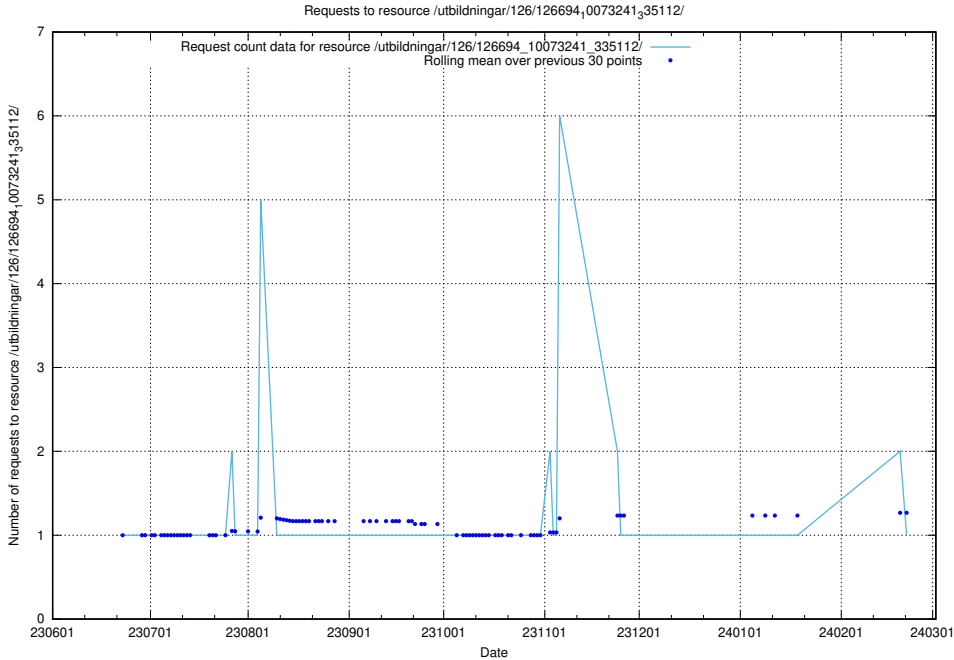

5.6414 Usage of /utbildningar/126/126694_10073241_335112/

Here, we count the number of requests to resource /utbildningar/126/126694_10073241_335112/.