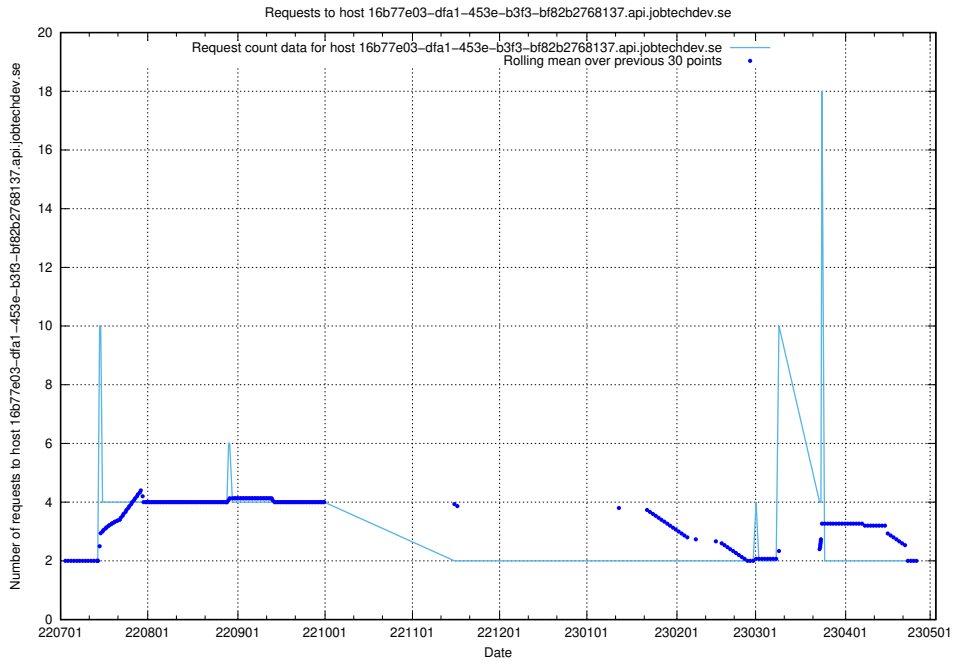

7.392 Usage of 16b77e03-dfa1-453e-b3f3-bf82b2768137.api.jobtechdev.se

Here, we count the number of requests to host 16b77e03-dfa1-453e-b3f3-bf82b2768137.api.jobtechdev.se.