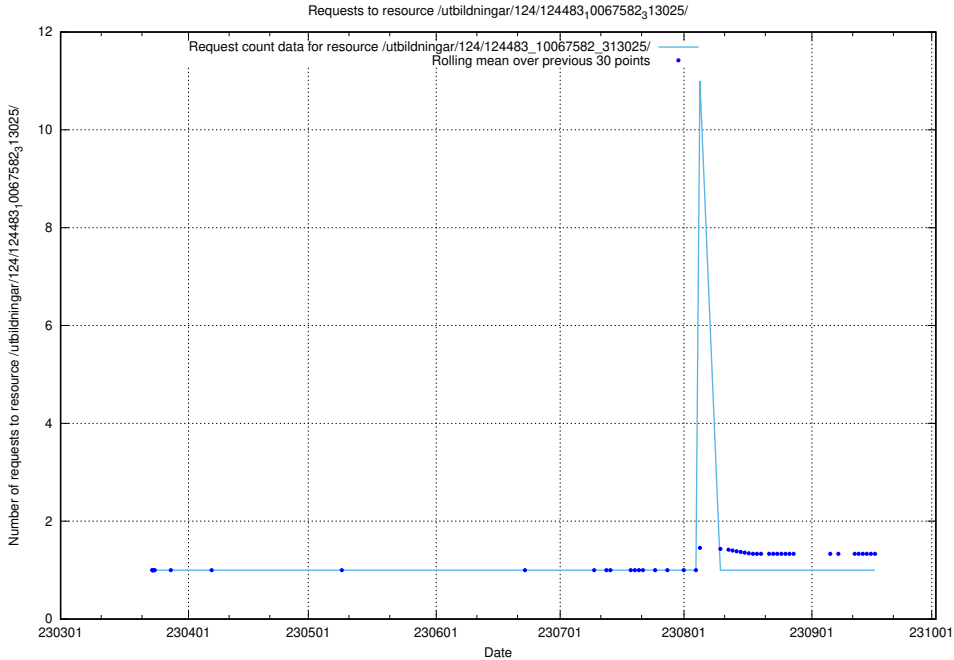

5.3642 Usage of /utbildningar/124/124483_10067582_313025/

Here, we count the number of requests to resource /utbildningar/124/124483_10067582_313025/.