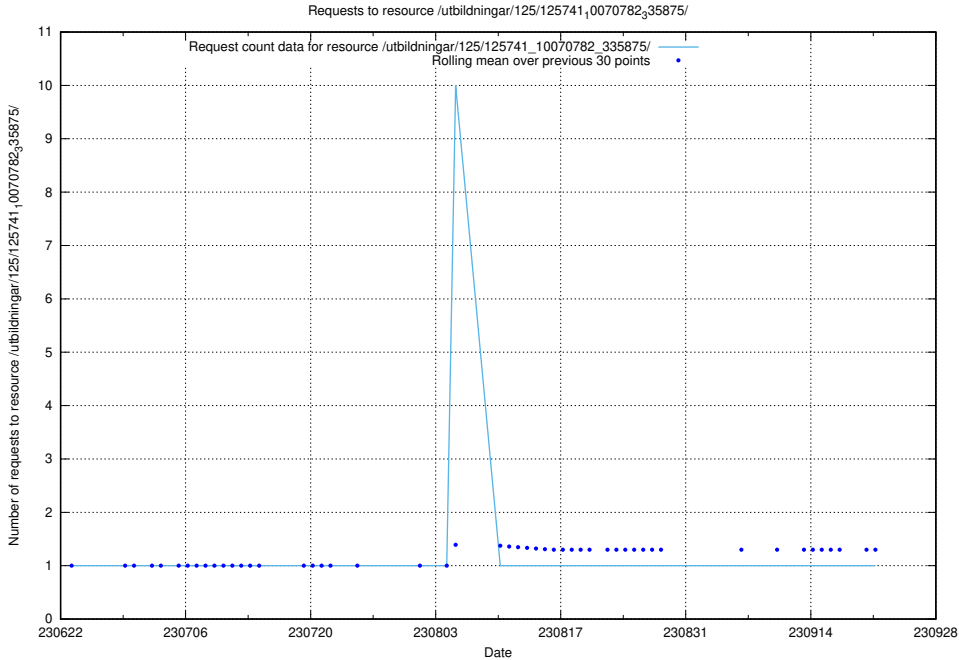

5.6459 Usage of /utbildningar/125/125741_10070782_335875/

Here, we count the number of requests to resource /utbildningar/125/125741_10070782_335875/.