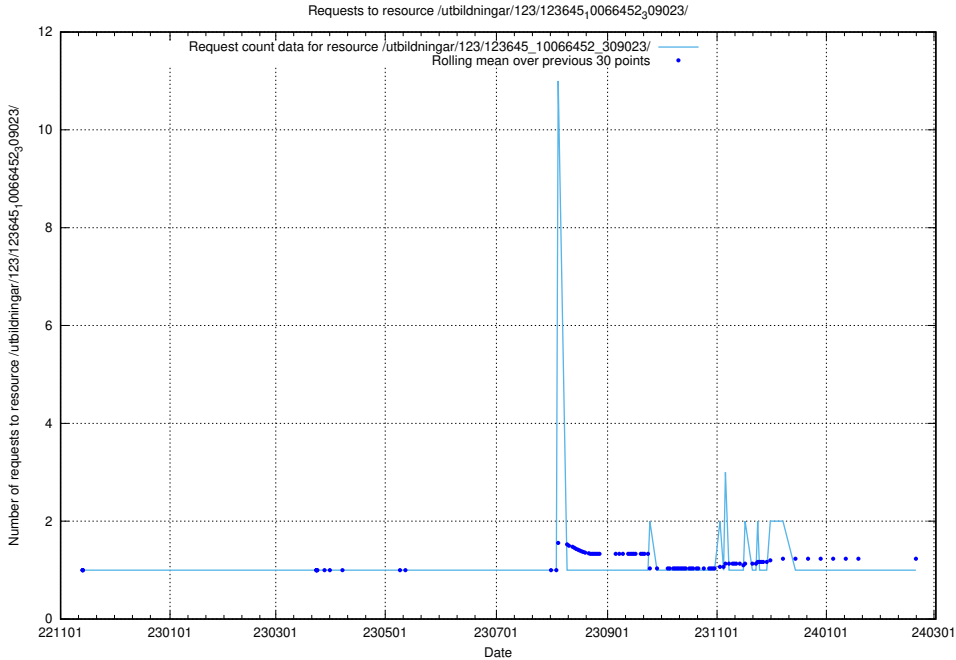

Here, we count the number of requests to resource /taxonomy/version/13/query/employment-variety-concepts/.

5.6704 Usage of /utbildningar/123/123645_10066452_309023/

Here, we count the number of requests to resource /utbildningar/123/123645_10066452_309023/.