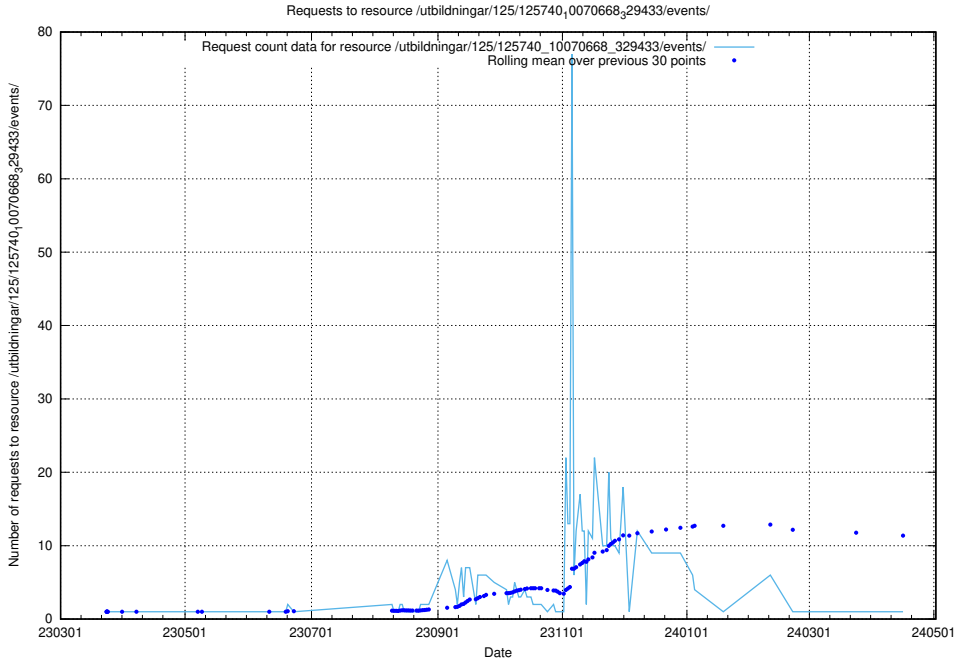

5.1194 Usage of /utbildningar/125/125740_10070668_329433/events/

Here, we count the number of requests to resource /utbildningar/125/125740_10070668_329433/events/