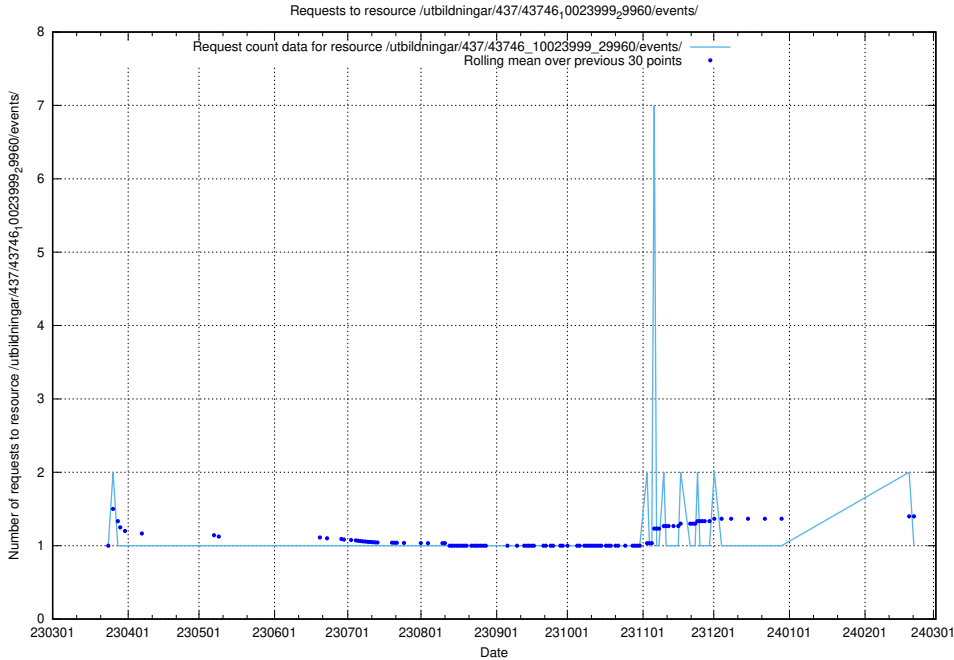

5.6956 Usage of /utbildningar/437/43746_10023999_29960/events/

Here, we count the number of requests to resource /utbildningar/437/43746_10023999_29960/events/.