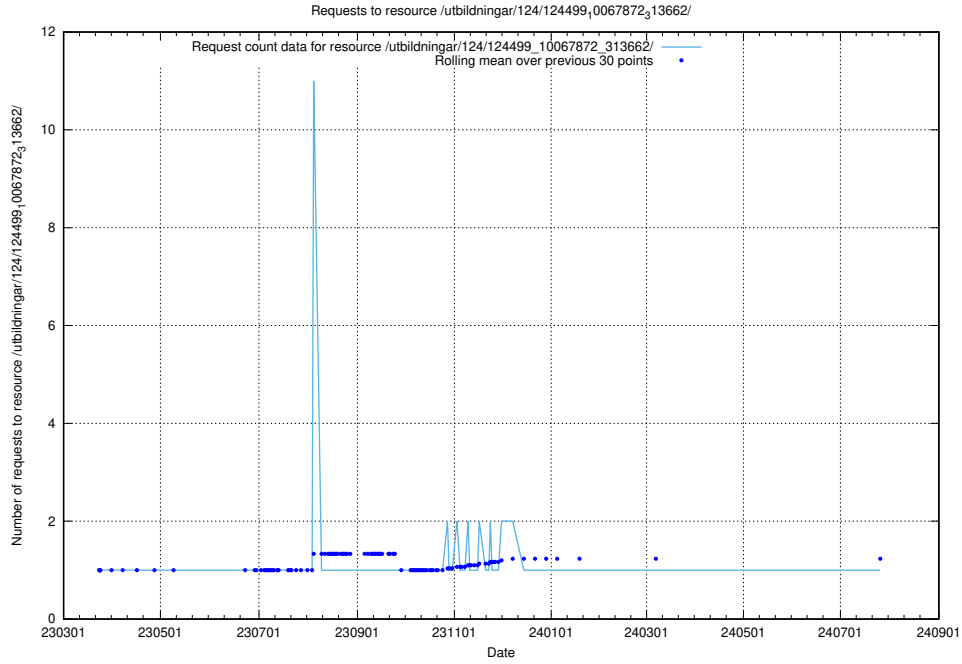

5.3232 Usage of /utbildningar/124/124499_10067872_313662/

Here, we count the number of requests to resource /utbildningar/124/124499_10067872_313662/.