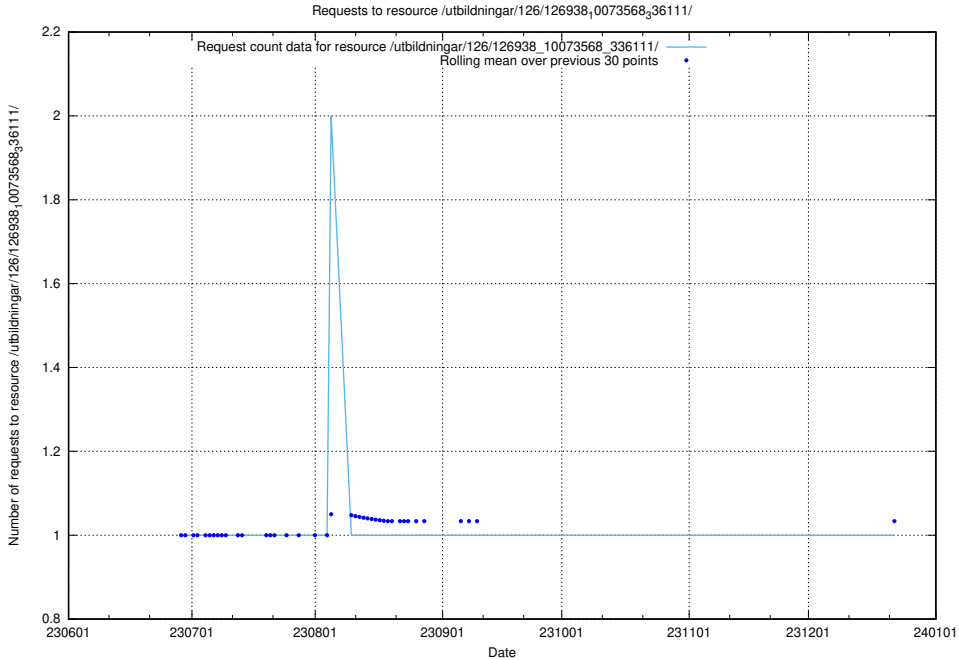

5.6242 Usage of /utbildningar/126/126938_10073568_336111/

Here, we count the number of requests to resource /utbildningar/126/126938_10073568_336111/.