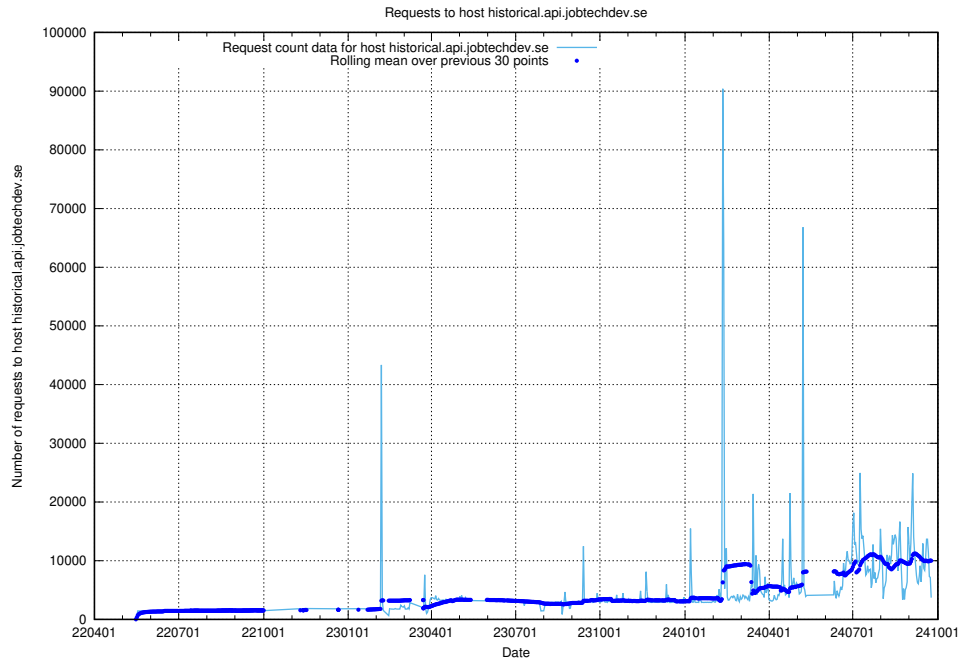

7.13 Usage of historical.api.jobtechdev.se

Here, we count the number of requests to host historical.api.jobtechdev.se.