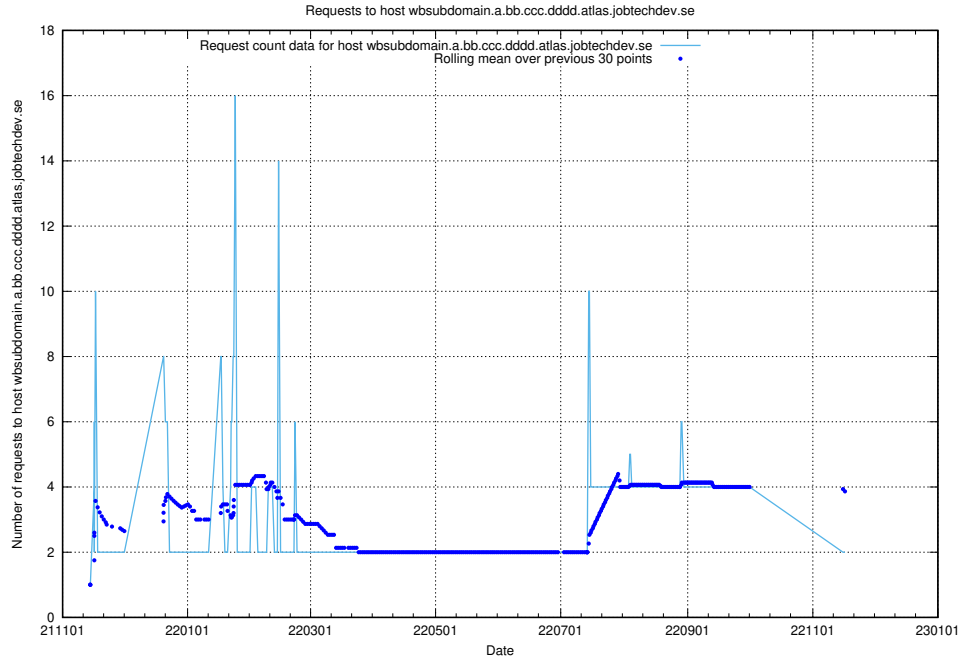

7.555 Usage of wbsubdomain.a.bb.ccc.dddd.atlas.jobtechdev.se

Here, we count the number of requests to host wbsubdomain.a.bb.ccc.dddd.atlas.jobtechdev.se.