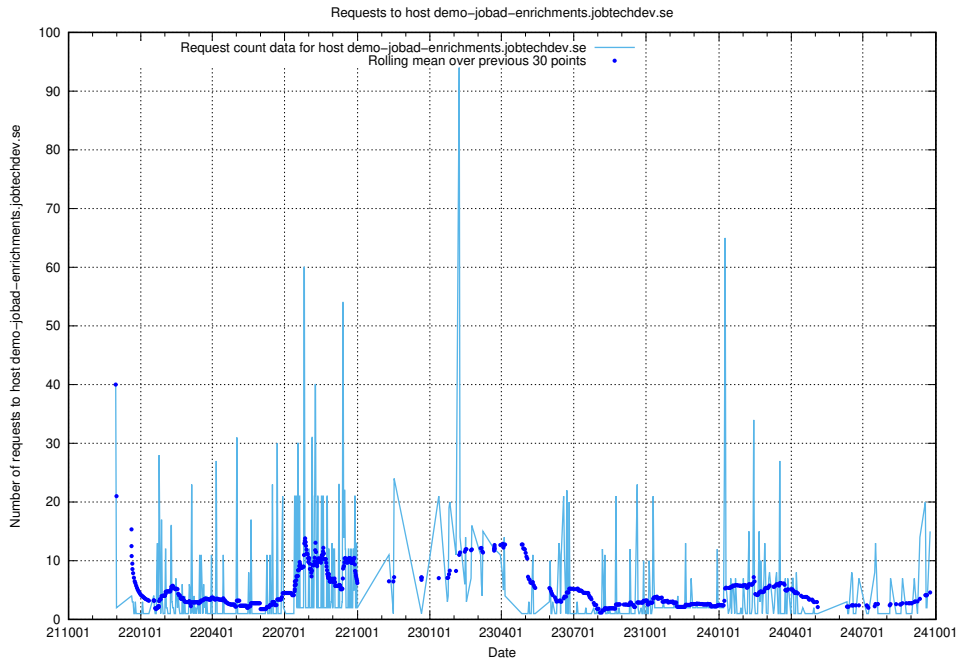

7.45 Usage of demo-jobad-enrichments.jobtechdev.se

Here, we count the number of requests to host demo-jobad-enrichments.jobtechdev.se.

7.46 Usage of taxonomy-i1.api.jobtechdev.se:443

Here, we count the number of requests to host taxonomy-i1.api.jobtechdev.se:443.