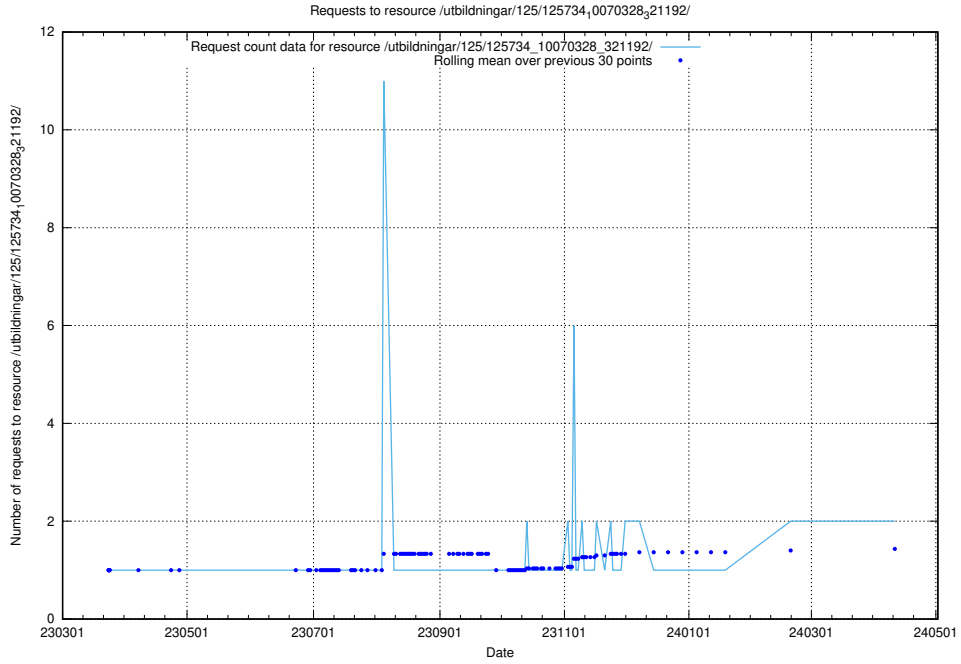

5.602 Usage of /utbildningar/125/125734_10070328_321192/

Here, we count the number of requests to resource /utbildningar/125/125734_10070328_321192/.