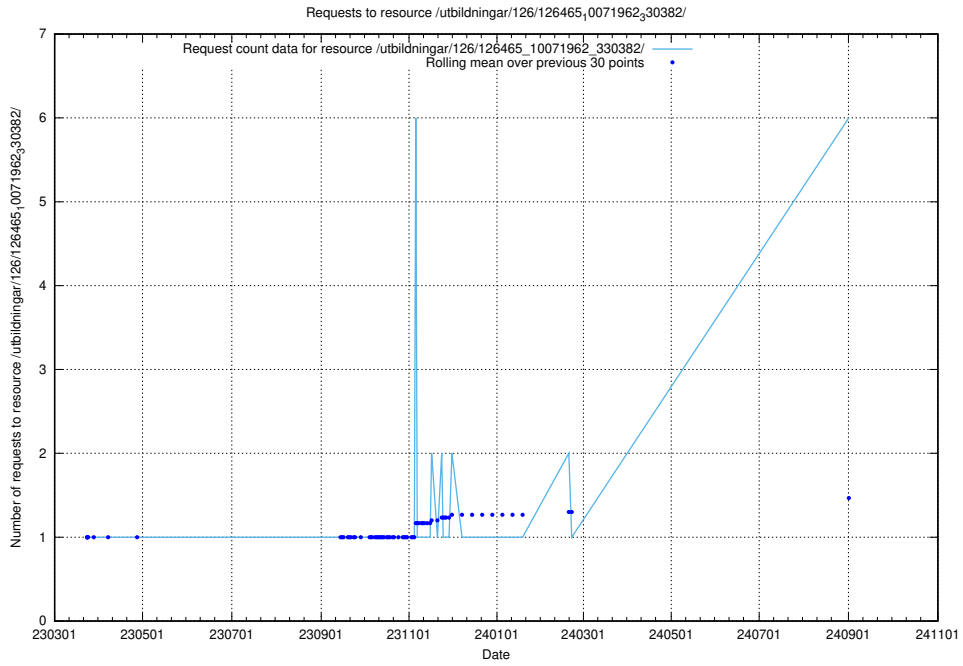

5.211 Usage of /utbildningar/126/126465_10071962_330382/

Here, we count the number of requests to resource /utbildningar/126/126465_10071962_330382/.