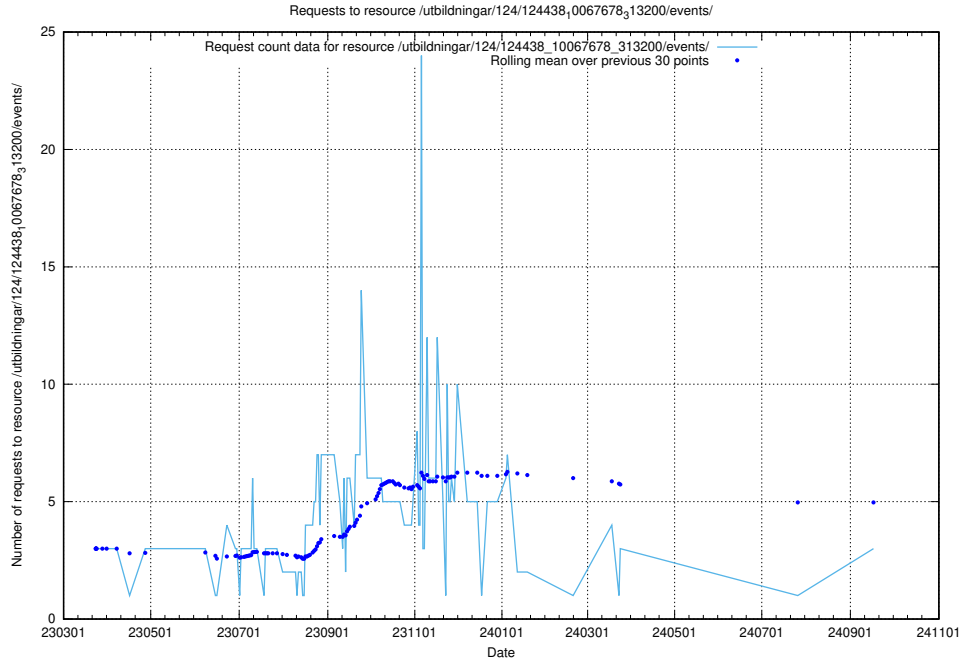

5.585 Usage of /utbildningar/124/124438_10067678_313200/events/

Here, we count the number of requests to resource /utbildningar/124/124438_10067678_313200/events/