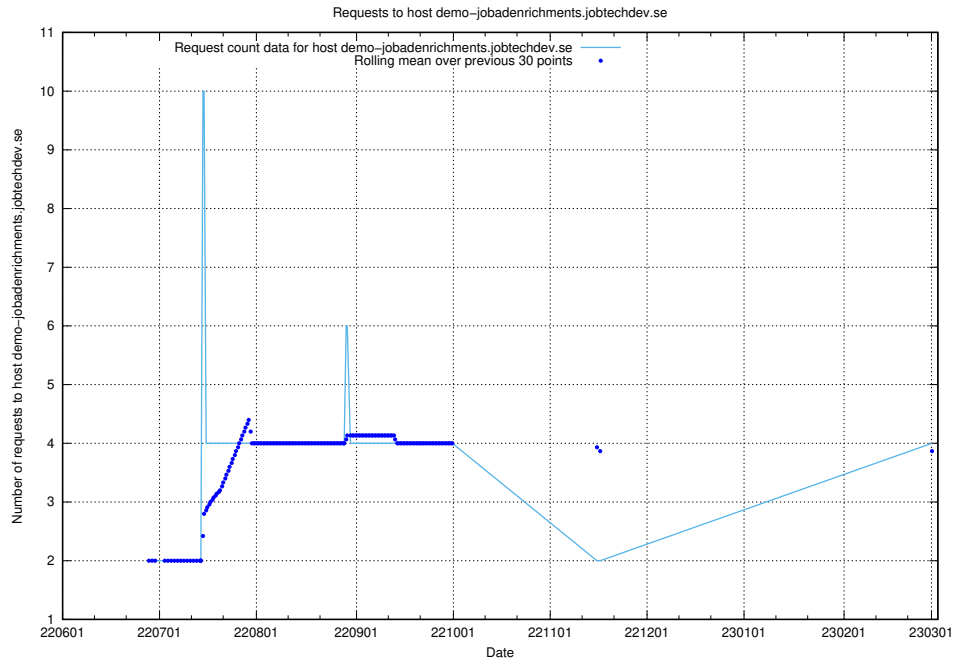

Here, we count the number of requests to host d534e192-d48a-4202-8125-59d16ac900e0.api.jobtechdev.se.

7.149 Usage of demo-jobadenrichments.jobtechdev.se

Here, we count the number of requests to host demo-jobadenrichments.jobtechdev.se.