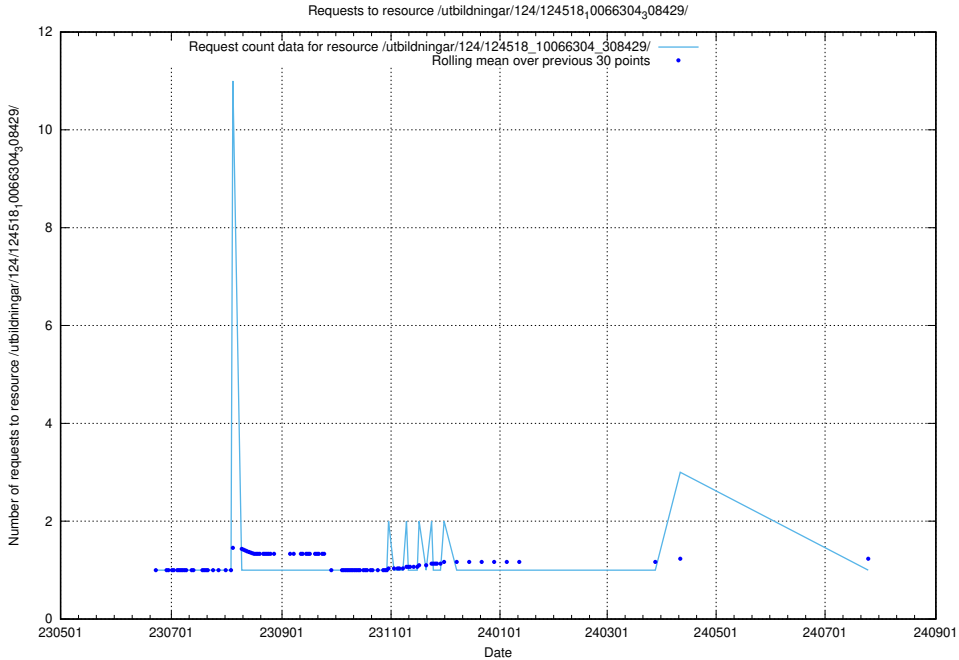

5.6535 Usage of /utbildningar/124/124518_10066304_308429/

Here, we count the number of requests to resource /utbildningar/124/124518_10066304_308429/.