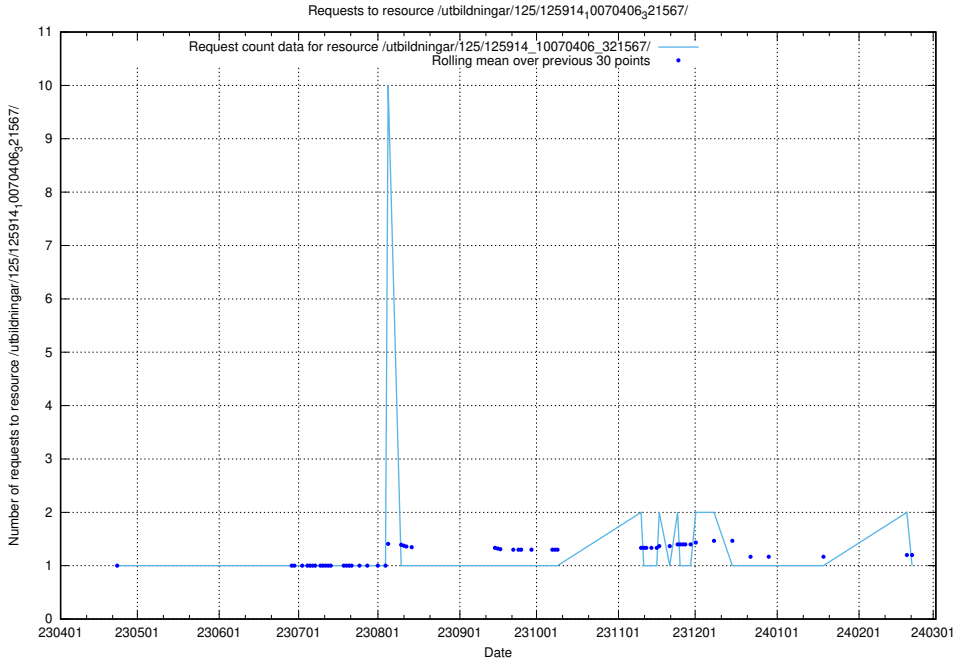

5.6797 Usage of /utbildningar/125/125914_10070406_321567/

Here, we count the number of requests to resource /utbildningar/125/125914_10070406_321567/.