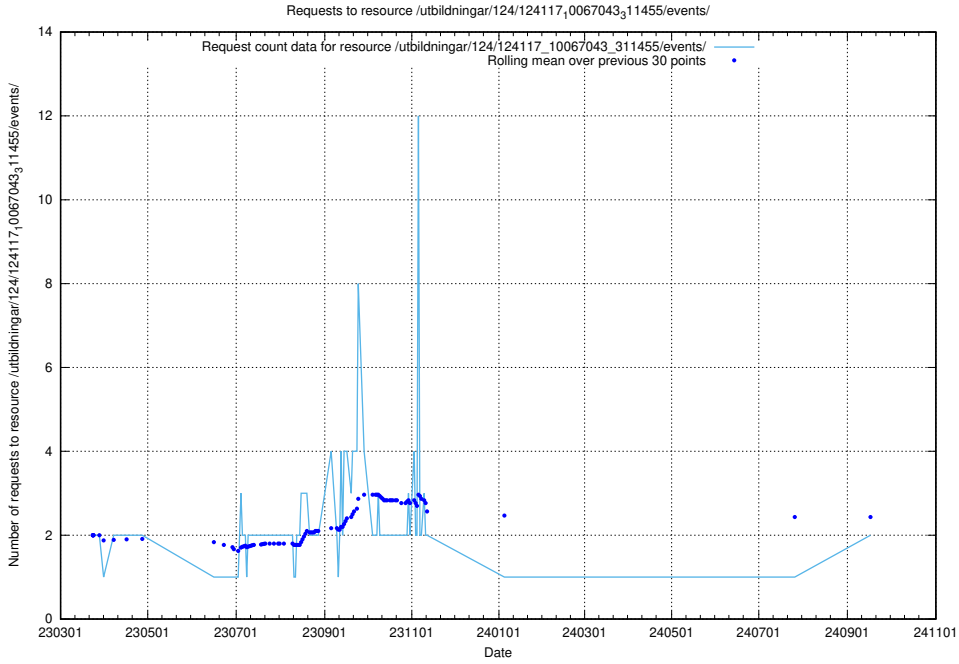

5.1140 Usage of /utbildningar/124/124117_10067043_311455/events/

Here, we count the number of requests to resource /utbildningar/124/124117_10067043_311455/events/