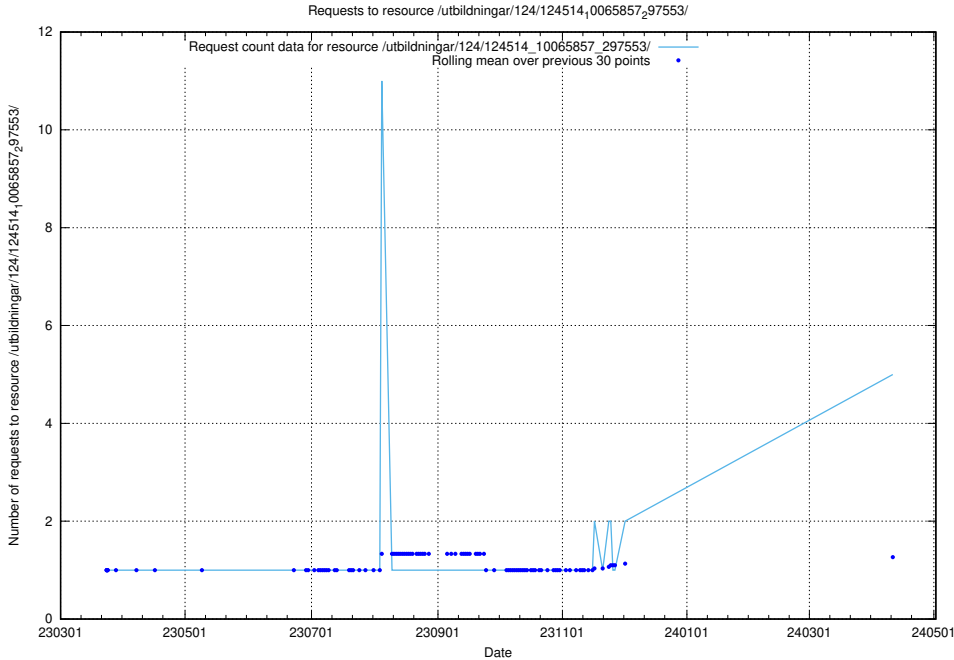

5.239 Usage of /utbildningar/124/124514_10065857_297553/

Here, we count the number of requests to resource /utbildningar/124/124514_10065857_297553/.