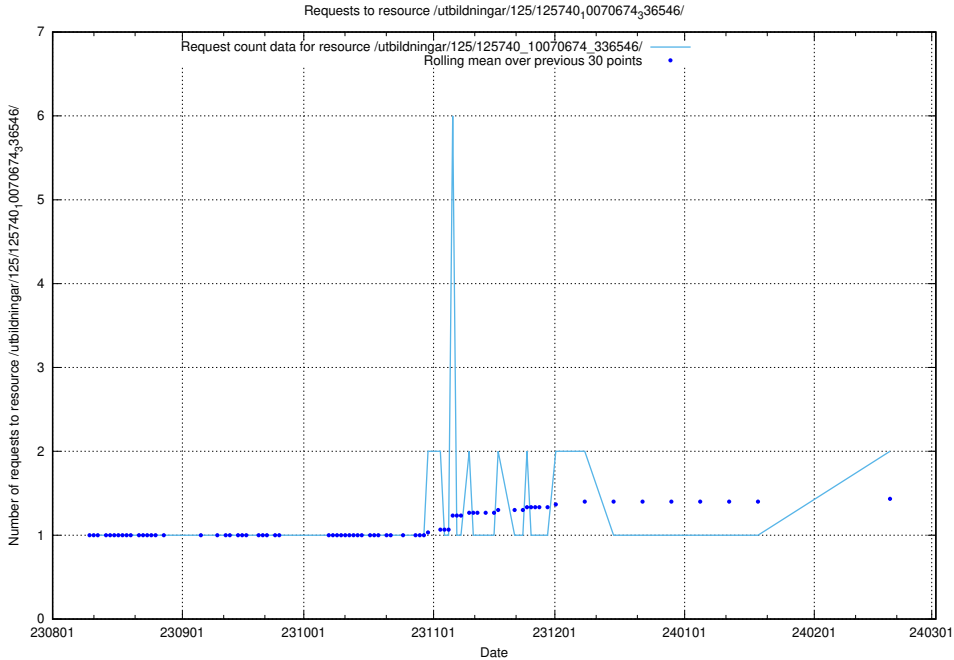

5.925 Usage of /utbildningar/125/125740_10070674_336546/

Here, we count the number of requests to resource /utbildningar/125/125740_10070674_336546/.