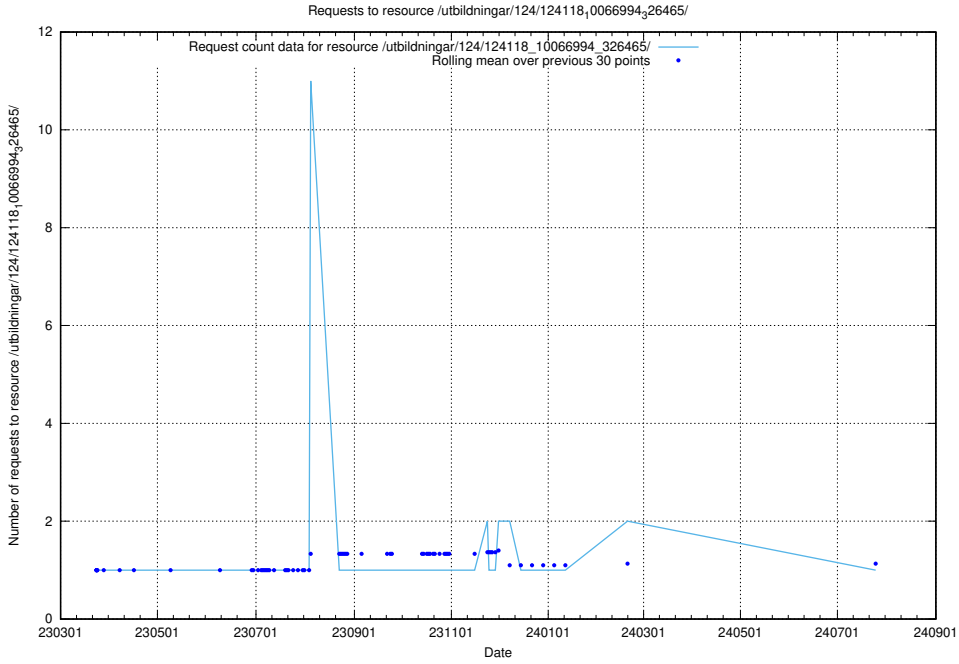

5.5039 Usage of /utbildningar/124/124118_10066994_326465/

Here, we count the number of requests to resource /utbildningar/124/124118_10066994_326465/.