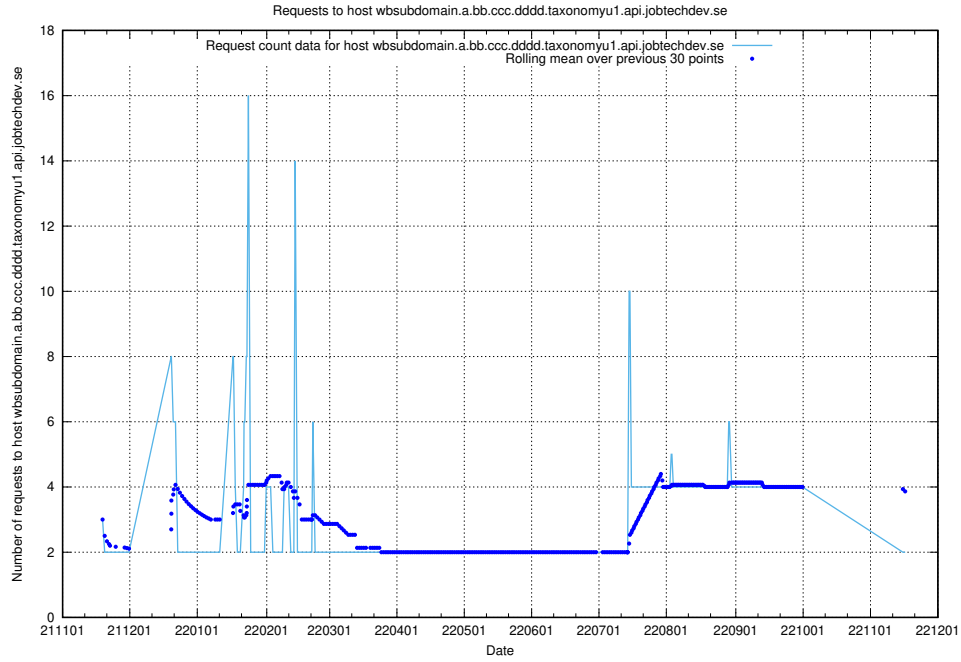

7.460 Usage of wbsubdomain.a.bb.ccc.dddd.taxonomy1.api.jobtechdev.se

Here, we count the number of requests to host wbsubdomain.a.bb.ccc.dddd.taxonomy1.api.jobtechdev.se