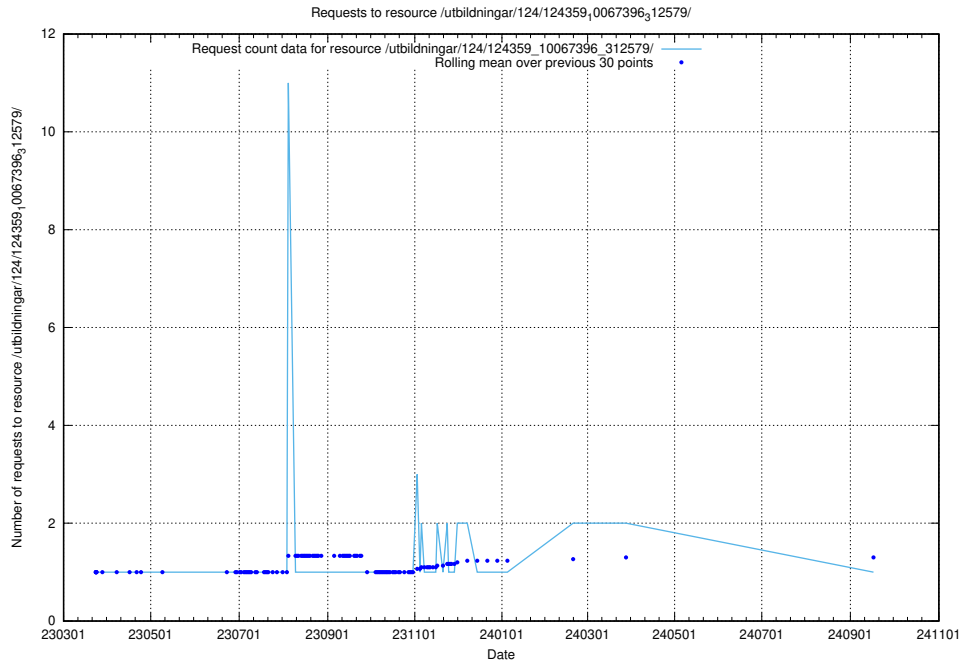

5.4639 Usage of /utbildningar/124/124359_10067396_312579/

Here, we count the number of requests to resource /utbildningar/124/124359_10067396_312579/.