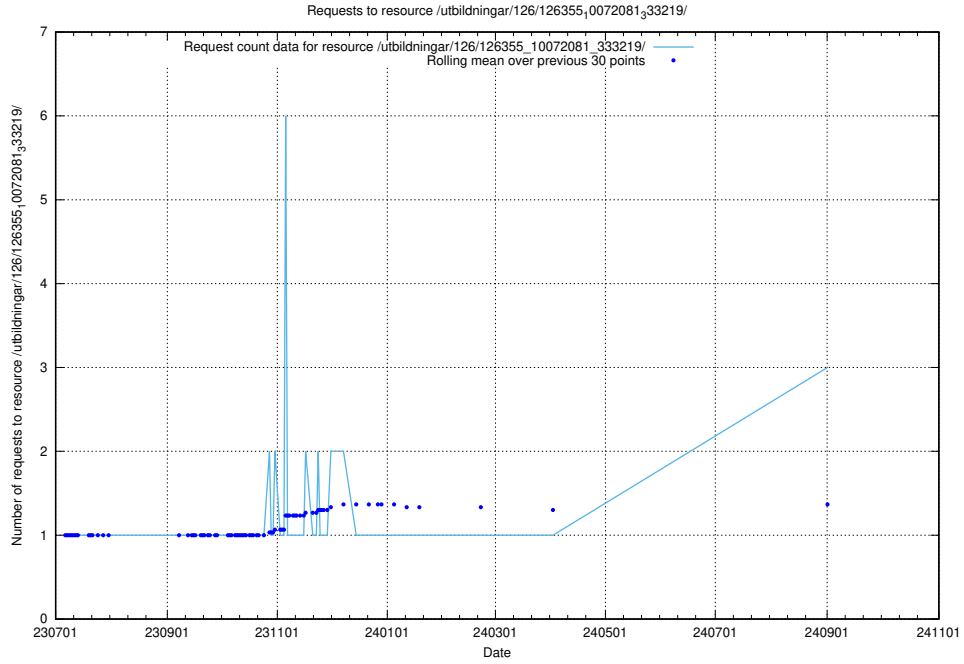

Here, we count the number of requests to resource /taxonomy/version/5/query/skills/.

5.522 Usage of /utbildningar/126/126355_10072081_333219/

Here, we count the number of requests to resource /utbildningar/126/126355_10072081_333219/.