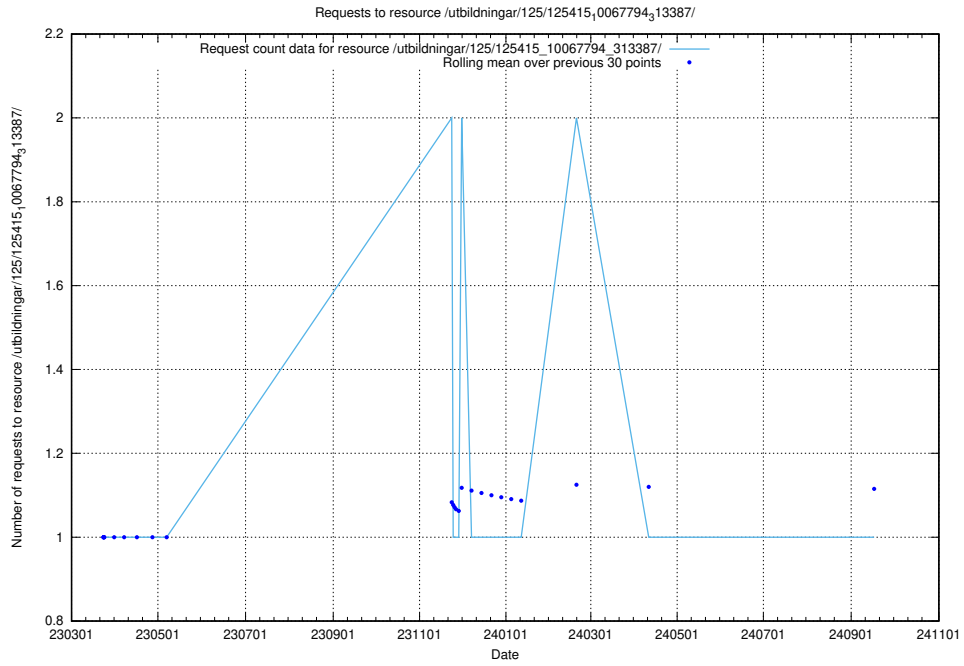

5.1303 Usage of /utbildningar/125/125415_10067794_313387/

Here, we count the number of requests to resource /utbildningar/125/125415_10067794_313387/.