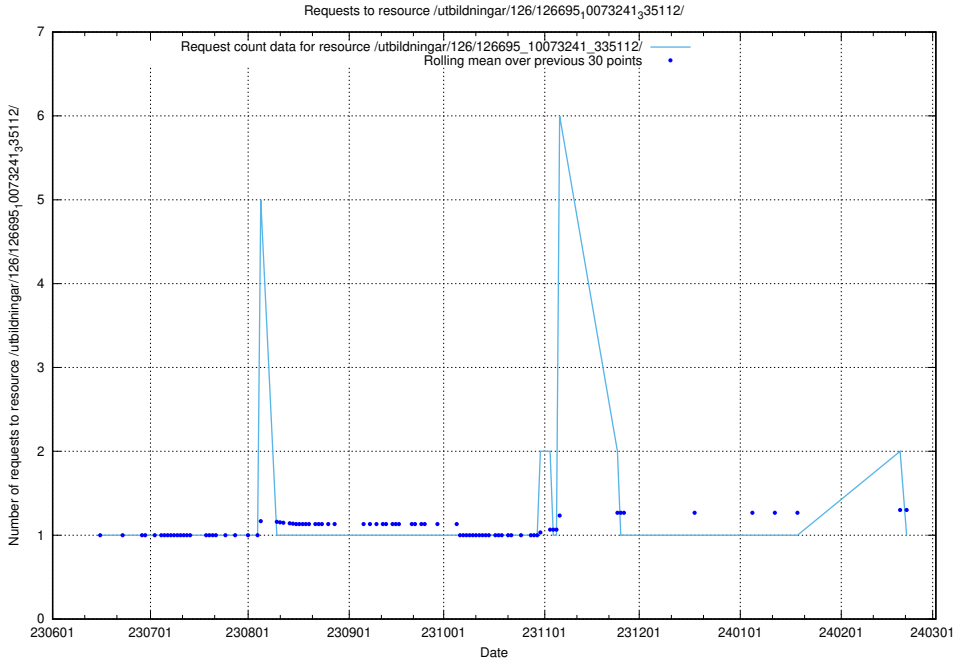

5.6639 Usage of /utbildningar/126/126695_10073241_335112/

Here, we count the number of requests to resource /utbildningar/126/126695_10073241_335112/.