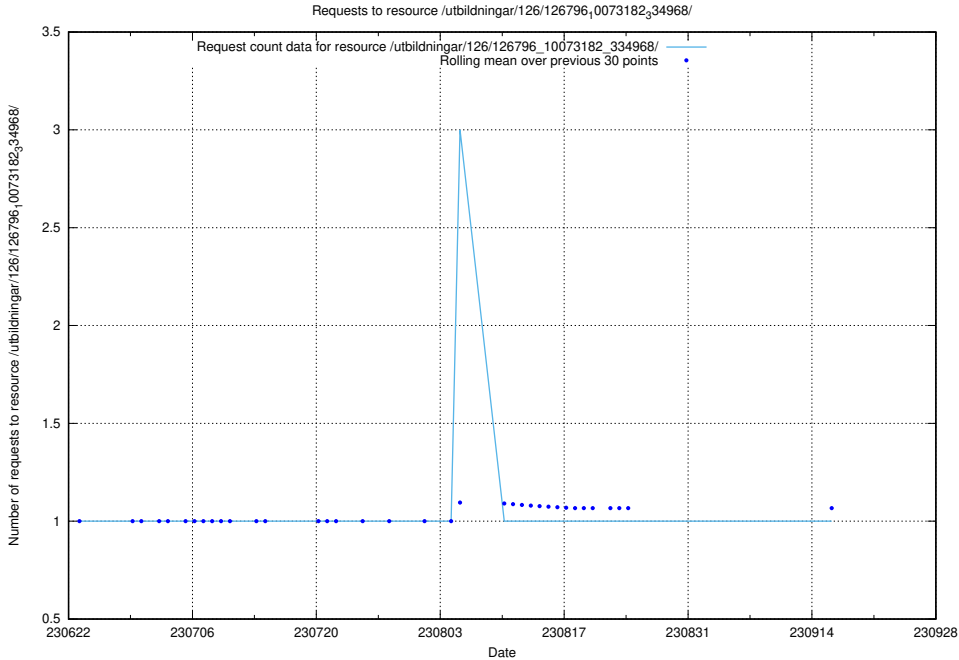

5.6385 Usage of /utbildningar/126/126796_10073182_334968/

Here, we count the number of requests to resource /utbildningar/126/126796_10073182_334968/.