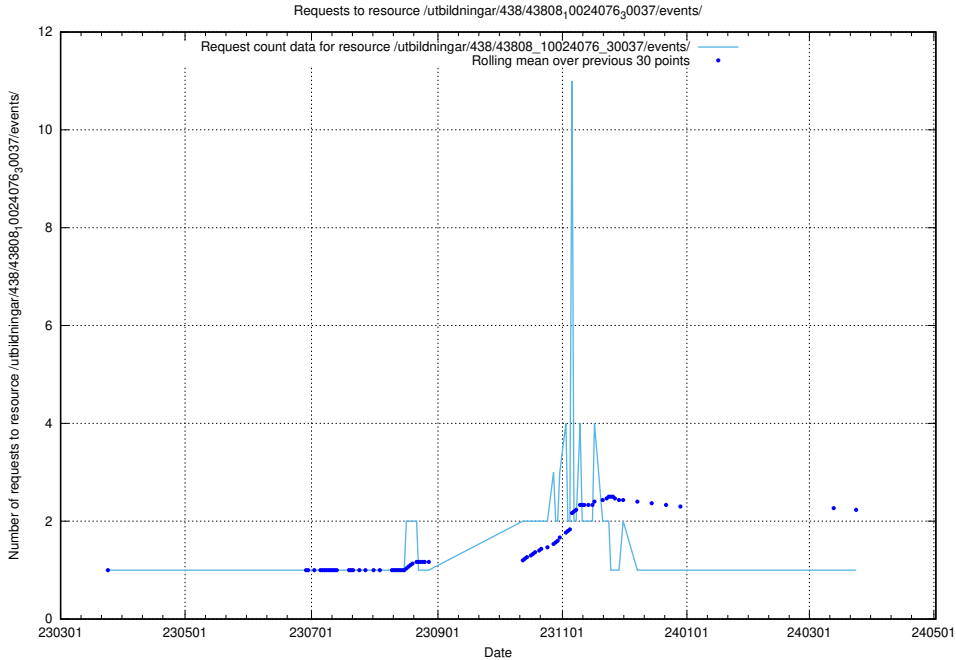

Here, we count the number of requests to resource /utbildningar/438/43809_10024068_30029/events/.

5.6931 Usage of /utbildningar/438/43808_10024076_30037/events/

Here, we count the number of requests to resource /utbildningar/438/43808_10024076_30037/events/.