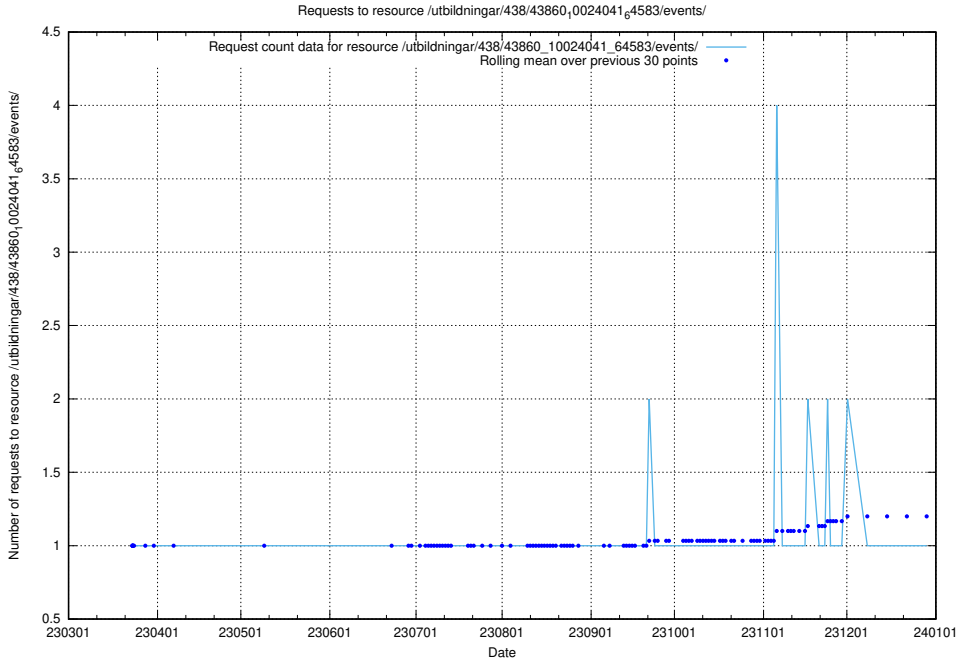

Here, we count the number of requests to resource /utbildningar/438/43865_10023996_29957/.

5.7083 Usage of /utbildningar/438/43860_10024041_64583/events/

Here, we count the number of requests to resource /utbildningar/438/43860_10024041_64583/events/.