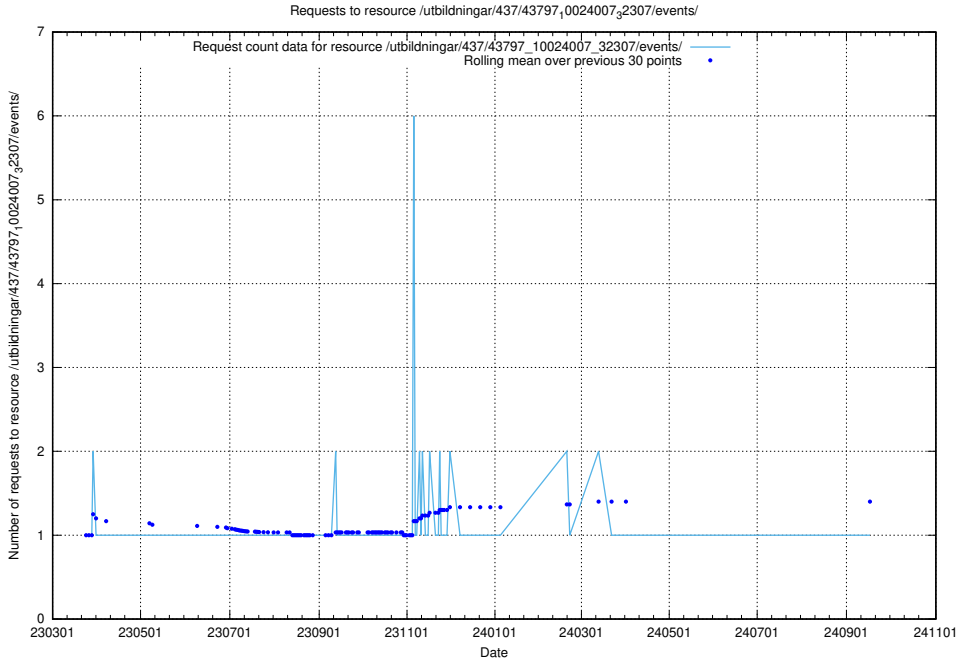

Here, we count the number of requests to resource /utbildningar/437/43799_10024013_29974/events/.

5.6934 Usage of /utbildningar/437/43797_10024007_32307/events/

Here, we count the number of requests to resource /utbildningar/437/43797_10024007_32307/events/.