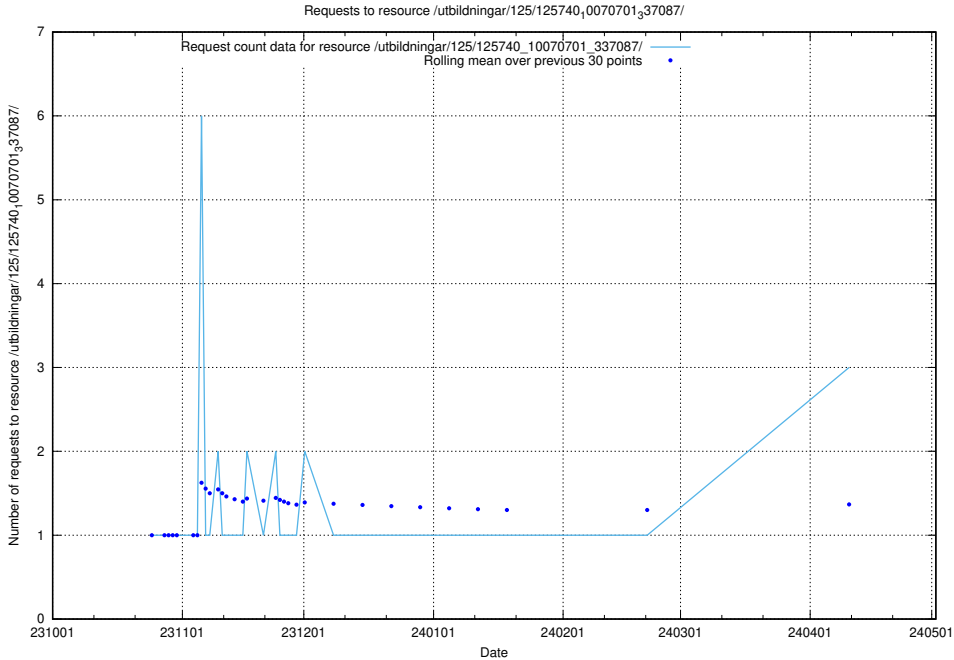

5.494 Usage of /utbildningar/125/125740_10070701_337087/

Here, we count the number of requests to resource /utbildningar/125/125740_10070701_337087/.