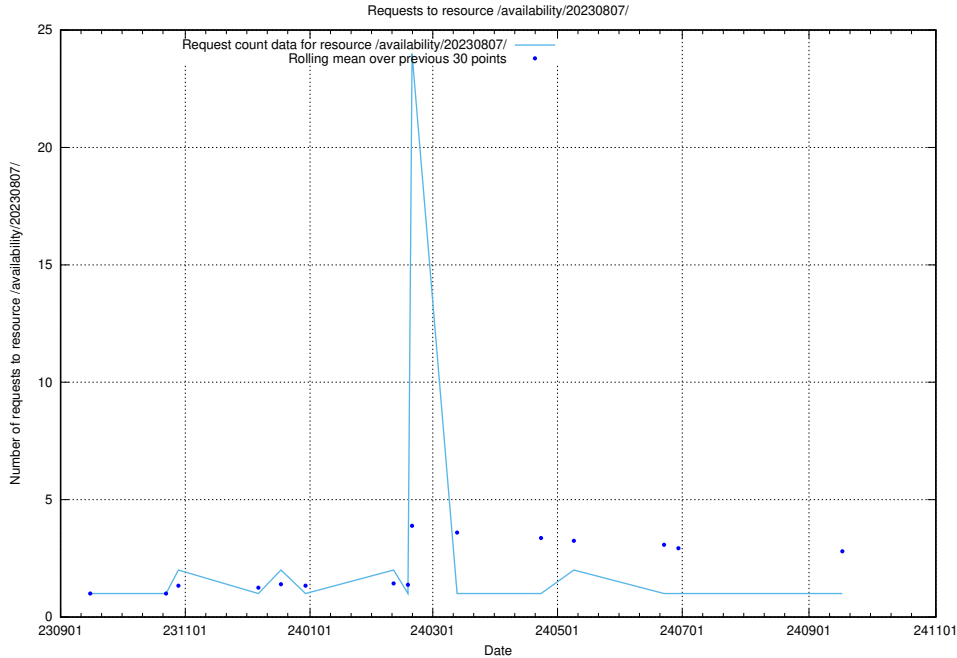

5.5371 Usage of /availability/20230807/

Here, we count the number of requests to resource /availability/20230807/.