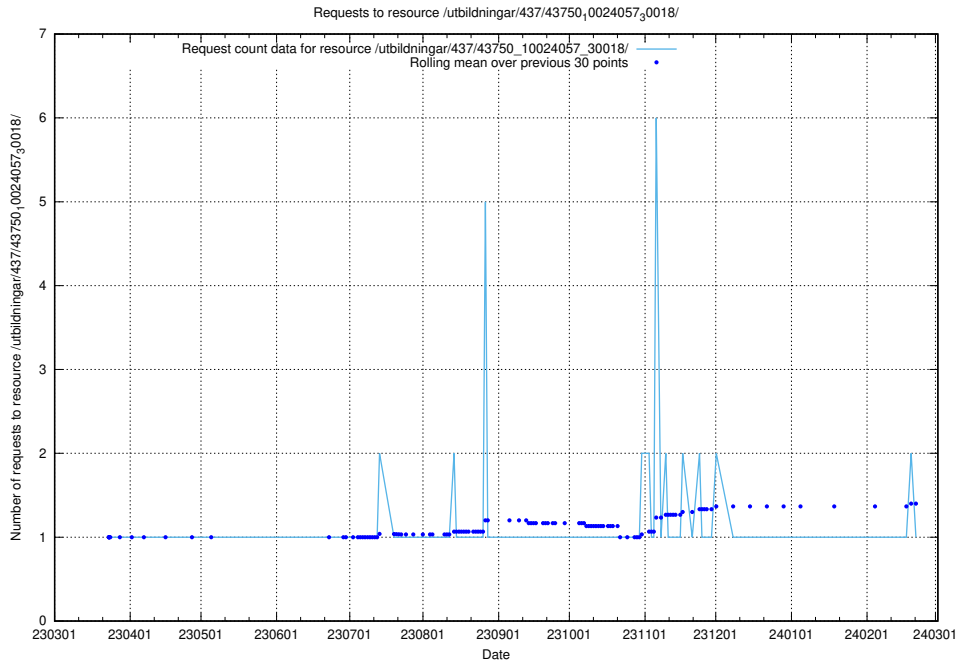

Here, we count the number of requests to resource /utbildningar/437/43751_10024039_313176/.

5.7140 Usage of /utbildningar/437/43750_10024057_30018/

Here, we count the number of requests to resource /utbildningar/437/43750_10024057_30018/.