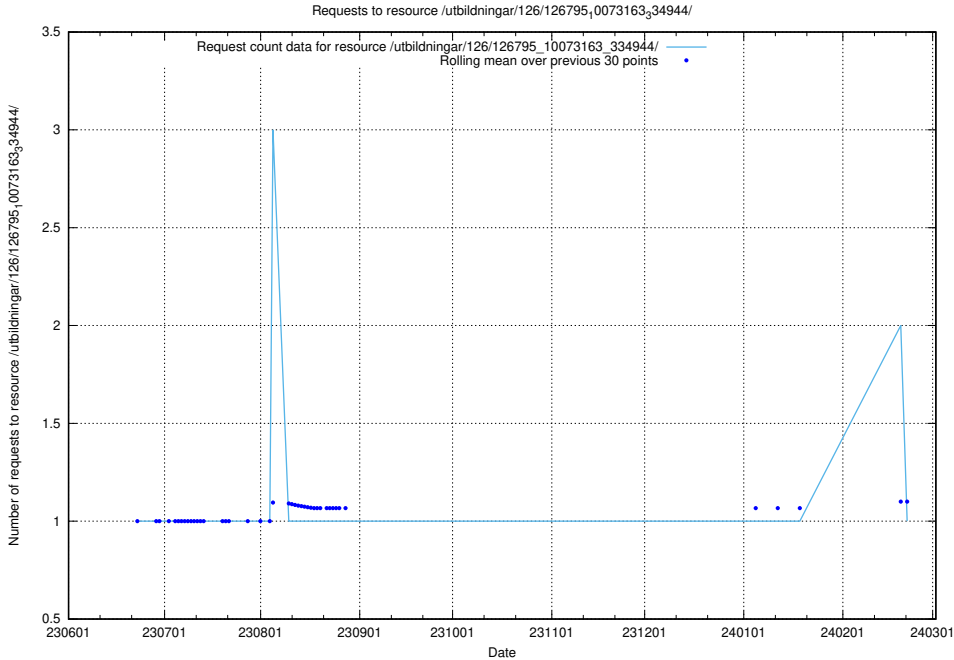

5.6388 Usage of /utbildningar/126/126795_10073163_334944/

Here, we count the number of requests to resource /utbildningar/126/126795_10073163_334944/.