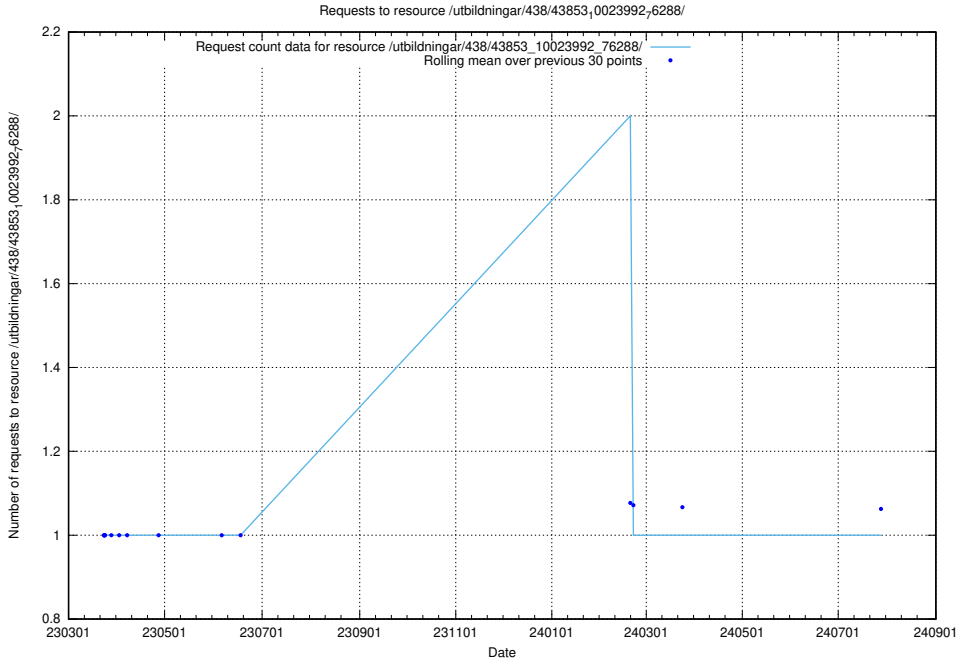

5.7086 Usage of /utbildningar/438/43853_10023992_76288/

Here, we count the number of requests to resource /utbildningar/438/43853_10023992_76288/.