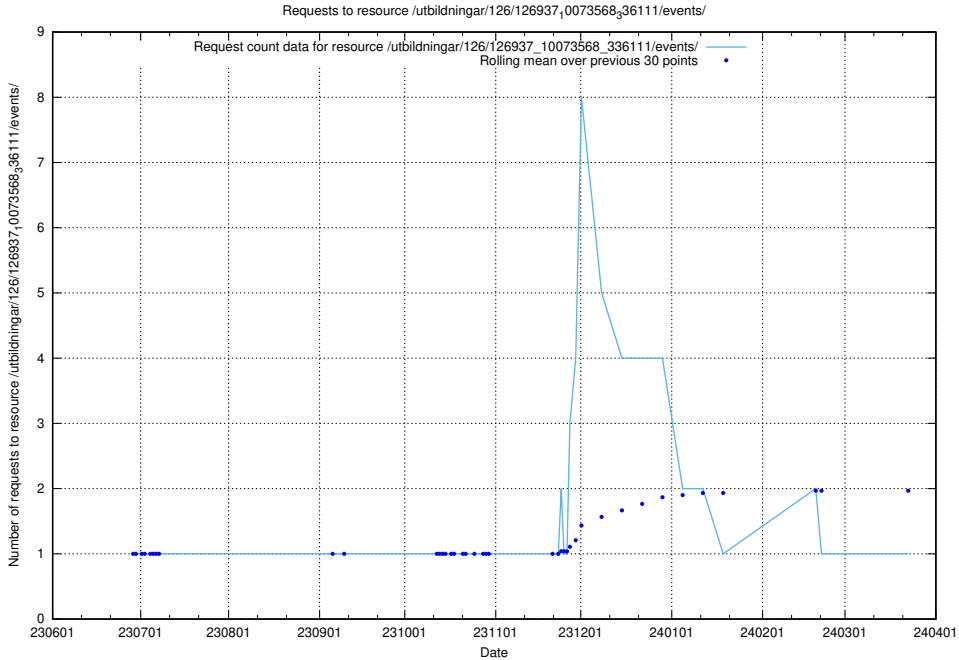

5.6245 Usage of /utbildningar/126/126937_10073568_336111/events/

Here, we count the number of requests to resource /utbildningar/126/126937_10073568_336111/events/