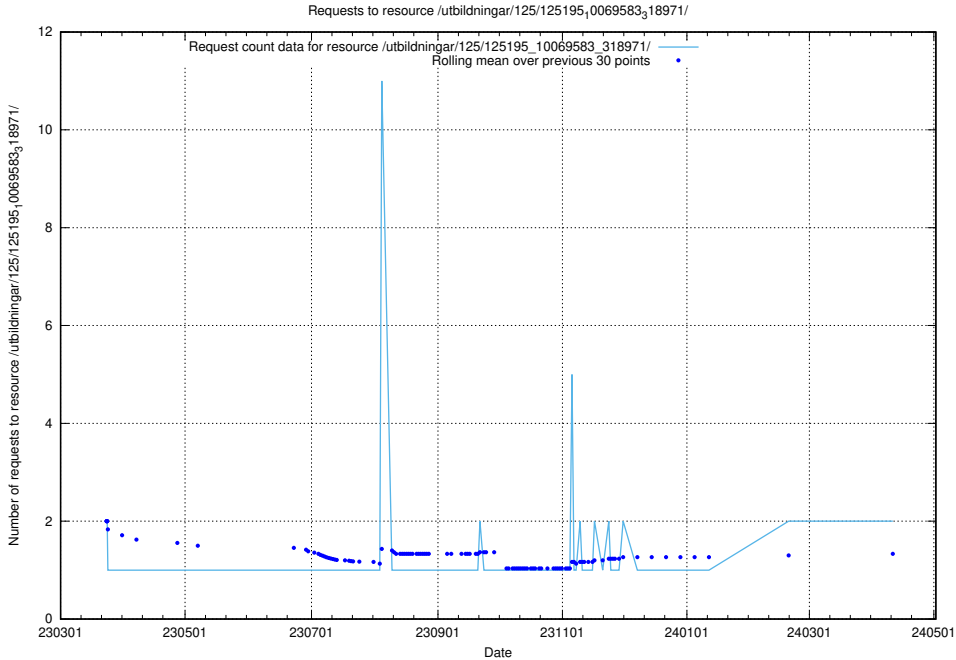

5.1135 Usage of /utbildningar/125/125195_10069583_318971/

Here, we count the number of requests to resource /utbildningar/125/125195_10069583_318971/.