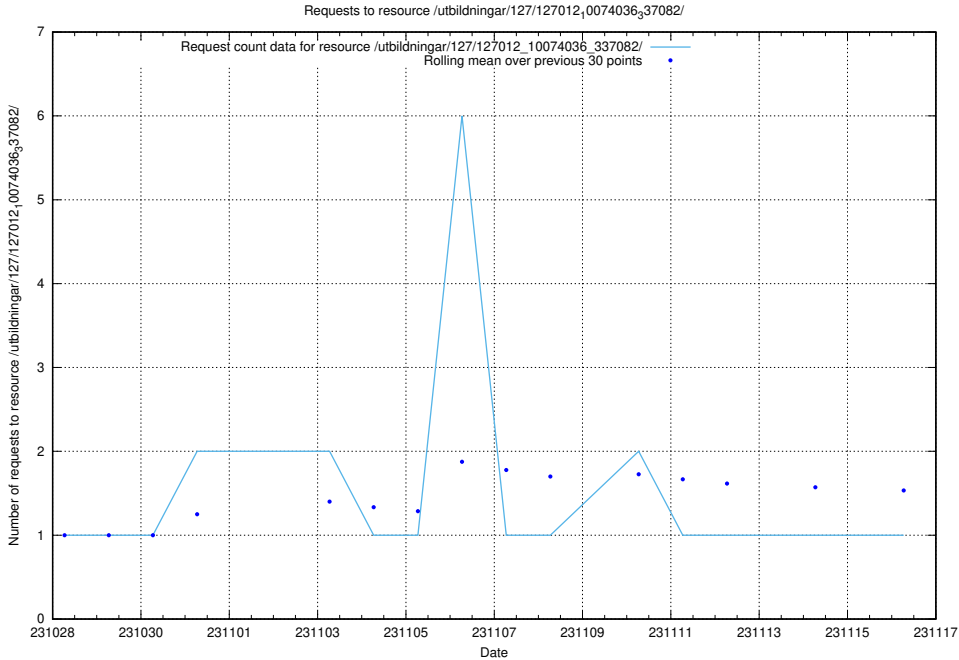

5.5009 Usage of /utbildningar/127/127012_10074036_337082/

Here, we count the number of requests to resource /utbildningar/127/127012_10074036_337082/.