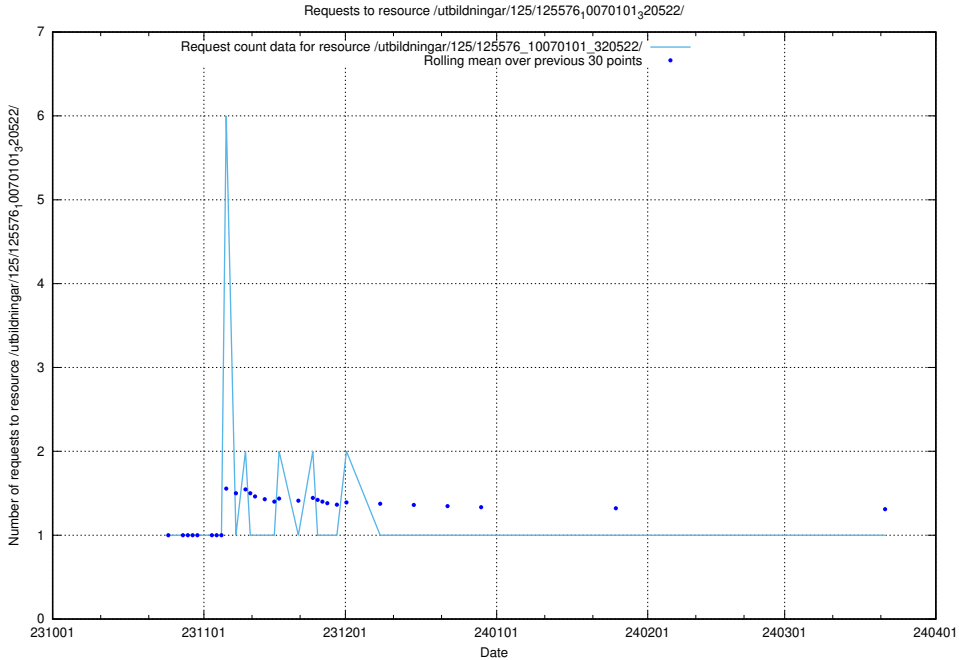

5.5041 Usage of /utbildningar/125/125576_10070101_320522/

Here, we count the number of requests to resource /utbildningar/125/125576_10070101_320522/.