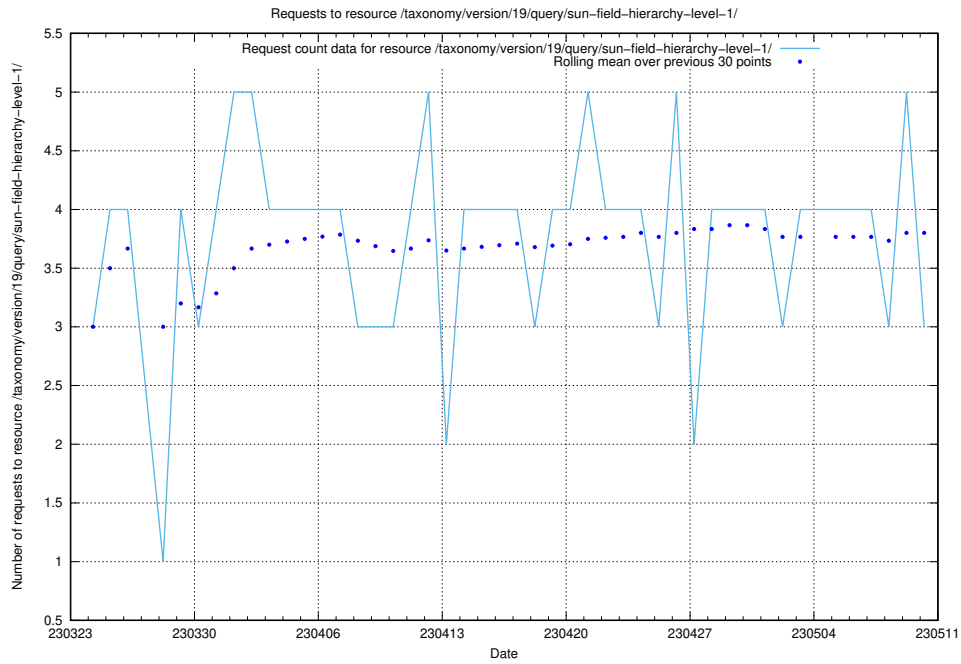

5.576 Usage of /taxonomy/version/19/query/sun-field-hierarchy-level-1/

Here, we count the number of requests to resource /taxonomy/version/19/query/sun-field-hierarchy-level-1/.