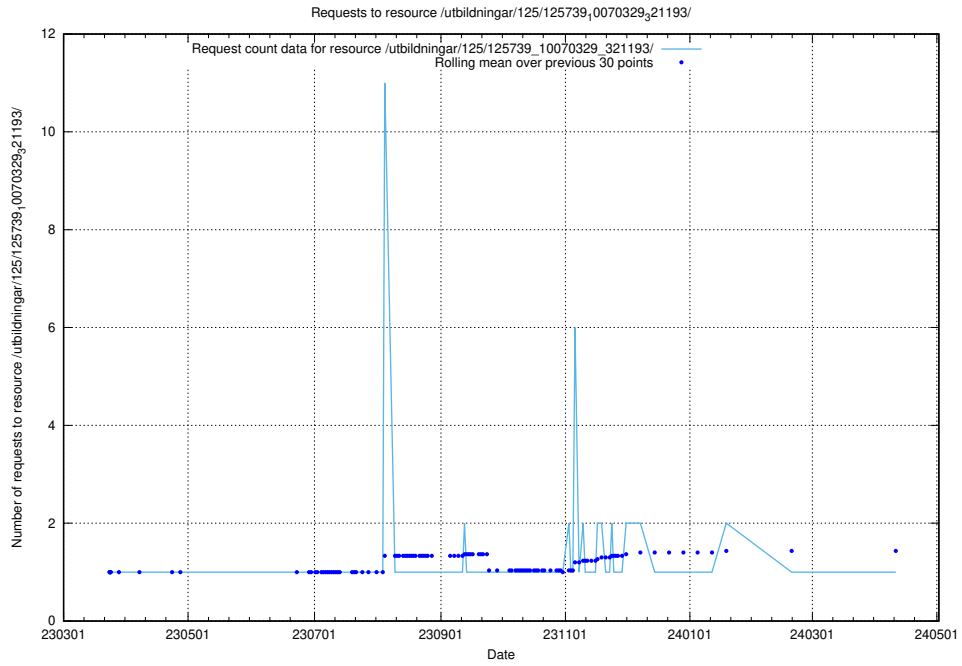

5.1203 Usage of /utbildningar/125/125739_10070329_321193/

Here, we count the number of requests to resource /utbildningar/125/125739_10070329_321193/.