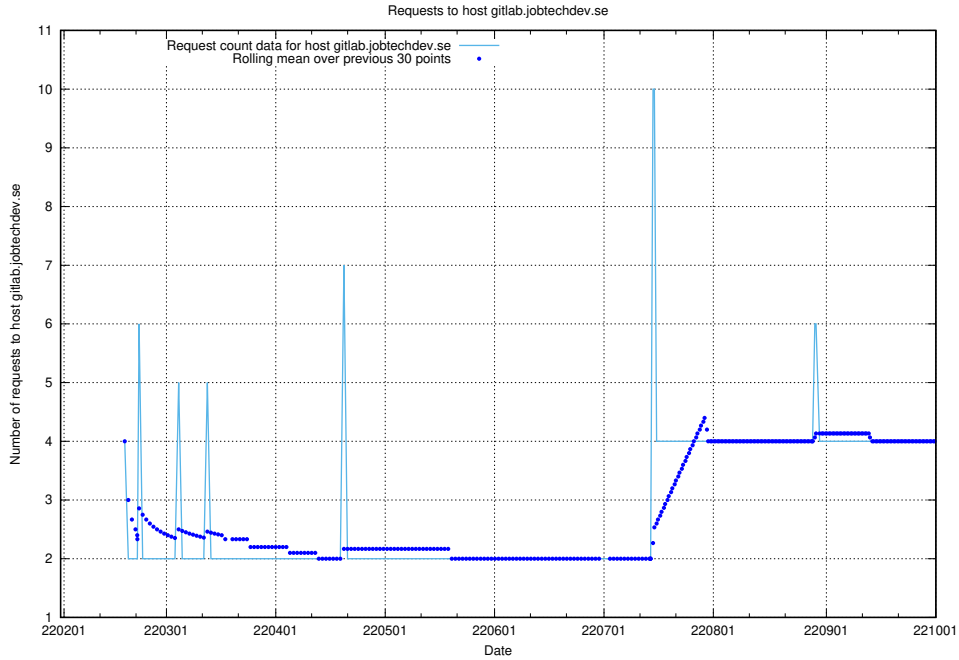

Here, we count the number of requests to host gitlab.jobtechdev.se.

7.167 Usage of secure.jobtechdev.se

Here, we count the number of requests to host secure.jobtechdev.se.

7.168 Usage of dex-test.jobtechdev.se