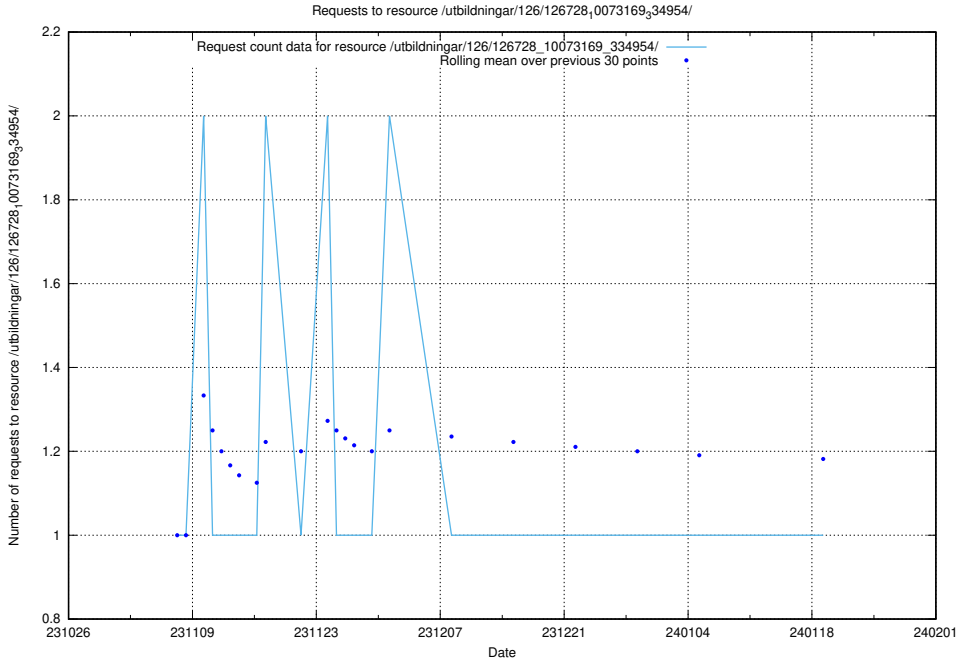

5.4945 Usage of /utbildningar/126/126728_10073169_334954/

Here, we count the number of requests to resource /utbildningar/126/126728_10073169_334954/.