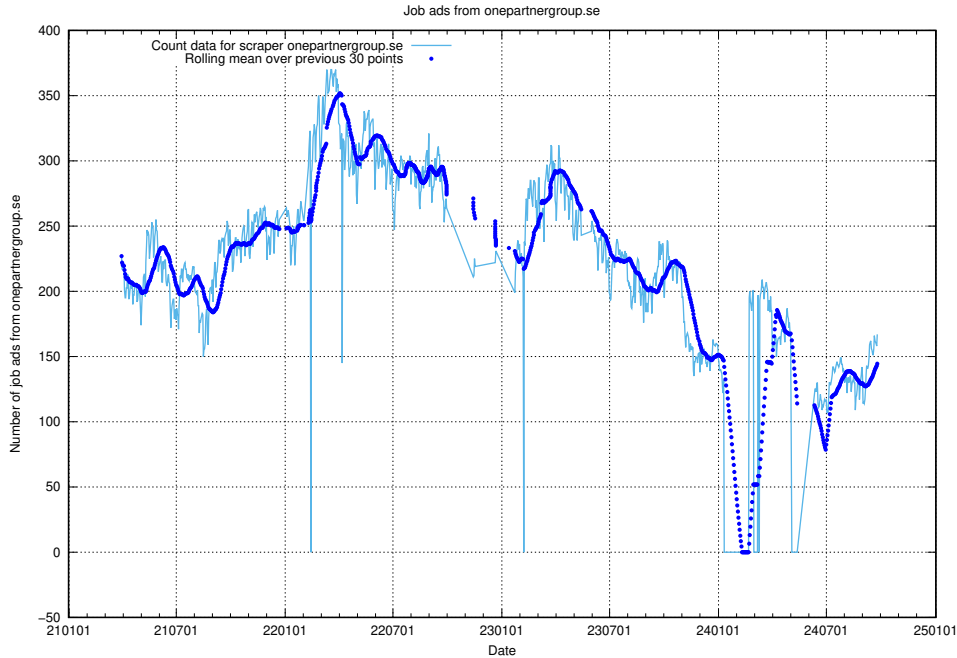

Here, we count the number of job ads scraped from thehub.io.

13.13 Number of ads by scraper onepartnergroup.se

Here, we count the number of job ads scraped from onepartnergroup.se.

13.14 Number of ads by scraper traineeguiden.se