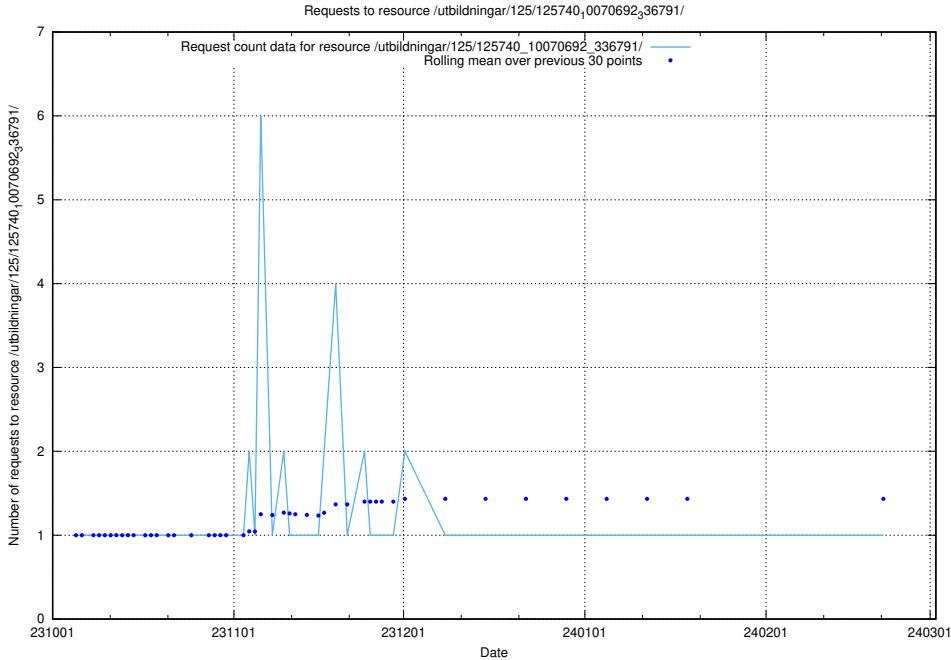

5.5226 Usage of /utbildningar/125/125740_10070692_336791/

Here, we count the number of requests to resource /utbildningar/125/125740_10070692_336791/.