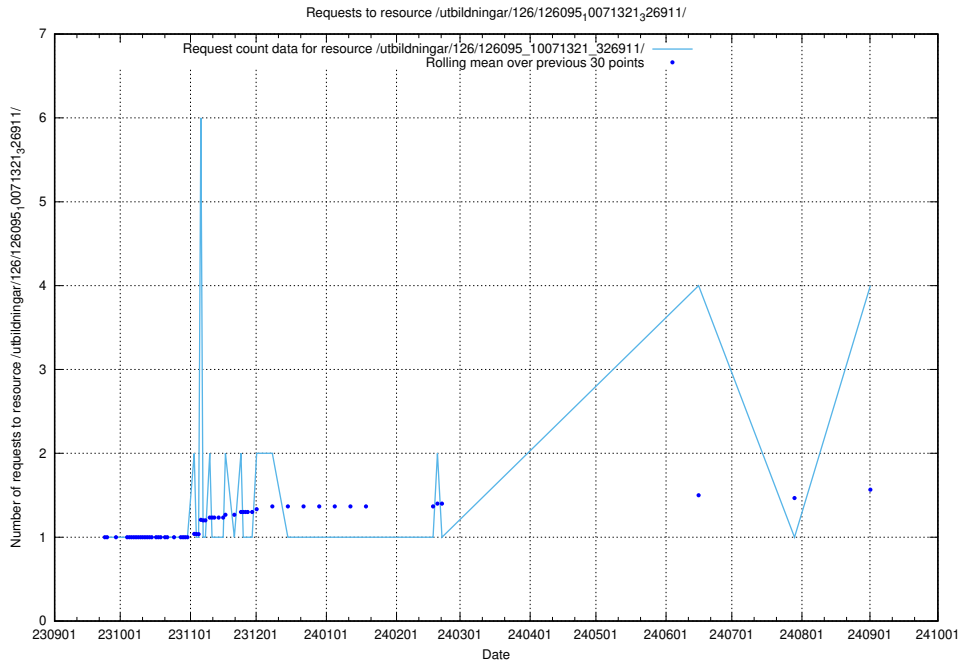

5.371 Usage of /utbildningar/126/126095_10071321_326911/

Here, we count the number of requests to resource /utbildningar/126/126095_10071321_326911/.

5.372 Usage of /availability/20230726/

Here, we count the number of requests to resource /availability/20230726/.