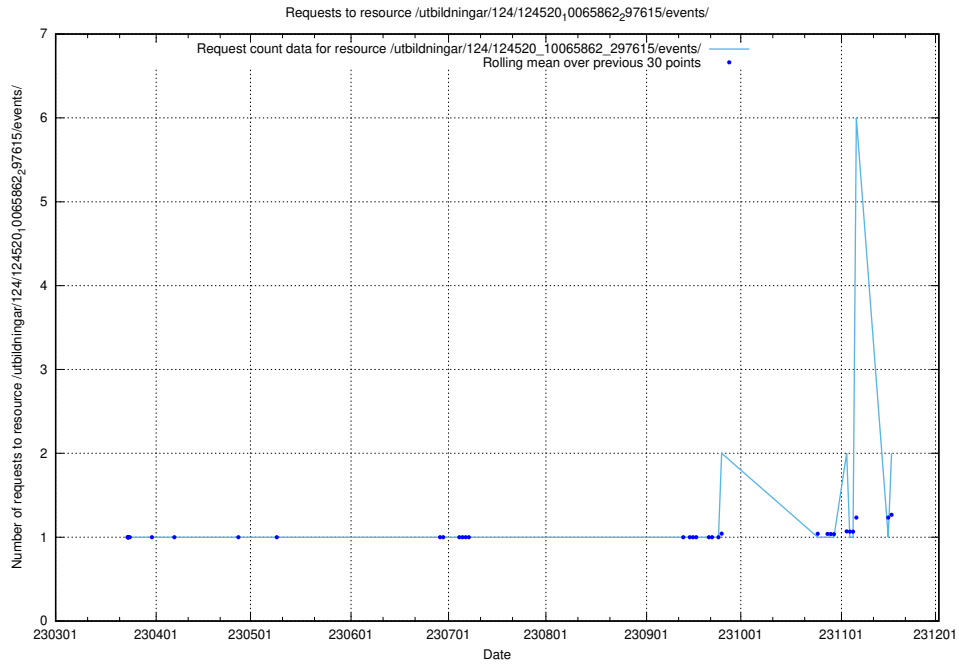

5.680 Usage of /utbildningar/124/124520_10065862_297615/events/

Here, we count the number of requests to resource /utbildningar/124/124520_10065862_297615/events/