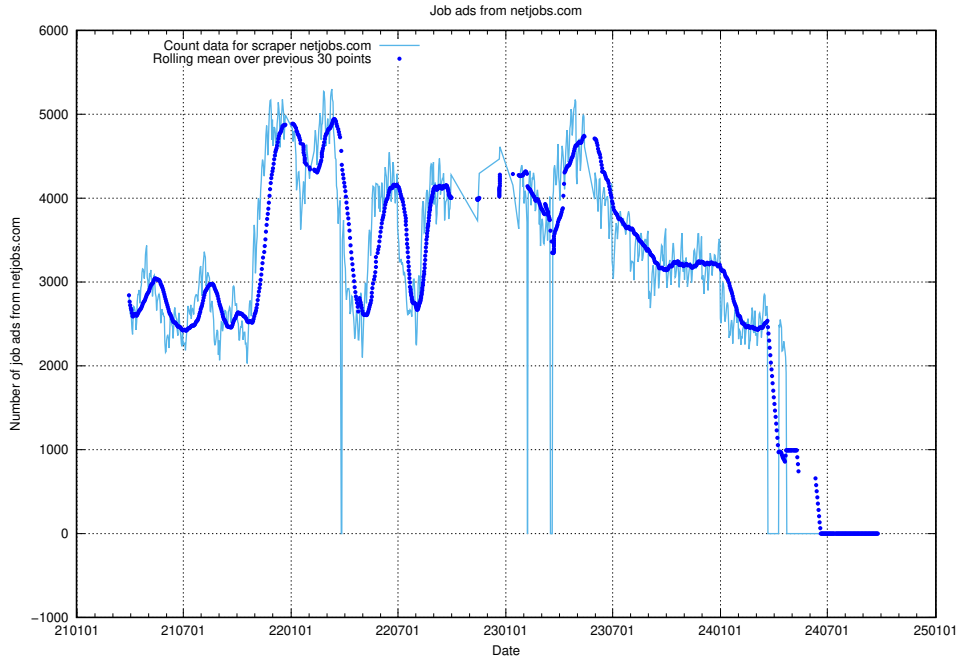

13.19 Number of ads by scraper netjobs.com

Here, we count the number of job ads scraped from netjobs.com.