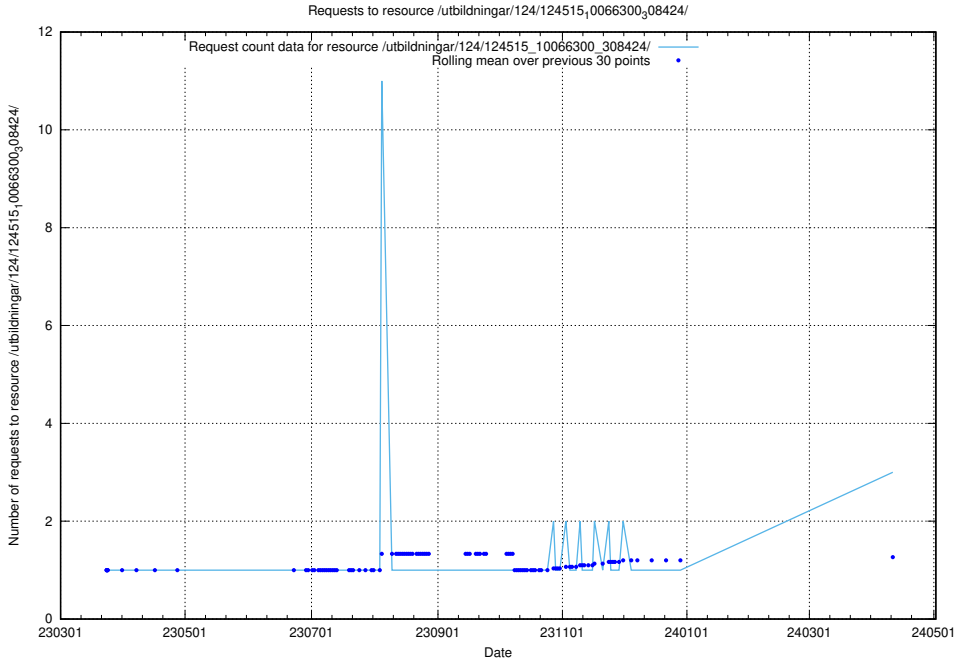

5.448 Usage of /utbildningar/124/124515_10066300_308424/

Here, we count the number of requests to resource /utbildningar/124/124515_10066300_308424/.