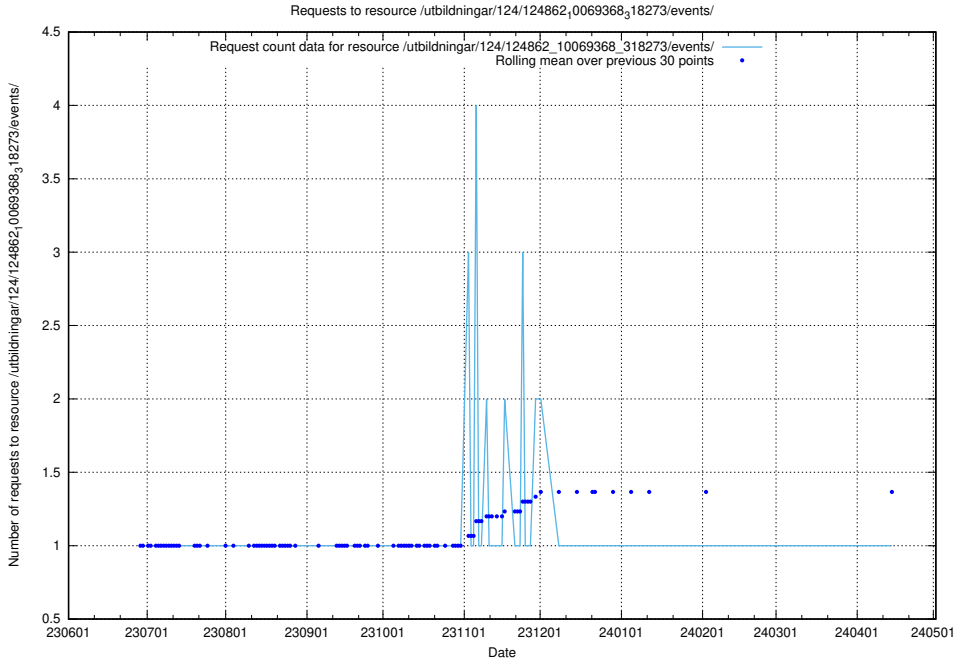

5.6283 Usage of /utbildningar/124/124862_10069368_318273/events/

Here, we count the number of requests to resource /utbildningar/124/124862_10069368_318273/events/