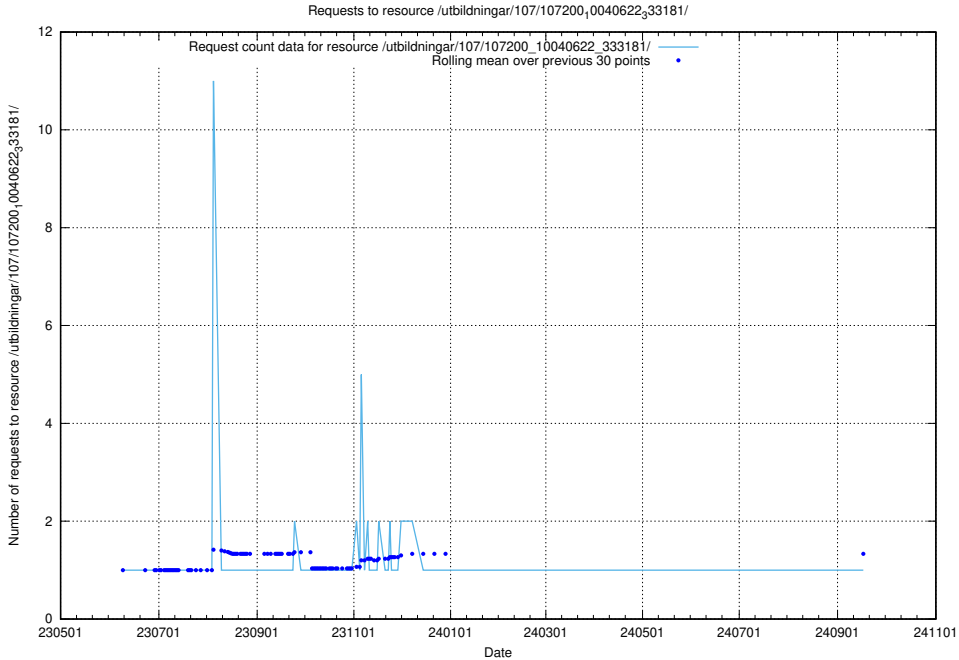

5.6670 Usage of /utbildningar/107/107200_10040622_333181/

Here, we count the number of requests to resource /utbildningar/107/107200_10040622_333181/.