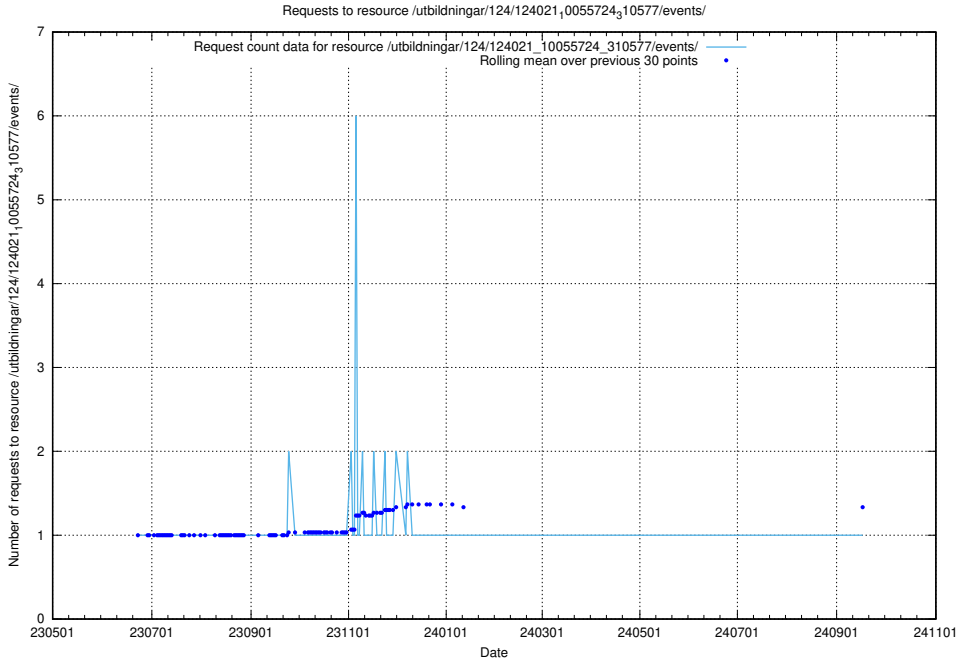

5.6593 Usage of /utbildningar/124/124021_10055724_310577/events/

Here, we count the number of requests to resource /utbildningar/124/124021_10055724_310577/events/