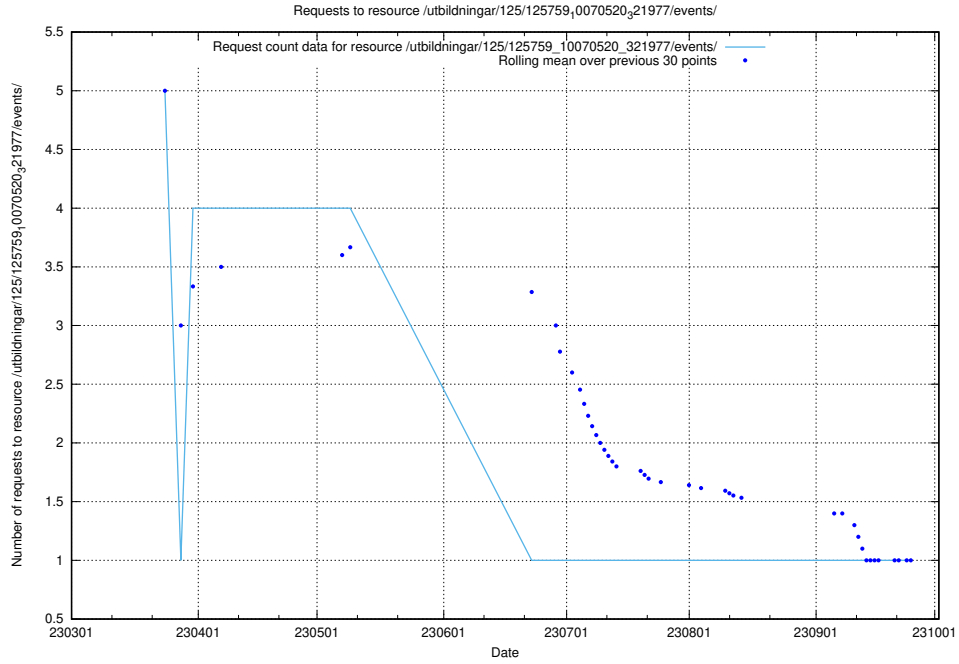

5.6850 Usage of /utbildningar/125/125759_10070520_321977/events/

Here, we count the number of requests to resource /utbildningar/125/125759_10070520_321977/events/