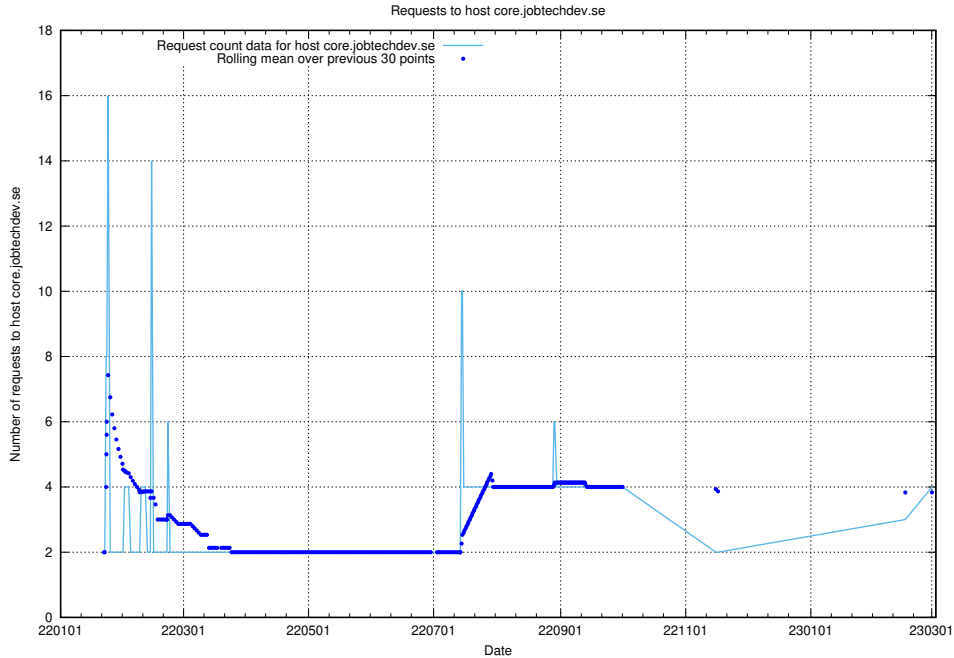

7.106 Usage of core.jobtechdev.se

Here, we count the number of requests to host core.jobtechdev.se.