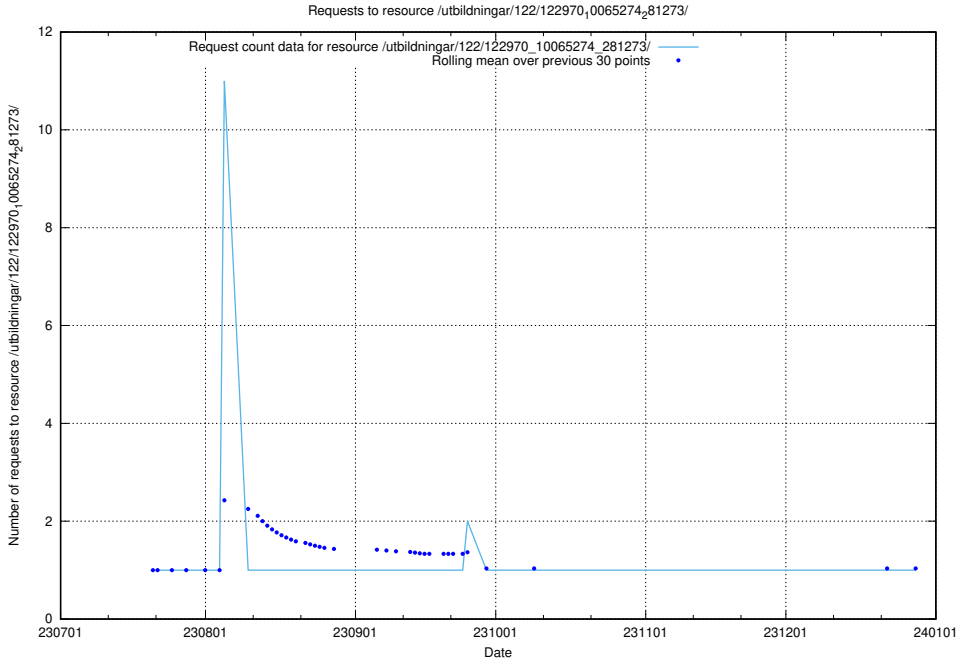

5.5797 Usage of /utbildningar/122/122970_10065274_281273/

Here, we count the number of requests to resource /utbildningar/122/122970_10065274_281273/.