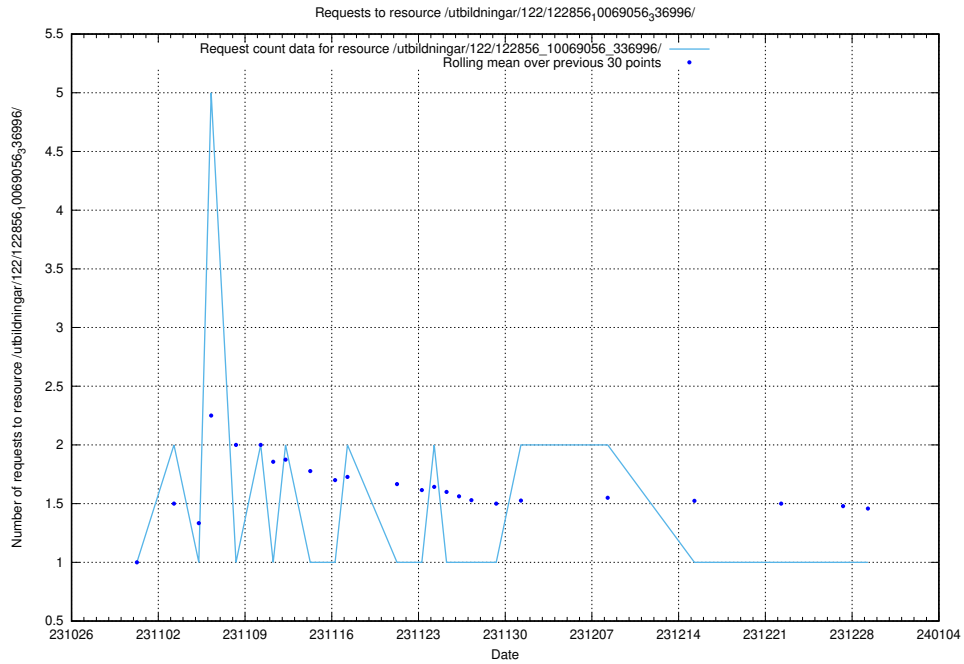

5.4991 Usage of /utbildningar/122/122856_10069056_336996/

Here, we count the number of requests to resource /utbildningar/122/122856_10069056_336996/.