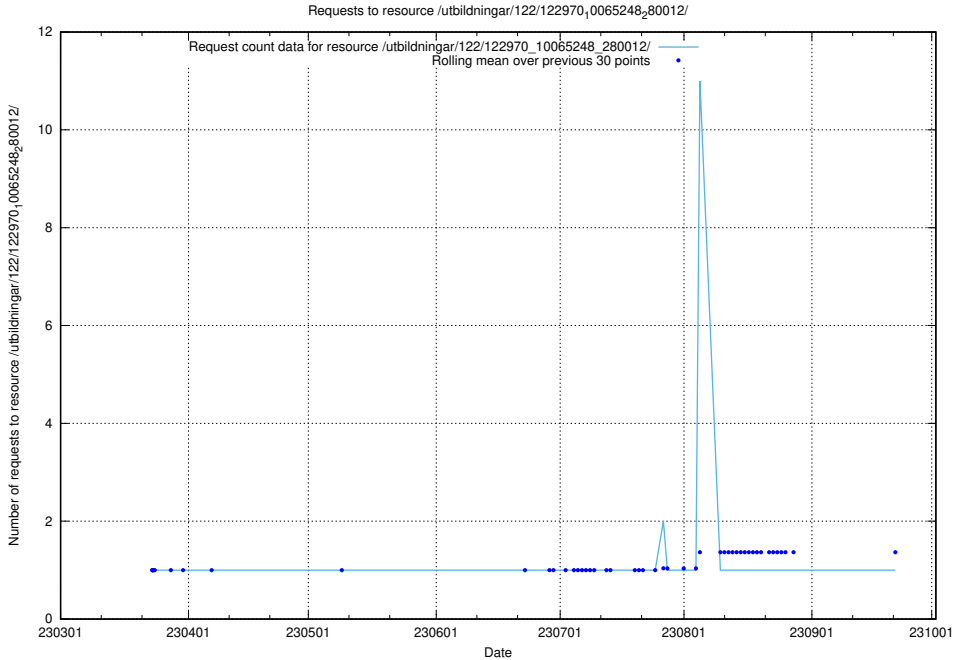

5.5791 Usage of /utbildningar/122/122970_10065248_280012/

Here, we count the number of requests to resource /utbildningar/122/122970_10065248_280012/.