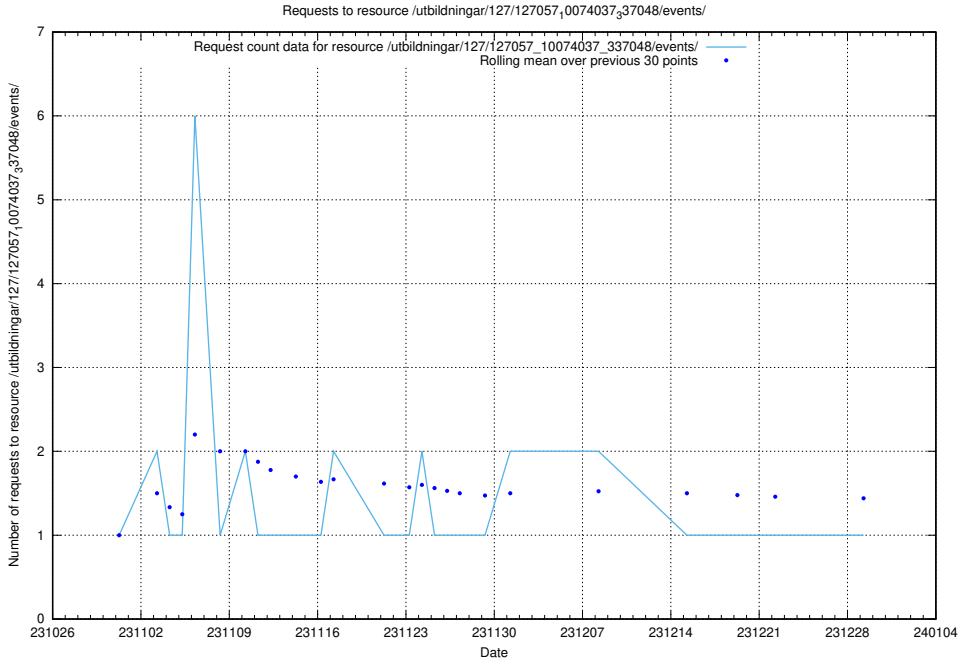

5.4988 Usage of /utbildningar/127/127057_10074037_337048/events/

Here, we count the number of requests to resource /utbildningar/127/127057_10074037_337048/events/