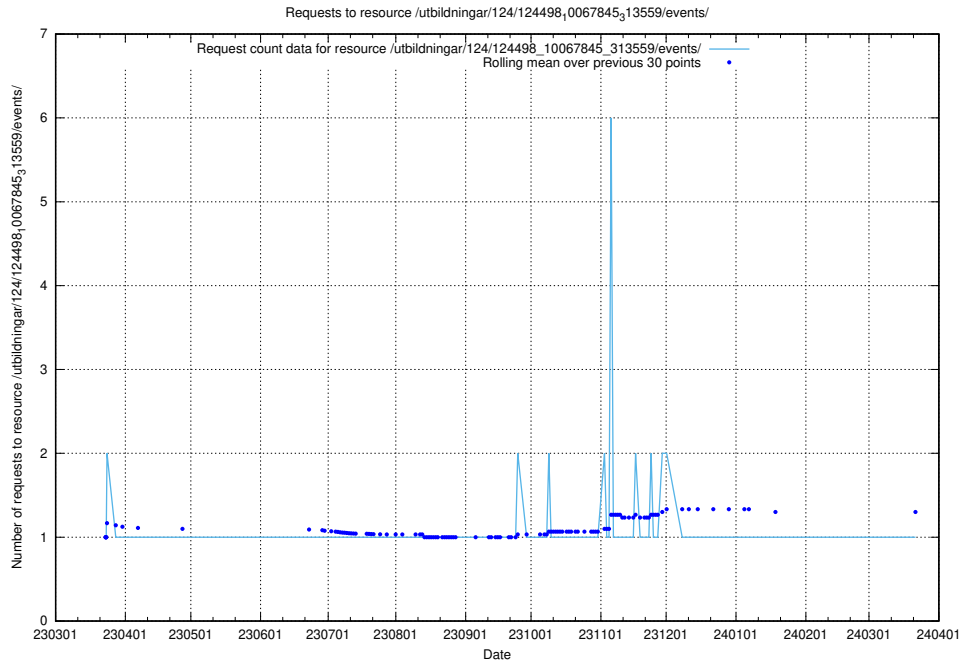

5.3522 Usage of /utbildningar/124/124498_10067845_313559/events/

Here, we count the number of requests to resource /utbildningar/124/124498_10067845_313559/events/