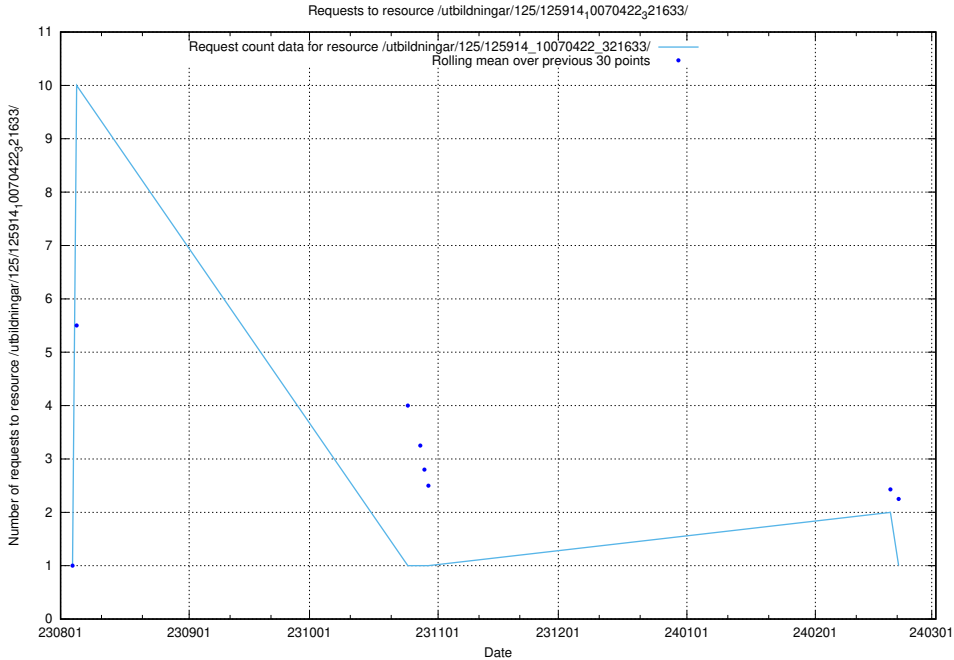

5.5684 Usage of /utbildningar/125/125914_10070422_321633/

Here, we count the number of requests to resource /utbildningar/125/125914_10070422_321633/.