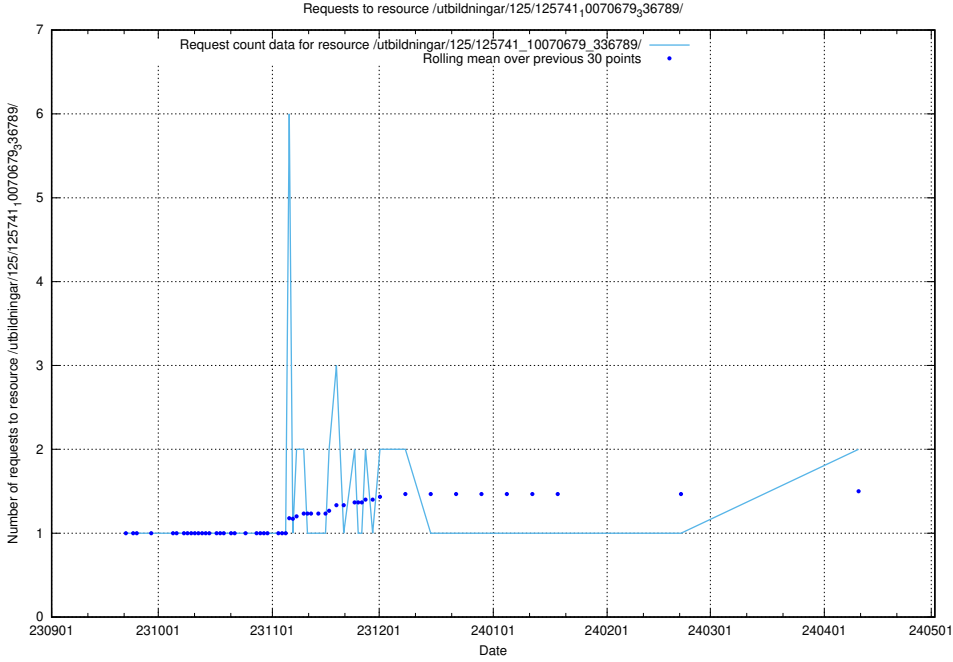

5.893 Usage of /utbildningar/125/125741_10070679_336789/

Here, we count the number of requests to resource /utbildningar/125/125741_10070679_336789/.