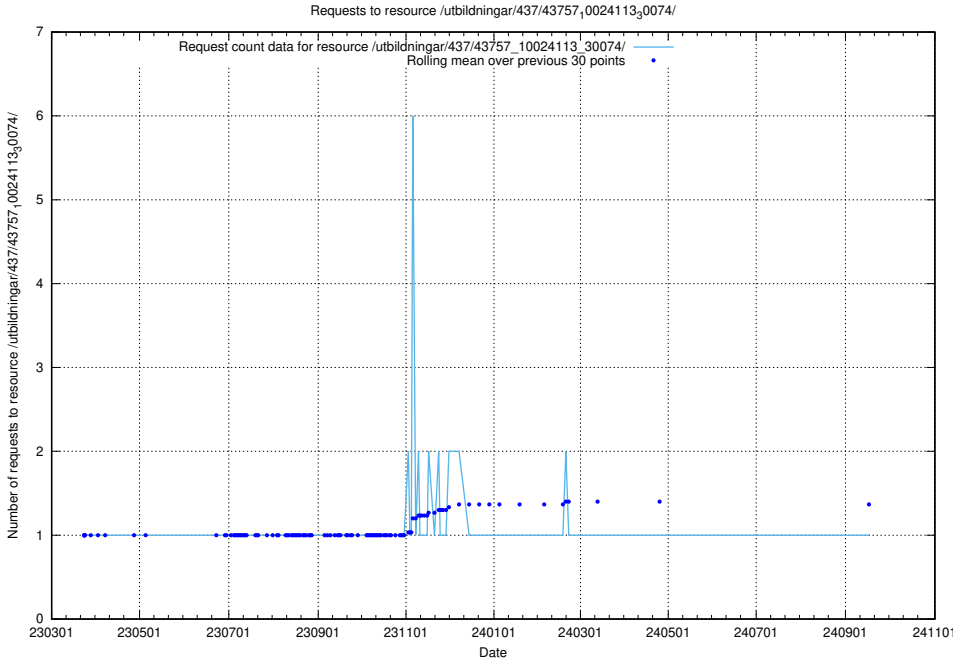

Here, we count the number of requests to resource /utbildningar/437/43757_10024113_309027/.

5.7134 Usage of /utbildningar/437/43757_10024113_30074/

Here, we count the number of requests to resource /utbildningar/437/43757_10024113_30074/.