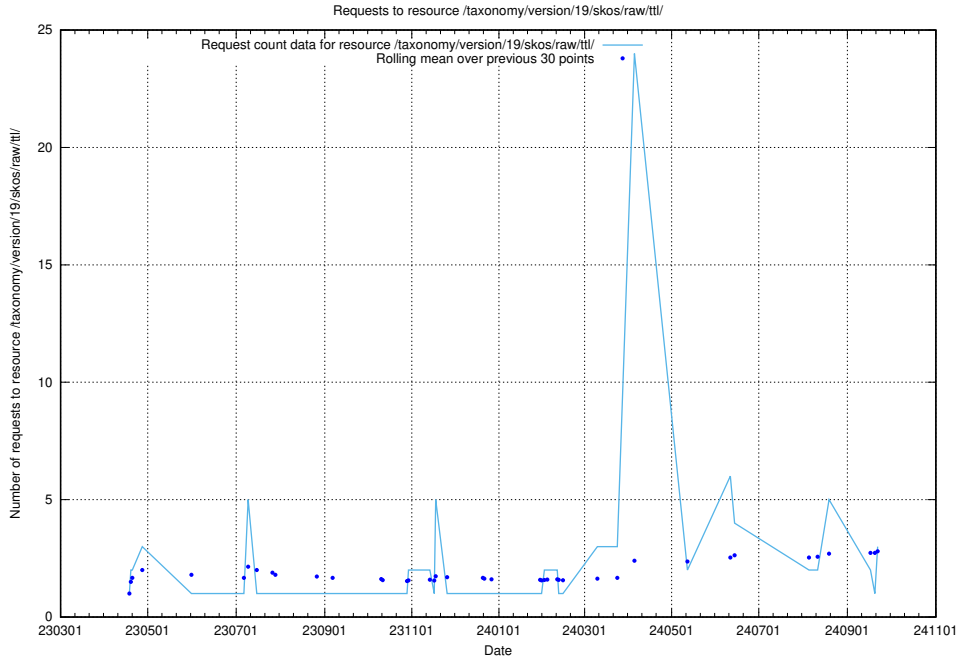

5.572 Usage of /taxonomy/version/19/skos/raw/ttl/

Here, we count the number of requests to resource /taxonomy/version/19/skos/raw/ttl/.