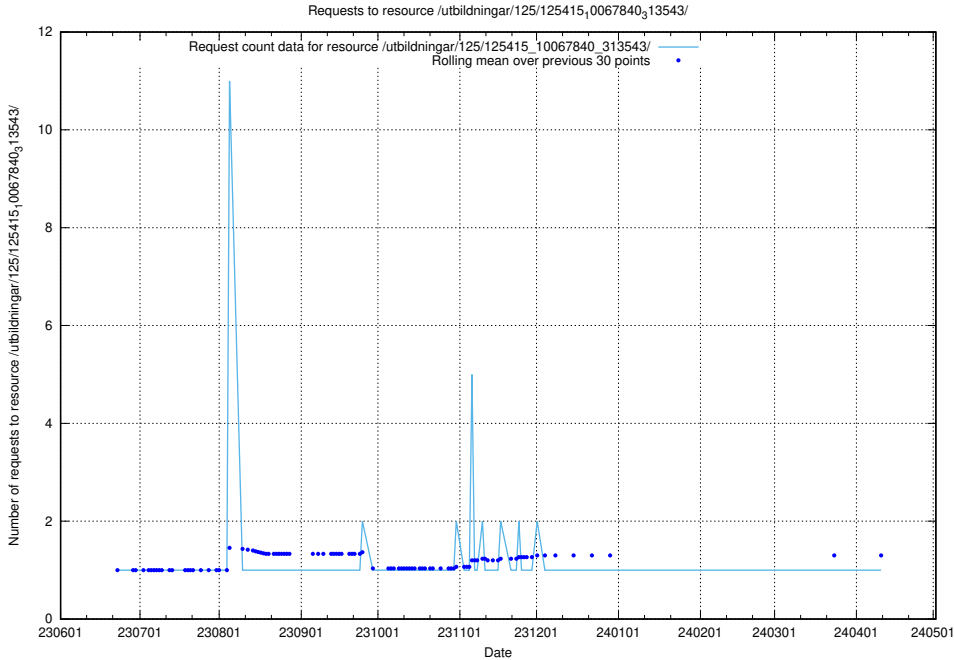

5.6491 Usage of /utbildningar/125/125415_10067840_313543/

Here, we count the number of requests to resource /utbildningar/125/125415_10067840_313543/.