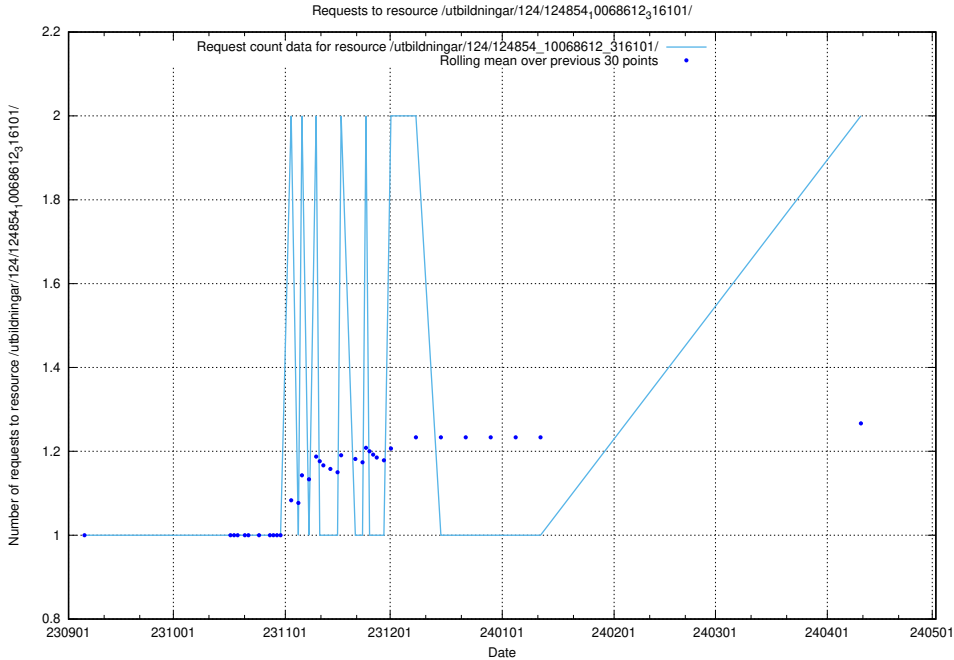

5.909 Usage of /utbildningar/124/124854_10068612_316101/

Here, we count the number of requests to resource /utbildningar/124/124854_10068612_316101/.