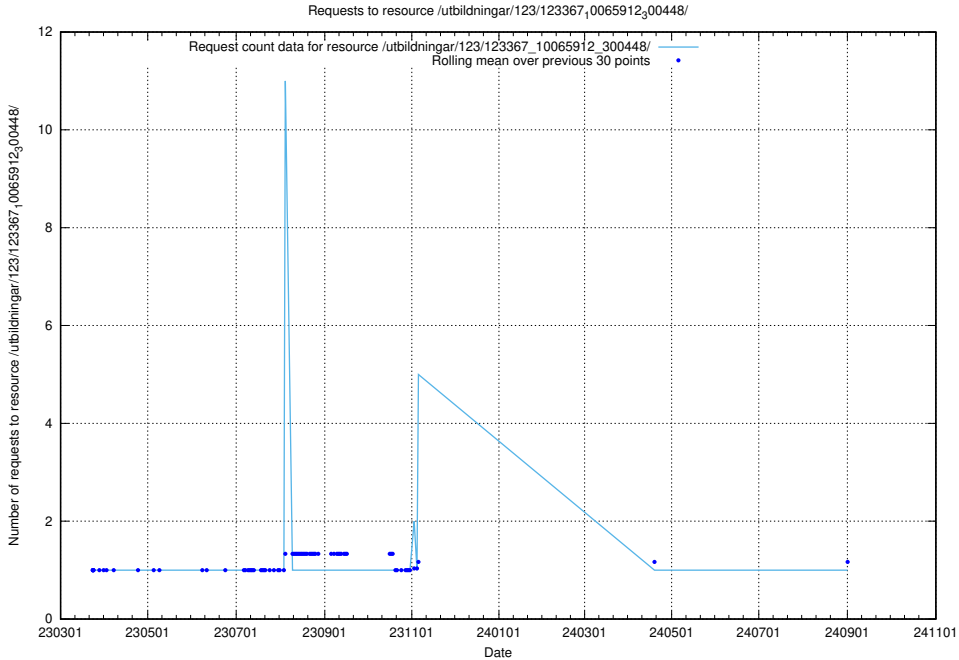

Here, we count the number of requests to resource /utbildningar/126/126237_10071454_326668/.

5.5516 Usage of /utbildningar/123/123367_10065912_300448/

Here, we count the number of requests to resource /utbildningar/123/123367_10065912_300448/.