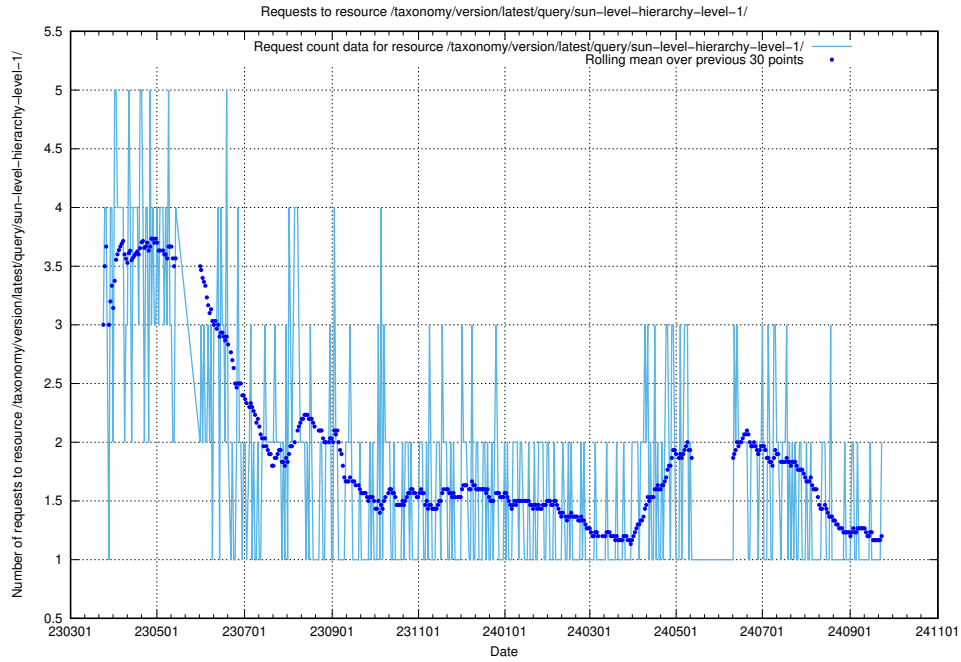

5.1075 Usage of /taxonomy/version/latest/query/sun-level-hierarchy-level-1/

Here, we count the number of requests to resource /taxonomy/version/latest/query/sun-level-hierarchy-level-1/.