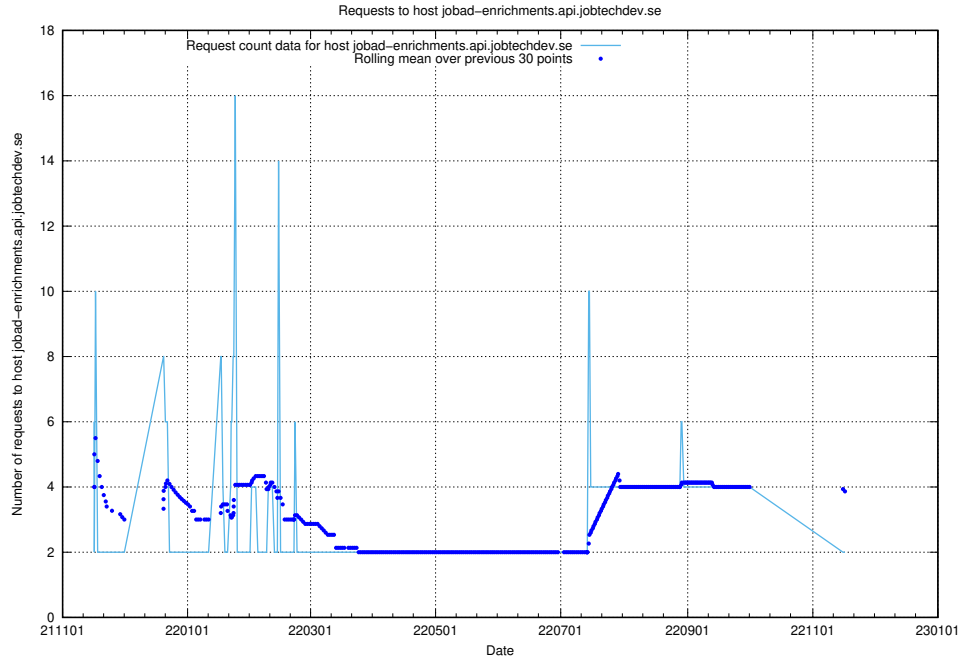

7.548 Usage of `jobad-enrichments.api.jobtechdev.se`

Here, we count the number of requests to host `jobad-enrichments.api.jobtechdev.se`.