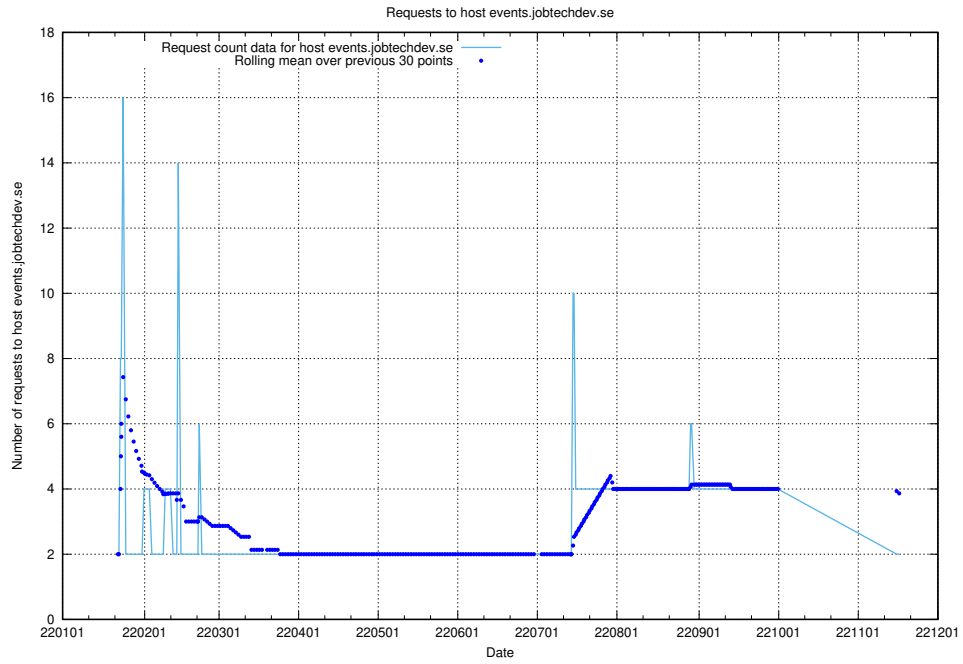

7.606 Usage of food.jobtechdev.se

Here, we count the number of requests to host food.jobtechdev.se.

7.607 Usage of events.jobtechdev.se

Here, we count the number of requests to host events.jobtechdev.se.