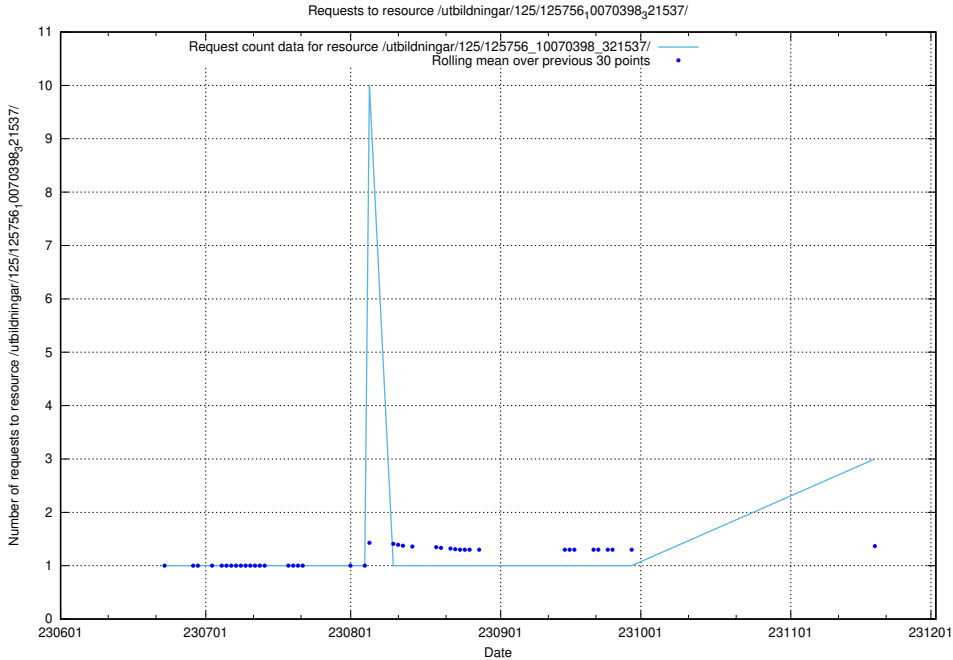

5.545 Usage of /utbildningar/125/125756_10070398_321537/

Here, we count the number of requests to resource /utbildningar/125/125756_10070398_321537/.