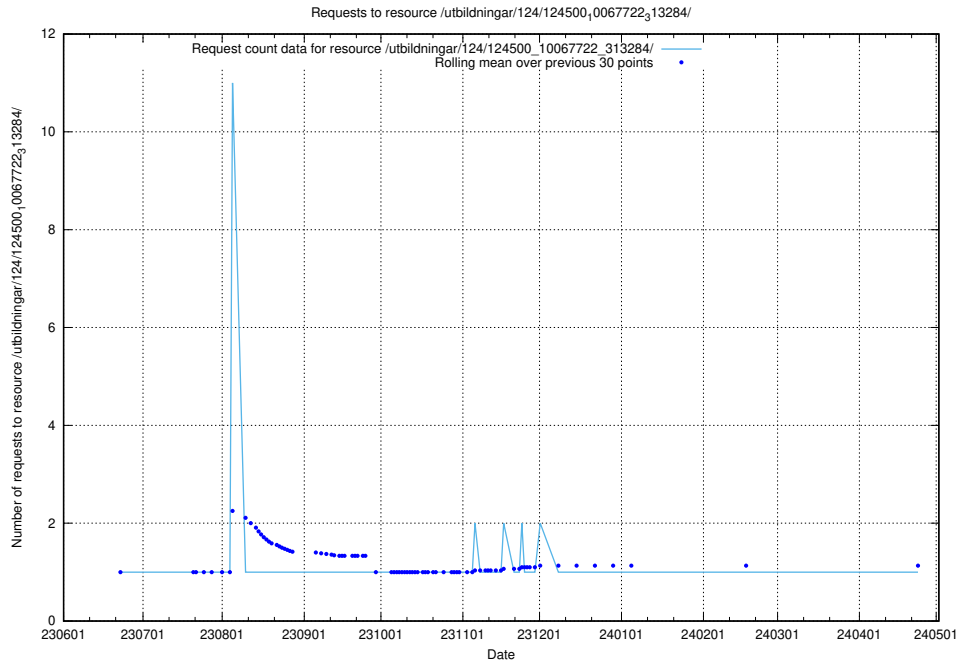

5.6550 Usage of /utbildningar/124/124500_10067722_313284/

Here, we count the number of requests to resource /utbildningar/124/124500_10067722_313284/.