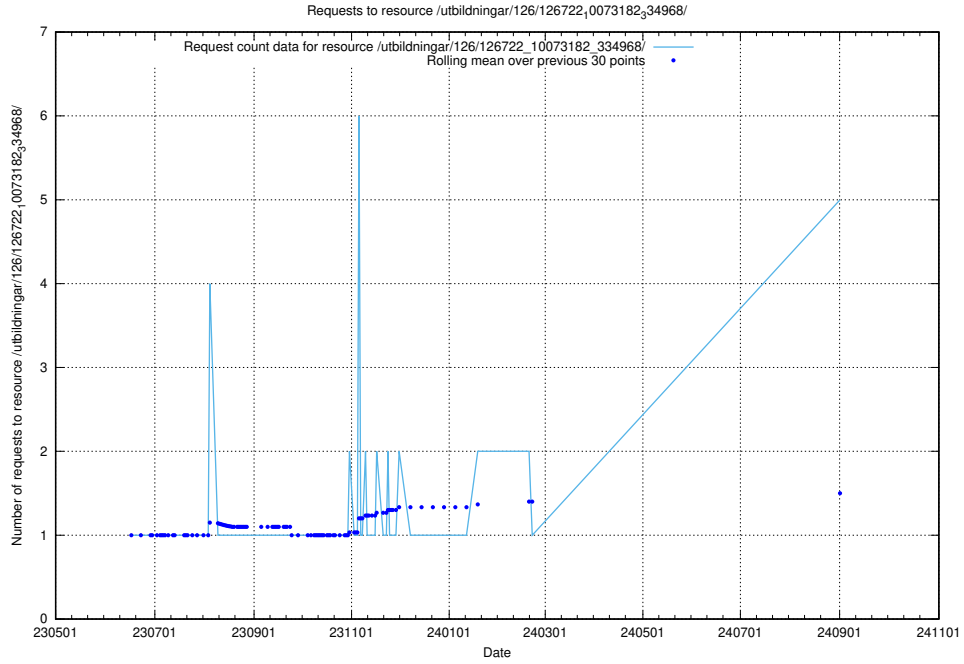

5.279 Usage of /utbildningar/126/126722_10073182_334968/

Here, we count the number of requests to resource /utbildningar/126/126722_10073182_334968/.