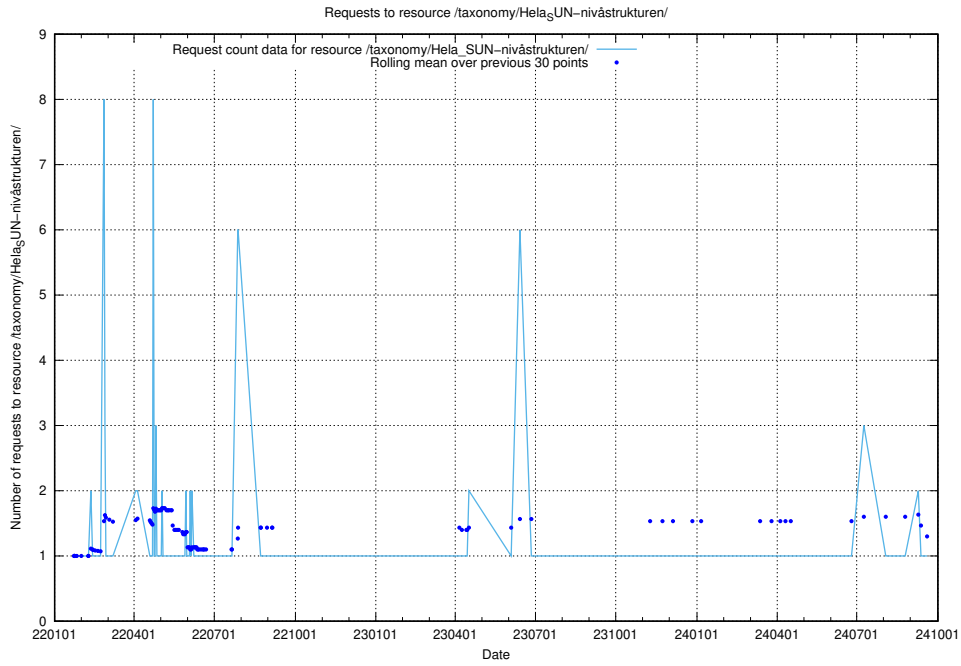

5.5124 Usage of /taxonomy/Hela_SUN-nivåstrukturen/

Here, we count the number of requests to resource /taxonomy/Hela_SUN-nivåstrukturen/.