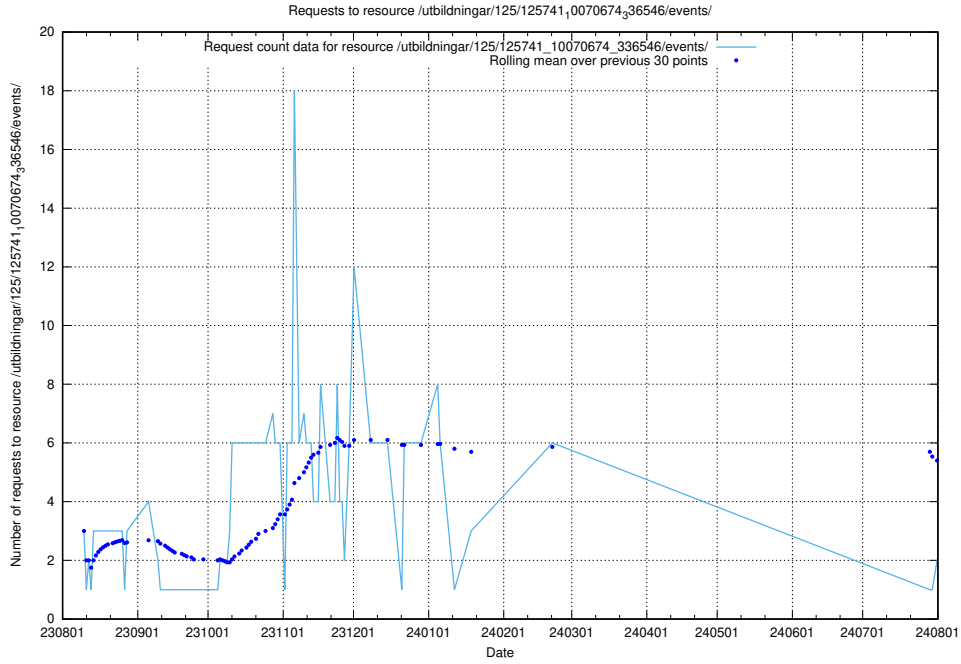

5.922 Usage of /utbildningar/125/125741_10070674_336546/events/

Here, we count the number of requests to resource /utbildningar/125/125741_10070674_336546/events/