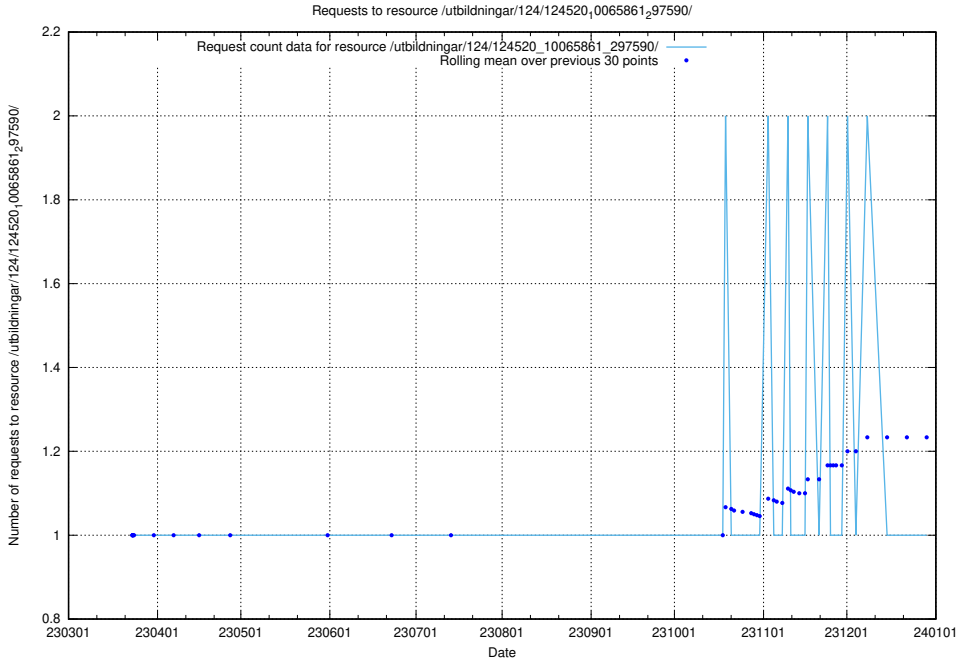

5.2035 Usage of /utbildningar/124/124520_10065861_297590/

Here, we count the number of requests to resource /utbildningar/124/124520_10065861_297590/.