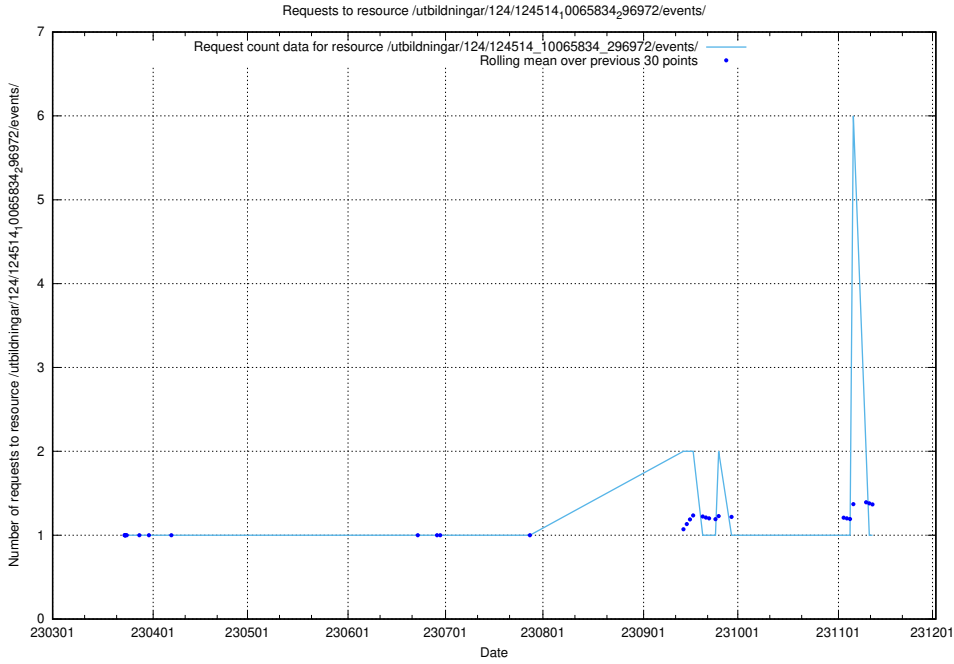

5.2977 Usage of /utbildningar/124/124514_10065834_296972/events/

Here, we count the number of requests to resource /utbildningar/124/124514_10065834_296972/events/