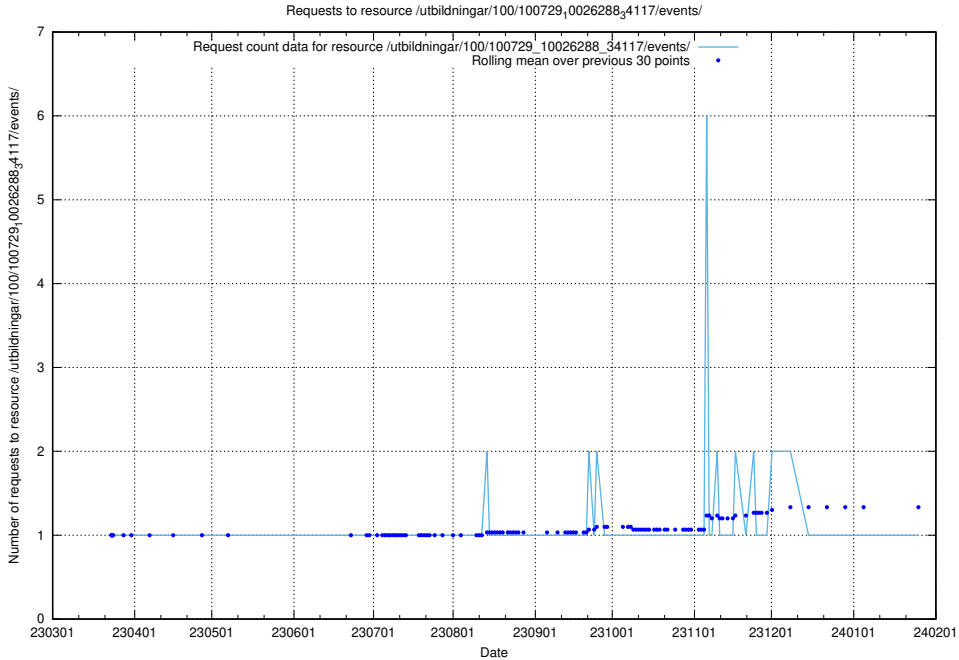

5.6443 Usage of /utbildningar/100/100729_10026288_34117/events/

Here, we count the number of requests to resource /utbildningar/100/100729_10026288_34117/events/.