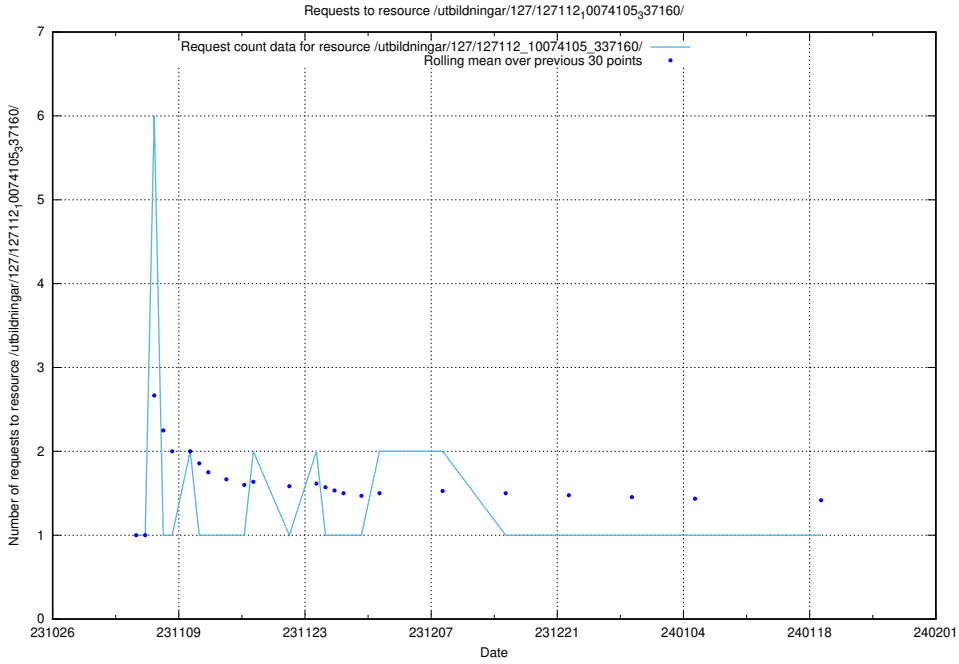

5.4952 Usage of /utbildningar/127/127112_10074105_337160/

Here, we count the number of requests to resource /utbildningar/127/127112_10074105_337160/.