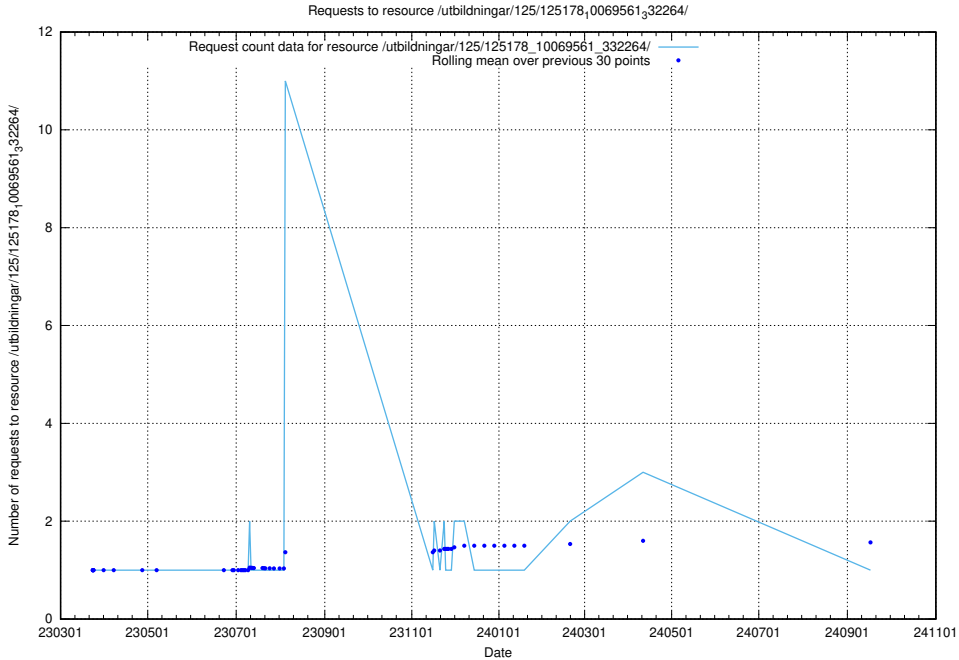

5.1332 Usage of /taxonomy/EU-regioner/

Here, we count the number of requests to resource /taxonomy/EU-regioner/.

5.1333 Usage of /utbildningar/125/125178_10069561_332264/

Here, we count the number of requests to resource /utbildningar/125/125178_10069561_332264/.