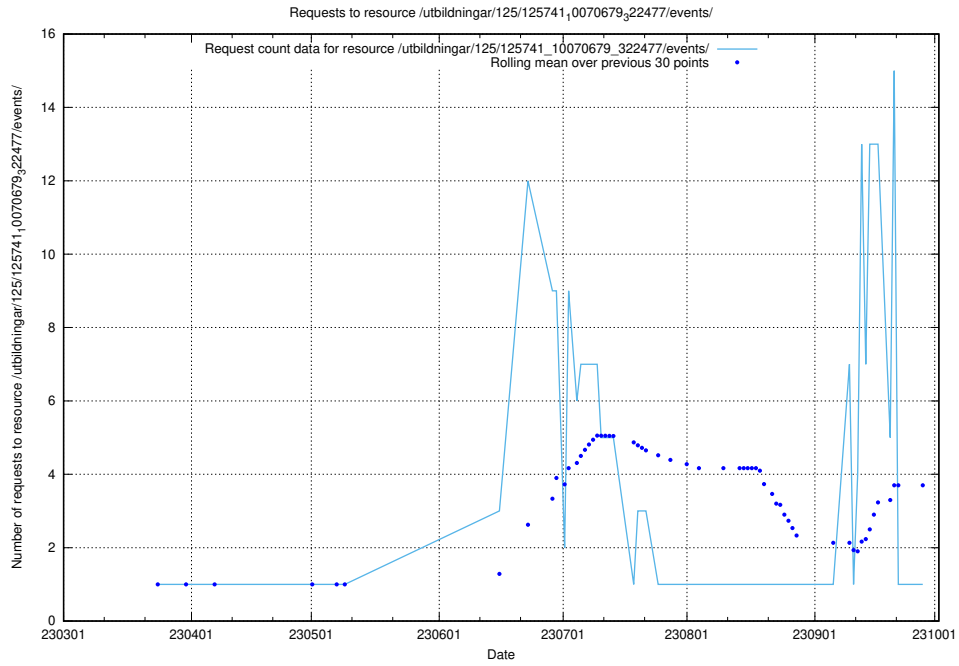

5.6991 Usage of /utbildningar/125/125741_10070679_322477/events/

Here, we count the number of requests to resource /utbildningar/125/125741_10070679_322477/events/