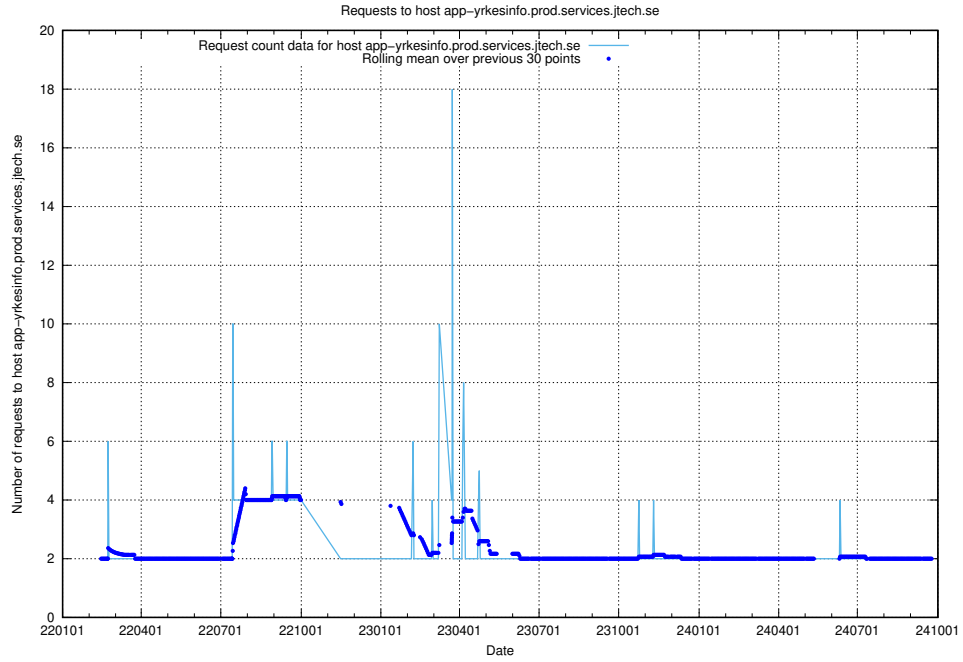

7.546 Usage of nisse.jobtechdev.se

Here, we count the number of requests to host nisse.jobtechdev.se.

7.547 Usage of app-yrkesinfo.prod.services.jtech.se

Here, we count the number of requests to host app-yrkesinfo.prod.services.jtech.se.