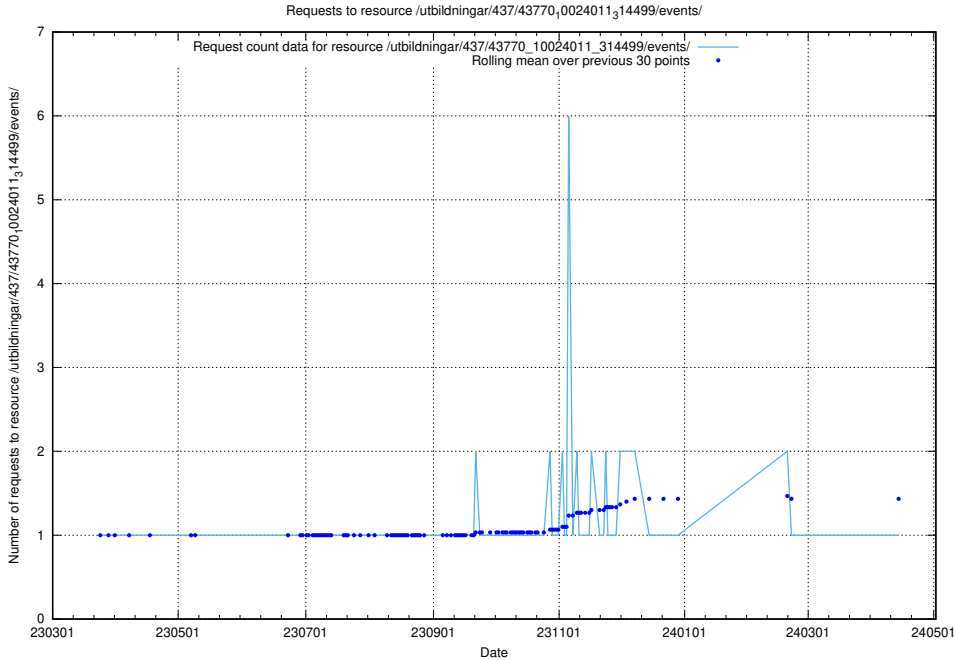

5.6944 Usage of /utbildningar/437/43770_10024011_314499/events/

Here, we count the number of requests to resource /utbildningar/437/43770_10024011_314499/events/.