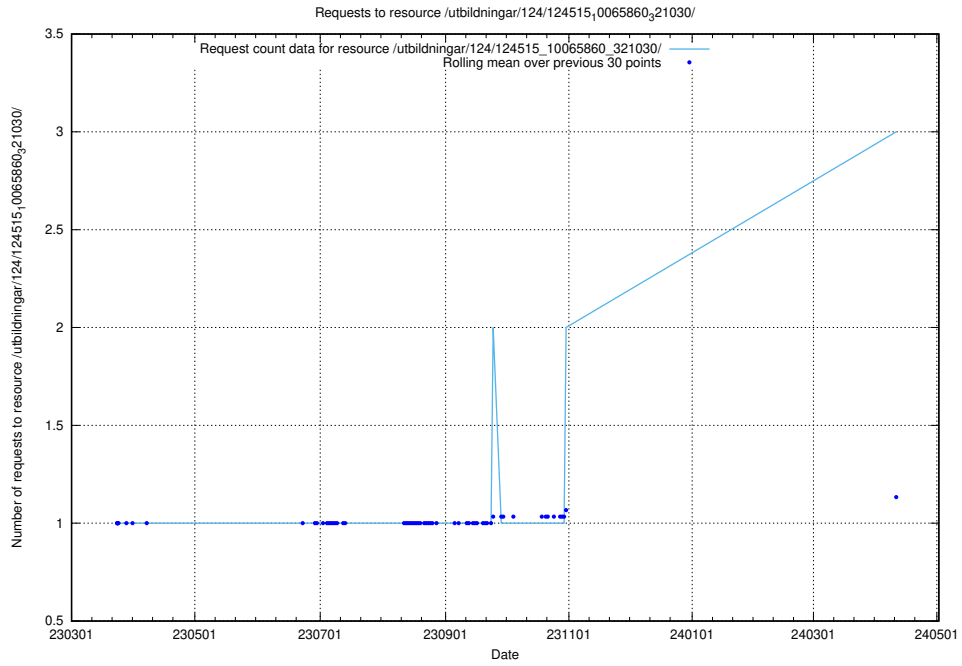

5.451 Usage of /utbildningar/124/124515_10065860_321030/

Here, we count the number of requests to resource /utbildningar/124/124515_10065860_321030/.