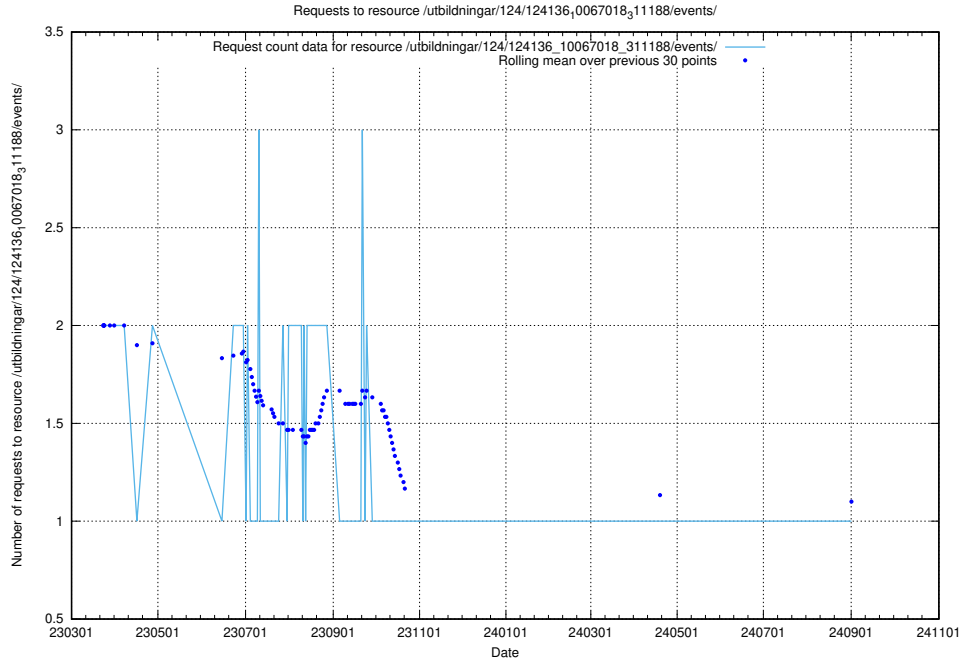

5.7065 Usage of /utbildningar/124/124136_10067018_311188/events/

Here, we count the number of requests to resource /utbildningar/124/124136_10067018_311188/events/