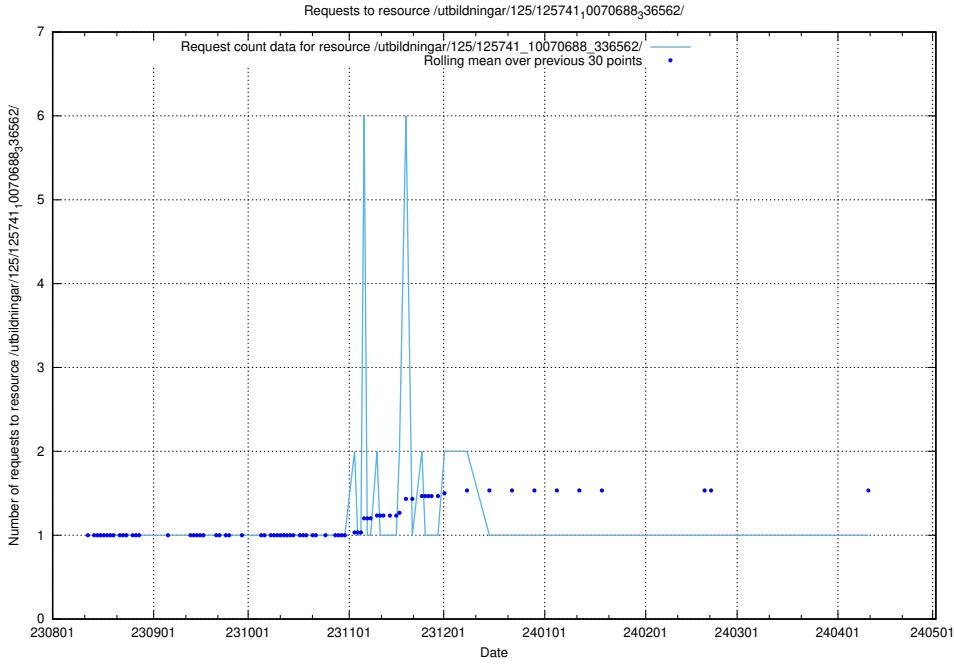

5.5621 Usage of /utbildningar/125/125741_10070688_336562/

Here, we count the number of requests to resource /utbildningar/125/125741_10070688_336562/.