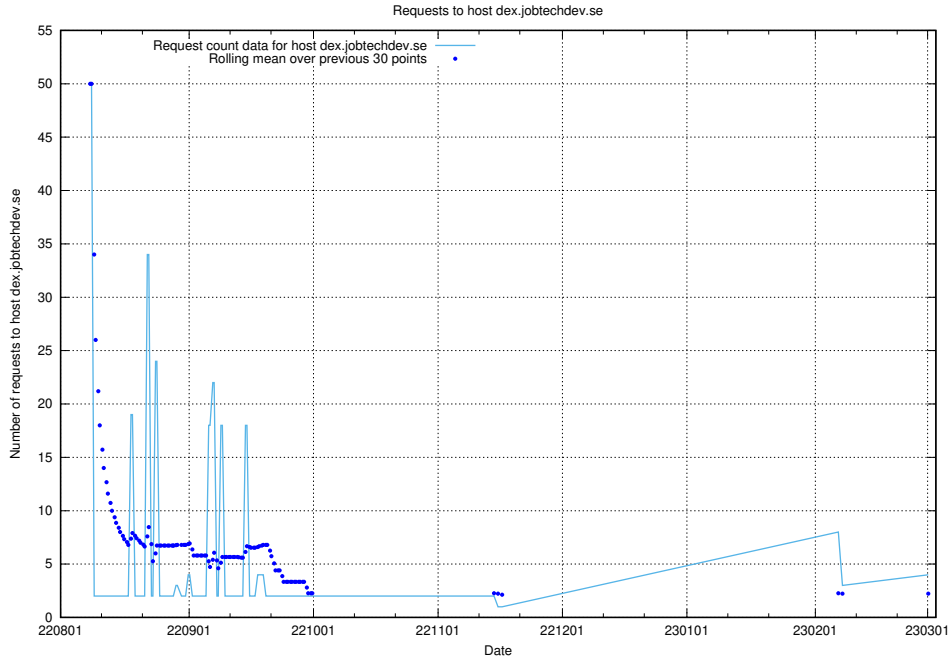

7.136 Usage of dex.jobtechdev.se

Here, we count the number of requests to host dex.jobtechdev.se.