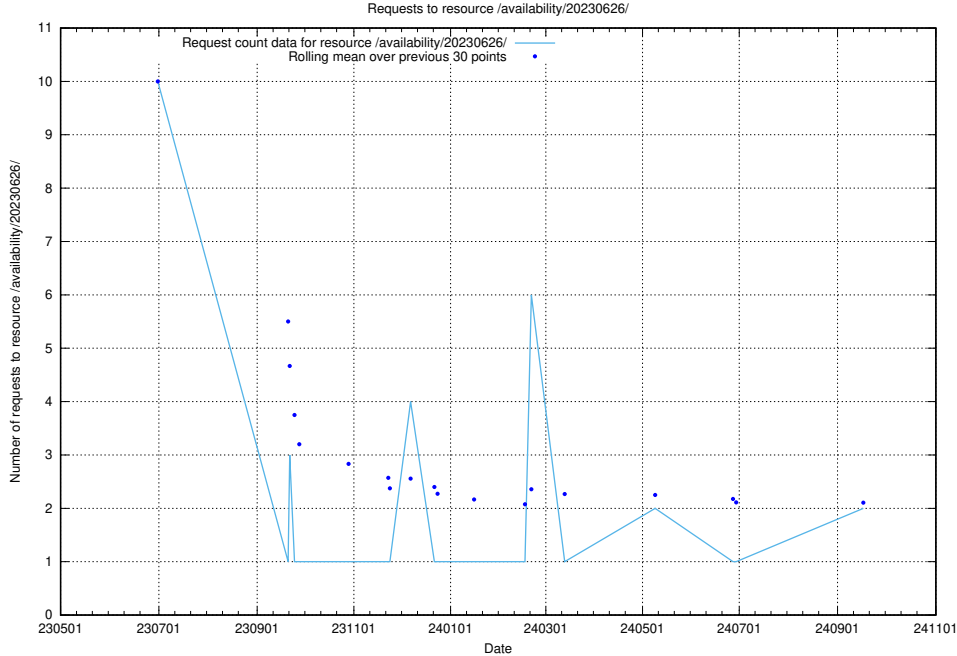

5.966 Usage of /availability/20230626/

Here, we count the number of requests to resource /availability/20230626/.