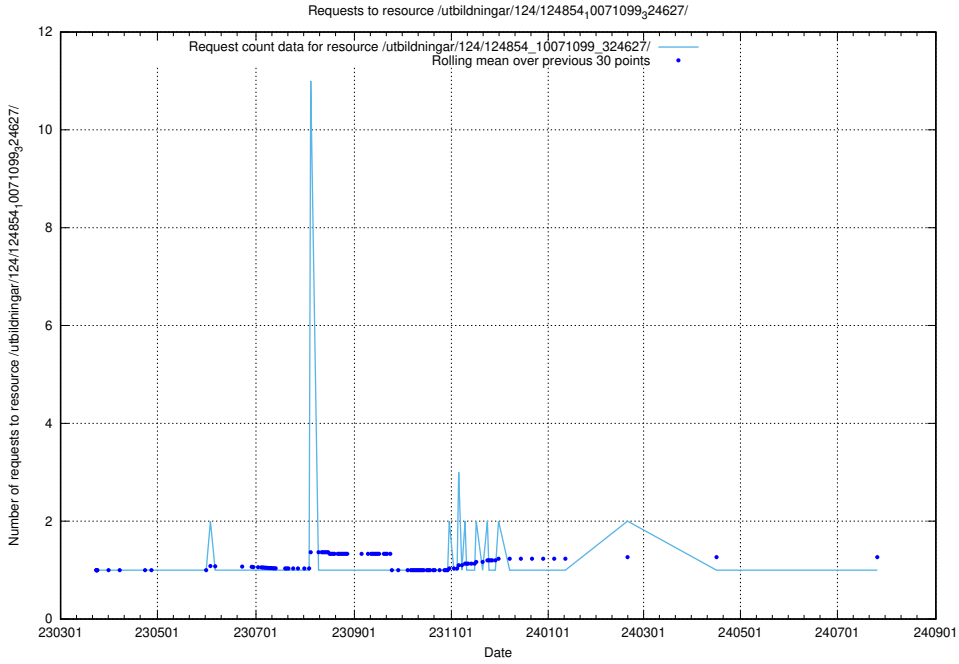

5.1407 Usage of /utbildningar/124/124854_10071099_324627/

Here, we count the number of requests to resource /utbildningar/124/124854_10071099_324627/.