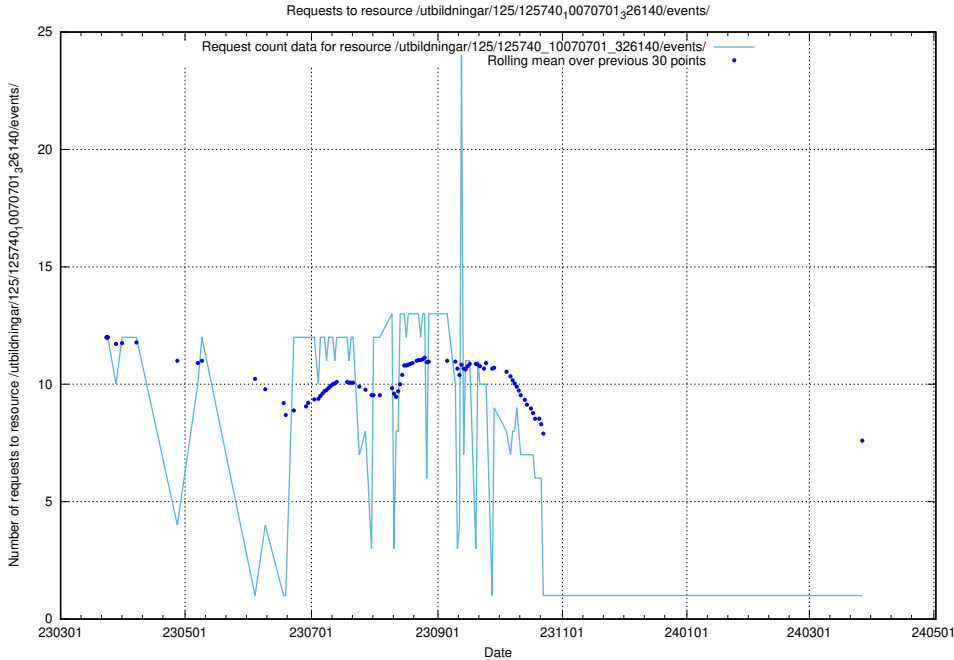

5.7008 Usage of /utbildningar/125/125740_10070701_326140/events/

Here, we count the number of requests to resource /utbildningar/125/125740_10070701_326140/events/