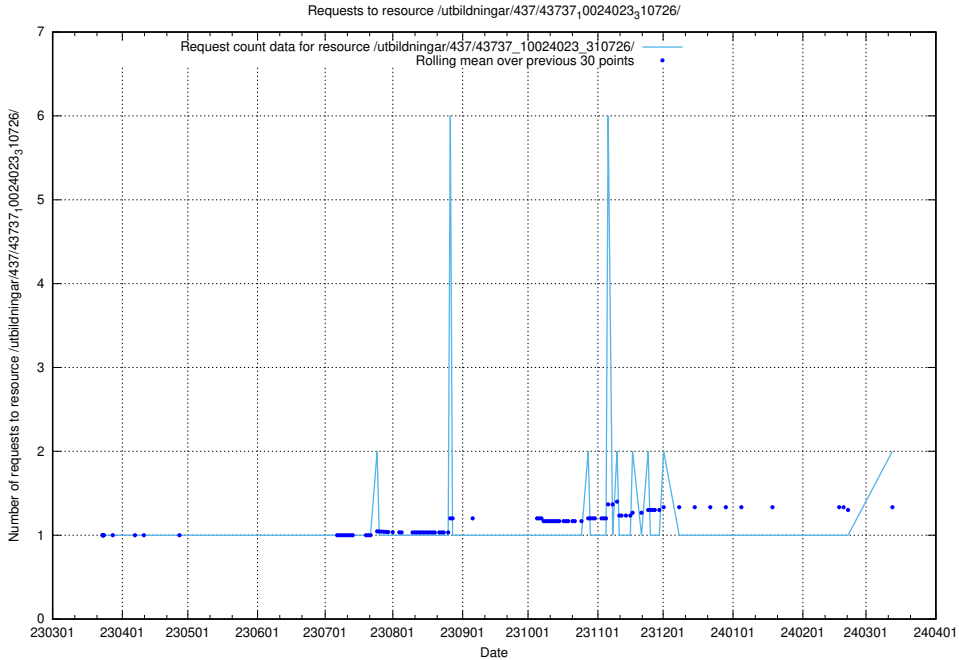

5.1144 Usage of /utbildningar/437/43737_10024023_310726/

Here, we count the number of requests to resource /utbildningar/437/43737_10024023_310726/.