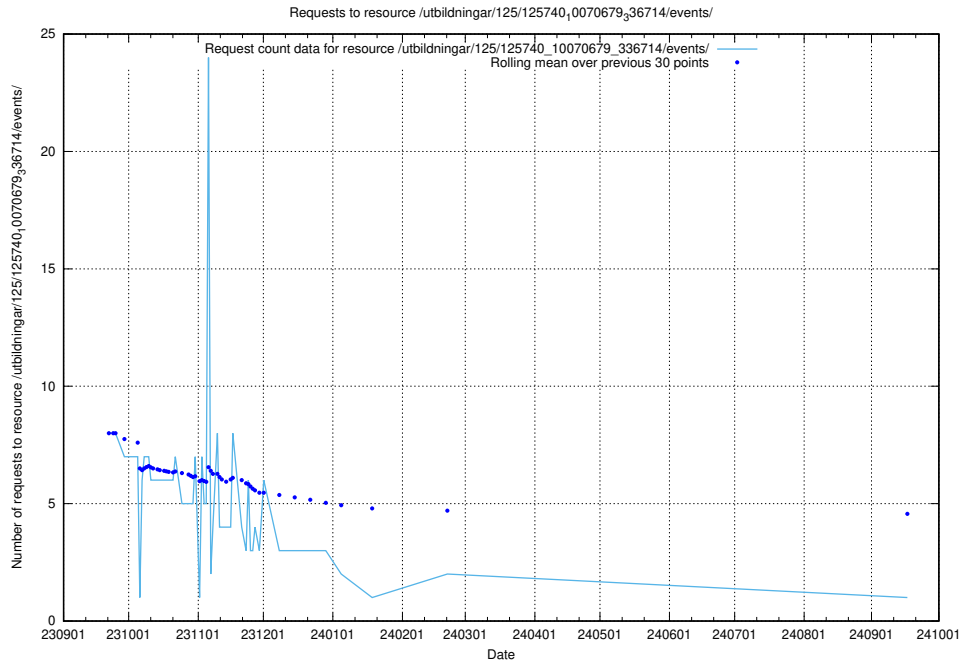

5.5311 Usage of /utbildningar/125/125740_10070679_336714/events/

Here, we count the number of requests to resource /utbildningar/125/125740_10070679_336714/events/