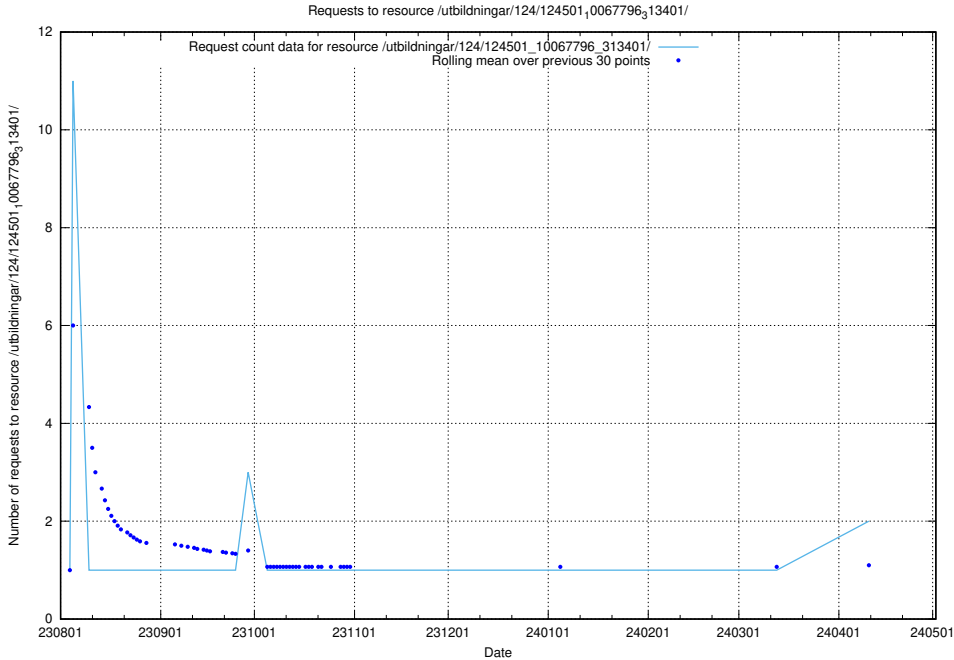

5.933 Usage of /utbildningar/124/124501_10067796_313401/

Here, we count the number of requests to resource /utbildningar/124/124501_10067796_313401/.