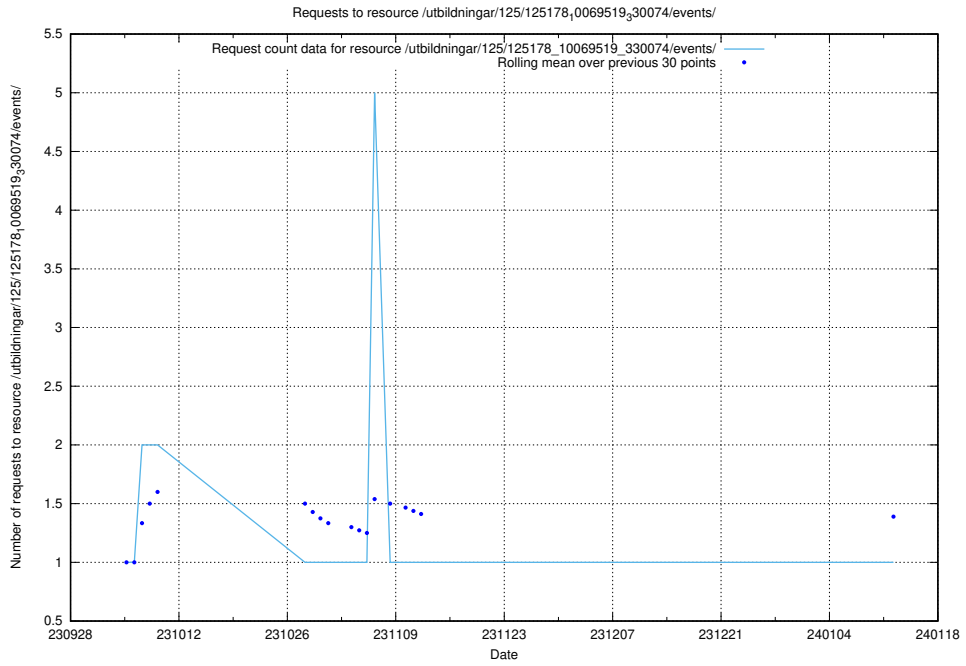

5.5235 Usage of /utbildningar/125/125178_10069519_330074/events/

Here, we count the number of requests to resource /utbildningar/125/125178_10069519_330074/events/