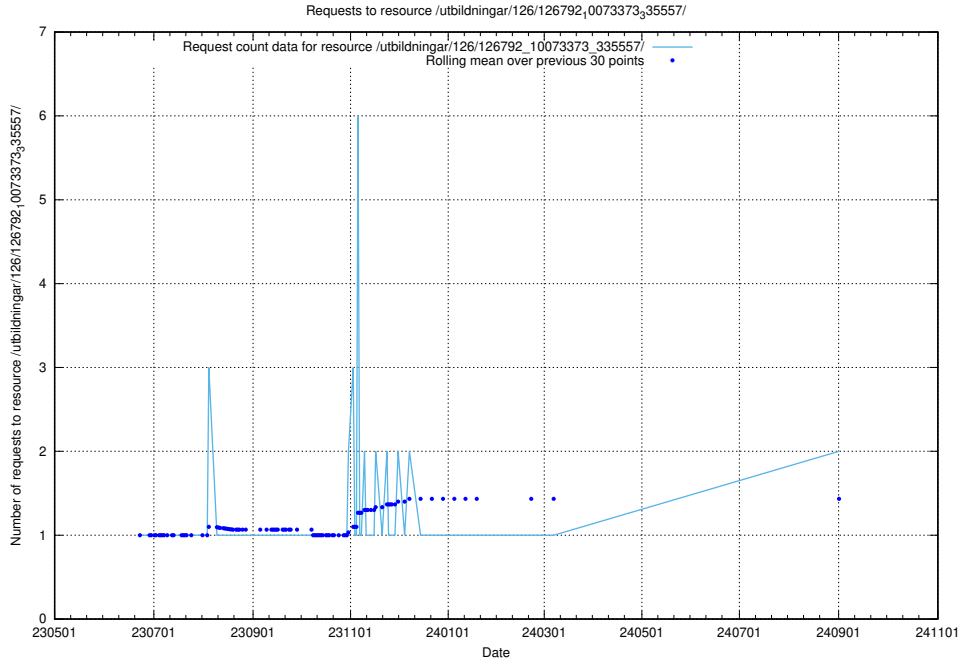

5.994 Usage of /utbildningar/126/126792_10073373_335557/

Here, we count the number of requests to resource /utbildningar/126/126792_10073373_335557/.