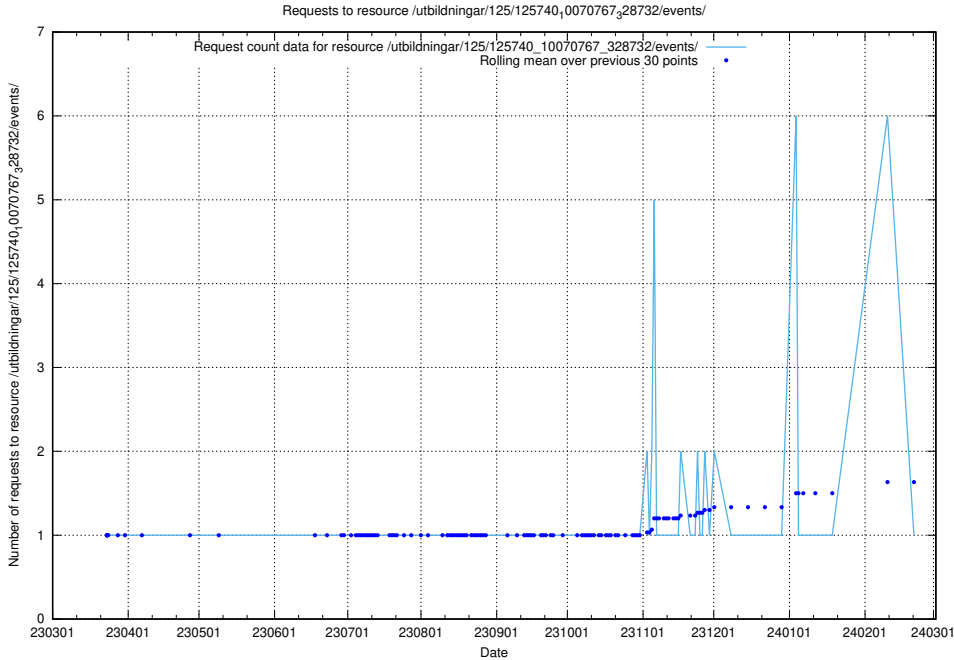

5.1160 Usage of /utbildningar/125/125740_10070767_328732/events/

Here, we count the number of requests to resource /utbildningar/125/125740_10070767_328732/events/