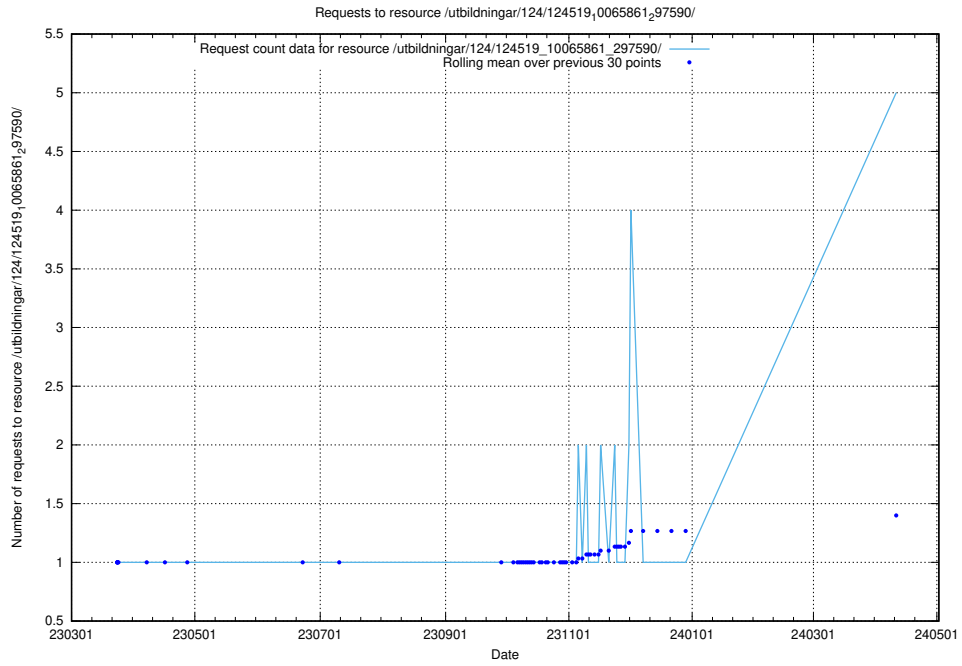

5.232 Usage of /utbildningar/124/124519_10065861_297590/

Here, we count the number of requests to resource /utbildningar/124/124519_10065861_297590/.