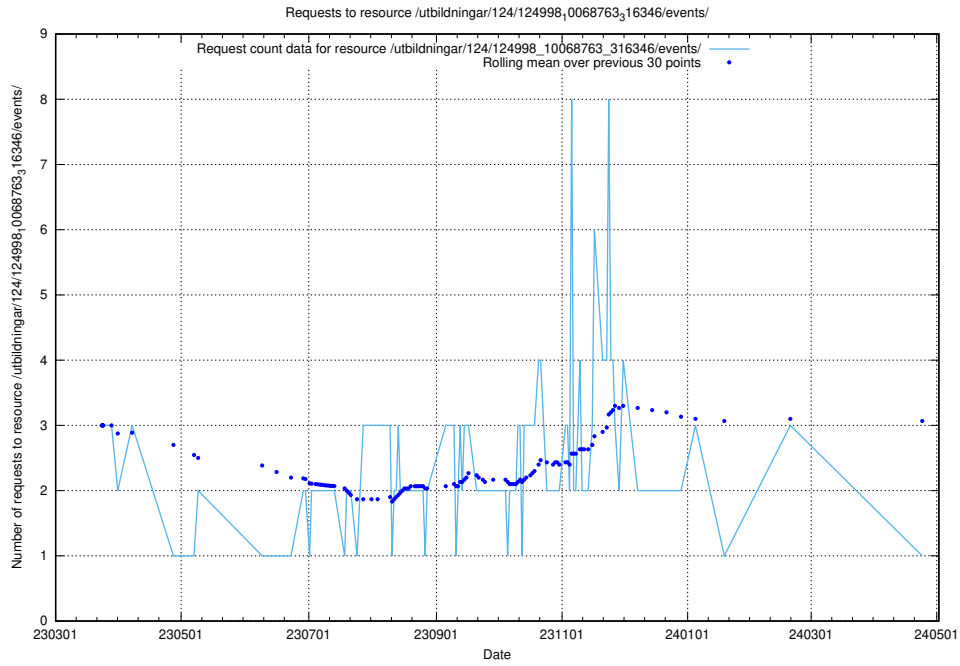

5.7017 Usage of /utbildningar/124/124998_10068763_316346/events/

Here, we count the number of requests to resource /utbildningar/124/124998_10068763_316346/events/