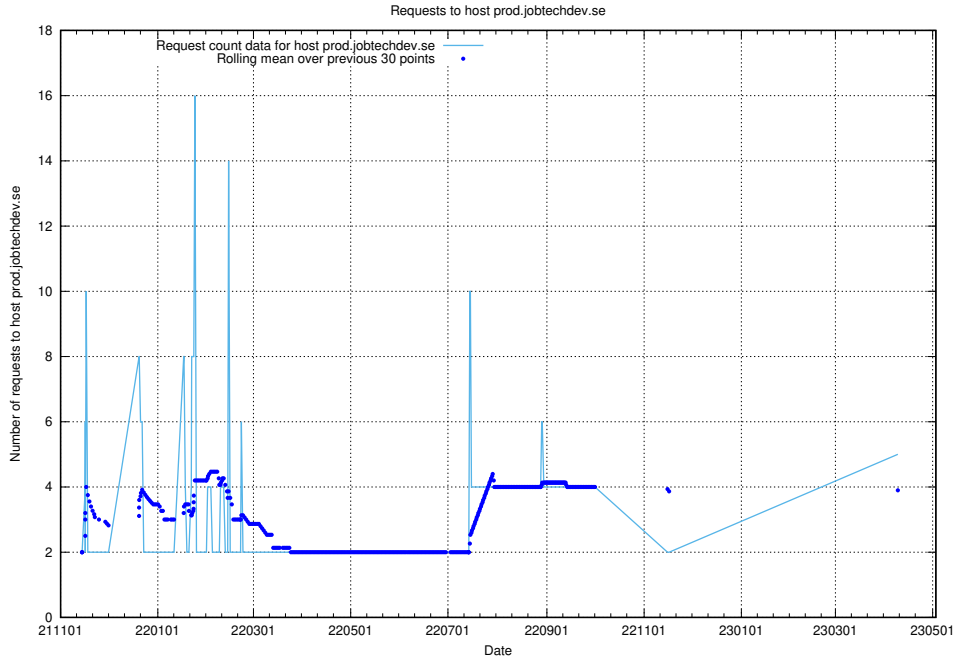

7.102 Usage of prod.jobtechdev.se

Here, we count the number of requests to host prod.jobtechdev.se.