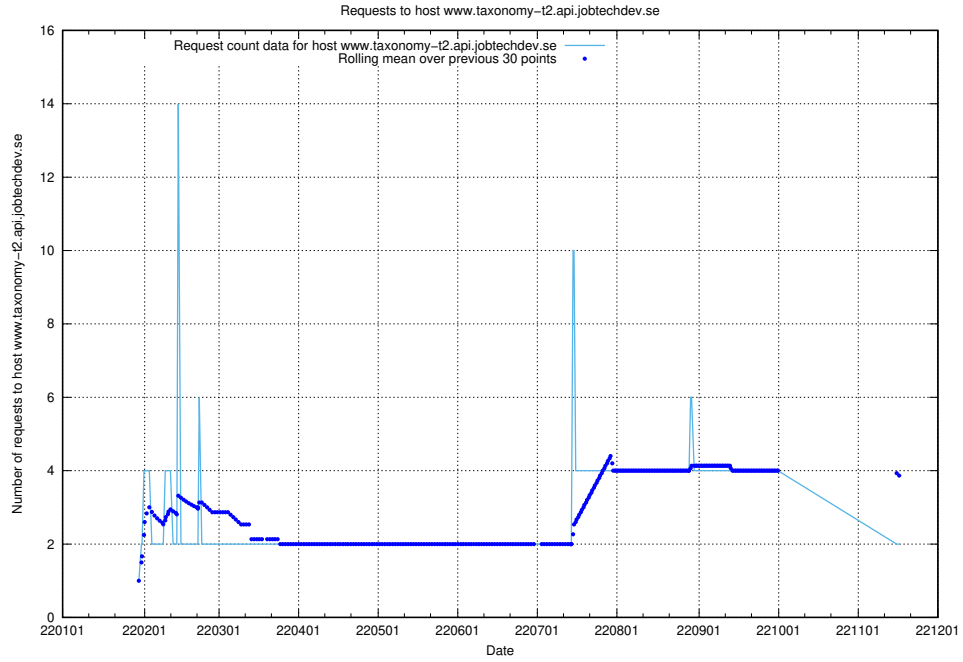

7.573 Usage of `www.taxonomy-t2.api.jobtechdev.se`

Here, we count the number of requests to host `www.taxonomy-t2.api.jobtechdev.se`.