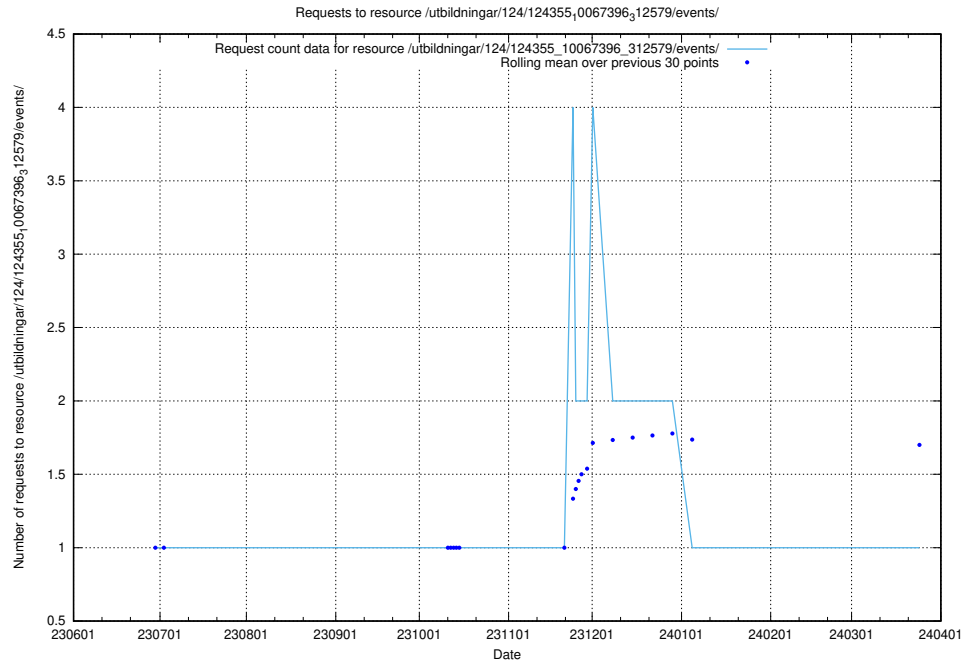

5.6208 Usage of /utbildningar/124/124355_10067396_312579/events/

Here, we count the number of requests to resource /utbildningar/124/124355_10067396_312579/events/