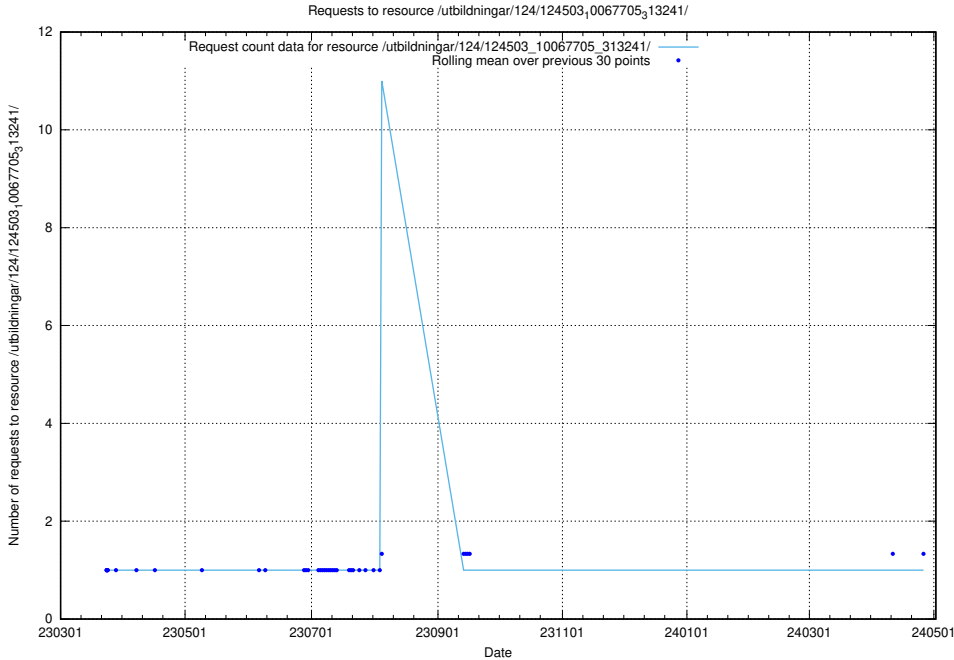

Here, we count the number of requests to resource /utbildningar/utb_emil/125/125195_10069395_332456/events/

5.3030 Usage of /utbildningar/124/124503_10067705_313241/

Here, we count the number of requests to resource /utbildningar/124/124503_10067705_313241/.