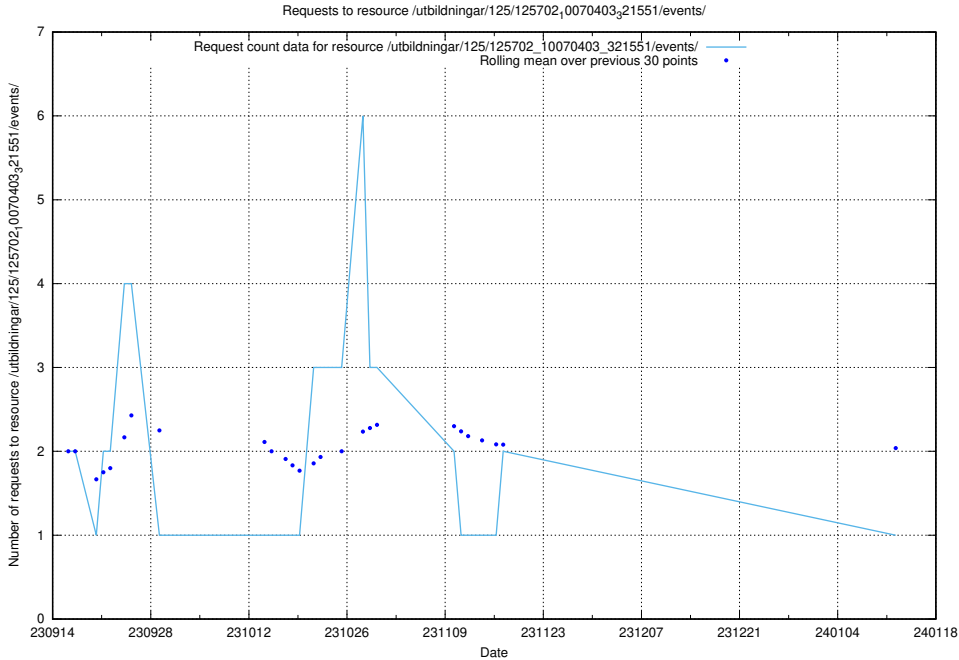

5.5350 Usage of /utbildningar/125/125702_10070403_321551/events/

Here, we count the number of requests to resource /utbildningar/125/125702_10070403_321551/events/