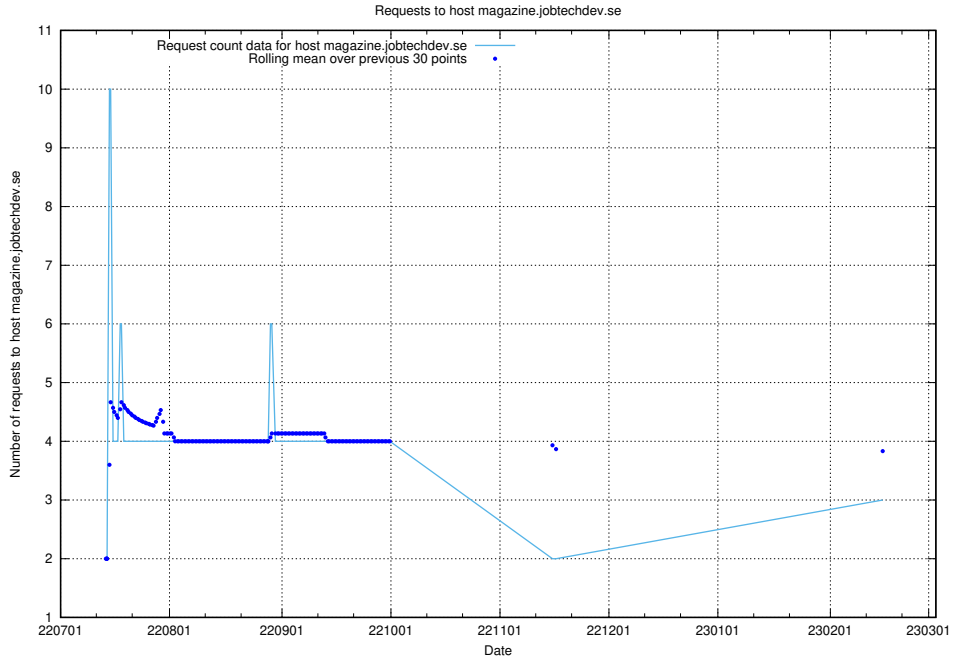

7.214 Usage of www.jobad-enrichments-api.jobtechdev.se

Here, we count the number of requests to host www.jobad-enrichments-api.jobtechdev.se.

7.215 Usage of magazine.jobtechdev.se

Here, we count the number of requests to host magazine.jobtechdev.se.