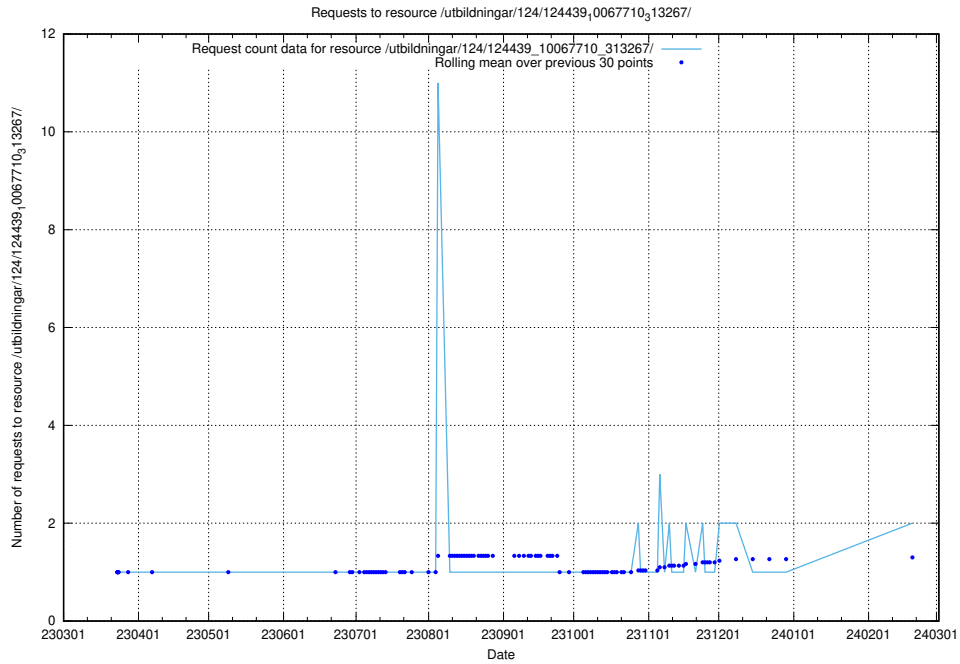

5.819 Usage of /utbildningar/124/124439_10067710_313267/

Here, we count the number of requests to resource /utbildningar/124/124439_10067710_313267/.