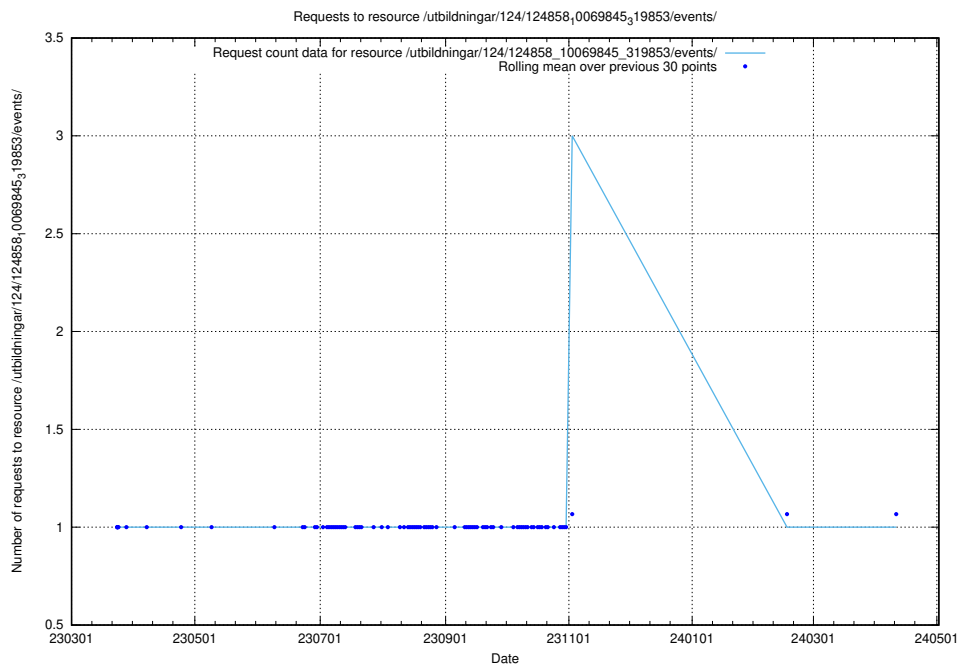

5.1377 Usage of /utbildningar/124/124858_10069845_319853/events/

Here, we count the number of requests to resource /utbildningar/124/124858_10069845_319853/events/