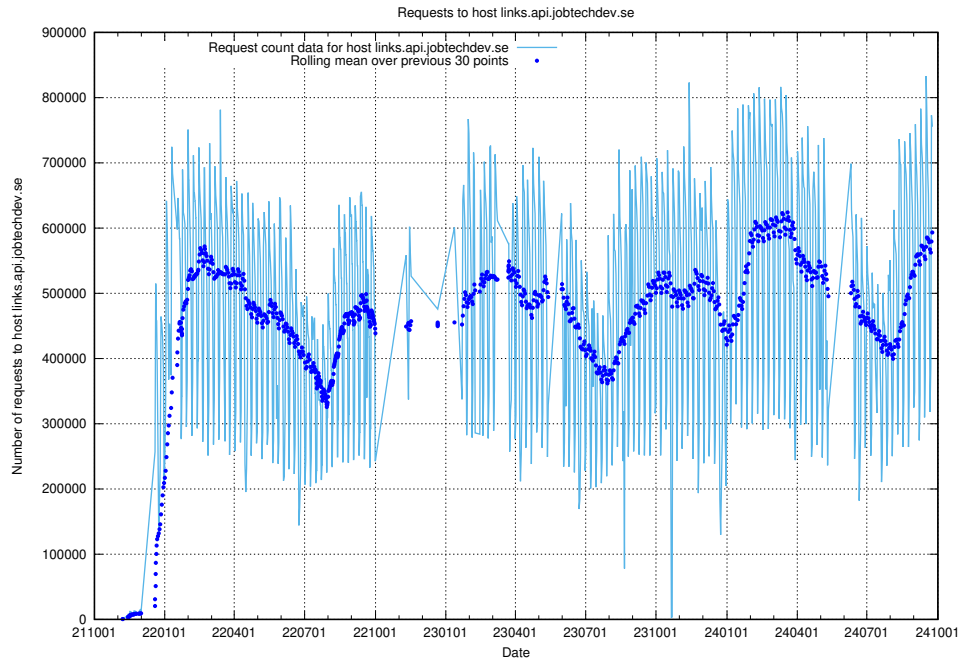

7.2 Usage of links.api.jobtechdev.se

Here, we count the number of requests to host links.api.jobtechdev.se.