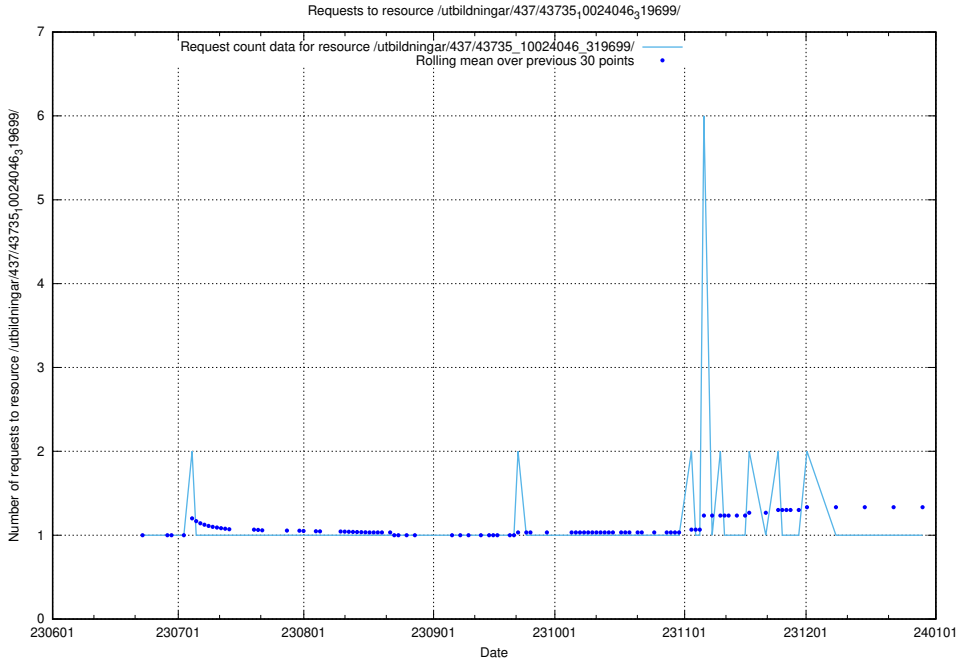

5.6380 Usage of /utbildningar/437/43735_10024046_319699/

Here, we count the number of requests to resource /utbildningar/437/43735_10024046_319699/.