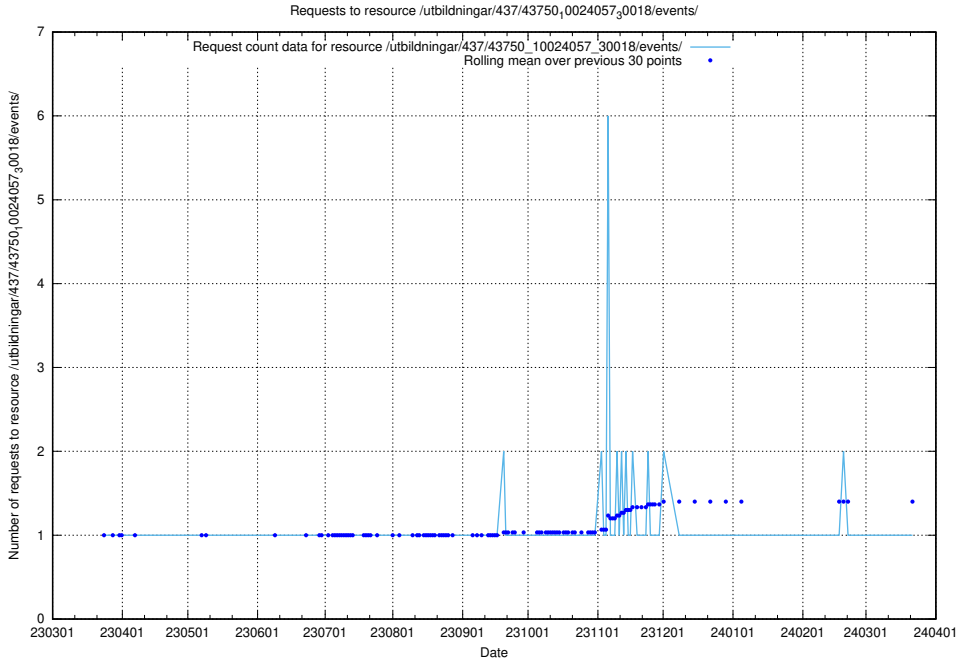

5.6954 Usage of /utbildningar/437/43750_10024057_30018/events/

Here, we count the number of requests to resource /utbildningar/437/43750_10024057_30018/events/.