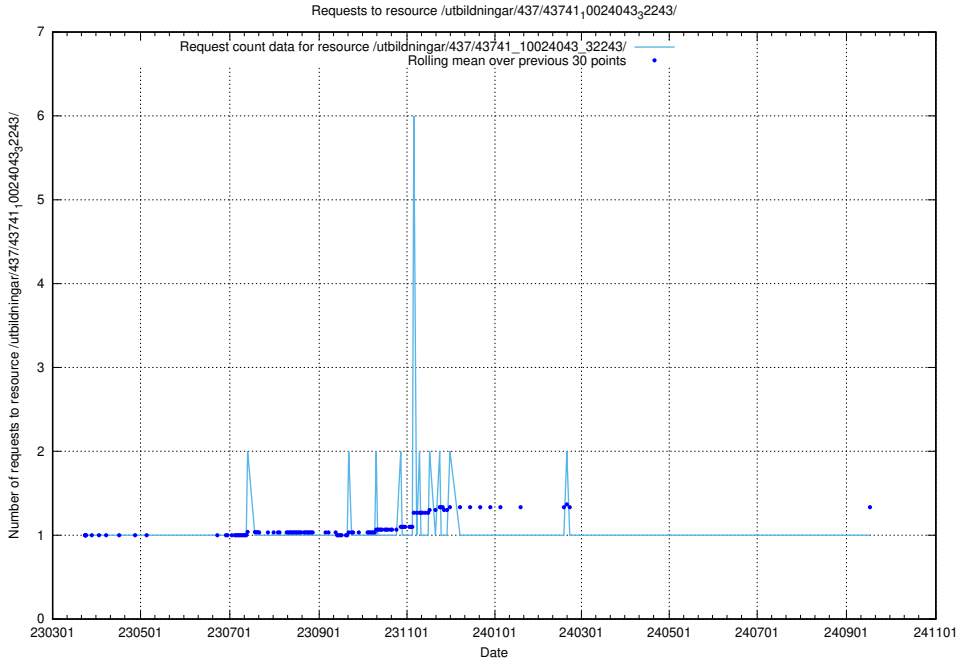

5.7151 Usage of /utbildningar/437/43741_10024043_32243/

Here, we count the number of requests to resource /utbildningar/437/43741_10024043_32243/.