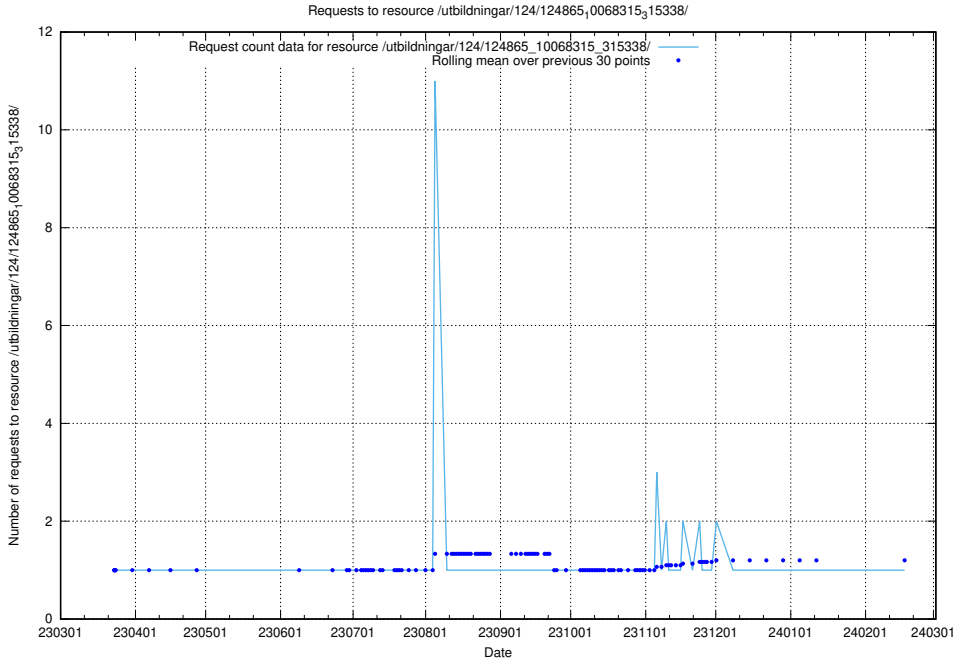

5.1359 Usage of /utbildningar/124/124865_10068315_315338/

Here, we count the number of requests to resource /utbildningar/124/124865_10068315_315338/.