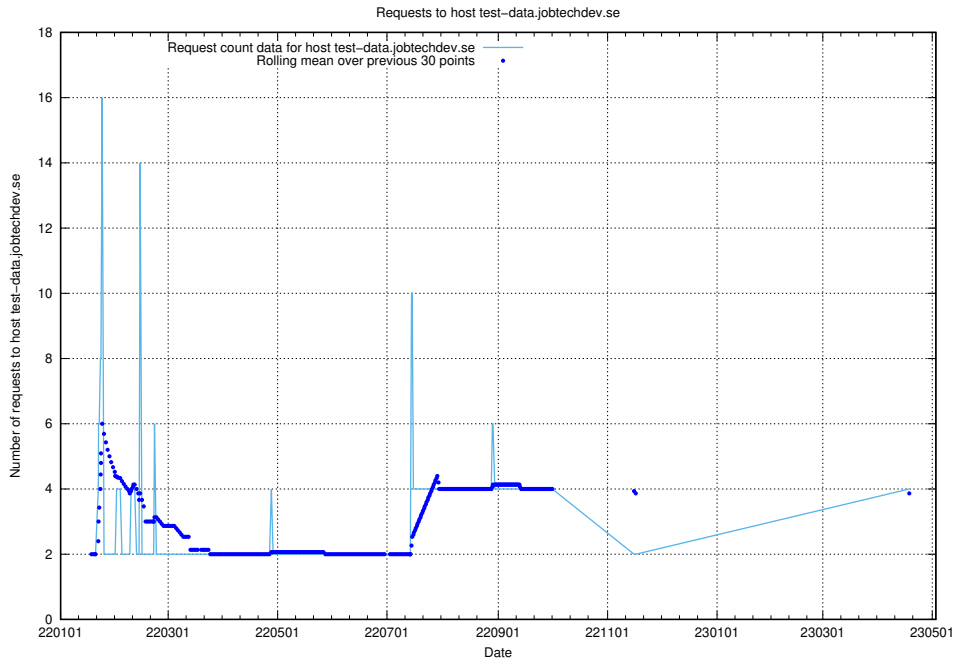

7.108 Usage of test-data.jobtechdev.se

Here, we count the number of requests to host test-data.jobtechdev.se.