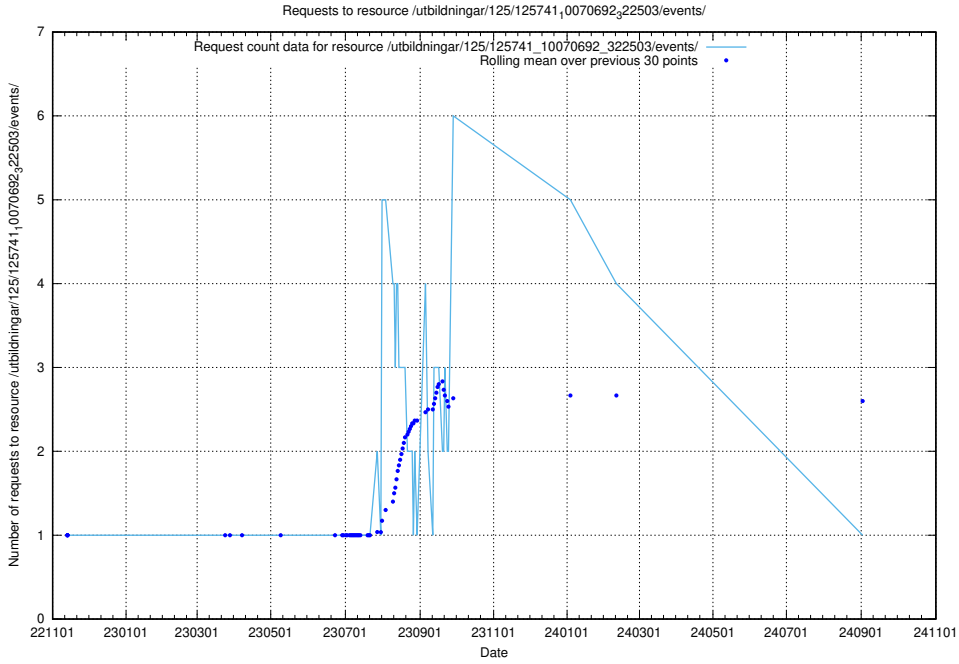

5.6633 Usage of /utbildningar/125/125741_10070692_322503/events/

Here, we count the number of requests to resource /utbildningar/125/125741_10070692_322503/events/