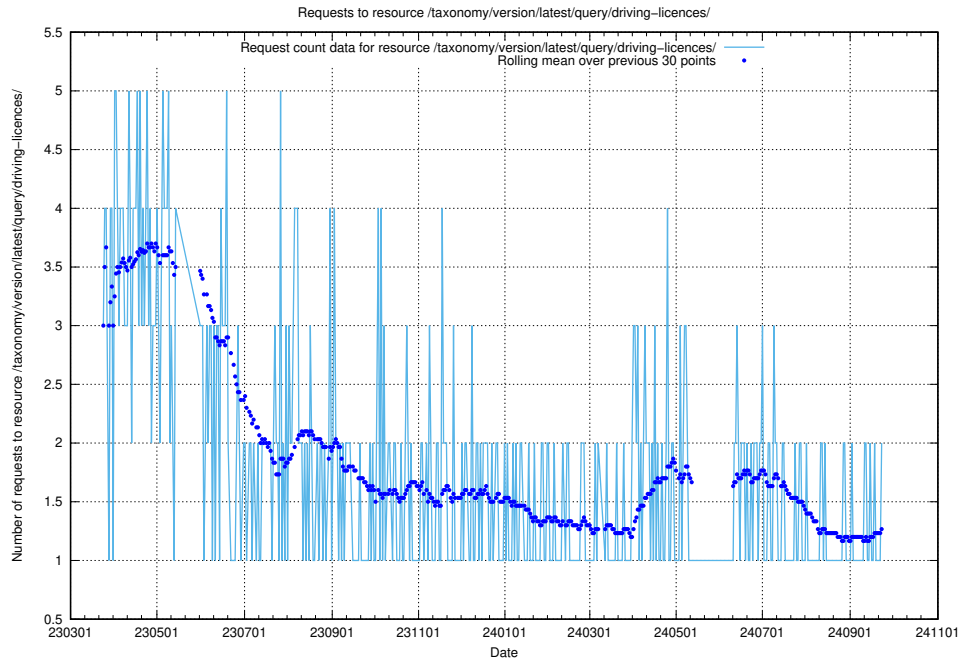

5.1112 Usage of /taxonomy/version/latest/query/driving-licences/

Here, we count the number of requests to resource /taxonomy/version/latest/query/driving-licences/.