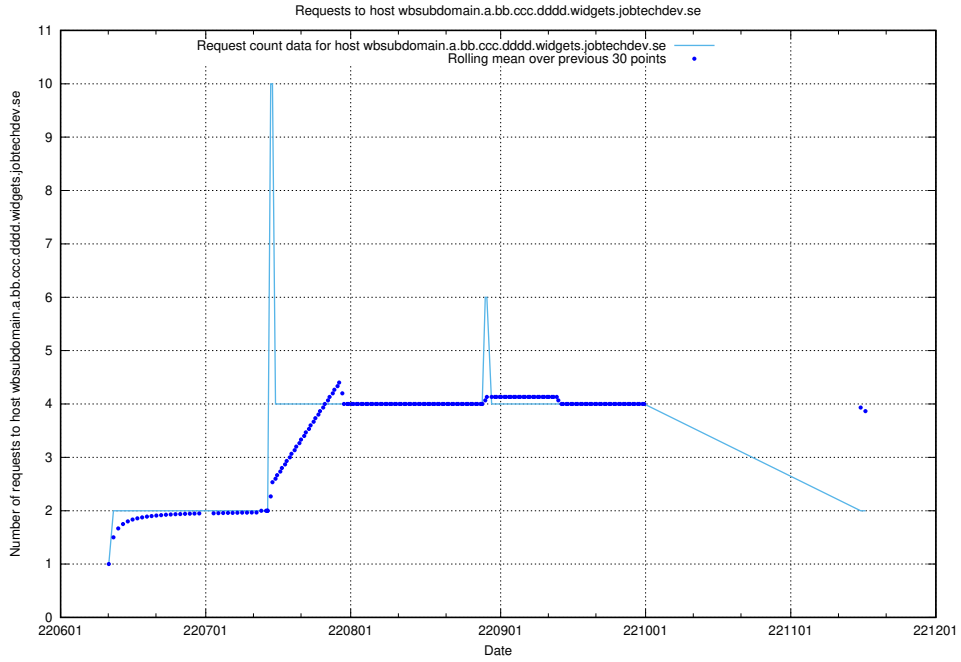

7.411 Usage of wbsubdomain.a.bb.ccc.dddd.widgets.jobtechdev.se

Here, we count the number of requests to host wbsubdomain.a.bb.ccc.dddd.widgets.jobtechdev.se.