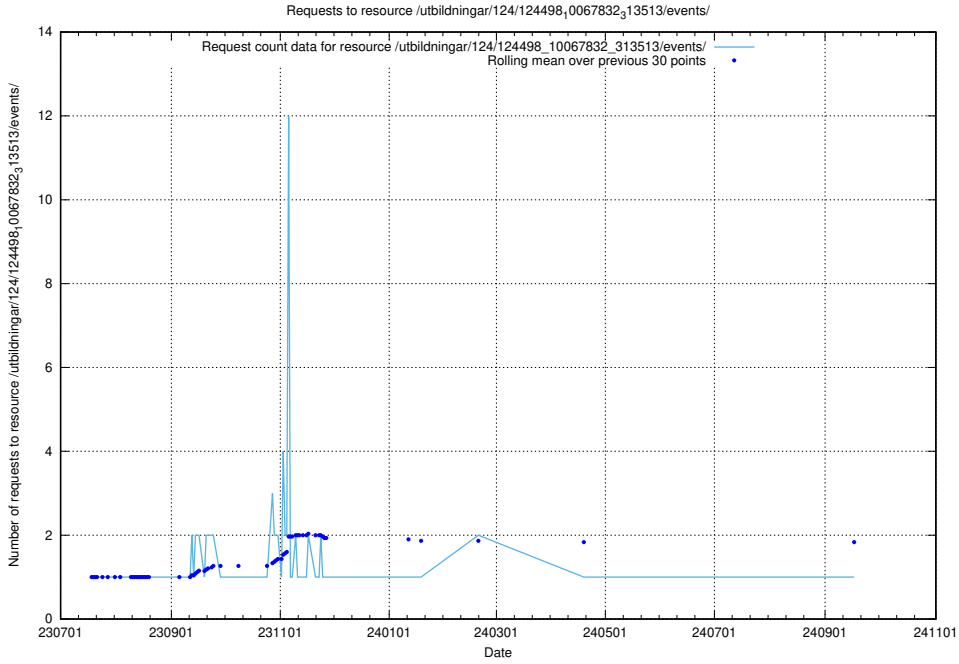

5.5837 Usage of /utbildningar/123/123367_10065943_302778/events/

Here, we count the number of requests to resource /utbildningar/123/123367_10065943_302778/events/

5.5838 Usage of /utbildningar/123/123367_10065867_298117/events/