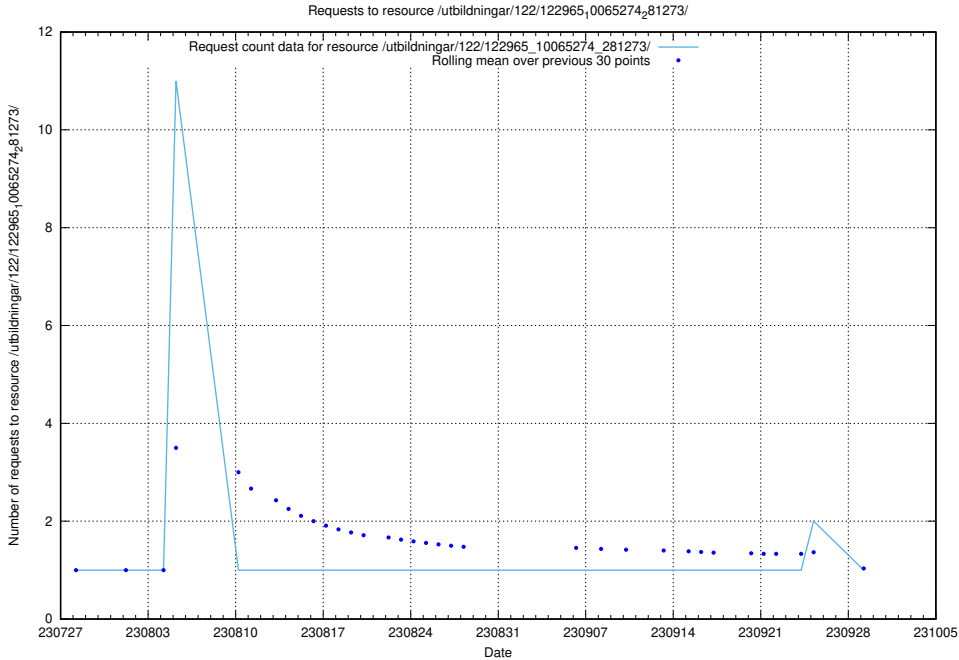

5.5721 Usage of /utbildningar/122/122965_10065274_281273/

Here, we count the number of requests to resource /utbildningar/122/122965_10065274_281273/.