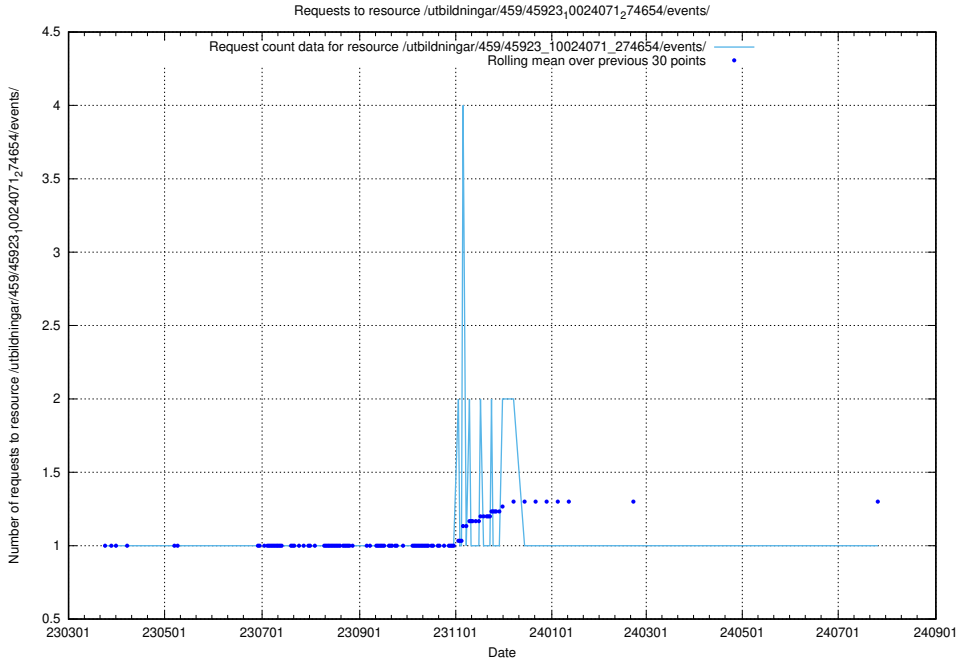

5.6917 Usage of /utbildningar/459/45923_10024071_274654/events/

Here, we count the number of requests to resource /utbildningar/459/45923_10024071_274654/events/.