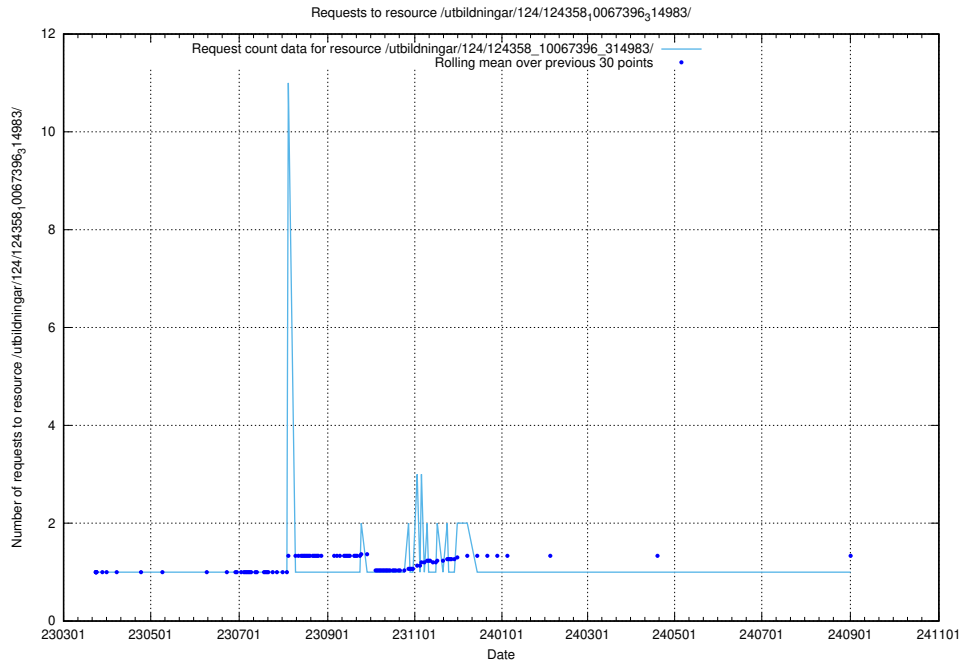

5.4648 Usage of /utbildningar/124/124358_10067396_314983/

Here, we count the number of requests to resource /utbildningar/124/124358_10067396_314983/.