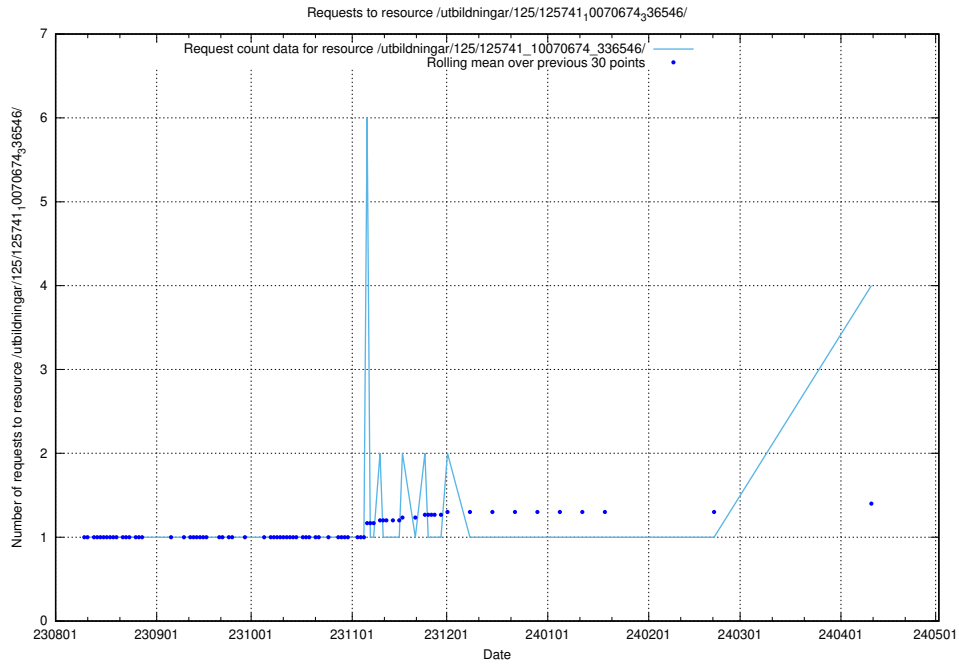

5.376 Usage of /utbildningar/125/125741_10070674_336546/

Here, we count the number of requests to resource /utbildningar/125/125741_10070674_336546/.