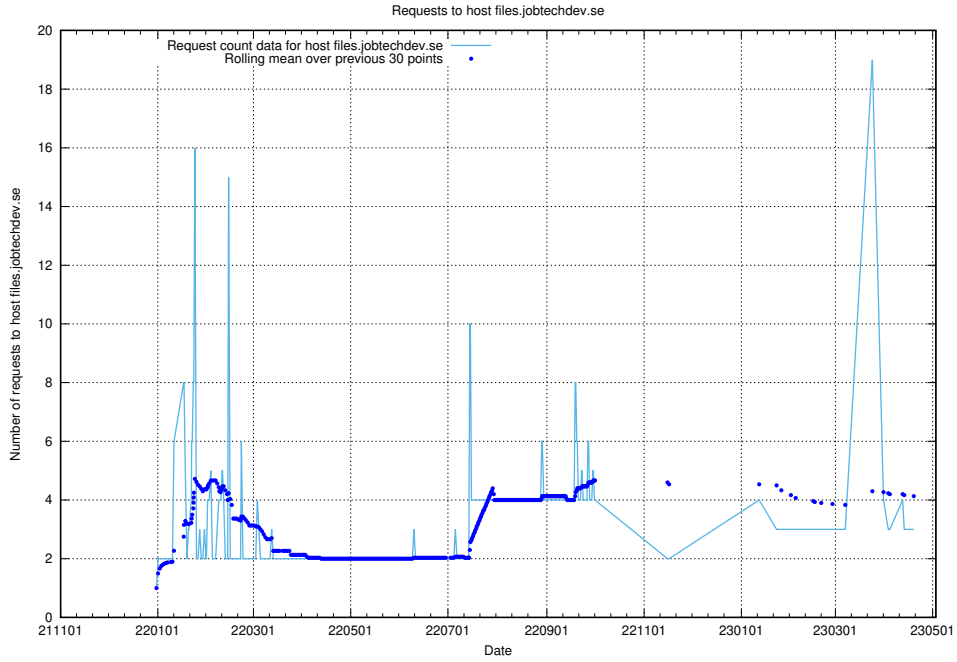

7.197 Usage of portal.jobtechdev.se

Here, we count the number of requests to host portal.jobtechdev.se.

7.198 Usage of panel.jobtechdev.se

Here, we count the number of requests to host panel.jobtechdev.se.