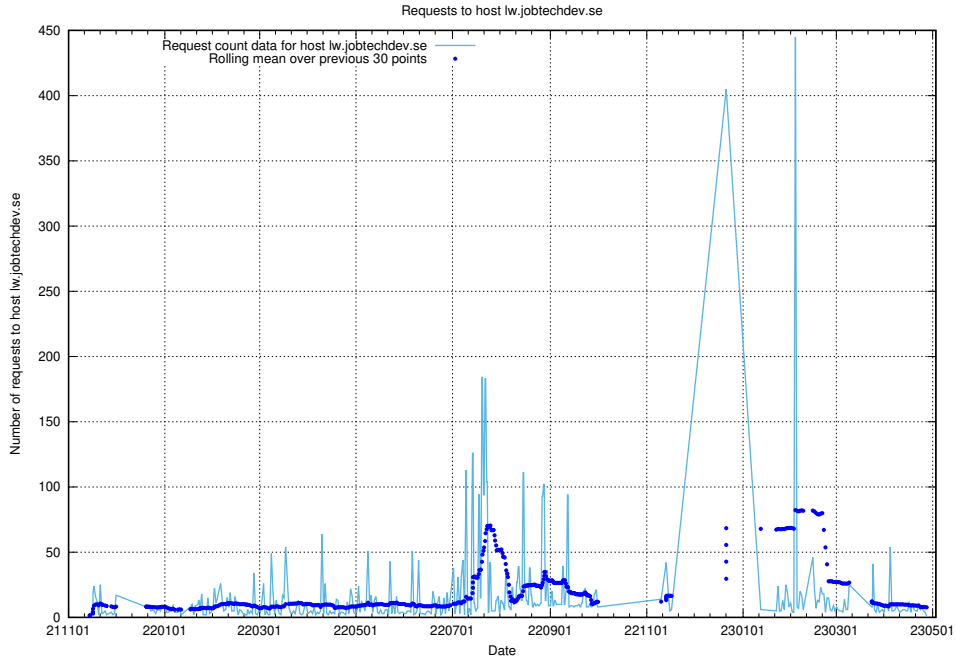

7.663 Usage of lw.jobtechdev.se

Here, we count the number of requests to host lw.jobtechdev.se.