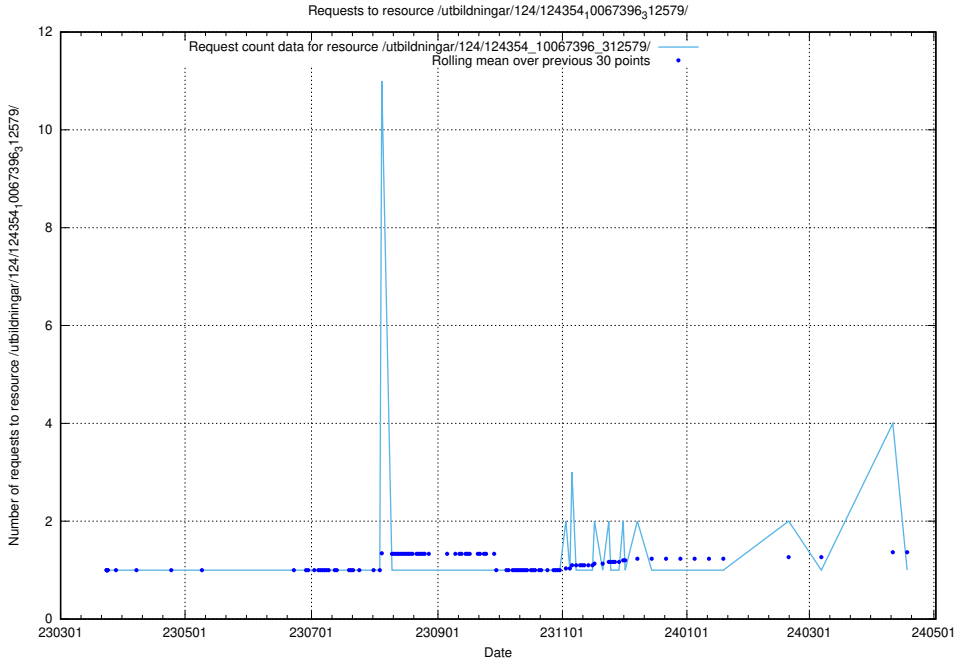

5.4734 Usage of /utbildningar/124/124354_10067396_312579/

Here, we count the number of requests to resource /utbildningar/124/124354_10067396_312579/.