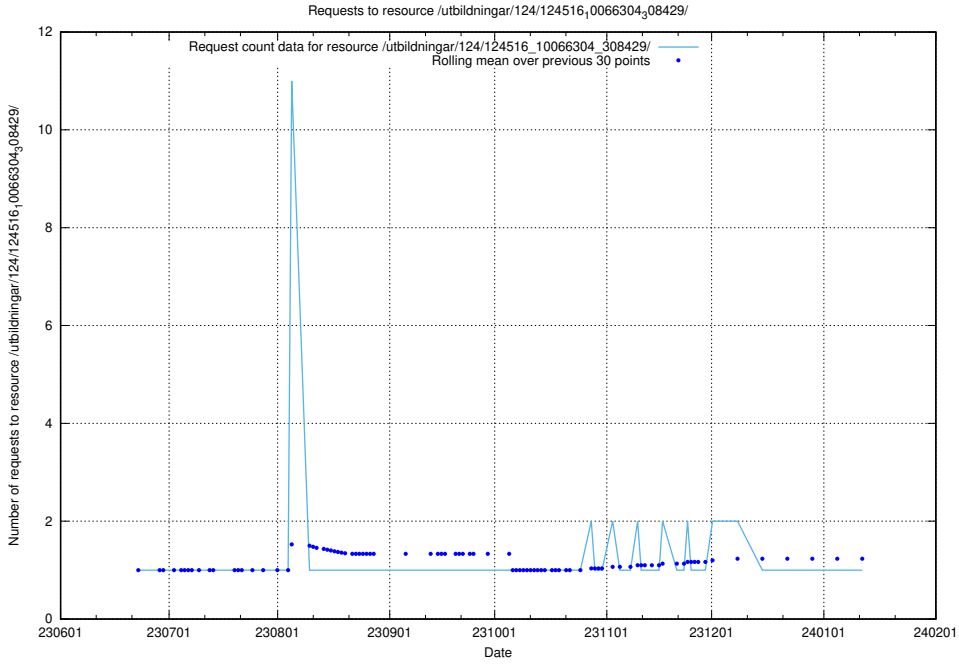

5.6537 Usage of /utbildningar/124/124516_10066304_308429/

Here, we count the number of requests to resource /utbildningar/124/124516_10066304_308429/.