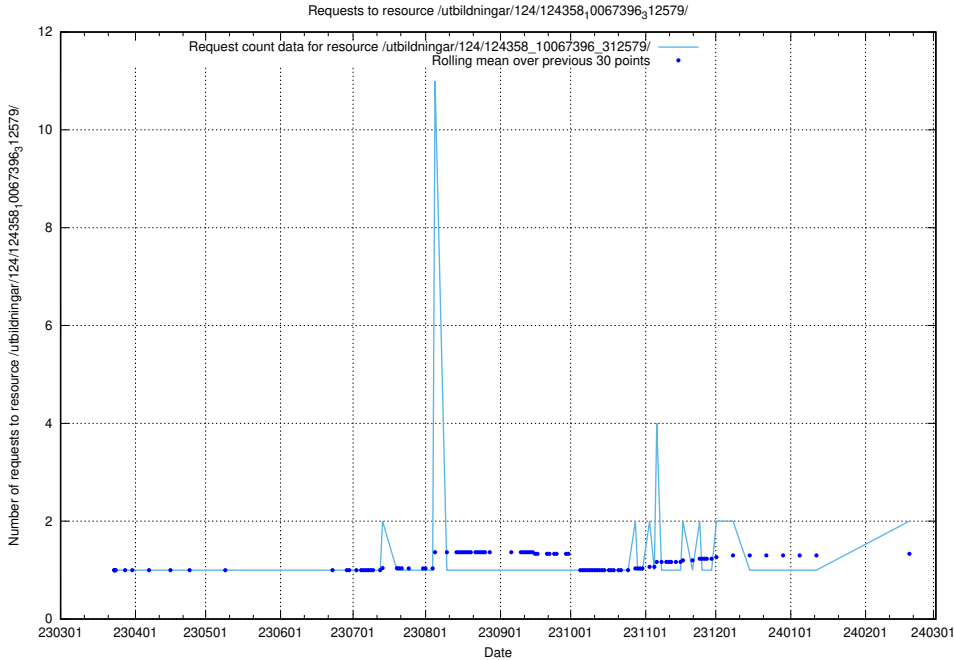

5.838 Usage of /utbildningar/124/124358_10067396_312579/

Here, we count the number of requests to resource /utbildningar/124/124358_10067396_312579/.