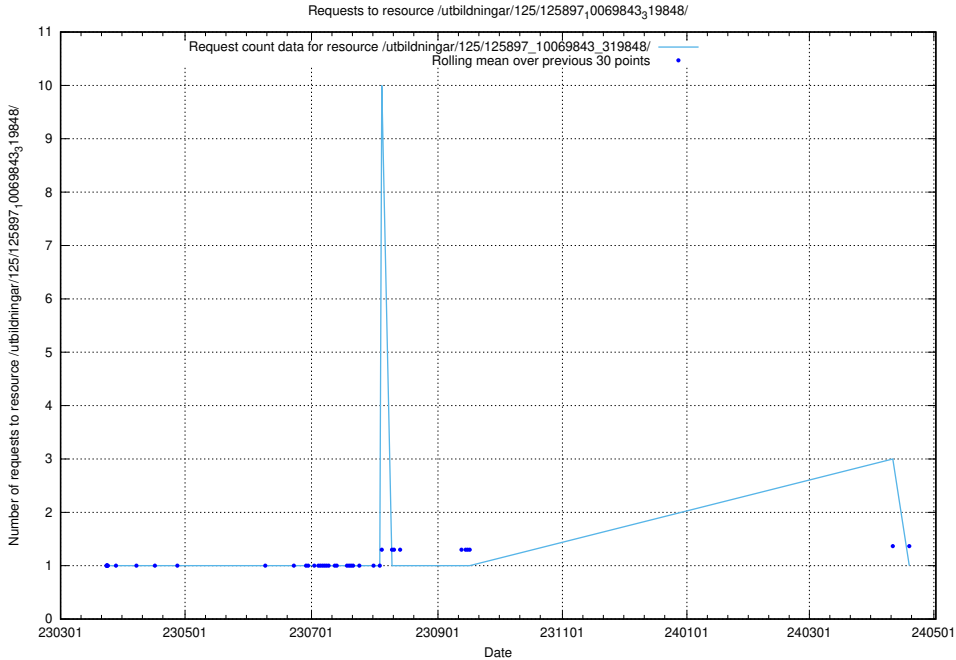

5.7206 Usage of /utbildningar/125/125897_10069843_319848/

Here, we count the number of requests to resource /utbildningar/125/125897_10069843_319848/.