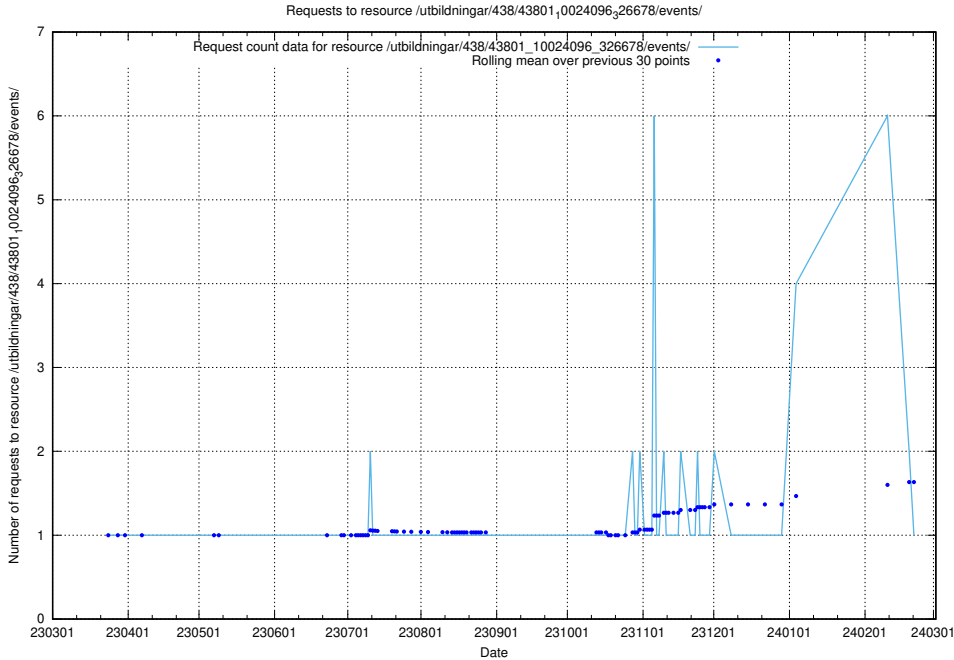

5.6932 Usage of /utbildningar/438/43801_10024096_326678/events/

Here, we count the number of requests to resource /utbildningar/438/43801_10024096_326678/events/.