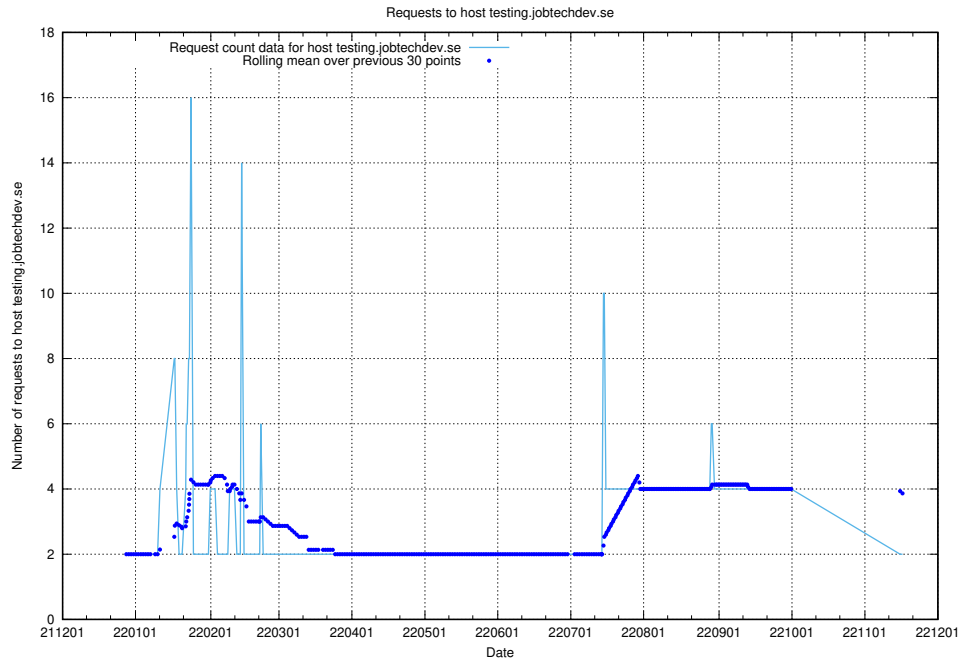

Here, we count the number of requests to host testing.jobtechdev.se.

7.358 Usage of support.jobtechdev.se

Here, we count the number of requests to host support.jobtechdev.se.

7.359 Usage of staging.jobtechdev.se