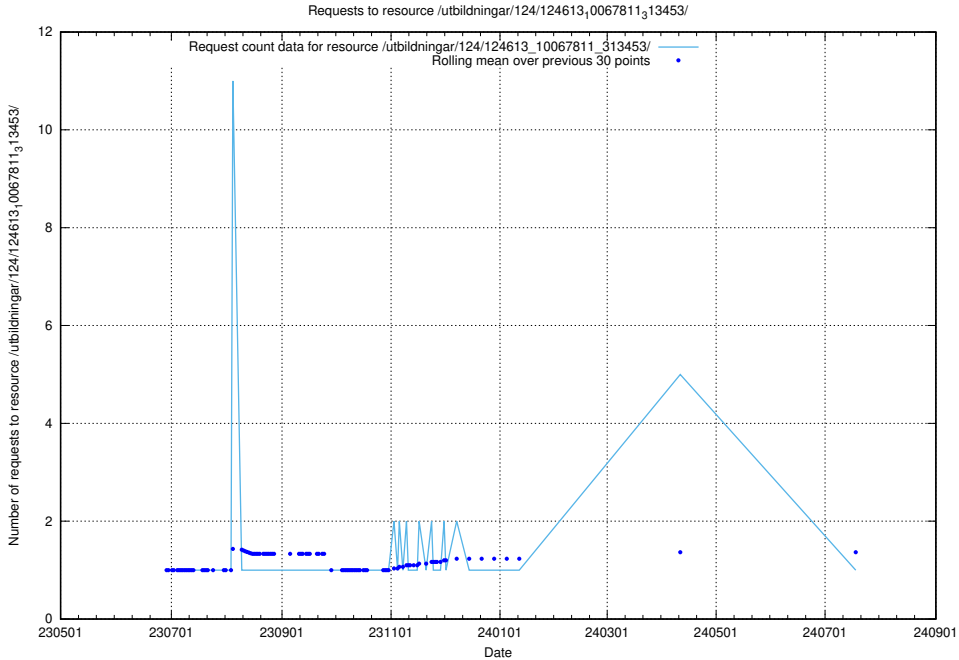

5.6294 Usage of /utbildningar/124/124613_10067811_313453/

Here, we count the number of requests to resource /utbildningar/124/124613_10067811_313453/.