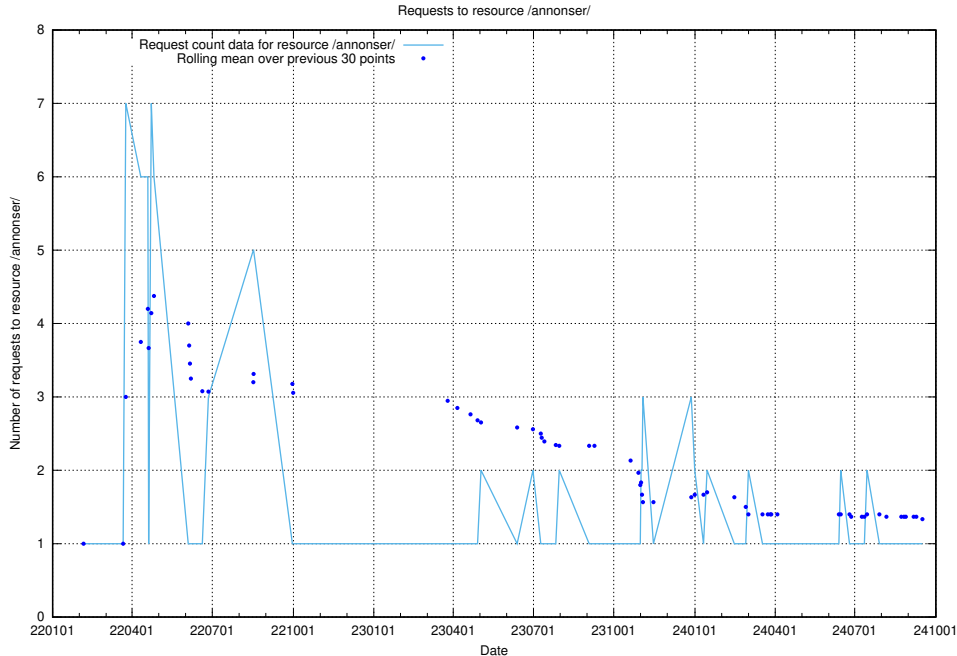

5.3406 Usage of /annonser/

Here, we count the number of requests to resource /annonser/.