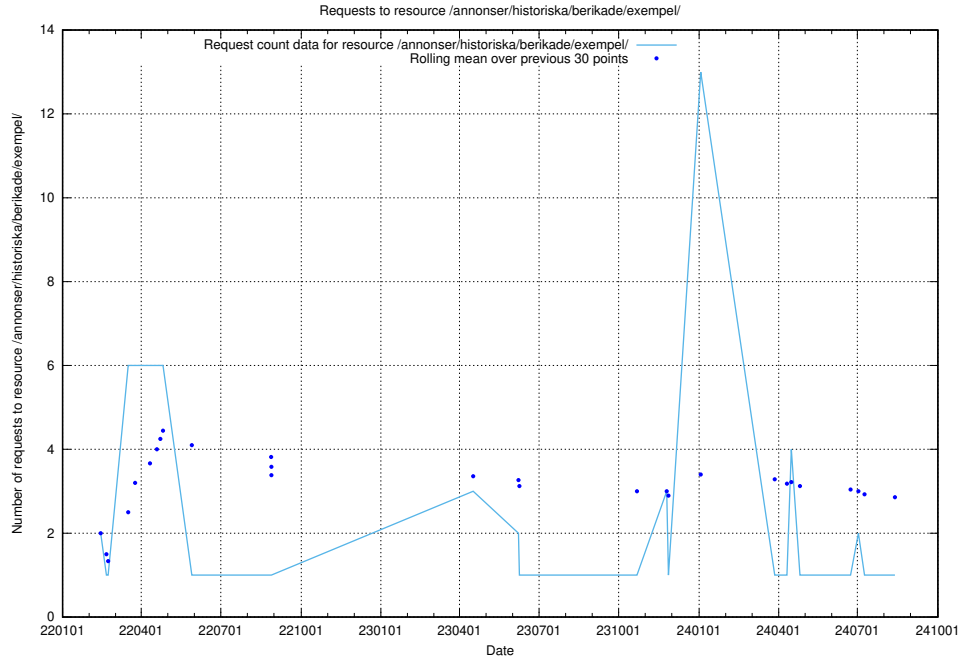

5.2103 Usage of /annonser/historiska/berikade/exempel/

Here, we count the number of requests to resource /annonser/historiska/berikade/exempel/.