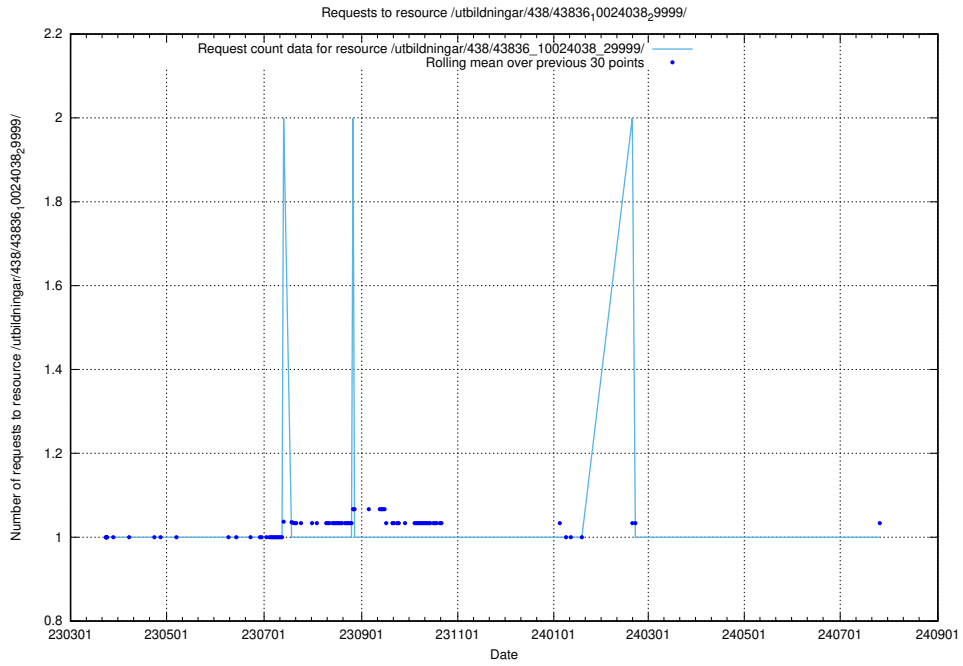

5.7093 Usage of /utbildningar/438/43831_10024051_32246/

Here, we count the number of requests to resource /utbildningar/438/43831_10024051_32246/.

5.7094 Usage of /utbildningar/438/43830_10023988_29949/events/