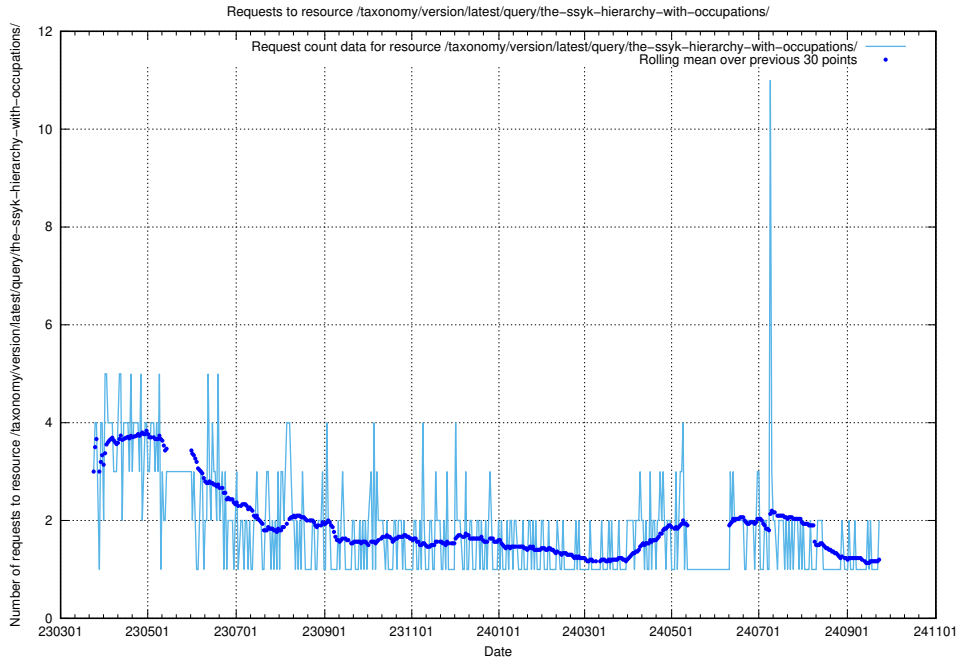

5.1070 Usage of /taxonomy/version/latest/query/the-ssyk-hierarchy-with-occupations/

Here, we count the number of requests to resource /taxonomy/version/latest/query/the-ssyk-hierarchy-with-occupations/.