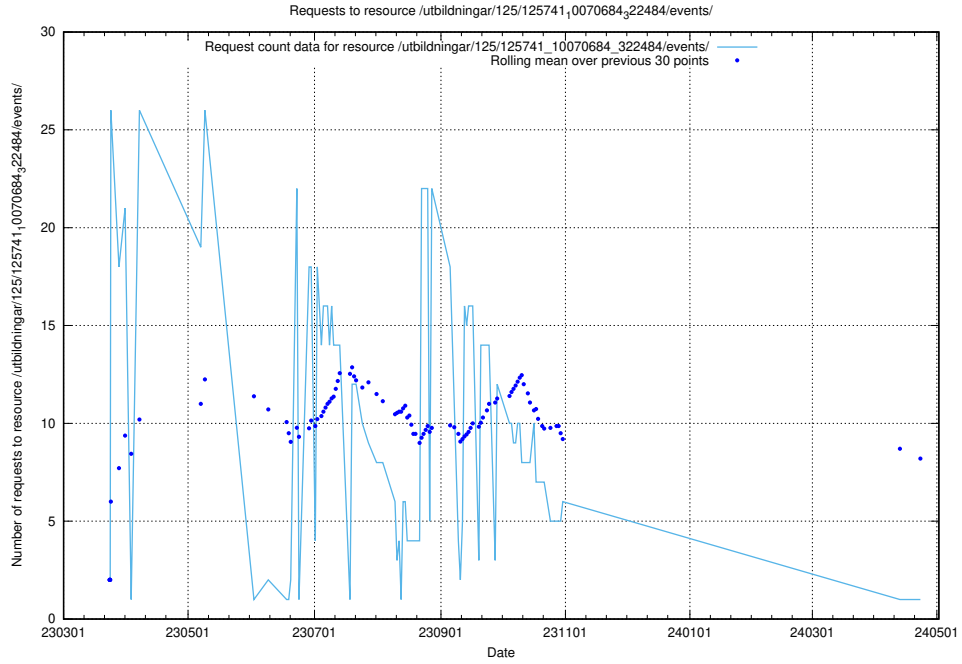

5.7033 Usage of /utbildningar/125/125741_10070684_322484/events/

Here, we count the number of requests to resource /utbildningar/125/125741_10070684_322484/events/