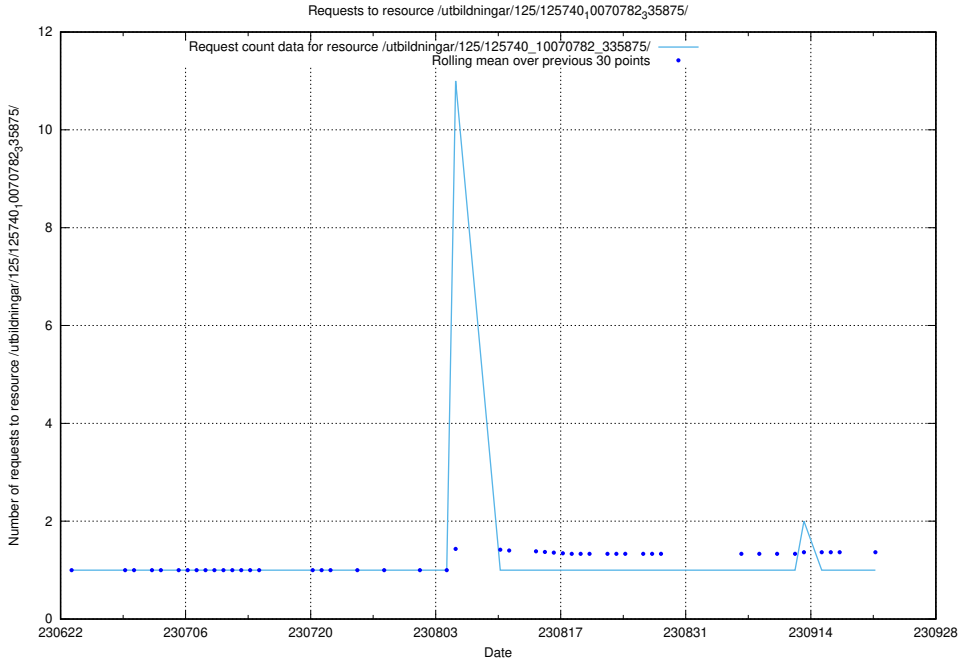

5.6463 Usage of /utbildningar/125/125740_10070782_335875/

Here, we count the number of requests to resource /utbildningar/125/125740_10070782_335875/.