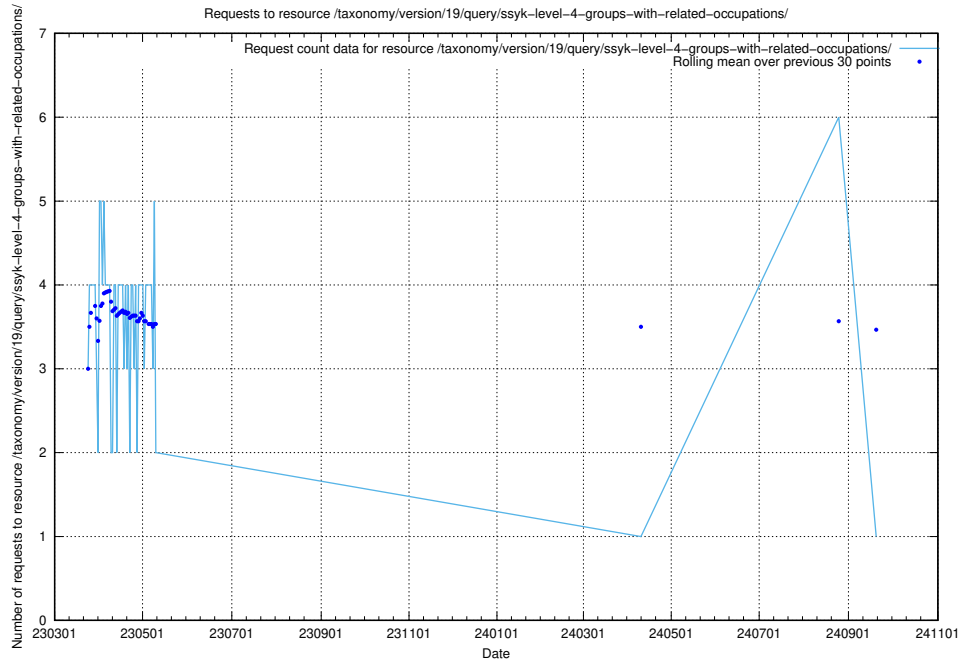

5.6875 Usage of /taxonomy/version/19/query/ssyk-level-4-groups-with-related-occupations/

Here, we count the number of requests to resource /taxonomy/version/19/query/ssyk-level-4-groups-with-related-occupations/.