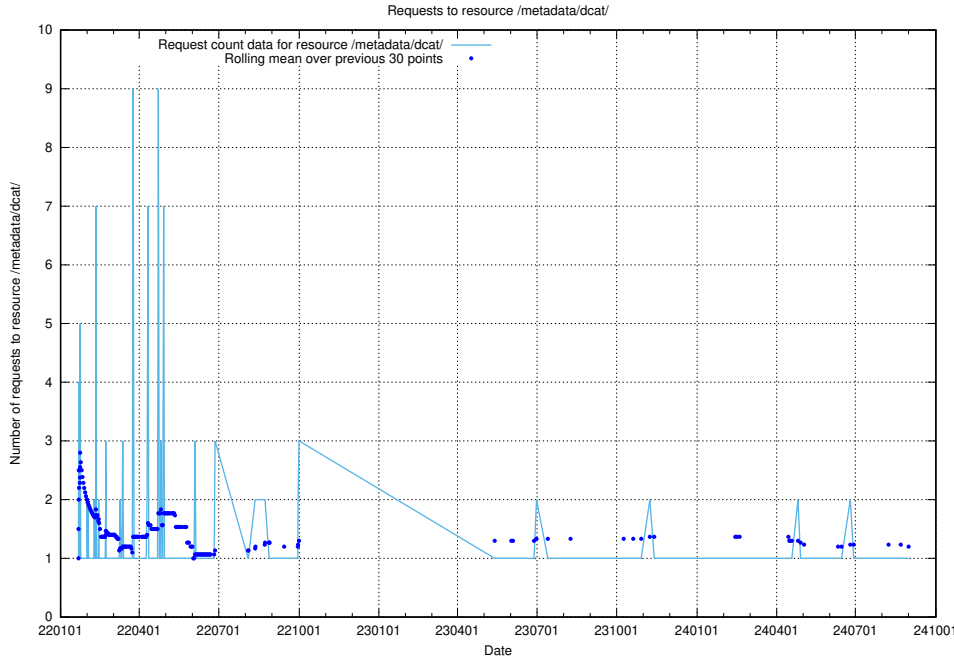

5.7257 Usage of /metadata/dcat/

Here, we count the number of requests to resource /metadata/dcat/.