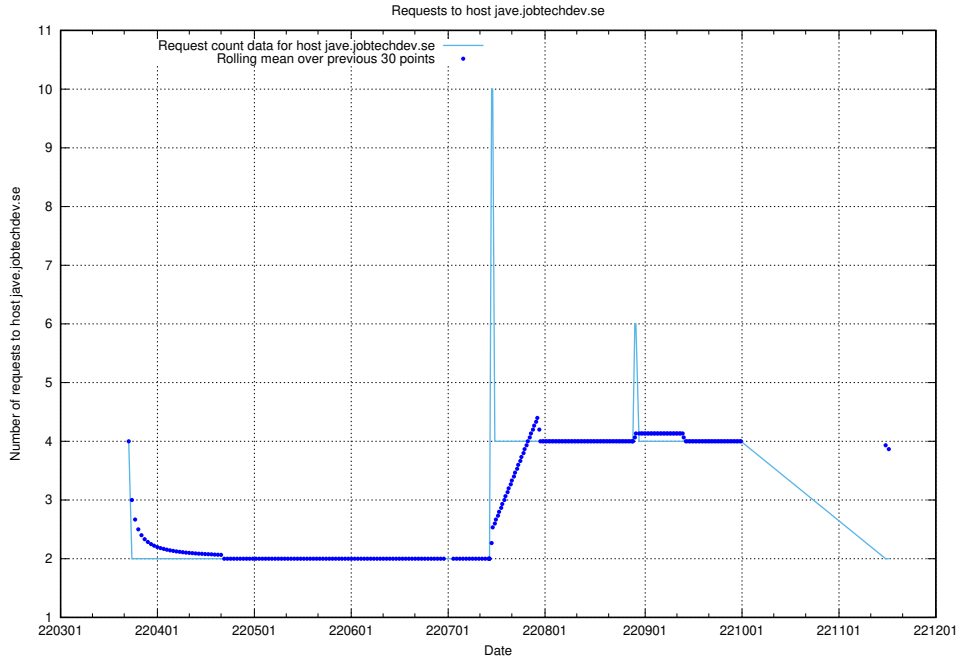

7.495 Usage of jobstream-smoke.jobtechdev.se

Here, we count the number of requests to host jobstream-smoke.jobtechdev.se.

7.496 Usage of jobad-enrichments-internal-standby-api.jobtechdev.se

Here, we count the number of requests to host jobad-enrichments-internal-standby-api.jobtechdev.se.