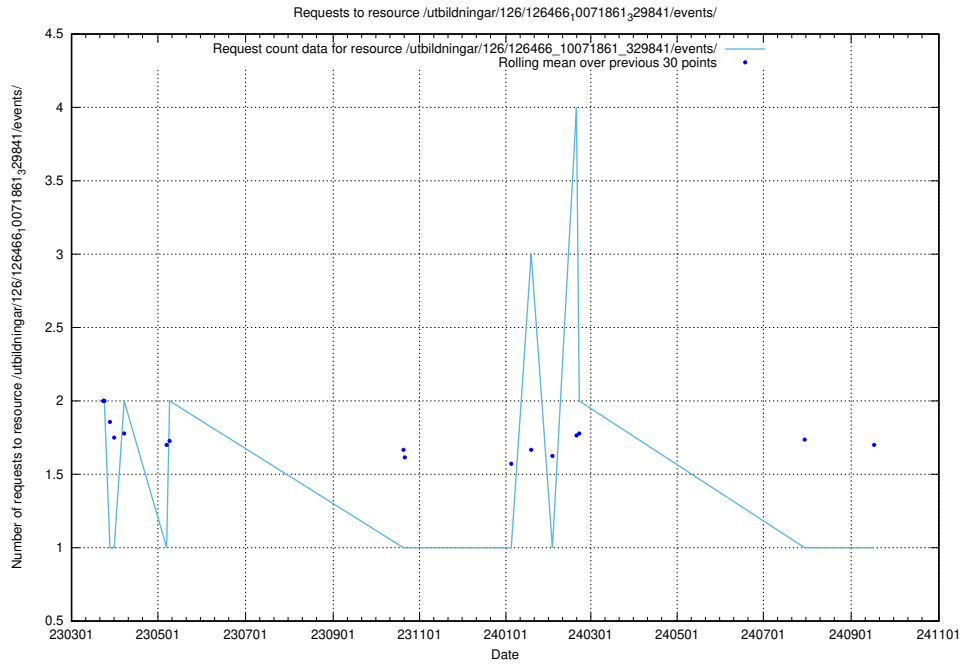

5.7027 Usage of /utbildningar/126/126466_10071861_329841/events/

Here, we count the number of requests to resource /utbildningar/126/126466_10071861_329841/events/