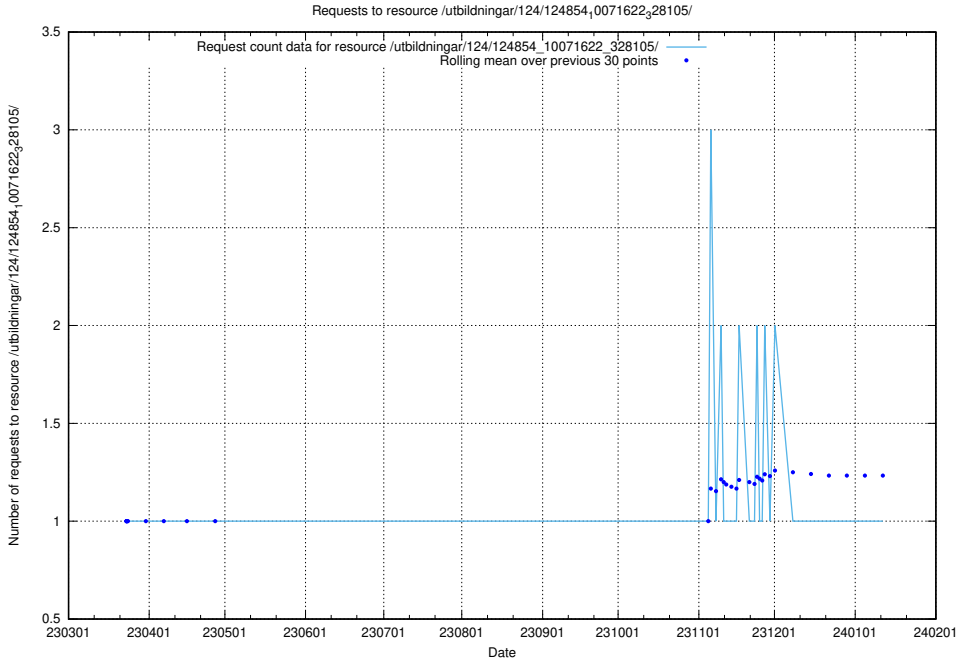

5.1397 Usage of /utbildningar/124/124854_10071622_328105/

Here, we count the number of requests to resource /utbildningar/124/124854_10071622_328105/.