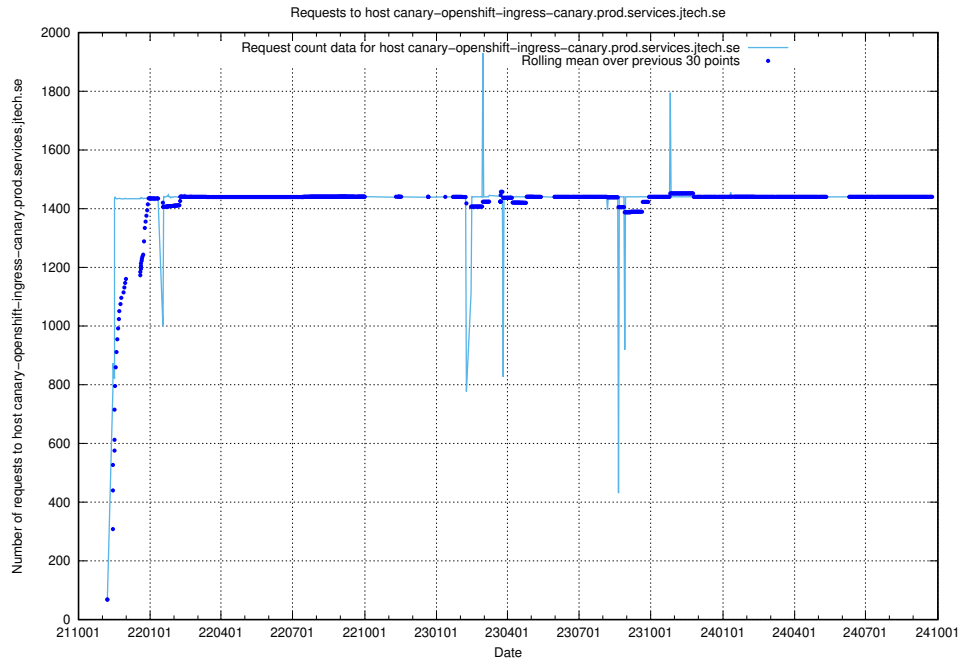

Here, we count the number of requests to host canary-openshift-ingress-canary.prod.services.jtech.se.

7.20 Usage of api-jobtech-taxonomy-api-prod-read.prod.services.jtech.se

Here, we count the number of requests to host api-jobtech-taxonomy-api-prod-read.prod.services.jtech.se.