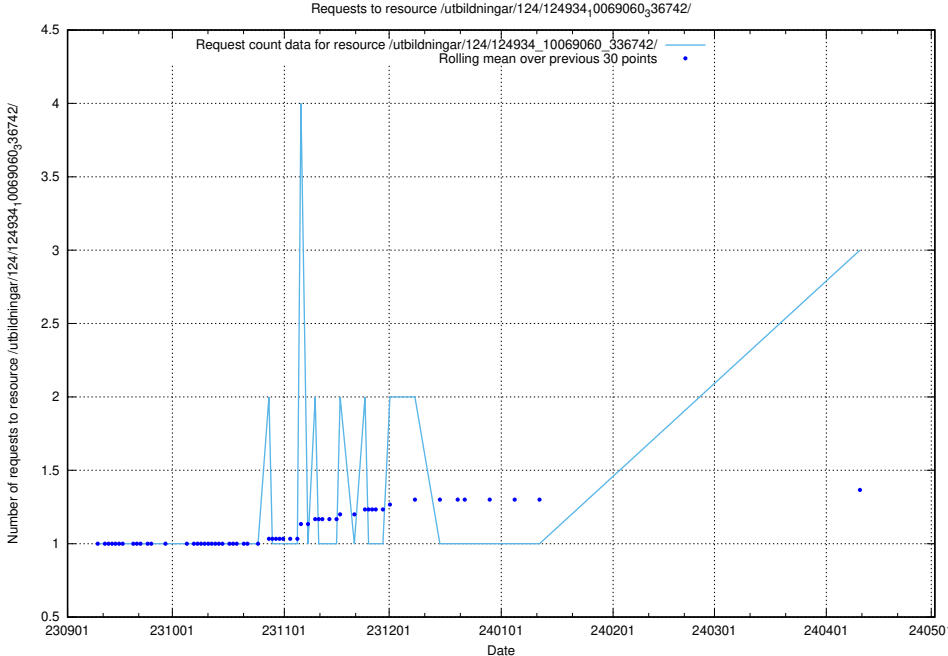

5.507 Usage of /utbildningar/124/124934_10069060_336742/

Here, we count the number of requests to resource /utbildningar/124/124934_10069060_336742/.