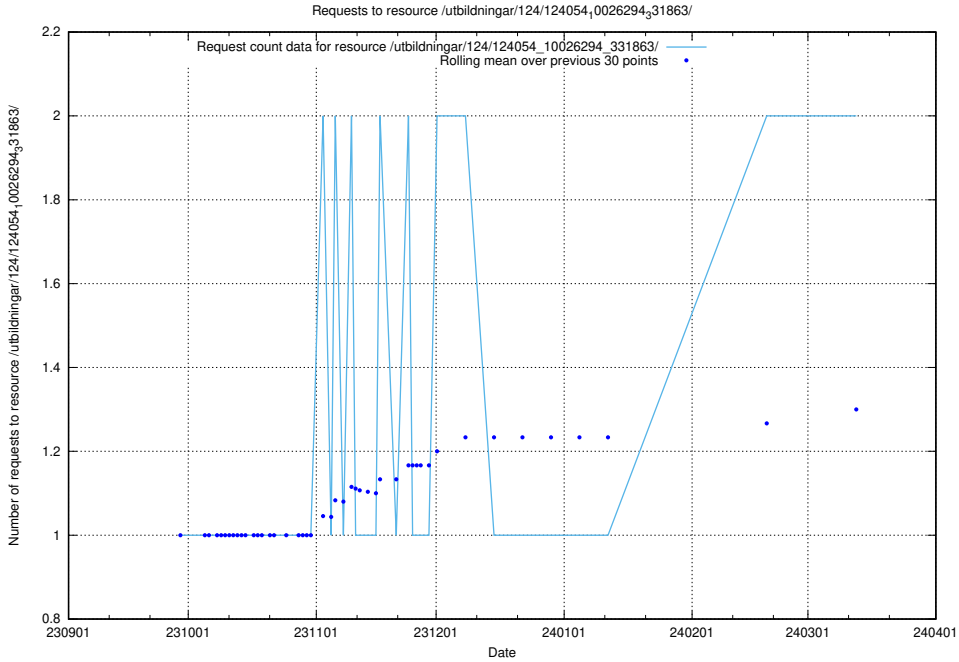

5.889 Usage of /utbildningar/124/124054_10026294_331863/

Here, we count the number of requests to resource /utbildningar/124/124054_10026294_331863/.