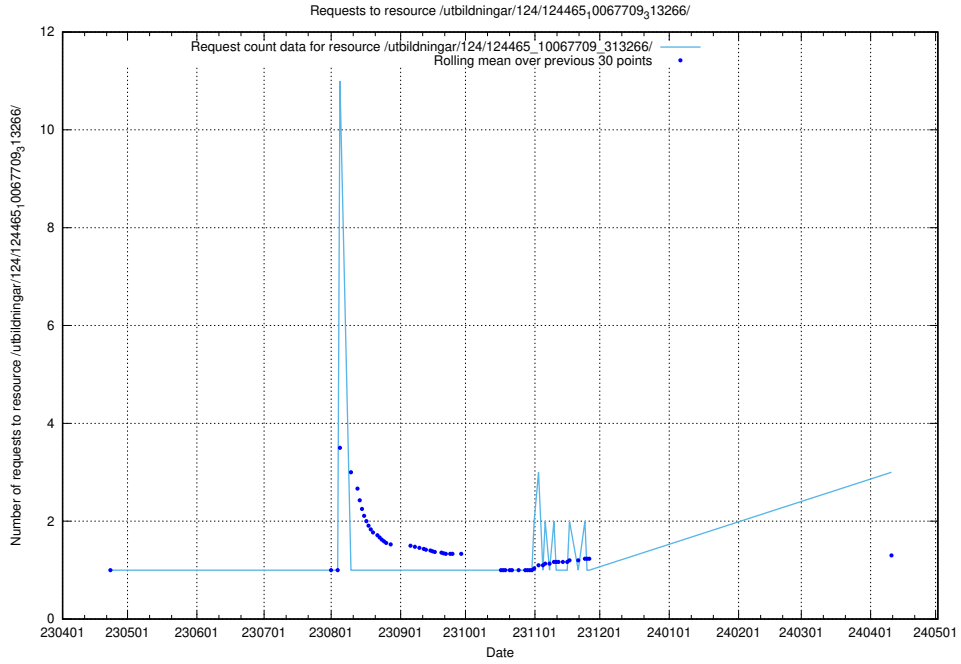

5.570 Usage of /vendor/

Here, we count the number of requests to resource /vendor/.

5.571 Usage of /utbildningar/124/124465_10067709_313266/

Here, we count the number of requests to resource /utbildningar/124/124465_10067709_313266/.