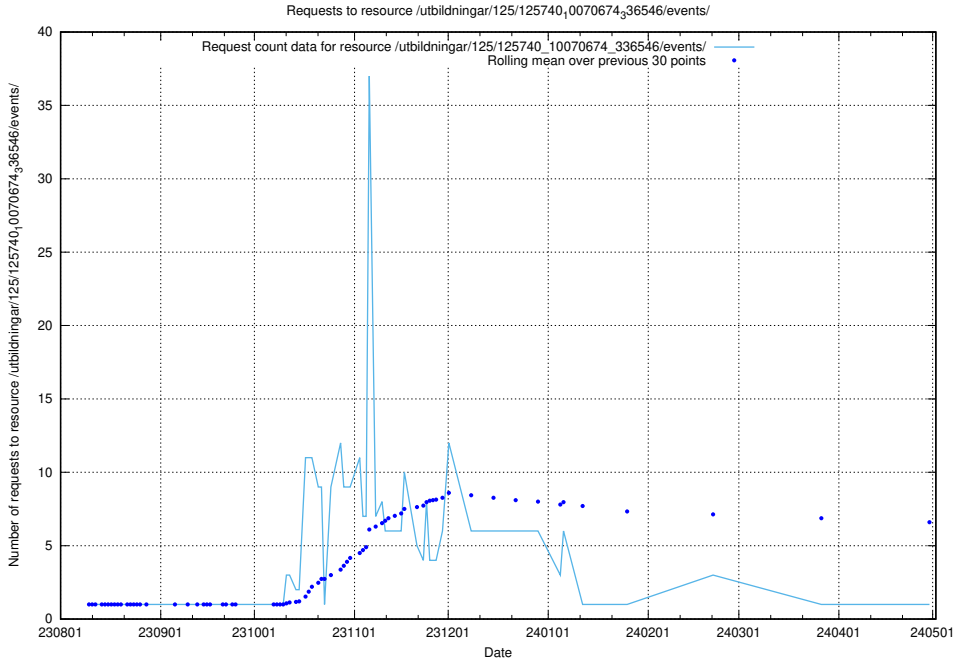

5.5644 Usage of /utbildningar/125/125740_10070674_336546/events/

Here, we count the number of requests to resource /utbildningar/125/125740_10070674_336546/events/