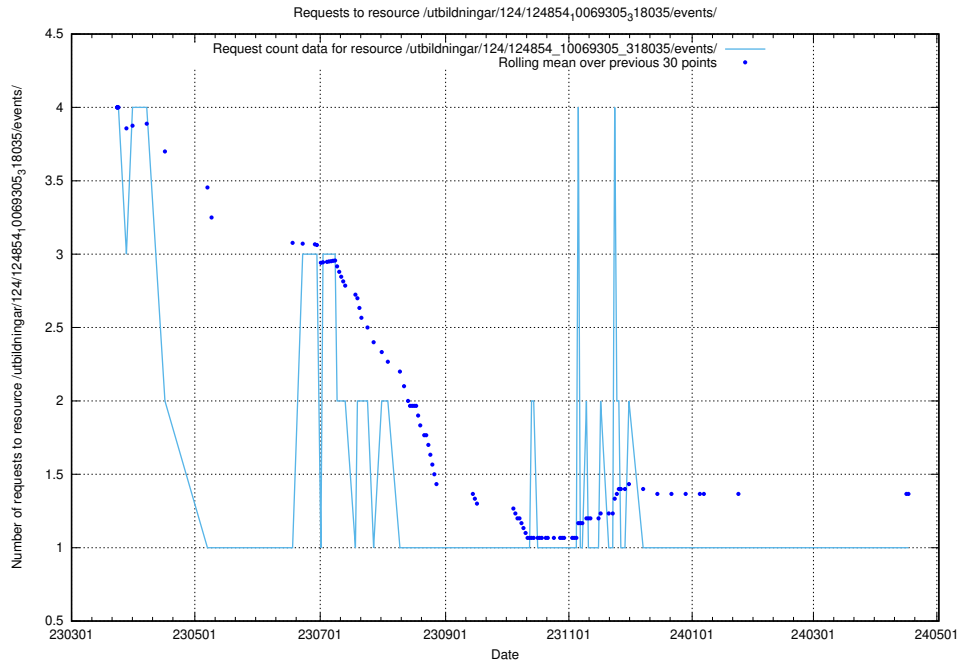

5.7012 Usage of /utbildningar/124/124854_10069305_318035/events/

Here, we count the number of requests to resource /utbildningar/124/124854_10069305_318035/events/