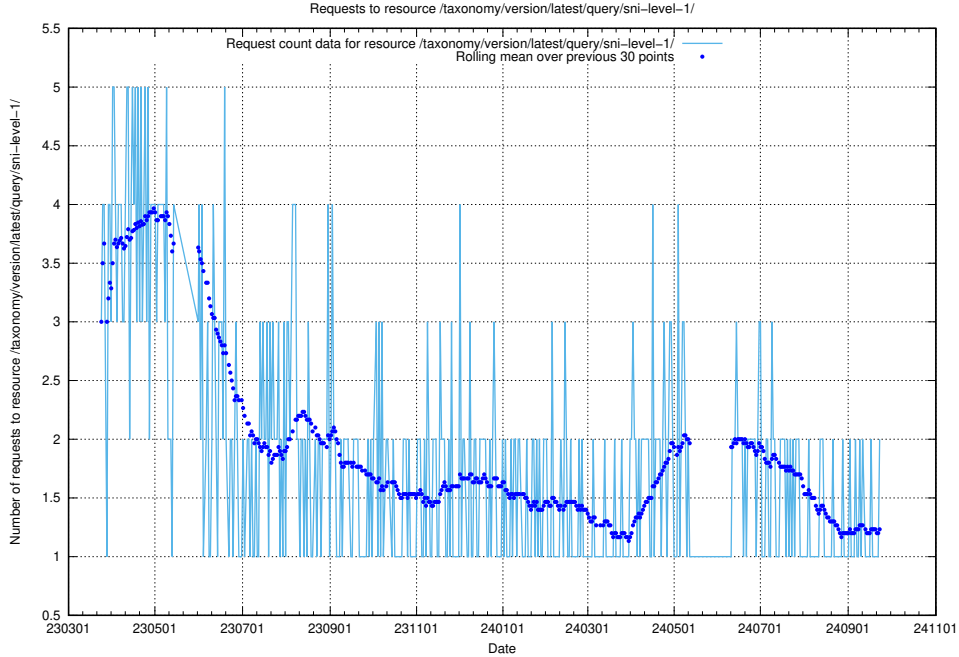

5.1094 Usage of /taxonomy/version/latest/query/sni-level-1/

Here, we count the number of requests to resource /taxonomy/version/latest/query/sni-level-1/.