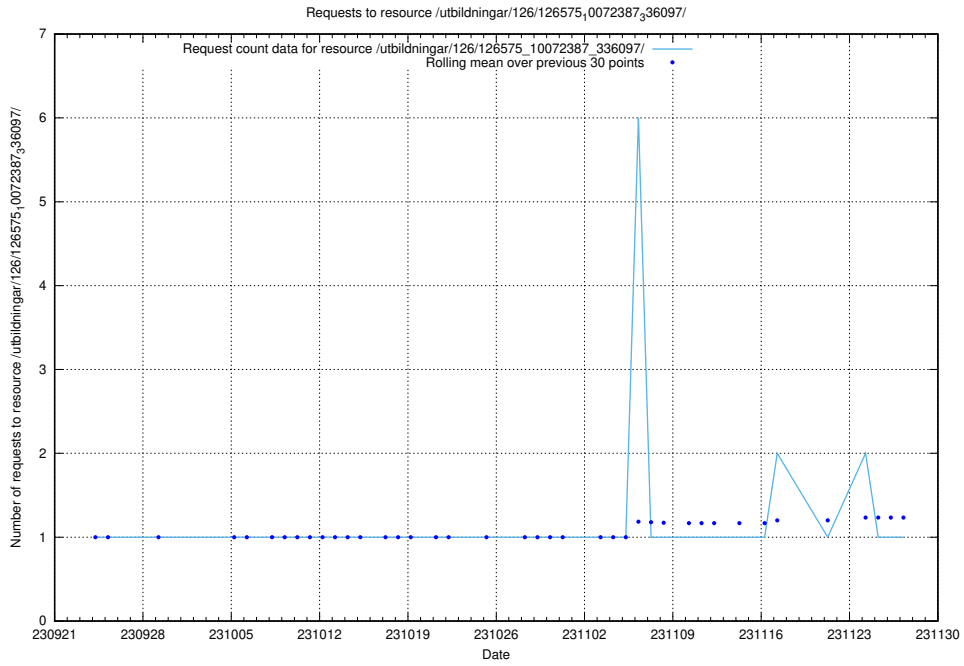

5.5293 Usage of /utbildningar/126/126575_10072387_336097/

Here, we count the number of requests to resource /utbildningar/126/126575_10072387_336097/.