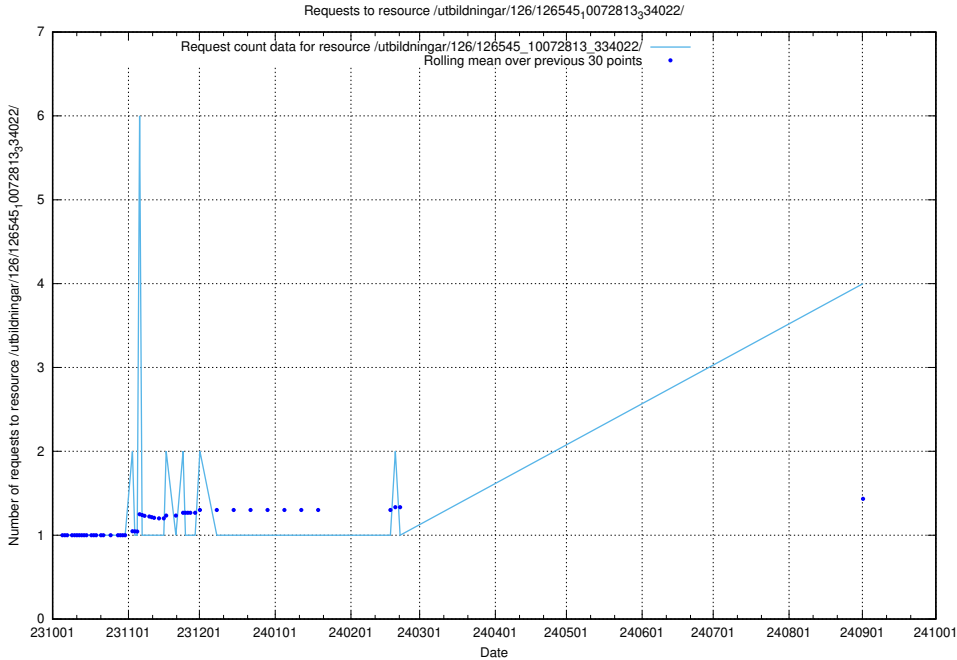

5.368 Usage of /utbildningar/126/126545_10072813_334022/

Here, we count the number of requests to resource /utbildningar/126/126545_10072813_334022/.