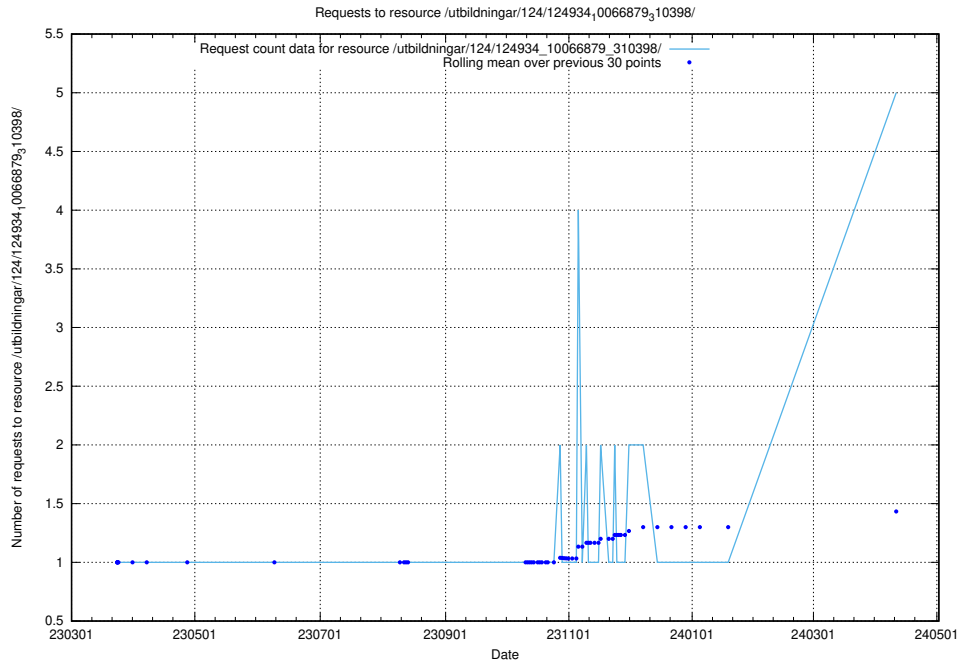

5.217 Usage of /utbildningar/124/124934_10066879_310398/

Here, we count the number of requests to resource /utbildningar/124/124934_10066879_310398/.