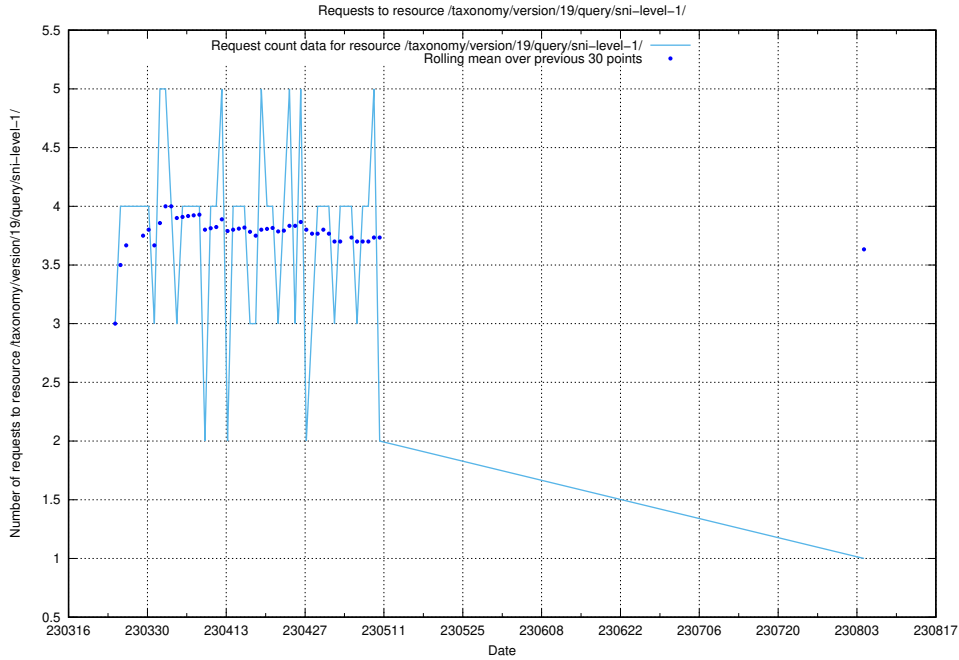

5.6883 Usage of /taxonomy/version/19/query/sni-level-1/

Here, we count the number of requests to resource /taxonomy/version/19/query/sni-level-1/.