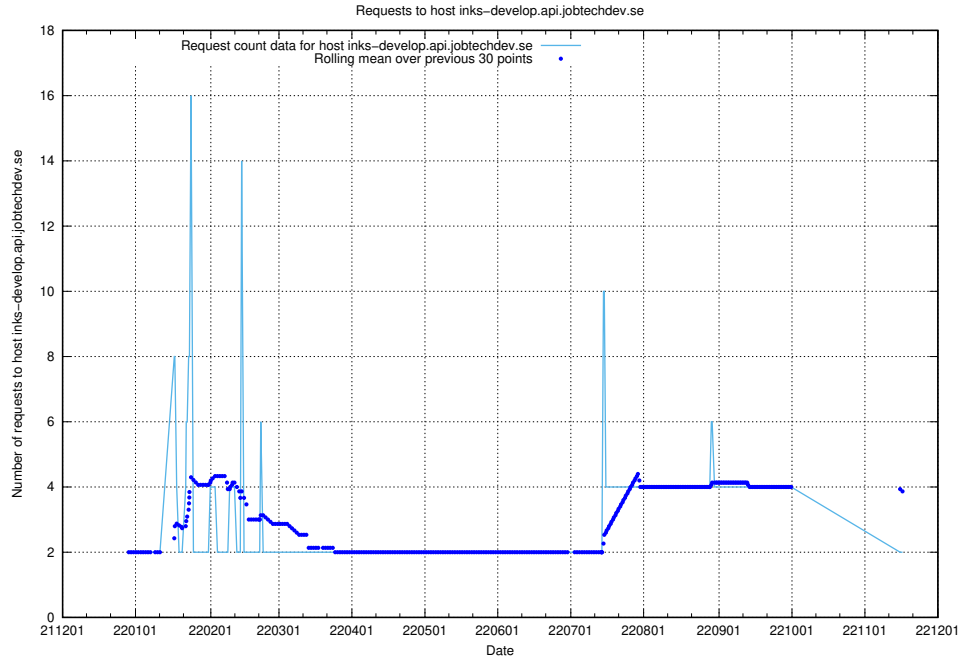

7.355 Usage of inks-develop.api.jobtechdev.se

Here, we count the number of requests to host inks-develop.api.jobtechdev.se.