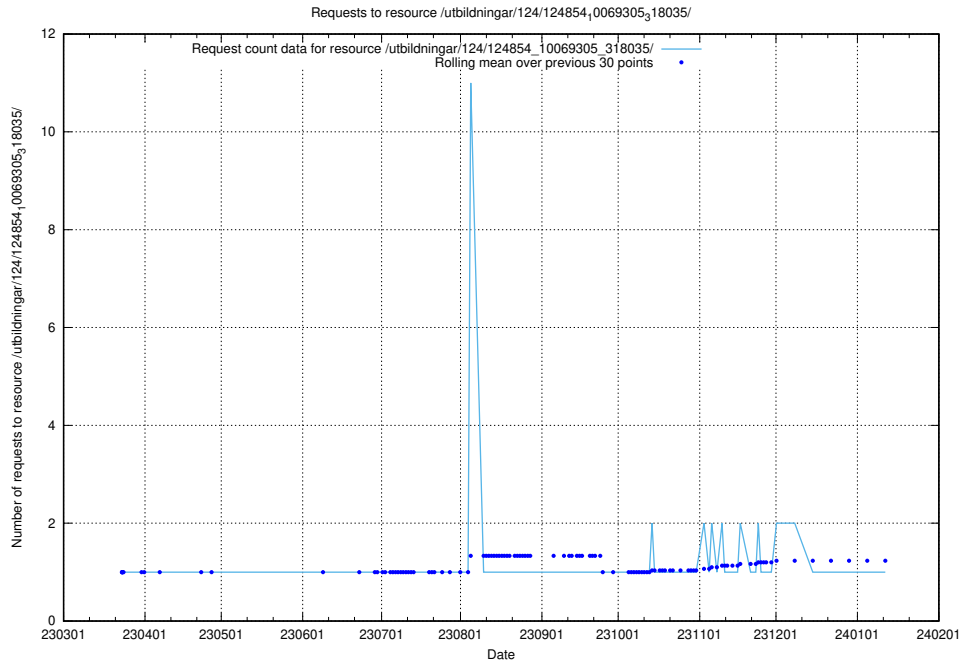

5.1465 Usage of /utbildningar/124/124854_10069305_318035/

Here, we count the number of requests to resource /utbildningar/124/124854_10069305_318035/.