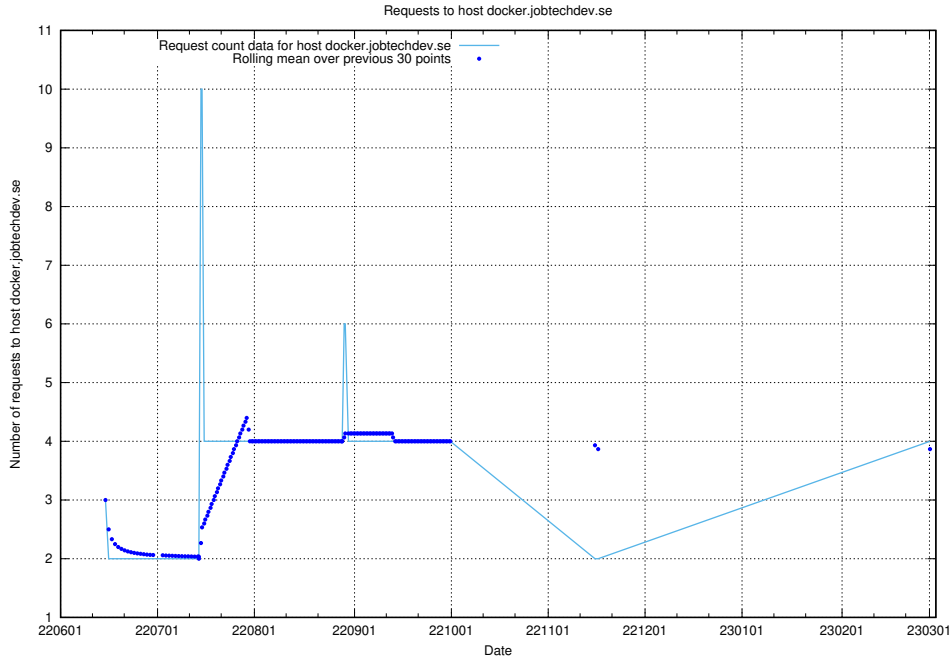

7.151 Usage of docker.jobtechdev.se

Here, we count the number of requests to host docker.jobtechdev.se.