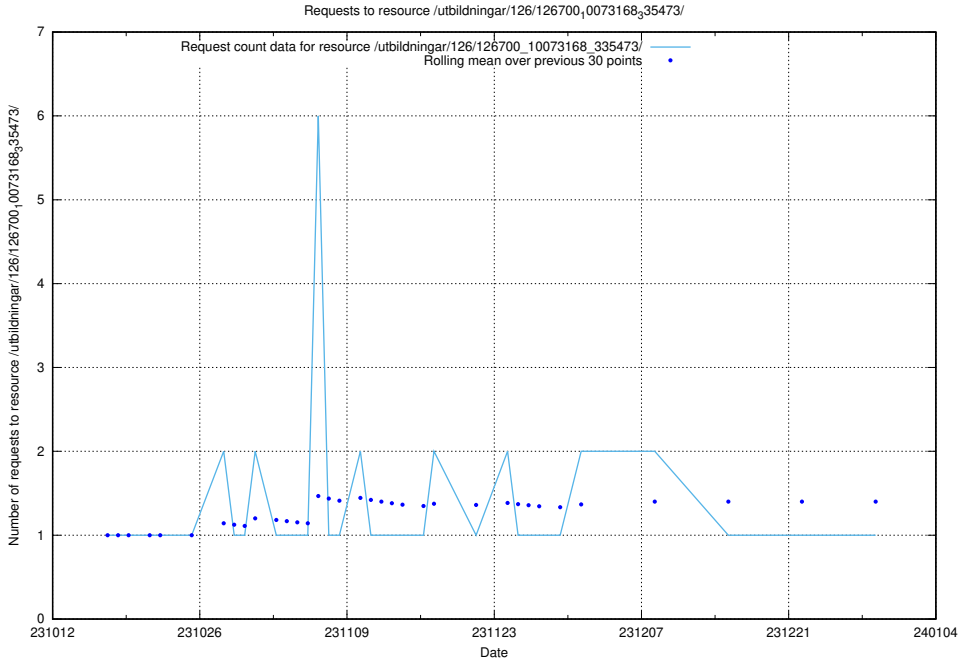

5.5116 Usage of /utbildningar/126/126700_10073168_335473/

Here, we count the number of requests to resource /utbildningar/126/126700_10073168_335473/.

5.5117 Usage of /utbildningar/126/126699_10073168_335473/