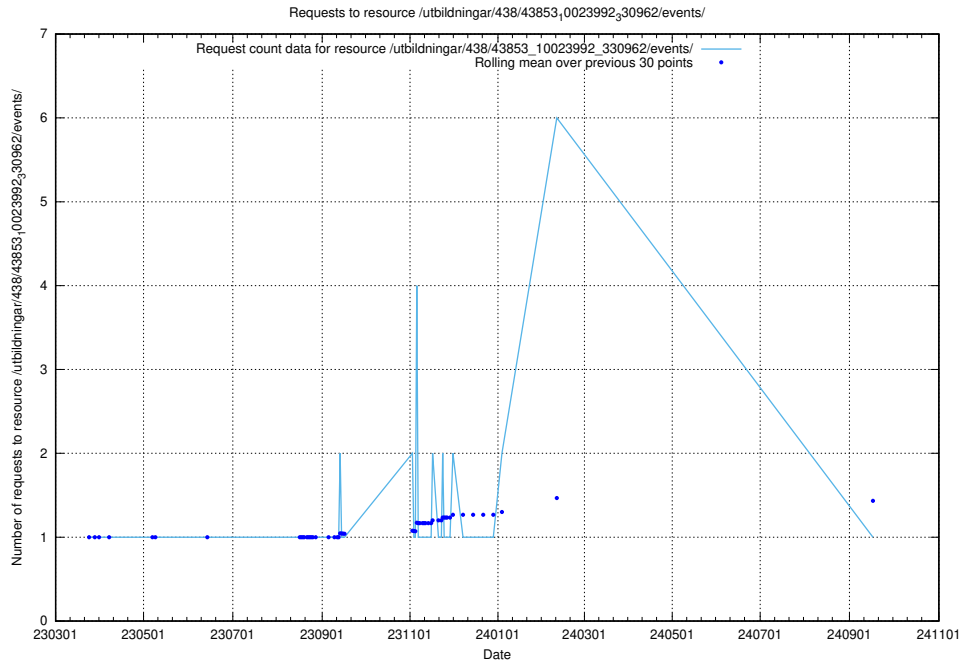

5.6919 Usage of /utbildningar/438/43853_10023992_330962/events/

Here, we count the number of requests to resource /utbildningar/438/43853_10023992_330962/events/.