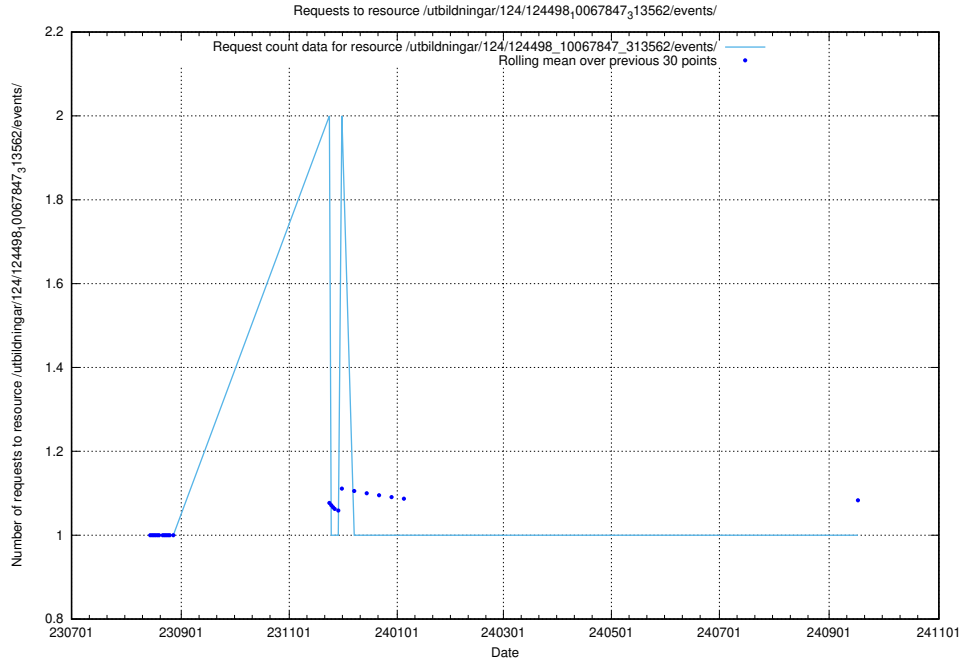

5.5611 Usage of /utbildningar/124/124498_10067847_313562/events/

Here, we count the number of requests to resource /utbildningar/124/124498_10067847_313562/events/