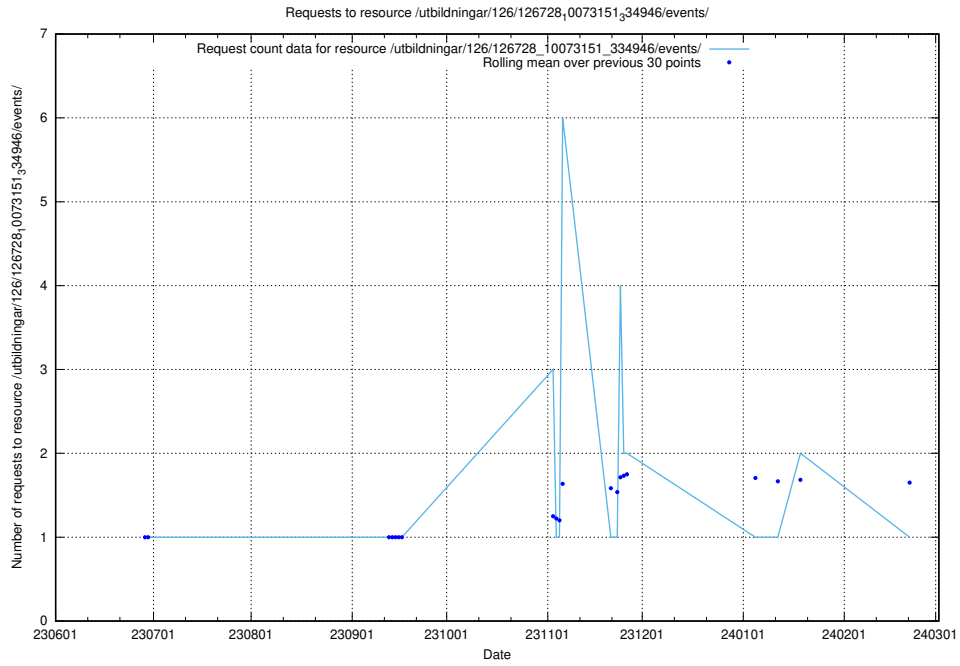

5.6257 Usage of /utbildningar/126/126728_10073151_334946/events/

Here, we count the number of requests to resource /utbildningar/126/126728_10073151_334946/events/