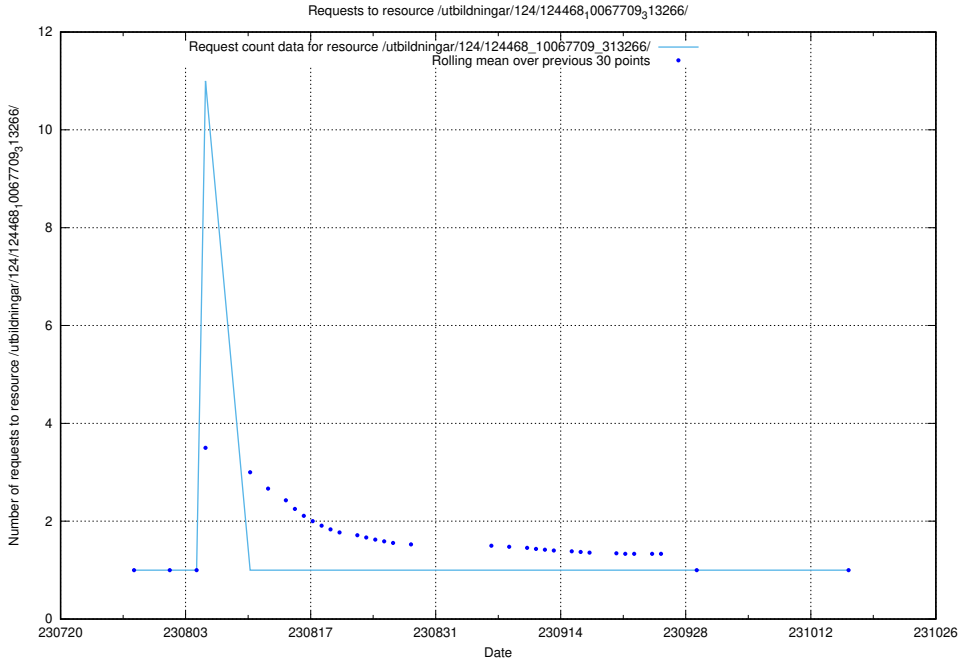

5.5718 Usage of /utbildningar/124/124468_10067709_313266/

Here, we count the number of requests to resource /utbildningar/124/124468_10067709_313266/.