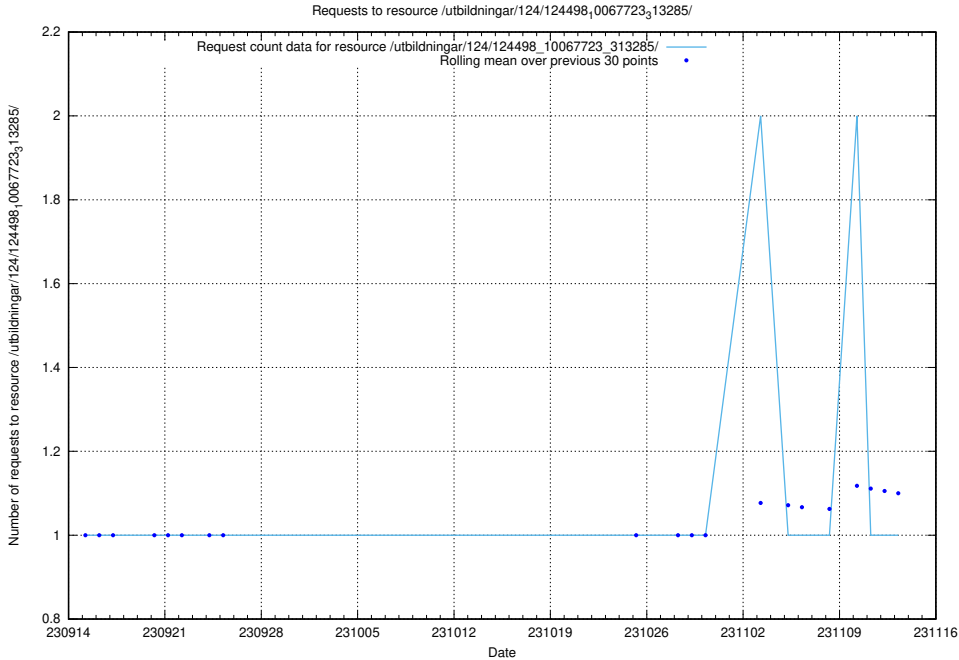

5.5394 Usage of /utbildningar/124/124498_10067723_313285/

Here, we count the number of requests to resource /utbildningar/124/124498_10067723_313285/.