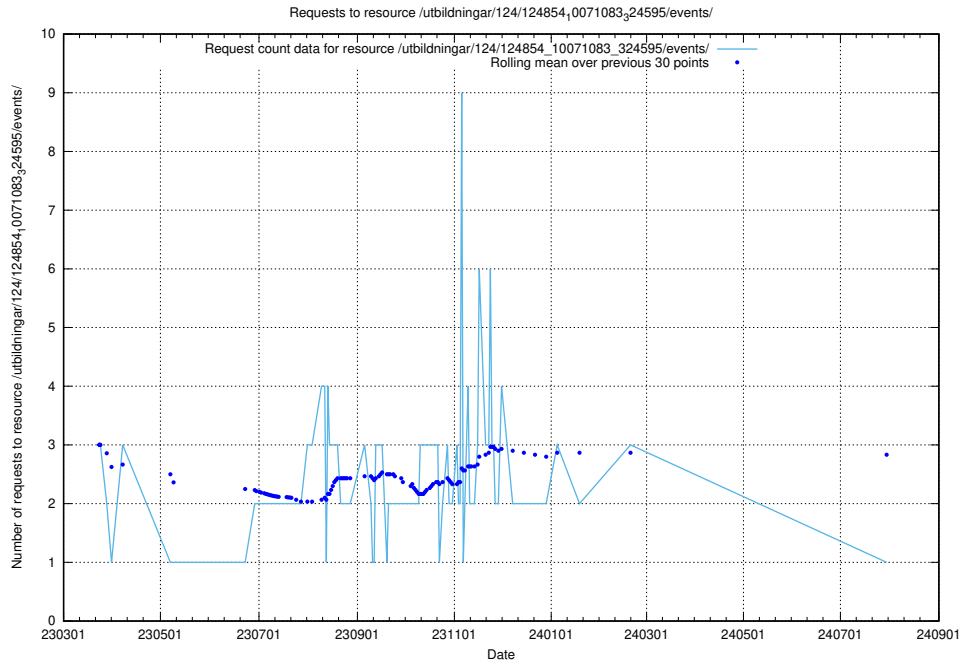

5.7019 Usage of /utbildningar/124/124854_10071083_324595/events/

Here, we count the number of requests to resource /utbildningar/124/124854_10071083_324595/events/