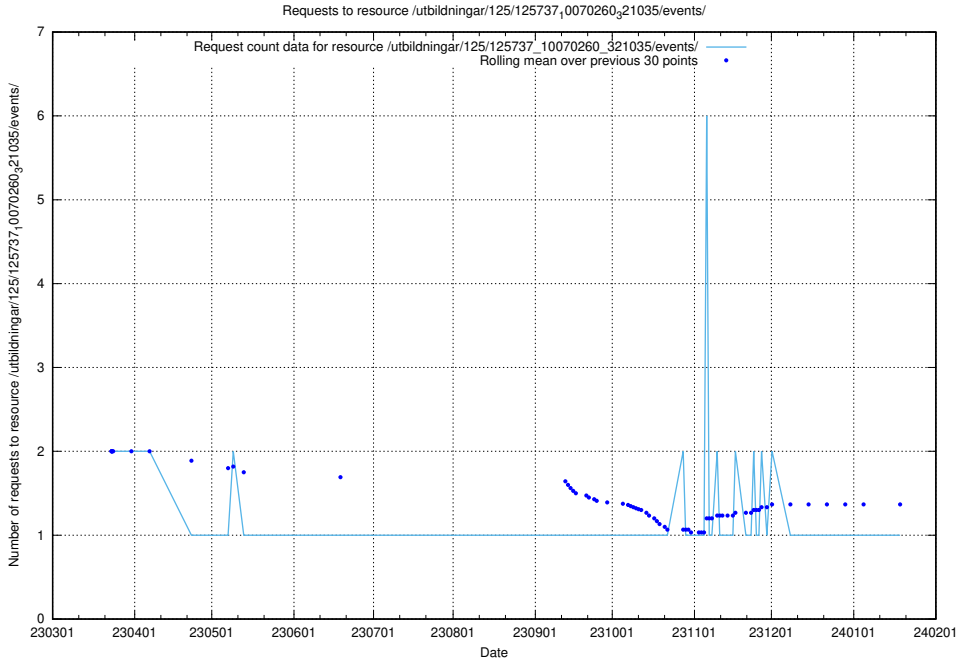

5.7039 Usage of /utbildningar/125/125737_10070260_321035/events/

Here, we count the number of requests to resource /utbildningar/125/125737_10070260_321035/events/