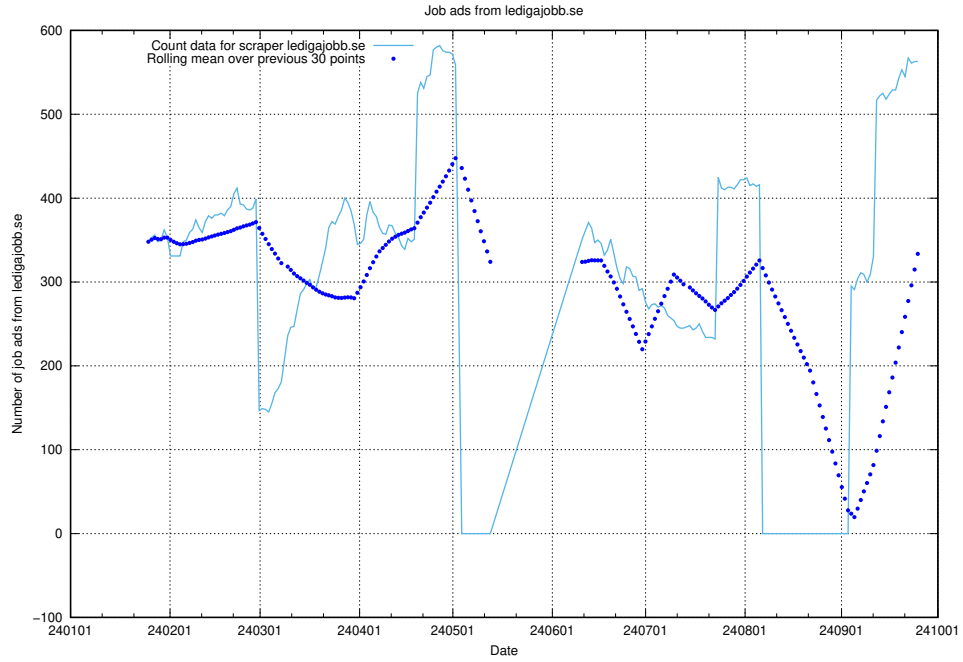

13.8 Number of ads by scraper ledigajobb.se

Here, we count the number of job ads scraped from ledigajobb.se.