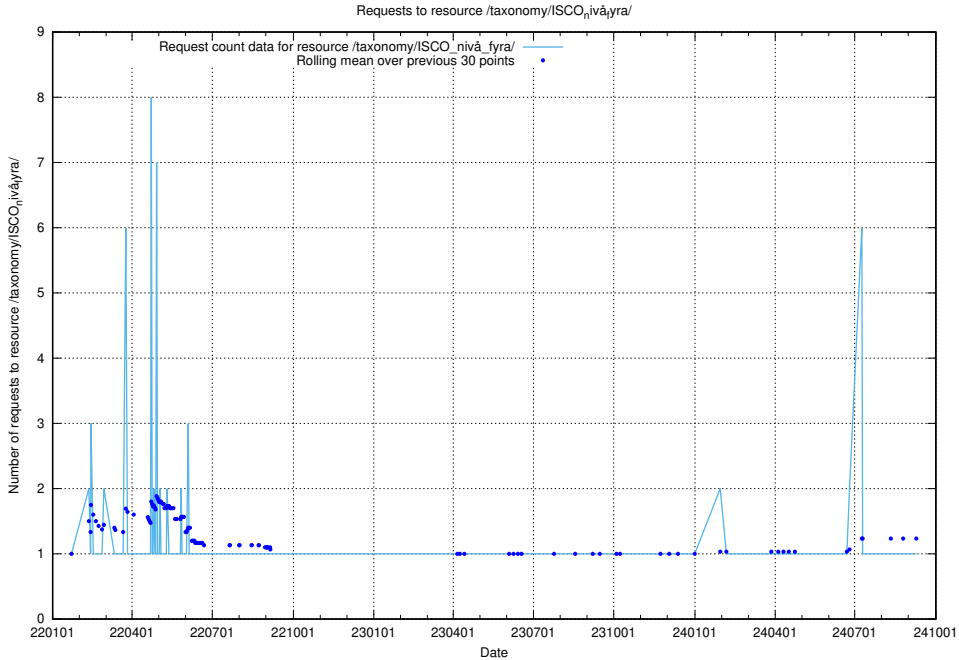

5.5773 Usage of /taxonomy/ISCO_nivå_fyra/

Here, we count the number of requests to resource /taxonomy/ISCO_nivå_fyra/.