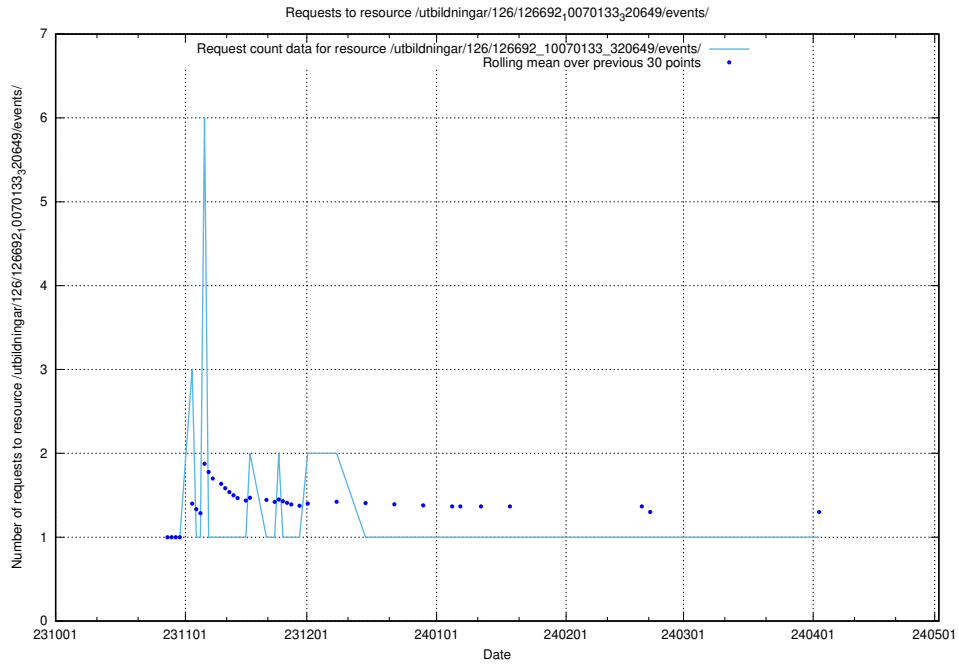

5.5014 Usage of /utbildningar/126/126692_10070133_320649/events/

Here, we count the number of requests to resource /utbildningar/126/126692_10070133_320649/events/