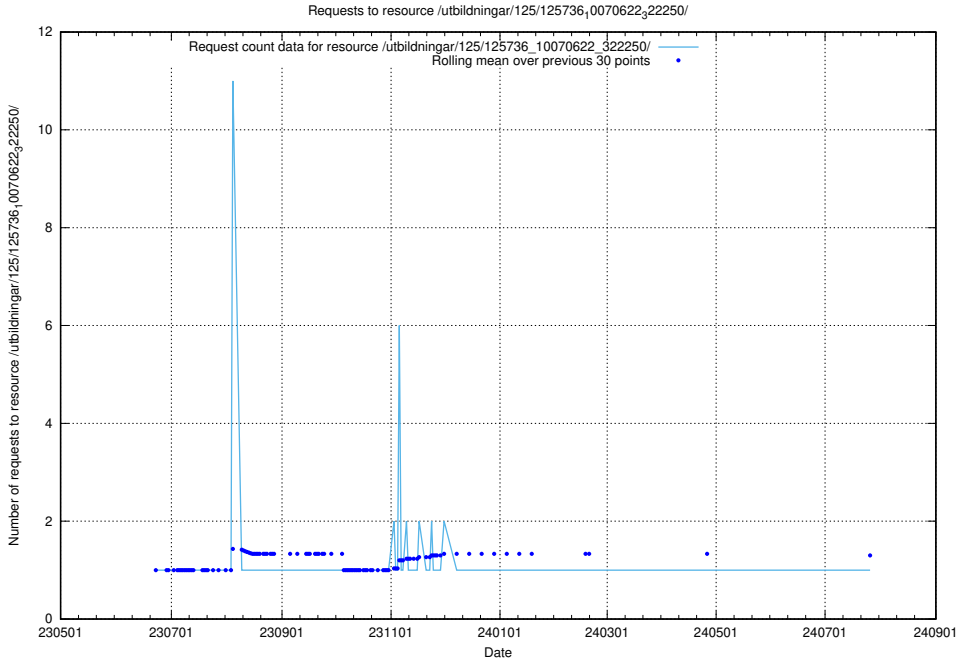

5.6467 Usage of /utbildningar/125/125736_10070622_322250/

Here, we count the number of requests to resource /utbildningar/125/125736_10070622_322250/.