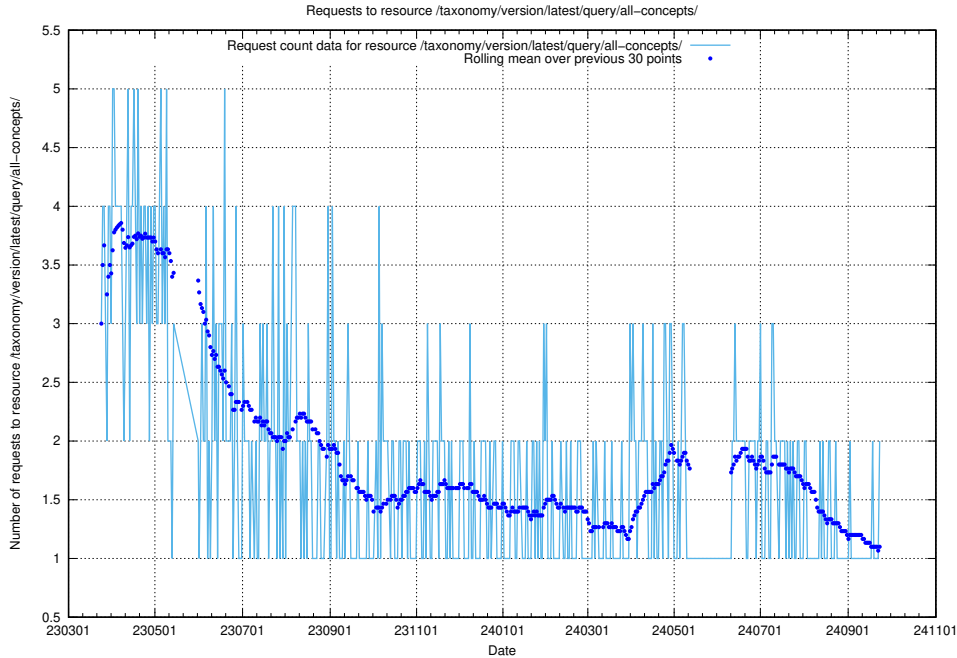

5.1118 Usage of /taxonomy/version/latest/query/all-concepts/

Here, we count the number of requests to resource /taxonomy/version/latest/query/all-concepts/.