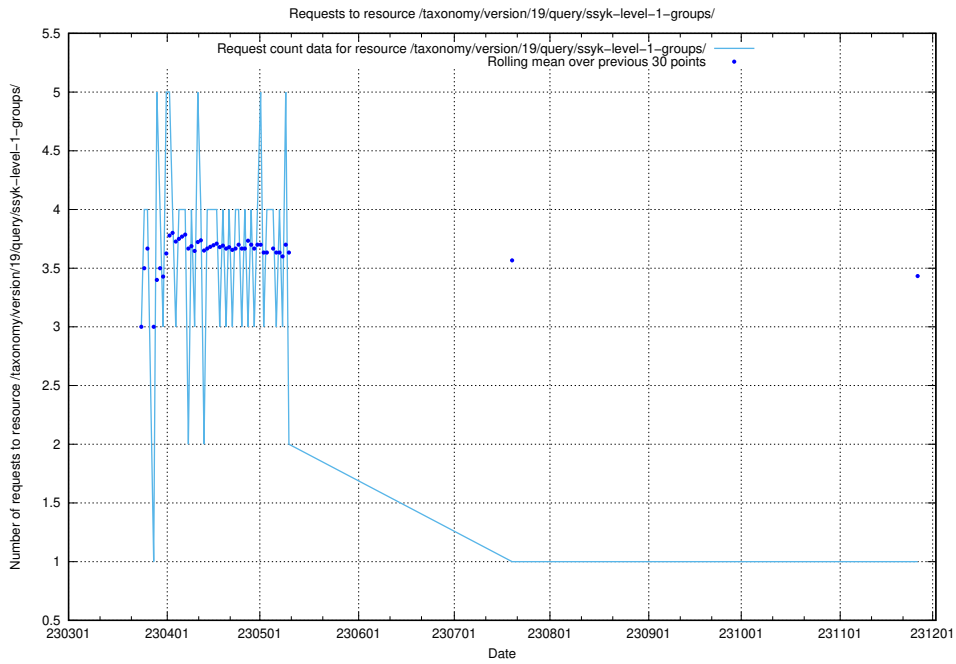

5.6878 Usage of /taxonomy/version/19/query/ssyk-level-1-groups/

Here, we count the number of requests to resource /taxonomy/version/19/query/ssyk-level-1-groups/.