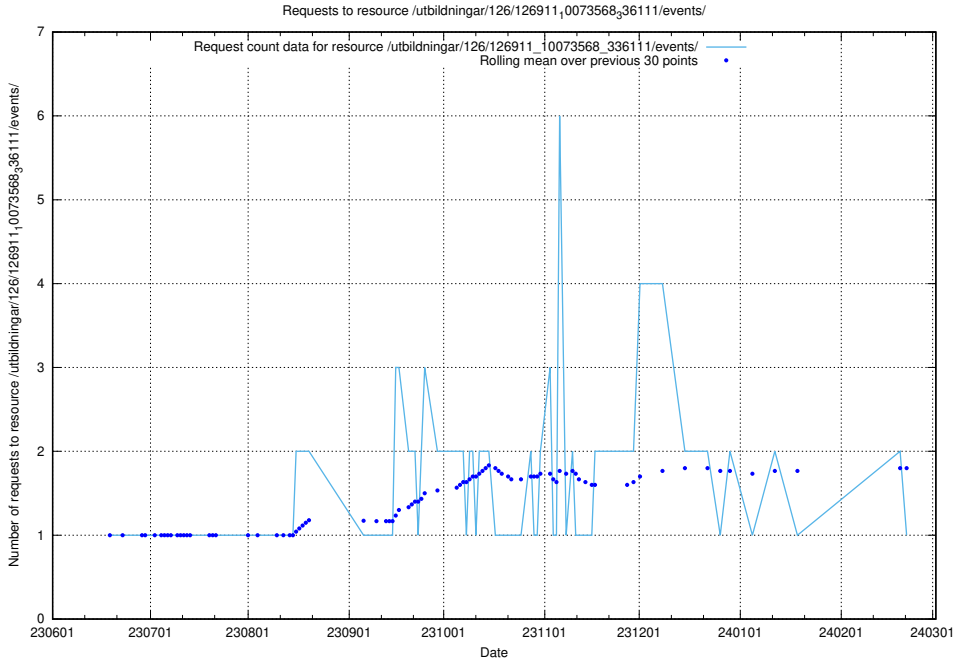

5.6616 Usage of /utbildningar/126/126911_10073568_336111/events/

Here, we count the number of requests to resource /utbildningar/126/126911_10073568_336111/events/