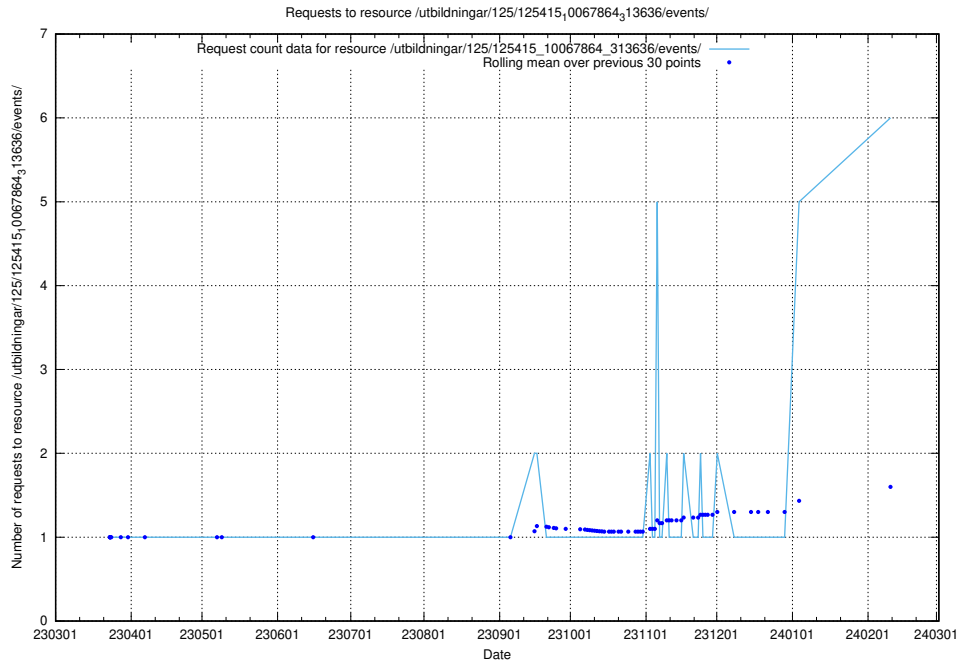

5.45 Usage of /utbildningar/125/125415_10067864_313636/events/

Here, we count the number of requests to resource /utbildningar/125/125415_10067864_313636/events/