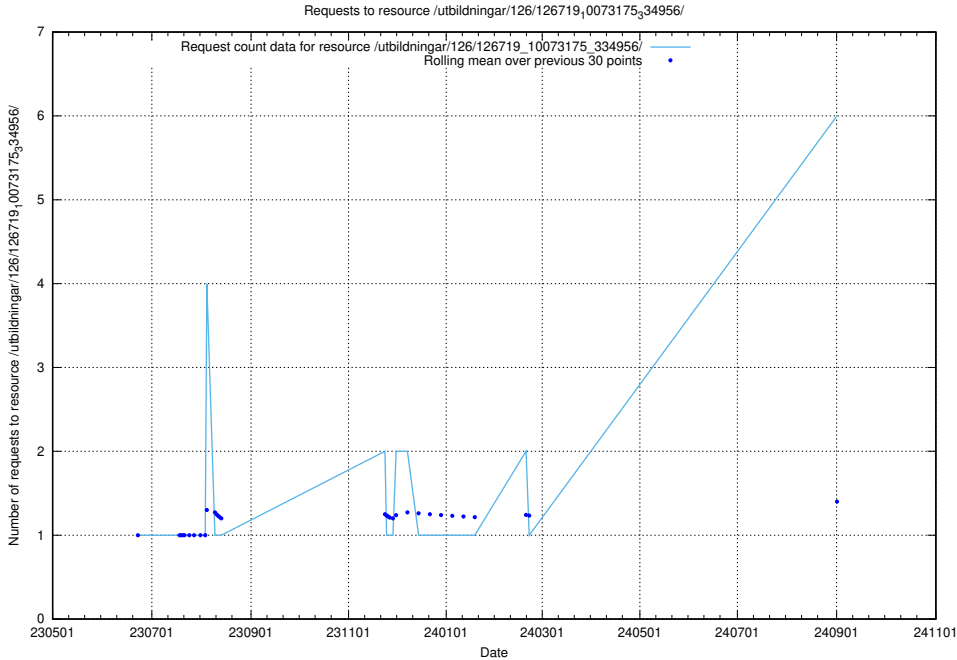

5.198 Usage of /utbildningar/126/126719_10073175_334956/

Here, we count the number of requests to resource /utbildningar/126/126719_10073175_334956/.