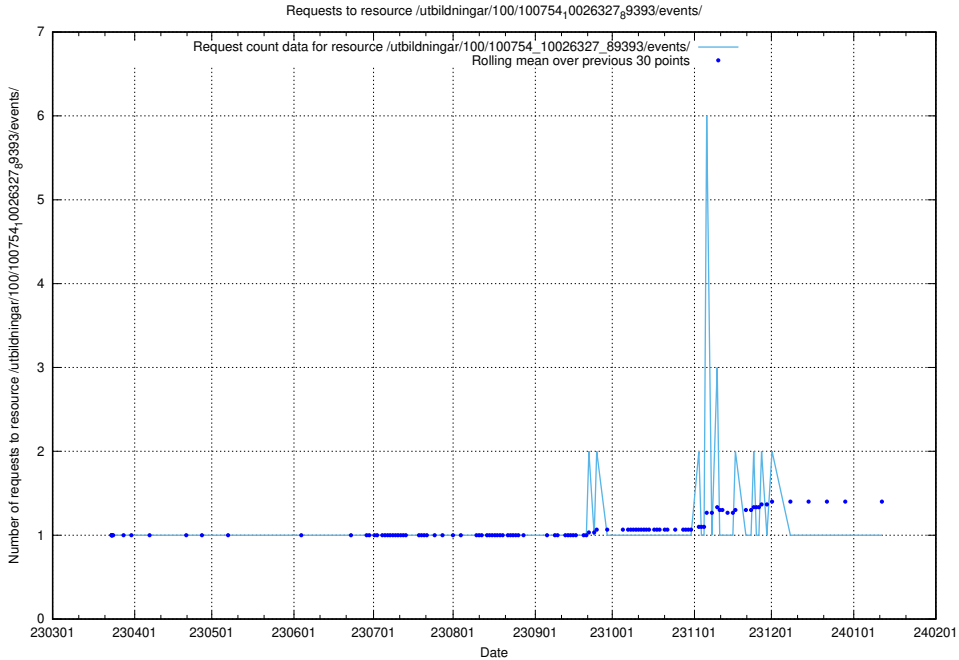

5.6359 Usage of /utbildningar/100/100754_10026327_89393/events/

Here, we count the number of requests to resource /utbildningar/100/100754_10026327_89393/events/.

5.6360 Usage of /utbildningar/125/125741_10070782_335875/events/