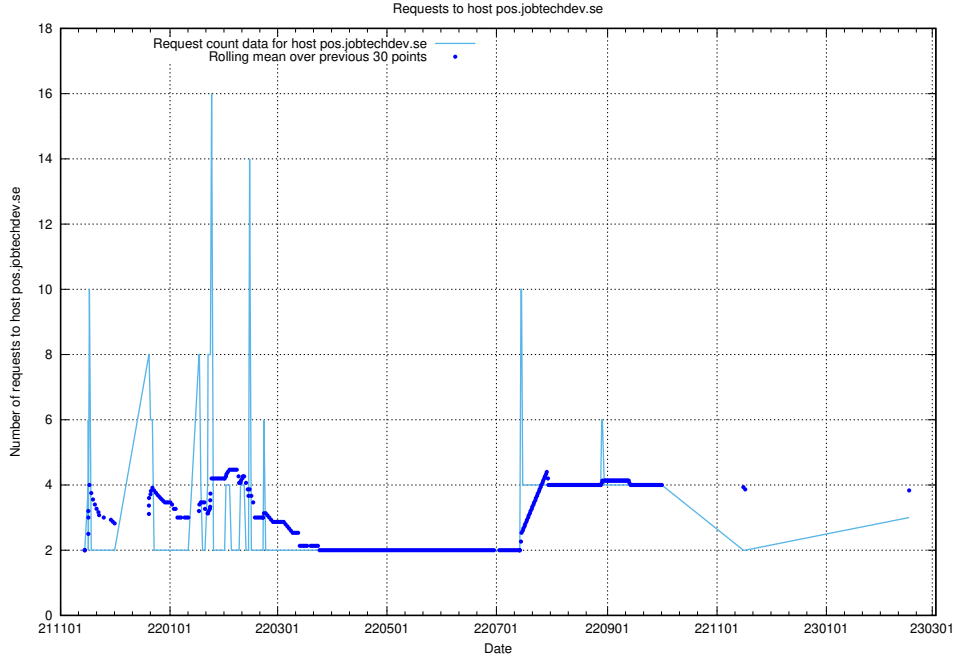

7.242 Usage of pos.jobtechdev.se

Here, we count the number of requests to host pos.jobtechdev.se.