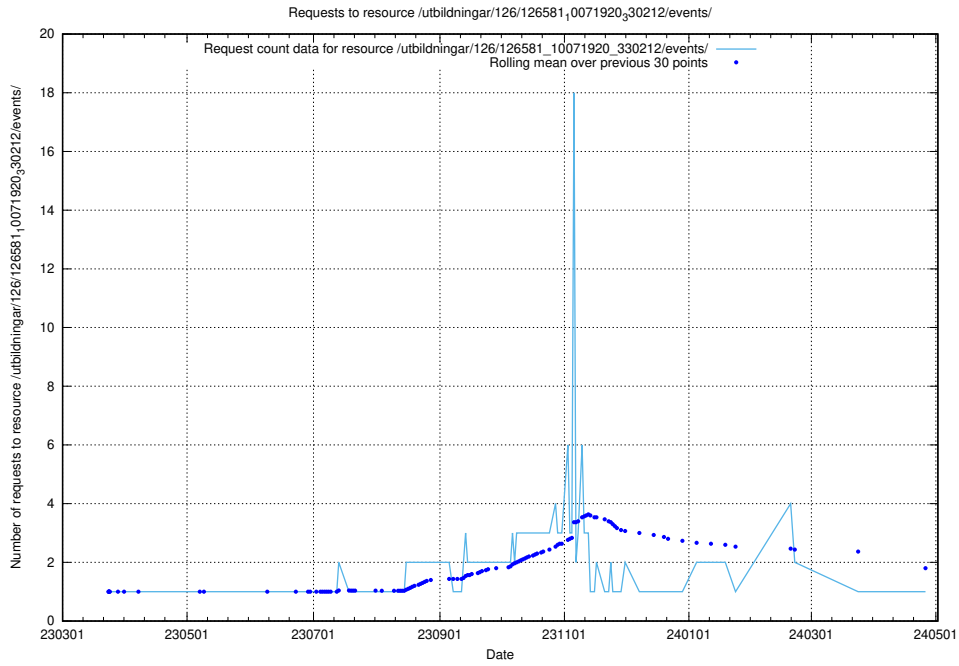

5.7160 Usage of /utbildningar/126/126581_10071920_330212/events/

Here, we count the number of requests to resource /utbildningar/126/126581_10071920_330212/events/