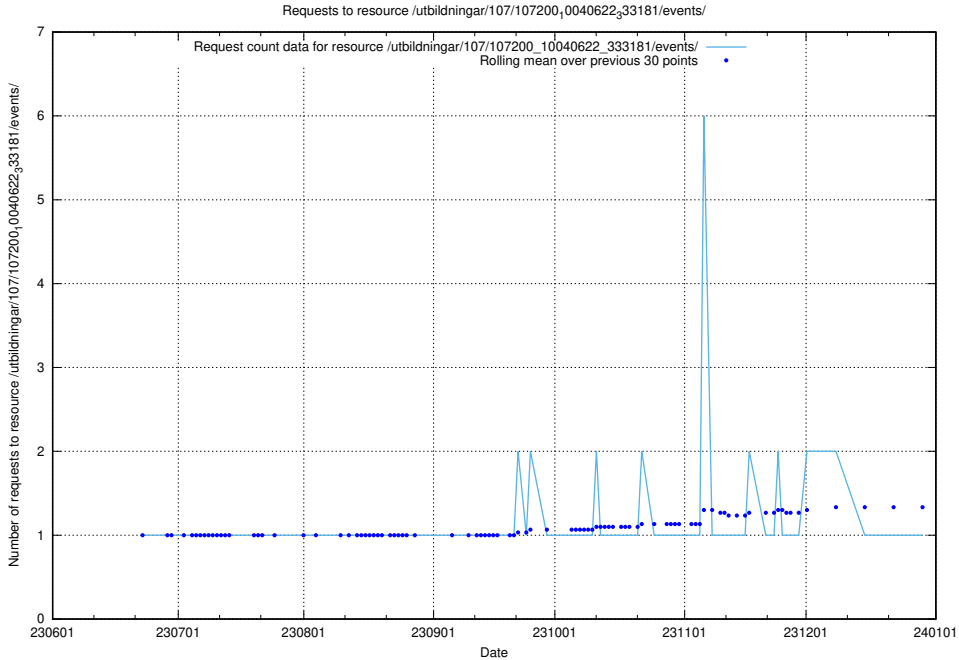

5.6608 Usage of /utbildningar/107/107200_10040622_333181/events/

Here, we count the number of requests to resource /utbildningar/107/107200_10040622_333181/events/