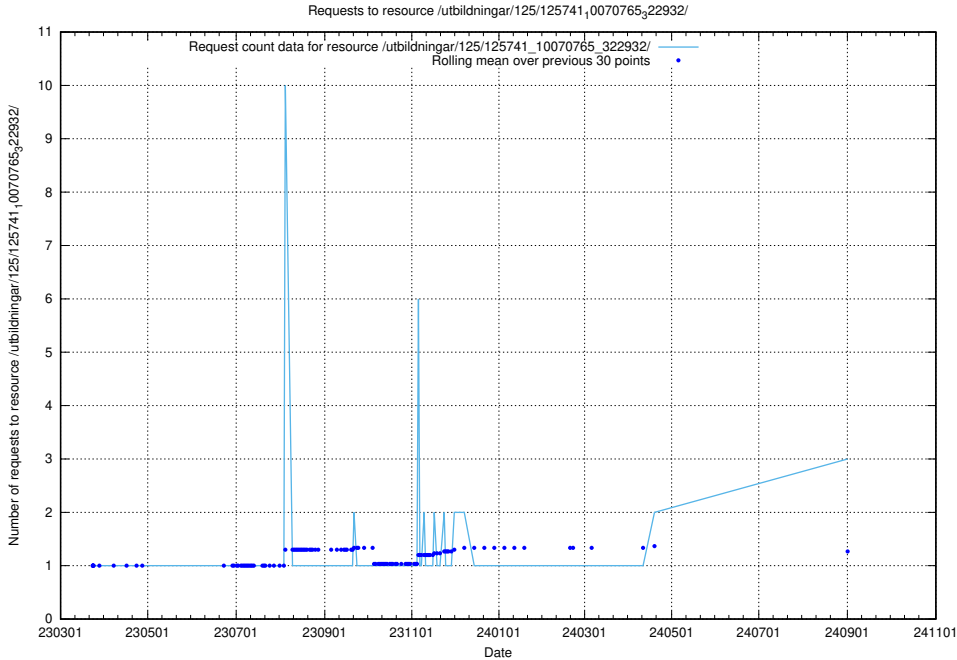

5.593 Usage of /utbildningar/125/125741_10070765_322932/

Here, we count the number of requests to resource /utbildningar/125/125741_10070765_322932/.