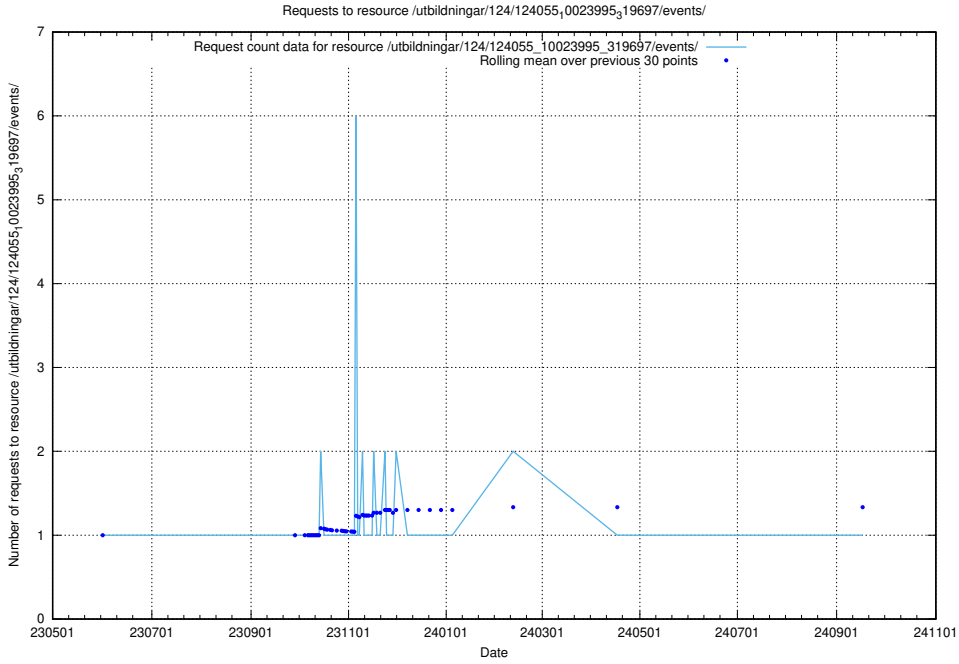

5.6692 Usage of /utbildningar/124/124055_10023995_319697/events/

Here, we count the number of requests to resource /utbildningar/124/124055_10023995_319697/events/