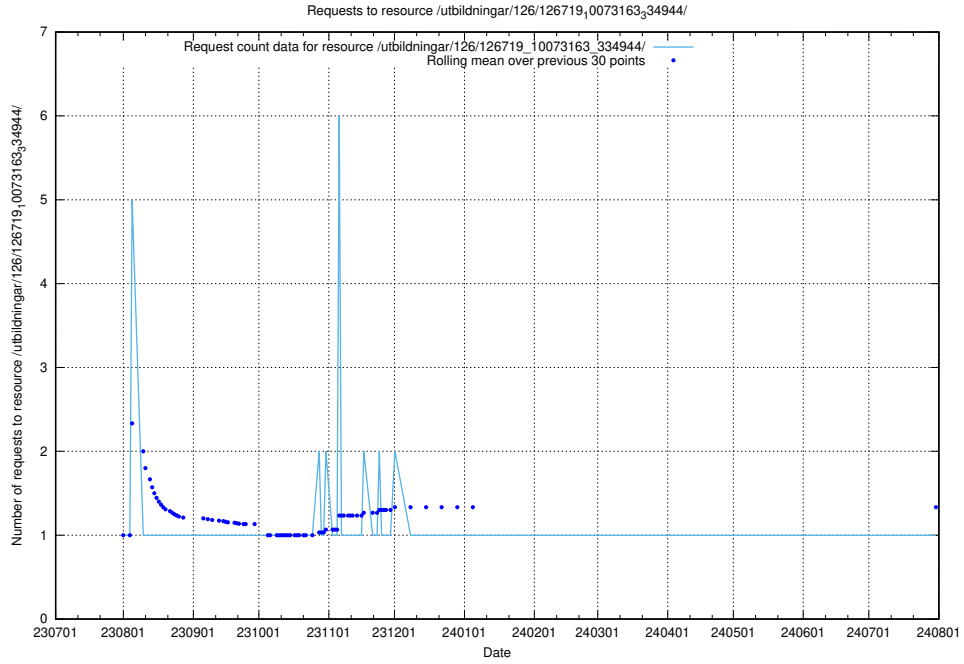

5.5699 Usage of /utbildningar/126/126719_10073163_334944/

Here, we count the number of requests to resource /utbildningar/126/126719_10073163_334944/.