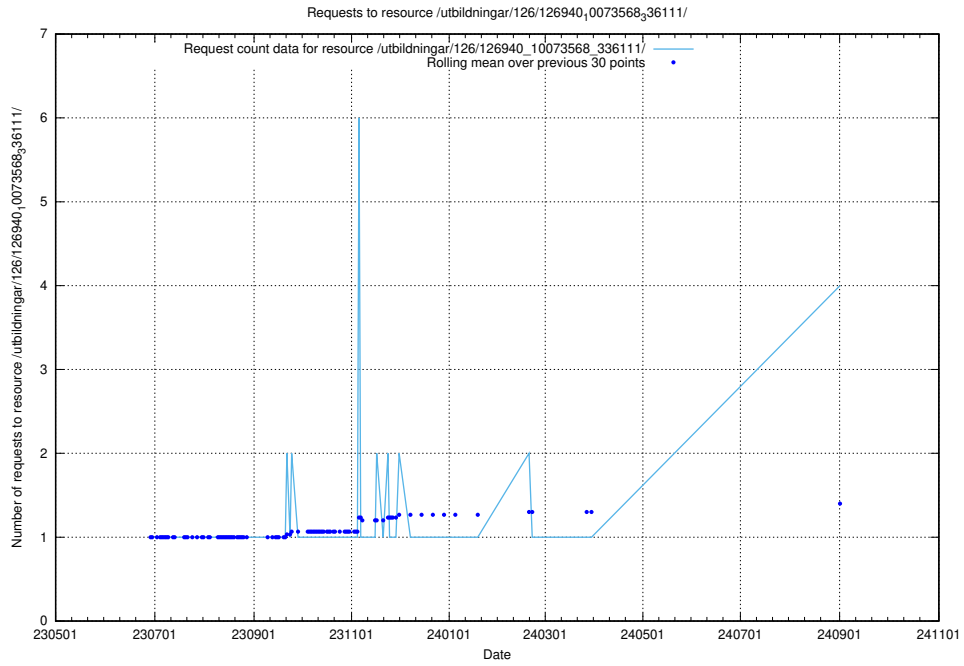

5.387 Usage of /utbildningar/126/126940_10073568_336111/

Here, we count the number of requests to resource /utbildningar/126/126940_10073568_336111/.