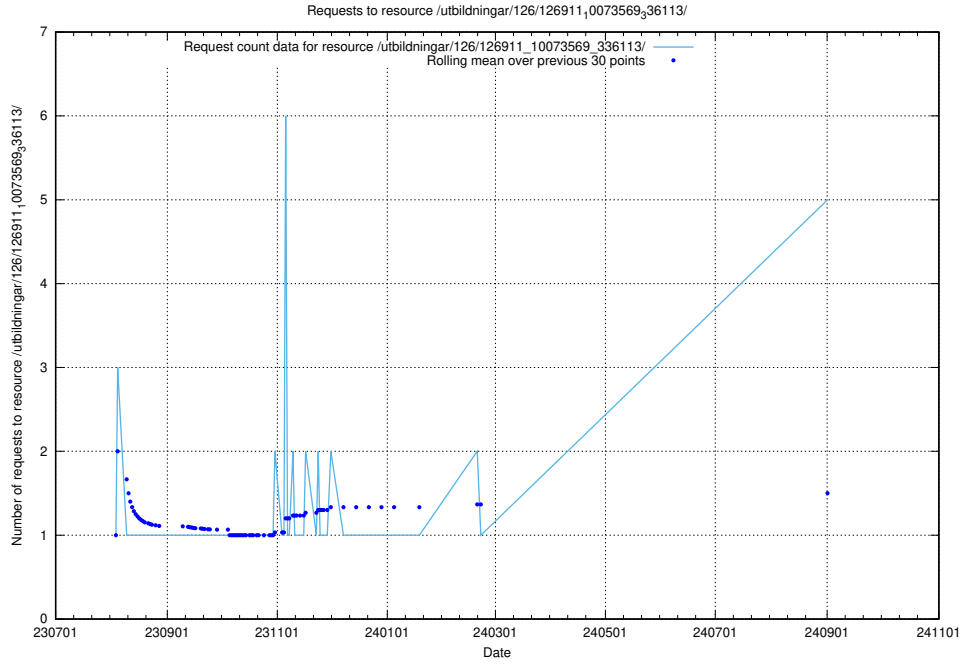

5.262 Usage of /utbildningar/126/126911_10073569_336113/

Here, we count the number of requests to resource /utbildningar/126/126911_10073569_336113/.