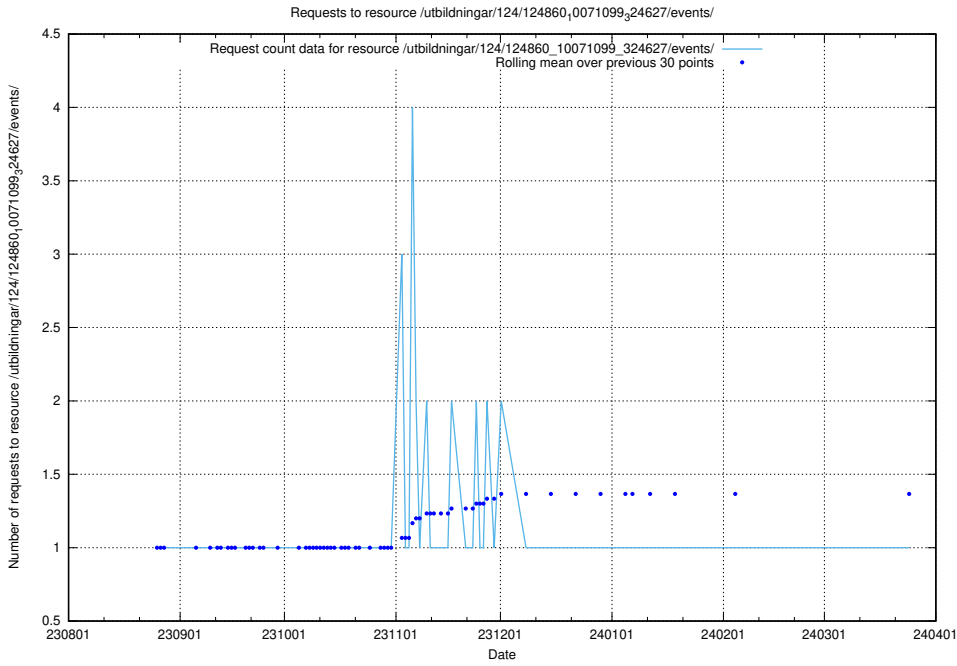

5.5523 Usage of /utbildningar/124/124855_10071083_324595/events/

Here, we count the number of requests to resource /utbildningar/124/124855_10071083_324595/events/

5.5524 Usage of /utbildningar/124/124855_10071083_324595/