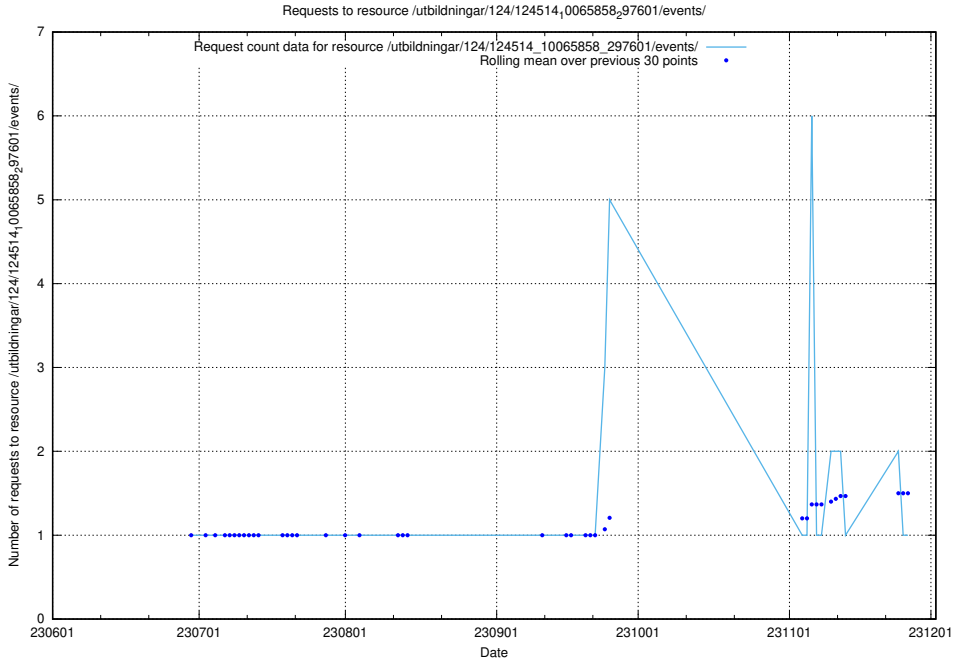

5.6203 Usage of /utbildningar/124/124514_10065858_297601/events/

Here, we count the number of requests to resource /utbildningar/124/124514_10065858_297601/events/