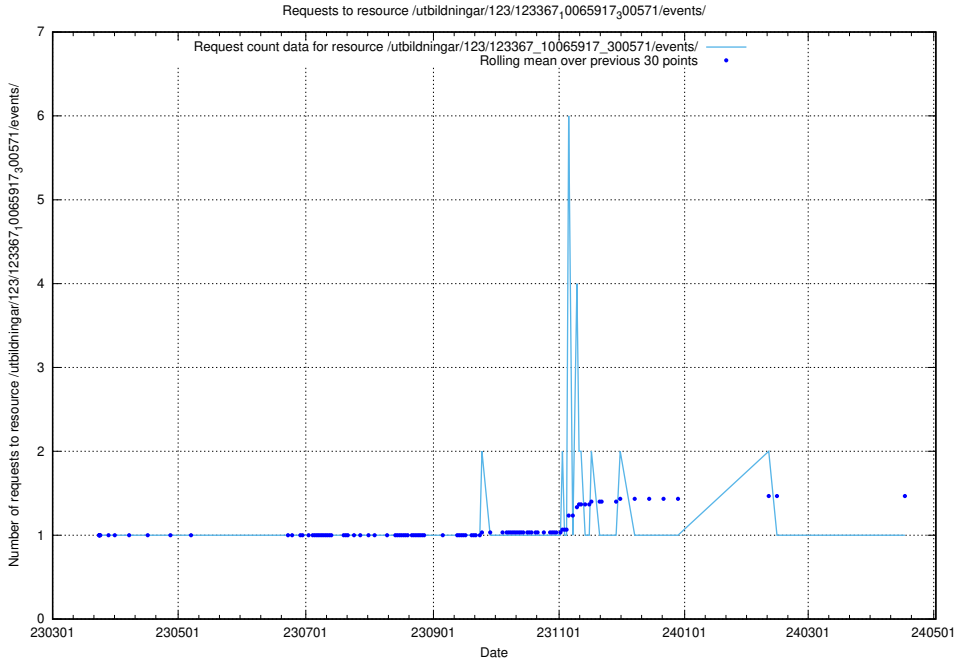

Here, we count the number of requests to resource /taxonomy/version/3/query/employment-type-concepts/.

5.5456 Usage of /utbildningar/123/123367_10065917_300571/events/

Here, we count the number of requests to resource /utbildningar/123/123367_10065917_300571/events/