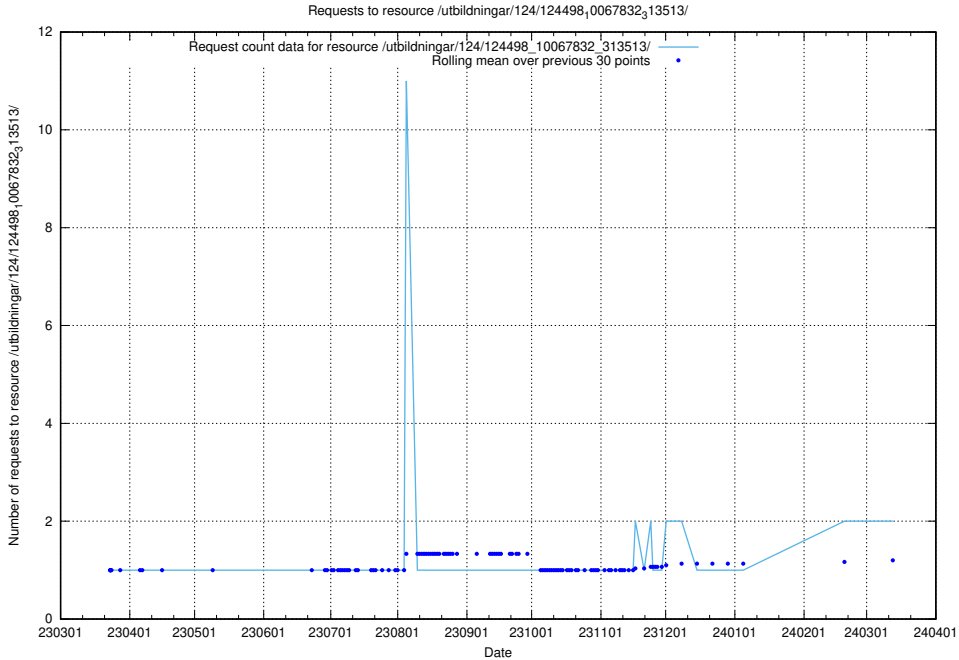

5.770 Usage of /utbildningar/124/124498_10067832_313513/

Here, we count the number of requests to resource /utbildningar/124/124498_10067832_313513/.