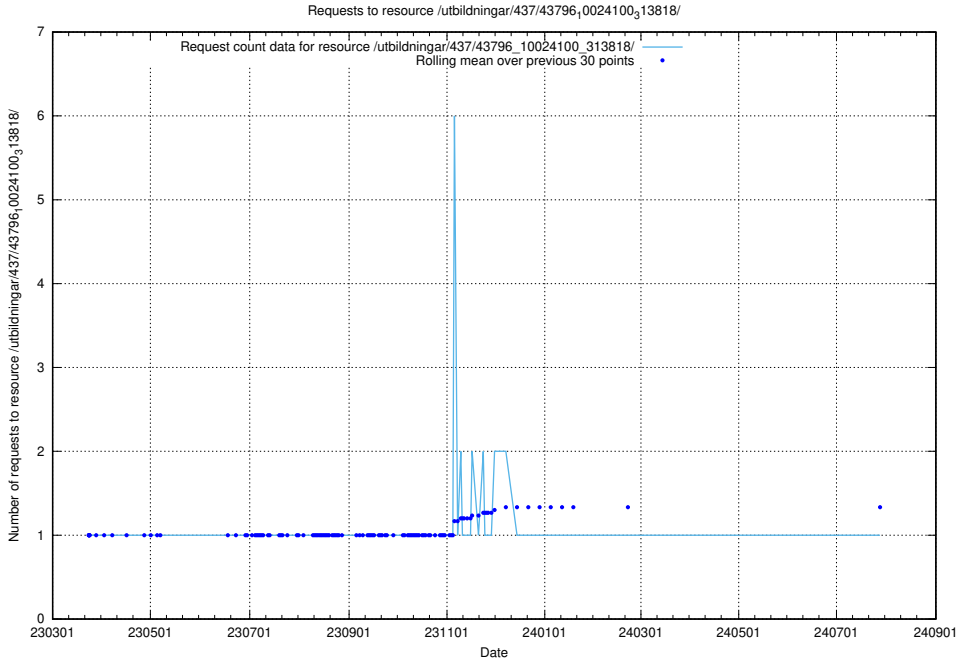

5.7118 Usage of /utbildningar/437/43796_10024100_313818/

Here, we count the number of requests to resource /utbildningar/437/43796_10024100_313818/.