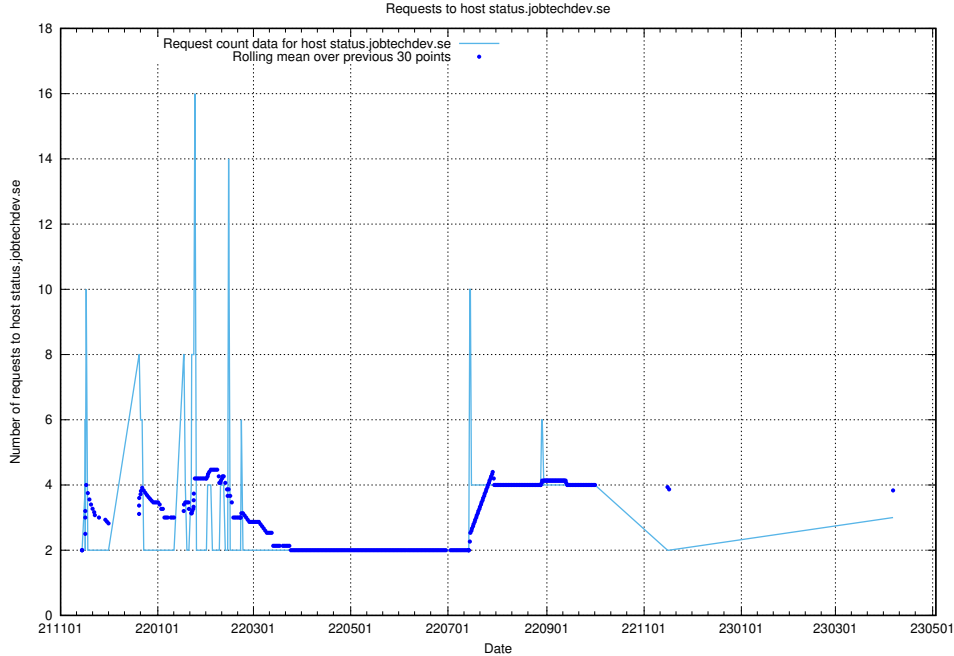

7.239 Usage of status.jobtechdev.se

Here, we count the number of requests to host status.jobtechdev.se.