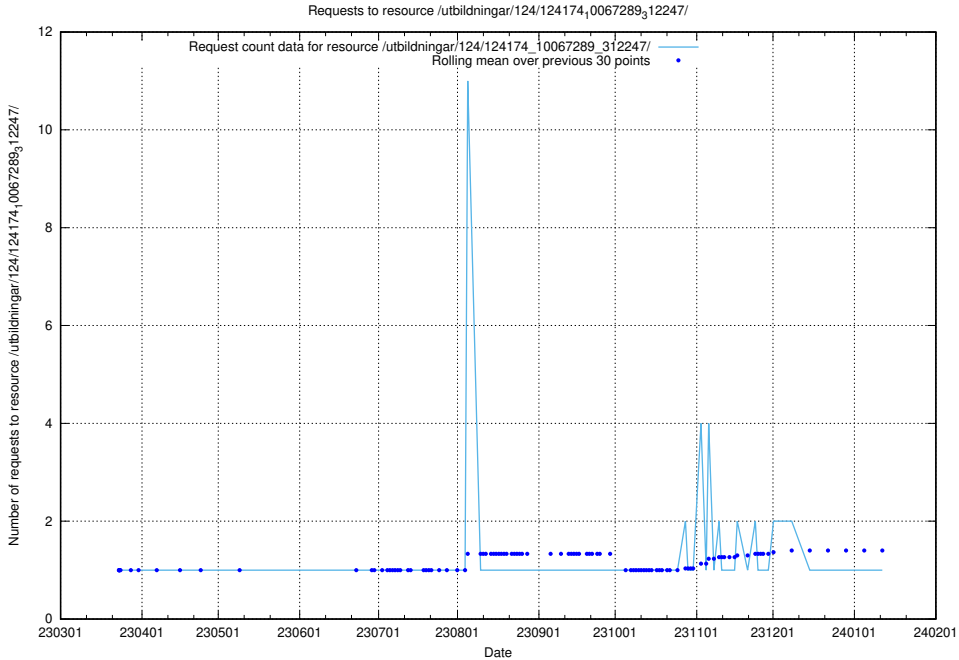

5.4877 Usage of /utbildningar/124/124174_10067289_312247/

Here, we count the number of requests to resource /utbildningar/124/124174_10067289_312247/.