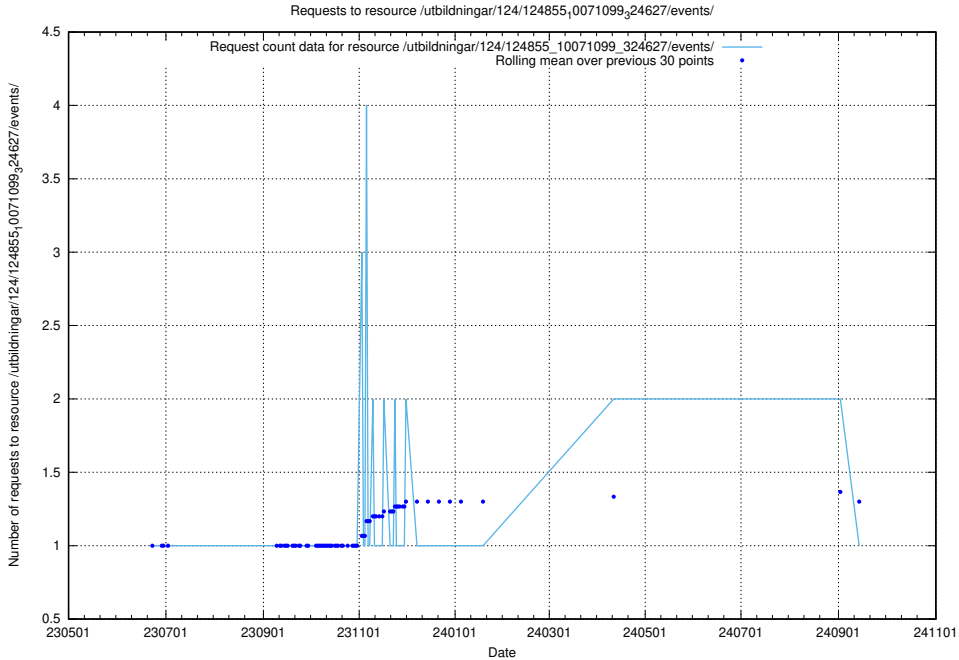

5.6515 Usage of /utbildningar/124/124855_10071099_324627/events/

Here, we count the number of requests to resource /utbildningar/124/124855_10071099_324627/events/