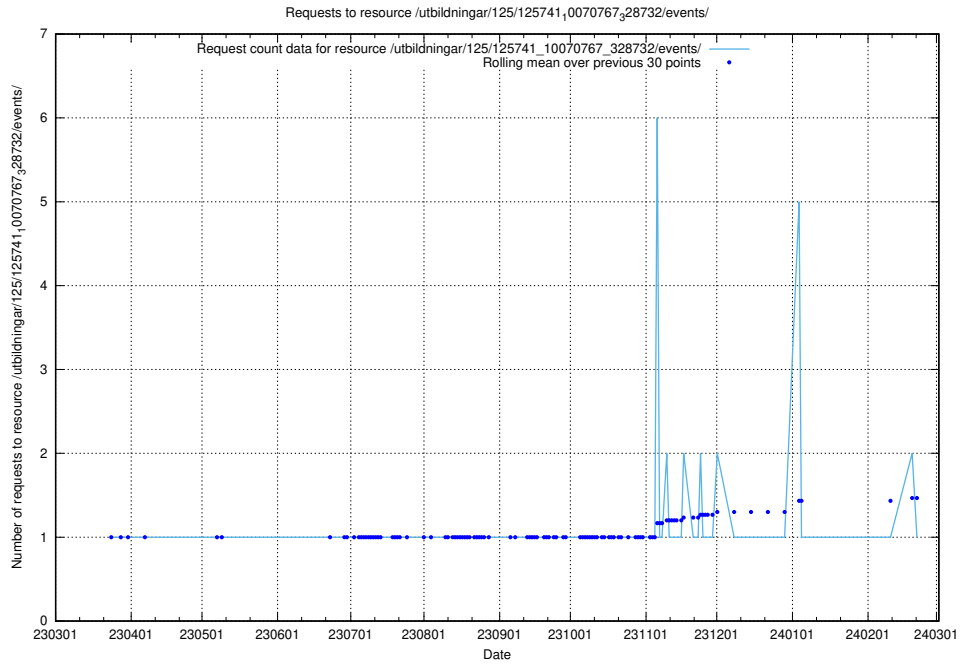

5.6981 Usage of /utbildningar/125/125741_10070767_328732/events/

Here, we count the number of requests to resource /utbildningar/125/125741_10070767_328732/events/