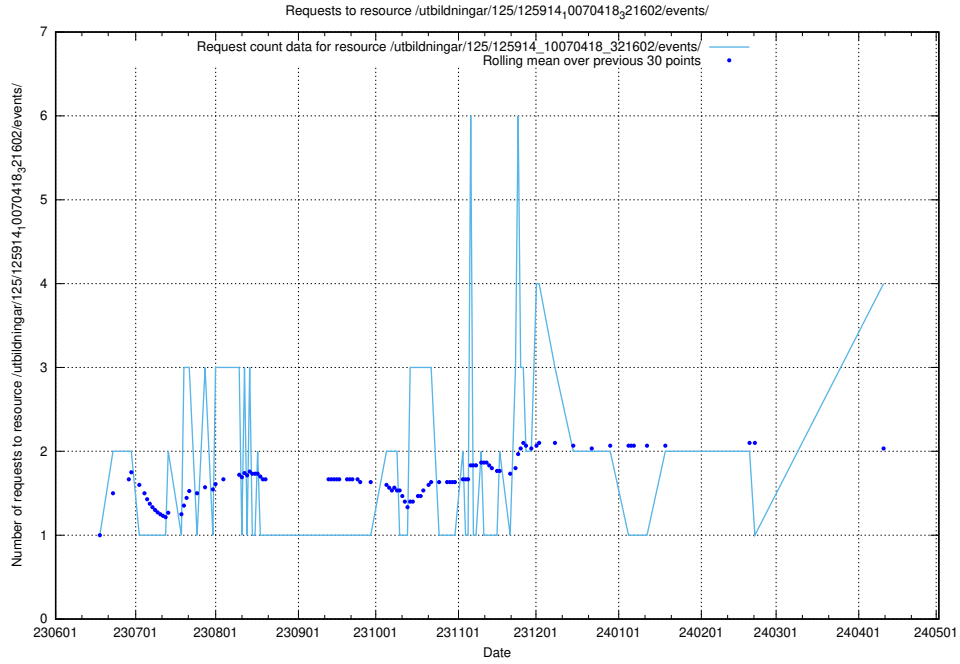

5.399 Usage of /utbildningar/125/125914_10070418_321602/events/

Here, we count the number of requests to resource /utbildningar/125/125914_10070418_321602/events/