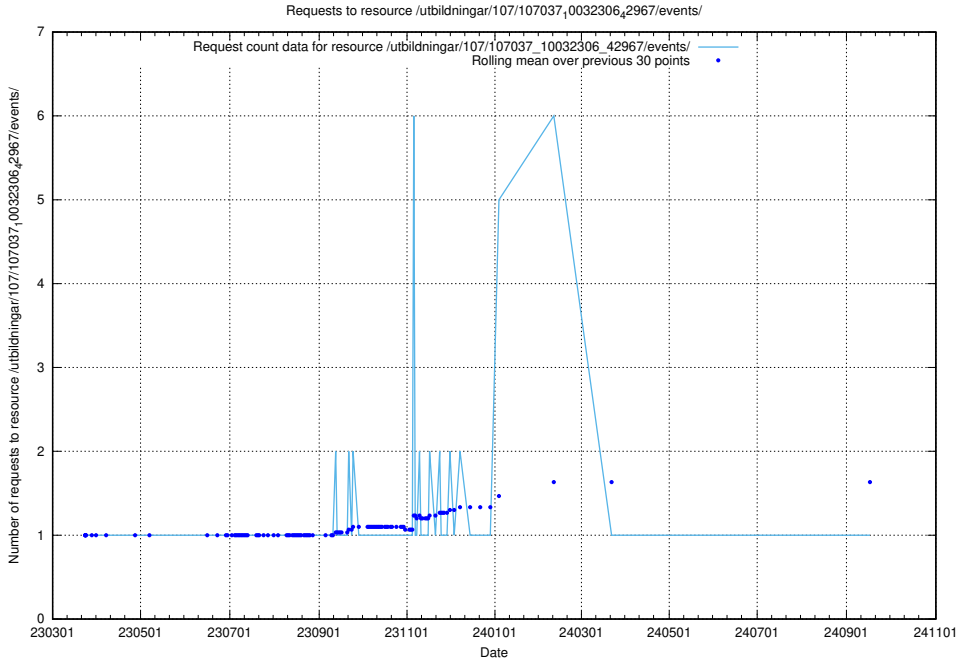

5.6178 Usage of /utbildningar/107/107037_10032306_42967/events/

Here, we count the number of requests to resource /utbildningar/107/107037_10032306_42967/events/.