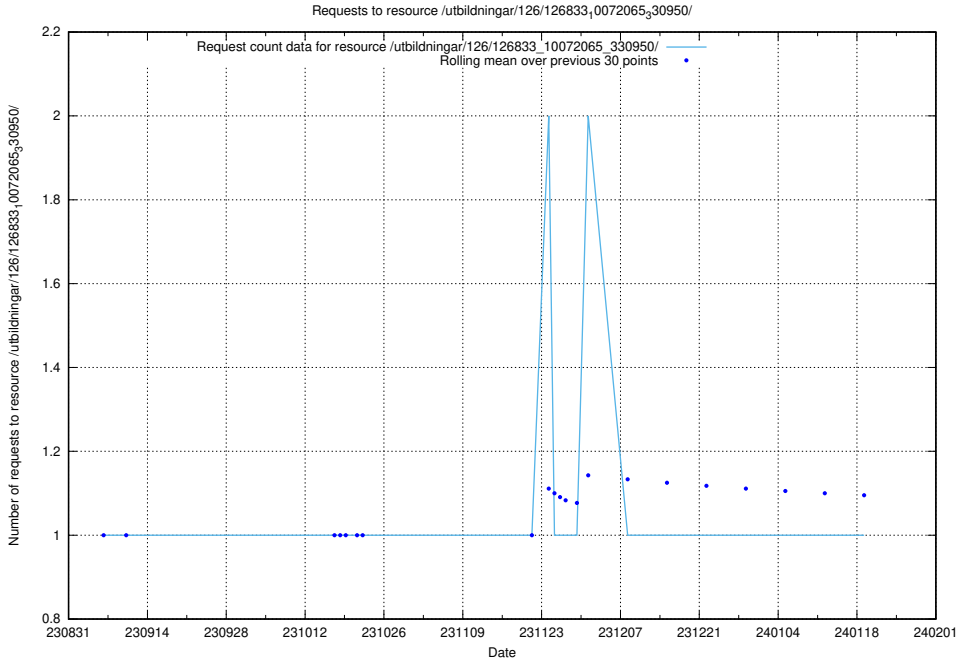

5.5475 Usage of /utbildningar/126/126833_10072065_330950/

Here, we count the number of requests to resource /utbildningar/126/126833_10072065_330950/.