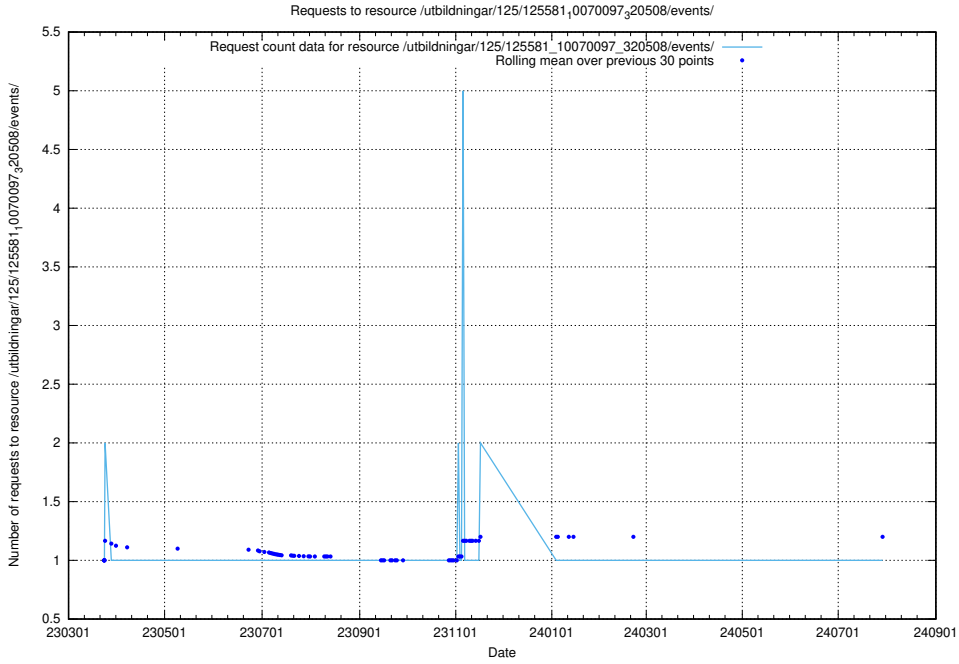

5.1290 Usage of /utbildningar/125/125581_10070097_320508/events/

Here, we count the number of requests to resource /utbildningar/125/125581_10070097_320508/events/