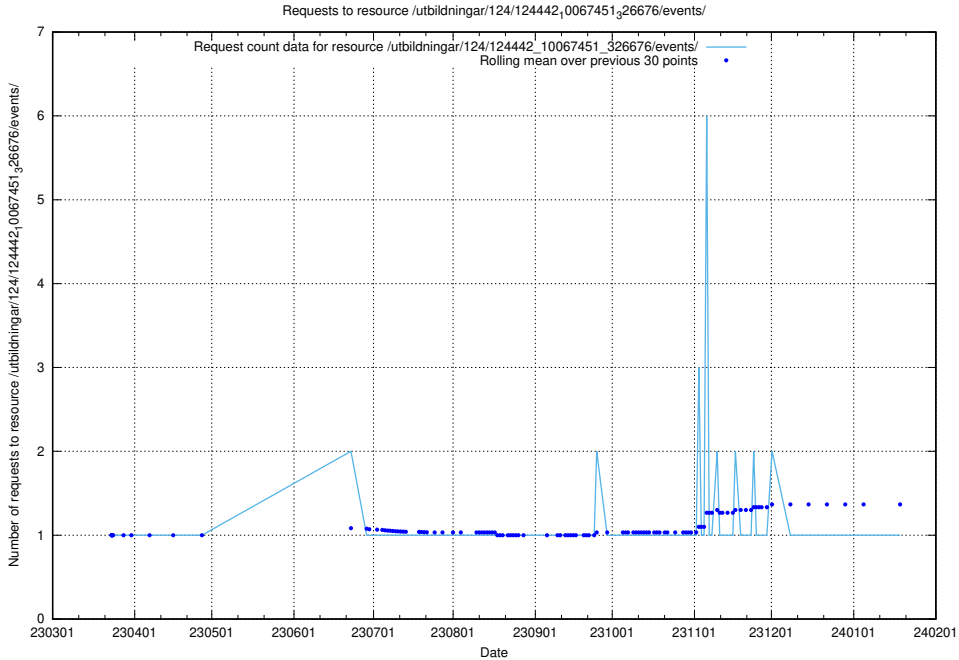

5.4351 Usage of /utbildningar/124/124442_10067451_326676/events/

Here, we count the number of requests to resource /utbildningar/124/124442_10067451_326676/events/