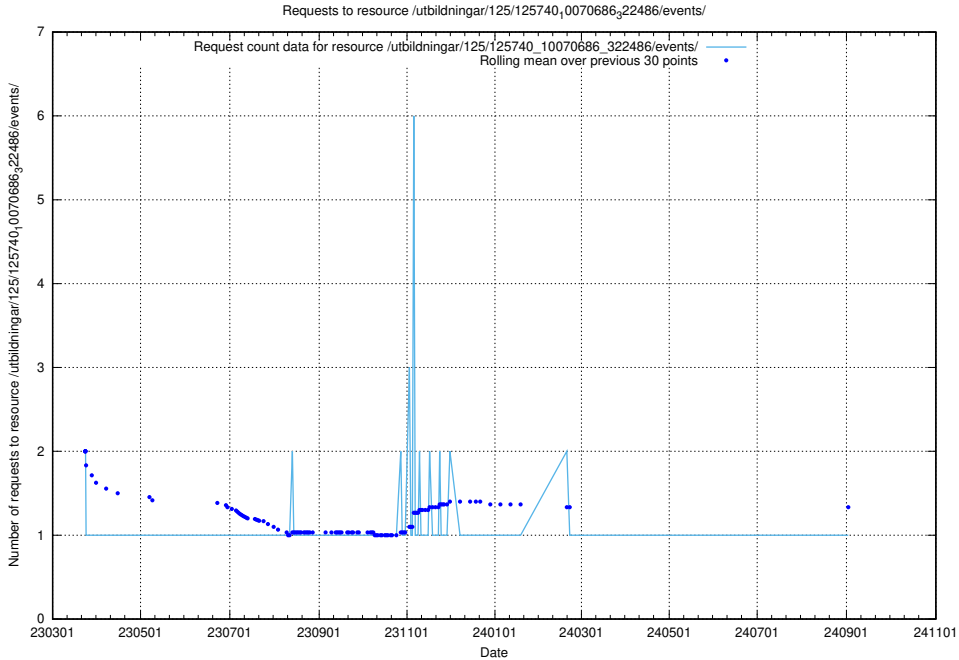

5.7037 Usage of /utbildningar/125/125740_10070686_322486/events/

Here, we count the number of requests to resource /utbildningar/125/125740_10070686_322486/events/