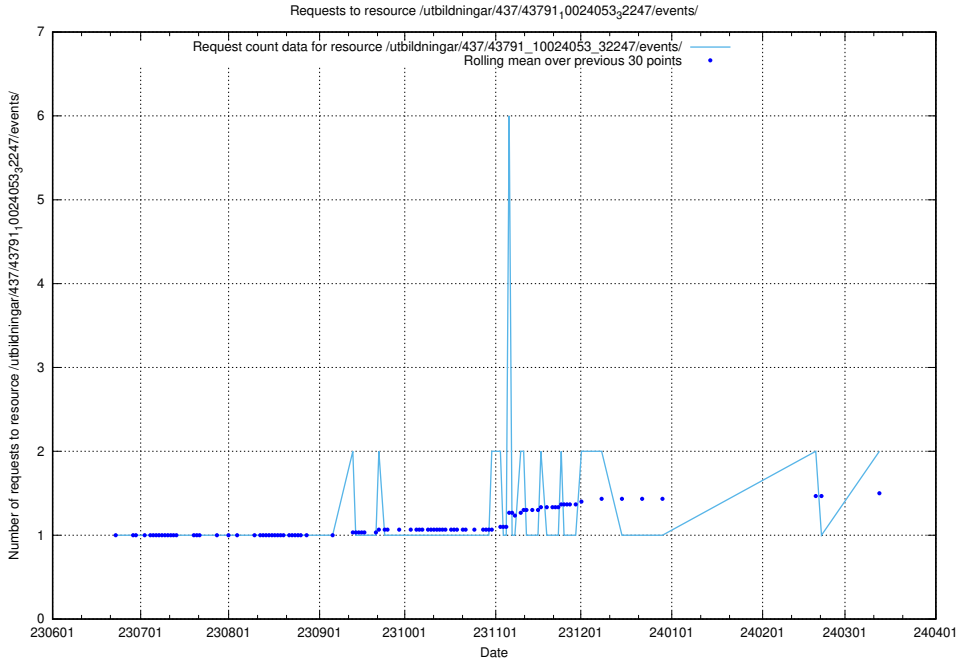

5.992 Usage of /utbildningar/437/43791_10024053_32247/events/

Here, we count the number of requests to resource /utbildningar/437/43791_10024053_32247/events/.