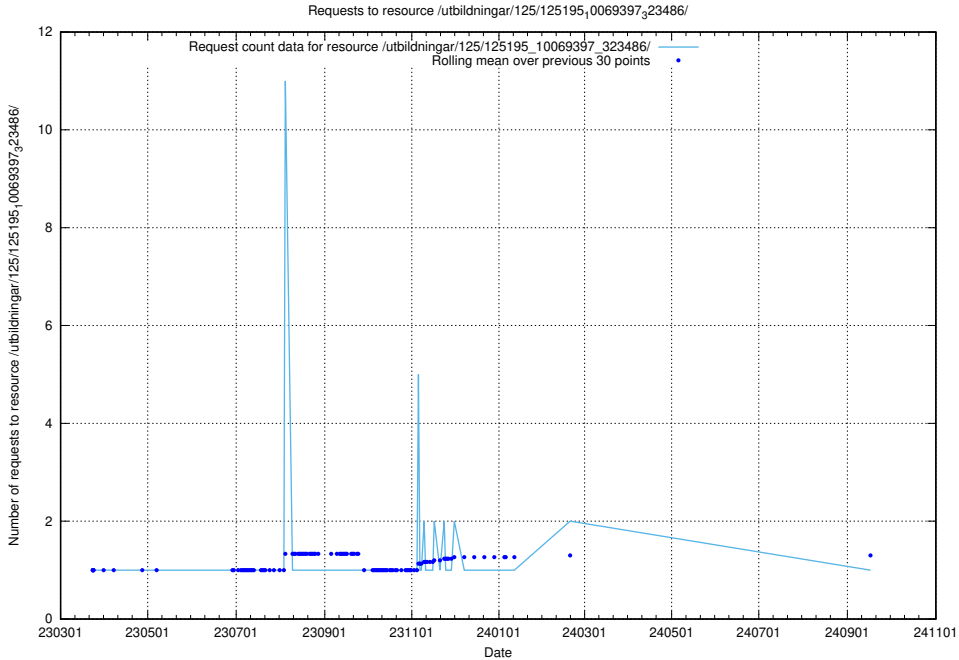

5.1325 Usage of /utbildningar/125/125195_10069397_323486/

Here, we count the number of requests to resource /utbildningar/125/125195_10069397_323486/.