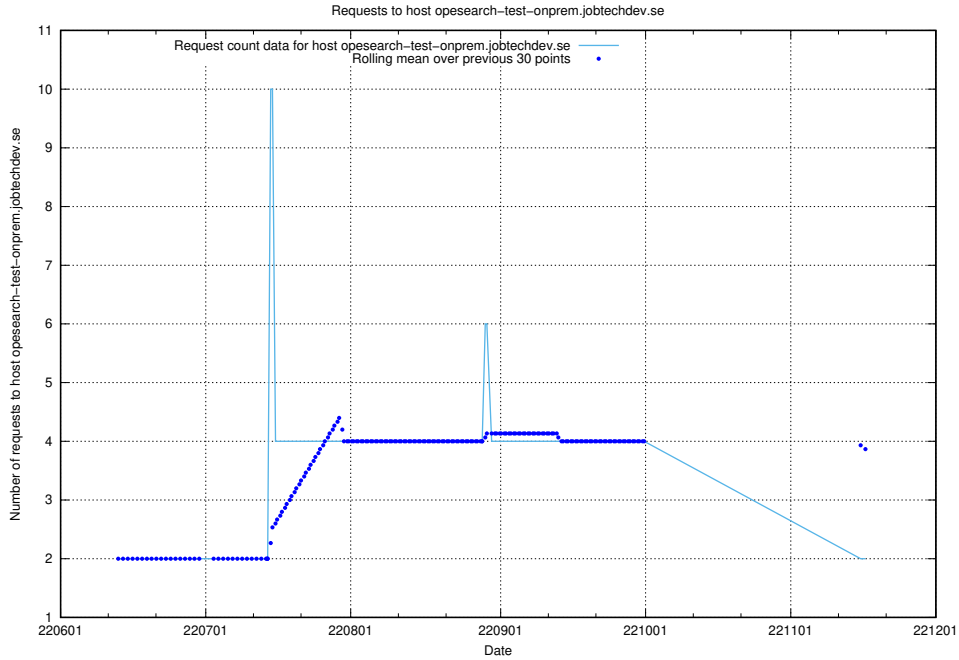

7.407 Usage of opesearch-test-onprem.jobtechdev.se

Here, we count the number of requests to host opesearch-test-onprem.jobtechdev.se.