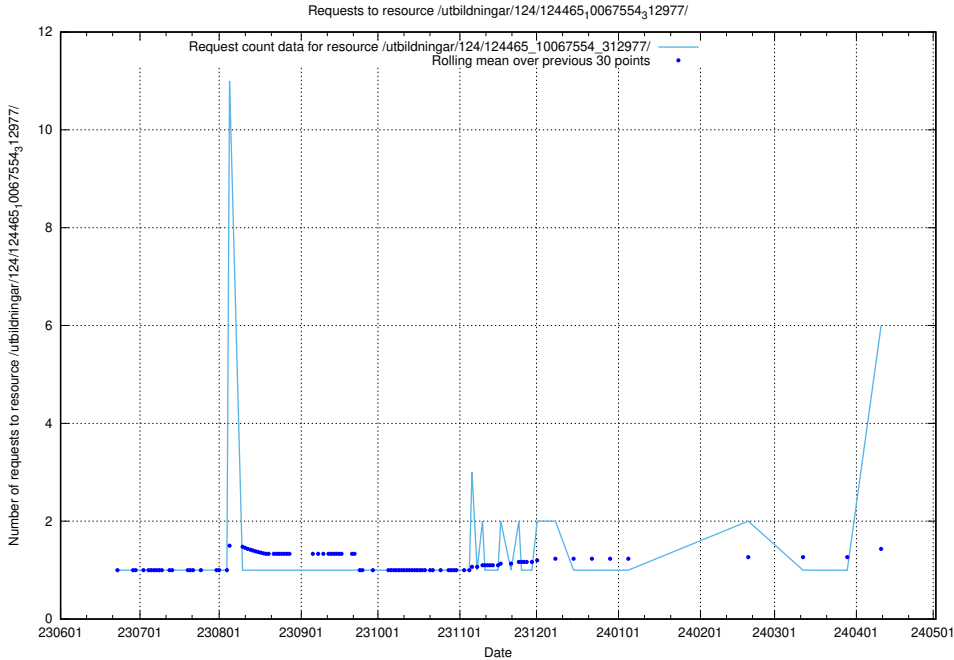

5.204 Usage of /utbildningar/124/124465_10067554_312977/

Here, we count the number of requests to resource /utbildningar/124/124465_10067554_312977/.