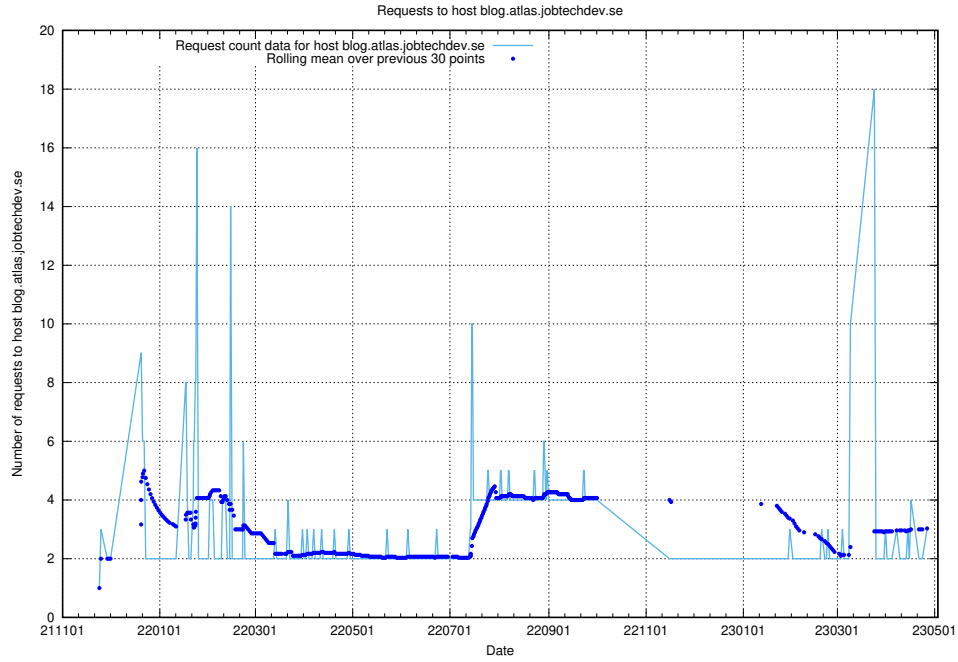

7.216 Usage of `blog.atlas.jobtechdev.se`

Here, we count the number of requests to host `blog.atlas.jobtechdev.se`.