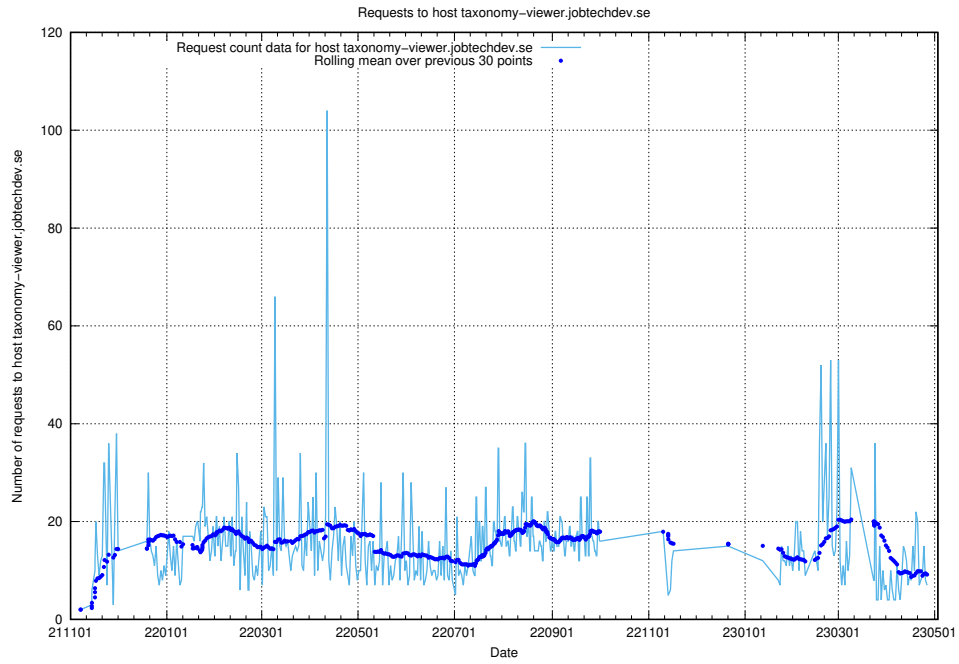

7.81 Usage of taxonomy-viewer.jobtechdev.se

Here, we count the number of requests to host taxonomy-viewer.jobtechdev.se.