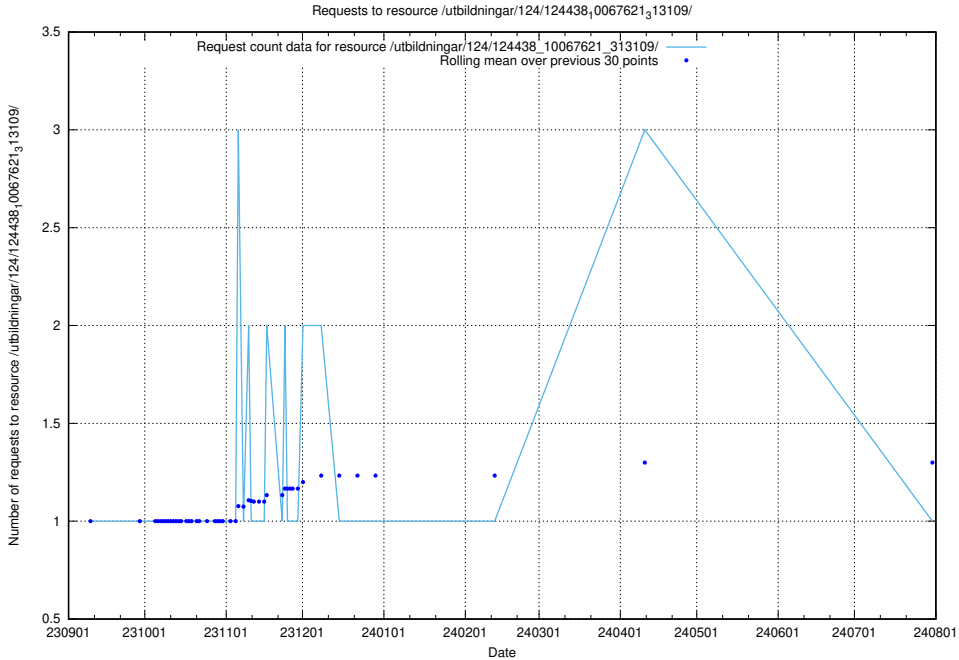

5.5437 Usage of /utbildningar/124/124438_10067621_313109/

Here, we count the number of requests to resource /utbildningar/124/124438_10067621_313109/.