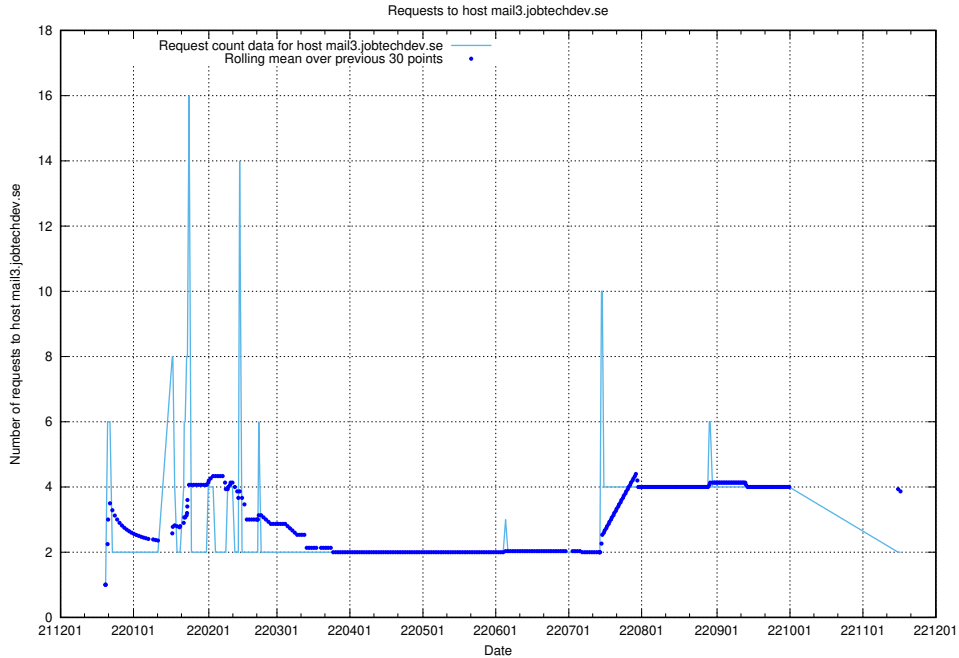

7.376 Usage of mail3.jobtechdev.se

Here, we count the number of requests to host mail3.jobtechdev.se.