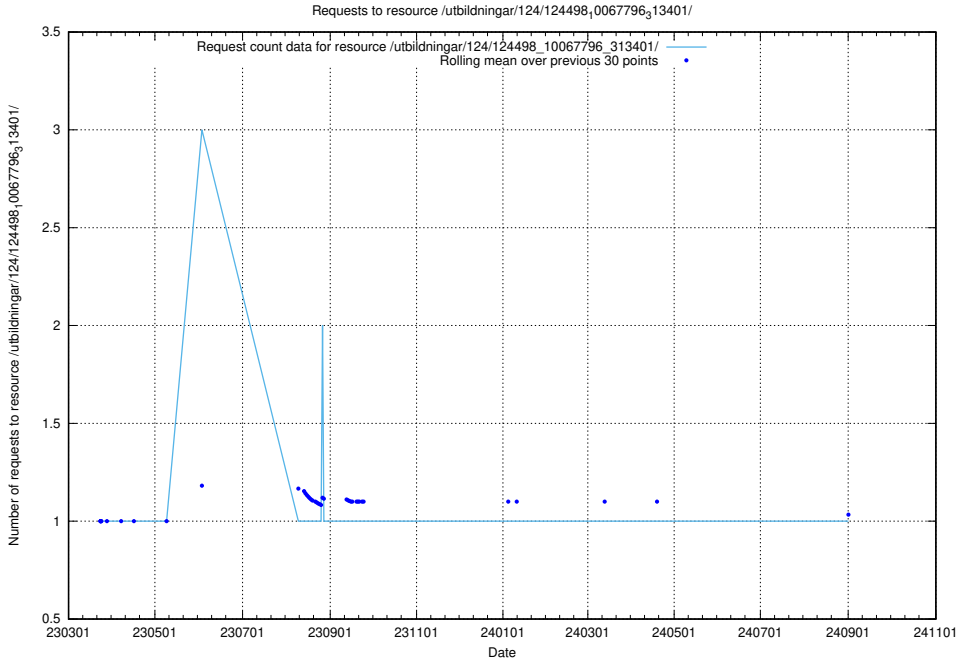

5.3541 Usage of /utbildningar/124/124498_10067796_313401/

Here, we count the number of requests to resource /utbildningar/124/124498_10067796_313401/.