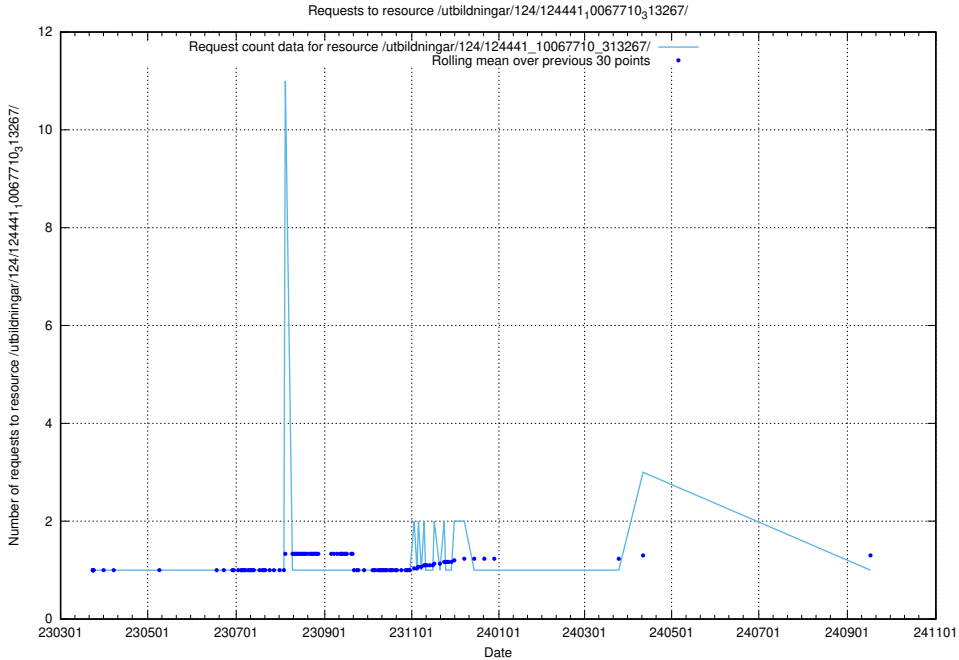

5.4381 Usage of /utbildningar/124/124441_10067710_313267/

Here, we count the number of requests to resource /utbildningar/124/124441_10067710_313267/.