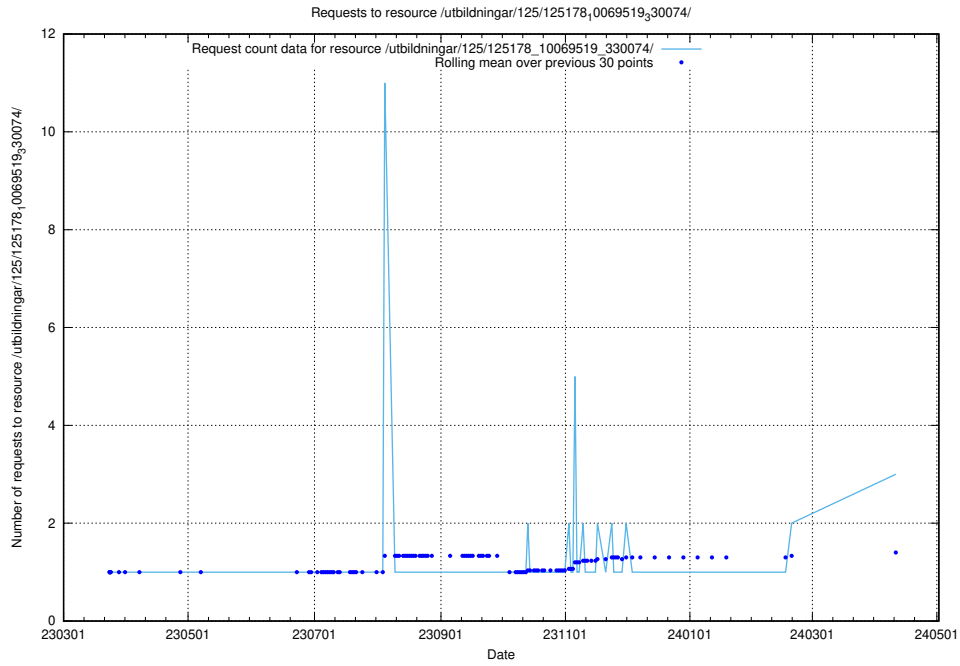

5.416 Usage of /utbildningar/125/125178_10069519_330074/

Here, we count the number of requests to resource /utbildningar/125/125178_10069519_330074/.