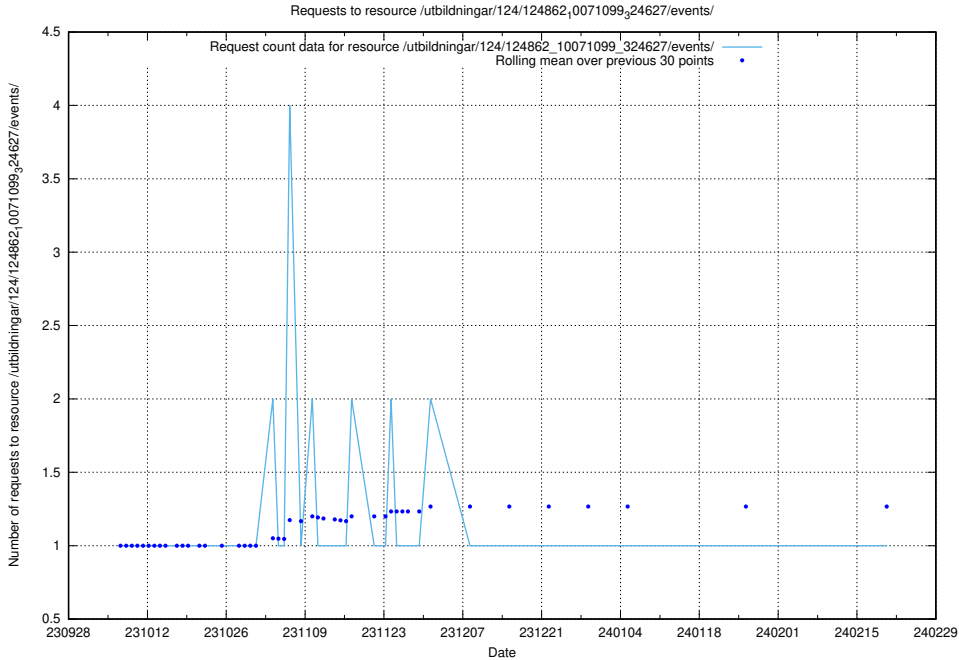

5.5209 Usage of /utbildningar/124/124862_10071099_324627/events/

Here, we count the number of requests to resource /utbildningar/124/124862_10071099_324627/events/