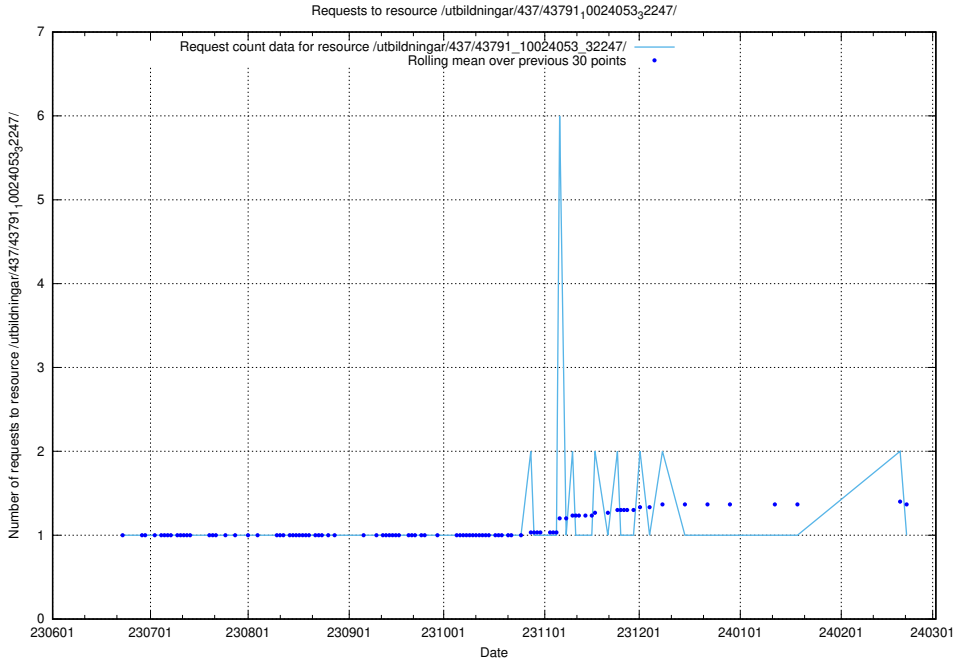

Here, we count the number of requests to resource /utbildningar/438/43802_10024033_29994/.

5.6376 Usage of /utbildningar/437/43791_10024053_32247/

Here, we count the number of requests to resource /utbildningar/437/43791_10024053_32247/.