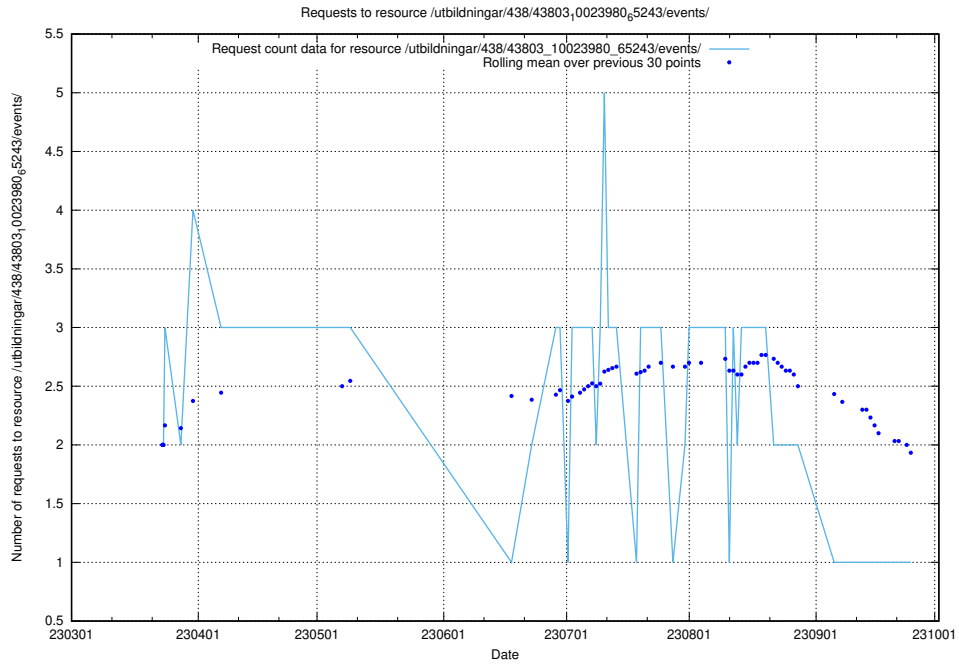

5.7024 Usage of /utbildningar/438/43803_10023980_65243/events/

Here, we count the number of requests to resource /utbildningar/438/43803_10023980_65243/events/.