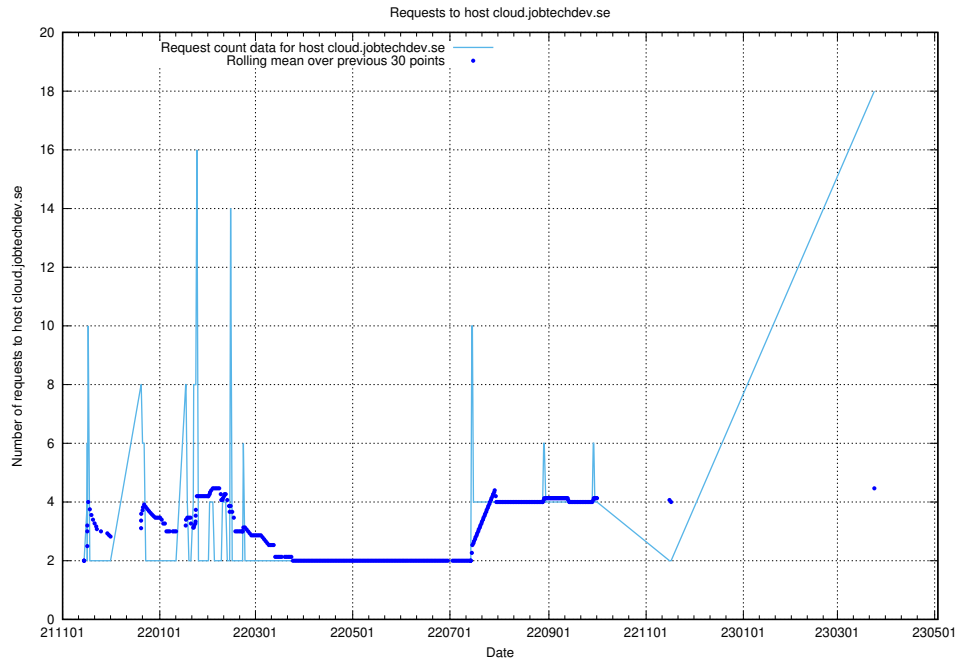

7.36 Usage of cloud.jobtechdev.se

Here, we count the number of requests to host cloud.jobtechdev.se.