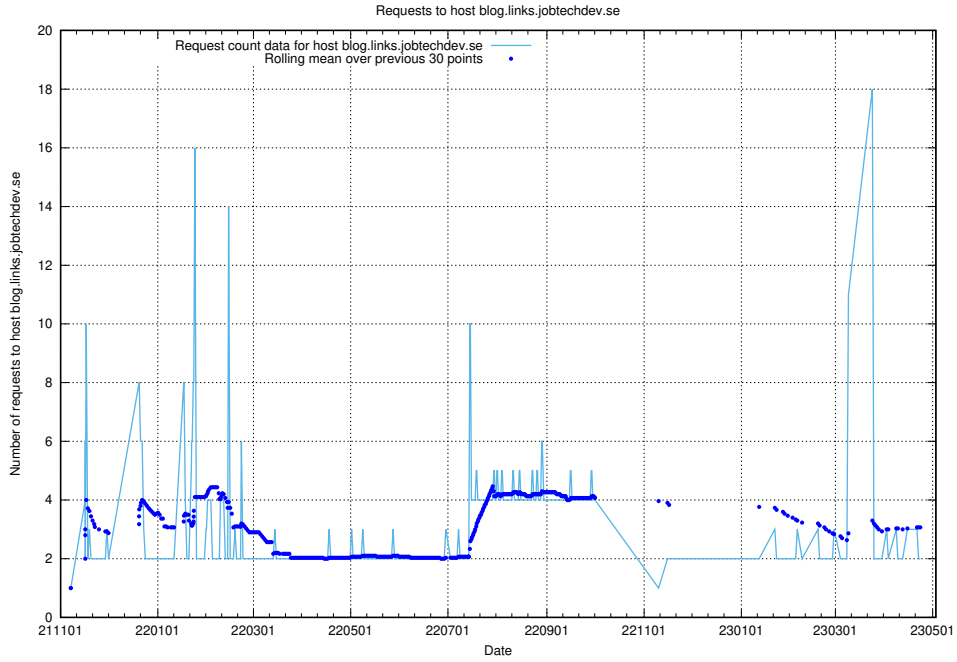

7.433 Usage of `blog.links.jobtechdev.se`

Here, we count the number of requests to host `blog.links.jobtechdev.se`.