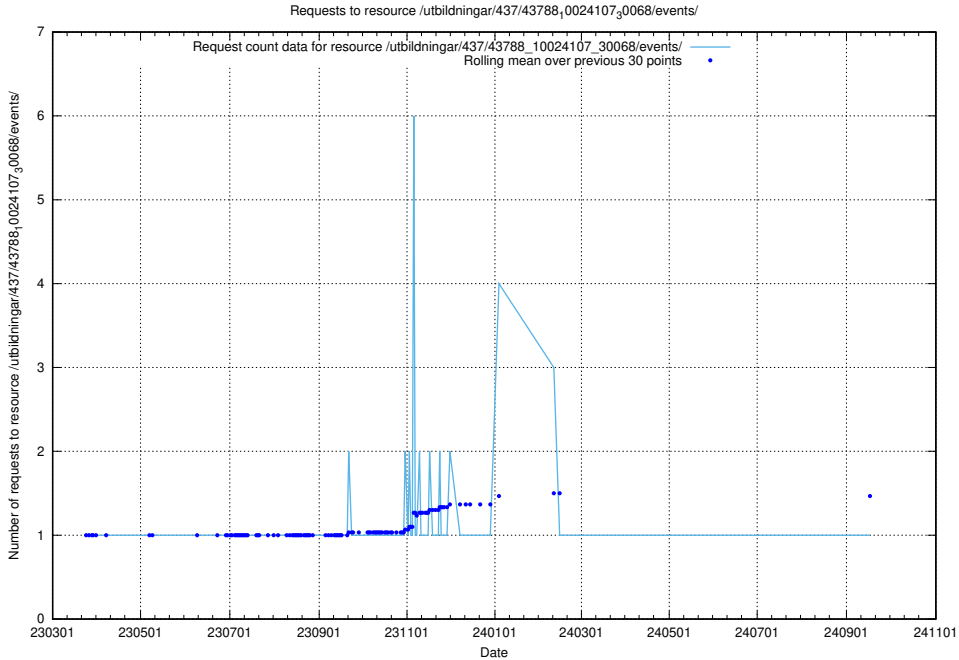

5.6938 Usage of /utbildningar/437/43788_10024107_30068/events/

Here, we count the number of requests to resource /utbildningar/437/43788_10024107_30068/events/.