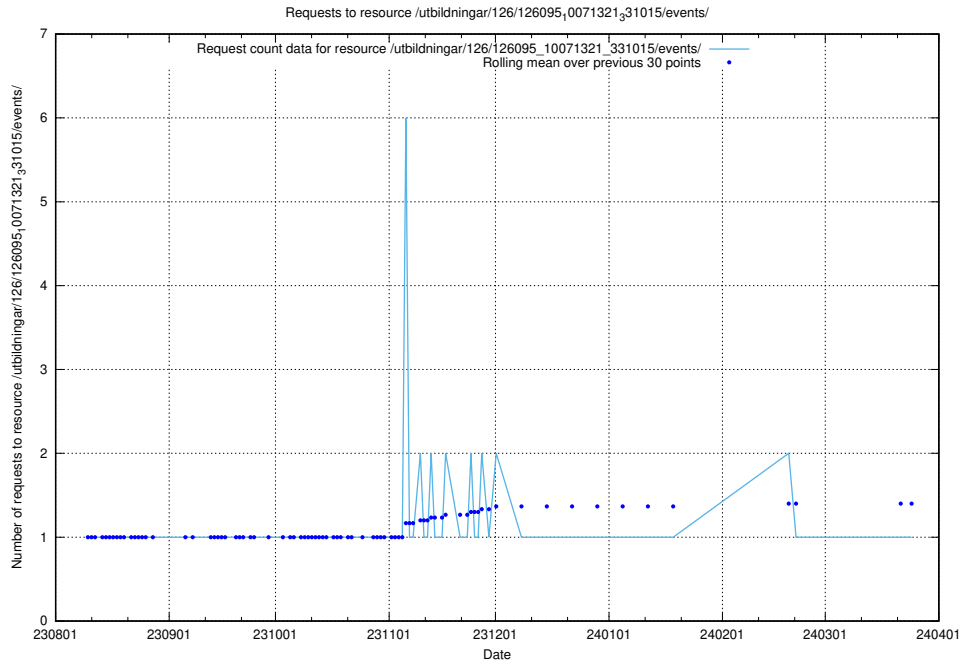

5.5642 Usage of /utbildningar/126/126095_10071321_331015/events/

Here, we count the number of requests to resource /utbildningar/126/126095_10071321_331015/events/