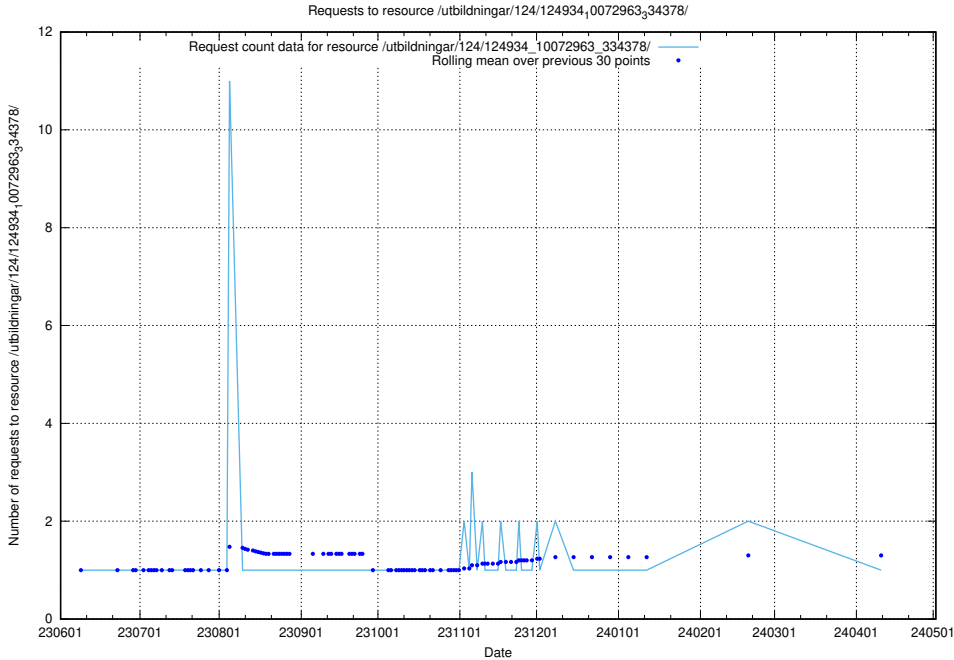

5.6659 Usage of /utbildningar/124/124934_10072963_334378/

Here, we count the number of requests to resource /utbildningar/124/124934_10072963_334378/.