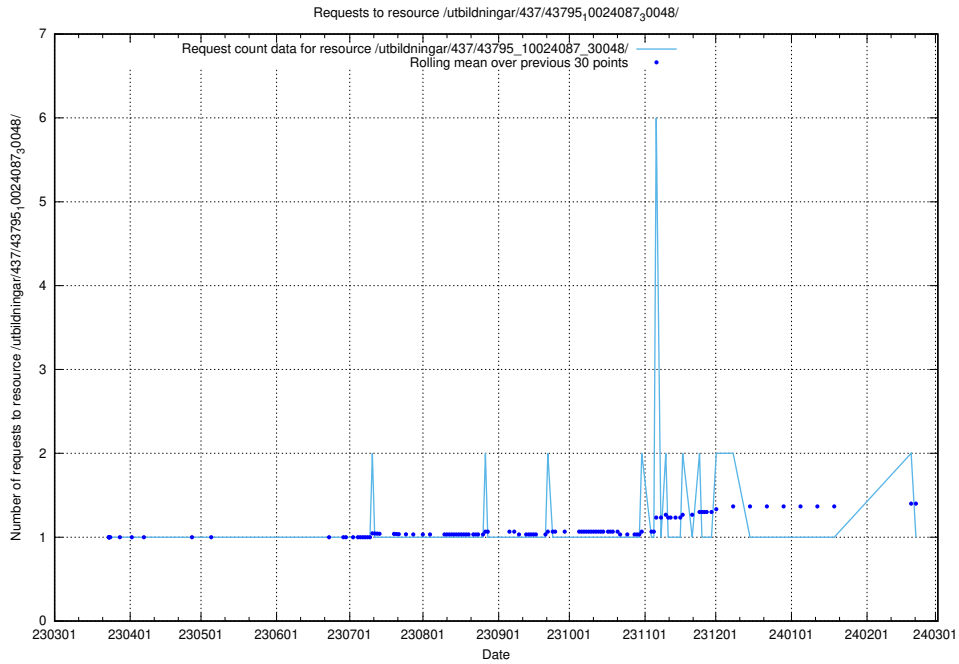

5.7120 Usage of /utbildningar/437/43795_10024087_30048/

Here, we count the number of requests to resource /utbildningar/437/43795_10024087_30048/.