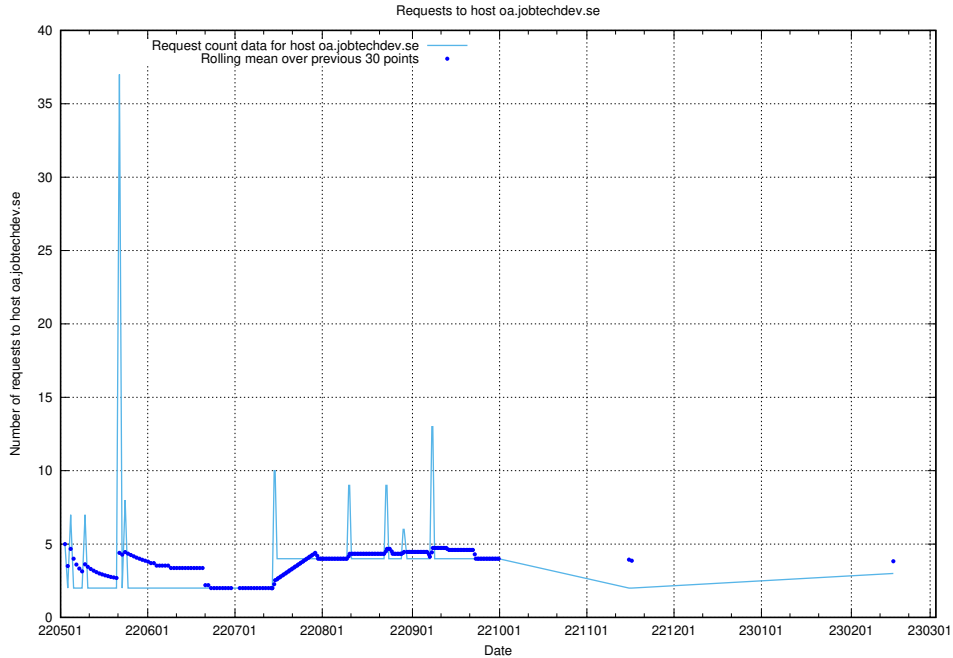

7.222 Usage of socp4.jobtechdev.se

Here, we count the number of requests to host socp4.jobtechdev.se.

7.223 Usage of oa.jobtechdev.se

Here, we count the number of requests to host oa.jobtechdev.se.

7.224 Usage of data.jobtechdev.se:80