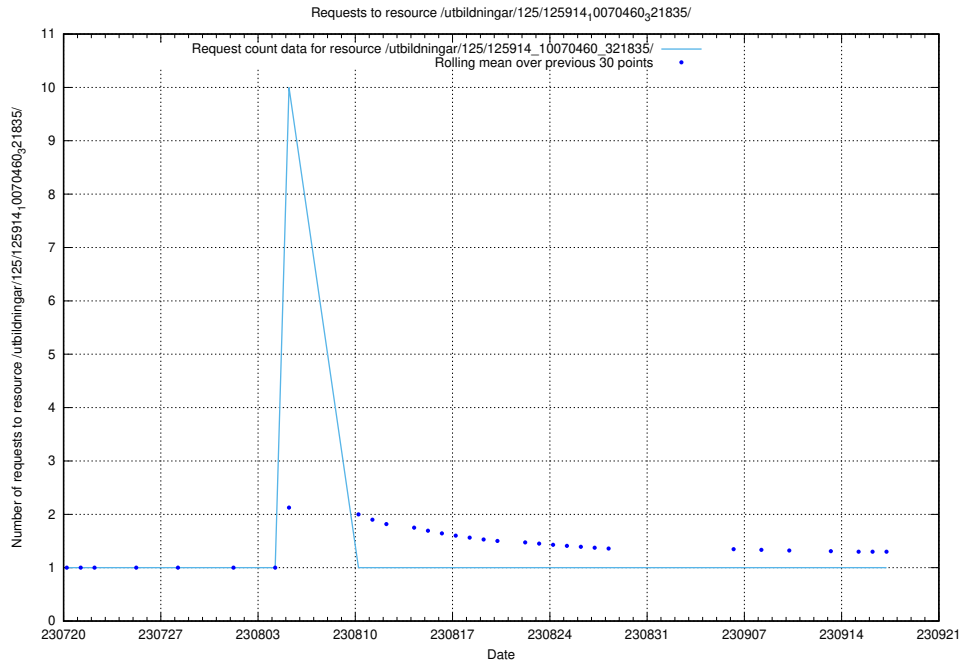

5.5806 Usage of /utbildningar/125/125914_10070460_321835/

Here, we count the number of requests to resource /utbildningar/125/125914_10070460_321835/.