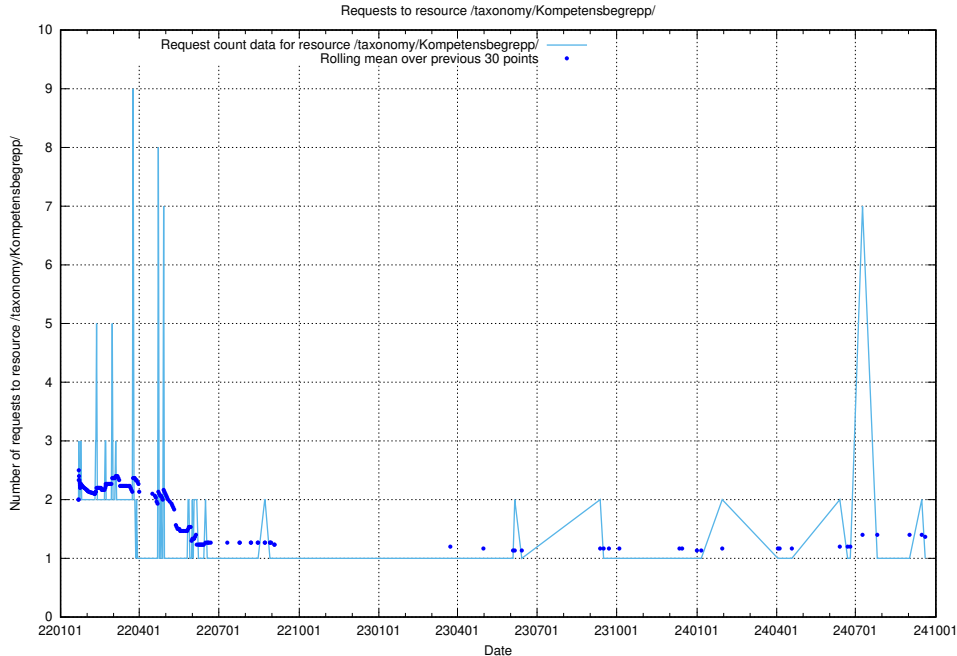

5.7171 Usage of /taxonomy/Kompetensbegrepp/

Here, we count the number of requests to resource /taxonomy/Kompetensbegrepp/.

5.7172 Usage of /utbildningar/126/126466_10071963_330384/

Here, we count the number of requests to resource /utbildningar/126/126466_10071963_330384/.