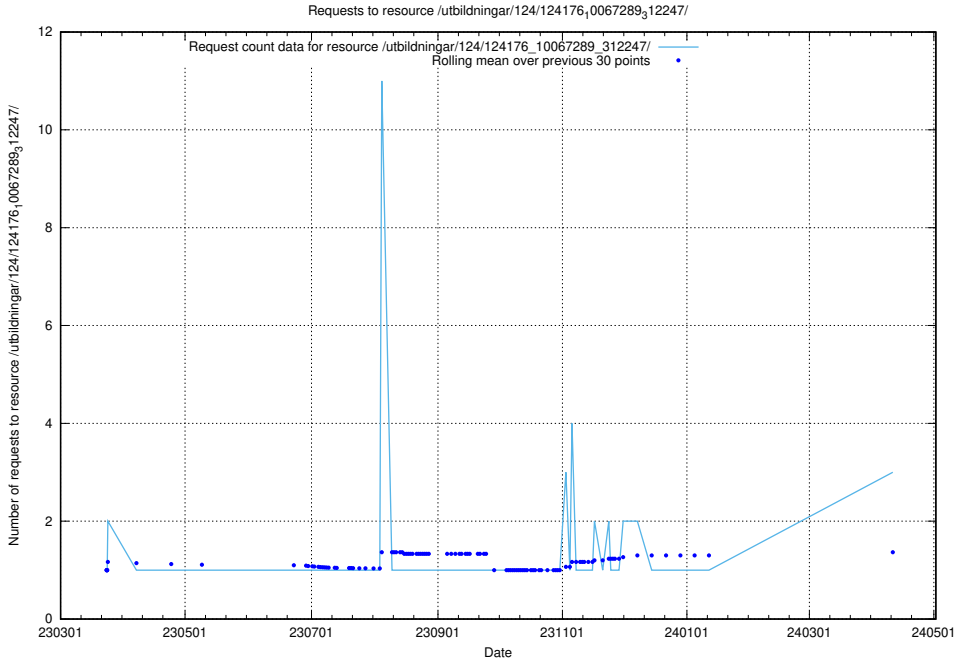

5.481 Usage of /utbildningar/124/124176_10067289_312247/

Here, we count the number of requests to resource /utbildningar/124/124176_10067289_312247/.