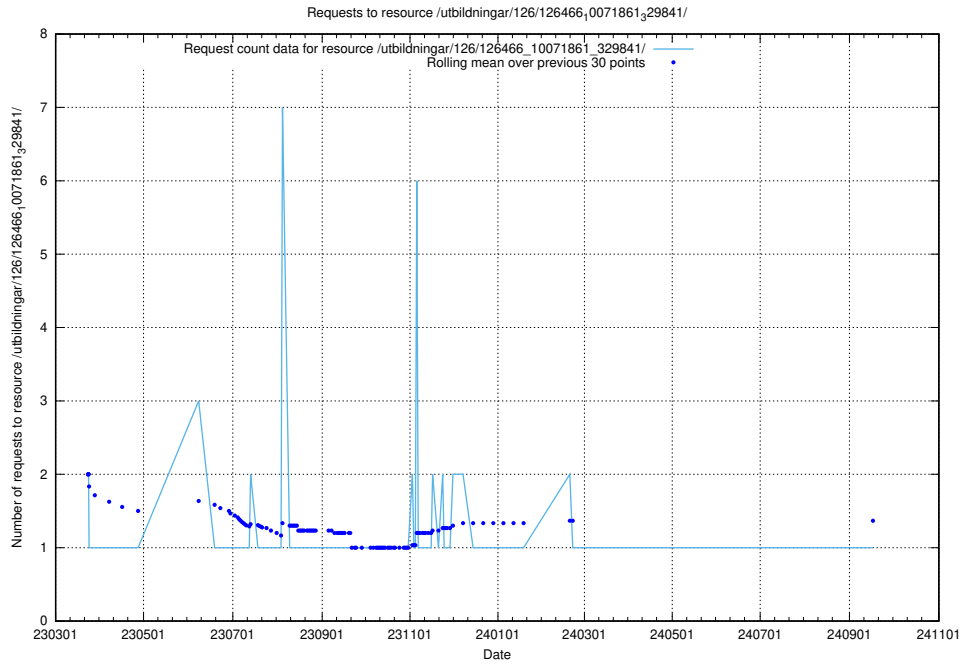

5.7028 Usage of /utbildningar/126/126466_10071861_329841/

Here, we count the number of requests to resource /utbildningar/126/126466_10071861_329841/.