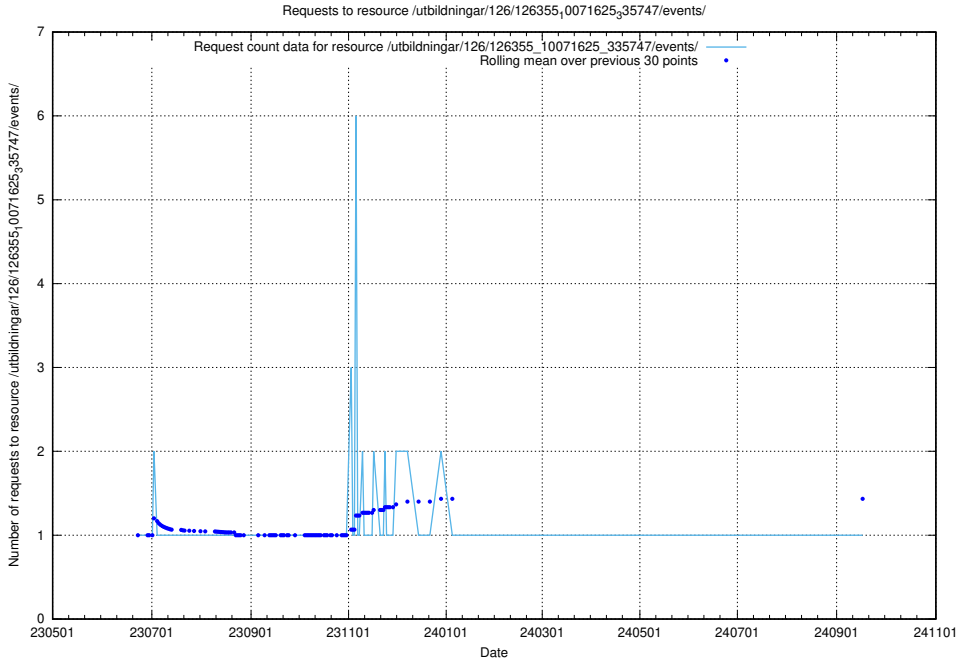

5.6432 Usage of /utbildningar/126/126355_10071625_335747/events/

Here, we count the number of requests to resource /utbildningar/126/126355_10071625_335747/events/