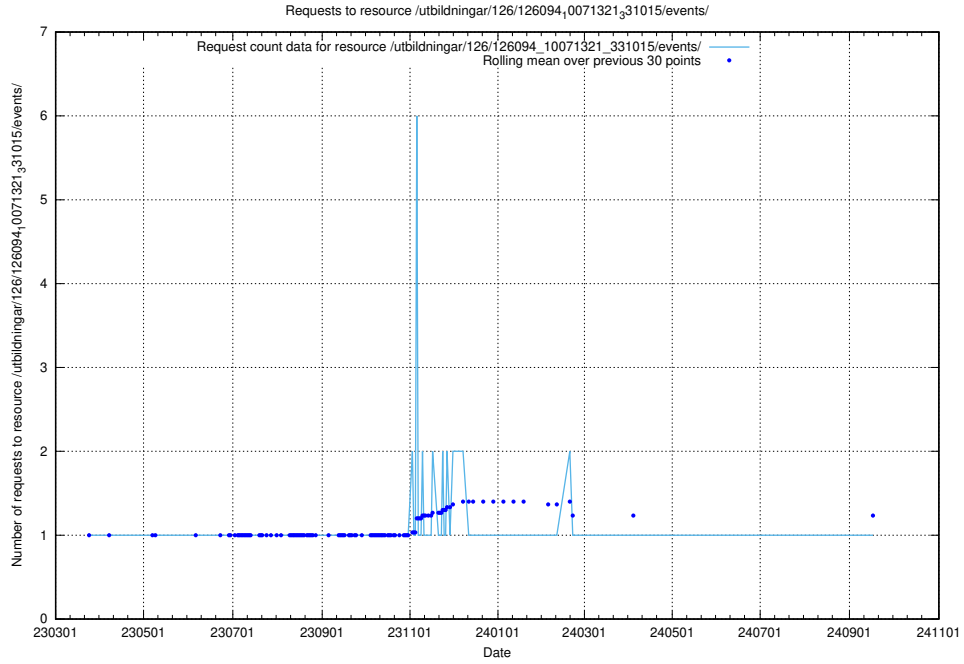

5.6966 Usage of /utbildningar/126/126094_10071321_331015/events/

Here, we count the number of requests to resource /utbildningar/126/126094_10071321_331015/events/