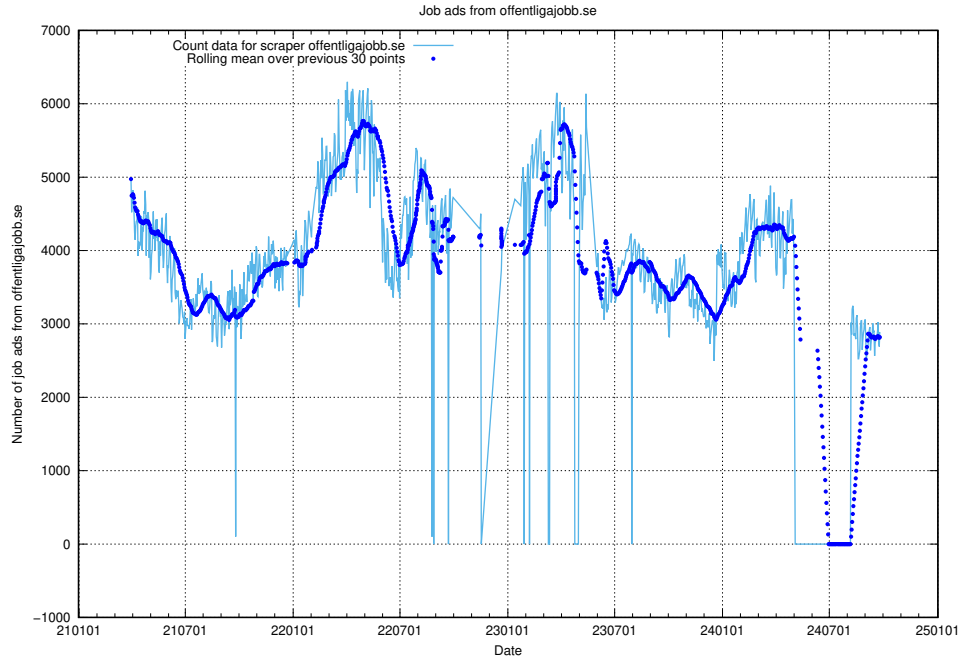

13.3 Number of ads by scraper offentligajobb.se

Here, we count the number of job ads scraped from offentligajobb.se.