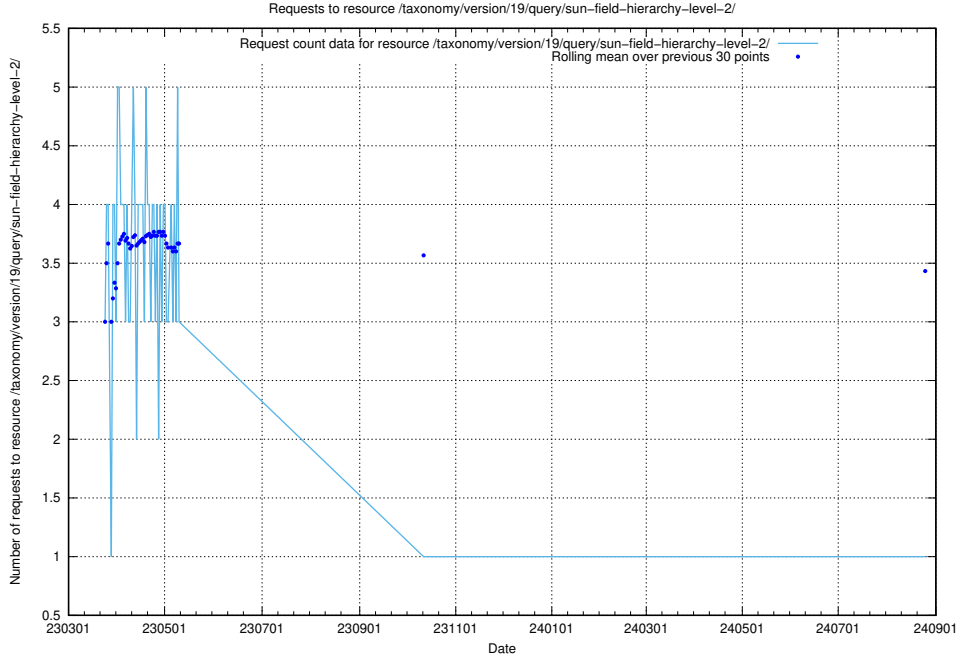

5.6869 Usage of /taxonomy/version/19/query/sun-field-hierarchy-level-2/

Here, we count the number of requests to resource /taxonomy/version/19/query/sun-field-hierarchy-level-2/.