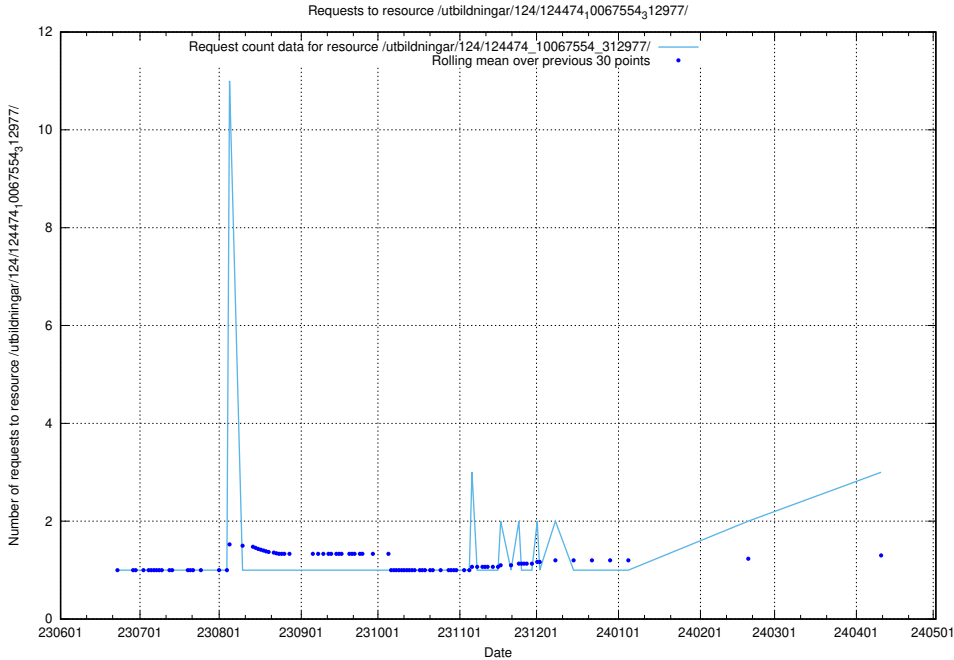

5.554 Usage of /utbildningar/124/124474_10067554_312977/

Here, we count the number of requests to resource /utbildningar/124/124474_10067554_312977/.