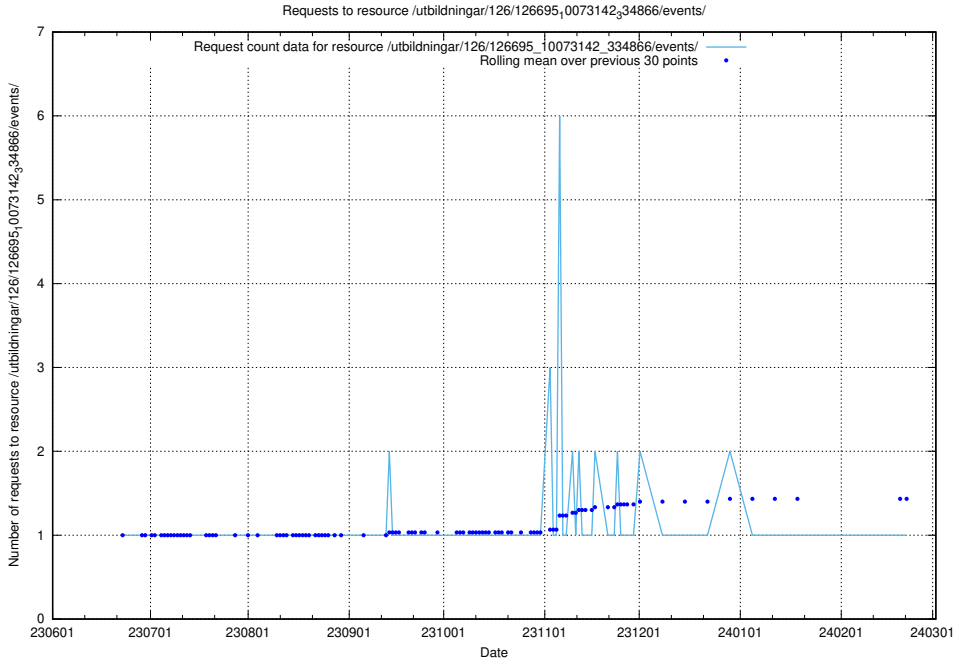

5.6412 Usage of /utbildningar/126/126695_10073142_334866/events/

Here, we count the number of requests to resource /utbildningar/126/126695_10073142_334866/events/