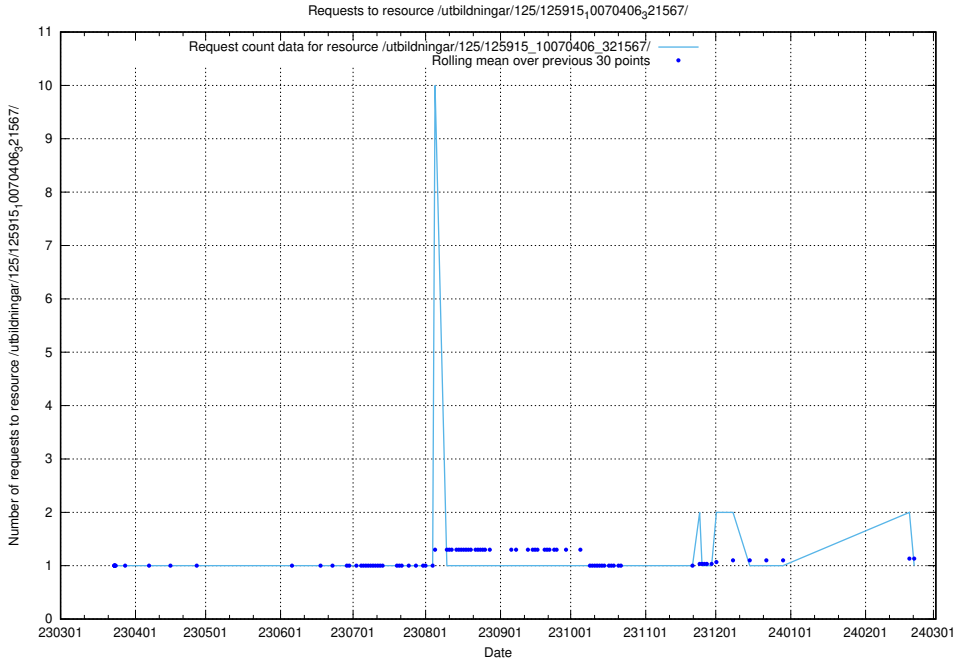

5.7201 Usage of /utbildningar/125/125915_10070406_321567/

Here, we count the number of requests to resource /utbildningar/125/125915_10070406_321567/.