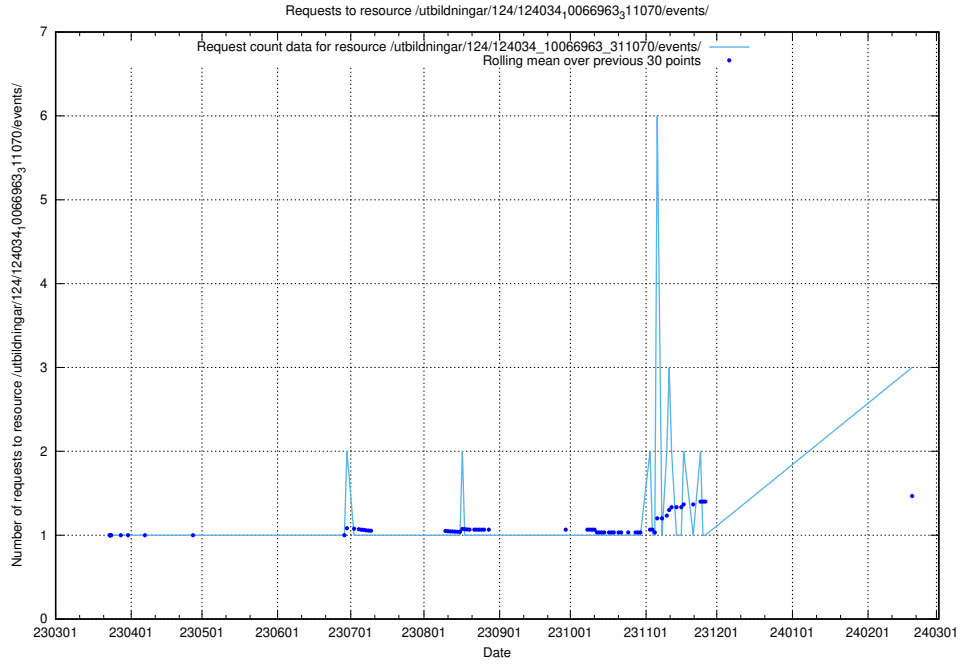

5.502 Usage of /utbildningar/124/124034_10066963_311070/events/

Here, we count the number of requests to resource /utbildningar/124/124034_10066963_311070/events/