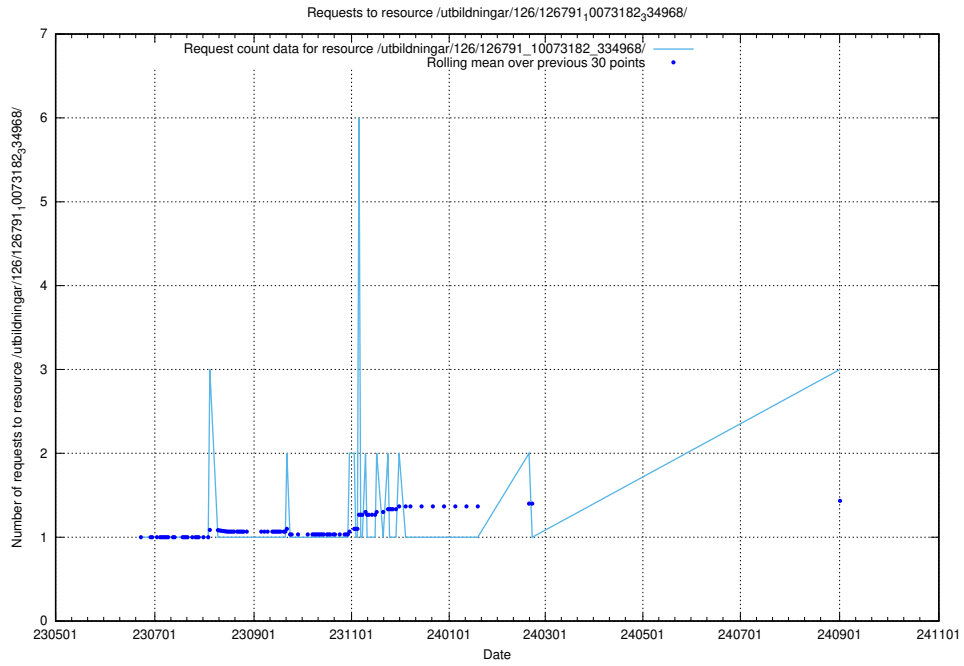

5.534 Usage of /utbildningar/126/126791_10073182_334968/

Here, we count the number of requests to resource /utbildningar/126/126791_10073182_334968/.