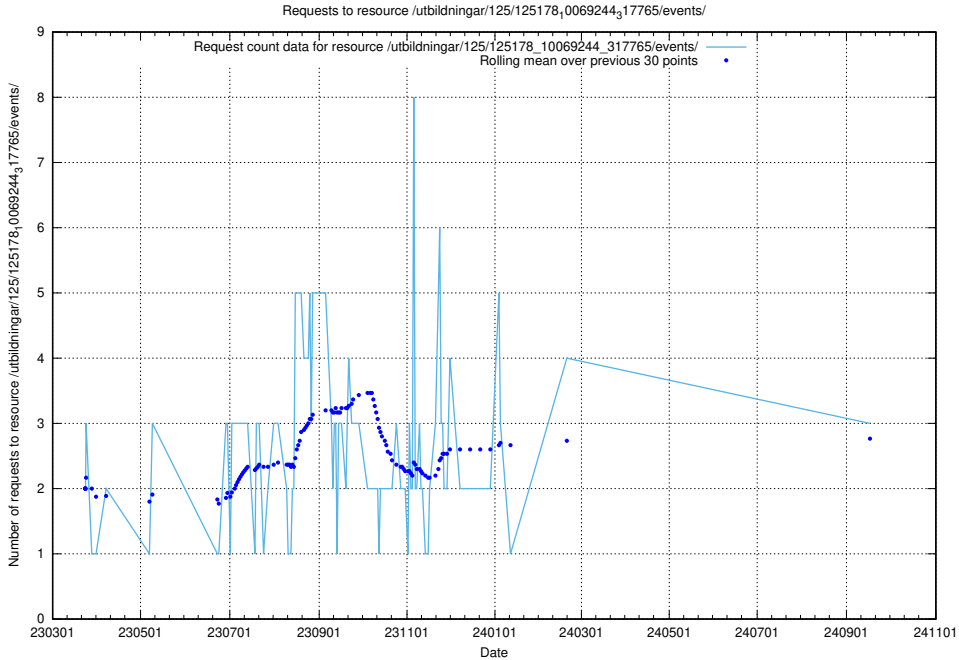

5.587 Usage of /utbildningar/125/125178_10069244_317765/events/

Here, we count the number of requests to resource /utbildningar/125/125178_10069244_317765/events/