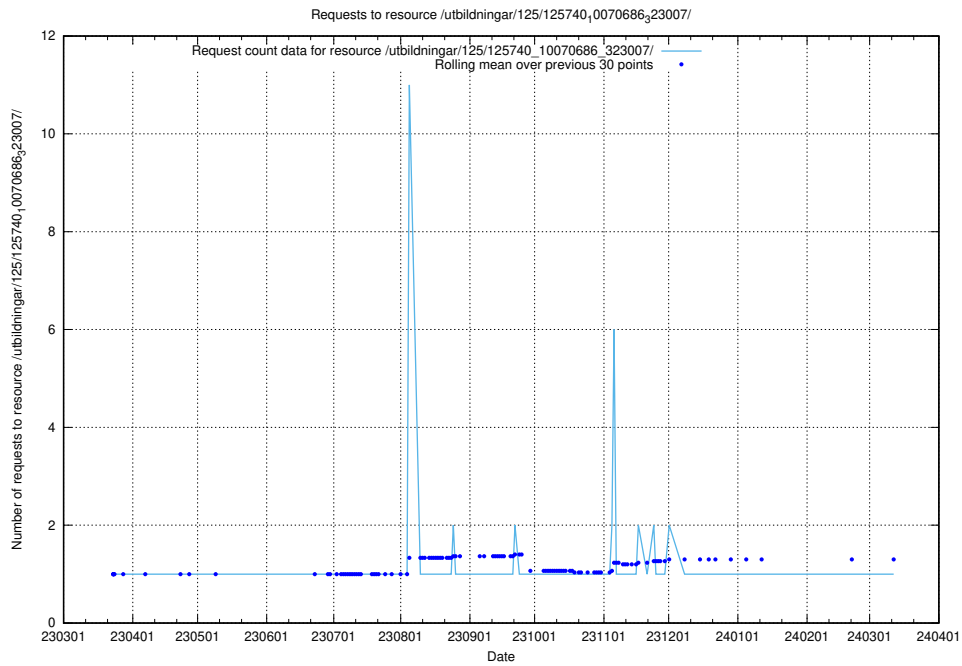

5.1170 Usage of /utbildningar/125/125740_10070686_323007/

Here, we count the number of requests to resource /utbildningar/125/125740_10070686_323007/.