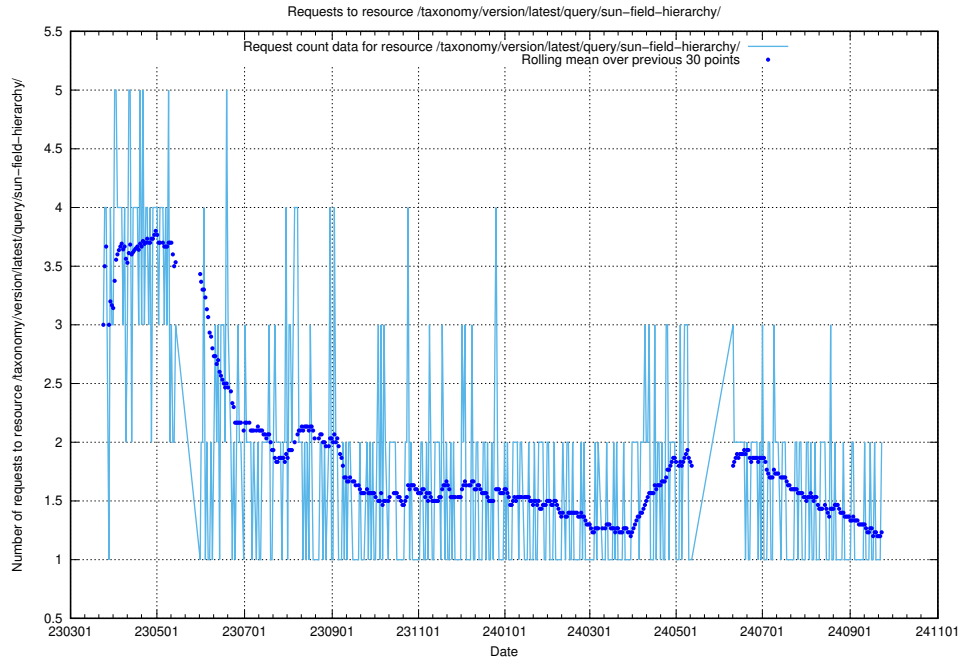

5.1076 Usage of /taxonomy/version/latest/query/sun-field-hierarchy/

Here, we count the number of requests to resource /taxonomy/version/latest/query/sun-field-hierarchy/.