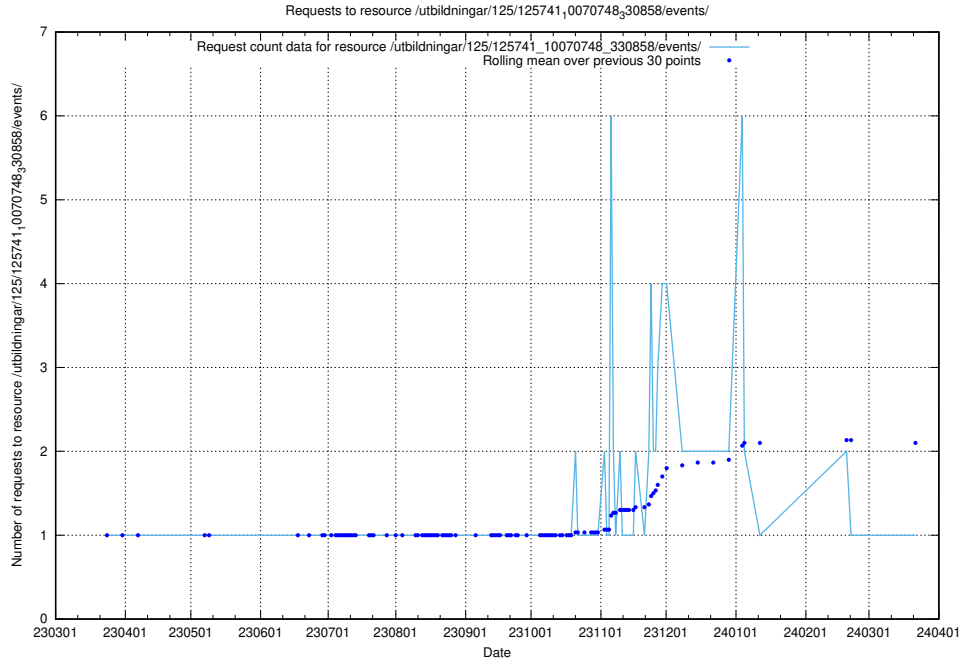

5.6984 Usage of /utbildningar/125/125741_10070748_330858/events/

Here, we count the number of requests to resource /utbildningar/125/125741_10070748_330858/events/