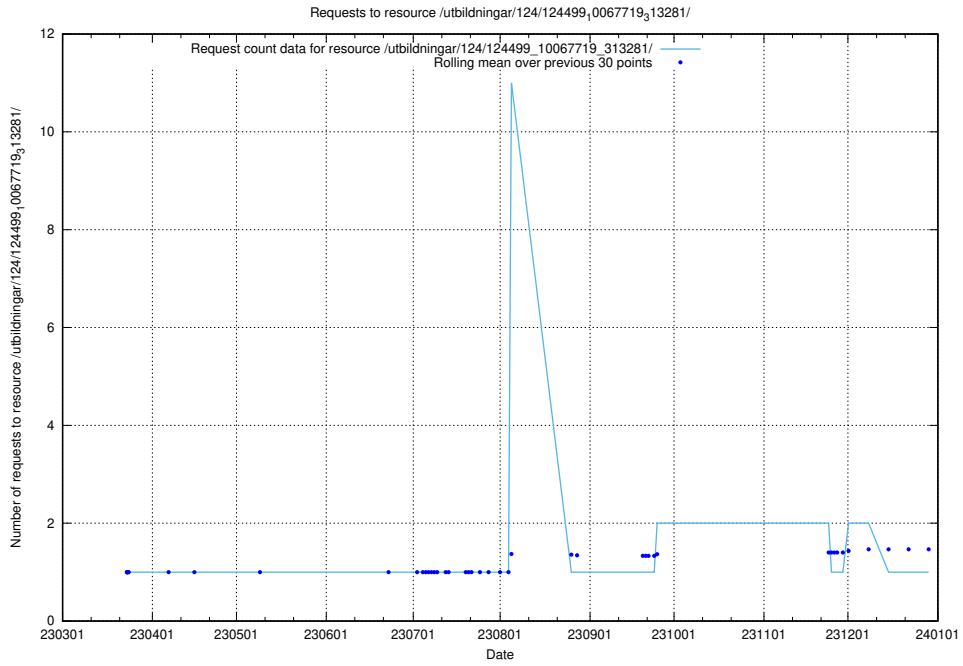

5.3405 Usage of /utbildningar/124/124499_10067719_313281/

Here, we count the number of requests to resource /utbildningar/124/124499_10067719_313281/.