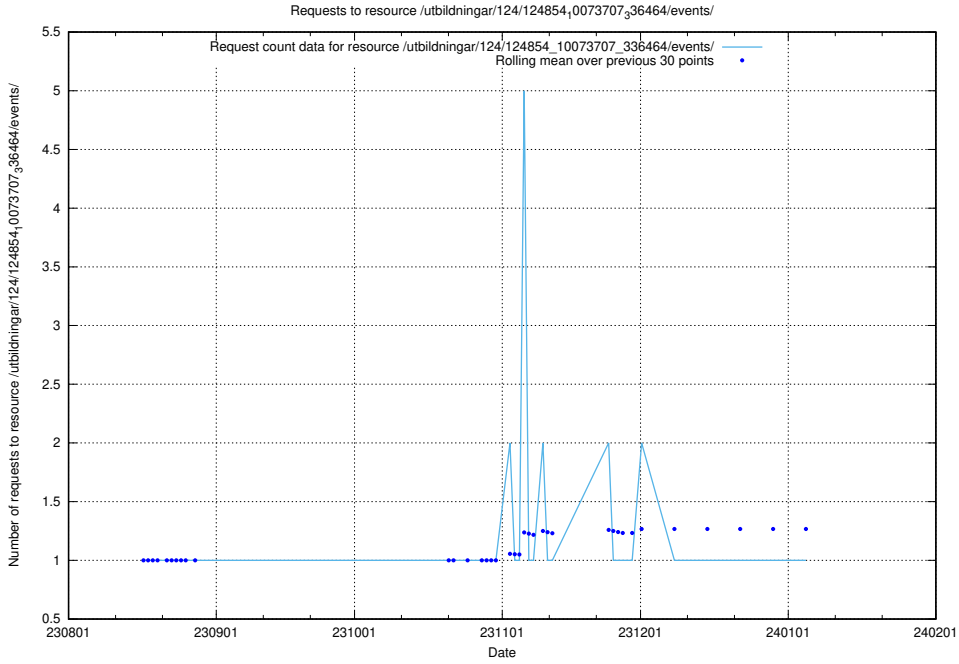

5.5598 Usage of /utbildningar/124/124854_10073707_336464/events/

Here, we count the number of requests to resource /utbildningar/124/124854_10073707_336464/events/

5.5599 Usage of /utbildningar/123/123367_10065863_297616/