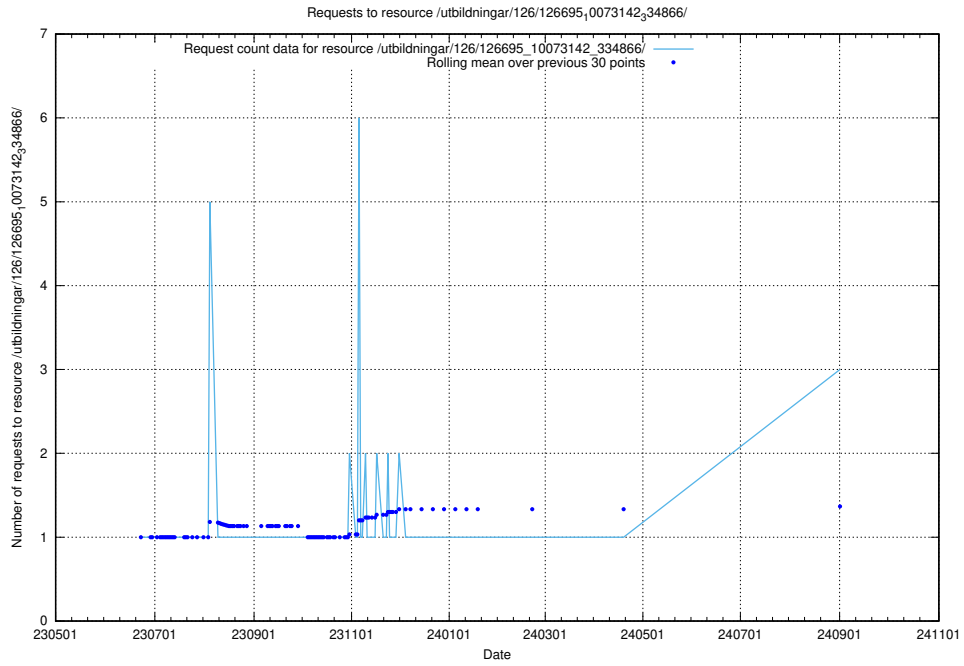

5.537 Usage of /utbildningar/126/126695_10073142_334866/

Here, we count the number of requests to resource /utbildningar/126/126695_10073142_334866/.