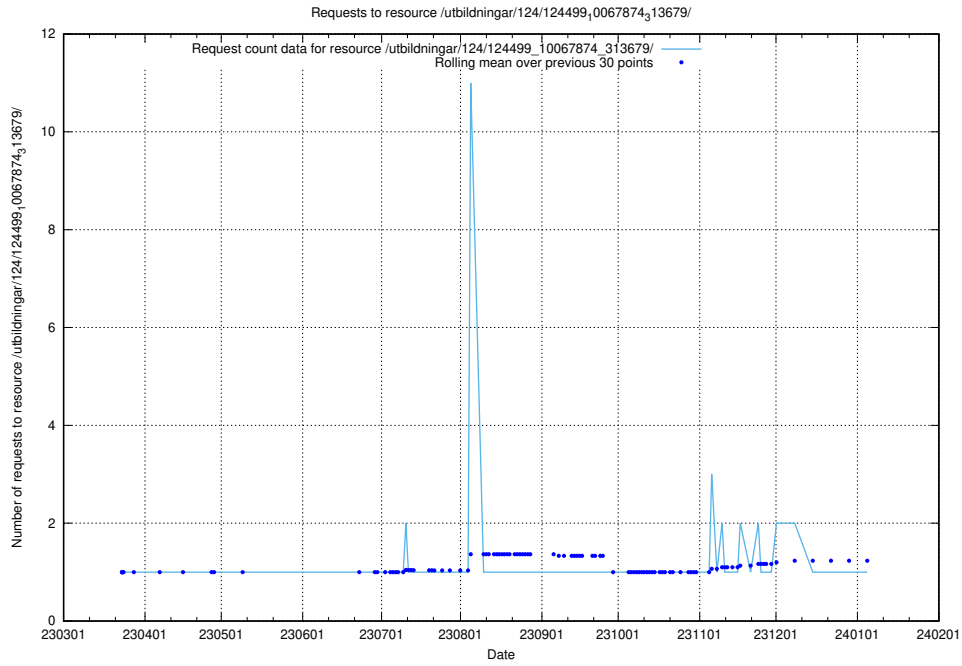

5.3221 Usage of /utbildningar/124/124499_10067874_313679/

Here, we count the number of requests to resource /utbildningar/124/124499_10067874_313679/.