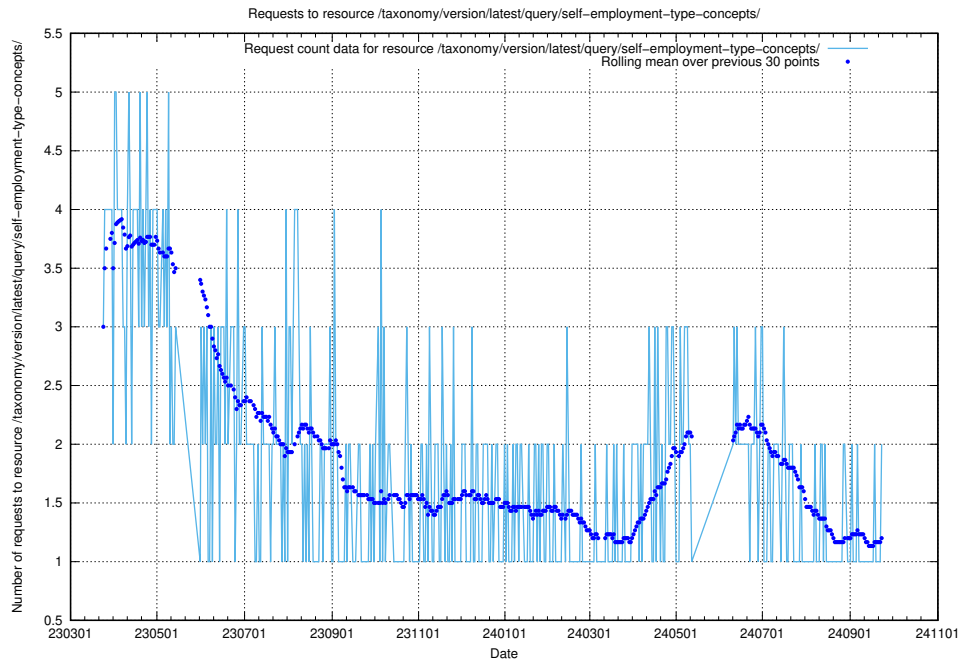

5.1098 Usage of /taxonomy/version/latest/query/self-employment-type-concepts/

Here, we count the number of requests to resource /taxonomy/version/latest/query/self-employment-type-concepts/.