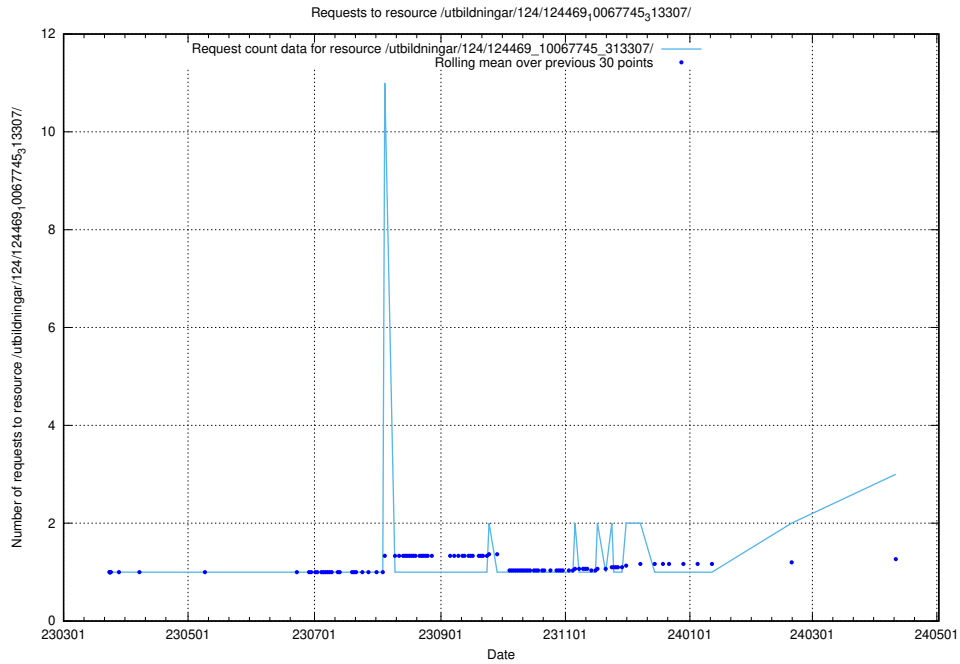

5.470 Usage of /utbildningar/124/124469_10067745_313307/

Here, we count the number of requests to resource /utbildningar/124/124469_10067745_313307/.