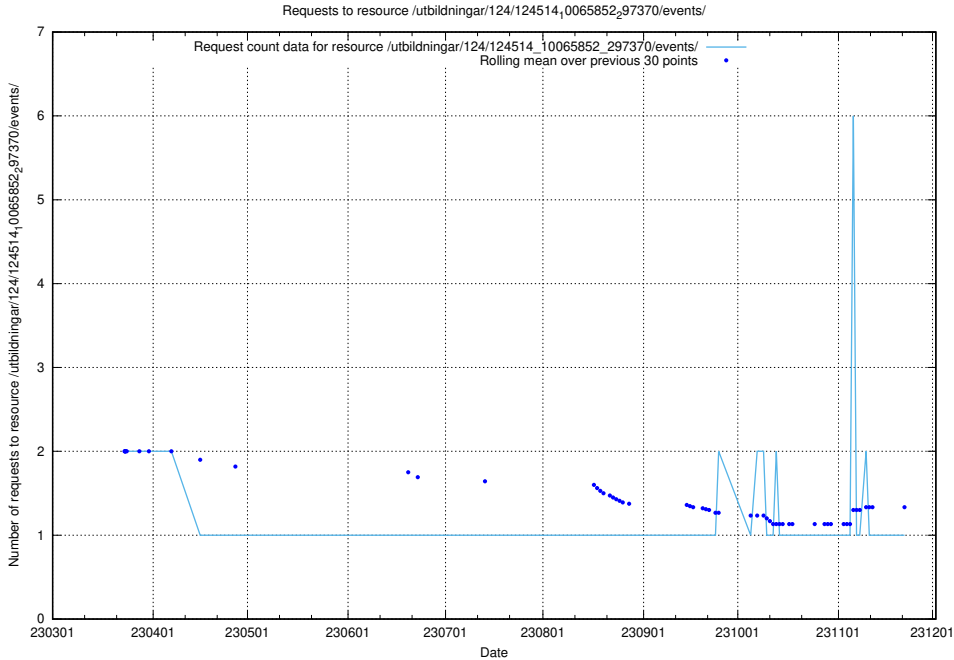

5.7055 Usage of /utbildningar/124/124514_10065852_297370/events/

Here, we count the number of requests to resource /utbildningar/124/124514_10065852_297370/events/