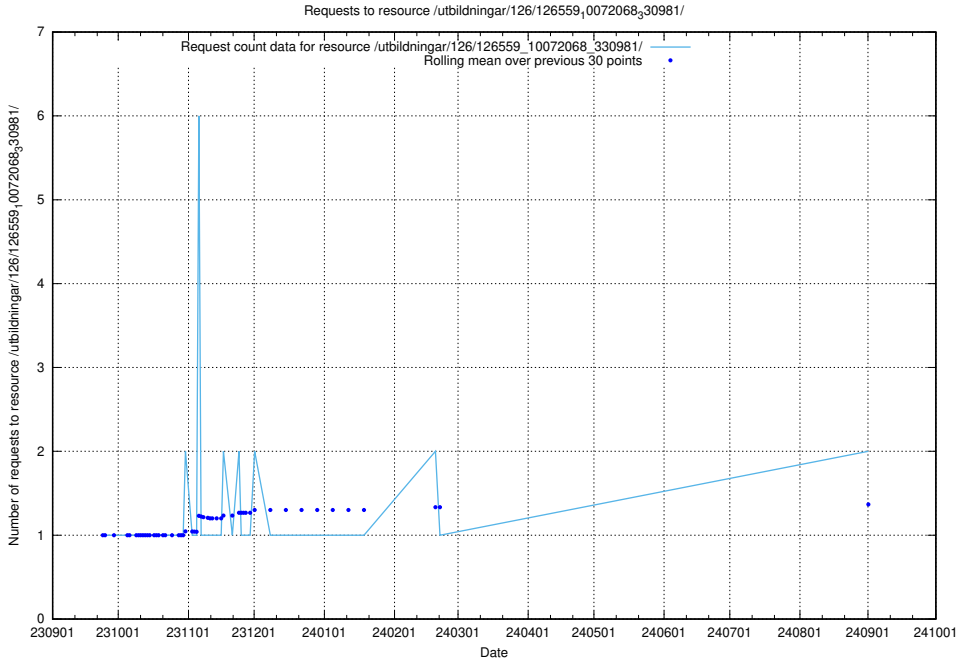

5.890 Usage of /utbildningar/126/126559_10072068_330981/

Here, we count the number of requests to resource /utbildningar/126/126559_10072068_330981/.