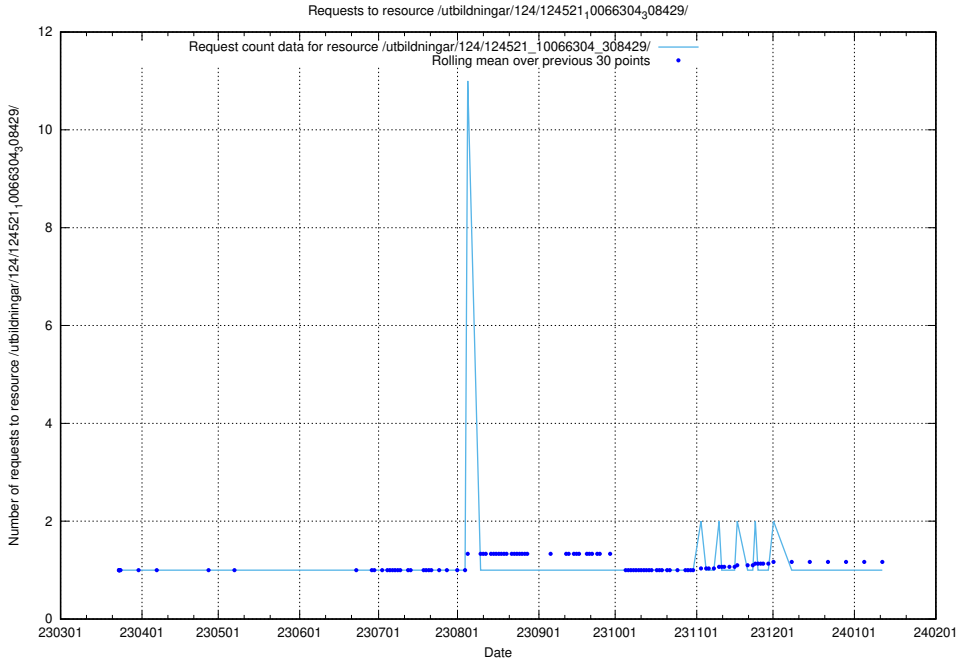

5.1636 Usage of /utbildningar/124/124521_10066304_308429/

Here, we count the number of requests to resource /utbildningar/124/124521_10066304_308429/.