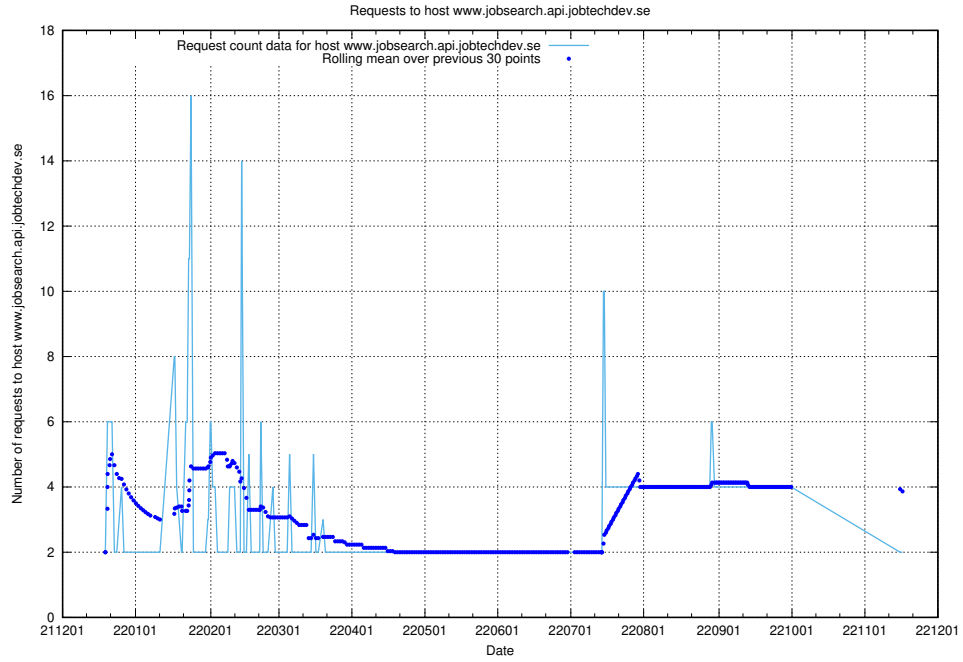

7.383 Usage of www.jobsearch.api.jobtechdev.se

Here, we count the number of requests to host www.jobsearch.api.jobtechdev.se.