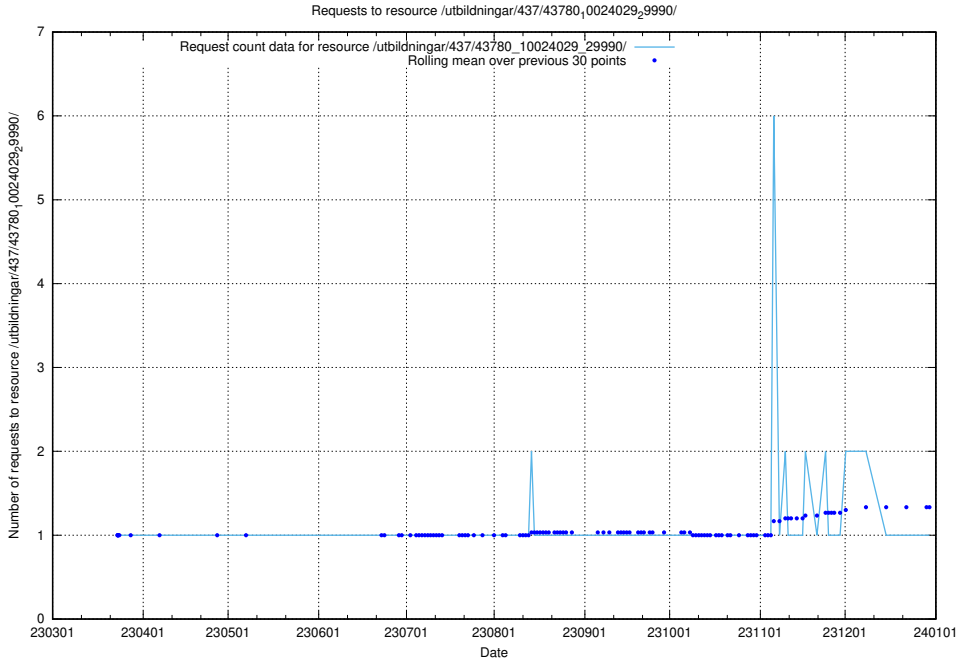

5.7128 Usage of /utbildningar/437/43780_10024029_29990/

Here, we count the number of requests to resource /utbildningar/437/43780_10024029_29990/.