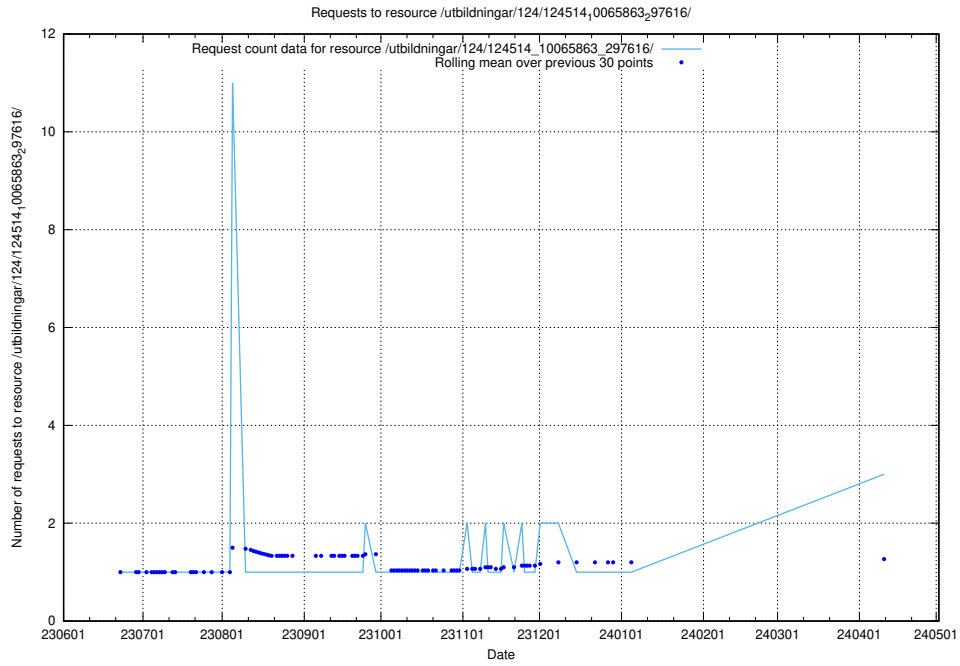

Here, we count the number of requests to resource /utbildningar/124/124515_10065914_300491/.

5.549 Usage of /utbildningar/124/124514_10065863_297616/

Here, we count the number of requests to resource /utbildningar/124/124514_10065863_297616/.