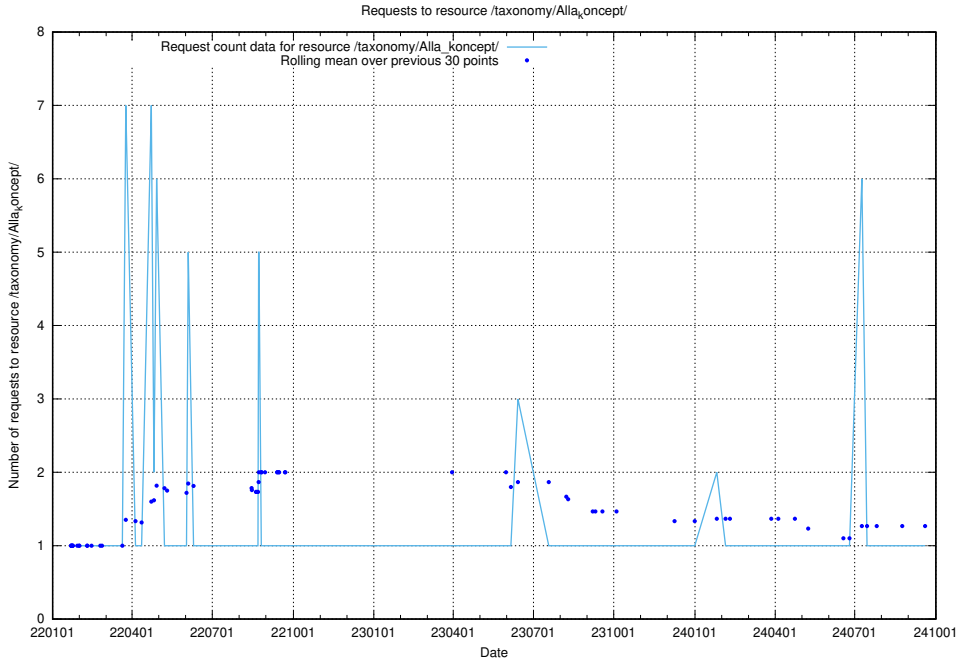

5.6579 Usage of /taxonomy/Alla_koncept/

Here, we count the number of requests to resource /taxonomy/Alla_koncept/.