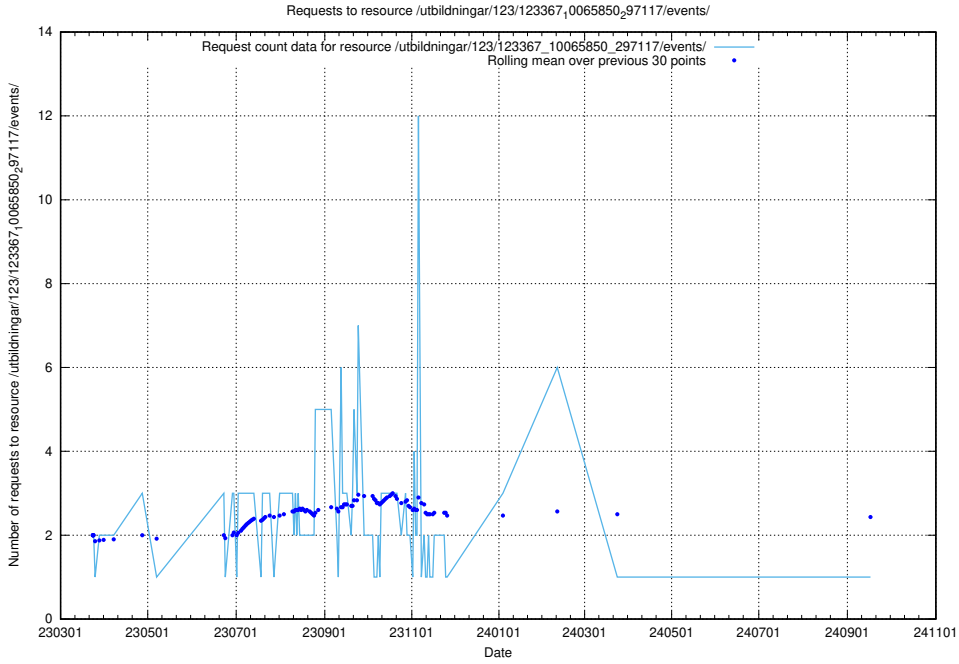

5.7070 Usage of /taxonomy/Tid_i_yrke/

Here, we count the number of requests to resource /taxonomy/Tid_i_yrke/.

5.7071 Usage of /utbildningar/123/123367_10065850_297117/events/

Here, we count the number of requests to resource /utbildningar/123/123367_10065850_297117/events/