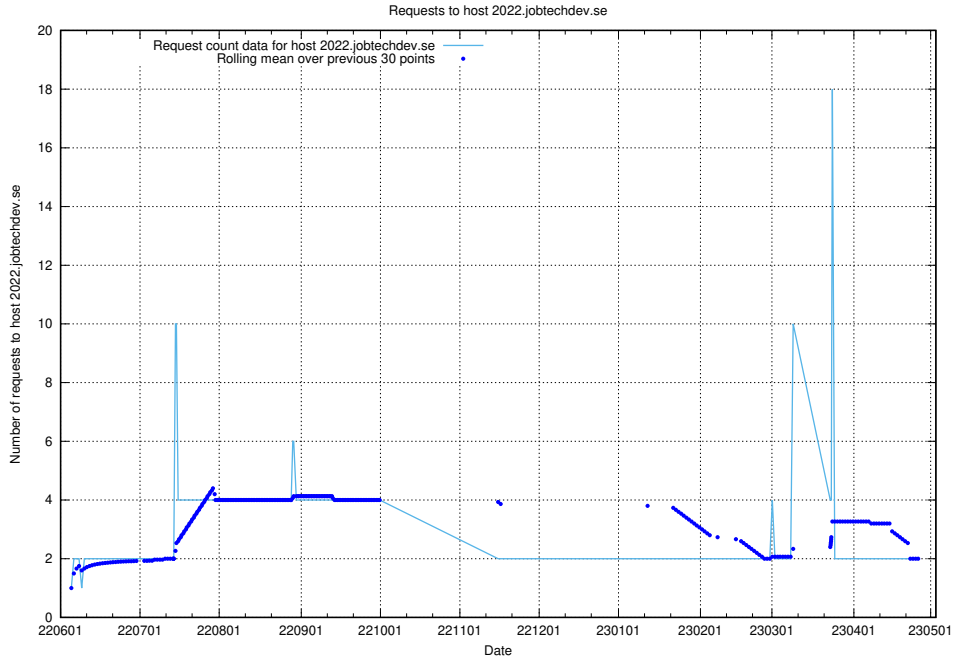

7.416 Usage of 2022.jobtechdev.se

Here, we count the number of requests to host 2022.jobtechdev.se.