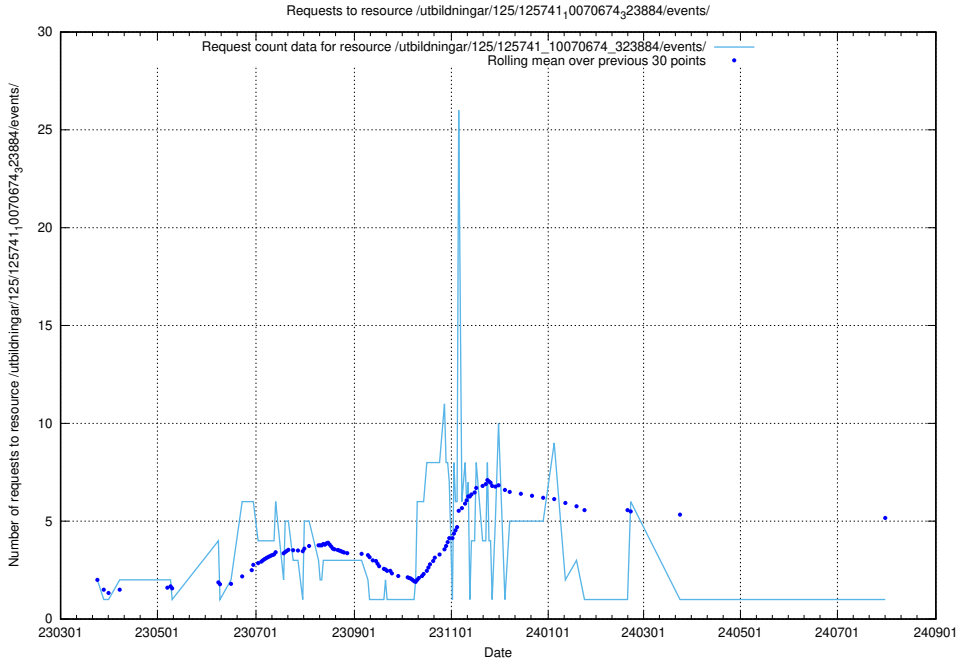

5.6914 Usage of /utbildningar/125/125741_10070674_323884/events/

Here, we count the number of requests to resource /utbildningar/125/125741_10070674_323884/events/