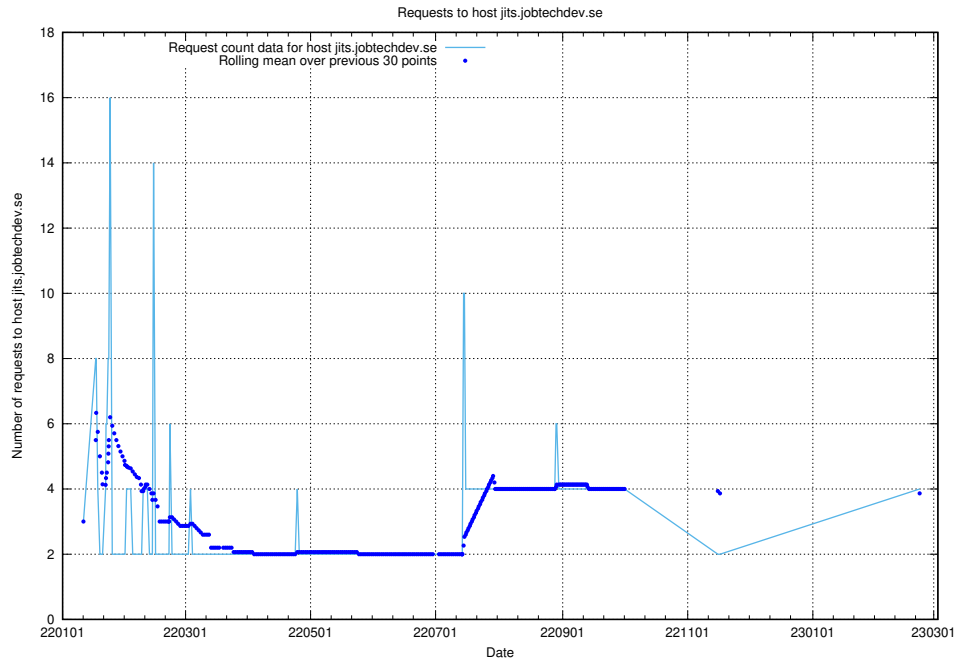

7.113 Usage of jits.jobtechdev.se

Here, we count the number of requests to host jits.jobtechdev.se.