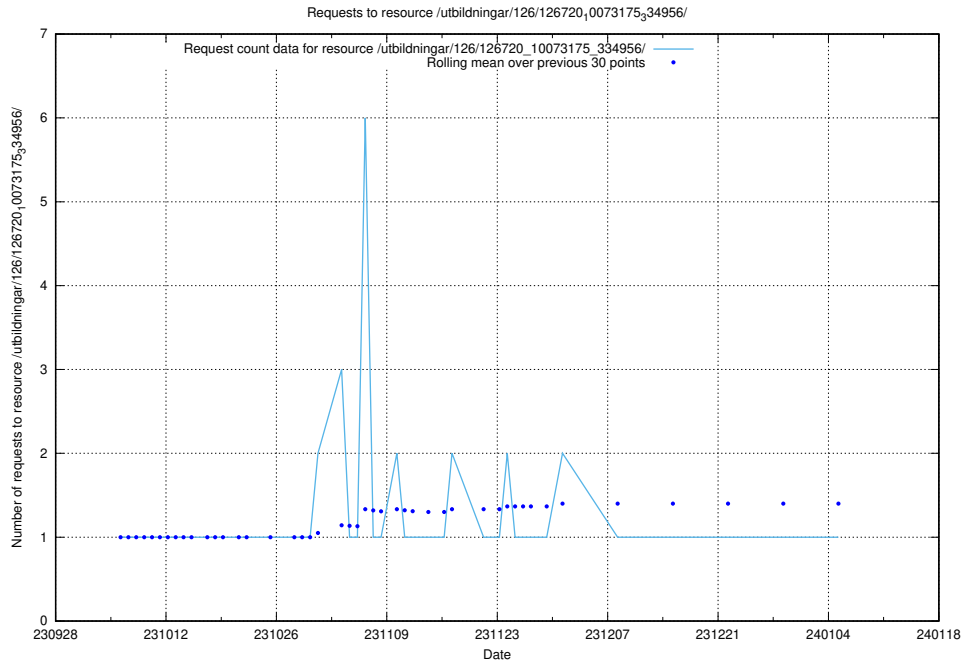

5.5213 Usage of /utbildningar/126/126720_10073175_334956/

Here, we count the number of requests to resource /utbildningar/126/126720_10073175_334956/.