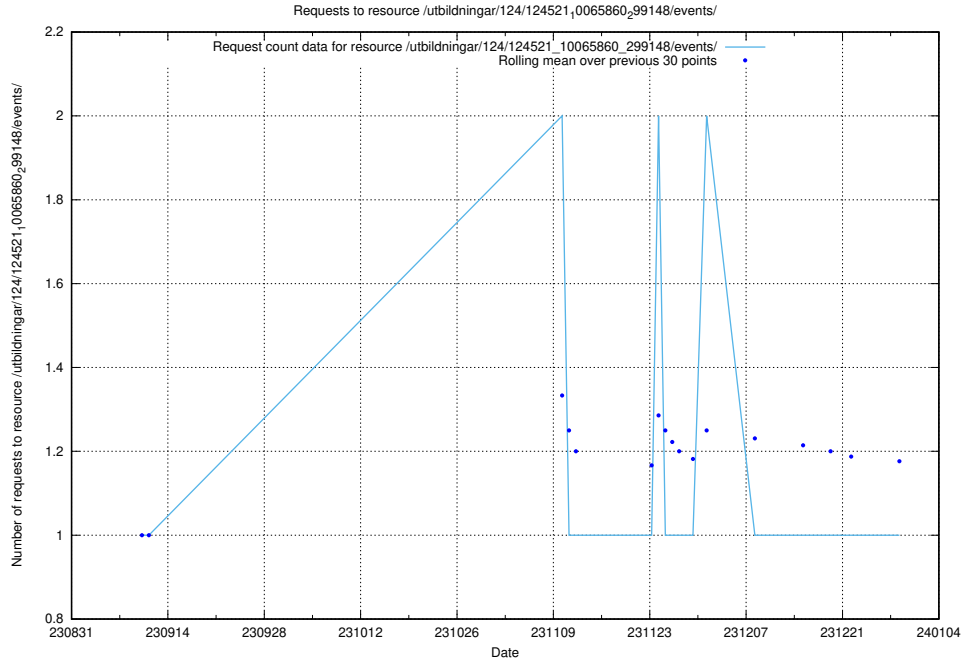

Here, we count the number of requests to resource /utbildningar/124/124855_10073707_336464/.

5.5426 Usage of /utbildningar/124/124521_10065860_299148/events/

Here, we count the number of requests to resource /utbildningar/124/124521_10065860_299148/events/