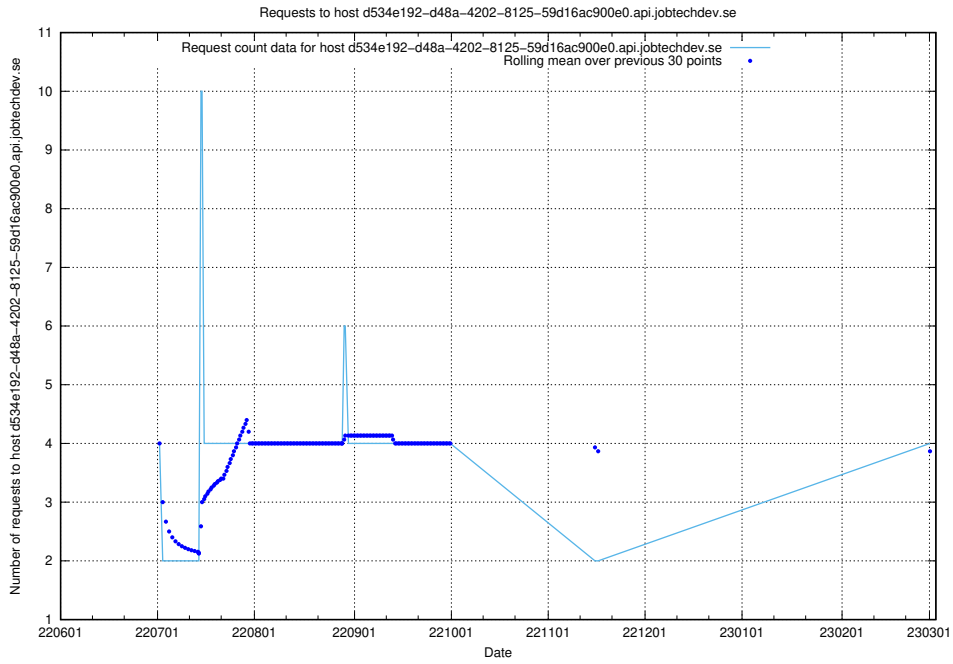

7.148 Usage of d534e192-d48a-4202-8125-59d16ac900e0.api.jobtechdev.se

Here, we count the number of requests to host d534e192-d48a-4202-8125-59d16ac900e0.api.jobtechdev.se.