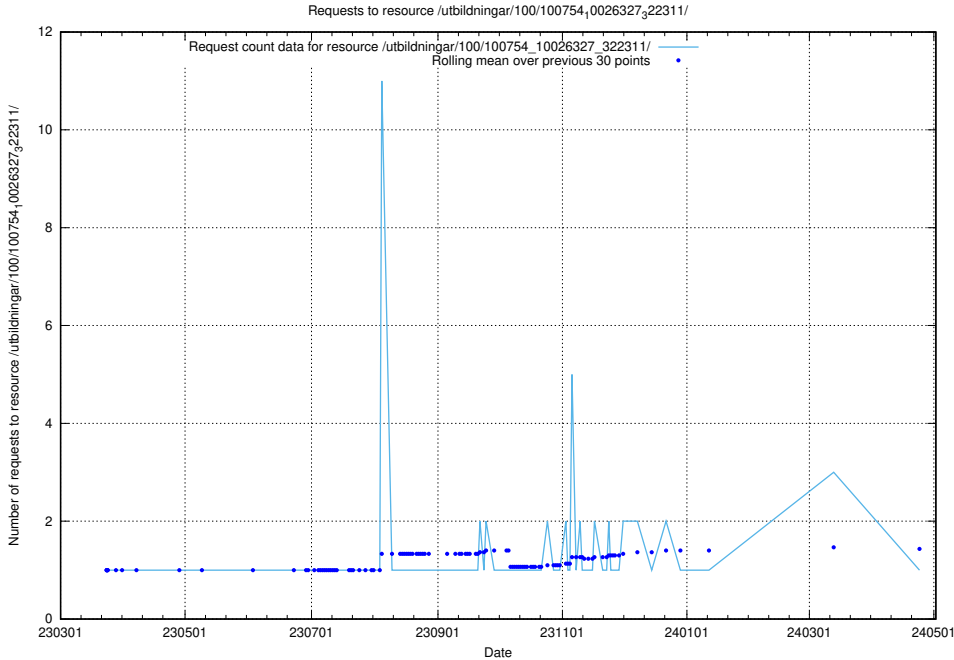

5.6386 Usage of /utbildningar/100/100754_10026327_322311/

Here, we count the number of requests to resource /utbildningar/100/100754_10026327_322311/.

5.6387 Usage of /utbildningar/126/126795_10073163_334944/events/