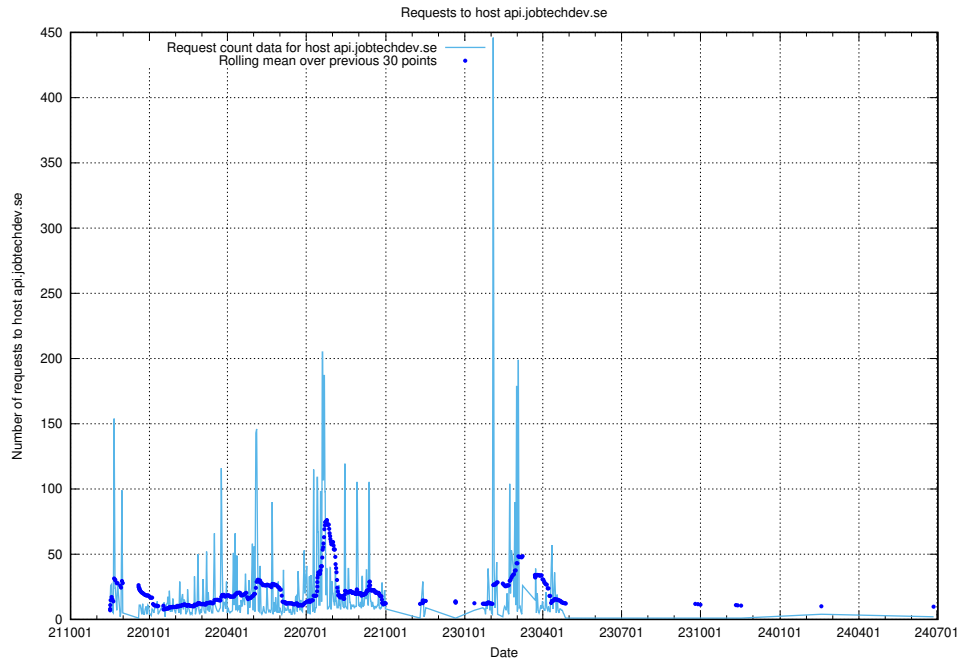

7.512 Usage of api.jobtechdev.se

Here, we count the number of requests to host api.jobtechdev.se.