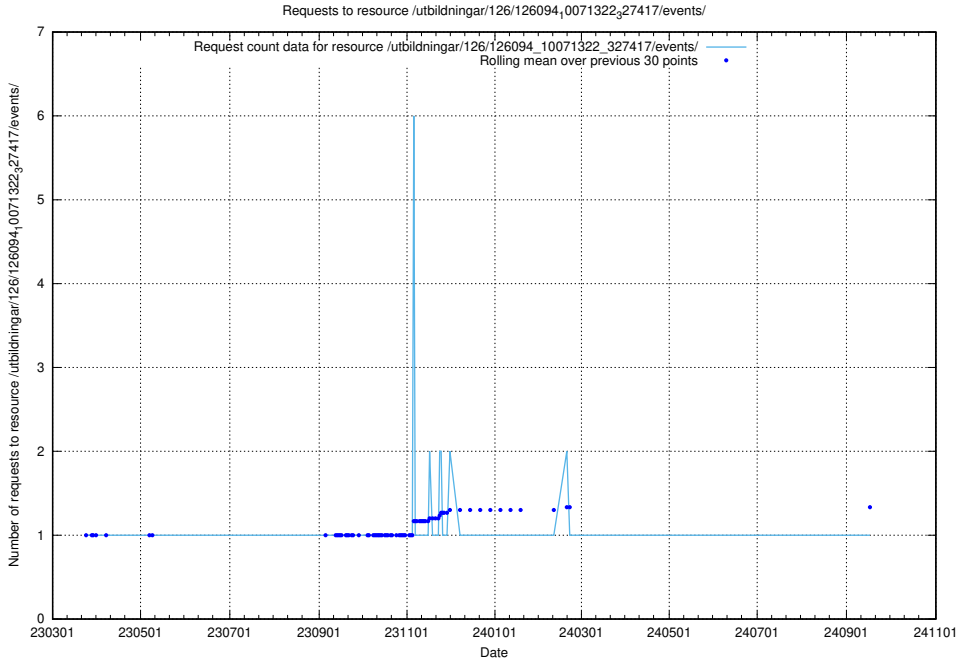

5.6964 Usage of /utbildningar/126/126094_10071322_327417/events/

Here, we count the number of requests to resource /utbildningar/126/126094_10071322_327417/events/