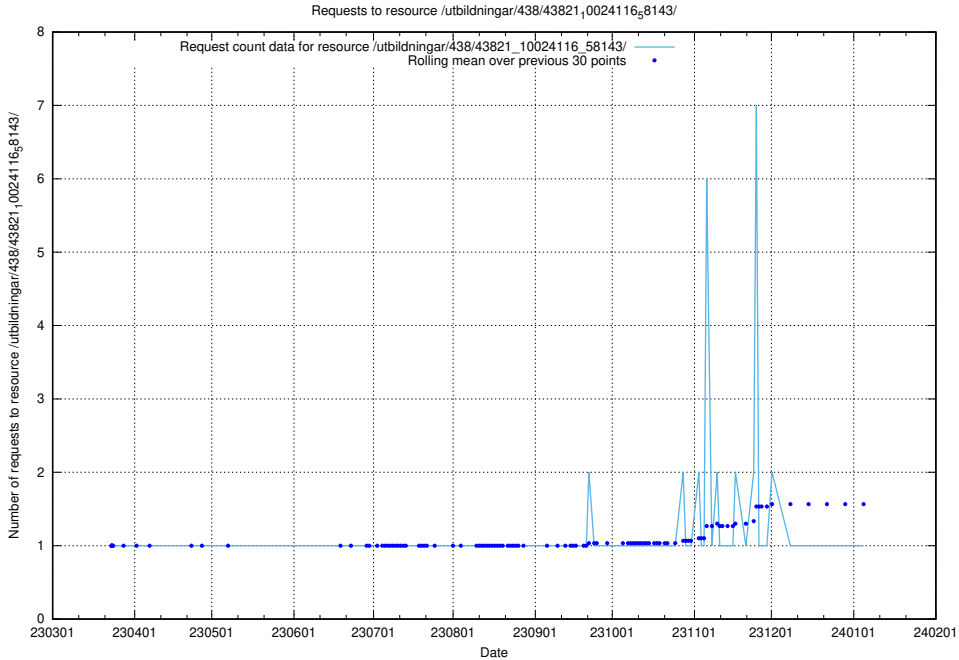

5.7097 Usage of /utbildningar/438/43821_10024116_58143/

Here, we count the number of requests to resource /utbildningar/438/43821_10024116_58143/.