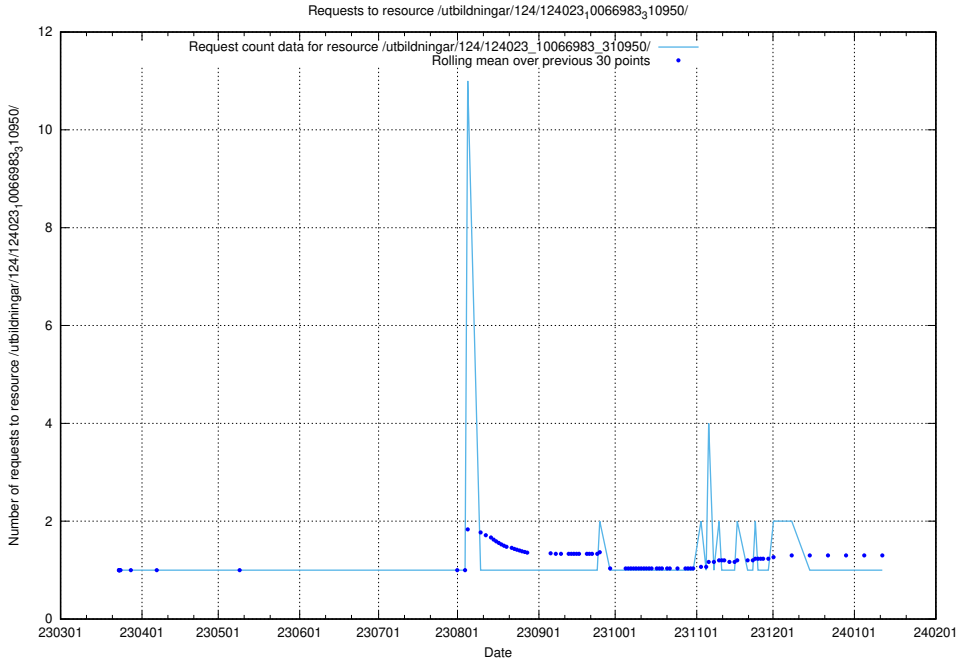

5.5277 Usage of /utbildningar/124/124023_10066983_310950/

Here, we count the number of requests to resource /utbildningar/124/124023_10066983_310950/.