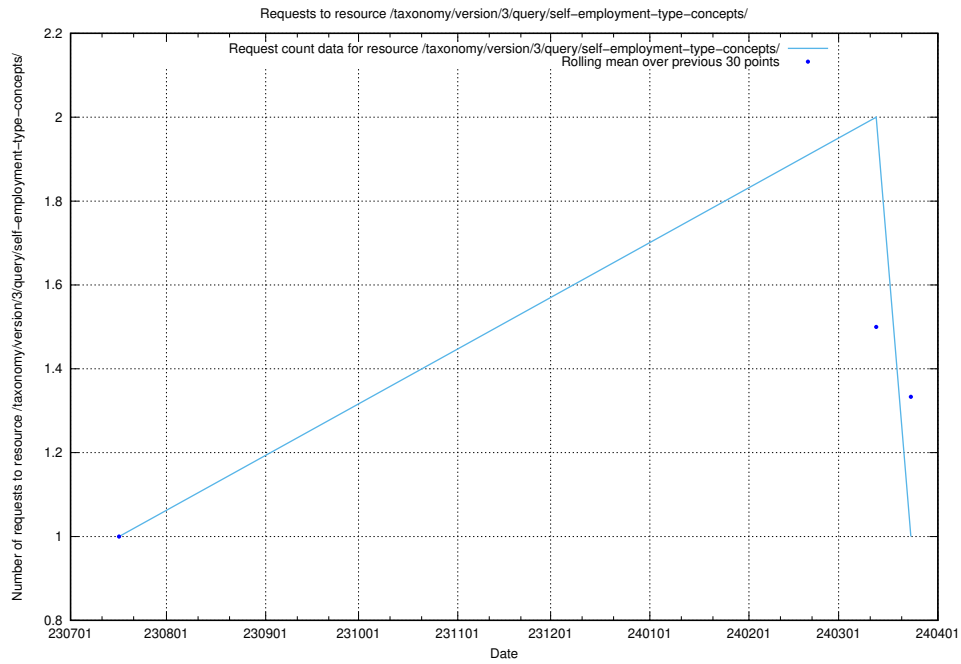

5.5868 Usage of /taxonomy/version/3/query/self-employment-type-concepts/

Here, we count the number of requests to resource /taxonomy/version/3/query/self-employment-type-concepts/.