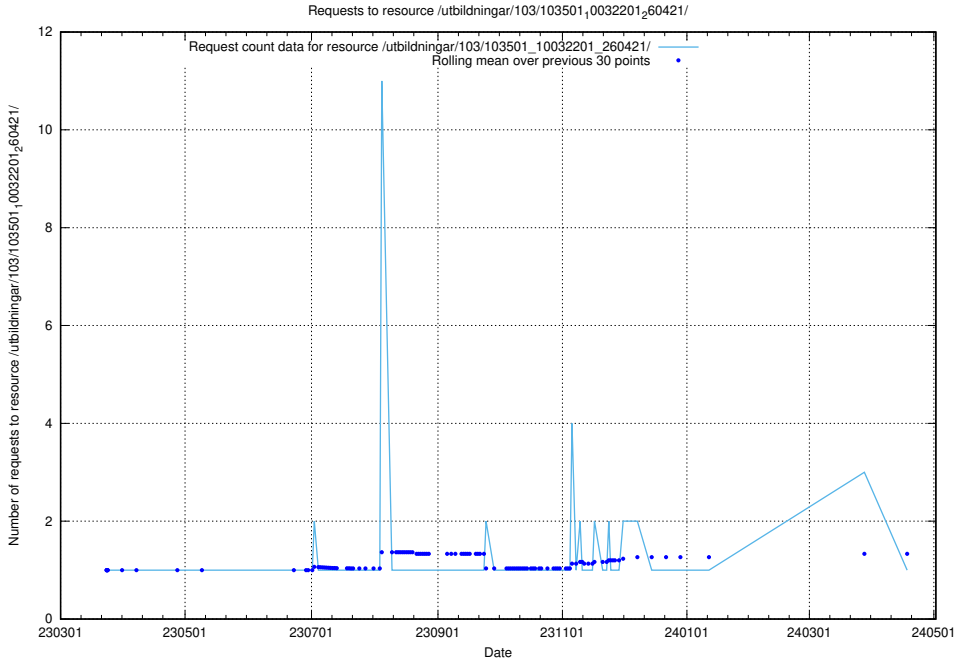

5.6278 Usage of /utbildningar/103/103501_10032201_260421/

Here, we count the number of requests to resource /utbildningar/103/103501_10032201_260421/.