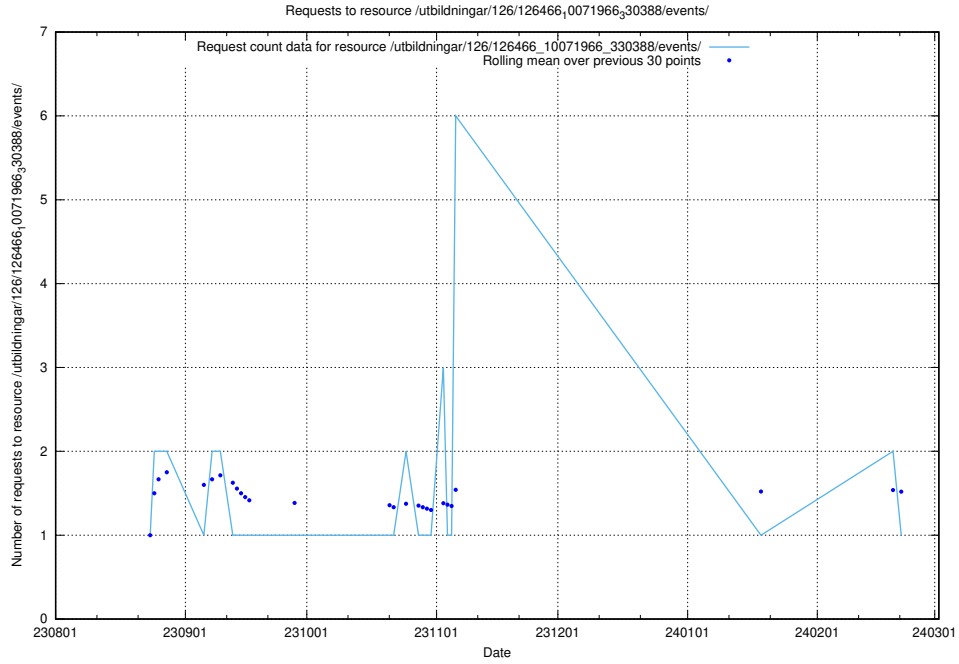

Here, we count the number of requests to resource /utbildningar/126/126911_10073576_336227/.

5.5537 Usage of /utbildningar/126/126466_10071966_330388/events/

Here, we count the number of requests to resource /utbildningar/126/126466_10071966_330388/events/