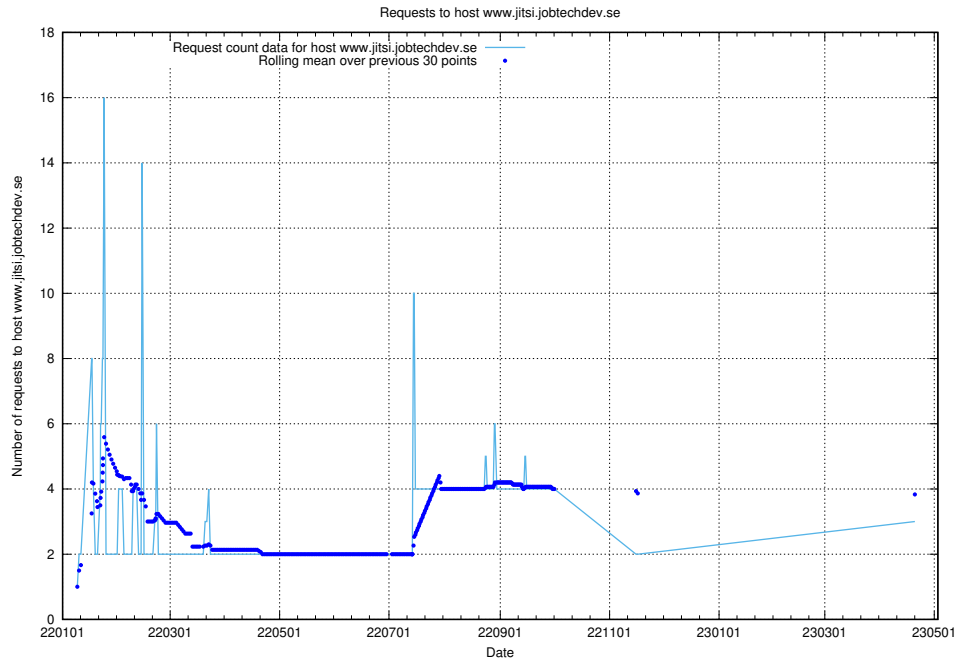

7.183 Usage of www.jitsi.jobtechdev.se

Here, we count the number of requests to host www.jitsi.jobtechdev.se.