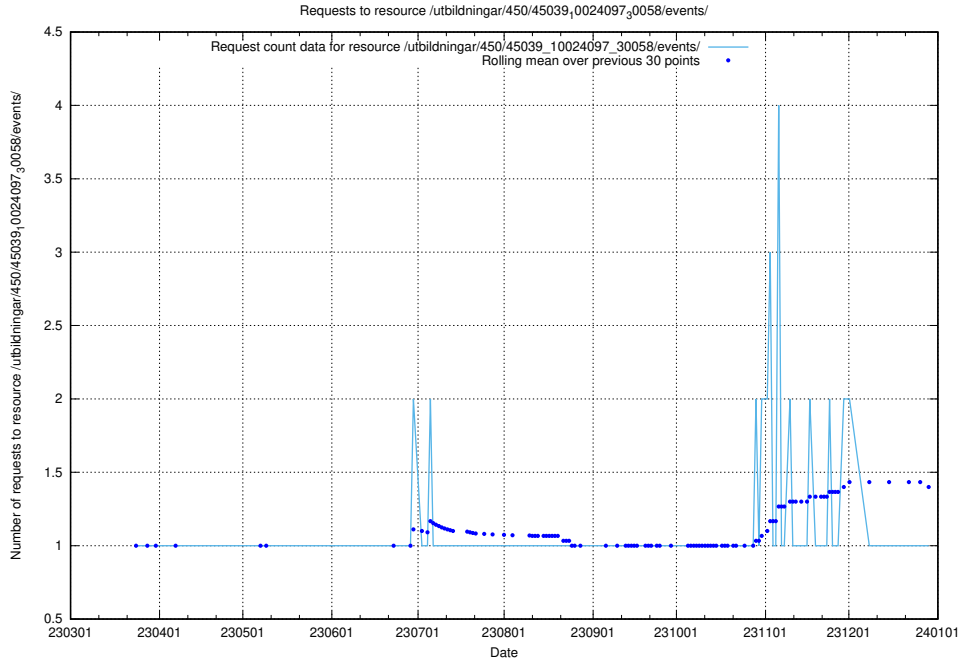

5.6918 Usage of /utbildningar/450/45039_10024097_30058/events/

Here, we count the number of requests to resource /utbildningar/450/45039_10024097_30058/events/.