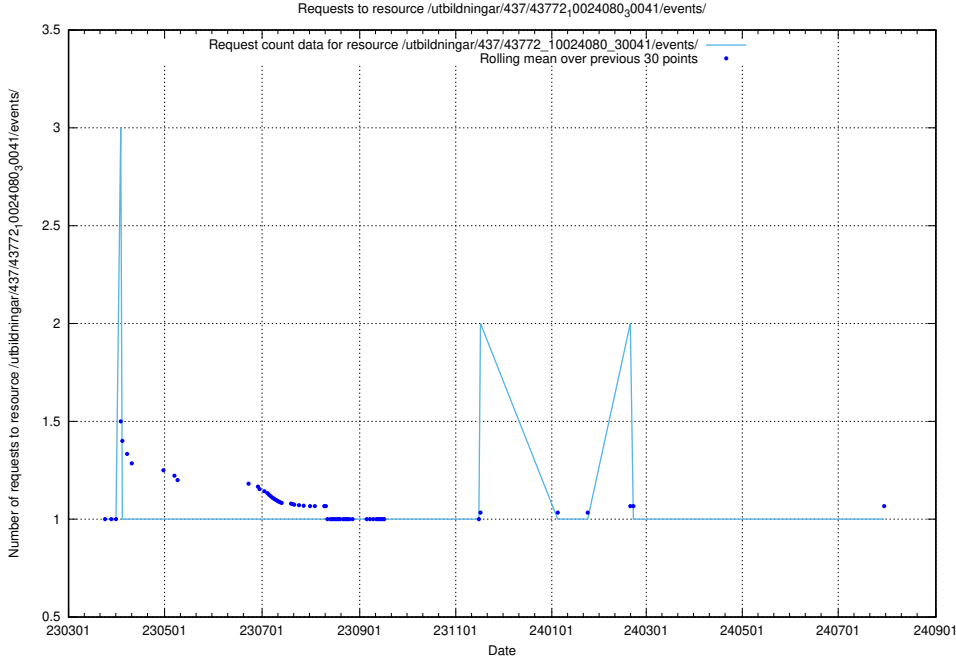

Here, we count the number of requests to resource /utbildningar/437/43784_10024037_29998/events/.

5.6943 Usage of /utbildningar/437/43772_10024080_30041/events/

Here, we count the number of requests to resource /utbildningar/437/43772_10024080_30041/events/.