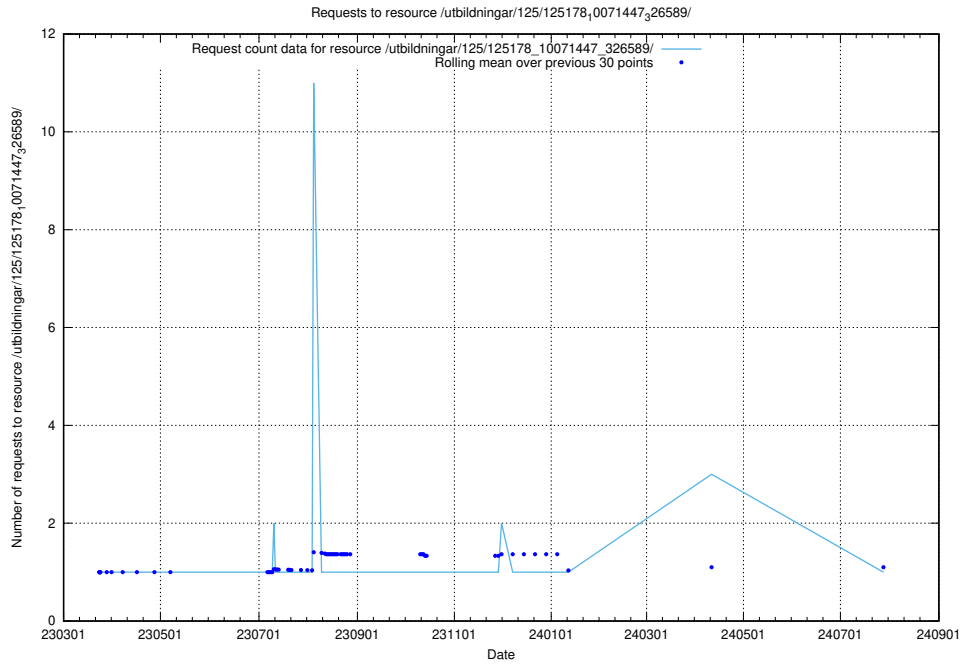

5.1330 Usage of /utbildningar/125/125178_10071447_326589/

Here, we count the number of requests to resource /utbildningar/125/125178_10071447_326589/.