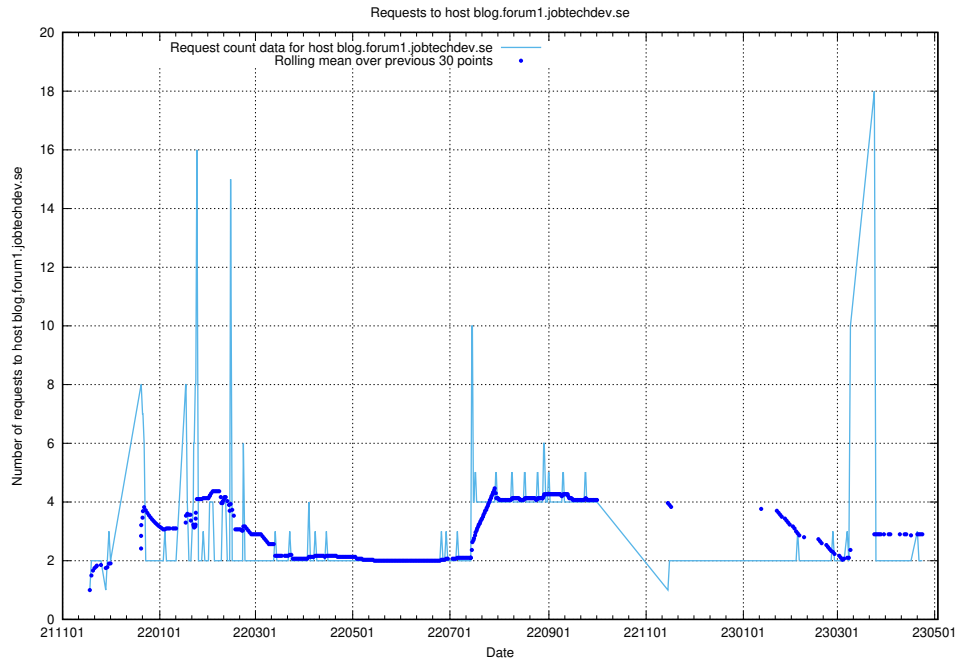

7.486 Usage of `blog.forum1.jobtechdev.se`

Here, we count the number of requests to host `blog.forum1.jobtechdev.se`.