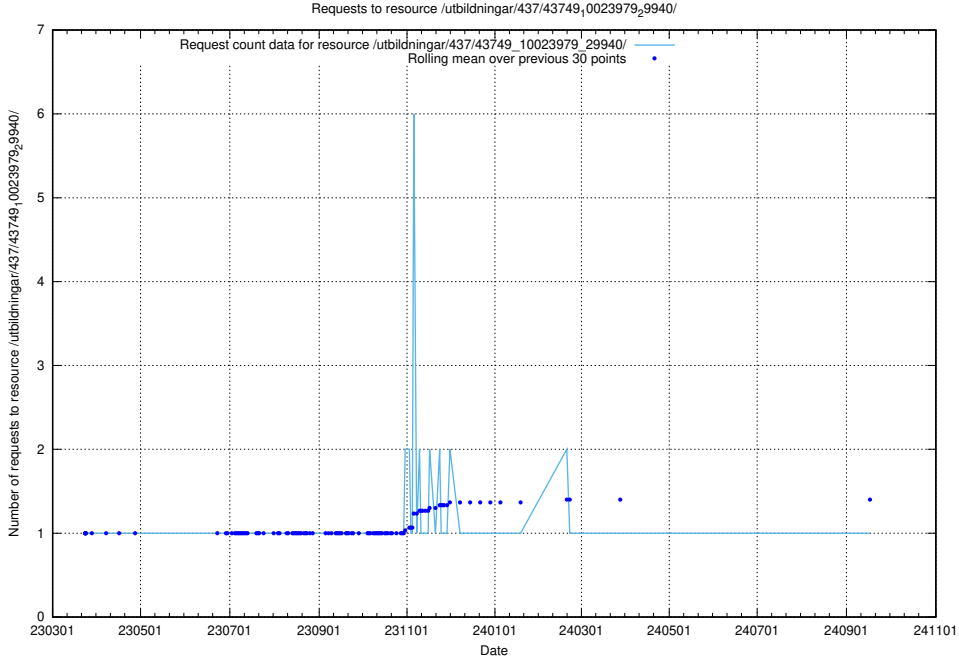

5.7143 Usage of /utbildningar/437/43749_10023979_29940/

Here, we count the number of requests to resource /utbildningar/437/43749_10023979_29940/.