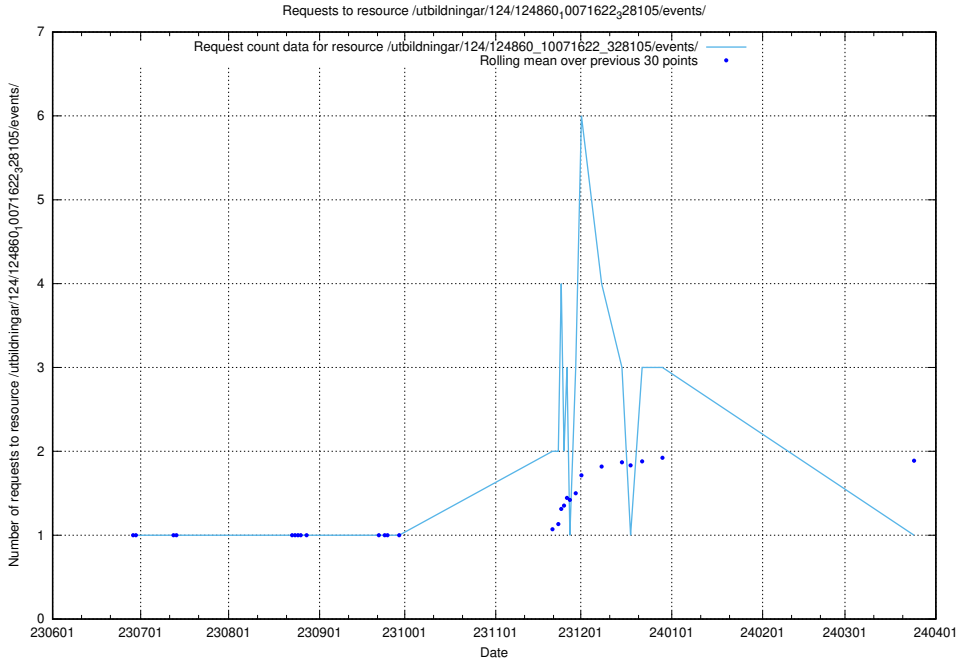

5.6288 Usage of /utbildningar/124/124860_10071622_328105/events/

Here, we count the number of requests to resource /utbildningar/124/124860_10071622_328105/events/