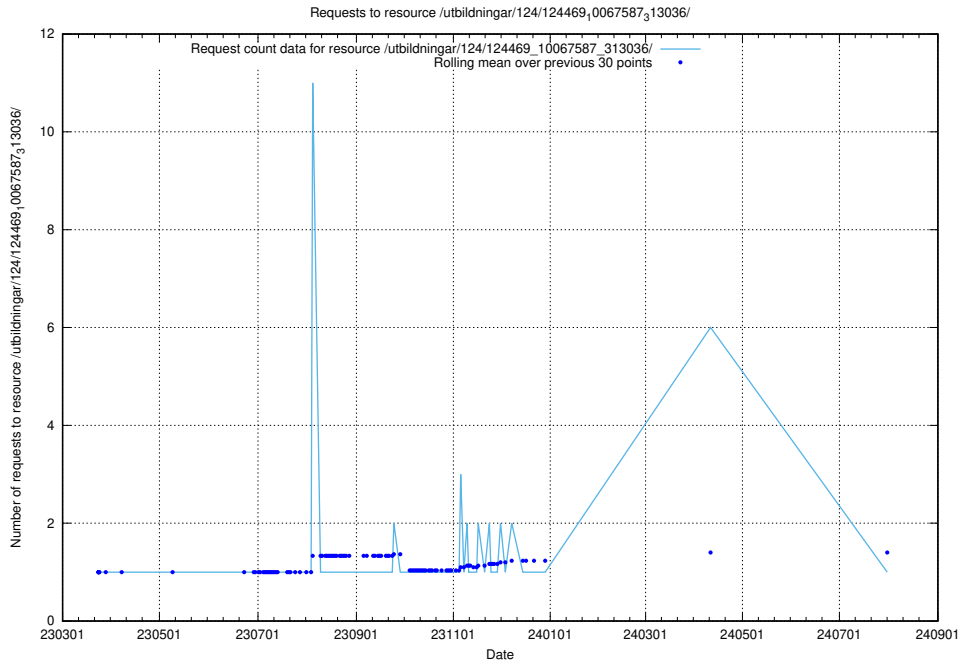

5.4125 Usage of /utbildningar/124/124469_10067587_313036/

Here, we count the number of requests to resource /utbildningar/124/124469_10067587_313036/.