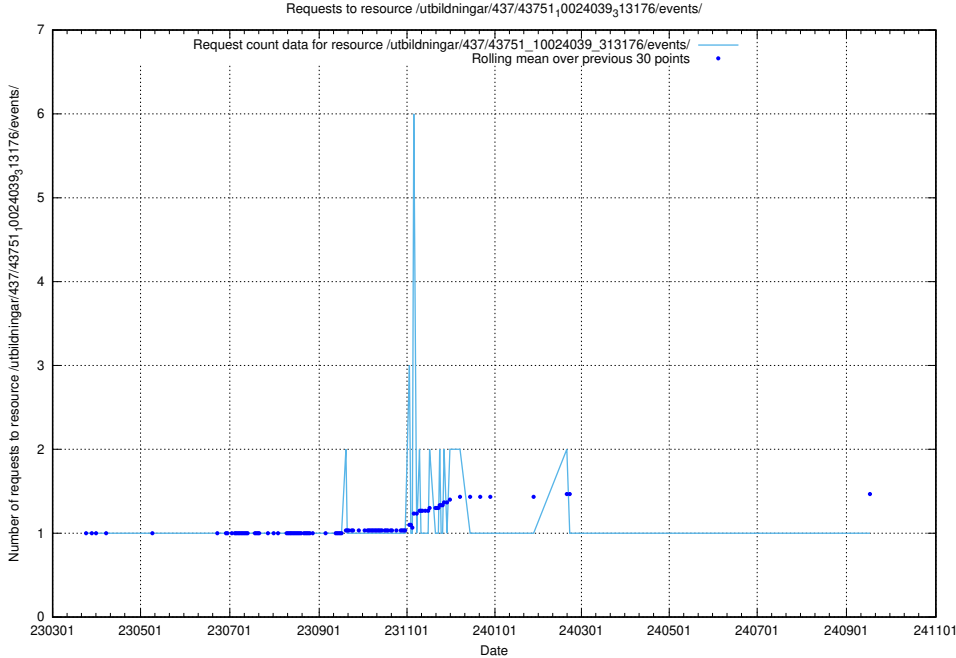

5.6953 Usage of /utbildningar/437/43751_10024039_313176/events/

Here, we count the number of requests to resource /utbildningar/437/43751_10024039_313176/events/.