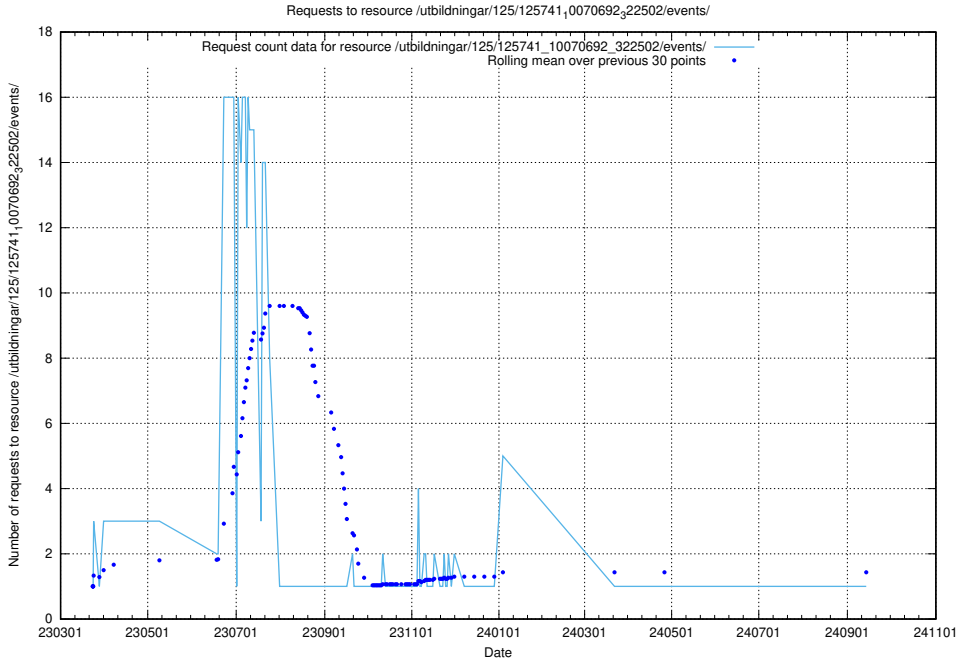

5.7228 Usage of /utbildningar/125/125741_10070692_322502/events/

Here, we count the number of requests to resource /utbildningar/125/125741_10070692_322502/events/