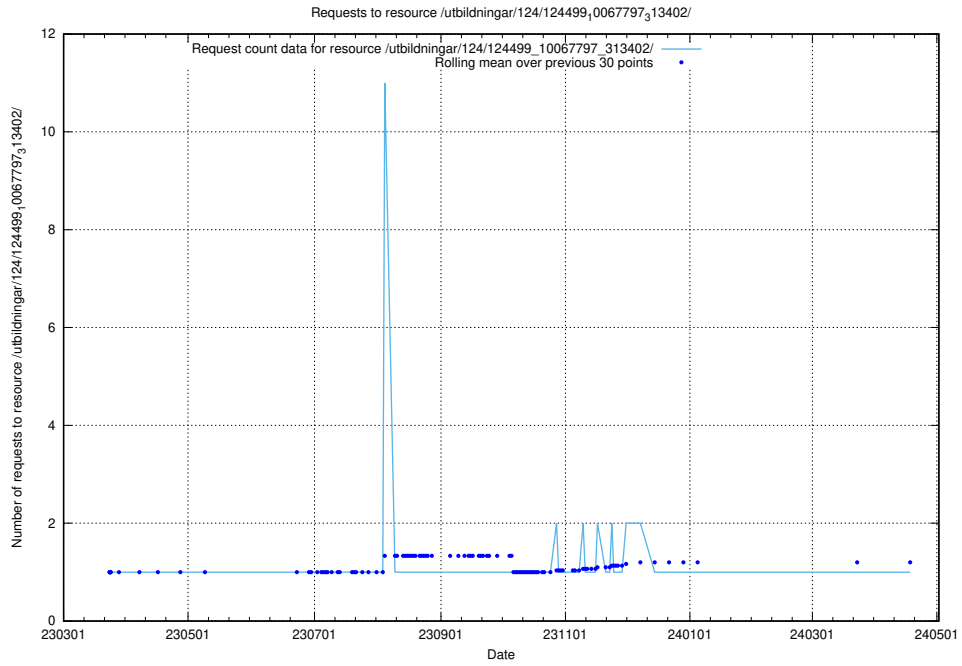

5.3344 Usage of /utbildningar/124/124499_10067797_313402/

Here, we count the number of requests to resource /utbildningar/124/124499_10067797_313402/.