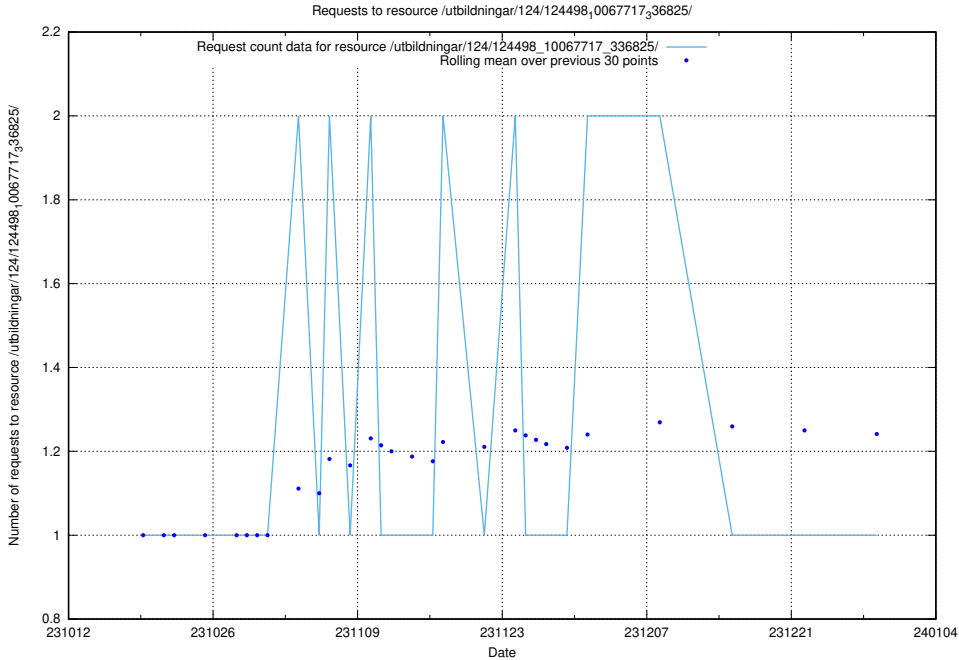

5.5090 Usage of /utbildningar/124/124498_10067717_336825/

Here, we count the number of requests to resource /utbildningar/124/124498_10067717_336825/.