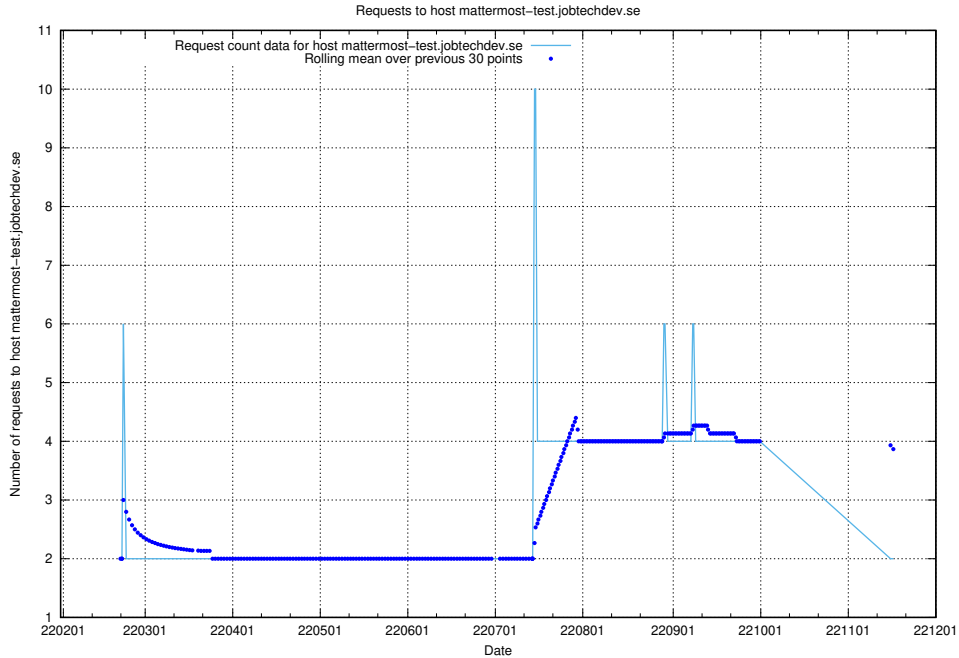

7.528 Usage of mattermost-test.jobtechdev.se

Here, we count the number of requests to host mattermost-test.jobtechdev.se.