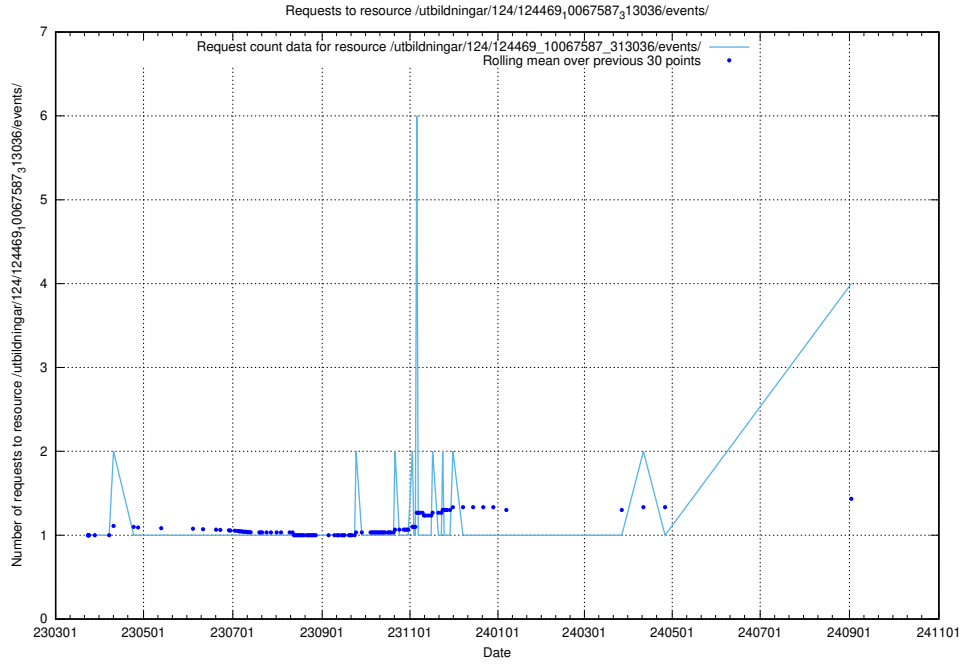

5.342 Usage of /utbildningar/124/124469_10067587_313036/events/

Here, we count the number of requests to resource /utbildningar/124/124469_10067587_313036/events/