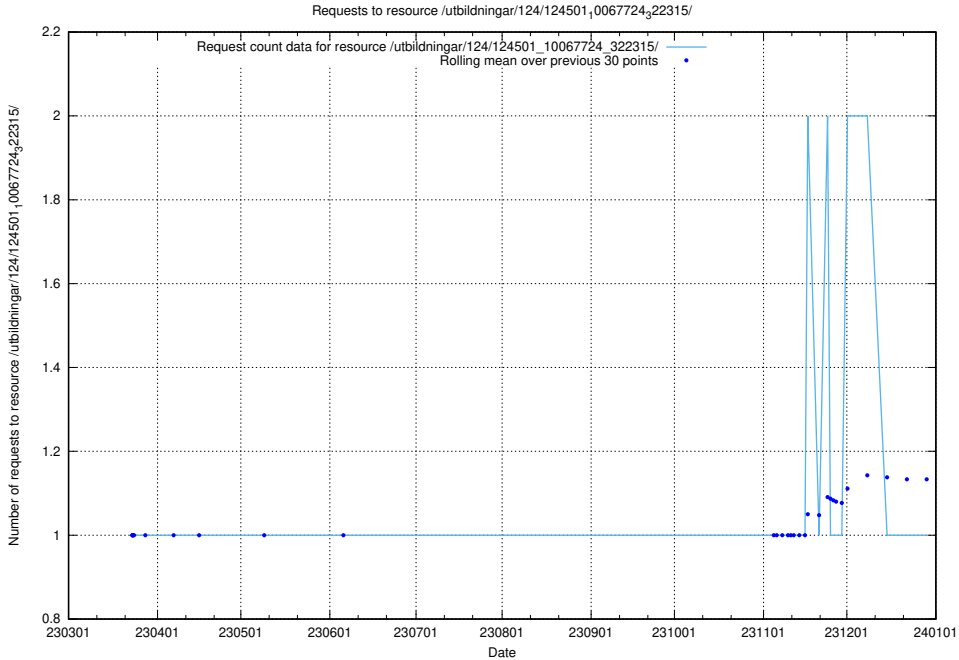

5.3132 Usage of /utbildningar/124/124501_10067724_322315/

Here, we count the number of requests to resource /utbildningar/124/124501_10067724_322315/.