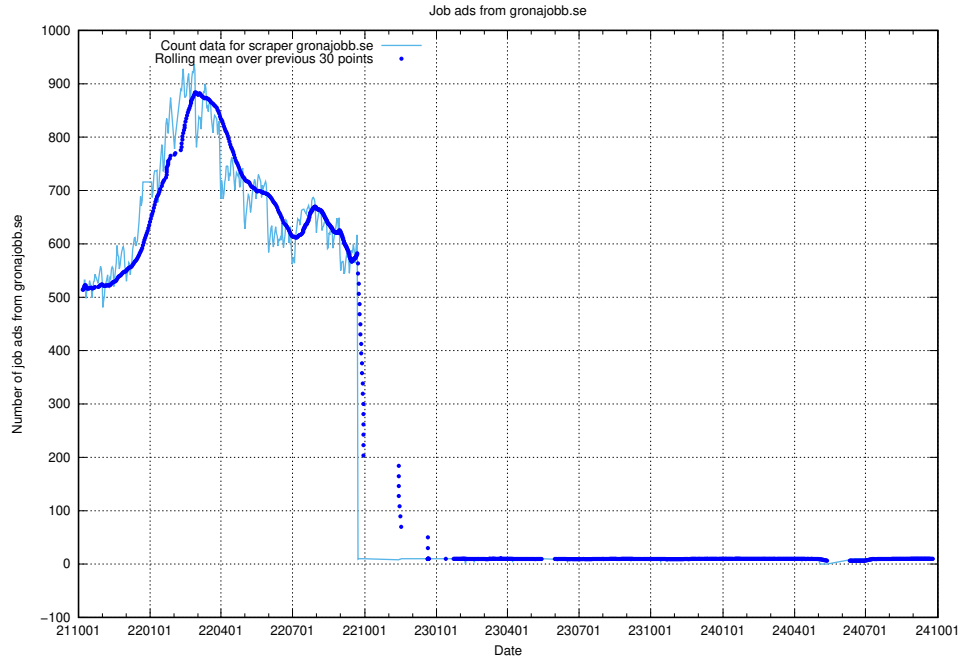

13.18 Number of ads by scraper gronajobb.se

Here, we count the number of job ads scraped from gronajobb.se.