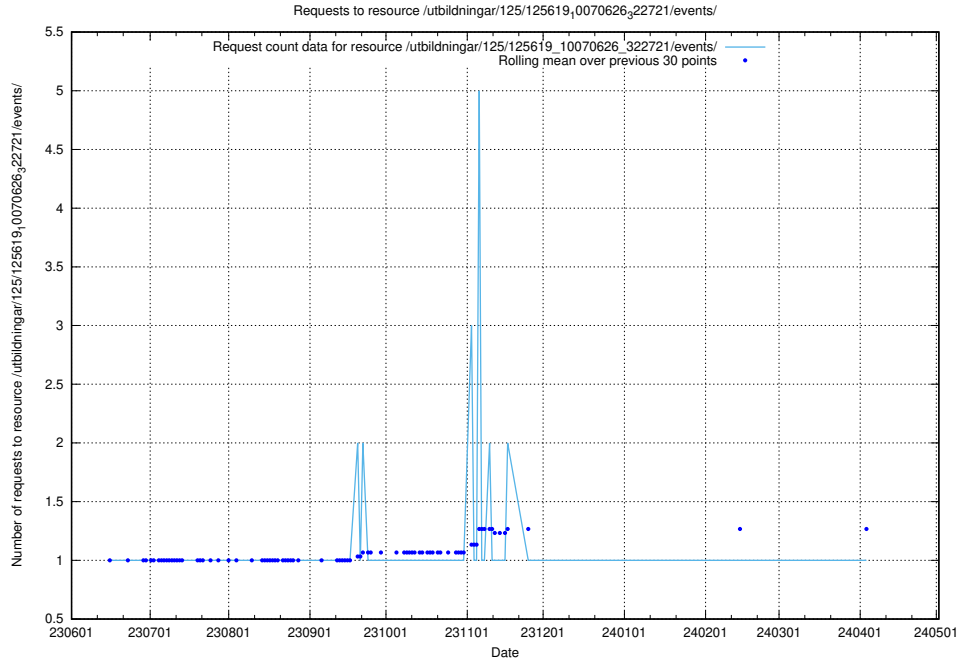

5.6642 Usage of /utbildningar/125/125619_10070626_322721/events/

Here, we count the number of requests to resource /utbildningar/125/125619_10070626_322721/events/