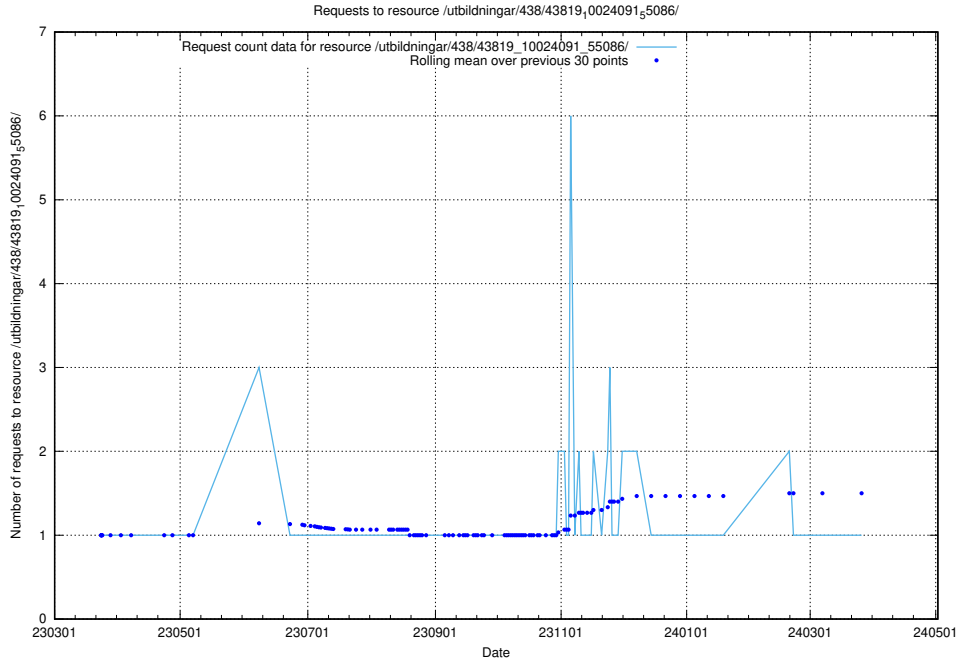

5.7102 Usage of /utbildningar/438/43819_10024091_55086/

Here, we count the number of requests to resource /utbildningar/438/43819_10024091_55086/.