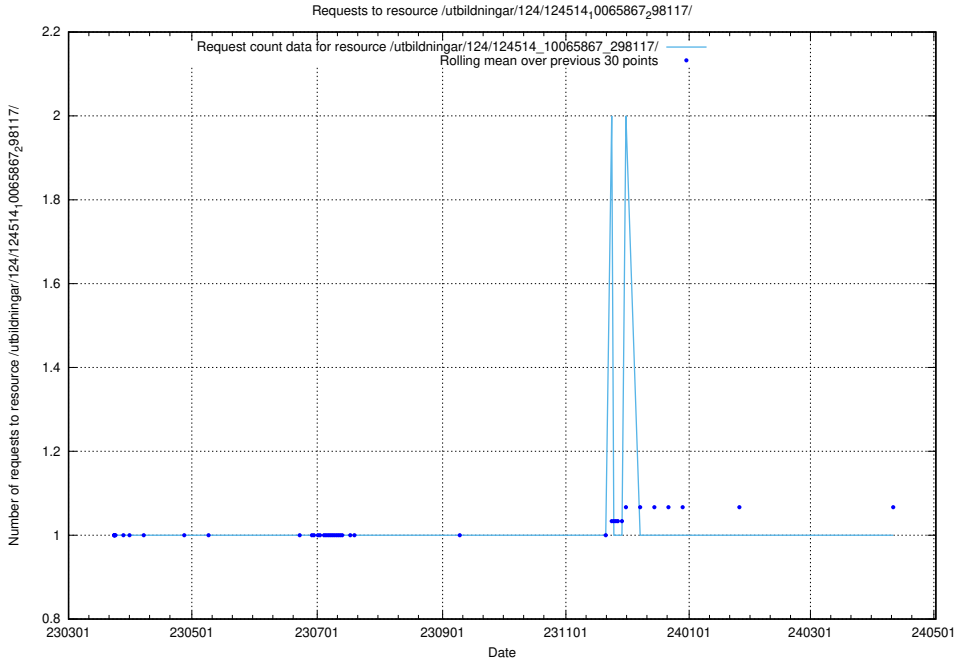

5.2874 Usage of /utbildningar/124/124514_10065867_298117/

Here, we count the number of requests to resource /utbildningar/124/124514_10065867_298117/.