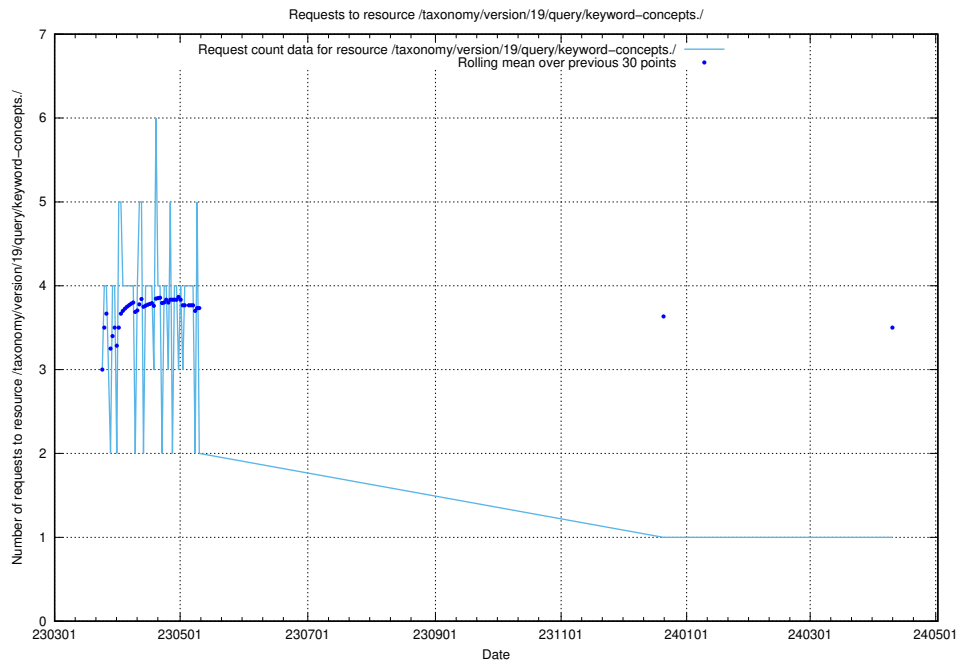

5.6895 Usage of /taxonomy/version/19/query/keyword-concepts./

Here, we count the number of requests to resource /taxonomy/version/19/query/keyword-concepts./.