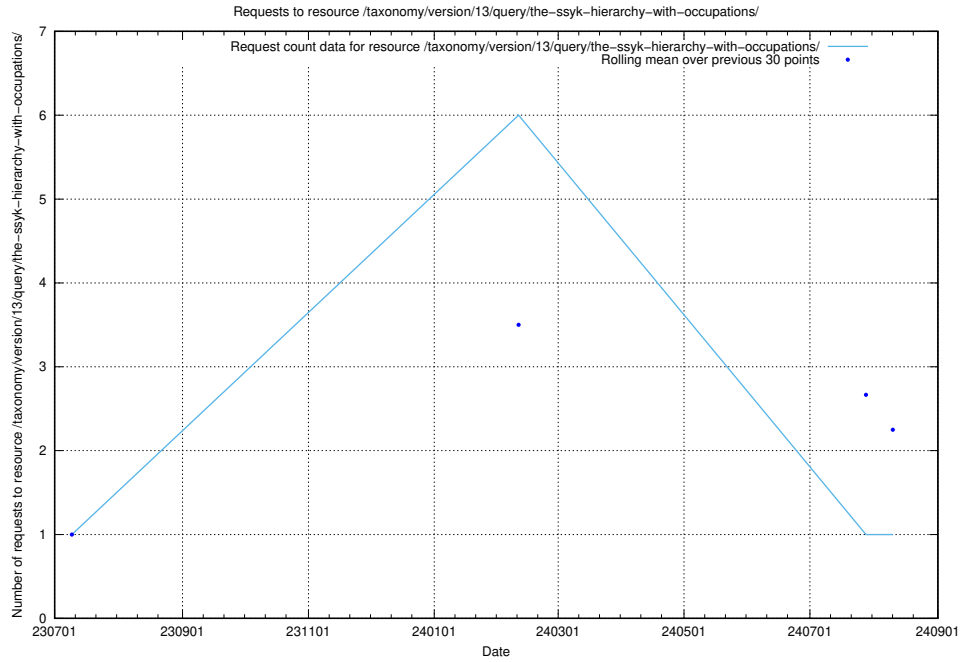

5.5973 Usage of /taxonomy/version/13/query/the-ssyk-hierarchy-with-occupations/

Here, we count the number of requests to resource /taxonomy/version/13/query/the-ssyk-hierarchy-with-occupations/.