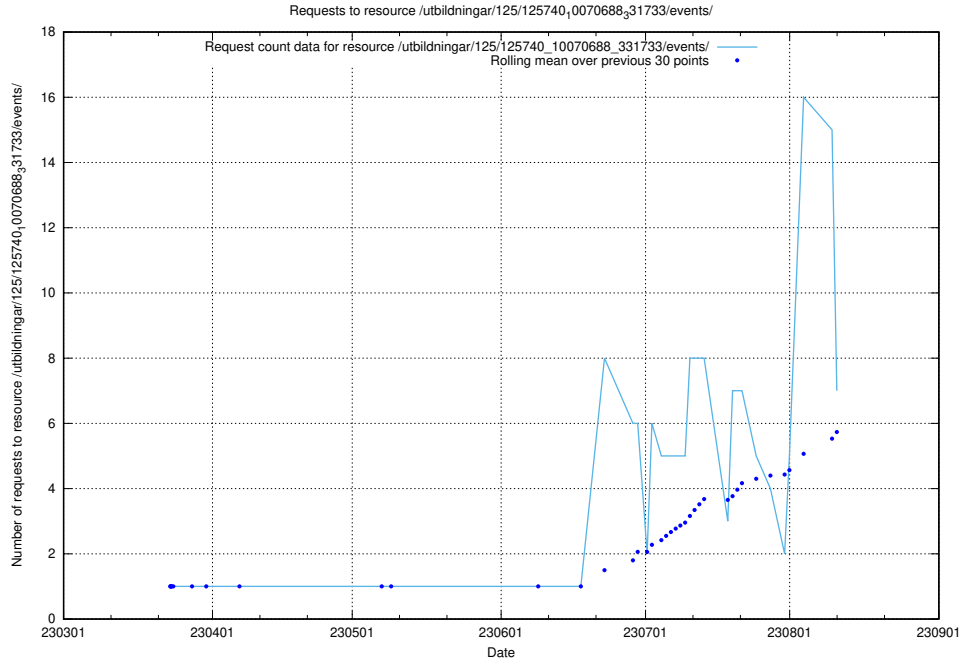

5.36 Usage of /utbildningar/125/125740_10070688_331733/events/

Here, we count the number of requests to resource /utbildningar/125/125740_10070688_331733/events/