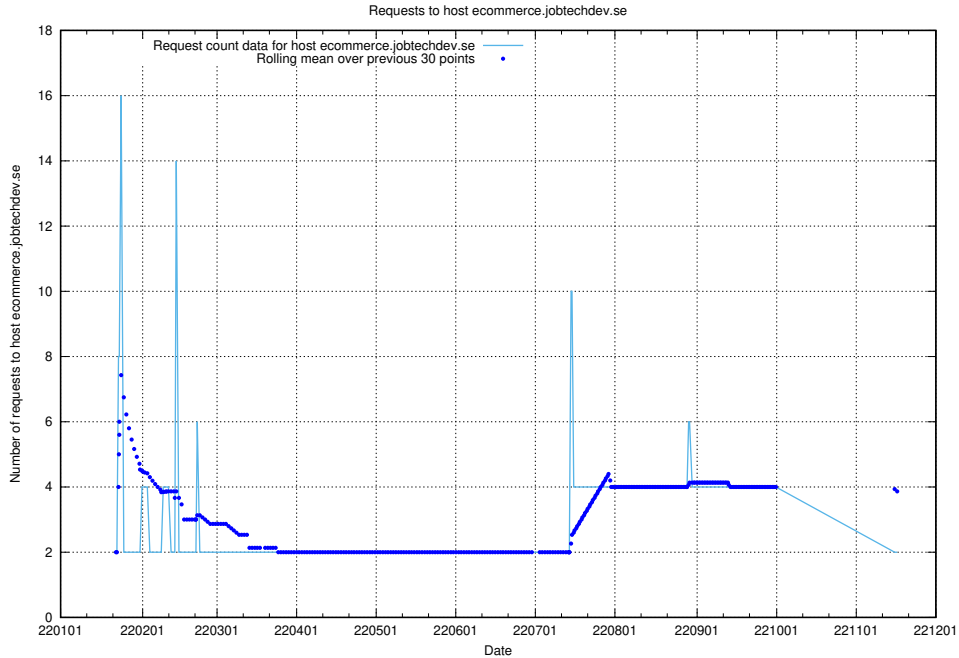

7.259 Usage of ecommerce.jobtechdev.se

Here, we count the number of requests to host ecommerce.jobtechdev.se.