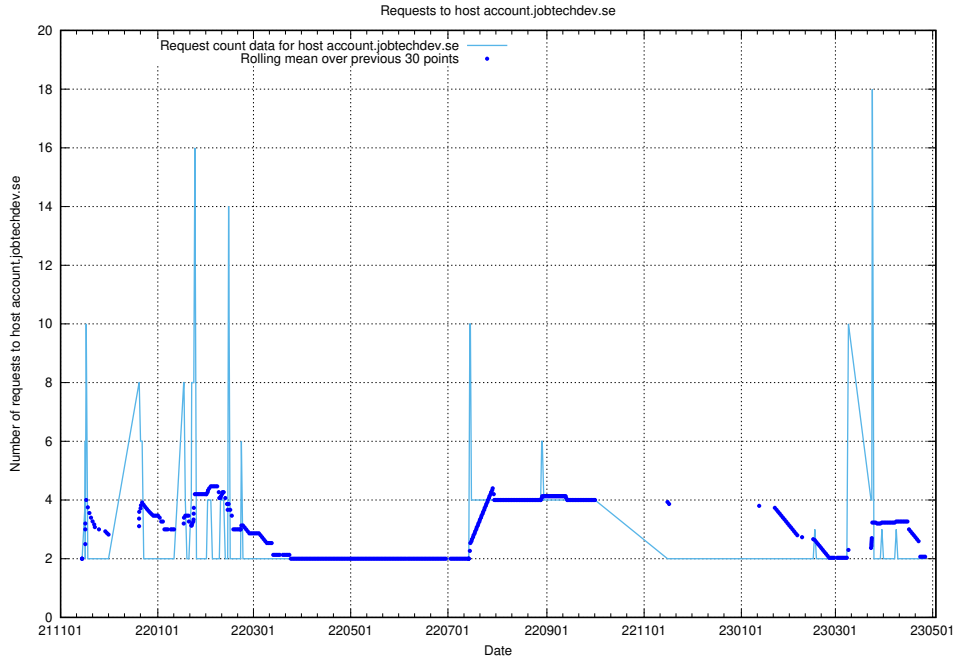

7.300 Usage of account.jobtechdev.se

Here, we count the number of requests to host account.jobtechdev.se.

7.301 Usage of 8d79pjf0c6xyg8us57w.jobtechdev.se

Here, we count the number of requests to host 8d79pjf0c6xyg8us57w.jobtechdev.se.