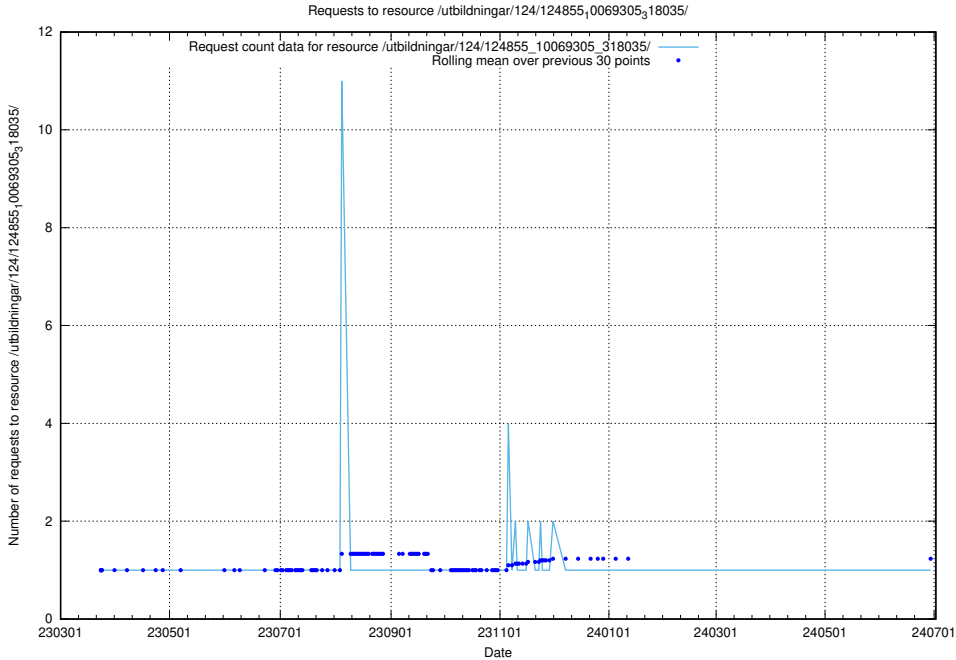

5.1394 Usage of /utbildningar/124/124855_10069305_318035/

Here, we count the number of requests to resource /utbildningar/124/124855_10069305_318035/.