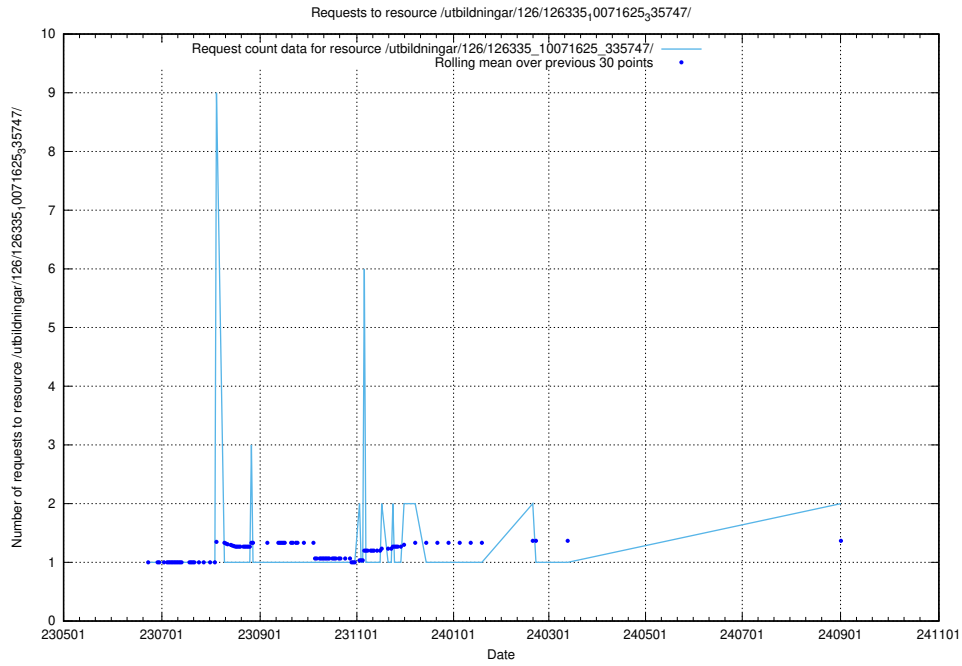

5.1007 Usage of /utbildningar/126/126335_10071625_335747/

Here, we count the number of requests to resource /utbildningar/126/126335_10071625_335747/.