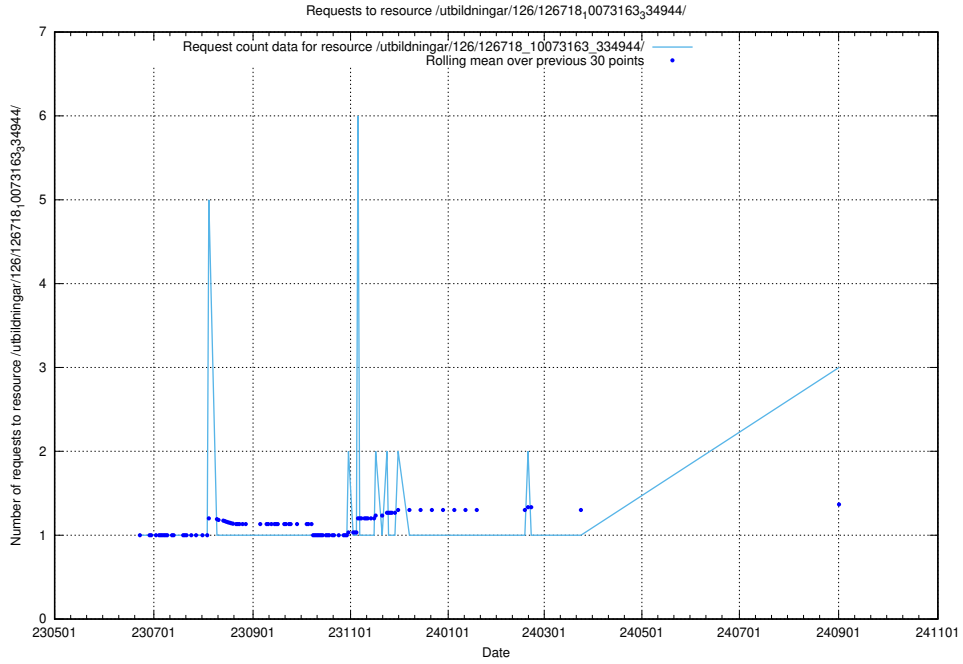

5.536 Usage of /utbildningar/126/126718_10073163_334944/

Here, we count the number of requests to resource /utbildningar/126/126718_10073163_334944/.