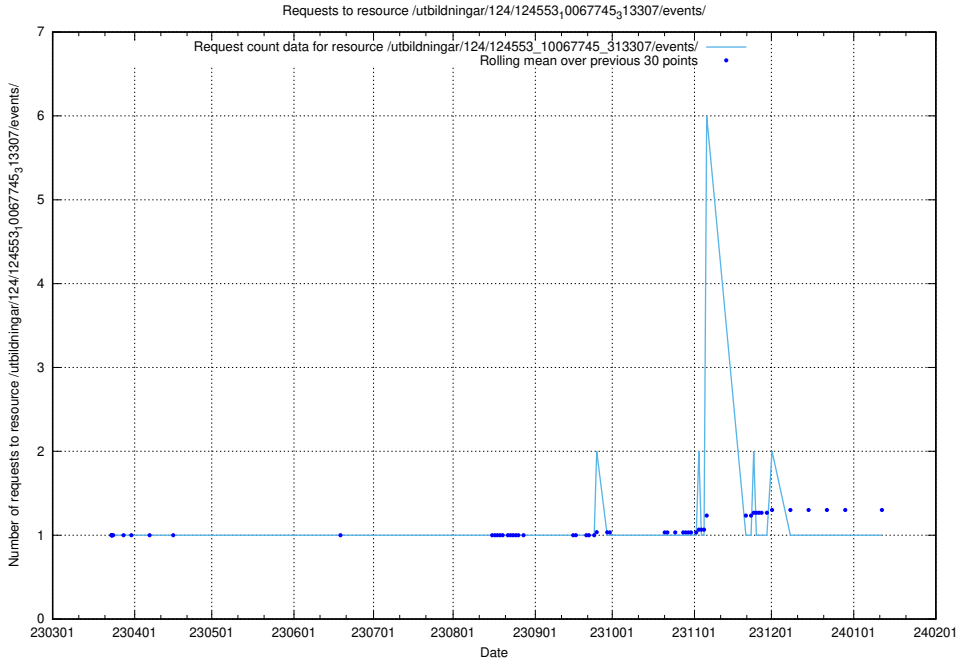

5.1522 Usage of /utbildningar/124/124553_10067745_313307/events/

Here, we count the number of requests to resource /utbildningar/124/124553_10067745_313307/events/