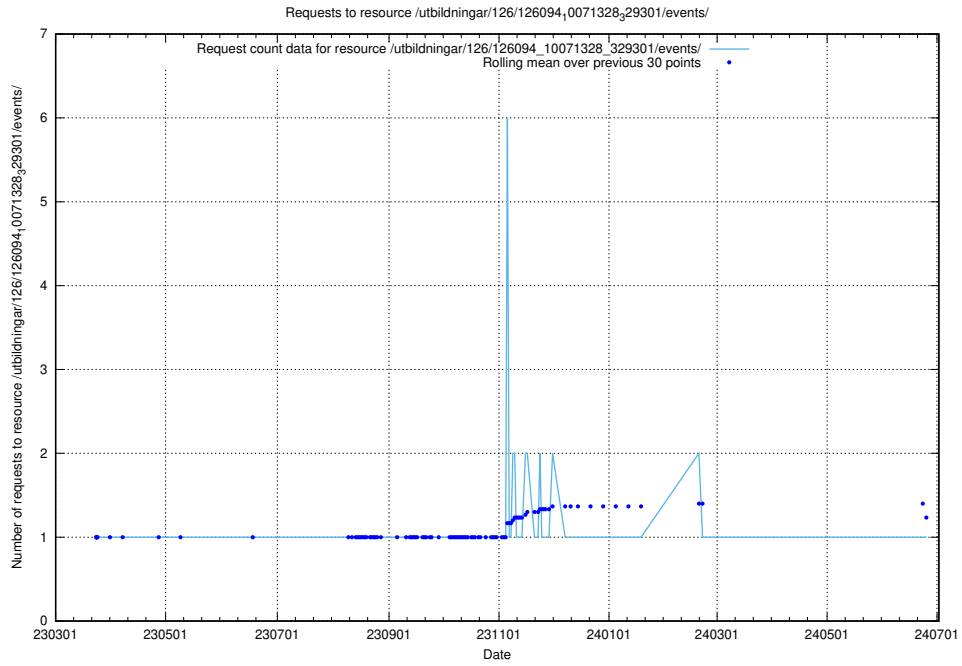

5.7189 Usage of /utbildningar/126/126094_10071328_329301/events/

Here, we count the number of requests to resource /utbildningar/126/126094_10071328_329301/events/

5.7190 Usage of /tst/

Here, we count the number of requests to resource /tst/.