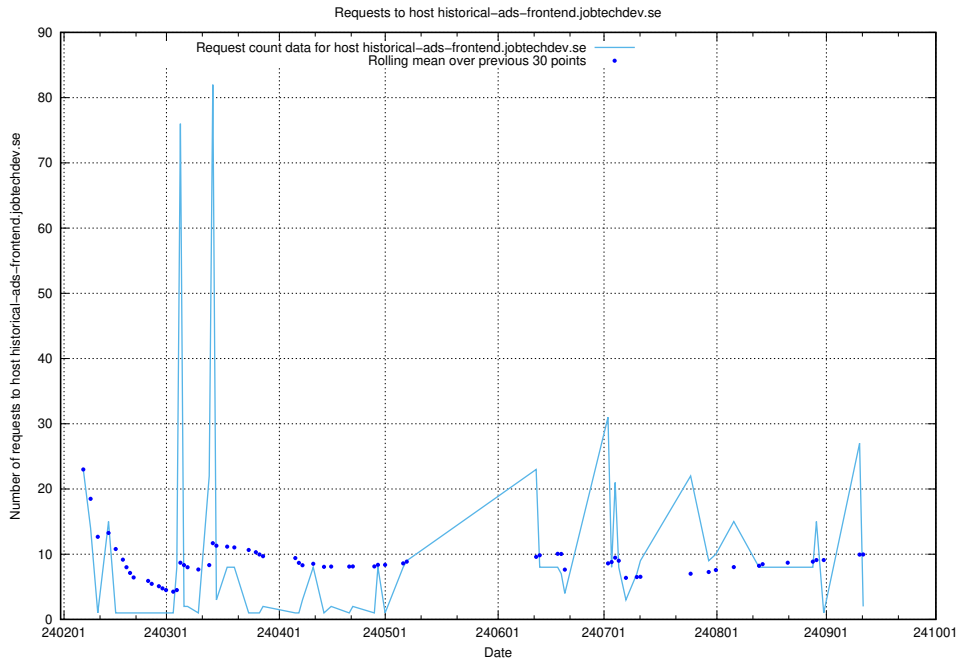

7.570 Usage of historical-ads-frontend.jobtechdev.se

Here, we count the number of requests to host historical-ads-frontend.jobtechdev.se.