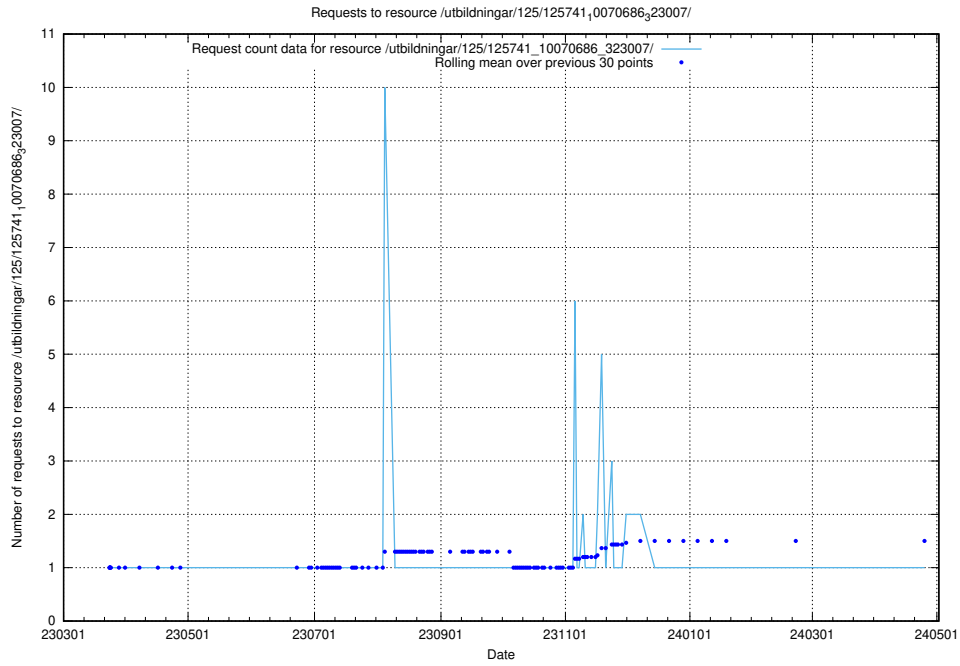

5.7232 Usage of /utbildningar/125/125741_10070686_323007/

Here, we count the number of requests to resource /utbildningar/125/125741_10070686_323007/.