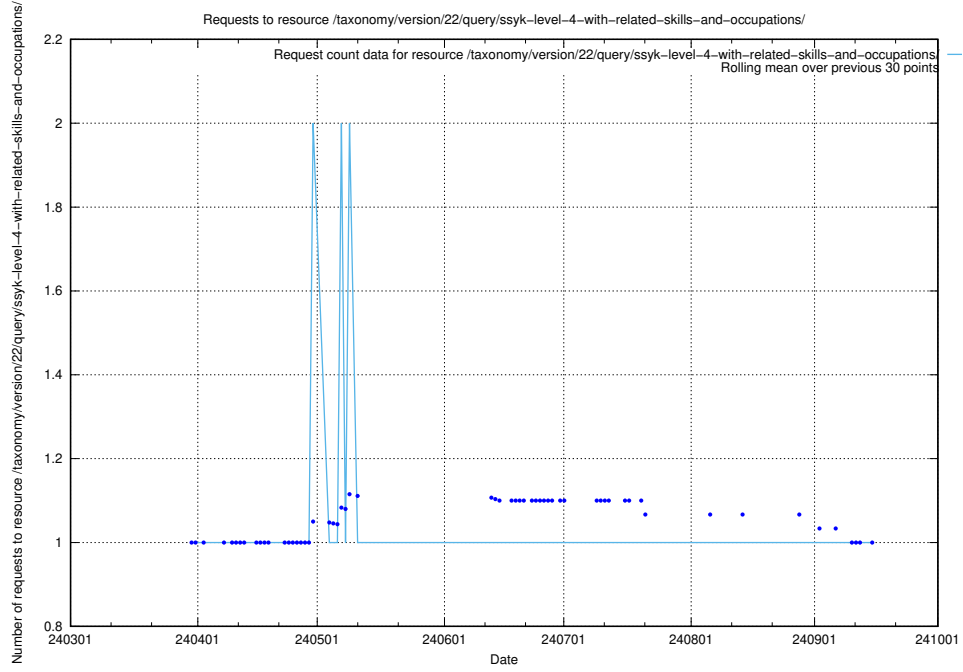

5.2472 Usage of /taxonomy/version/22/query/ssyk-level-4-with-related-skills-and-occupations/

Here, we count the number of requests to resource /taxonomy/version/22/query/ssyk-level-4-with-related-skills-and-occupations/.