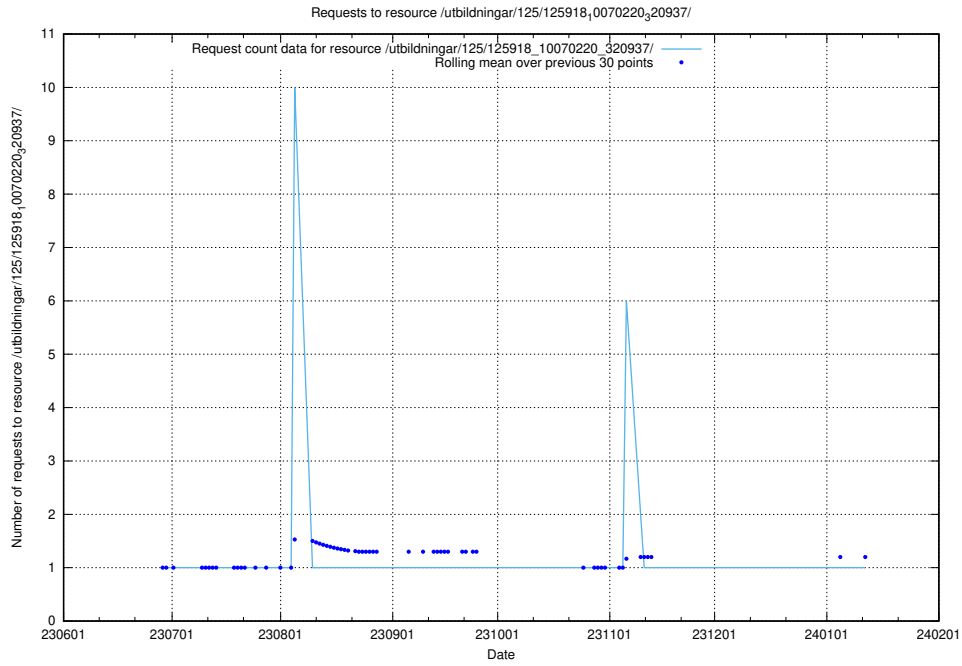

5.6269 Usage of /utbildningar/125/125918_10070220_320937/

Here, we count the number of requests to resource /utbildningar/125/125918_10070220_320937/.