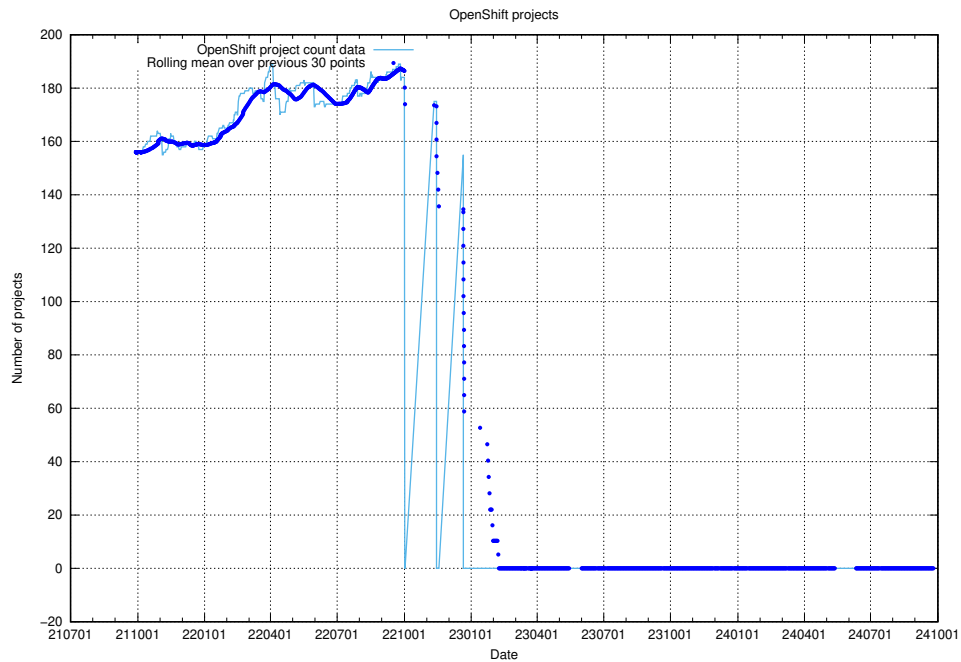

10.1 Number of projects in OpenShift

A graph of the number of projects in JobTech's production cluster of OpenShift.

¹⁰<https://console-openshift-console.prod.services.jtech.se>

11 Customer Relation Management