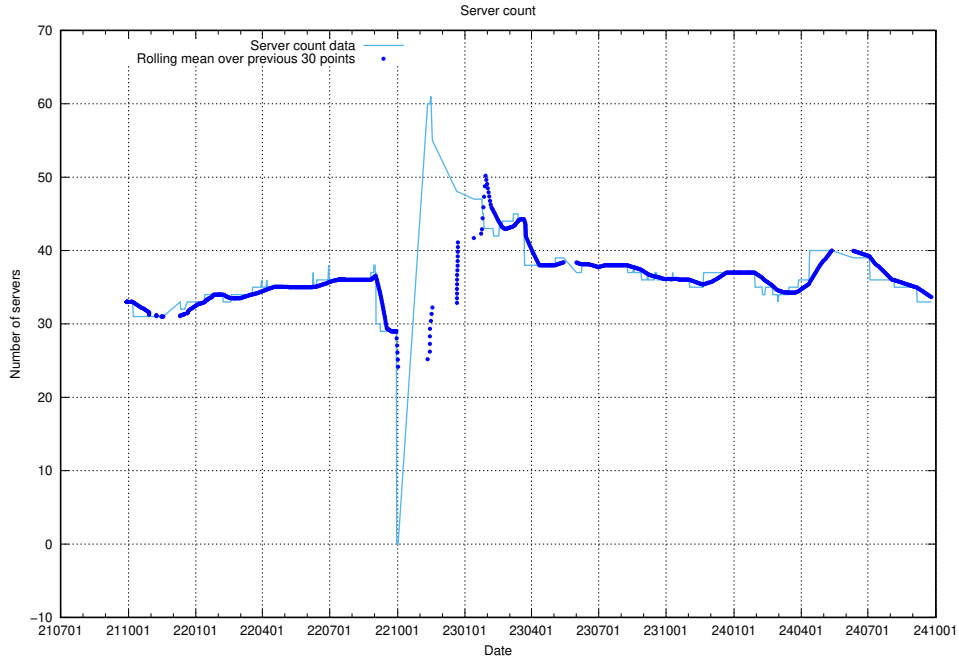

2.2 Number of servers in the JobTech production region

A graph of the servers in AWS region eu-north-1.