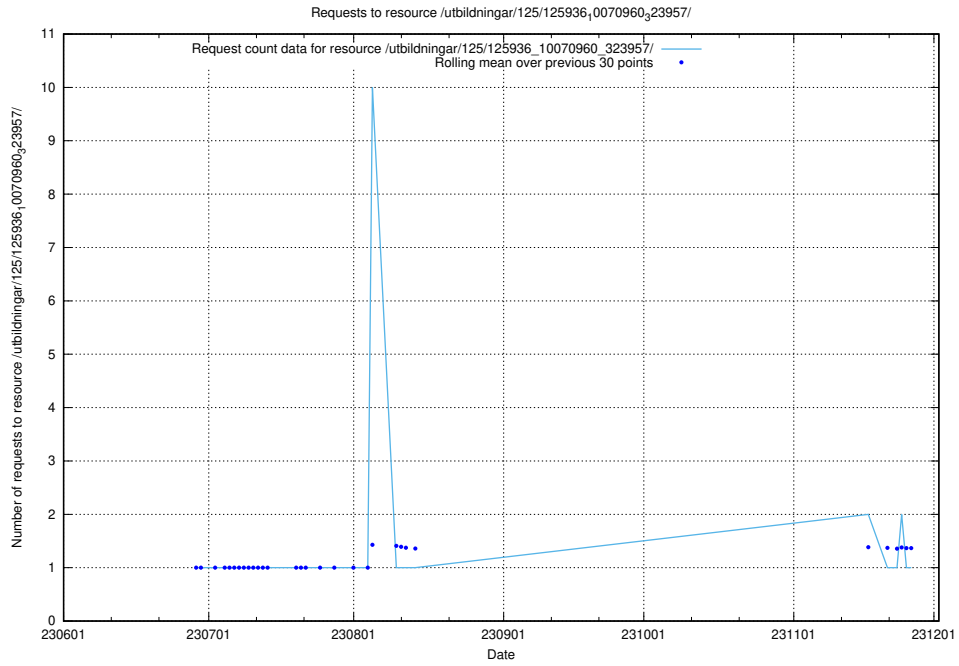

5.6268 Usage of /utbildningar/125/125936_10070960_323957/

Here, we count the number of requests to resource /utbildningar/125/125936_10070960_323957/.