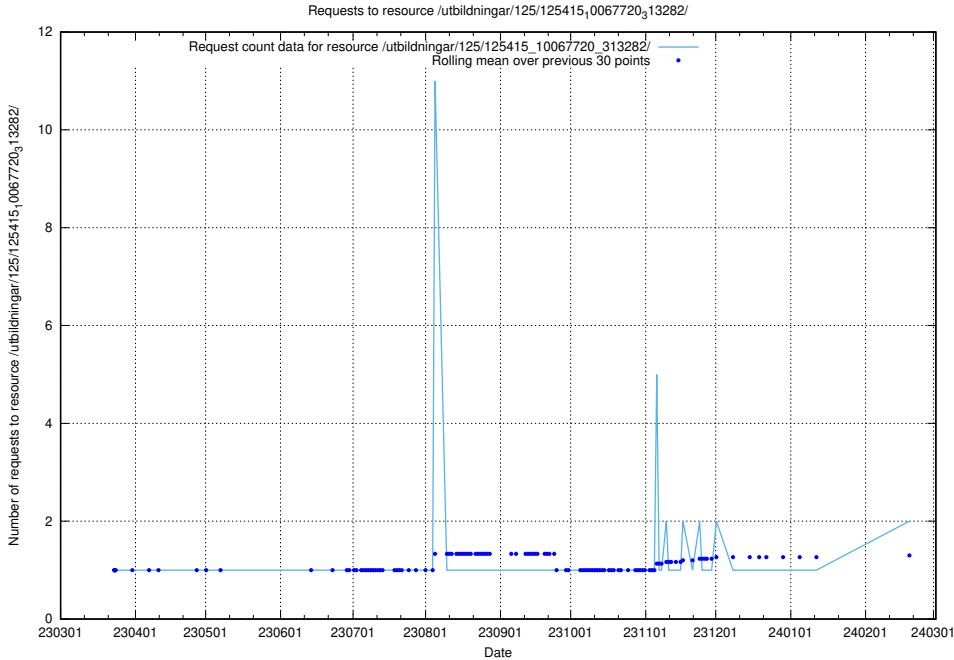

5.617 Usage of /utbildningar/125/125415_10067720_313282/

Here, we count the number of requests to resource /utbildningar/125/125415_10067720_313282/.