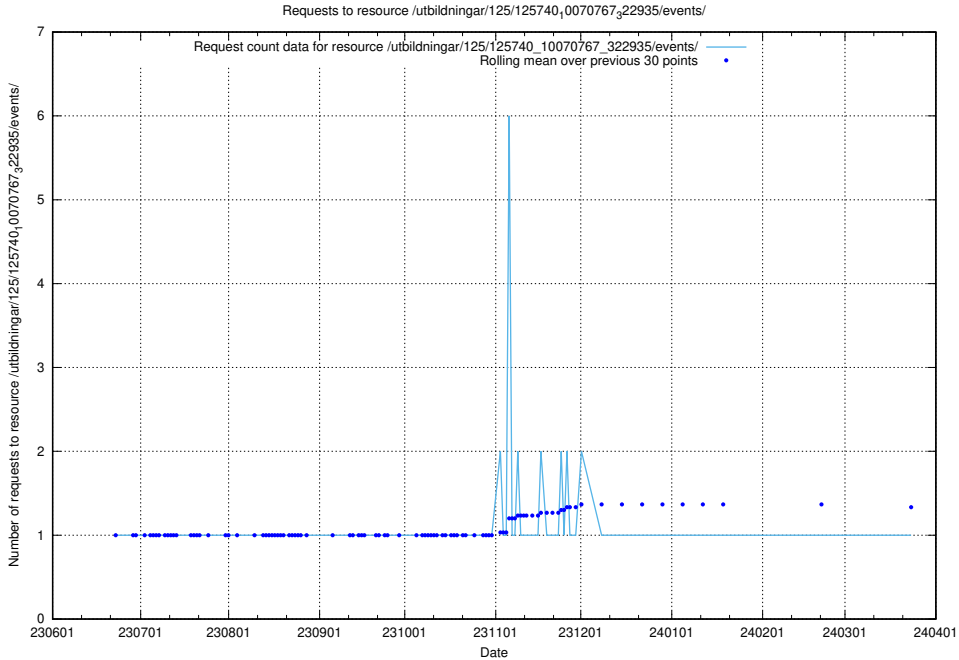

5.6464 Usage of /utbildningar/125/125740_10070767_322935/events/

Here, we count the number of requests to resource /utbildningar/125/125740_10070767_322935/events/

5.6465 Usage of /utbildningar/125/125740_10070767_322935/