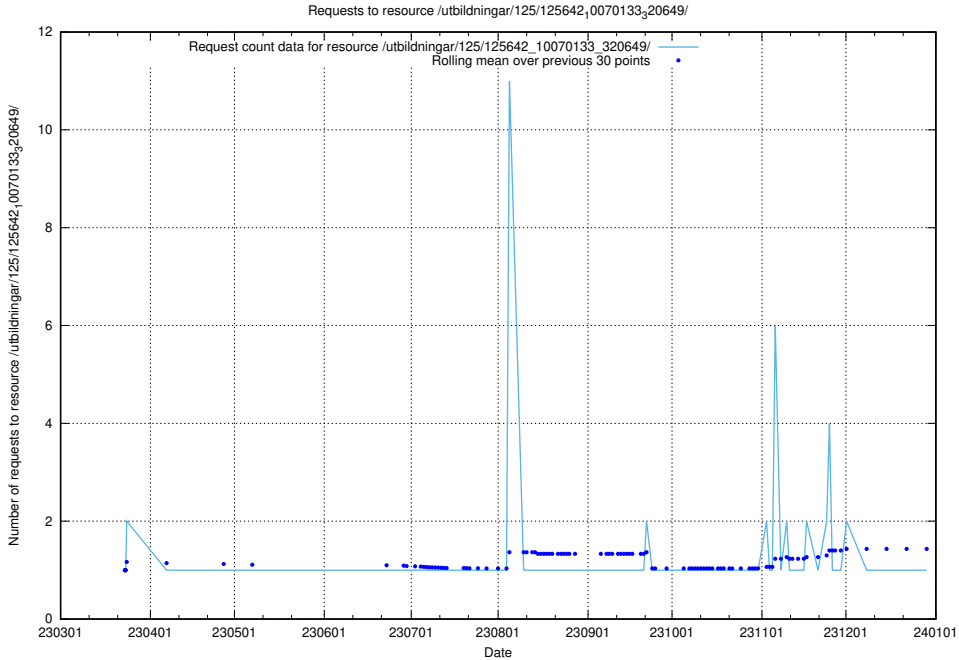

5.1244 Usage of /utbildningar/125/125642_10070133_320649/

Here, we count the number of requests to resource /utbildningar/125/125642_10070133_320649/.