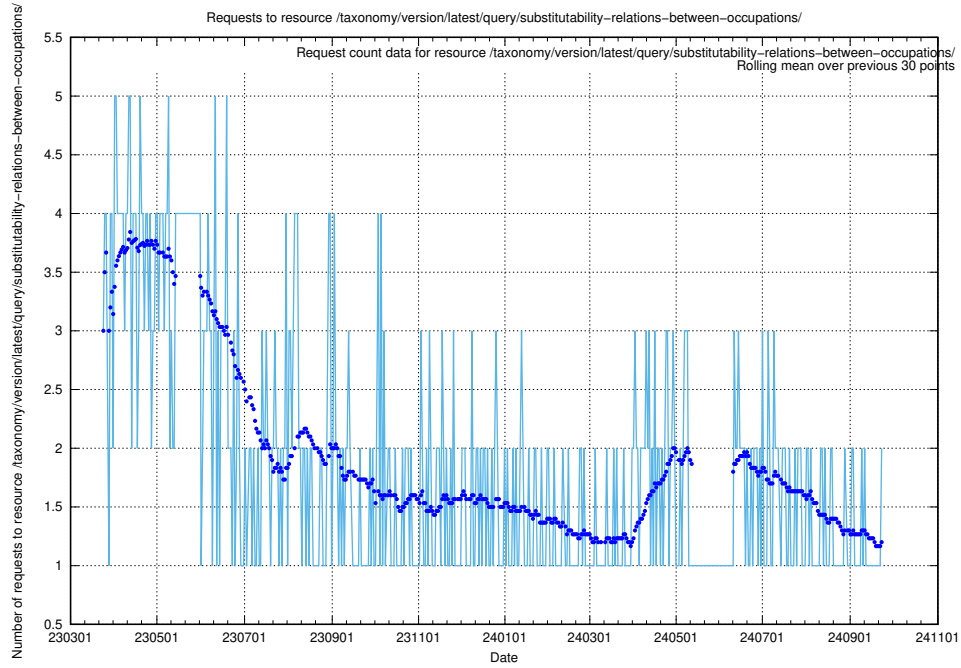

5.1081 Usage of /taxonomy/version/latest/query/substitutability-relations-between-occupations/

Here, we count the number of requests to resource /taxonomy/version/latest/query/substitutability-relations-between-occupations/.