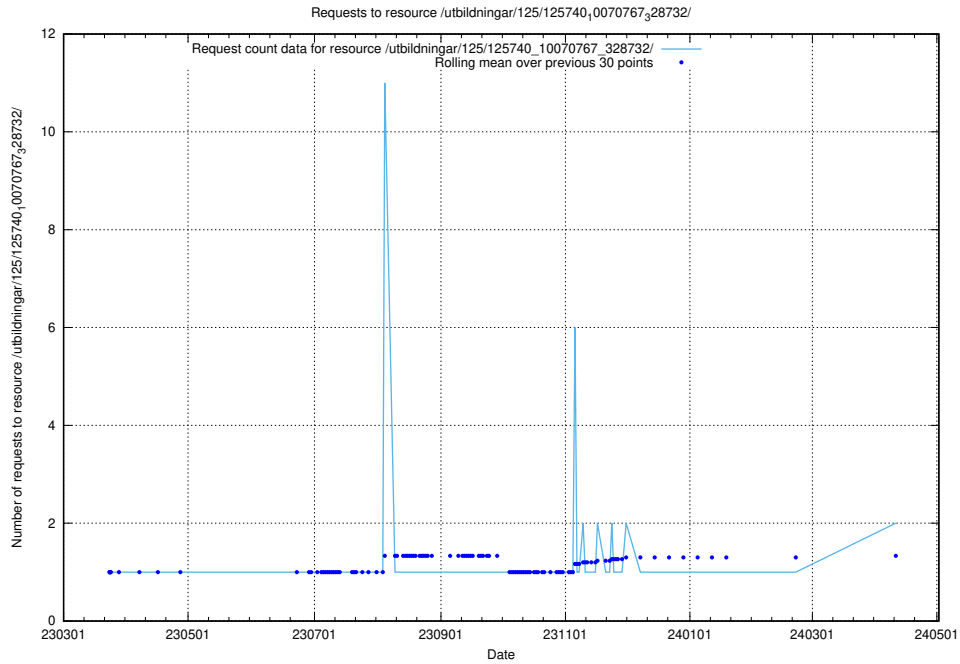

5.596 Usage of /utbildningar/125/125740_10070767_328732/

Here, we count the number of requests to resource /utbildningar/125/125740_10070767_328732/.