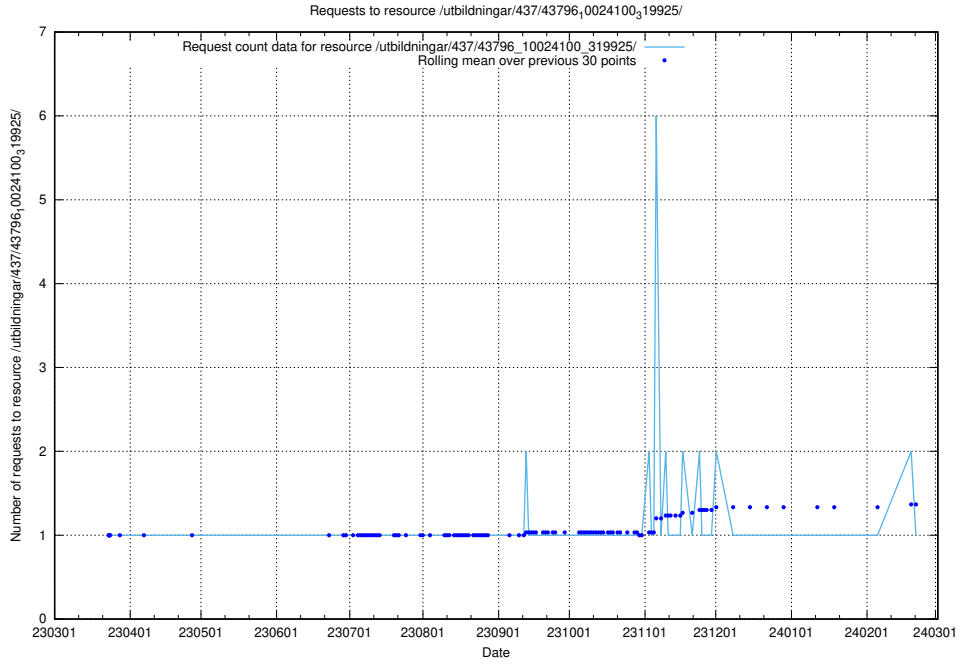

5.7116 Usage of /utbildningar/437/43796_10024100_319925/

Here, we count the number of requests to resource /utbildningar/437/43796_10024100_319925/.