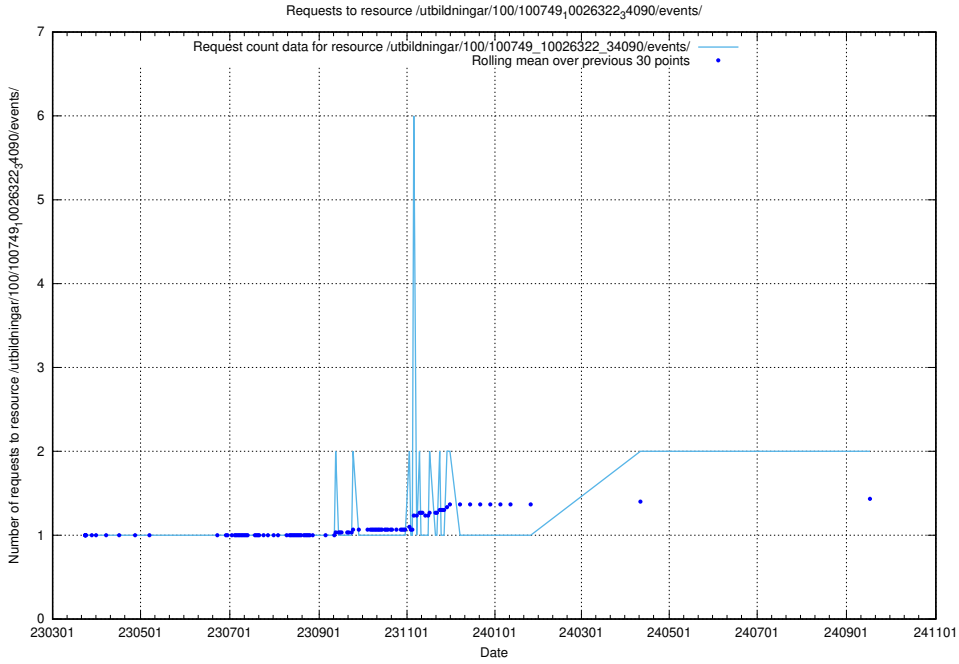

5.1001 Usage of /utbildningar/100/100749_10026322_34090/events/

Here, we count the number of requests to resource /utbildningar/100/100749_10026322_34090/events/.