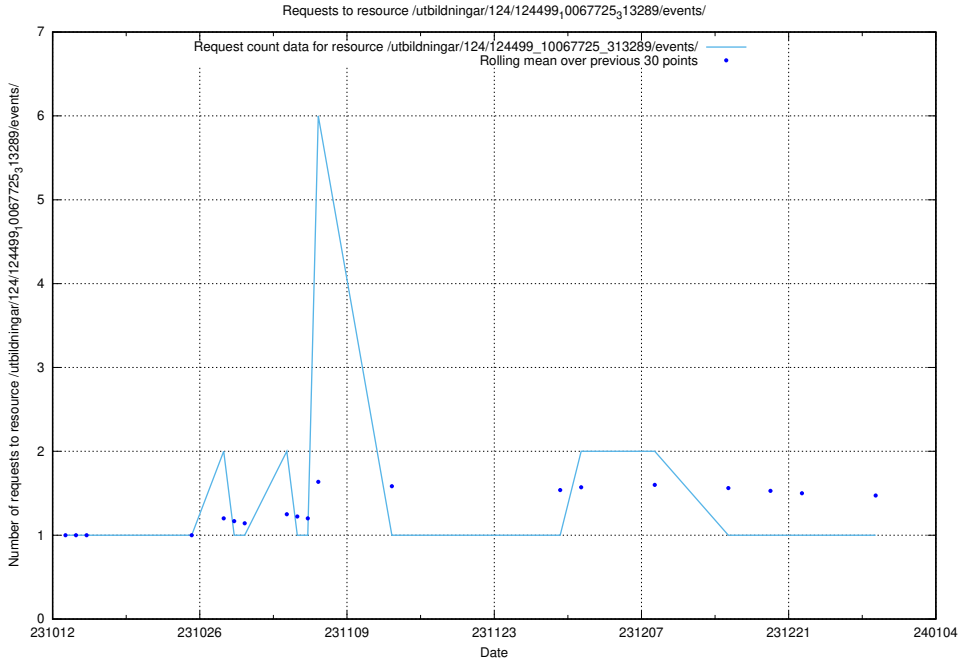

5.5172 Usage of /utbildningar/124/124499_10067725_313289/events/

Here, we count the number of requests to resource /utbildningar/124/124499_10067725_313289/events/