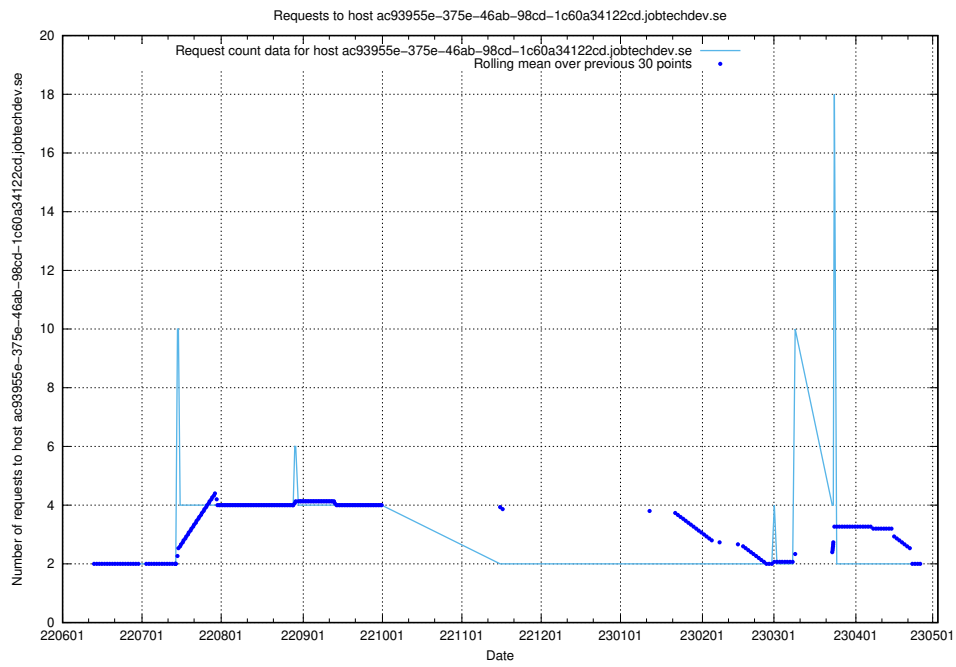

7.409 Usage of fourm.jobtechdev.se

Here, we count the number of requests to host fourm.jobtechdev.se.

7.410 Usage of ac93955e-375e-46ab-98cd-1c60a34122cd.jobtechdev.se

Here, we count the number of requests to host ac93955e-375e-46ab-98cd-1c60a34122cd.jobtechdev.se.