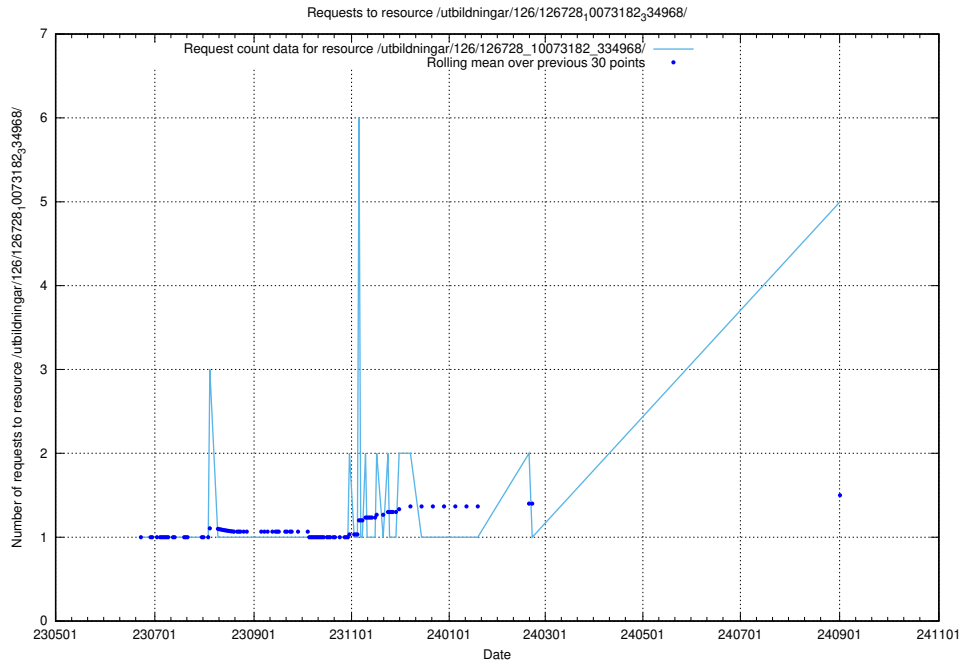

5.268 Usage of /utbildningar/126/126728_10073182_334968/

Here, we count the number of requests to resource /utbildningar/126/126728_10073182_334968/.