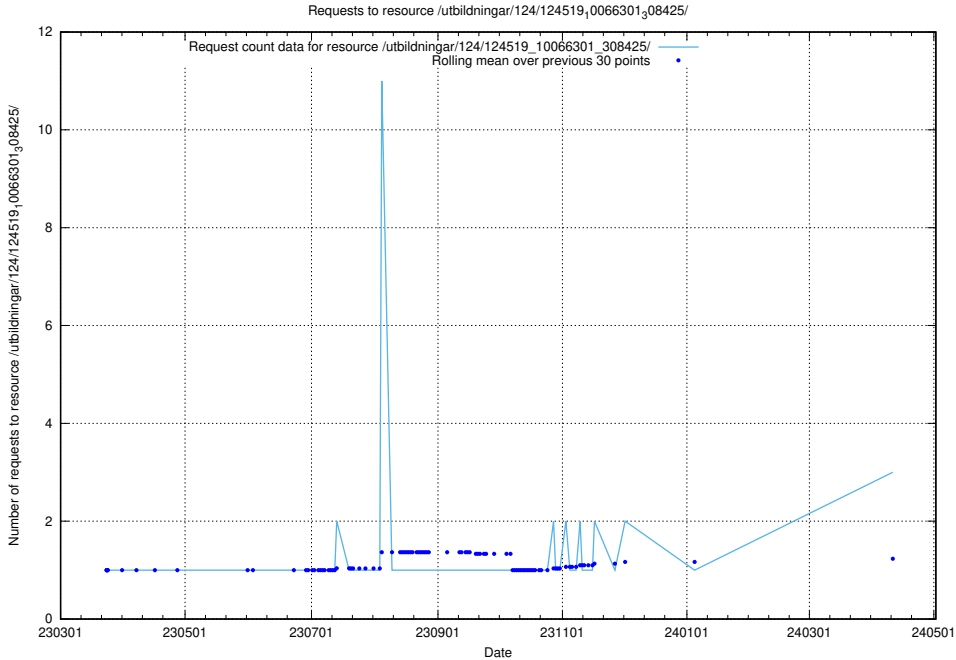

5.444 Usage of /utbildningar/124/124519_10066301_308425/

Here, we count the number of requests to resource /utbildningar/124/124519_10066301_308425/.

5.445 Usage of /utbildningar/112/

Here, we count the number of requests to resource /utbildningar/112/.