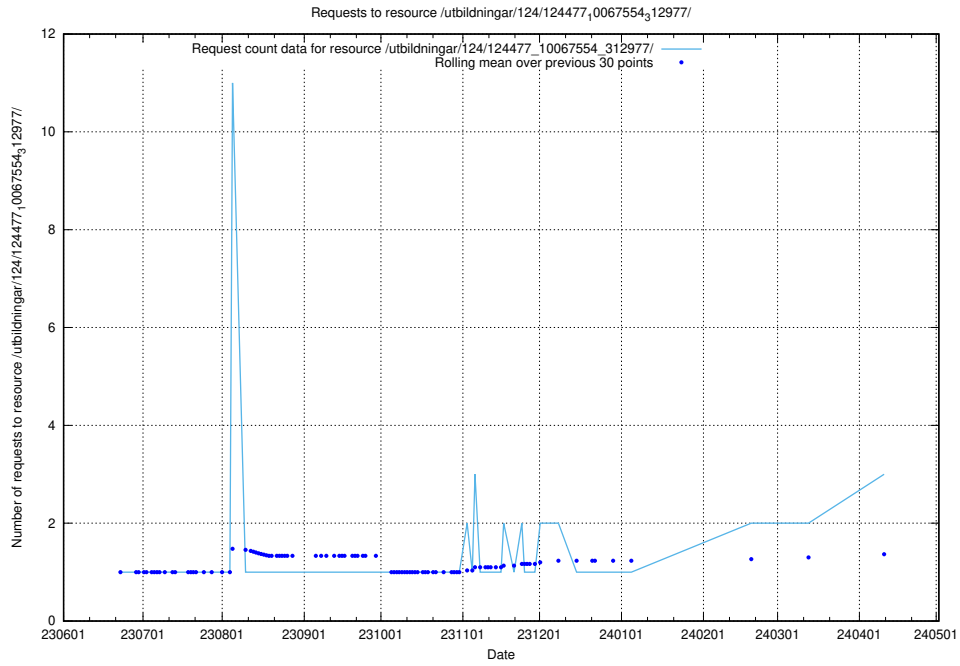

5.553 Usage of /utbildningar/124/124477_10067554_312977/

Here, we count the number of requests to resource /utbildningar/124/124477_10067554_312977/.