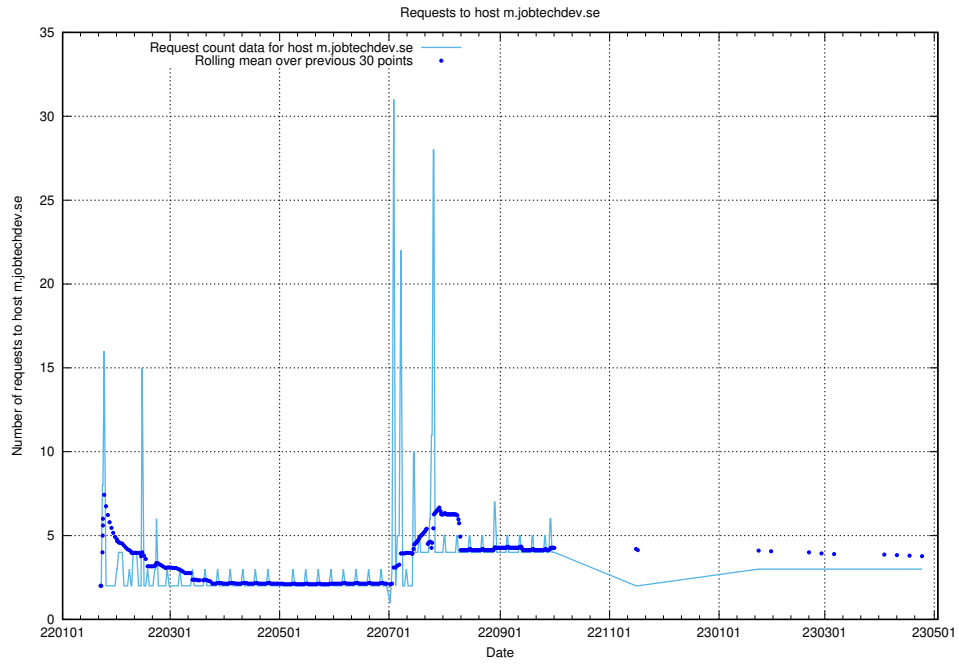

7.255 Usage of m.jobtechdev.se

Here, we count the number of requests to host m.jobtechdev.se.