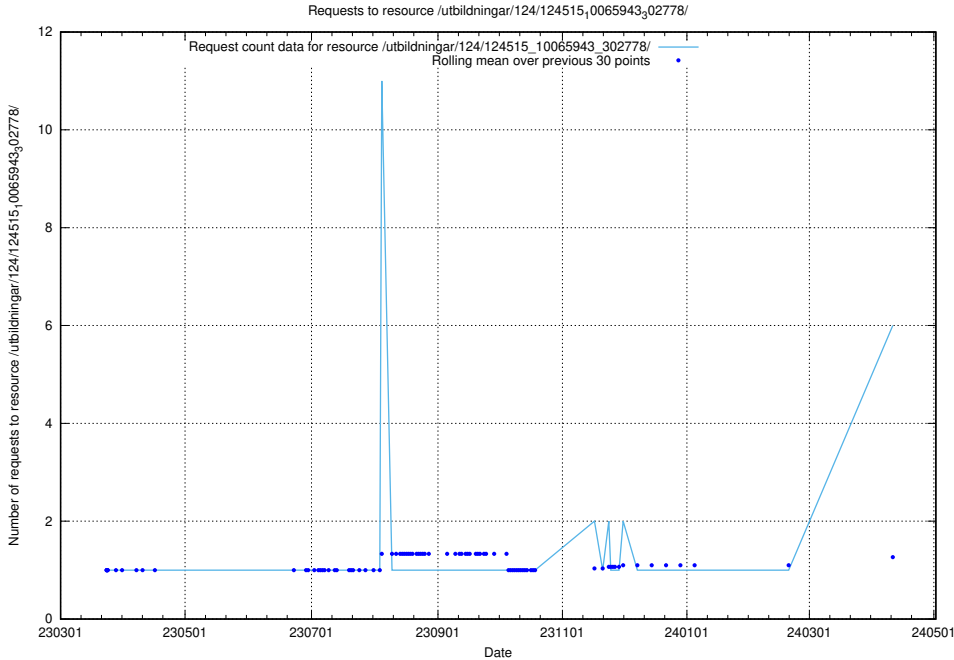

5.70 Usage of /utbildningar/124/124515_10065943_302778/

Here, we count the number of requests to resource /utbildningar/124/124515_10065943_302778/.

5.71 Usage of /utbildningar/utb_emil/124/124116_10066993_311027/