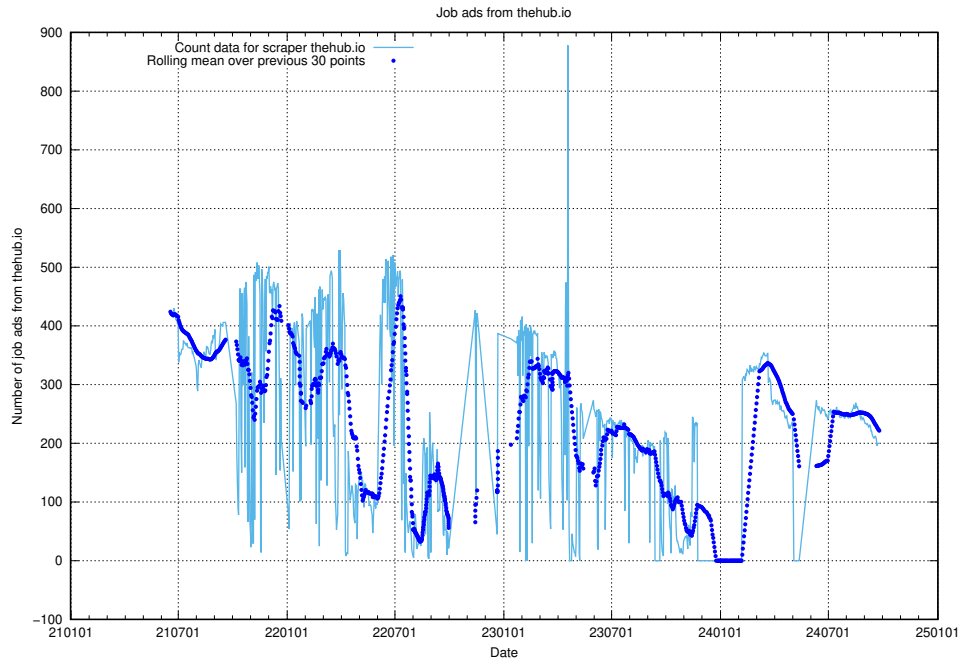

Here, we count the number of job ads scraped from thehub.io.

13.13 Number of ads by scraper onepartnergroup.se

Here, we count the number of job ads scraped from onepartnergroup.se.

13.14 Number of ads by scraper traineeguiden.se