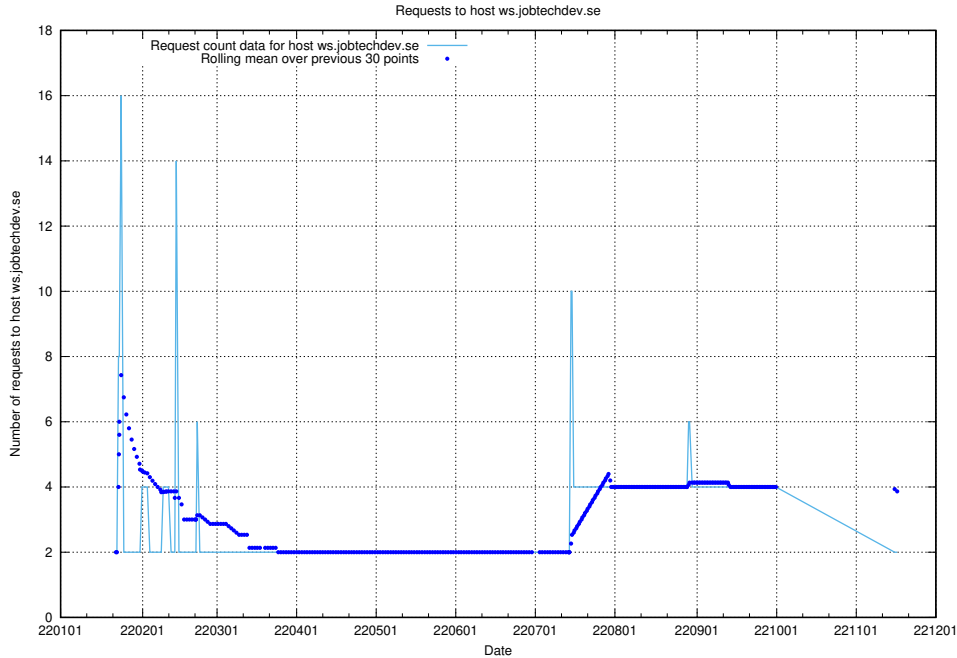

7.585 Usage of ws.jobtechdev.se

Here, we count the number of requests to host ws.jobtechdev.se.