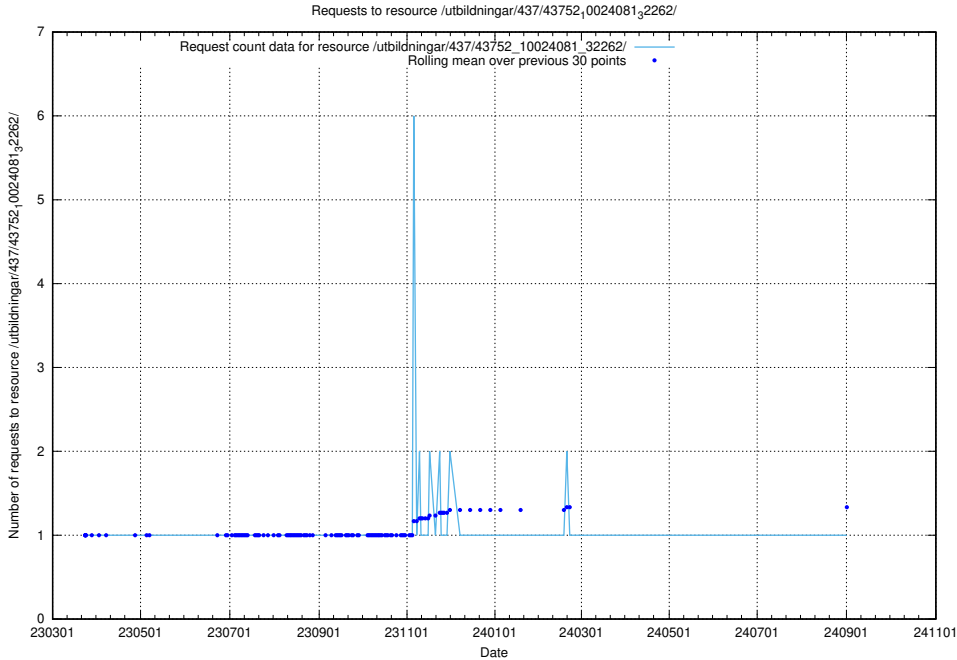

5.7138 Usage of /utbildningar/437/43752_10024081_32262/

Here, we count the number of requests to resource /utbildningar/437/43752_10024081_32262/.