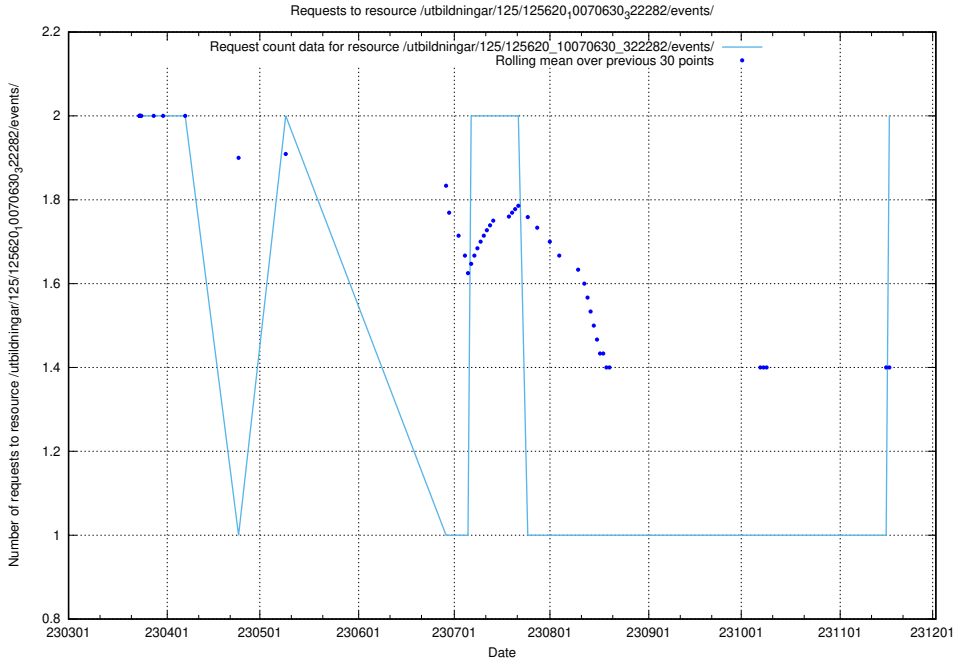

5.1132 Usage of /utbildningar/125/125620_10070630_322282/events/

Here, we count the number of requests to resource /utbildningar/125/125620_10070630_322282/events/