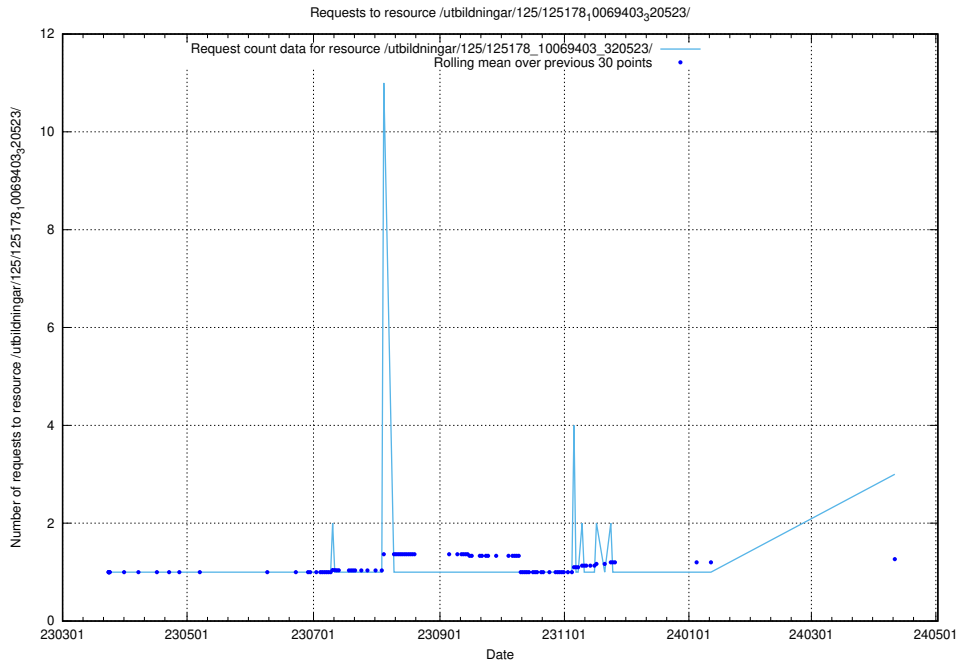

5.417 Usage of /utbildningar/125/125178_10069403_320523/

Here, we count the number of requests to resource /utbildningar/125/125178_10069403_320523/.