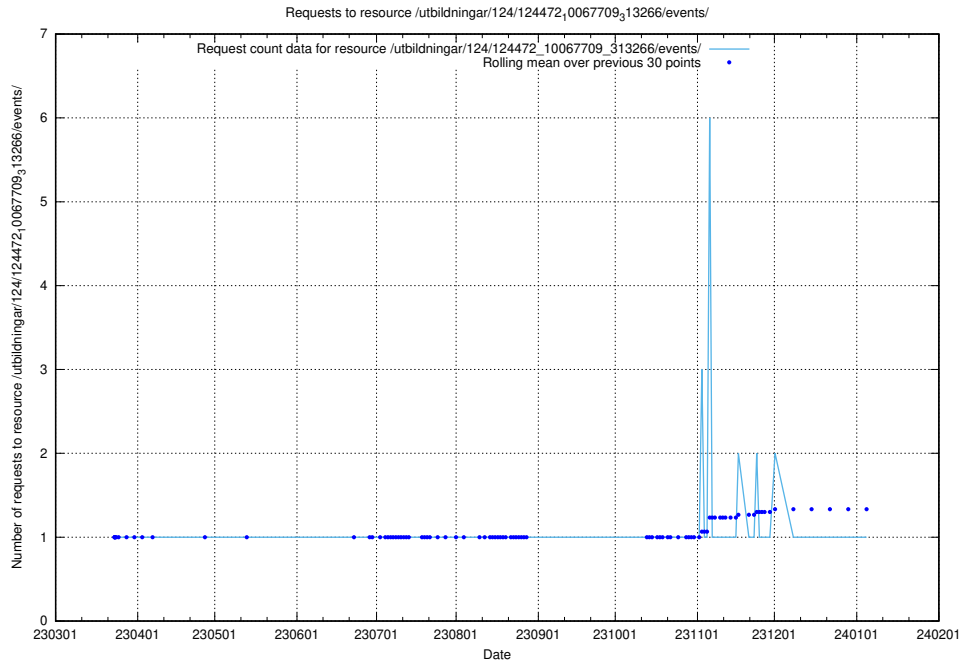

5.3895 Usage of /utbildningar/124/124472_10067709_313266/events/

Here, we count the number of requests to resource /utbildningar/124/124472_10067709_313266/events/