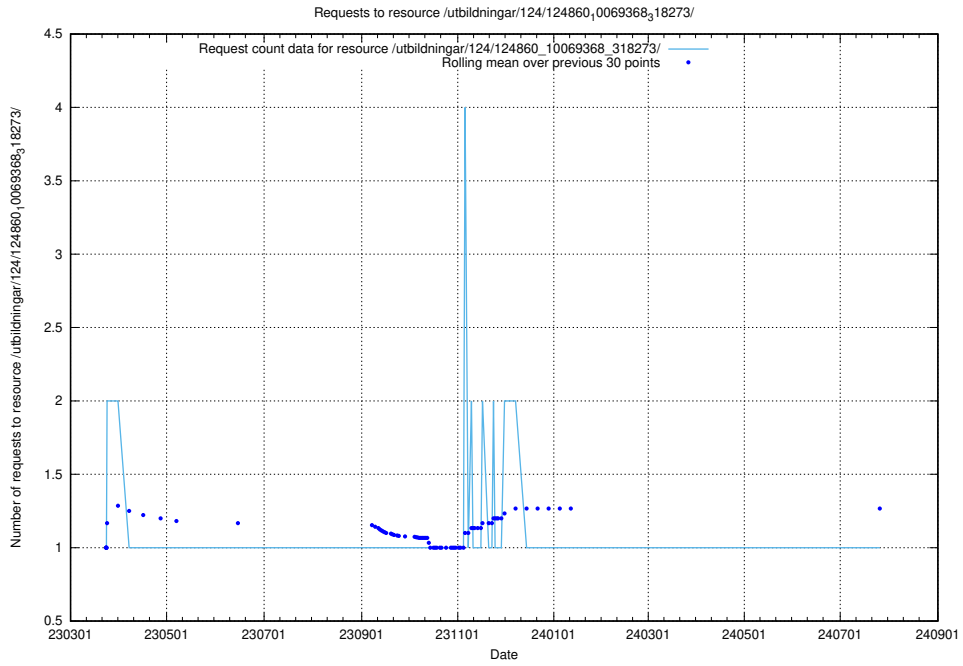

Here, we count the number of requests to resource /utbildningar/124/124860_10069368_318273/events/

5.1372 Usage of /utbildningar/124/124860_10069368_318273/

Here, we count the number of requests to resource /utbildningar/124/124860_10069368_318273/.