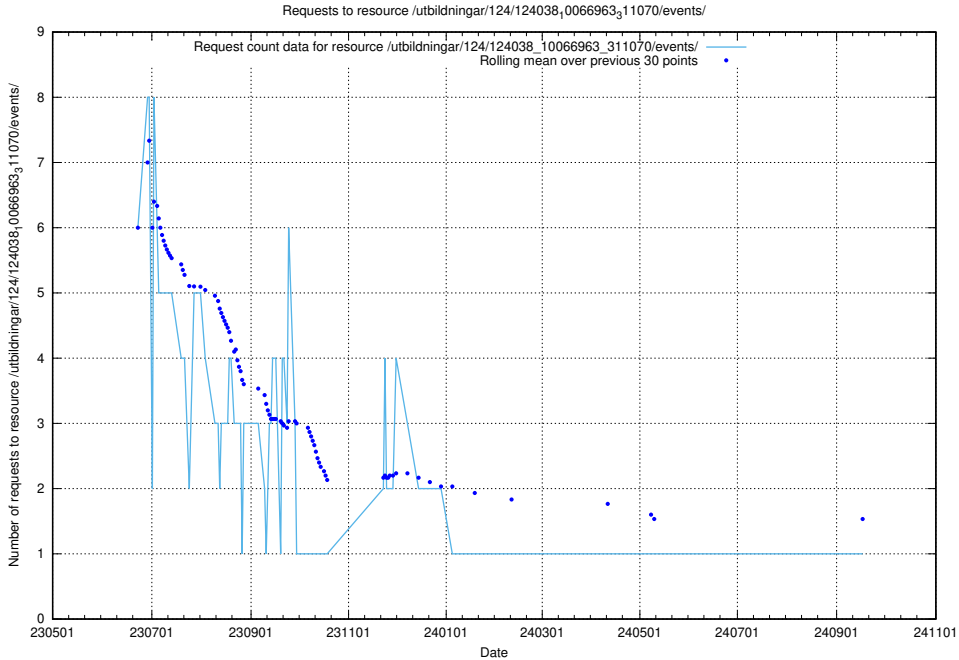

5.6361 Usage of /utbildningar/124/124038_10066963_311070/events/

Here, we count the number of requests to resource /utbildningar/124/124038_10066963_311070/events/