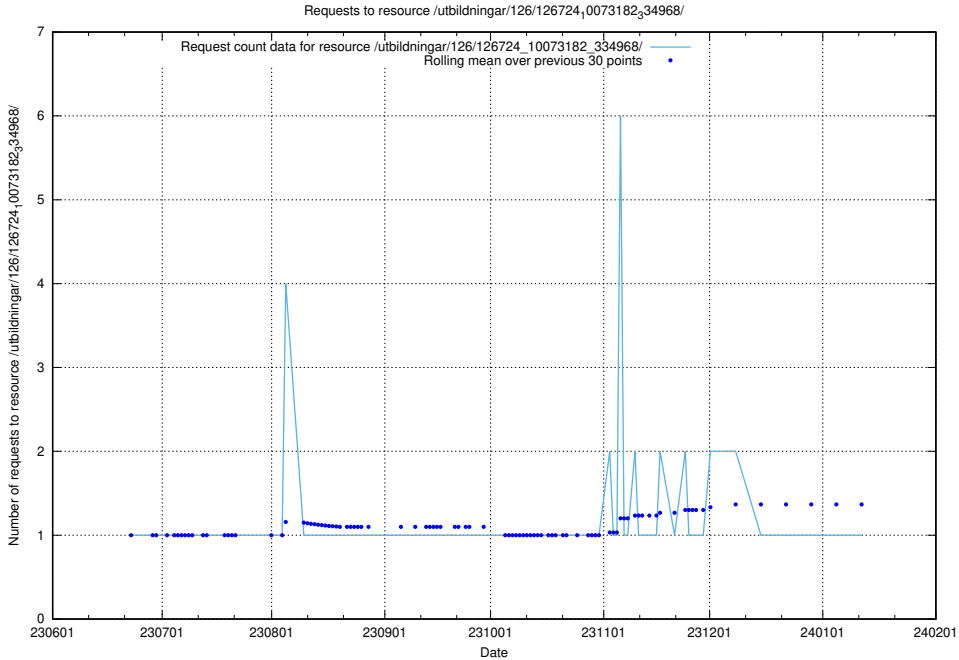

5.6393 Usage of /utbildningar/126/126724_10073182_334968/

Here, we count the number of requests to resource /utbildningar/126/126724_10073182_334968/.