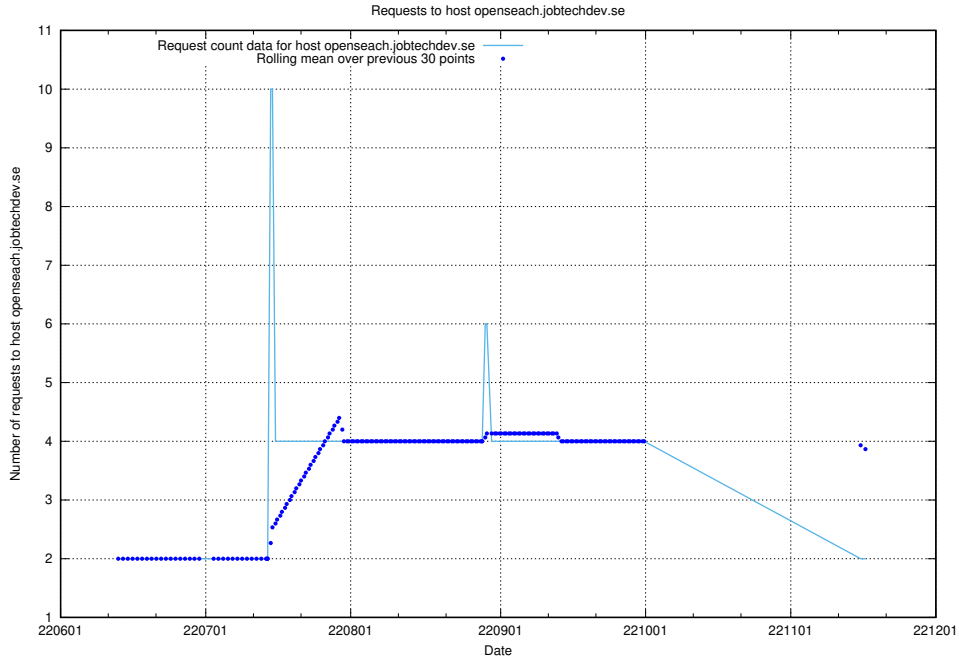

7.408 Usage of openseach.jobtechdev.se

Here, we count the number of requests to host openseach.jobtechdev.se.