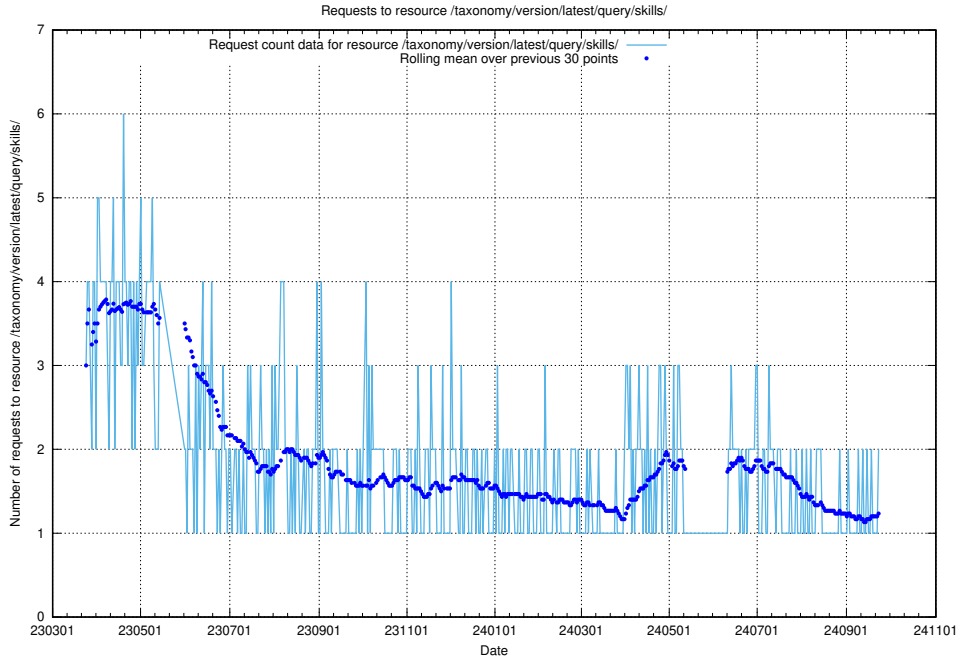

5.1096 Usage of /taxonomy/version/latest/query/skills/

Here, we count the number of requests to resource /taxonomy/version/latest/query/skills/.

5.1097 Usage of /taxonomy/version/latest/query/skills-with-related-skill-headlines-and-ssyk-level-4-groups/