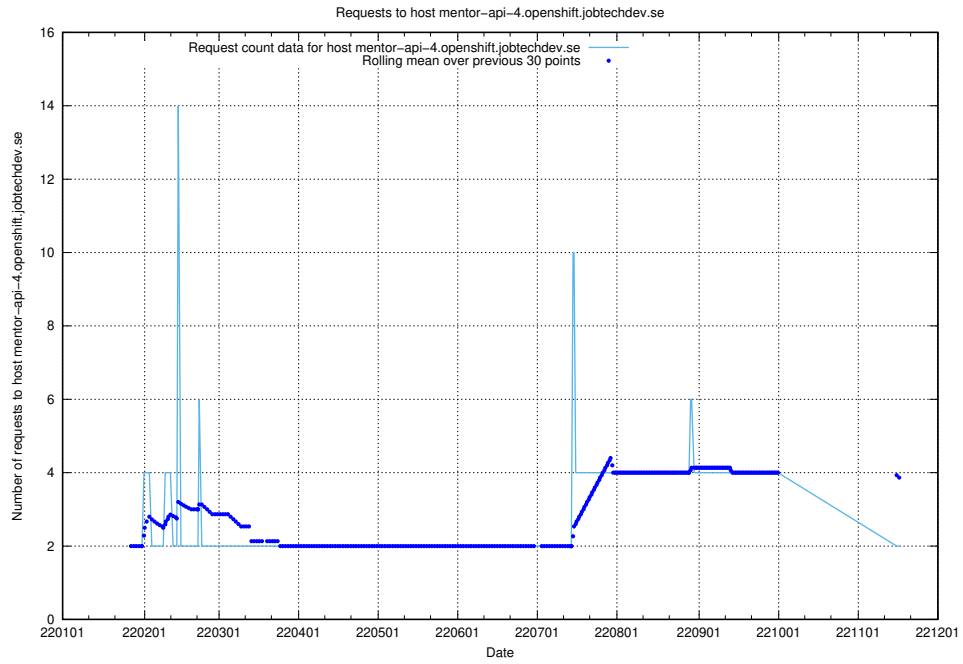

7.578 Usage of mentor-api.openshift.jobtechdev.se

Here, we count the number of requests to host mentor-api.openshift.jobtechdev.se.

7.579 Usage of mentor-api-4.openshift.jobtechdev.se

Here, we count the number of requests to host mentor-api-4.openshift.jobtechdev.se.