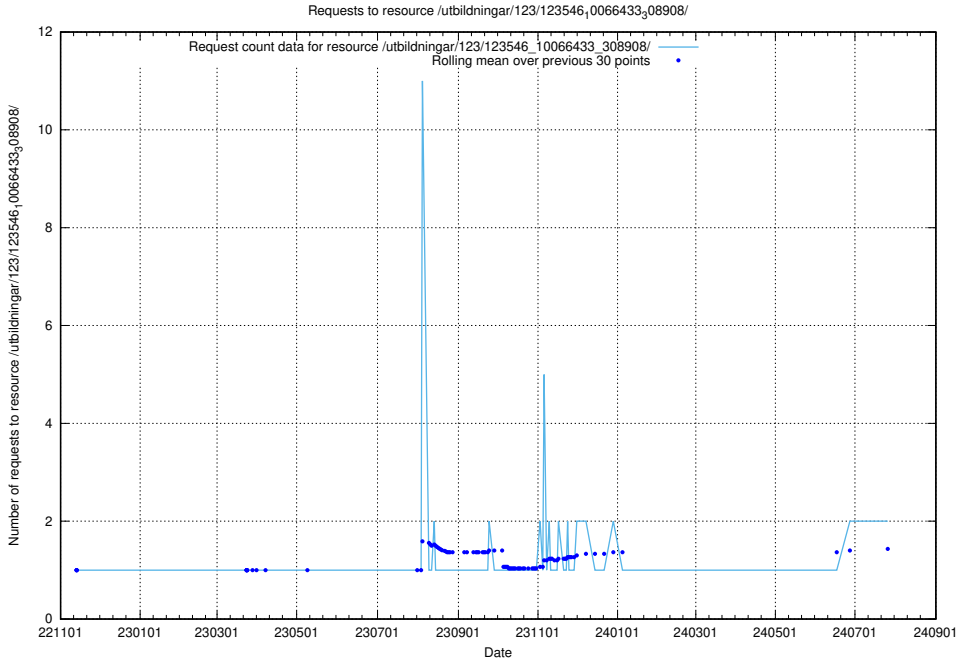

5.1057 Usage of /utbildningar/123/123546_10066433_308908/

Here, we count the number of requests to resource /utbildningar/123/123546_10066433_308908/.