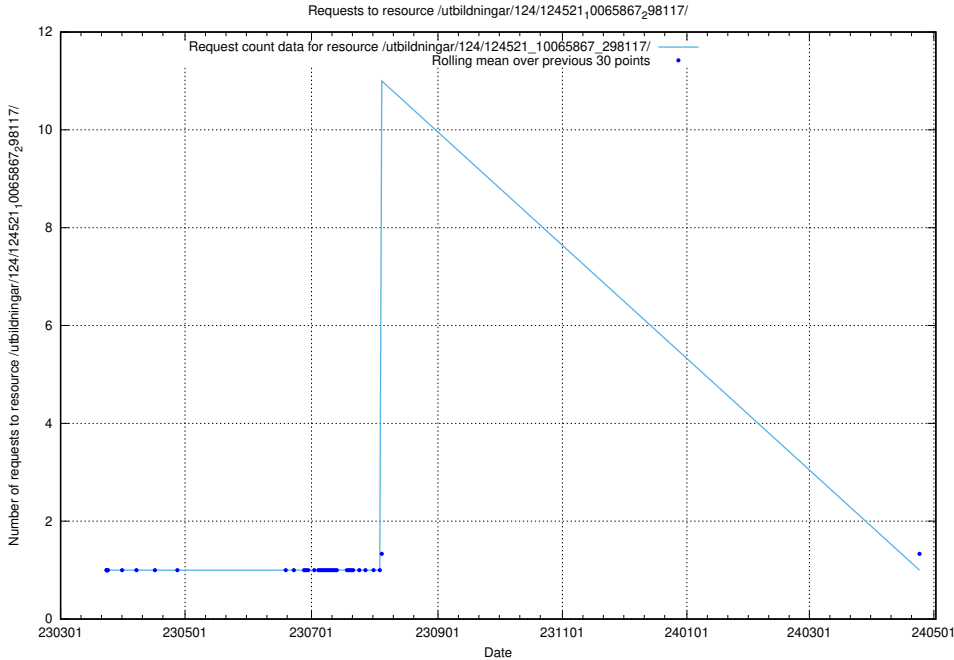

5.1716 Usage of /utbildningar/124/124521_10065867_298117/

Here, we count the number of requests to resource /utbildningar/124/124521_10065867_298117/.