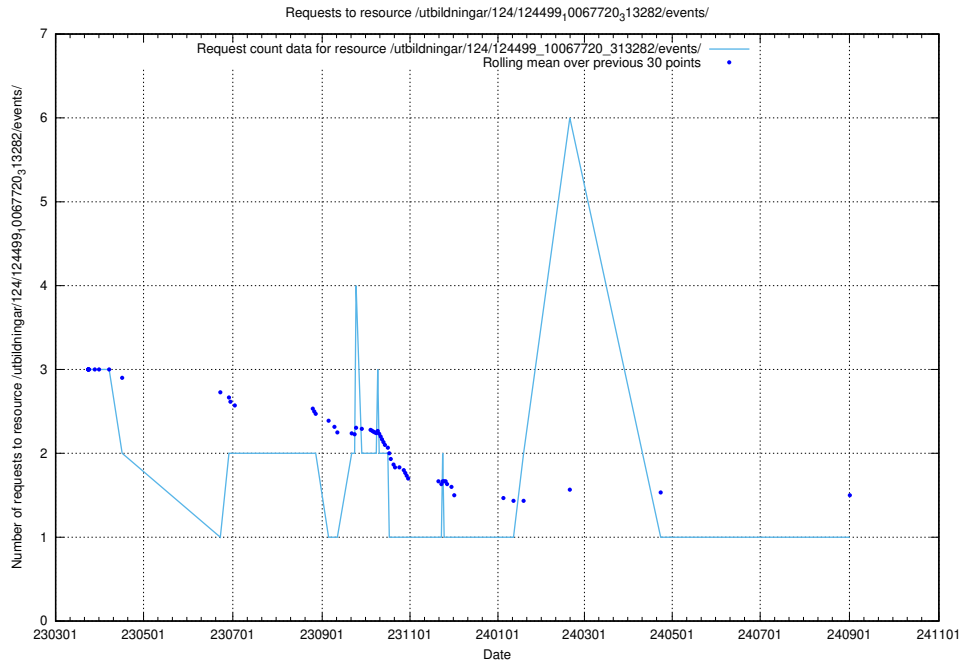

5.7022 Usage of /utbildningar/124/124499_10067720_313282/events/

Here, we count the number of requests to resource /utbildningar/124/124499_10067720_313282/events/