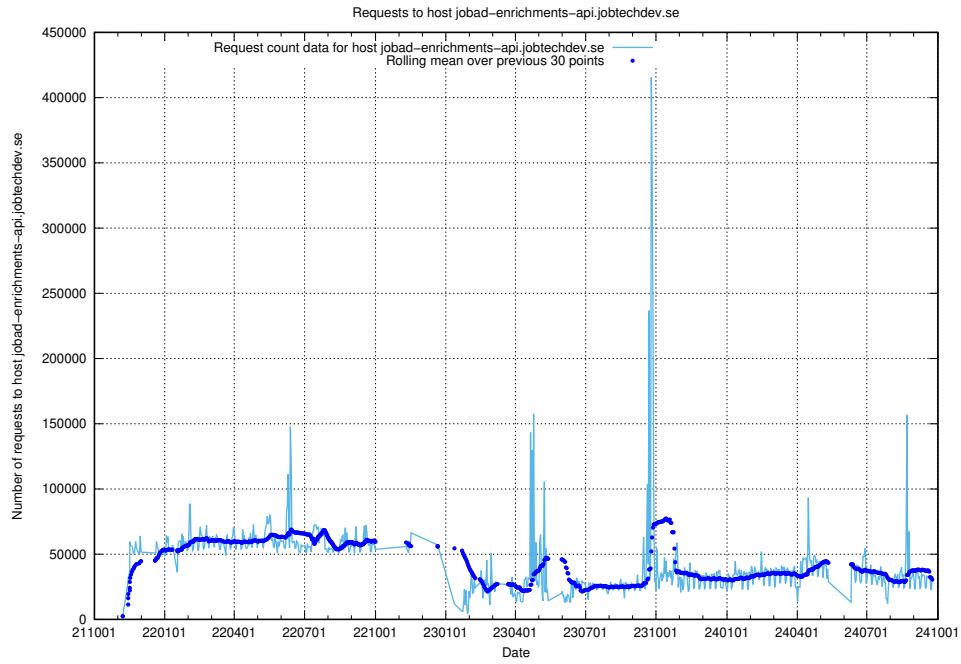

7.7 Usage of jobad-enrichments-api.jobtechdev.se

Here, we count the number of requests to host jobad-enrichments-api.jobtechdev.se.