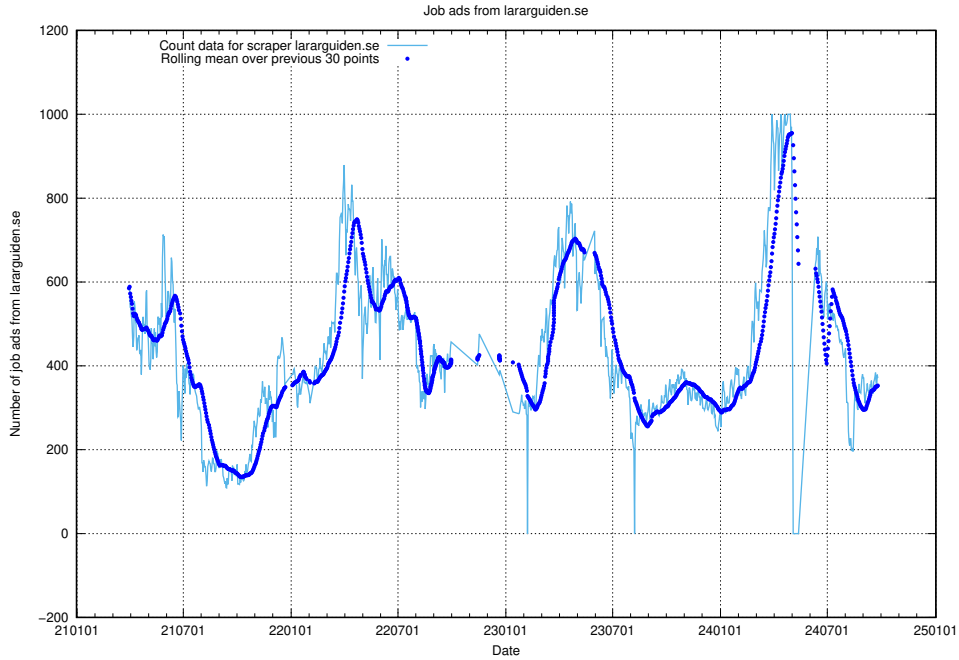

13.10 Number of ads by scraper lararguiden.se

Here, we count the number of job ads scraped from lararguiden.se.