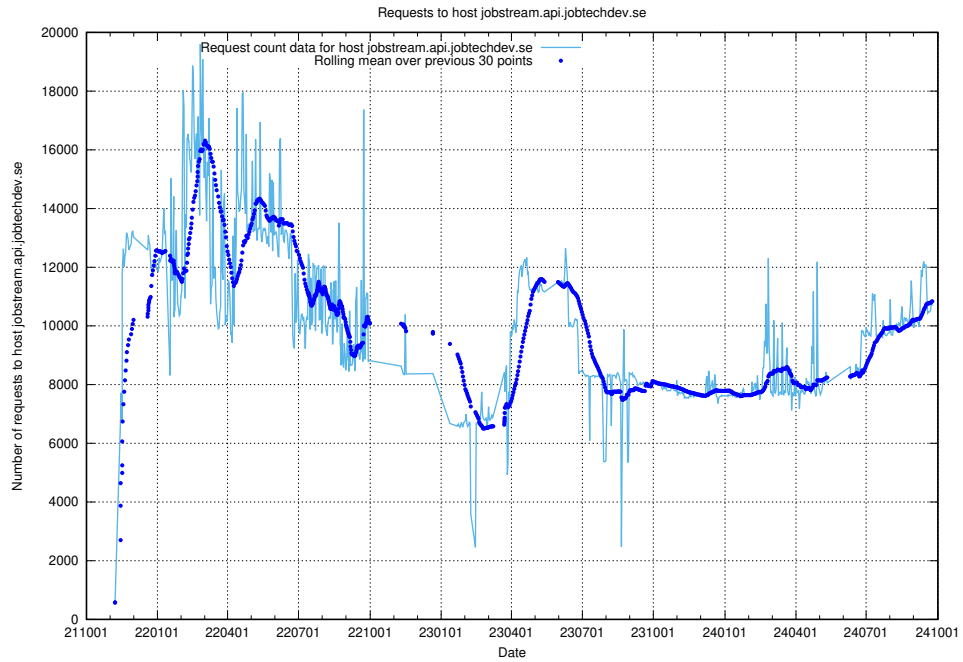

7.11 Usage of jobstream.api.jobtechdev.se

Here, we count the number of requests to host jobstream.api.jobtechdev.se.