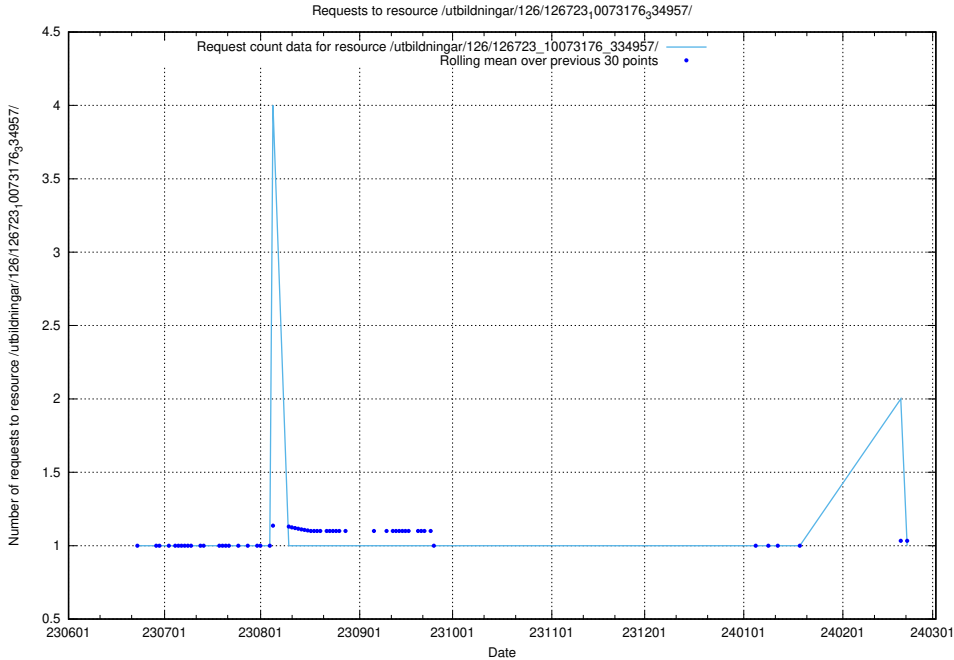

5.6394 Usage of /utbildningar/126/126723_10073176_334957/

Here, we count the number of requests to resource /utbildningar/126/126723_10073176_334957/.