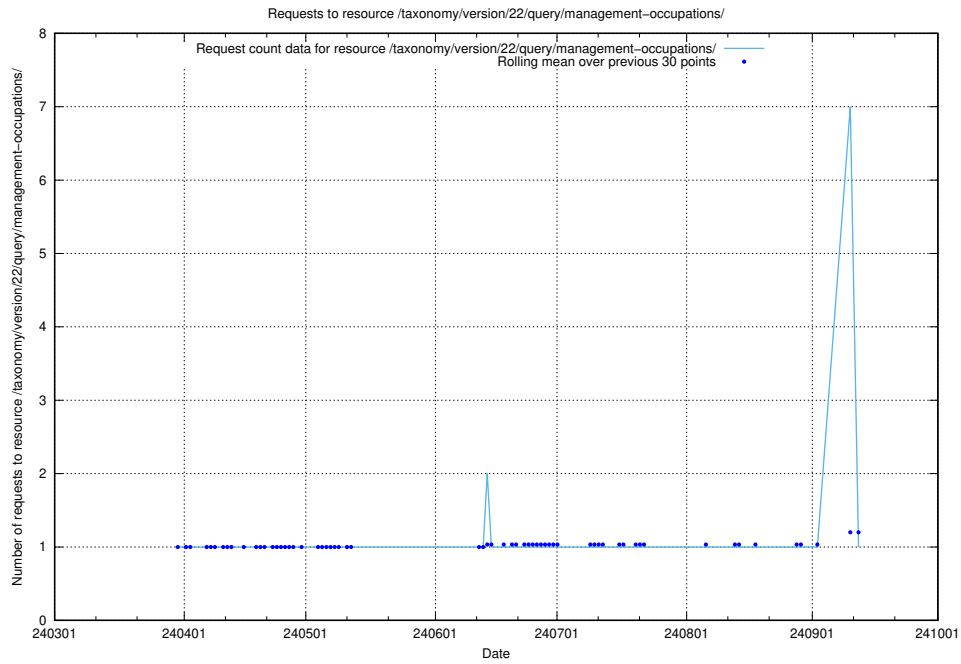

5.2492 Usage of /taxonomy/version/22/query/management-occupations/

Here, we count the number of requests to resource /taxonomy/version/22/query/management-occupations/.