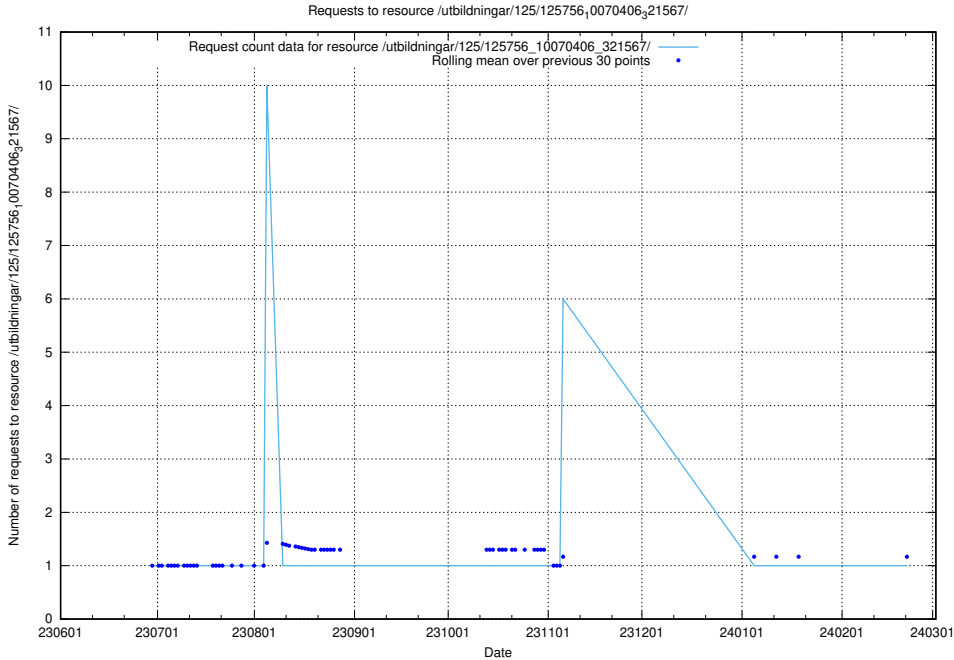

5.6192 Usage of /utbildningar/125/125756_10070406_321567/

Here, we count the number of requests to resource /utbildningar/125/125756_10070406_321567/.