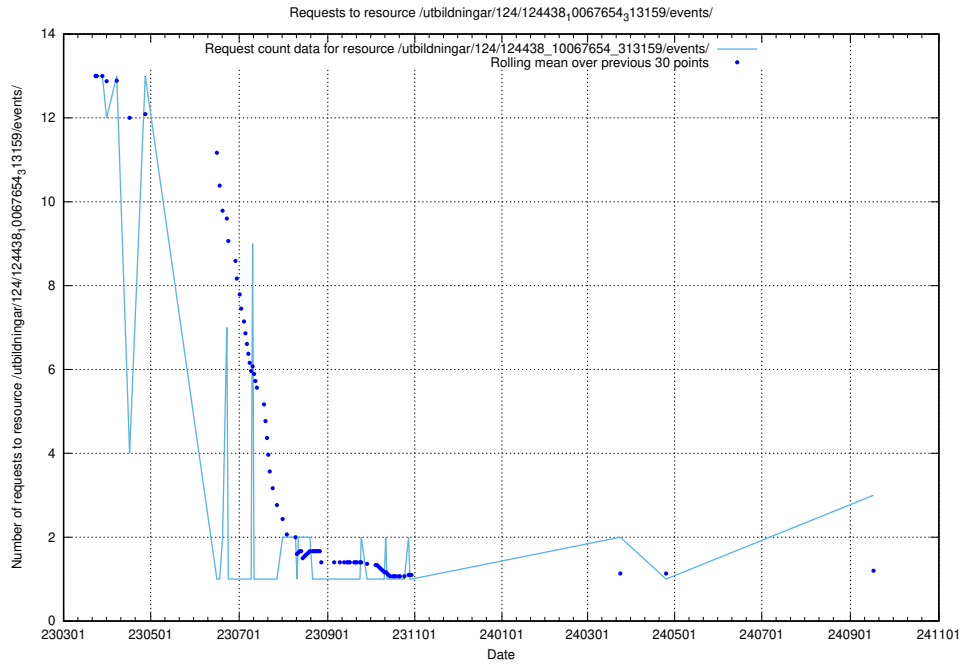

5.582 Usage of /utbildningar/124/124438_10067654_313159/events/

Here, we count the number of requests to resource /utbildningar/124/124438_10067654_313159/events/