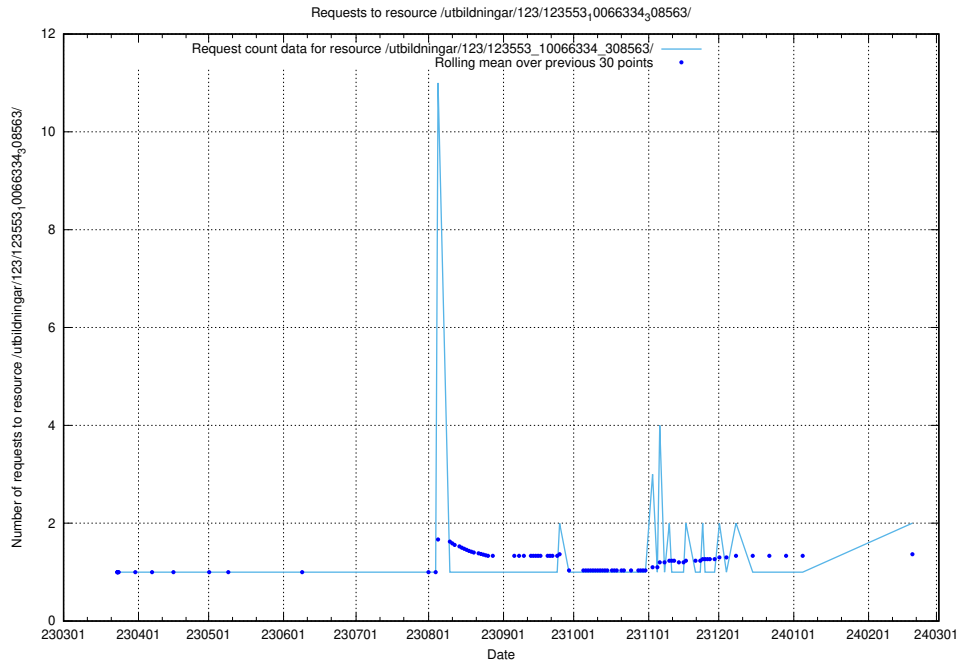

5.891 Usage of /utbildningar/123/123553_10066334_308563/

Here, we count the number of requests to resource /utbildningar/123/123553_10066334_308563/.