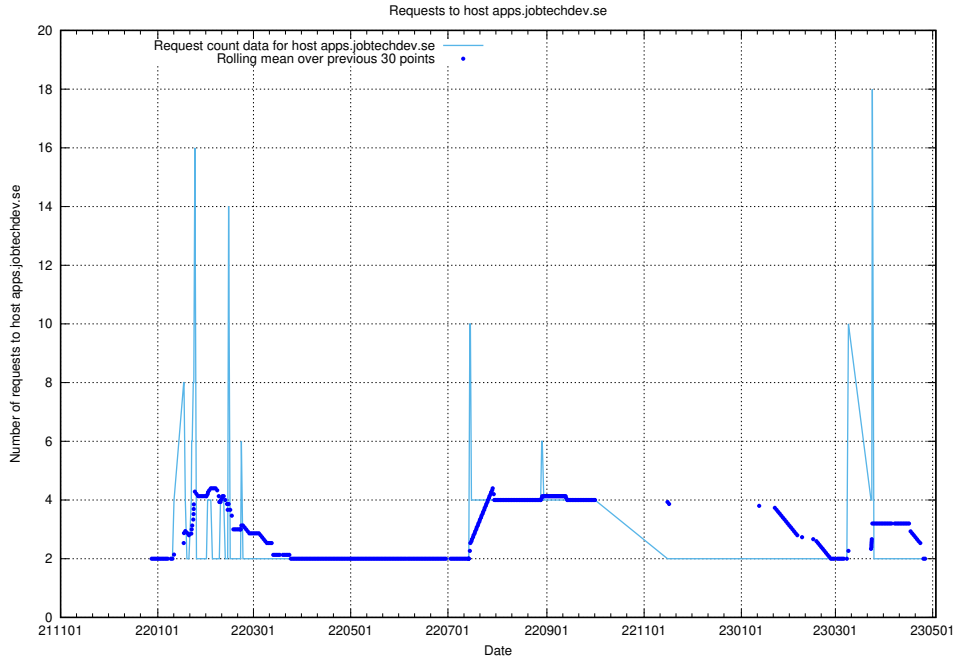

7.362 Usage of apps.jobtechdev.se

Here, we count the number of requests to host apps.jobtechdev.se.