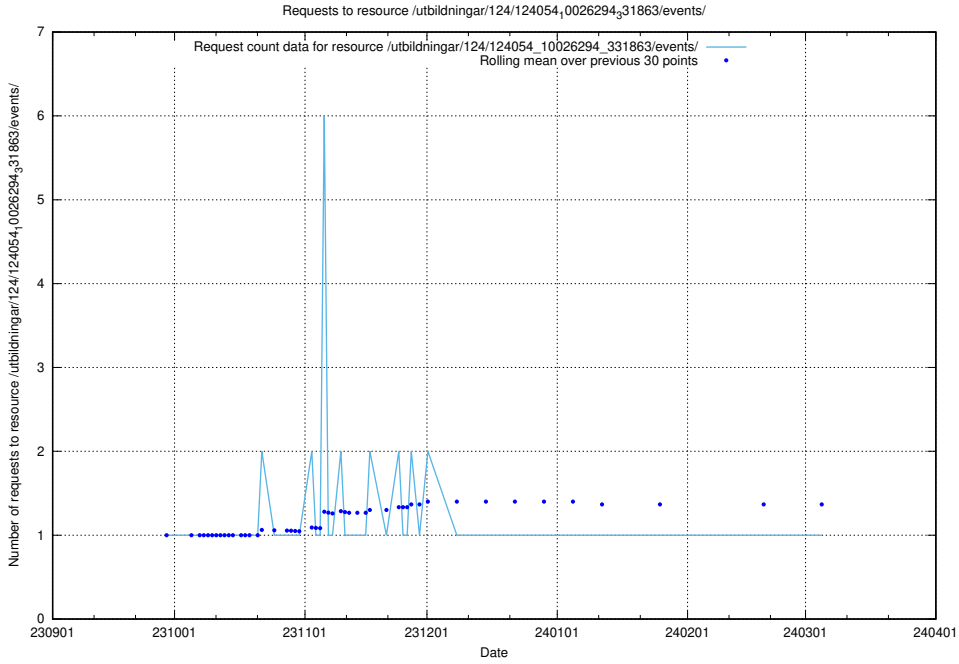

5.5284 Usage of /utbildningar/124/124054_10026294_331863/events/

Here, we count the number of requests to resource /utbildningar/124/124054_10026294_331863/events/