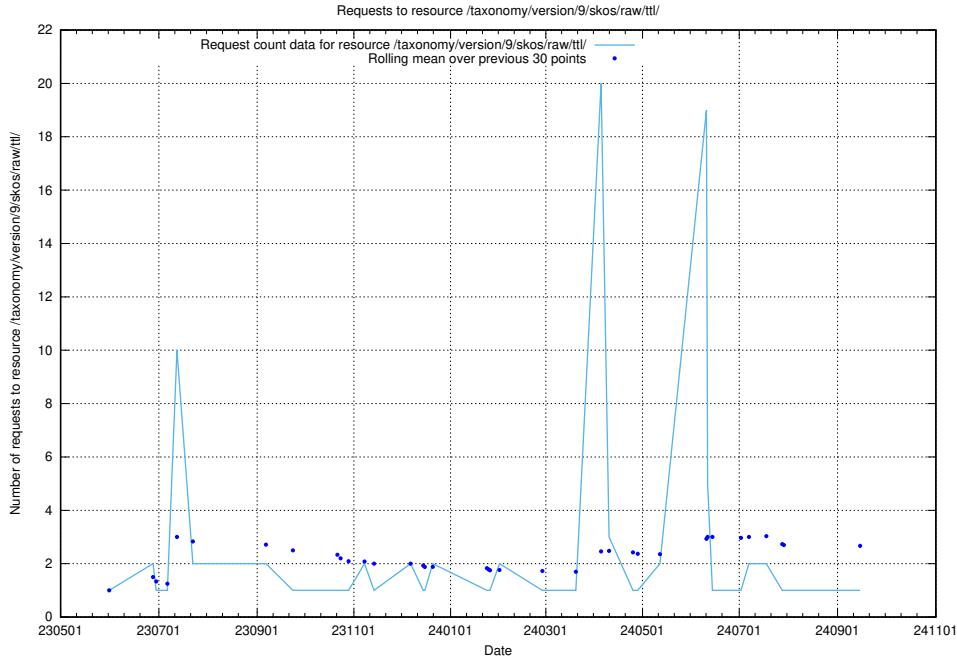

5.6695 Usage of /taxonomy/version/9/skos/raw/ttl/

Here, we count the number of requests to resource /taxonomy/version/9/skos/raw/ttl/.