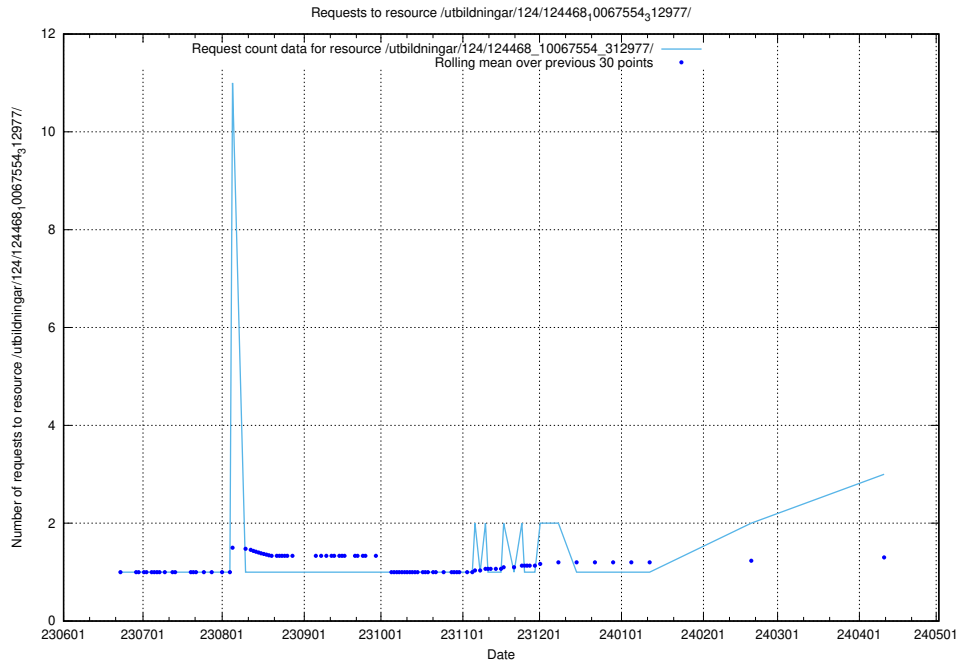

5.555 Usage of /utbildningar/124/124468_10067554_312977/

Here, we count the number of requests to resource /utbildningar/124/124468_10067554_312977/.