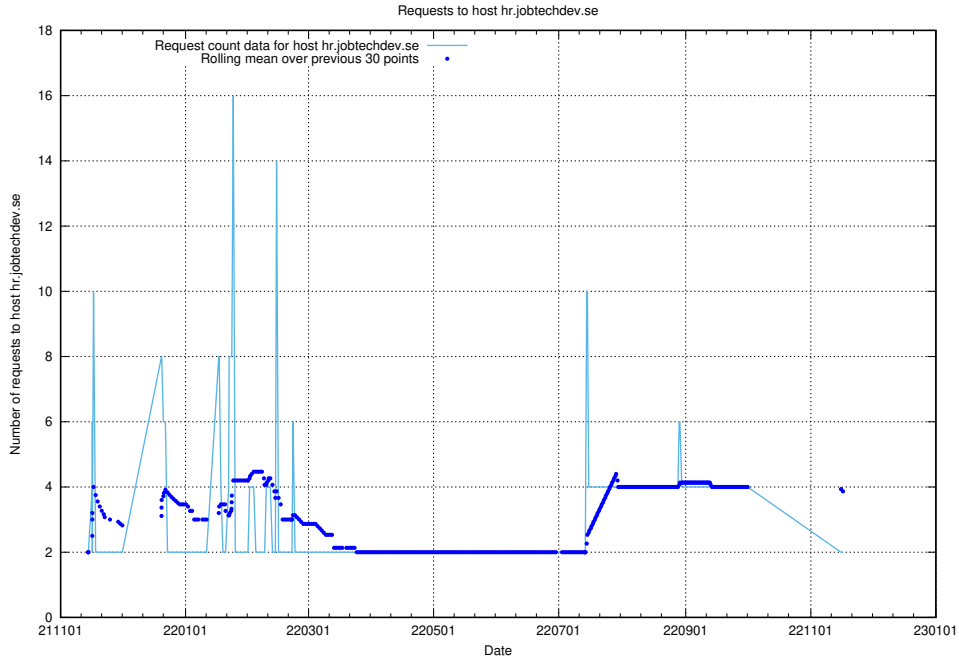

7.608 Usage of hr.jobtechdev.se

Here, we count the number of requests to host hr.jobtechdev.se.