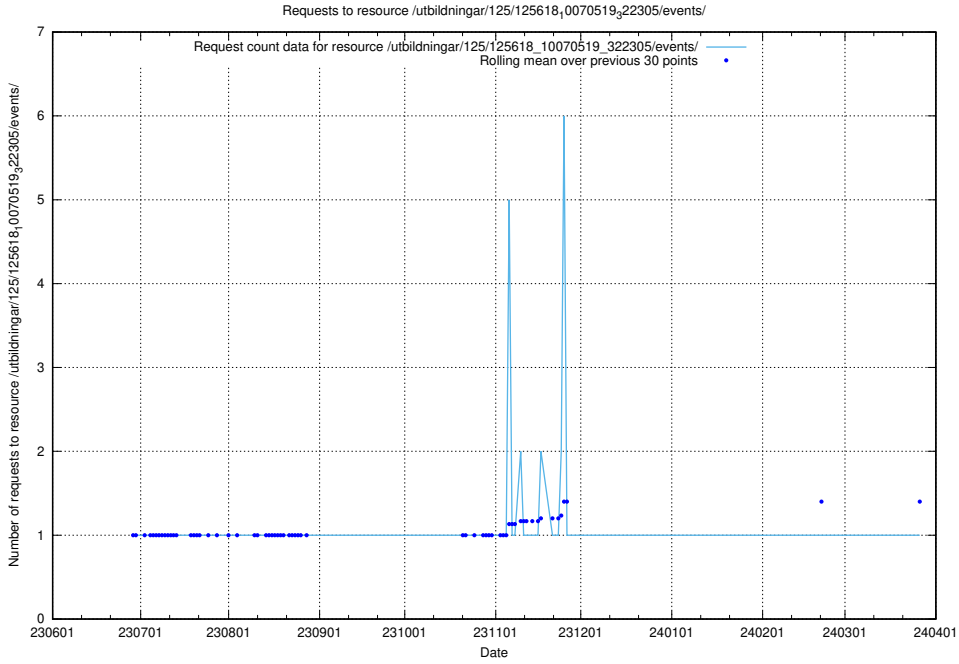

5.6276 Usage of /utbildningar/125/125618_10070519_322305/events/

Here, we count the number of requests to resource /utbildningar/125/125618_10070519_322305/events/