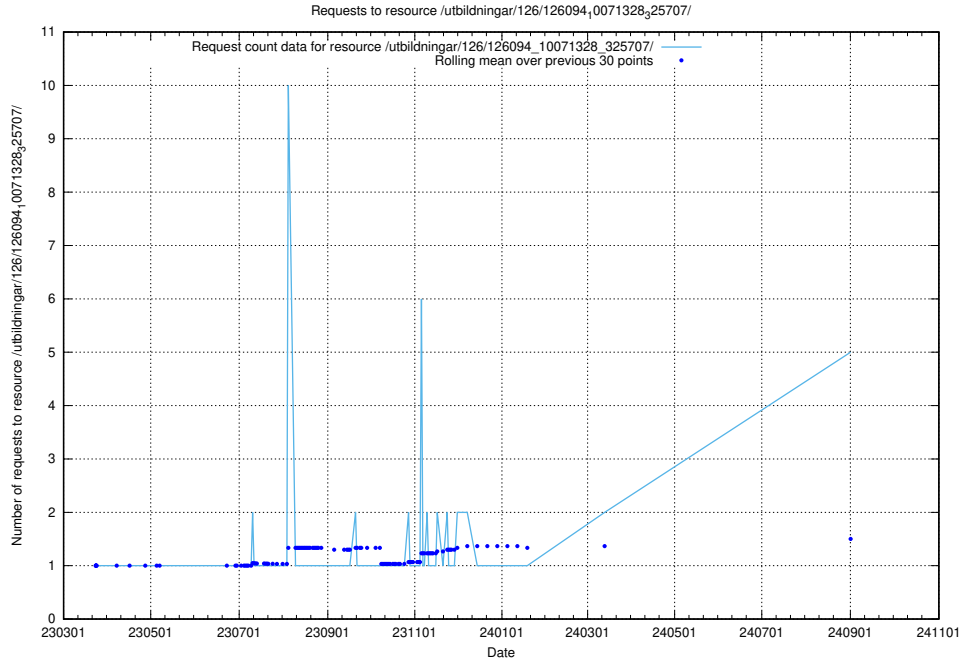

5.287 Usage of /utbildningar/126/126094_10071328_325707/

Here, we count the number of requests to resource /utbildningar/126/126094_10071328_325707/.