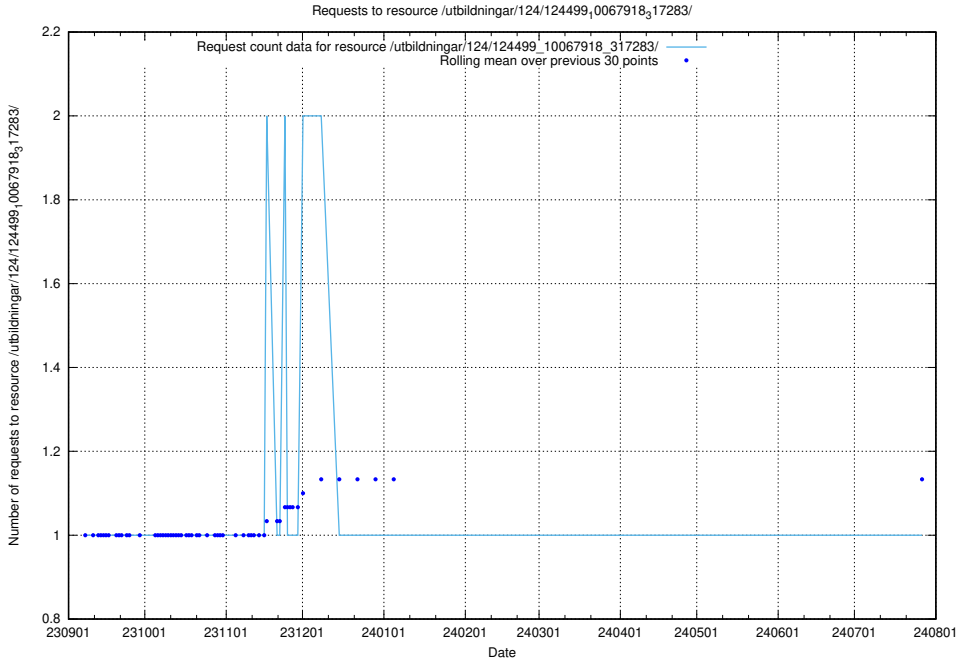

5.5452 Usage of /utbildningar/124/124499_10067918_317283/

Here, we count the number of requests to resource /utbildningar/124/124499_10067918_317283/.