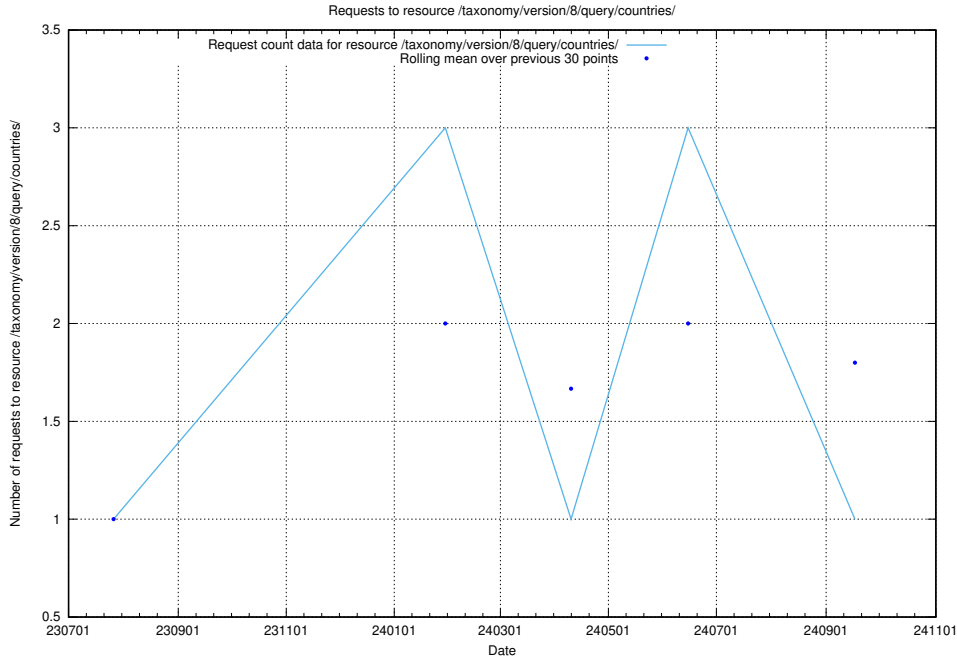

5.5746 Usage of /taxonomy/version/8/query/countries/

Here, we count the number of requests to resource /taxonomy/version/8/query/countries/.