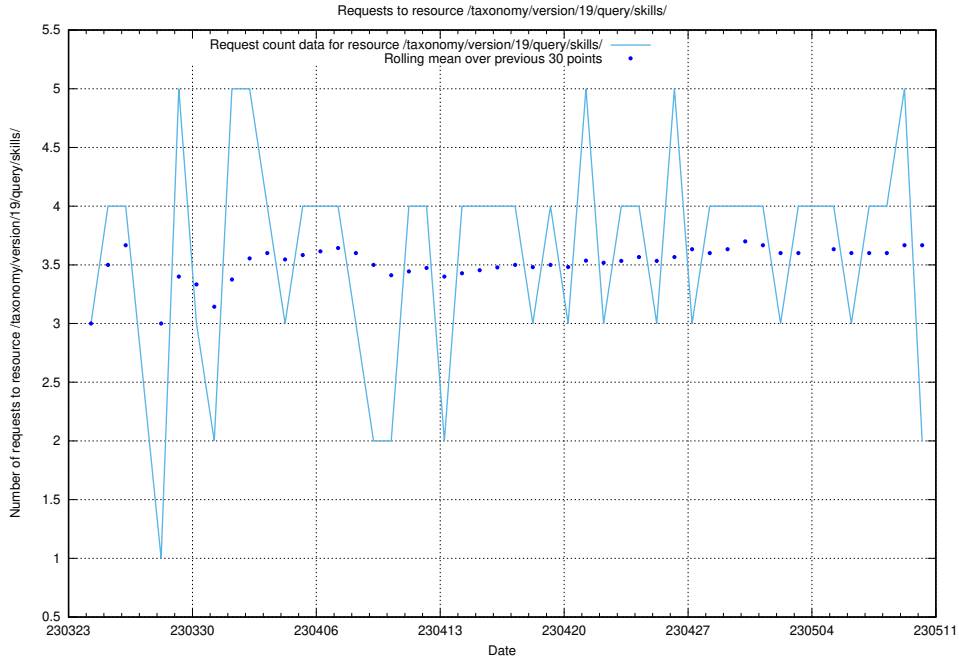

5.1120 Usage of /taxonomy/version/19/query/skills/

Here, we count the number of requests to resource /taxonomy/version/19/query/skills/.