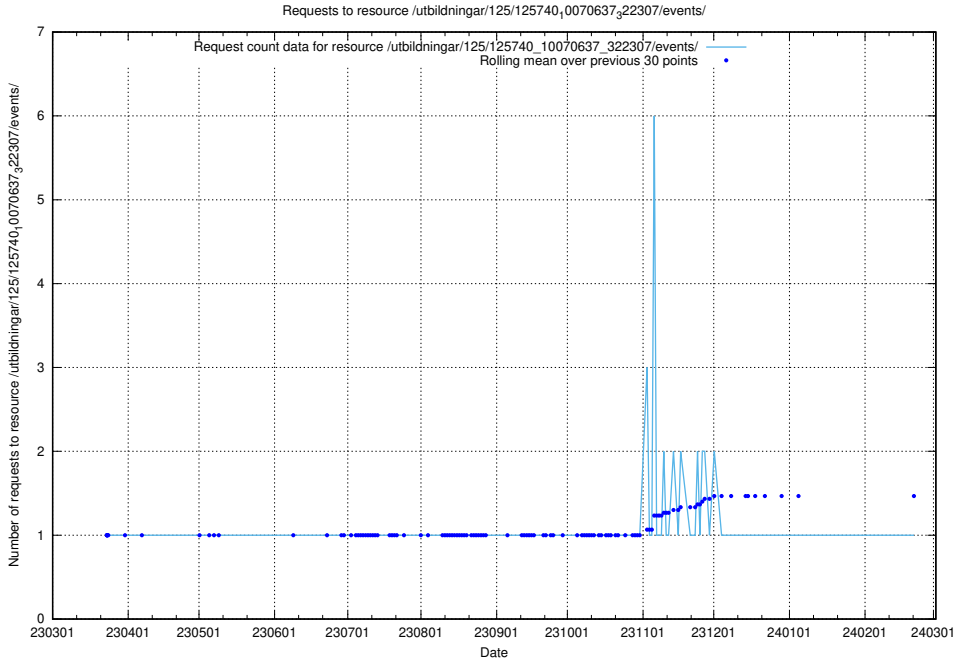

5.1202 Usage of /utbildningar/125/125740_10070637_322307/events/

Here, we count the number of requests to resource /utbildningar/125/125740_10070637_322307/events/