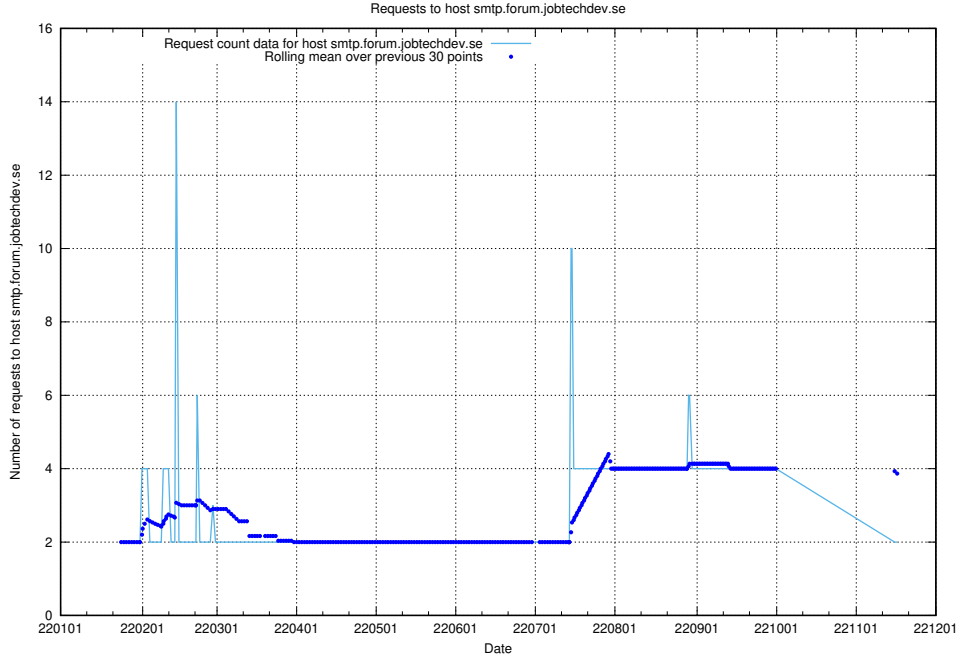

7.583 Usage of smtp.forum.jobtechdev.se

Here, we count the number of requests to host smtp.forum.jobtechdev.se.