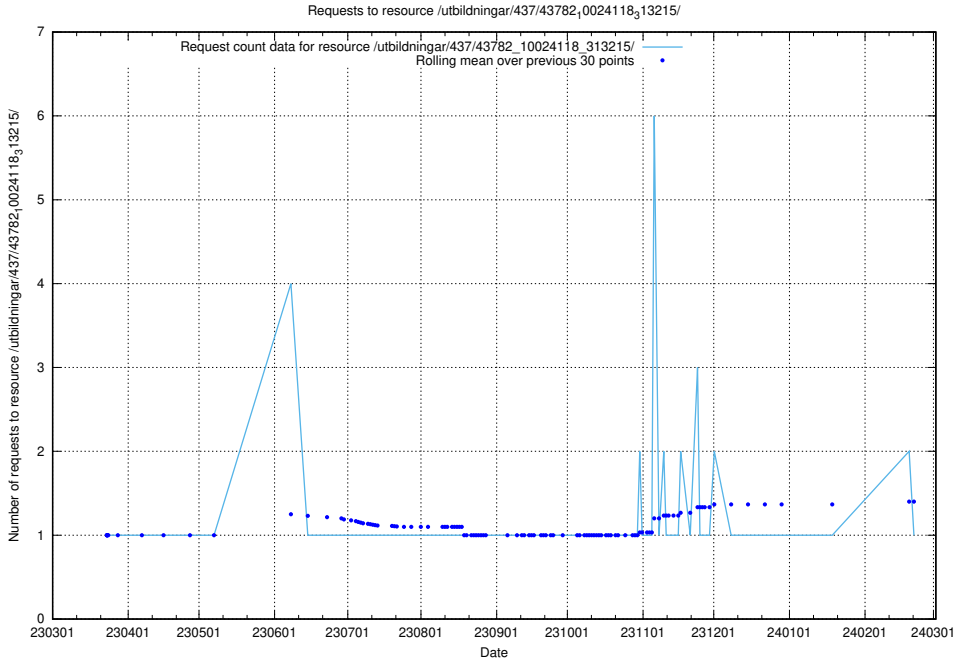

5.7127 Usage of /utbildningar/437/43782_10024118_313215/

Here, we count the number of requests to resource /utbildningar/437/43782_10024118_313215/.