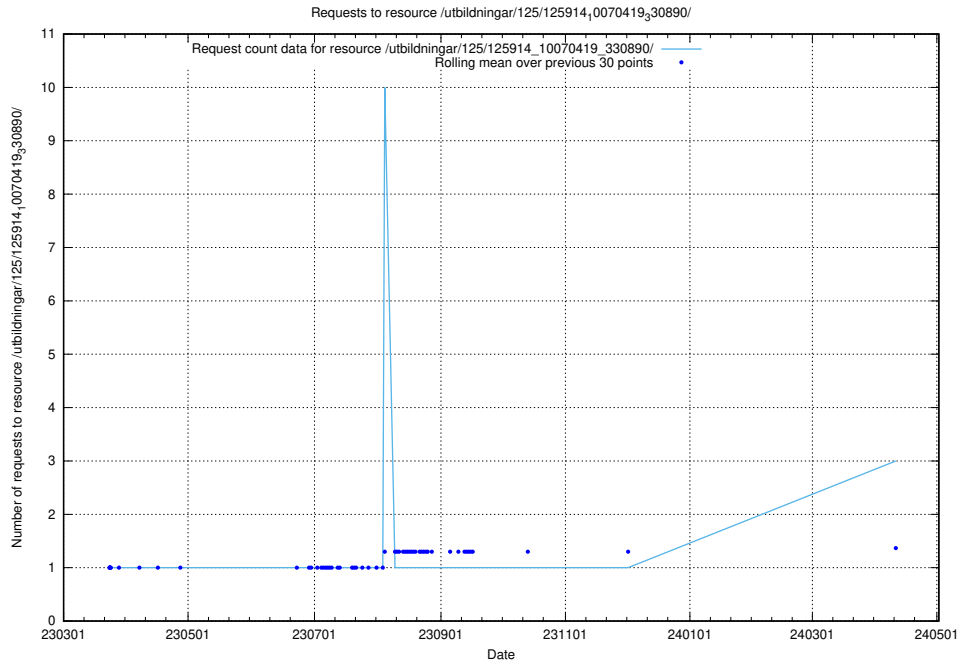

5.591 Usage of /utbildningar/125/125914_10070419_330890/

Here, we count the number of requests to resource /utbildningar/125/125914_10070419_330890/.