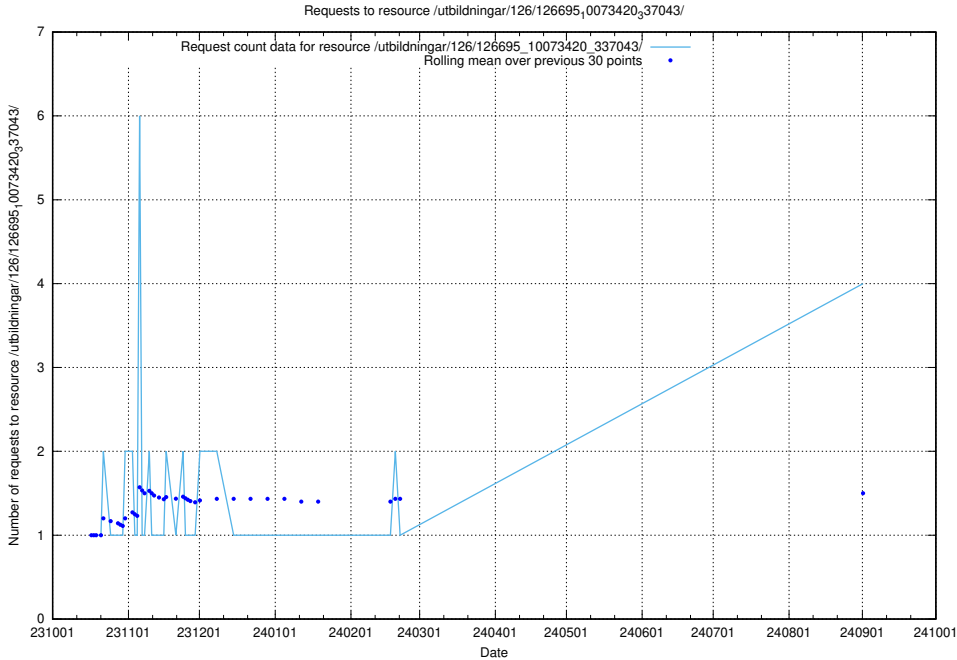

5.363 Usage of /utbildningar/126/126695_10073420_337043/

Here, we count the number of requests to resource /utbildningar/126/126695_10073420_337043/.