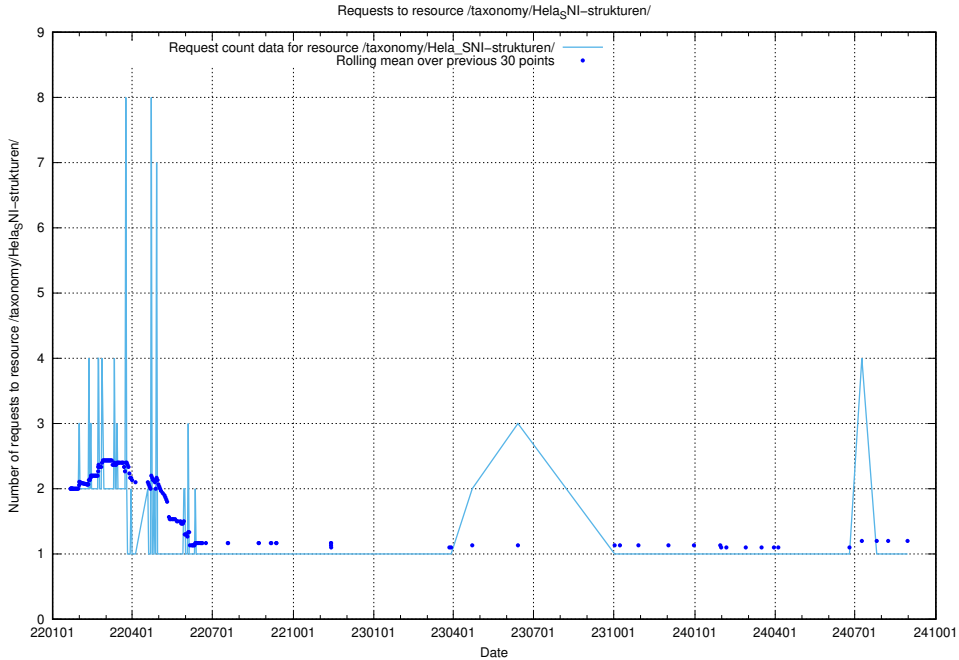

5.1245 Usage of /taxonomy/Hela_SNI-strukturen/

Here, we count the number of requests to resource /taxonomy/Hela_SNI-strukturen/.