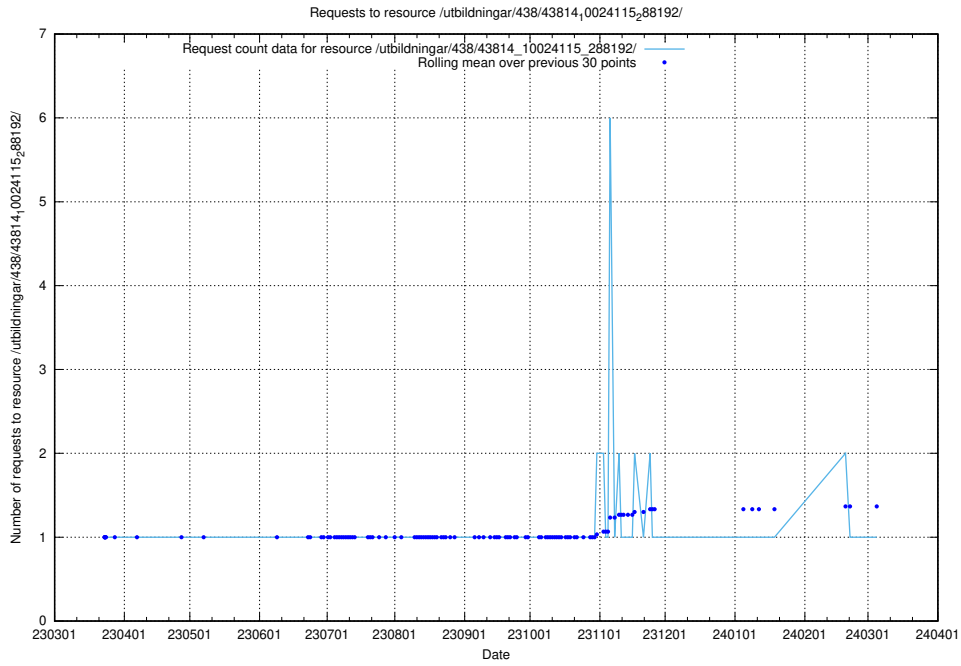

5.7106 Usage of /utbildningar/438/43814_10024115_288192/

Here, we count the number of requests to resource /utbildningar/438/43814_10024115_288192/.