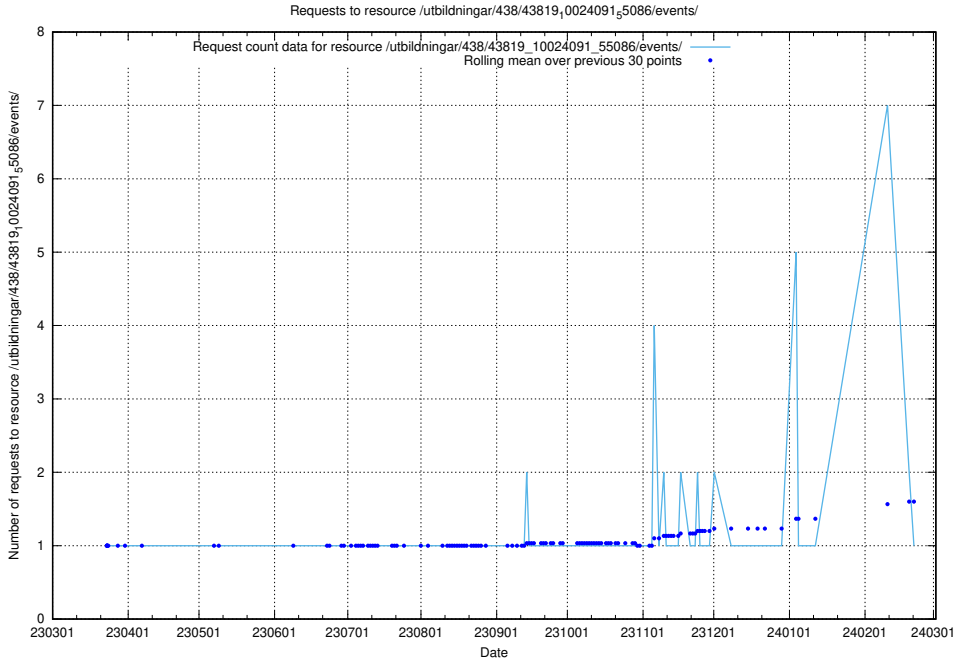

5.7101 Usage of /utbildningar/438/43819_10024091_55086/events/

Here, we count the number of requests to resource /utbildningar/438/43819_10024091_55086/events/.