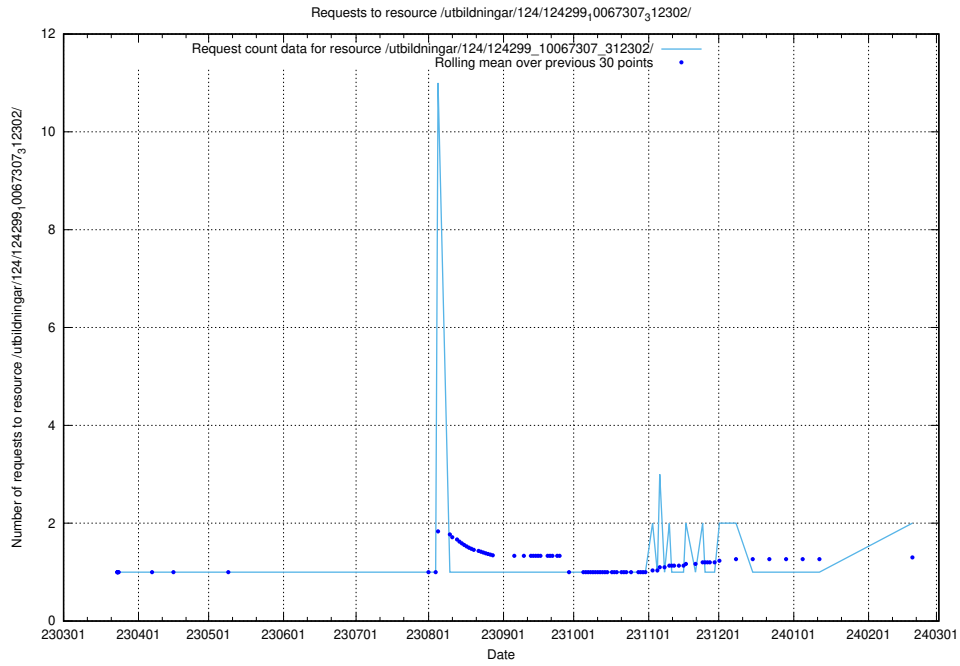

5.845 Usage of /utbildningar/124/124299_10067307_312302/

Here, we count the number of requests to resource /utbildningar/124/124299_10067307_312302/.