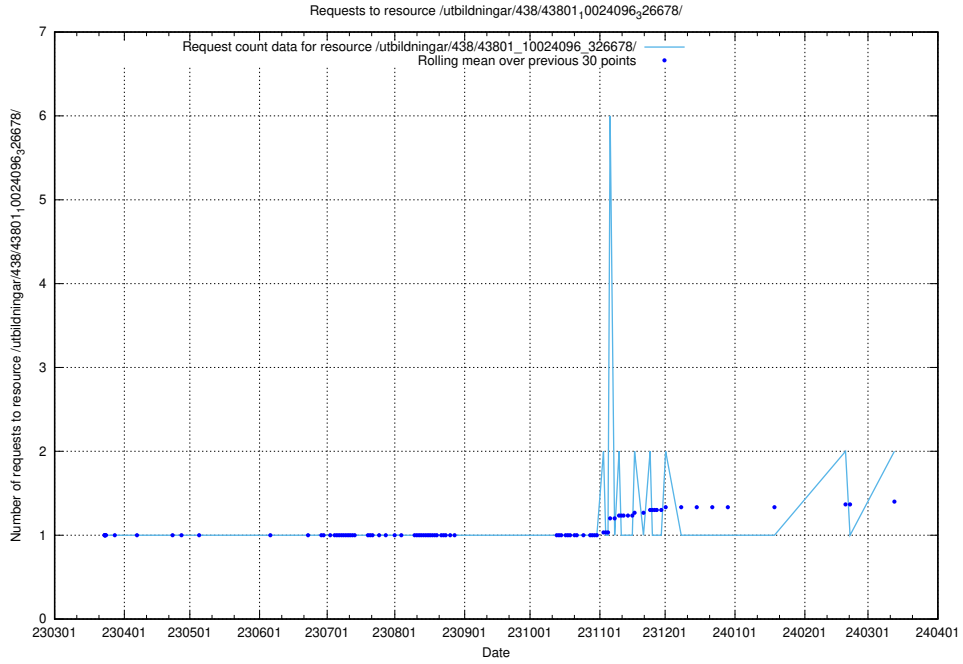

5.1143 Usage of /utbildningar/438/43801_10024096_326678/

Here, we count the number of requests to resource /utbildningar/438/43801_10024096_326678/.