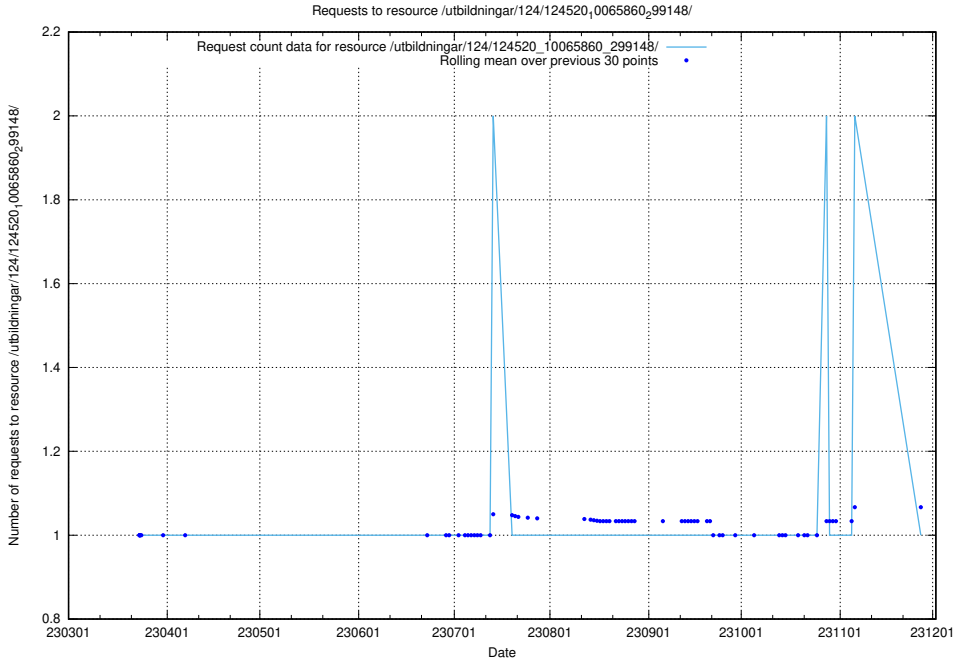

5.2056 Usage of /utbildningar/124/124520_10065860_299148/

Here, we count the number of requests to resource /utbildningar/124/124520_10065860_299148/.