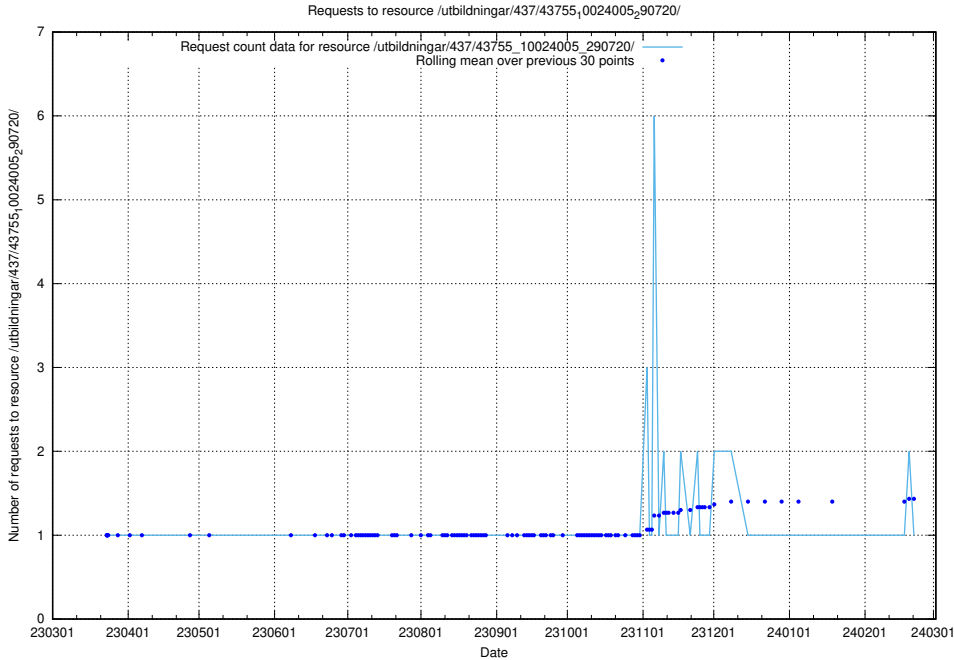

5.7135 Usage of /utbildningar/437/43755_10024005_290720/

Here, we count the number of requests to resource /utbildningar/437/43755_10024005_290720/.