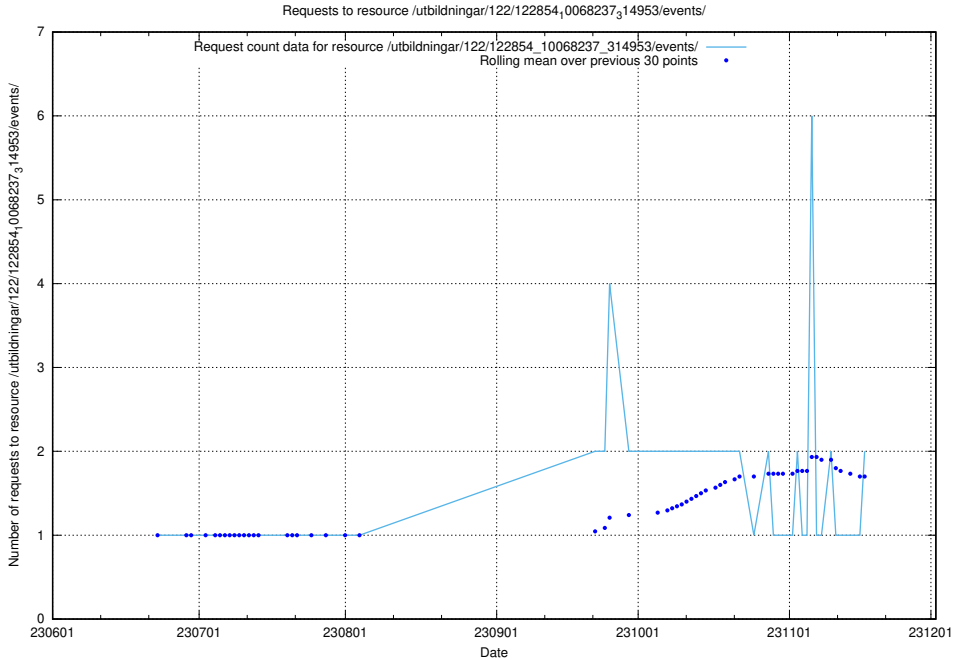

5.1035 Usage of /utbildningar/122/122854_10068237_314953/events/

Here, we count the number of requests to resource /utbildningar/122/122854_10068237_314953/events/