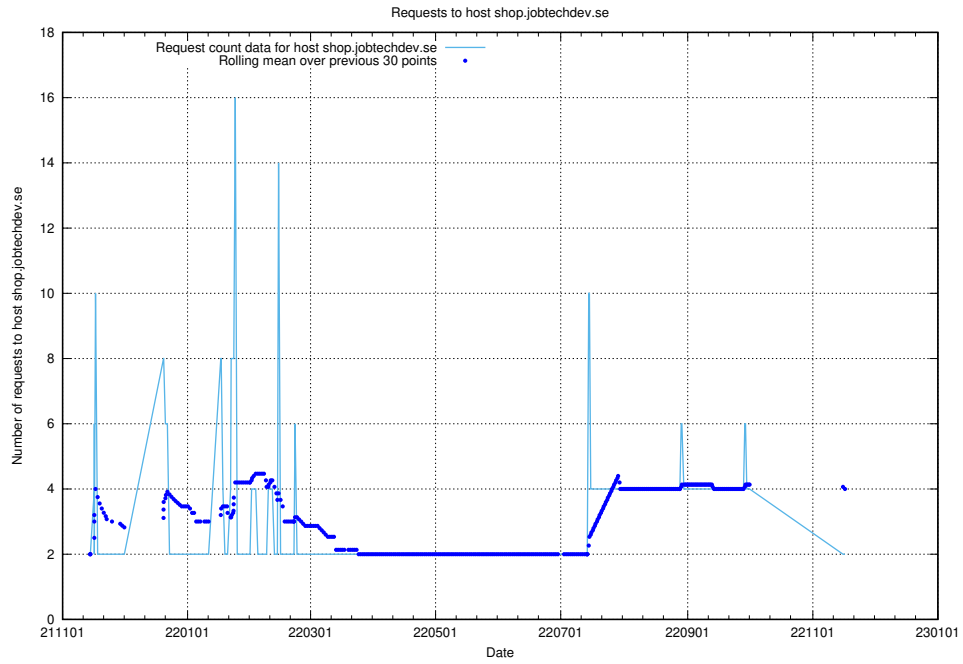

7.568 Usage of shop.jobtechdev.se

Here, we count the number of requests to host shop.jobtechdev.se.

7.569 Usage of office.jobtechdev.se

Here, we count the number of requests to host office.jobtechdev.se.