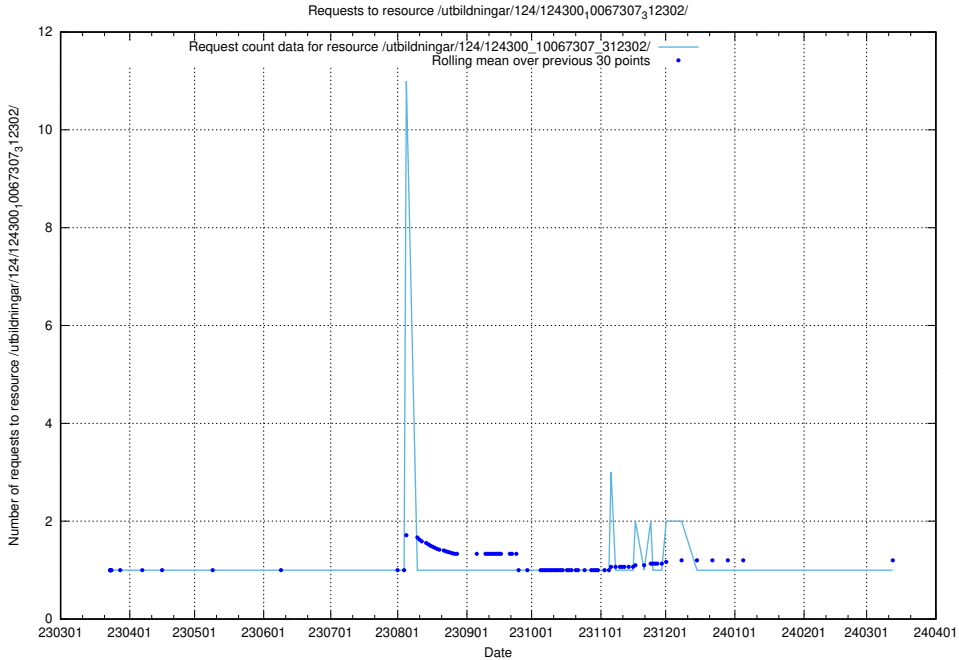

5.4768 Usage of /utbildningar/124/124300_10067307_312302/

Here, we count the number of requests to resource /utbildningar/124/124300_10067307_312302/.