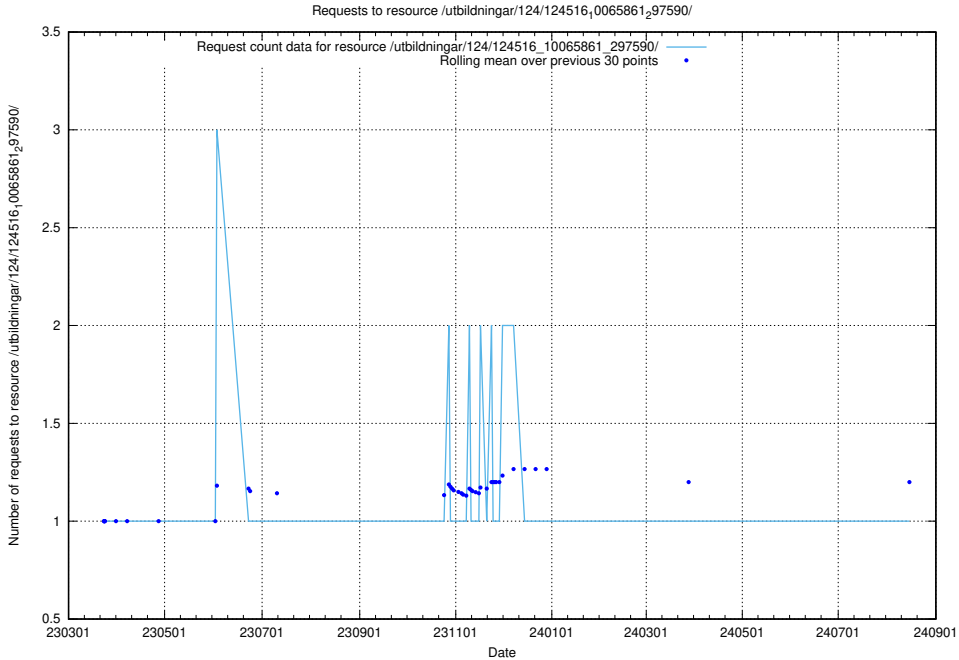

5.2374 Usage of /utbildningar/124/124516_10065861_297590/

Here, we count the number of requests to resource /utbildningar/124/124516_10065861_297590/.

5.2375 Usage of /taxonomy/version/9/query/wage-type-concepts/