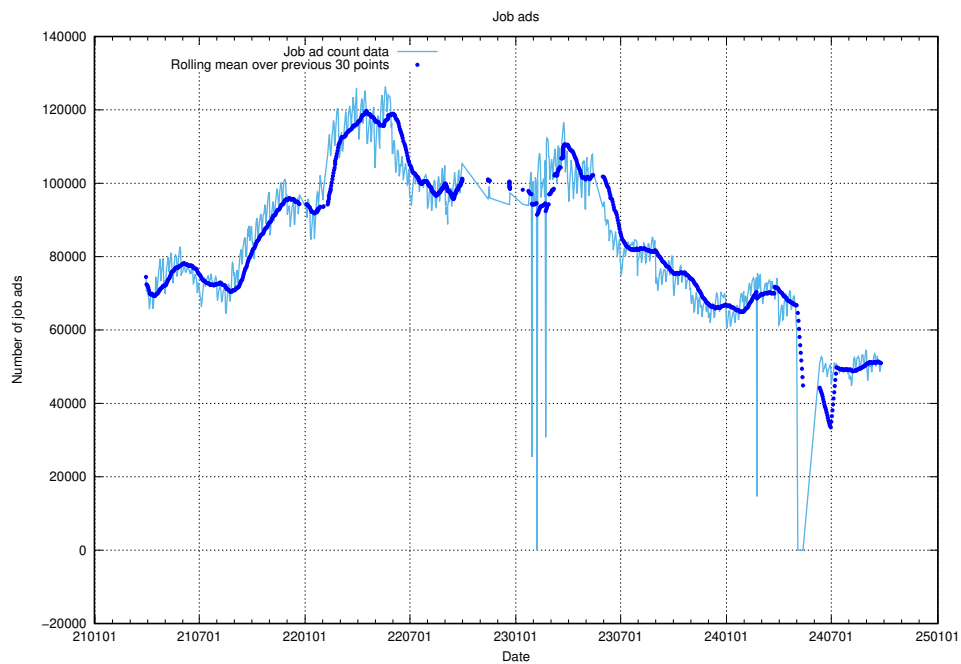

13.1 Number of job ads

Here, we count the number of job ads processed by the pipeline each night.

¹³<https://gitlab.com/arbetsformedlingen/joblinks/wiki/-/wikis/home>

13.2 Number of ads by scraper arbetsformedlingen.se