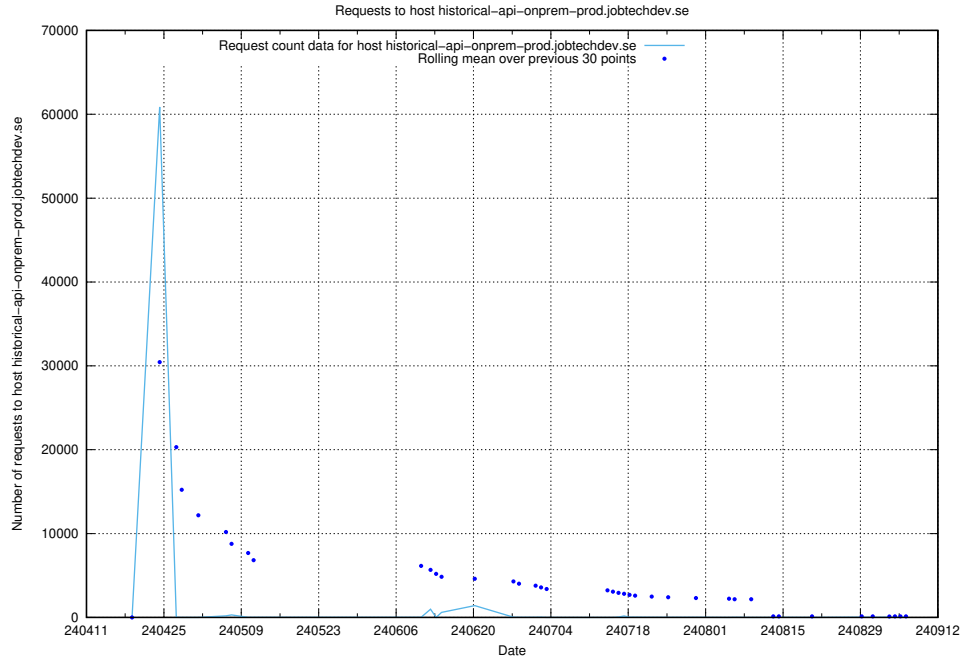

7.40 Usage of historical-api-onprem-prod.jobtechdev.se

Here, we count the number of requests to host historical-api-onprem-prod.jobtechdev.se.