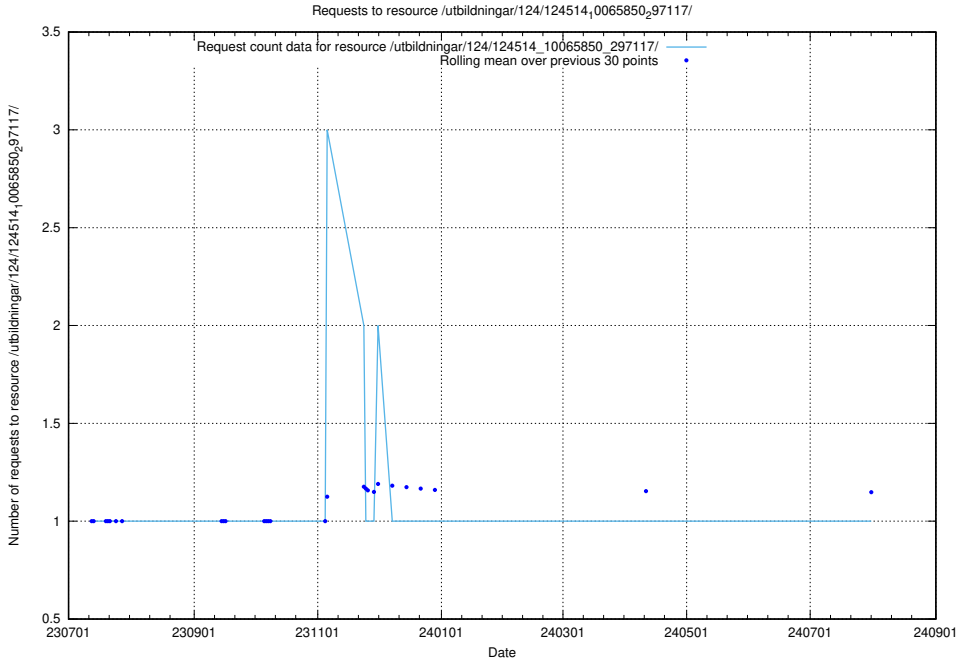

5.5928 Usage of /utbildningar/124/124514_10065850_297117/

Here, we count the number of requests to resource /utbildningar/124/124514_10065850_297117/.