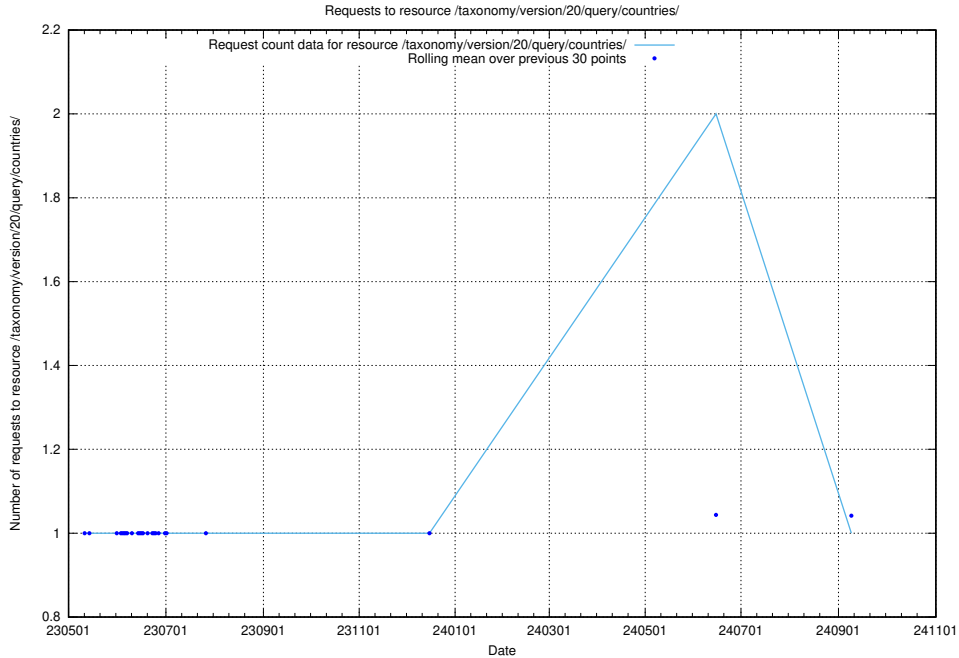

5.6756 Usage of /taxonomy/version/20/query/countries/

Here, we count the number of requests to resource /taxonomy/version/20/query/countries/.