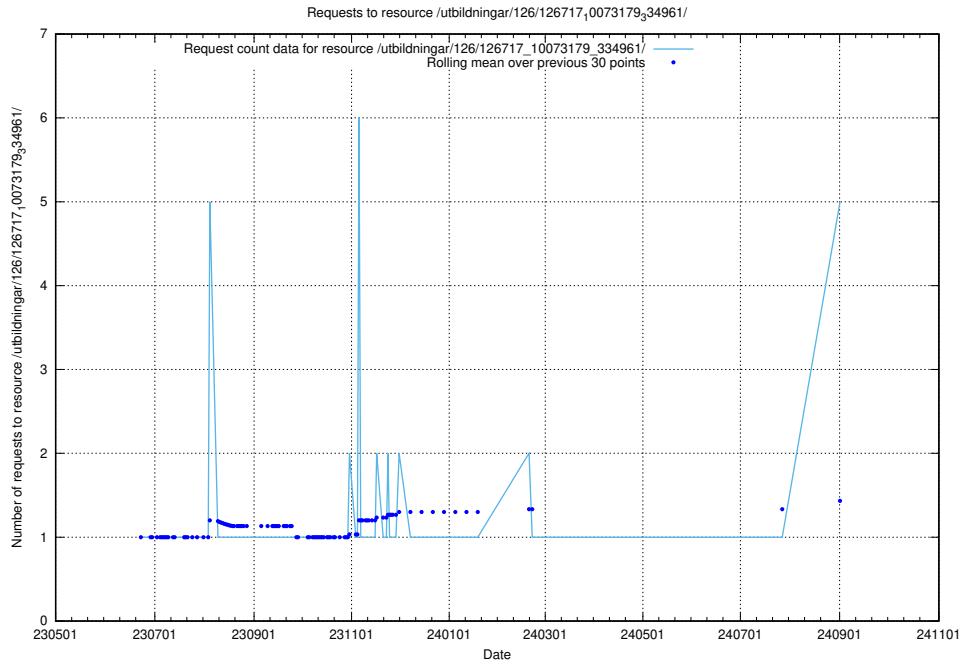

5.270 Usage of /utbildningar/126/126717_10073179_334961/

Here, we count the number of requests to resource /utbildningar/126/126717_10073179_334961/.