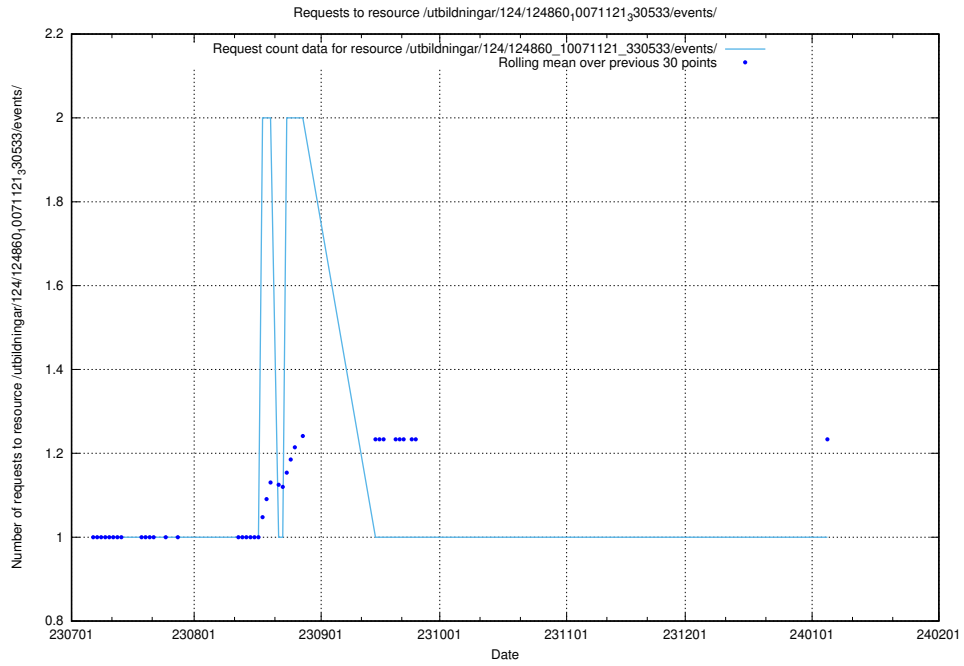

5.6122 Usage of /utbildningar/124/124860_10071121_330533/events/

Here, we count the number of requests to resource /utbildningar/124/124860_10071121_330533/events/