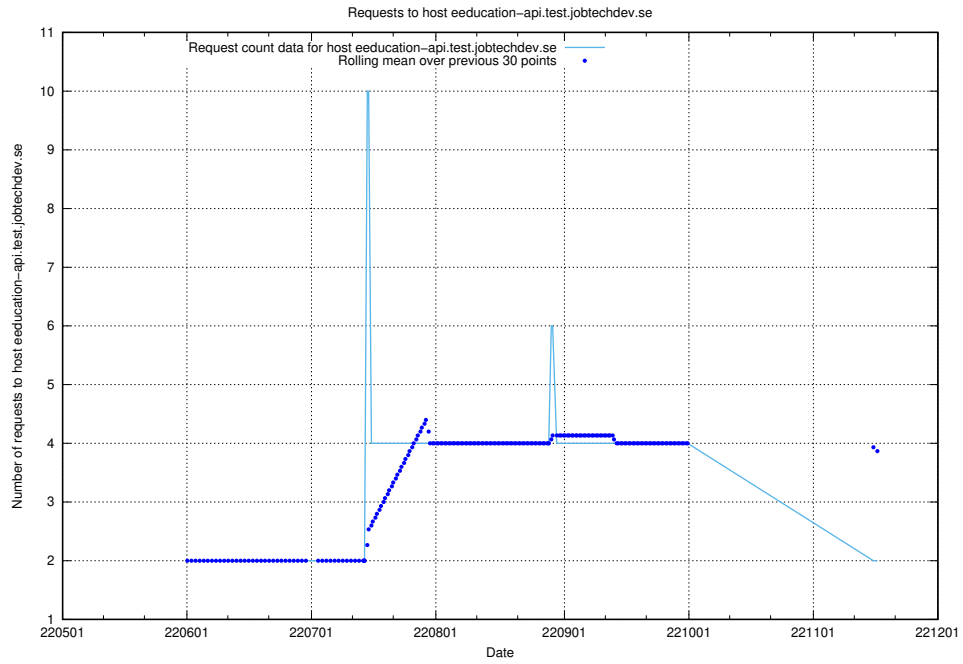

7.419 Usage of eeducation-api.test.jobtechdev.se

Here, we count the number of requests to host eeducation-api.test.jobtechdev.se.