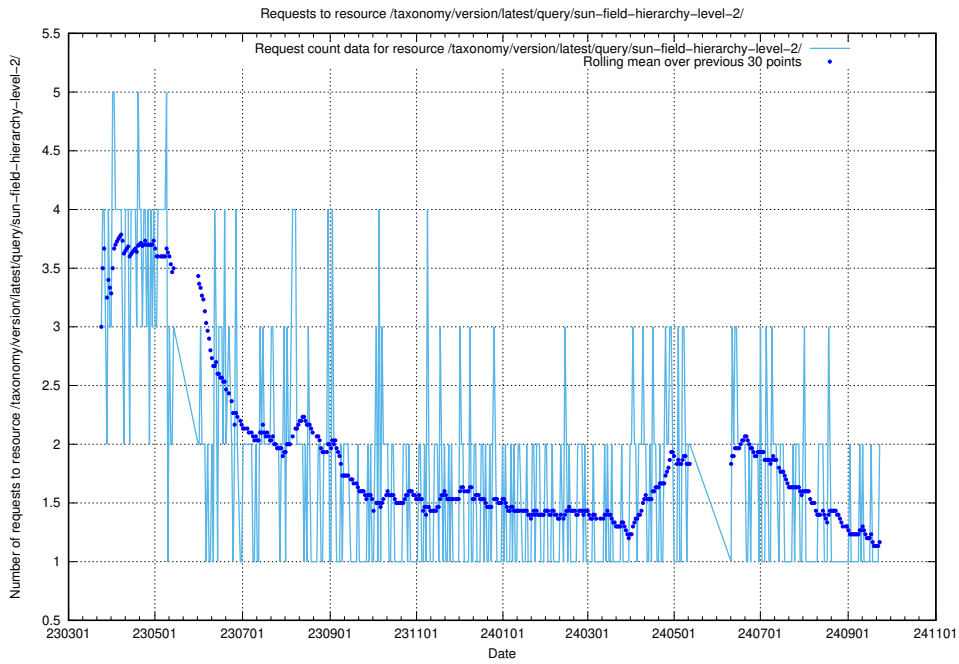

5.1079 Usage of /taxonomy/version/latest/query/sun-field-hierarchy-level-2/

Here, we count the number of requests to resource /taxonomy/version/latest/query/sun-field-hierarchy-level-2/.