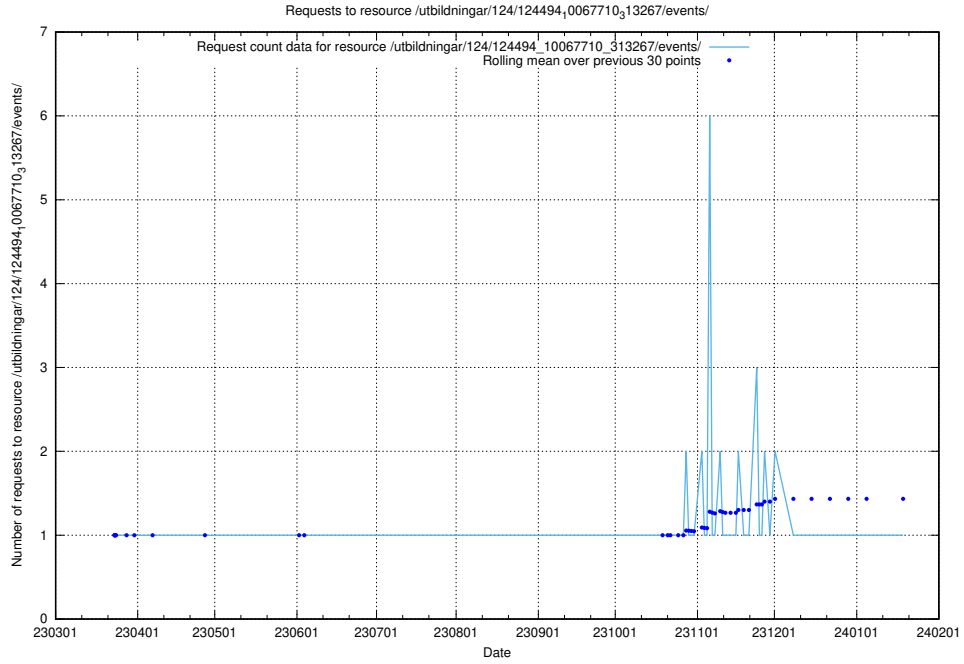

5.3591 Usage of /utbildningar/124/124494_10067710_313267/events/

Here, we count the number of requests to resource /utbildningar/124/124494_10067710_313267/events/