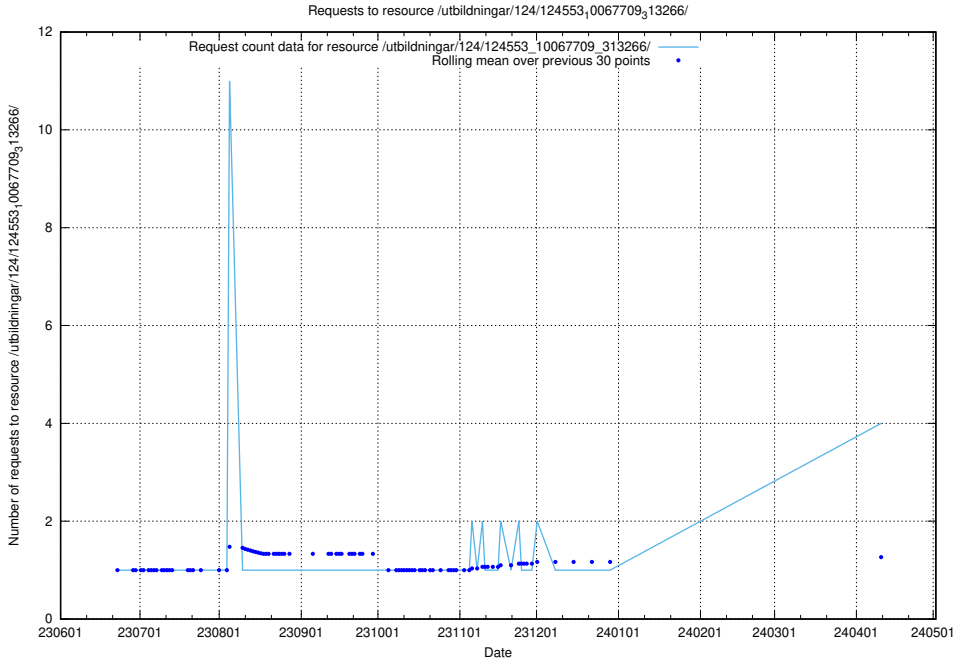

5.397 Usage of /utbildningar/124/124500_10067799_319946/events/

Here, we count the number of requests to resource /utbildningar/124/124500_10067799_319946/events/

5.398 Usage of /utbildningar/123/123367_10066311_308507/events/