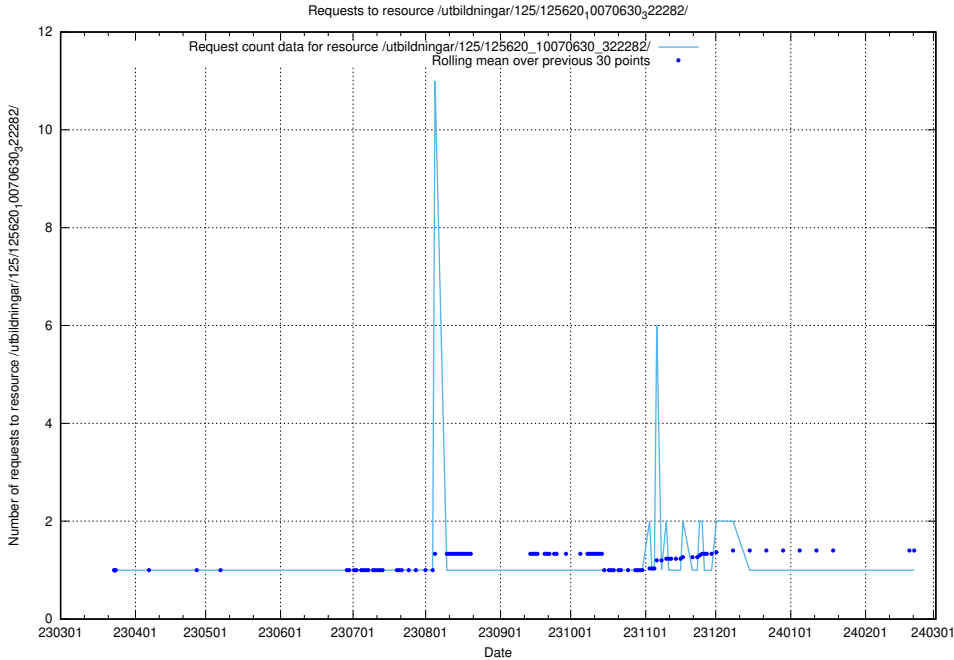

5.1254 Usage of /utbildningar/125/125620_10070630_322282/

Here, we count the number of requests to resource /utbildningar/125/125620_10070630_322282/.