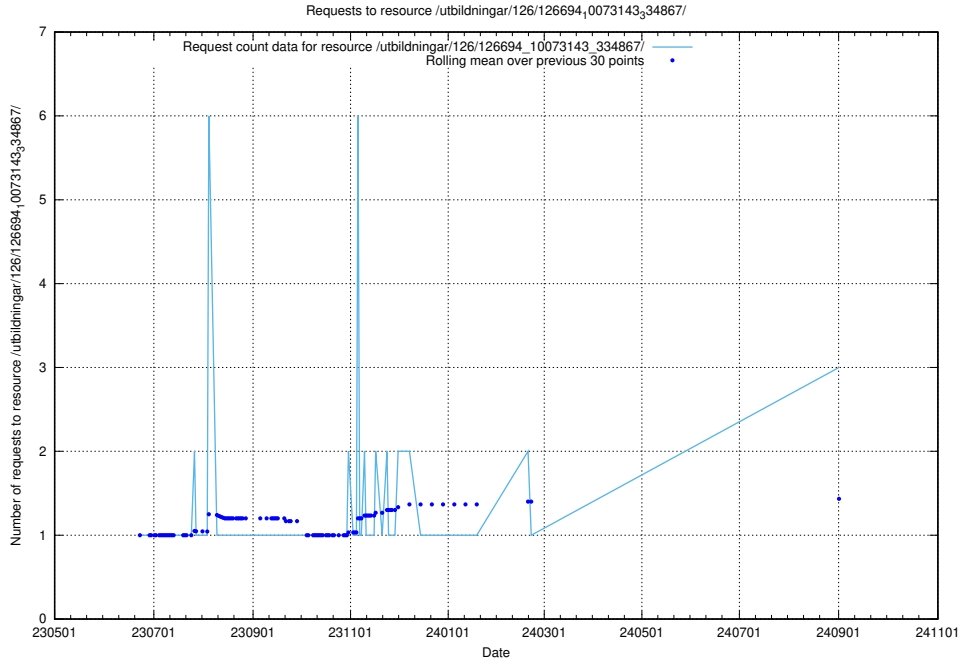

5.538 Usage of /utbildningar/126/126694_10073143_334867/

Here, we count the number of requests to resource /utbildningar/126/126694_10073143_334867/.