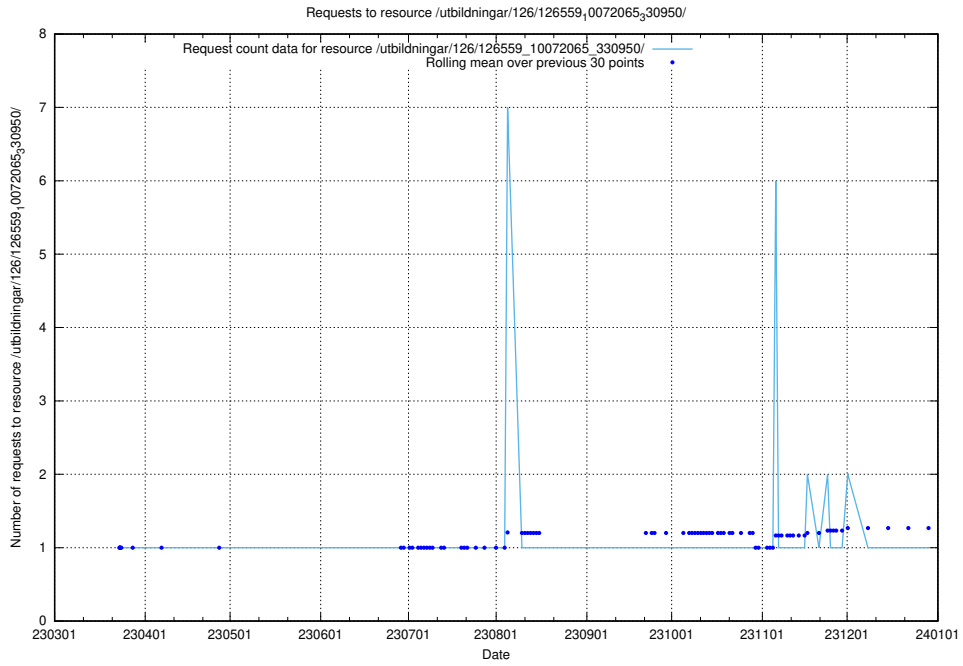

5.7163 Usage of /utbildningar/126/126559_10072065_330950/

Here, we count the number of requests to resource /utbildningar/126/126559_10072065_330950/.