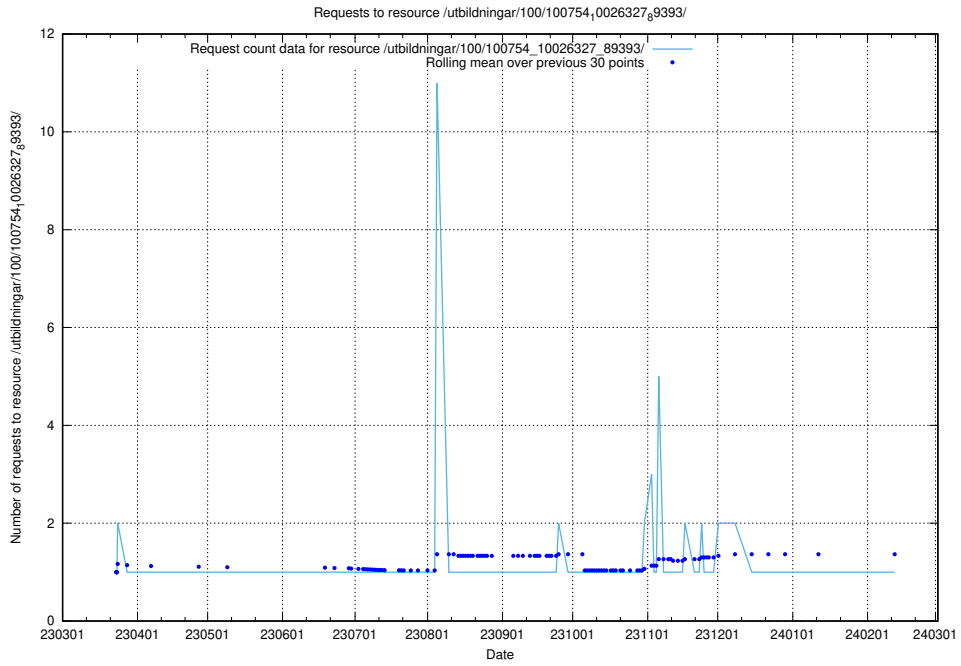

5.6368 Usage of /utbildningar/100/100754_10026327_89393/

Here, we count the number of requests to resource /utbildningar/100/100754_10026327_89393/.