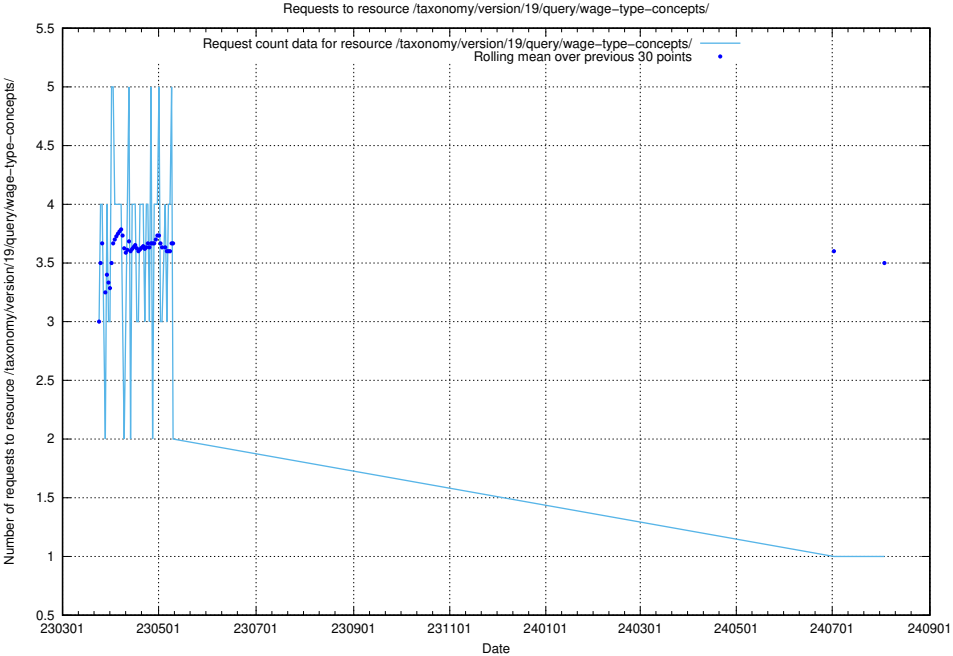

5.6858 Usage of /taxonomy/version/19/query/wage-type-concepts/

Here, we count the number of requests to resource /taxonomy/version/19/query/wage-type-concepts/.