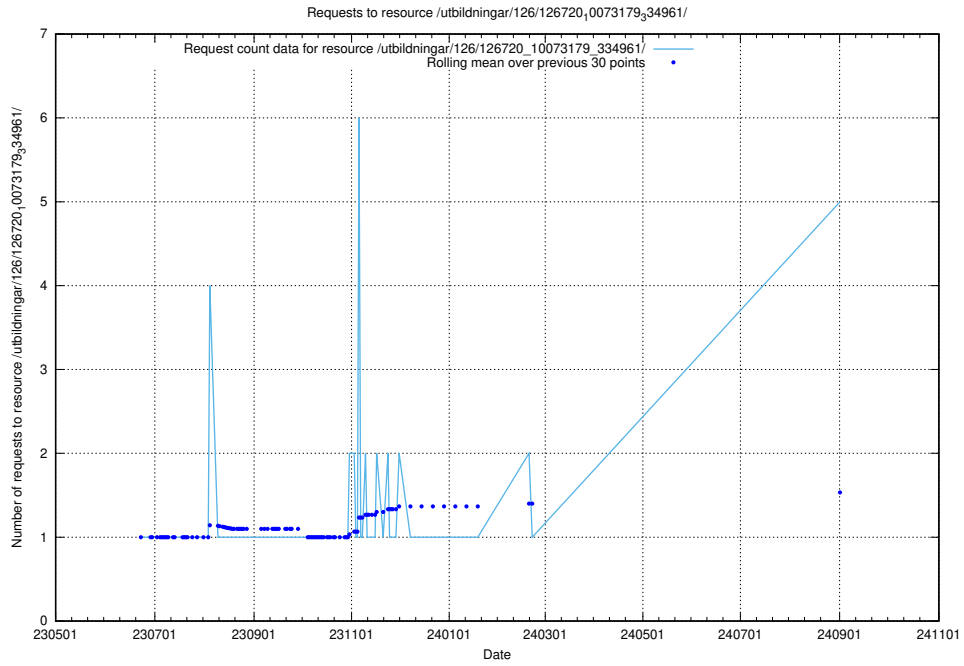

5.269 Usage of /utbildningar/126/126720_10073179_334961/

Here, we count the number of requests to resource /utbildningar/126/126720_10073179_334961/.