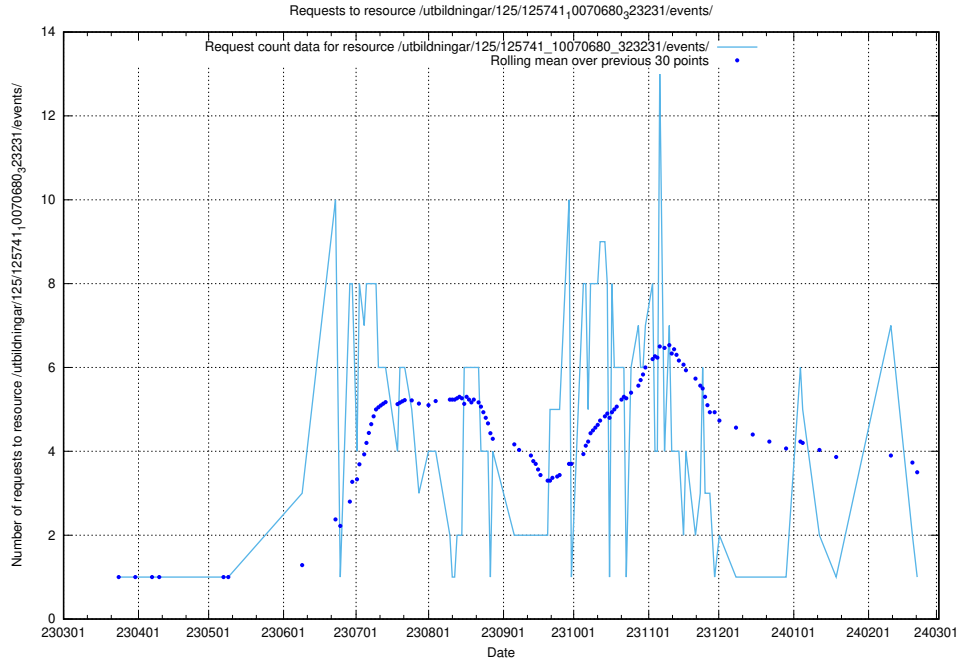

Here, we count the number of requests to resource /utbildningar/125/125741_10070686_322486/events/

5.6990 Usage of /utbildningar/125/125741_10070680_323231/events/

Here, we count the number of requests to resource /utbildningar/125/125741_10070680_323231/events/