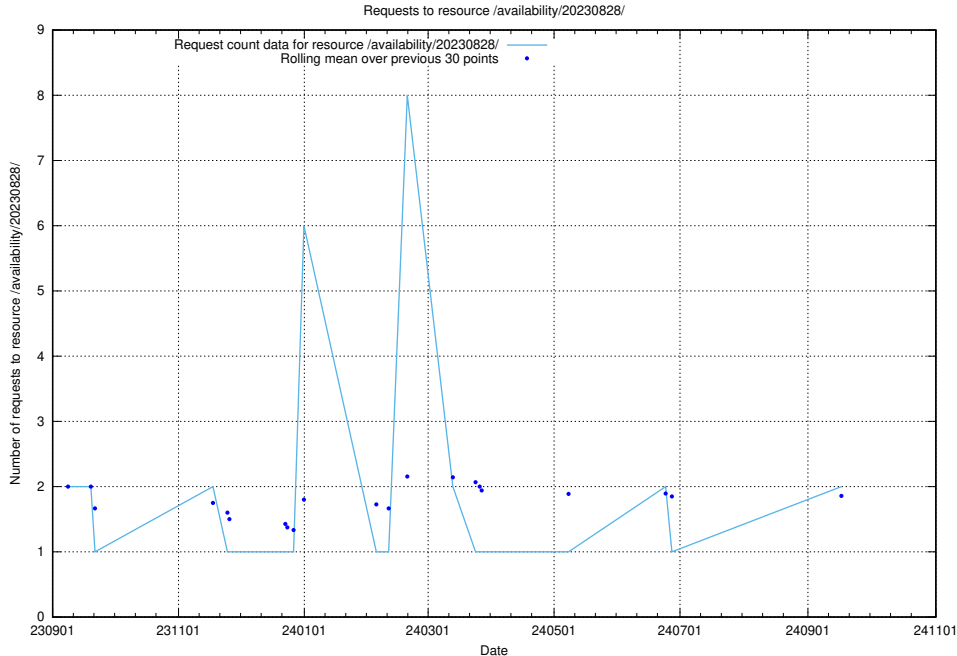

5.905 Usage of /availability/20230828/

Here, we count the number of requests to resource /availability/20230828/.