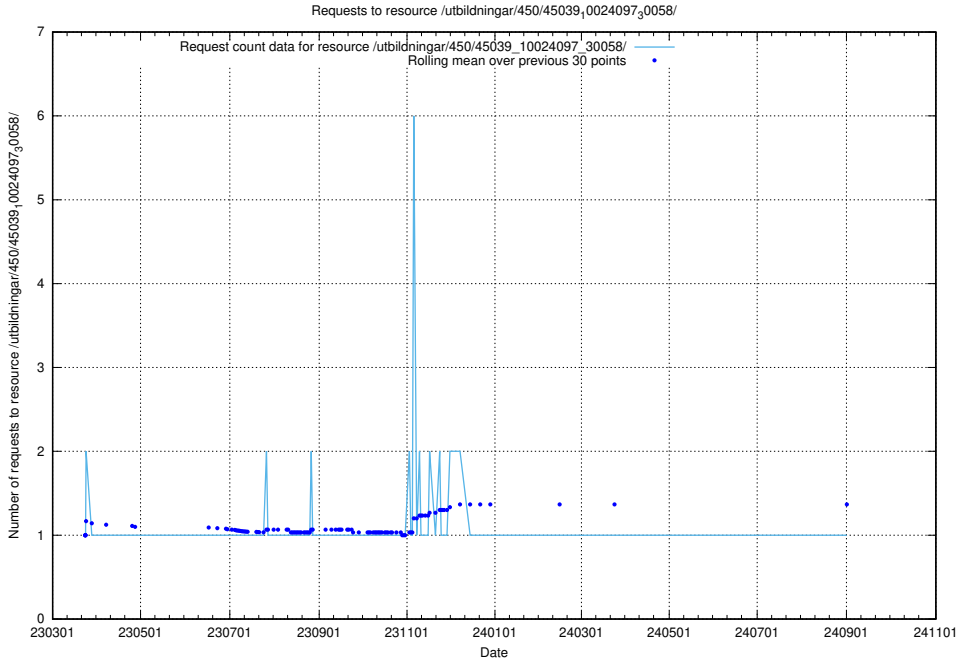

5.7081 Usage of /utbildningar/450/45039_10024097_30058/

Here, we count the number of requests to resource /utbildningar/450/45039_10024097_30058/.