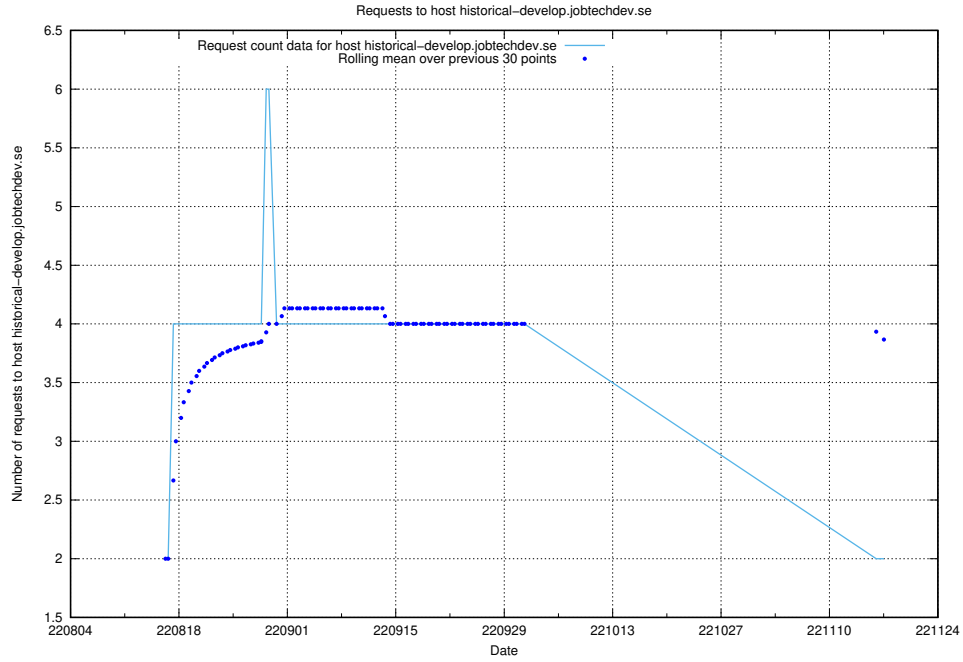

7.345 Usage of historical-develop.jobtechdev.se

Here, we count the number of requests to host historical-develop.jobtechdev.se.