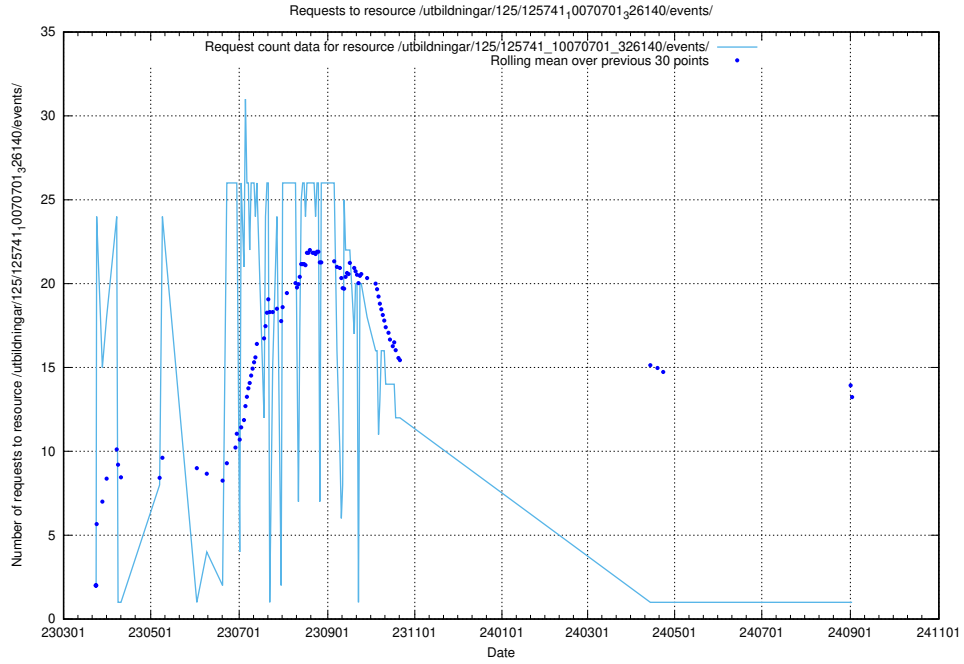

5.7032 Usage of /utbildningar/125/125741_10070701_326140/events/

Here, we count the number of requests to resource /utbildningar/125/125741_10070701_326140/events/