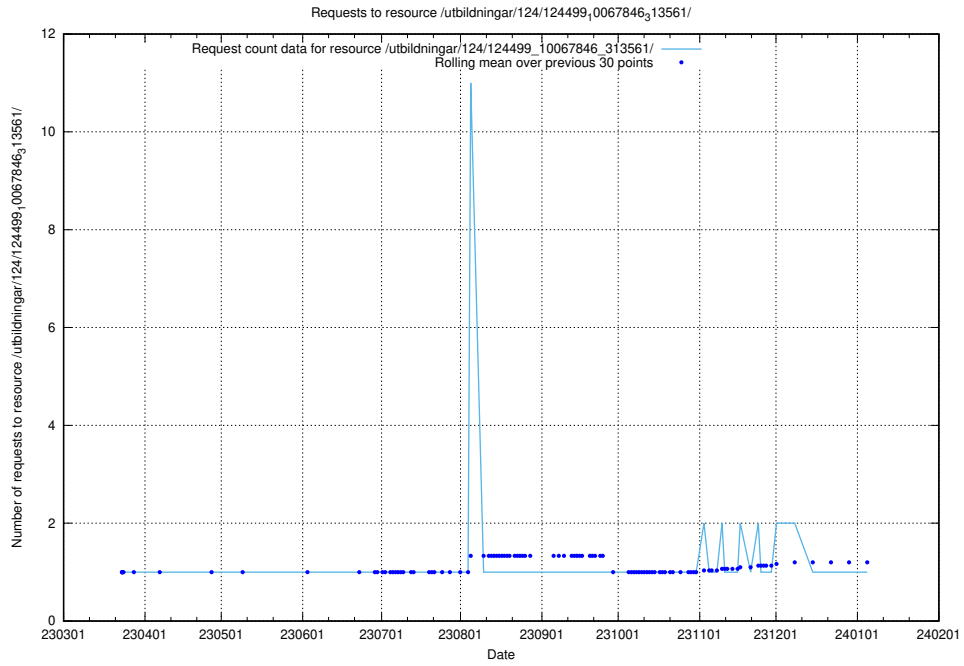

5.3270 Usage of /utbildningar/124/124499_10067846_313561/

Here, we count the number of requests to resource /utbildningar/124/124499_10067846_313561/.