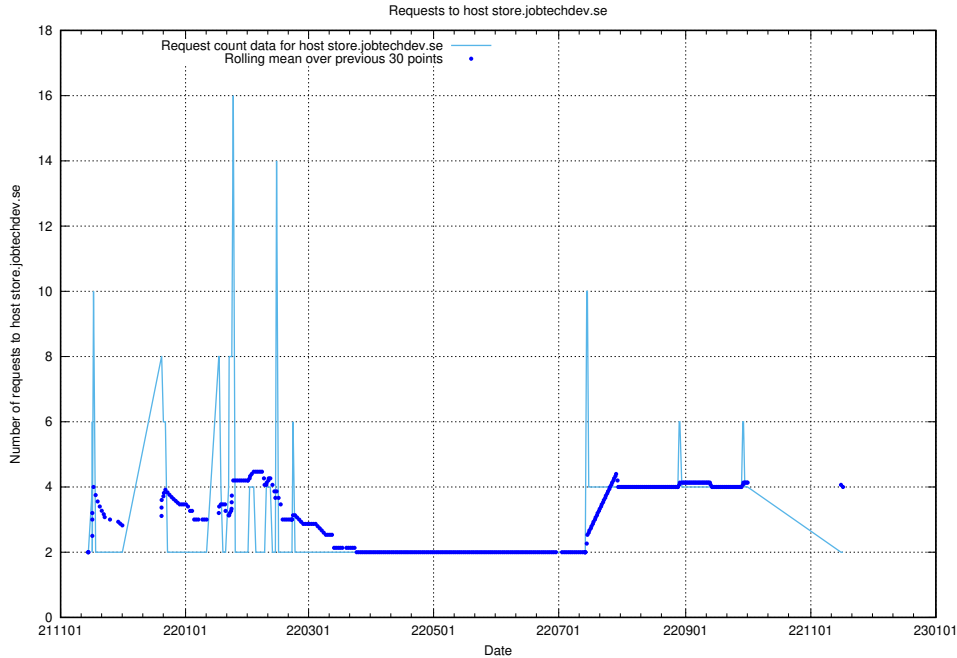

Here, we count the number of requests to host system.jobtechdev.se.

7.561 Usage of store.jobtechdev.se

Here, we count the number of requests to host store.jobtechdev.se.

7.562 Usage of `jobtechlinks.api.jobtechdev.se`