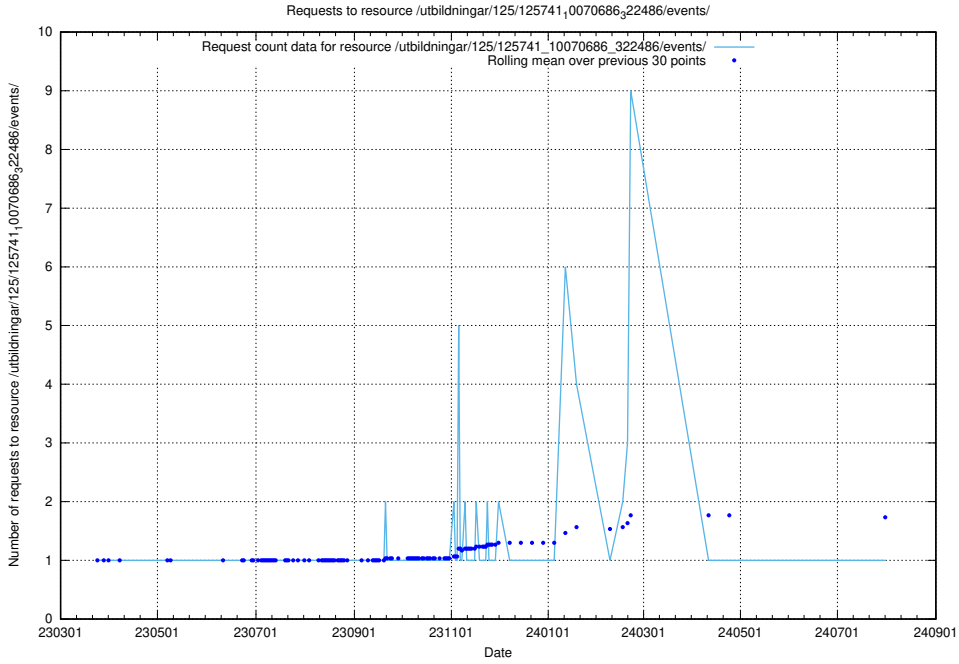

Here, we count the number of requests to resource /utbildningar/125/125741_10070686_322486/events/

5.6990 Usage of /utbildningar/125/125741_10070680_323231/events/

Here, we count the number of requests to resource /utbildningar/125/125741_10070680_323231/events/