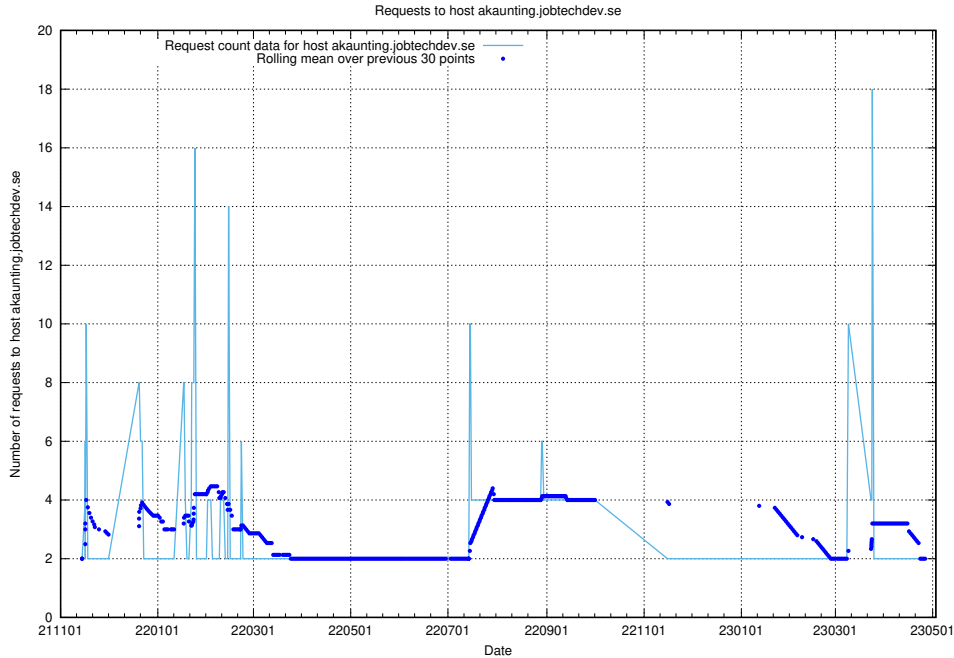

7.294 Usage of akaunting.jobtechdev.se

Here, we count the number of requests to host akaunting.jobtechdev.se.

7.295 Usage of prod-historical-search.jobtechdev.se

Here, we count the number of requests to host prod-historical-search.jobtechdev.se.