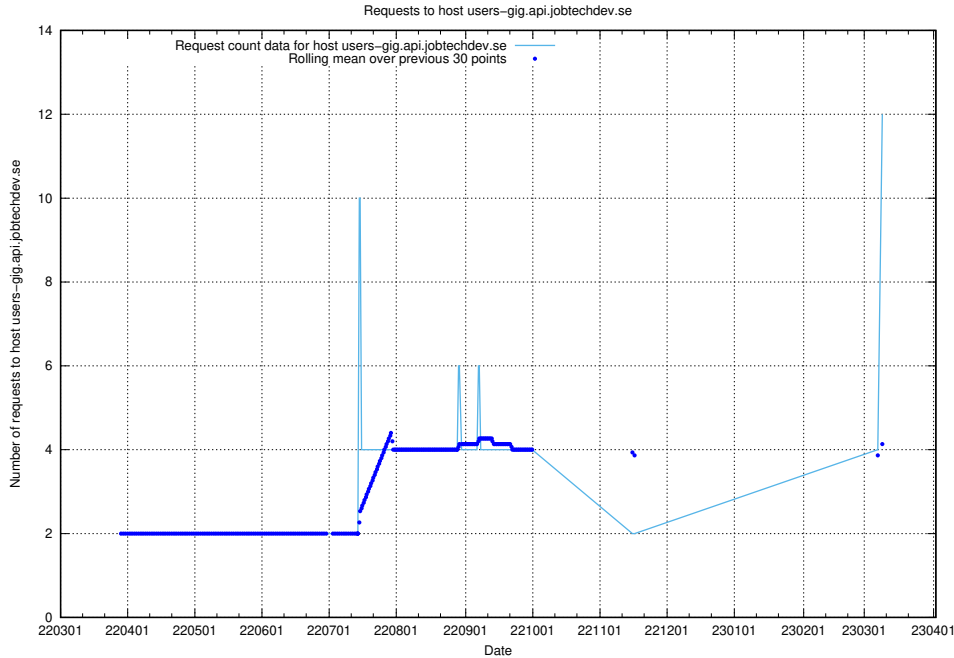

7.62 Usage of users-gig.api.jobtechdev.se

Here, we count the number of requests to host users-gig.api.jobtechdev.se.