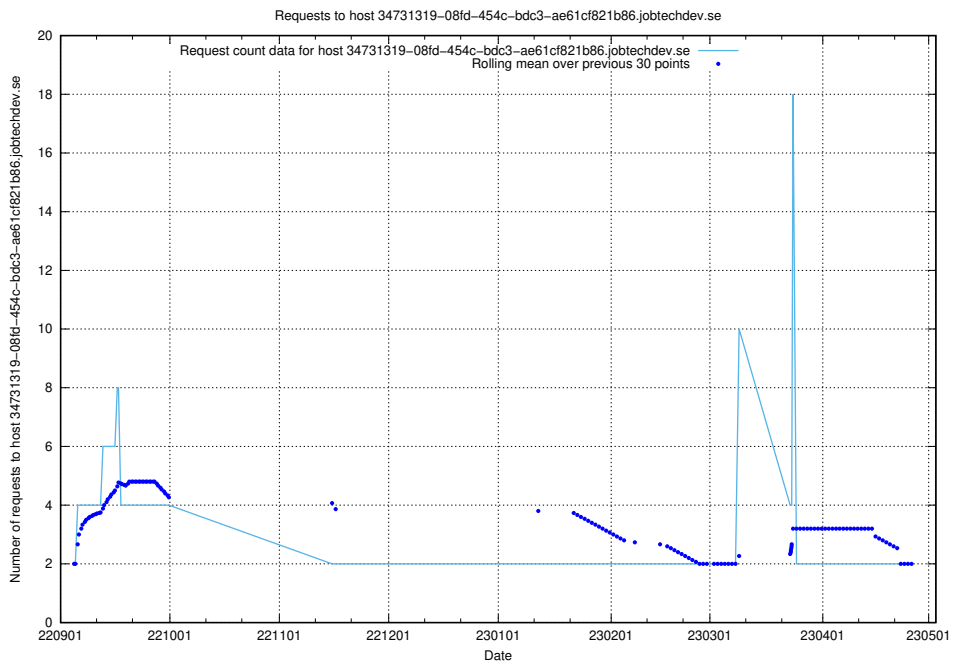

7.332 Usage of 34731319-08fd-454c-bdc3-ae61cf821b86.jobtechdev.se

Here, we count the number of requests to host 34731319-08fd-454c-bdc3-ae61cf821b86.jobtechdev.se.