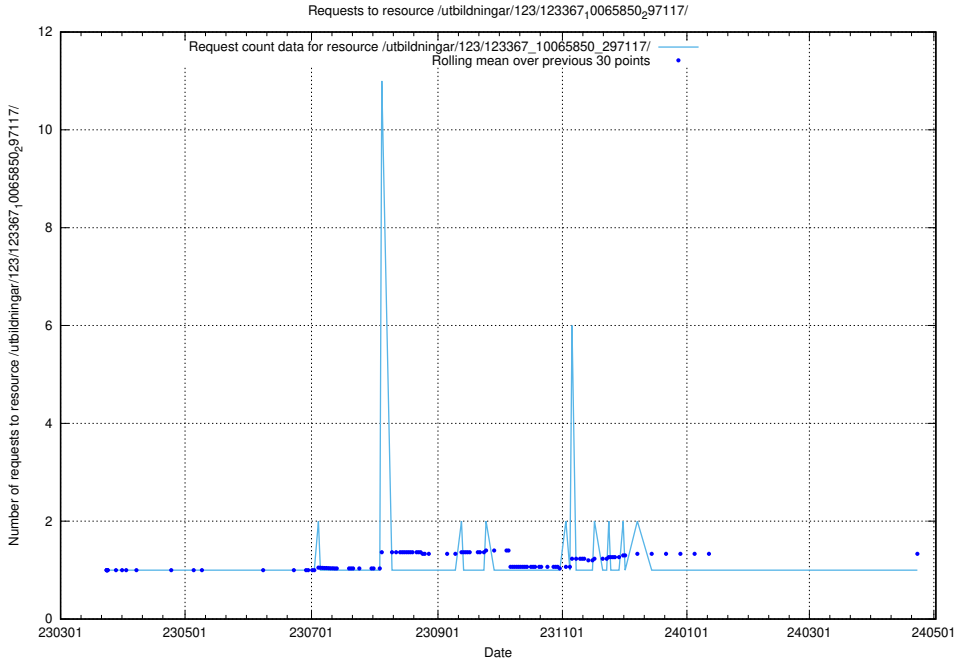

5.5664 Usage of /utbildningar/123/123367_10065850_297117/

Here, we count the number of requests to resource /utbildningar/123/123367_10065850_297117/.