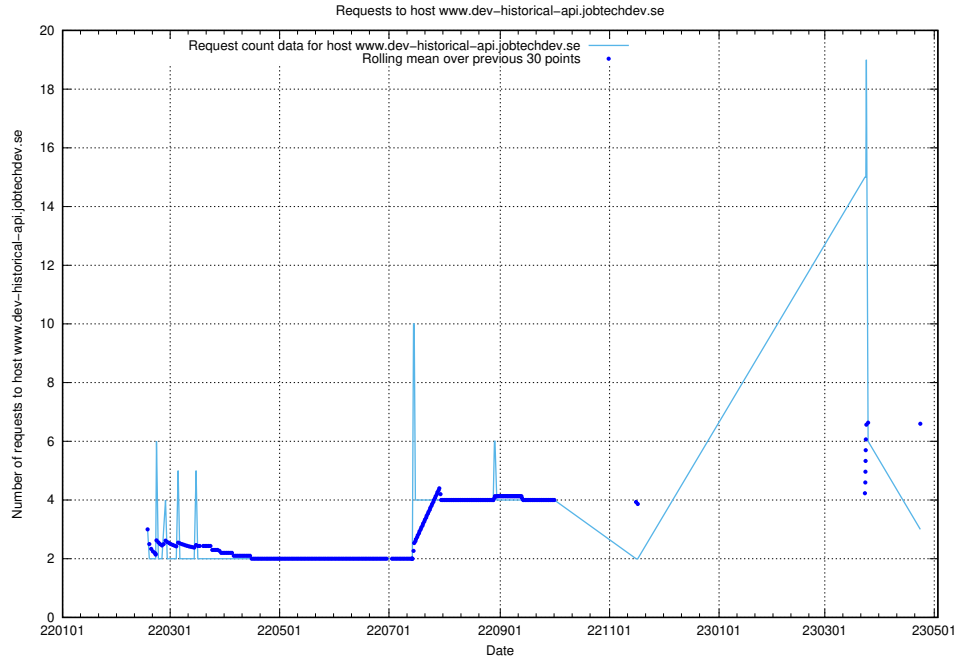

Here, we count the number of requests to host `www.dev-historical-api.jobtechdev.se`.

7.236 Usage of rabbitmq.jobtechdev.se

Here, we count the number of requests to host rabbitmq.jobtechdev.se.

7.237 Usage of kam-openshift-gitops.prod.services.jtech.se