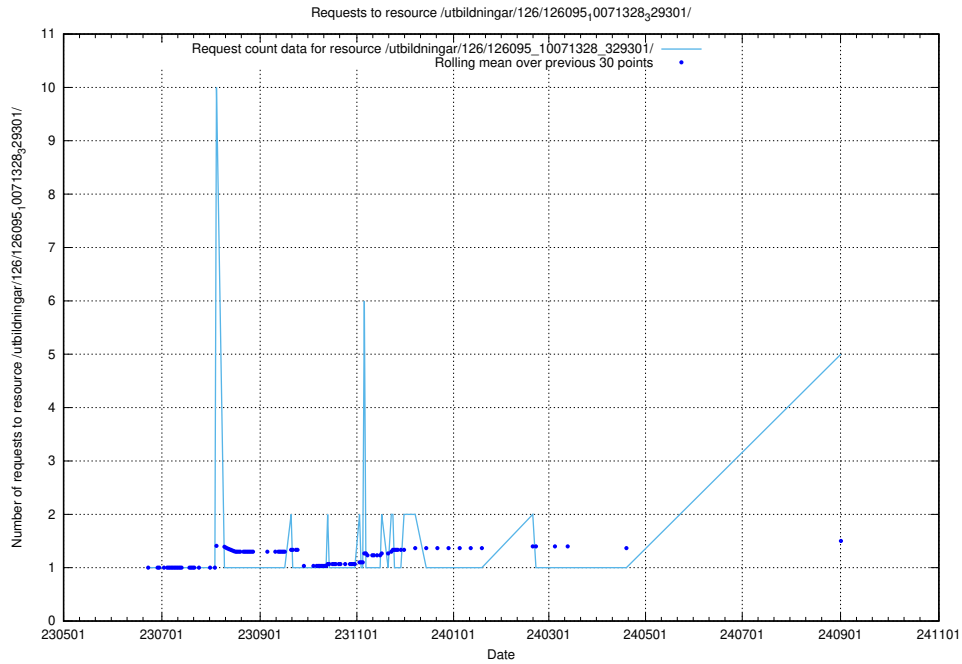

5.276 Usage of /utbildningar/126/126095_10071328_329301/

Here, we count the number of requests to resource /utbildningar/126/126095_10071328_329301/.