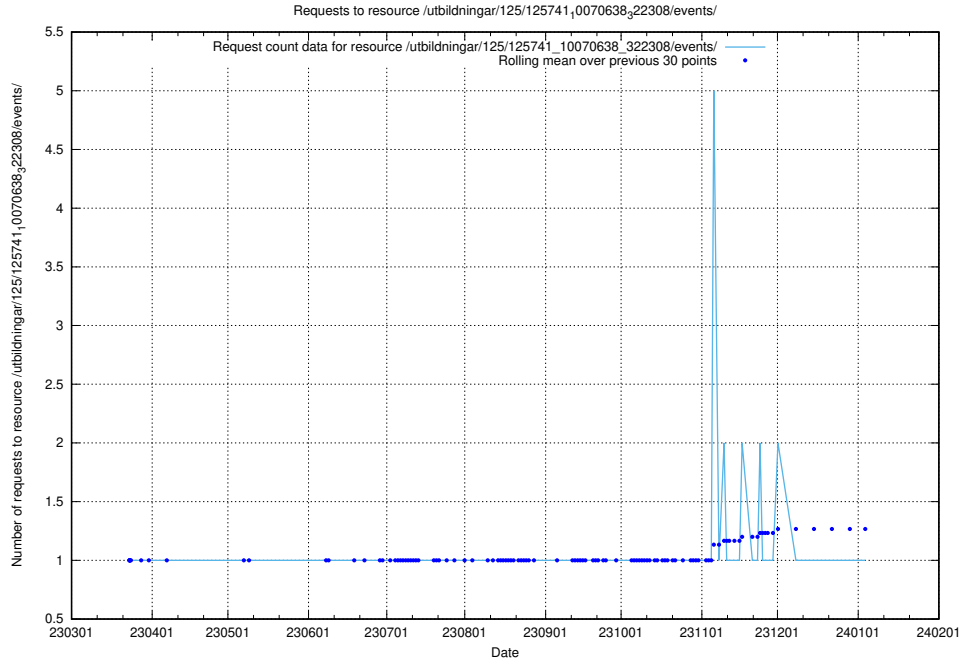

Here, we count the number of requests to resource /utbildningar/125/125741_10070664_322456/.

5.7254 Usage of /utbildningar/125/125741_10070638_322308/events/

Here, we count the number of requests to resource /utbildningar/125/125741_10070638_322308/events/