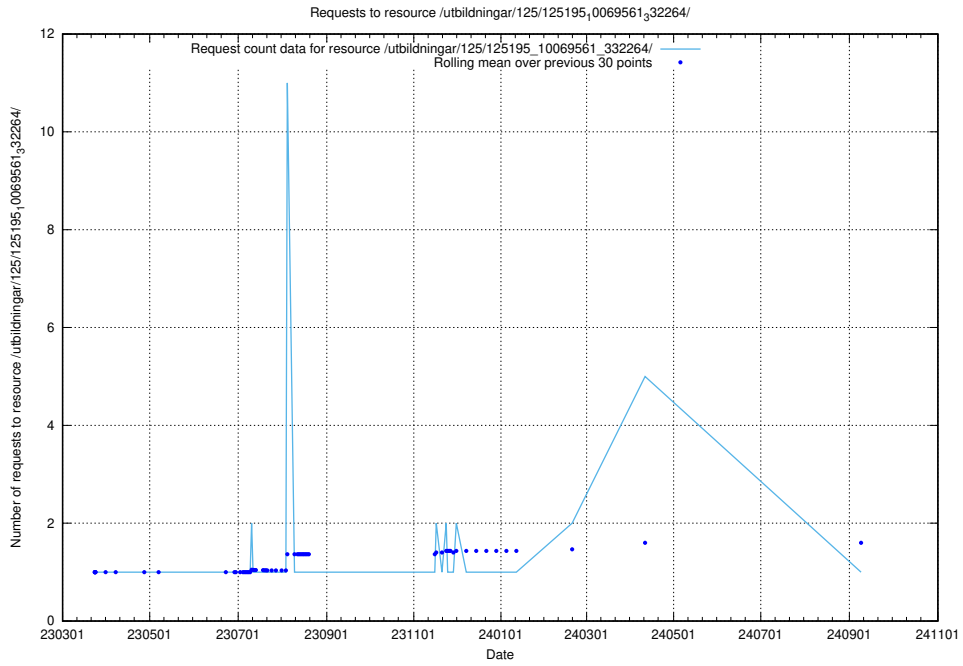

5.1320 Usage of /utbildningar/125/125195_10069561_332264/

Here, we count the number of requests to resource /utbildningar/125/125195_10069561_332264/.