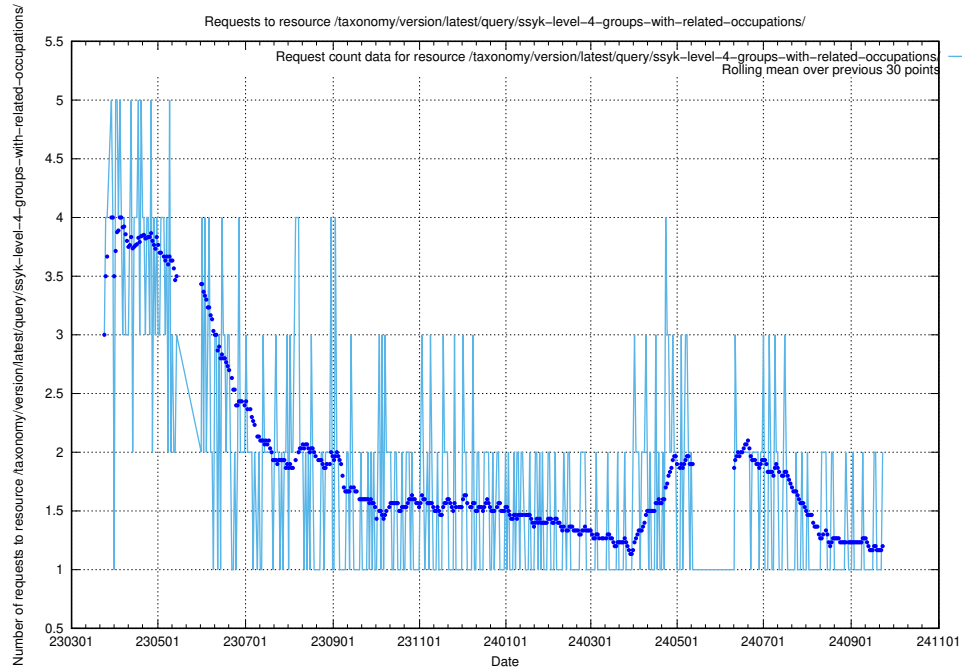

5.1086 Usage of /taxonomy/version/latest/query/ssyk-level-4-groups-with-related-occupations/

Here, we count the number of requests to resource /taxonomy/version/latest/query/ssyk-level-4-groups-with-related-occupations/.