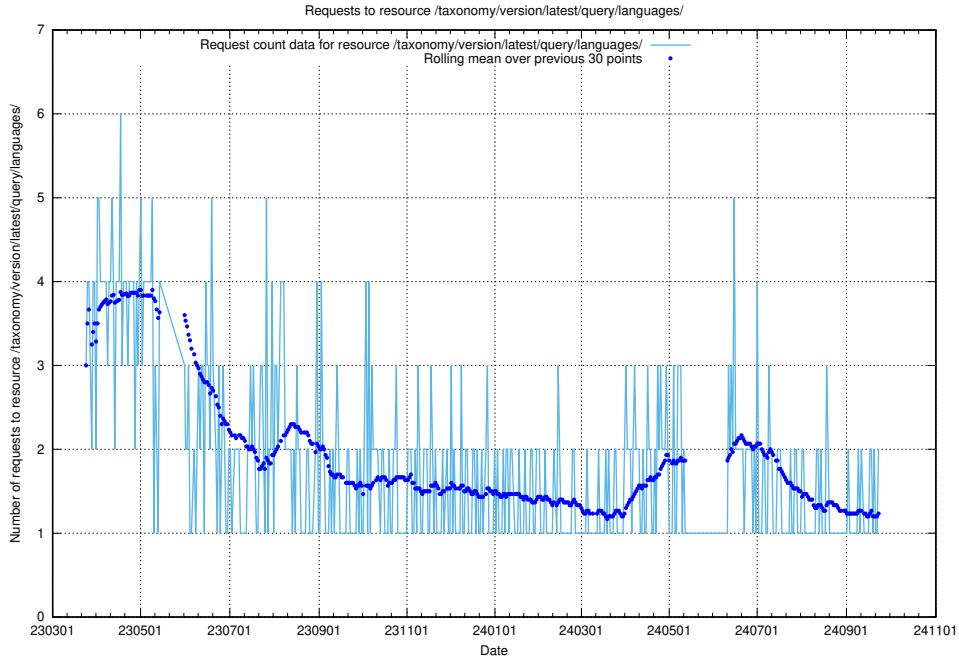

5.1104 Usage of /taxonomy/version/latest/query/languages/

Here, we count the number of requests to resource /taxonomy/version/latest/query/languages/.