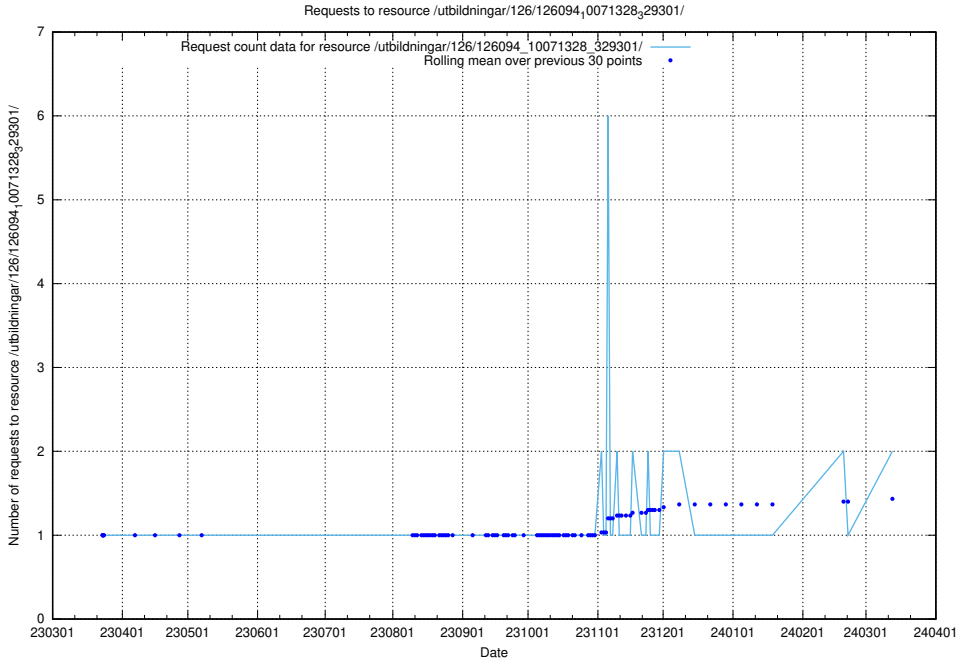

5.1145 Usage of /utbildningar/126/126094_10071328_329301/

Here, we count the number of requests to resource /utbildningar/126/126094_10071328_329301/.