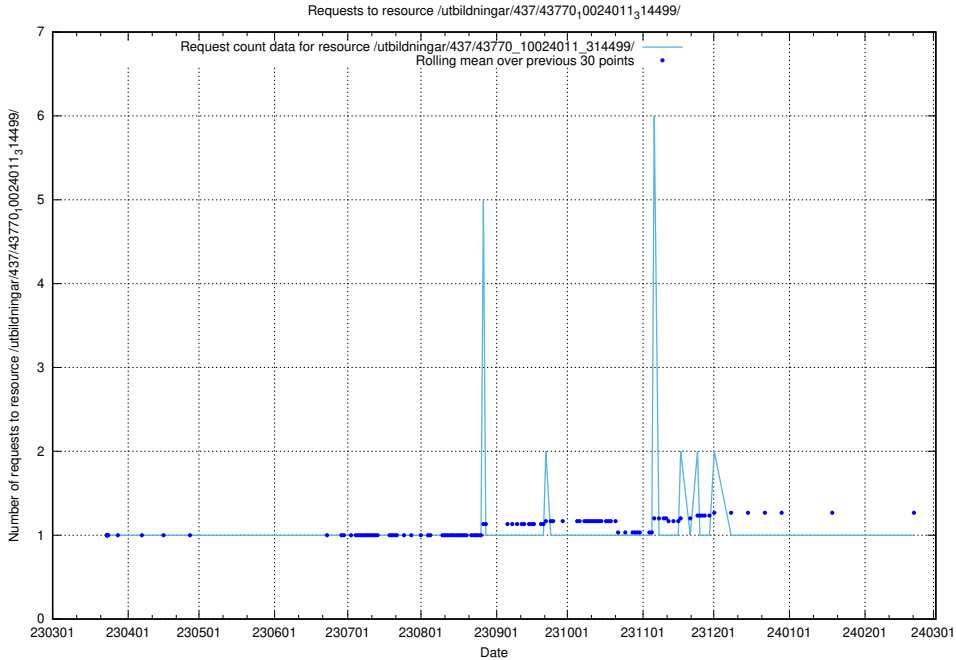

5.7129 Usage of /utbildningar/437/43770_10024011_314499/

Here, we count the number of requests to resource /utbildningar/437/43770_10024011_314499/.