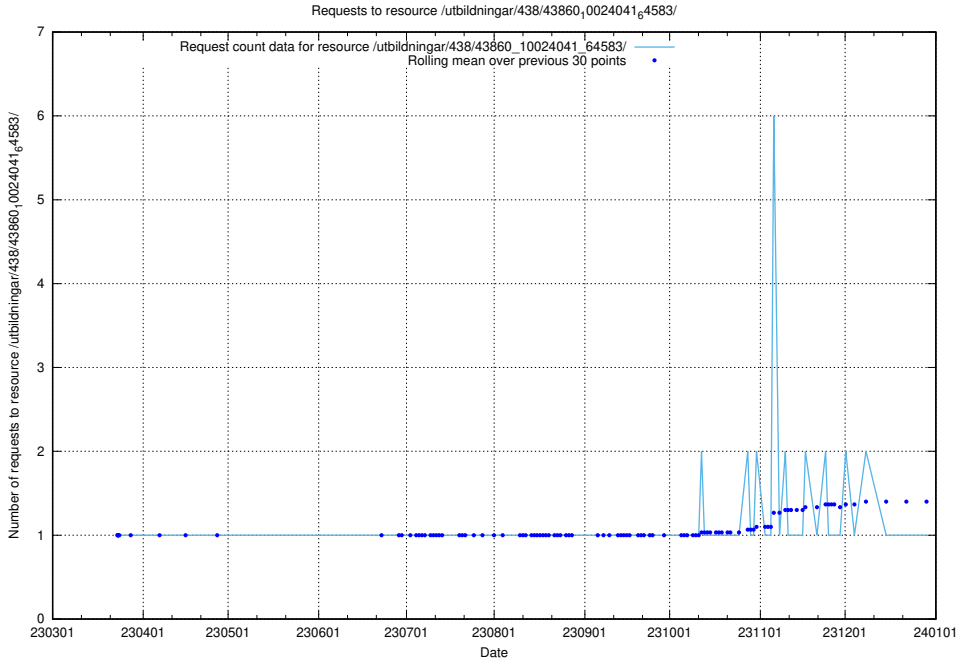

5.7084 Usage of /utbildningar/438/43860_10024041_64583/

Here, we count the number of requests to resource /utbildningar/438/43860_10024041_64583/.