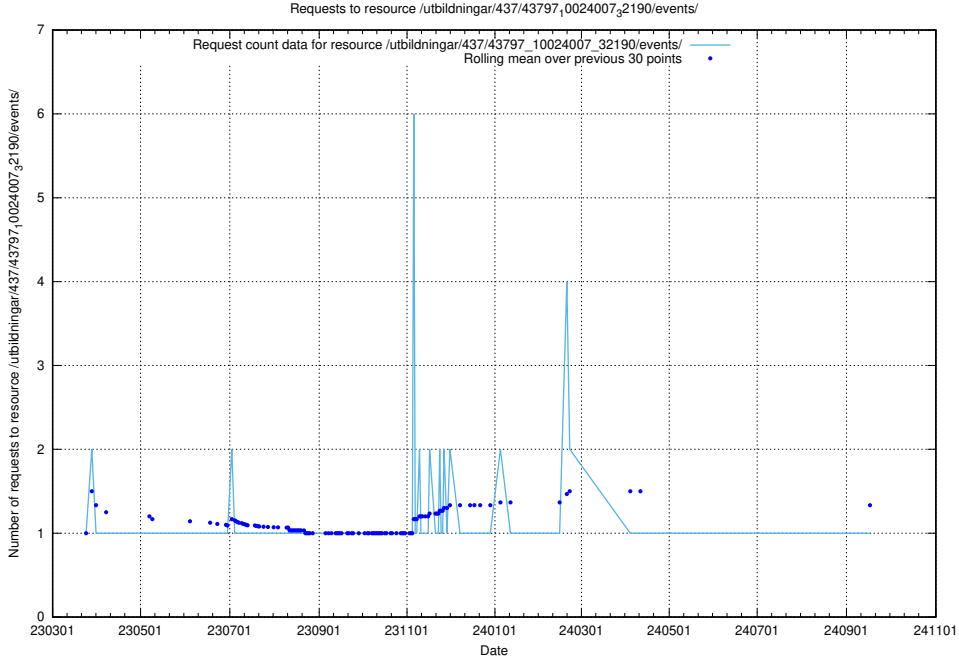

5.6935 Usage of /utbildningar/437/43797_10024007_32190/events/

Here, we count the number of requests to resource /utbildningar/437/43797_10024007_32190/events/.