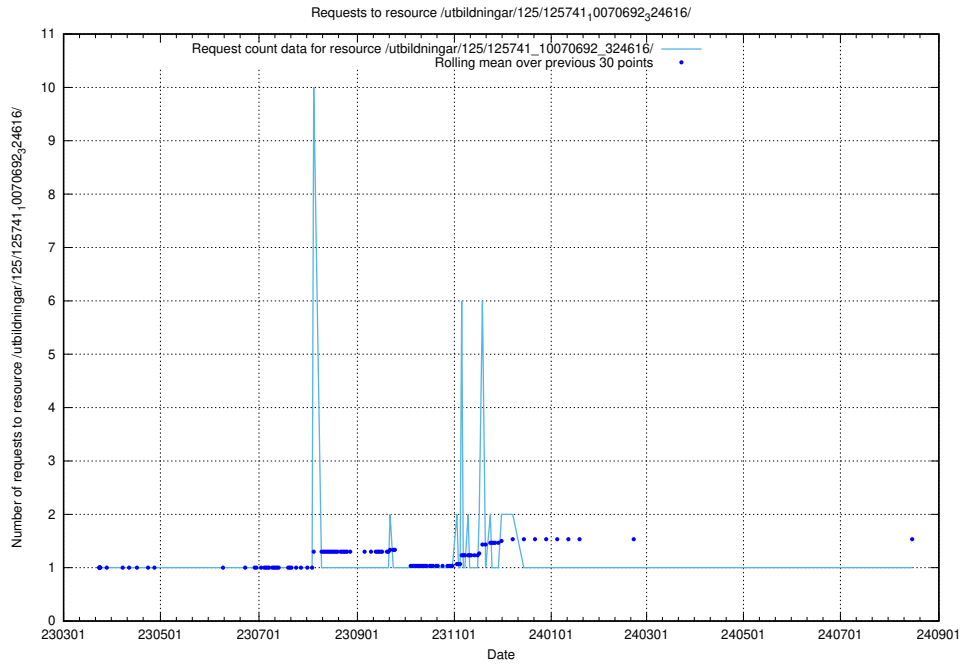

5.7226 Usage of /utbildningar/125/125741_10070692_324616/

Here, we count the number of requests to resource /utbildningar/125/125741_10070692_324616/.