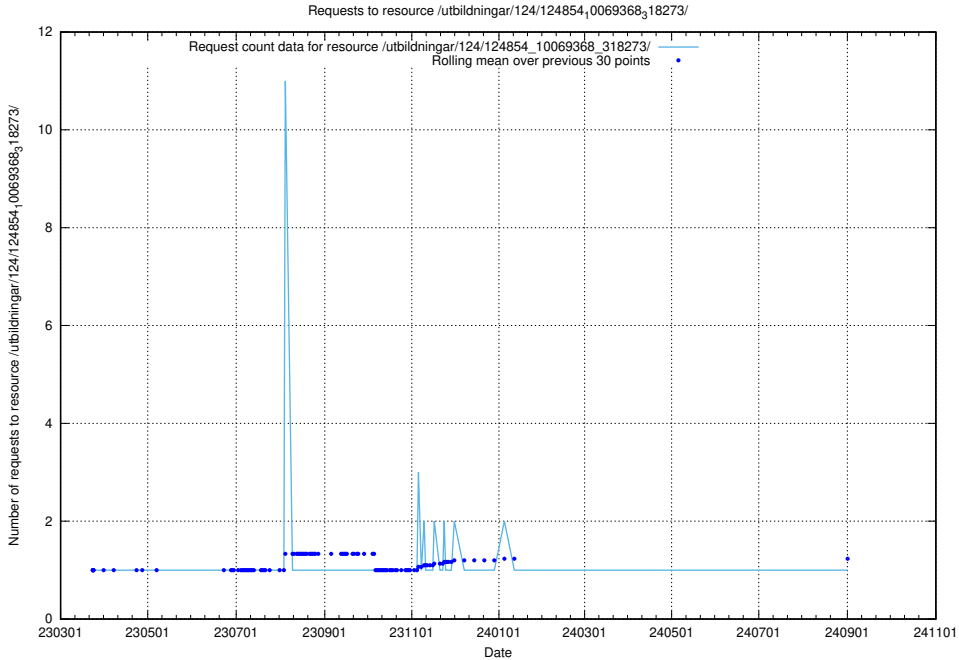

5.1458 Usage of /utbildningar/124/124854_10069368_318273/

Here, we count the number of requests to resource /utbildningar/124/124854_10069368_318273/.