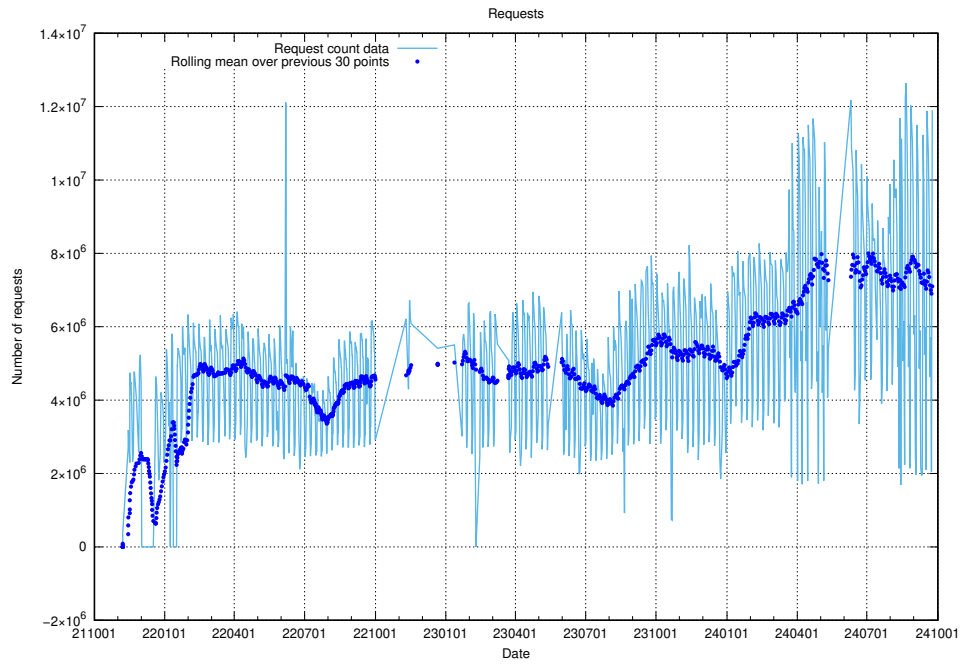

8 Log Stack - General Statistics

This section contains general statistics from [JobTech's log stack](#)⁸.

8.1 Total number of requests

Here, we count the total number of requests.