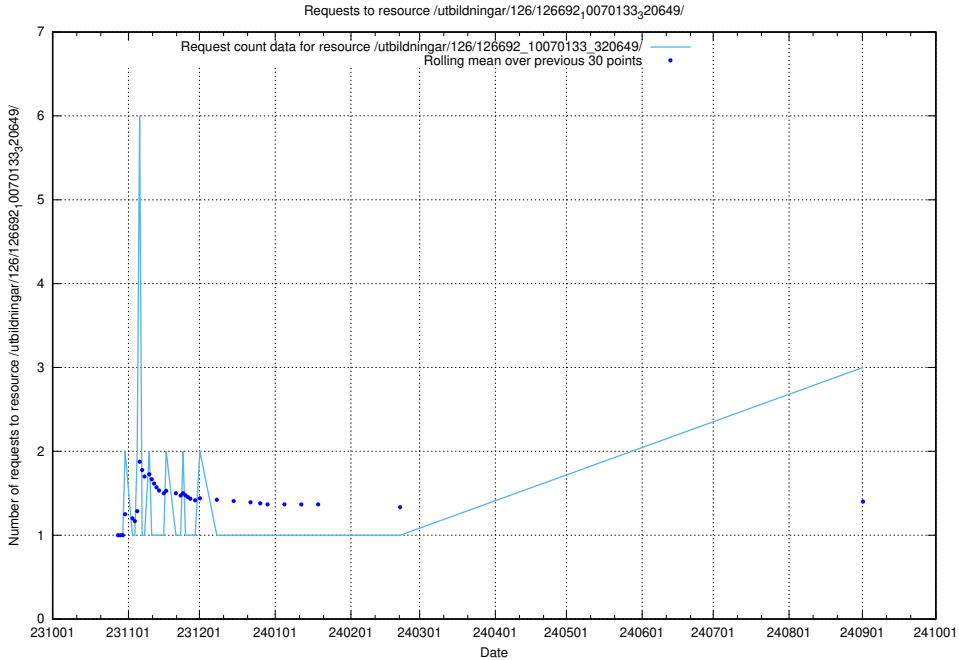

5.490 Usage of /utbildningar/126/126692_10070133_320649/

Here, we count the number of requests to resource /utbildningar/126/126692_10070133_320649/.