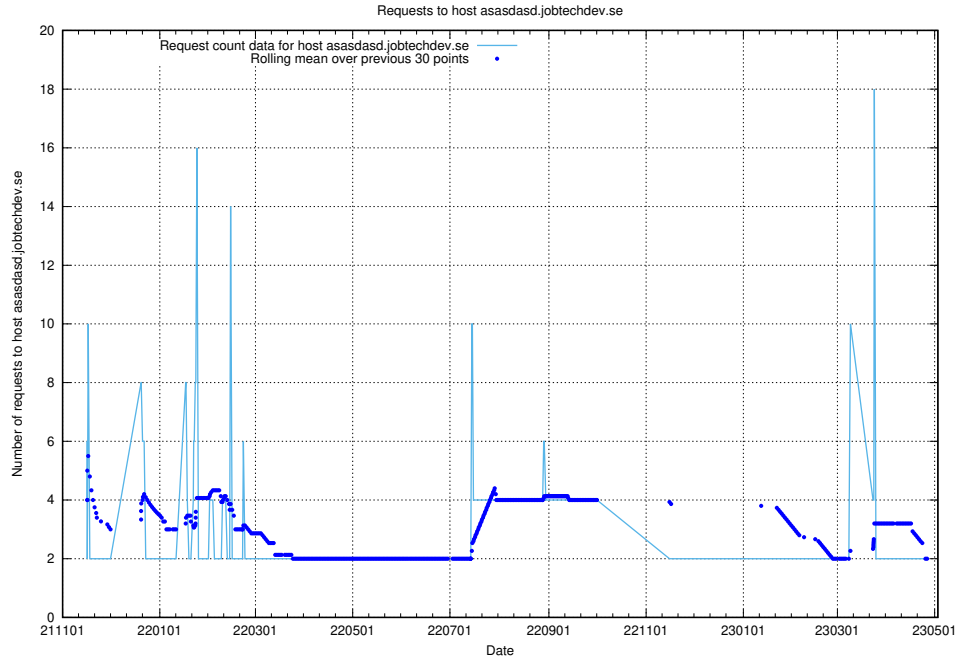

7.546 Usage of nisse.jobtechdev.se

Here, we count the number of requests to host nisse.jobtechdev.se.

7.547 Usage of app-yrkesinfo.prod.services.jtech.se

Here, we count the number of requests to host app-yrkesinfo.prod.services.jtech.se.