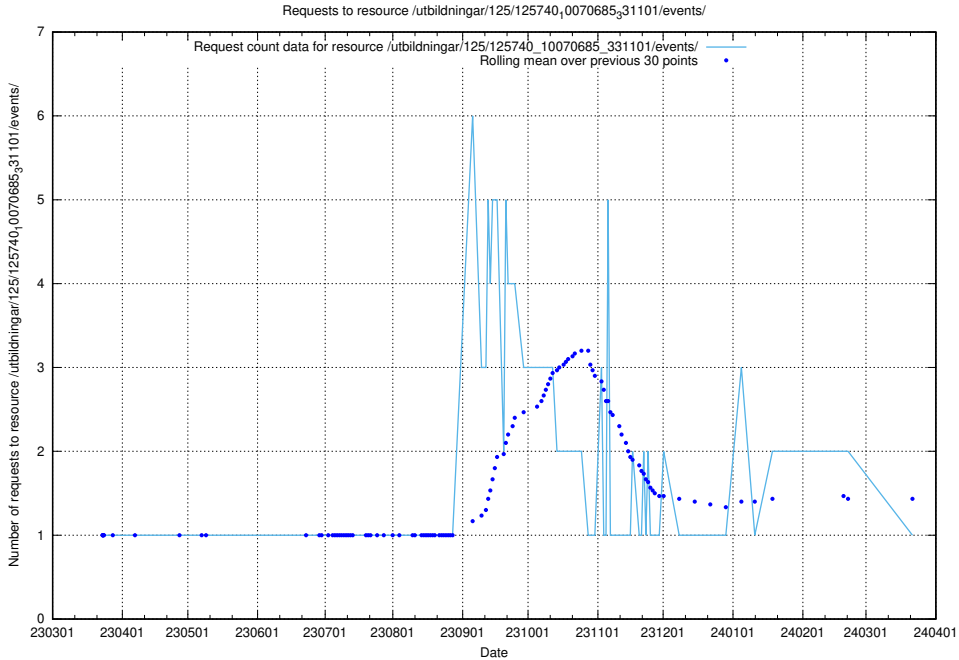

5.1174 Usage of /utbildningar/125/125740_10070685_331101/events/

Here, we count the number of requests to resource /utbildningar/125/125740_10070685_331101/events/