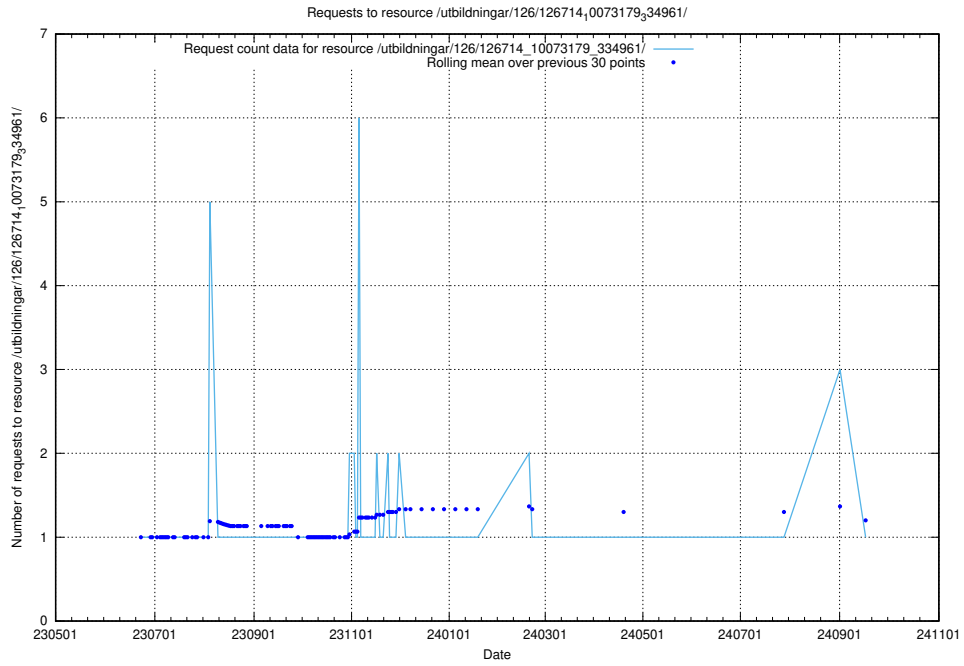

5.6402 Usage of /utbildningar/126/126714_10073179_334961/

Here, we count the number of requests to resource /utbildningar/126/126714_10073179_334961/.