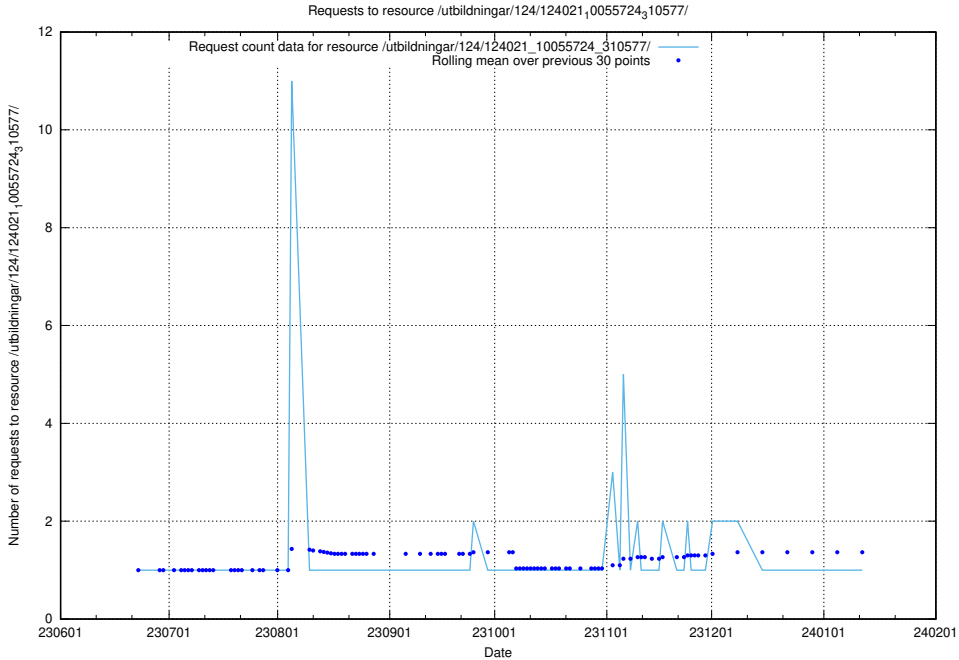

5.6594 Usage of /utbildningar/124/124021_10055724_310577/

Here, we count the number of requests to resource /utbildningar/124/124021_10055724_310577/.