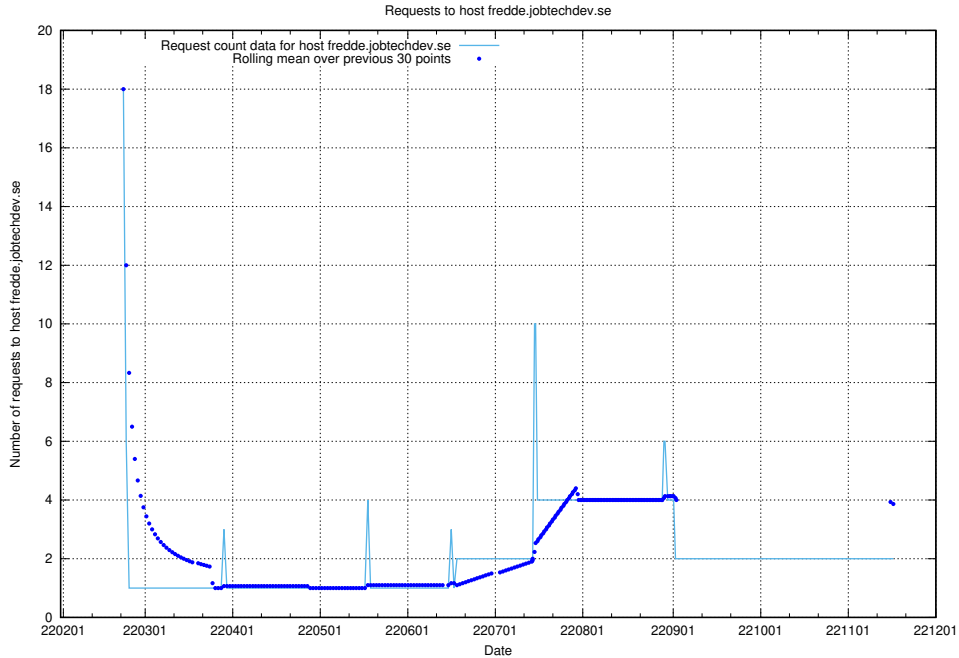

7.521 Usage of fredde.jobtechdev.se

Here, we count the number of requests to host fredde.jobtechdev.se.