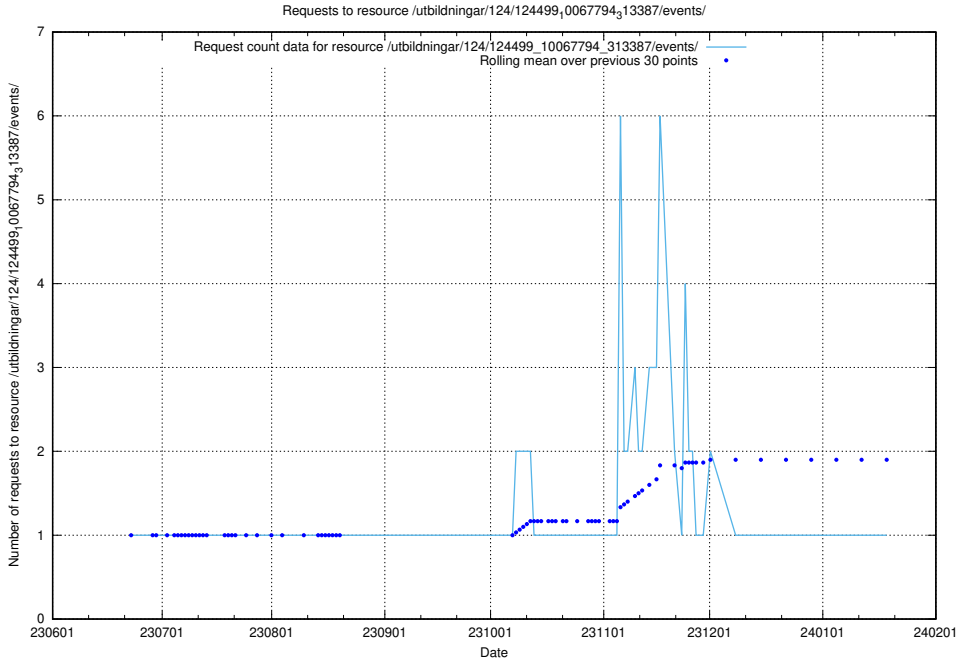

Here, we count the number of requests to resource /utbildningar/124/124499_10067840_313543/.

5.6553 Usage of /utbildningar/124/124499_10067794_313387/events/

Here, we count the number of requests to resource /utbildningar/124/124499_10067794_313387/events/