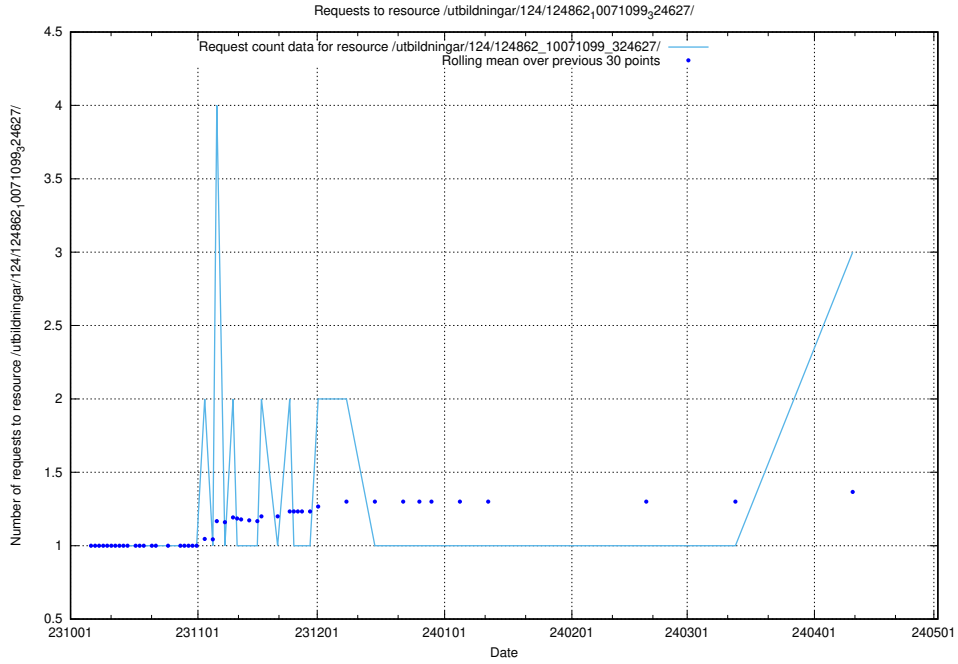

5.501 Usage of /utbildningar/124/124862_10071099_324627/

Here, we count the number of requests to resource /utbildningar/124/124862_10071099_324627/.

5.502 Usage of /utbildningar/124/124034_10066963_311070/events/