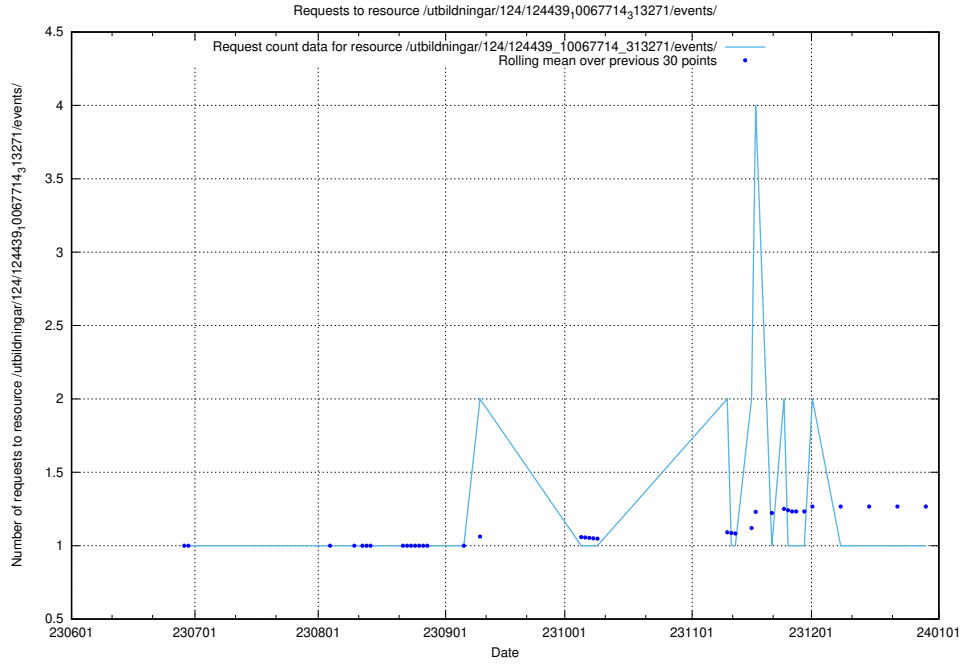

5.6327 Usage of /utbildningar/124/124439_10067714_313271/events/

Here, we count the number of requests to resource /utbildningar/124/124439_10067714_313271/events/