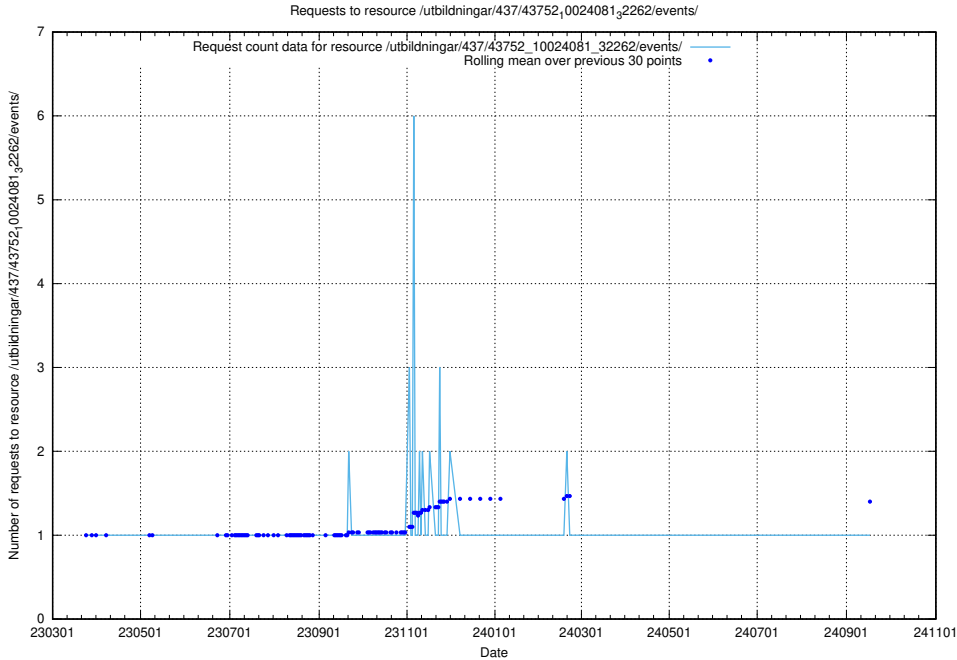

5.6952 Usage of /utbildningar/437/43752_10024081_32262/events/

Here, we count the number of requests to resource /utbildningar/437/43752_10024081_32262/events/.