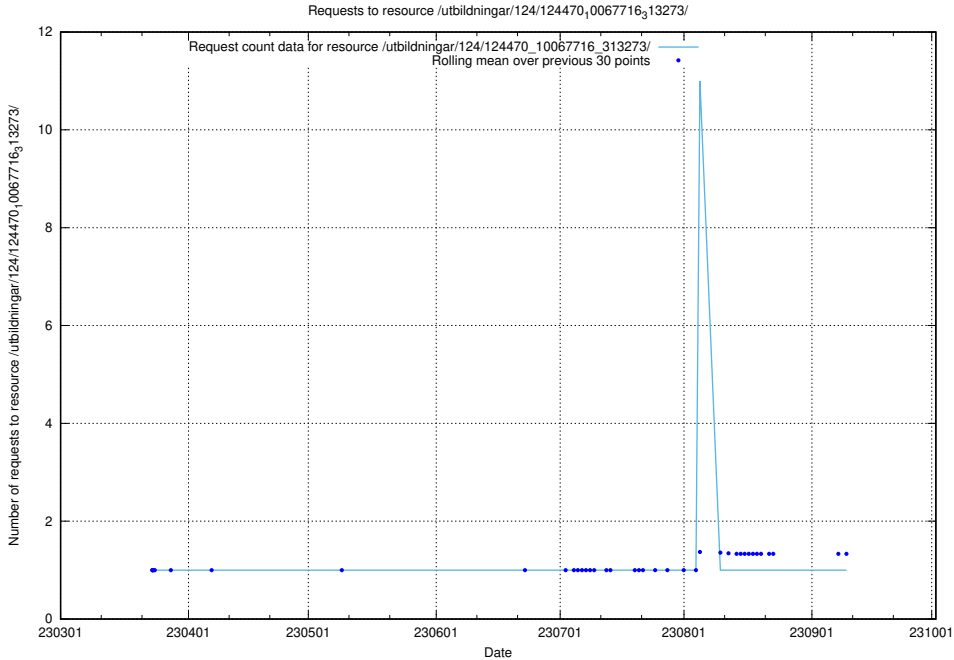

Here, we count the number of requests to resource /utbildningar/utb_emil/126/126514_10071820_329551/

5.4022 Usage of /utbildningar/124/124470_10067716_313273/

Here, we count the number of requests to resource /utbildningar/124/124470_10067716_313273/.