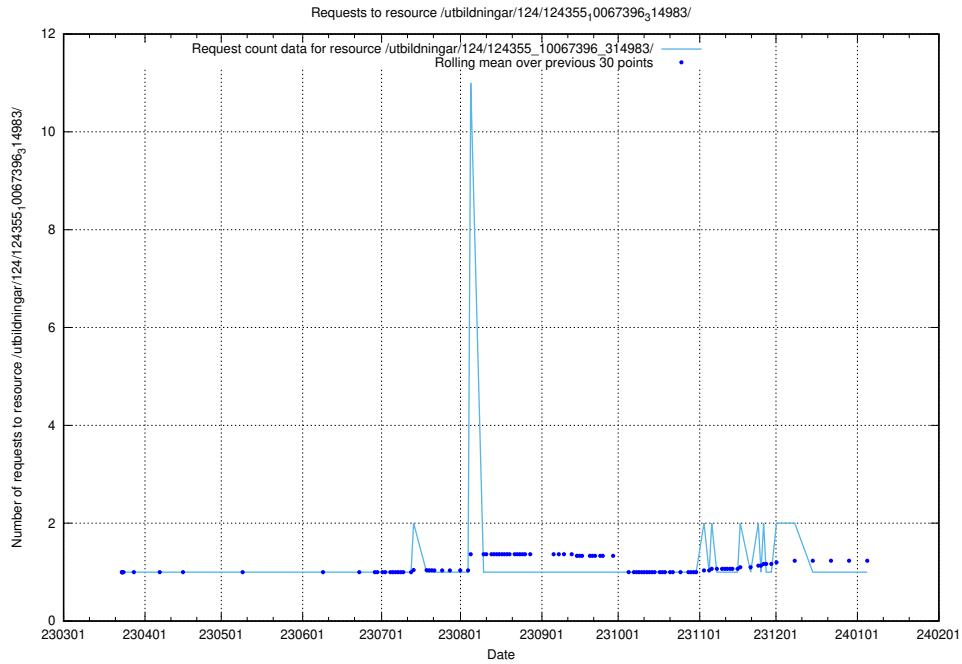

5.4708 Usage of /utbildningar/124/124355_10067396_314983/

Here, we count the number of requests to resource /utbildningar/124/124355_10067396_314983/.