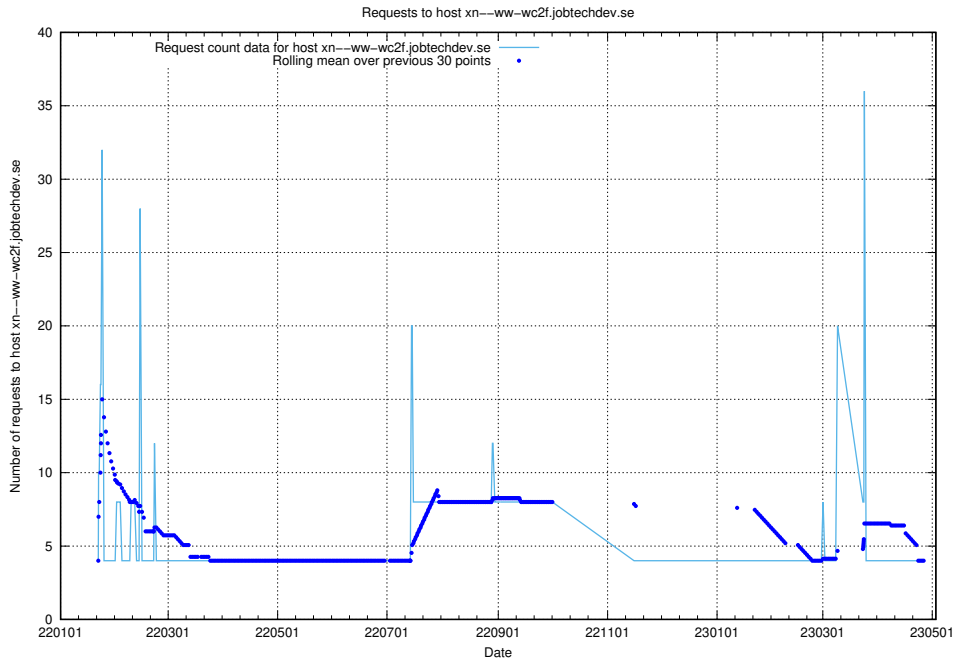

7.107 Usage of xn-ww-wc2f.jobtechdev.se

Here, we count the number of requests to host xn-ww-wc2f.jobtechdev.se.