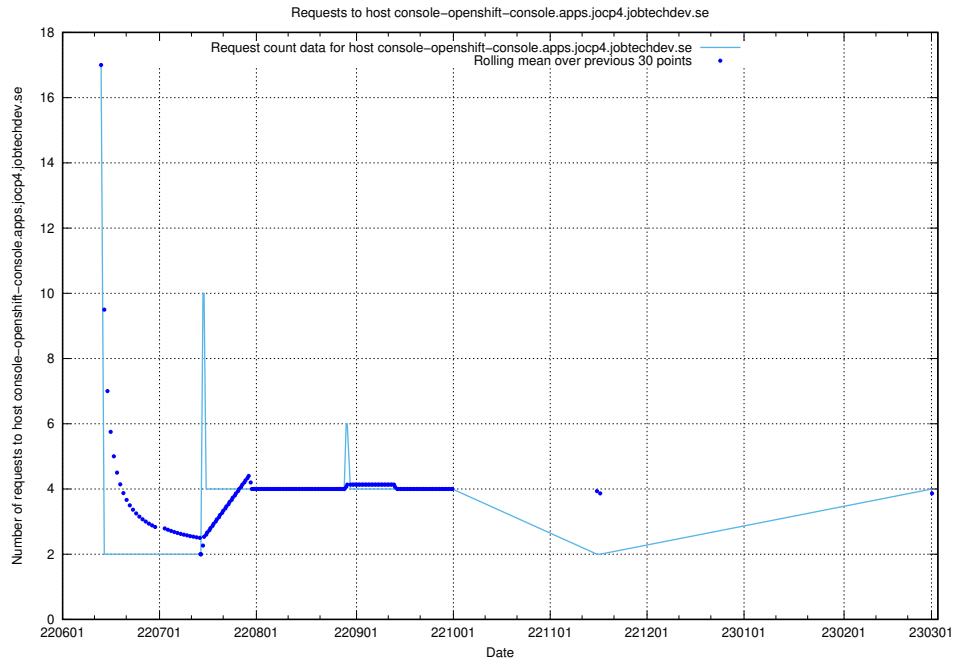

7.152 Usage of console-openshift-console.apps.jocp4.jobtechdev.se

Here, we count the number of requests to host console-openshift-console.apps.jocp4.jobtechdev.se.

7.153 Usage of demo-connect-once.jobtechdev.se