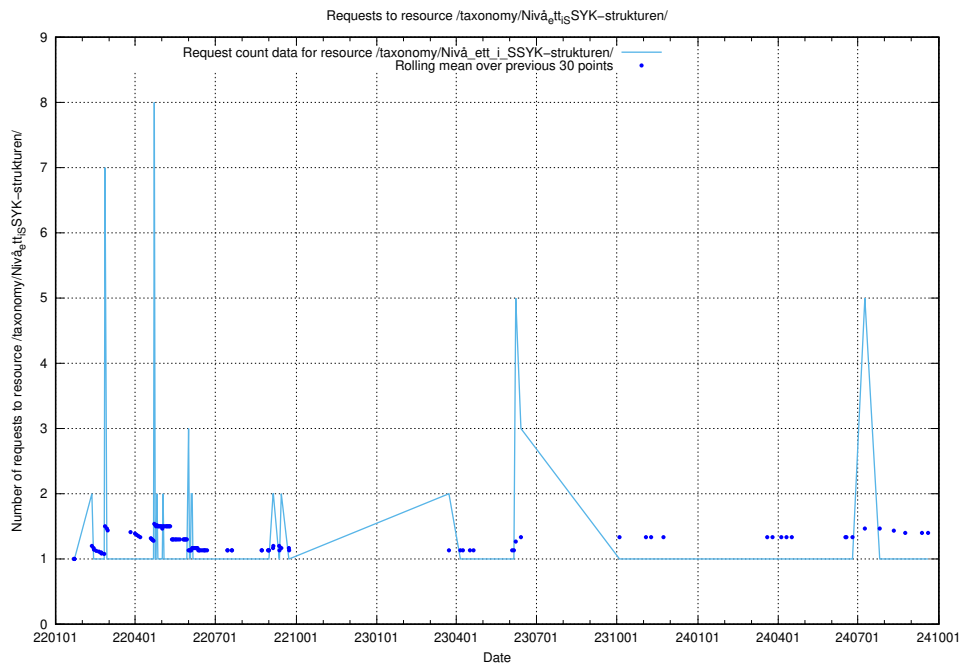

5.6417 Usage of /taxonomy/Nivå_ett_i_SSYK-strukturen/

Here, we count the number of requests to resource /taxonomy/Nivå_ett_i_SSYK-strukturen/.