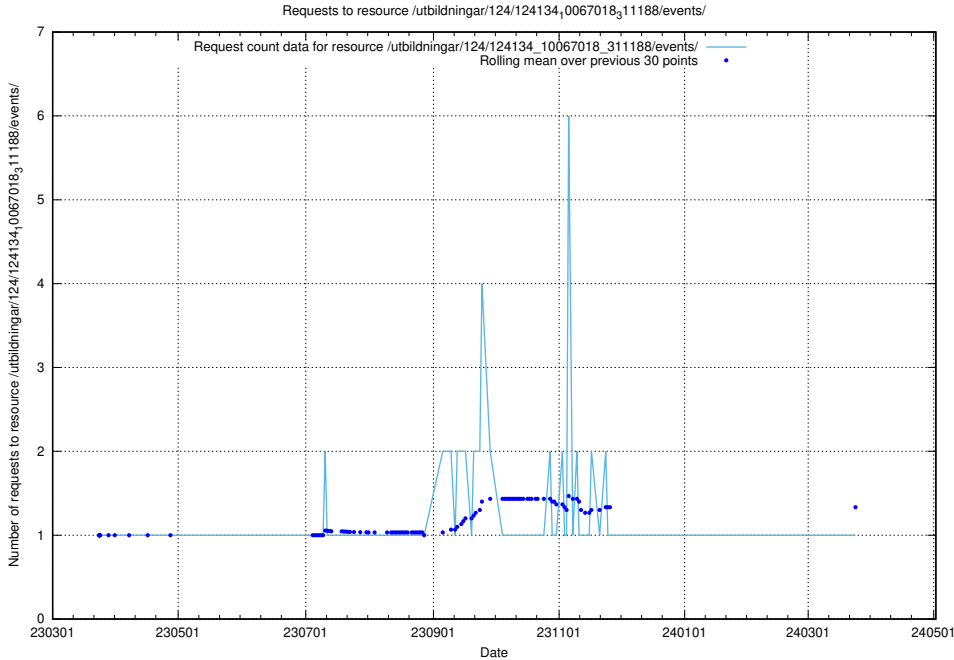

5.4907 Usage of /utbildningar/124/124134_10067018_311188/events/

Here, we count the number of requests to resource /utbildningar/124/124134_10067018_311188/events/