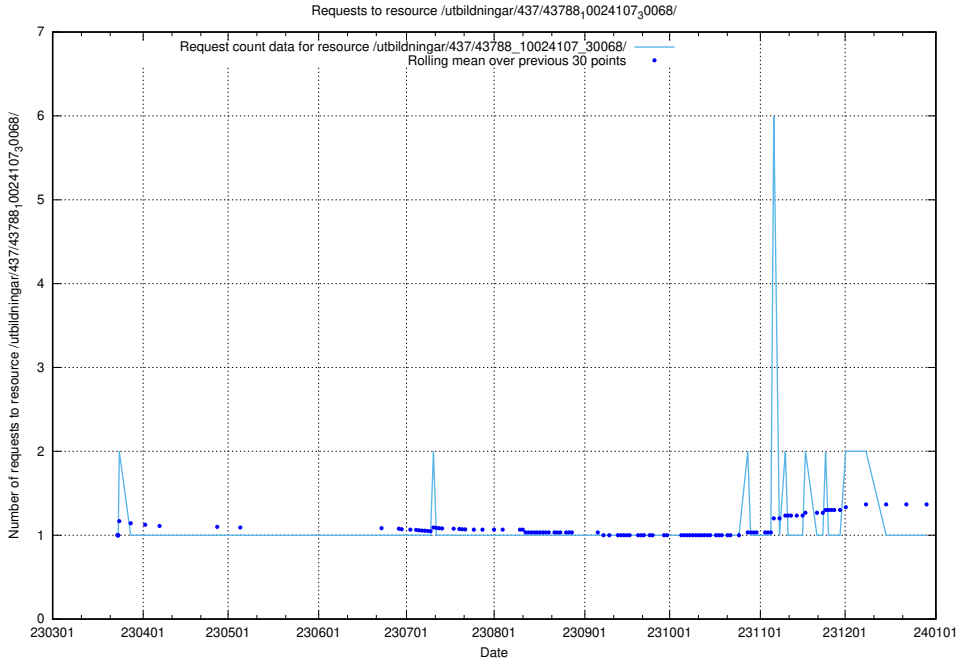

5.7122 Usage of /utbildningar/437/43788_10024107_30068/

Here, we count the number of requests to resource /utbildningar/437/43788_10024107_30068/.