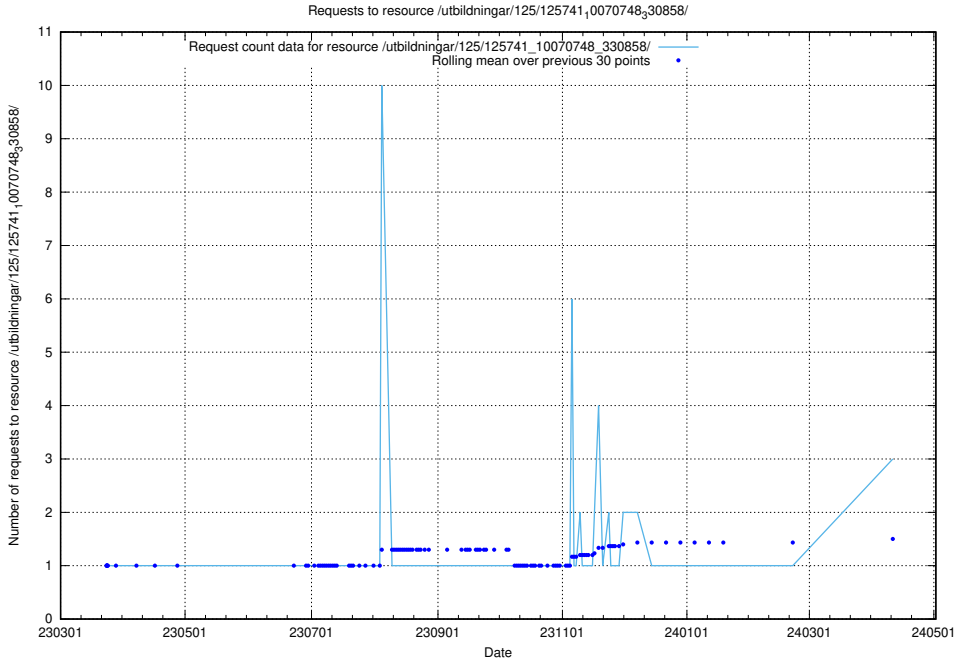

5.594 Usage of /utbildningar/125/125741_10070748_330858/

Here, we count the number of requests to resource /utbildningar/125/125741_10070748_330858/.