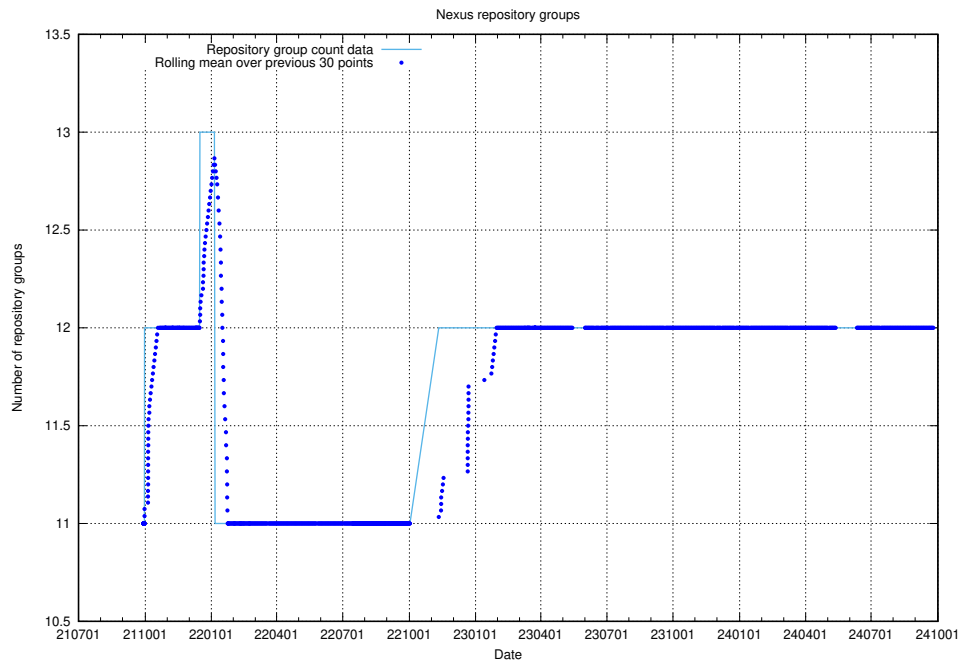

9 Nexus

This section contains statistics from the [image and package repositories](https://nexus.jobtechdev.se)⁹ of JobTech.

9.1 Number of repository groups in Nexus

A graph showing the number of repository groups.

⁹<https://nexus.jobtechdev.se>