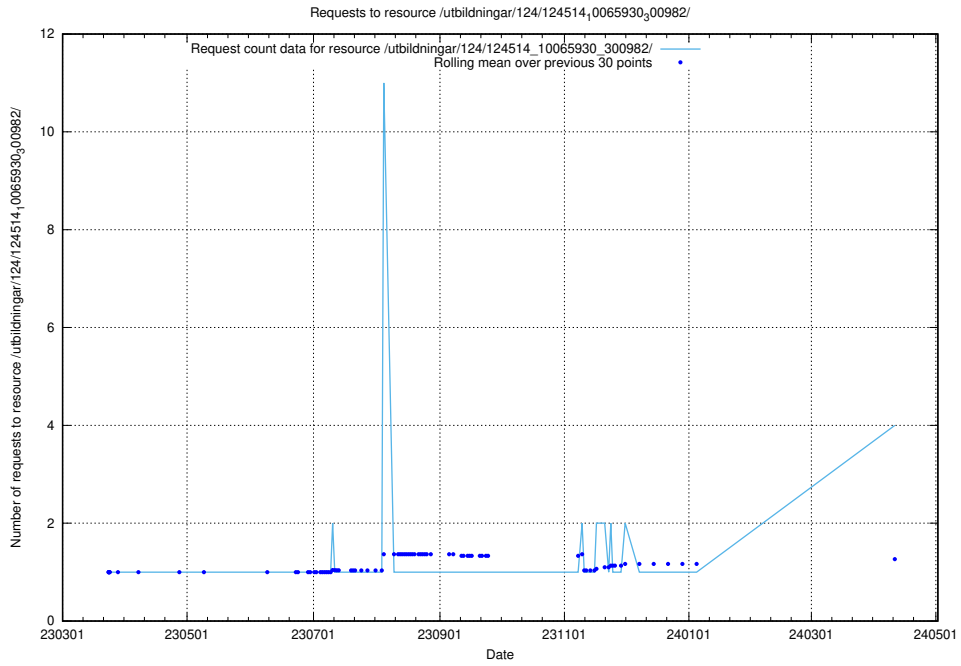

5.322 Usage of /utbildningar/124/124514_10065930_300982/

Here, we count the number of requests to resource /utbildningar/124/124514_10065930_300982/.