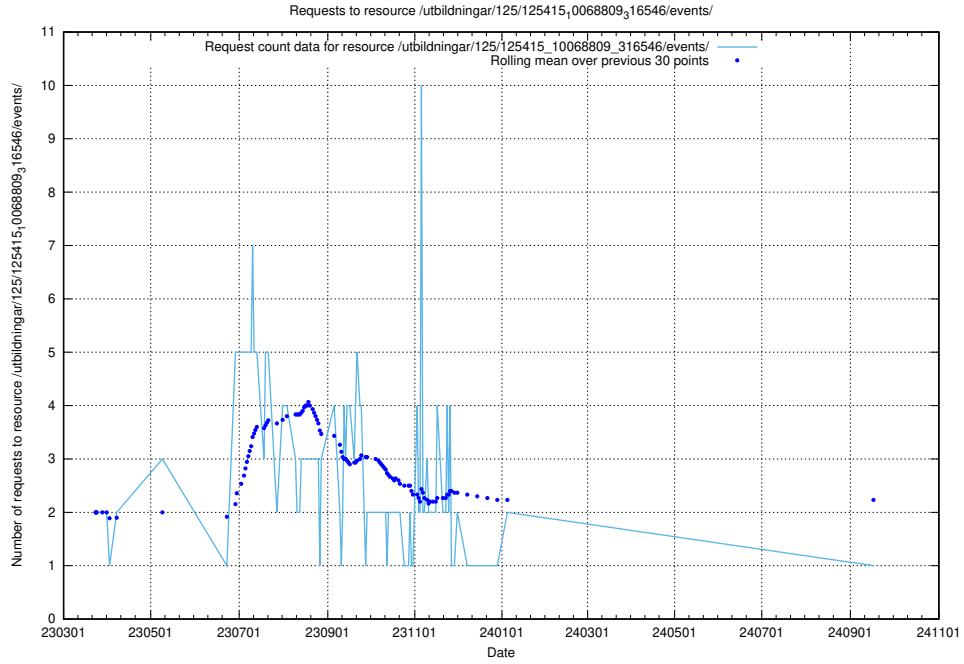

5.7044 Usage of /utbildningar/125/125415_10068809_316546/events/

Here, we count the number of requests to resource /utbildningar/125/125415_10068809_316546/events/