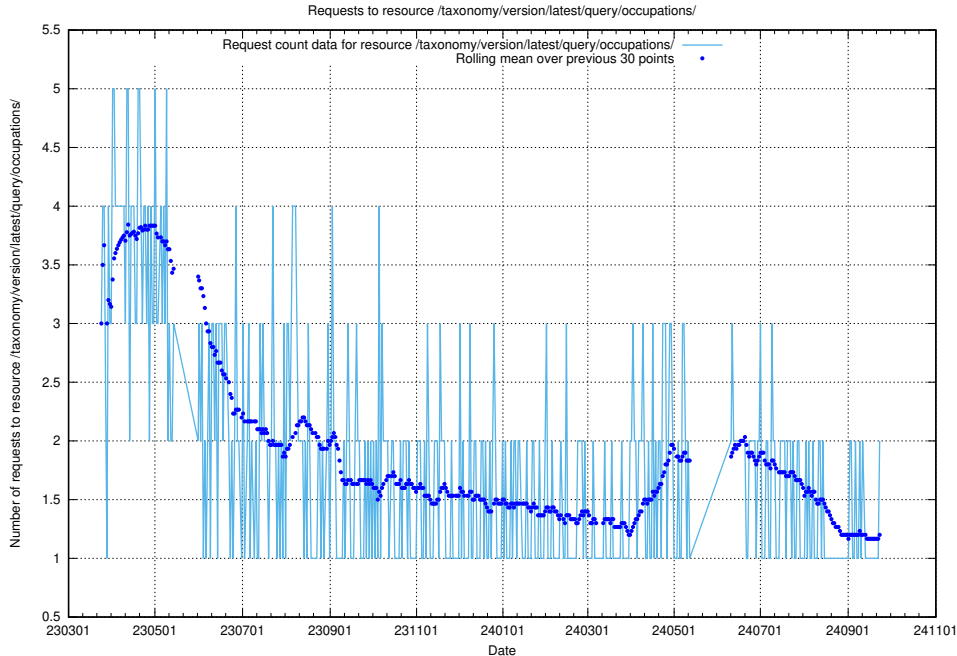

5.1099 Usage of /taxonomy/version/latest/query/occupations/

Here, we count the number of requests to resource /taxonomy/version/latest/query/occupations/.