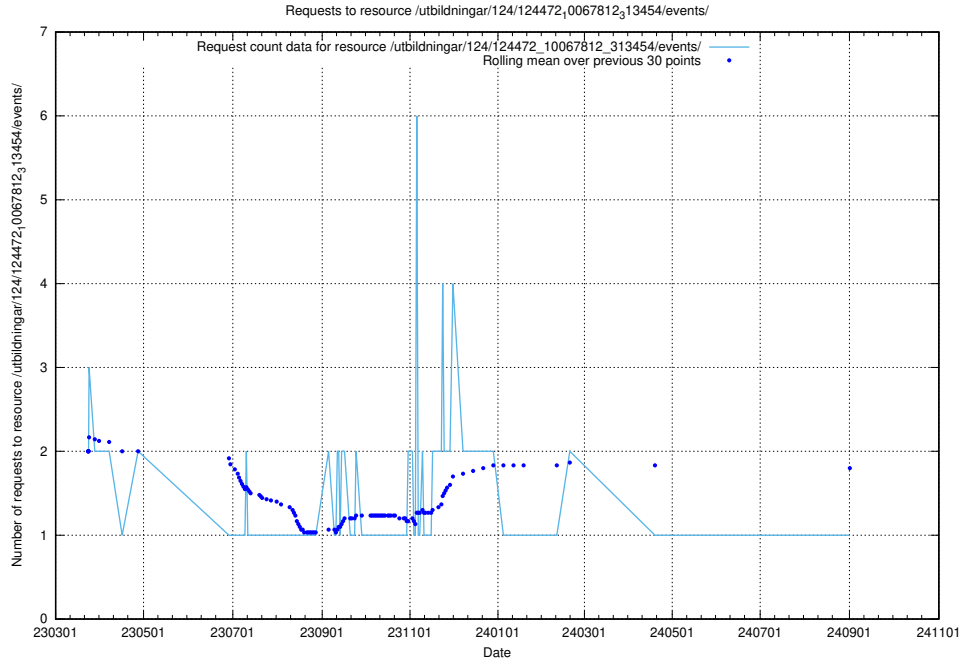

5.7061 Usage of /utbildningar/124/124472_10067812_313454/events/

Here, we count the number of requests to resource /utbildningar/124/124472_10067812_313454/events/