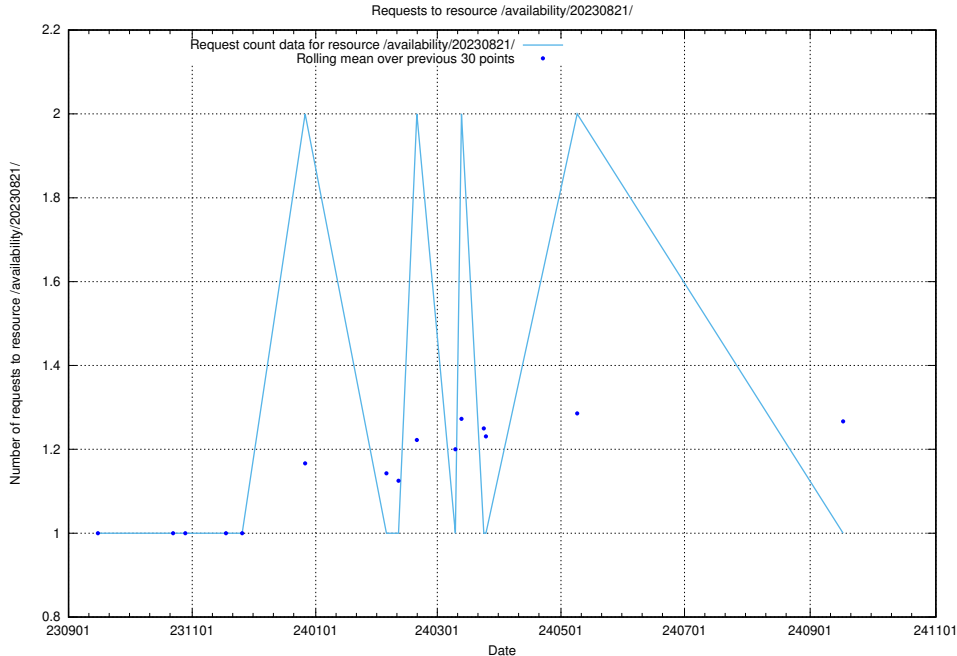

5.5370 Usage of /availability/20230821/

Here, we count the number of requests to resource /availability/20230821/.