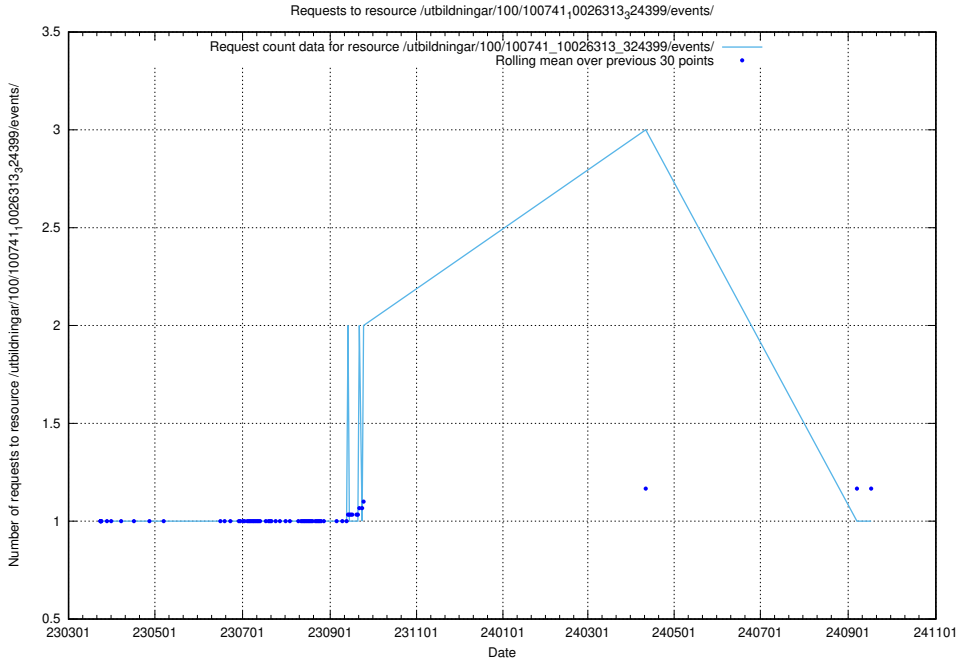

5.6433 Usage of /utbildningar/100/100741_10026313_324399/events/

Here, we count the number of requests to resource /utbildningar/100/100741_10026313_324399/events/