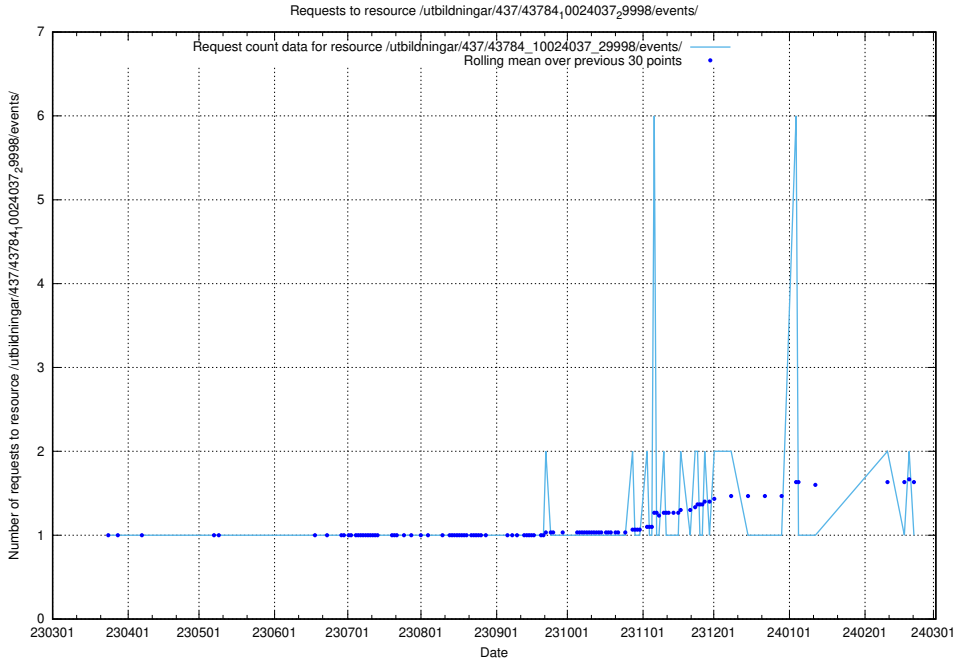

5.6942 Usage of /utbildningar/437/43784_10024037_29998/events/

Here, we count the number of requests to resource /utbildningar/437/43784_10024037_29998/events/.