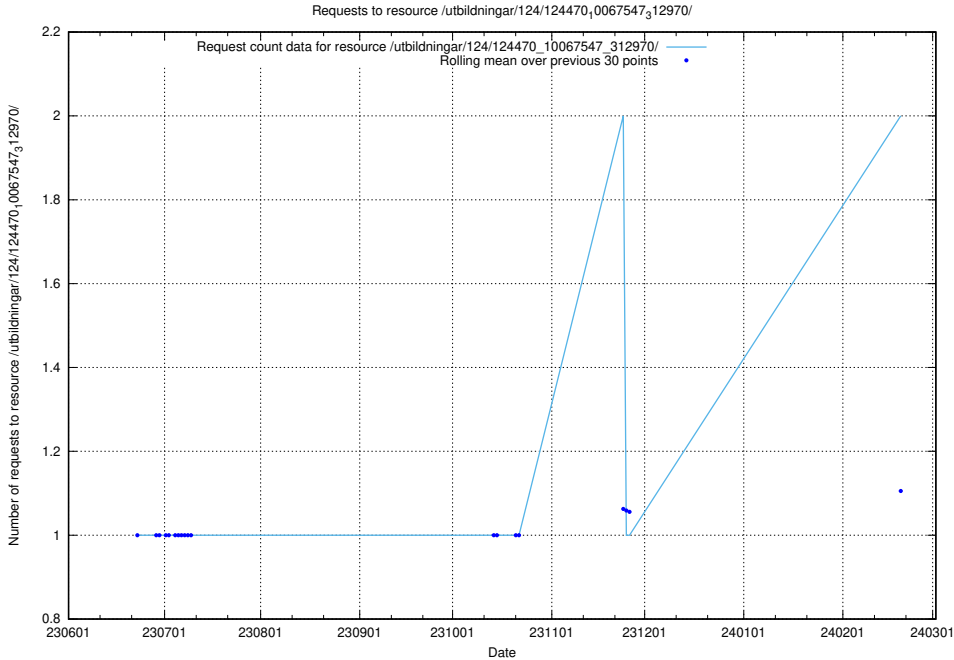

5.1027 Usage of /utbildningar/124/124470_10067547_312970/

Here, we count the number of requests to resource /utbildningar/124/124470_10067547_312970/.