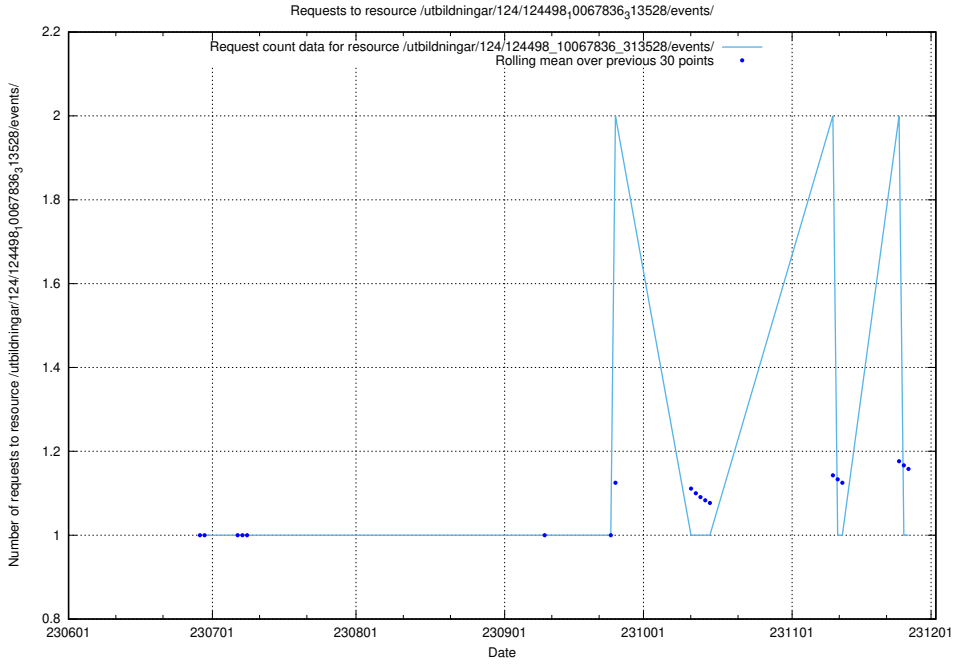

5.6314 Usage of /utbildningar/124/124498_10067836_313528/events/

Here, we count the number of requests to resource /utbildningar/124/124498_10067836_313528/events/