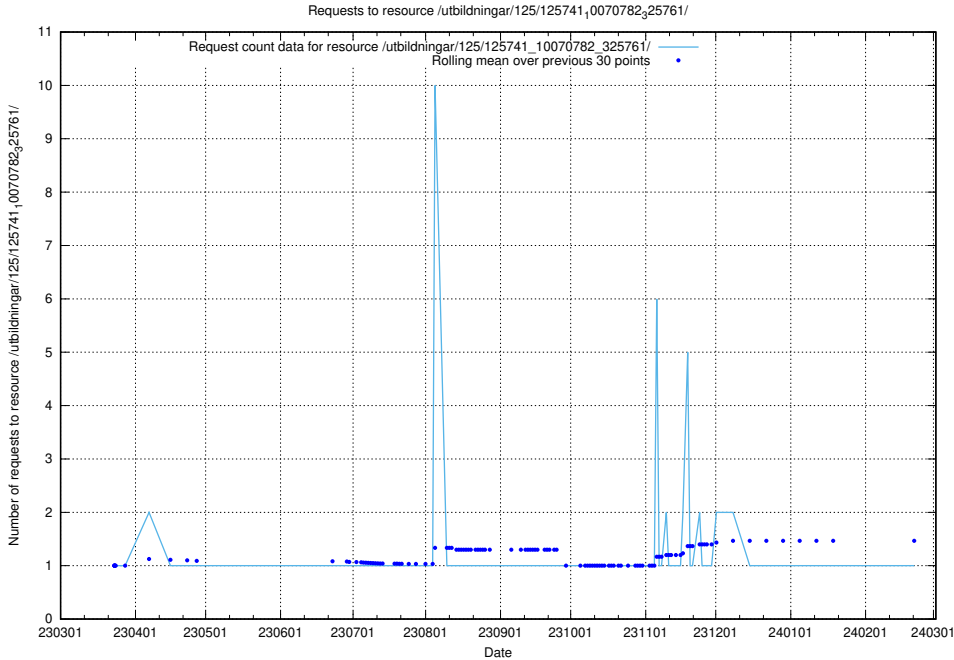

5.7220 Usage of /texter/

Here, we count the number of requests to resource /texter/.

5.7221 Usage of /utbildningar/125/125741_10070782_325761/

Here, we count the number of requests to resource /utbildningar/125/125741_10070782_325761/.