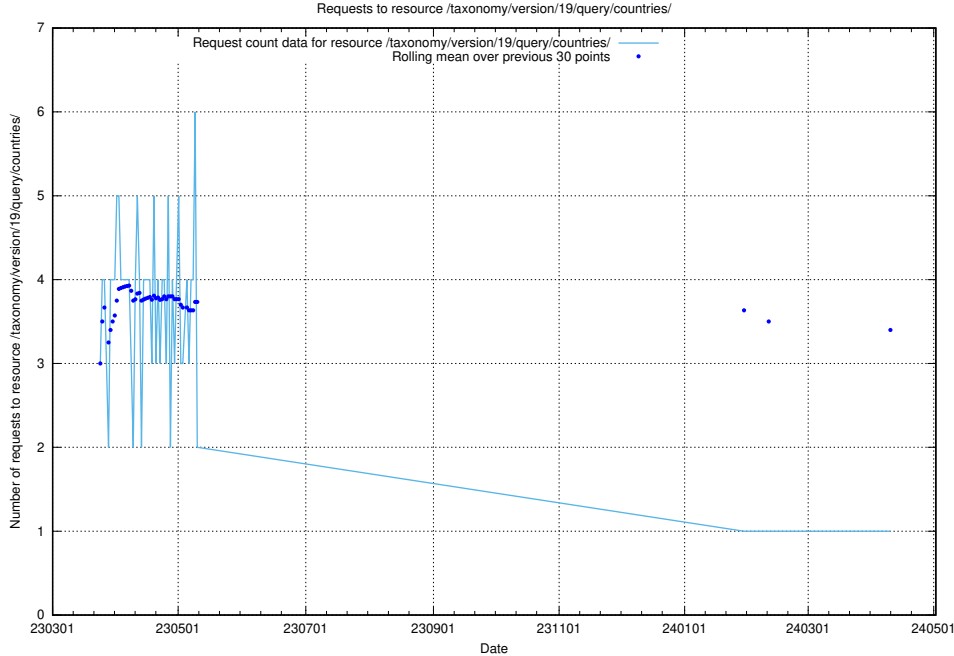

5.6903 Usage of /taxonomy/version/19/query/countries/

Here, we count the number of requests to resource /taxonomy/version/19/query/countries/.