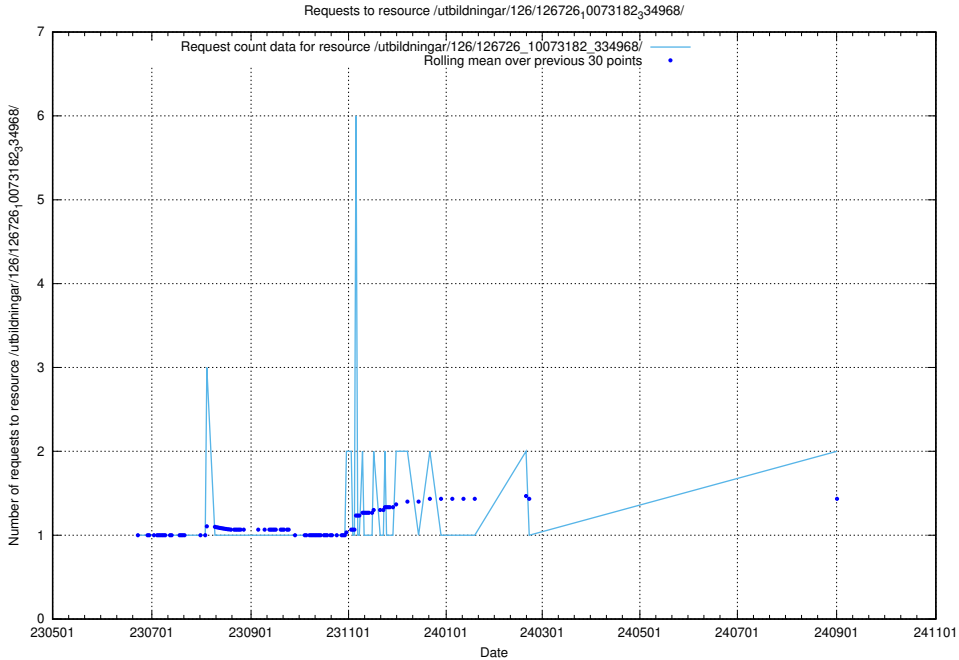

5.997 Usage of /utbildningar/126/126726_10073182_334968/

Here, we count the number of requests to resource /utbildningar/126/126726_10073182_334968/.