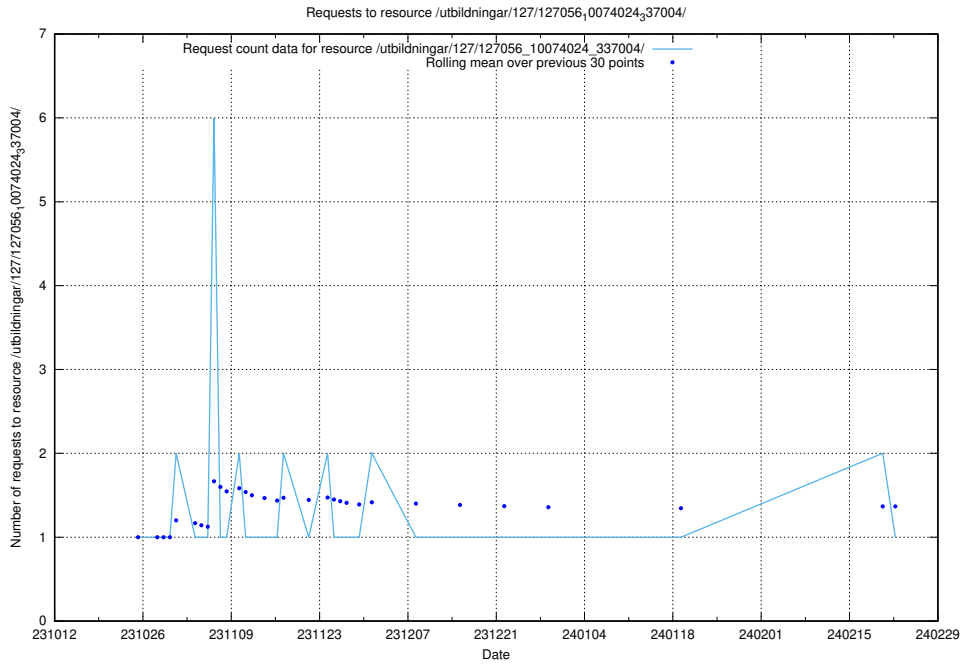

5.5033 Usage of /utbildningar/127/127056_10074024_337004/

Here, we count the number of requests to resource /utbildningar/127/127056_10074024_337004/.