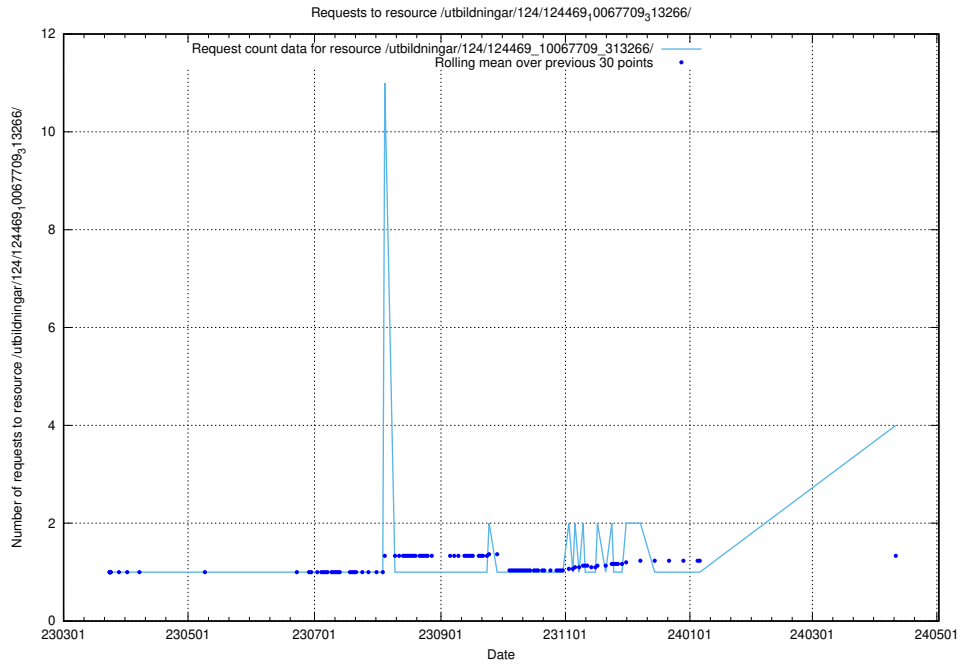

5.341 Usage of /utbildningar/124/124469_10067709_313266/

Here, we count the number of requests to resource /utbildningar/124/124469_10067709_313266/.