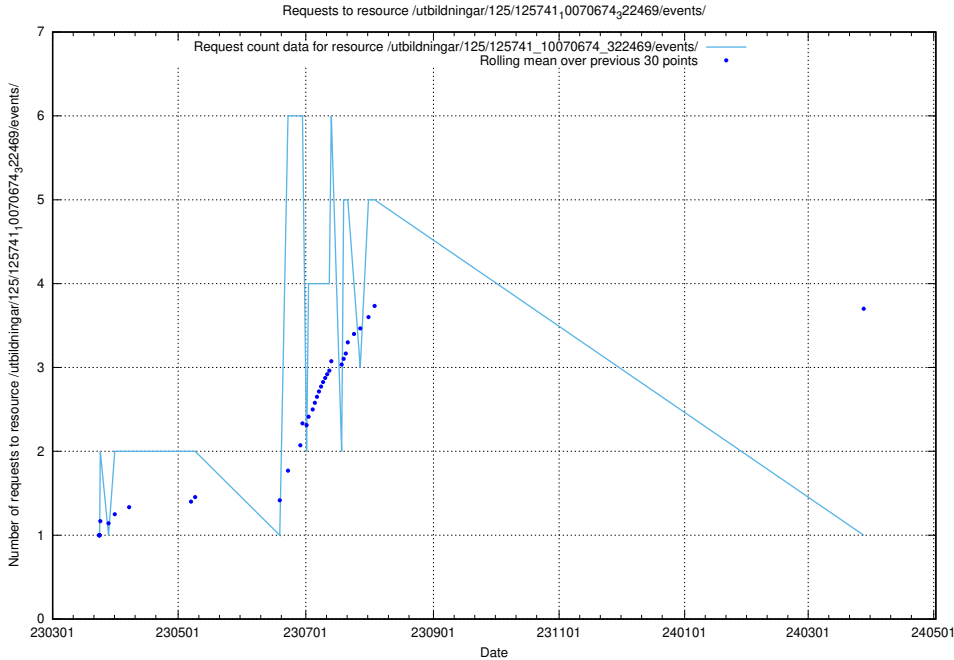

Here, we count the number of requests to resource /utbildningar/125/125741_10070674_322772/.

5.7245 Usage of /utbildningar/125/125741_10070674_322469/events/

Here, we count the number of requests to resource /utbildningar/125/125741_10070674_322469/events/