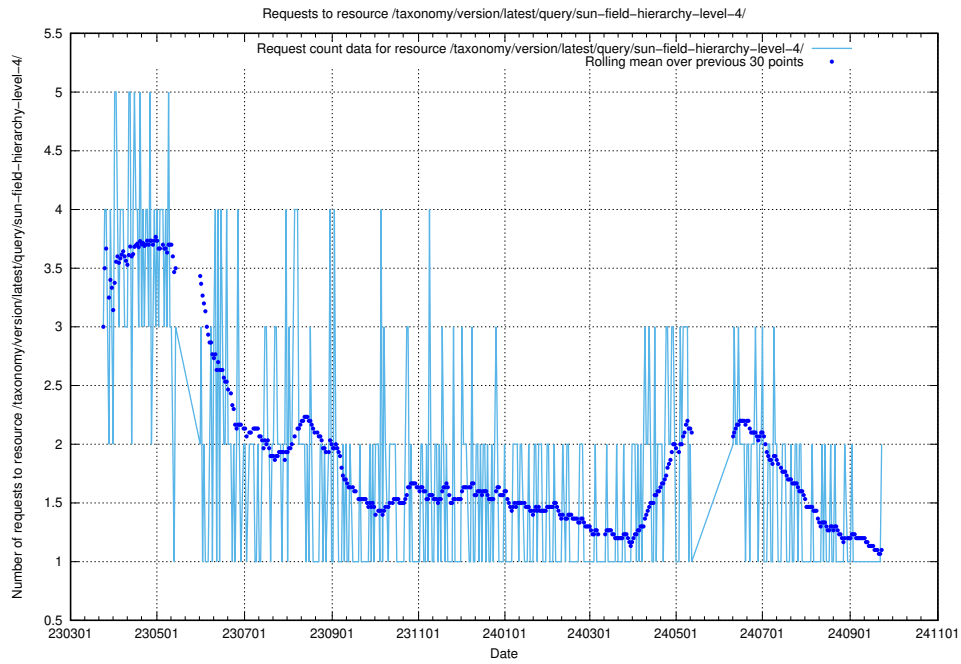

5.1077 Usage of /taxonomy/version/latest/query/sun-field-hierarchy-level-4/

Here, we count the number of requests to resource /taxonomy/version/latest/query/sun-field-hierarchy-level-4/.