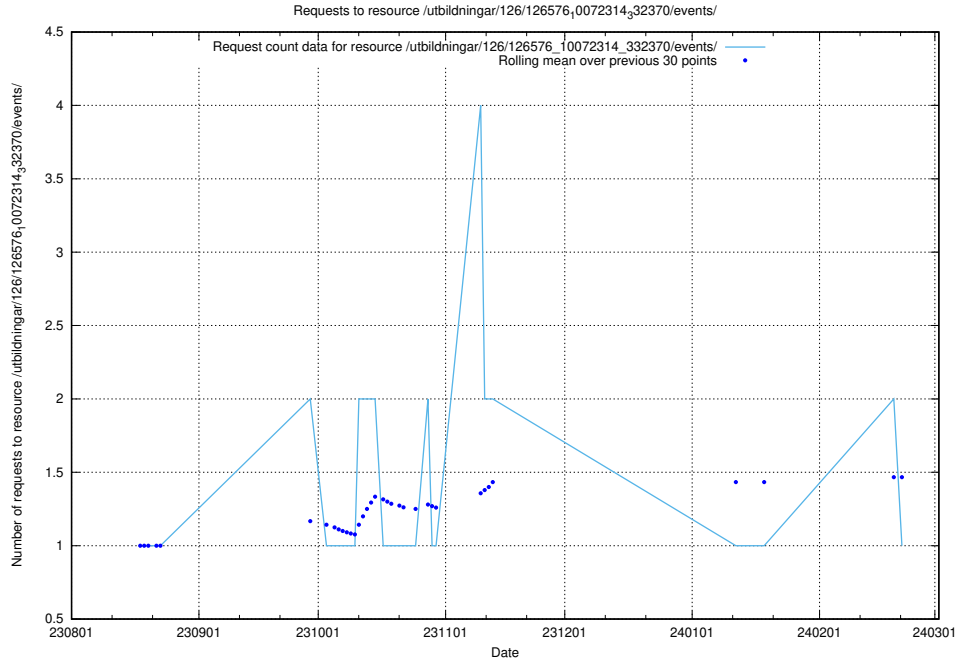

5.5582 Usage of /utbildningar/126/126576_10072314_332370/events/

Here, we count the number of requests to resource /utbildningar/126/126576_10072314_332370/events/