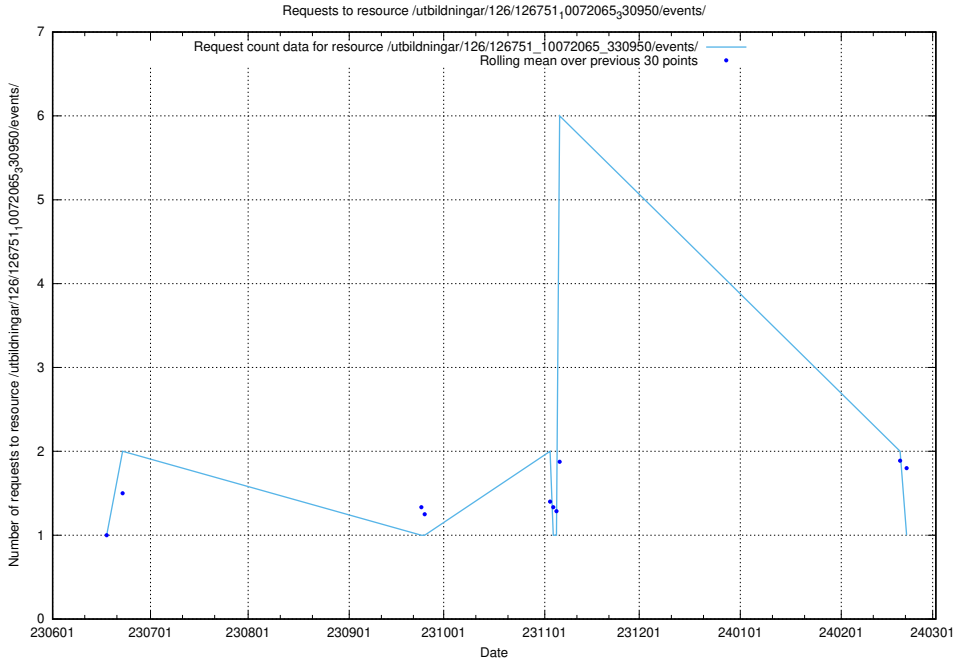

5.6622 Usage of /utbildningar/126/126751_10072065_330950/events/

Here, we count the number of requests to resource /utbildningar/126/126751_10072065_330950/events/