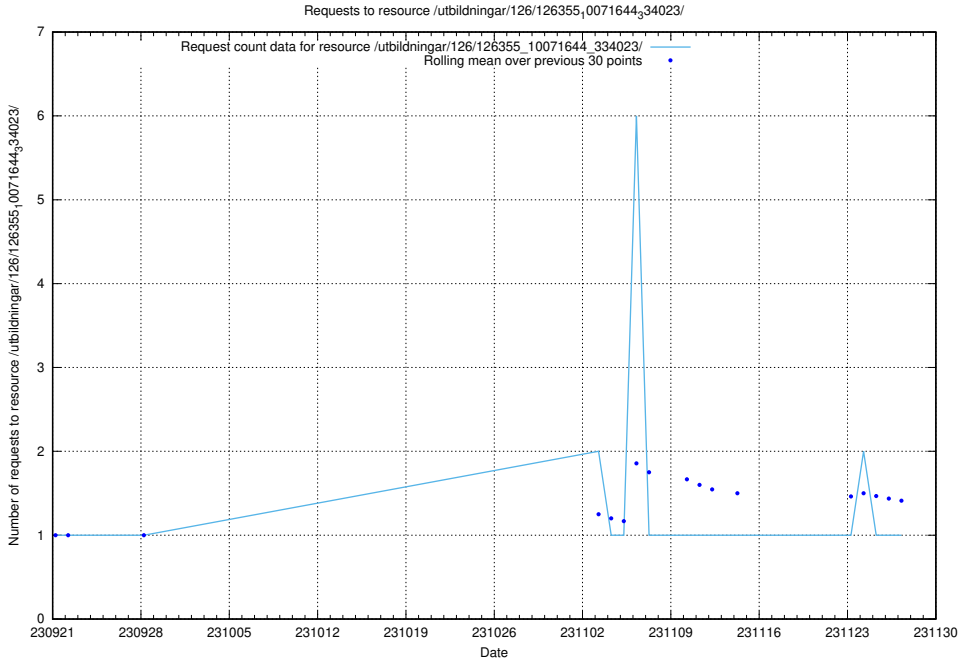

5.5334 Usage of /utbildningar/126/126355_10071644_334023/

Here, we count the number of requests to resource /utbildningar/126/126355_10071644_334023/.