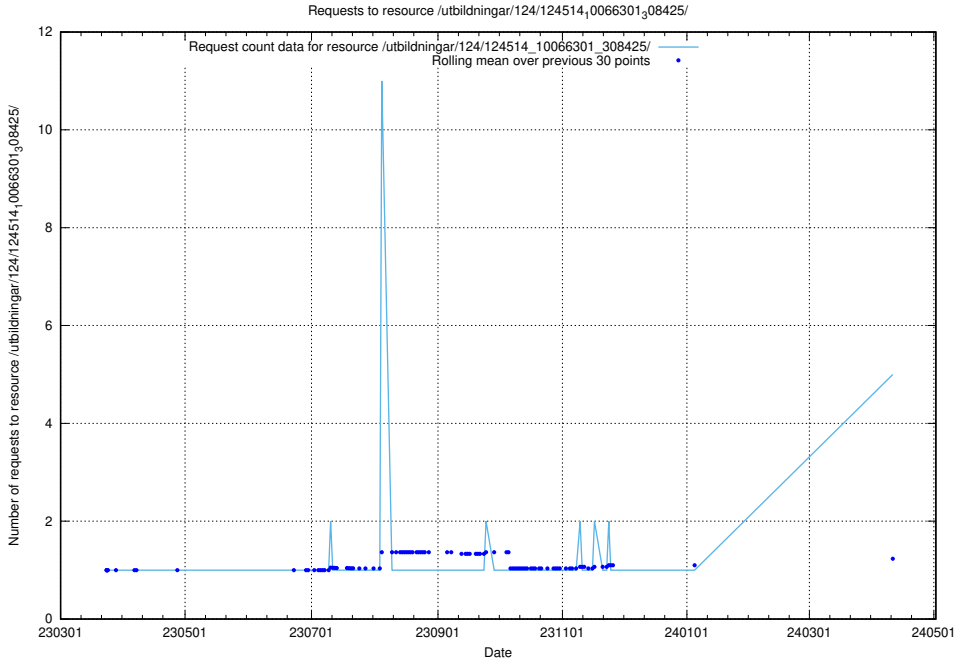

5.235 Usage of /utbildningar/124/124514_10066301_308425/

Here, we count the number of requests to resource /utbildningar/124/124514_10066301_308425/.