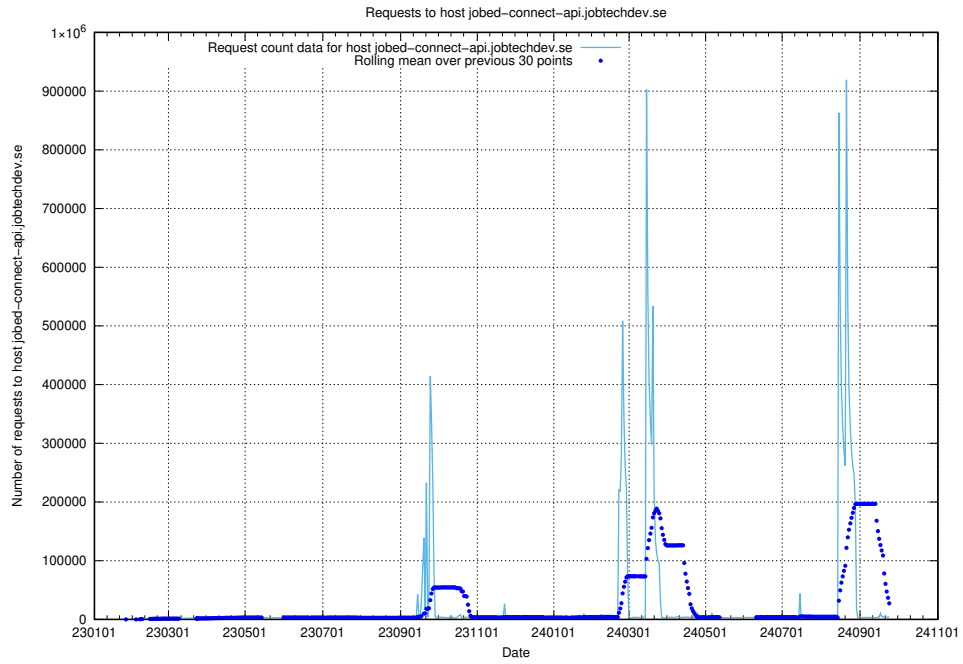

7.14 Usage of `jobed-connect-api.jobtechdev.se`

Here, we count the number of requests to host `jobed-connect-api.jobtechdev.se`.