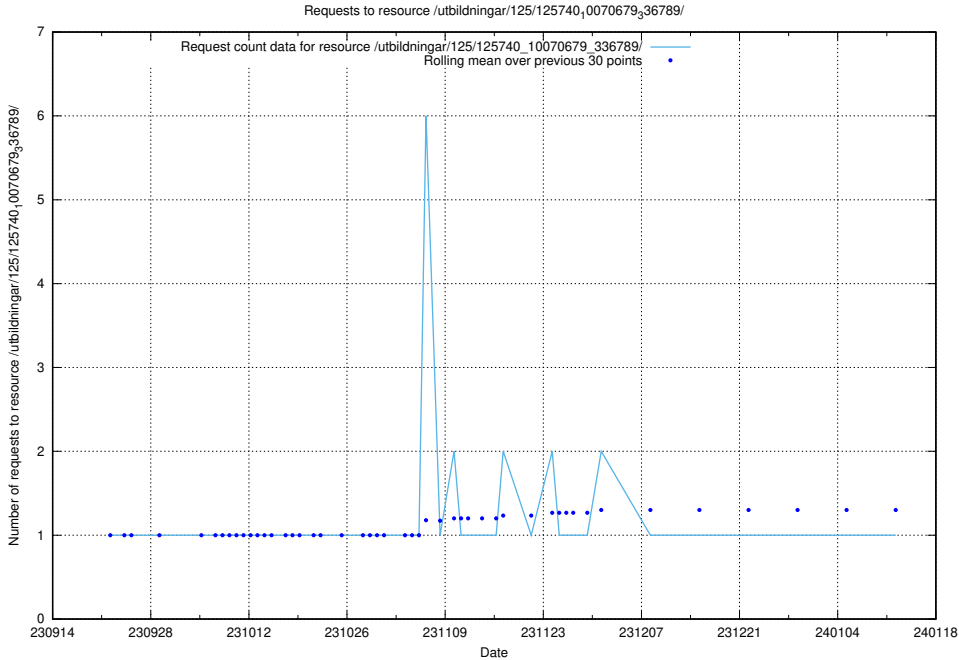

5.5321 Usage of /utbildningar/125/125740_10070679_336789/

Here, we count the number of requests to resource /utbildningar/125/125740_10070679_336789/.