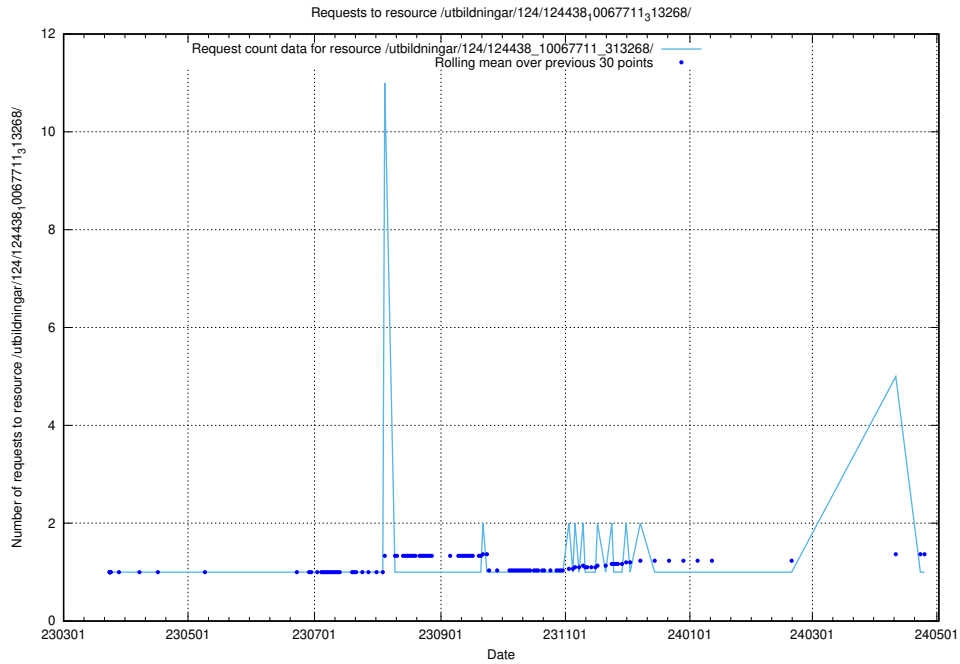

5.4529 Usage of /utbildningar/124/124438_10067711_313268/

Here, we count the number of requests to resource /utbildningar/124/124438_10067711_313268/.