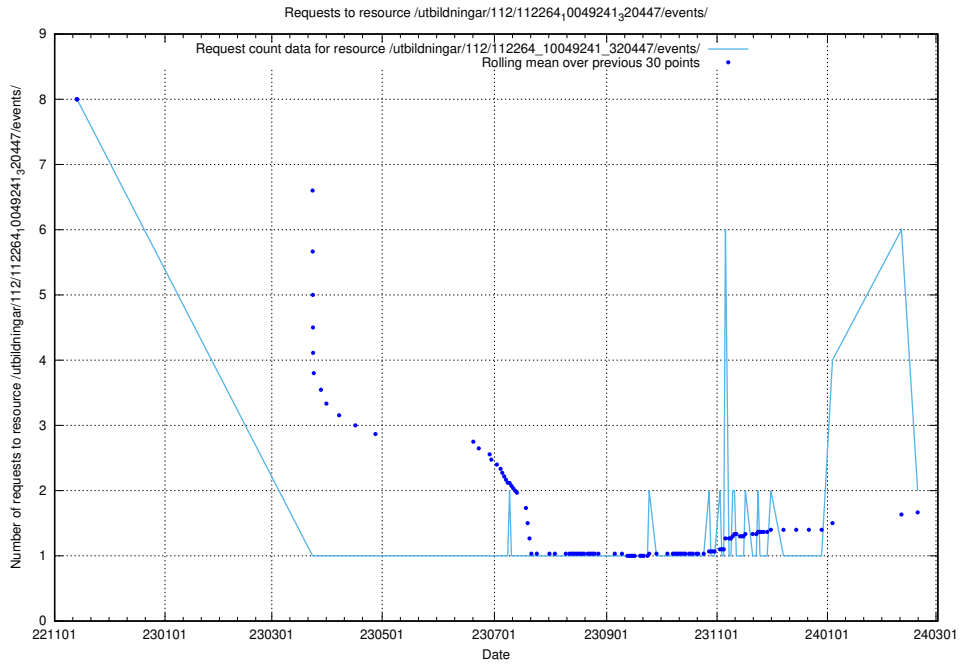

5.1017 Usage of /utbildningar/112/112264_10049241_320447/events/

Here, we count the number of requests to resource /utbildningar/112/112264_10049241_320447/events/