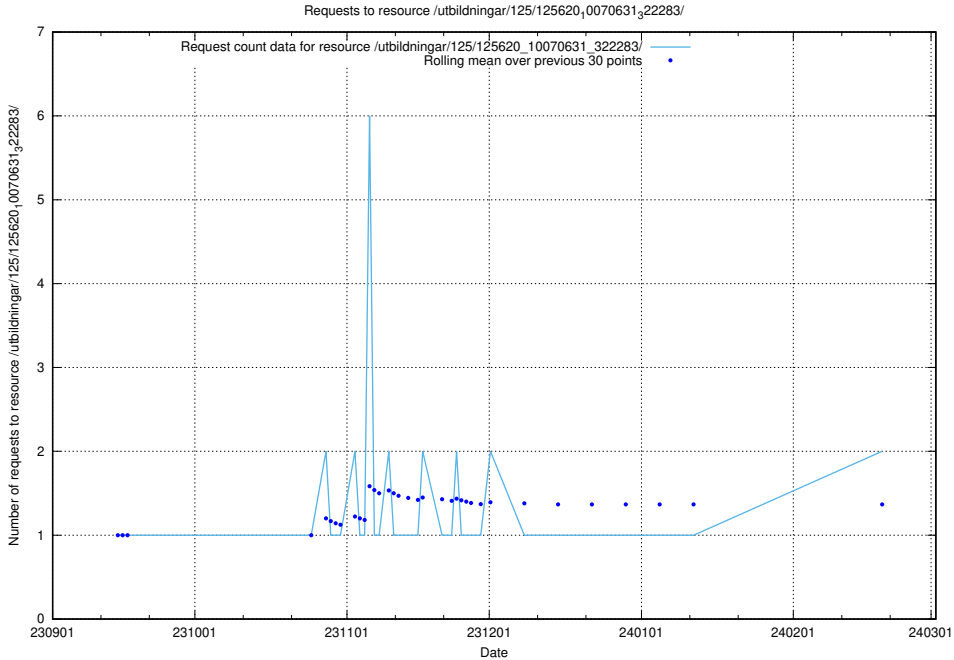

5.900 Usage of /utbildningar/125/125620_10070631_322283/

Here, we count the number of requests to resource /utbildningar/125/125620_10070631_322283/.