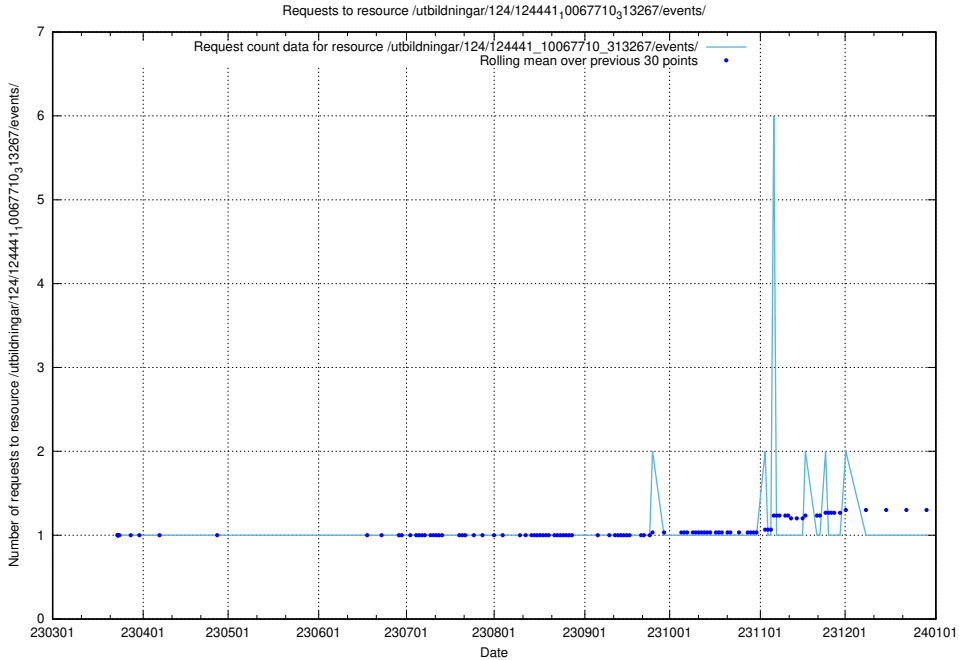

5.4371 Usage of /utbildningar/124/124441_10067710_313267/events/

Here, we count the number of requests to resource /utbildningar/124/124441_10067710_313267/events/