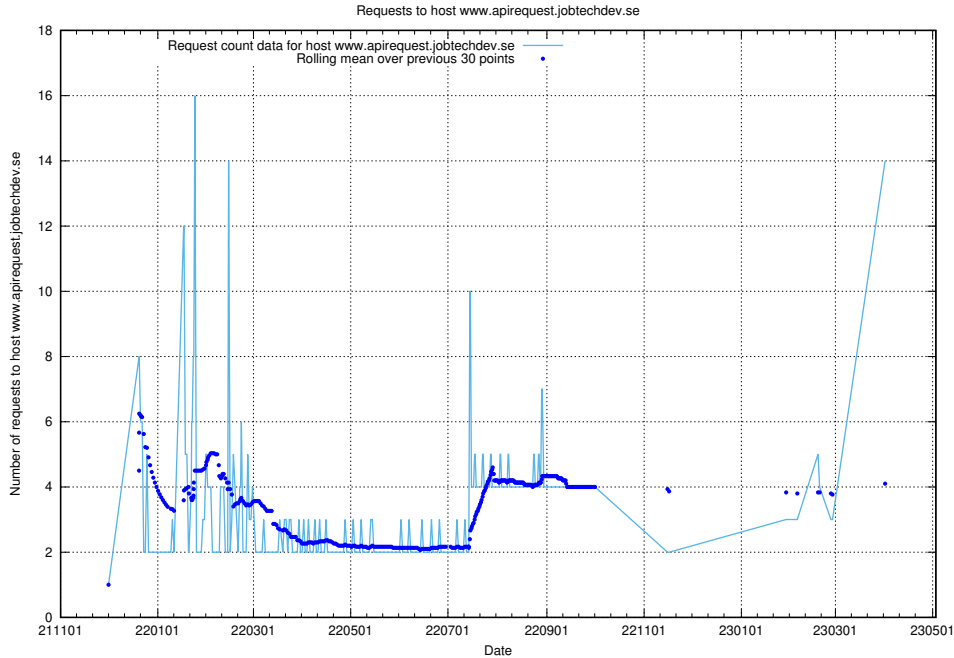

7.47 Usage of www.apirequest.jobtechdev.se

Here, we count the number of requests to host www.apirequest.jobtechdev.se.