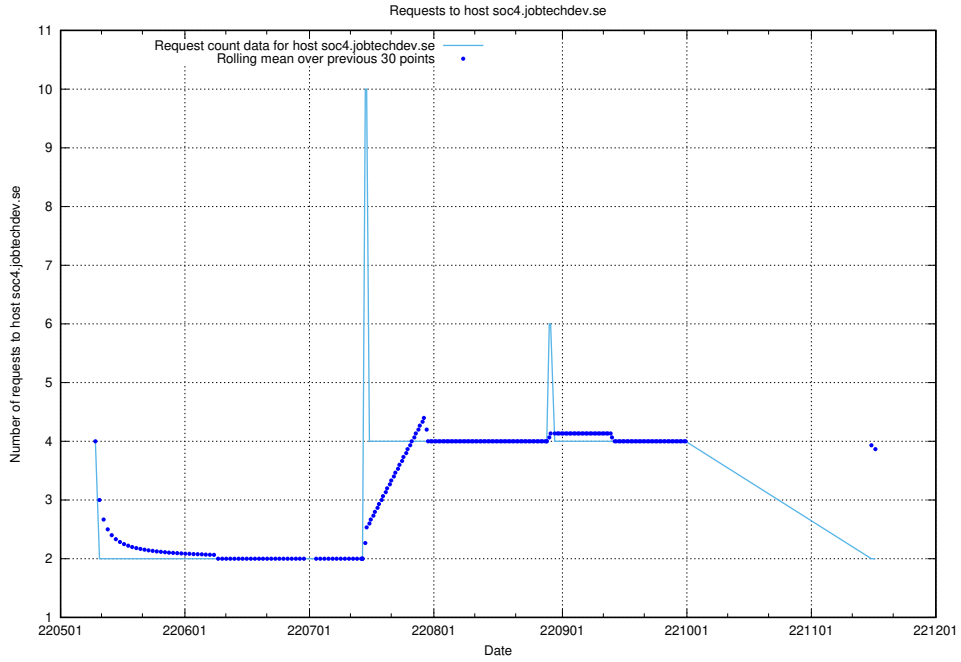

7.430 Usage of soc4.jobtechdev.se

Here, we count the number of requests to host soc4.jobtechdev.se.