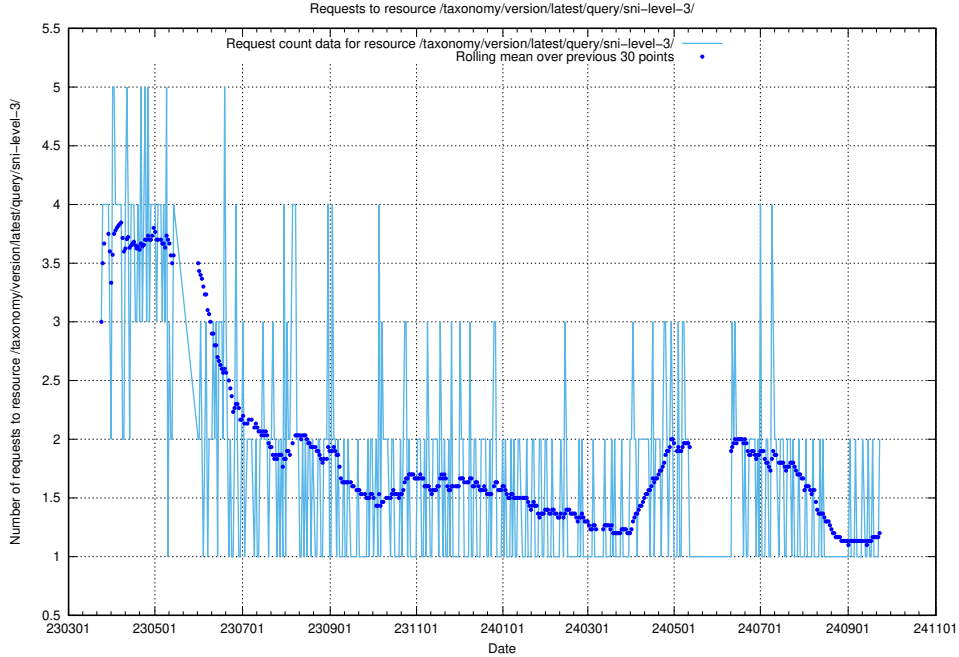

5.1092 Usage of /taxonomy/version/latest/query/sni-level-3/

Here, we count the number of requests to resource /taxonomy/version/latest/query/sni-level-3/.