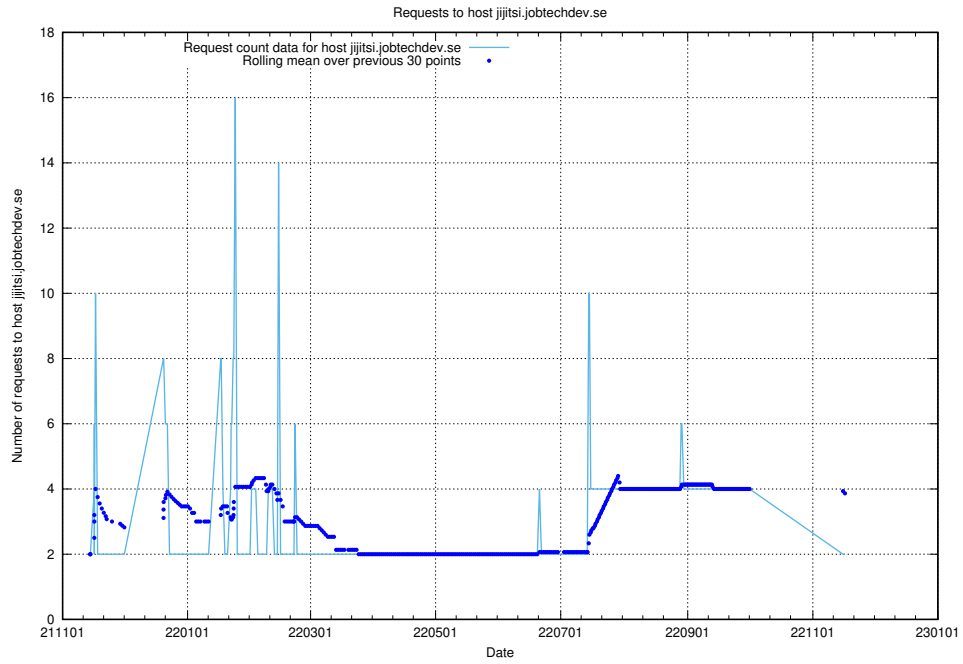

Here, we count the number of requests to host shopify.jobtechdev.se.

7.595 Usage of jijitsi.jobtechdev.se

Here, we count the number of requests to host jijitsi.jobtechdev.se.

7.596 Usage of service.jobtechdev.se