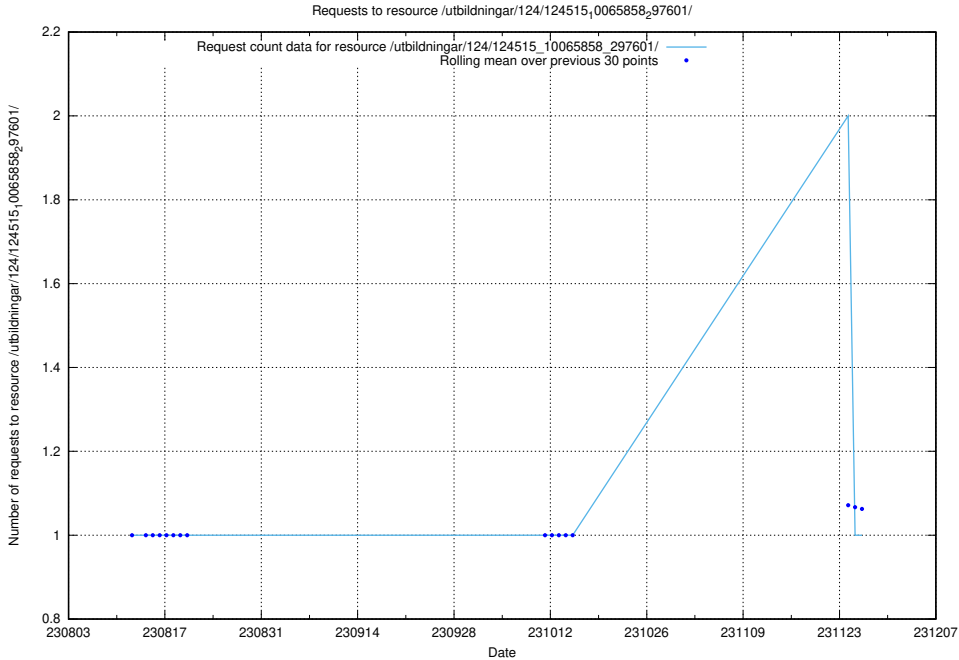

Here, we count the number of requests to resource /utbildningar/124/124515_10065860_299148/events/

5.5628 Usage of /utbildningar/124/124515_10065858_297601/

Here, we count the number of requests to resource /utbildningar/124/124515_10065858_297601/.