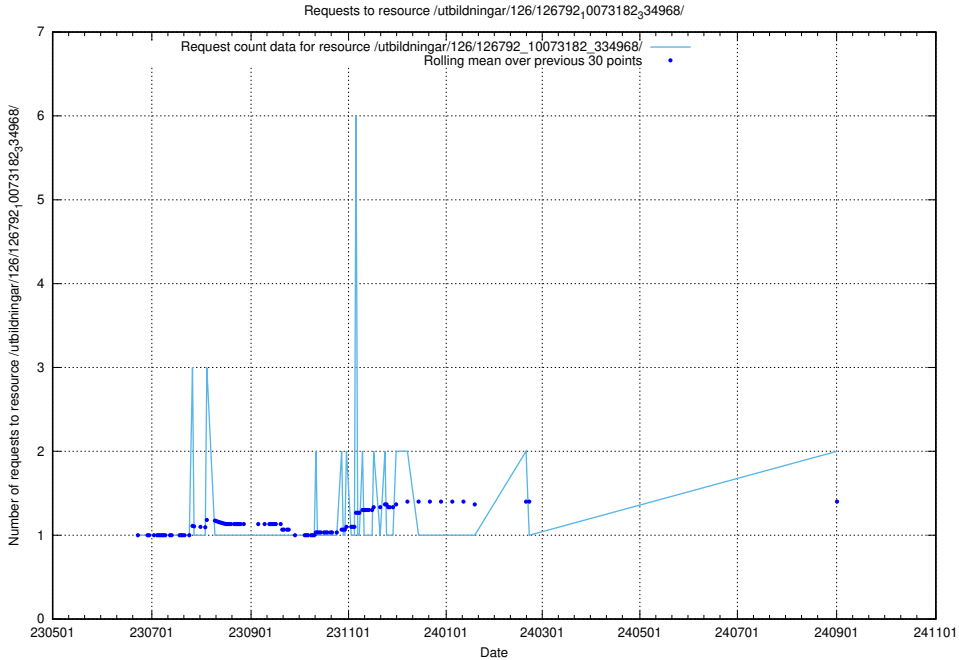

5.995 Usage of /utbildningar/126/126792_10073182_334968/

Here, we count the number of requests to resource /utbildningar/126/126792_10073182_334968/.