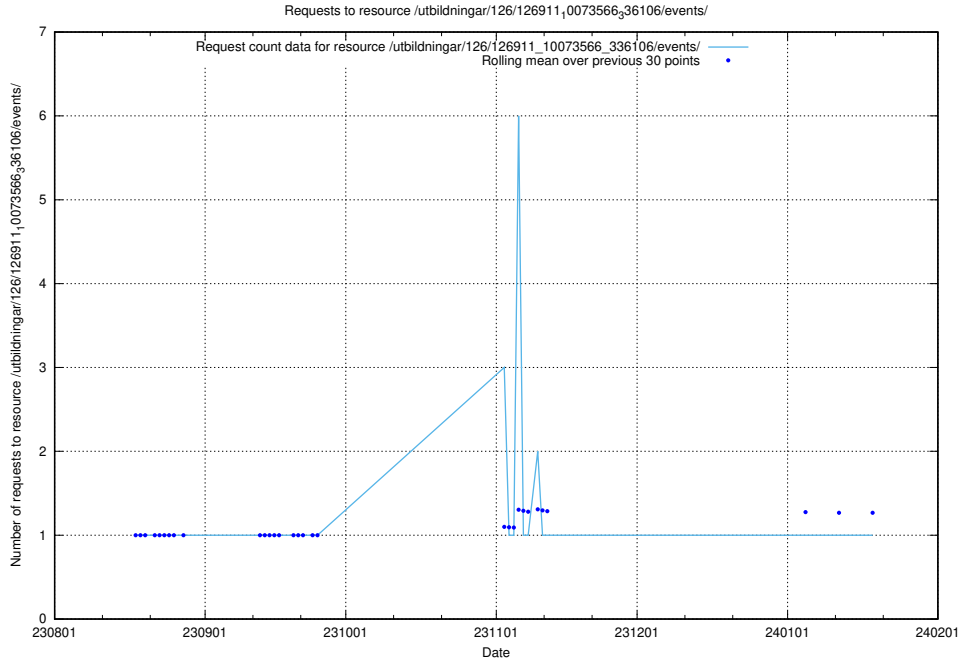

5.5581 Usage of /utbildningar/126/126911_10073566_336106/events/

Here, we count the number of requests to resource /utbildningar/126/126911_10073566_336106/events/