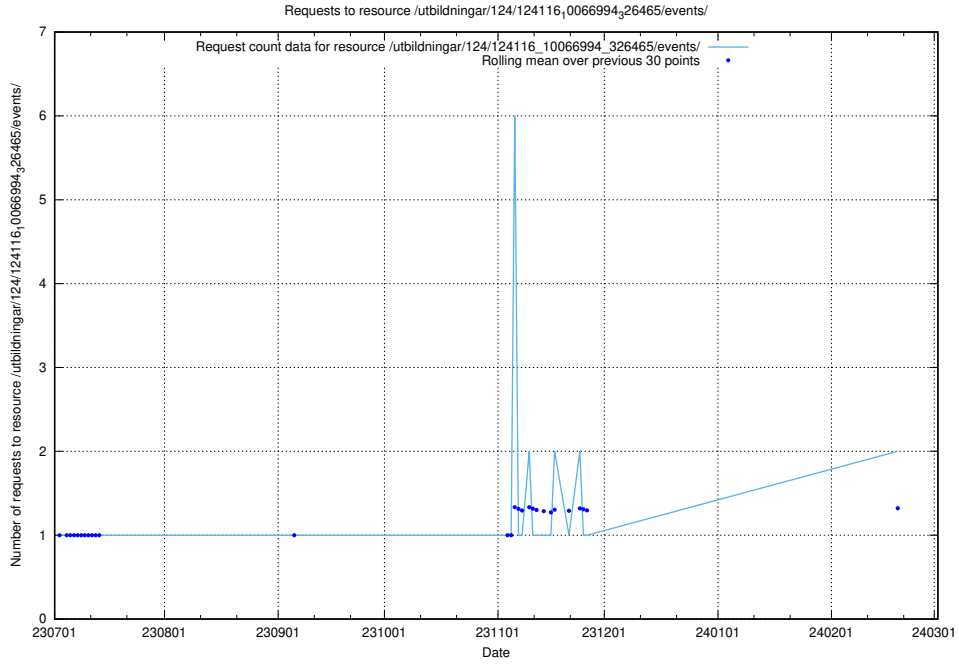

5.965 Usage of /utbildningar/124/124116_10066994_326465/events/

Here, we count the number of requests to resource /utbildningar/124/124116_10066994_326465/events/