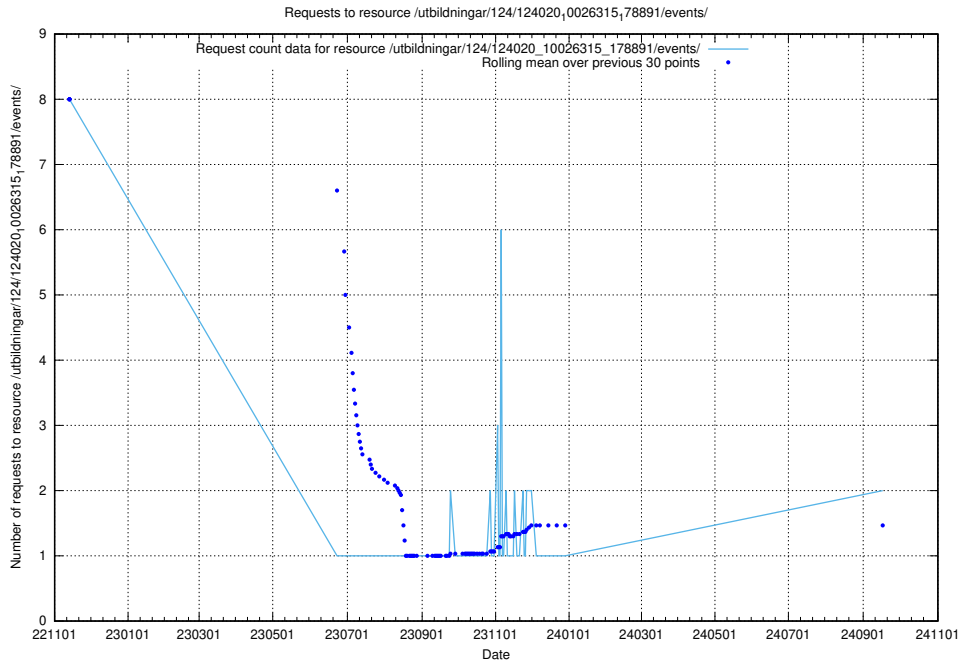

5.1013 Usage of /utbildningar/124/124020_10026315_178891/events/

Here, we count the number of requests to resource /utbildningar/124/124020_10026315_178891/events/