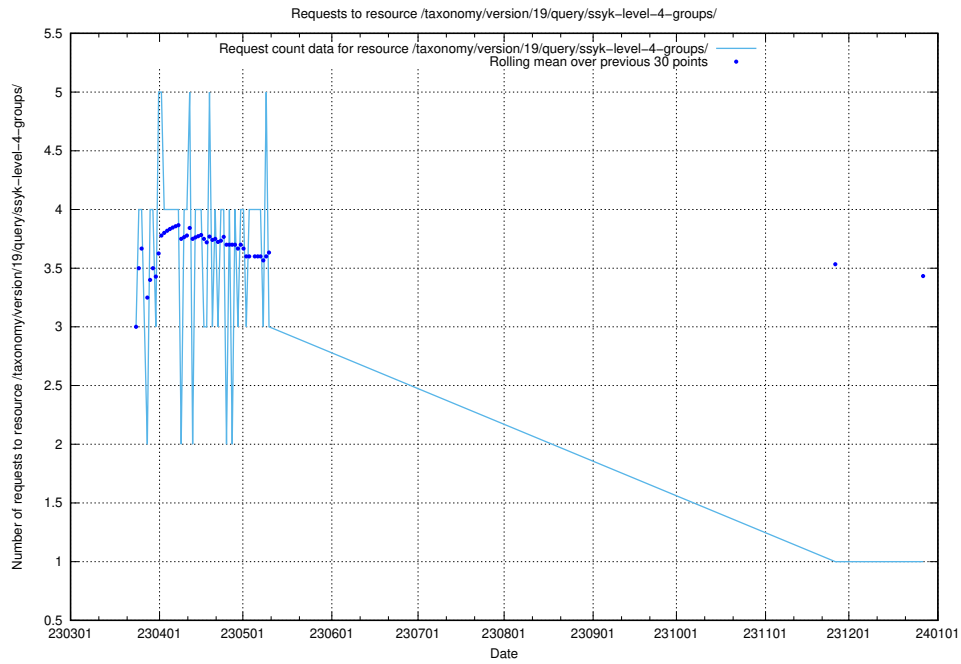

5.6874 Usage of /taxonomy/version/19/query/ssyk-level-4-groups/

Here, we count the number of requests to resource /taxonomy/version/19/query/ssyk-level-4-groups/.