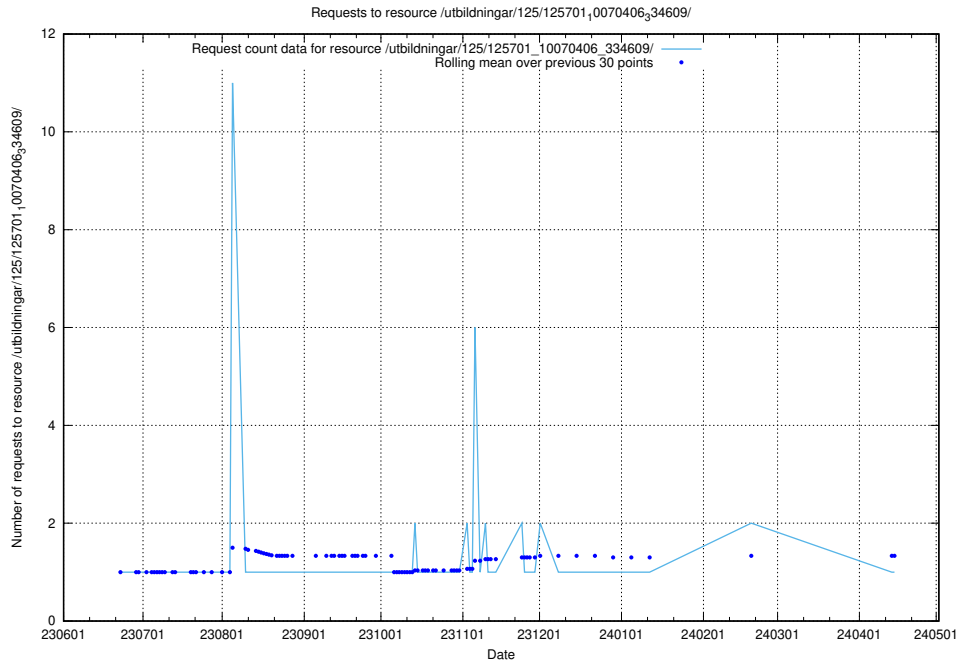

5.6472 Usage of /utbildningar/125/125701_10070406_334609/

Here, we count the number of requests to resource /utbildningar/125/125701_10070406_334609/.