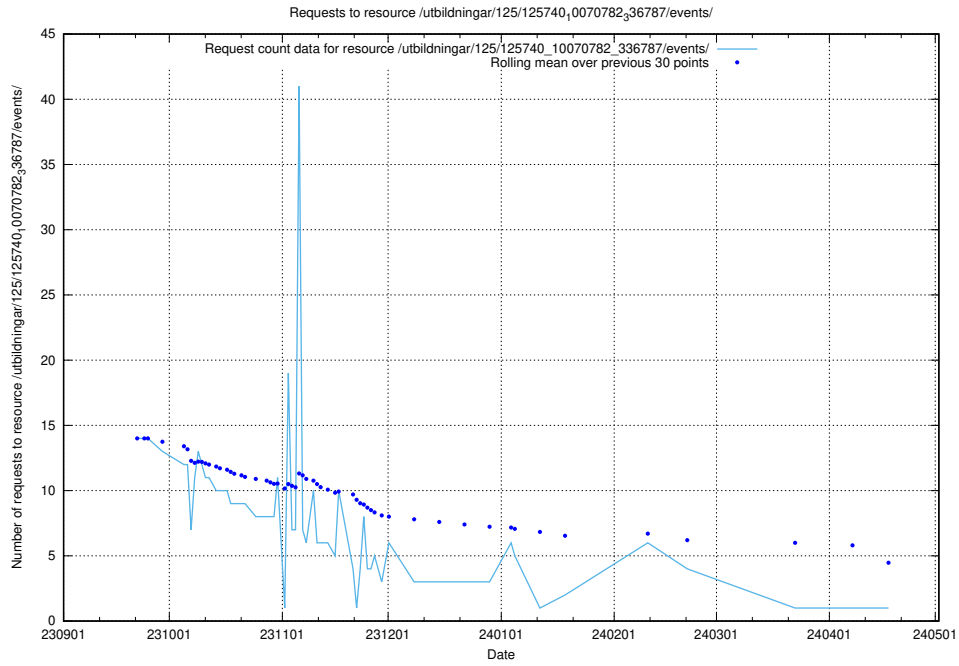

5.5309 Usage of /utbildningar/125/125740_10070782_336787/events/

Here, we count the number of requests to resource /utbildningar/125/125740_10070782_336787/events/