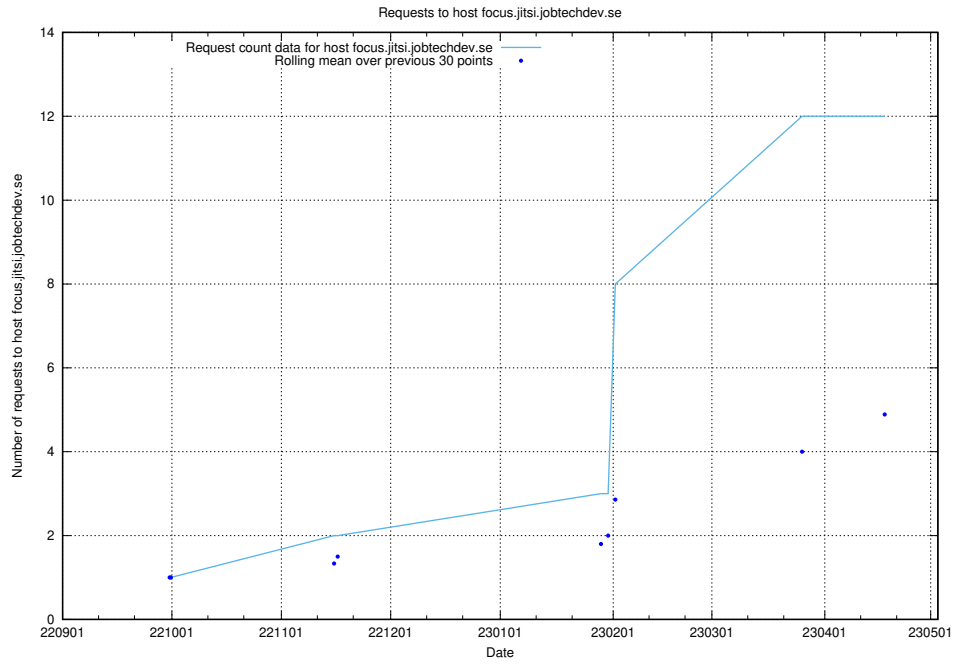

7.59 Usage of focus.jitsi.jobtechdev.se

Here, we count the number of requests to host focus.jitsi.jobtechdev.se.