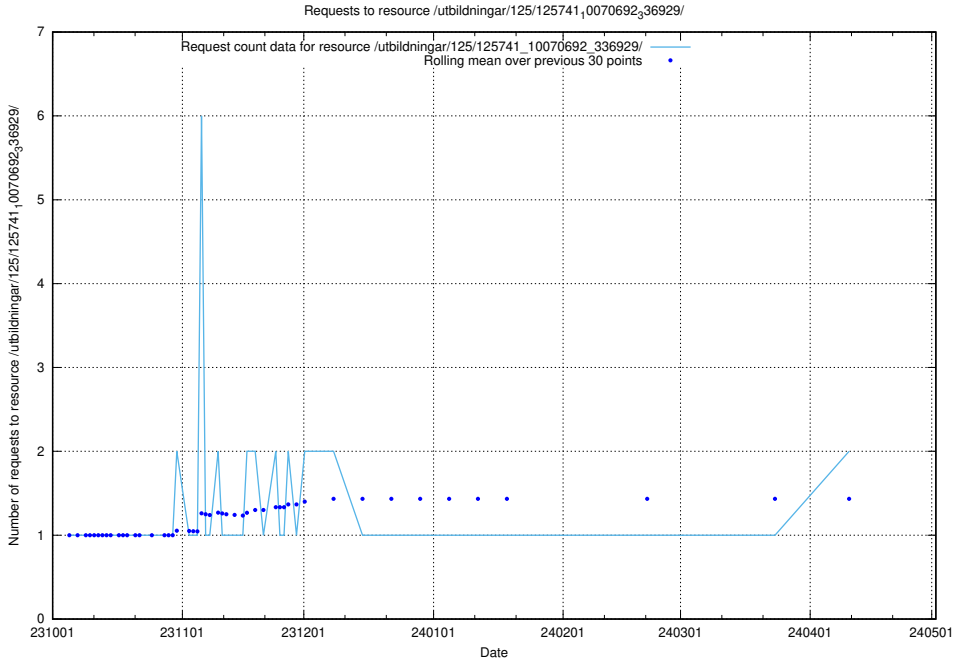

5.881 Usage of /utbildningar/125/125741_10070692_336929/

Here, we count the number of requests to resource /utbildningar/125/125741_10070692_336929/.