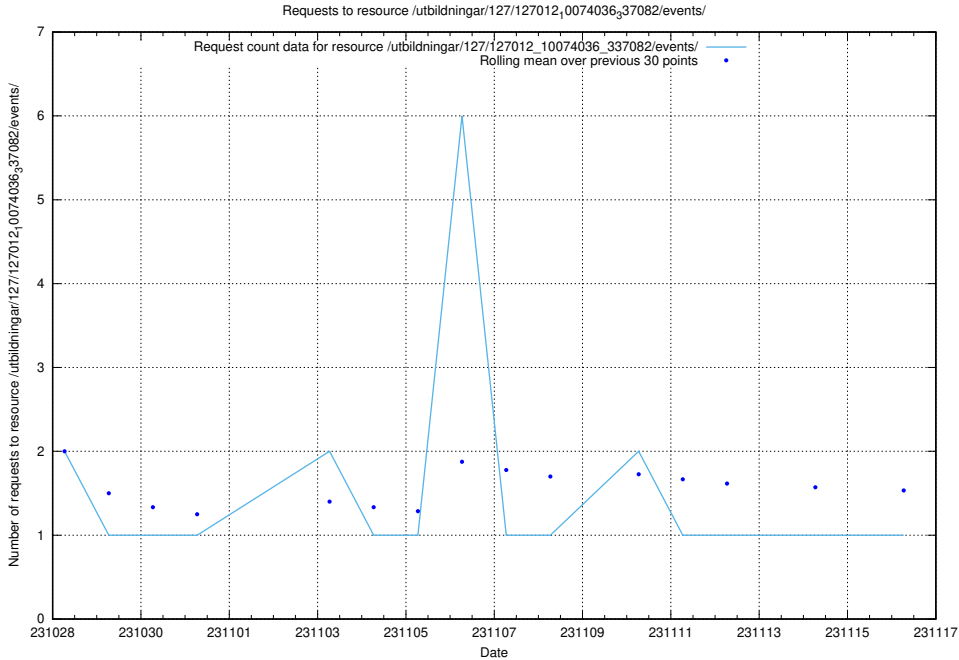

Here, we count the number of requests to resource /utbildningar/127/127012_10074036_337082/events/

5.5006 Usage of /utbildningar/126/126795_10073175_334956/events/

Here, we count the number of requests to resource /utbildningar/126/126795_10073175_334956/events/