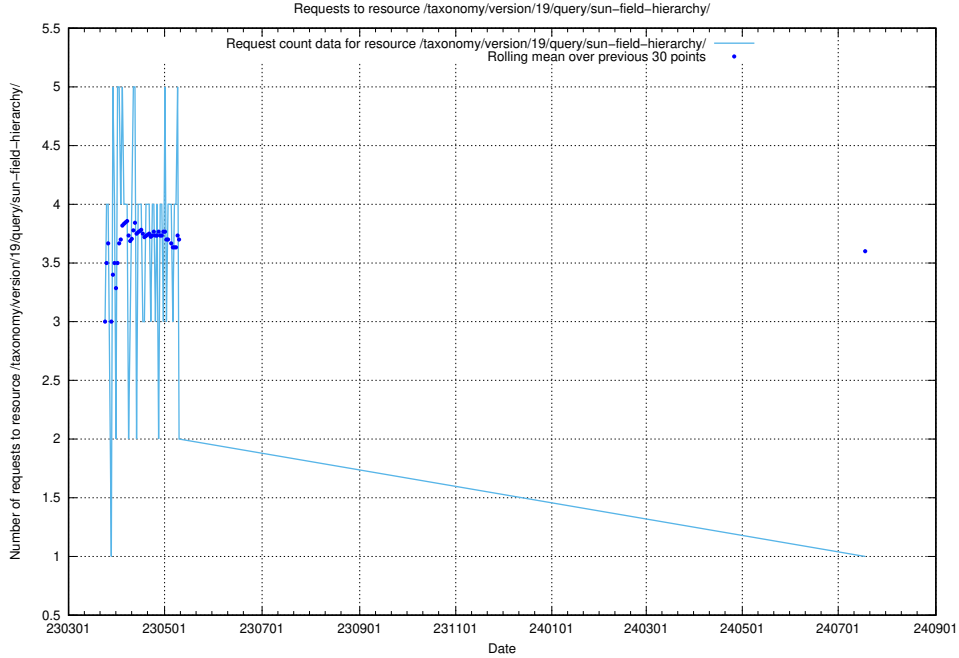

5.6866 Usage of /taxonomy/version/19/query/sun-field-hierarchy/

Here, we count the number of requests to resource /taxonomy/version/19/query/sun-field-hierarchy/.