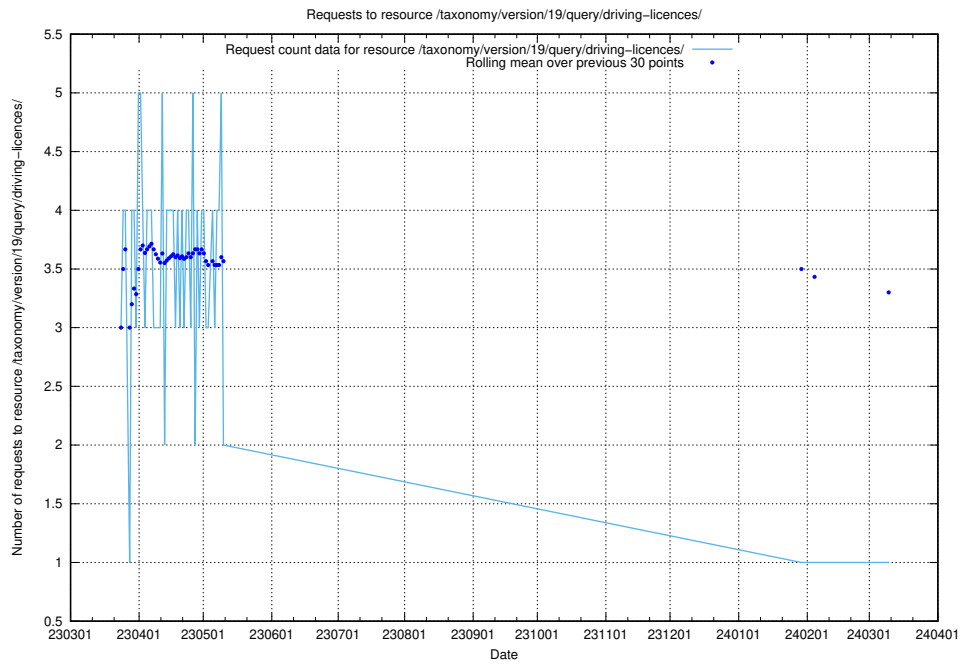

5.6902 Usage of /taxonomy/version/19/query/driving-licences/

Here, we count the number of requests to resource /taxonomy/version/19/query/driving-licences/.