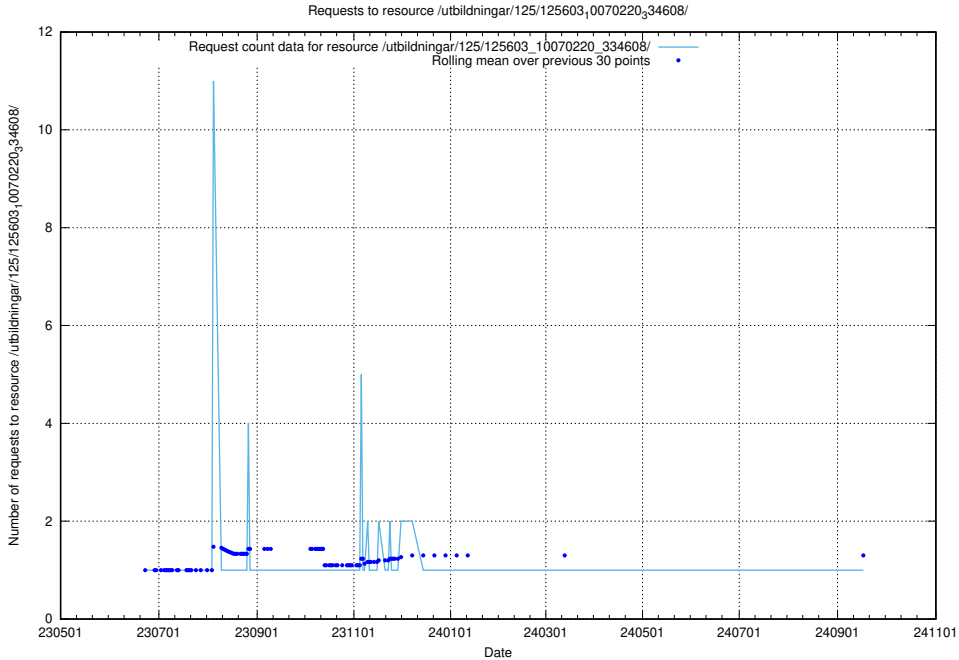

5.6487 Usage of /utbildningar/125/125603_10070220_334608/

Here, we count the number of requests to resource /utbildningar/125/125603_10070220_334608/.