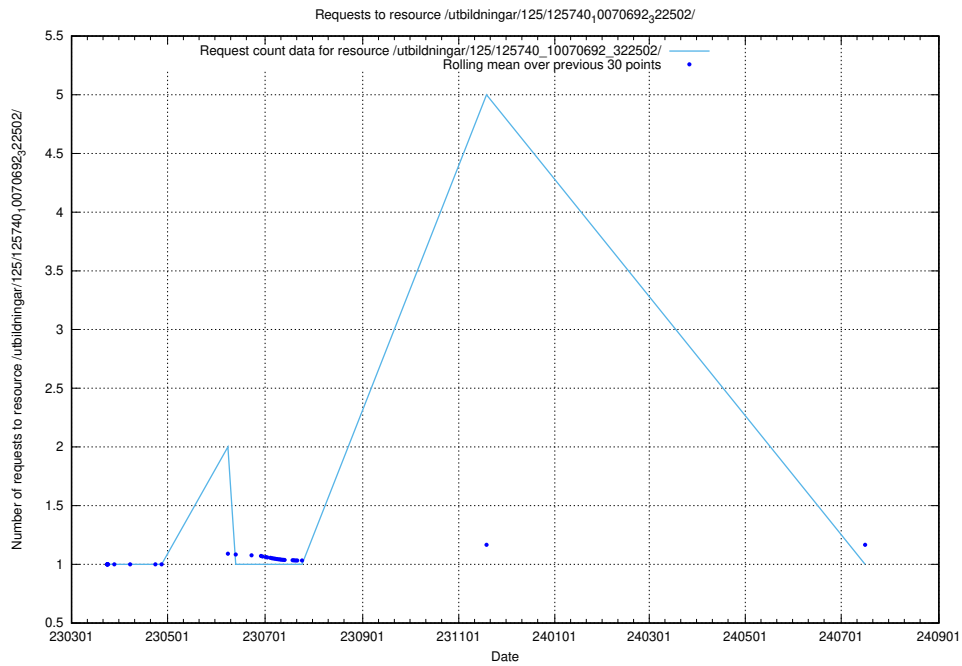

5.1166 Usage of /utbildningar/125/125740_10070692_322502/

Here, we count the number of requests to resource /utbildningar/125/125740_10070692_322502/.