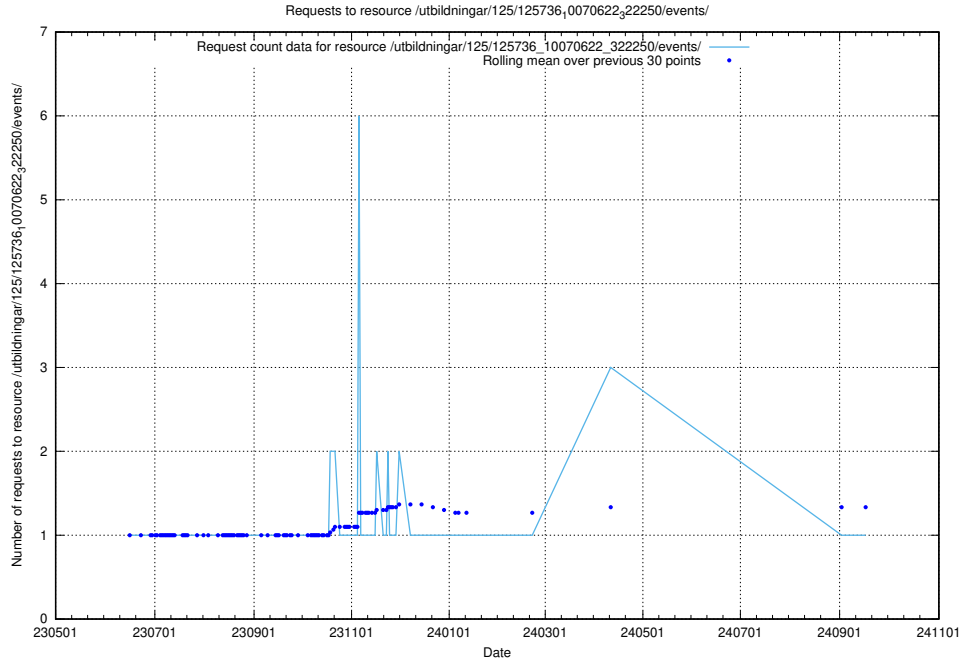

5.6641 Usage of /utbildningar/125/125736_10070622_322250/events/

Here, we count the number of requests to resource /utbildningar/125/125736_10070622_322250/events/