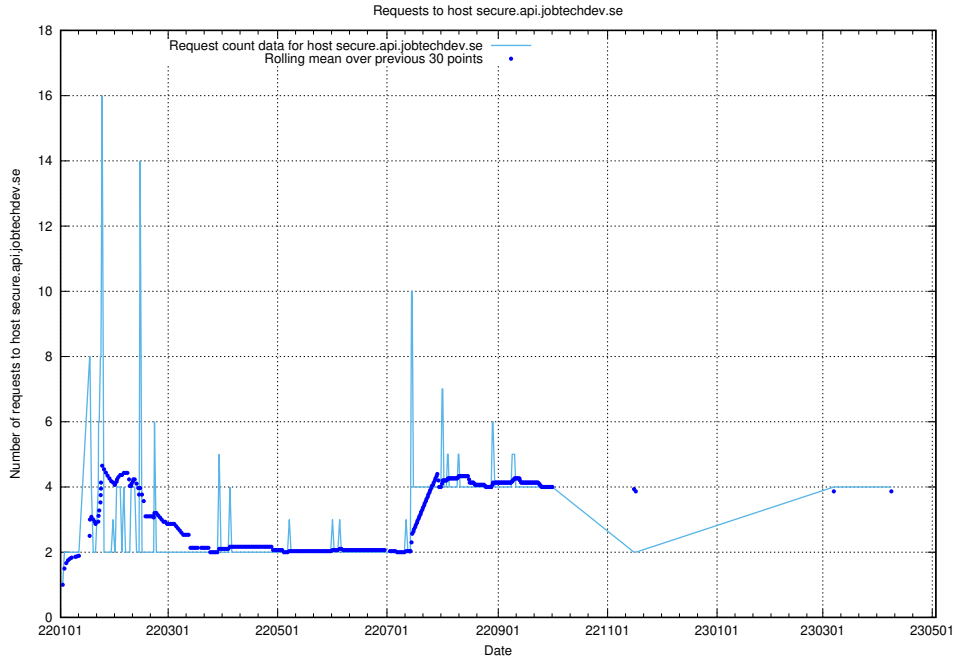

7.123 Usage of secure.api.jobtechdev.se

Here, we count the number of requests to host secure.api.jobtechdev.se.