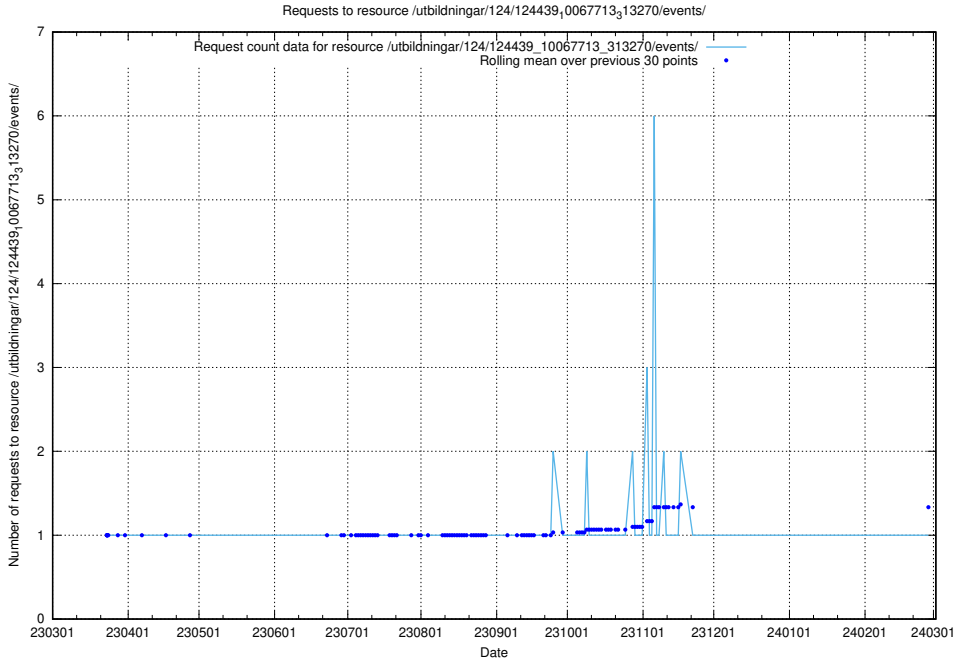

5.4422 Usage of /utbildningar/124/124439_10067713_313270/events/

Here, we count the number of requests to resource /utbildningar/124/124439_10067713_313270/events/