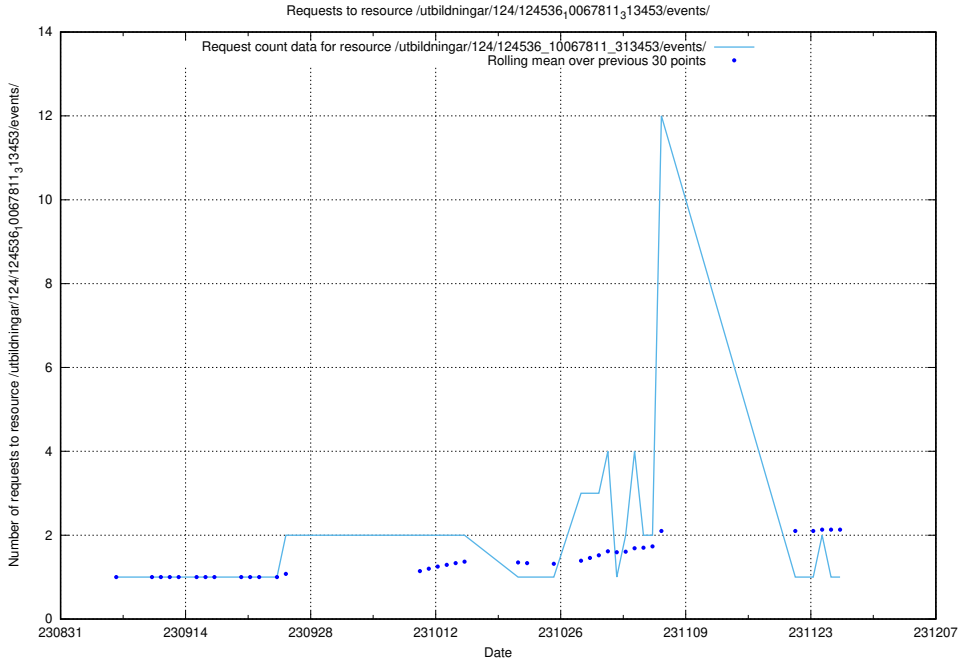

5.5497 Usage of /utbildningar/124/124536_10067811_313453/events/

Here, we count the number of requests to resource /utbildningar/124/124536_10067811_313453/events/