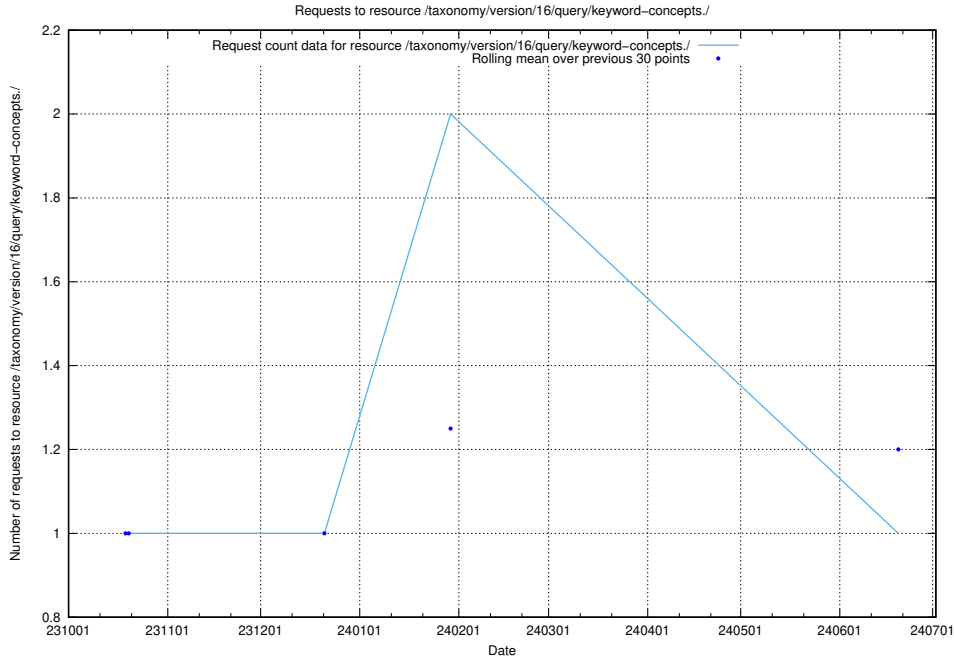

5.5099 Usage of /taxonomy/version/16/query/keyword-concepts./

Here, we count the number of requests to resource /taxonomy/version/16/query/keyword-concepts./.