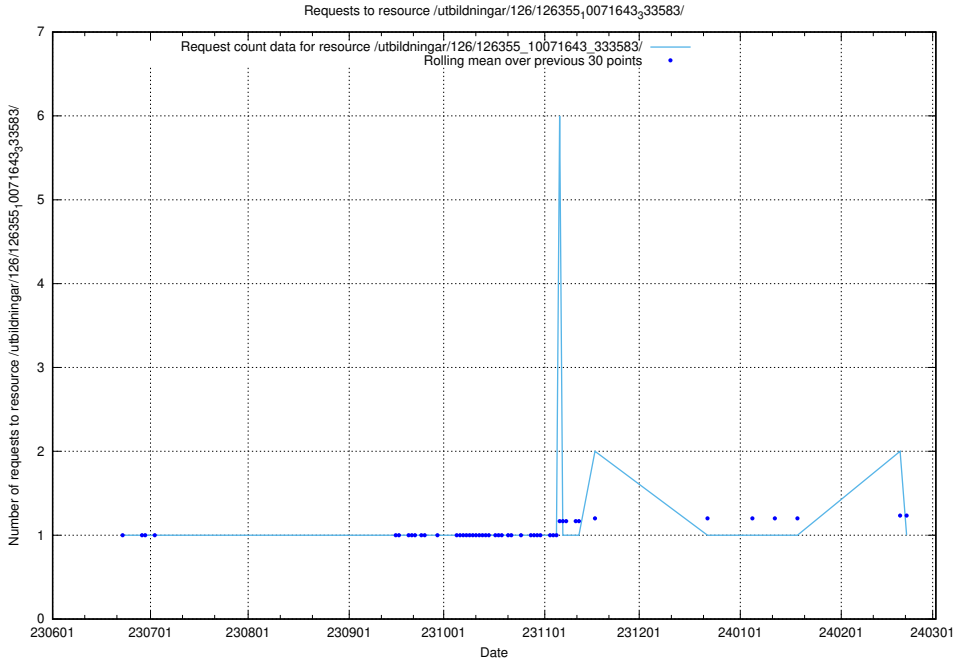

5.6431 Usage of /utbildningar/126/126355_10071643_333583/

Here, we count the number of requests to resource /utbildningar/126/126355_10071643_333583/.