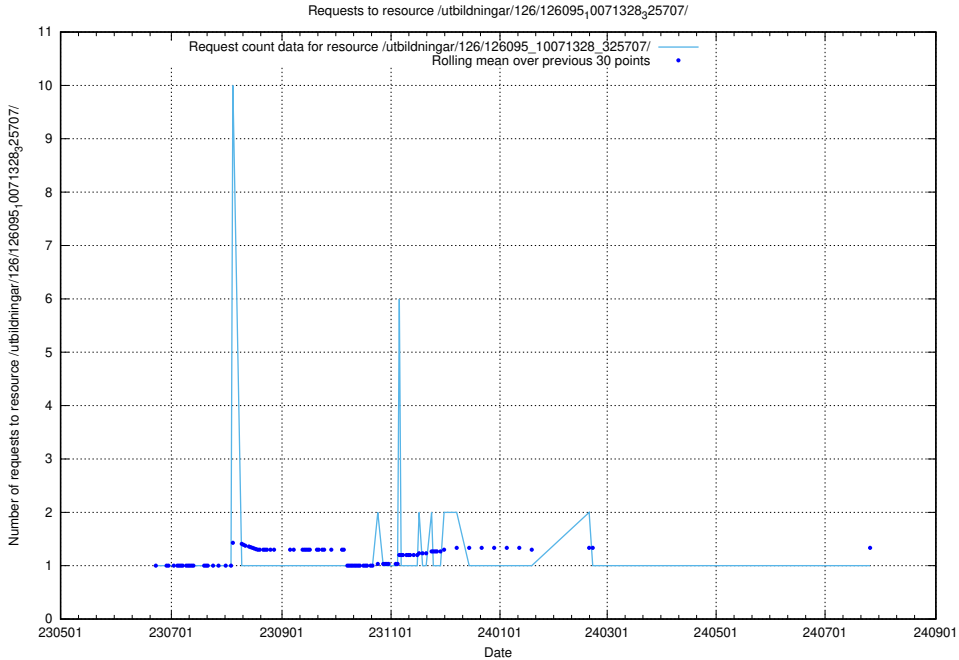

5.6448 Usage of /utbildningar/126/126095_10071328_325707/

Here, we count the number of requests to resource /utbildningar/126/126095_10071328_325707/.