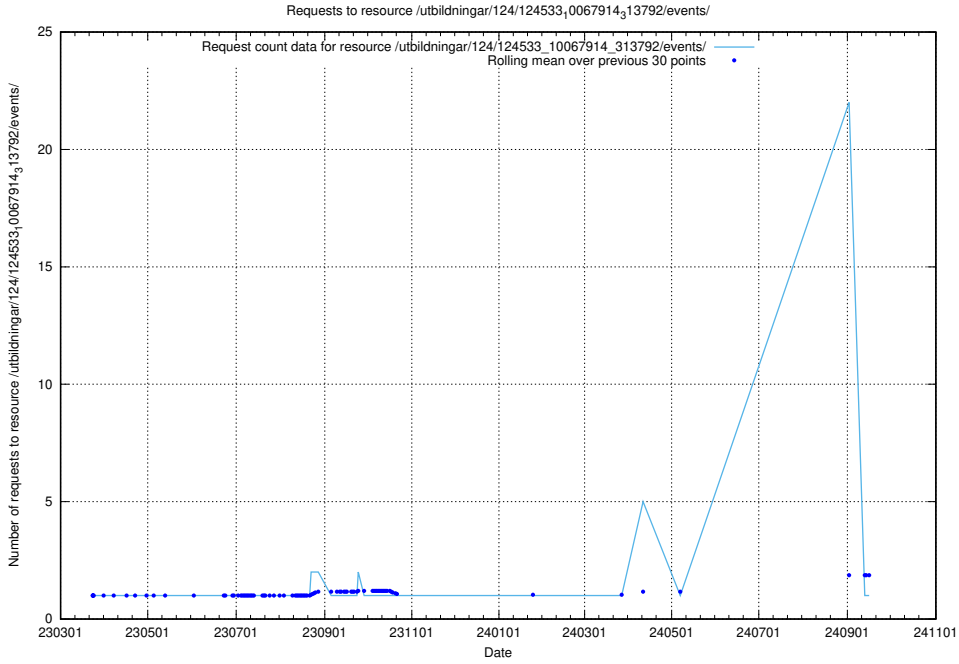

5.1599 Usage of /utbildningar/124/124533_10067914_313792/events/

Here, we count the number of requests to resource /utbildningar/124/124533_10067914_313792/events/