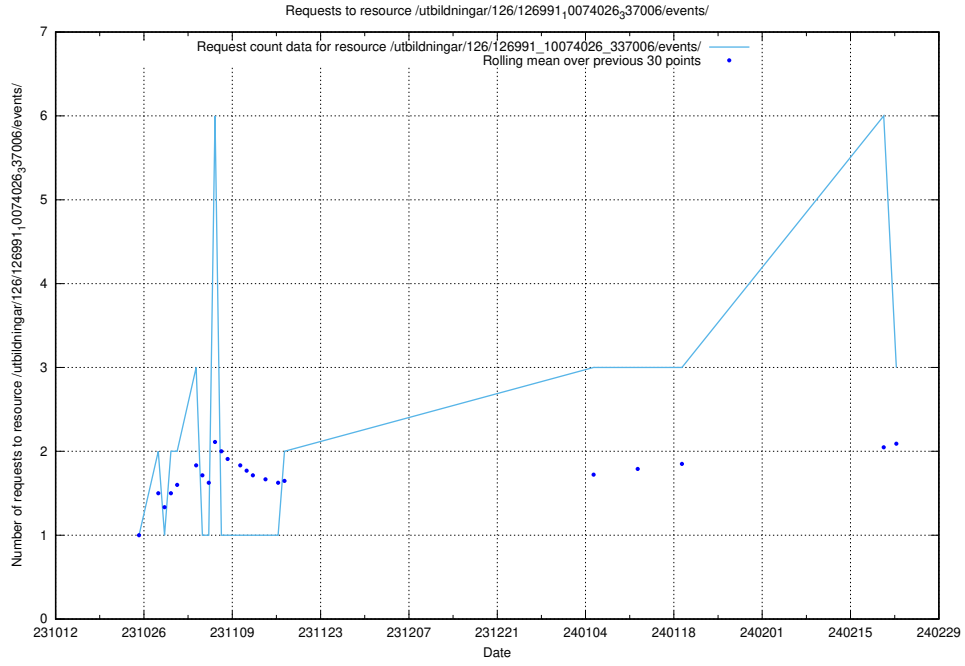

5.493 Usage of /utbildningar/126/126991_10074026_337006/events/

Here, we count the number of requests to resource /utbildningar/126/126991_10074026_337006/events/