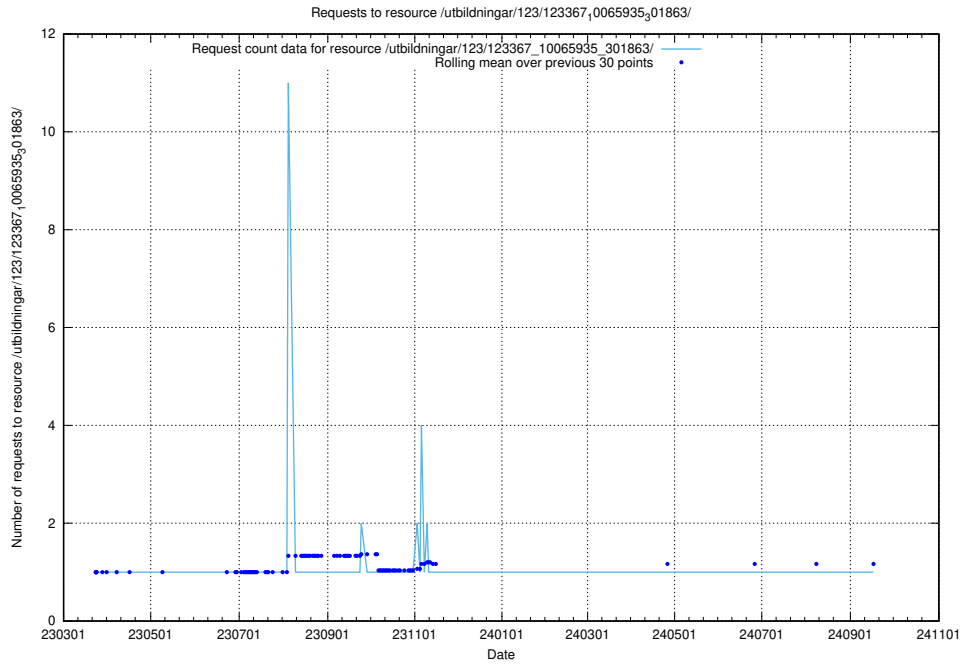

5.5424 Usage of /utbildningar/123/123367_10065935_301863/

Here, we count the number of requests to resource /utbildningar/123/123367_10065935_301863/.