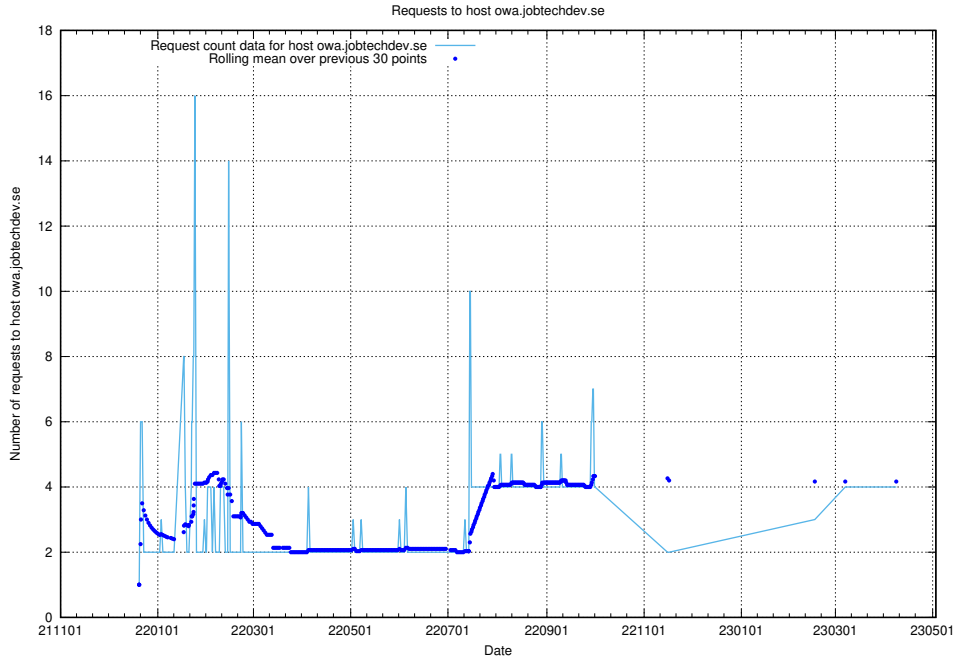

7.140 Usage of owa.jobtechdev.se

Here, we count the number of requests to host owa.jobtechdev.se.