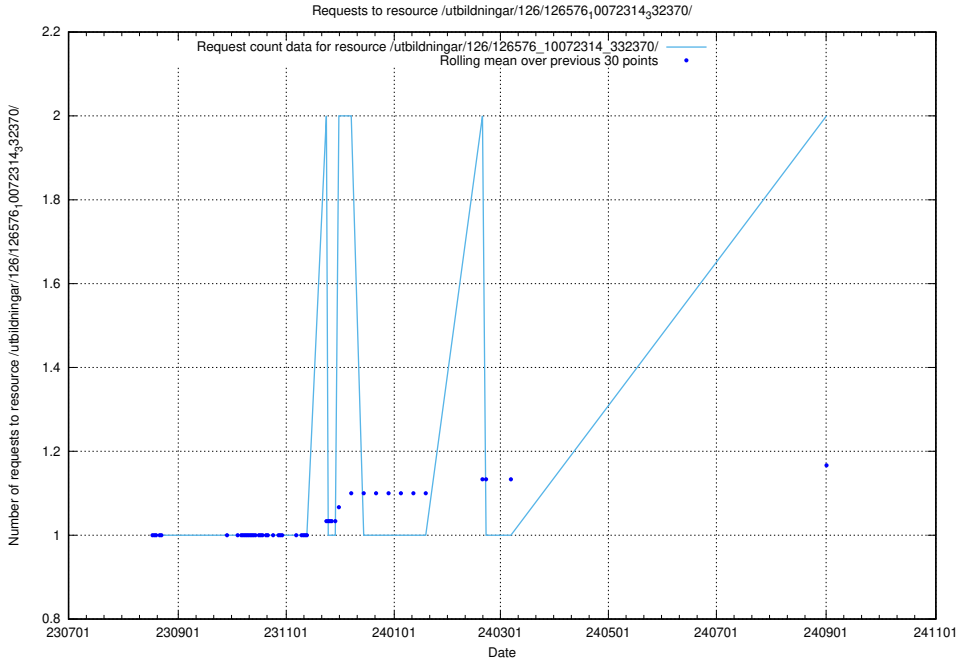

5.913 Usage of /utbildningar/126/126576_10072314_332370/

Here, we count the number of requests to resource /utbildningar/126/126576_10072314_332370/.