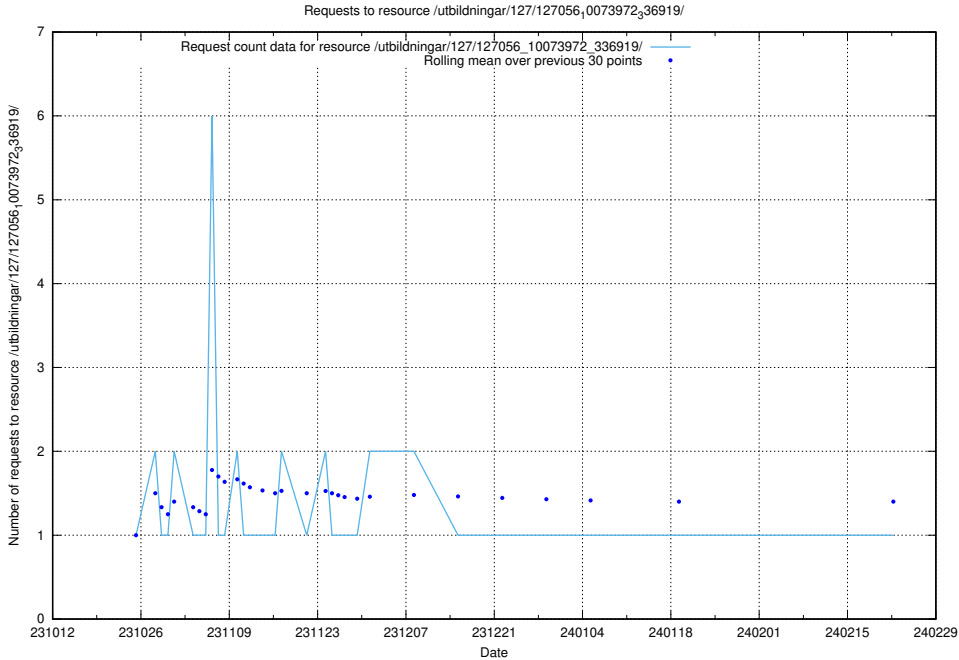

5.5035 Usage of /utbildningar/127/127056_10073972_336919/

Here, we count the number of requests to resource /utbildningar/127/127056_10073972_336919/.