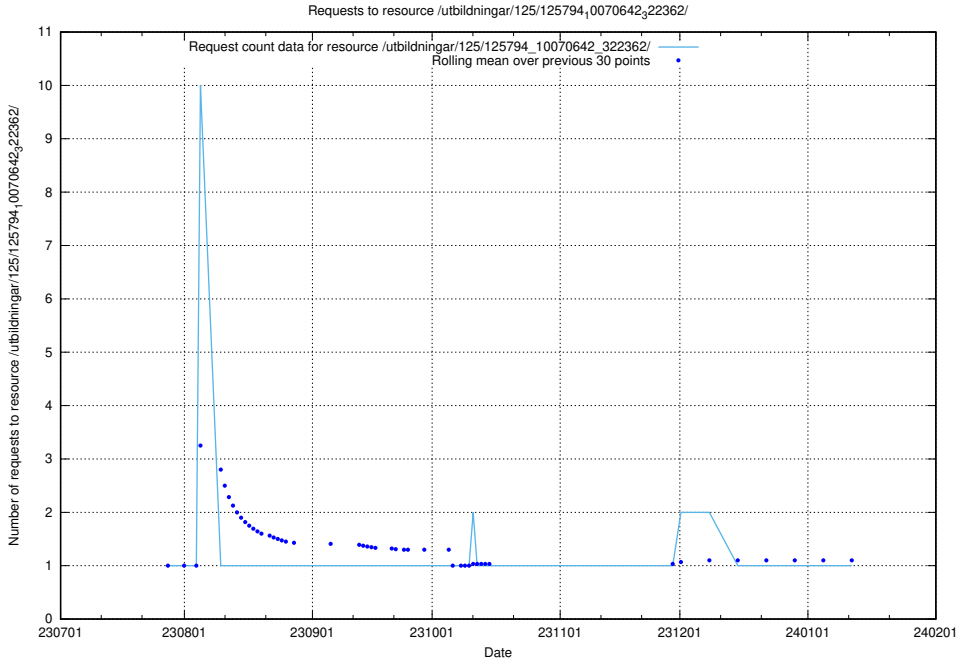

5.5711 Usage of /utbildningar/125/125794_10070642_322362/

Here, we count the number of requests to resource /utbildningar/125/125794_10070642_322362/.