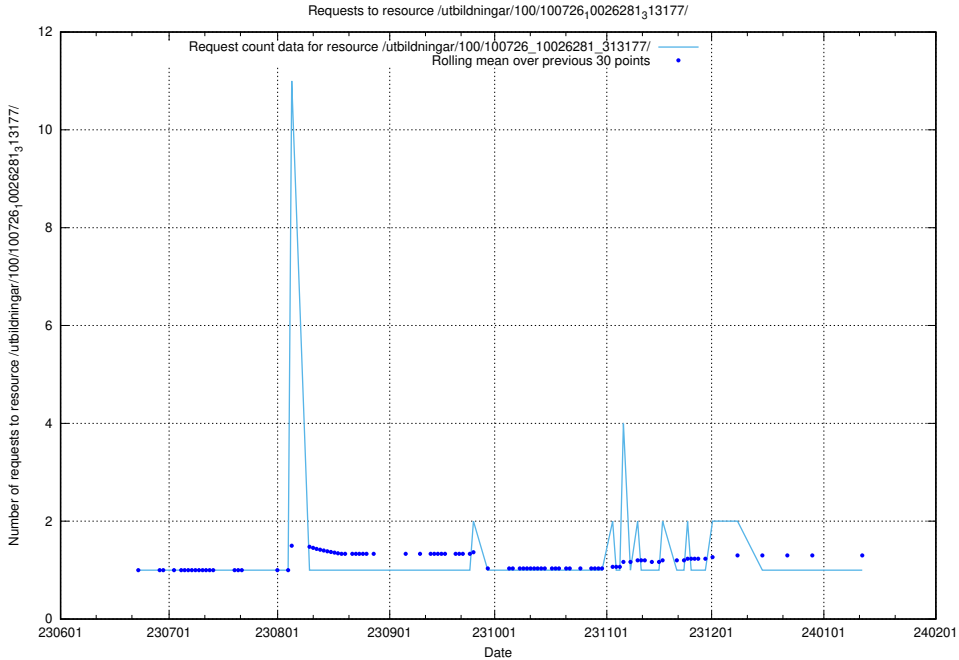

5.6611 Usage of /utbildningar/100/100726_10026281_313177/

Here, we count the number of requests to resource /utbildningar/100/100726_10026281_313177/.