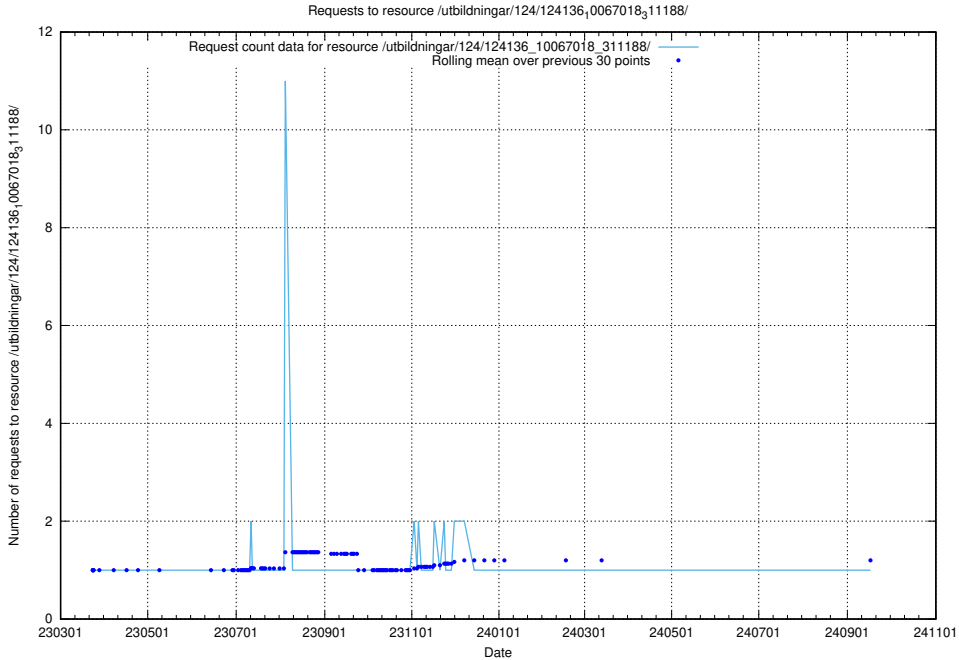

5.4887 Usage of /utbildningar/124/124136_10067018_311188/

Here, we count the number of requests to resource /utbildningar/124/124136_10067018_311188/.