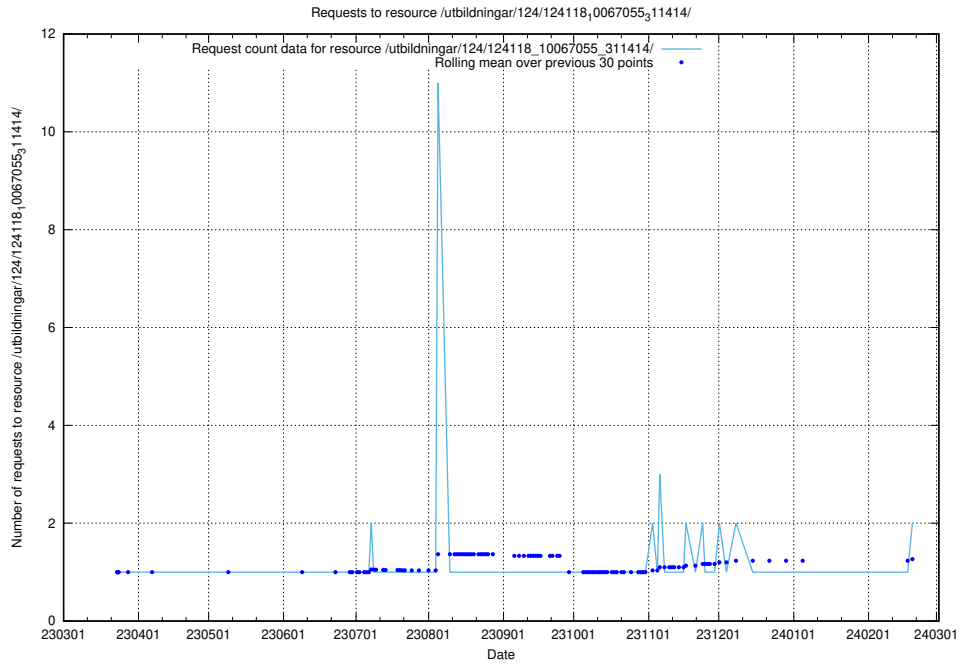

5.860 Usage of /utbildningar/124/124118_10067055_311414/

Here, we count the number of requests to resource /utbildningar/124/124118_10067055_311414/.