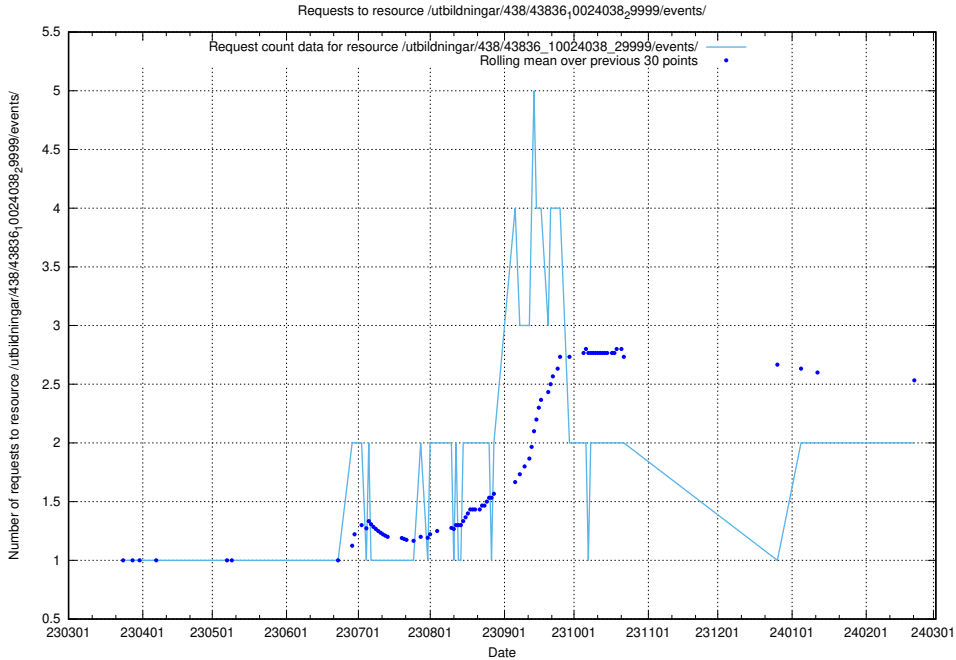

5.1121 Usage of /utbildningar/438/43836_10024038_29999/events/

Here, we count the number of requests to resource /utbildningar/438/43836_10024038_29999/events/.