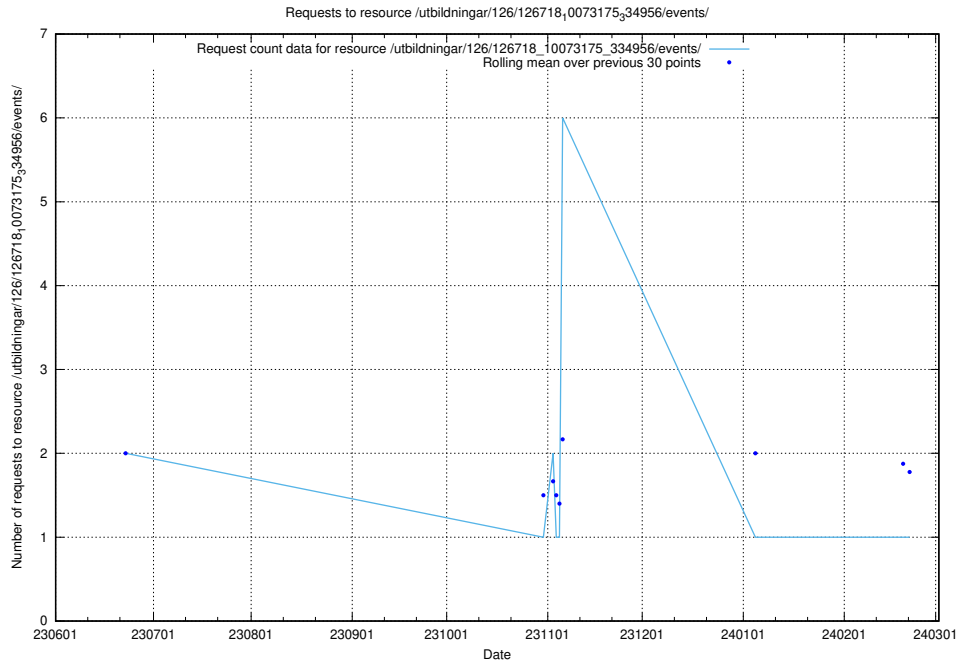

5.6364 Usage of /utbildningar/126/126718_10073175_334956/events/

Here, we count the number of requests to resource /utbildningar/126/126718_10073175_334956/events/