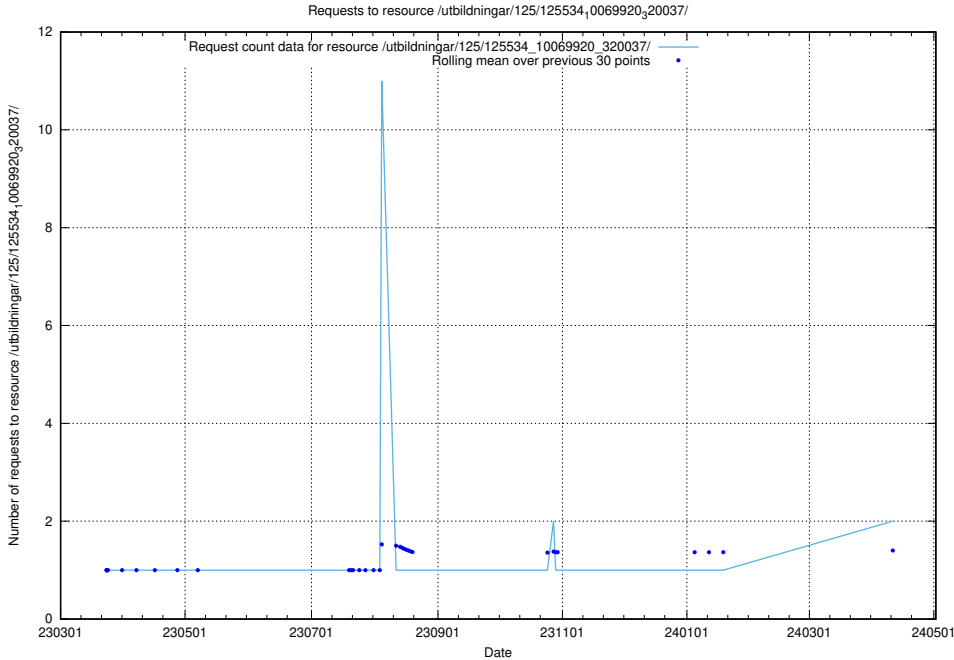

5.615 Usage of /utbildningar/125/125534_10069920_320037/

Here, we count the number of requests to resource /utbildningar/125/125534_10069920_320037/.