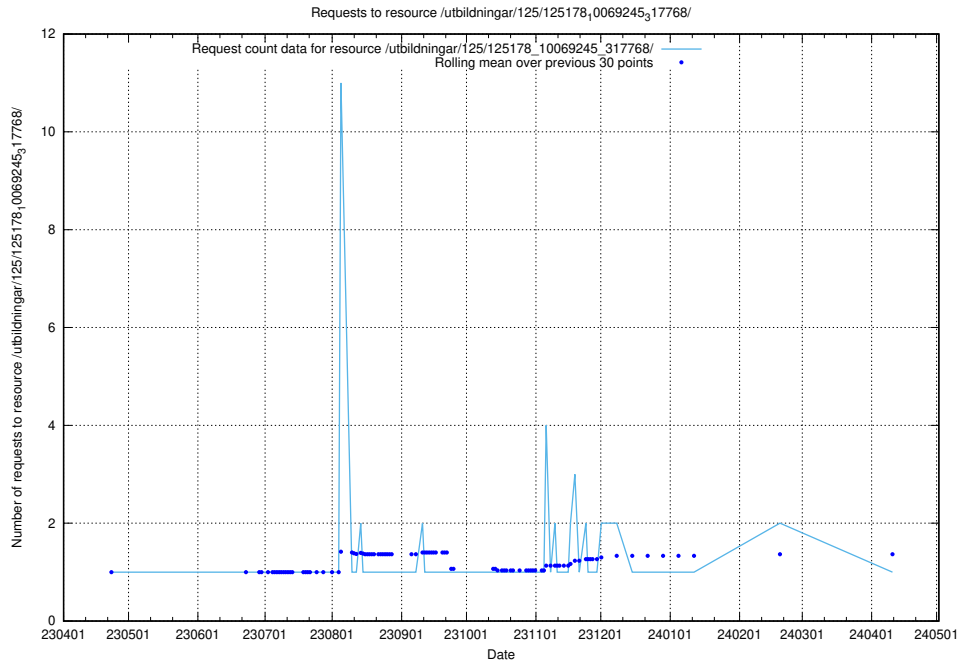

5.6807 Usage of /utbildningar/125/125178_10069245_317768/

Here, we count the number of requests to resource /utbildningar/125/125178_10069245_317768/.