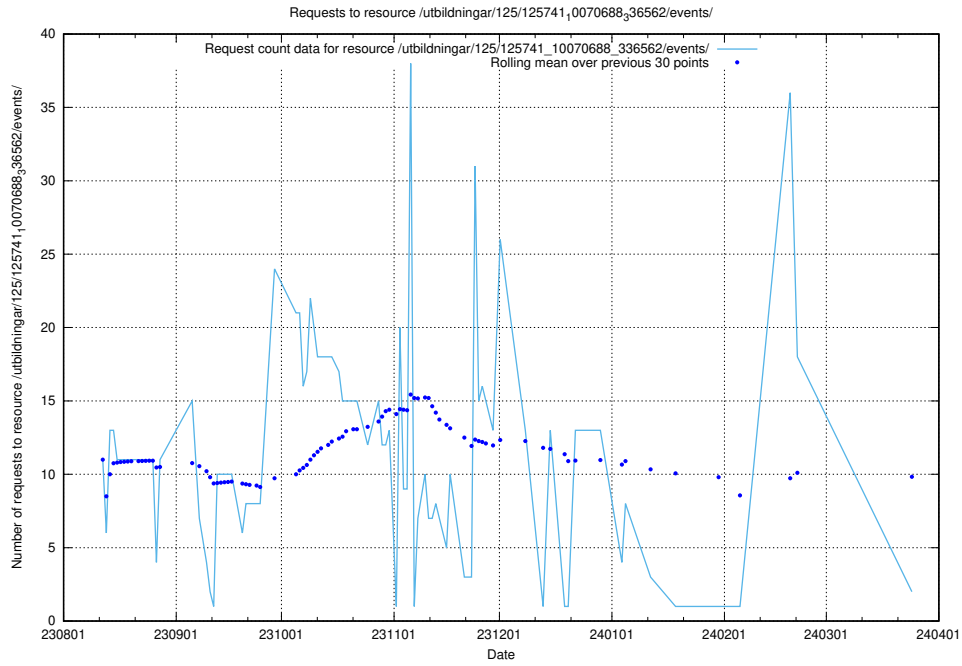

5.917 Usage of /utbildningar/125/125741_10070688_336562/events/

Here, we count the number of requests to resource /utbildningar/125/125741_10070688_336562/events/