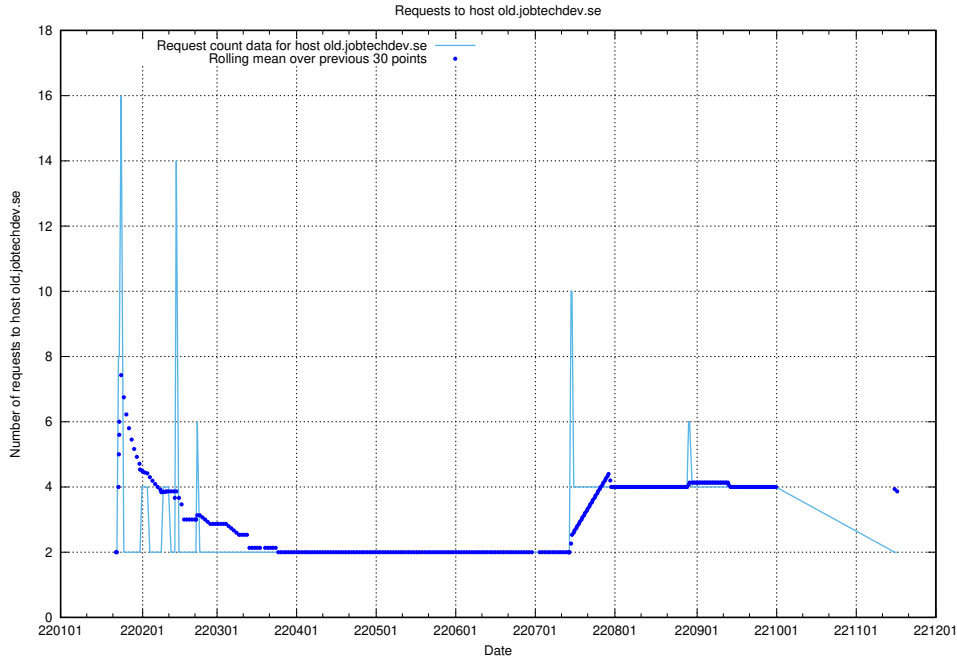

7.600 Usage of old.jobtechdev.se

Here, we count the number of requests to host old.jobtechdev.se.