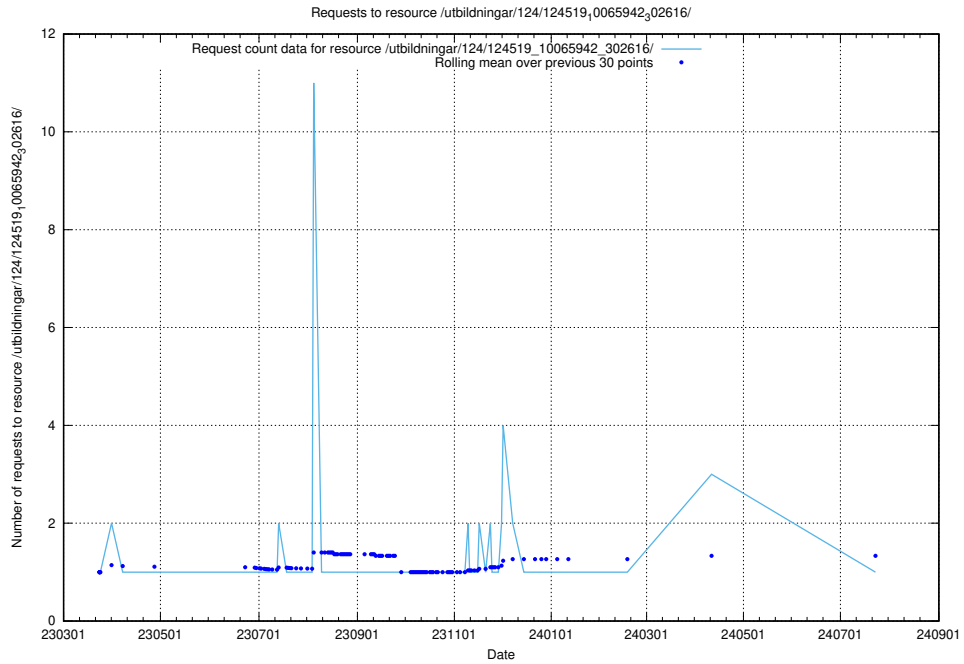

Here, we count the number of requests to resource /utbildningar/124/124519_10065942_302616/.

5.2118 Usage of /availability/kpi/20240508/

Here, we count the number of requests to resource /availability/kpi/20240508/.