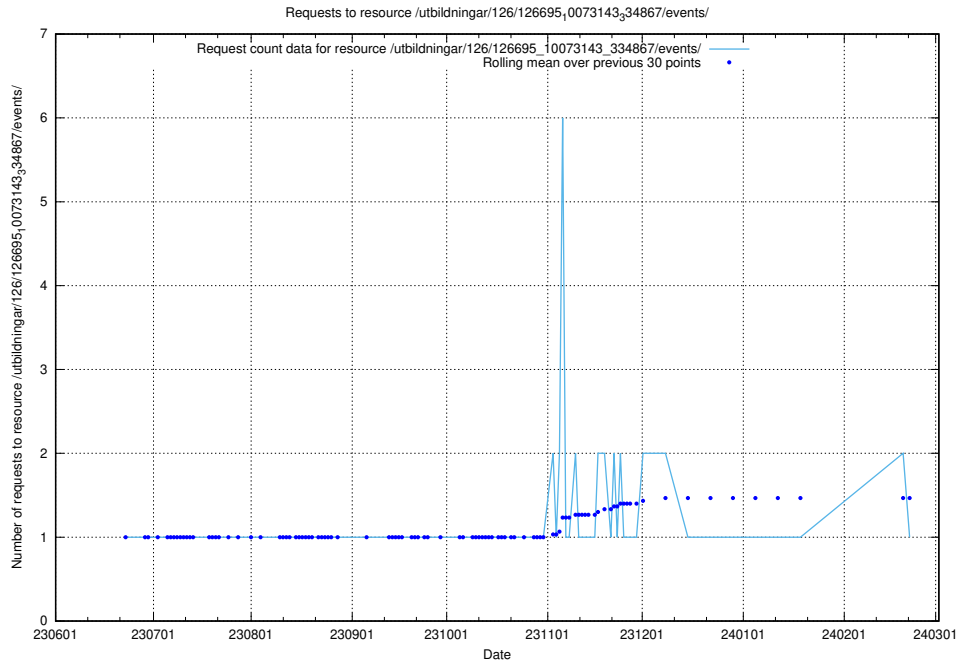

5.6410 Usage of /utbildningar/126/126695_10073143_334867/events/

Here, we count the number of requests to resource /utbildningar/126/126695_10073143_334867/events/