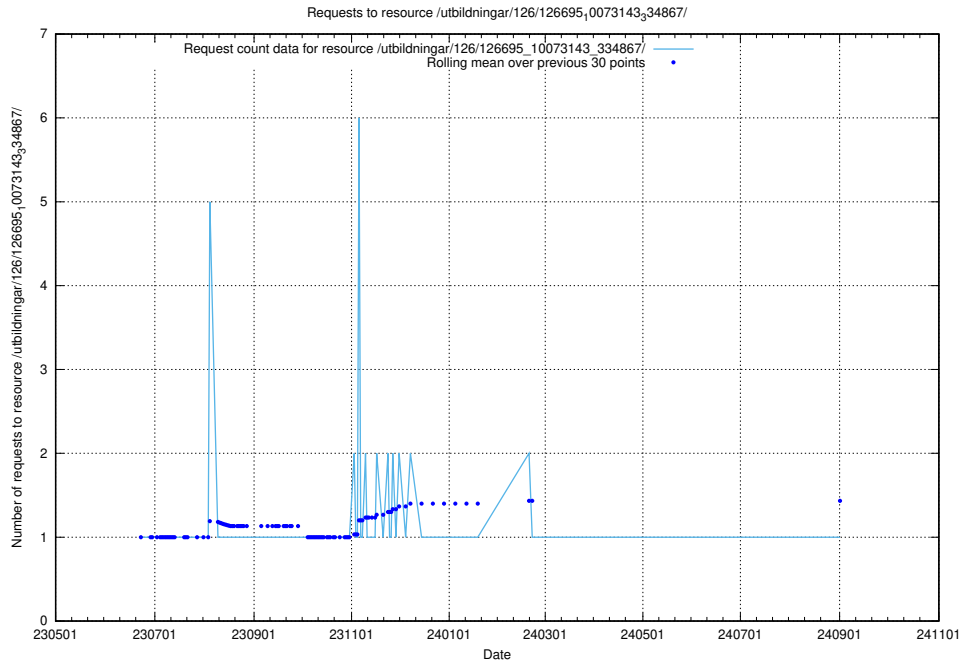

5.6411 Usage of /utbildningar/126/126695_10073143_334867/

Here, we count the number of requests to resource /utbildningar/126/126695_10073143_334867/.