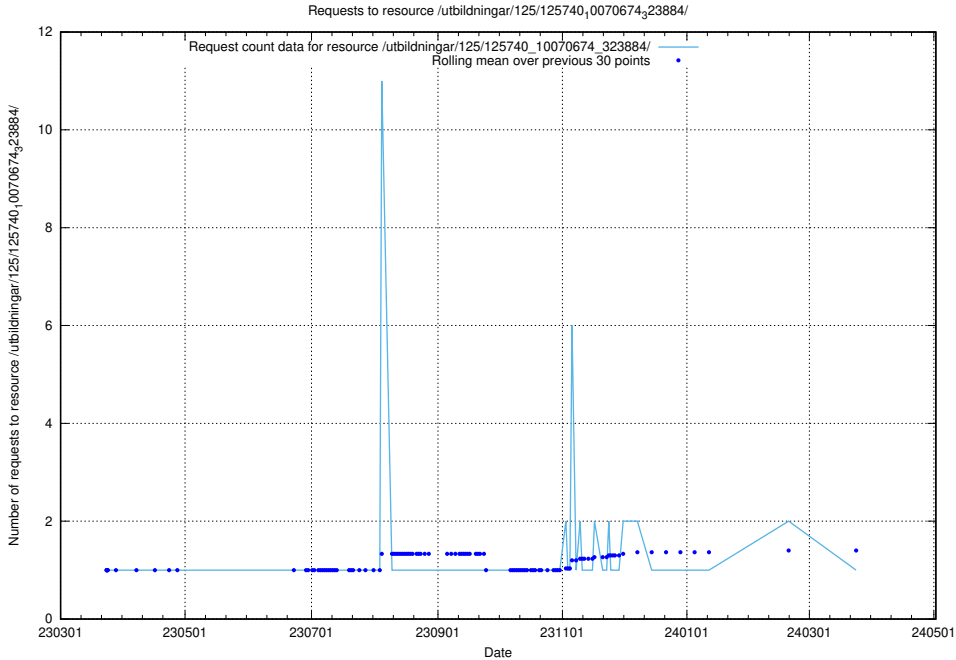

5.1185 Usage of /utbildningar/125/125740_10070674_323884/

Here, we count the number of requests to resource /utbildningar/125/125740_10070674_323884/.