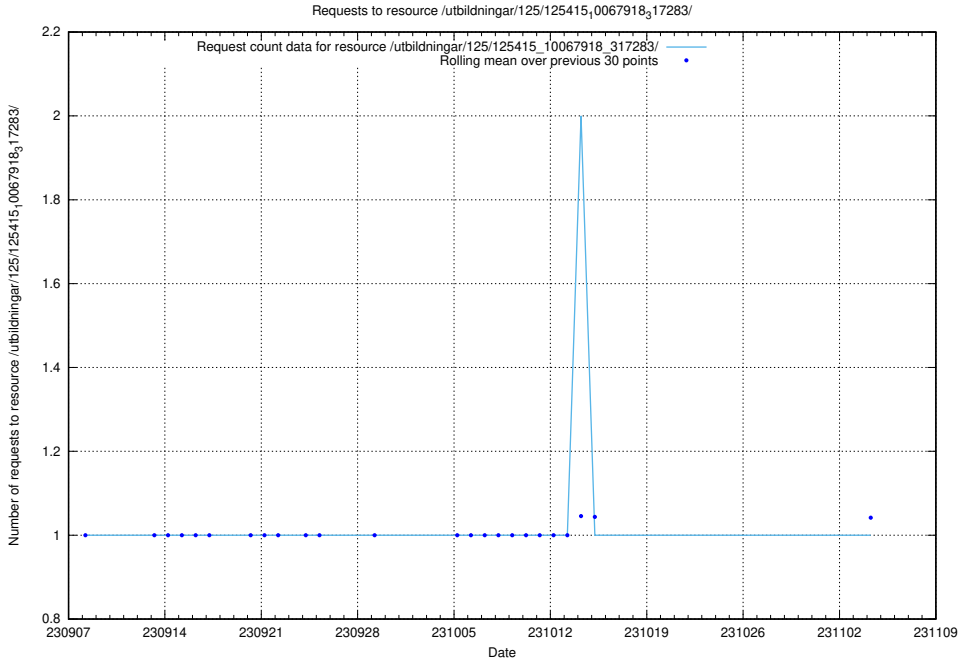

5.5449 Usage of /utbildningar/125/125415_10067918_317283/

Here, we count the number of requests to resource /utbildningar/125/125415_10067918_317283/.