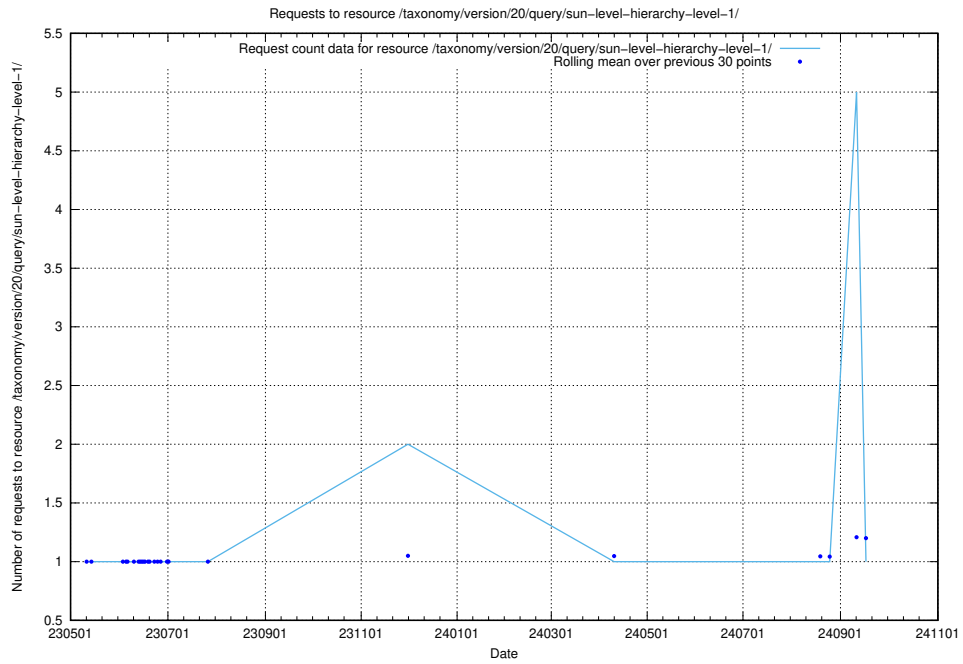

5.6720 Usage of /taxonomy/version/20/query/sun-level-hierarchy-level-1/

Here, we count the number of requests to resource /taxonomy/version/20/query/sun-level-hierarchy-level-1/.