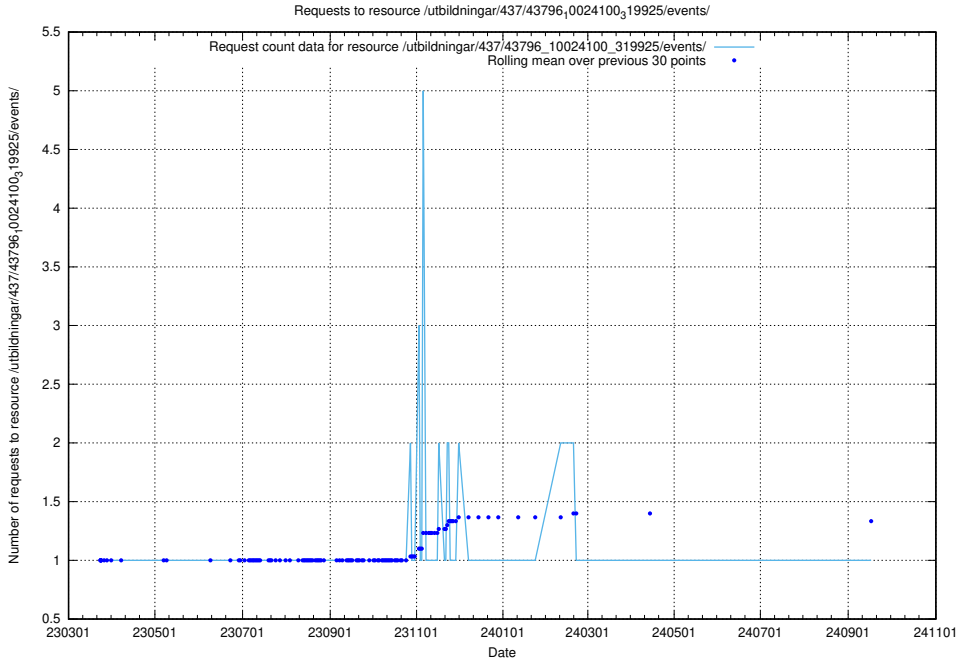

5.7115 Usage of /utbildningar/437/43796_10024100_319925/events/

Here, we count the number of requests to resource /utbildningar/437/43796_10024100_319925/events/.