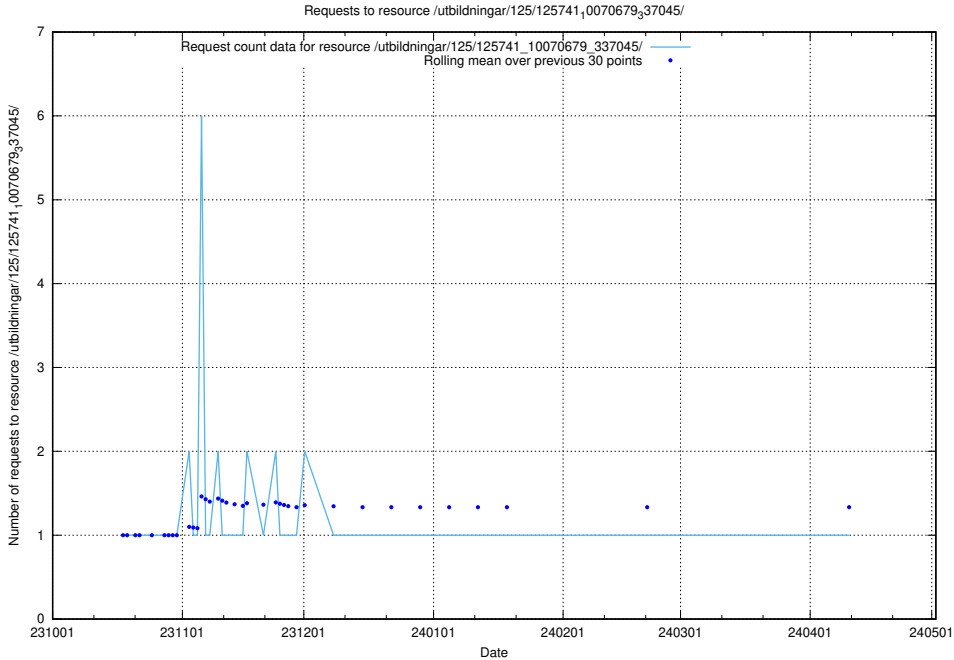

5.5105 Usage of /utbildningar/125/125741_10070679_337045/

Here, we count the number of requests to resource /utbildningar/125/125741_10070679_337045/.