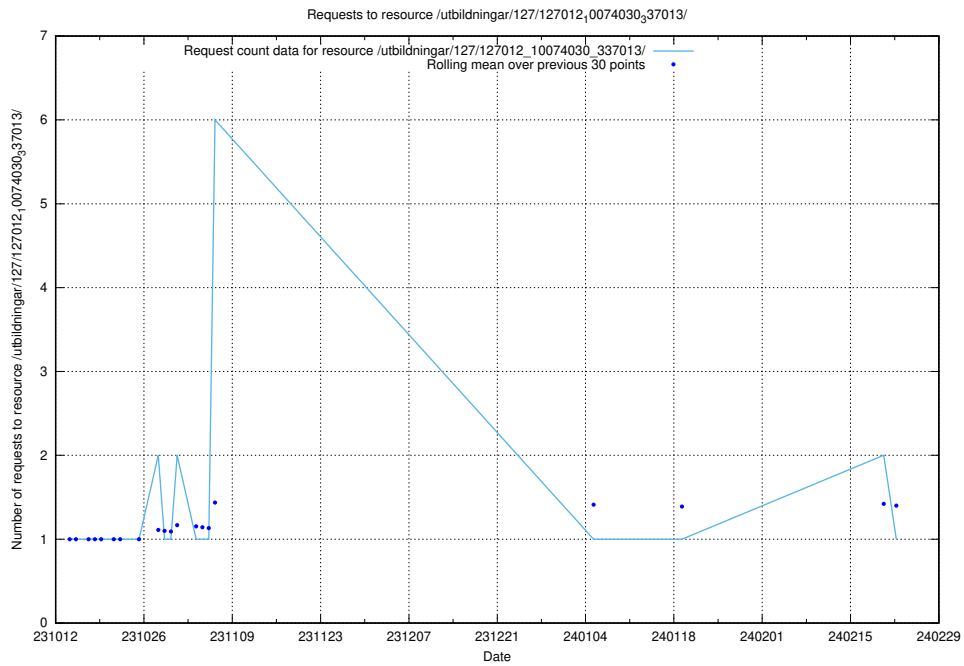

5.5143 Usage of /utbildningar/127/127012_10074030_337013/

Here, we count the number of requests to resource /utbildningar/127/127012_10074030_337013/.