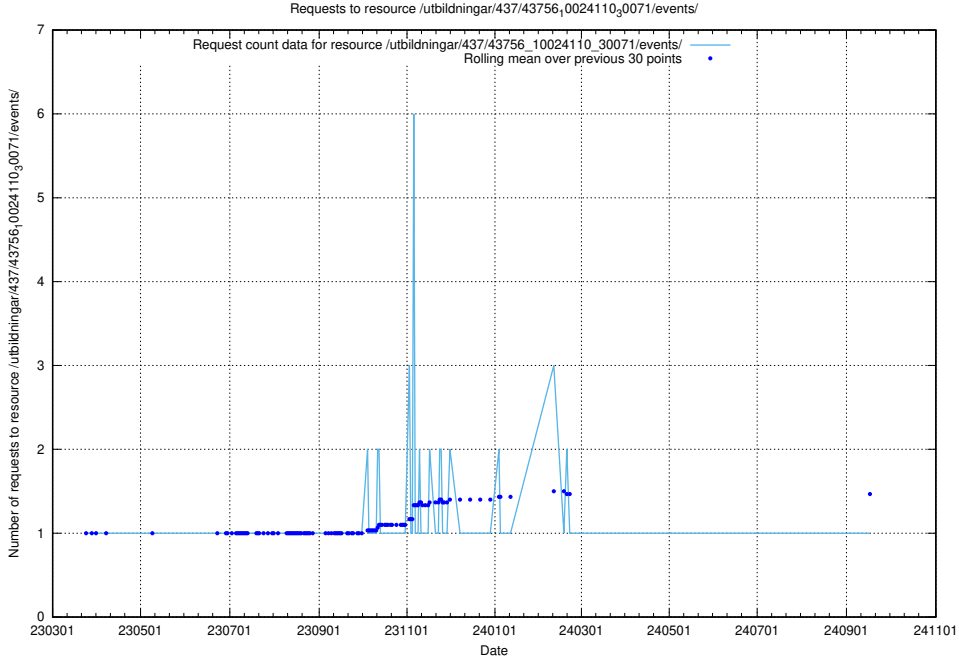

5.6948 Usage of /utbildningar/437/43756_10024110_30071/events/

Here, we count the number of requests to resource /utbildningar/437/43756_10024110_30071/events/.