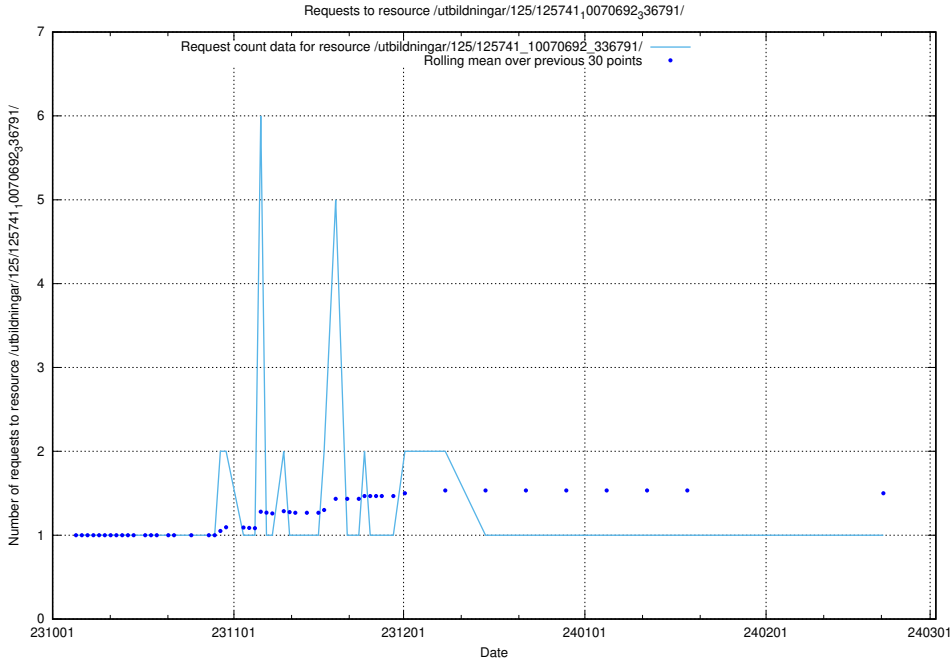

5.5223 Usage of /utbildningar/125/125741_10070692_336791/

Here, we count the number of requests to resource /utbildningar/125/125741_10070692_336791/.