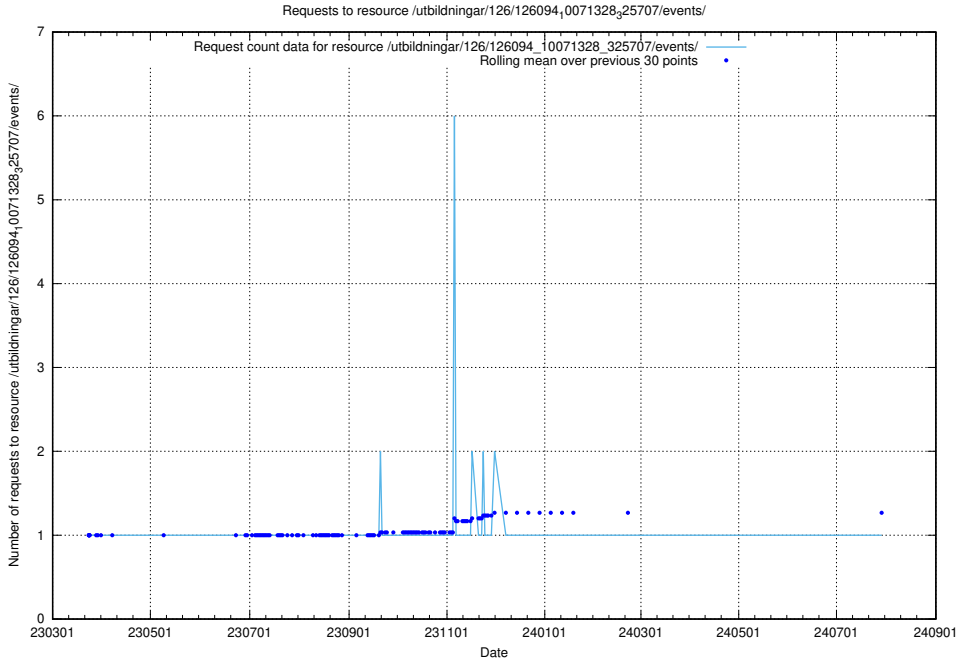

5.7191 Usage of /utbildningar/126/126094_10071328_325707/events/

Here, we count the number of requests to resource /utbildningar/126/126094_10071328_325707/events/