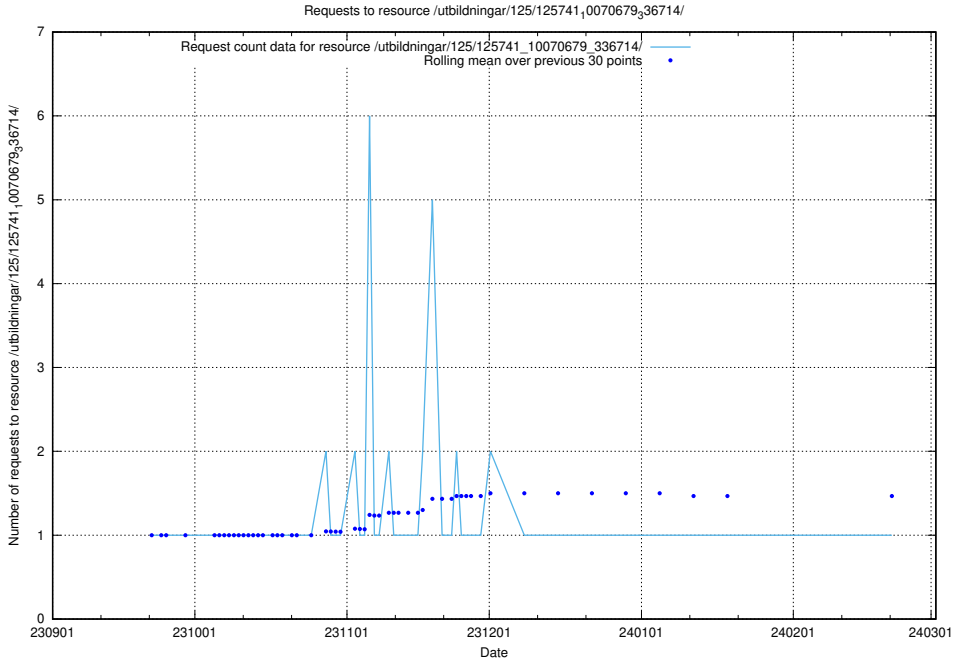

5.5319 Usage of /utbildningar/125/125741_10070679_336714/

Here, we count the number of requests to resource /utbildningar/125/125741_10070679_336714/.