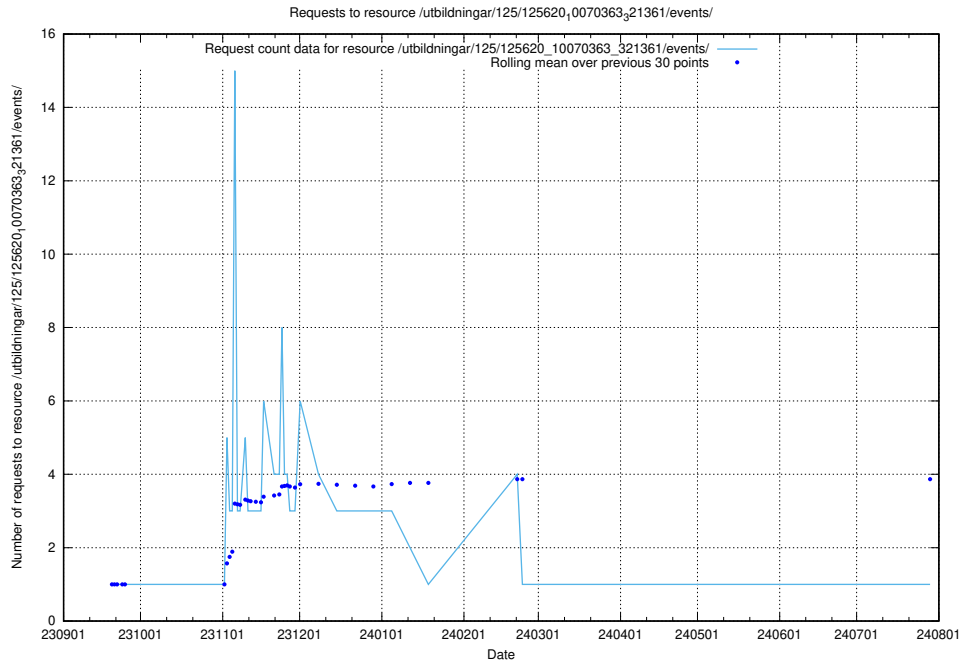

5.5345 Usage of /utbildningar/125/125620_10070363_321361/events/

Here, we count the number of requests to resource /utbildningar/125/125620_10070363_321361/events/