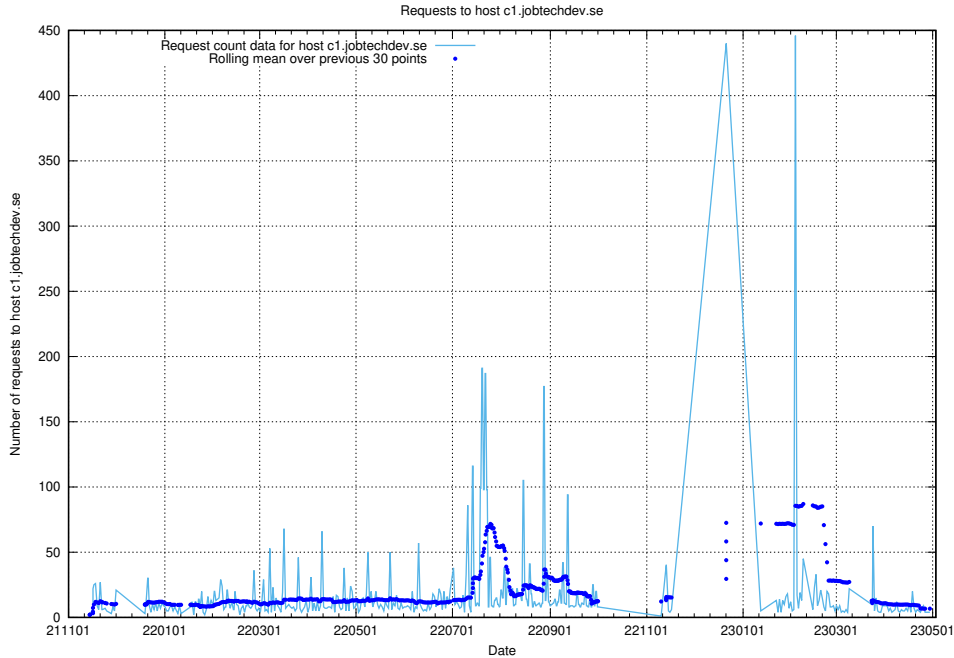

7.109 Usage of c1.jobtechdev.se

Here, we count the number of requests to host c1.jobtechdev.se.