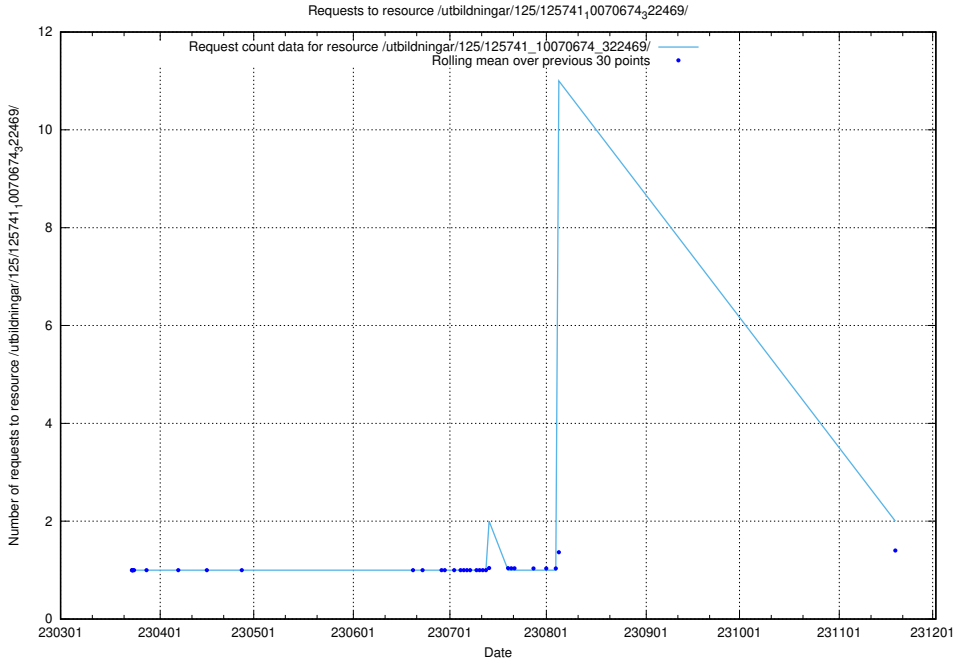

5.1153 Usage of /utbildningar/125/125741_10070674_322469/

Here, we count the number of requests to resource /utbildningar/125/125741_10070674_322469/.