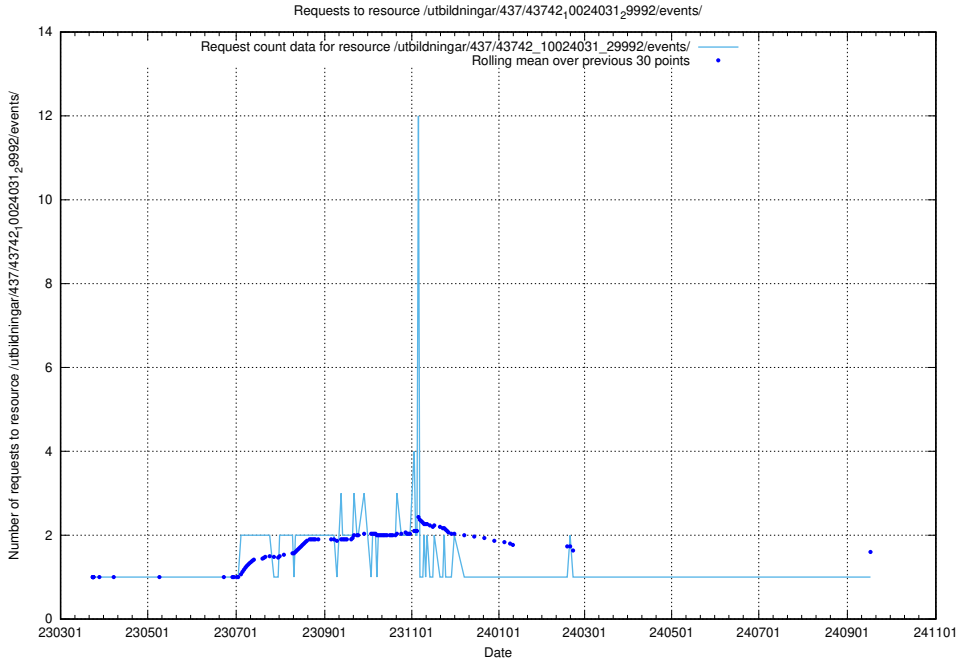

5.7149 Usage of /utbildningar/437/43742_10024031_29992/events/

Here, we count the number of requests to resource /utbildningar/437/43742_10024031_29992/events/.