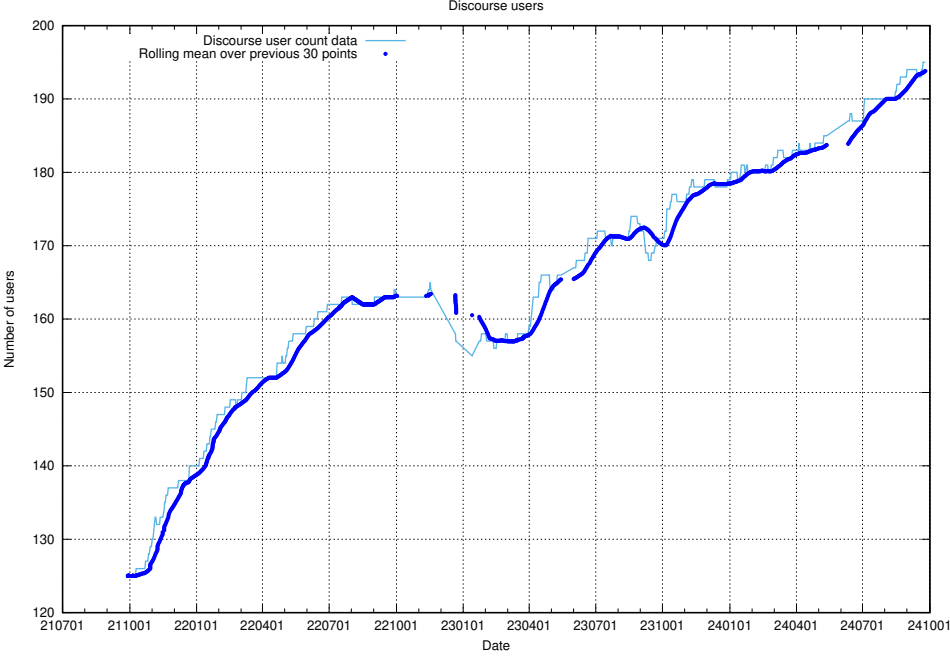

4 Discourse

This section summarises activities from the [JobTech Discourse Forum](https://forum.jobtechdev.se)⁵.

4.1 User count

A table of the number of users in Discourse.

⁵<https://forum.jobtechdev.se>