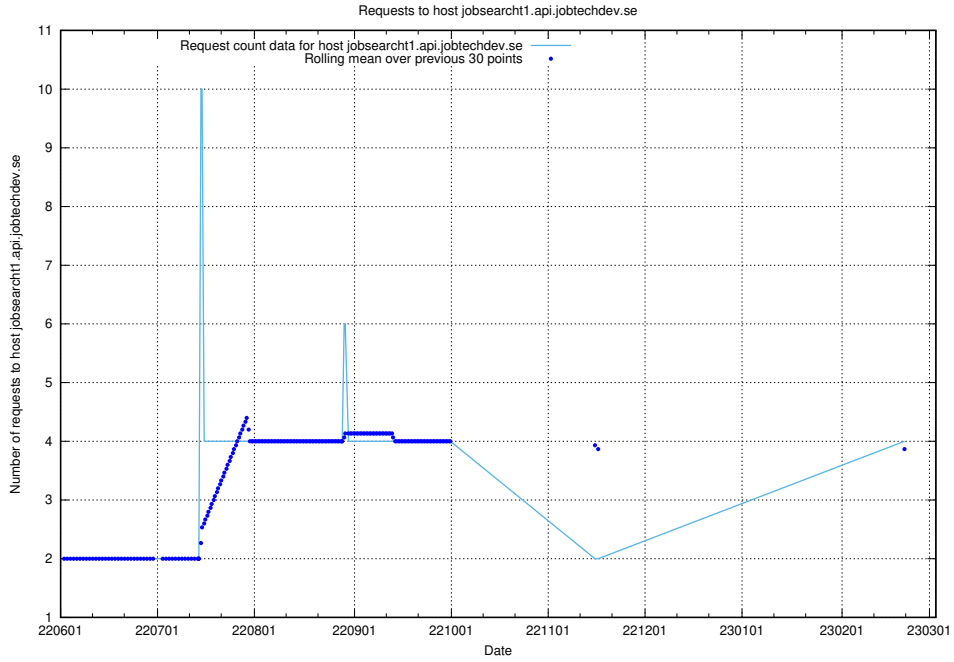

7.154 Usage of jobsearcht1.api.jobtechdev.se

Here, we count the number of requests to host jobsearcht1.api.jobtechdev.se.