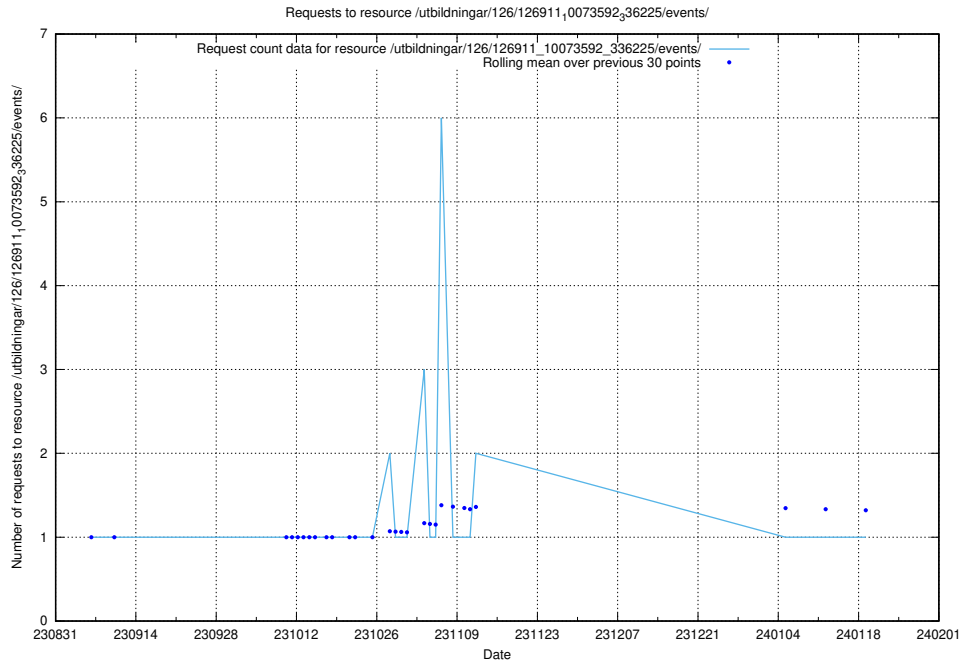

5.5471 Usage of /utbildningar/126/126911_10073592_336225/events/

Here, we count the number of requests to resource /utbildningar/126/126911_10073592_336225/events/