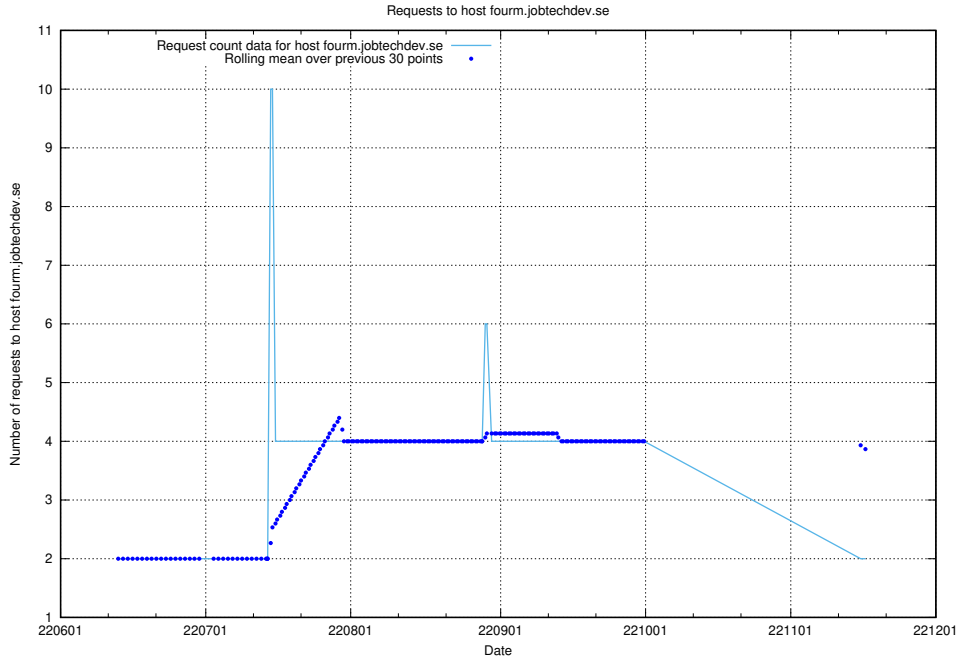

7.409 Usage of fourm.jobtechdev.se

Here, we count the number of requests to host fourm.jobtechdev.se.

7.410 Usage of ac93955e-375e-46ab-98cd-1c60a34122cd.jobtechdev.se

Here, we count the number of requests to host ac93955e-375e-46ab-98cd-1c60a34122cd.jobtechdev.se.