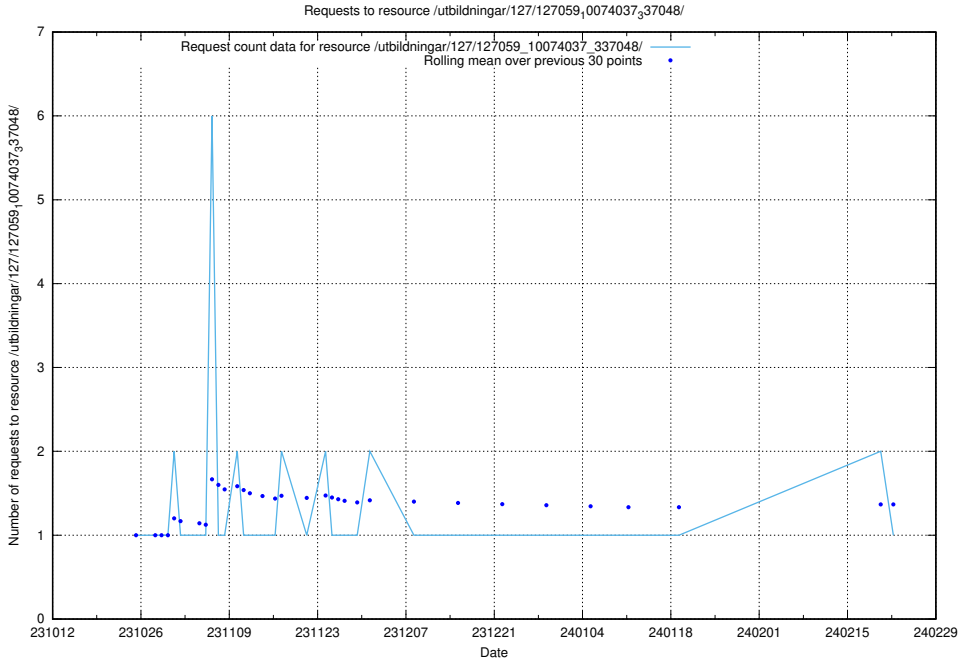

5.5027 Usage of /utbildningar/127/127059_10074037_337048/

Here, we count the number of requests to resource /utbildningar/127/127059_10074037_337048/.