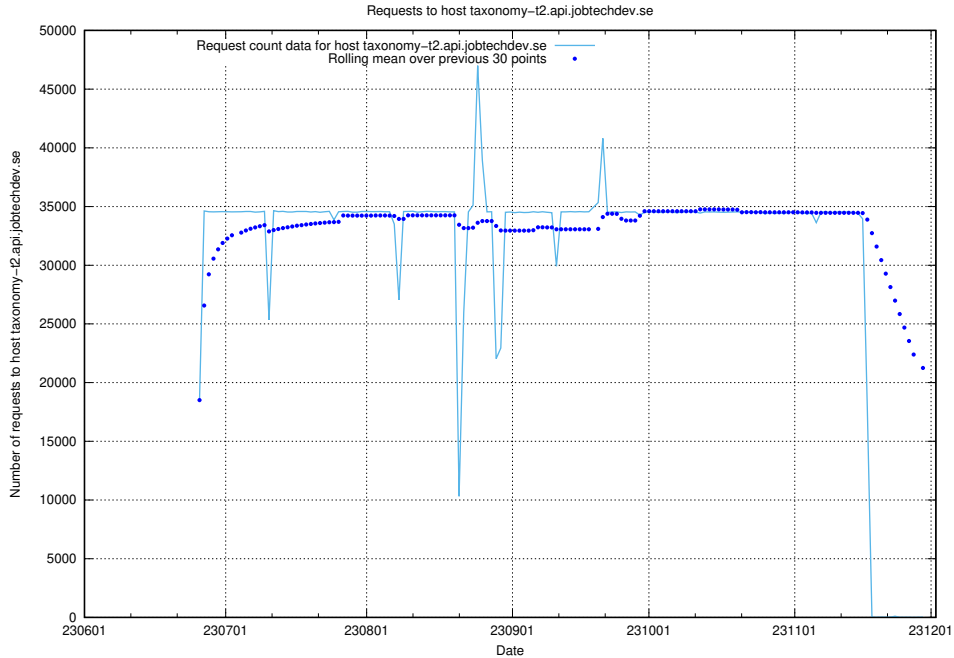

7.42 Usage of taxonomy-t2.api.jobtechdev.se

Here, we count the number of requests to host taxonomy-t2.api.jobtechdev.se.