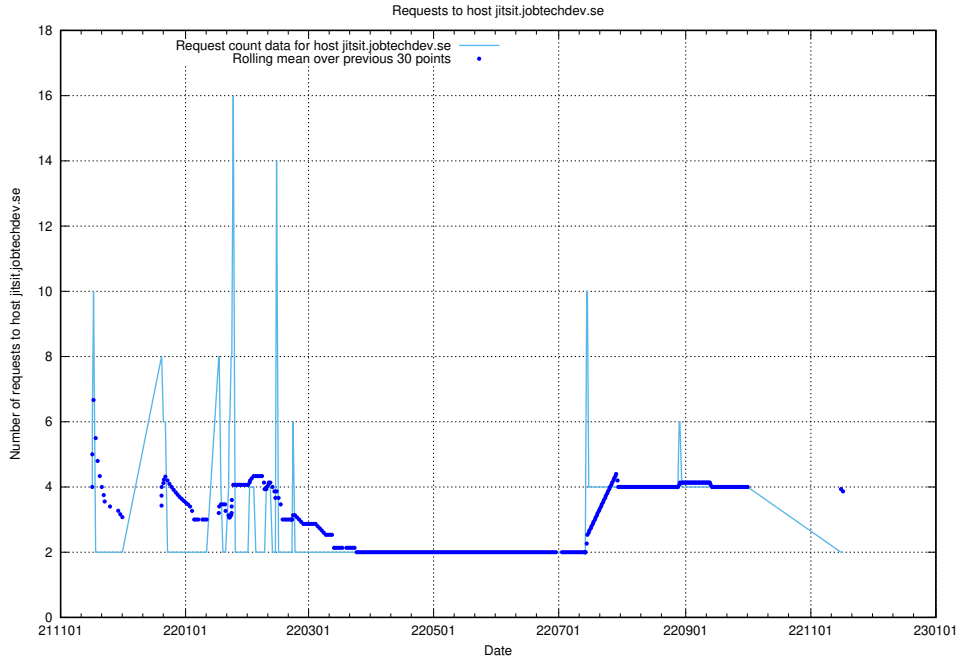

7.501 Usage of jitsit.jobtechdev.se

Here, we count the number of requests to host jitsit.jobtechdev.se.