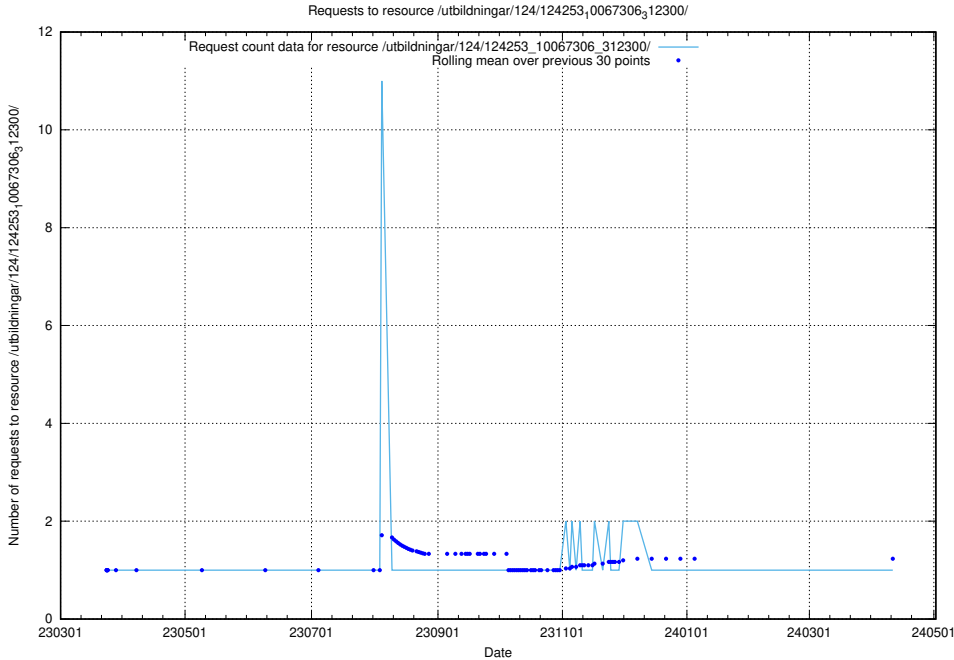

5.4820 Usage of /utbildningar/124/124253_10067306_312300/

Here, we count the number of requests to resource /utbildningar/124/124253_10067306_312300/.