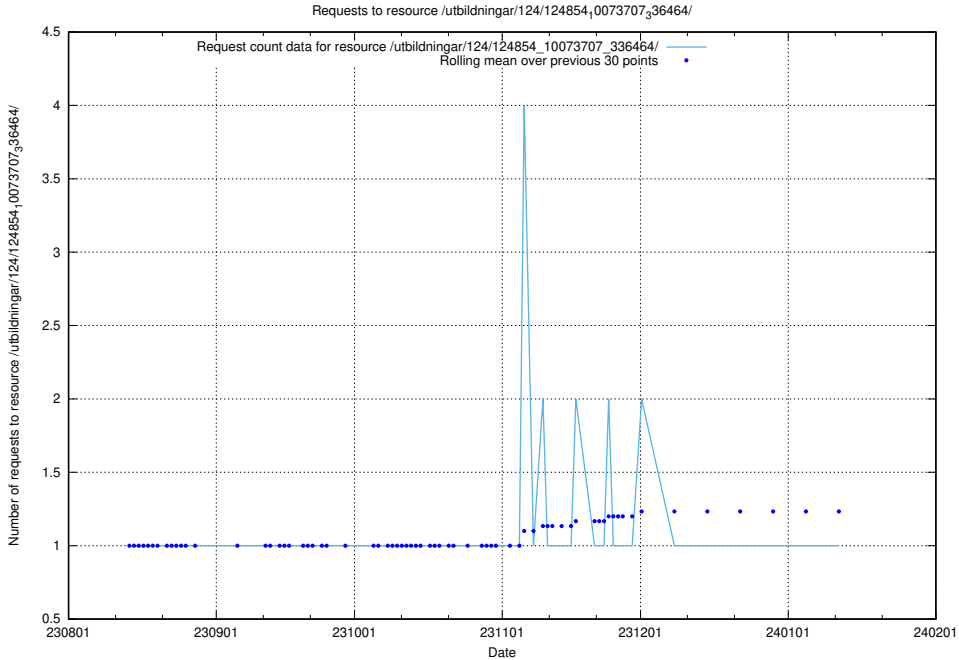

5.5613 Usage of /utbildningar/124/124854_10073707_336464/

Here, we count the number of requests to resource /utbildningar/124/124854_10073707_336464/.