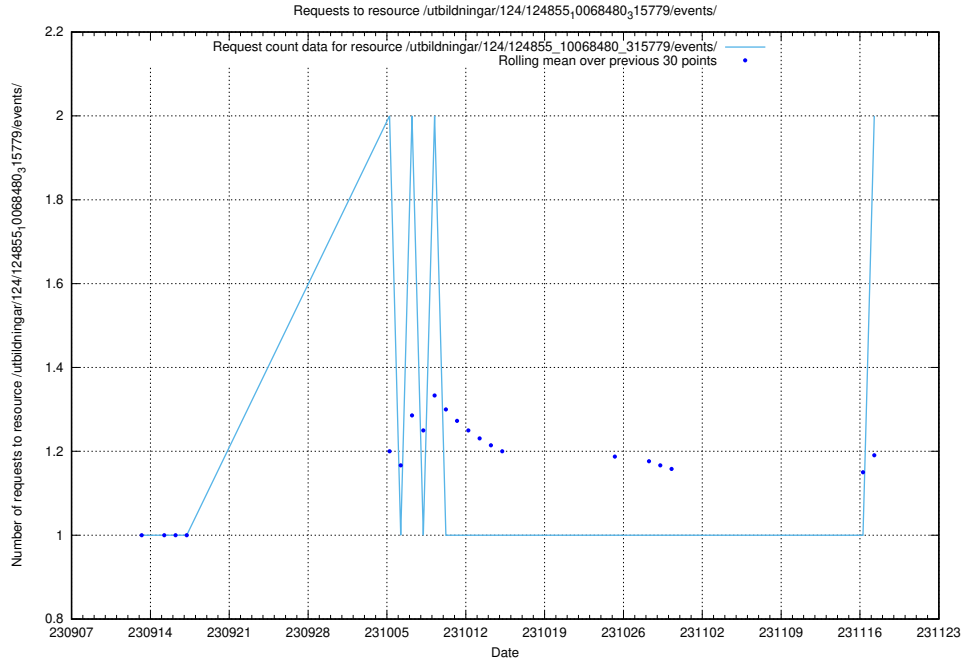

5.901 Usage of /utbildningar/124/124855_10068480_315779/events/

Here, we count the number of requests to resource /utbildningar/124/124855_10068480_315779/events/