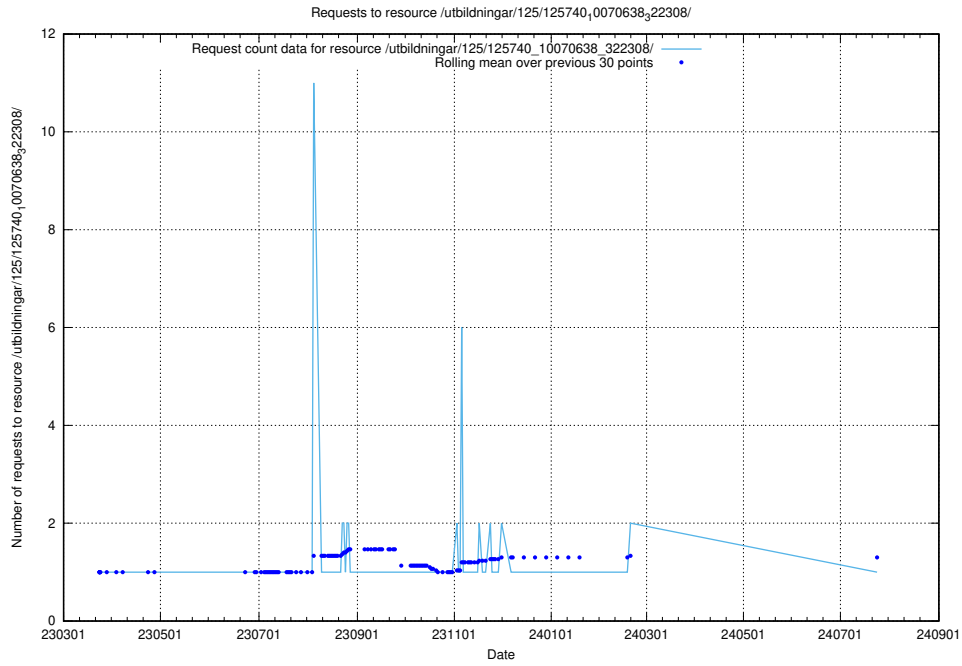

5.1201 Usage of /utbildningar/125/125740_10070638_322308/

Here, we count the number of requests to resource /utbildningar/125/125740_10070638_322308/.