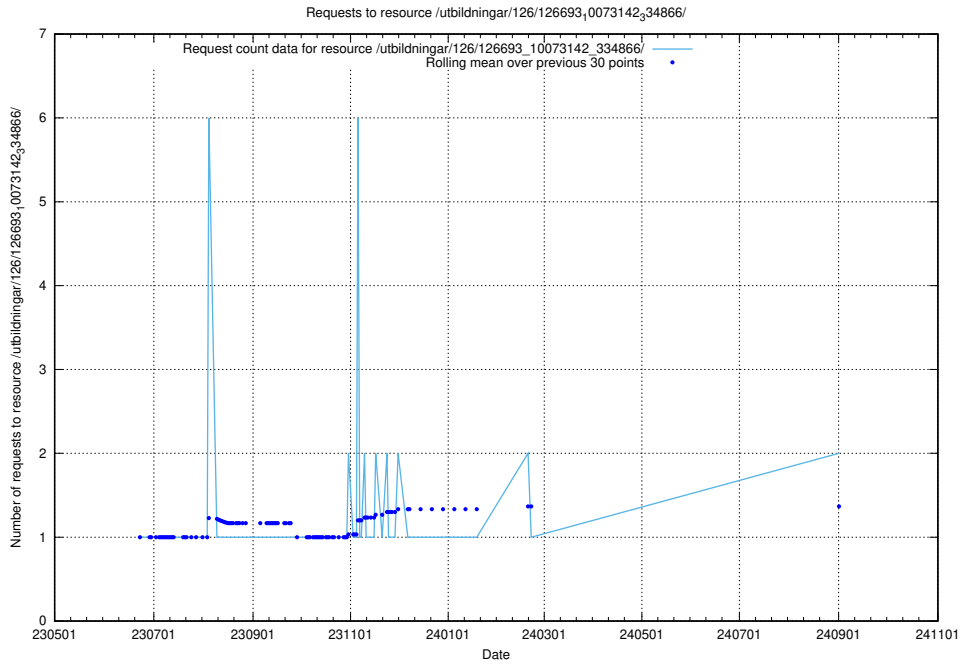

5.1003 Usage of /utbildningar/126/126693_10073142_334866/

Here, we count the number of requests to resource /utbildningar/126/126693_10073142_334866/.