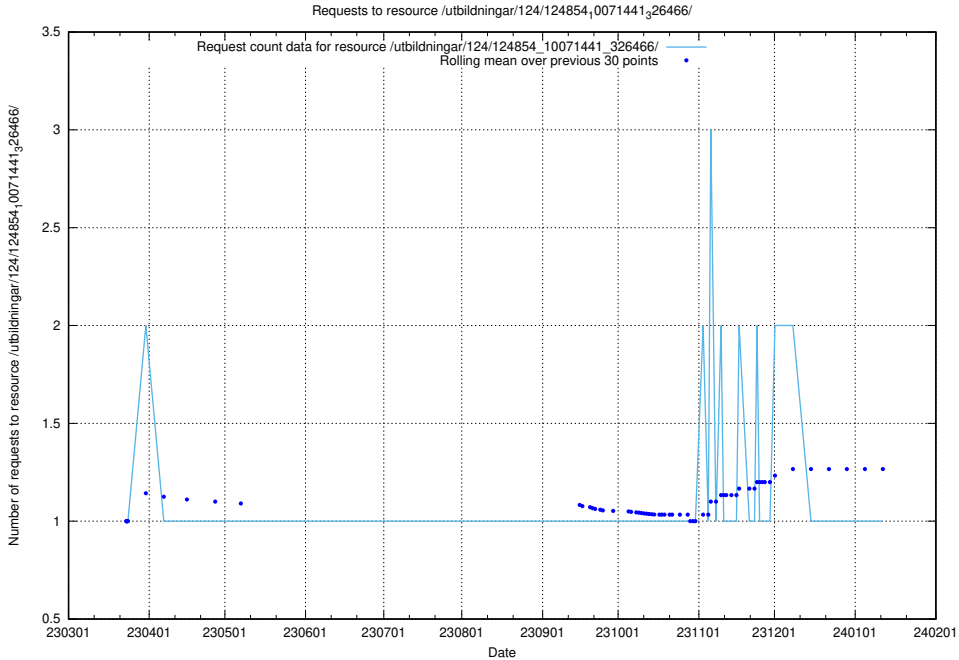

5.1398 Usage of /utbildningar/124/124854_10071441_326466/

Here, we count the number of requests to resource /utbildningar/124/124854_10071441_326466/.