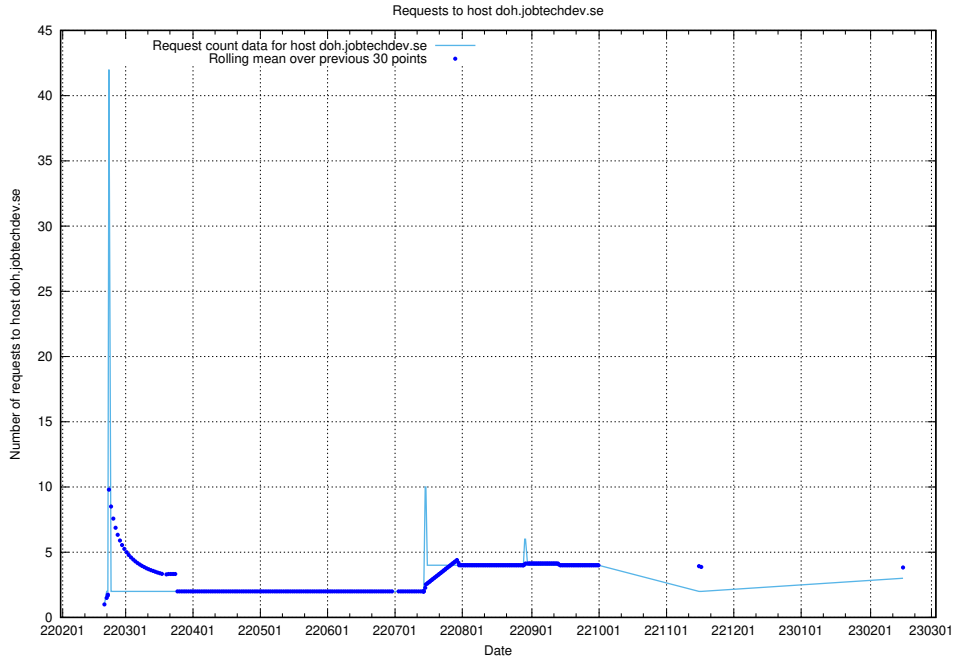

7.231 Usage of doh.jobtechdev.se

Here, we count the number of requests to host doh.jobtechdev.se.