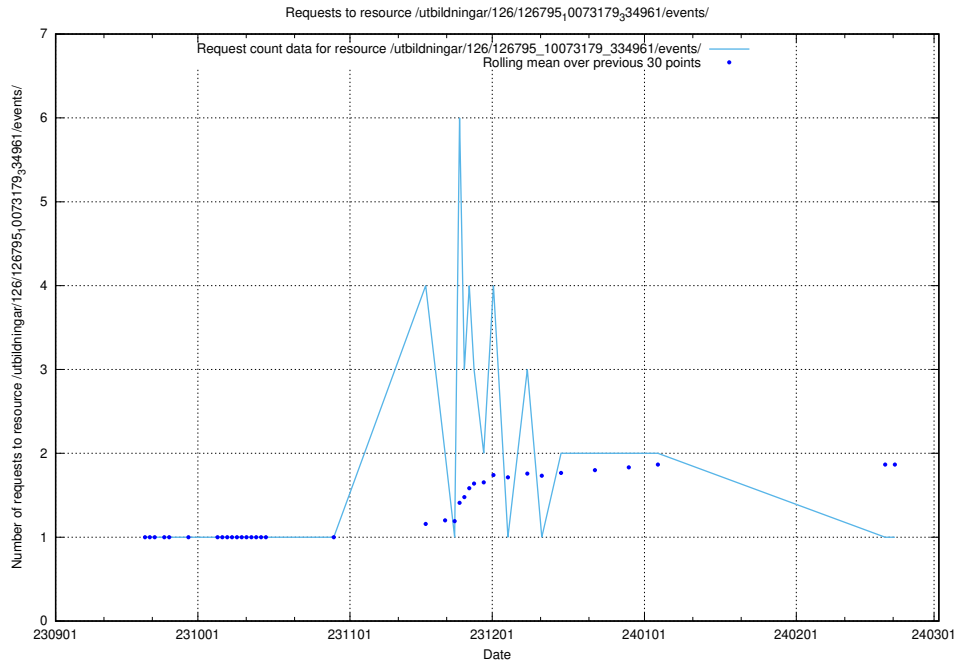

5.5339 Usage of /utbildningar/126/126795_10073179_334961/events/

Here, we count the number of requests to resource /utbildningar/126/126795_10073179_334961/events/