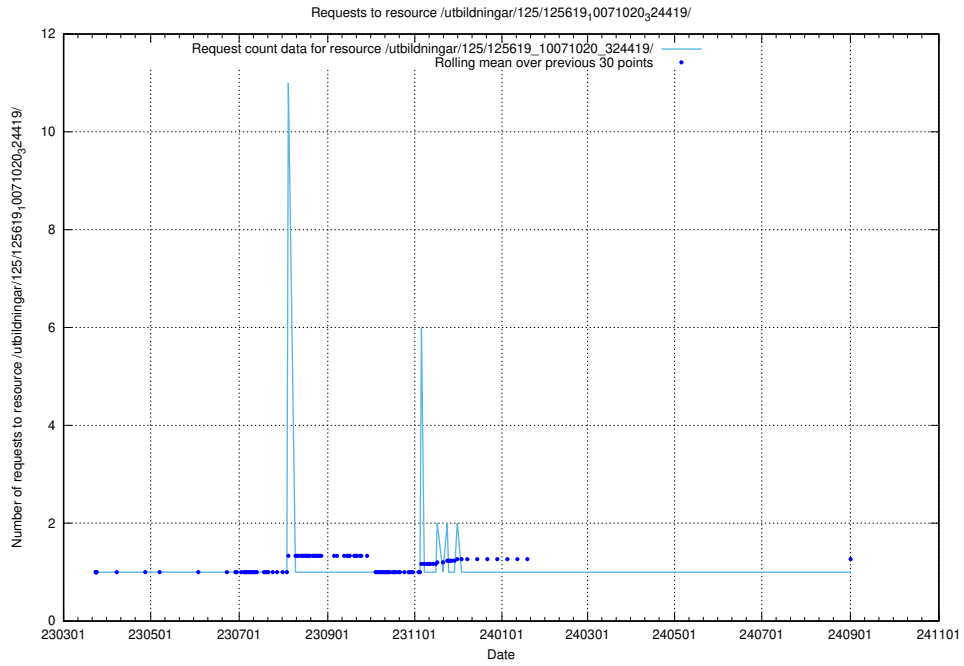

5.1256 Usage of /utbildningar/125/125619_10071020_324419/

Here, we count the number of requests to resource /utbildningar/125/125619_10071020_324419/.