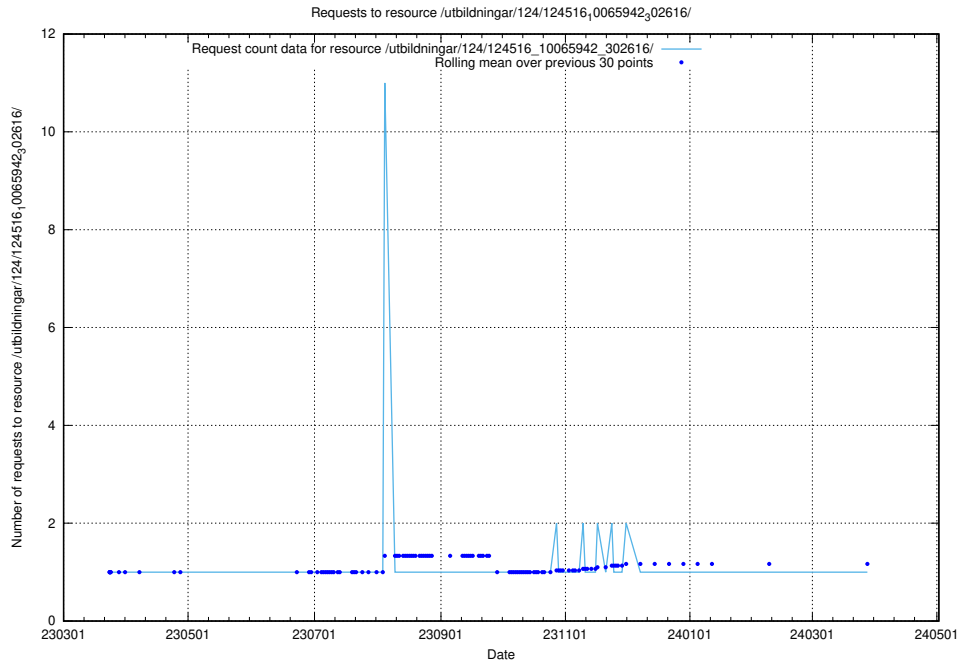

5.2344 Usage of /utbildningar/124/124516_10065942_302616/

Here, we count the number of requests to resource /utbildningar/124/124516_10065942_302616/.