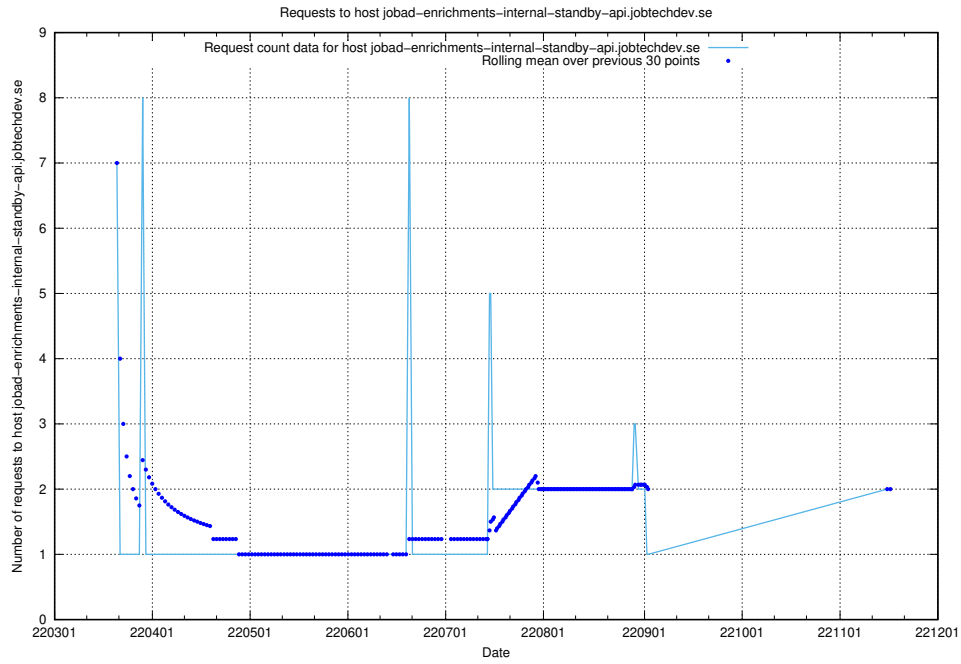

7.495 Usage of jobstream-smoke.jobtechdev.se

Here, we count the number of requests to host jobstream-smoke.jobtechdev.se.

7.496 Usage of jobad-enrichments-internal-standby-api.jobtechdev.se

Here, we count the number of requests to host jobad-enrichments-internal-standby-api.jobtechdev.se.