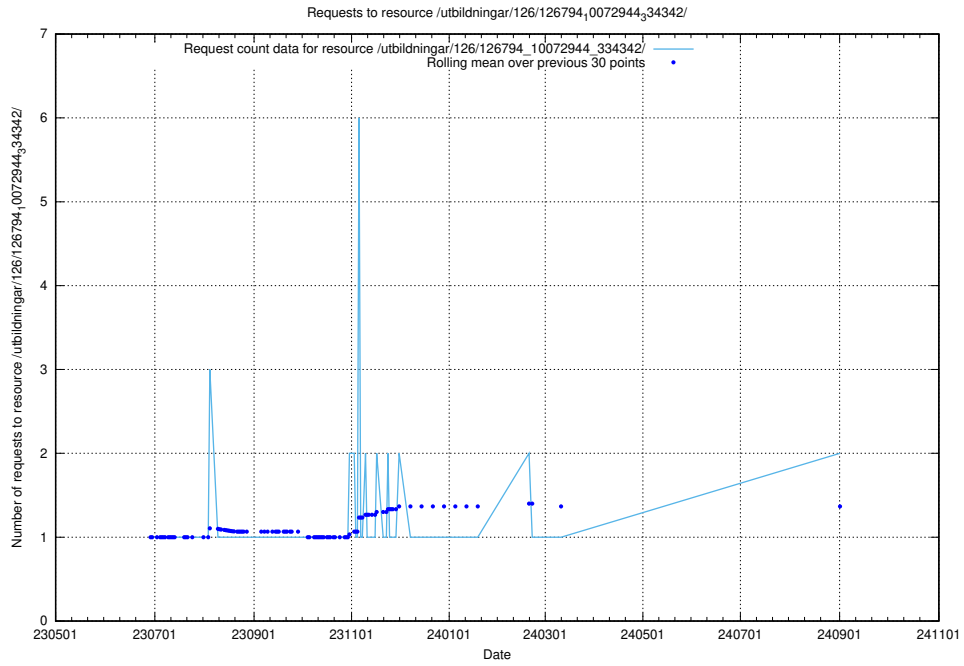

5.971 Usage of /utbildningar/126/126794_10072944_334342/

Here, we count the number of requests to resource /utbildningar/126/126794_10072944_334342/.