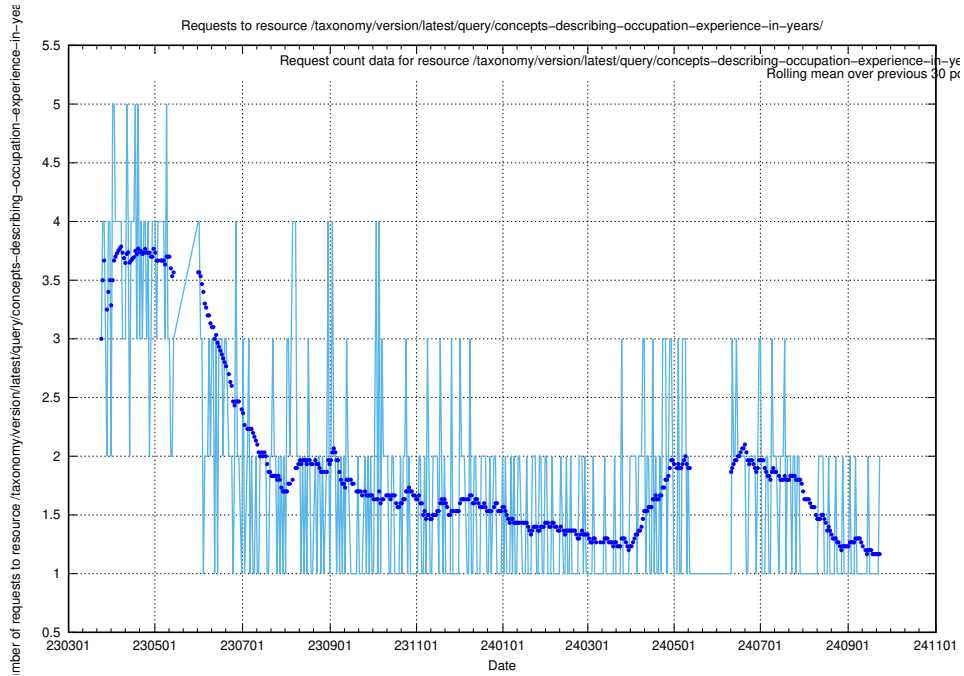

5.1115 Usage of /taxonomy/version/latest/query/concepts-describing-occupation-experience-in-years/

Here, we count the number of requests to resource /taxonomy/version/latest/query/concepts-describing-occupation-experience-in-years/.