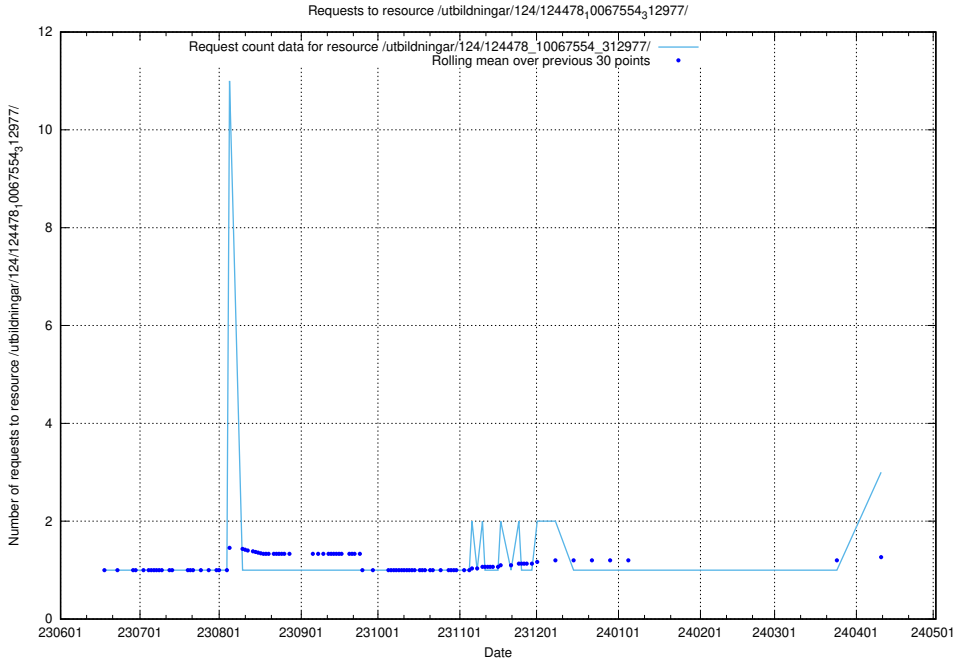

5.559 Usage of /utbildningar/124/124478_10067554_312977/

Here, we count the number of requests to resource /utbildningar/124/124478_10067554_312977/.