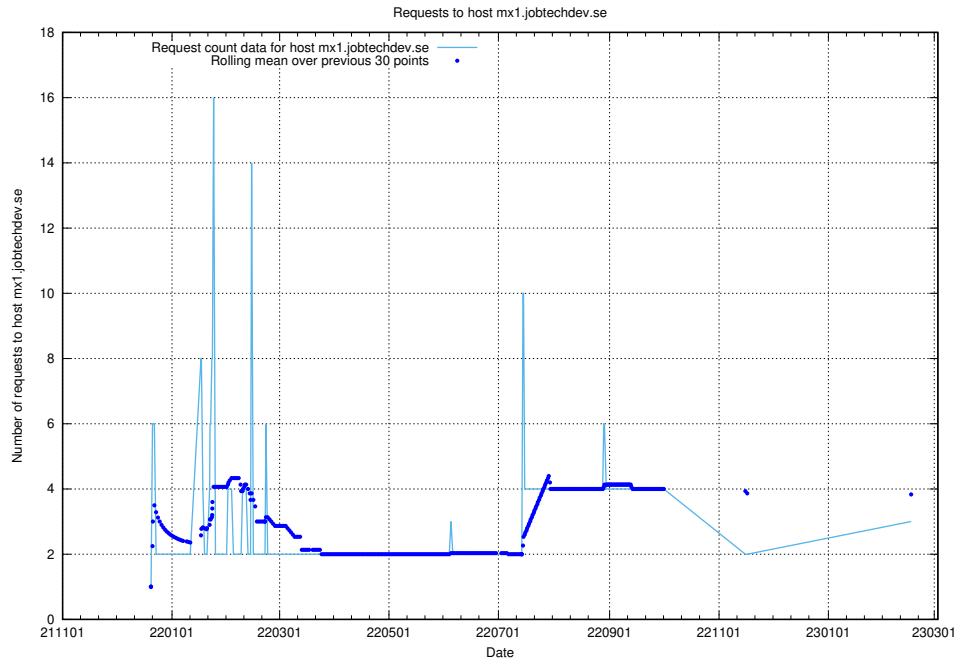

7.204 Usage of mx1.jobtechdev.se

Here, we count the number of requests to host mx1.jobtechdev.se.