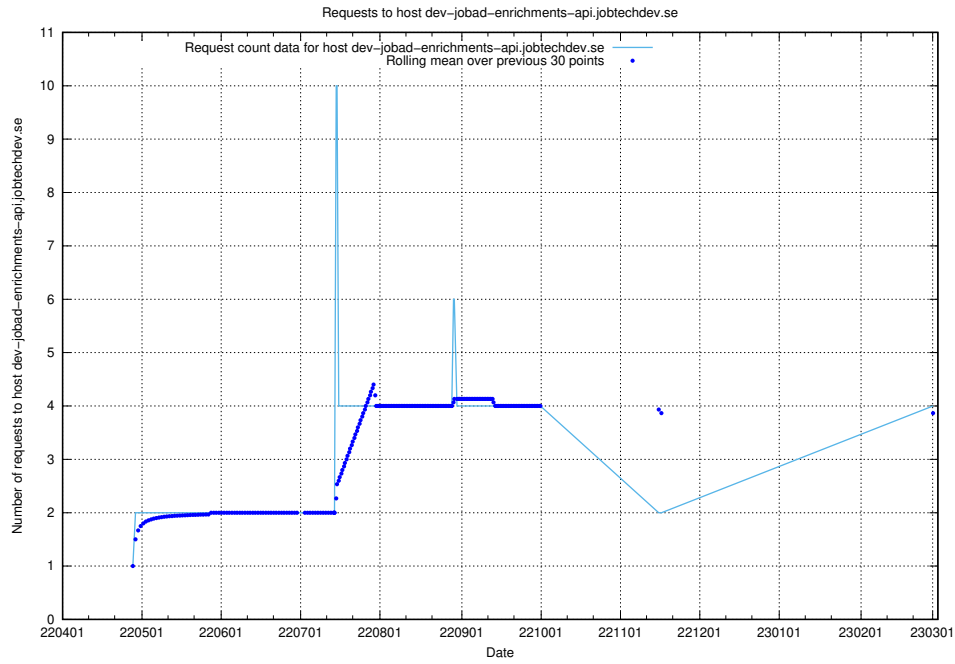

Here, we count the number of requests to host dev-jobad-enrichments-api.jobtechdev.se.

7.159 Usage of crossplane.jobtechdev.se

Here, we count the number of requests to host crossplane.jobtechdev.se.

7.160 Usage of taxonomi.api.jobtechdev.se