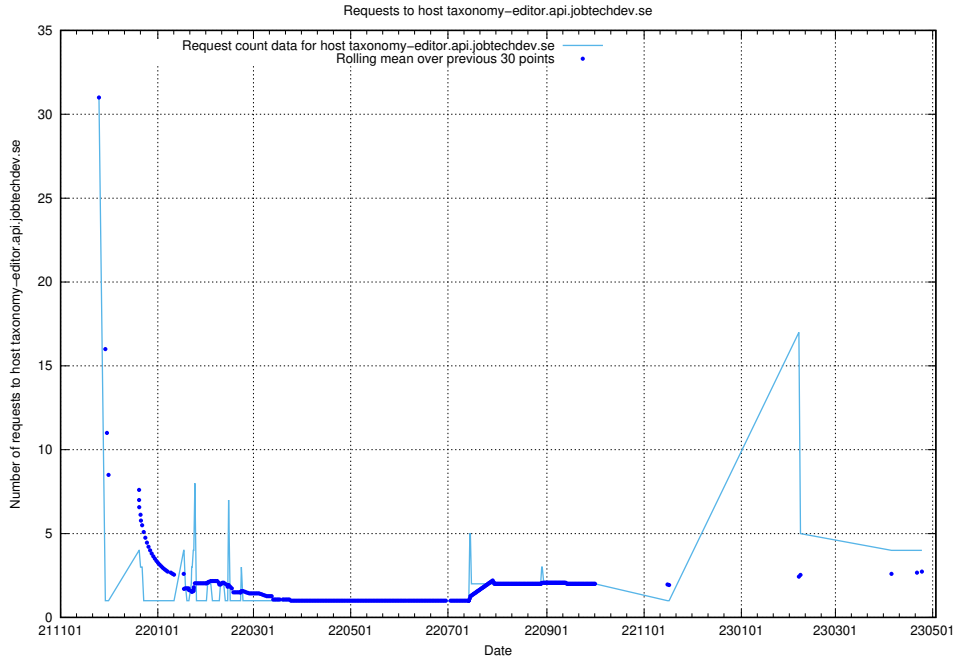

7.145 Usage of taxonomy-editor.api.jobtechdev.se

Here, we count the number of requests to host taxonomy-editor.api.jobtechdev.se.