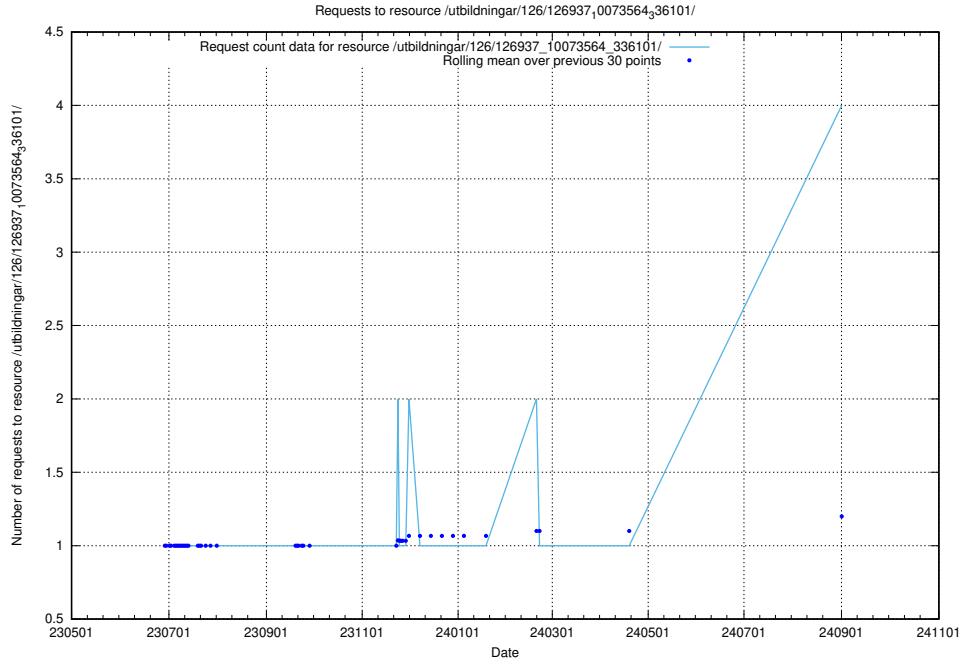

5.388 Usage of /utbildningar/126/126937_10073564_336101/

Here, we count the number of requests to resource /utbildningar/126/126937_10073564_336101/.