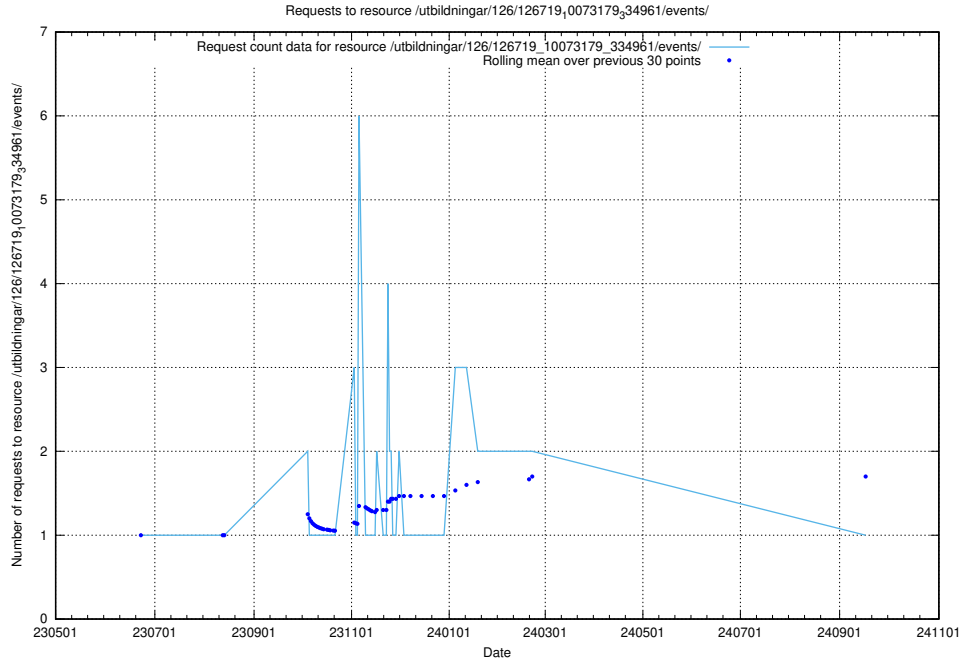

5.6397 Usage of /utbildningar/126/126719_10073179_334961/events/

Here, we count the number of requests to resource /utbildningar/126/126719_10073179_334961/events/