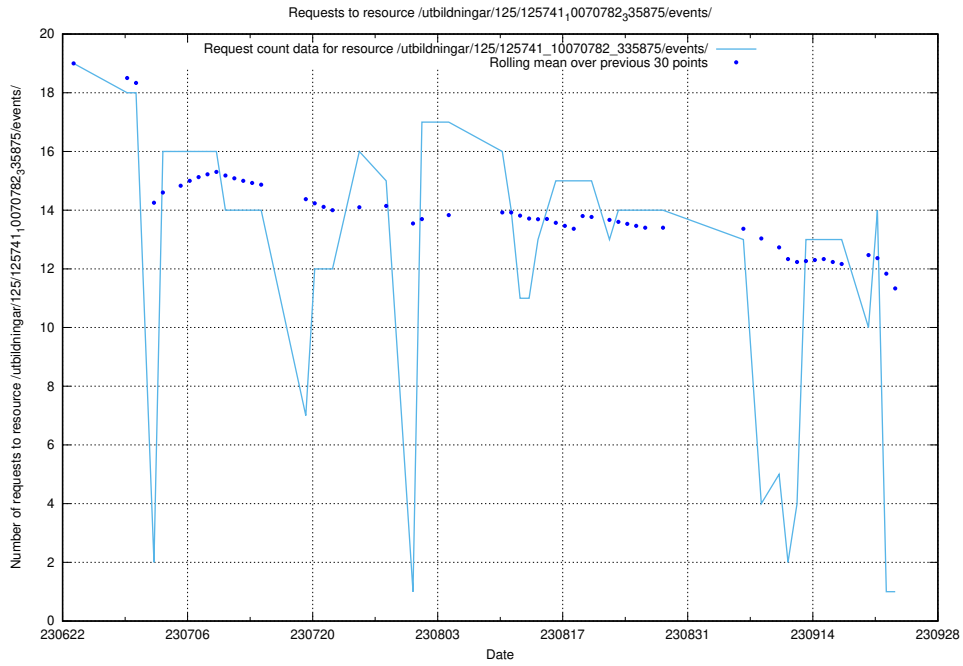

5.6360 Usage of /utbildningar/125/125741_10070782_335875/events/

Here, we count the number of requests to resource /utbildningar/125/125741_10070782_335875/events/