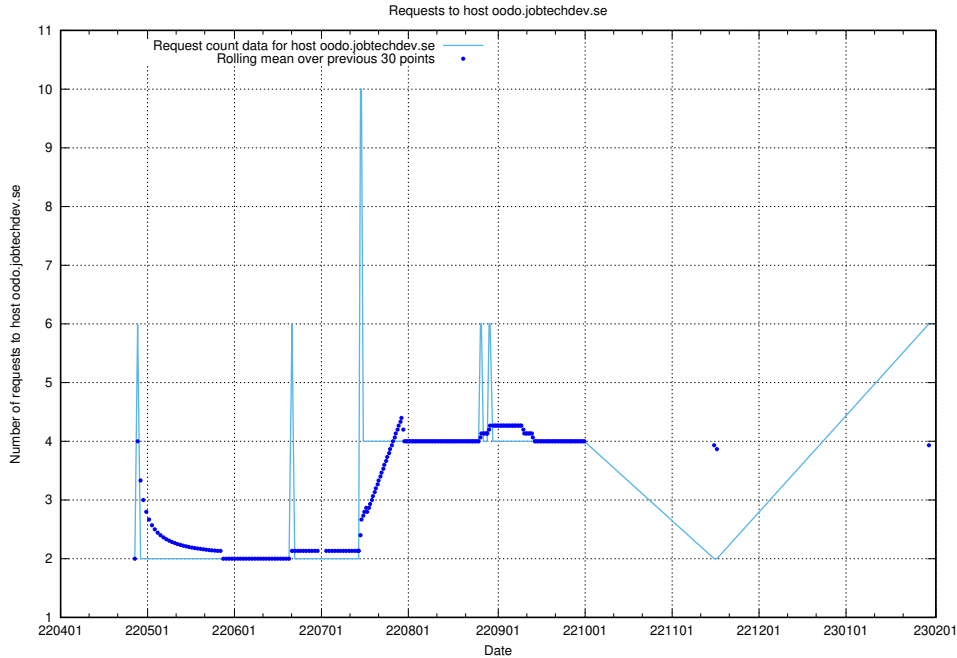

7.88 Usage of oodo.jobtechdev.se

Here, we count the number of requests to host oodo.jobtechdev.se.