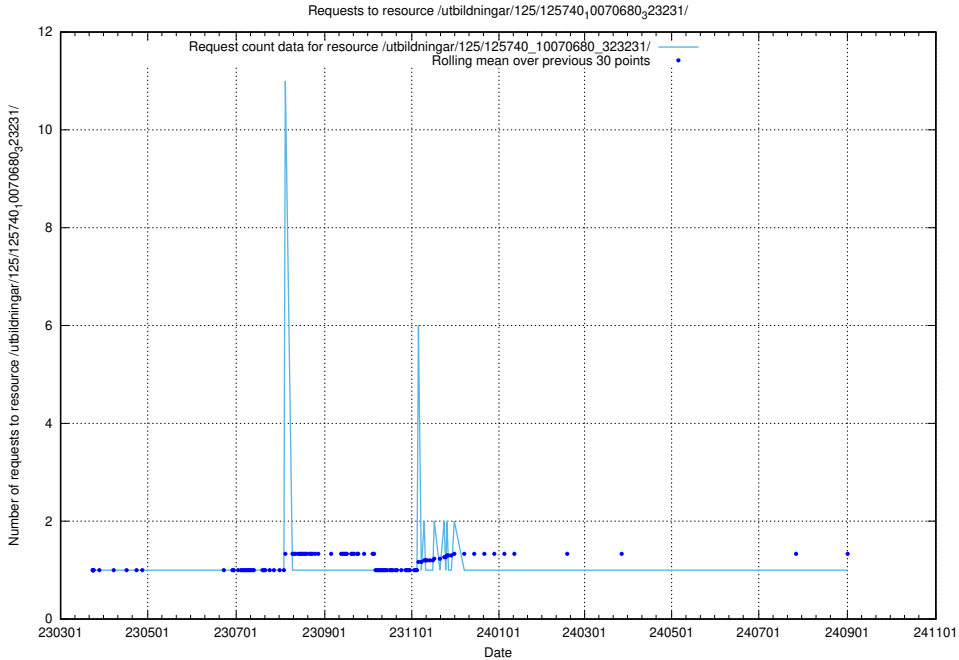

5.1179 Usage of /utbildningar/125/125740_10070680_323231/

Here, we count the number of requests to resource /utbildningar/125/125740_10070680_323231/.