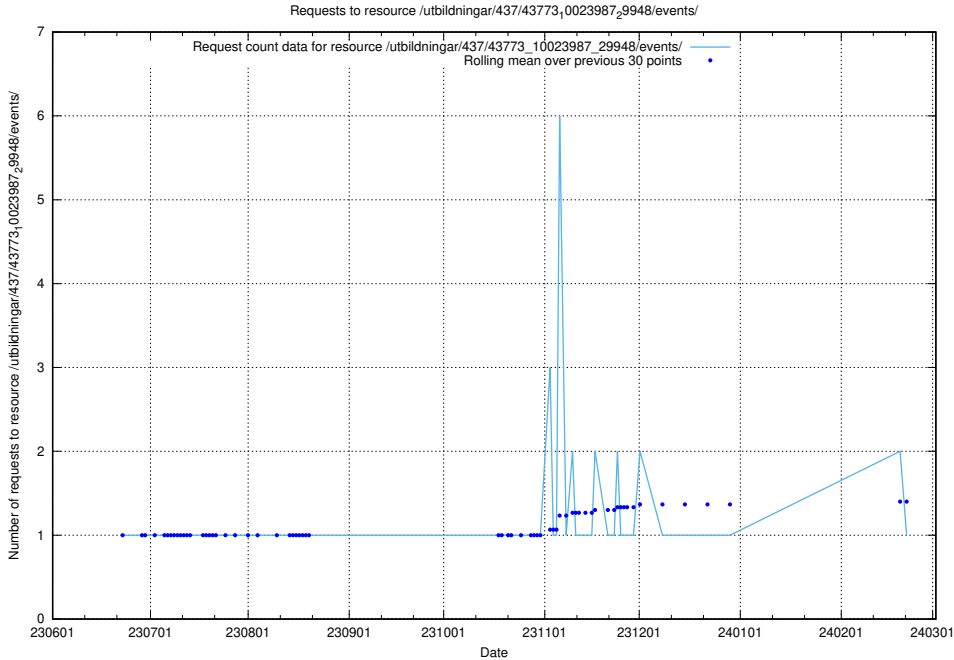

5.6377 Usage of /utbildningar/437/43773_10023987_29948/events/

Here, we count the number of requests to resource /utbildningar/437/43773_10023987_29948/events/.