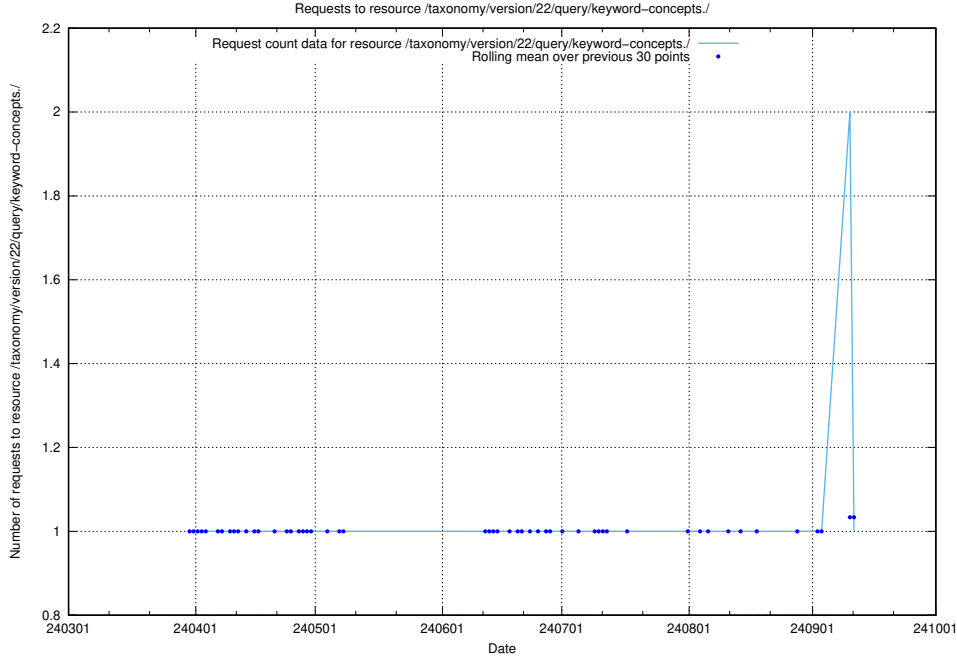

5.2494 Usage of /taxonomy/version/22/query/keyword-concepts./

Here, we count the number of requests to resource /taxonomy/version/22/query/keyword-concepts./.