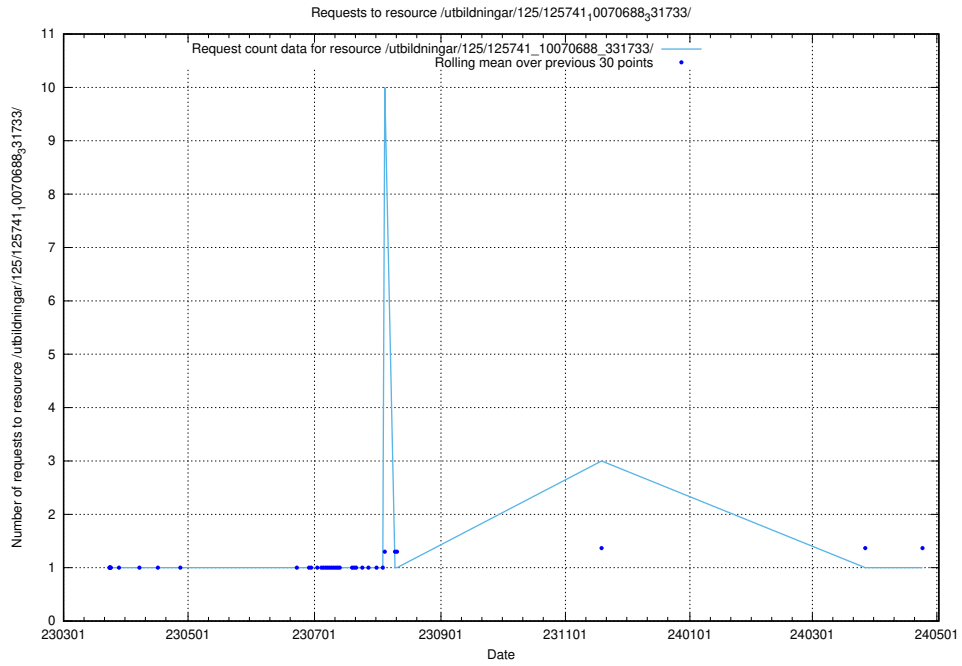

5.7231 Usage of /utbildningar/125/125741_10070688_331733/

Here, we count the number of requests to resource /utbildningar/125/125741_10070688_331733/.