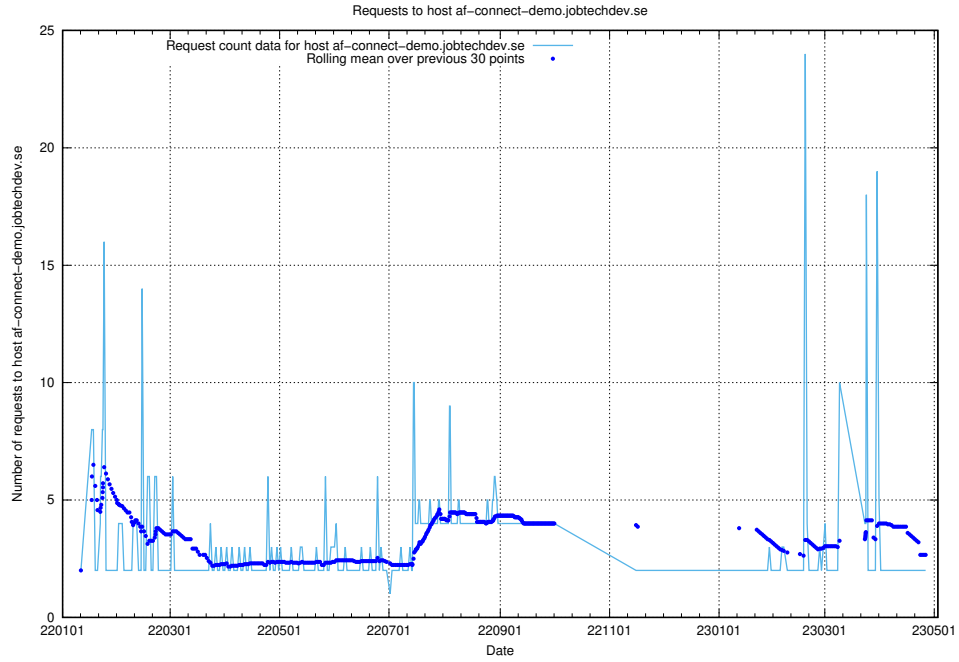

7.285 Usage of af-connect-demo.jobtechdev.se

Here, we count the number of requests to host af-connect-demo.jobtechdev.se.