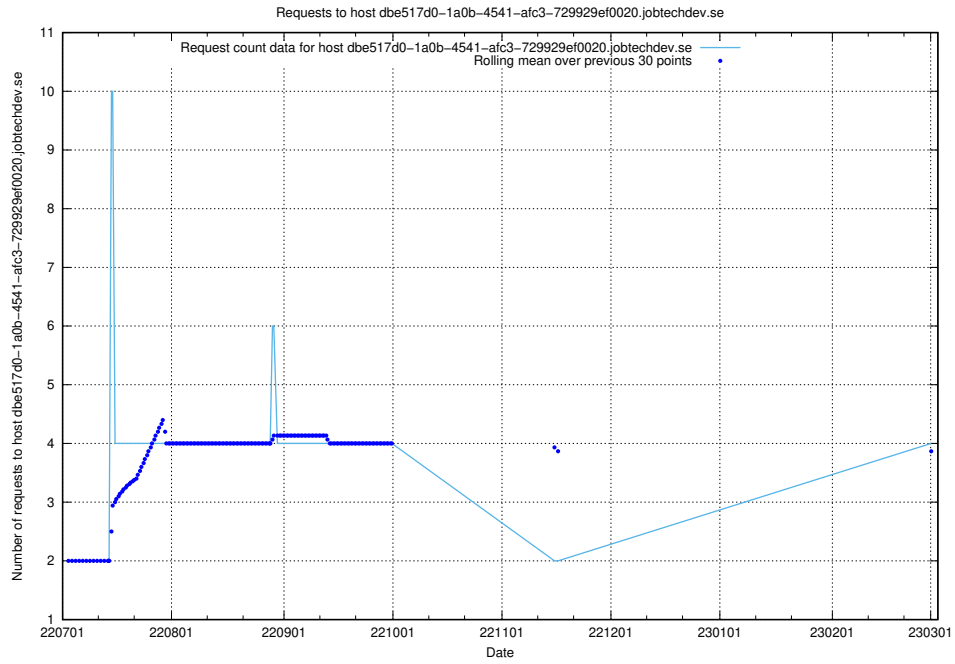

7.147 Usage of dbe517d0-1a0b-4541-afc3-729929ef0020.jobtechdev.se

Here, we count the number of requests to host dbe517d0-1a0b-4541-afc3-729929ef0020.jobtechdev.se.