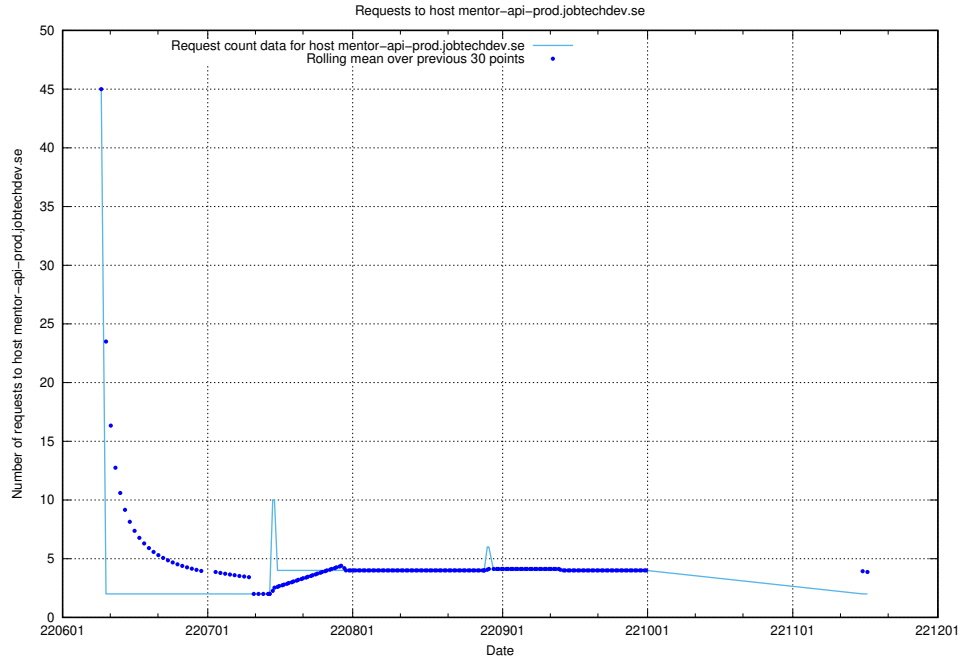

7.412 Usage of mentor-api-prod.jobtechdev.se

Here, we count the number of requests to host mentor-api-prod.jobtechdev.se.