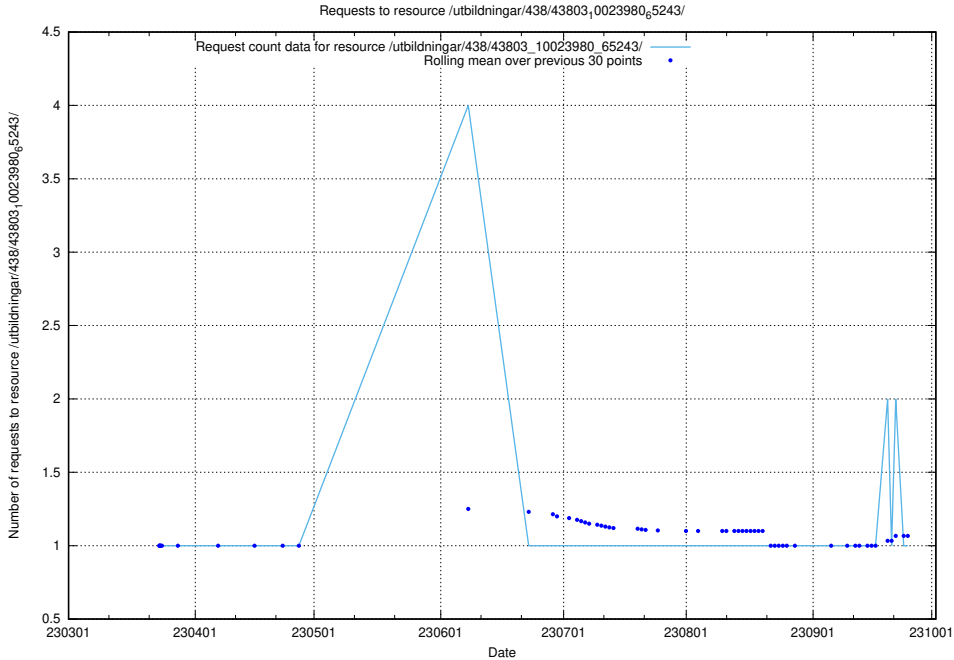

5.7108 Usage of /utbildningar/438/43803_10023980_65243/

Here, we count the number of requests to resource /utbildningar/438/43803_10023980_65243/.