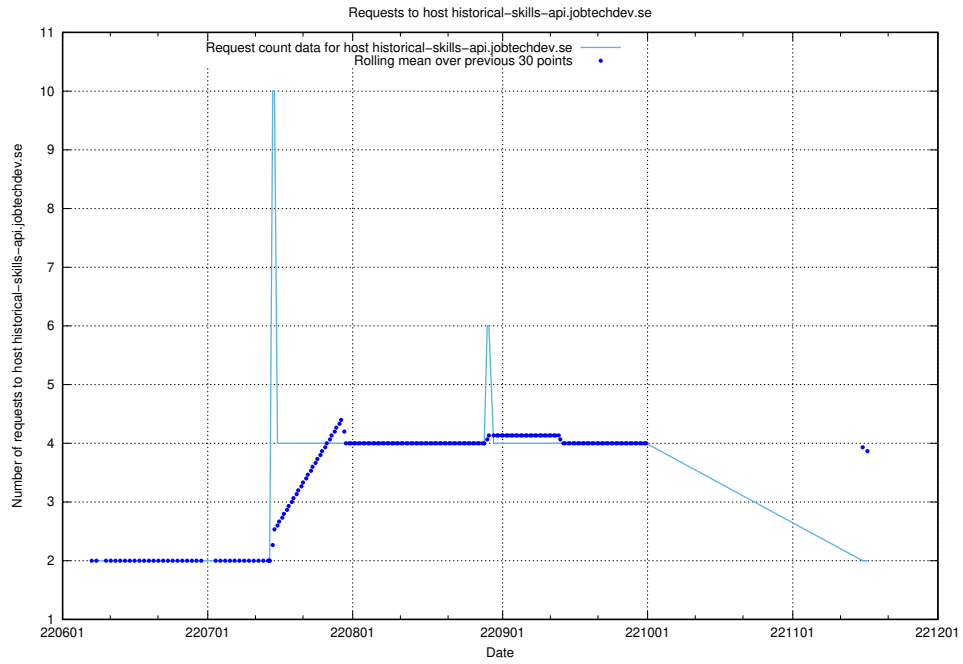

7.414 Usage of historical-skills-api.jobtechdev.se

Here, we count the number of requests to host historical-skills-api.jobtechdev.se.