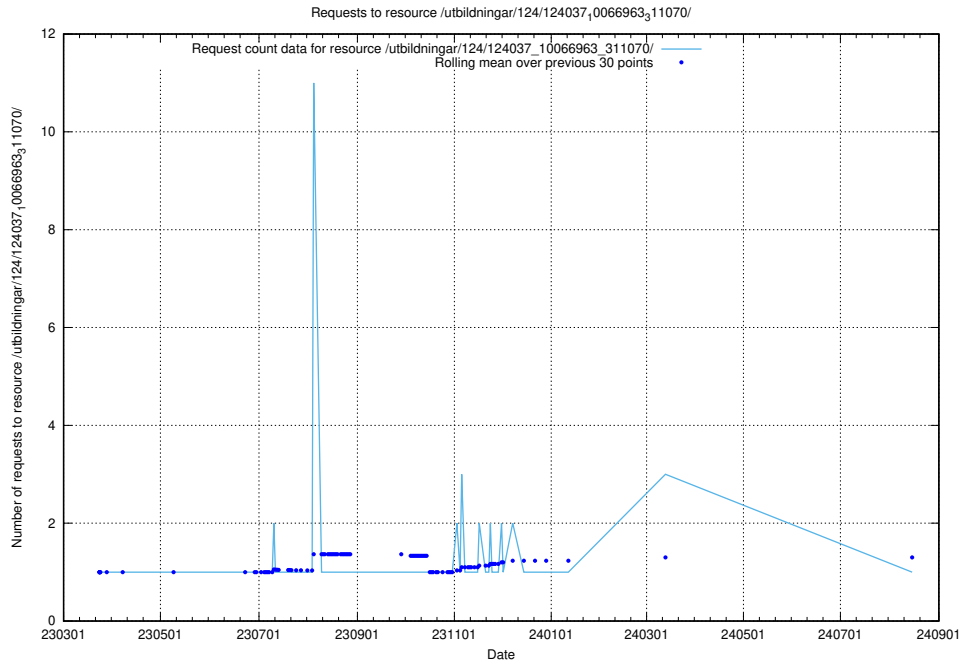

5.5198 Usage of /utbildningar/124/124037_10066963_311070/

Here, we count the number of requests to resource /utbildningar/124/124037_10066963_311070/.