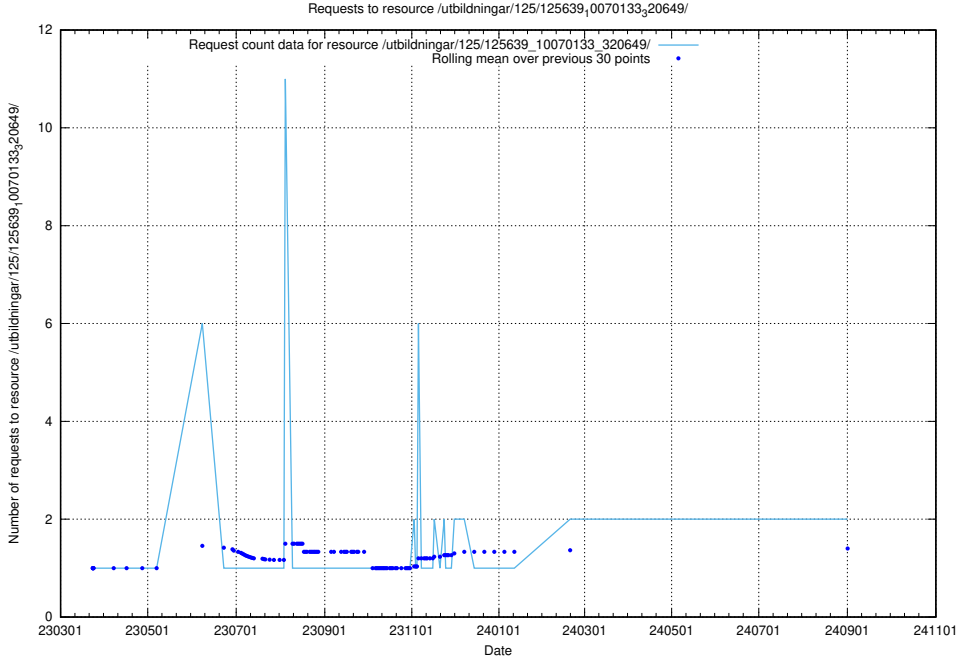

5.606 Usage of /utbildningar/125/125639_10070133_320649/

Here, we count the number of requests to resource /utbildningar/125/125639_10070133_320649/.