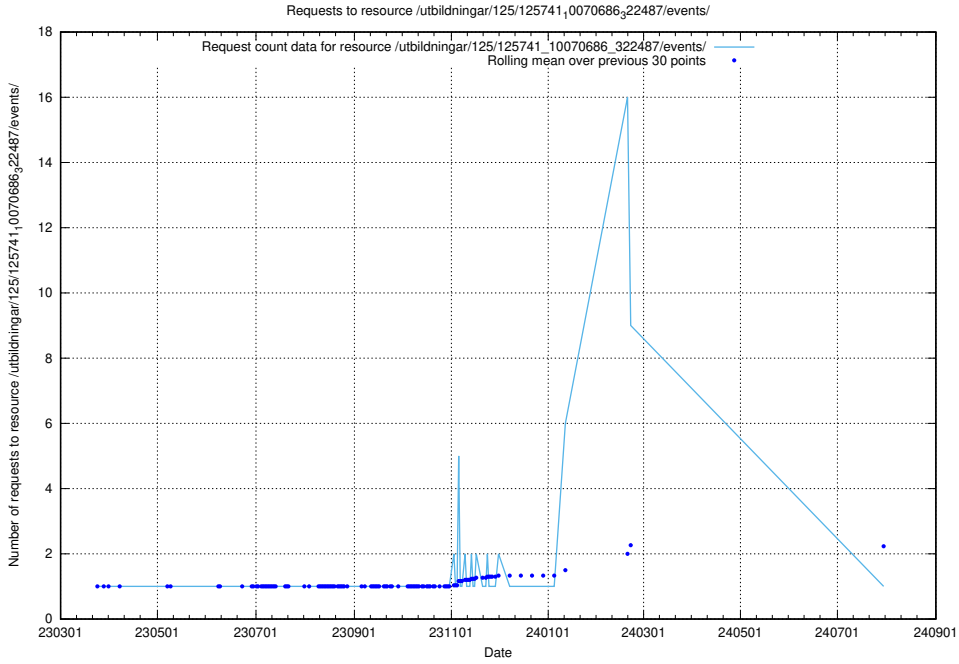

5.6986 Usage of /utbildningar/125/125741_10070686_322487/events/

Here, we count the number of requests to resource /utbildningar/125/125741_10070686_322487/events/