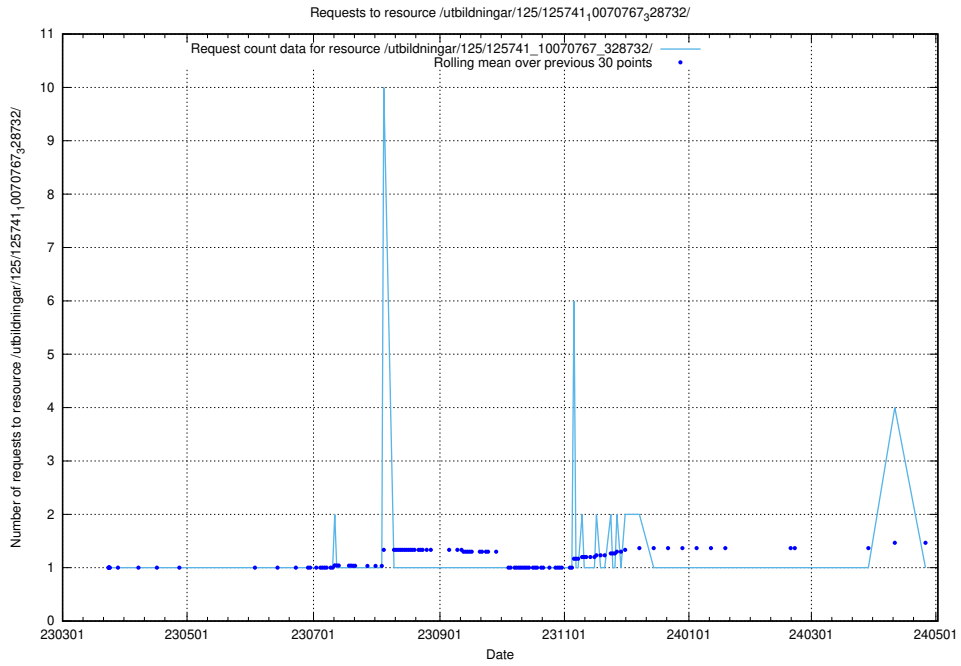

5.7223 Usage of /utbildningar/125/125741_10070767_328732/

Here, we count the number of requests to resource /utbildningar/125/125741_10070767_328732/.