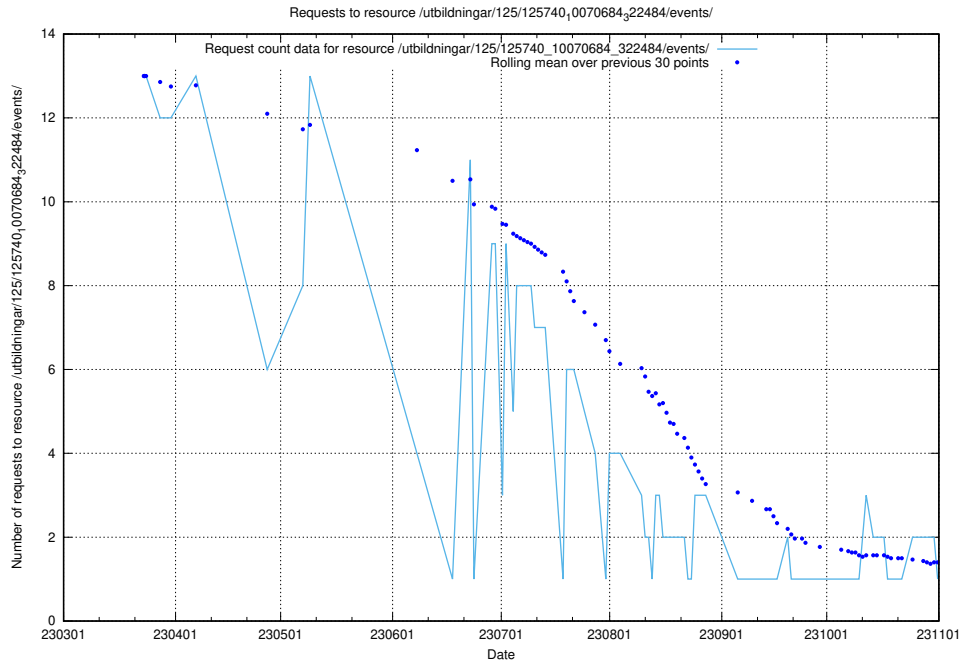

5.7006 Usage of /utbildningar/125/125740_10070684_322484/events/

Here, we count the number of requests to resource /utbildningar/125/125740_10070684_322484/events/