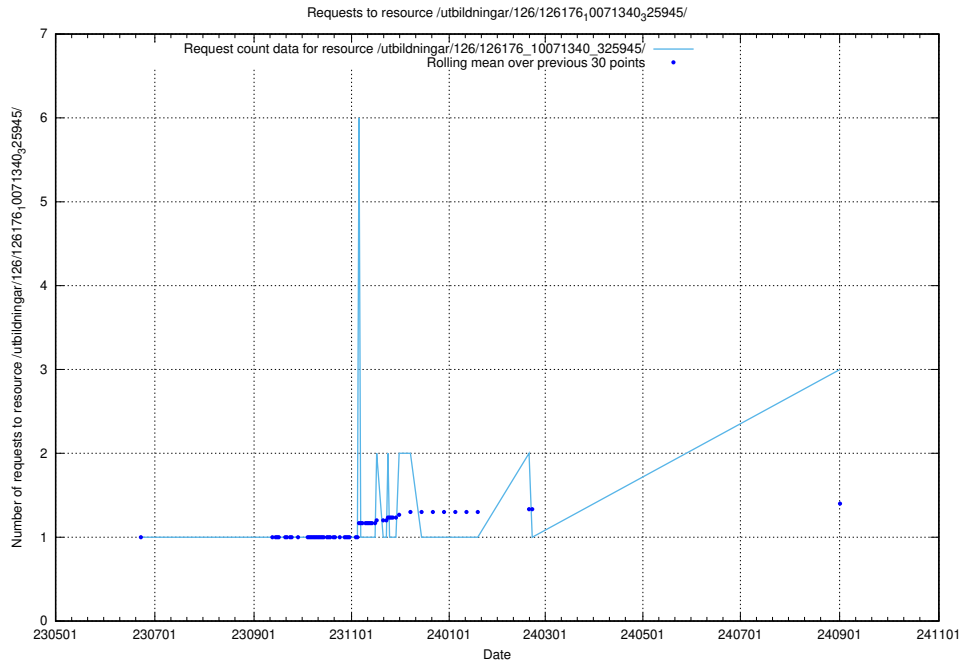

5.544 Usage of /utbildningar/126/126176_10071340_325945/

Here, we count the number of requests to resource /utbildningar/126/126176_10071340_325945/.