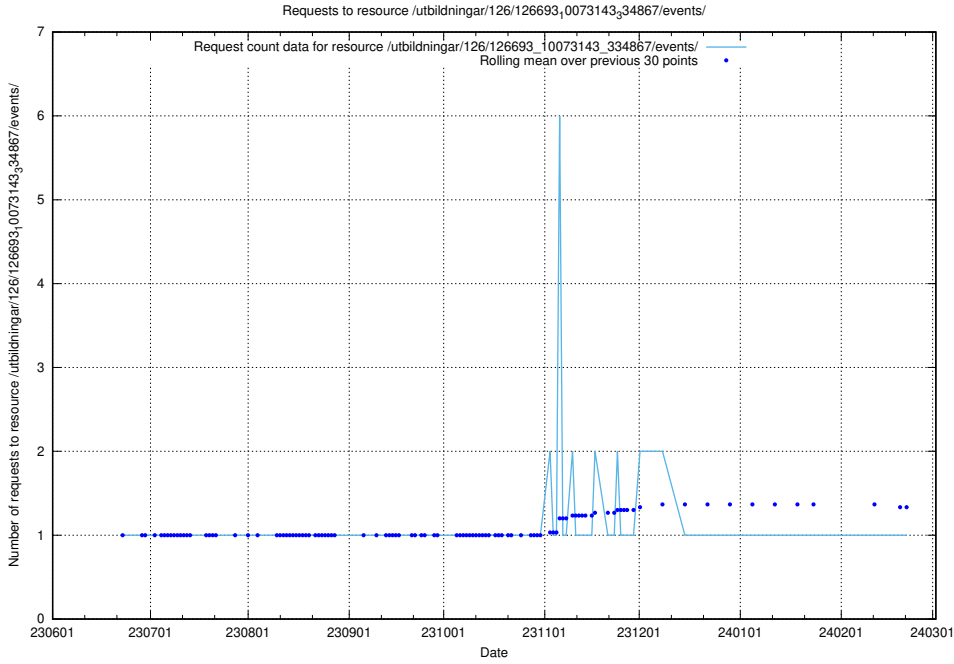

5.6422 Usage of /utbildningar/126/126693_10073143_334867/events/

Here, we count the number of requests to resource /utbildningar/126/126693_10073143_334867/events/