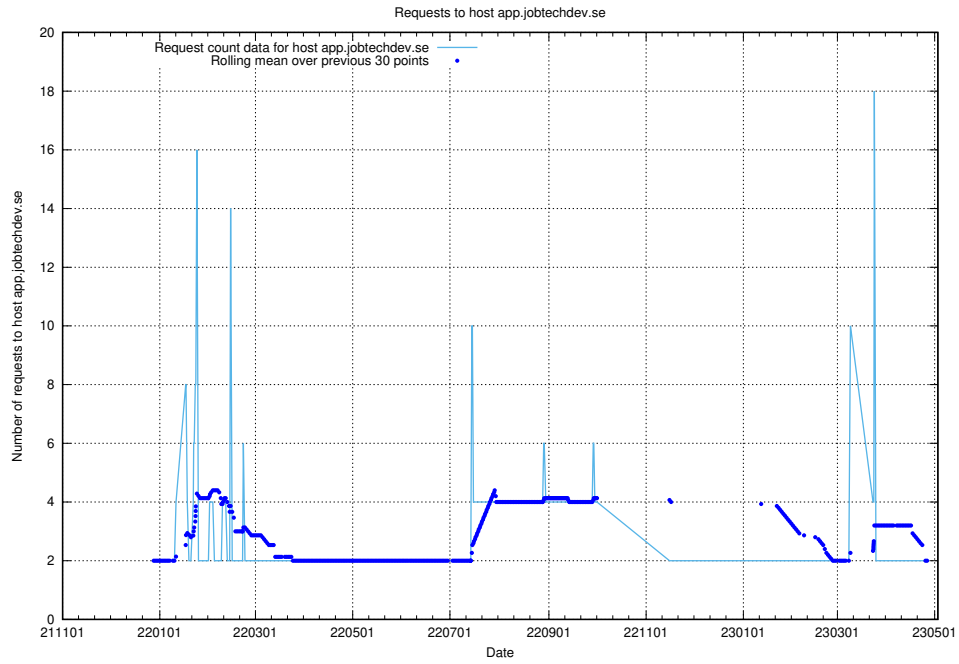

Here, we count the number of requests to host backend.jobtechdev.se.

7.362 Usage of apps.jobtechdev.se

Here, we count the number of requests to host apps.jobtechdev.se.

7.363 Usage of app.jobtechdev.se

Here, we count the number of requests to host app.jobtechdev.se.