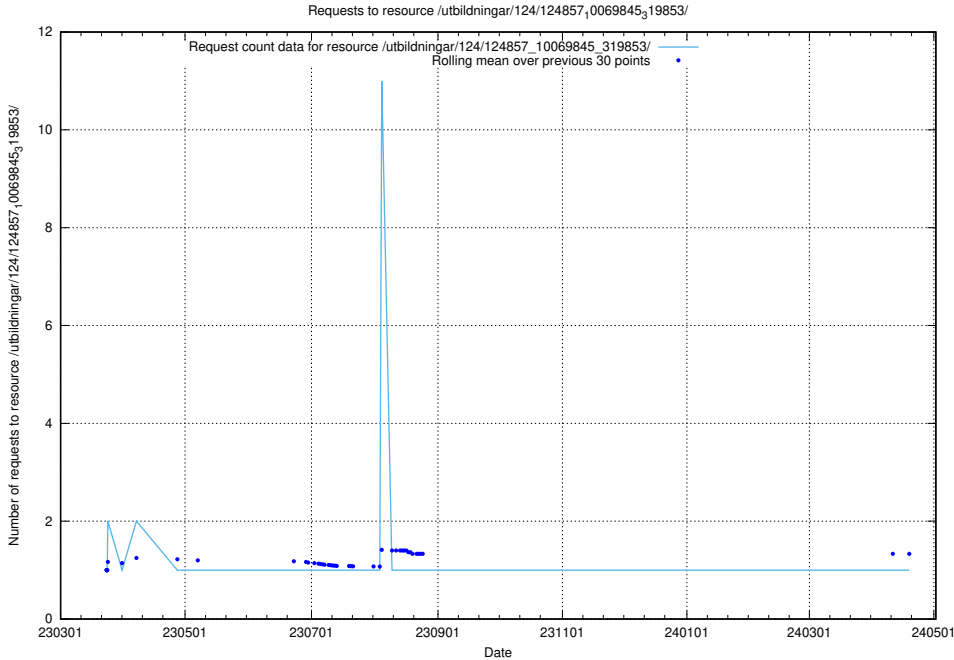

5.1379 Usage of /utbildningar/124/124857_10069845_319853/

Here, we count the number of requests to resource /utbildningar/124/124857_10069845_319853/.