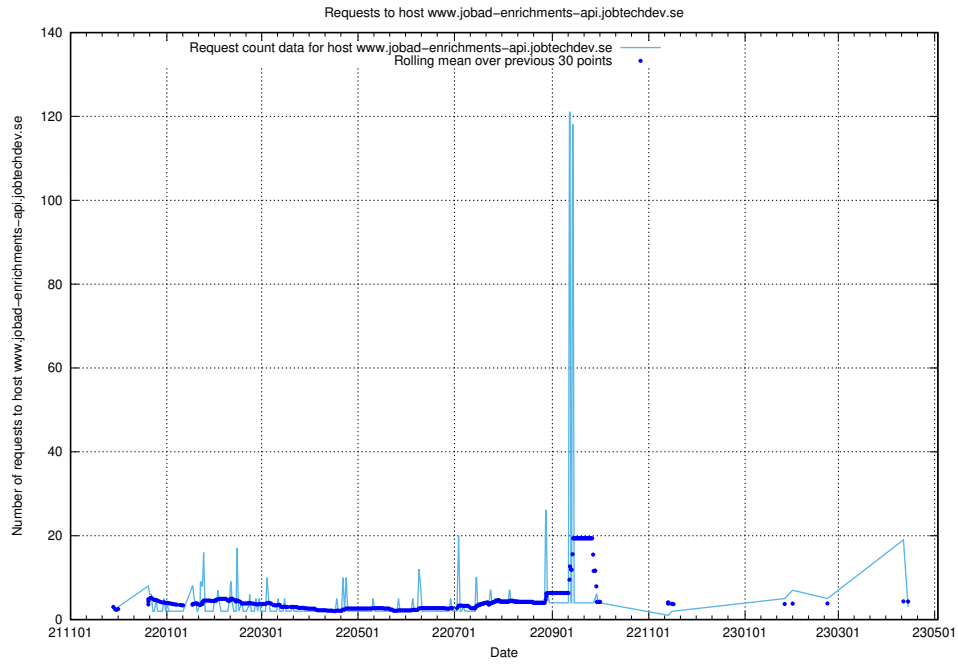

7.214 Usage of www.jobad-enrichments-api.jobtechdev.se

Here, we count the number of requests to host www.jobad-enrichments-api.jobtechdev.se.

7.215 Usage of magazine.jobtechdev.se

Here, we count the number of requests to host magazine.jobtechdev.se.