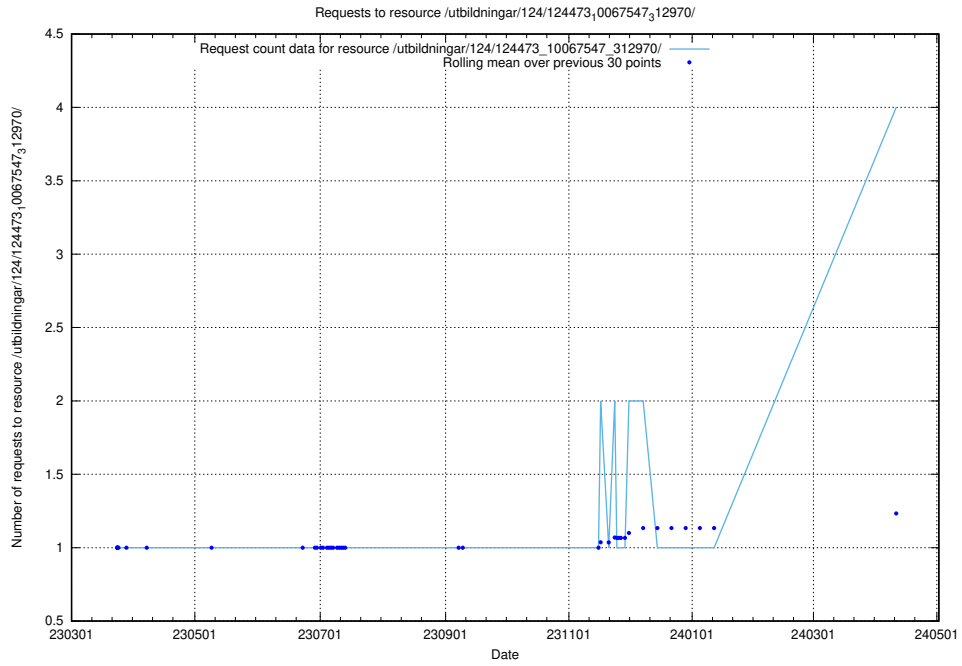

5.339 Usage of /utbildningar/124/124473_10067547_312970/

Here, we count the number of requests to resource /utbildningar/124/124473_10067547_312970/.