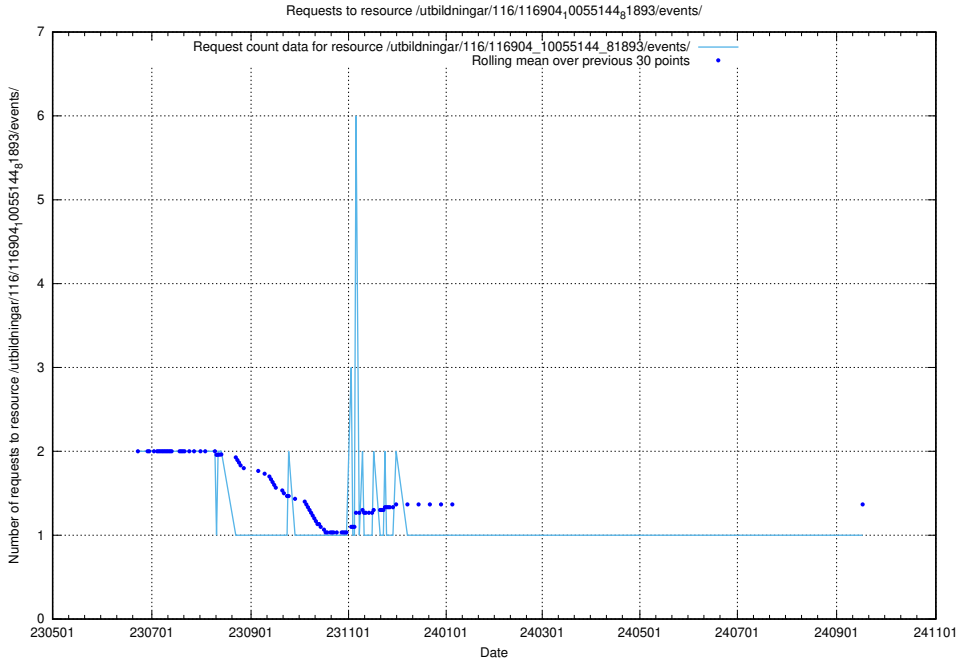

5.6372 Usage of /utbildningar/116/116904_10055144_81893/events/

Here, we count the number of requests to resource /utbildningar/116/116904_10055144_81893/events/.