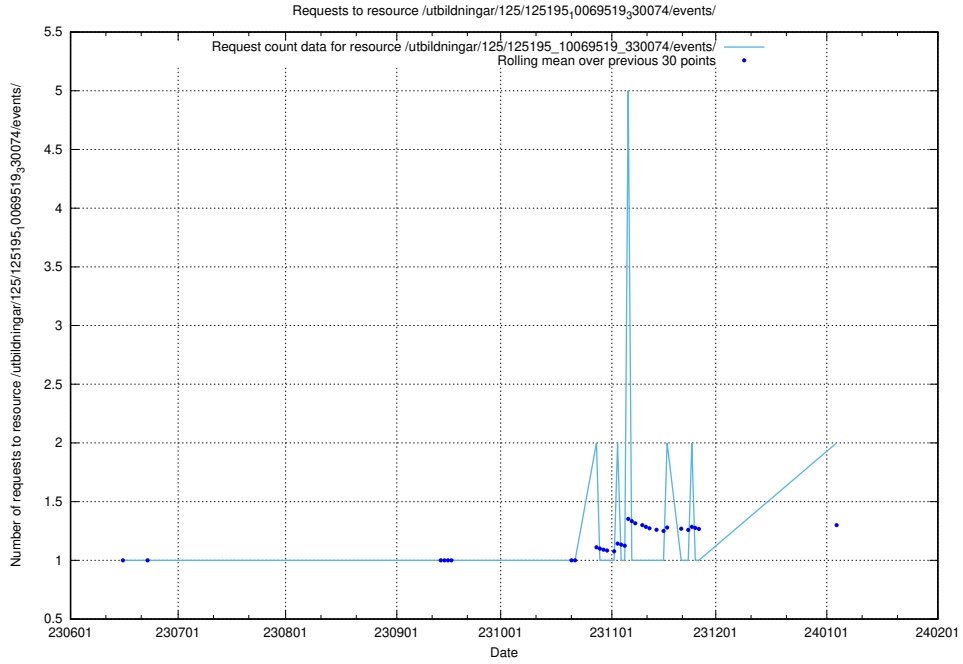

5.1044 Usage of /utbildningar/125/125195_10069519_330074/events/

Here, we count the number of requests to resource /utbildningar/125/125195_10069519_330074/events/