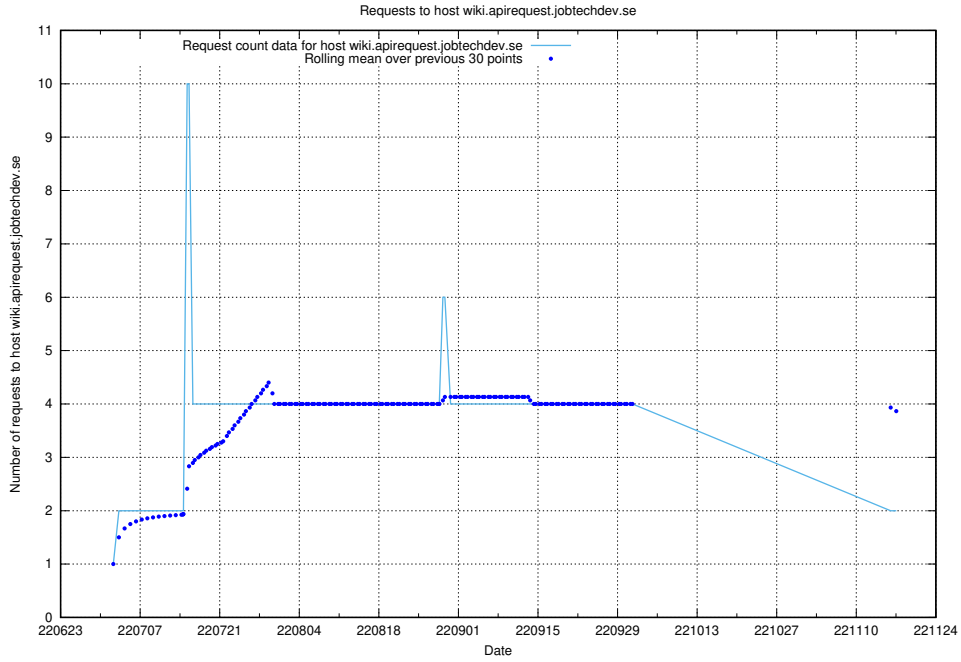

7.394 Usage of wiki.apirequest.jobtechdev.se

Here, we count the number of requests to host wiki.apirequest.jobtechdev.se.

7.395 Usage of wiki.api.jobtechdev.se

Here, we count the number of requests to host wiki.api.jobtechdev.se.