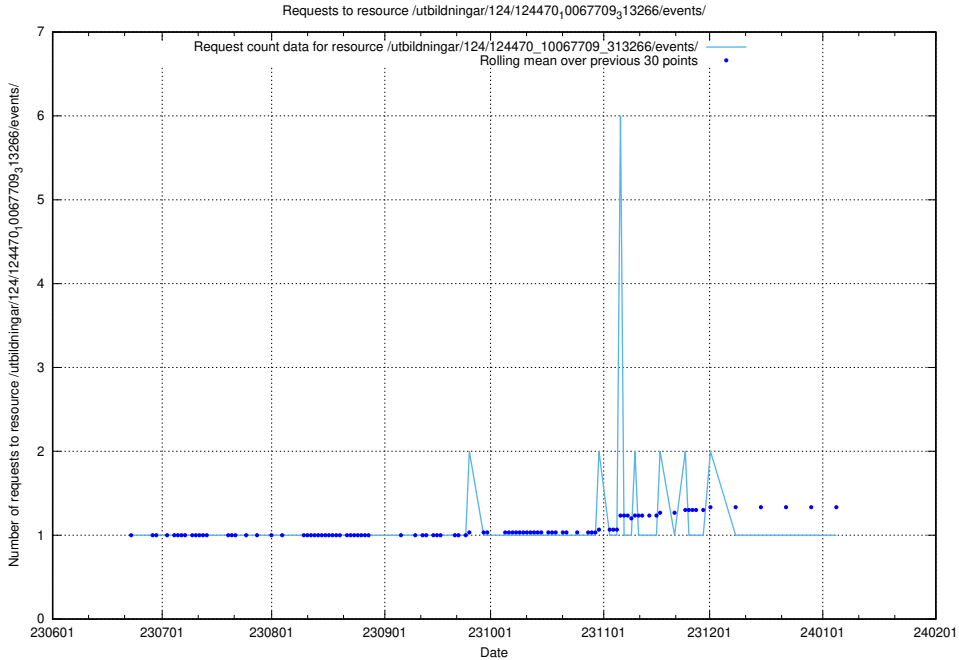

Here, we count the number of requests to resource /utbildningar/124/124472_10067554_312977/.

5.6574 Usage of /utbildningar/124/124470_10067709_313266/events/

Here, we count the number of requests to resource /utbildningar/124/124470_10067709_313266/events/