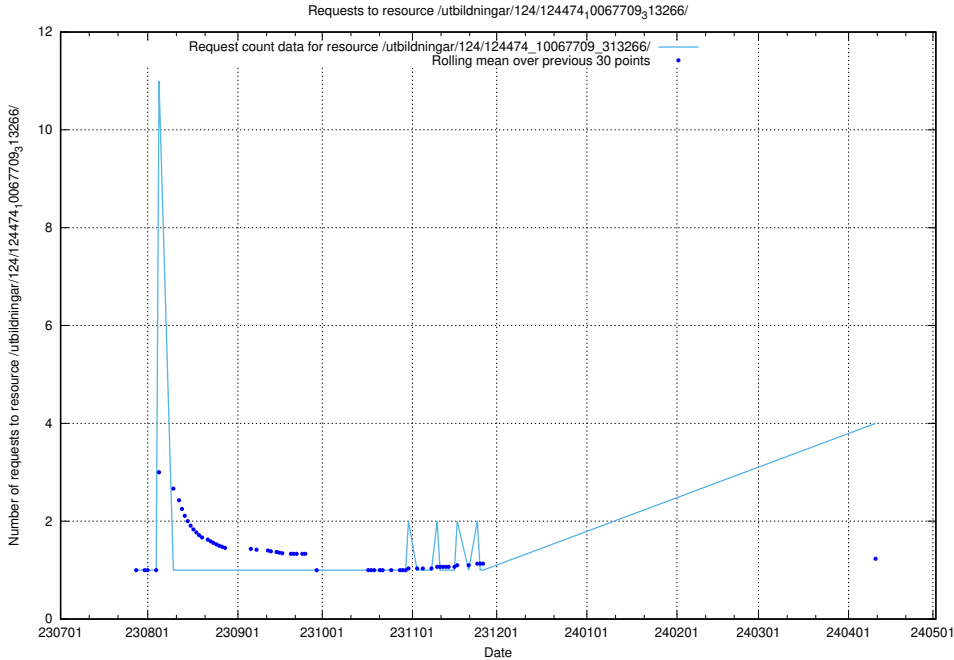

5.379 Usage of /utbildningar/124/124474_10067709_313266/

Here, we count the number of requests to resource /utbildningar/124/124474_10067709_313266/.