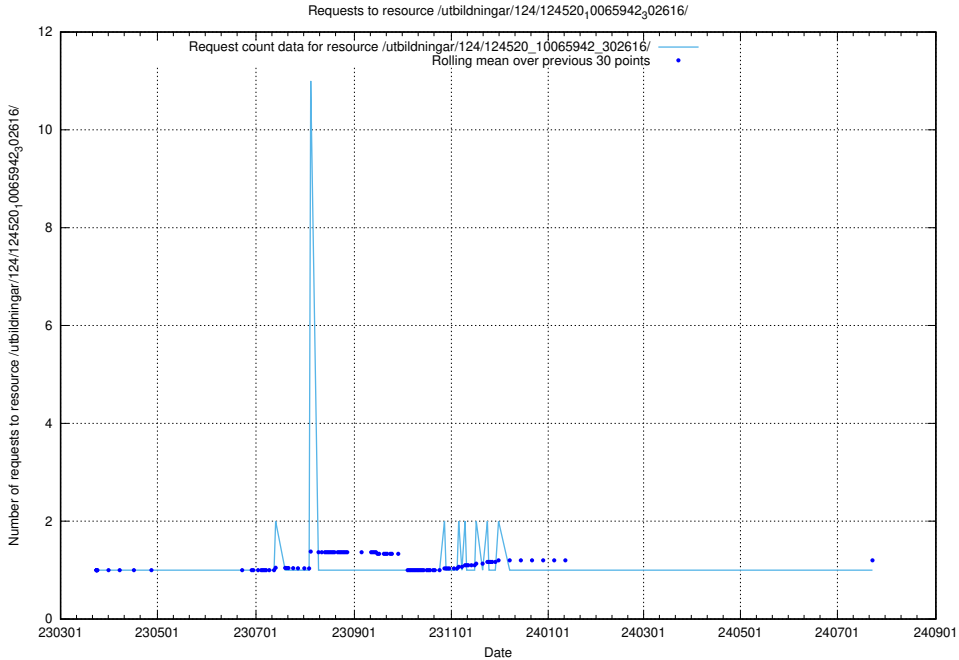

5.1866 Usage of /utbildningar/124/124520_10065942_302616/

Here, we count the number of requests to resource /utbildningar/124/124520_10065942_302616/.