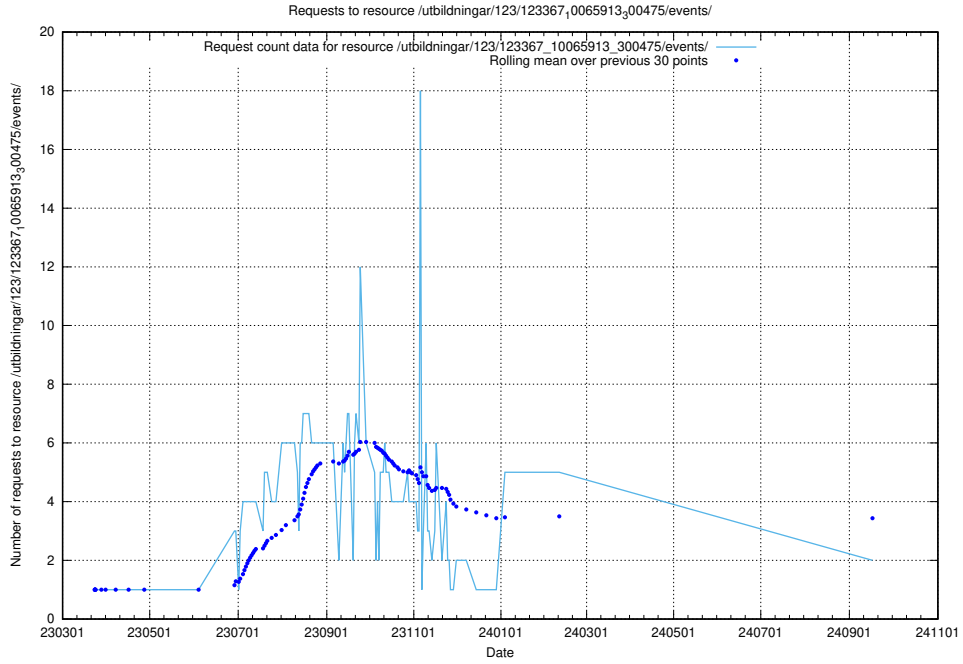

5.910 Usage of /utbildningar/123/123367_10065913_300475/events/

Here, we count the number of requests to resource /utbildningar/123/123367_10065913_300475/events/