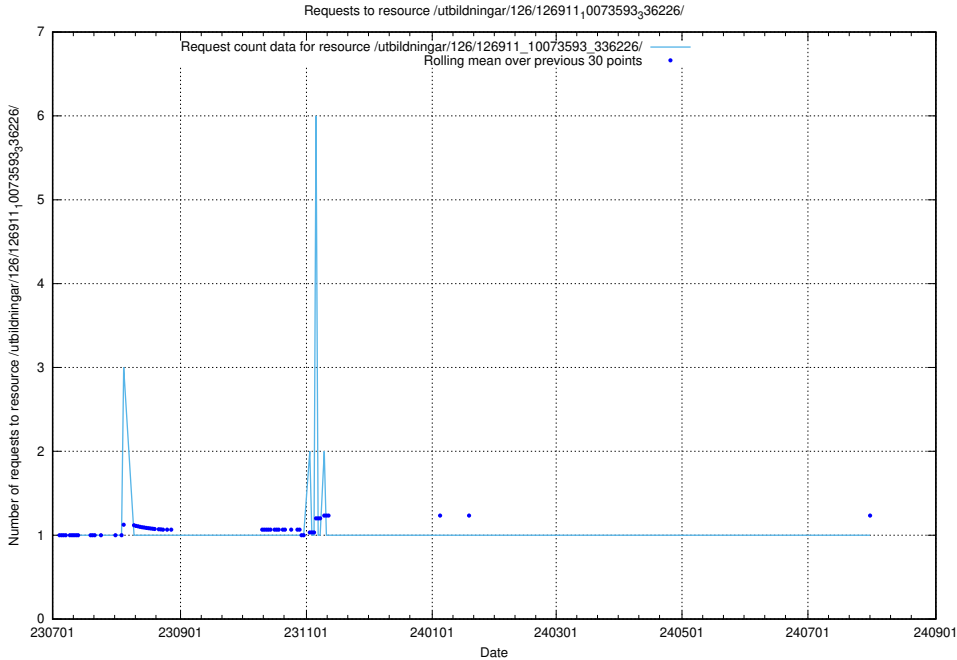

5.6153 Usage of /utbildningar/126/126911_10073593_336226/

Here, we count the number of requests to resource /utbildningar/126/126911_10073593_336226/.