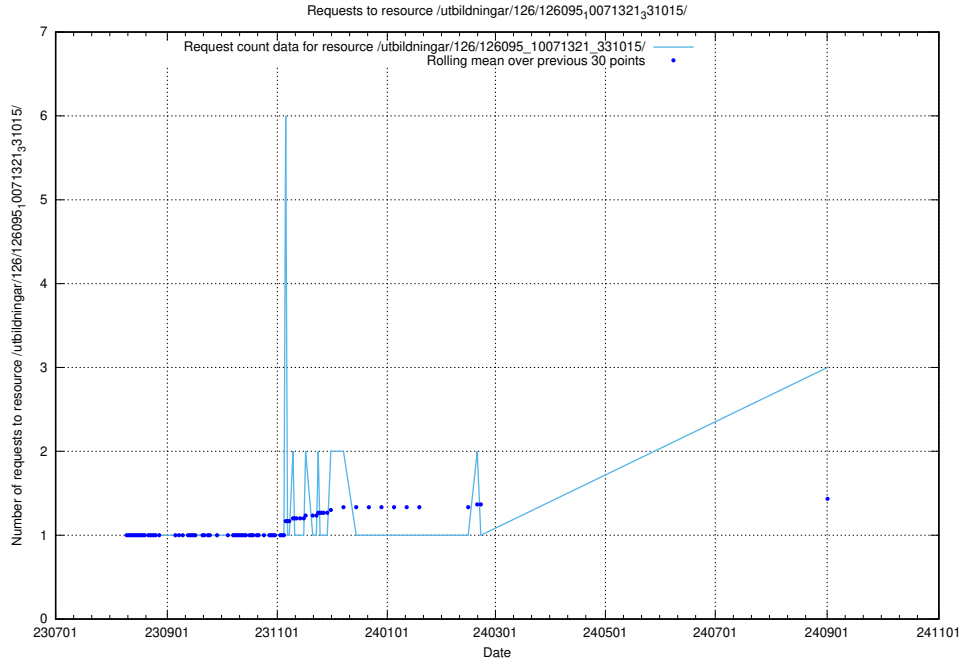

5.512 Usage of /utbildningar/126/126095_10071321_331015/

Here, we count the number of requests to resource /utbildningar/126/126095_10071321_331015/.