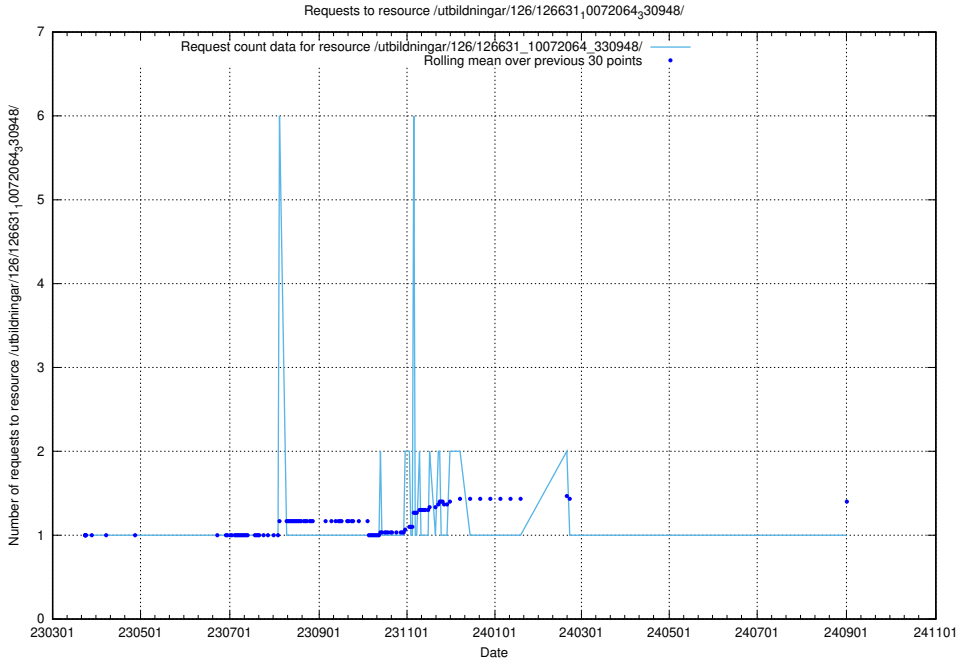

5.7157 Usage of /utbildningar/126/126631_10072064_330948/

Here, we count the number of requests to resource /utbildningar/126/126631_10072064_330948/.