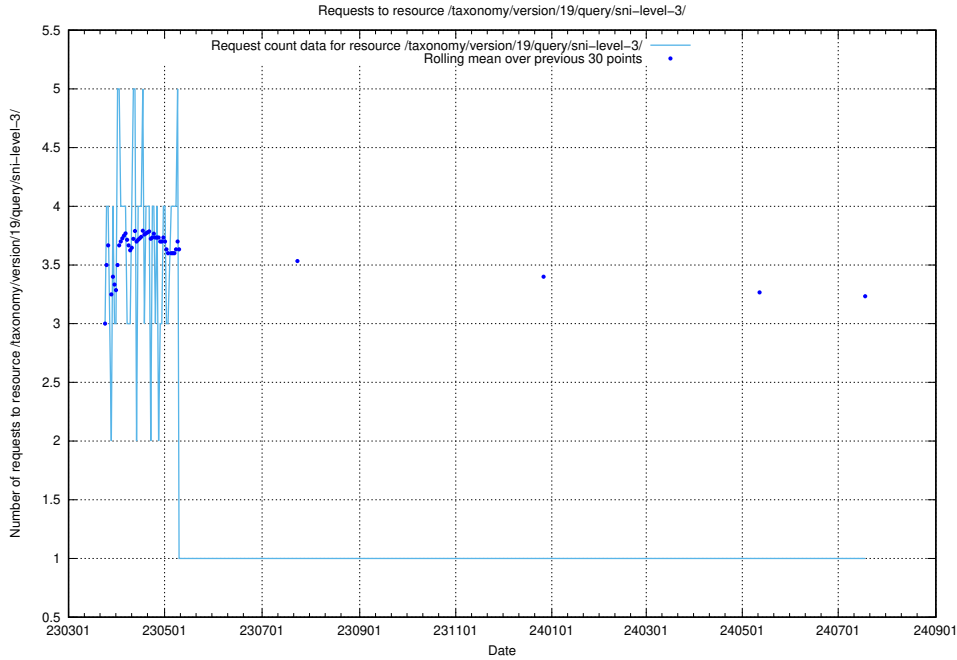

5.6882 Usage of /taxonomy/version/19/query/sni-level-3/

Here, we count the number of requests to resource /taxonomy/version/19/query/sni-level-3/.