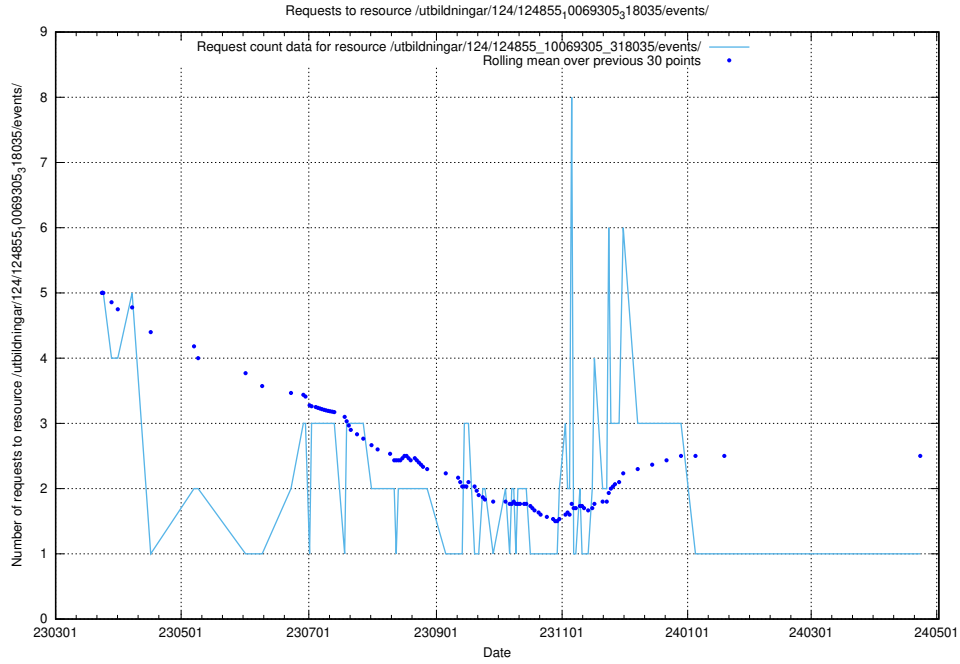

Here, we count the number of requests to resource /utbildningar/125/125738_10070330_321194/events/

5.7011 Usage of /utbildningar/124/124855_10069305_318035/events/

Here, we count the number of requests to resource /utbildningar/124/124855_10069305_318035/events/