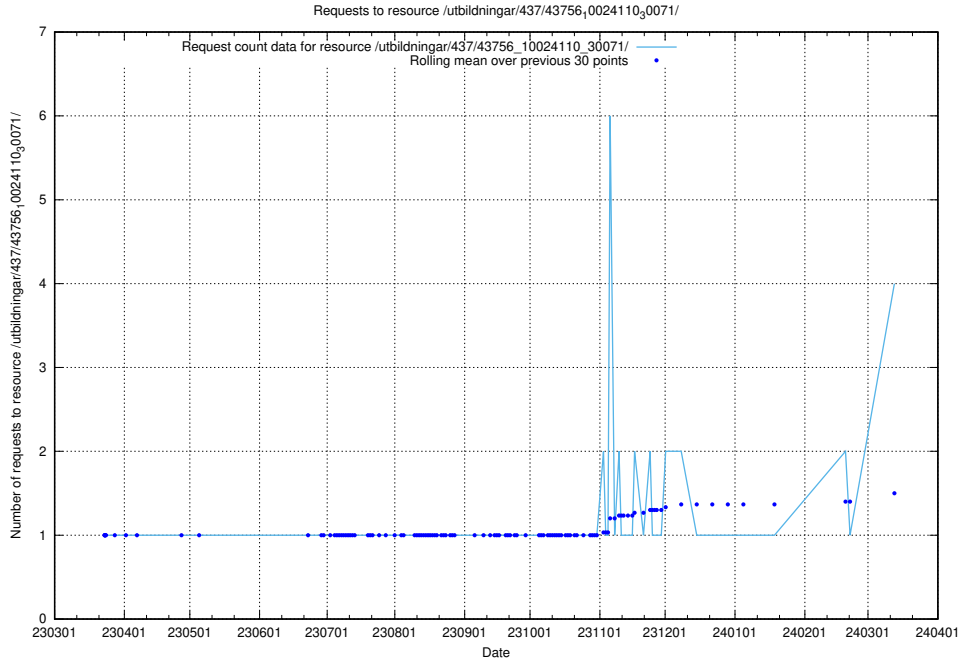

Here, we count the number of requests to resource /utbildningar/125/125740_10070664_322456/events/

5.406 Usage of /utbildningar/437/43756_10024110_30071/

Here, we count the number of requests to resource /utbildningar/437/43756_10024110_30071/.