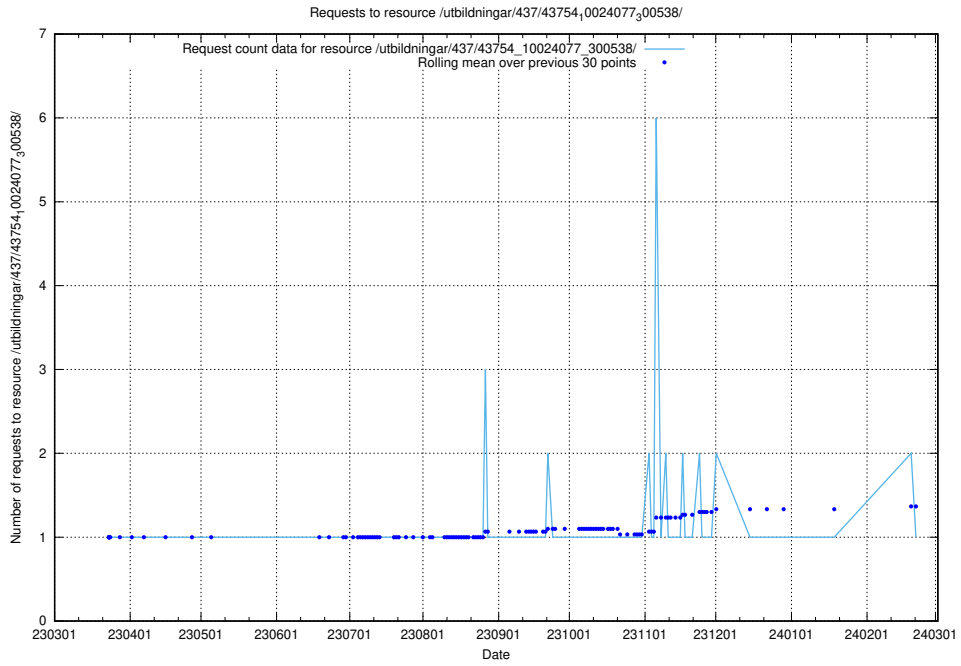

5.7136 Usage of /utbildningar/437/43754_10024077_300538/

Here, we count the number of requests to resource /utbildningar/437/43754_10024077_300538/.