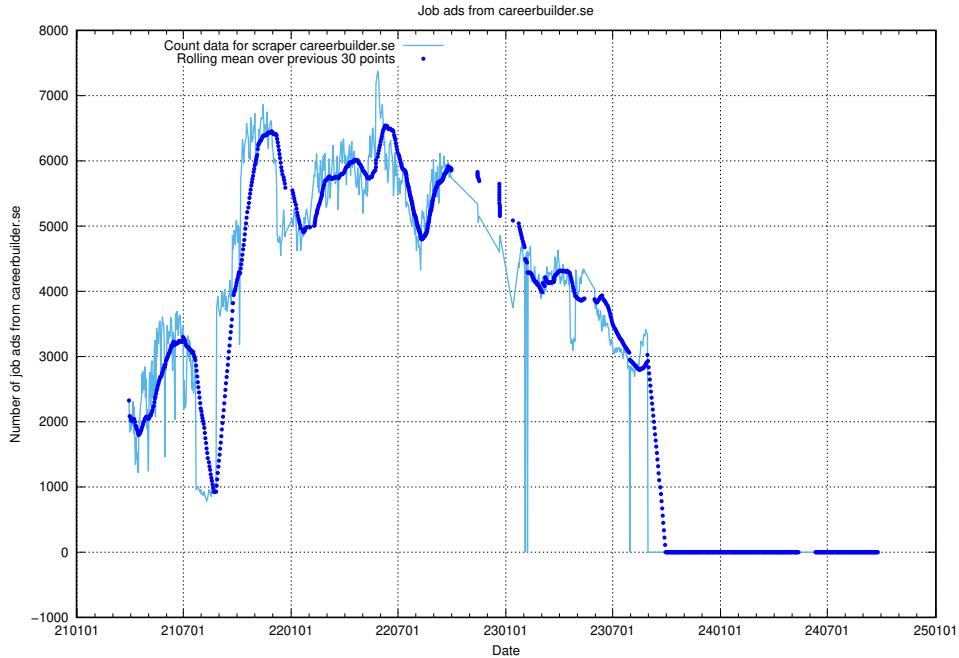

13.20 Number of ads by scraper careerbuilder.se

Here, we count the number of job ads scraped from careerbuilder.se.