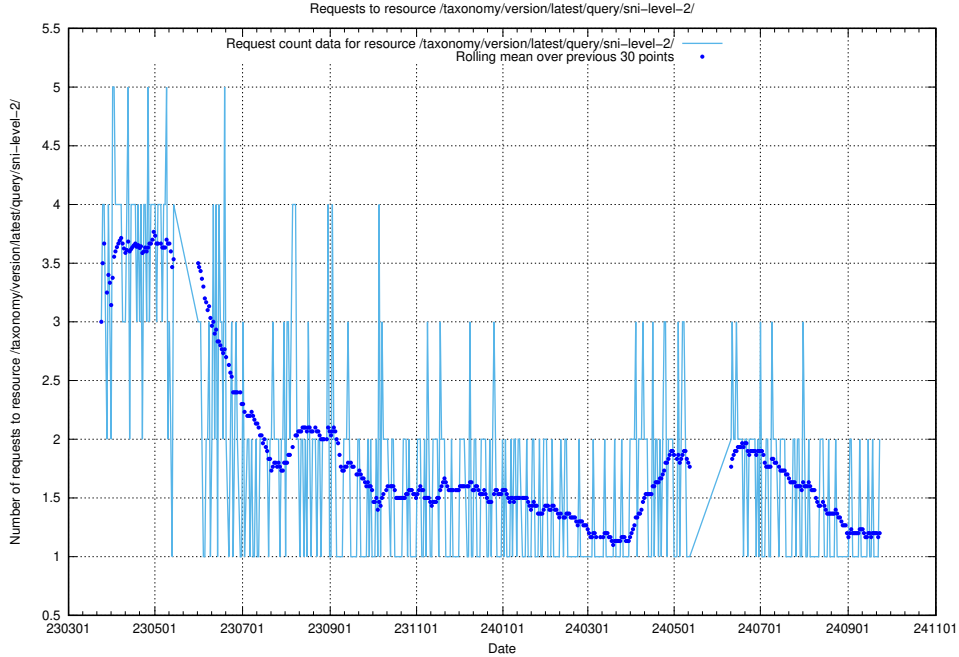

5.1093 Usage of /taxonomy/version/latest/query/sni-level-2/

Here, we count the number of requests to resource /taxonomy/version/latest/query/sni-level-2/.