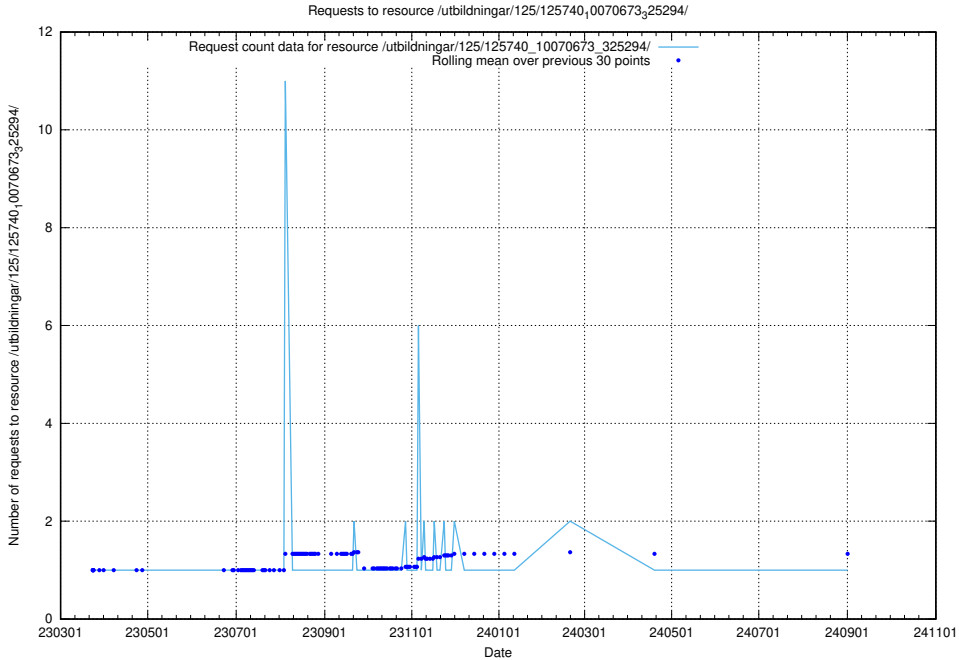

5.1191 Usage of /utbildningar/125/125740_10070673_325294/

Here, we count the number of requests to resource /utbildningar/125/125740_10070673_325294/.