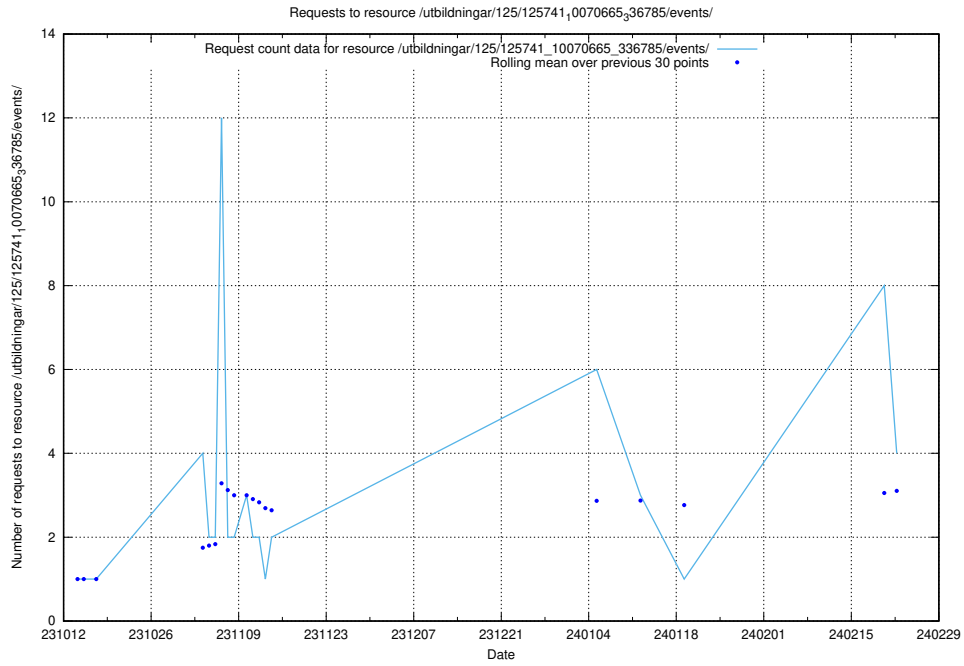

Here, we count the number of requests to resource /utbildningar/126/126694_10073420_337043/.

5.365 Usage of /utbildningar/125/125741_10070665_336785/events/

Here, we count the number of requests to resource /utbildningar/125/125741_10070665_336785/events/