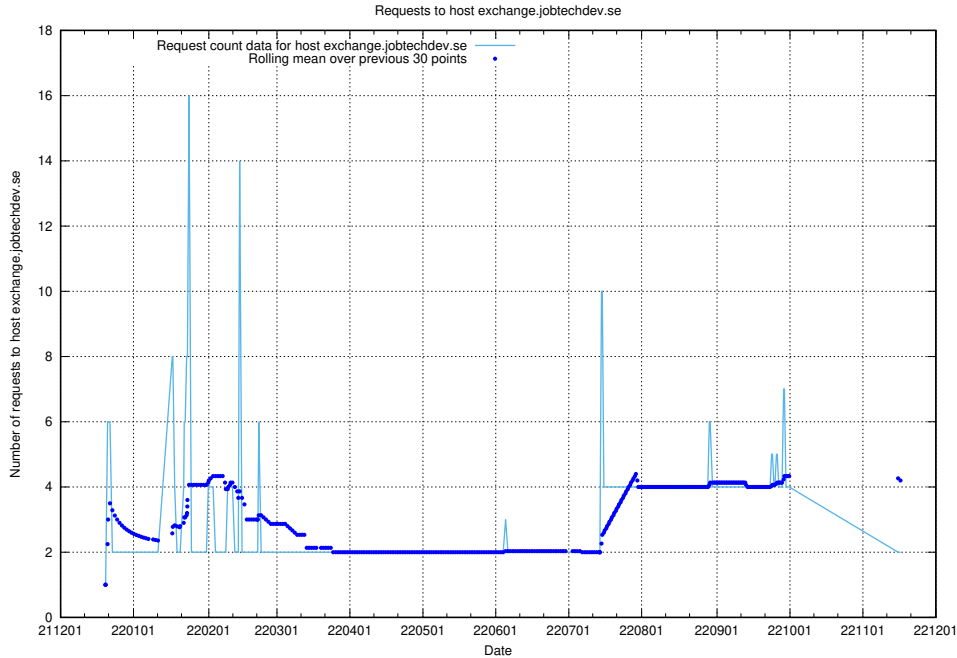

7.379 Usage of mail01.jobtechdev.se

Here, we count the number of requests to host mail01.jobtechdev.se.

7.380 Usage of exchange.jobtechdev.se

Here, we count the number of requests to host exchange.jobtechdev.se.