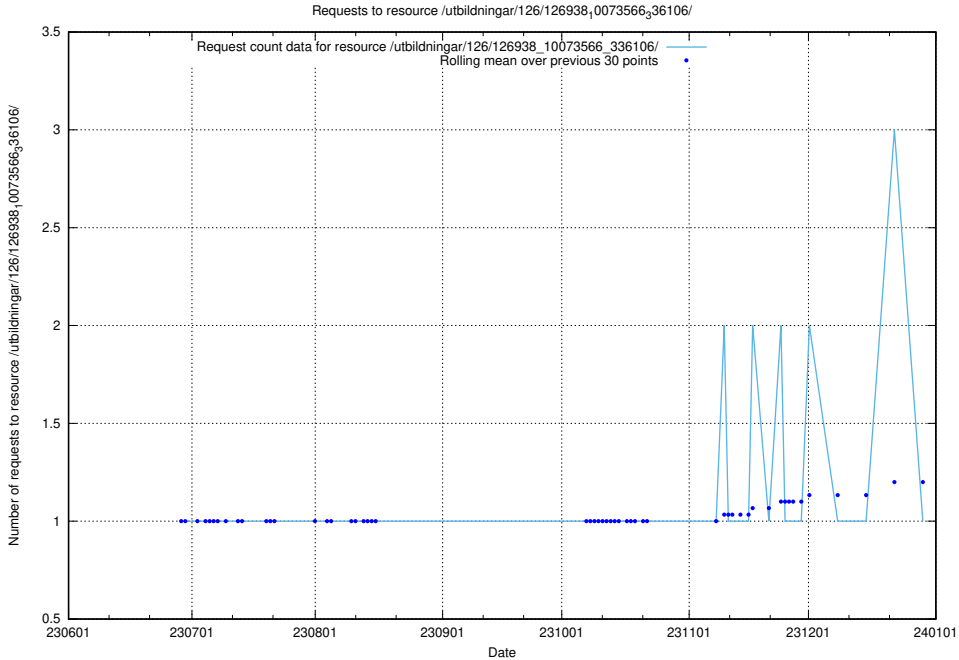

5.6243 Usage of /utbildningar/126/126938_10073566_336106/

Here, we count the number of requests to resource /utbildningar/126/126938_10073566_336106/.