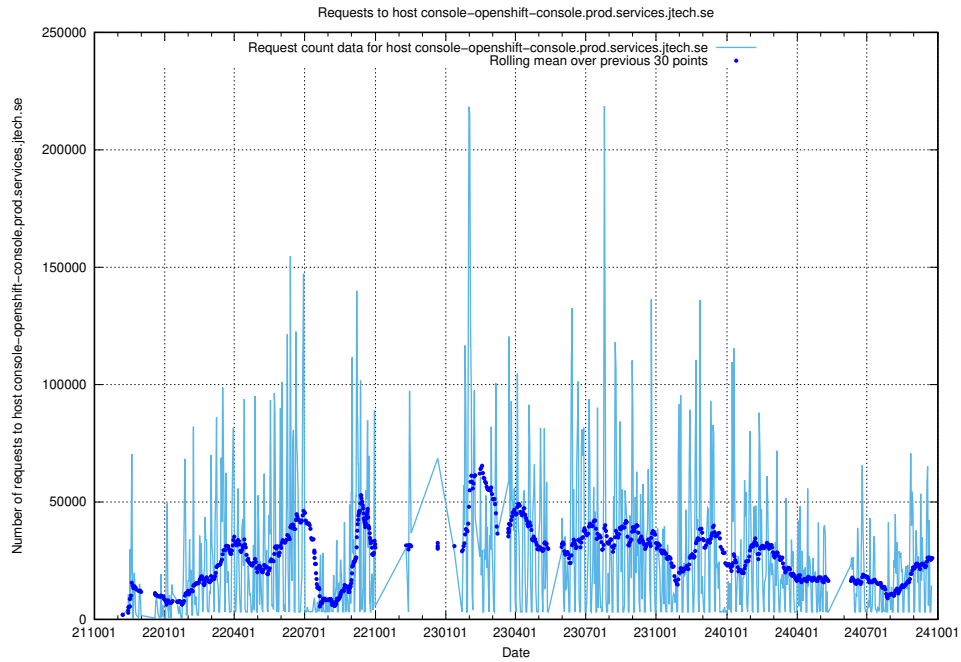

7.9 Usage of console-openshift-console.prod.services.jtech.se

Here, we count the number of requests to host console-openshift-console.prod.services.jtech.se.