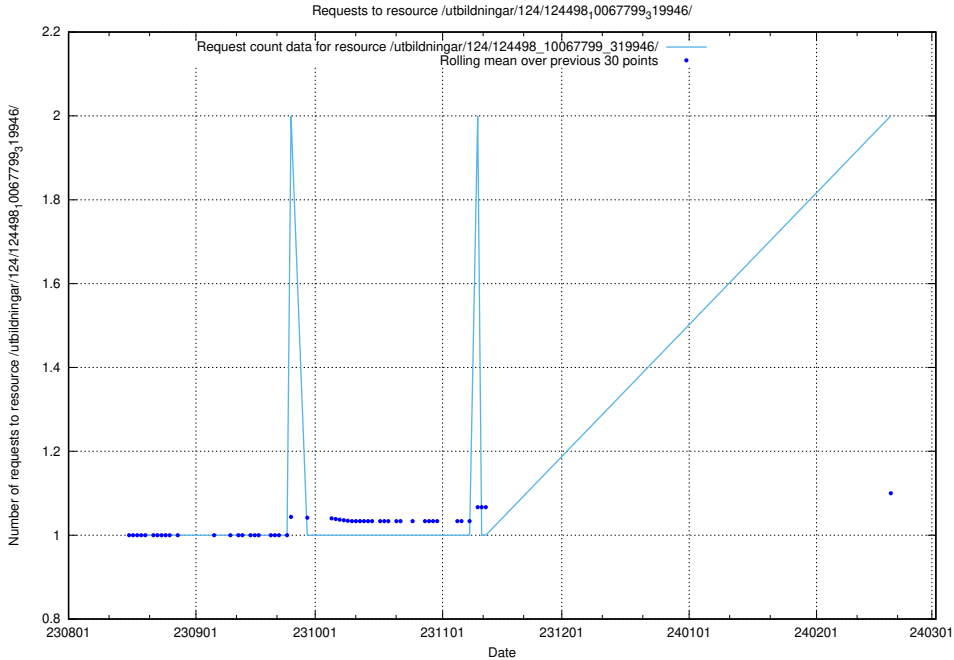

5.916 Usage of /utbildningar/124/124498_10067799_319946/

Here, we count the number of requests to resource /utbildningar/124/124498_10067799_319946/.