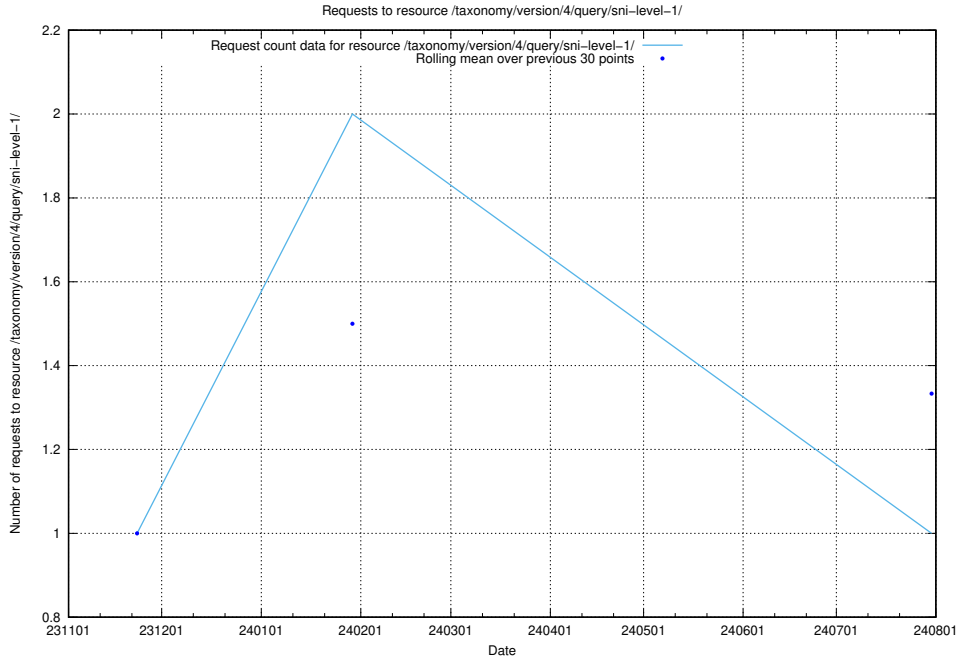

5.4860 Usage of /taxonomy/version/4/query/sni-level-1/

Here, we count the number of requests to resource /taxonomy/version/4/query/sni-level-1/.