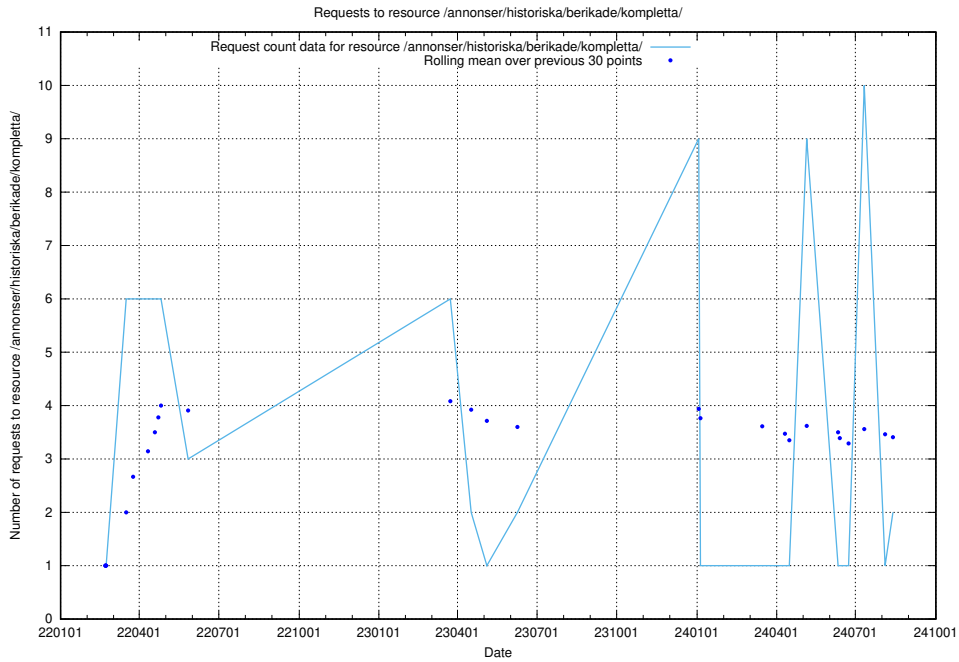

5.672 Usage of /annonser/historiska/berikade/kompletta/

Here, we count the number of requests to resource /annonser/historiska/berikade/kompletta/.