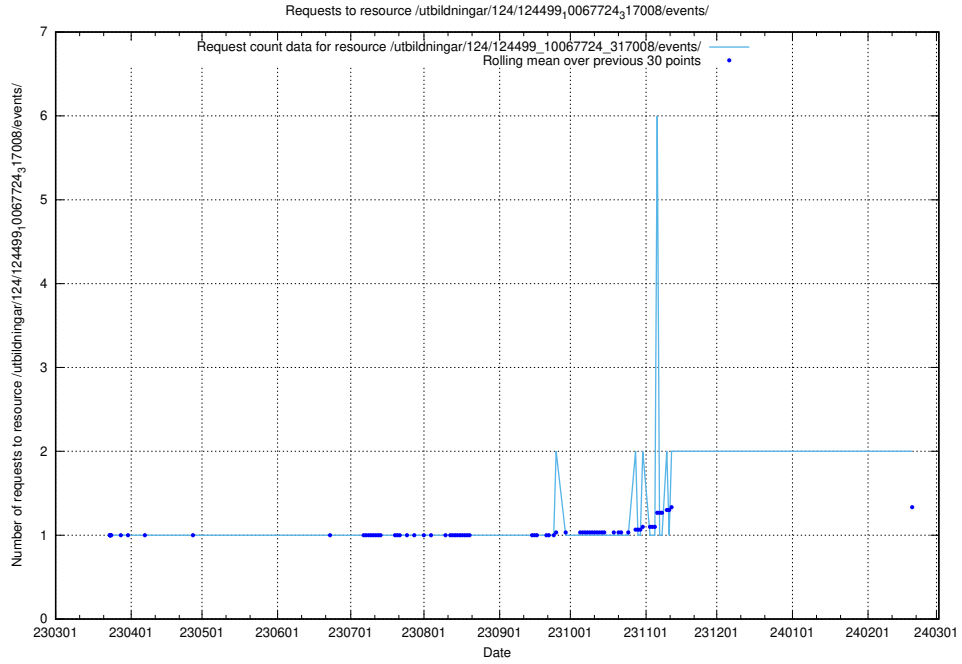

5.747 Usage of /utbildningar/124/124499_10067724_317008/events/

Here, we count the number of requests to resource /utbildningar/124/124499_10067724_317008/events/