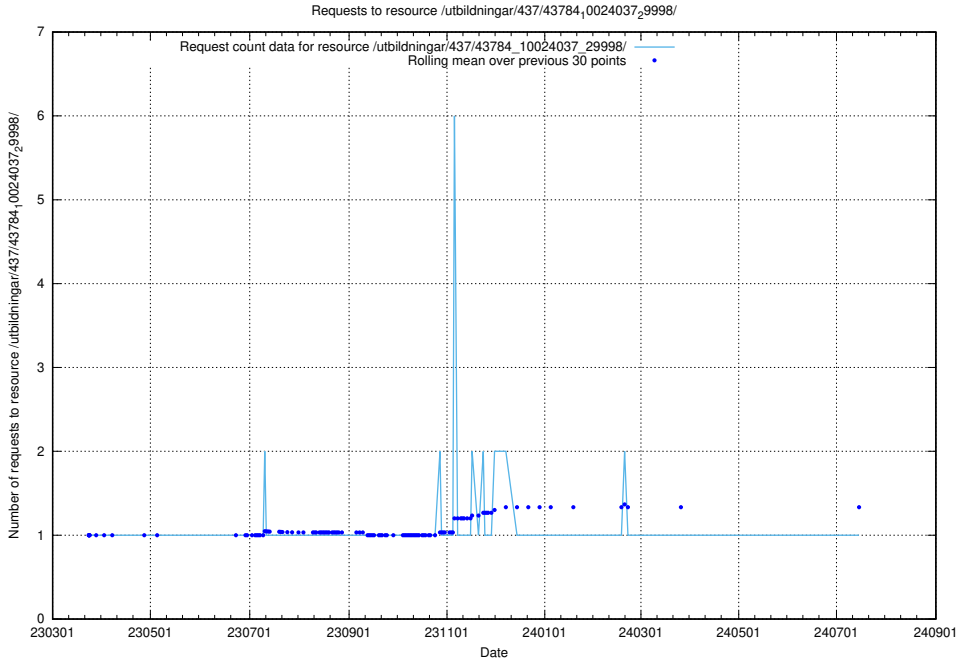

5.7125 Usage of /utbildningar/437/43784_10024037_29998/

Here, we count the number of requests to resource /utbildningar/437/43784_10024037_29998/.