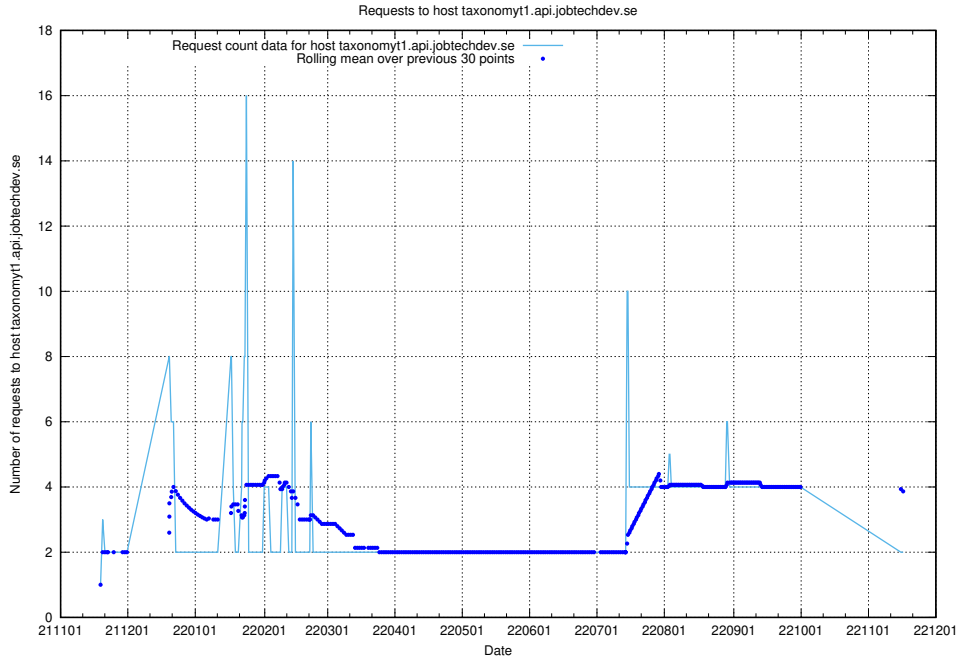

7.468 Usage of taxonomyt1.api.jobtechdev.se

Here, we count the number of requests to host taxonomyt1.api.jobtechdev.se.