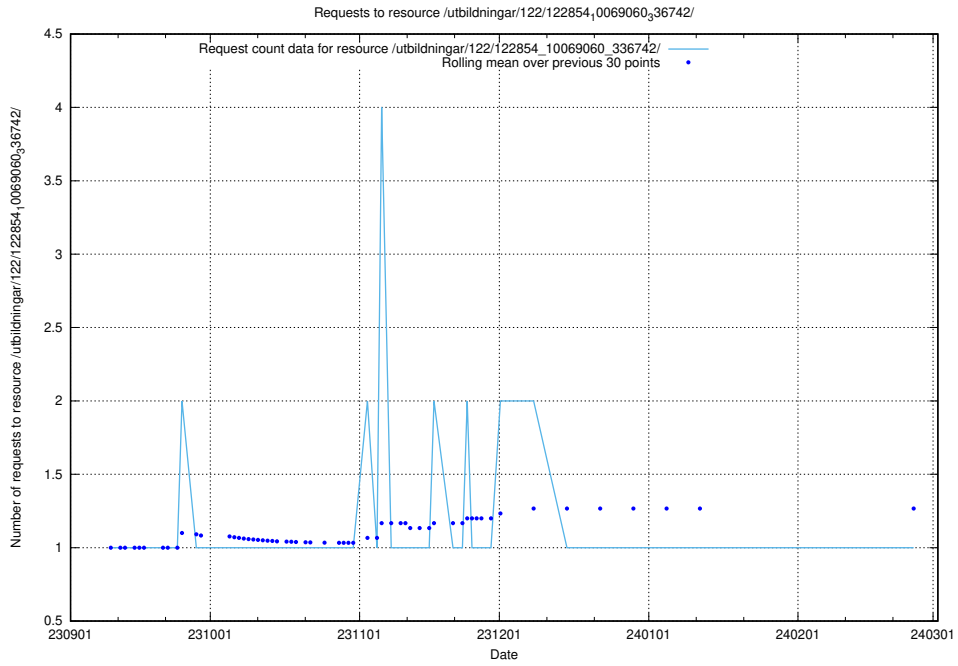

5.5443 Usage of /utbildningar/122/122854_10069060_336742/

Here, we count the number of requests to resource /utbildningar/122/122854_10069060_336742/.