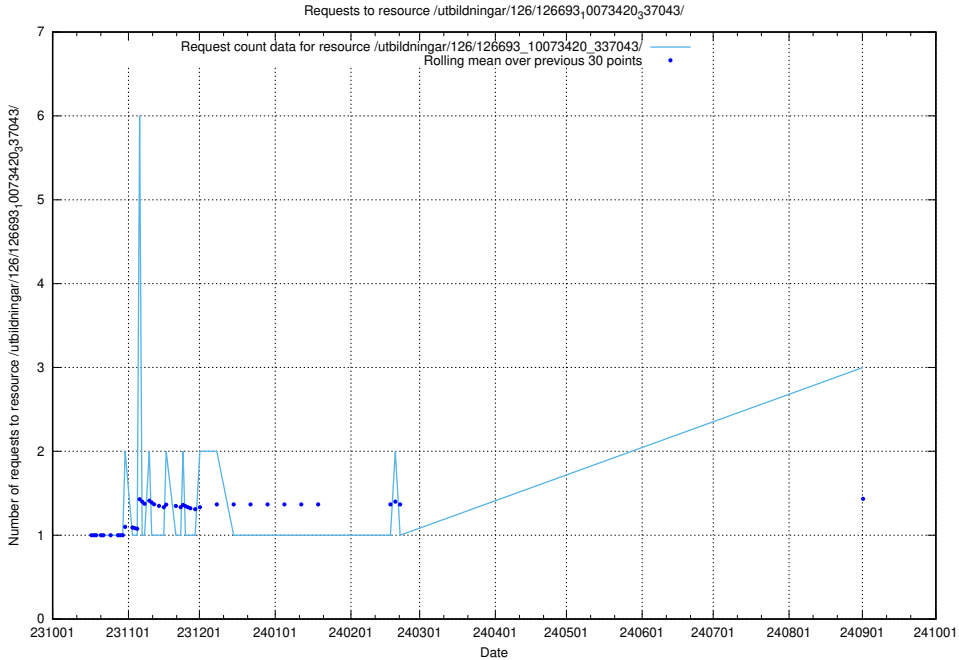

5.496 Usage of /utbildningar/126/126693_10073420_337043/

Here, we count the number of requests to resource /utbildningar/126/126693_10073420_337043/.