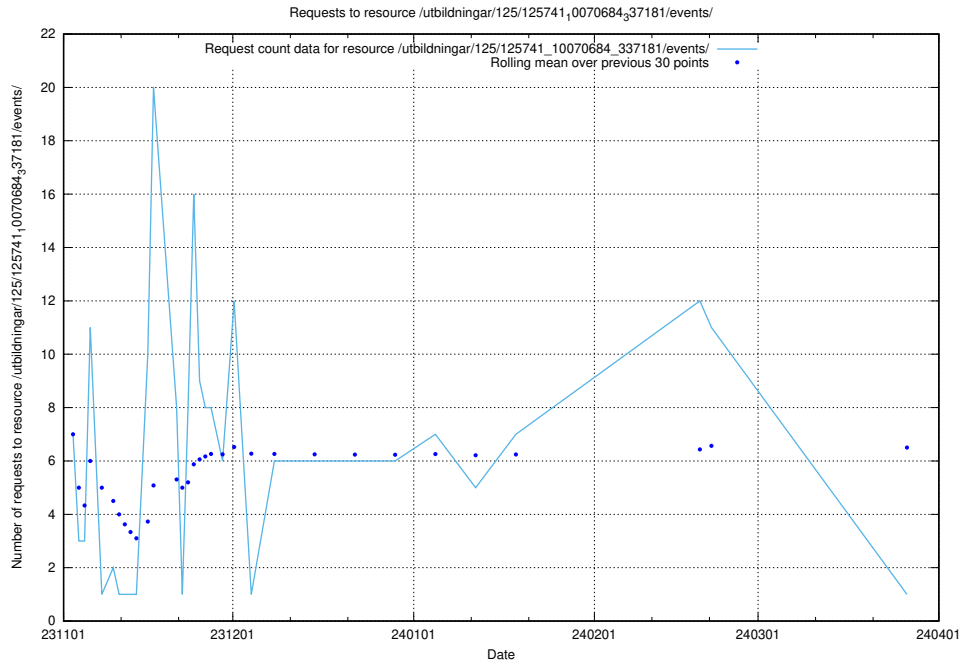

5.4960 Usage of /utbildningar/125/125741_10070684_337181/events/

Here, we count the number of requests to resource /utbildningar/125/125741_10070684_337181/events/