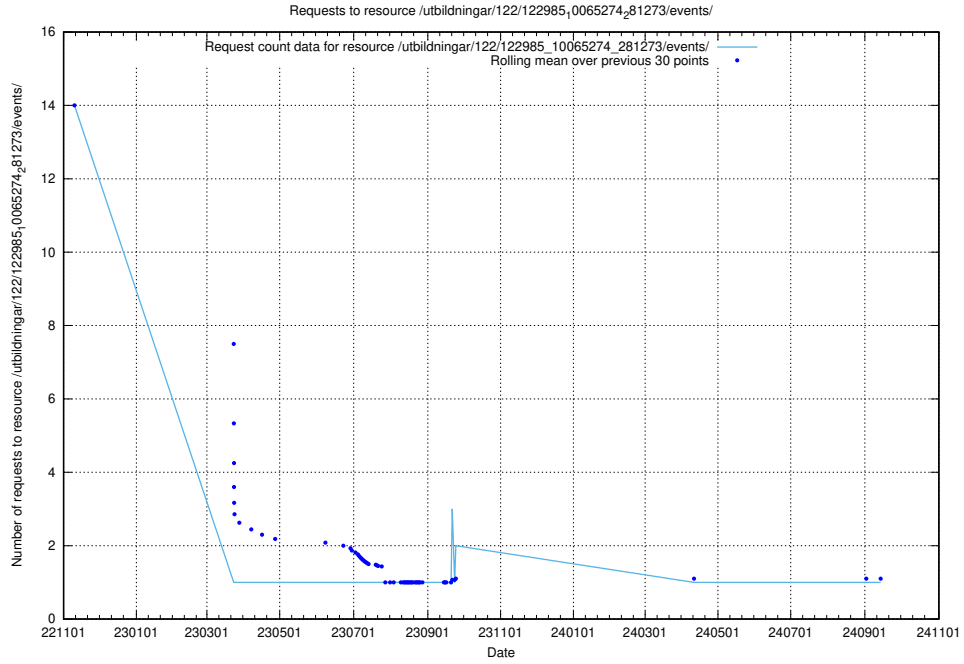

5.6980 Usage of /utbildningar/122/122985_10065274_281273/events/

Here, we count the number of requests to resource /utbildningar/122/122985_10065274_281273/events/

5.6981 Usage of /utbildningar/125/125741_10070767_328732/events/