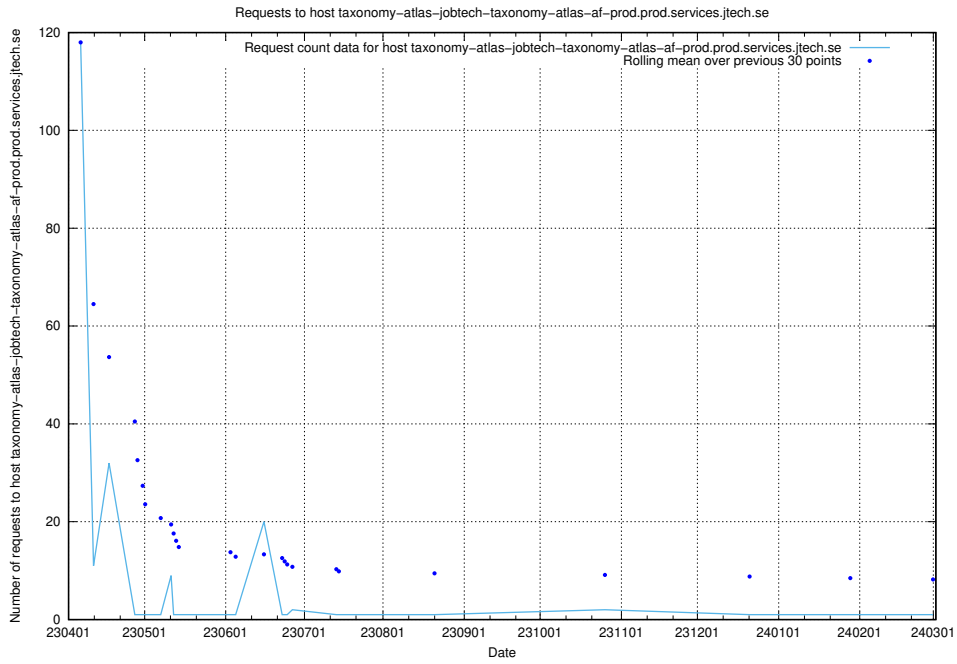

7.615 Usage of taxonomy-atlas-jobtech-taxonomy-atlas-af-prod.prod.services.jtech

Here, we count the number of requests to host taxonomy-atlas-jobtech-taxonomy-atlas-af-prod.prod.services.jtech.se.