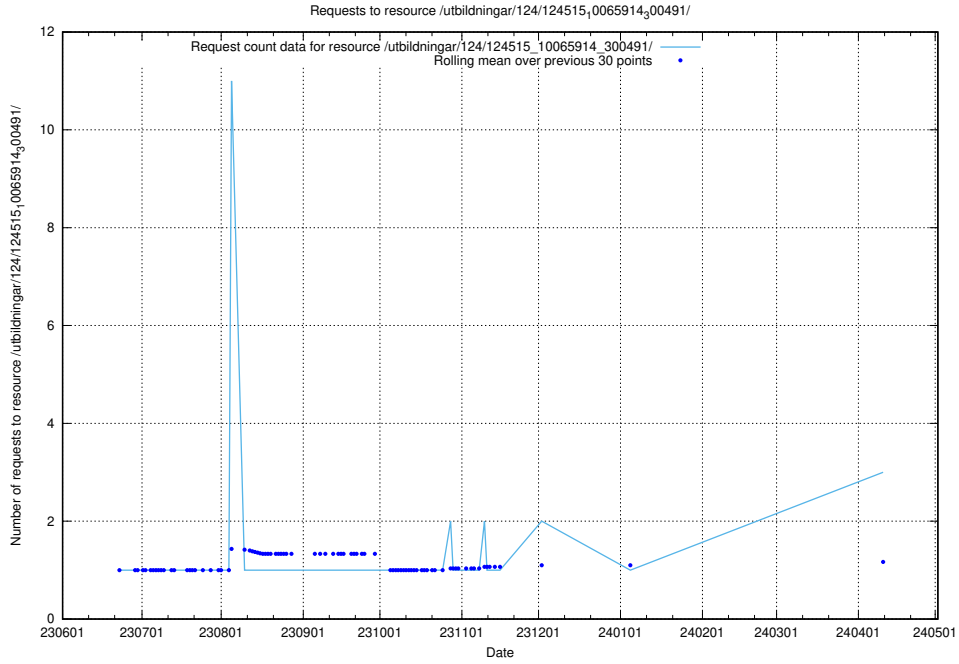

5.548 Usage of /utbildningar/124/124515_10065914_300491/

Here, we count the number of requests to resource /utbildningar/124/124515_10065914_300491/.