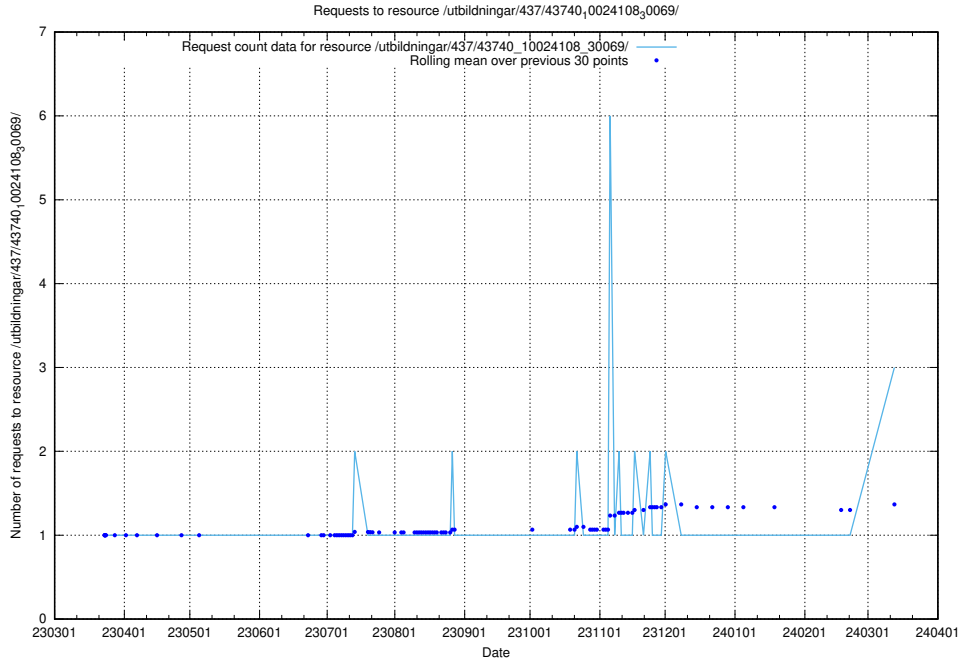

5.588 Usage of /utbildningar/437/43740_10024108_30069/

Here, we count the number of requests to resource /utbildningar/437/43740_10024108_30069/.