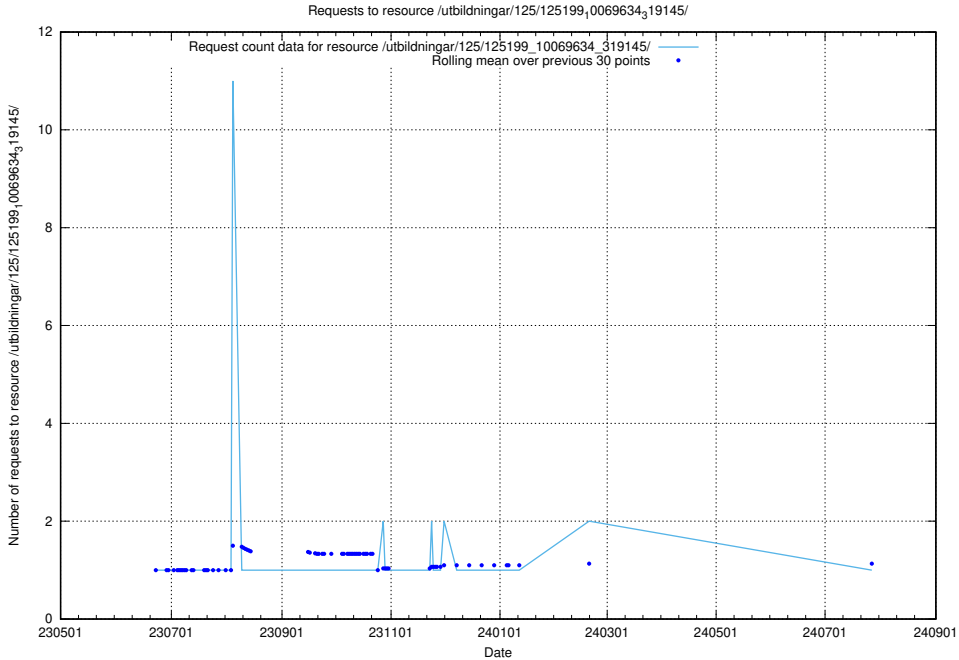

5.6494 Usage of /utbildningar/125/125199_10069634_319145/

Here, we count the number of requests to resource /utbildningar/125/125199_10069634_319145/.