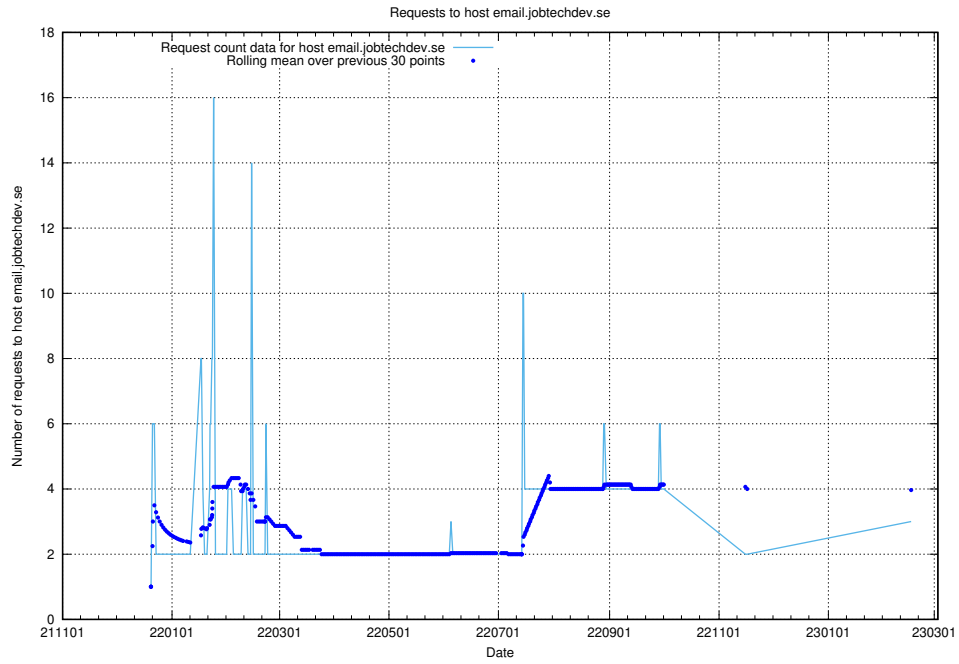

7.208 Usage of email.jobtechdev.se

Here, we count the number of requests to host email.jobtechdev.se.