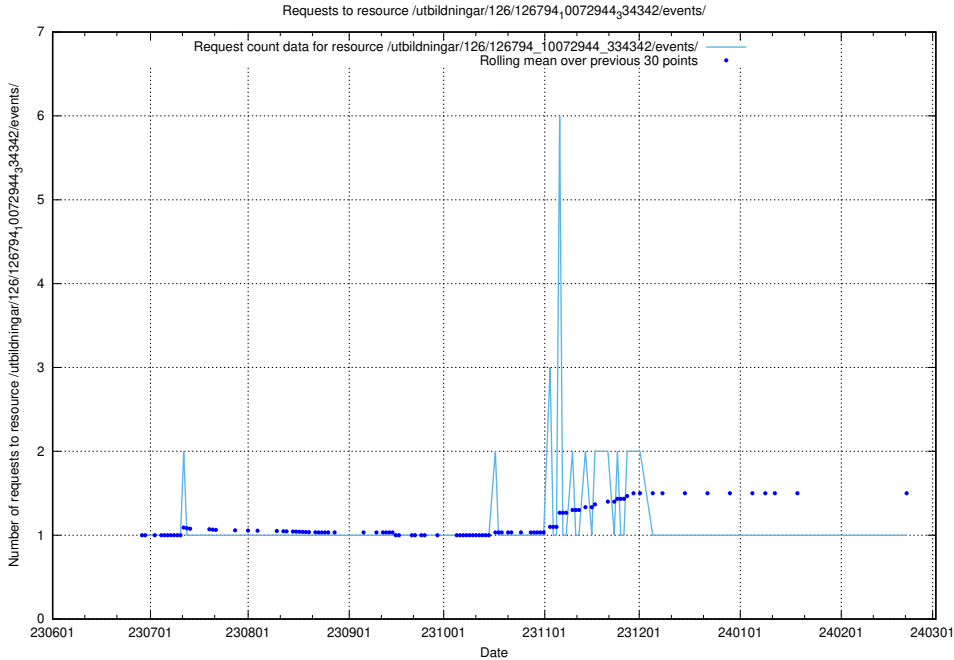

5.6249 Usage of /utbildningar/126/126794_10072944_334342/events/

Here, we count the number of requests to resource /utbildningar/126/126794_10072944_334342/events/