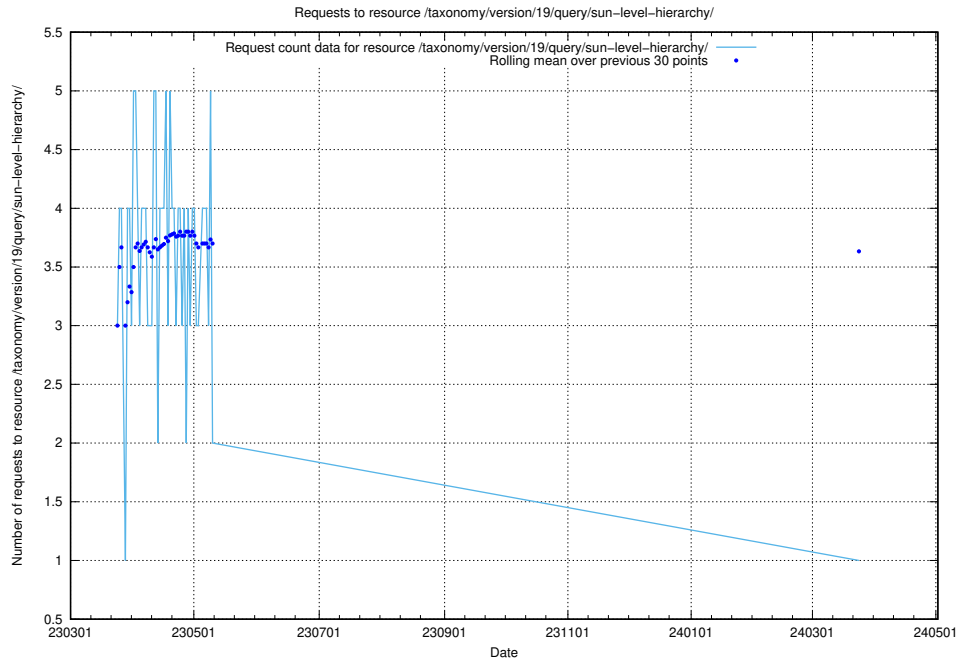

5.6862 Usage of /taxonomy/version/19/query/sun-level-hierarchy/

Here, we count the number of requests to resource /taxonomy/version/19/query/sun-level-hierarchy/.