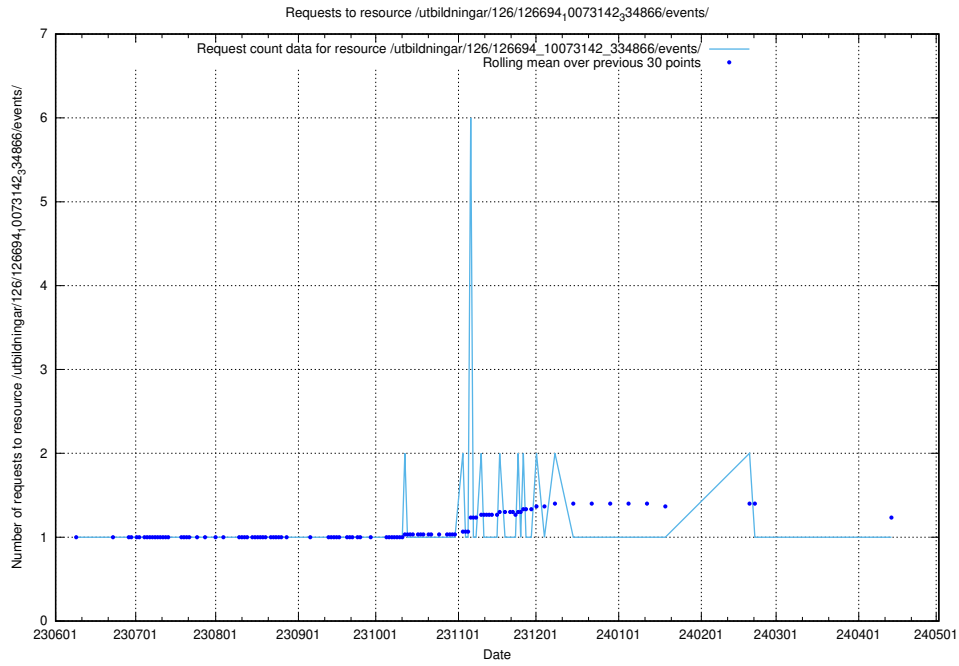

5.6655 Usage of /utbildningar/126/126694_10073142_334866/events/

Here, we count the number of requests to resource /utbildningar/126/126694_10073142_334866/events/