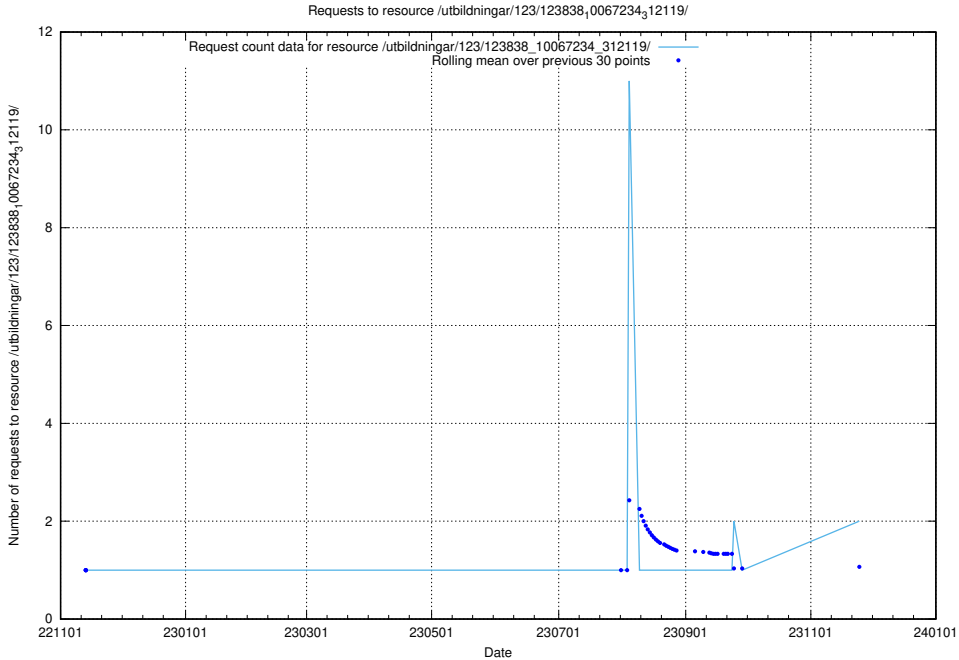

5.1047 Usage of /utbildningar/123/123838_10067234_312119/

Here, we count the number of requests to resource /utbildningar/123/123838_10067234_312119/.