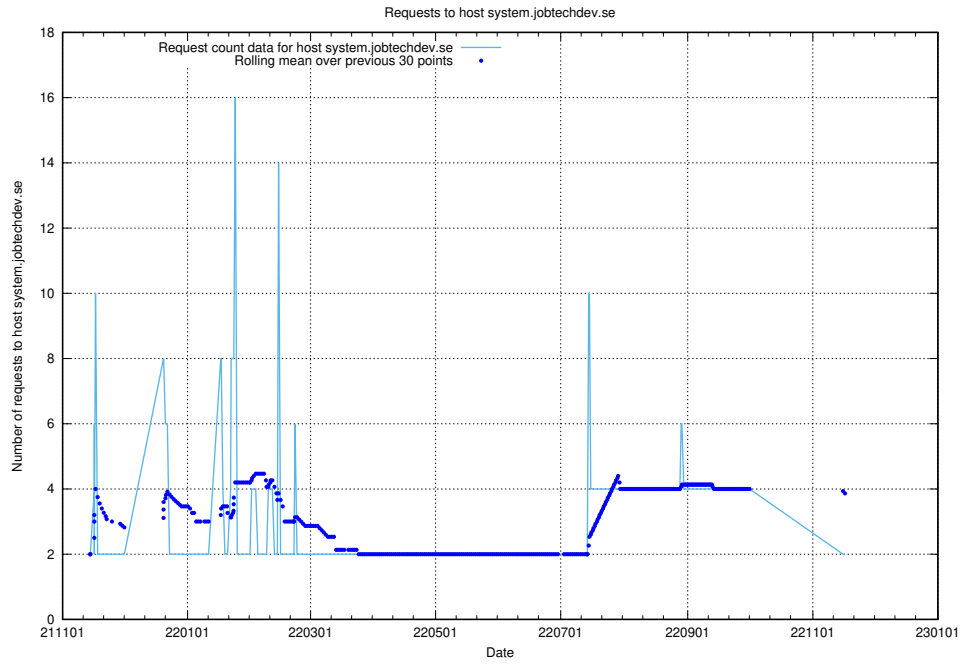

Here, we count the number of requests to host system.jobtechdev.se.

7.561 Usage of store.jobtechdev.se

Here, we count the number of requests to host store.jobtechdev.se.

7.562 Usage of `jobtechlinks.api.jobtechdev.se`