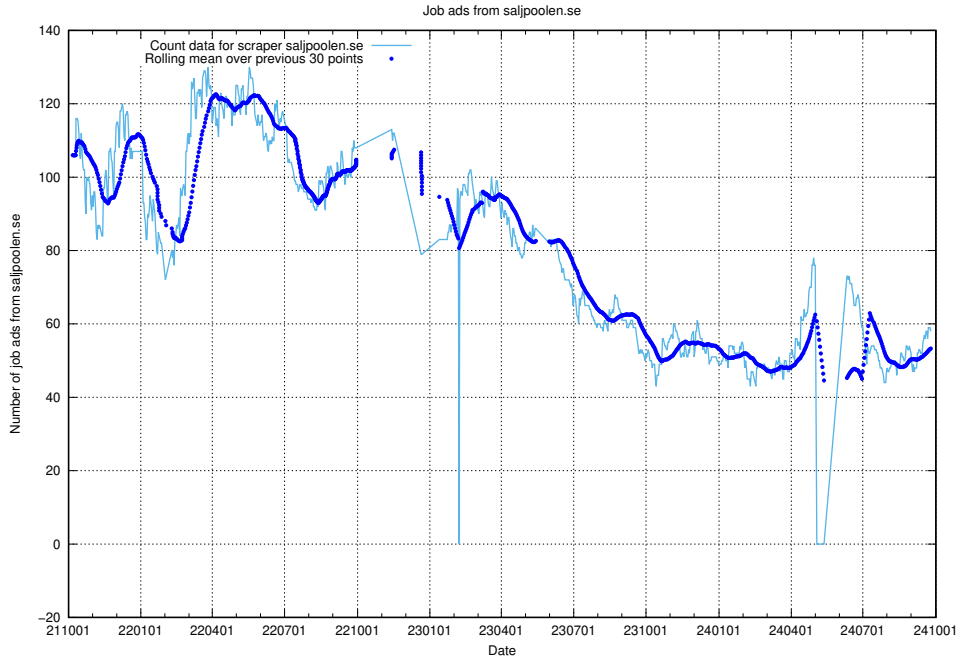

13.15 Number of ads by scraper saljpoolen.se

Here, we count the number of job ads scraped from saljpoolen.se.