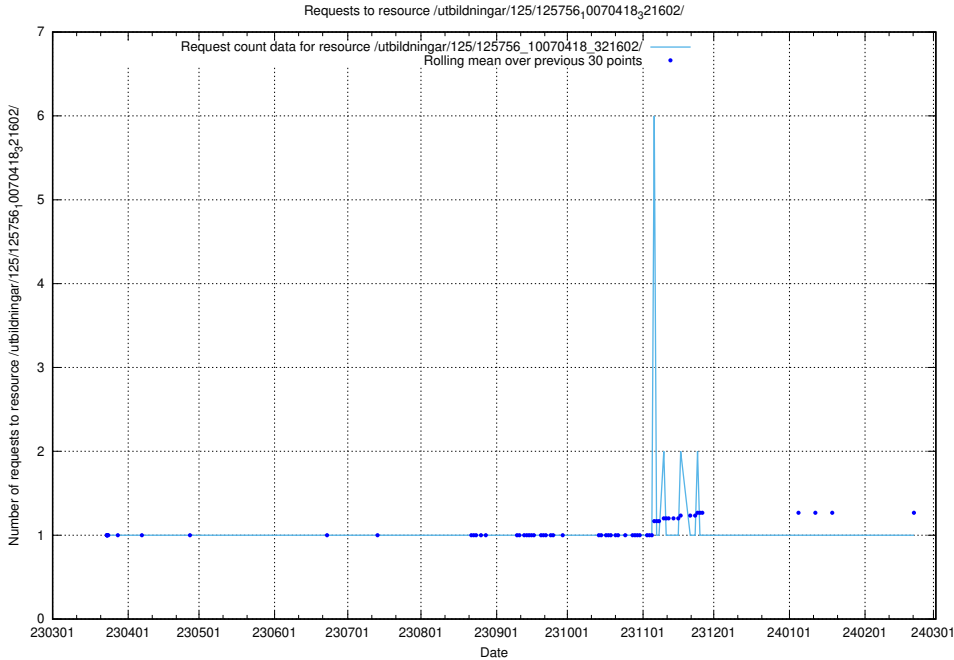

5.7211 Usage of /utbildningar/125/125756_10070418_321602/

Here, we count the number of requests to resource /utbildningar/125/125756_10070418_321602/.