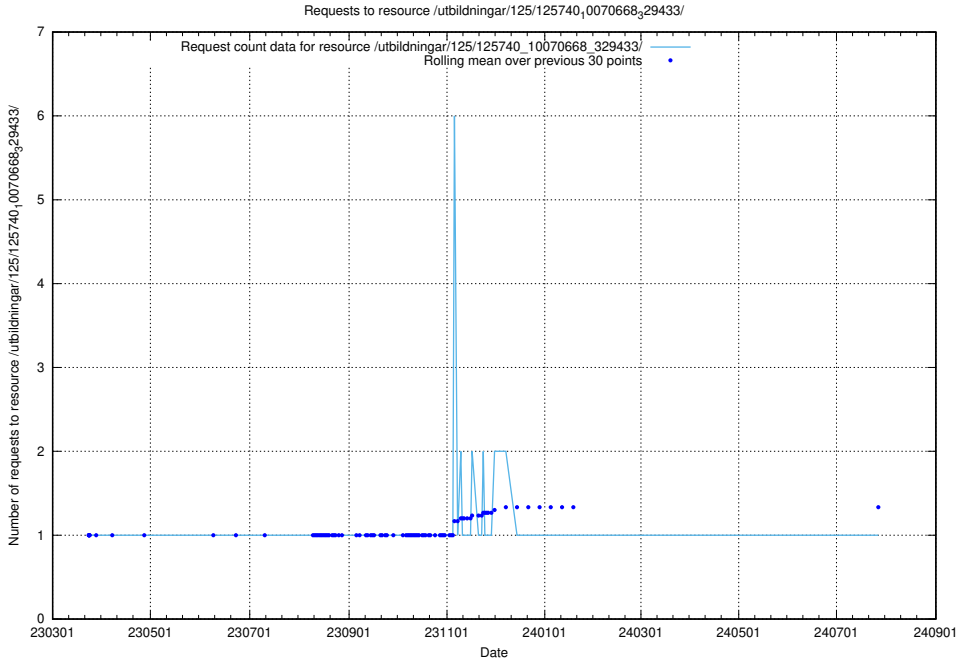

5.1195 Usage of /utbildningar/125/125740_10070668_329433/

Here, we count the number of requests to resource /utbildningar/125/125740_10070668_329433/.