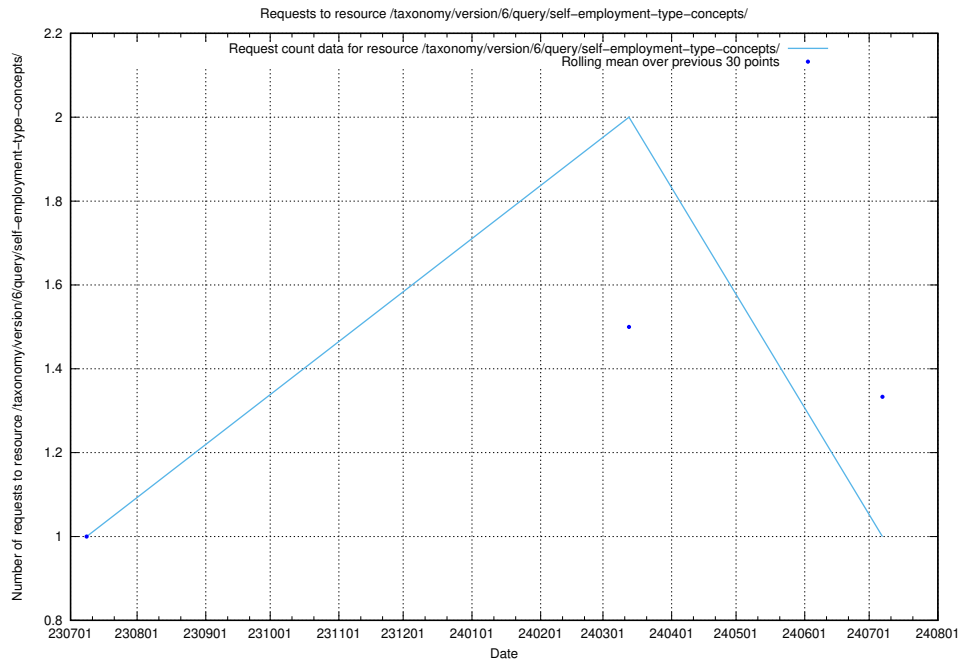

5.6051 Usage of /taxonomy/version/6/query/self-employment-type-concepts/

Here, we count the number of requests to resource /taxonomy/version/6/query/self-employment-type-concepts/.