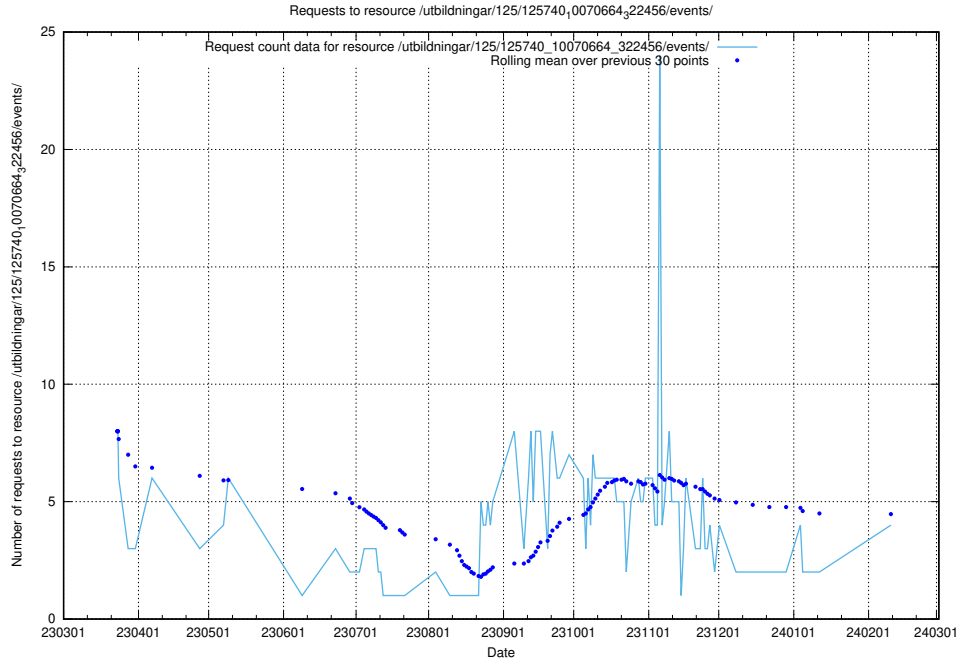

5.405 Usage of /utbildningar/125/125740_10070664_322456/events/

Here, we count the number of requests to resource /utbildningar/125/125740_10070664_322456/events/