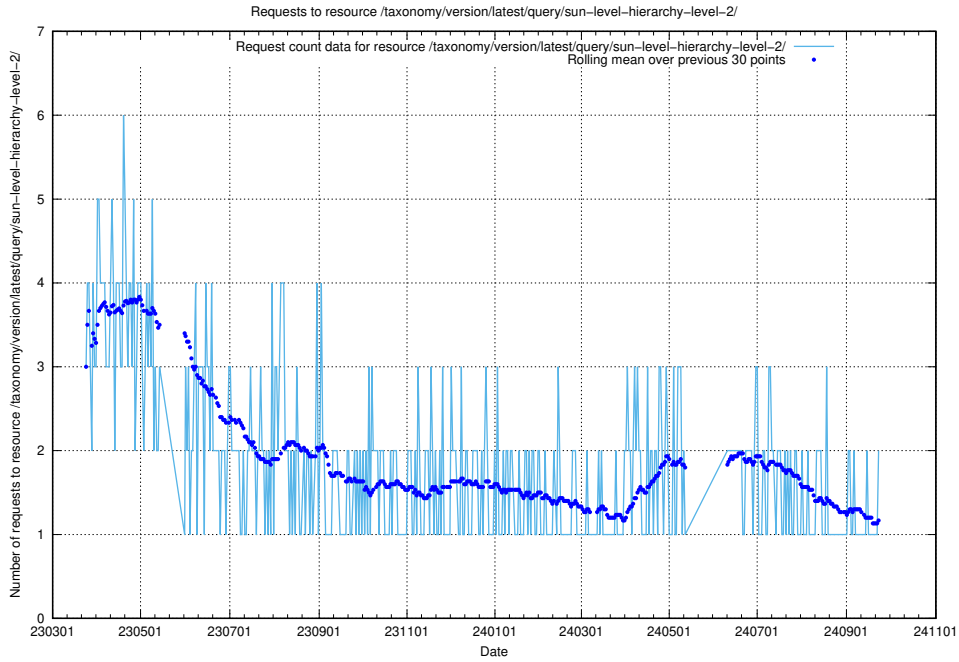

5.1074 Usage of /taxonomy/version/latest/query/sun-level-hierarchy-level-2/

Here, we count the number of requests to resource /taxonomy/version/latest/query/sun-level-hierarchy-level-2/.