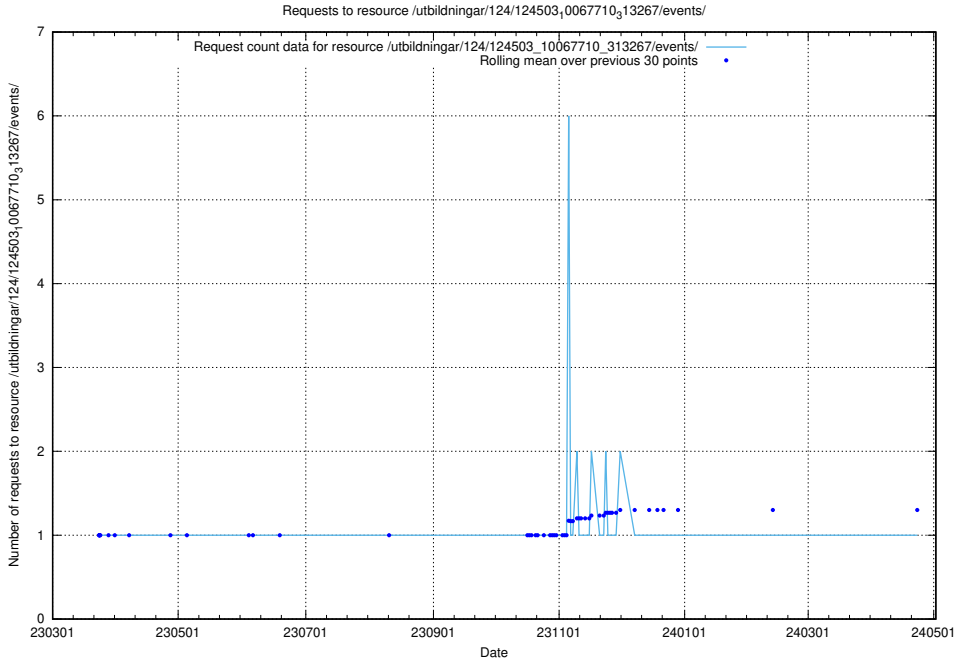

5.3008 Usage of /utbildningar/124/124503_10067710_313267/events/

Here, we count the number of requests to resource /utbildningar/124/124503_10067710_313267/events/