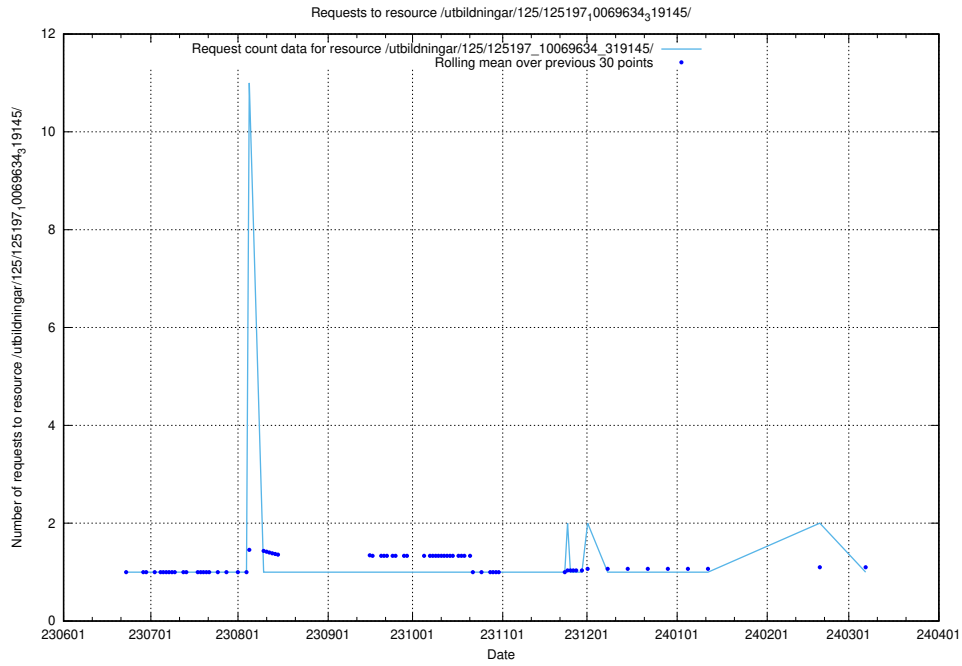

5.6496 Usage of /utbildningar/125/125197_10069634_319145/

Here, we count the number of requests to resource /utbildningar/125/125197_10069634_319145/.