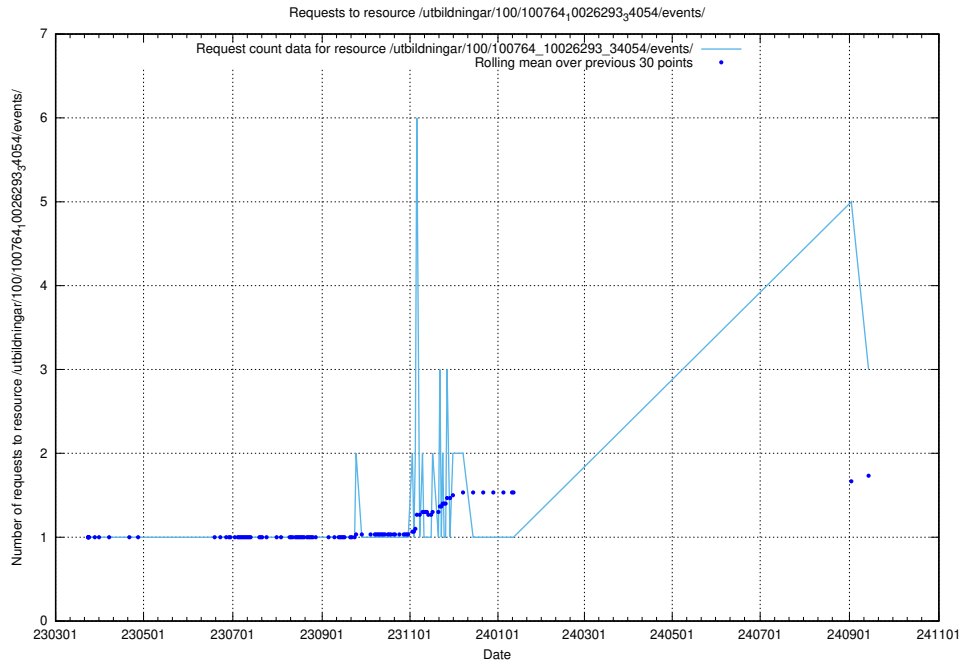

5.530 Usage of /utbildningar/100/100764_10026293_34054/events/

Here, we count the number of requests to resource /utbildningar/100/100764_10026293_34054/events/.