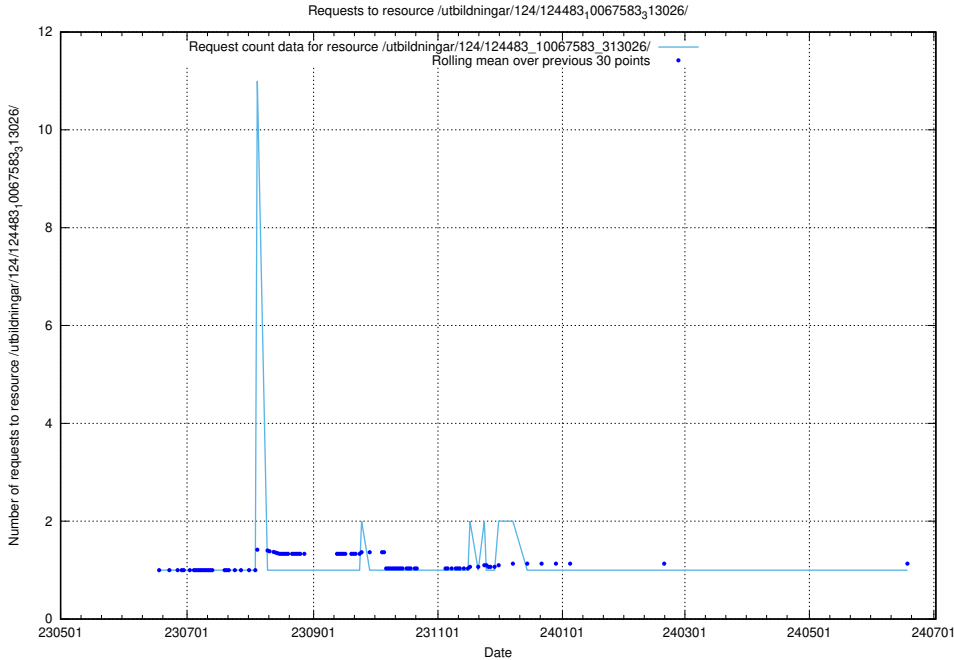

5.6630 Usage of /utbildningar/124/124483_10067583_313026/

Here, we count the number of requests to resource /utbildningar/124/124483_10067583_313026/.