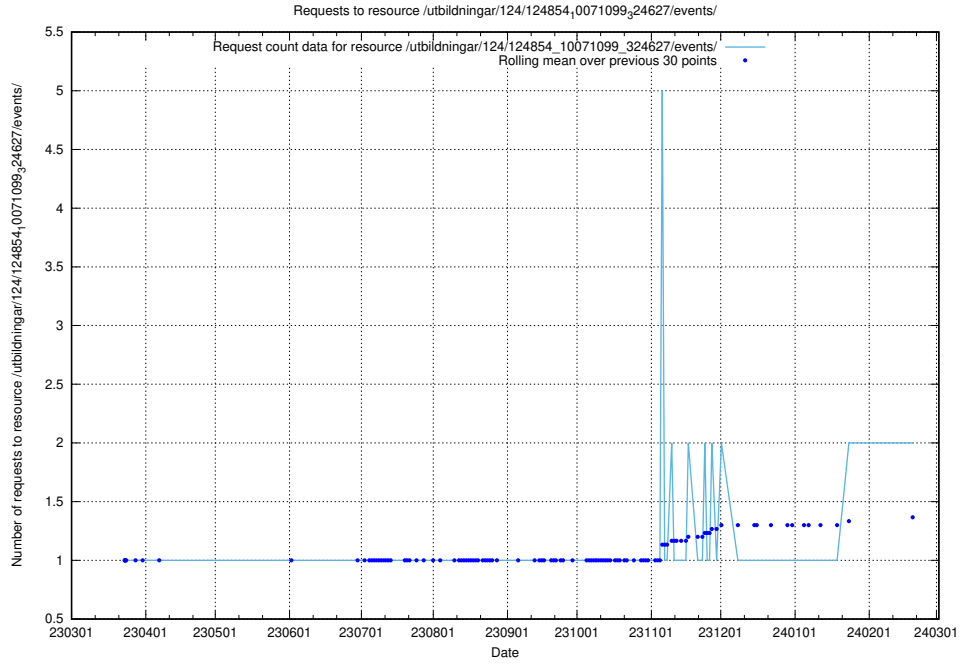

5.626 Usage of /utbildningar/124/124854_10071099_324627/events/

Here, we count the number of requests to resource /utbildningar/124/124854_10071099_324627/events/