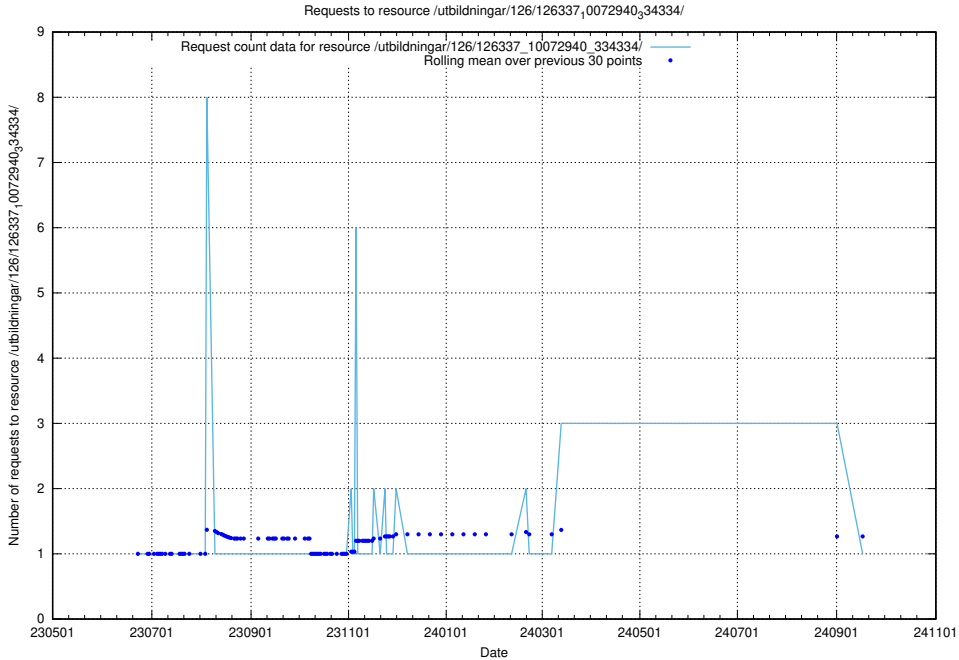

5.6436 Usage of /utbildningar/126/126337_10072940_334334/

Here, we count the number of requests to resource /utbildningar/126/126337_10072940_334334/.