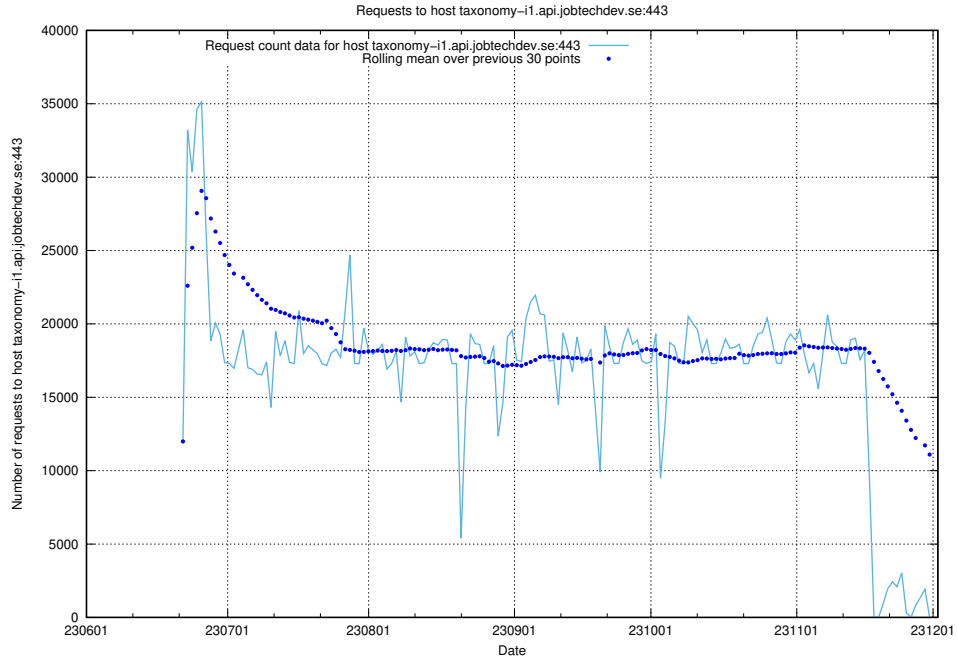

7.45 Usage of demo-jobad-enrichments.jobtechdev.se

Here, we count the number of requests to host demo-jobad-enrichments.jobtechdev.se.

7.46 Usage of taxonomy-i1.api.jobtechdev.se:443

Here, we count the number of requests to host taxonomy-i1.api.jobtechdev.se:443.