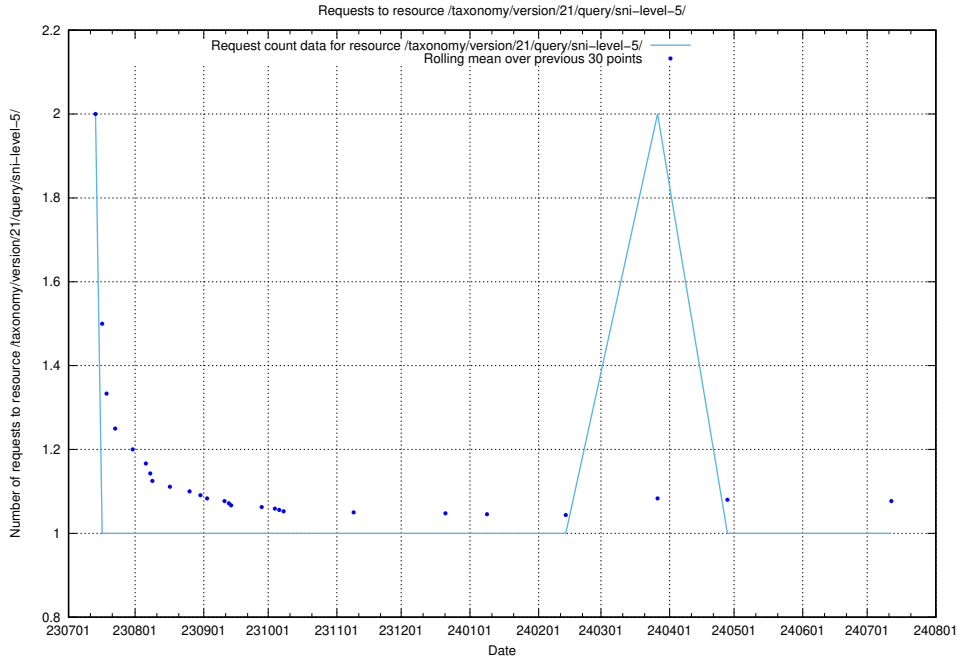

5.5884 Usage of /taxonomy/version/21/query/sni-level-5/

Here, we count the number of requests to resource /taxonomy/version/21/query/sni-level-5/.