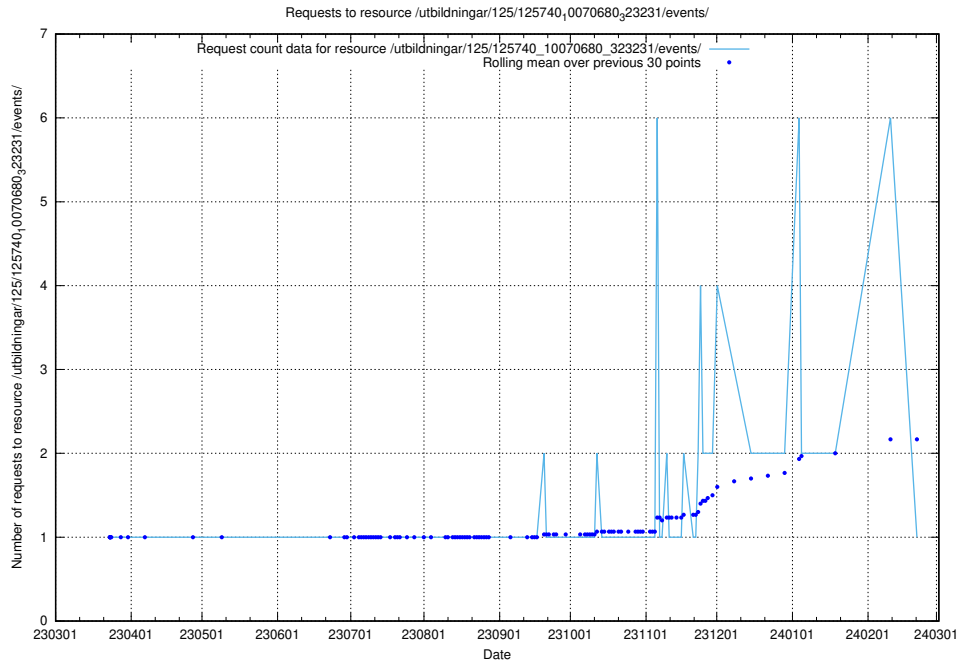

5.1178 Usage of /utbildningar/125/125740_10070680_323231/events/

Here, we count the number of requests to resource /utbildningar/125/125740_10070680_323231/events/