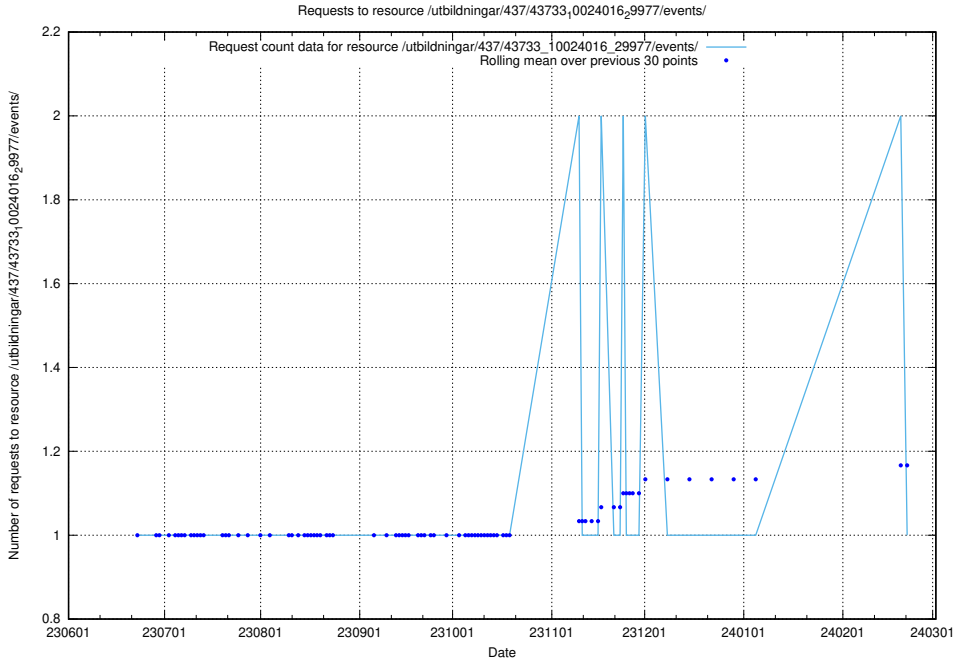

5.6381 Usage of /utbildningar/437/43733_10024016_29977/events/

Here, we count the number of requests to resource /utbildningar/437/43733_10024016_29977/events/.