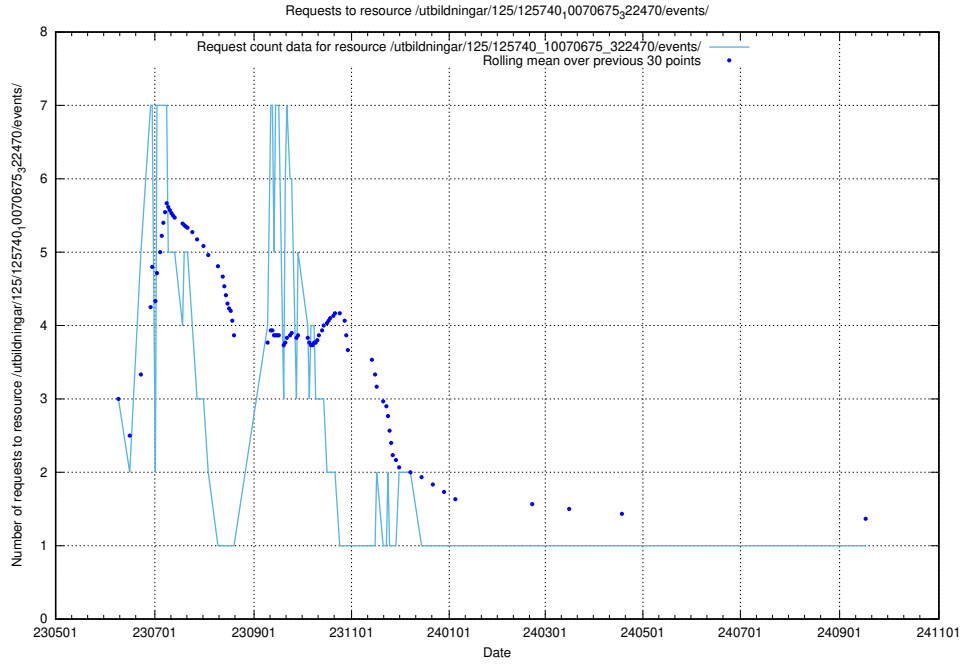

Here, we count the number of requests to resource /utbildningar/126/126724_10073373_335557/.

5.6654 Usage of /utbildningar/125/125740_10070675_322470/events/

Here, we count the number of requests to resource /utbildningar/125/125740_10070675_322470/events/