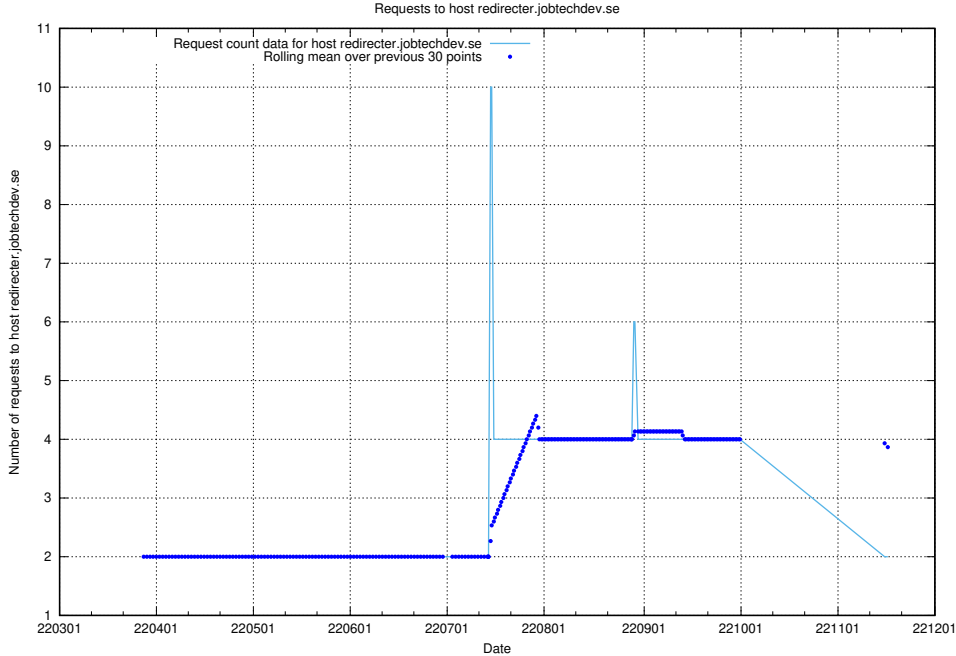

7.489 Usage of redirecter.jobtechdev.se

Here, we count the number of requests to host redirecter.jobtechdev.se.