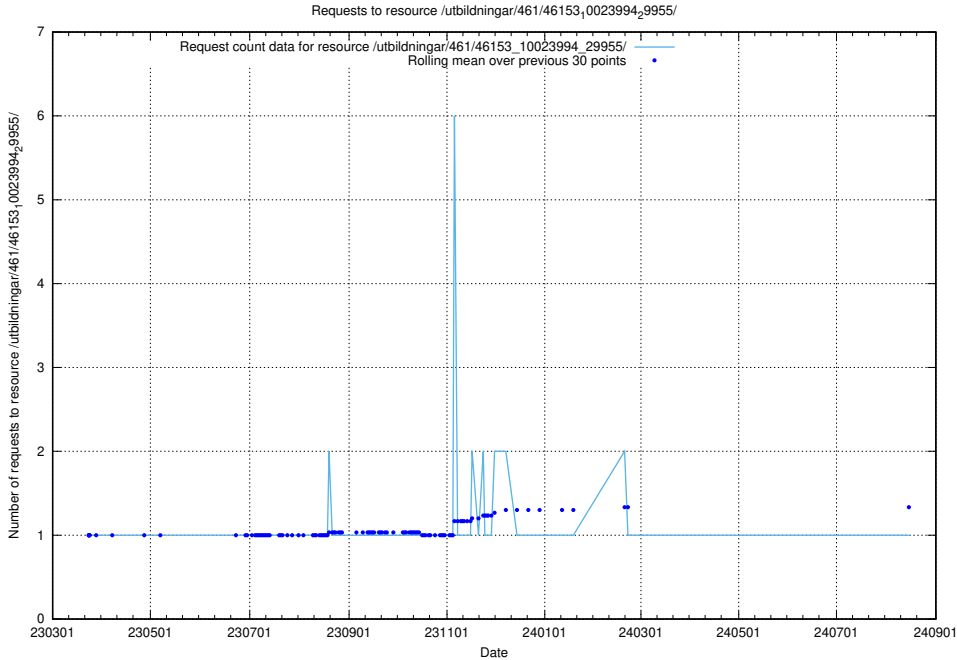

5.7076 Usage of /utbildningar/461/46153_10023994_29955/

Here, we count the number of requests to resource /utbildningar/461/46153_10023994_29955/.