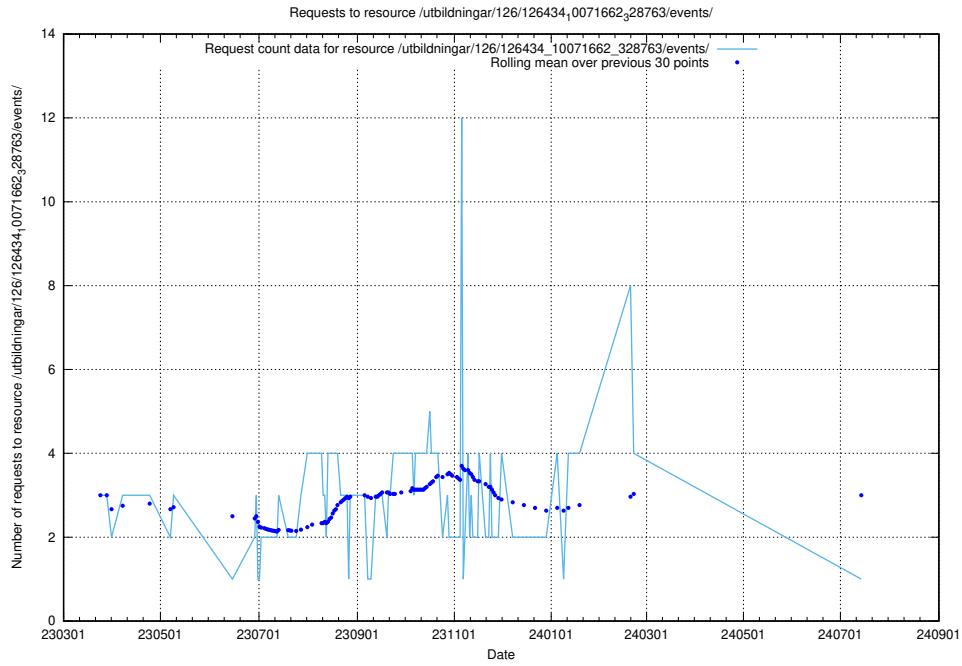

5.6852 Usage of /utbildningar/126/126434_10071662_328763/events/

Here, we count the number of requests to resource /utbildningar/126/126434_10071662_328763/events/