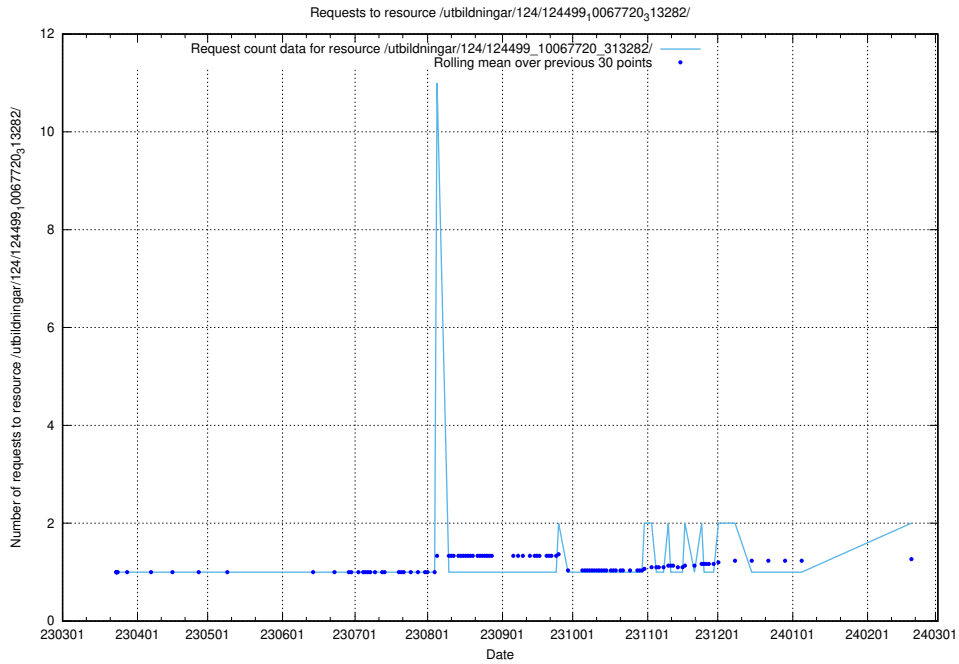

5.749 Usage of /utbildningar/124/124499_10067720_313282/

Here, we count the number of requests to resource /utbildningar/124/124499_10067720_313282/.