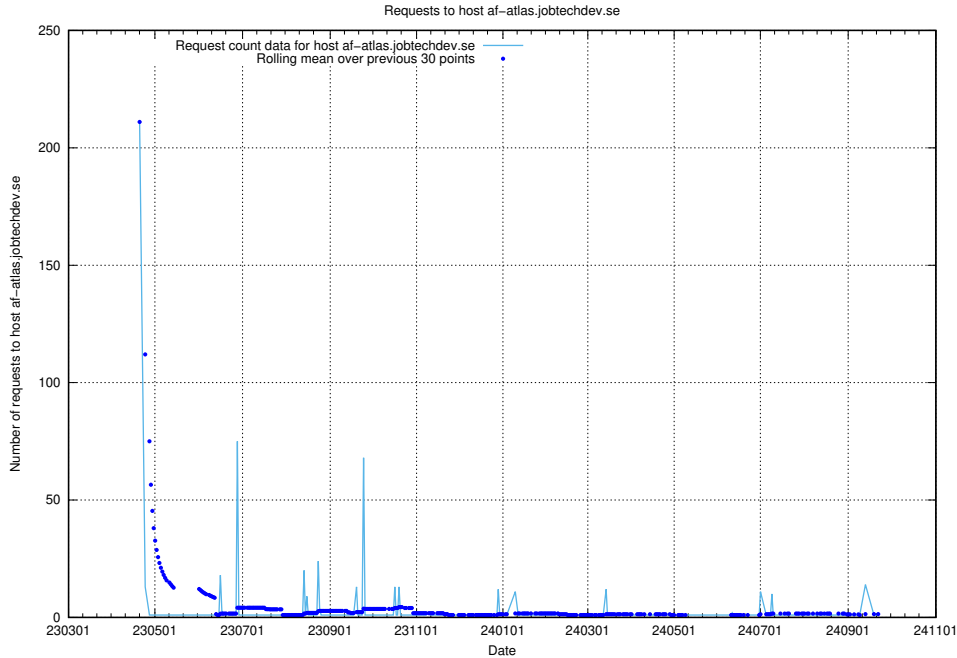

7.613 Usage of af-atlas.jobtechdev.se

Here, we count the number of requests to host af-atlas.jobtechdev.se.