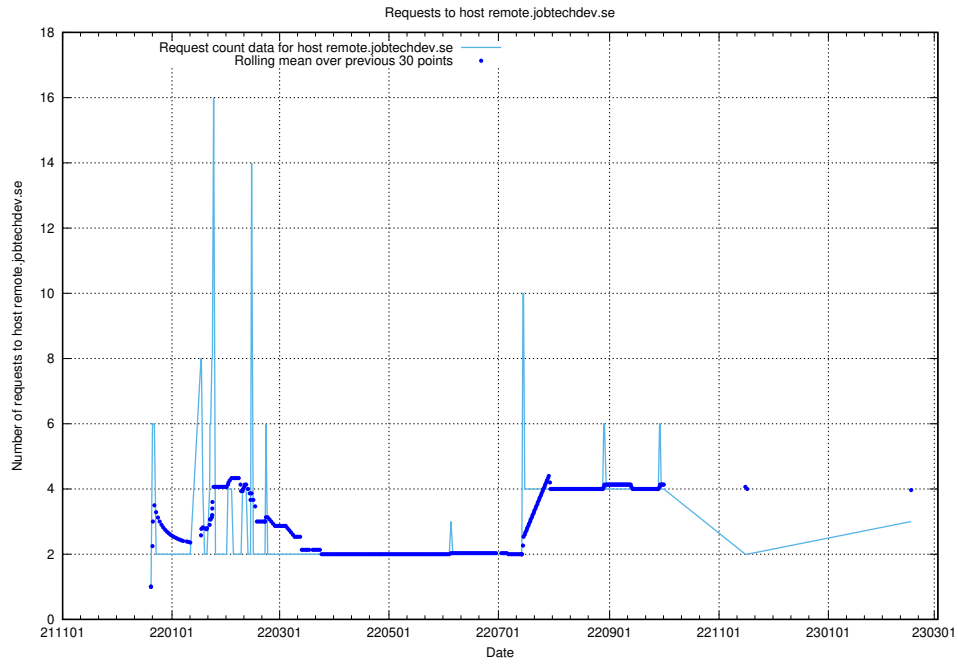

7.201 Usage of remote.jobtechdev.se

Here, we count the number of requests to host remote.jobtechdev.se.