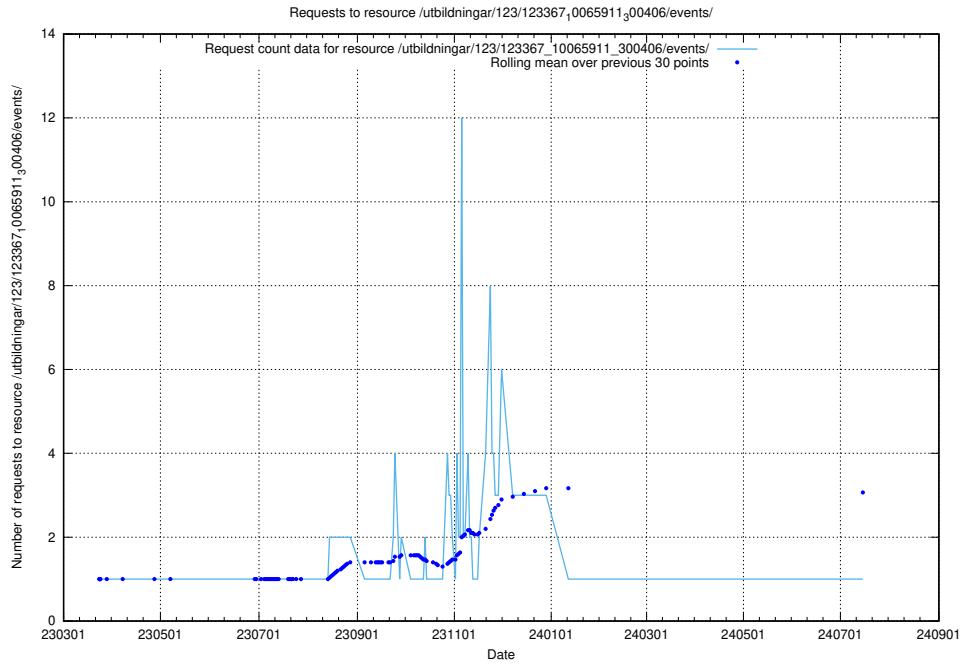

5.5527 Usage of /utbildningar/123/123367_10065911_300406/events/

Here, we count the number of requests to resource /utbildningar/123/123367_10065911_300406/events/