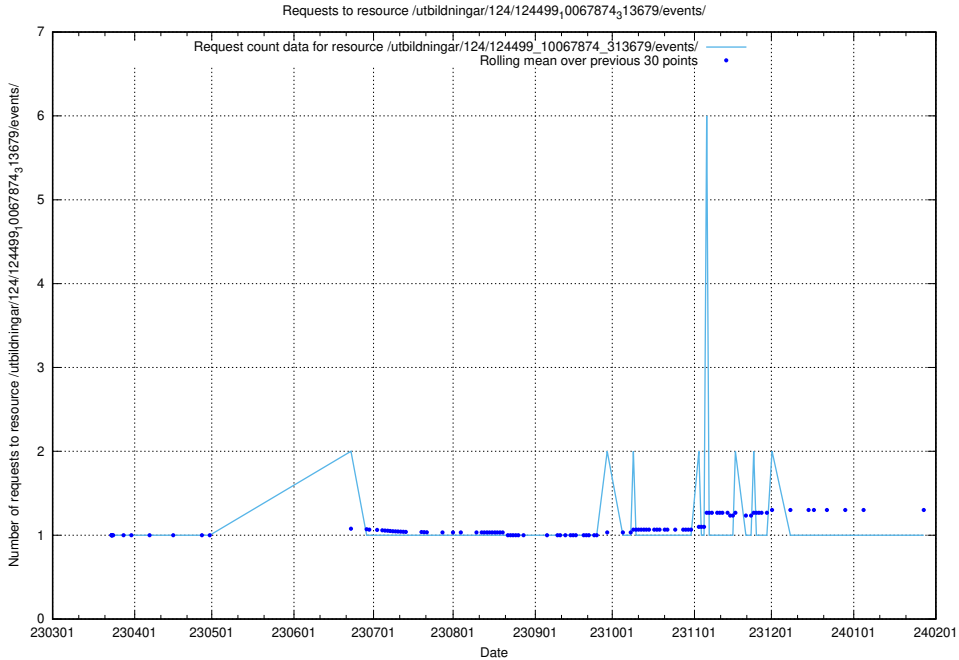

5.3210 Usage of /utbildningar/124/124499_10067874_313679/events/

Here, we count the number of requests to resource /utbildningar/124/124499_10067874_313679/events/