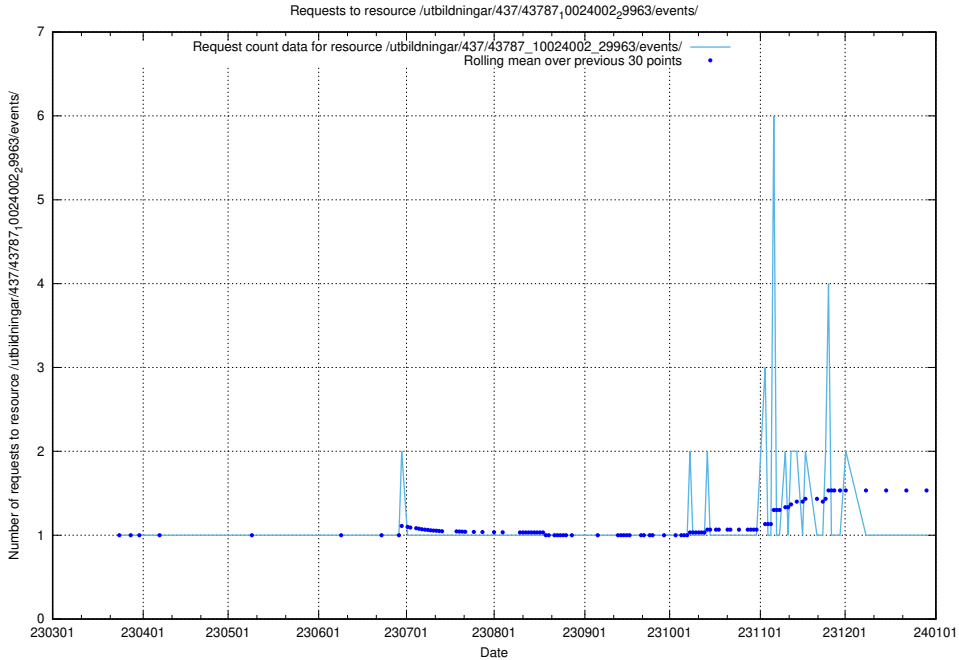

5.6939 Usage of /utbildningar/437/43787_10024002_29963/events/

Here, we count the number of requests to resource /utbildningar/437/43787_10024002_29963/events/.