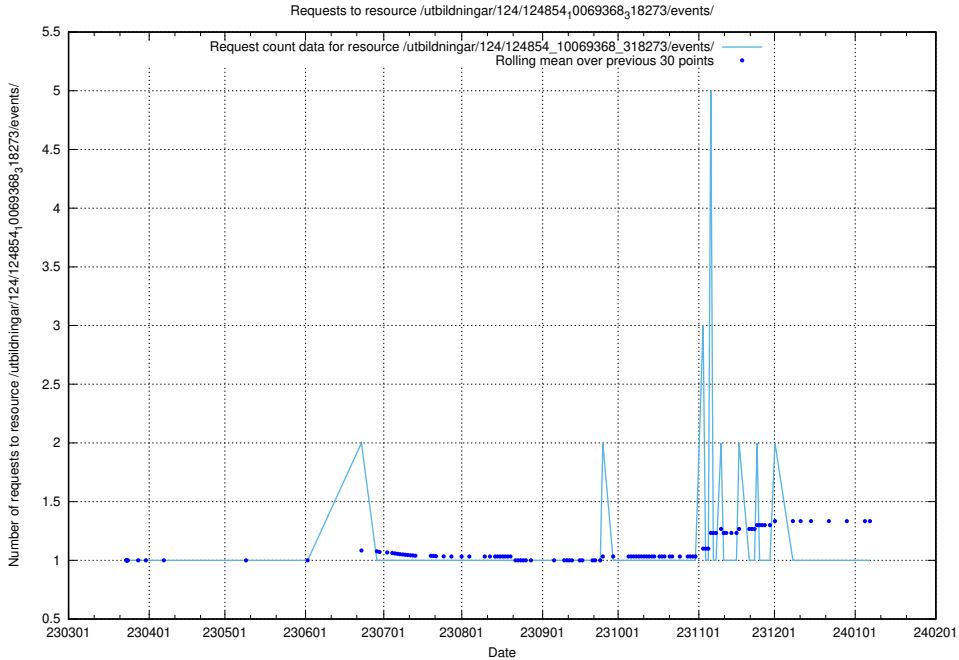

5.1448 Usage of /utbildningar/124/124854_10069368_318273/events/

Here, we count the number of requests to resource /utbildningar/124/124854_10069368_318273/events/