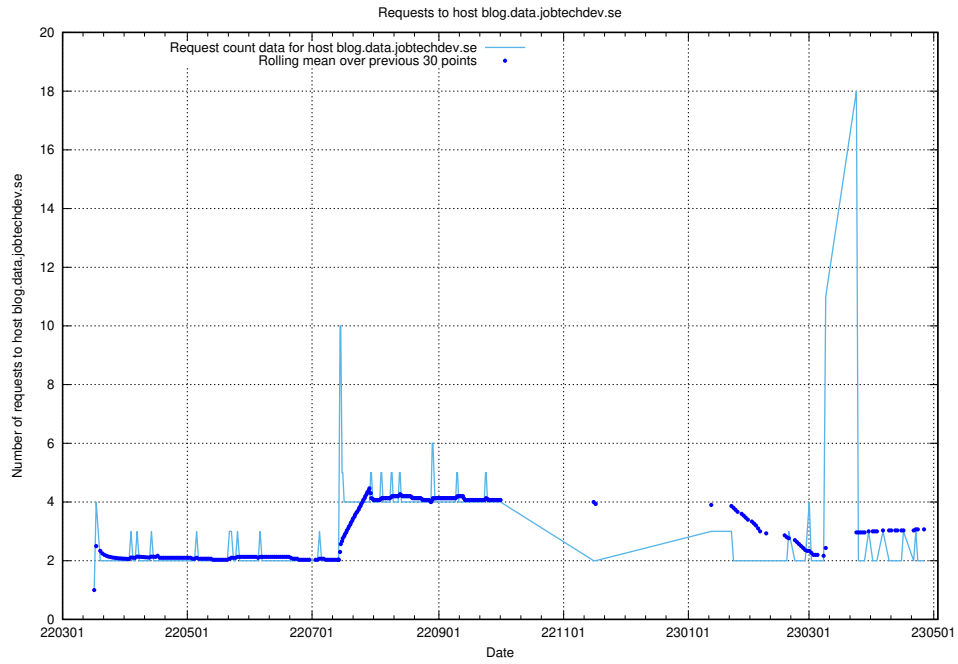

7.498 Usage of `blog.data.jobtechdev.se`

Here, we count the number of requests to host `blog.data.jobtechdev.se`.