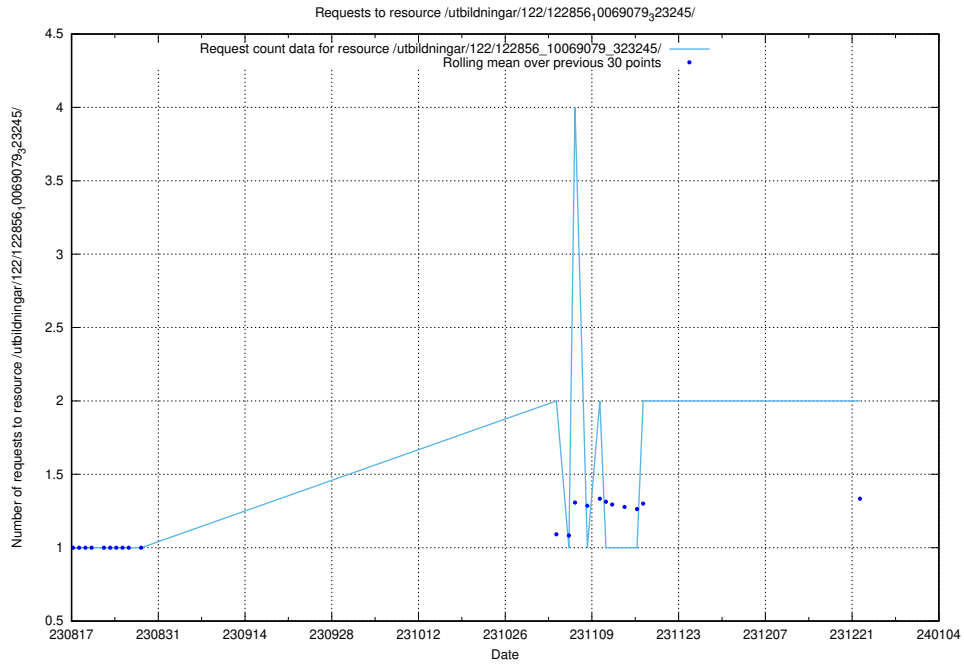

5.915 Usage of /utbildningar/122/122856_10069079_323245/

Here, we count the number of requests to resource /utbildningar/122/122856_10069079_323245/.