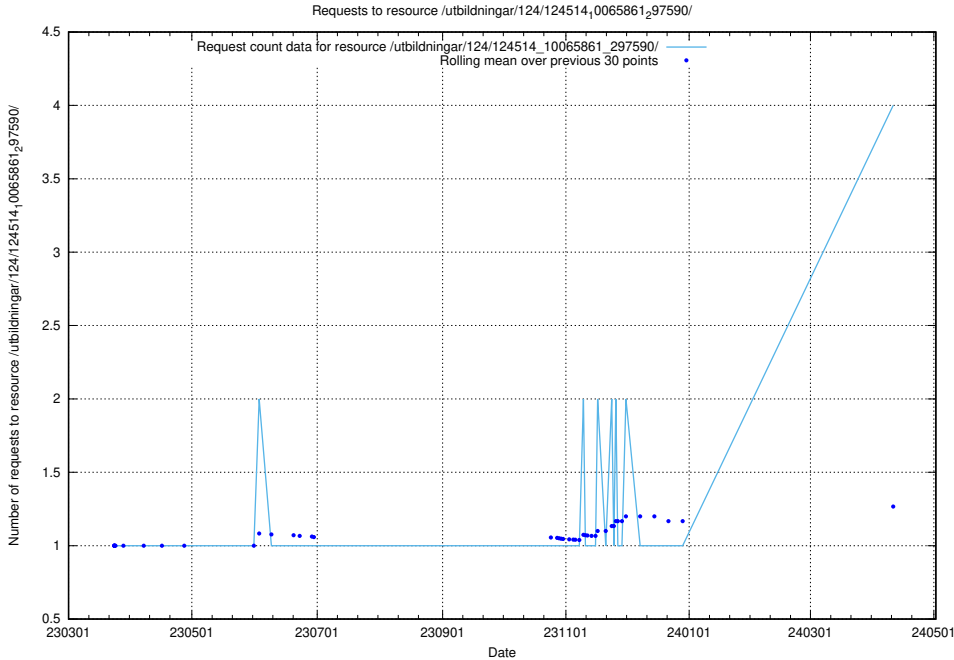

5.325 Usage of /utbildningar/124/124514_10065861_297590/

Here, we count the number of requests to resource /utbildningar/124/124514_10065861_297590/.