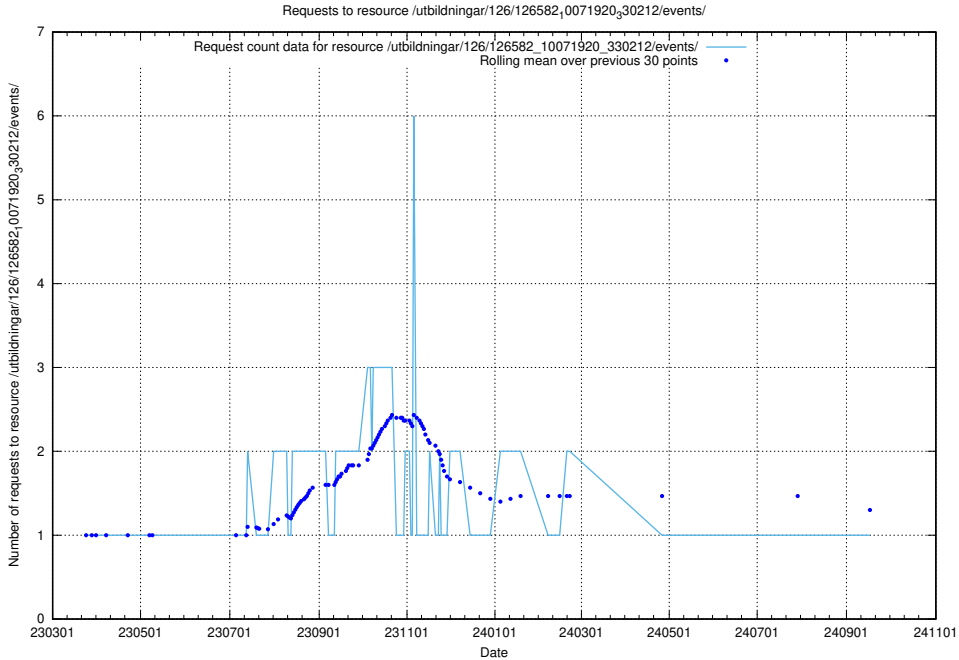

5.6960 Usage of /utbildningar/126/126582_10071920_330212/events/

Here, we count the number of requests to resource /utbildningar/126/126582_10071920_330212/events/