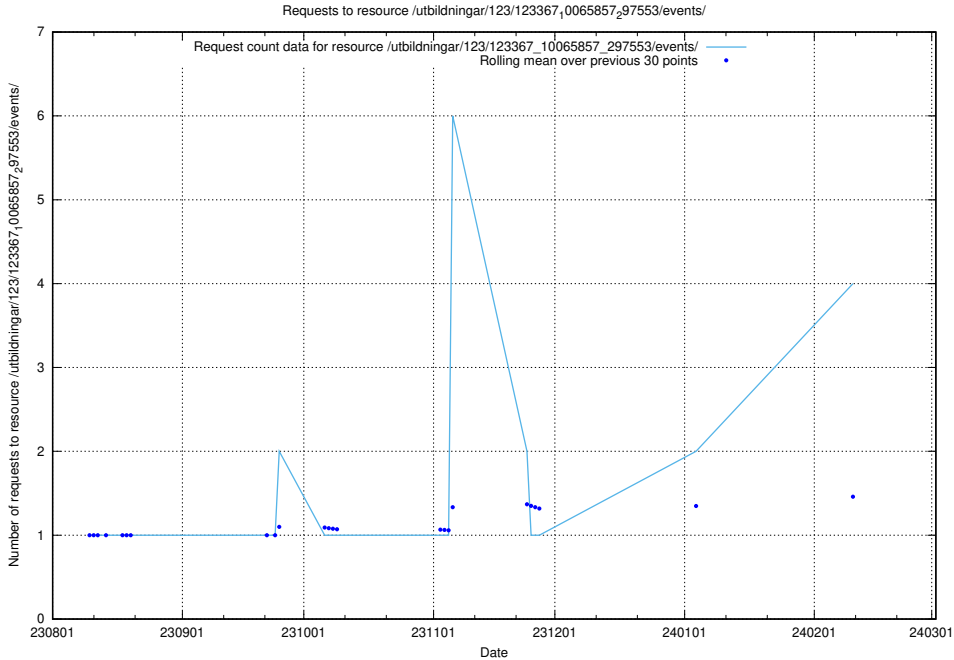

5.377 Usage of /utbildningar/123/123367_10065857_297553/events/

Here, we count the number of requests to resource /utbildningar/123/123367_10065857_297553/events/