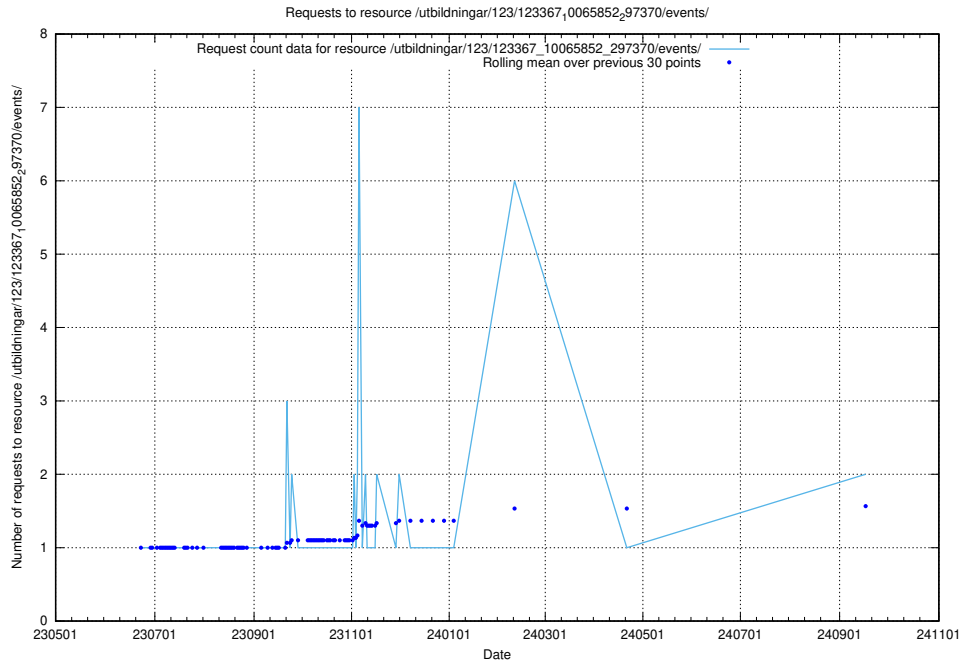

5.1034 Usage of /utbildningar/123/123367_10065852_297370/events/

Here, we count the number of requests to resource /utbildningar/123/123367_10065852_297370/events/