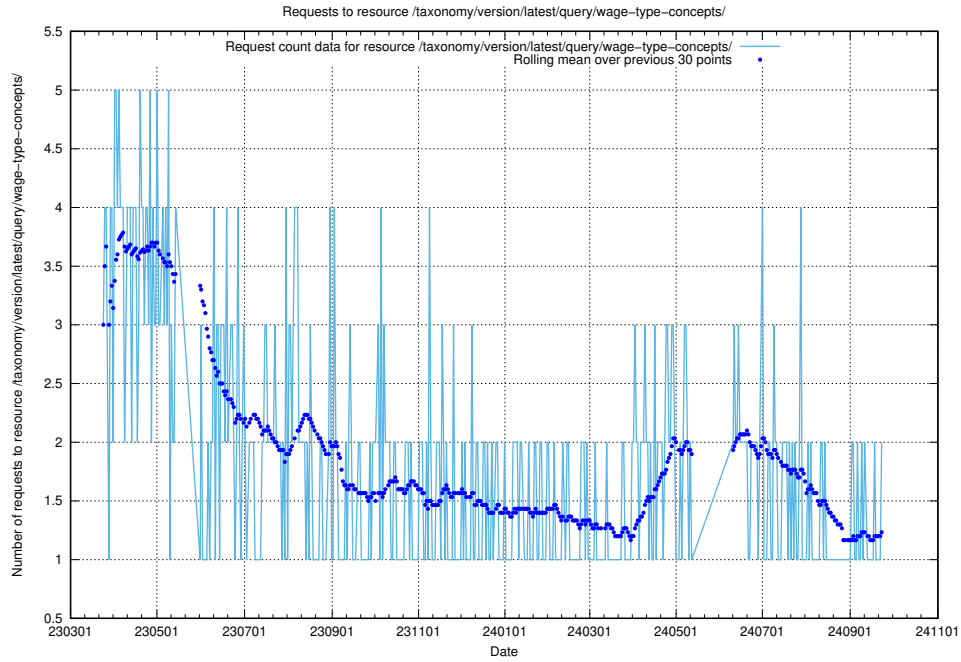

5.1069 Usage of /taxonomy/version/latest/query/wage-type-concepts/

Here, we count the number of requests to resource /taxonomy/version/latest/query/wage-type-concepts/.