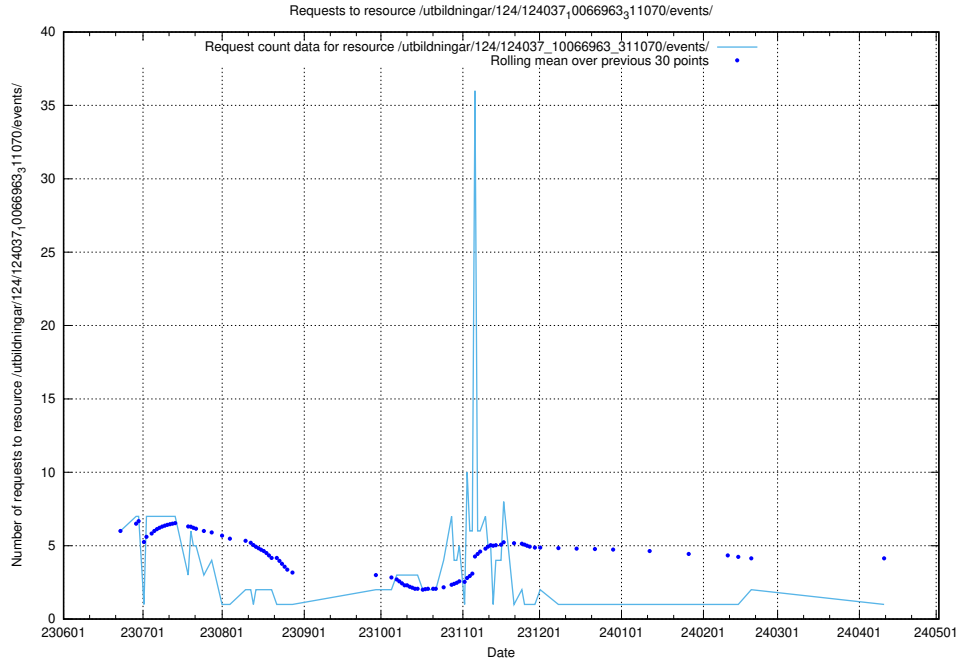

5.6362 Usage of /utbildningar/124/124037_10066963_311070/events/

Here, we count the number of requests to resource /utbildningar/124/124037_10066963_311070/events/