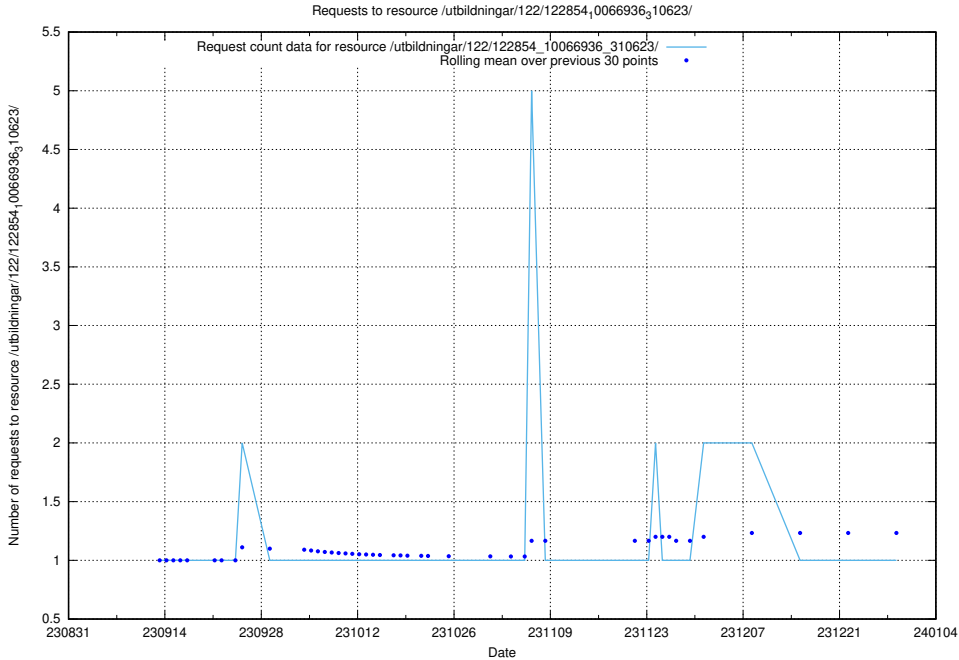

5.5408 Usage of /utbildningar/122/122854_10066936_310623/

Here, we count the number of requests to resource /utbildningar/122/122854_10066936_310623/.