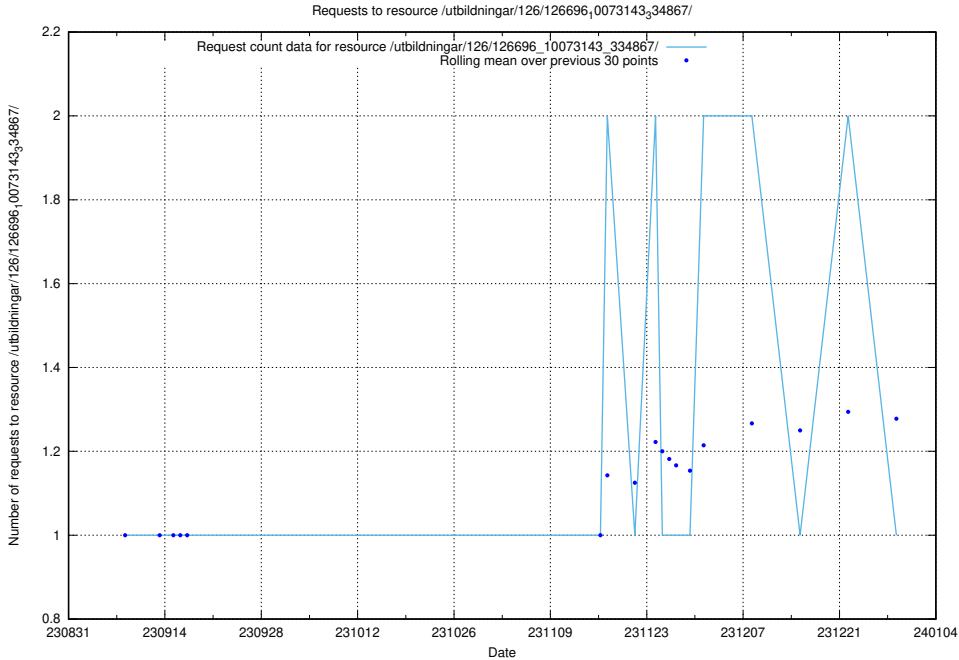

5.5446 Usage of /utbildningar/126/126696_10073143_334867/

Here, we count the number of requests to resource /utbildningar/126/126696_10073143_334867/.