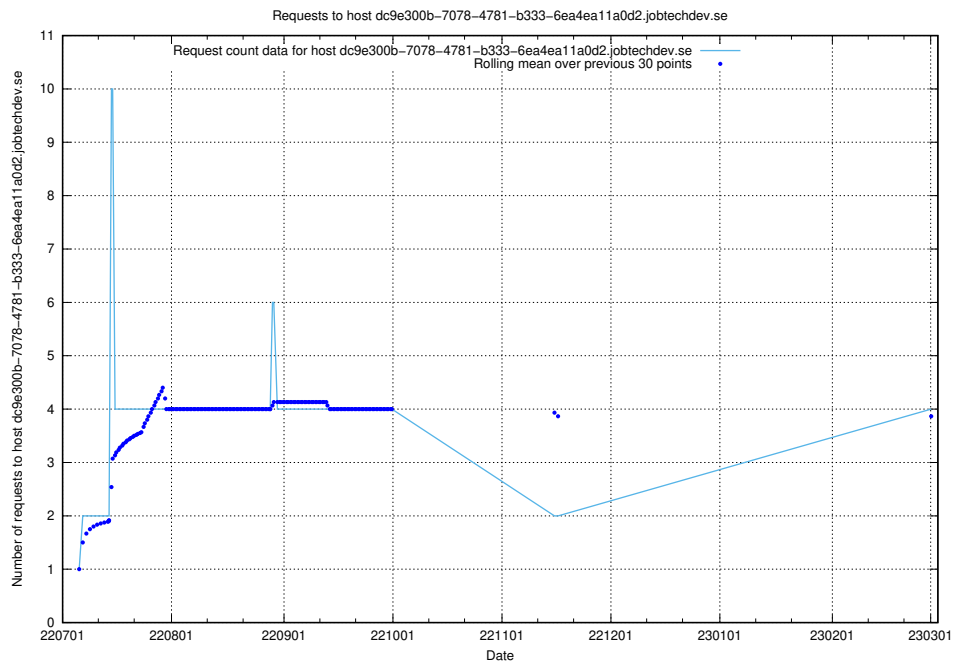

7.145 Usage of taxonomy-editor.api.jobtechdev.se

Here, we count the number of requests to host taxonomy-editor.api.jobtechdev.se.

7.146 Usage of dc9e300b-7078-4781-b333-6ea4ea11a0d2.jobtechdev.se

Here, we count the number of requests to host dc9e300b-7078-4781-b333-6ea4ea11a0d2.jobtechdev.se.