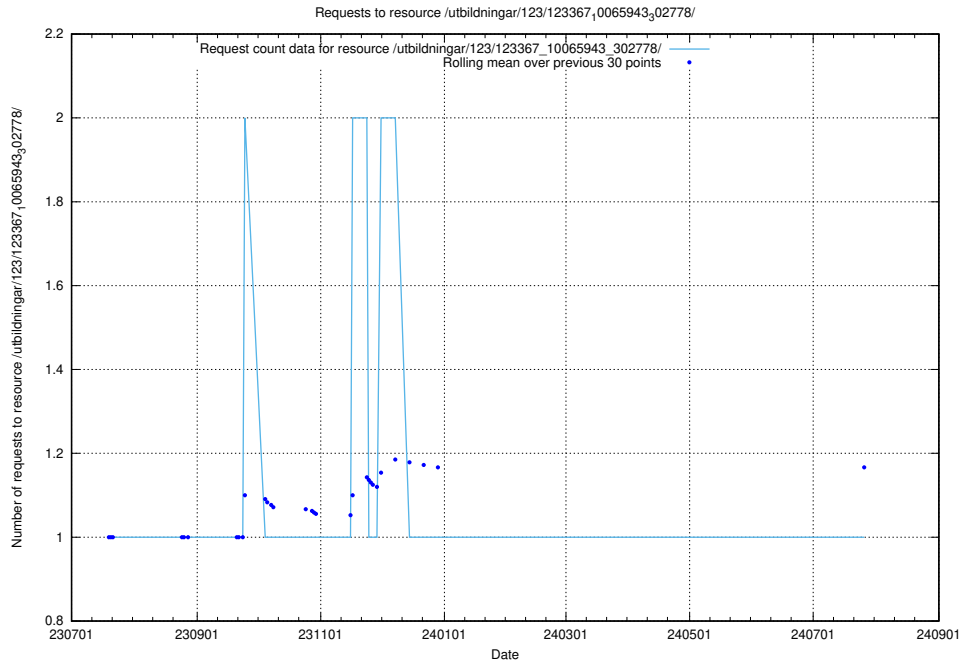

5.5818 Usage of /utbildningar/123/123367_10065943_302778/

Here, we count the number of requests to resource /utbildningar/123/123367_10065943_302778/.