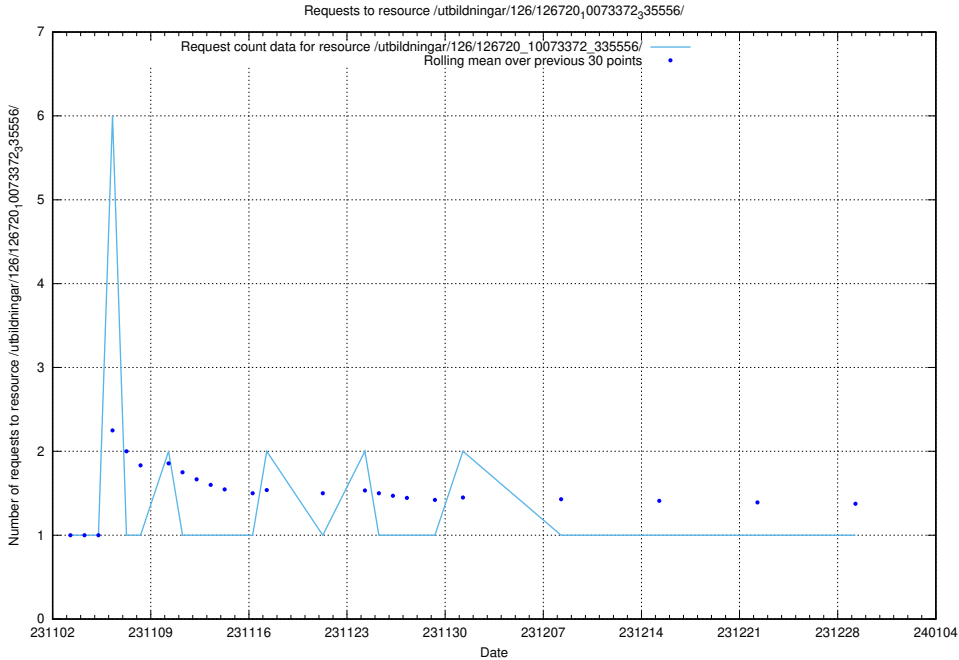

5.4976 Usage of /utbildningar/126/126720_10073372_335556/

Here, we count the number of requests to resource /utbildningar/126/126720_10073372_335556/.