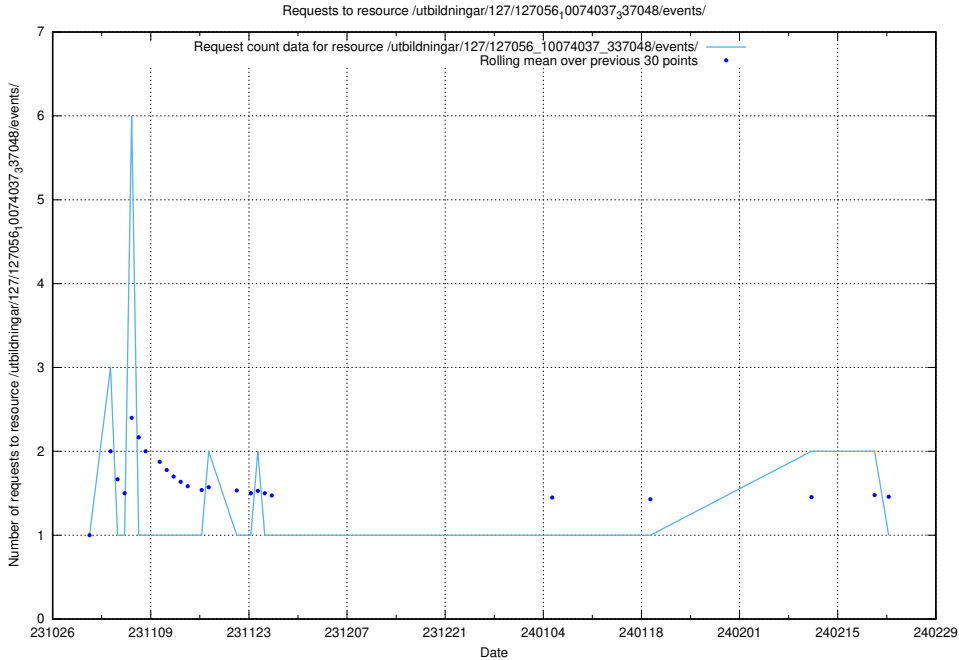

5.4989 Usage of /utbildningar/127/127056_10074037_337048/events/

Here, we count the number of requests to resource /utbildningar/127/127056_10074037_337048/events/