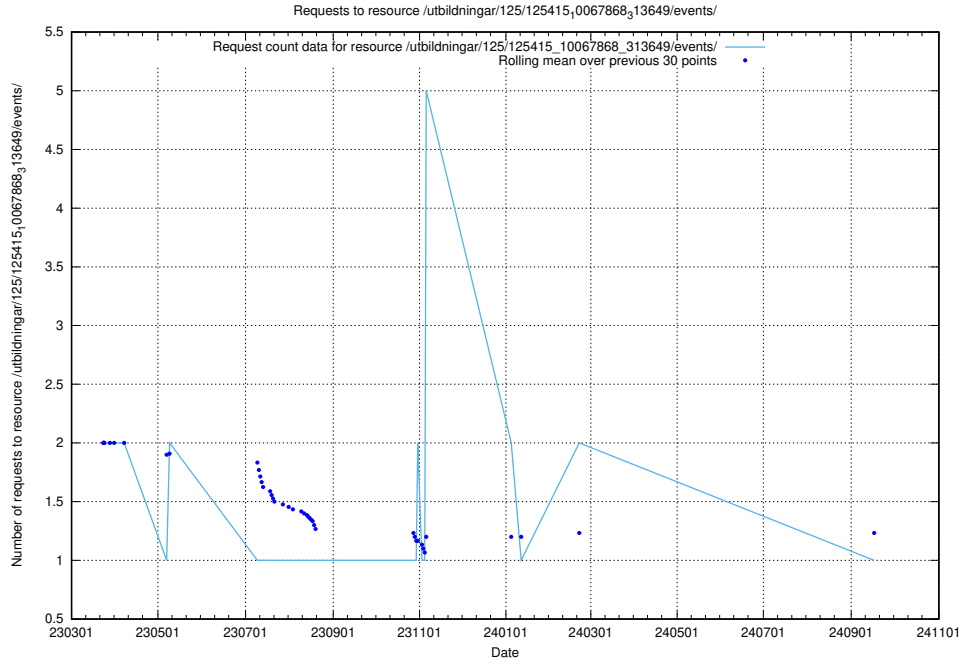

5.7045 Usage of /utbildningar/125/125415_10067868_313649/events/

Here, we count the number of requests to resource /utbildningar/125/125415_10067868_313649/events/