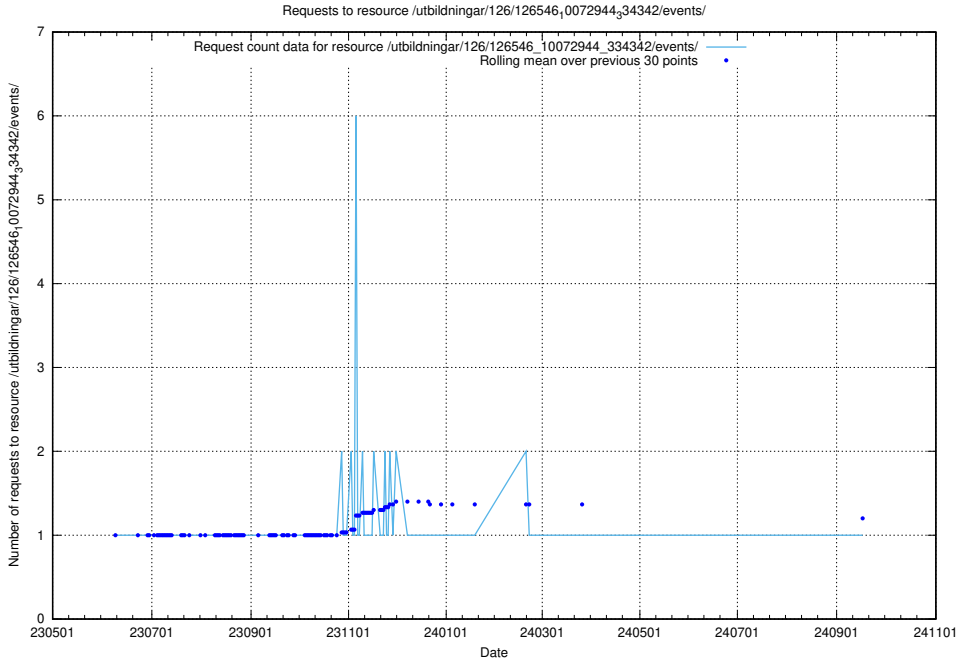

5.6657 Usage of /utbildningar/126/126546_10072944_334342/events/

Here, we count the number of requests to resource /utbildningar/126/126546_10072944_334342/events/