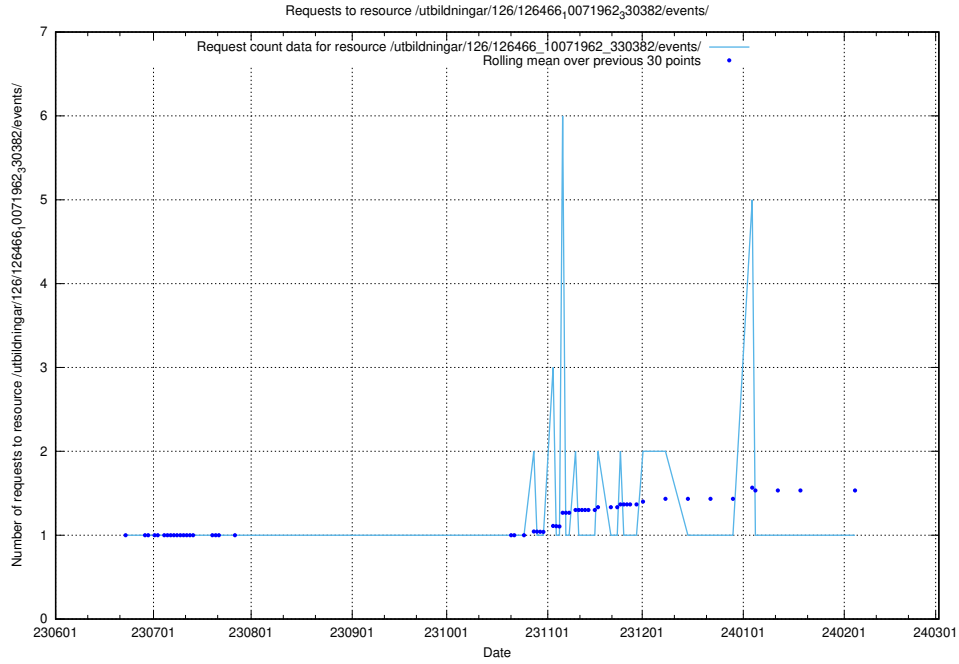

5.6428 Usage of /utbildningar/126/126466_10071962_330382/events/

Here, we count the number of requests to resource /utbildningar/126/126466_10071962_330382/events/