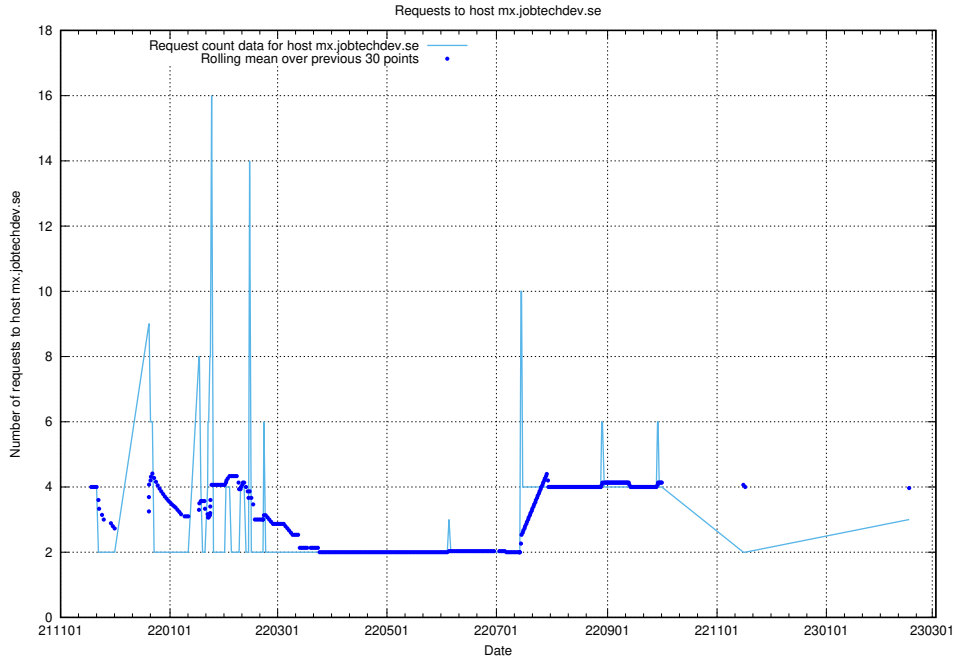

Here, we count the number of requests to host data.jobtechdev.se:80.

7.225 Usage of se.jobtechdev.se

Here, we count the number of requests to host se.jobtechdev.se.

7.226 Usage of mx.jobtechdev.se

Here, we count the number of requests to host mx.jobtechdev.se.