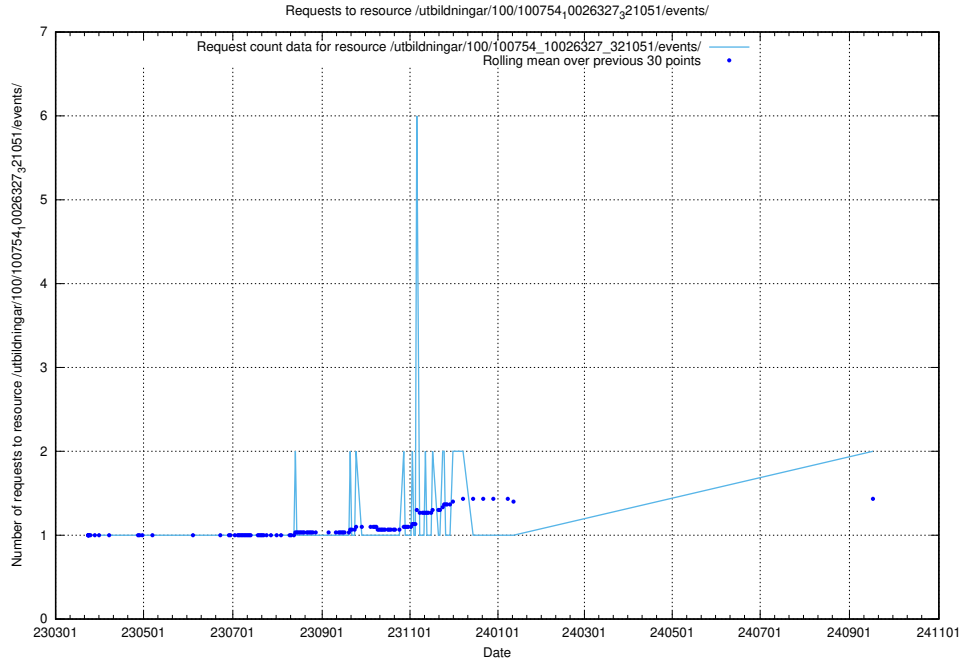

5.996 Usage of /utbildningar/100/100754_10026327_321051/events/

Here, we count the number of requests to resource /utbildningar/100/100754_10026327_321051/events/