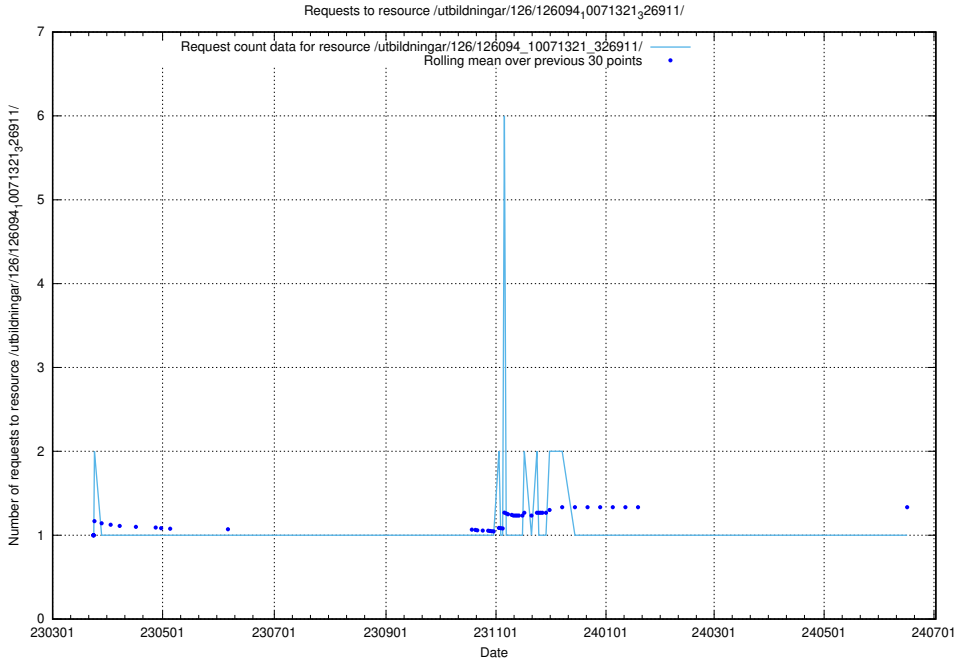

5.7194 Usage of /utbildningar/126/126094_10071321_326911/

Here, we count the number of requests to resource /utbildningar/126/126094_10071321_326911/.