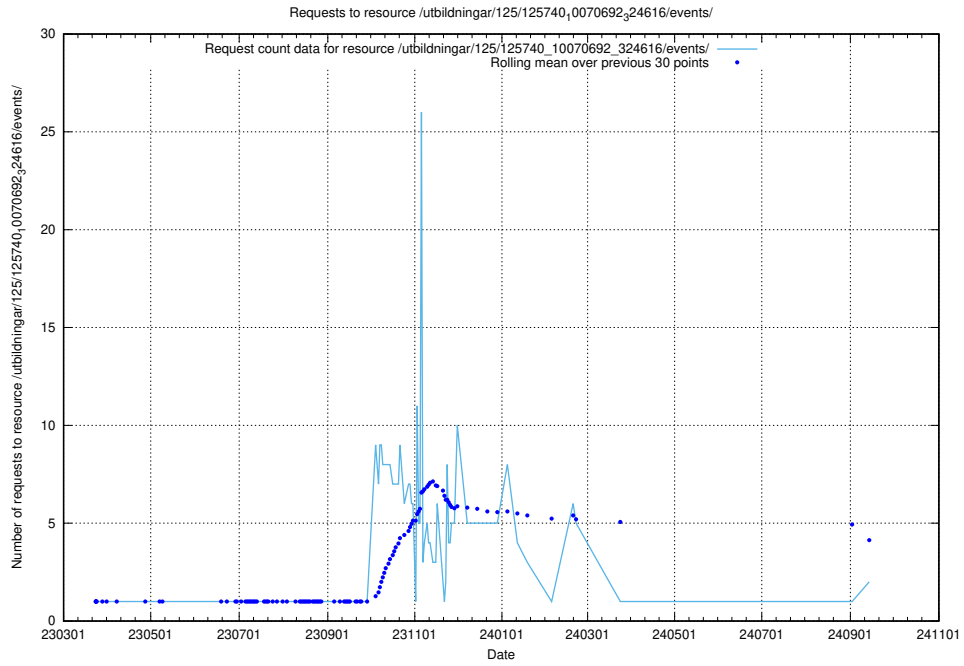

5.599 Usage of /utbildningar/125/125740_10070692_324616/events/

Here, we count the number of requests to resource /utbildningar/125/125740_10070692_324616/events/