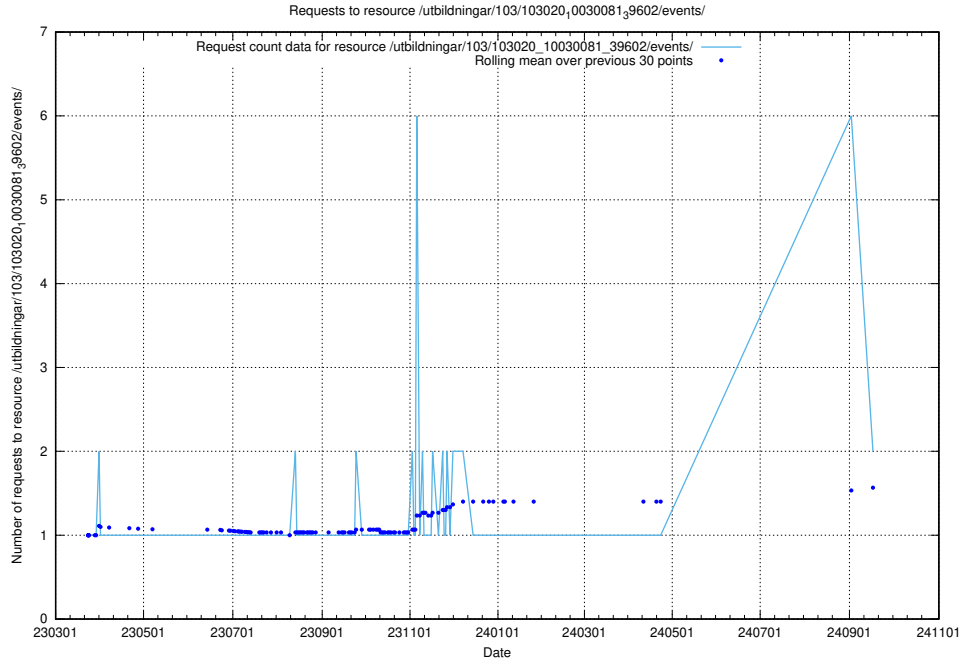

5.979 Usage of /utbildningar/103/103020_10030081_39602/events/

Here, we count the number of requests to resource /utbildningar/103/103020_10030081_39602/events/.