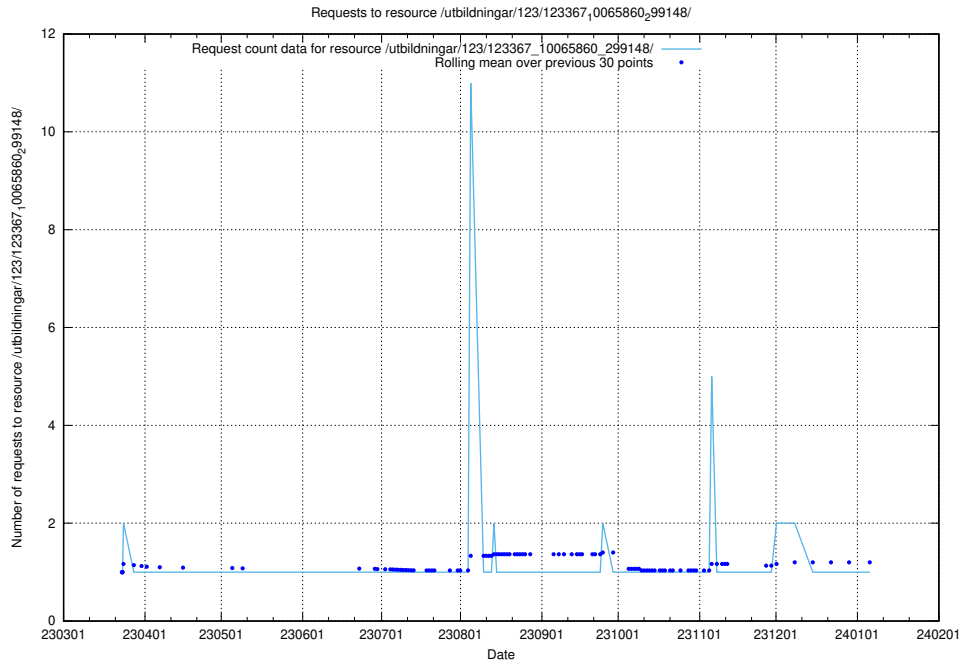

5.5641 Usage of /utbildningar/123/123367_10065860_299148/

Here, we count the number of requests to resource /utbildningar/123/123367_10065860_299148/.

5.5642 Usage of /utbildningar/126/126095_10071321_331015/events/