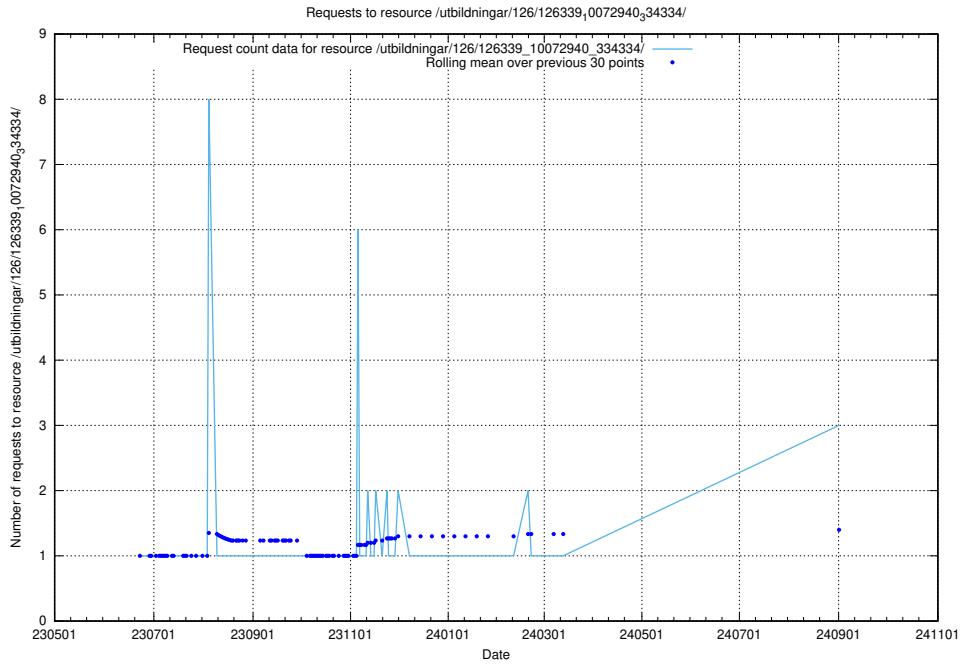

Here, we count the number of requests to resource /utbildningar/126/126355_10071625_335747/.

5.540 Usage of /utbildningar/126/126339_10072940_334334/

Here, we count the number of requests to resource /utbildningar/126/126339_10072940_334334/.