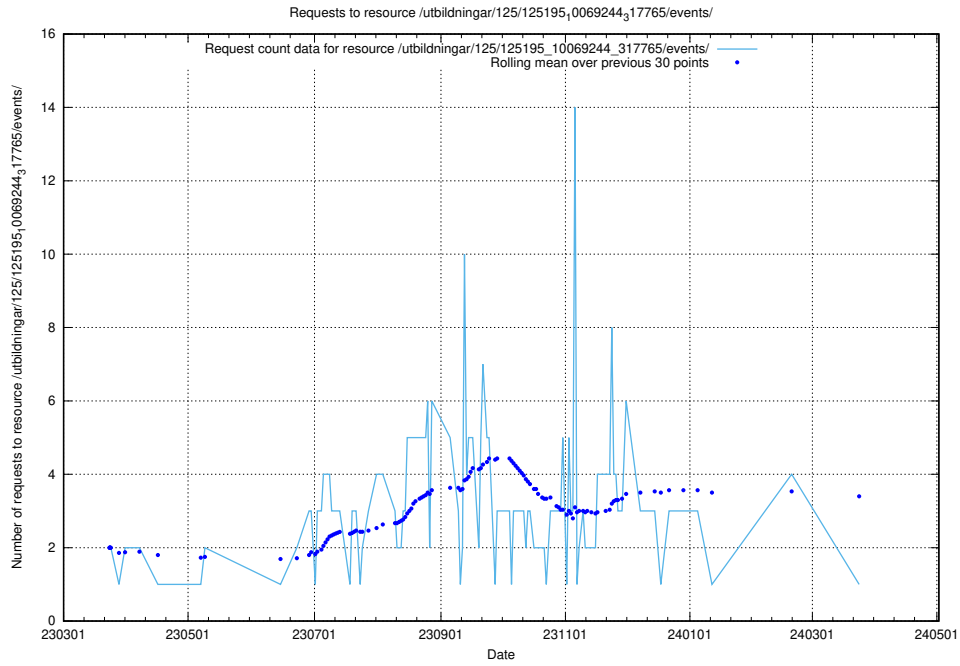

5.7047 Usage of /utbildningar/125/125195_10069244_317765/events/

Here, we count the number of requests to resource /utbildningar/125/125195_10069244_317765/events/