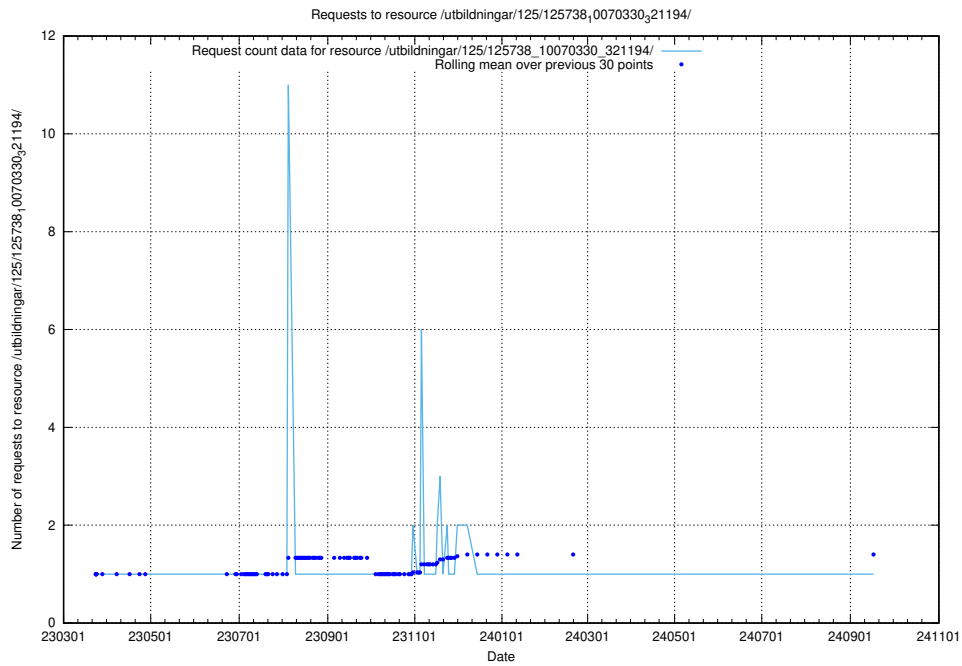

5.1204 Usage of /utbildningar/125/125738_10070330_321194/

Here, we count the number of requests to resource /utbildningar/125/125738_10070330_321194/.