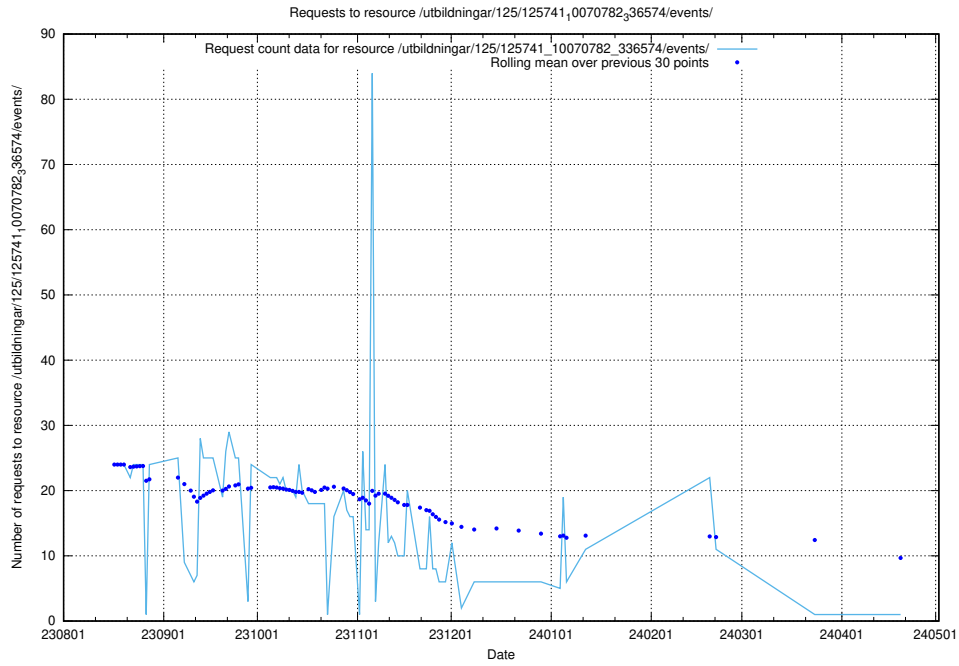

5.5588 Usage of /utbildningar/125/125741_10070782_336574/events/

Here, we count the number of requests to resource /utbildningar/125/125741_10070782_336574/events/