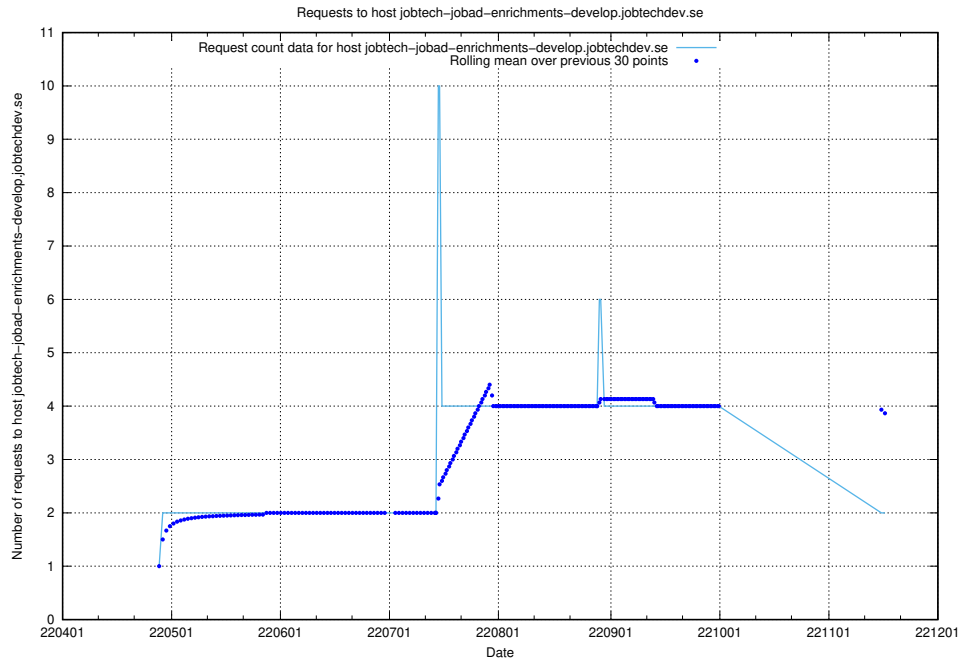

Here, we count the number of requests to host `jobtech-jobad-enrichments-develop.jobtechdev.se`.

7.444 Usage of `jobad-enrichments-test.jobtechdev.se`

Here, we count the number of requests to host `jobad-enrichments-test.jobtechdev.se`.