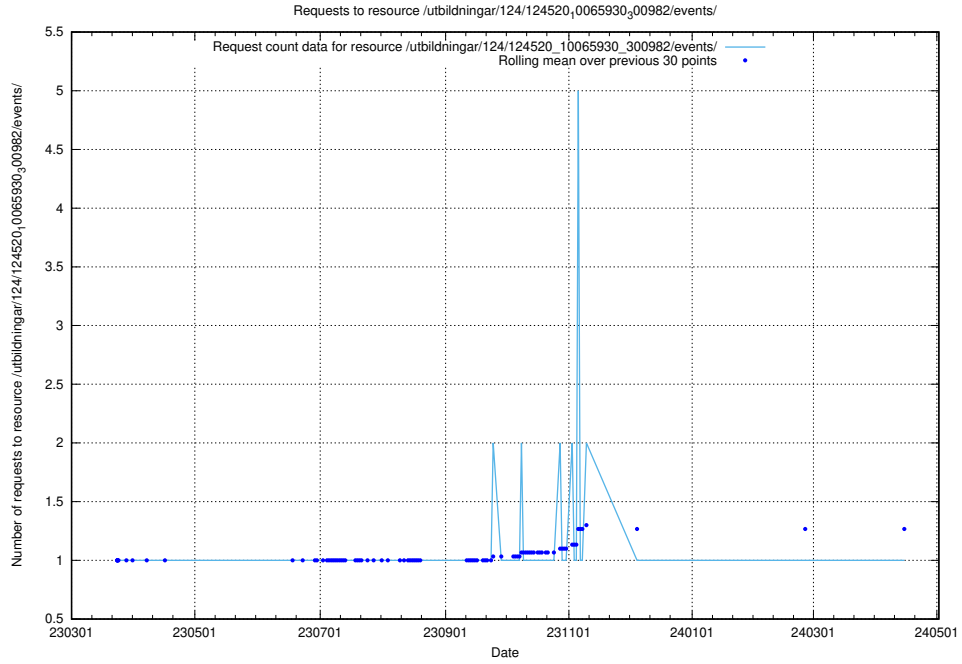

5.1877 Usage of /utbildningar/124/124520_10065930_300982/events/

Here, we count the number of requests to resource /utbildningar/124/124520_10065930_300982/events/