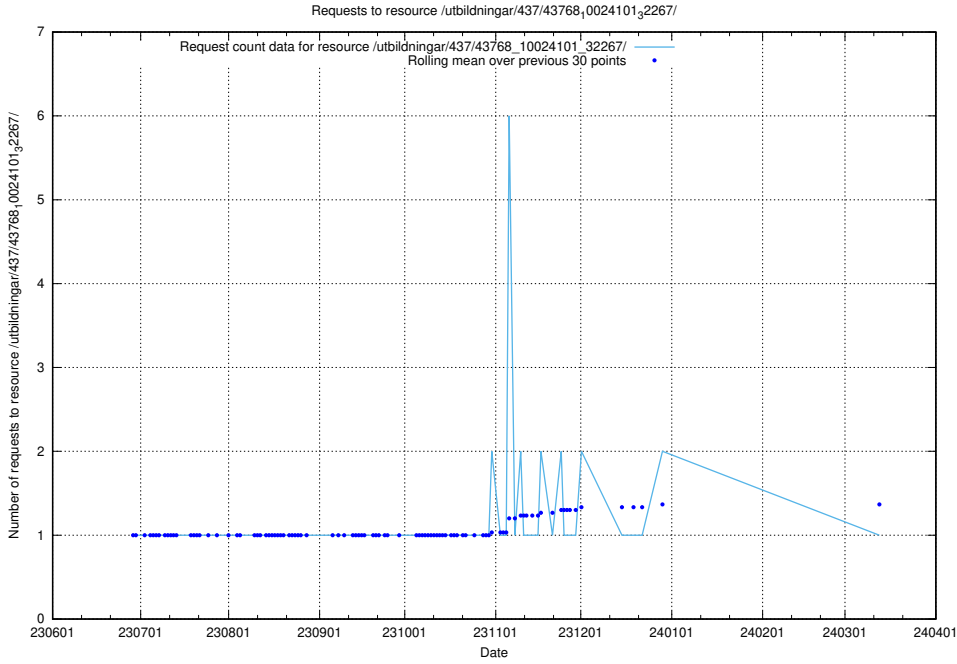

5.6239 Usage of /utbildningar/437/43768_10024101_32267/

Here, we count the number of requests to resource /utbildningar/437/43768_10024101_32267/.