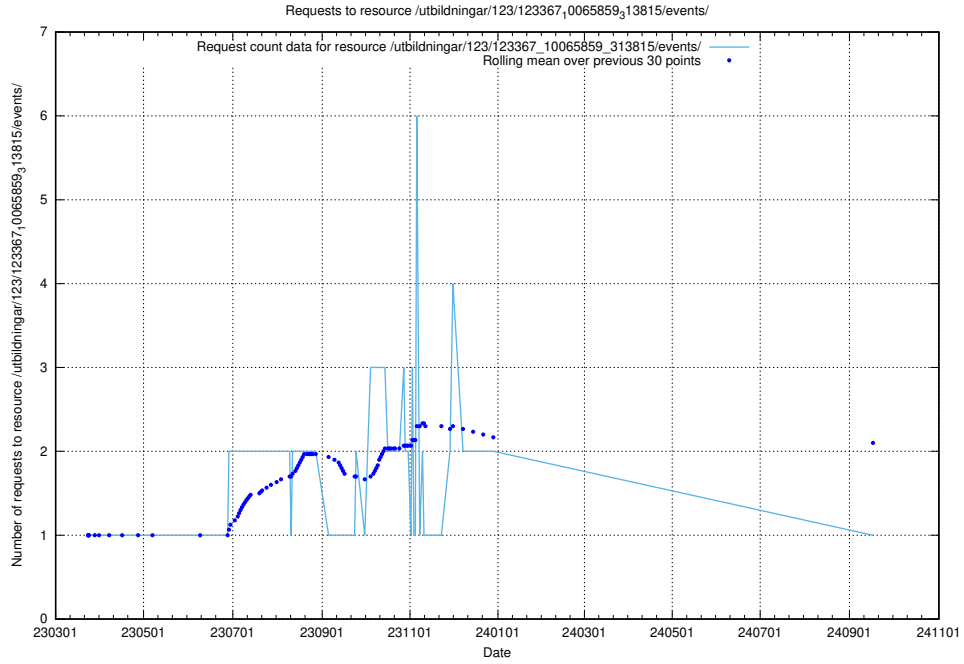

5.5648 Usage of /utbildningar/123/123367_10065859_313815/events/

Here, we count the number of requests to resource /utbildningar/123/123367_10065859_313815/events/