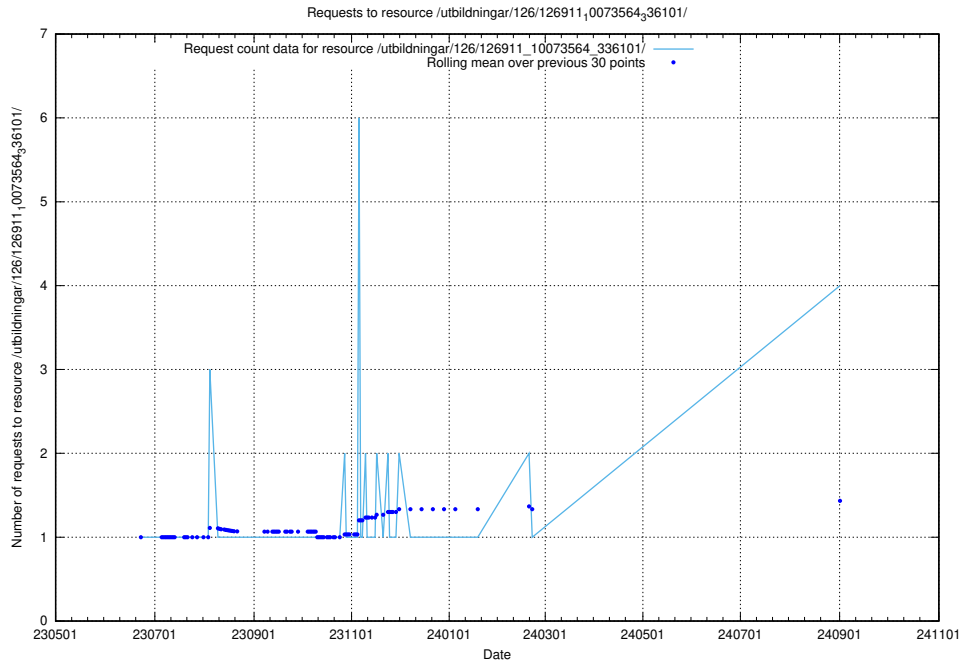

5.389 Usage of /utbildningar/126/126911_10073564_336101/

Here, we count the number of requests to resource /utbildningar/126/126911_10073564_336101/.