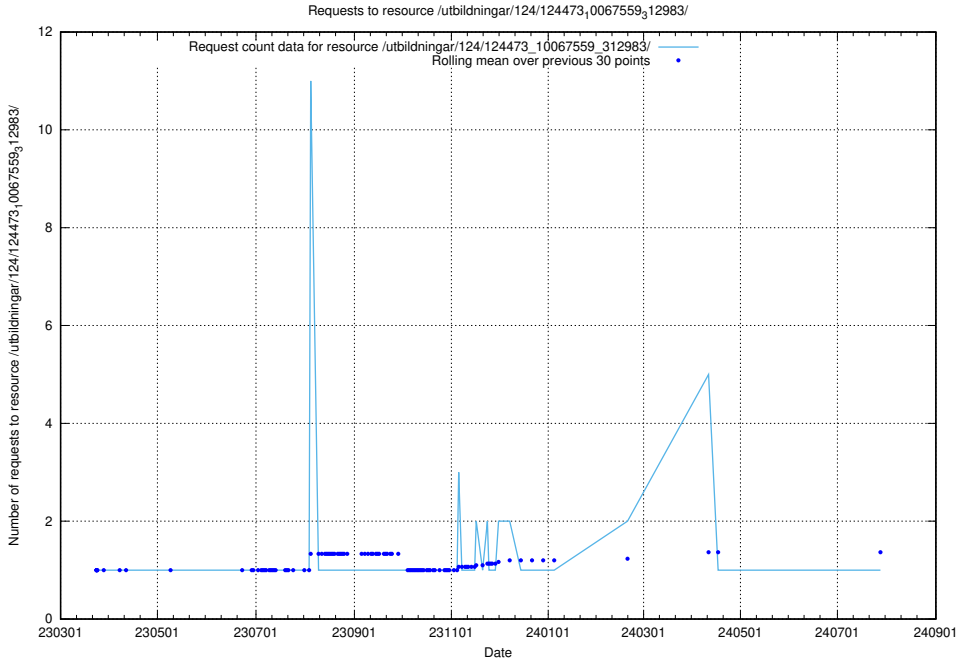

5.3799 Usage of /utbildningar/124/124473_10067559_312983/

Here, we count the number of requests to resource /utbildningar/124/124473_10067559_312983/.