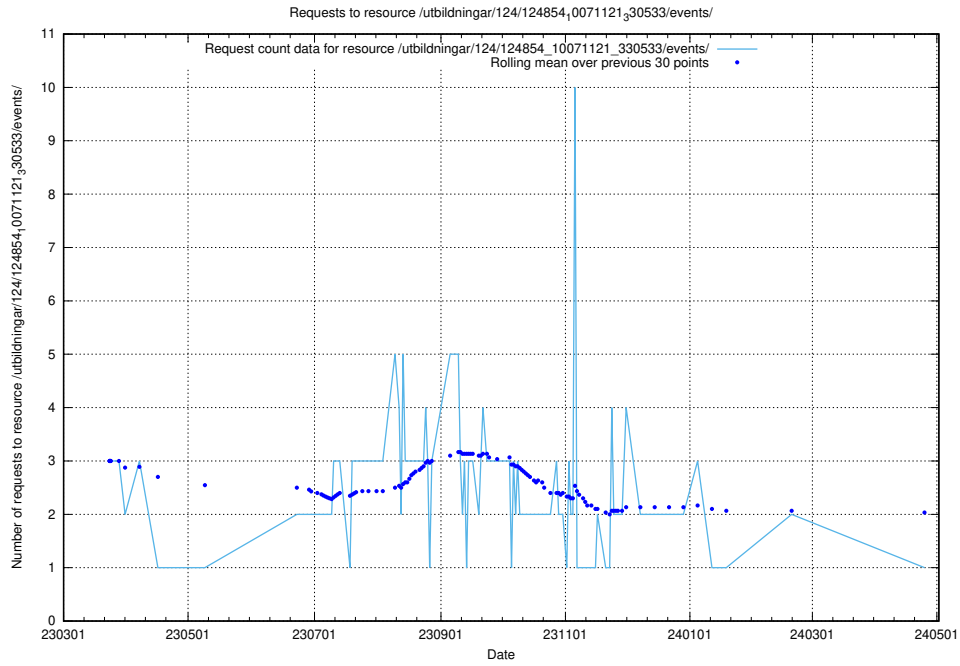

5.7018 Usage of /utbildningar/124/124854_10071121_330533/events/

Here, we count the number of requests to resource /utbildningar/124/124854_10071121_330533/events/