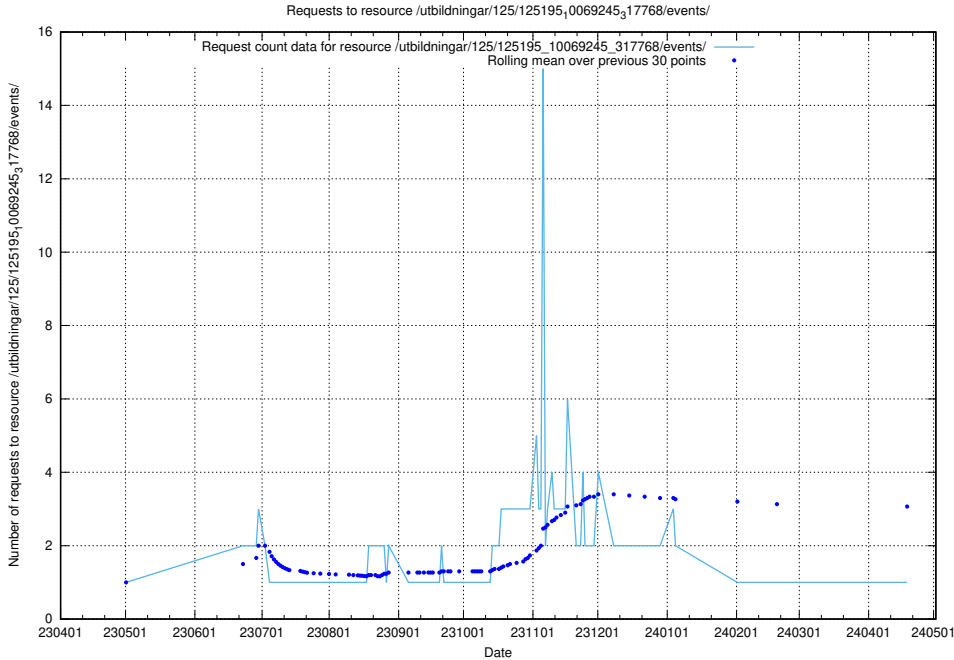

5.6767 Usage of /utbildningar/125/125195_10069245_317768/events/

Here, we count the number of requests to resource /utbildningar/125/125195_10069245_317768/events/