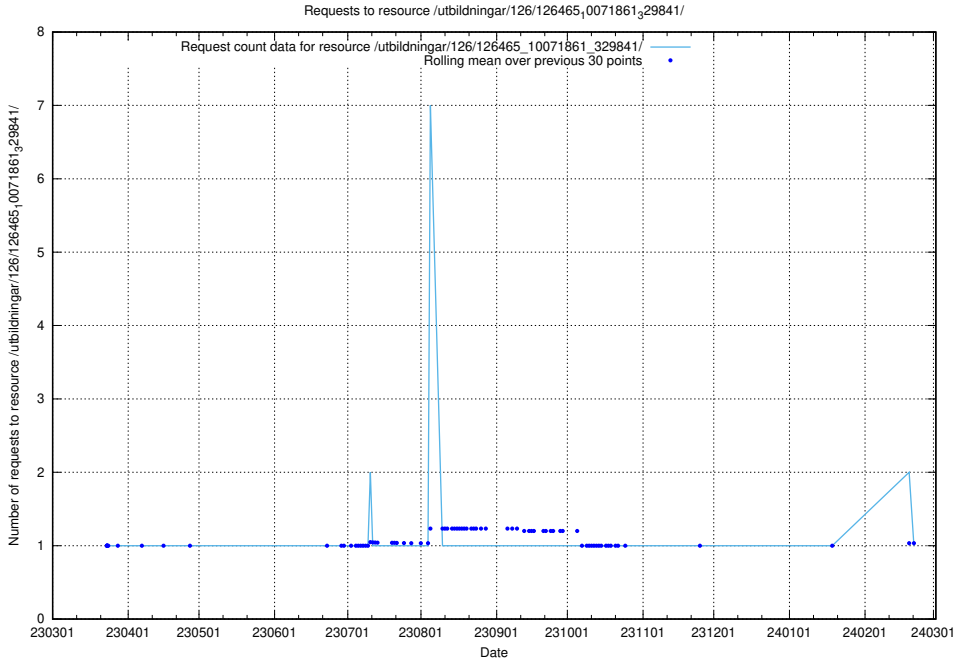

5.7180 Usage of /utbildningar/126/126465_10071861_329841/

Here, we count the number of requests to resource /utbildningar/126/126465_10071861_329841/.