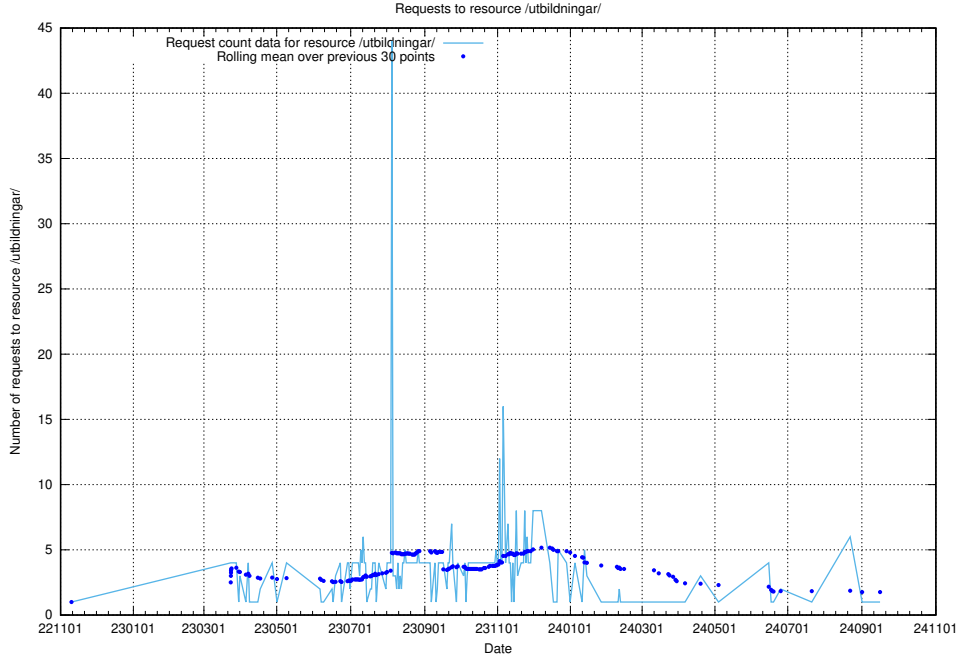

5.7051 Usage of /utbildningar/

Here, we count the number of requests to resource /utbildningar/.