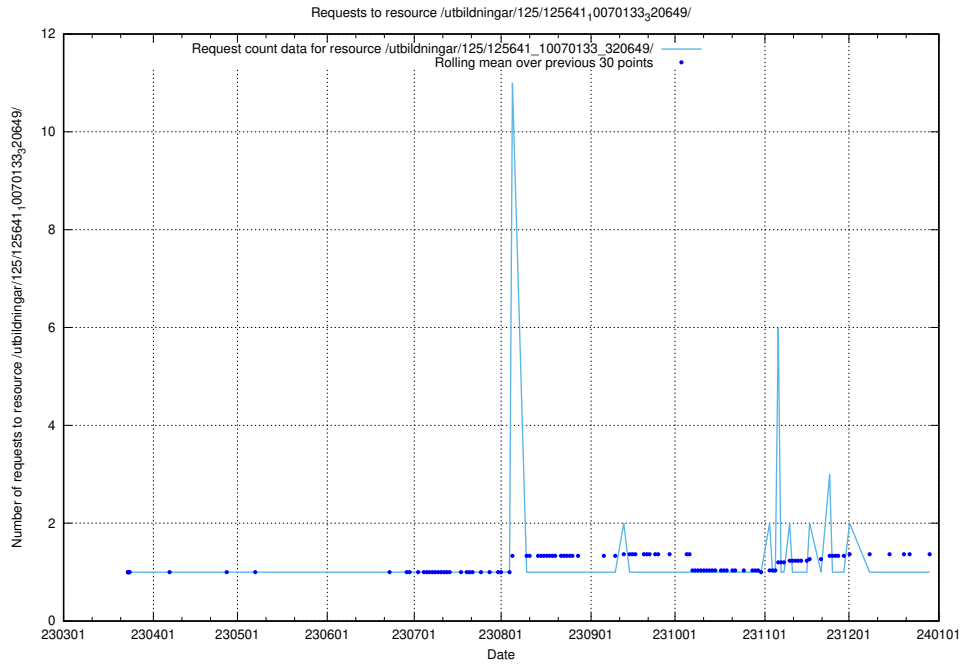

5.1247 Usage of /utbildningar/125/125641_10070133_320649/

Here, we count the number of requests to resource /utbildningar/125/125641_10070133_320649/.