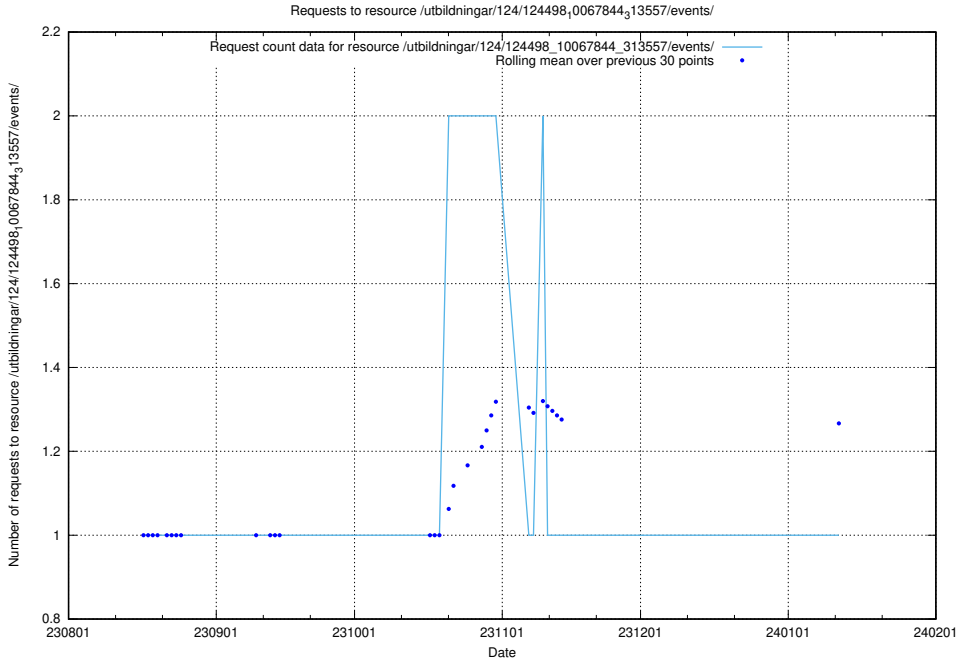

5.5601 Usage of /utbildningar/124/124498_10067844_313557/events/

Here, we count the number of requests to resource /utbildningar/124/124498_10067844_313557/events/