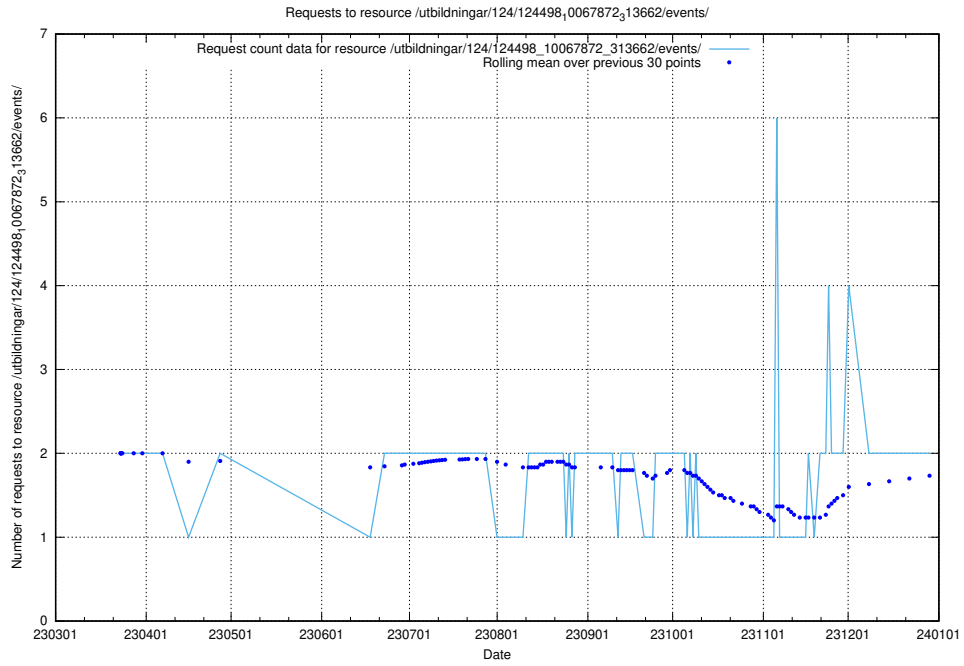

5.1139 Usage of /utbildningar/124/124498_10067872_313662/events/

Here, we count the number of requests to resource /utbildningar/124/124498_10067872_313662/events/