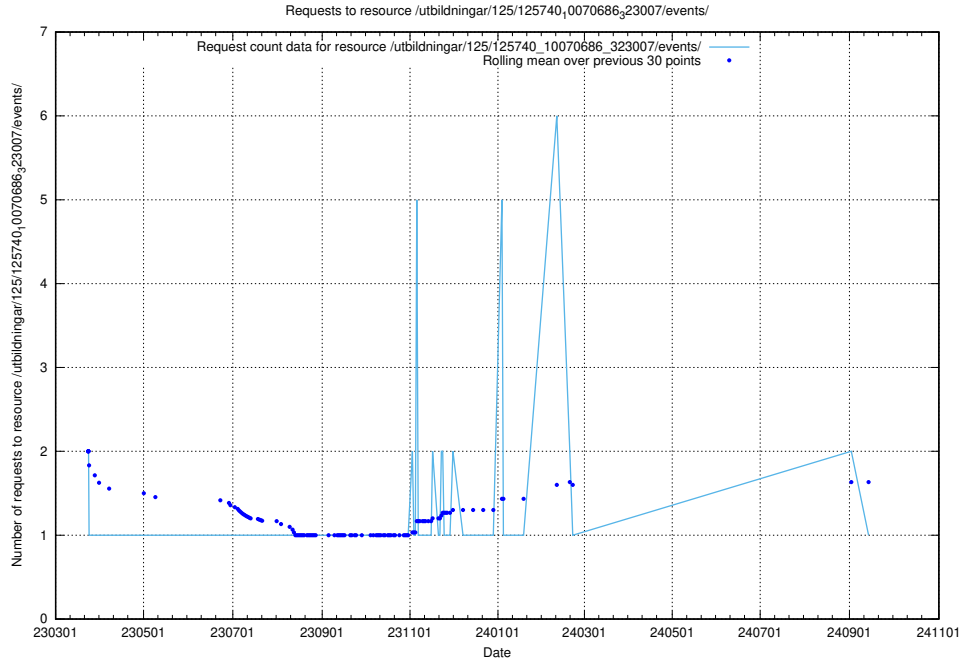

5.7036 Usage of /utbildningar/125/125740_10070686_323007/events/

Here, we count the number of requests to resource /utbildningar/125/125740_10070686_323007/events/