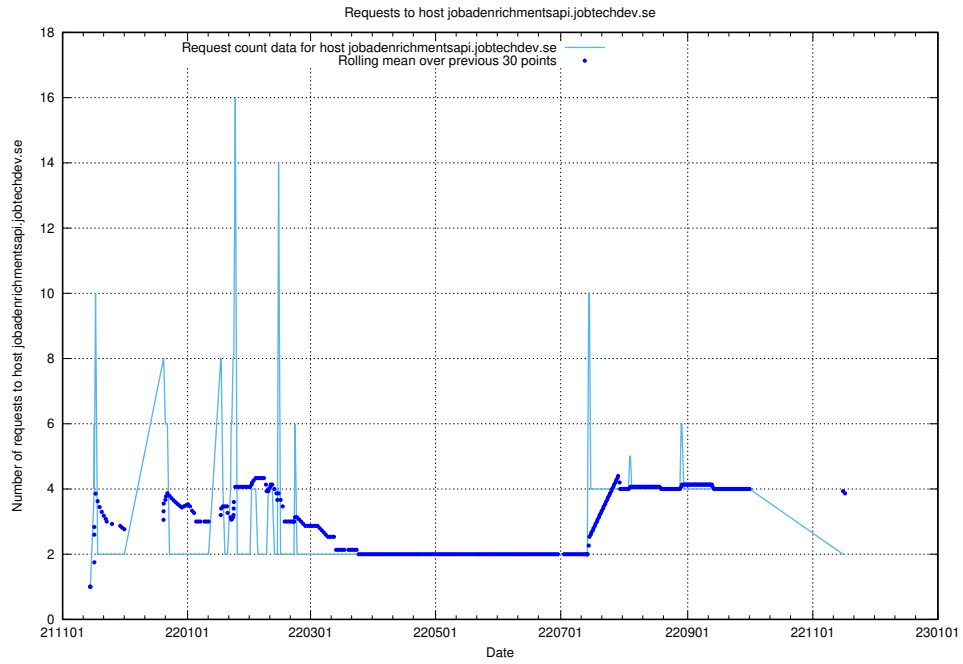

7.584 Usage of jobadenrichmentsapi.jobtechdev.se

Here, we count the number of requests to host jobadenrichmentsapi.jobtechdev.se.