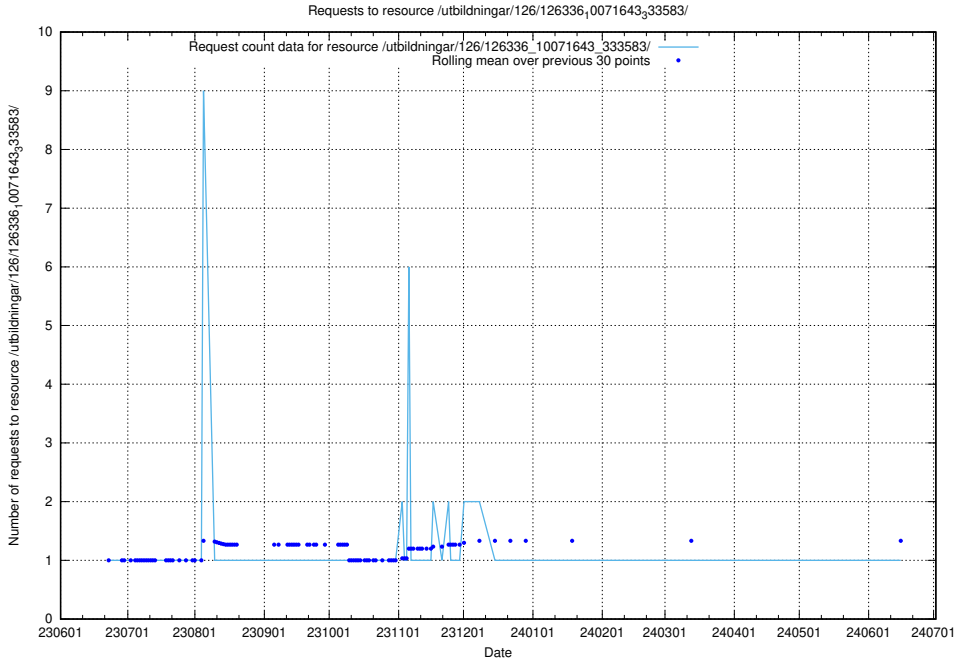

5.6440 Usage of /utbildningar/126/126336_10071643_333583/

Here, we count the number of requests to resource /utbildningar/126/126336_10071643_333583/.