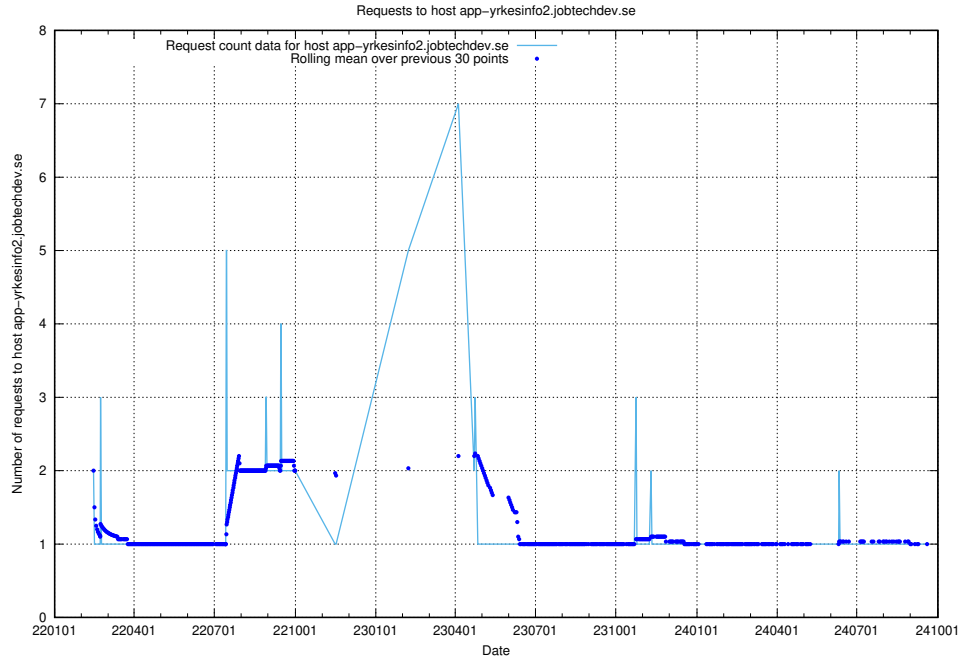

Here, we count the number of requests to host app-yrkesinfo2.jobtechdev.se.

7.662 Usage of djs-frontend-data-jobtechdev-se-prod.prod.services.jtech.se

Here, we count the number of requests to host djs-frontend-data-jobtechdev-se-prod.prod.services.jtech.se.