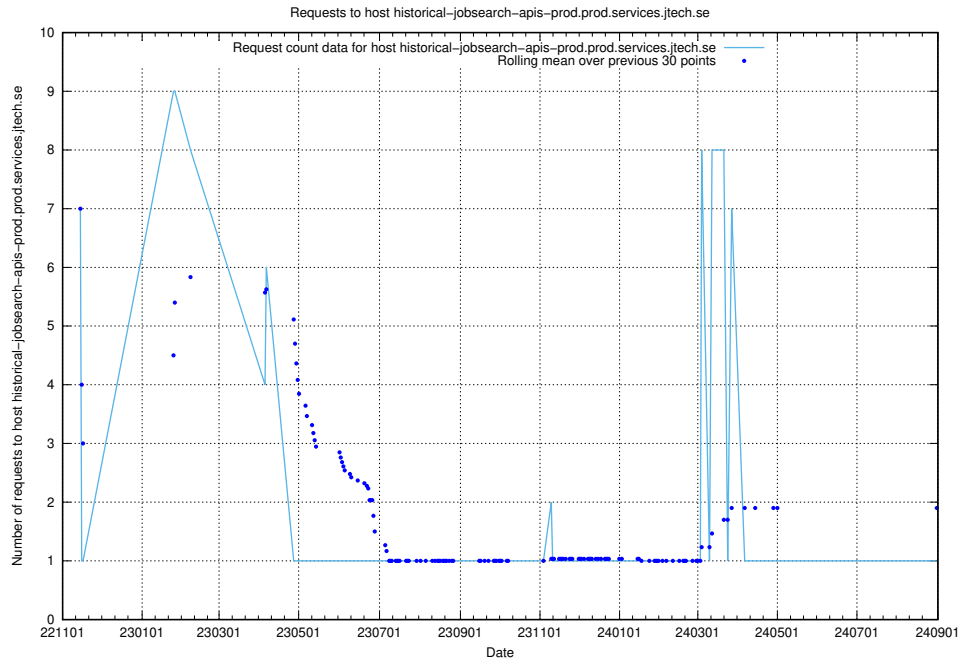

7.620 Usage of historical-jobsearch-apis-prod.prod.services.jtech.se

Here, we count the number of requests to host historical-jobsearch-apis-prod.prod.services.jtech.se.