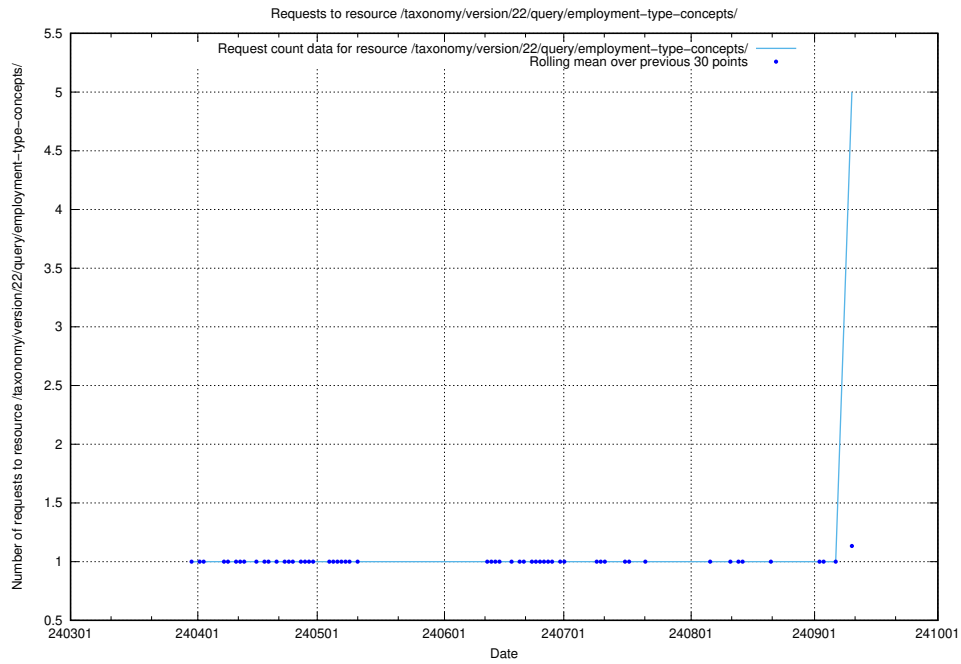

5.234 Usage of /taxonomy/version/22/query/employment-type-concepts/

Here, we count the number of requests to resource /taxonomy/version/22/query/employment-type-concepts/.