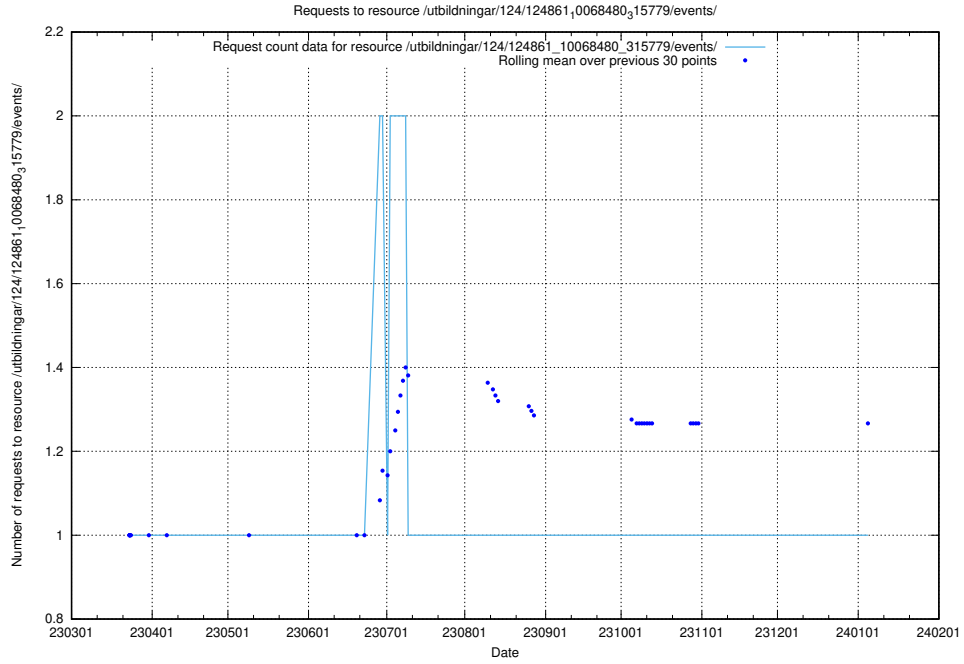

5.1365 Usage of /utbildningar/124/124861_10068480_315779/events/

Here, we count the number of requests to resource /utbildningar/124/124861_10068480_315779/events/