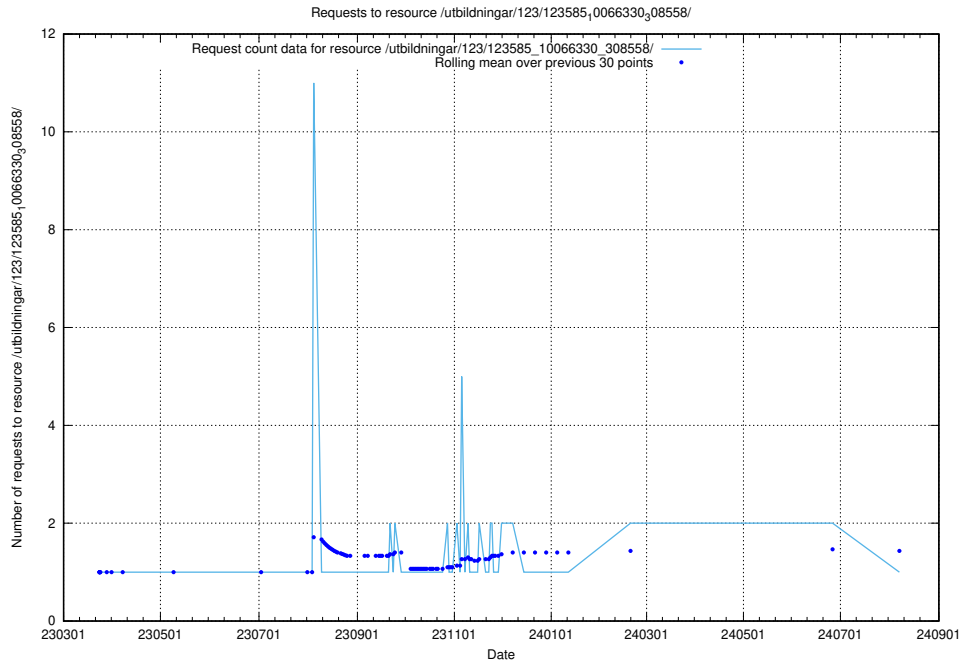

5.5285 Usage of /utbildningar/123/123585_10066330_308558/

Here, we count the number of requests to resource /utbildningar/123/123585_10066330_308558/.