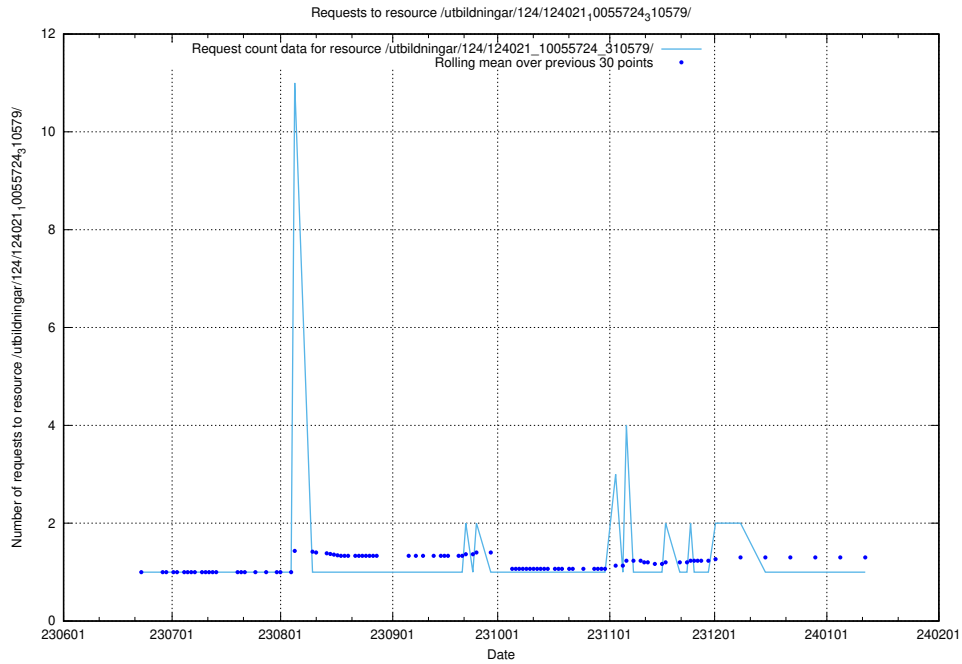

5.6592 Usage of /utbildningar/124/124021_10055724_310579/

Here, we count the number of requests to resource /utbildningar/124/124021_10055724_310579/.