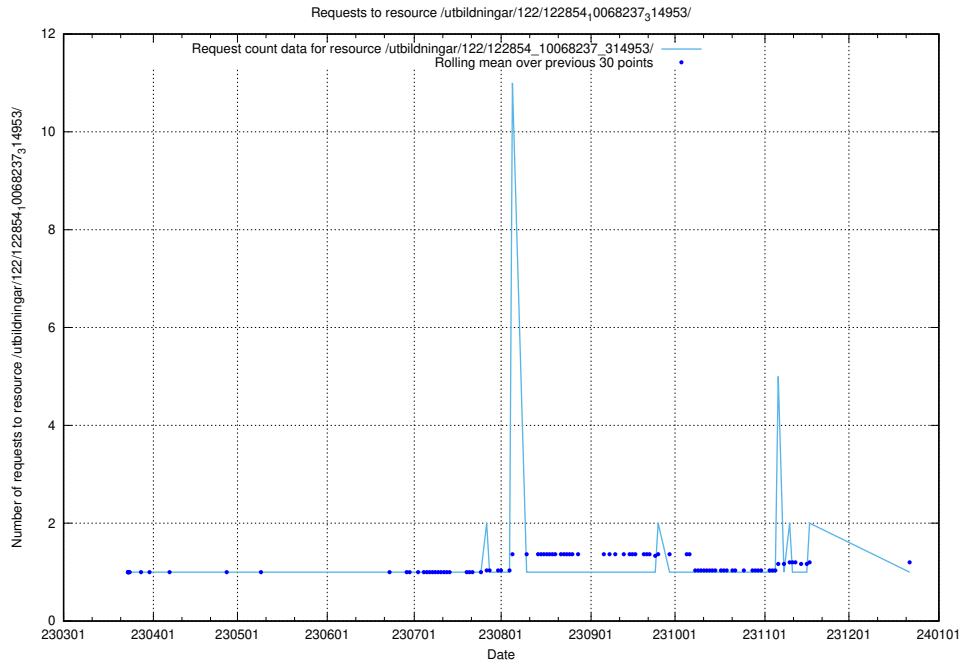

5.6002 Usage of /utbildningar/122/122854_10068237_314953/

Here, we count the number of requests to resource /utbildningar/122/122854_10068237_314953/.