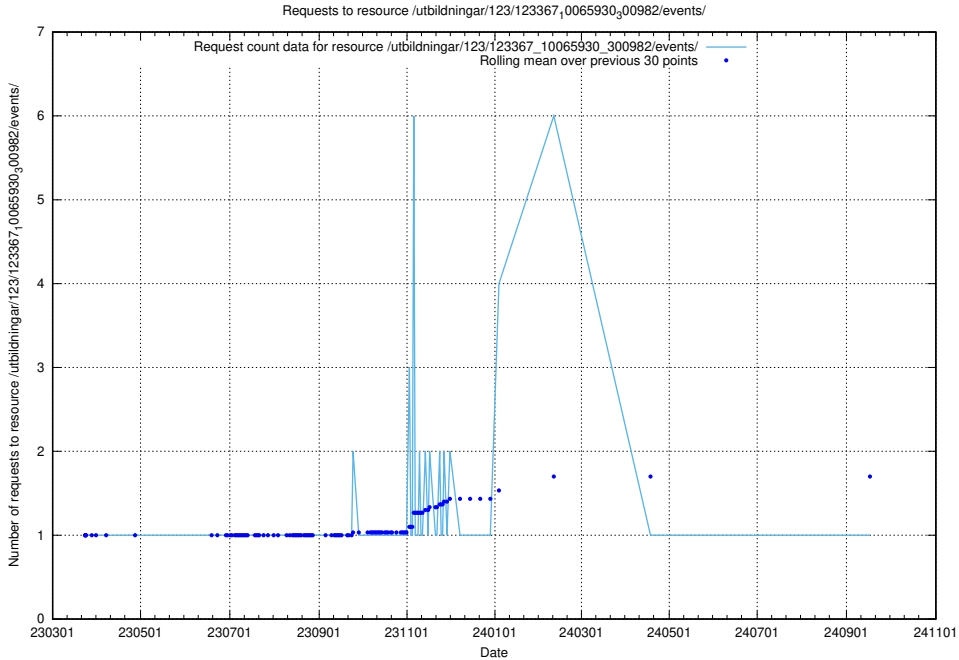

5.5435 Usage of /utbildningar/123/123367_10065930_300982/events/

Here, we count the number of requests to resource /utbildningar/123/123367_10065930_300982/events/