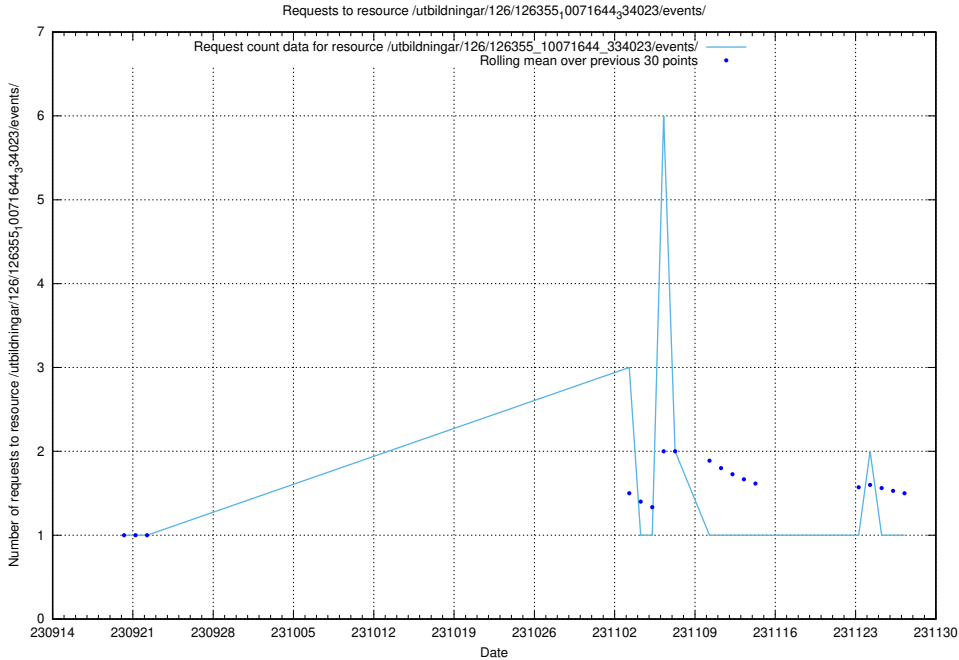

5.5342 Usage of /utbildningar/126/126355_10071644_334023/events/

Here, we count the number of requests to resource /utbildningar/126/126355_10071644_334023/events/