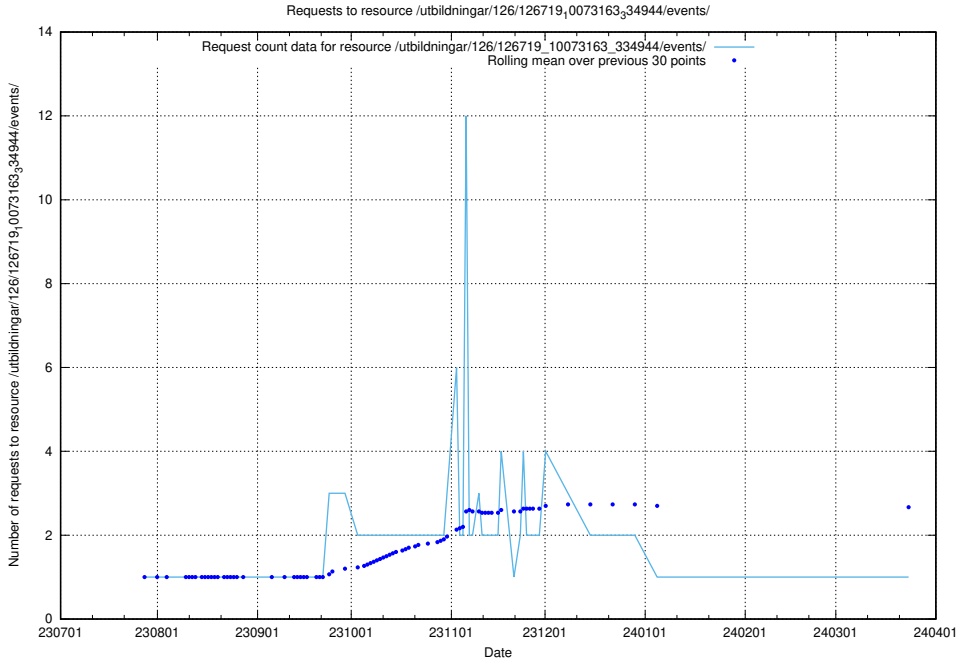

5.5710 Usage of /utbildningar/126/126719_10073163_334944/events/

Here, we count the number of requests to resource /utbildningar/126/126719_10073163_334944/events/