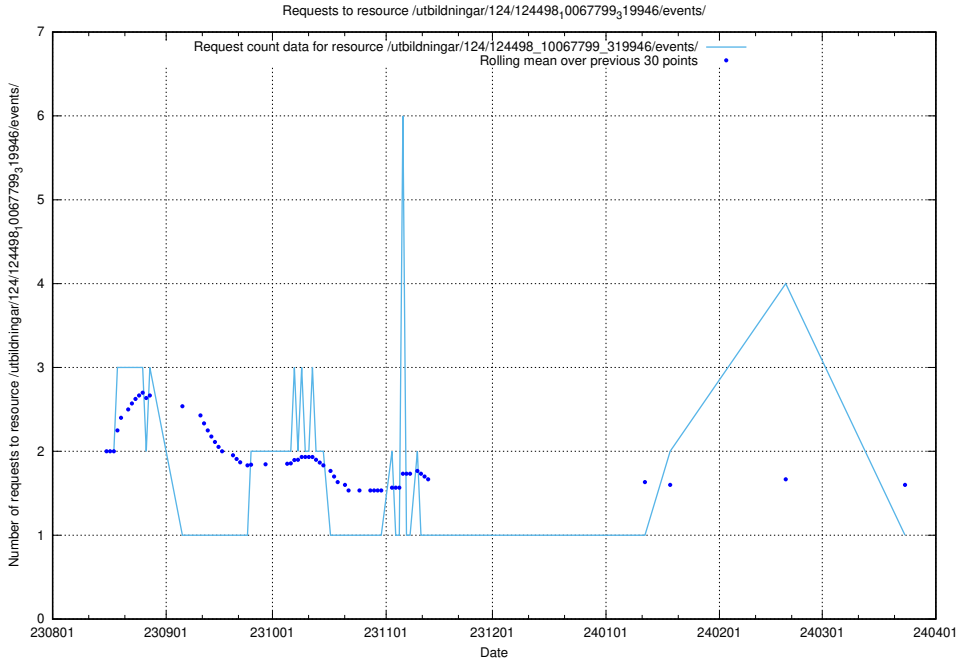

5.5605 Usage of /utbildningar/124/124498_10067799_319946/events/

Here, we count the number of requests to resource /utbildningar/124/124498_10067799_319946/events/