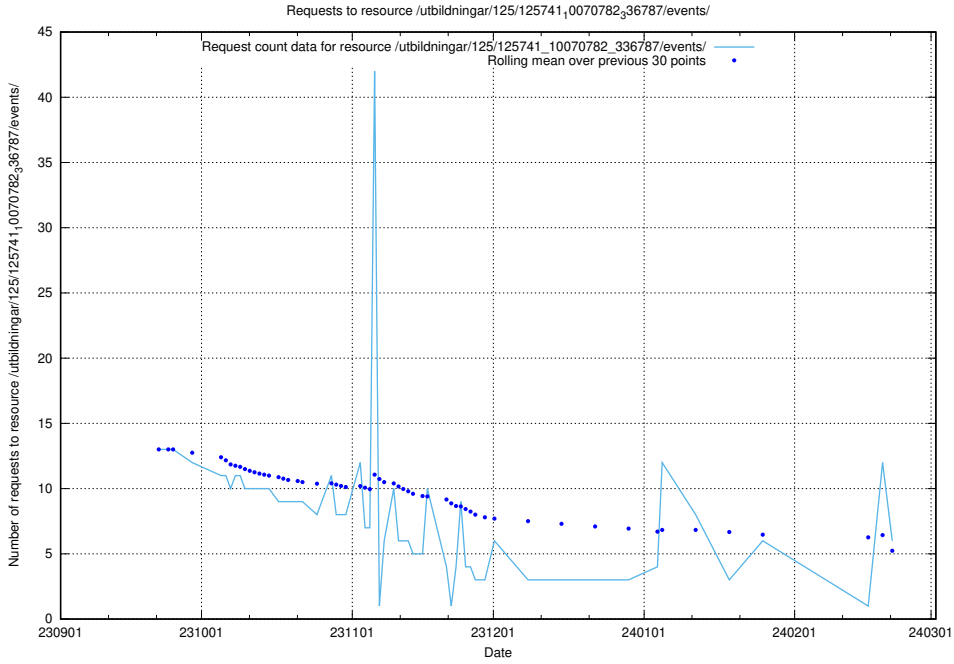

5.166 Usage of /utbildningar/125/125741_10070782_336787/events/

Here, we count the number of requests to resource /utbildningar/125/125741_10070782_336787/events/