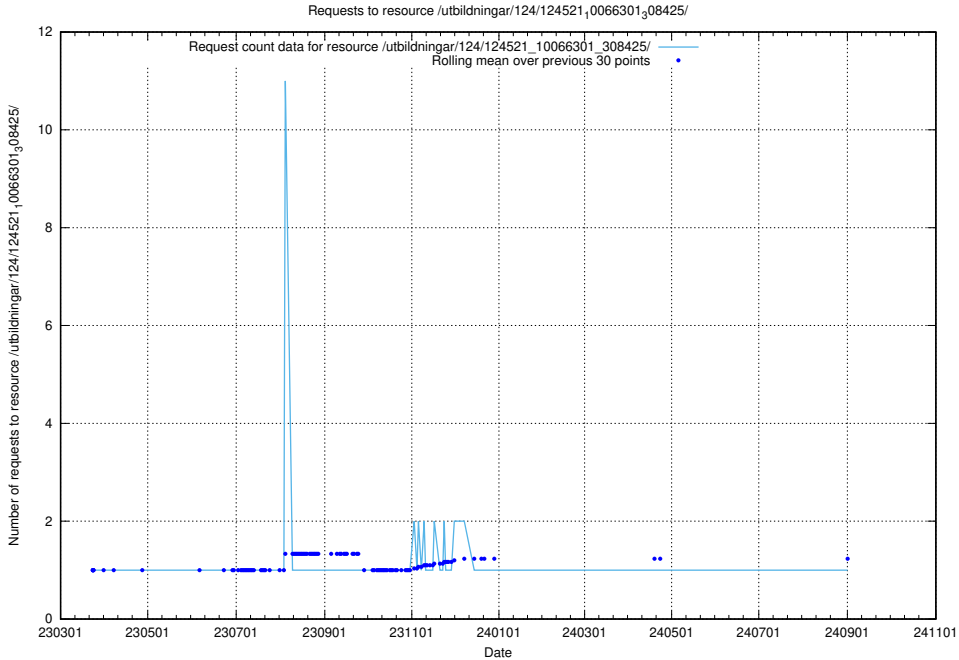

5.1652 Usage of /utbildningar/124/124521_10066301_308425/

Here, we count the number of requests to resource /utbildningar/124/124521_10066301_308425/.