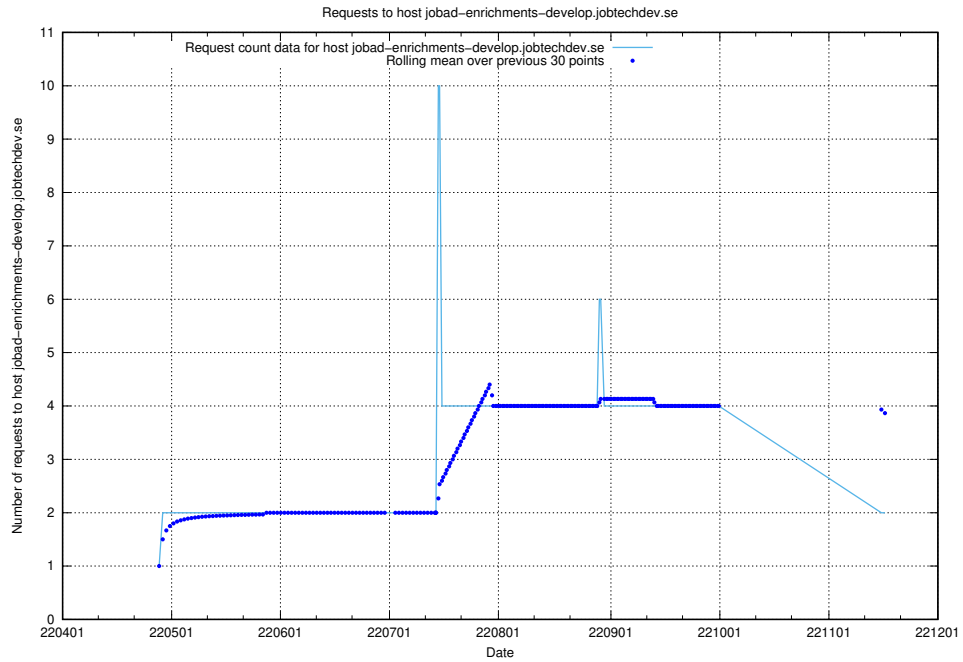

7.446 Usage of jobad-enrichments-develop.jobtechdev.se

Here, we count the number of requests to host jobad-enrichments-develop.jobtechdev.se.