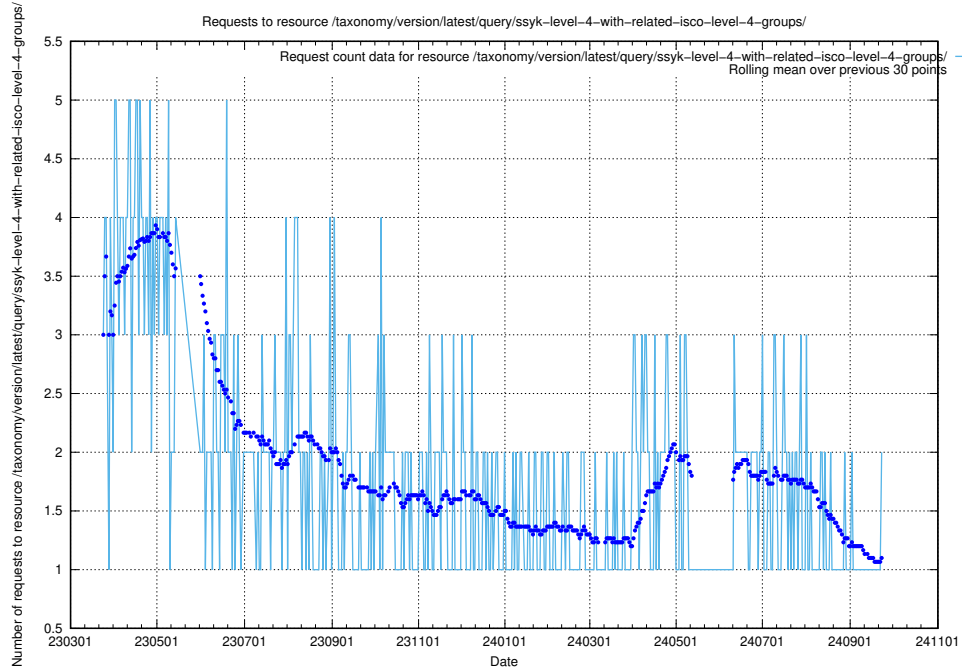

5.1083 Usage of /taxonomy/version/latest/query/ssyk-level-4-with-related-isco-level-4-groups/

Here, we count the number of requests to resource /taxonomy/version/latest/query/ssyk-level-4-with-related-isco-level-4-groups/.