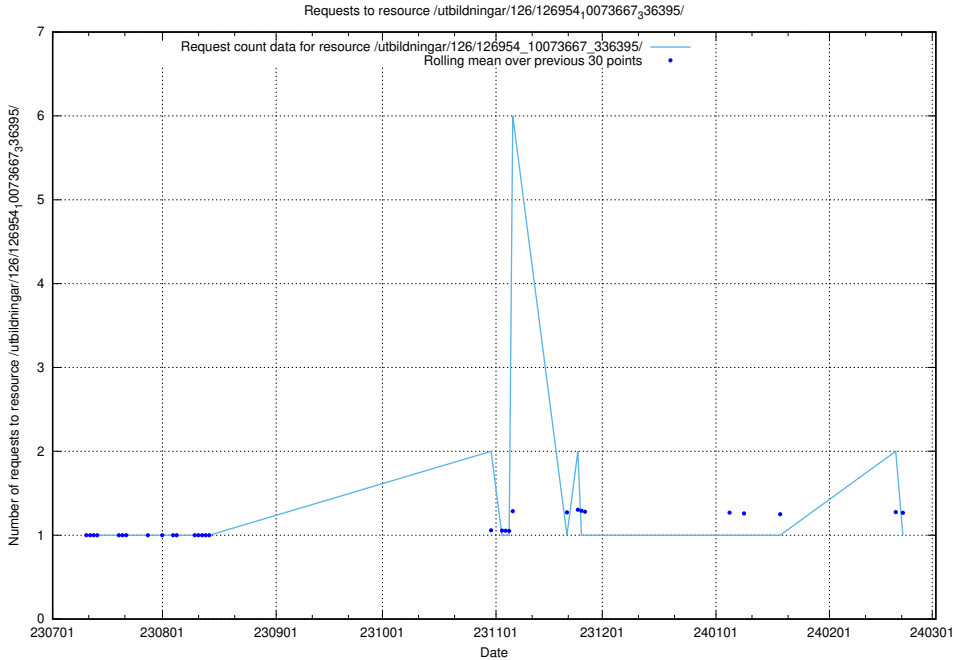

5.5931 Usage of /utbildningar/126/126954_10073667_336395/

Here, we count the number of requests to resource /utbildningar/126/126954_10073667_336395/.