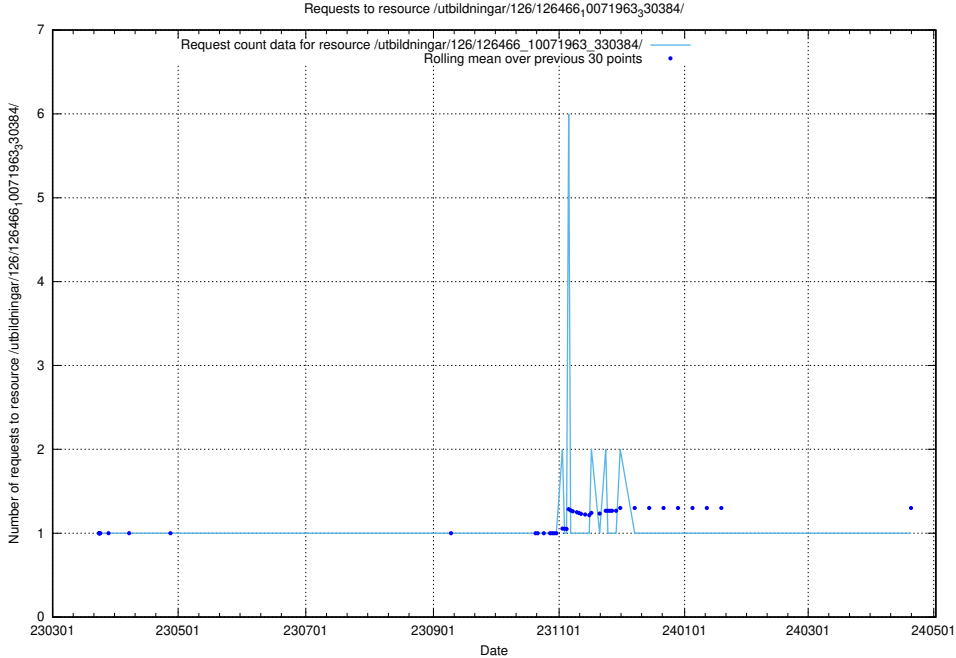

5.7171 Usage of /taxonomy/Kompetensbegrepp/

Here, we count the number of requests to resource /taxonomy/Kompetensbegrepp/.

5.7172 Usage of /utbildningar/126/126466_10071963_330384/

Here, we count the number of requests to resource /utbildningar/126/126466_10071963_330384/.