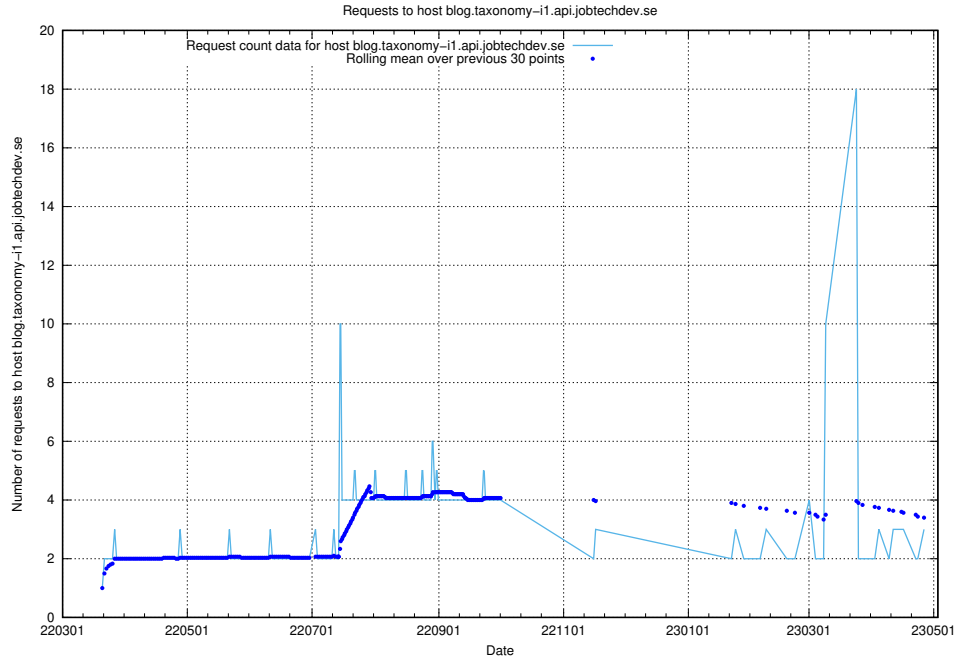

7.228 Usage of `blog.taxonomy-i1.api.jobtechdev.se`

Here, we count the number of requests to host `blog.taxonomy-i1.api.jobtechdev.se`.