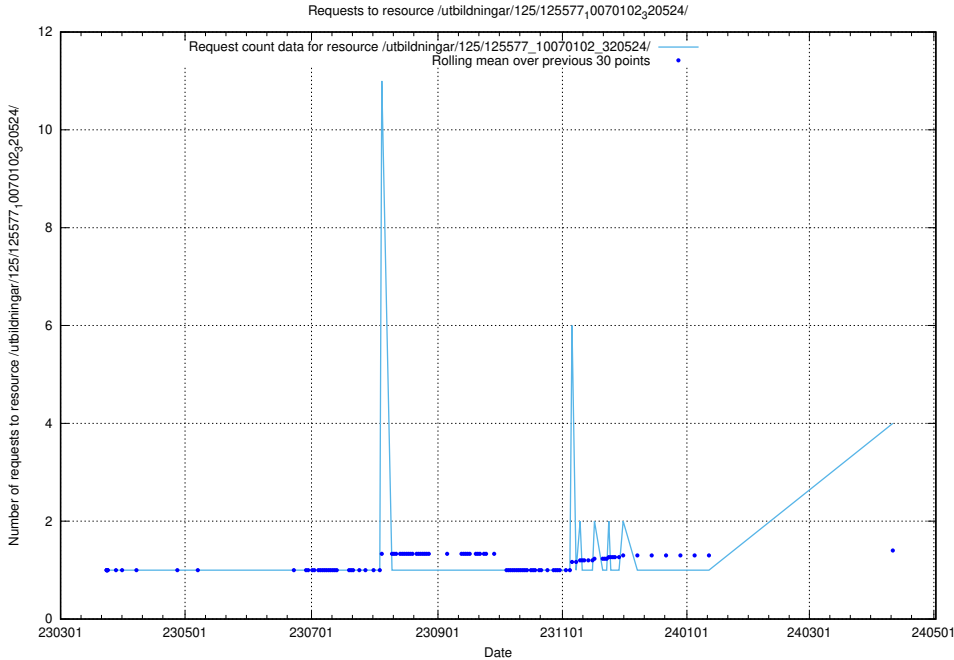

5.294 Usage of /utbildningar/125/125577_10070102_320524/

Here, we count the number of requests to resource /utbildningar/125/125577_10070102_320524/.