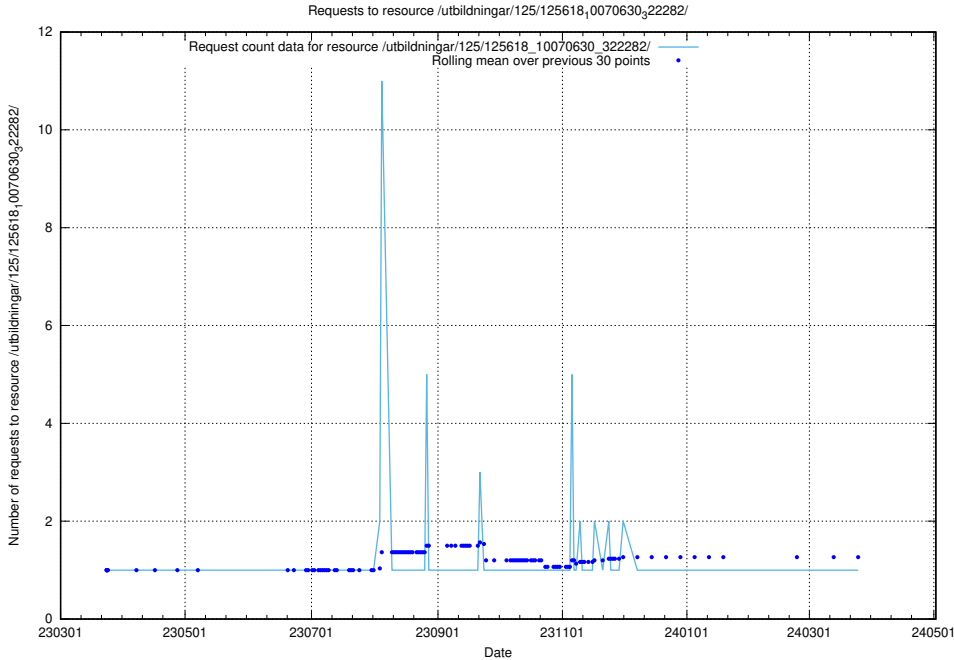

5.1264 Usage of /utbildningar/125/125618_10070630_322282/

Here, we count the number of requests to resource /utbildningar/125/125618_10070630_322282/.