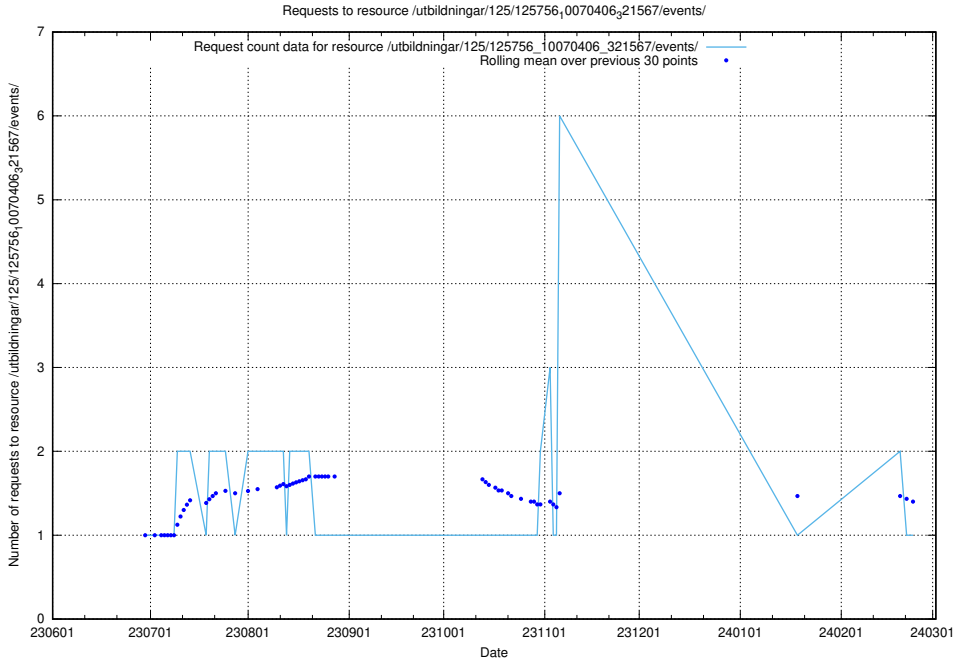

5.6191 Usage of /utbildningar/125/125756_10070406_321567/events/

Here, we count the number of requests to resource /utbildningar/125/125756_10070406_321567/events/