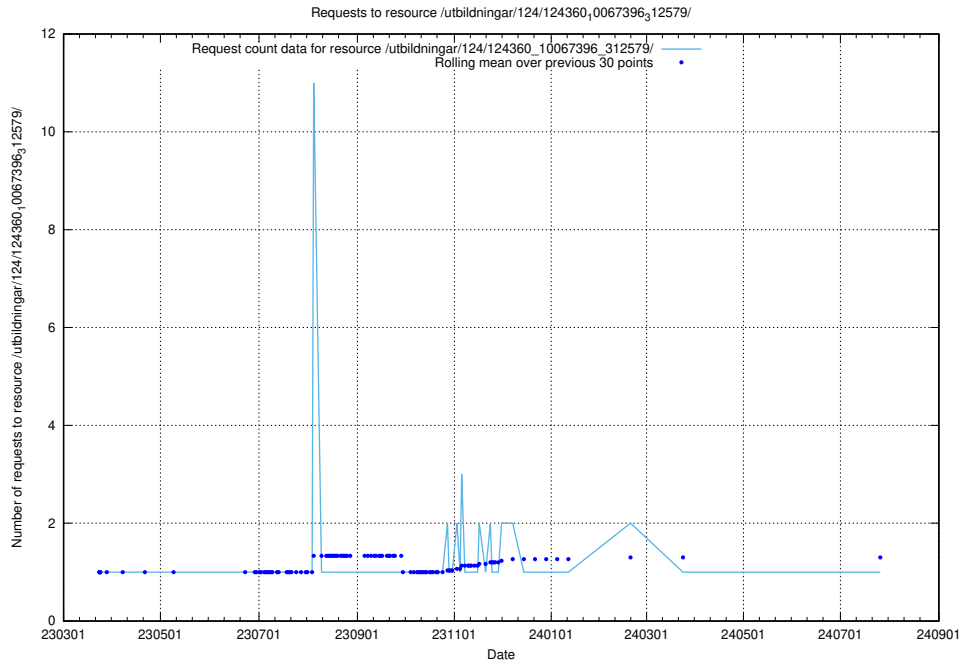

5.4617 Usage of /utbildningar/124/124360_10067396_312579/

Here, we count the number of requests to resource /utbildningar/124/124360_10067396_312579/.