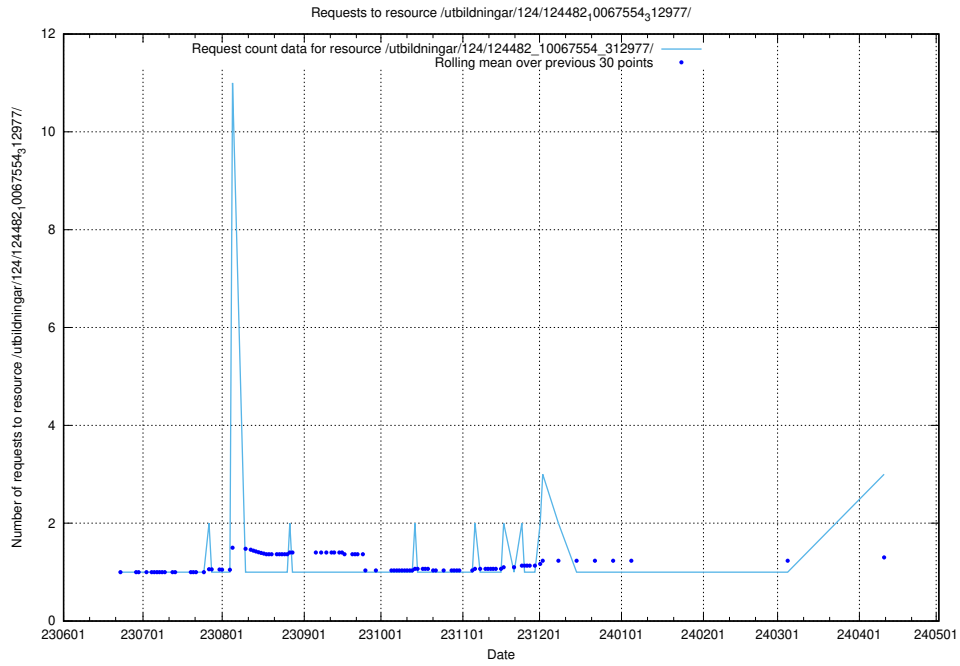

5.551 Usage of /utbildningar/124/124482_10067554_312977/

Here, we count the number of requests to resource /utbildningar/124/124482_10067554_312977/.