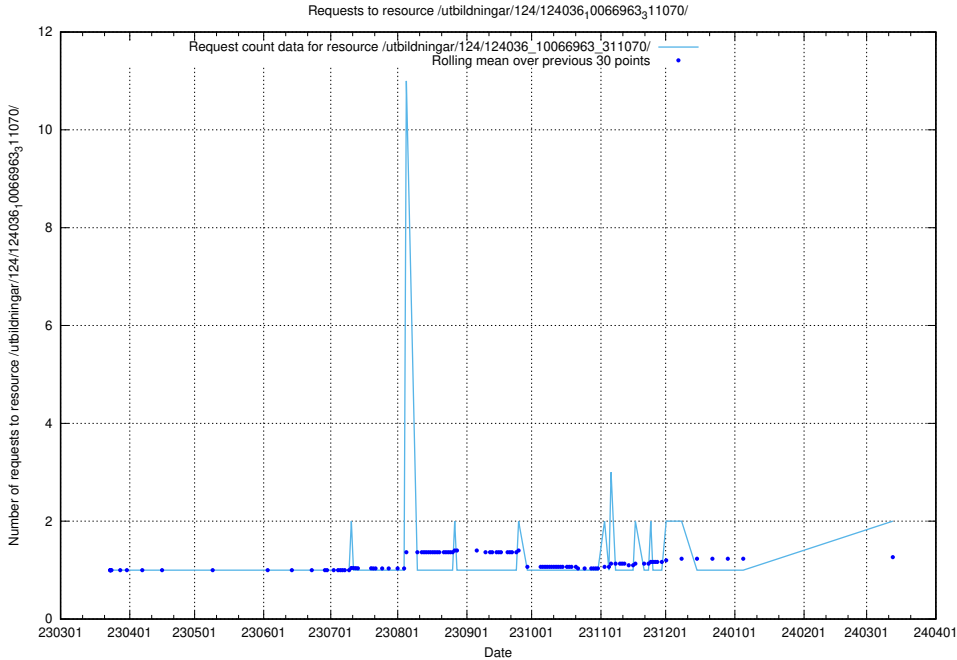

5.880 Usage of /utbildningar/124/124036_10066963_311070/

Here, we count the number of requests to resource /utbildningar/124/124036_10066963_311070/.