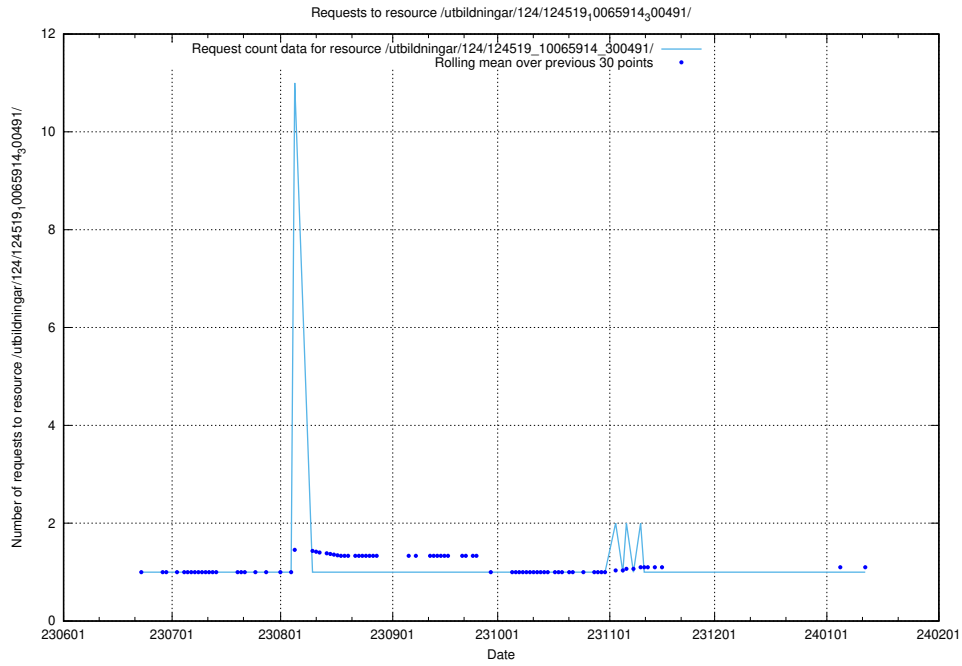

5.6532 Usage of /utbildningar/124/124519_10065914_300491/

Here, we count the number of requests to resource /utbildningar/124/124519_10065914_300491/.