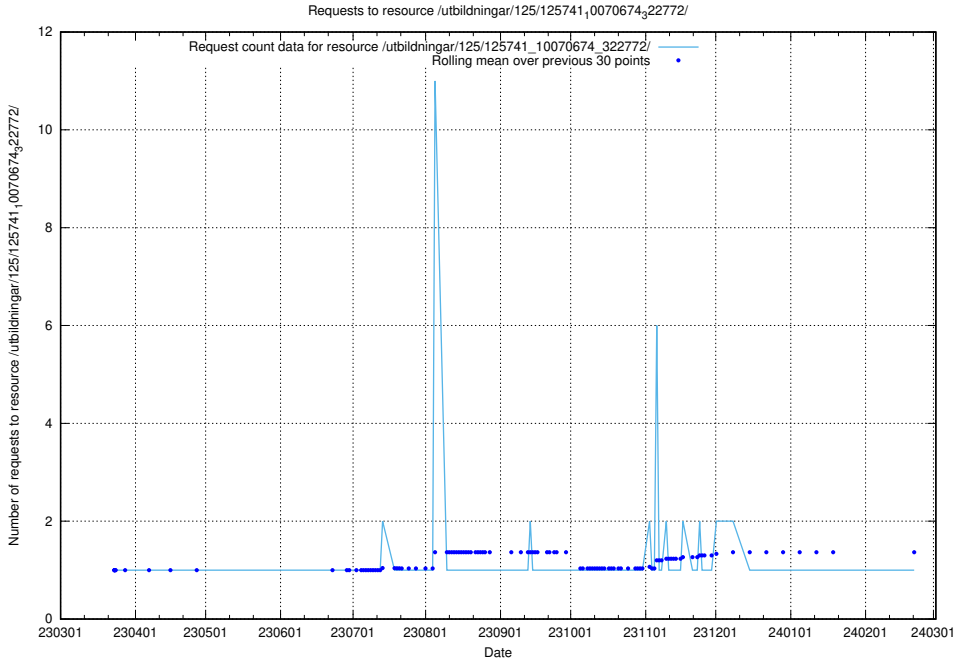

5.7244 Usage of /utbildningar/125/125741_10070674_322772/

Here, we count the number of requests to resource /utbildningar/125/125741_10070674_322772/.