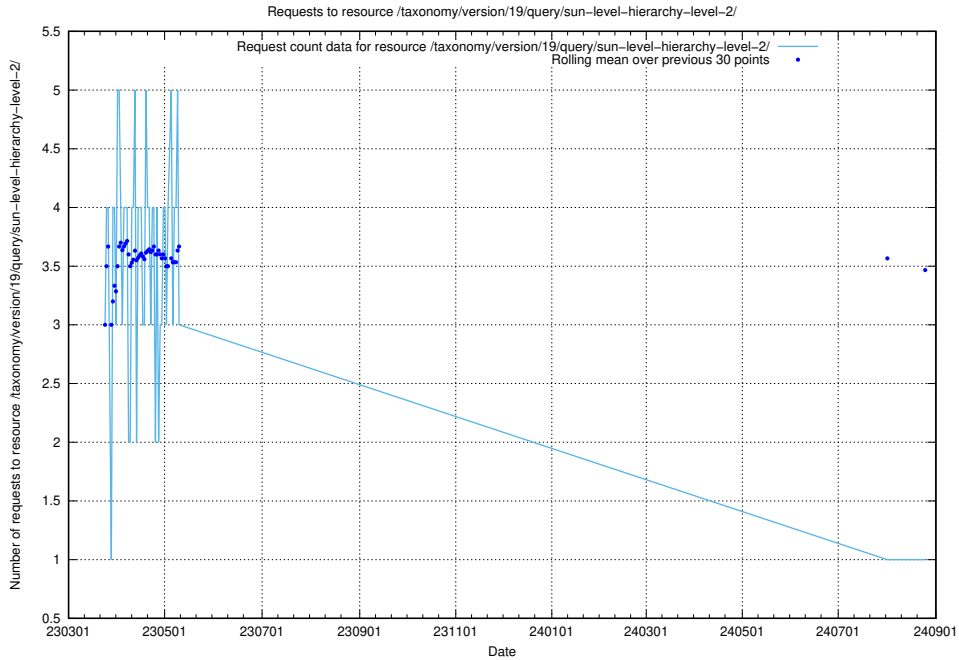

5.6864 Usage of /taxonomy/version/19/query/sun-level-hierarchy-level-2/

Here, we count the number of requests to resource /taxonomy/version/19/query/sun-level-hierarchy-level-2/.