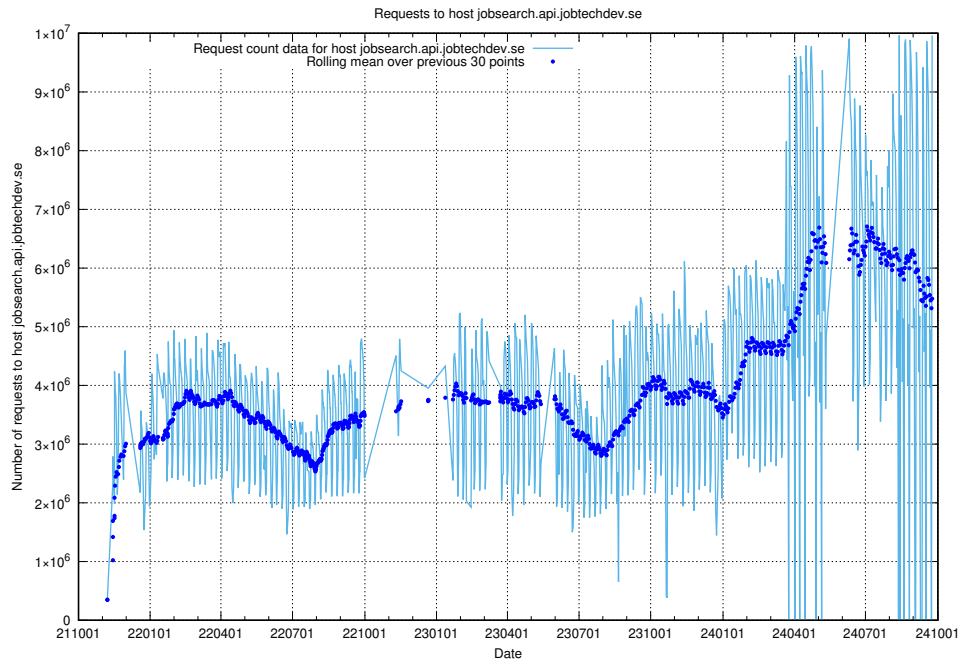

7 Log Stack

This section contains request statistics from [JobTech's log stack](#)⁸.

7.1 Usage of jobsearch.api.jobtechdev.se

Here, we count the number of requests to host jobsearch.api.jobtechdev.se.

---

⁸<https://elk.jobtechdev.se>