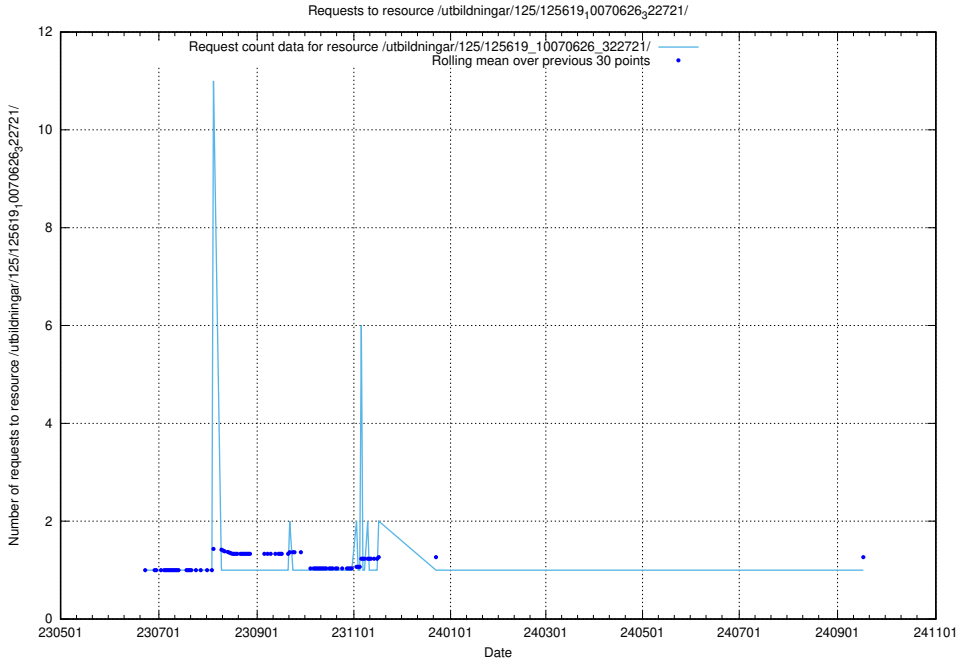

5.6486 Usage of /utbildningar/125/125619_10070626_322721/

Here, we count the number of requests to resource /utbildningar/125/125619_10070626_322721/.