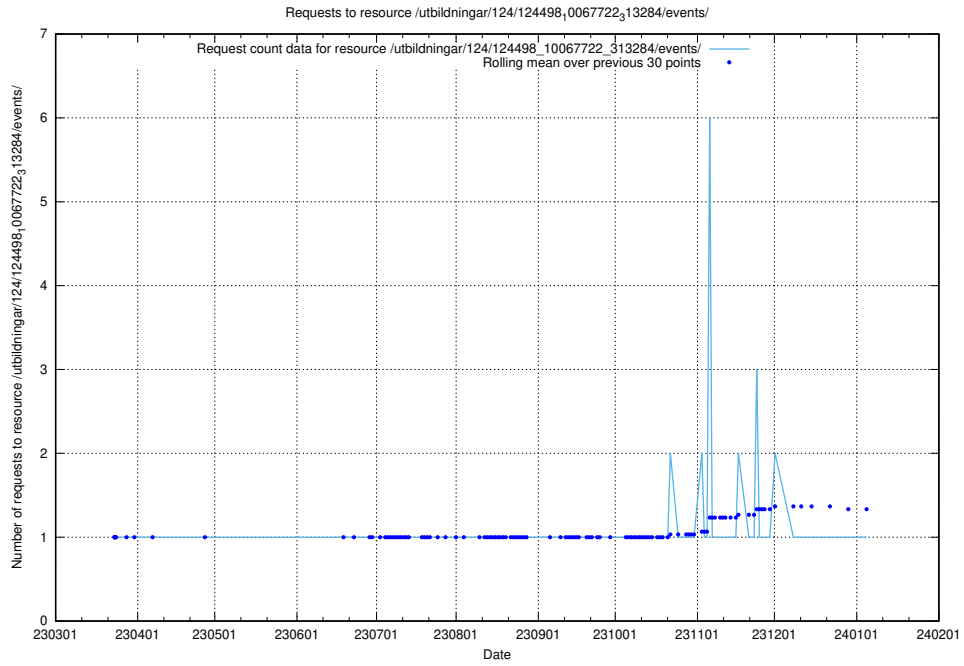

5.3550 Usage of /utbildningar/124/124498_10067722_313284/events/

Here, we count the number of requests to resource /utbildningar/124/124498_10067722_313284/events/