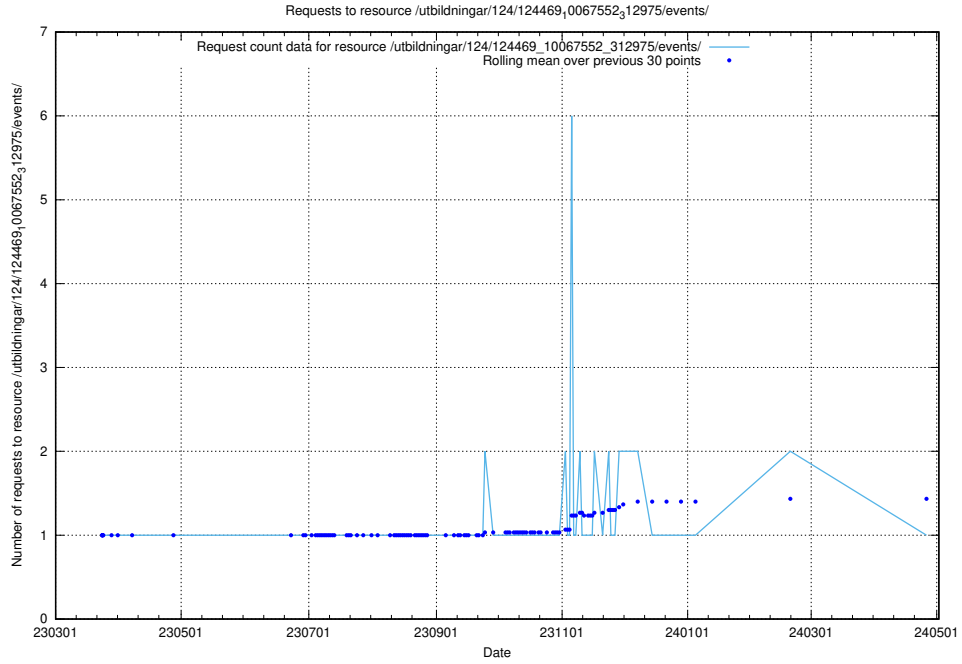

5.4177 Usage of /utbildningar/124/124469_10067552_312975/events/

Here, we count the number of requests to resource /utbildningar/124/124469_10067552_312975/events/