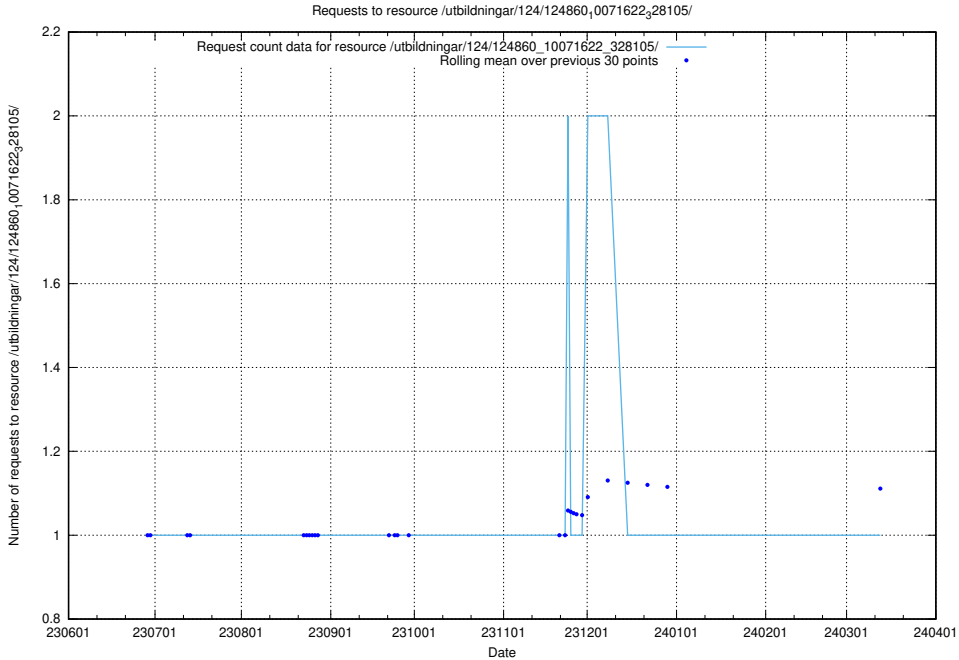

5.6289 Usage of /utbildningar/124/124860_10071622_328105/

Here, we count the number of requests to resource /utbildningar/124/124860_10071622_328105/.