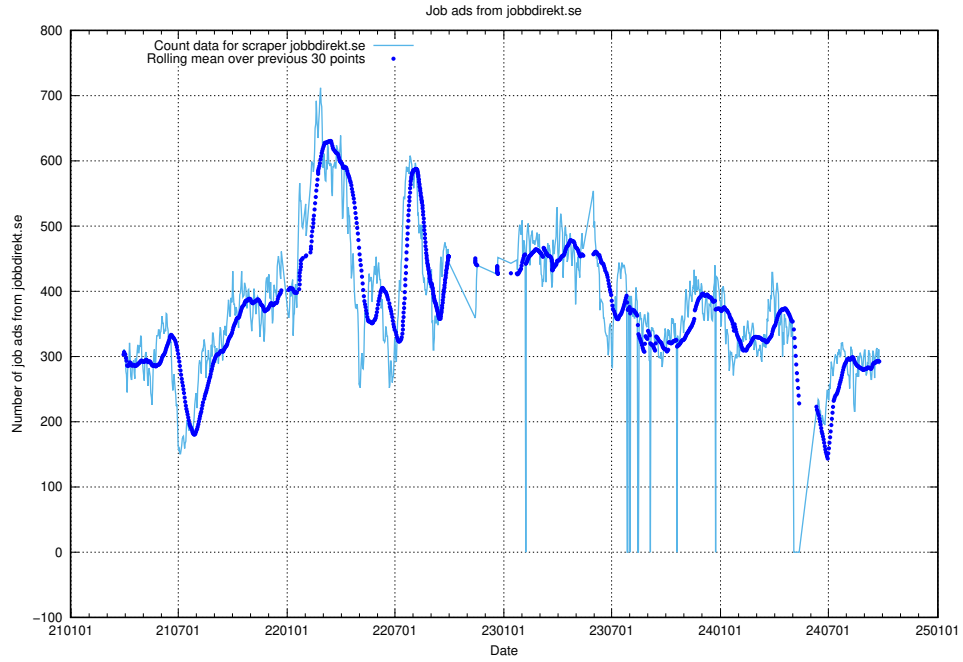

13.11 Number of ads by scraper jobbdirekt.se

Here, we count the number of job ads scraped from jobbdirekt.se.