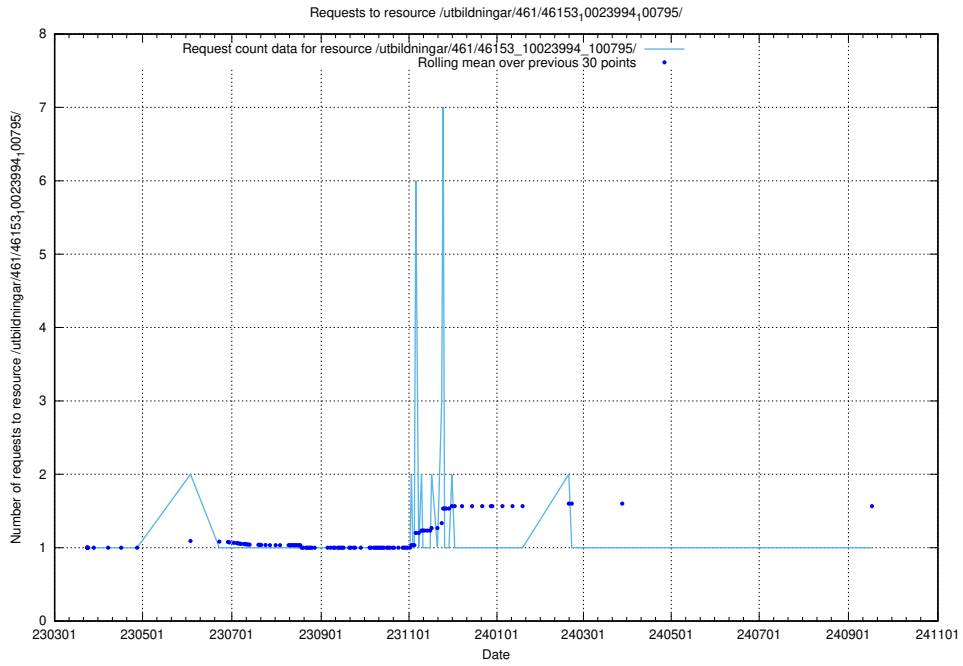

5.7077 Usage of /utbildningar/461/46153_10023994_100795/

Here, we count the number of requests to resource /utbildningar/461/46153_10023994_100795/.