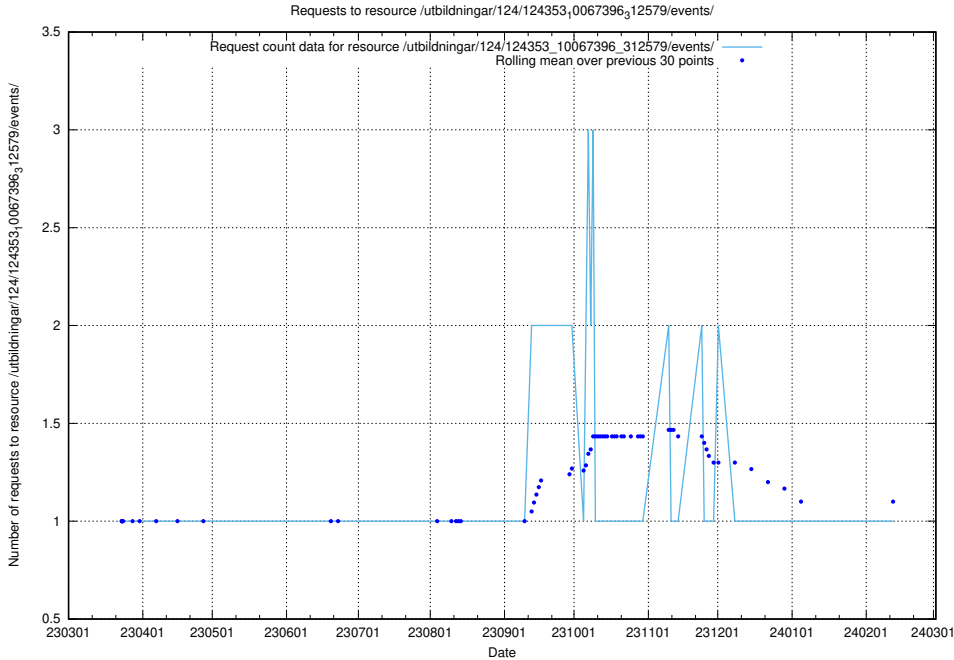

Here, we count the number of requests to resource /taxonomy/version/10/query/isco-level-4-groups/.

5.4751 Usage of /utbildningar/124/124353_10067396_312579/events/

Here, we count the number of requests to resource /utbildningar/124/124353_10067396_312579/events/