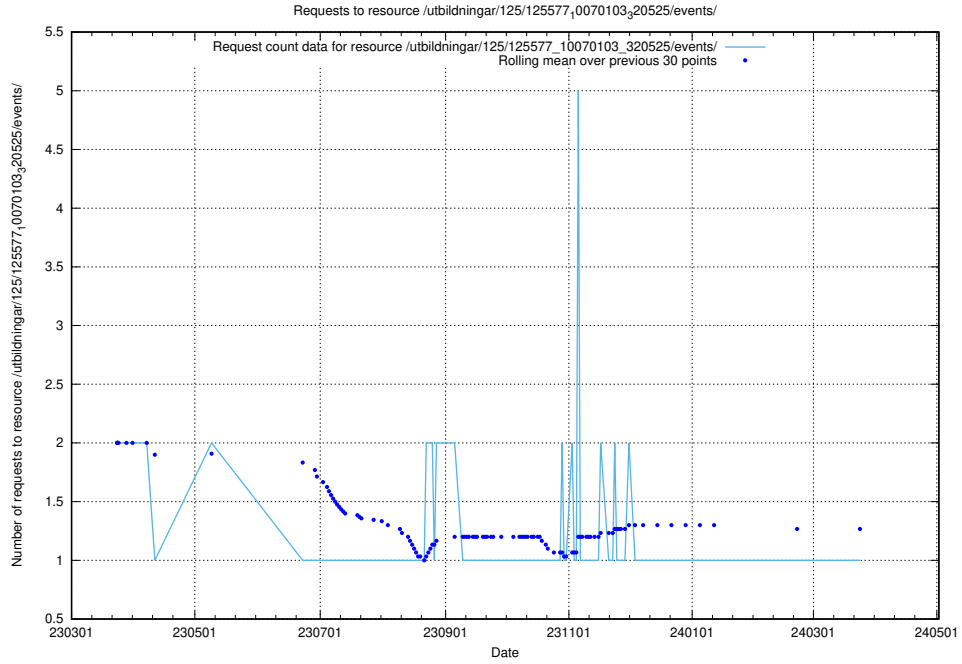

5.7043 Usage of /utbildningar/125/125577_10070103_320525/events/

Here, we count the number of requests to resource /utbildningar/125/125577_10070103_320525/events/