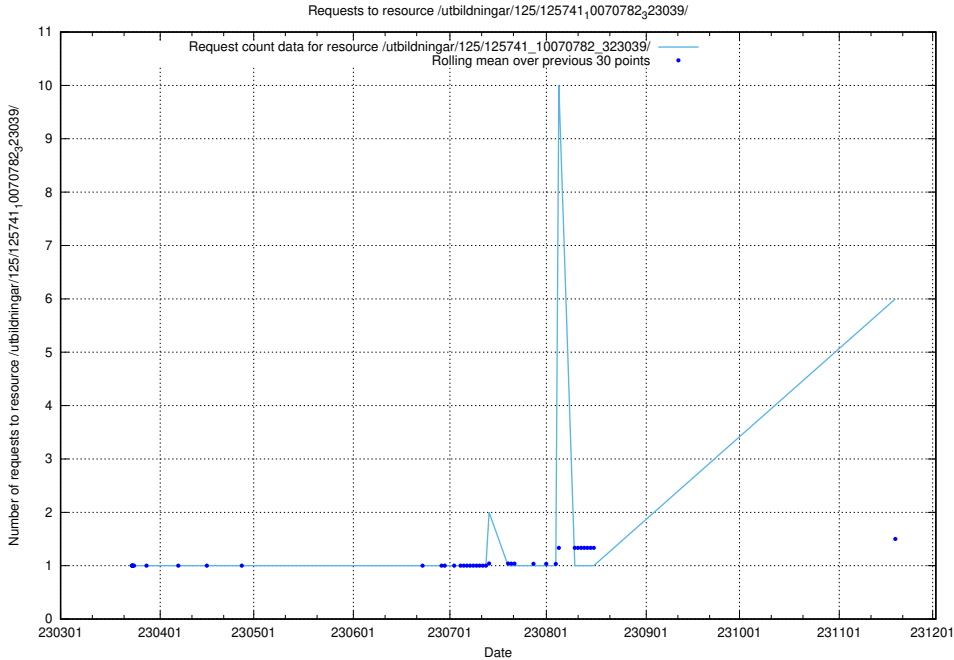

5.212 Usage of /utbildningar/125/125741_10070782_323039/

Here, we count the number of requests to resource /utbildningar/125/125741_10070782_323039/.