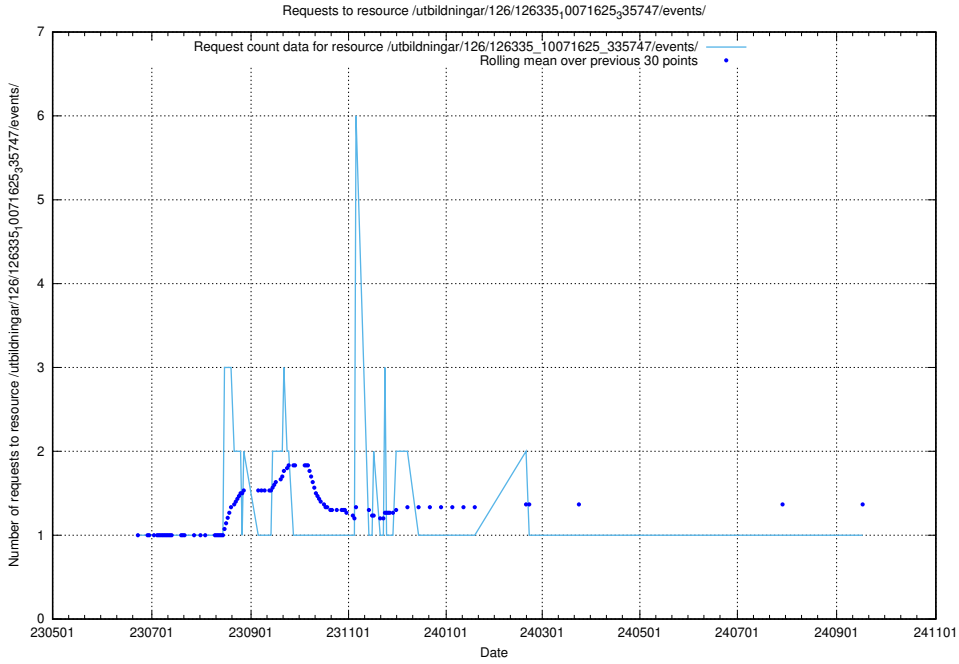

5.6442 Usage of /utbildningar/126/126335_10071625_335747/events/

Here, we count the number of requests to resource /utbildningar/126/126335_10071625_335747/events/