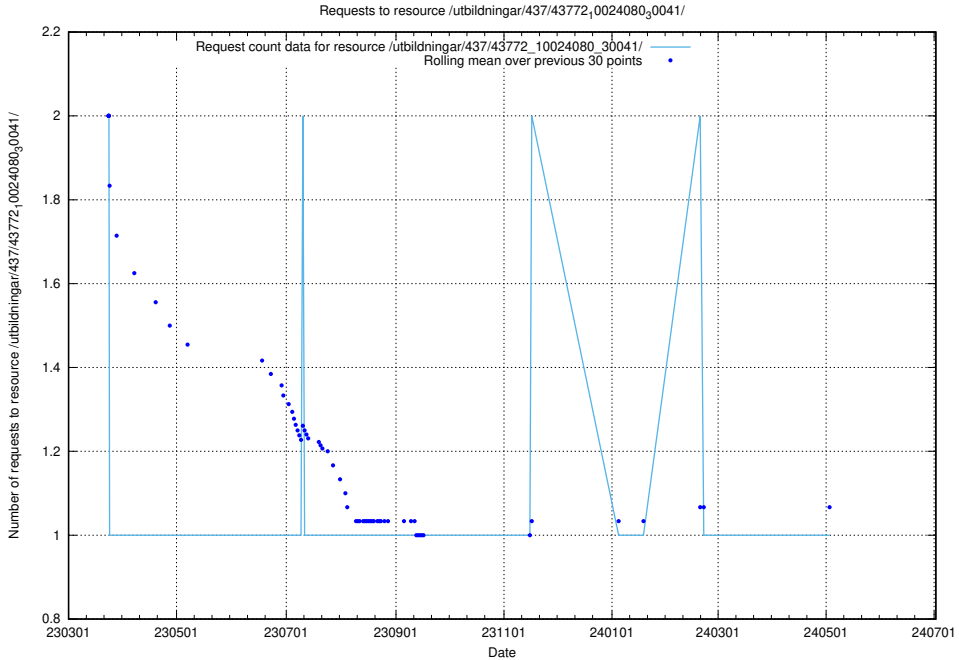

5.7025 Usage of /utbildningar/437/43772_10024080_30041/

Here, we count the number of requests to resource /utbildningar/437/43772_10024080_30041/.