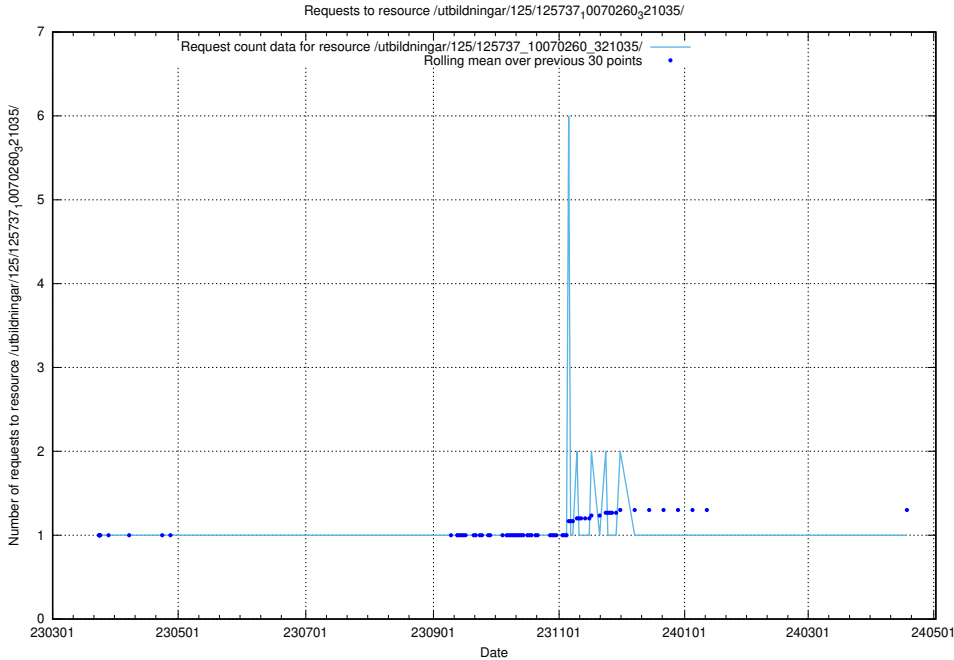

5.1205 Usage of /utbildningar/125/125737_10070260_321035/

Here, we count the number of requests to resource /utbildningar/125/125737_10070260_321035/.