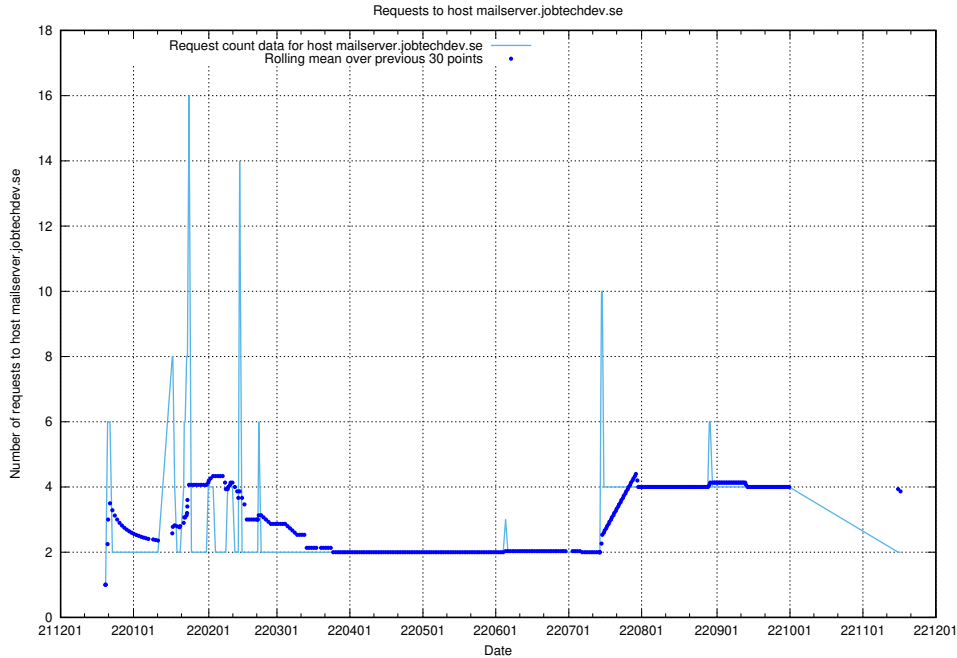

7.375 Usage of mailserver.jobtechdev.se

Here, we count the number of requests to host mailserver.jobtechdev.se.