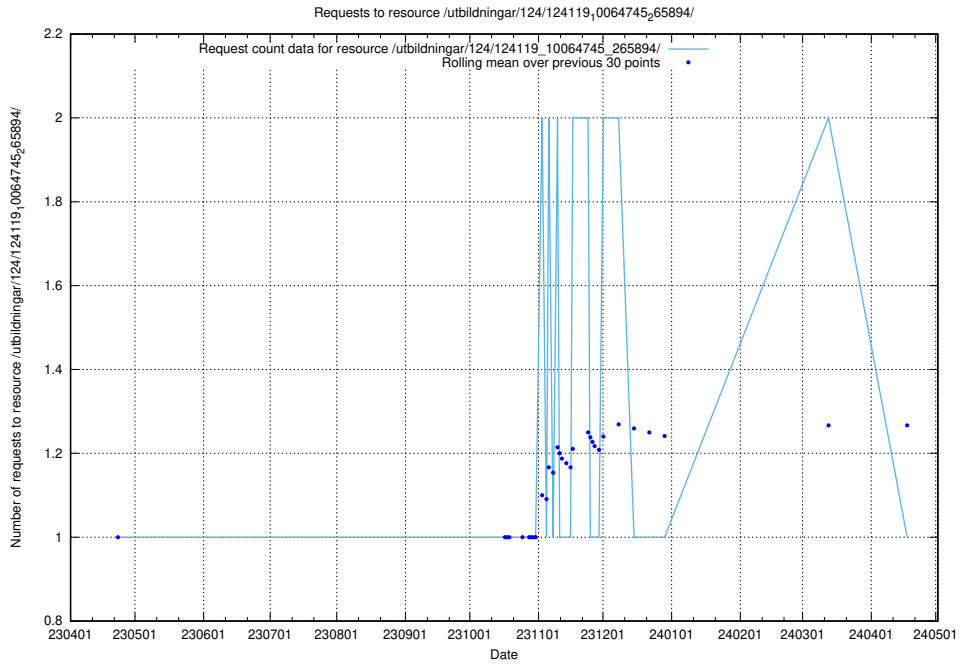

5.6809 Usage of /utbildningar/124/124119_10064745_265894/

Here, we count the number of requests to resource /utbildningar/124/124119_10064745_265894/.