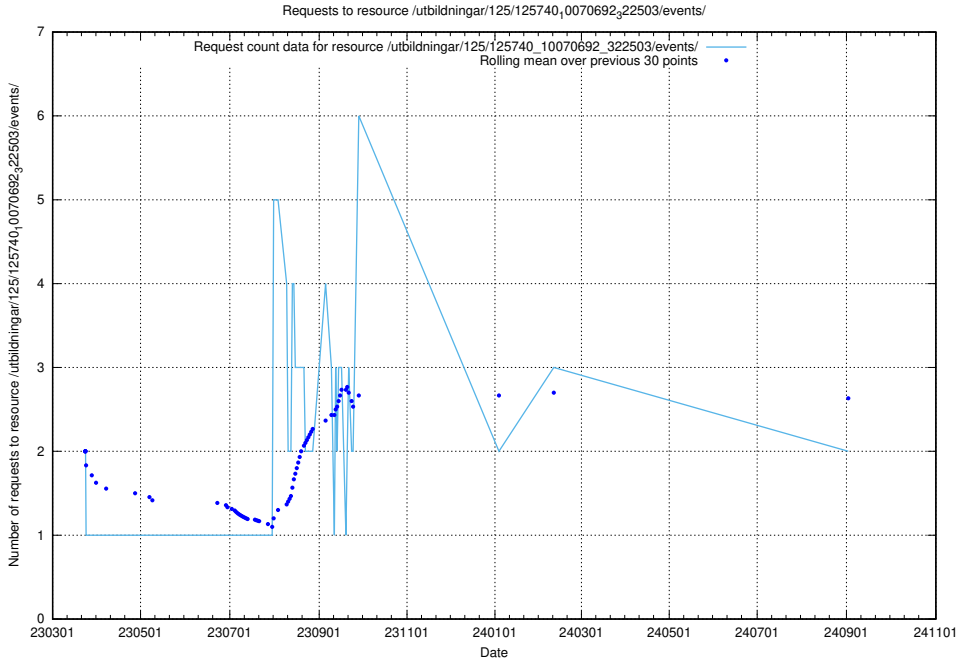

5.1130 Usage of /utbildningar/125/125740_10070692_322503/events/

Here, we count the number of requests to resource /utbildningar/125/125740_10070692_322503/events/