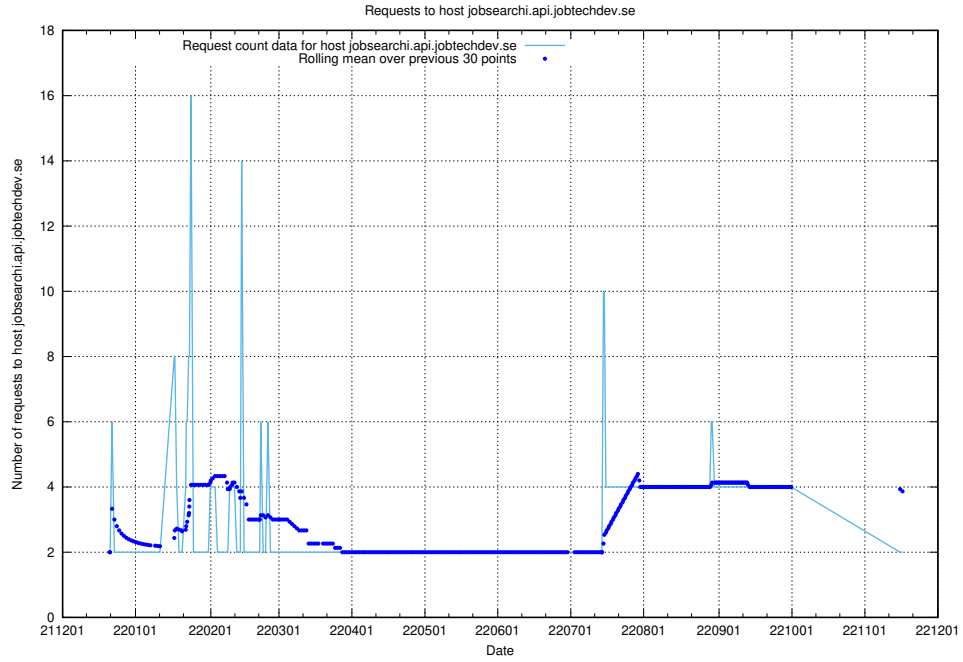

7.368 Usage of jobsearchi.api.jobtechdev.se

Here, we count the number of requests to host jobsearchi.api.jobtechdev.se.