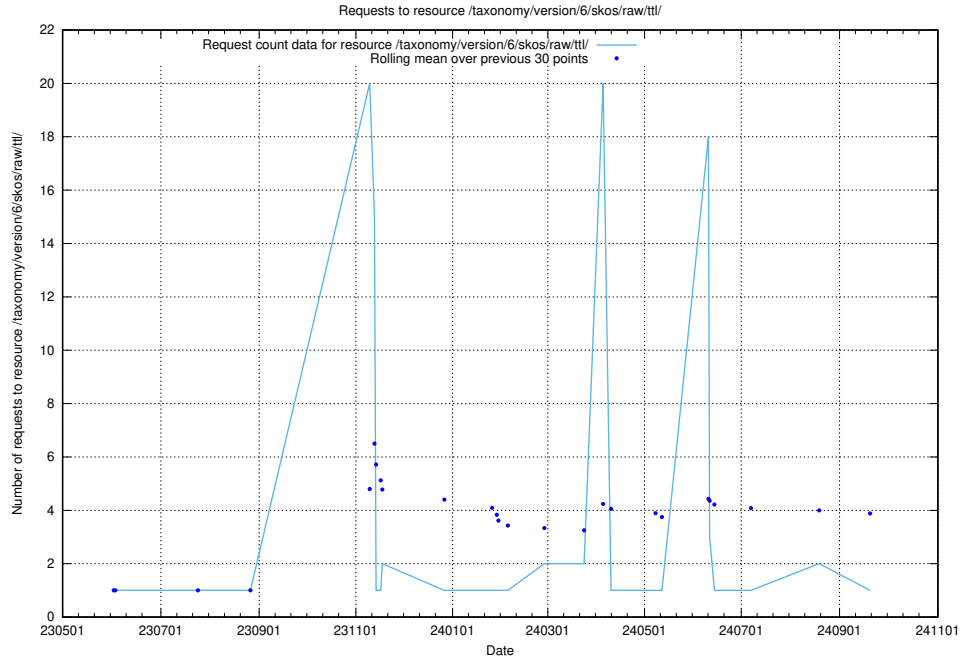

5.6690 Usage of /taxonomy/version/6/skos/raw/ttl/

Here, we count the number of requests to resource /taxonomy/version/6/skos/raw/ttl/.