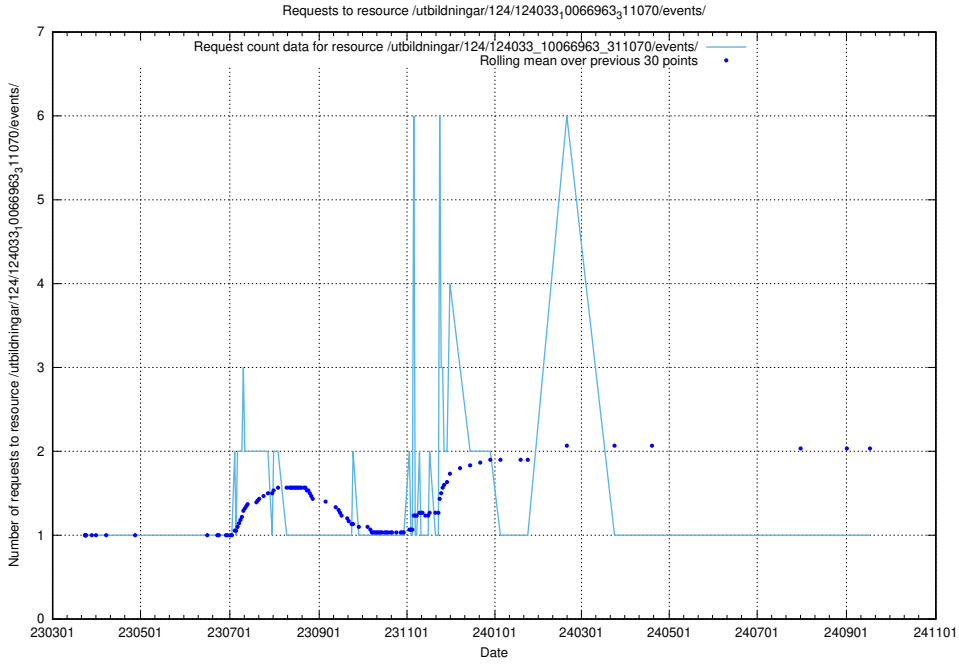

5.5258 Usage of /utbildningar/124/124033_10066963_311070/events/

Here, we count the number of requests to resource /utbildningar/124/124033_10066963_311070/events/