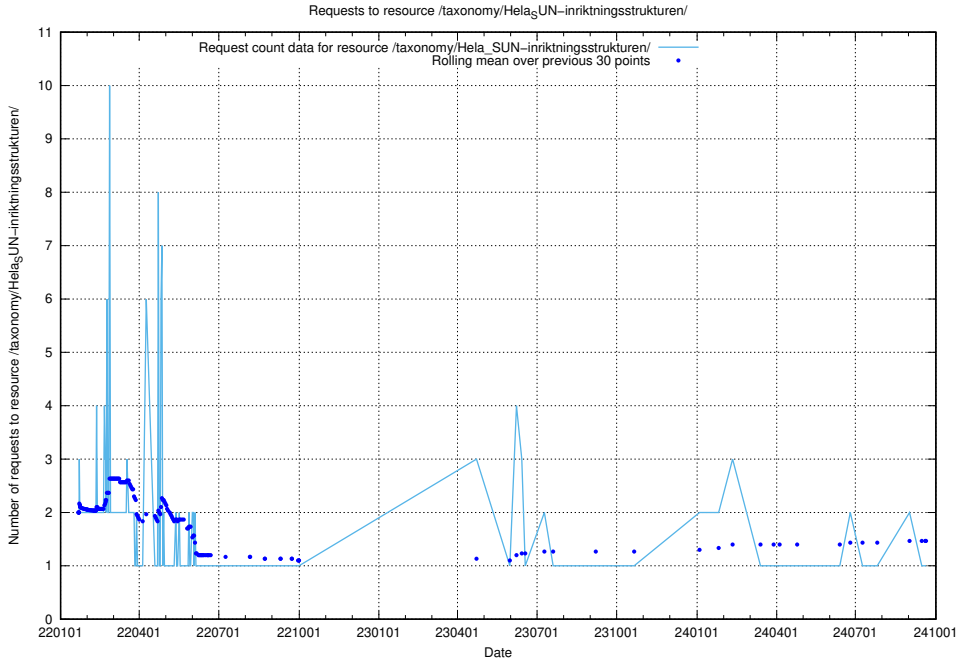

5.7256 Usage of /taxonomy/Hela_SUN-inriktningsstrukturen/

Here, we count the number of requests to resource /taxonomy/Hela_SUN-inriktningsstrukturen/.