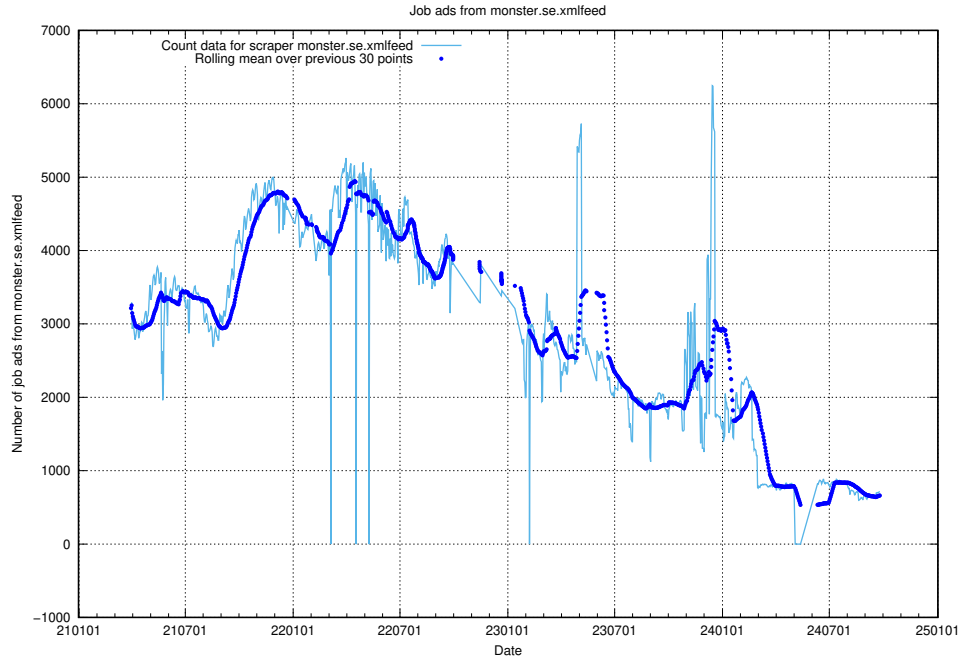

Here, we count the number of job ads scraped from monster.se.xmlfeed.

13.7 Number of ads by scraper studentjob.se

Here, we count the number of job ads scraped from studentjob.se.

13.8 Number of ads by scraper ledigajobb.se