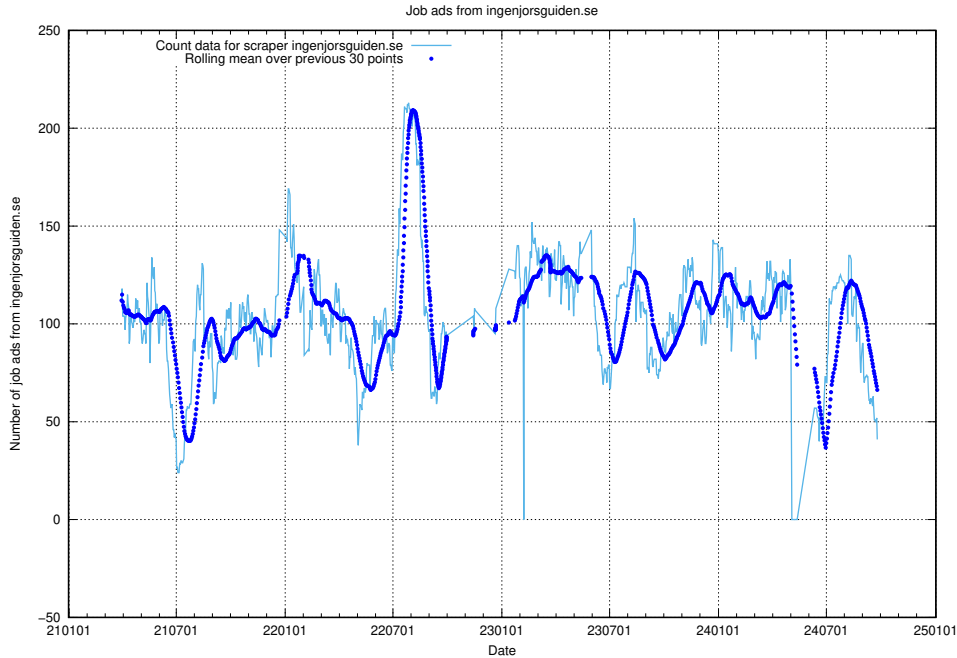

Here, we count the number of job ads scraped from intenso.se.

13.17 Number of ads by scraper ingenjorsguiden.se

Here, we count the number of job ads scraped from ingenjorsguiden.se.

13.18 Number of ads by scraper gronajobb.se