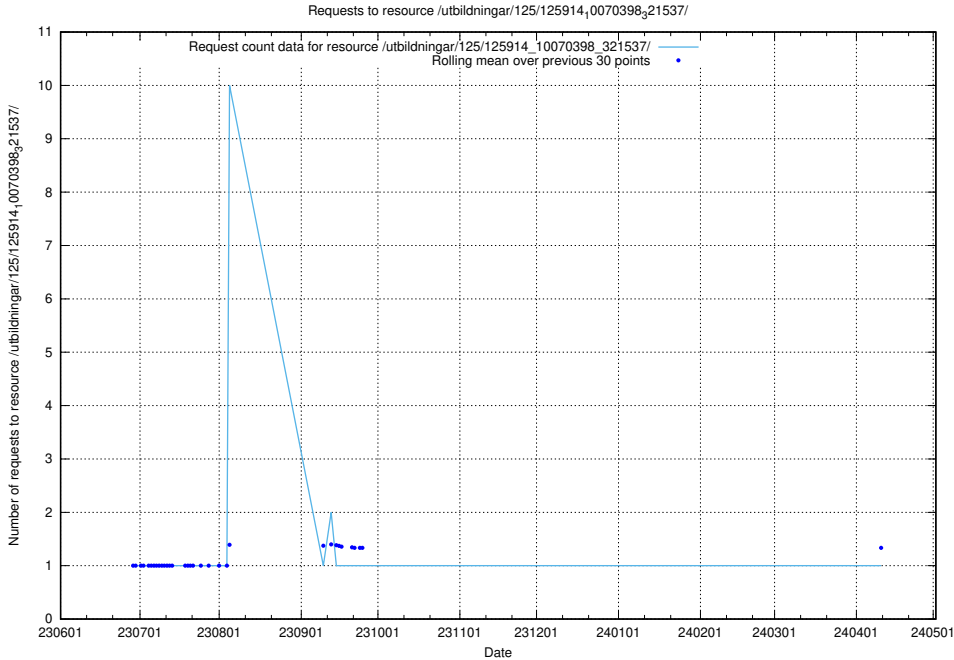

5.6272 Usage of /utbildningar/125/125914_10070398_321537/

Here, we count the number of requests to resource /utbildningar/125/125914_10070398_321537/.