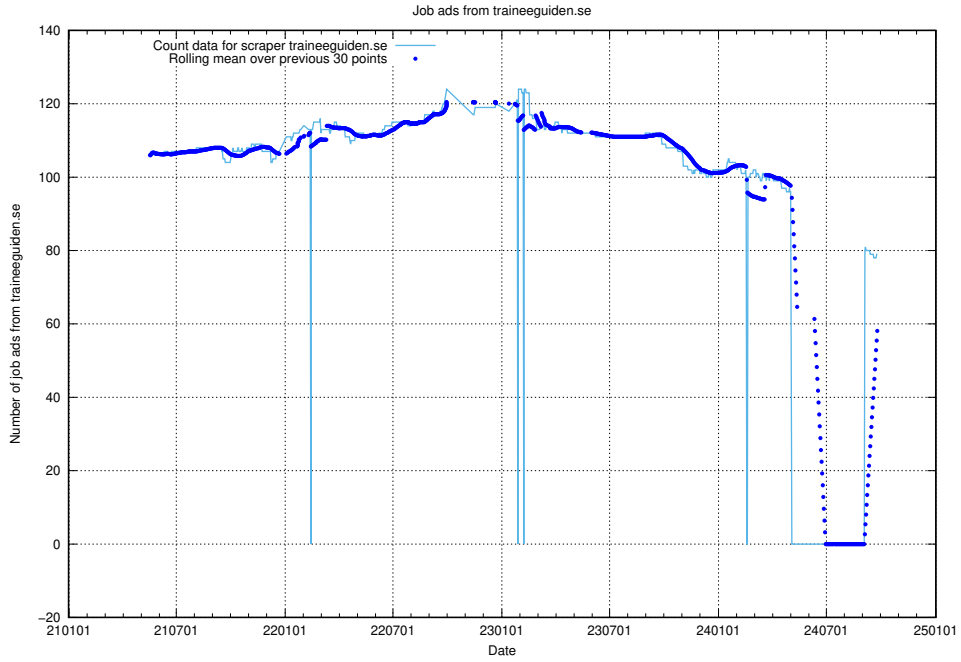

13.14 Number of ads by scraper traineeguiden.se

Here, we count the number of job ads scraped from traineeguiden.se.