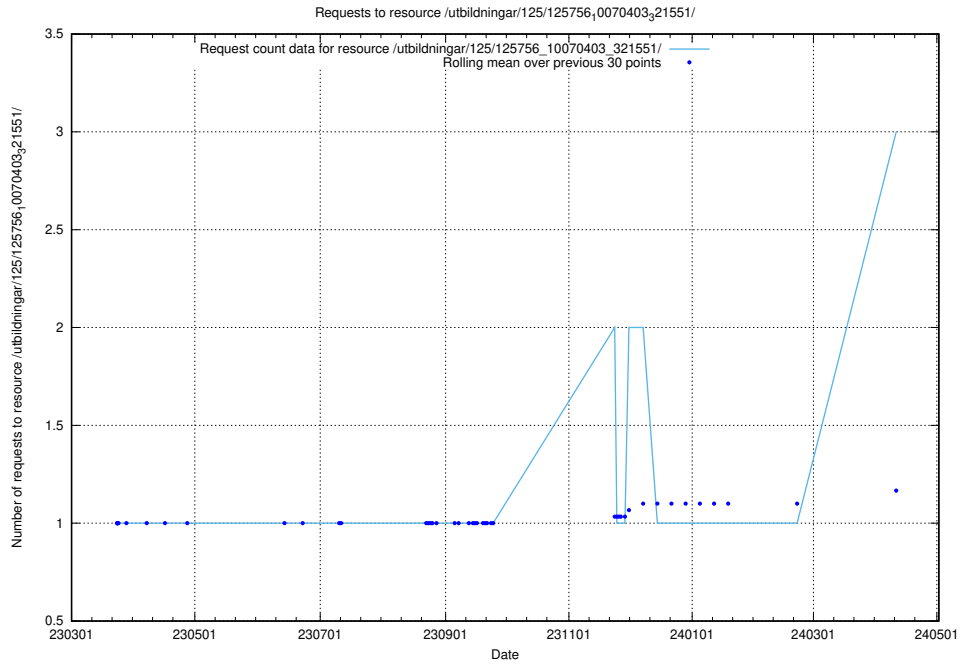

5.592 Usage of /utbildningar/125/125756_10070403_321551/

Here, we count the number of requests to resource /utbildningar/125/125756_10070403_321551/.