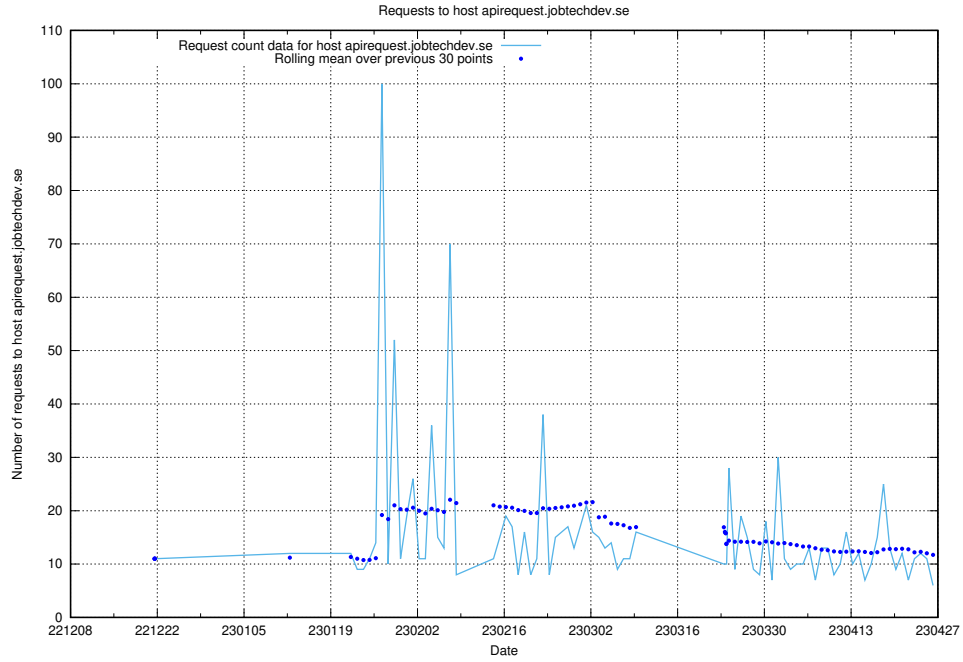

Here, we count the number of requests to host apirequest.jobtechdev.se.

7.86 Usage of opensearch-test.jobtechdev.se

Here, we count the number of requests to host opensearch-test.jobtechdev.se.

7.87 Usage of demo-education-test.jobtechdev.se