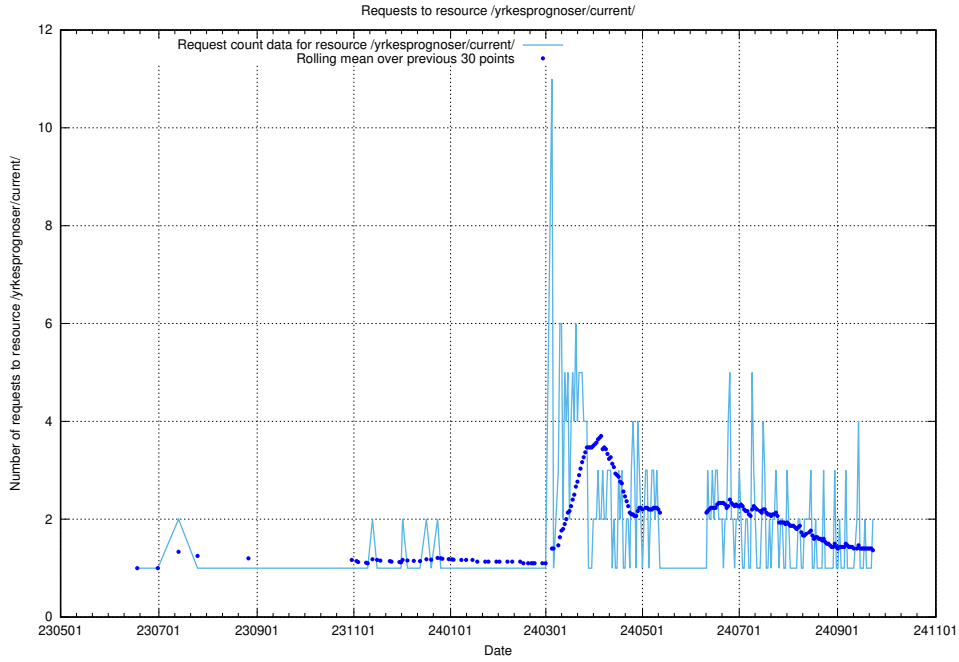

5.1041 Usage of /yrkesprognoser/current/

Here, we count the number of requests to resource /yrkesprognoser/current/.