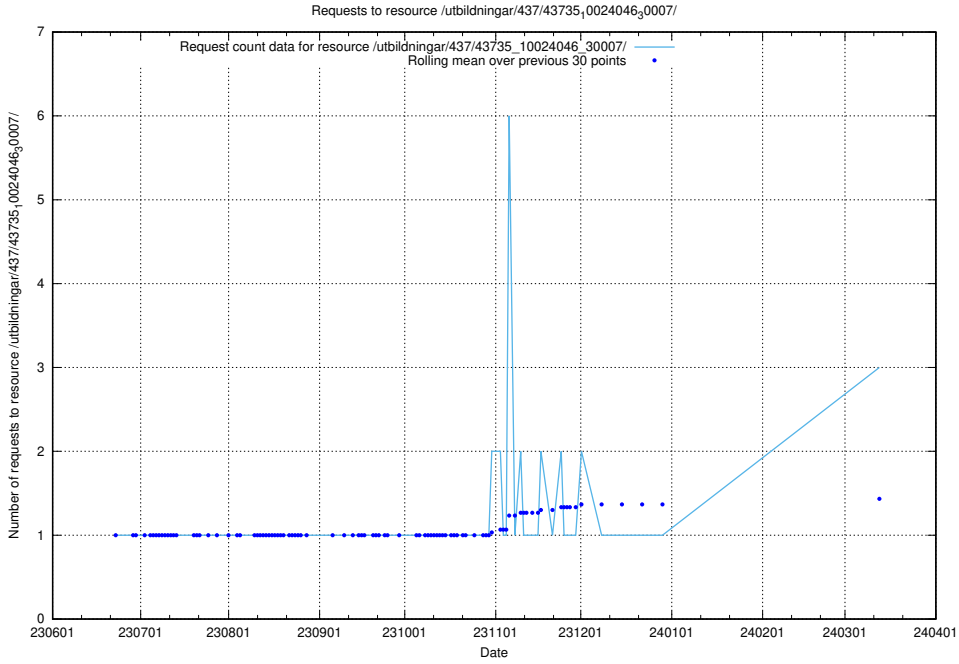

5.532 Usage of /utbildningar/437/43735_10024046_30007/

Here, we count the number of requests to resource /utbildningar/437/43735_10024046_30007/.