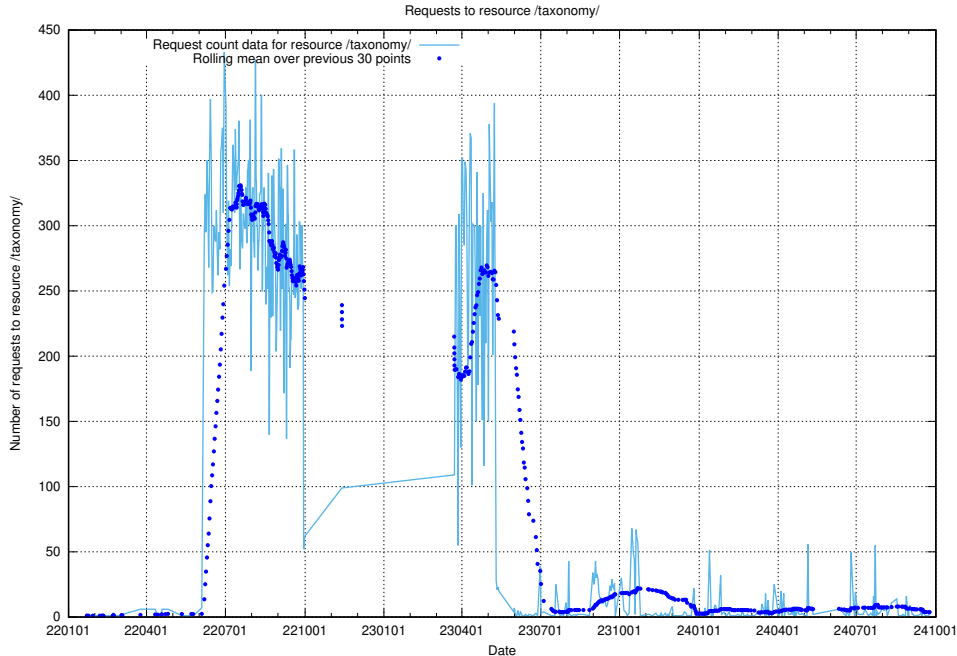

5.520 Usage of /taxonomy/

Here, we count the number of requests to resource /taxonomy/.