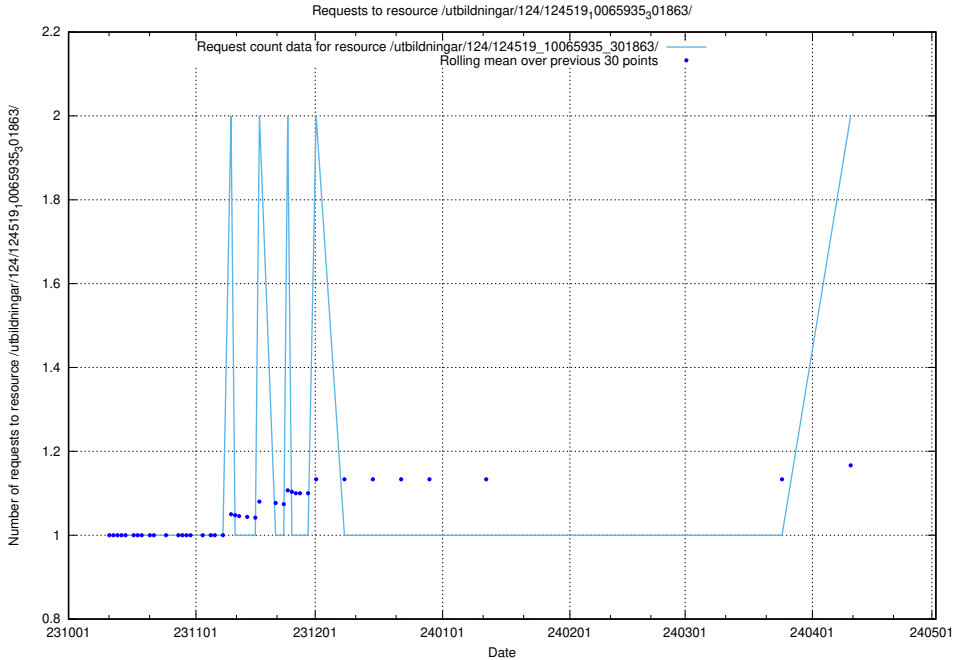

5.879 Usage of /utbildningar/124/124519_10065935_301863/

Here, we count the number of requests to resource /utbildningar/124/124519_10065935_301863/.