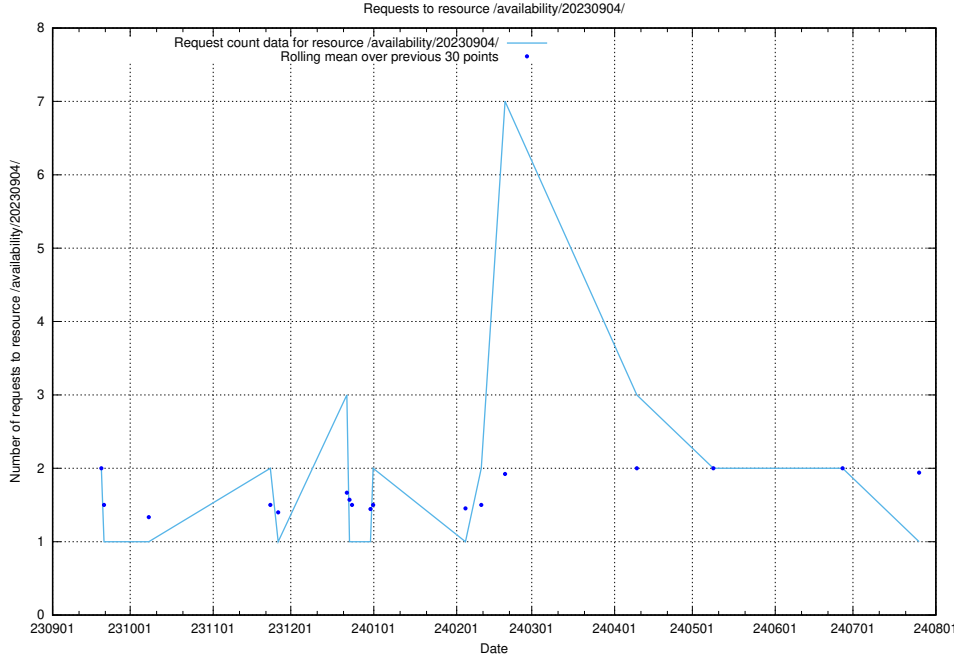

Here, we count the number of requests to resource /taxonomy/version/11/query/keyword-concepts-with-relations/.

5.5338 Usage of /availability/20230904/

Here, we count the number of requests to resource /availability/20230904/.