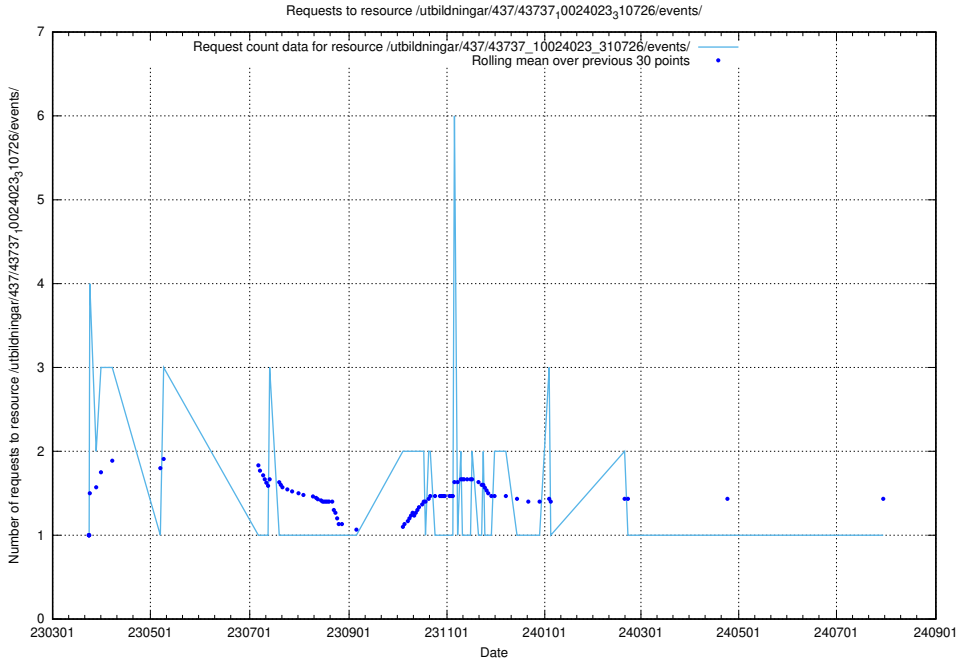

5.7156 Usage of /utbildningar/437/43737_10024023_310726/events/

Here, we count the number of requests to resource /utbildningar/437/43737_10024023_310726/events/.