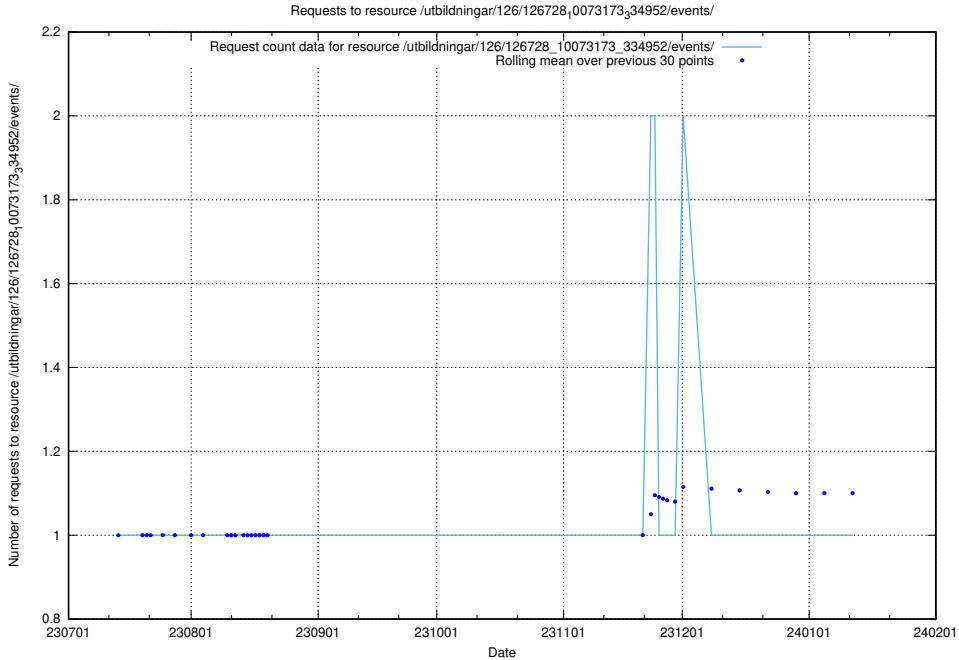

Here, we count the number of requests to resource /utbildningar/438/43867_10024103_32265/.

5.5886 Usage of /utbildningar/126/126728_10073173_334952/events/

Here, we count the number of requests to resource /utbildningar/126/126728_10073173_334952/events/