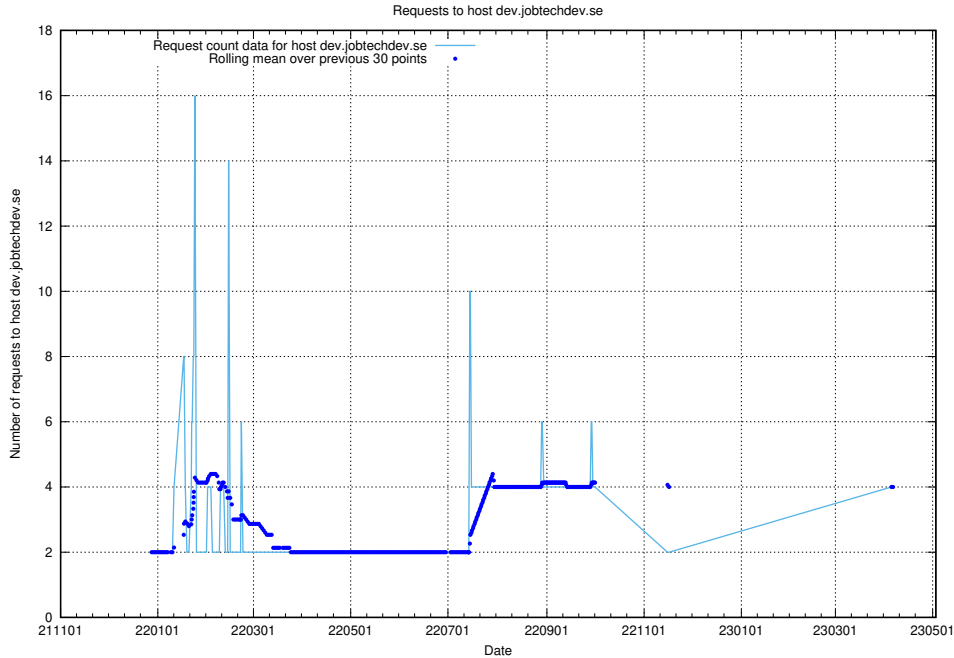

7.138 Usage of dev.jobtechdev.se

Here, we count the number of requests to host dev.jobtechdev.se.