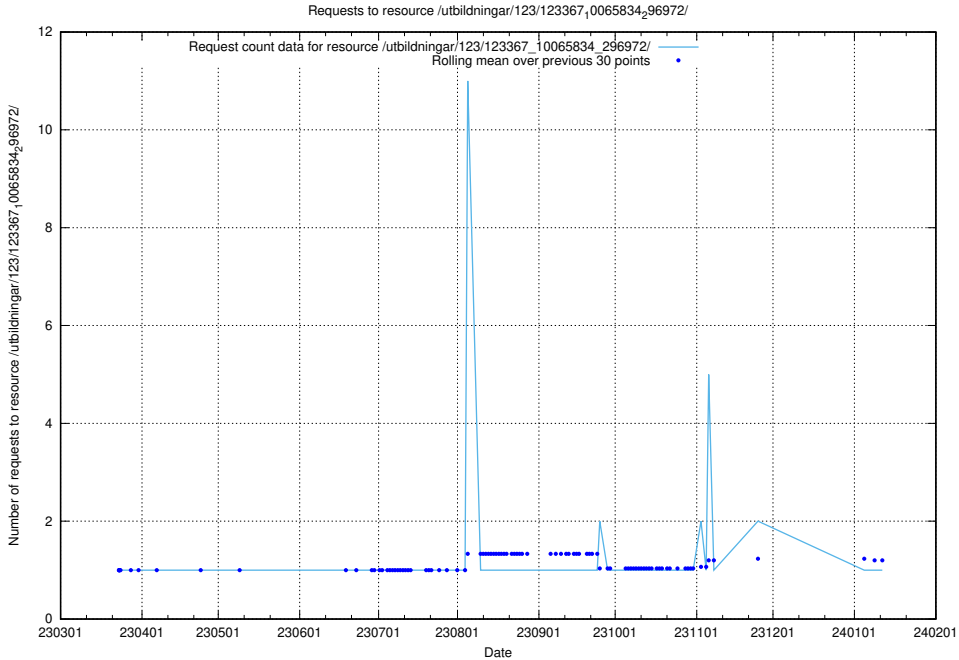

5.5679 Usage of /utbildningar/123/123367_10065834_296972/

Here, we count the number of requests to resource /utbildningar/123/123367_10065834_296972/.