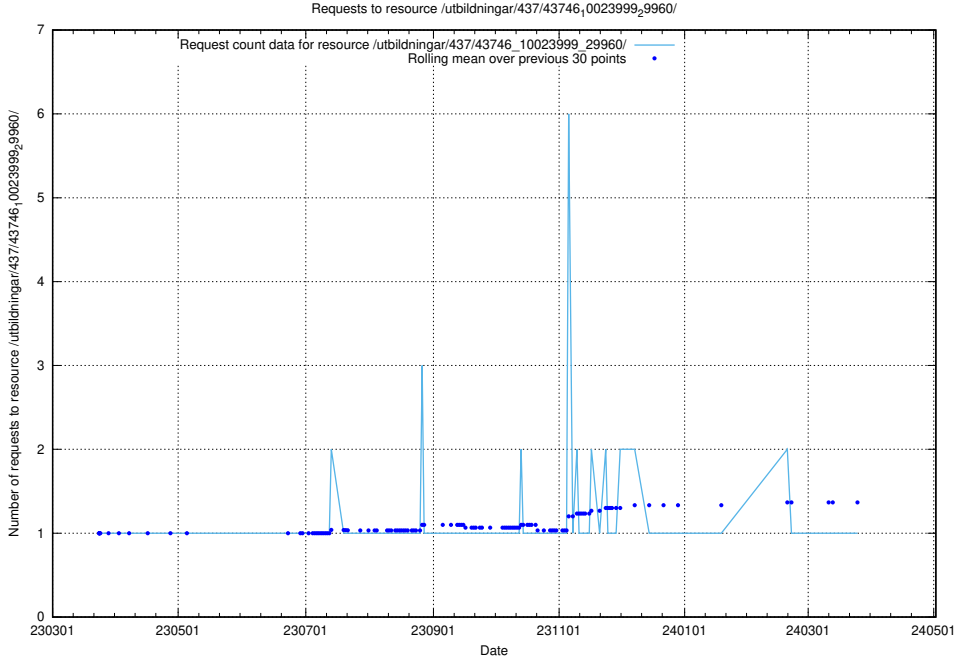

5.7145 Usage of /utbildningar/437/43746_10023999_29960/

Here, we count the number of requests to resource /utbildningar/437/43746_10023999_29960/.