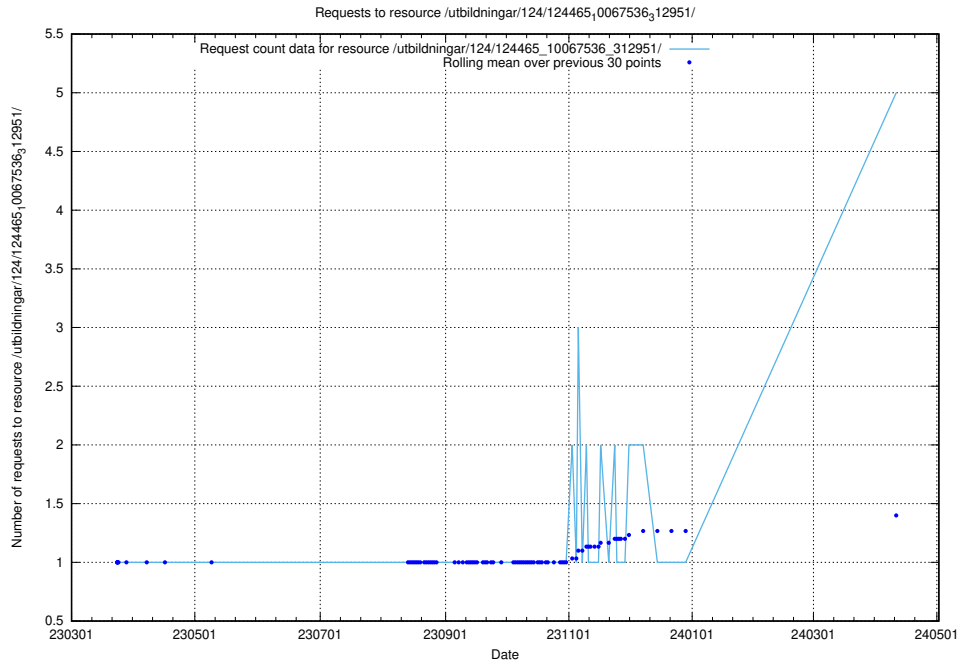

5.247 Usage of /utbildningar/124/124465_10067536_312951/

Here, we count the number of requests to resource /utbildningar/124/124465_10067536_312951/.