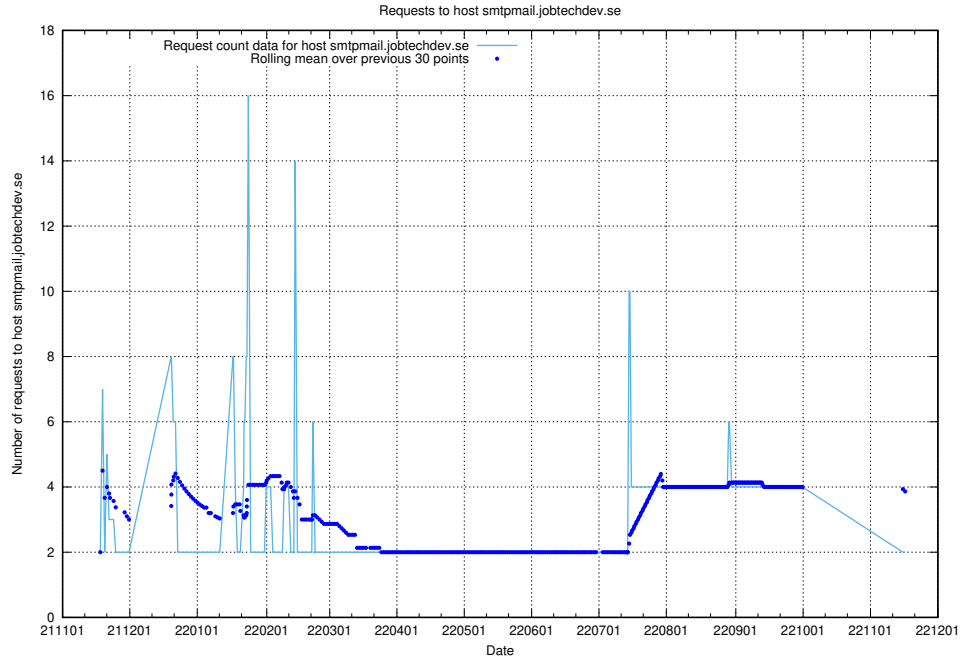

7.478 Usage of smtpmail.jobtechdev.se

Here, we count the number of requests to host smtpmail.jobtechdev.se.