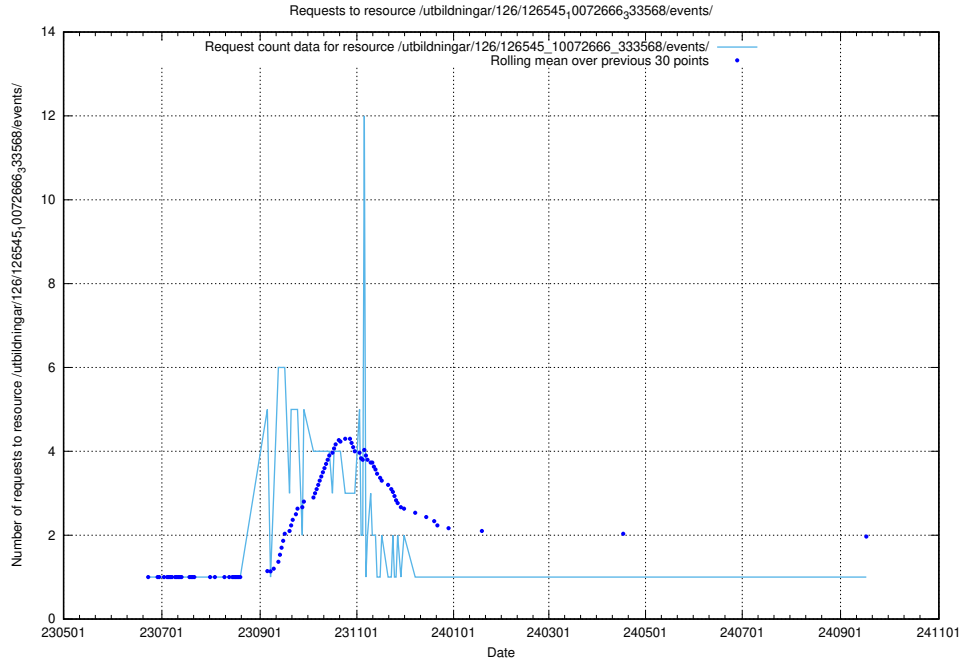

5.6425 Usage of /utbildningar/126/126545_10072666_333568/events/

Here, we count the number of requests to resource /utbildningar/126/126545_10072666_333568/events/