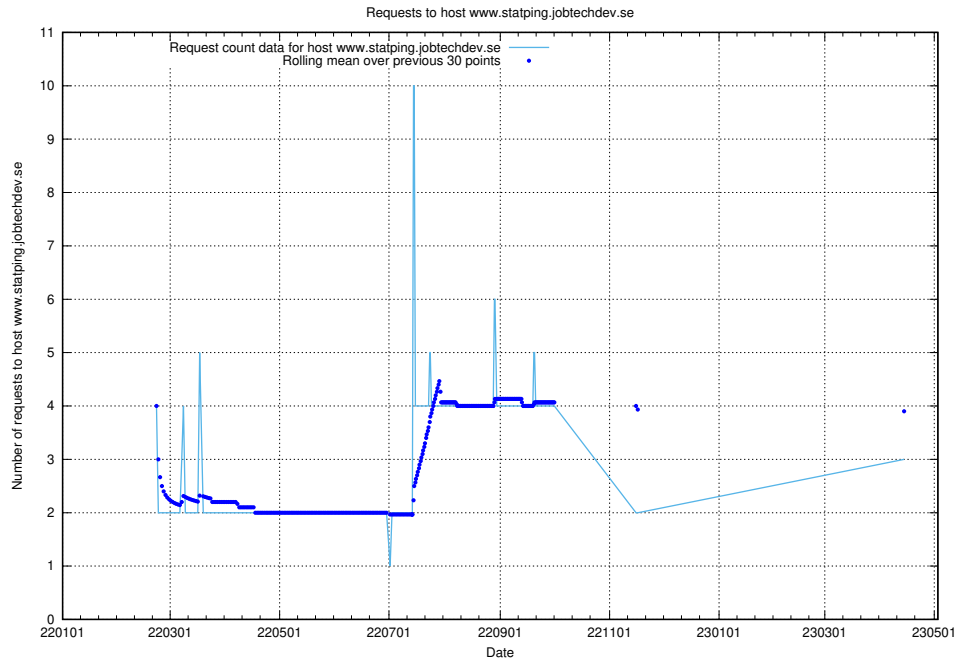

7.230 Usage of `www.statping.jobtechdev.se`

Here, we count the number of requests to host `www.statping.jobtechdev.se`.