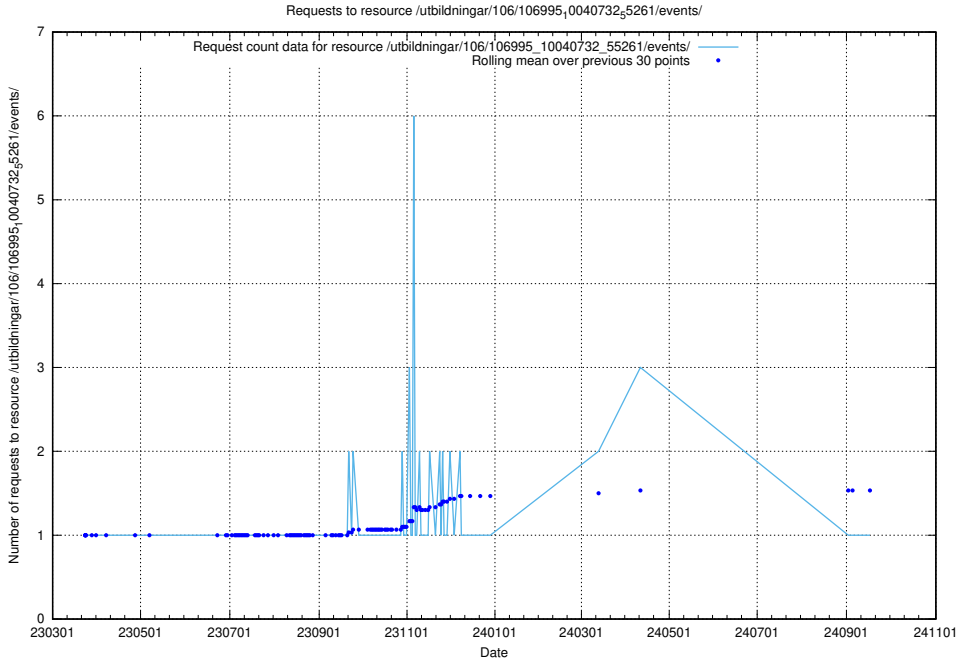

Here, we count the number of requests to resource /utbildningar/438/43841_10024018_29979/events/.

5.6234 Usage of /utbildningar/106/106995_10040732_55261/events/

Here, we count the number of requests to resource /utbildningar/106/106995_10040732_55261/events/.