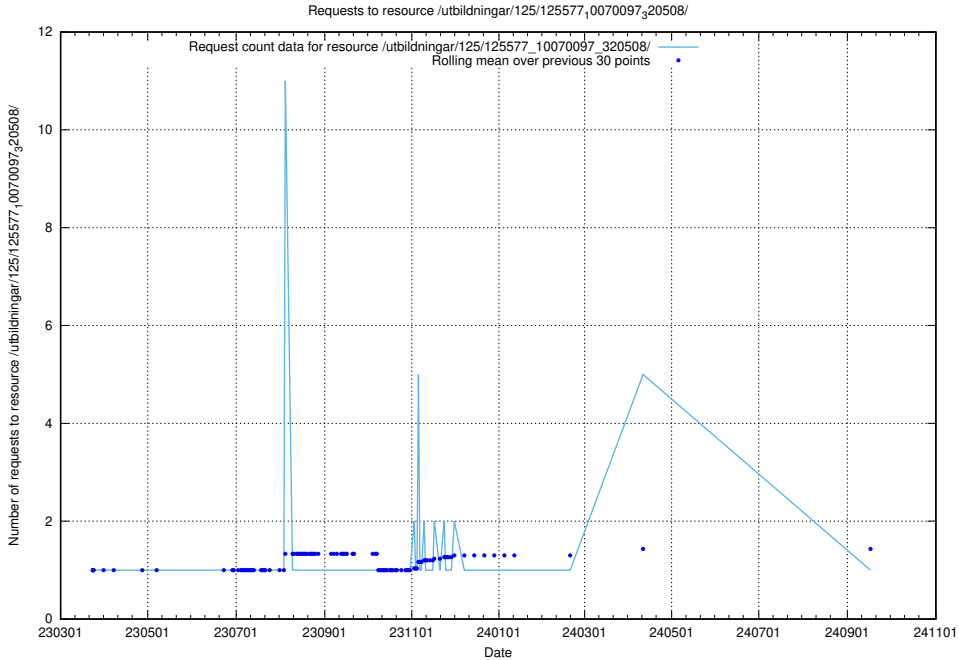

5.1296 Usage of /utbildningar/125/125577_10070097_320508/

Here, we count the number of requests to resource /utbildningar/125/125577_10070097_320508/.