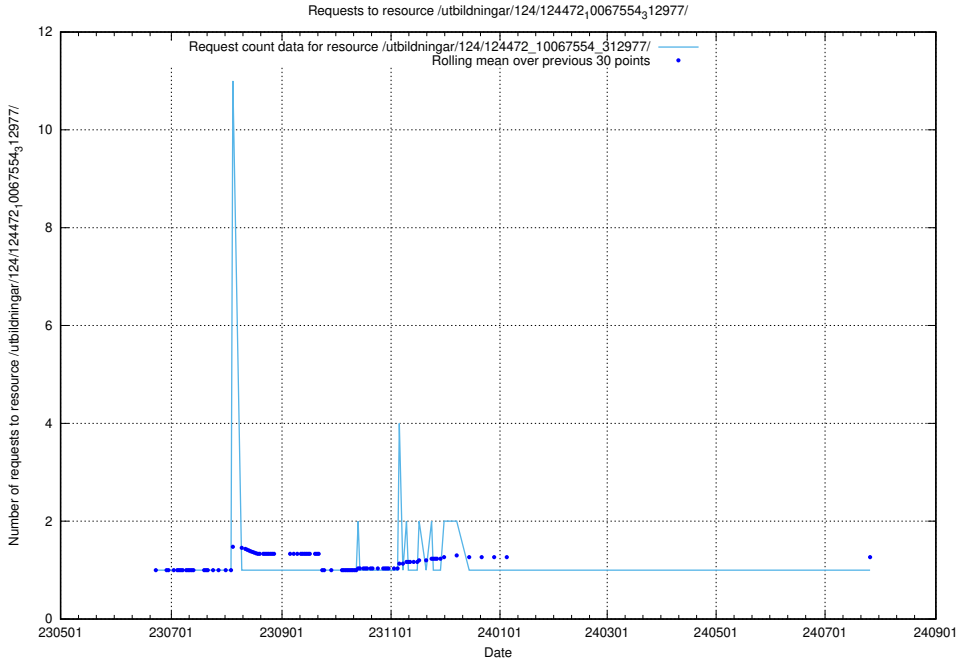

5.6573 Usage of /utbildningar/124/124472_10067554_312977/

Here, we count the number of requests to resource /utbildningar/124/124472_10067554_312977/.