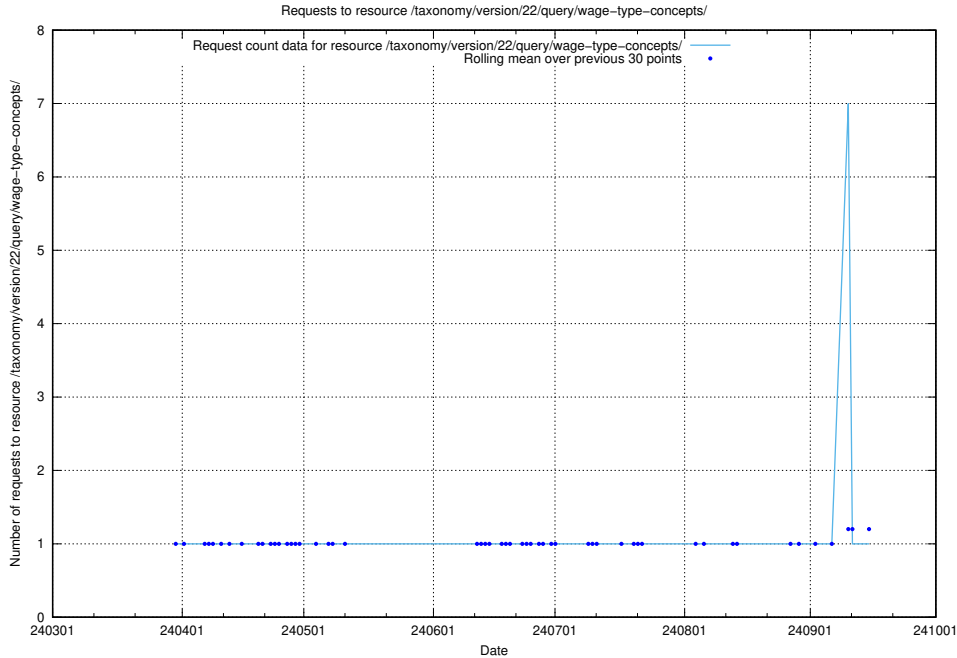

5.2459 Usage of /taxonomy/version/22/query/wage-type-concepts/

Here, we count the number of requests to resource /taxonomy/version/22/query/wage-type-concepts/.