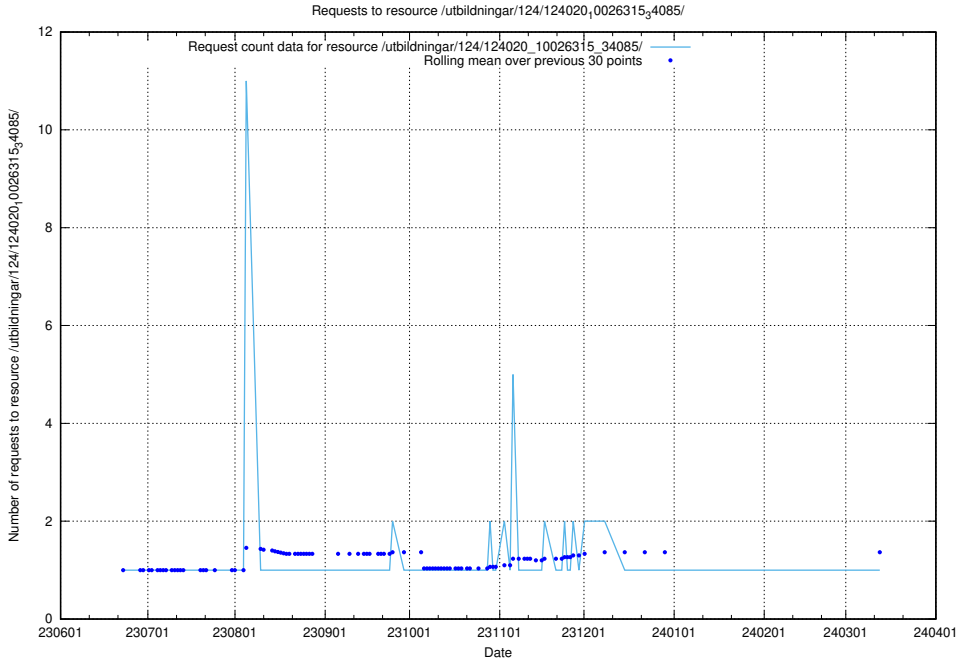

5.6598 Usage of /utbildningar/124/124020_10026315_34085/

Here, we count the number of requests to resource /utbildningar/124/124020_10026315_34085/.