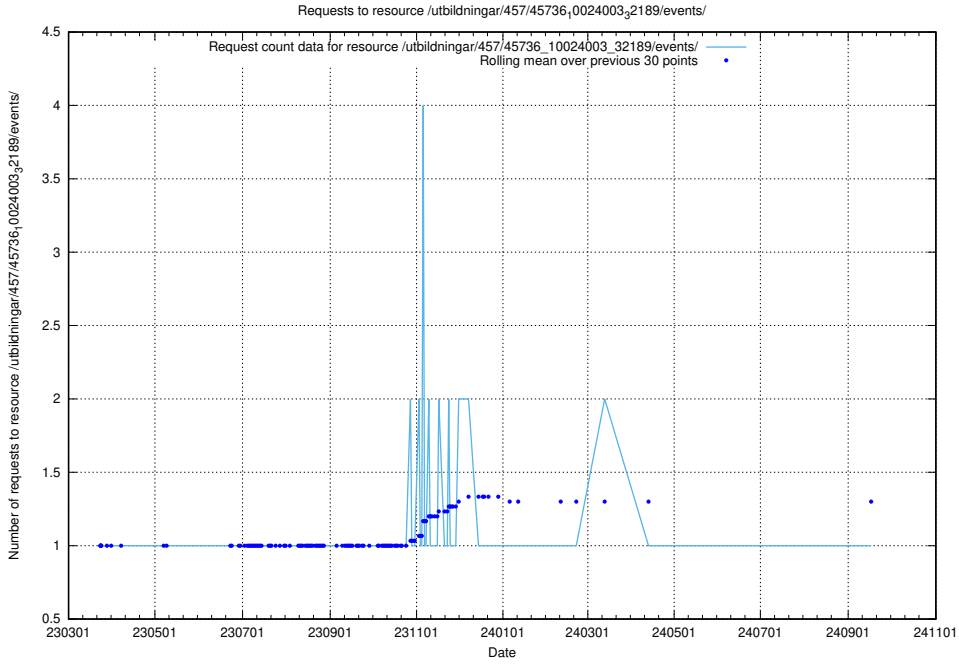

5.7078 Usage of /utbildningar/457/45736_10024003_32189/events/

Here, we count the number of requests to resource /utbildningar/457/45736_10024003_32189/events/.