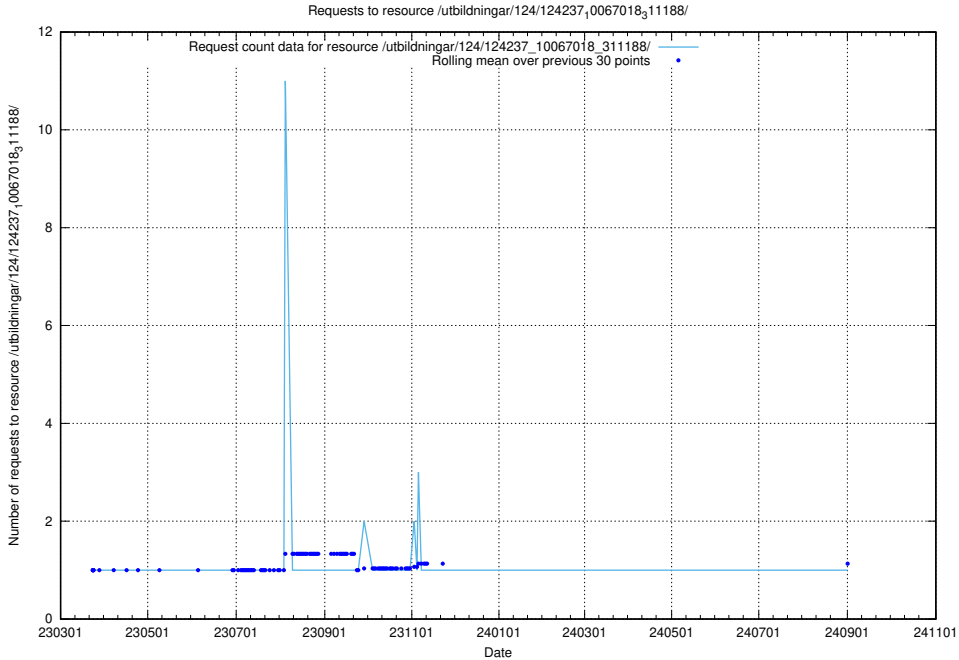

5.4841 Usage of /utbildningar/124/124237_10067018_311188/

Here, we count the number of requests to resource /utbildningar/124/124237_10067018_311188/.