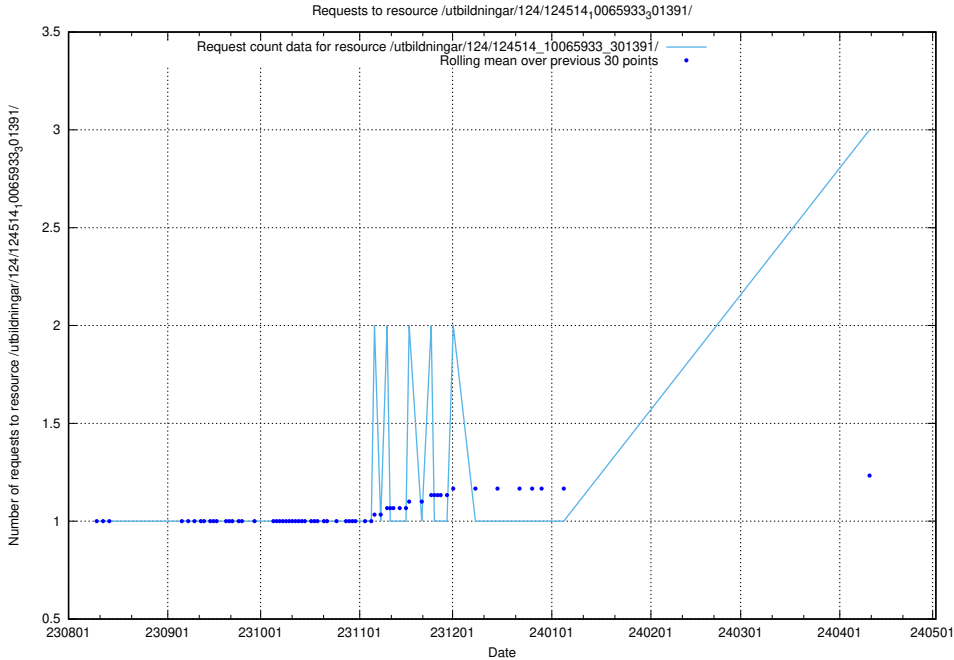

5.513 Usage of /utbildningar/124/124514_10065933_301391/

Here, we count the number of requests to resource /utbildningar/124/124514_10065933_301391/.