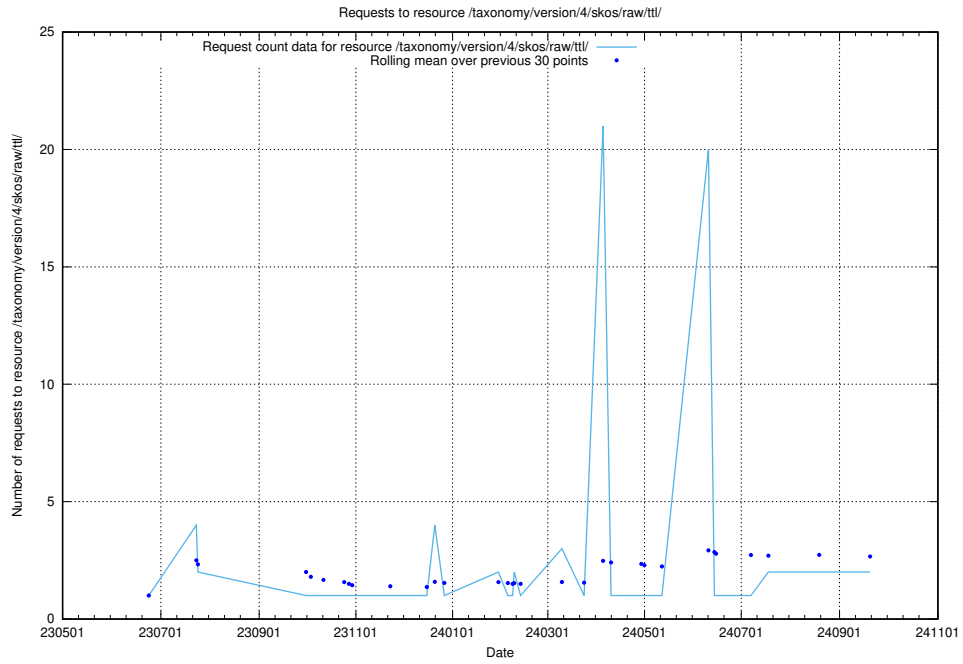

5.990 Usage of /taxonomy/version/4/skos/raw/ttl/

Here, we count the number of requests to resource /taxonomy/version/4/skos/raw/ttl/.