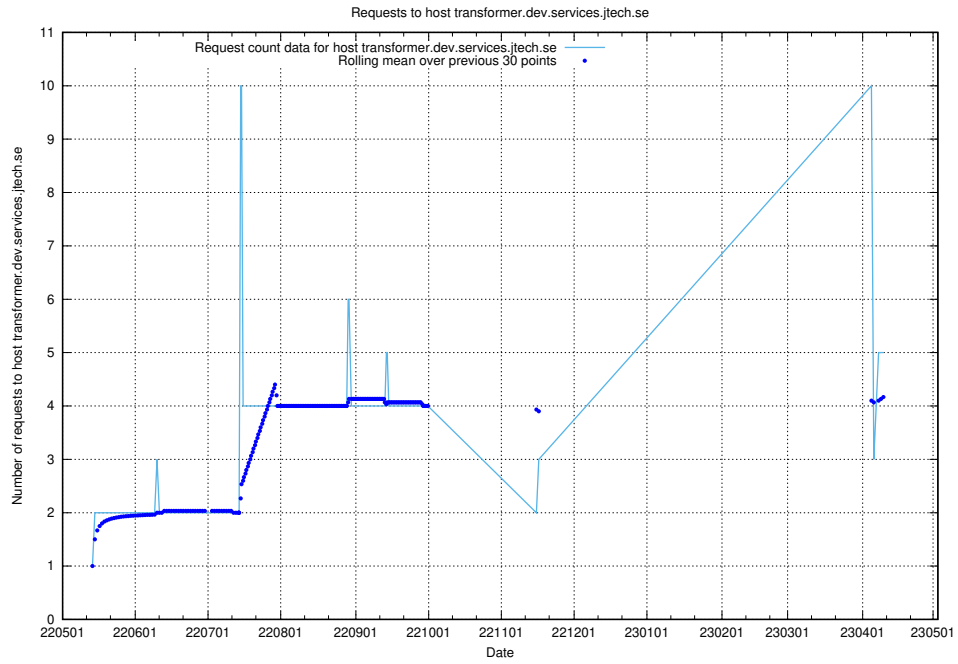

7.99 Usage of mentor-api-test.jobtechdev.se

Here, we count the number of requests to host mentor-api-test.jobtechdev.se.

7.100 Usage of transformer.dev.services.jtech.se

Here, we count the number of requests to host transformer.dev.services.jtech.se.