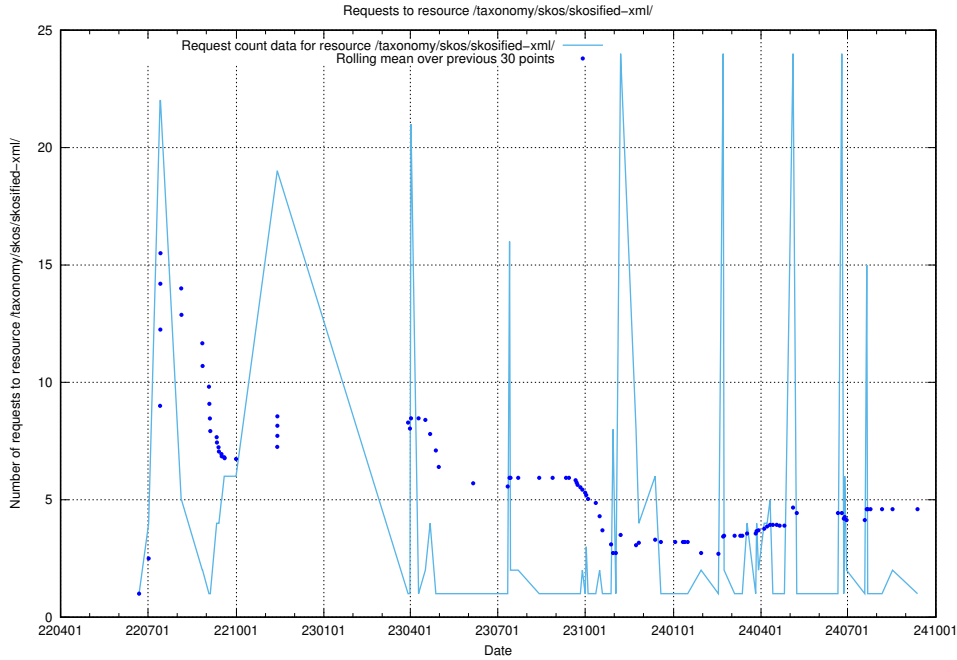

5.1224 Usage of /taxonomy/skos/skosified-xml/

Here, we count the number of requests to resource /taxonomy/skos/skosified-xml/.