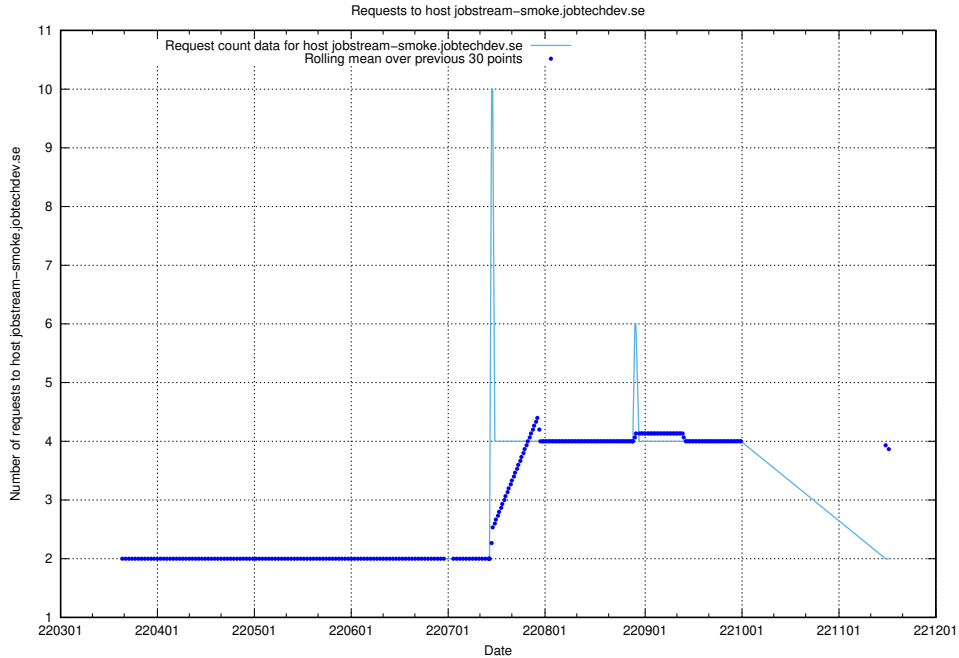

7.495 Usage of jobstream-smoke.jobtechdev.se

Here, we count the number of requests to host jobstream-smoke.jobtechdev.se.

7.496 Usage of jobad-enrichments-internal-standby-api.jobtechdev.se

Here, we count the number of requests to host jobad-enrichments-internal-standby-api.jobtechdev.se.