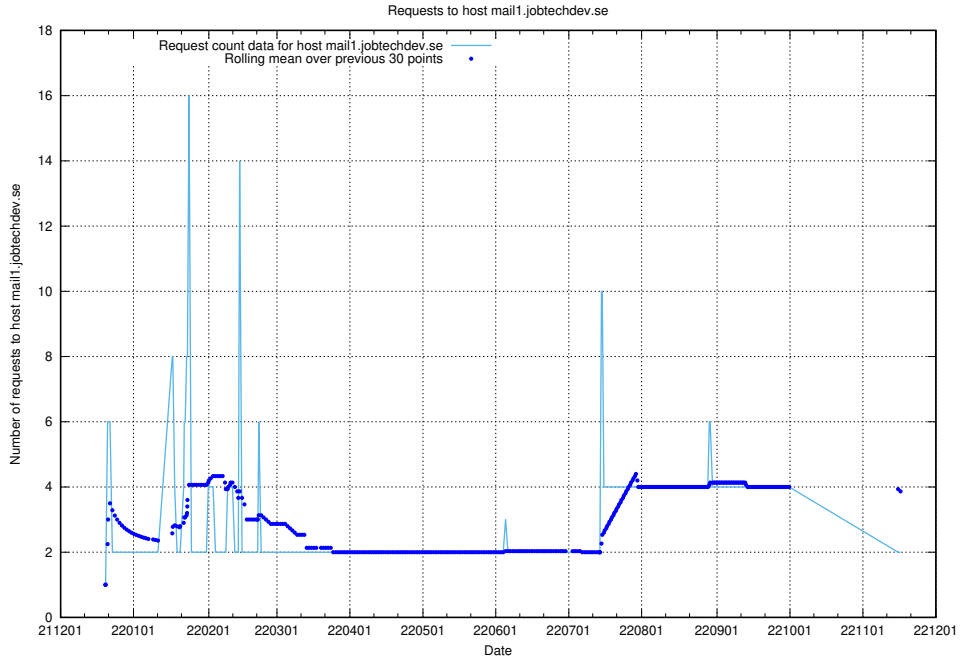

7.378 Usage of mail1.jobtechdev.se

Here, we count the number of requests to host mail1.jobtechdev.se.