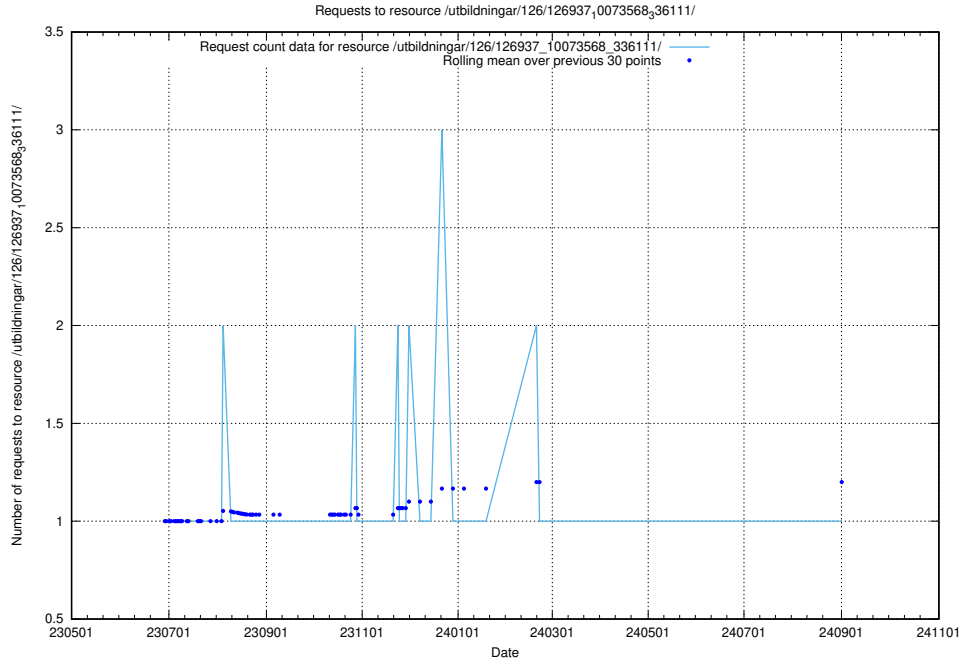

5.6246 Usage of /utbildningar/126/126937_10073568_336111/

Here, we count the number of requests to resource /utbildningar/126/126937_10073568_336111/.