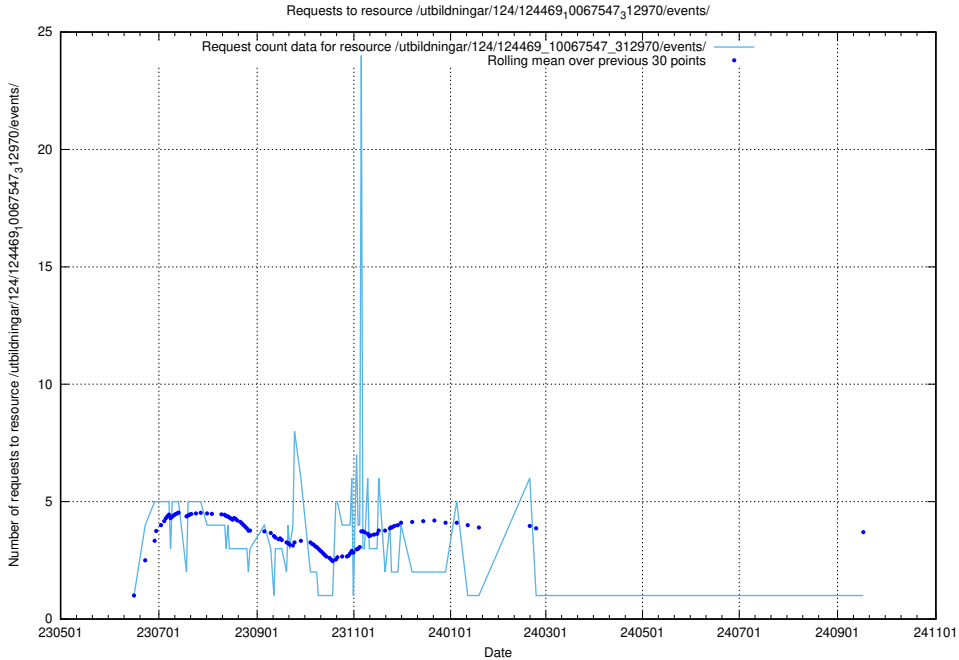

5.6649 Usage of /utbildningar/124/124469_10067547_312970/events/

Here, we count the number of requests to resource /utbildningar/124/124469_10067547_312970/events/