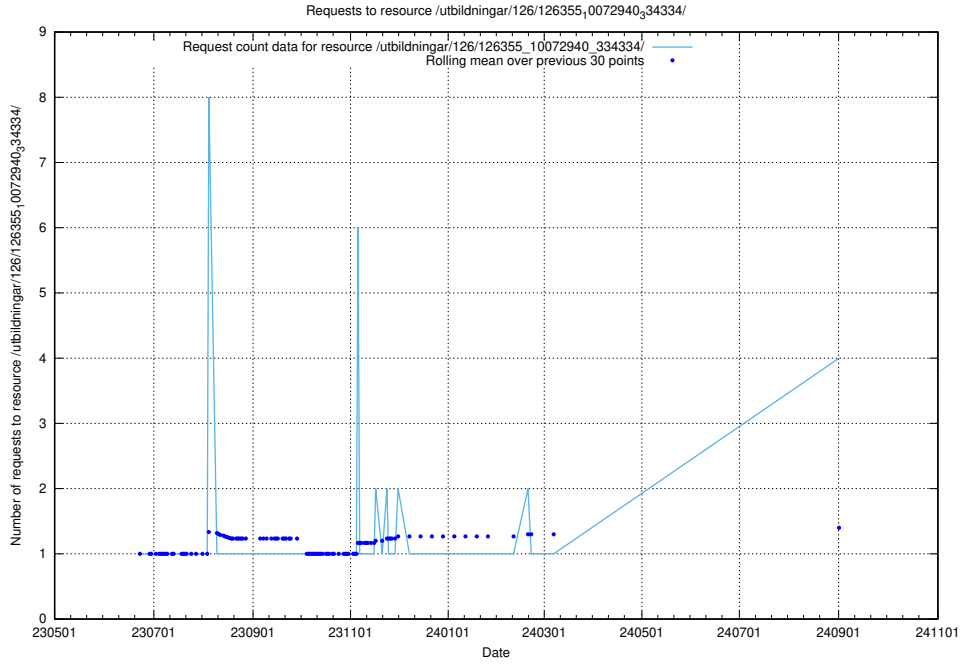

5.392 Usage of /utbildningar/126/126355_10072940_334334/

Here, we count the number of requests to resource /utbildningar/126/126355_10072940_334334/.