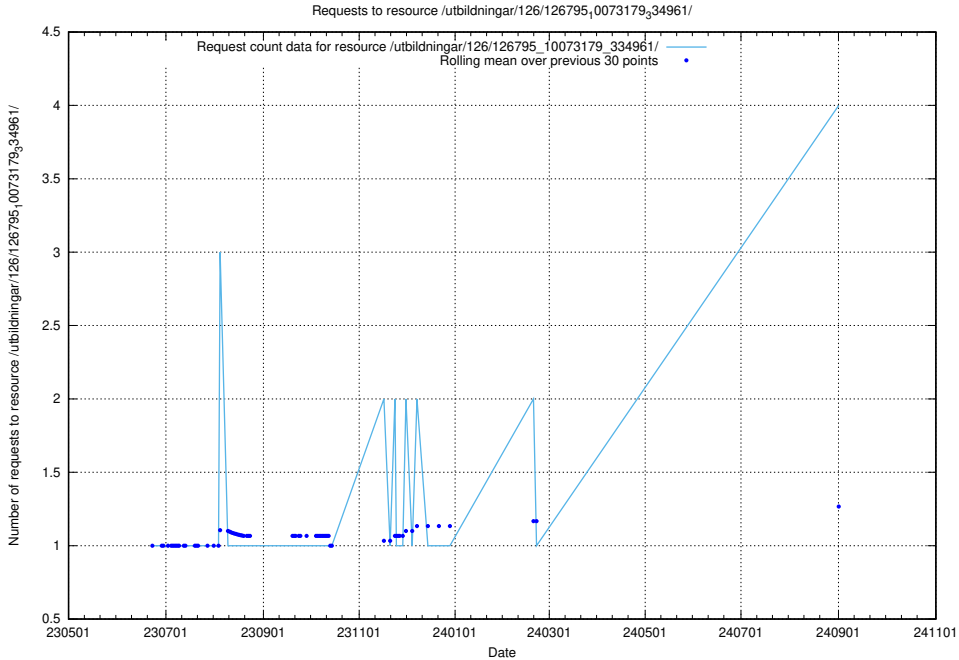

5.390 Usage of /utbildningar/126/126795_10073179_334961/

Here, we count the number of requests to resource /utbildningar/126/126795_10073179_334961/.