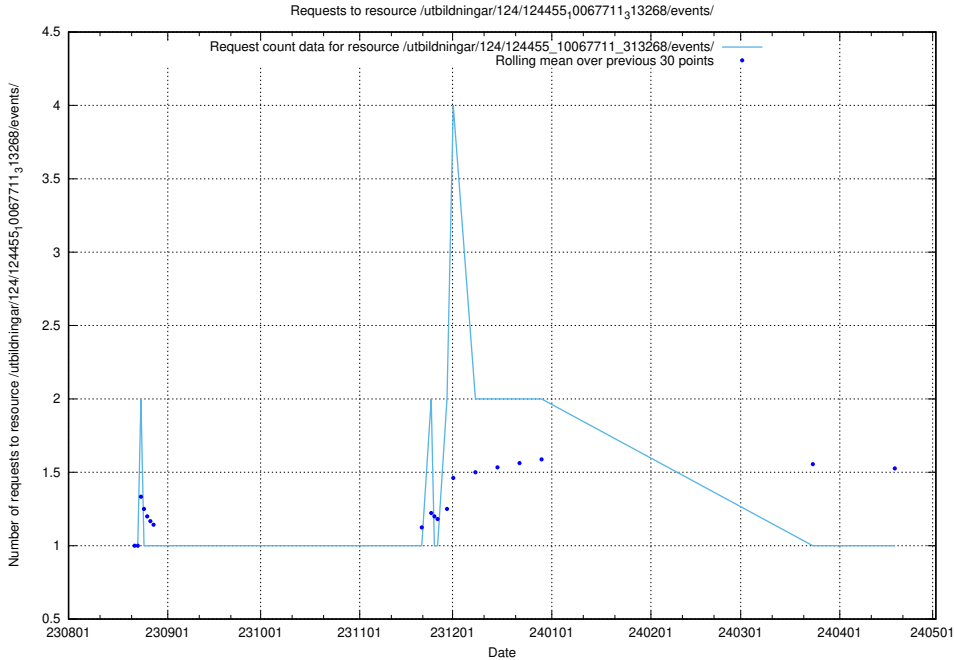

Here, we count the number of requests to resource /utbildningar/124/124499_10067717_313274/.

5.5561 Usage of /utbildningar/124/124455_10067711_313268/events/

Here, we count the number of requests to resource /utbildningar/124/124455_10067711_313268/events/