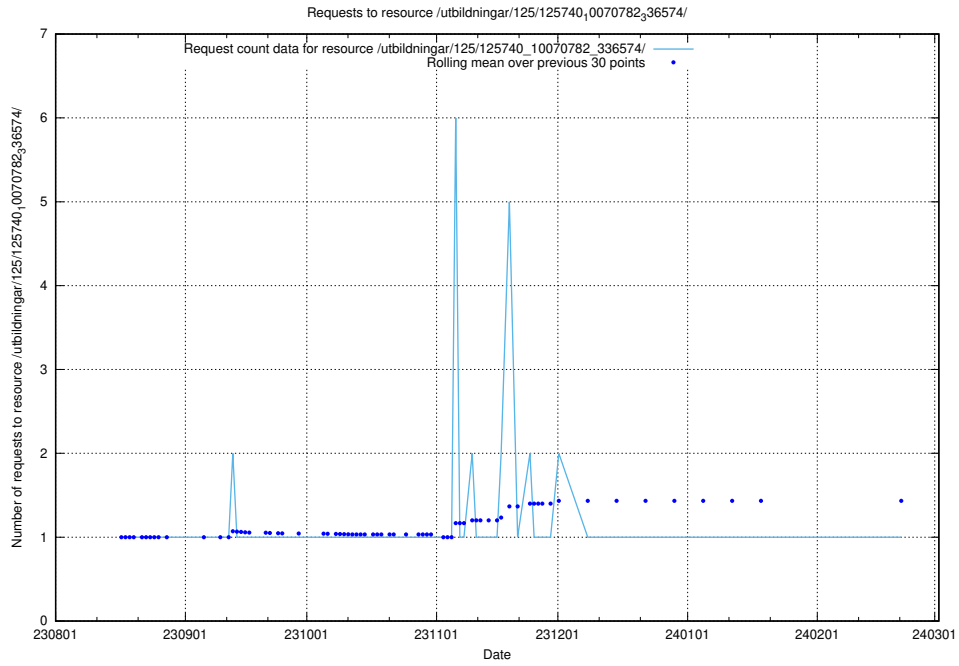

5.5597 Usage of /utbildningar/125/125740_10070782_336574/

Here, we count the number of requests to resource /utbildningar/125/125740_10070782_336574/.