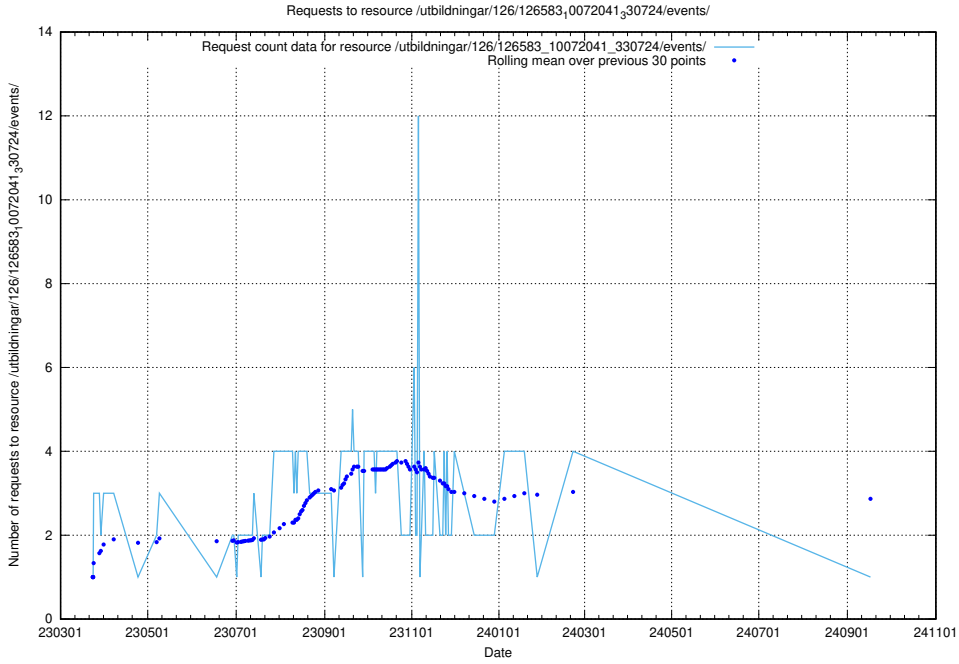

5.7158 Usage of /utbildningar/126/126583_10072041_330724/events/

Here, we count the number of requests to resource /utbildningar/126/126583_10072041_330724/events/