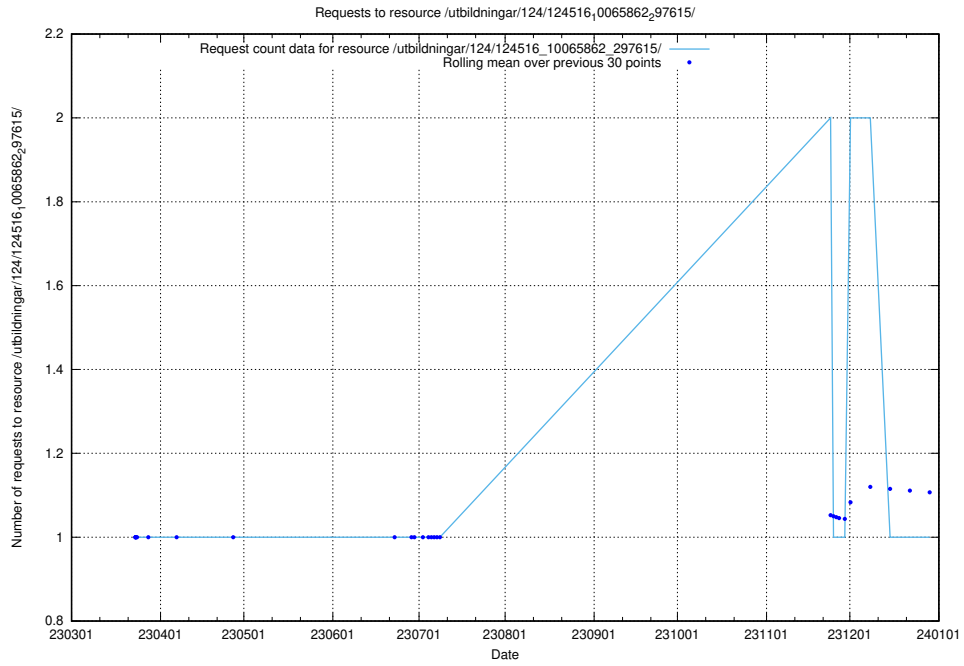

5.2364 Usage of /utbildningar/124/124516_10065862_297615/

Here, we count the number of requests to resource /utbildningar/124/124516_10065862_297615/.

5.2365 Usage of /availability/uptime/20230726/

Here, we count the number of requests to resource /availability/uptime/20230726/.