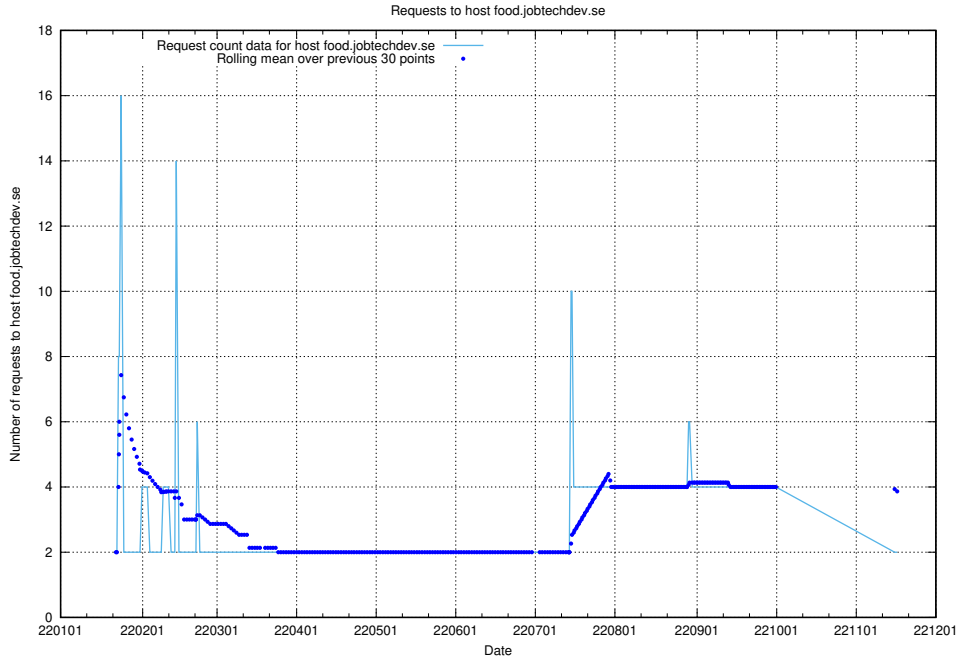

7.606 Usage of food.jobtechdev.se

Here, we count the number of requests to host food.jobtechdev.se.

7.607 Usage of events.jobtechdev.se

Here, we count the number of requests to host events.jobtechdev.se.