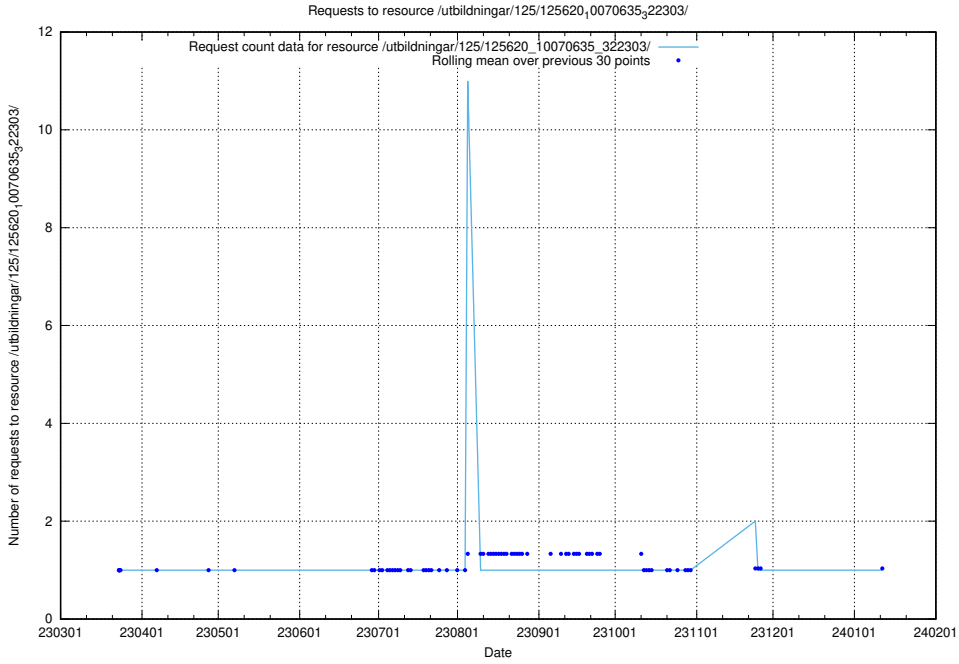

5.1253 Usage of /utbildningar/125/125620_10070635_322303/

Here, we count the number of requests to resource /utbildningar/125/125620_10070635_322303/.