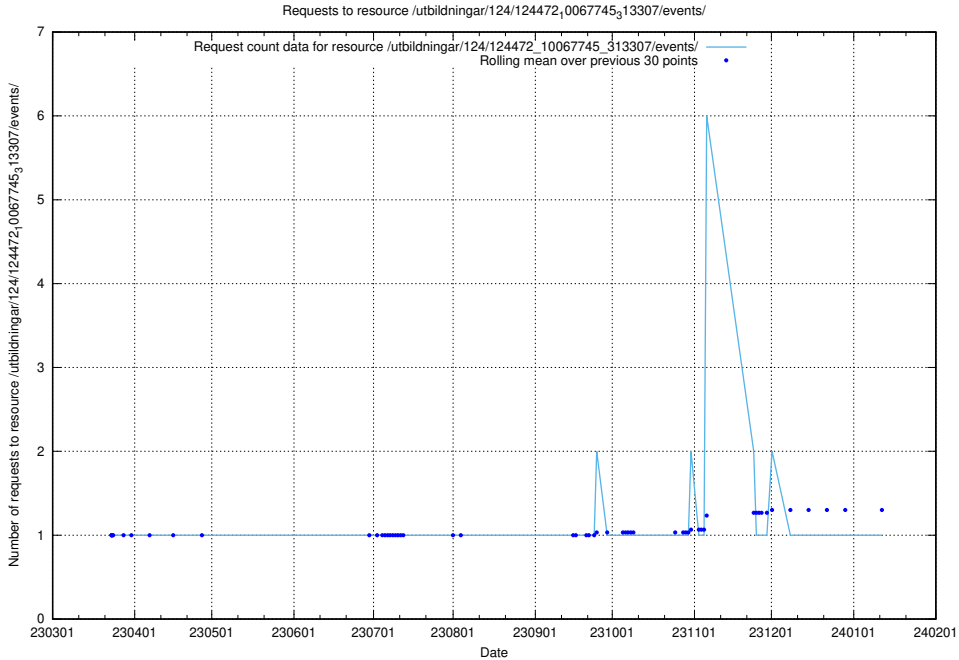

5.3861 Usage of /utbildningar/124/124472_10067745_313307/events/

Here, we count the number of requests to resource /utbildningar/124/124472_10067745_313307/events/