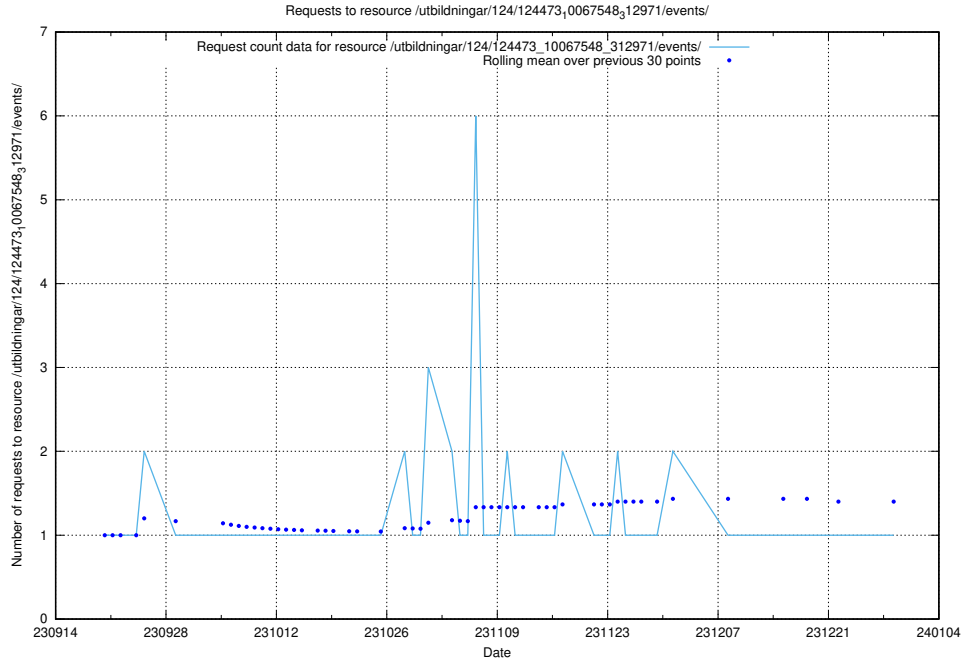

5.5348 Usage of /utbildningar/124/124473_10067548_312971/events/

Here, we count the number of requests to resource /utbildningar/124/124473_10067548_312971/events/

5.5349 Usage of /utbildningar/123/123367_10066304_308429/