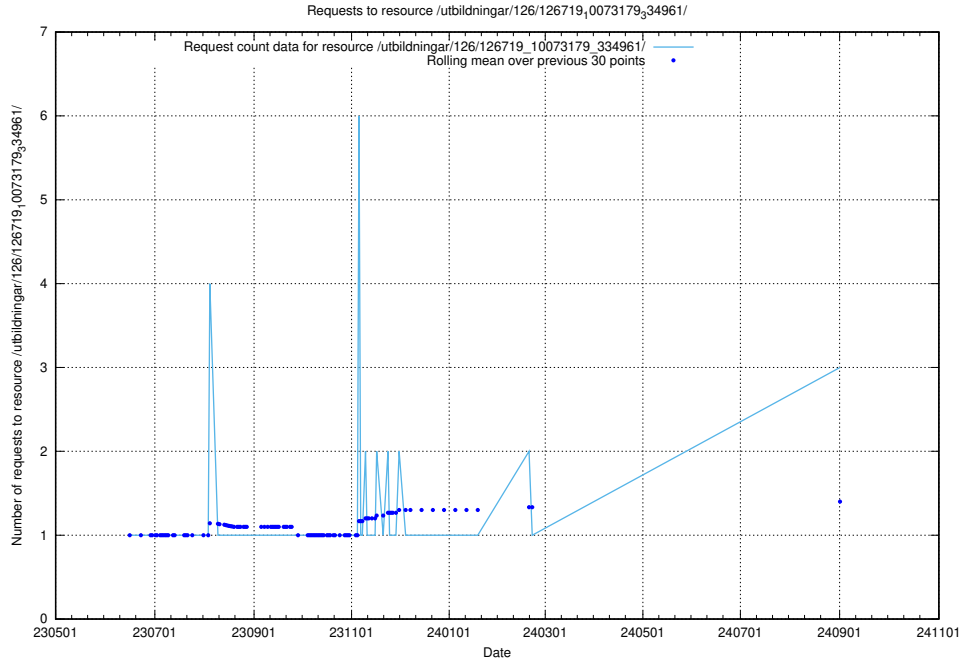

5.560 Usage of /utbildningar/126/126719_10073179_334961/

Here, we count the number of requests to resource /utbildningar/126/126719_10073179_334961/.