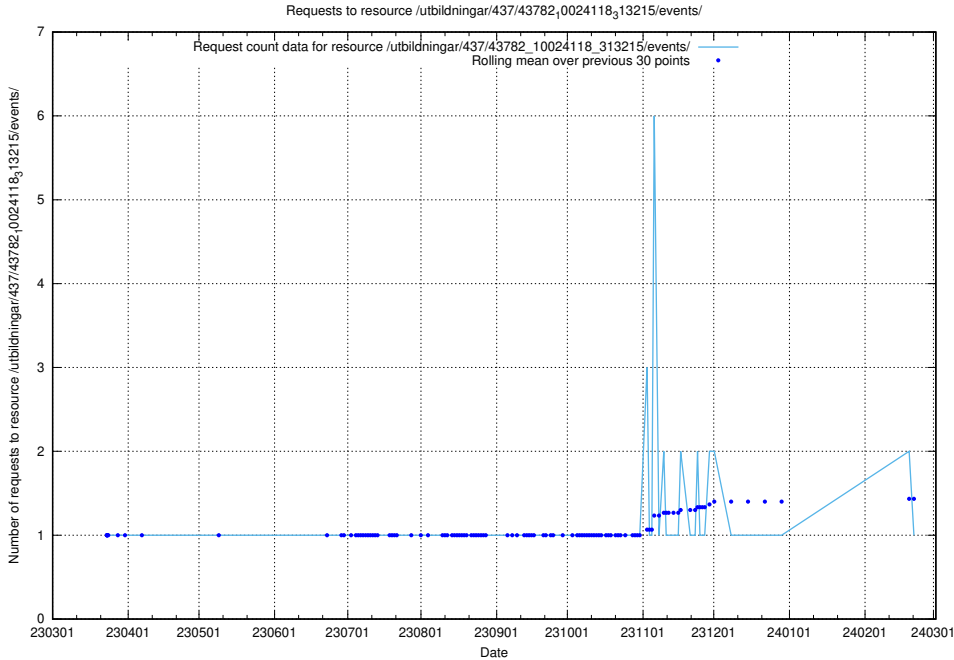

5.7126 Usage of /utbildningar/437/43782_10024118_313215/events/

Here, we count the number of requests to resource /utbildningar/437/43782_10024118_313215/events/.