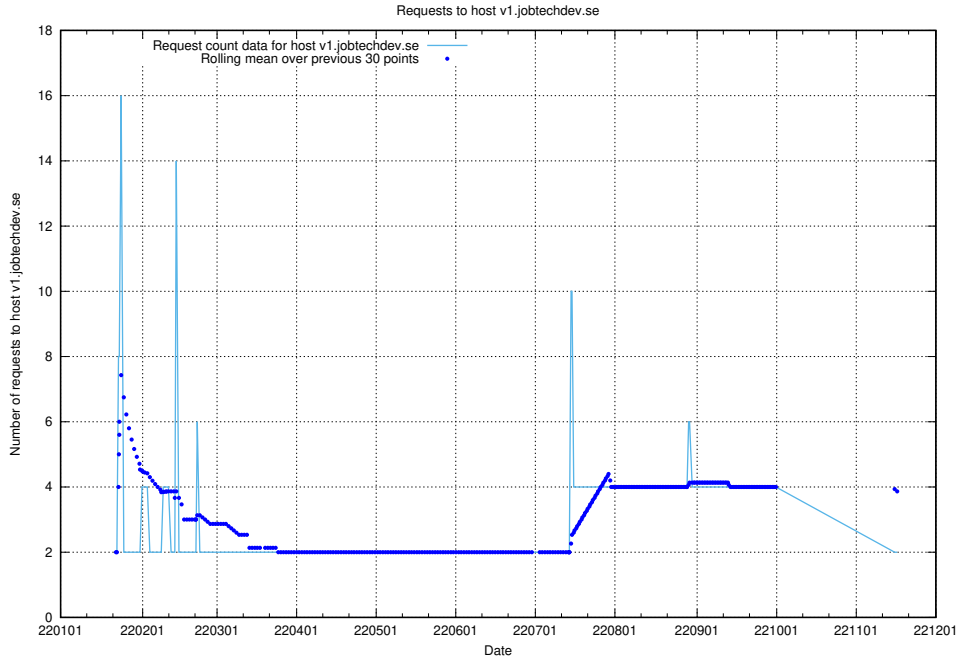

7.588 Usage of v1.jobtechdev.se

Here, we count the number of requests to host v1.jobtechdev.se.