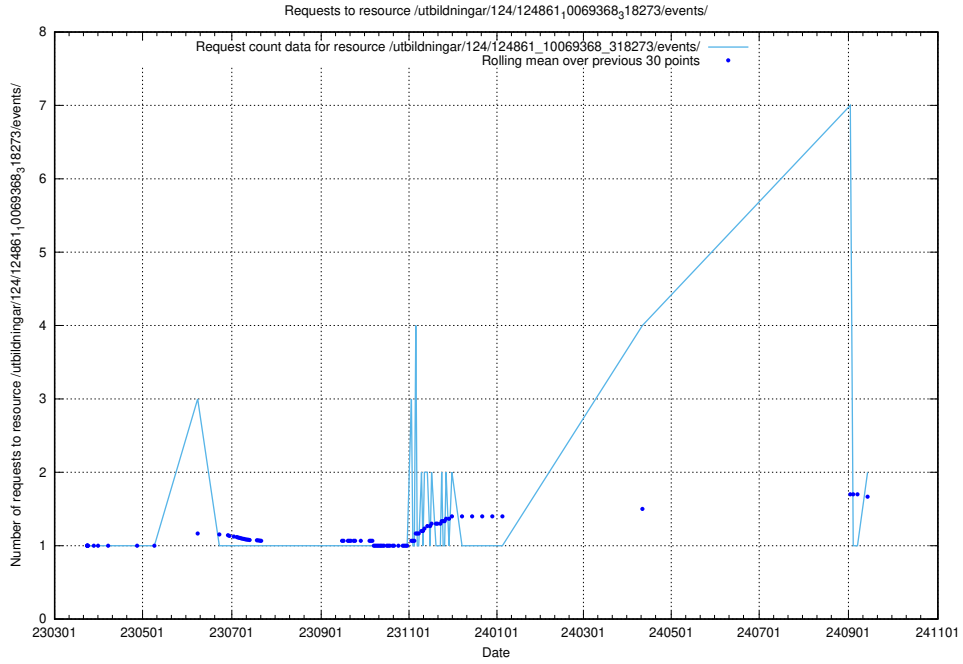

5.623 Usage of /utbildningar/124/124861_10069368_318273/events/

Here, we count the number of requests to resource /utbildningar/124/124861_10069368_318273/events/