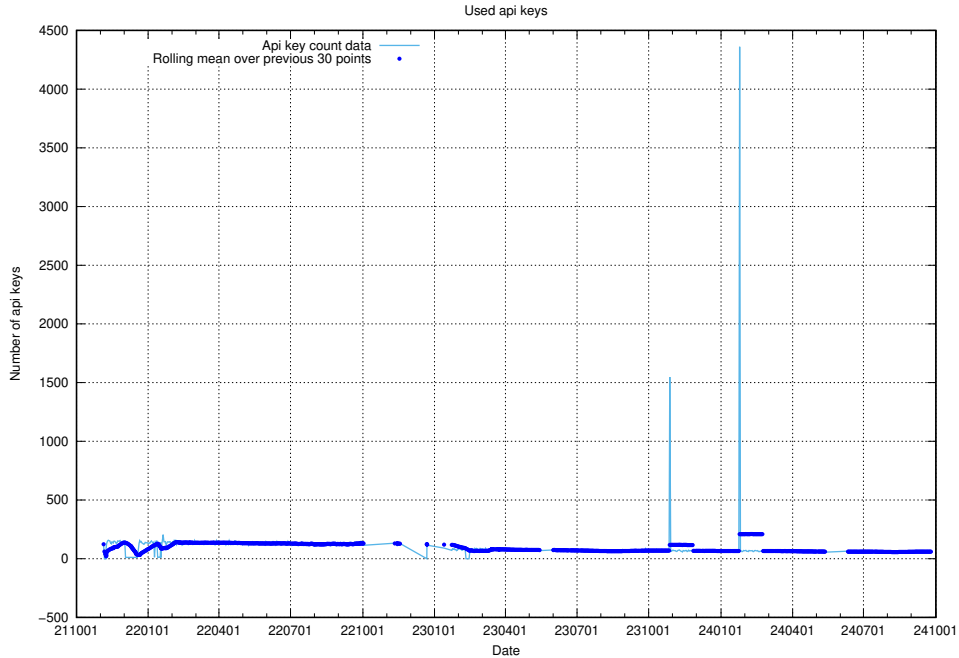

8.3 Number of used api keys

Here we extract the number of keys that were used for at least one request.