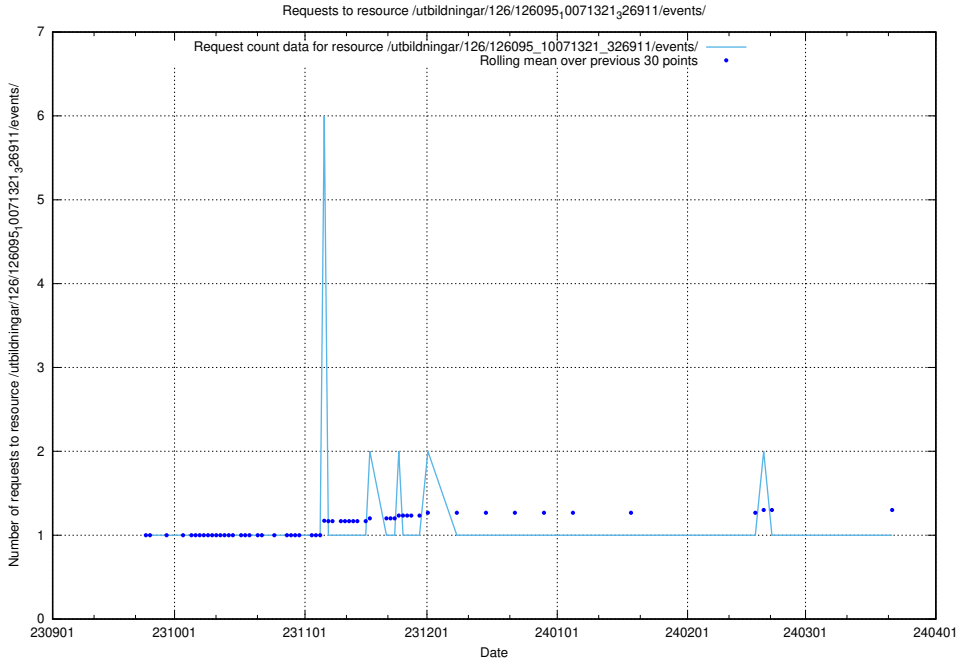

5.5295 Usage of /utbildningar/126/126095_10071321_326911/events/

Here, we count the number of requests to resource /utbildningar/126/126095_10071321_326911/events/