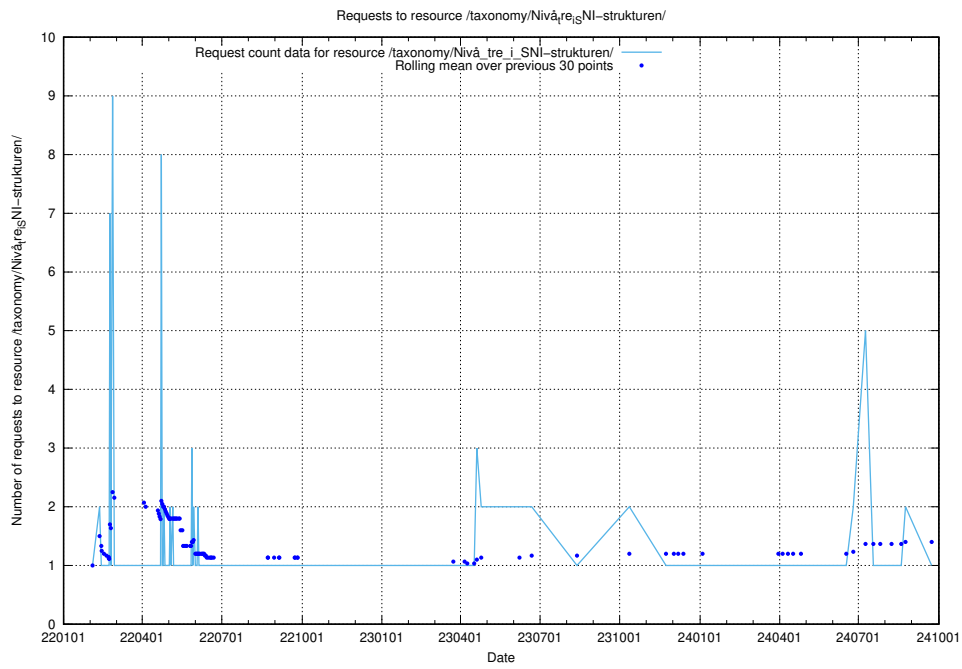

5.3880 Usage of /taxonomy/Nivå_tre_i_SNI-strukturen/

Here, we count the number of requests to resource /taxonomy/Nivå_tre_i_SNI-strukturen/.