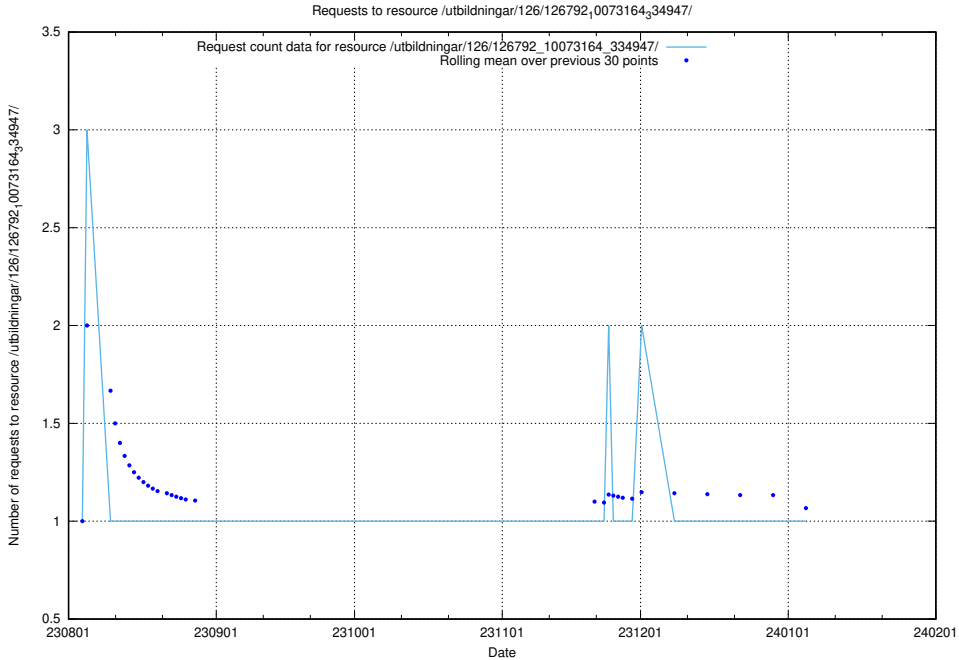

5.5677 Usage of /utbildningar/126/126792_10073164_334947/

Here, we count the number of requests to resource /utbildningar/126/126792_10073164_334947/.