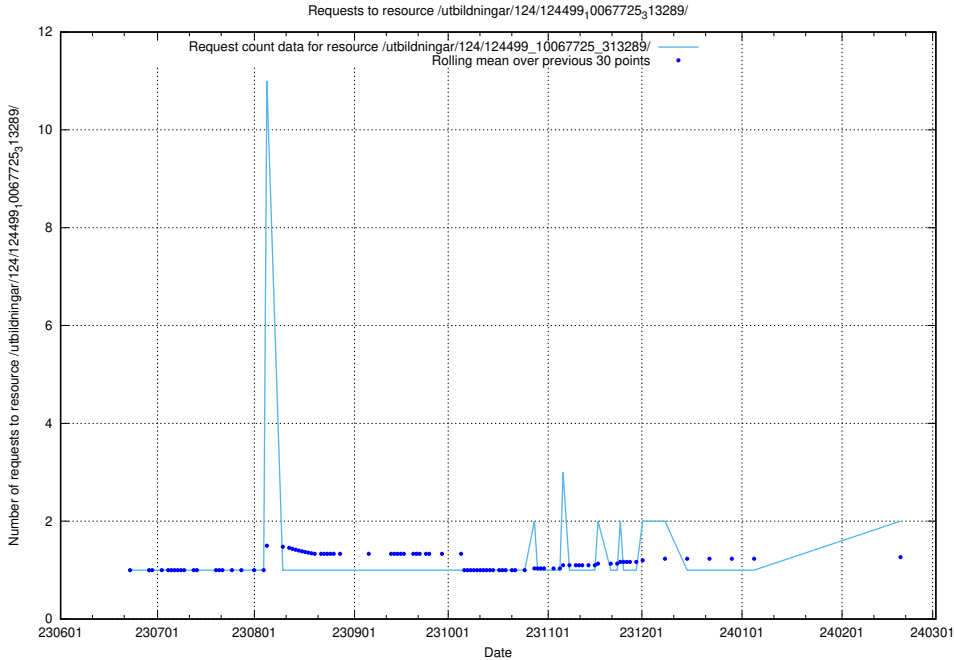

5.1018 Usage of /utbildningar/124/124499_10067725_313289/

Here, we count the number of requests to resource /utbildningar/124/124499_10067725_313289/.