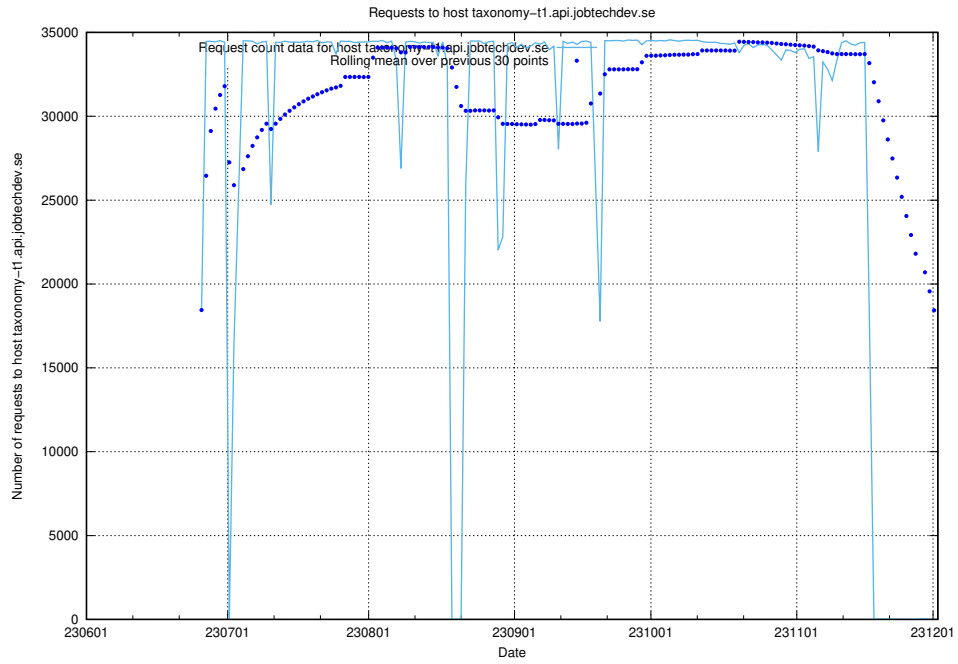

Here, we count the number of requests to host dev-api.jobtechdev.se.

7.175 Usage of taxonomy-t1.api.jobtechdev.se

Here, we count the number of requests to host taxonomy-t1.api.jobtechdev.se.

7.176 Usage of dashboard.jobtechdev.se