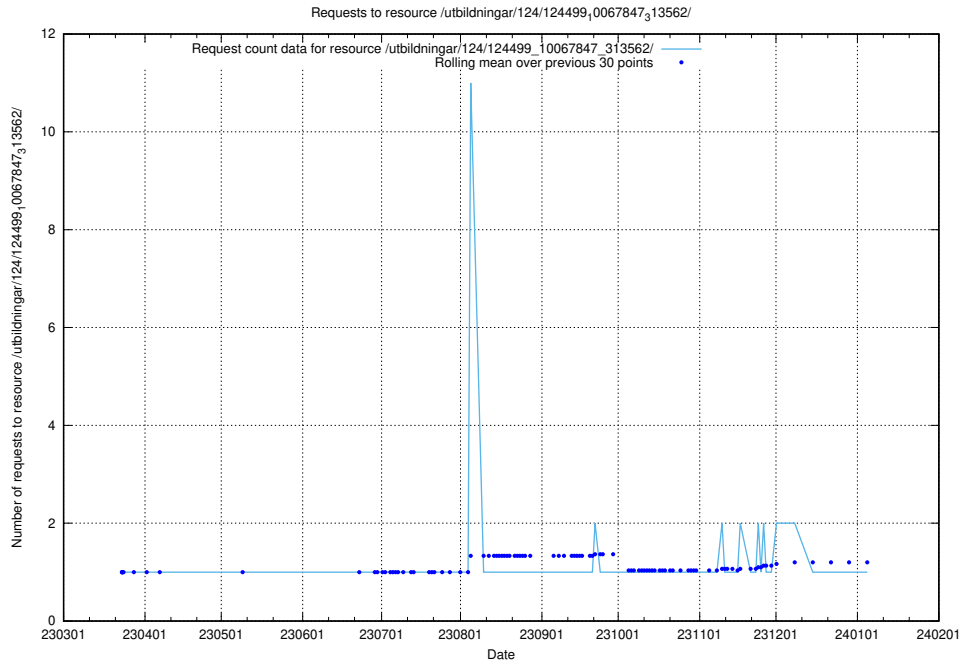

5.3261 Usage of /utbildningar/124/124499_10067847_313562/

Here, we count the number of requests to resource /utbildningar/124/124499_10067847_313562/.