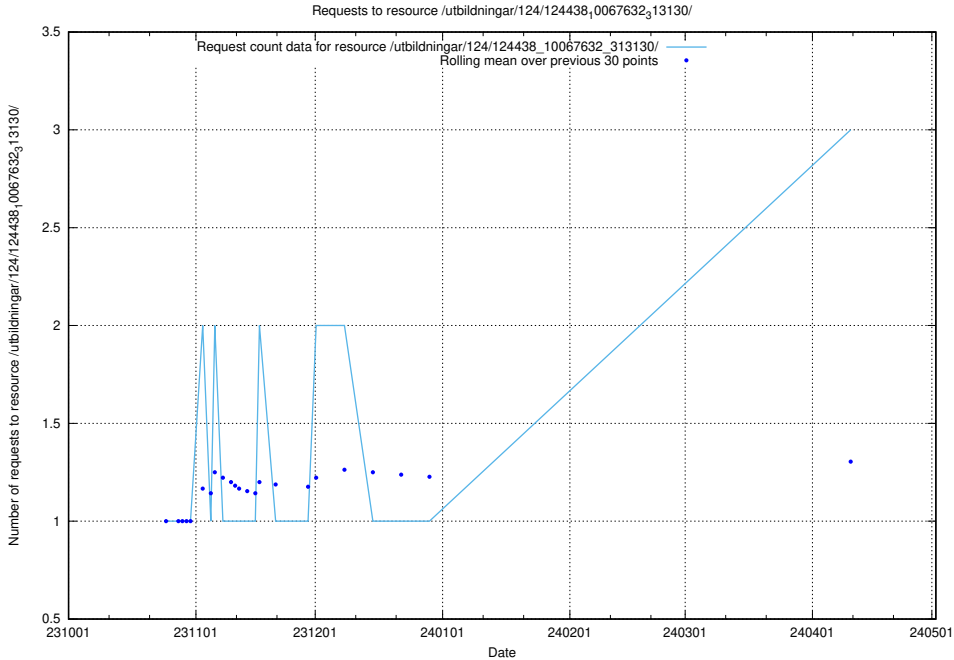

5.495 Usage of /utbildningar/124/124438_10067632_313130/

Here, we count the number of requests to resource /utbildningar/124/124438_10067632_313130/.