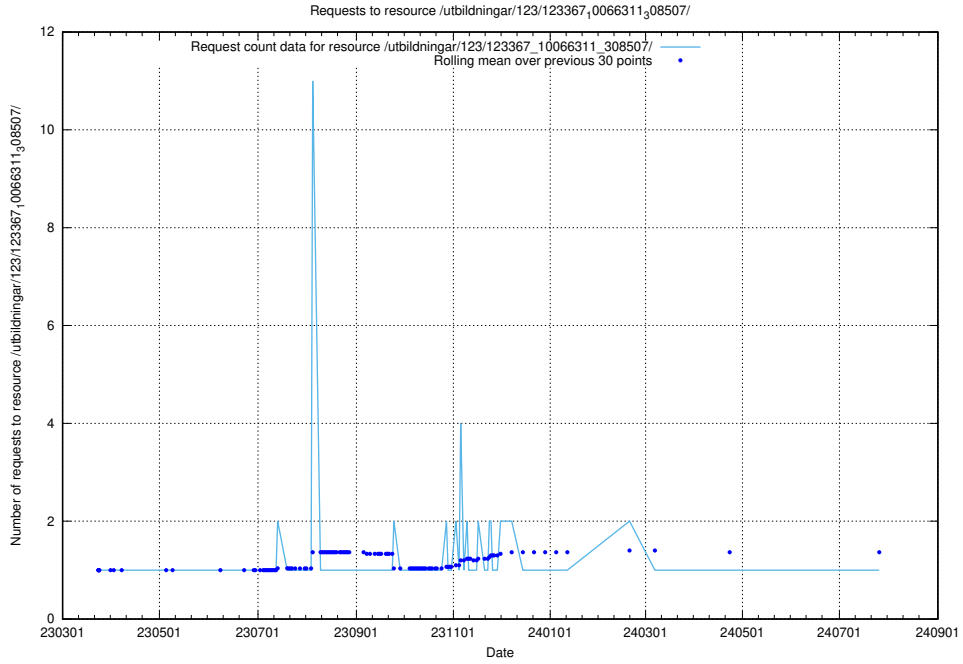

5.5330 Usage of /utbildningar/123/123367_10066311_308507/

Here, we count the number of requests to resource /utbildningar/123/123367_10066311_308507/.