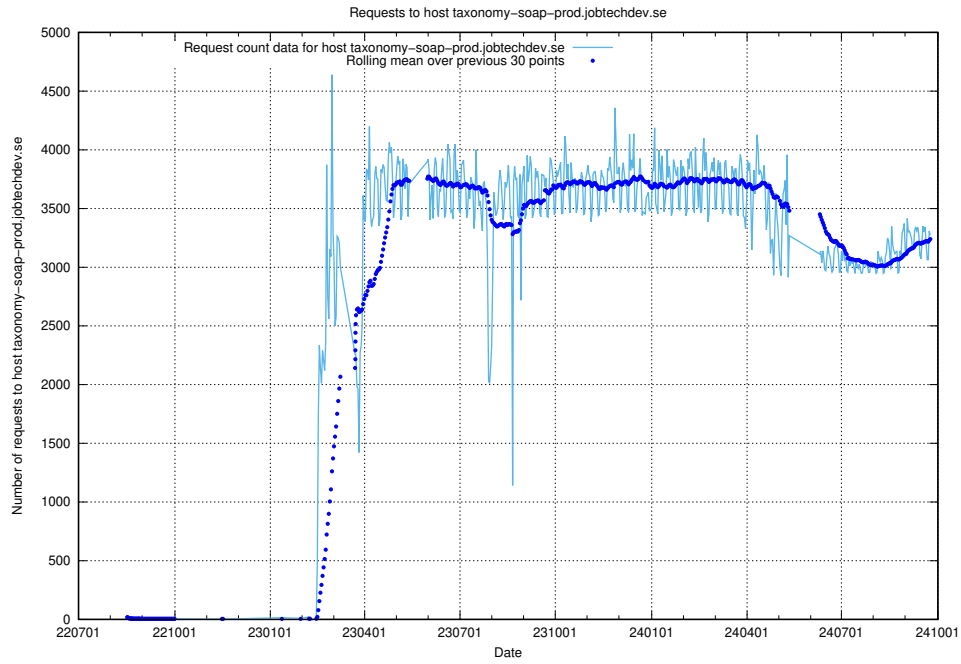

7.15 Usage of taxonomy-soap-prod.jobtechdev.se

Here, we count the number of requests to host taxonomy-soap-prod.jobtechdev.se.