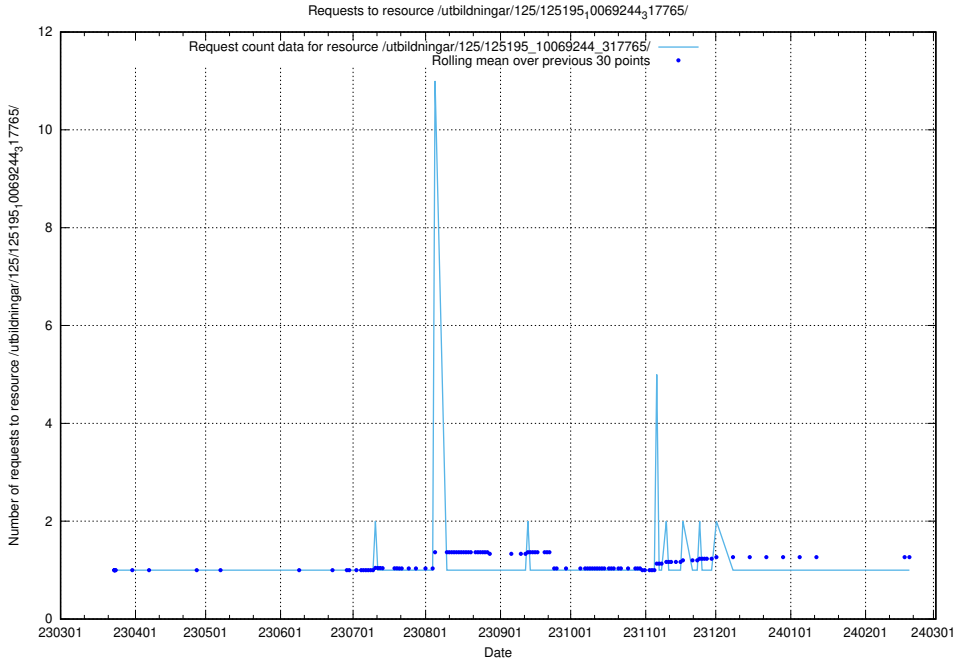

5.1329 Usage of /utbildningar/125/125195_10069244_317765/

Here, we count the number of requests to resource /utbildningar/125/125195_10069244_317765/.