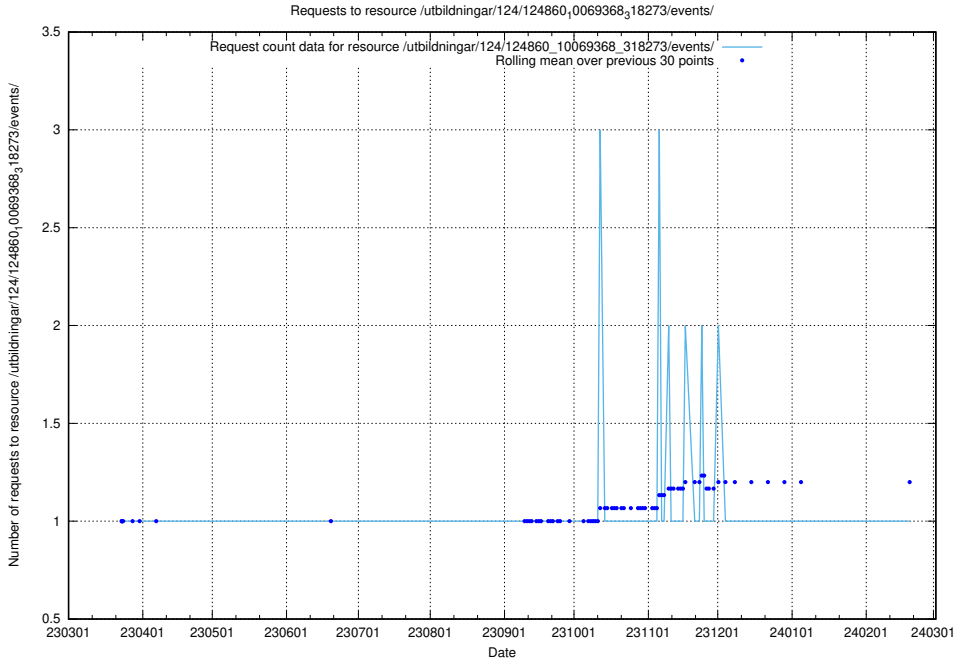

5.1371 Usage of /utbildningar/124/124860_10069368_318273/events/

Here, we count the number of requests to resource /utbildningar/124/124860_10069368_318273/events/