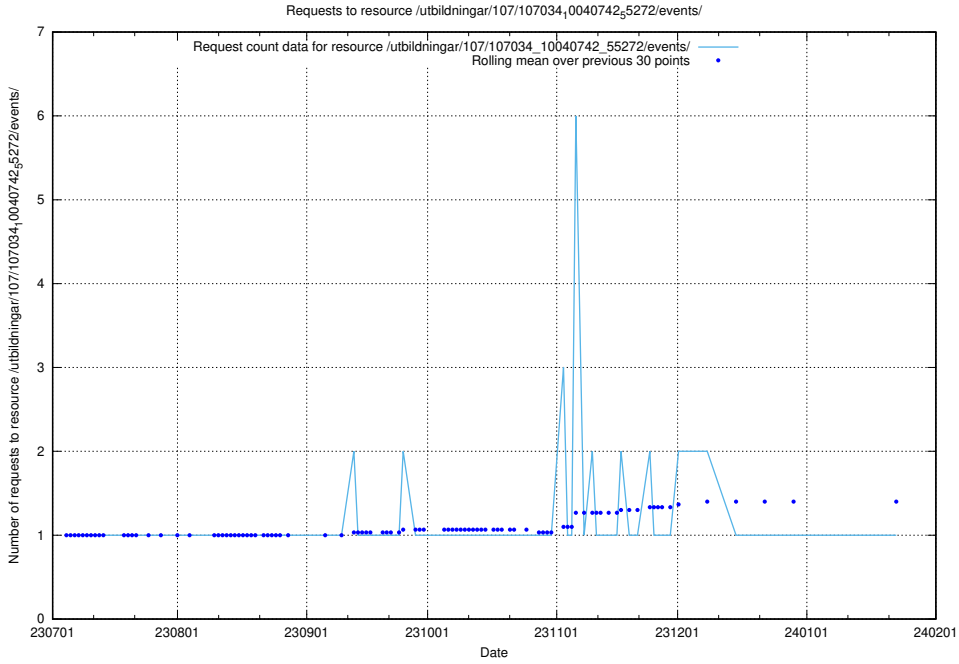

5.6167 Usage of /utbildningar/107/107034_10040742_55272/events/

Here, we count the number of requests to resource /utbildningar/107/107034_10040742_55272/events/.