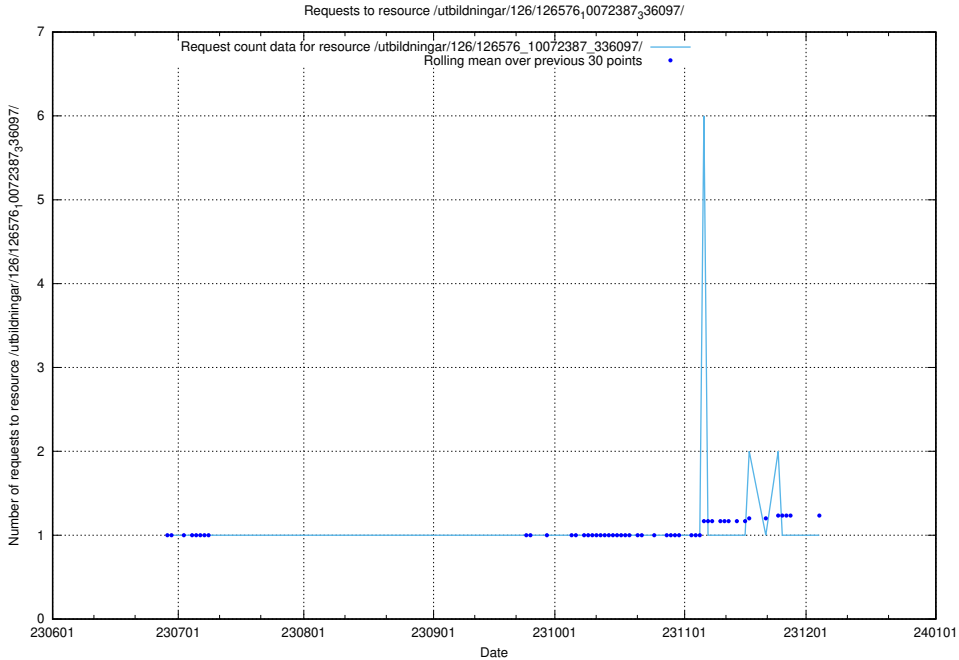

5.6260 Usage of /utbildningar/126/126576_10072387_336097/

Here, we count the number of requests to resource /utbildningar/126/126576_10072387_336097/.