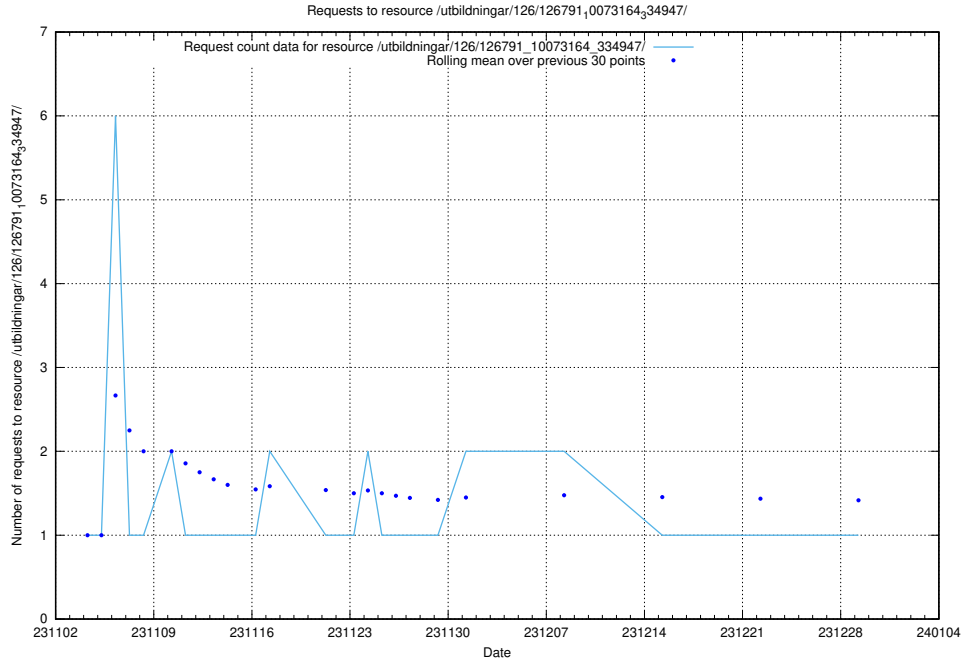

5.4957 Usage of /utbildningar/126/126791_10073164_334947/

Here, we count the number of requests to resource /utbildningar/126/126791_10073164_334947/.