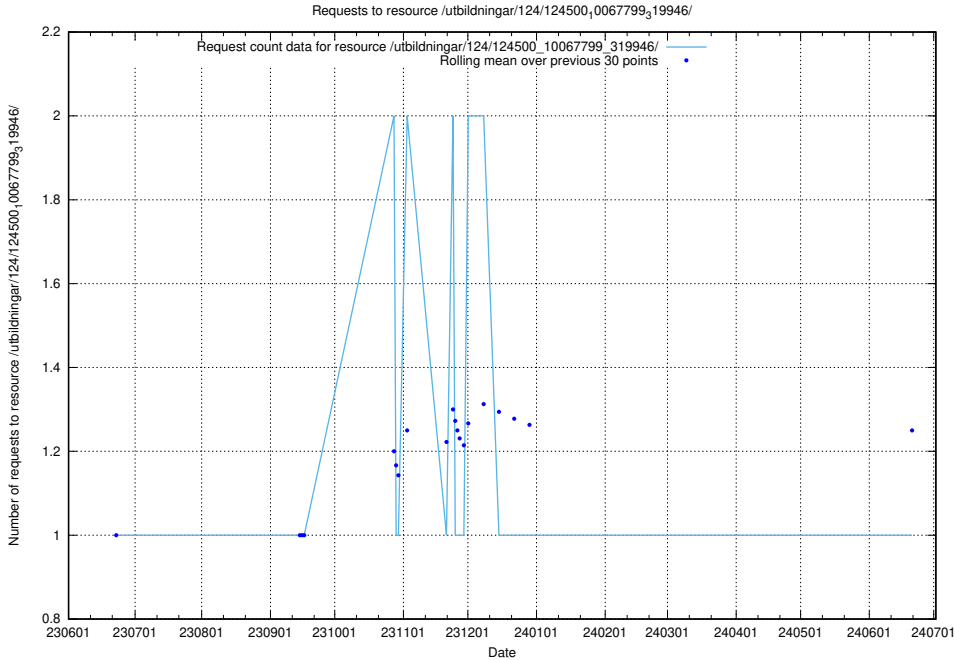

5.6549 Usage of /utbildningar/124/124500_10067799_319946/

Here, we count the number of requests to resource /utbildningar/124/124500_10067799_319946/.