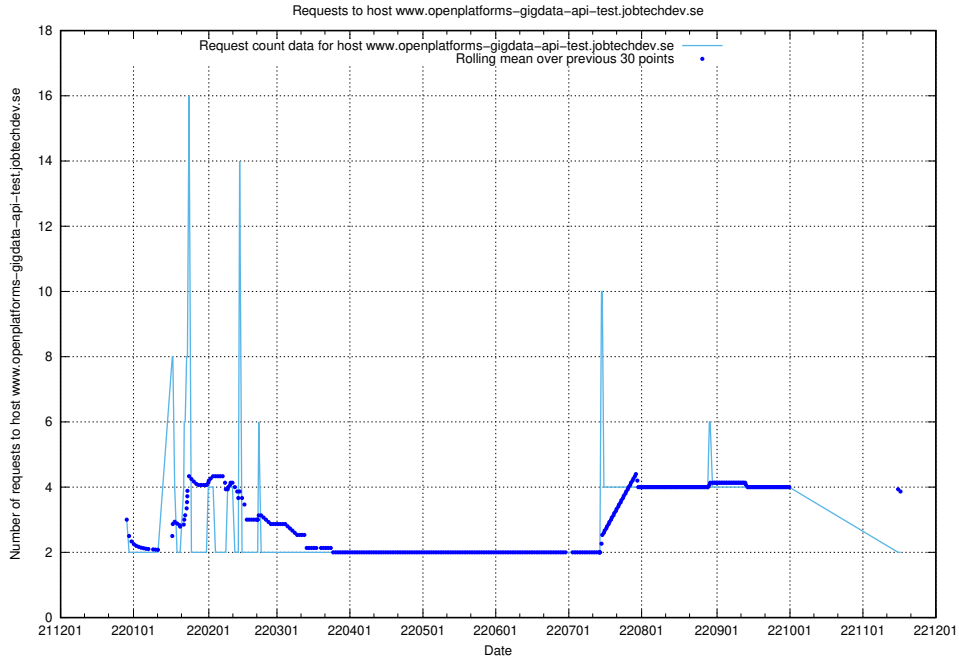

7.354 Usage of www.openplatforms-gigdata-api-test.jobtechdev.se

Here, we count the number of requests to host www.openplatforms-gigdata-api-test.jobtechdev.se.