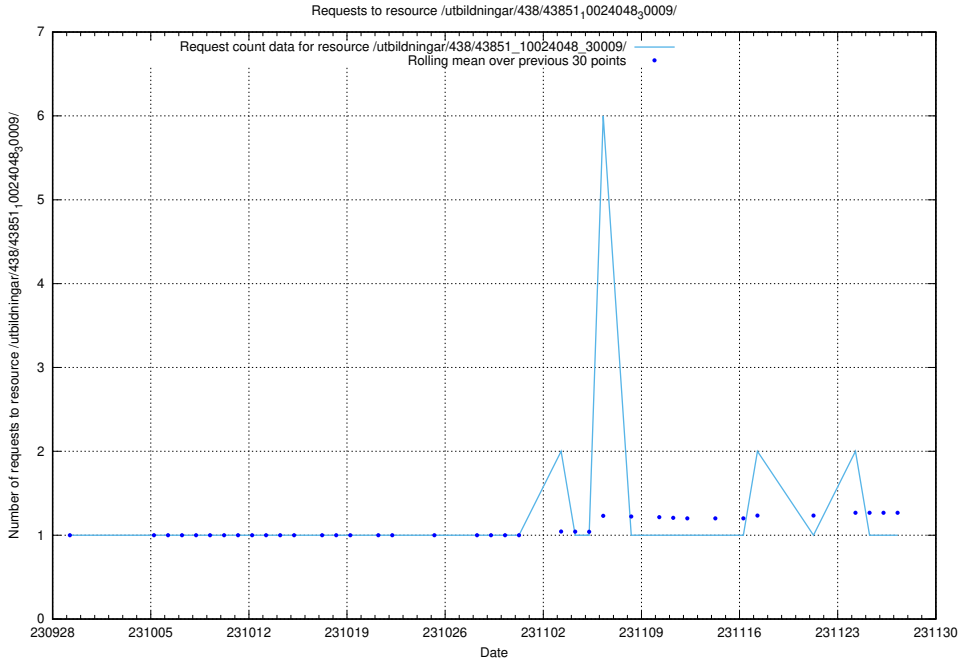

5.5257 Usage of /utbildningar/438/43851_10024048_30009/

Here, we count the number of requests to resource /utbildningar/438/43851_10024048_30009/.