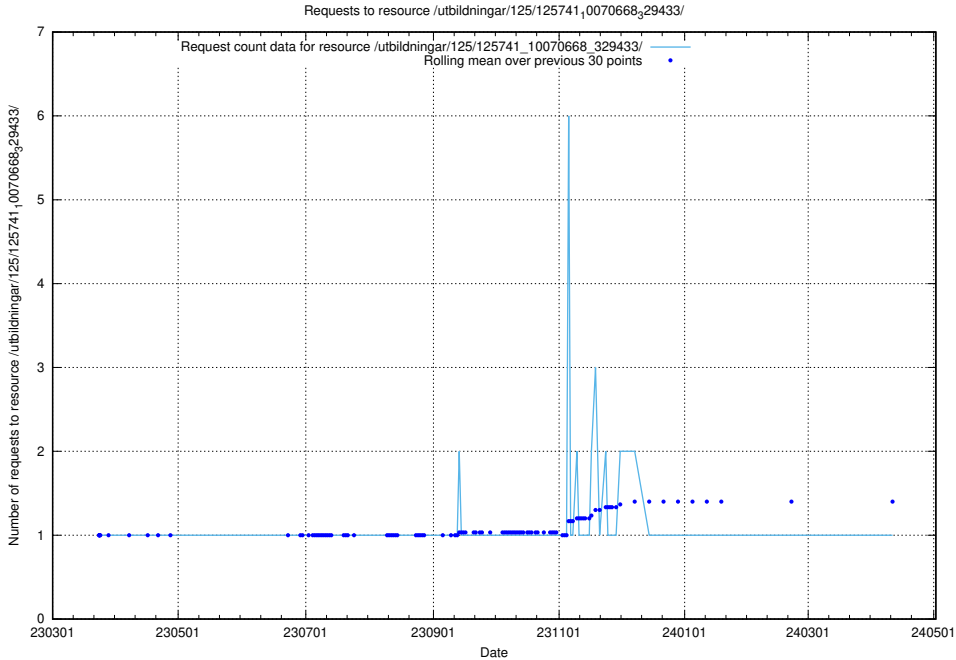

5.7250 Usage of /utbildningar/125/125741_10070668_329433/

Here, we count the number of requests to resource /utbildningar/125/125741_10070668_329433/.