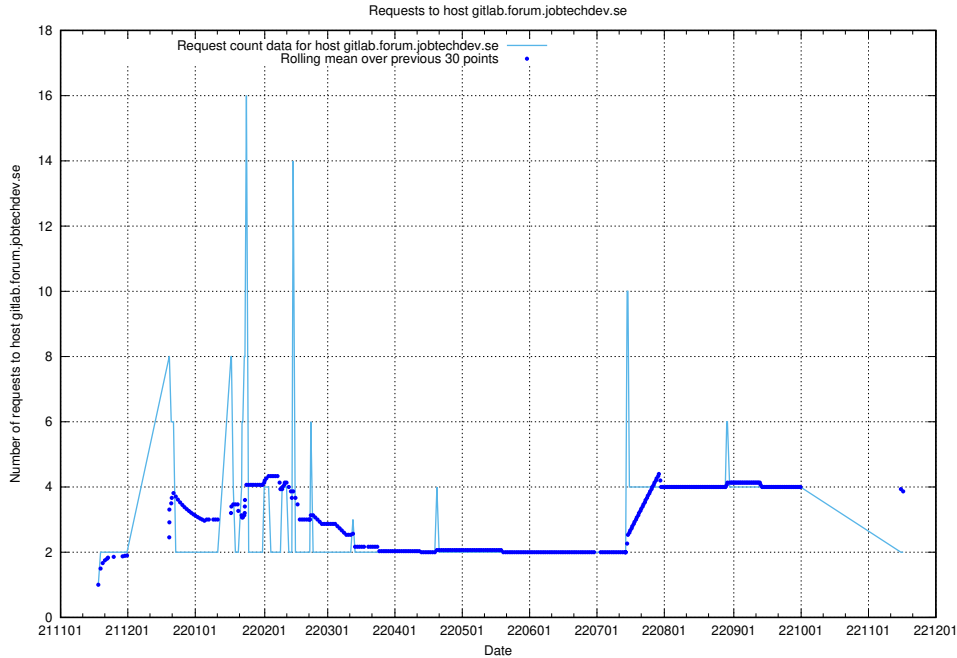

7.481 Usage of gitlab.forum.jobtechdev.se

Here, we count the number of requests to host gitlab.forum.jobtechdev.se.

7.482 Usage of opensearch.jobtechdev.se

Here, we count the number of requests to host opensearch.jobtechdev.se.