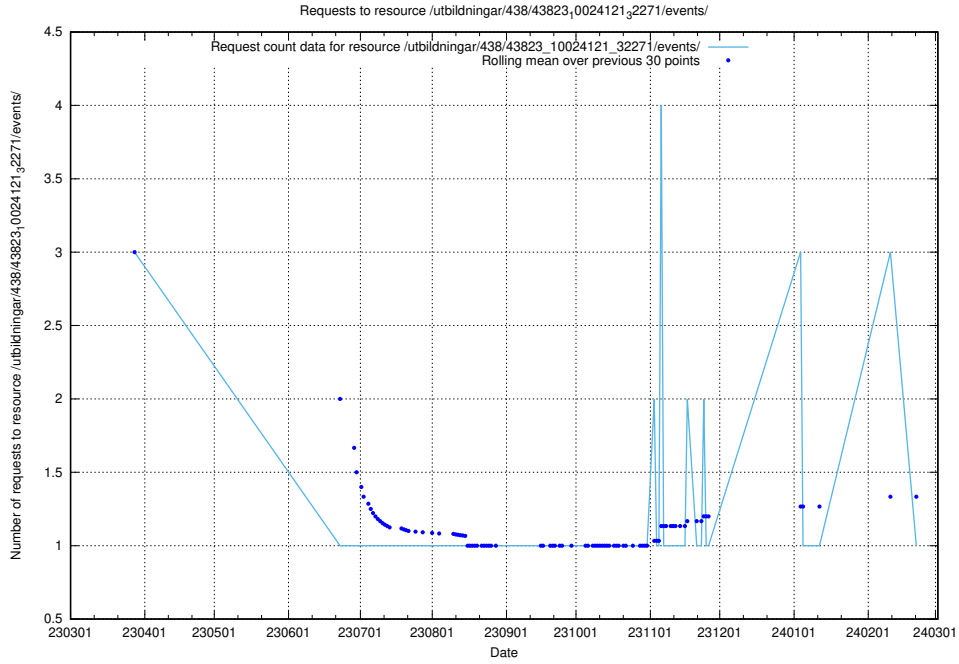

5.6839 Usage of /utbildningar/438/43823_10024121_32271/events/

Here, we count the number of requests to resource /utbildningar/438/43823_10024121_32271/events/.