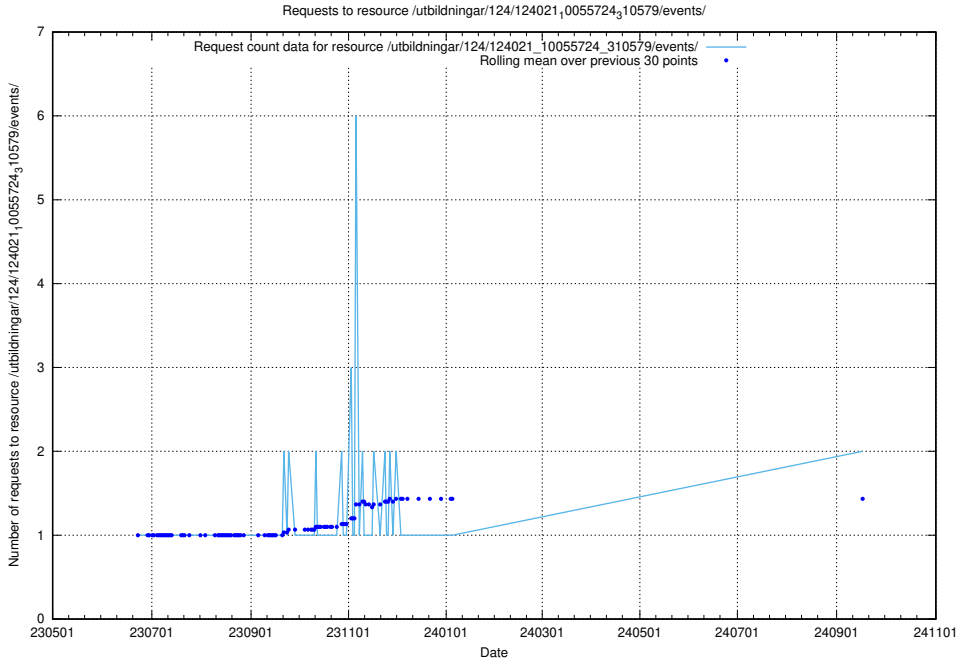

5.1032 Usage of /utbildningar/124/124021_10055724_310579/events/

Here, we count the number of requests to resource /utbildningar/124/124021_10055724_310579/events/