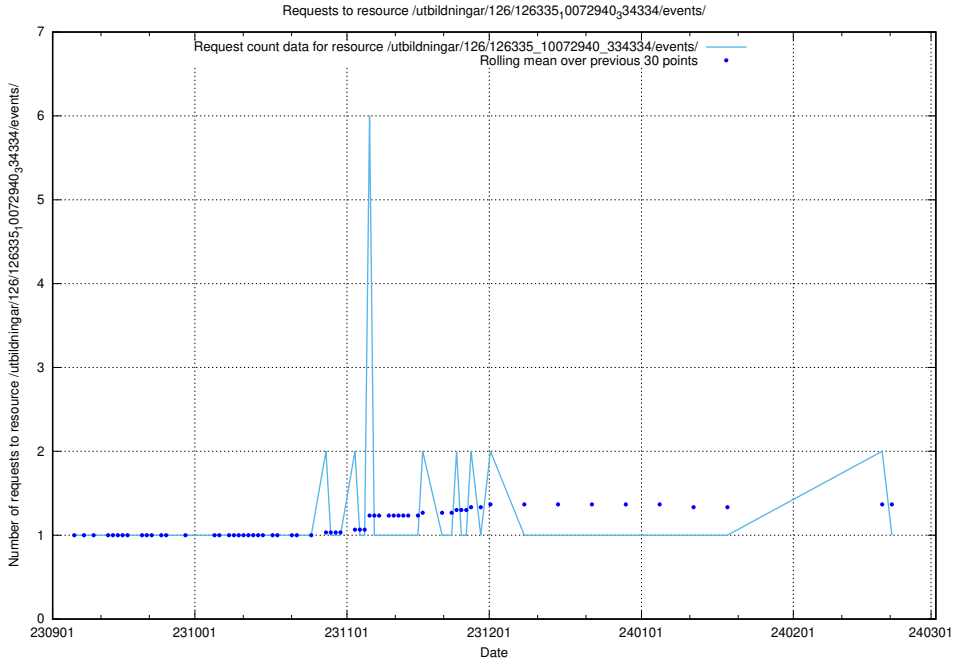

5.5477 Usage of /utbildningar/126/126335_10072940_334334/events/

Here, we count the number of requests to resource /utbildningar/126/126335_10072940_334334/events/