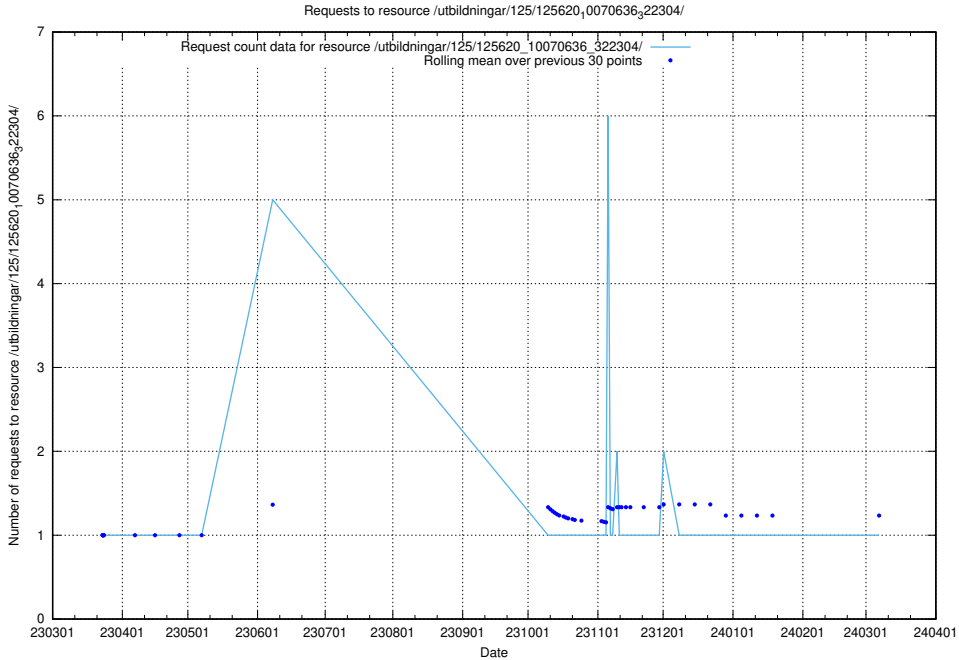

5.1252 Usage of /utbildningar/125/125620_10070636_322304/

Here, we count the number of requests to resource /utbildningar/125/125620_10070636_322304/.