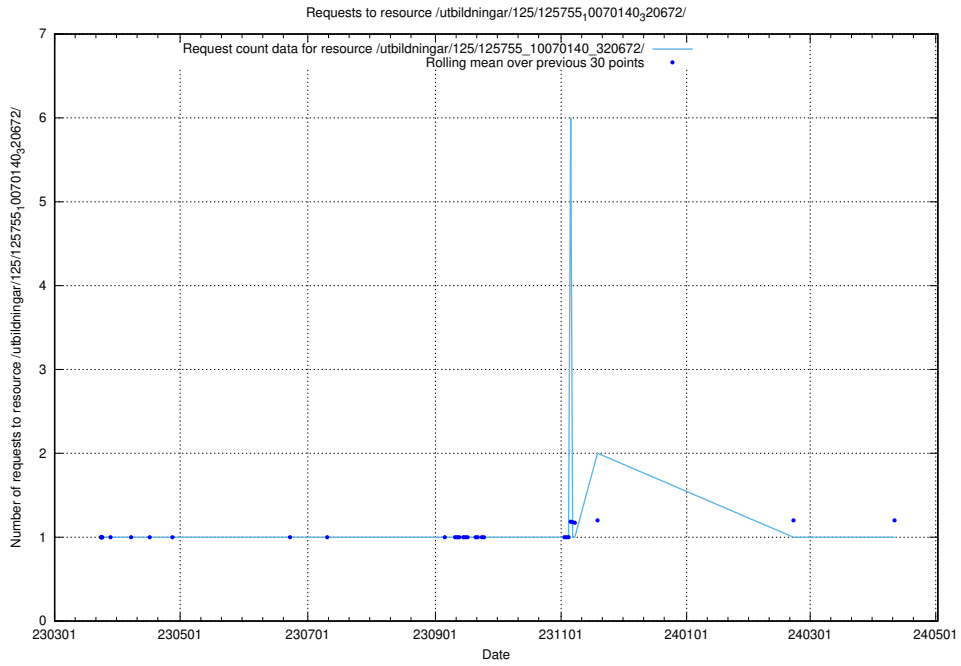

5.7216 Usage of /utbildningar/125/125755_10070140_320672/

Here, we count the number of requests to resource /utbildningar/125/125755_10070140_320672/.