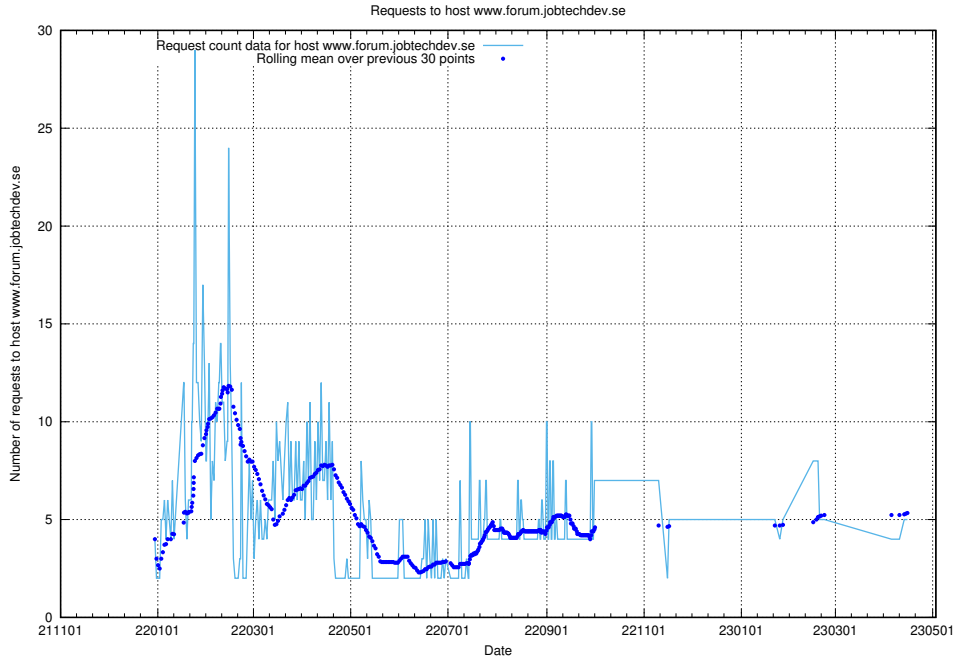

7.97 Usage of www.forum.jobtechdev.se

Here, we count the number of requests to host www.forum.jobtechdev.se.