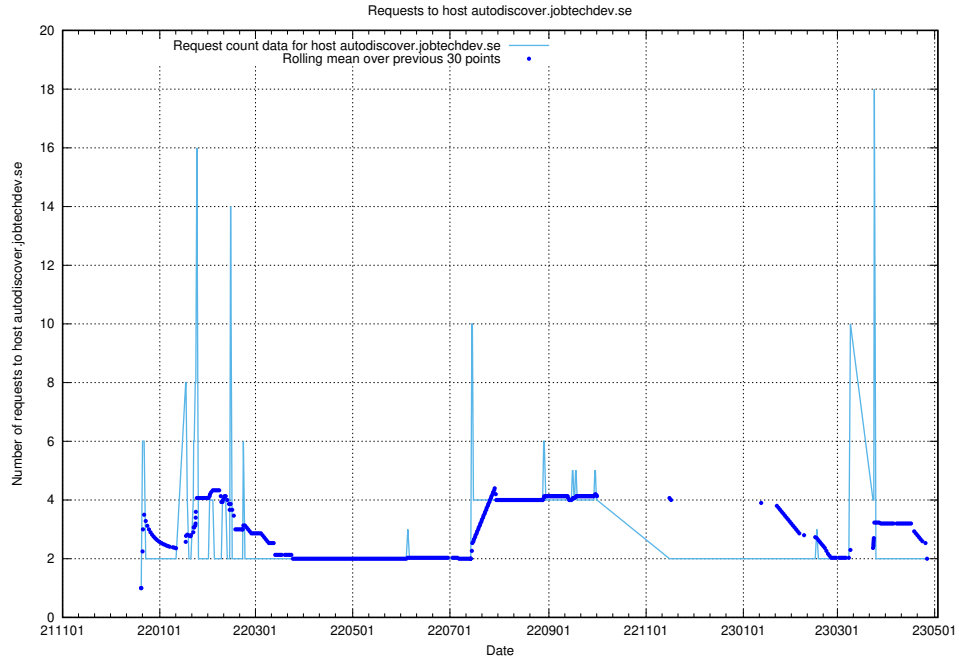

7.381 Usage of autodiscover.jobtechdev.se

Here, we count the number of requests to host autodiscover.jobtechdev.se.