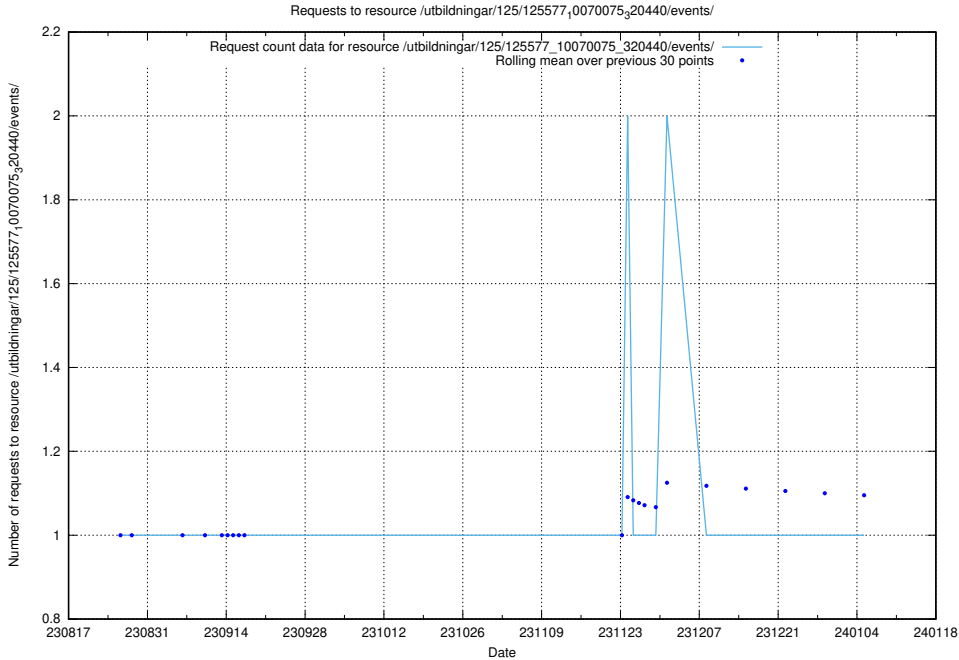

5.5521 Usage of /utbildningar/125/125577_10070075_320440/events/

Here, we count the number of requests to resource /utbildningar/125/125577_10070075_320440/events/