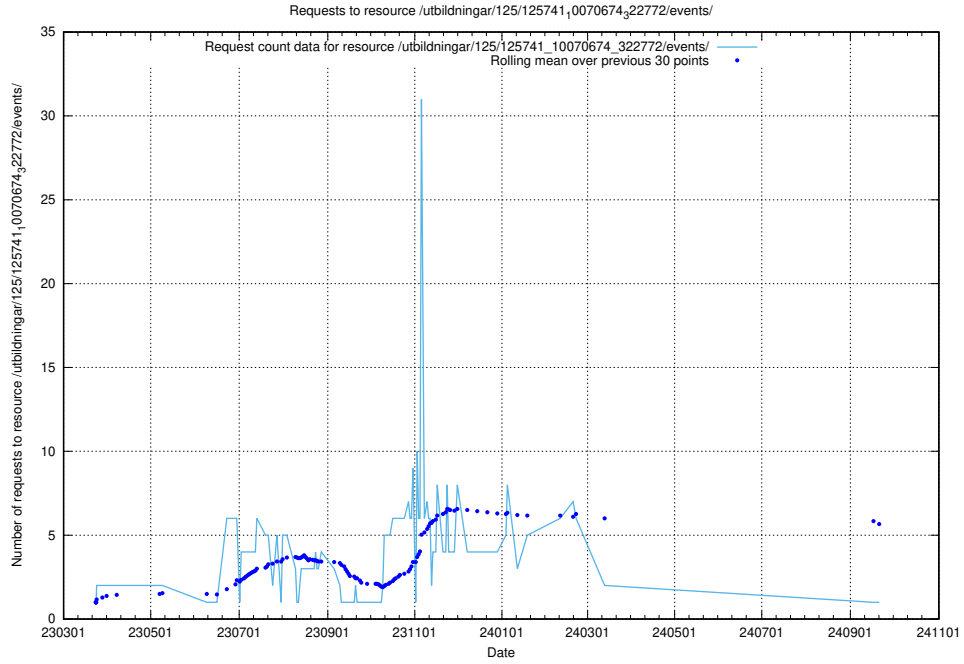

5.7243 Usage of /utbildningar/125/125741_10070674_322772/events/

Here, we count the number of requests to resource /utbildningar/125/125741_10070674_322772/events/