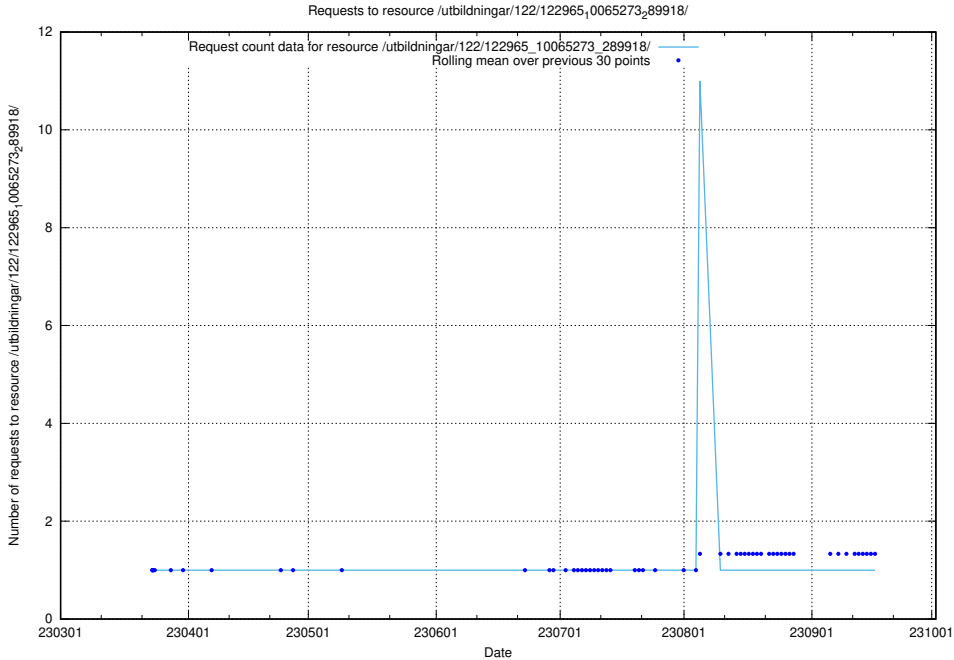

Here, we count the number of requests to resource /taxonomy/version/14/query/eu-regions/.

5.5959 Usage of /utbildningar/122/122965_10065273_289918/

Here, we count the number of requests to resource /utbildningar/122/122965_10065273_289918/.