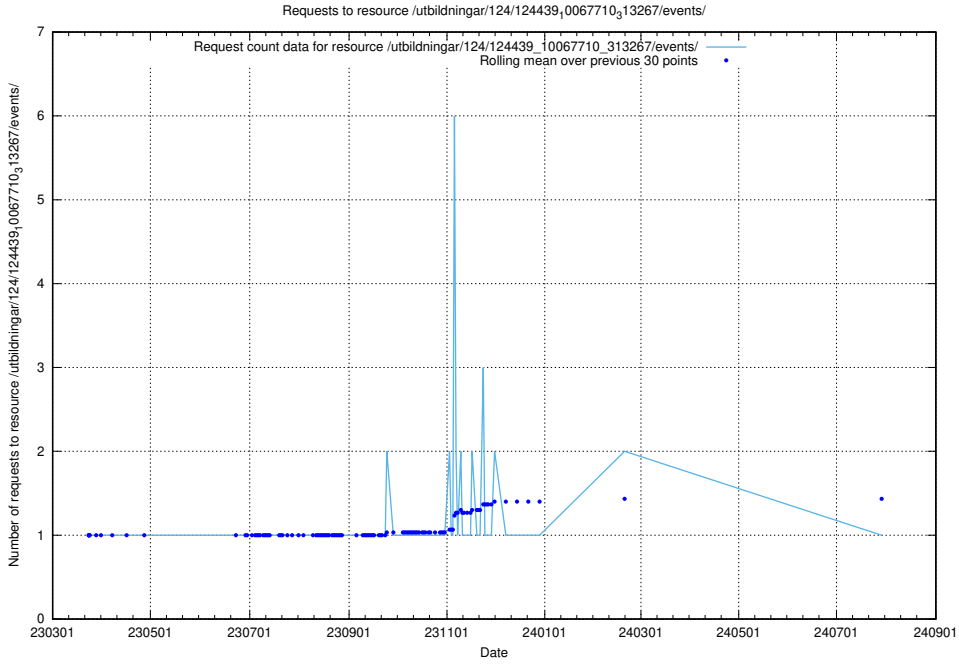

5.4470 Usage of /utbildningar/124/124439_10067710_313267/events/

Here, we count the number of requests to resource /utbildningar/124/124439_10067710_313267/events/