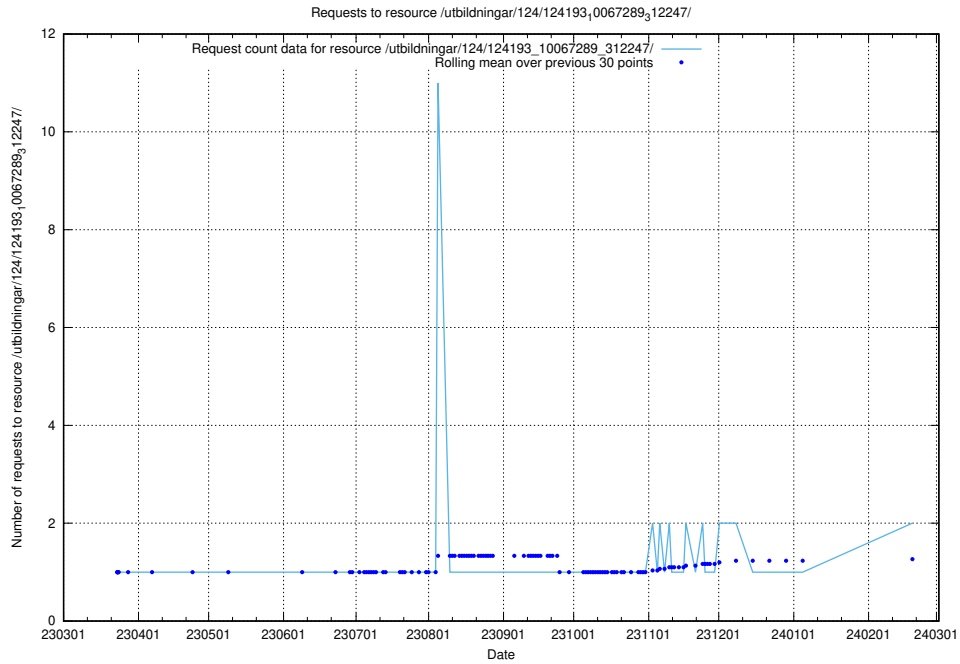

5.849 Usage of /utbildningar/124/124193_10067289_312247/

Here, we count the number of requests to resource /utbildningar/124/124193_10067289_312247/.