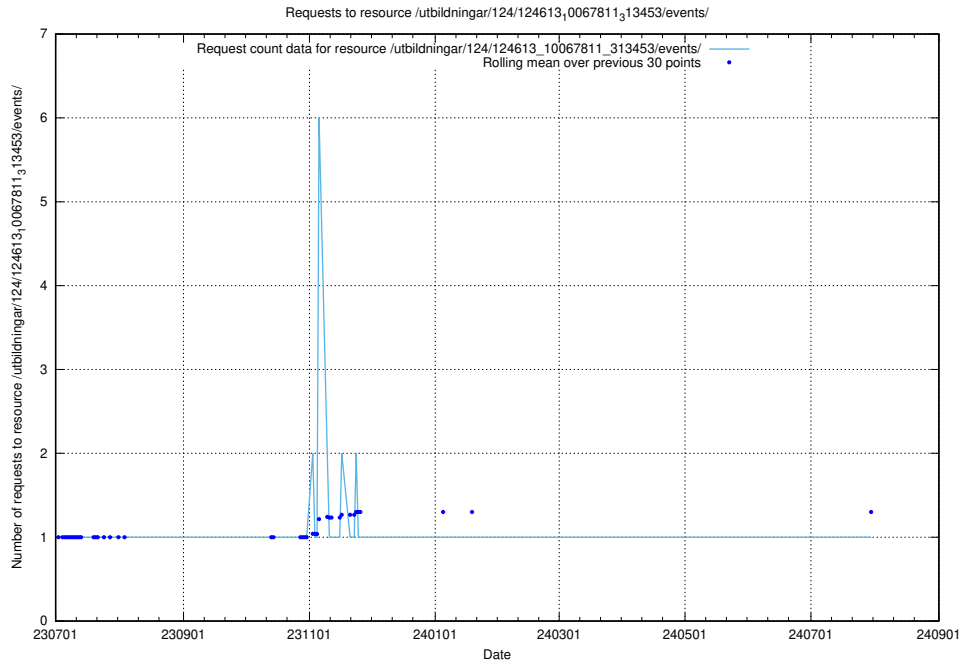

5.6179 Usage of /utbildningar/124/124613_10067811_313453/events/

Here, we count the number of requests to resource /utbildningar/124/124613_10067811_313453/events/