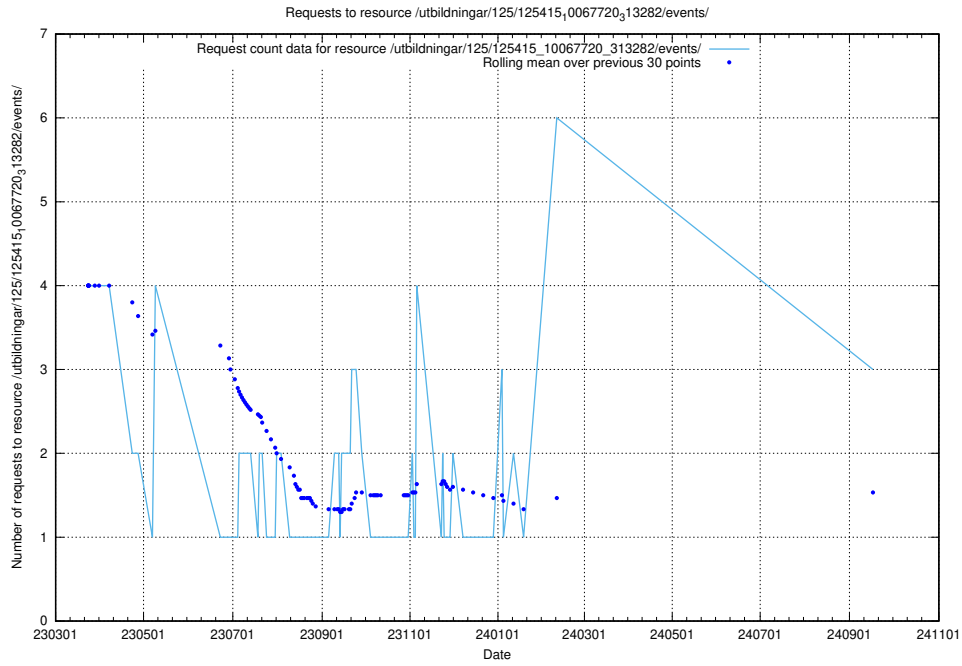

5.583 Usage of /utbildningar/125/125415_10067720_313282/events/

Here, we count the number of requests to resource /utbildningar/125/125415_10067720_313282/events/