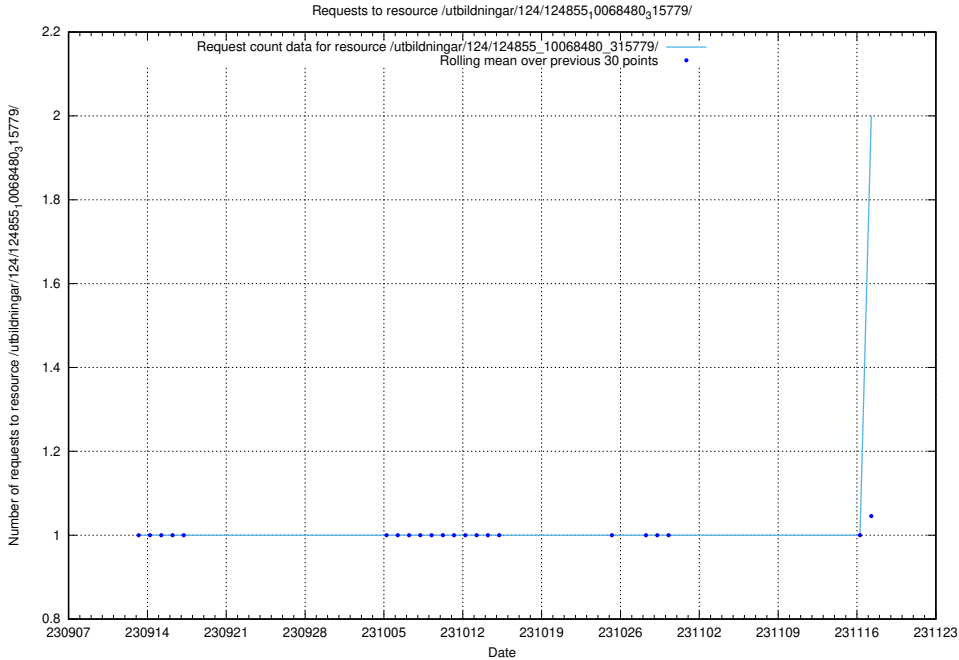

5.902 Usage of /utbildningar/124/124855_10068480_315779/

Here, we count the number of requests to resource /utbildningar/124/124855_10068480_315779/.