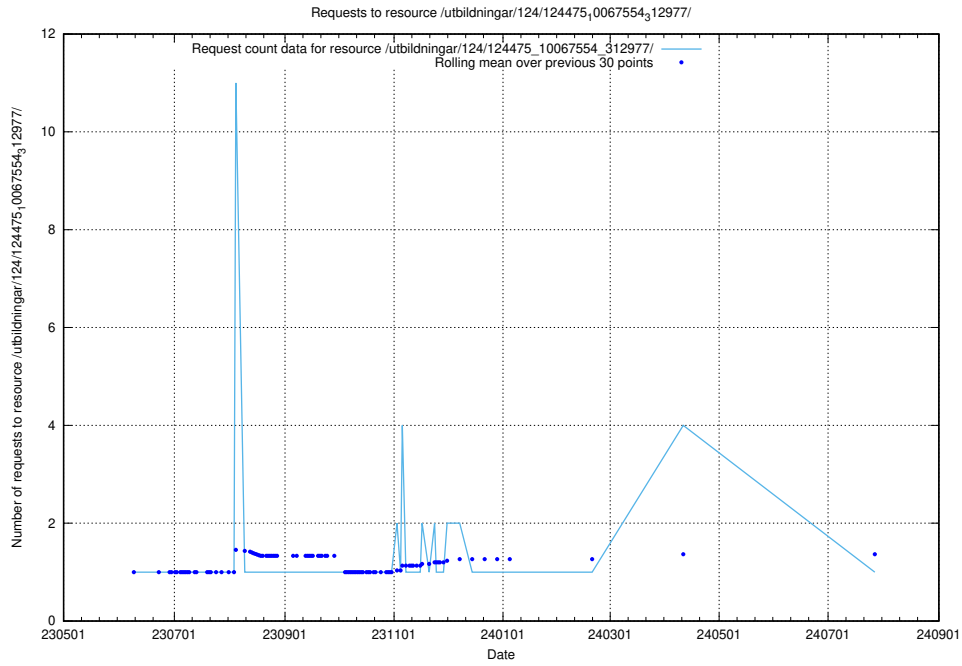

5.6665 Usage of /utbildningar/124/124475_10067554_312977/

Here, we count the number of requests to resource /utbildningar/124/124475_10067554_312977/.