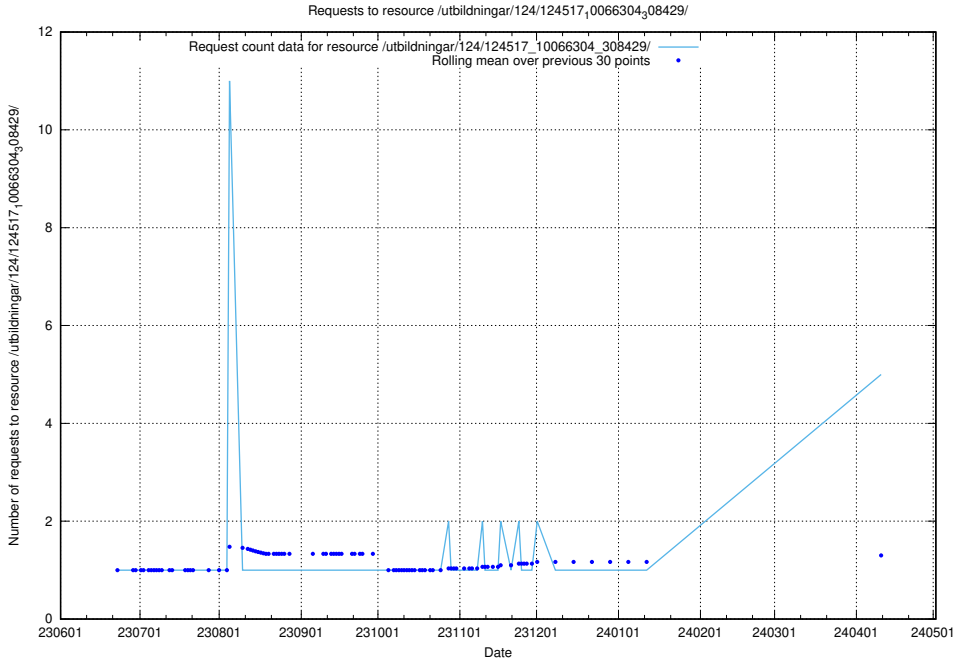

5.277 Usage of /utbildningar/124/124517_10066304_308429/

Here, we count the number of requests to resource /utbildningar/124/124517_10066304_308429/.