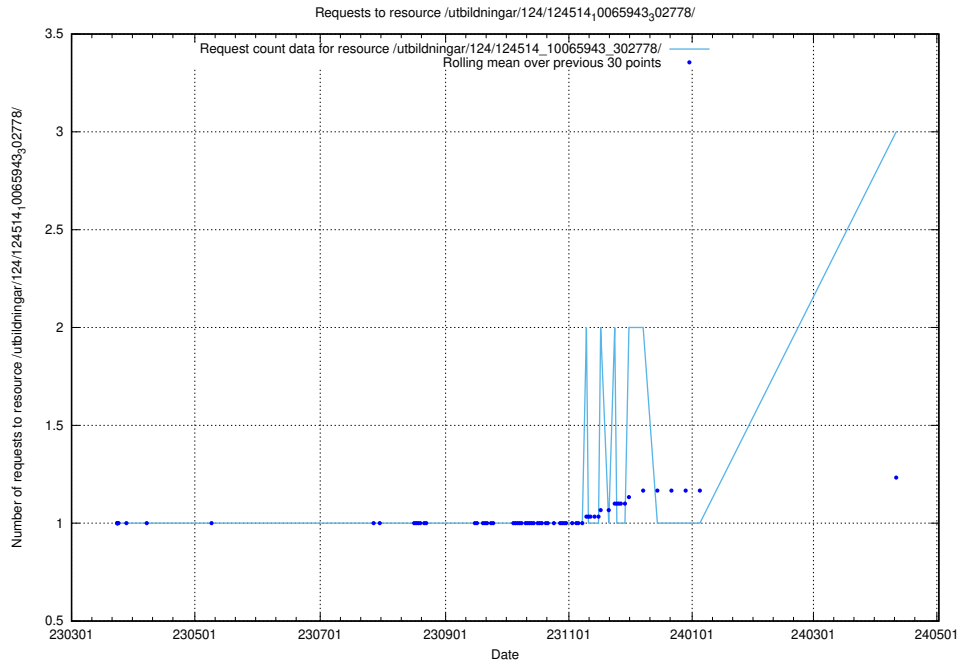

5.453 Usage of /utbildningar/124/124514_10065943_302778/

Here, we count the number of requests to resource /utbildningar/124/124514_10065943_302778/.