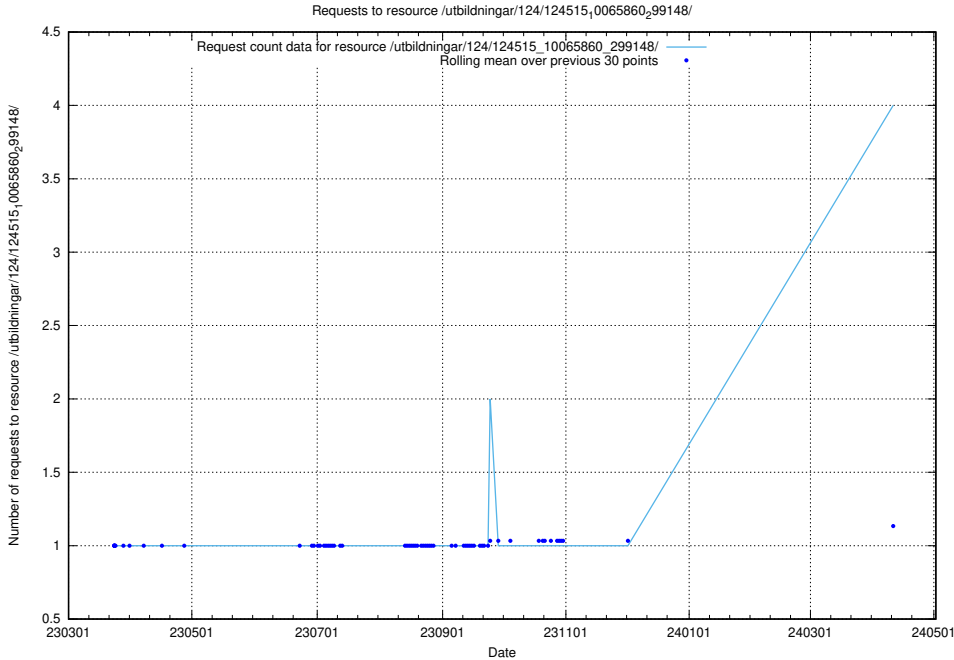

Here, we count the number of requests to resource /utbildningar/124/124515_10065860_299148/.

5.321 Usage of /utbildningar/utb_emil/127/127552_10074550_337971/events/

Here, we count the number of requests to resource /utbildningar/utb_emil/127/127552_10074550_337971/events/