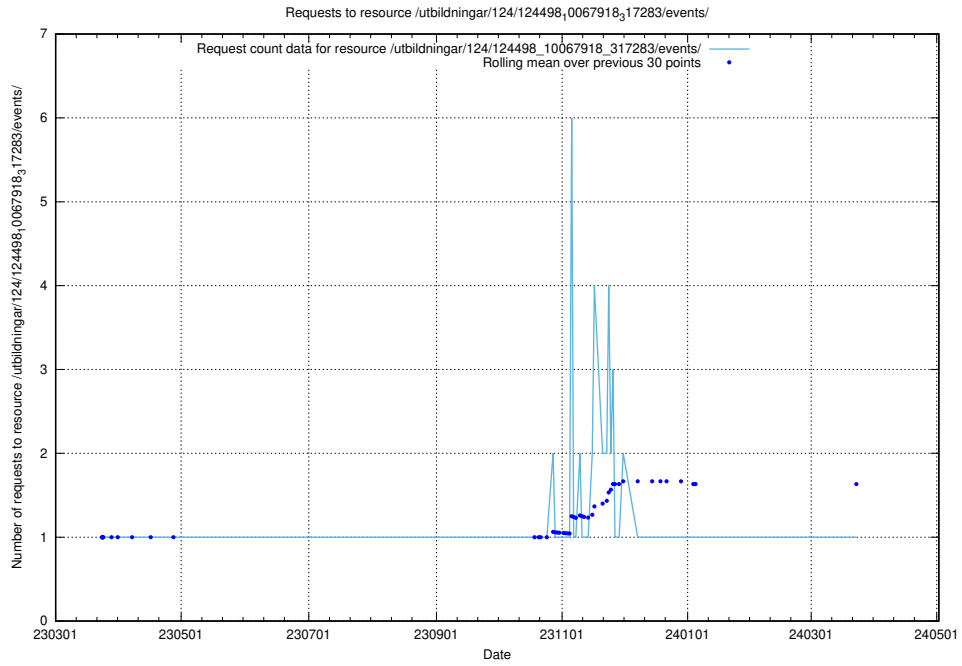

5.3448 Usage of /utbildningar/124/124498_10067918_317283/events/

Here, we count the number of requests to resource /utbildningar/124/124498_10067918_317283/events/