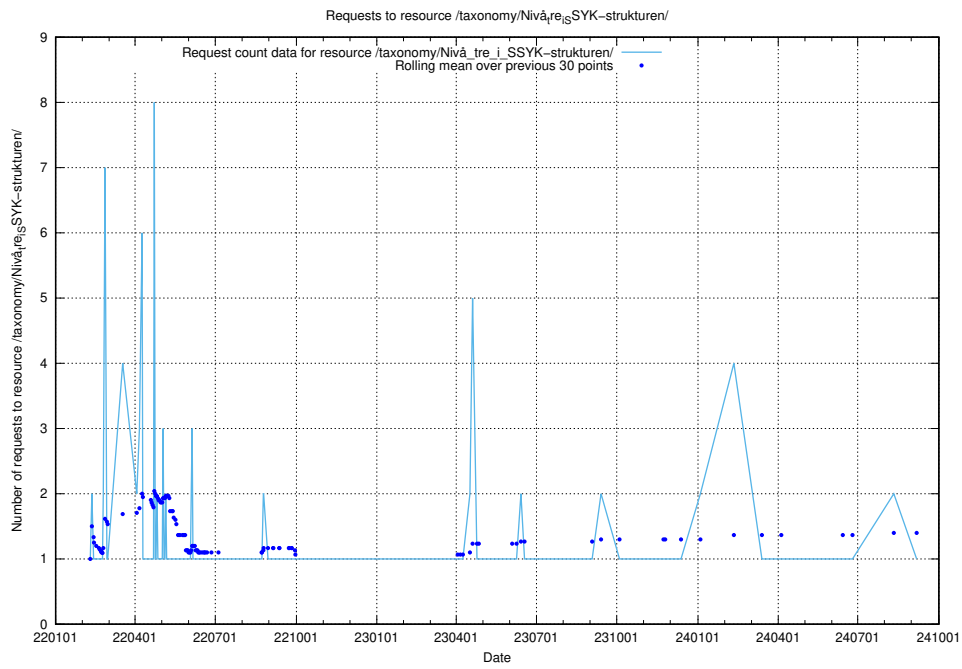

5.2812 Usage of /taxonomy/Nivå_tre_i_SSYK-strukturen/

Here, we count the number of requests to resource /taxonomy/Nivå_tre_i_SSYK-strukturen/.