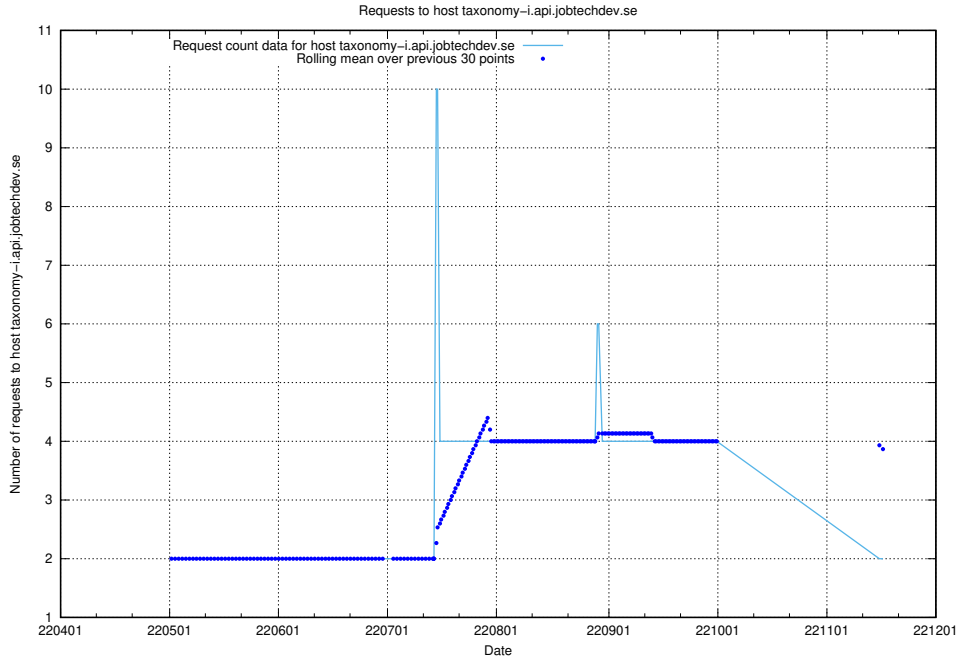

7.437 Usage of taxonomy-i.api.jobtechdev.se

Here, we count the number of requests to host taxonomy-i.api.jobtechdev.se.