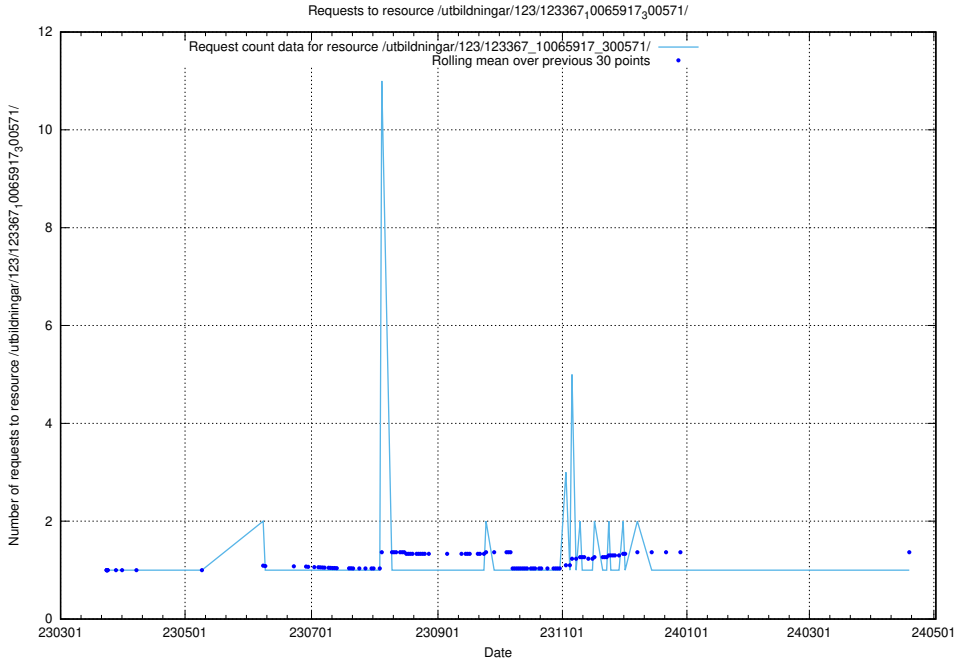

5.5465 Usage of /utbildningar/123/123367_10065917_300571/

Here, we count the number of requests to resource /utbildningar/123/123367_10065917_300571/.