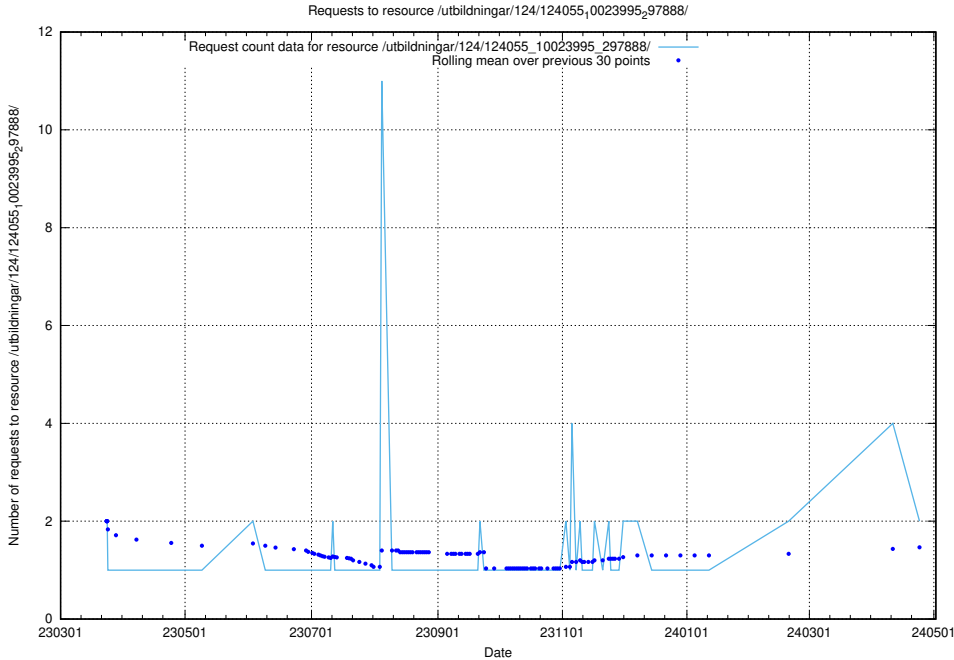

Here, we count the number of requests to resource /utbildningar/124/124117_10067043_311455/events/

5.1141 Usage of /utbildningar/124/124055_10023995_297888/

Here, we count the number of requests to resource /utbildningar/124/124055_10023995_297888/.