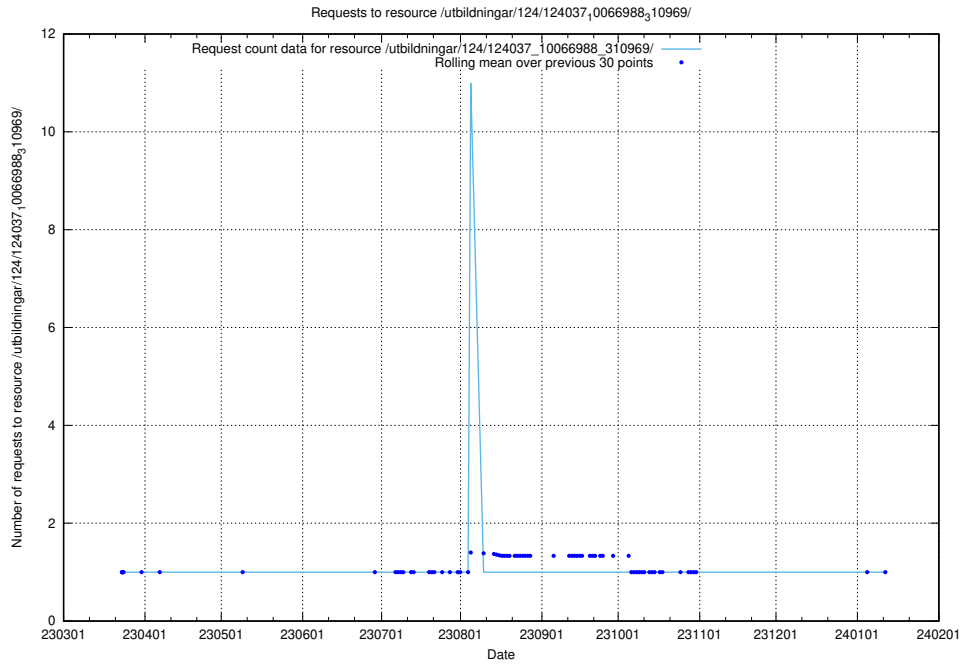

5.5189 Usage of /utbildningar/124/124037_10066988_310969/

Here, we count the number of requests to resource /utbildningar/124/124037_10066988_310969/.