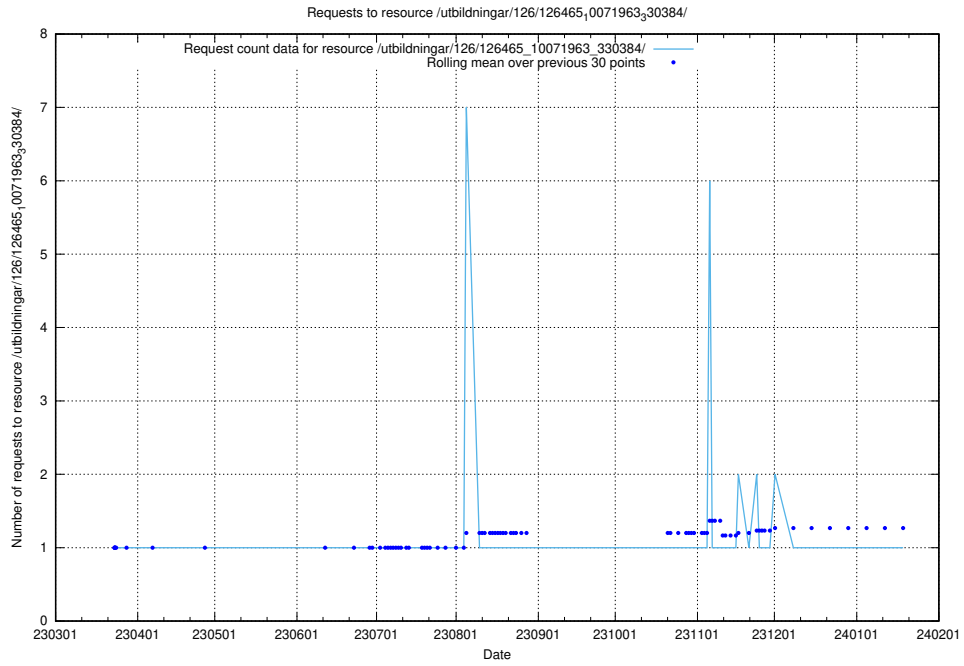

5.7179 Usage of /utbildningar/126/126465_10071963_330384/

Here, we count the number of requests to resource /utbildningar/126/126465_10071963_330384/.