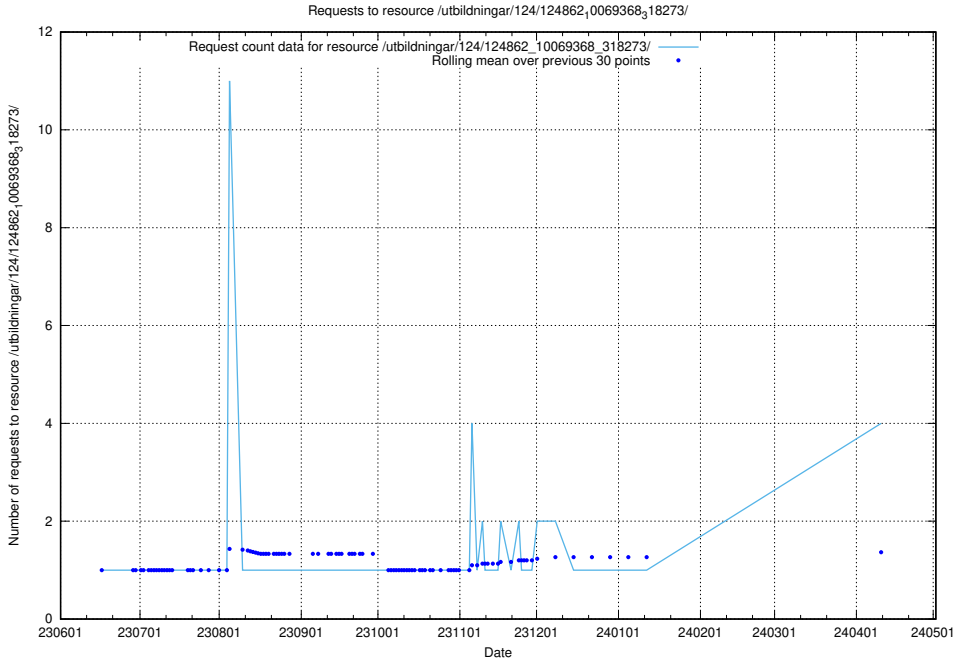

5.400 Usage of /utbildningar/124/124862_10069368_318273/

Here, we count the number of requests to resource /utbildningar/124/124862_10069368_318273/.