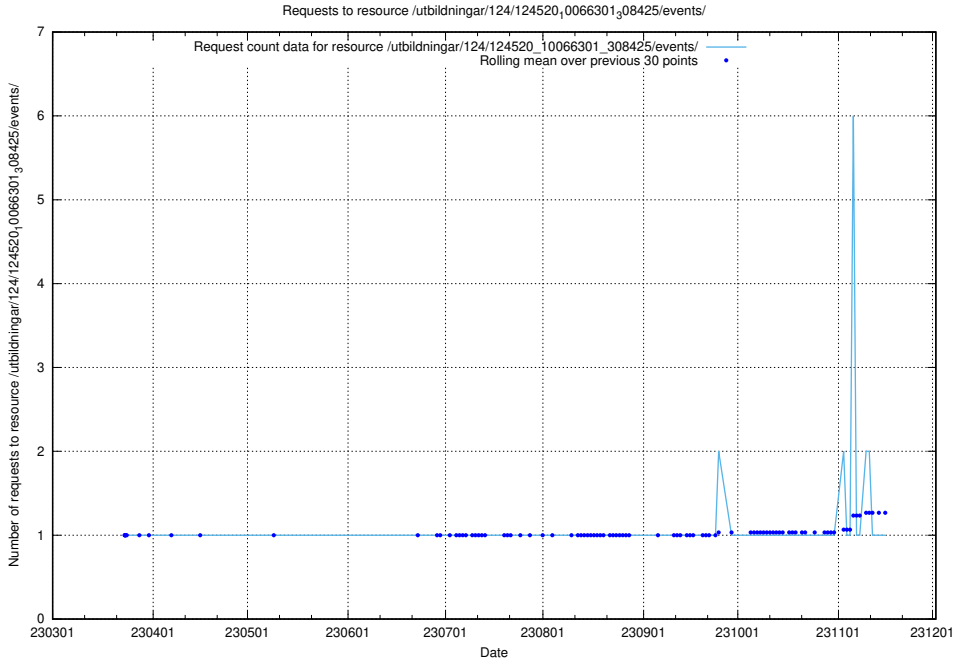

5.1847 Usage of /utbildningar/124/124520_10066301_308425/events/

Here, we count the number of requests to resource /utbildningar/124/124520_10066301_308425/events/