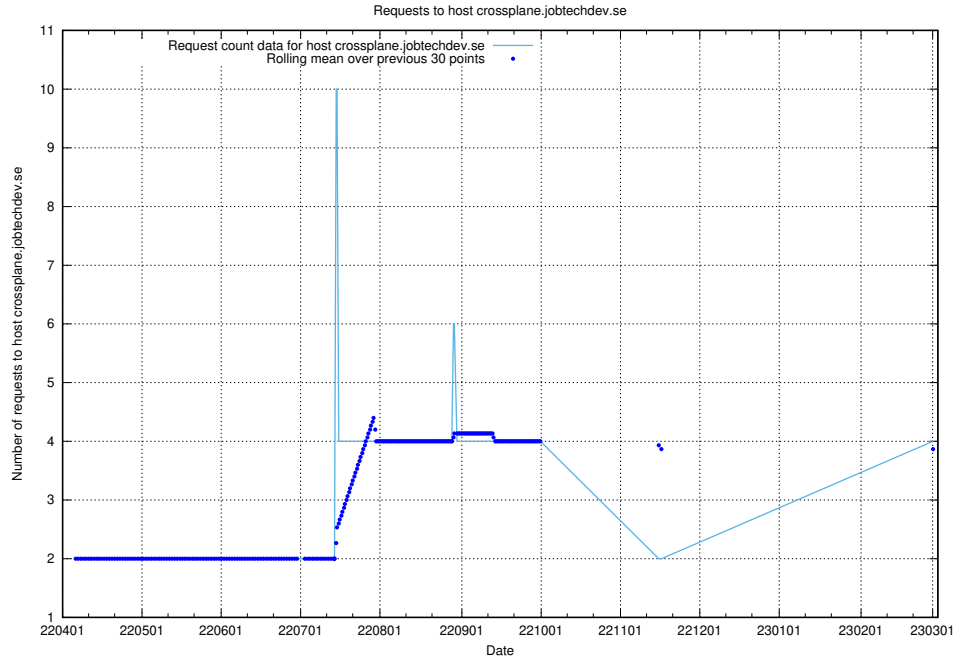

Here, we count the number of requests to host dev-jobad-enrichments-api.jobtechdev.se.

7.159 Usage of crossplane.jobtechdev.se

Here, we count the number of requests to host crossplane.jobtechdev.se.

7.160 Usage of taxonomi.api.jobtechdev.se