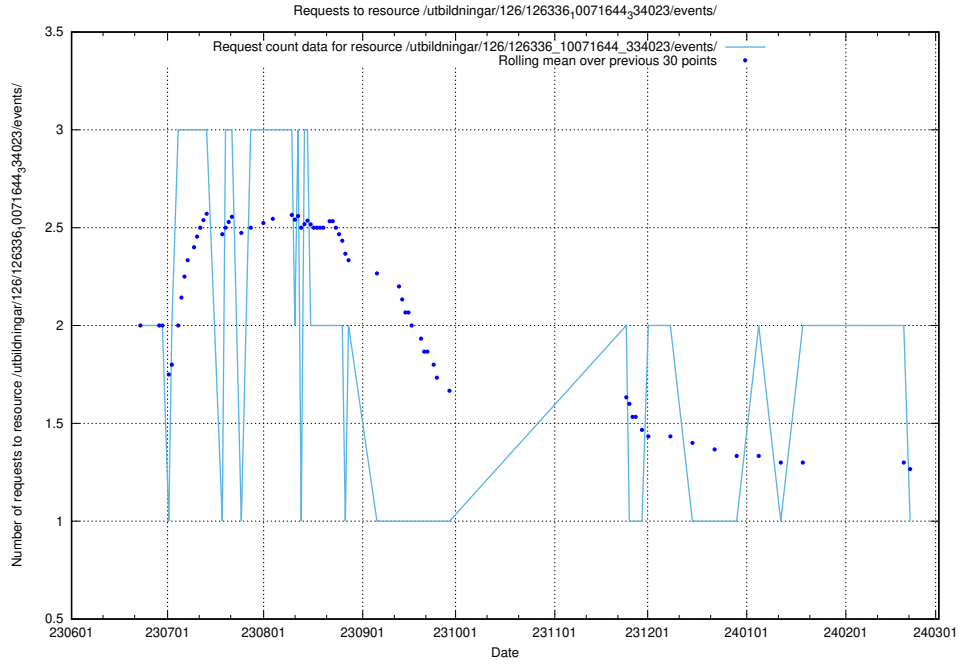

5.6367 Usage of /utbildningar/126/126336_10071644_334023/events/

Here, we count the number of requests to resource /utbildningar/126/126336_10071644_334023/events/