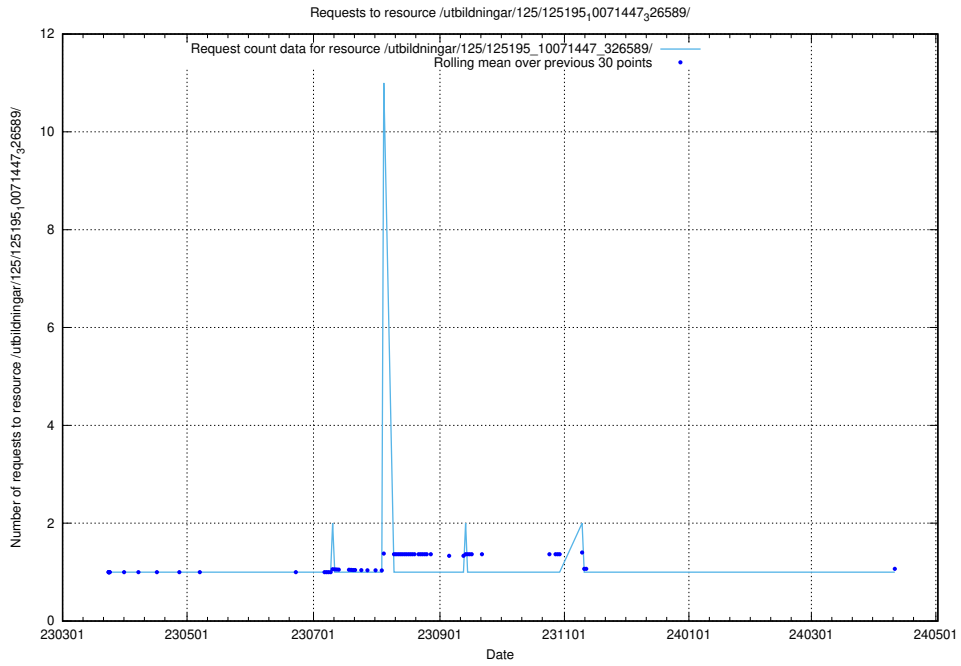

5.1318 Usage of /utbildningar/125/125195_10071447_326589/

Here, we count the number of requests to resource /utbildningar/125/125195_10071447_326589/.