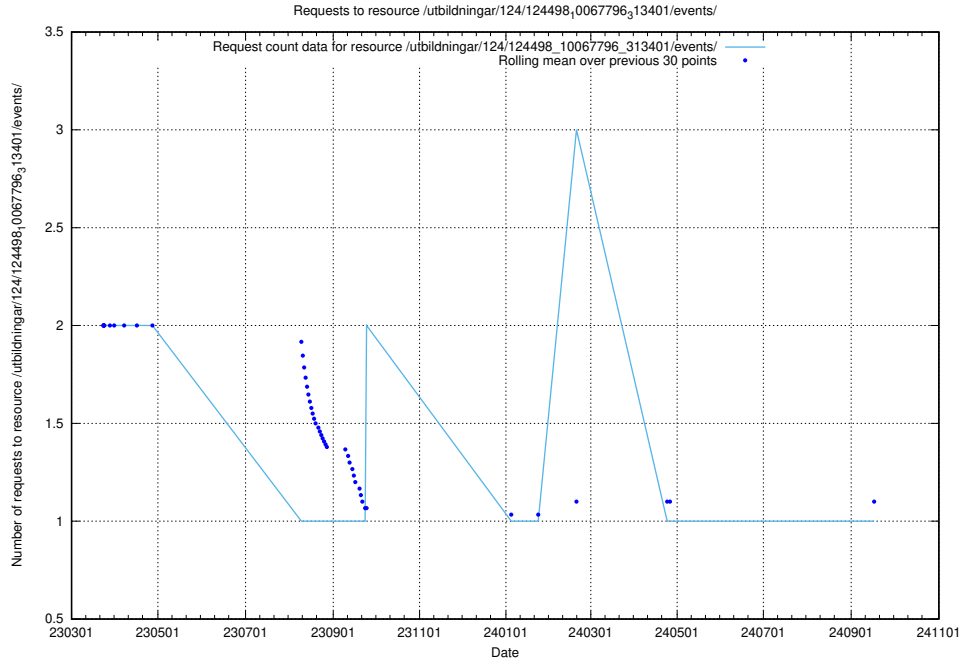

5.7058 Usage of /utbildningar/124/124498_10067796_313401/events/

Here, we count the number of requests to resource /utbildningar/124/124498_10067796_313401/events/