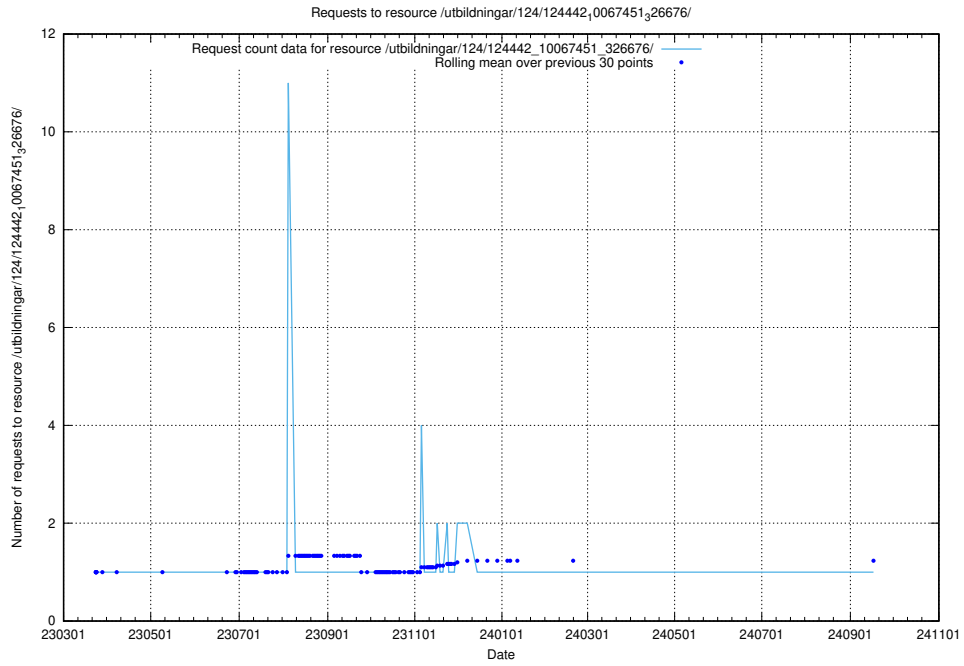

5.4361 Usage of /utbildningar/124/124442_10067451_326676/

Here, we count the number of requests to resource /utbildningar/124/124442_10067451_326676/.