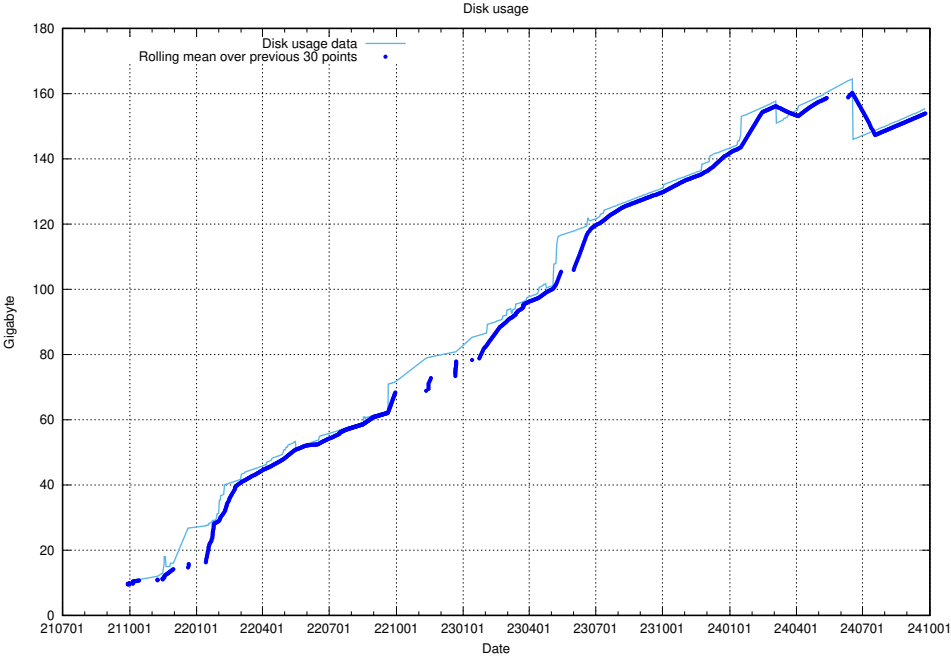

⁶<https://data.jobtechdev.se>

5.2 Disk space usage

A table showing the disk space usage on the data server.

5.4 Usage of /utbildningar/125/125741_10070782_323039/events/

Here, we count the number of requests to resource /utbildningar/125/125741_10070782_323039/events/