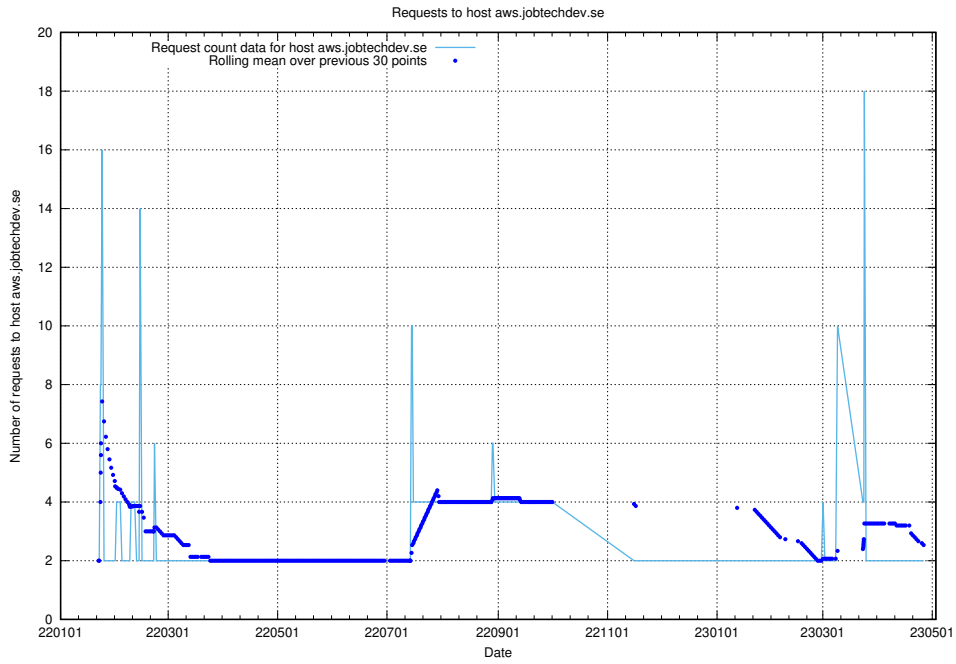

7.262 Usage of aws.jobtechdev.se

Here, we count the number of requests to host aws.jobtechdev.se.