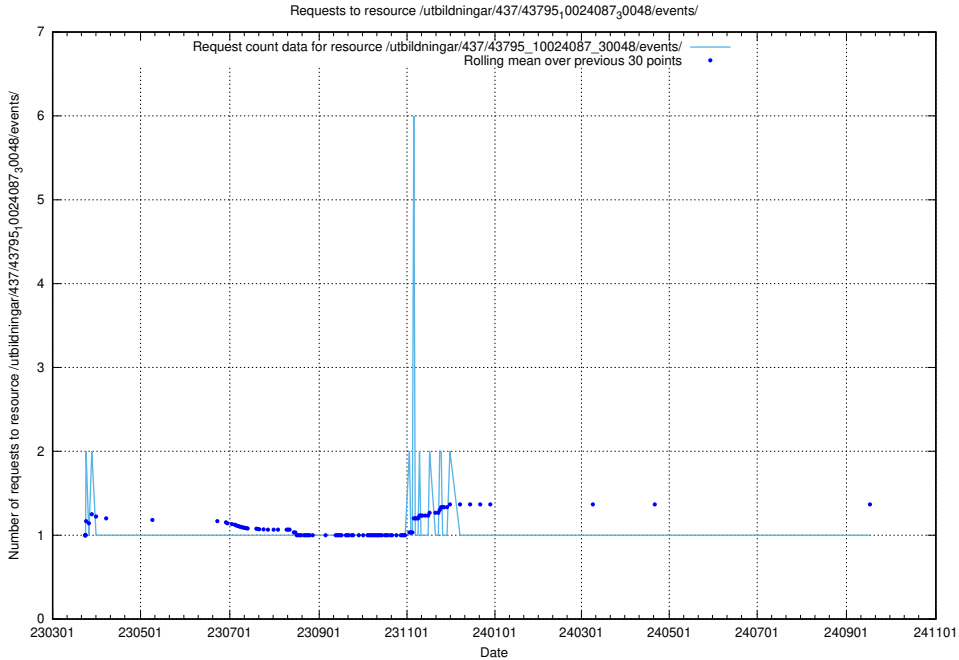

Here, we count the number of requests to resource /utbildningar/437/43796_10024100_313818/.

5.7119 Usage of /utbildningar/437/43795_10024087_30048/events/

Here, we count the number of requests to resource /utbildningar/437/43795_10024087_30048/events/.