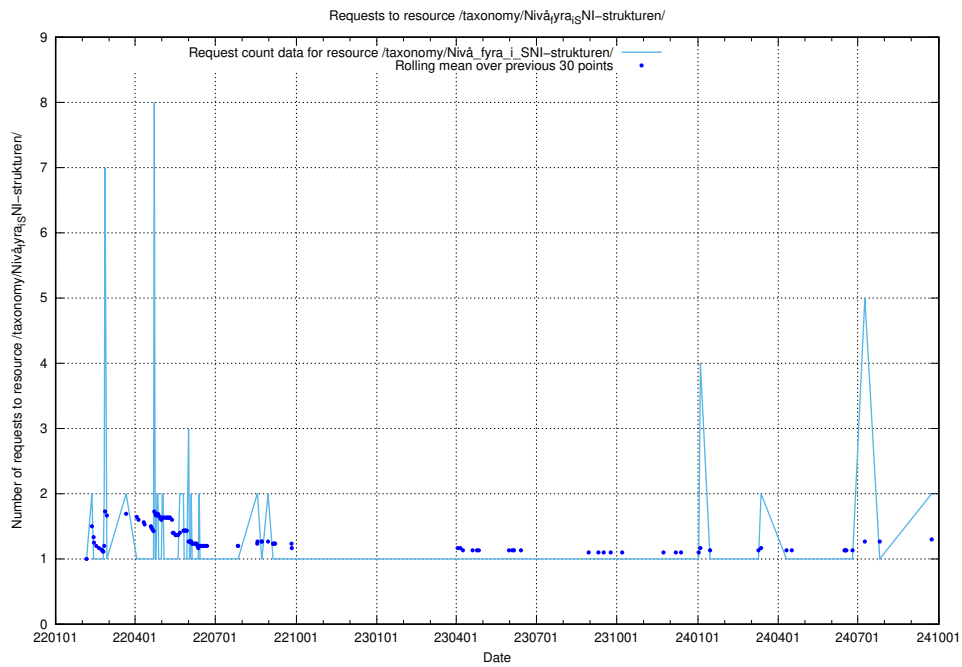

5.744 Usage of /taxonomy/Nivå_fyra_i_SNI-strukturen/

Here, we count the number of requests to resource /taxonomy/Nivå_fyra_i_SNI-strukturen/.