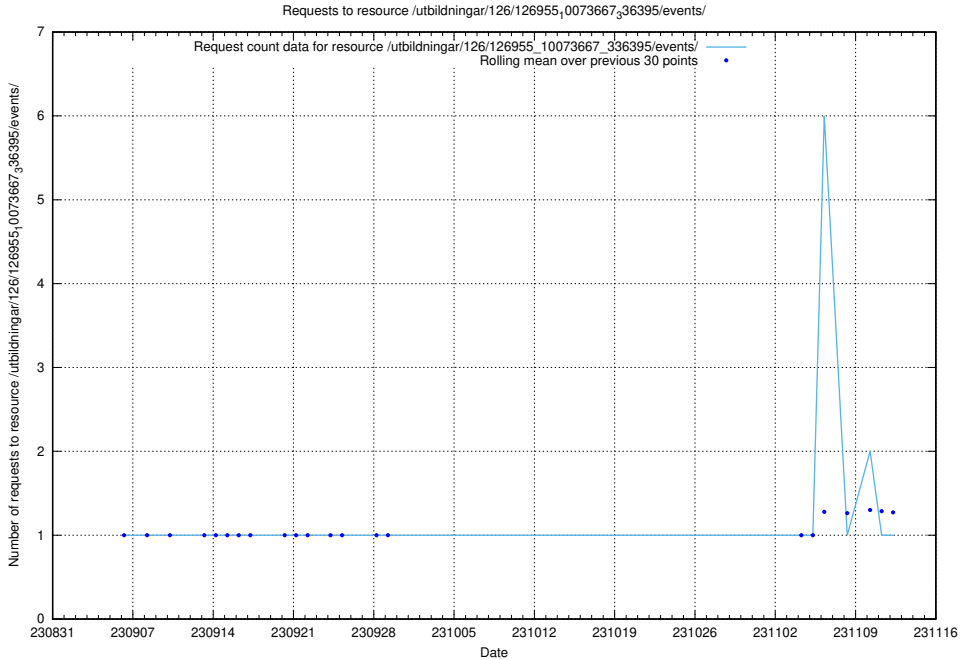

5.5467 Usage of /utbildningar/126/126955_10073667_336395/events/

Here, we count the number of requests to resource /utbildningar/126/126955_10073667_336395/events/