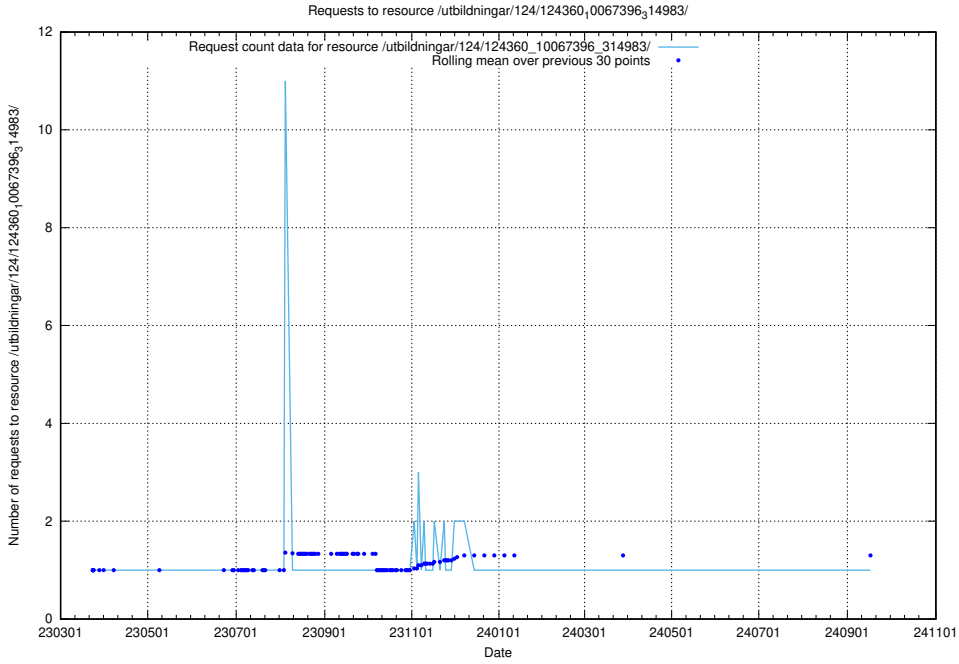

5.4606 Usage of /utbildningar/124/124360_10067396_314983/

Here, we count the number of requests to resource /utbildningar/124/124360_10067396_314983/.