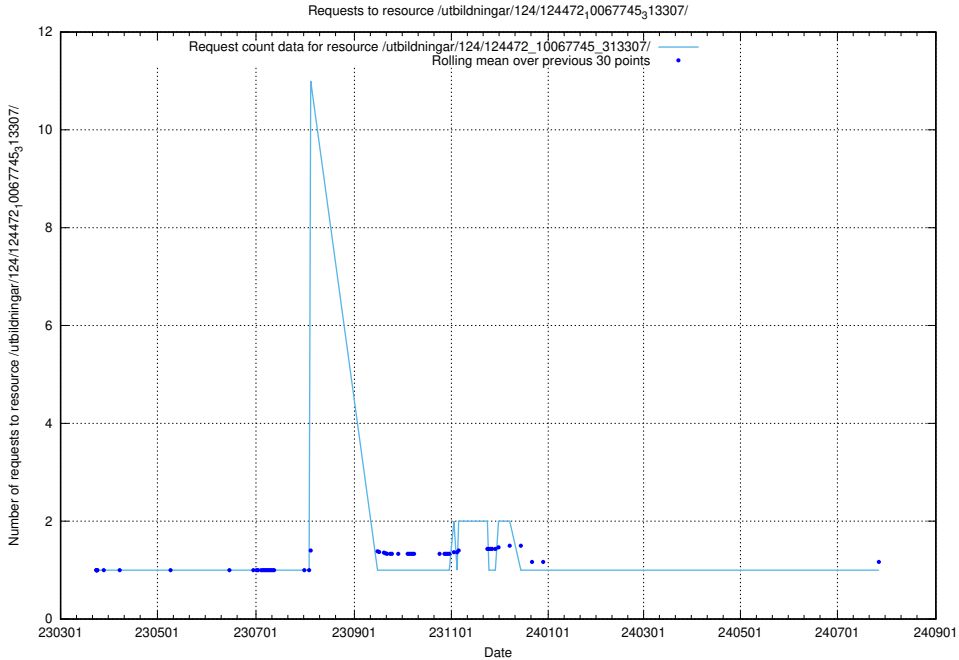

5.3871 Usage of /utbildningar/124/124472_10067745_313307/

Here, we count the number of requests to resource /utbildningar/124/124472_10067745_313307/.