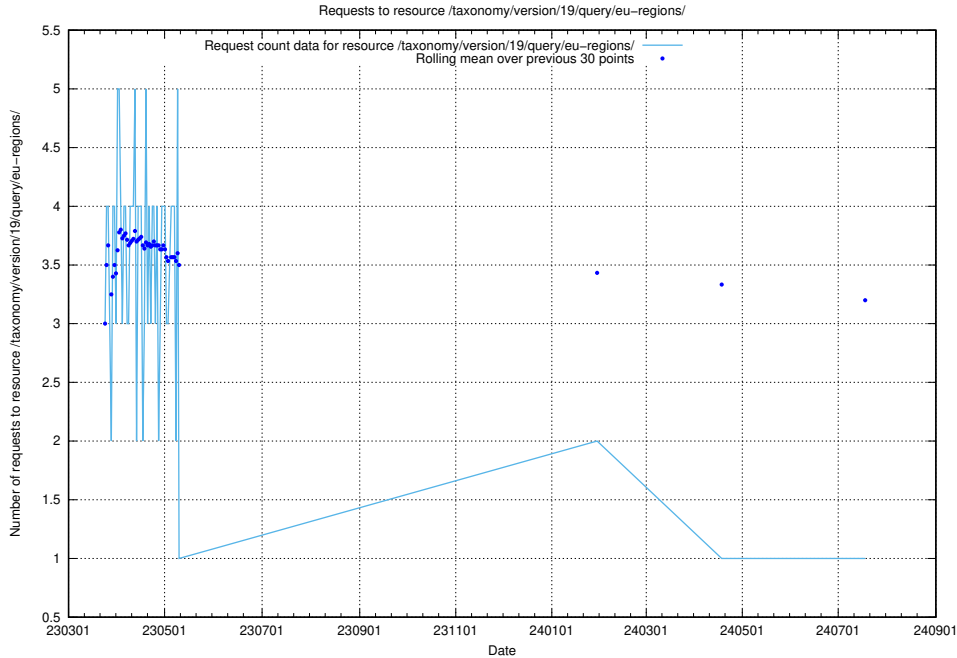

5.6898 Usage of /taxonomy/version/19/query/eu-regions/

Here, we count the number of requests to resource /taxonomy/version/19/query/eu-regions/.