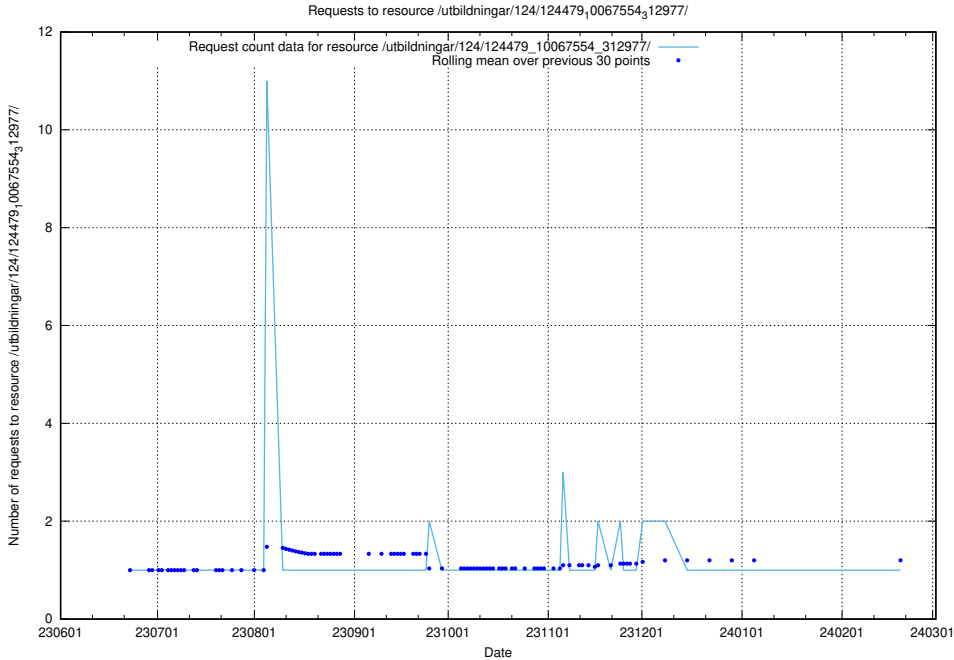

5.6564 Usage of /utbildningar/124/124479_10067554_312977/

Here, we count the number of requests to resource /utbildningar/124/124479_10067554_312977/.