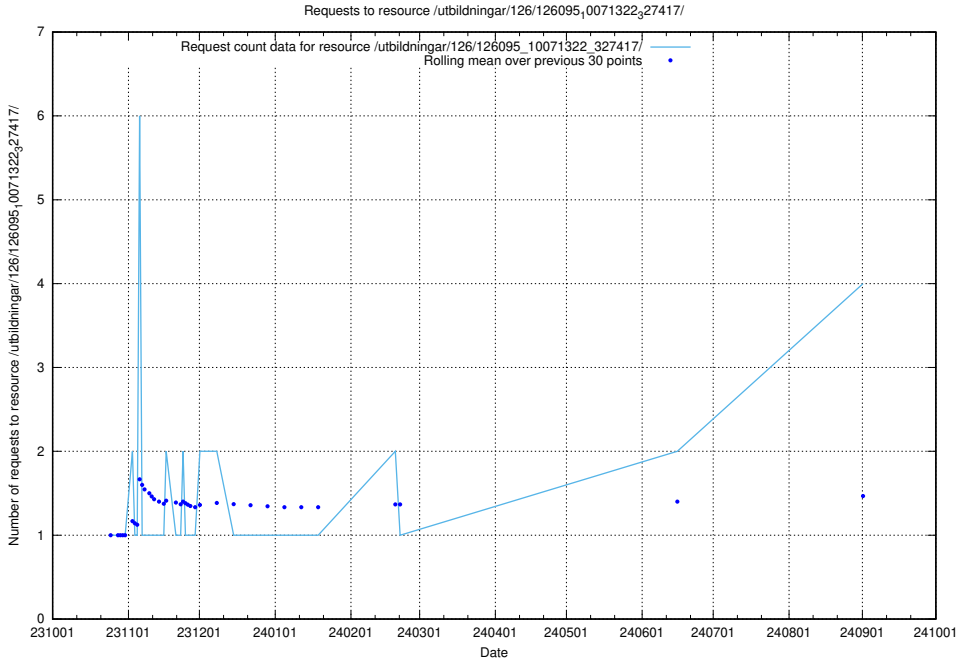

5.358 Usage of /utbildningar/126/126095_10071322_327417/

Here, we count the number of requests to resource /utbildningar/126/126095_10071322_327417/.