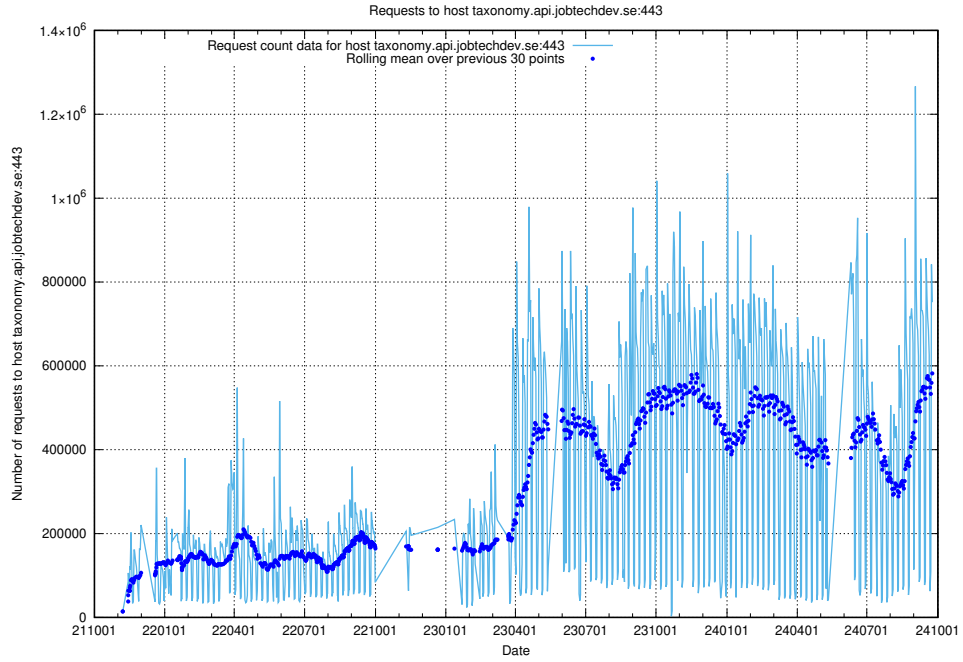

7.3 Usage of taxonomy.api.jobtechdev.se:443

Here, we count the number of requests to host taxonomy.api.jobtechdev.se:443.

7.4 Usage of data.jobtechdev.se

Here, we count the number of requests to host data.jobtechdev.se.