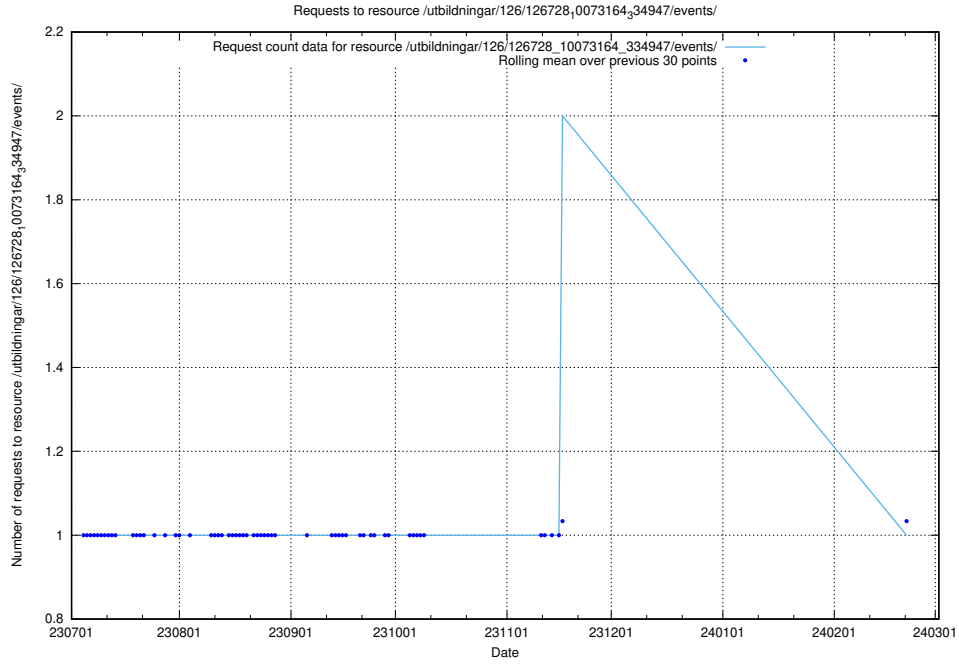

5.6154 Usage of /utbildningar/126/126728_10073164_334947/events/

Here, we count the number of requests to resource /utbildningar/126/126728_10073164_334947/events/