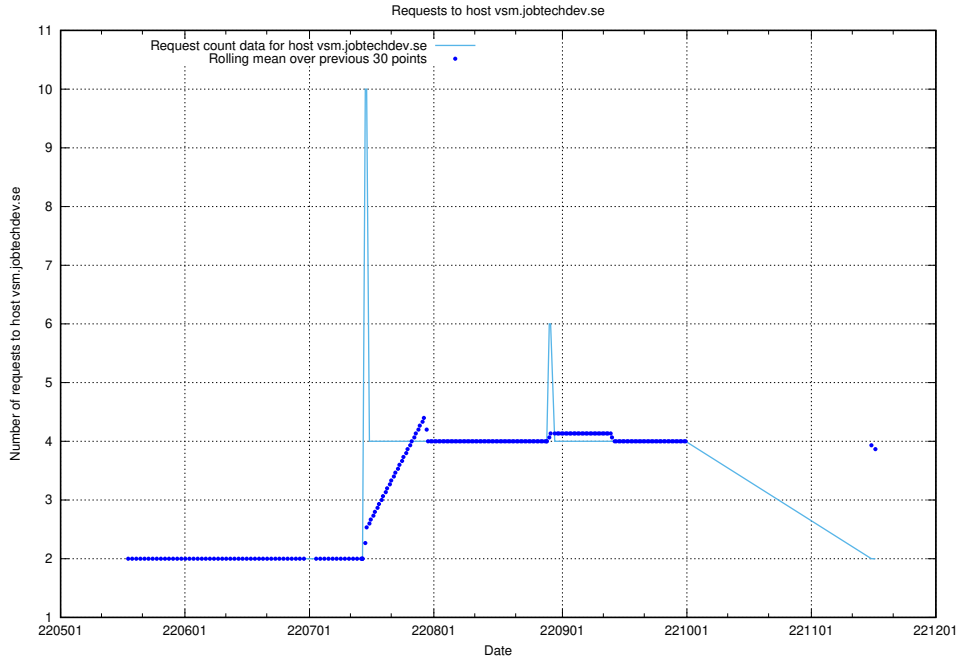

7.428 Usage of vsm.jobtechdev.se

Here, we count the number of requests to host vsm.jobtechdev.se.