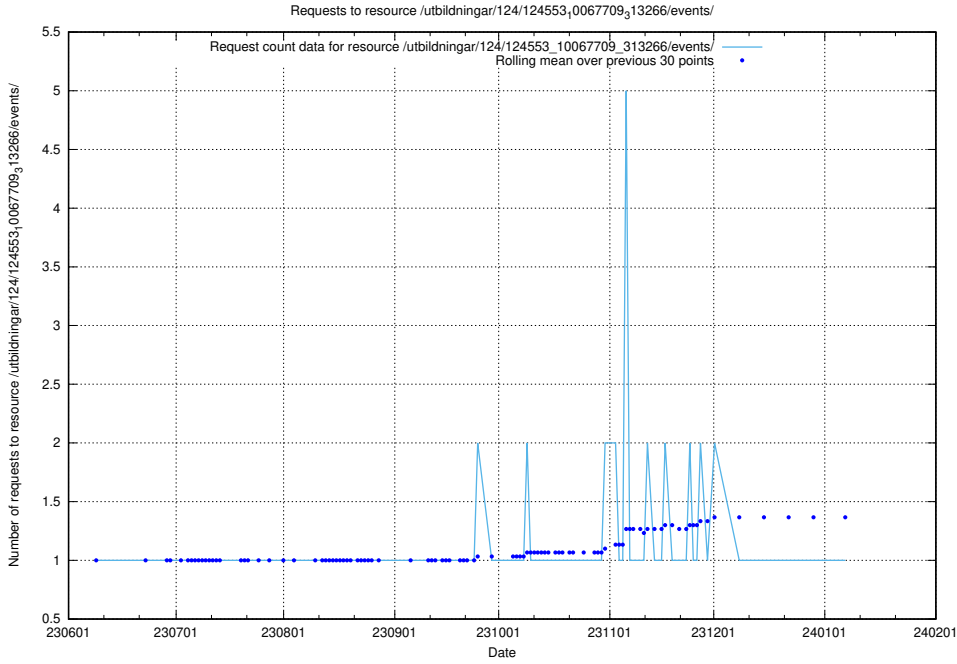

Here, we count the number of requests to resource /utbildningar/124/124934_10072963_334378/.

5.6660 Usage of /utbildningar/124/124553_10067709_313266/events/

Here, we count the number of requests to resource /utbildningar/124/124553_10067709_313266/events/