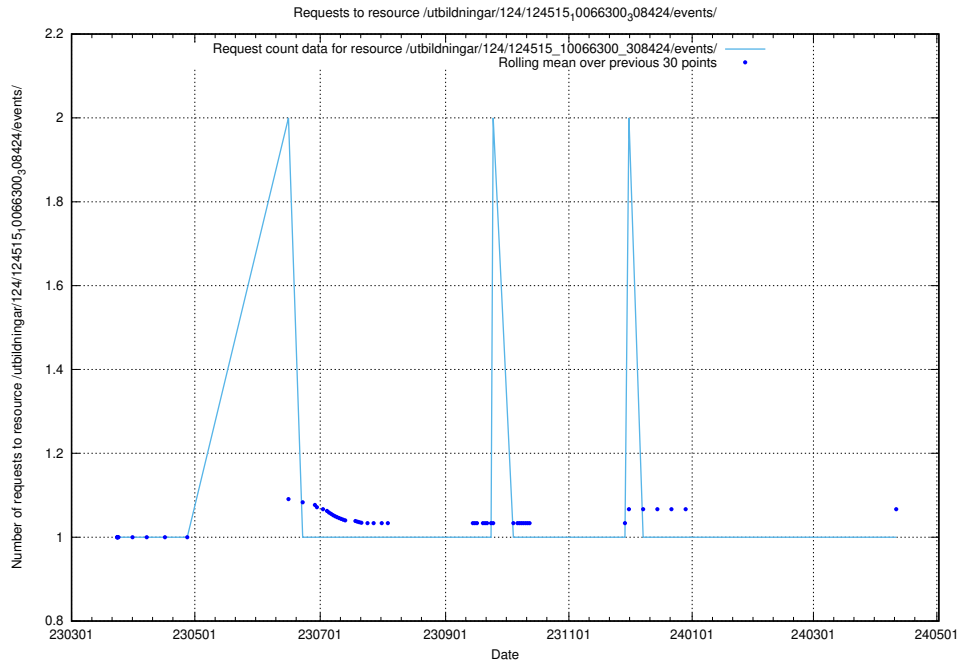

5.2404 Usage of /availability/kpi/20240409/

Here, we count the number of requests to resource /availability/kpi/20240409/.

5.2405 Usage of /utbildningar/124/124515_10066300_308424/events/

Here, we count the number of requests to resource /utbildningar/124/124515_10066300_308424/events/