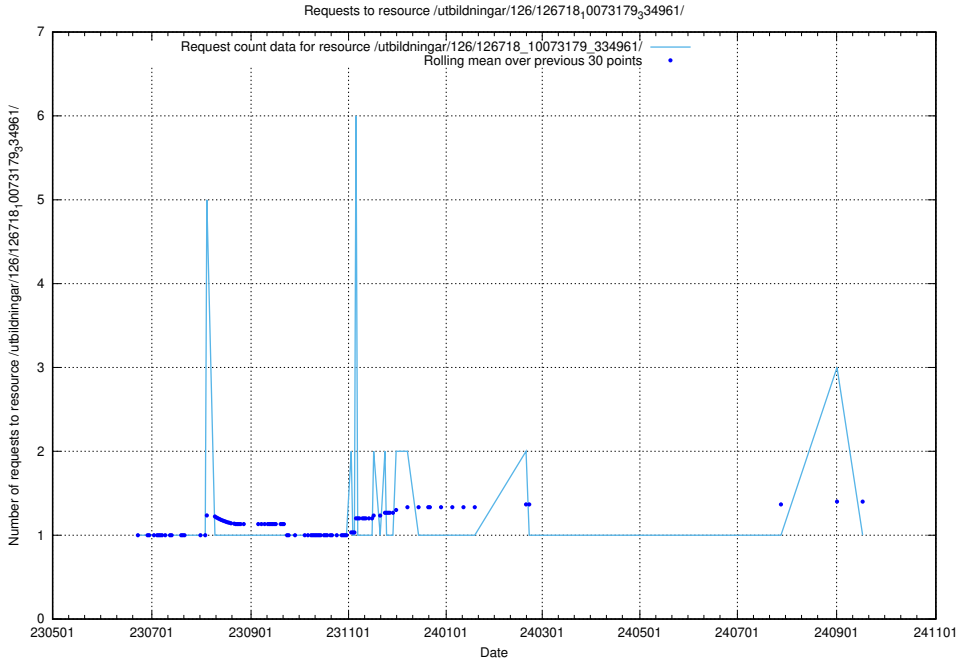

5.6400 Usage of /utbildningar/126/126718_10073179_334961/

Here, we count the number of requests to resource /utbildningar/126/126718_10073179_334961/.