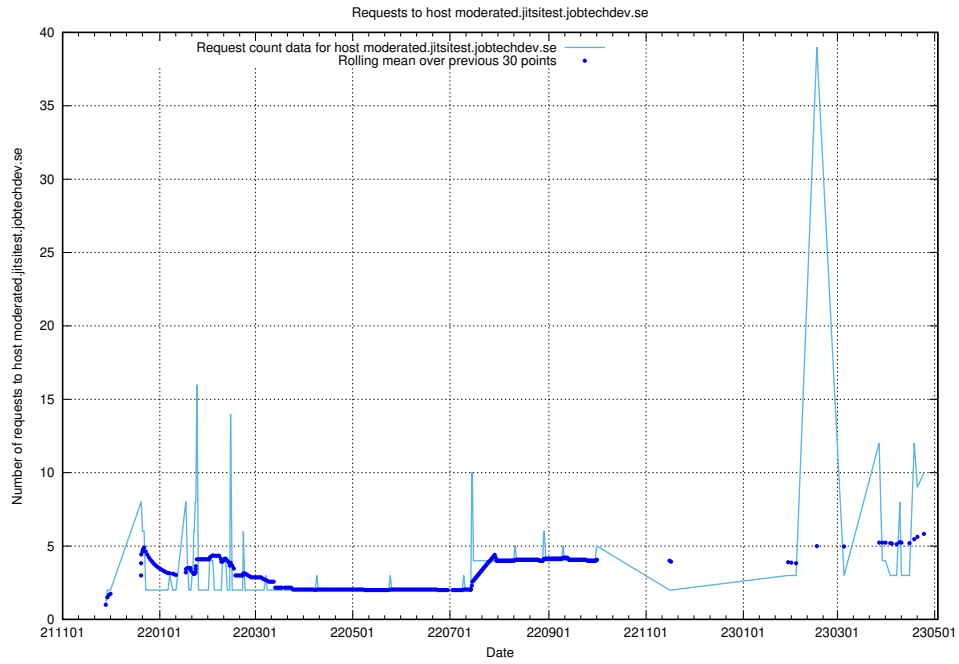

7.67 Usage of moderated.jitsitest.jobtechdev.se

Here, we count the number of requests to host moderated.jitsitest.jobtechdev.se.