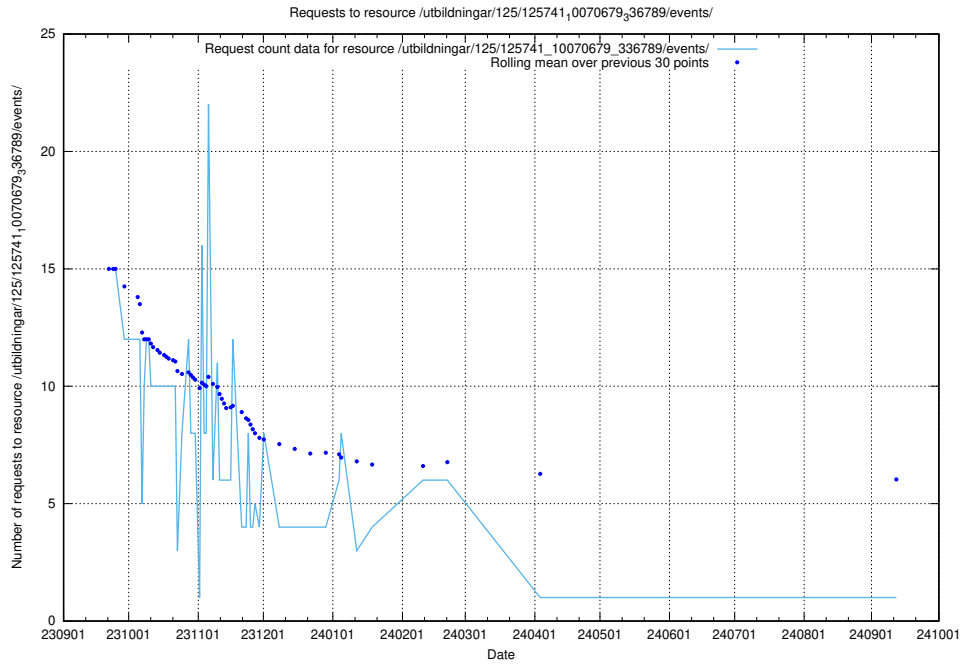

5.5307 Usage of /utbildningar/125/125741_10070679_336789/events/

Here, we count the number of requests to resource /utbildningar/125/125741_10070679_336789/events/