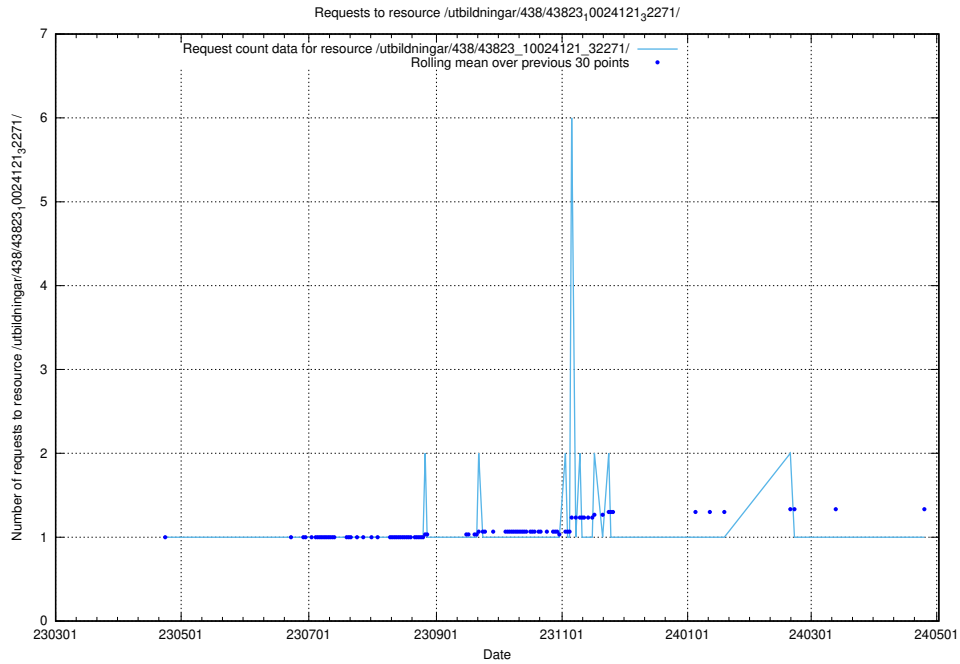

5.6795 Usage of /utbildningar/438/43823_10024121_32271/

Here, we count the number of requests to resource /utbildningar/438/43823_10024121_32271/.