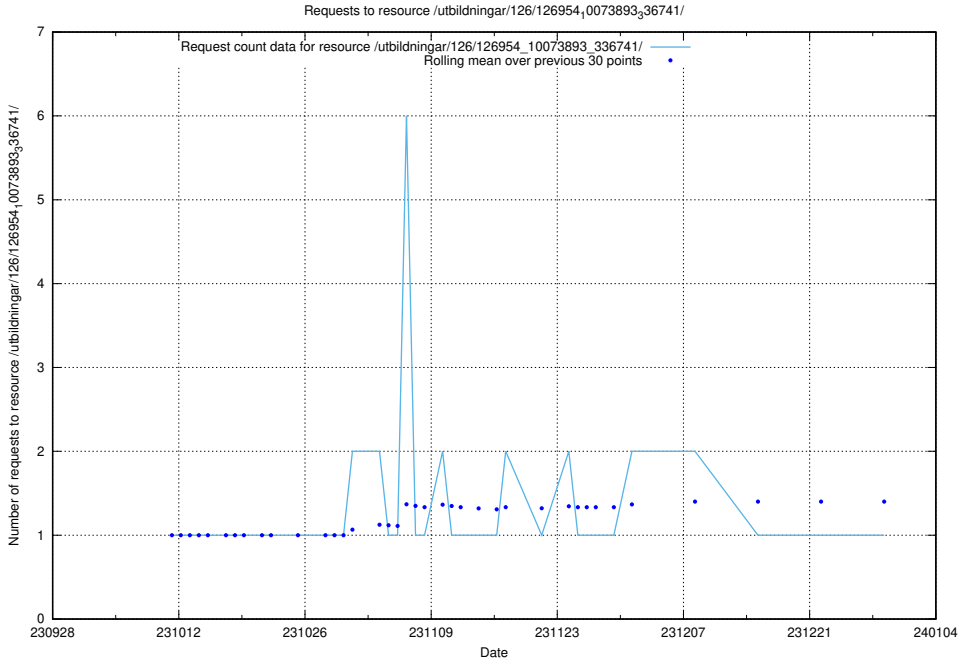

Here, we count the number of requests to resource /utbildningar/126/126954_10073893_336741/.

5.5184 Usage of /utbildningar/126/126751_10072075_331197/events/

Here, we count the number of requests to resource /utbildningar/126/126751_10072075_331197/events/