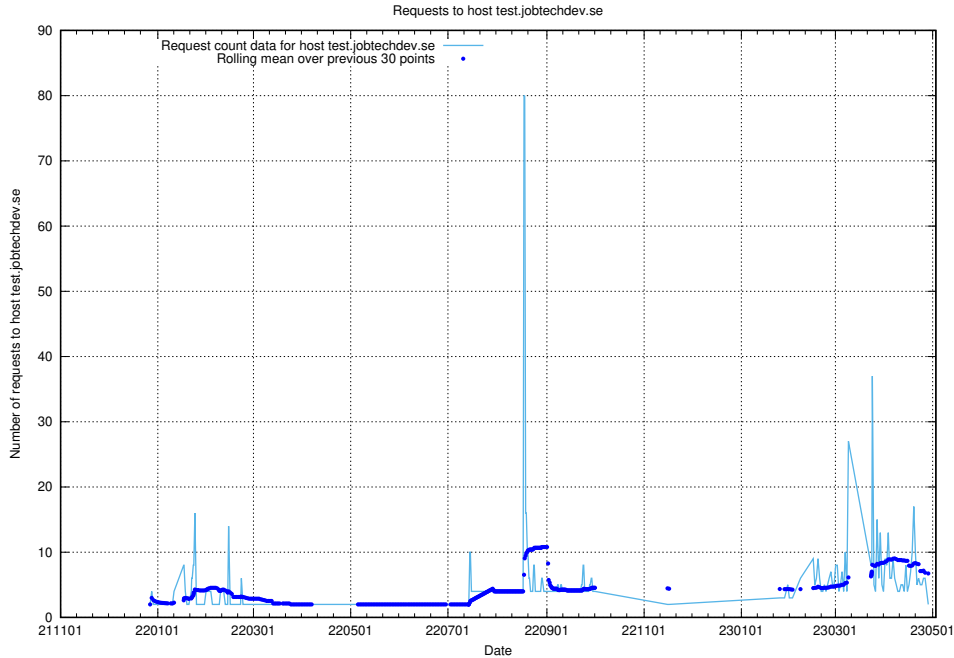

7.365 Usage of test.jobtechdev.se

Here, we count the number of requests to host test.jobtechdev.se.