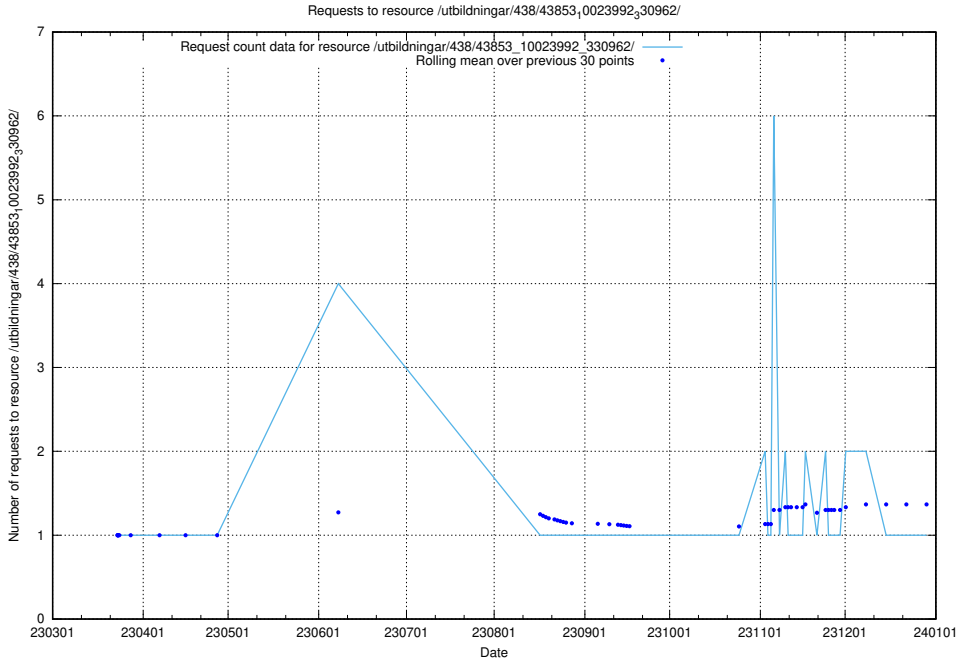

5.7087 Usage of /utbildningar/438/43853_10023992_330962/

Here, we count the number of requests to resource /utbildningar/438/43853_10023992_330962/.