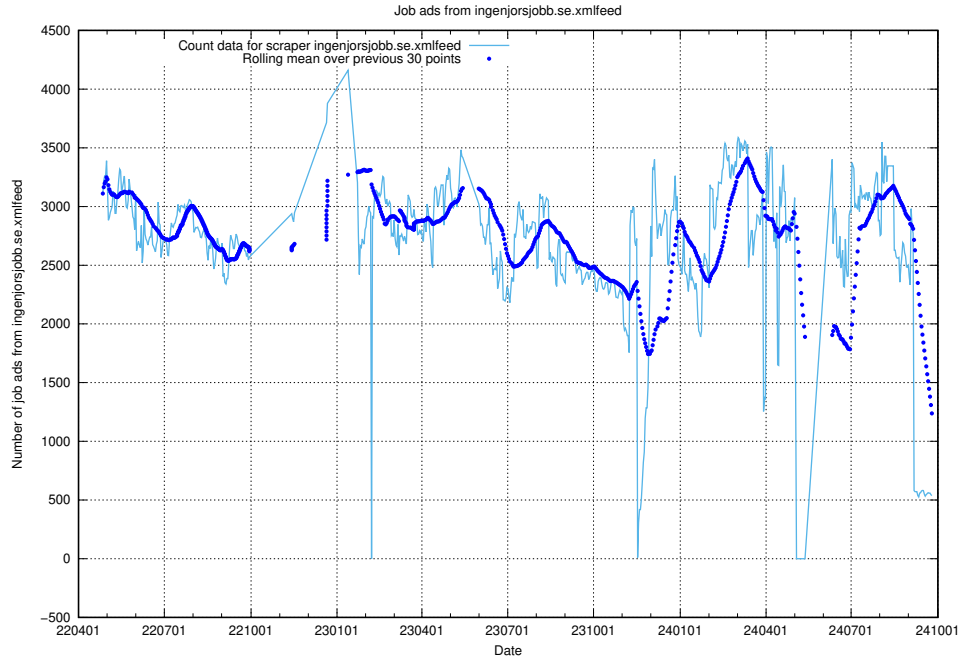

13.9 Number of ads by scraper ingenjorsjobb.se.xmlfeed

Here, we count the number of job ads scraped from ingenjorsjobb.se.xmlfeed.