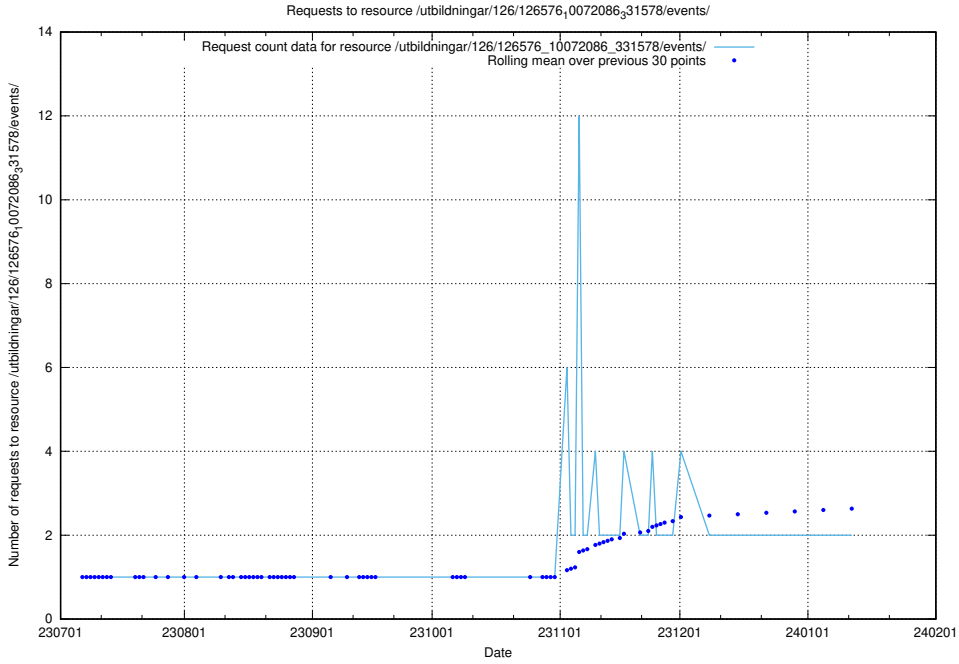

5.959 Usage of /utbildningar/126/126576_10072086_331578/events/

Here, we count the number of requests to resource /utbildningar/126/126576_10072086_331578/events/