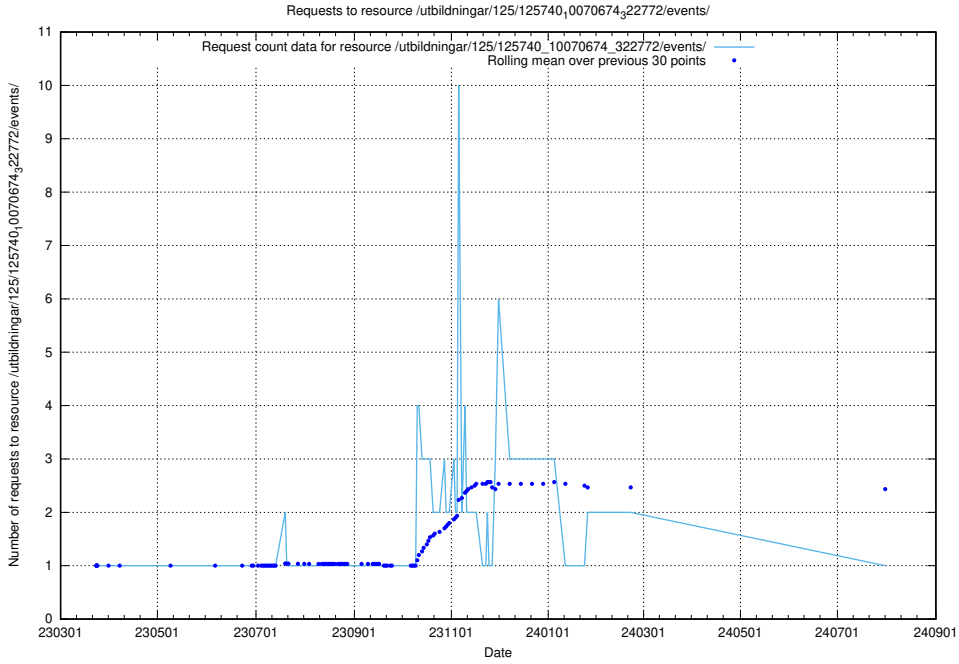

5.1187 Usage of /utbildningar/125/125740_10070674_322772/events/

Here, we count the number of requests to resource /utbildningar/125/125740_10070674_322772/events/