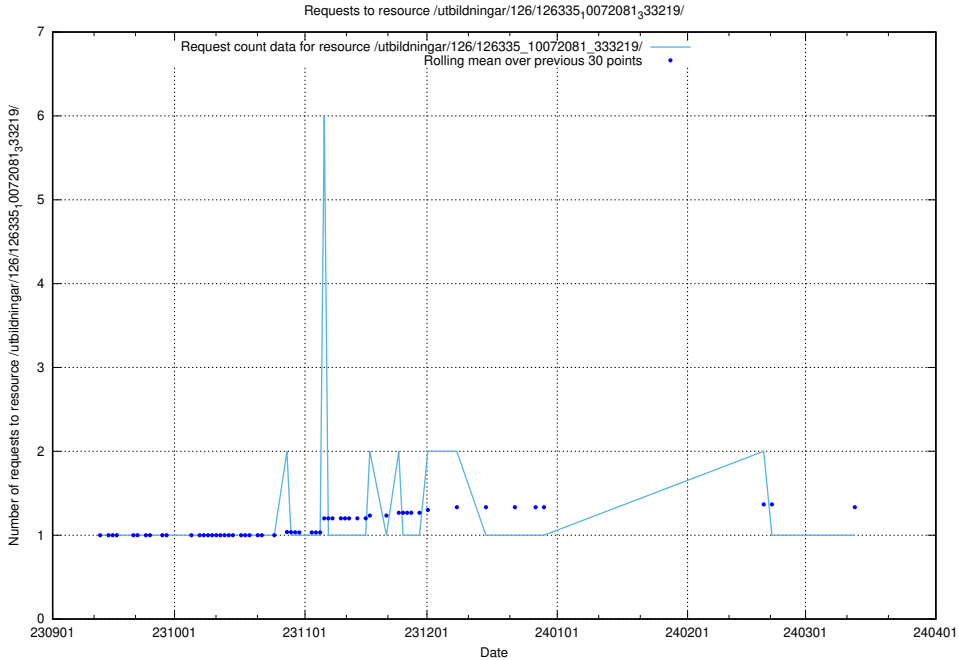

5.5403 Usage of /utbildningar/126/126335_10072081_333219/

Here, we count the number of requests to resource /utbildningar/126/126335_10072081_333219/.