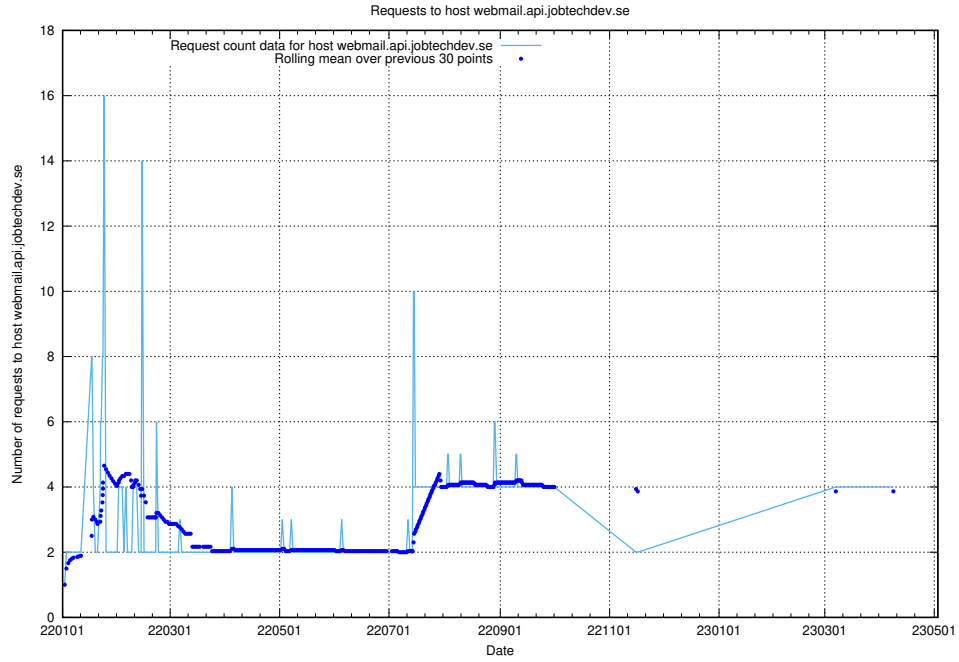

7.121 Usage of webmail.api.jobtechdev.se

Here, we count the number of requests to host webmail.api.jobtechdev.se.