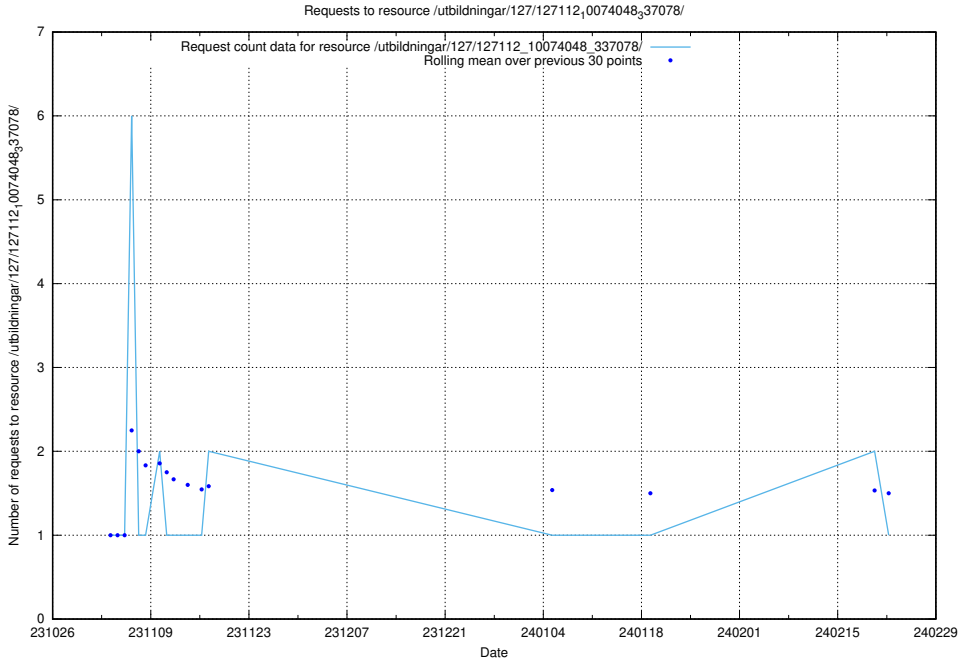

5.4973 Usage of /utbildningar/127/127112_10074048_337078/

Here, we count the number of requests to resource /utbildningar/127/127112_10074048_337078/.