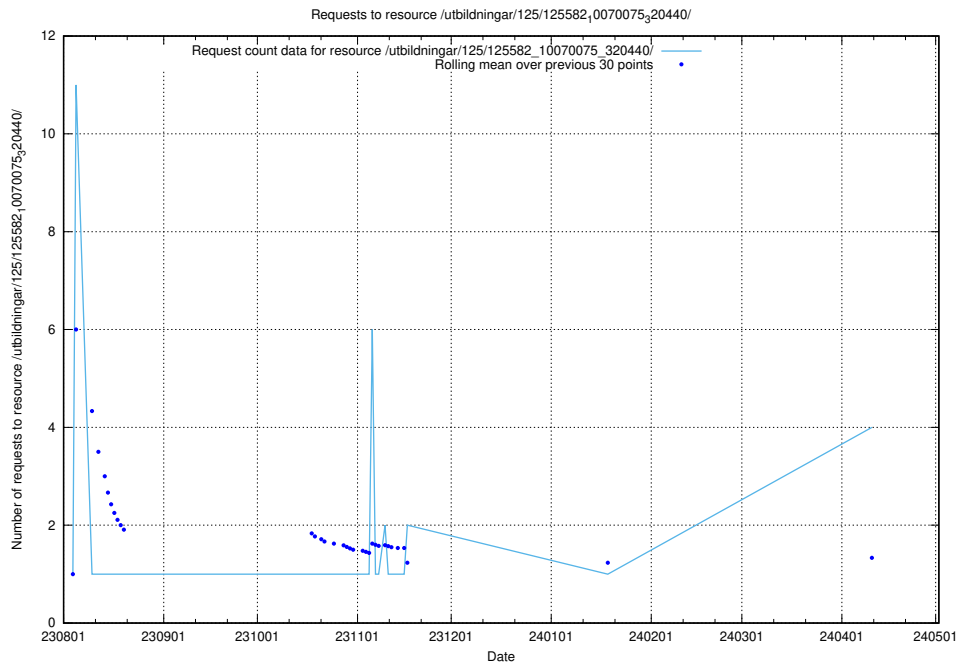

5.378 Usage of /utbildningar/125/125582_10070075_320440/

Here, we count the number of requests to resource /utbildningar/125/125582_10070075_320440/.