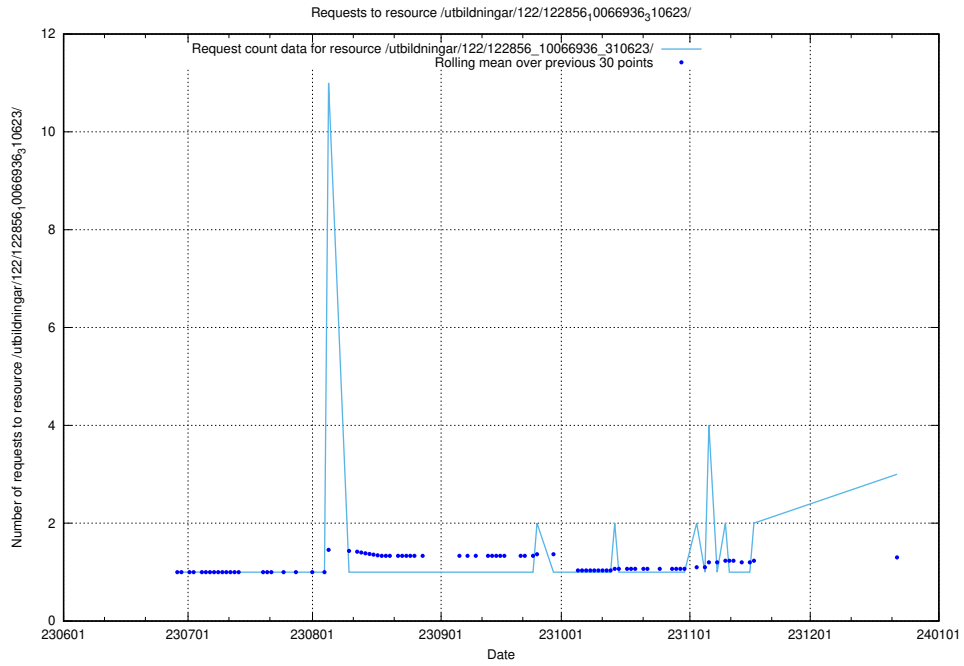

5.529 Usage of /utbildningar/122/122856_10066936_310623/

Here, we count the number of requests to resource /utbildningar/122/122856_10066936_310623/.