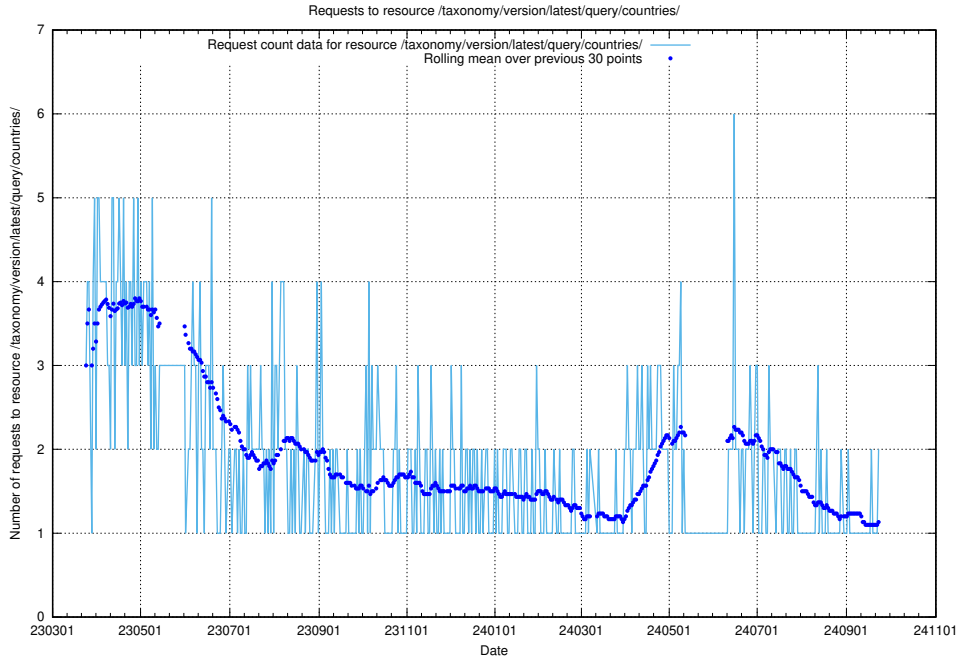

5.1113 Usage of /taxonomy/version/latest/query/countries/

Here, we count the number of requests to resource /taxonomy/version/latest/query/countries/.