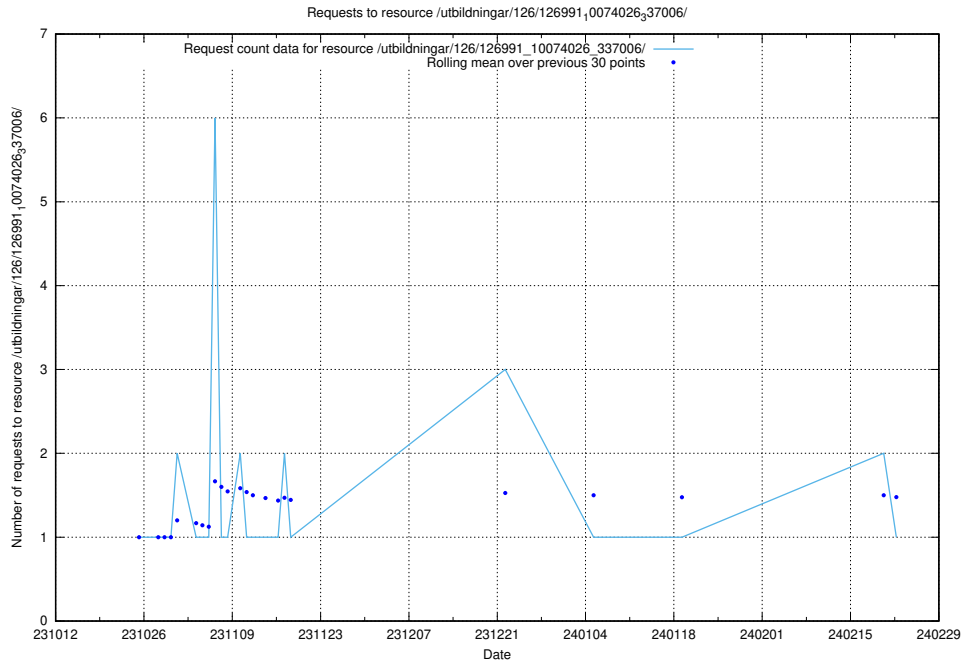

5.5038 Usage of /utbildningar/126/126991_10074026_337006/

Here, we count the number of requests to resource /utbildningar/126/126991_10074026_337006/.