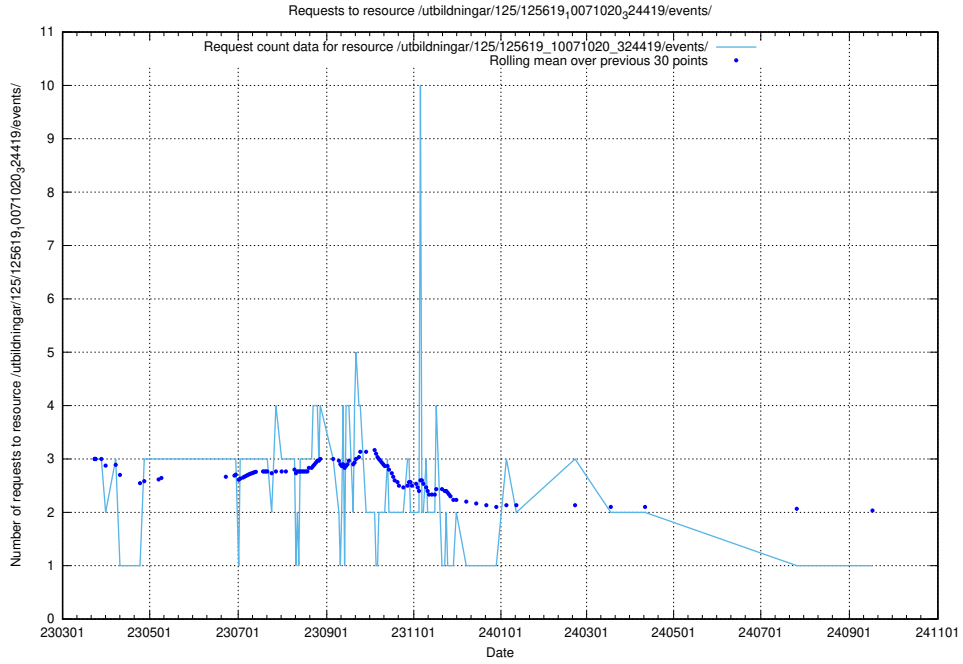

5.7016 Usage of /utbildningar/125/125619_10071020_324419/events/

Here, we count the number of requests to resource /utbildningar/125/125619_10071020_324419/events/