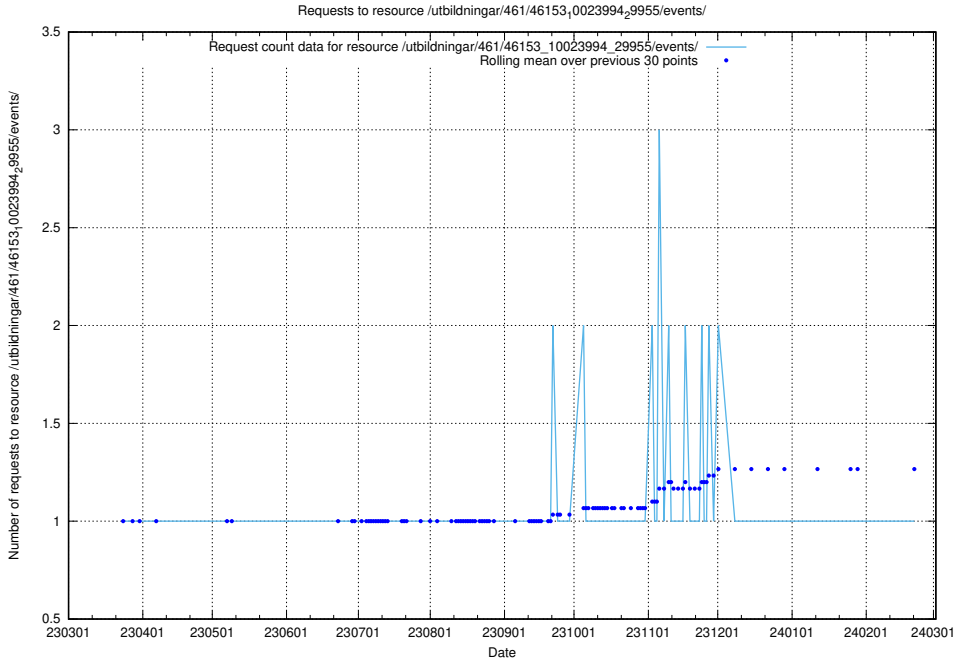

5.6915 Usage of /utbildningar/461/46153_10023994_29955/events/

Here, we count the number of requests to resource /utbildningar/461/46153_10023994_29955/events/.