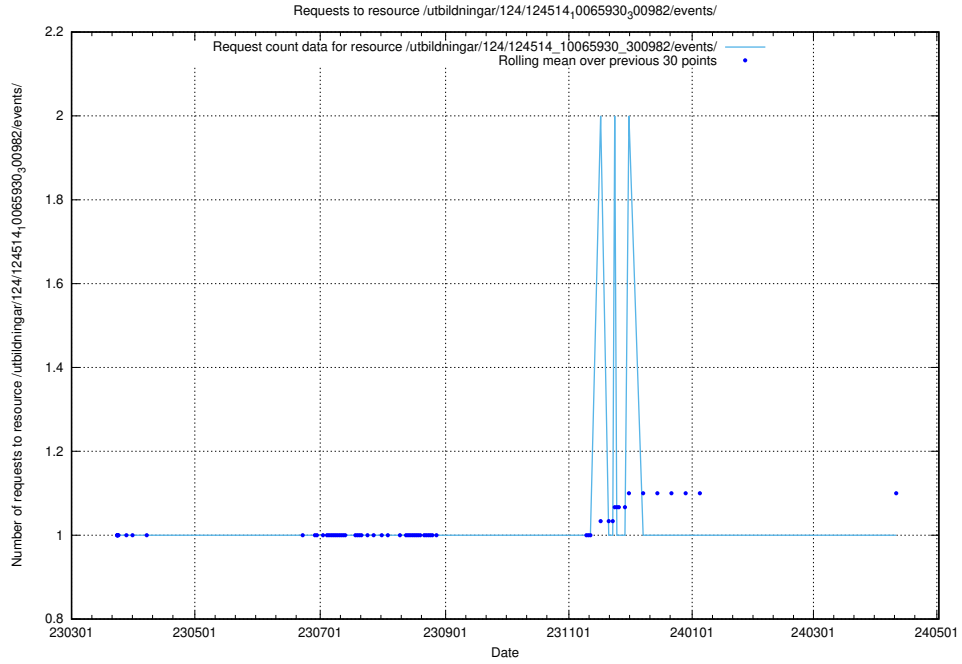

5.2780 Usage of /utbildningar/124/124514_10065930_300982/events/

Here, we count the number of requests to resource /utbildningar/124/124514_10065930_300982/events/