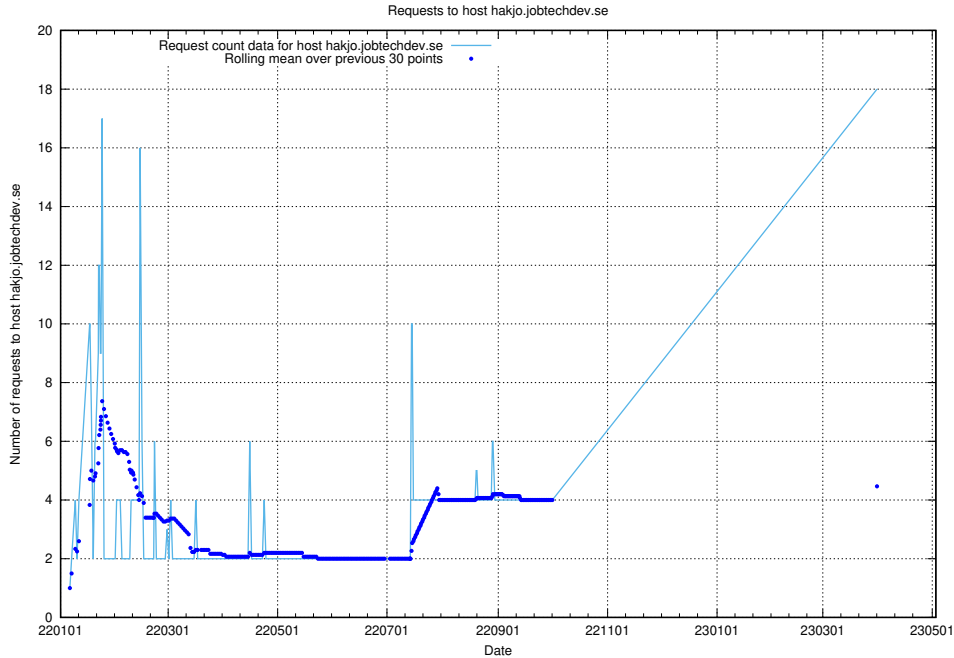

7.37 Usage of taxonomy-prod-read.api.jobtechdev.se

Here, we count the number of requests to host taxonomy-prod-read.api.jobtechdev.se.

7.38 Usage of hakjo.jobtechdev.se

Here, we count the number of requests to host hakjo.jobtechdev.se.