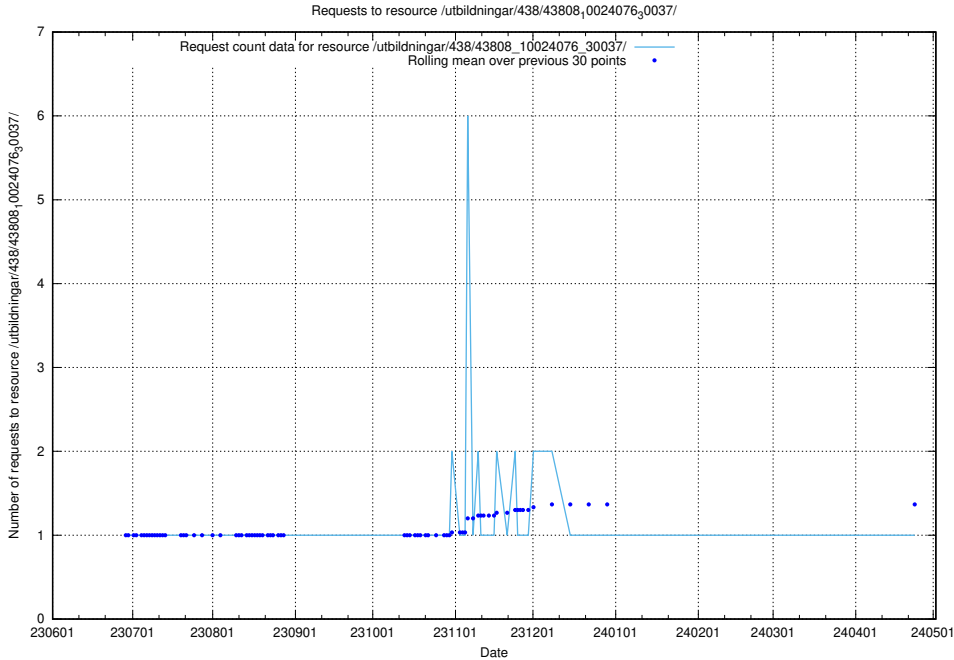

5.6237 Usage of /utbildningar/438/43808_10024076_30037/

Here, we count the number of requests to resource /utbildningar/438/43808_10024076_30037/.