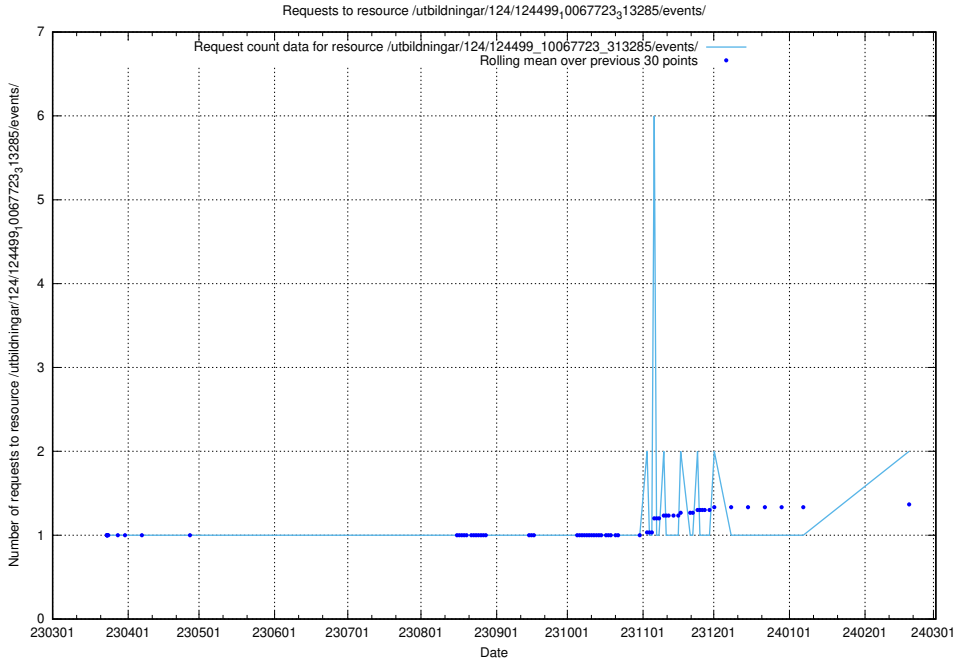

5.748 Usage of /utbildningar/124/124499_10067723_313285/events/

Here, we count the number of requests to resource /utbildningar/124/124499_10067723_313285/events/