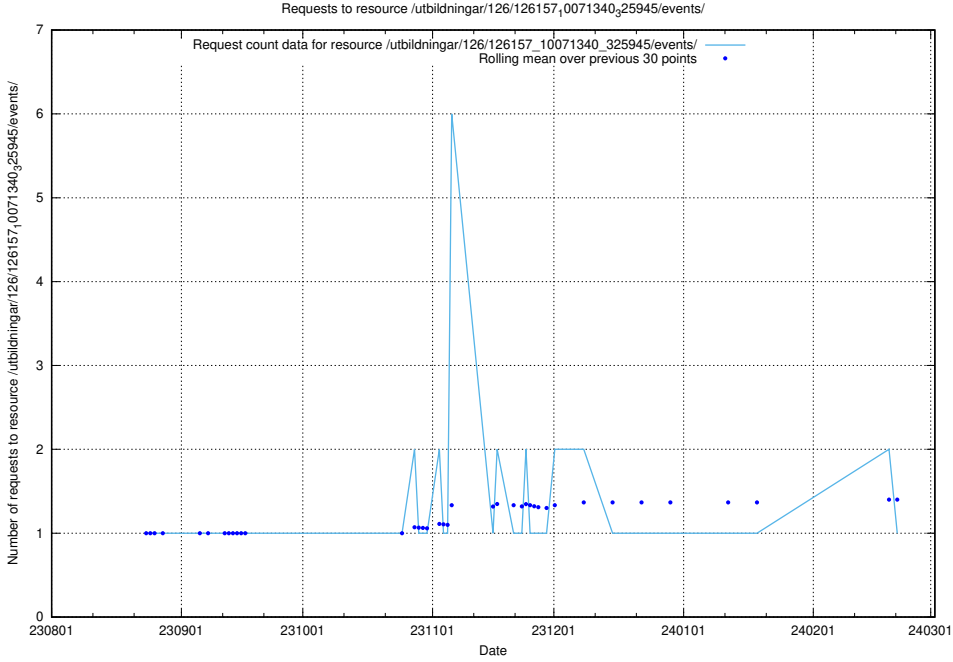

5.5539 Usage of /utbildningar/126/126157_10071340_325945/events/

Here, we count the number of requests to resource /utbildningar/126/126157_10071340_325945/events/