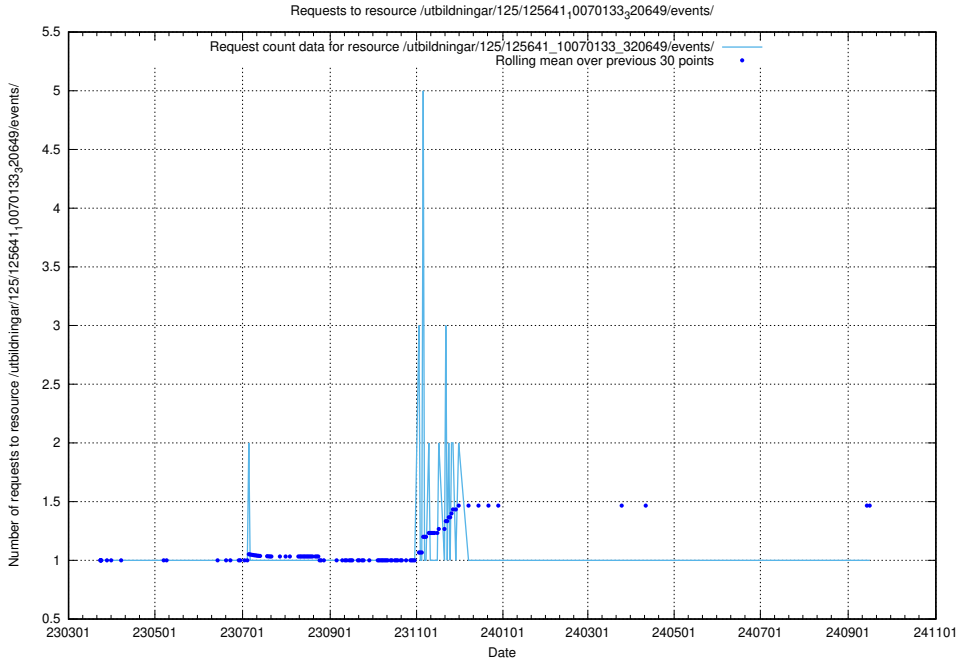

5.1246 Usage of /utbildningar/125/125641_10070133_320649/events/

Here, we count the number of requests to resource /utbildningar/125/125641_10070133_320649/events/