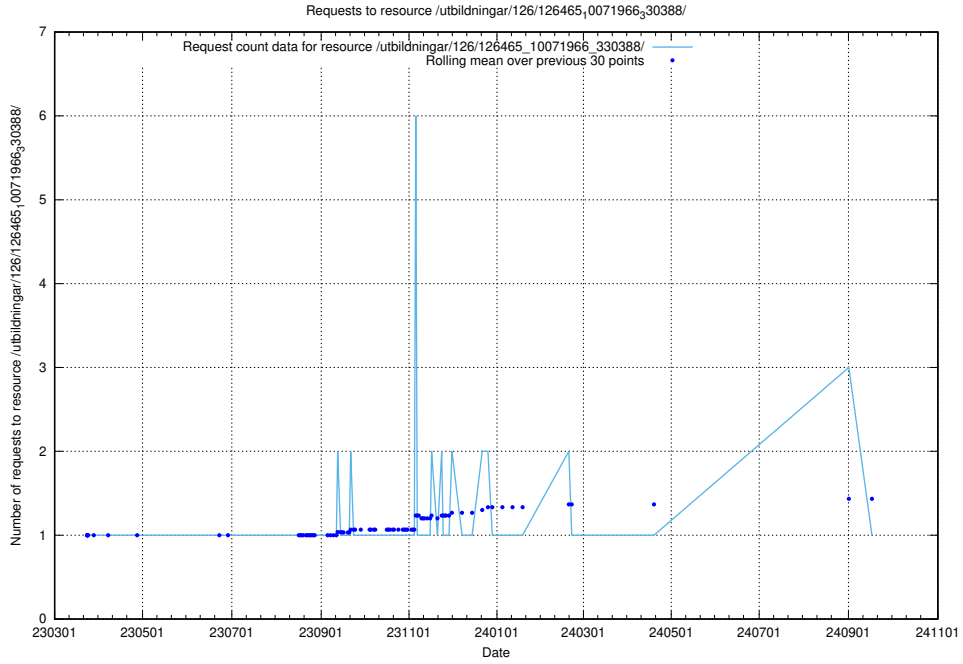

5.7176 Usage of /utbildningar/126/126465_10071966_330388/

Here, we count the number of requests to resource /utbildningar/126/126465_10071966_330388/.