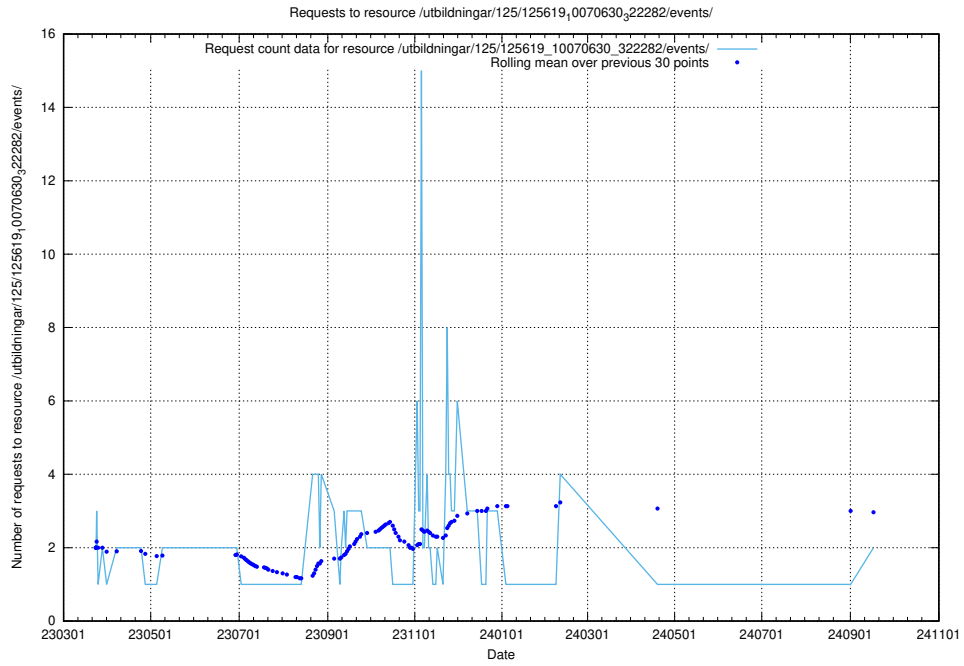

5.1133 Usage of /utbildningar/125/125619_10070630_322282/events/

Here, we count the number of requests to resource /utbildningar/125/125619_10070630_322282/events/