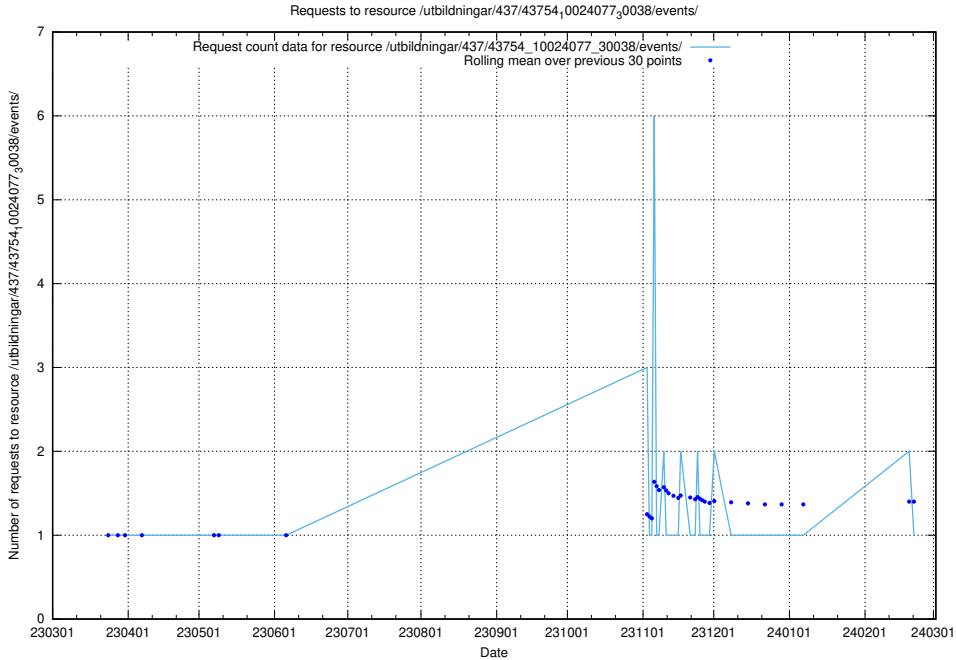

5.6951 Usage of /utbildningar/437/43754_10024077_30038/events/

Here, we count the number of requests to resource /utbildningar/437/43754_10024077_30038/events/.