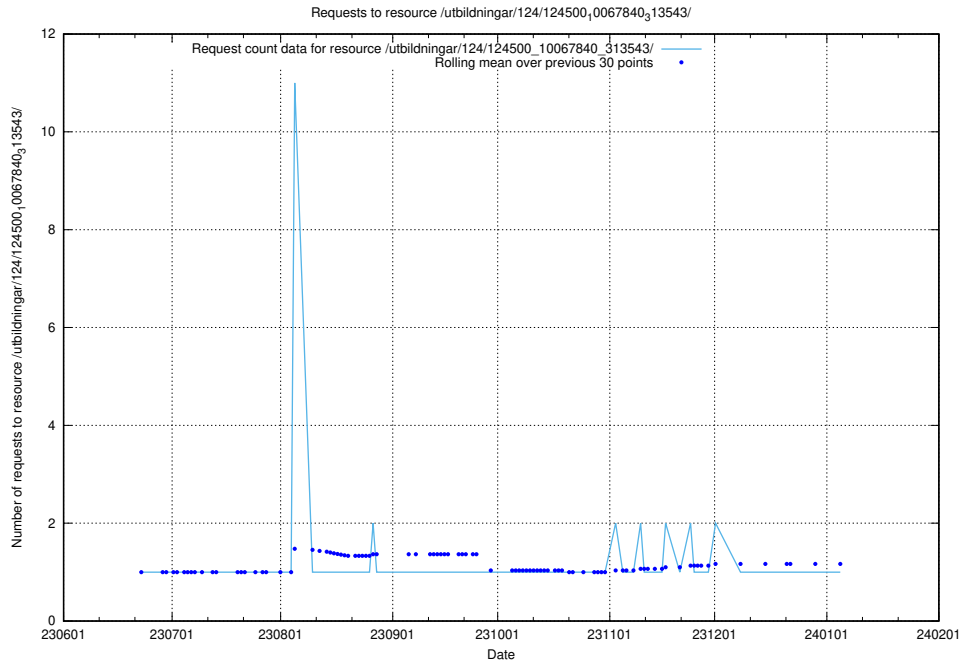

5.6548 Usage of /utbildningar/124/124500_10067840_313543/

Here, we count the number of requests to resource /utbildningar/124/124500_10067840_313543/.