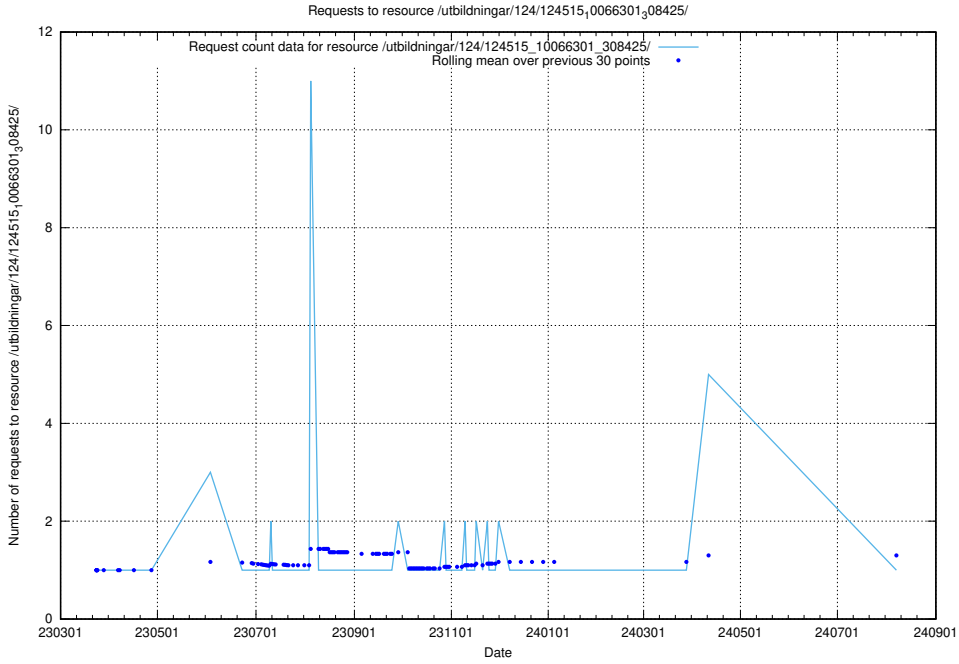

5.2394 Usage of /utbildningar/124/124515_10066301_308425/

Here, we count the number of requests to resource /utbildningar/124/124515_10066301_308425/.