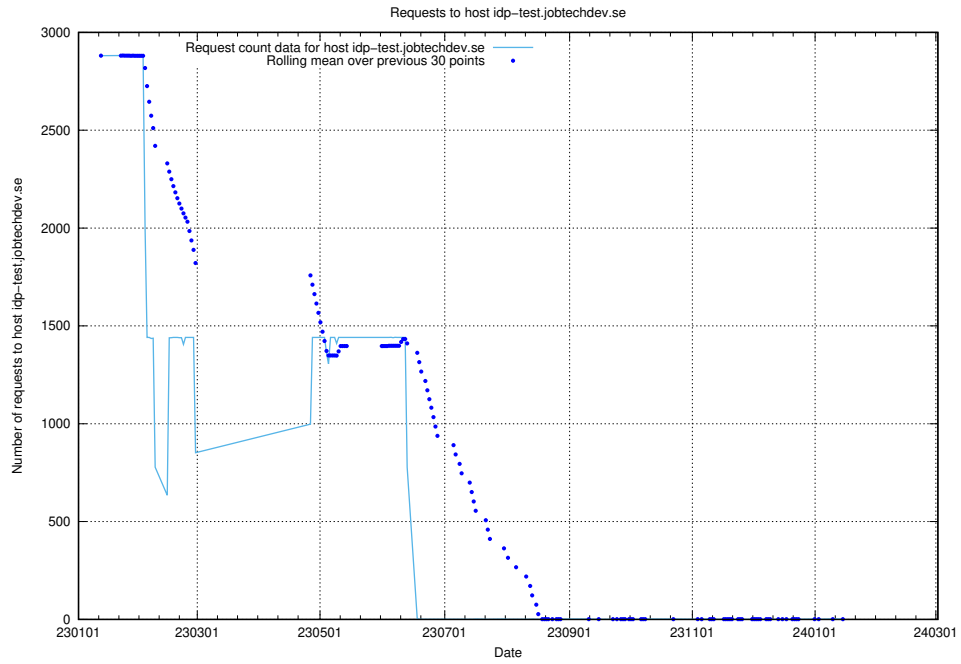

Here, we count the number of requests to host idp-test.jobtechdev.se.

7.307 Usage of jobstore.jobtechdev.se

Here, we count the number of requests to host jobstore.jobtechdev.se.

7.308 Usage of academy.jobtechdev.se