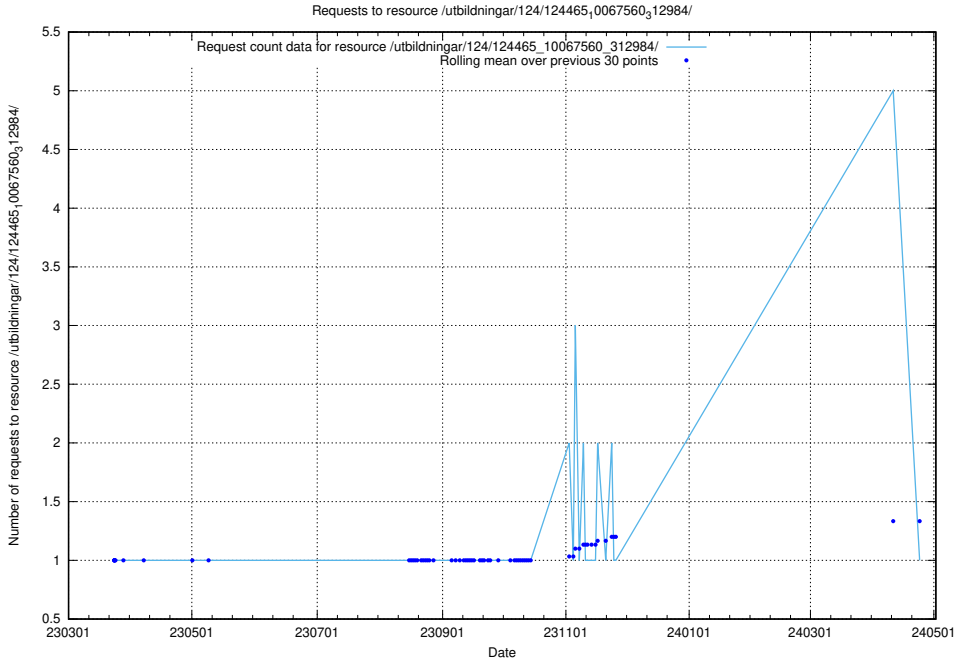

5.4273 Usage of /utbildningar/124/124465_10067560_312984/

Here, we count the number of requests to resource /utbildningar/124/124465_10067560_312984/.