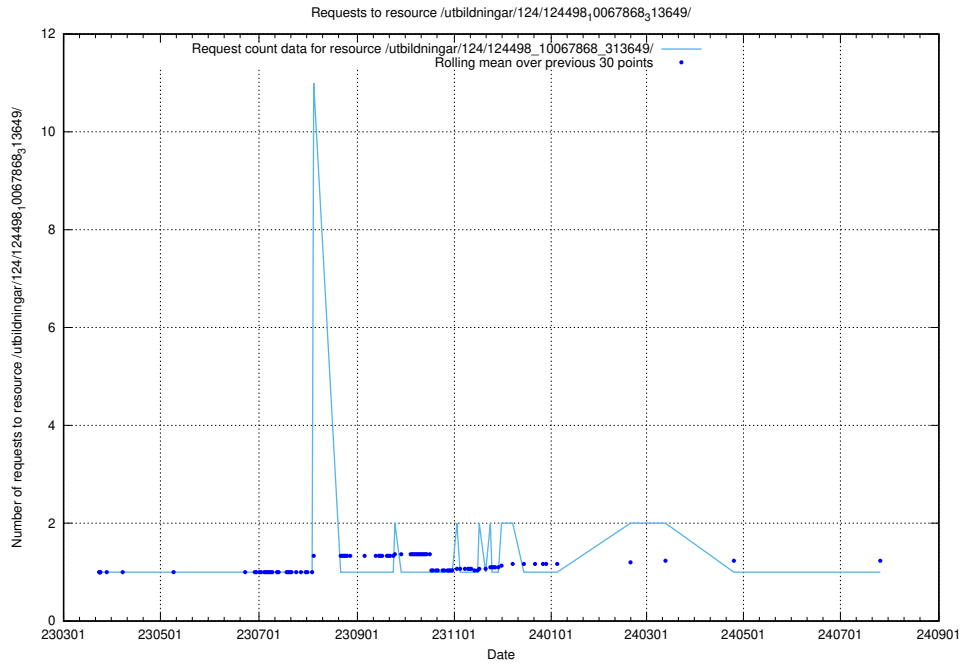

5.3514 Usage of /utbildningar/124/124498_10067868_313649/

Here, we count the number of requests to resource /utbildningar/124/124498_10067868_313649/.