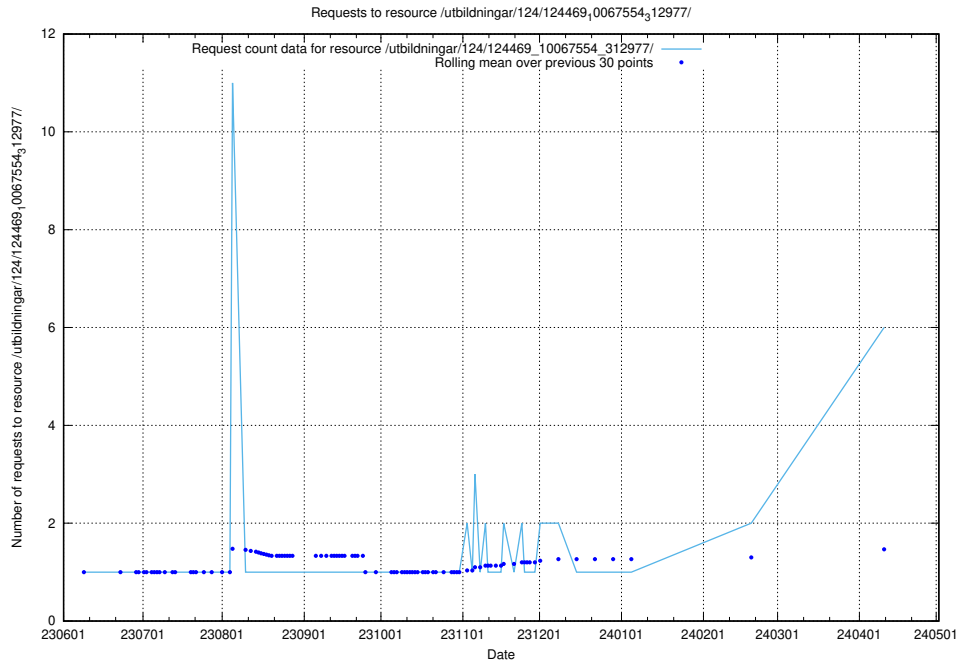

5.205 Usage of /utbildningar/124/124469_10067554_312977/

Here, we count the number of requests to resource /utbildningar/124/124469_10067554_312977/.