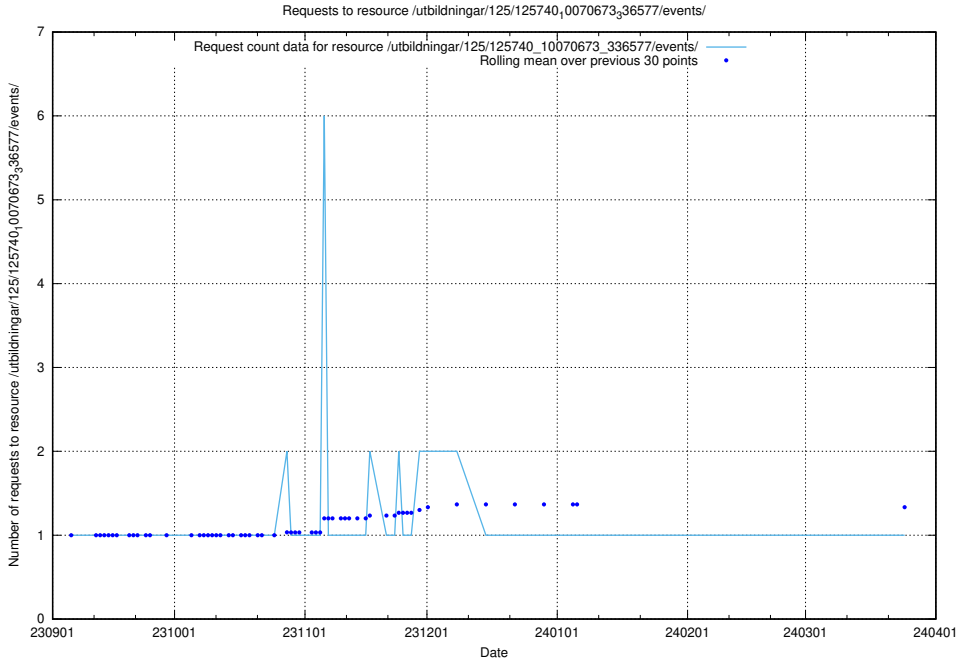

5.5484 Usage of /utbildningar/125/125740_10070673_336577/events/

Here, we count the number of requests to resource /utbildningar/125/125740_10070673_336577/events/