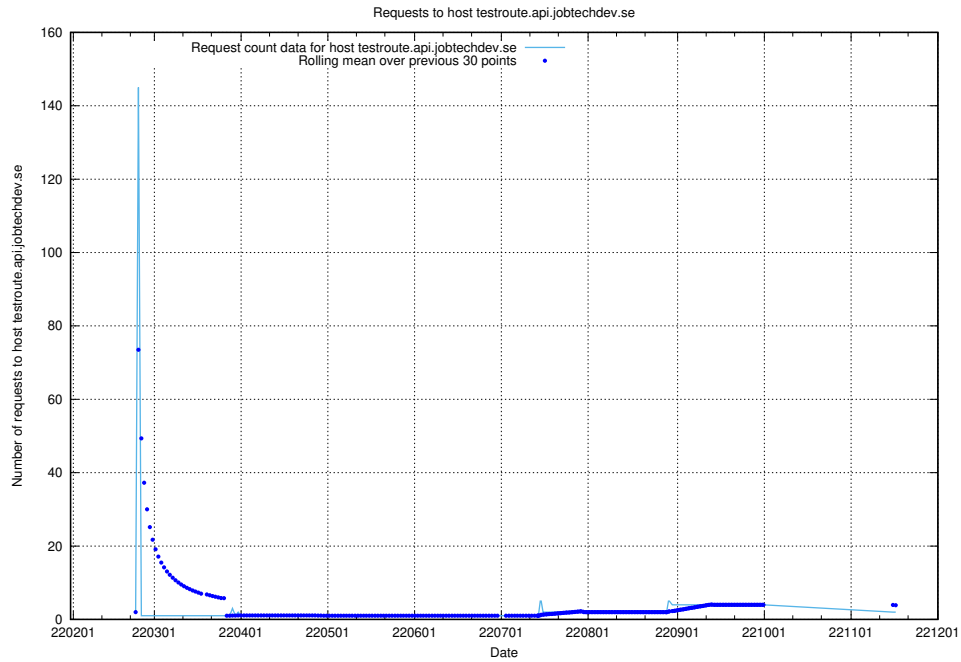

7.517 Usage of testroute.api.jobtechdev.se

Here, we count the number of requests to host testroute.api.jobtechdev.se.