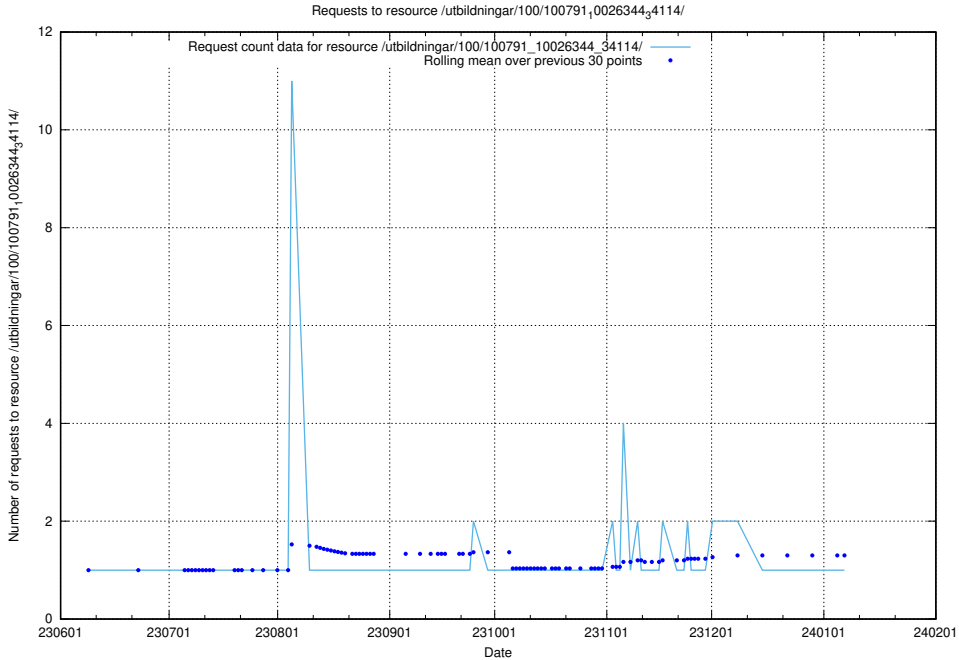

5.6672 Usage of /utbildningar/100/100791_10026344_34114/

Here, we count the number of requests to resource /utbildningar/100/100791_10026344_34114/.