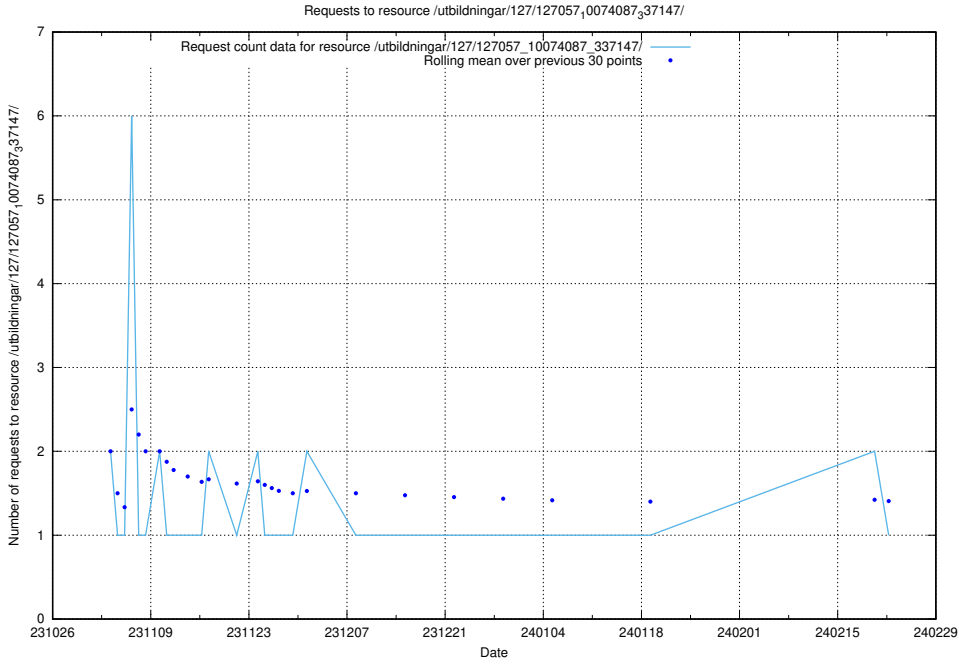

5.4966 Usage of /utbildningar/127/127057_10074087_337147/

Here, we count the number of requests to resource /utbildningar/127/127057_10074087_337147/.