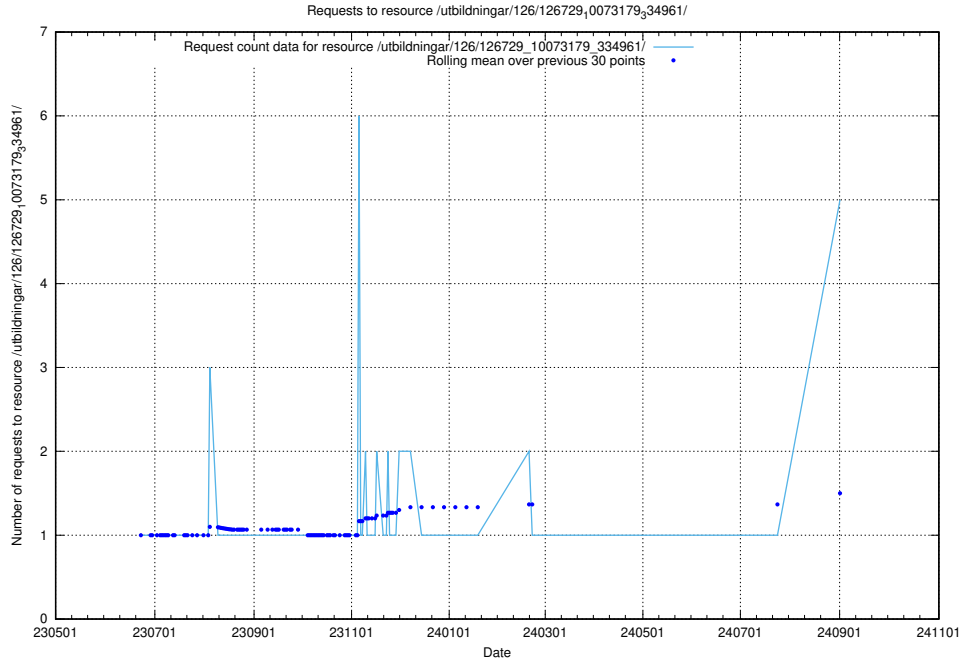

5.267 Usage of /utbildningar/126/126729_10073179_334961/

Here, we count the number of requests to resource /utbildningar/126/126729_10073179_334961/.