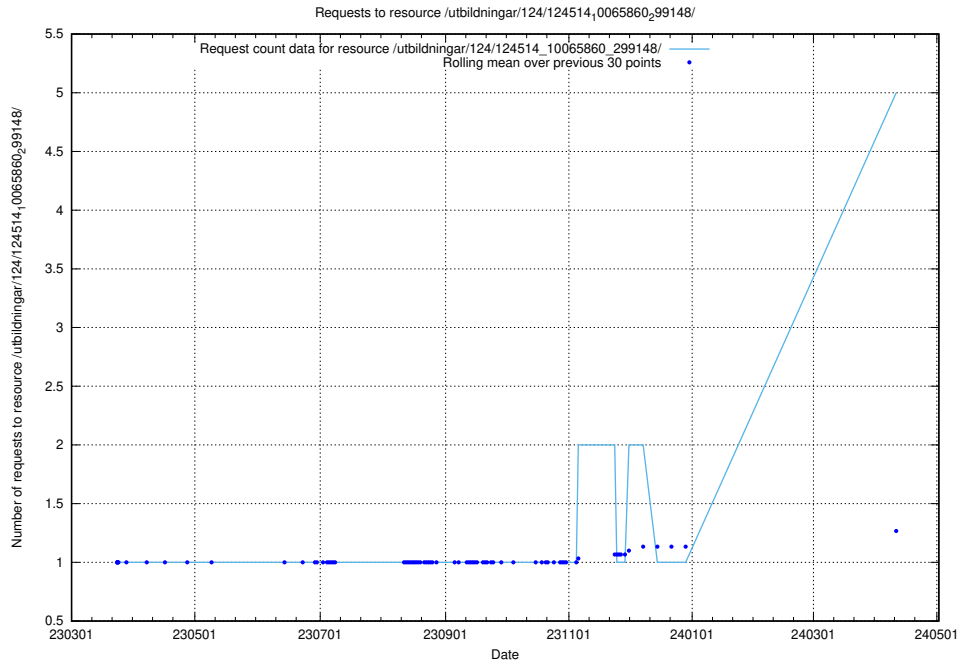

5.238 Usage of /utbildningar/124/124514_10065860_299148/

Here, we count the number of requests to resource /utbildningar/124/124514_10065860_299148/.