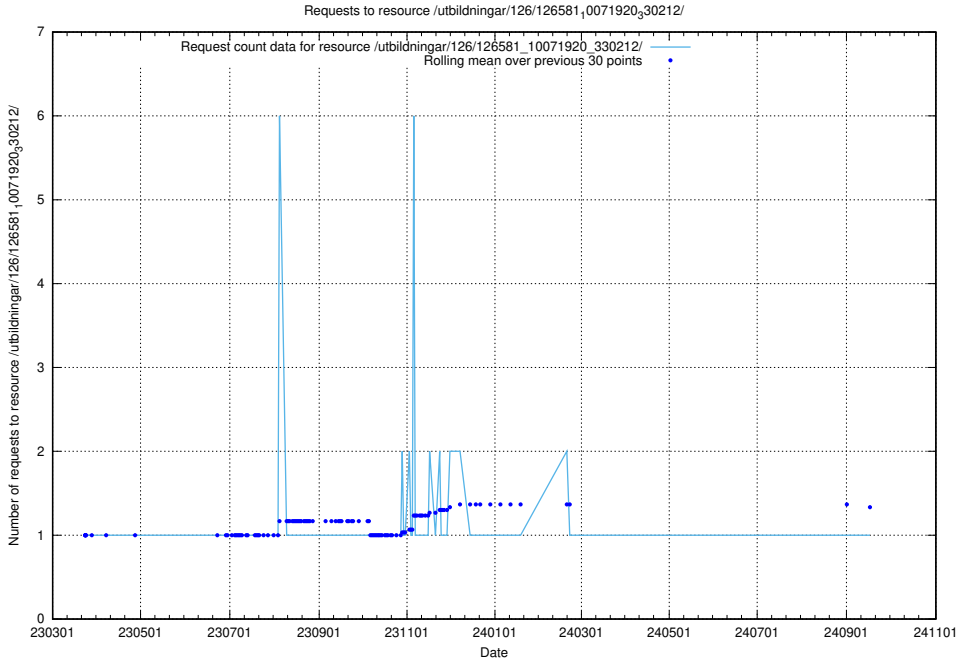

5.7161 Usage of /utbildningar/126/126581_10071920_330212/

Here, we count the number of requests to resource /utbildningar/126/126581_10071920_330212/.