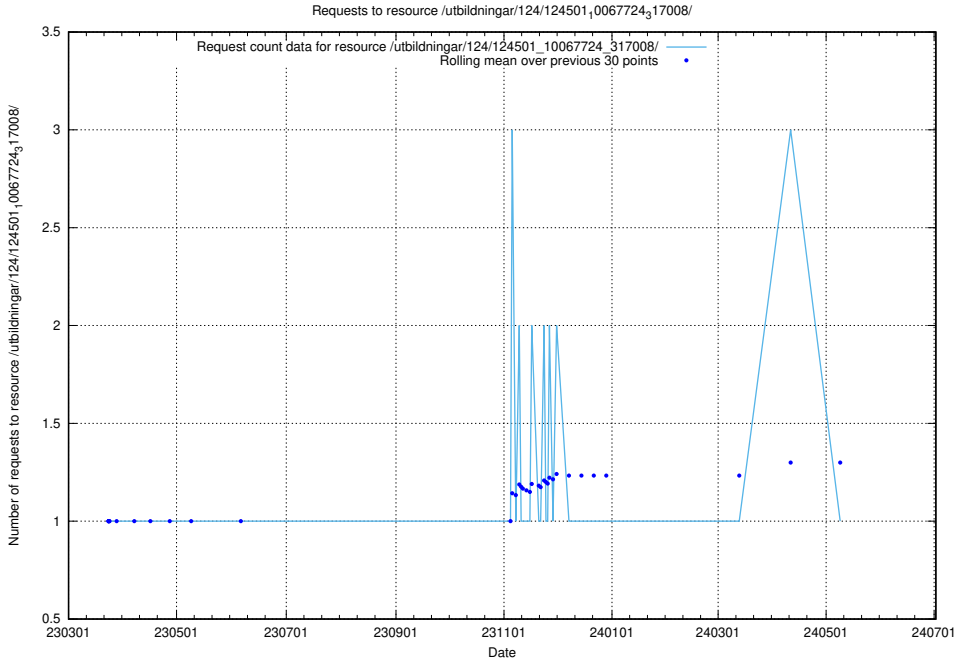

5.3140 Usage of /utbildningar/124/124501_10067724_317008/

Here, we count the number of requests to resource /utbildningar/124/124501_10067724_317008/.