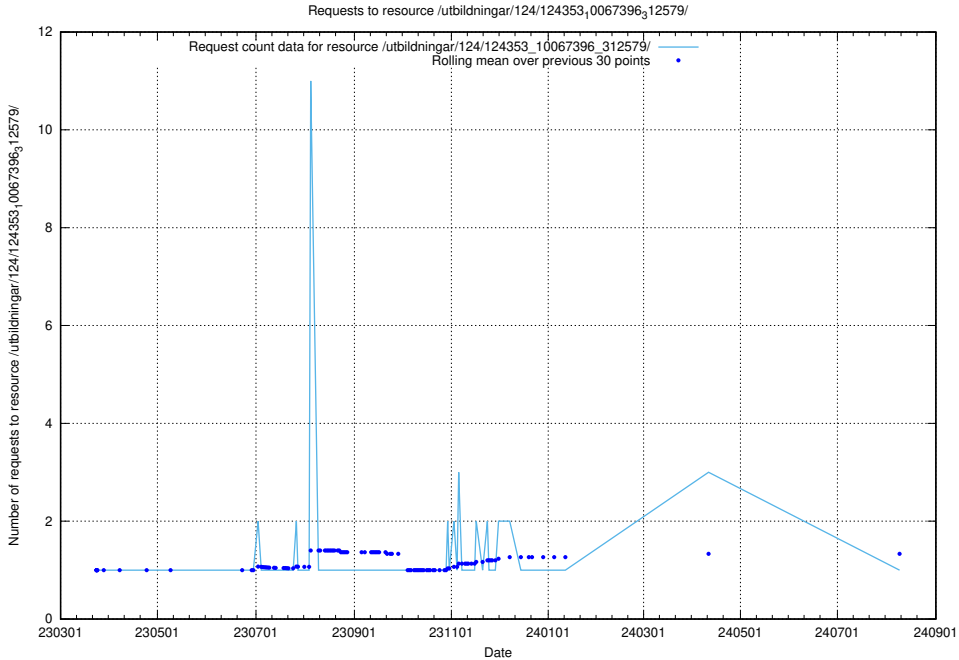

5.4758 Usage of /utbildningar/124/124353_10067396_312579/

Here, we count the number of requests to resource /utbildningar/124/124353_10067396_312579/.