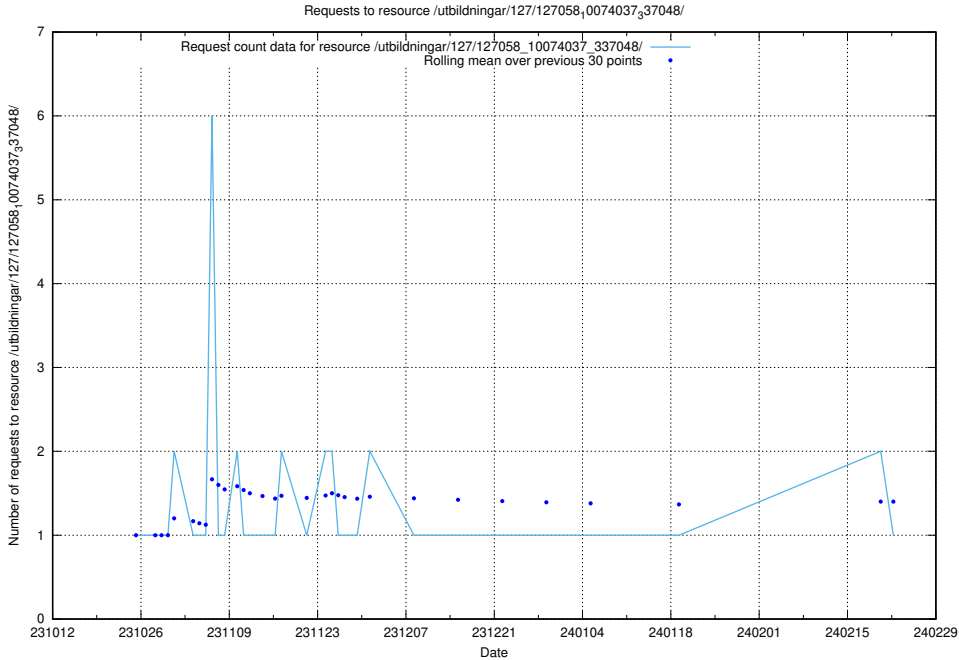

5.5028 Usage of /utbildningar/127/127058_10074037_337048/

Here, we count the number of requests to resource /utbildningar/127/127058_10074037_337048/.