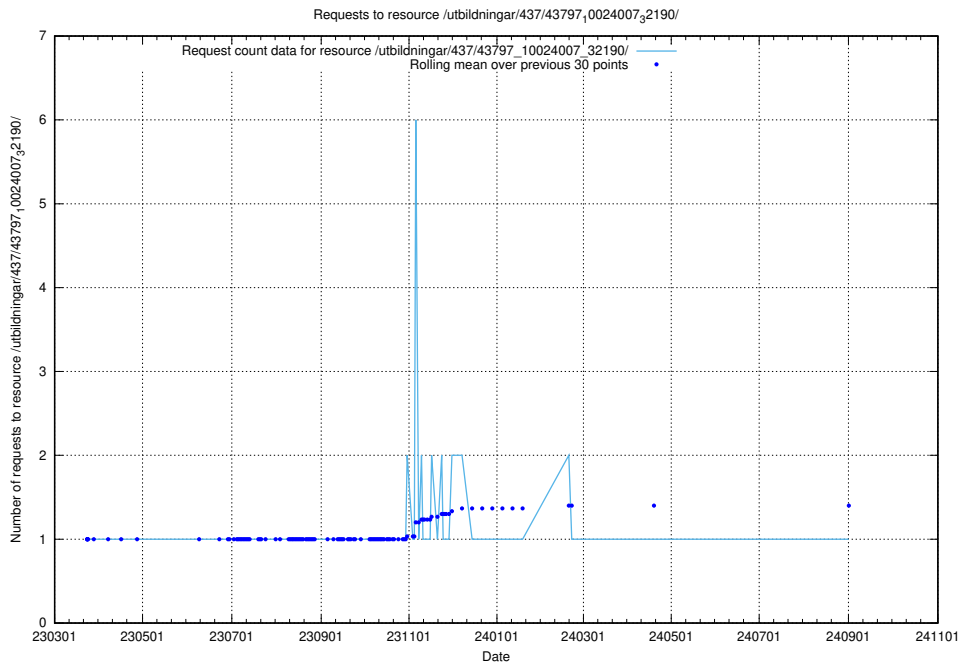

5.7112 Usage of /utbildningar/437/43797_10024007_32190/

Here, we count the number of requests to resource /utbildningar/437/43797_10024007_32190/.