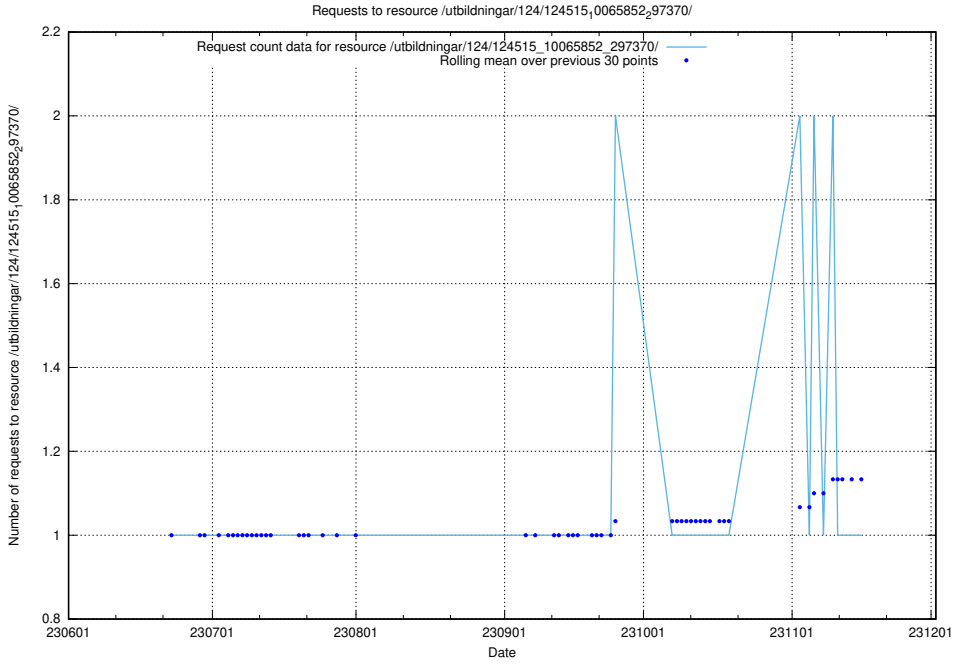

5.6542 Usage of /utbildningar/124/124515_10065852_297370/

Here, we count the number of requests to resource /utbildningar/124/124515_10065852_297370/.