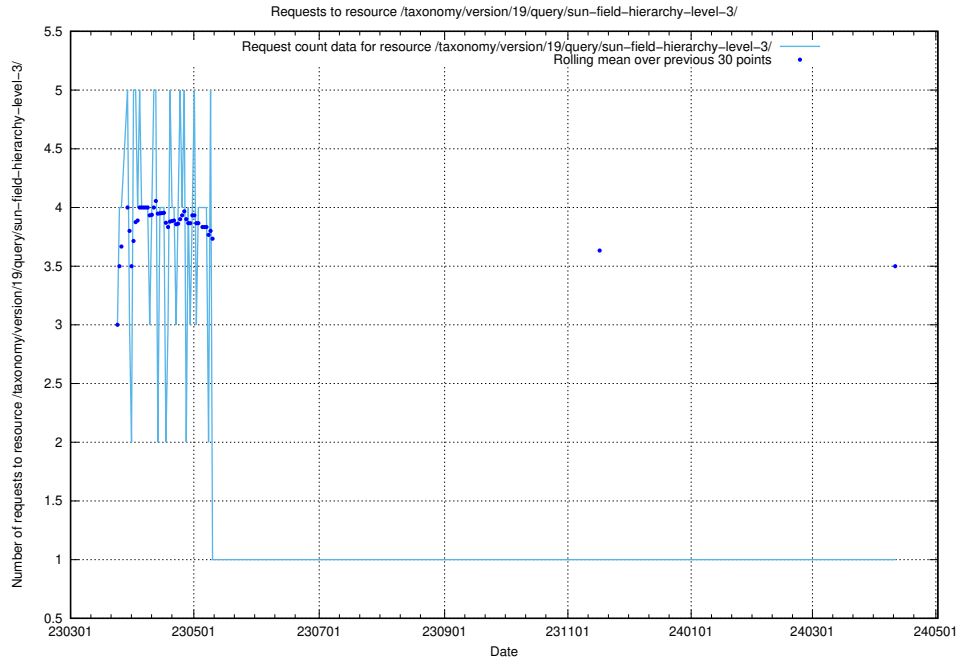

5.6868 Usage of /taxonomy/version/19/query/sun-field-hierarchy-level-3/

Here, we count the number of requests to resource /taxonomy/version/19/query/sun-field-hierarchy-level-3/.