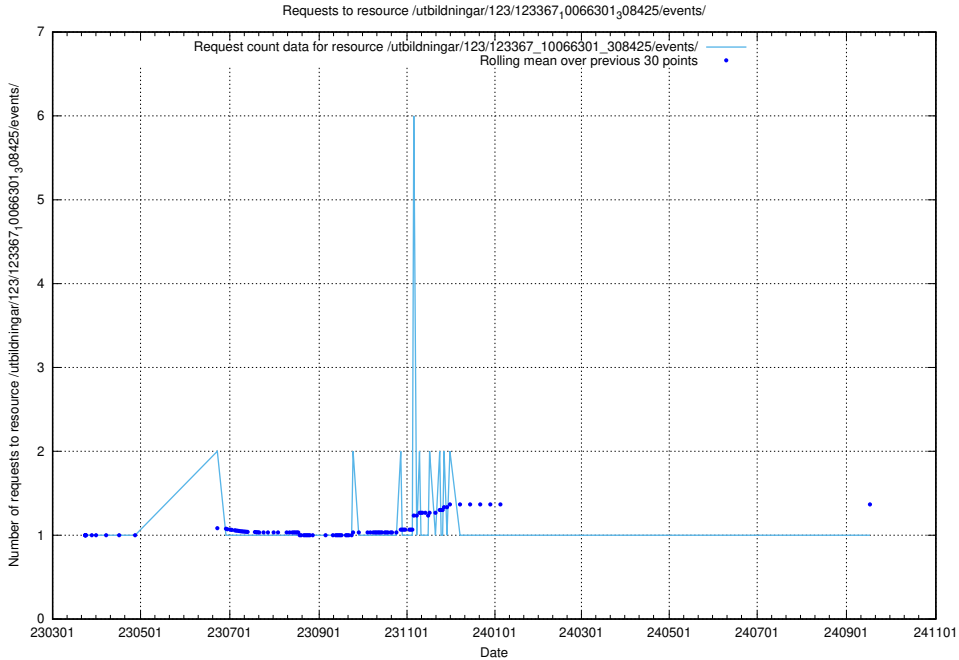

Here, we count the number of requests to resource /utbildningar/126/126254_10071449_329487/.

5.5356 Usage of /utbildningar/123/123367_10066301_308425/events/

Here, we count the number of requests to resource /utbildningar/123/123367_10066301_308425/events/