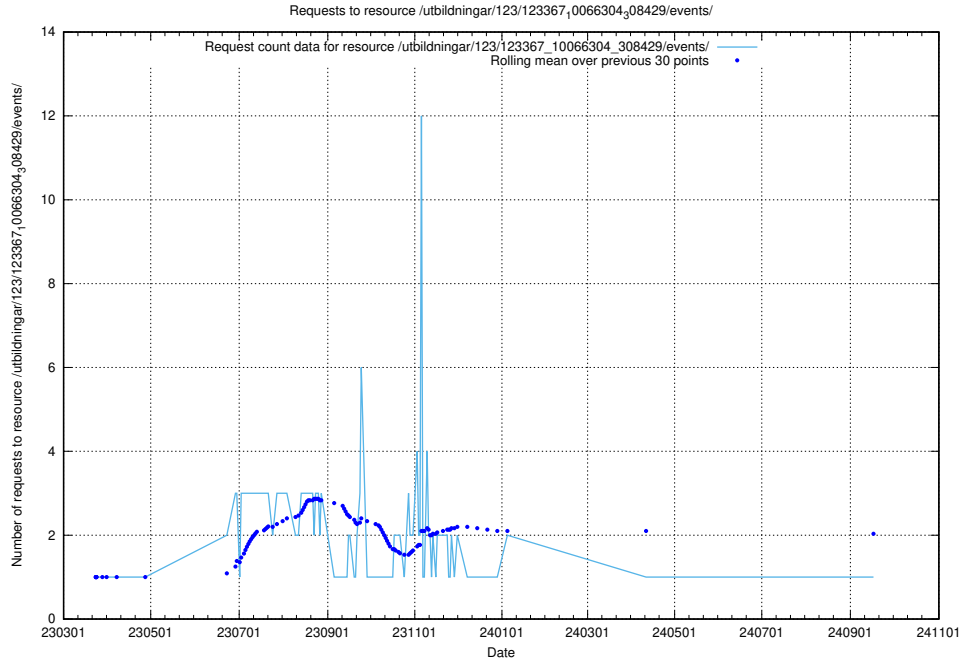

5.5340 Usage of /utbildningar/123/123367_10066304_308429/events/

Here, we count the number of requests to resource /utbildningar/123/123367_10066304_308429/events/