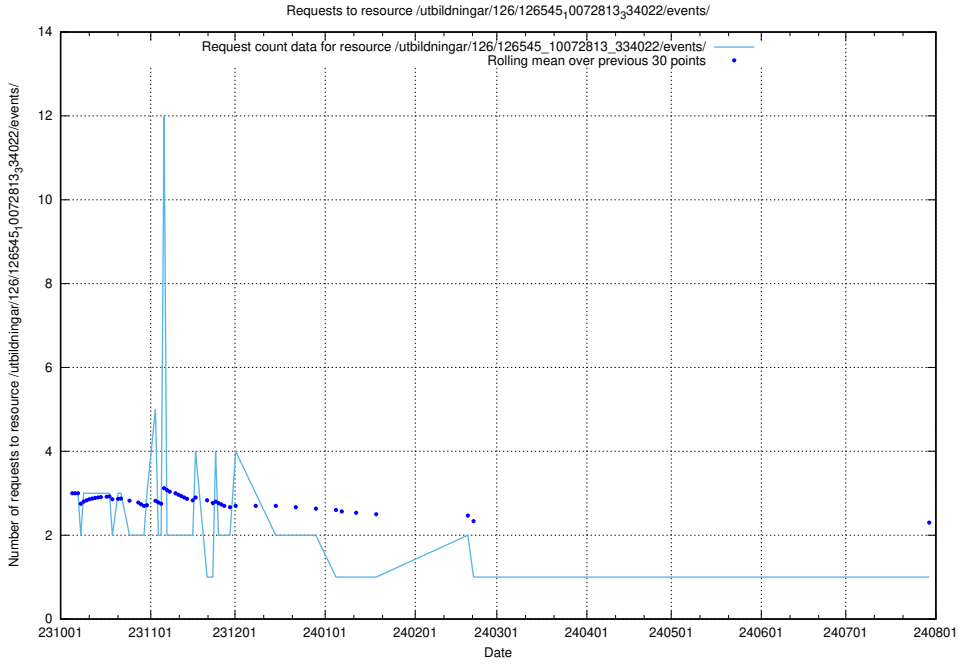

5.5218 Usage of /utbildningar/126/126545_10072813_334022/events/

Here, we count the number of requests to resource /utbildningar/126/126545_10072813_334022/events/