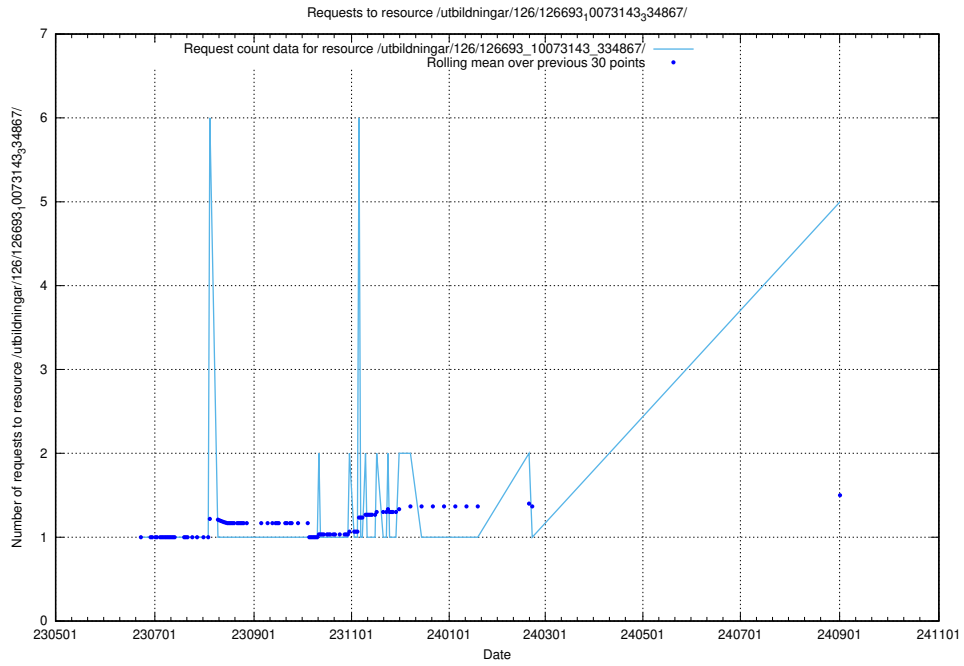

5.272 Usage of /utbildningar/126/126693_10073143_334867/

Here, we count the number of requests to resource /utbildningar/126/126693_10073143_334867/.