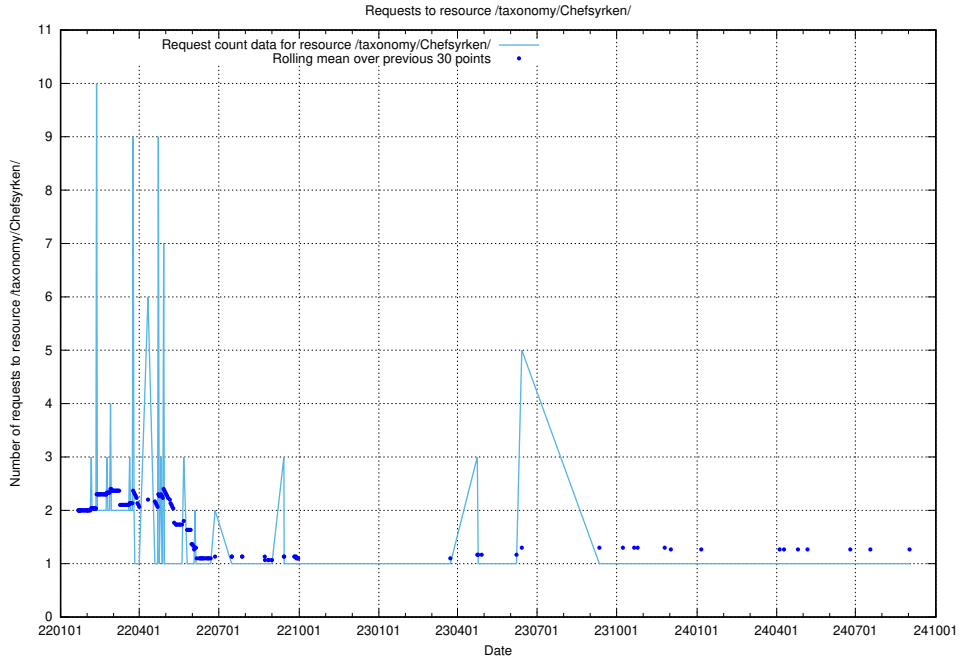

5.1637 Usage of /taxonomy/Chefsyrken/

Here, we count the number of requests to resource /taxonomy/Chefsyrken/.