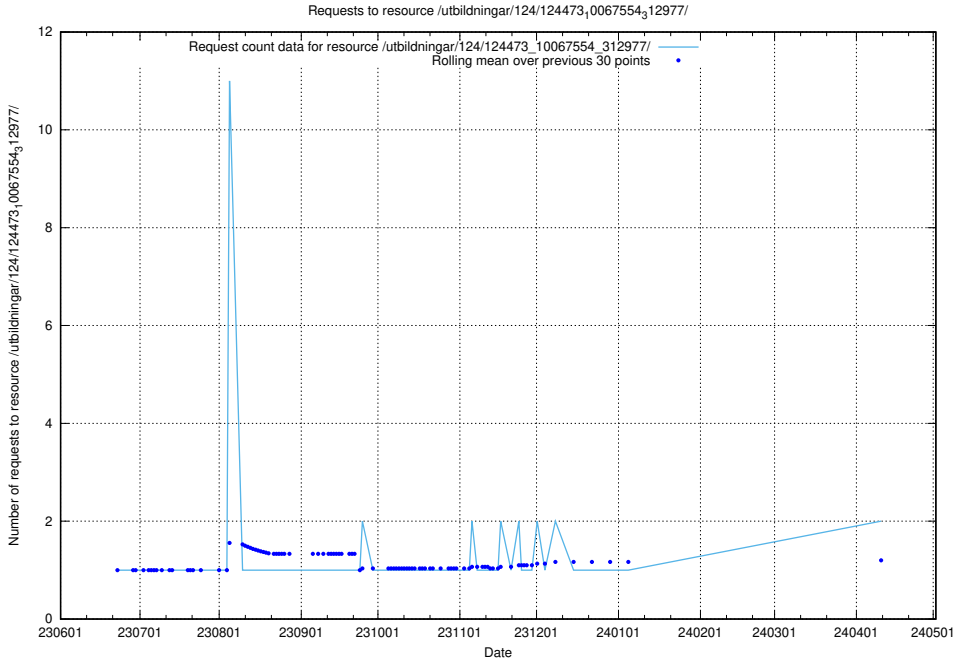

5.1024 Usage of /utbildningar/124/124473_10067554_312977/

Here, we count the number of requests to resource /utbildningar/124/124473_10067554_312977/.