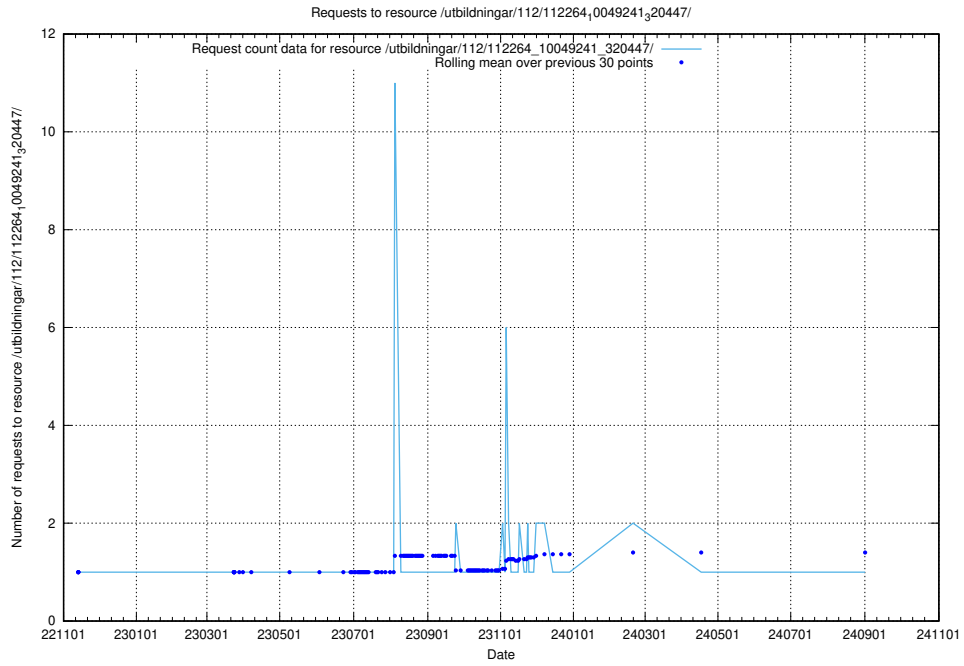

5.6940 Usage of /utbildningar/112/112264_10049241_320447/

Here, we count the number of requests to resource /utbildningar/112/112264_10049241_320447/.