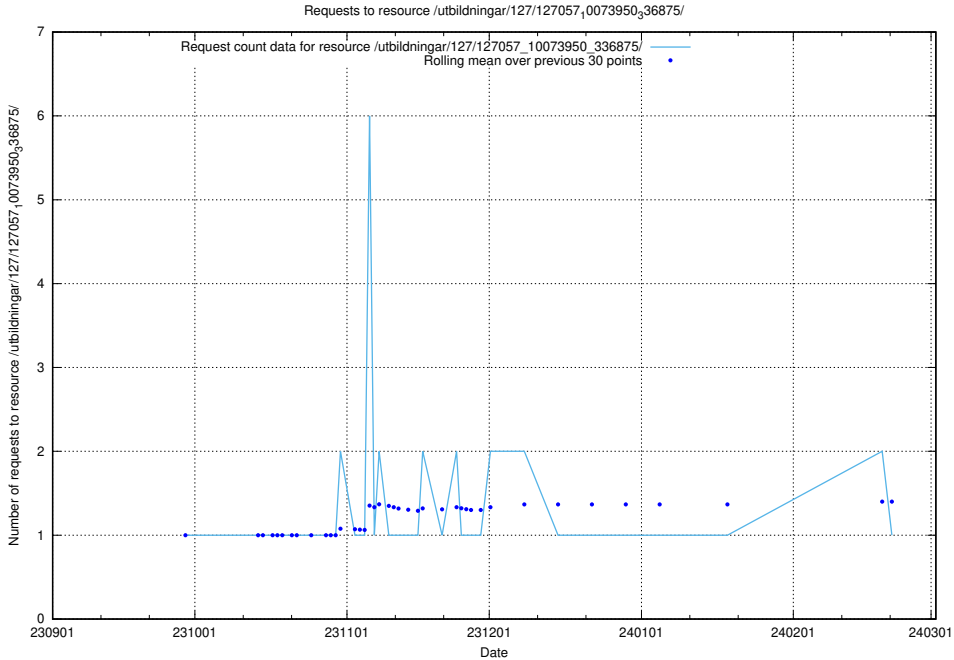

5.5261 Usage of /utbildningar/127/127057_10073950_336875/

Here, we count the number of requests to resource /utbildningar/127/127057_10073950_336875/.