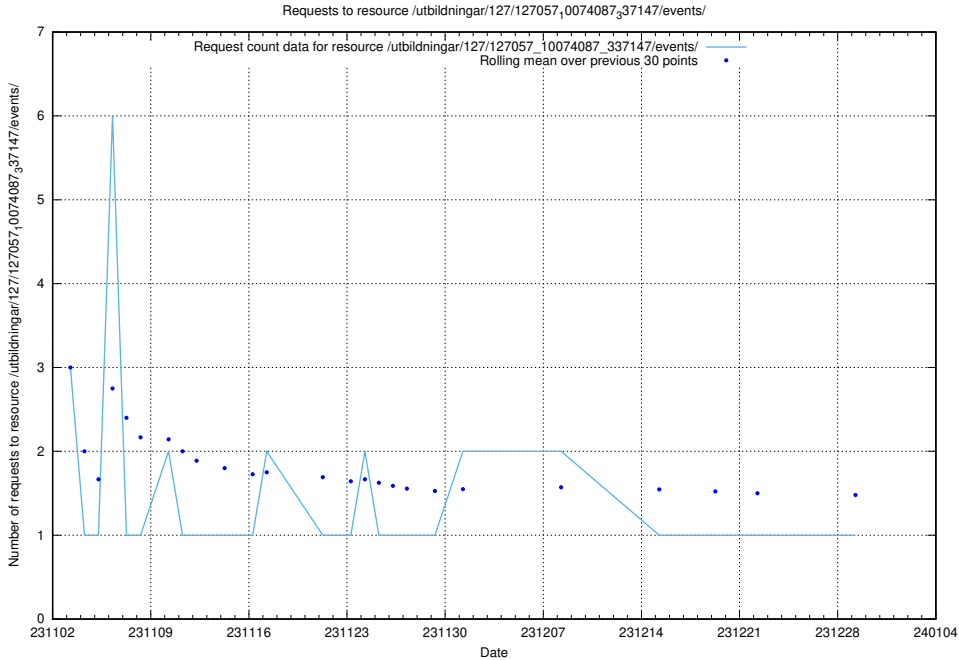

5.4963 Usage of /utbildningar/127/127057_10074087_337147/events/

Here, we count the number of requests to resource /utbildningar/127/127057_10074087_337147/events/