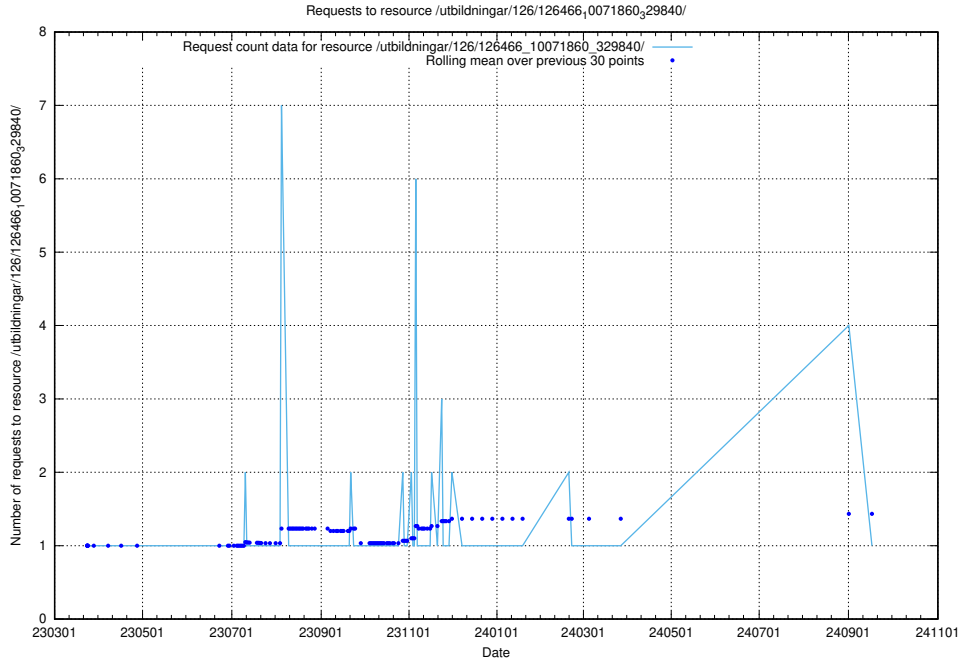

5.7174 Usage of /utbildningar/126/126466_10071860_329840/

Here, we count the number of requests to resource /utbildningar/126/126466_10071860_329840/.