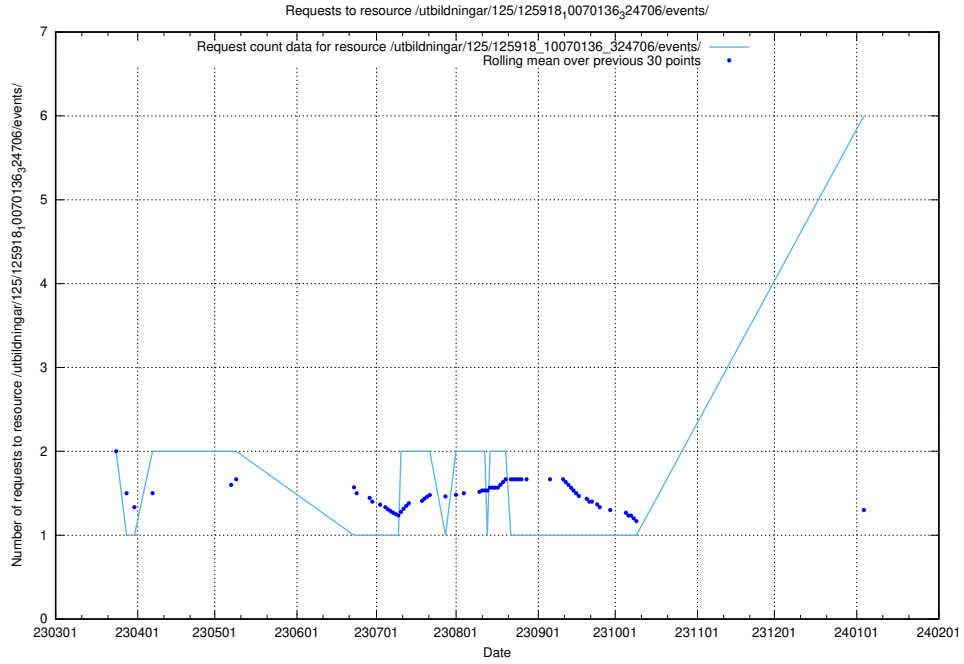

5.209 Usage of /utbildningar/125/125918_10070136_324706/events/

Here, we count the number of requests to resource /utbildningar/125/125918_10070136_324706/events/