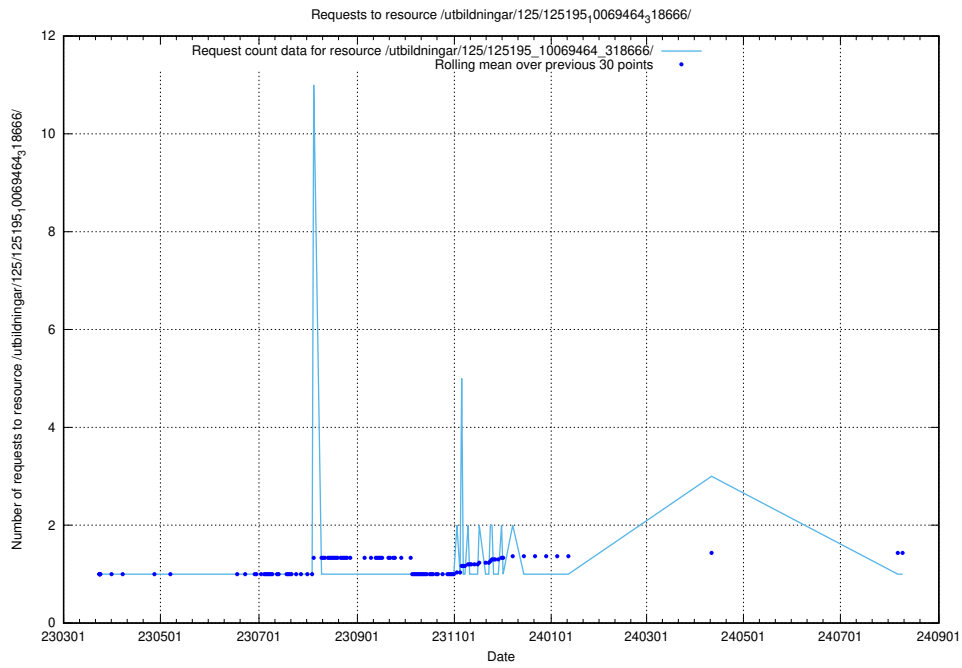

5.1322 Usage of /utbildningar/125/125195_10069464_318666/

Here, we count the number of requests to resource /utbildningar/125/125195_10069464_318666/.