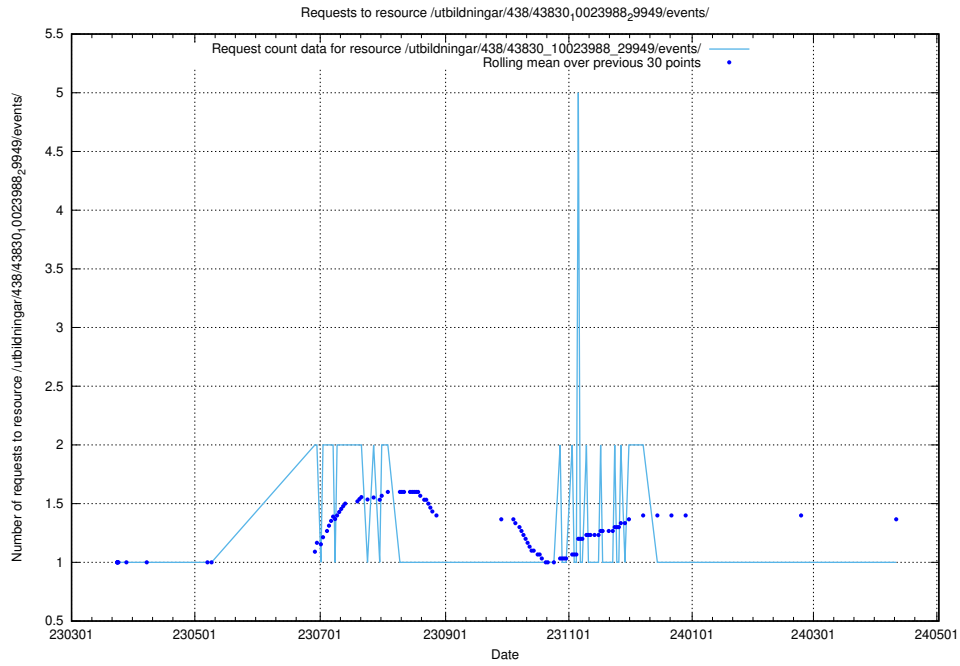

5.7094 Usage of /utbildningar/438/43830_10023988_29949/events/

Here, we count the number of requests to resource /utbildningar/438/43830_10023988_29949/events/.