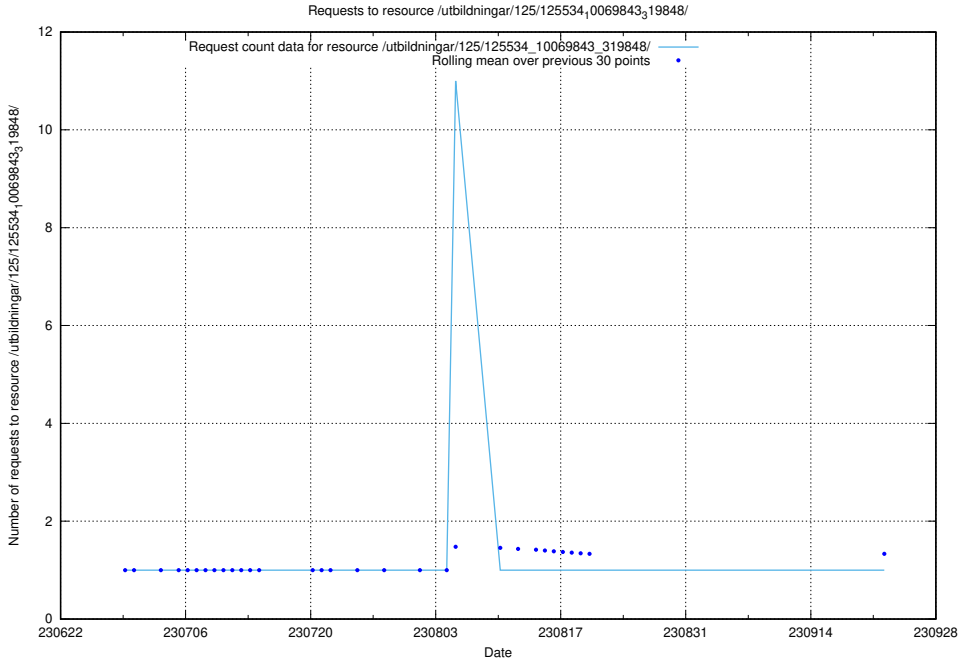

5.6281 Usage of /utbildningar/125/125534_10069843_319848/

Here, we count the number of requests to resource /utbildningar/125/125534_10069843_319848/.