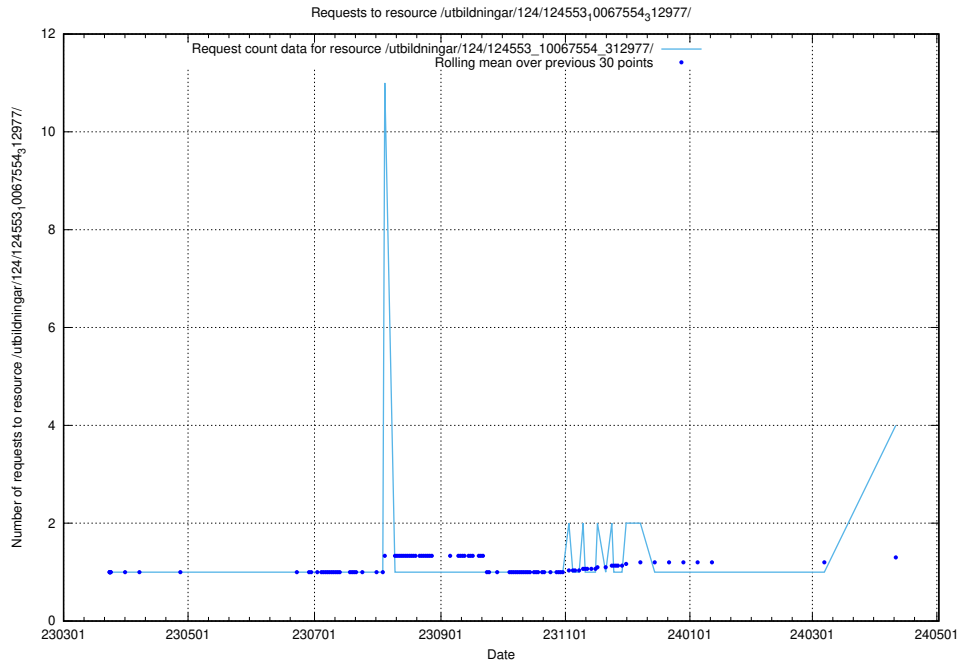

Here, we count the number of requests to resource /availability/kpi/20240824/.

5.306 Usage of /utbildningar/124/124553_10067554_312977/

Here, we count the number of requests to resource /utbildningar/124/124553_10067554_312977/.