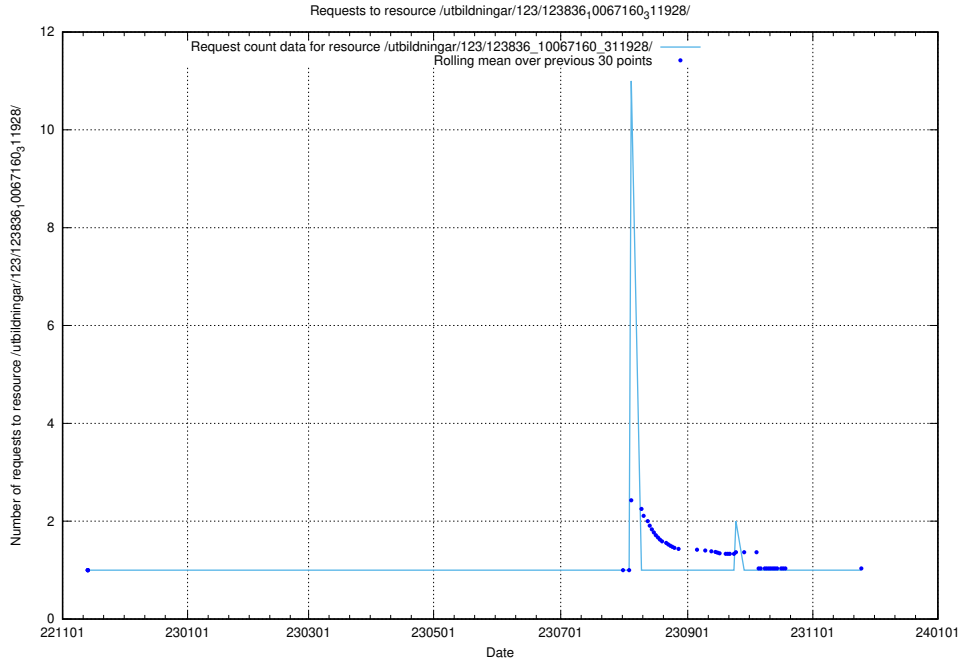

5.6664 Usage of /utbildningar/123/123836_10067160_311928/

Here, we count the number of requests to resource /utbildningar/123/123836_10067160_311928/.