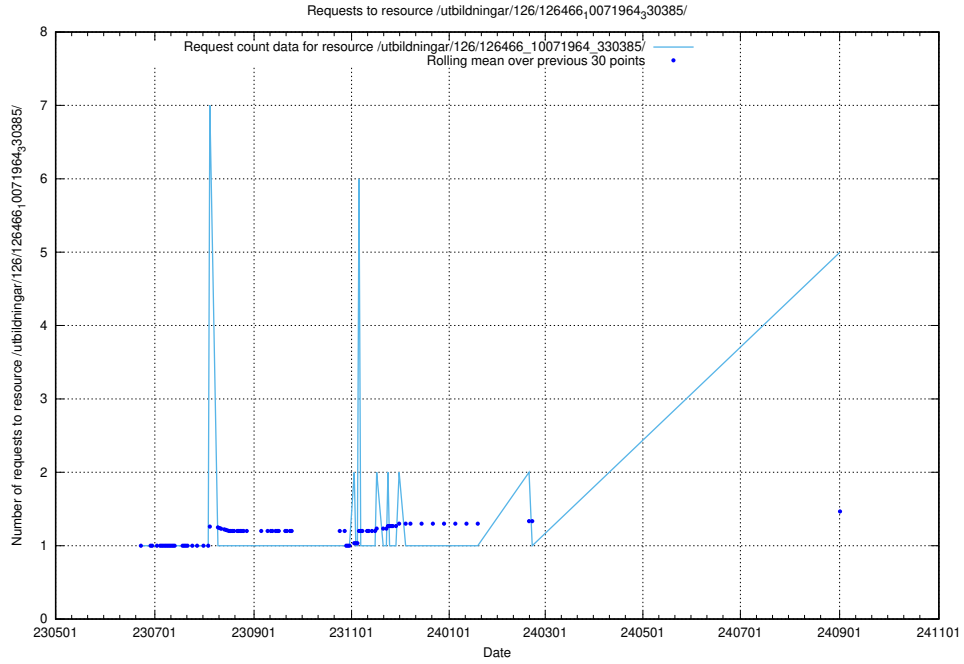

Here, we count the number of requests to resource /utbildningar/126/126546_10072944_334342/.

5.274 Usage of /utbildningar/126/126466_10071964_330385/

Here, we count the number of requests to resource /utbildningar/126/126466_10071964_330385/.