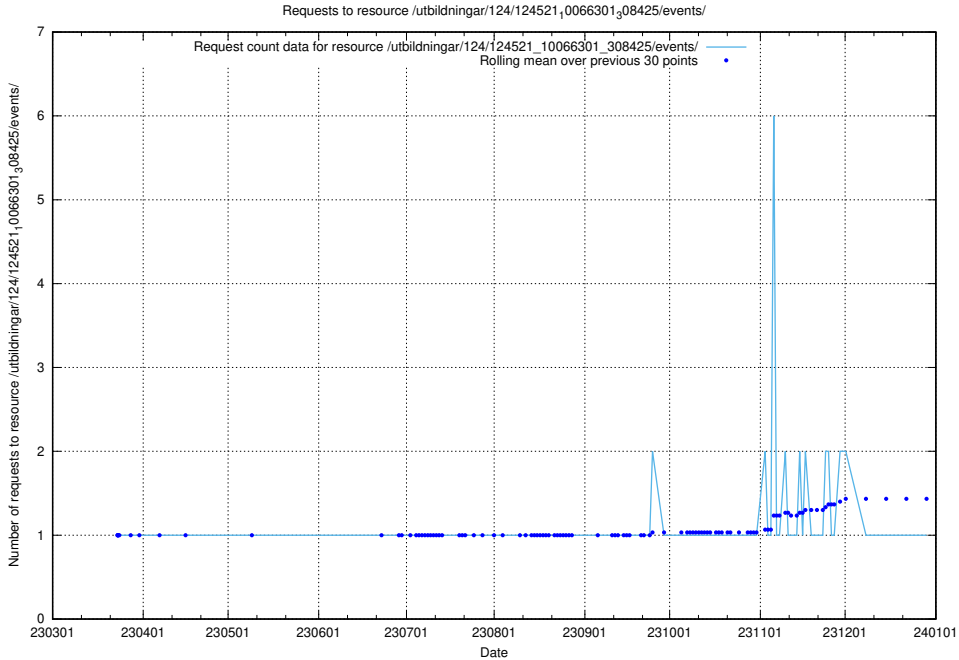

Here, we count the number of requests to resource /utbildningar/utb_emil/124/124473_10067552_312975/

5.1645 Usage of /utbildningar/124/124521_10066301_308425/events/

Here, we count the number of requests to resource /utbildningar/124/124521_10066301_308425/events/