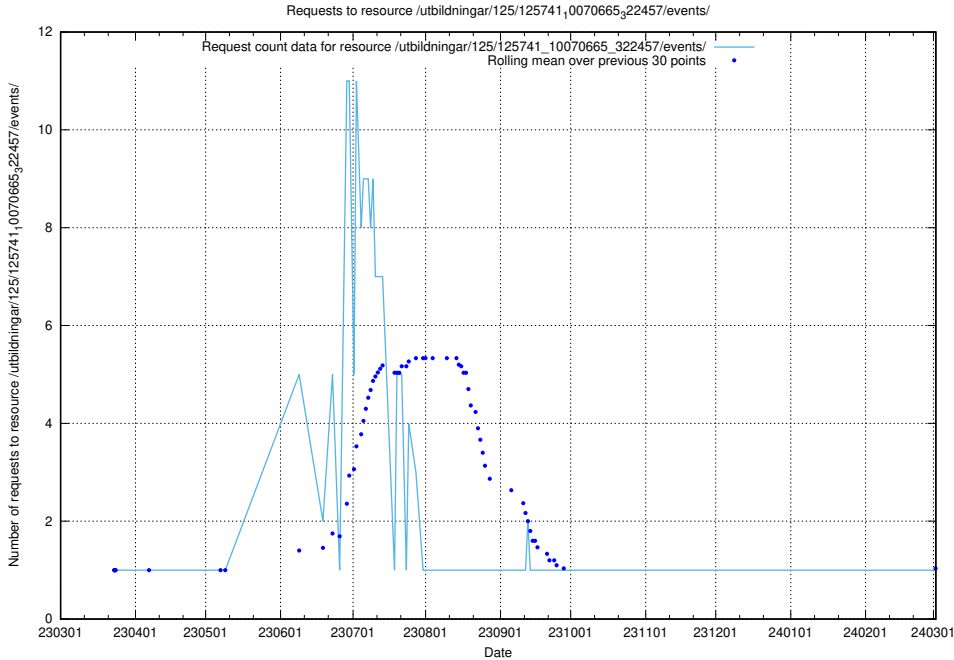

5.7251 Usage of /utbildningar/125/125741_10070665_322457/events/

Here, we count the number of requests to resource /utbildningar/125/125741_10070665_322457/events/