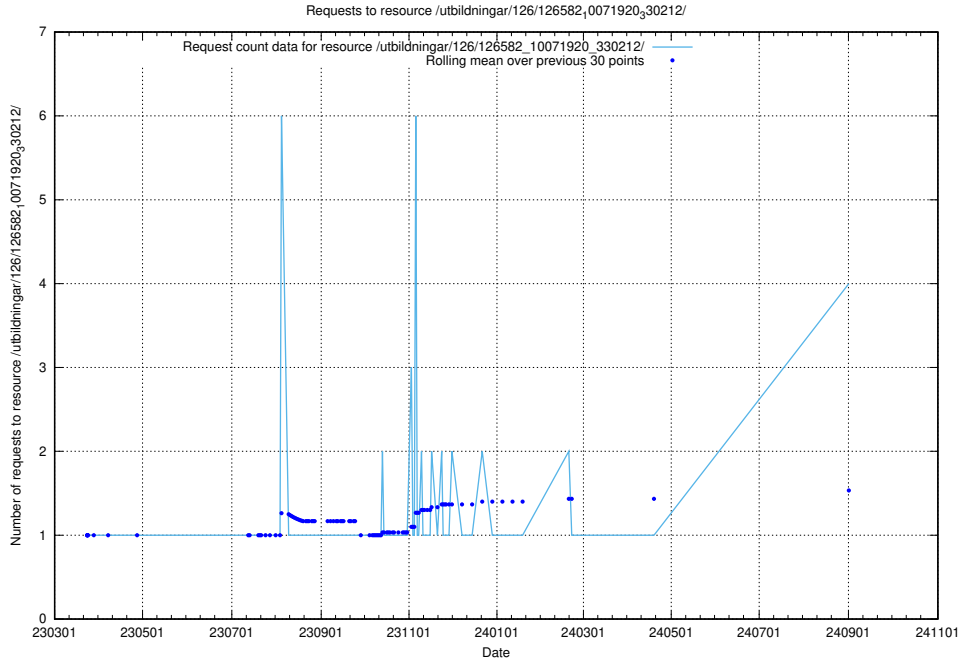

5.407 Usage of /utbildningar/126/126582_10071920_330212/

Here, we count the number of requests to resource /utbildningar/126/126582_10071920_330212/.