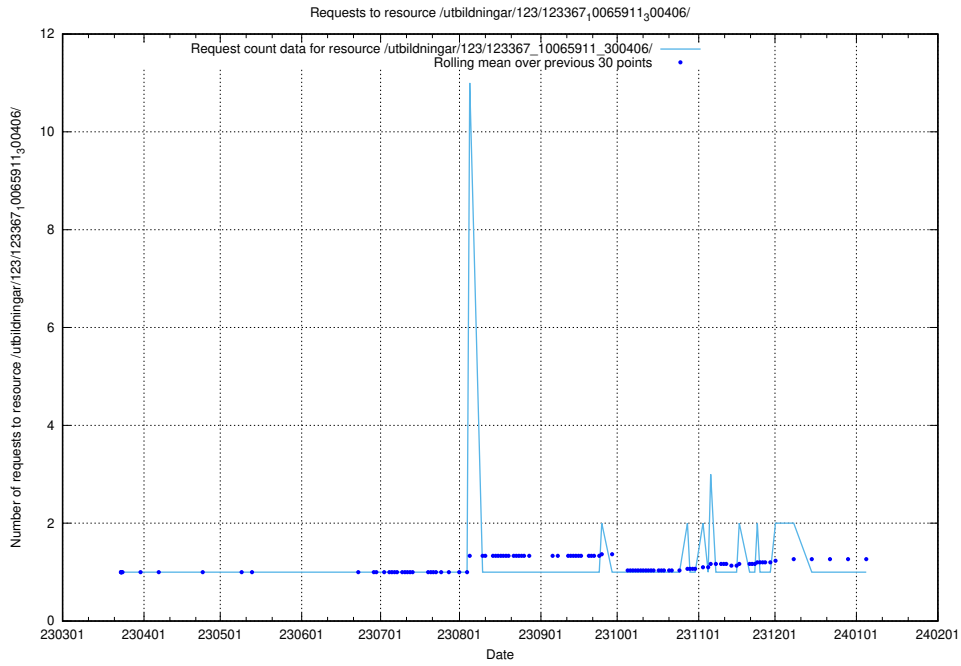

5.5538 Usage of /utbildningar/123/123367_10065911_300406/

Here, we count the number of requests to resource /utbildningar/123/123367_10065911_300406/.