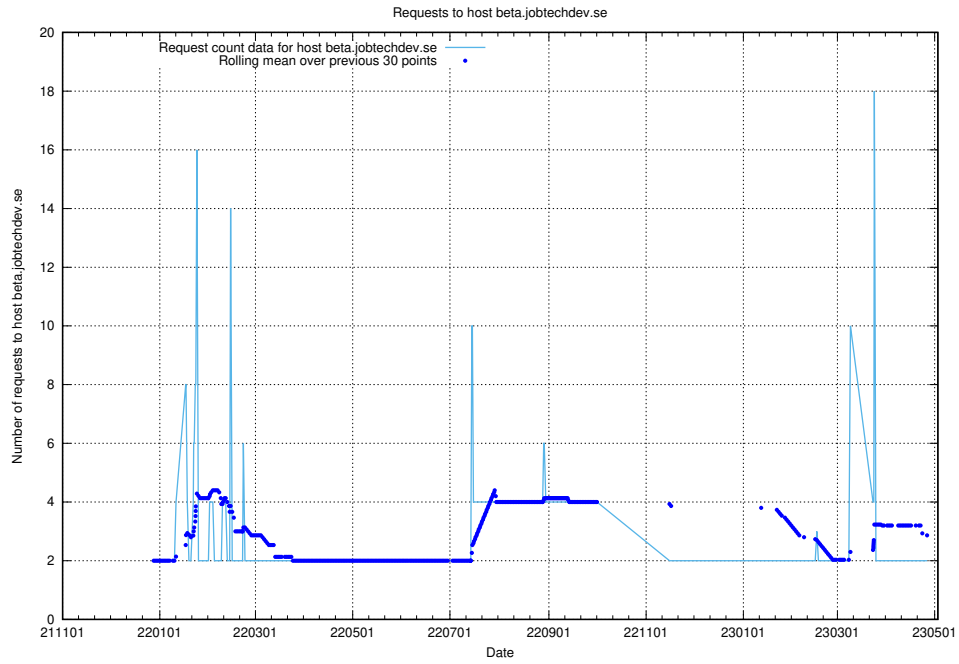

7.360 Usage of beta.jobtechdev.se

Here, we count the number of requests to host beta.jobtechdev.se.