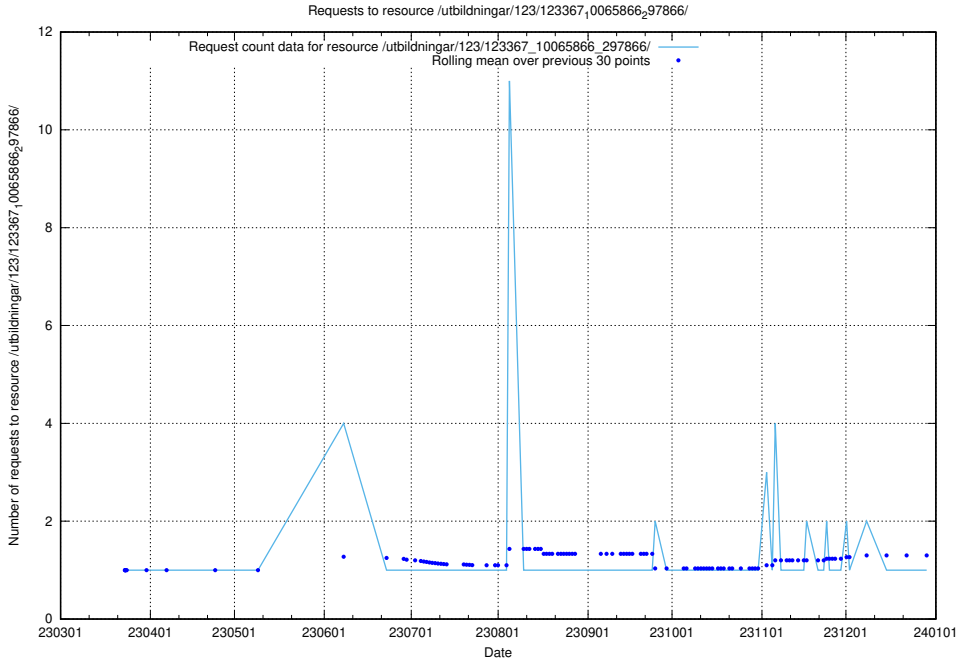

5.5589 Usage of /utbildningar/123/123367_10065866_297866/

Here, we count the number of requests to resource /utbildningar/123/123367_10065866_297866/.