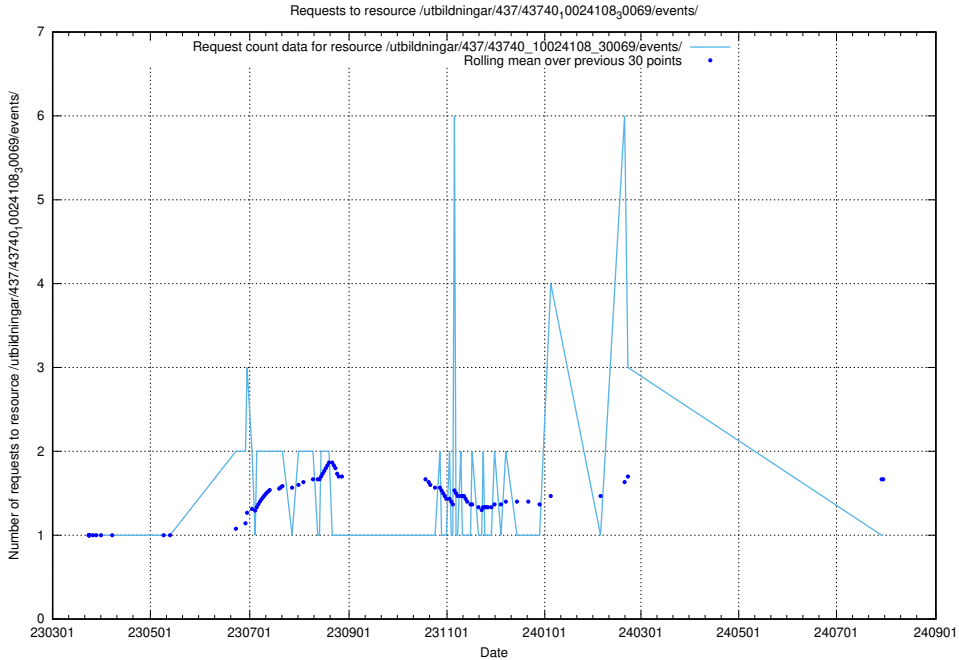

Here, we count the number of requests to resource /utbildningar/437/43741_10024043_32243/.

5.7152 Usage of /utbildningar/437/43740_10024108_30069/events/

Here, we count the number of requests to resource /utbildningar/437/43740_10024108_30069/events/.