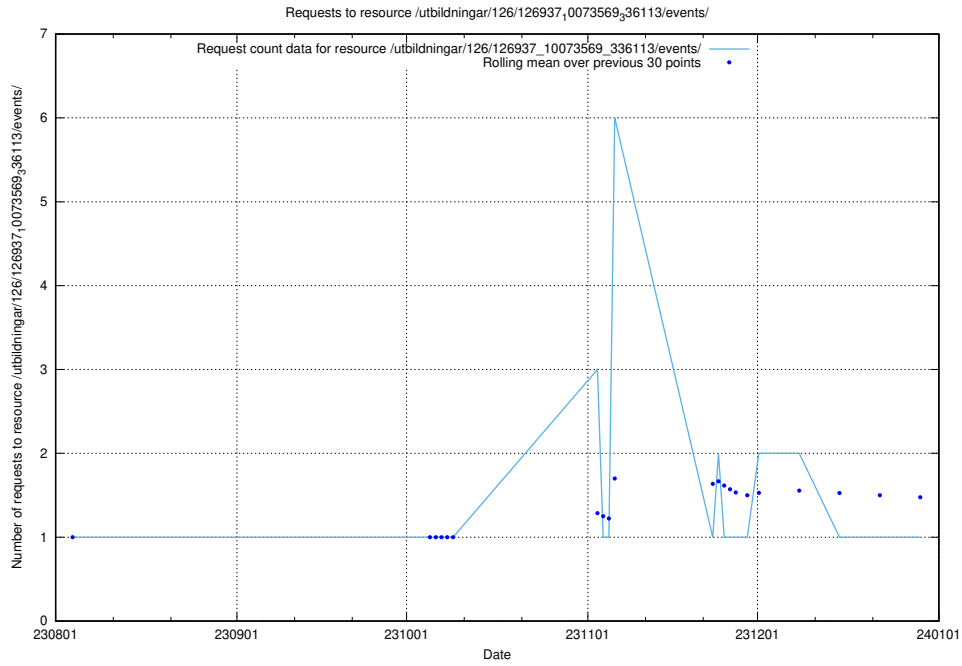

5.5674 Usage of /utbildningar/126/126937_10073569_336113/events/

Here, we count the number of requests to resource /utbildningar/126/126937_10073569_336113/events/