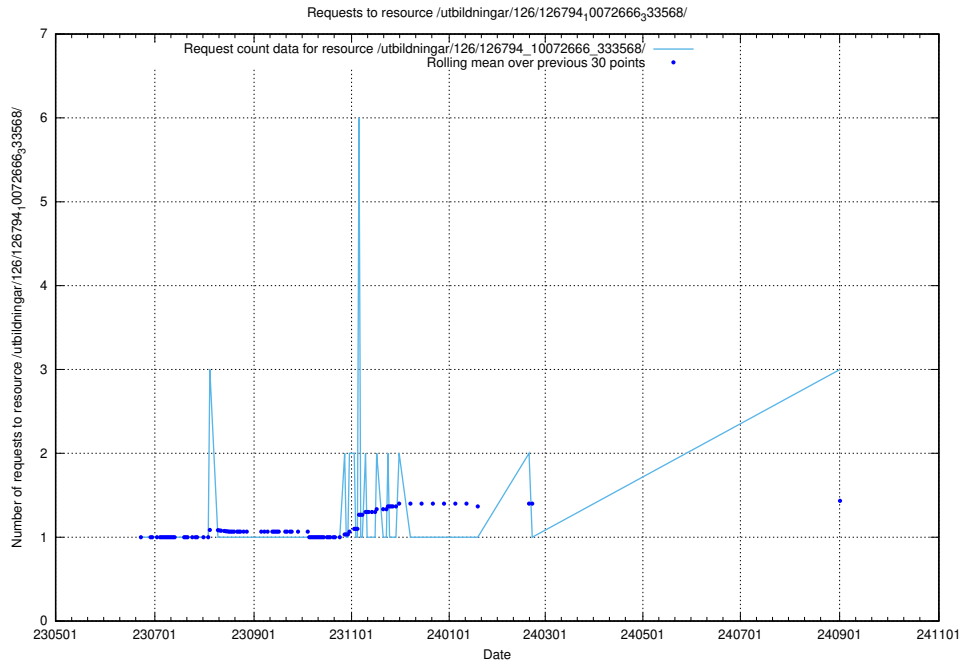

5.533 Usage of /utbildningar/126/126794_10072666_333568/

Here, we count the number of requests to resource /utbildningar/126/126794_10072666_333568/.