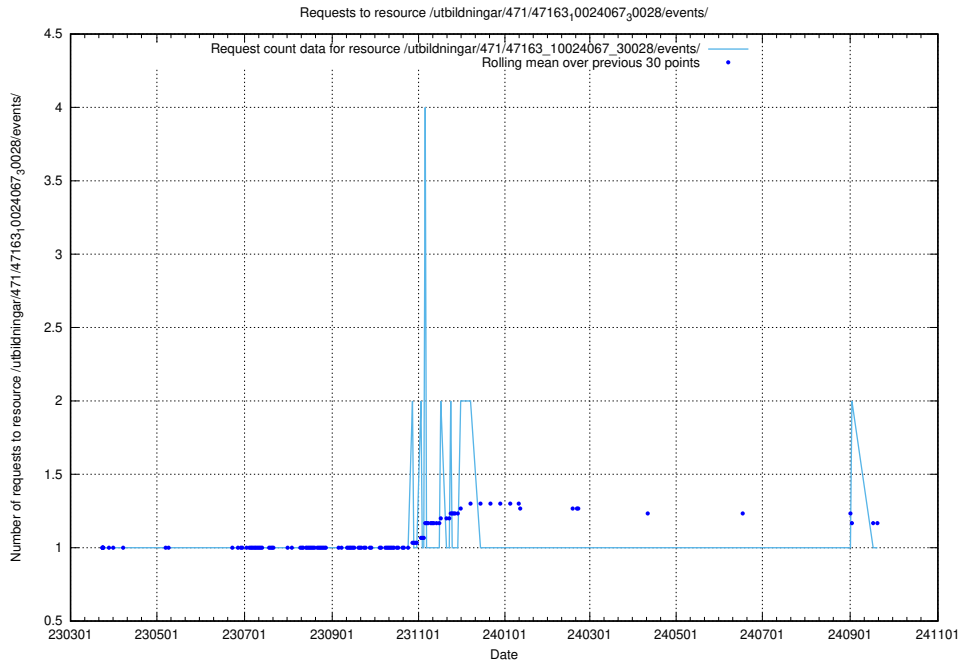

5.7073 Usage of /utbildningar/471/47163_10024067_30028/events/

Here, we count the number of requests to resource /utbildningar/471/47163_10024067_30028/events/.