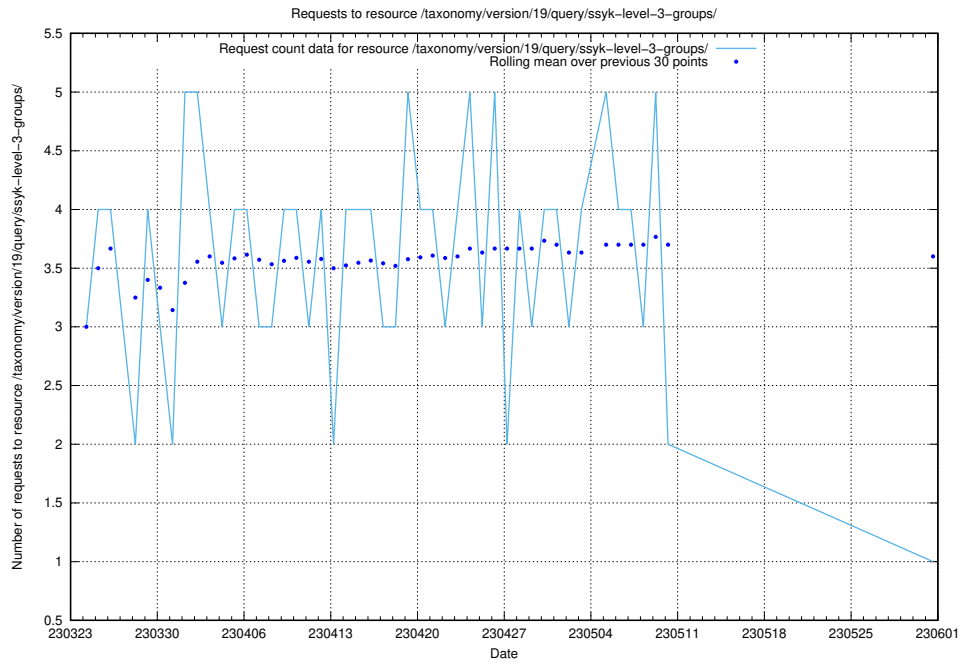

5.6876 Usage of /taxonomy/version/19/query/ssyk-level-3-groups/

Here, we count the number of requests to resource /taxonomy/version/19/query/ssyk-level-3-groups/.