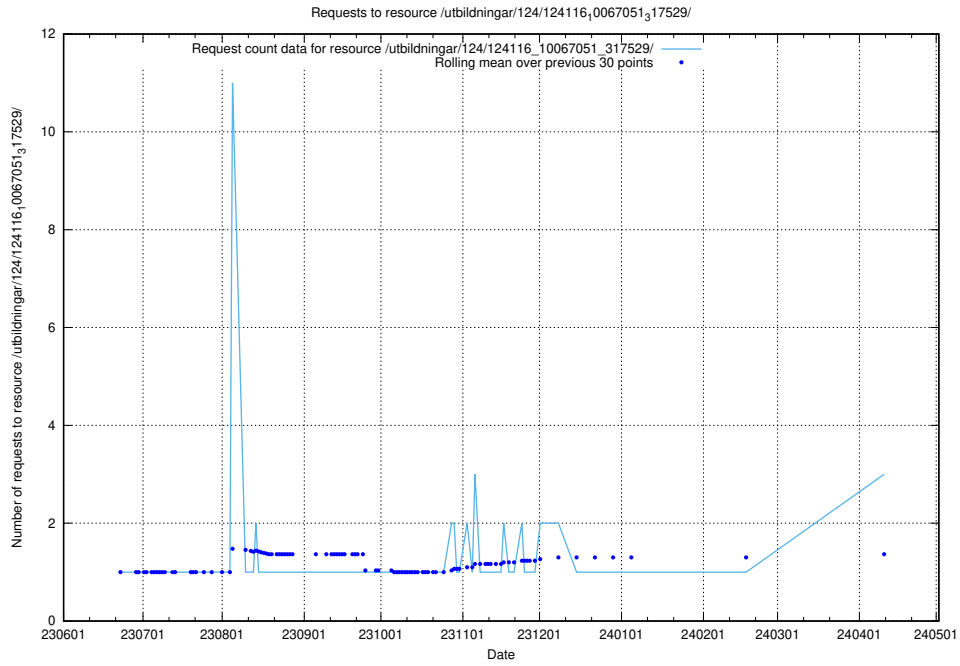

Here, we count the number of requests to resource /utbildningar/125/125741_10070692_324616/events/

5.558 Usage of /utbildningar/124/124116_10067051_317529/

Here, we count the number of requests to resource /utbildningar/124/124116_10067051_317529/.