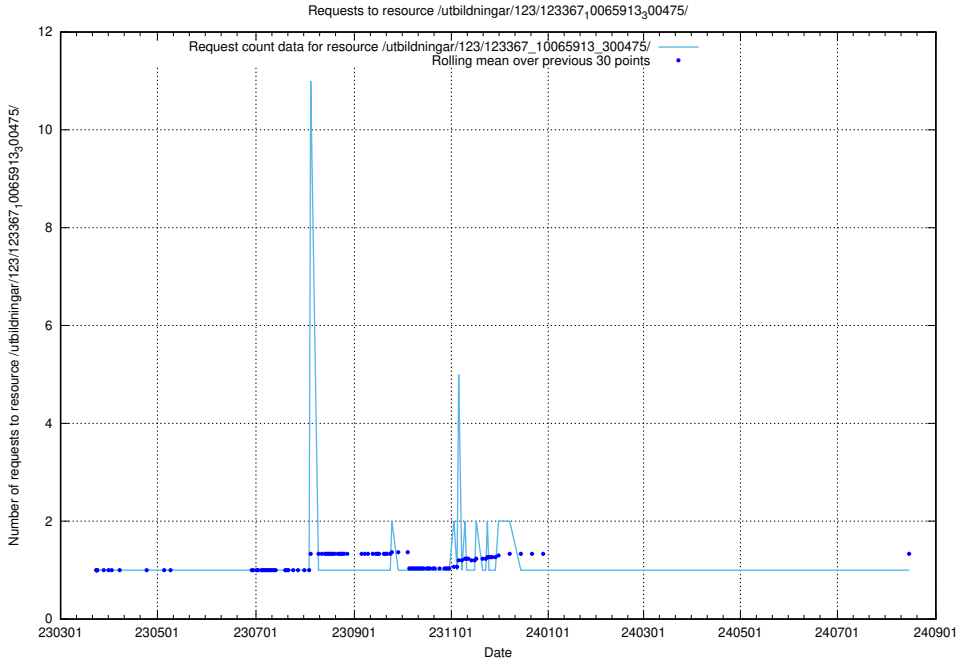

5.5505 Usage of /utbildningar/123/123367_10065913_300475/

Here, we count the number of requests to resource /utbildningar/123/123367_10065913_300475/.

5.5506 Usage of /taxonomy/version/12/query/employment-length-concepts/