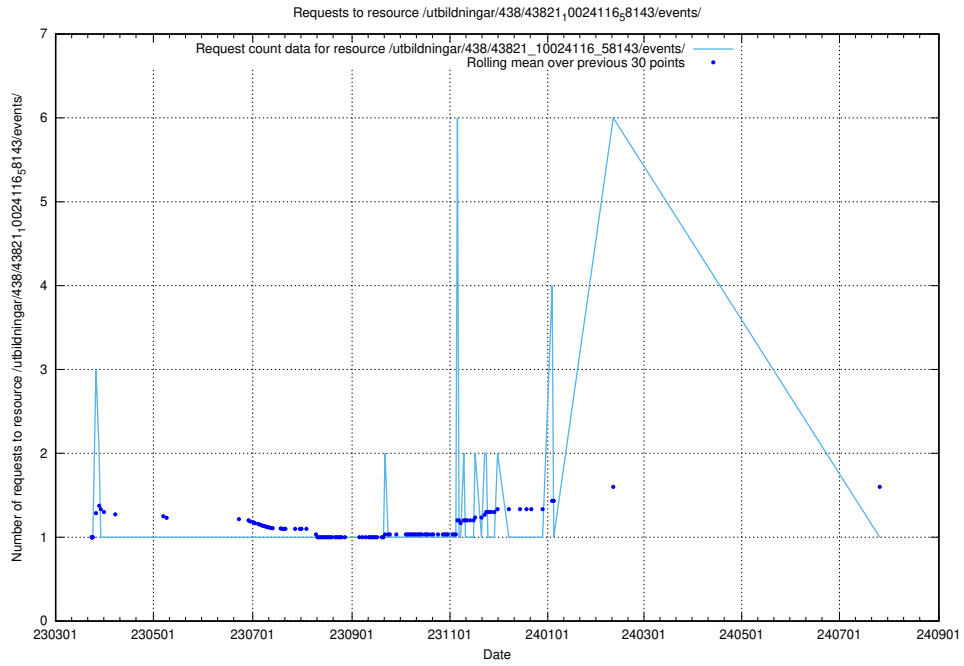

5.7096 Usage of /utbildningar/438/43821_10024116_58143/events/

Here, we count the number of requests to resource /utbildningar/438/43821_10024116_58143/events/.