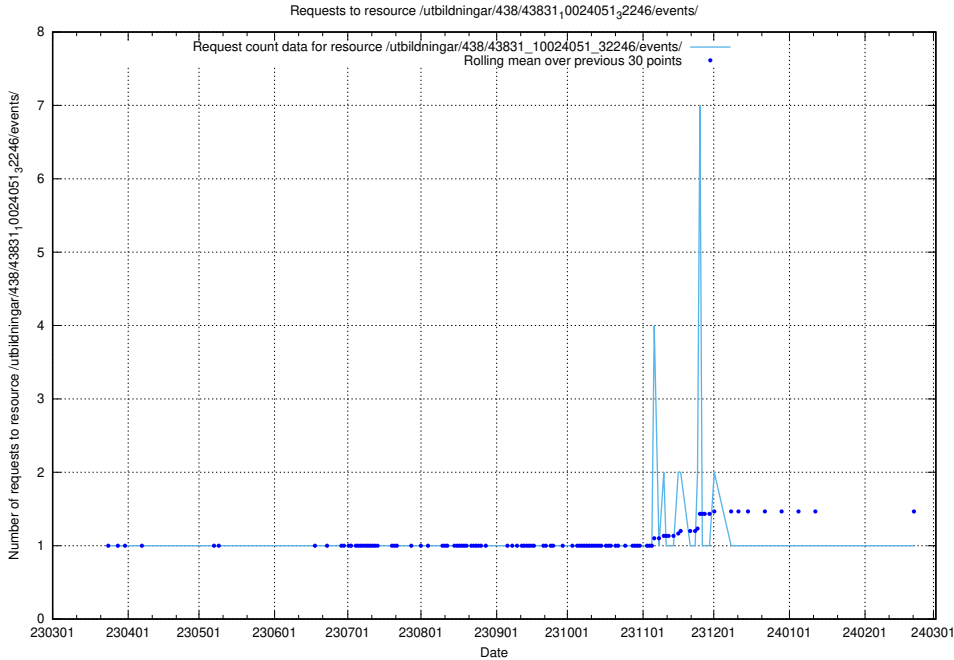

5.6924 Usage of /utbildningar/438/43831_10024051_32246/events/

Here, we count the number of requests to resource /utbildningar/438/43831_10024051_32246/events/.