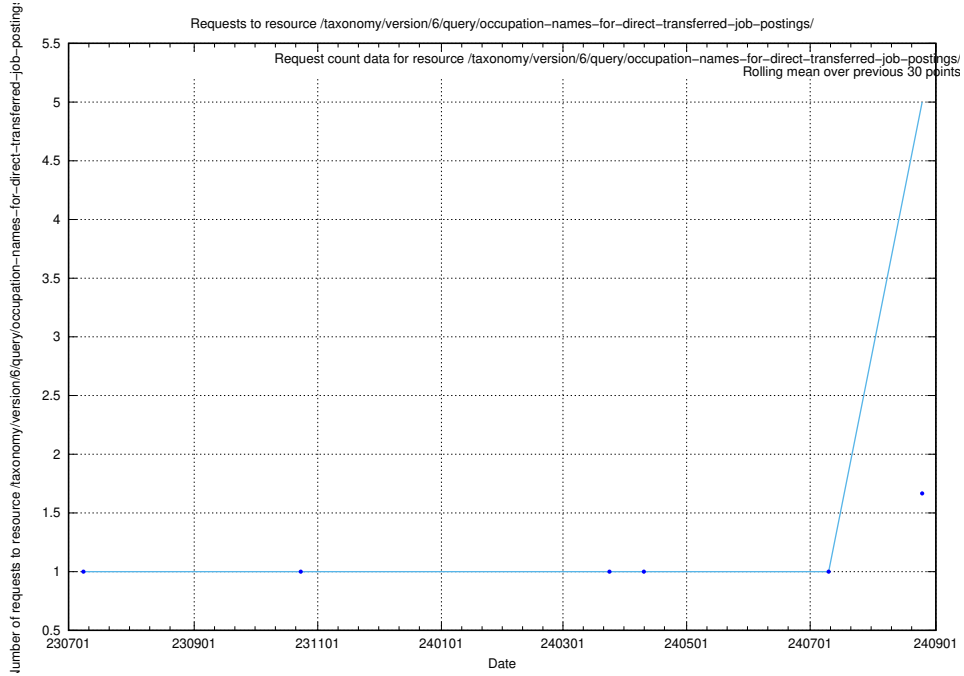

5.263 Usage of /taxonomy/version/6/query/occupation-names-for-direct-transferred-job-postings/

Here, we count the number of requests to resource /taxonomy/version/6/query/occupation-names-for-direct-transferred-job-postings/.