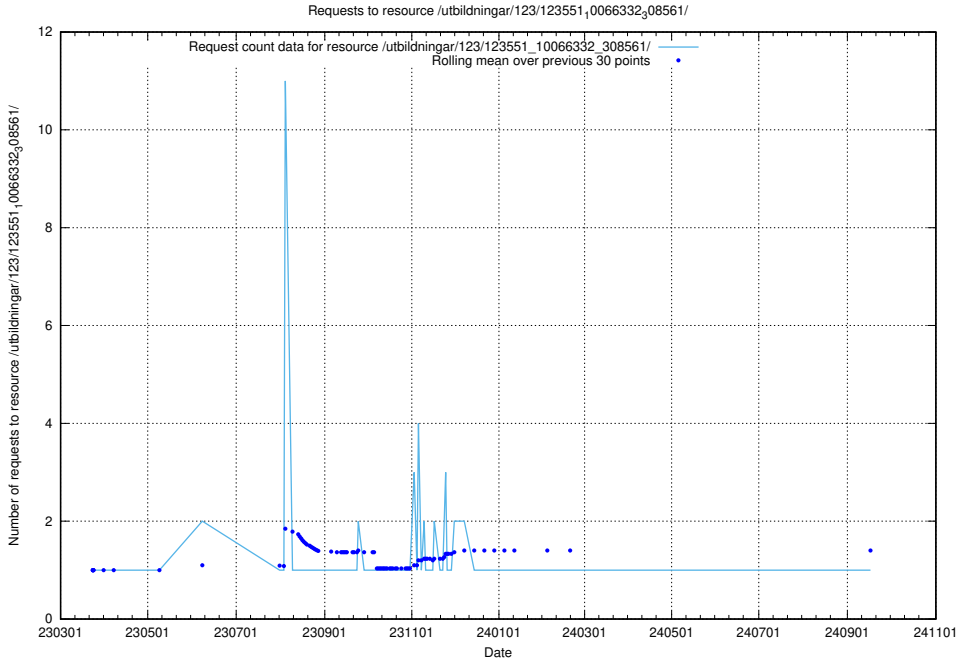

5.5304 Usage of /utbildningar/123/123551_10066332_308561/

Here, we count the number of requests to resource /utbildningar/123/123551_10066332_308561/.