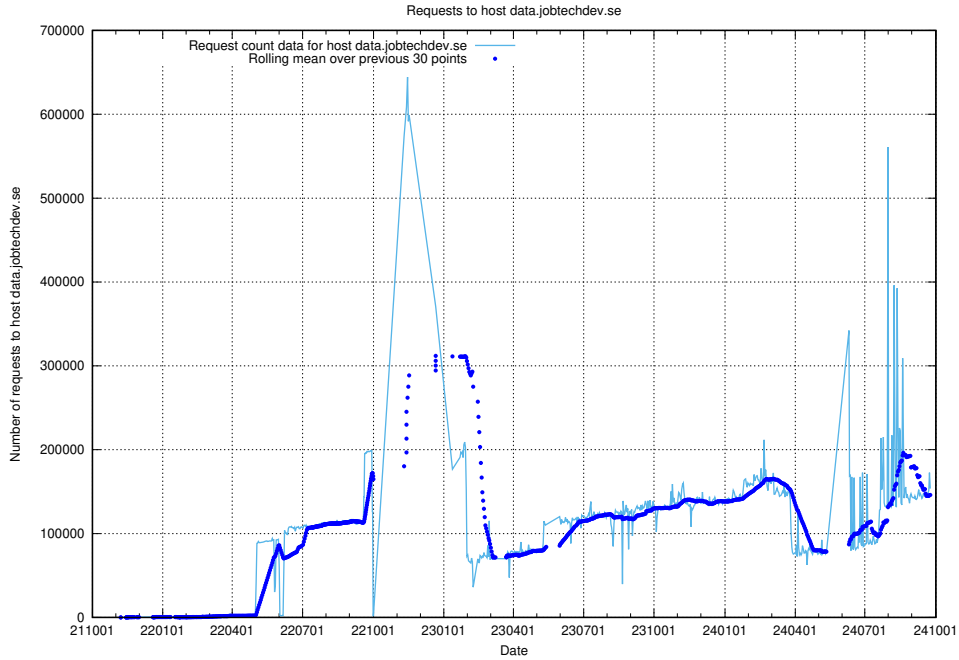

7.3 Usage of taxonomy.api.jobtechdev.se:443

Here, we count the number of requests to host taxonomy.api.jobtechdev.se:443.

7.4 Usage of data.jobtechdev.se

Here, we count the number of requests to host data.jobtechdev.se.