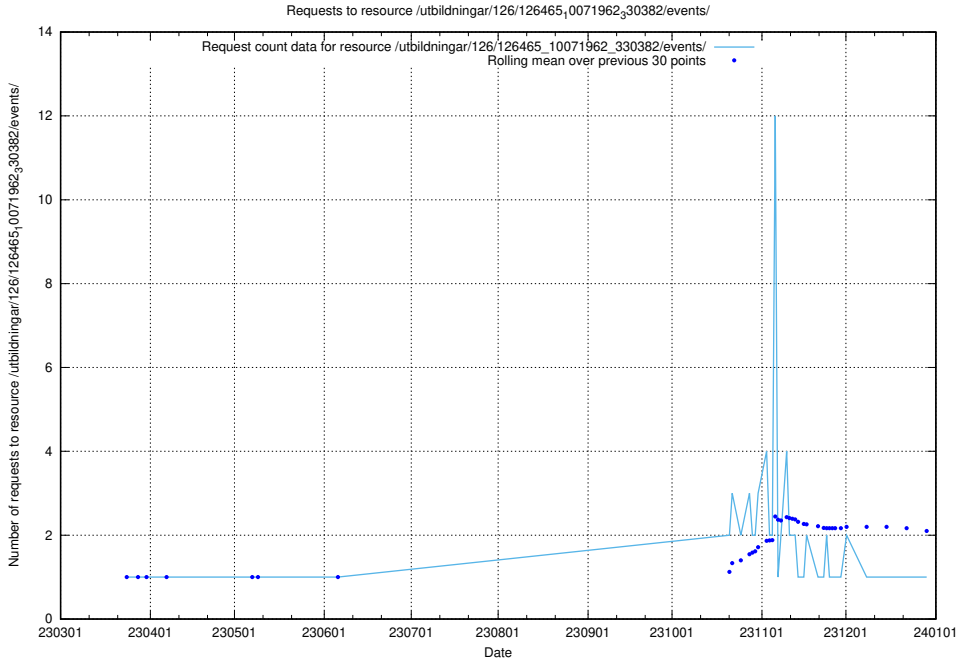

5.6961 Usage of /utbildningar/126/126465_10071962_330382/events/

Here, we count the number of requests to resource /utbildningar/126/126465_10071962_330382/events/