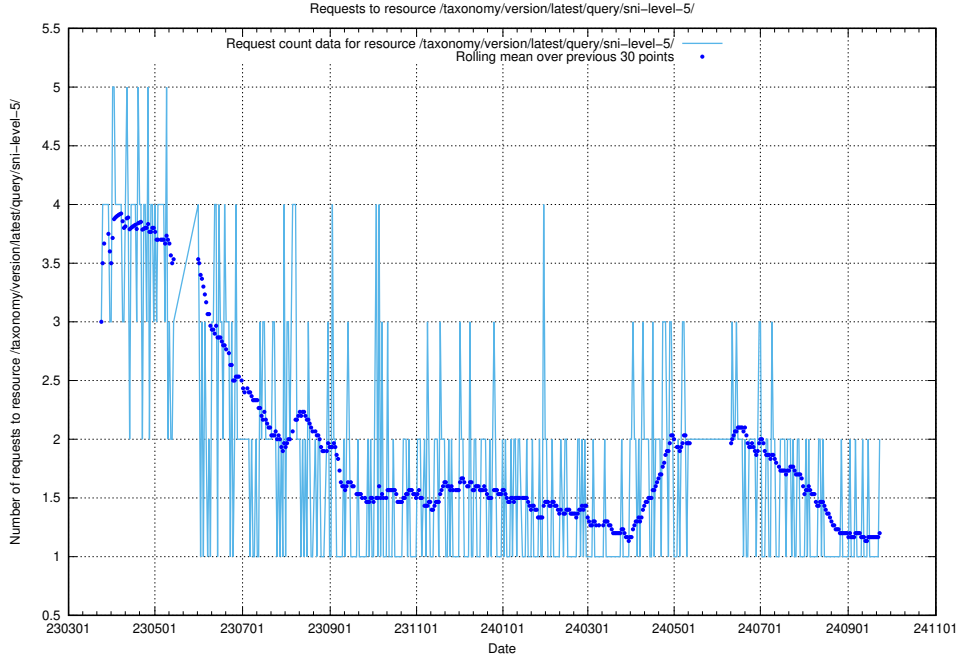

5.1090 Usage of /taxonomy/version/latest/query/sni-level-5/

Here, we count the number of requests to resource /taxonomy/version/latest/query/sni-level-5/.