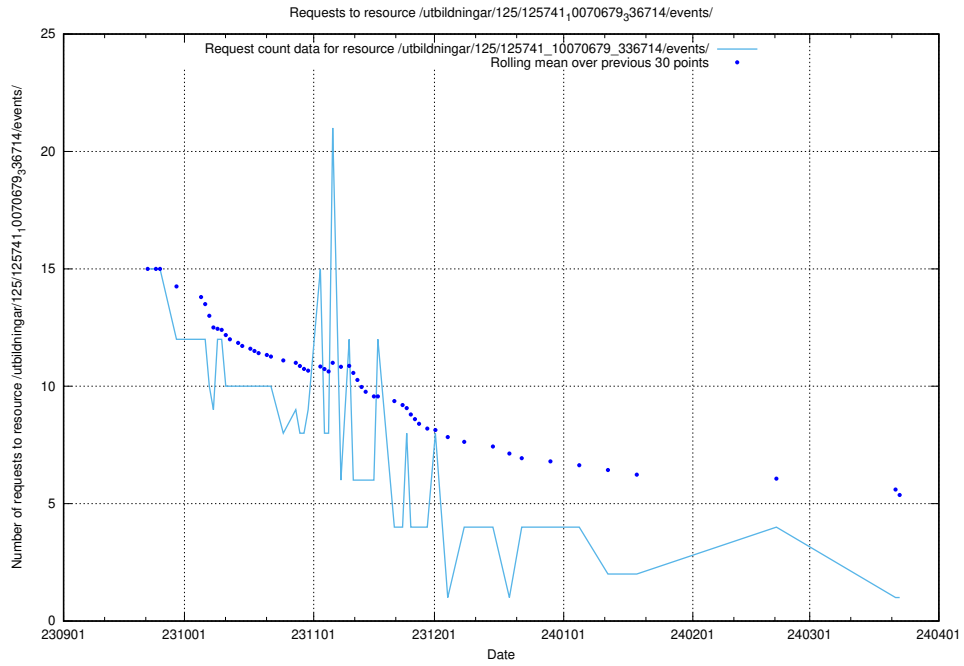

5.5308 Usage of /utbildningar/125/125741_10070679_336714/events/

Here, we count the number of requests to resource /utbildningar/125/125741_10070679_336714/events/