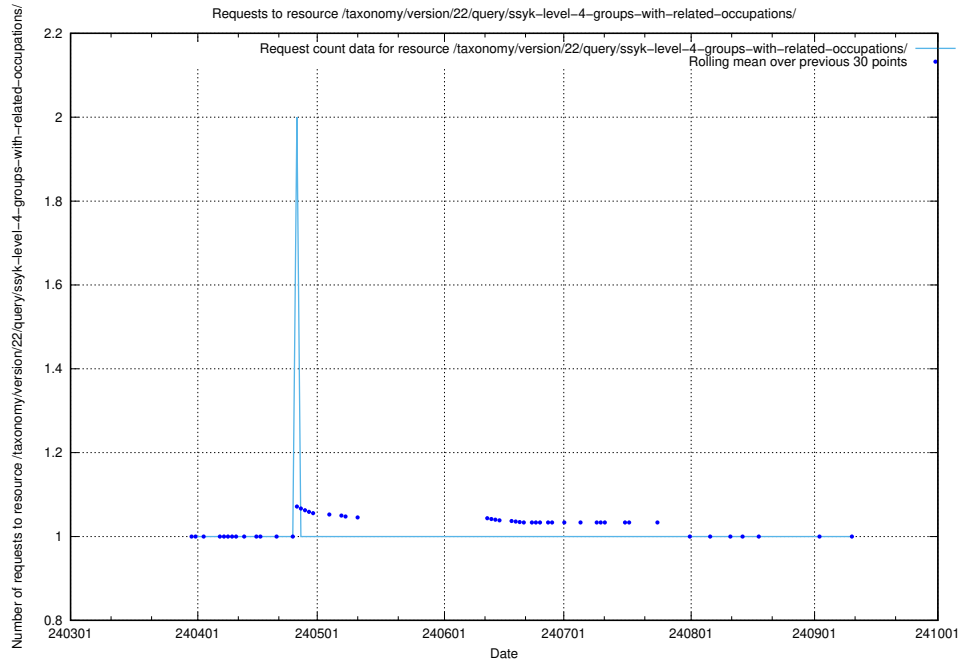

5.2476 Usage of /taxonomy/version/22/query/ssyk-level-4-groups-with-related-occupations/

Here, we count the number of requests to resource /taxonomy/version/22/query/ssyk-level-4-groups-with-related-occupations/.