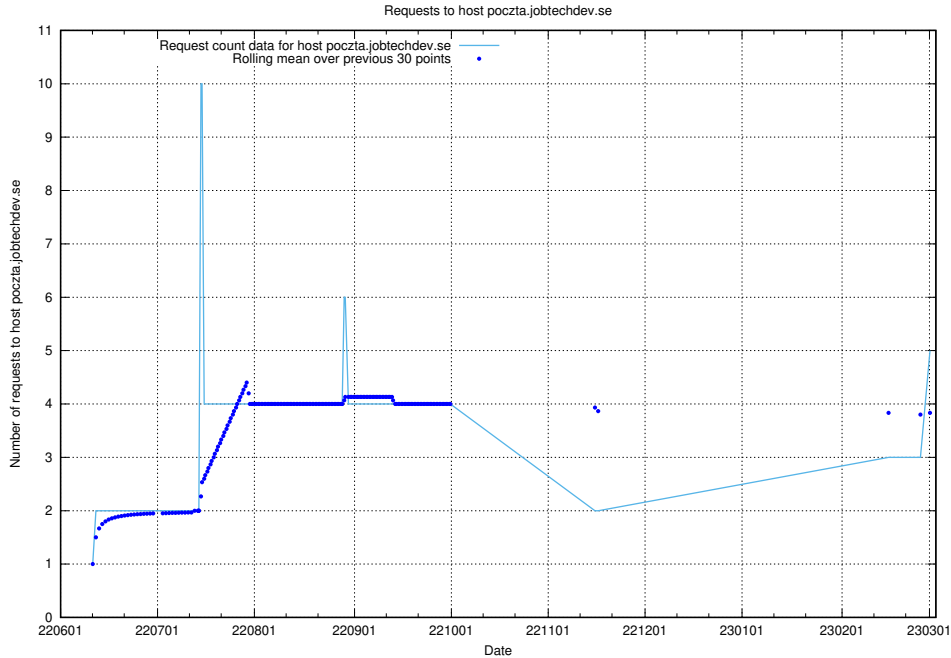

7.98 Usage of poczta.jobtechdev.se

Here, we count the number of requests to host poczta.jobtechdev.se.