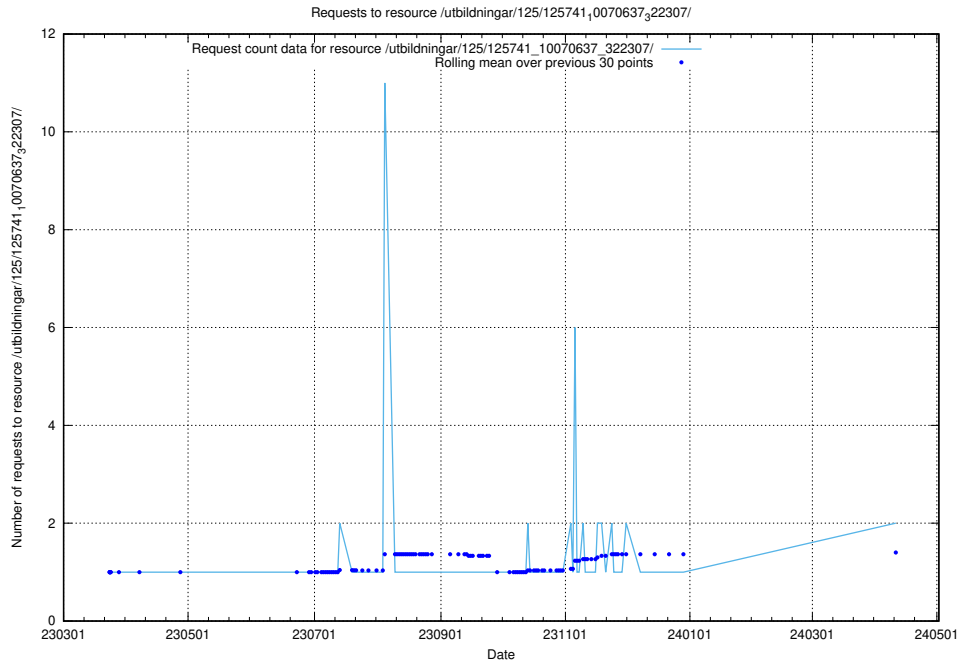

5.595 Usage of /utbildningar/125/125741_10070637_322307/

Here, we count the number of requests to resource /utbildningar/125/125741_10070637_322307/.