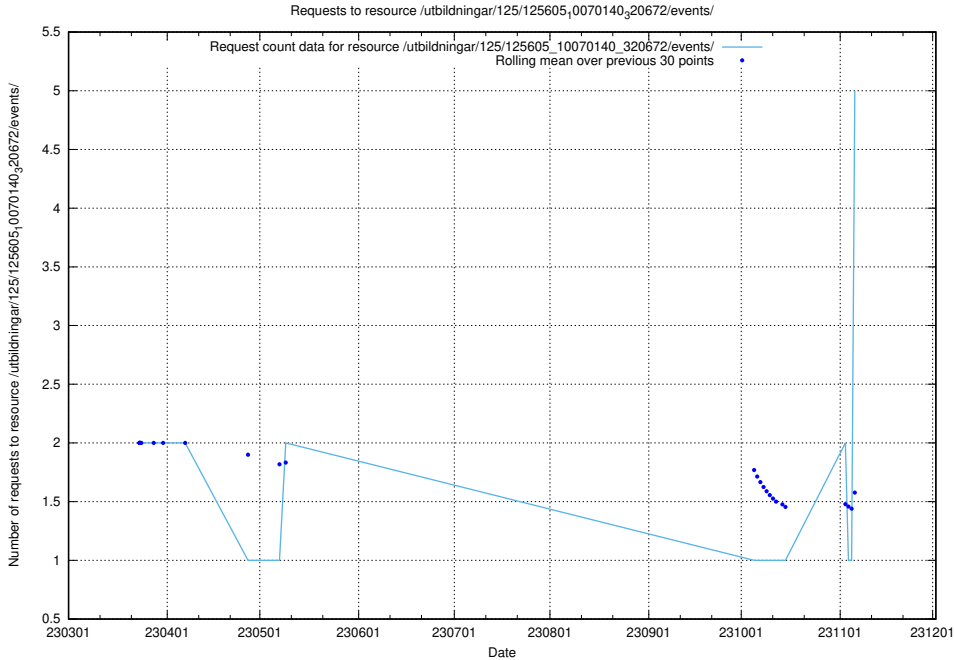

5.284 Usage of /utbildningar/125/125605_10070140_320672/events/

Here, we count the number of requests to resource /utbildningar/125/125605_10070140_320672/events/