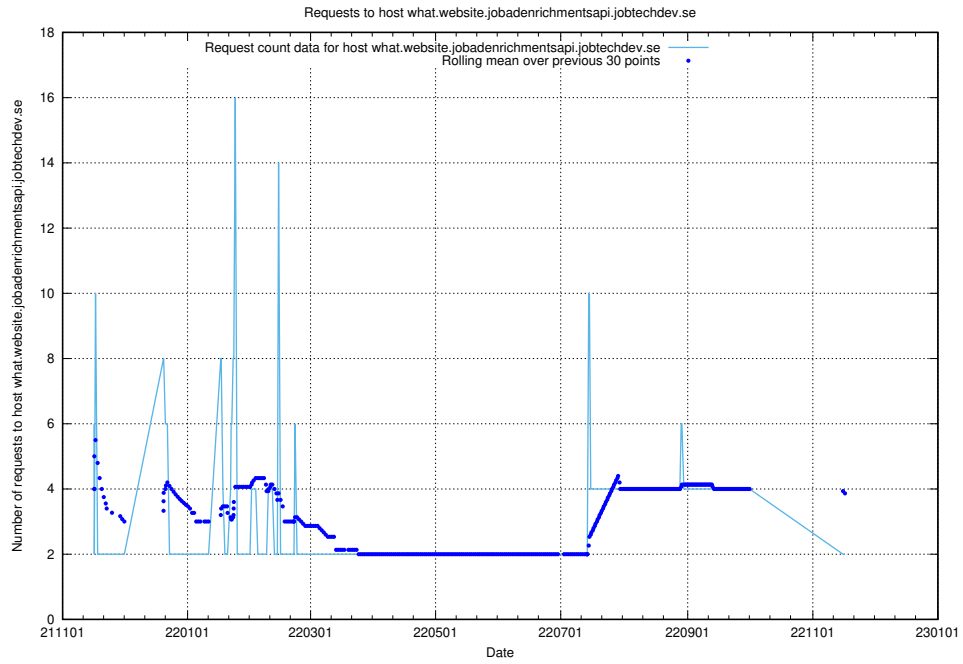

7.507 Usage of jobtechdev.se:80

Here, we count the number of requests to host jobtechdev.se:80.

7.508 Usage of www.jobtechdev.se:9080

Here, we count the number of requests to host www.jobtechdev.se:9080.