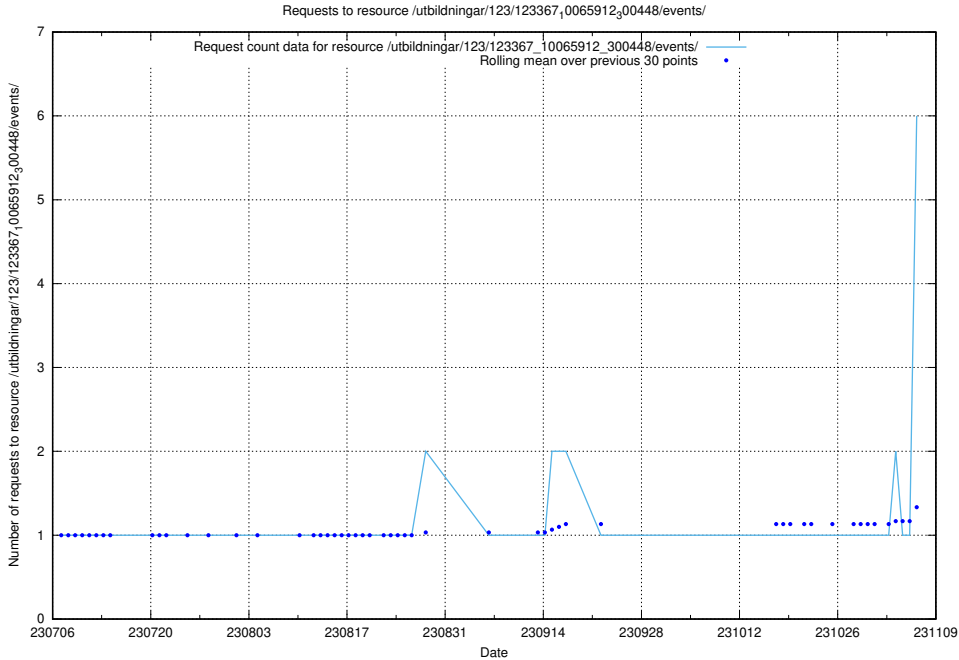

Here, we count the number of requests to resource /taxonomy/version/3/query/management-occupations/.

5.193 Usage of /utbildningar/123/123367_10065912_300448/events/

Here, we count the number of requests to resource /utbildningar/123/123367_10065912_300448/events/