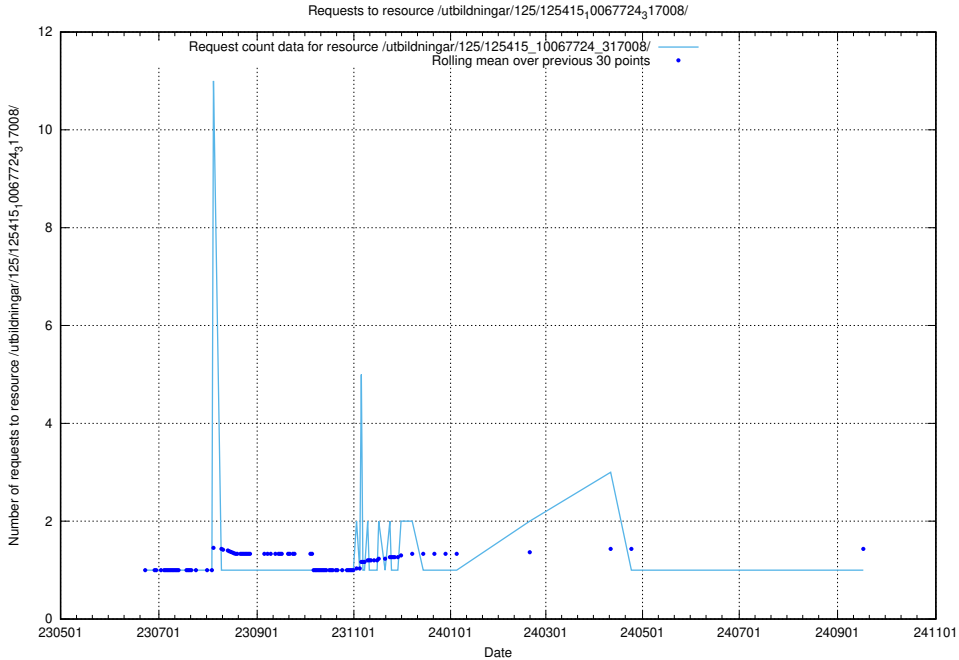

5.6493 Usage of /utbildningar/125/125415_10067724_317008/

Here, we count the number of requests to resource /utbildningar/125/125415_10067724_317008/.