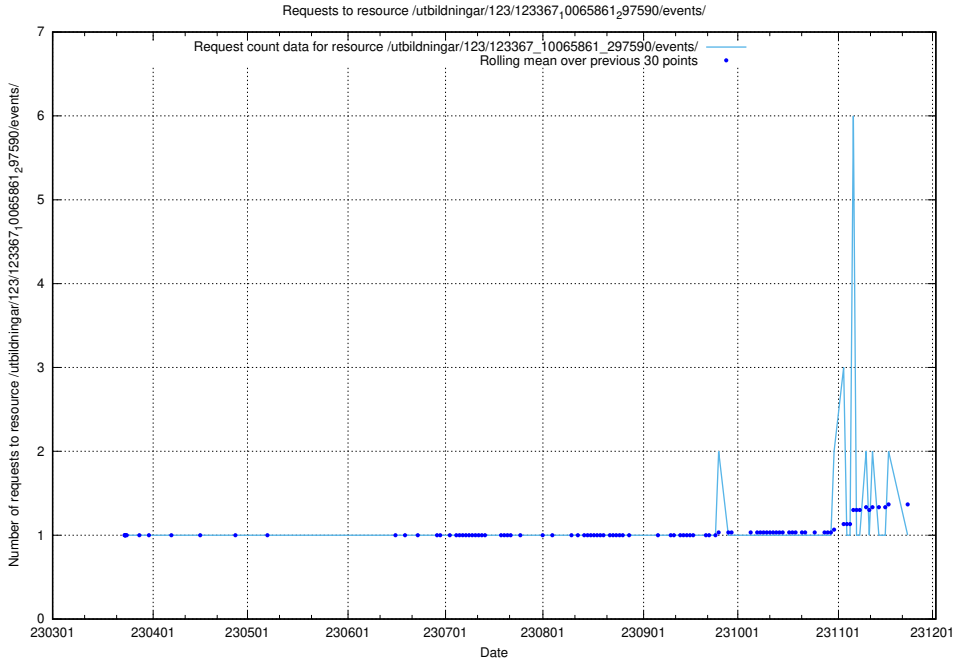

5.5617 Usage of /utbildningar/123/123367_10065861_297590/events/

Here, we count the number of requests to resource /utbildningar/123/123367_10065861_297590/events/

5.5618 Usage of /utbildningar/124/124519_10065858_297601/events/