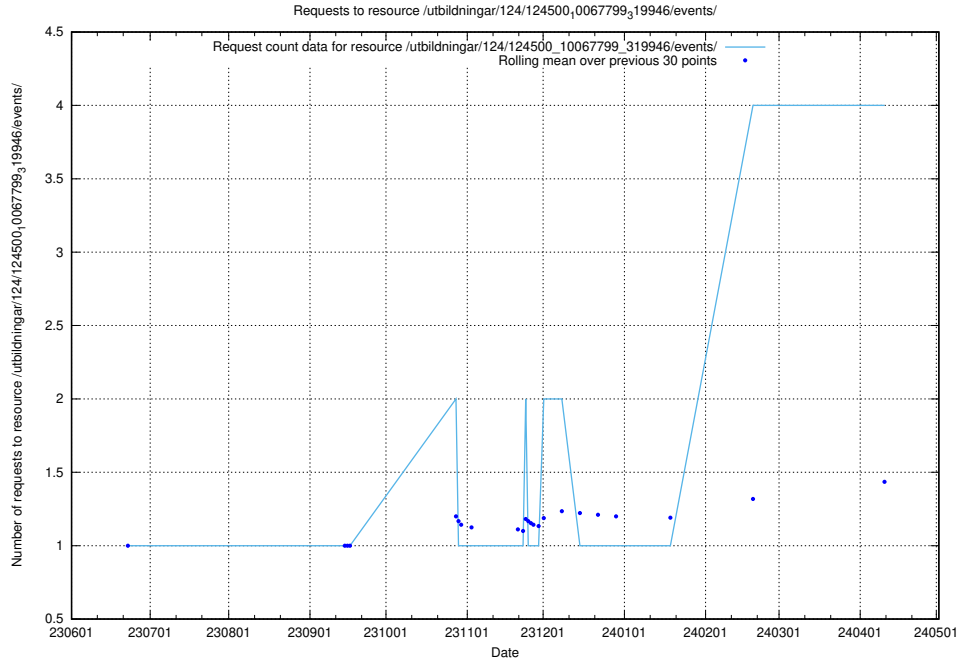

5.397 Usage of /utbildningar/124/124500_10067799_319946/events/

Here, we count the number of requests to resource /utbildningar/124/124500_10067799_319946/events/

5.398 Usage of /utbildningar/123/123367_10066311_308507/events/