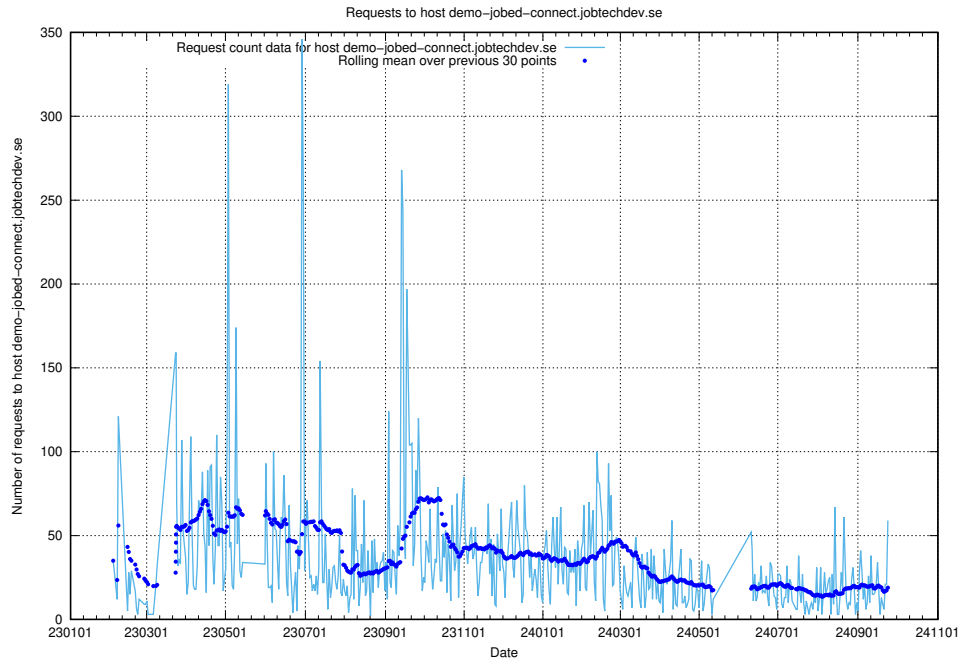

7.24 Usage of demo-jobed-connect.jobtechdev.se

Here, we count the number of requests to host demo-jobed-connect.jobtechdev.se.

7.25 Usage of demo-jobed-connect-test.jobtechdev.se

Here, we count the number of requests to host demo-jobed-connect-test.jobtechdev.se.