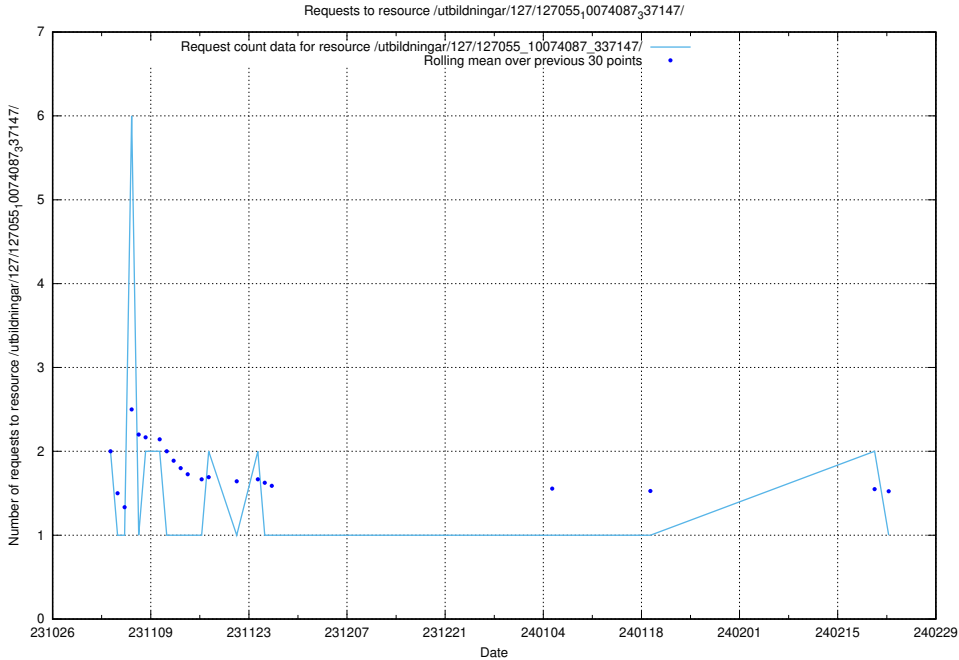

5.4969 Usage of /utbildningar/127/127055_10074087_337147/

Here, we count the number of requests to resource /utbildningar/127/127055_10074087_337147/.