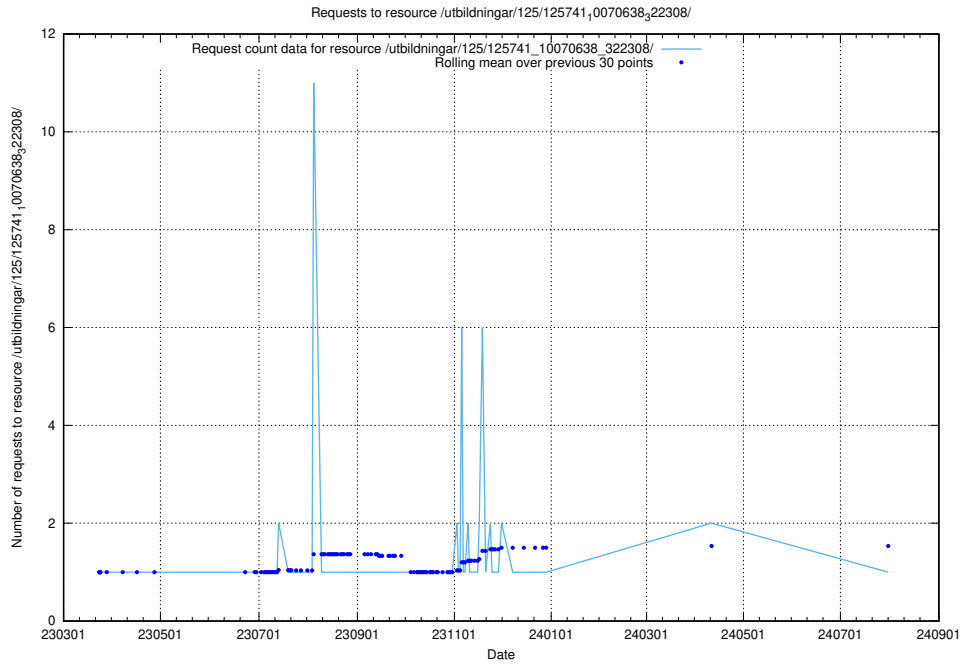

5.1154 Usage of /utbildningar/125/125741_10070638_322308/

Here, we count the number of requests to resource /utbildningar/125/125741_10070638_322308/.