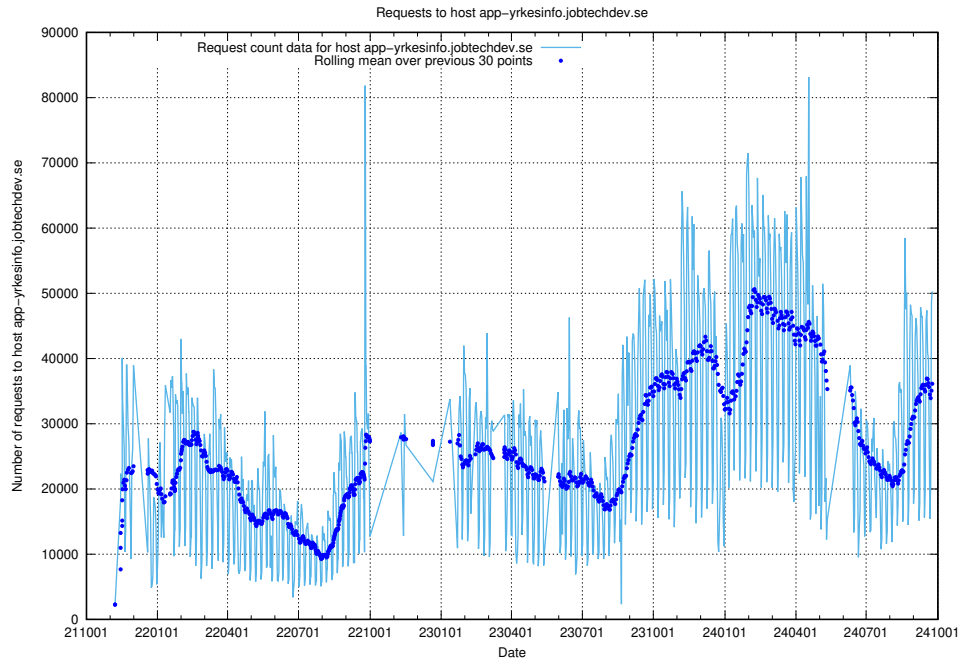

7.6 Usage of app-yrkesinfo.jobtechdev.se

Here, we count the number of requests to host app-yrkesinfo.jobtechdev.se.