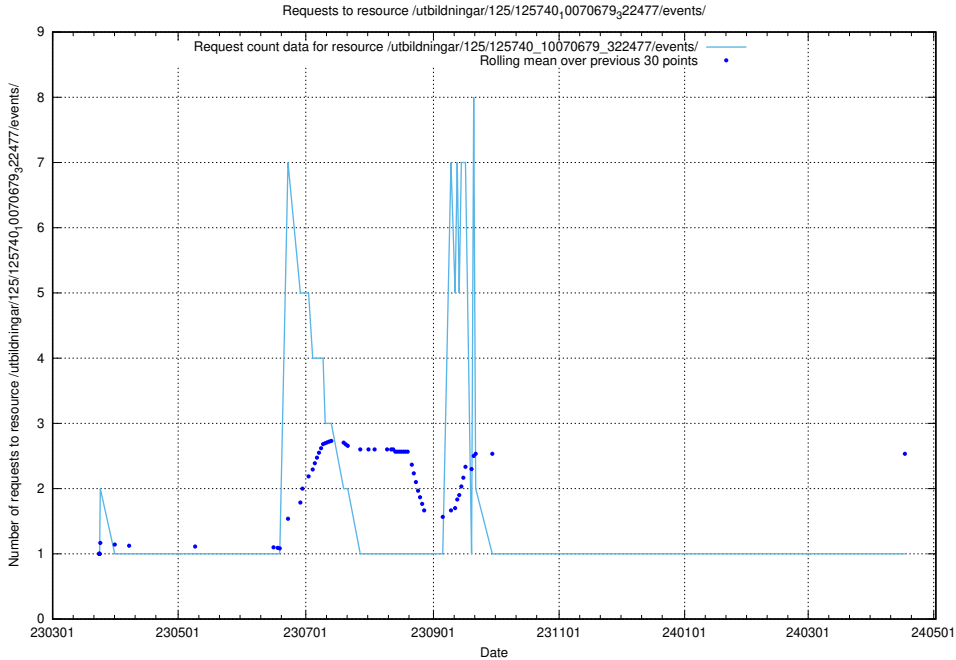

5.1180 Usage of /utbildningar/125/125740_10070679_322477/events/

Here, we count the number of requests to resource /utbildningar/125/125740_10070679_322477/events/