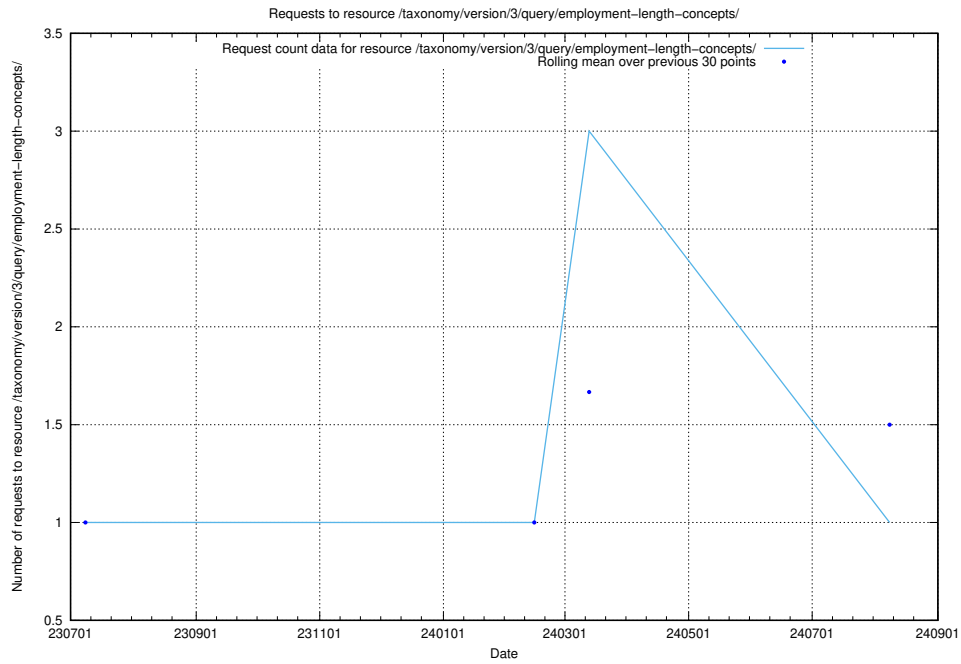

5.6096 Usage of /taxonomy/version/3/query/employment-length-concepts/

Here, we count the number of requests to resource /taxonomy/version/3/query/employment-length-concepts/.