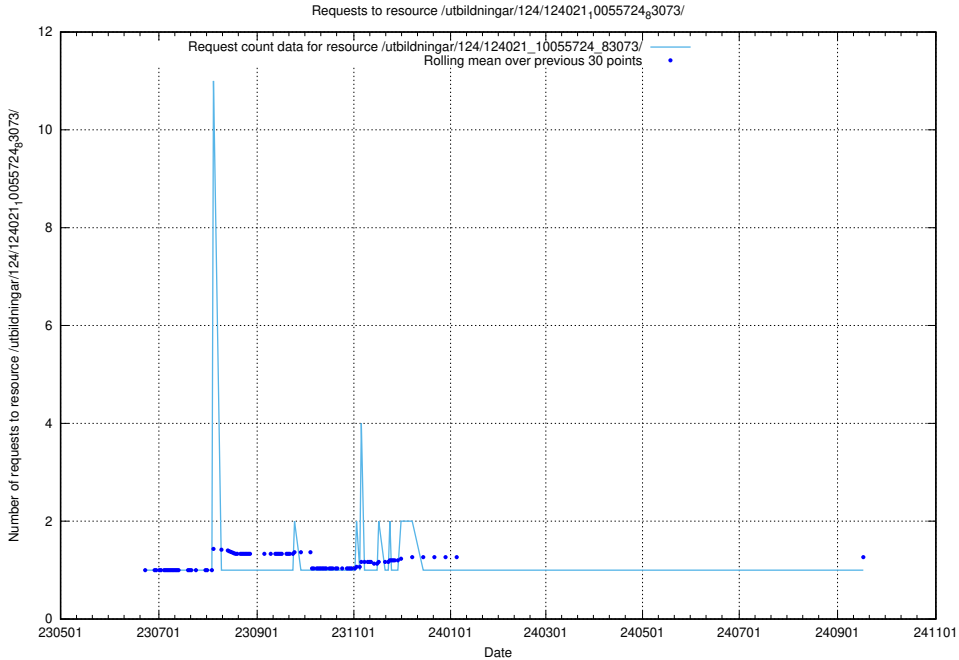

5.6590 Usage of /utbildningar/124/124021_10055724_83073/

Here, we count the number of requests to resource /utbildningar/124/124021_10055724_83073/.