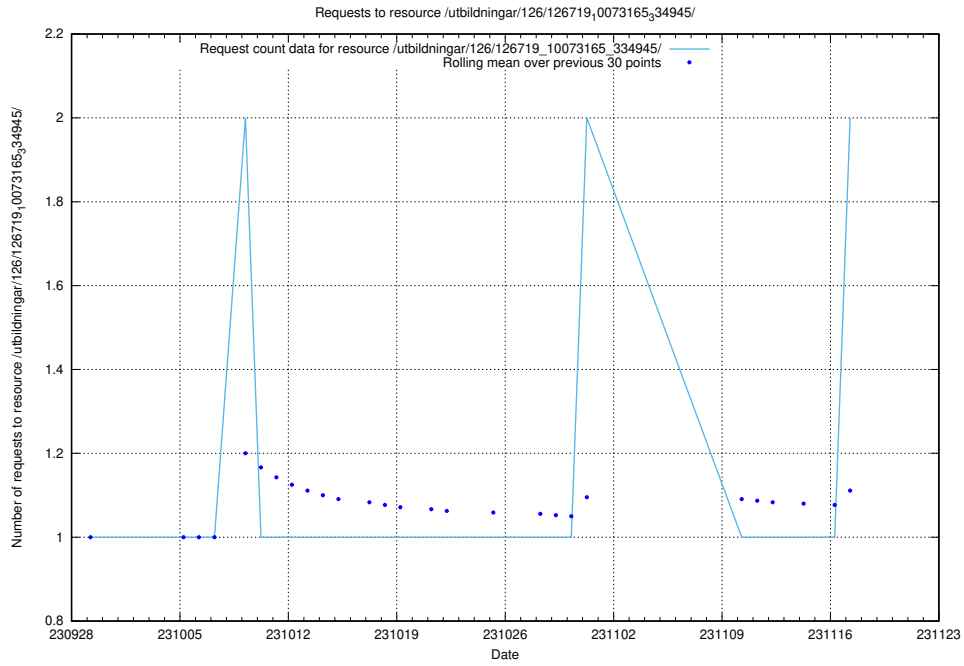

5.887 Usage of /utbildningar/126/126719_10073165_334945/

Here, we count the number of requests to resource /utbildningar/126/126719_10073165_334945/.

5.888 Usage of /utbildningar/124/124118_10067051_317529/events/