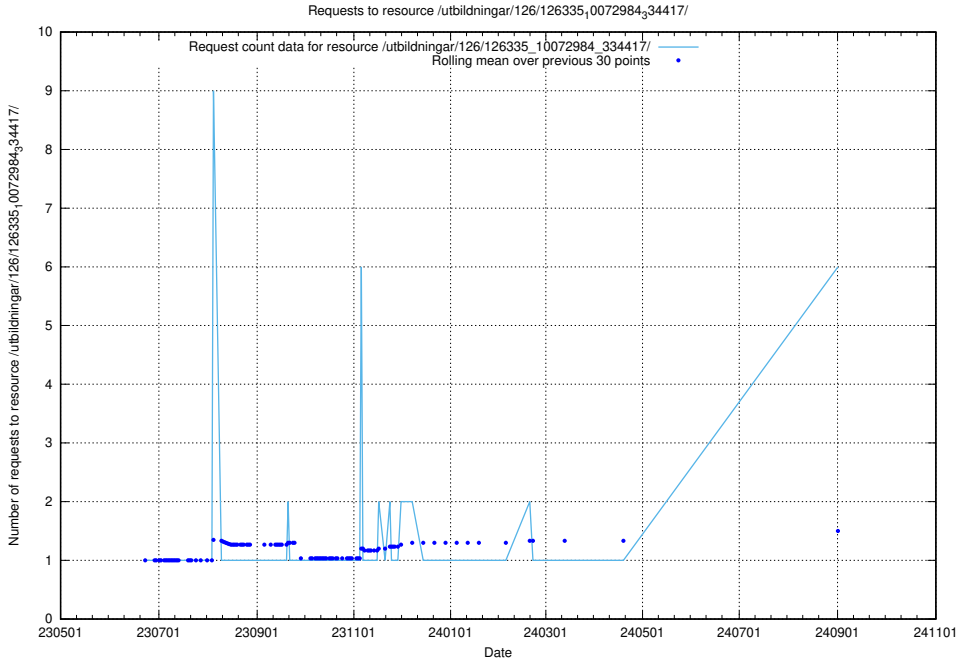

5.199 Usage of /utbildningar/126/126335_10072984_334417/

Here, we count the number of requests to resource /utbildningar/126/126335_10072984_334417/.