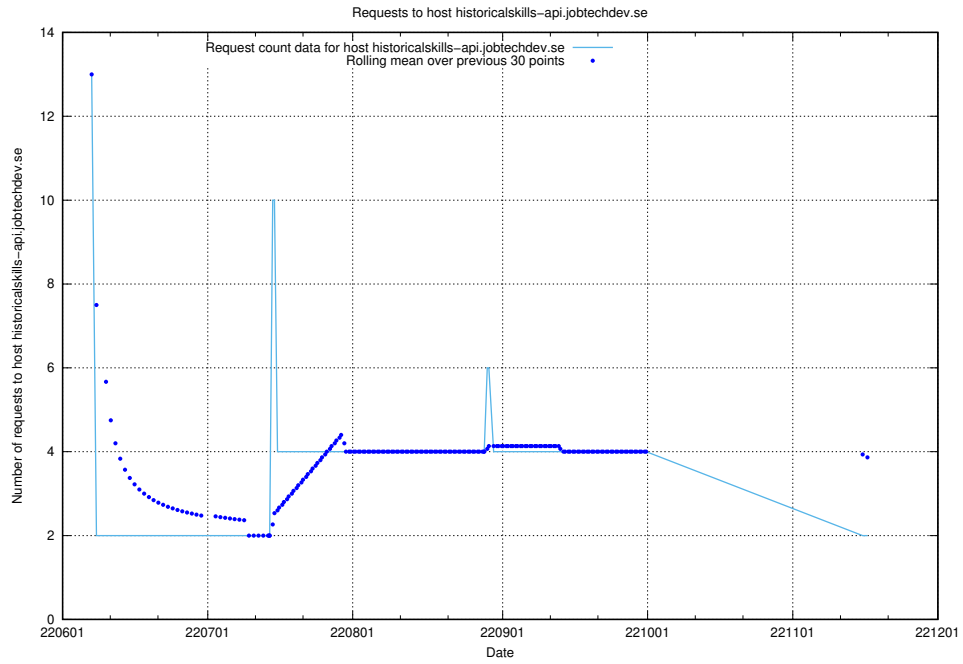

Here, we count the number of requests to host mentor-api-prod.jobtechdev.se.

7.413 Usage of `historicalskills-api.jobtechdev.se`

Here, we count the number of requests to host `historicalskills-api.jobtechdev.se`.