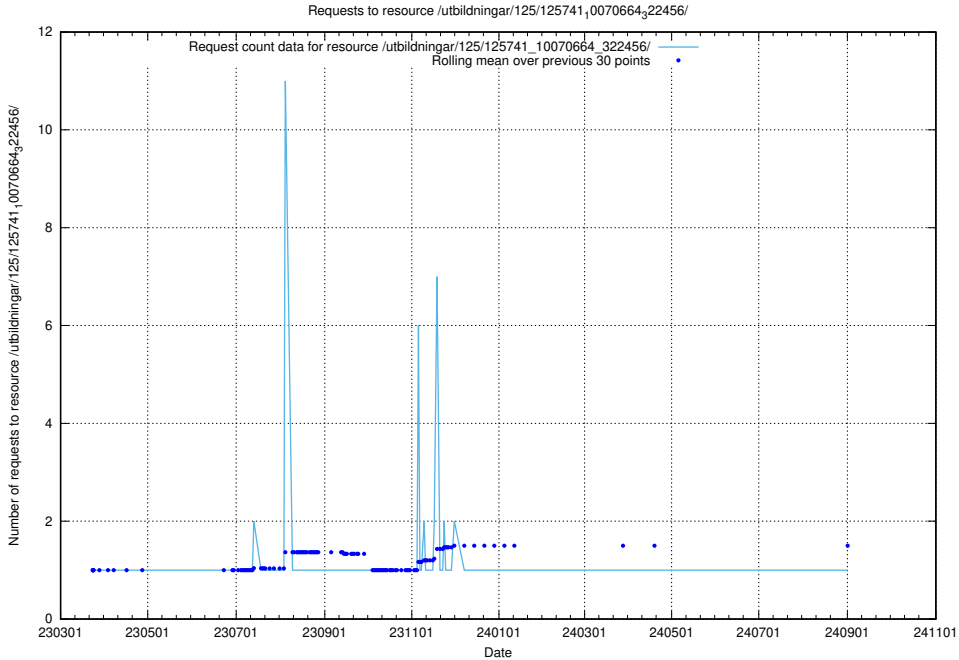

5.7253 Usage of /utbildningar/125/125741_10070664_322456/

Here, we count the number of requests to resource /utbildningar/125/125741_10070664_322456/.