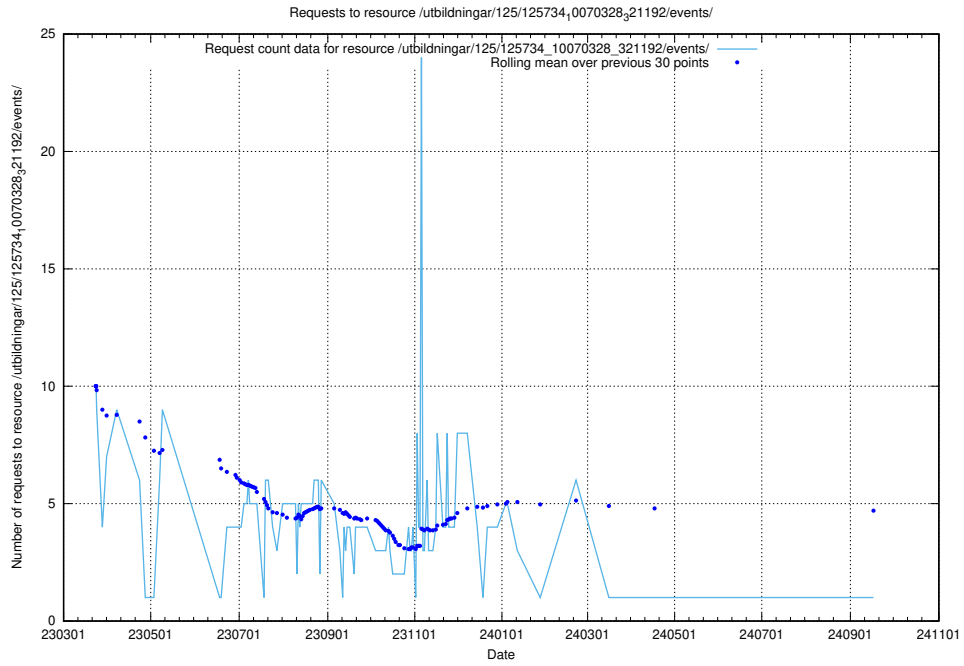

5.7009 Usage of /utbildningar/125/125734_10070328_321192/events/

Here, we count the number of requests to resource /utbildningar/125/125734_10070328_321192/events/