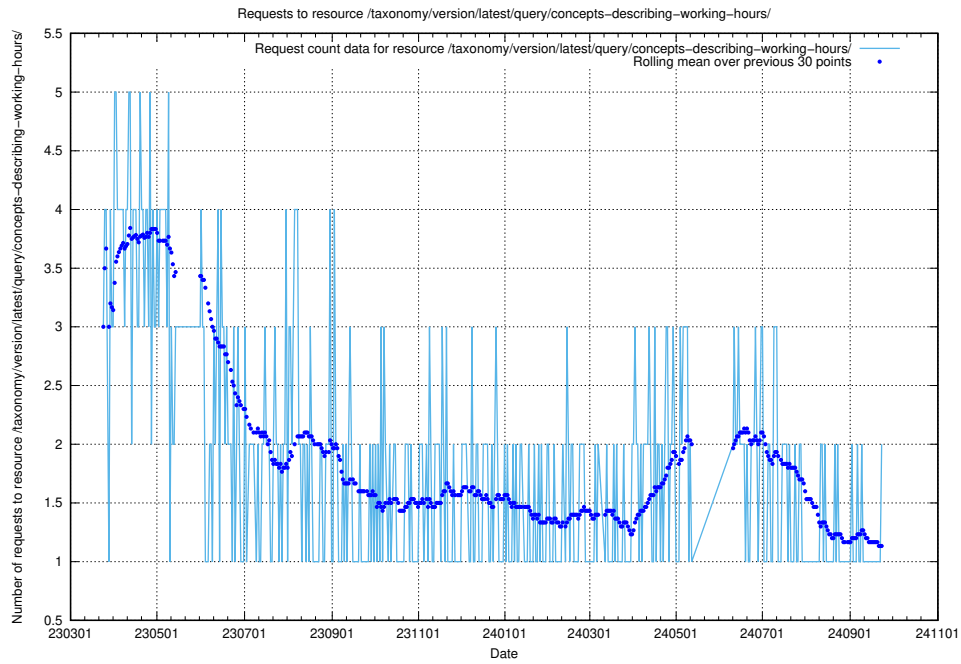

5.1114 Usage of /taxonomy/version/latest/query/concepts-describing-working-hours/

Here, we count the number of requests to resource /taxonomy/version/latest/query/concepts-describing-working-hours/.