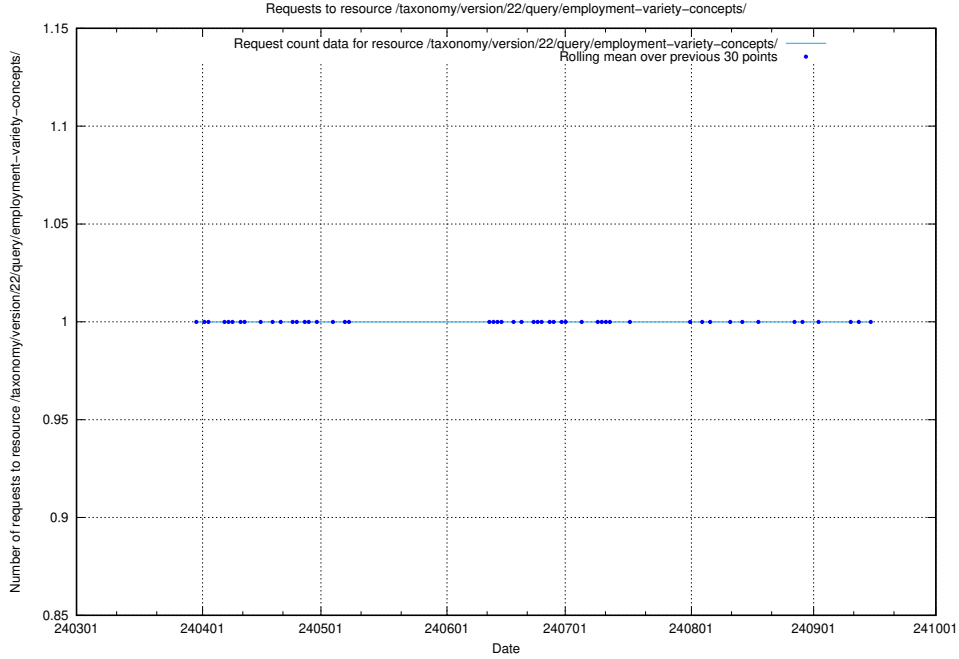

5.2498 Usage of /taxonomy/version/22/query/employment-variety-concepts/

Here, we count the number of requests to resource /taxonomy/version/22/query/employment-variety-concepts/.