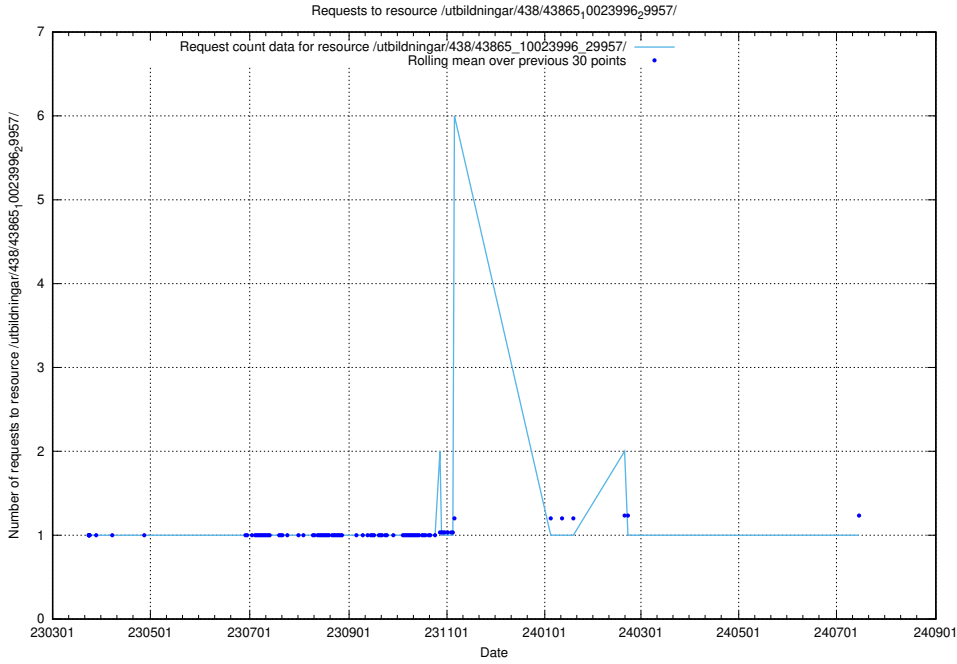

Here, we count the number of requests to resource /utbildningar/438/43865_10023996_29957/.

5.7083 Usage of /utbildningar/438/43860_10024041_64583/events/

Here, we count the number of requests to resource /utbildningar/438/43860_10024041_64583/events/.