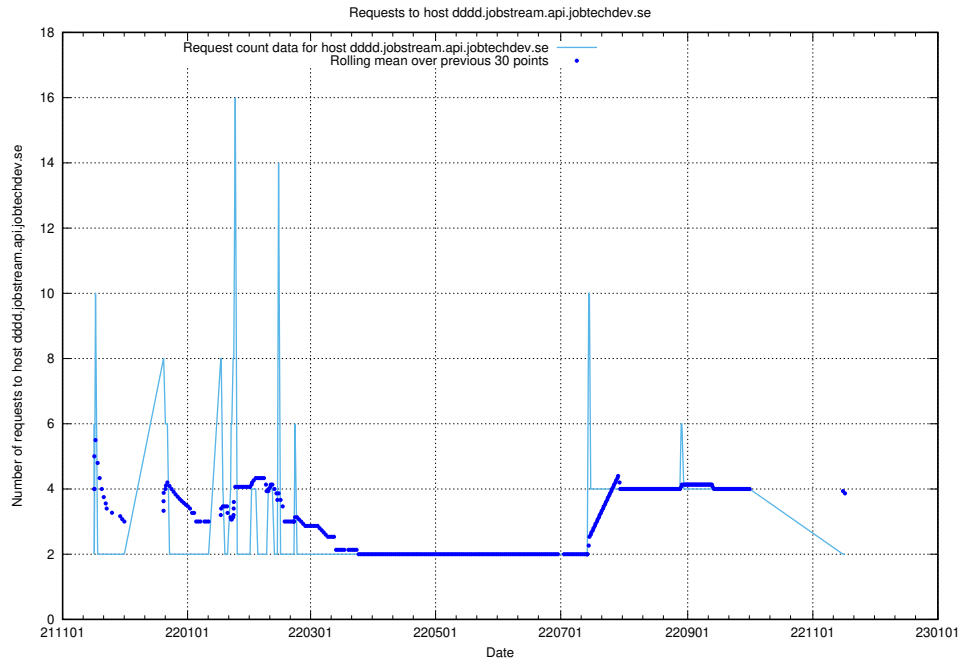

Here, we count the number of requests to host dddd.jobstream.api.jobtechdev.se.

7.531 Usage of doh.api.jobtechdev.se

Here, we count the number of requests to host doh.api.jobtechdev.se.

7.532 Usage of bb.ccc.dddd.atlas.jobtechdev.se