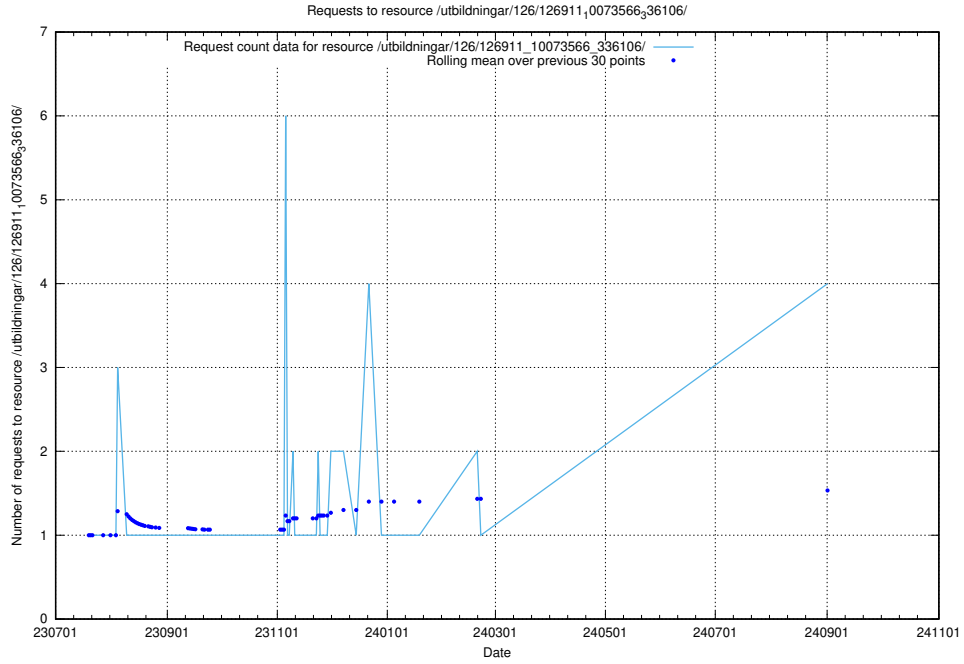

5.382 Usage of /utbildningar/126/126911_10073566_336106/

Here, we count the number of requests to resource /utbildningar/126/126911_10073566_336106/.