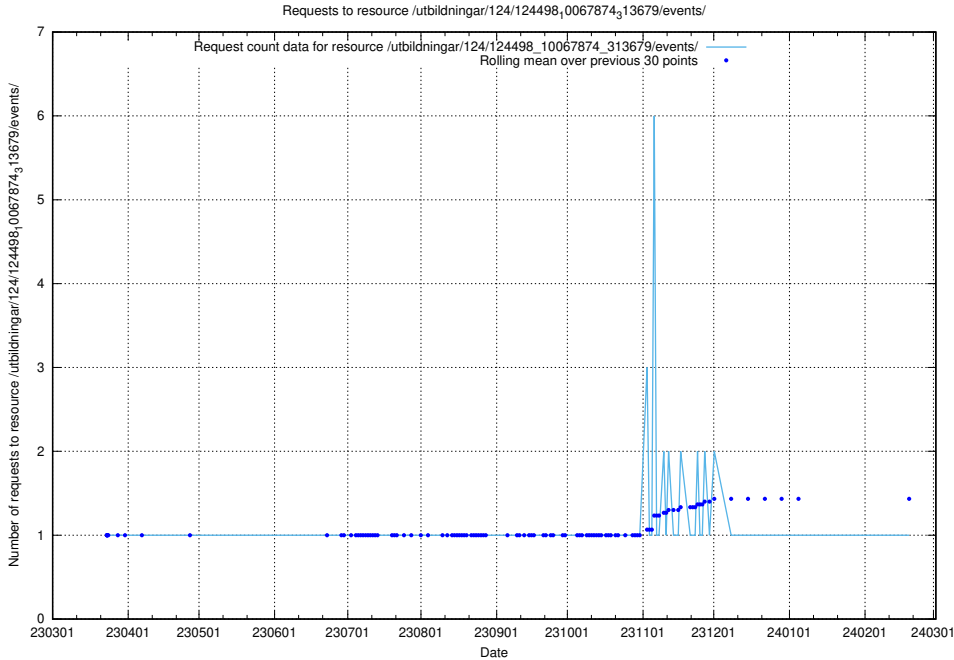

5.3479 Usage of /utbildningar/124/124498_10067874_313679/events/

Here, we count the number of requests to resource /utbildningar/124/124498_10067874_313679/events/