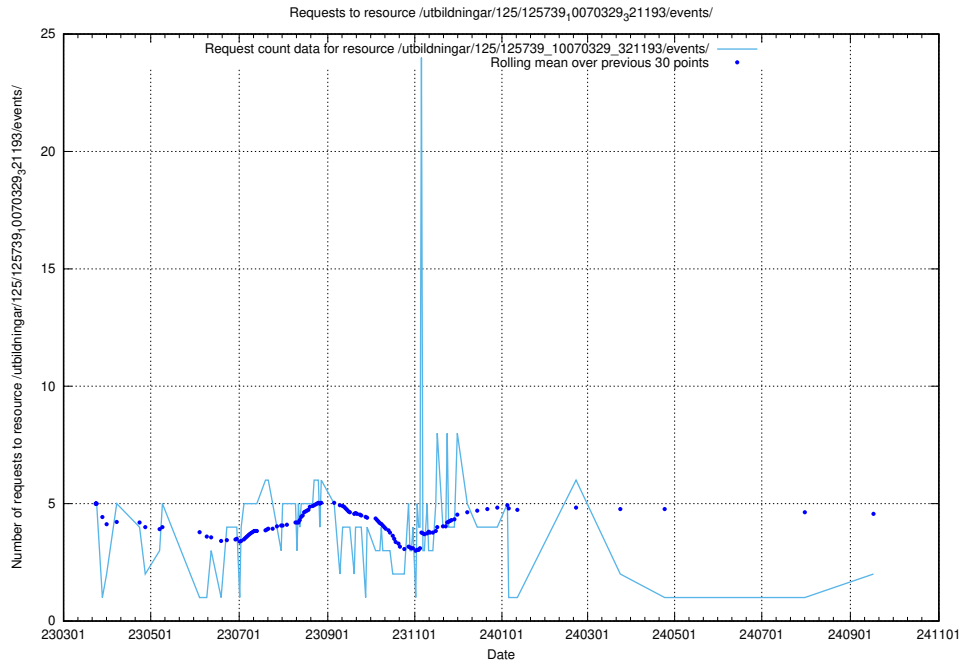

5.1124 Usage of /utbildningar/125/125739_10070329_321193/events/

Here, we count the number of requests to resource /utbildningar/125/125739_10070329_321193/events/