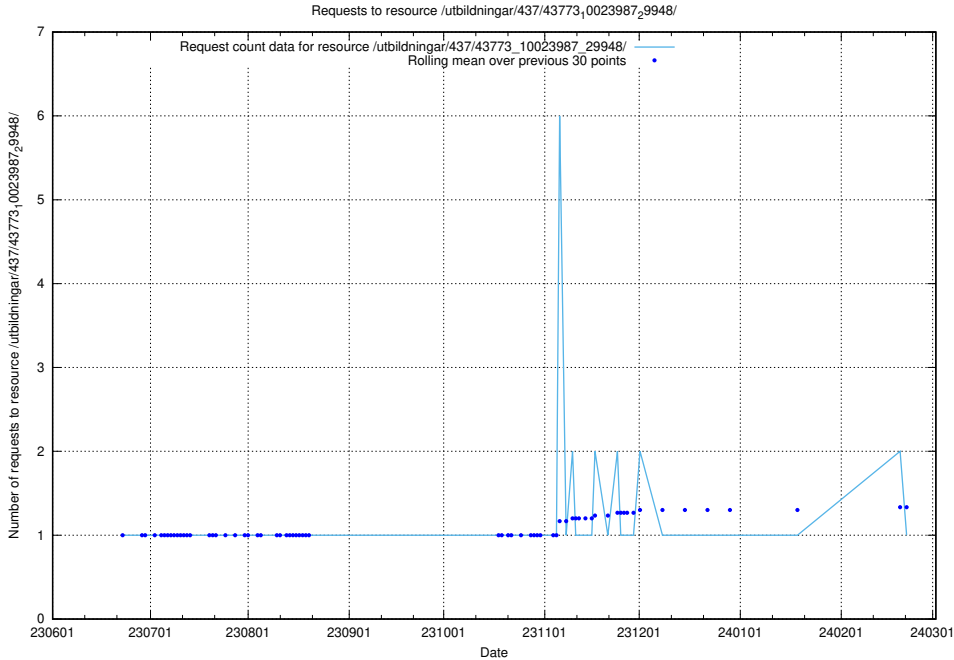

5.6379 Usage of /utbildningar/437/43773_10023987_29948/

Here, we count the number of requests to resource /utbildningar/437/43773_10023987_29948/.