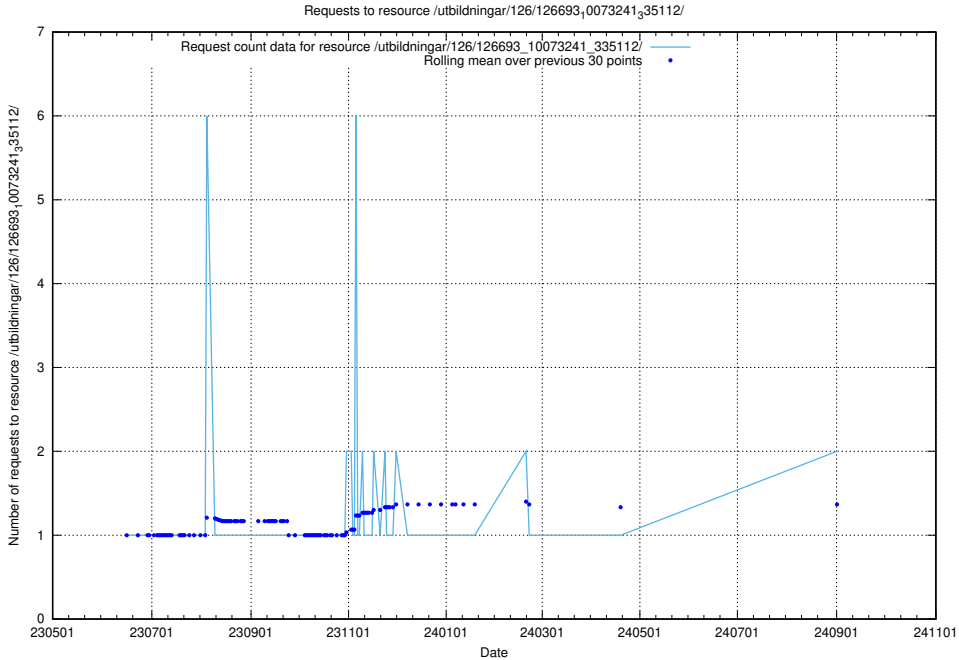

5.1043 Usage of /utbildningar/126/126693_10073241_335112/

Here, we count the number of requests to resource /utbildningar/126/126693_10073241_335112/.