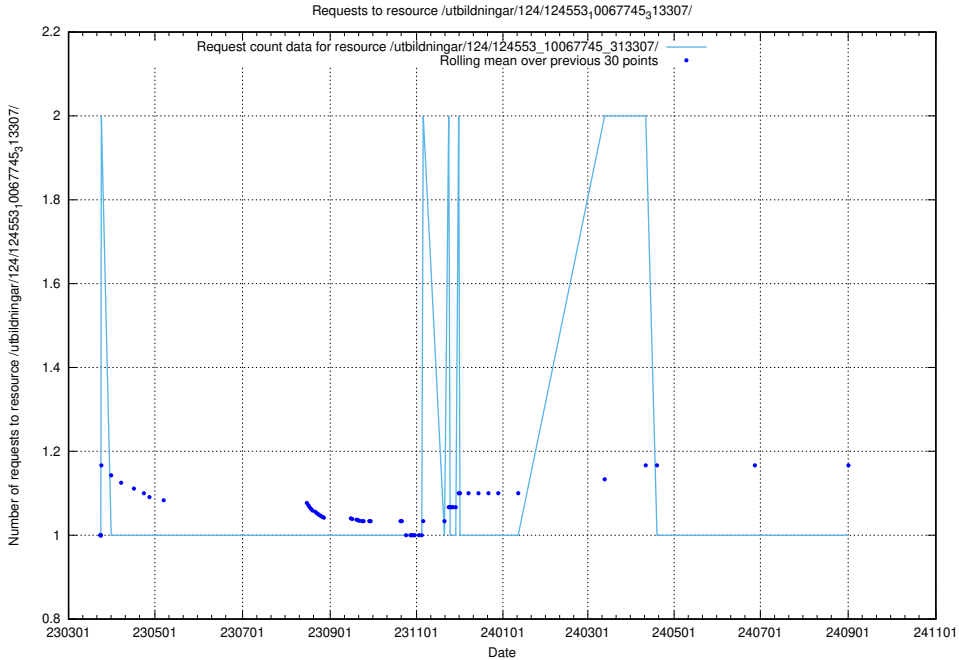

5.1531 Usage of /availability/kpi/20240826/

Here, we count the number of requests to resource /availability/kpi/20240826/.

5.1532 Usage of /utbildningar/124/124553_10067745_313307/

Here, we count the number of requests to resource /utbildningar/124/124553_10067745_313307/.