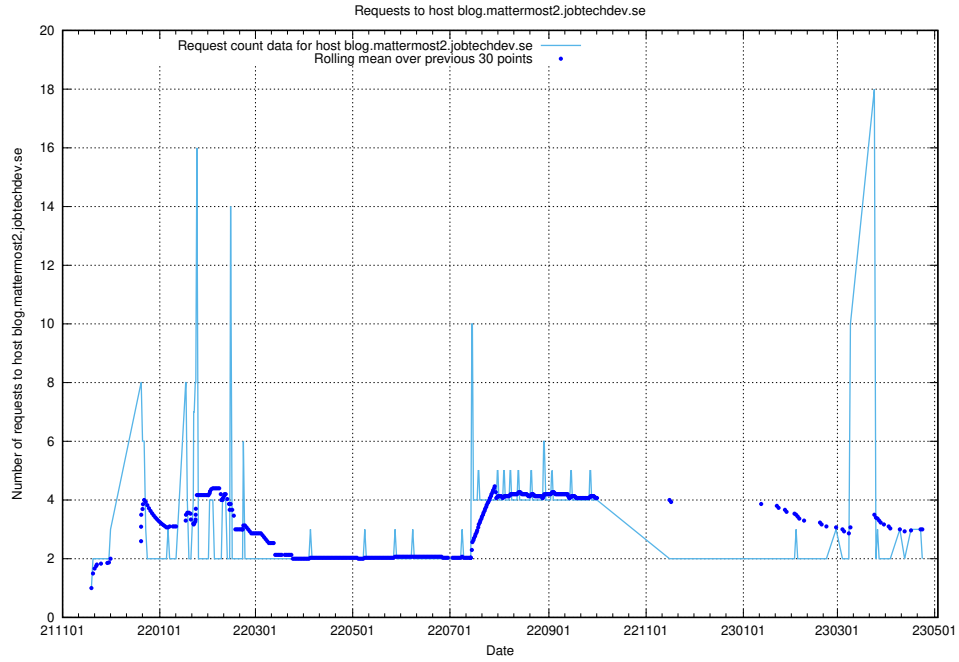

7.475 Usage of `blog.mattermost2.jobtechdev.se`

Here, we count the number of requests to host `blog.mattermost2.jobtechdev.se`.