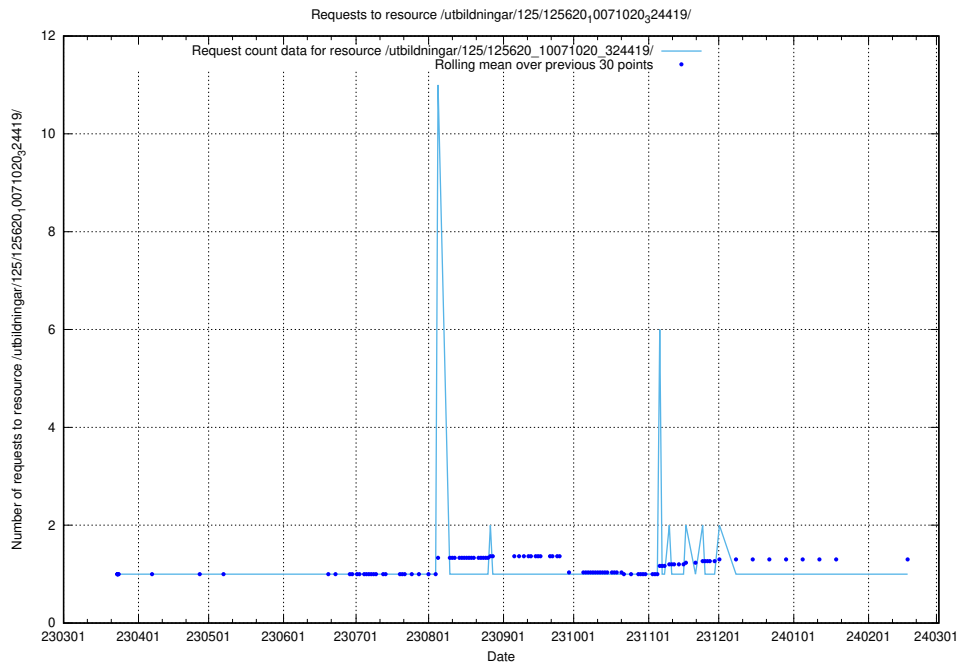

5.1251 Usage of /utbildningar/125/125620_10071020_324419/

Here, we count the number of requests to resource /utbildningar/125/125620_10071020_324419/.