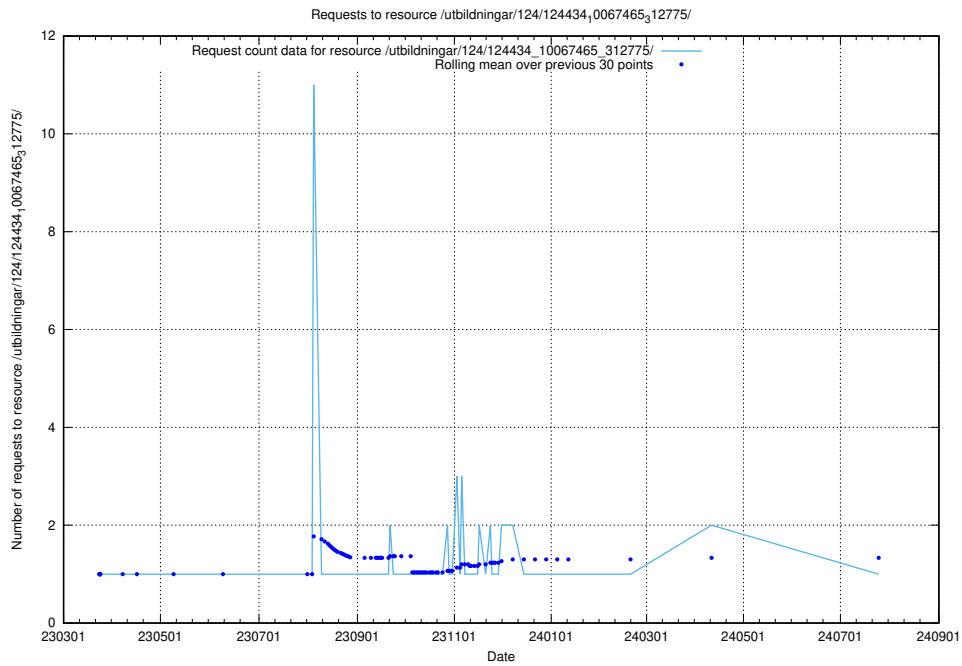

5.4586 Usage of /utbildningar/124/124434_10067465_312775/

Here, we count the number of requests to resource /utbildningar/124/124434_10067465_312775/.