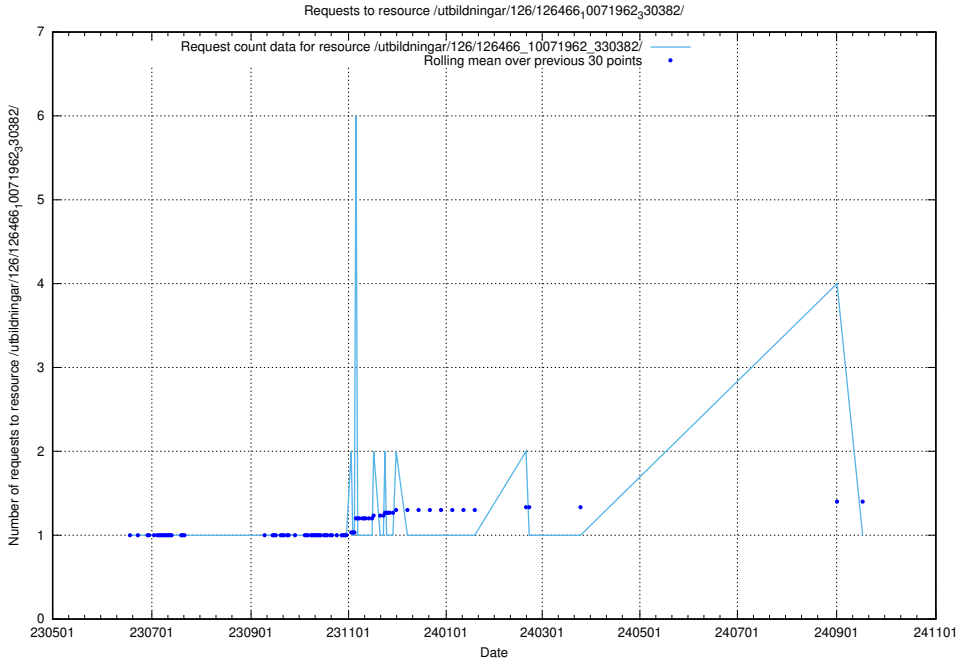

5.6627 Usage of /utbildningar/126/126466_10071962_330382/

Here, we count the number of requests to resource /utbildningar/126/126466_10071962_330382/.