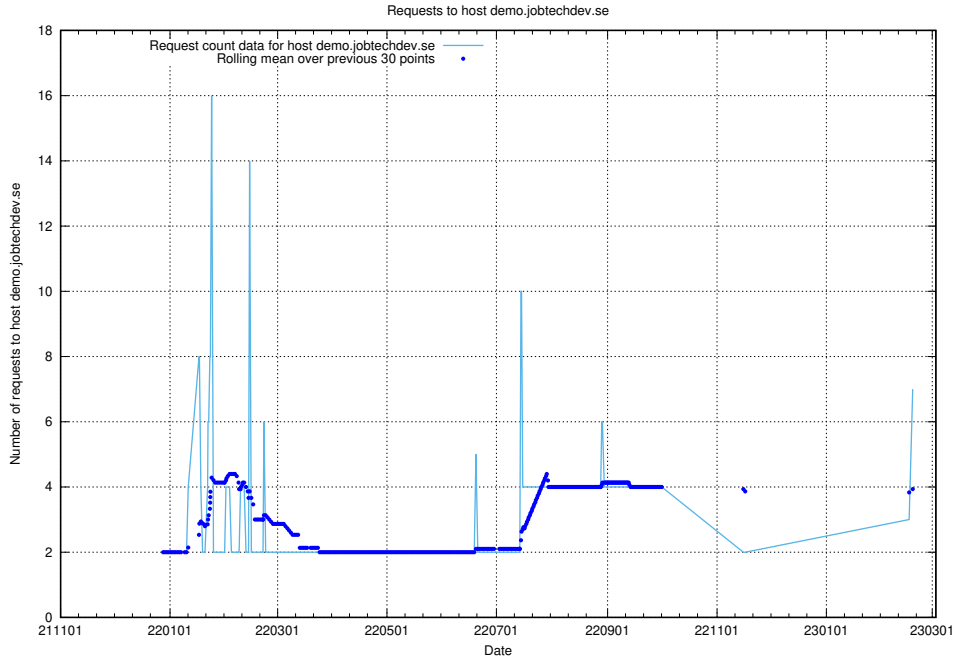

Here, we count the number of requests to host education-api.jobtechdev.se.

7.80 Usage of demo.jobtechdev.se

Here, we count the number of requests to host demo.jobtechdev.se.

7.81 Usage of taxonomy-viewer.jobtechdev.se