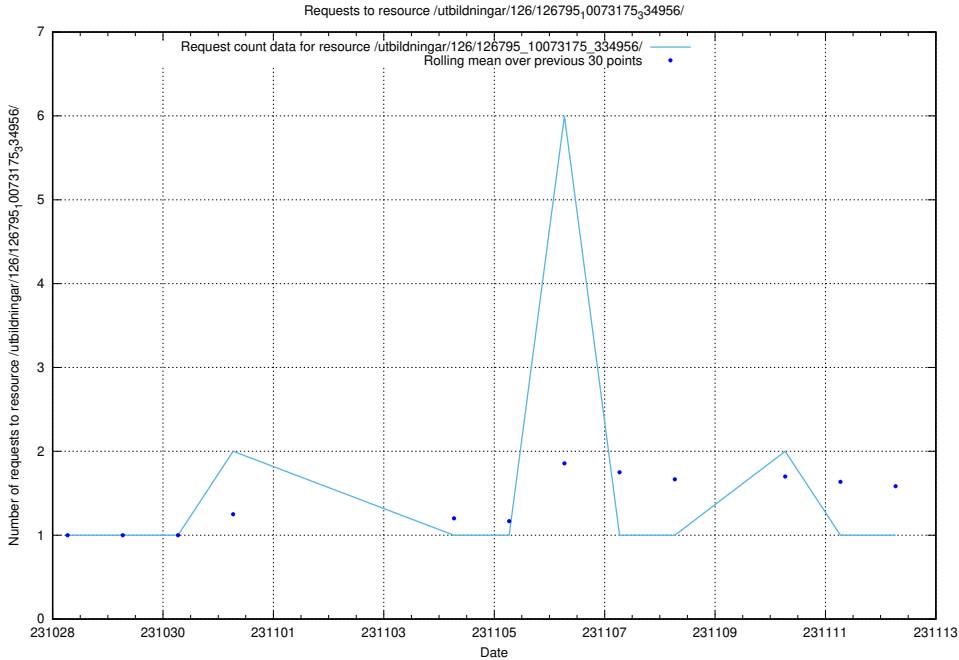

5.5011 Usage of /utbildningar/126/126795_10073175_334956/

Here, we count the number of requests to resource /utbildningar/126/126795_10073175_334956/.