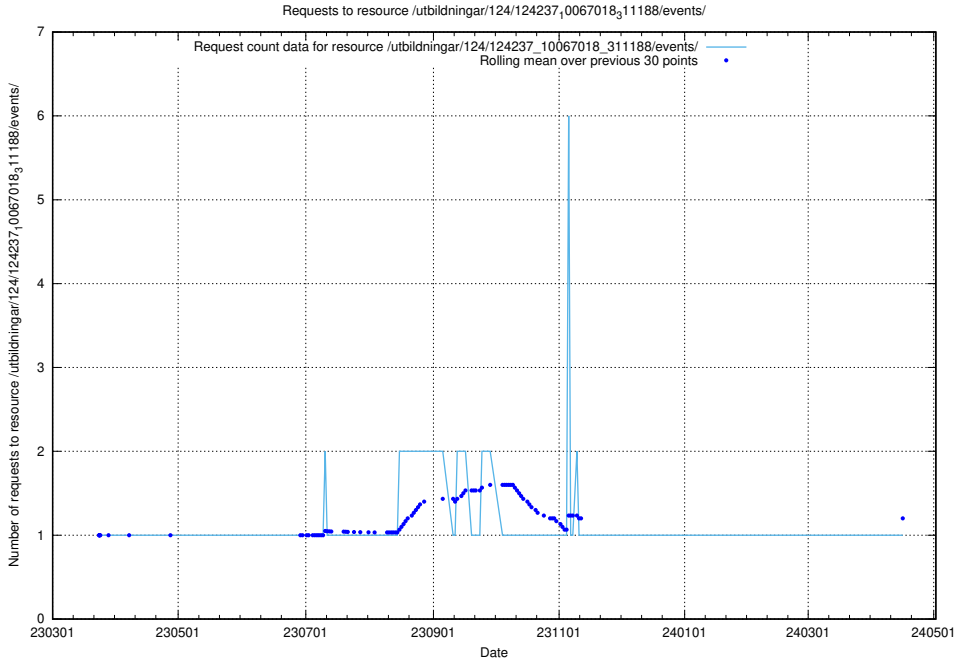

5.4831 Usage of /utbildningar/124/124237_10067018_311188/events/

Here, we count the number of requests to resource /utbildningar/124/124237_10067018_311188/events/