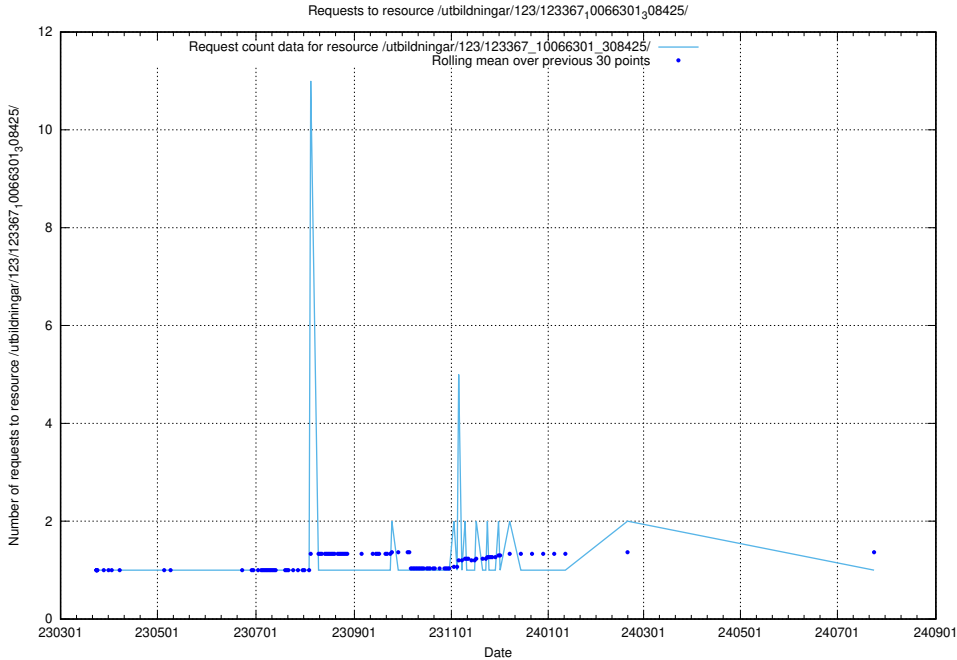

5.5367 Usage of /utbildningar/123/123367_10066301_308425/

Here, we count the number of requests to resource /utbildningar/123/123367_10066301_308425/.