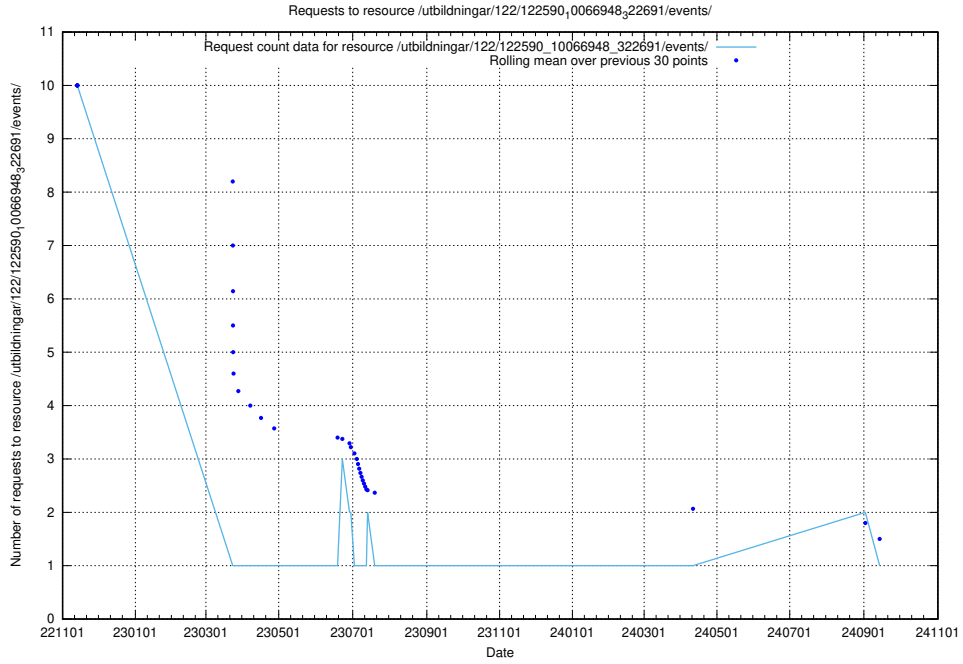

5.6519 Usage of /utbildningar/122/122590_10066948_322691/events/

Here, we count the number of requests to resource /utbildningar/122/122590_10066948_322691/events/