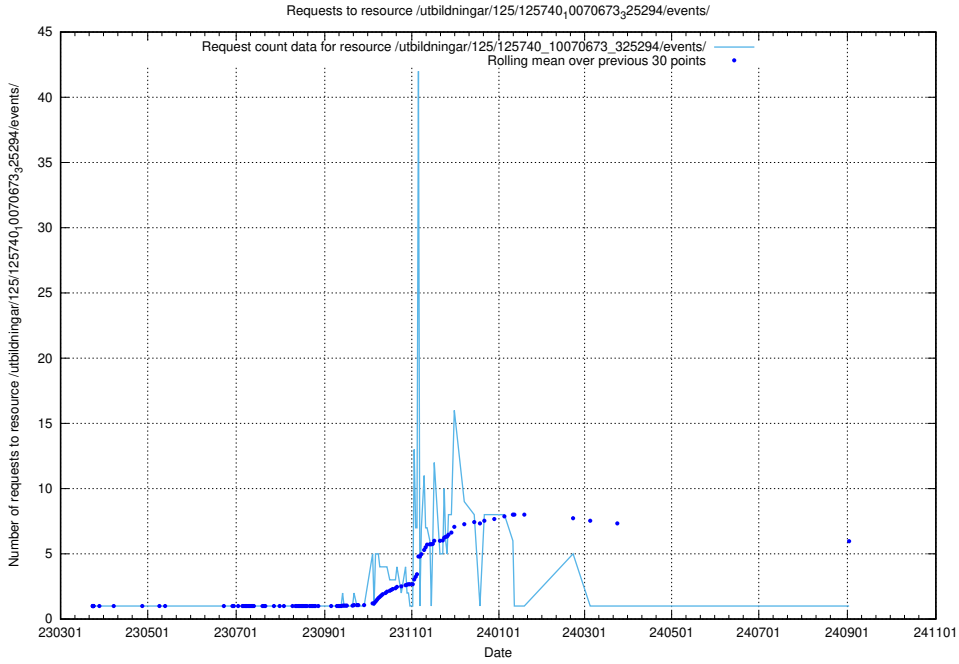

5.1190 Usage of /utbildningar/125/125740_10070673_325294/events/

Here, we count the number of requests to resource /utbildningar/125/125740_10070673_325294/events/