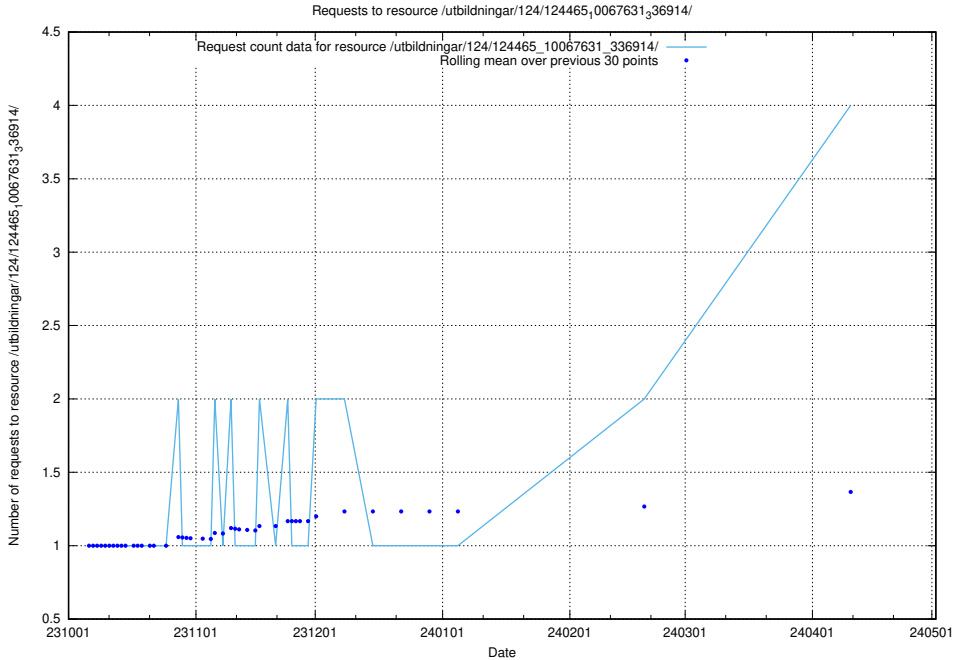

5.367 Usage of /utbildningar/124/124465_10067631_336914/

Here, we count the number of requests to resource /utbildningar/124/124465_10067631_336914/.