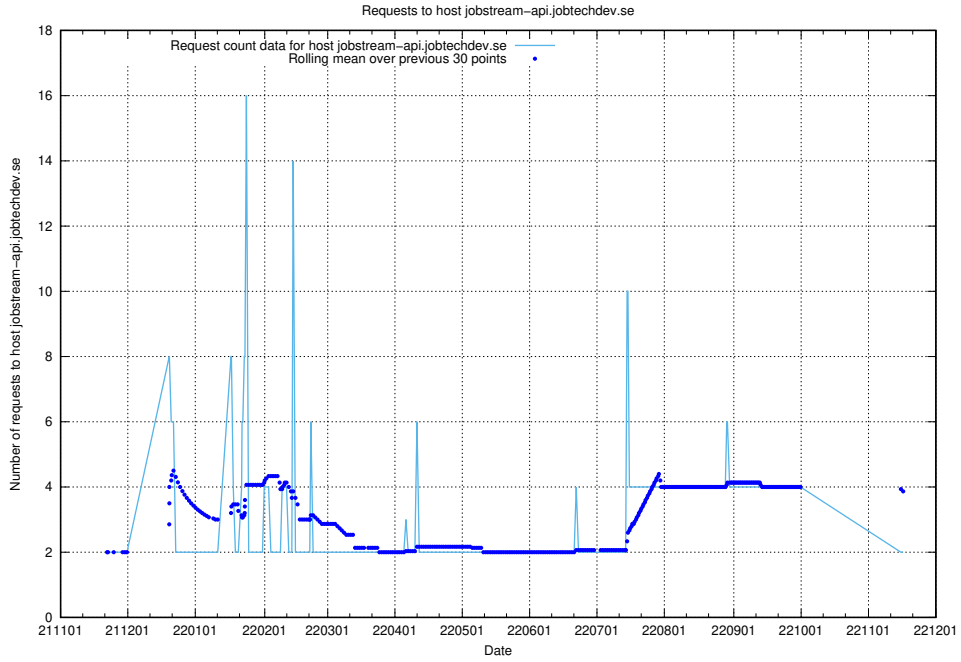

7.439 Usage of jobstream-api.jobtechdev.se

Here, we count the number of requests to host jobstream-api.jobtechdev.se.