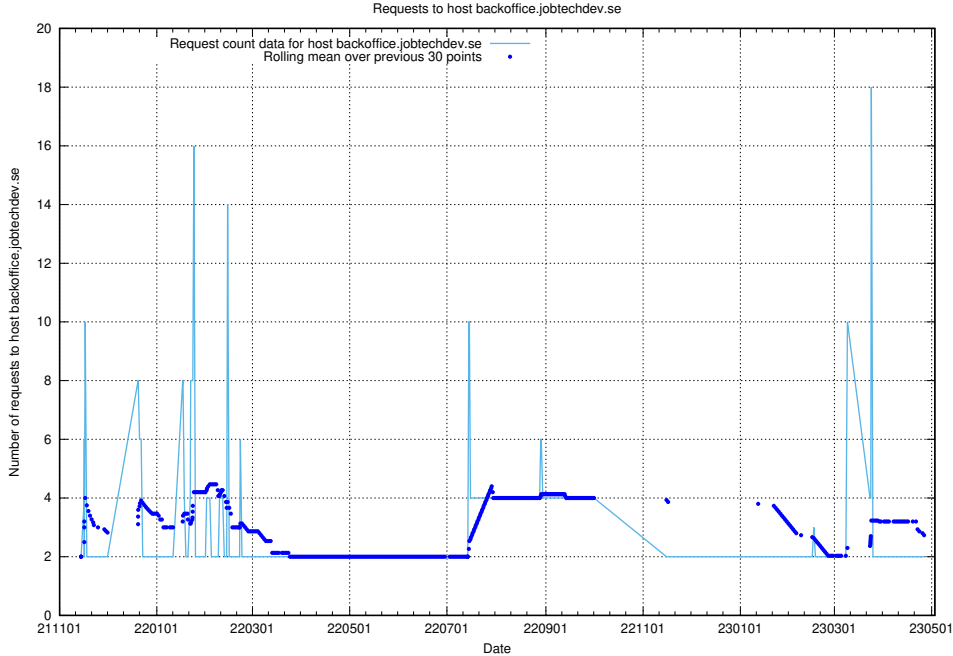

7.289 Usage of backoffice.jobtechdev.se

Here, we count the number of requests to host backoffice.jobtechdev.se.