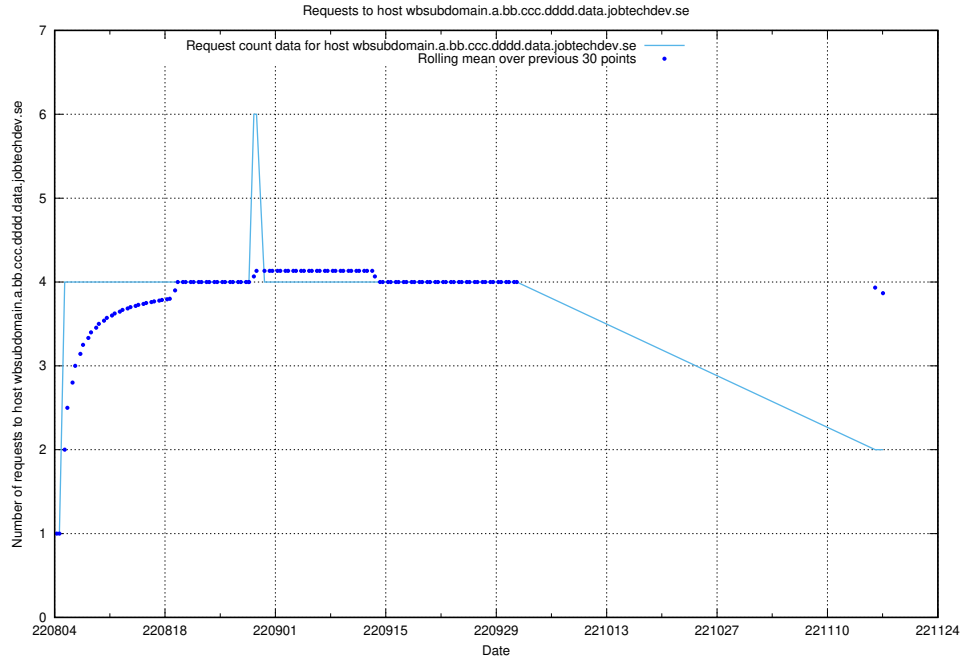

7.353 Usage of wbsubdomain.a.bb.ccc.dddd.data.jobtechdev.se

Here, we count the number of requests to host wbsubdomain.a.bb.ccc.dddd.data.jobtechdev.se.