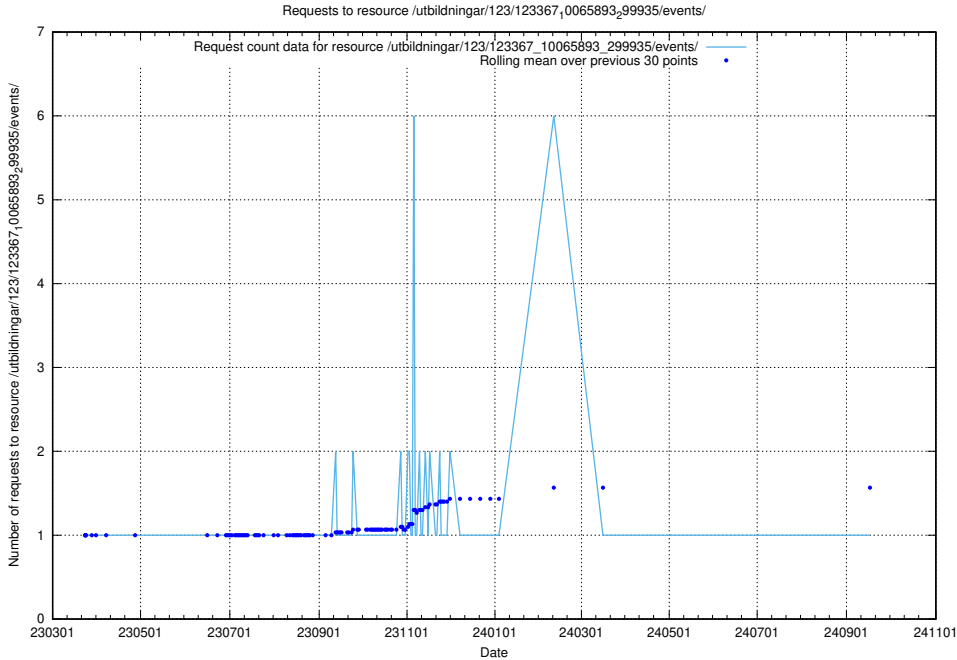

5.5549 Usage of /utbildningar/123/123367_10065893_299935/events/

Here, we count the number of requests to resource /utbildningar/123/123367_10065893_299935/events/