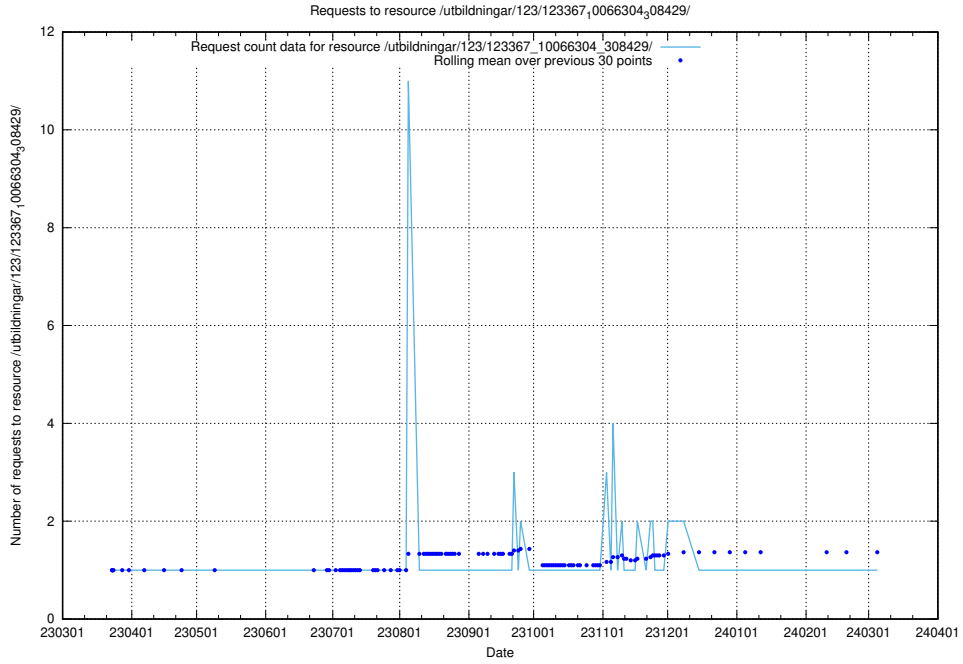

5.5349 Usage of /utbildningar/123/123367_10066304_308429/

Here, we count the number of requests to resource /utbildningar/123/123367_10066304_308429/.