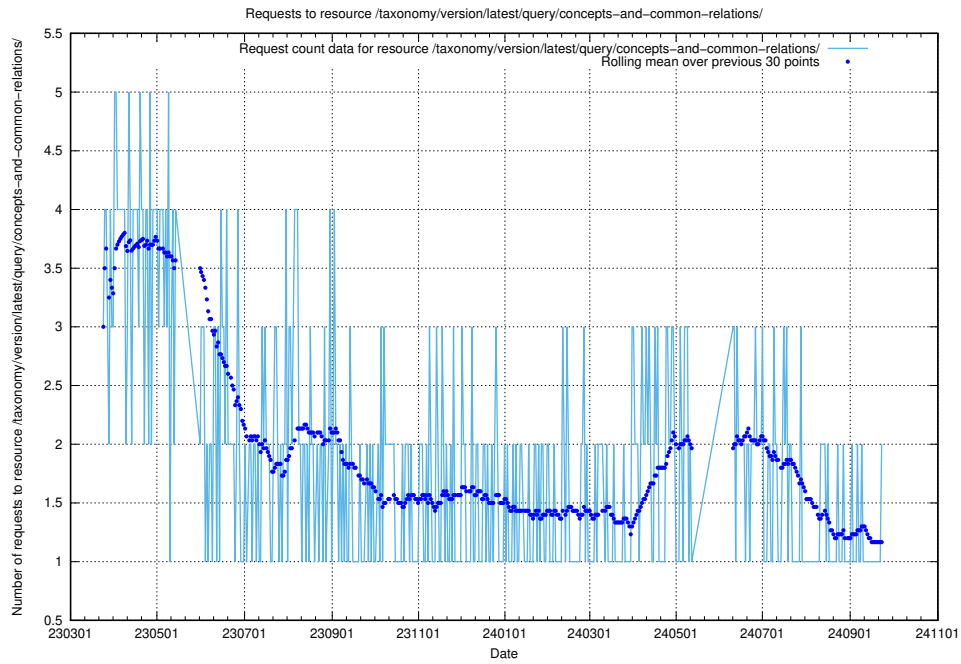

5.1116 Usage of /taxonomy/version/latest/query/concepts-and-common-relations/

Here, we count the number of requests to resource /taxonomy/version/latest/query/concepts-and-common-relations/.