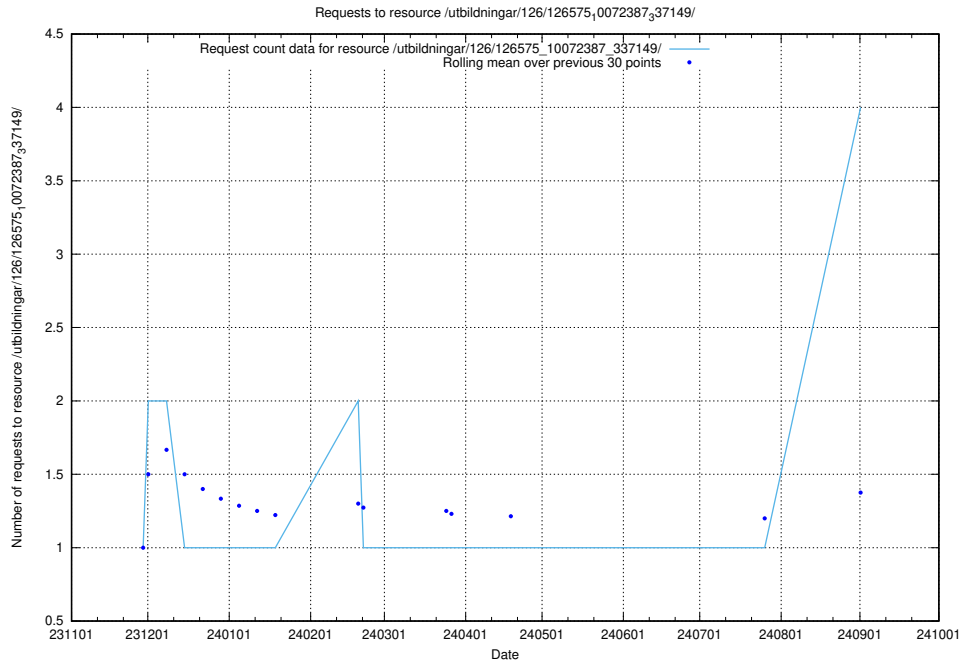

5.351 Usage of /utbildningar/126/126575_10072387_337149/

Here, we count the number of requests to resource /utbildningar/126/126575_10072387_337149/.