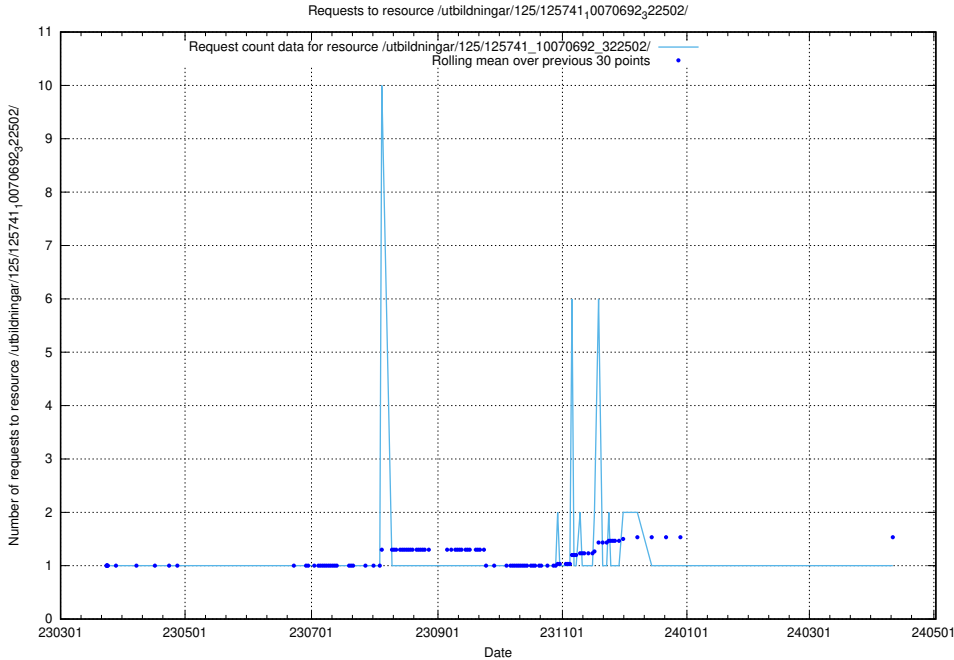

5.7229 Usage of /utbildningar/125/125741_10070692_322502/

Here, we count the number of requests to resource /utbildningar/125/125741_10070692_322502/.