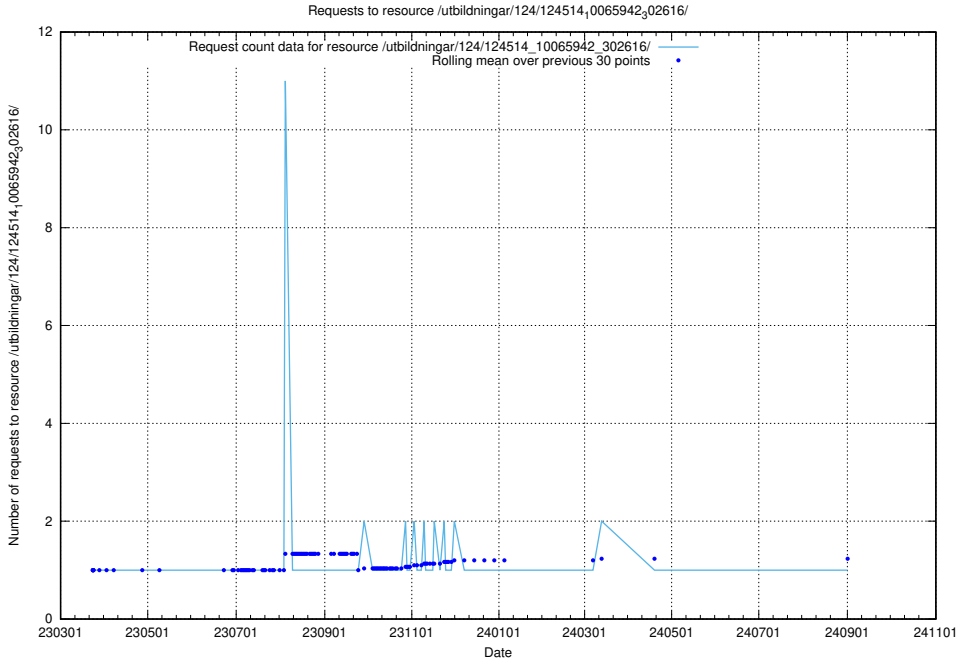

5.2752 Usage of /utbildningar/124/124514_10065942_302616/

Here, we count the number of requests to resource /utbildningar/124/124514_10065942_302616/.