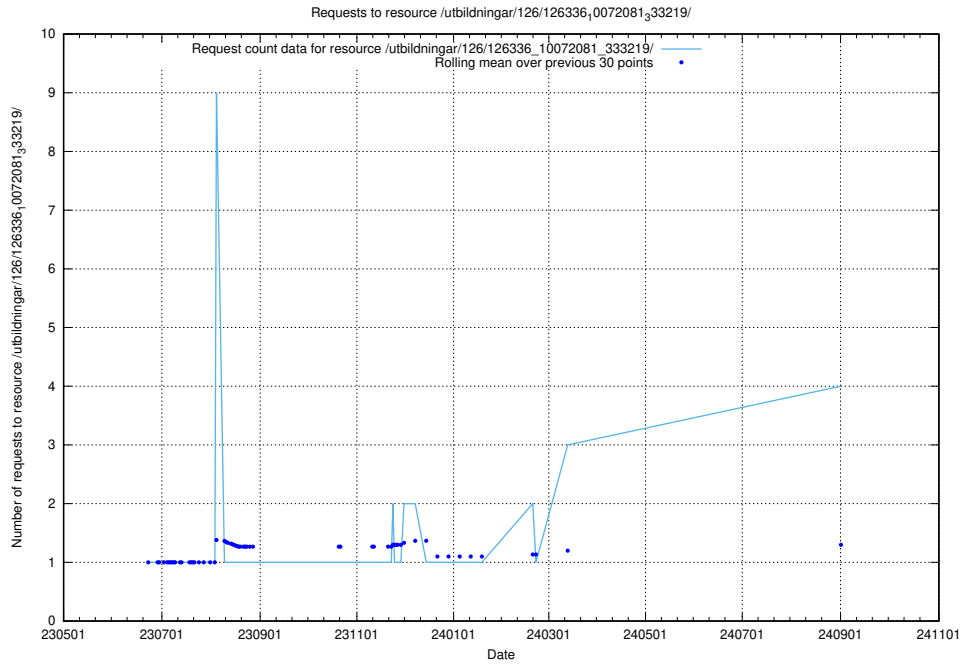

5.394 Usage of /utbildningar/126/126336_10072081_333219/

Here, we count the number of requests to resource /utbildningar/126/126336_10072081_333219/.