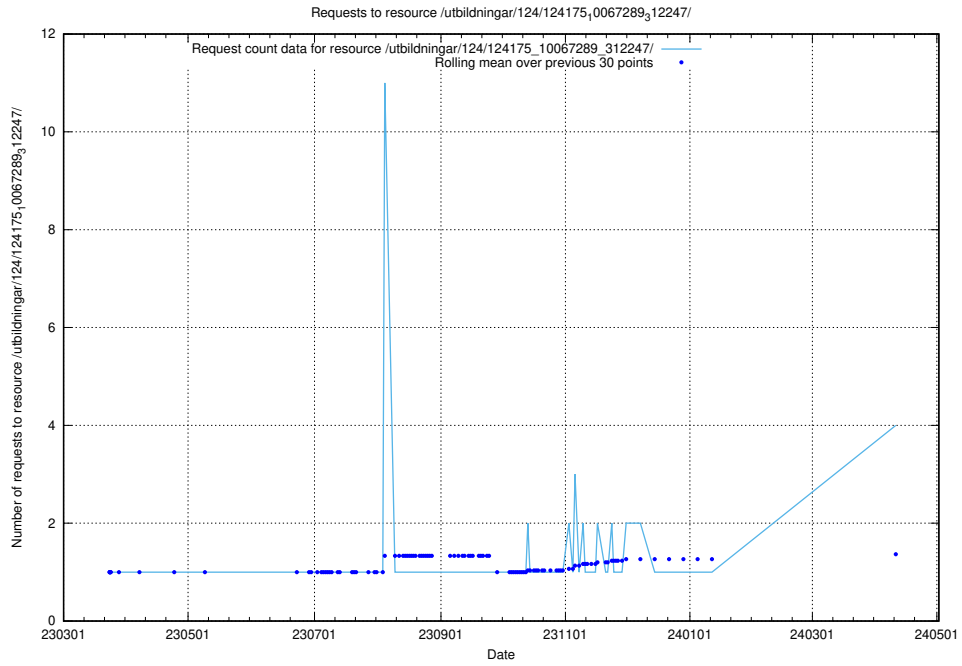

5.355 Usage of /utbildningar/124/124175_10067289_312247/

Here, we count the number of requests to resource /utbildningar/124/124175_10067289_312247/.