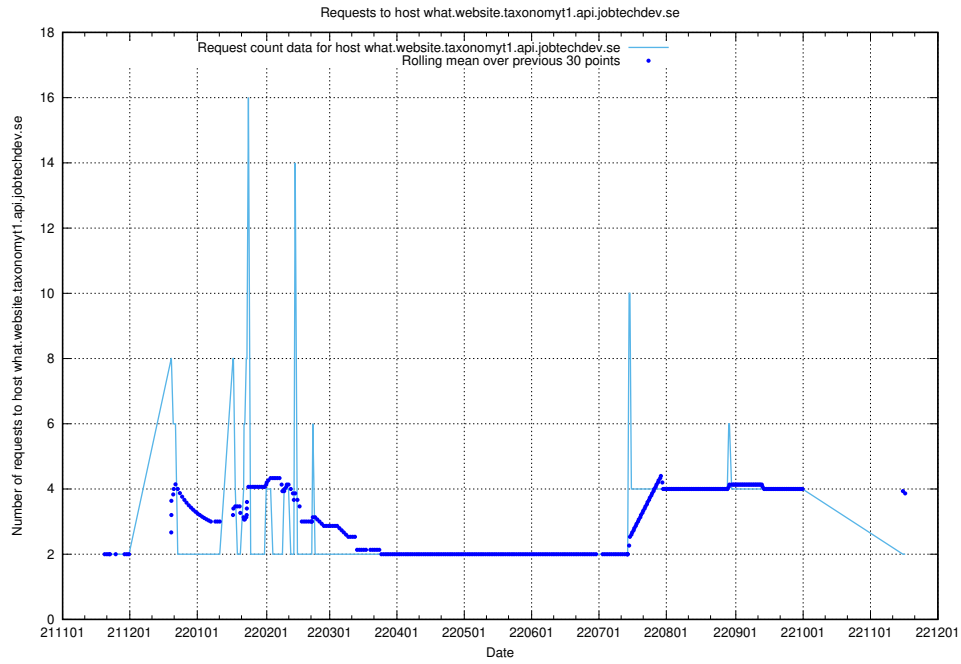

7.455 Usage of what.website.taxonomy1.api.jobtechdev.se

Here, we count the number of requests to host what.website.taxonomy1.api.jobtechdev.se.