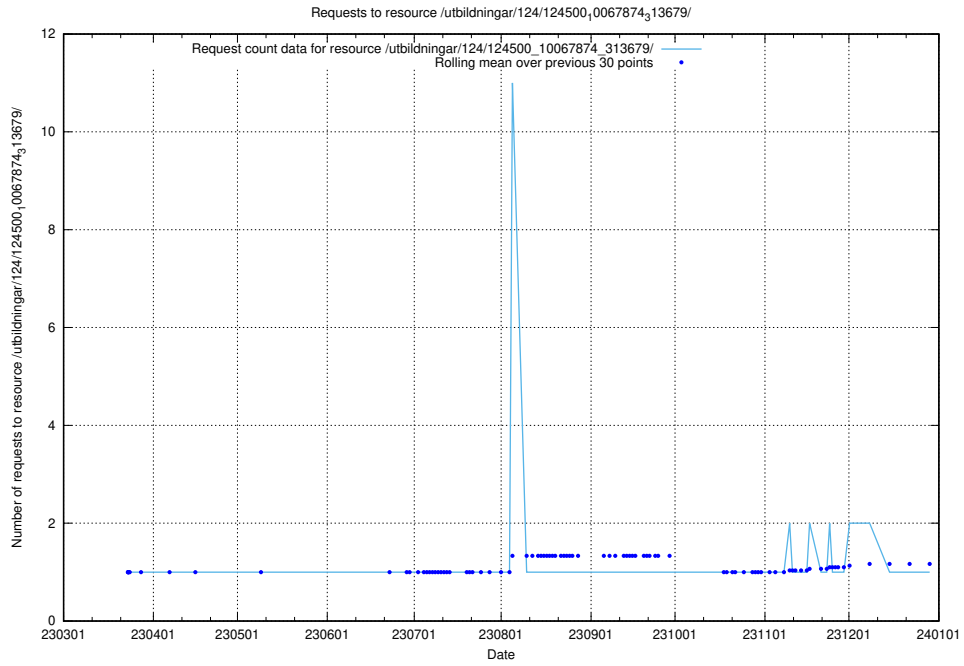

5.3159 Usage of /utbildningar/124/124500_10067874_313679/

Here, we count the number of requests to resource /utbildningar/124/124500_10067874_313679/.