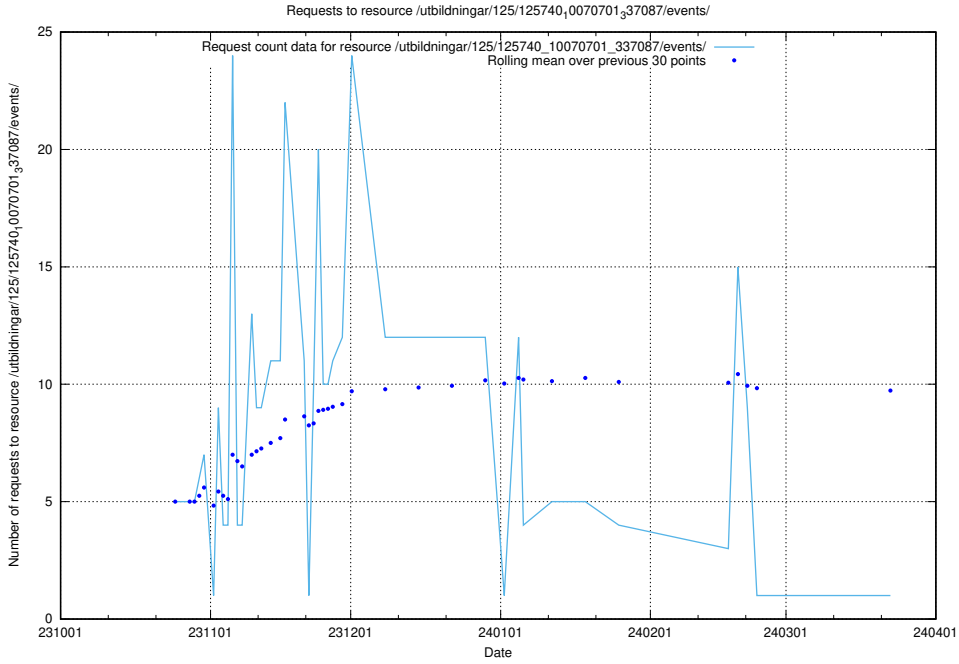

5.5024 Usage of /utbildningar/125/125740_10070701_337087/events/

Here, we count the number of requests to resource /utbildningar/125/125740_10070701_337087/events/