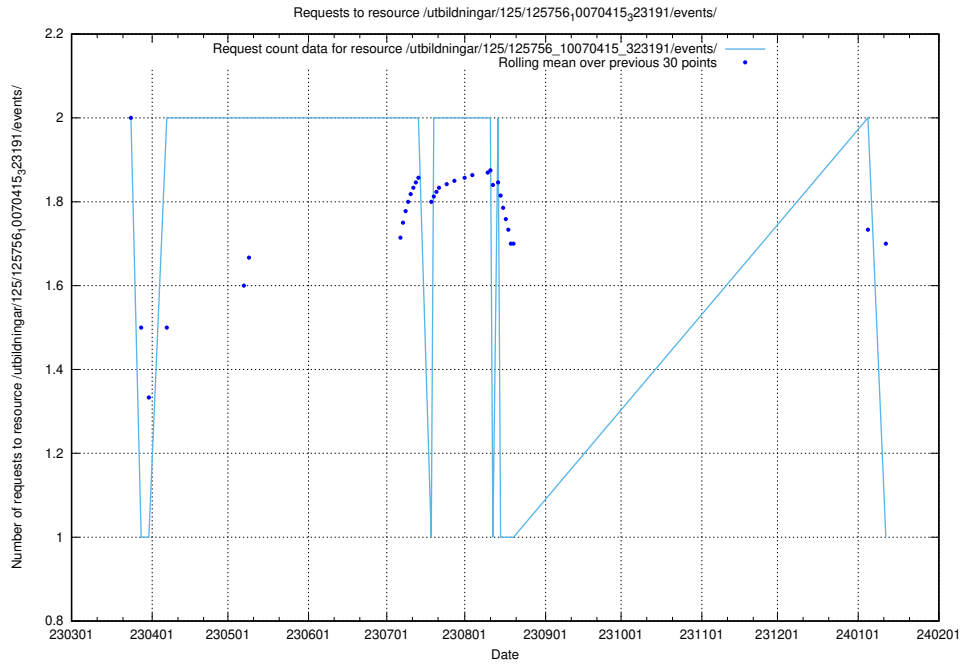

5.6912 Usage of /utbildningar/125/125756_10070415_323191/events/

Here, we count the number of requests to resource /utbildningar/125/125756_10070415_323191/events/