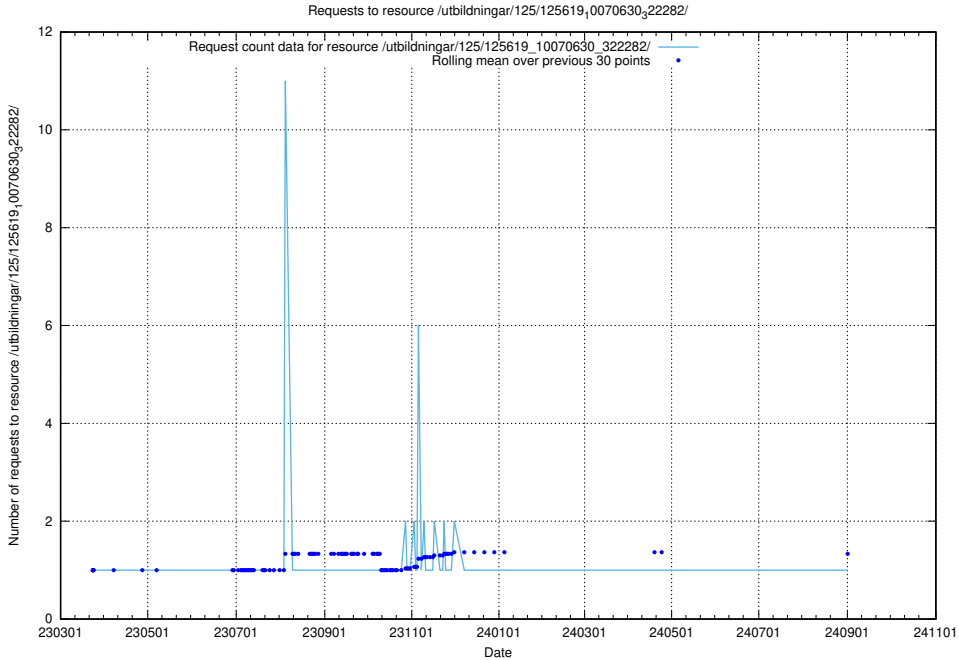

5.1258 Usage of /utbildningar/125/125619_10070630_322282/

Here, we count the number of requests to resource /utbildningar/125/125619_10070630_322282/.