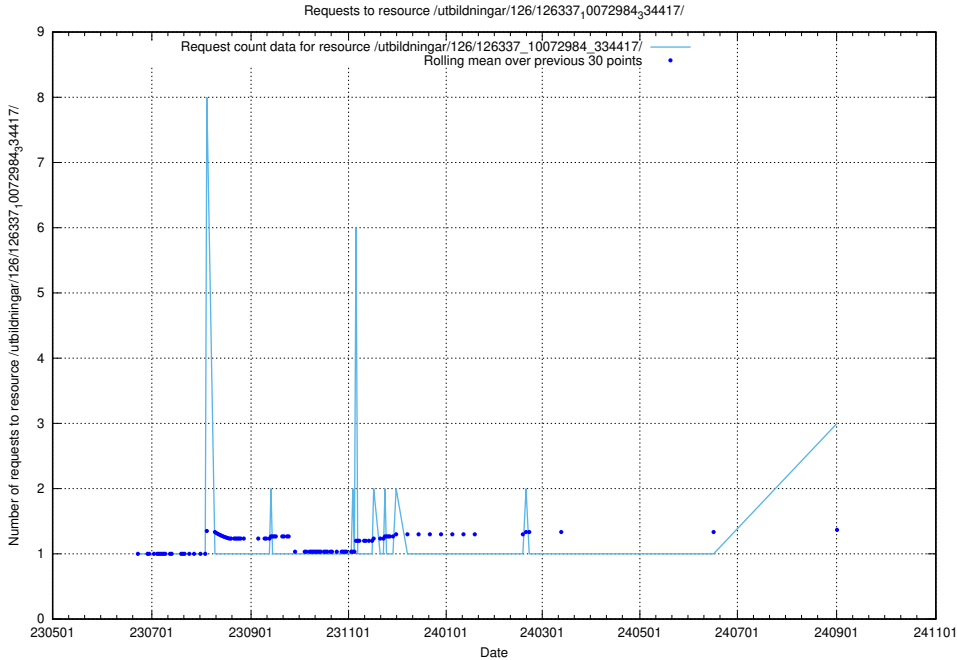

5.541 Usage of /utbildningar/126/126337_10072984_334417/

Here, we count the number of requests to resource /utbildningar/126/126337_10072984_334417/.