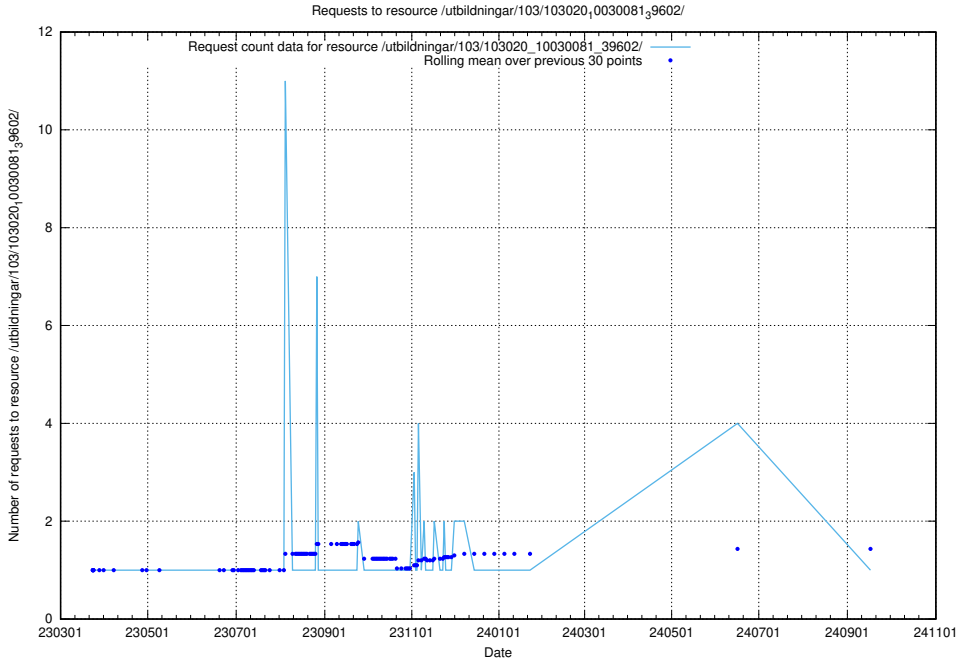

5.6315 Usage of /utbildningar/103/103020_10030081_39602/

Here, we count the number of requests to resource /utbildningar/103/103020_10030081_39602/.