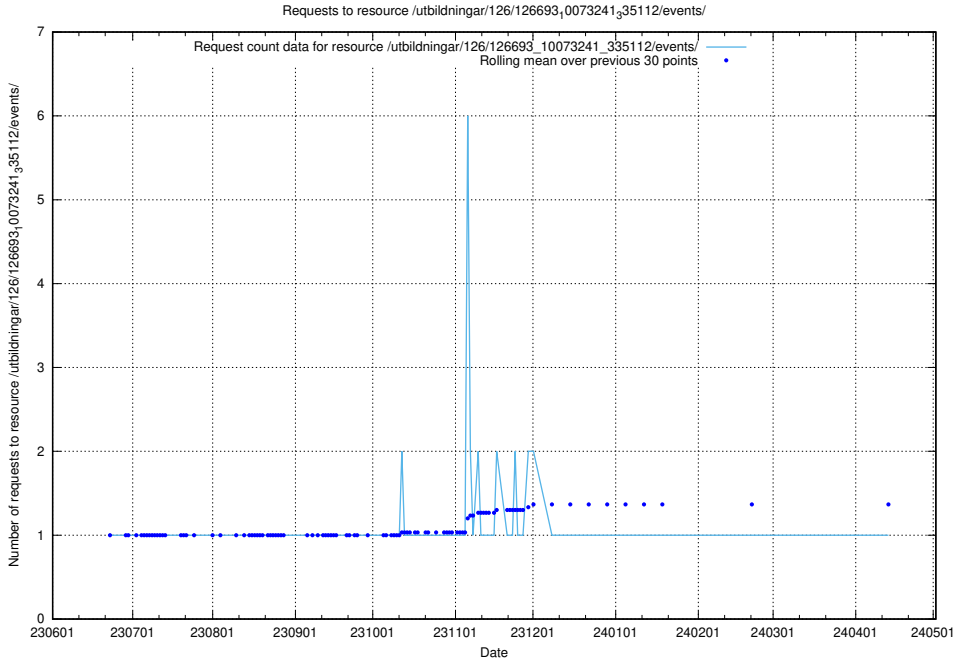

5.6421 Usage of /utbildningar/126/126693_10073241_335112/events/

Here, we count the number of requests to resource /utbildningar/126/126693_10073241_335112/events/