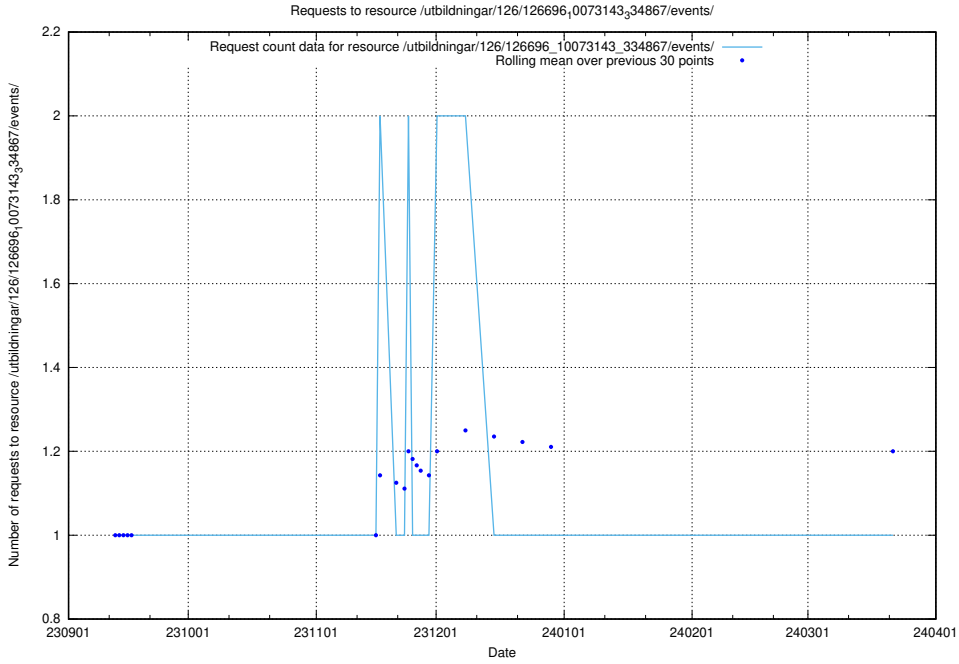

5.5402 Usage of /utbildningar/126/126696_10073143_334867/events/

Here, we count the number of requests to resource /utbildningar/126/126696_10073143_334867/events/