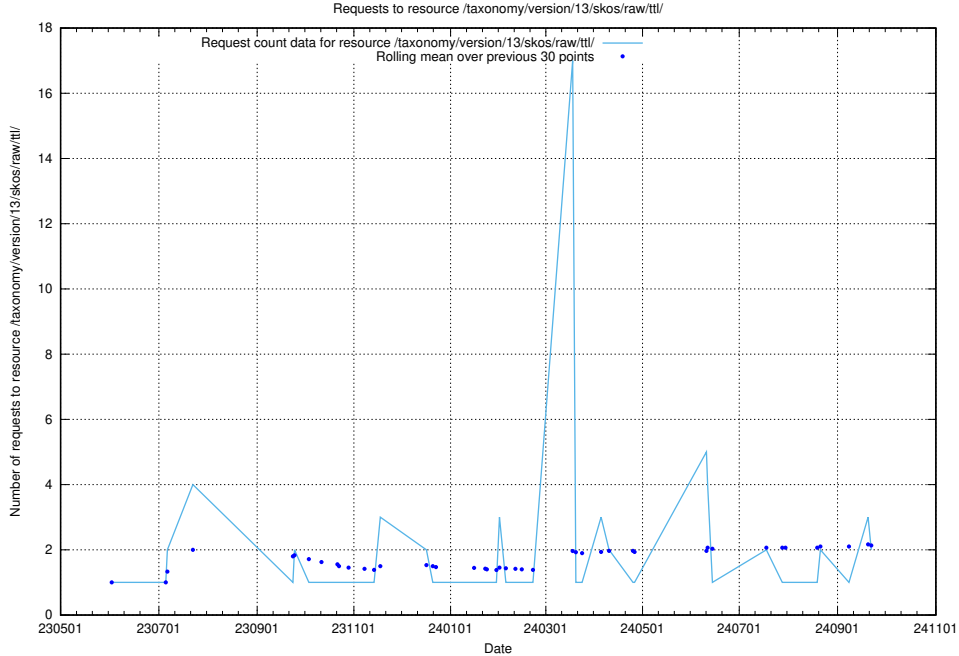

5.1055 Usage of /taxonomy/version/13/skos/raw/ttl/

Here, we count the number of requests to resource /taxonomy/version/13/skos/raw/ttl/.