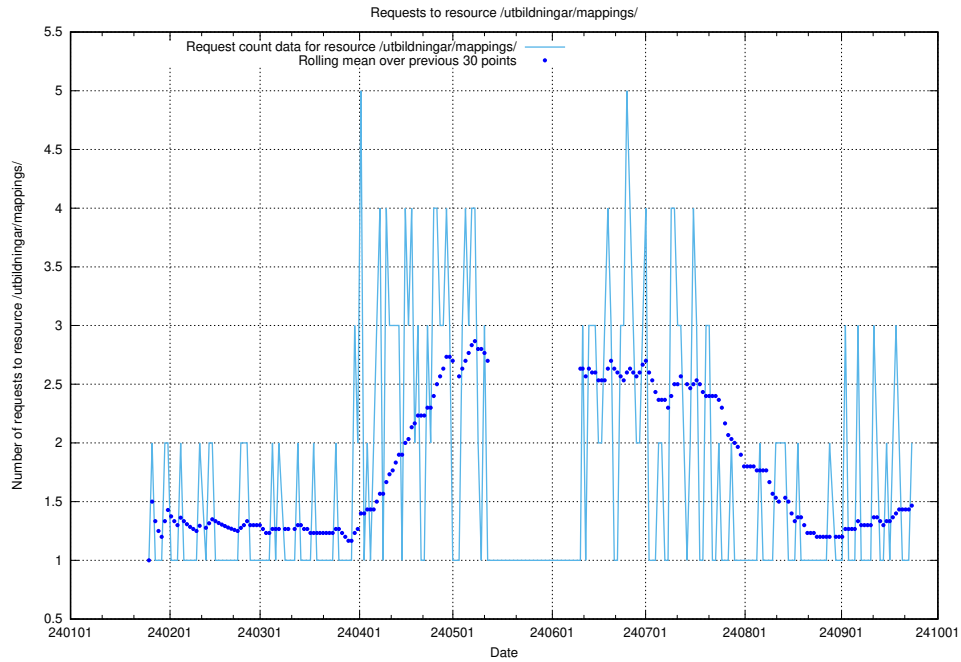

5.828 Usage of /utbildningar/mappings/

Here, we count the number of requests to resource /utbildningar/mappings/.