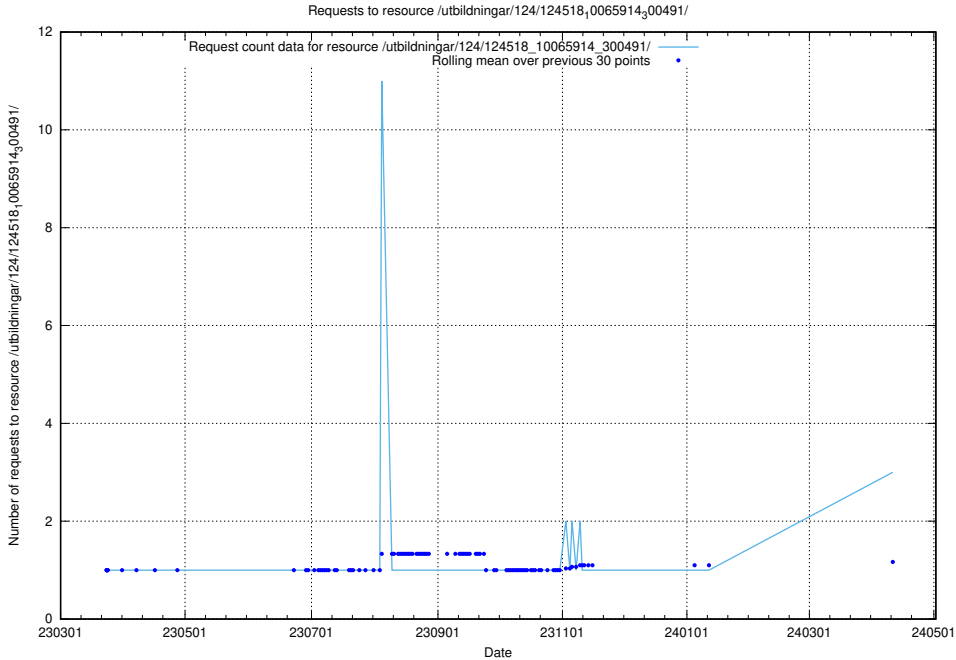

5.446 Usage of /utbildningar/124/124518_10065914_300491/

Here, we count the number of requests to resource /utbildningar/124/124518_10065914_300491/.