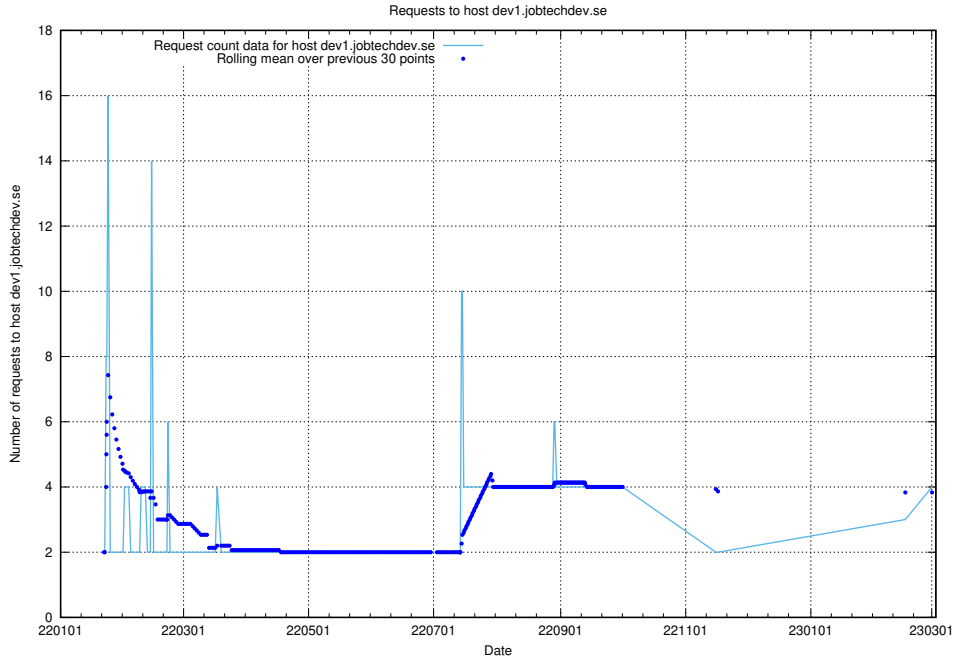

7.104 Usage of dev1.jobtechdev.se

Here, we count the number of requests to host dev1.jobtechdev.se.