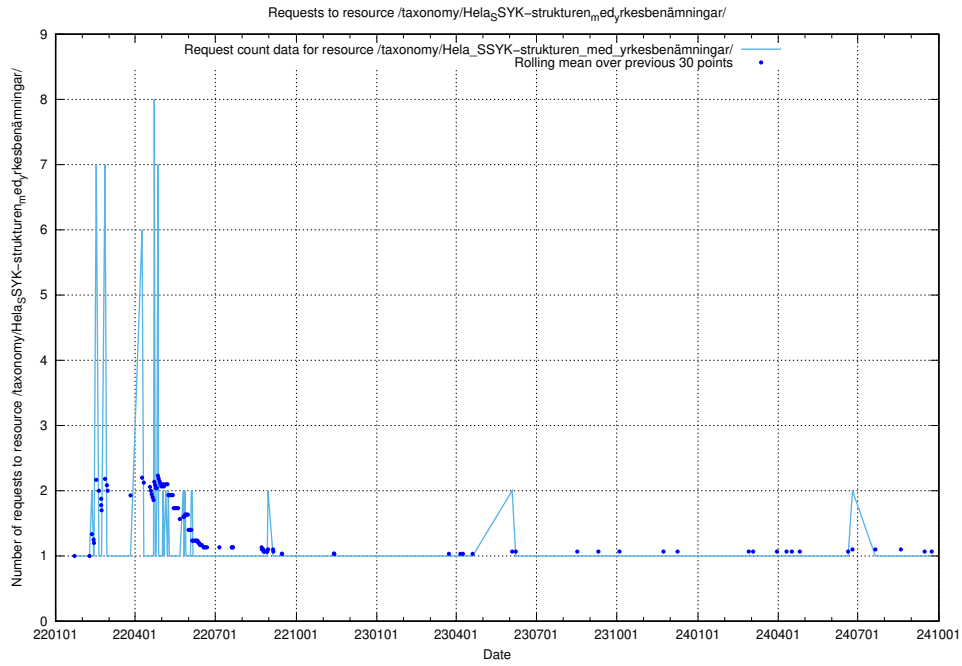

5.5871 Usage of /taxonomy/Hela_SSYK-strukturen_med_yrkesbenämningar/

Here, we count the number of requests to resource /taxonomy/Hela_SSYK-strukturen_med_yrkesbenämningar/.