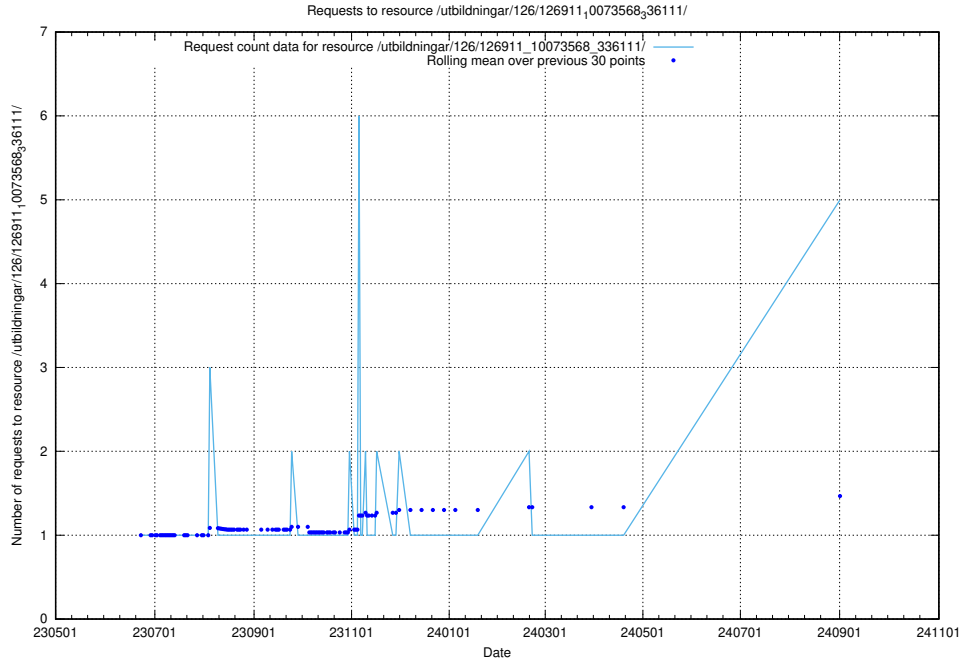

5.266 Usage of /utbildningar/126/126911_10073568_336111/

Here, we count the number of requests to resource /utbildningar/126/126911_10073568_336111/.