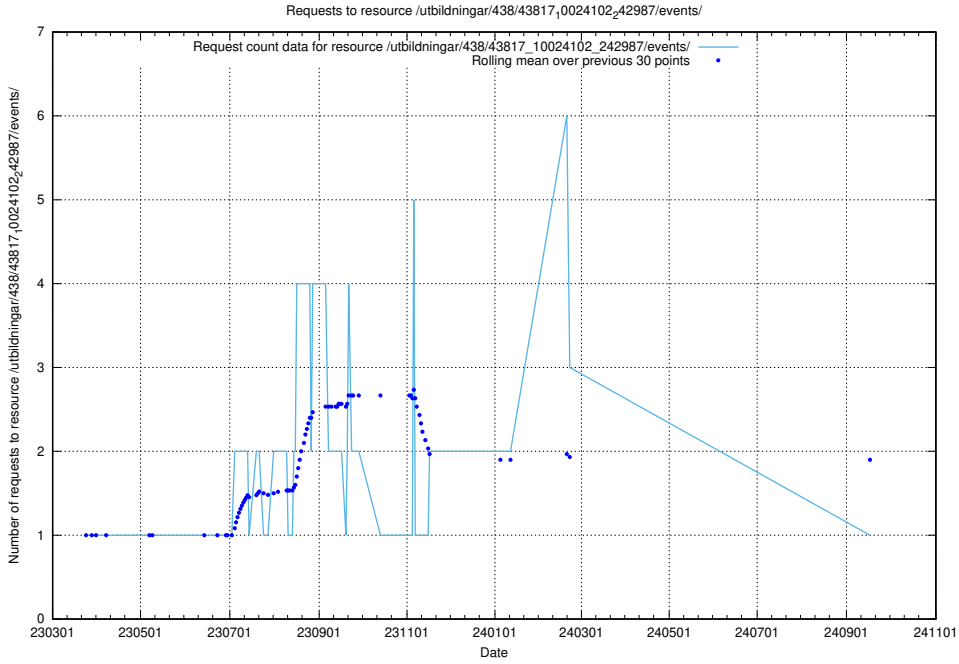

5.6927 Usage of /utbildningar/438/43817_10024102_242987/events/

Here, we count the number of requests to resource /utbildningar/438/43817_10024102_242987/events/.