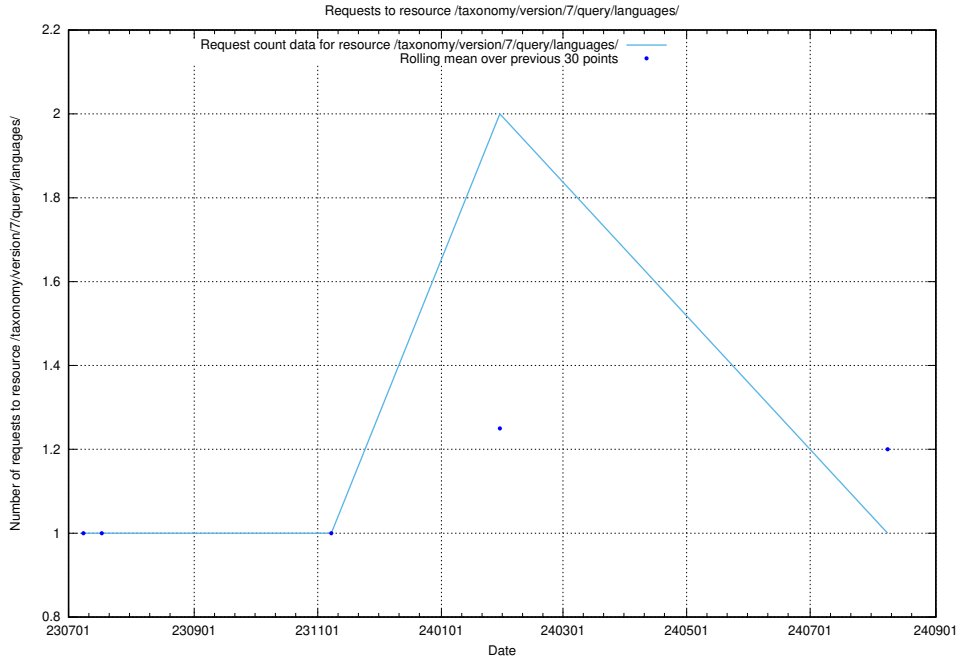

5.6016 Usage of /taxonomy/version/7/query/languages/

Here, we count the number of requests to resource /taxonomy/version/7/query/languages/.