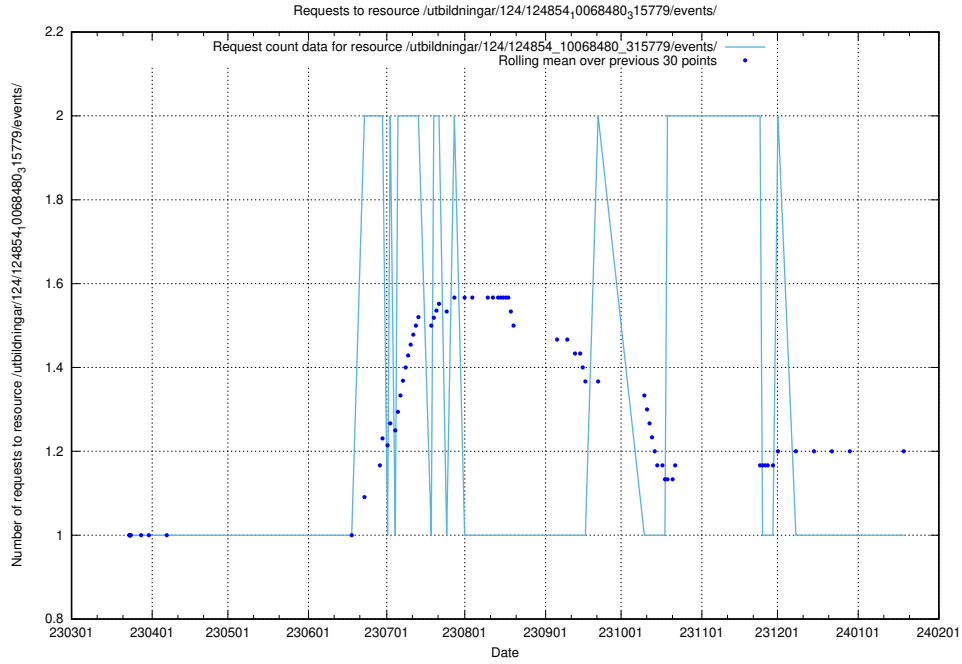

5.1490 Usage of /utbildningar/124/124854_10068480_315779/events/

Here, we count the number of requests to resource /utbildningar/124/124854_10068480_315779/events/