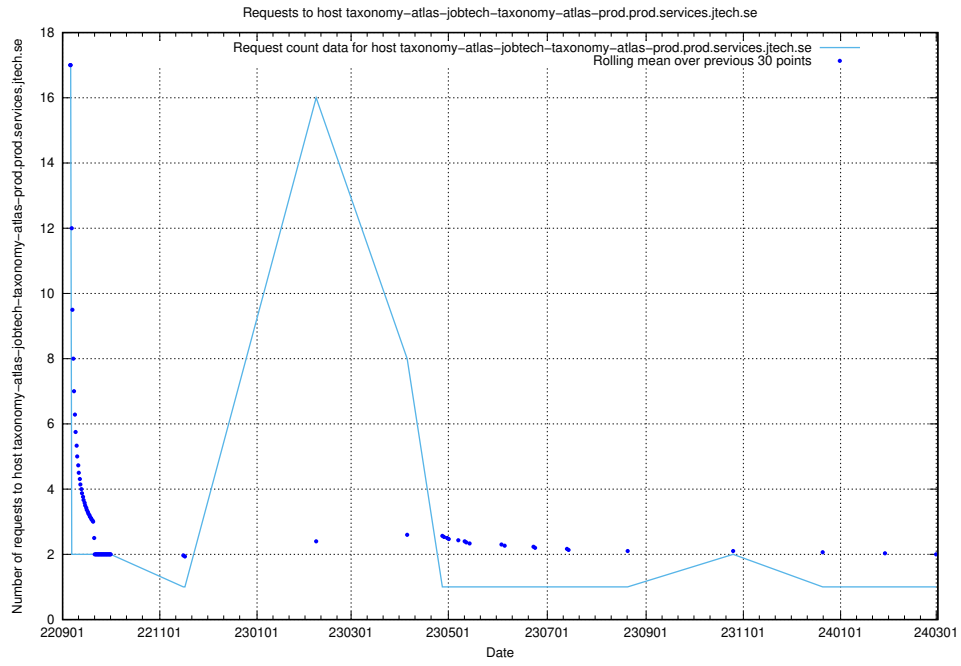

7.623 Usage of taxonomy-atlas-jobtech-taxonomy-atlas-prod.prod.services.jtech.se

Here, we count the number of requests to host taxonomy-atlas-jobtech-taxonomy-atlas-prod.prod.services.jtech.se.