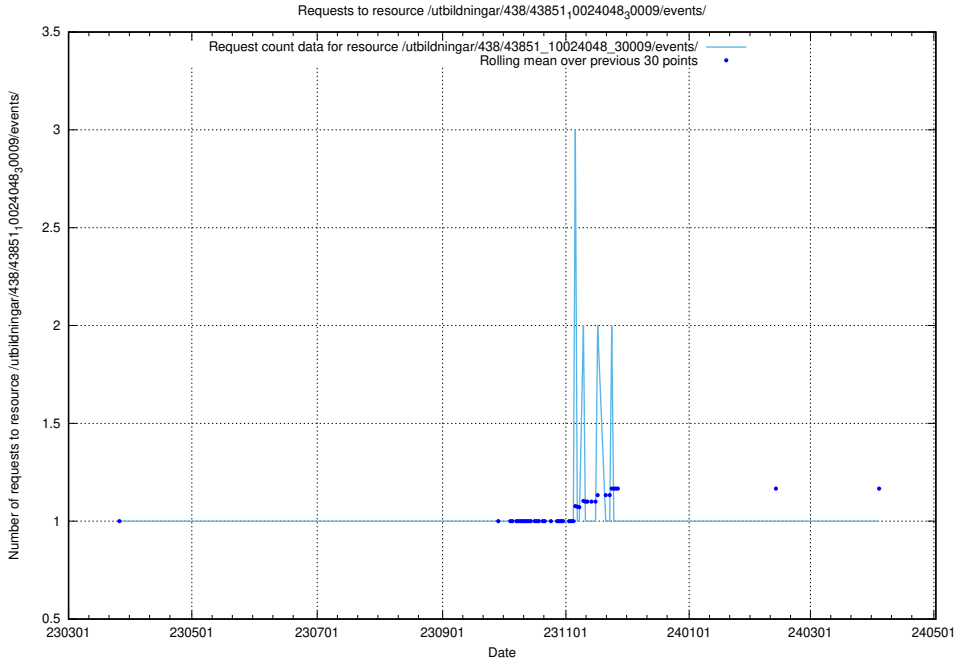

5.6841 Usage of /utbildningar/438/43851_10024048_30009/events/

Here, we count the number of requests to resource /utbildningar/438/43851_10024048_30009/events/.