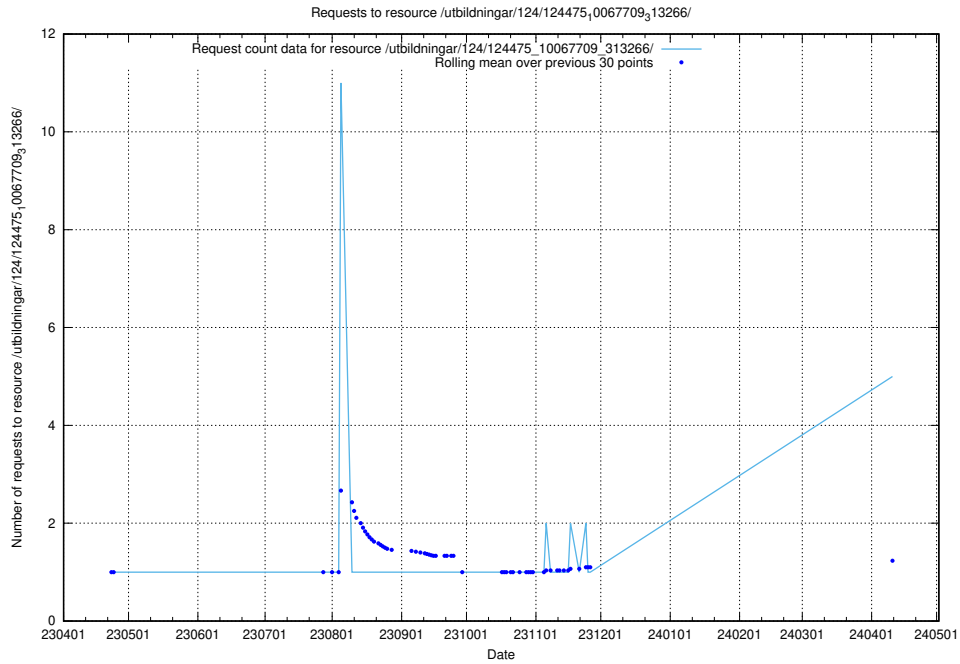

5.281 Usage of /utbildningar/124/124475_10067709_313266/

Here, we count the number of requests to resource /utbildningar/124/124475_10067709_313266/.