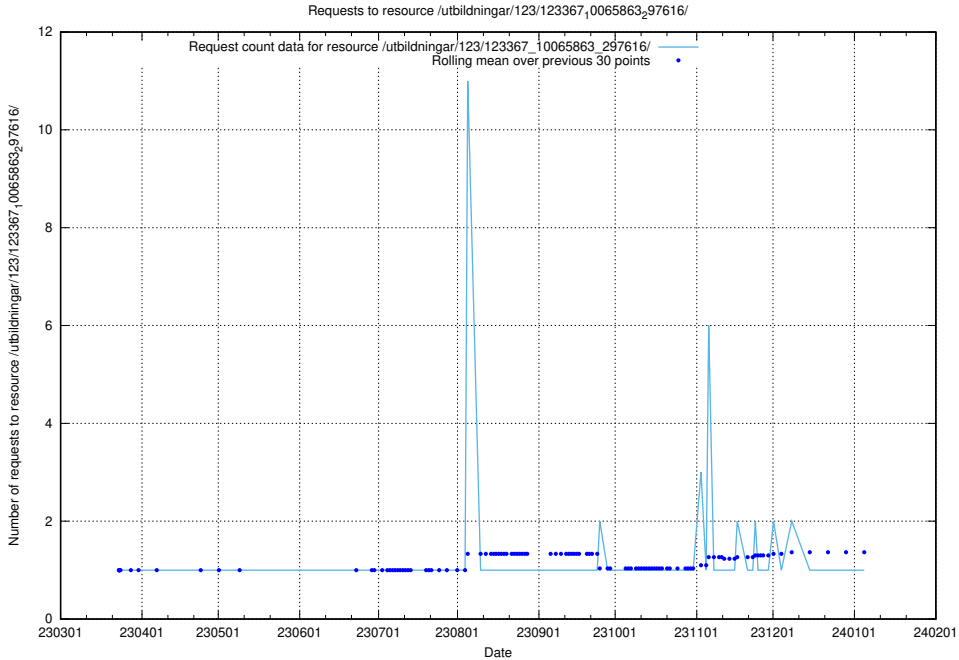

5.5599 Usage of /utbildningar/123/123367_10065863_297616/

Here, we count the number of requests to resource /utbildningar/123/123367_10065863_297616/.