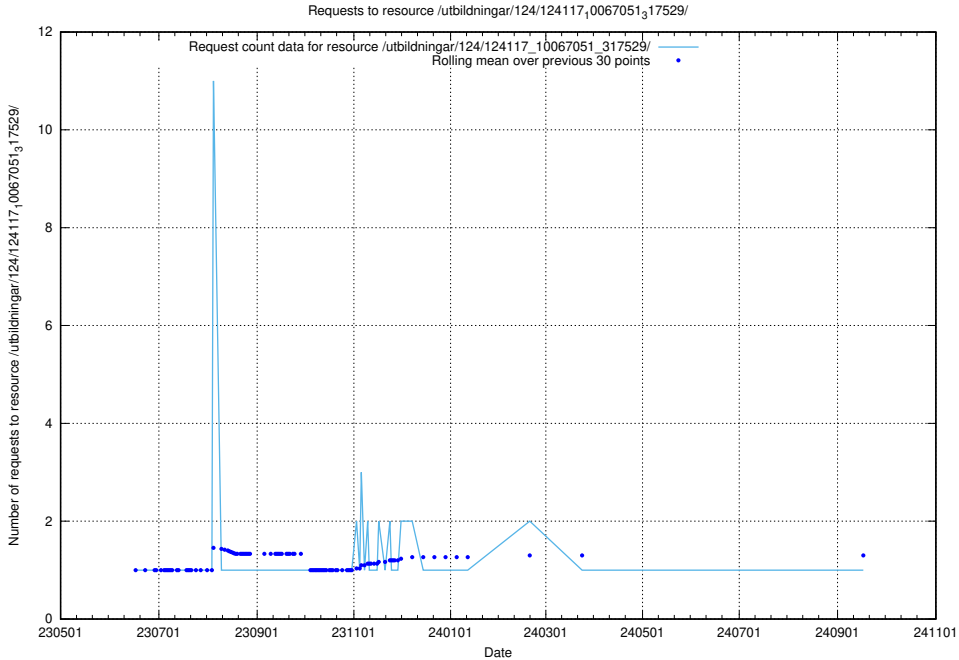

5.6637 Usage of /utbildningar/124/124117_10067051_317529/

Here, we count the number of requests to resource /utbildningar/124/124117_10067051_317529/.