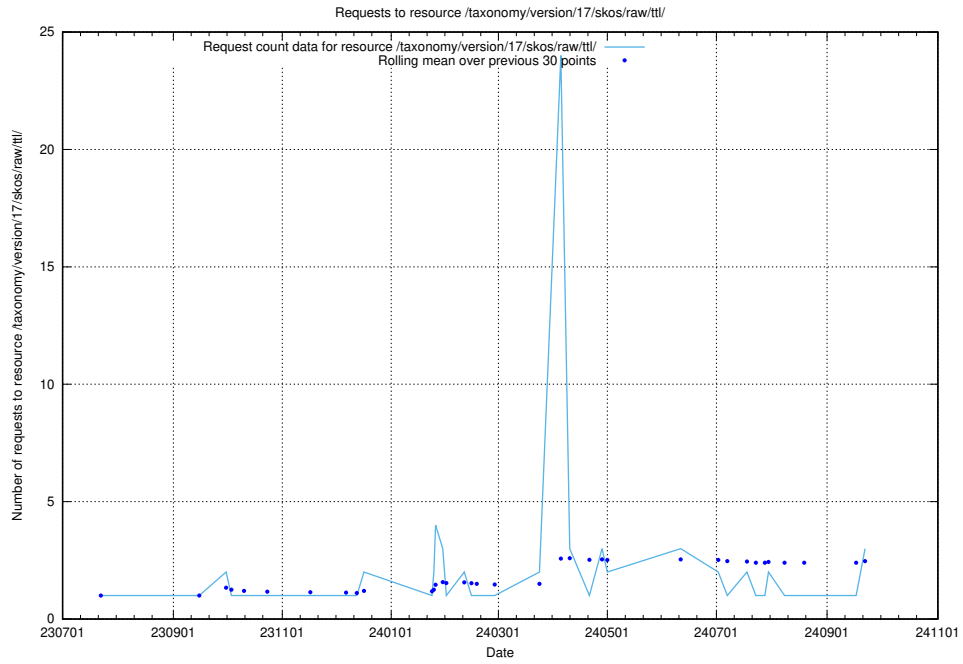

5.516 Usage of /taxonomy/version/17/skos/raw/ttl/

Here, we count the number of requests to resource /taxonomy/version/17/skos/raw/ttl/.