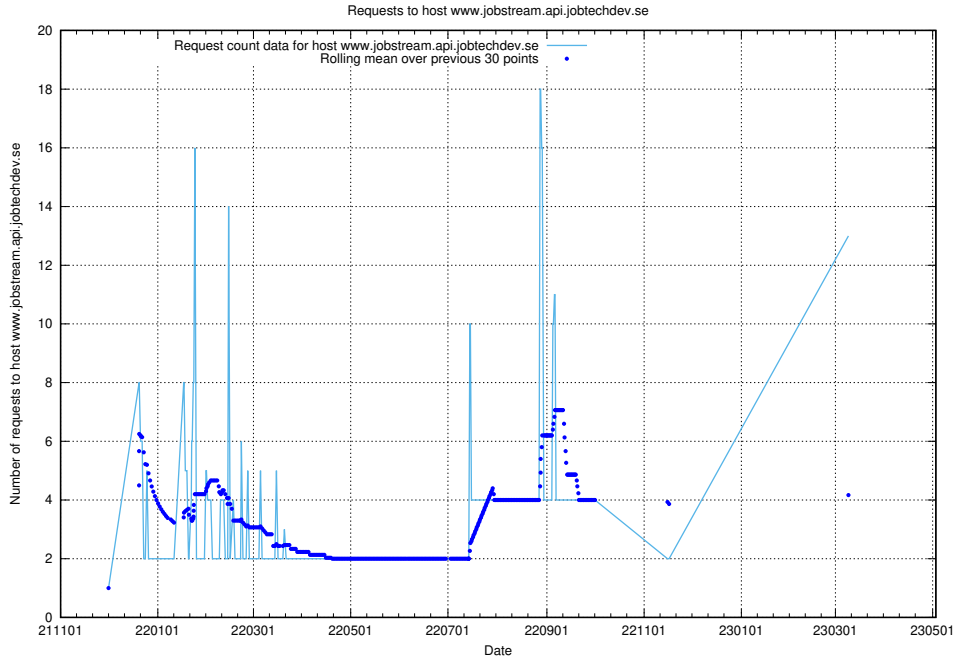

7.50 Usage of www.jobstream.api.jobtechdev.se

Here, we count the number of requests to host www.jobstream.api.jobtechdev.se.