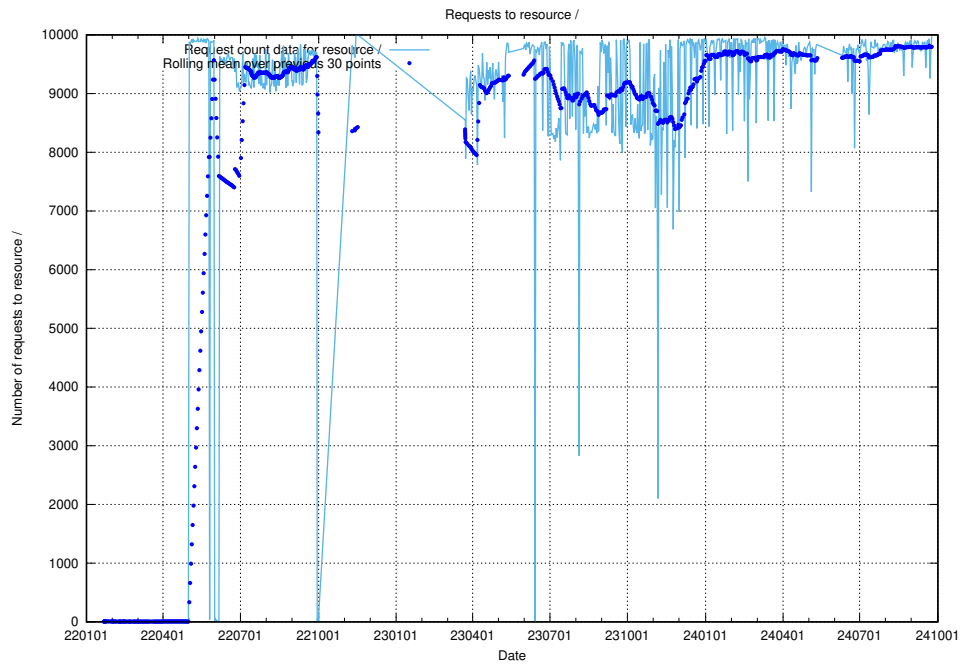

⁶<https://data.jobtechdev.se>

5.2 Disk space usage

A table showing the disk space usage on the data server.

5.4 Usage of /utbildningar/125/125741_10070782_323039/events/

Here, we count the number of requests to resource /utbildningar/125/125741_10070782_323039/events/