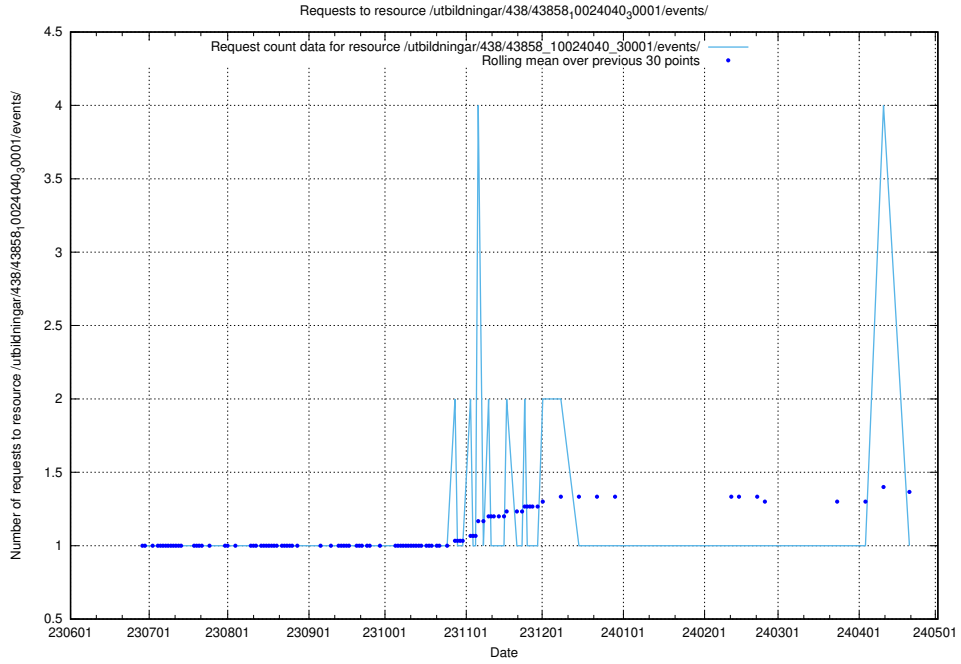

5.6229 Usage of /utbildningar/438/43858_10024040_30001/events/

Here, we count the number of requests to resource /utbildningar/438/43858_10024040_30001/events/.