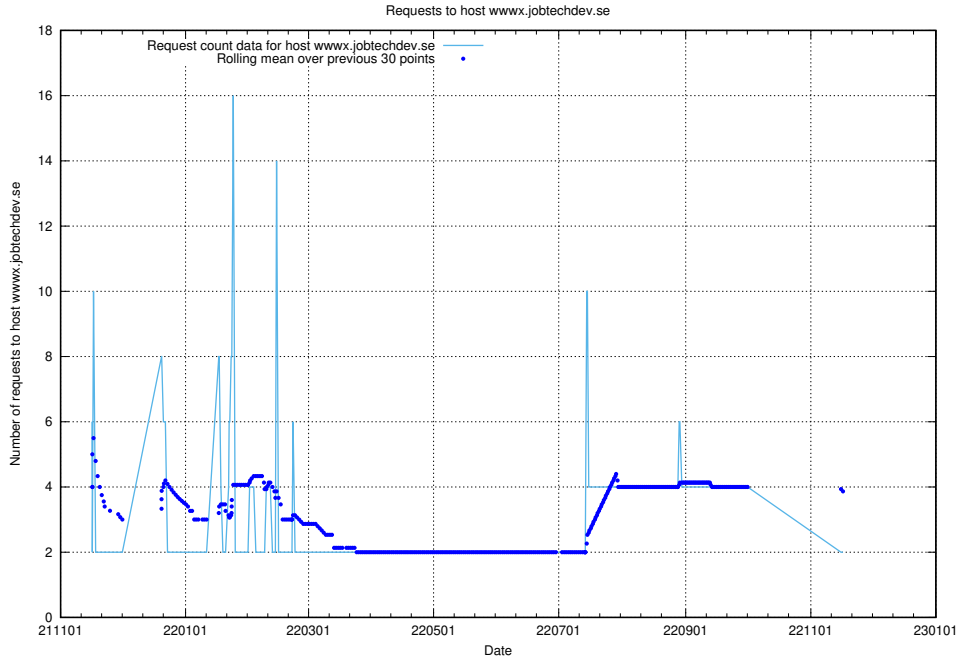

7.539 Usage of www.jobtechdev.se

Here, we count the number of requests to host www.jobtechdev.se.