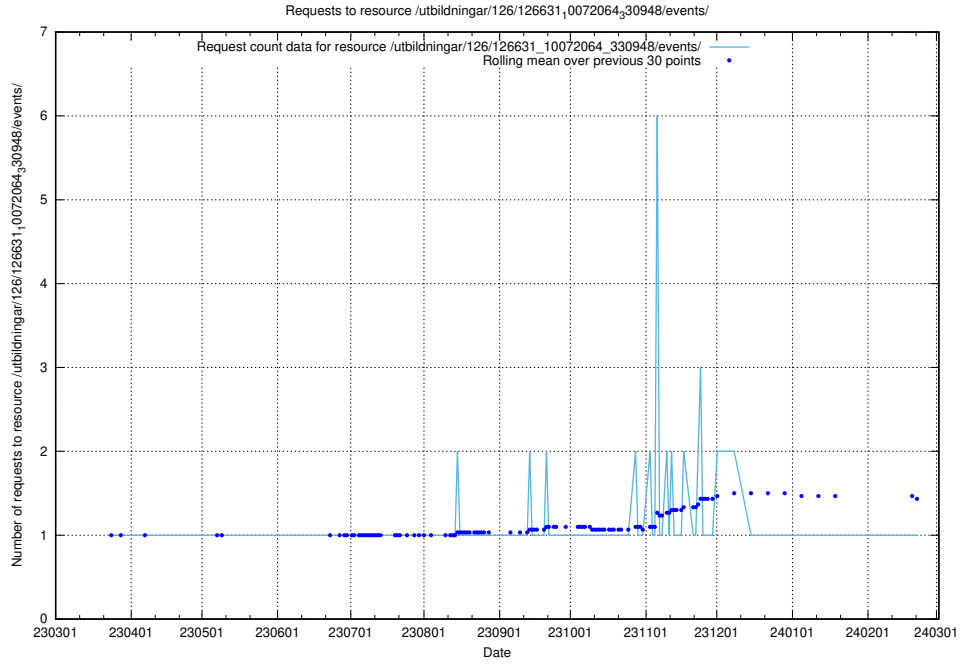

5.6959 Usage of /utbildningar/126/126631_10072064_330948/events/

Here, we count the number of requests to resource /utbildningar/126/126631_10072064_330948/events/