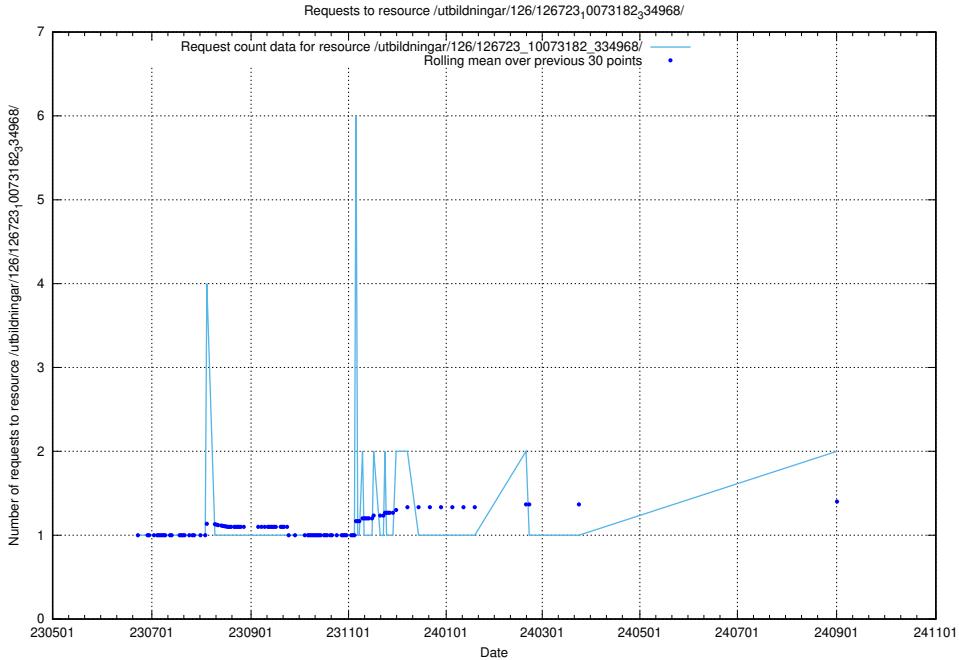

5.998 Usage of /utbildningar/126/126723_10073182_334968/

Here, we count the number of requests to resource /utbildningar/126/126723_10073182_334968/.