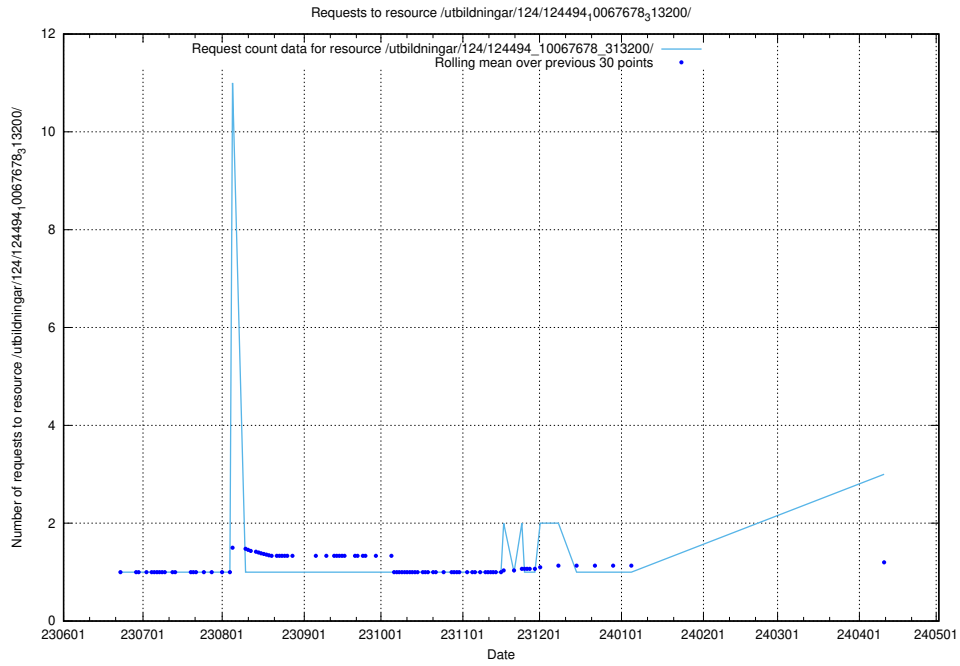

5.550 Usage of /utbildningar/124/124494_10067678_313200/

Here, we count the number of requests to resource /utbildningar/124/124494_10067678_313200/.