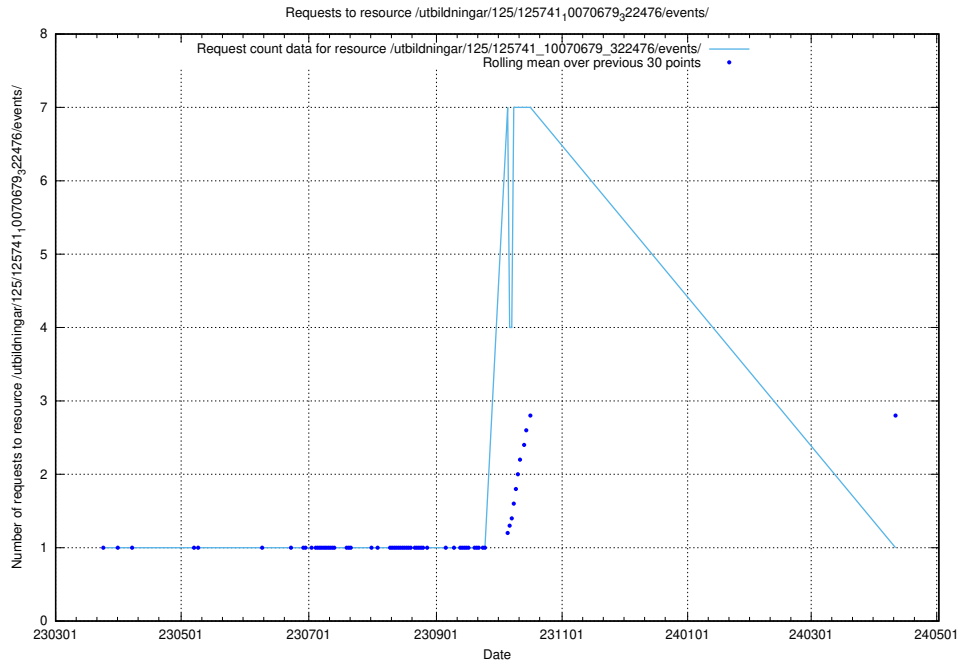

5.6992 Usage of /utbildningar/125/125741_10070679_322476/events/

Here, we count the number of requests to resource /utbildningar/125/125741_10070679_322476/events/