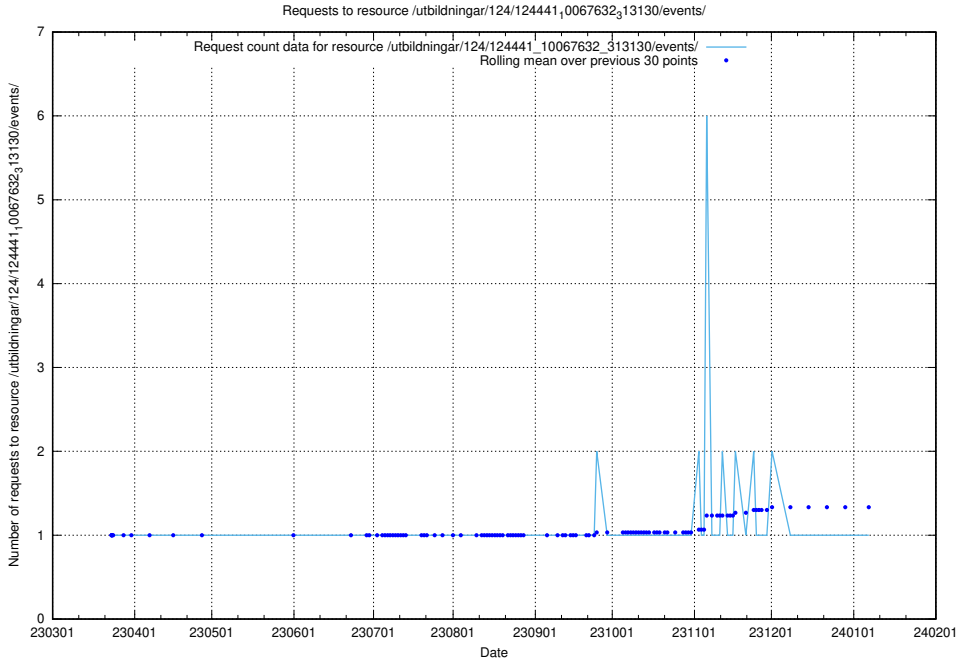

5.4401 Usage of /utbildningar/124/124441_10067632_313130/events/

Here, we count the number of requests to resource /utbildningar/124/124441_10067632_313130/events/