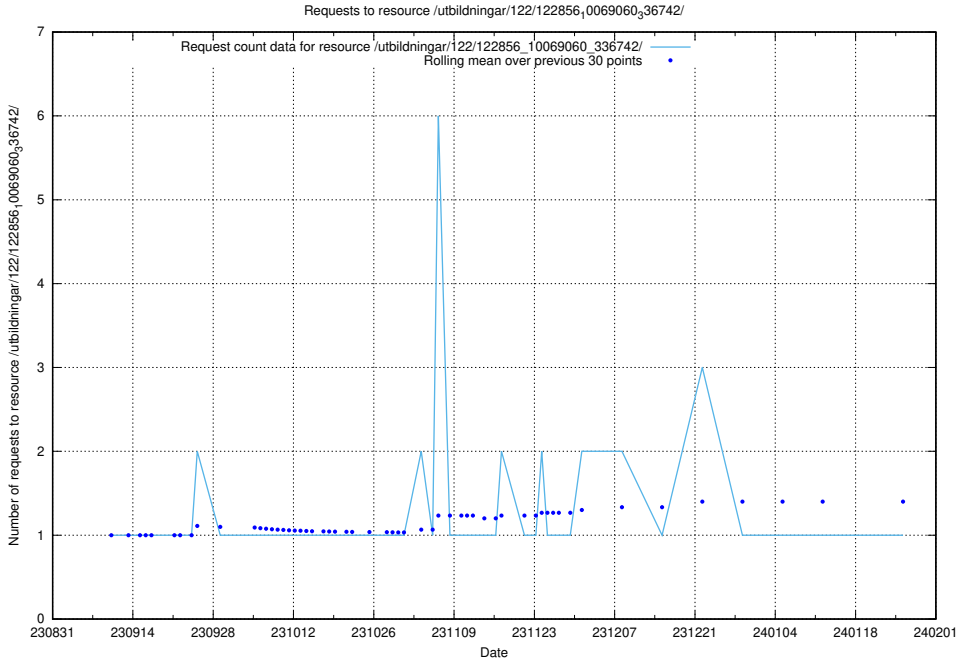

5.5442 Usage of /utbildningar/122/122856_10069060_336742/

Here, we count the number of requests to resource /utbildningar/122/122856_10069060_336742/.