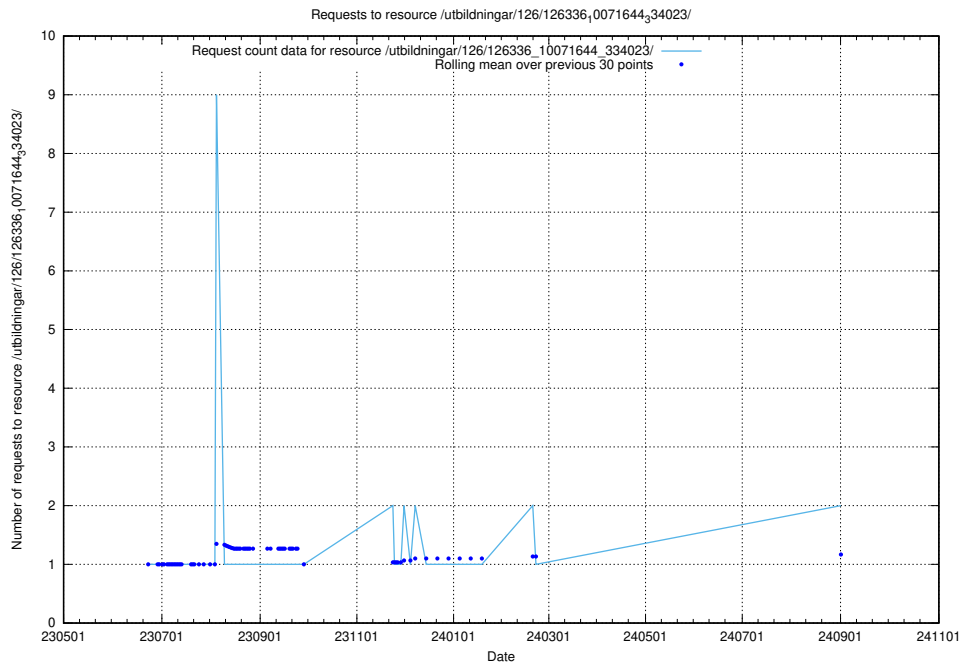

5.1006 Usage of /utbildningar/126/126336_10071644_334023/

Here, we count the number of requests to resource /utbildningar/126/126336_10071644_334023/.