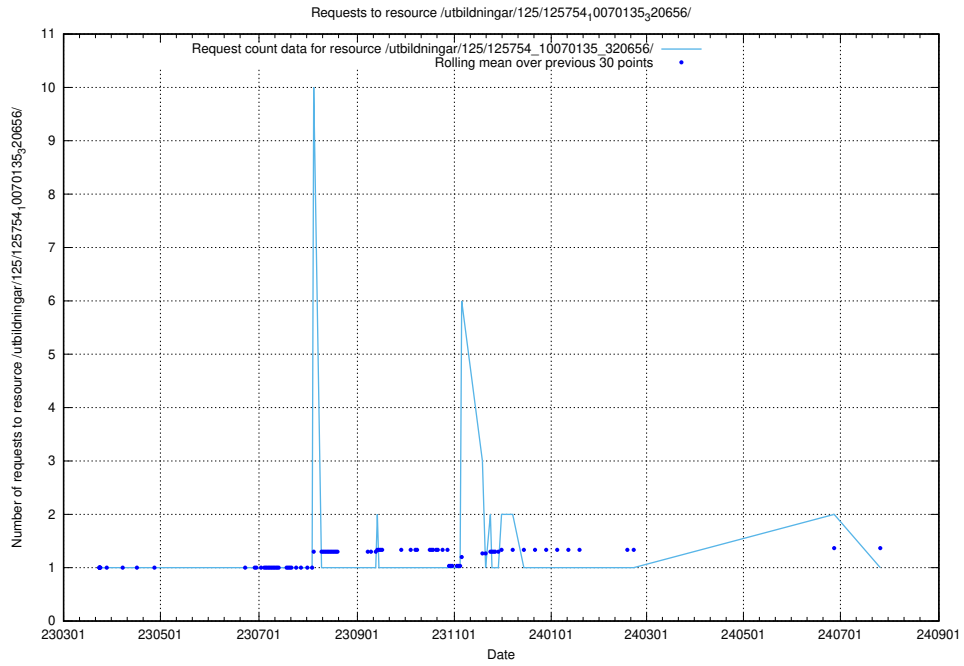

5.7219 Usage of /utbildningar/125/125754_10070135_320656/

Here, we count the number of requests to resource /utbildningar/125/125754_10070135_320656/.