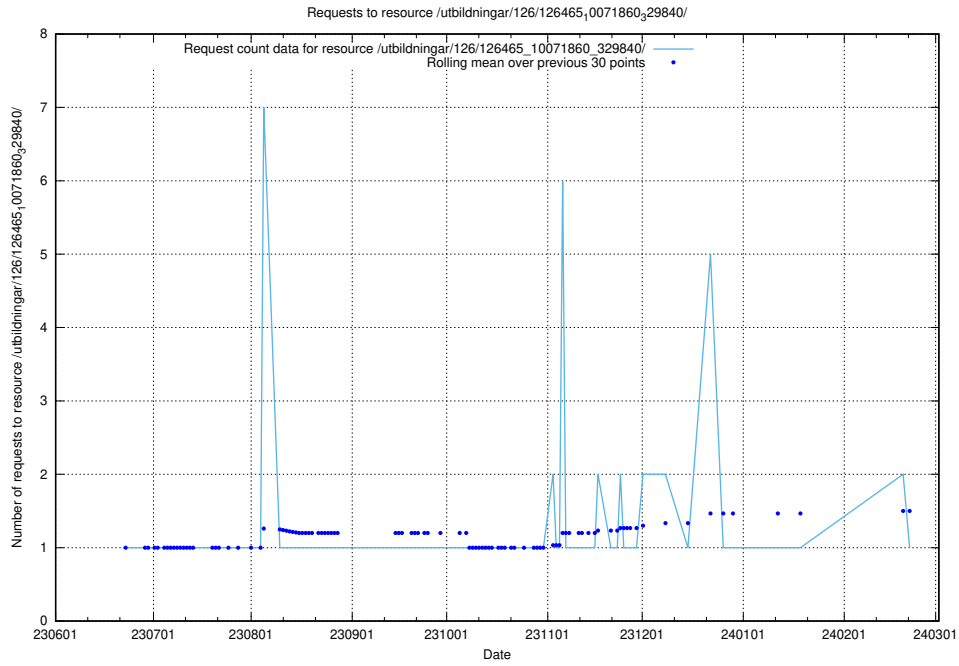

5.6430 Usage of /utbildningar/126/126465_10071860_329840/

Here, we count the number of requests to resource /utbildningar/126/126465_10071860_329840/.