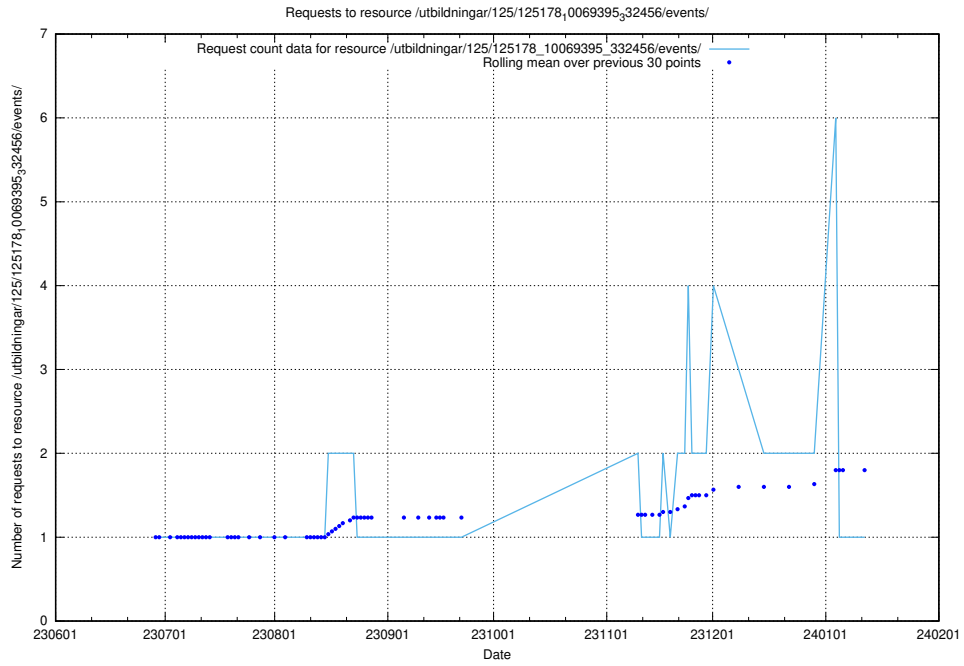

5.6282 Usage of /utbildningar/125/125178_10069395_332456/events/

Here, we count the number of requests to resource /utbildningar/125/125178_10069395_332456/events/