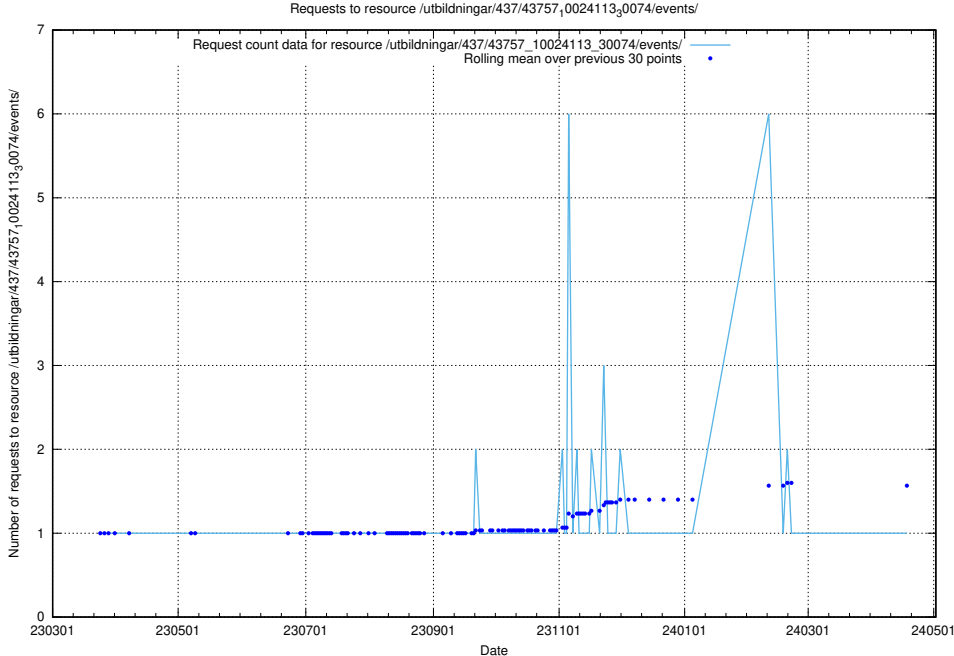

5.6947 Usage of /utbildningar/437/43757_10024113_30074/events/

Here, we count the number of requests to resource /utbildningar/437/43757_10024113_30074/events/.