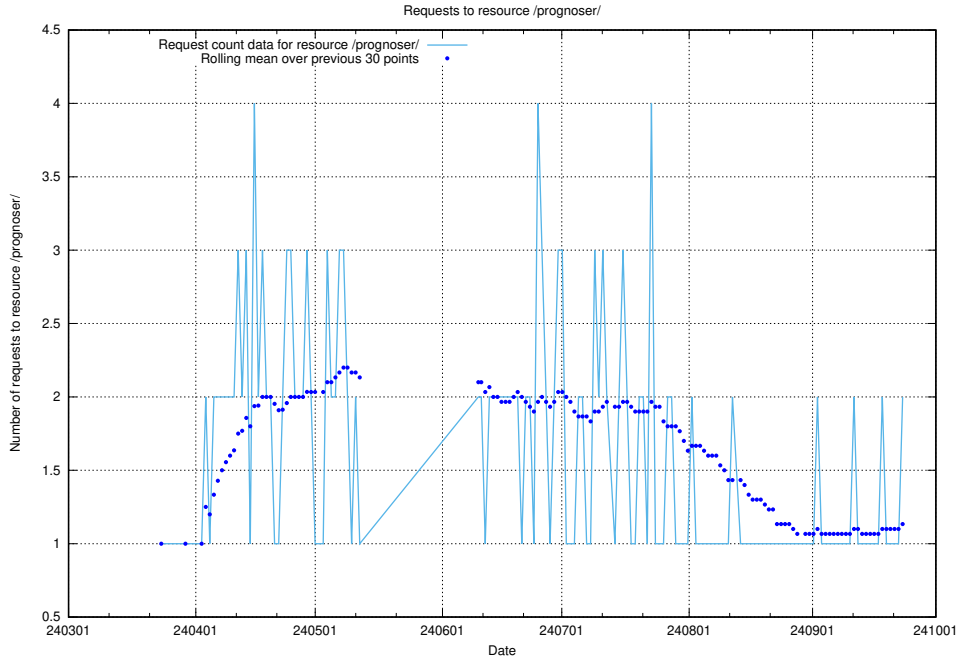

5.707 Usage of /prognoser/

Here, we count the number of requests to resource /prognoser/.