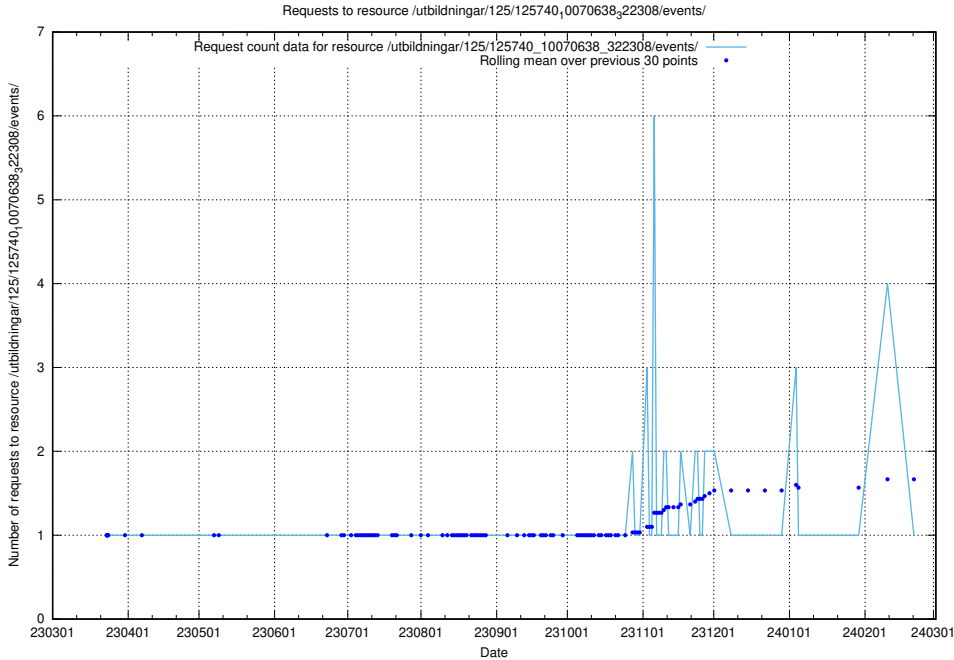

5.1200 Usage of /utbildningar/125/125740_10070638_322308/events/

Here, we count the number of requests to resource /utbildningar/125/125740_10070638_322308/events/