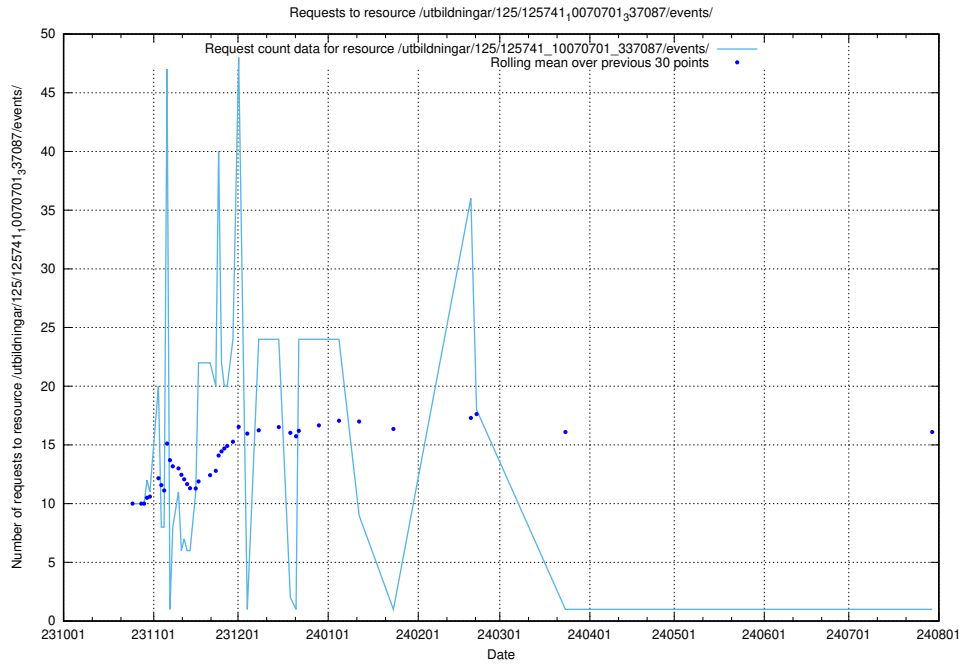

5.5023 Usage of /utbildningar/125/125741_10070701_337087/events/

Here, we count the number of requests to resource /utbildningar/125/125741_10070701_337087/events/