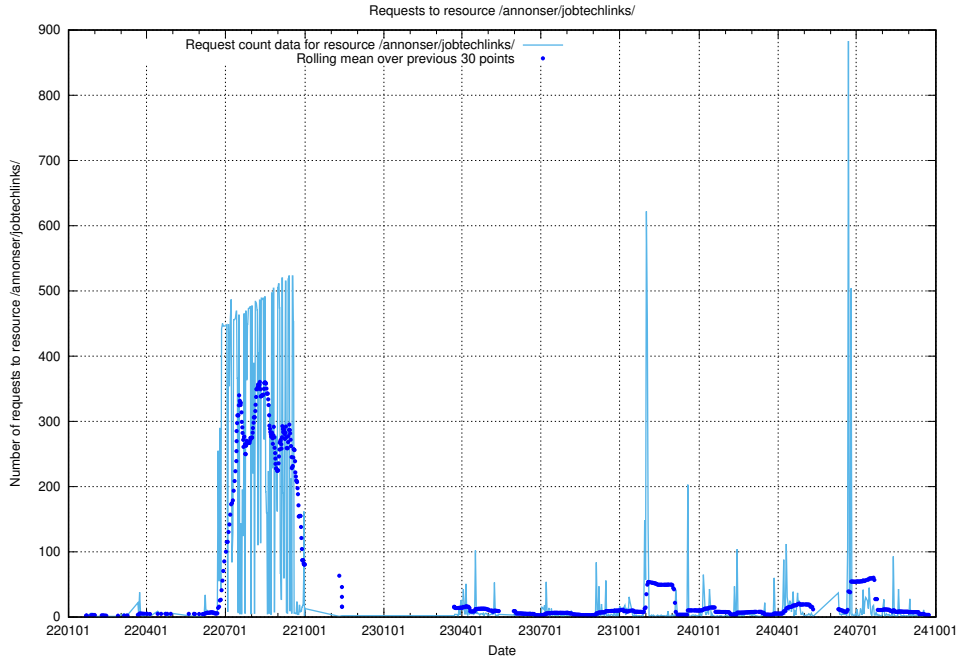

5.467 Usage of /annonser/jobtechlinks/

Here, we count the number of requests to resource /annonser/jobtechlinks/.