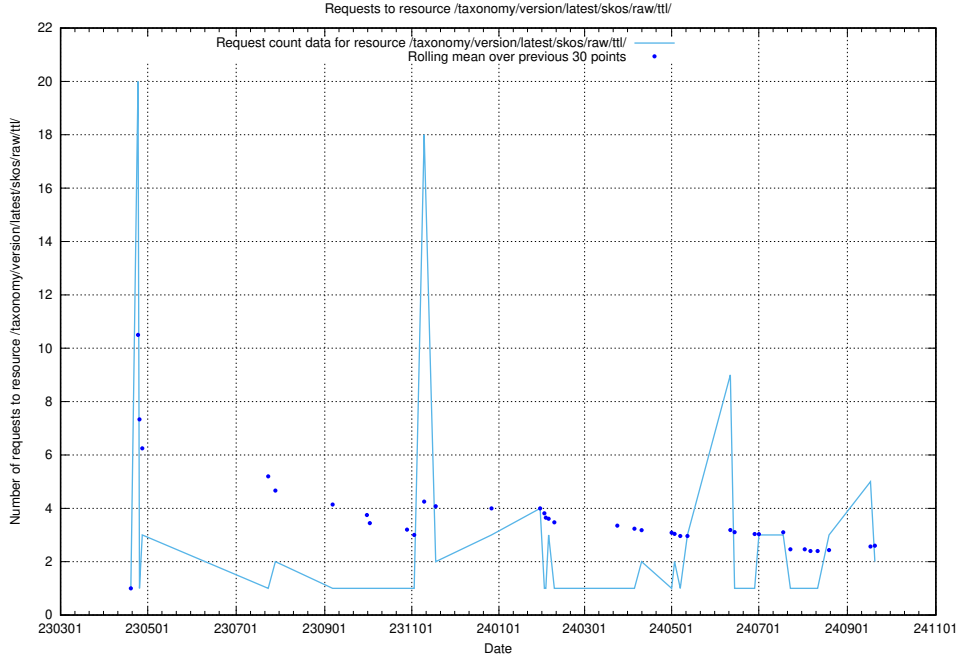

5.1063 Usage of /taxonomy/version/latest/skos/raw/ttl/

Here, we count the number of requests to resource /taxonomy/version/latest/skos/raw/ttl/.