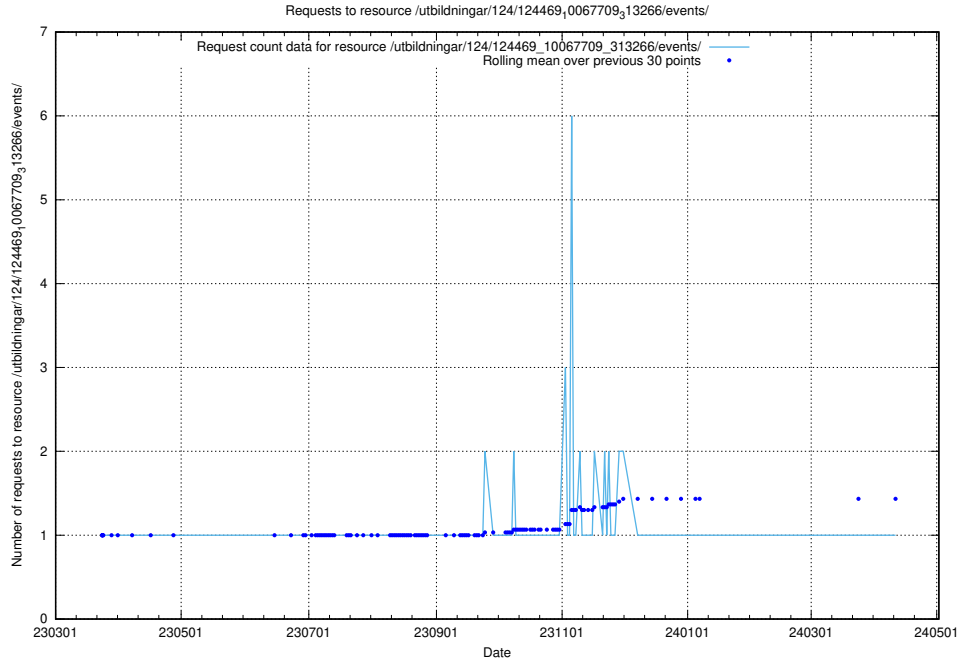

5.4094 Usage of /utbildningar/124/124469_10067709_313266/events/

Here, we count the number of requests to resource /utbildningar/124/124469_10067709_313266/events/