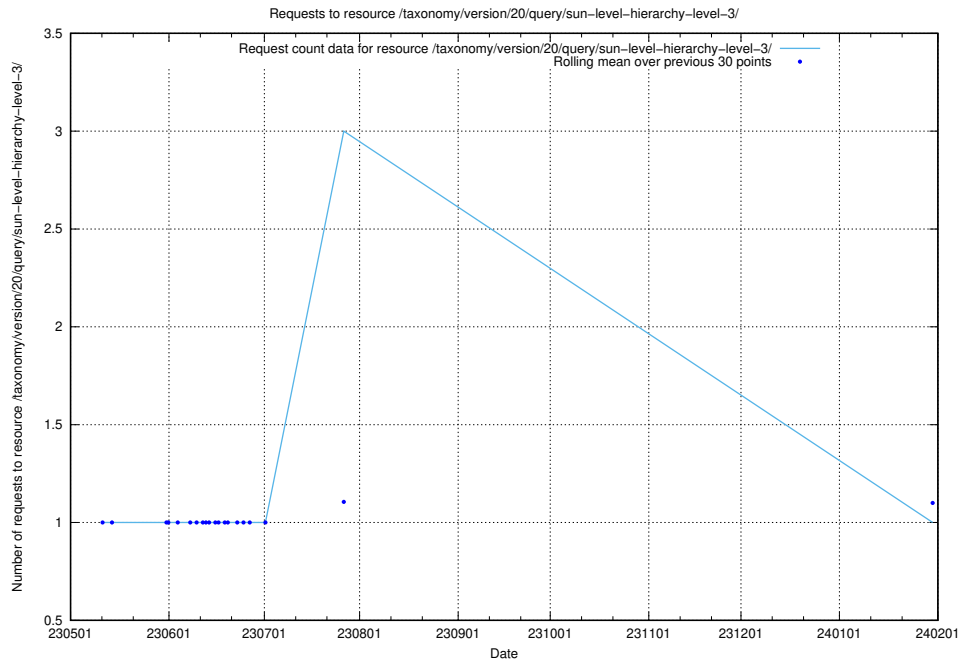

5.6718 Usage of /taxonomy/version/20/query/sun-level-hierarchy-level-3/

Here, we count the number of requests to resource /taxonomy/version/20/query/sun-level-hierarchy-level-3/.