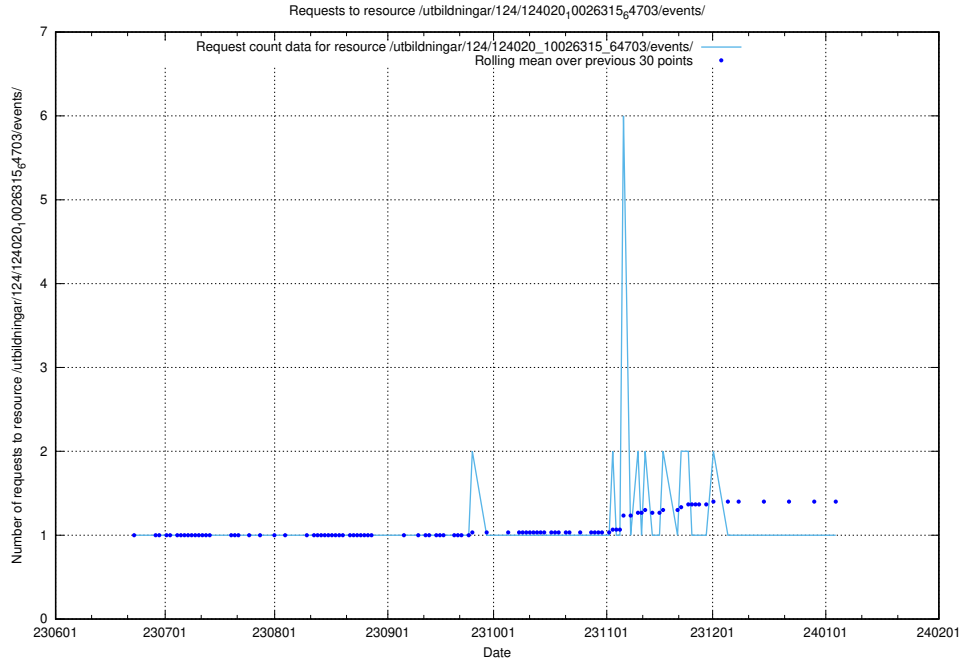

Here, we count the number of requests to resource /utbildningar/124/124021_10055724_310577/.

5.6595 Usage of /utbildningar/124/124020_10026315_64703/events/

Here, we count the number of requests to resource /utbildningar/124/124020_10026315_64703/events/.