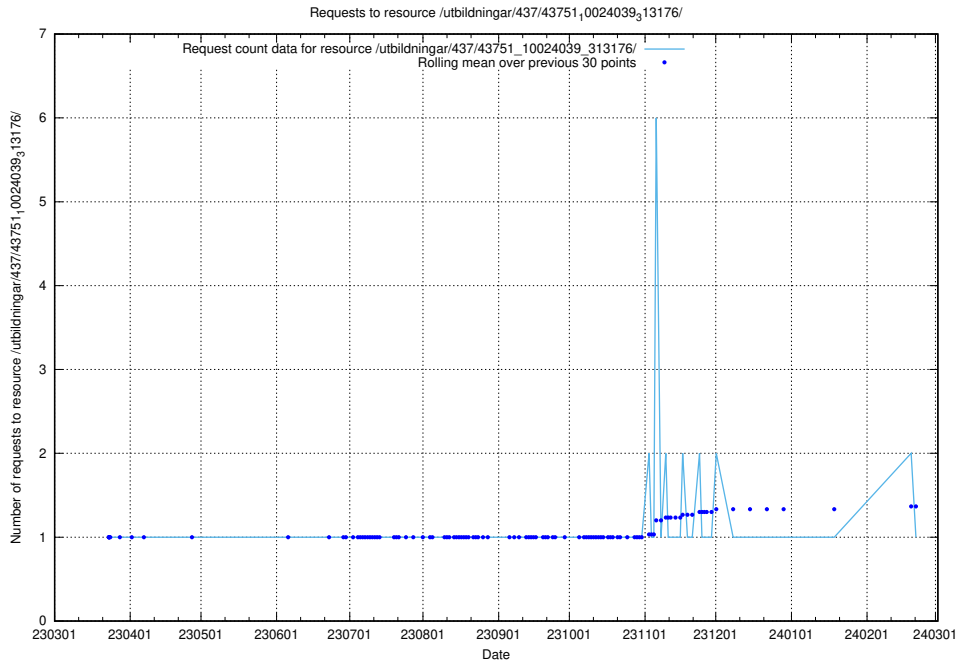

5.7139 Usage of /utbildningar/437/43751_10024039_313176/

Here, we count the number of requests to resource /utbildningar/437/43751_10024039_313176/.