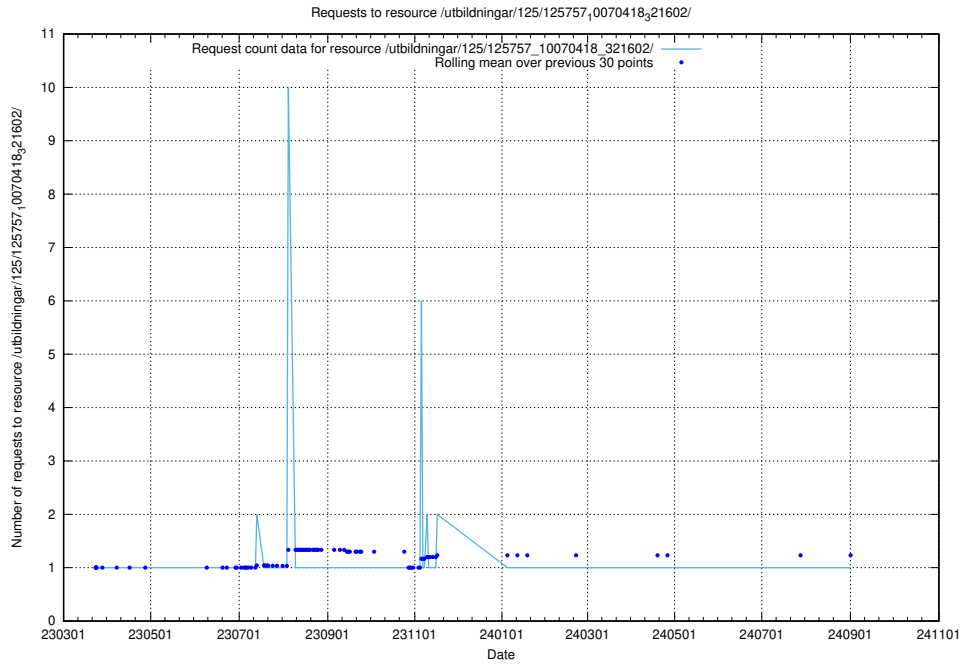

5.7208 Usage of /utbildningar/125/125757_10070418_321602/

Here, we count the number of requests to resource /utbildningar/125/125757_10070418_321602/.