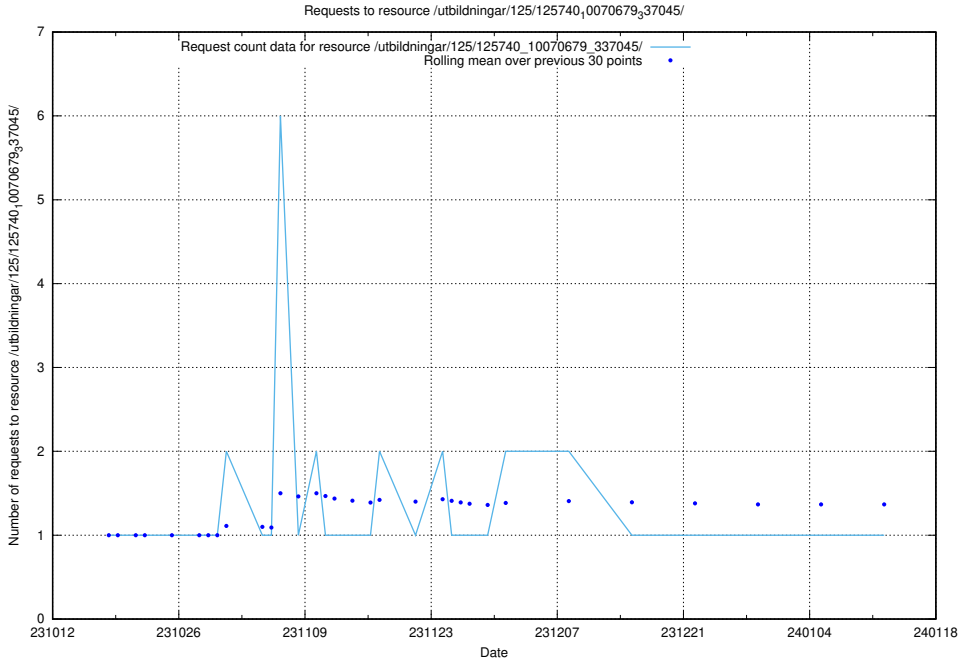

5.5106 Usage of /utbildningar/125/125740_10070679_337045/

Here, we count the number of requests to resource /utbildningar/125/125740_10070679_337045/.