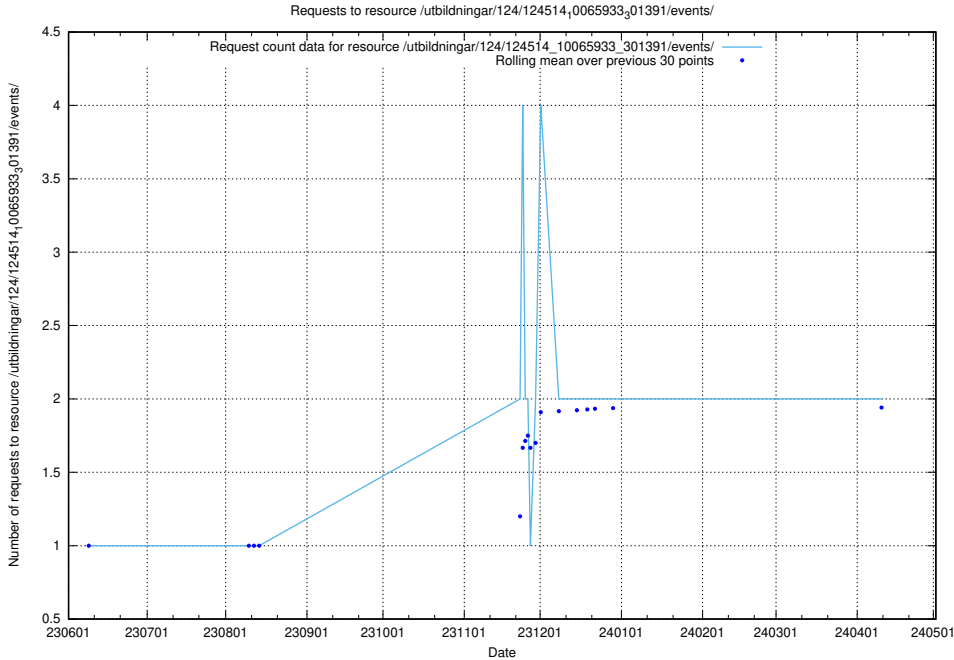

5.1049 Usage of /utbildningar/124/124514_10065933_301391/events/

Here, we count the number of requests to resource /utbildningar/124/124514_10065933_301391/events/