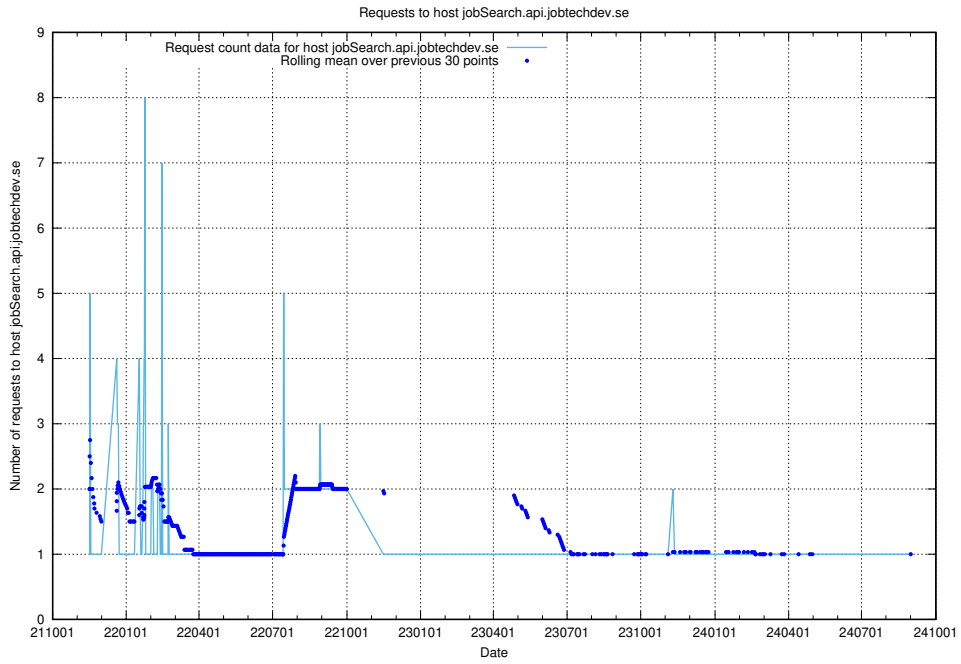

7.652 Usage of jobSearch.api.jobtechdev.se

Here, we count the number of requests to host jobSearch.api.jobtechdev.se.