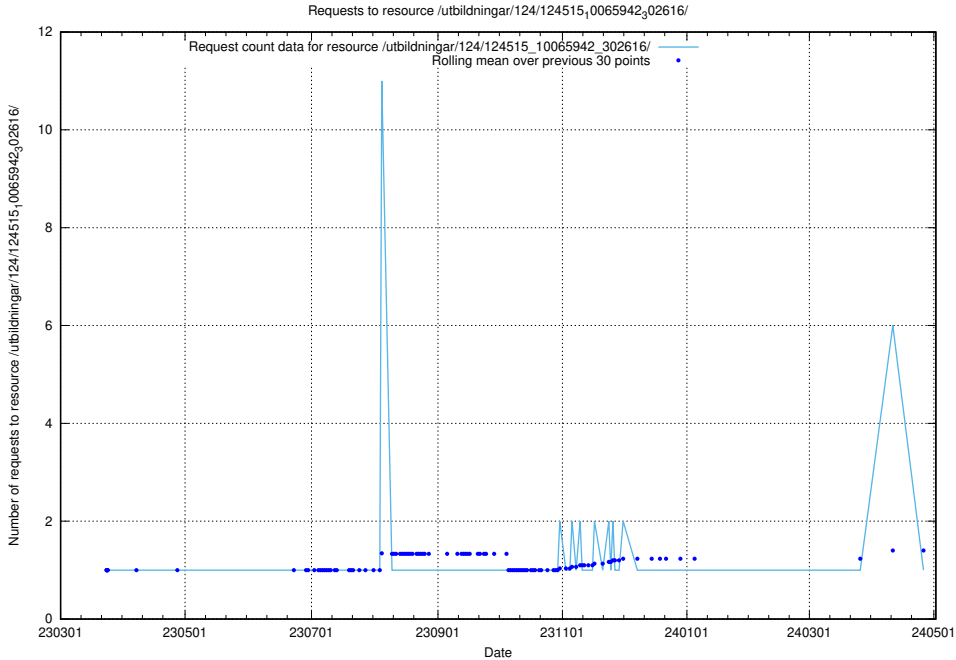

5.2446 Usage of /utbildningar/124/124515_10065942_302616/

Here, we count the number of requests to resource /utbildningar/124/124515_10065942_302616/.

5.2447 Usage of /availability/uptime/prod/20231009/