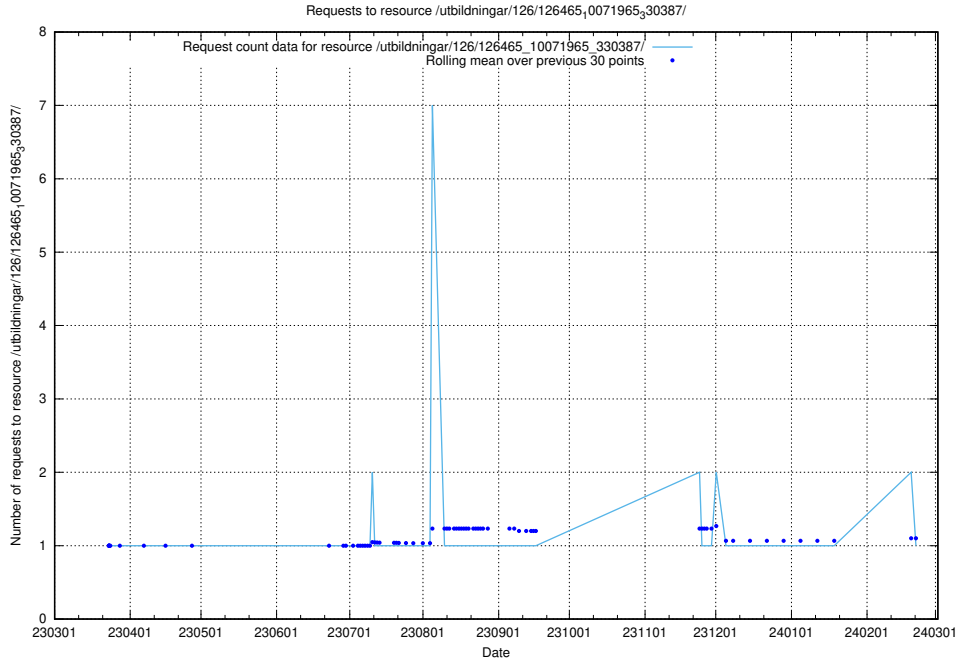

5.7178 Usage of /utbildningar/126/126465_10071965_330387/

Here, we count the number of requests to resource /utbildningar/126/126465_10071965_330387/.