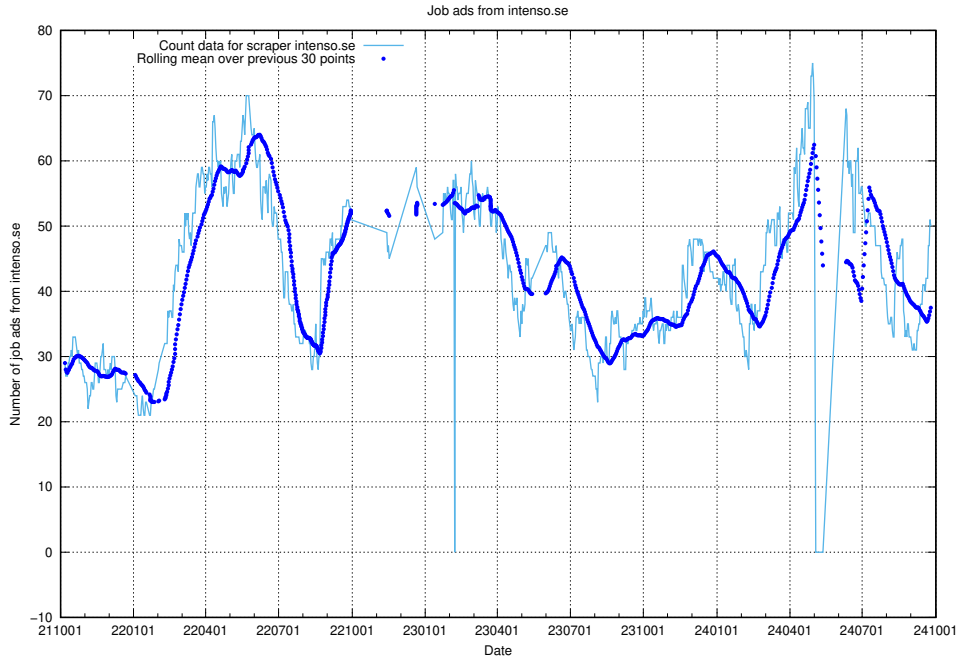

Here, we count the number of job ads scraped from intenso.se.

13.17 Number of ads by scraper ingenjorsguiden.se

Here, we count the number of job ads scraped from ingenjorsguiden.se.

13.18 Number of ads by scraper gronajobb.se