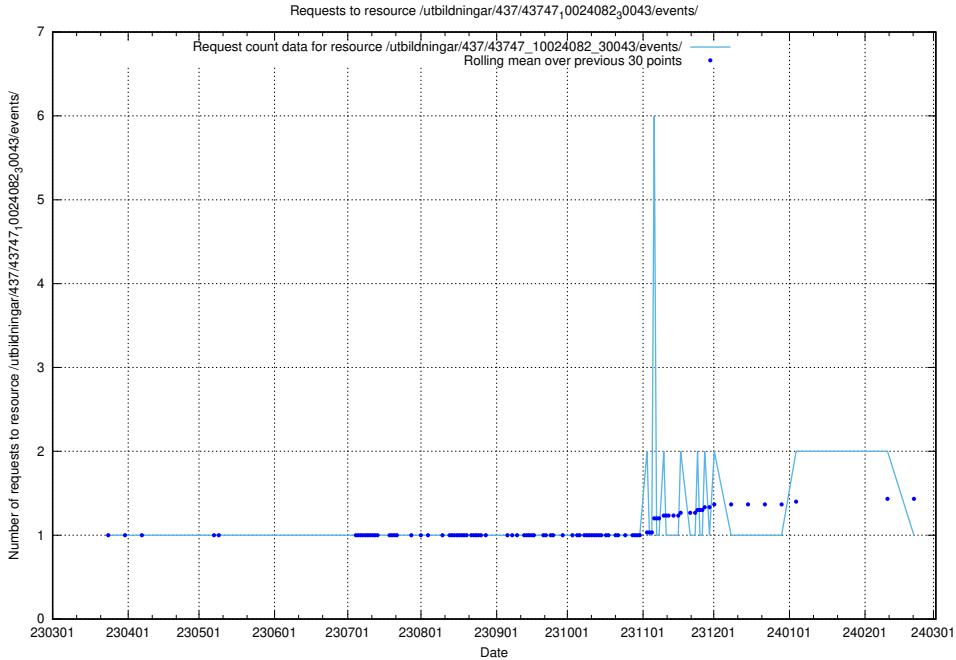

Here, we count the number of requests to resource /utbildningar/437/43750_10024057_30018/events/.

5.6955 Usage of /utbildningar/437/43747_10024082_30043/events/

Here, we count the number of requests to resource /utbildningar/437/43747_10024082_30043/events/.