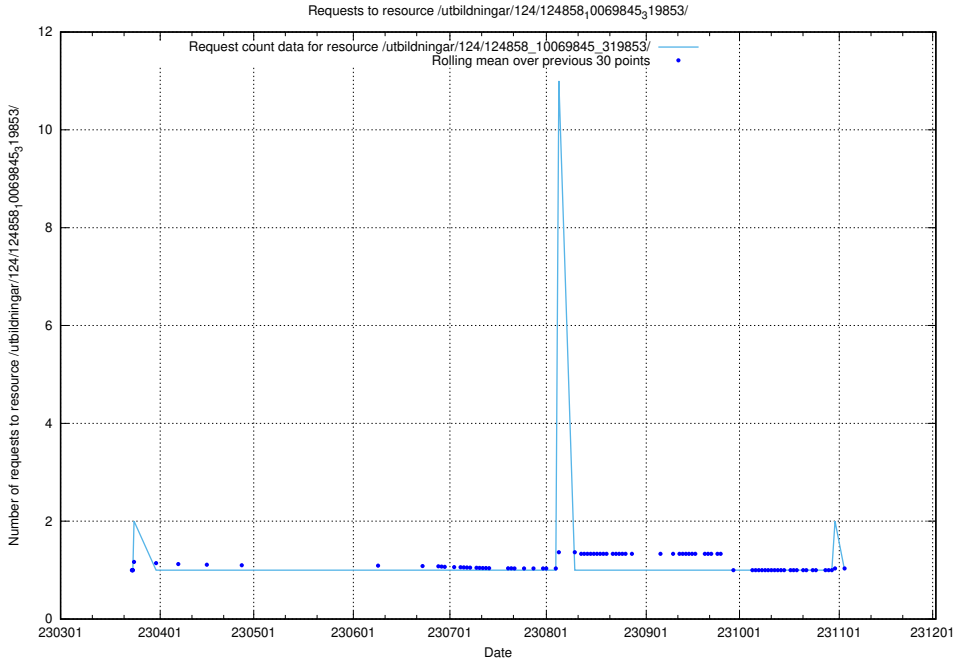

5.1378 Usage of /utbildningar/124/124858_10069845_319853/

Here, we count the number of requests to resource /utbildningar/124/124858_10069845_319853/.