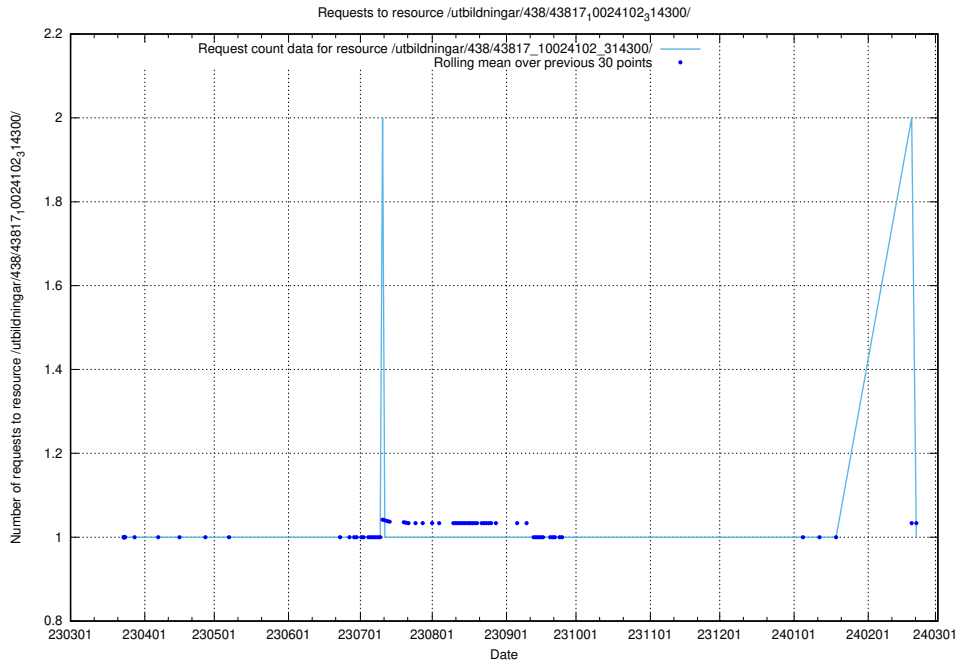

5.7104 Usage of /utbildningar/438/43817_10024102_314300/

Here, we count the number of requests to resource /utbildningar/438/43817_10024102_314300/.