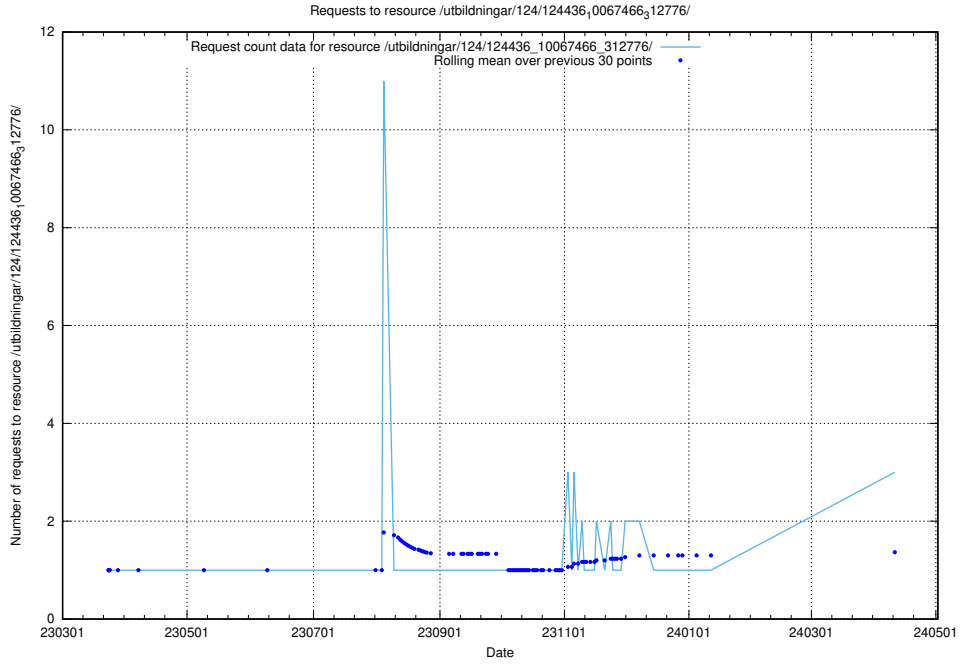

5.477 Usage of /utbildningar/124/124436_10067466_312776/

Here, we count the number of requests to resource /utbildningar/124/124436_10067466_312776/.