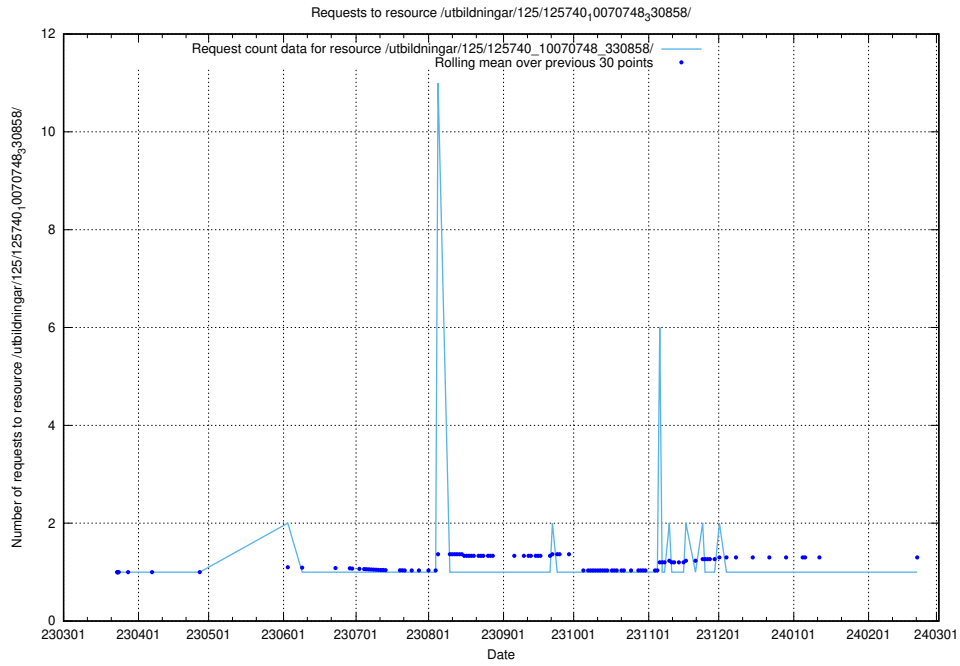

5.1163 Usage of /utbildningar/125/125740_10070748_330858/

Here, we count the number of requests to resource /utbildningar/125/125740_10070748_330858/.