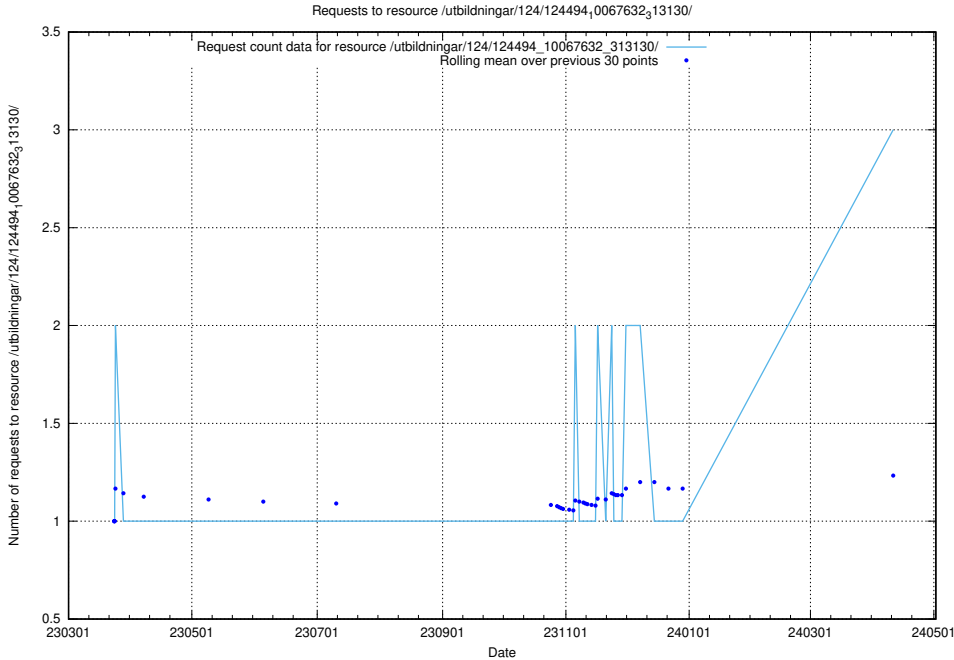

5.468 Usage of /utbildningar/124/124494_10067632_313130/

Here, we count the number of requests to resource /utbildningar/124/124494_10067632_313130/.