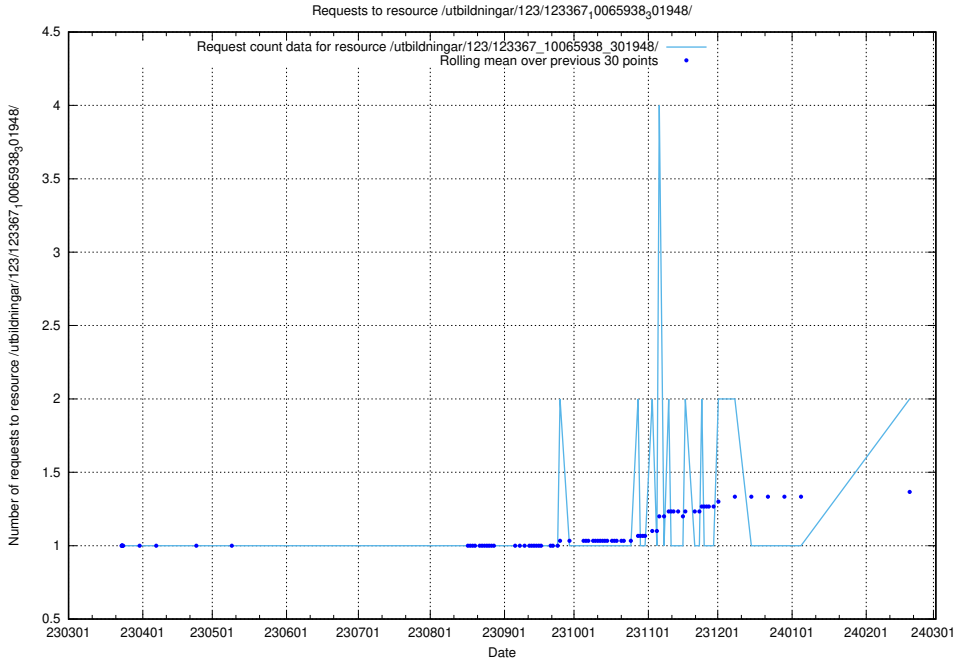

5.903 Usage of /utbildningar/123/123367_10065938_301948/

Here, we count the number of requests to resource /utbildningar/123/123367_10065938_301948/.