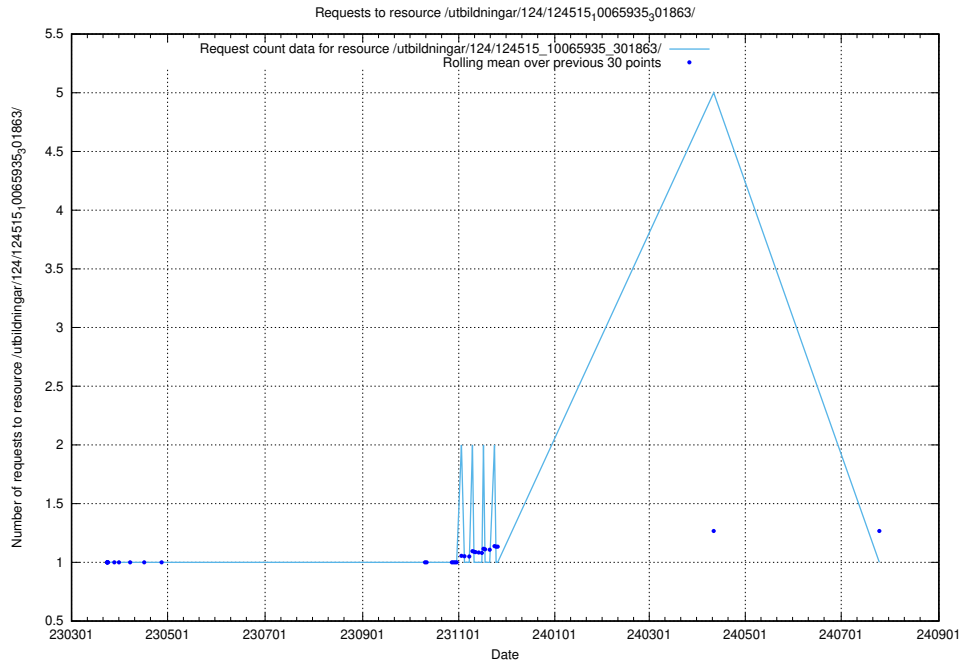

5.2456 Usage of /utbildningar/124/124515_10065935_301863/

Here, we count the number of requests to resource /utbildningar/124/124515_10065935_301863/.