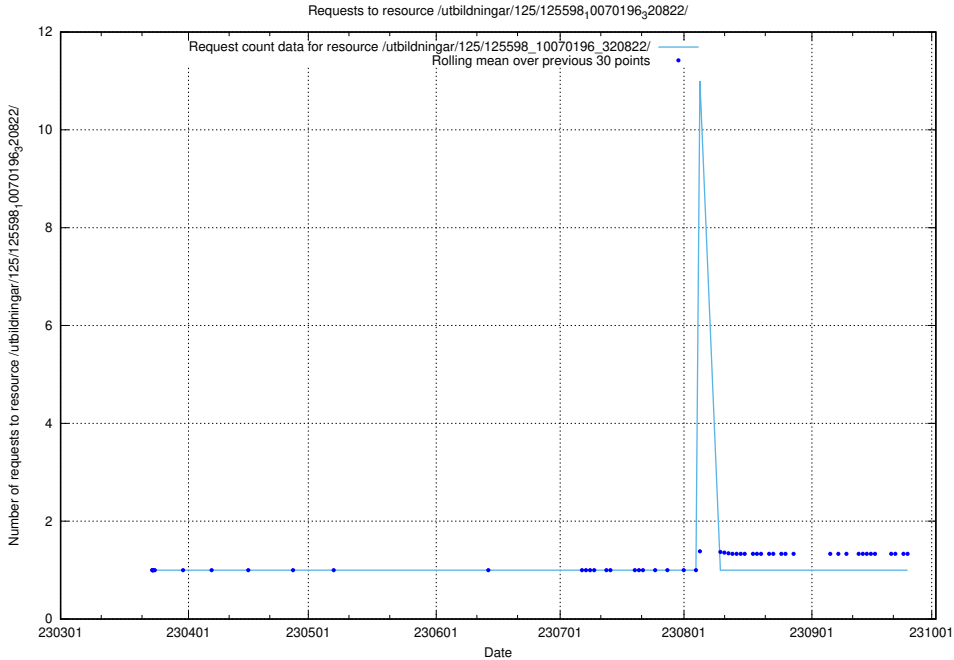

5.1284 Usage of /utbildningar/125/125598_10070196_320822/

Here, we count the number of requests to resource /utbildningar/125/125598_10070196_320822/.