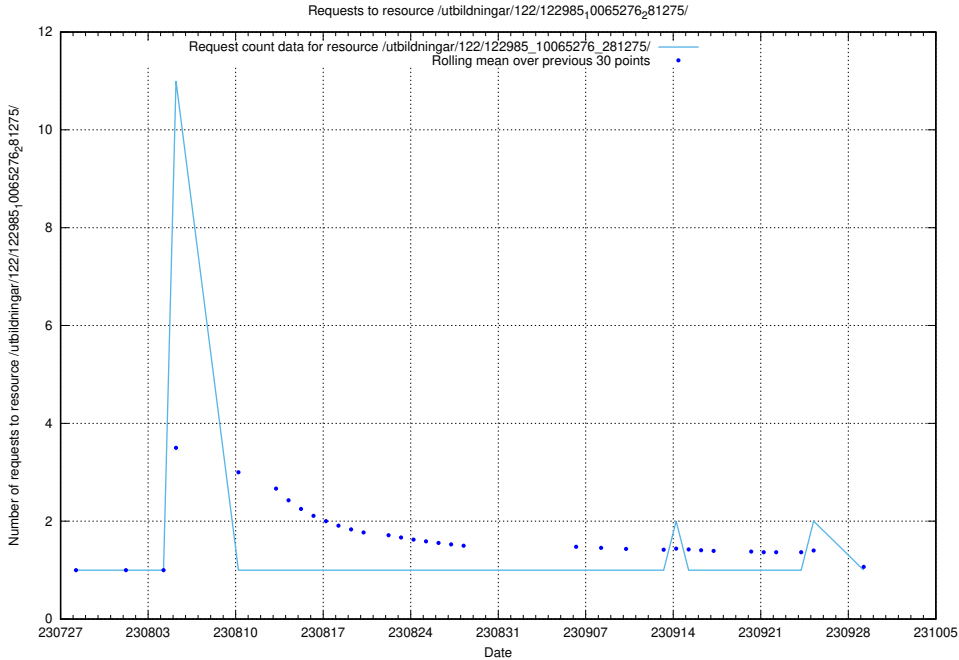

5.5719 Usage of /utbildningar/122/122985_10065276_281275/

Here, we count the number of requests to resource /utbildningar/122/122985_10065276_281275/.