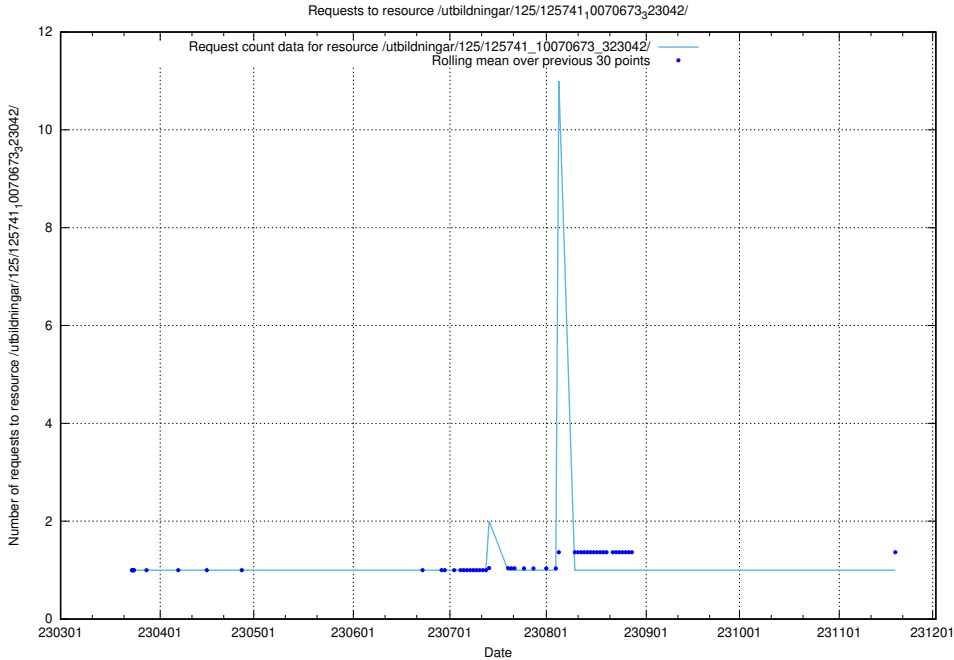

5.7249 Usage of /utbildningar/125/125741_10070673_323042/

Here, we count the number of requests to resource /utbildningar/125/125741_10070673_323042/.