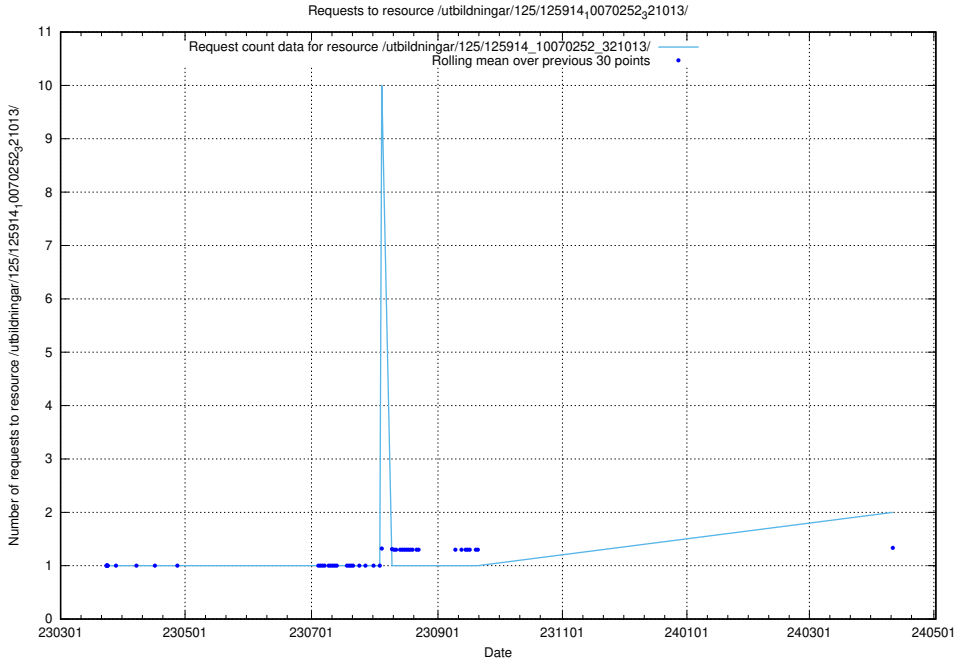

5.1149 Usage of /utbildningar/125/125914_10070252_321013/

Here, we count the number of requests to resource /utbildningar/125/125914_10070252_321013/.