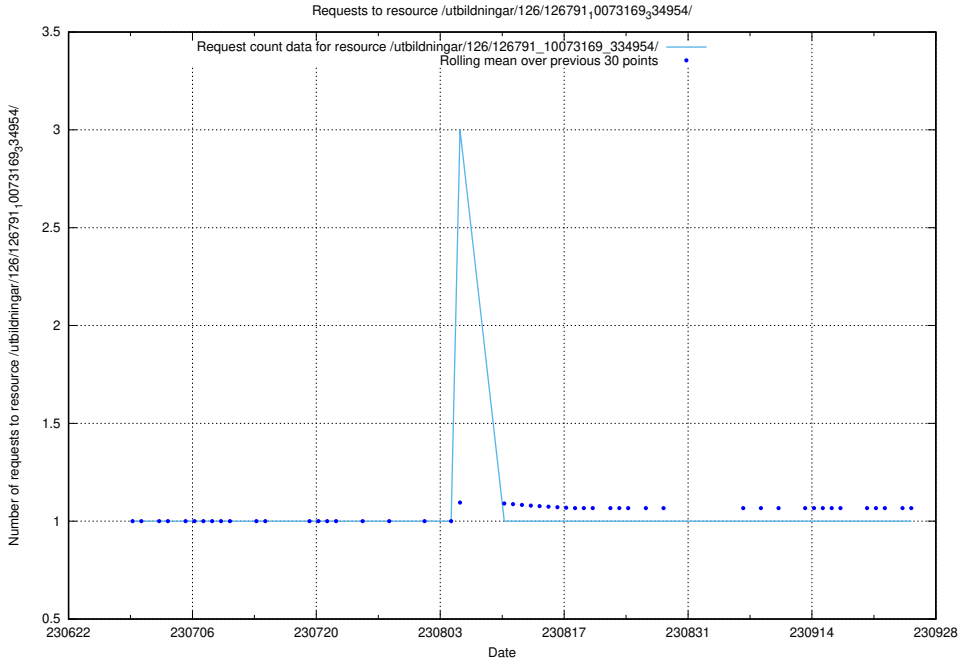

5.6252 Usage of /utbildningar/126/126791_10073169_334954/

Here, we count the number of requests to resource /utbildningar/126/126791_10073169_334954/.