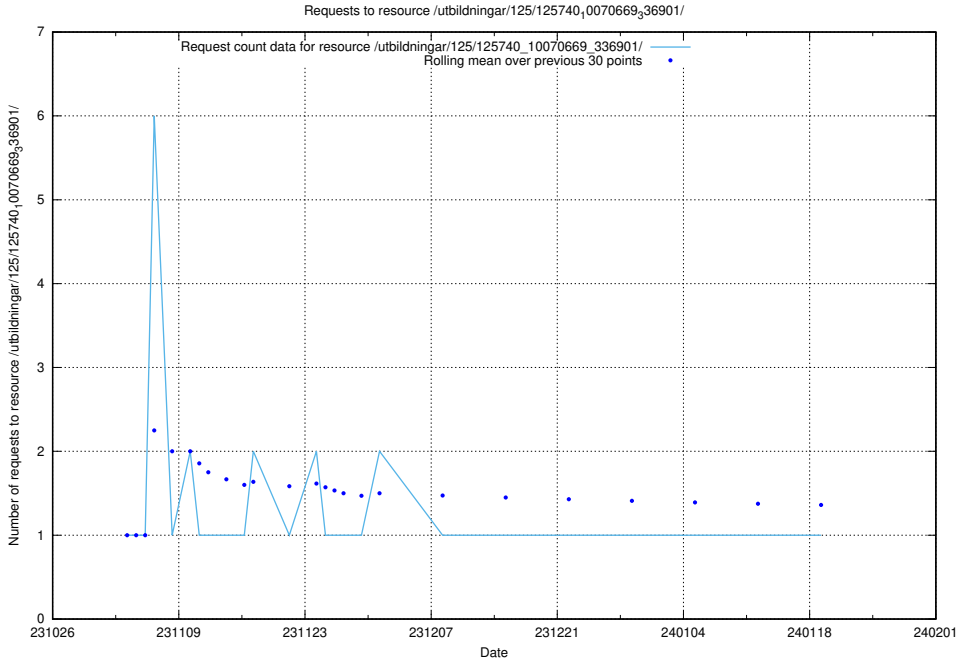

5.4978 Usage of /utbildningar/125/125740_10070669_336901/

Here, we count the number of requests to resource /utbildningar/125/125740_10070669_336901/.