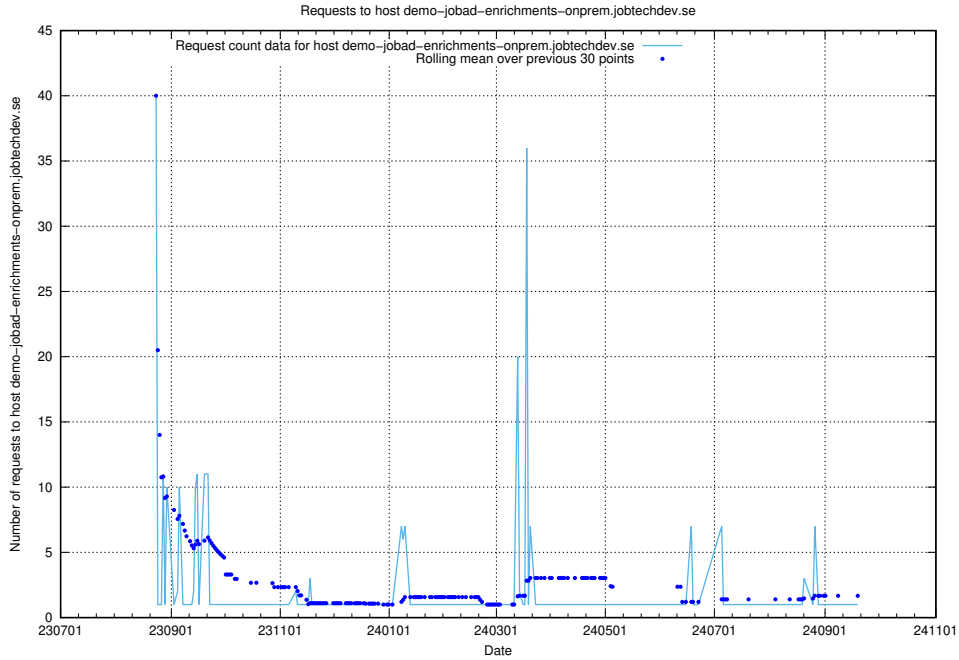

7.612 Usage of demo-jobad-enrichments-onprem.jobtechdev.se

Here, we count the number of requests to host demo-jobad-enrichments-onprem.jobtechdev.se.