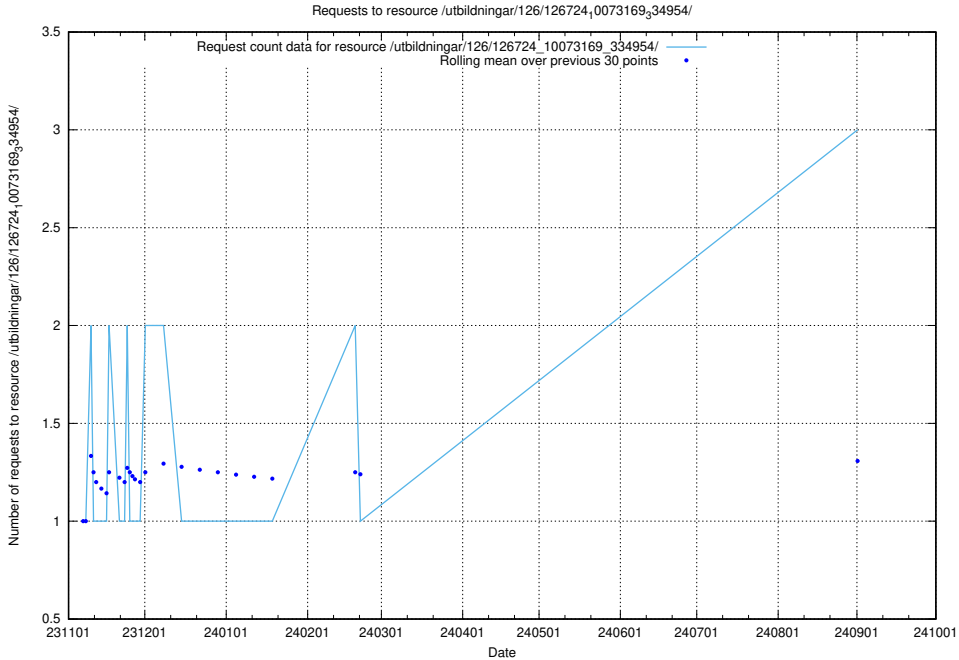

5.484 Usage of /utbildningar/126/126724_10073169_334954/

Here, we count the number of requests to resource /utbildningar/126/126724_10073169_334954/.