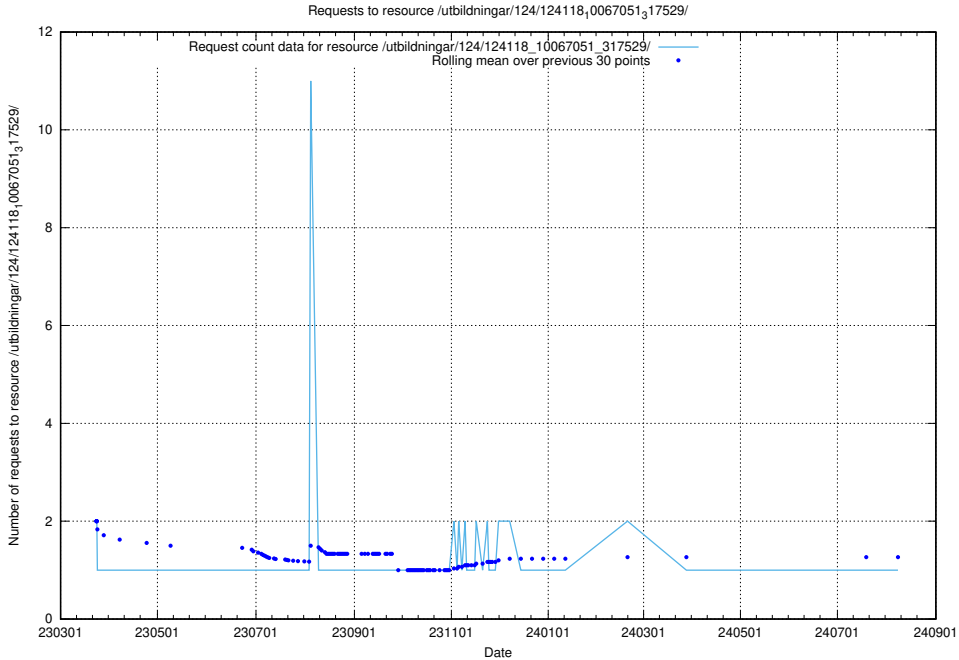

5.7067 Usage of /utbildningar/124/124118_10067051_317529/

Here, we count the number of requests to resource /utbildningar/124/124118_10067051_317529/.