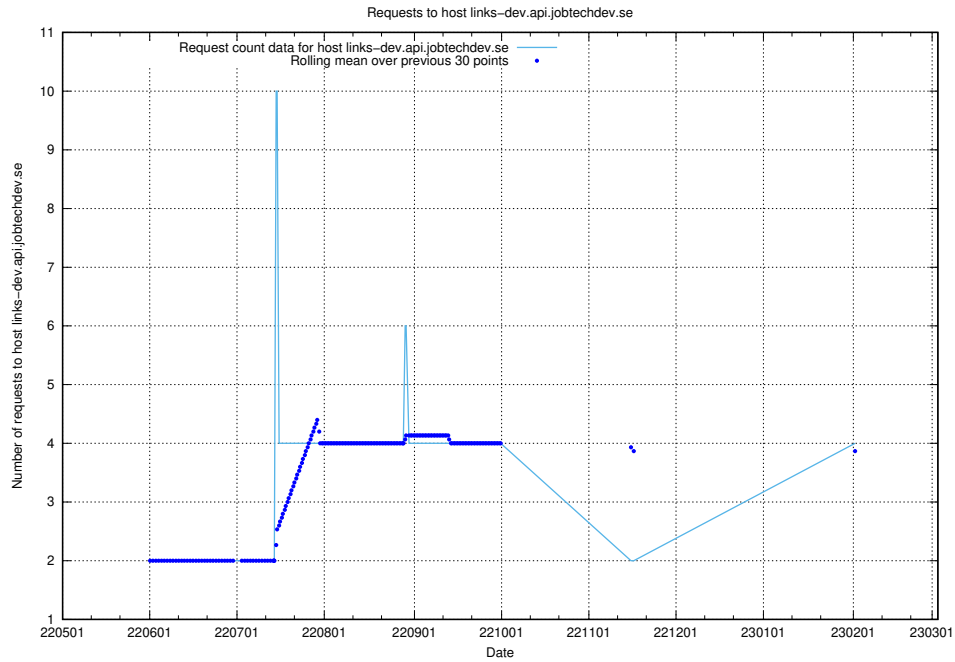

7.155 Usage of links-dev.api.jobtechdev.se

Here, we count the number of requests to host links-dev.api.jobtechdev.se.