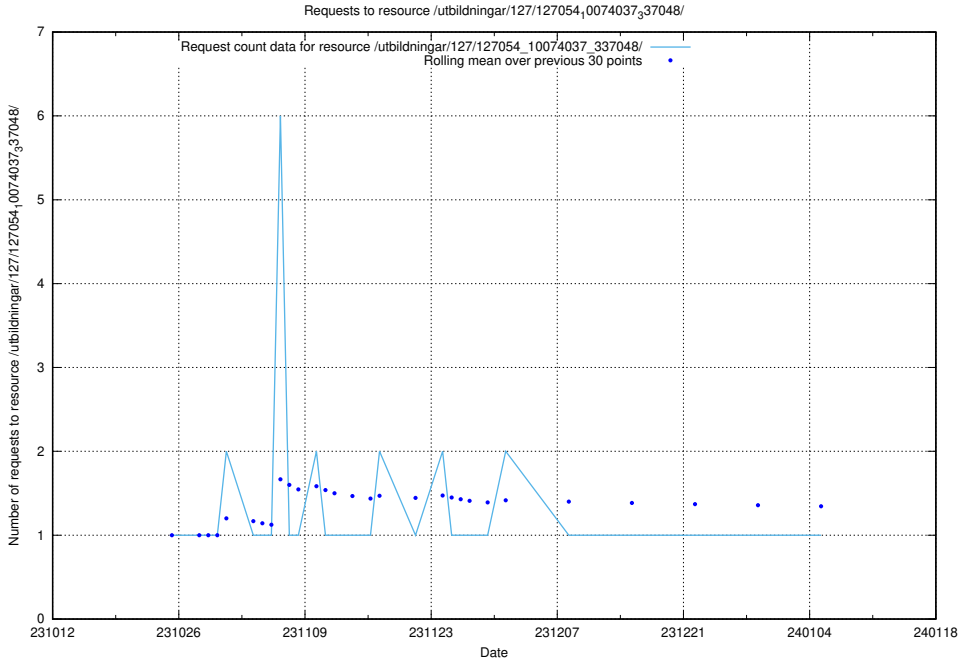

5.5037 Usage of /utbildningar/127/127054_10074037_337048/

Here, we count the number of requests to resource /utbildningar/127/127054_10074037_337048/.