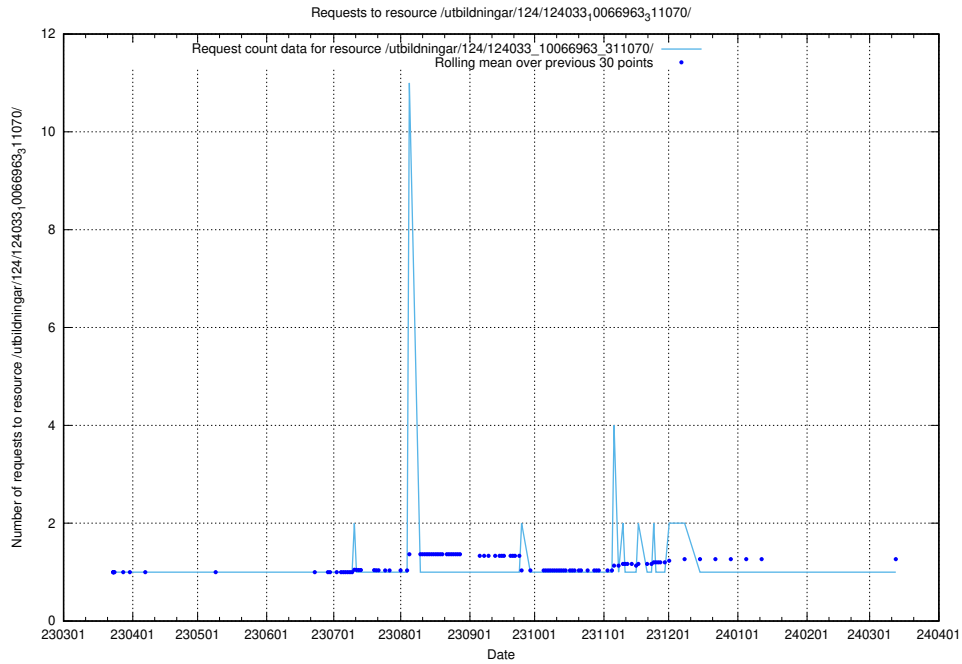

5.5266 Usage of /utbildningar/124/124033_10066963_311070/

Here, we count the number of requests to resource /utbildningar/124/124033_10066963_311070/.