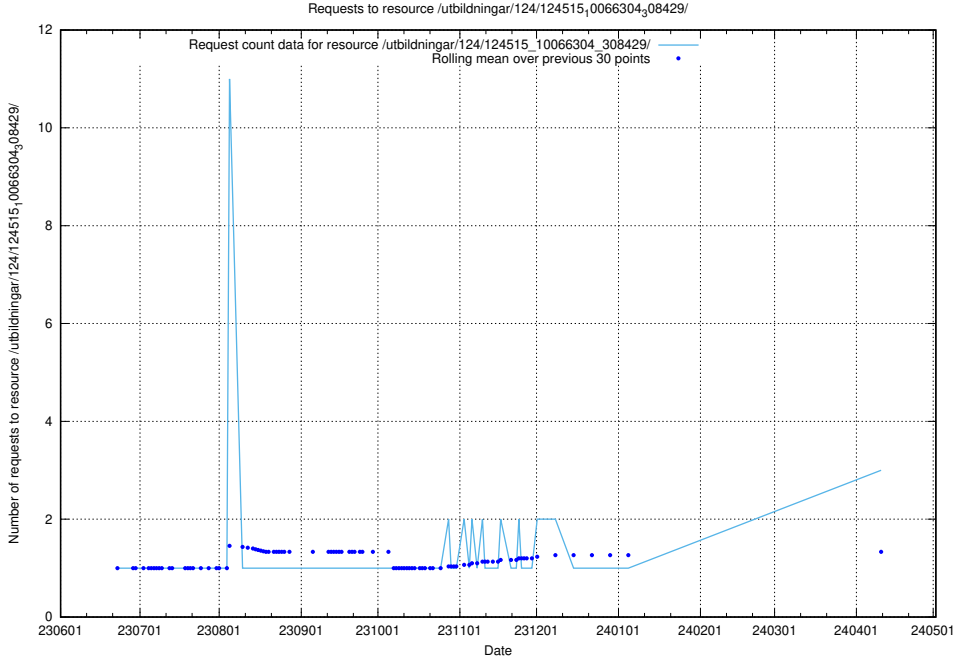

5.547 Usage of /utbildningar/124/124515_10066304_308429/

Here, we count the number of requests to resource /utbildningar/124/124515_10066304_308429/.