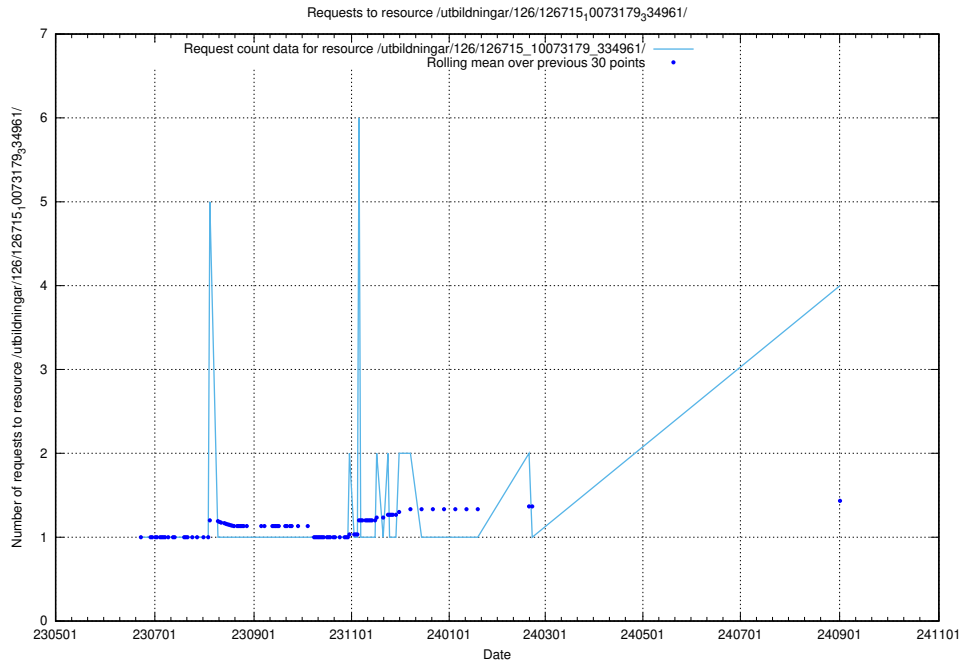

5.391 Usage of /utbildningar/126/126715_10073179_334961/

Here, we count the number of requests to resource /utbildningar/126/126715_10073179_334961/.