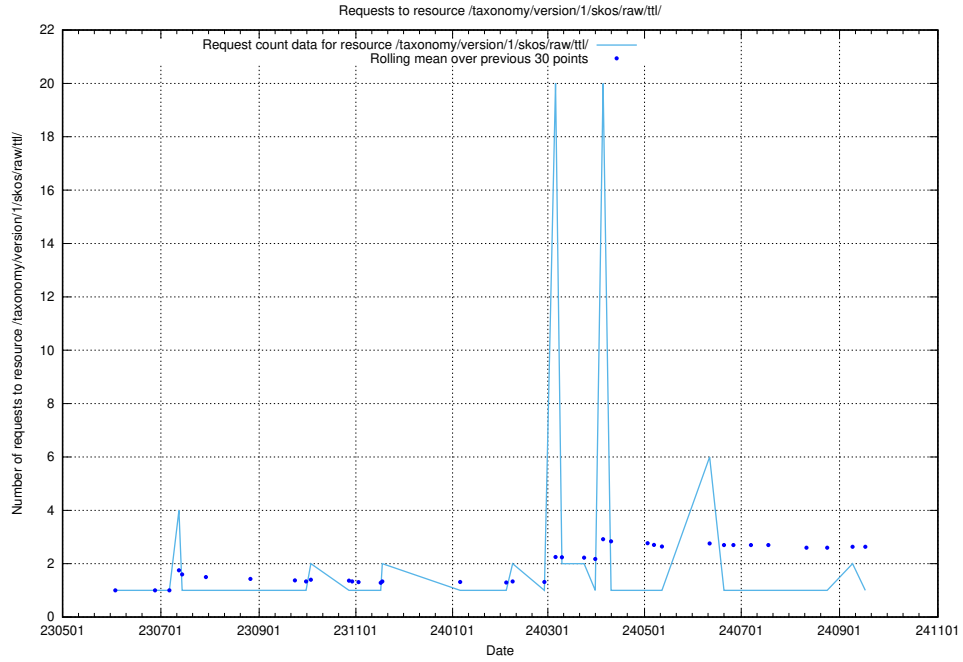

5.6687 Usage of /taxonomy/version/1/skos/raw/ttl/

Here, we count the number of requests to resource /taxonomy/version/1/skos/raw/ttl/.