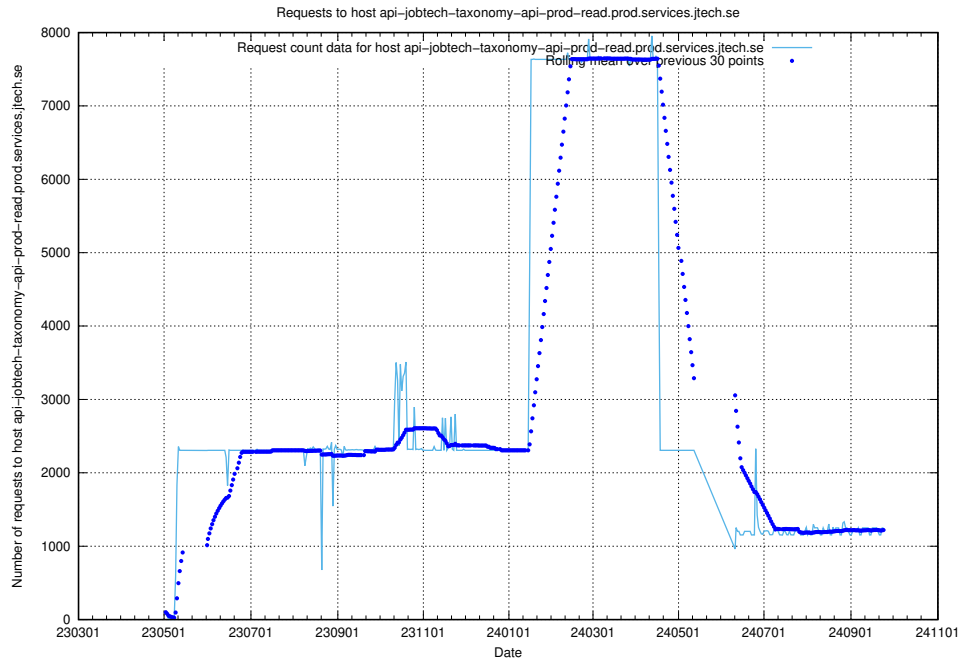

Here, we count the number of requests to host canary-openshift-ingress-canary.prod.services.jtech.se.

7.20 Usage of api-jobtech-taxonomy-api-prod-read.prod.services.jtech.se

Here, we count the number of requests to host api-jobtech-taxonomy-api-prod-read.prod.services.jtech.se.