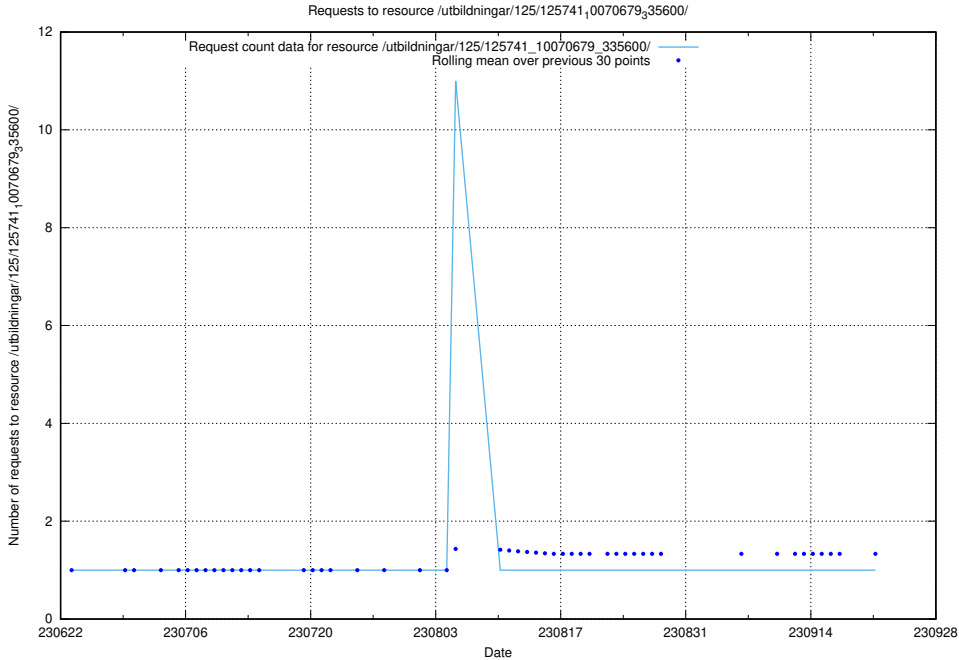

5.6462 Usage of /utbildningar/125/125741_10070679_335600/

Here, we count the number of requests to resource /utbildningar/125/125741_10070679_335600/.