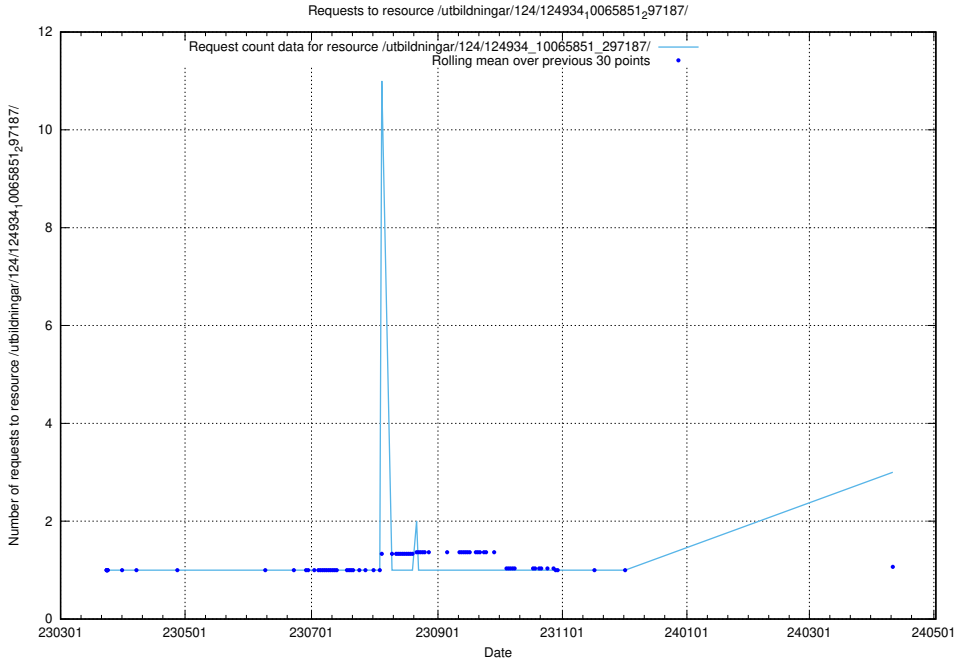

Here, we count the number of requests to resource /utbildningar/125/125178_10069403_320523/.

5.418 Usage of /utbildningar/124/124934_10065851_297187/

Here, we count the number of requests to resource /utbildningar/124/124934_10065851_297187/.