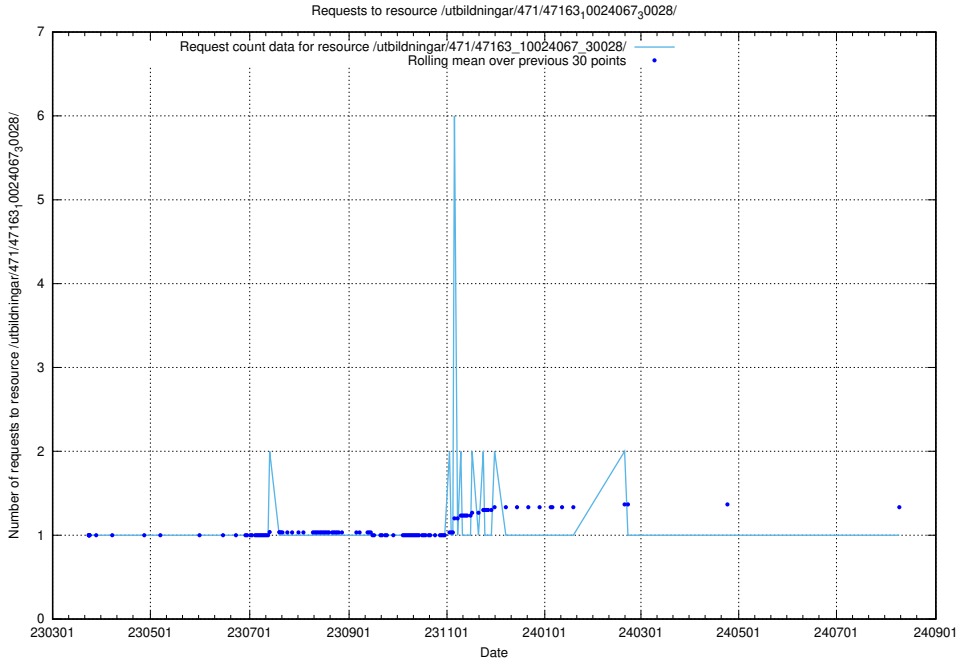

5.7074 Usage of /utbildningar/471/47163_10024067_30028/

Here, we count the number of requests to resource /utbildningar/471/47163_10024067_30028/.