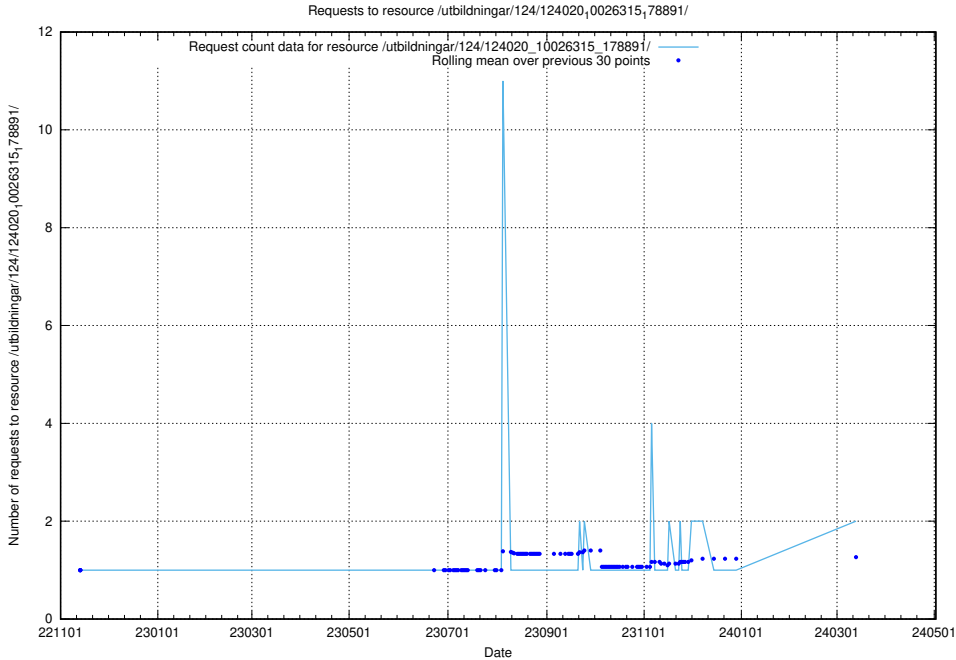

5.1042 Usage of /utbildningar/124/124020_10026315_178891/

Here, we count the number of requests to resource /utbildningar/124/124020_10026315_178891/.