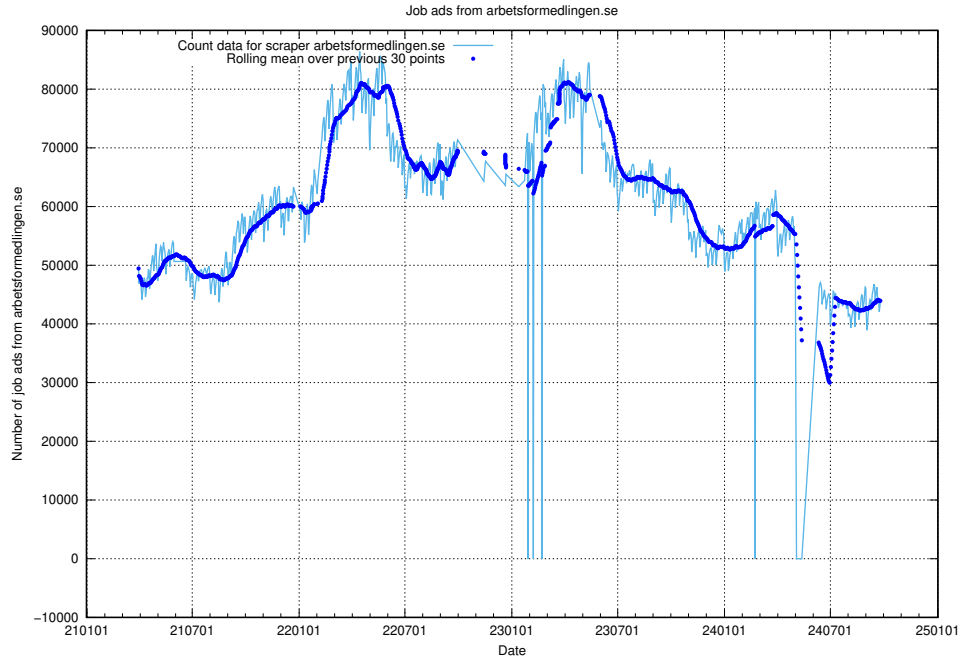

13.2 Number of ads by scraper arbetsformedlingen.se

Here, we count the number of job ads scraped from arbetsformedlingen.se.