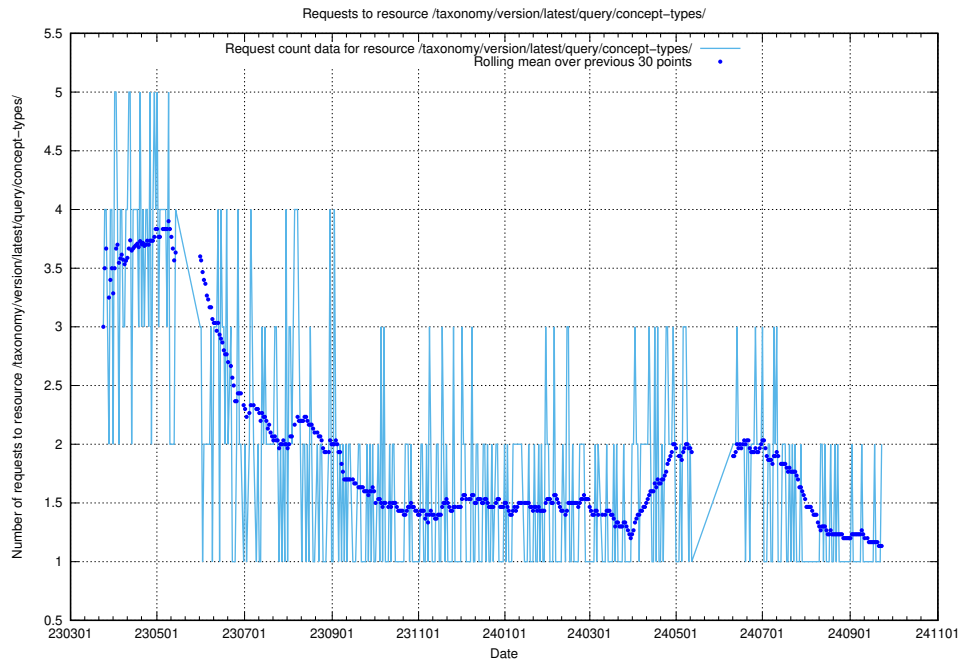

5.1117 Usage of /taxonomy/version/latest/query/concept-types/

Here, we count the number of requests to resource /taxonomy/version/latest/query/concept-types/.