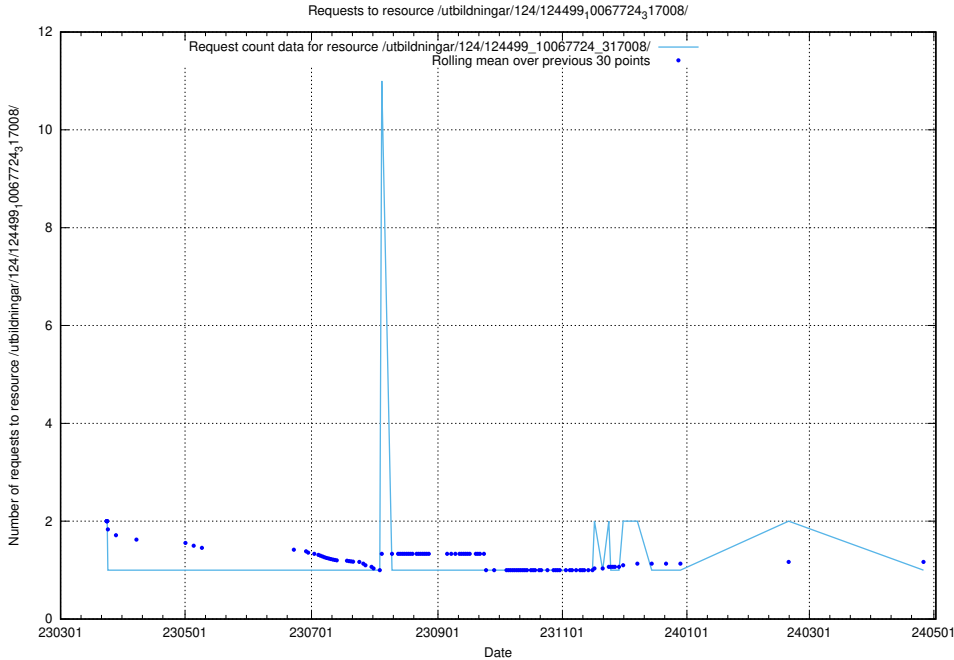

5.7057 Usage of /utbildningar/124/124499_10067724_317008/

Here, we count the number of requests to resource /utbildningar/124/124499_10067724_317008/.