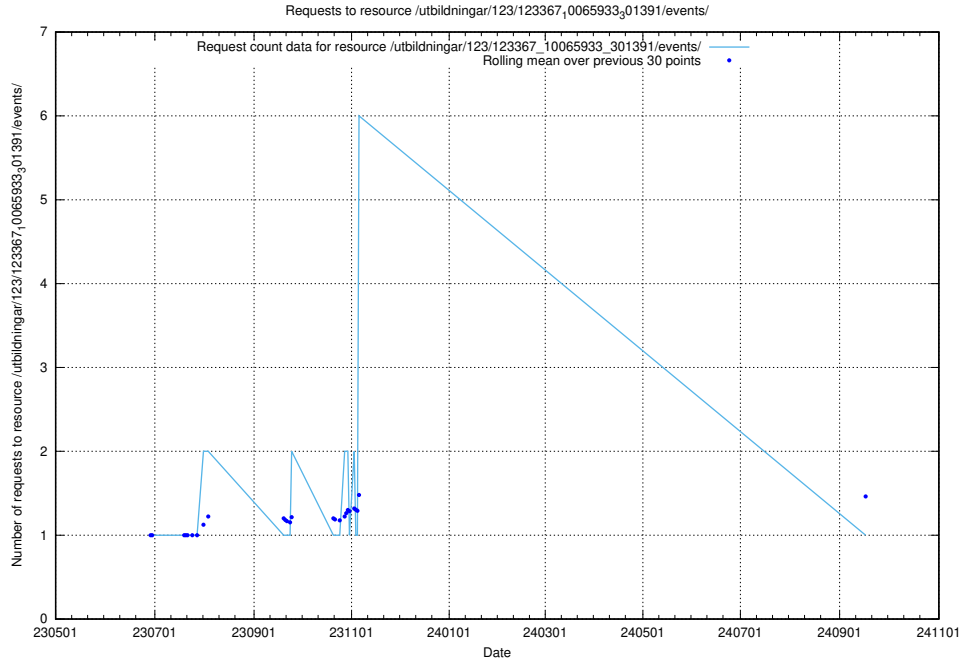

5.6335 Usage of /utbildningar/123/123367_10065933_301391/events/

Here, we count the number of requests to resource /utbildningar/123/123367_10065933_301391/events/

5.6336 Usage of /utbildningar/123/123367_10065933_301391/