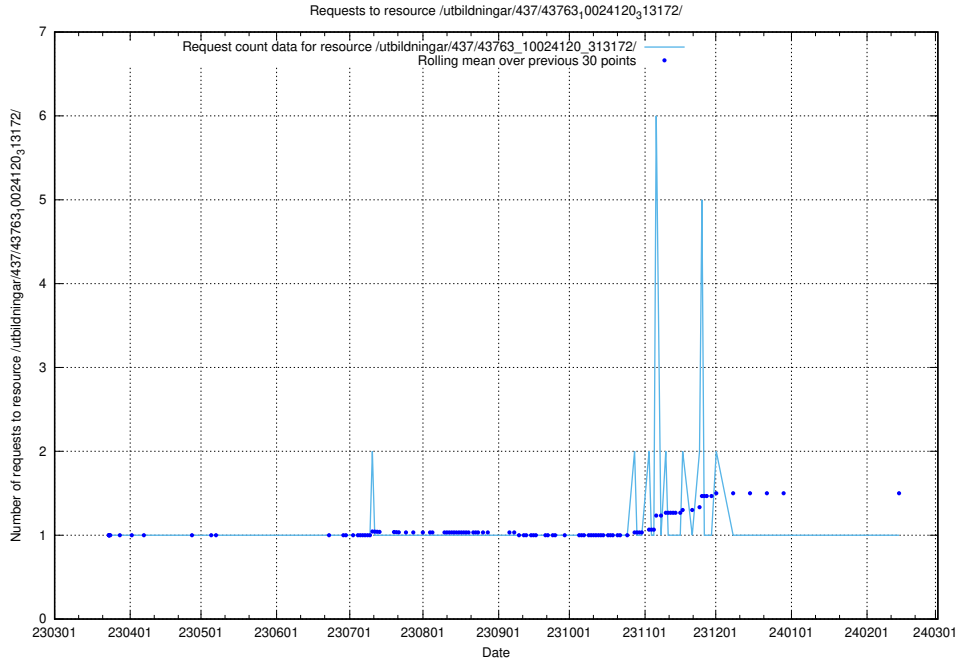

5.7130 Usage of /utbildningar/437/43763_10024120_313172/

Here, we count the number of requests to resource /utbildningar/437/43763_10024120_313172/.