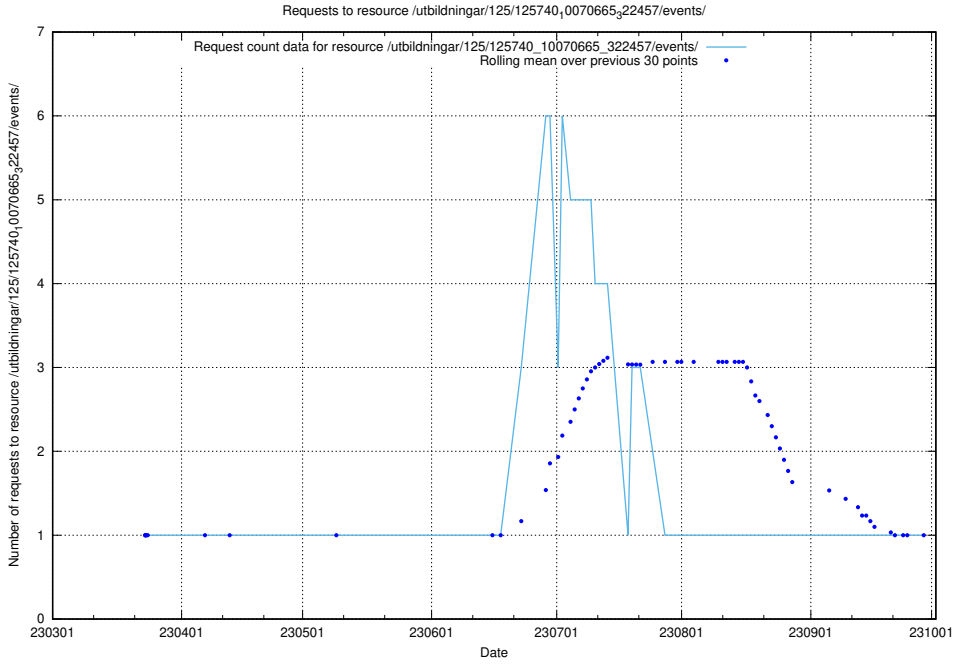

5.1197 Usage of /utbildningar/125/125740_10070665_322457/events/

Here, we count the number of requests to resource /utbildningar/125/125740_10070665_322457/events/