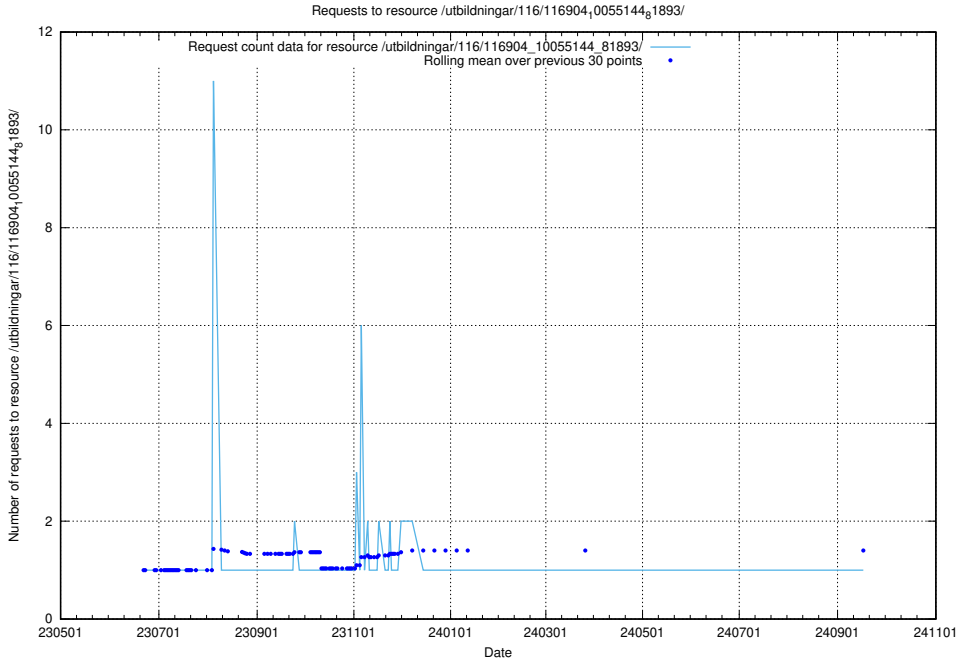

5.6613 Usage of /utbildningar/116/116904_10055144_81893/

Here, we count the number of requests to resource /utbildningar/116/116904_10055144_81893/.