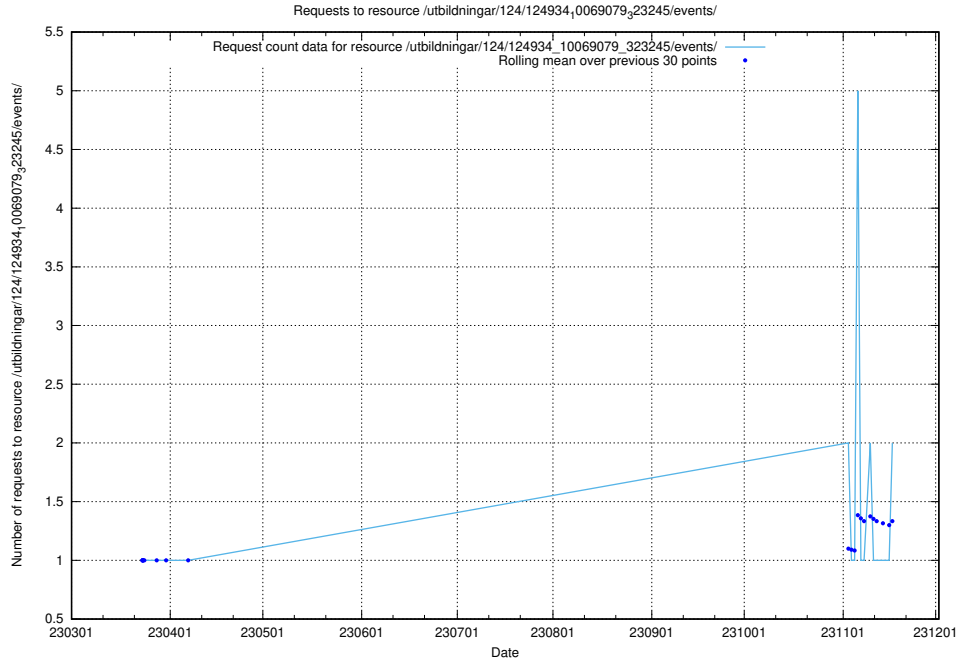

5.621 Usage of /utbildningar/124/124934_10069079_323245/events/

Here, we count the number of requests to resource /utbildningar/124/124934_10069079_323245/events/