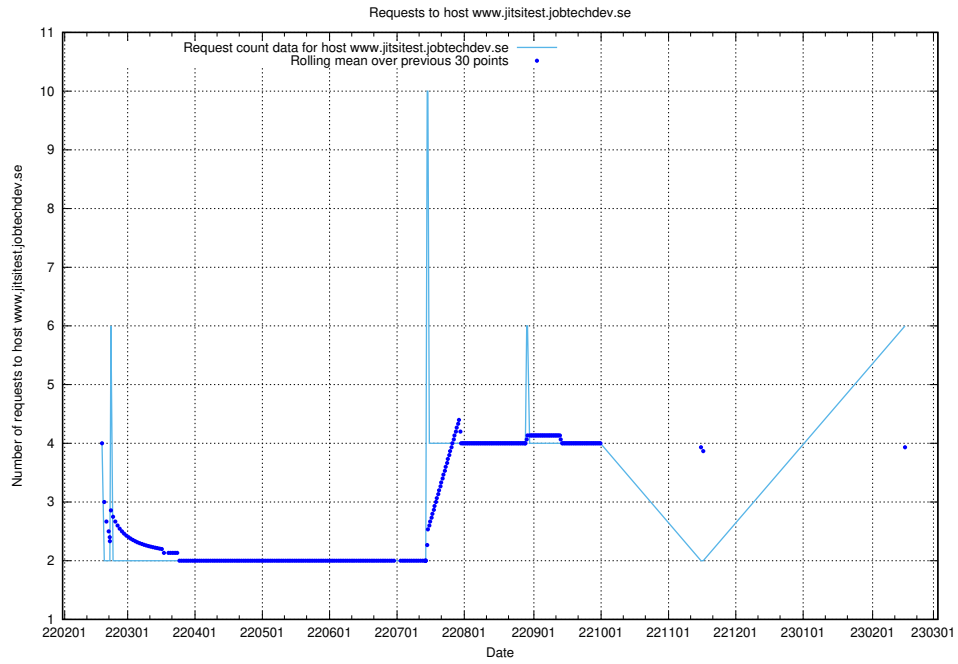

7.90 Usage of www.jitsitest.jobtechdev.se

Here, we count the number of requests to host www.jitsitest.jobtechdev.se.