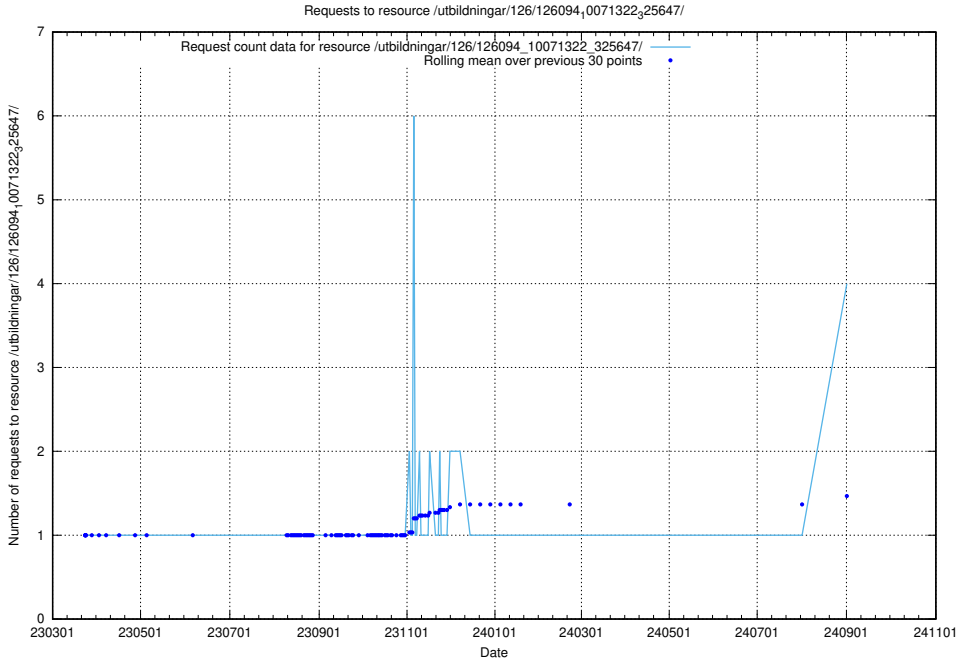

5.410 Usage of /utbildningar/126/126094_10071322_325647/

Here, we count the number of requests to resource /utbildningar/126/126094_10071322_325647/.