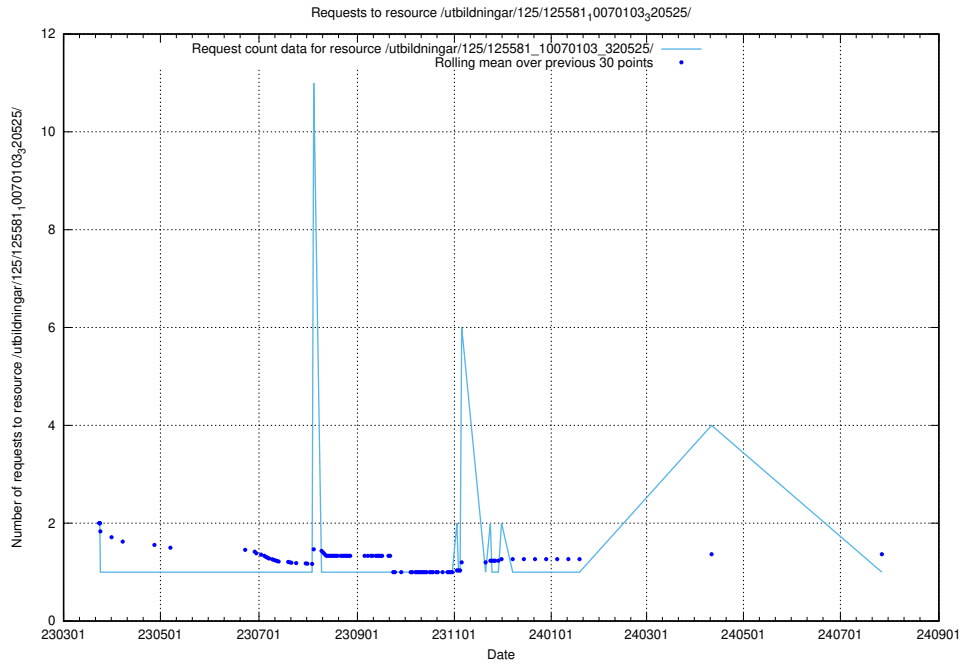

5.7042 Usage of /utbildningar/125/125581_10070103_320525/

Here, we count the number of requests to resource /utbildningar/125/125581_10070103_320525/.