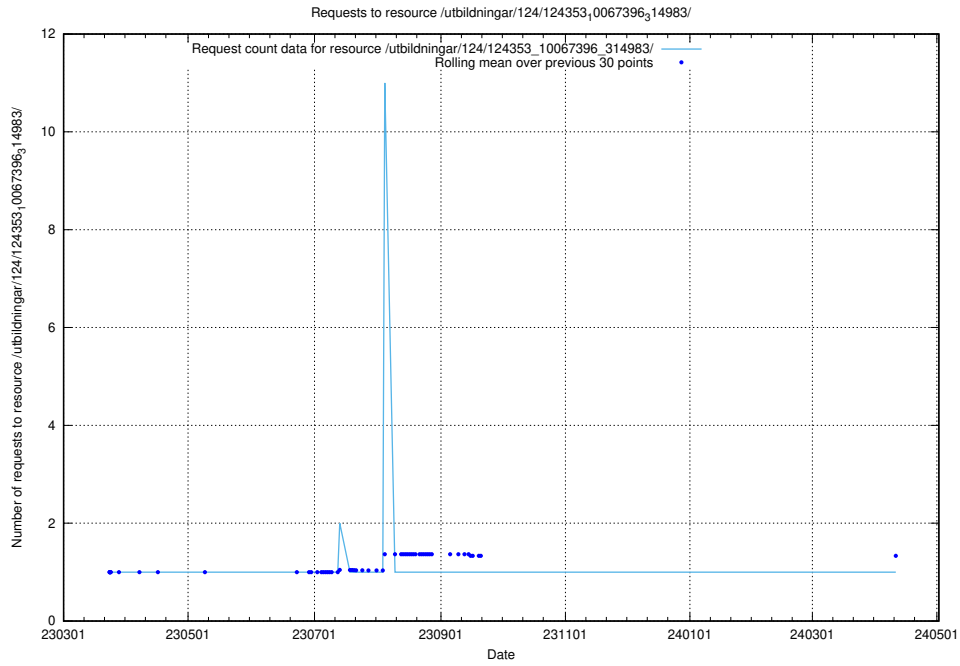

Here, we count the number of requests to resource /utbildningar/124/124353_10067396_314983/.

5.4745 Usage of /taxonomy/version/4/query/all-concepts/

Here, we count the number of requests to resource /taxonomy/version/4/query/all-concepts/.