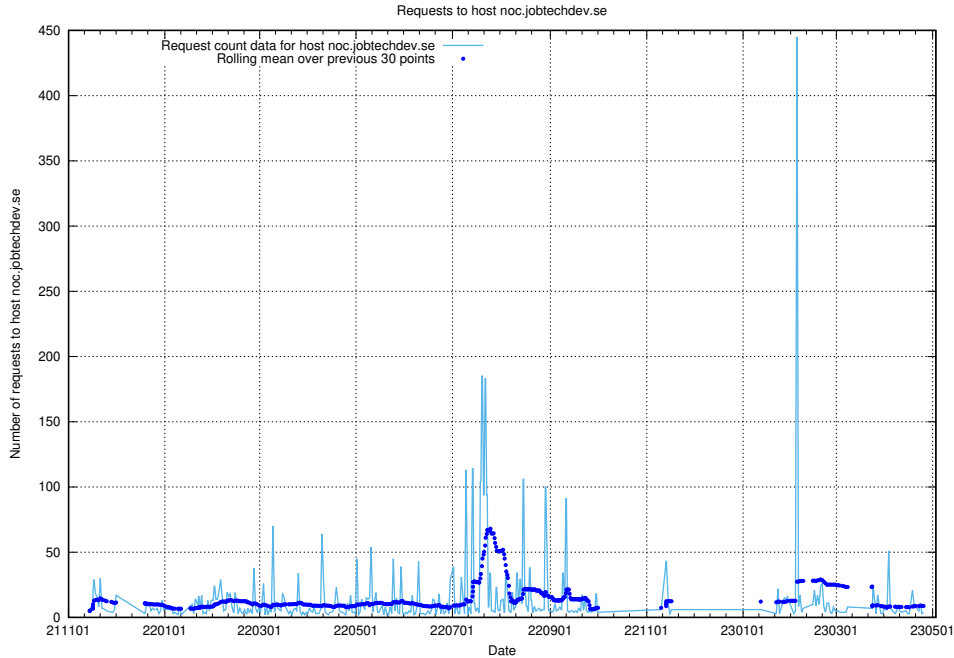

7.169 Usage of noc.jobtechdev.se

Here, we count the number of requests to host noc.jobtechdev.se.