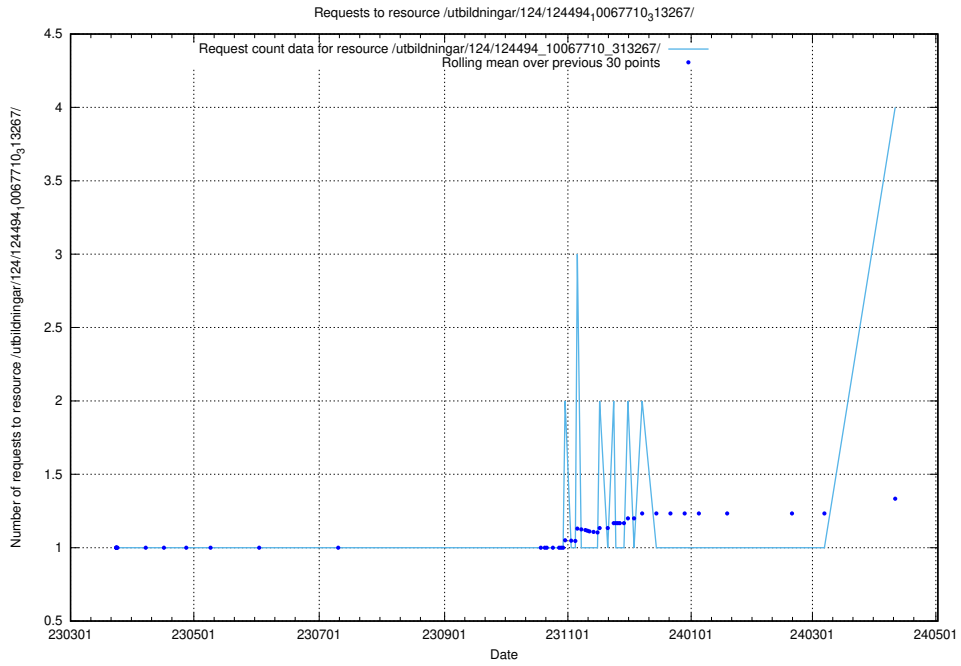

5.337 Usage of /utbildningar/124/124494_10067710_313267/

Here, we count the number of requests to resource /utbildningar/124/124494_10067710_313267/.