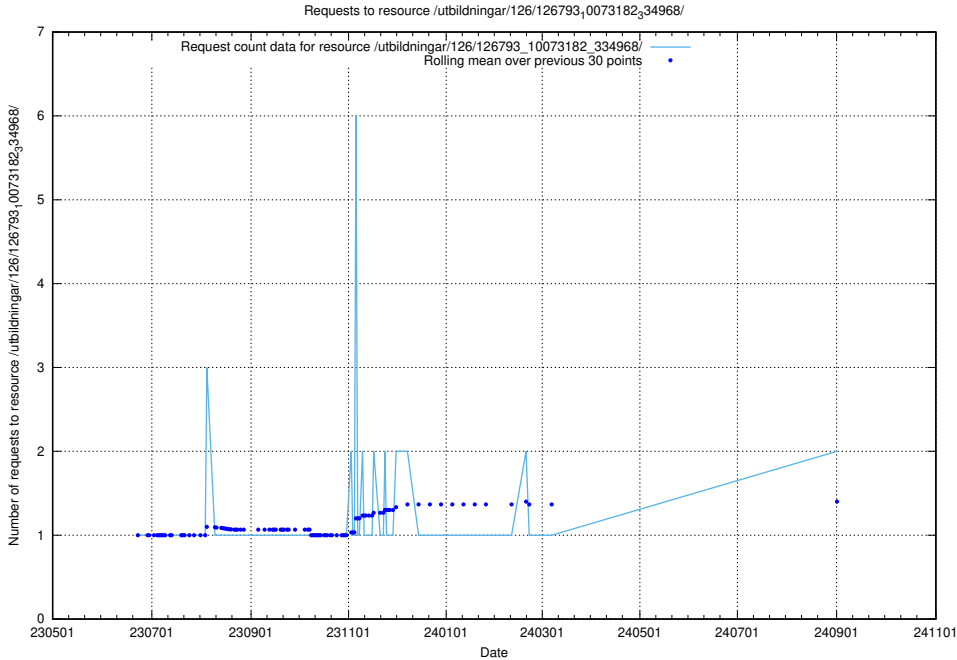

5.993 Usage of /utbildningar/126/126793_10073182_334968/

Here, we count the number of requests to resource /utbildningar/126/126793_10073182_334968/.