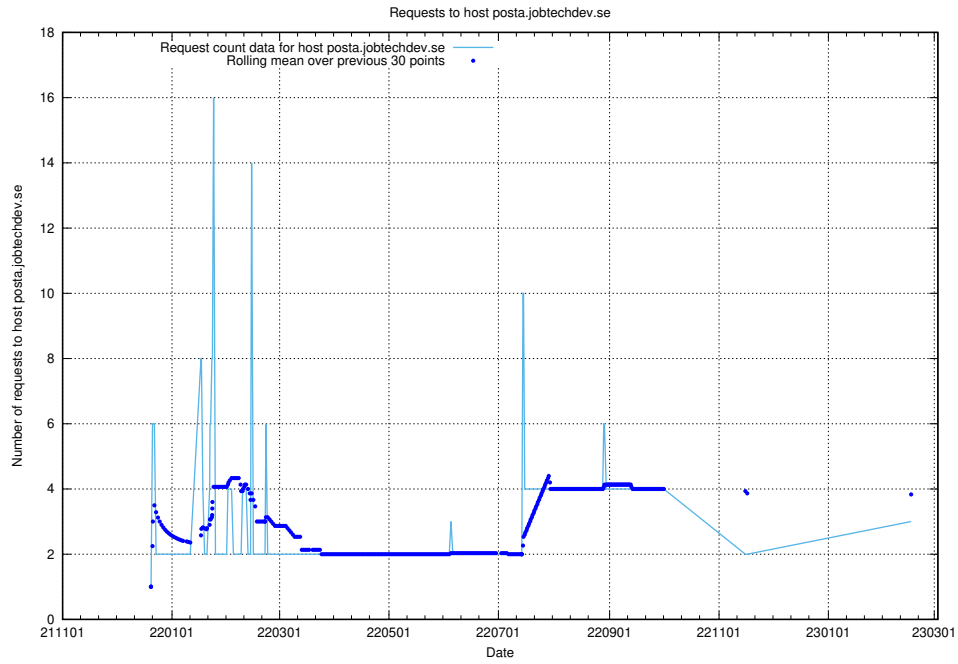

7.202 Usage of posta.jobtechdev.se

Here, we count the number of requests to host posta.jobtechdev.se.