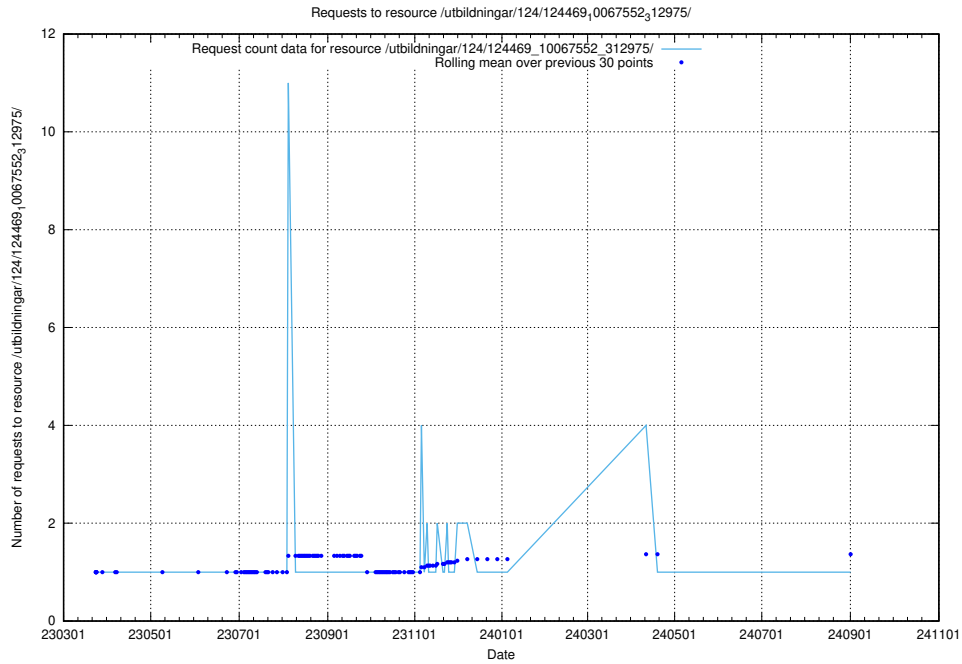

5.4187 Usage of /utbildningar/124/124469_10067552_312975/

Here, we count the number of requests to resource /utbildningar/124/124469_10067552_312975/.