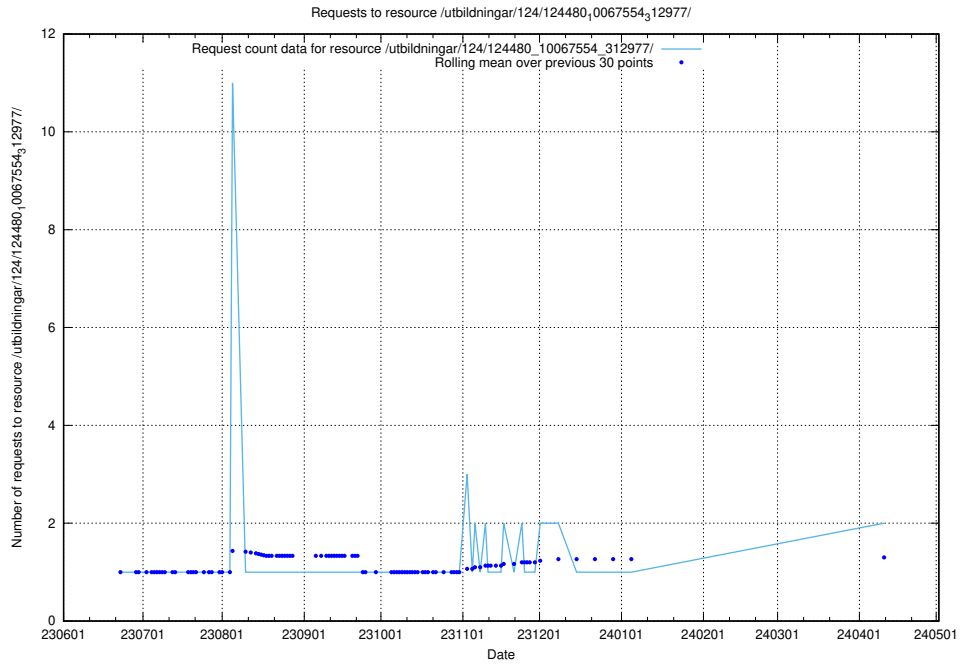

5.1021 Usage of /utbildningar/124/124480_10067554_312977/

Here, we count the number of requests to resource /utbildningar/124/124480_10067554_312977/.