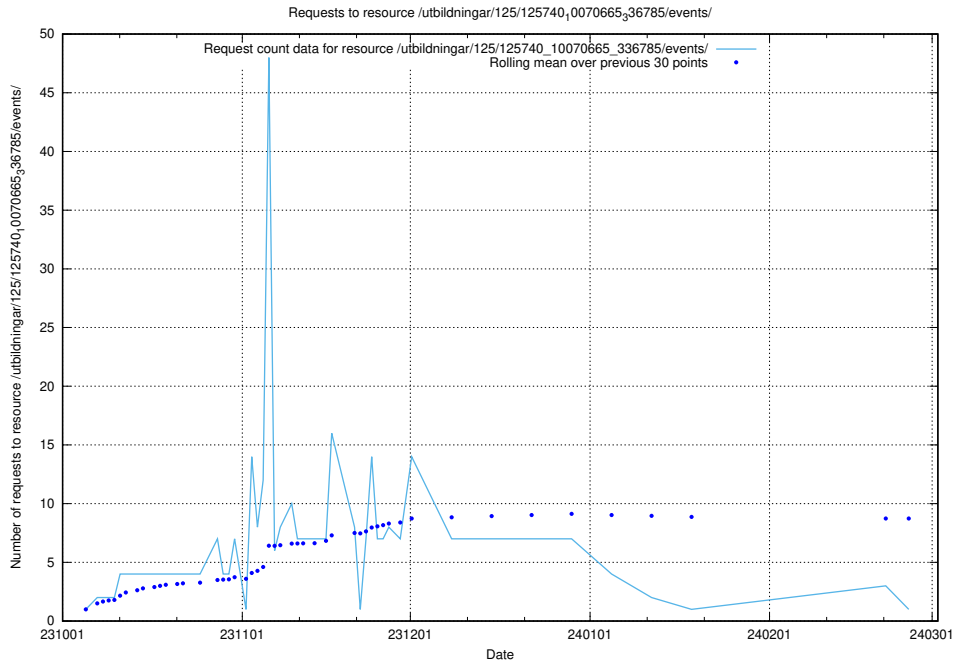

5.5227 Usage of /utbildningar/125/125740_10070665_336785/events/

Here, we count the number of requests to resource /utbildningar/125/125740_10070665_336785/events/