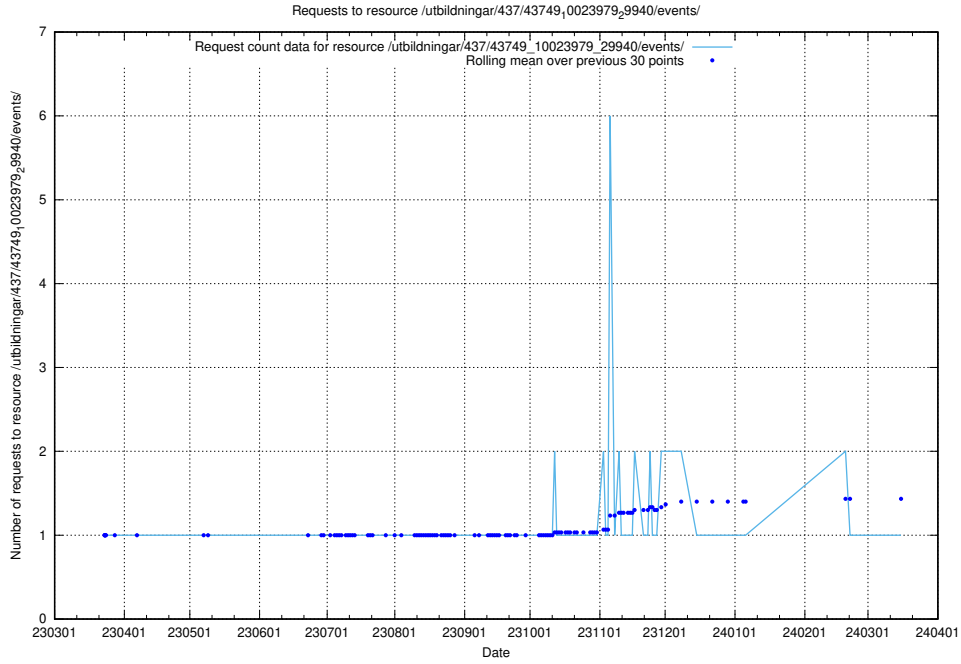

5.7141 Usage of /utbildningar/437/43749_10023979_29940/events/

Here, we count the number of requests to resource /utbildningar/437/43749_10023979_29940/events/.