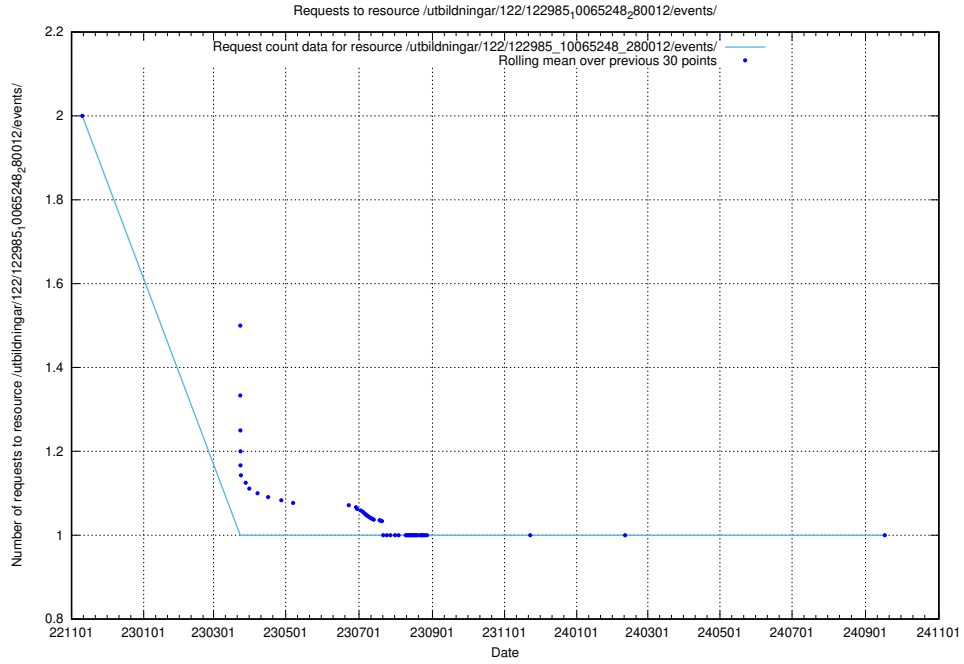

5.7029 Usage of /utbildningar/122/122985_10065248_280012/events/

Here, we count the number of requests to resource /utbildningar/122/122985_10065248_280012/events/