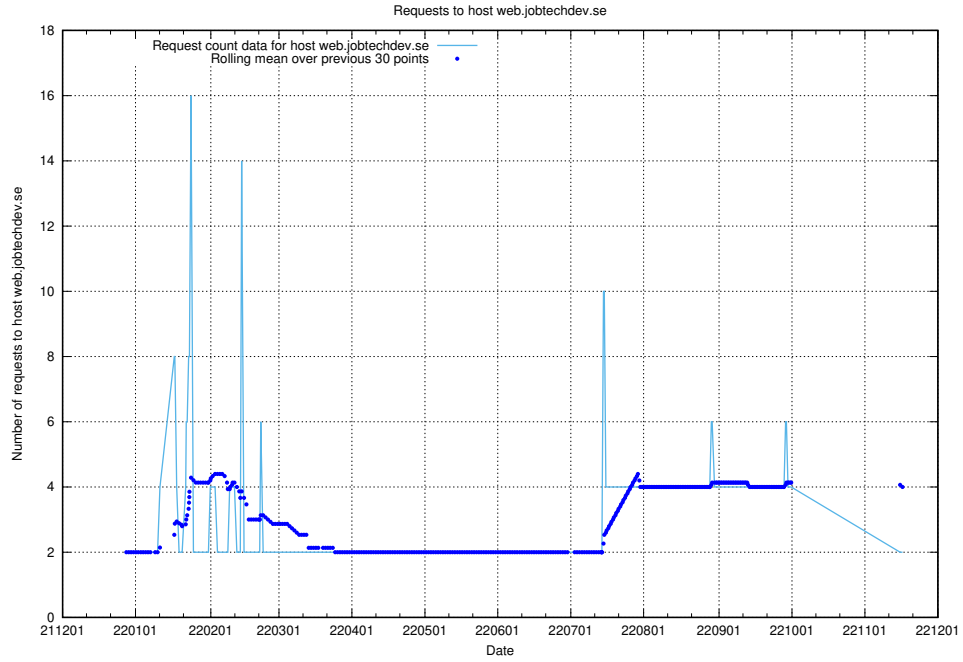

7.356 Usage of web.jobtechdev.se

Here, we count the number of requests to host web.jobtechdev.se.