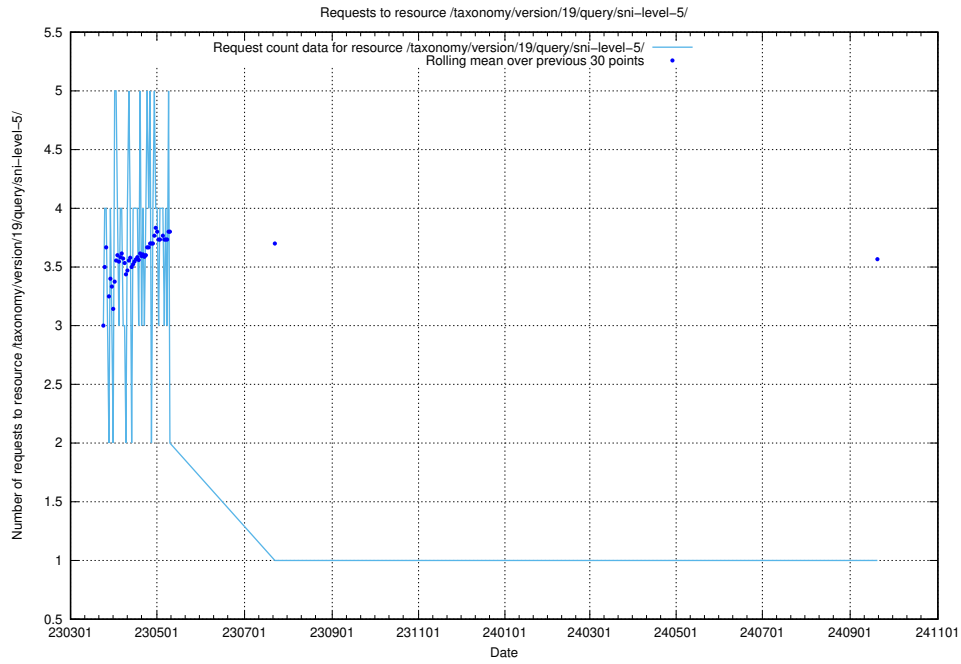

5.6880 Usage of /taxonomy/version/19/query/sni-level-5/

Here, we count the number of requests to resource /taxonomy/version/19/query/sni-level-5/.