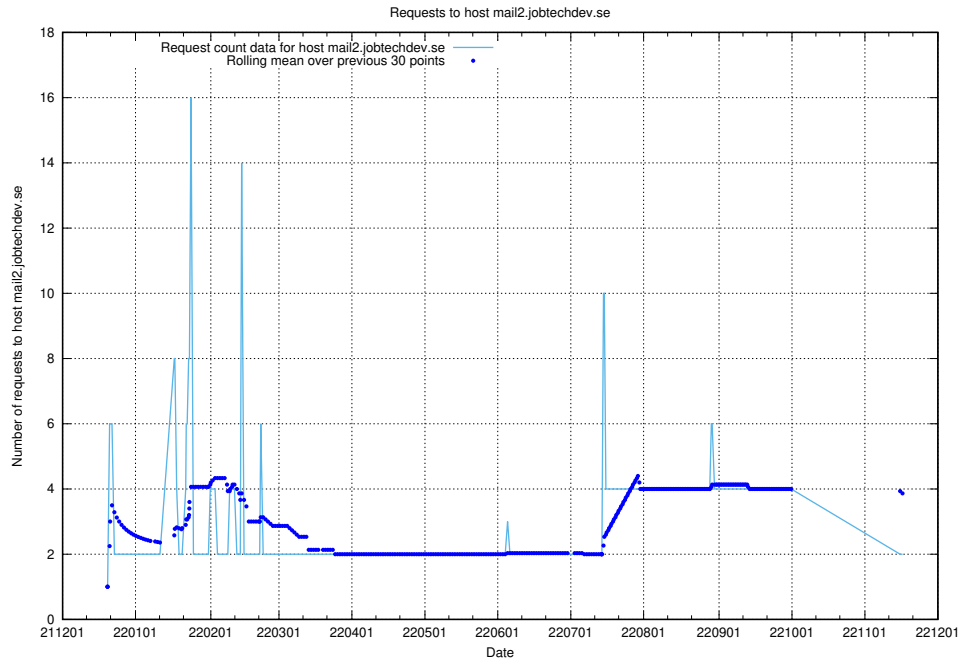

7.377 Usage of mail2.jobtechdev.se

Here, we count the number of requests to host mail2.jobtechdev.se.