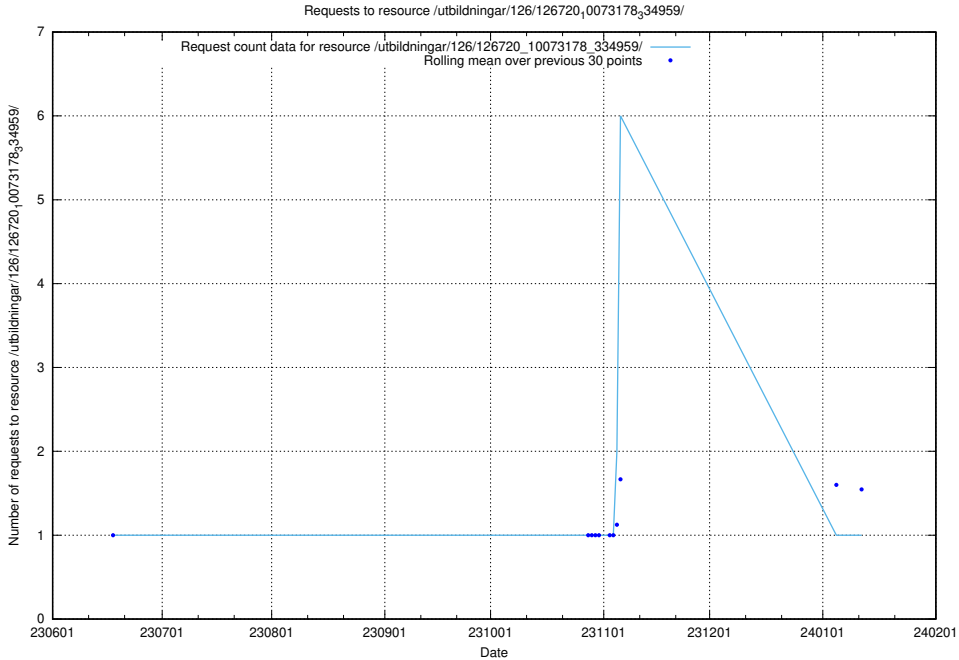

5.6623 Usage of /utbildningar/126/126720_10073178_334959/

Here, we count the number of requests to resource /utbildningar/126/126720_10073178_334959/.