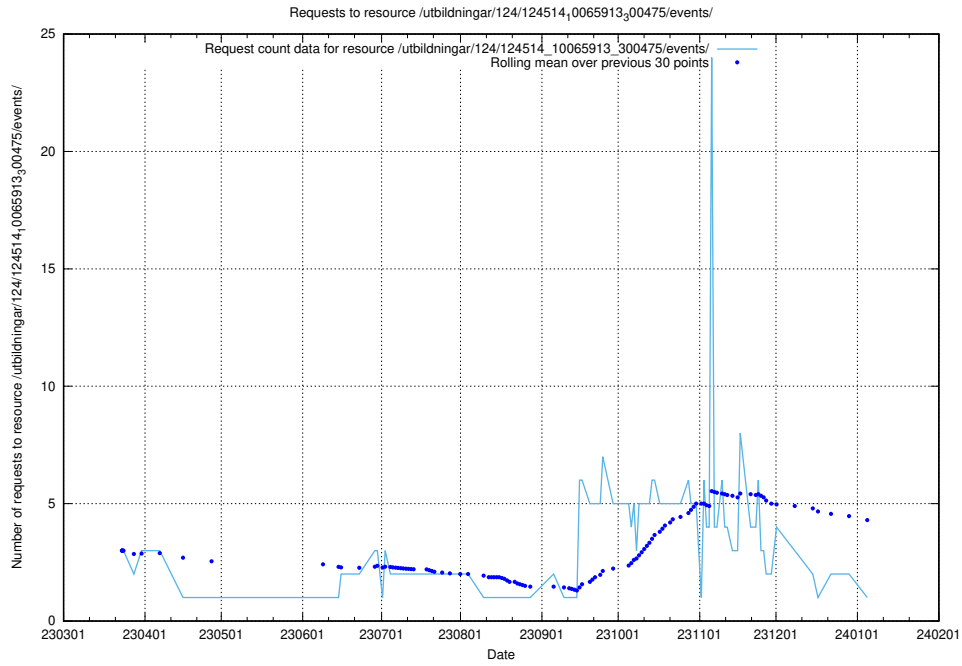

5.7020 Usage of /utbildningar/124/124514_10065913_300475/events/

Here, we count the number of requests to resource /utbildningar/124/124514_10065913_300475/events/