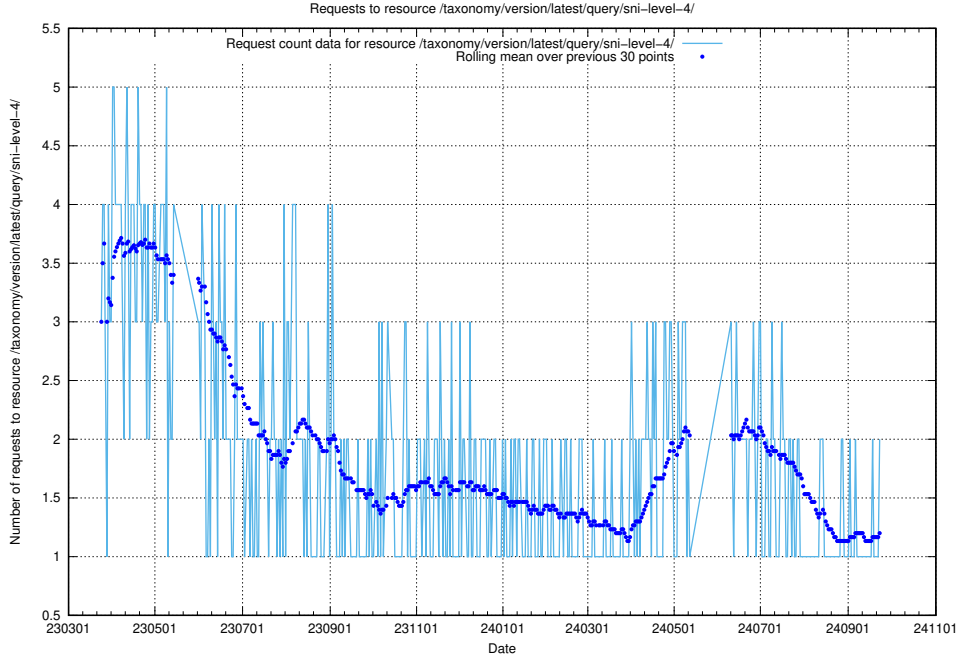

5.1091 Usage of /taxonomy/version/latest/query/sni-level-4/

Here, we count the number of requests to resource /taxonomy/version/latest/query/sni-level-4/.