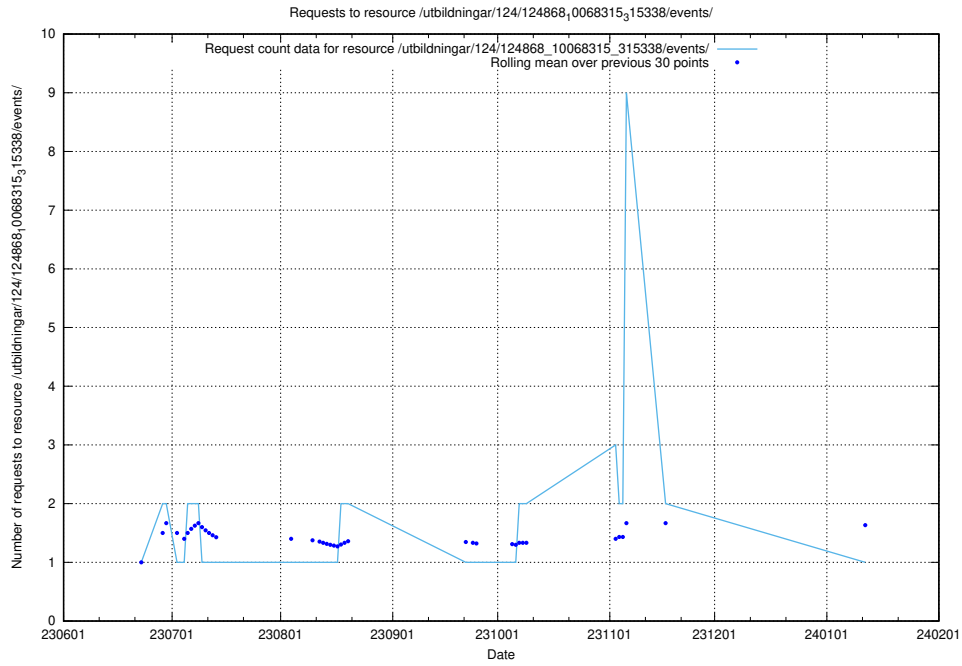

5.6505 Usage of /utbildningar/124/124868_10068315_315338/events/

Here, we count the number of requests to resource /utbildningar/124/124868_10068315_315338/events/