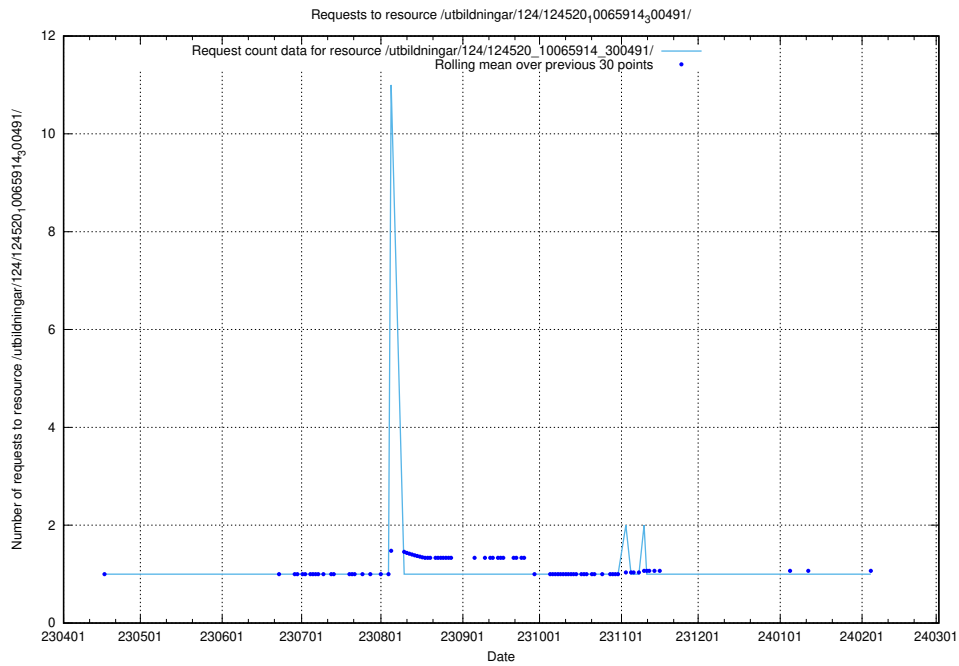

Here, we count the number of requests to resource /utbildningar/124/124455_10067711_313268/.

5.6820 Usage of /utbildningar/124/124520_10065914_300491/

Here, we count the number of requests to resource /utbildningar/124/124520_10065914_300491/.