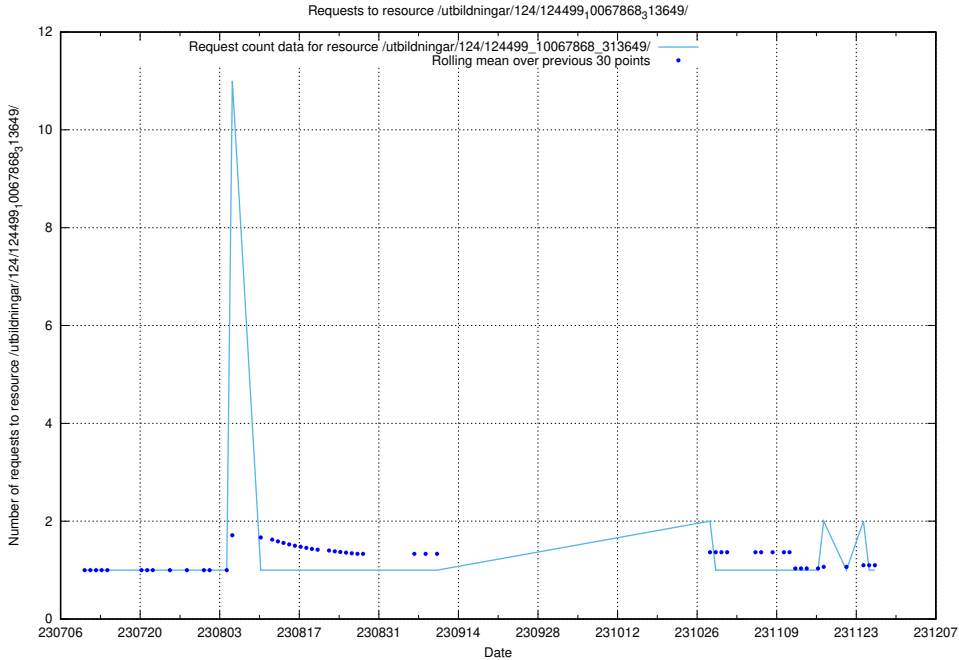

Here, we count the number of requests to resource /utbildningar/124/124499_10067868_313649/events/

5.5941 Usage of /utbildningar/124/124499_10067868_313649/

Here, we count the number of requests to resource /utbildningar/124/124499_10067868_313649/.