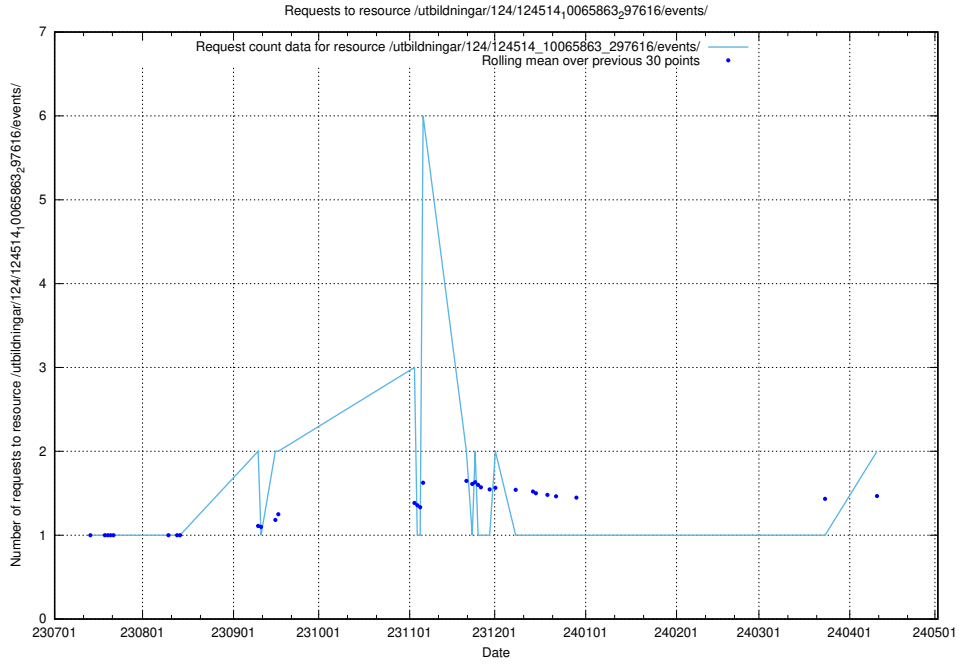

5.951 Usage of /utbildningar/124/124514_10065863_297616/events/

Here, we count the number of requests to resource /utbildningar/124/124514_10065863_297616/events/

5.952 Usage of /utbildningar/107/107038_10040743_64104/events/