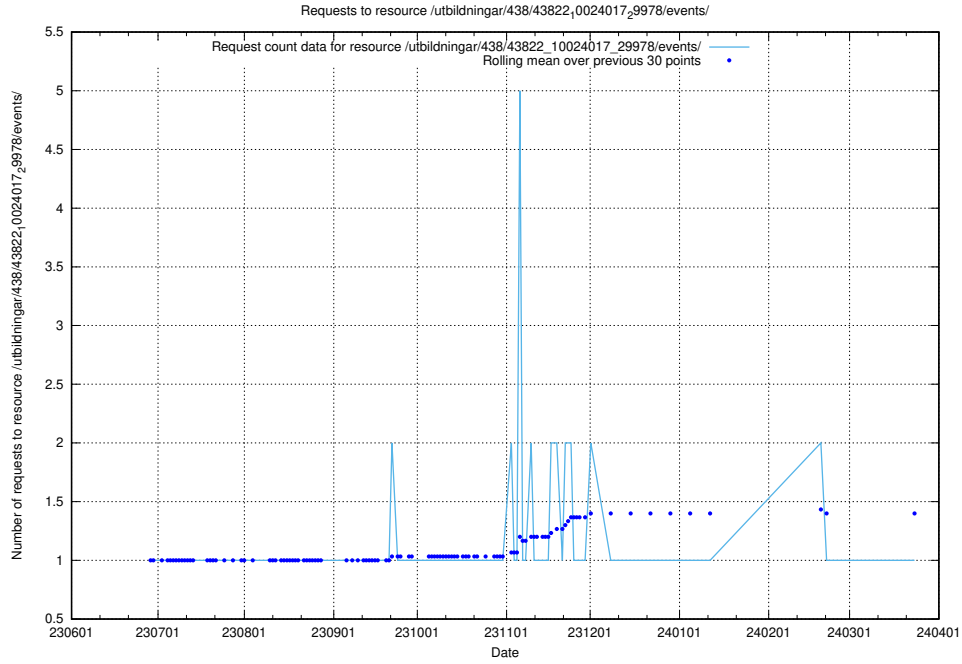

5.6236 Usage of /utbildningar/438/43822_10024017_29978/events/

Here, we count the number of requests to resource /utbildningar/438/43822_10024017_29978/events/.