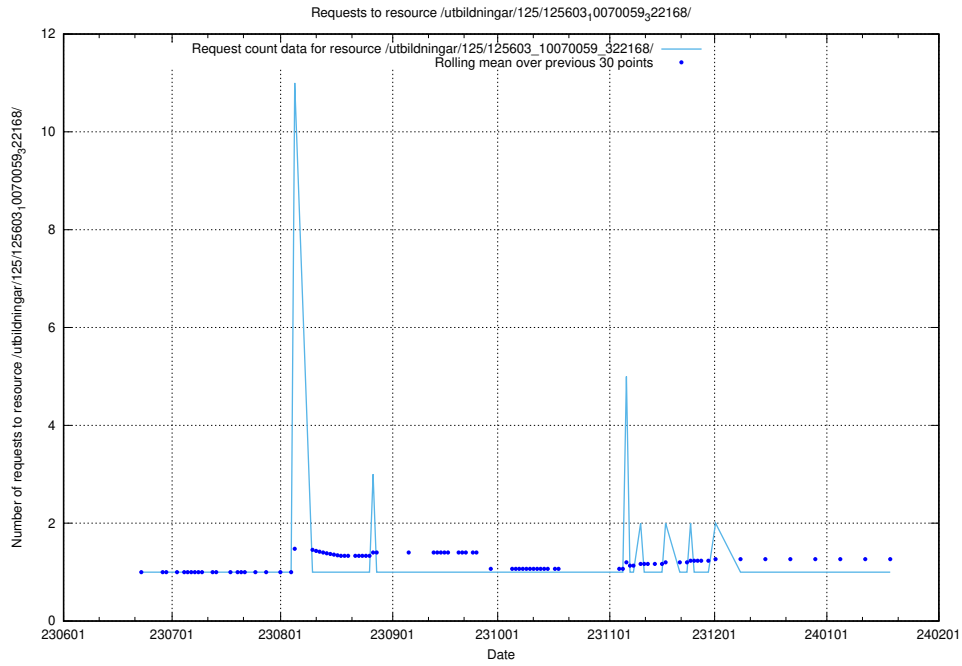

5.6488 Usage of /utbildningar/125/125603_10070059_322168/

Here, we count the number of requests to resource /utbildningar/125/125603_10070059_322168/.