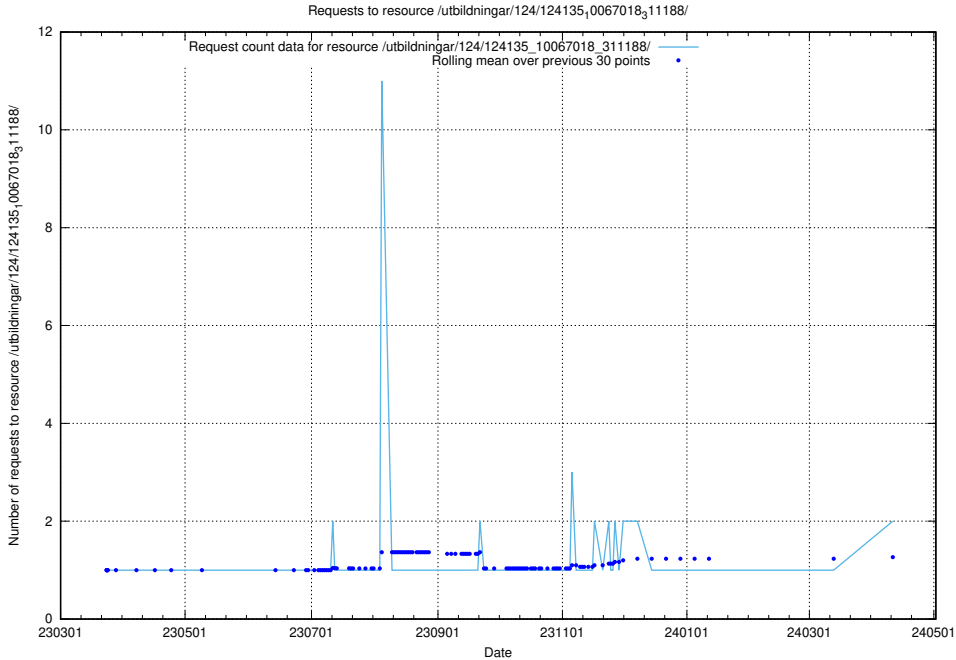

5.851 Usage of /utbildningar/124/124135_10067018_311188/

Here, we count the number of requests to resource /utbildningar/124/124135_10067018_311188/.