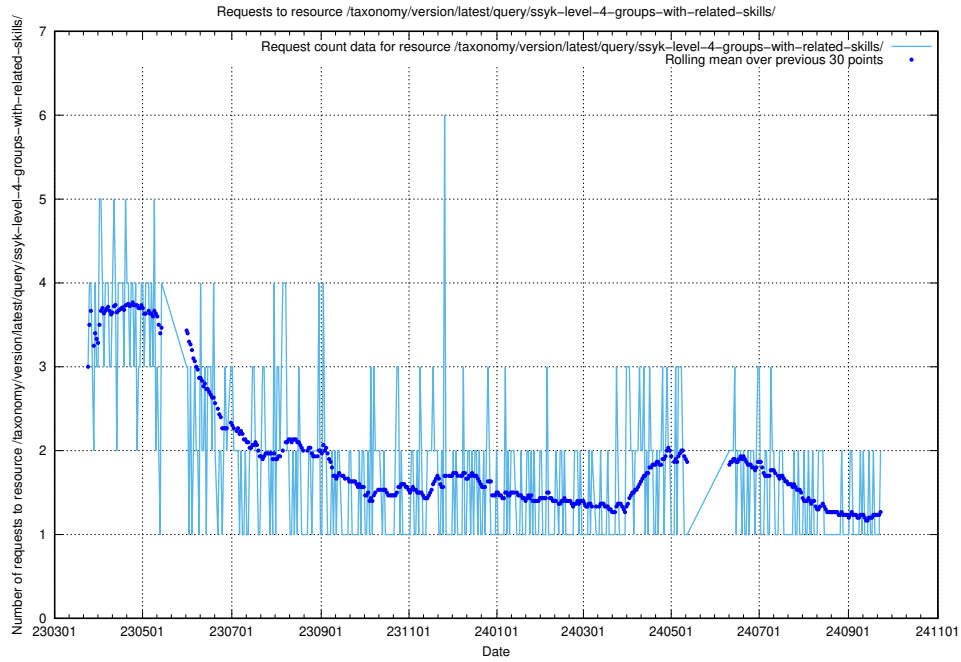

5.1085 Usage of /taxonomy/version/latest/query/ssyk-level-4-groups-with-related-skills/

Here, we count the number of requests to resource /taxonomy/version/latest/query/ssyk-level-4-groups-with-related-skills/.