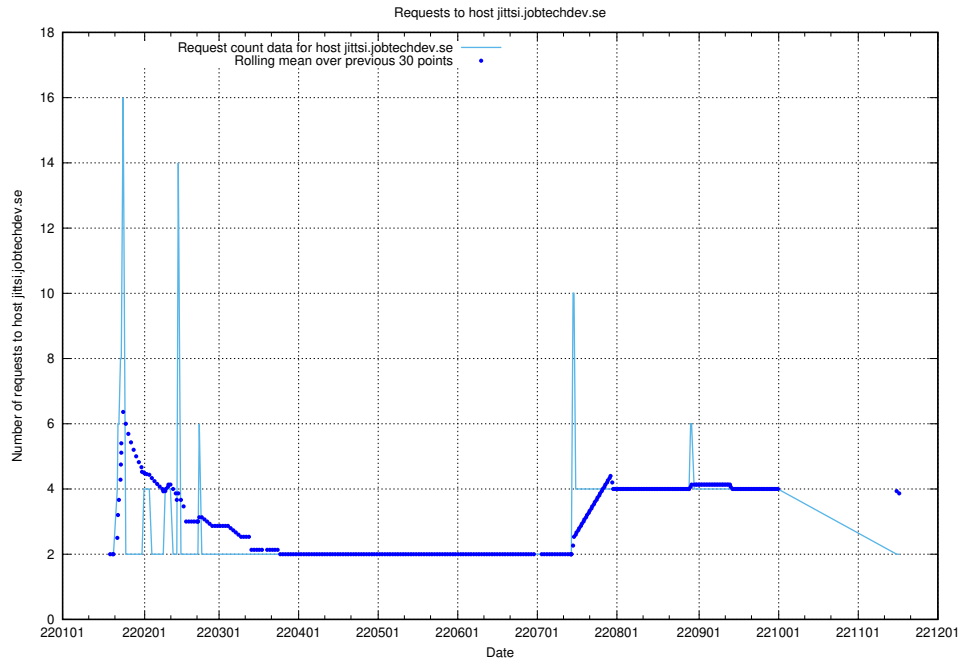

Here, we count the number of requests to host af-connect-mock.jobtechdev.se.

7.271 Usage of jittsi.jobtechdev.se

Here, we count the number of requests to host jittsi.jobtechdev.se.

7.272 Usage of api-jobtech-taxonomy-api-test-in-prod-read.prod.services.jtech.se