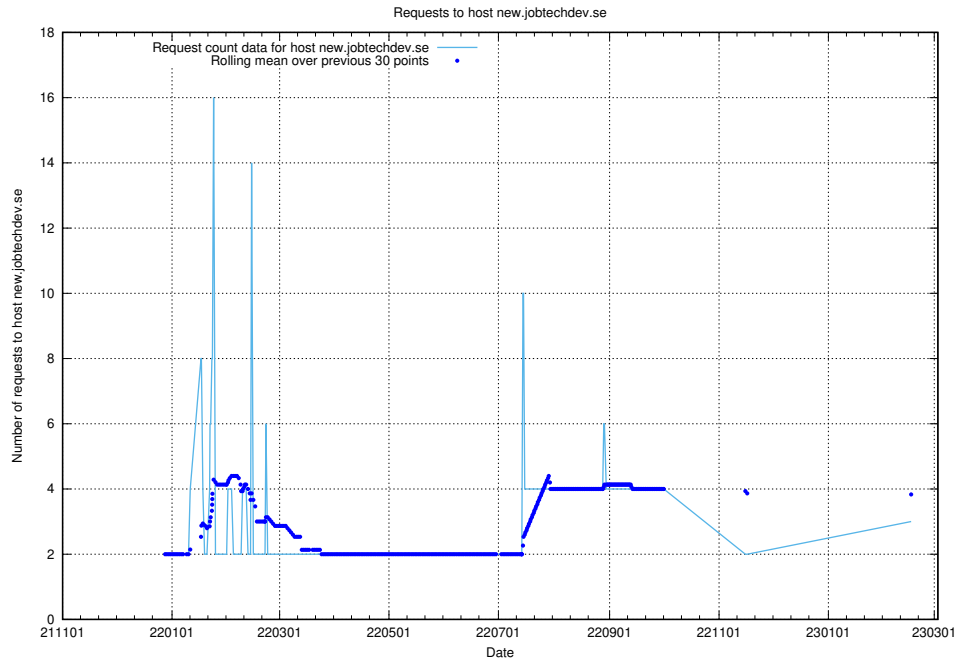

7.199 Usage of new.jobtechdev.se

Here, we count the number of requests to host new.jobtechdev.se.