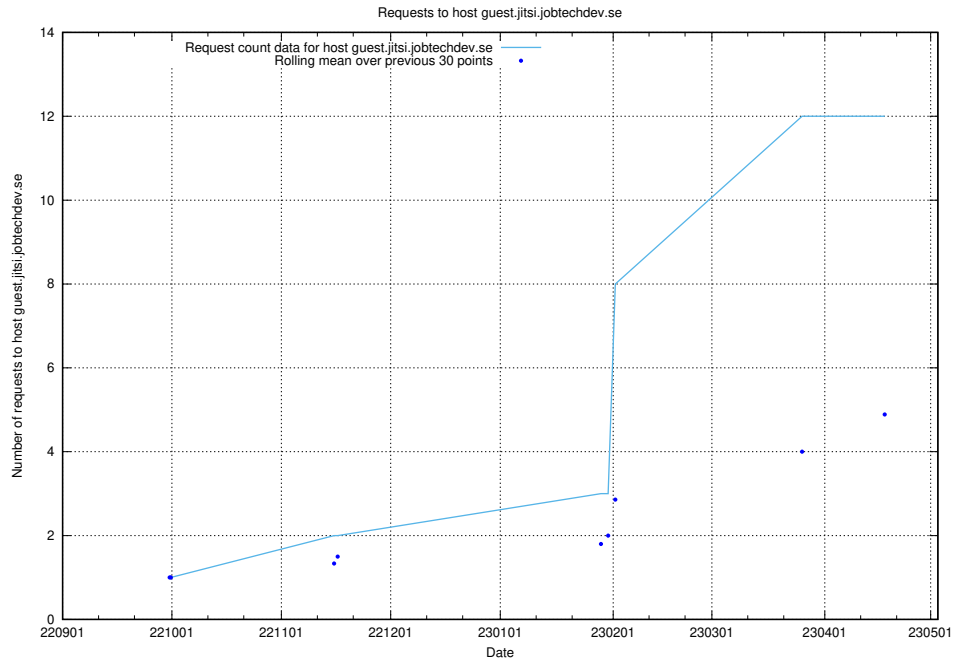

7.57 Usage of guest.jitsi.jobtechdev.se

Here, we count the number of requests to host guest.jitsi.jobtechdev.se.