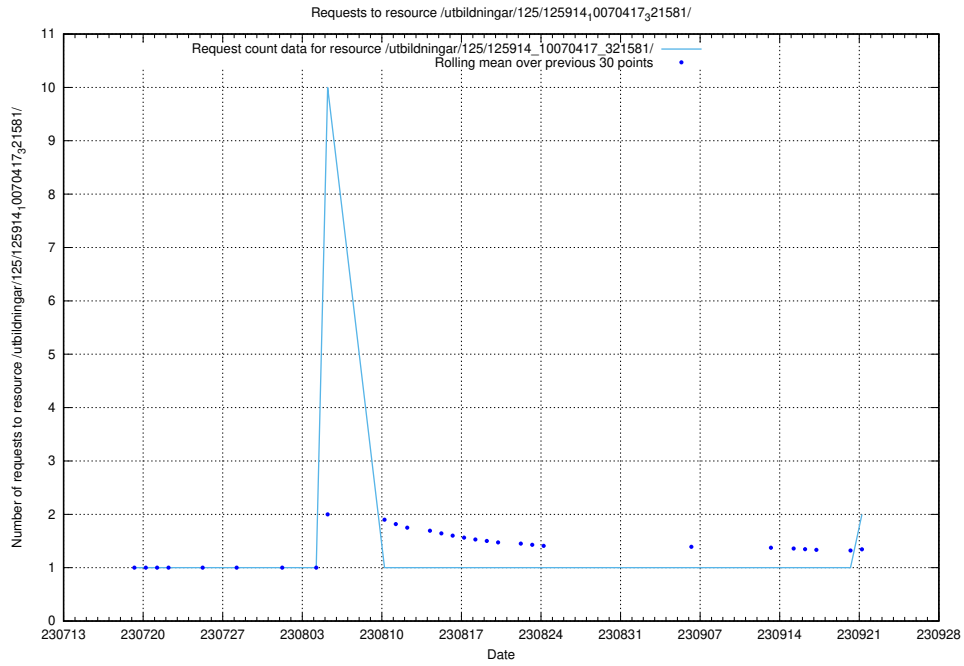

5.945 Usage of /utbildningar/125/125914_10070417_321581/

Here, we count the number of requests to resource /utbildningar/125/125914_10070417_321581/.