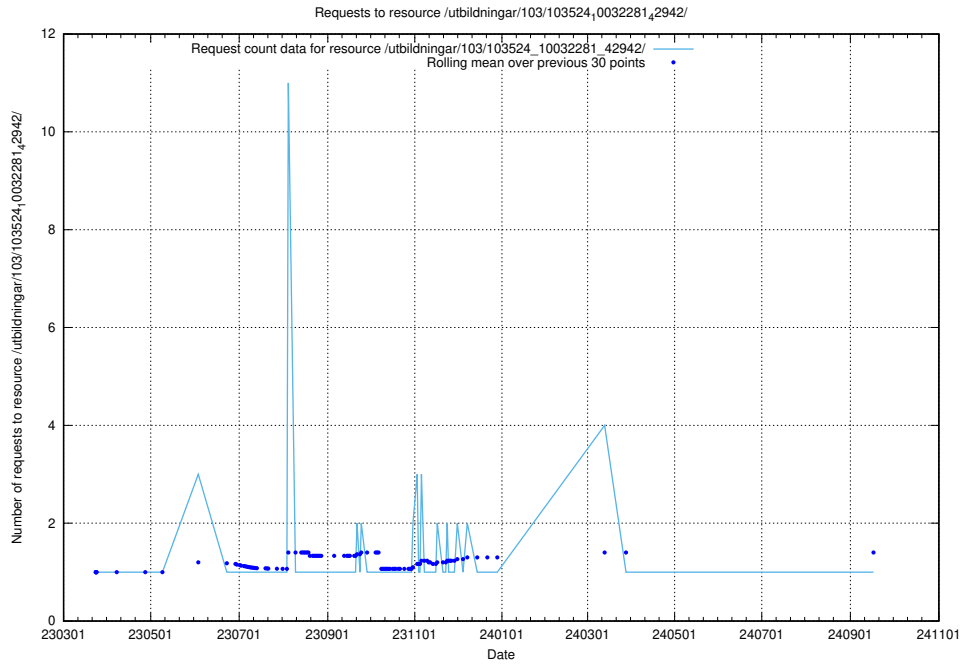

5.6264 Usage of /utbildningar/103/103524_10032281_42942/

Here, we count the number of requests to resource /utbildningar/103/103524_10032281_42942/.