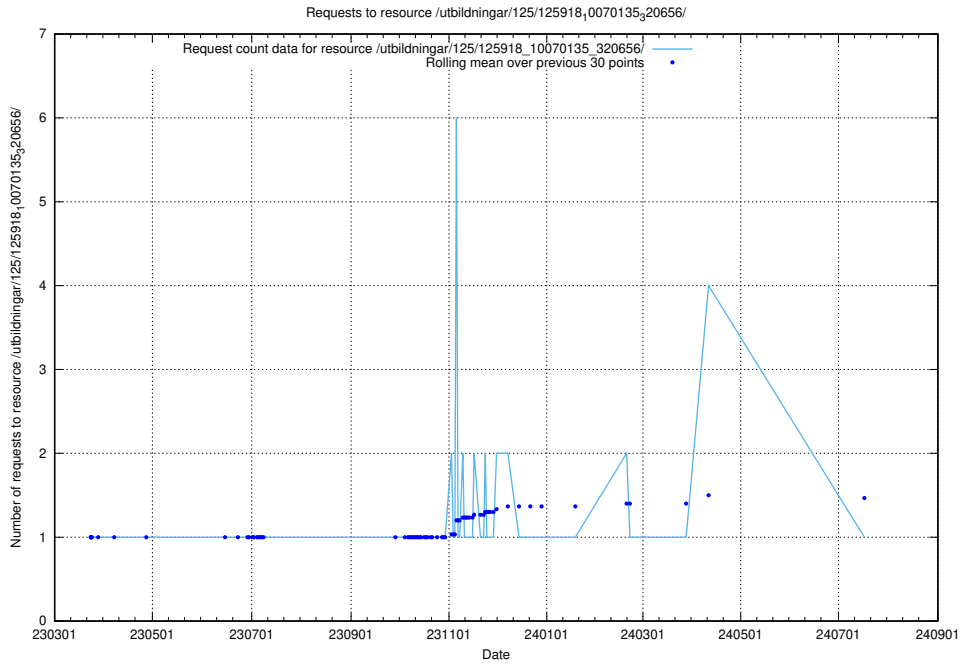

5.7198 Usage of /utbildningar/125/125918_10070135_320656/

Here, we count the number of requests to resource /utbildningar/125/125918_10070135_320656/.