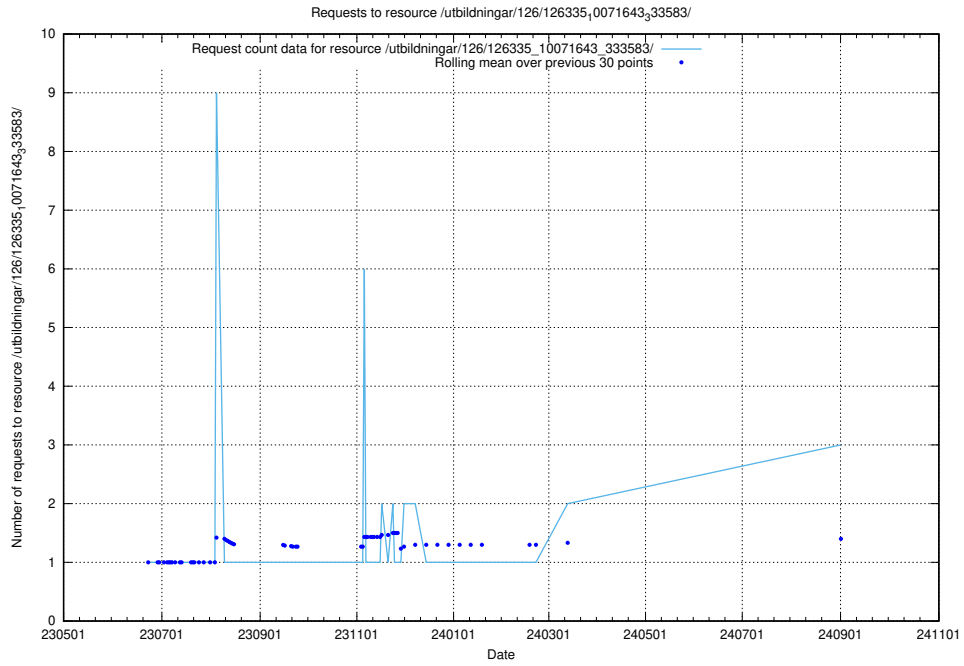

5.543 Usage of /utbildningar/126/126335_10071643_333583/

Here, we count the number of requests to resource /utbildningar/126/126335_10071643_333583/.