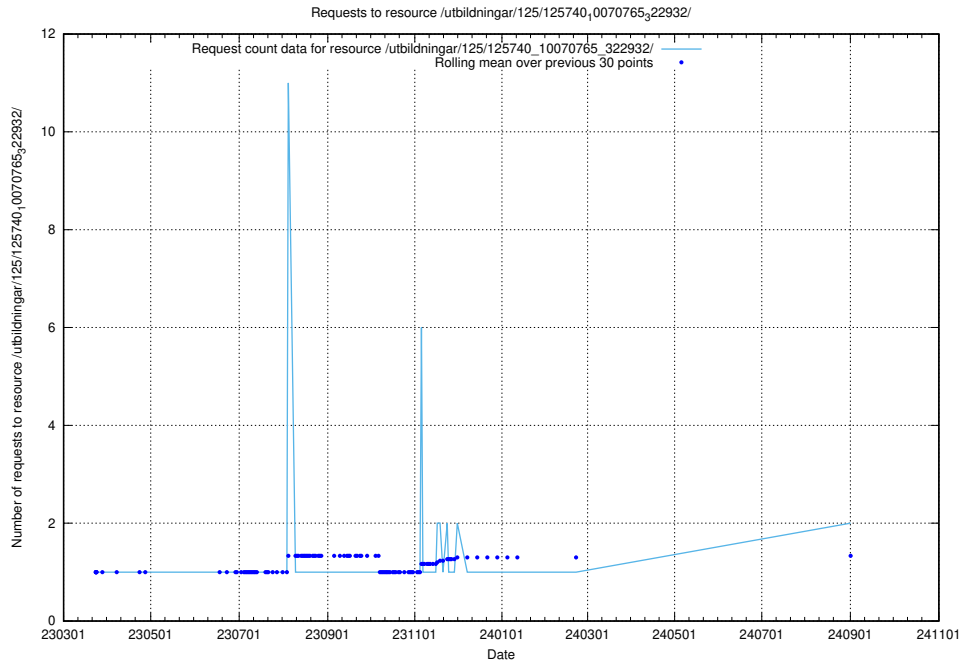

5.597 Usage of /utbildningar/125/125740_10070765_322932/

Here, we count the number of requests to resource /utbildningar/125/125740_10070765_322932/.