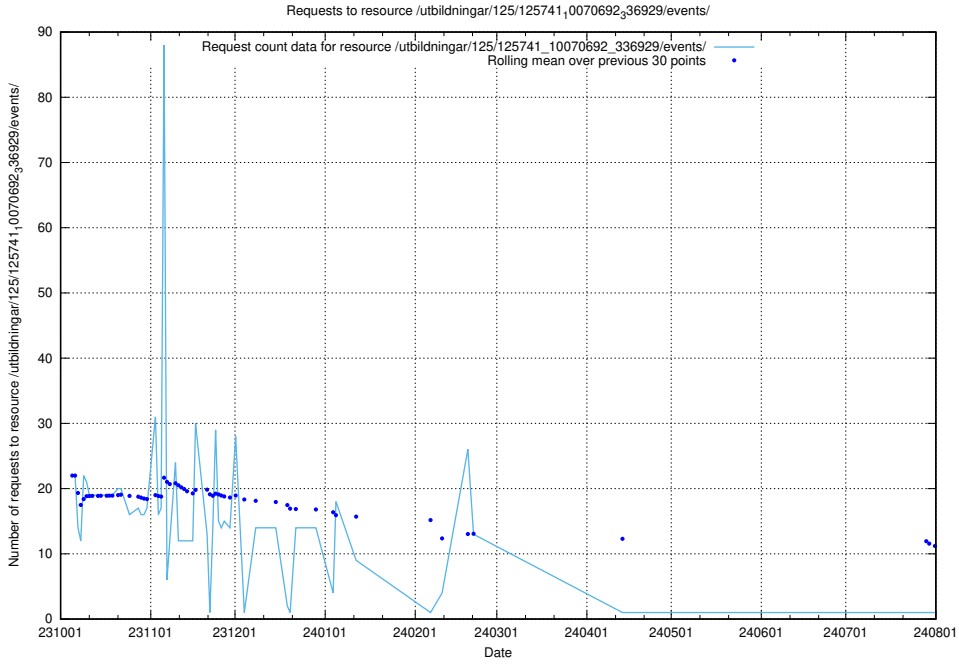

5.5217 Usage of /utbildningar/125/125741_10070692_336929/events/

Here, we count the number of requests to resource /utbildningar/125/125741_10070692_336929/events/