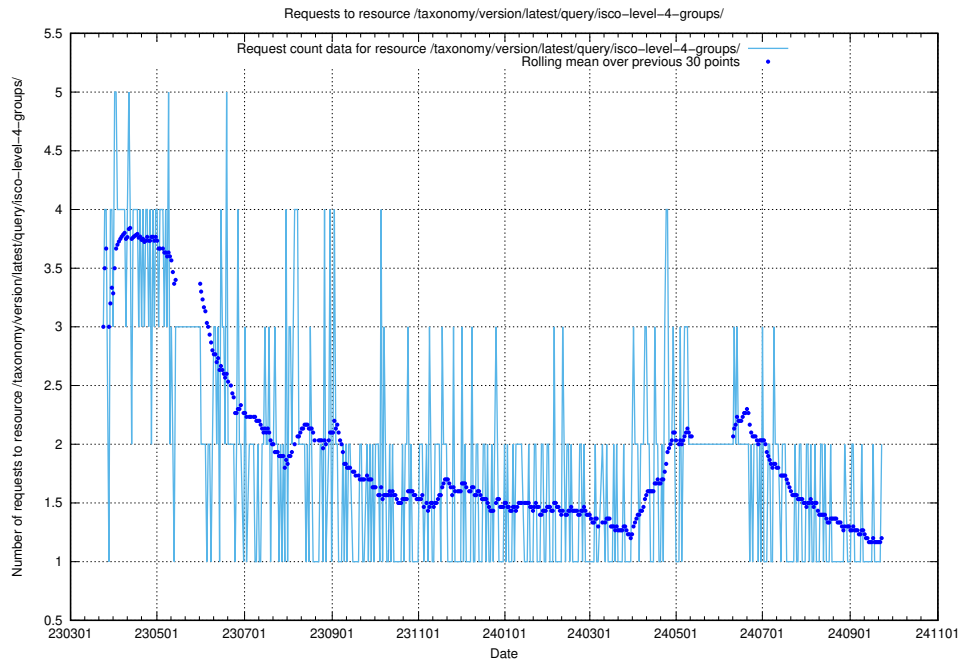

5.1107 Usage of /taxonomy/version/latest/query/isco-level-4-groups/

Here, we count the number of requests to resource /taxonomy/version/latest/query/isco-level-4-groups/.