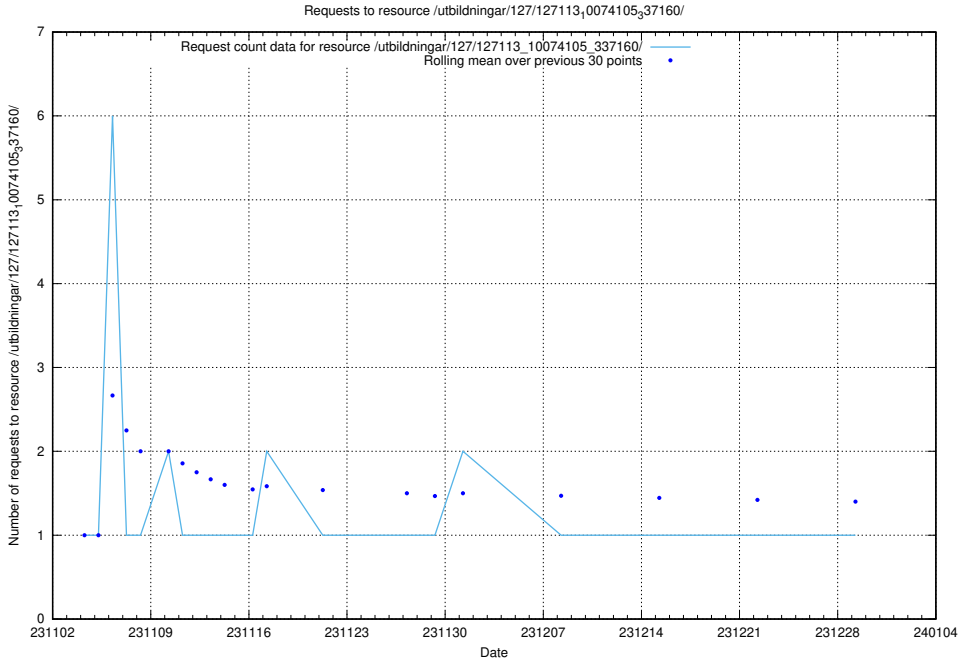

5.4948 Usage of /utbildningar/127/127113_10074105_337160/

Here, we count the number of requests to resource /utbildningar/127/127113_10074105_337160/.