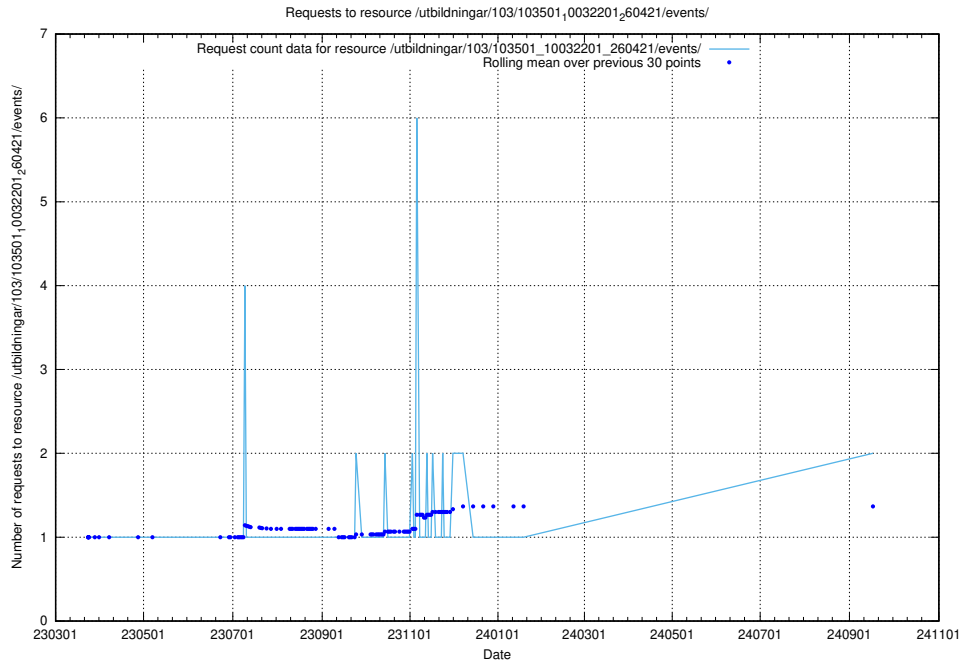

5.974 Usage of /utbildningar/103/103501_10032201_260421/events/

Here, we count the number of requests to resource /utbildningar/103/103501_10032201_260421/events/