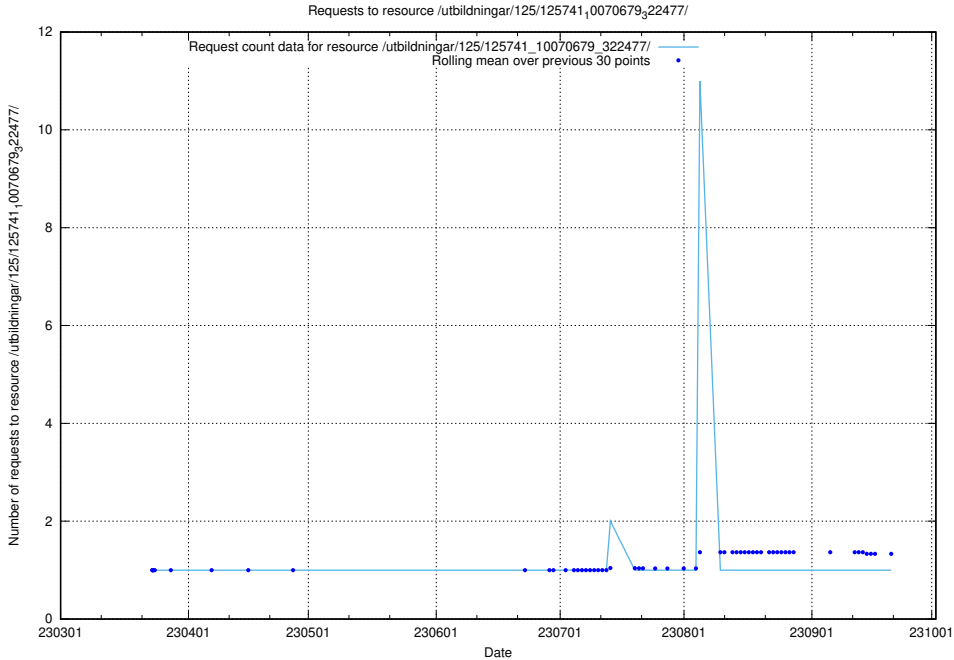

5.7237 Usage of /utbildningar/125/125741_10070679_322477/

Here, we count the number of requests to resource /utbildningar/125/125741_10070679_322477/.