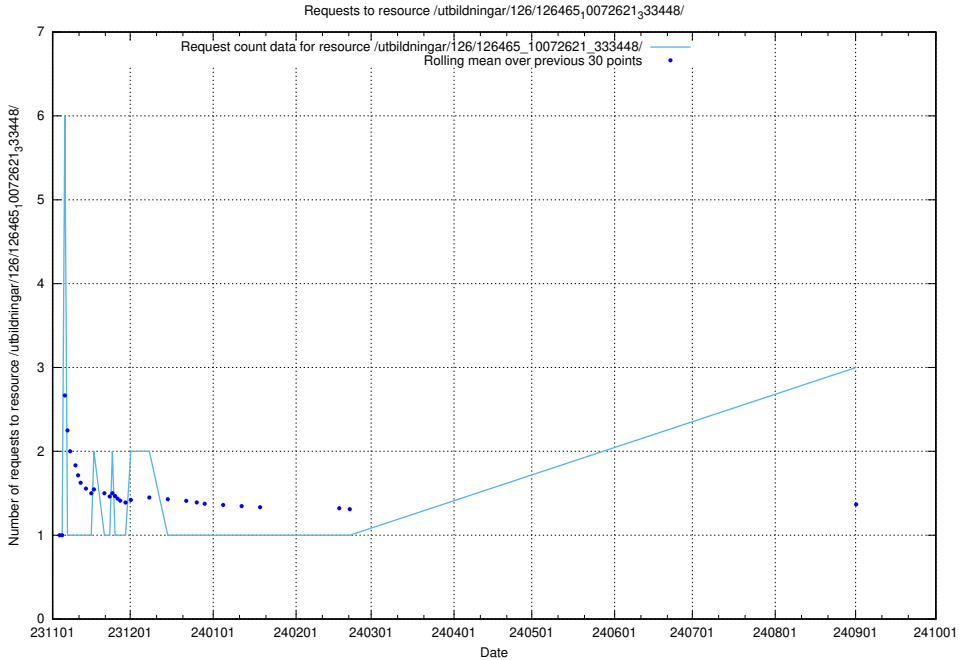

5.486 Usage of /utbildningar/126/126465_10072621_333448/

Here, we count the number of requests to resource /utbildningar/126/126465_10072621_333448/.