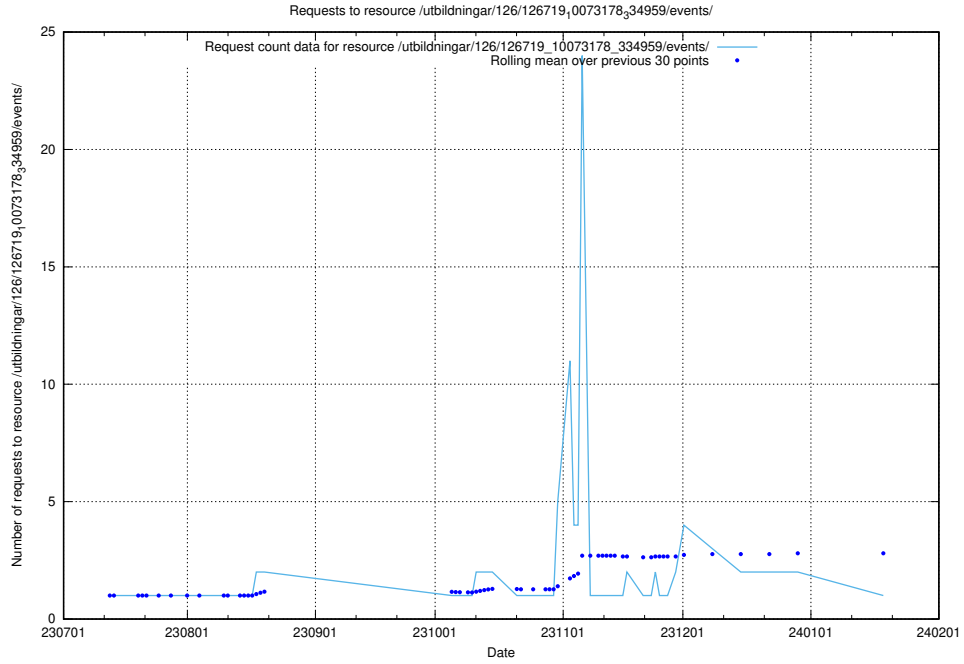

5.5923 Usage of /utbildningar/126/126719_10073178_334959/events/

Here, we count the number of requests to resource /utbildningar/126/126719_10073178_334959/events/