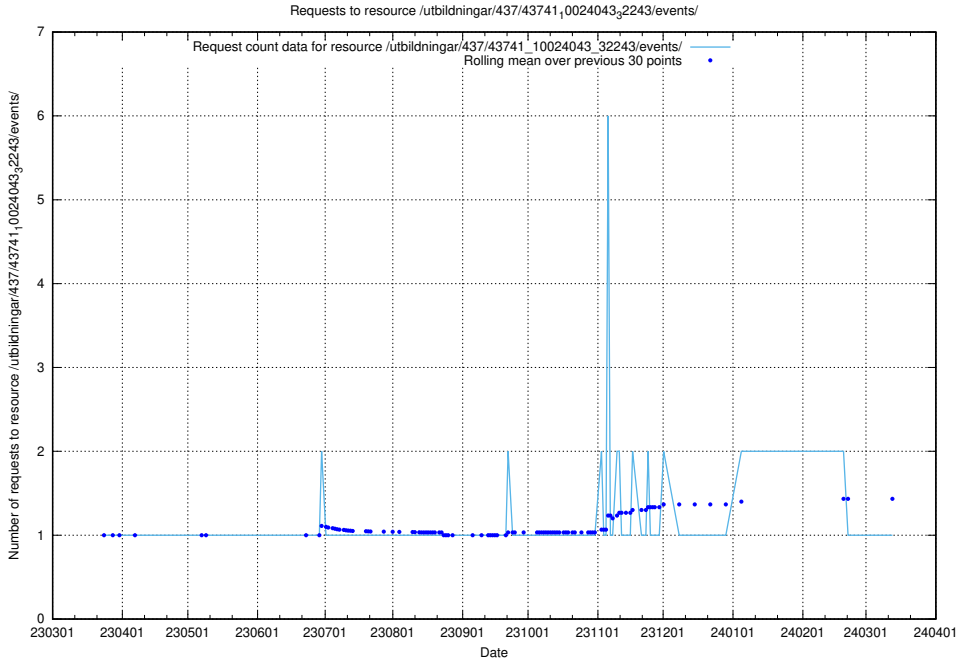

5.6958 Usage of /utbildningar/437/43741_10024043_32243/events/

Here, we count the number of requests to resource /utbildningar/437/43741_10024043_32243/events/.