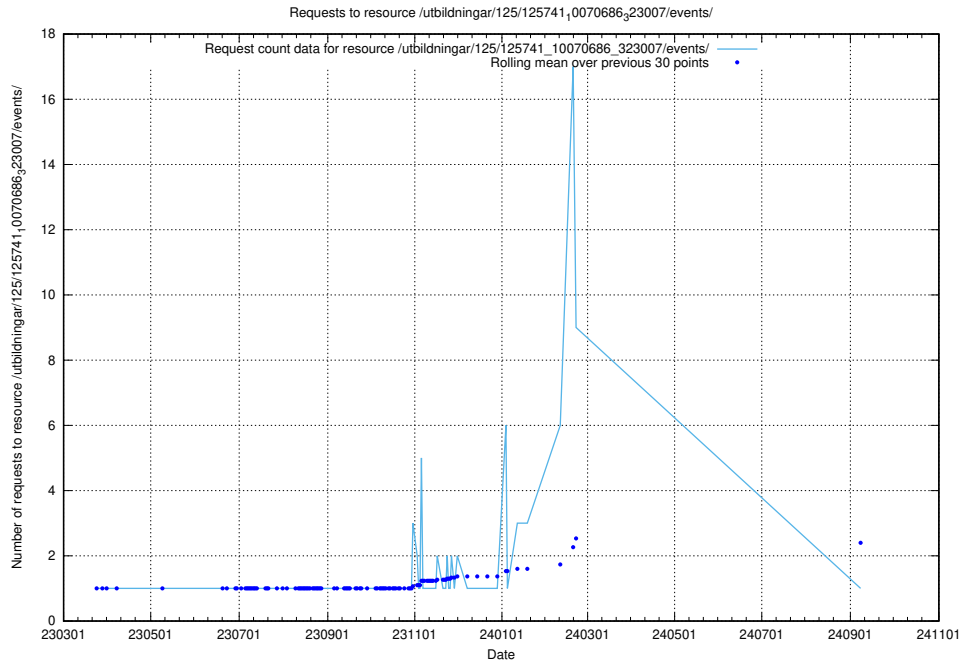

5.6985 Usage of /utbildningar/125/125741_10070686_323007/events/

Here, we count the number of requests to resource /utbildningar/125/125741_10070686_323007/events/