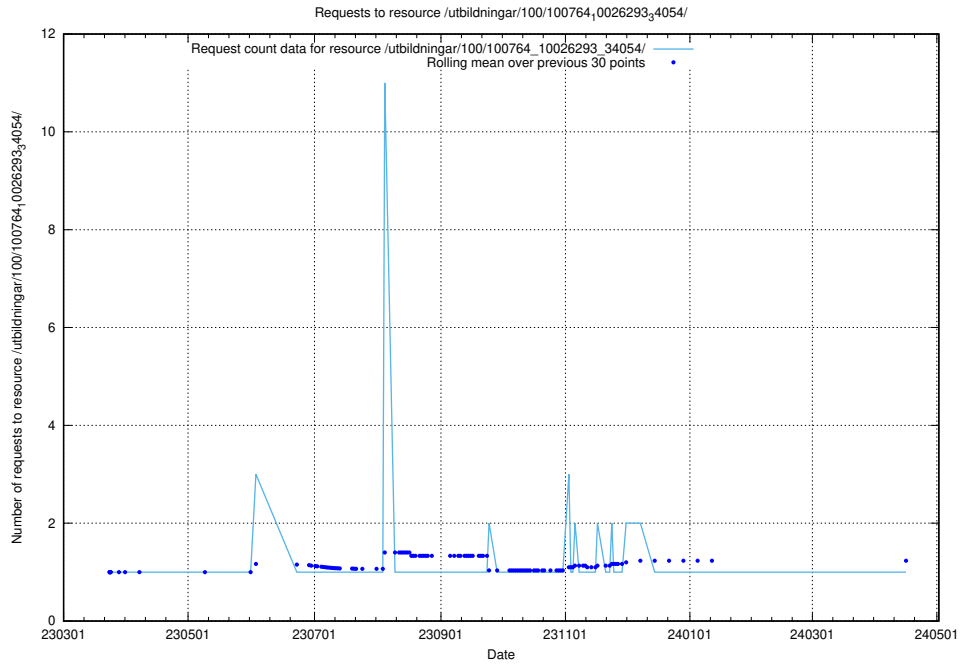

5.6348 Usage of /utbildningar/100/100764_10026293_34054/

Here, we count the number of requests to resource /utbildningar/100/100764_10026293_34054/.