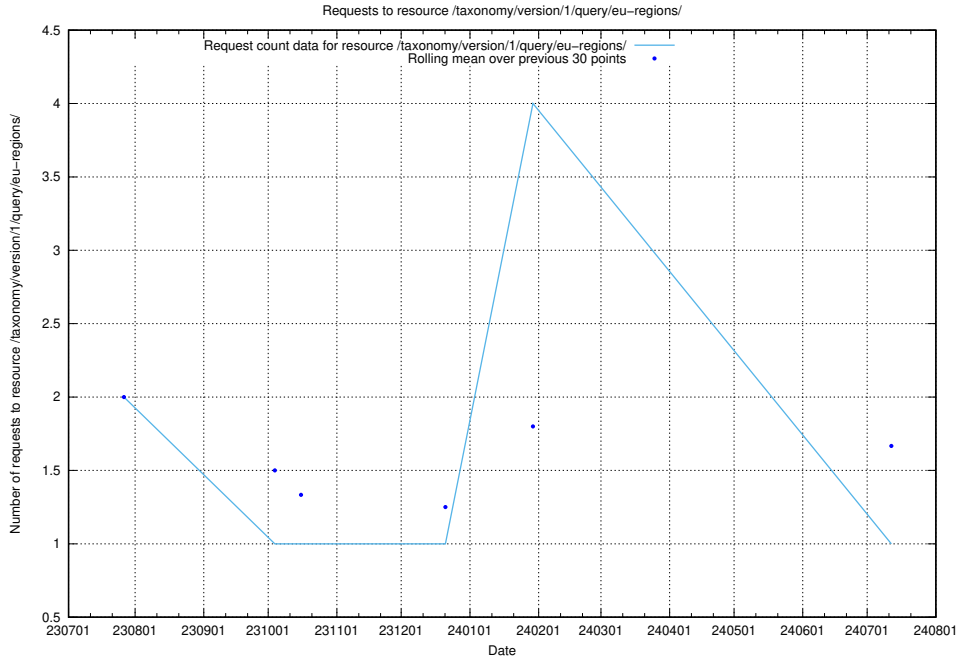

5.5744 Usage of /utbildningar/122/122985_10065249_314861/events/

Here, we count the number of requests to resource /utbildningar/122/122985_10065249_314861/events/

5.5745 Usage of /taxonomy/version/1/query/employment-variety-concepts/