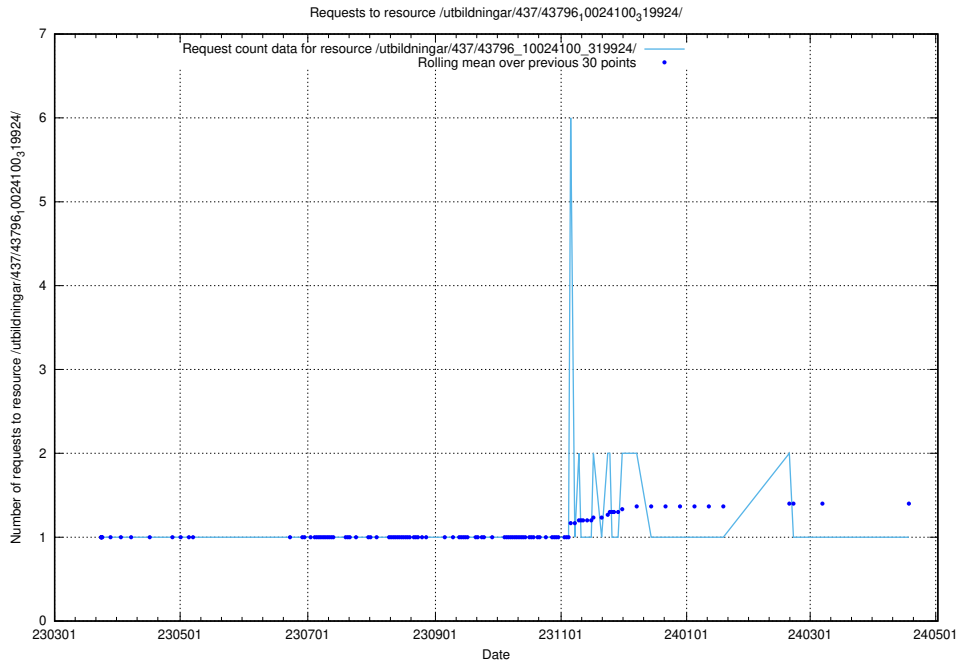

5.7117 Usage of /utbildningar/437/43796_10024100_319924/

Here, we count the number of requests to resource /utbildningar/437/43796_10024100_319924/.