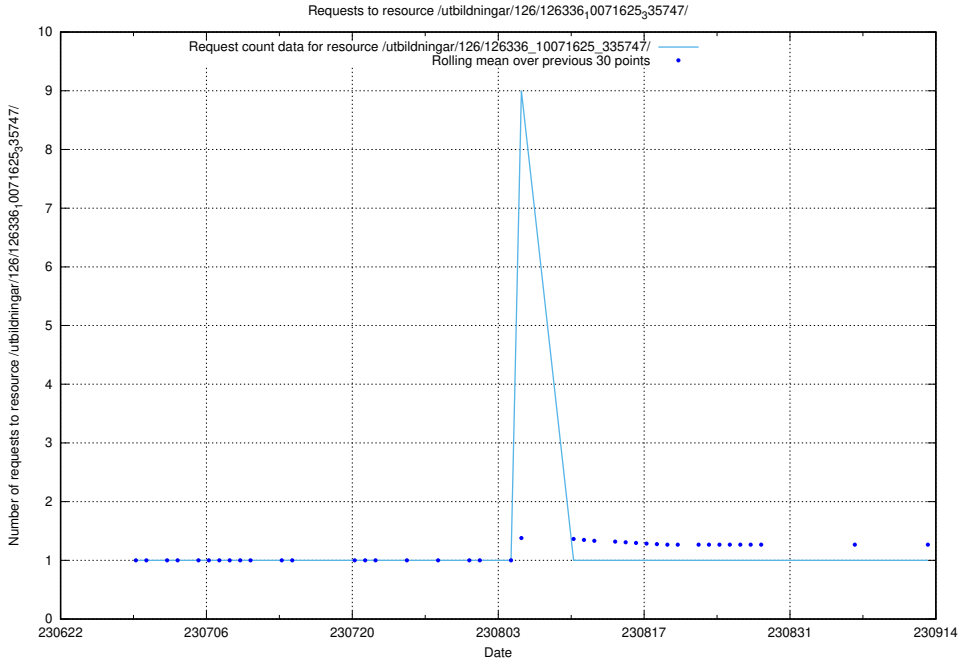

5.6262 Usage of /utbildningar/126/126336_10071625_335747/

Here, we count the number of requests to resource /utbildningar/126/126336_10071625_335747/.