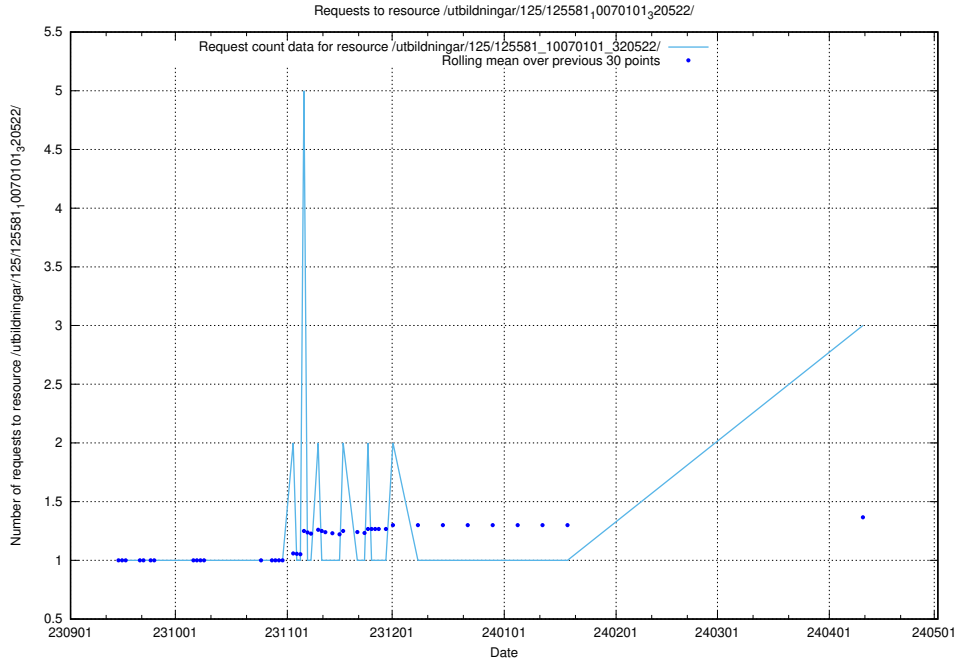

5.506 Usage of /utbildningar/125/125581_10070101_320522/

Here, we count the number of requests to resource /utbildningar/125/125581_10070101_320522/.