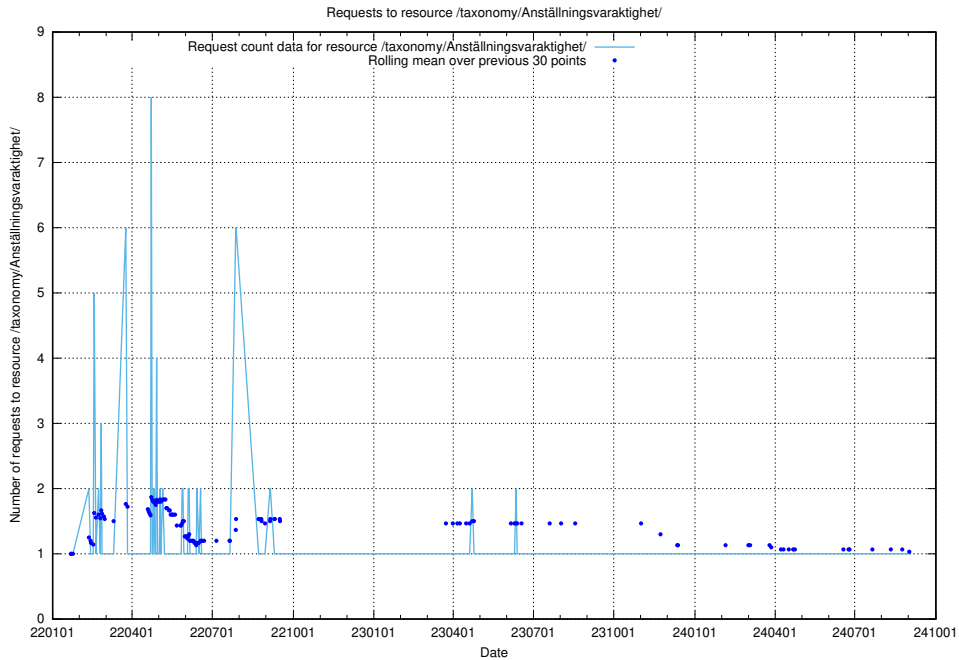

5.6501 Usage of /taxonomy/Anställningsvaraktighet/

Here, we count the number of requests to resource /taxonomy/Anställningsvaraktighet/.