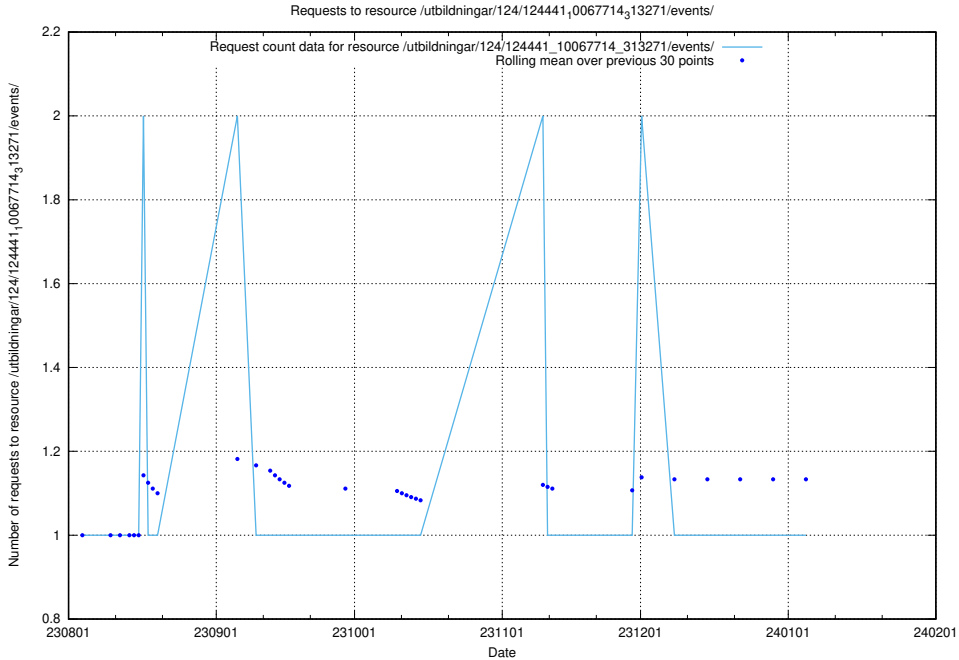

5.5692 Usage of /utbildningar/124/124441_10067714_313271/events/

Here, we count the number of requests to resource /utbildningar/124/124441_10067714_313271/events/