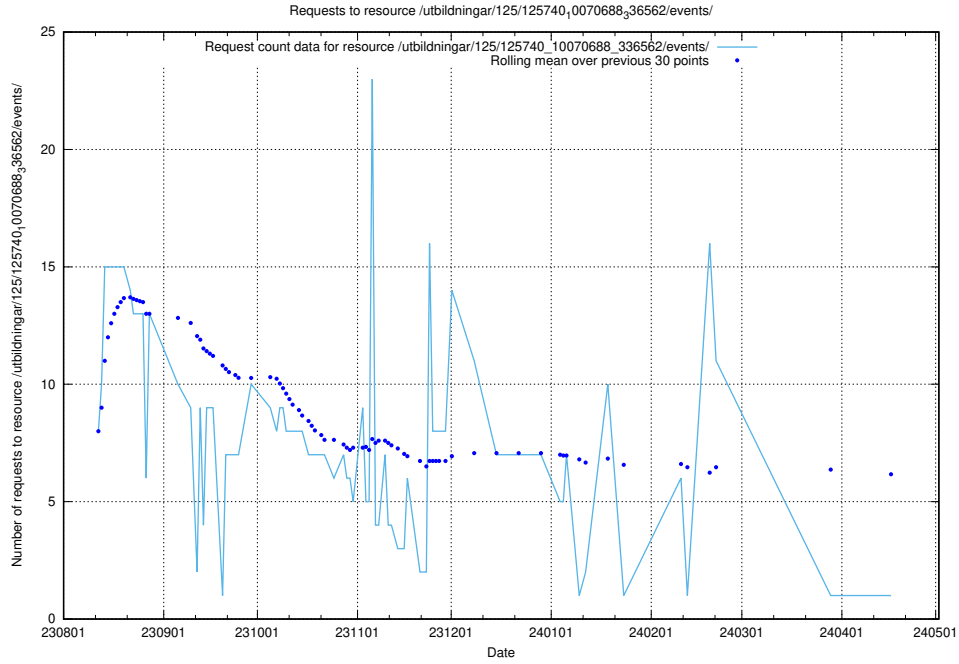

5.5616 Usage of /utbildningar/125/125740_10070688_336562/events/

Here, we count the number of requests to resource /utbildningar/125/125740_10070688_336562/events/