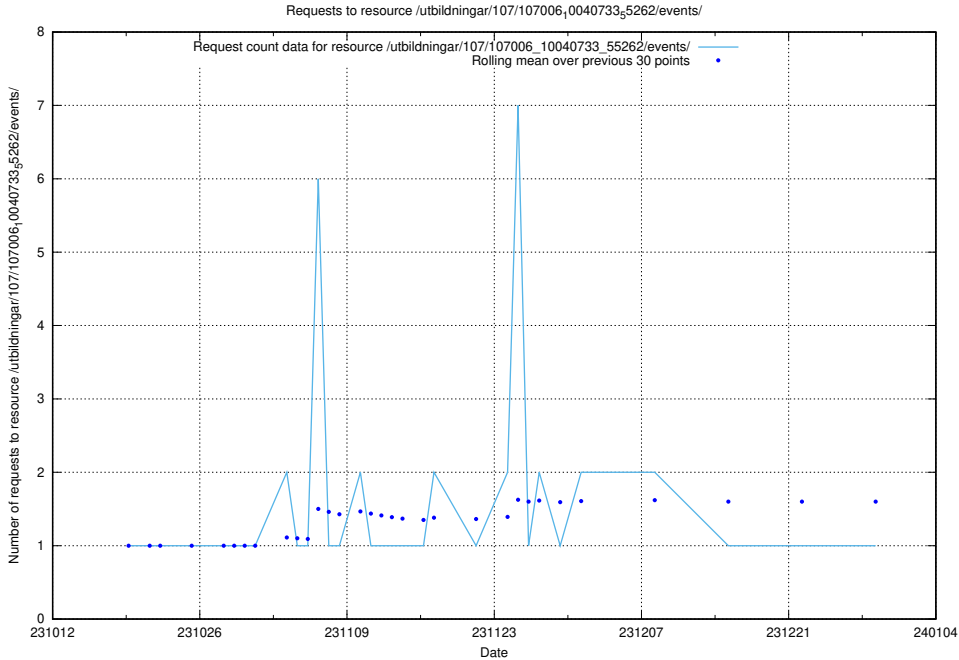

5.5091 Usage of /utbildningar/107/107006_10040733_55262/events/

Here, we count the number of requests to resource /utbildningar/107/107006_10040733_55262/events/.