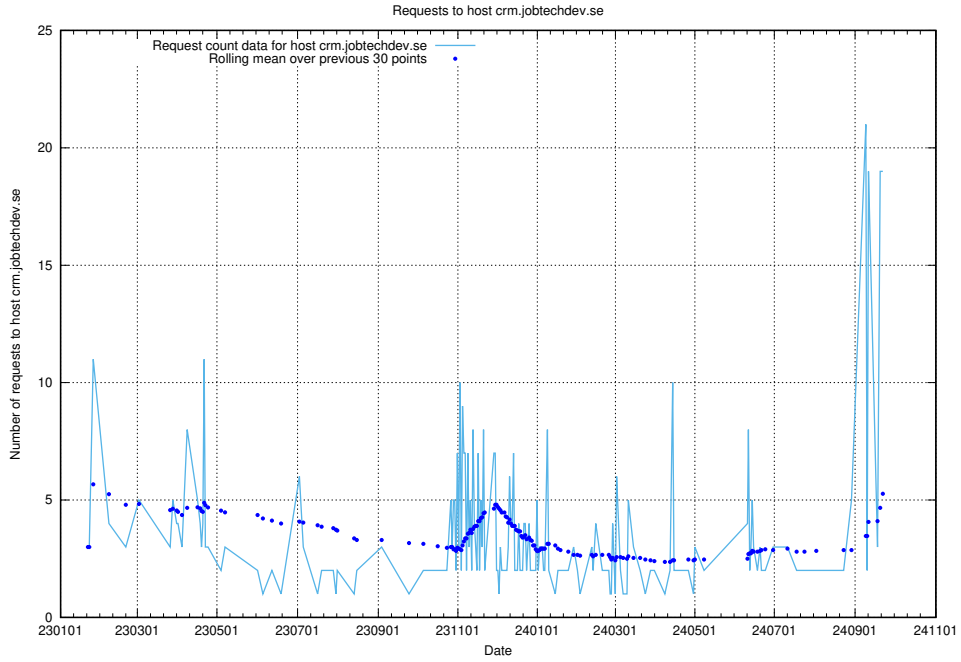

7.34 Usage of crm.jobtechdev.se

Here, we count the number of requests to host crm.jobtechdev.se.