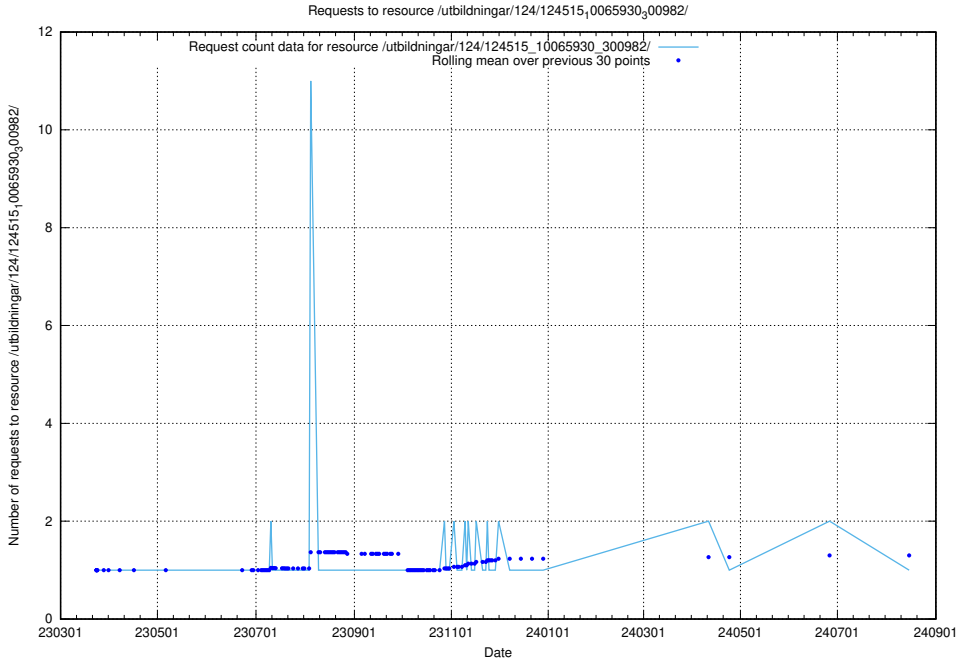

5.2477 Usage of /utbildningar/124/124515_10065930_300982/

Here, we count the number of requests to resource /utbildningar/124/124515_10065930_300982/.