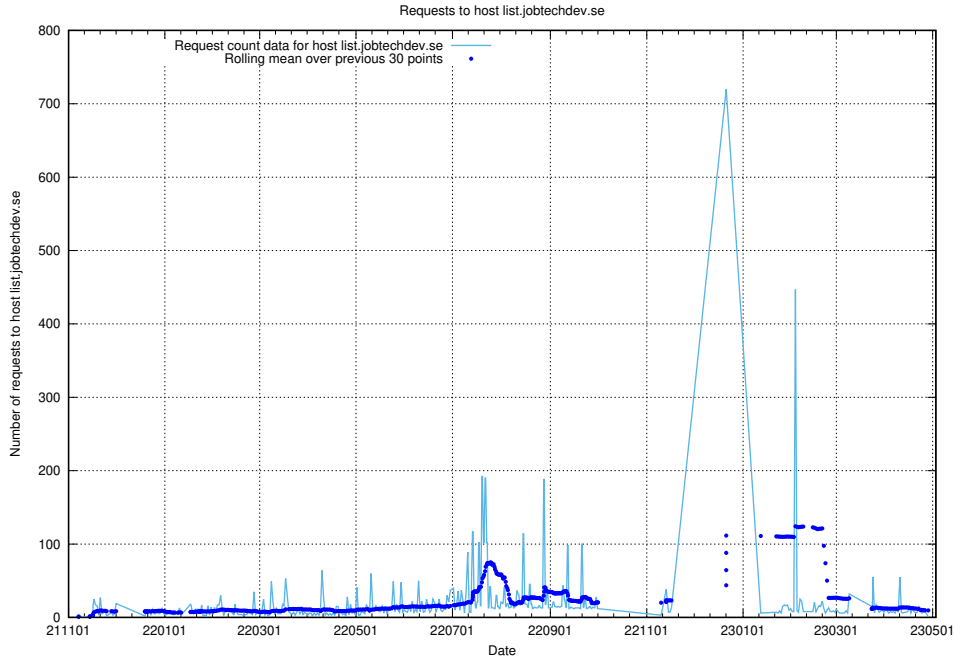

7.631 Usage of list.jobtechdev.se

Here, we count the number of requests to host list.jobtechdev.se.