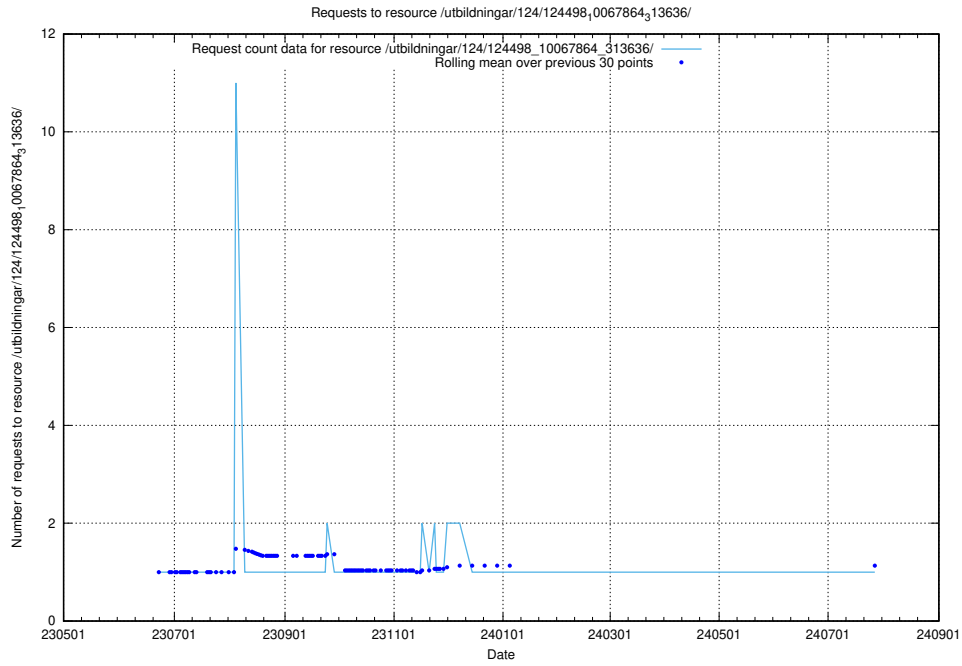

5.6558 Usage of /utbildningar/124/124498_10067864_313636/

Here, we count the number of requests to resource /utbildningar/124/124498_10067864_313636/.