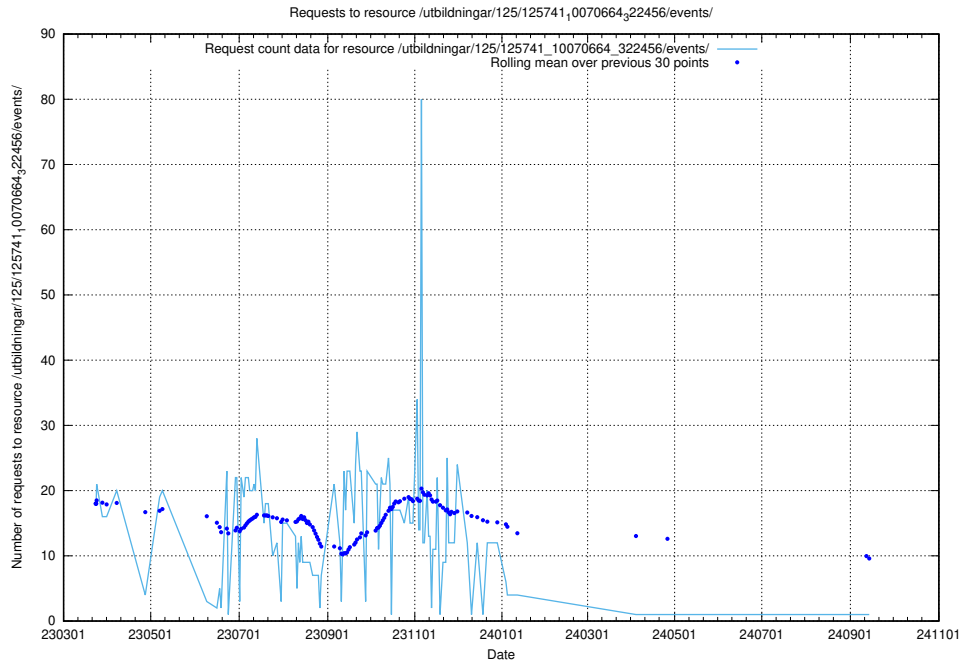

5.7004 Usage of /utbildningar/125/125741_10070664_322456/events/

Here, we count the number of requests to resource /utbildningar/125/125741_10070664_322456/events/