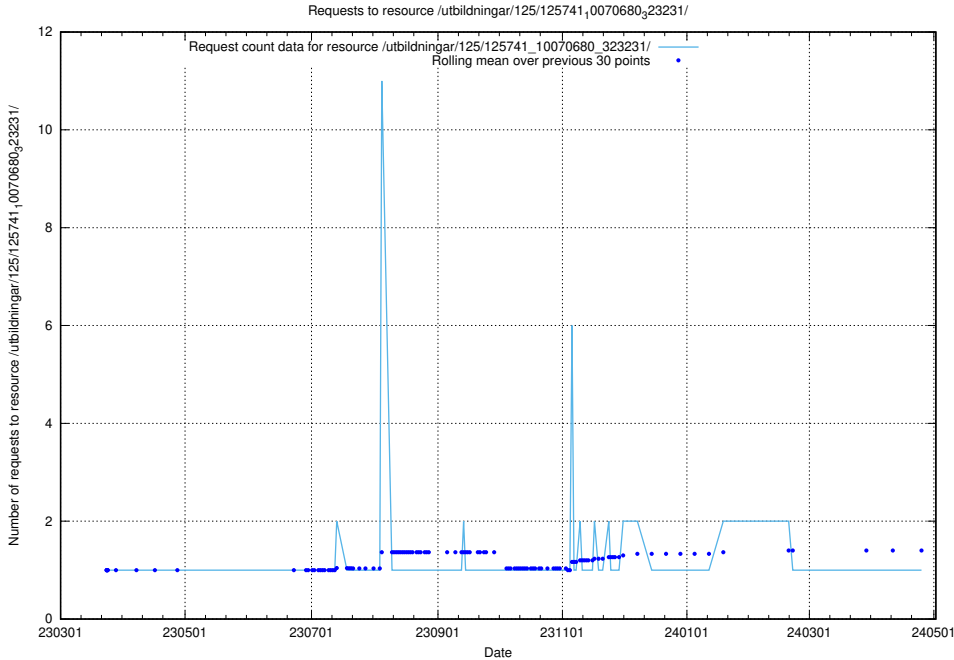

5.7235 Usage of /utbildningar/125/125741_10070680_323231/

Here, we count the number of requests to resource /utbildningar/125/125741_10070680_323231/.