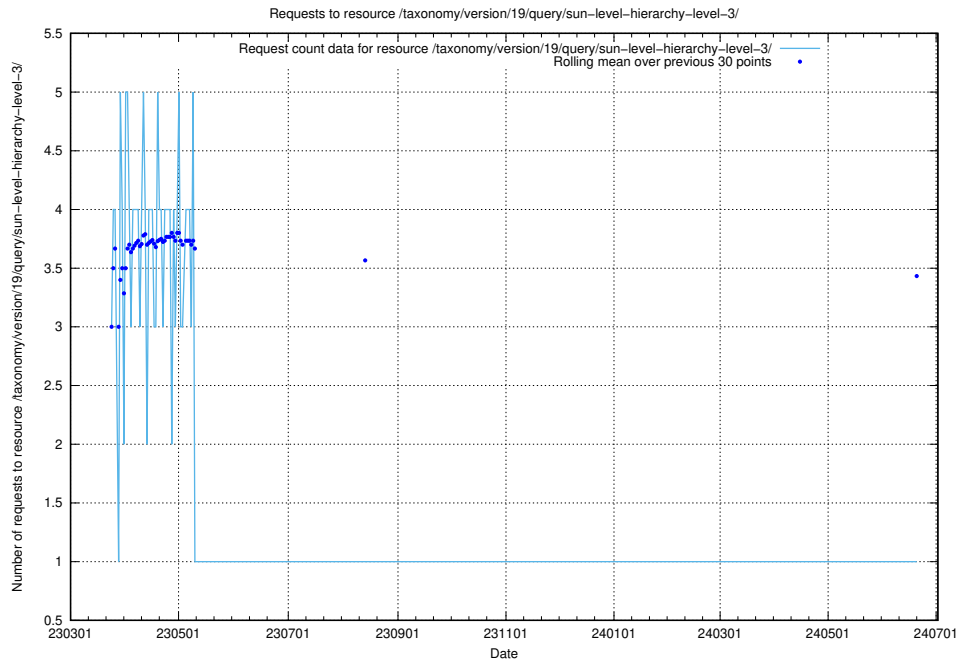

5.6863 Usage of /taxonomy/version/19/query/sun-level-hierarchy-level-3/

Here, we count the number of requests to resource /taxonomy/version/19/query/sun-level-hierarchy-level-3/.