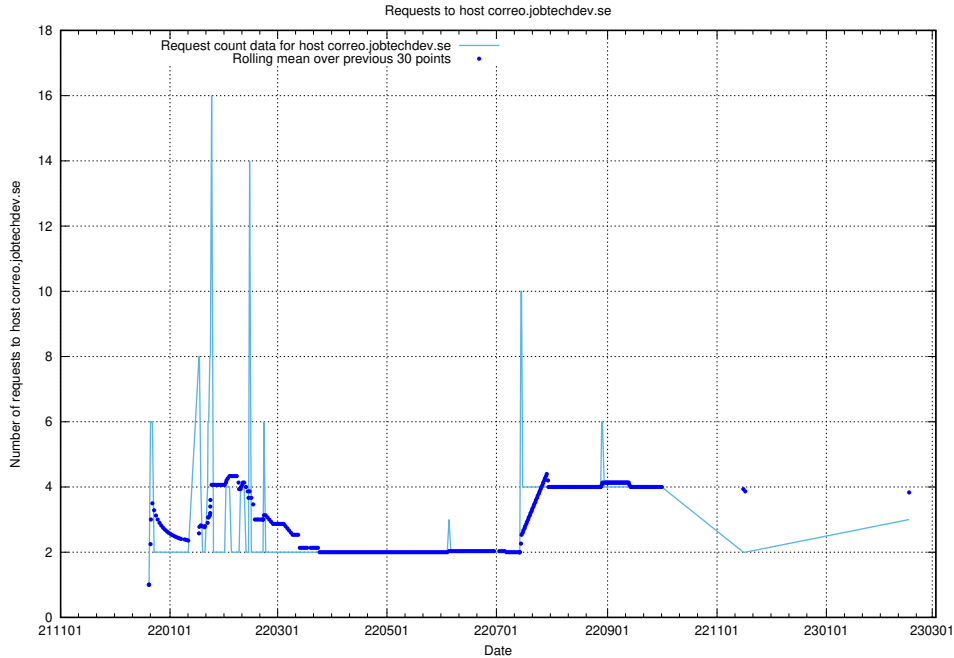

7.210 Usage of app-yrkesinfo.jobtechdev.se:443

Here, we count the number of requests to host app-yrkesinfo.jobtechdev.se:443.

7.211 Usage of www.atlas.jobtechdev.se

Here, we count the number of requests to host www.atlas.jobtechdev.se.