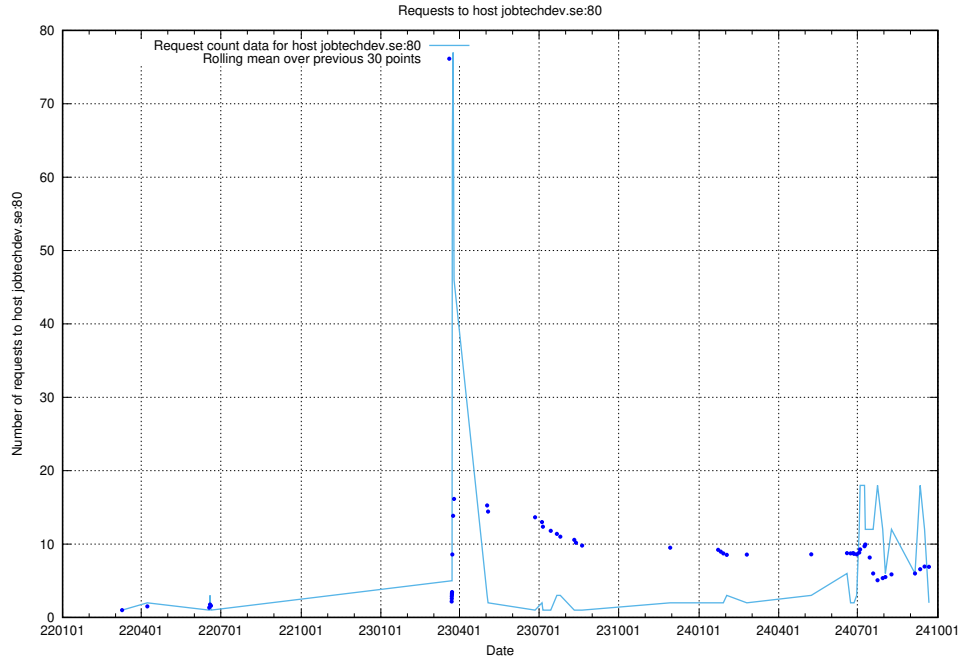

7.507 Usage of jobtechdev.se:80

Here, we count the number of requests to host jobtechdev.se:80.

7.508 Usage of www.jobtechdev.se:9080

Here, we count the number of requests to host www.jobtechdev.se:9080.