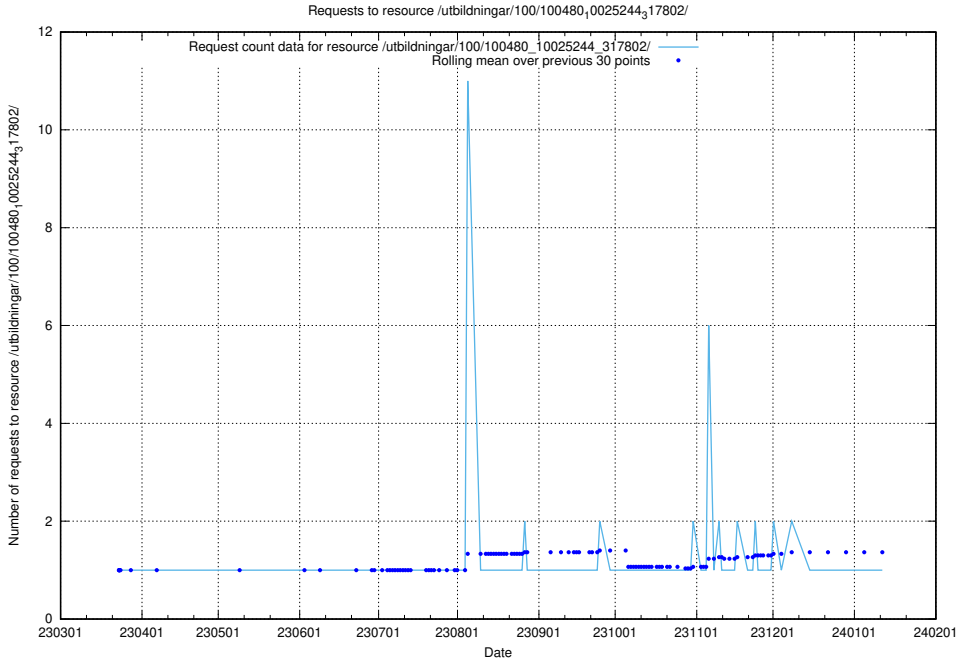

5.6481 Usage of /utbildningar/100/100480_10025244_317802/

Here, we count the number of requests to resource /utbildningar/100/100480_10025244_317802/.