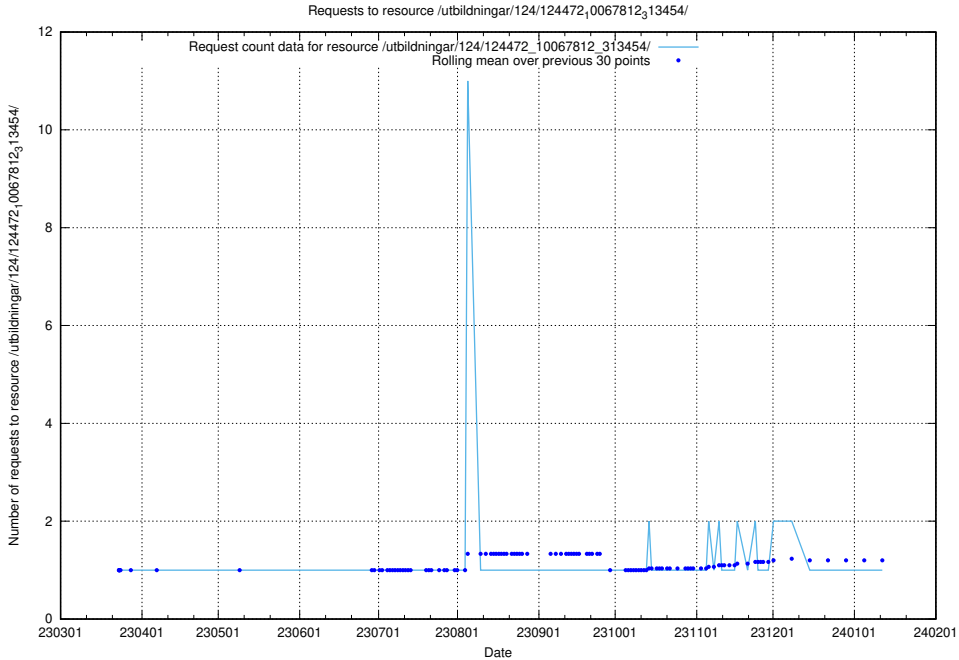

5.3850 Usage of /utbildningar/124/124472_10067812_313454/

Here, we count the number of requests to resource /utbildningar/124/124472_10067812_313454/.