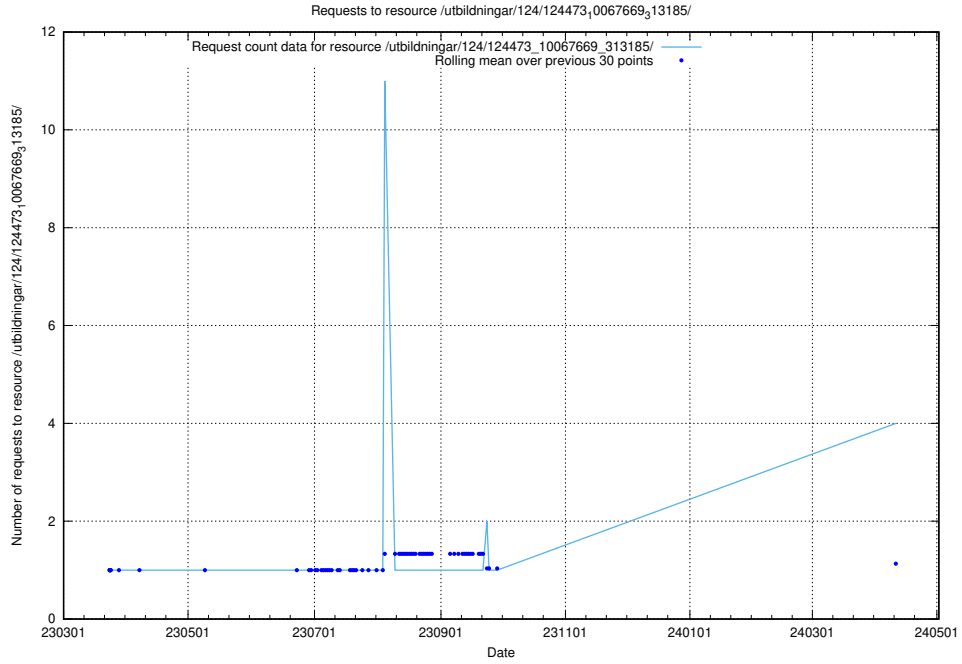

5.338 Usage of /utbildningar/124/124473_10067669_313185/

Here, we count the number of requests to resource /utbildningar/124/124473_10067669_313185/.