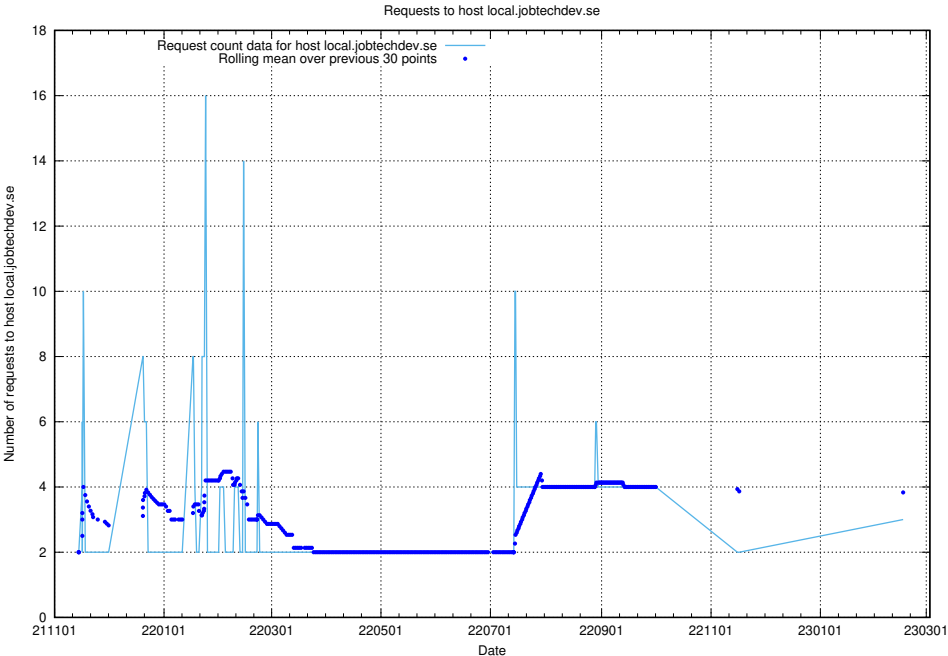

7.250 Usage of local.jobtechdev.se

Here, we count the number of requests to host local.jobtechdev.se.