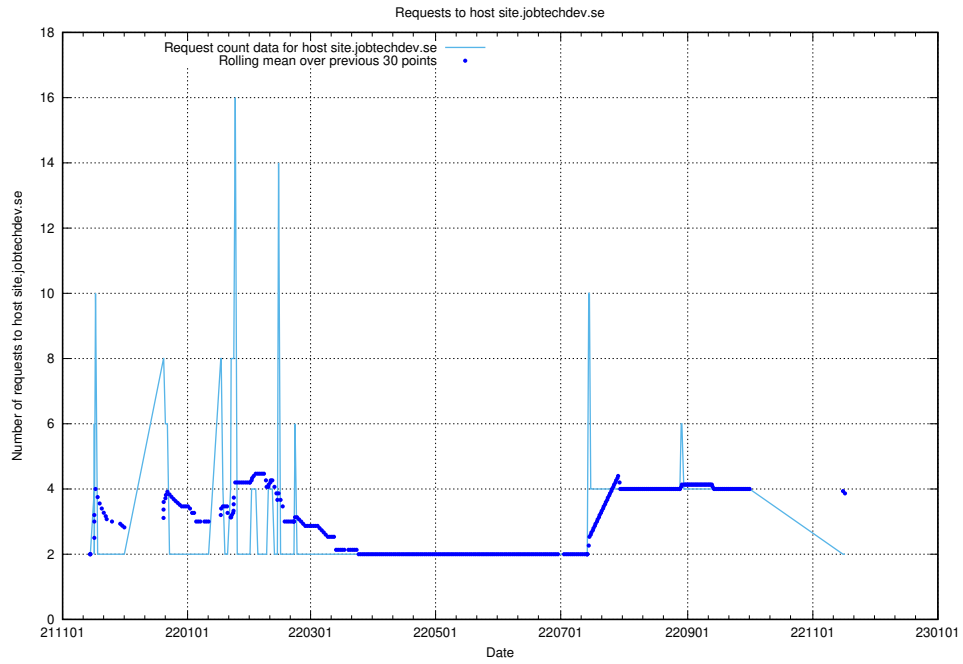

7.568 Usage of shop.jobtechdev.se

Here, we count the number of requests to host shop.jobtechdev.se.

7.569 Usage of office.jobtechdev.se

Here, we count the number of requests to host office.jobtechdev.se.