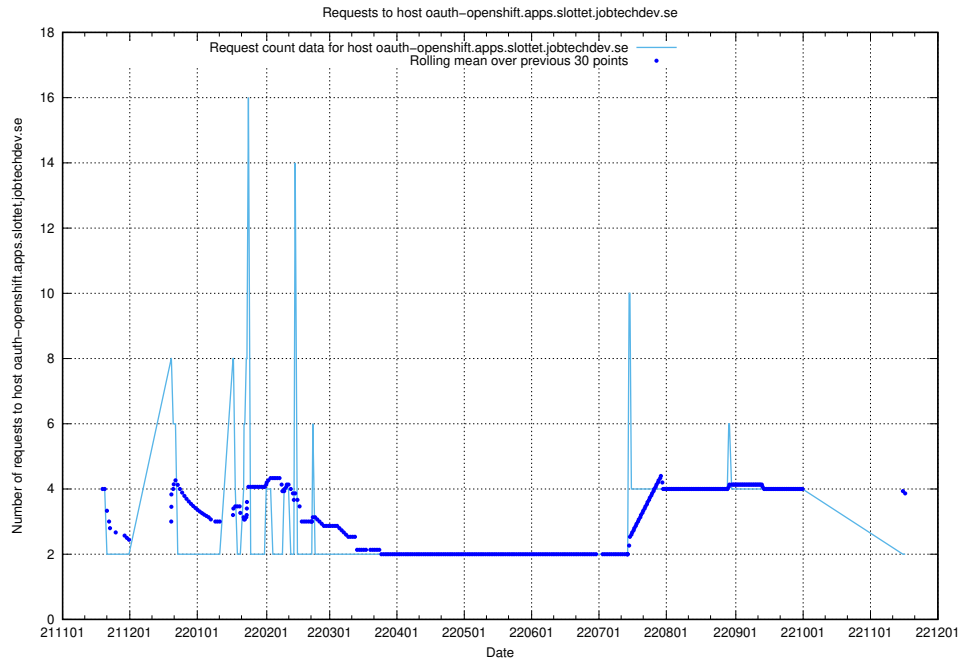

7.471 Usage of `oauth-openshift.apps.slottet.jobtechdev.se`

Here, we count the number of requests to host `oauth-openshift.apps.slottet.jobtechdev.se`.