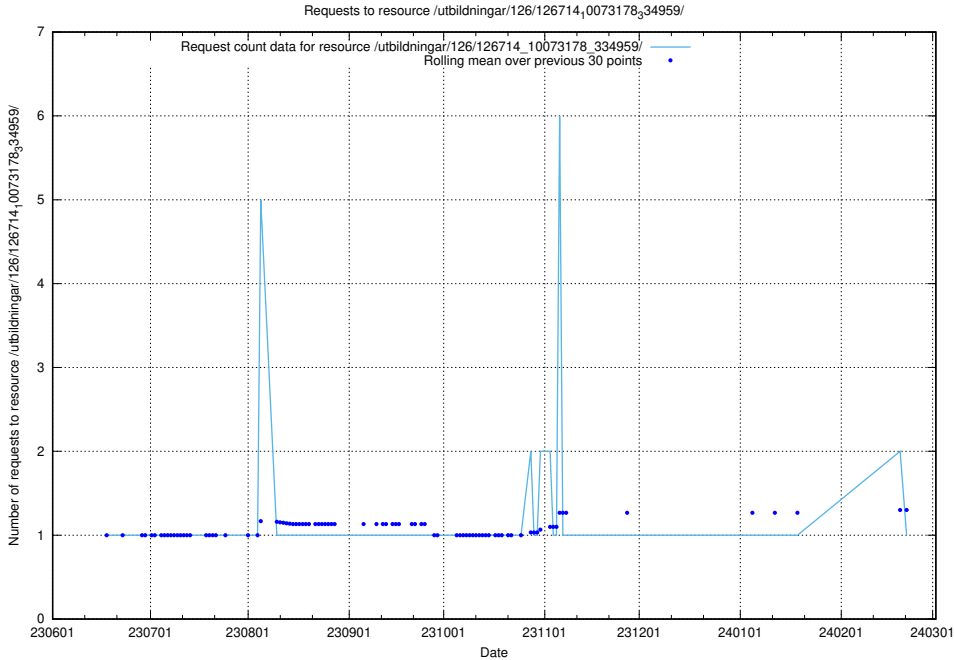

5.6624 Usage of /utbildningar/126/126714_10073178_334959/

Here, we count the number of requests to resource /utbildningar/126/126714_10073178_334959/.