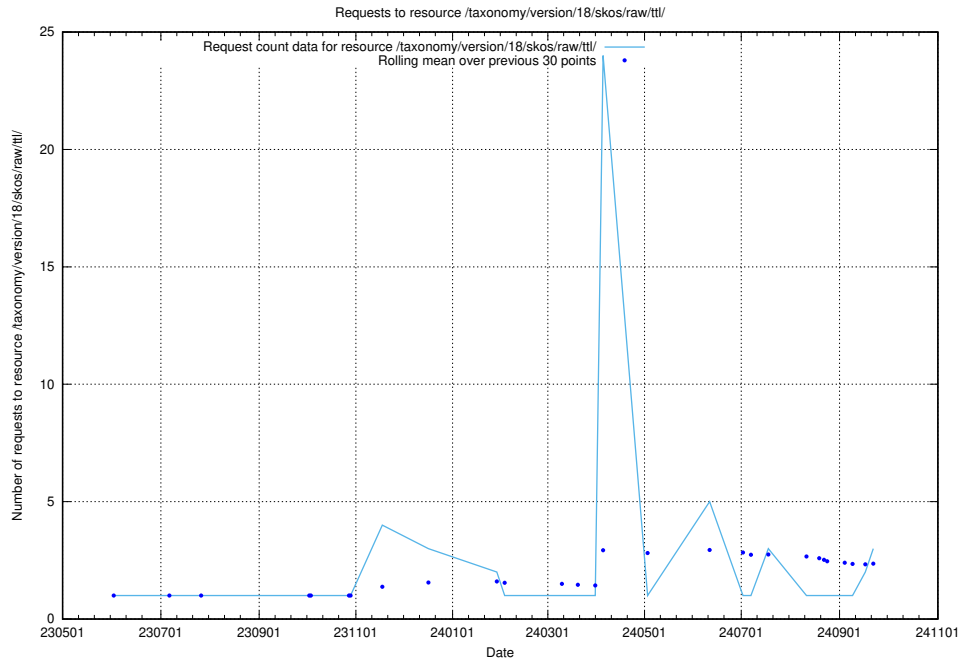

5.567 Usage of /taxonomy/version/18/skos/raw/ttl/

Here, we count the number of requests to resource /taxonomy/version/18/skos/raw/ttl/.