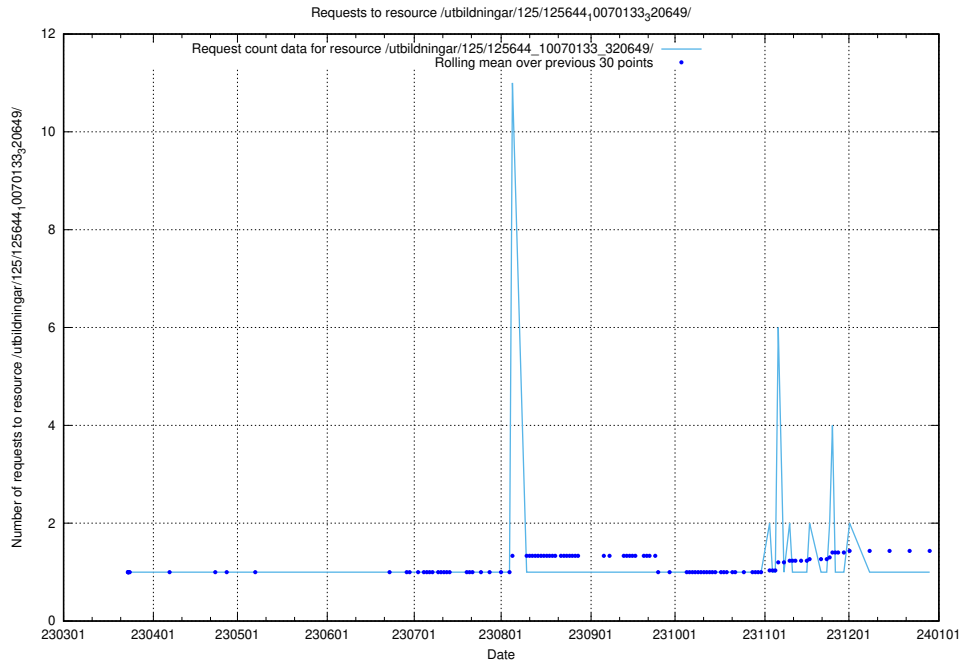

Here, we count the number of requests to resource /utbildningar/125/125644_10070133_320649/events/

5.1240 Usage of /utbildningar/125/125644_10070133_320649/

Here, we count the number of requests to resource /utbildningar/125/125644_10070133_320649/.