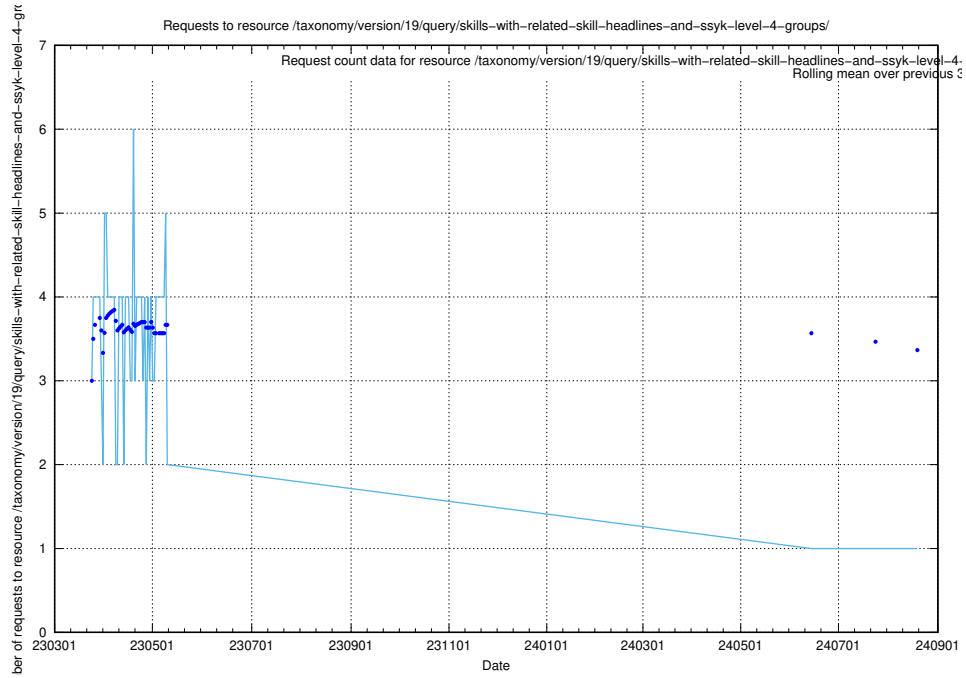

5.6885 Usage of /taxonomy/version/19/query/skills-with-related-skill-headlines-and-ssyk-level-4-groups/

Here, we count the number of requests to resource /taxonomy/version/19/query/skills-with-related-skill-headlines-and-ssyk-level-4-groups/.