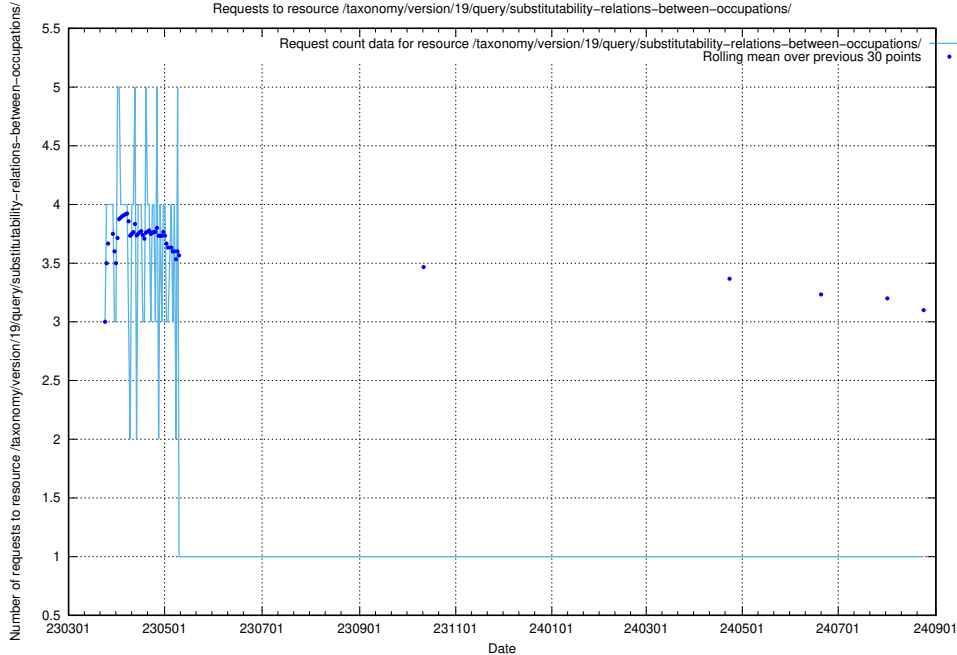

5.6871 Usage of /taxonomy/version/19/query/substitutability-relations-between-occupations/

Here, we count the number of requests to resource /taxonomy/version/19/query/substitutability-relations-between-occupations/.