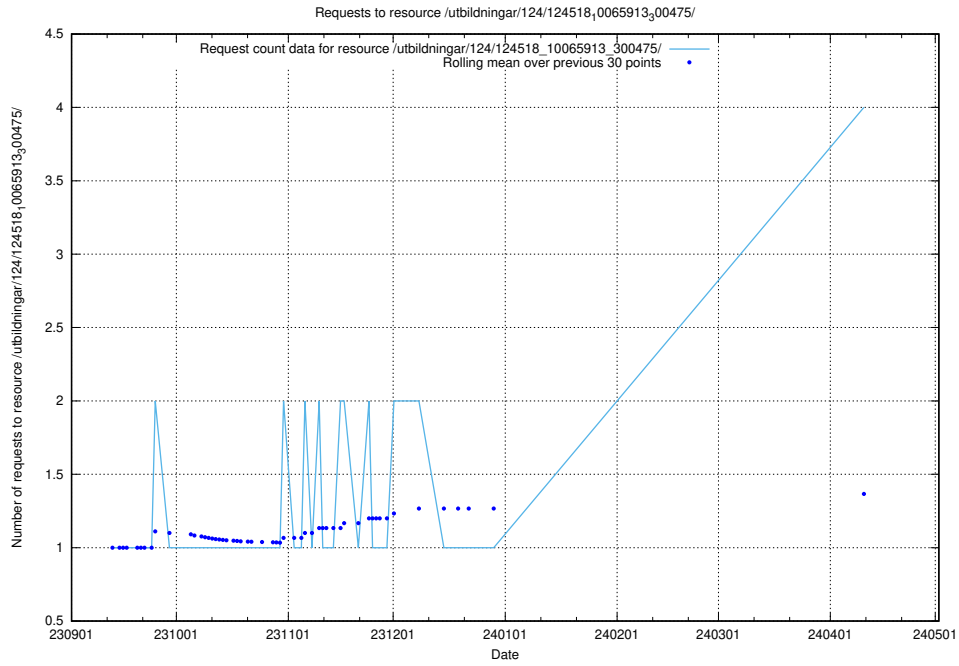

5.373 Usage of /utbildningar/124/124518_10065913_300475/

Here, we count the number of requests to resource /utbildningar/124/124518_10065913_300475/.