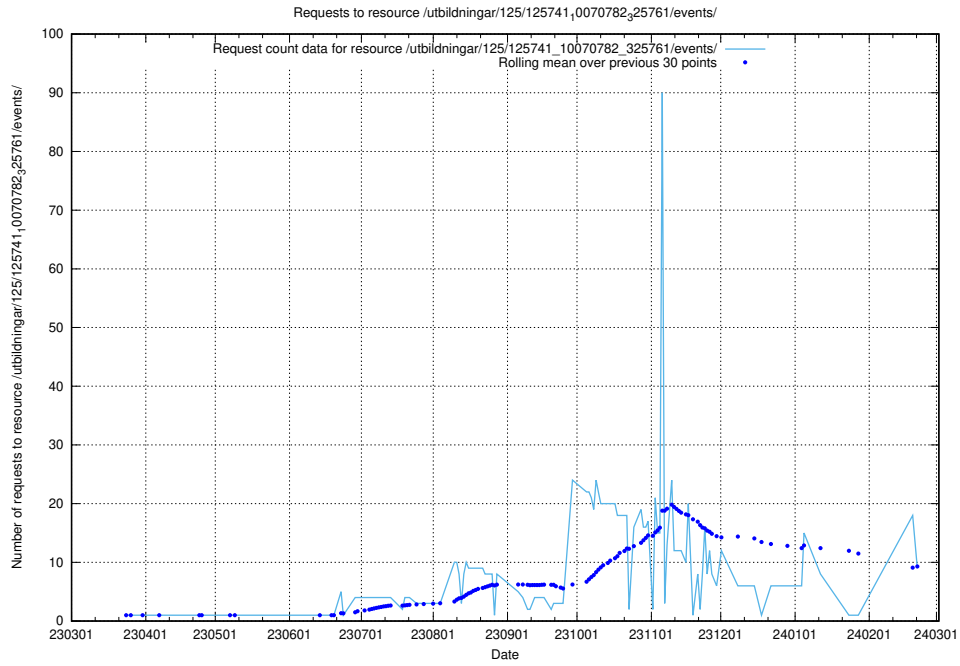

5.25 Usage of /utbildningar/125/125741_10070782_325761/events/

Here, we count the number of requests to resource /utbildningar/125/125741_10070782_325761/events/