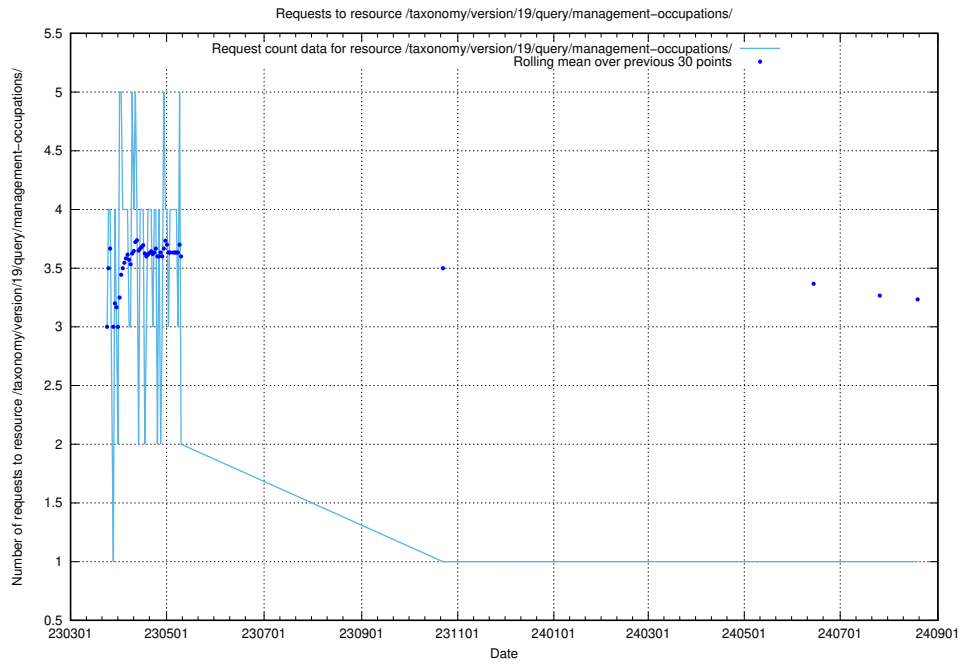

5.6893 Usage of /taxonomy/version/19/query/management-occupations/

Here, we count the number of requests to resource /taxonomy/version/19/query/management-occupations/.