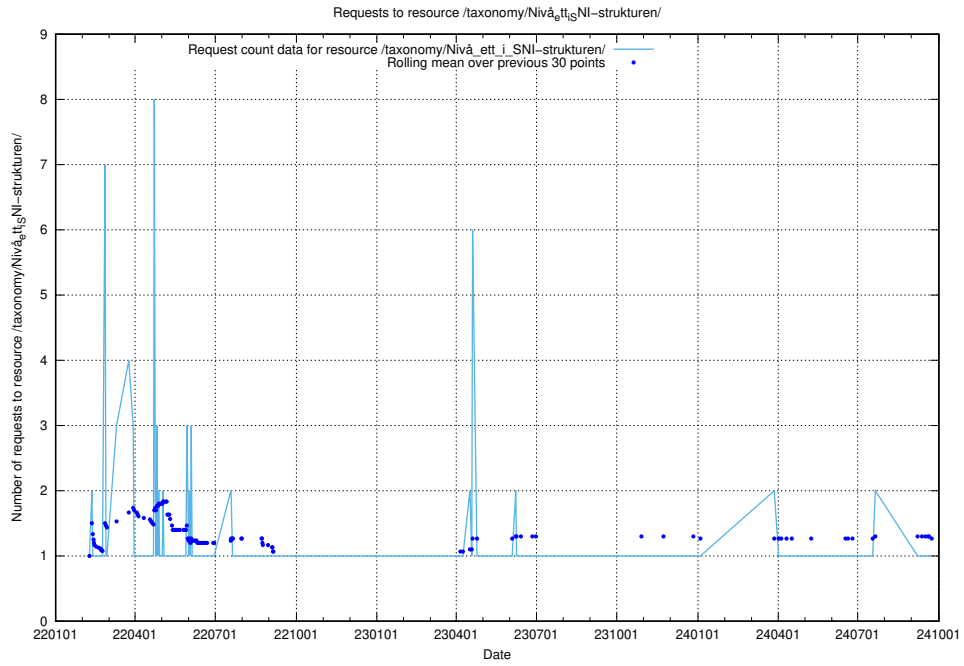

5.3107 Usage of /taxonomy/Nivå_ett_i_SNI-strukturen/

Here, we count the number of requests to resource /taxonomy/Nivå_ett_i_SNI-strukturen/.