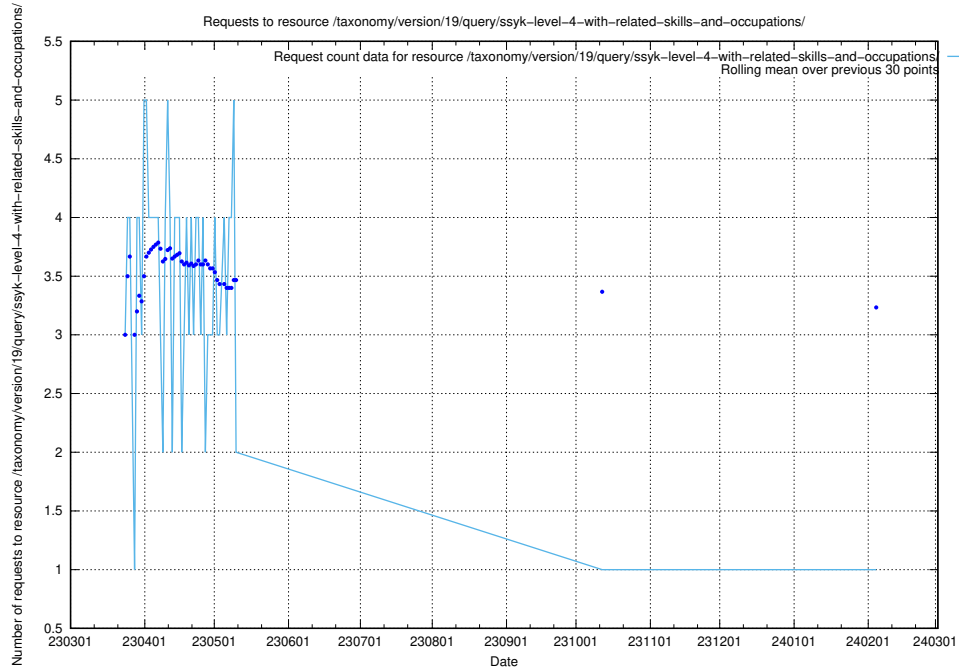

Here, we count the number of requests to resource /taxonomy/version/19/query/ssyk-level-4-with-related-skills-and-occupations/.

5.6873 Usage of /taxonomy/version/19/query/ssyk-level-4-with-related-isco-level-4-groups/