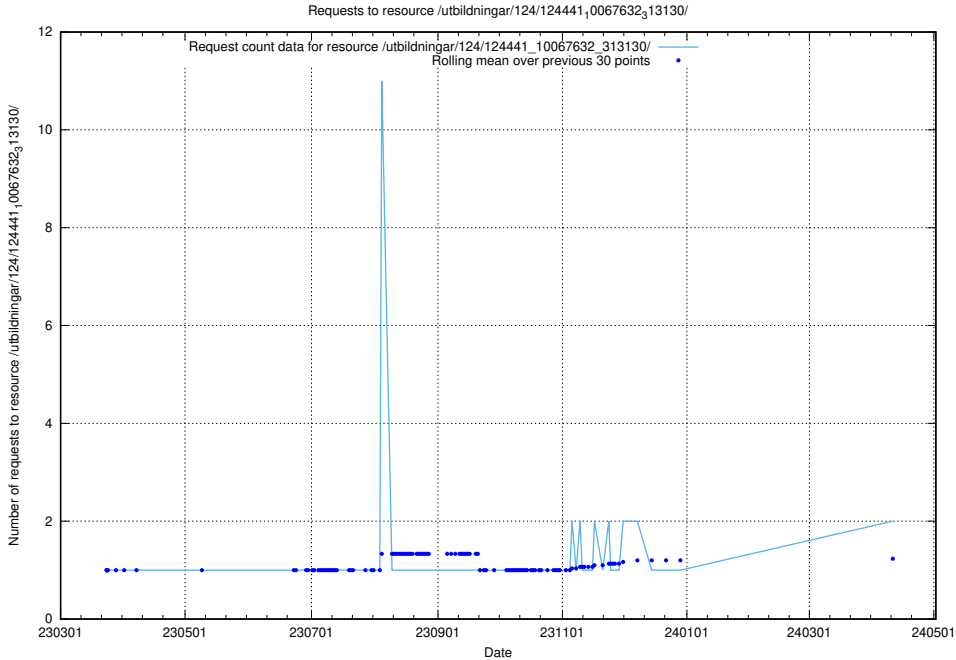

5.814 Usage of /utbildningar/124/124441_10067632_313130/

Here, we count the number of requests to resource /utbildningar/124/124441_10067632_313130/.