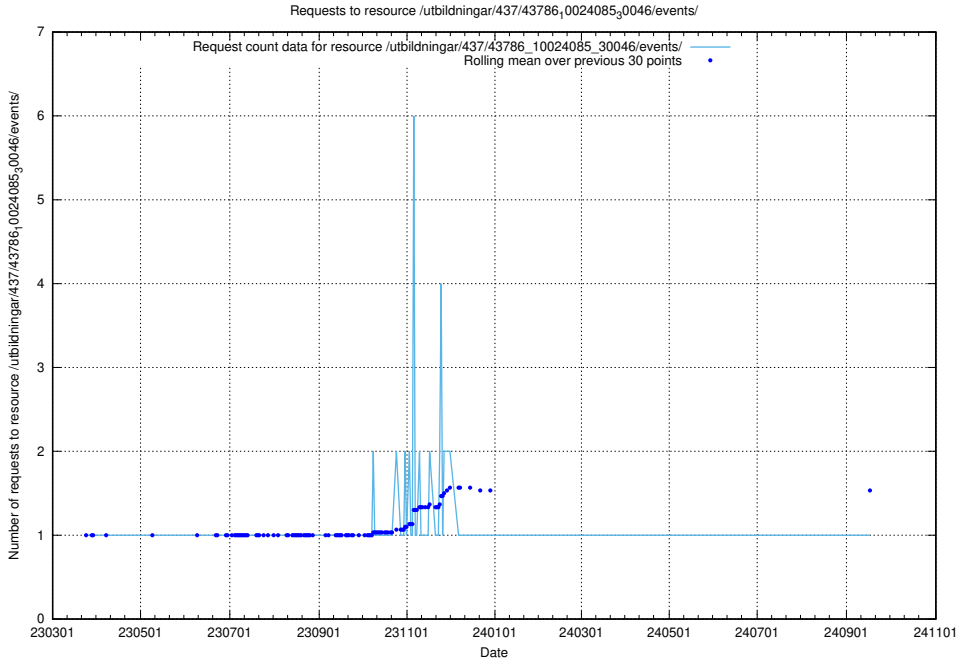

5.6941 Usage of /utbildningar/437/43786_10024085_30046/events/

Here, we count the number of requests to resource /utbildningar/437/43786_10024085_30046/events/.