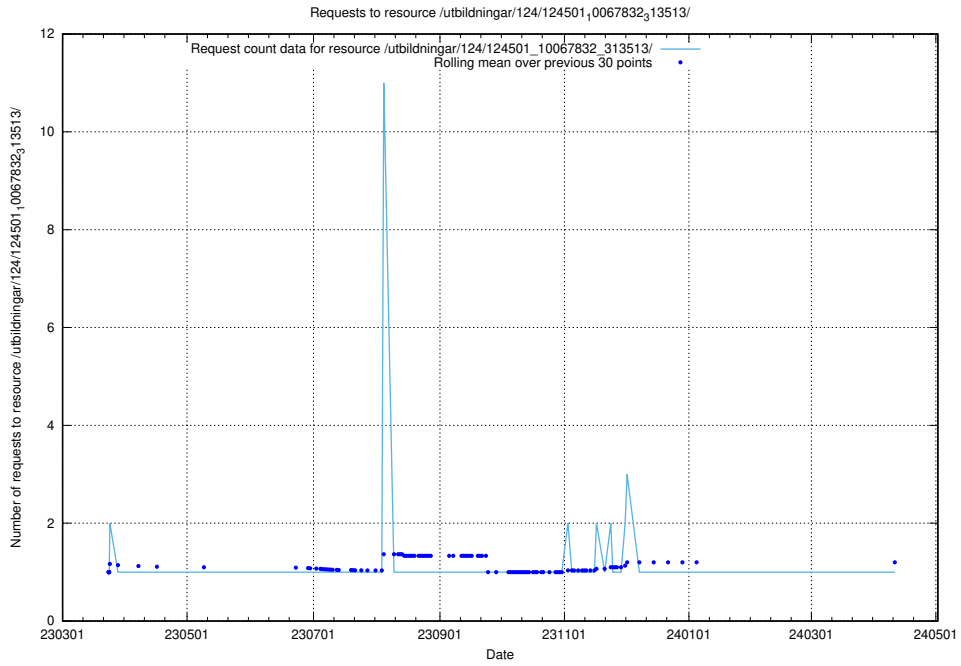

5.3106 Usage of /utbildningar/124/124501_10067832_313513/

Here, we count the number of requests to resource /utbildningar/124/124501_10067832_313513/.