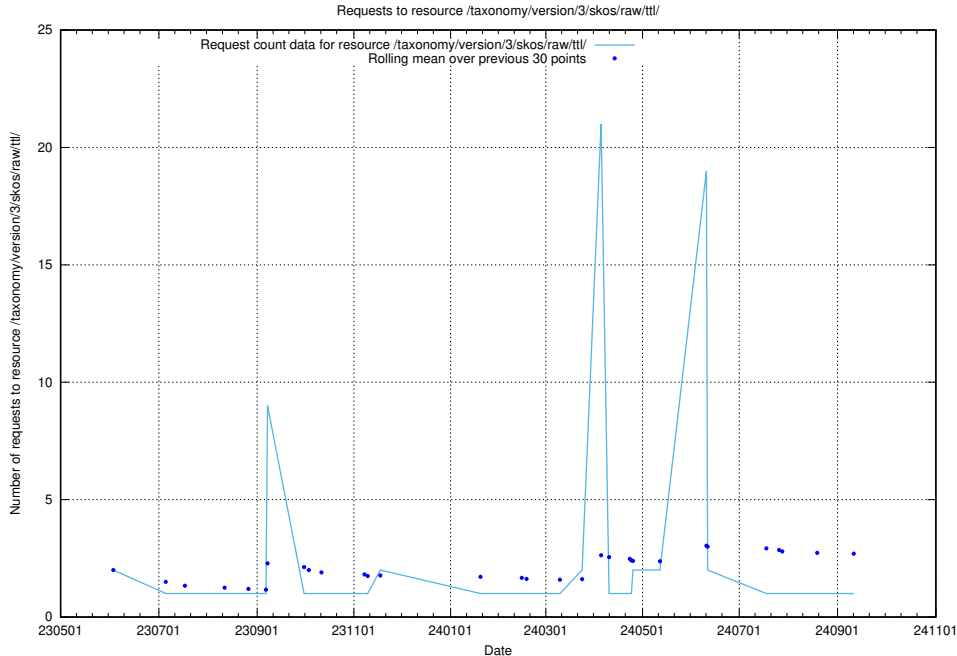

5.6686 Usage of /taxonomy/version/3/skos/raw/ttl/

Here, we count the number of requests to resource /taxonomy/version/3/skos/raw/ttl/.