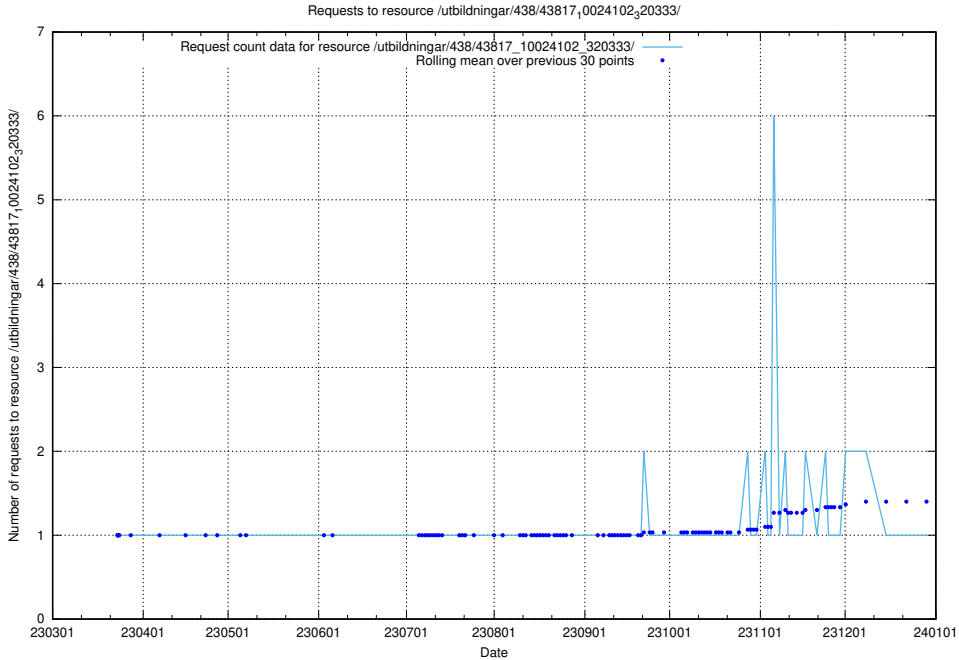

5.7103 Usage of /utbildningar/438/43817_10024102_320333/

Here, we count the number of requests to resource /utbildningar/438/43817_10024102_320333/.