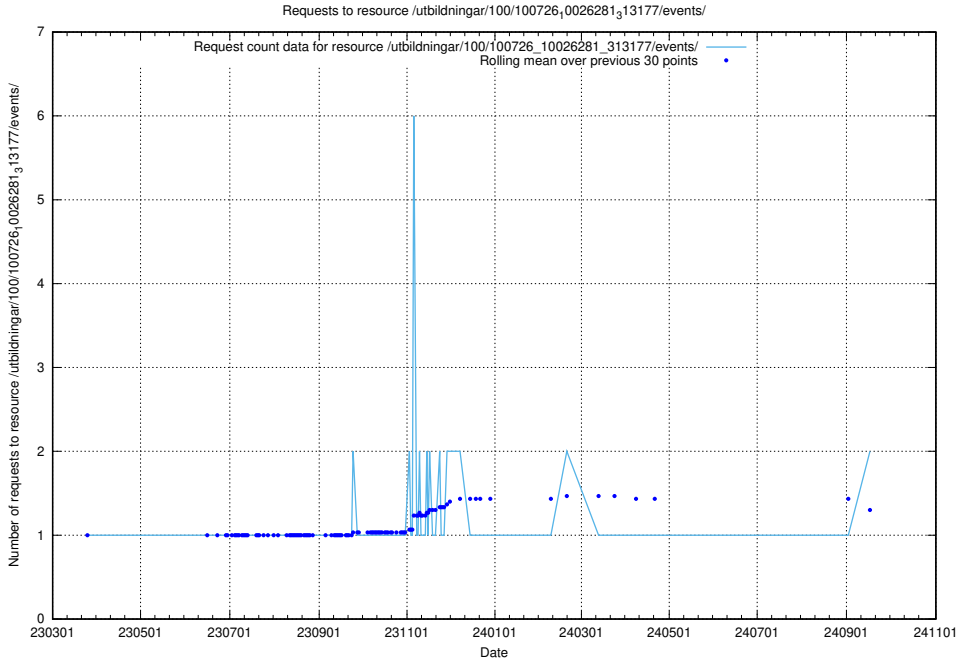

5.1067 Usage of /utbildningar/100/100726_10026281_313177/events/

Here, we count the number of requests to resource /utbildningar/100/100726_10026281_313177/events/