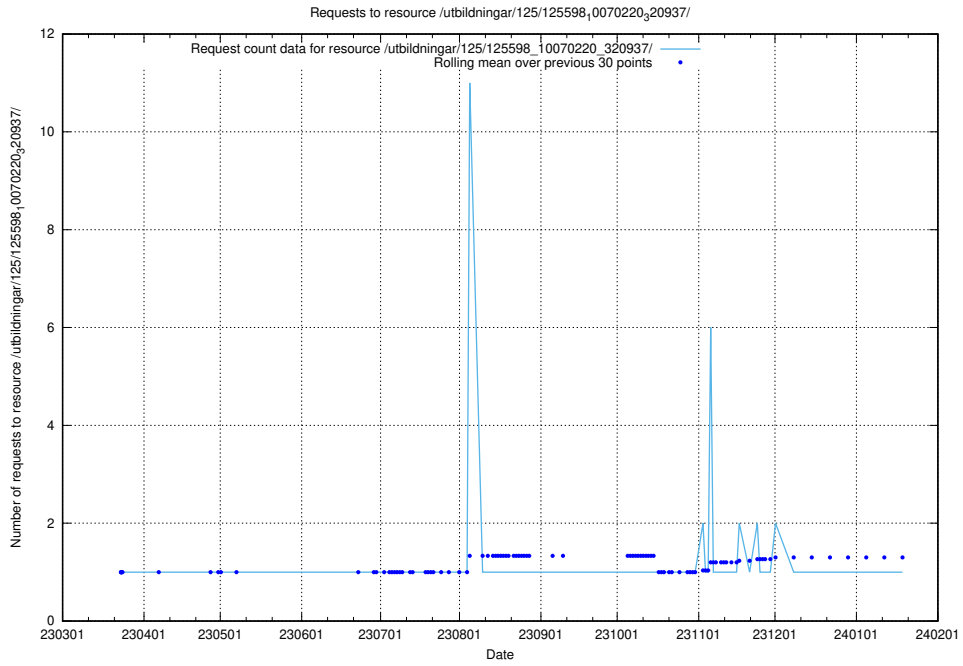

5.1283 Usage of /utbildningar/125/125598_10070220_320937/

Here, we count the number of requests to resource /utbildningar/125/125598_10070220_320937/.