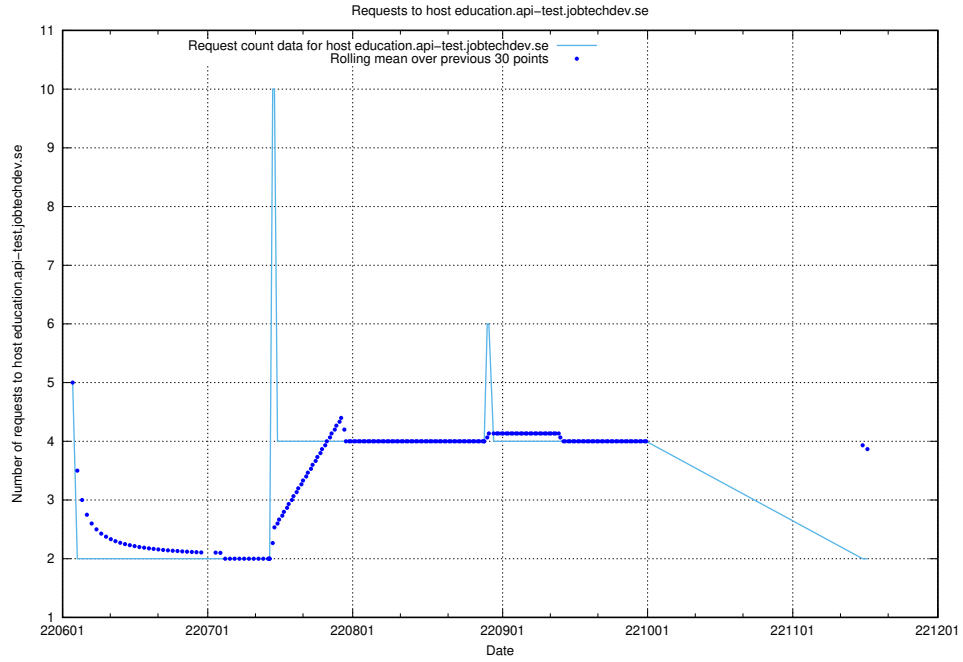

7.418 Usage of education.api-test.jobtechdev.se

Here, we count the number of requests to host education.api-test.jobtechdev.se.