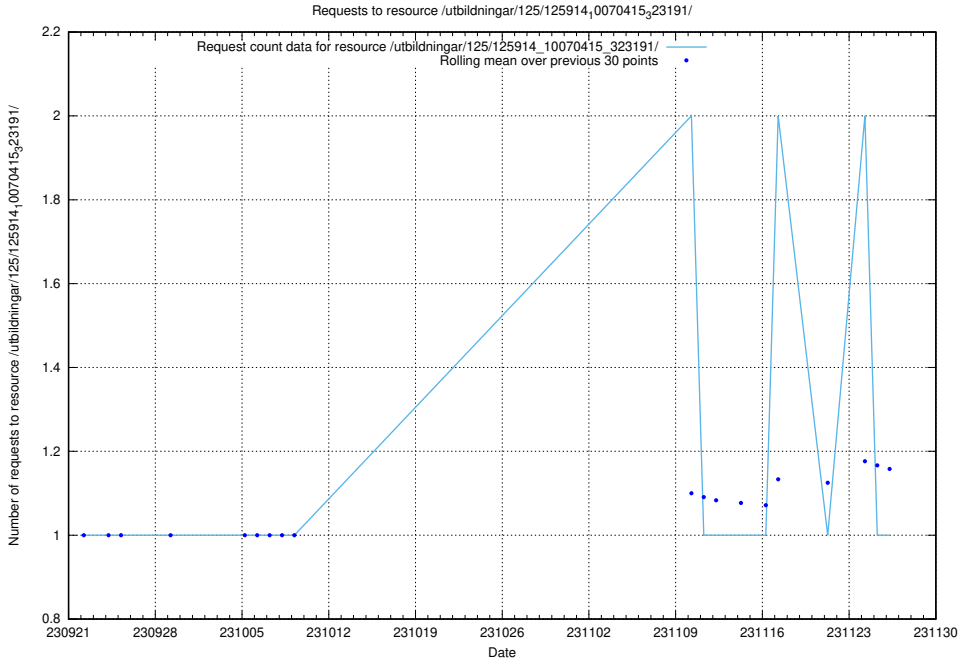

5.5317 Usage of /utbildningar/125/125914_10070415_323191/

Here, we count the number of requests to resource /utbildningar/125/125914_10070415_323191/.