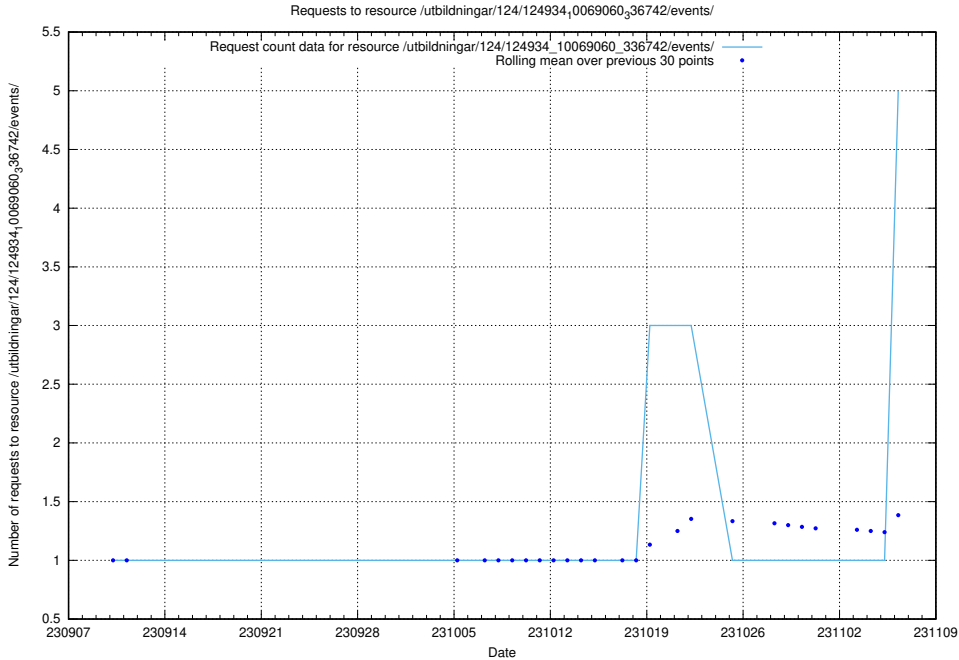

5.259 Usage of /utbildningar/124/124934_10069060_336742/events/

Here, we count the number of requests to resource /utbildningar/124/124934_10069060_336742/events/

5.260 Usage of /utbildningar/126/126937_10073576_336227/