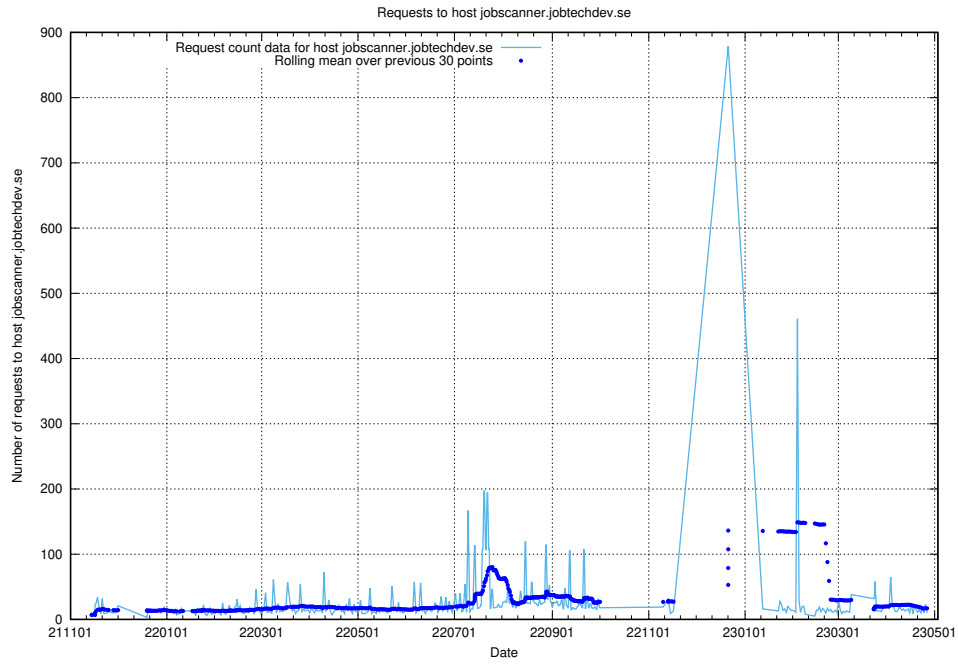

7.68 Usage of jobscanner.jobtechdev.se

Here, we count the number of requests to host jobscanner.jobtechdev.se.