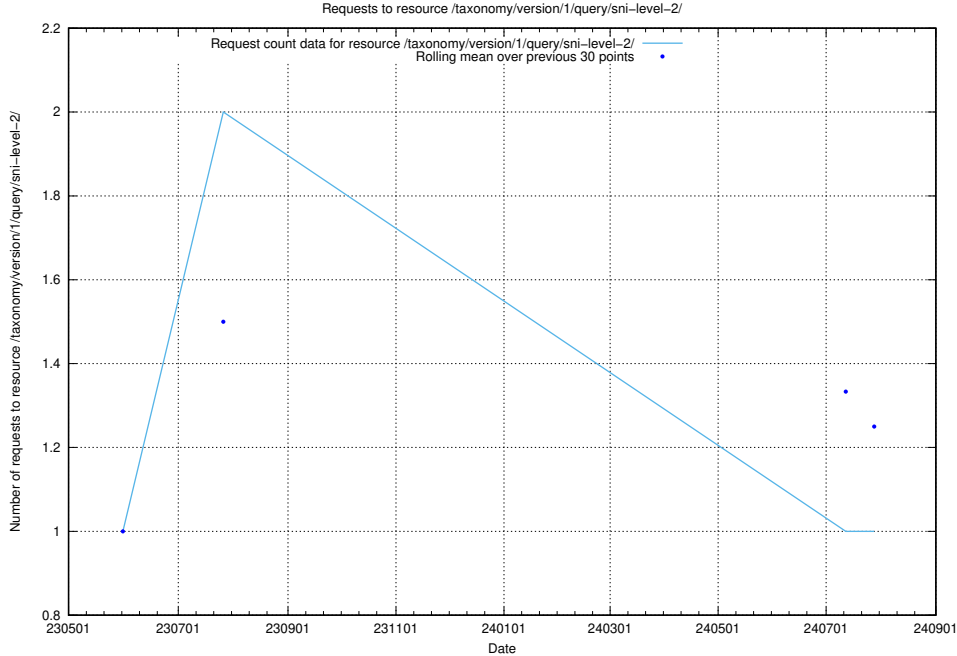

5.6708 Usage of /taxonomy/version/1/query/sni-level-2/

Here, we count the number of requests to resource /taxonomy/version/1/query/sni-level-2/.