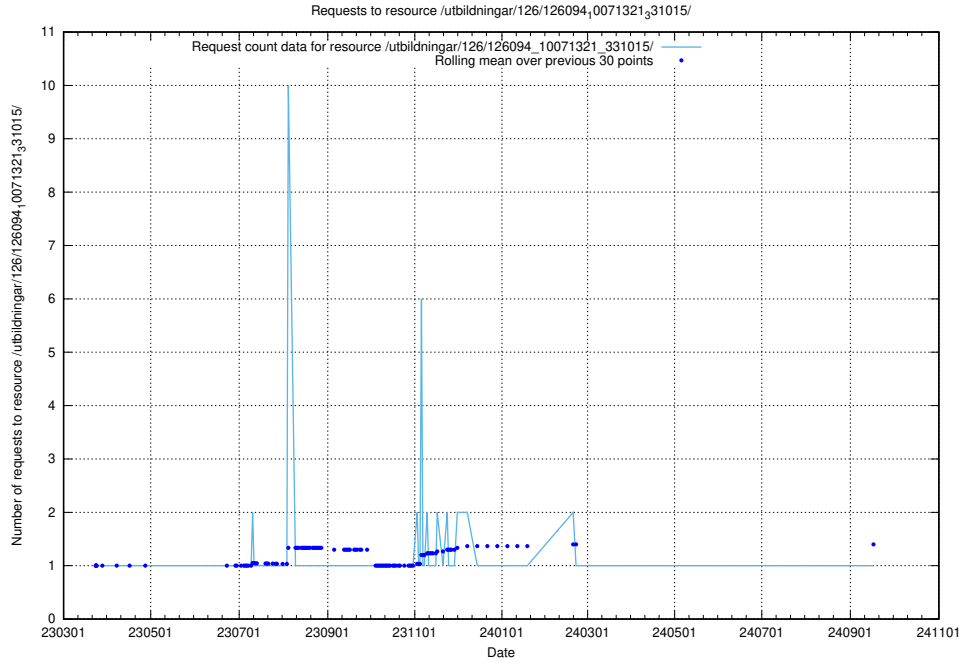

5.7193 Usage of /utbildningar/126/126094_10071321_331015/

Here, we count the number of requests to resource /utbildningar/126/126094_10071321_331015/.