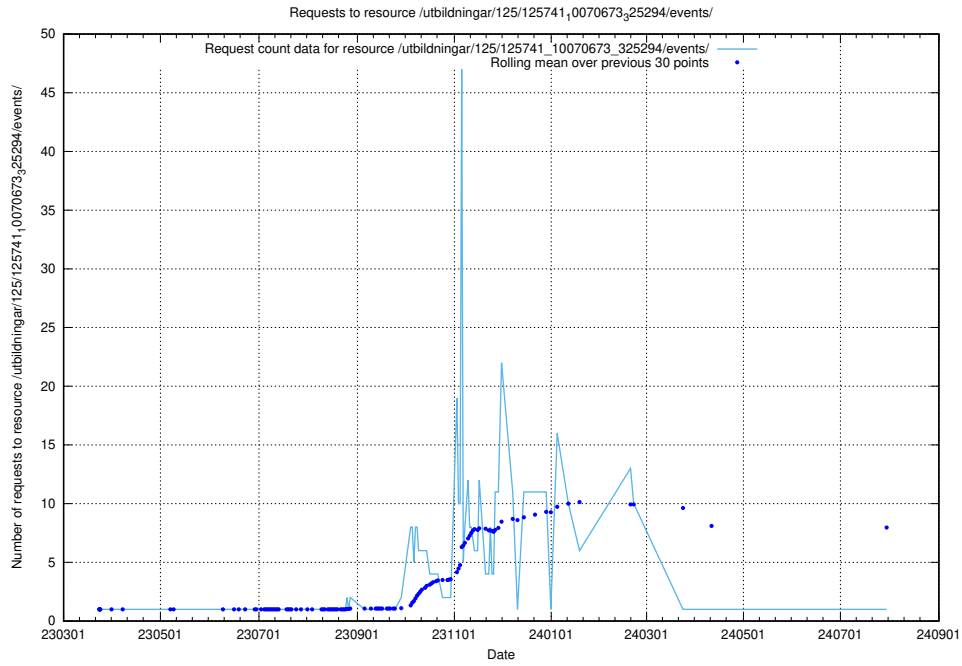

5.7247 Usage of /utbildningar/125/125741_10070673_325294/events/

Here, we count the number of requests to resource /utbildningar/125/125741_10070673_325294/events/