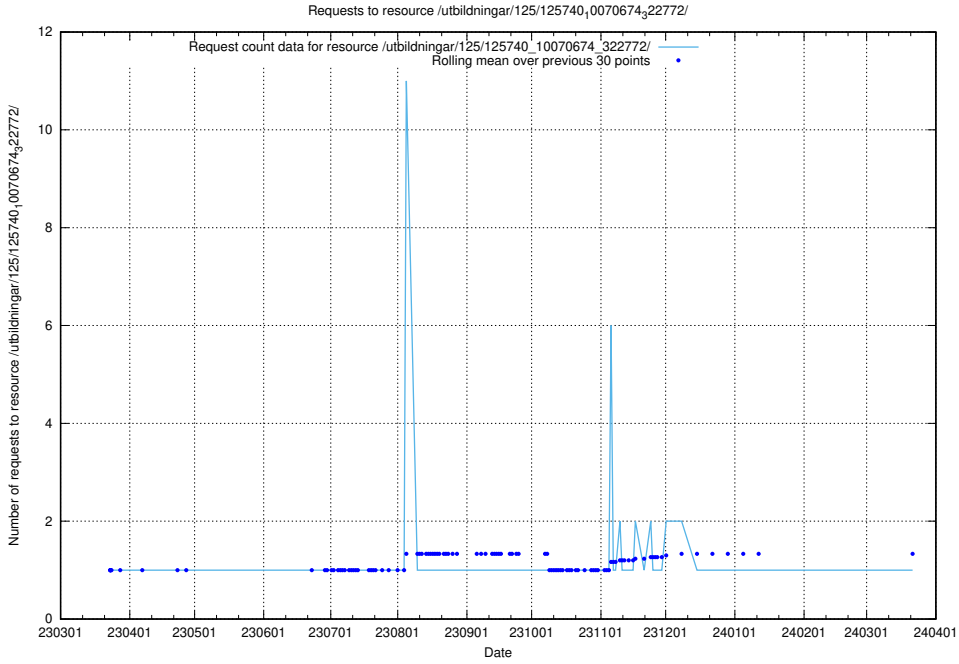

5.1188 Usage of /utbildningar/125/125740_10070674_322772/

Here, we count the number of requests to resource /utbildningar/125/125740_10070674_322772/.