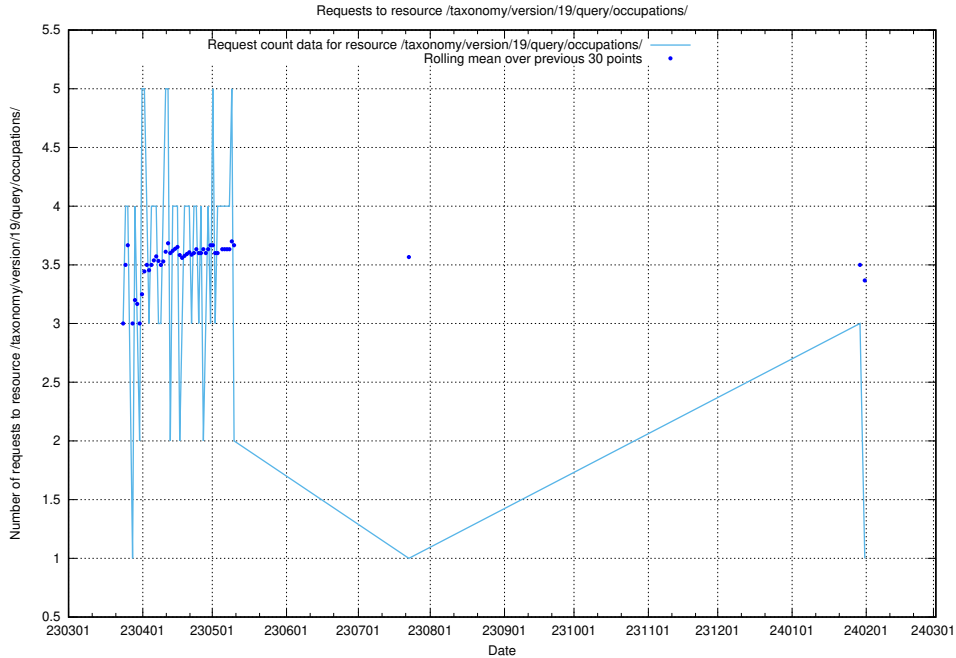

5.6887 Usage of /taxonomy/version/19/query/occupations/

Here, we count the number of requests to resource /taxonomy/version/19/query/occupations/.