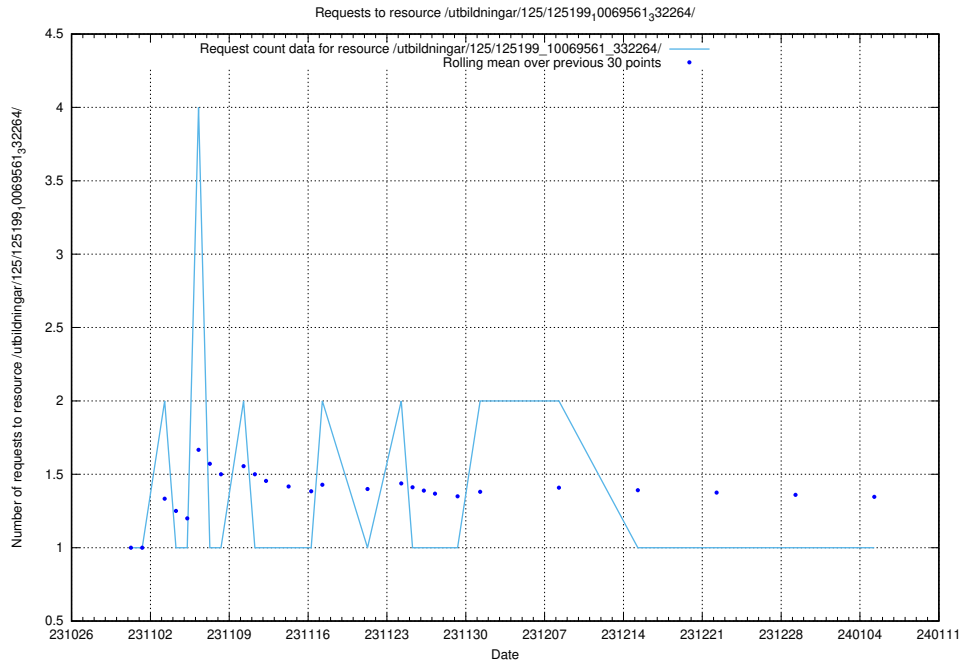

5.4990 Usage of /utbildningar/125/125199_10069561_332264/

Here, we count the number of requests to resource /utbildningar/125/125199_10069561_332264/.