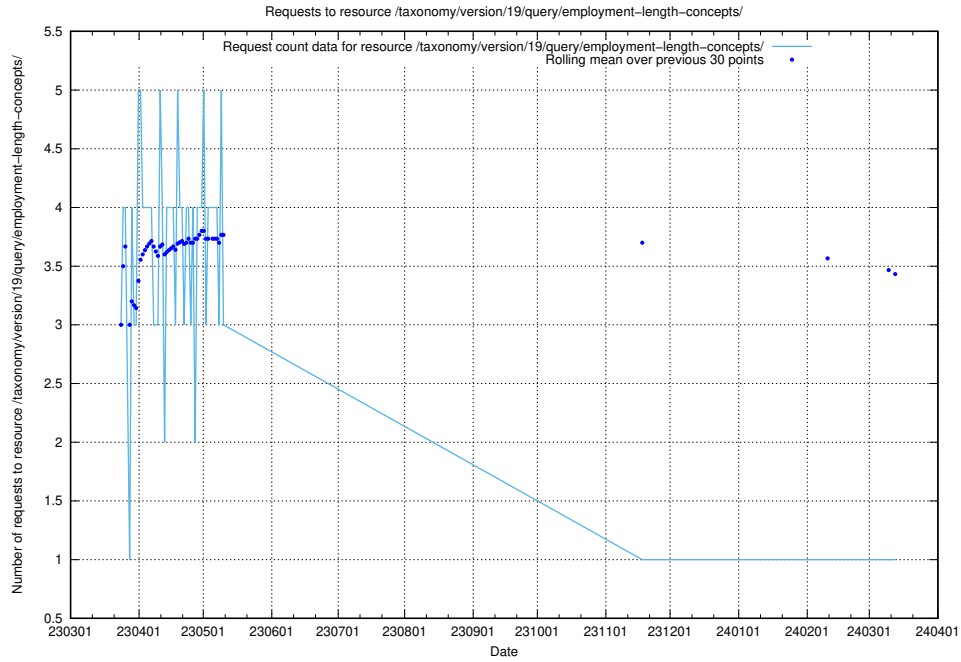

5.6901 Usage of /taxonomy/version/19/query/employment-length-concepts/

Here, we count the number of requests to resource /taxonomy/version/19/query/employment-length-concepts/.