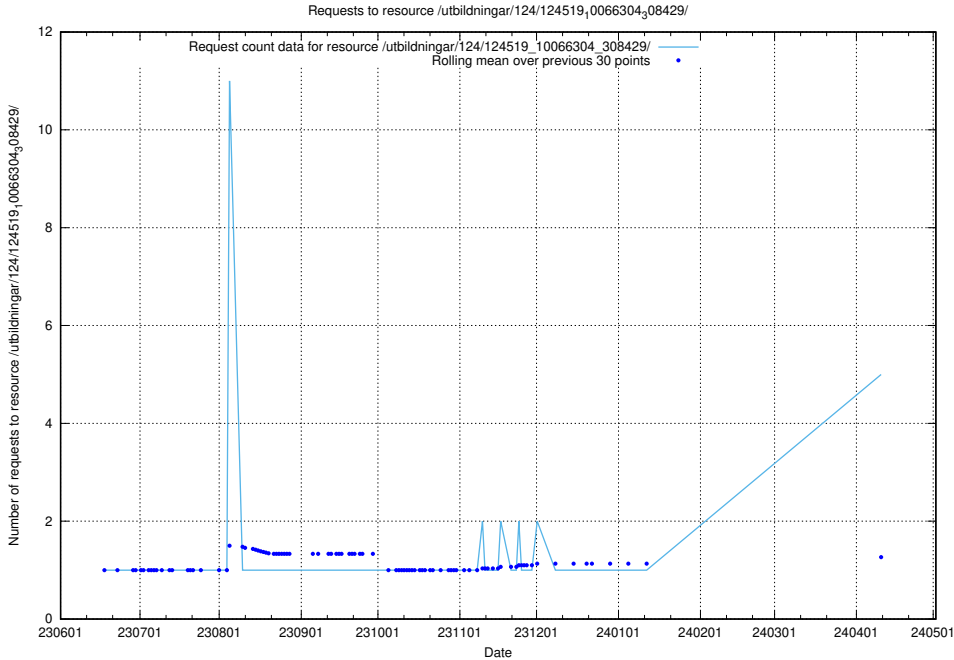

5.278 Usage of /utbildningar/124/124519_10066304_308429/

Here, we count the number of requests to resource /utbildningar/124/124519_10066304_308429/.