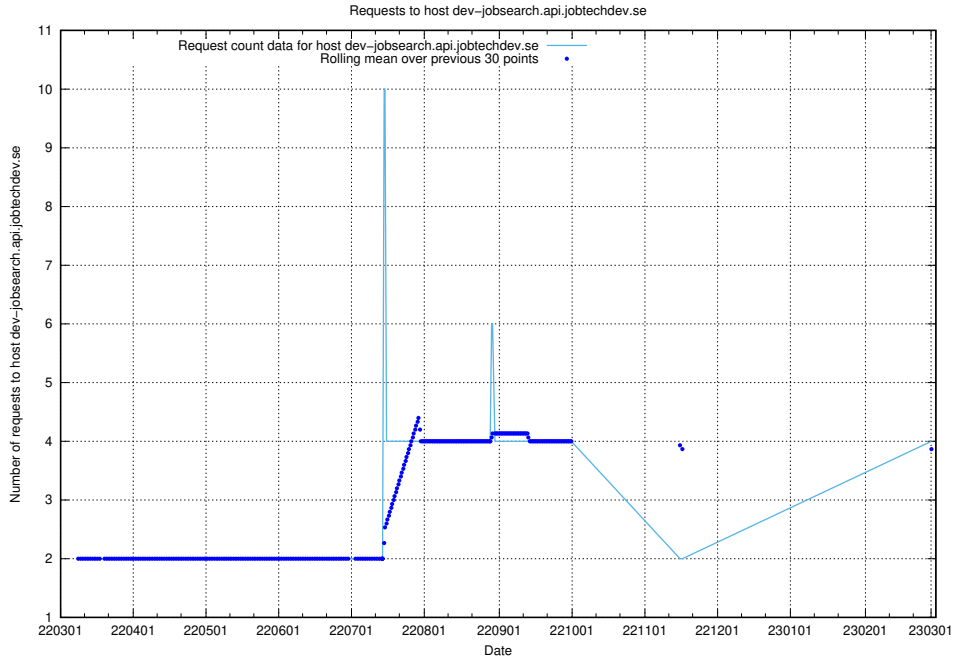

7.161 Usage of dev-jobsearch.api.jobtechdev.se

Here, we count the number of requests to host dev-jobsearch.api.jobtechdev.se.