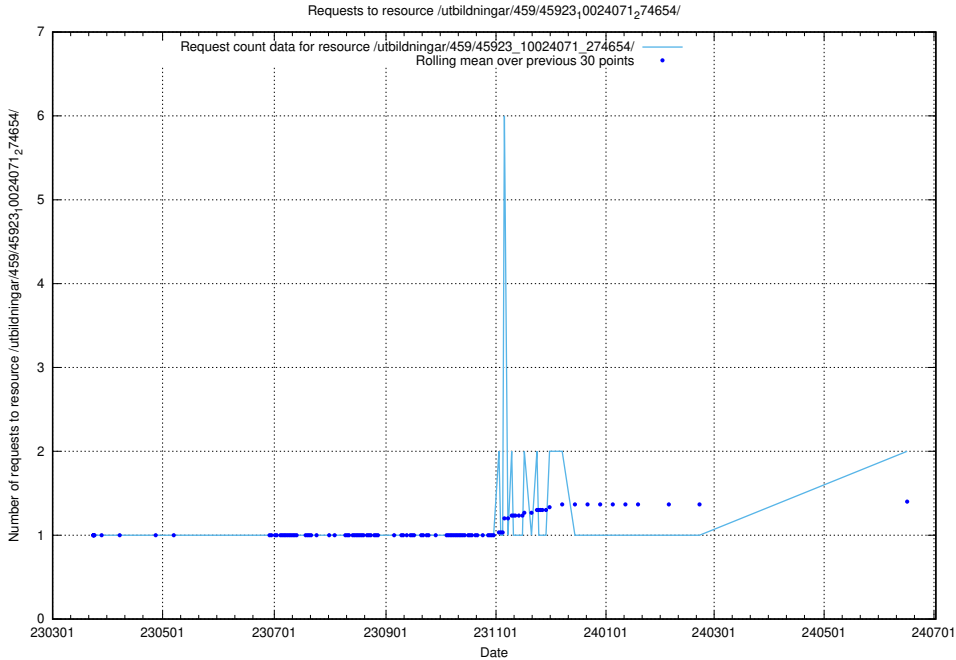

5.1142 Usage of /utbildningar/459/45923_10024071_274654/

Here, we count the number of requests to resource /utbildningar/459/45923_10024071_274654/.