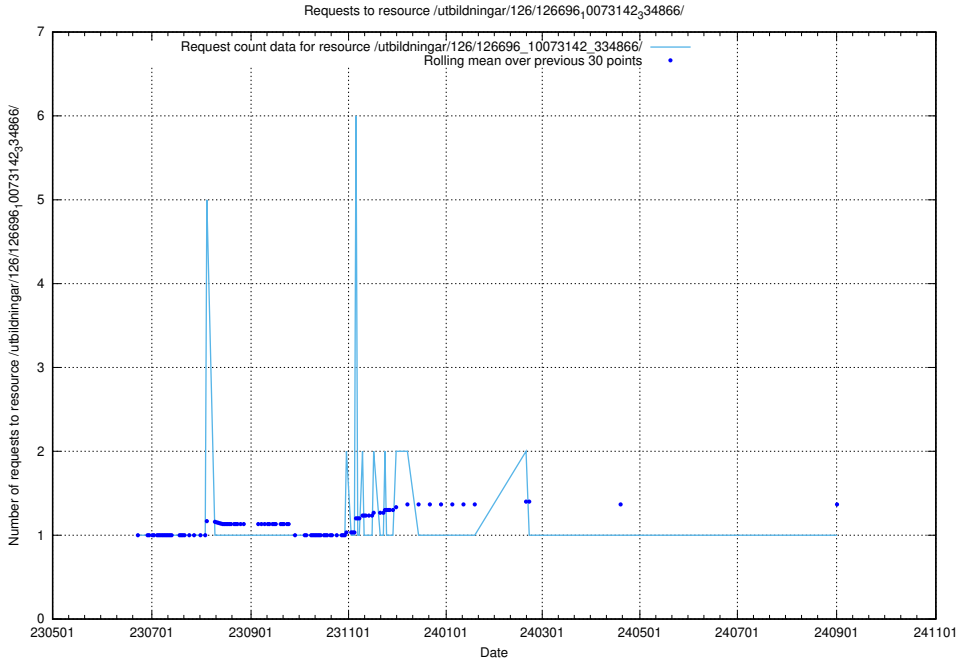

5.6406 Usage of /utbildningar/126/126696_10073142_334866/

Here, we count the number of requests to resource /utbildningar/126/126696_10073142_334866/.