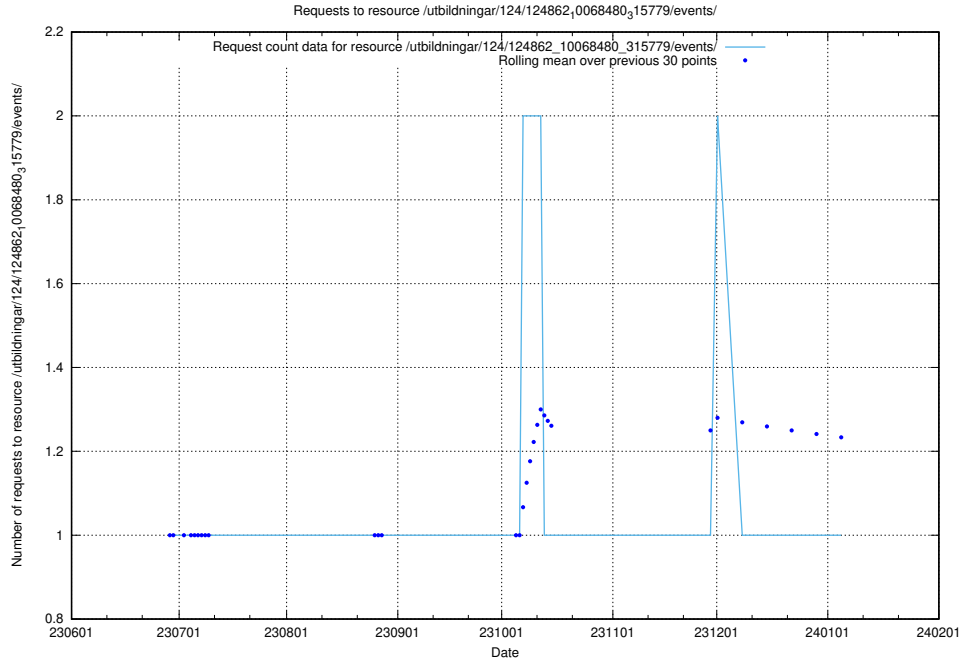

5.6284 Usage of /utbildningar/124/124862_10068480_315779/events/

Here, we count the number of requests to resource /utbildningar/124/124862_10068480_315779/events/