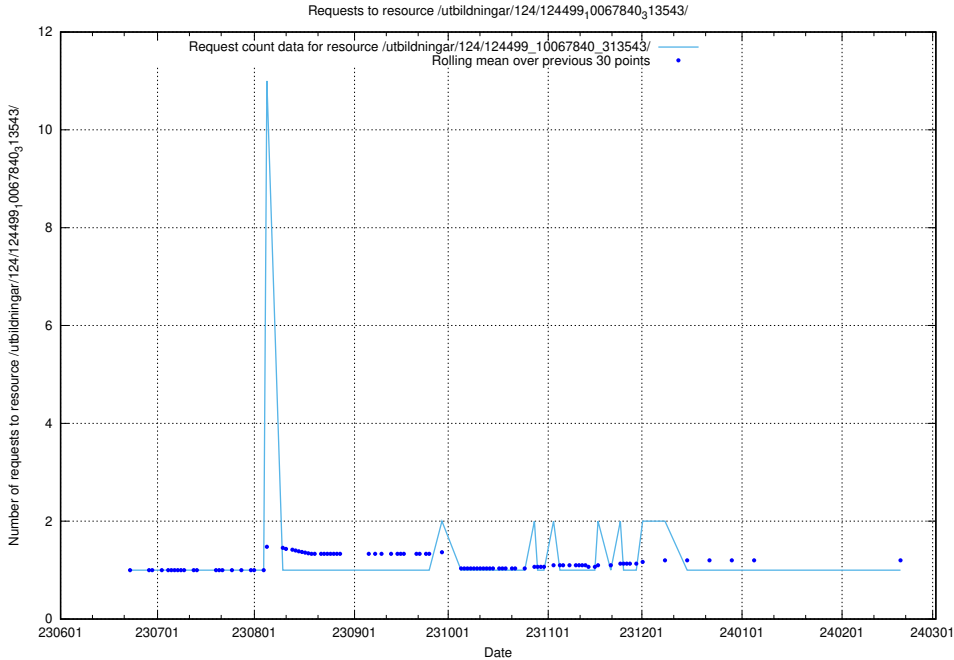

5.6552 Usage of /utbildningar/124/124499_10067840_313543/

Here, we count the number of requests to resource /utbildningar/124/124499_10067840_313543/.