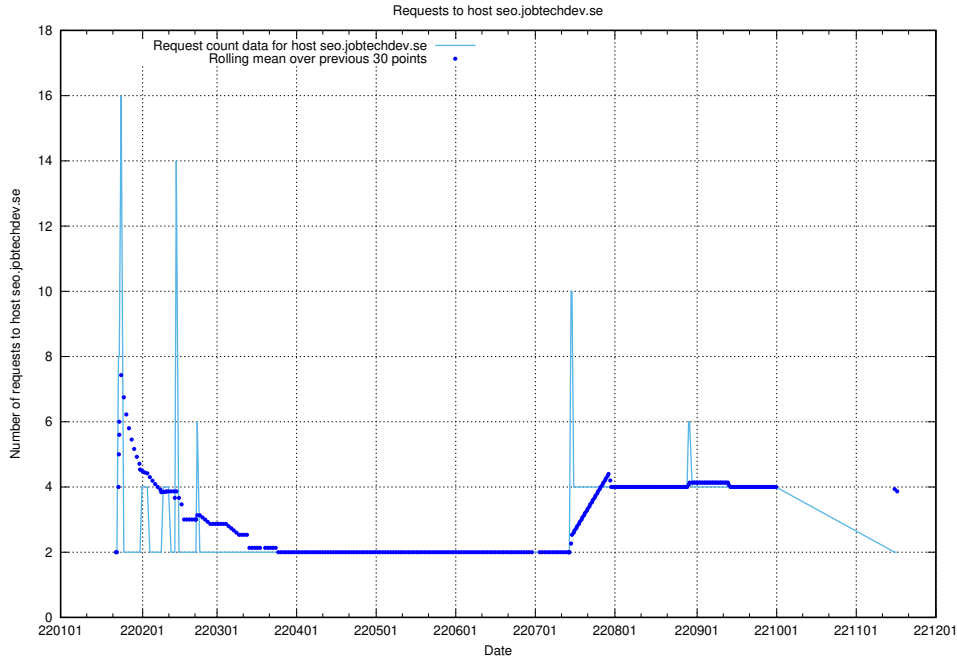

7.597 Usage of seo.jobtechdev.se

Here, we count the number of requests to host seo.jobtechdev.se.