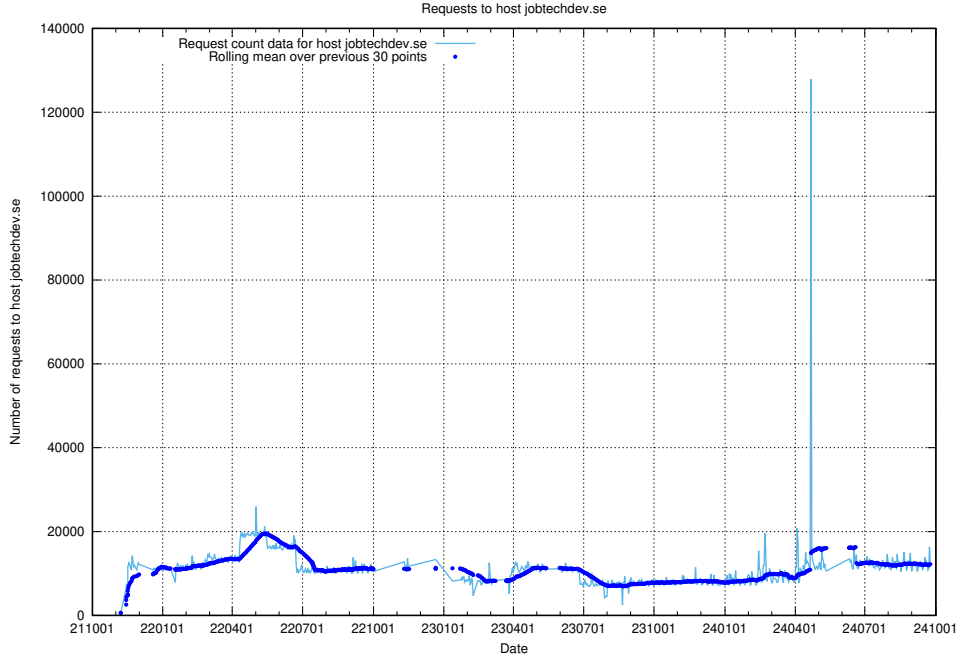

7.10 Usage of jobtechdev.se

Here, we count the number of requests to host jobtechdev.se.