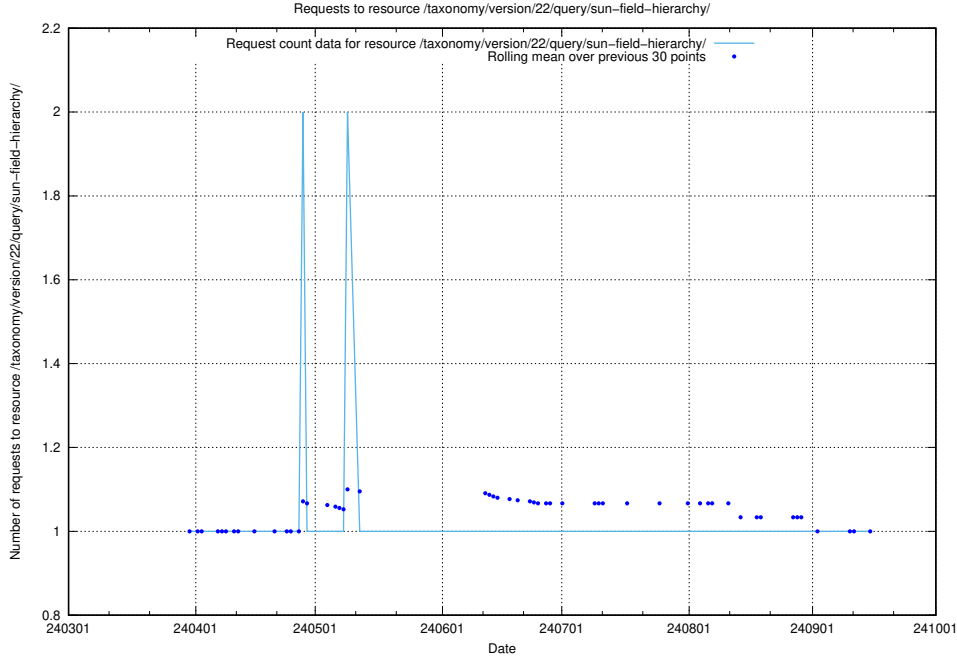

5.2467 Usage of /taxonomy/version/22/query/sun-field-hierarchy/

Here, we count the number of requests to resource /taxonomy/version/22/query/sun-field-hierarchy/.