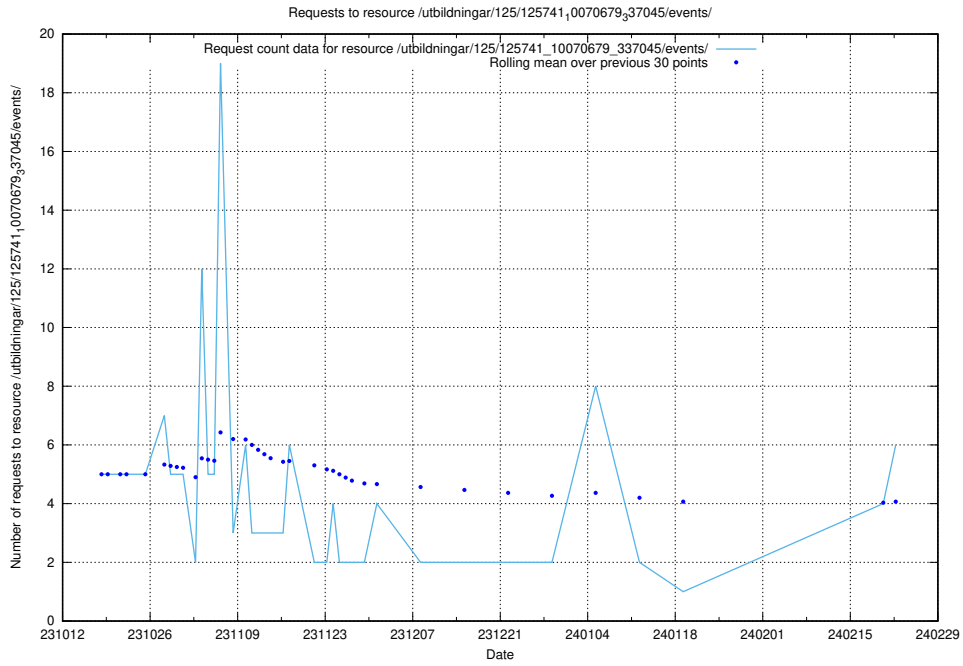

5.151 Usage of /utbildningar/125/125741_10070679_337045/events/

Here, we count the number of requests to resource /utbildningar/125/125741_10070679_337045/events/