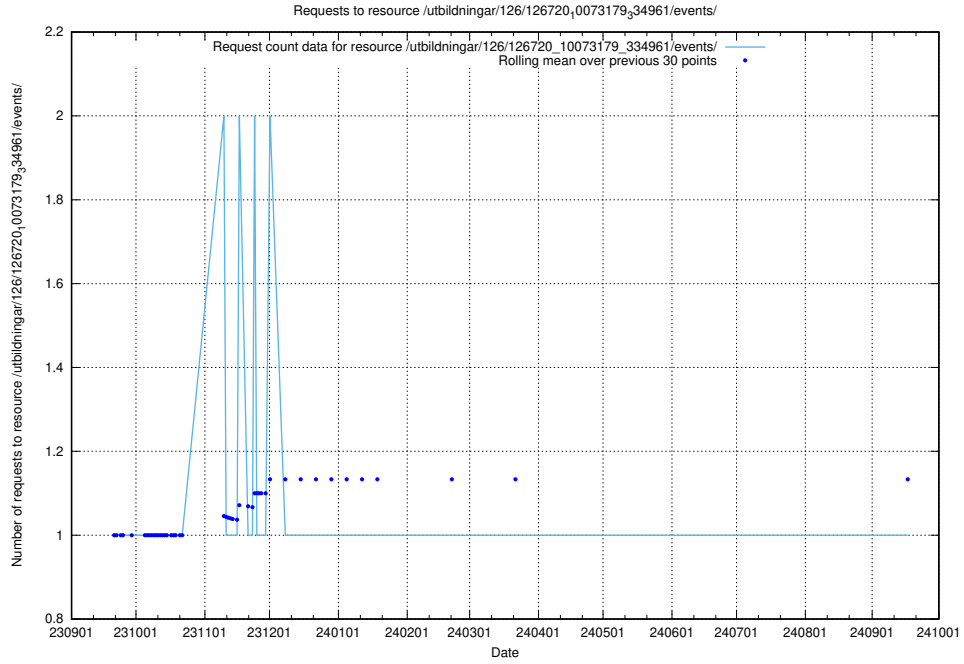

5.5332 Usage of /utbildningar/126/126720_10073179_334961/events/

Here, we count the number of requests to resource /utbildningar/126/126720_10073179_334961/events/