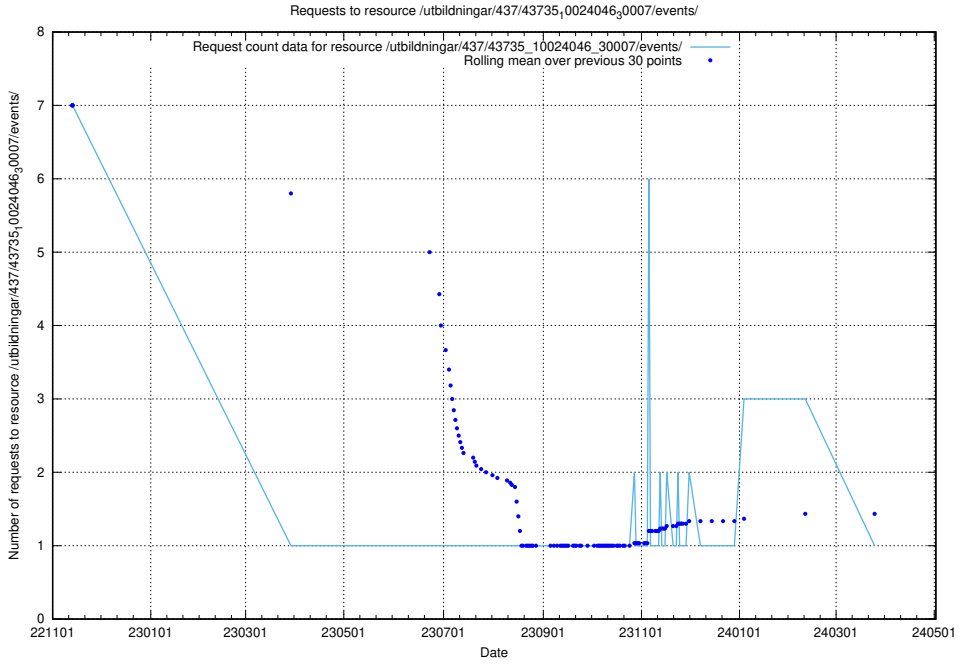

5.6566 Usage of /utbildningar/437/43735_10024046_30007/events/

Here, we count the number of requests to resource /utbildningar/437/43735_10024046_30007/events/.