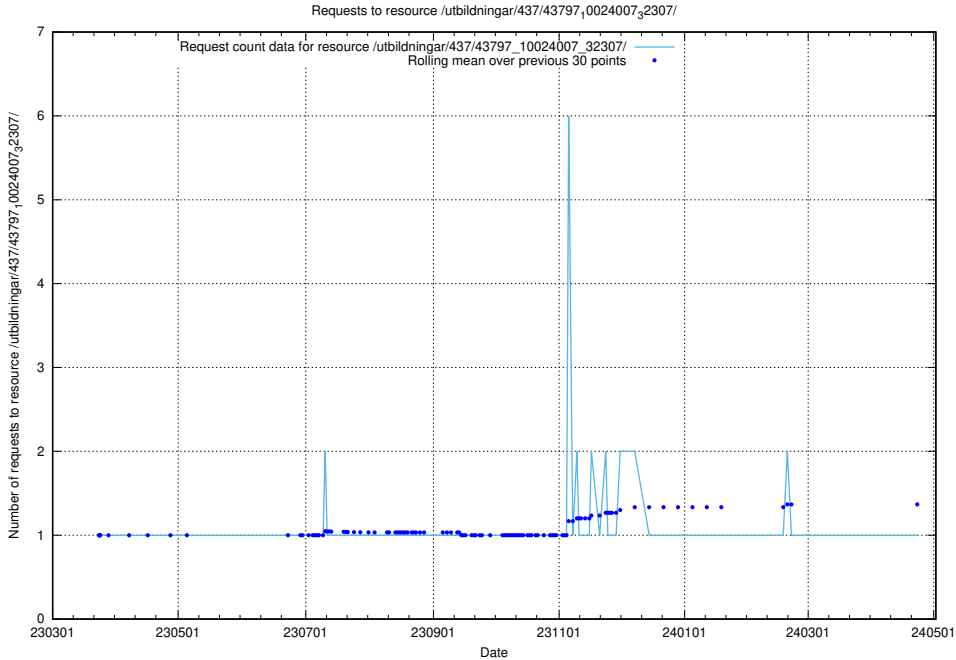

5.7111 Usage of /utbildningar/437/43797_10024007_32307/

Here, we count the number of requests to resource /utbildningar/437/43797_10024007_32307/.

5.7112 Usage of /utbildningar/437/43797_10024007_32190/