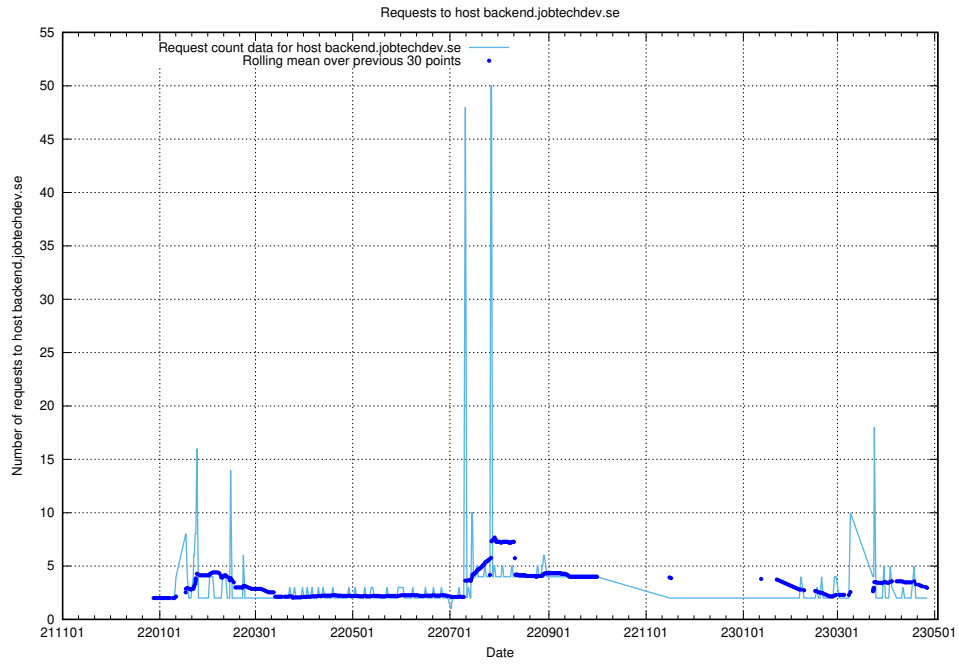

7.361 Usage of backend.jobtechdev.se

Here, we count the number of requests to host backend.jobtechdev.se.