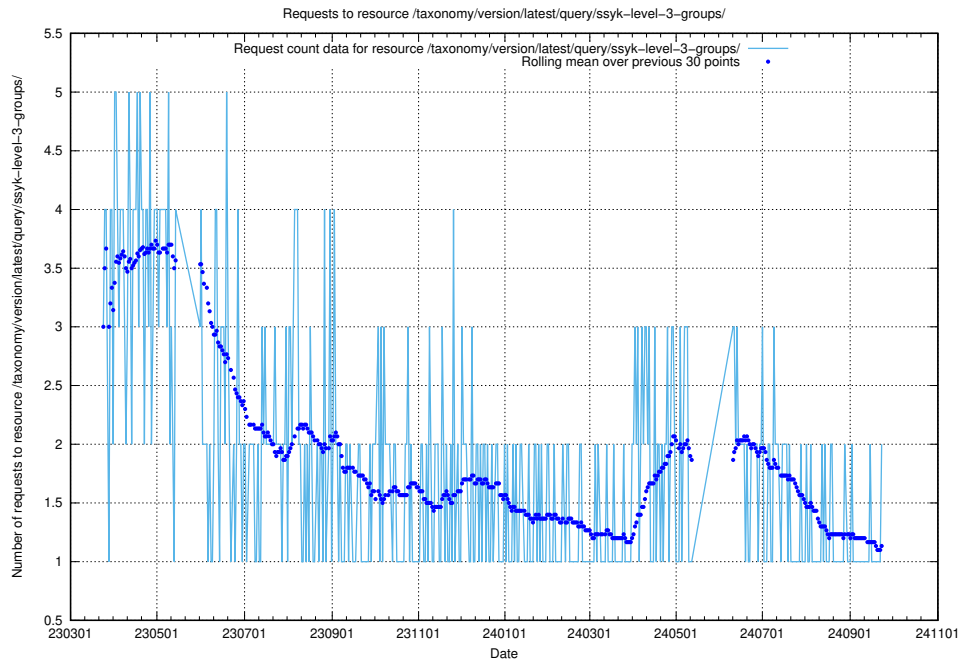

5.1087 Usage of /taxonomy/version/latest/query/ssyk-level-3-groups/

Here, we count the number of requests to resource /taxonomy/version/latest/query/ssyk-level-3-groups/.