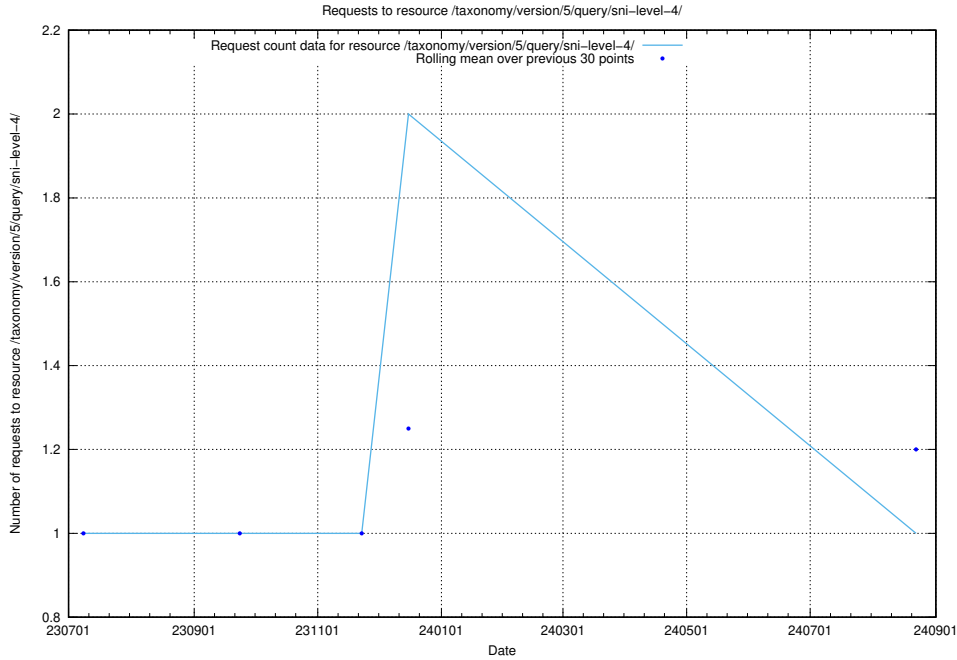

5.6080 Usage of /taxonomy/version/5/query/sni-level-4/

Here, we count the number of requests to resource /taxonomy/version/5/query/sni-level-4/.