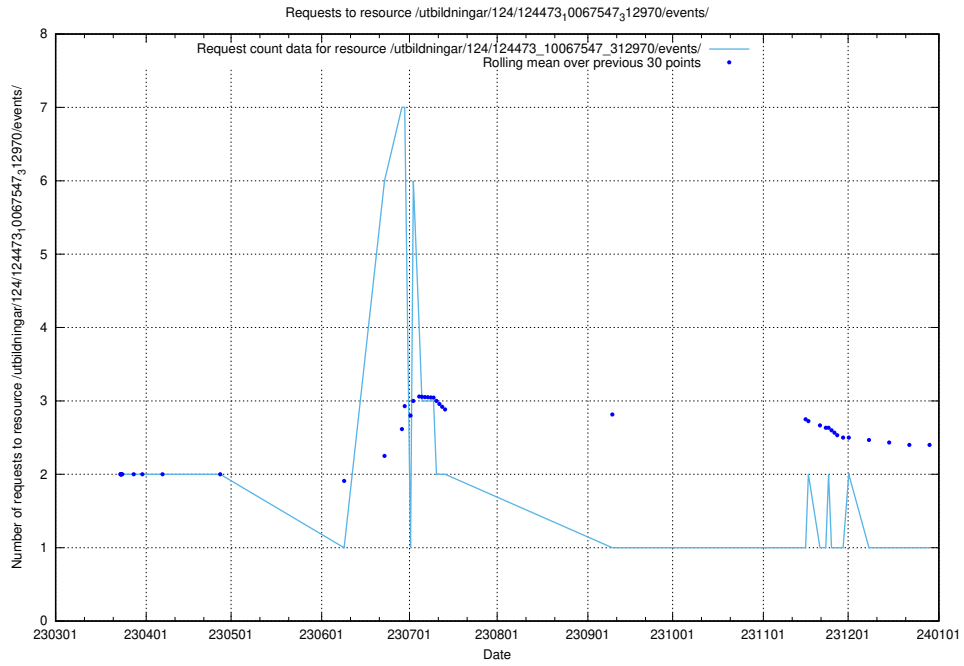

5.7059 Usage of /utbildningar/124/124473_10067547_312970/events/

Here, we count the number of requests to resource /utbildningar/124/124473_10067547_312970/events/