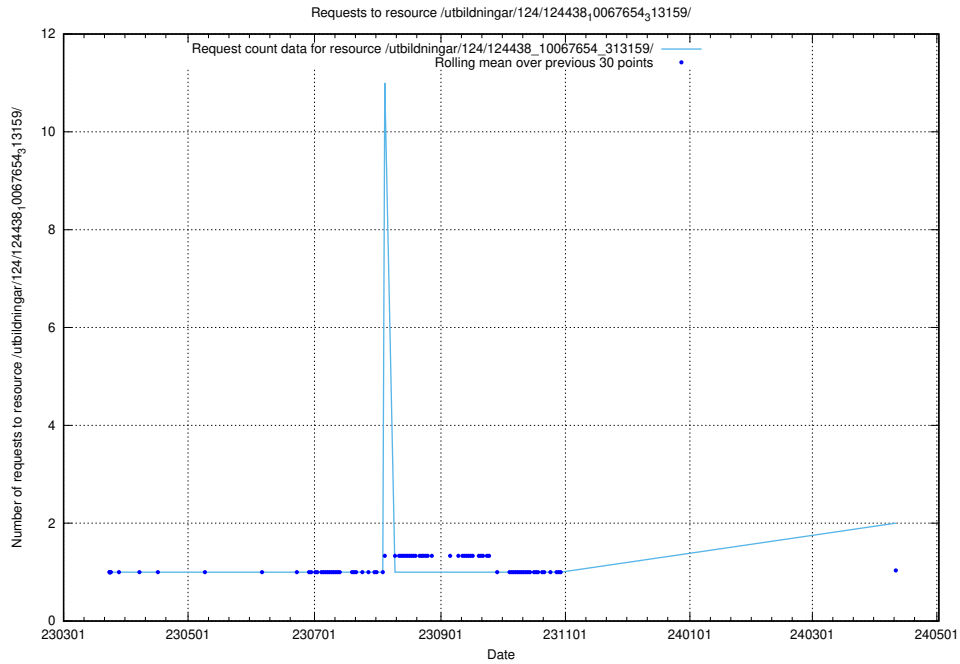

5.829 Usage of /utbildningar/124/124438_10067654_313159/

Here, we count the number of requests to resource /utbildningar/124/124438_10067654_313159/.