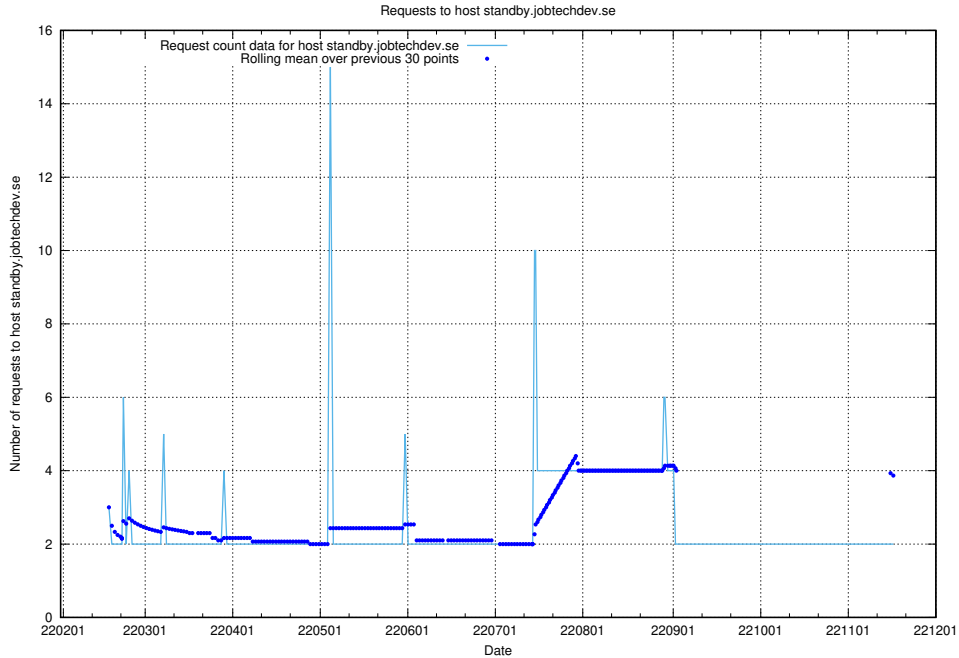

7.544 Usage of standby.jobtechdev.se

Here, we count the number of requests to host standby.jobtechdev.se.