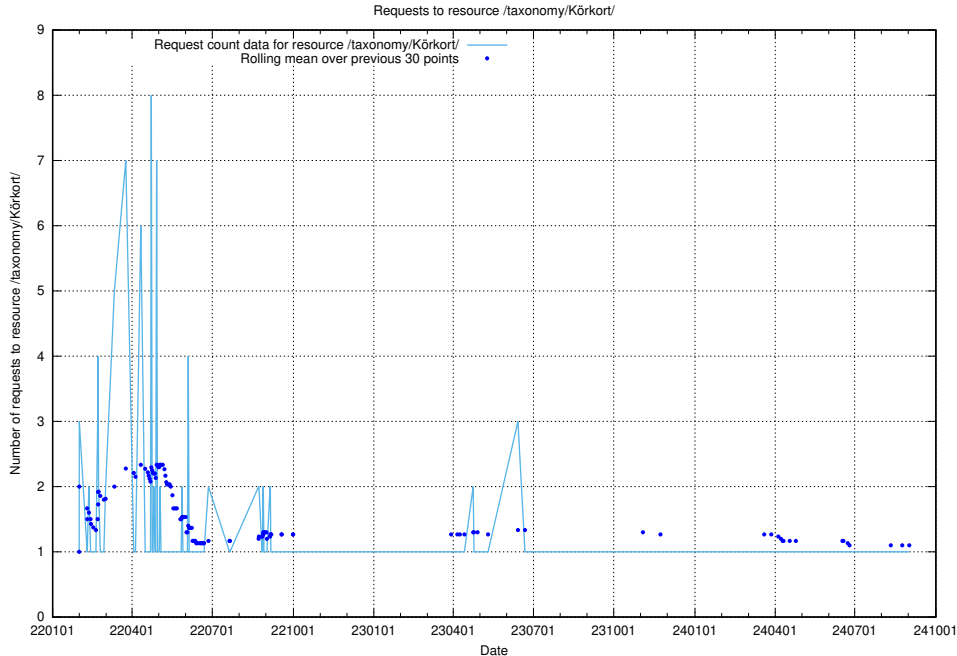

5.4294 Usage of /taxonomy/Körkort/

Here, we count the number of requests to resource /taxonomy/Körkort/.