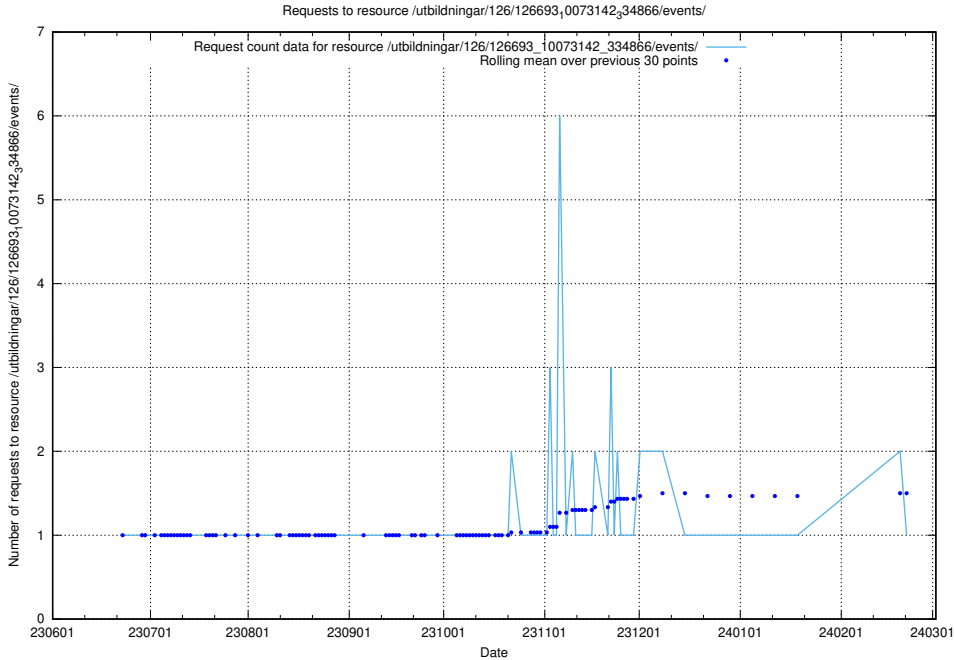

Here, we count the number of requests to resource /utbildningar/126/126693_10073143_334867/events/

5.6423 Usage of /utbildningar/126/126693_10073142_334866/events/

Here, we count the number of requests to resource /utbildningar/126/126693_10073142_334866/events/