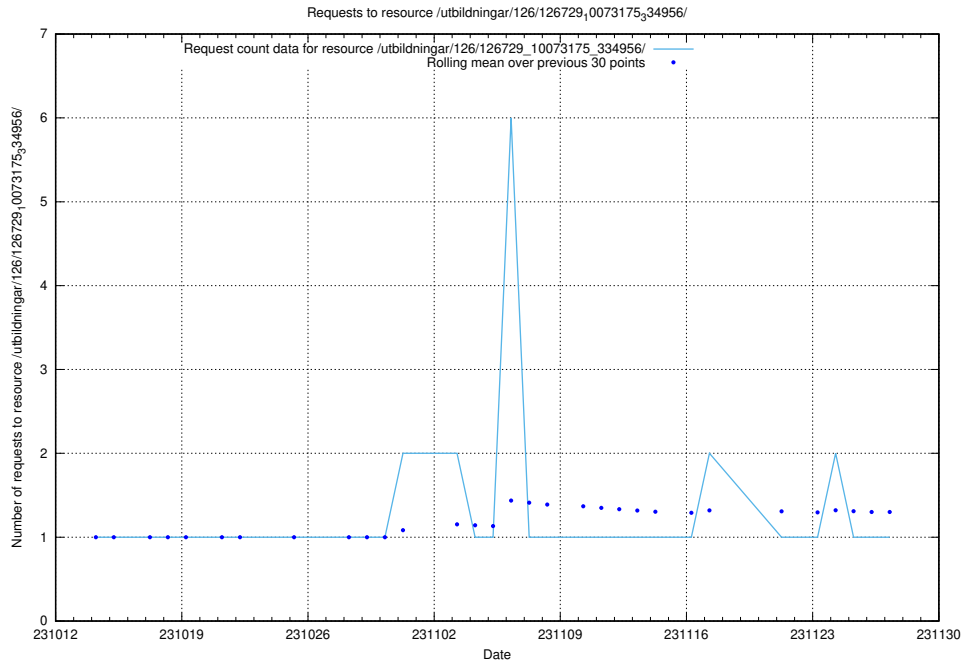

5.5147 Usage of /utbildningar/126/126729_10073175_334956/

Here, we count the number of requests to resource /utbildningar/126/126729_10073175_334956/.