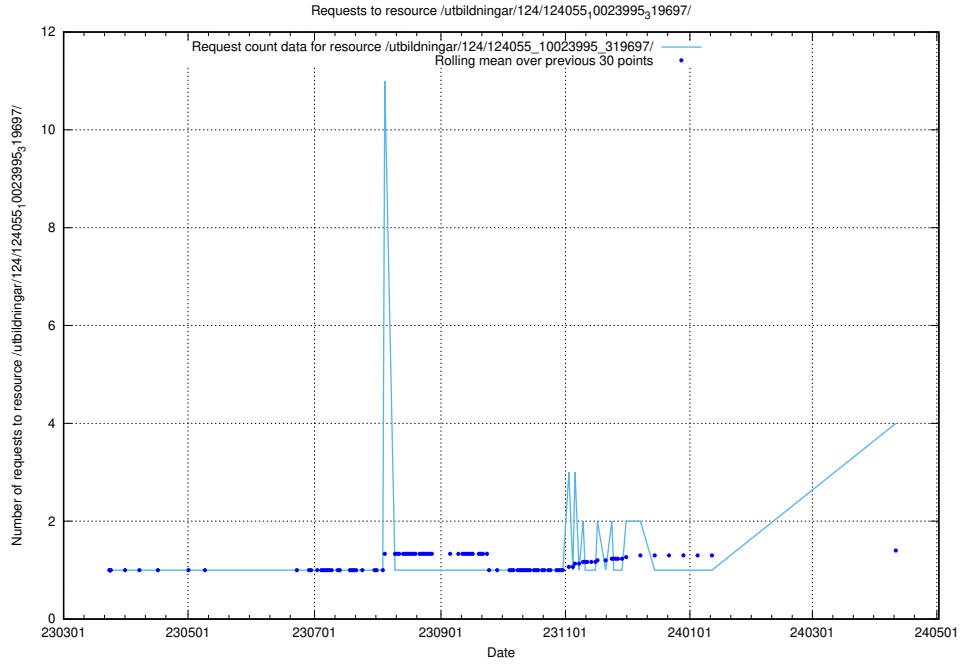

5.362 Usage of /utbildningar/124/124055_10023995_319697/

Here, we count the number of requests to resource /utbildningar/124/124055_10023995_319697/.