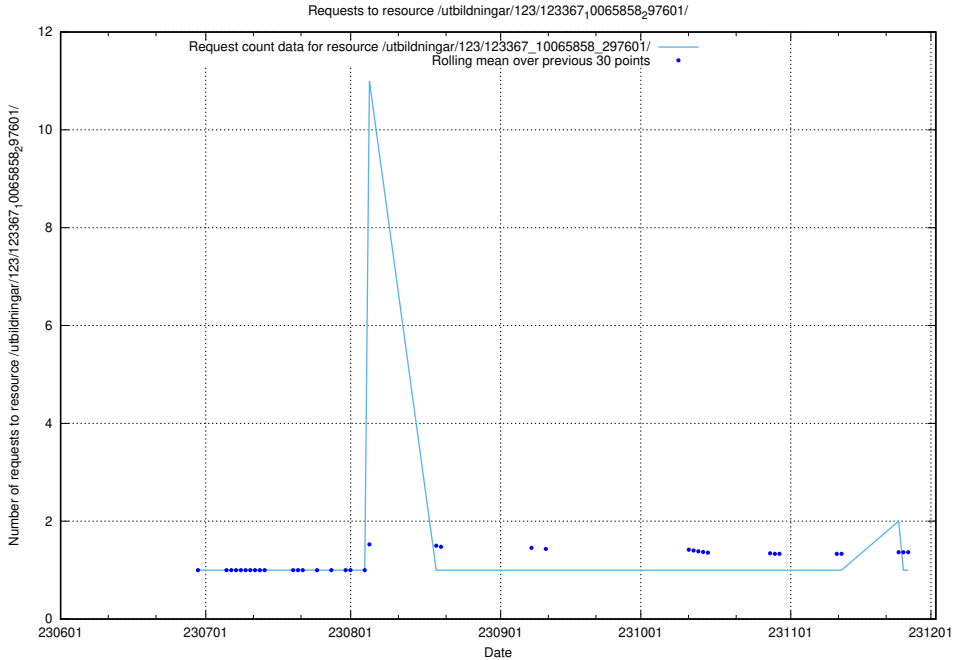

5.6209 Usage of /utbildningar/123/123367_10065858_297601/

Here, we count the number of requests to resource /utbildningar/123/123367_10065858_297601/.