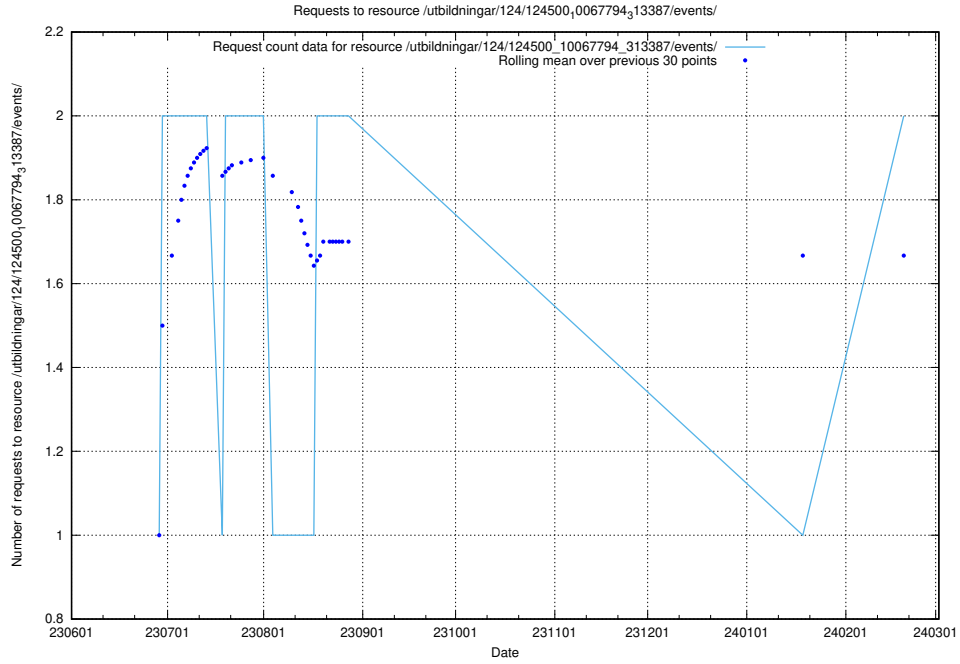

5.904 Usage of /utbildningar/124/124500_10067794_313387/events/

Here, we count the number of requests to resource /utbildningar/124/124500_10067794_313387/events/