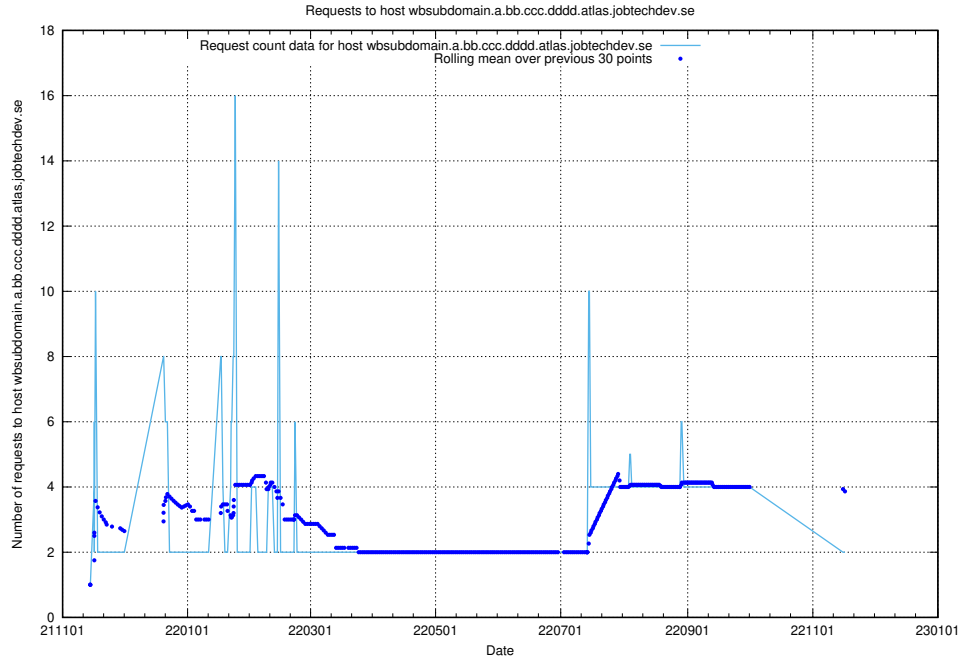

7.556 Usage of wbsubdomain.a.bb.ccc.dddd.atlas.jobtechdev.se

Here, we count the number of requests to host wbsubdomain.a.bb.ccc.dddd.atlas.jobtechdev.se.