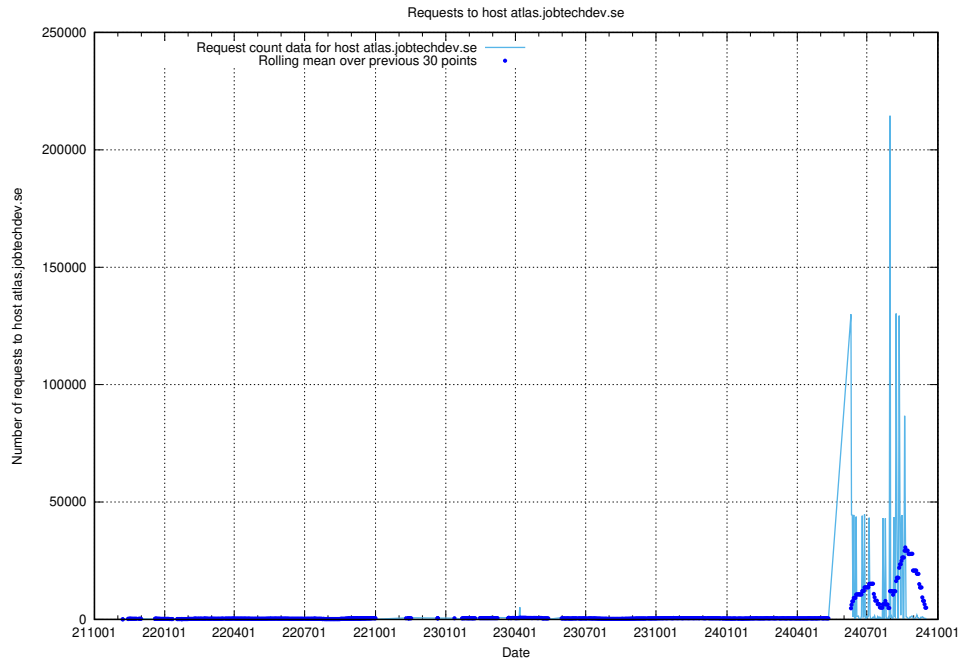

Here, we count the number of requests to host openshift-gitops-server-openshift-gitops.prod.services.jtech.se.

7.21 Usage of atlas.jobtechdev.se

Here, we count the number of requests to host atlas.jobtechdev.se.