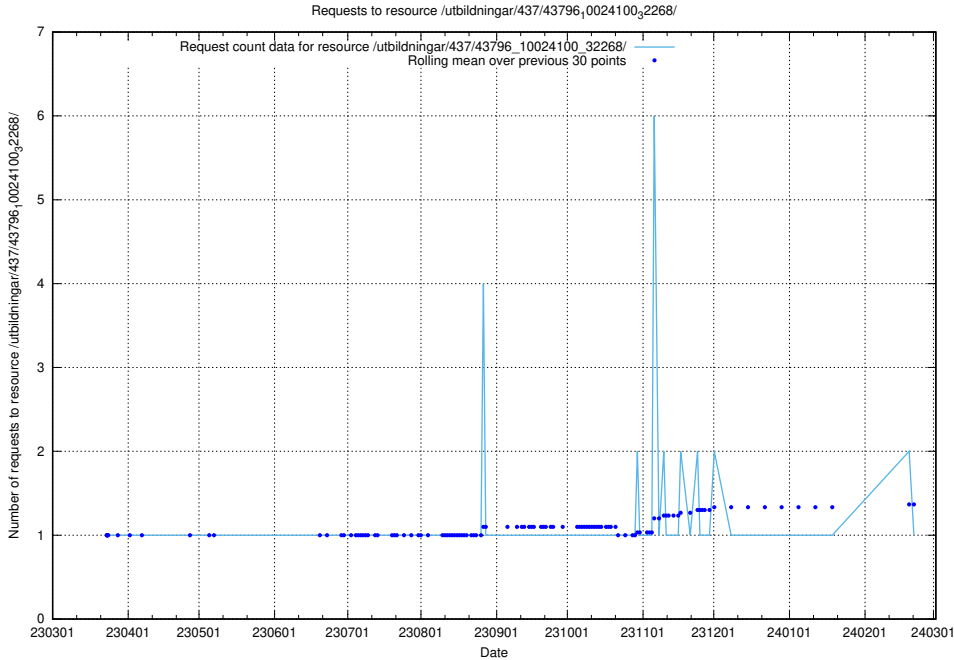

5.7062 Usage of /utbildningar/437/43796_10024100_32268/

Here, we count the number of requests to resource /utbildningar/437/43796_10024100_32268/.