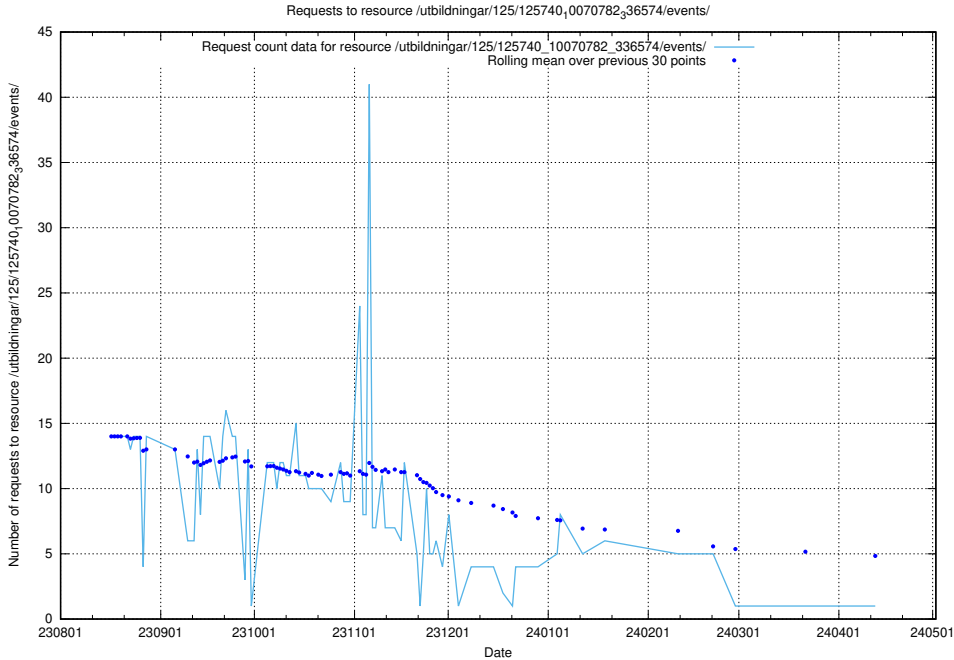

5.5482 Usage of /utbildningar/125/125740_10070782_336574/events/

Here, we count the number of requests to resource /utbildningar/125/125740_10070782_336574/events/