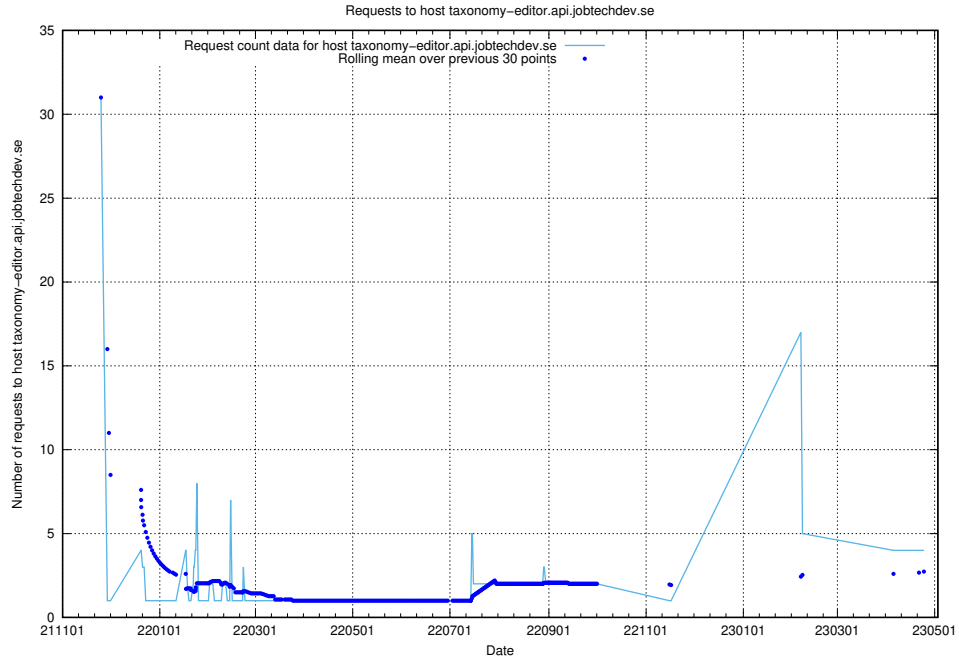

7.148 Usage of taxonomy-editor.api.jobtechdev.se

Here, we count the number of requests to host taxonomy-editor.api.jobtechdev.se.