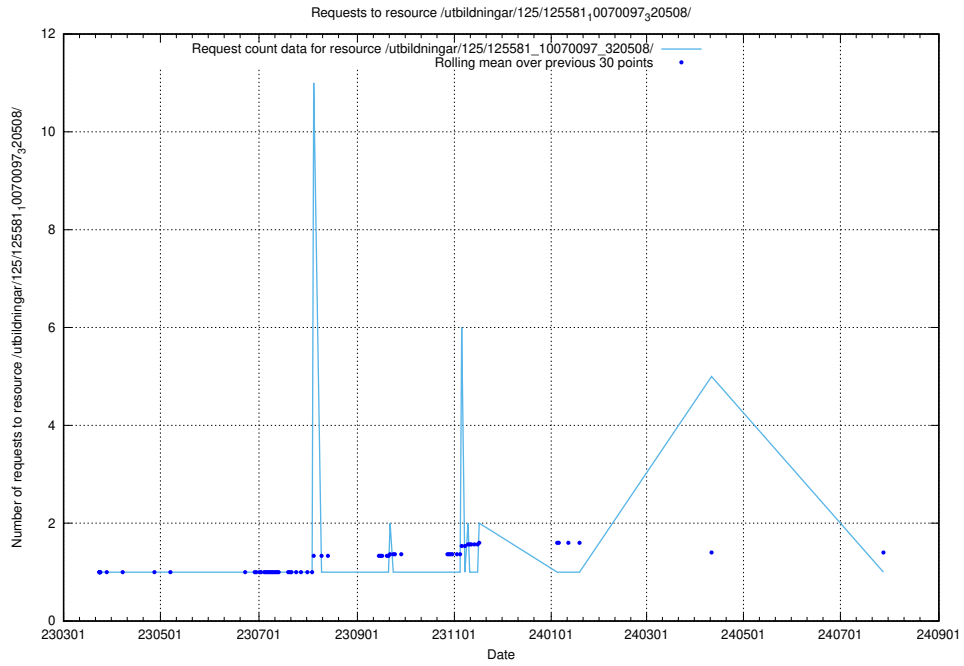

5.1155 Usage of /utbildningar/125/125581_10070097_320508/

Here, we count the number of requests to resource /utbildningar/125/125581_10070097_320508/.