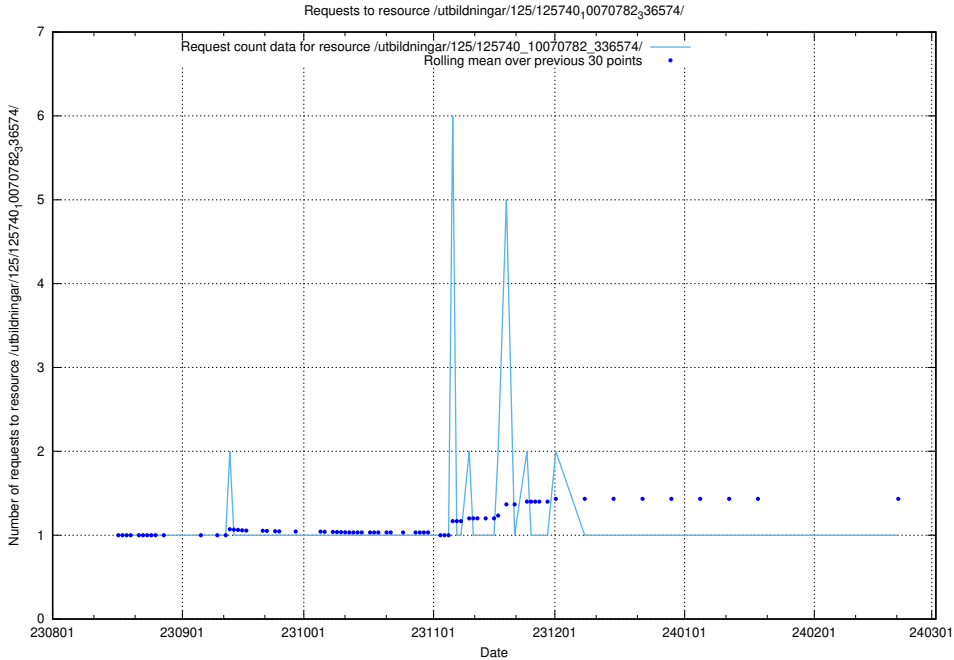

5.5489 Usage of /utbildningar/125/125740_10070782_336574/

Here, we count the number of requests to resource /utbildningar/125/125740_10070782_336574/.