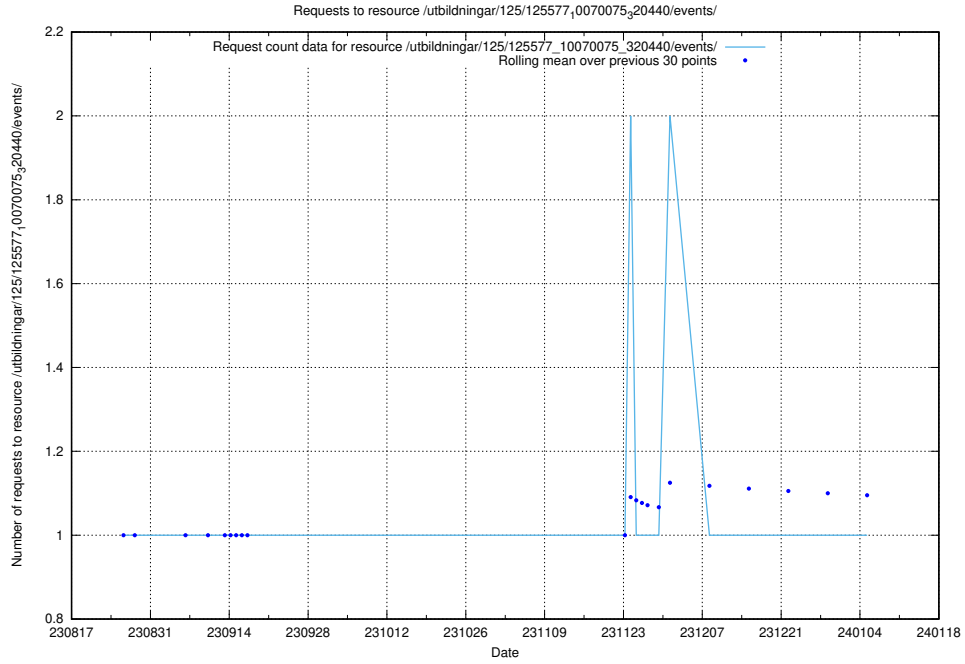

5.5414 Usage of /utbildningar/125/125577_10070075_320440/events/

Here, we count the number of requests to resource /utbildningar/125/125577_10070075_320440/events/