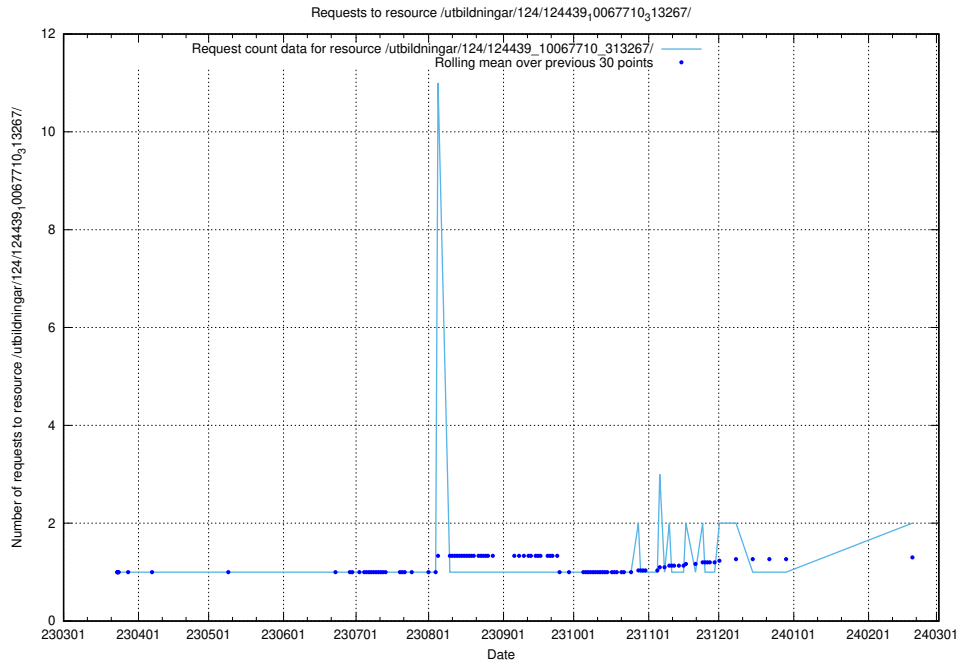

5.749 Usage of /utbildningar/124/124439_10067710_313267/

Here, we count the number of requests to resource /utbildningar/124/124439_10067710_313267/.