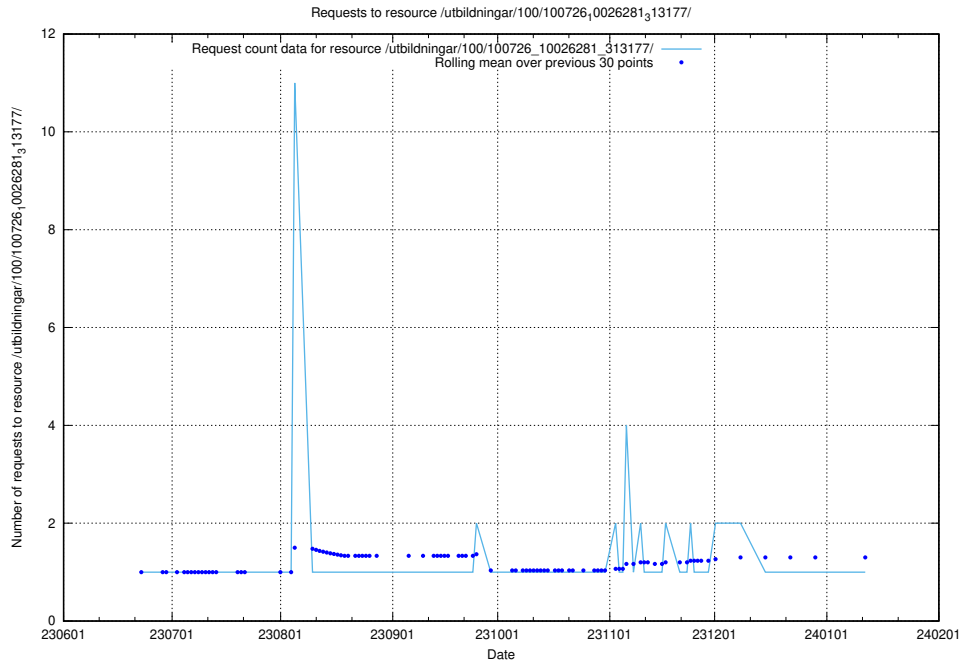

5.6506 Usage of /utbildningar/100/100726_10026281_313177/

Here, we count the number of requests to resource /utbildningar/100/100726_10026281_313177/.