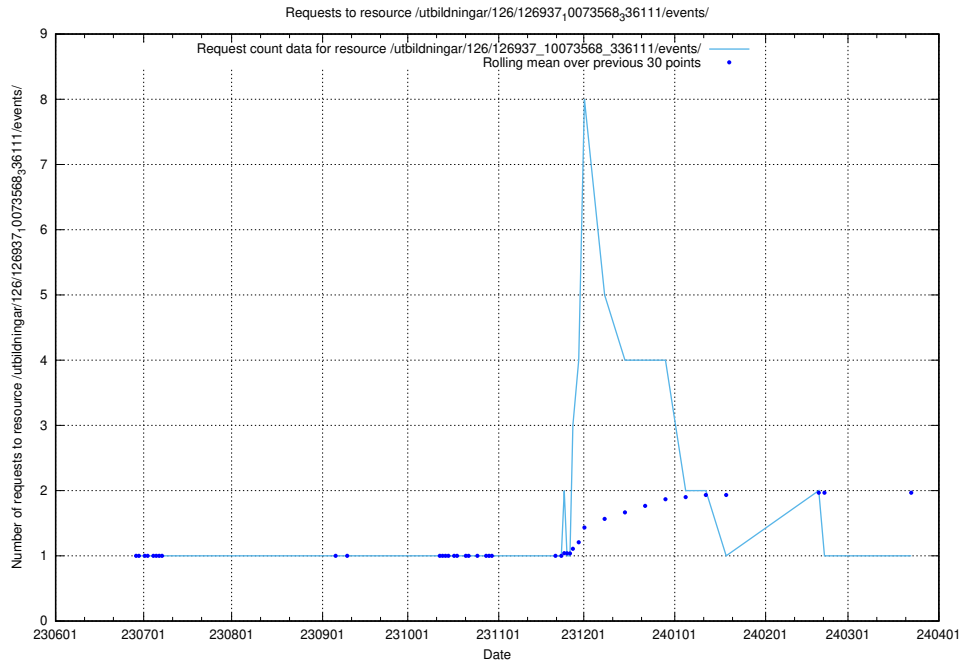

5.6140 Usage of /utbildningar/126/126937_10073568_336111/events/

Here, we count the number of requests to resource /utbildningar/126/126937_10073568_336111/events/