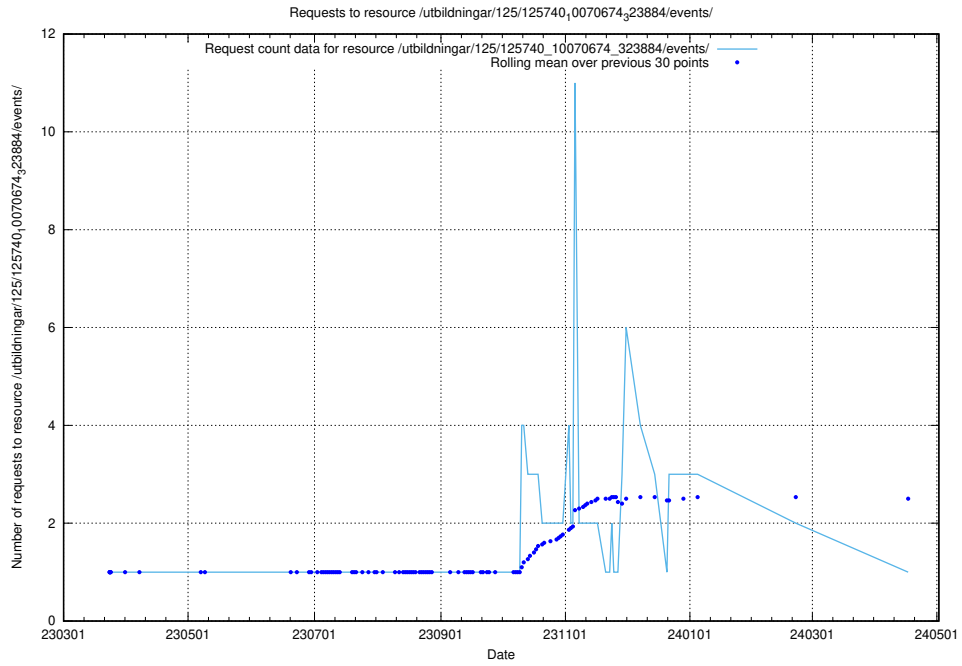

5.1048 Usage of /utbildningar/125/125740_10070674_323884/events/

Here, we count the number of requests to resource /utbildningar/125/125740_10070674_323884/events/