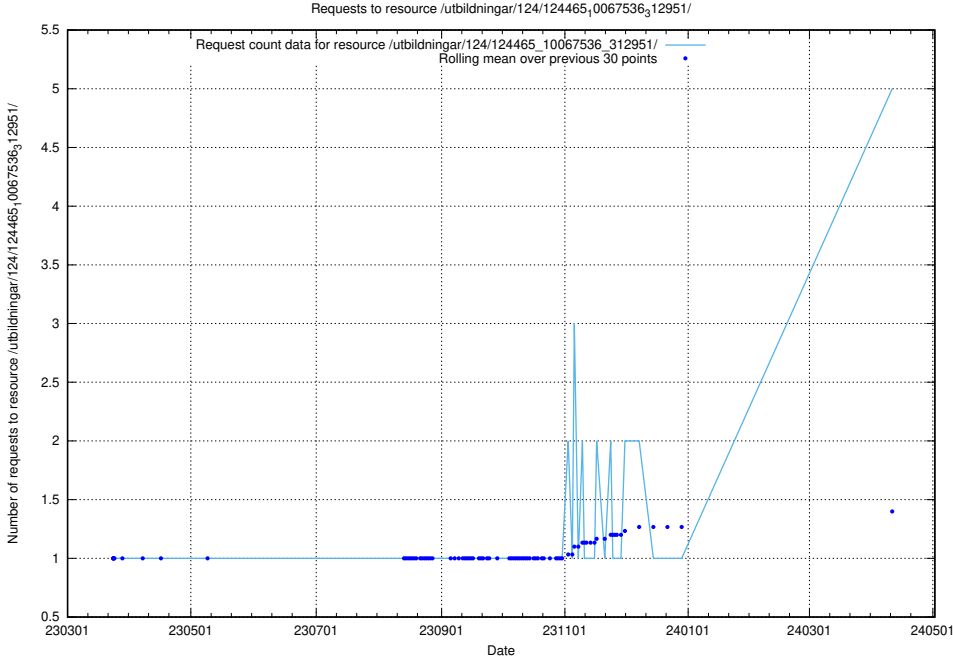

5.174 Usage of /utbildningar/124/124465_10067536_312951/

Here, we count the number of requests to resource /utbildningar/124/124465_10067536_312951/.