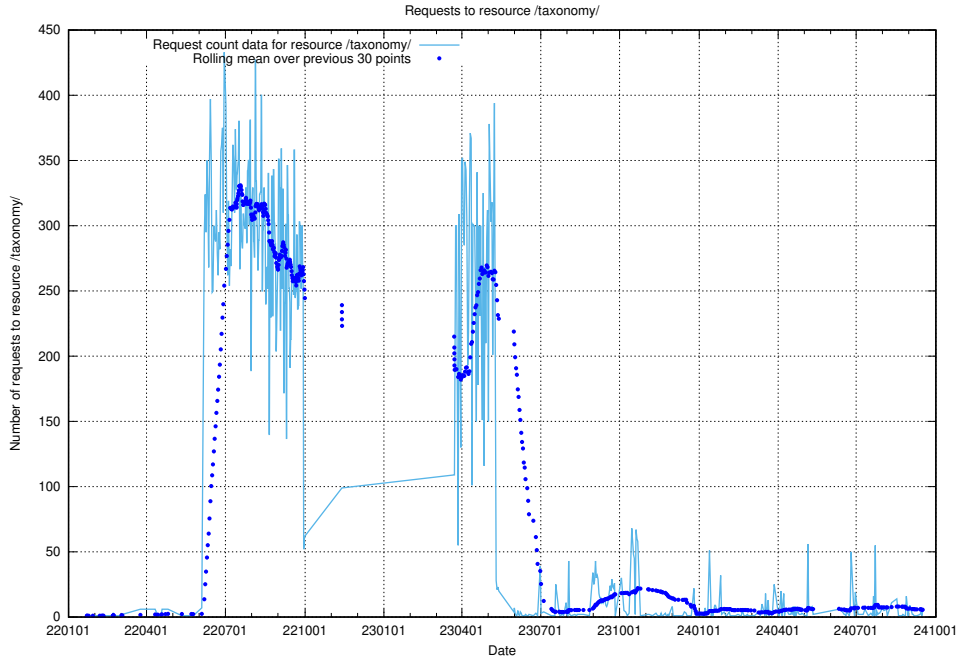

5.190 Usage of /taxonomy/

Here, we count the number of requests to resource /taxonomy/.