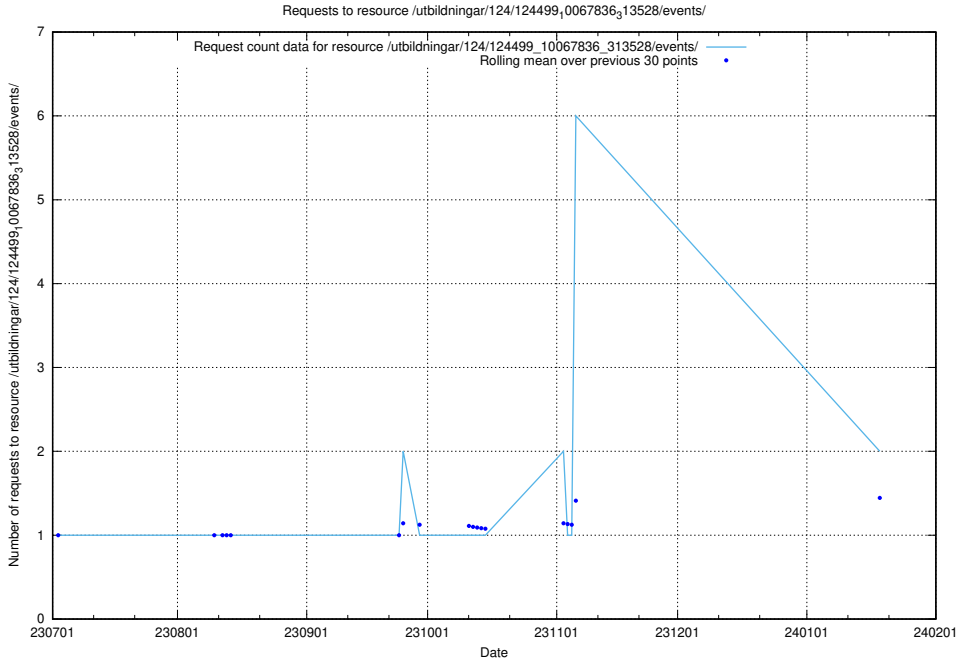

5.890 Usage of /utbildningar/124/124499_10067836_313528/events/

Here, we count the number of requests to resource /utbildningar/124/124499_10067836_313528/events/