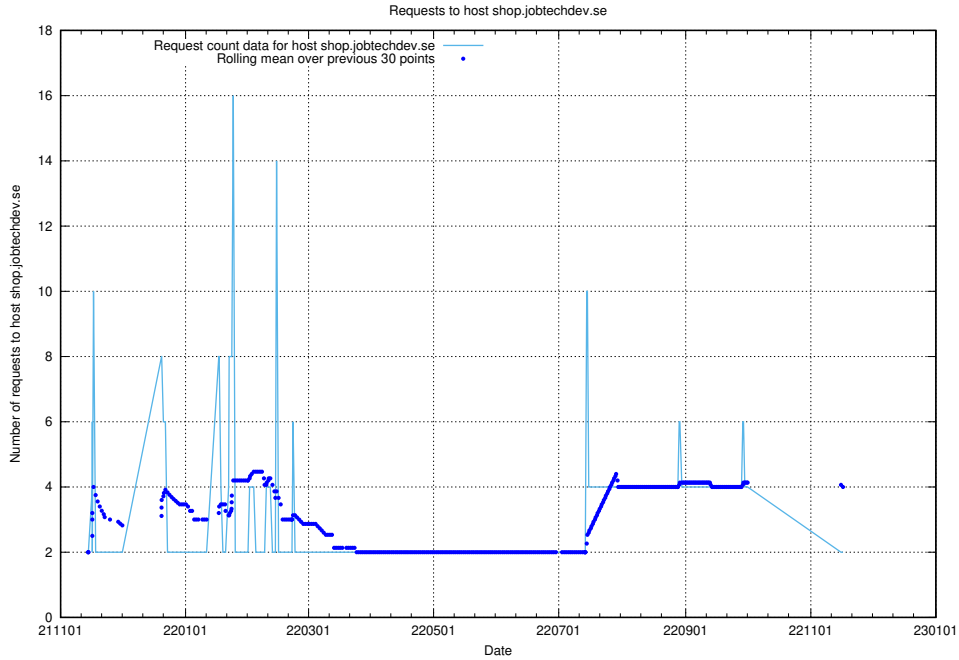

7.568 Usage of shop.jobtechdev.se

Here, we count the number of requests to host shop.jobtechdev.se.

7.569 Usage of office.jobtechdev.se

Here, we count the number of requests to host office.jobtechdev.se.