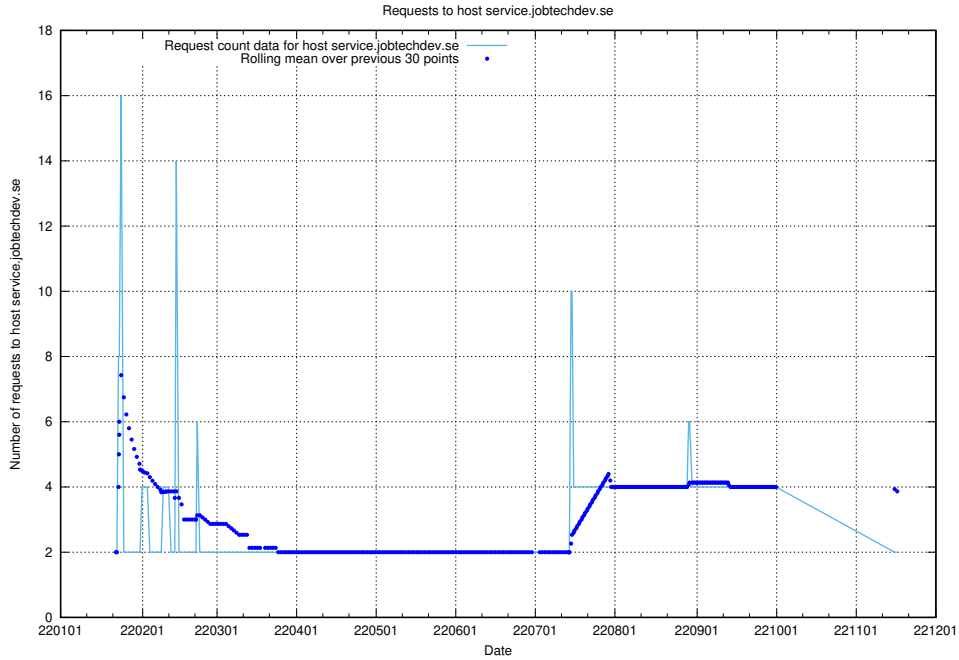

7.596 Usage of service.jobtechdev.se

Here, we count the number of requests to host service.jobtechdev.se.