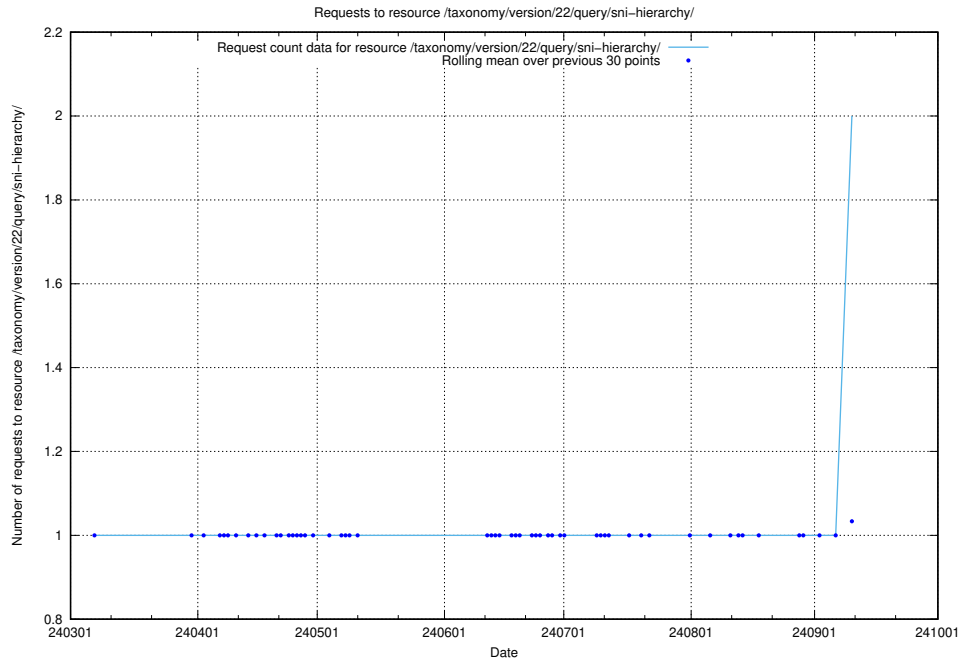

5.643 Usage of /taxonomy/version/22/query/sni-hierarchy/

Here, we count the number of requests to resource /taxonomy/version/22/query/sni-hierarchy/.