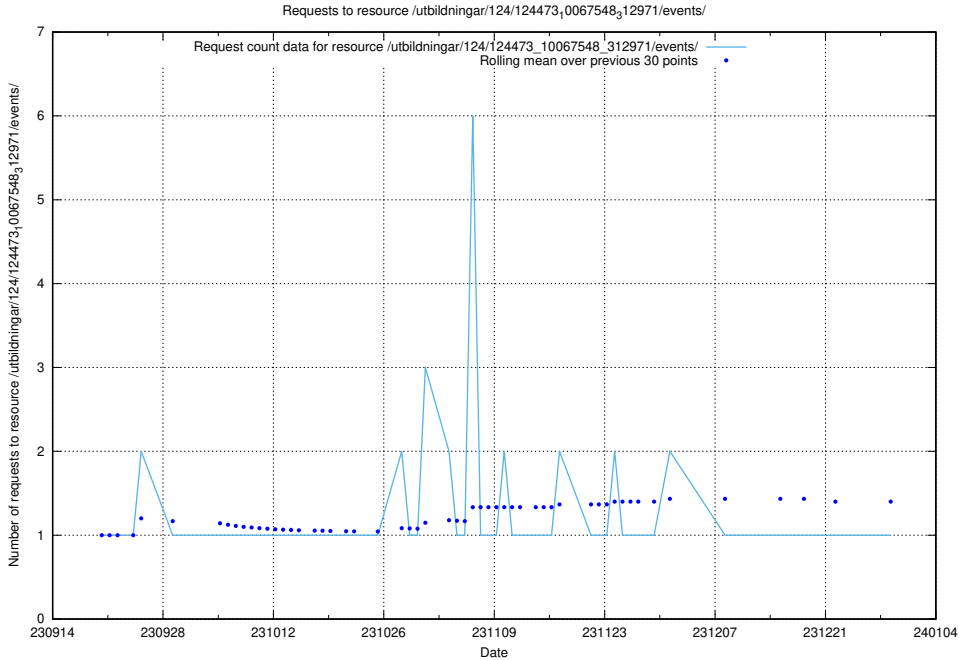

Here, we count the number of requests to resource /utbildningar/124/124483_10067812_313454/.

5.5239 Usage of /utbildningar/124/124473_10067548_312971/events/

Here, we count the number of requests to resource /utbildningar/124/124473_10067548_312971/events/