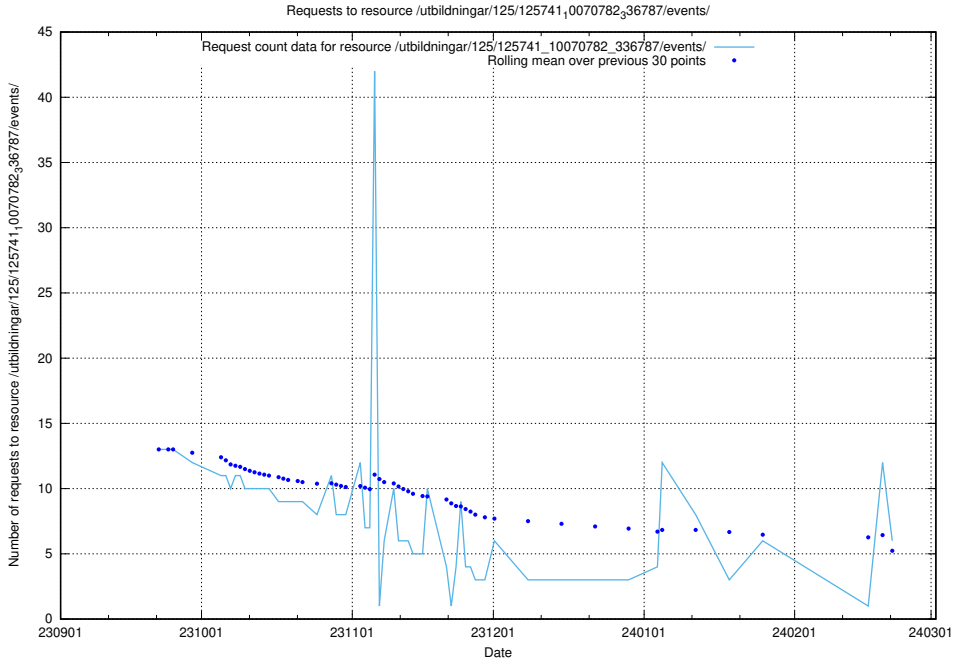

5.89 Usage of /utbildningar/125/125741_10070782_336787/events/

Here, we count the number of requests to resource /utbildningar/125/125741_10070782_336787/events/