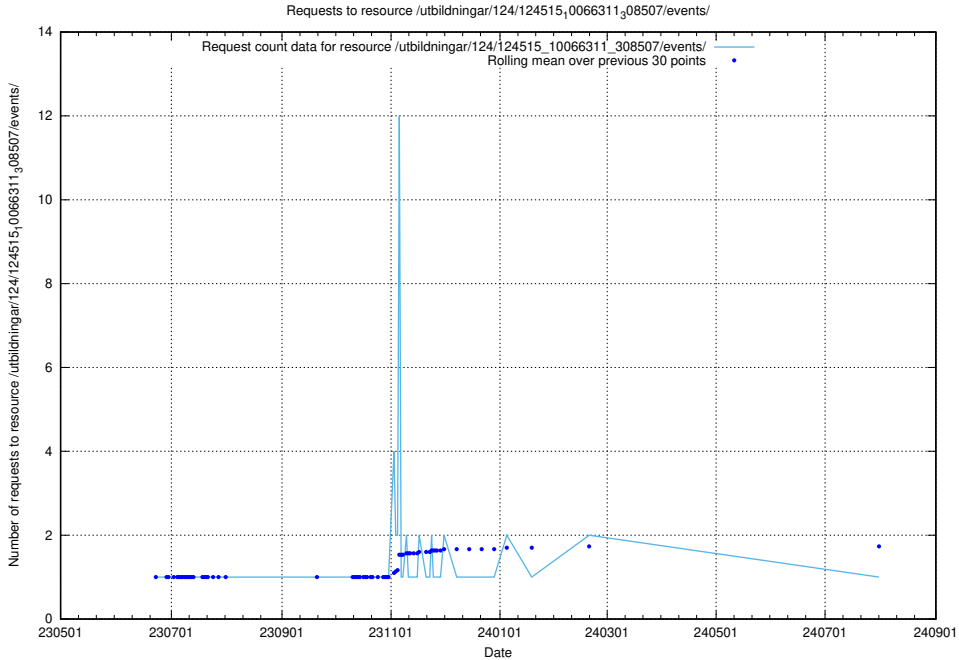

Here, we count the number of requests to resource /utbildningar/124/124516_10065914_300491/.

5.6432 Usage of /utbildningar/124/124515_10066311_308507/events/

Here, we count the number of requests to resource /utbildningar/124/124515_10066311_308507/events/