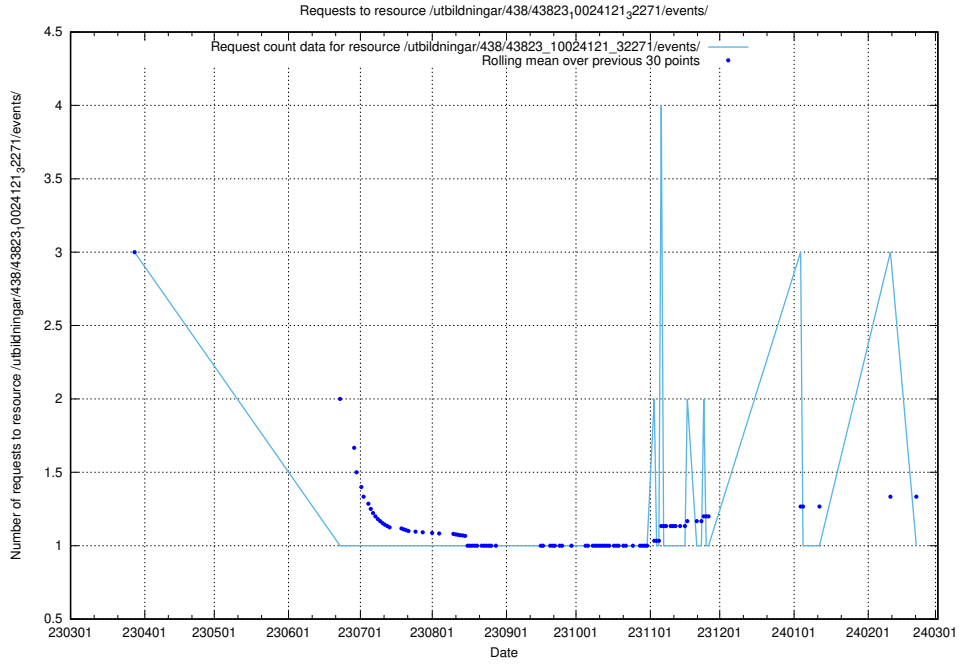

5.6734 Usage of /utbildningar/438/43823_10024121_32271/events/

Here, we count the number of requests to resource /utbildningar/438/43823_10024121_32271/events/.