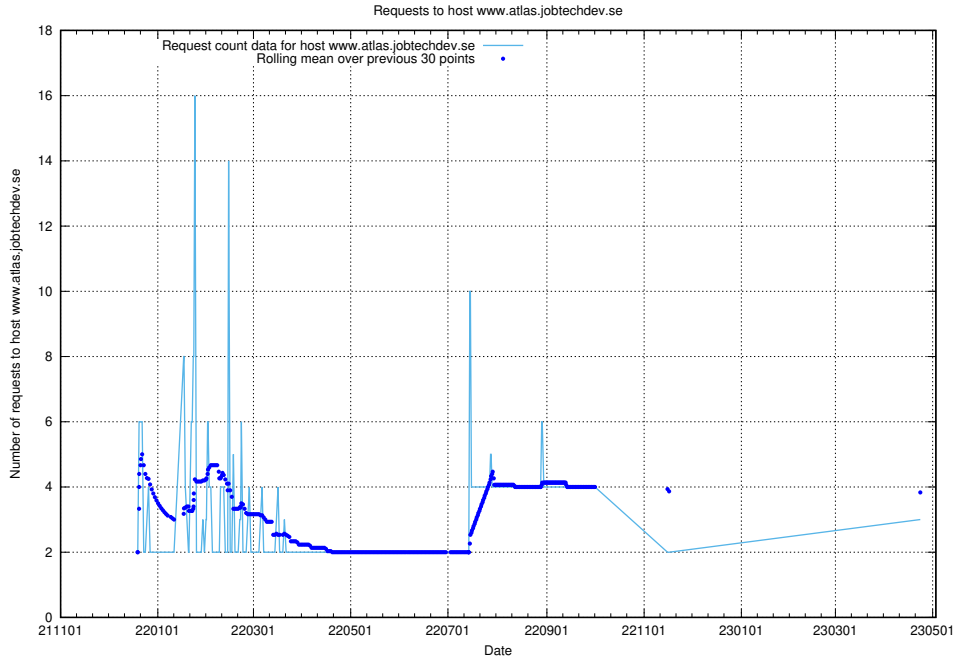

7.213 Usage of app-yrkesinfo.jobtechdev.se:443

Here, we count the number of requests to host app-yrkesinfo.jobtechdev.se:443.

7.214 Usage of www.atlas.jobtechdev.se

Here, we count the number of requests to host www.atlas.jobtechdev.se.