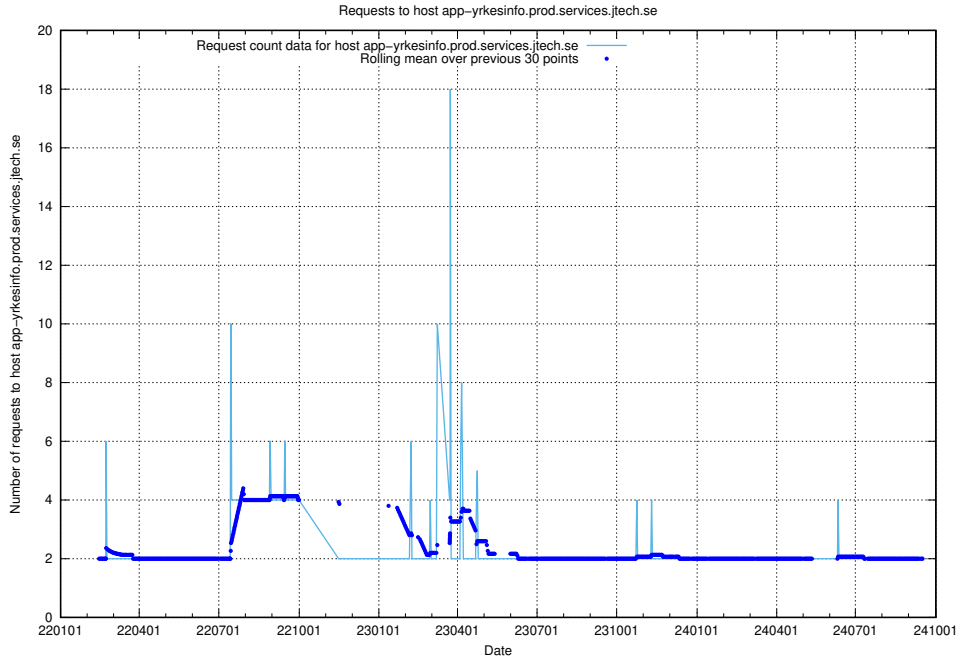

7.548 Usage of app-yrkesinfo.prod.services.jtech.se

Here, we count the number of requests to host app-yrkesinfo.prod.services.jtech.se.