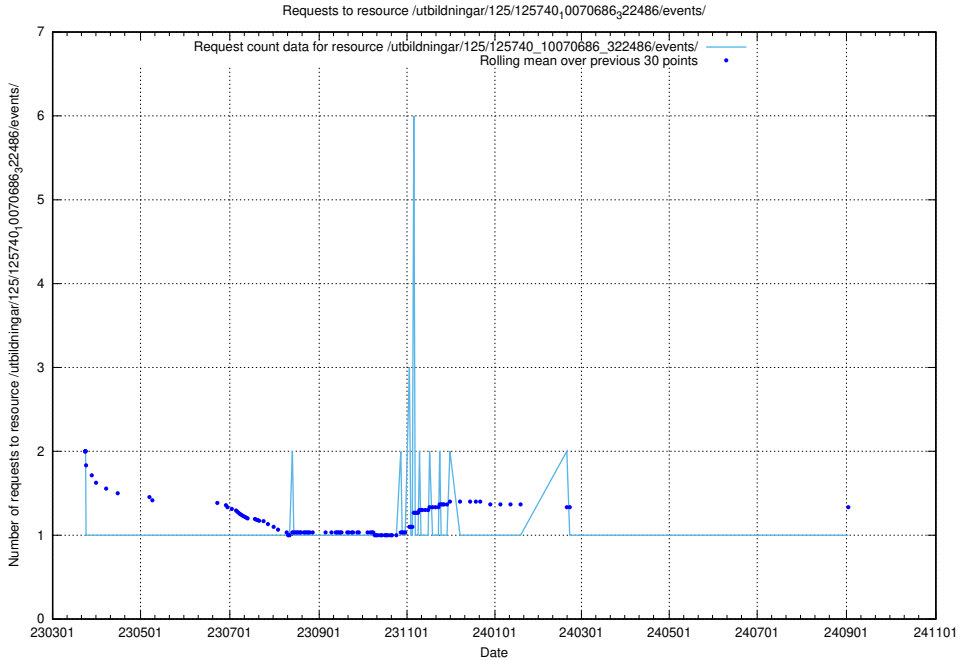

5.6986 Usage of /utbildningar/125/125740_10070686_322486/events/

Here, we count the number of requests to resource /utbildningar/125/125740_10070686_322486/events/