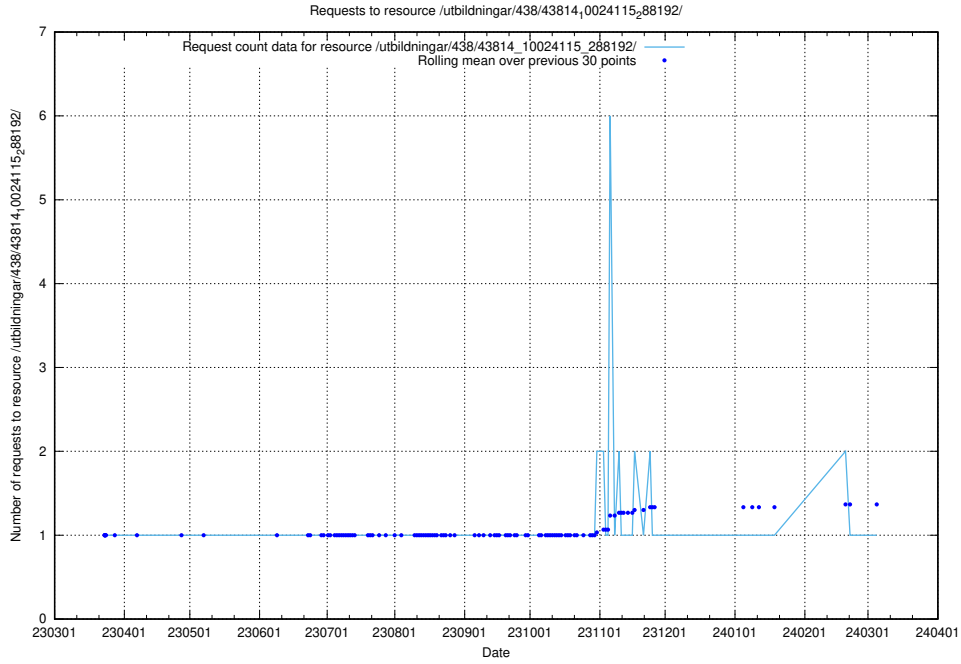

5.7054 Usage of /utbildningar/438/43814_10024115_288192/

Here, we count the number of requests to resource /utbildningar/438/43814_10024115_288192/.