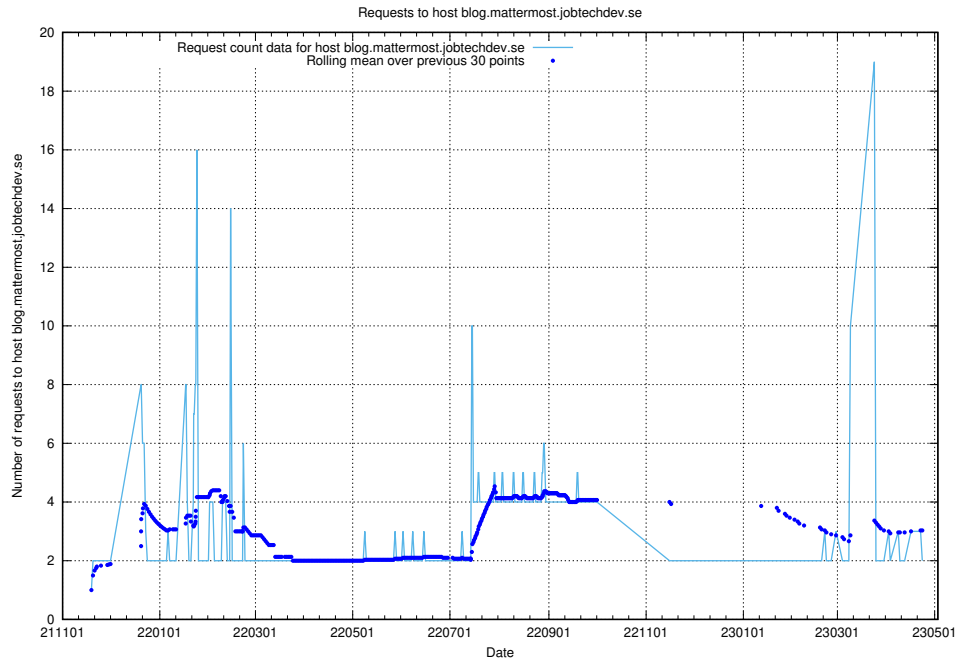

7.478 Usage of `blog.mattermost.jobtechdev.se`

Here, we count the number of requests to host `blog.mattermost.jobtechdev.se`.