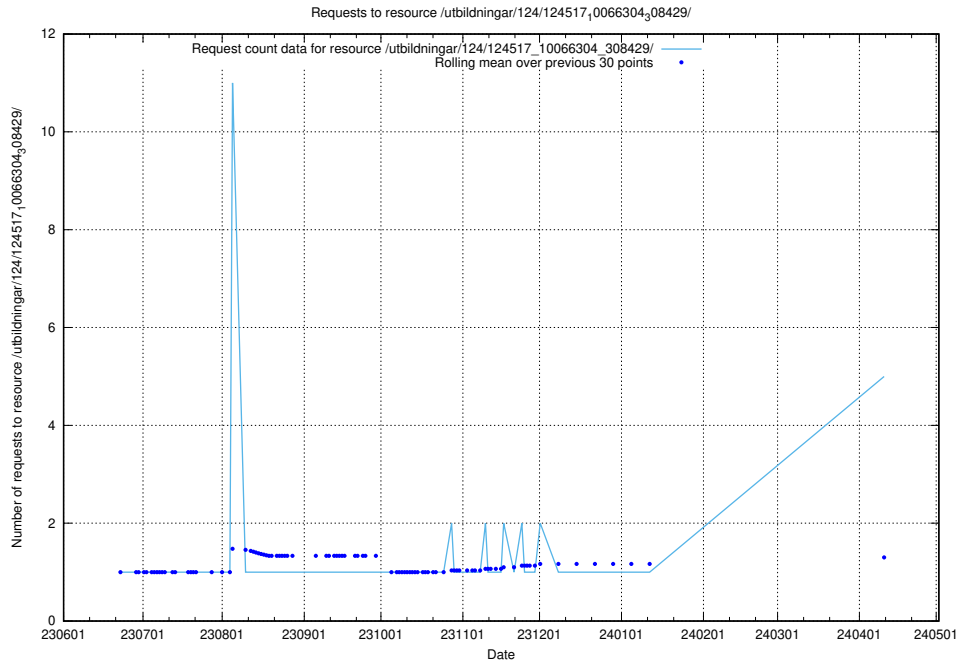

5.205 Usage of /utbildningar/124/124517_10066304_308429/

Here, we count the number of requests to resource /utbildningar/124/124517_10066304_308429/.