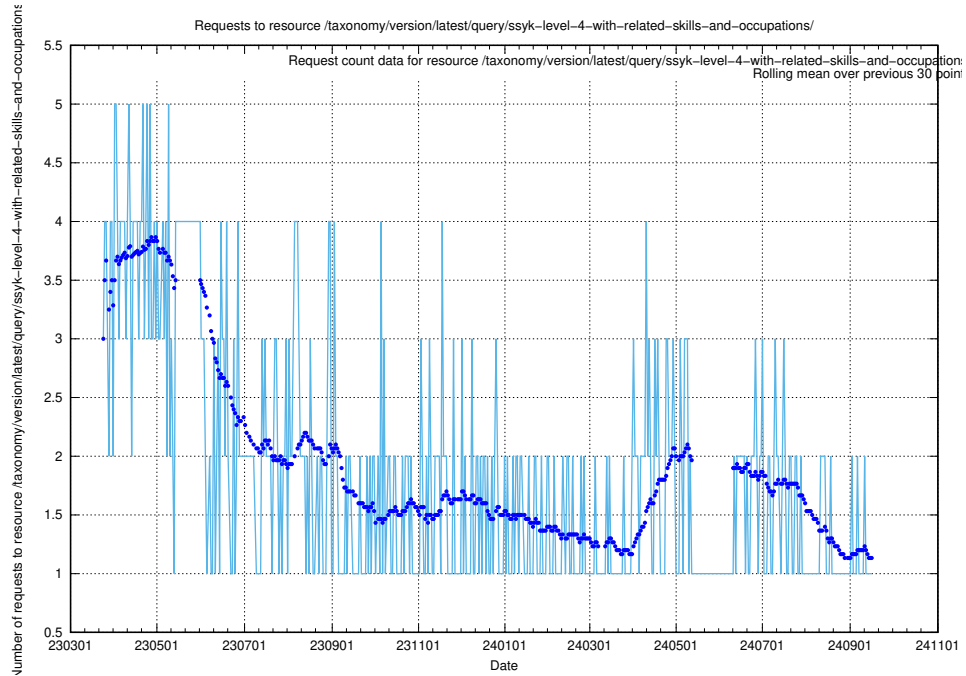

5.6766 Usage of /taxonomy/version/latest/query/ssyk-level-4-with-related-isco-level-4-groups/

Here, we count the number of requests to resource /taxonomy/version/latest/query/ssyk-level-4-with-related-isco-level-4-groups/.