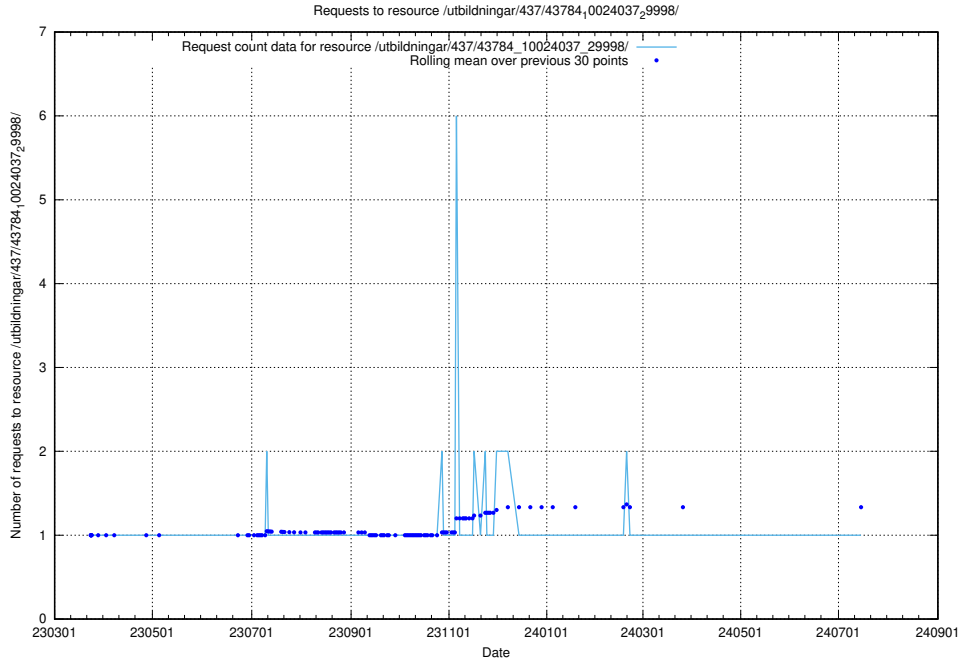

5.7073 Usage of /utbildningar/437/43784_10024037_29998/

Here, we count the number of requests to resource /utbildningar/437/43784_10024037_29998/.