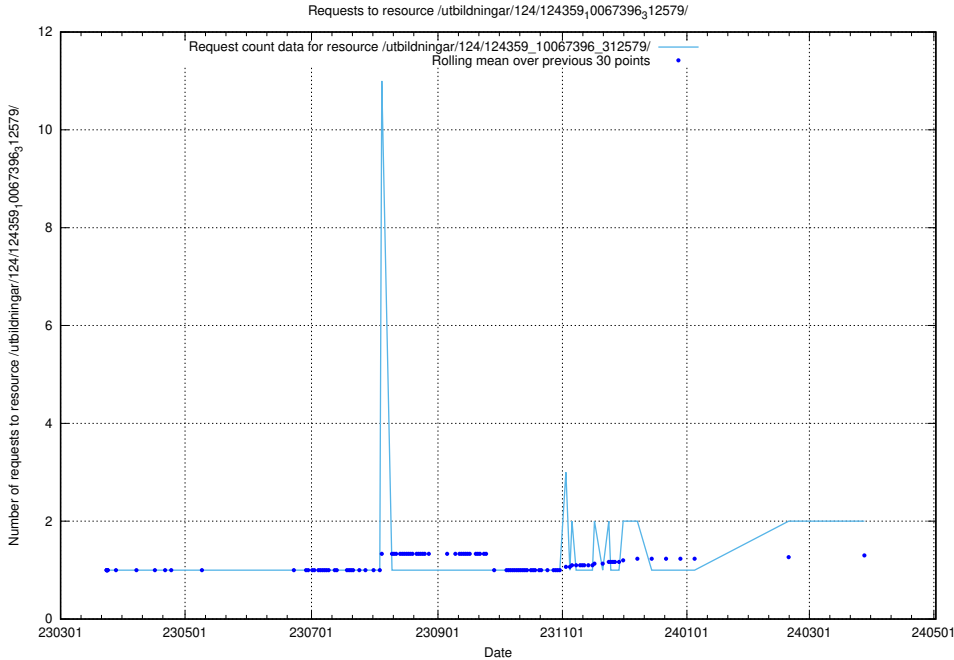

5.762 Usage of /utbildningar/124/124359_10067396_312579/

Here, we count the number of requests to resource /utbildningar/124/124359_10067396_312579/.