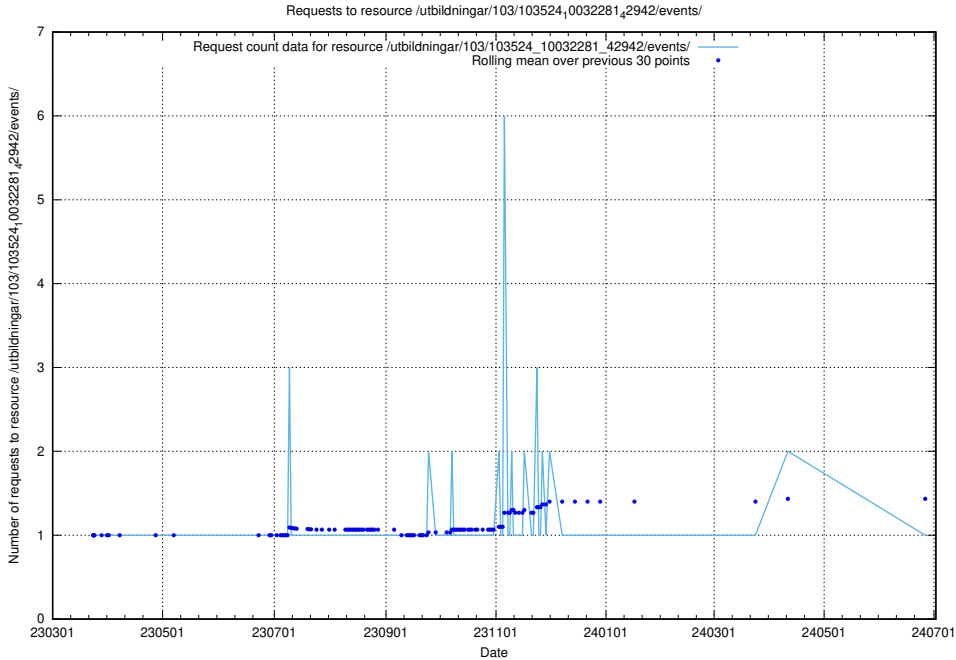

Here, we count the number of requests to resource /utbildningar/126/126791_10073169_334954/.

5.6148 Usage of /utbildningar/103/103524_10032281_42942/events/

Here, we count the number of requests to resource /utbildningar/103/103524_10032281_42942/events/.