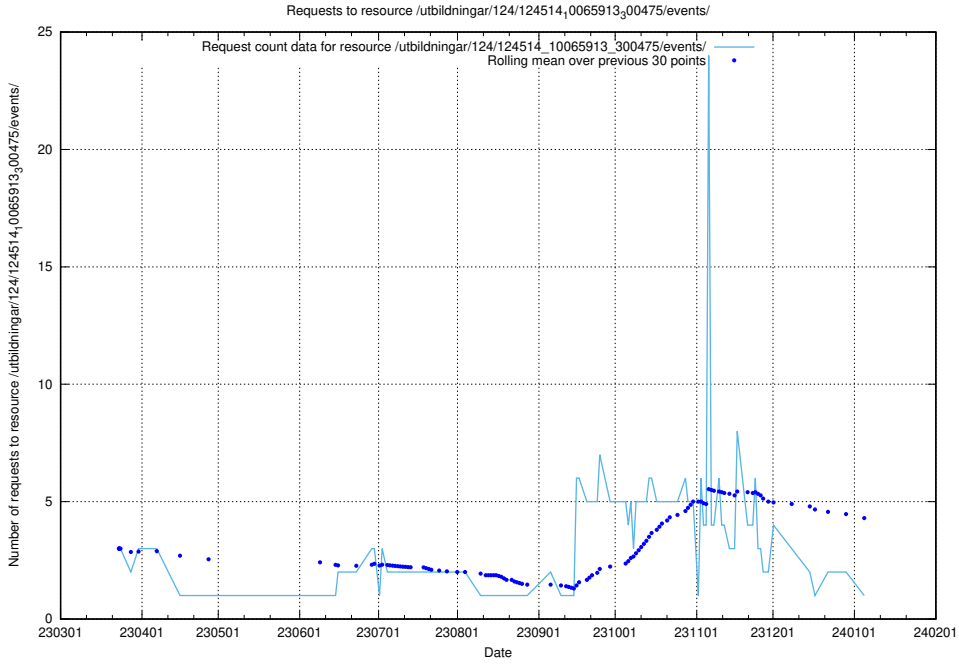

5.6967 Usage of /utbildningar/124/124514_10065913_300475/events/

Here, we count the number of requests to resource /utbildningar/124/124514_10065913_300475/events/