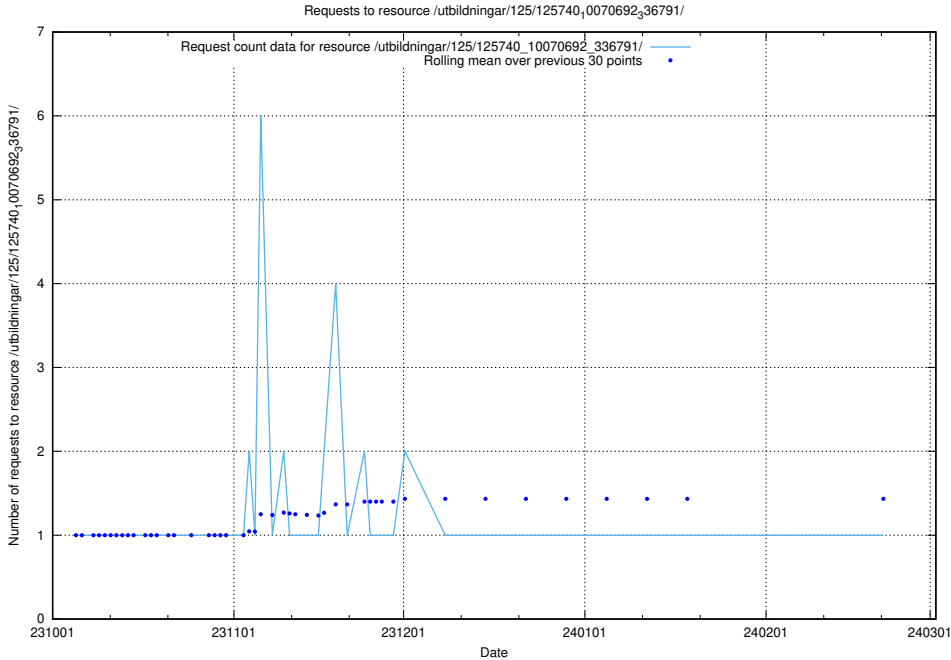

5.5117 Usage of /utbildningar/125/125740_10070692_336791/

Here, we count the number of requests to resource /utbildningar/125/125740_10070692_336791/.