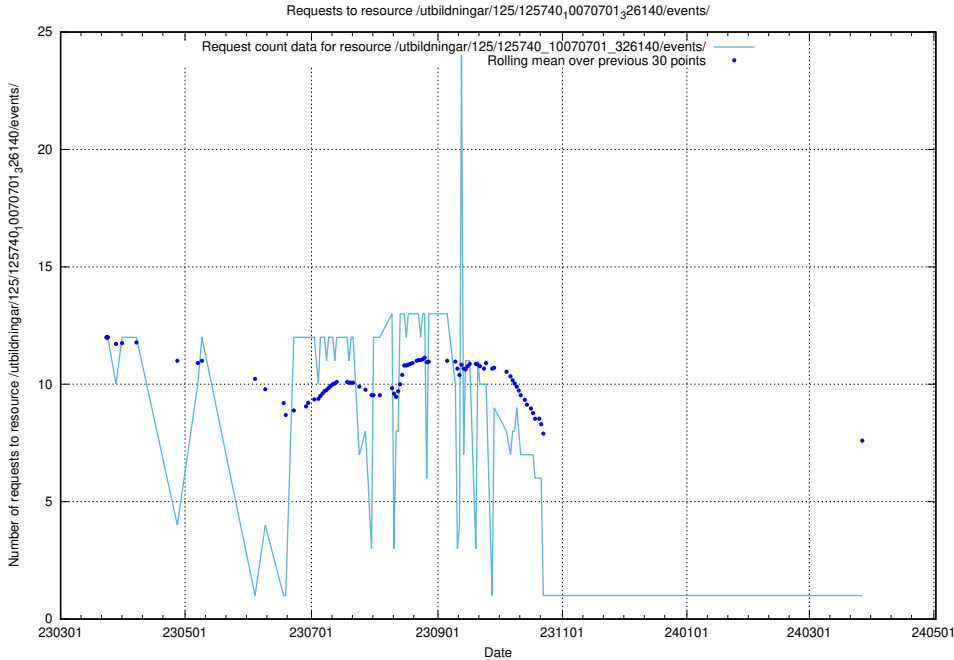

5.6953 Usage of /utbildningar/125/125740_10070701_326140/events/

Here, we count the number of requests to resource /utbildningar/125/125740_10070701_326140/events/