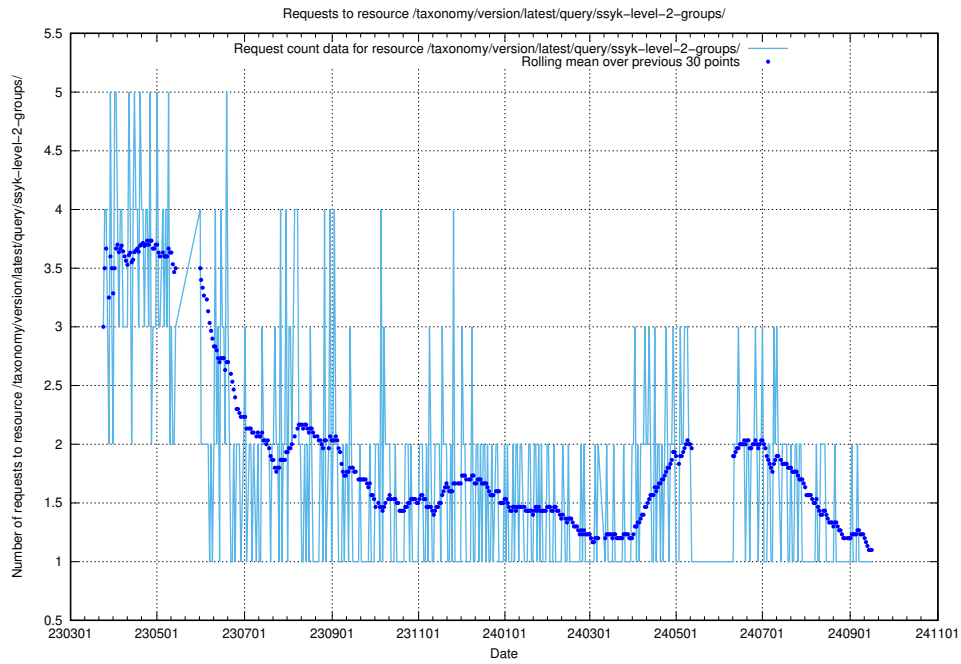

5.6771 Usage of /taxonomy/version/latest/query/ssyk-level-2-groups/

Here, we count the number of requests to resource /taxonomy/version/latest/query/ssyk-level-2-groups/.