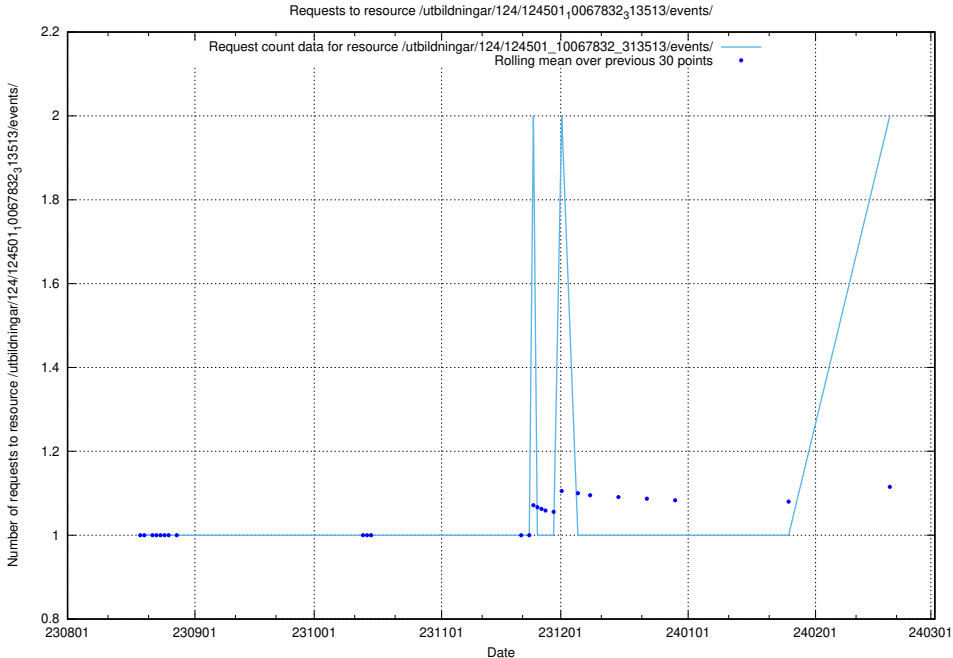

5.838 Usage of /utbildningar/124/124501_10067832_313513/events/

Here, we count the number of requests to resource /utbildningar/124/124501_10067832_313513/events/