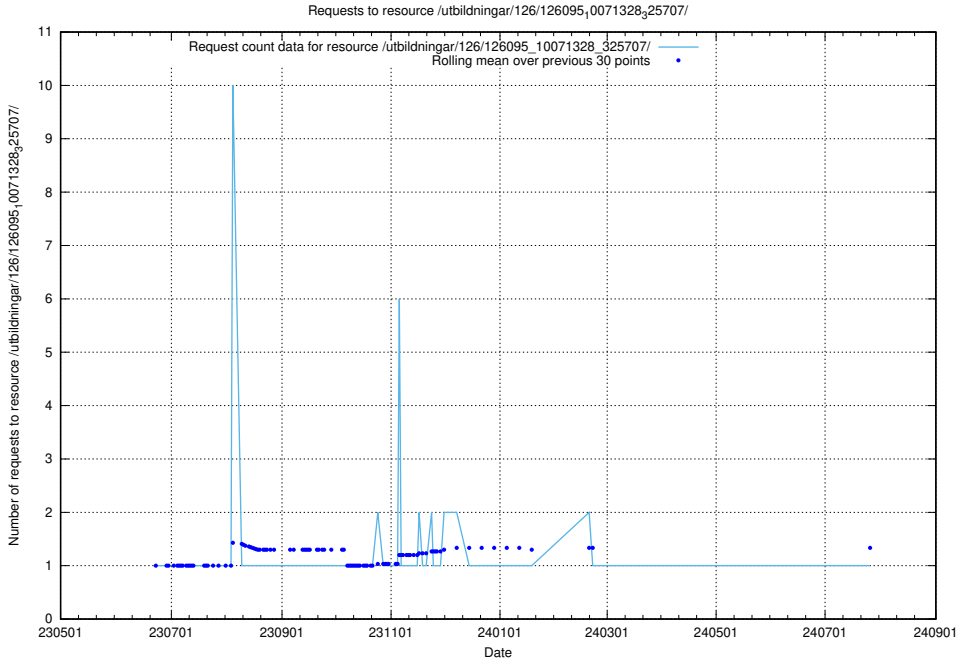

5.6340 Usage of /utbildningar/126/126095_10071328_325707/

Here, we count the number of requests to resource /utbildningar/126/126095_10071328_325707/.