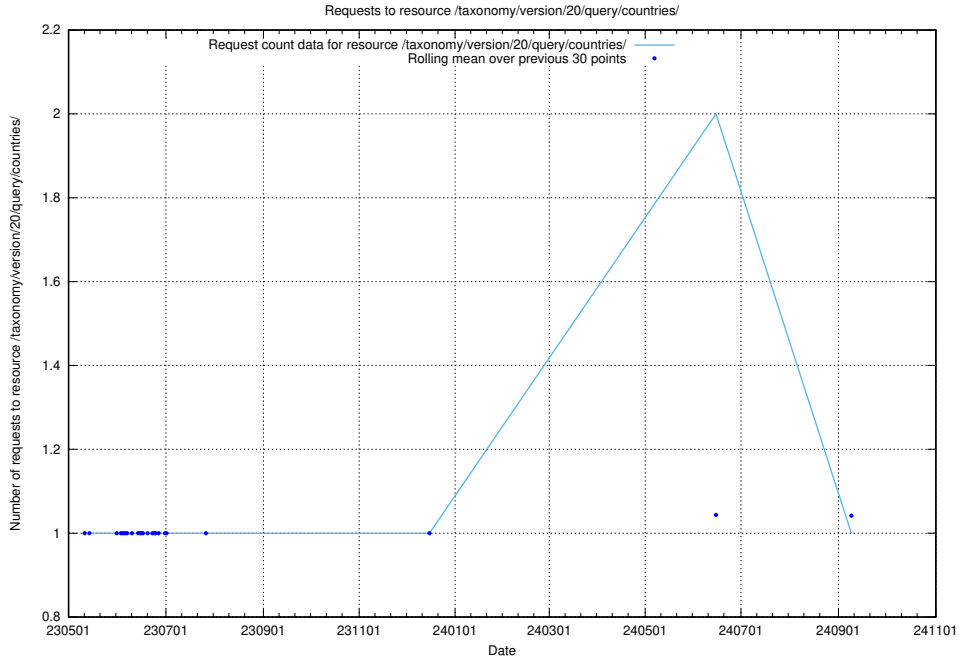

5.6652 Usage of /taxonomy/version/20/query/countries/

Here, we count the number of requests to resource /taxonomy/version/20/query/countries/.