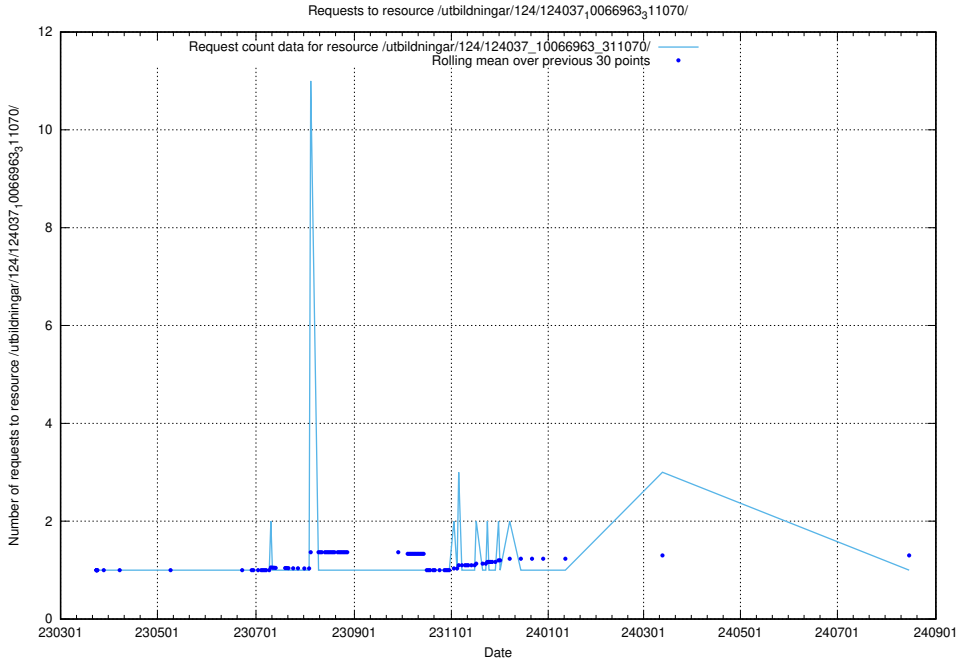

5.5089 Usage of /utbildningar/124/124037_10066963_311070/

Here, we count the number of requests to resource /utbildningar/124/124037_10066963_311070/.