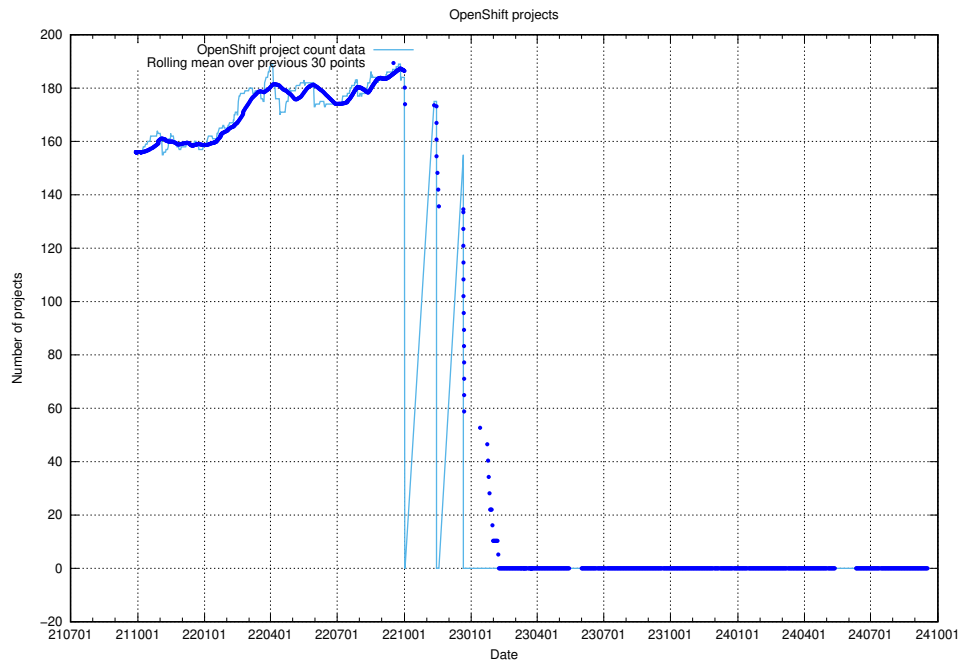

10.1 Number of projects in OpenShift

A graph of the number of projects in JobTech's production cluster of OpenShift.

¹⁰<https://console-openshift-console.prod.services.jtech.se>

11 Customer Relation Management