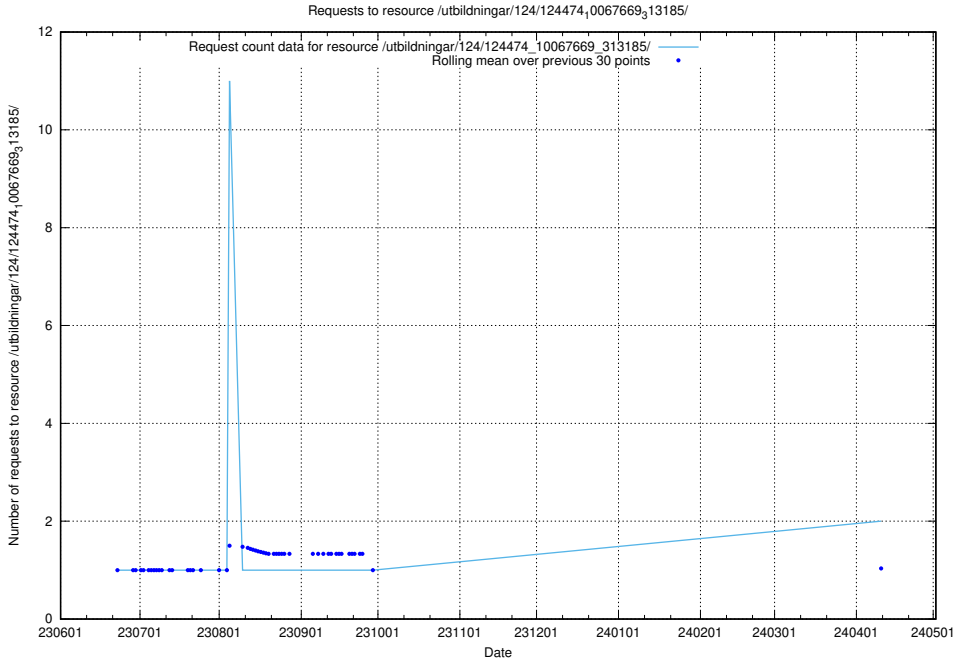

5.942 Usage of /utbildningar/124/124474_10067669_313185/

Here, we count the number of requests to resource /utbildningar/124/124474_10067669_313185/.