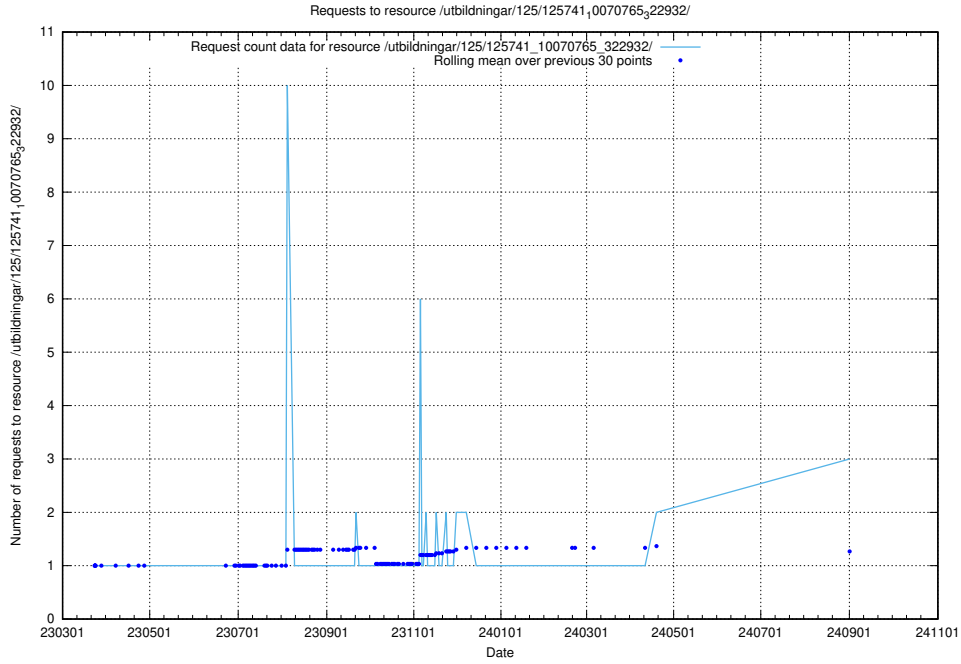

5.519 Usage of /utbildningar/125/125741_10070765_322932/

Here, we count the number of requests to resource /utbildningar/125/125741_10070765_322932/.