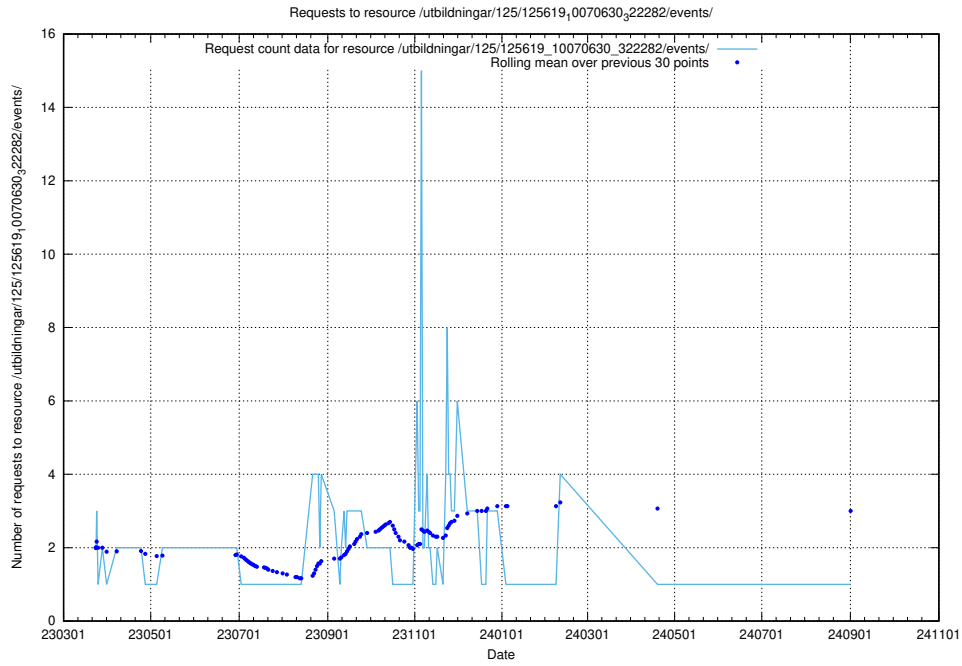

5.6991 Usage of /utbildningar/125/125619_10070630_322282/events/

Here, we count the number of requests to resource /utbildningar/125/125619_10070630_322282/events/