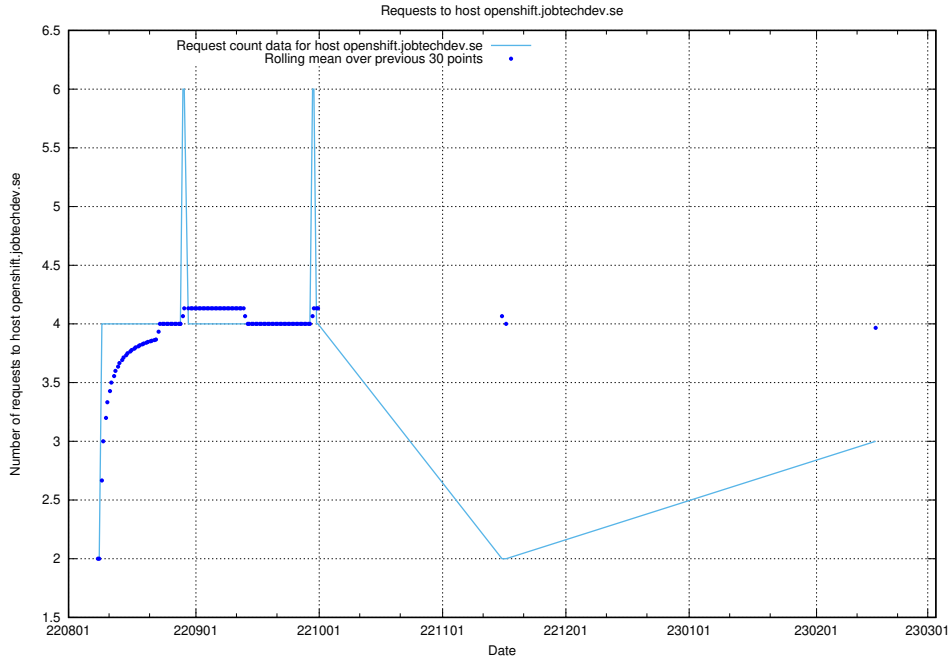

7.194 Usage of links.api.jobtechdev.se:80

Here, we count the number of requests to host links.api.jobtechdev.se:80.

7.195 Usage of openshift.jobtechdev.se

Here, we count the number of requests to host openshift.jobtechdev.se.