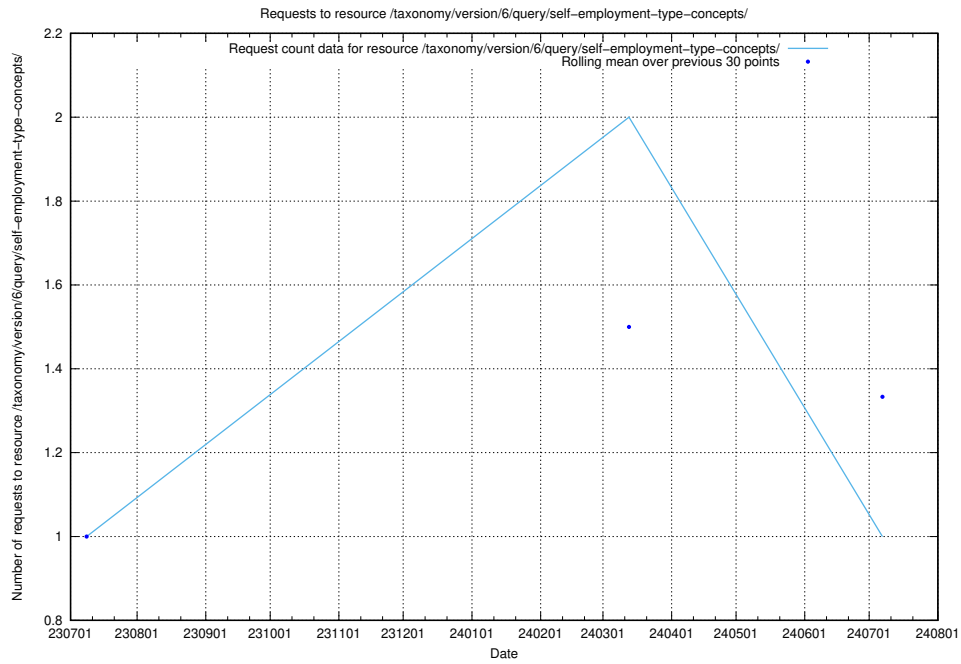

5.5945 Usage of /taxonomy/version/6/query/self-employment-type-concepts/

Here, we count the number of requests to resource /taxonomy/version/6/query/self-employment-type-concepts/.