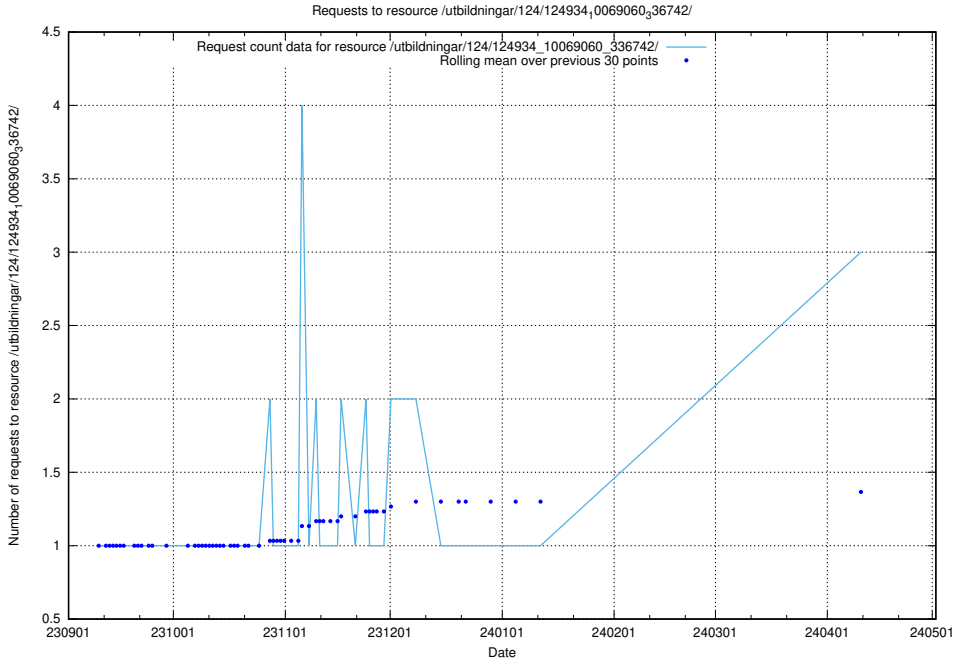

5.436 Usage of /utbildningar/124/124934_10069060_336742/

Here, we count the number of requests to resource /utbildningar/124/124934_10069060_336742/.