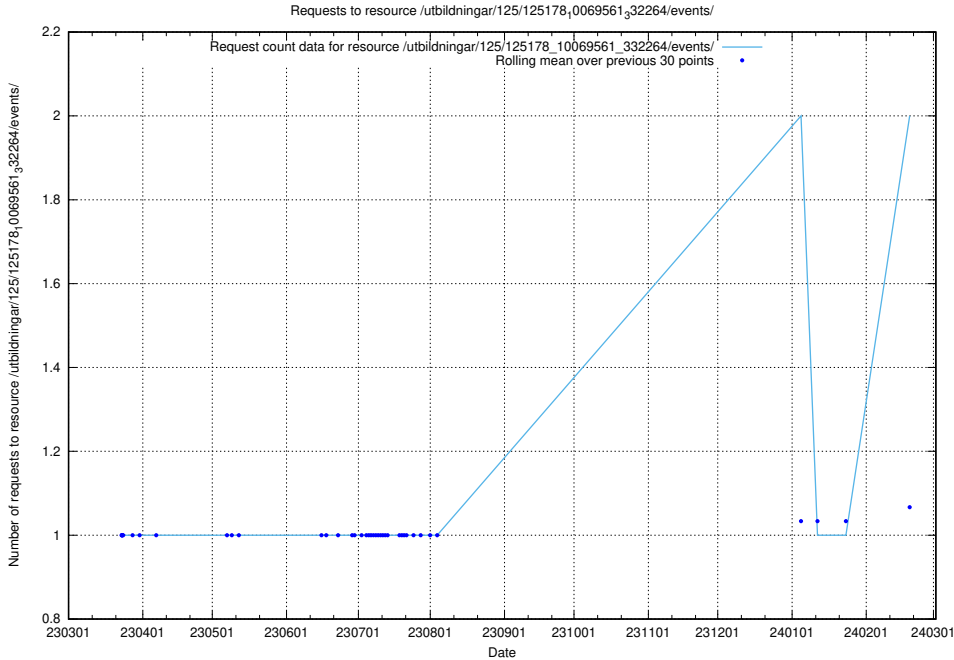

5.545 Usage of /utbildningar/125/125178_10069561_332264/events/

Here, we count the number of requests to resource /utbildningar/125/125178_10069561_332264/events/