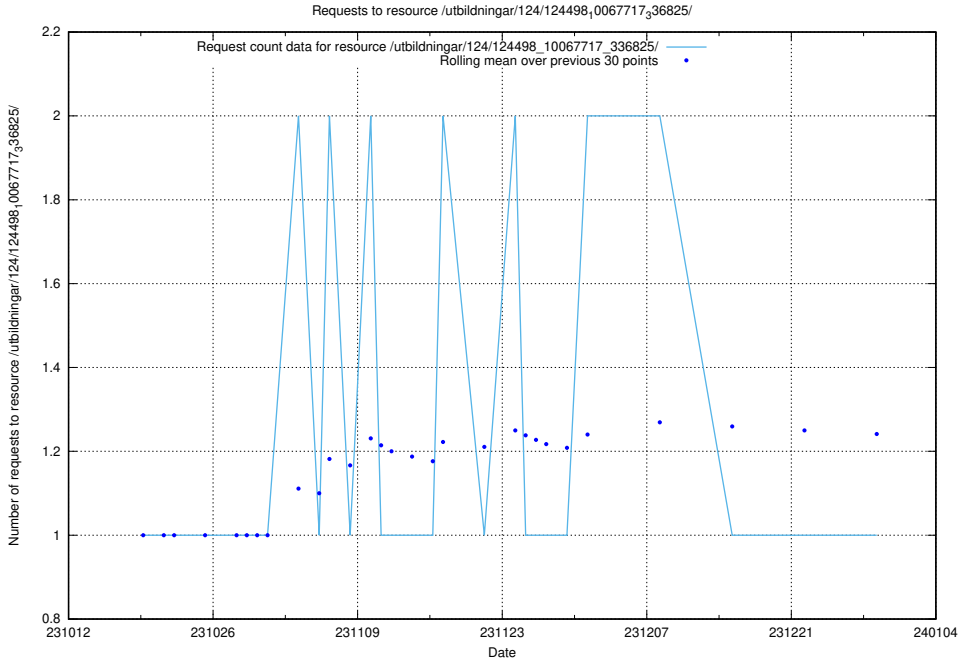

5.4976 Usage of /utbildningar/124/124498_10067717_336825/

Here, we count the number of requests to resource /utbildningar/124/124498_10067717_336825/.