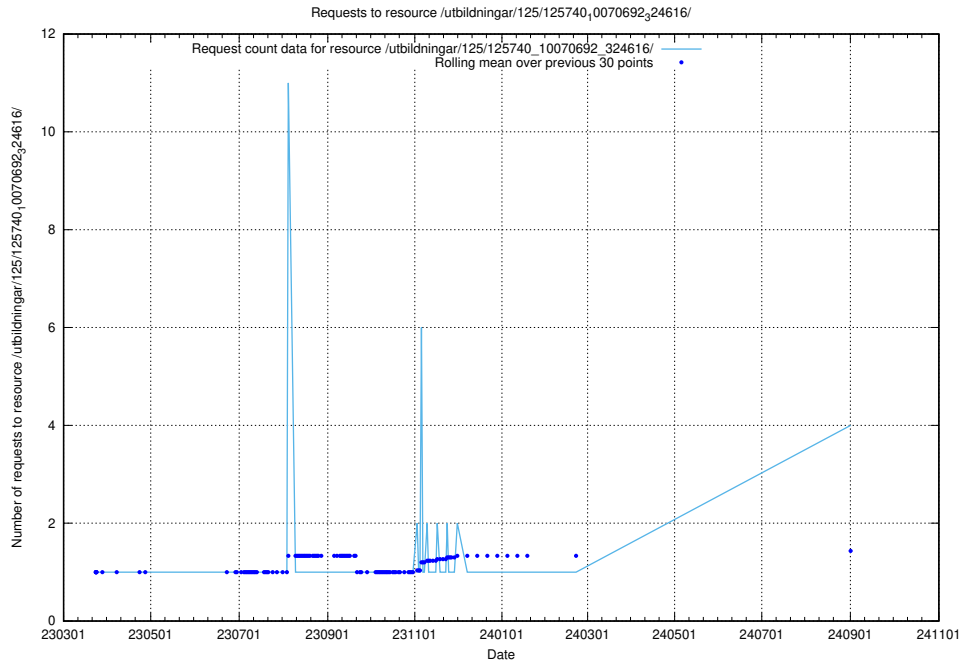

5.219 Usage of /utbildningar/125/125740_10070692_324616/

Here, we count the number of requests to resource /utbildningar/125/125740_10070692_324616/.