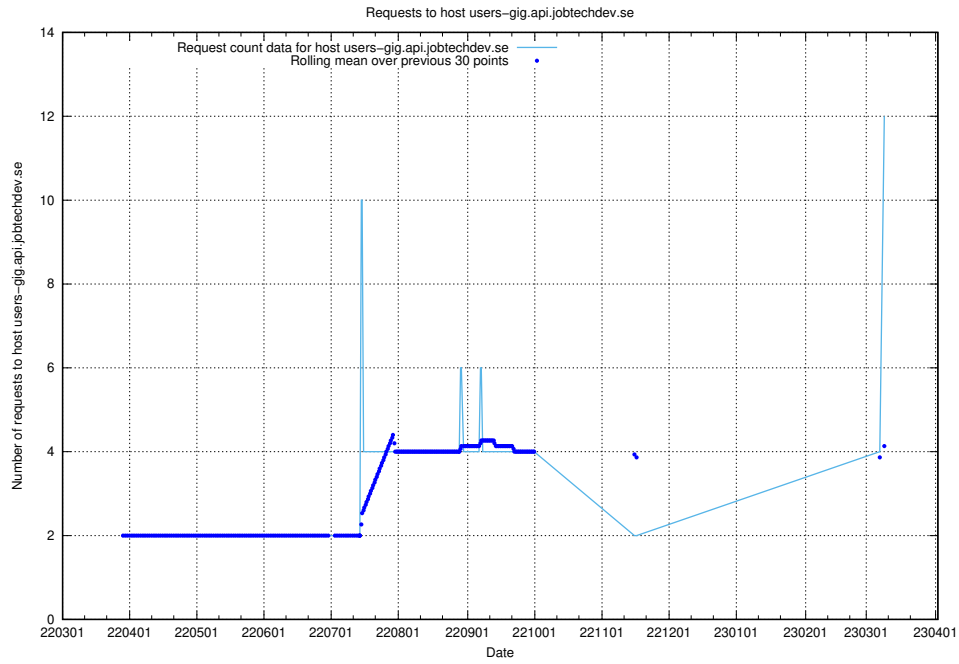

7.61 Usage of users-gig.api.jobtechdev.se

Here, we count the number of requests to host users-gig.api.jobtechdev.se.