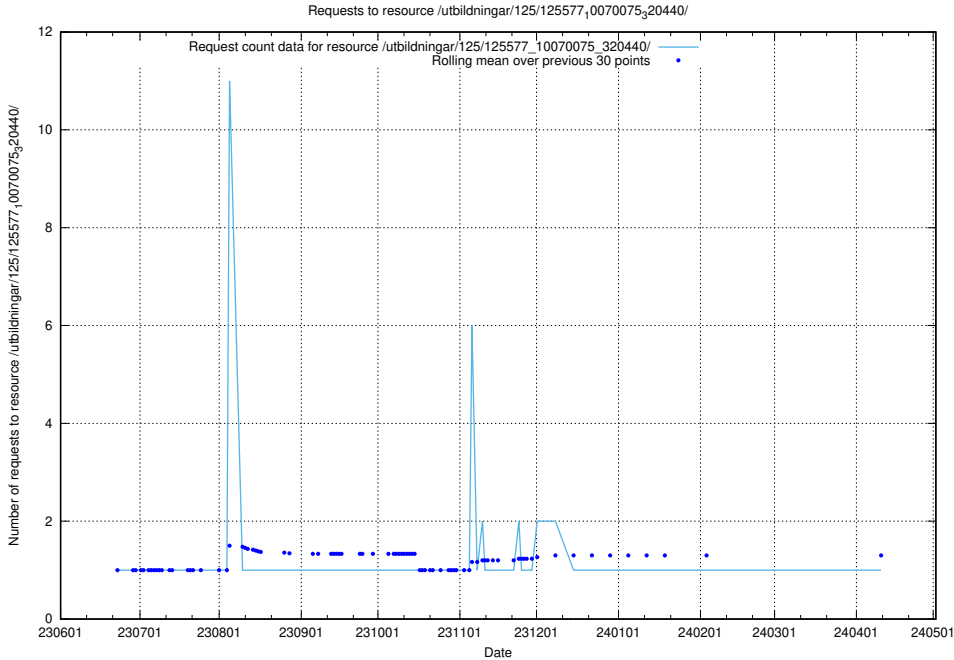

5.6382 Usage of /utbildningar/125/125577_10070075_320440/

Here, we count the number of requests to resource /utbildningar/125/125577_10070075_320440/.