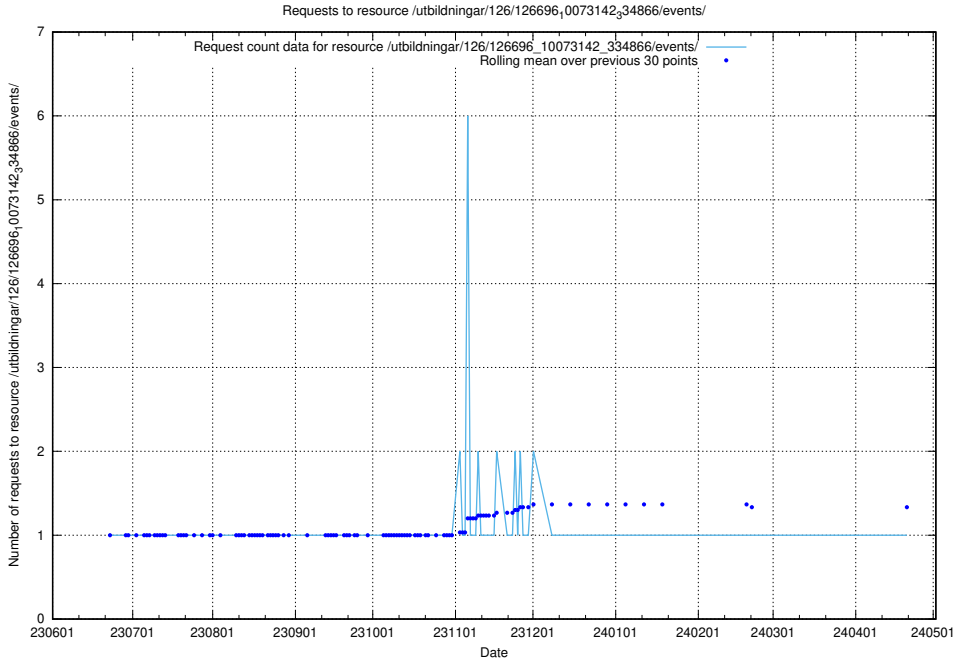

5.6298 Usage of /utbildningar/126/126696_10073142_334866/events/

Here, we count the number of requests to resource /utbildningar/126/126696_10073142_334866/events/