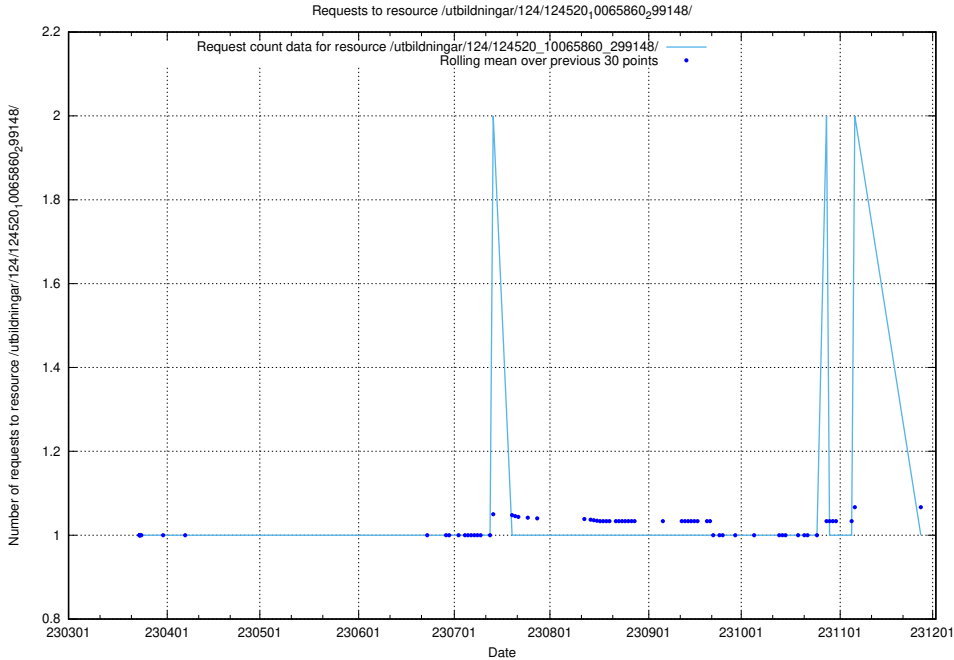

5.1862 Usage of /utbildningar/124/124520_10065860_299148/

Here, we count the number of requests to resource /utbildningar/124/124520_10065860_299148/.