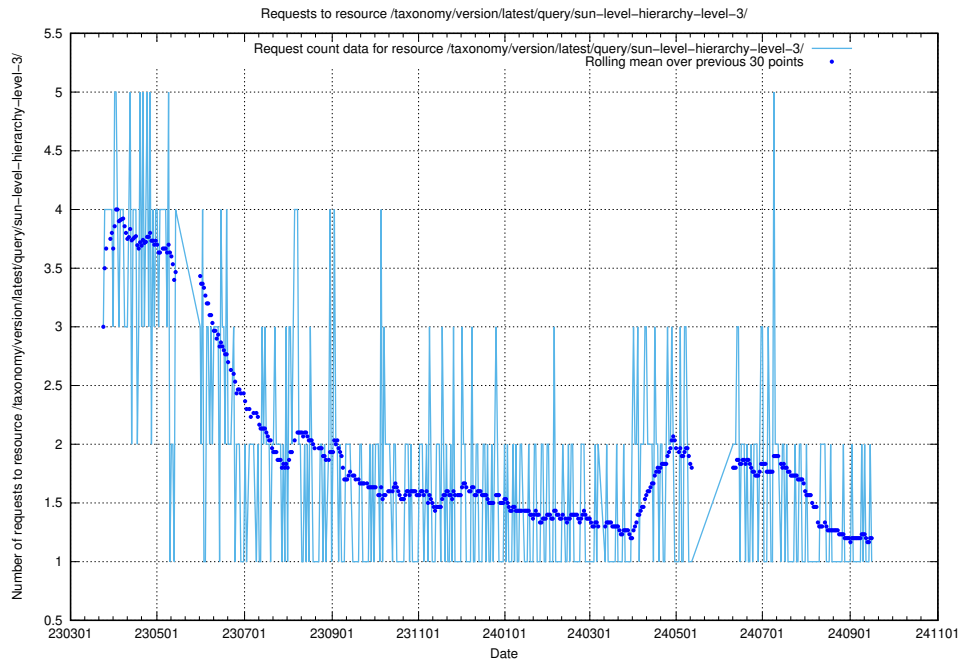

5.6755 Usage of /taxonomy/version/latest/query/sun-level-hierarchy-level-3/

Here, we count the number of requests to resource /taxonomy/version/latest/query/sun-level-hierarchy-level-3/.