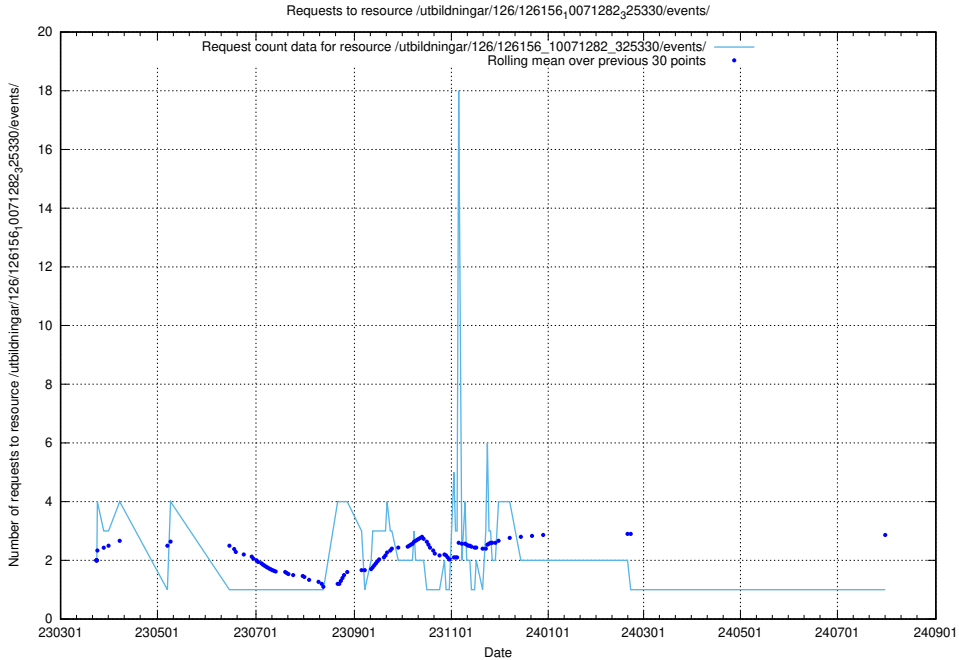

5.6979 Usage of /utbildningar/126/126156_10071282_325330/events/

Here, we count the number of requests to resource /utbildningar/126/126156_10071282_325330/events/