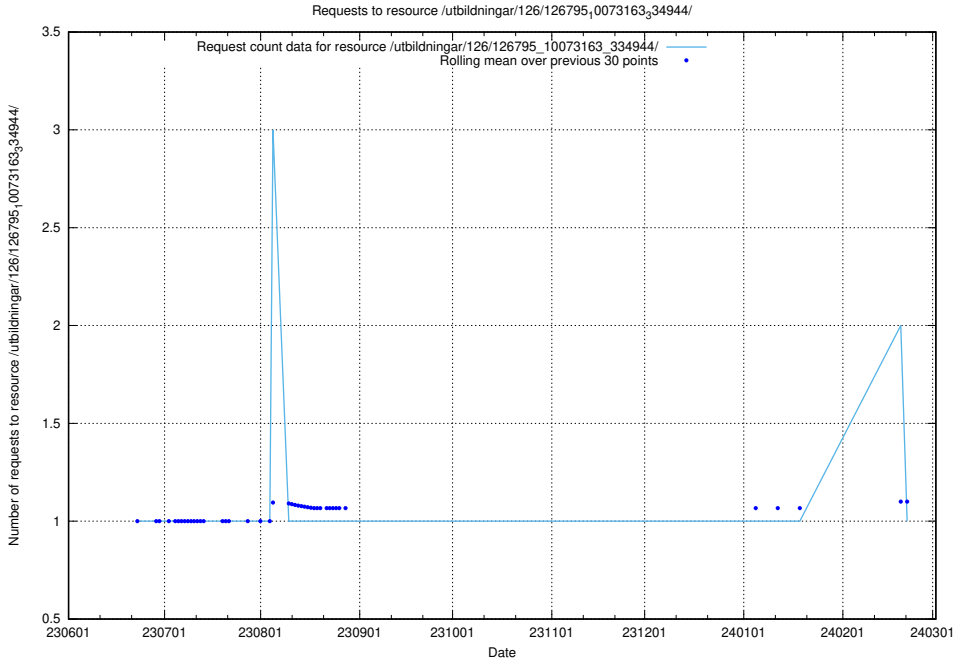

5.6283 Usage of /utbildningar/126/126795_10073163_334944/

Here, we count the number of requests to resource /utbildningar/126/126795_10073163_334944/.