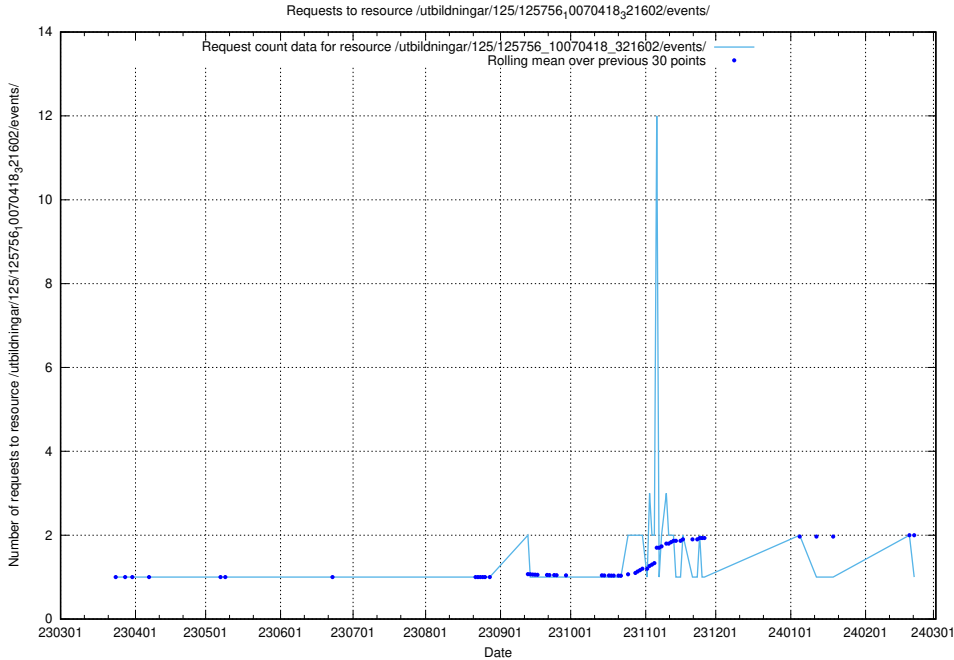

5.6922 Usage of /utbildningar/125/125756_10070418_321602/events/

Here, we count the number of requests to resource /utbildningar/125/125756_10070418_321602/events/