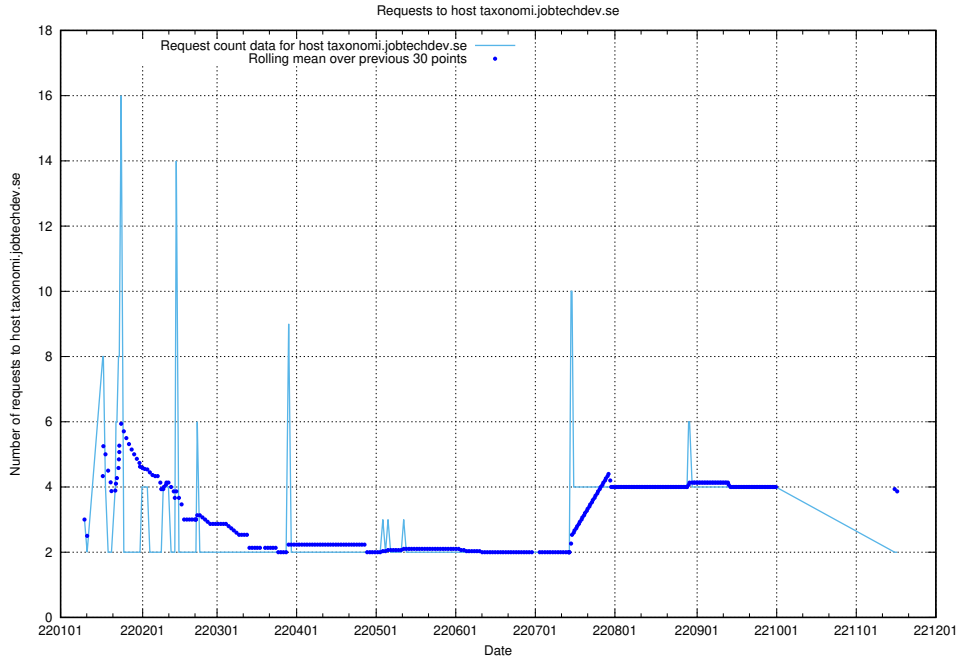

7.289 Usage of taxonomi.jobtechdev.se

Here, we count the number of requests to host taxonomi.jobtechdev.se.

7.290 Usage of jobad-enrichments-api.jobtechdev.se:80

Here, we count the number of requests to host jobad-enrichments-api.jobtechdev.se:80.