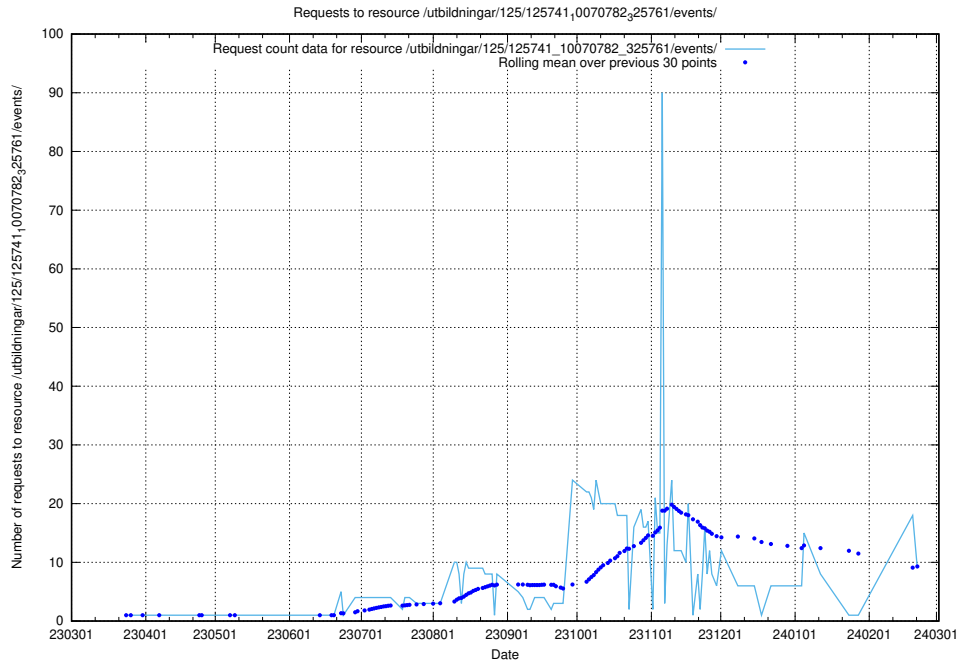

5.24 Usage of /utbildningar/125/125741_10070782_325761/events/

Here, we count the number of requests to resource /utbildningar/125/125741_10070782_325761/events/