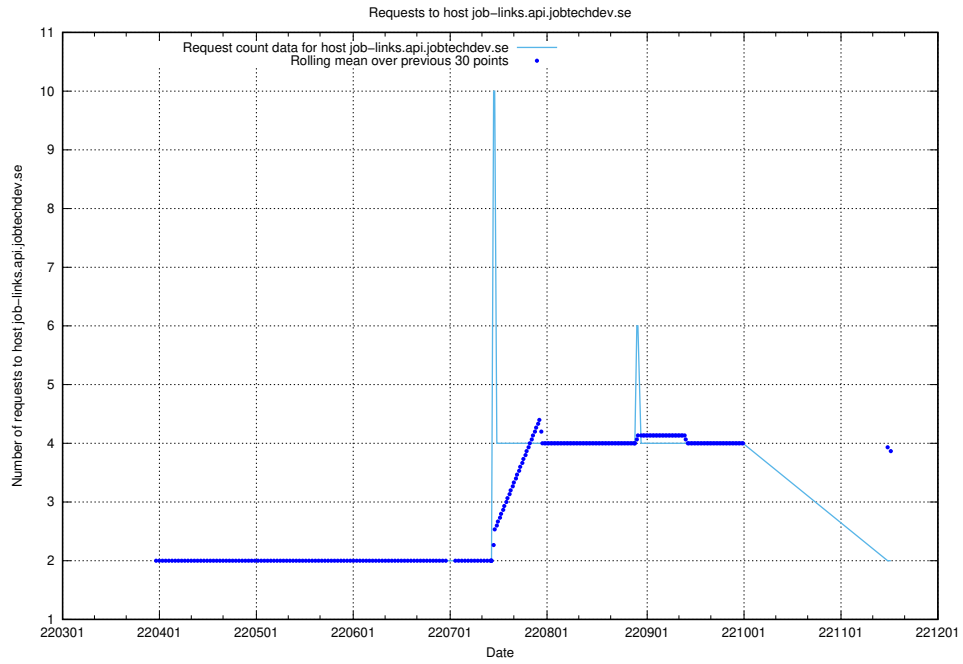

7.486 Usage of job-links.api.jobtechdev.se

Here, we count the number of requests to host job-links.api.jobtechdev.se.