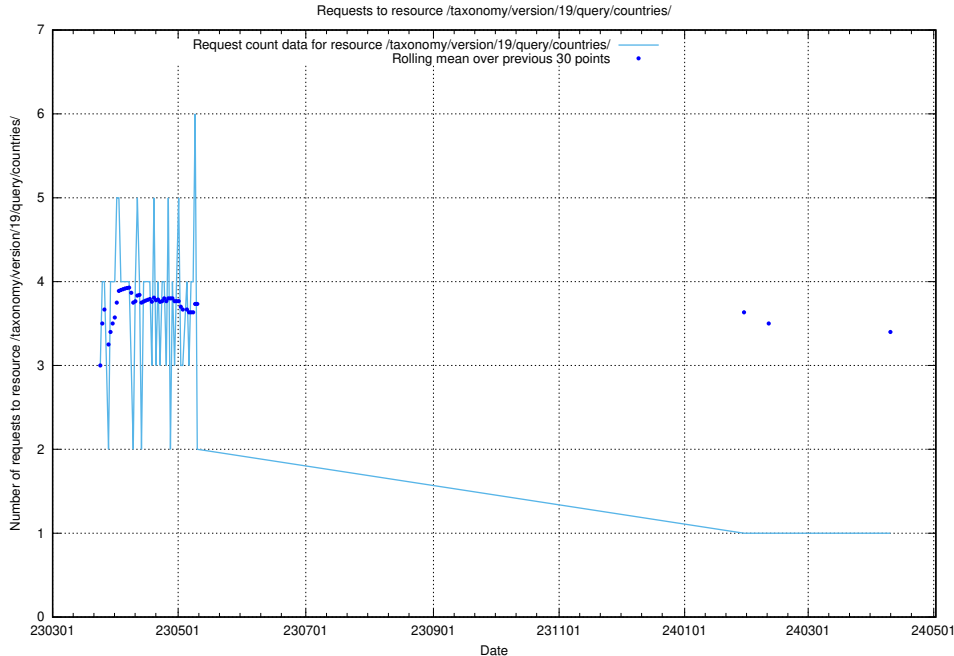

5.6849 Usage of /taxonomy/version/19/query/countries/

Here, we count the number of requests to resource /taxonomy/version/19/query/countries/.