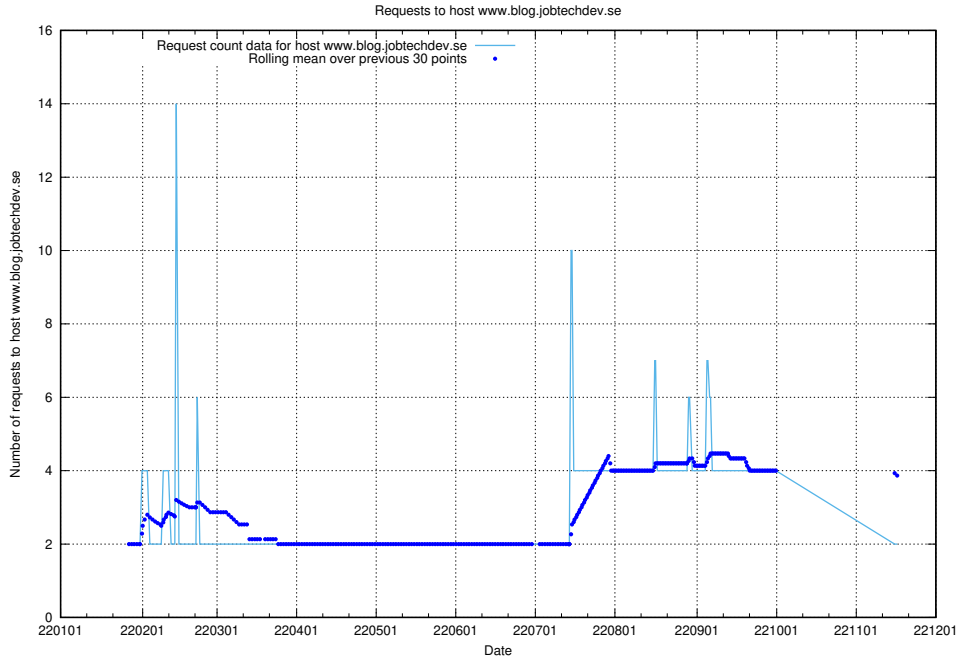

7.576 Usage of www.blog.jobtechdev.se

Here, we count the number of requests to host www.blog.jobtechdev.se.