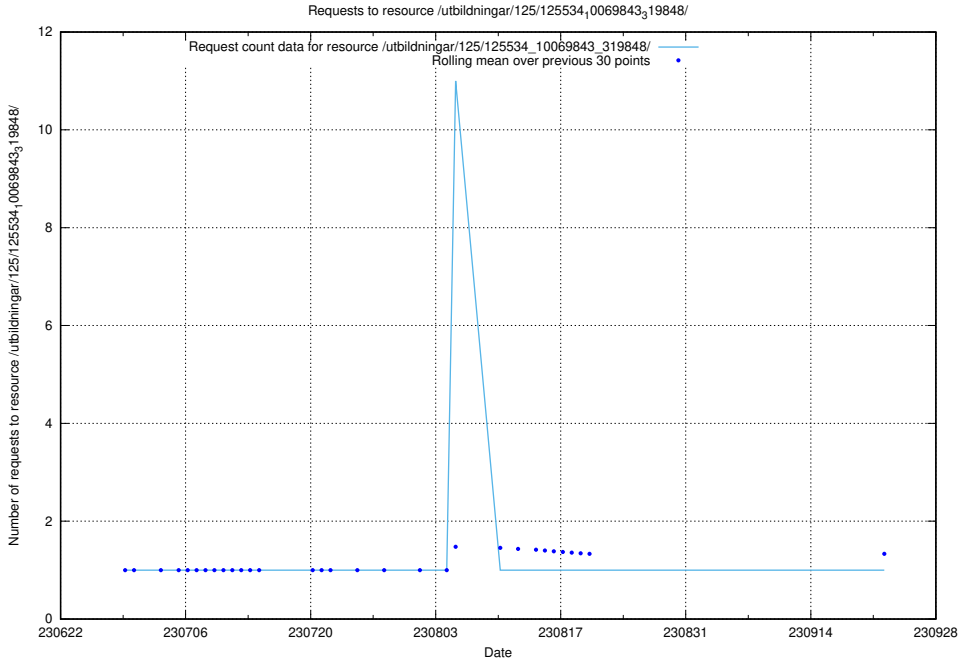

5.6177 Usage of /utbildningar/125/125534_10069843_319848/

Here, we count the number of requests to resource /utbildningar/125/125534_10069843_319848/.