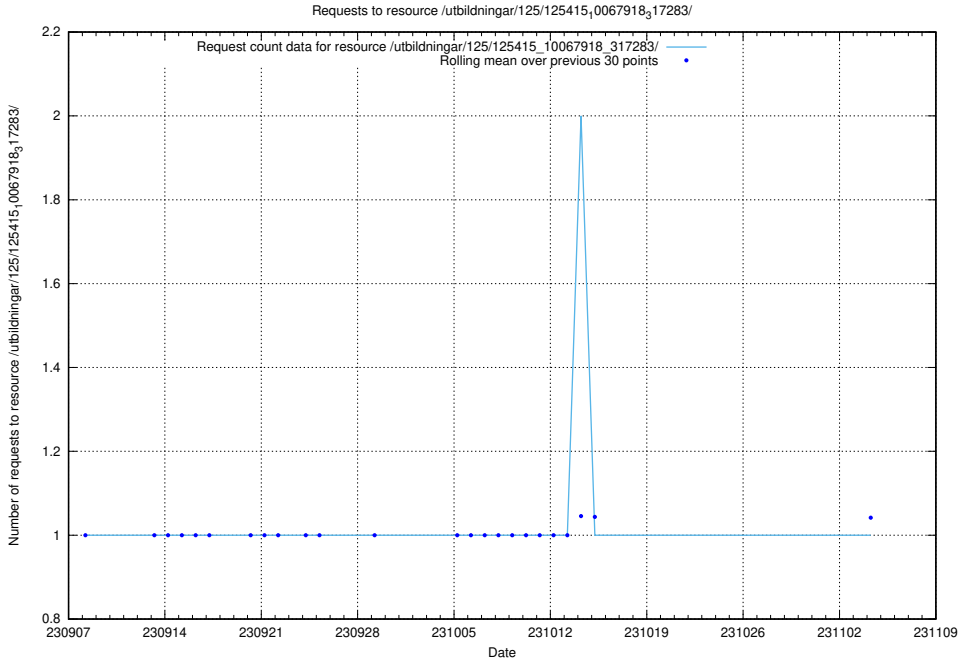

5.5342 Usage of /utbildningar/125/125415_10067918_317283/

Here, we count the number of requests to resource /utbildningar/125/125415_10067918_317283/.