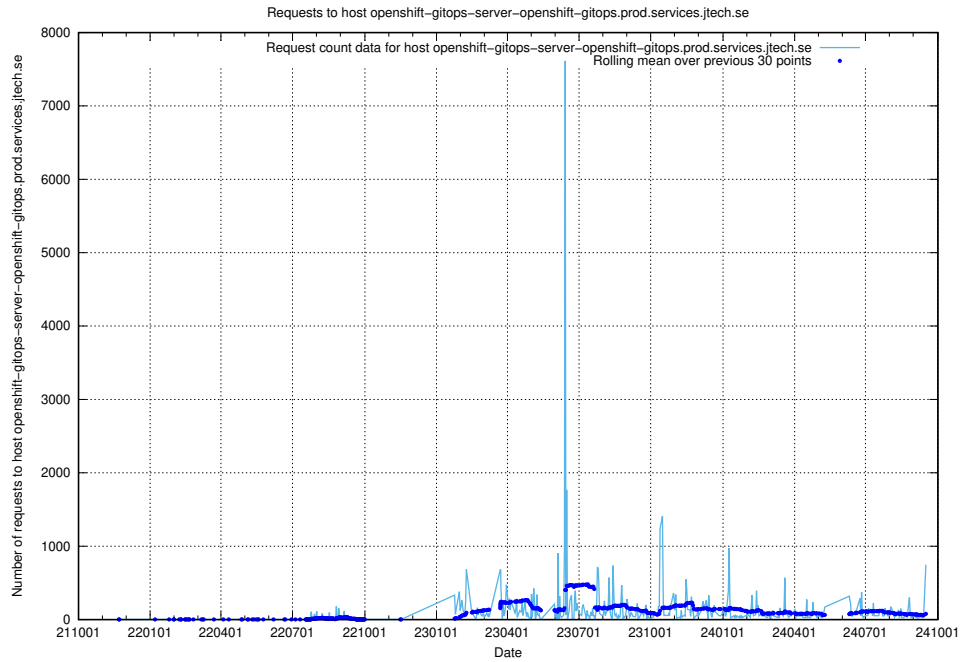

Here, we count the number of requests to host openshift-gitops-server-openshift-gitops.prod.services.jtech.se.

7.21 Usage of atlas.jobtechdev.se

Here, we count the number of requests to host atlas.jobtechdev.se.