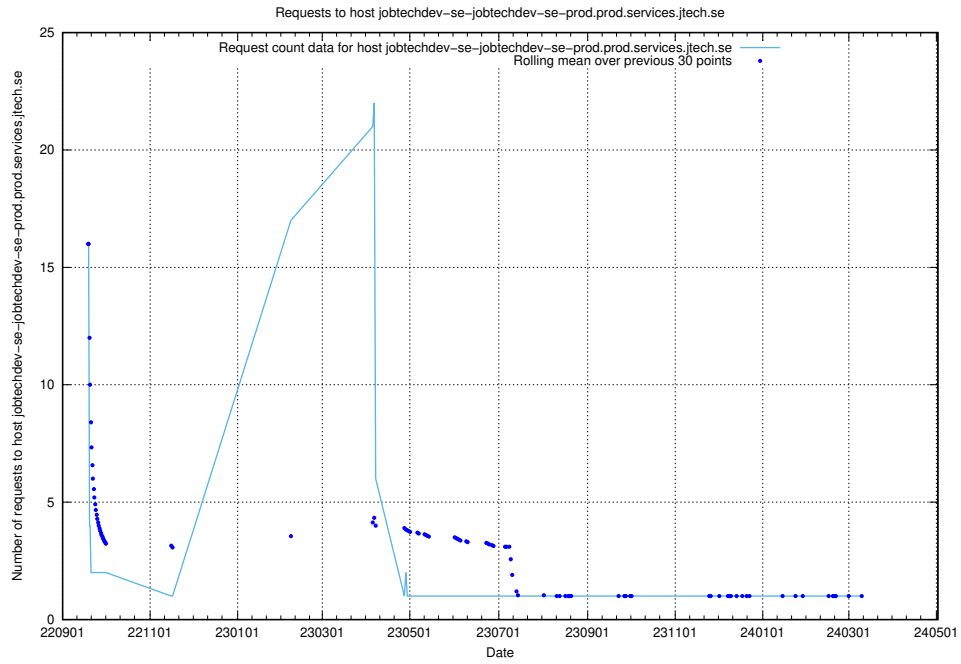

7.620 Usage of jobtechdev-se-jobtechdev-se-prod.prod.services.jtech.se

Here, we count the number of requests to host jobtechdev-se-jobtechdev-se-prod.prod.services.jtech.se.