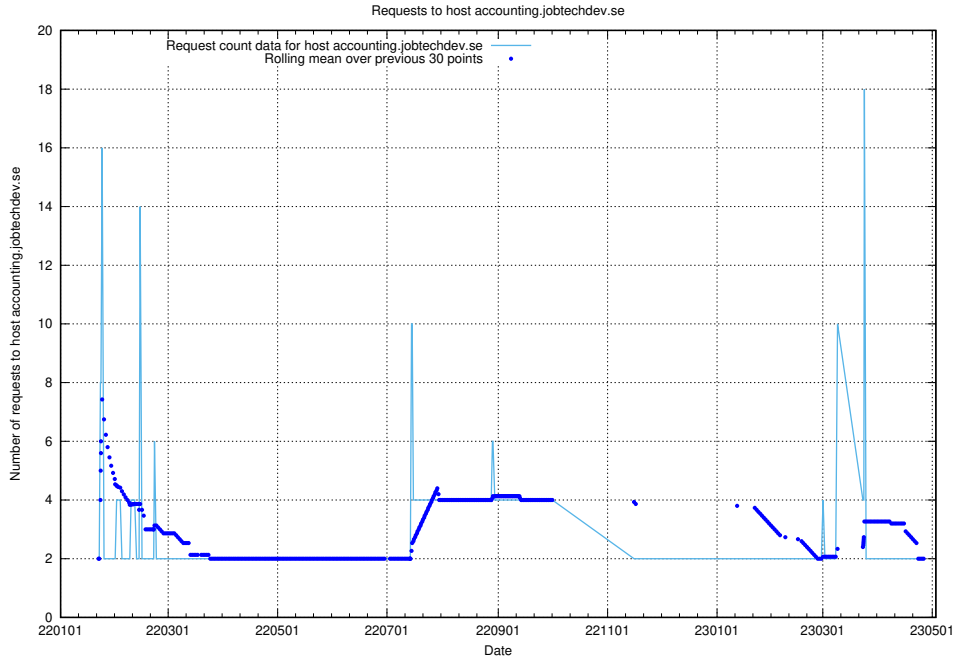

7.268 Usage of accounting.jobtechdev.se

Here, we count the number of requests to host accounting.jobtechdev.se.