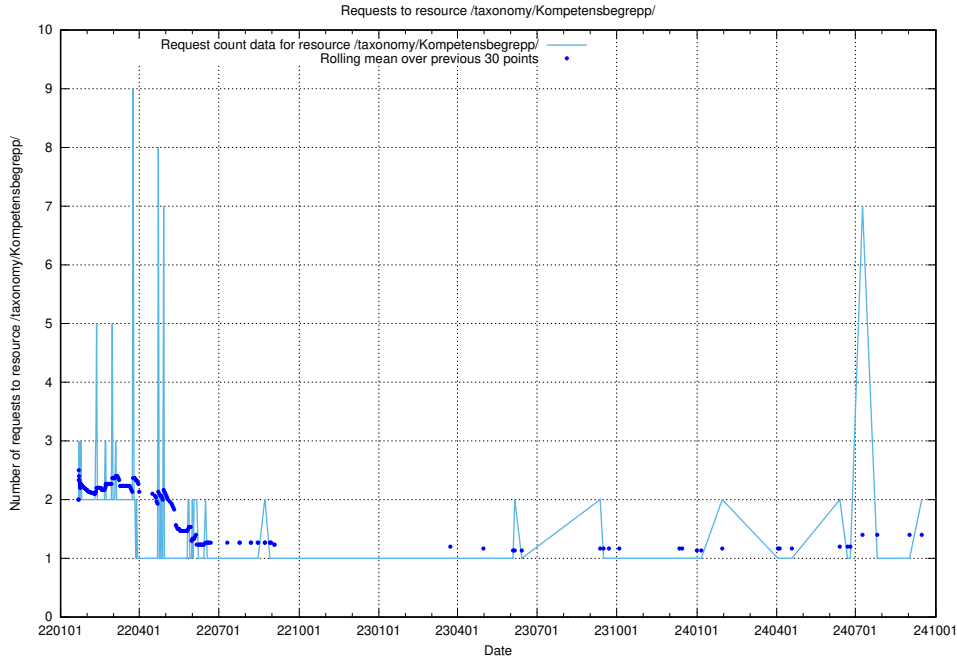

5.1006 Usage of /taxonomy/Kompetensbegrepp/

Here, we count the number of requests to resource /taxonomy/Kompetensbegrepp/.