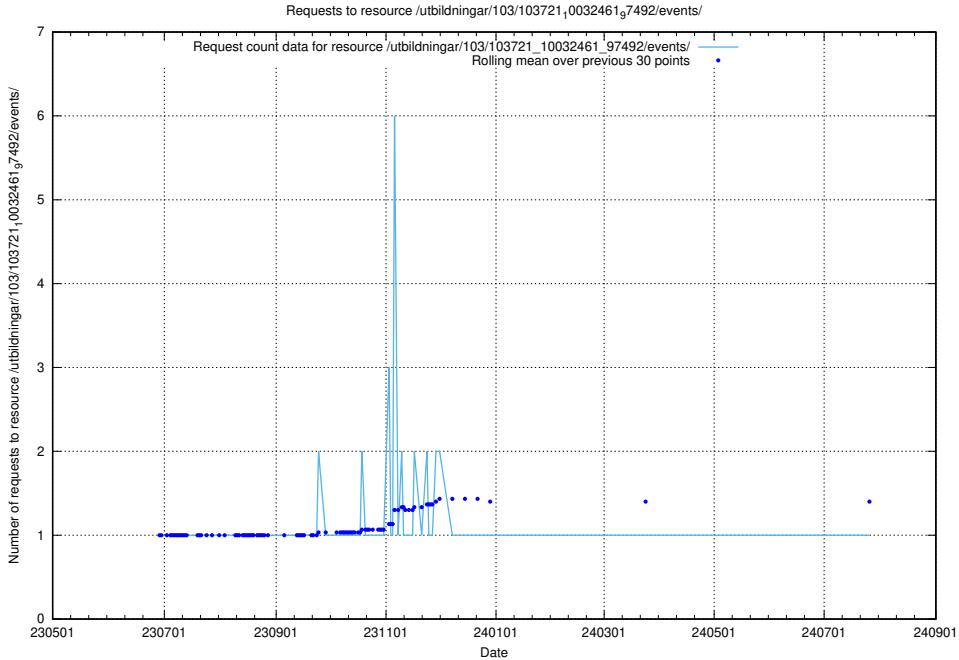

5.6233 Usage of /utbildningar/103/103721_10032461_97492/events/

Here, we count the number of requests to resource /utbildningar/103/103721_10032461_97492/events/.