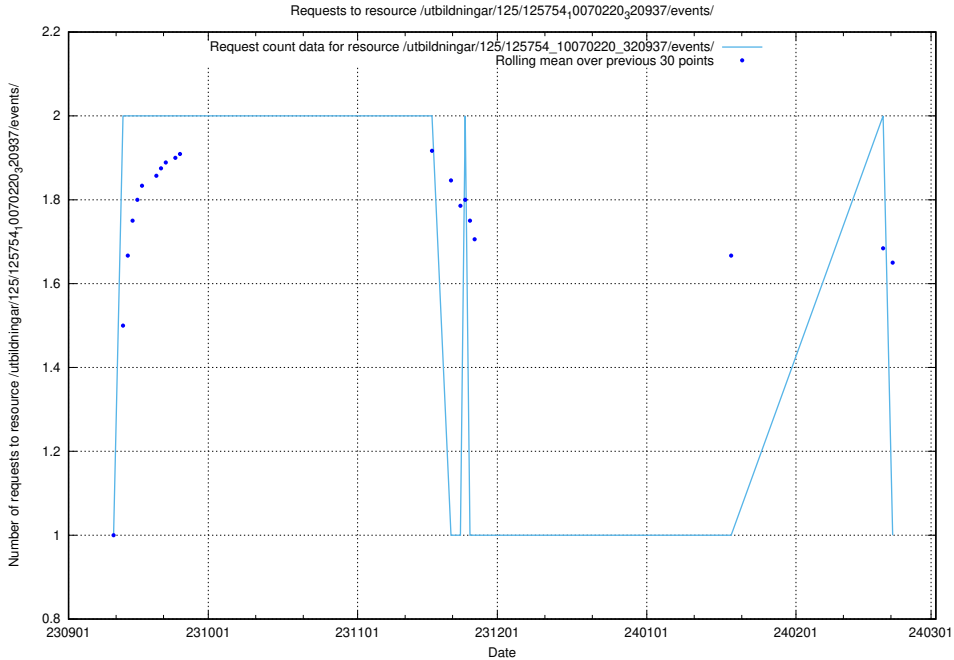

5.5305 Usage of /utbildningar/125/125754_10070220_320937/events/

Here, we count the number of requests to resource /utbildningar/125/125754_10070220_320937/events/