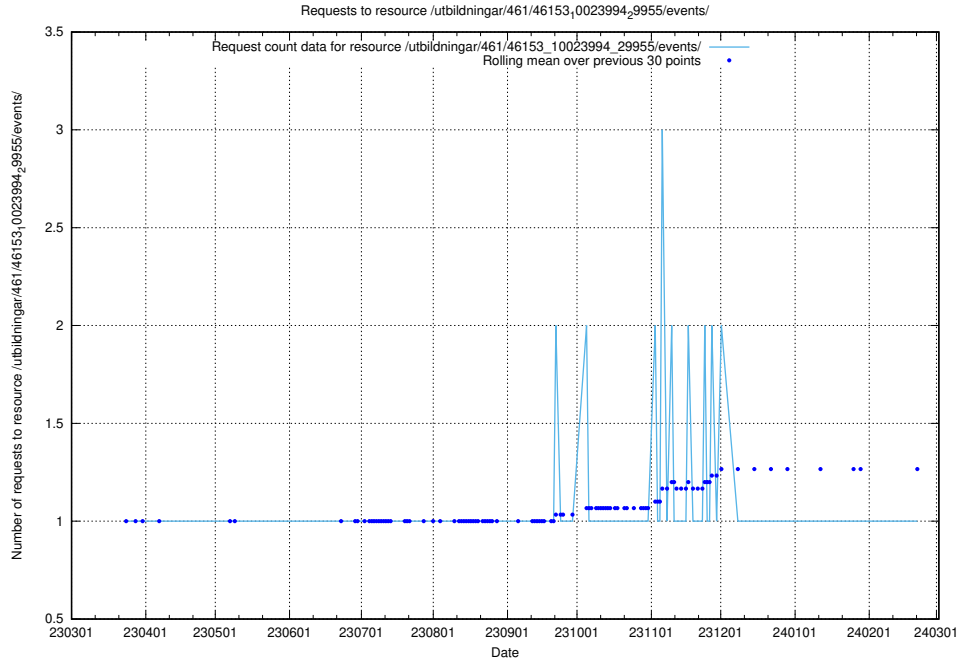

5.6861 Usage of /utbildningar/461/46153_10023994_29955/events/

Here, we count the number of requests to resource /utbildningar/461/46153_10023994_29955/events/.