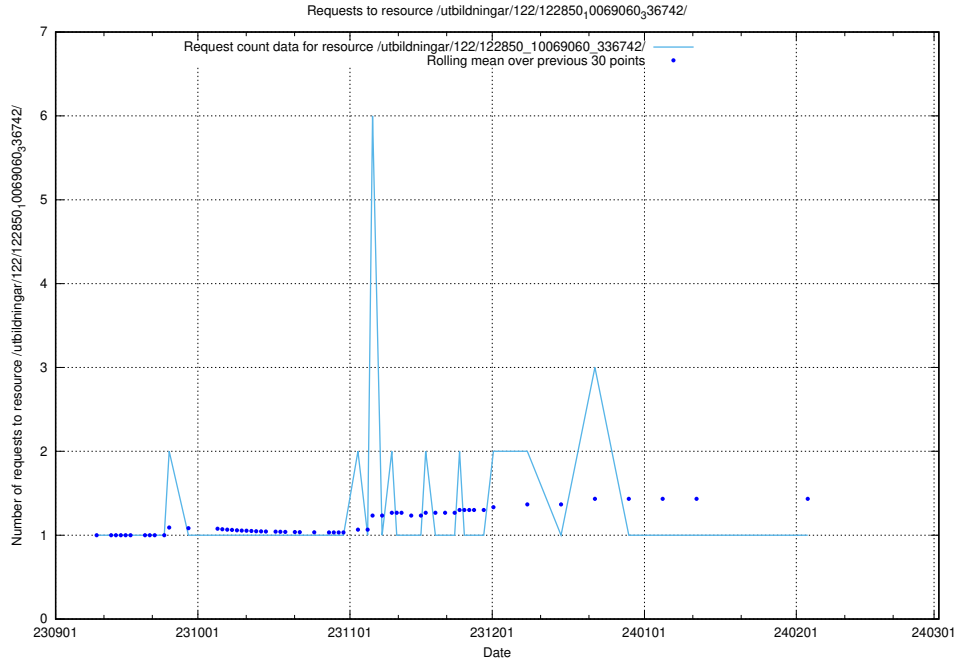

5.5336 Usage of /utbildningar/122/122850_10069060_336742/

Here, we count the number of requests to resource /utbildningar/122/122850_10069060_336742/.