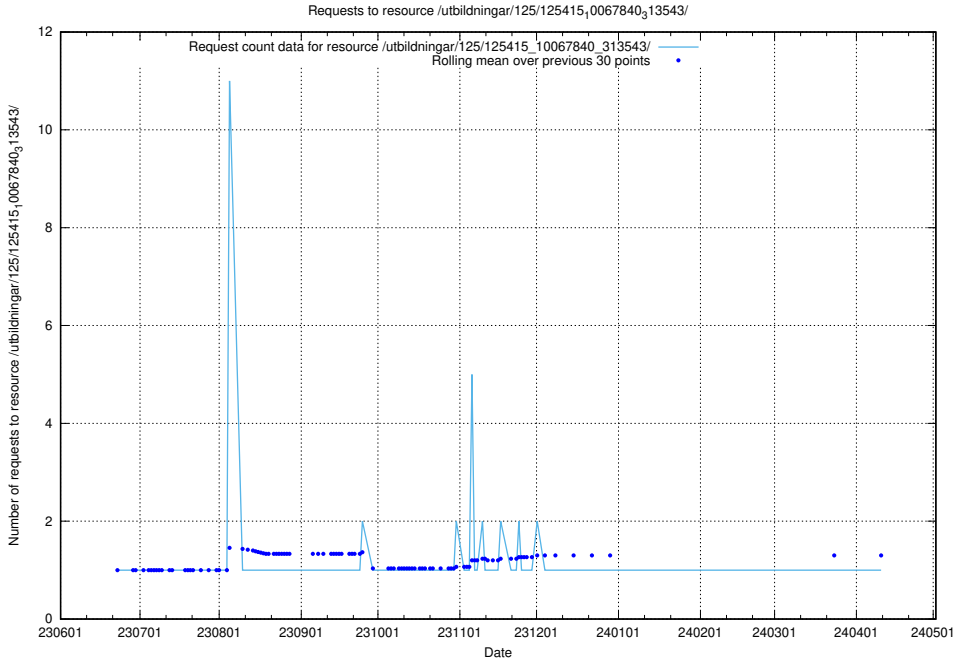

5.6383 Usage of /utbildningar/125/125415_10067840_313543/

Here, we count the number of requests to resource /utbildningar/125/125415_10067840_313543/.