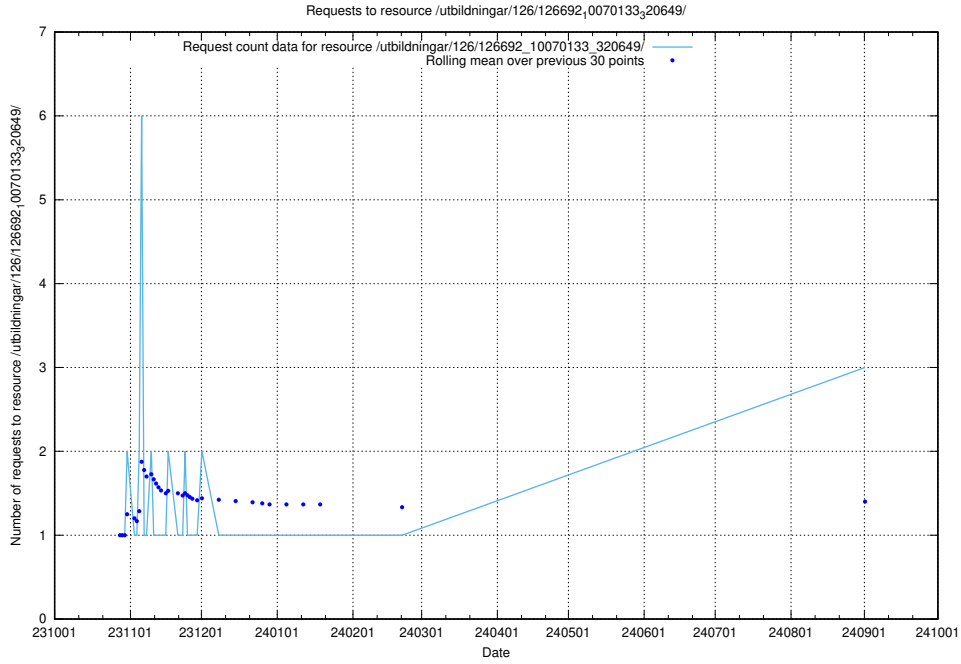

5.422 Usage of /utbildningar/126/126692_10070133_320649/

Here, we count the number of requests to resource /utbildningar/126/126692_10070133_320649/.