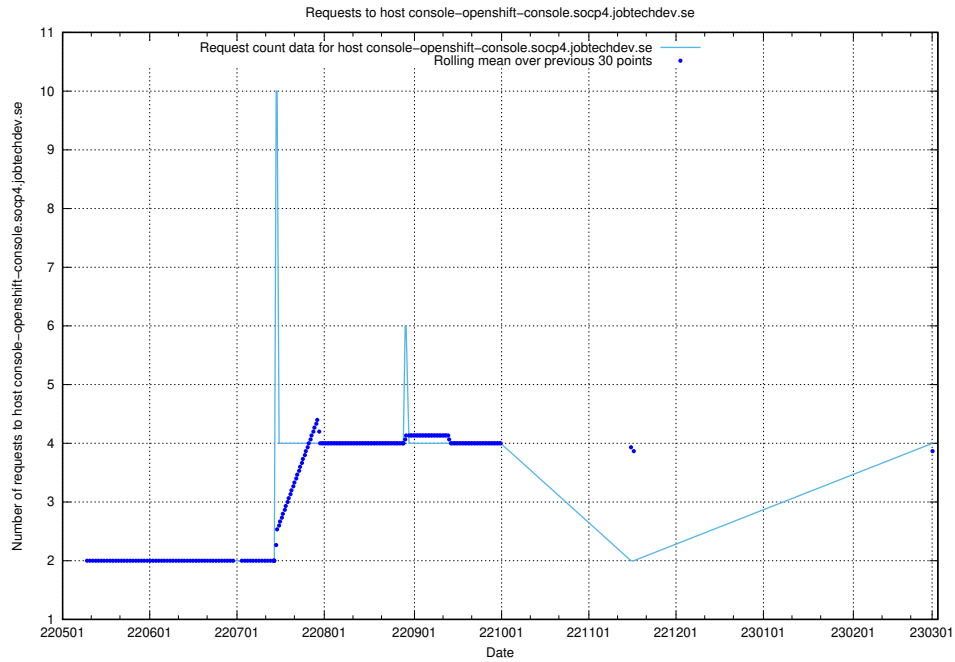

7.160 Usage of console-openshift-console.socp4.jobtechdev.se

Here, we count the number of requests to host console-openshift-console.socp4.jobtechdev.se.