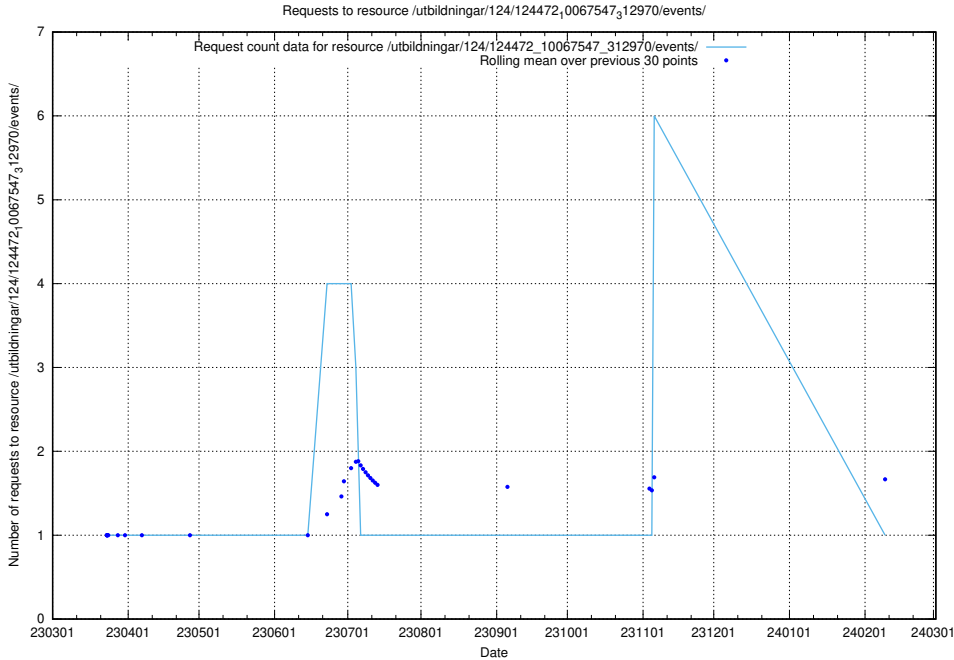

5.3830 Usage of /utbildningar/124/124472_10067547_312970/events/

Here, we count the number of requests to resource /utbildningar/124/124472_10067547_312970/events/