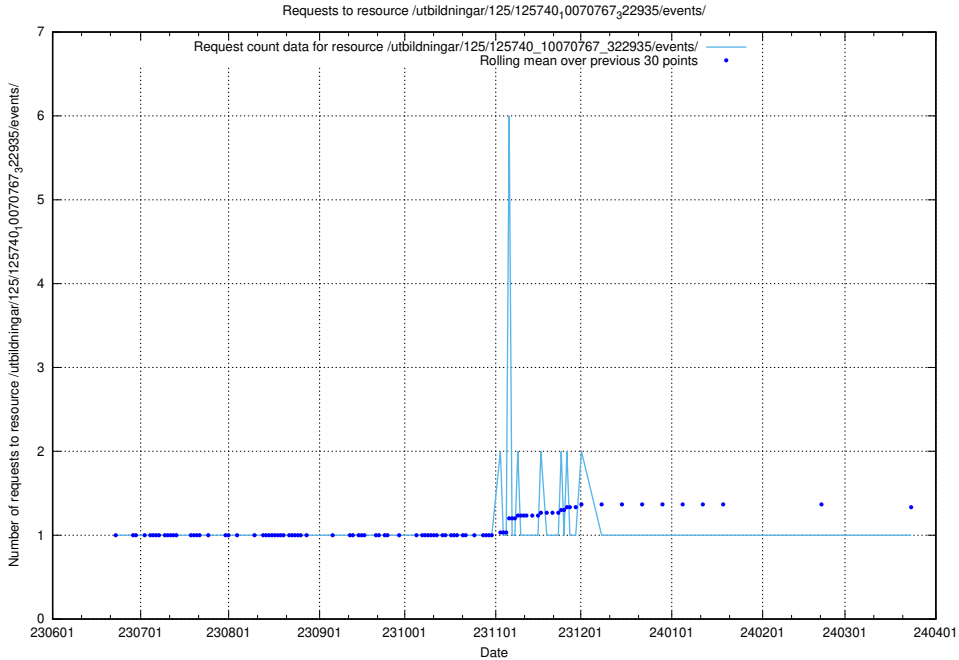

5.6356 Usage of /utbildningar/125/125740_10070767_322935/events/

Here, we count the number of requests to resource /utbildningar/125/125740_10070767_322935/events/