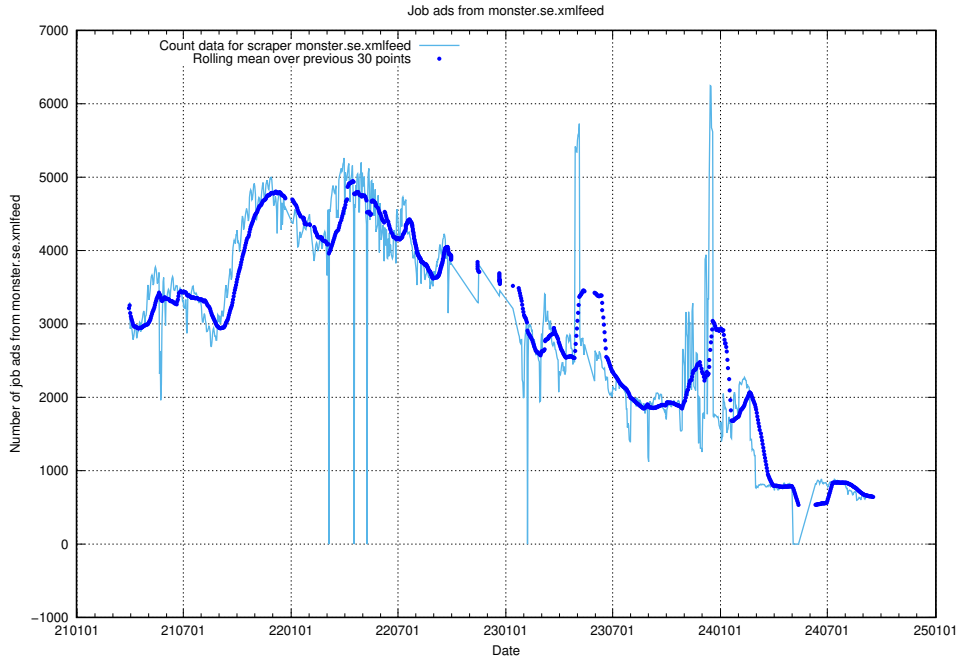

13.6 Number of ads by scraper studentjob.se

Here, we count the number of job ads scraped from studentjob.se.

13.7 Number of ads by scraper monster.se.xmlfeed

Here, we count the number of job ads scraped from monster.se.xmlfeed.