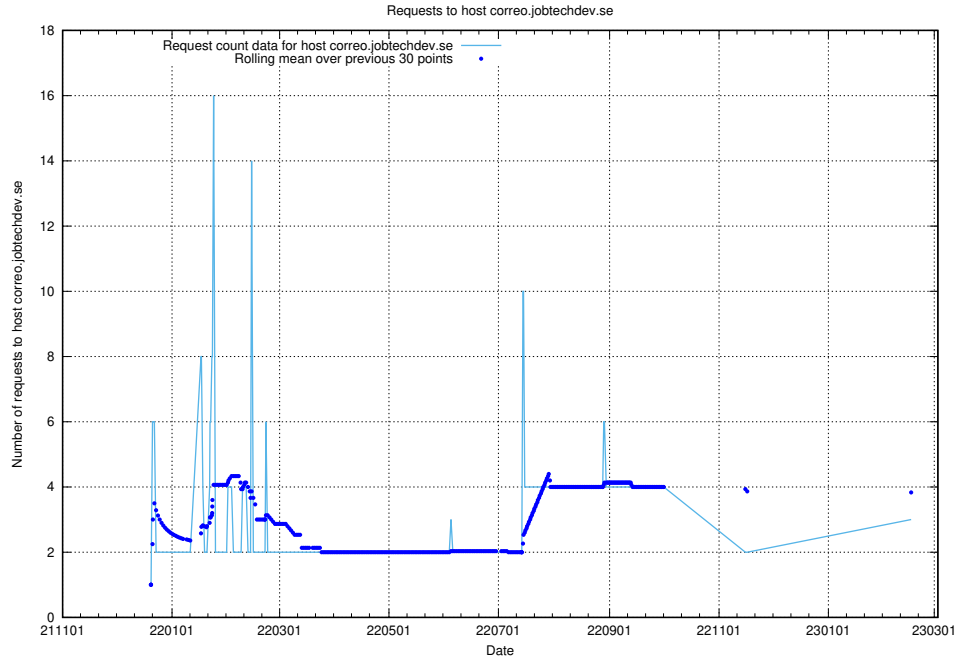

7.213 Usage of app-yrkesinfo.jobtechdev.se:443

Here, we count the number of requests to host app-yrkesinfo.jobtechdev.se:443.

7.214 Usage of www.atlas.jobtechdev.se

Here, we count the number of requests to host www.atlas.jobtechdev.se.