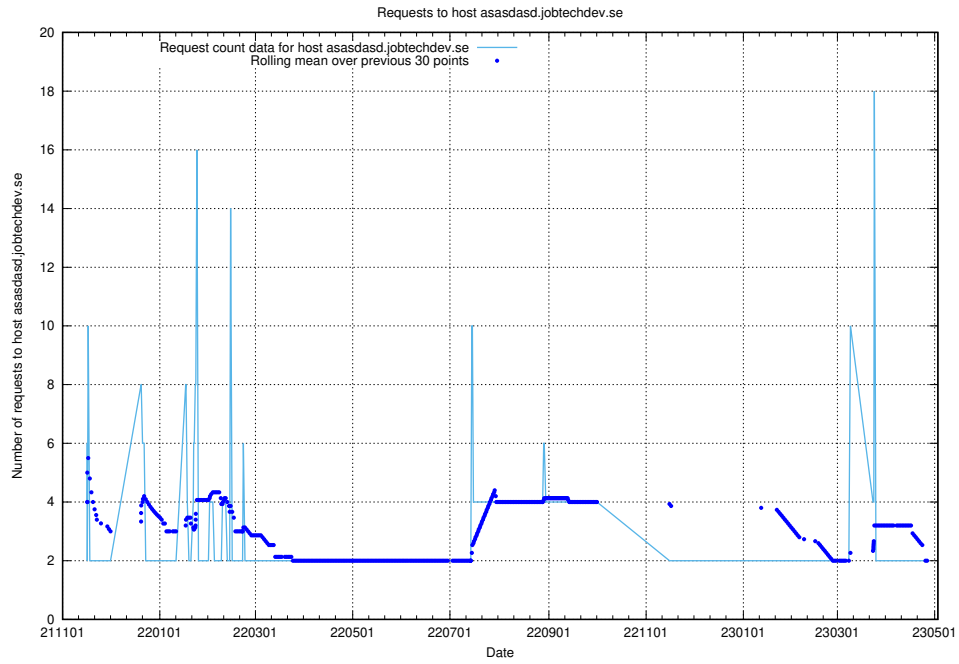

7.546 Usage of `asasdasd.jobtechdev.se`

Here, we count the number of requests to host `asasdasd.jobtechdev.se`.