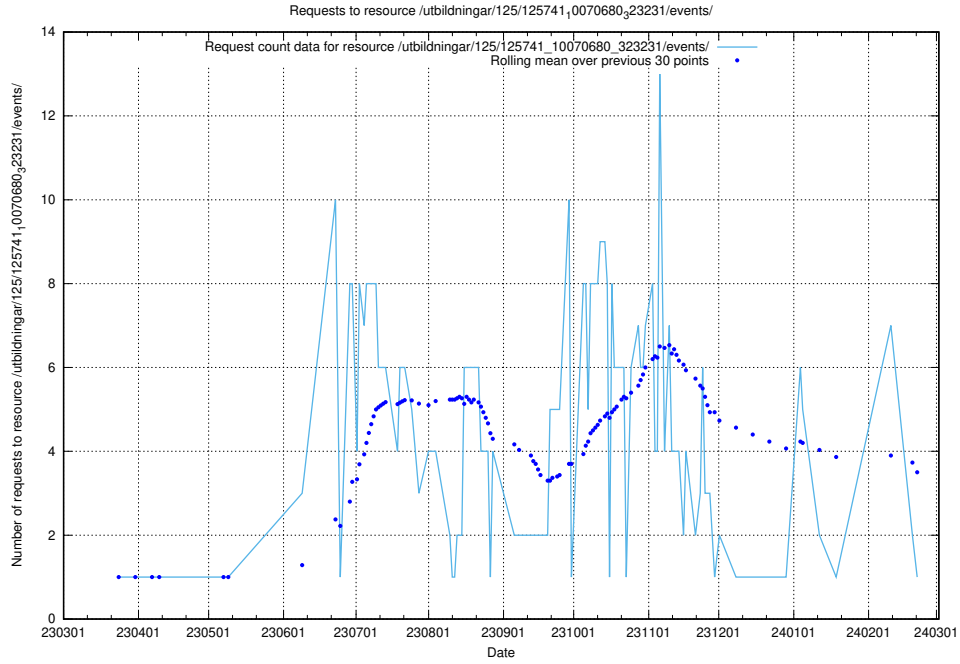

Here, we count the number of requests to resource /utbildningar/125/125741_10070686_322486/events/

5.6934 Usage of /utbildningar/125/125741_10070680_323231/events/

Here, we count the number of requests to resource /utbildningar/125/125741_10070680_323231/events/