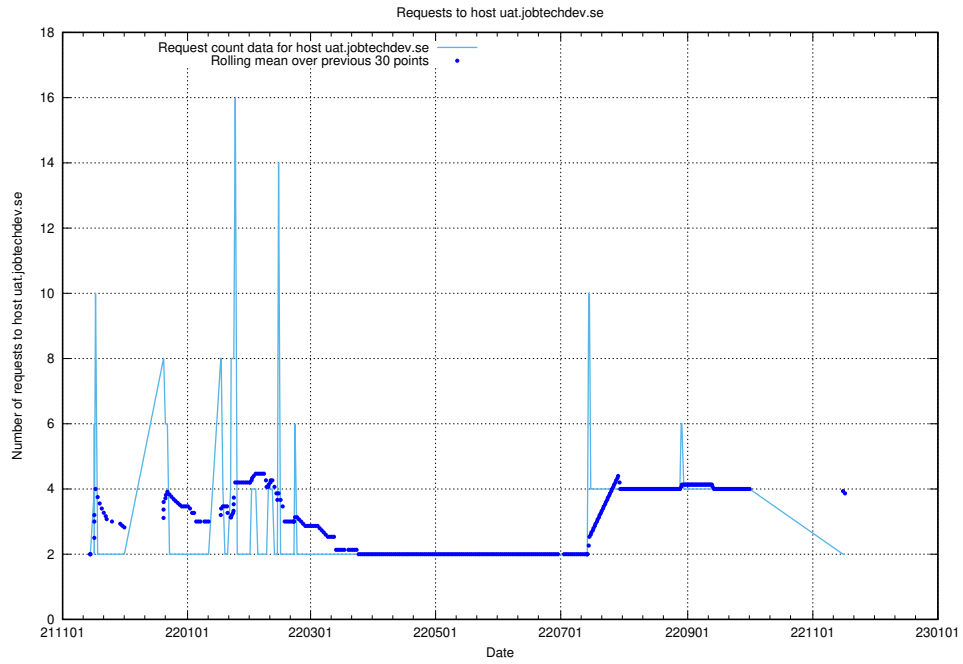

7.559 Usage of uat.jobtechdev.se

Here, we count the number of requests to host uat.jobtechdev.se.