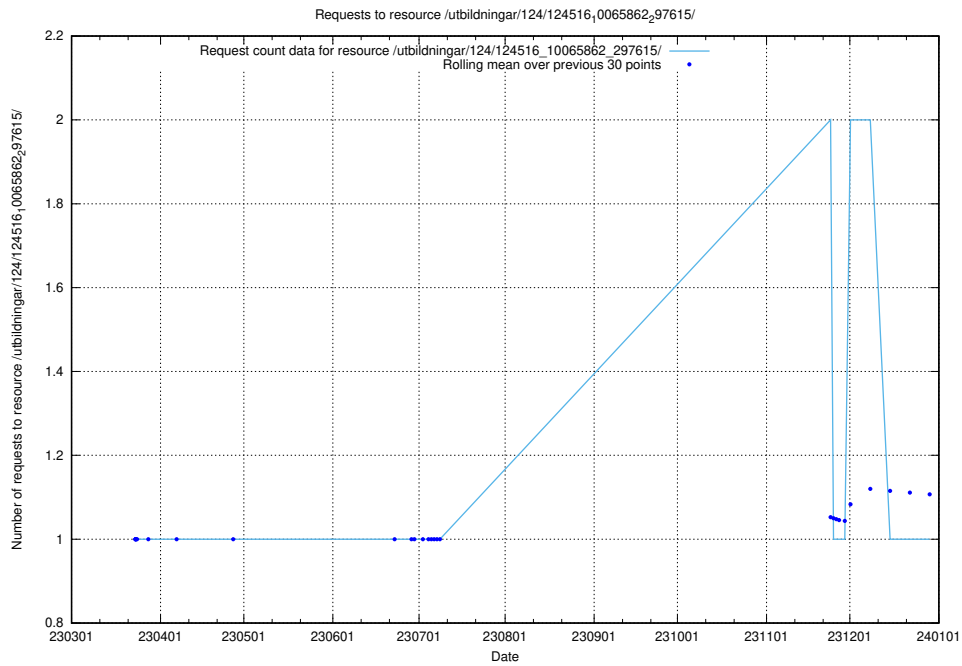

5.2173 Usage of /utbildningar/124/124516_10065862_297615/

Here, we count the number of requests to resource /utbildningar/124/124516_10065862_297615/.

5.2174 Usage of /availability/uptime/20230726/

Here, we count the number of requests to resource /availability/uptime/20230726/.