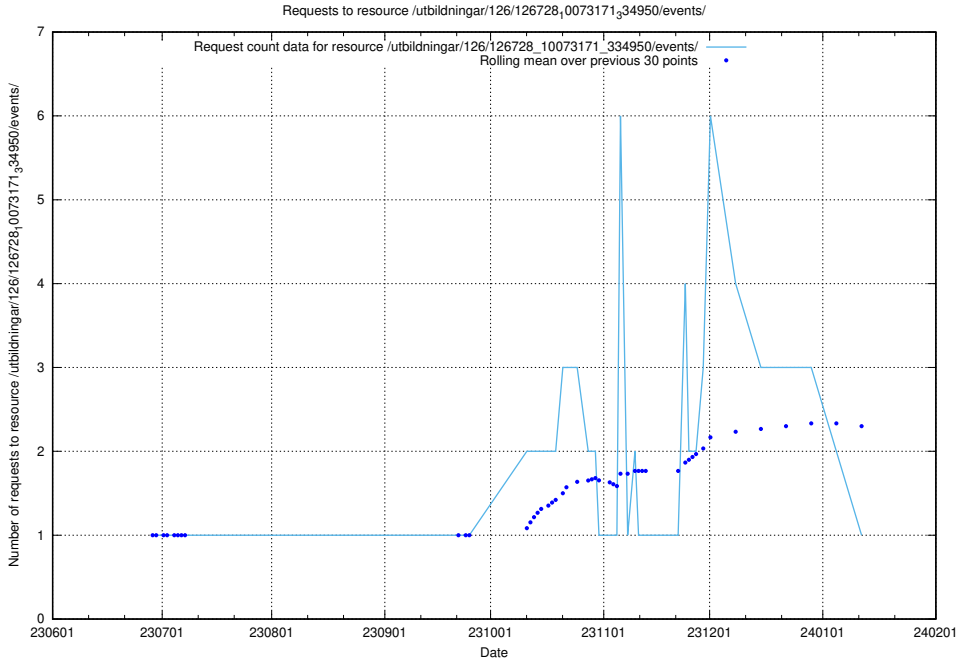

5.6150 Usage of /utbildningar/126/126728_10073171_334950/events/

Here, we count the number of requests to resource /utbildningar/126/126728_10073171_334950/events/