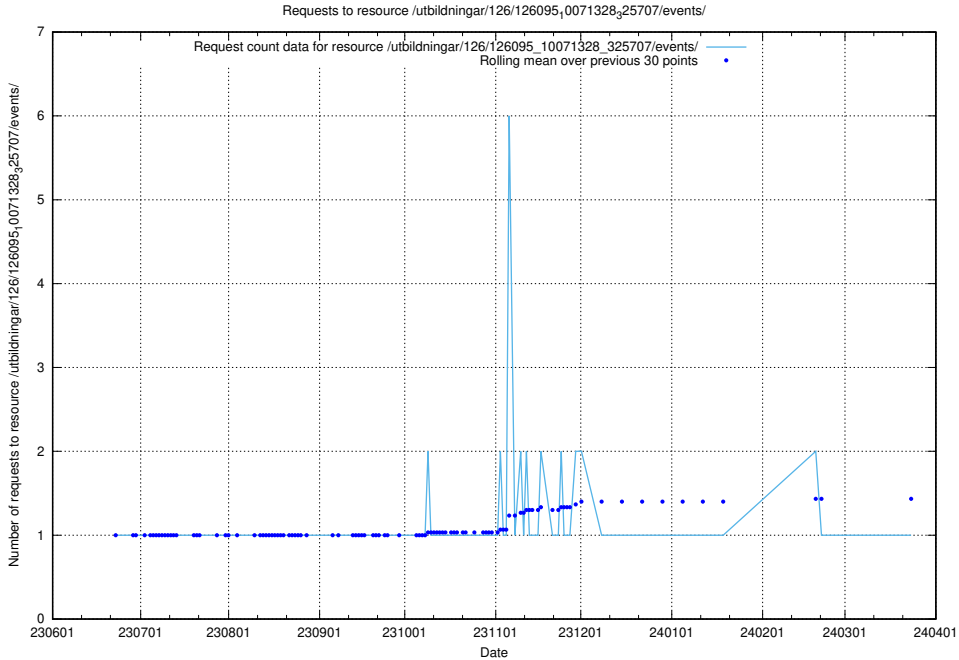

5.6339 Usage of /utbildningar/126/126095_10071328_325707/events/

Here, we count the number of requests to resource /utbildningar/126/126095_10071328_325707/events/