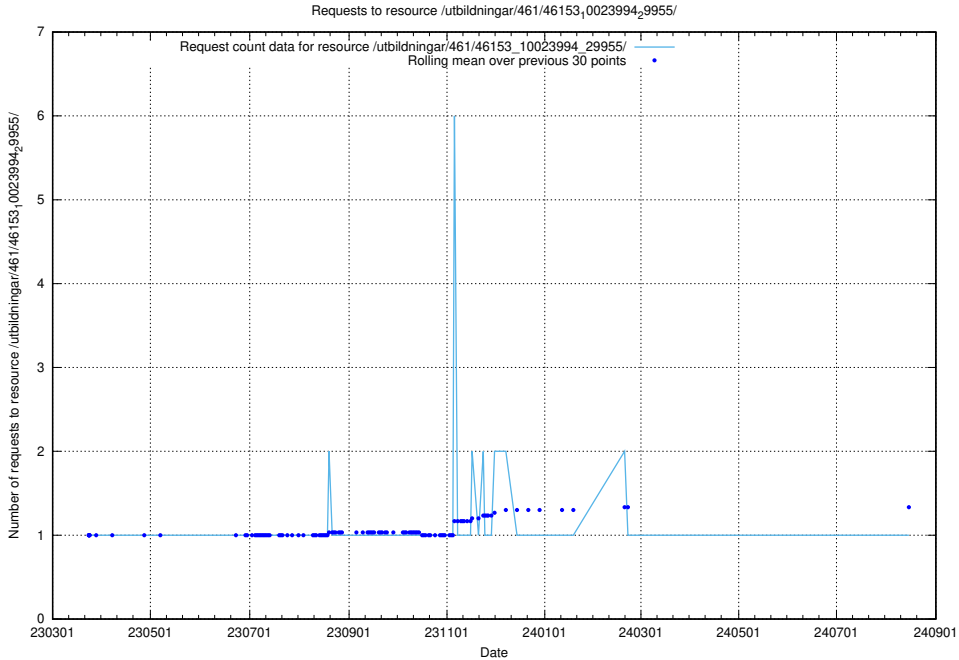

5.7024 Usage of /utbildningar/461/46153_10023994_29955/

Here, we count the number of requests to resource /utbildningar/461/46153_10023994_29955/.