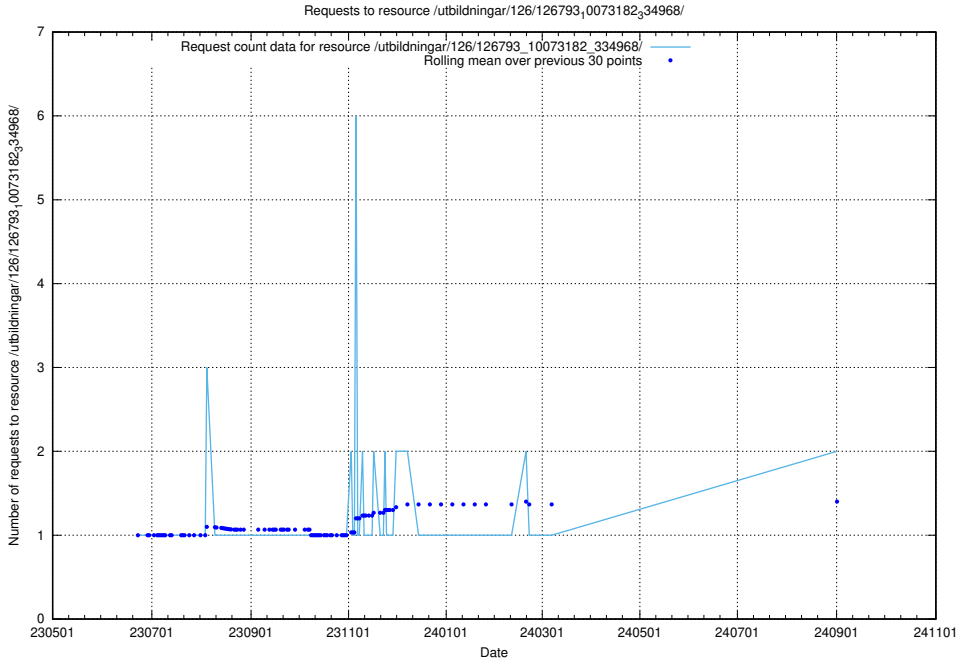

5.914 Usage of /utbildningar/126/126793_10073182_334968/

Here, we count the number of requests to resource /utbildningar/126/126793_10073182_334968/.