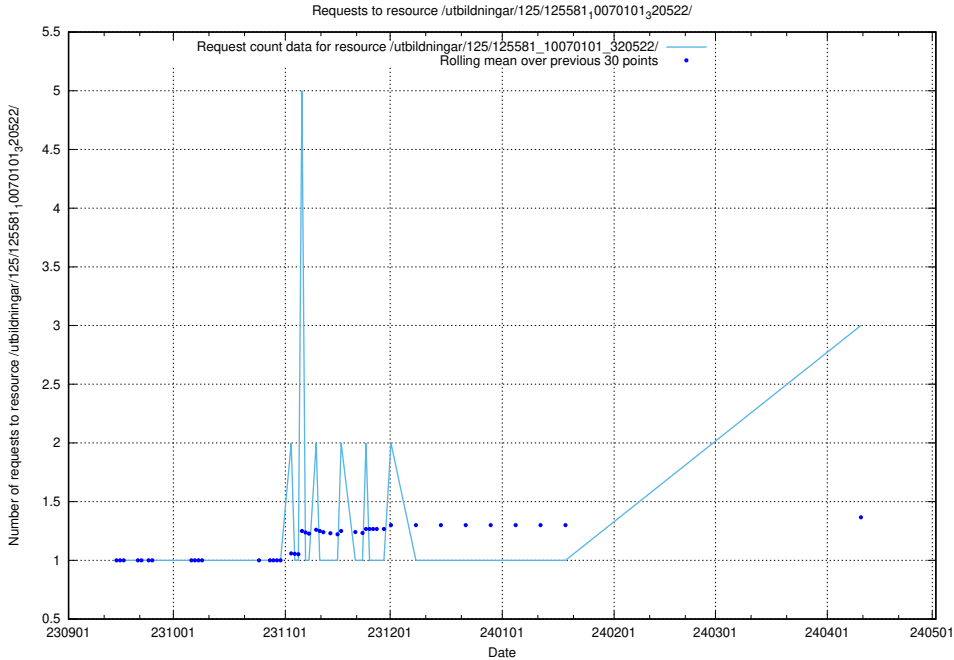

5.435 Usage of /utbildningar/125/125581_10070101_320522/

Here, we count the number of requests to resource /utbildningar/125/125581_10070101_320522/.