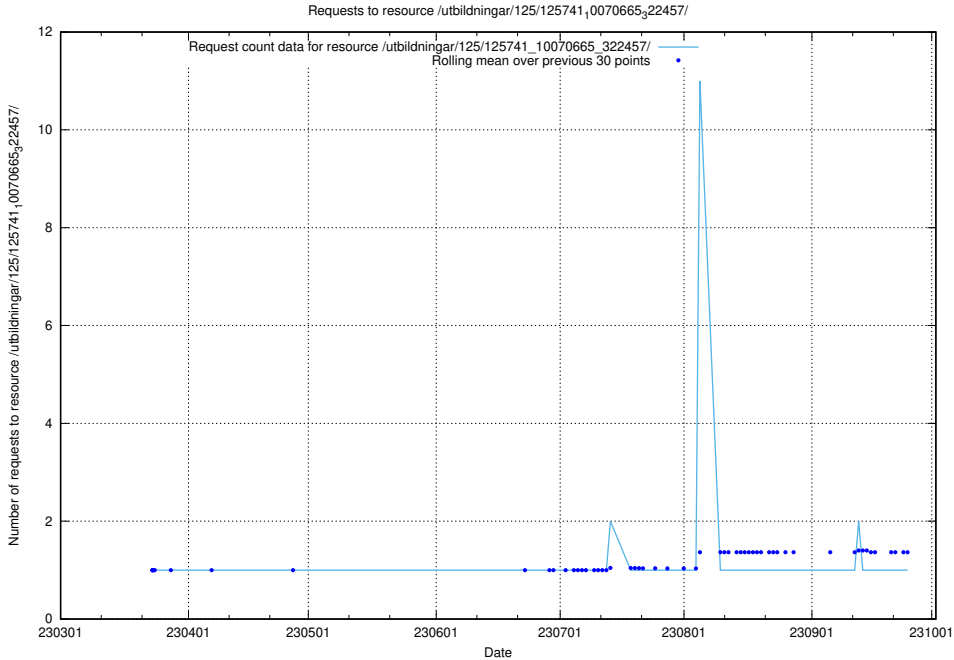

5.7193 Usage of /utbildningar/125/125741_10070665_322457/

Here, we count the number of requests to resource /utbildningar/125/125741_10070665_322457/.