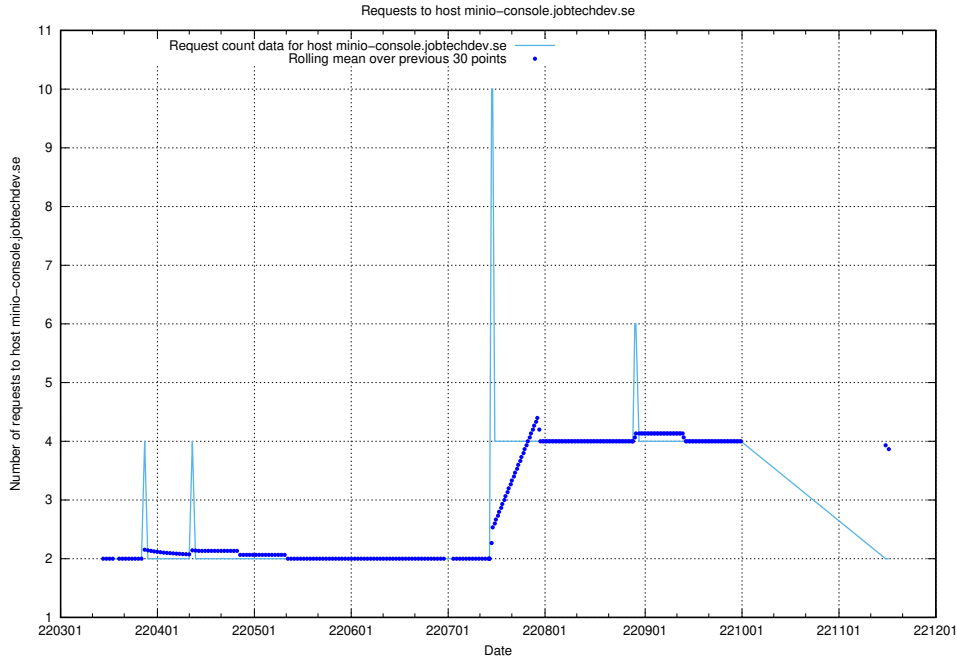

7.501 Usage of minioconsole.jobtechdev.se

Here, we count the number of requests to host minioconsole.jobtechdev.se.

7.502 Usage of minio-console.jobtechdev.se

Here, we count the number of requests to host minio-console.jobtechdev.se.