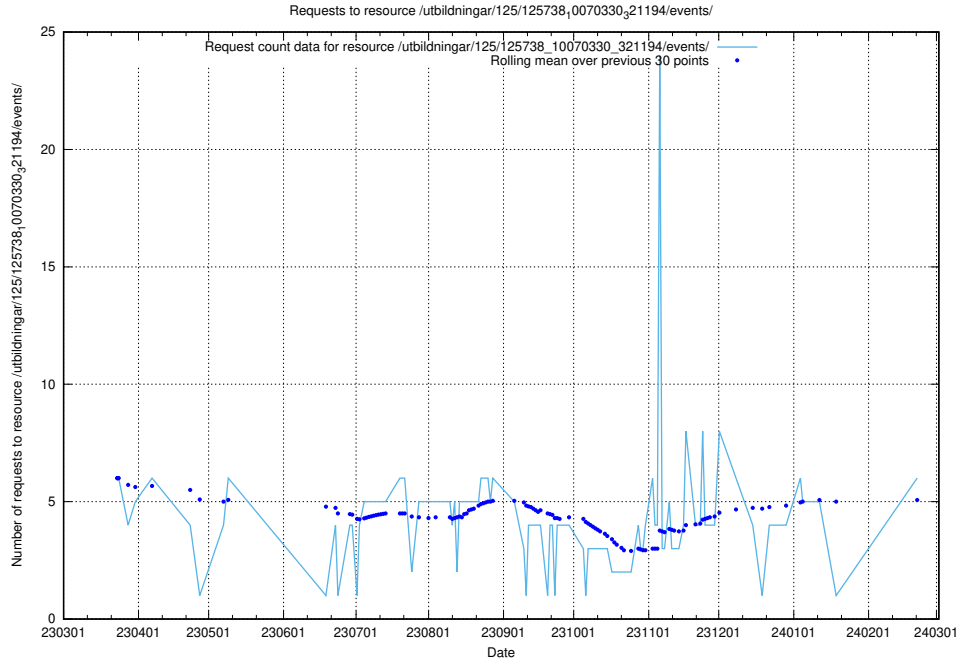

5.137 Usage of /utbildningar/125/125738_10070330_321194/events/

Here, we count the number of requests to resource /utbildningar/125/125738_10070330_321194/events/