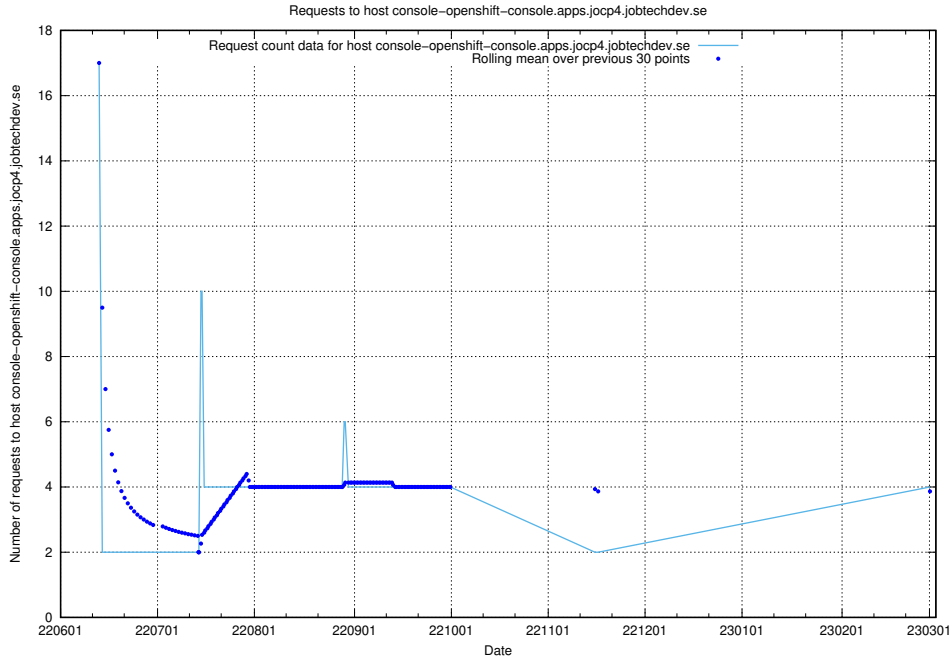

7.155 Usage of console-openshift-console.apps.jocp4.jobtechdev.se

Here, we count the number of requests to host console-openshift-console.apps.jocp4.jobtechdev.se.

7.156 Usage of demo-connect-once.jobtechdev.se