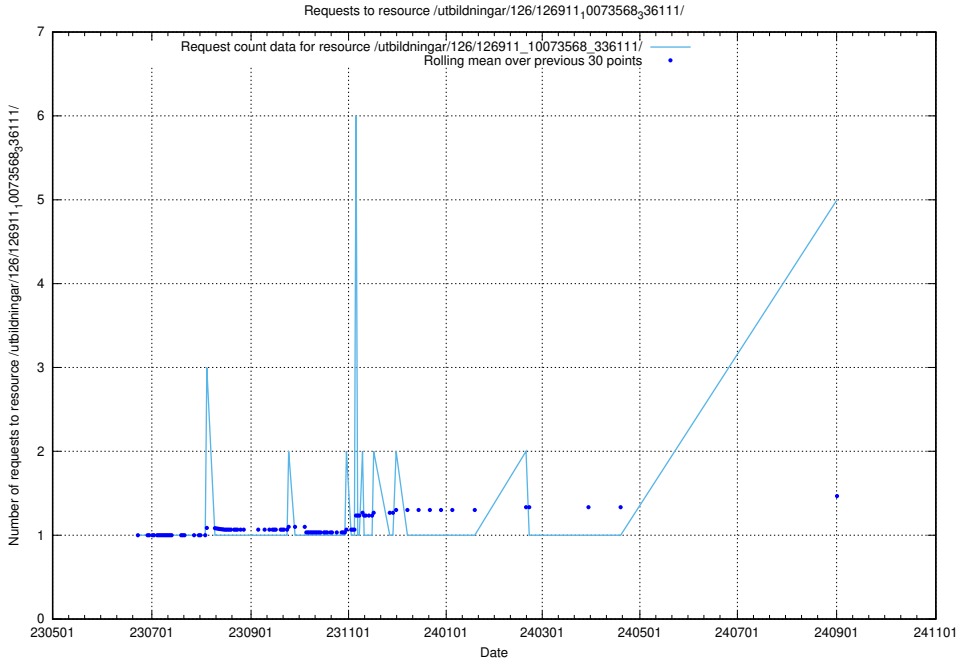

Here, we count the number of requests to resource /utbildningar/126/126466_10071965_330387/.

5.194 Usage of /utbildningar/126/126911_10073568_336111/

Here, we count the number of requests to resource /utbildningar/126/126911_10073568_336111/.