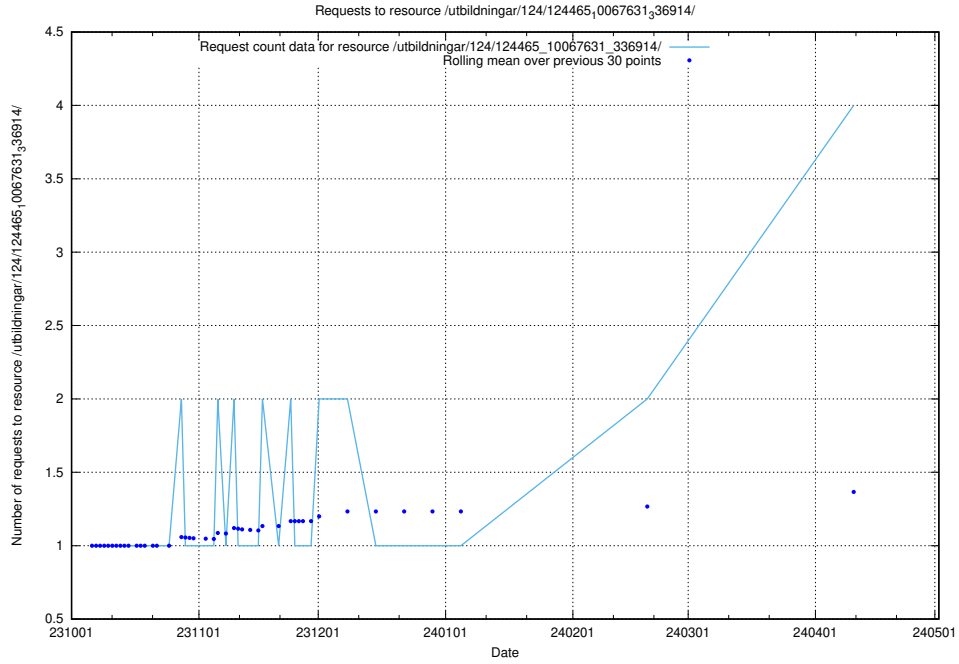

5.293 Usage of /utbildningar/124/124465_10067631_336914/

Here, we count the number of requests to resource /utbildningar/124/124465_10067631_336914/.