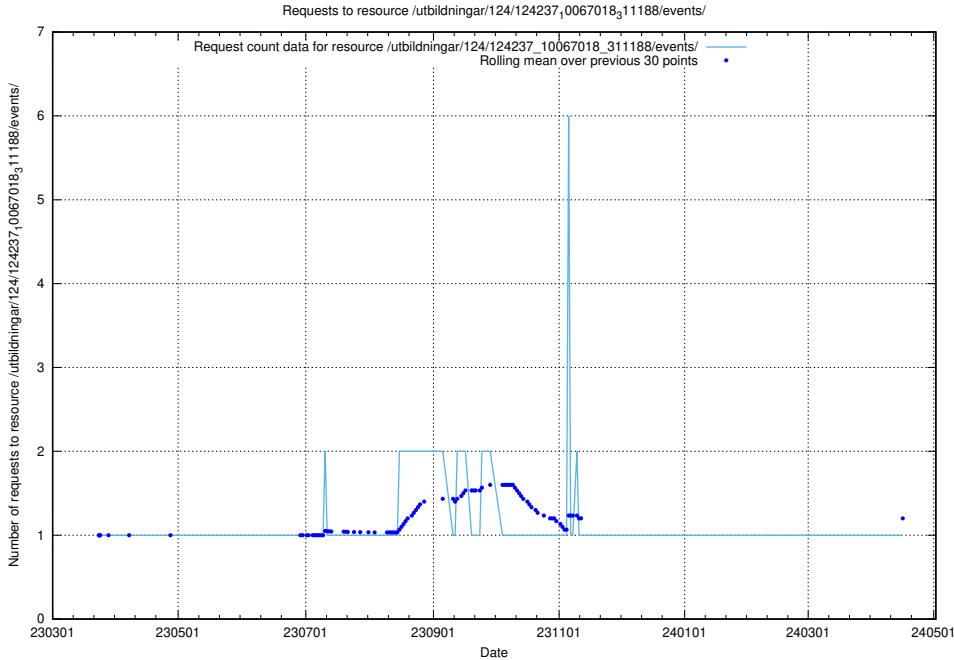

5.4718 Usage of /utbildningar/124/124237_10067018_311188/events/

Here, we count the number of requests to resource /utbildningar/124/124237_10067018_311188/events/