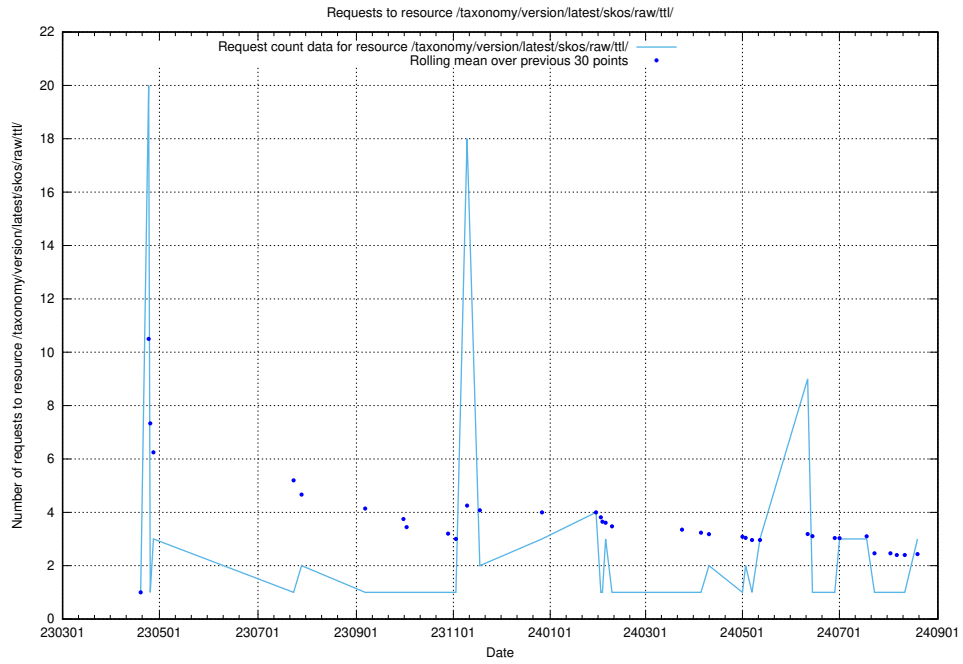

5.500 Usage of `/taxonomy/version/latest/skos/raw/ttl/`

Here, we count the number of requests to resource `/taxonomy/version/latest/skos/raw/ttl/`.