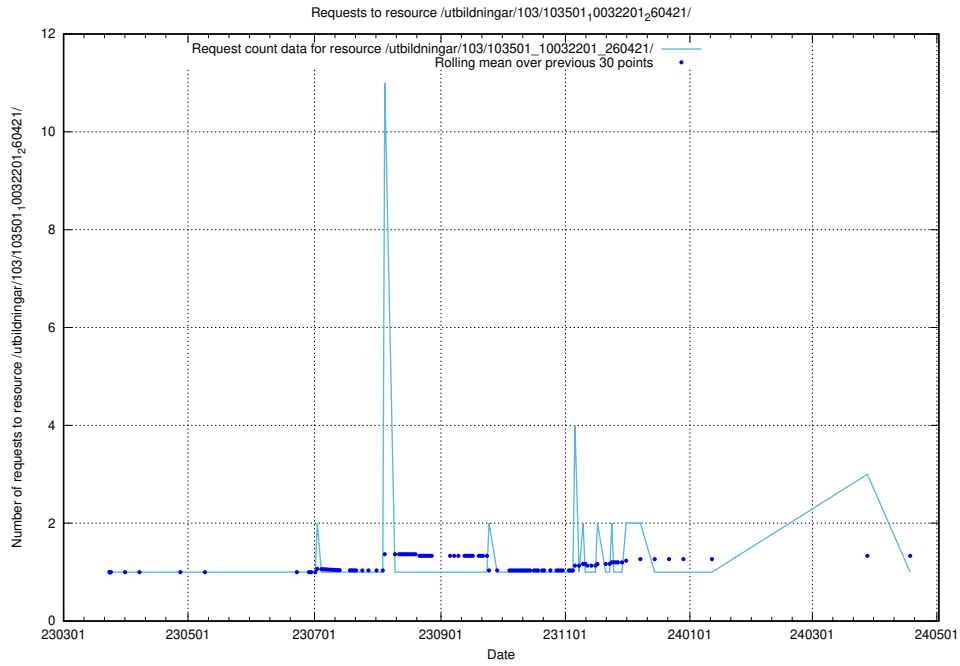

5.6174 Usage of /utbildningar/103/103501_10032201_260421/

Here, we count the number of requests to resource /utbildningar/103/103501_10032201_260421/.