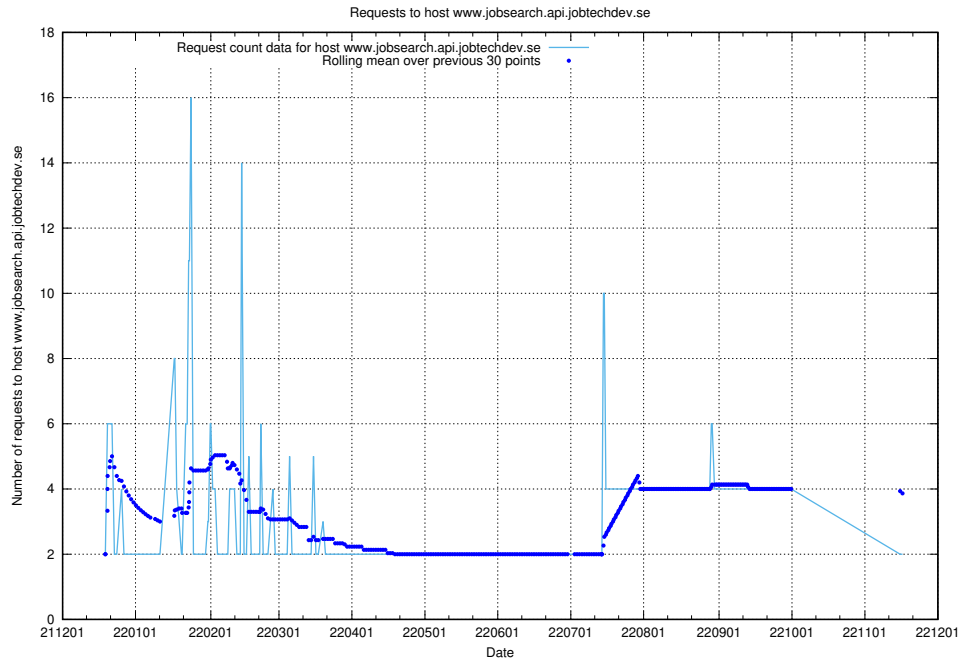

7.386 Usage of www.jobsearch.api.jobtechdev.se

Here, we count the number of requests to host www.jobsearch.api.jobtechdev.se.