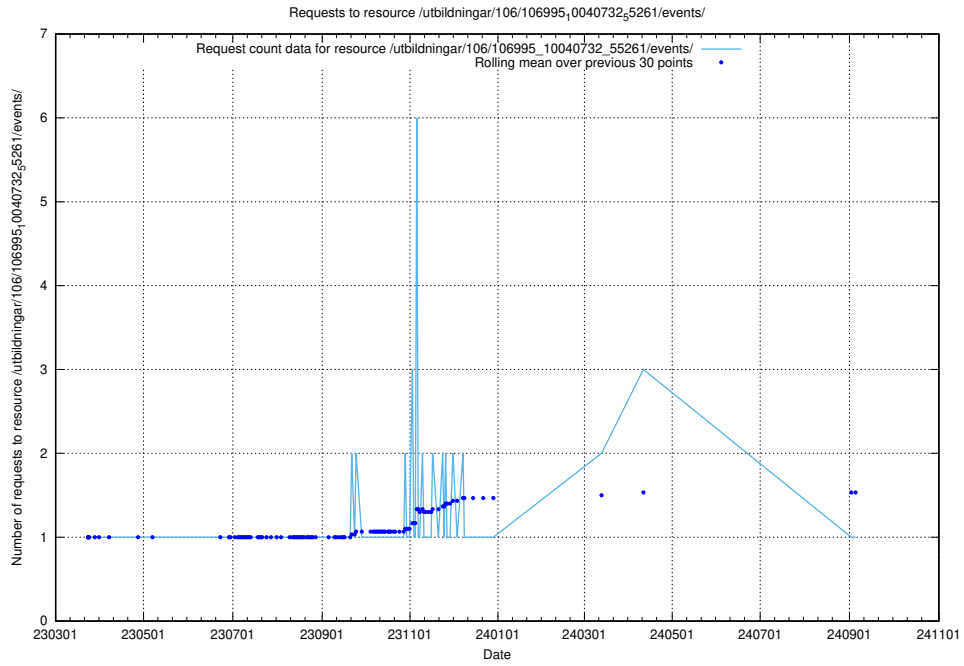

5.6129 Usage of /utbildningar/106/106995_10040732_55261/events/

Here, we count the number of requests to resource /utbildningar/106/106995_10040732_55261/events/.