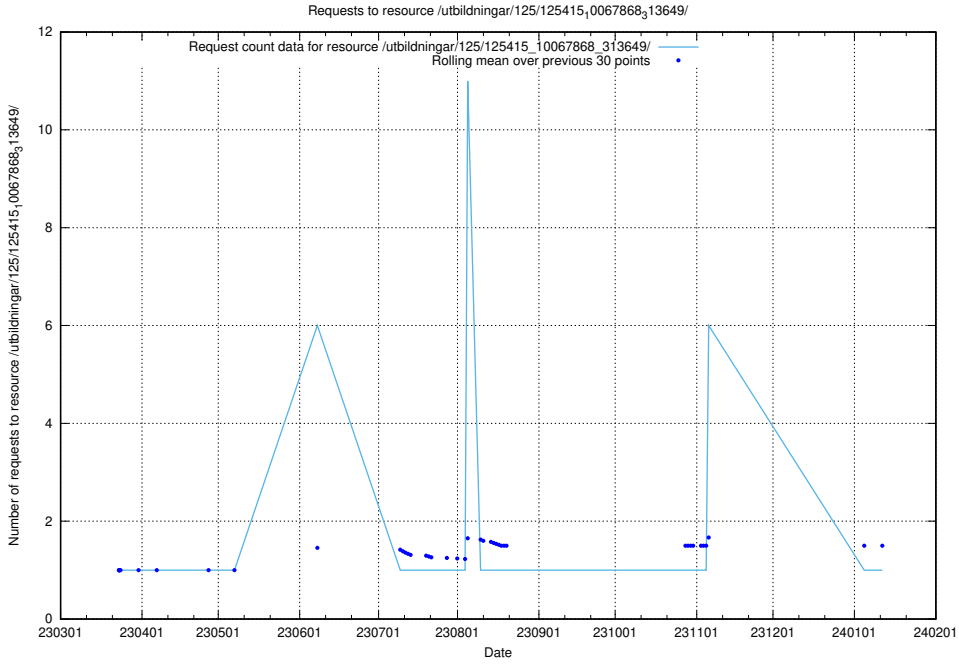

5.1163 Usage of /utbildningar/125/125415_10067868_313649/

Here, we count the number of requests to resource /utbildningar/125/125415_10067868_313649/.