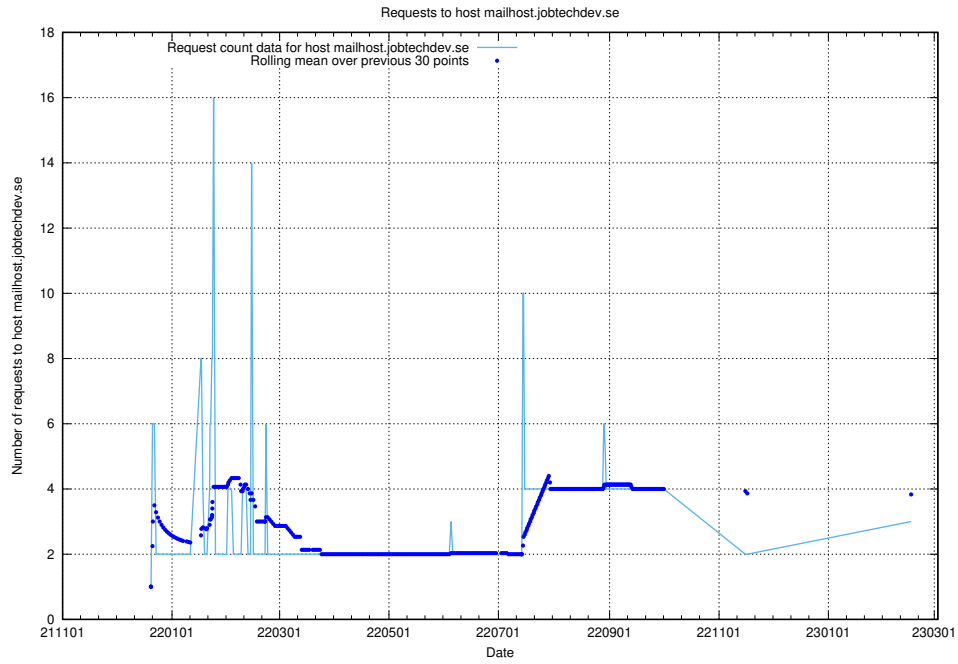

7.208 Usage of mailhost.jobtechdev.se

Here, we count the number of requests to host mailhost.jobtechdev.se.