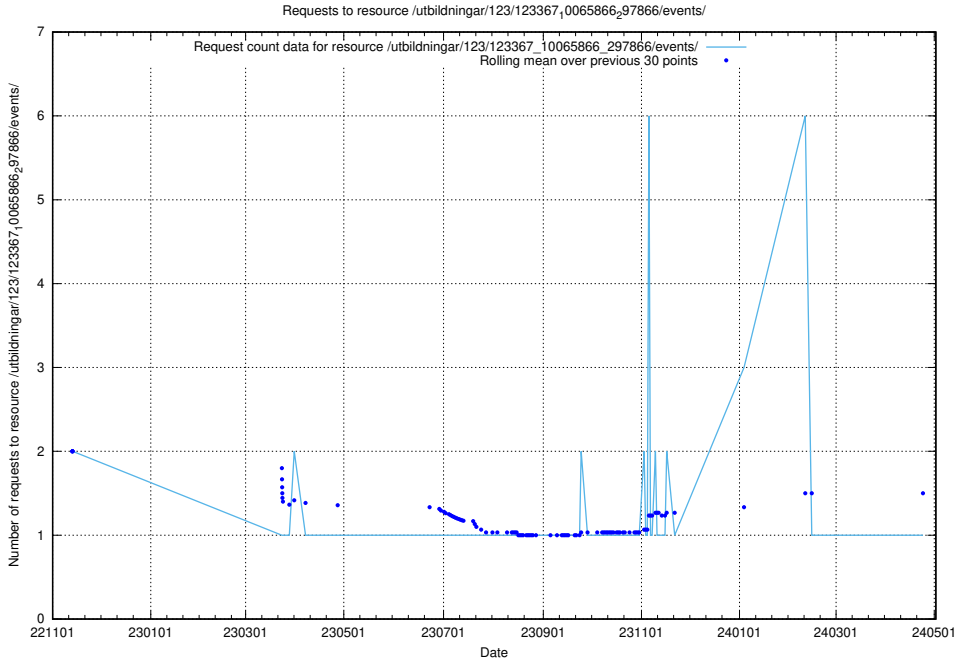

Here, we count the number of requests to resource /utbildningar/123/123367_10065852_297370/events/

5.6494 Usage of /utbildningar/123/123367_10065866_297866/events/

Here, we count the number of requests to resource /utbildningar/123/123367_10065866_297866/events/