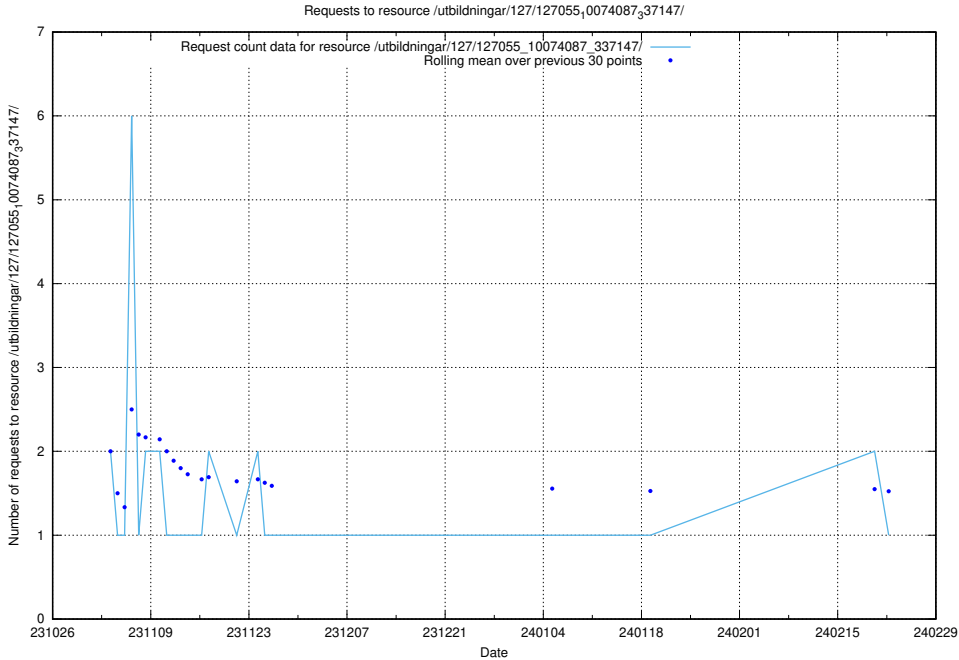

5.4853 Usage of /utbildningar/127/127055_10074087_337147/

Here, we count the number of requests to resource /utbildningar/127/127055_10074087_337147/.