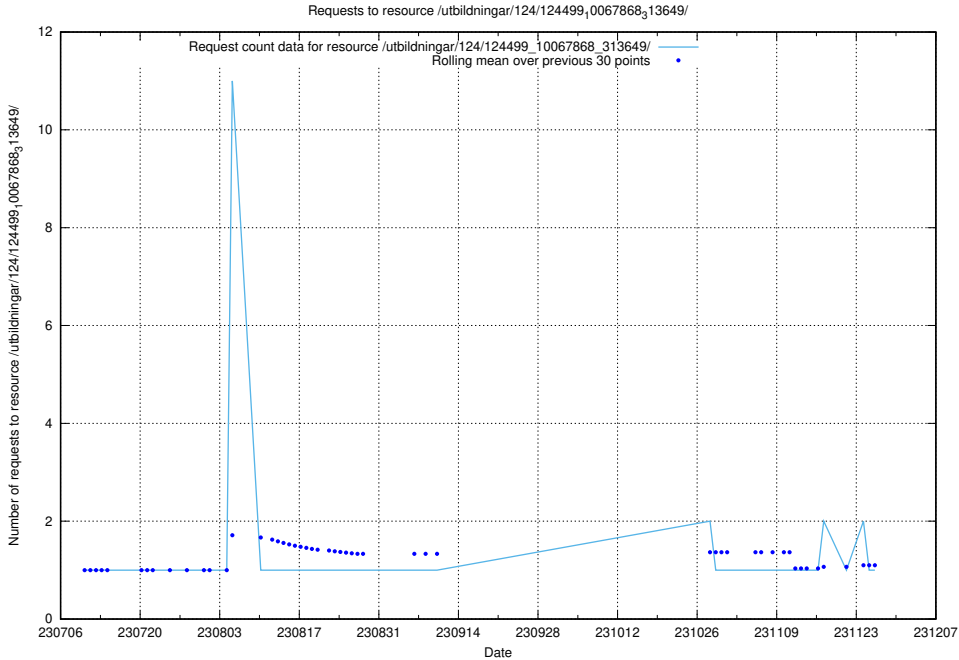

Here, we count the number of requests to resource /utbildningar/124/124499_10067868_313649/events/

5.5836 Usage of /utbildningar/124/124499_10067868_313649/

Here, we count the number of requests to resource /utbildningar/124/124499_10067868_313649/.