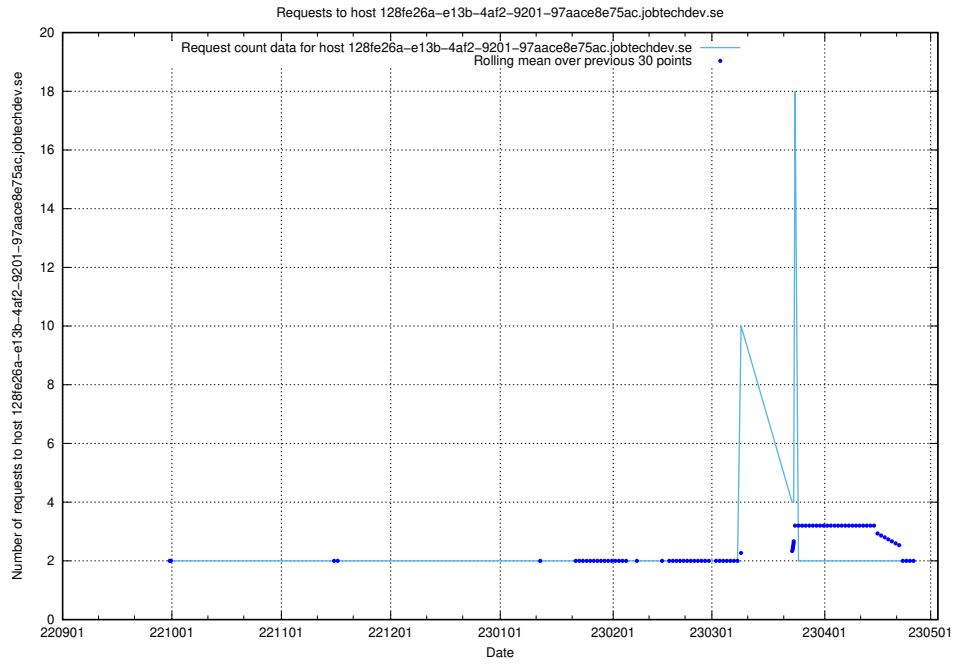

Here, we count the number of requests to host www.concept.jobtechdev.se.

7.314 Usage of 128fe26a-e13b-4af2-9201-97aace8e75ac.jobtechdev.se

Here, we count the number of requests to host 128fe26a-e13b-4af2-9201-97aace8e75ac.jobtechdev.se.