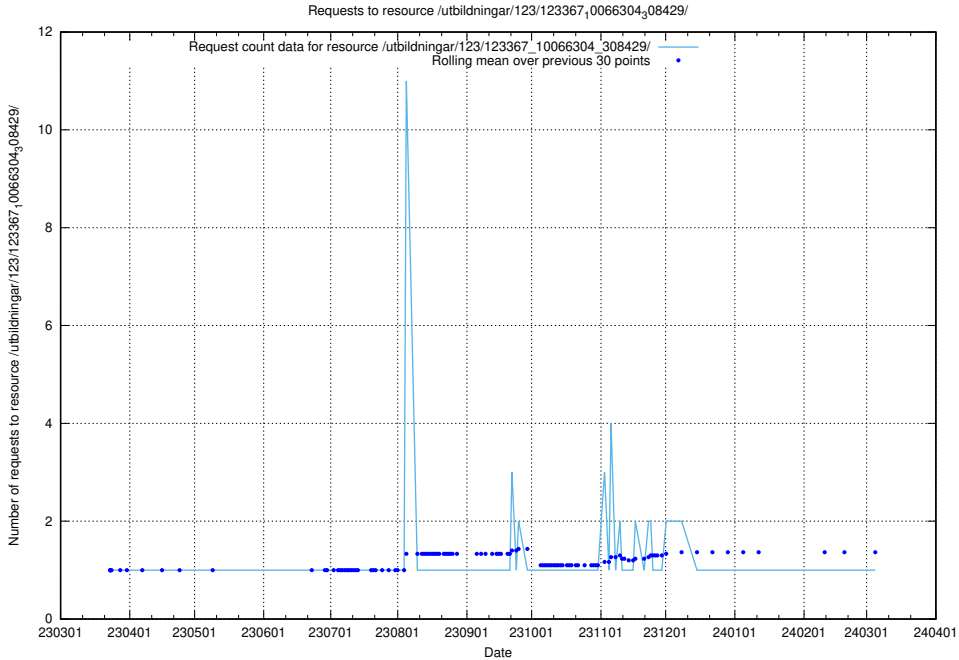

5.5240 Usage of /utbildningar/123/123367_10066304_308429/

Here, we count the number of requests to resource /utbildningar/123/123367_10066304_308429/.