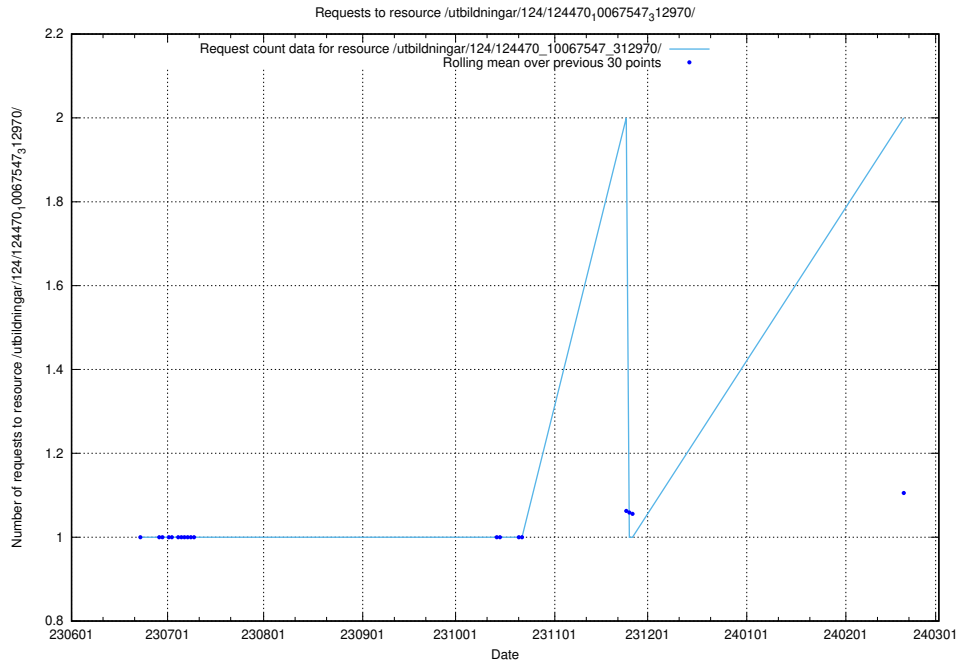

5.947 Usage of /utbildningar/124/124470_10067547_312970/

Here, we count the number of requests to resource /utbildningar/124/124470_10067547_312970/.