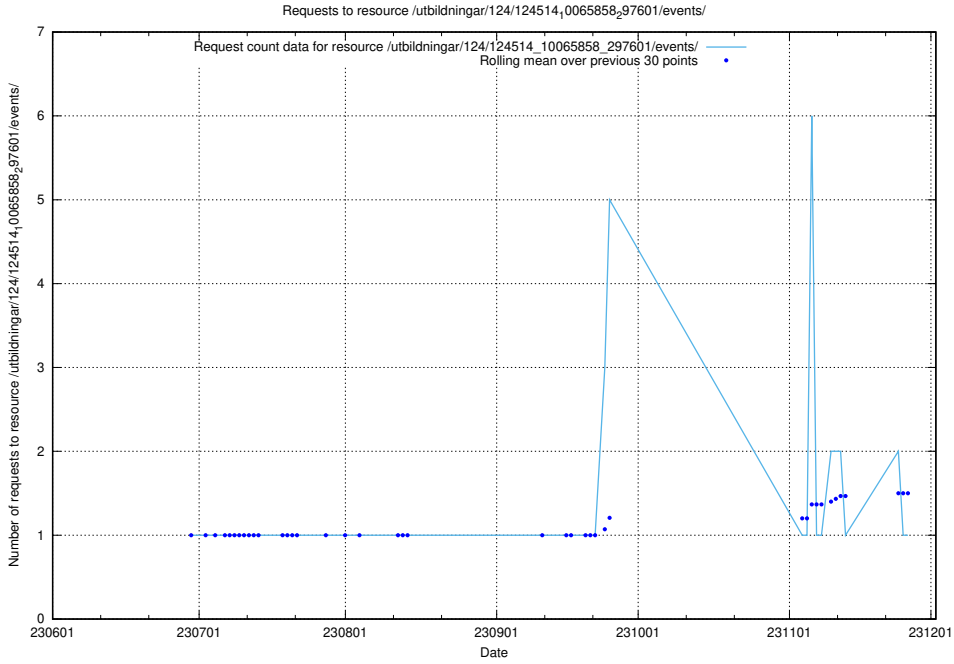

5.6098 Usage of /utbildningar/124/124514_10065858_297601/events/

Here, we count the number of requests to resource /utbildningar/124/124514_10065858_297601/events/