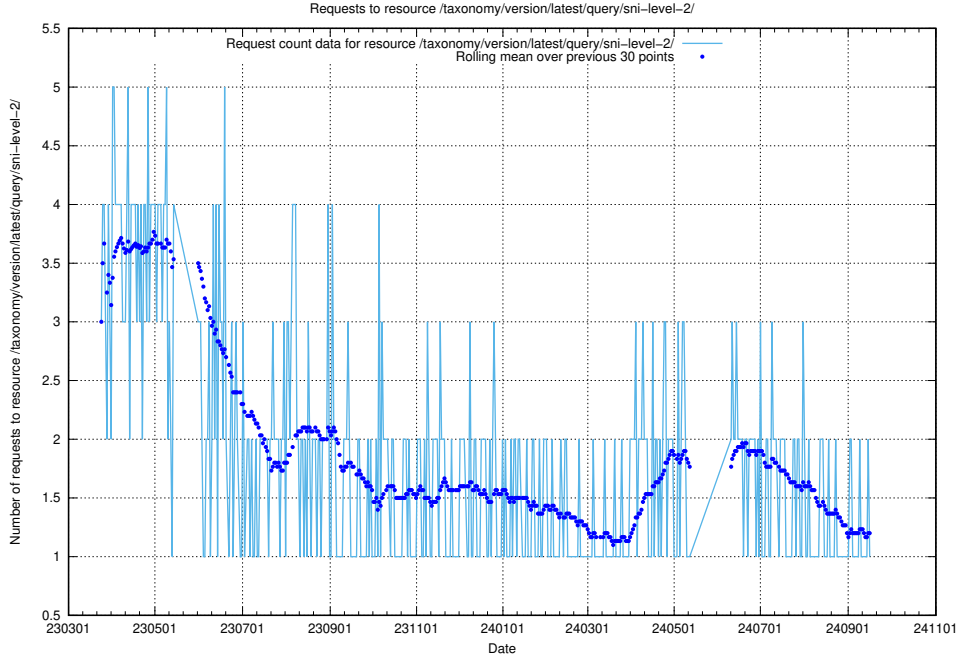

5.6777 Usage of /taxonomy/version/latest/query/sni-level-2/

Here, we count the number of requests to resource /taxonomy/version/latest/query/sni-level-2/.