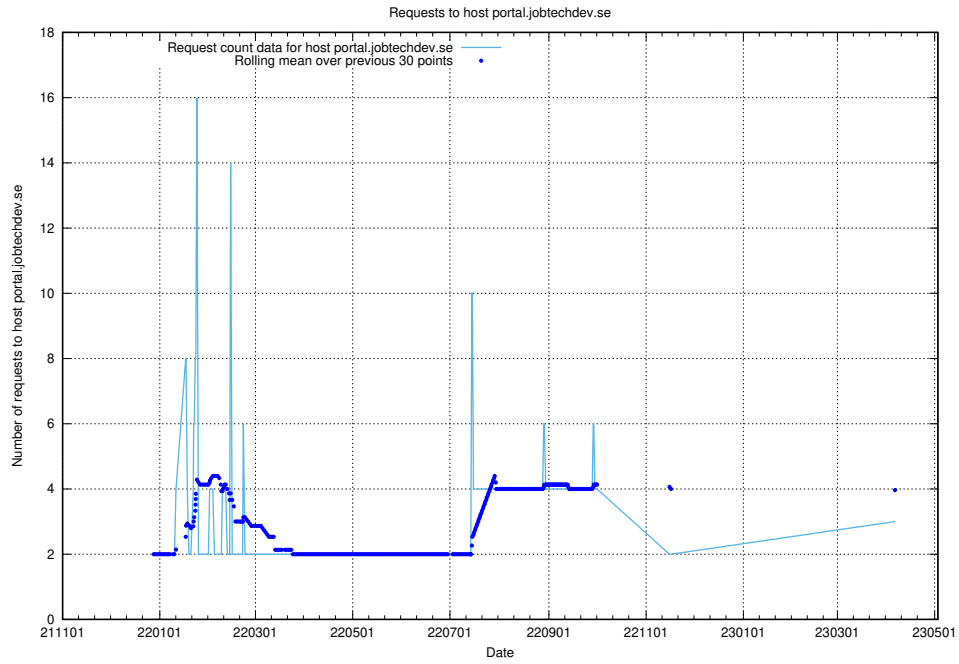

7.200 Usage of portal.jobtechdev.se

Here, we count the number of requests to host portal.jobtechdev.se.

7.201 Usage of panel.jobtechdev.se

Here, we count the number of requests to host panel.jobtechdev.se.