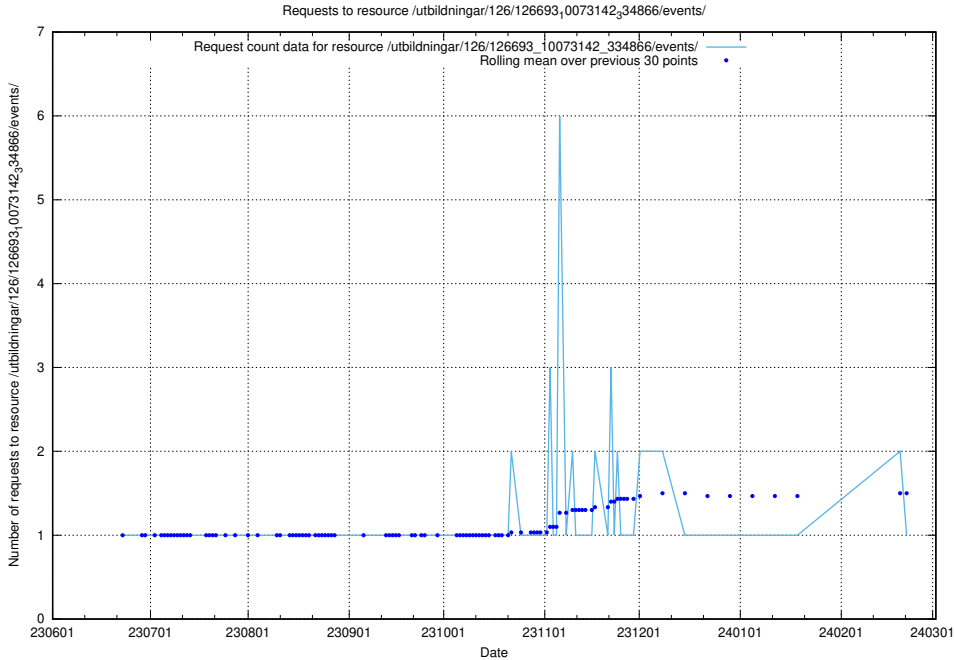

5.6316 Usage of /utbildningar/126/126693_10073142_334866/events/

Here, we count the number of requests to resource /utbildningar/126/126693_10073142_334866/events/