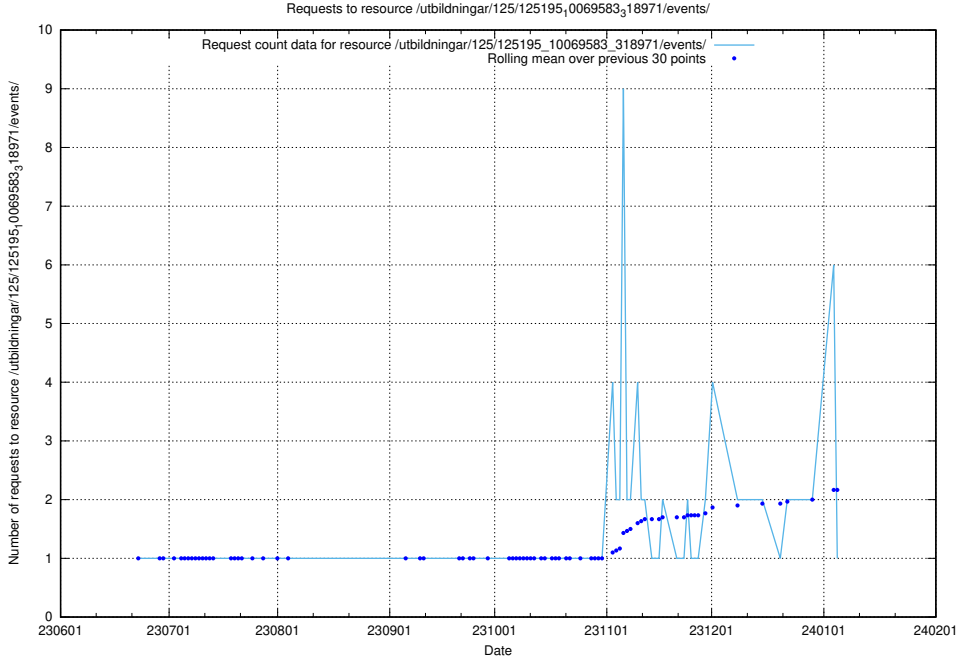

5.6389 Usage of /utbildningar/125/125195_10069583_318971/events/

Here, we count the number of requests to resource /utbildningar/125/125195_10069583_318971/events/