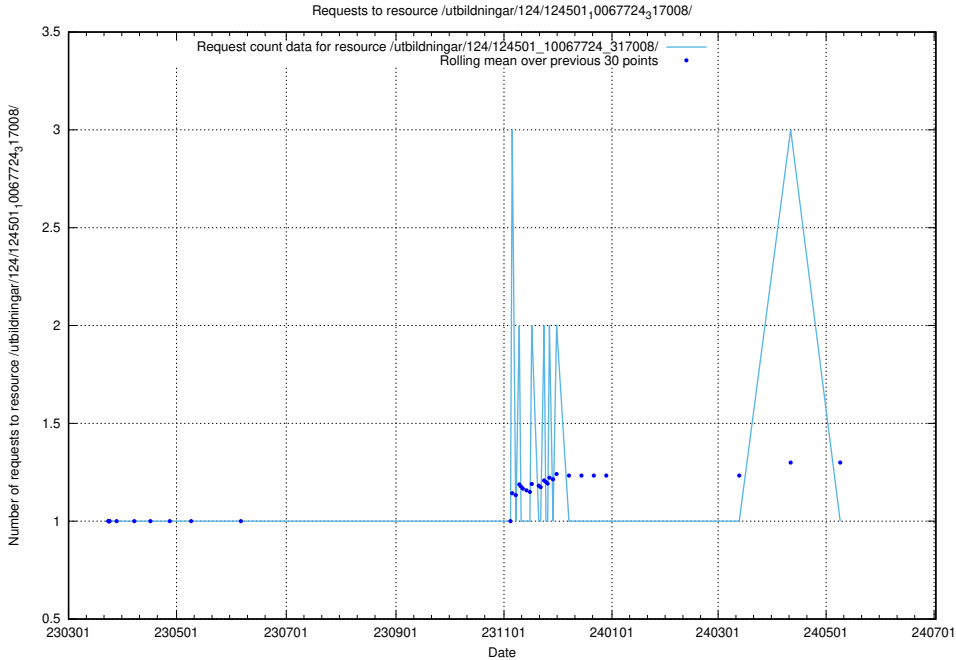

5.2969 Usage of /utbildningar/124/124501_10067724_317008/

Here, we count the number of requests to resource /utbildningar/124/124501_10067724_317008/.