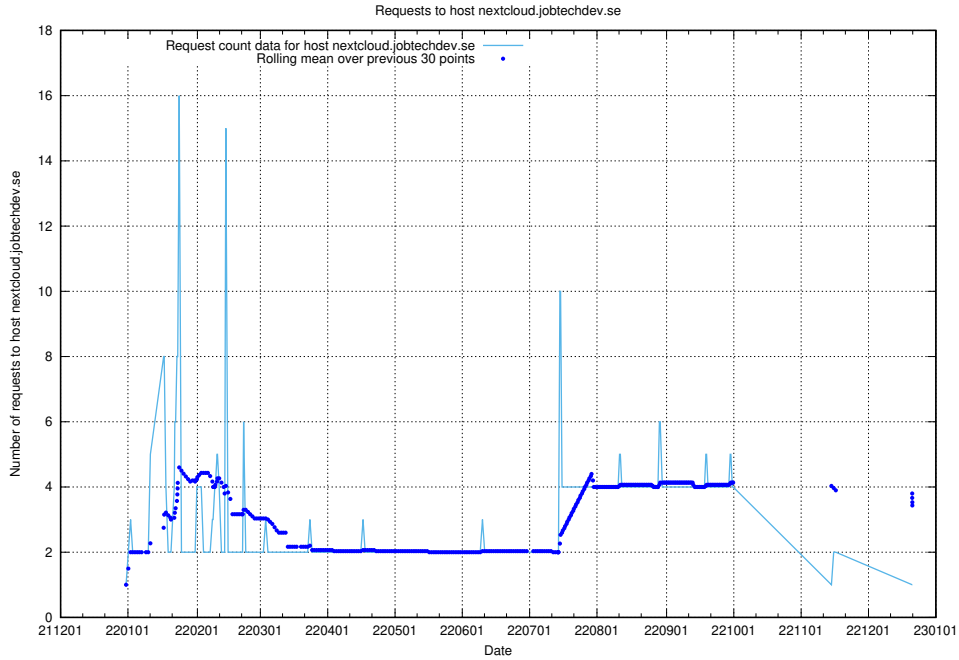

7.626 Usage of nextcloud.jobtechdev.se

Here, we count the number of requests to host nextcloud.jobtechdev.se.