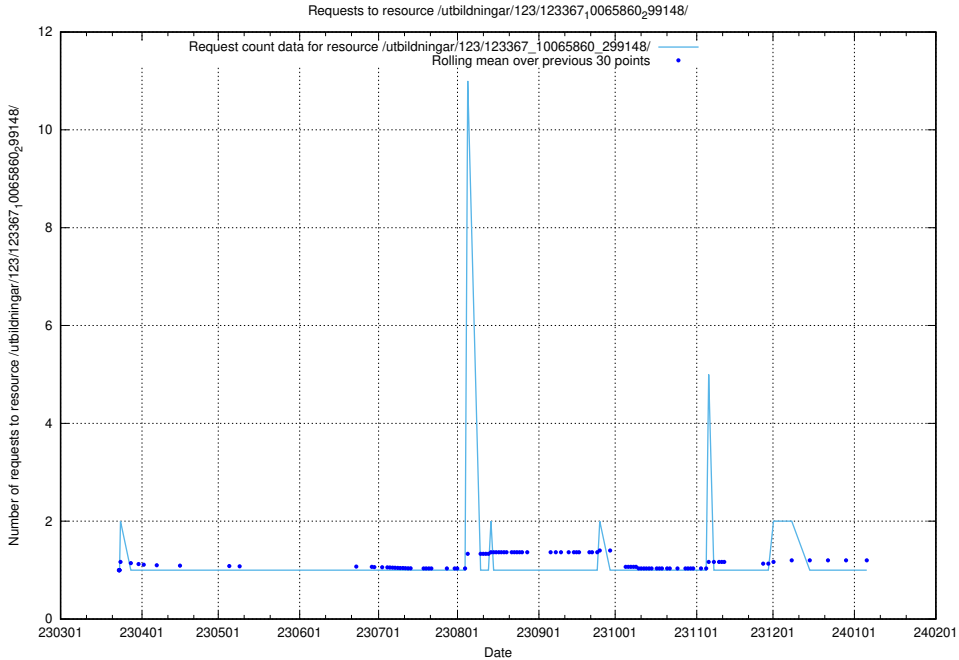

5.5532 Usage of /utbildningar/123/123367_10065860_299148/

Here, we count the number of requests to resource /utbildningar/123/123367_10065860_299148/.