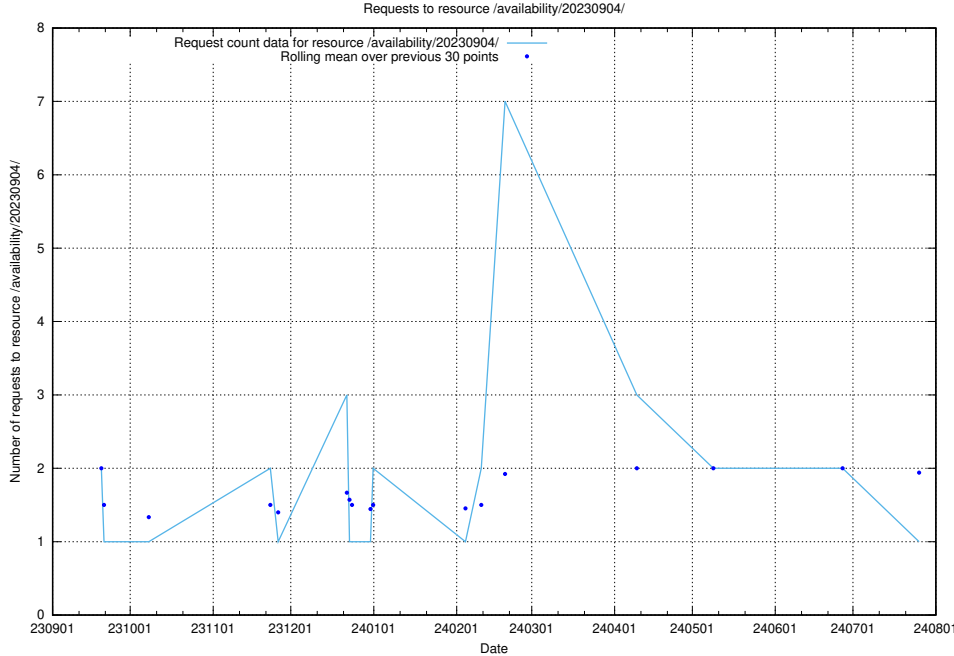

5.5229 Usage of /availability/20230904/

Here, we count the number of requests to resource /availability/20230904/.

5.5230 Usage of /utbildningar/126/126795_10073179_334961/events/

Here, we count the number of requests to resource /utbildningar/126/126795_10073179_334961/events/