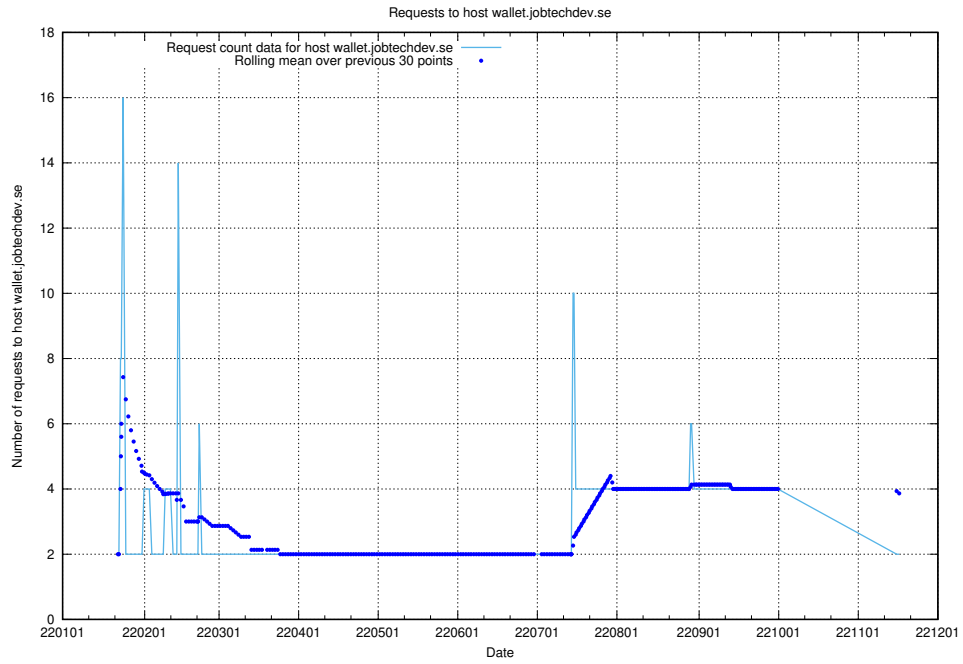

7.587 Usage of wallet.jobtechdev.se

Here, we count the number of requests to host wallet.jobtechdev.se.