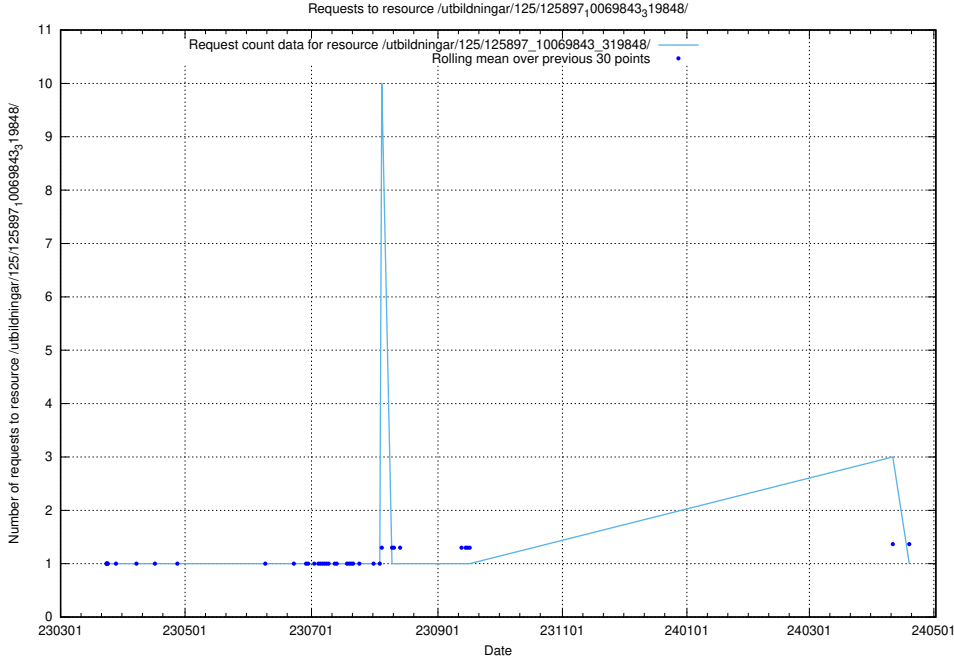

Here, we count the number of requests to resource /utbildningar/125/125898_10069843_319848/.

5.7148 Usage of /utbildningar/125/125897_10069843_319848/

Here, we count the number of requests to resource /utbildningar/125/125897_10069843_319848/.