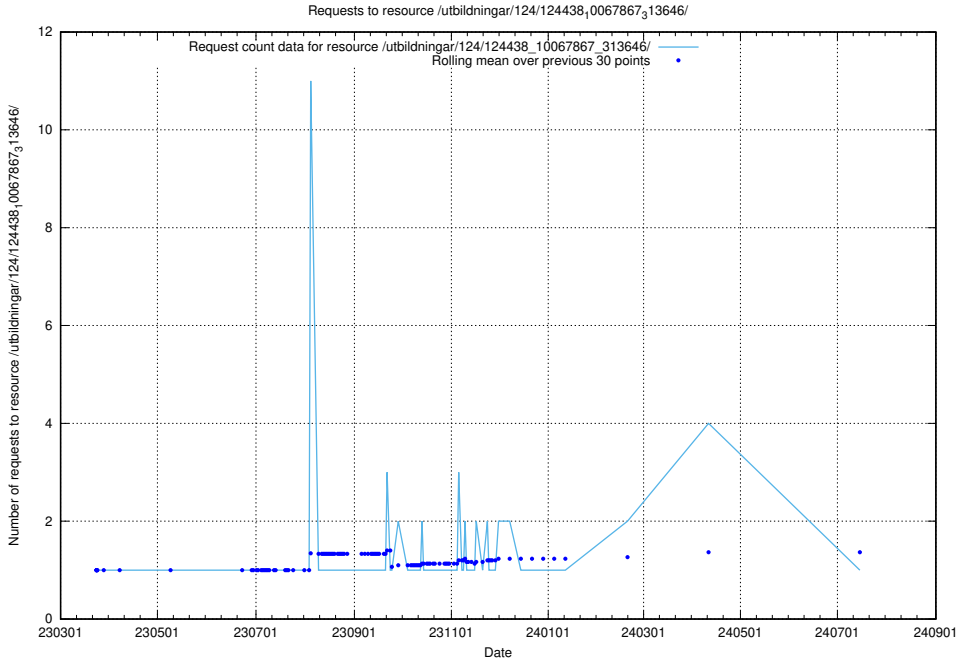

5.4379 Usage of /utbildningar/124/124438_10067867_313646/

Here, we count the number of requests to resource /utbildningar/124/124438_10067867_313646/.