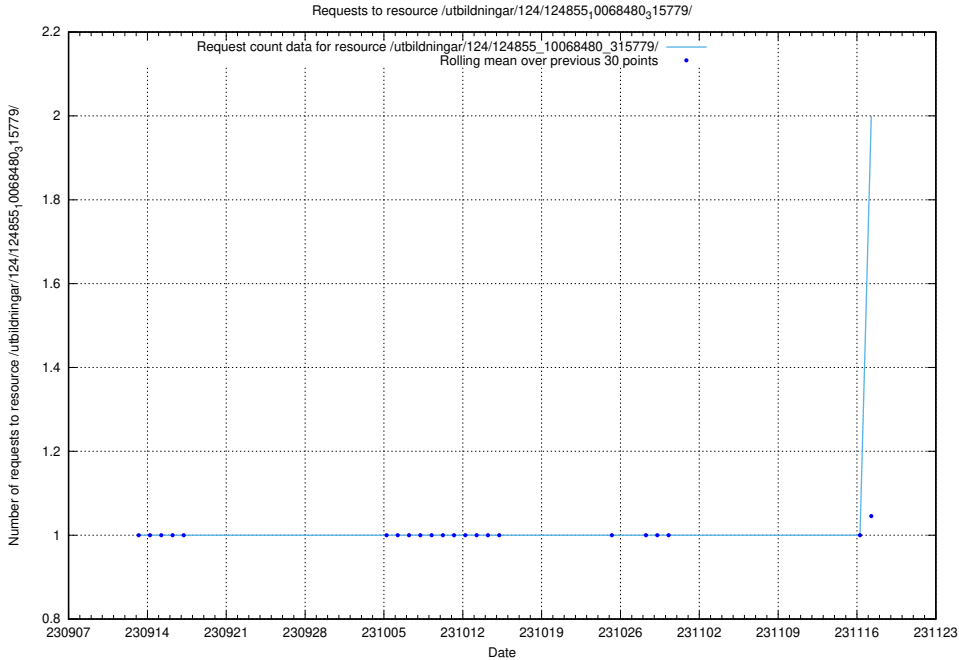

5.829 Usage of /utbildningar/124/124855_10068480_315779/

Here, we count the number of requests to resource /utbildningar/124/124855_10068480_315779/.