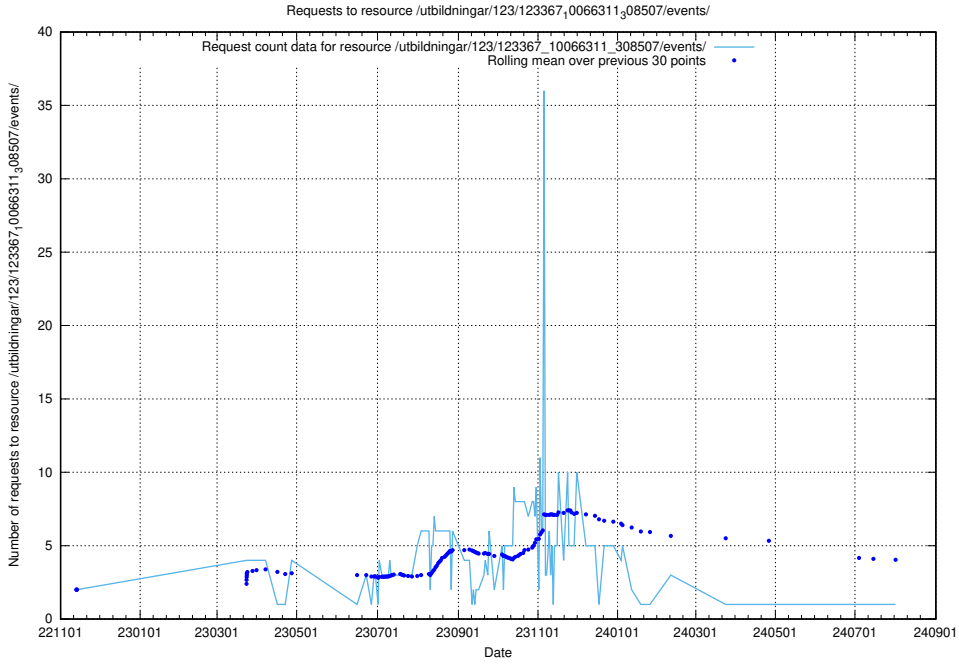

5.6485 Usage of /utbildningar/123/123367_10066311_308507/events/

Here, we count the number of requests to resource /utbildningar/123/123367_10066311_308507/events/