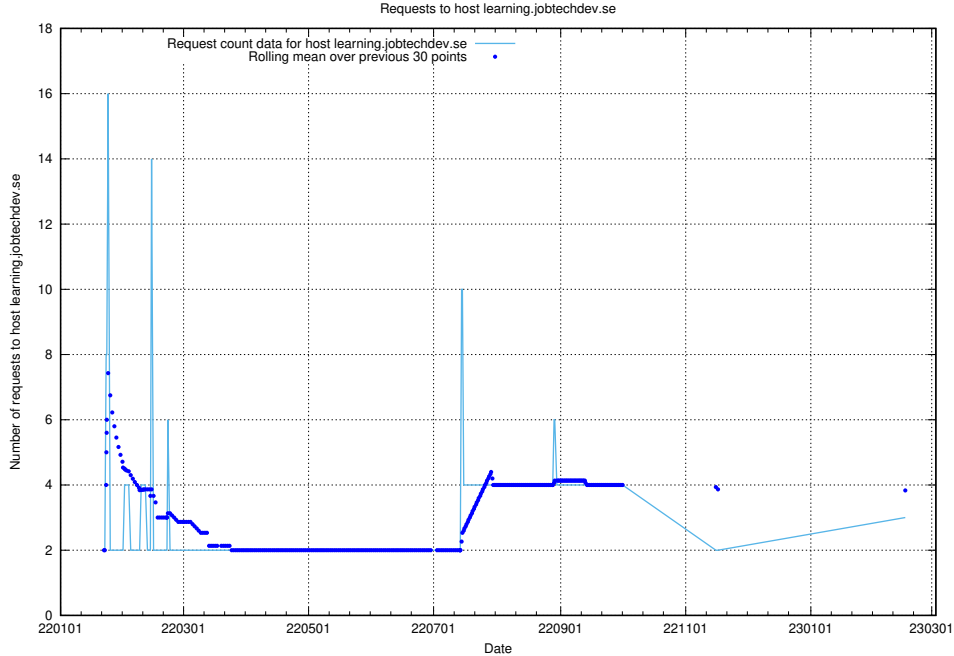

Here, we count the number of requests to host learning.jobtechdev.se.

7.261 Usage of intranet.jobtechdev.se

Here, we count the number of requests to host intranet.jobtechdev.se.

7.262 Usage of ecommerce.jobtechdev.se