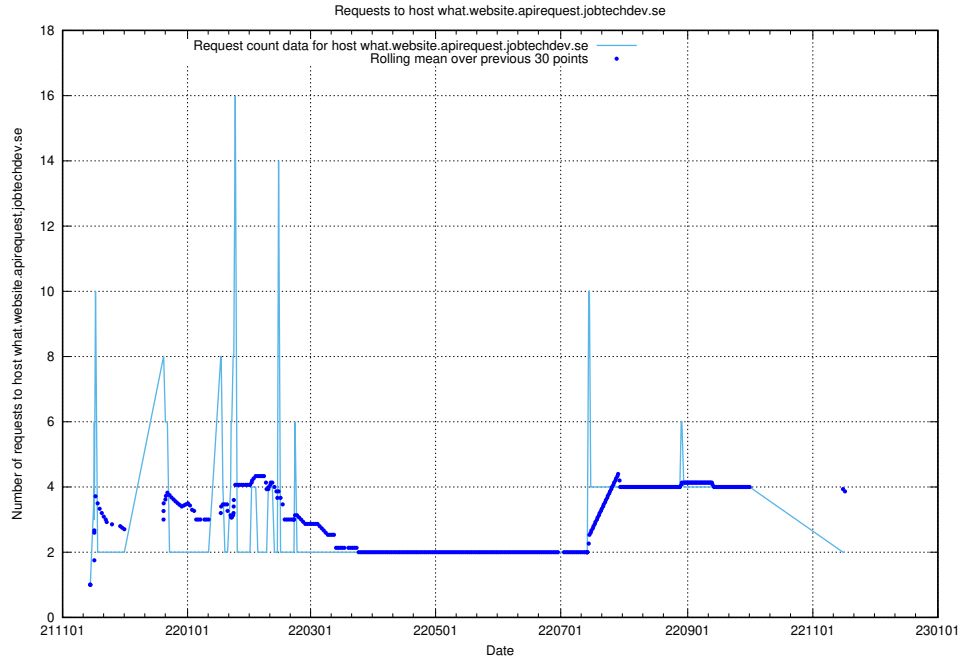

7.552 Usage of what.website.apirequest.jobtechdev.se

Here, we count the number of requests to host what.website.apirequest.jobtechdev.se.