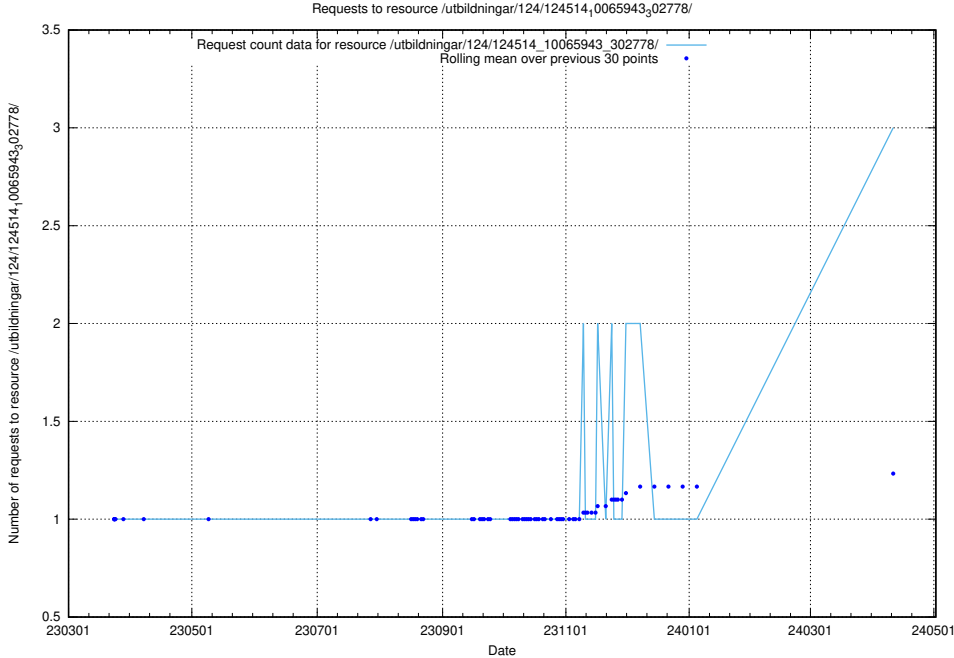

Here, we count the number of requests to resource /utbildningar/124/124514_10066304_308429/.

5.386 Usage of /utbildningar/124/124514_10065943_302778/

Here, we count the number of requests to resource /utbildningar/124/124514_10065943_302778/.