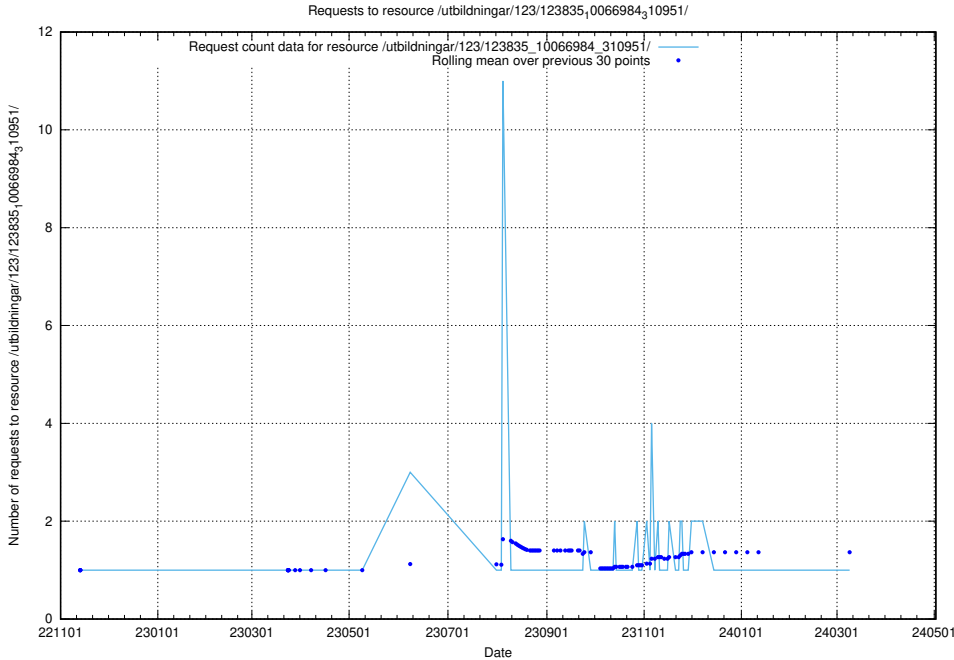

5.6566 Usage of /utbildningar/123/123835_10066984_310951/

Here, we count the number of requests to resource /utbildningar/123/123835_10066984_310951/.