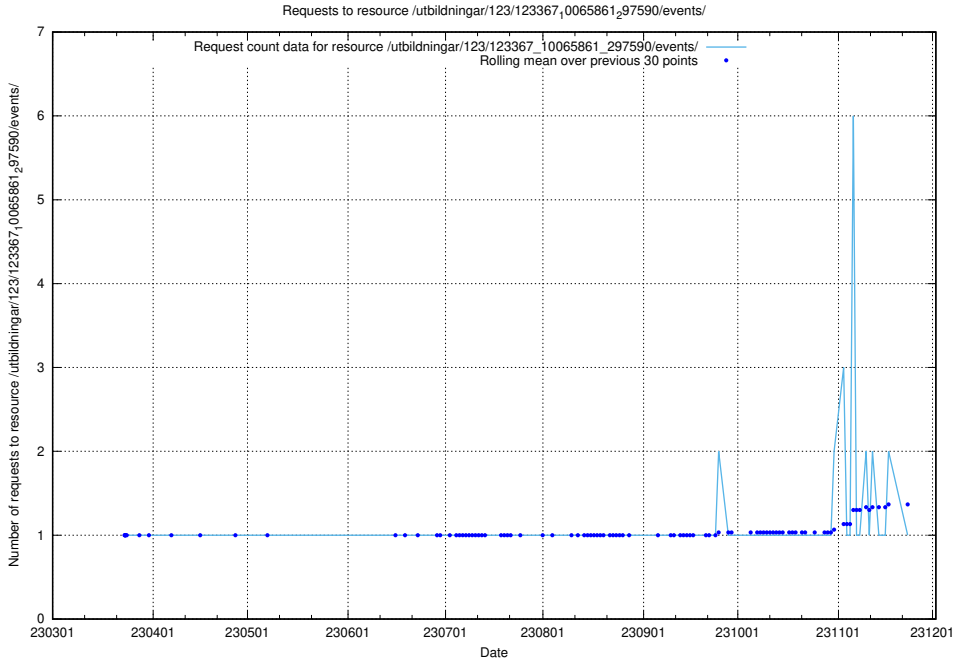

5.5508 Usage of /utbildningar/123/123367_10065861_297590/events/

Here, we count the number of requests to resource /utbildningar/123/123367_10065861_297590/events/