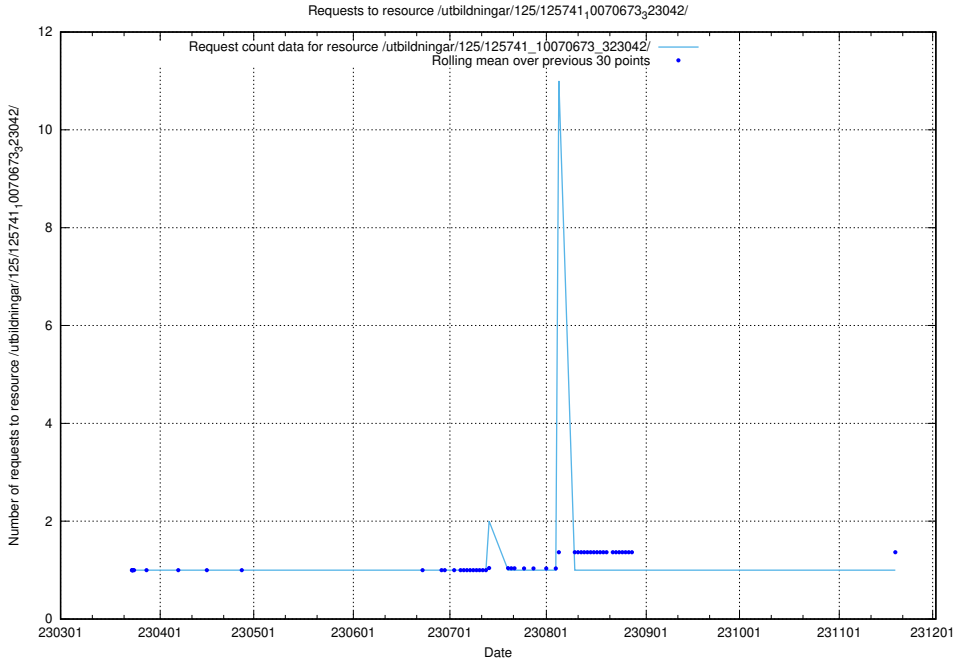

5.7190 Usage of /utbildningar/125/125741_10070673_323042/

Here, we count the number of requests to resource /utbildningar/125/125741_10070673_323042/.