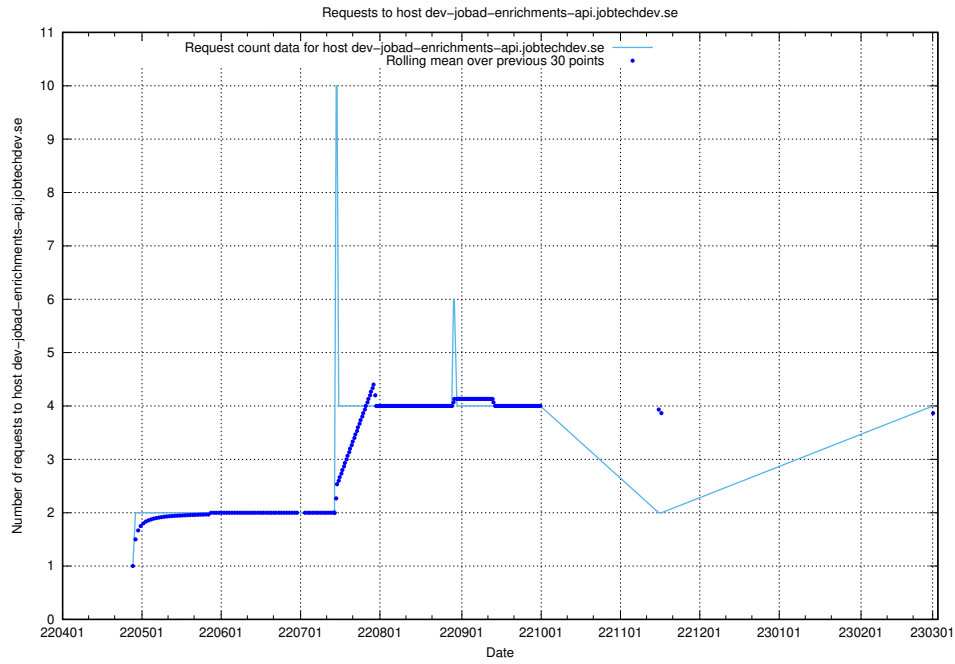

Here, we count the number of requests to host dev-jobad-enrichments-api.jobtechdev.se.

7.162 Usage of crossplane.jobtechdev.se

Here, we count the number of requests to host crossplane.jobtechdev.se.

7.163 Usage of taxonomi.api.jobtechdev.se