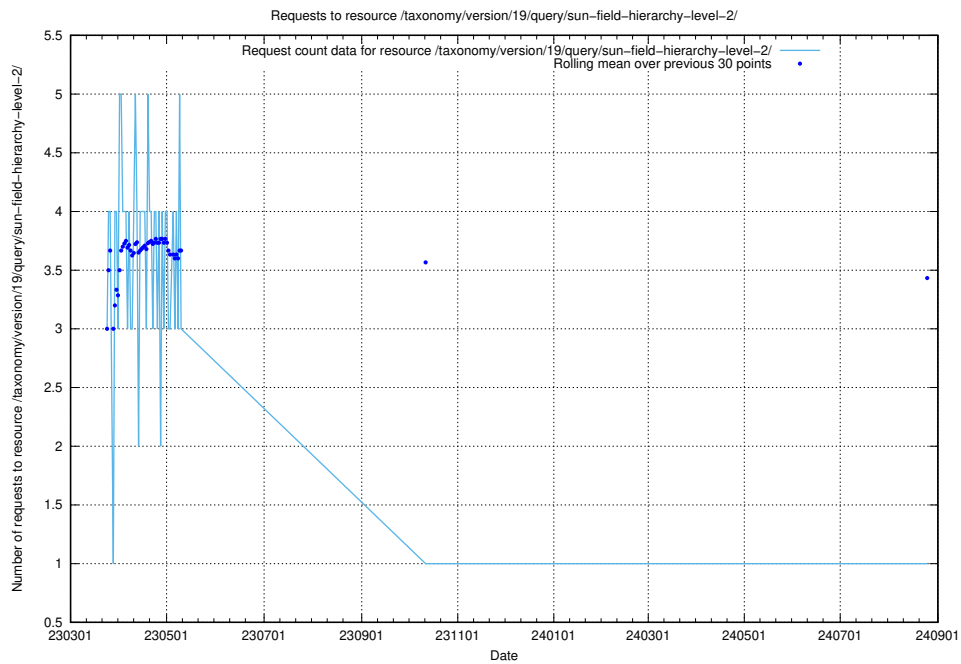

5.6816 Usage of /taxonomy/version/19/query/sun-field-hierarchy-level-2/

Here, we count the number of requests to resource /taxonomy/version/19/query/sun-field-hierarchy-level-2/.