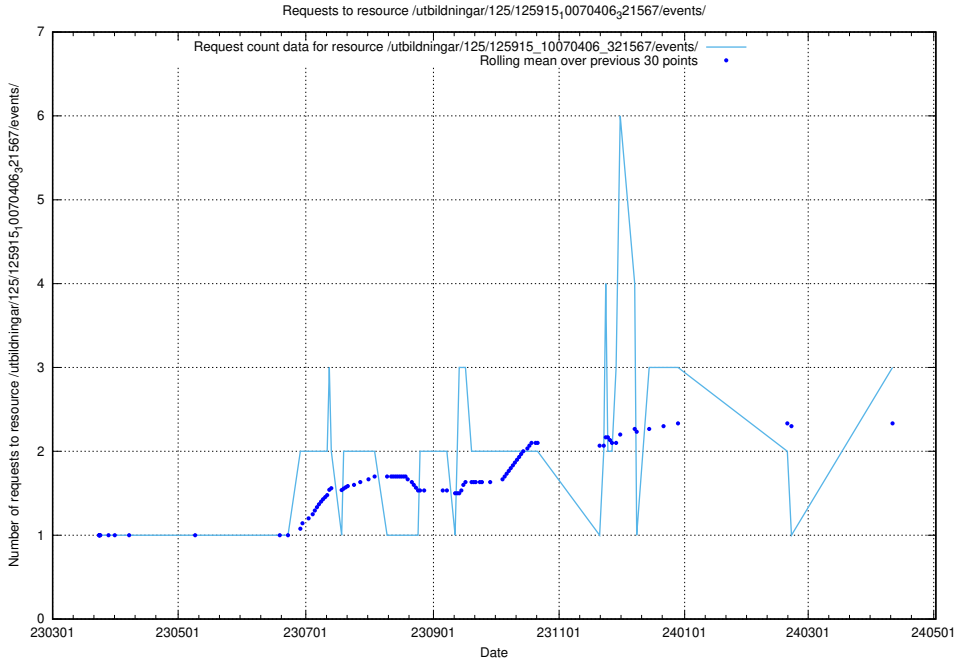

5.516 Usage of /utbildningar/125/125915_10070406_321567/events/

Here, we count the number of requests to resource /utbildningar/125/125915_10070406_321567/events/