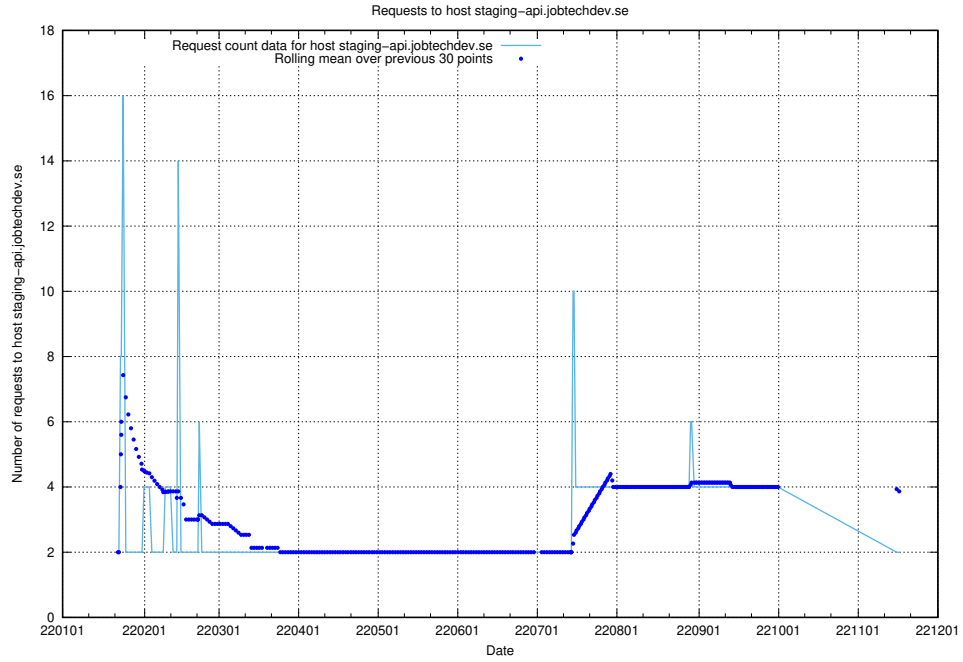

7.591 Usage of staging-api.jobtechdev.se

Here, we count the number of requests to host staging-api.jobtechdev.se.