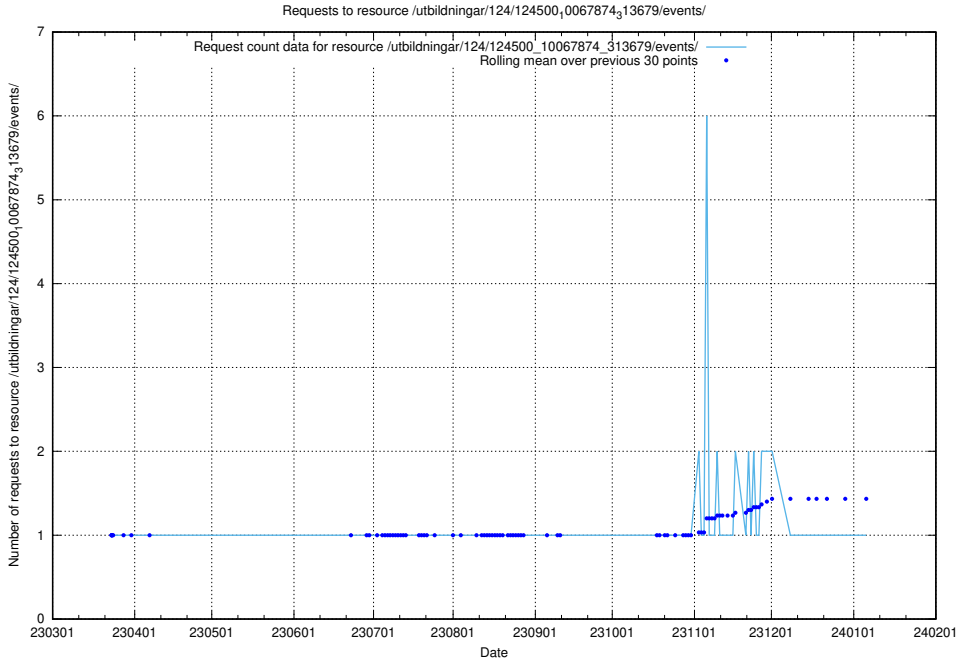

5.2978 Usage of /utbildningar/124/124500_10067874_313679/events/

Here, we count the number of requests to resource /utbildningar/124/124500_10067874_313679/events/