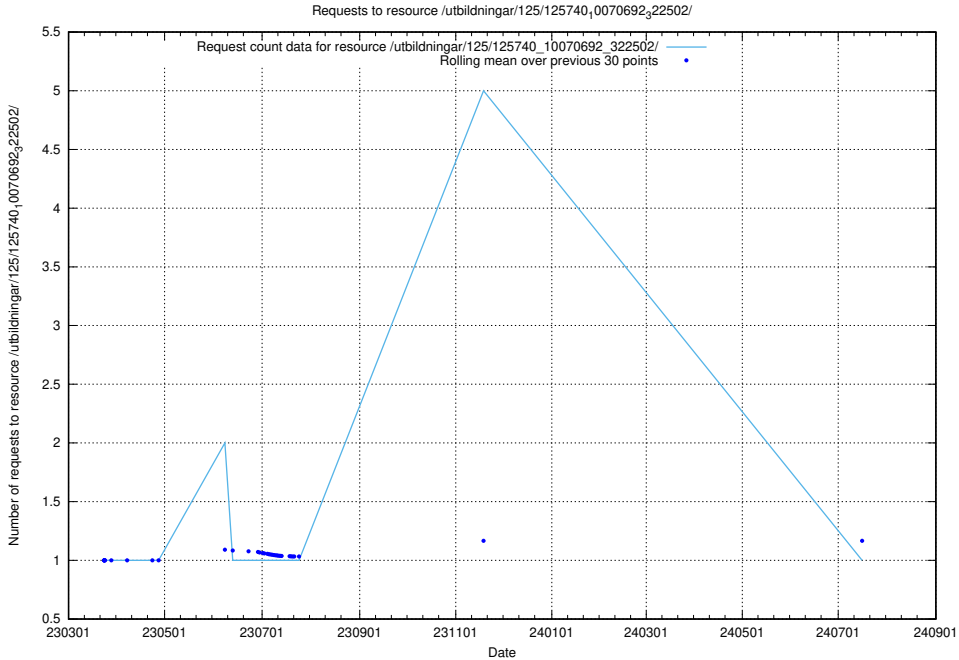

5.1030 Usage of /utbildningar/125/125740_10070692_322502/

Here, we count the number of requests to resource /utbildningar/125/125740_10070692_322502/.