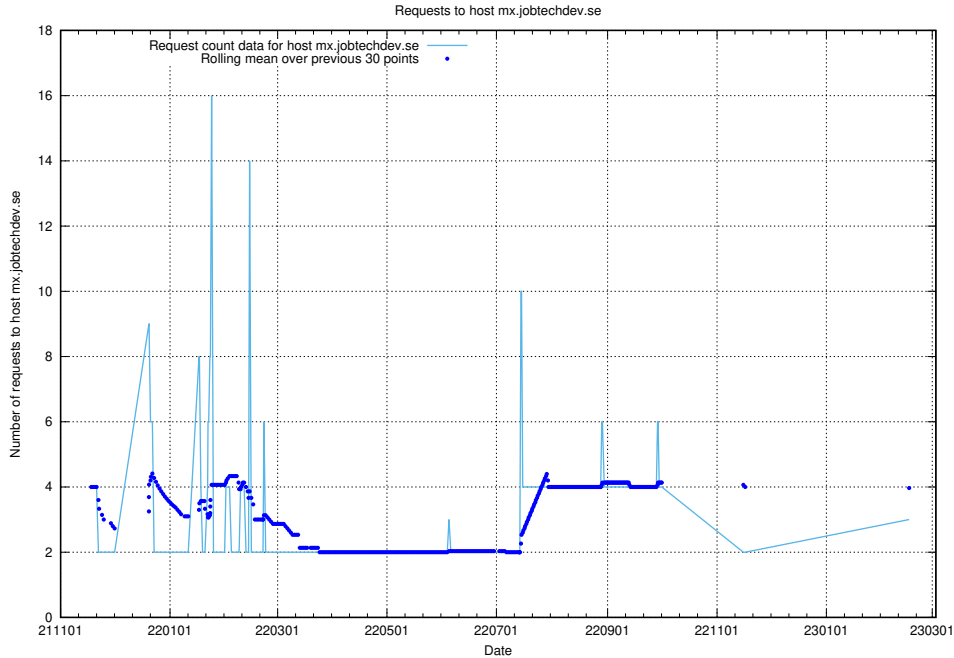

Here, we count the number of requests to host data.jobtechdev.se:80.

7.228 Usage of se.jobtechdev.se

Here, we count the number of requests to host se.jobtechdev.se.

7.229 Usage of mx.jobtechdev.se

Here, we count the number of requests to host mx.jobtechdev.se.