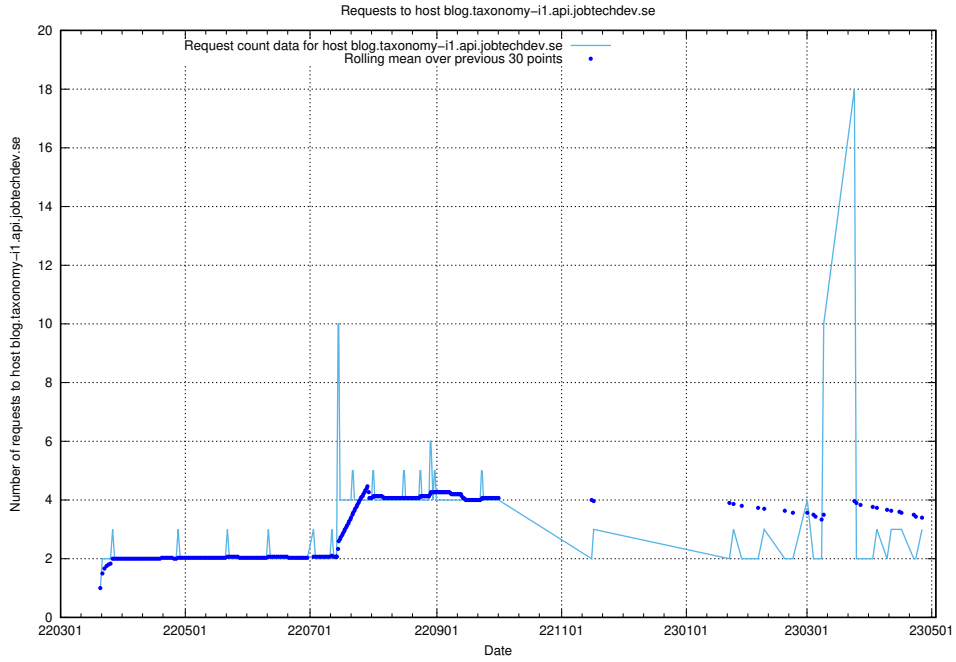

7.231 Usage of `blog.taxonomy-i1.api.jobtechdev.se`

Here, we count the number of requests to host `blog.taxonomy-i1.api.jobtechdev.se`.