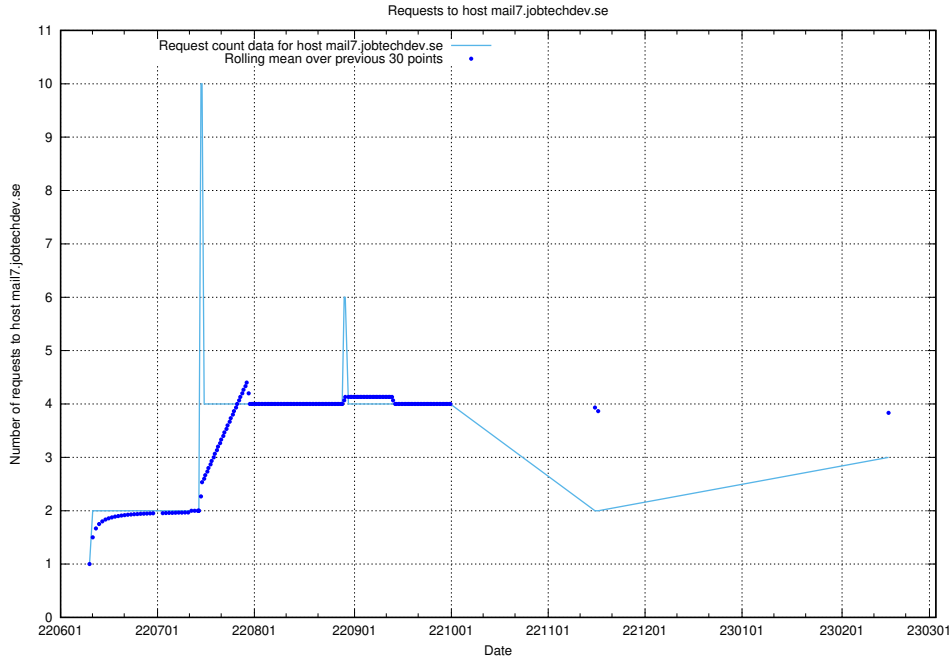

7.221 Usage of mail7.jobtechdev.se

Here, we count the number of requests to host mail7.jobtechdev.se.