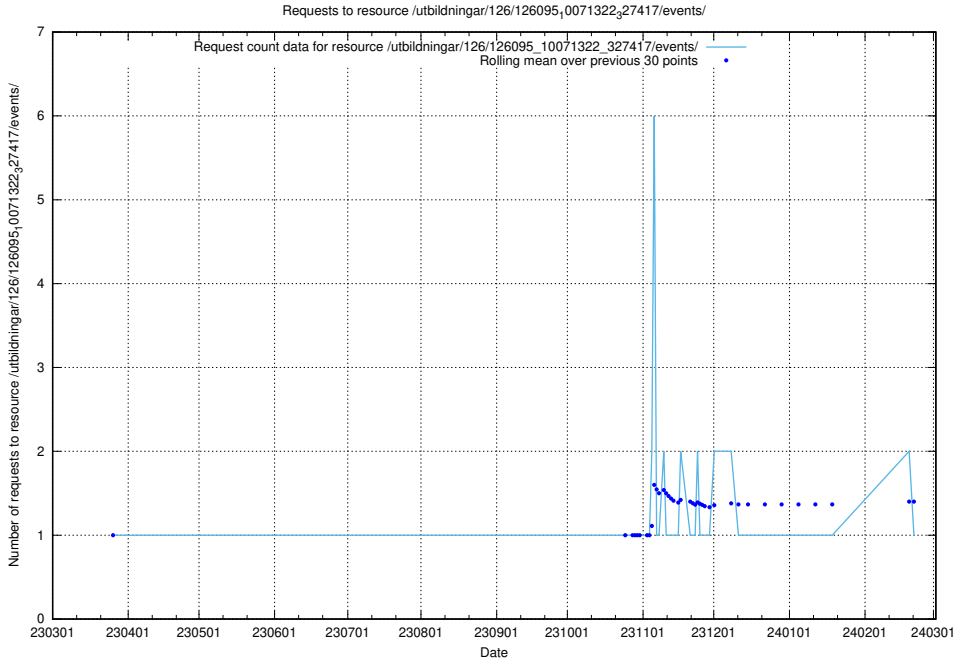

5.6742 Usage of /utbildningar/126/126095_10071322_327417/events/

Here, we count the number of requests to resource /utbildningar/126/126095_10071322_327417/events/