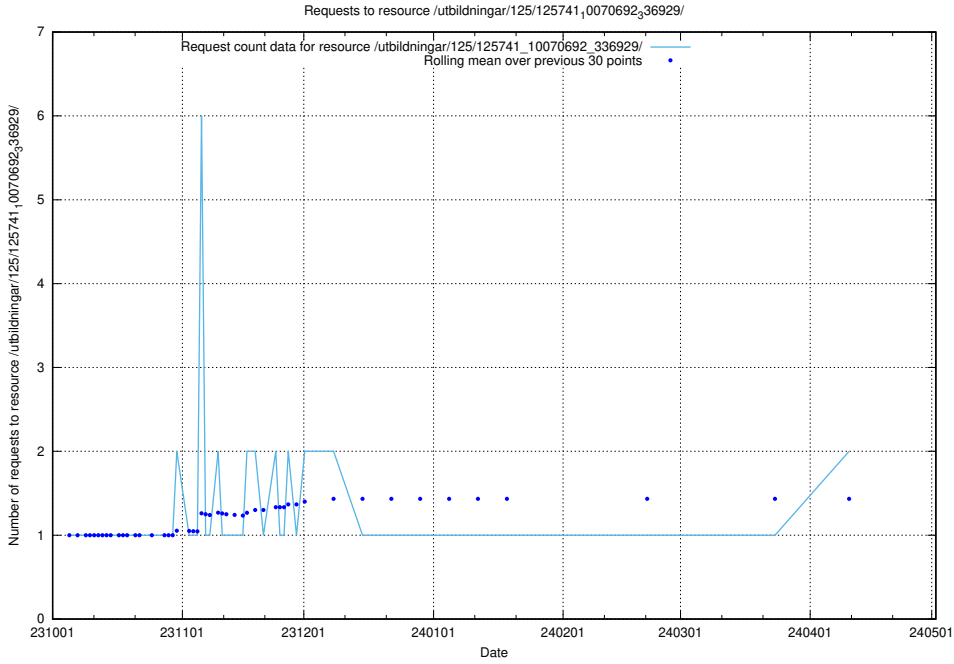

5.807 Usage of `/utbildningar/125/125741_10070692_336929/`

Here, we count the number of requests to resource `/utbildningar/125/125741_10070692_336929/`.