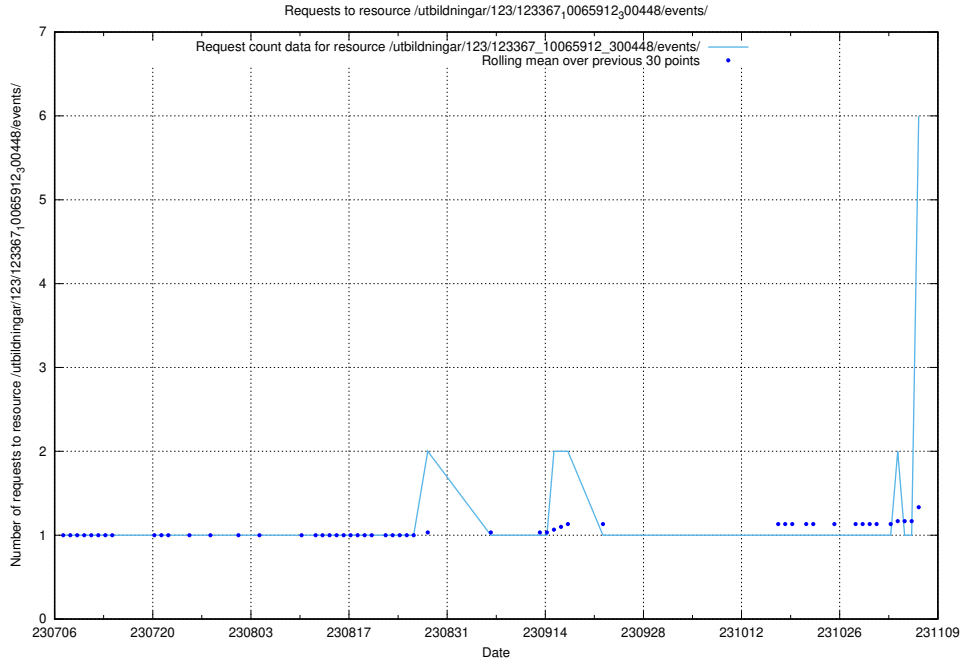

5.114 Usage of /utbildningar/123/123367_10065912_300448/events/

Here, we count the number of requests to resource /utbildningar/123/123367_10065912_300448/events/