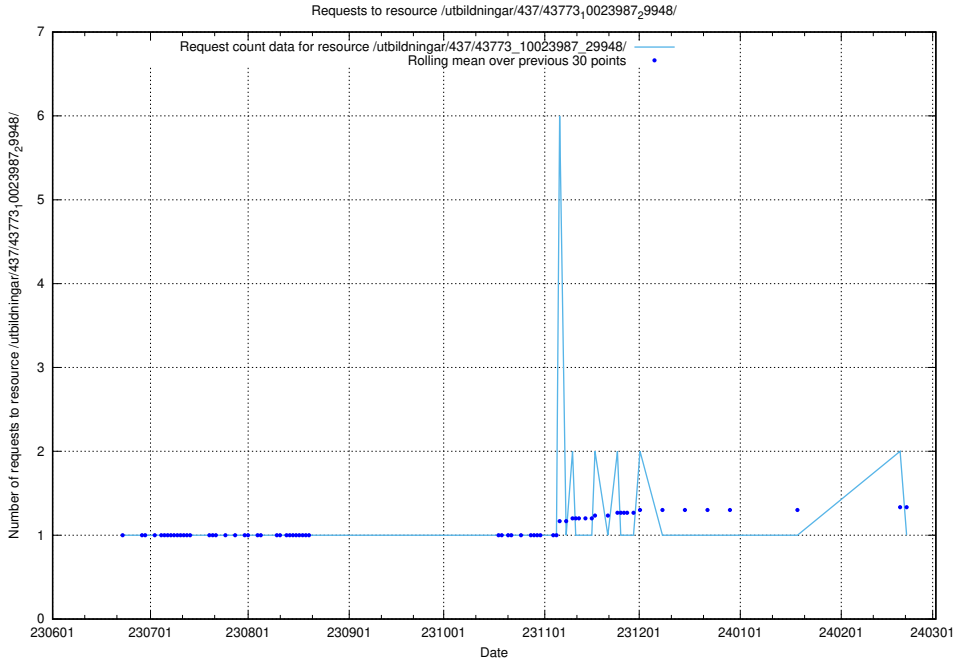

5.6274 Usage of /utbildningar/437/43773_10023987_29948/

Here, we count the number of requests to resource /utbildningar/437/43773_10023987_29948/.