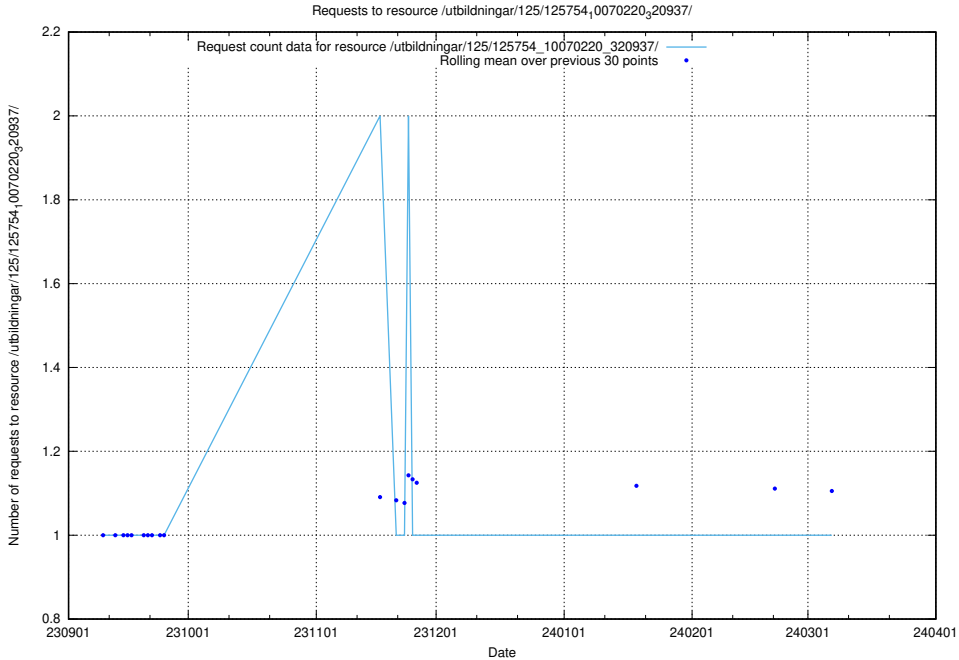

5.5312 Usage of /utbildningar/125/125754_10070220_320937/

Here, we count the number of requests to resource /utbildningar/125/125754_10070220_320937/.