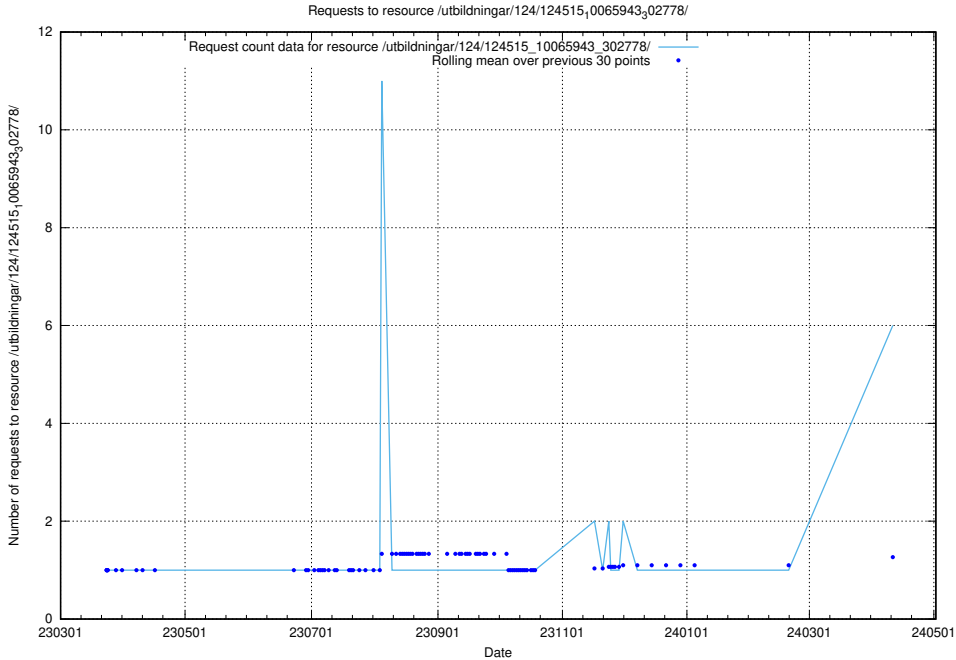

5.59 Usage of /utbildningar/124/124515_10065943_302778/

Here, we count the number of requests to resource /utbildningar/124/124515_10065943_302778/.