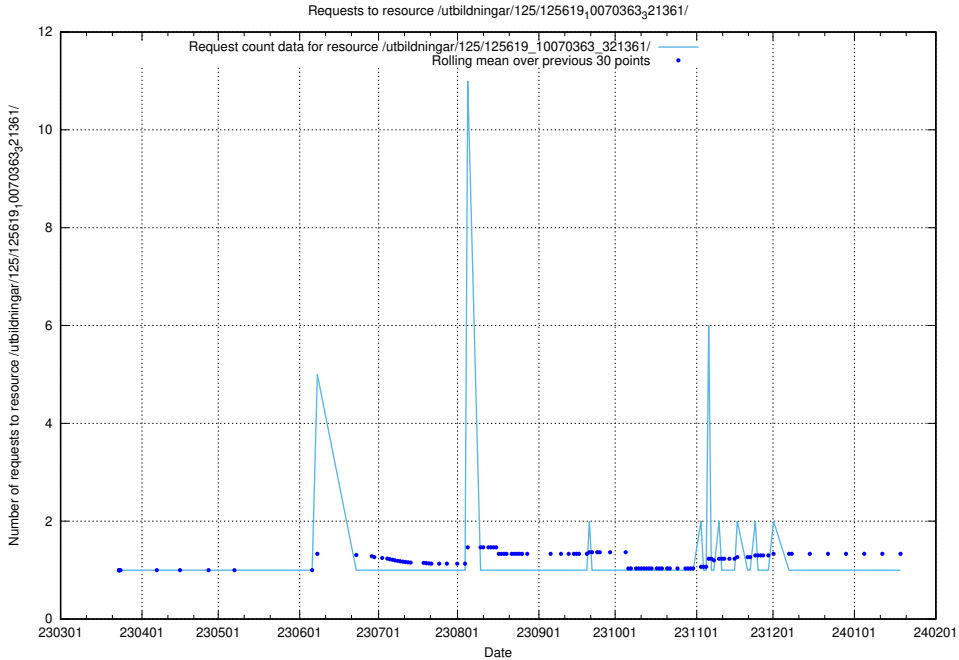

Here, we count the number of requests to resource /utbildningar/125/125619_10070363_321361/events/

5.1123 Usage of /utbildningar/125/125619_10070363_321361/

Here, we count the number of requests to resource /utbildningar/125/125619_10070363_321361/.