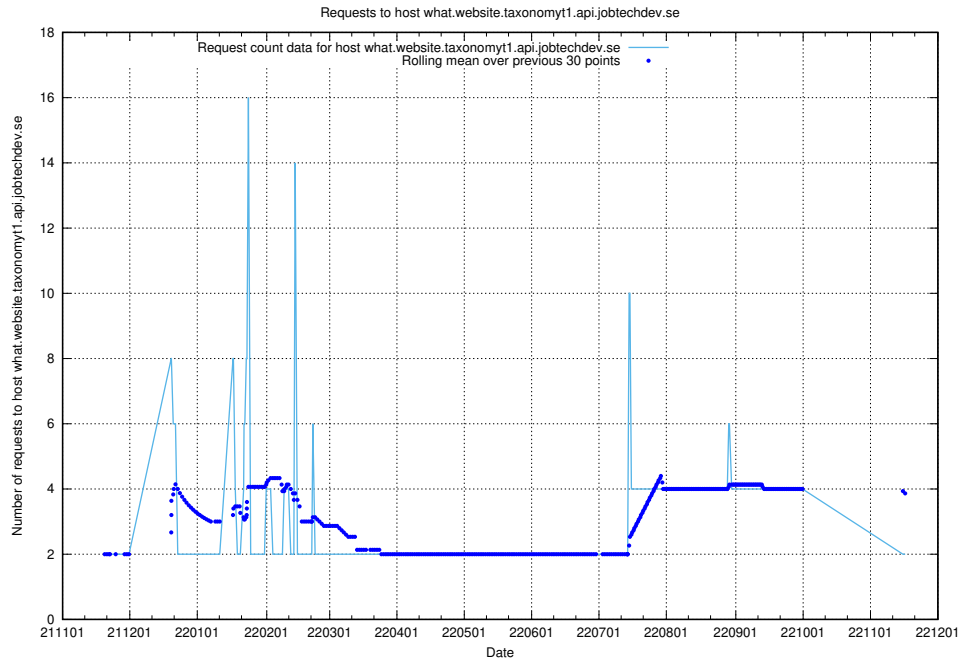

7.457 Usage of what.website.taxonomy1.api.jobtechdev.se

Here, we count the number of requests to host what.website.taxonomy1.api.jobtechdev.se.