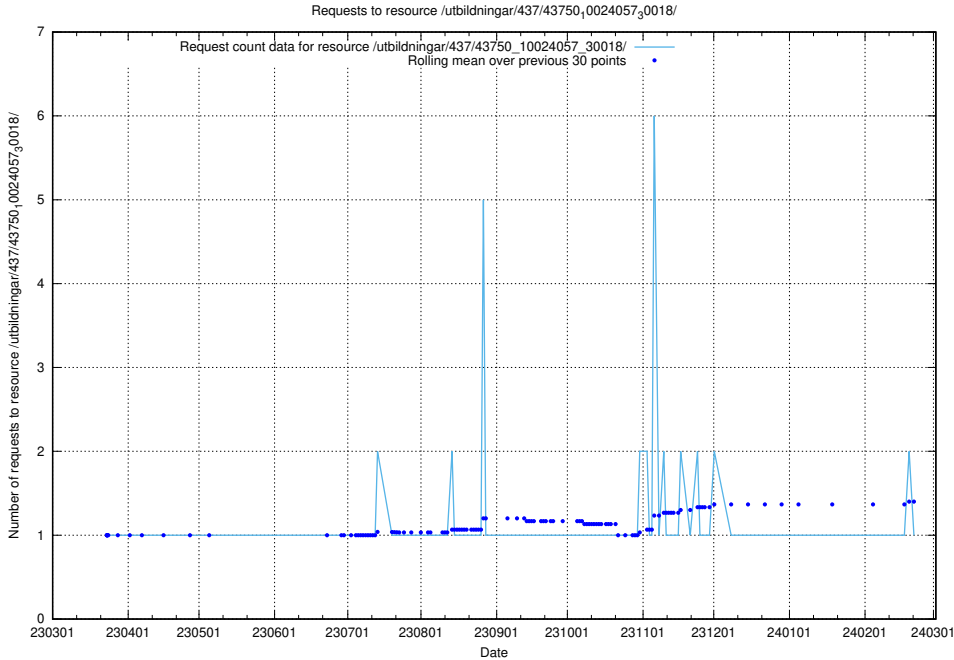

5.7088 Usage of /utbildningar/437/43750_10024057_30018/

Here, we count the number of requests to resource /utbildningar/437/43750_10024057_30018/.