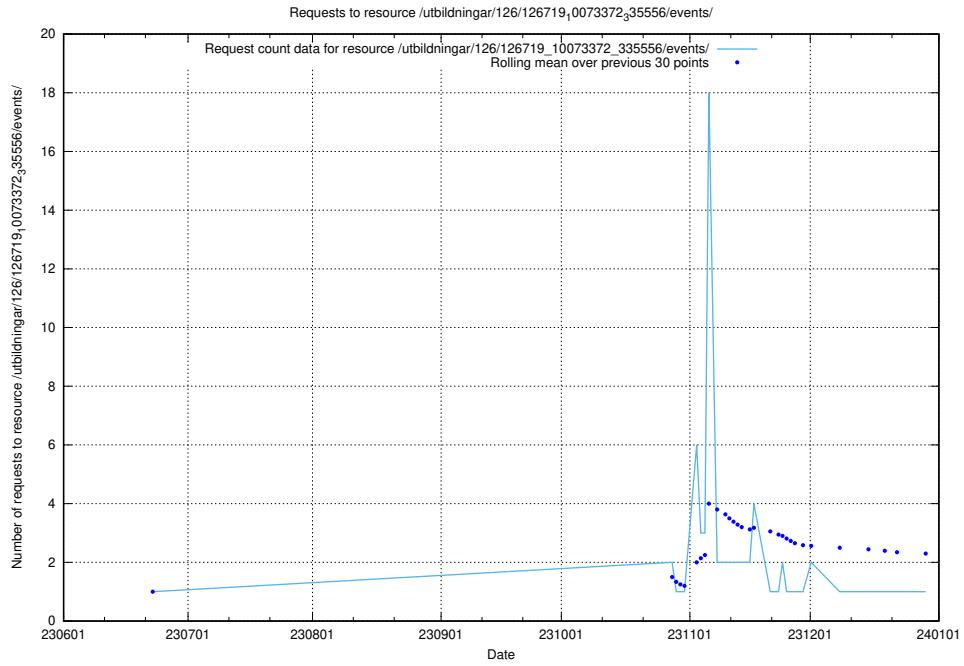

5.6291 Usage of /utbildningar/126/126719_10073372_335556/events/

Here, we count the number of requests to resource /utbildningar/126/126719_10073372_335556/events/