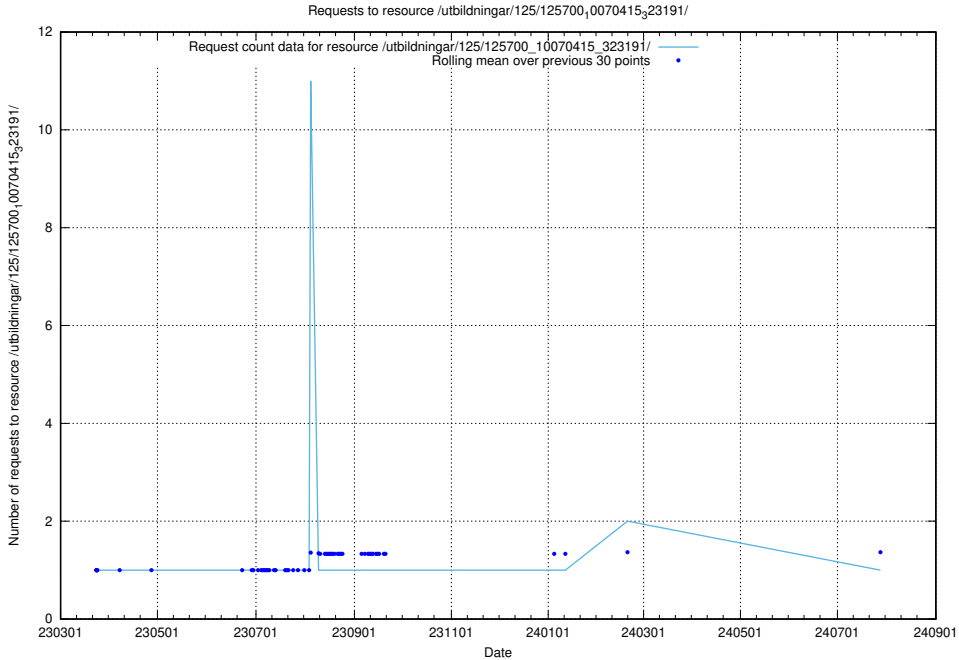

5.1084 Usage of /utbildningar/125/125700_10070415_323191/

Here, we count the number of requests to resource /utbildningar/125/125700_10070415_323191/.