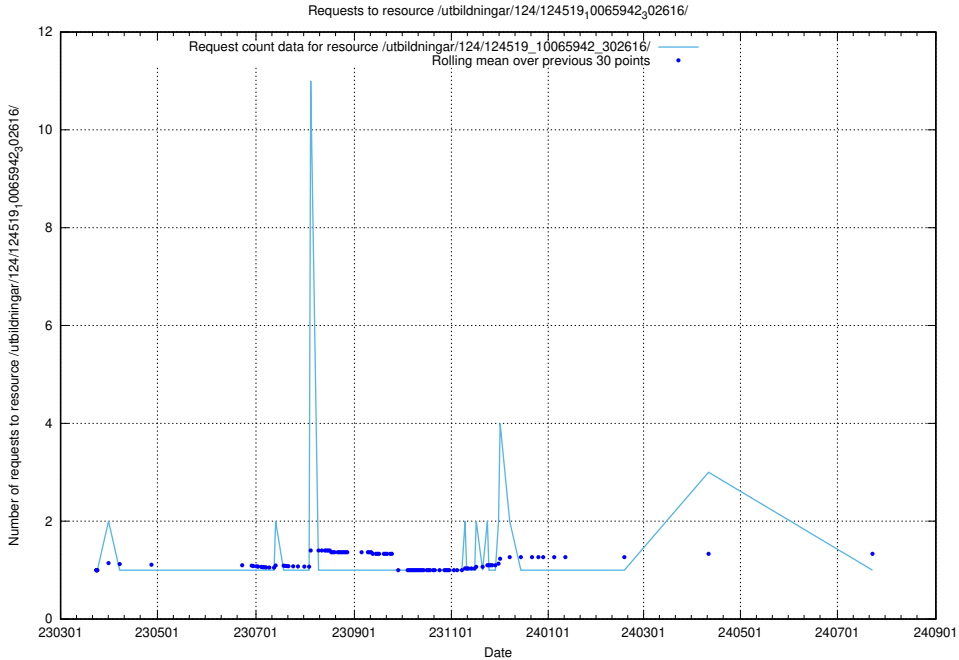

Here, we count the number of requests to resource /utbildningar/124/124519_10065942_302616/.

5.1927 Usage of /availability/kpi/20240508/

Here, we count the number of requests to resource /availability/kpi/20240508/.