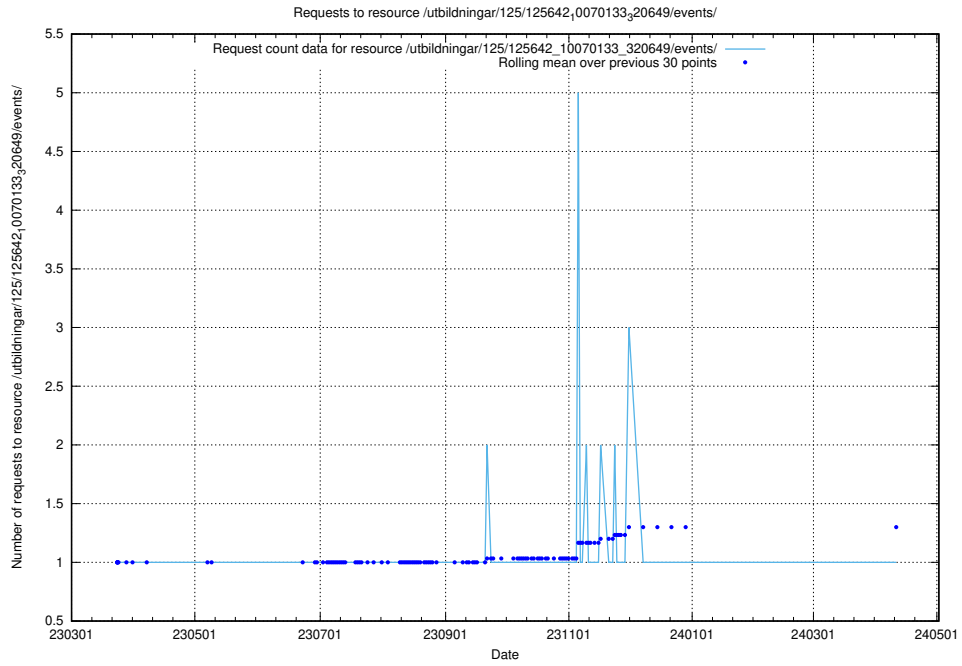

Here, we count the number of requests to resource /utbildningar/125/125643_10070133_320649/.

5.1106 Usage of /utbildningar/125/125642_10070133_320649/events/

Here, we count the number of requests to resource /utbildningar/125/125642_10070133_320649/events/