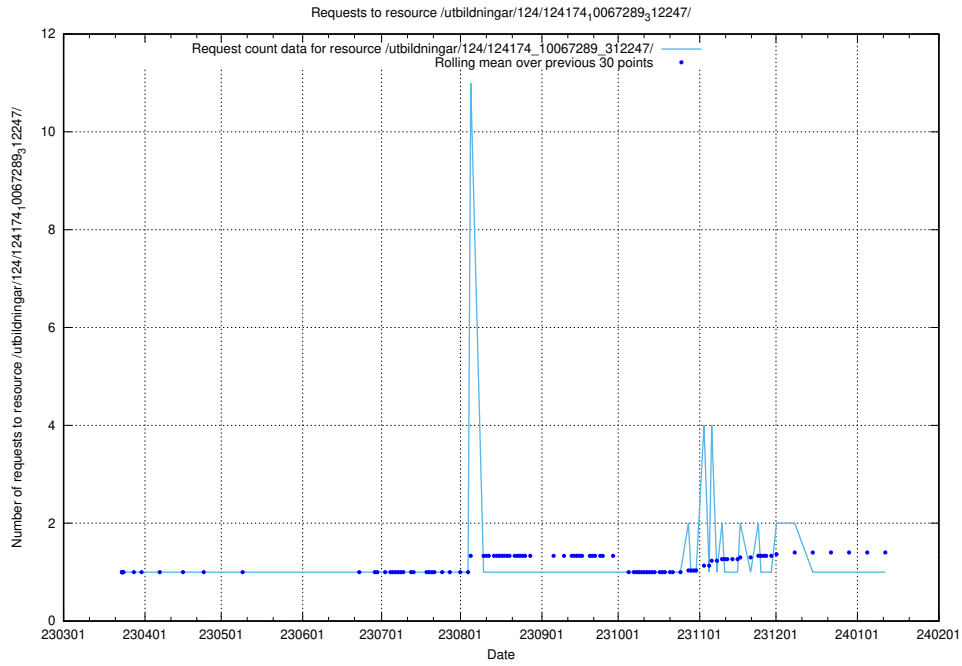

5.4763 Usage of /utbildningar/124/124174_10067289_312247/

Here, we count the number of requests to resource /utbildningar/124/124174_10067289_312247/.