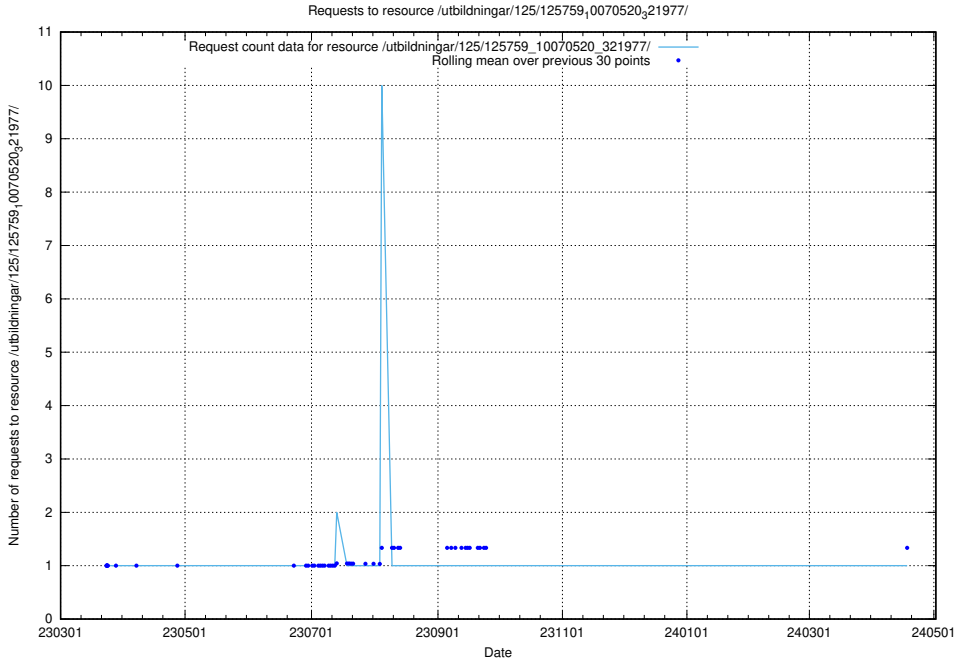

5.7149 Usage of /utbildningar/125/125759_10070520_321977/

Here, we count the number of requests to resource /utbildningar/125/125759_10070520_321977/.