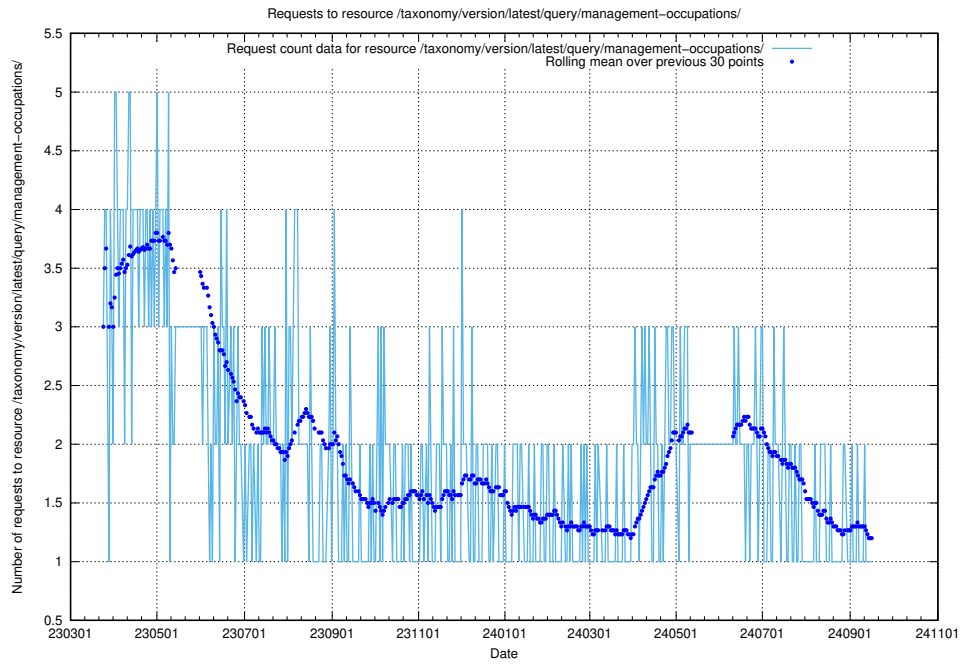

5.6788 Usage of /taxonomy/version/latest/query/management-occupations/

Here, we count the number of requests to resource /taxonomy/version/latest/query/management-occupations/.