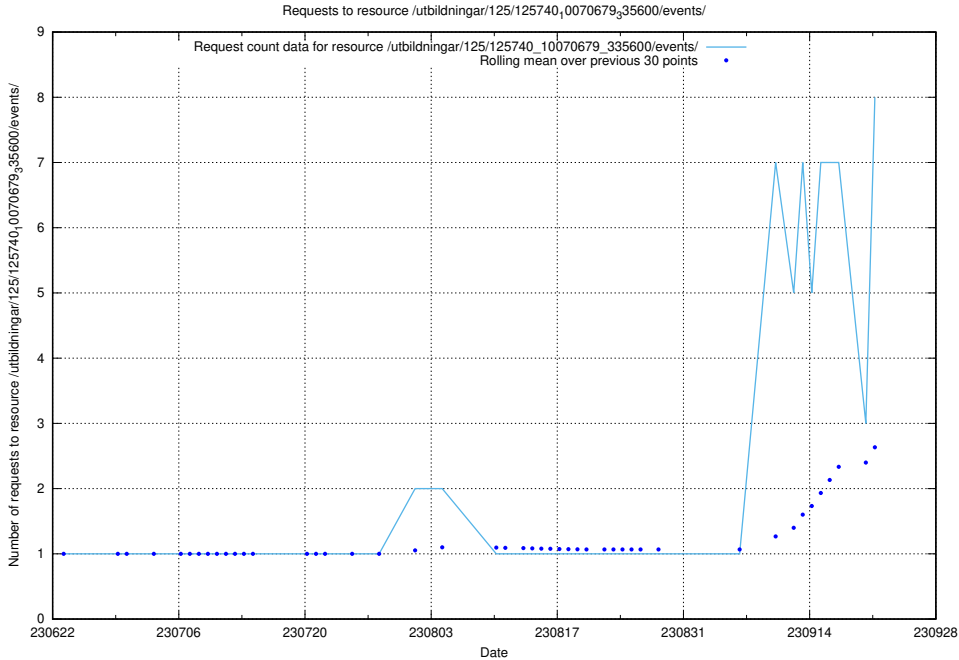

5.34 Usage of /utbildningar/125/125740_10070679_335600/events/

Here, we count the number of requests to resource /utbildningar/125/125740_10070679_335600/events/