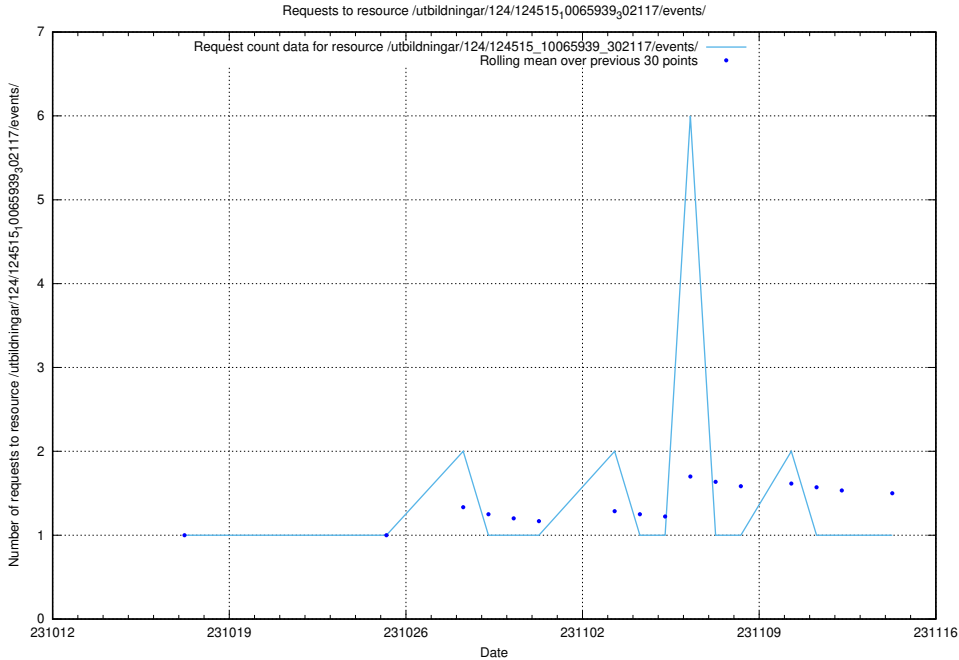

5.5017 Usage of /utbildningar/124/124515_10065939_302117/events/

Here, we count the number of requests to resource /utbildningar/124/124515_10065939_302117/events/