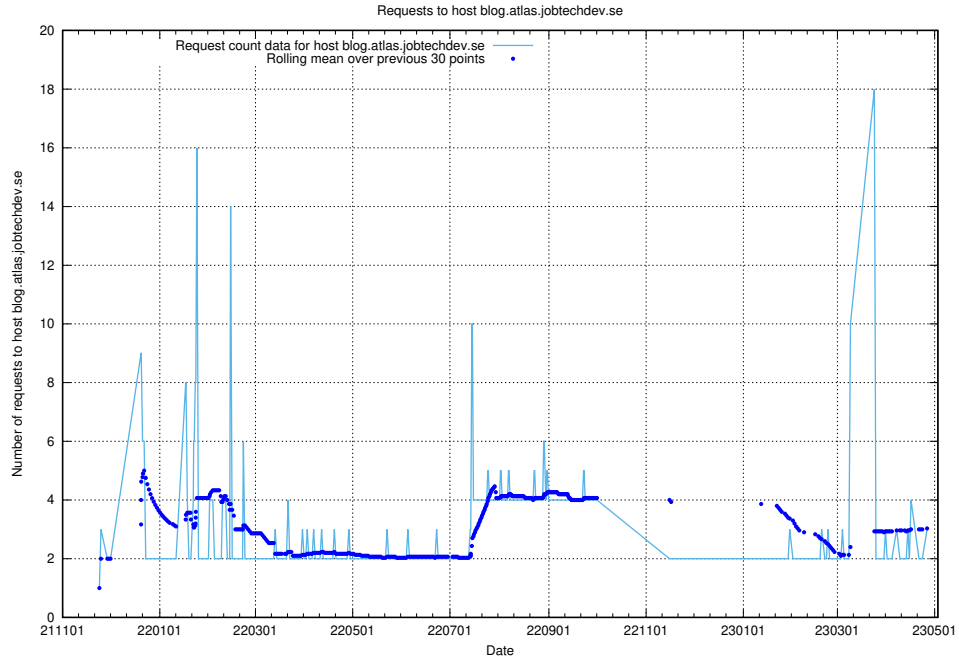

7.219 Usage of `blog.atlas.jobtechdev.se`

Here, we count the number of requests to host `blog.atlas.jobtechdev.se`.