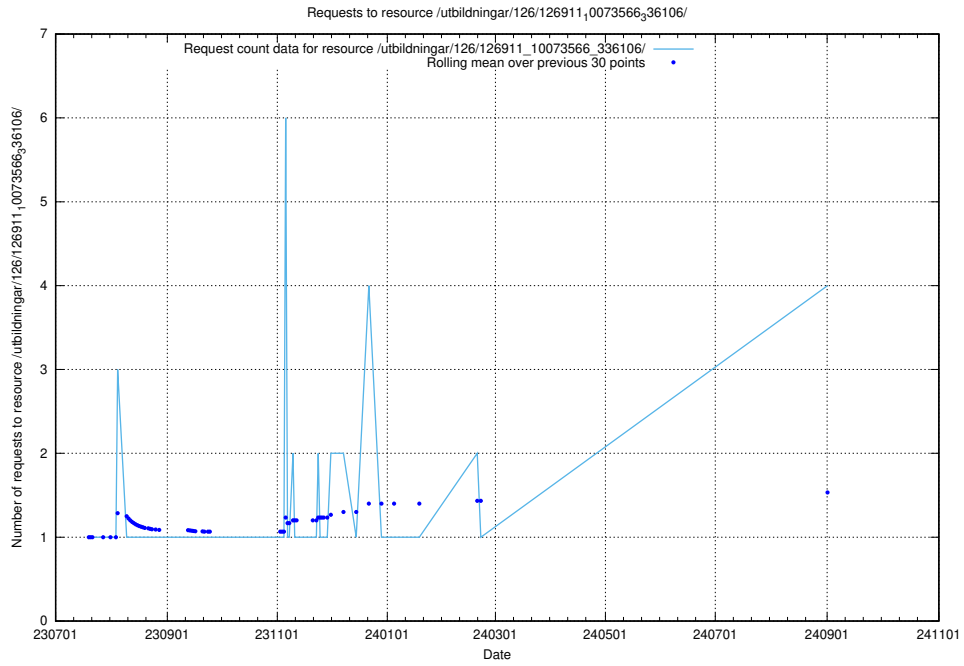

5.307 Usage of /utbildningar/126/126911_10073566_336106/

Here, we count the number of requests to resource /utbildningar/126/126911_10073566_336106/.