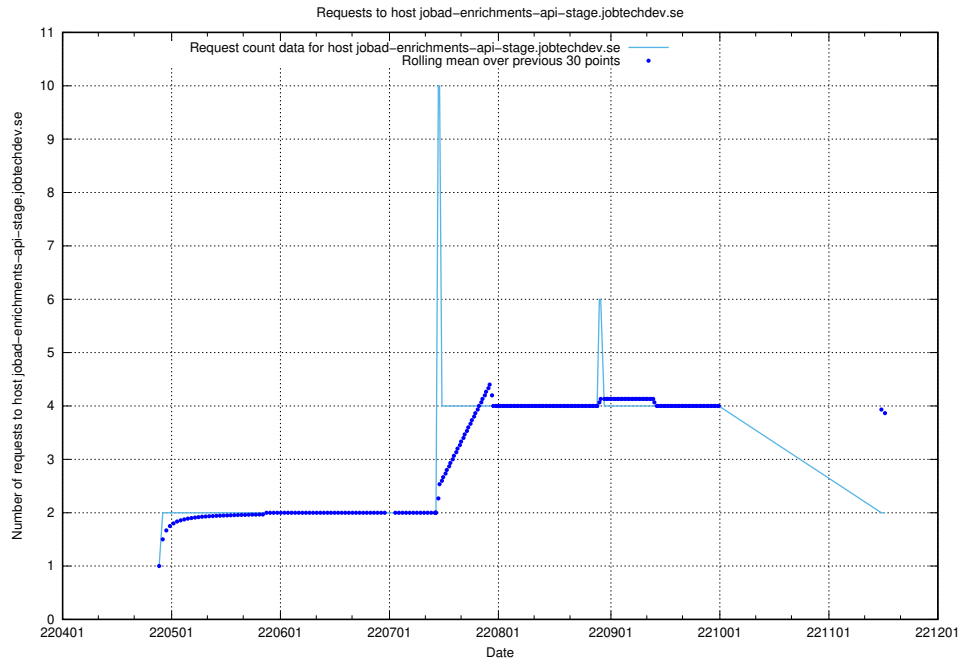

7.450 Usage of `jobad-enrichments-api-stage.jobtechdev.se`

Here, we count the number of requests to host `jobad-enrichments-api-stage.jobtechdev.se`.