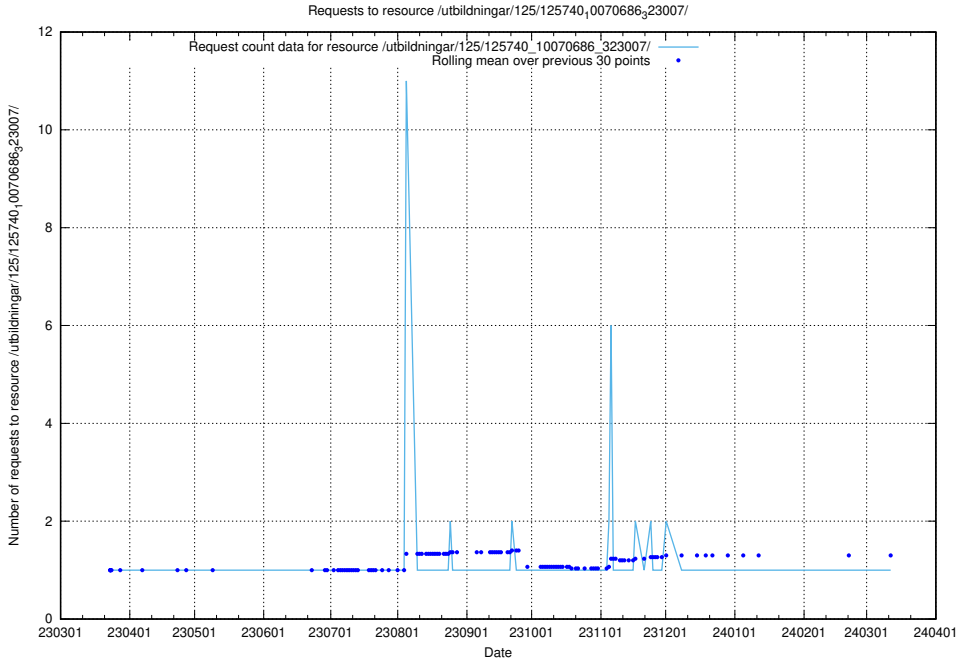

5.1034 Usage of /utbildningar/125/125740_10070686_323007/

Here, we count the number of requests to resource /utbildningar/125/125740_10070686_323007/.

5.1035 Usage of /utbildningar/125/125740_10070686_322487/events/