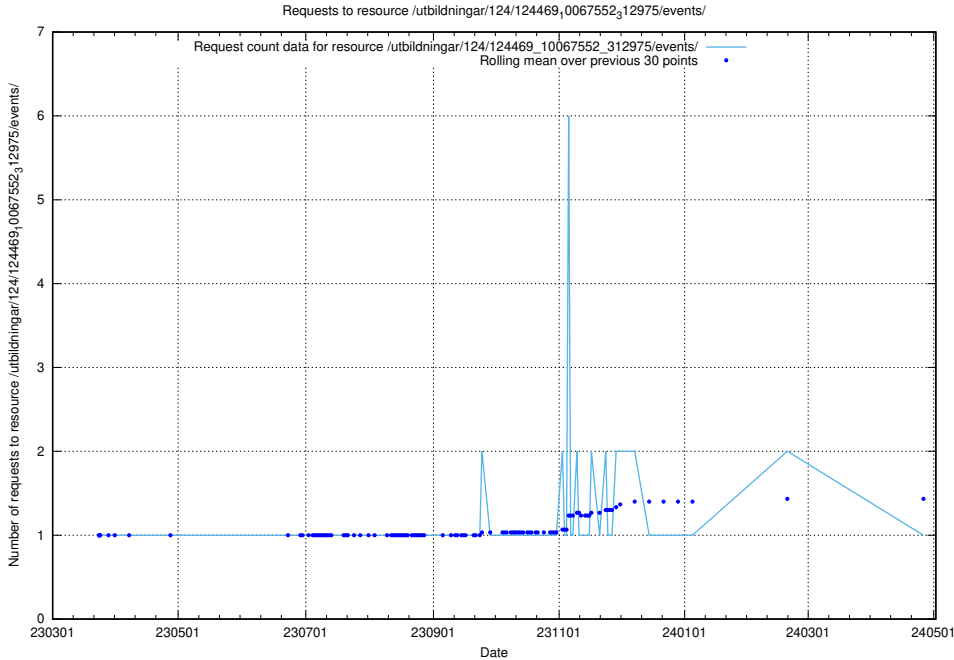

5.4028 Usage of /utbildningar/124/124469_10067552_312975/events/

Here, we count the number of requests to resource /utbildningar/124/124469_10067552_312975/events/