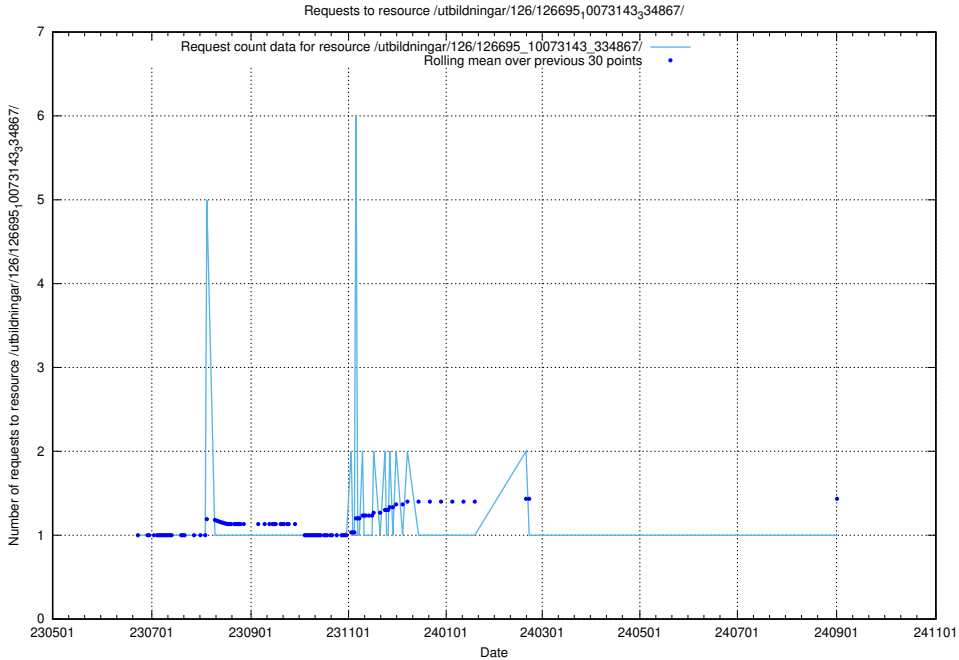

5.6304 Usage of /utbildningar/126/126695_10073143_334867/

Here, we count the number of requests to resource /utbildningar/126/126695_10073143_334867/.