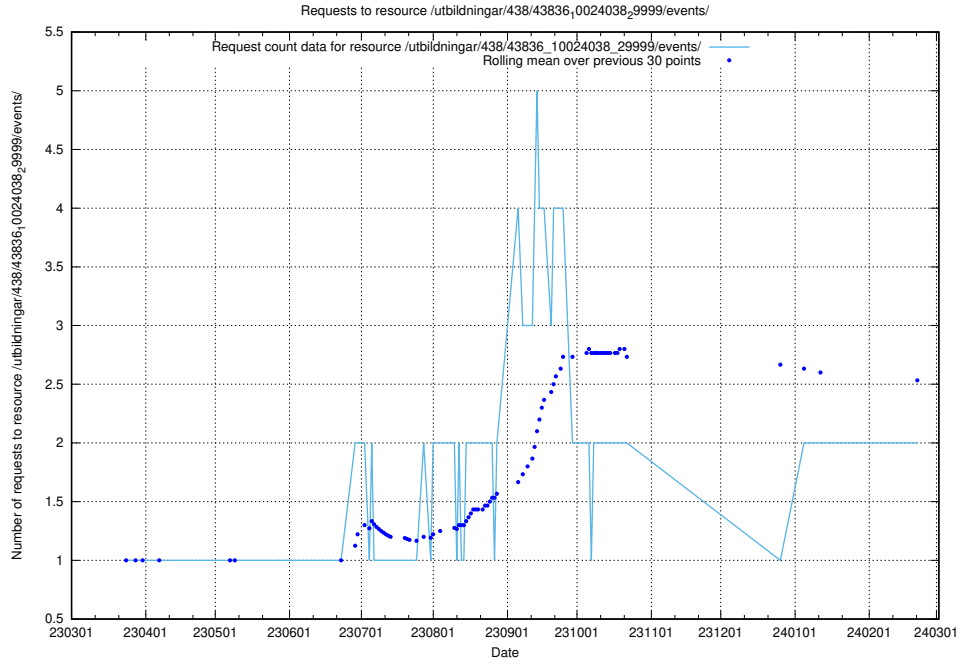

5.984 Usage of /utbildningar/438/43836_10024038_29999/events/

Here, we count the number of requests to resource /utbildningar/438/43836_10024038_29999/events/.

5.985 Usage of /utbildningar/438/43817_10024102_314300/events/