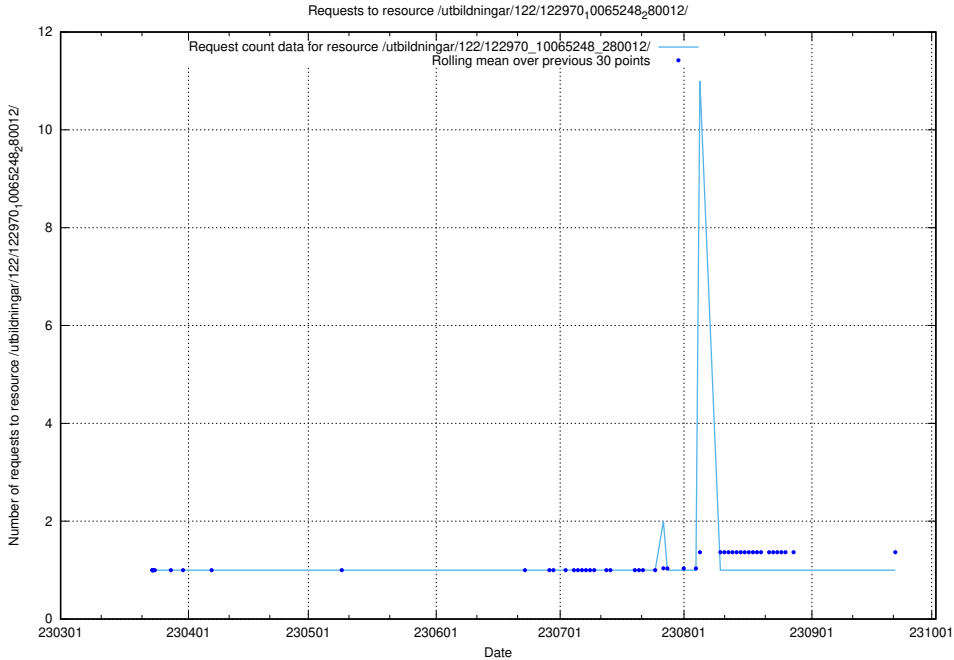

5.5684 Usage of /utbildningar/122/122970_10065248_280012/

Here, we count the number of requests to resource /utbildningar/122/122970_10065248_280012/.