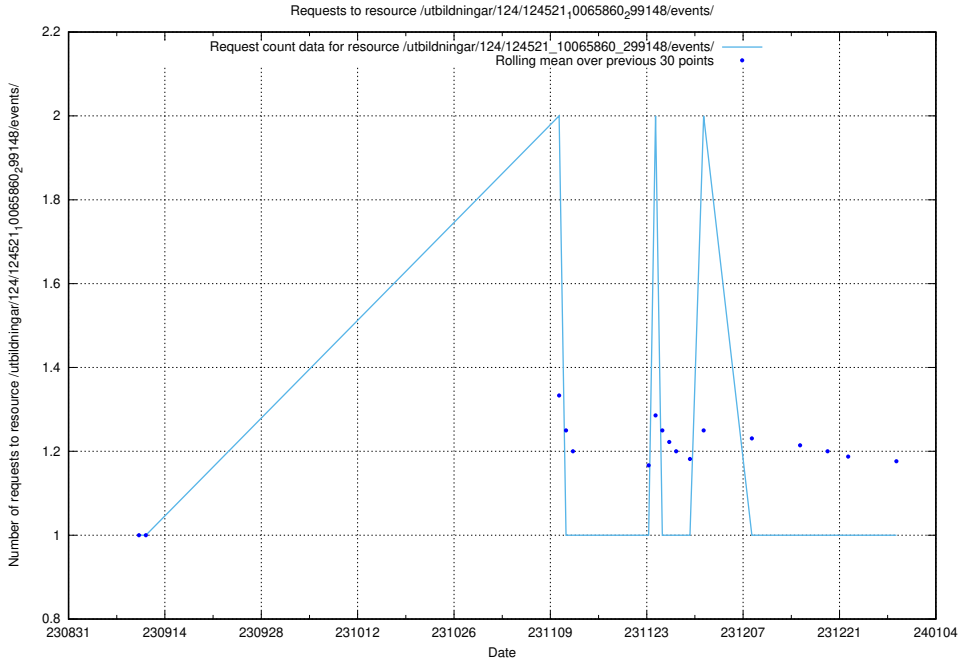

Here, we count the number of requests to resource /utbildningar/124/124855_10073707_336464/.

5.5318 Usage of /utbildningar/124/124521_10065860_299148/events/

Here, we count the number of requests to resource /utbildningar/124/124521_10065860_299148/events/