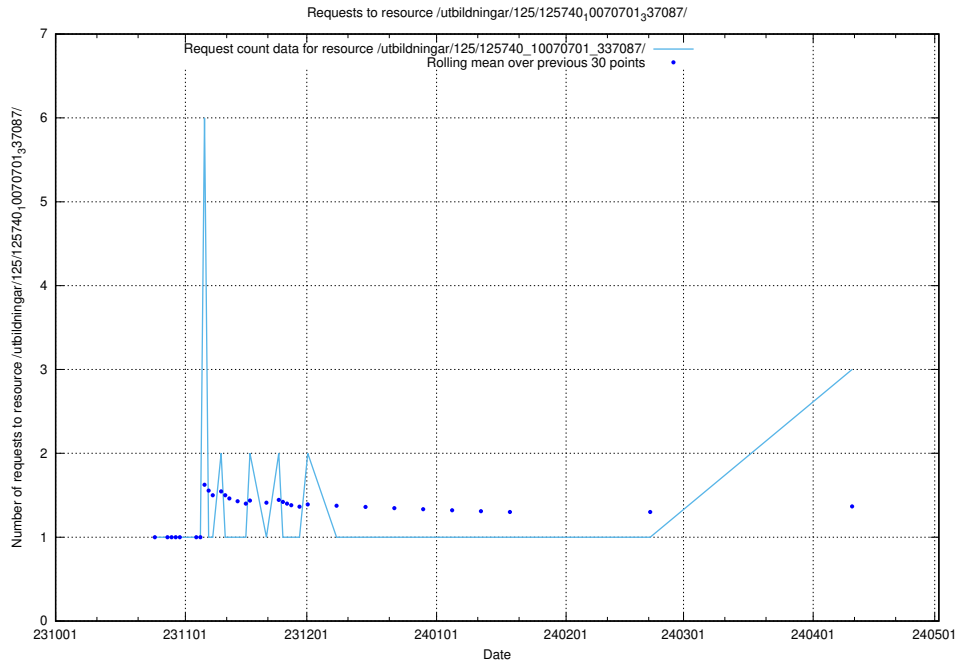

5.426 Usage of /utbildningar/125/125740_10070701_337087/

Here, we count the number of requests to resource /utbildningar/125/125740_10070701_337087/.