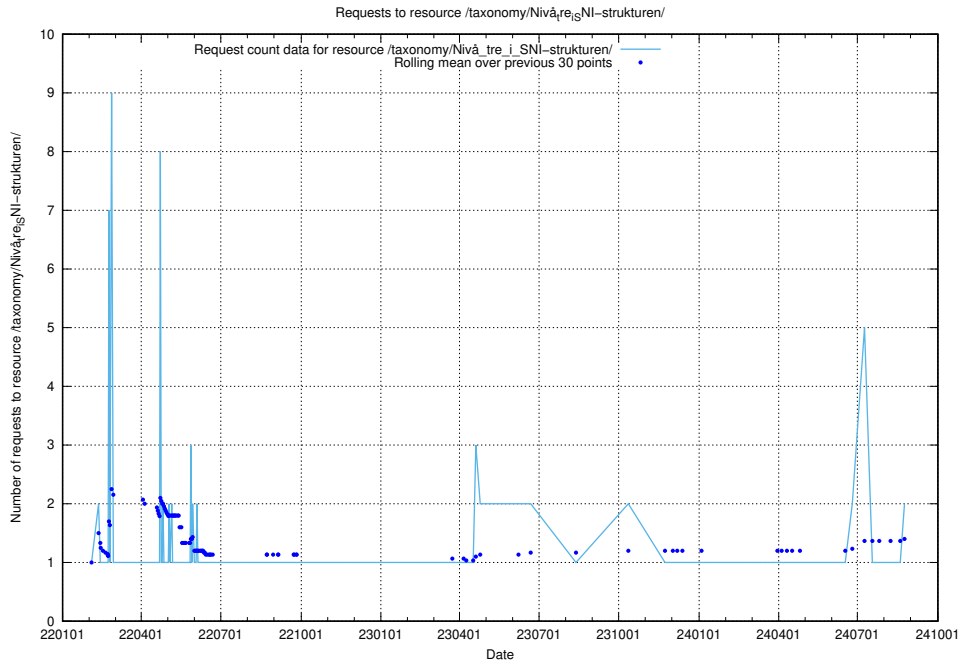

5.719 Usage of /taxonomy/Nivå_tre_i_SNI-strukturen/

Here, we count the number of requests to resource /taxonomy/Nivå_tre_i_SNI-strukturen/.