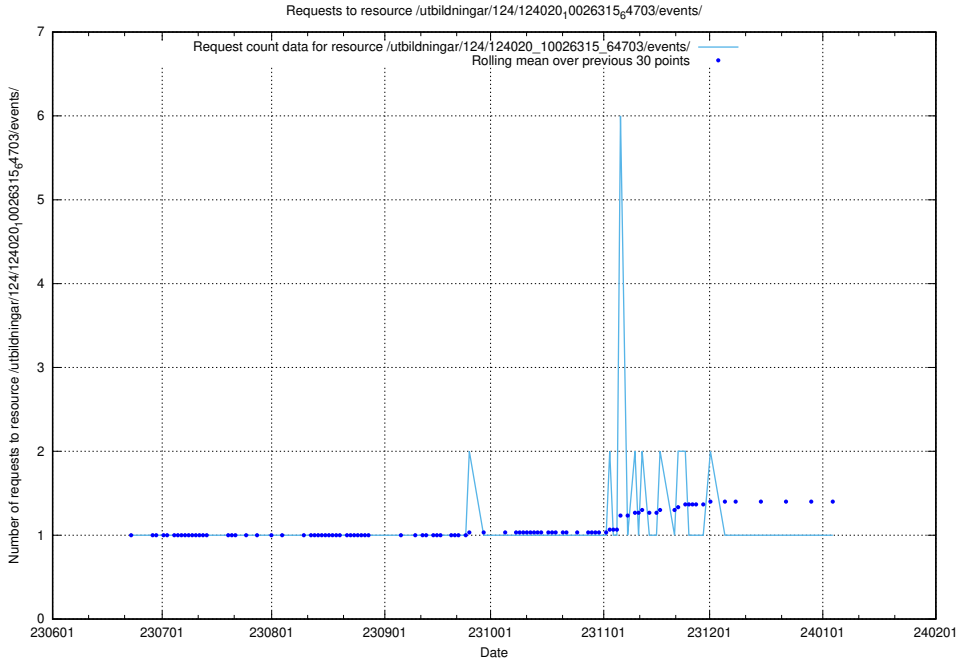

5.6489 Usage of /utbildningar/124/124020_10026315_64703/events/

Here, we count the number of requests to resource /utbildningar/124/124020_10026315_64703/events/.