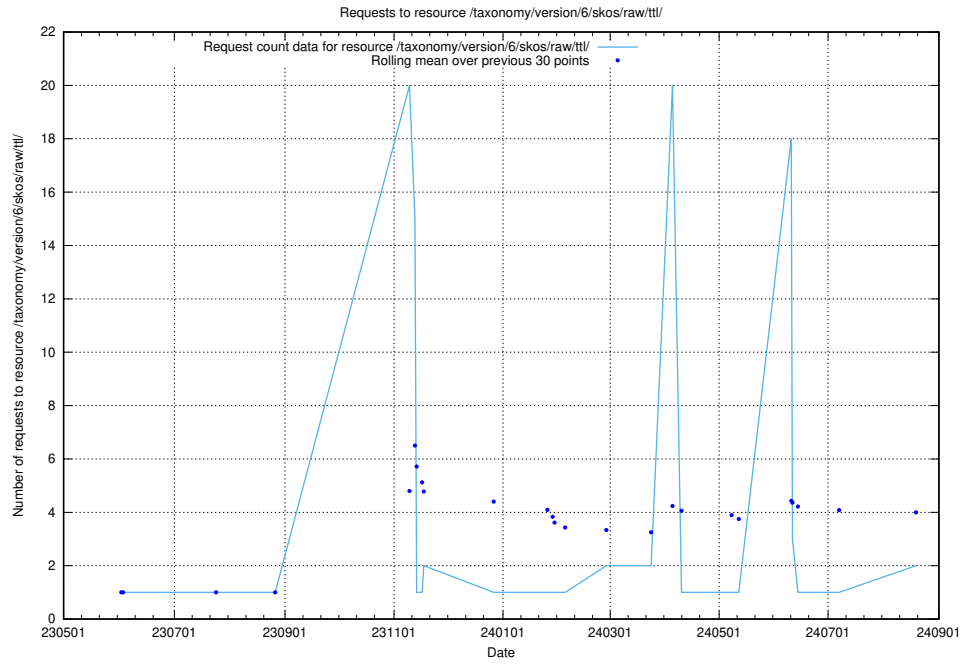

5.972 Usage of /taxonomy/version/6/skos/raw/ttl/

Here, we count the number of requests to resource /taxonomy/version/6/skos/raw/ttl/.