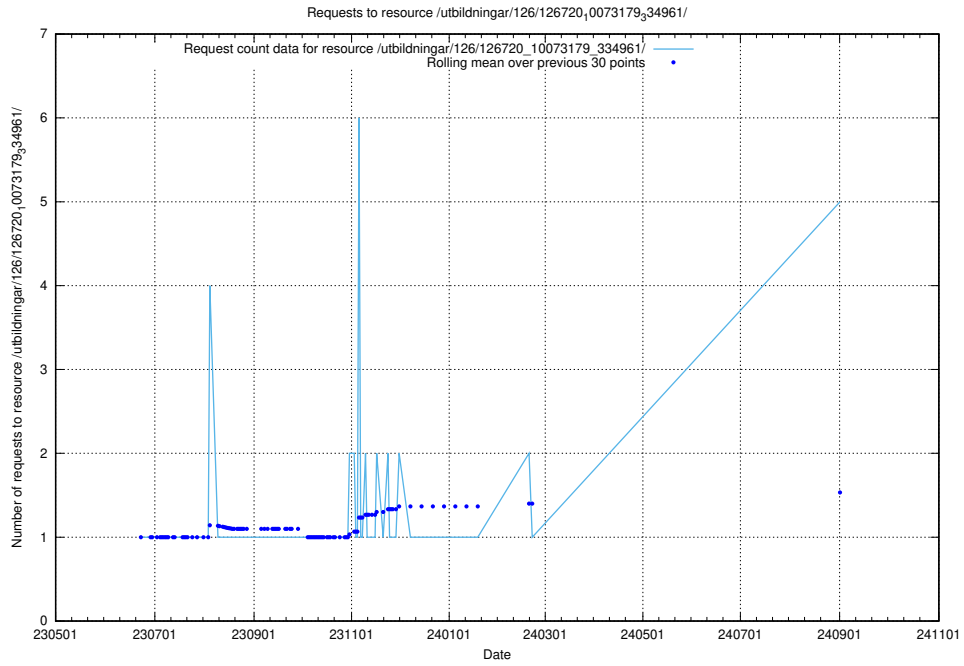

5.197 Usage of /utbildningar/126/126720_10073179_334961/

Here, we count the number of requests to resource /utbildningar/126/126720_10073179_334961/.