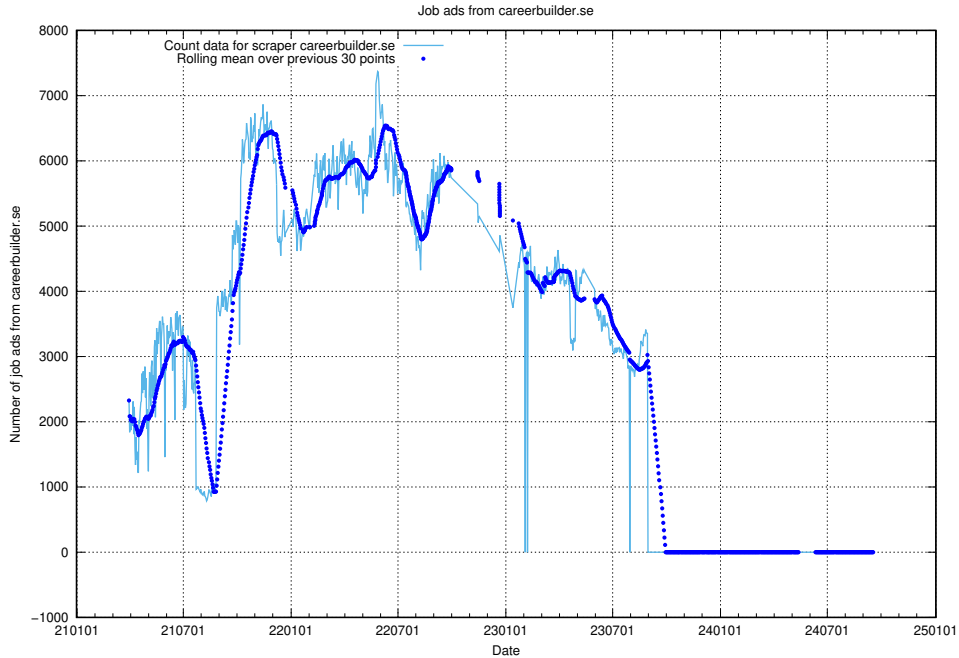

13.20 Number of ads by scraper careerbuilder.se

Here, we count the number of job ads scraped from careerbuilder.se.