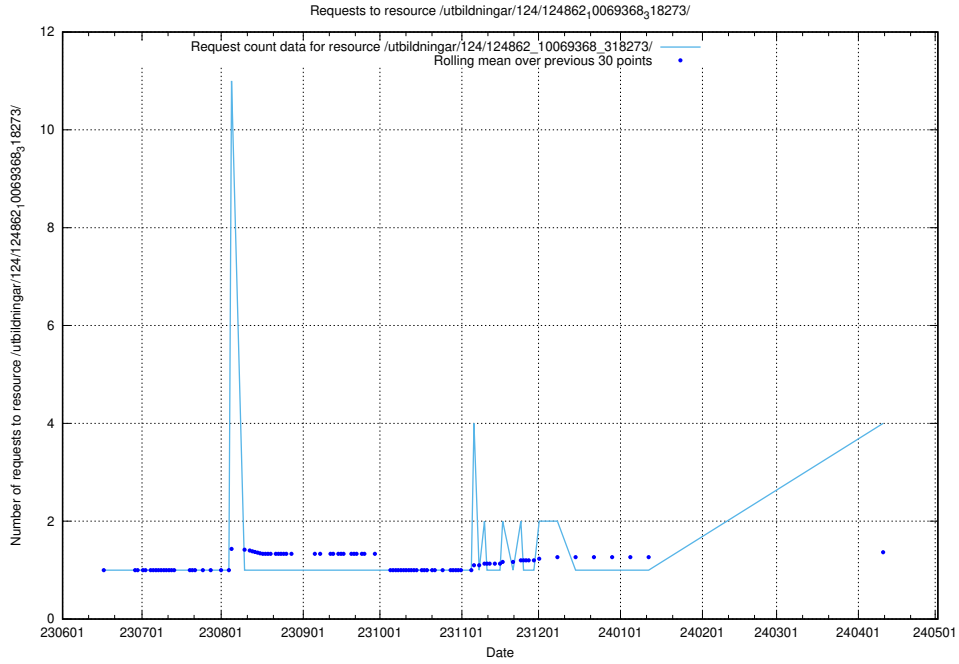

5.327 Usage of /utbildningar/124/124862_10069368_318273/

Here, we count the number of requests to resource /utbildningar/124/124862_10069368_318273/.