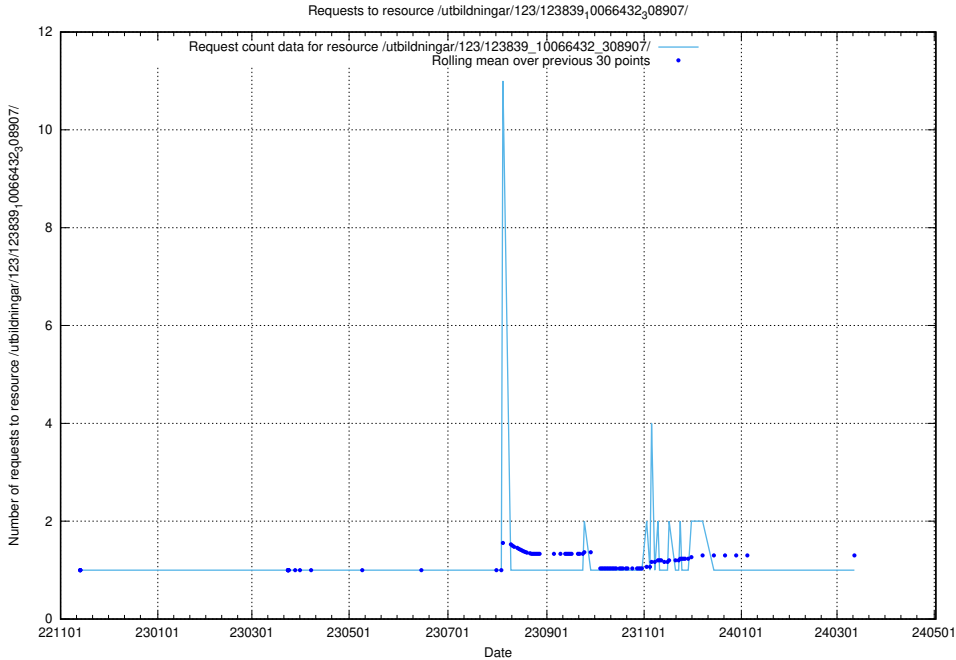

5.6543 Usage of /utbildningar/123/123839_10066432_308907/

Here, we count the number of requests to resource /utbildningar/123/123839_10066432_308907/.

5.6544 Usage of /utbildningar/124/124469_10067547_312970/events/