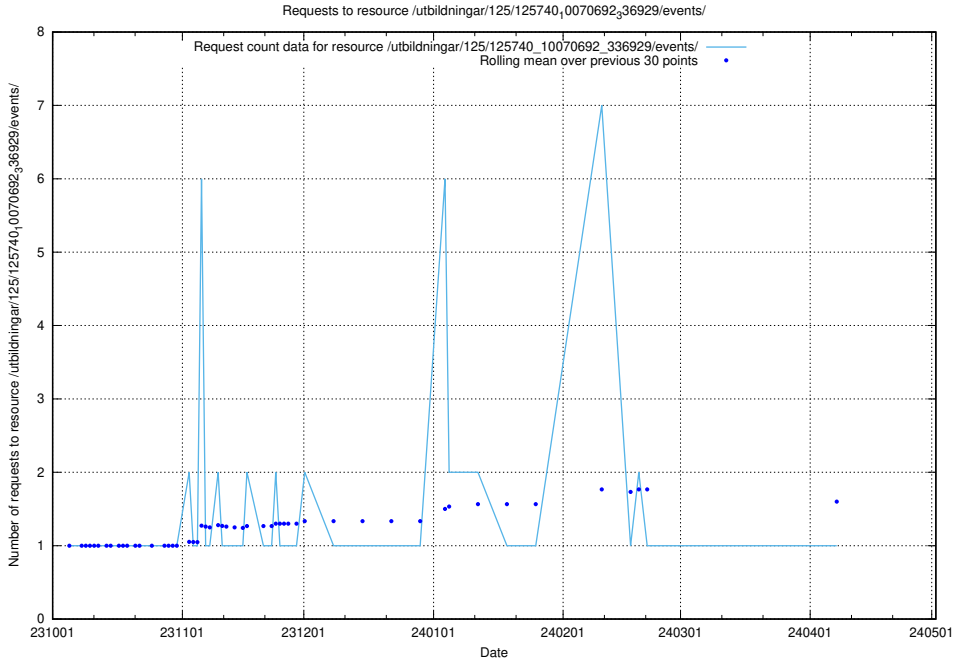

5.5115 Usage of /utbildningar/125/125740_10070692_336929/events/

Here, we count the number of requests to resource /utbildningar/125/125740_10070692_336929/events/