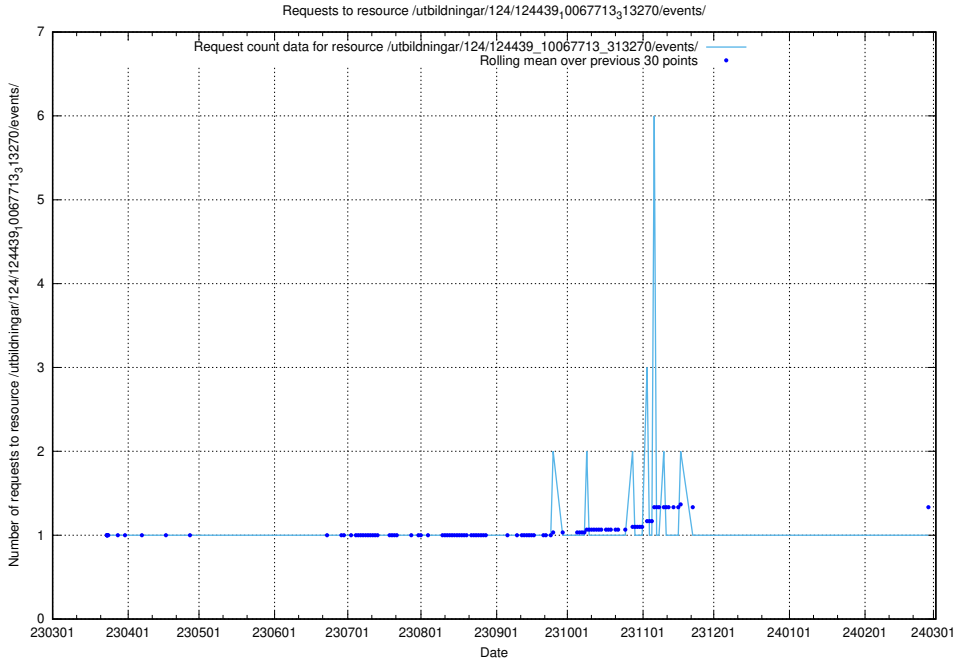

Here, we count the number of requests to resource /utbildningar/utb_emil/124/124515_10066304_308429/

5.4278 Usage of /utbildningar/124/124439_10067713_313270/events/

Here, we count the number of requests to resource /utbildningar/124/124439_10067713_313270/events/