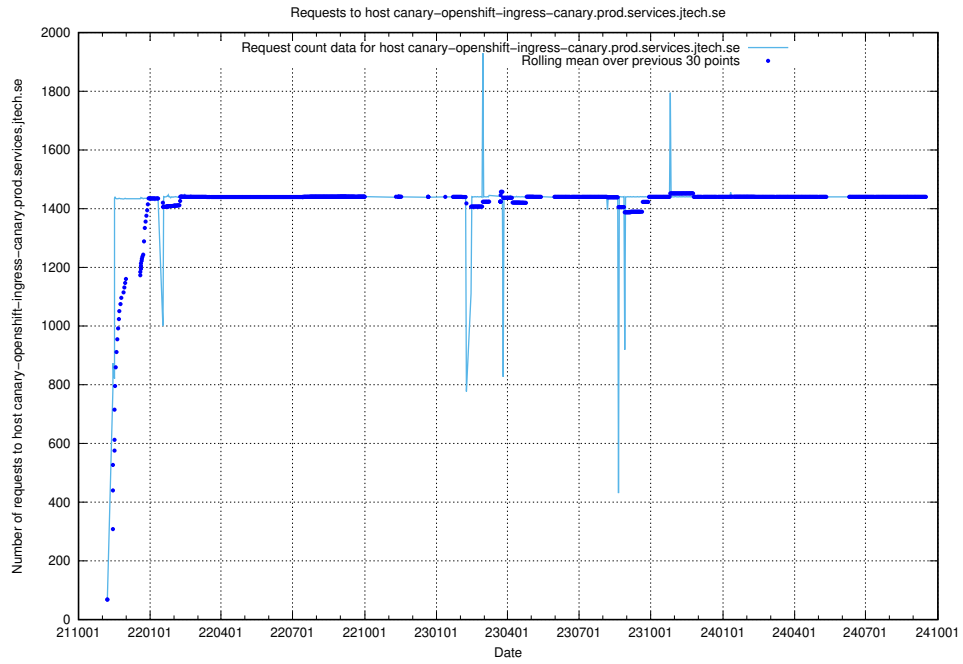

7.18 Usage of canary-openshift-ingress-canary.prod.services.jtech.se

Here, we count the number of requests to host canary-openshift-ingress-canary.prod.services.jtech.se.