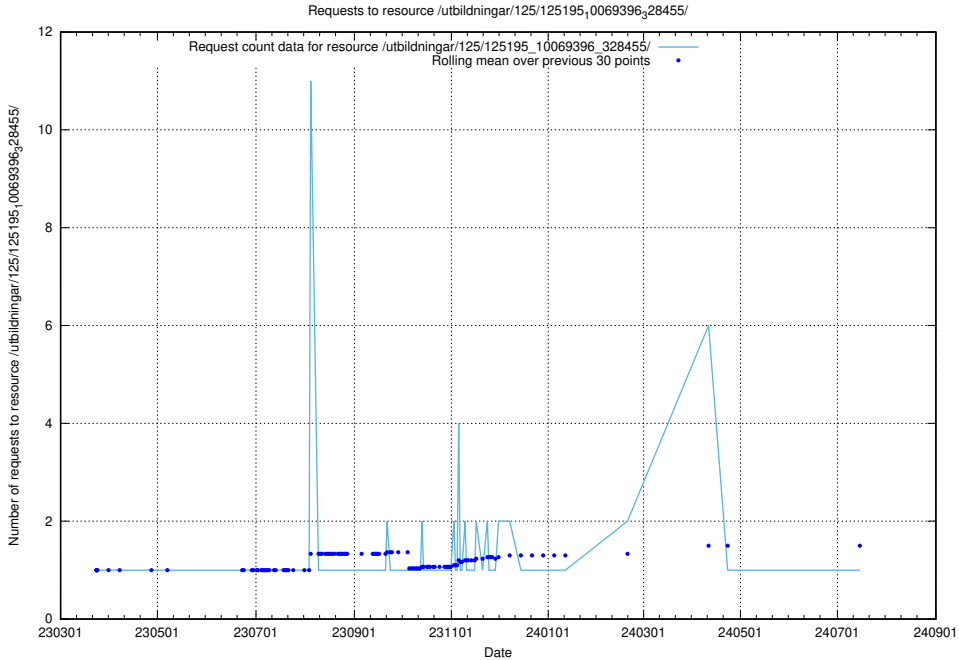

Here, we count the number of requests to resource /utbildningar/125/125195_10069397_323486/events/

5.1188 Usage of /utbildningar/125/125195_10069396_328455/

Here, we count the number of requests to resource /utbildningar/125/125195_10069396_328455/.