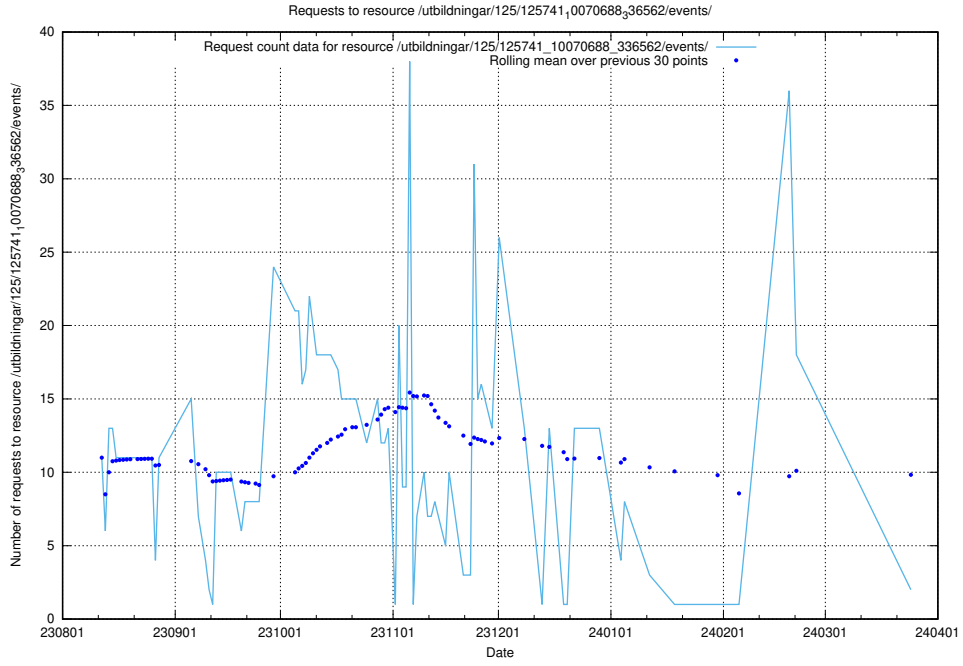

5.844 Usage of /utbildningar/125/125741_10070688_336562/events/

Here, we count the number of requests to resource /utbildningar/125/125741_10070688_336562/events/