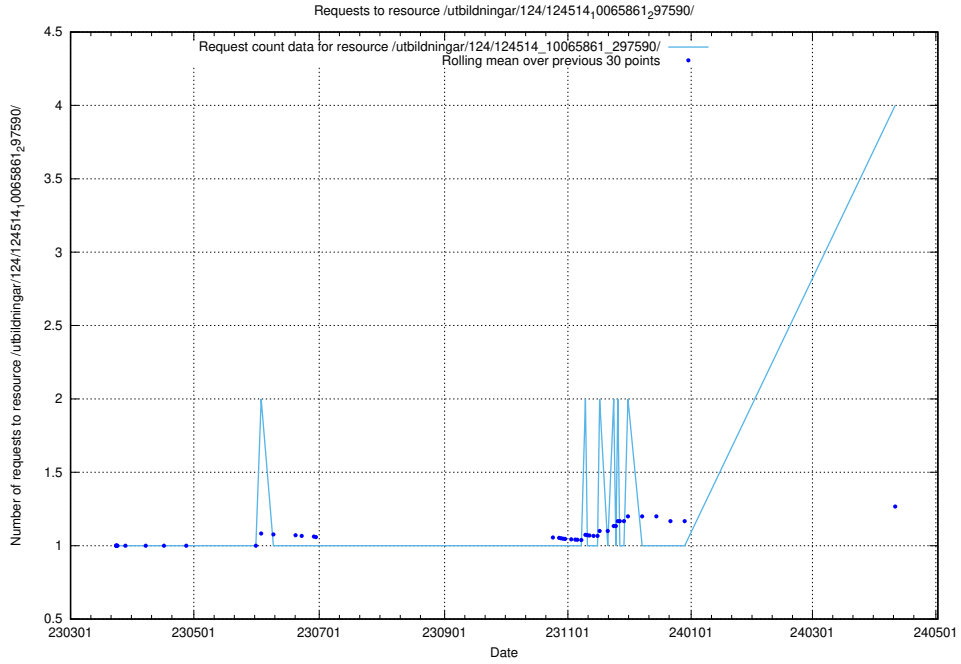

5.257 Usage of /utbildningar/124/124514_10065861_297590/

Here, we count the number of requests to resource /utbildningar/124/124514_10065861_297590/.