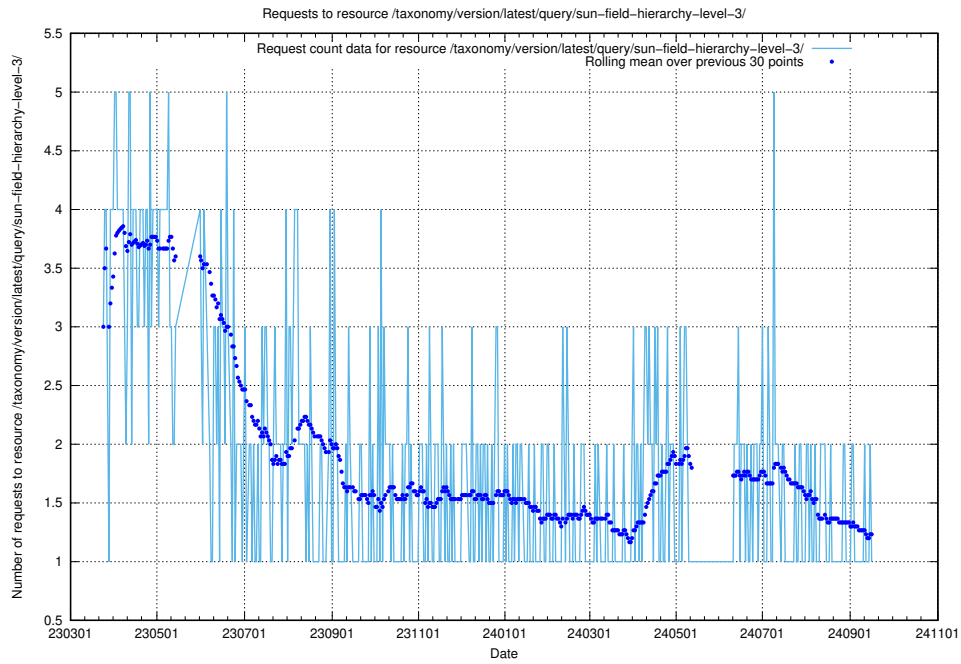

5.6760 Usage of /taxonomy/version/latest/query/sun-field-hierarchy-level-3/

Here, we count the number of requests to resource /taxonomy/version/latest/query/sun-field-hierarchy-level-3/.