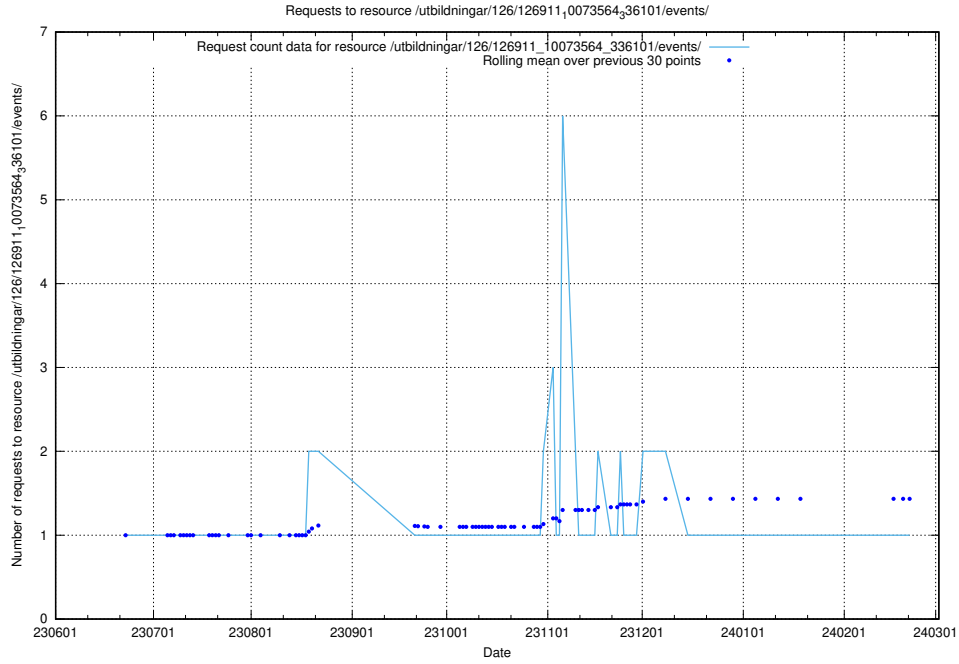

5.6278 Usage of /utbildningar/126/126911_10073564_336101/events/

Here, we count the number of requests to resource /utbildningar/126/126911_10073564_336101/events/