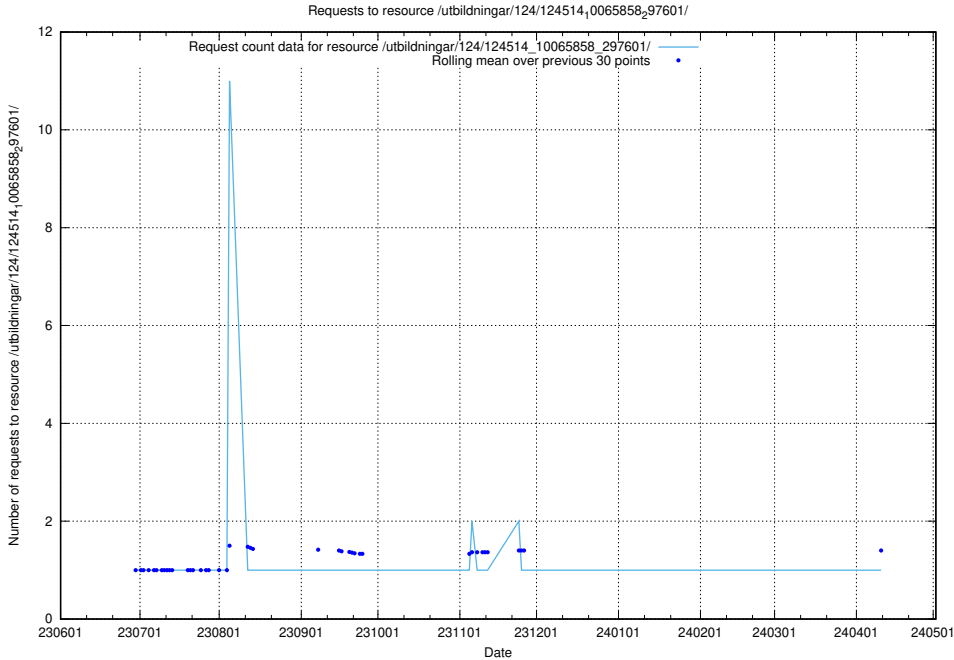

5.6099 Usage of /utbildningar/124/124514_10065858_297601/

Here, we count the number of requests to resource /utbildningar/124/124514_10065858_297601/.