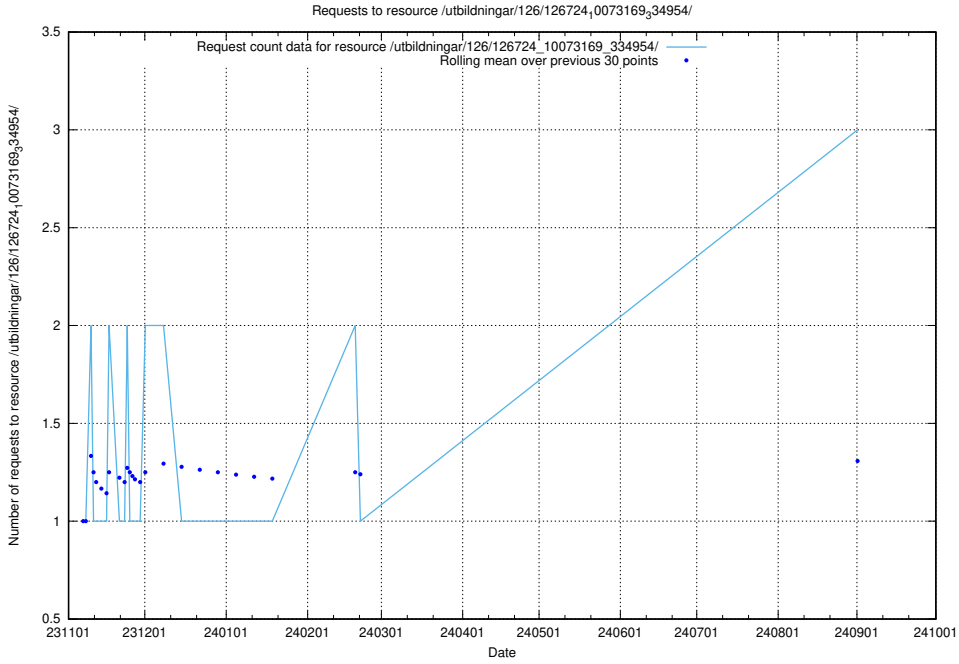

5.416 Usage of /utbildningar/126/126724_10073169_334954/

Here, we count the number of requests to resource /utbildningar/126/126724_10073169_334954/.