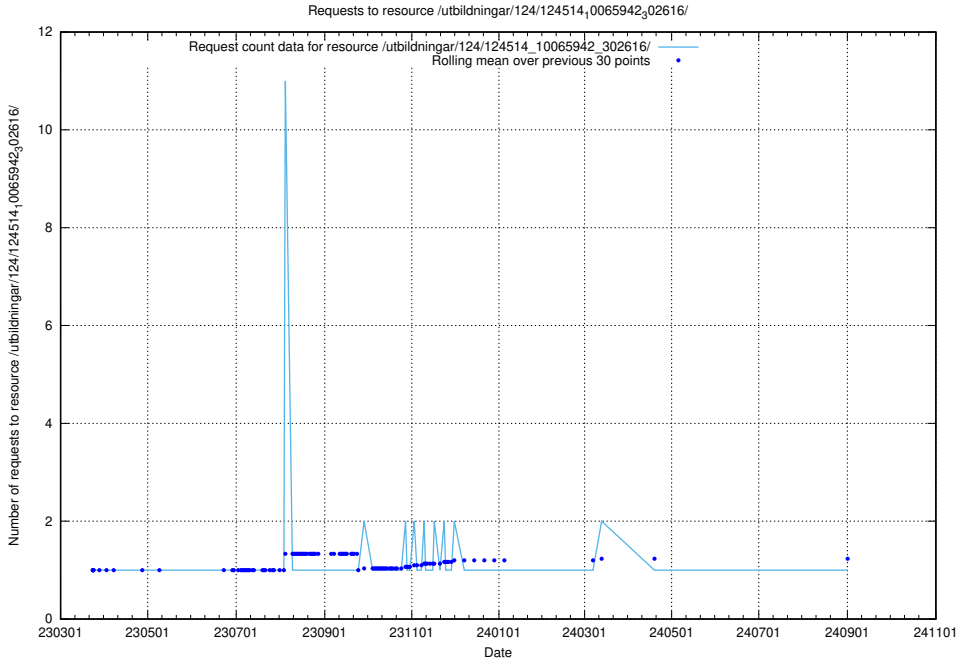

5.2566 Usage of /utbildningar/124/124514_10065942_302616/

Here, we count the number of requests to resource /utbildningar/124/124514_10065942_302616/.