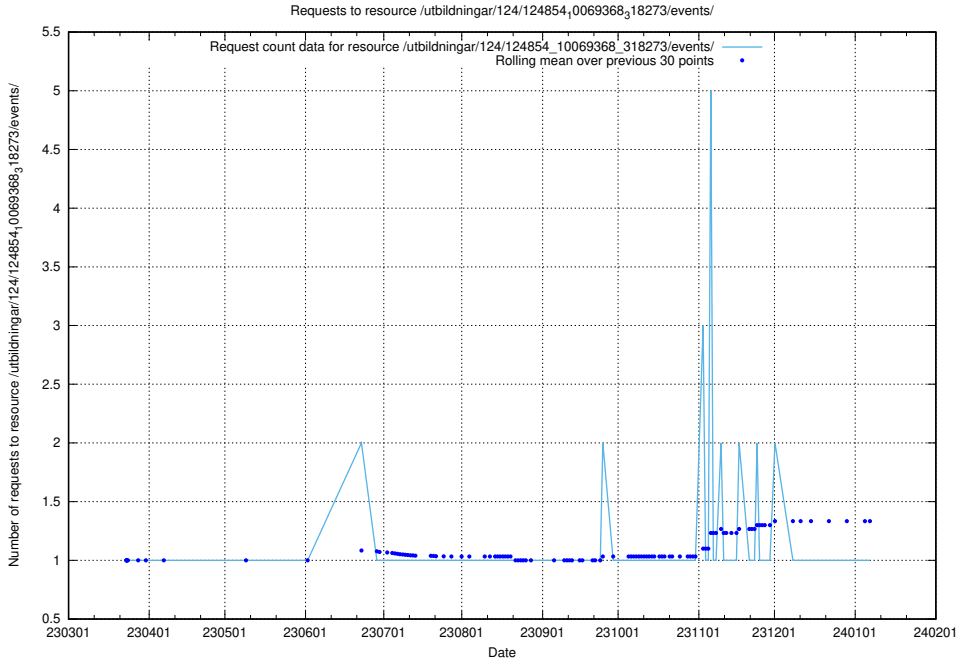

5.1262 Usage of /utbildningar/124/124854_10069368_318273/events/

Here, we count the number of requests to resource /utbildningar/124/124854_10069368_318273/events/