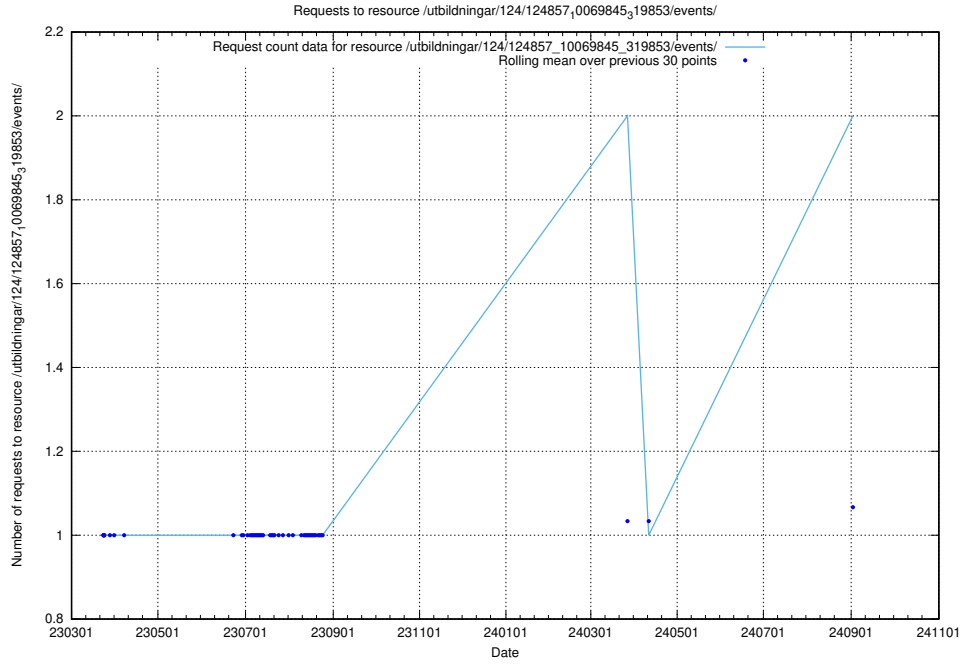

5.552 Usage of /utbildningar/124/124857_10069845_319853/events/

Here, we count the number of requests to resource /utbildningar/124/124857_10069845_319853/events/