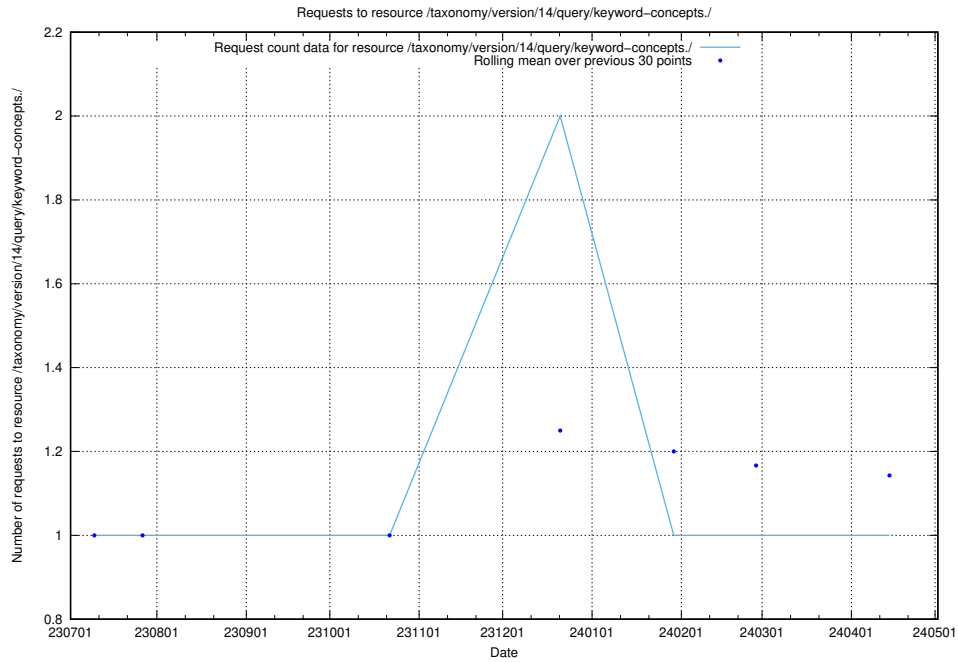

Here, we count the number of requests to resource /taxonomy/version/14/query/languages/.

5.5851 Usage of /taxonomy/version/14/query/keyword-concepts./

Here, we count the number of requests to resource /taxonomy/version/14/query/keyword-concepts./.