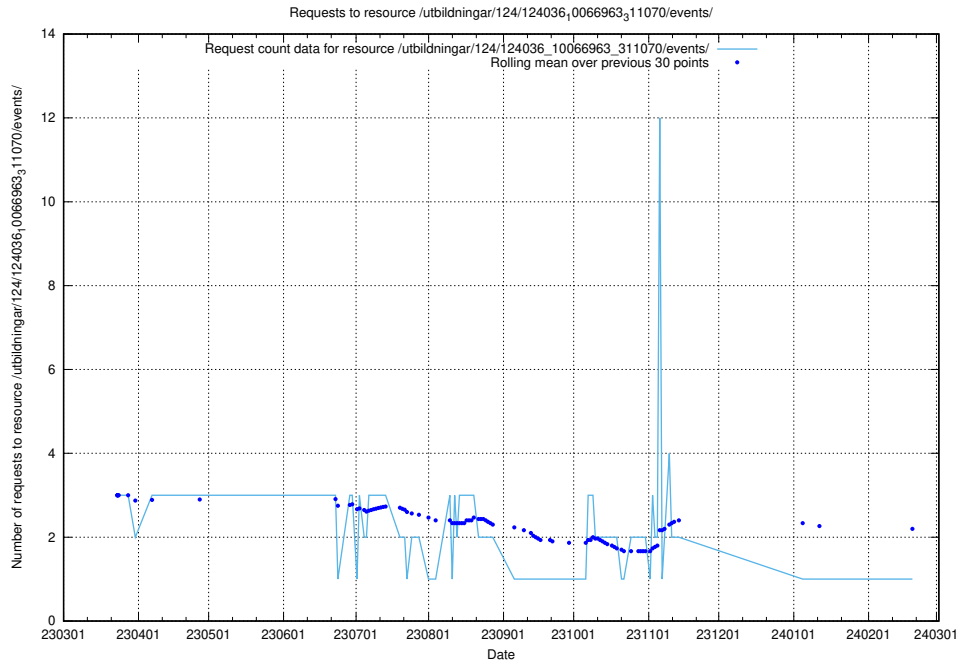

5.6971 Usage of /utbildningar/124/124036_10066963_311070/events/

Here, we count the number of requests to resource /utbildningar/124/124036_10066963_311070/events/