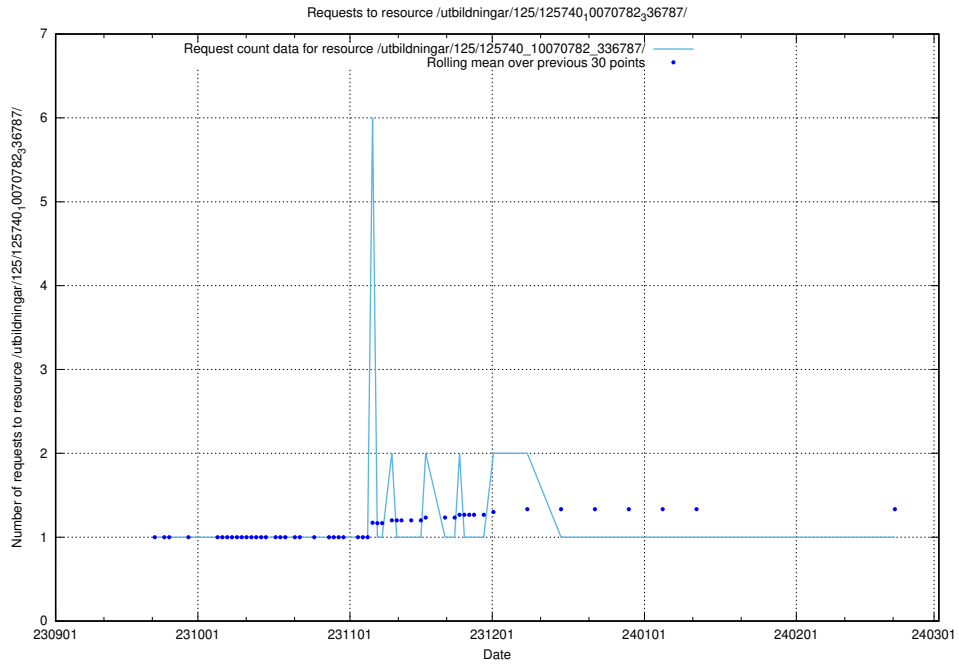

5.5211 Usage of /utbildningar/125/125740_10070782_336787/

Here, we count the number of requests to resource /utbildningar/125/125740_10070782_336787/.