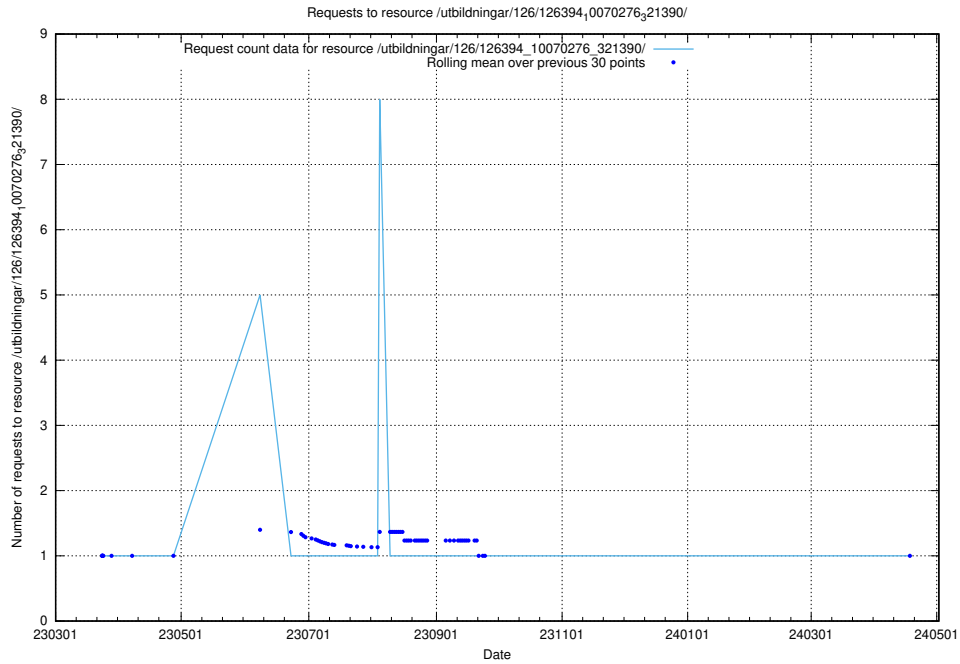

5.7126 Usage of /utbildningar/126/126394_10070276_321390/

Here, we count the number of requests to resource /utbildningar/126/126394_10070276_321390/.