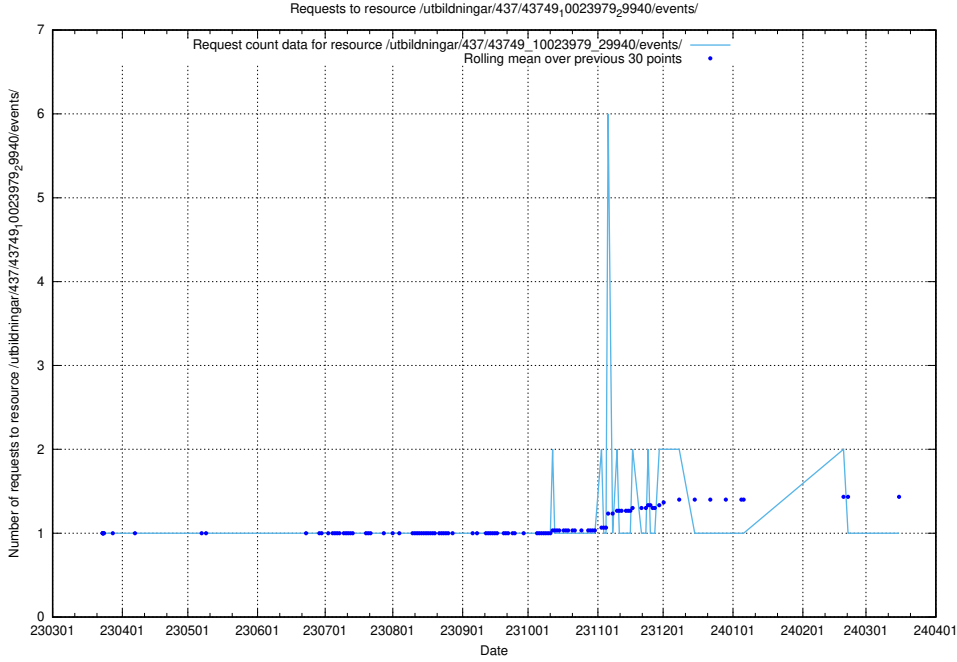

5.7089 Usage of /utbildningar/437/43749_10023979_29940/events/

Here, we count the number of requests to resource /utbildningar/437/43749_10023979_29940/events/.