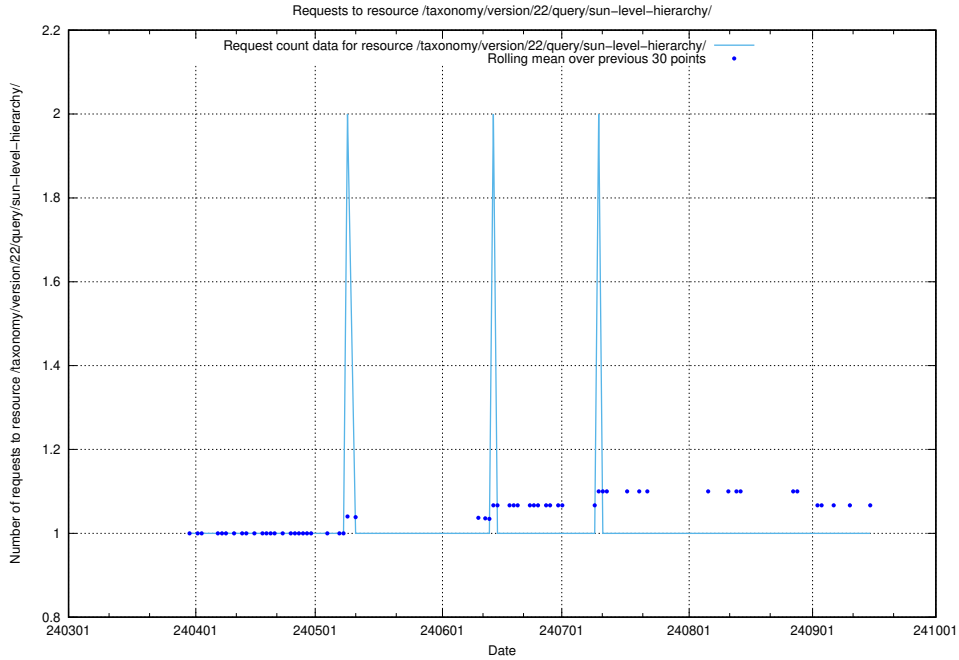

5.2268 Usage of /taxonomy/version/22/query/sun-level-hierarchy/

Here, we count the number of requests to resource /taxonomy/version/22/query/sun-level-hierarchy/.