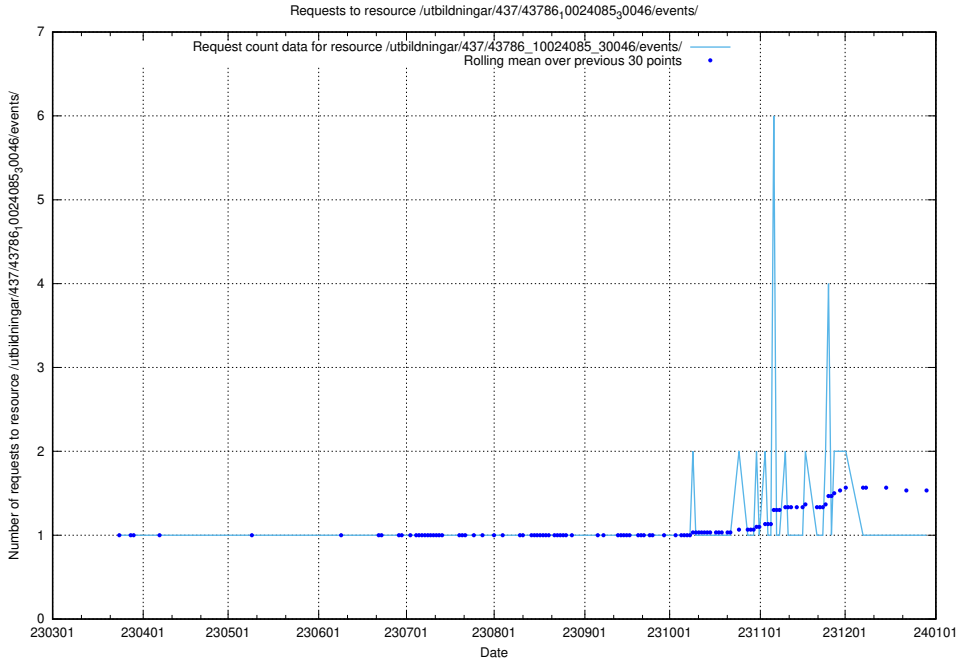

5.6885 Usage of /utbildningar/437/43786_10024085_30046/events/

Here, we count the number of requests to resource /utbildningar/437/43786_10024085_30046/events/.