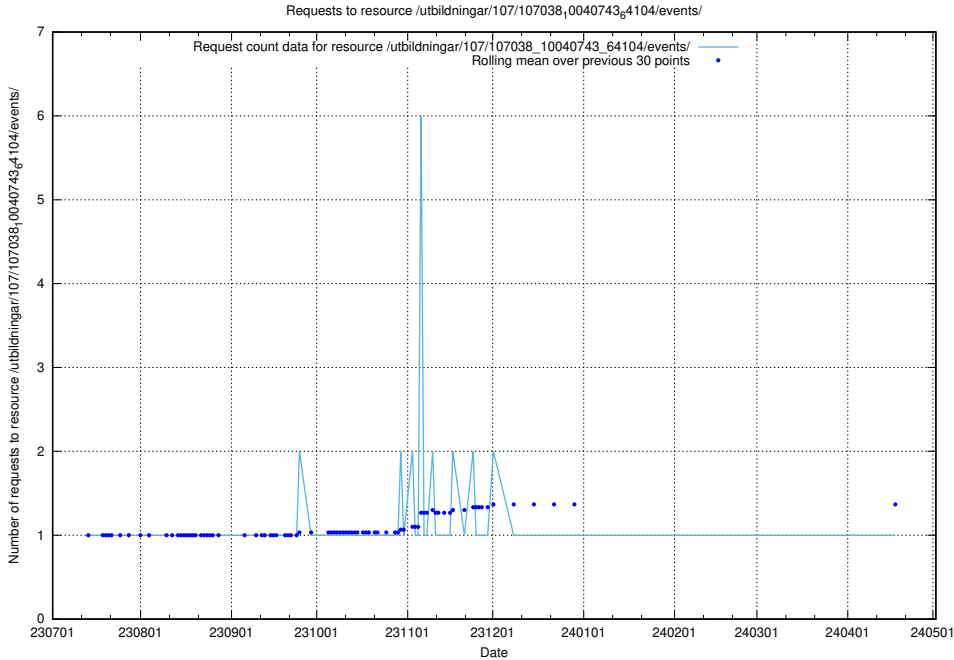

Here, we count the number of requests to resource /utbildningar/124/124514_10065864_333174/events/

5.5786 Usage of /utbildningar/107/107038_10040743_64104/events/

Here, we count the number of requests to resource /utbildningar/107/107038_10040743_64104/events/.