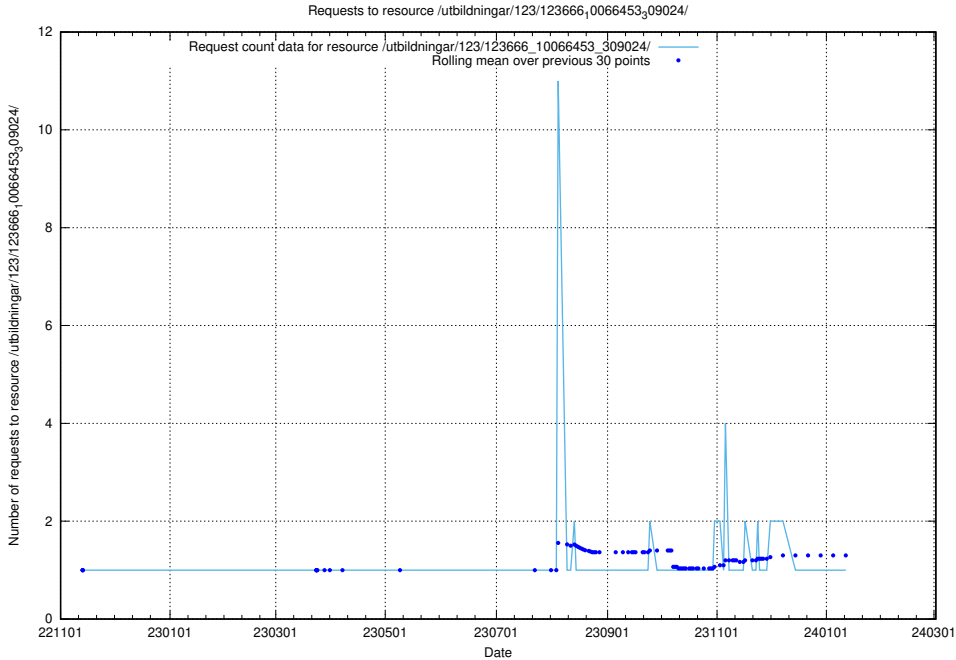

5.6584 Usage of /utbildningar/123/123666_10066453_309024/

Here, we count the number of requests to resource /utbildningar/123/123666_10066453_309024/.