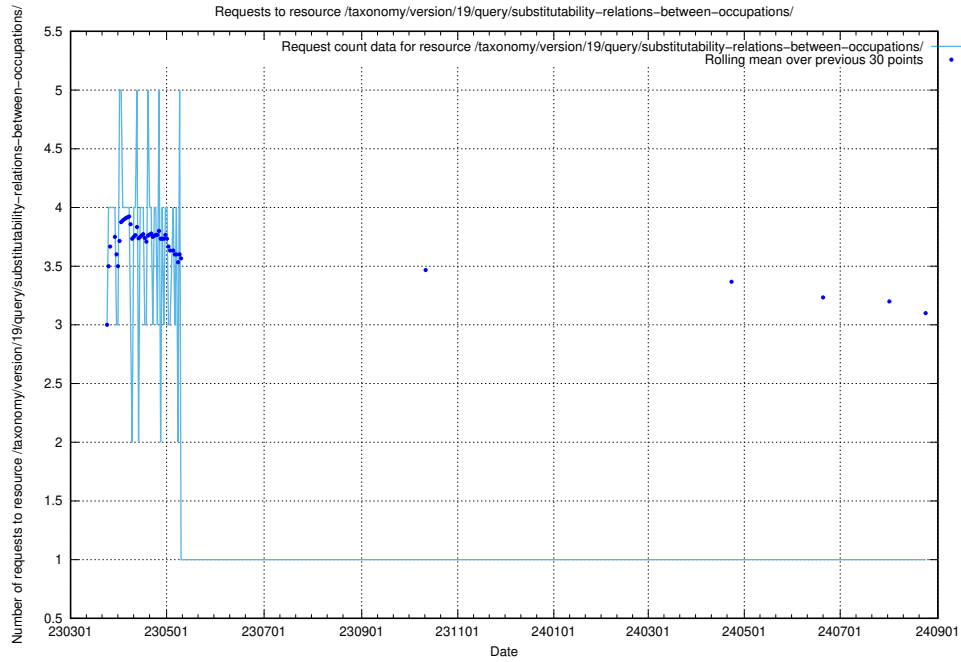

5.6818 Usage of /taxonomy/version/19/query/substitutability-relations-between-occupations/

Here, we count the number of requests to resource /taxonomy/version/19/query/substitutability-relations-between-occupations/.