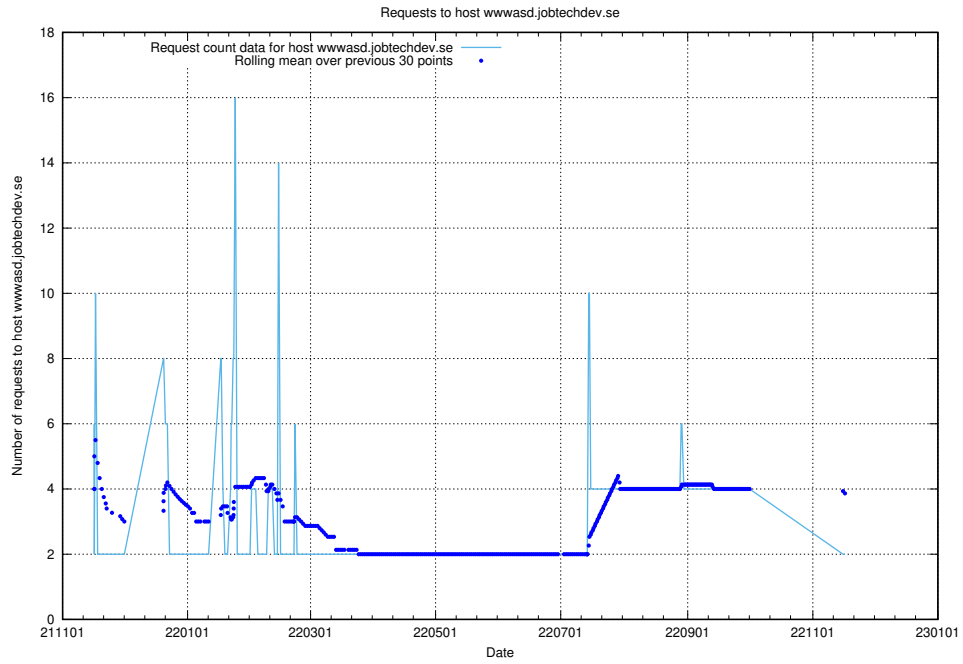

7.541 Usage of wwwasd.jobtechdev.se

Here, we count the number of requests to host wwwasd.jobtechdev.se.