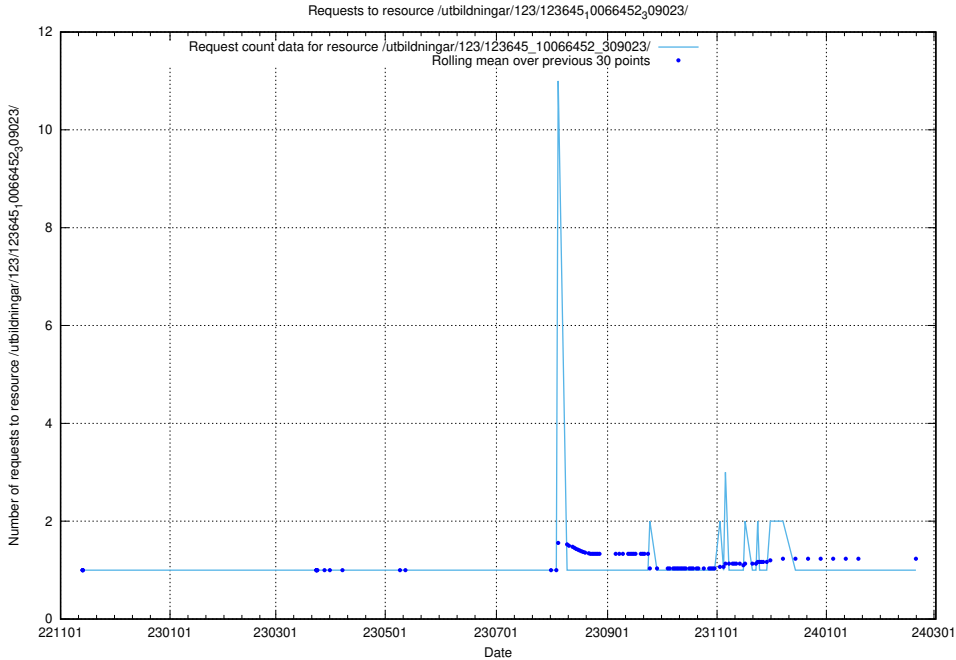

Here, we count the number of requests to resource /taxonomy/version/13/query/employment-variety-concepts/.

5.6602 Usage of /utbildningar/123/123645_10066452_309023/

Here, we count the number of requests to resource /utbildningar/123/123645_10066452_309023/.