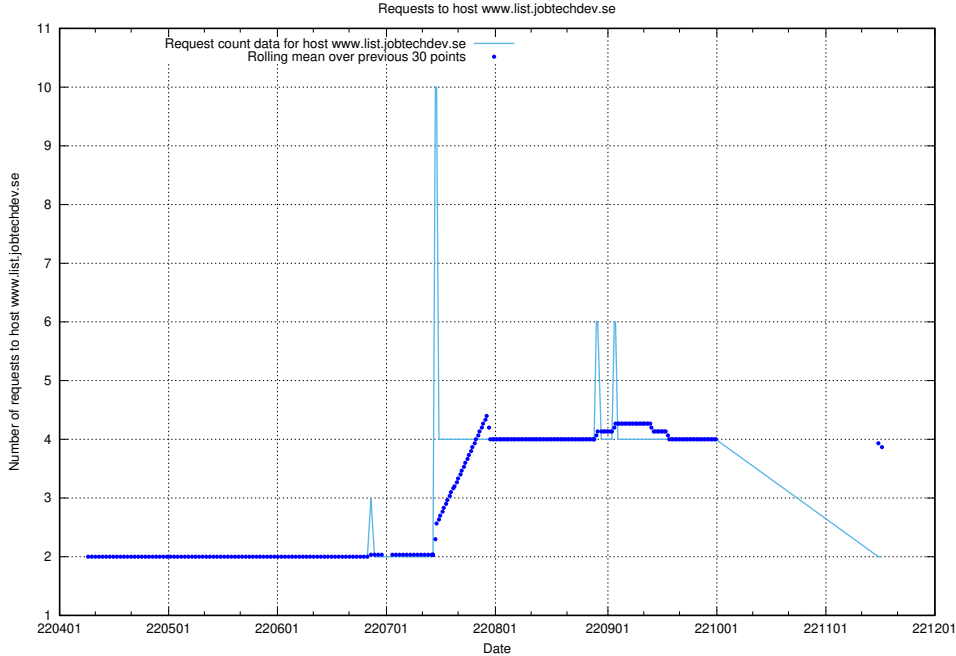

7.474 Usage of www.list.jobtechdev.se

Here, we count the number of requests to host www.list.jobtechdev.se.