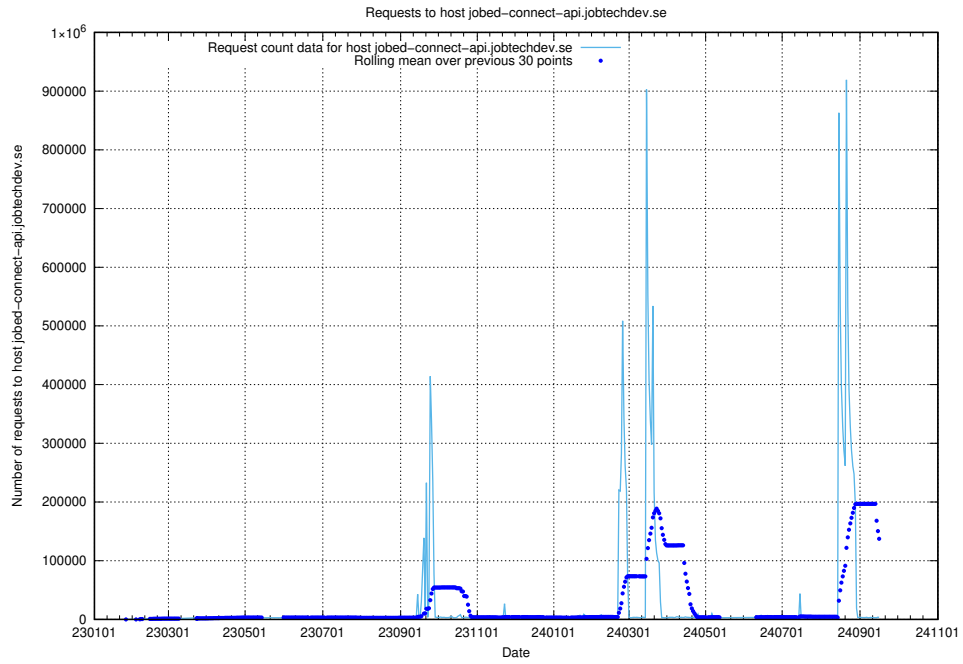

7.13 Usage of jobed-connect-api.jobtechdev.se

Here, we count the number of requests to host jobed-connect-api.jobtechdev.se.