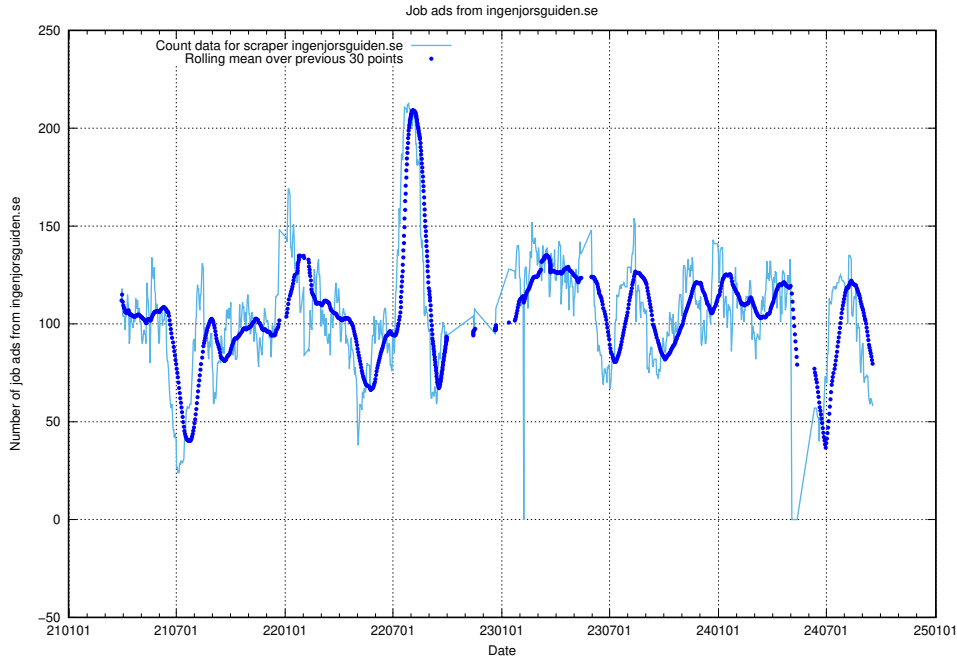

13.15 Number of ads by scraper ingenjorsguiden.se

Here, we count the number of job ads scraped from ingenjorsguiden.se.