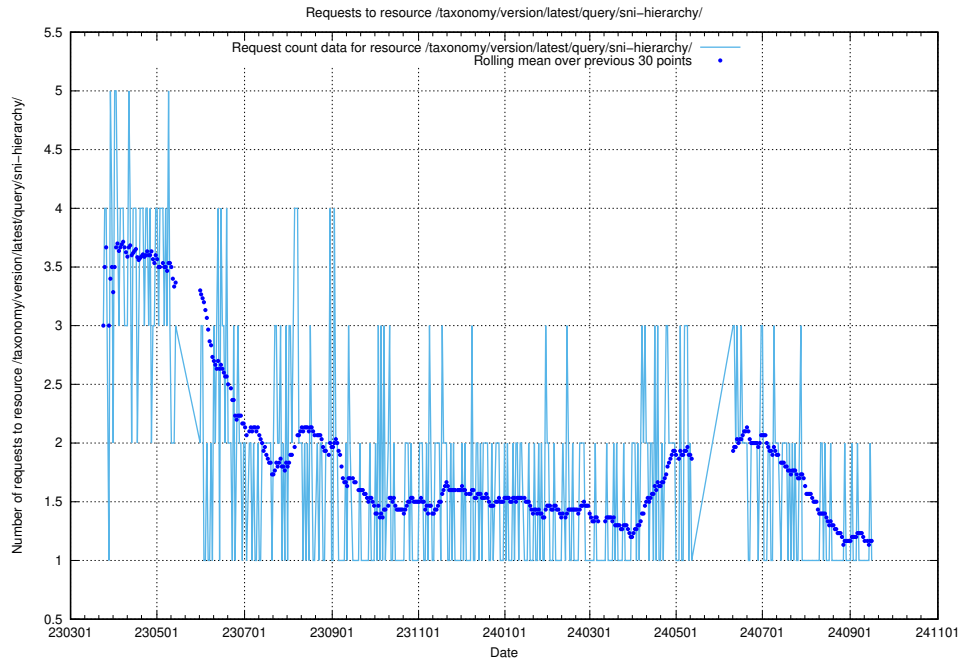

5.6779 Usage of /taxonomy/version/latest/query/sni-hierarchy/

Here, we count the number of requests to resource /taxonomy/version/latest/query/sni-hierarchy/.