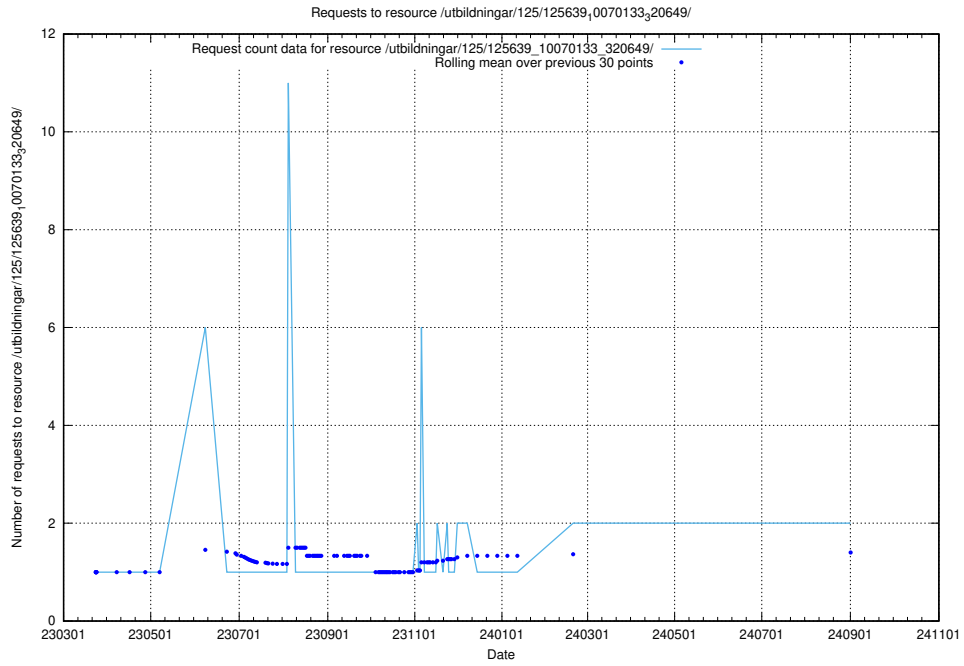

5.532 Usage of /utbildningar/125/125639_10070133_320649/

Here, we count the number of requests to resource /utbildningar/125/125639_10070133_320649/.