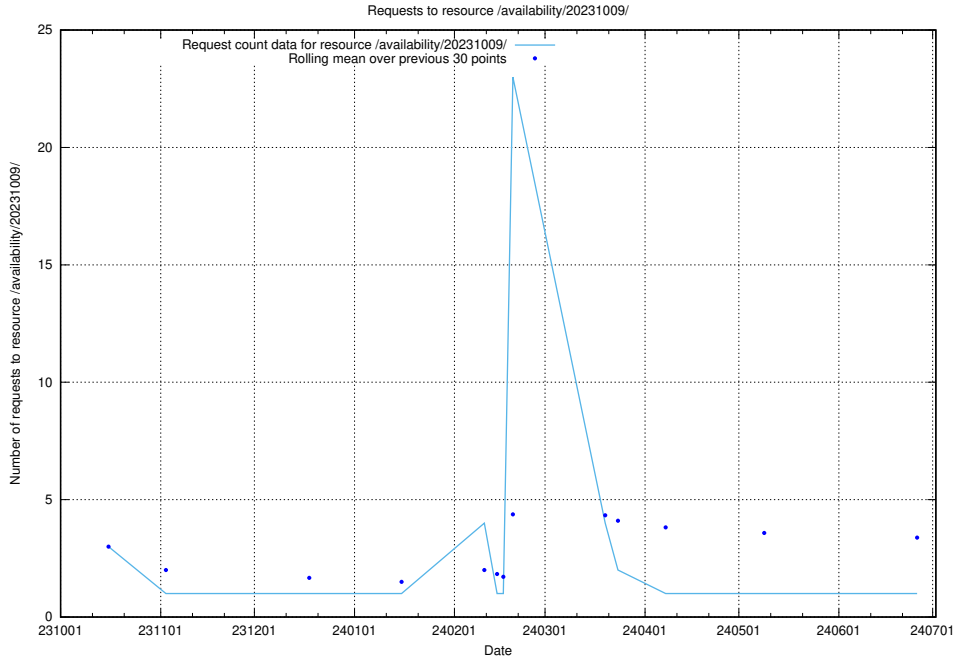

5.5026 Usage of /availability/20231009/

Here, we count the number of requests to resource /availability/20231009/.