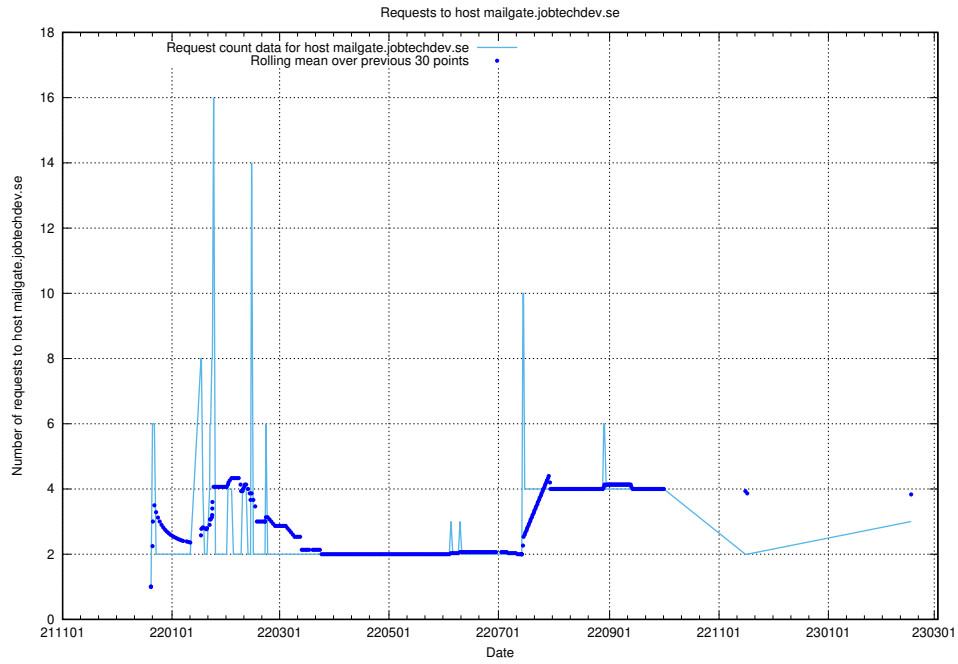

7.209 Usage of mailgate.jobtechdev.se

Here, we count the number of requests to host mailgate.jobtechdev.se.