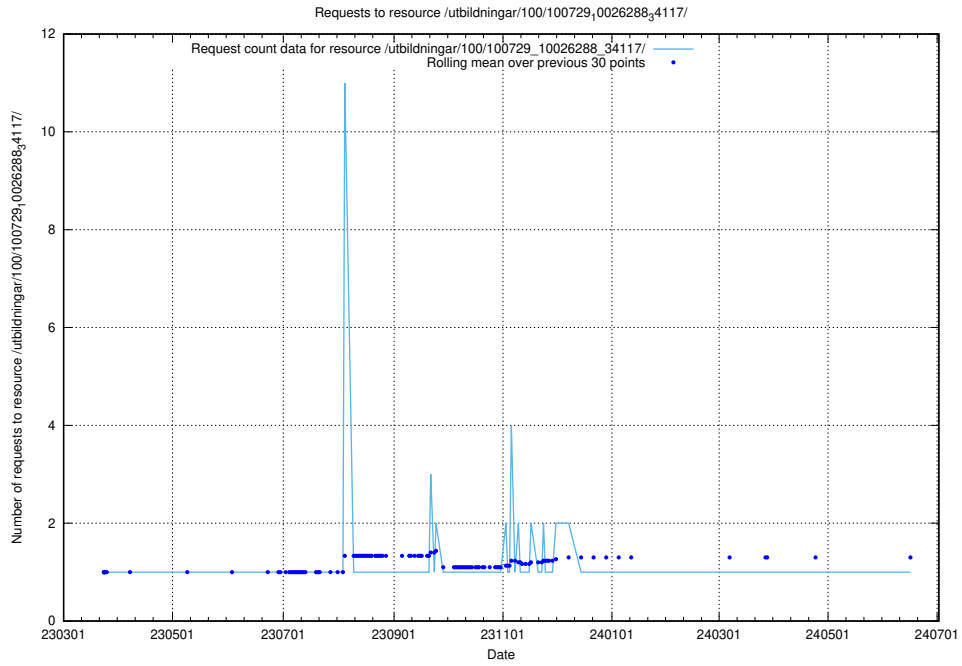

5.6343 Usage of /utbildningar/100/100729_10026288_34117/

Here, we count the number of requests to resource /utbildningar/100/100729_10026288_34117/.