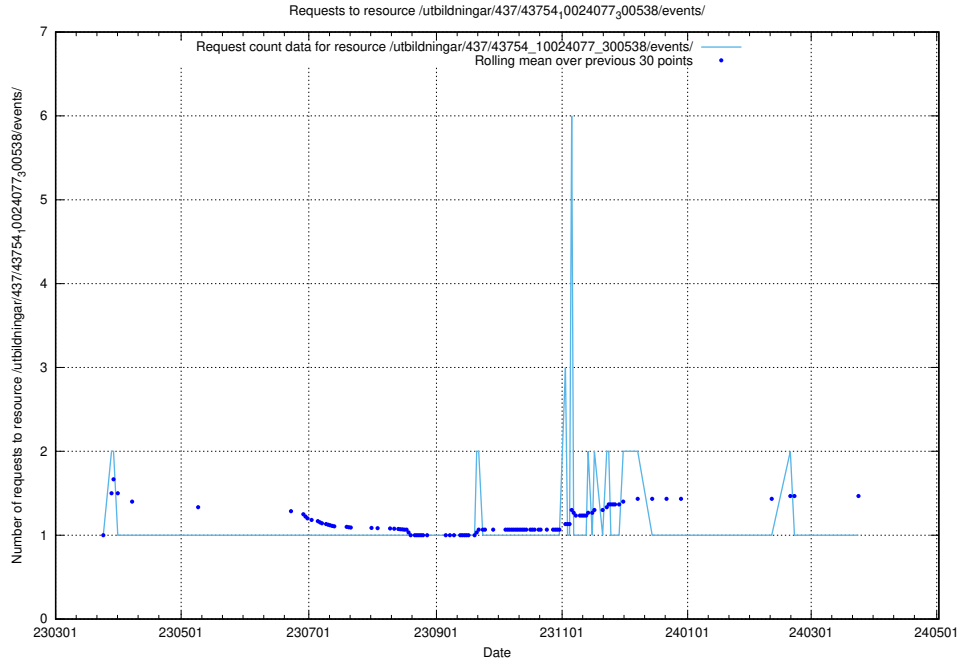

5.6894 Usage of /utbildningar/437/43754_10024077_300538/events/

Here, we count the number of requests to resource /utbildningar/437/43754_10024077_300538/events/.