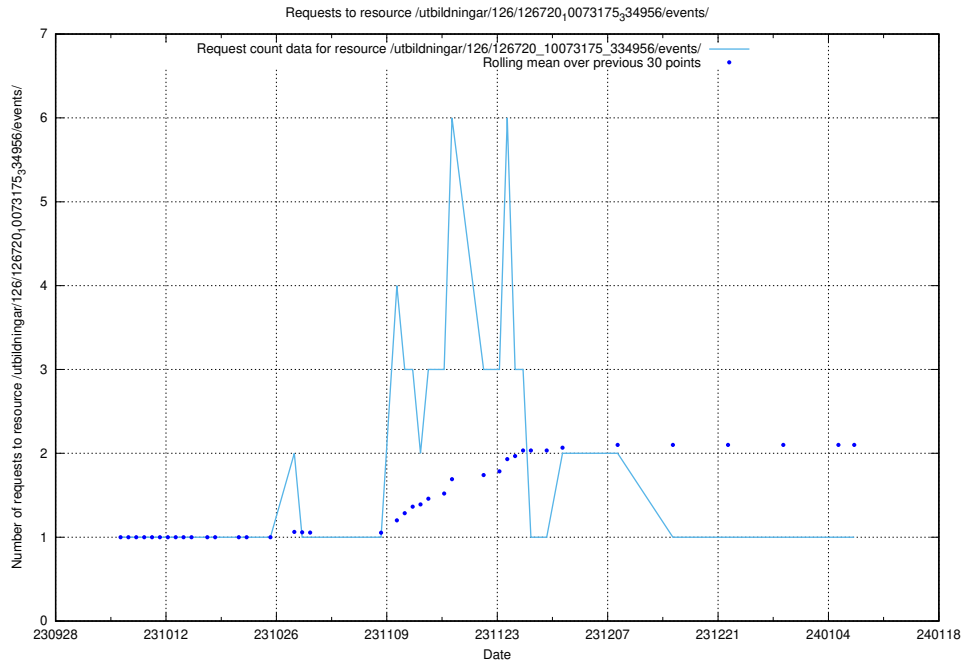

5.5104 Usage of /utbildningar/126/126720_10073175_334956/events/

Here, we count the number of requests to resource /utbildningar/126/126720_10073175_334956/events/