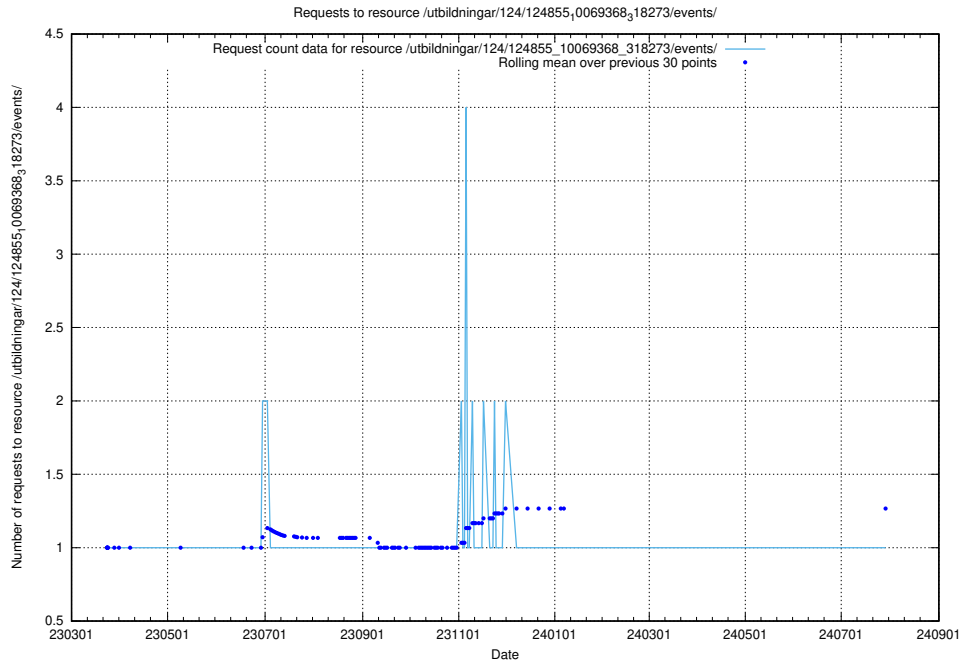

5.1252 Usage of /utbildningar/124/124855_10069368_318273/events/

Here, we count the number of requests to resource /utbildningar/124/124855_10069368_318273/events/