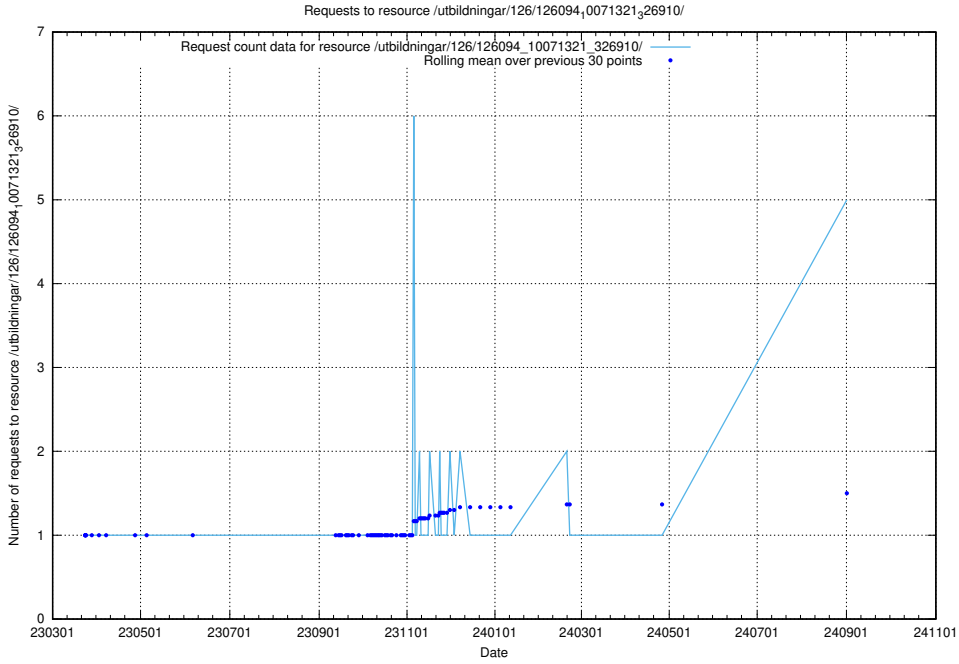

5.217 Usage of /utbildningar/126/126094_10071321_326910/

Here, we count the number of requests to resource /utbildningar/126/126094_10071321_326910/.