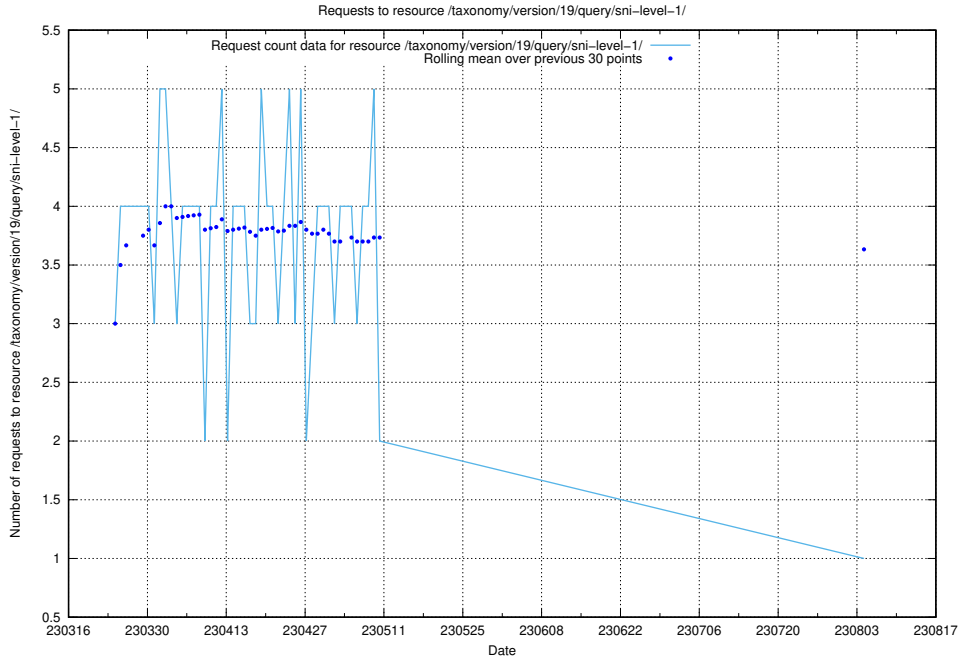

5.6829 Usage of /taxonomy/version/19/query/sni-level-1/

Here, we count the number of requests to resource /taxonomy/version/19/query/sni-level-1/.