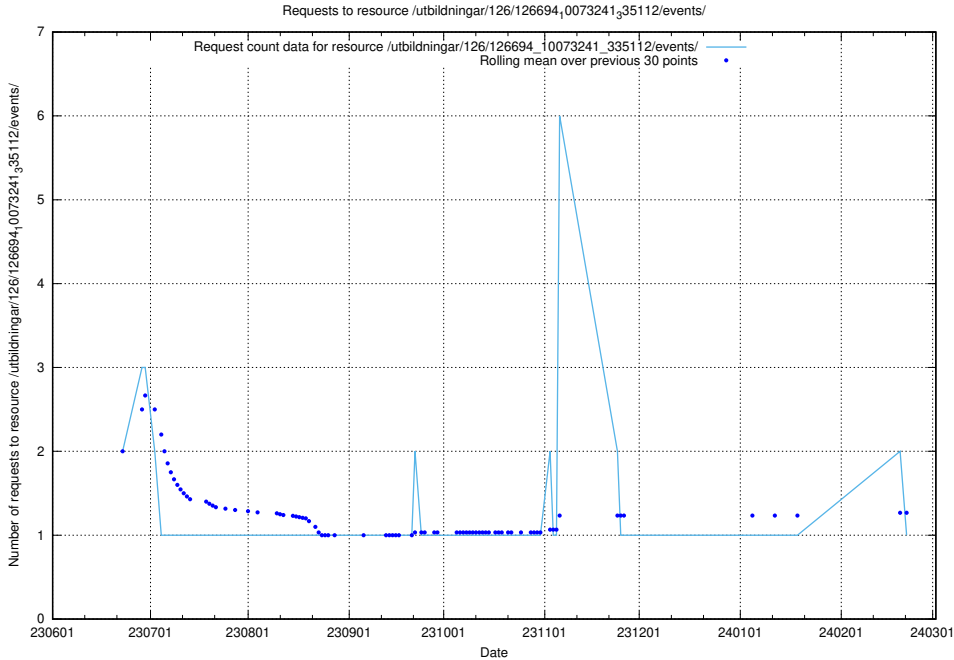

5.6262 Usage of /utbildningar/126/126694_10073241_335112/events/

Here, we count the number of requests to resource /utbildningar/126/126694_10073241_335112/events/