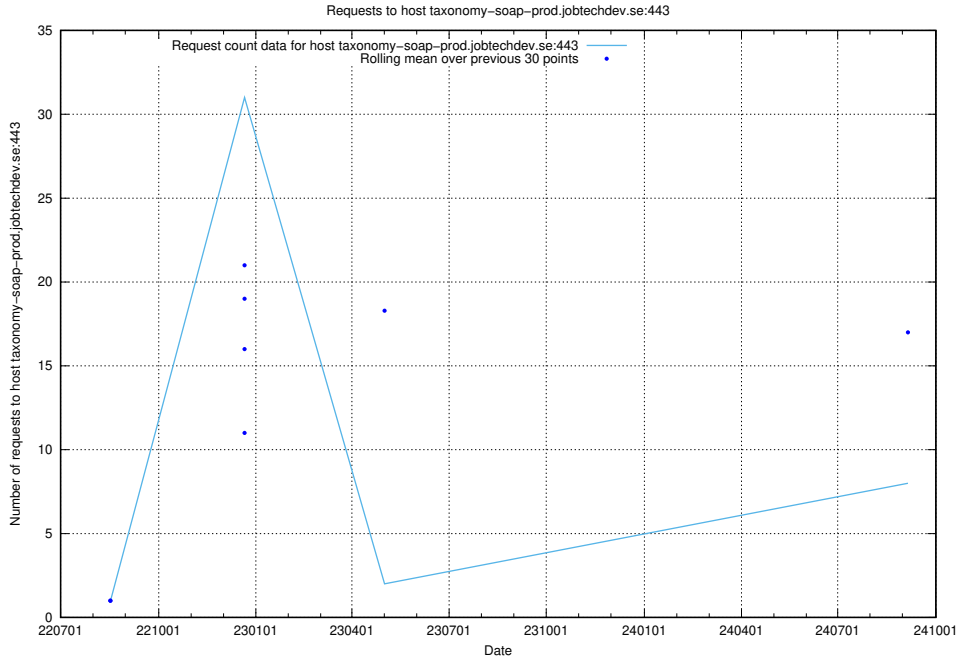

7.75 Usage of taxonomy-soap-prod.jobtechdev.se:443

Here, we count the number of requests to host taxonomy-soap-prod.jobtechdev.se:443.