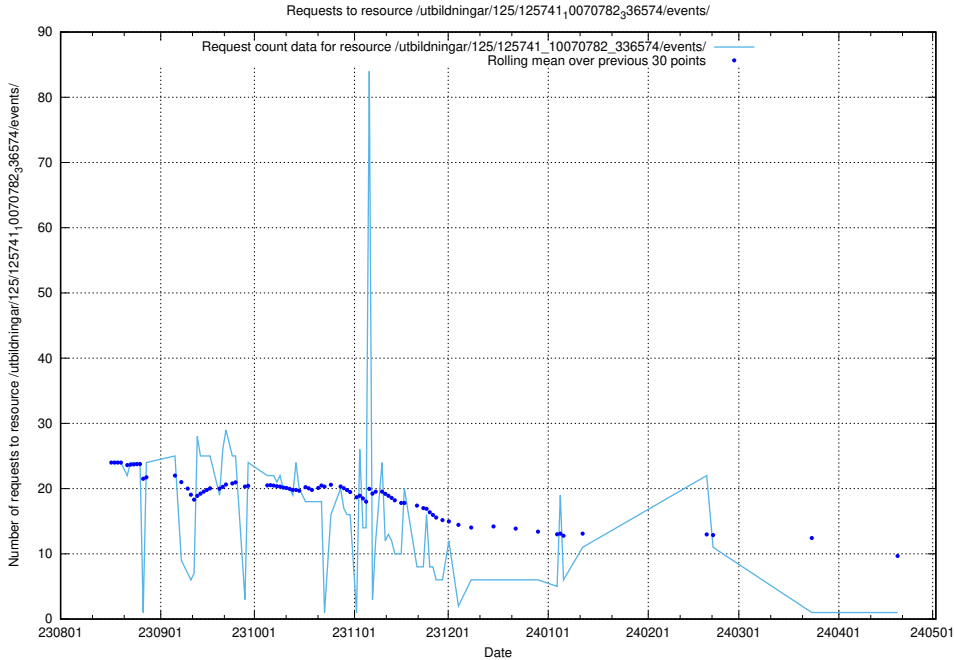

5.5480 Usage of /utbildningar/125/125741_10070782_336574/events/

Here, we count the number of requests to resource /utbildningar/125/125741_10070782_336574/events/