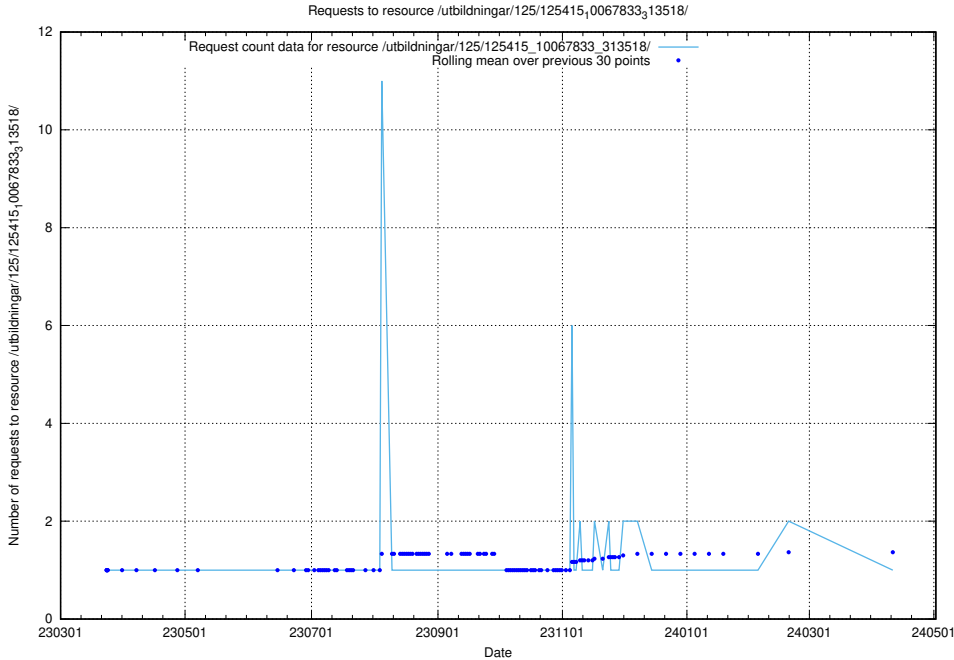

5.1165 Usage of /utbildningar/125/125415_10067833_313518/

Here, we count the number of requests to resource /utbildningar/125/125415_10067833_313518/.