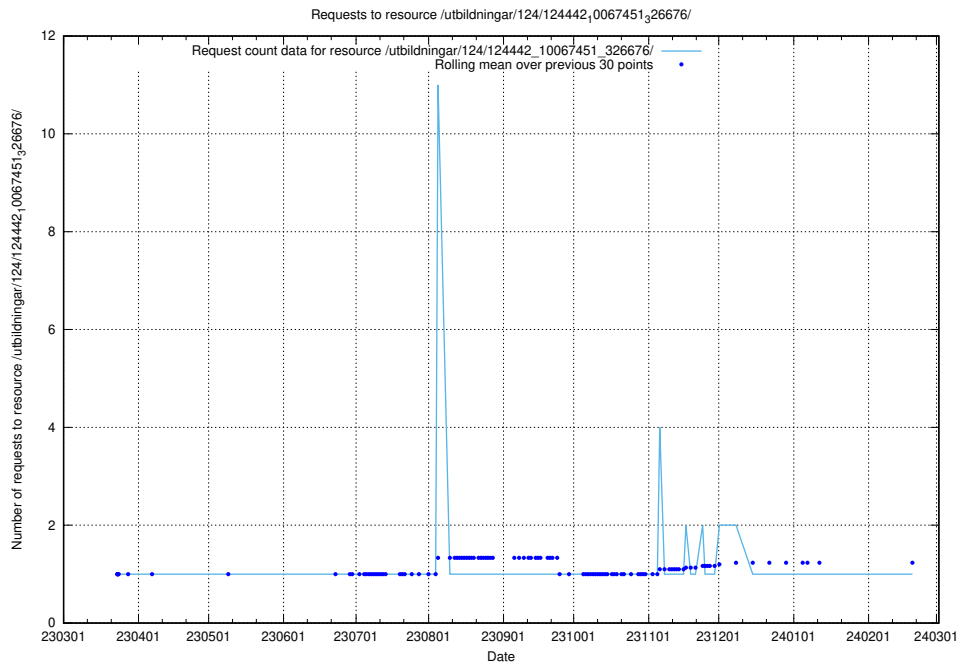

5.4216 Usage of /utbildningar/124/124442_10067451_326676/

Here, we count the number of requests to resource /utbildningar/124/124442_10067451_326676/.