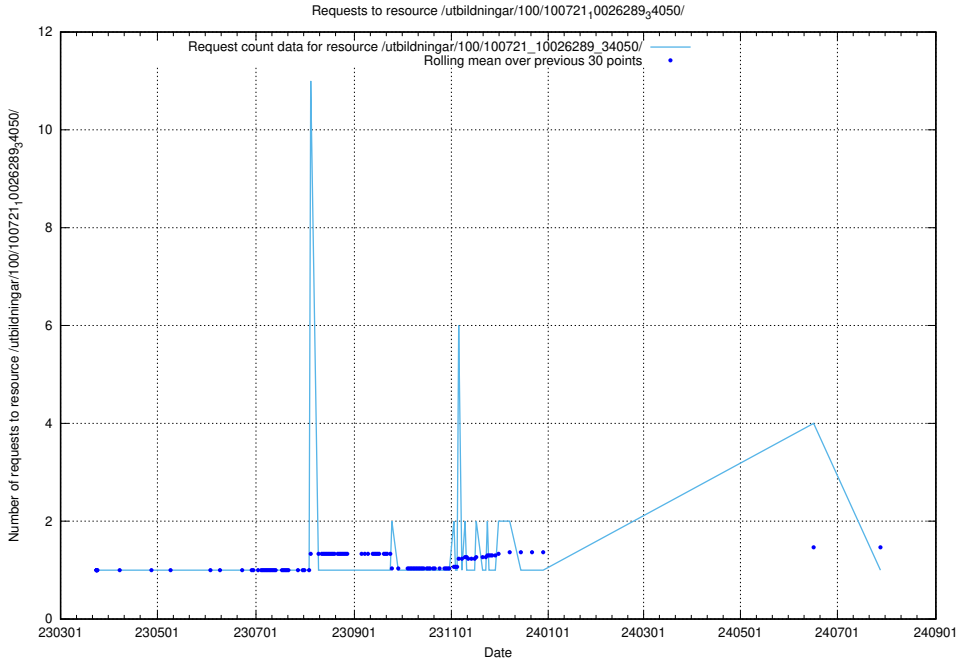

5.6362 Usage of /utbildningar/100/100721_10026289_34050/

Here, we count the number of requests to resource /utbildningar/100/100721_10026289_34050/.