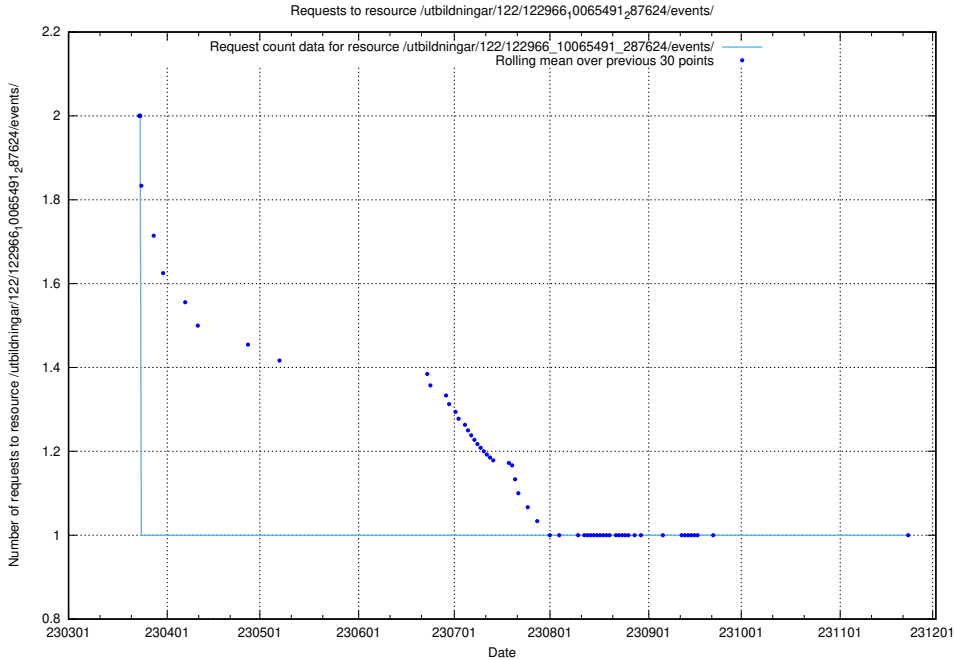

5.7021 Usage of /utbildningar/122/122966_10065491_287624/events/

Here, we count the number of requests to resource /utbildningar/122/122966_10065491_287624/events/