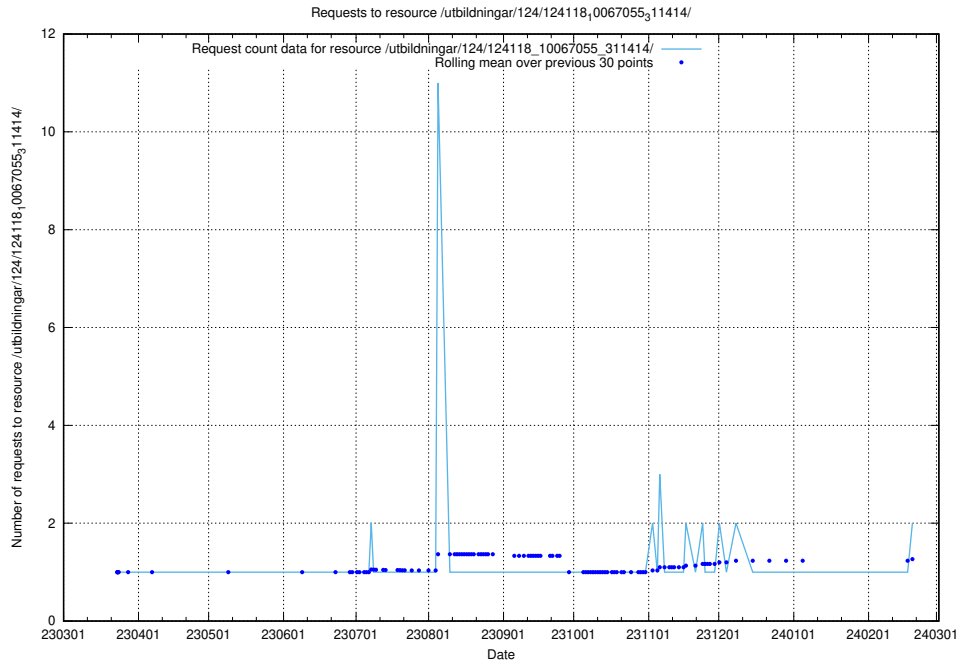

5.785 Usage of /utbildningar/124/124118_10067055_311414/

Here, we count the number of requests to resource /utbildningar/124/124118_10067055_311414/.