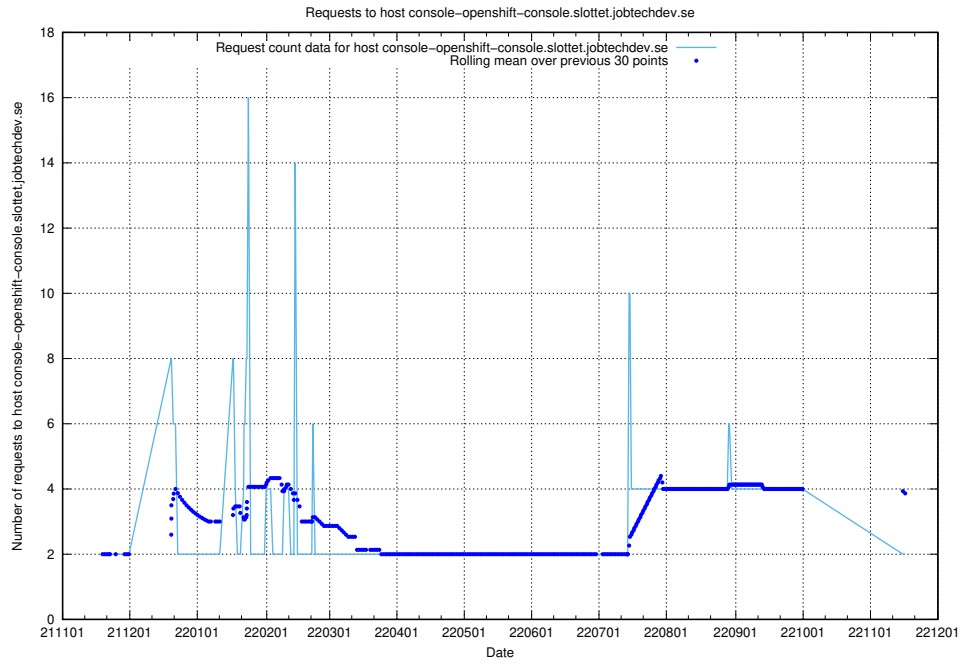

7.476 Usage of console-openshift-console.slottet.jobtechdev.se

Here, we count the number of requests to host console-openshift-console.slottet.jobtechdev.se.