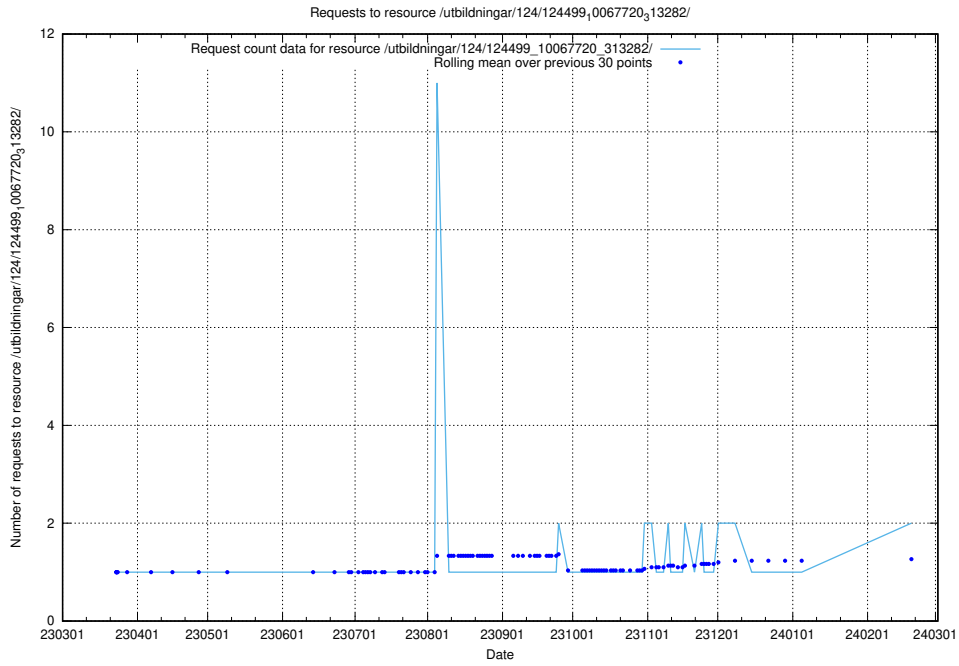

5.677 Usage of /utbildningar/124/124499_10067720_313282/

Here, we count the number of requests to resource /utbildningar/124/124499_10067720_313282/.