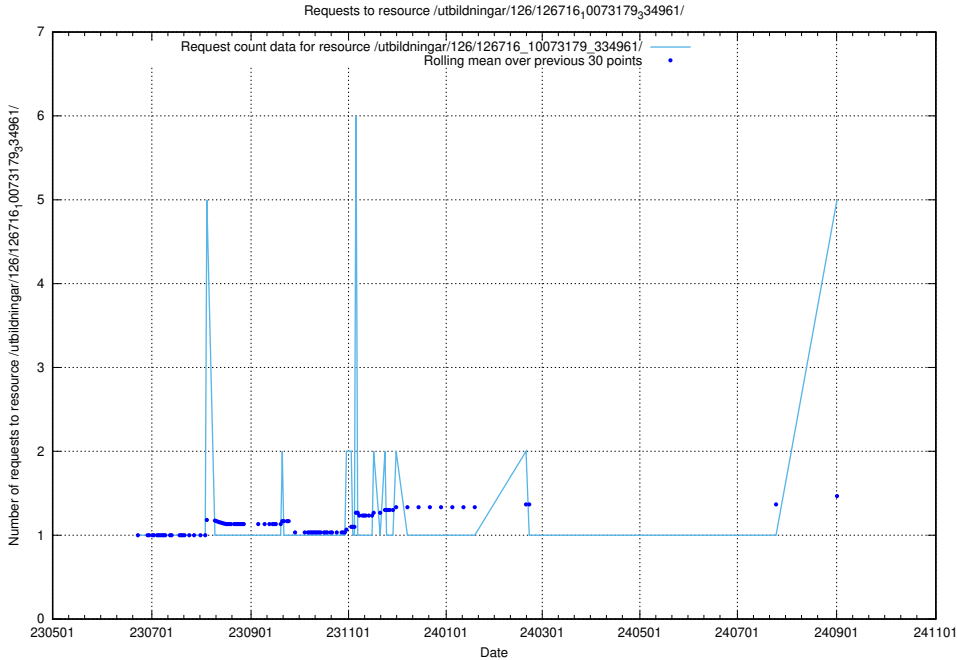

5.199 Usage of /utbildningar/126/126716_10073179_334961/

Here, we count the number of requests to resource /utbildningar/126/126716_10073179_334961/.