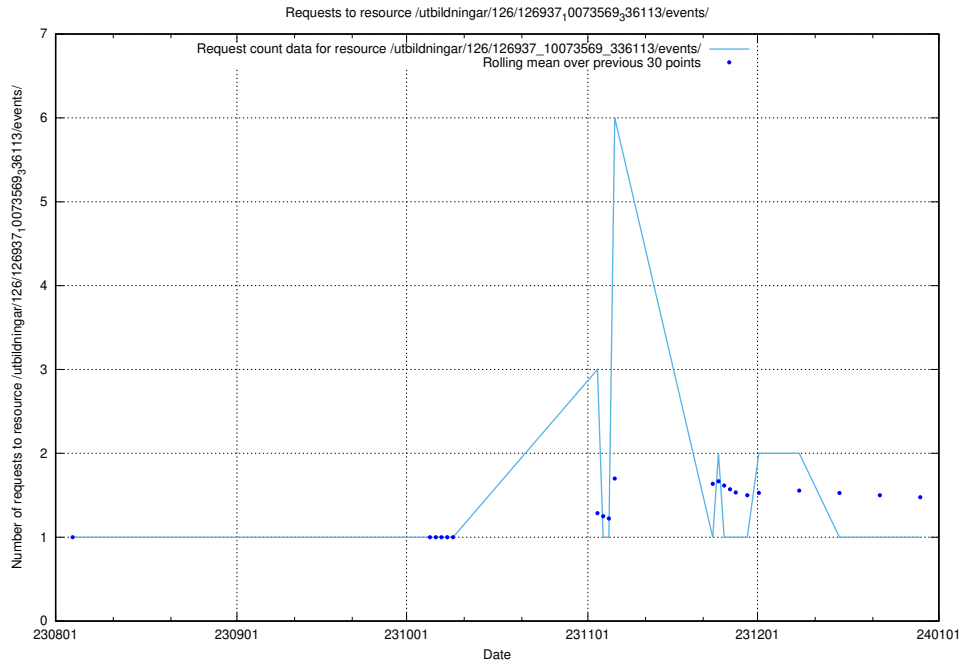

5.5567 Usage of /utbildningar/126/126937_10073569_336113/events/

Here, we count the number of requests to resource /utbildningar/126/126937_10073569_336113/events/