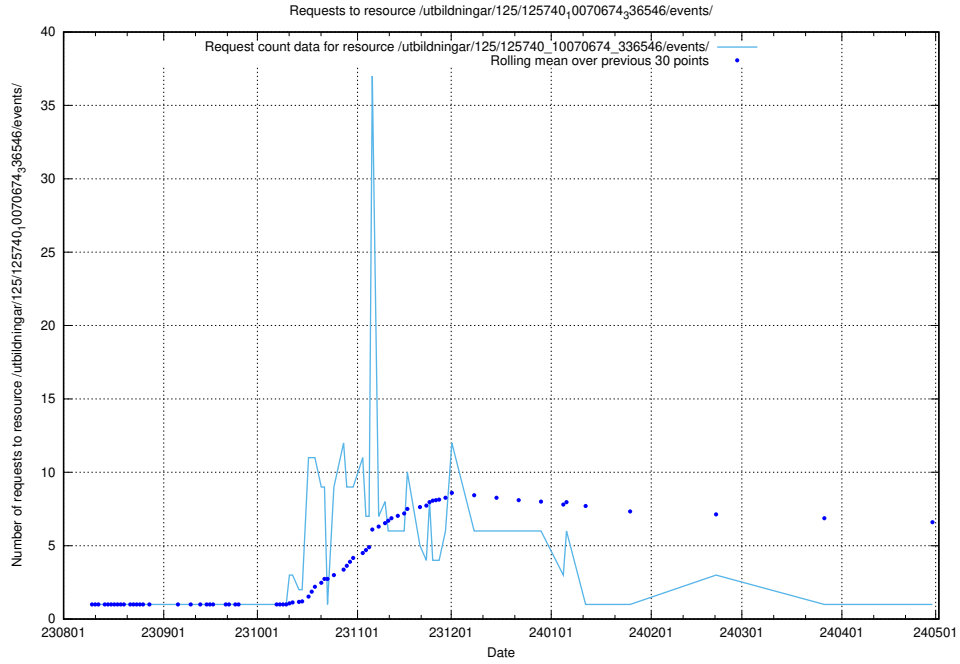

5.5535 Usage of /utbildningar/125/125740_10070674_336546/events/

Here, we count the number of requests to resource /utbildningar/125/125740_10070674_336546/events/