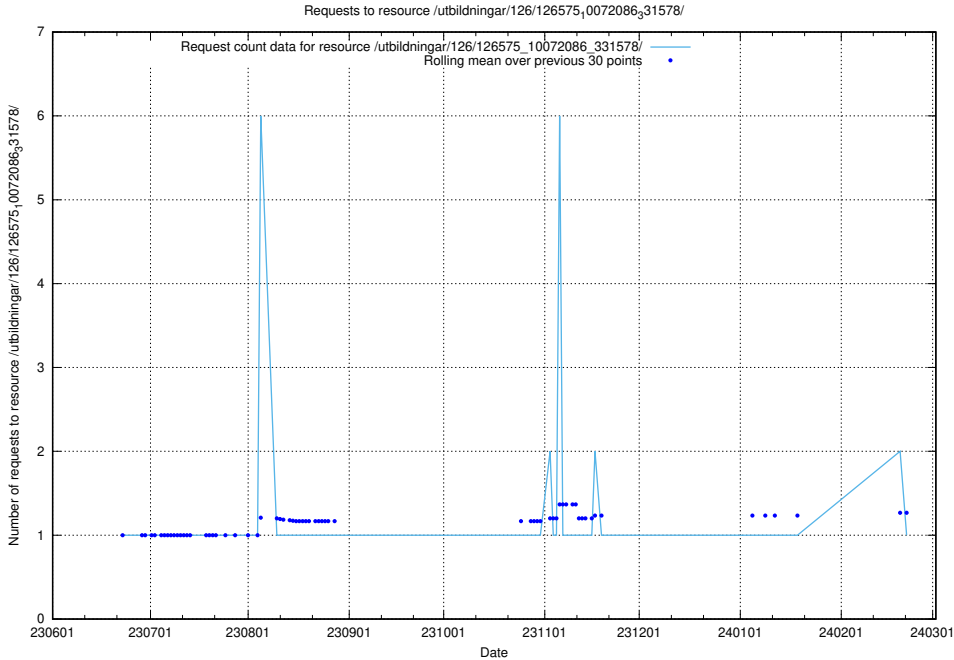

5.6317 Usage of /utbildningar/126/126575_10072086_331578/

Here, we count the number of requests to resource /utbildningar/126/126575_10072086_331578/.