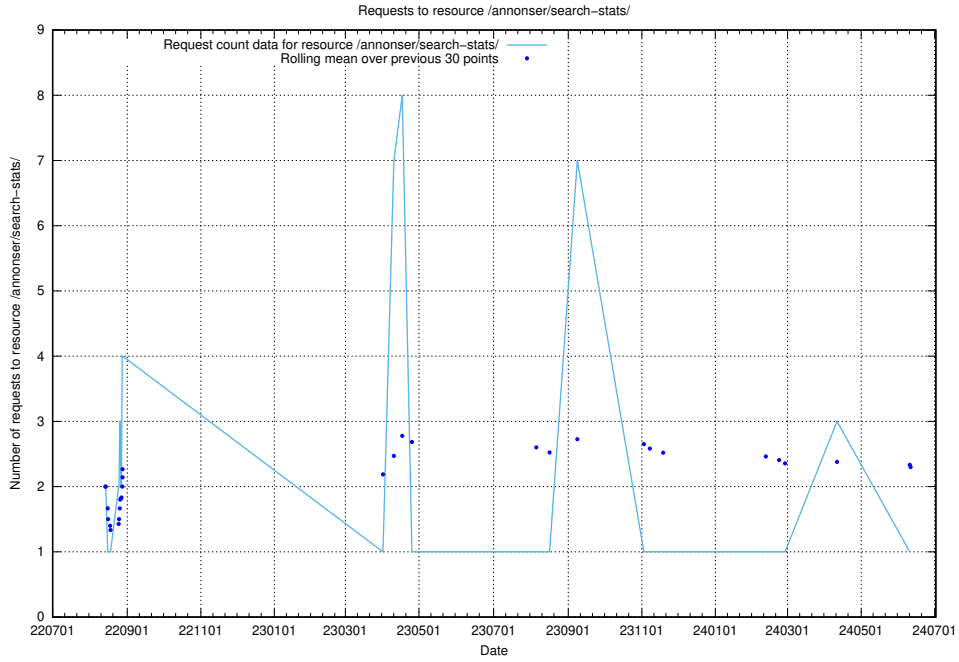

5.7169 Usage of /annonser/search-stats/

Here, we count the number of requests to resource /annonser/search-stats/.