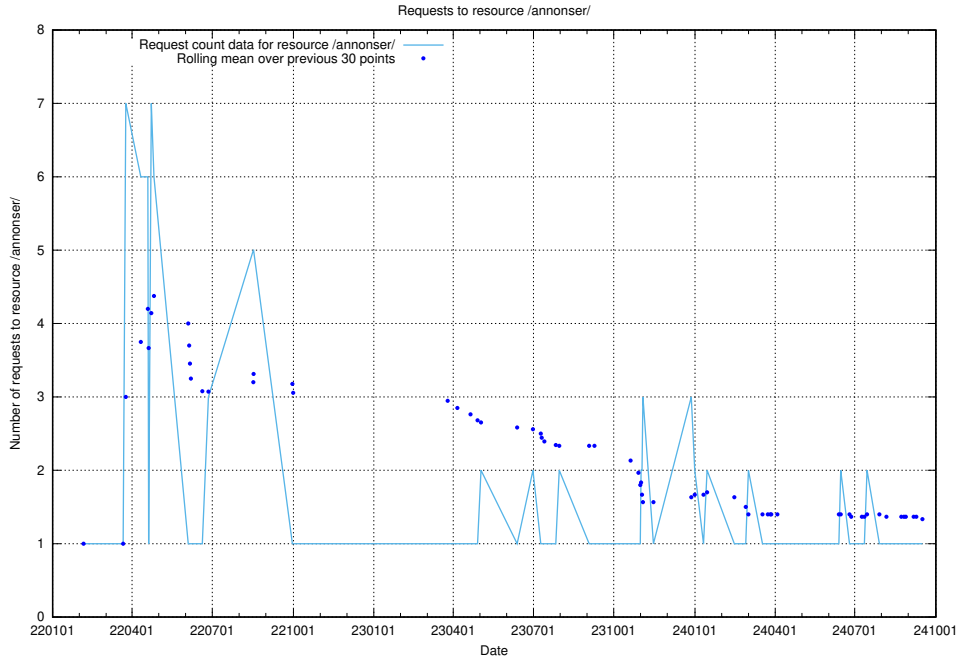

5.3238 Usage of /annonser/

Here, we count the number of requests to resource /annonser/.