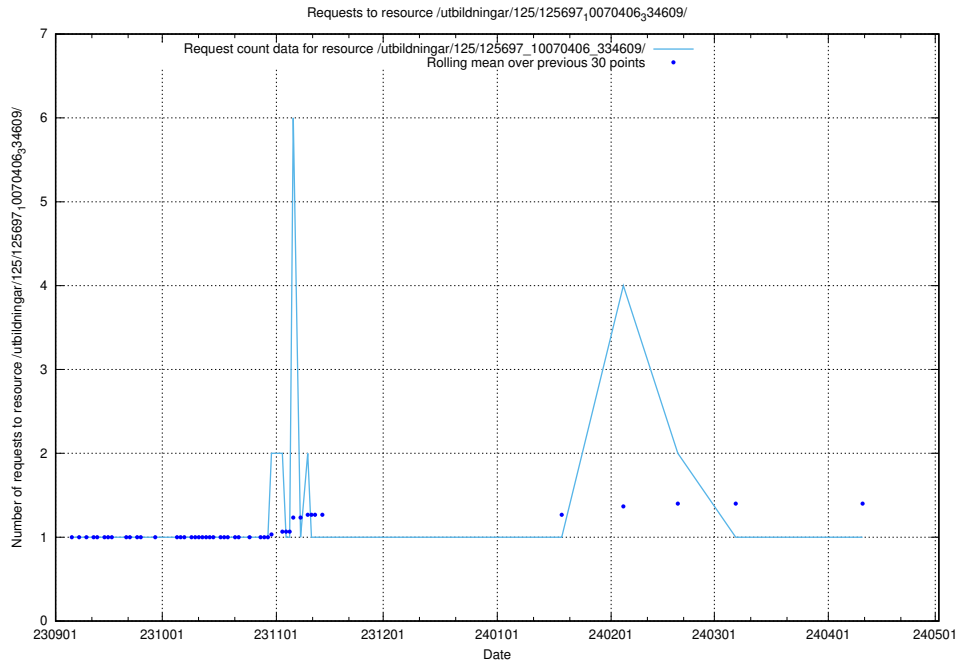

5.5382 Usage of /utbildningar/125/125697_10070406_334609/

Here, we count the number of requests to resource /utbildningar/125/125697_10070406_334609/.