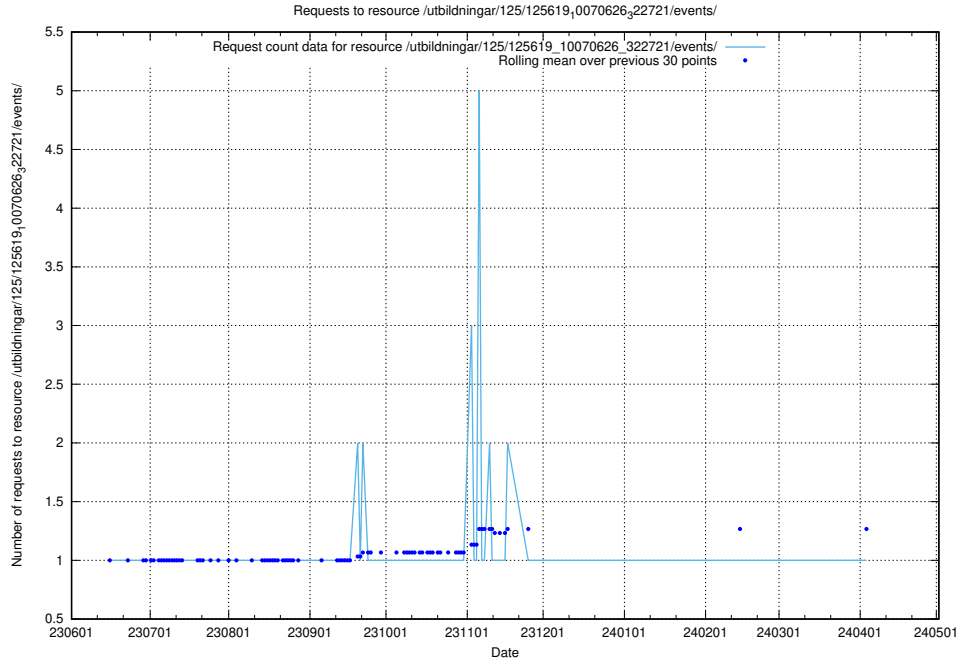

5.6537 Usage of /utbildningar/125/125619_10070626_322721/events/

Here, we count the number of requests to resource /utbildningar/125/125619_10070626_322721/events/