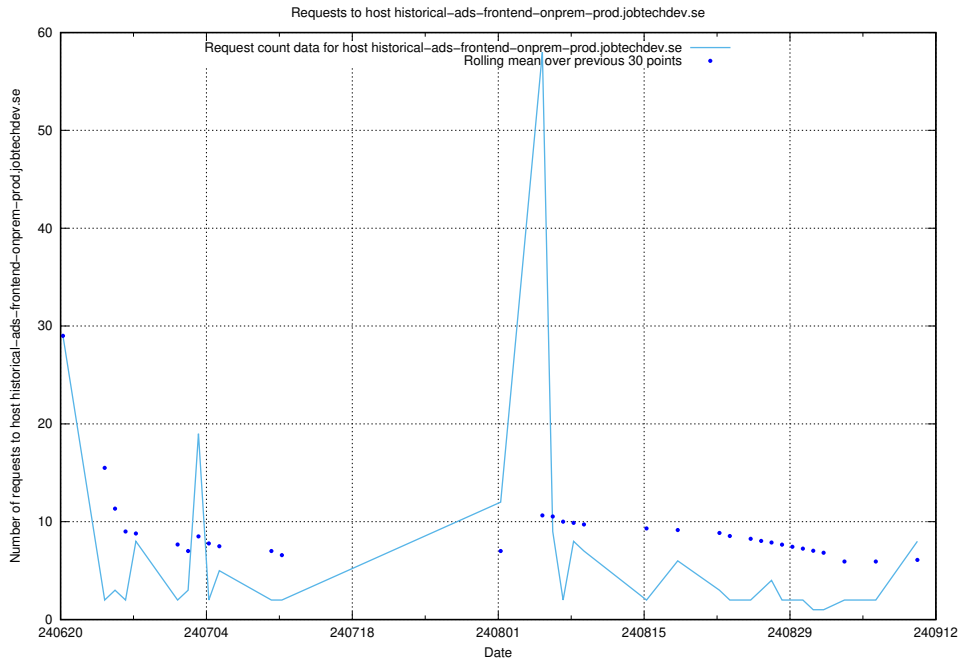

7.78 Usage of historical-ads-frontend-onprem-prod.jobtechdev.se

Here, we count the number of requests to host historical-ads-frontend-onprem-prod.jobtechdev.se.