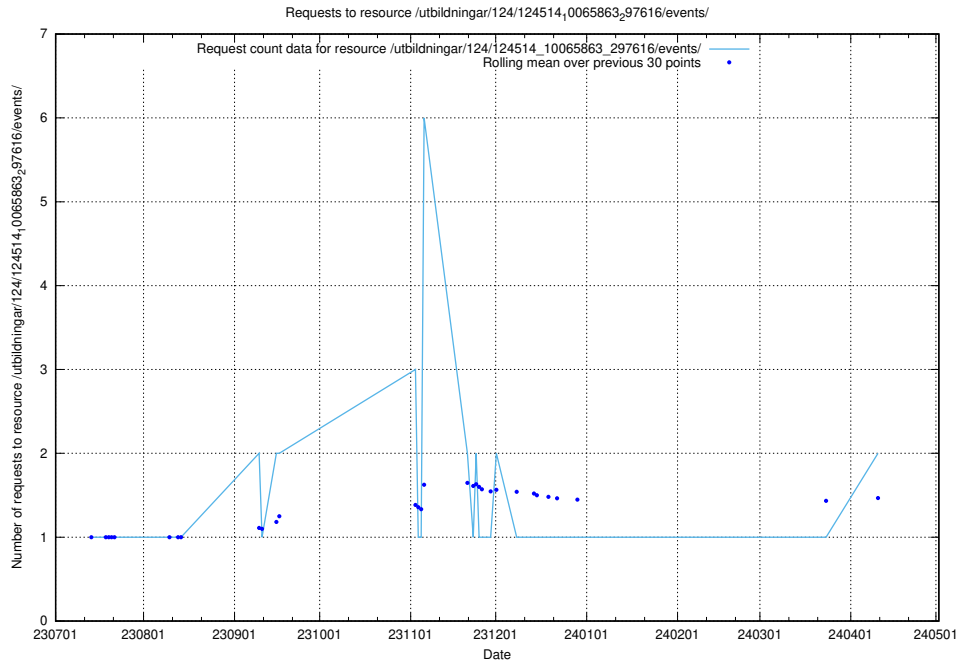

5.881 Usage of /utbildningar/124/124514_10065863_297616/events/

Here, we count the number of requests to resource /utbildningar/124/124514_10065863_297616/events/

5.882 Usage of /utbildningar/124/124515_10065863_297616/events/