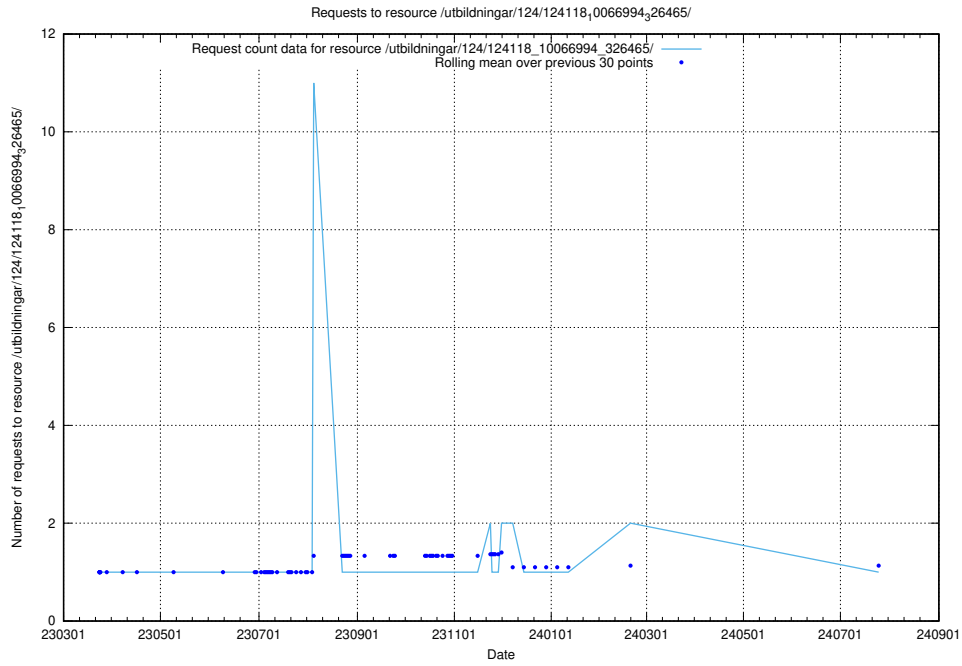

5.4925 Usage of /utbildningar/124/124118_10066994_326465/

Here, we count the number of requests to resource /utbildningar/124/124118_10066994_326465/.