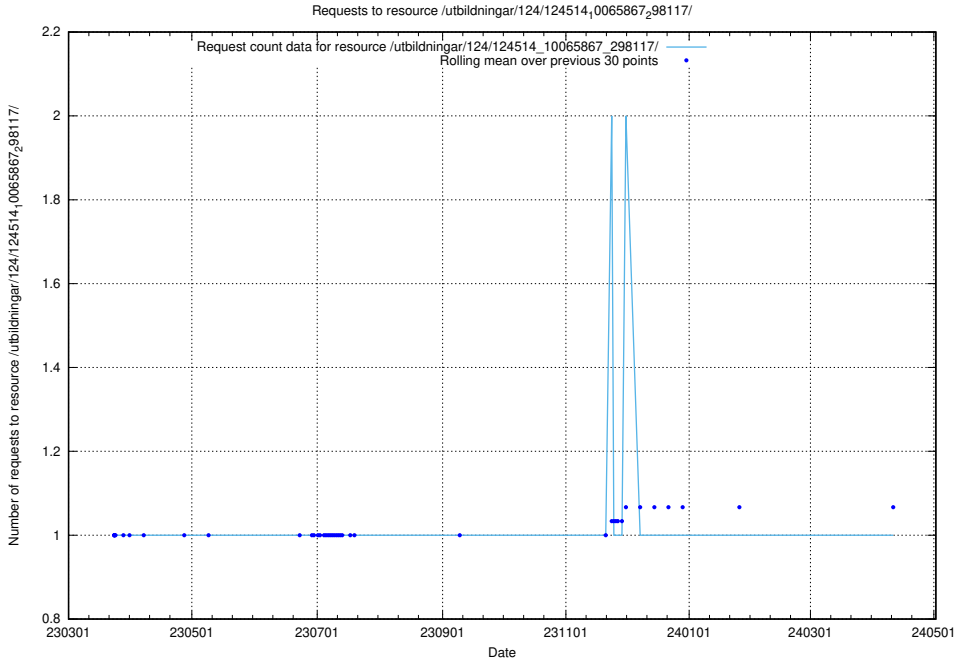

5.2689 Usage of /utbildningar/124/124514_10065867_298117/

Here, we count the number of requests to resource /utbildningar/124/124514_10065867_298117/.