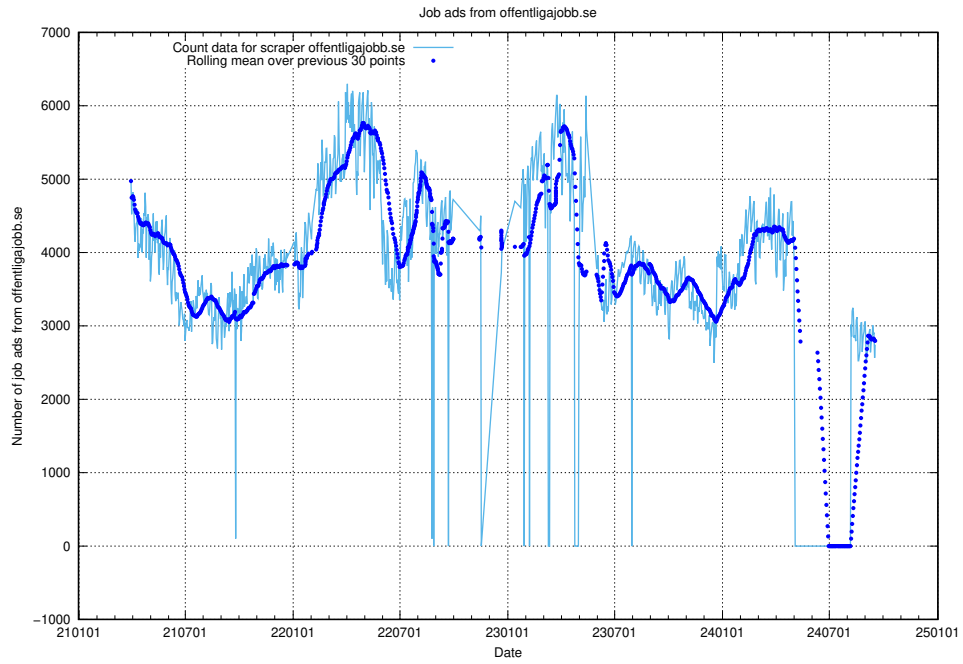

13.3 Number of ads by scraper offentligajobb.se

Here, we count the number of job ads scraped from offentligajobb.se.