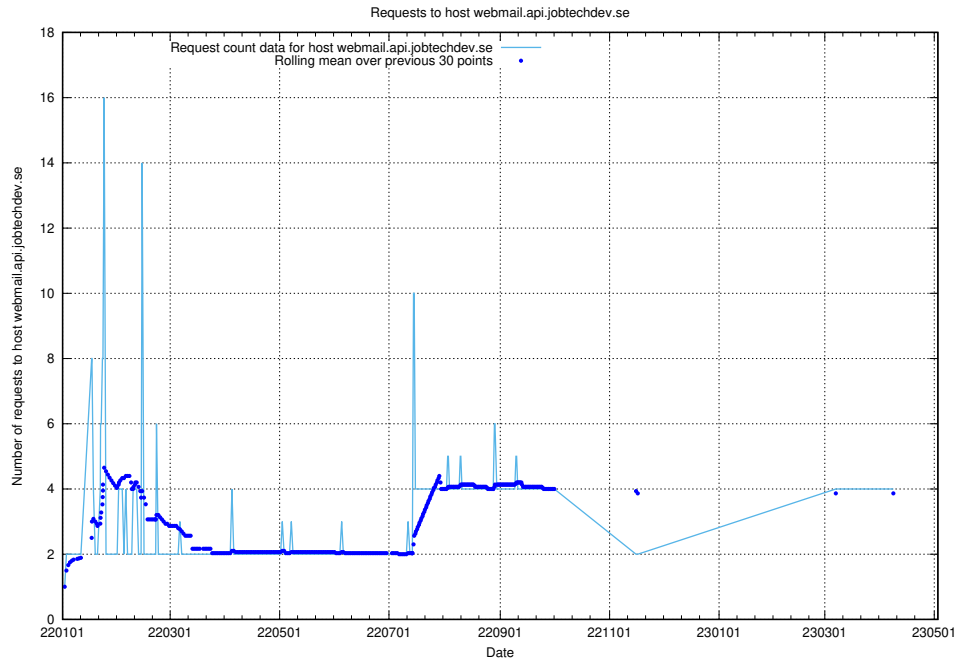

7.124 Usage of webmail.api.jobtechdev.se

Here, we count the number of requests to host webmail.api.jobtechdev.se.