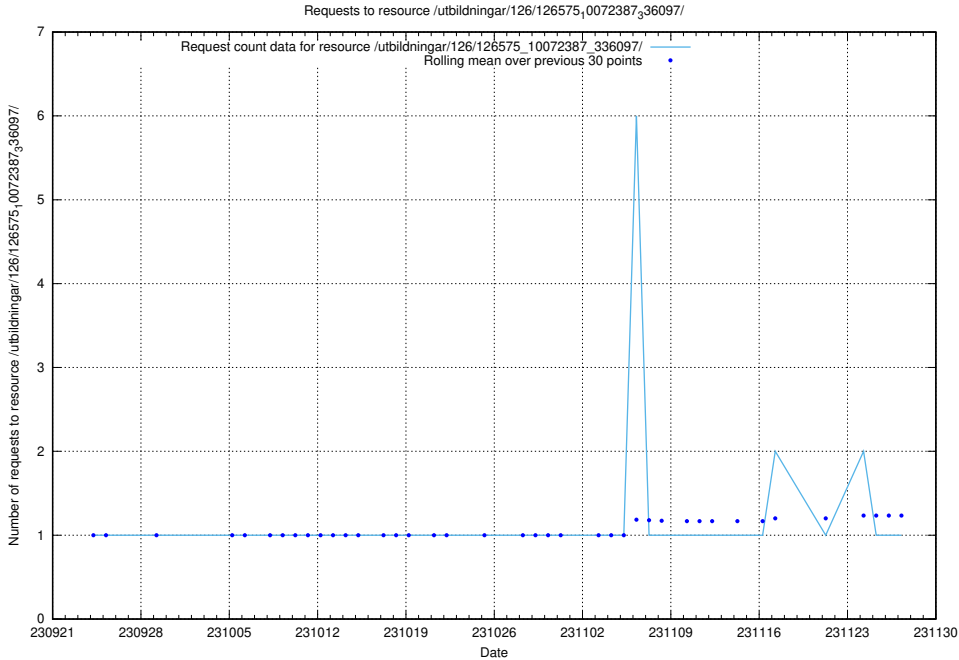

5.5184 Usage of /utbildningar/126/126575_10072387_336097/

Here, we count the number of requests to resource /utbildningar/126/126575_10072387_336097/.