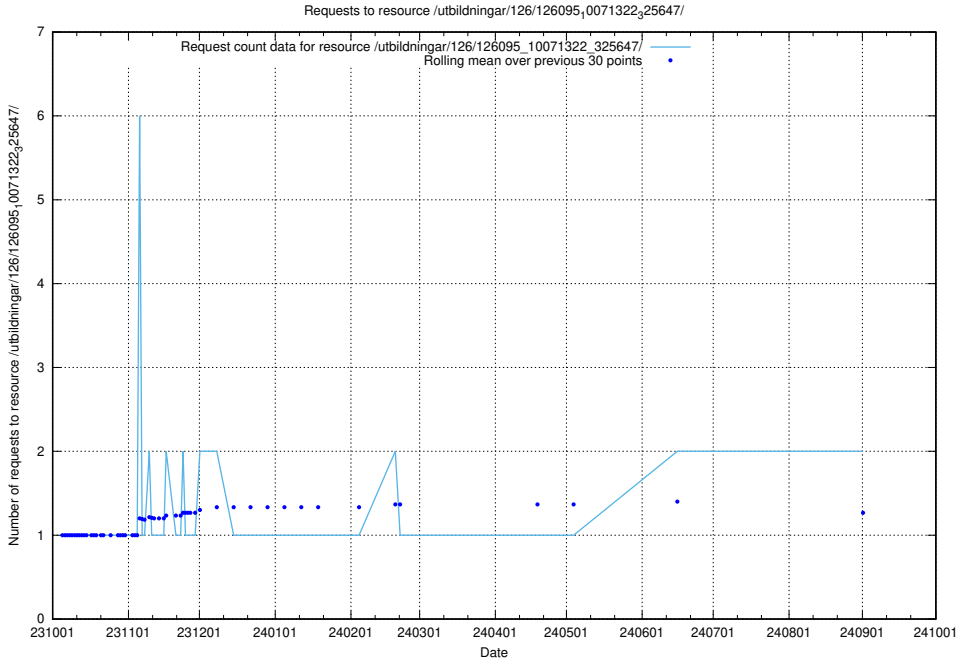

5.806 Usage of /utbildningar/126/126095_10071322_325647/

Here, we count the number of requests to resource /utbildningar/126/126095_10071322_325647/.