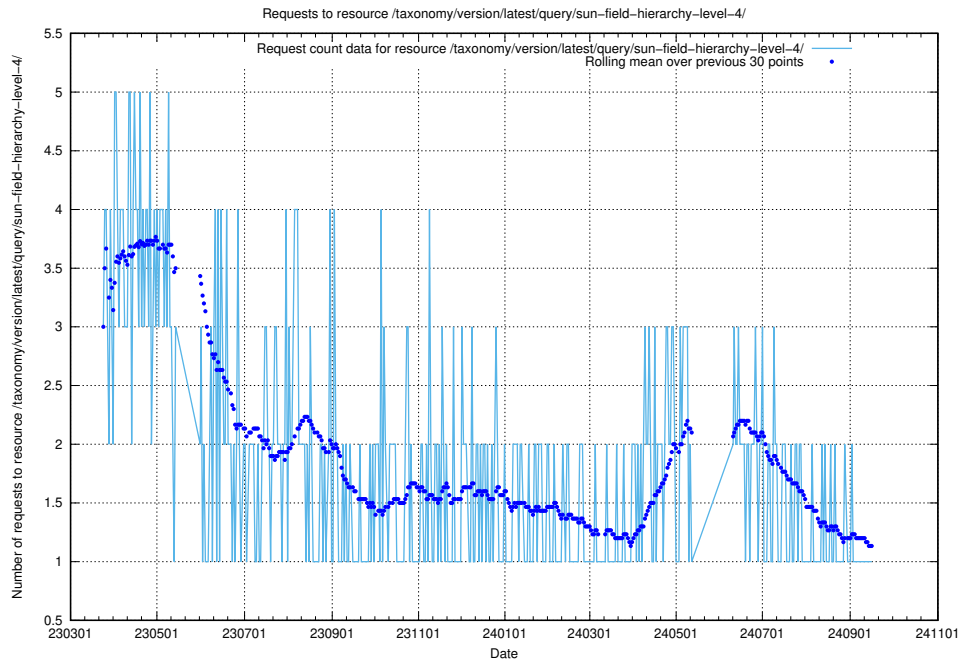

5.6759 Usage of /taxonomy/version/latest/query/sun-field-hierarchy-level-4/

Here, we count the number of requests to resource /taxonomy/version/latest/query/sun-field-hierarchy-level-4/.