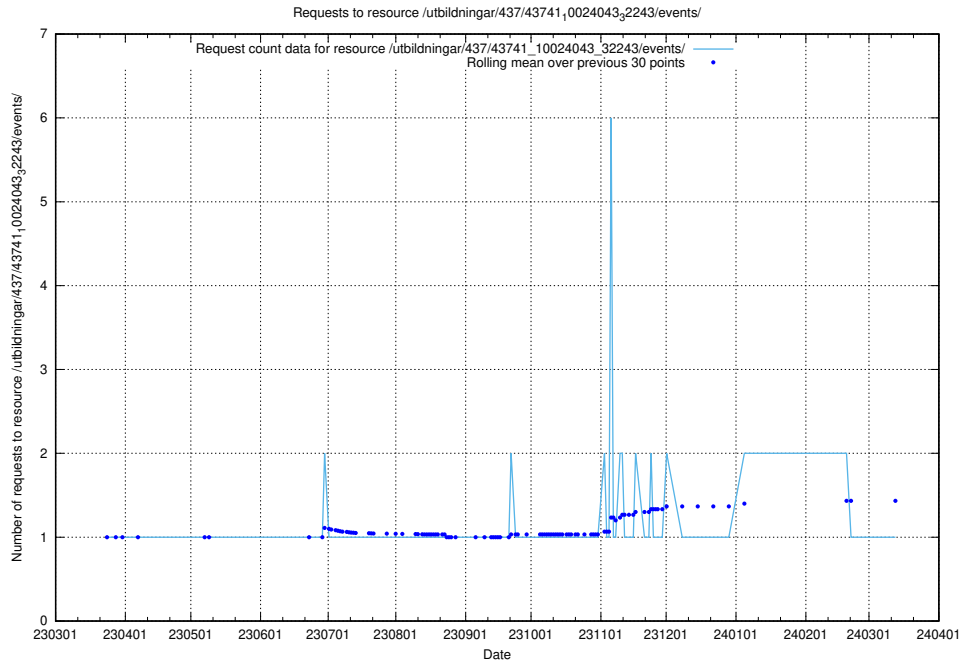

5.6902 Usage of /utbildningar/437/43741_10024043_32243/events/

Here, we count the number of requests to resource /utbildningar/437/43741_10024043_32243/events/.