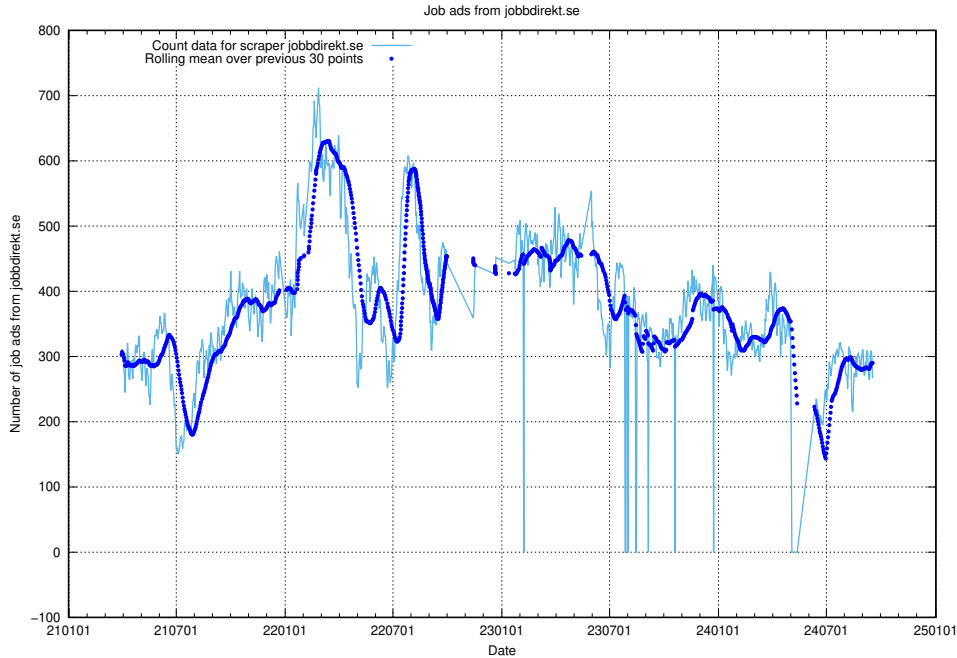

13.11 Number of ads by scraper jobbdirekt.se

Here, we count the number of job ads scraped from jobbdirekt.se.