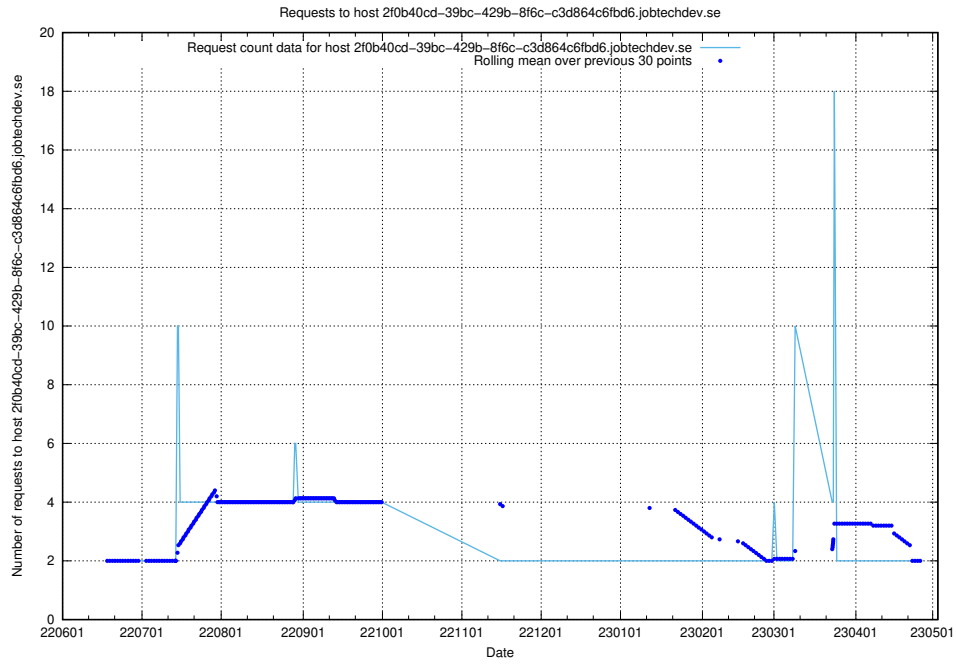

Here, we count the number of requests to host 2f0b40cd-39bc-429b-8f6c-c3d864c6fbd6.jobtechdev.se.

7.407 Usage of openserch-test.jobtechdev.se

Here, we count the number of requests to host openserch-test.jobtechdev.se.