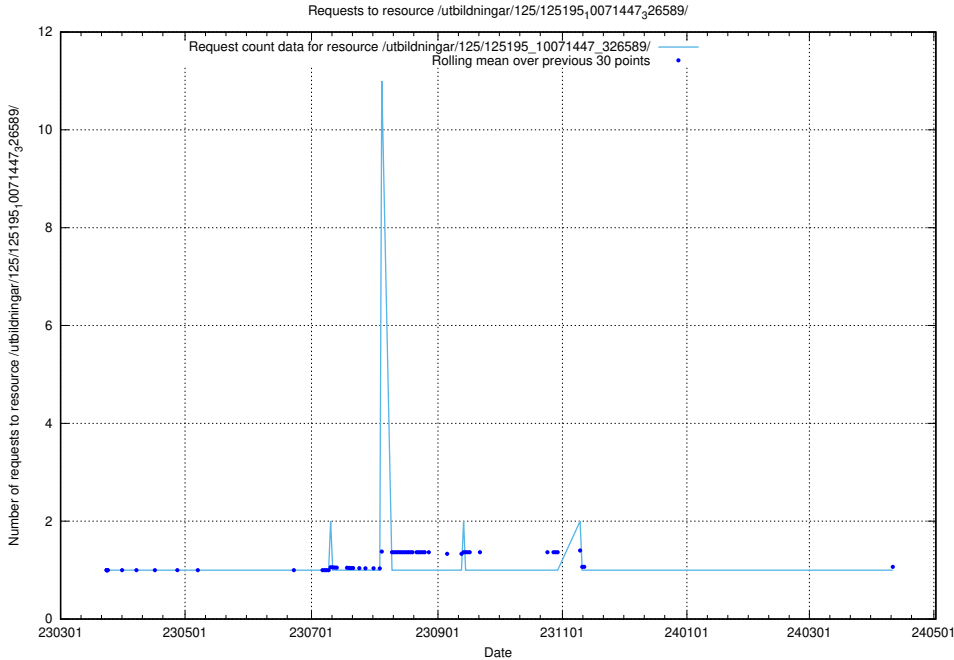

5.1181 Usage of /utbildningar/125/125195_10071447_326589/

Here, we count the number of requests to resource /utbildningar/125/125195_10071447_326589/.