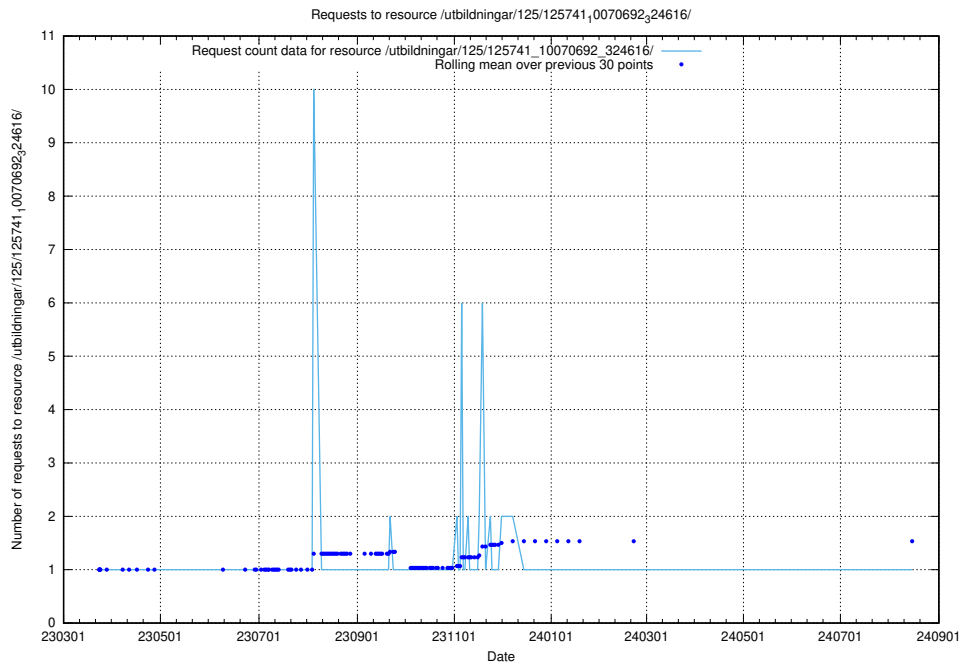

5.7168 Usage of /utbildningar/125/125741_10070692_324616/

Here, we count the number of requests to resource /utbildningar/125/125741_10070692_324616/.