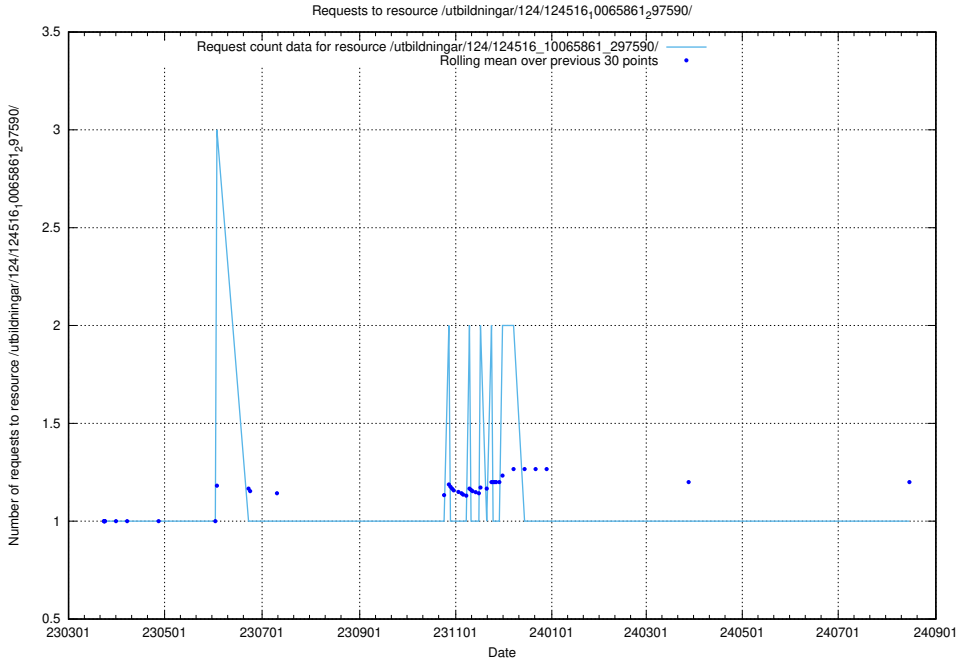

5.2183 Usage of /utbildningar/124/124516_10065861_297590/

Here, we count the number of requests to resource /utbildningar/124/124516_10065861_297590/.

5.2184 Usage of /taxonomy/version/9/query/wage-type-concepts/