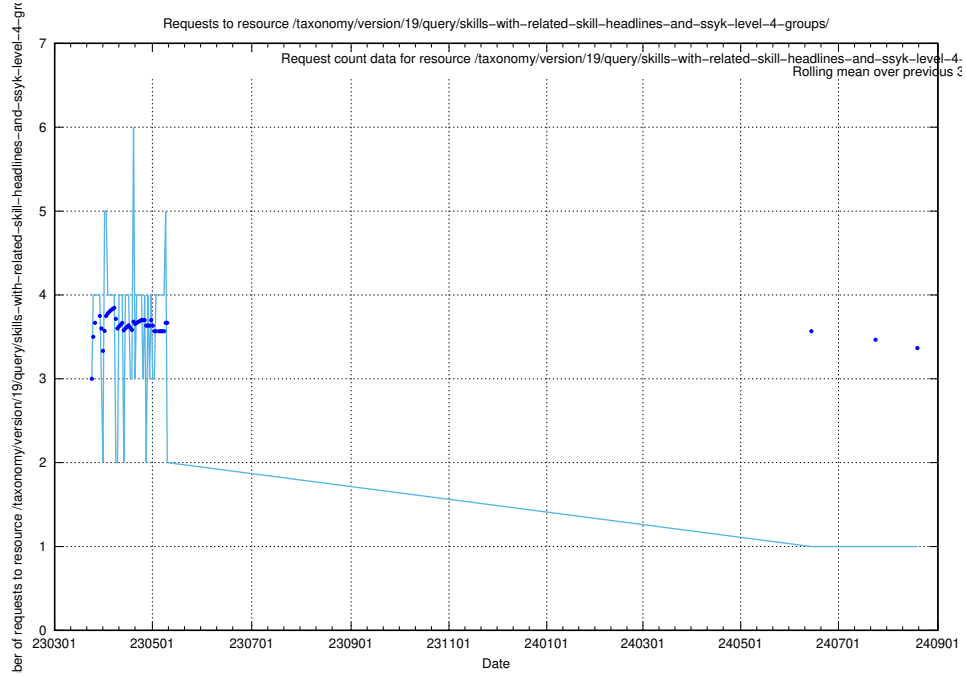

5.6831 Usage of /taxonomy/version/19/query/skills-with-related-skill-headlines-and-ssyk-level-4-groups/

Here, we count the number of requests to resource /taxonomy/version/19/query/skills-with-related-skill-headlines-and-ssyk-level-4-groups/.