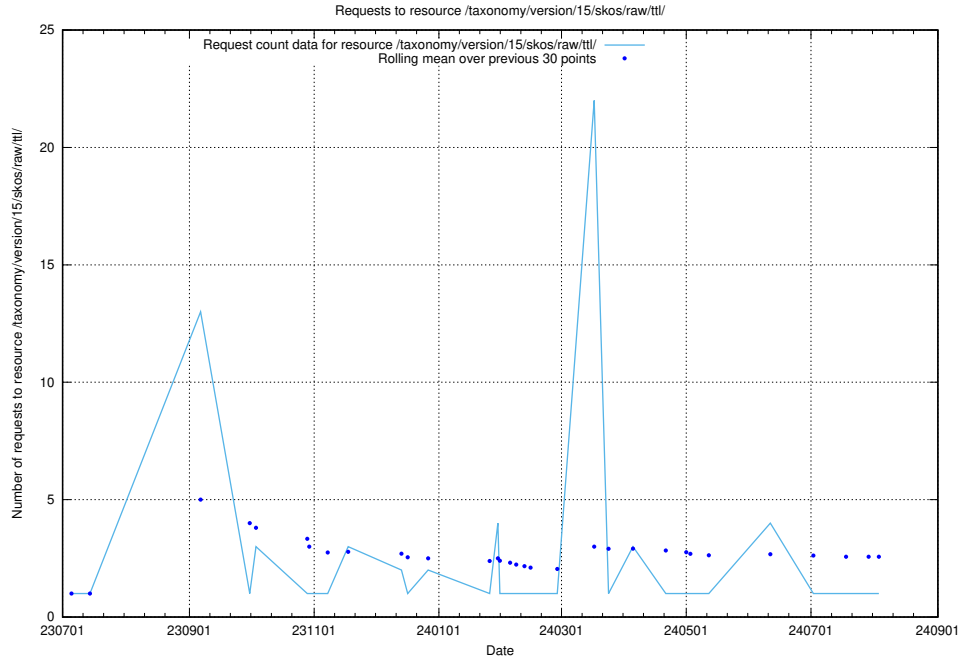

5.6044 Usage of `/taxonomy/version/15/skos/raw/ttl/`

Here, we count the number of requests to resource `/taxonomy/version/15/skos/raw/ttl/`.