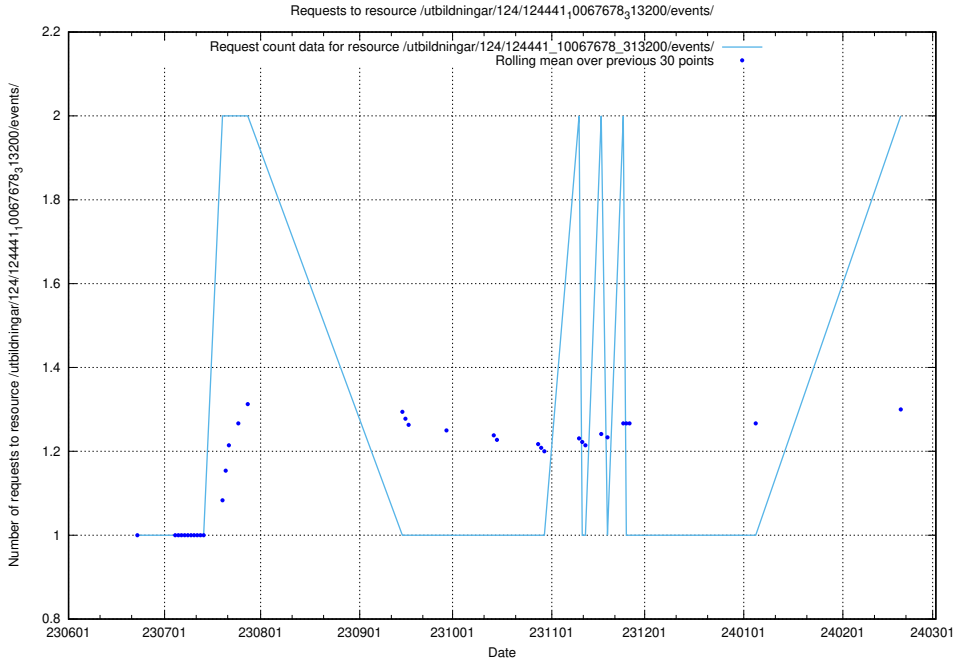

Here, we count the number of requests to resource /utbildningar/124/124470_10067547_312970/.

5.948 Usage of /utbildningar/124/124441_10067678_313200/events/

Here, we count the number of requests to resource /utbildningar/124/124441_10067678_313200/events/