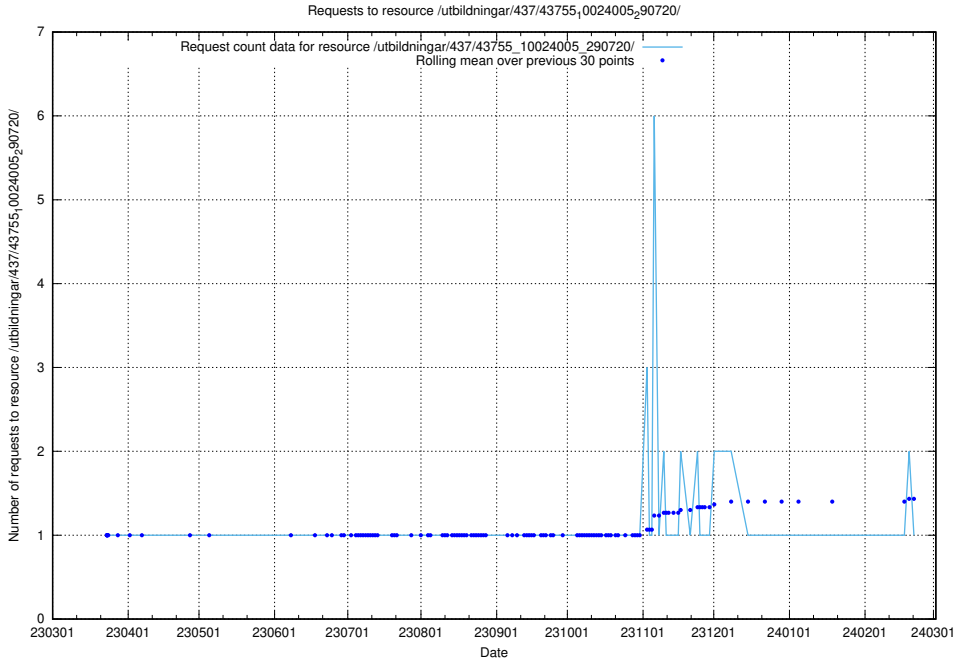

5.7083 Usage of /utbildningar/437/43755_10024005_290720/

Here, we count the number of requests to resource /utbildningar/437/43755_10024005_290720/.