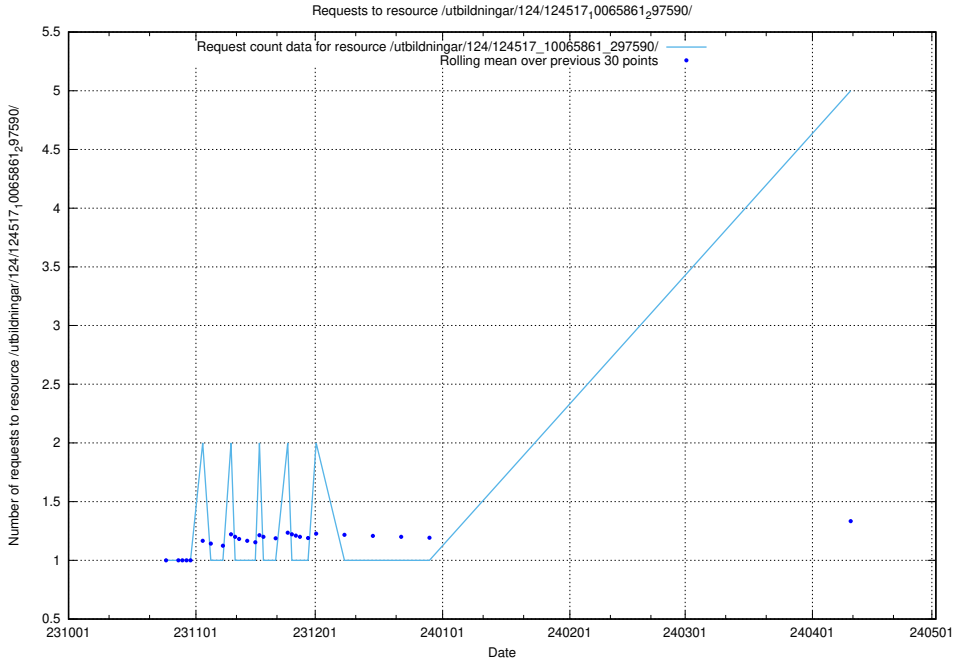

5.180 Usage of /utbildningar/124/124517_10065861_297590/

Here, we count the number of requests to resource /utbildningar/124/124517_10065861_297590/.