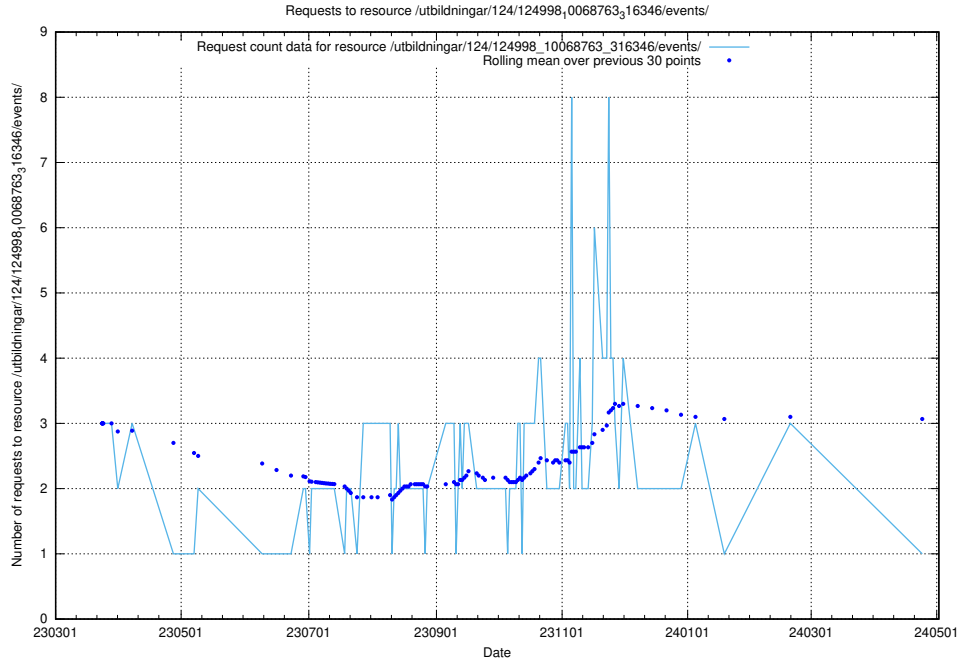

5.6964 Usage of /utbildningar/124/124998_10068763_316346/events/

Here, we count the number of requests to resource /utbildningar/124/124998_10068763_316346/events/

5.6965 Usage of /utbildningar/124/124854_10071121_330533/events/