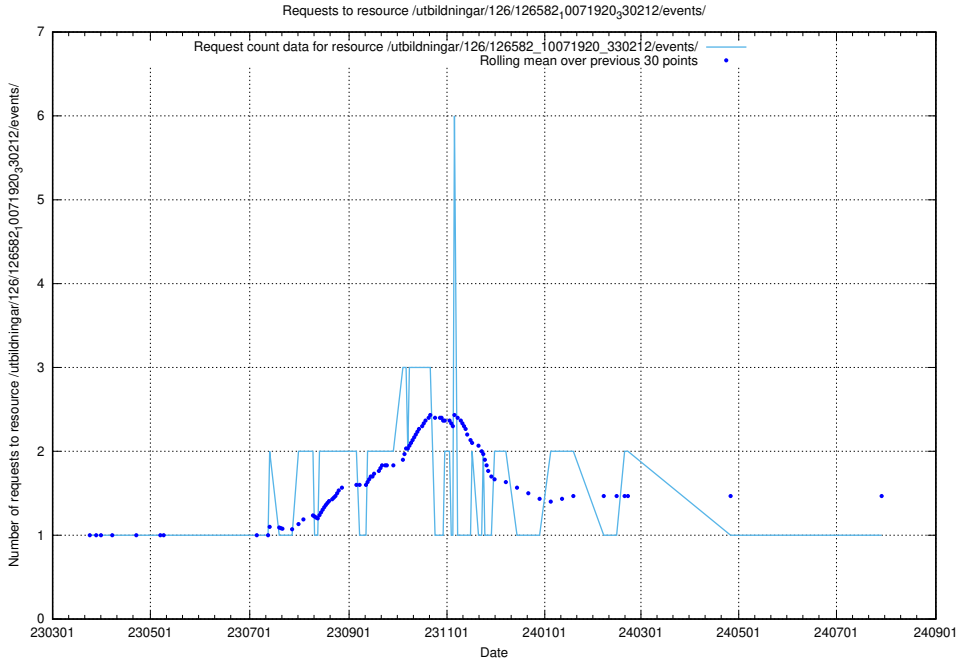

5.6904 Usage of /utbildningar/126/126582_10071920_330212/events/

Here, we count the number of requests to resource /utbildningar/126/126582_10071920_330212/events/