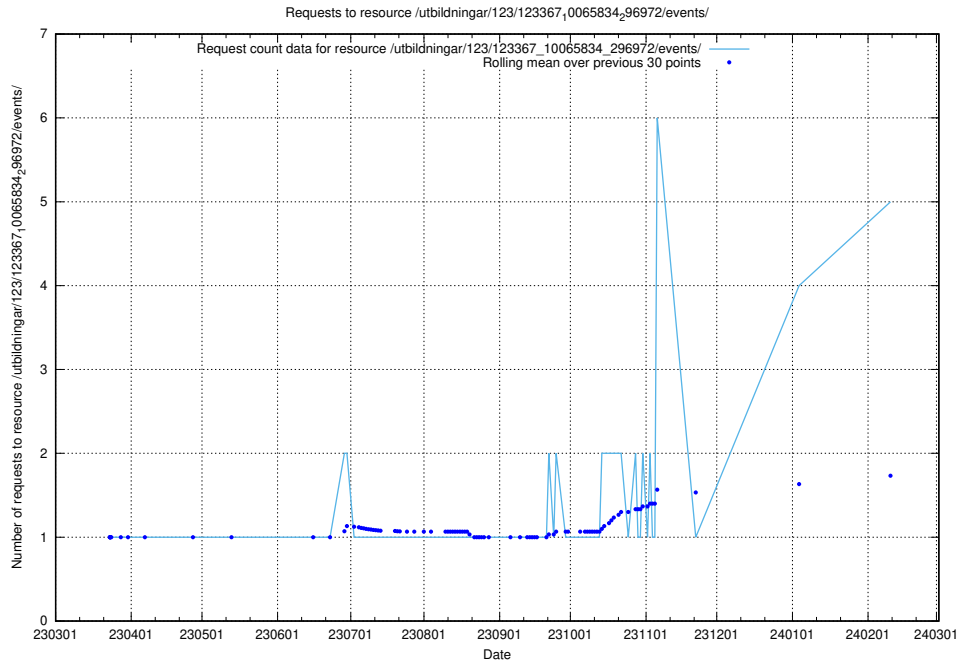

5.186 Usage of /utbildningar/123/123367_10065834_296972/events/

Here, we count the number of requests to resource /utbildningar/123/123367_10065834_296972/events/