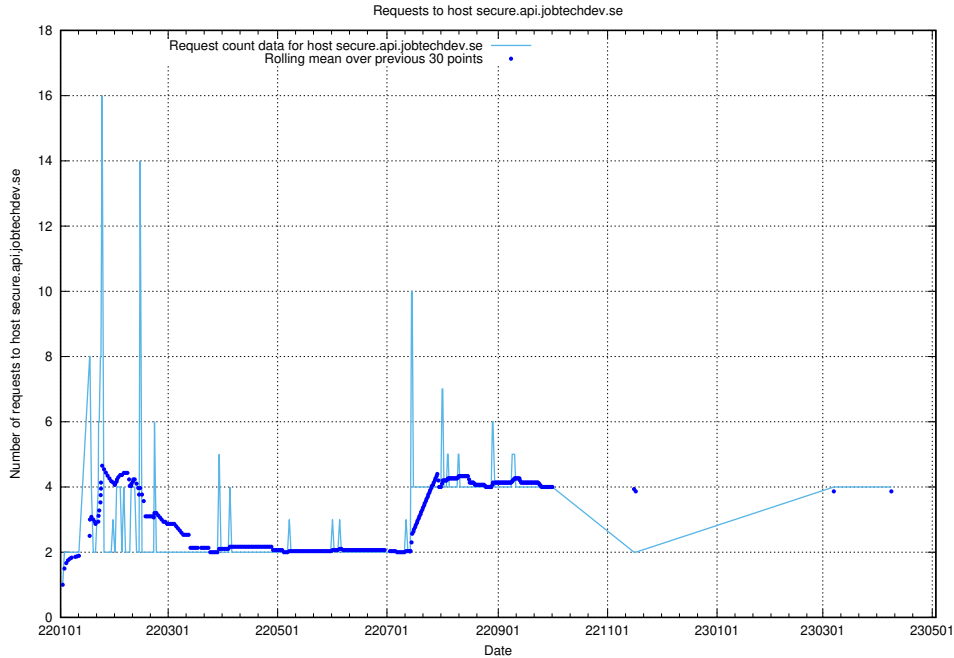

7.126 Usage of secure.api.jobtechdev.se

Here, we count the number of requests to host secure.api.jobtechdev.se.