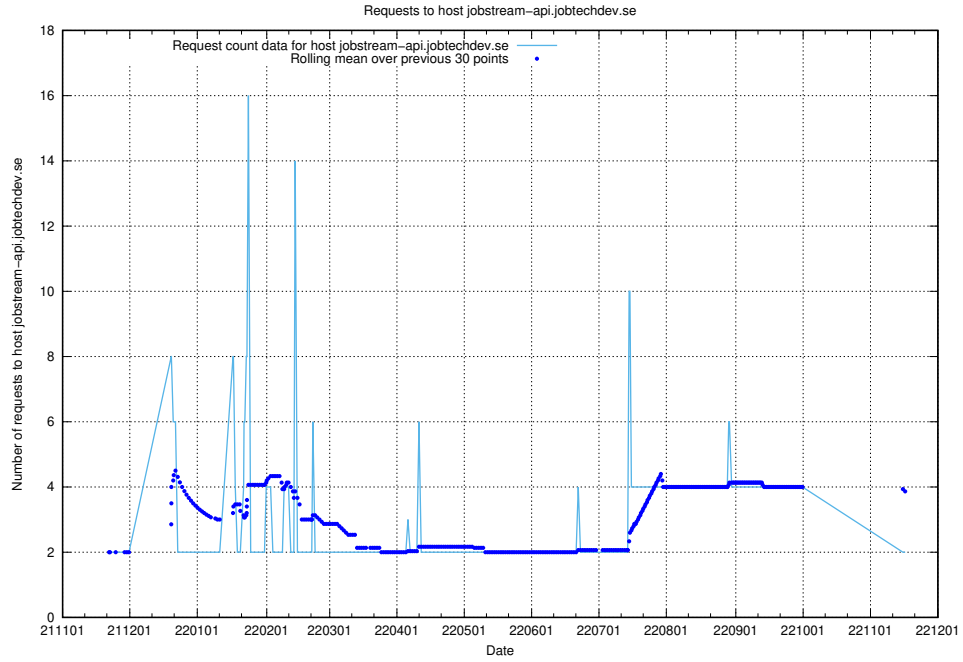

7.441 Usage of jobstream-api.jobtechdev.se

Here, we count the number of requests to host jobstream-api.jobtechdev.se.