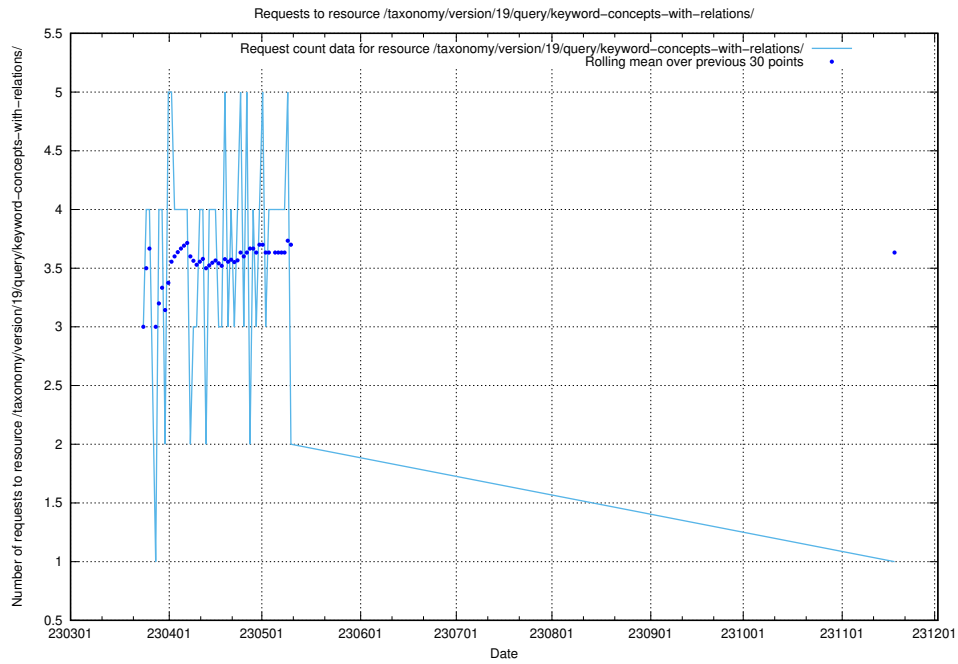

Here, we count the number of requests to resource /taxonomy/version/19/query/keyword-concepts-with-relations/.

5.6843 Usage of /taxonomy/version/19/query/isco-level-4-groups/

Here, we count the number of requests to resource /taxonomy/version/19/query/isco-level-4-groups/.