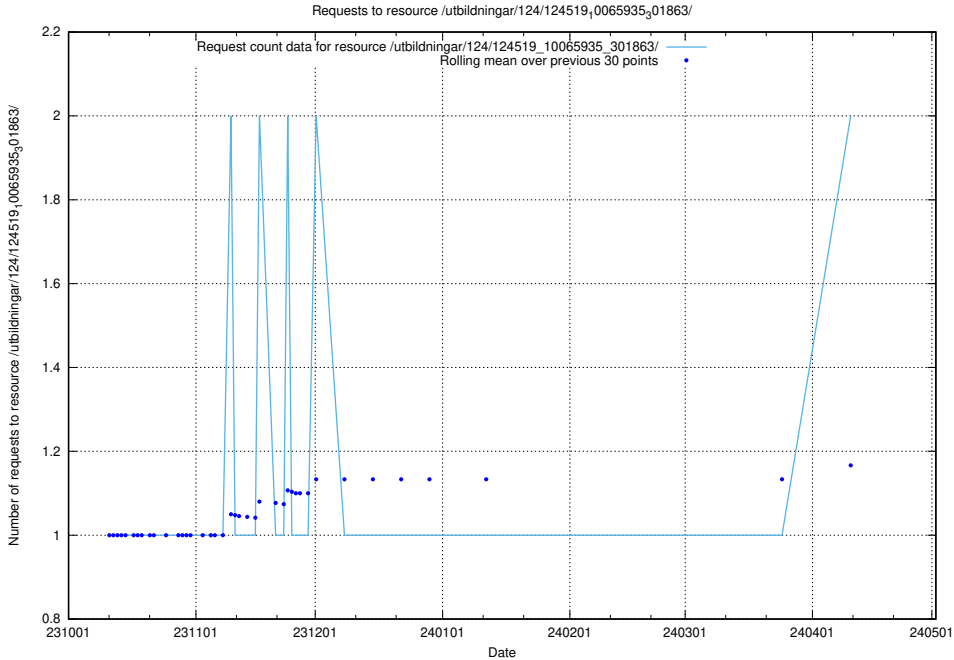

5.804 Usage of /utbildningar/124/124519_10065935_301863/

Here, we count the number of requests to resource /utbildningar/124/124519_10065935_301863/.