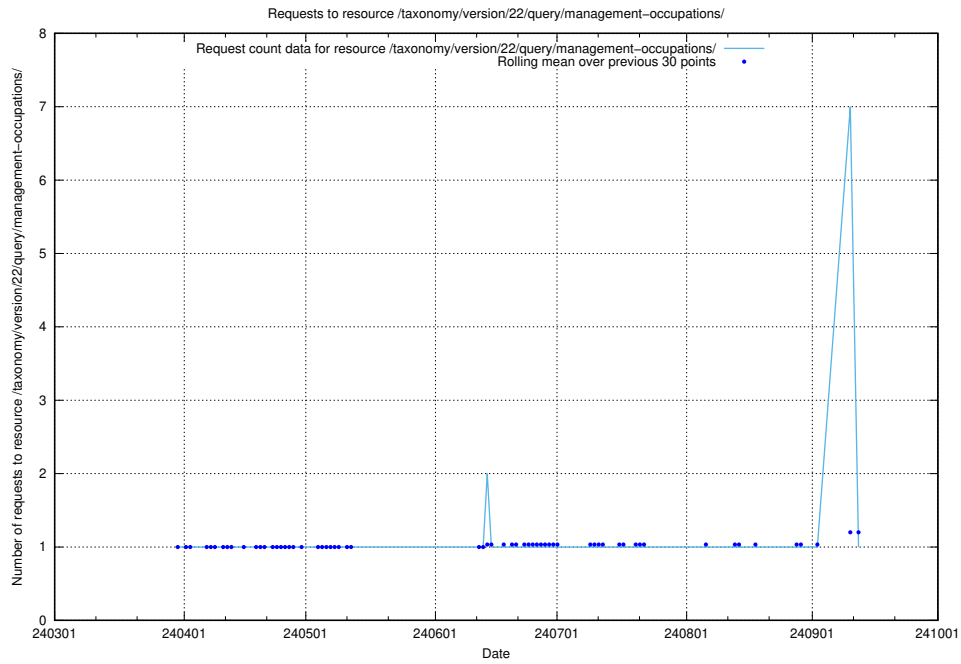

5.2298 Usage of /taxonomy/version/22/query/management-occupations/

Here, we count the number of requests to resource /taxonomy/version/22/query/management-occupations/.