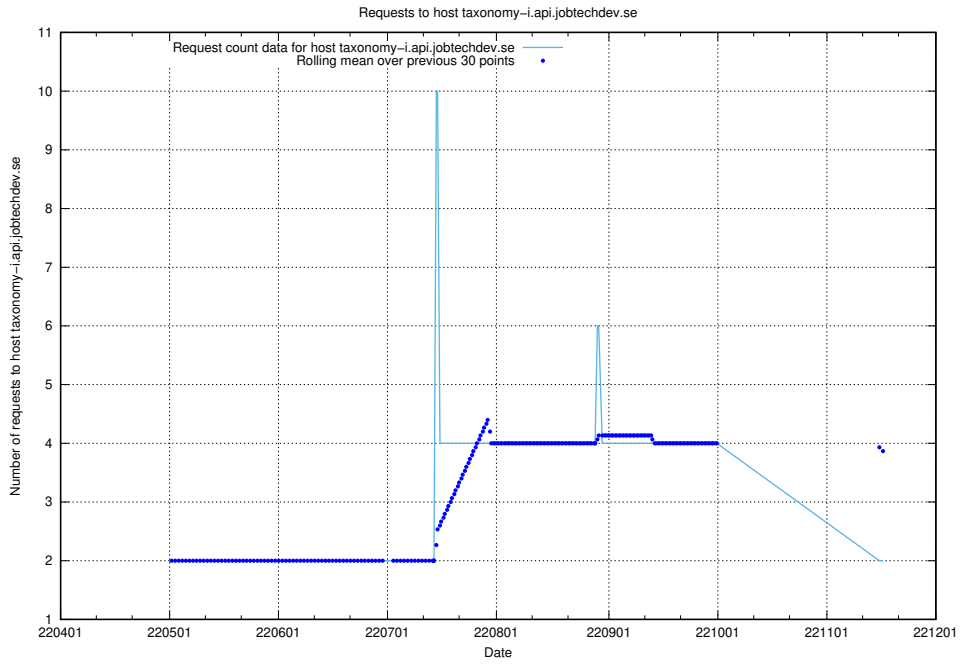

7.439 Usage of taxonomy-i.api.jobtechdev.se

Here, we count the number of requests to host taxonomy-i.api.jobtechdev.se.

7.440 Usage of hstest.www.jobtechdev.se

Here, we count the number of requests to host hstest.www.jobtechdev.se.