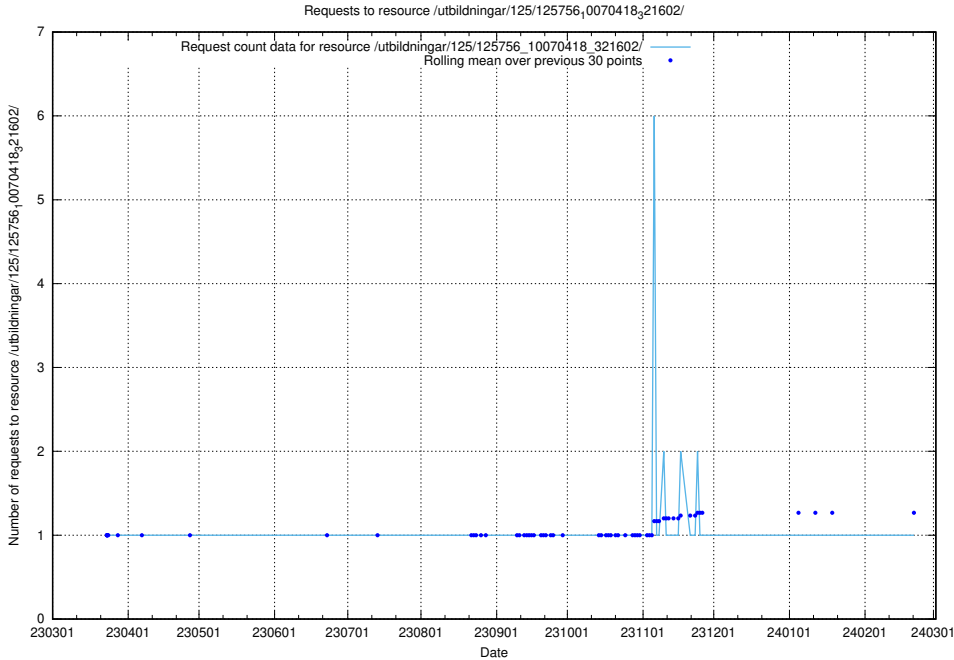

5.7153 Usage of /utbildningar/125/125756_10070418_321602/

Here, we count the number of requests to resource /utbildningar/125/125756_10070418_321602/.