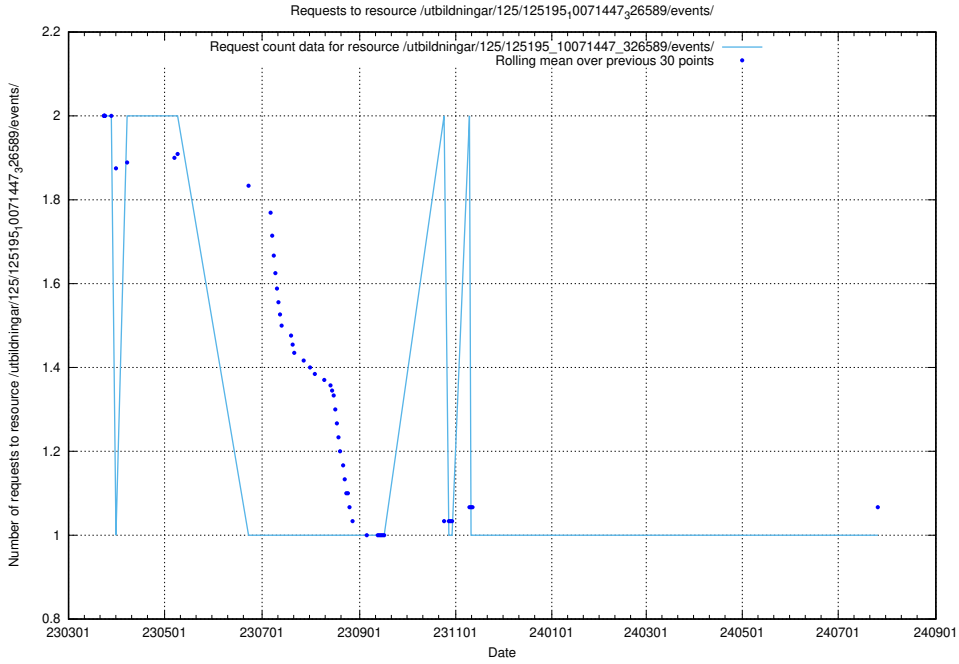

5.6994 Usage of /utbildningar/125/125195_10071447_326589/events/

Here, we count the number of requests to resource /utbildningar/125/125195_10071447_326589/events/