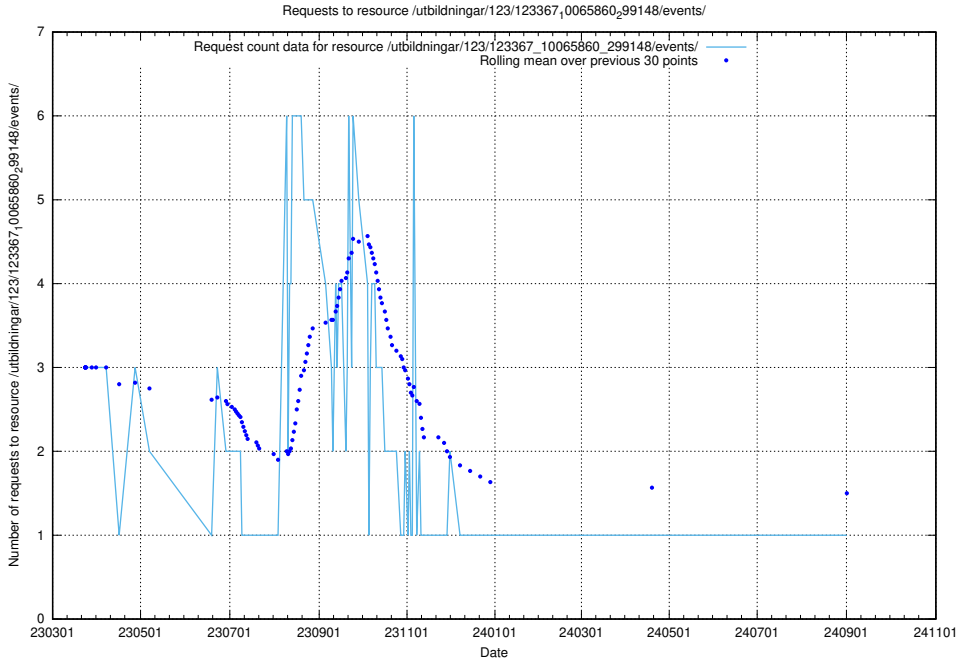

5.6972 Usage of /utbildningar/123/123367_10065860_299148/events/

Here, we count the number of requests to resource /utbildningar/123/123367_10065860_299148/events/