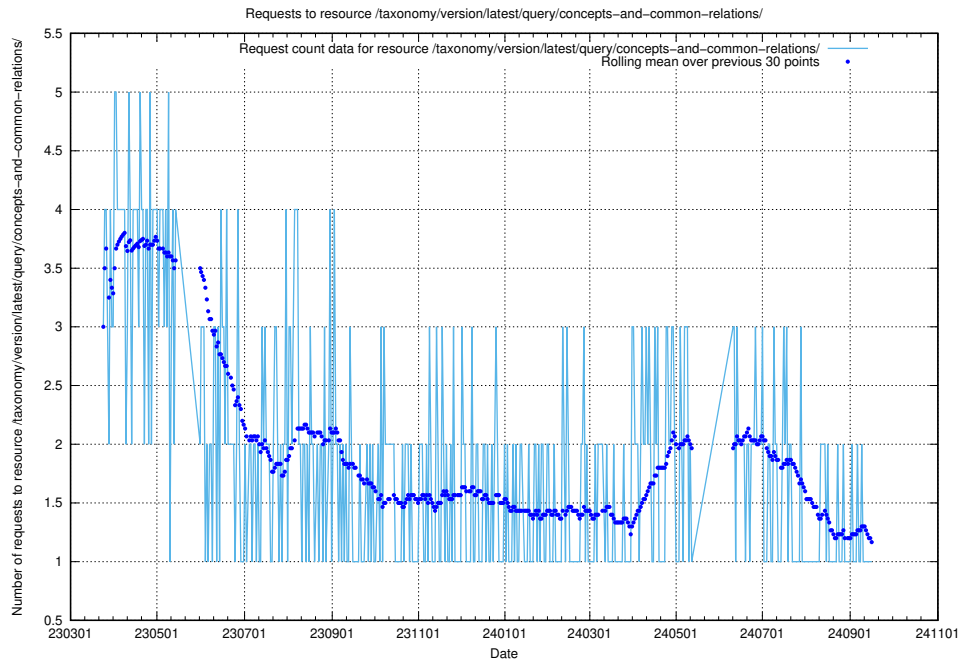

Here, we count the number of requests to resource /taxonomy/version/latest/query/concepts-and-common-relations/.

5.6803 Usage of /taxonomy/version/latest/query/concept-types/

Here, we count the number of requests to resource /taxonomy/version/latest/query/concept-types/.