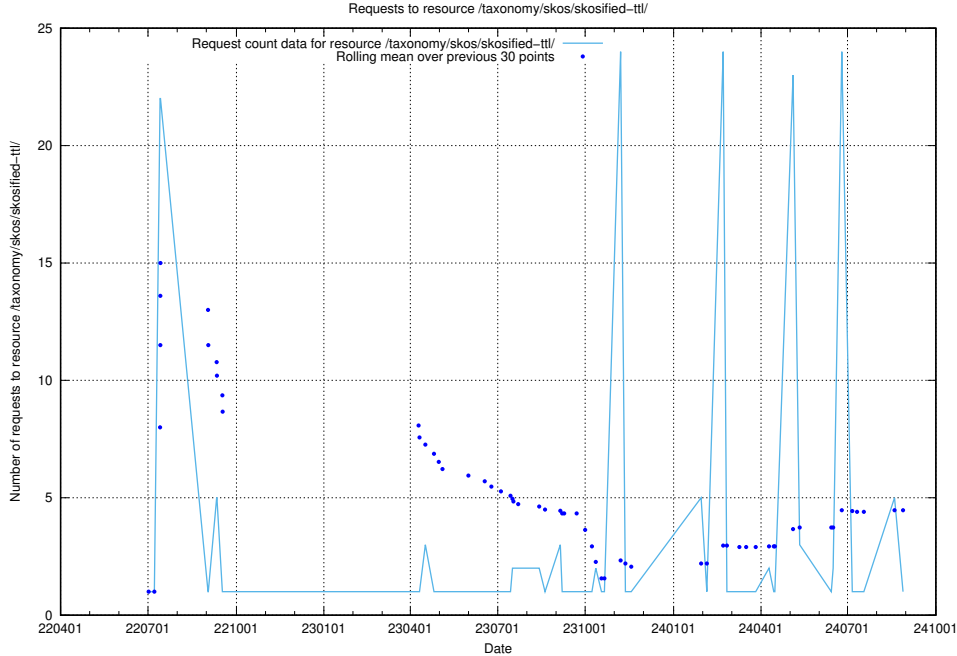

5.1050 Usage of /taxonomy/skos/skosified-ttl/

Here, we count the number of requests to resource /taxonomy/skos/skosified-ttl/.