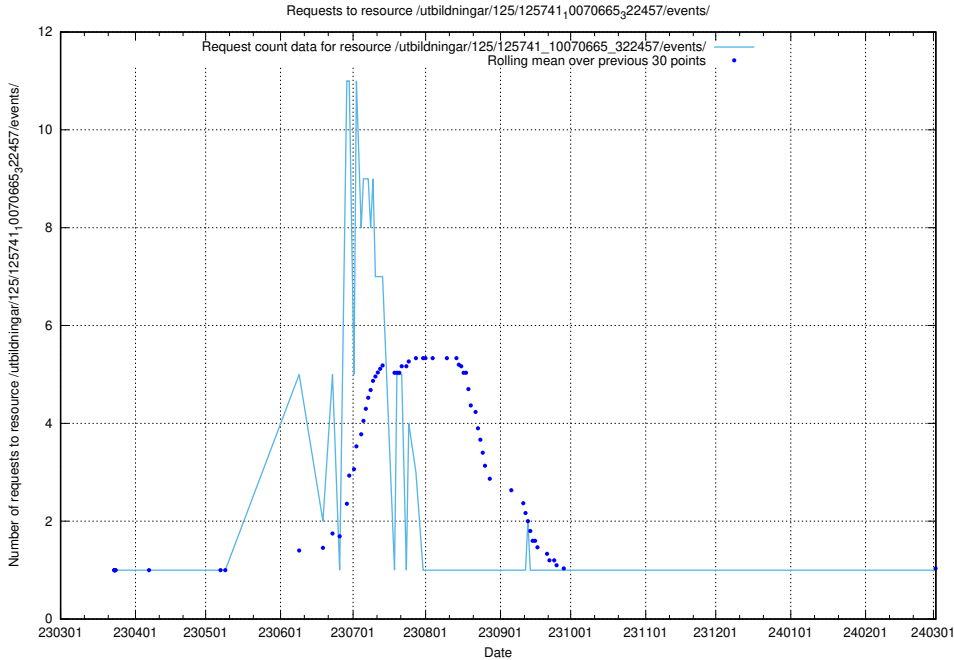

Here, we count the number of requests to resource /utbildningar/125/125741_10070668_329433/.

5.7192 Usage of /utbildningar/125/125741_10070665_322457/events/

Here, we count the number of requests to resource /utbildningar/125/125741_10070665_322457/events/