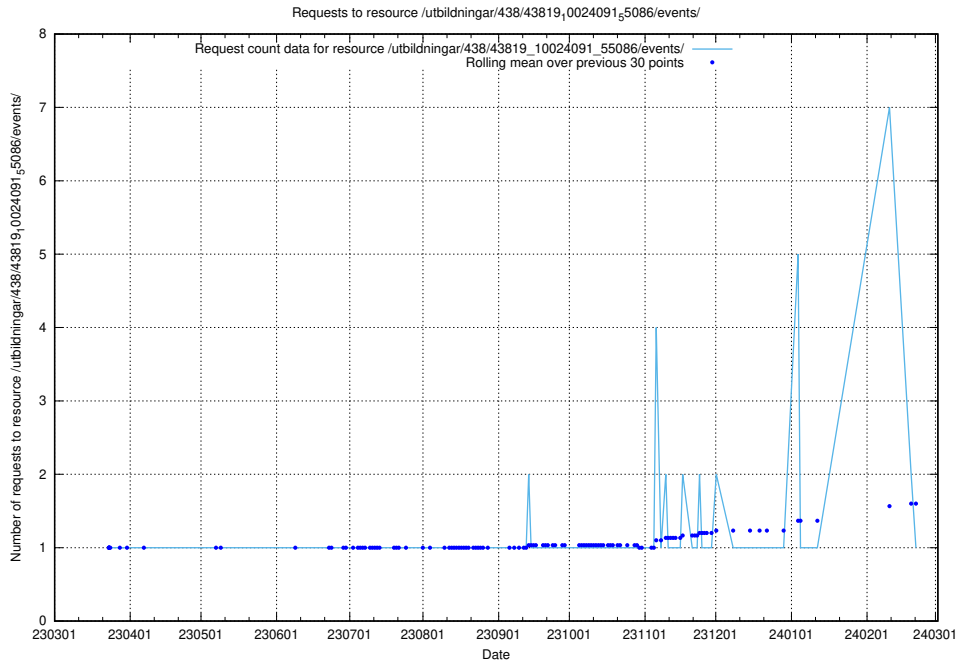

5.7049 Usage of /utbildningar/438/43819_10024091_55086/events/

Here, we count the number of requests to resource /utbildningar/438/43819_10024091_55086/events/.