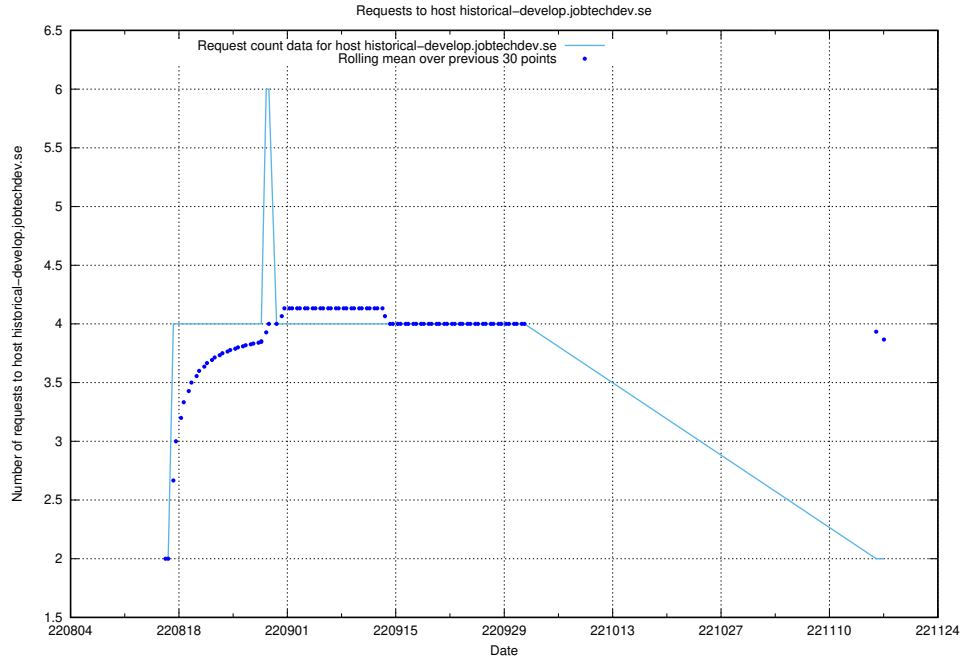

7.348 Usage of historical-develop.jobtechdev.se

Here, we count the number of requests to host historical-develop.jobtechdev.se.