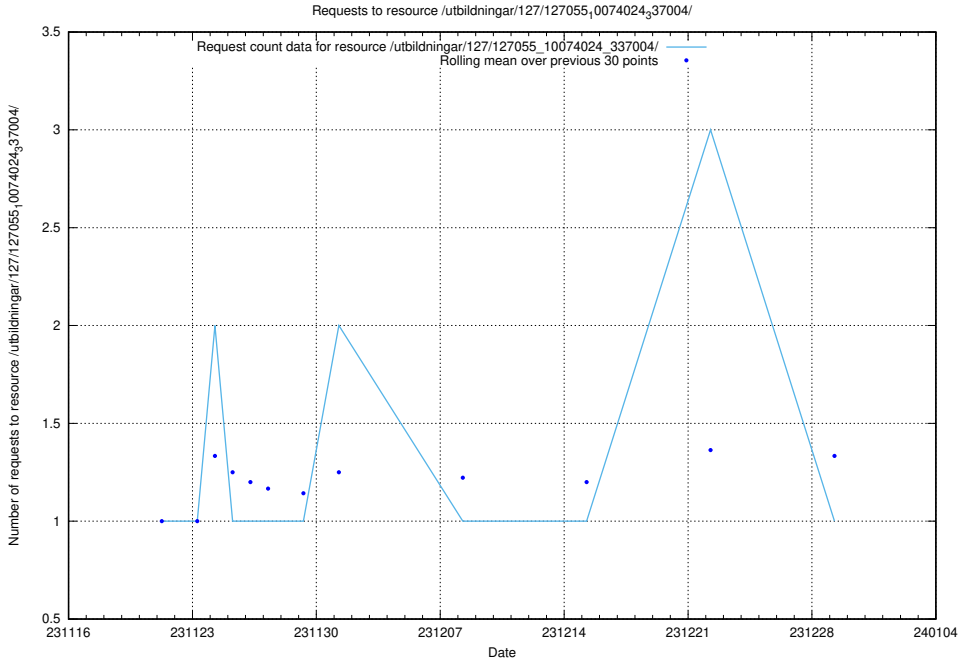

5.4759 Usage of /utbildningar/127/127055_10074024_337004/

Here, we count the number of requests to resource /utbildningar/127/127055_10074024_337004/.

5.4760 Usage of /utbildningar/126/126714_10073165_334945/events/