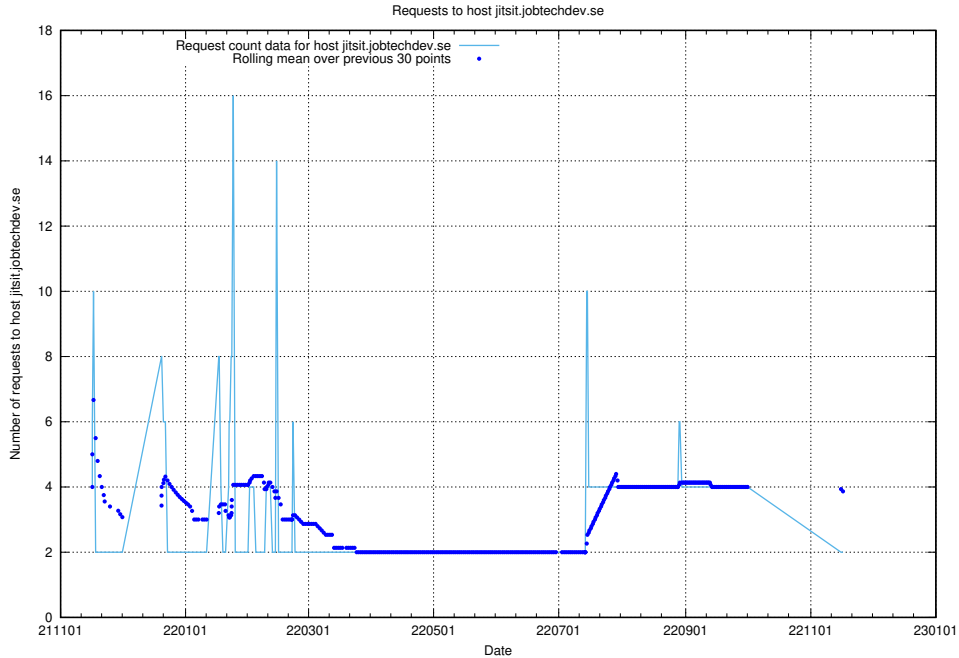

7.503 Usage of jitsit.jobtechdev.se

Here, we count the number of requests to host jitsit.jobtechdev.se.