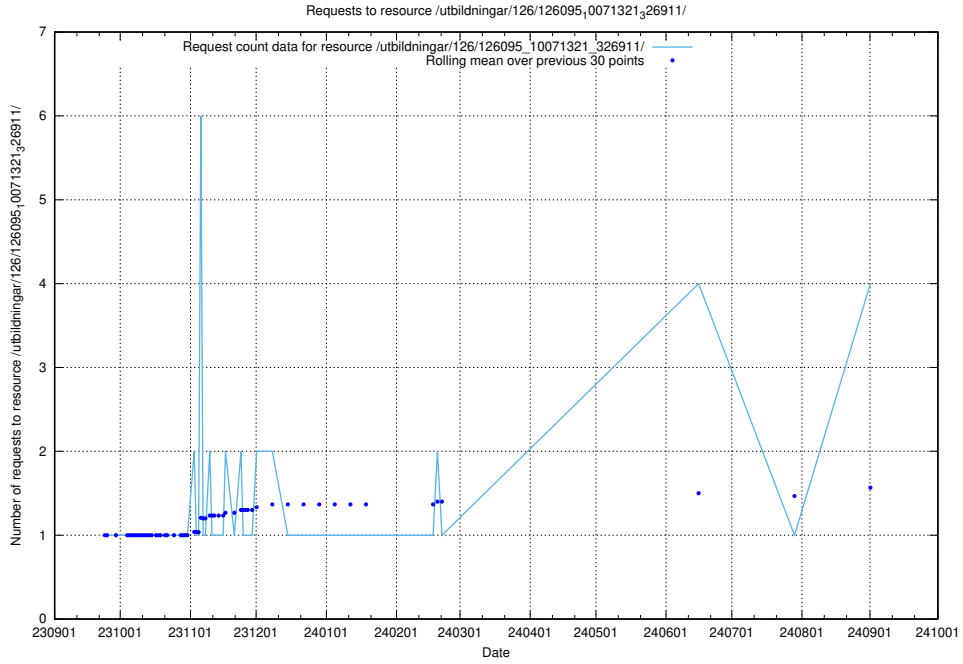

5.297 Usage of /utbildningar/126/126095_10071321_326911/

Here, we count the number of requests to resource /utbildningar/126/126095_10071321_326911/.