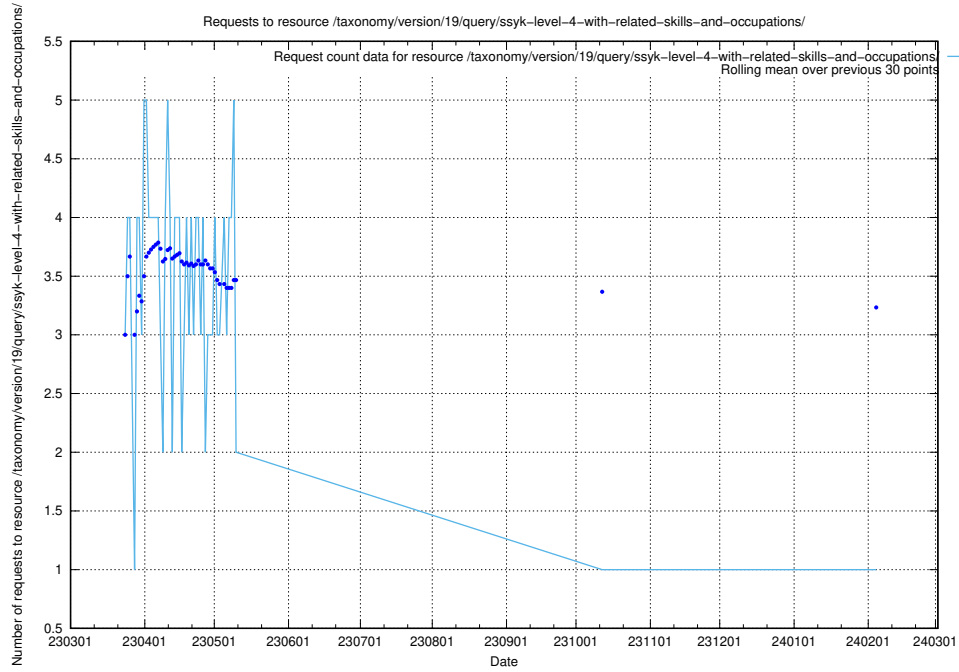

5.6820 Usage of /taxonomy/version/19/query/ssyk-level-4-with-related-isco-level-4-groups/

Here, we count the number of requests to resource /taxonomy/version/19/query/ssyk-level-4-with-related-isco-level-4-groups/.