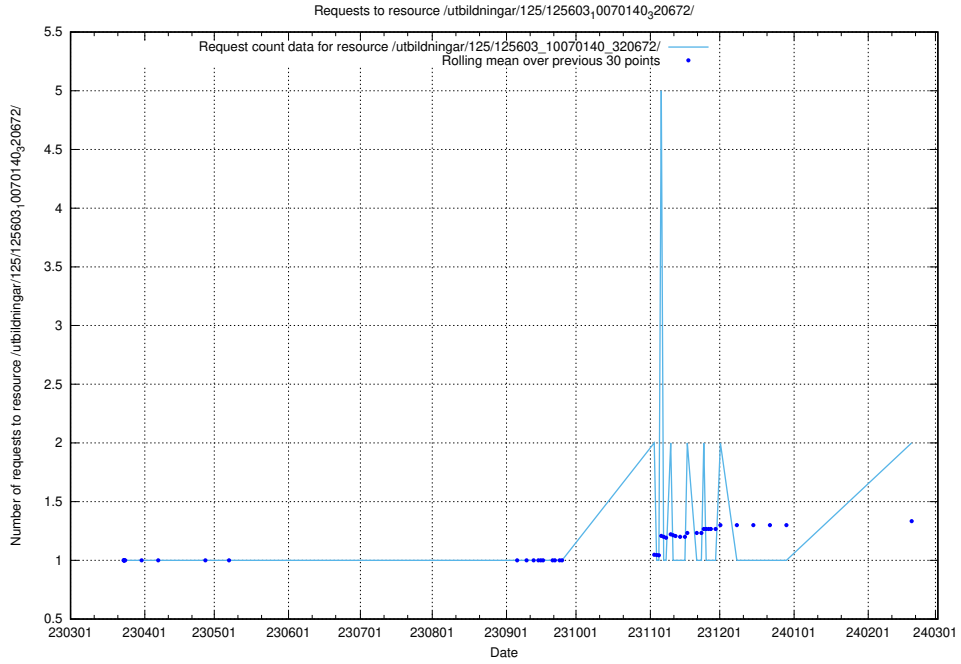

5.536 Usage of /utbildningar/125/125603_10070140_320672/

Here, we count the number of requests to resource /utbildningar/125/125603_10070140_320672/.