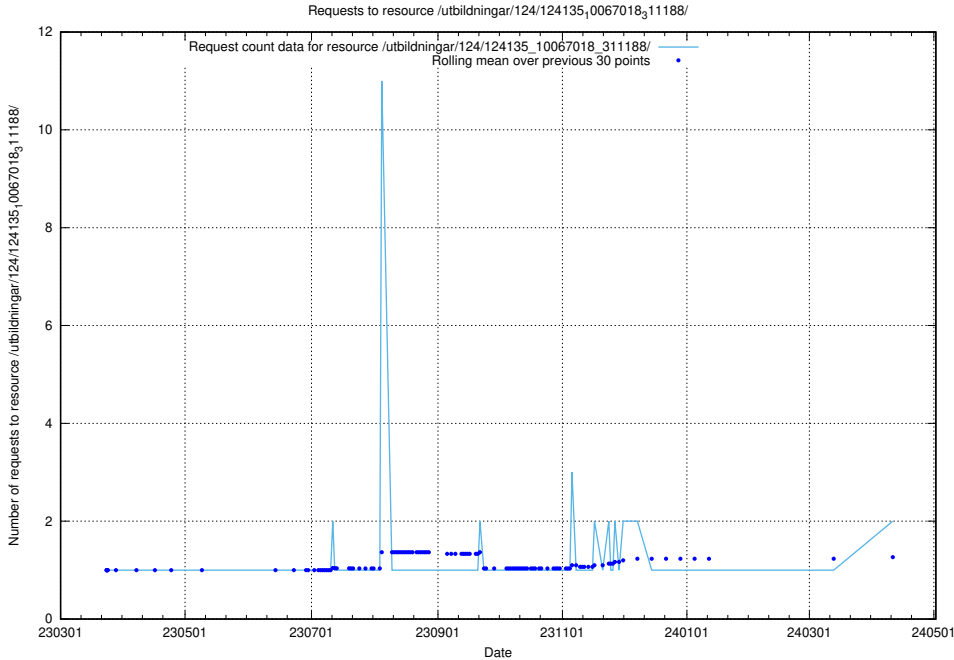

5.777 Usage of /utbildningar/124/124135_10067018_311188/

Here, we count the number of requests to resource /utbildningar/124/124135_10067018_311188/.