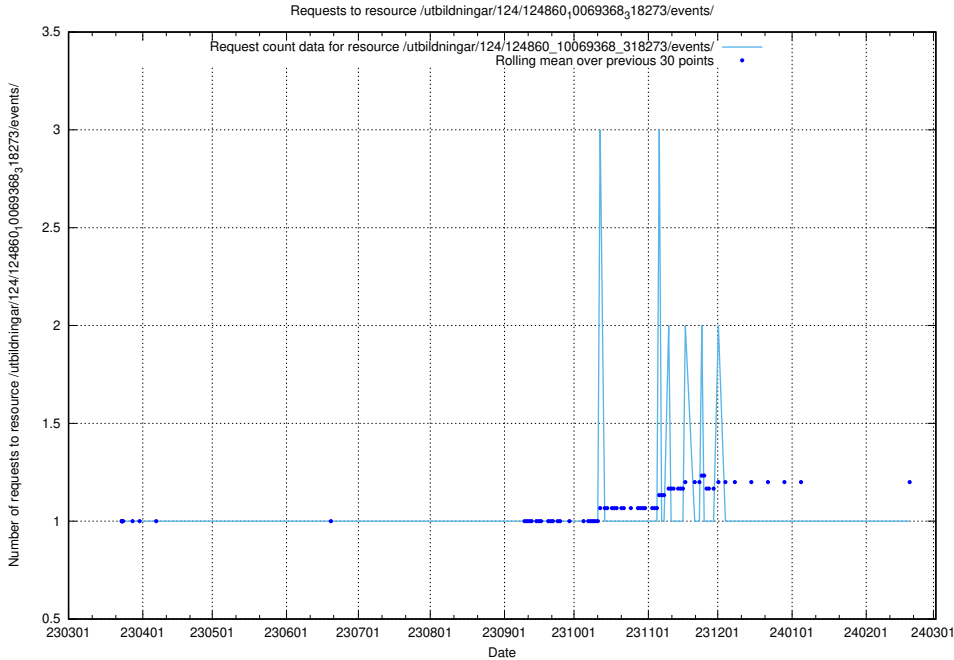

Here, we count the number of requests to resource /utbildningar/124/124860_10069845_319853/.

5.1231 Usage of /utbildningar/124/124860_10069368_318273/events/

Here, we count the number of requests to resource /utbildningar/124/124860_10069368_318273/events/