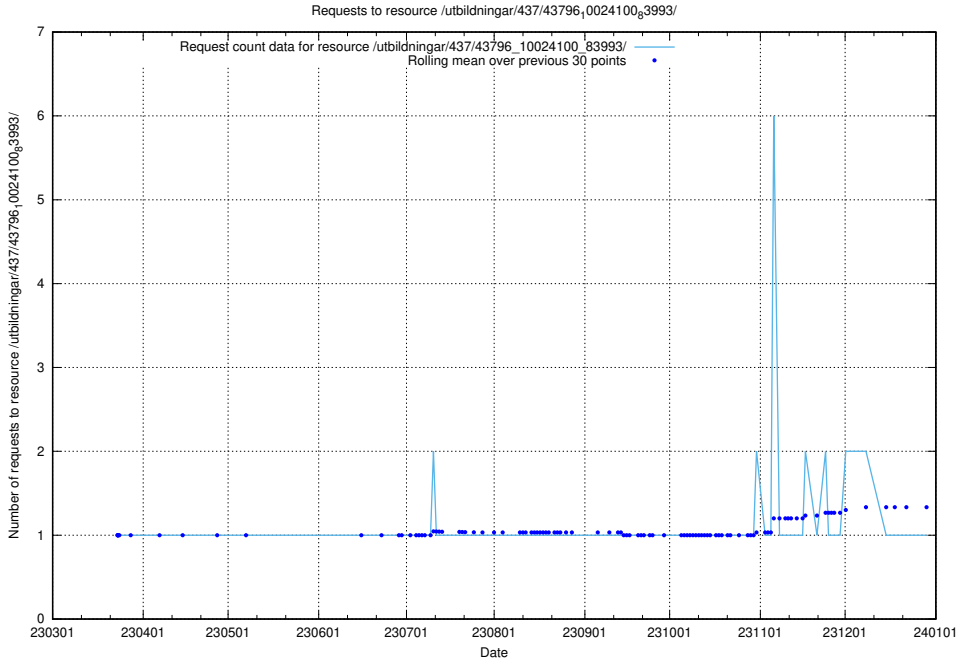

5.7061 Usage of /utbildningar/437/43796_10024100_83993/

Here, we count the number of requests to resource /utbildningar/437/43796_10024100_83993/.