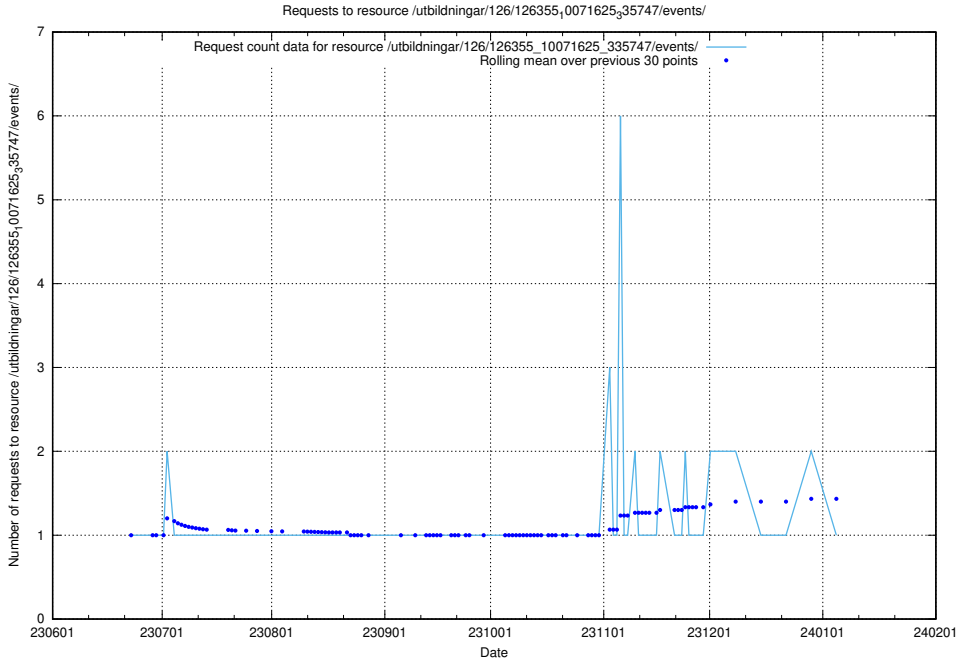

5.6325 Usage of /utbildningar/126/126355_10071625_335747/events/

Here, we count the number of requests to resource /utbildningar/126/126355_10071625_335747/events/