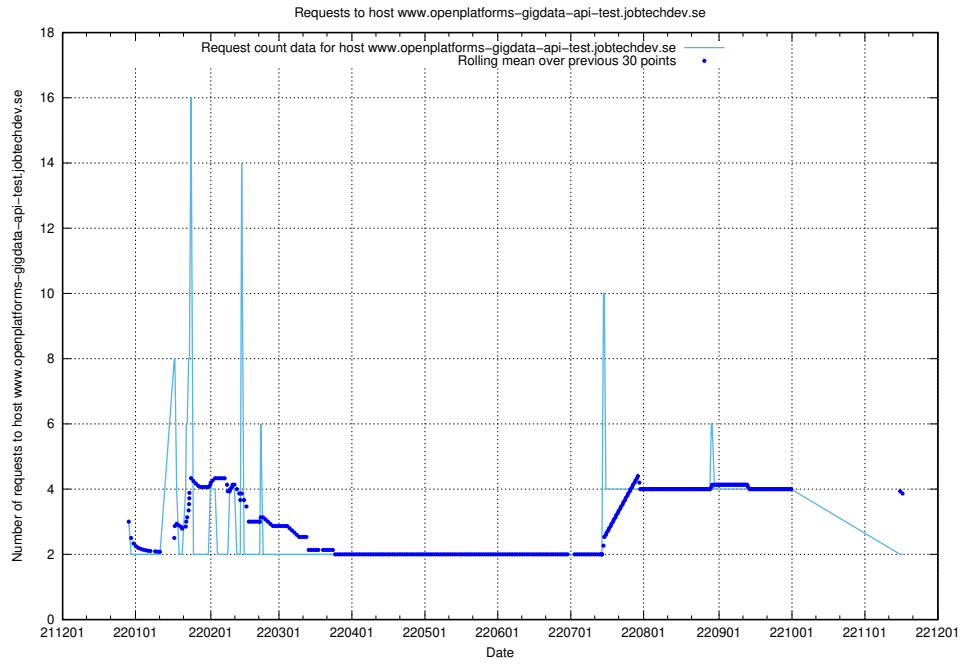

7.357 Usage of `www.openplatforms-gigdata-api-test.jobtechdev.se`

Here, we count the number of requests to host `www.openplatforms-gigdata-api-test.jobtechdev.se`.