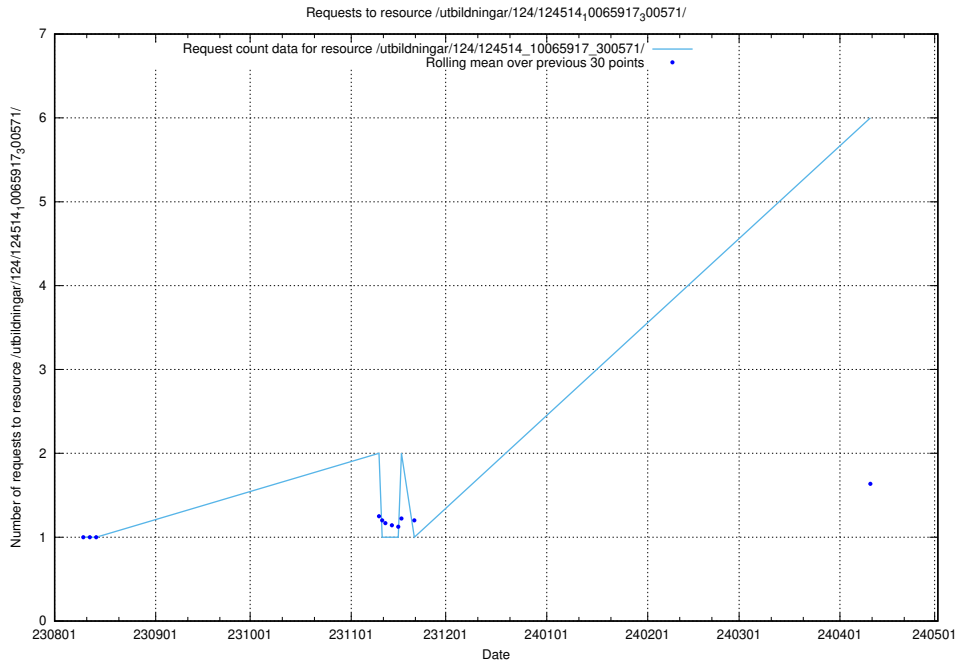

5.94 Usage of /utbildningar/124/124514_10065917_300571/

Here, we count the number of requests to resource /utbildningar/124/124514_10065917_300571/.