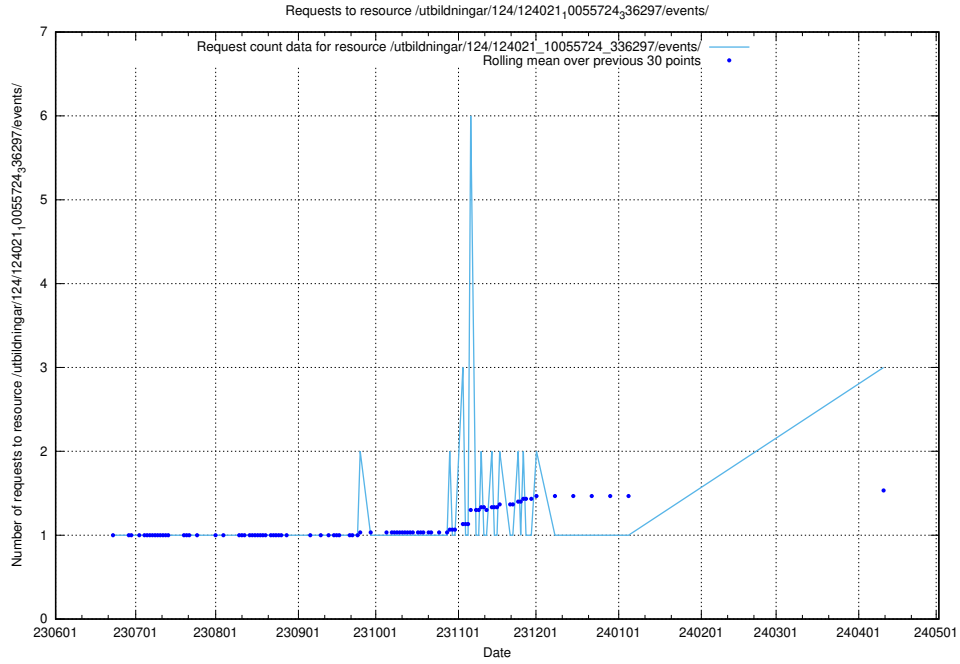

5.489 Usage of /utbildningar/124/124021_10055724_336297/events/

Here, we count the number of requests to resource /utbildningar/124/124021_10055724_336297/events/