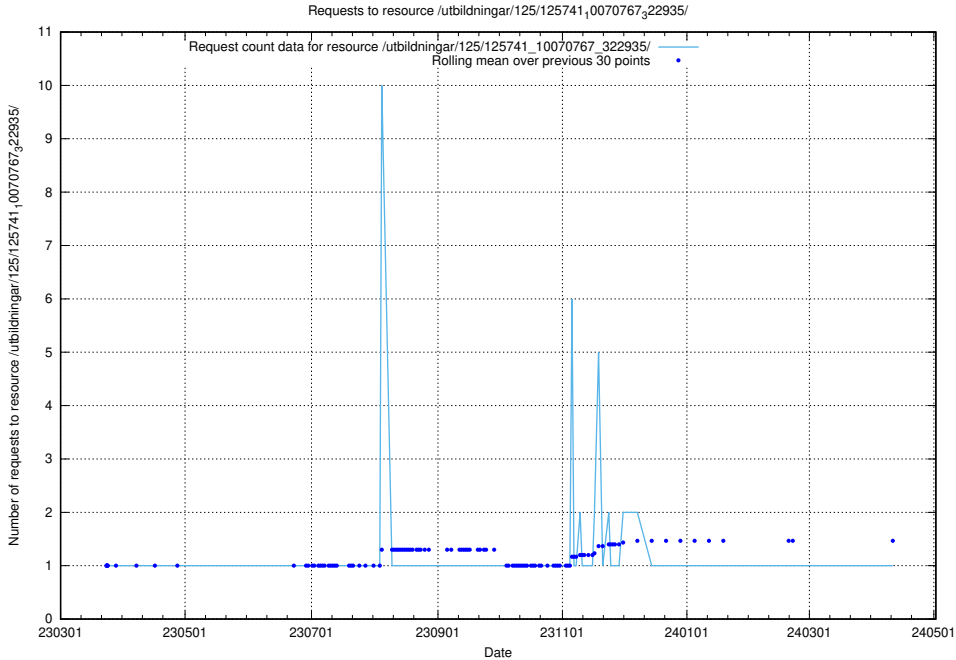

5.7166 Usage of /utbildningar/125/125741_10070767_322935/

Here, we count the number of requests to resource /utbildningar/125/125741_10070767_322935/.