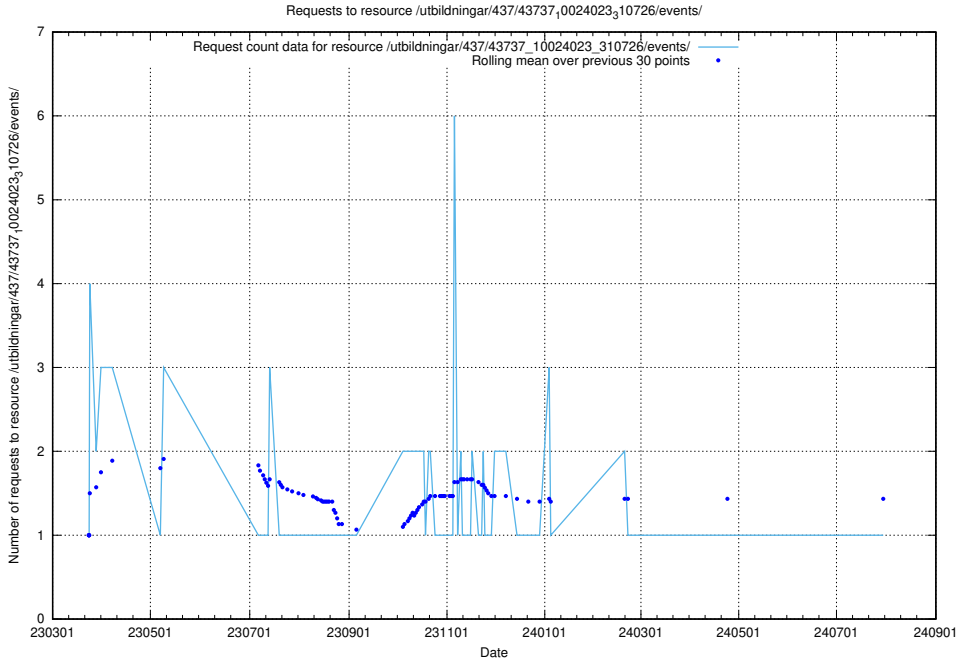

5.7104 Usage of /utbildningar/437/43737_10024023_310726/events/

Here, we count the number of requests to resource /utbildningar/437/43737_10024023_310726/events/.