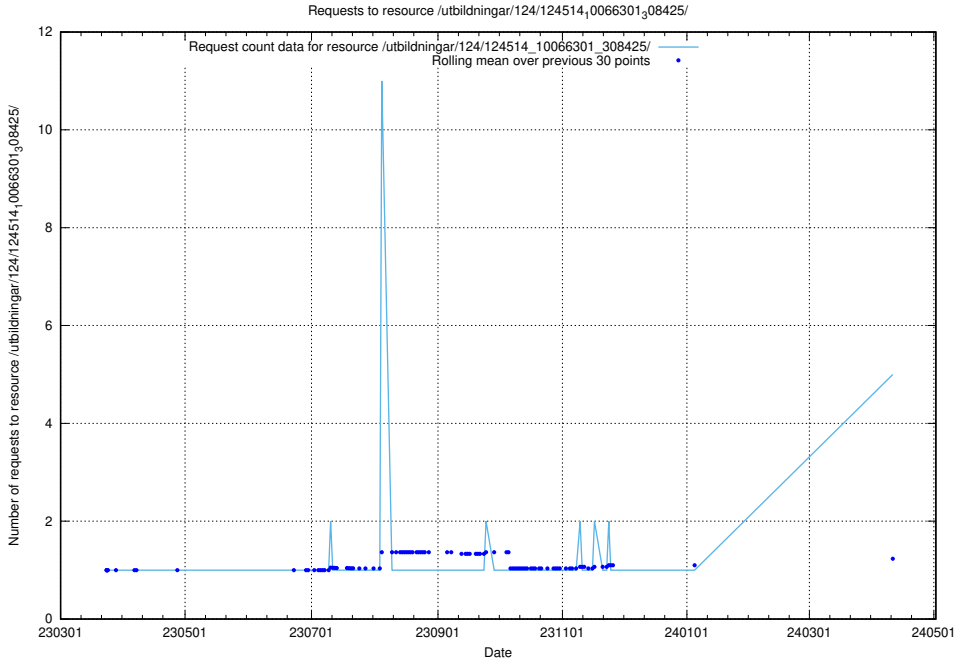

5.164 Usage of /utbildningar/124/124514_10066301_308425/

Here, we count the number of requests to resource /utbildningar/124/124514_10066301_308425/.