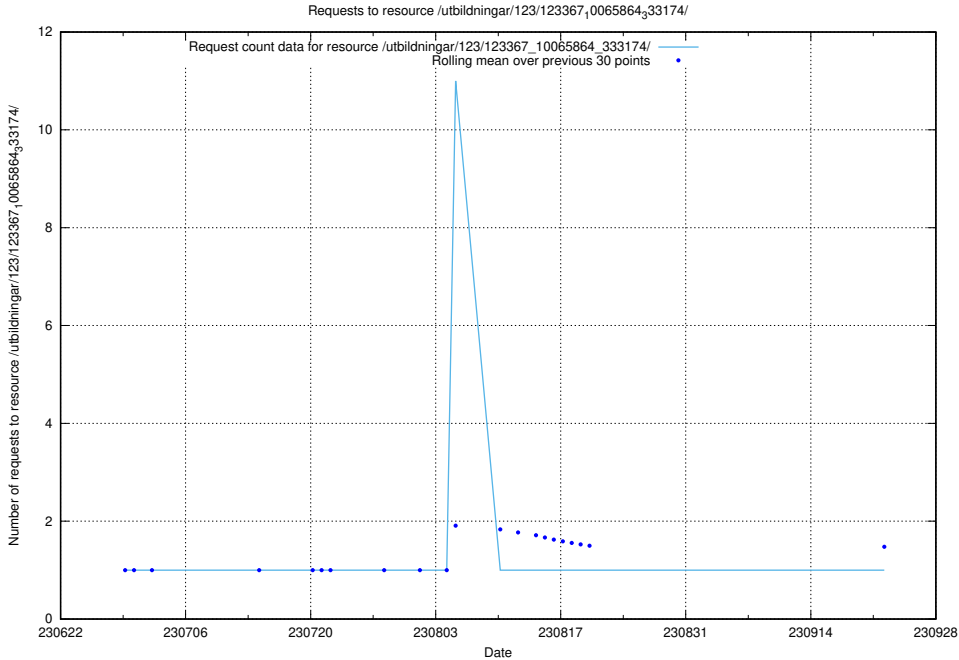

5.6232 Usage of /utbildningar/123/123367_10065864_333174/

Here, we count the number of requests to resource /utbildningar/123/123367_10065864_333174/.