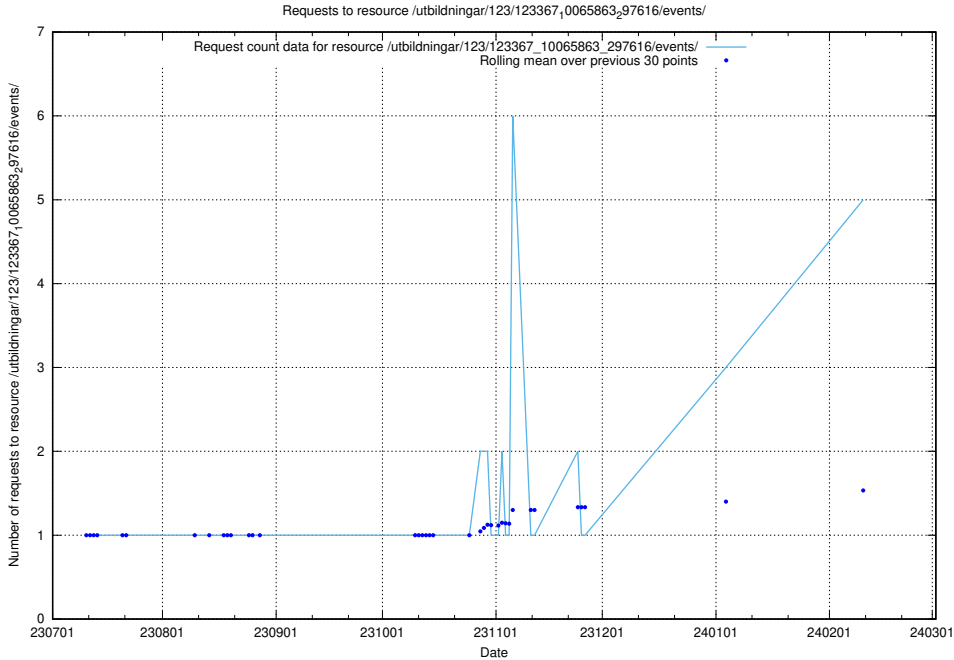

5.188 Usage of /utbildningar/123/123367_10065863_297616/events/

Here, we count the number of requests to resource /utbildningar/123/123367_10065863_297616/events/