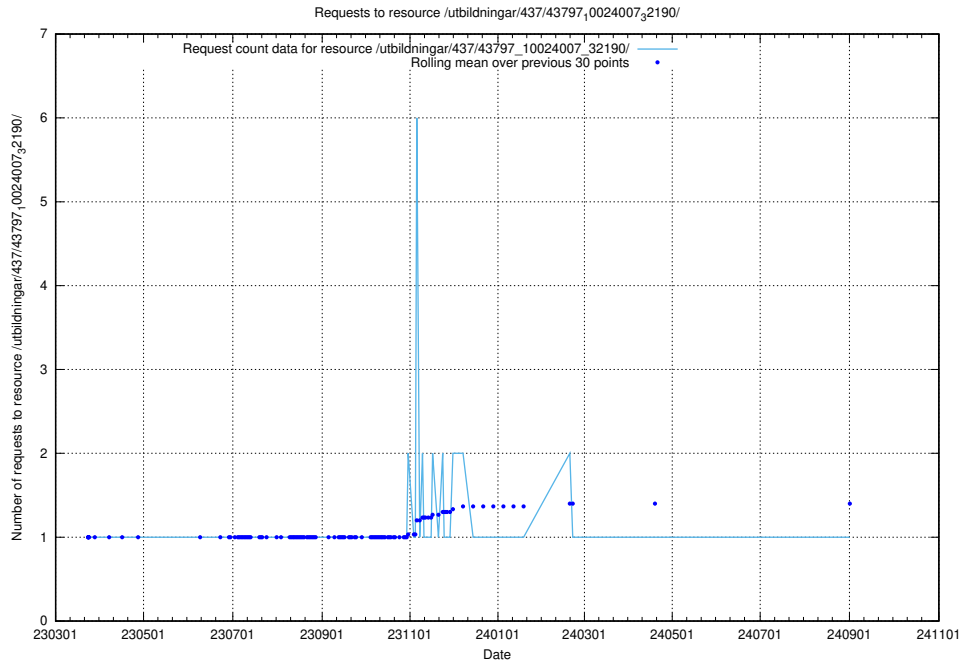

5.7060 Usage of /utbildningar/437/43797_10024007_32190/

Here, we count the number of requests to resource /utbildningar/437/43797_10024007_32190/.