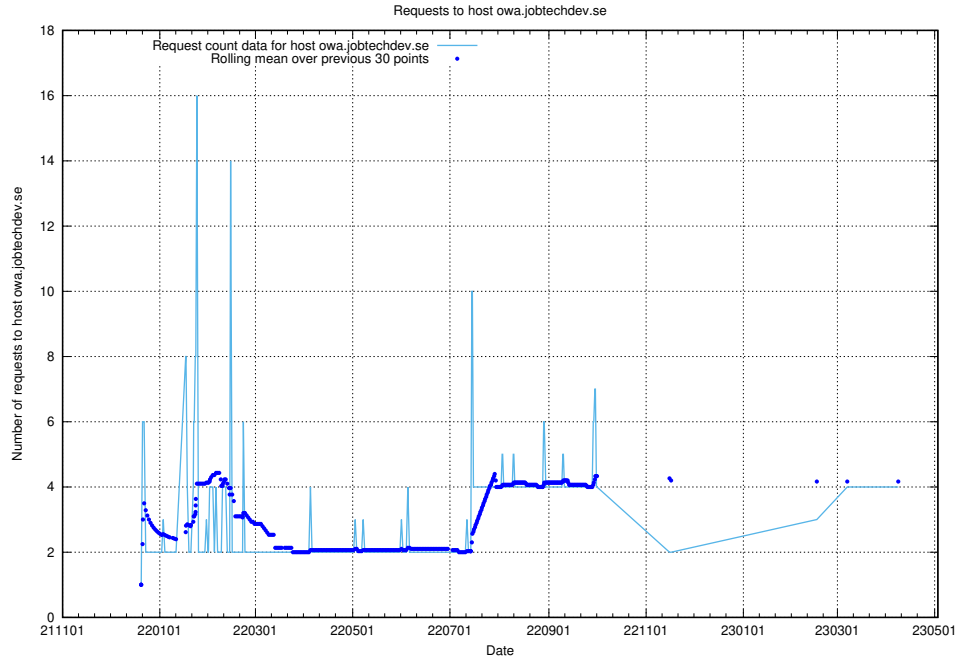

7.143 Usage of owa.jobtechdev.se

Here, we count the number of requests to host owa.jobtechdev.se.