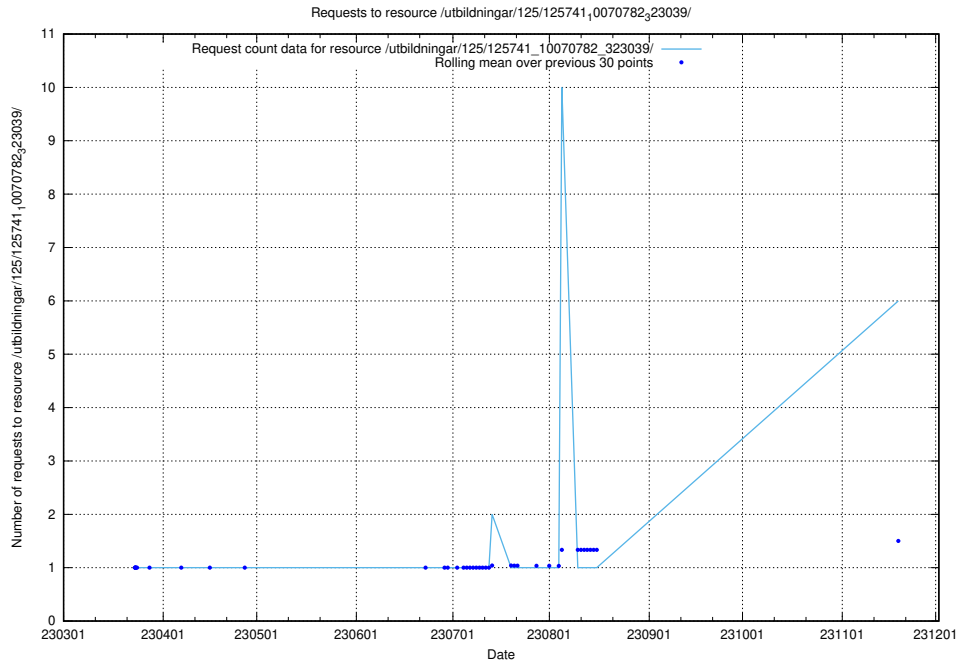

5.141 Usage of /utbildningar/125/125741_10070782_323039/

Here, we count the number of requests to resource /utbildningar/125/125741_10070782_323039/.