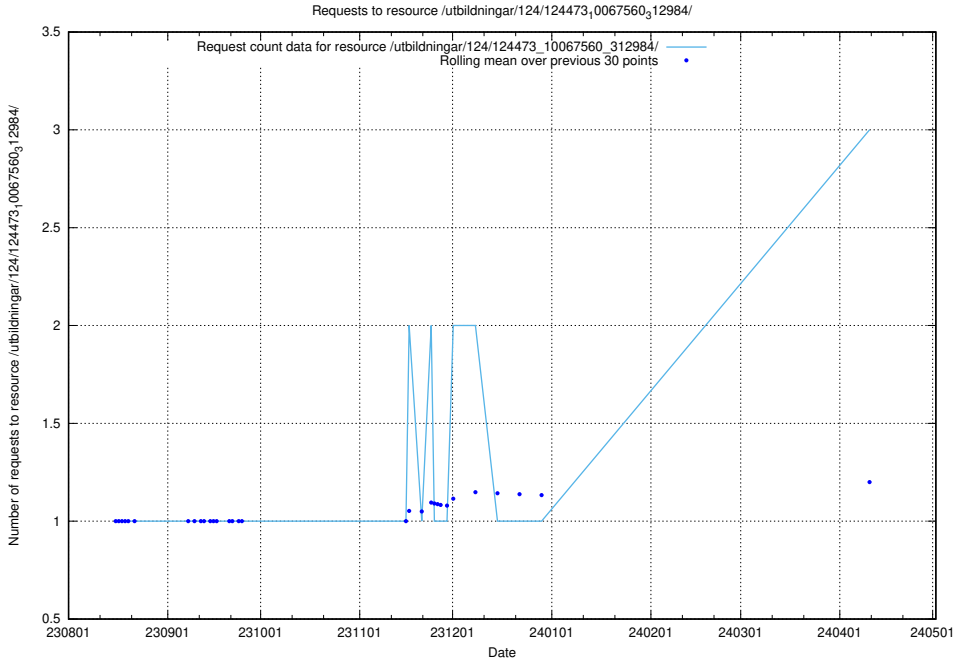

5.439 Usage of /utbildningar/124/124473_10067560_312984/

Here, we count the number of requests to resource /utbildningar/124/124473_10067560_312984/.