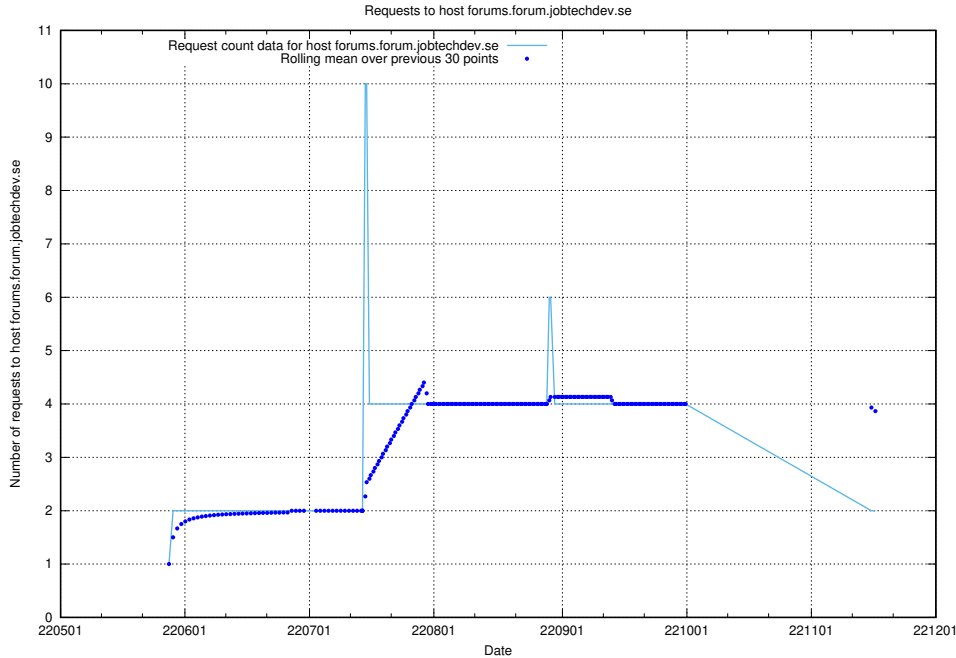

7.424 Usage of forums.forum.jobtechdev.se

Here, we count the number of requests to host forums.forum.jobtechdev.se.