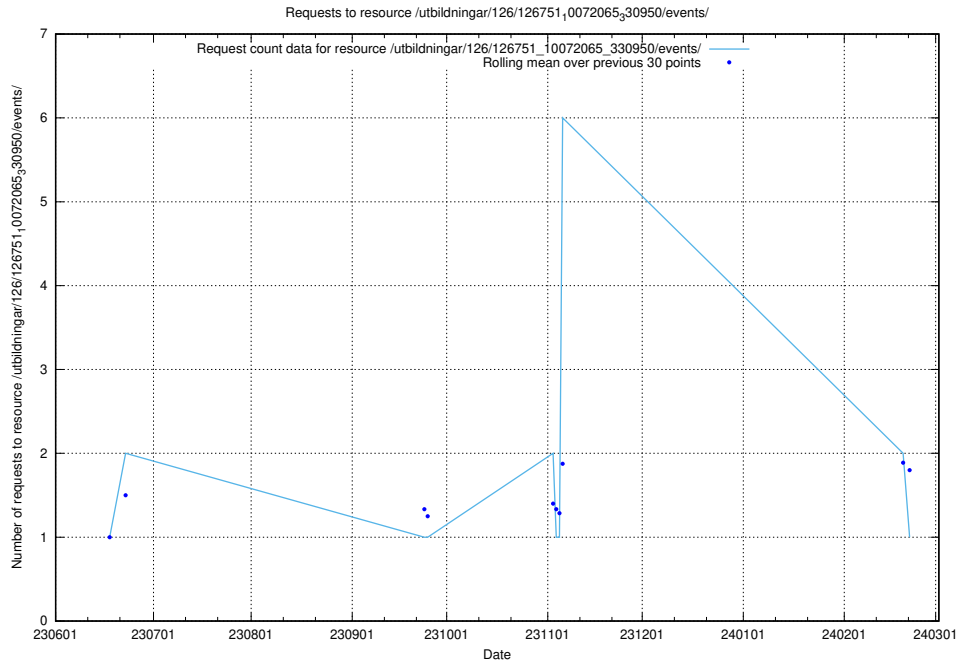

5.6518 Usage of /utbildningar/126/126751_10072065_330950/events/

Here, we count the number of requests to resource /utbildningar/126/126751_10072065_330950/events/