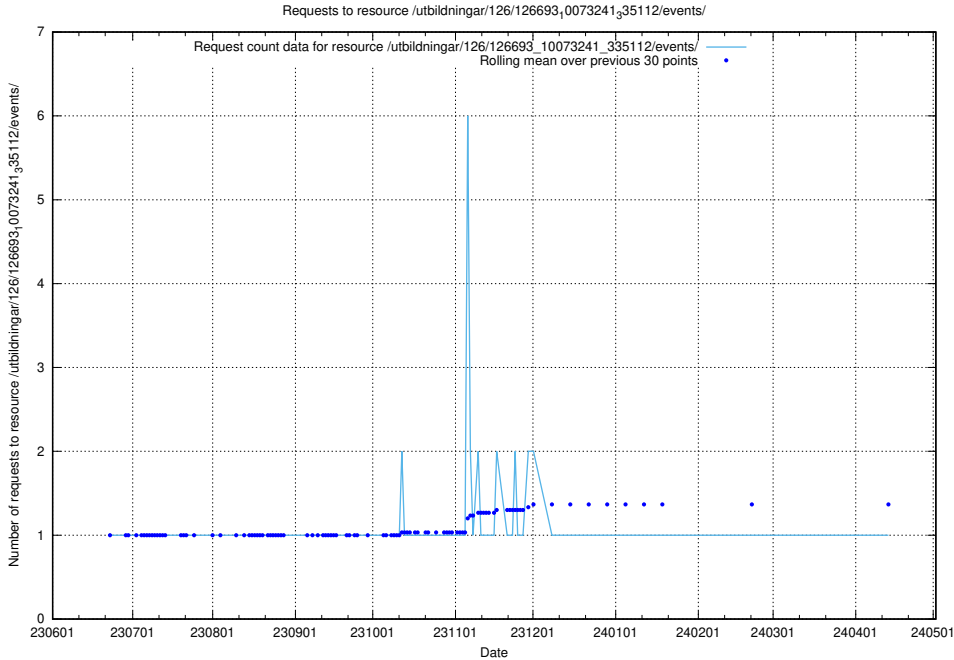

Here, we count the number of requests to resource /utbildningar/126/126693_10073241_335112/events/

5.6315 Usage of /utbildningar/126/126693_10073143_334867/events/

Here, we count the number of requests to resource /utbildningar/126/126693_10073143_334867/events/