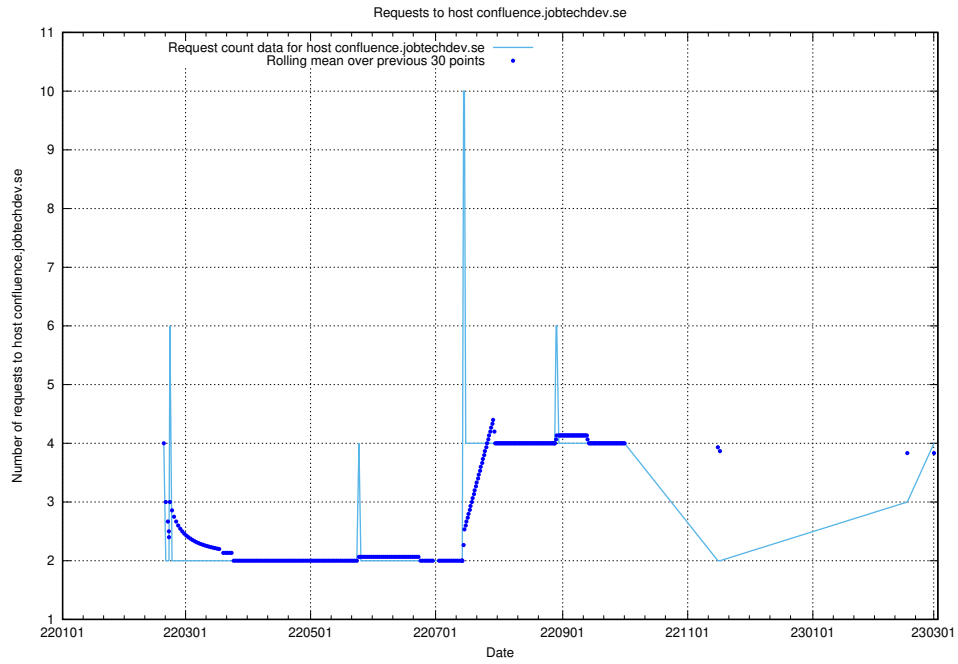

7.168 Usage of confluence.jobtechdev.se

Here, we count the number of requests to host confluence.jobtechdev.se.