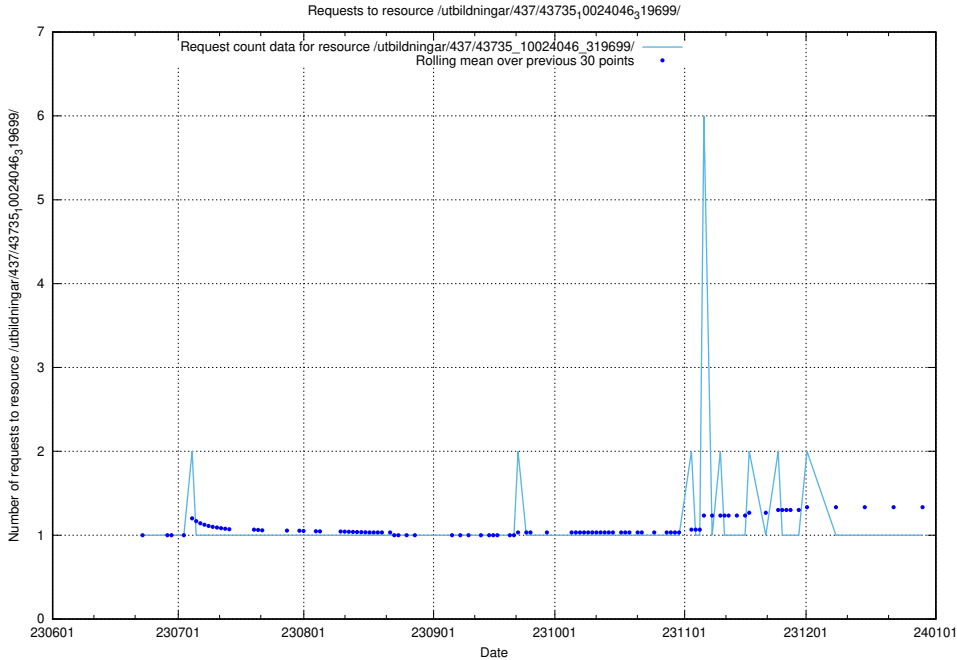

5.6275 Usage of /utbildningar/437/43735_10024046_319699/

Here, we count the number of requests to resource /utbildningar/437/43735_10024046_319699/.