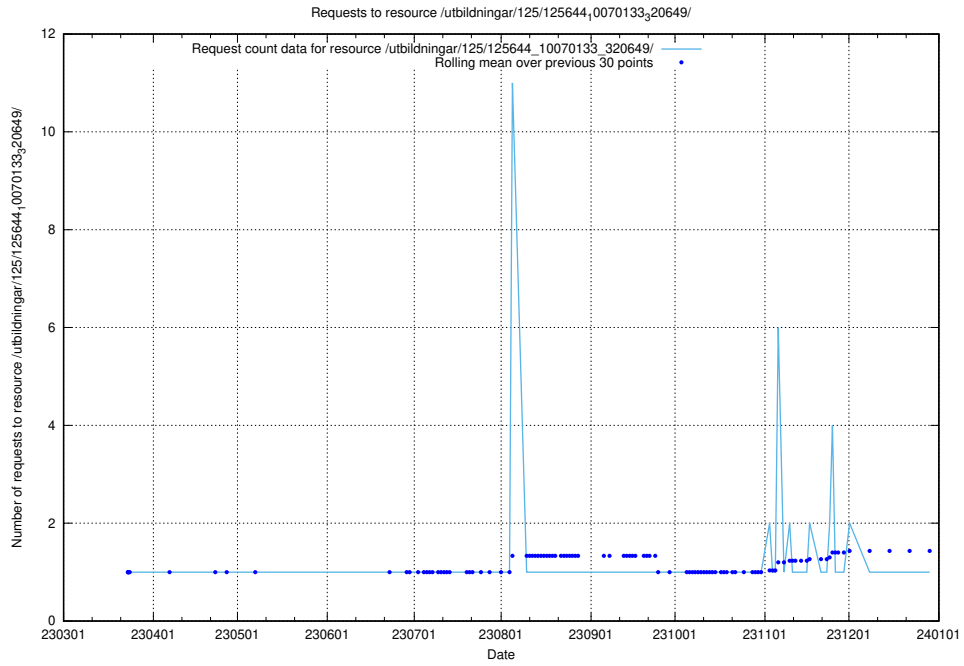

5.1103 Usage of /utbildningar/125/125644_10070133_320649/

Here, we count the number of requests to resource /utbildningar/125/125644_10070133_320649/.