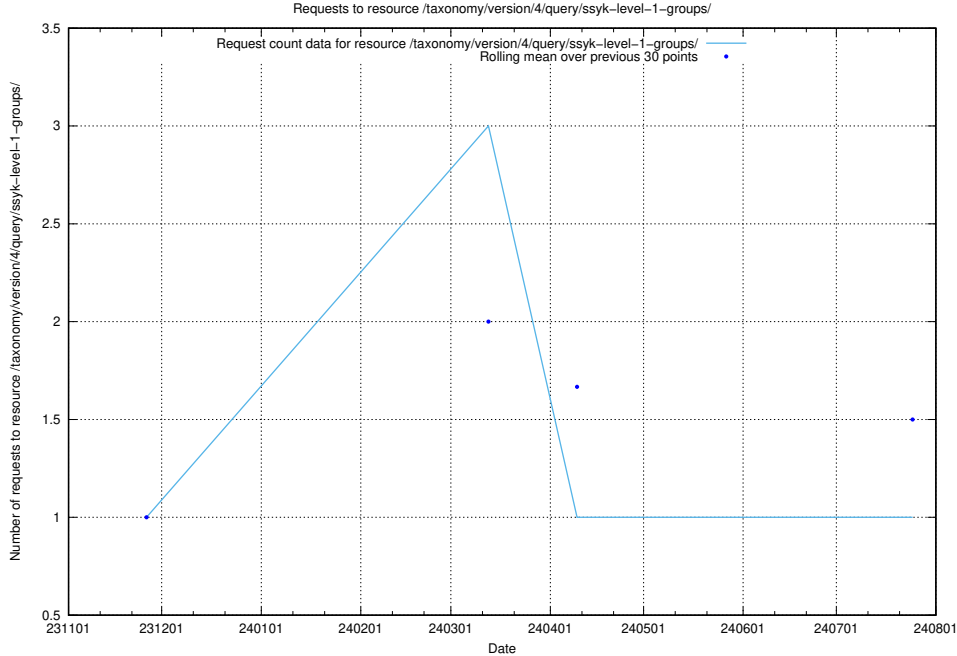

5.4691 Usage of /taxonomy/version/4/query/ssyk-level-1-groups/

Here, we count the number of requests to resource /taxonomy/version/4/query/ssyk-level-1-groups/.