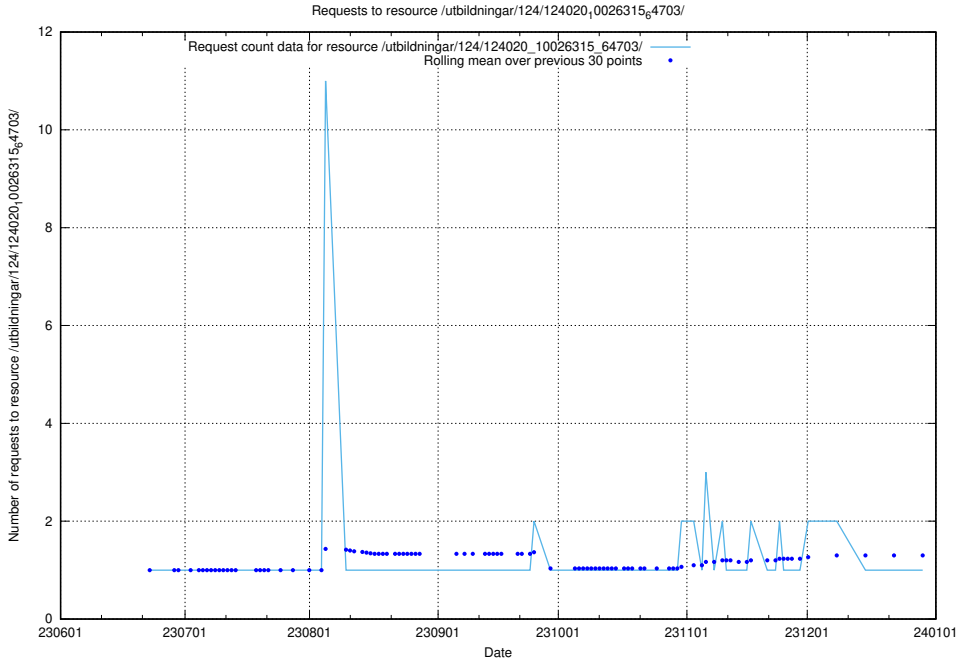

Here, we count the number of requests to resource /utbildningar/124/124020_10026315_64703/events/.

5.6490 Usage of /utbildningar/124/124020_10026315_64703/

Here, we count the number of requests to resource /utbildningar/124/124020_10026315_64703/.