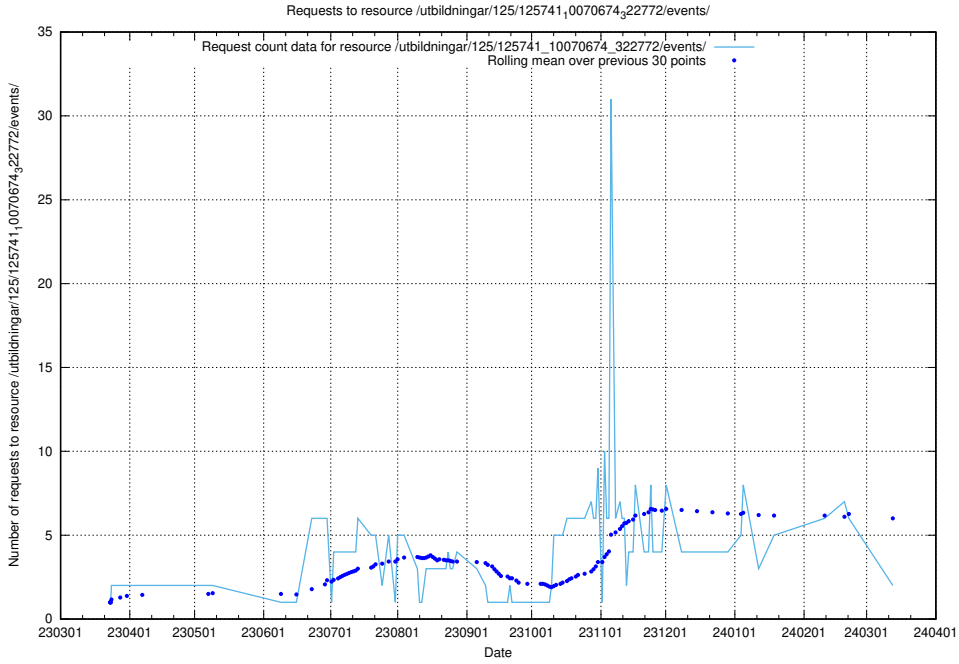

5.1016 Usage of /utbildningar/125/125741_10070674_322772/events/

Here, we count the number of requests to resource /utbildningar/125/125741_10070674_322772/events/