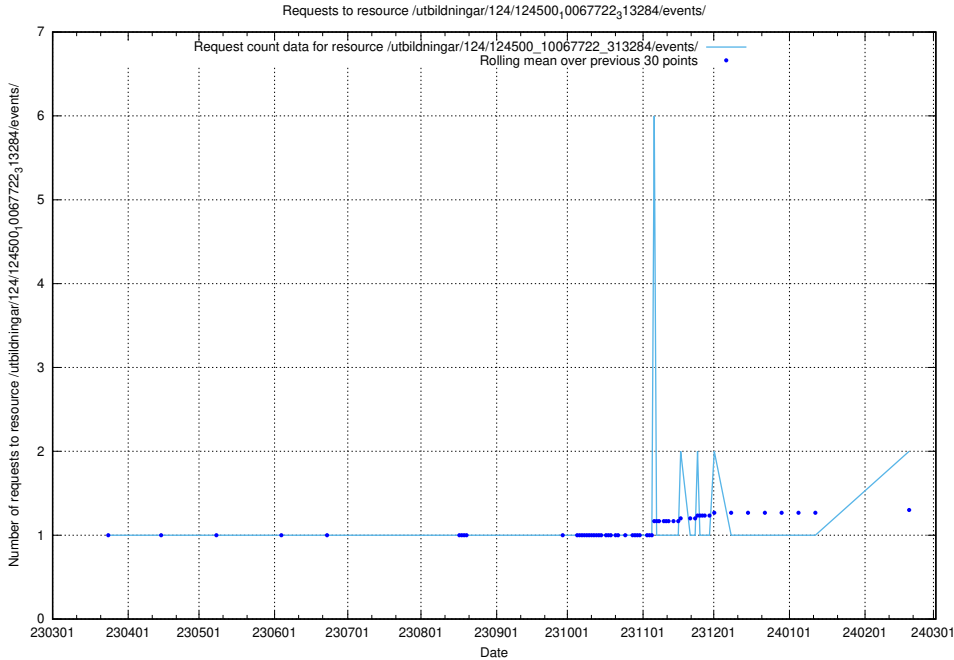

5.987 Usage of /utbildningar/124/124500_10067722_313284/events/

Here, we count the number of requests to resource /utbildningar/124/124500_10067722_313284/events/