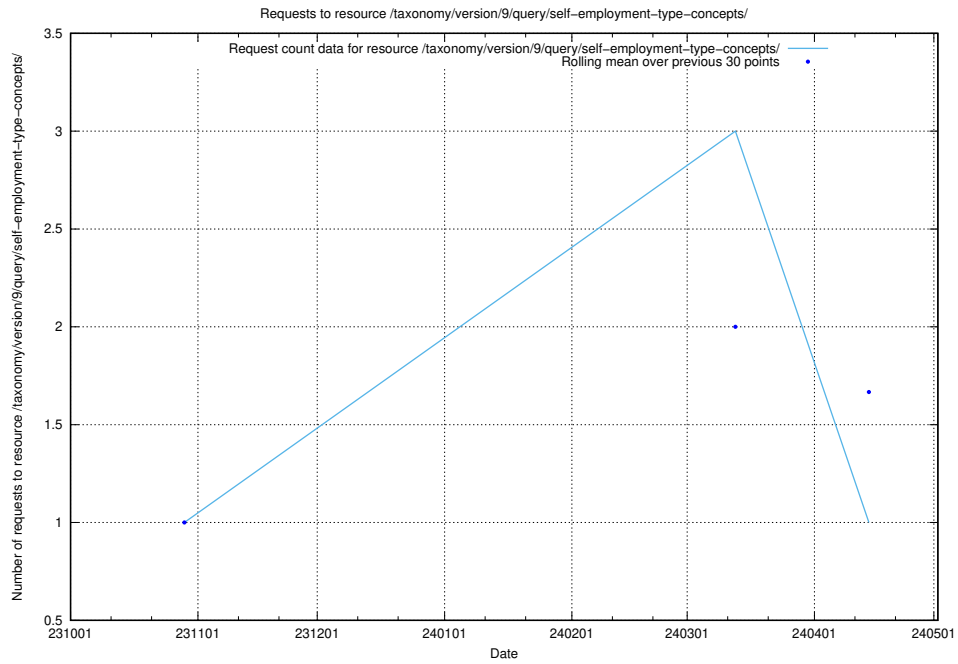

5.4879 Usage of /taxonomy/version/9/query/self-employment-type-concepts/

Here, we count the number of requests to resource /taxonomy/version/9/query/self-employment-type-concepts/.