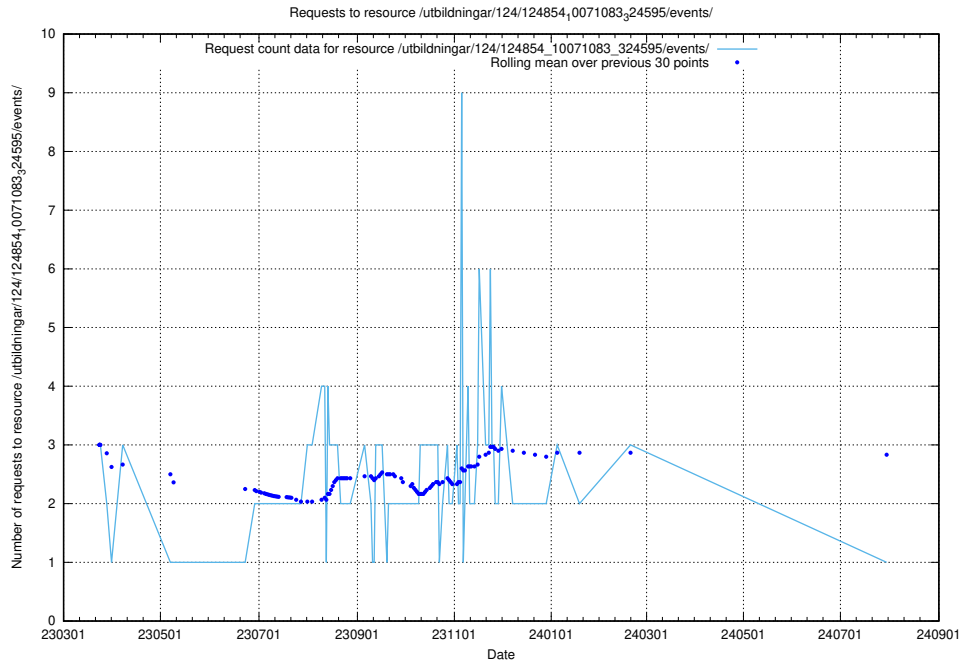

5.6966 Usage of /utbildningar/124/124854_10071083_324595/events/

Here, we count the number of requests to resource /utbildningar/124/124854_10071083_324595/events/