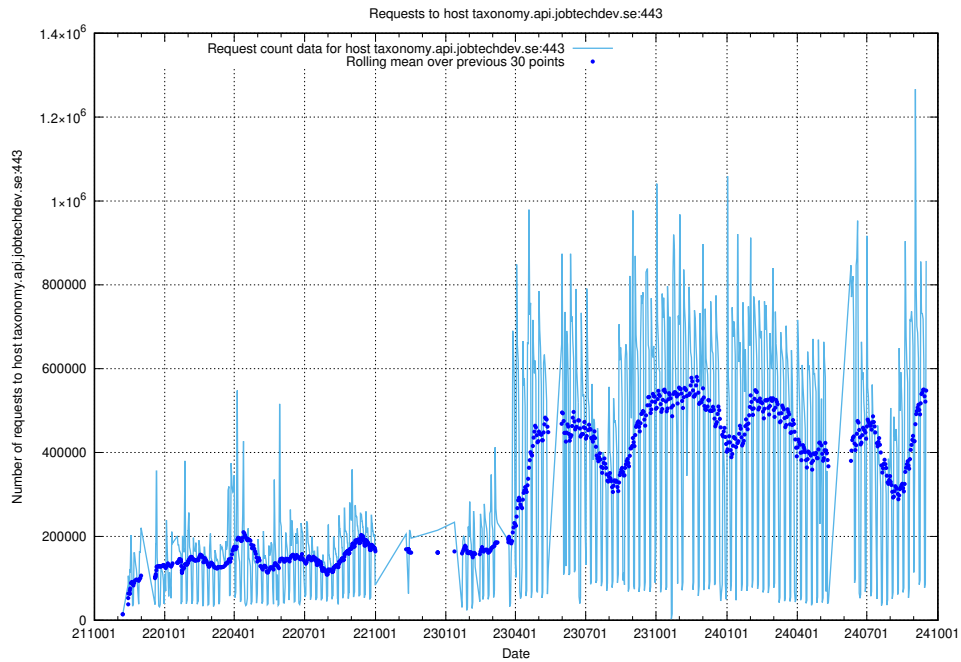

7 Log Stack

This section contains request statistics from [JobTech's log stack](#)⁸.

7.1 Usage of taxonomy.api.jobtechdev.se:443

Here, we count the number of requests to host taxonomy.api.jobtechdev.se:443.

⁸<https://elk.jobtechdev.se>