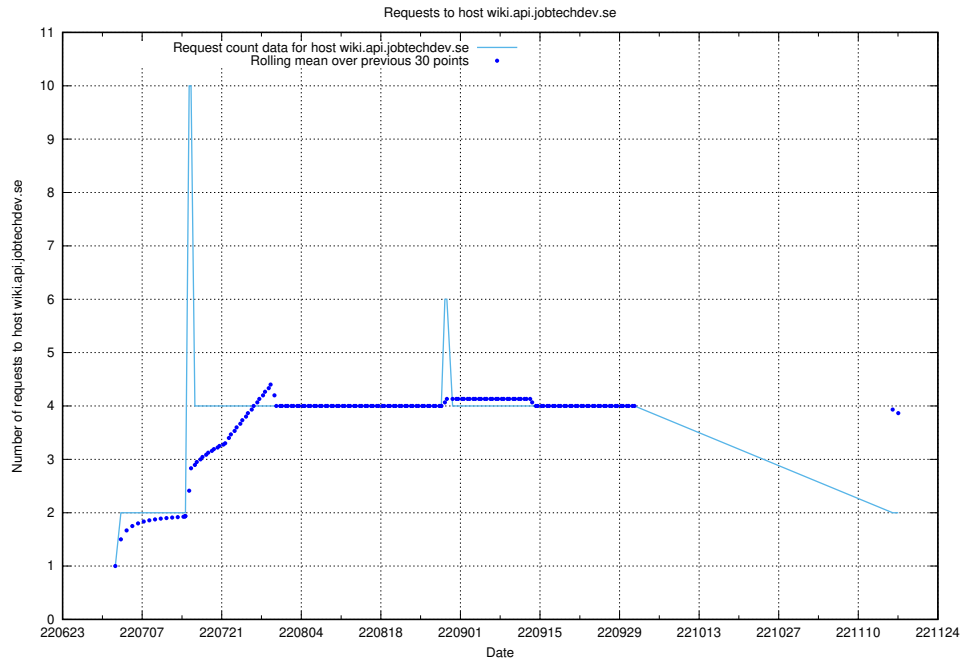

7.397 Usage of wiki.apirequest.jobtechdev.se

Here, we count the number of requests to host wiki.apirequest.jobtechdev.se.

7.398 Usage of wiki.api.jobtechdev.se

Here, we count the number of requests to host wiki.api.jobtechdev.se.