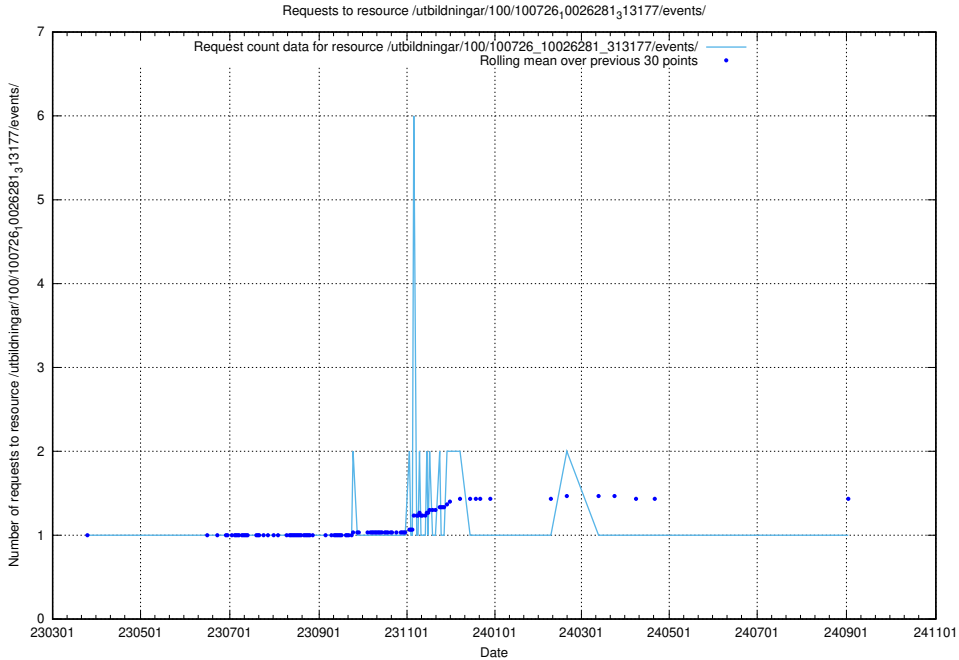

5.6743 Usage of /utbildningar/100/100726_10026281_313177/events/

Here, we count the number of requests to resource /utbildningar/100/100726_10026281_313177/events/