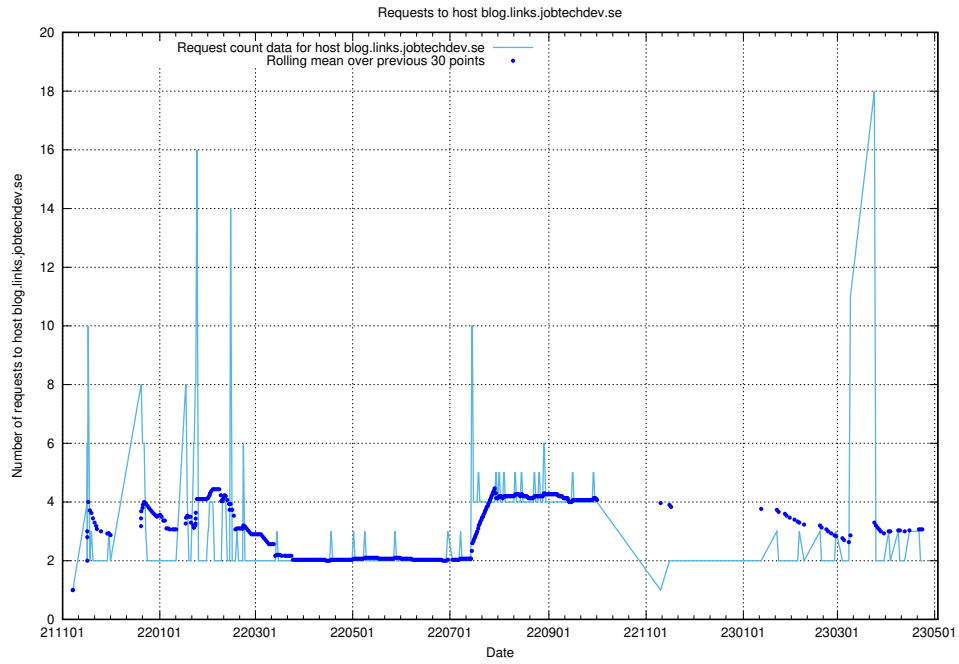

7.436 Usage of `blog.links.jobtechdev.se`

Here, we count the number of requests to host `blog.links.jobtechdev.se`.