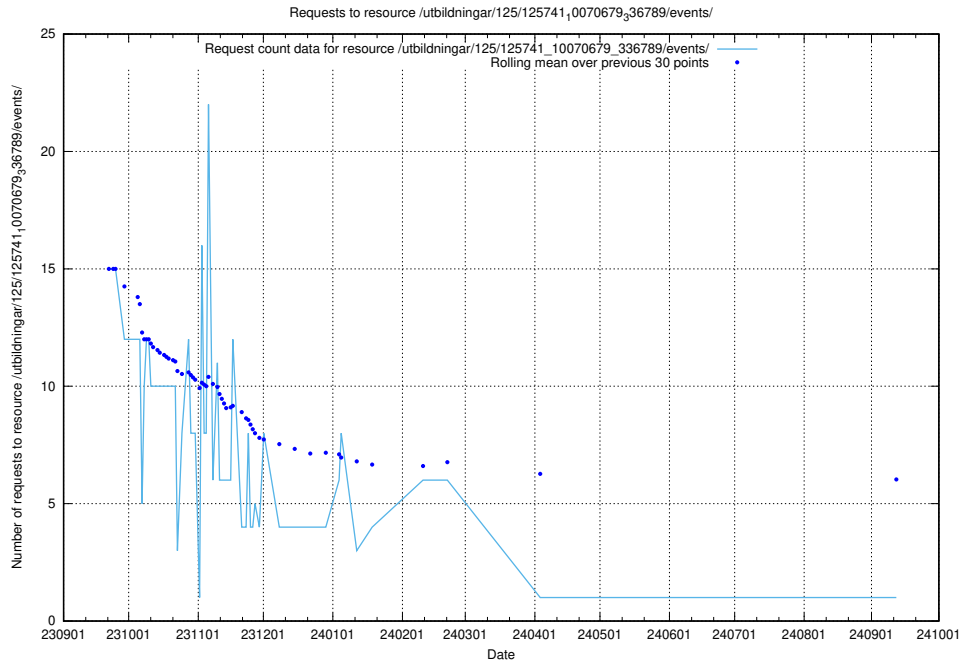

5.5198 Usage of /utbildningar/125/125741_10070679_336789/events/

Here, we count the number of requests to resource /utbildningar/125/125741_10070679_336789/events/