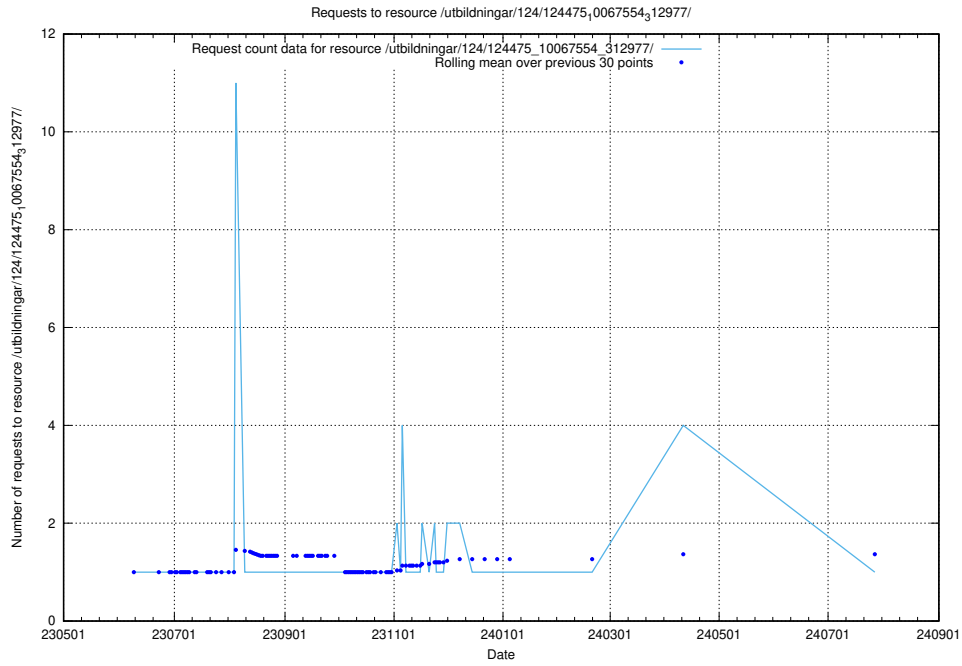

5.6561 Usage of /utbildningar/124/124473_10067812_313454/

Here, we count the number of requests to resource /utbildningar/124/124473_10067812_313454/.

5.6562 Usage of /utbildningar/124/124473_10067709_313266/events/