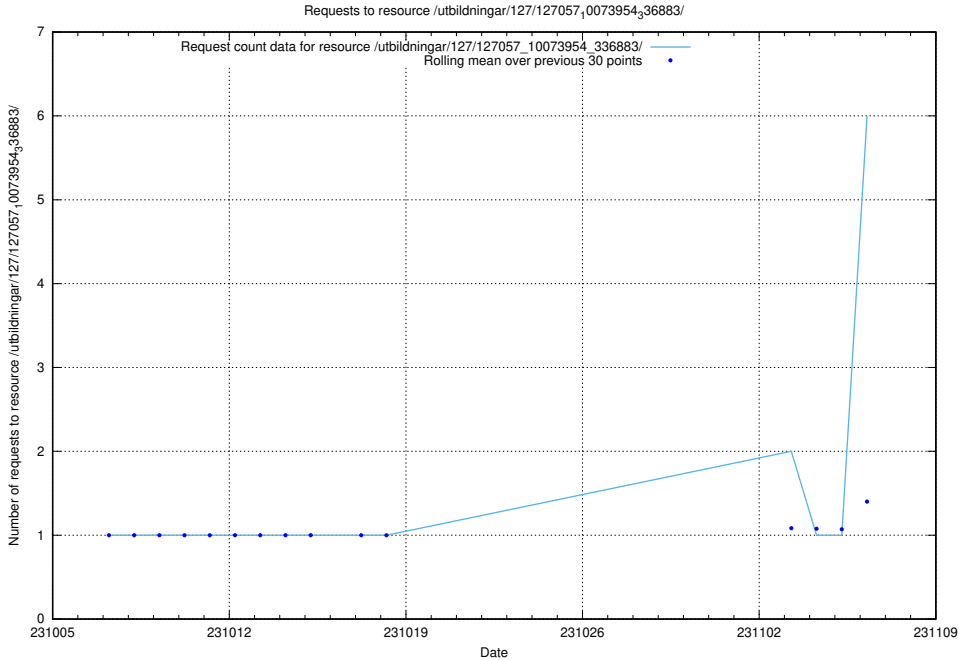

5.86 Usage of /utbildningar/127/127057_10073954_336883/

Here, we count the number of requests to resource /utbildningar/127/127057_10073954_336883/.