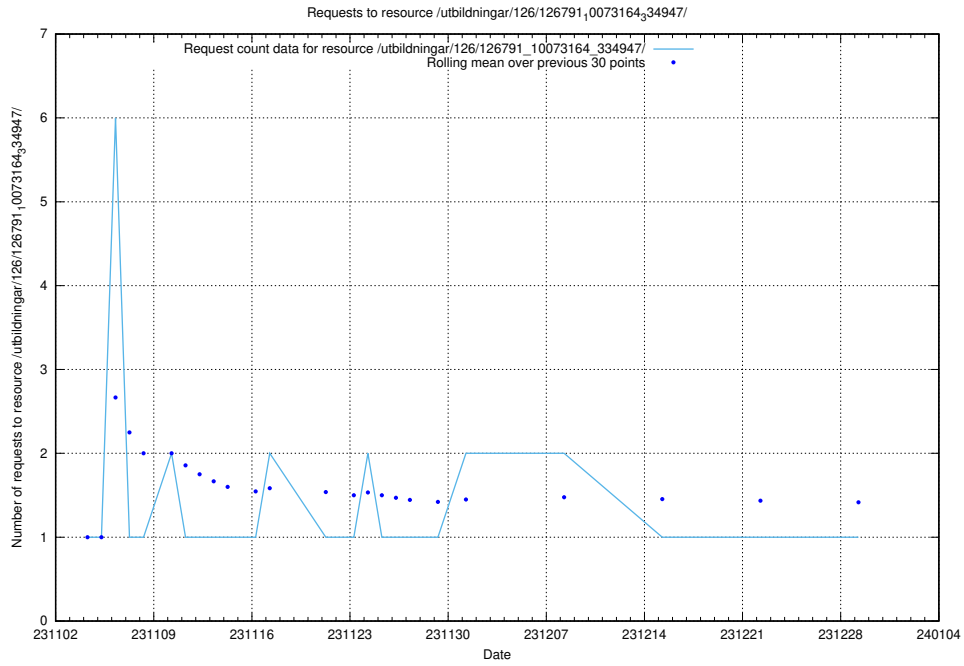

5.4841 Usage of /utbildningar/126/126791_10073164_334947/

Here, we count the number of requests to resource /utbildningar/126/126791_10073164_334947/.