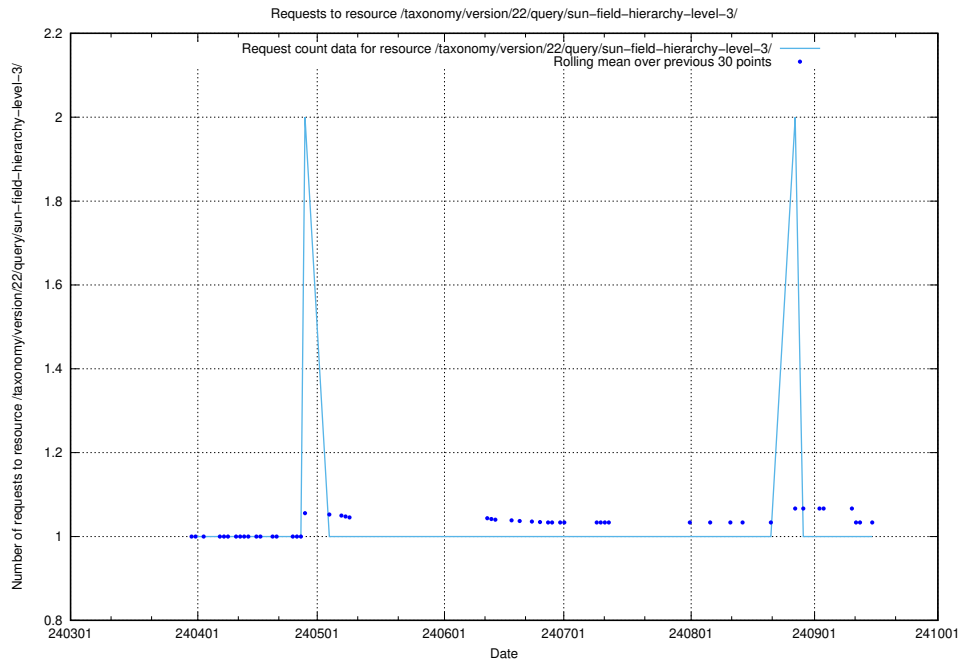

5.2274 Usage of /taxonomy/version/22/query/sun-field-hierarchy-level-3/

Here, we count the number of requests to resource /taxonomy/version/22/query/sun-field-hierarchy-level-3/.