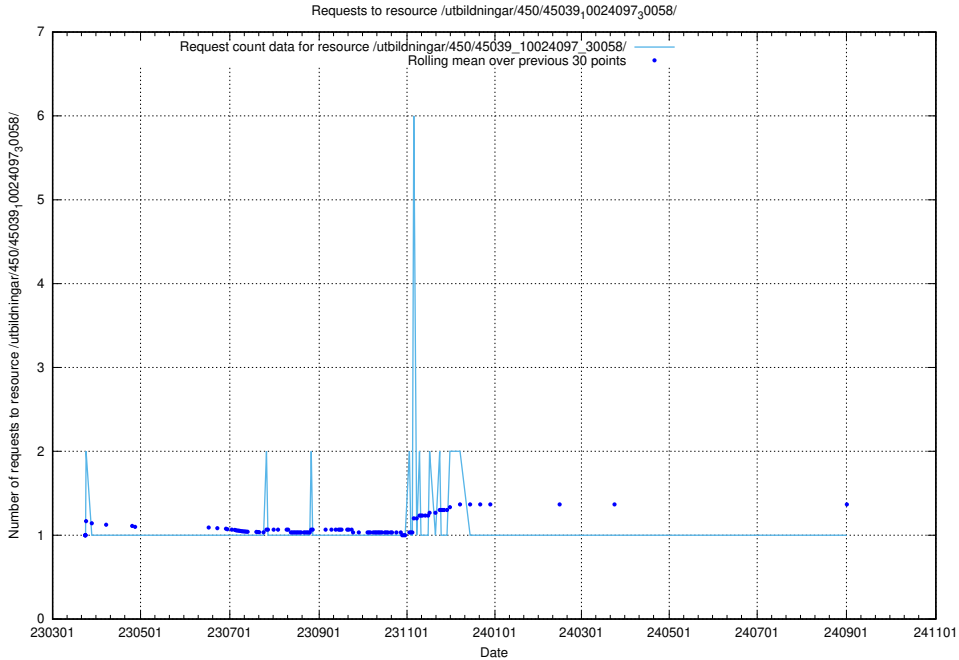

5.7029 Usage of /utbildningar/450/45039_10024097_30058/

Here, we count the number of requests to resource /utbildningar/450/45039_10024097_30058/.