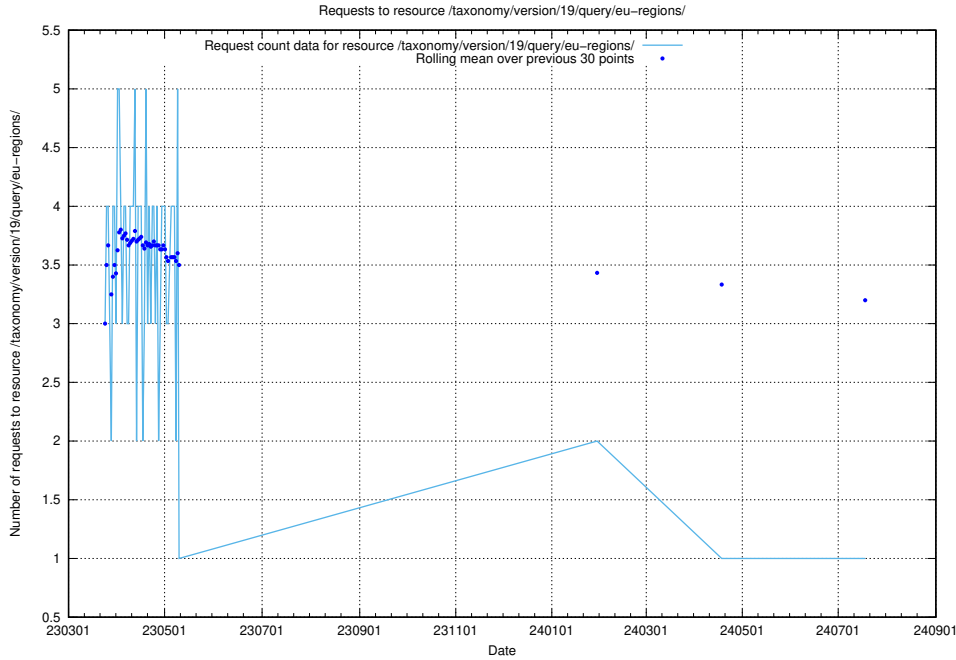

5.6844 Usage of /taxonomy/version/19/query/eu-regions/

Here, we count the number of requests to resource /taxonomy/version/19/query/eu-regions/.