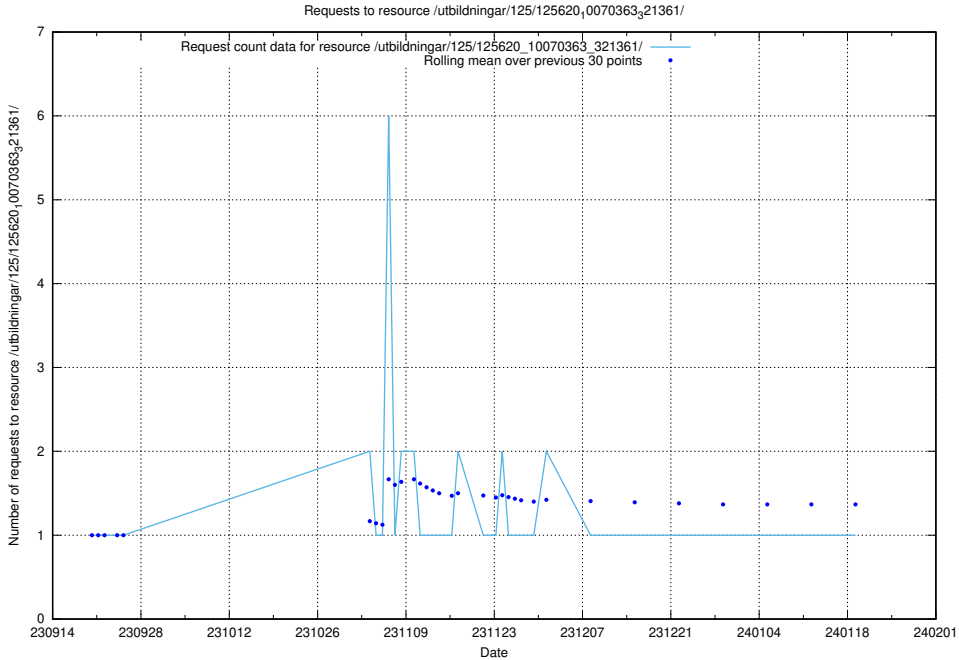

5.5237 Usage of /utbildningar/125/125620_10070363_321361/

Here, we count the number of requests to resource /utbildningar/125/125620_10070363_321361/.