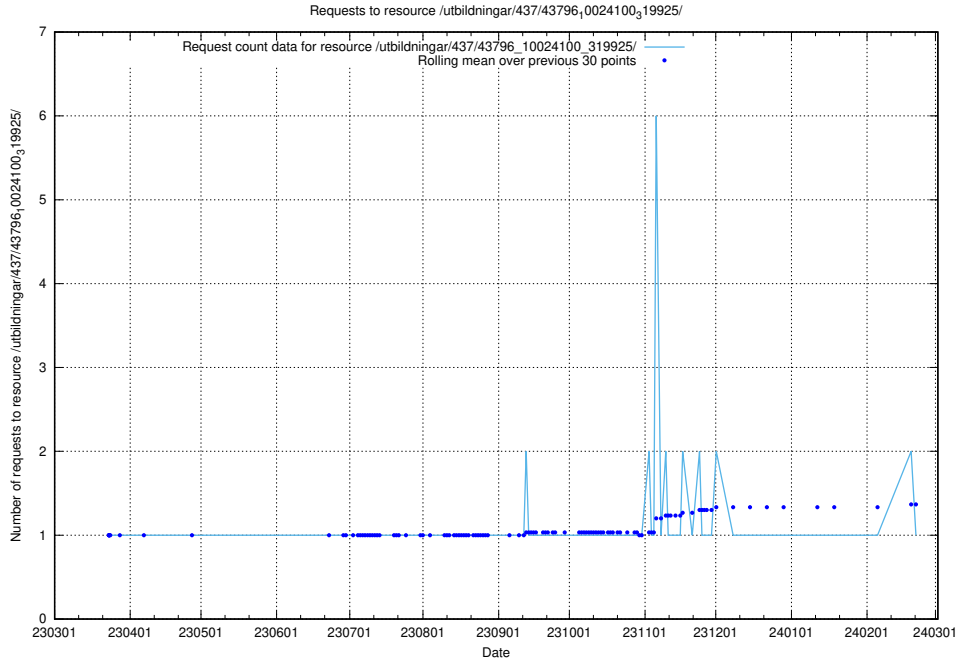

5.7064 Usage of /utbildningar/437/43796_10024100_319925/

Here, we count the number of requests to resource /utbildningar/437/43796_10024100_319925/.