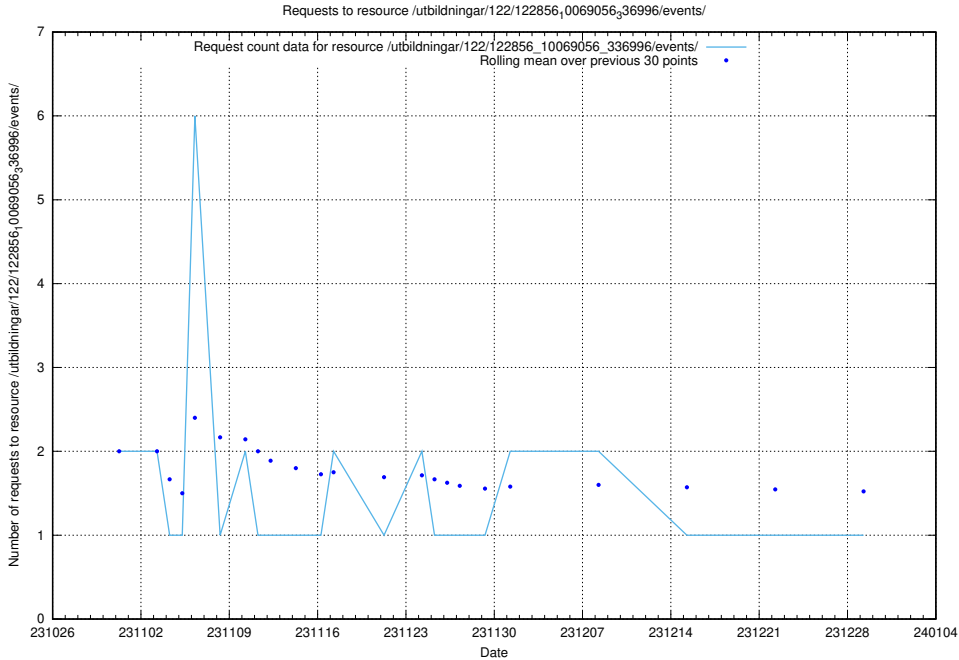

5.4872 Usage of /utbildningar/122/122856_10069056_336996/events/

Here, we count the number of requests to resource /utbildningar/122/122856_10069056_336996/events/