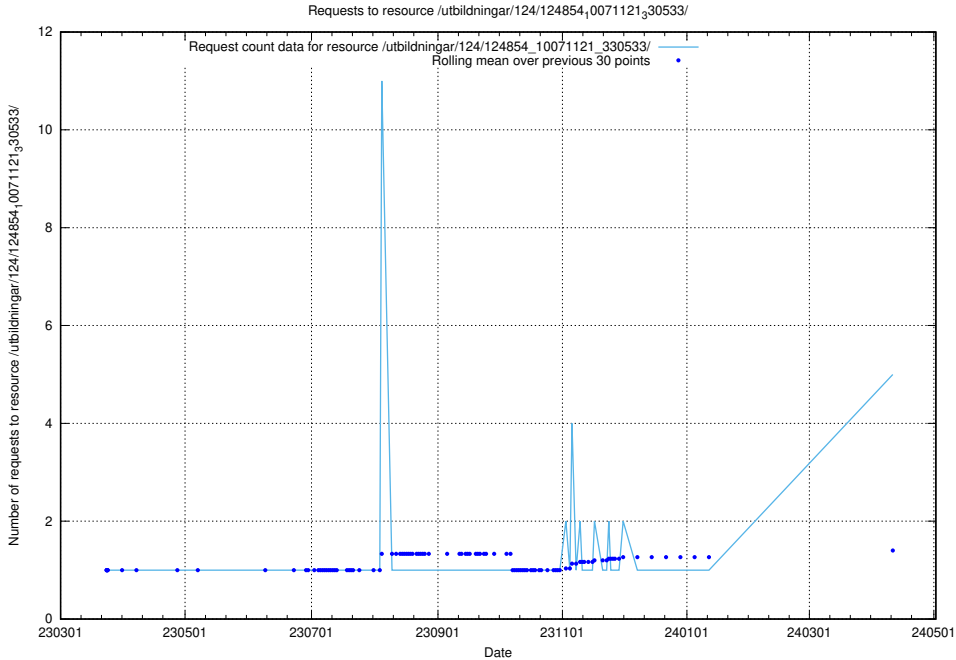

5.148 Usage of /utbildningar/124/124854_10071121_330533/

Here, we count the number of requests to resource /utbildningar/124/124854_10071121_330533/.