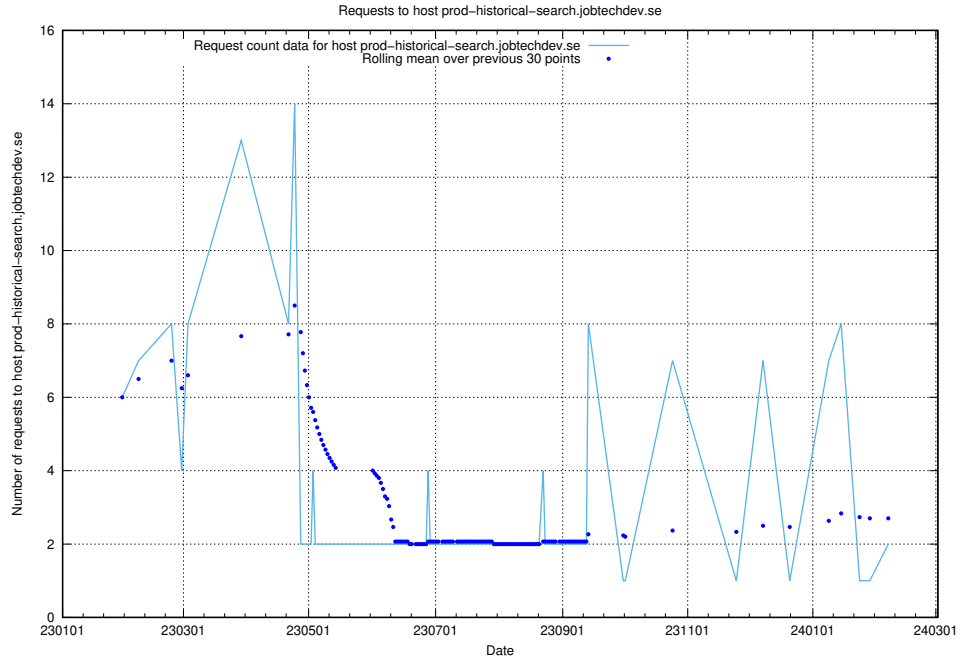

7.297 Usage of akaunting.jobtechdev.se

Here, we count the number of requests to host akaunting.jobtechdev.se.

7.298 Usage of prod-historical-search.jobtechdev.se

Here, we count the number of requests to host prod-historical-search.jobtechdev.se.