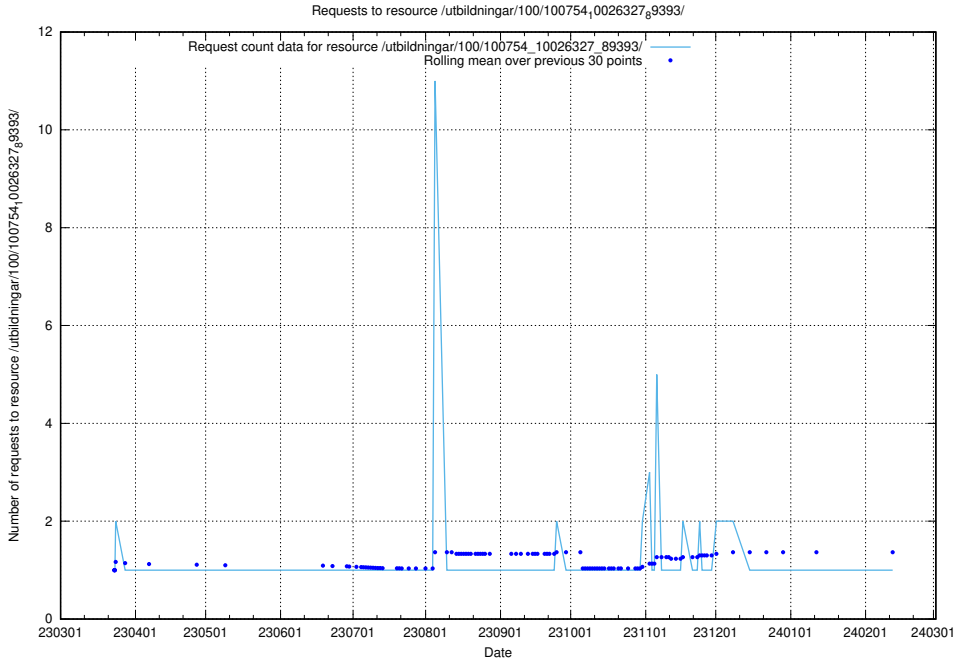

5.6264 Usage of /utbildningar/100/100754_10026327_89393/

Here, we count the number of requests to resource /utbildningar/100/100754_10026327_89393/.