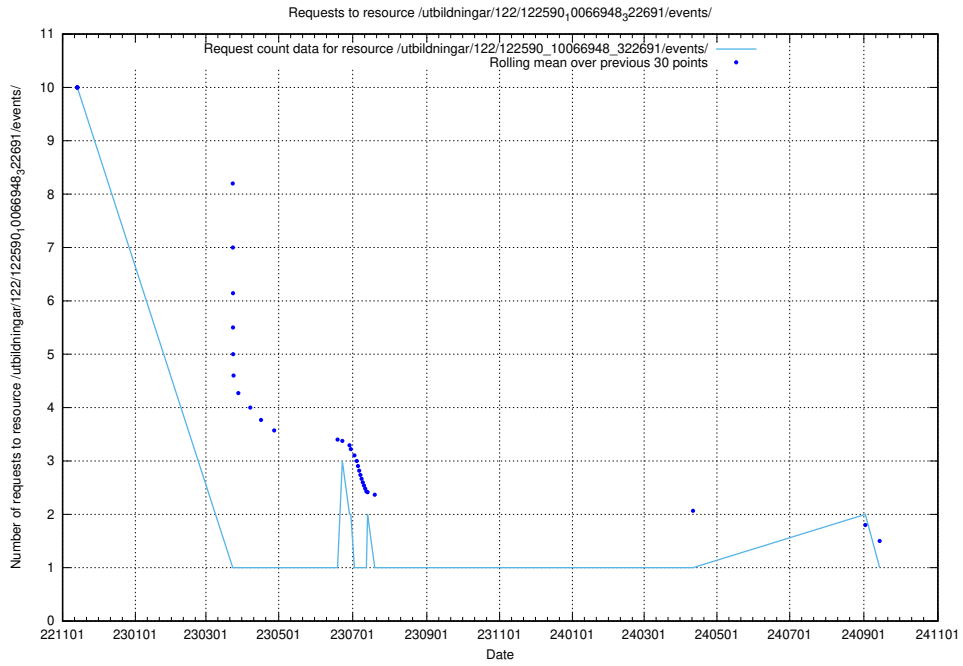

5.6411 Usage of /utbildningar/122/122590_10066948_322691/events/

Here, we count the number of requests to resource /utbildningar/122/122590_10066948_322691/events/