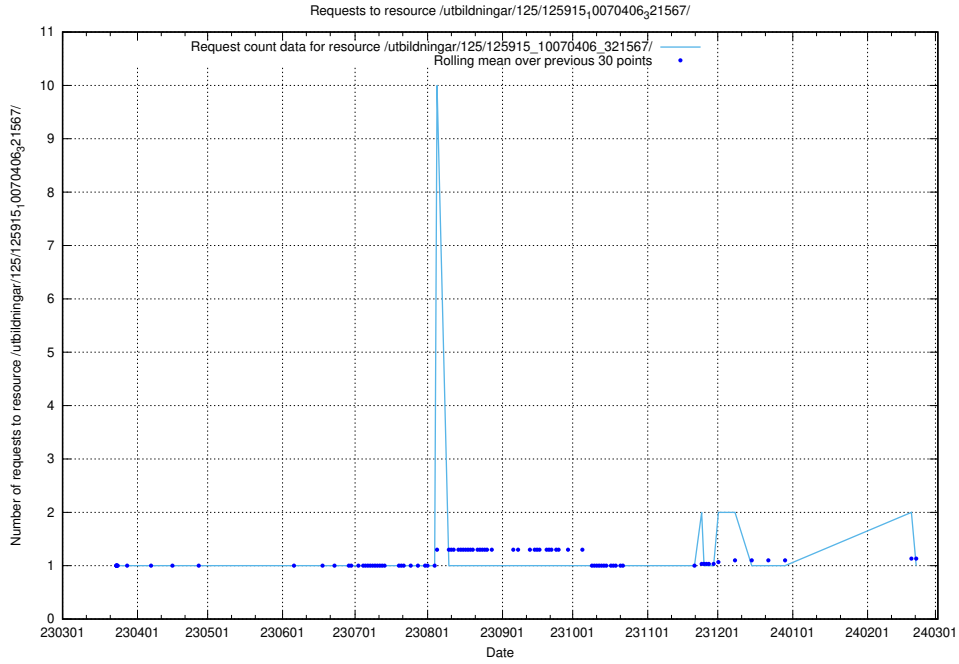

5.7143 Usage of /utbildningar/125/125915_10070406_321567/

Here, we count the number of requests to resource /utbildningar/125/125915_10070406_321567/.