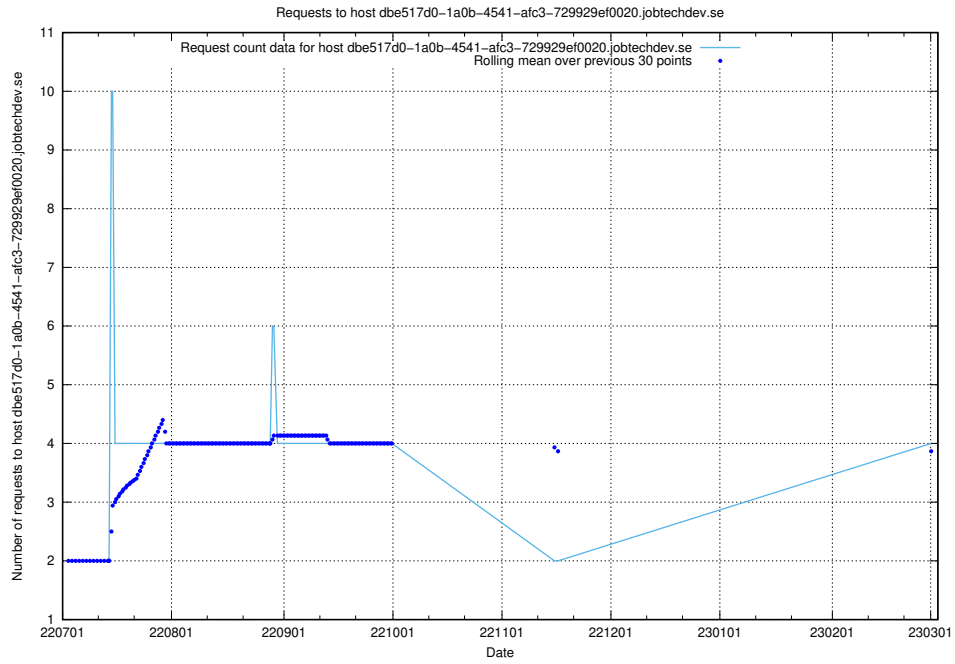

7.150 Usage of db517d0-1a0b-4541-afc3-729929ef0020.jobtechdev.se

Here, we count the number of requests to host db517d0-1a0b-4541-afc3-729929ef0020.jobtechdev.se.