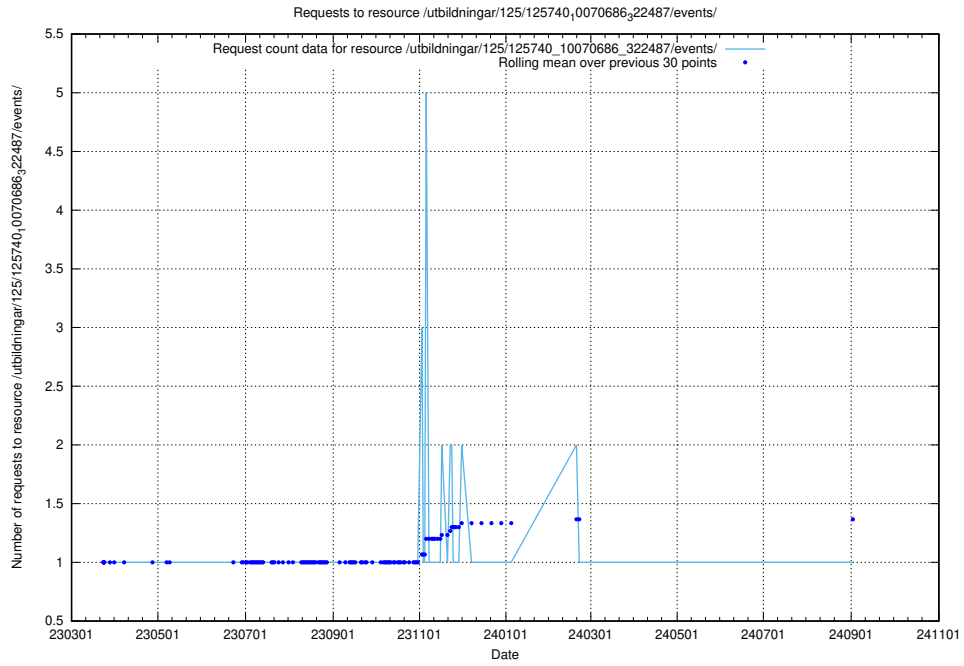

5.1035 Usage of /utbildningar/125/125740_10070686_322487/events/

Here, we count the number of requests to resource /utbildningar/125/125740_10070686_322487/events/