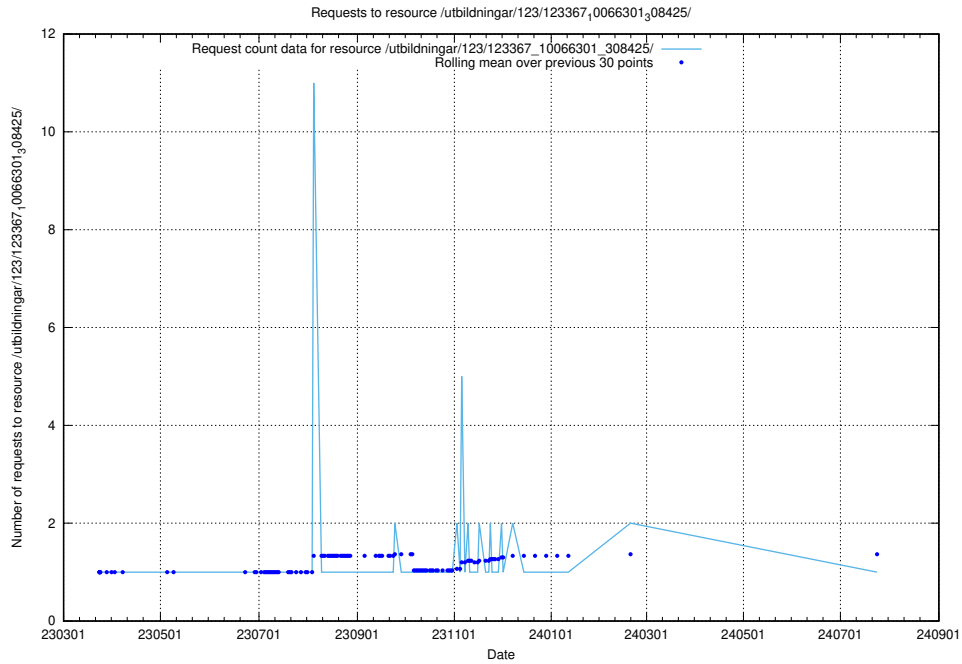

Here, we count the number of requests to resource /utbildningar/123/123367_10066301_308425/.

5.5261 Usage of /utbildningar/124/124499_10067844_313557/events/

Here, we count the number of requests to resource /utbildningar/124/124499_10067844_313557/events/