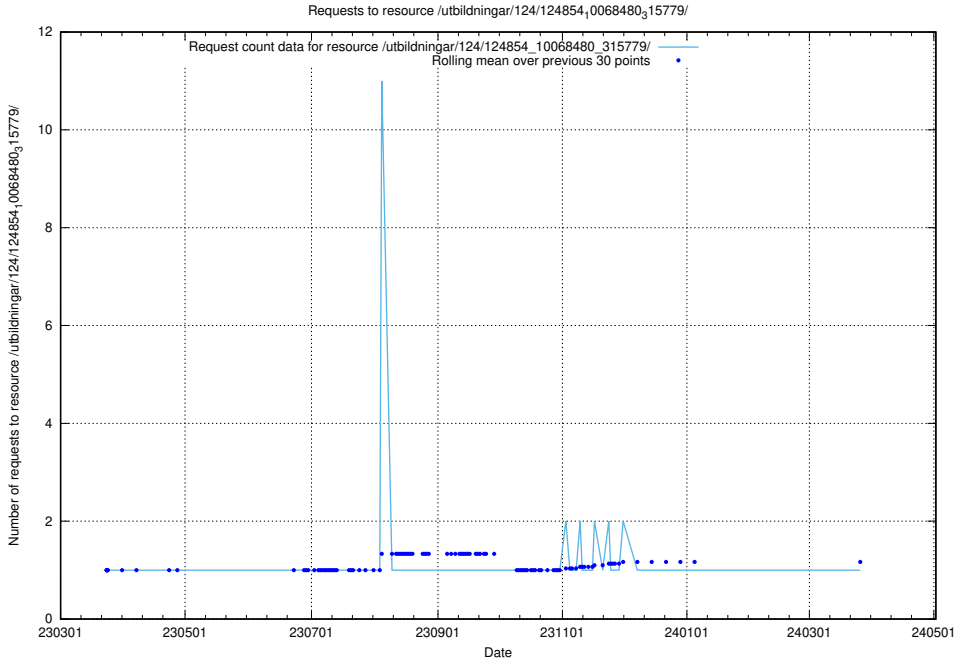

5.1306 Usage of /utbildningar/124/124854_10068480_315779/

Here, we count the number of requests to resource /utbildningar/124/124854_10068480_315779/.