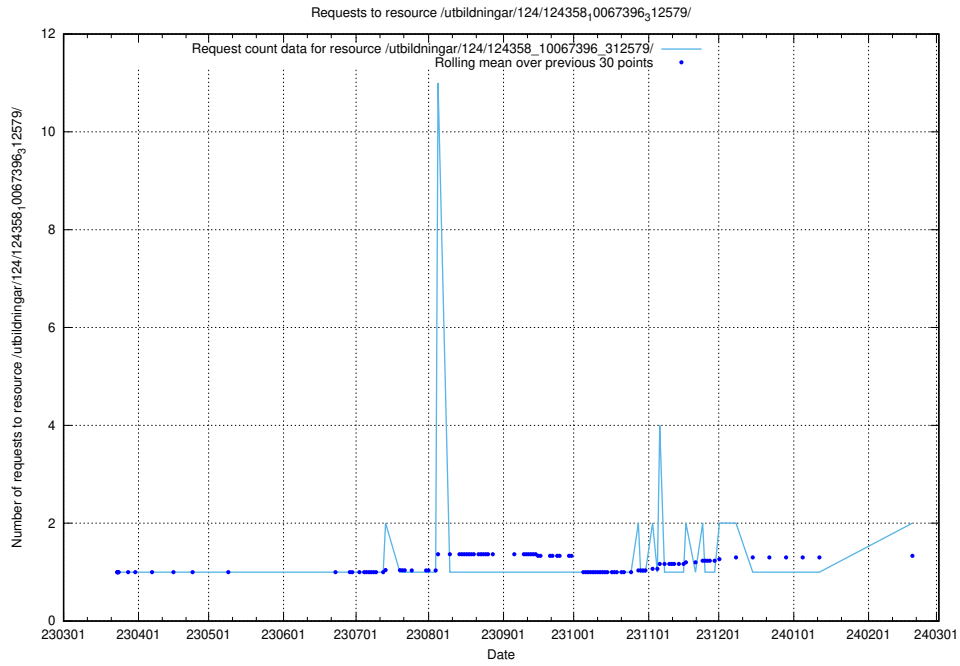

5.767 Usage of /utbildningar/124/124358_10067396_312579/

Here, we count the number of requests to resource /utbildningar/124/124358_10067396_312579/.