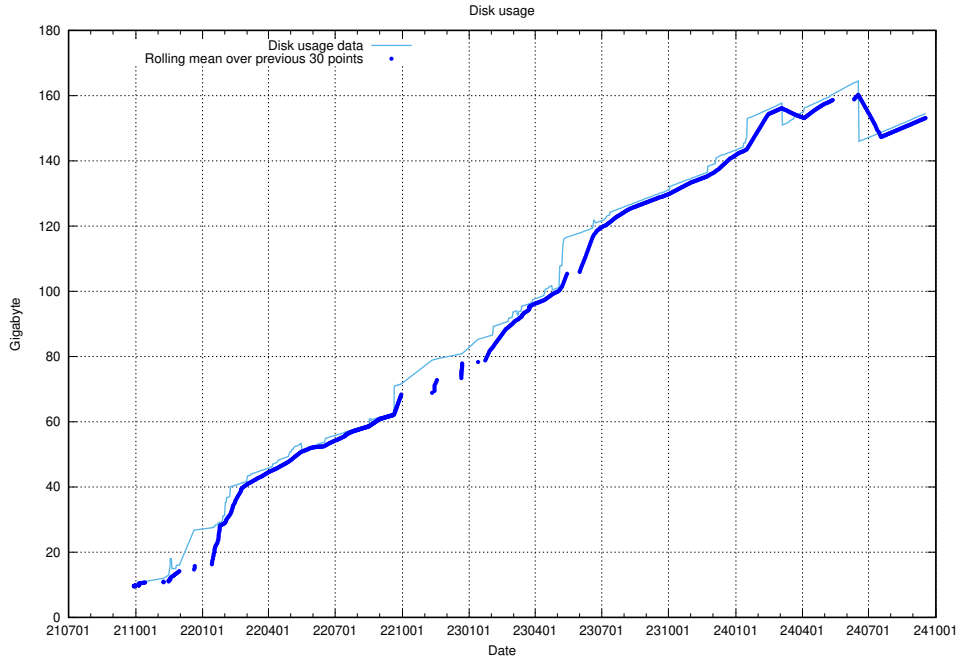

⁶<https://data.jobtechdev.se>

5.2 Disk space usage

A table showing the disk space usage on the data server.

5.3 Usage of /utbildningar/122/122546_10064499_255523/events/

Here, we count the number of requests to resource /utbildningar/122/122546_10064499_255523/events/