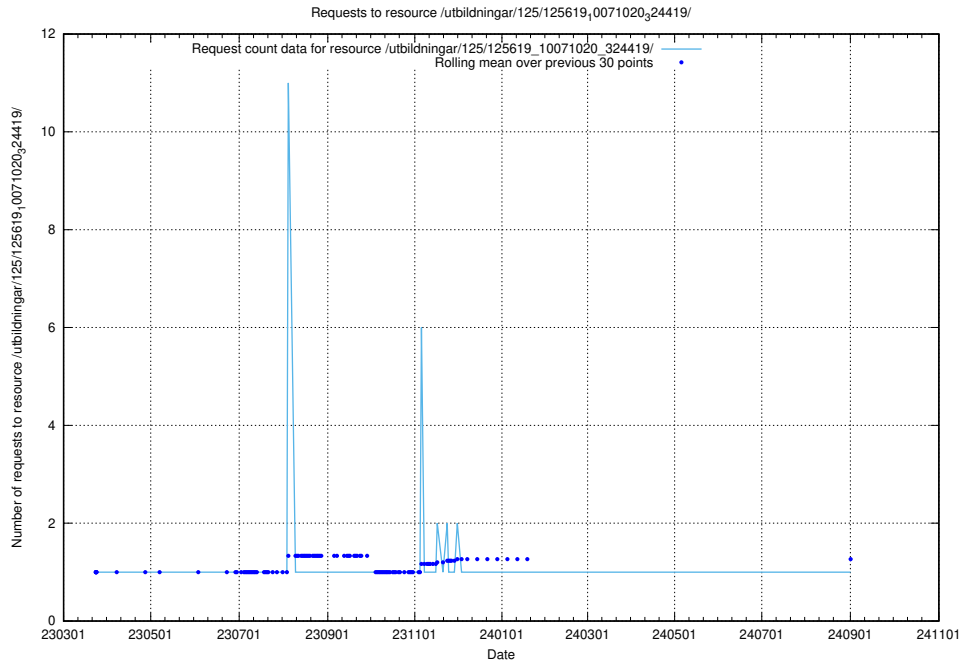

5.1119 Usage of /utbildningar/125/125619_10071020_324419/

Here, we count the number of requests to resource /utbildningar/125/125619_10071020_324419/.