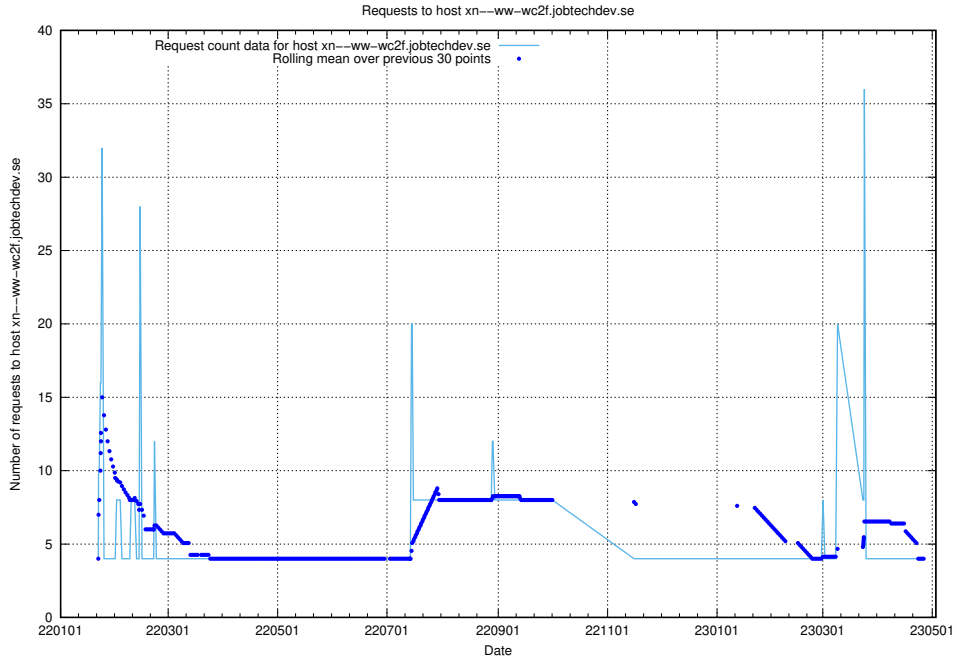

7.110 Usage of xn-ww-wc2f.jobtechdev.se

Here, we count the number of requests to host xn-ww-wc2f.jobtechdev.se.