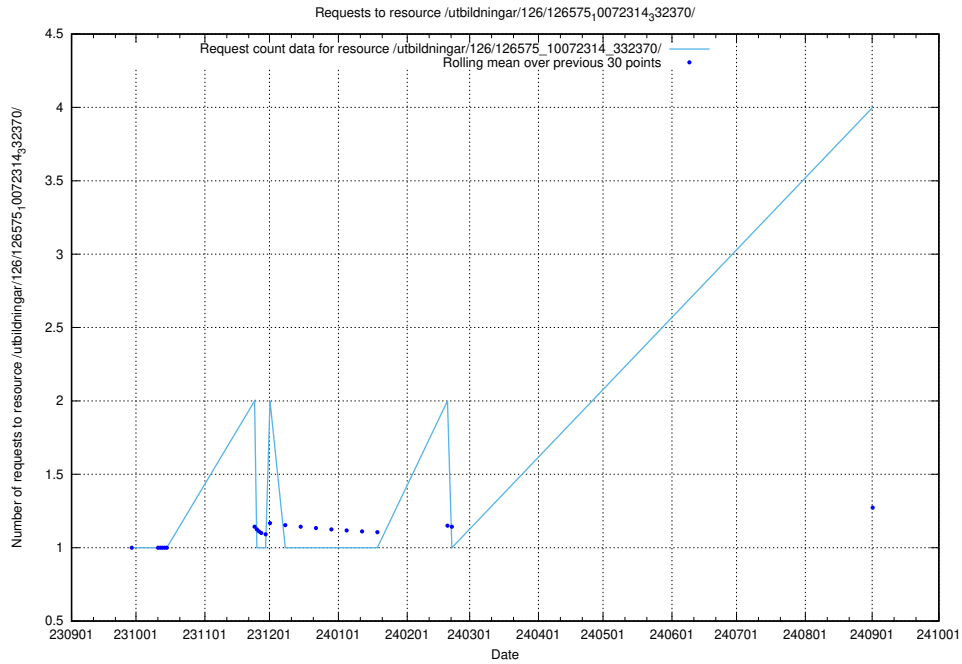

5.296 Usage of /utbildningar/126/126575_10072314_332370/

Here, we count the number of requests to resource /utbildningar/126/126575_10072314_332370/.