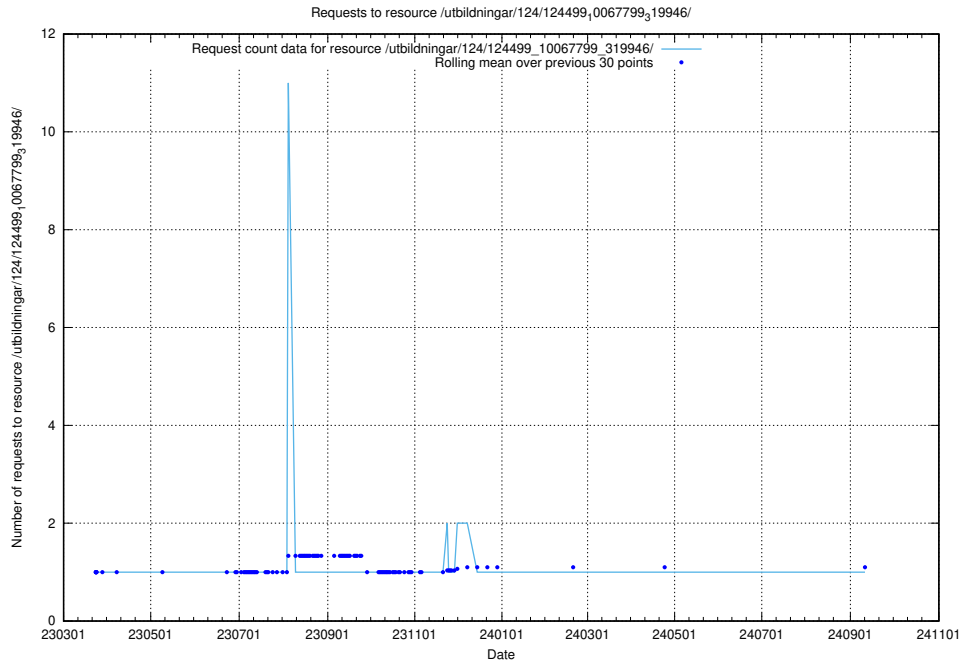

5.3167 Usage of /utbildningar/124/124499_10067799_319946/

Here, we count the number of requests to resource /utbildningar/124/124499_10067799_319946/.