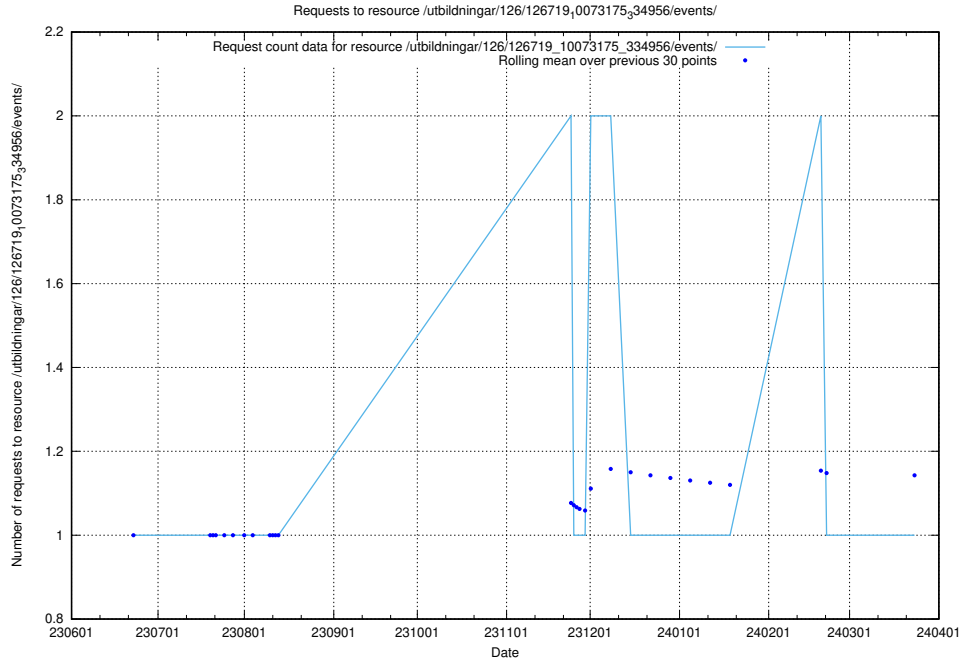

Here, we count the number of requests to resource /utbildningar/126/126719_10073372_335556/.

5.6293 Usage of /utbildningar/126/126719_10073175_334956/events/

Here, we count the number of requests to resource /utbildningar/126/126719_10073175_334956/events/