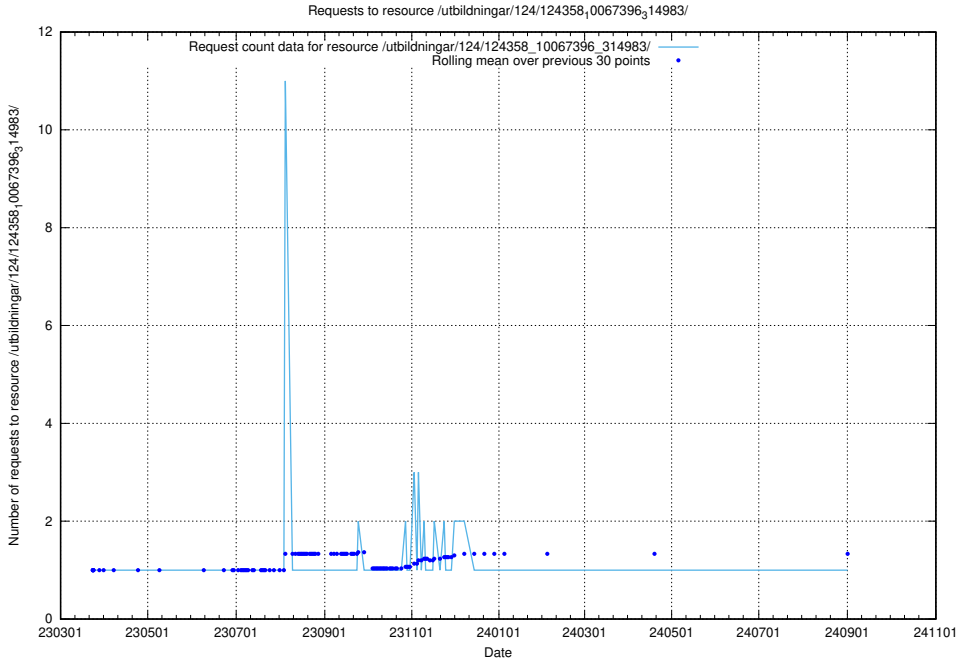

5.4531 Usage of /utbildningar/124/124358_10067396_314983/

Here, we count the number of requests to resource /utbildningar/124/124358_10067396_314983/.