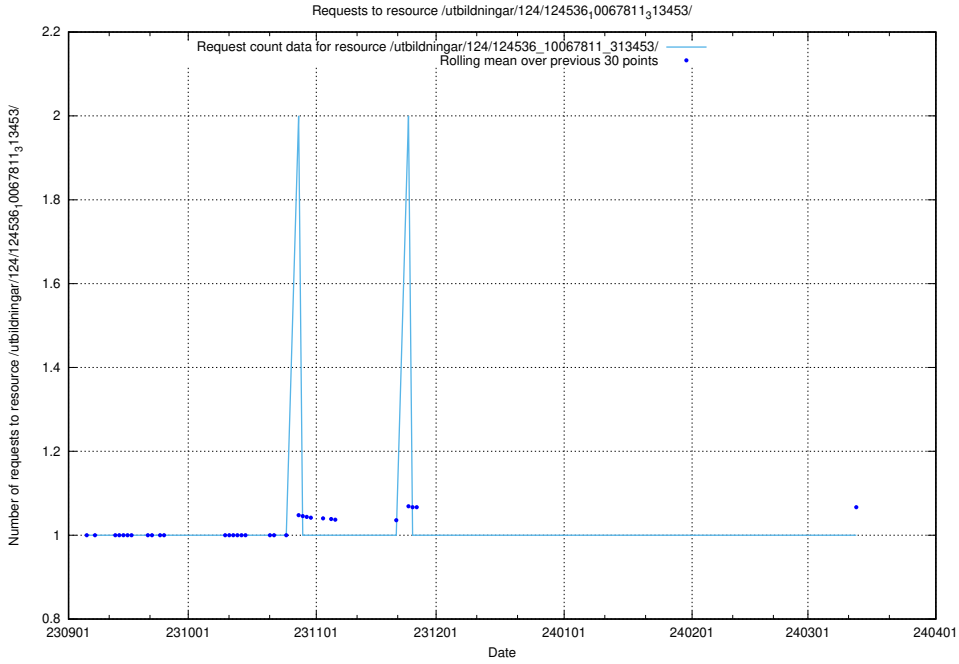

5.5391 Usage of /utbildningar/124/124536_10067811_313453/

Here, we count the number of requests to resource /utbildningar/124/124536_10067811_313453/.