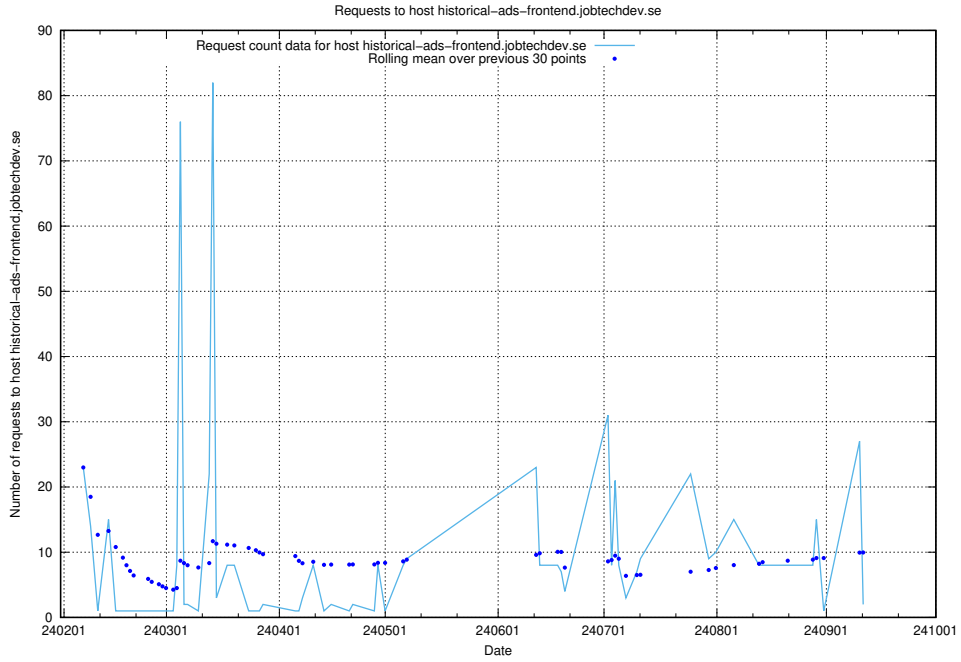

7.570 Usage of historical-ads-frontend.jobtechdev.se

Here, we count the number of requests to host historical-ads-frontend.jobtechdev.se.