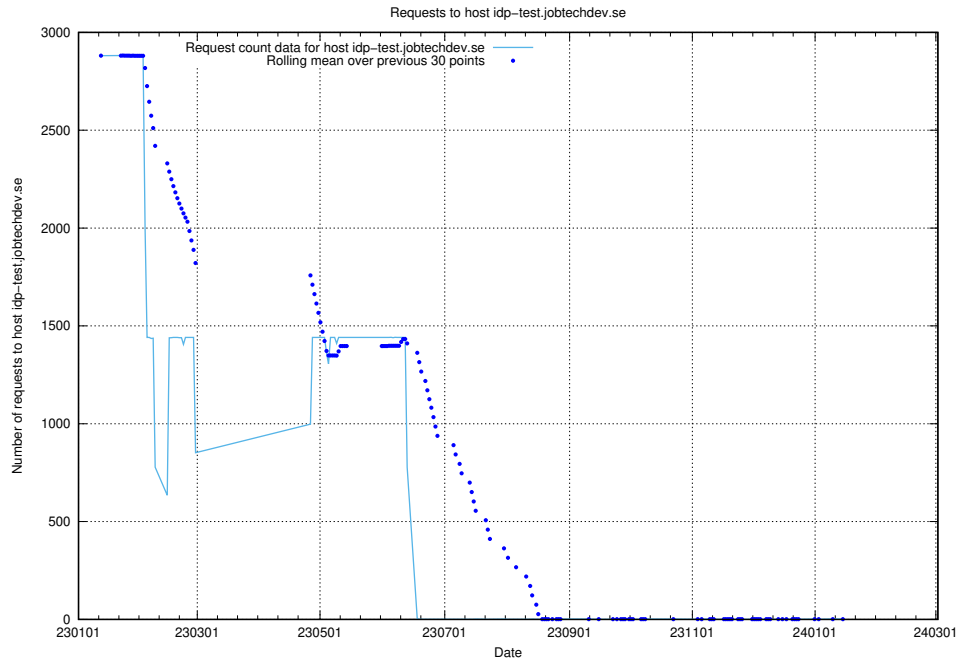

Here, we count the number of requests to host idp-test.jobtechdev.se.

7.310 Usage of jobstore.jobtechdev.se

Here, we count the number of requests to host jobstore.jobtechdev.se.

7.311 Usage of academy.jobtechdev.se