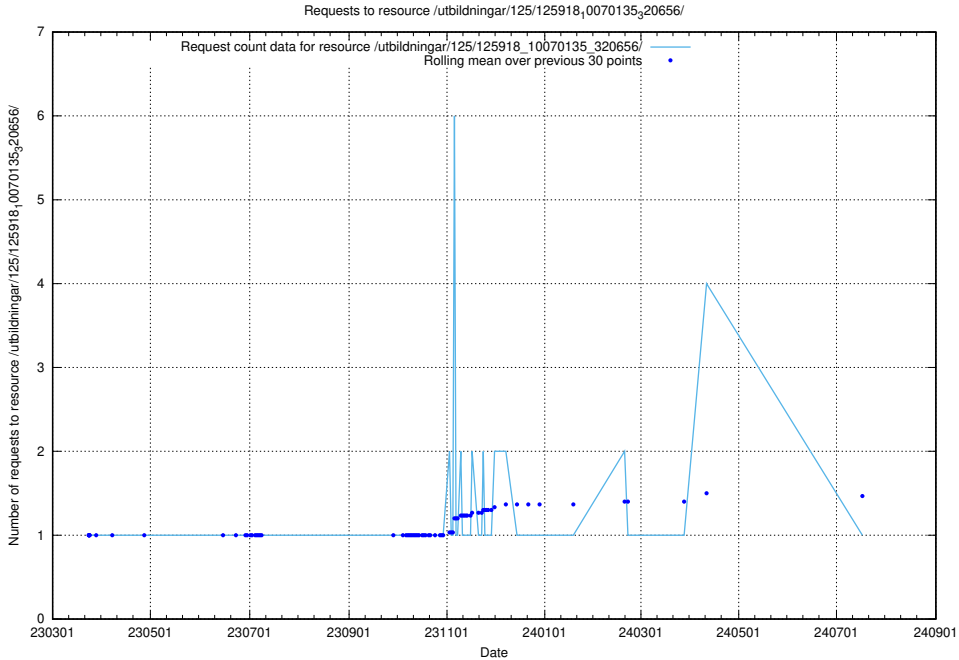

5.7140 Usage of /utbildningar/125/125918_10070135_320656/

Here, we count the number of requests to resource /utbildningar/125/125918_10070135_320656/.