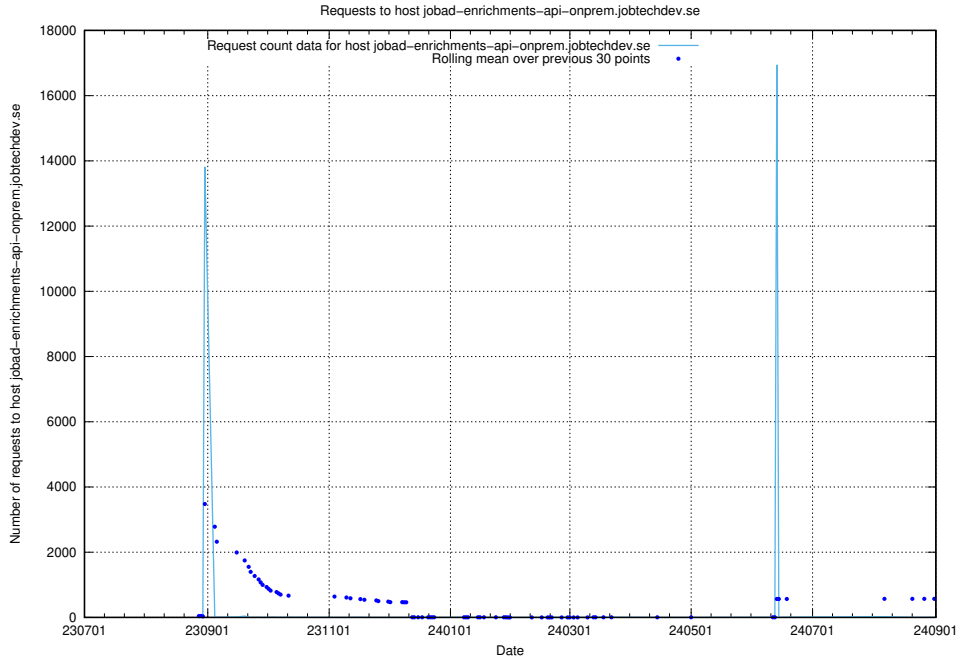

7.610 Usage of jobad-enrichments-api-onprem.jobtechdev.se

Here, we count the number of requests to host jobad-enrichments-api-onprem.jobtechdev.se.