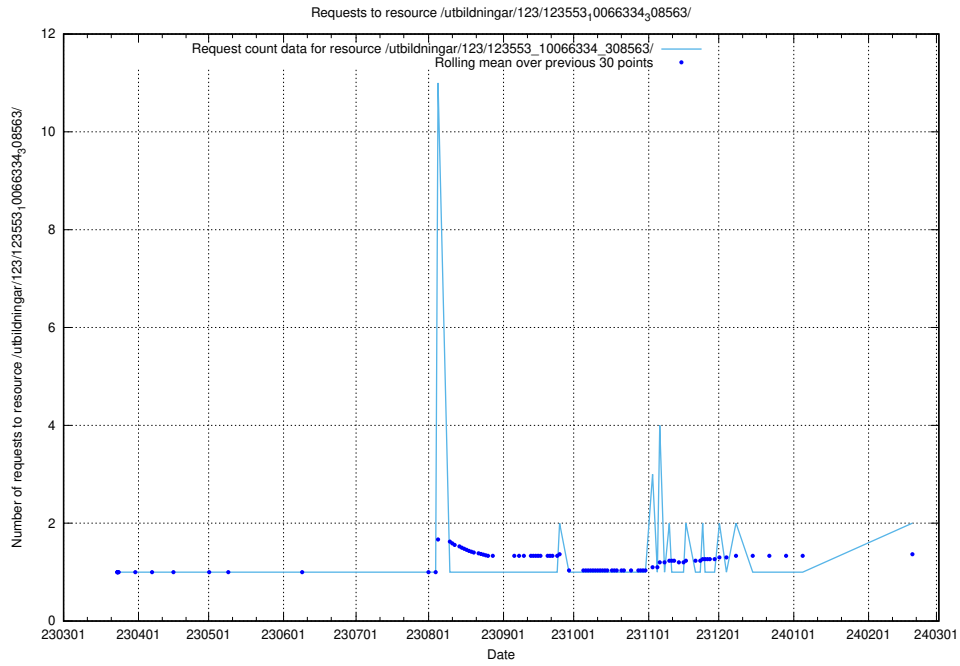

5.817 Usage of /utbildningar/123/123553_10066334_308563/

Here, we count the number of requests to resource /utbildningar/123/123553_10066334_308563/.