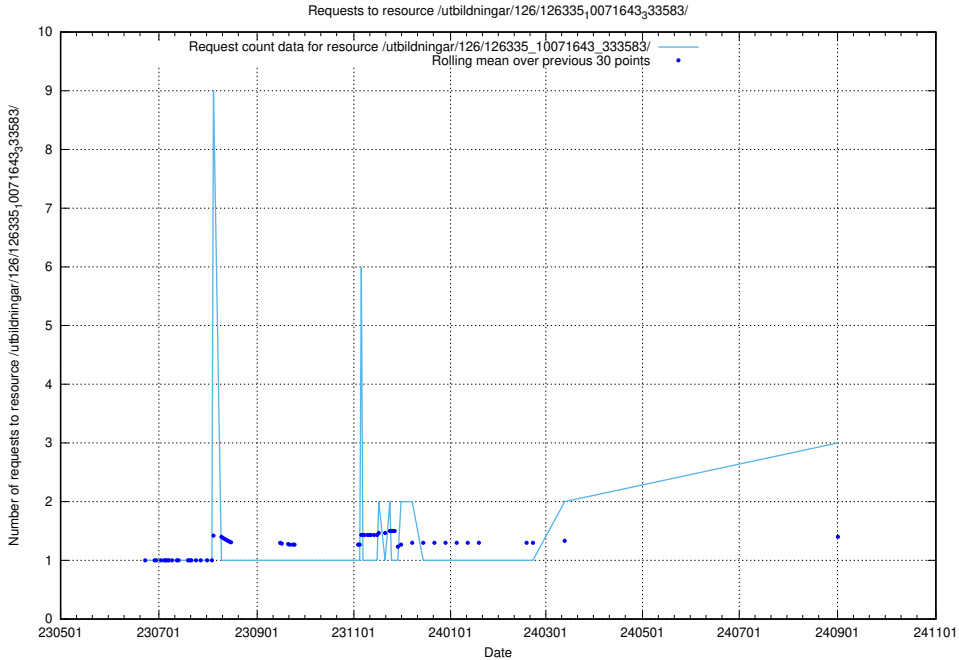

5.473 Usage of /utbildningar/126/126335_10071643_333583/

Here, we count the number of requests to resource /utbildningar/126/126335_10071643_333583/.