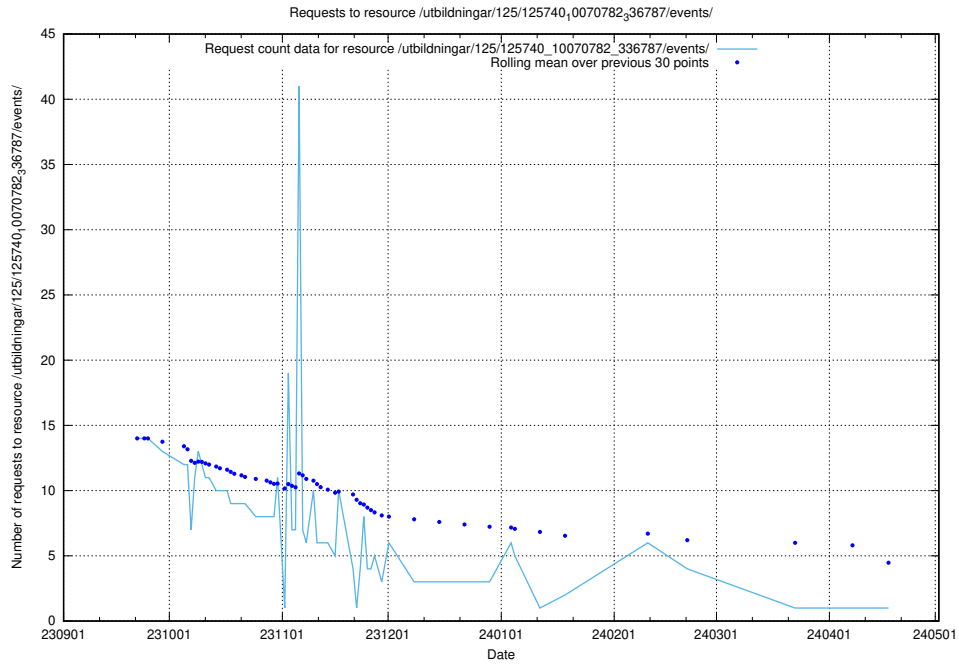

5.5200 Usage of /utbildningar/125/125740_10070782_336787/events/

Here, we count the number of requests to resource /utbildningar/125/125740_10070782_336787/events/