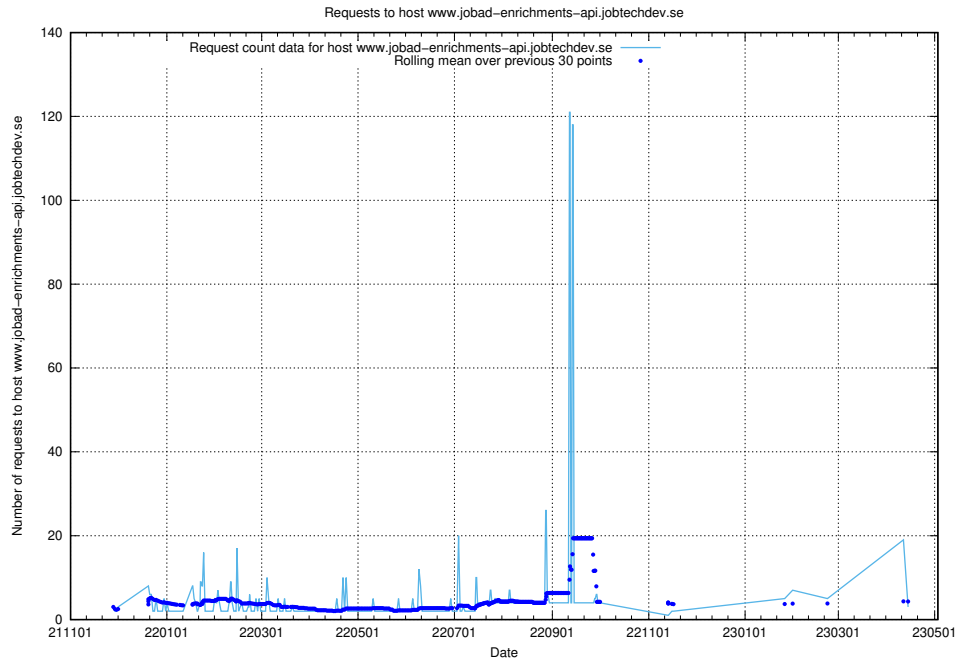

7.217 Usage of www.jobad-enrichments-api.jobtechdev.se

Here, we count the number of requests to host www.jobad-enrichments-api.jobtechdev.se.

7.218 Usage of `magazine.jobtechdev.se`

Here, we count the number of requests to host `magazine.jobtechdev.se`.