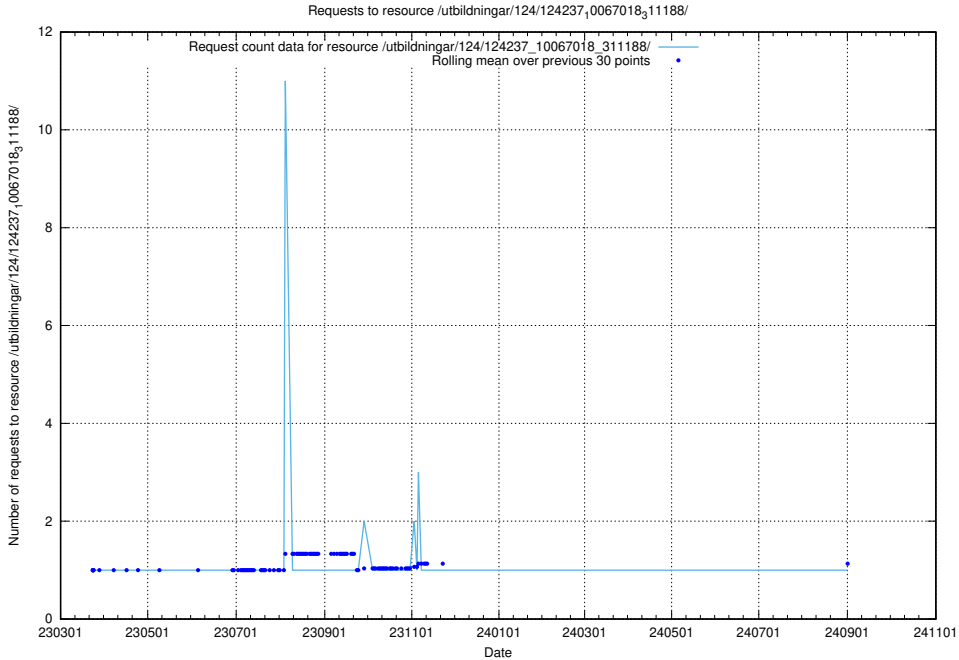

5.4727 Usage of /utbildningar/124/124237_10067018_311188/

Here, we count the number of requests to resource /utbildningar/124/124237_10067018_311188/.