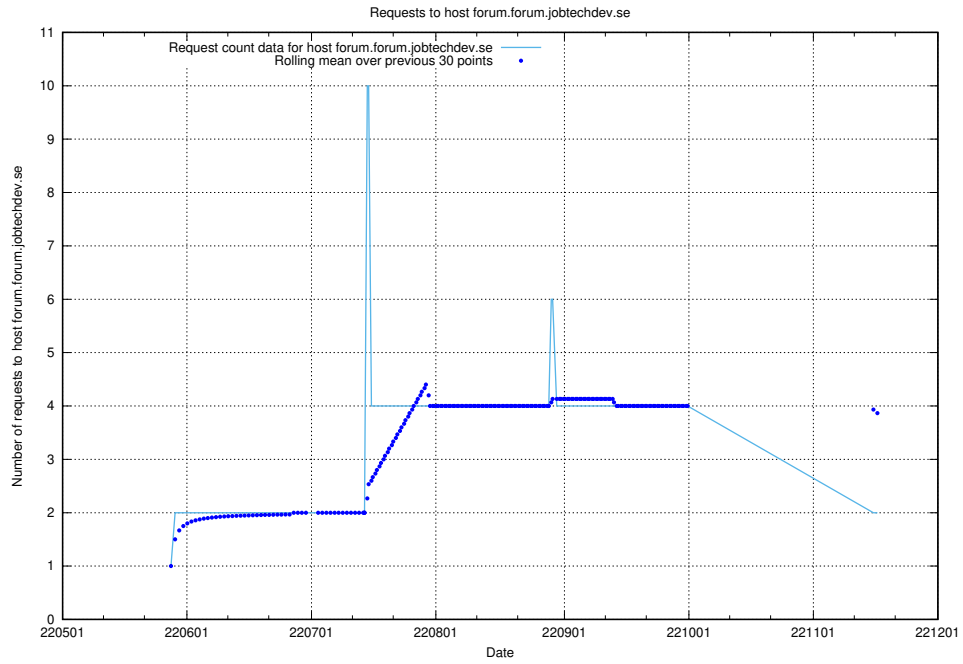

7.425 Usage of forum.forum.jobtechdev.se

Here, we count the number of requests to host forum.forum.jobtechdev.se.