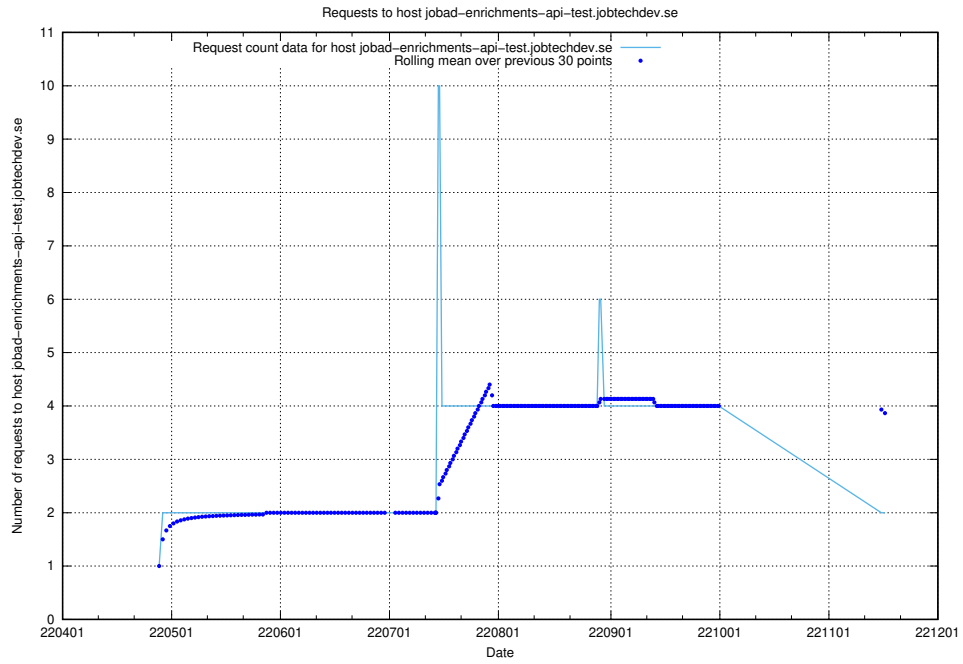

7.449 Usage of `jobad-enrichments-api-test.jobtechdev.se`

Here, we count the number of requests to host `jobad-enrichments-api-test.jobtechdev.se`.