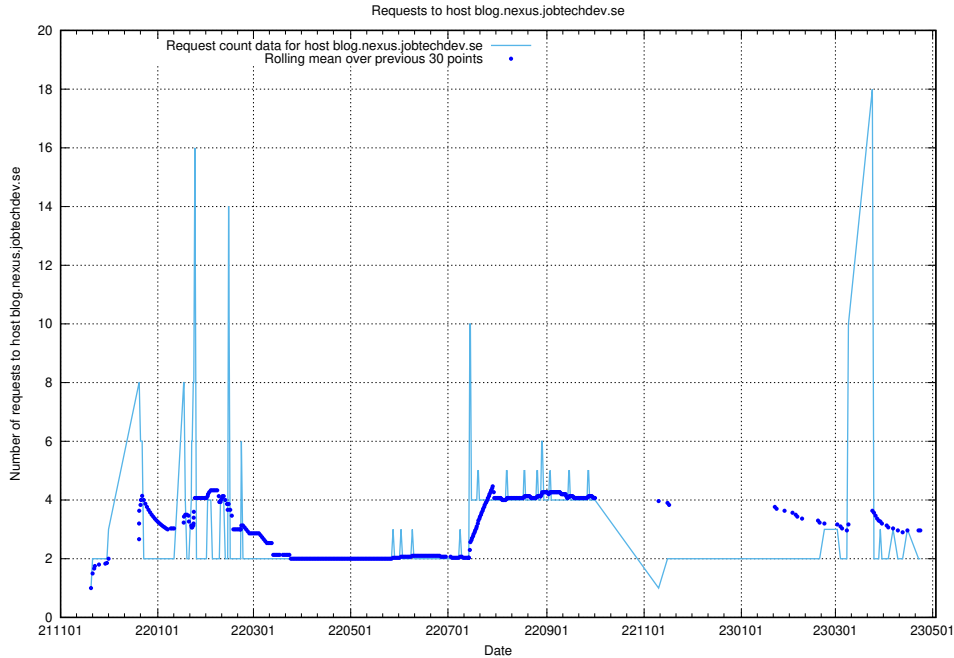

7.458 Usage of `blog.nexus.jobtechdev.se`

Here, we count the number of requests to host `blog.nexus.jobtechdev.se`.