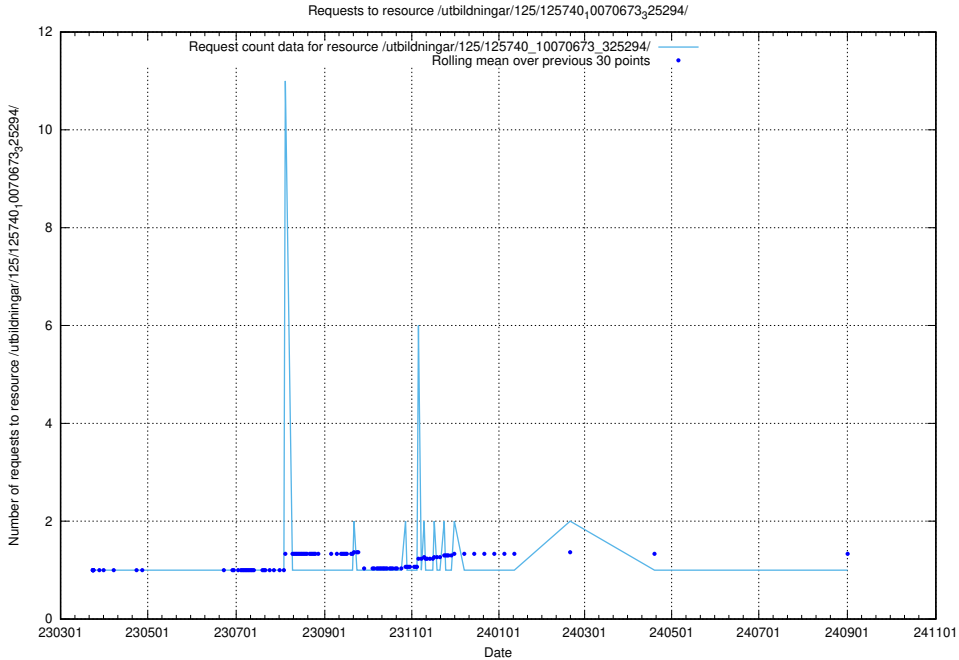

5.1055 Usage of /utbildningar/125/125740_10070673_325294/

Here, we count the number of requests to resource /utbildningar/125/125740_10070673_325294/.