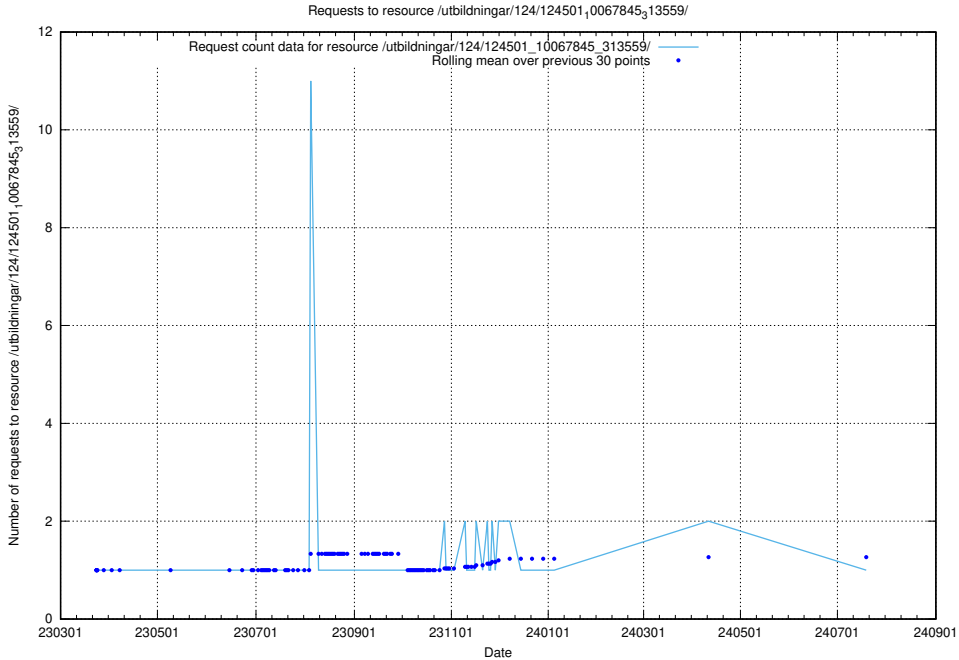

5.2918 Usage of /utbildningar/124/124501_10067845_313559/

Here, we count the number of requests to resource /utbildningar/124/124501_10067845_313559/.