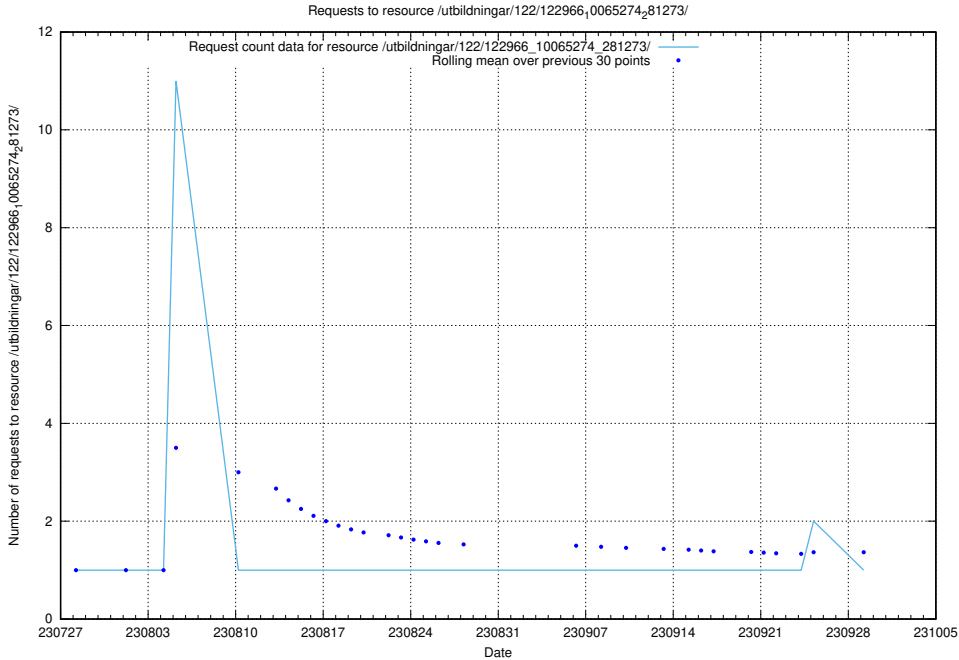

5.5613 Usage of /utbildningar/122/122966_10065274_281273/

Here, we count the number of requests to resource /utbildningar/122/122966_10065274_281273/.