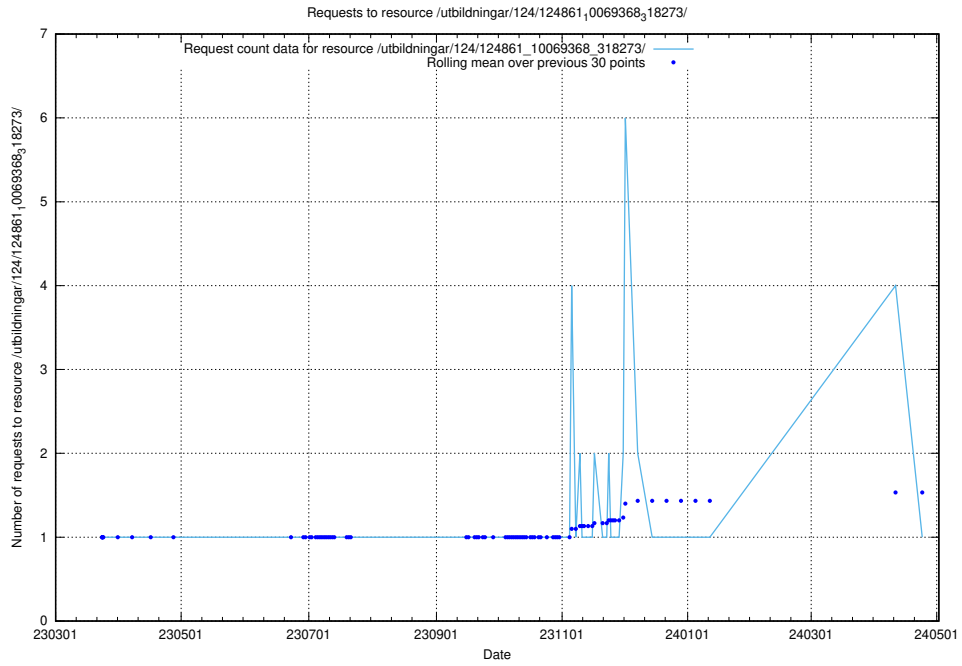

5.1225 Usage of /utbildningar/124/124861_10069368_318273/

Here, we count the number of requests to resource /utbildningar/124/124861_10069368_318273/.