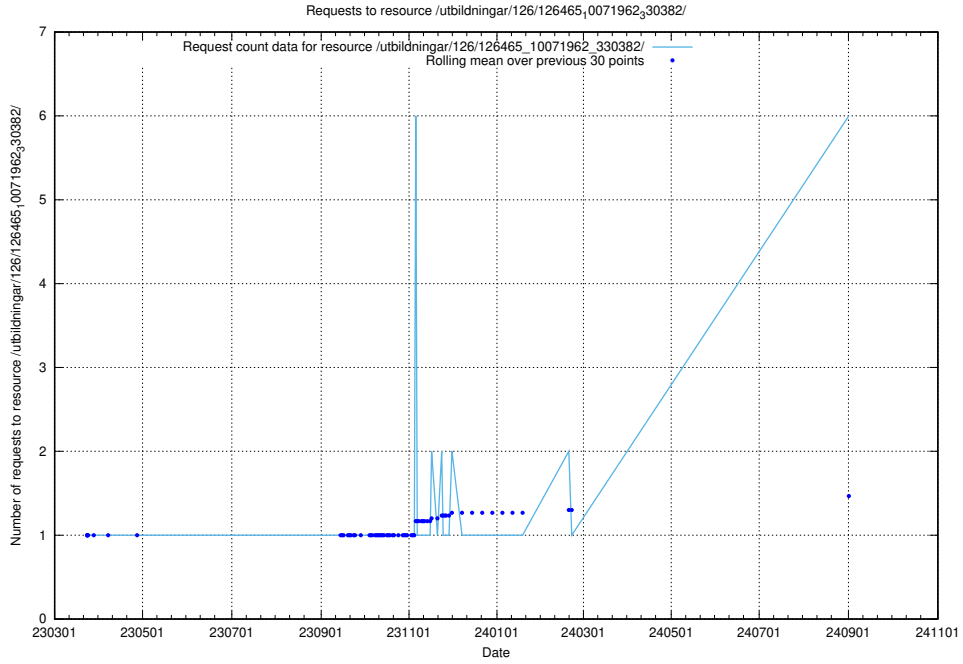

Here, we count the number of requests to resource /utbildningar/467/46747_10023991_329585/events/.

5.140 Usage of /utbildningar/126/126465_10071962_330382/

Here, we count the number of requests to resource /utbildningar/126/126465_10071962_330382/.