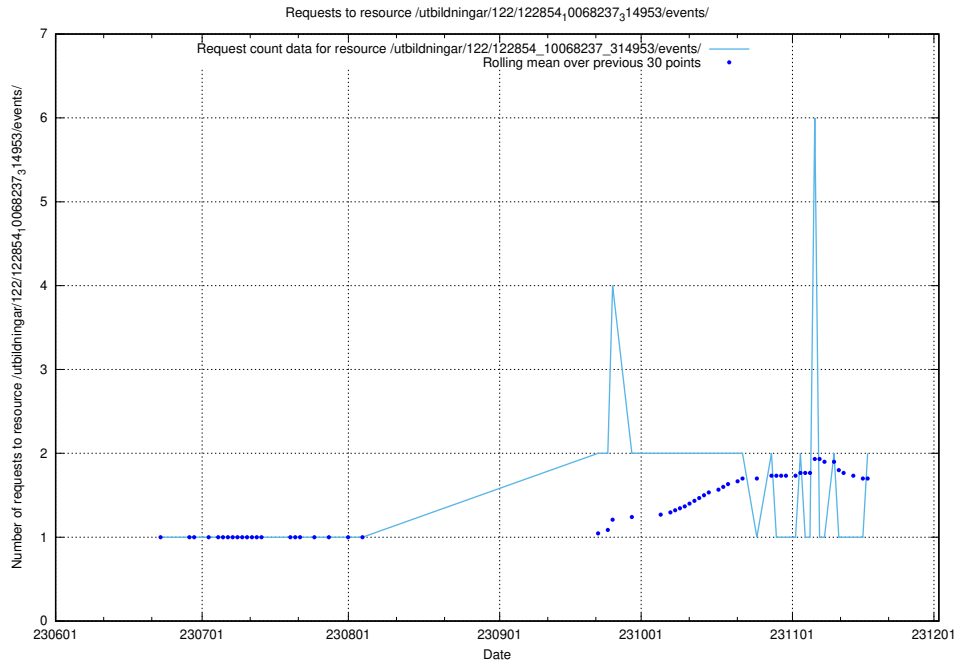

5.953 Usage of /utbildningar/122/122854_10068237_314953/events/

Here, we count the number of requests to resource /utbildningar/122/122854_10068237_314953/events/