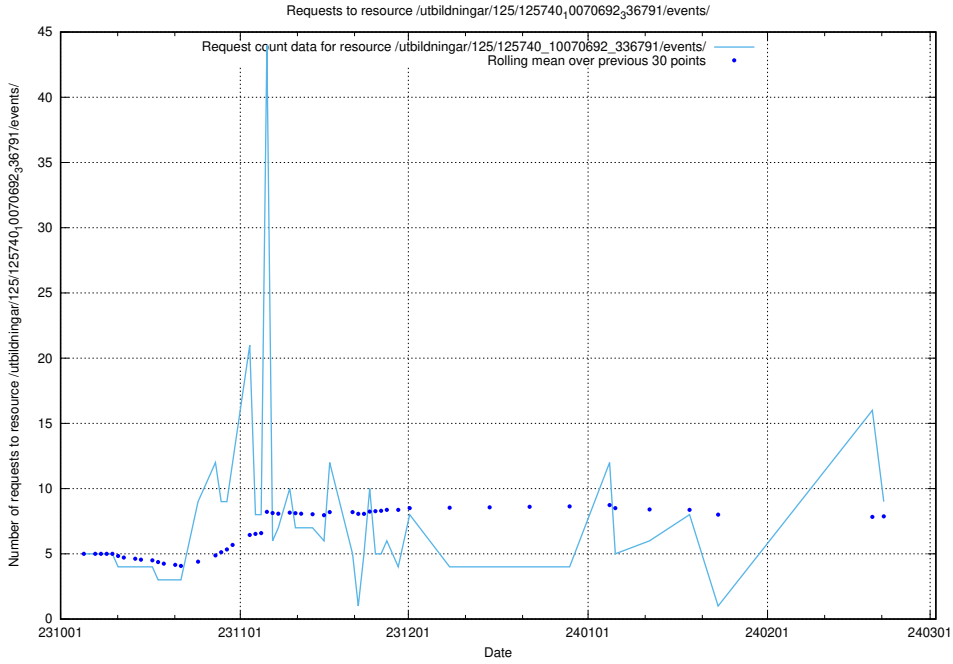

Here, we count the number of requests to resource /utbildningar/438/43803_10023980_325143/events/.

5.22 Usage of /utbildningar/125/125740_10070692_336791/events/

Here, we count the number of requests to resource /utbildningar/125/125740_10070692_336791/events/