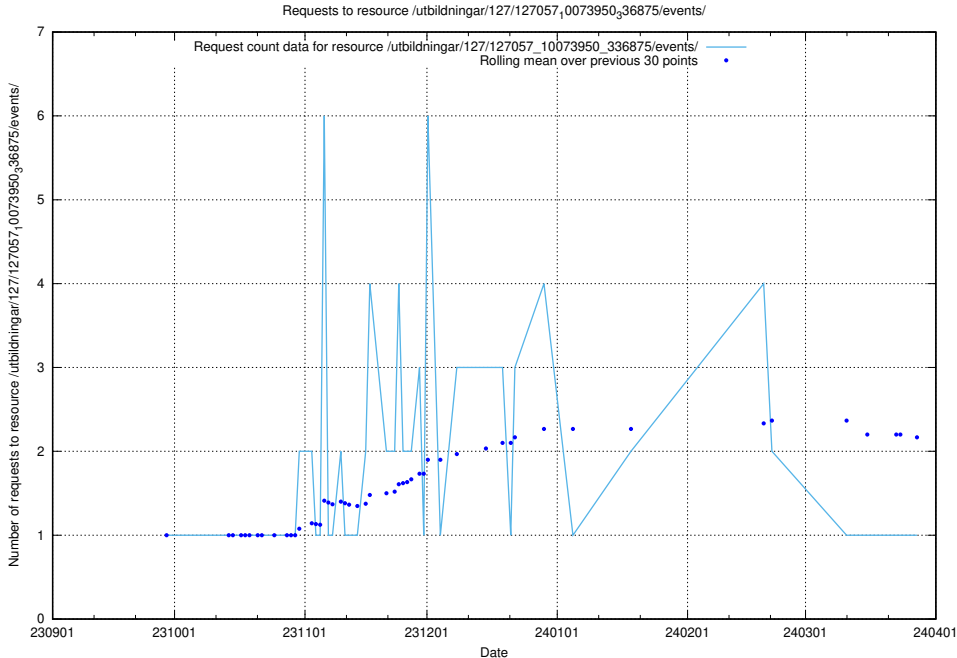

5.5151 Usage of /utbildningar/127/127057_10073950_336875/events/

Here, we count the number of requests to resource /utbildningar/127/127057_10073950_336875/events/