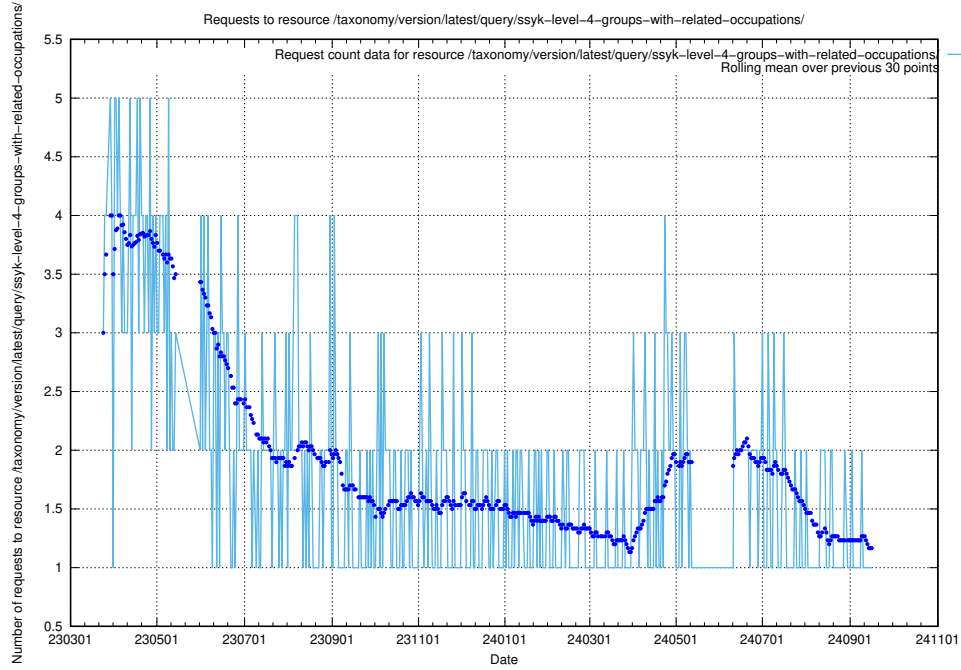

5.6769 Usage of /taxonomy/version/latest/query/ssyk-level-4-groups-with-related-occupations/

Here, we count the number of requests to resource /taxonomy/version/latest/query/ssyk-level-4-groups-with-related-occupations/.