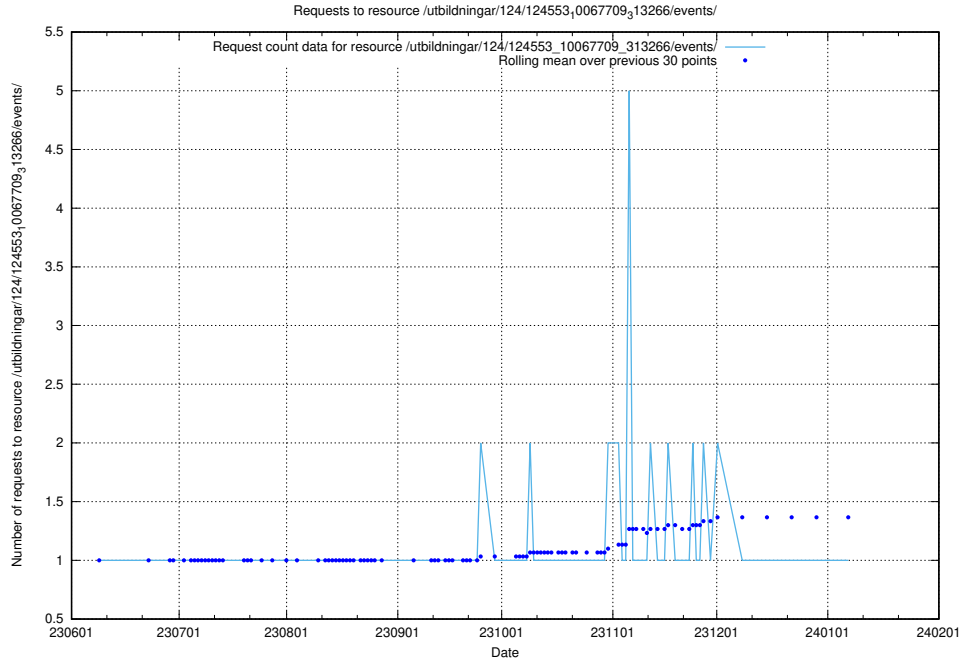

5.6555 Usage of /utbildningar/124/124553_10067709_313266/events/

Here, we count the number of requests to resource /utbildningar/124/124553_10067709_313266/events/

5.6556 Usage of /utbildningar/124/124520_10065834_296972/events/