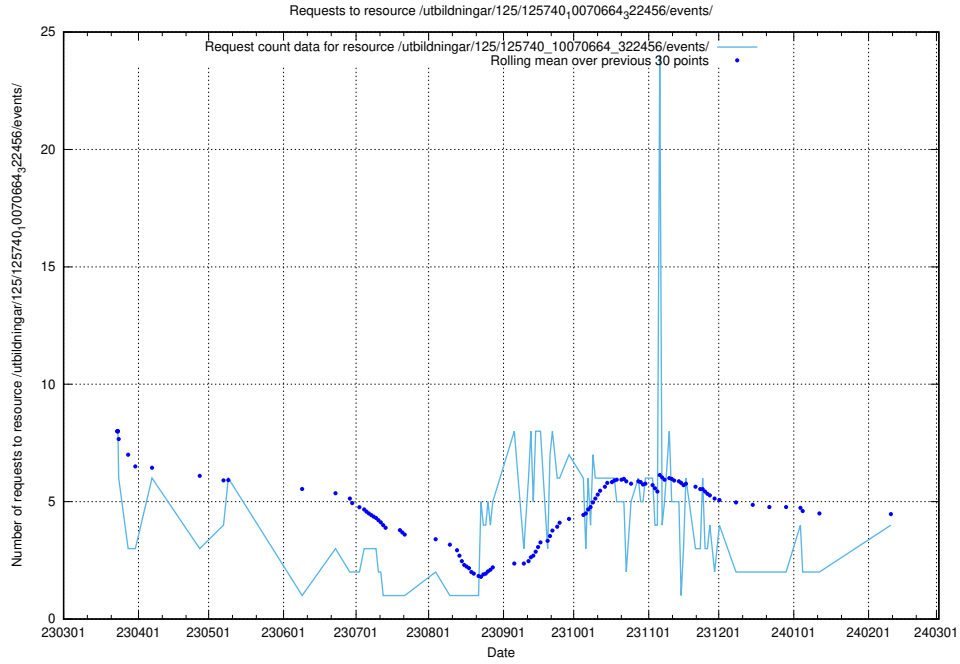

5.333 Usage of /utbildningar/125/125740_10070664_322456/events/

Here, we count the number of requests to resource /utbildningar/125/125740_10070664_322456/events/