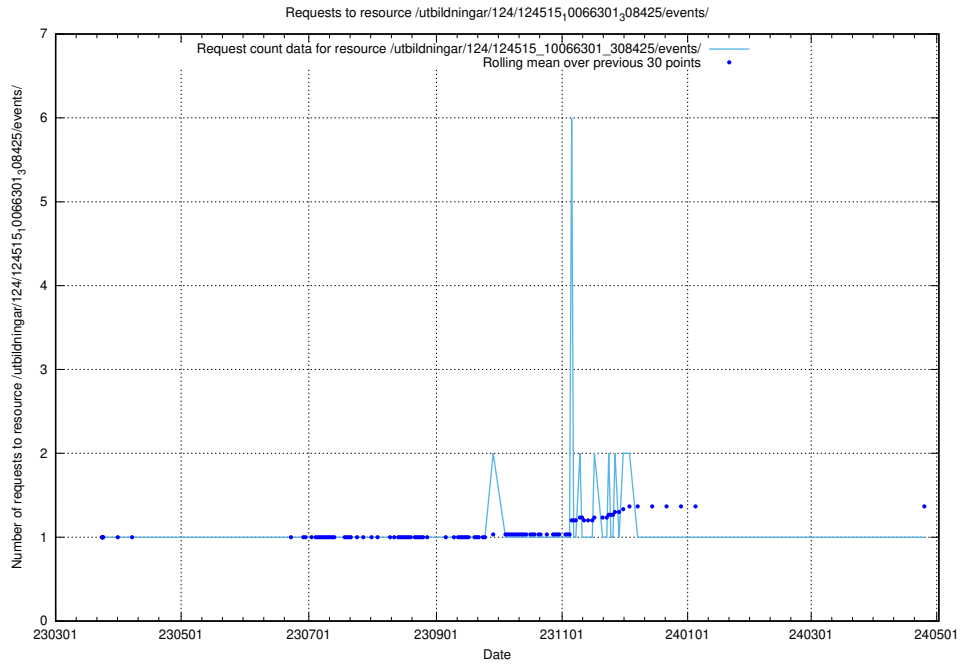

Here, we count the number of requests to resource /taxonomy/version/9/query/ssyk-level-1-groups/.

5.2192 Usage of /utbildningar/124/124515_10066301_308425/events/

Here, we count the number of requests to resource /utbildningar/124/124515_10066301_308425/events/