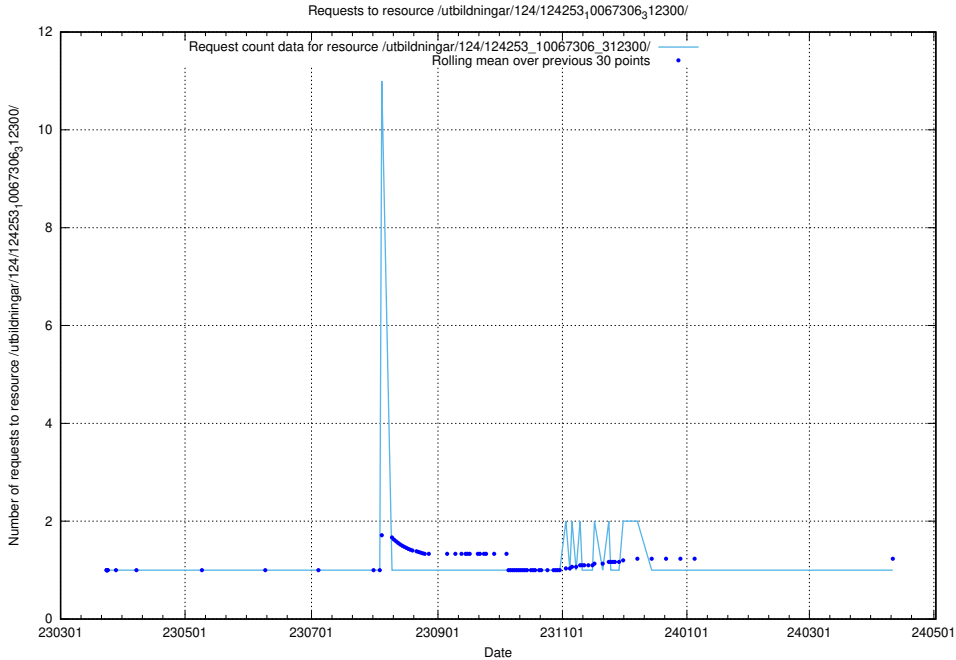

5.4707 Usage of /utbildningar/124/124253_10067306_312300/

Here, we count the number of requests to resource /utbildningar/124/124253_10067306_312300/.