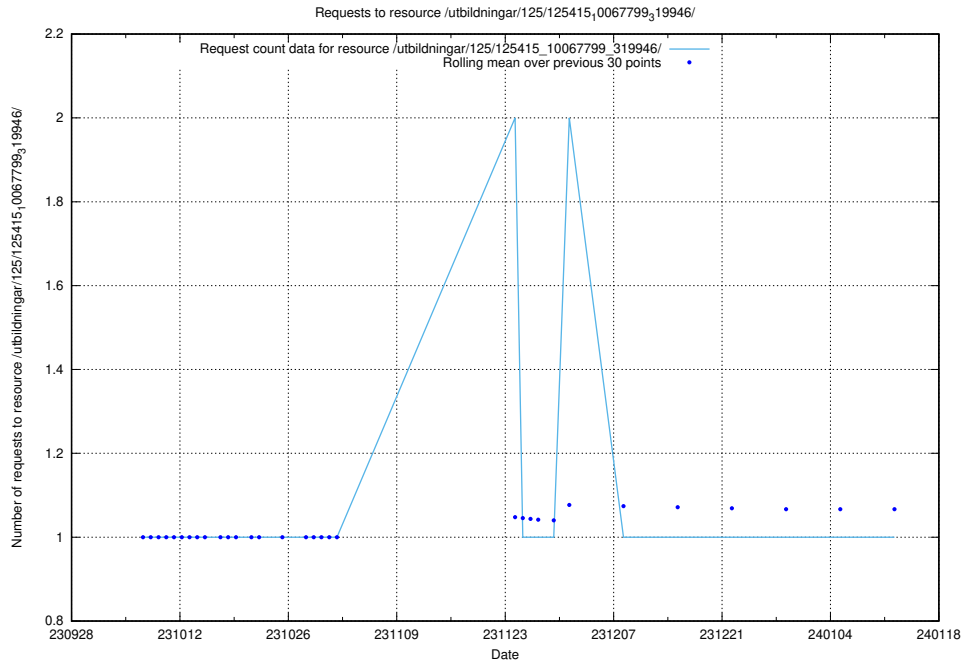

5.5100 Usage of /utbildningar/125/125415_10067799_319946/

Here, we count the number of requests to resource /utbildningar/125/125415_10067799_319946/.