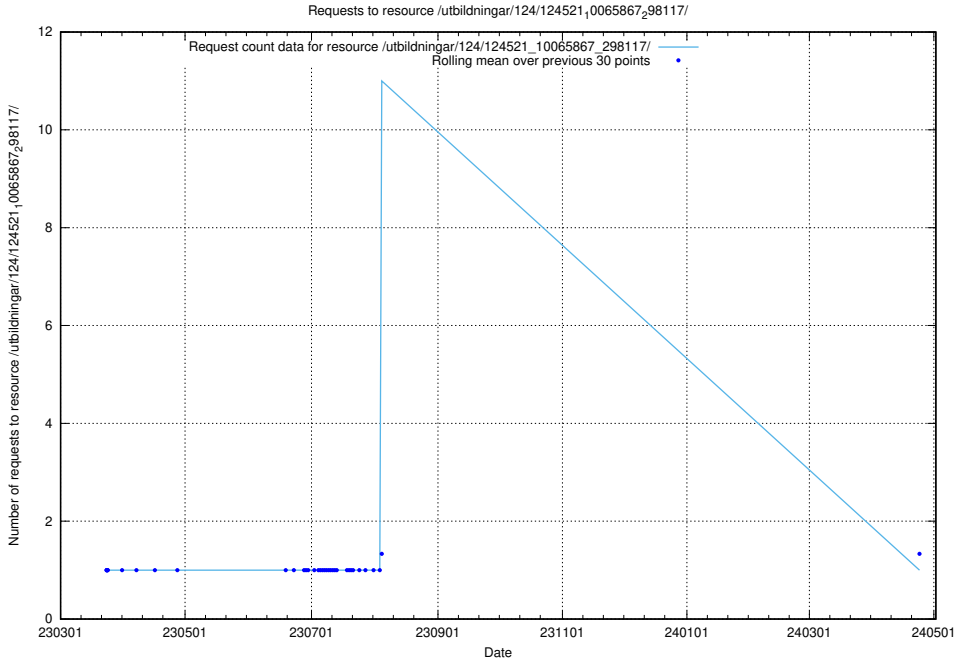

5.1520 Usage of /utbildningar/124/124521_10065867_298117/

Here, we count the number of requests to resource /utbildningar/124/124521_10065867_298117/.