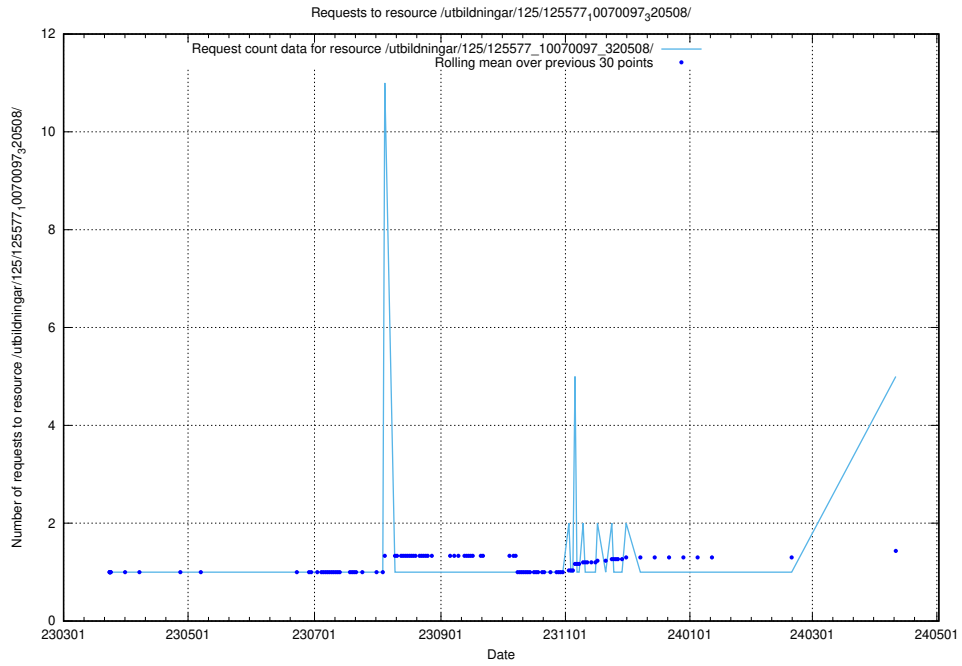

5.145 Usage of /utbildningar/125/125577_10070097_320508/

Here, we count the number of requests to resource /utbildningar/125/125577_10070097_320508/.