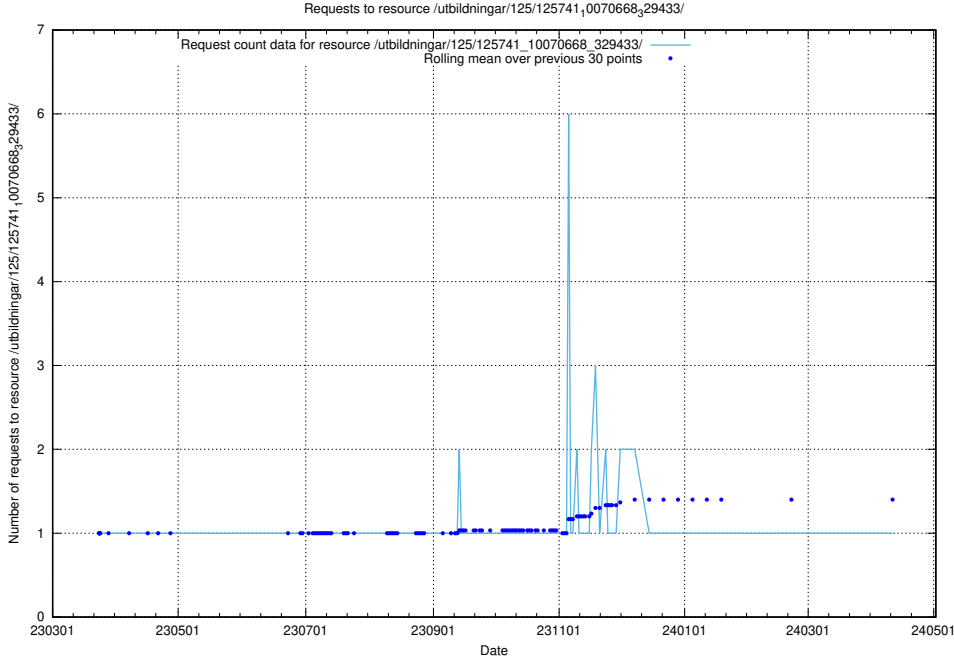

5.7191 Usage of /utbildningar/125/125741_10070668_329433/

Here, we count the number of requests to resource /utbildningar/125/125741_10070668_329433/.