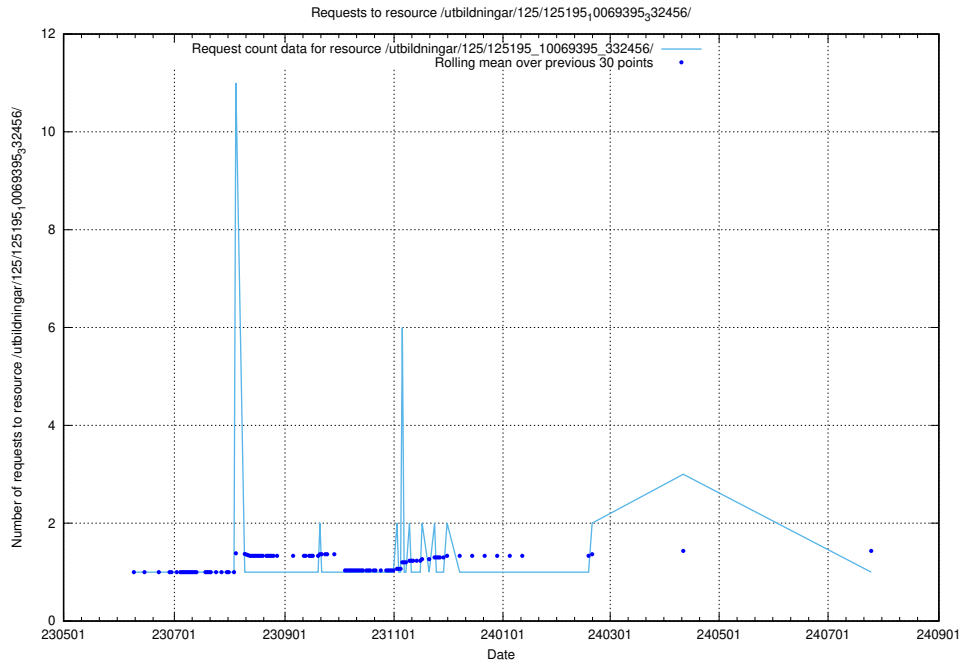

5.6553 Usage of /utbildningar/125/125195_10069395_332456/

Here, we count the number of requests to resource /utbildningar/125/125195_10069395_332456/.