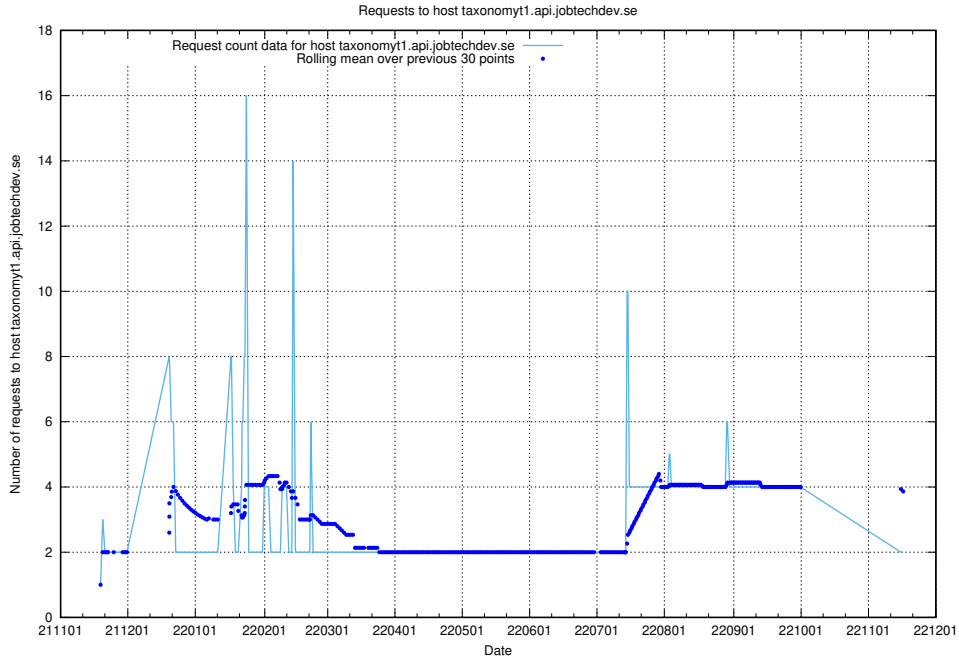

7.470 Usage of taxonomyt1.api.jobtechdev.se

Here, we count the number of requests to host taxonomyt1.api.jobtechdev.se.