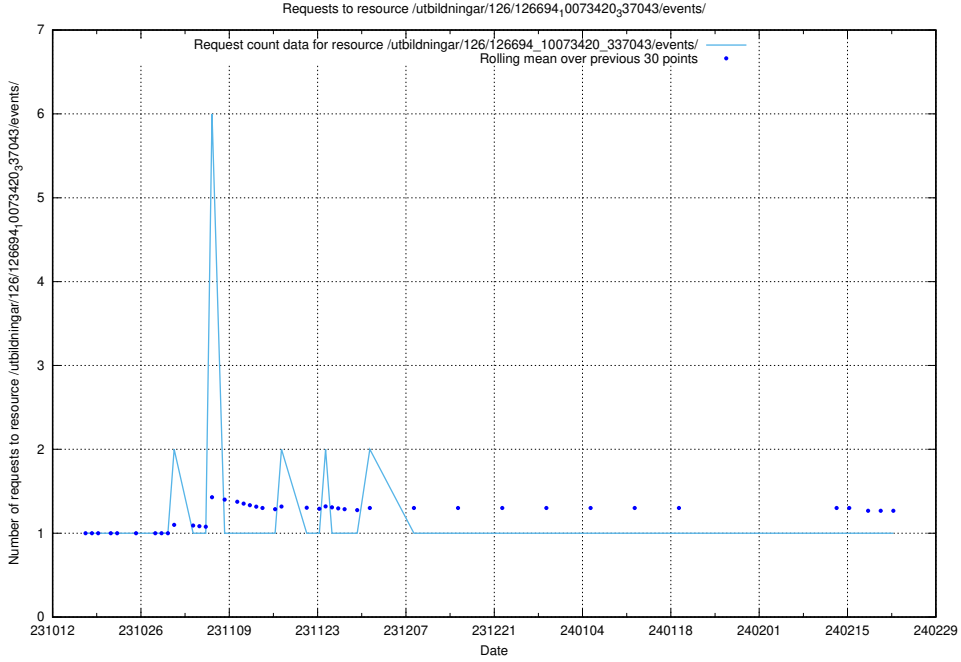

5.5012 Usage of /utbildningar/126/126694_10073420_337043/events/

Here, we count the number of requests to resource /utbildningar/126/126694_10073420_337043/events/