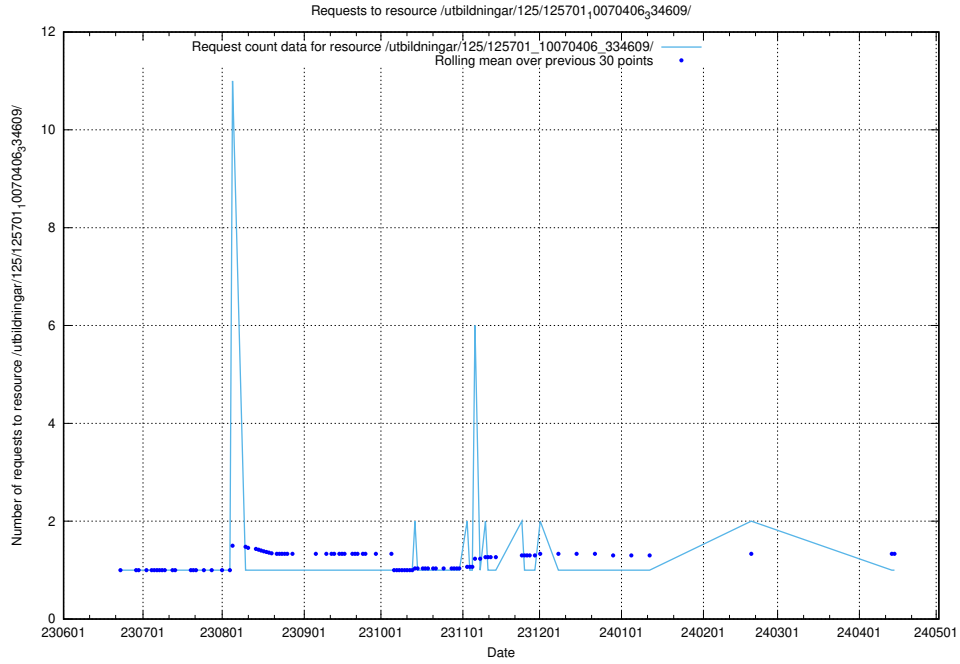

5.6364 Usage of /utbildningar/125/125701_10070406_334609/

Here, we count the number of requests to resource /utbildningar/125/125701_10070406_334609/.

5.6365 Usage of /utbildningar/125/125700_10070460_321835/events/