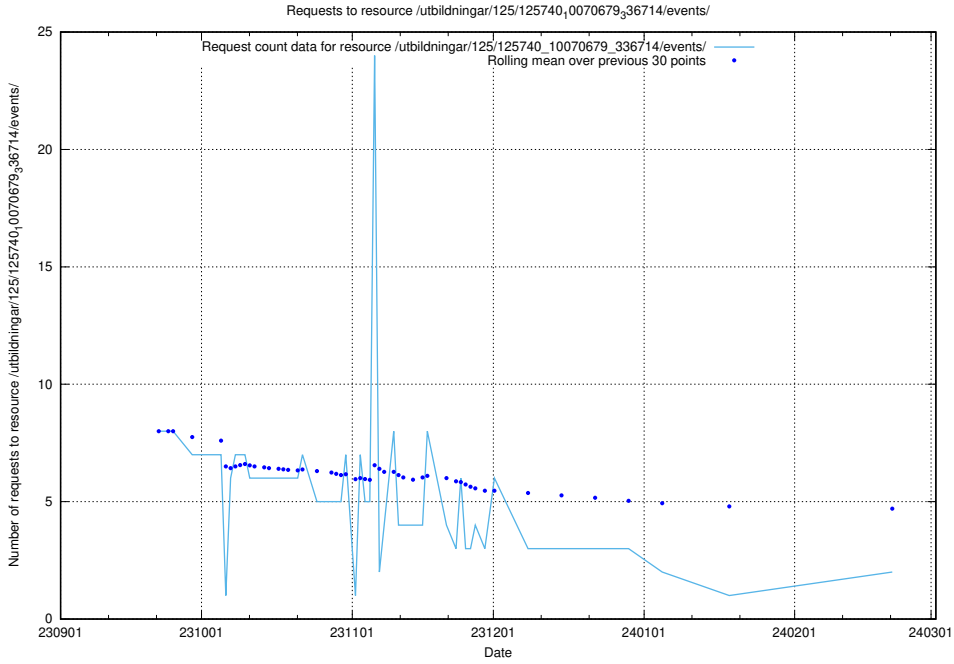

5.819 Usage of /utbildningar/125/125740_10070679_336714/events/

Here, we count the number of requests to resource /utbildningar/125/125740_10070679_336714/events/