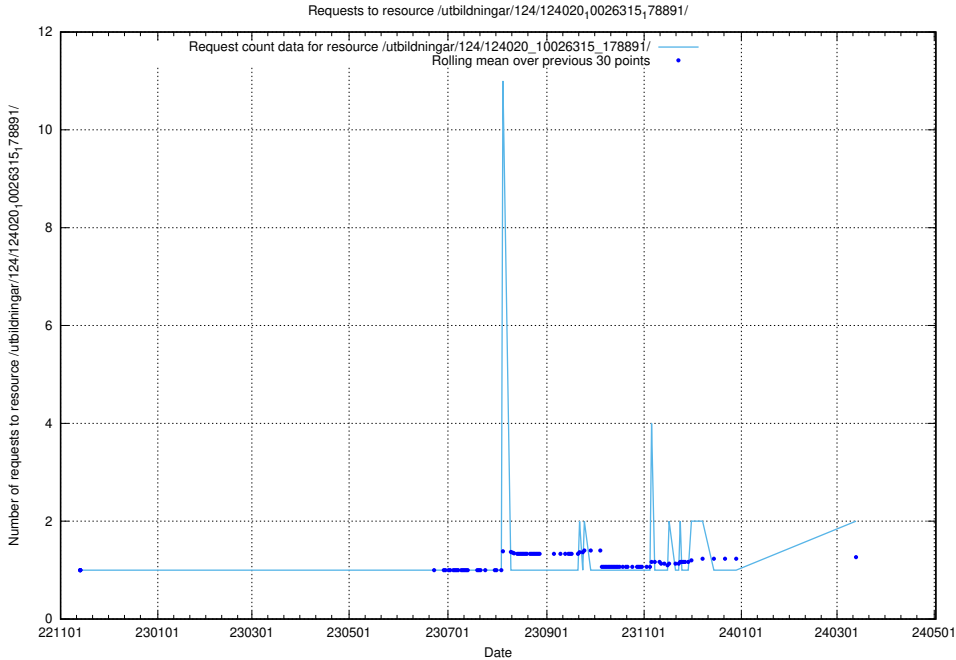

5.959 Usage of /utbildningar/124/124020_10026315_178891/

Here, we count the number of requests to resource /utbildningar/124/124020_10026315_178891/.