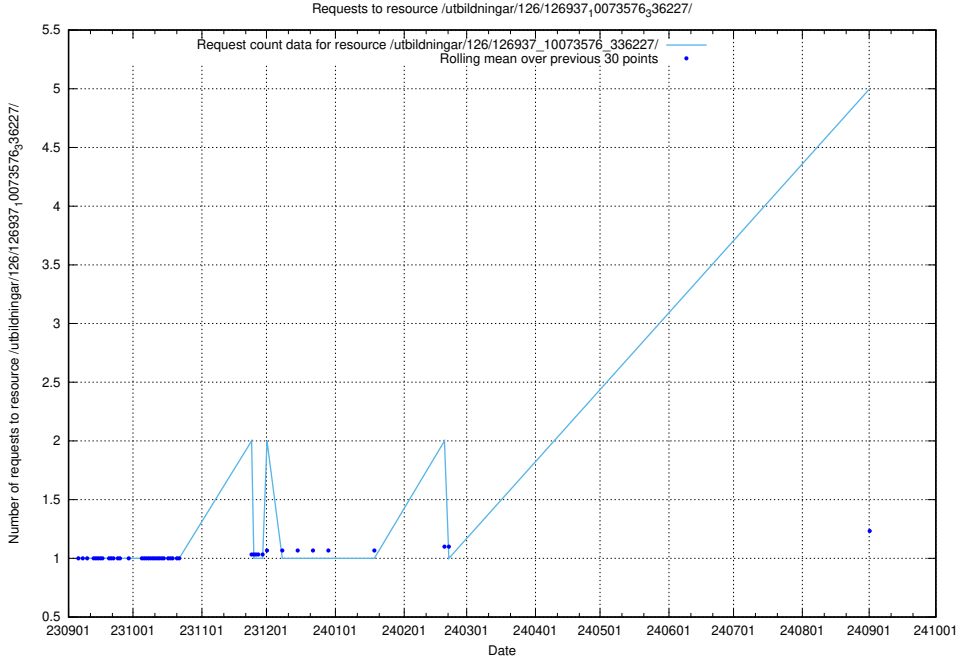

5.184 Usage of /utbildningar/126/126937_10073576_336227/

Here, we count the number of requests to resource /utbildningar/126/126937_10073576_336227/.