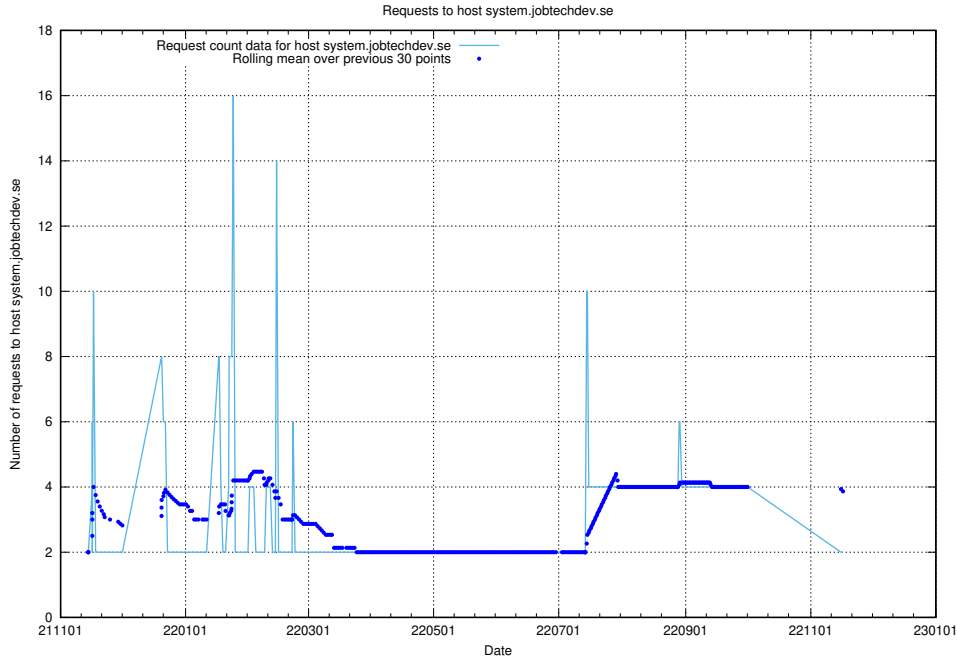

Here, we count the number of requests to host system.jobtechdev.se.

7.561 Usage of store.jobtechdev.se

Here, we count the number of requests to host store.jobtechdev.se.

7.562 Usage of jobtechlinks.api.jobtechdev.se