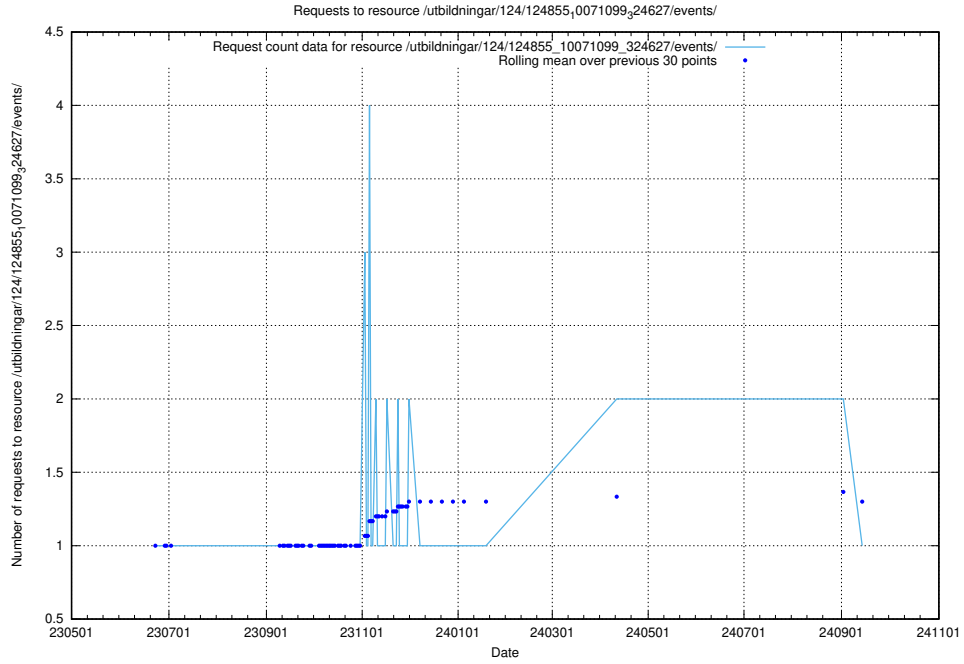

5.6407 Usage of /utbildningar/124/124855_10071099_324627/events/

Here, we count the number of requests to resource /utbildningar/124/124855_10071099_324627/events/