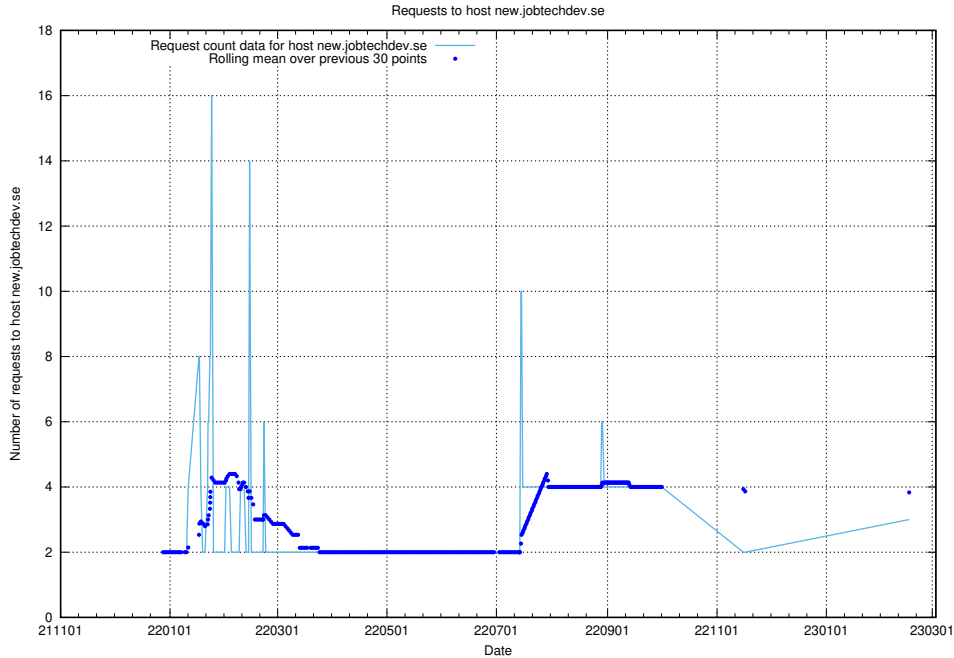

7.202 Usage of new.jobtechdev.se

Here, we count the number of requests to host new.jobtechdev.se.