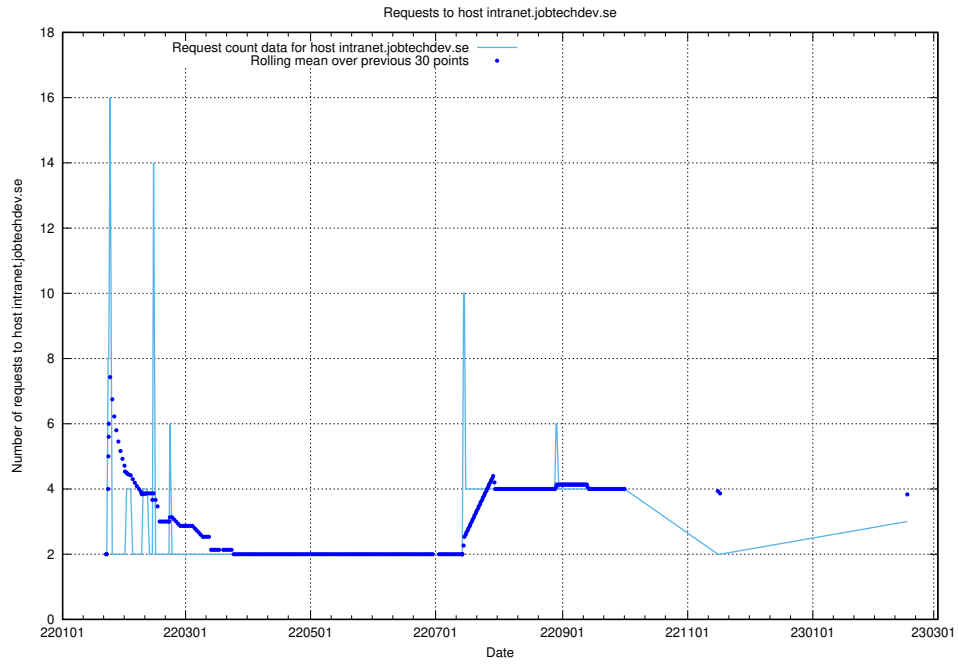

Here, we count the number of requests to host learning.jobtechdev.se.

7.261 Usage of intranet.jobtechdev.se

Here, we count the number of requests to host intranet.jobtechdev.se.

7.262 Usage of ecommerce.jobtechdev.se