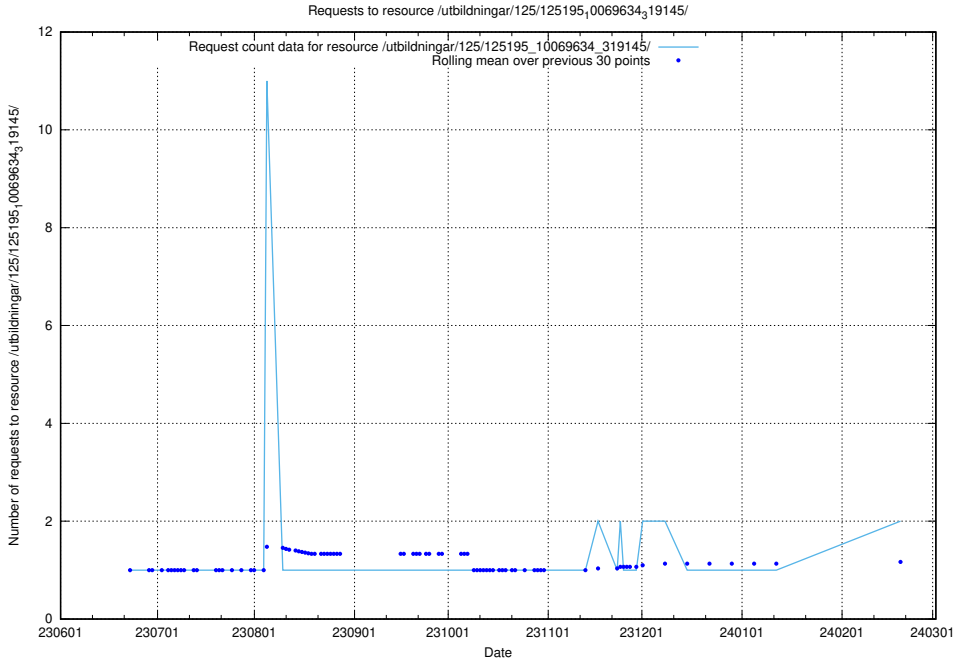

5.932 Usage of /utbildningar/125/125195_10069634_319145/

Here, we count the number of requests to resource /utbildningar/125/125195_10069634_319145/.