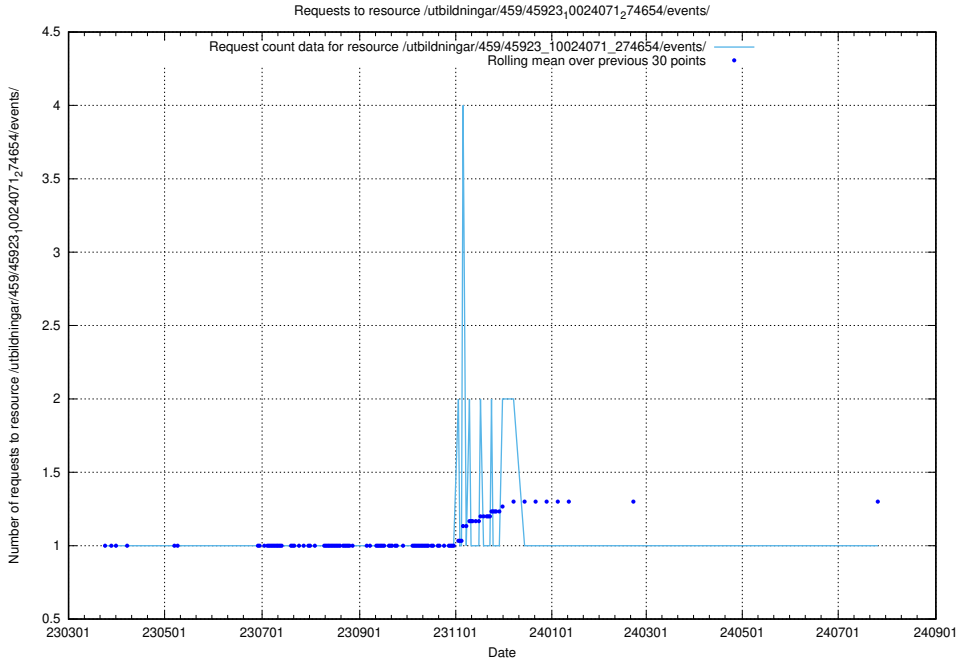

5.6863 Usage of /utbildningar/459/45923_10024071_274654/events/

Here, we count the number of requests to resource /utbildningar/459/45923_10024071_274654/events/.