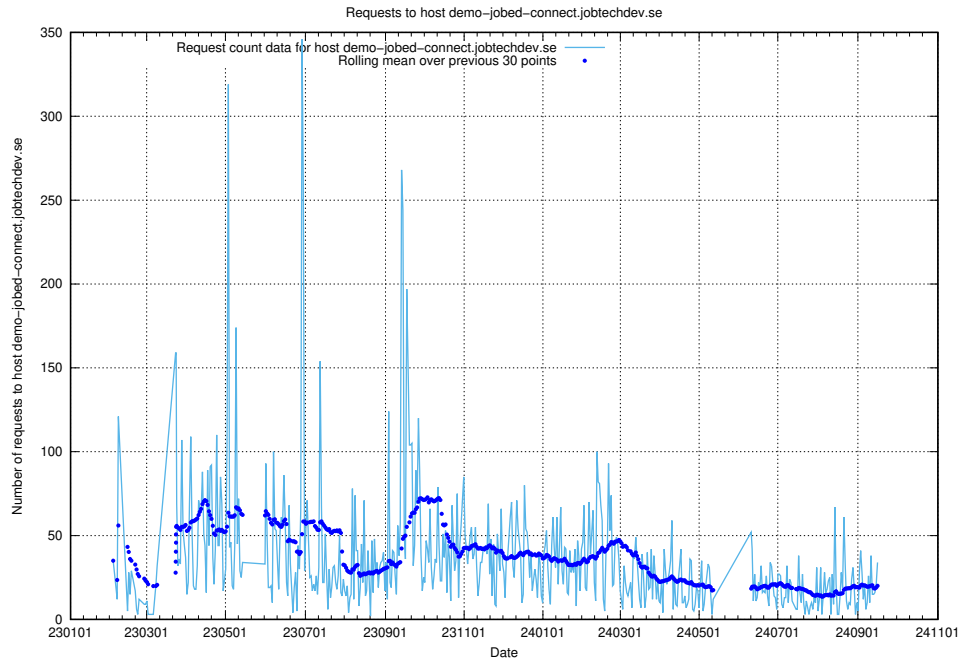

7.28 Usage of demo-jobed-connect.jobtechdev.se

Here, we count the number of requests to host demo-jobed-connect.jobtechdev.se.