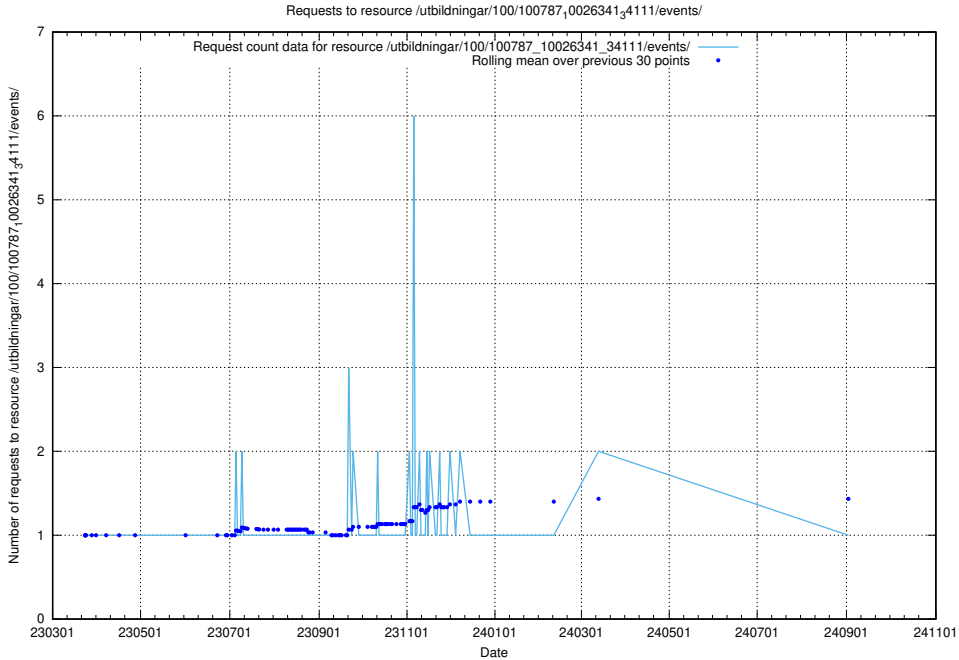

5.6219 Usage of /utbildningar/100/100787_10026341_34111/events/

Here, we count the number of requests to resource /utbildningar/100/100787_10026341_34111/events/.