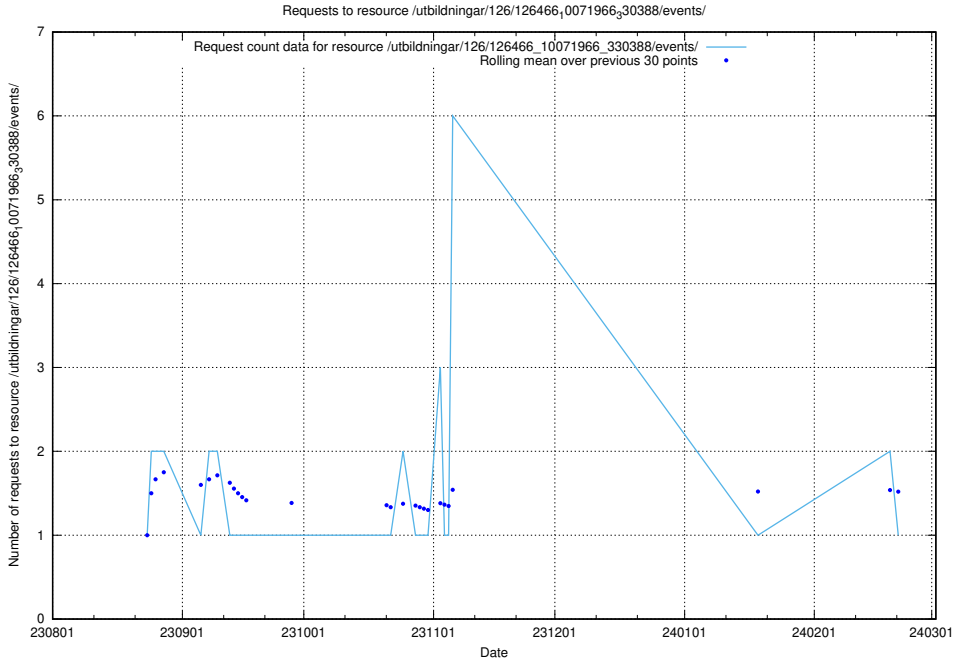

5.5430 Usage of /utbildningar/126/126466_10071966_330388/events/

Here, we count the number of requests to resource /utbildningar/126/126466_10071966_330388/events/