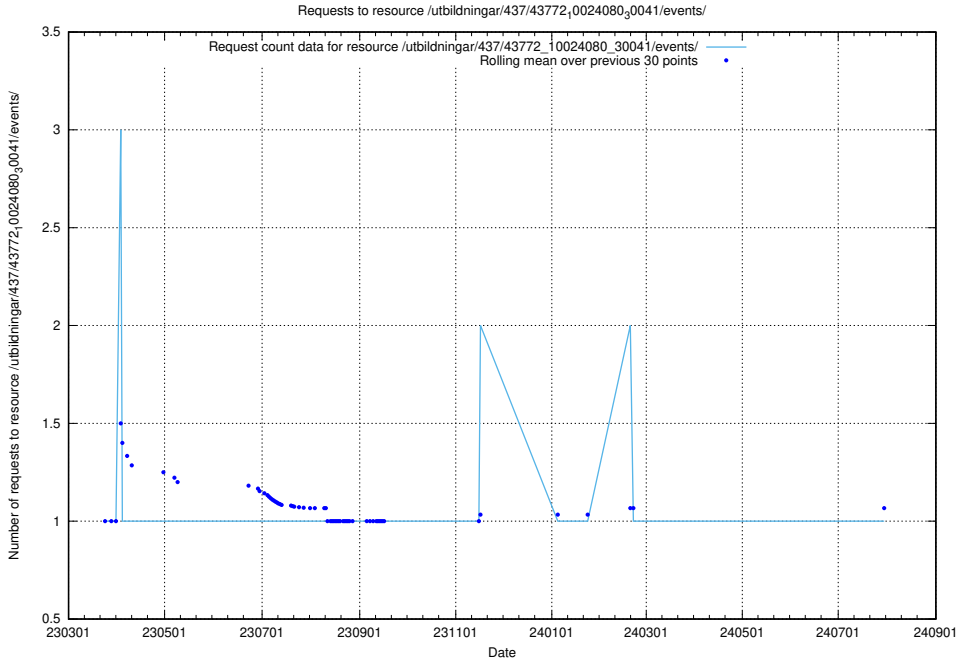

5.6887 Usage of /utbildningar/437/43772_10024080_30041/events/

Here, we count the number of requests to resource /utbildningar/437/43772_10024080_30041/events/.