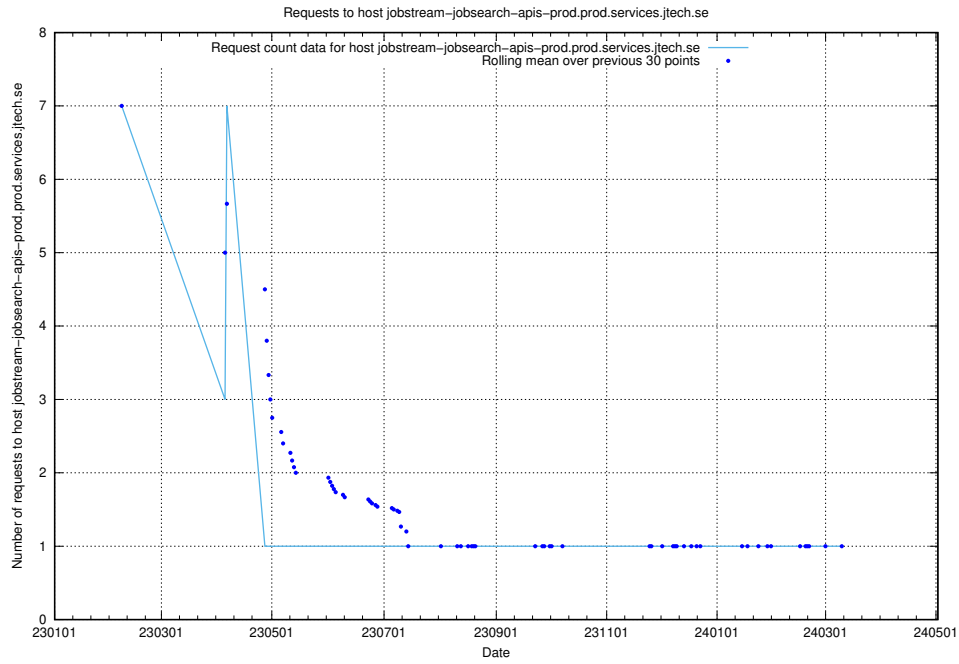

7.618 Usage of jobstream-jobsearch-apis-prod.prod.services.jtech.se

Here, we count the number of requests to host jobstream-jobsearch-apis-prod.prod.services.jtech.se.