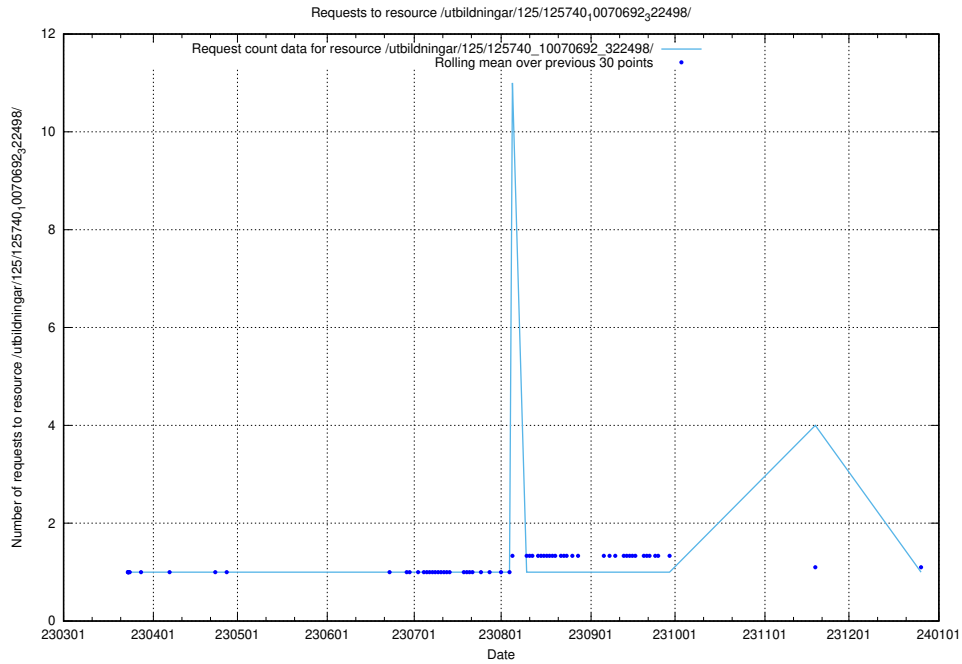

5.1033 Usage of /utbildningar/125/125740_10070692_322498/

Here, we count the number of requests to resource /utbildningar/125/125740_10070692_322498/.