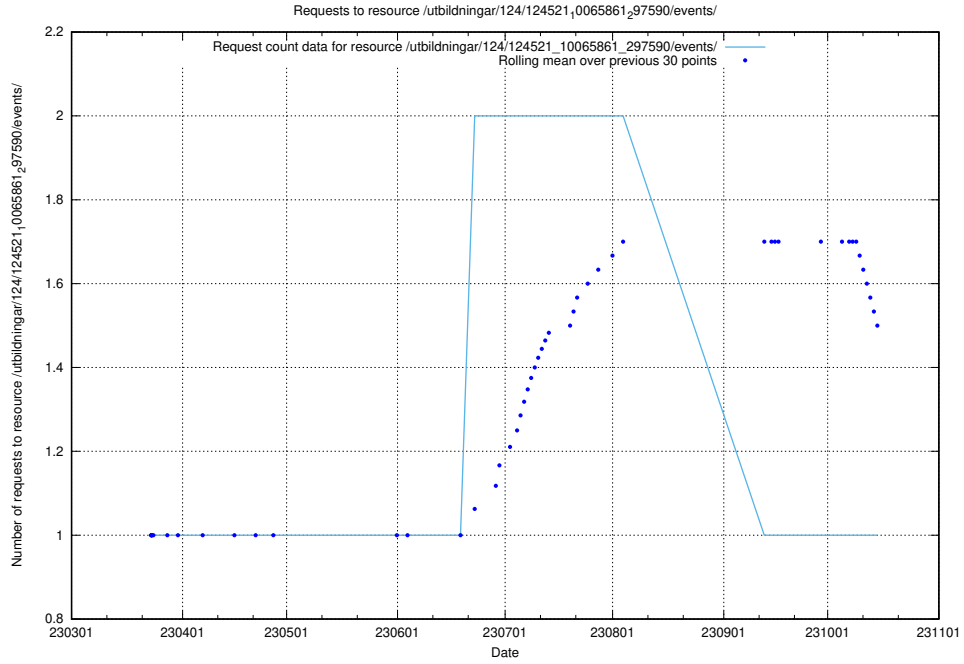

5.1574 Usage of /utbildningar/124/124521_10065861_297590/events/

Here, we count the number of requests to resource /utbildningar/124/124521_10065861_297590/events/