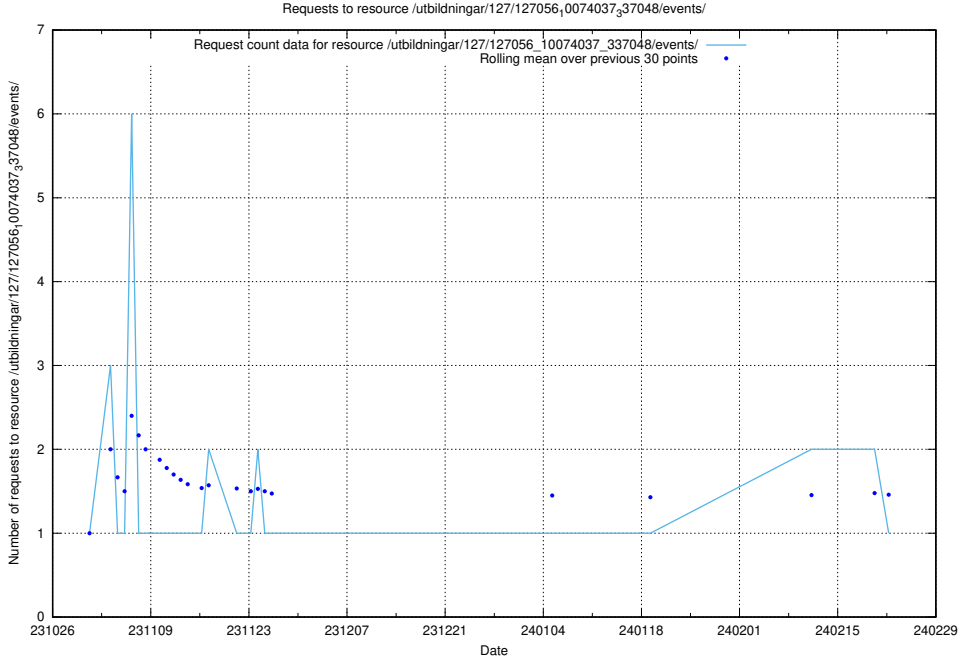

5.4874 Usage of /utbildningar/127/127056_10074037_337048/events/

Here, we count the number of requests to resource /utbildningar/127/127056_10074037_337048/events/