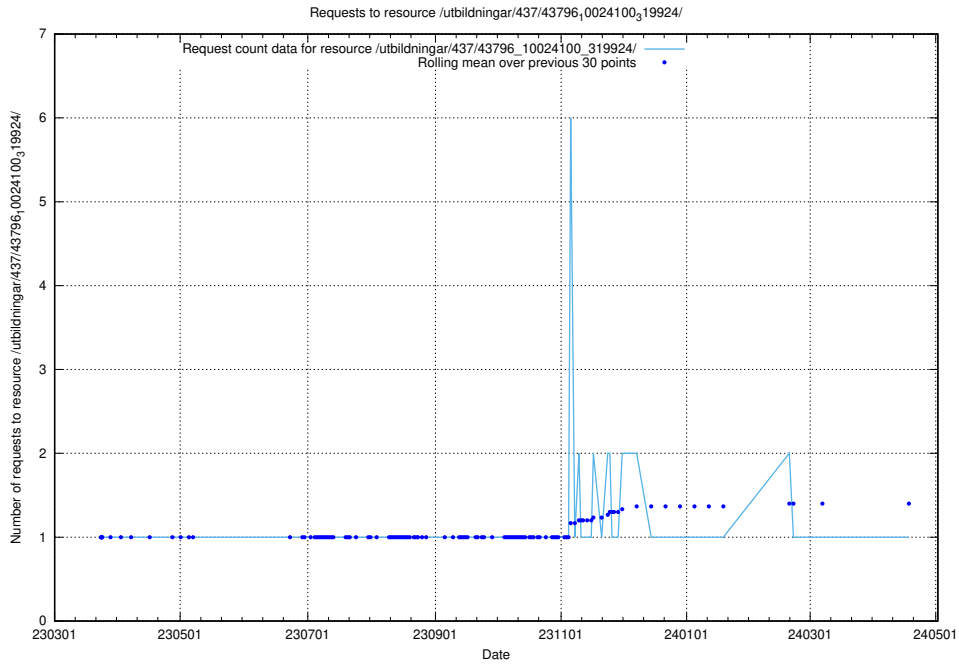

5.7065 Usage of /utbildningar/437/43796_10024100_319924/

Here, we count the number of requests to resource /utbildningar/437/43796_10024100_319924/.