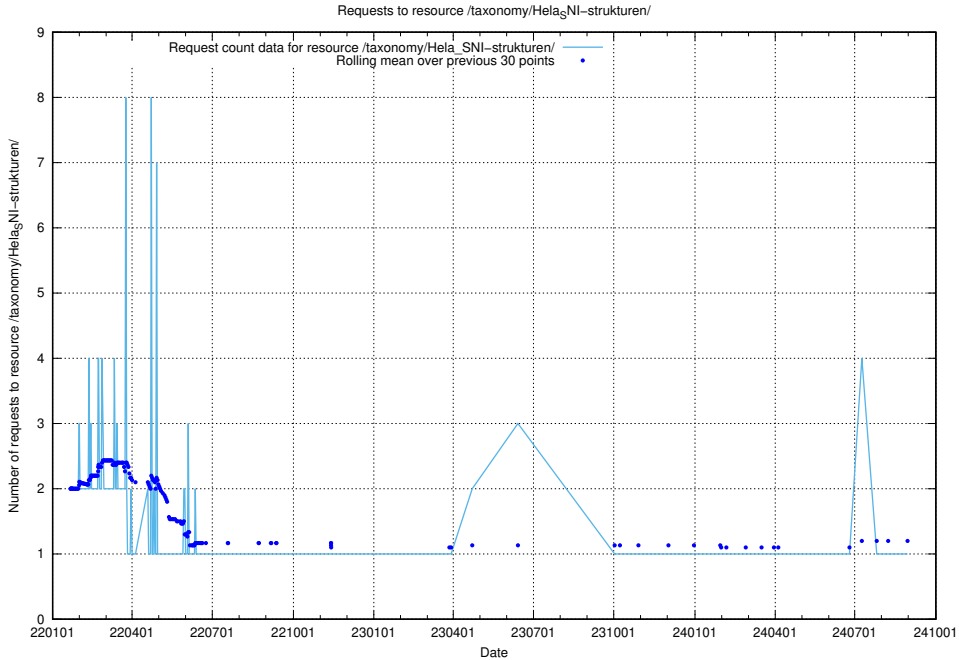

5.1108 Usage of /taxonomy/Hela_SNI-strukturen/

Here, we count the number of requests to resource /taxonomy/Hela_SNI-strukturen/.