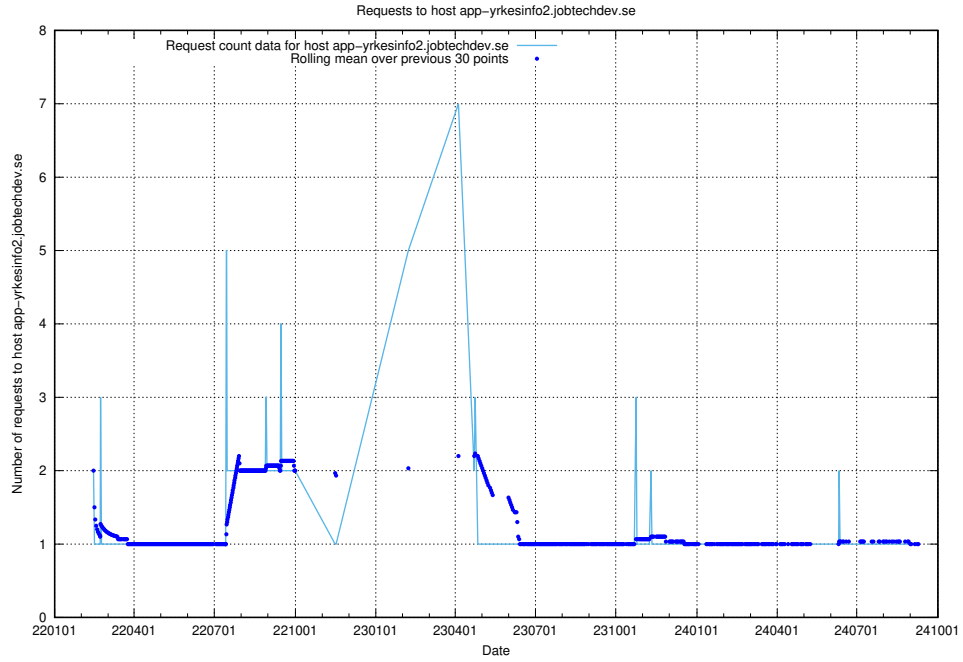

7.661 Usage of app-yrkesinfo2.jobtechdev.se

Here, we count the number of requests to host app-yrkesinfo2.jobtechdev.se.