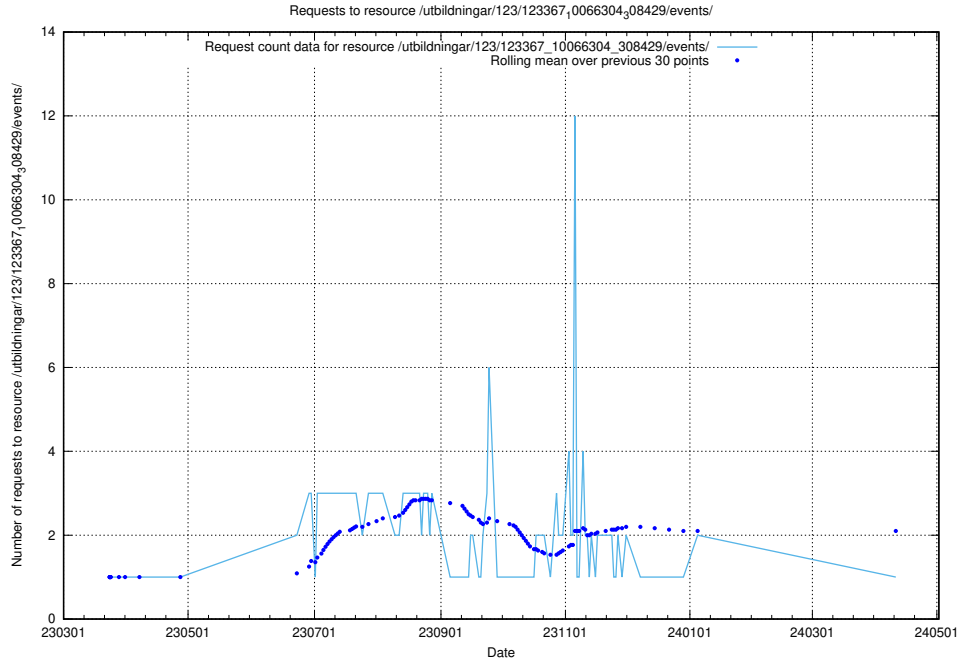

5.5231 Usage of /utbildningar/123/123367_10066304_308429/events/

Here, we count the number of requests to resource /utbildningar/123/123367_10066304_308429/events/