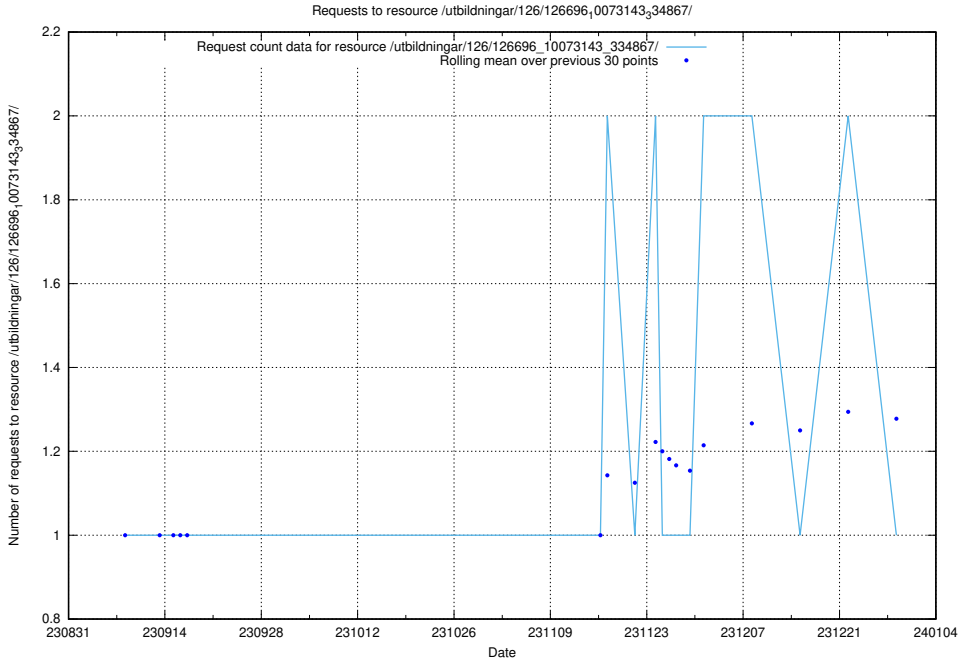

5.5339 Usage of /utbildningar/126/126696_10073143_334867/

Here, we count the number of requests to resource /utbildningar/126/126696_10073143_334867/.

5.5340 Usage of /utbildningar/125/125915_10070443_321899/events/