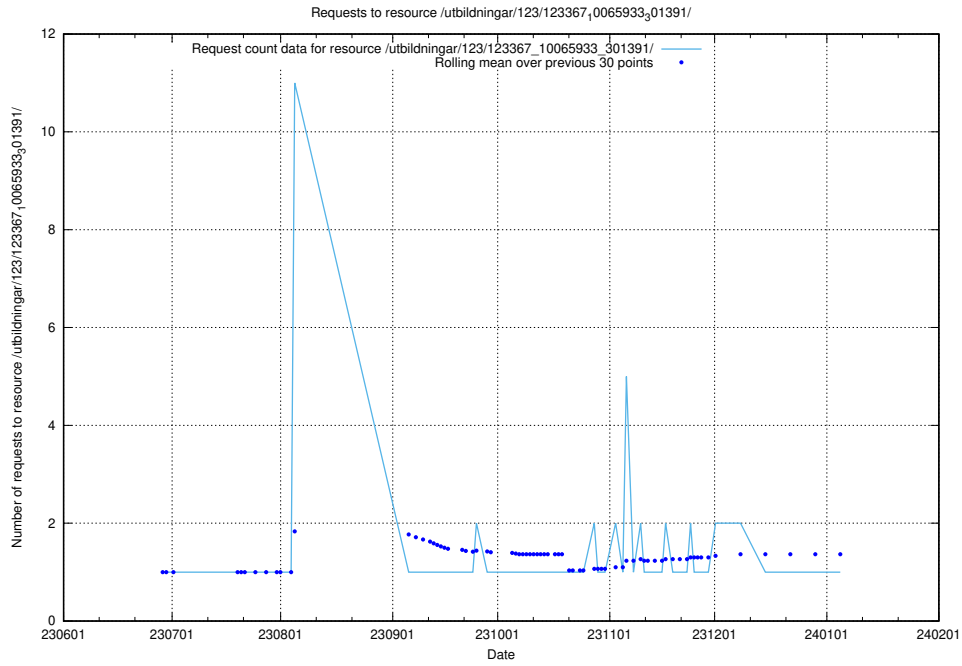

5.6231 Usage of /utbildningar/123/123367_10065933_301391/

Here, we count the number of requests to resource /utbildningar/123/123367_10065933_301391/.