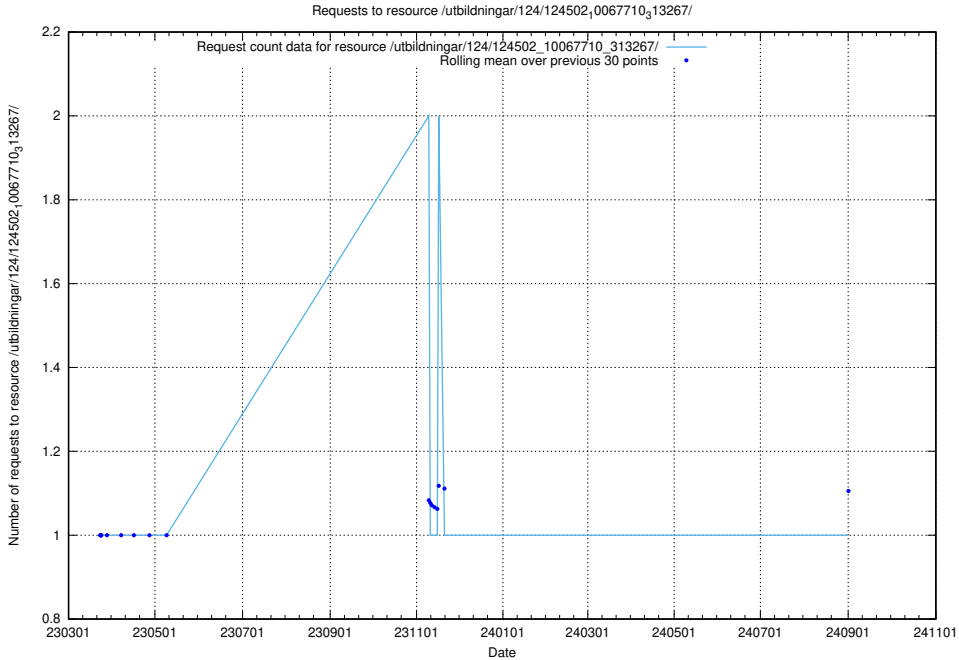

5.2868 Usage of /utbildningar/124/124502_10067710_313267/

Here, we count the number of requests to resource /utbildningar/124/124502_10067710_313267/.