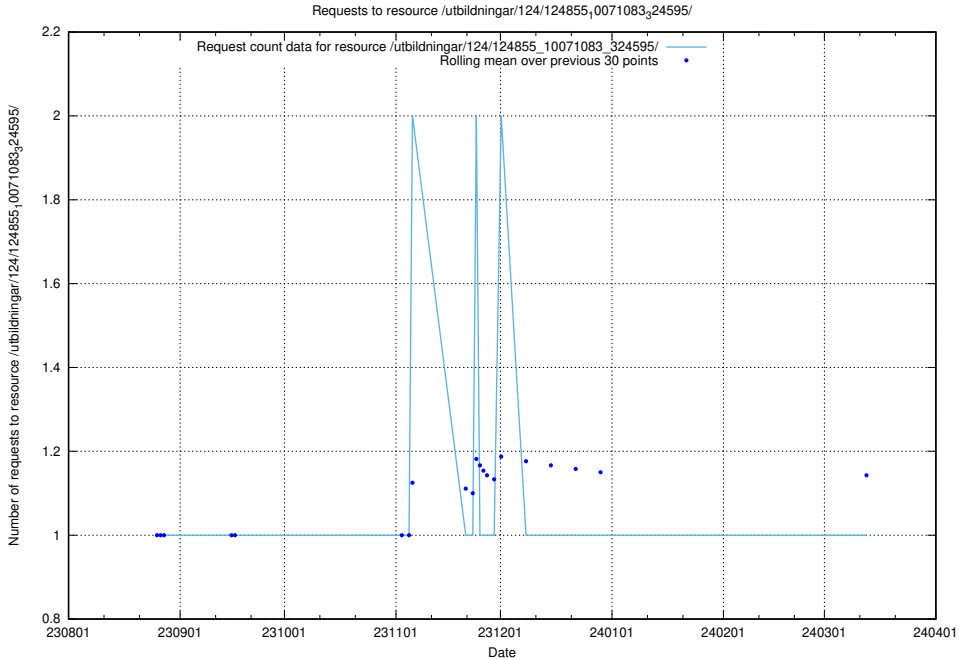

5.5417 Usage of /utbildningar/124/124855_10071083_324595/

Here, we count the number of requests to resource /utbildningar/124/124855_10071083_324595/.