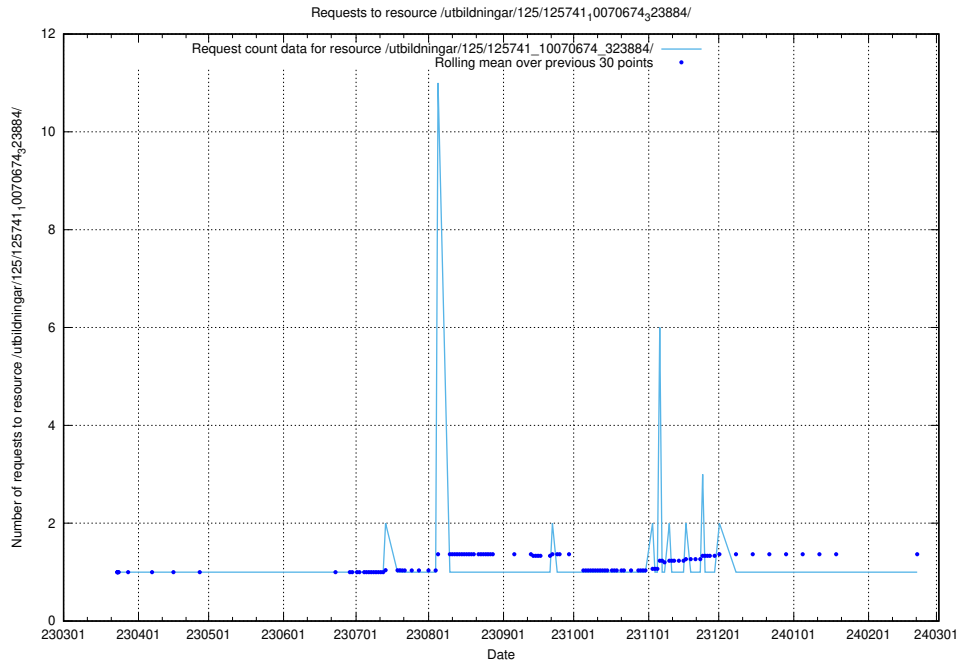

5.7184 Usage of /utbildningar/125/125741_10070674_323884/

Here, we count the number of requests to resource /utbildningar/125/125741_10070674_323884/.