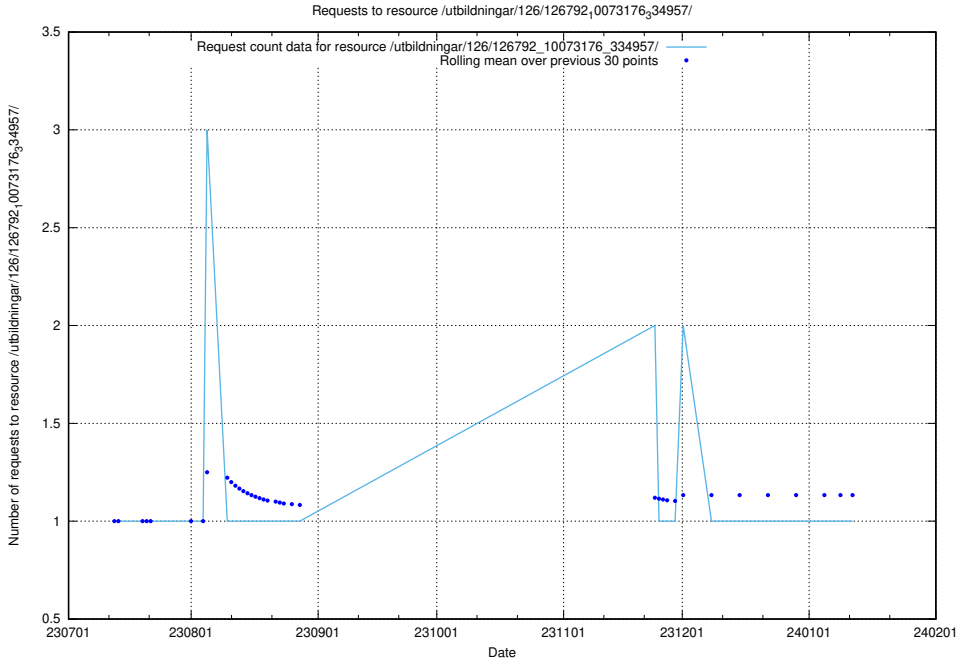

5.5817 Usage of /utbildningar/126/126792_10073176_334957/

Here, we count the number of requests to resource /utbildningar/126/126792_10073176_334957/.