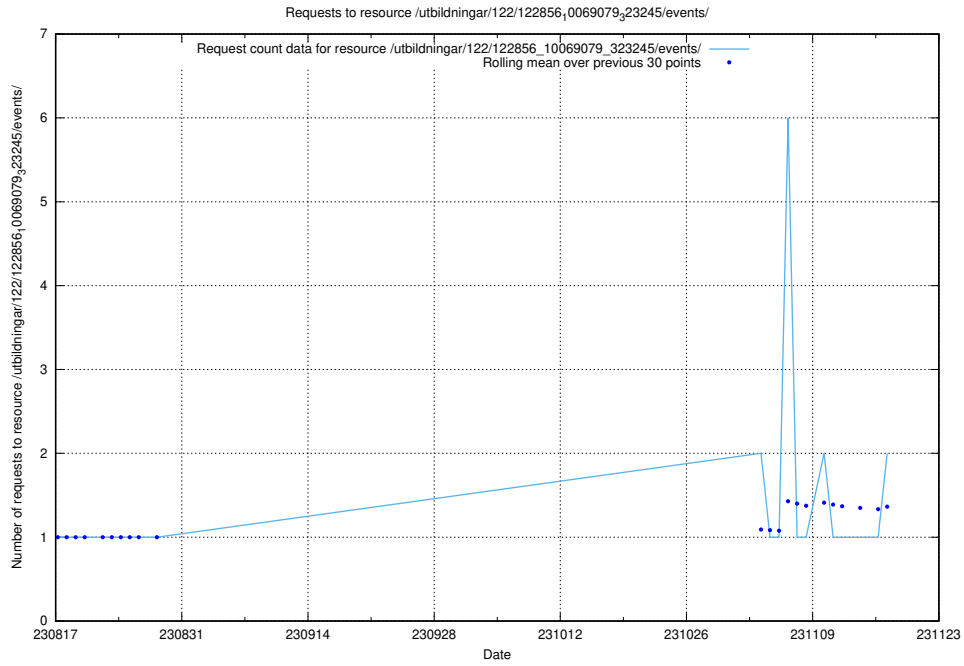

5.841 Usage of /utbildningar/122/122856_10069079_323245/events/

Here, we count the number of requests to resource /utbildningar/122/122856_10069079_323245/events/

5.842 Usage of /utbildningar/122/122856_10069079_323245/