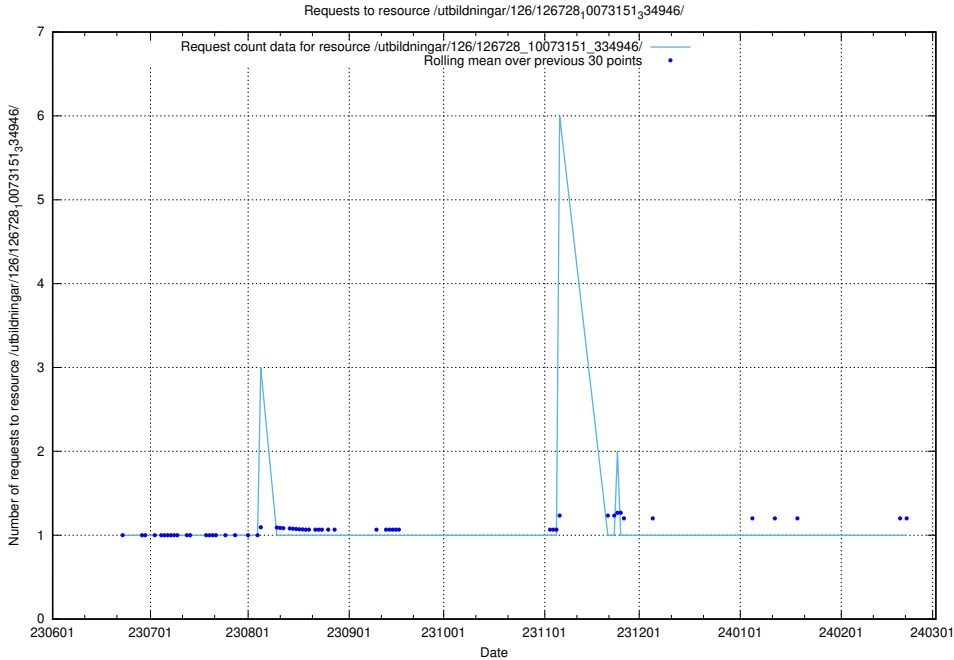

5.6288 Usage of /utbildningar/126/126728_10073151_334946/

Here, we count the number of requests to resource /utbildningar/126/126728_10073151_334946/.