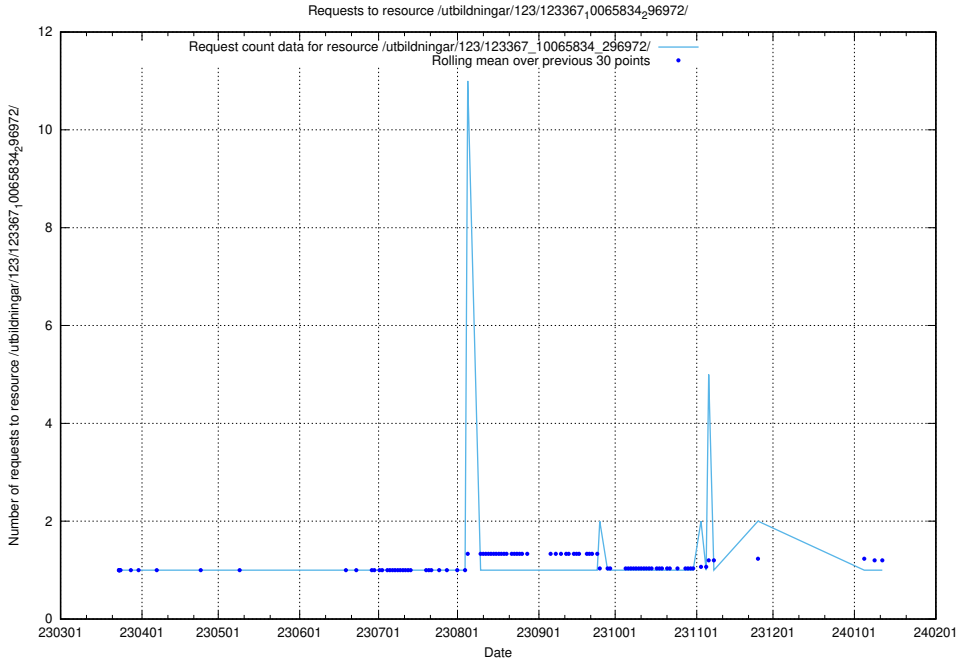

5.5572 Usage of /utbildningar/123/123367_10065834_296972/

Here, we count the number of requests to resource /utbildningar/123/123367_10065834_296972/.