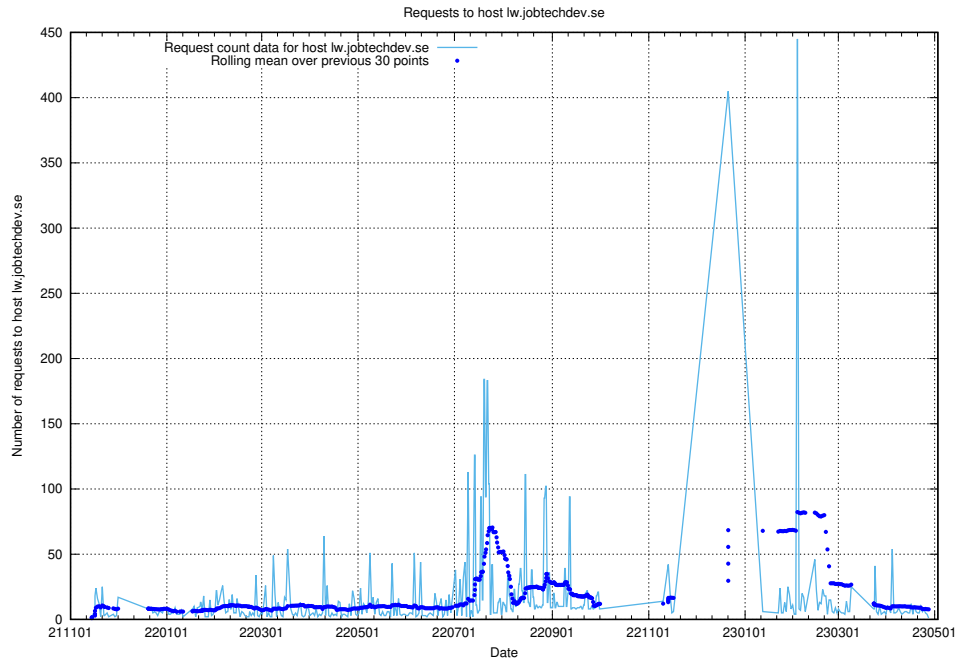

Here, we count the number of requests to host djs-frontend-data-jobtechdev-se-prod.prod.services.jtech.se.

7.663 Usage of lw.jobtechdev.se

Here, we count the number of requests to host lw.jobtechdev.se.