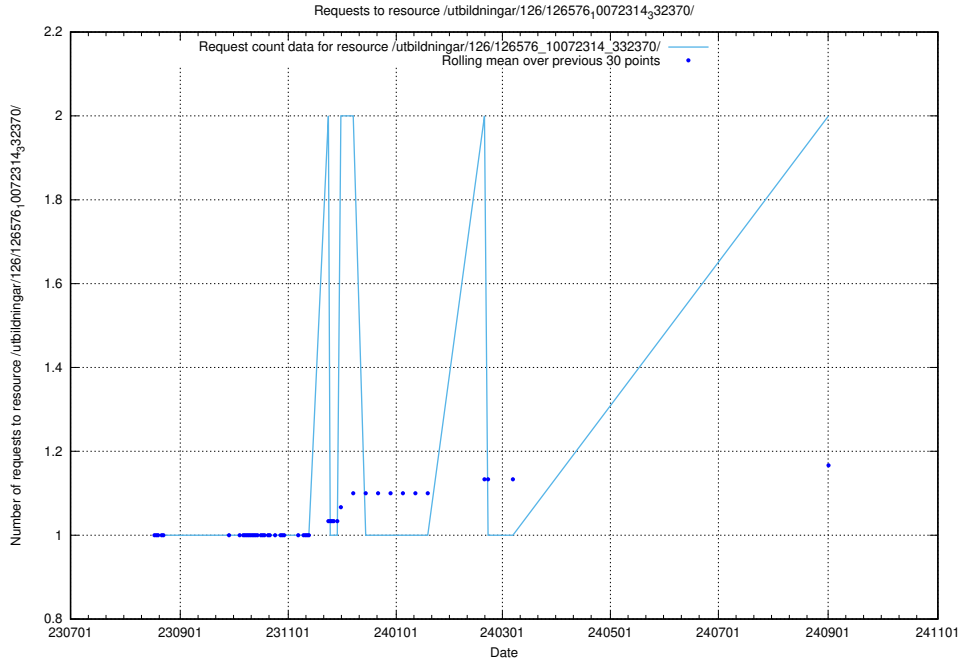

5.839 Usage of /utbildningar/126/126576_10072314_332370/

Here, we count the number of requests to resource /utbildningar/126/126576_10072314_332370/.