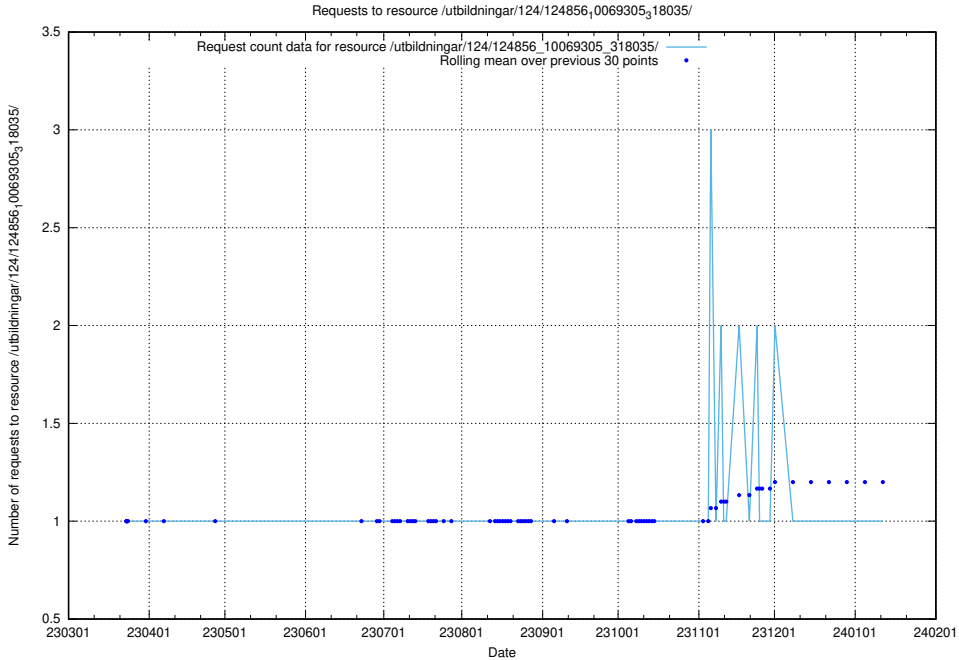

5.1244 Usage of /utbildningar/124/124856_10069305_318035/

Here, we count the number of requests to resource /utbildningar/124/124856_10069305_318035/.