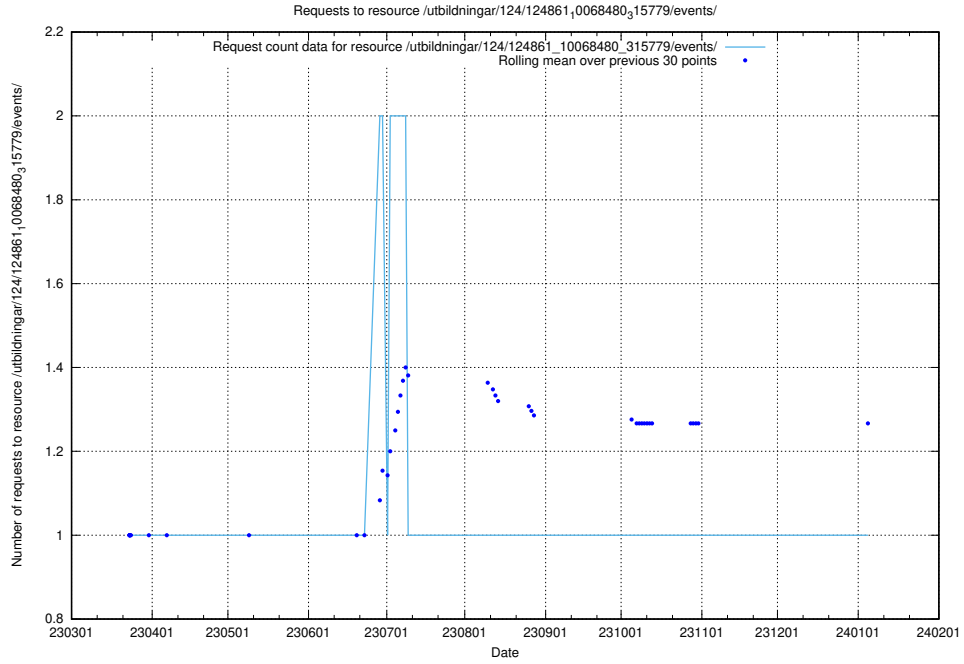

Here, we count the number of requests to resource /utbildningar/124/124861_10069368_318273/.

5.1226 Usage of /utbildningar/124/124861_10068480_315779/events/

Here, we count the number of requests to resource /utbildningar/124/124861_10068480_315779/events/