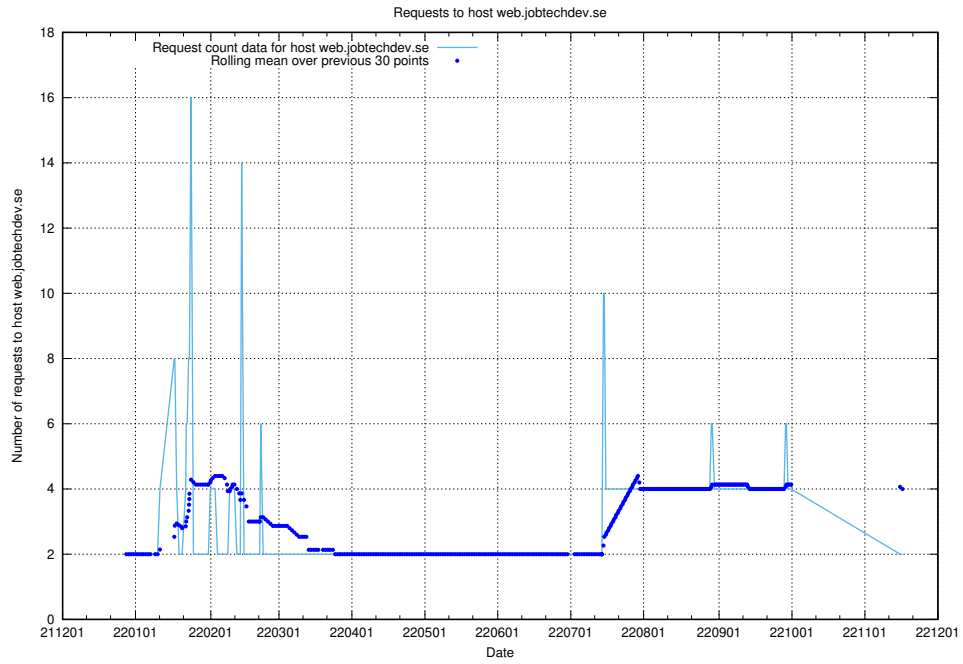

7.360 Usage of testing.jobtechdev.se

Here, we count the number of requests to host testing.jobtechdev.se.

7.361 Usage of support.jobtechdev.se

Here, we count the number of requests to host support.jobtechdev.se.