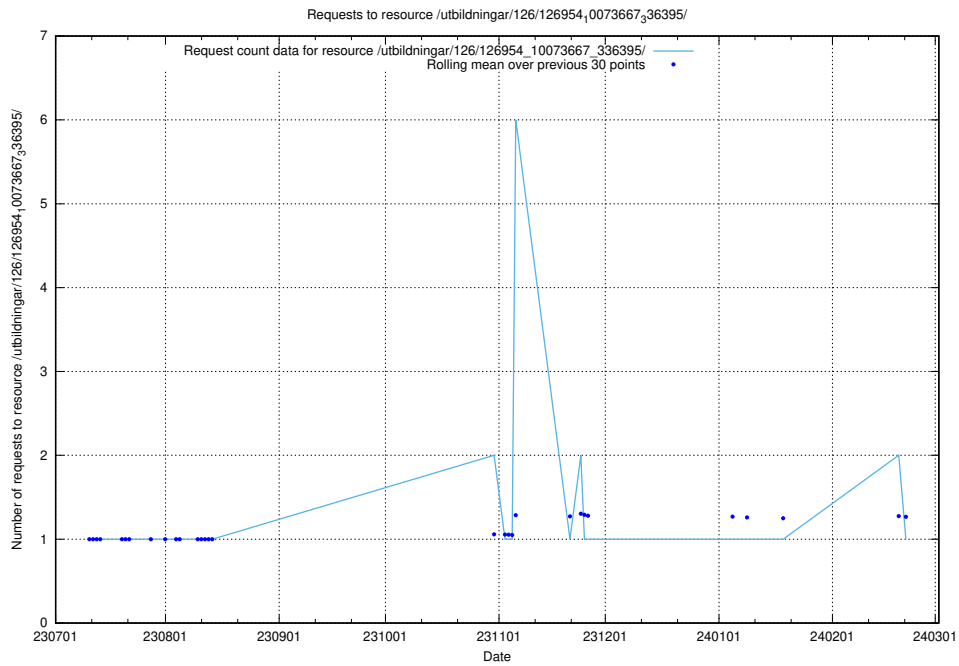

Here, we count the number of requests to resource /utbildningar/126/126954_10073667_336395/events/

5.5827 Usage of /utbildningar/126/126954_10073667_336395/

Here, we count the number of requests to resource /utbildningar/126/126954_10073667_336395/.