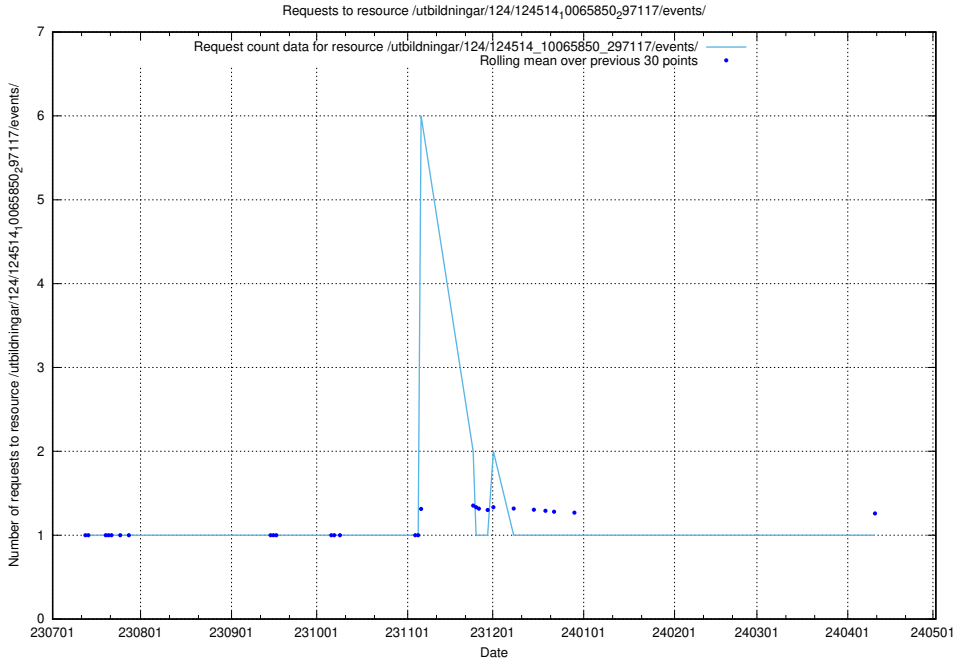

Here, we count the number of requests to resource /utbildningar/125/125914_10070423_321634/.

5.5822 Usage of /utbildningar/124/124514_10065850_297117/events/

Here, we count the number of requests to resource /utbildningar/124/124514_10065850_297117/events/