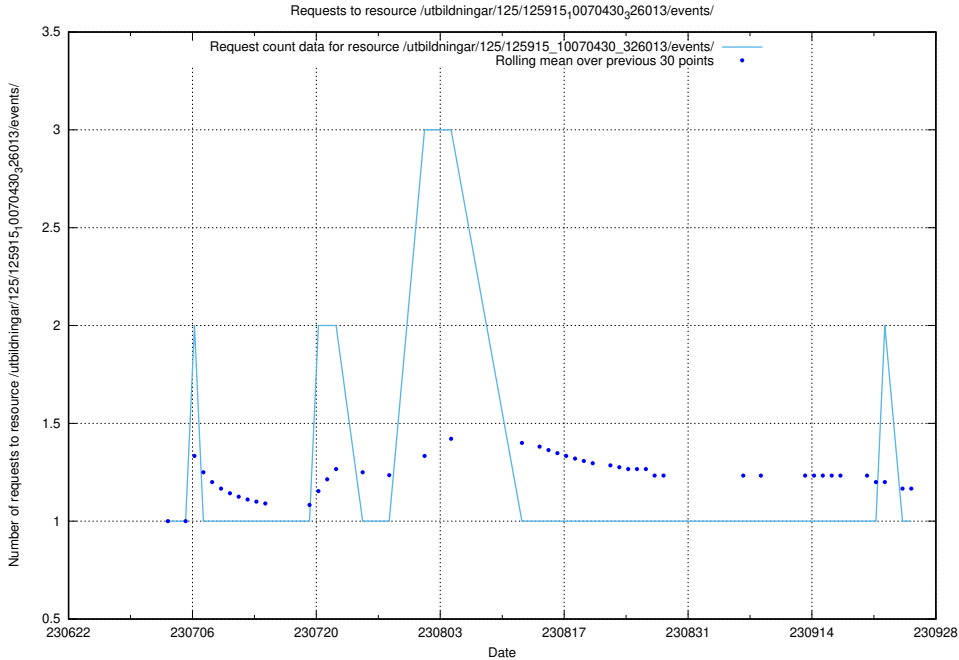

5.6068 Usage of /utbildningar/125/125915_10070430_326013/events/

Here, we count the number of requests to resource /utbildningar/125/125915_10070430_326013/events/