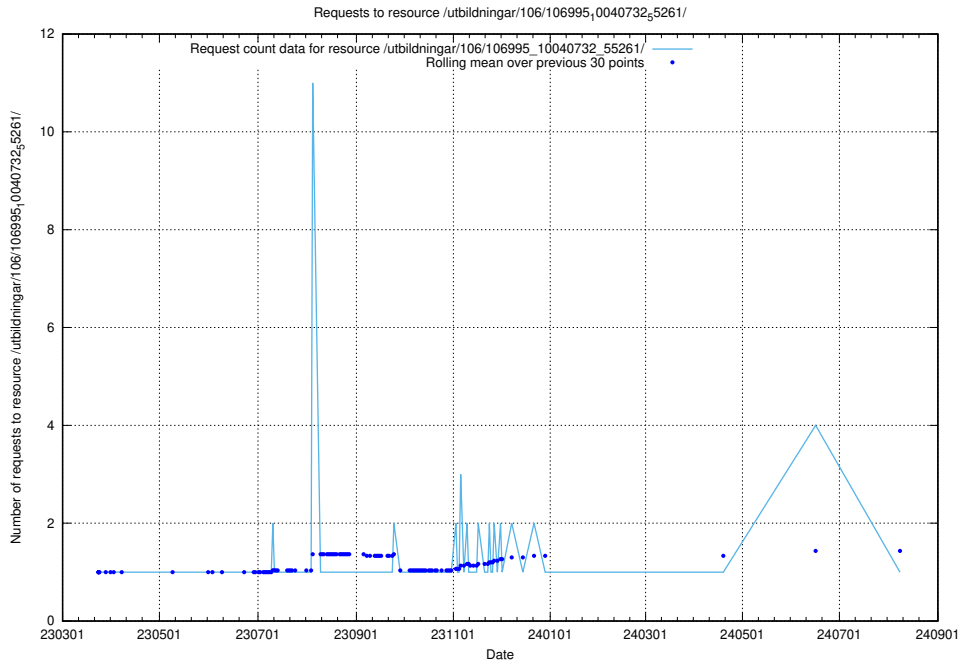

5.6139 Usage of /utbildningar/106/106995_10040732_55261/

Here, we count the number of requests to resource /utbildningar/106/106995_10040732_55261/.