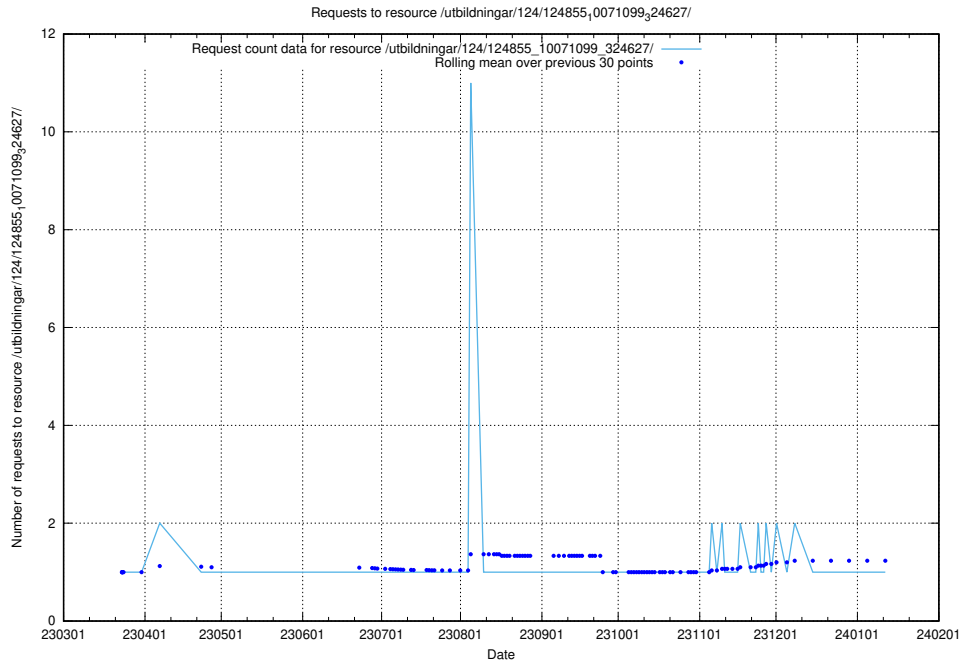

5.1249 Usage of /utbildningar/124/124855_10071099_324627/

Here, we count the number of requests to resource /utbildningar/124/124855_10071099_324627/.