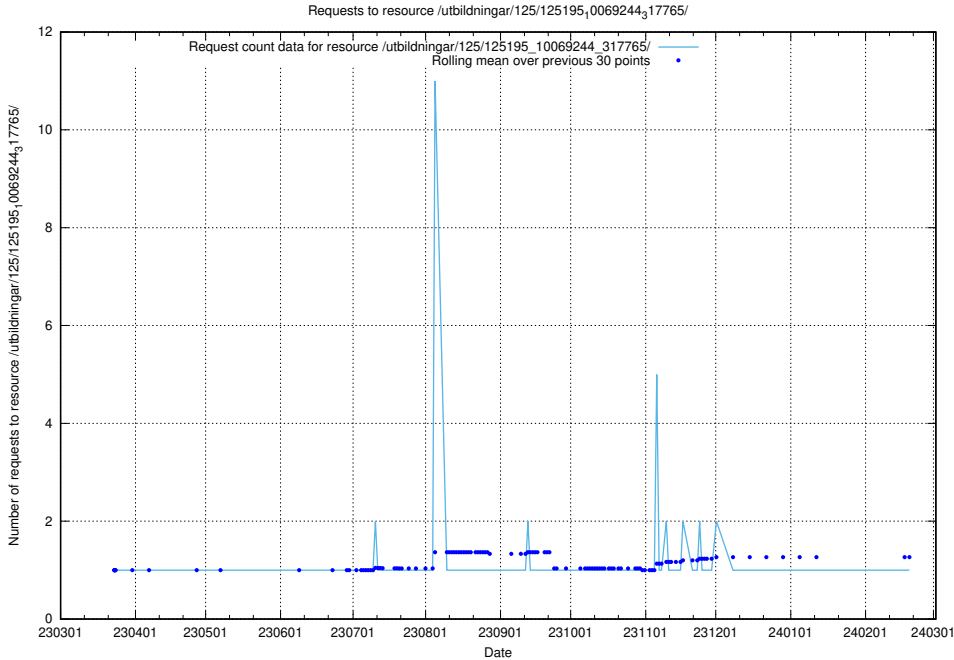

5.1191 Usage of /utbildningar/125/125195_10069244_317765/

Here, we count the number of requests to resource /utbildningar/125/125195_10069244_317765/.