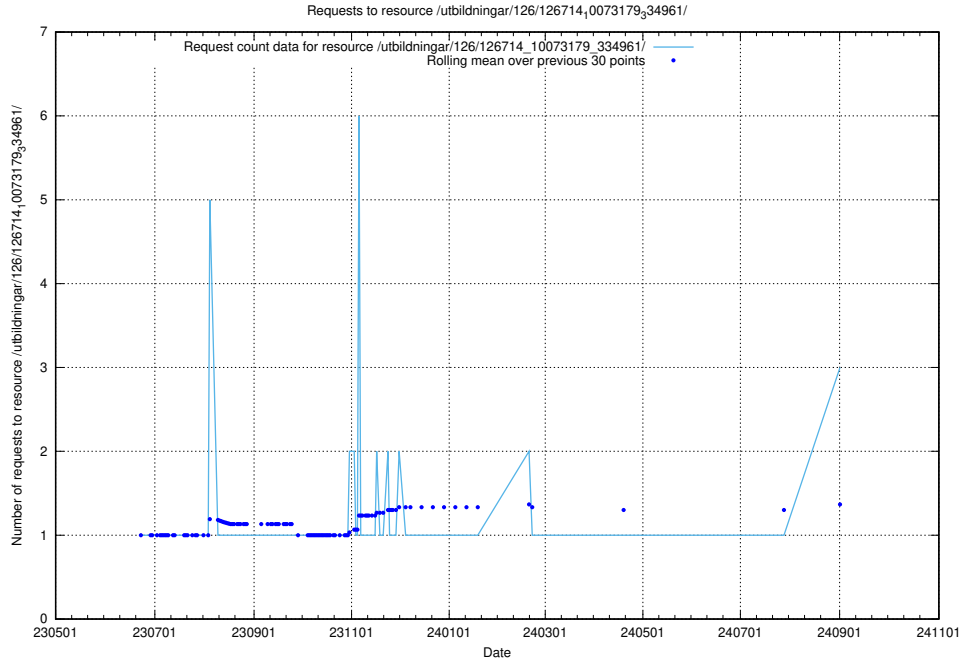

5.465 Usage of /utbildningar/126/126714_10073179_334961/

Here, we count the number of requests to resource /utbildningar/126/126714_10073179_334961/.