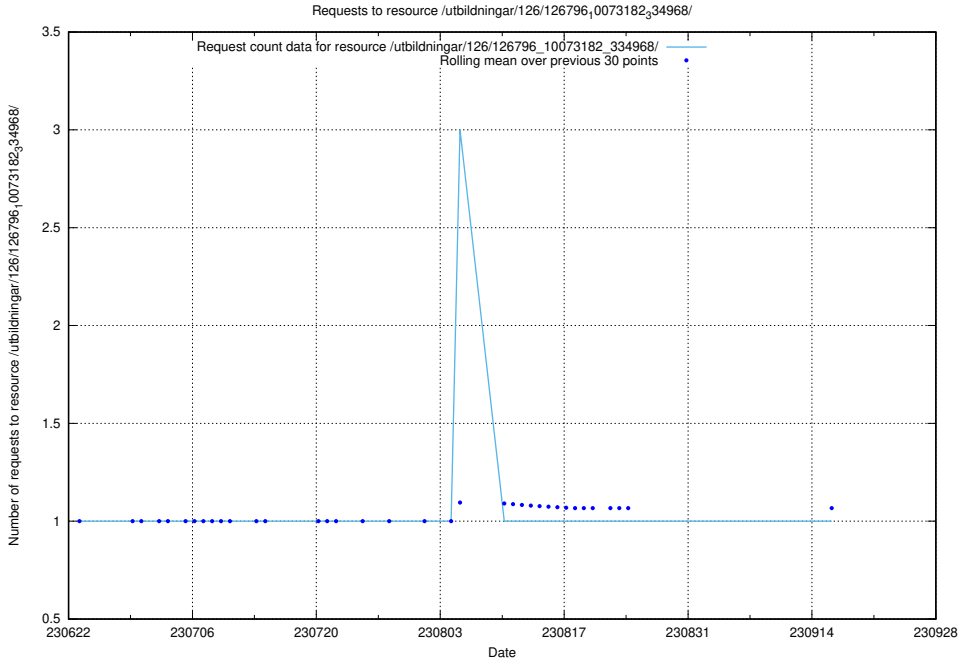

5.6280 Usage of /utbildningar/126/126796_10073182_334968/

Here, we count the number of requests to resource /utbildningar/126/126796_10073182_334968/.