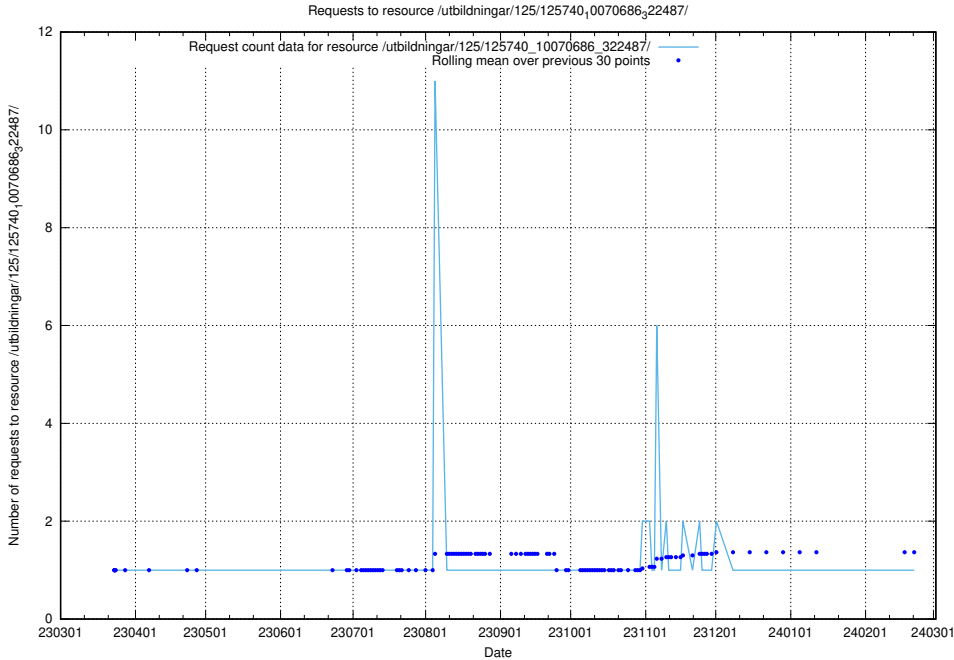

5.1036 Usage of /utbildningar/125/125740_10070686_322487/

Here, we count the number of requests to resource /utbildningar/125/125740_10070686_322487/.