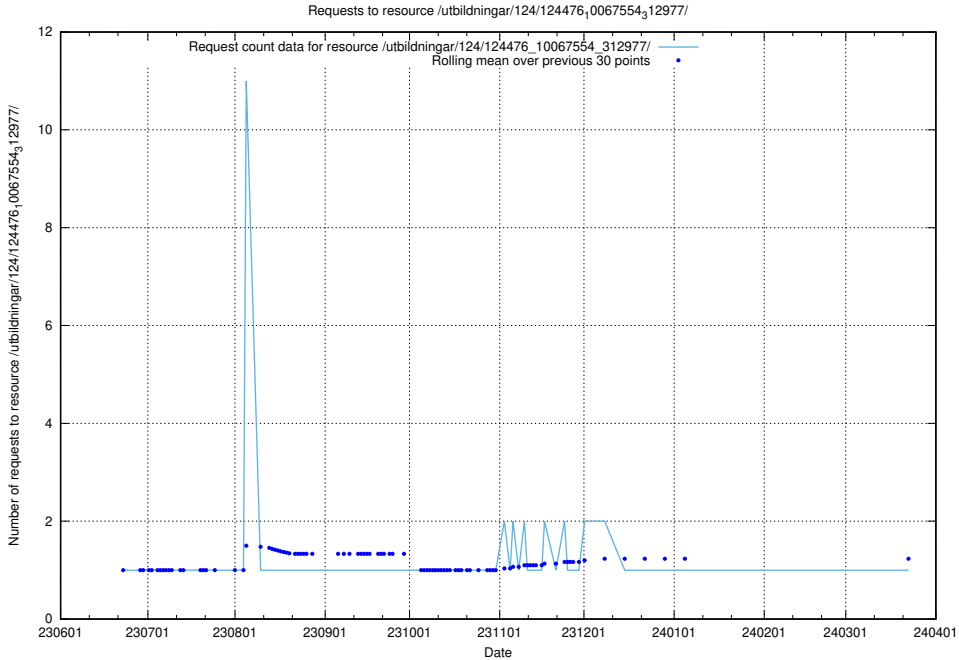

5.6462 Usage of /utbildningar/124/124476_10067554_312977/

Here, we count the number of requests to resource /utbildningar/124/124476_10067554_312977/.