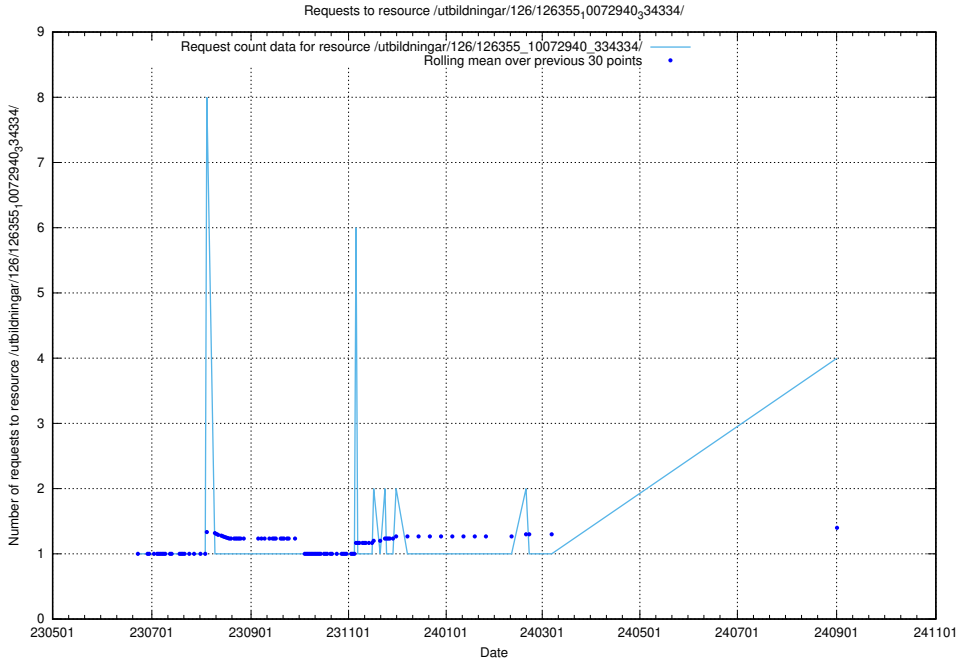

5.319 Usage of /utbildningar/126/126355_10072940_334334/

Here, we count the number of requests to resource /utbildningar/126/126355_10072940_334334/.