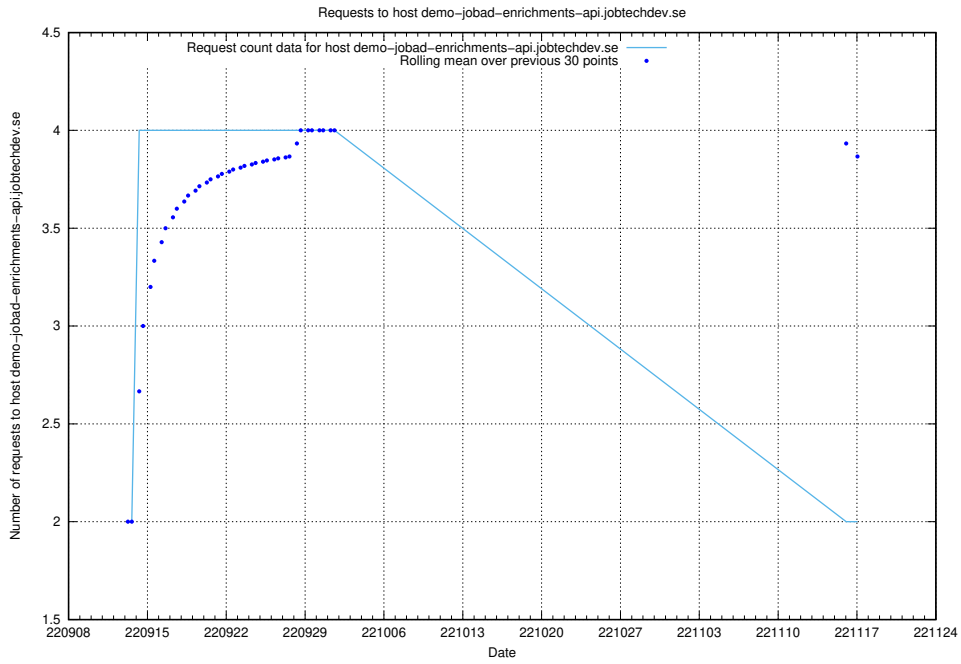

Here, we count the number of requests to host a02e2b87-835b-4cc2-90ae-30f9faf44c82.jobtechdev.se.

7.330 Usage of demo-jobad-enrichments-api.jobtechdev.se

Here, we count the number of requests to host demo-jobad-enrichments-api.jobtechdev.se.