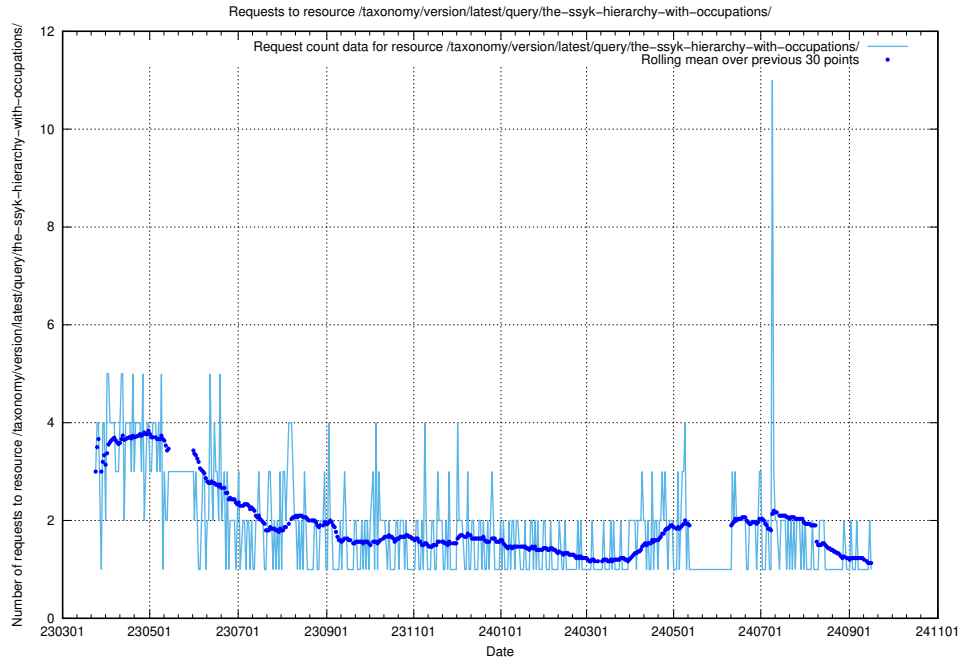

5.6752 Usage of /taxonomy/version/latest/query/the-ssyk-hierarchy-with-occupations/

Here, we count the number of requests to resource /taxonomy/version/latest/query/the-ssyk-hierarchy-with-occupations/.