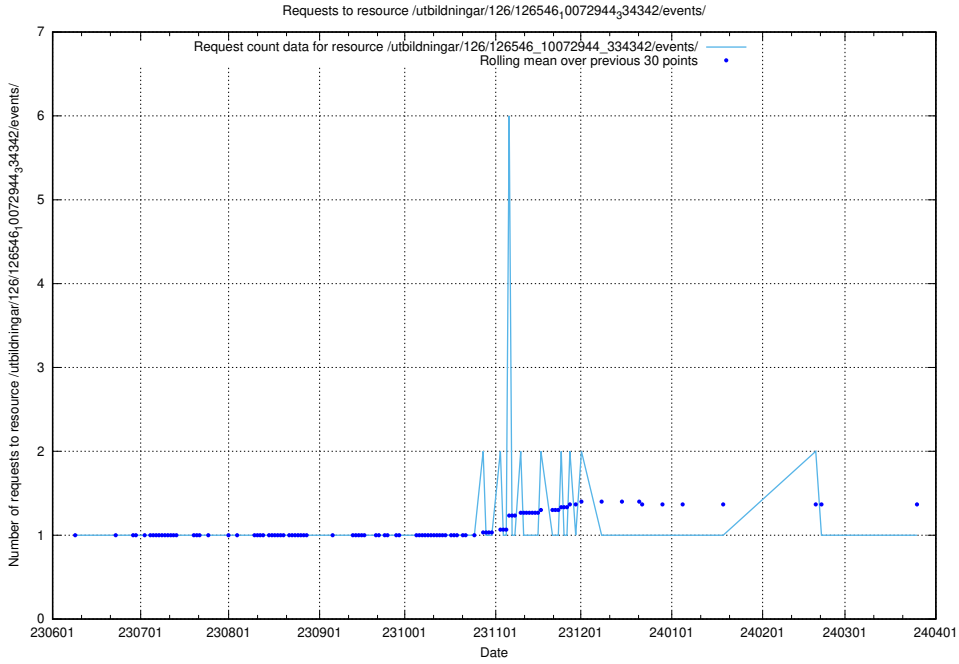

5.6552 Usage of /utbildningar/126/126546_10072944_334342/events/

Here, we count the number of requests to resource /utbildningar/126/126546_10072944_334342/events/