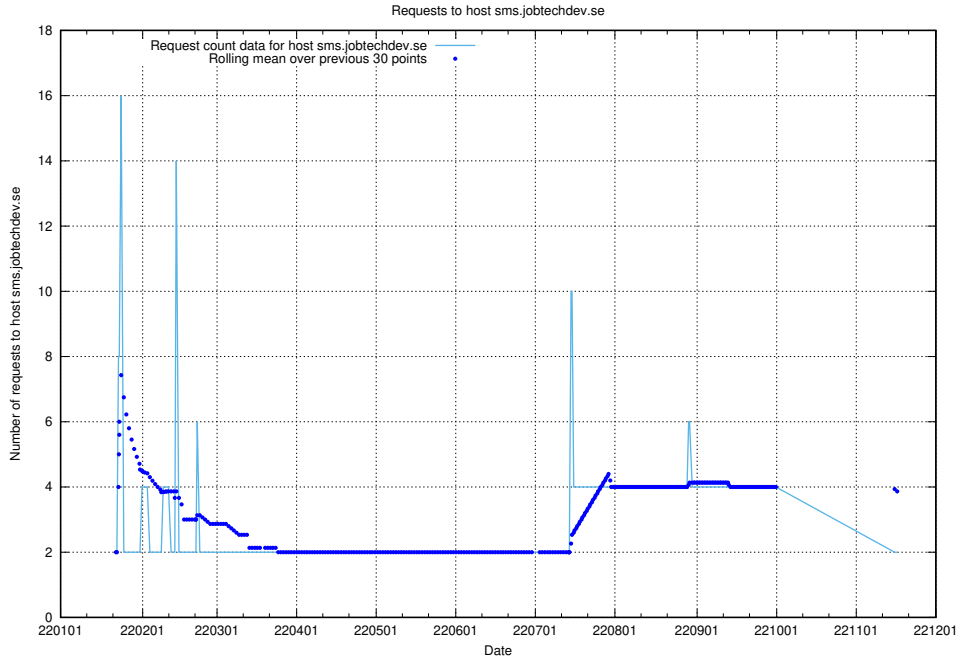

Here, we count the number of requests to host sms.jobtechdev.se.

7.593 Usage of sistema.jobtechdev.se

Here, we count the number of requests to host sistema.jobtechdev.se.

7.594 Usage of shopify.jobtechdev.se