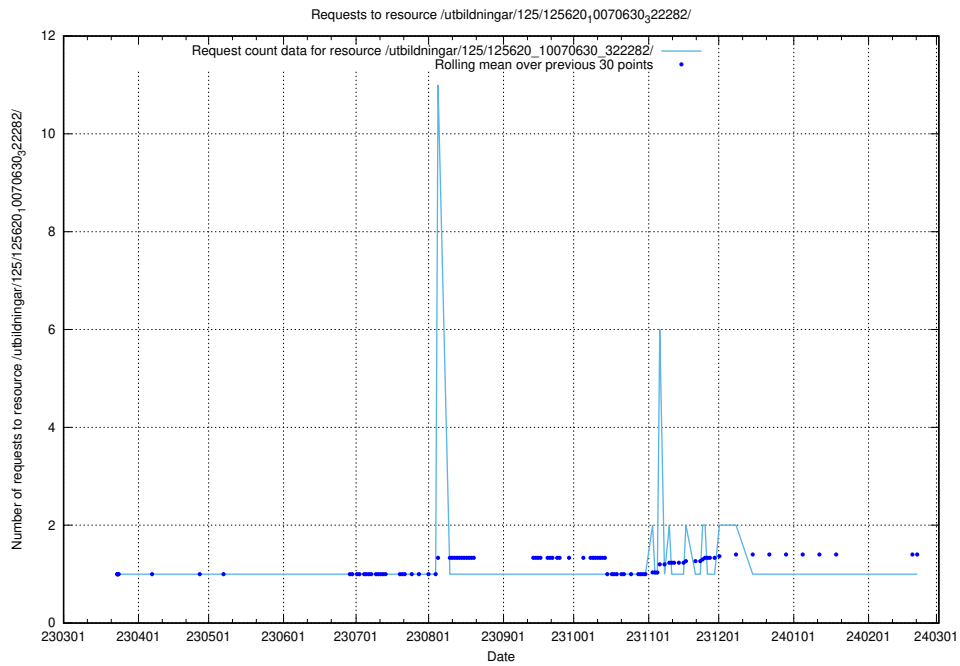

5.1117 Usage of /utbildningar/125/125620_10070630_322282/

Here, we count the number of requests to resource /utbildningar/125/125620_10070630_322282/.