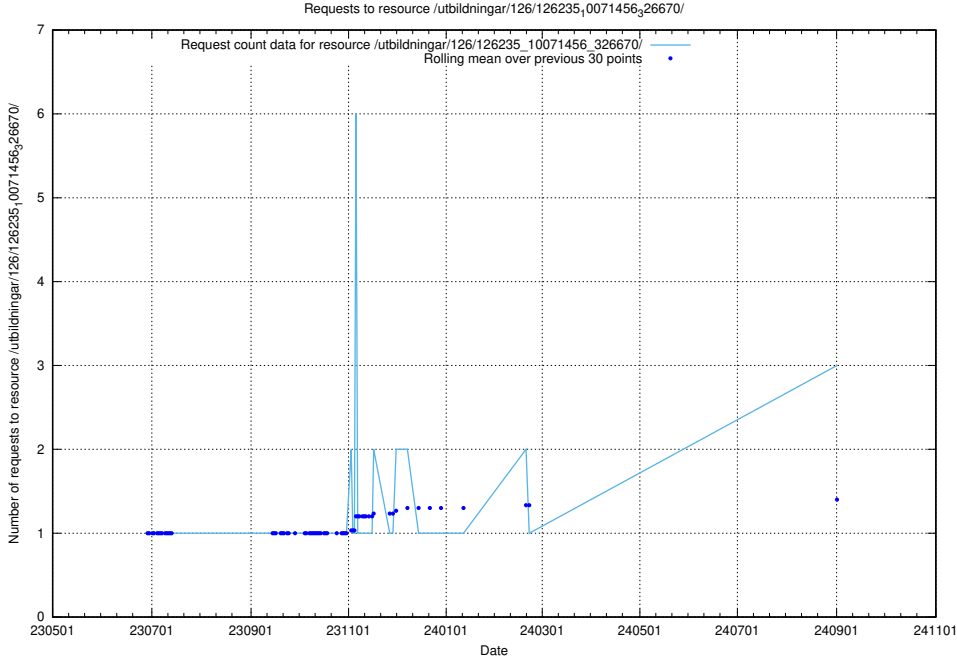

Here, we count the number of requests to resource /taxonomy/version/3/query/employment-variety-concepts/.

5.452 Usage of /utbildningar/126/126235_10071456_326670/

Here, we count the number of requests to resource /utbildningar/126/126235_10071456_326670/.