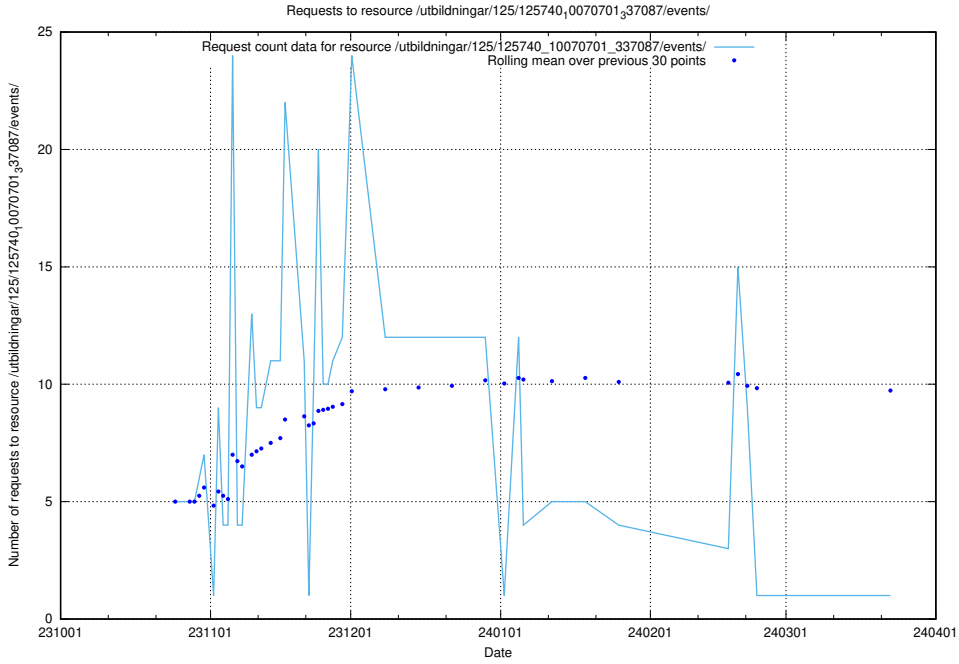

5.4910 Usage of /utbildningar/125/125740_10070701_337087/events/

Here, we count the number of requests to resource /utbildningar/125/125740_10070701_337087/events/