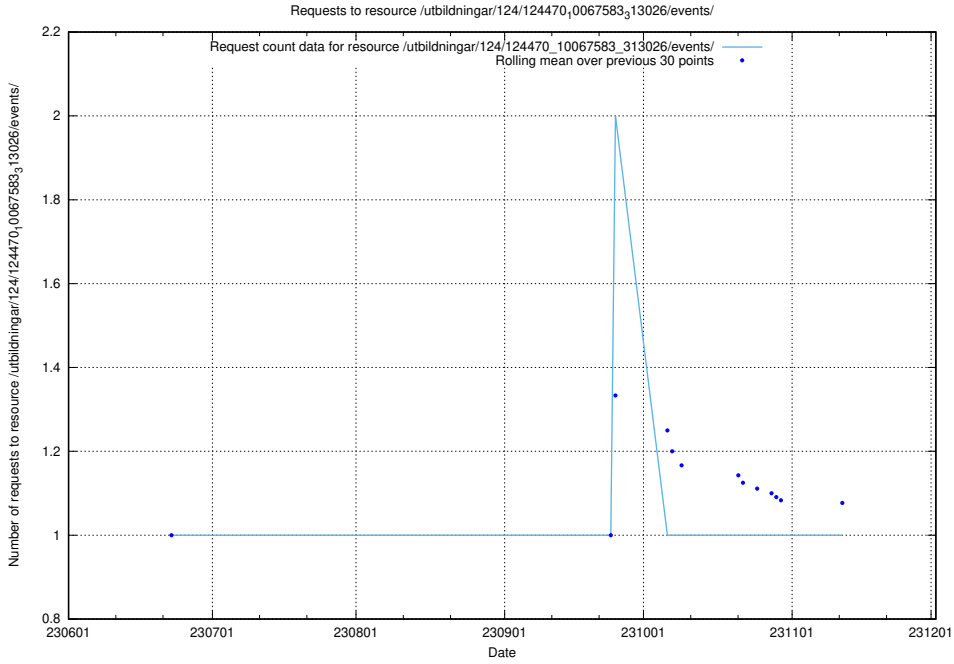

5.6468 Usage of /utbildningar/124/124470_10067583_313026/events/

Here, we count the number of requests to resource /utbildningar/124/124470_10067583_313026/events/