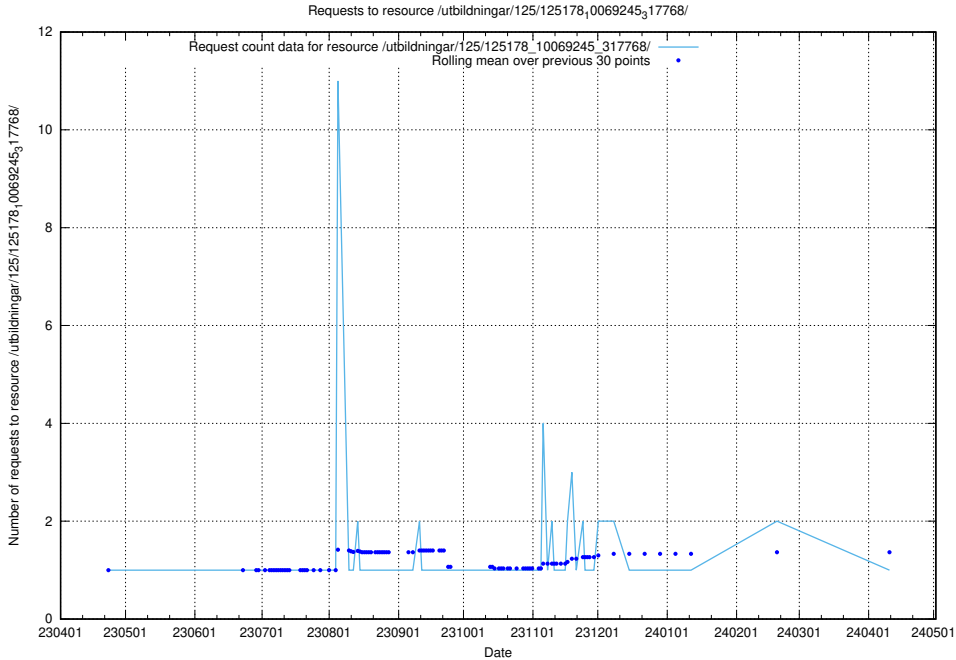

5.6702 Usage of /utbildningar/125/125178_10069245_317768/

Here, we count the number of requests to resource /utbildningar/125/125178_10069245_317768/.