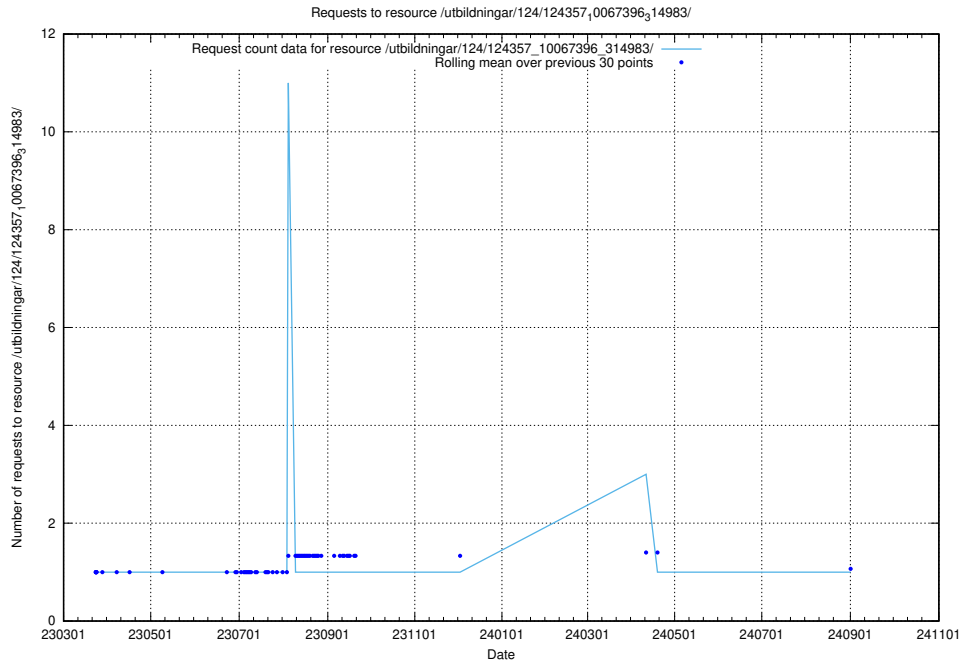

5.4549 Usage of /utbildningar/124/124357_10067396_314983/

Here, we count the number of requests to resource /utbildningar/124/124357_10067396_314983/.