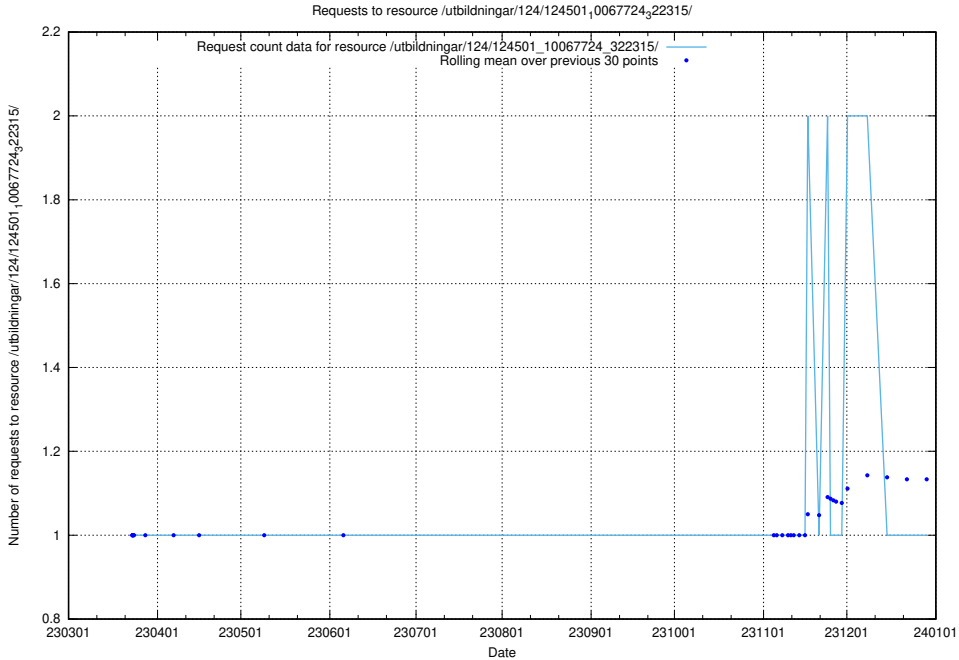

5.2959 Usage of /utbildningar/124/124501_10067724_322315/

Here, we count the number of requests to resource /utbildningar/124/124501_10067724_322315/.