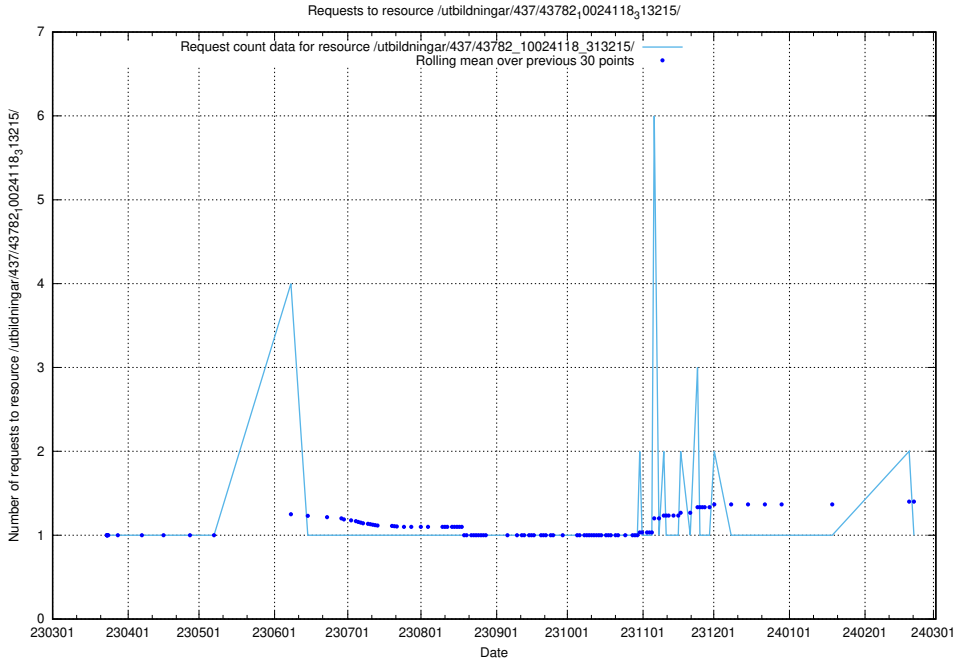

5.7075 Usage of /utbildningar/437/43782_10024118_313215/

Here, we count the number of requests to resource /utbildningar/437/43782_10024118_313215/.