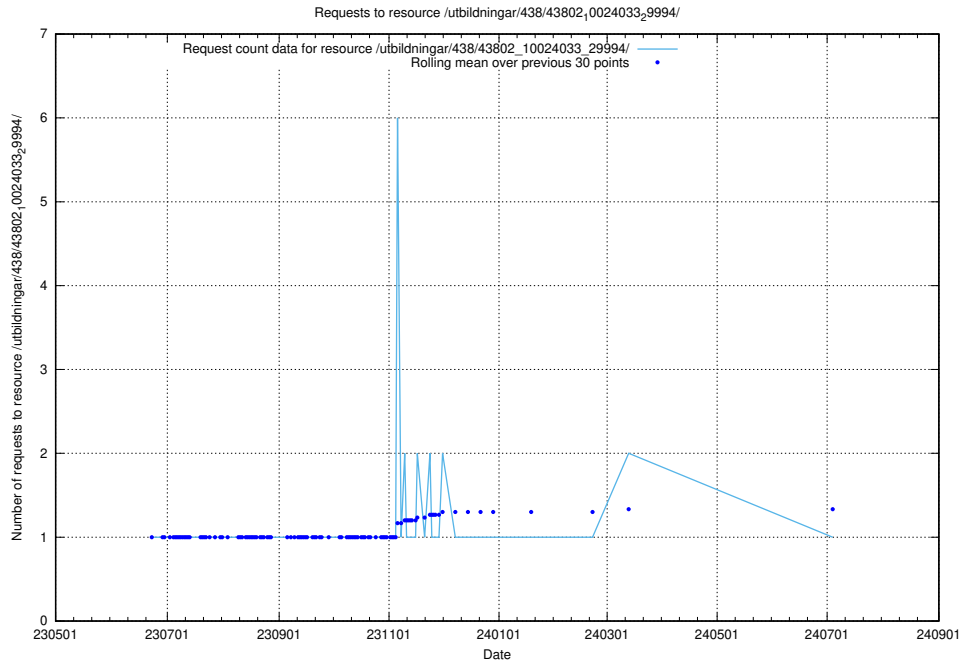

5.6271 Usage of /utbildningar/438/43802_10024033_29994/

Here, we count the number of requests to resource /utbildningar/438/43802_10024033_29994/.