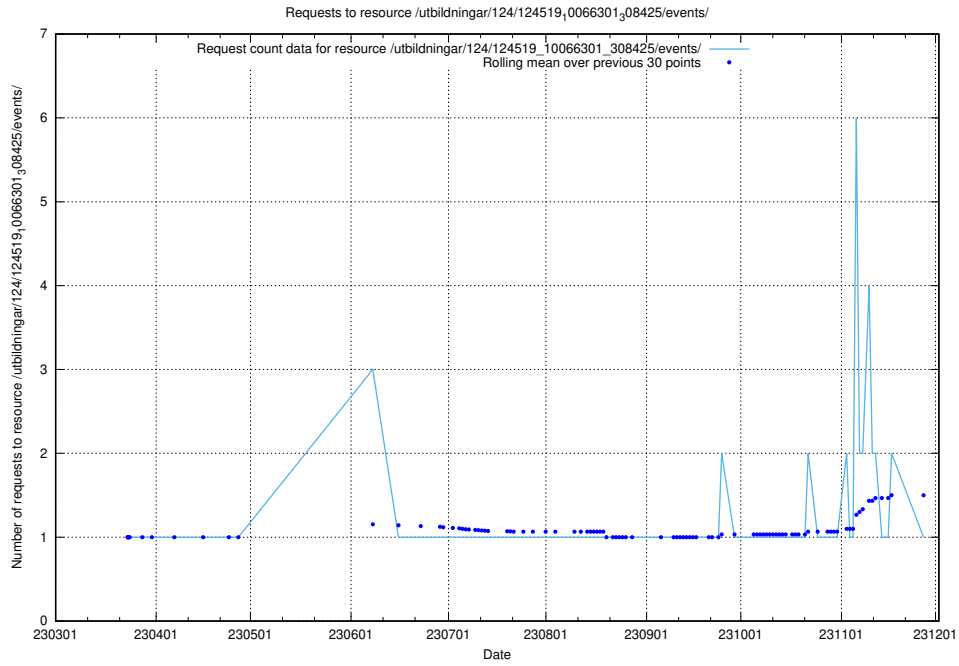

Here, we count the number of requests to resource /taxonomy/version/14/query/ssyk-level-4-with-related-isco-level-4-groups/.

5.1909 Usage of /utbildningar/124/124519_10066301_308425/events/

Here, we count the number of requests to resource /utbildningar/124/124519_10066301_308425/events/