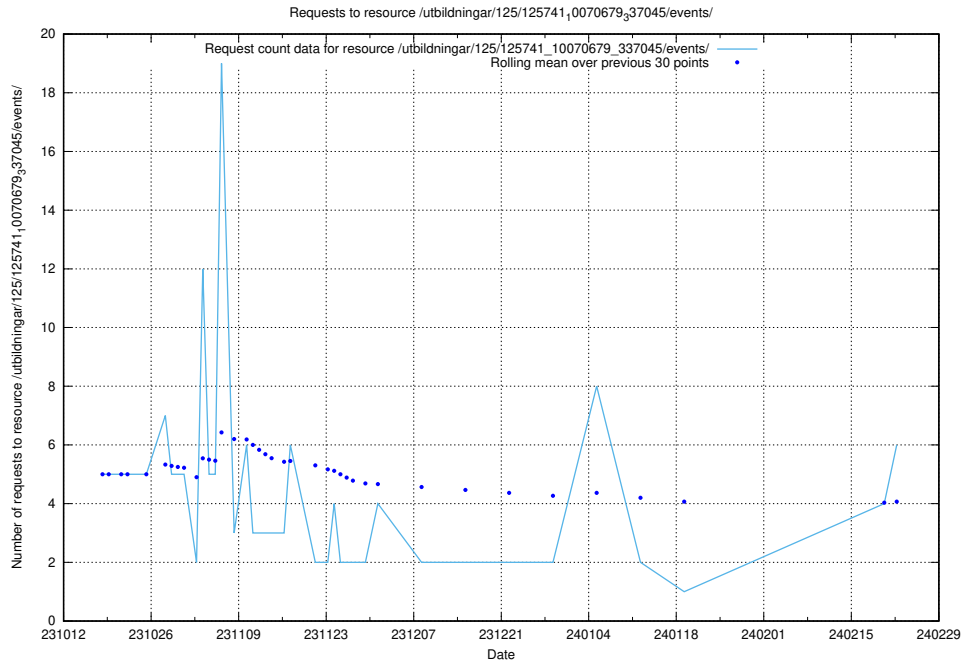

5.79 Usage of /utbildningar/125/125741_10070679_337045/events/

Here, we count the number of requests to resource /utbildningar/125/125741_10070679_337045/events/