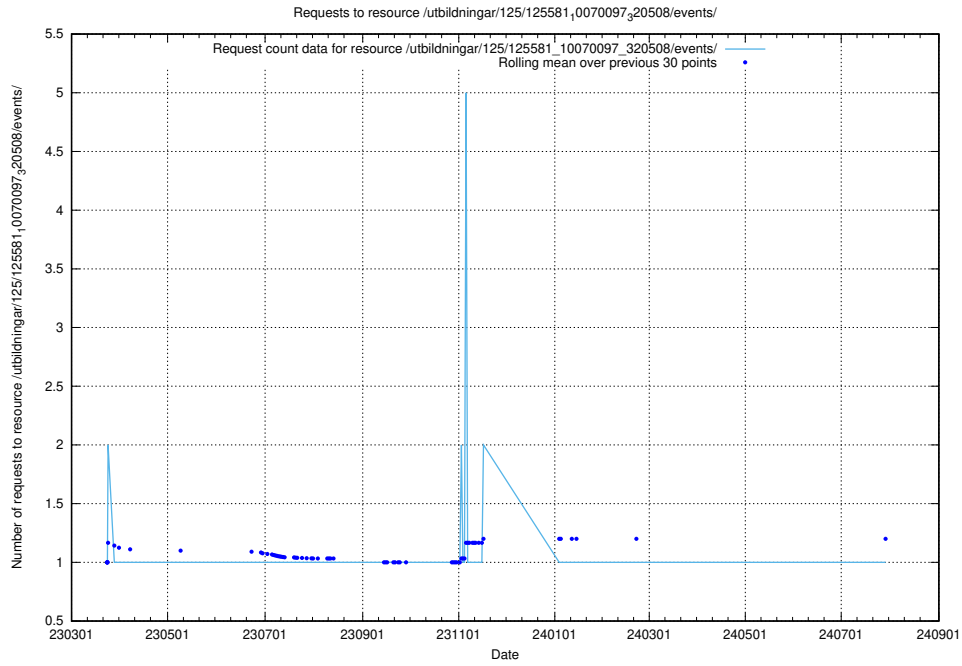

5.1154 Usage of /utbildningar/125/125581_10070097_320508/events/

Here, we count the number of requests to resource /utbildningar/125/125581_10070097_320508/events/