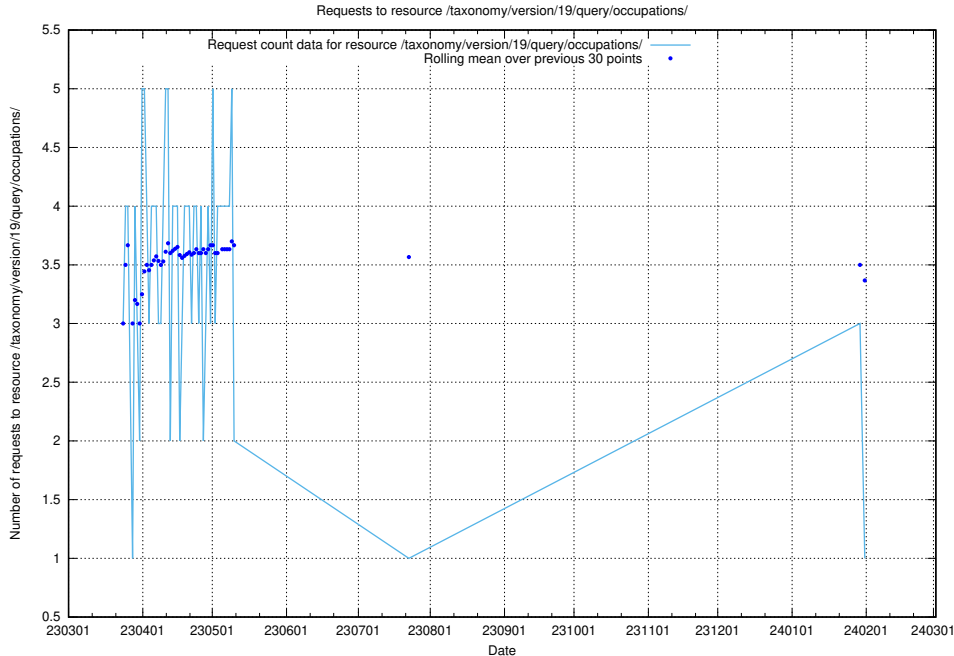

Here, we count the number of requests to resource /taxonomy/version/19/query/occupations/.

5.6834 Usage of /utbildningar/122/122290_10064538_314862/

Here, we count the number of requests to resource /utbildningar/122/122290_10064538_314862/.