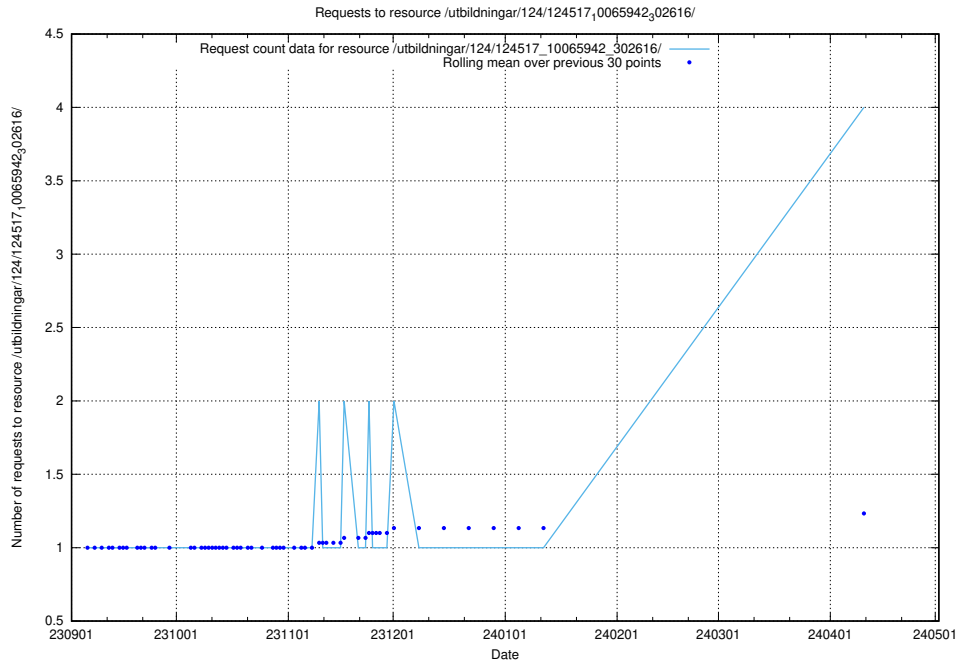

5.300 Usage of /utbildningar/124/124517_10065942_302616/

Here, we count the number of requests to resource /utbildningar/124/124517_10065942_302616/.