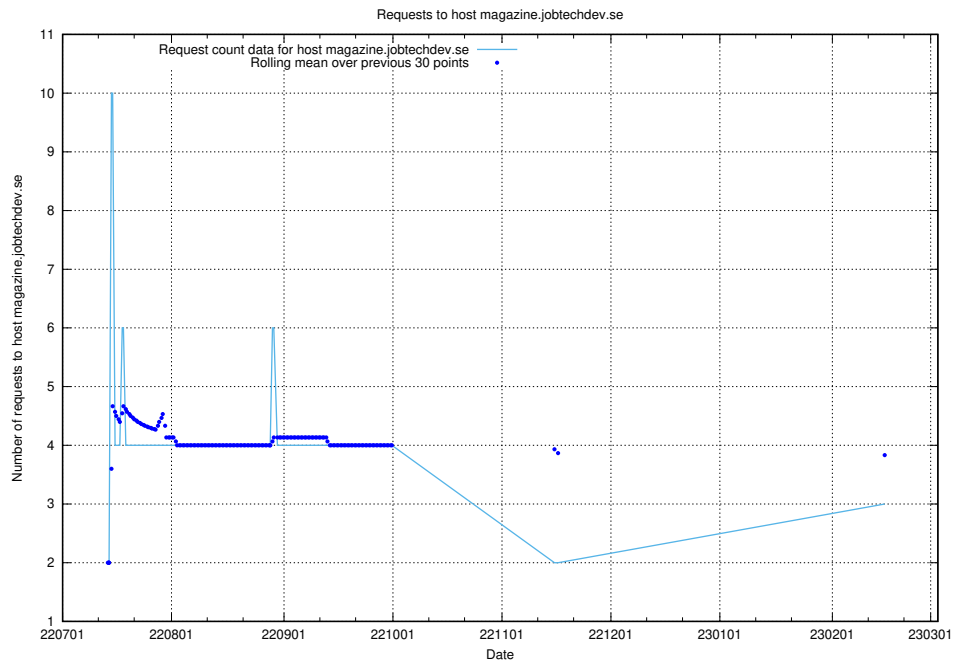

7.217 Usage of www.jobad-enrichments-api.jobtechdev.se

Here, we count the number of requests to host www.jobad-enrichments-api.jobtechdev.se.

7.218 Usage of `magazine.jobtechdev.se`

Here, we count the number of requests to host `magazine.jobtechdev.se`.