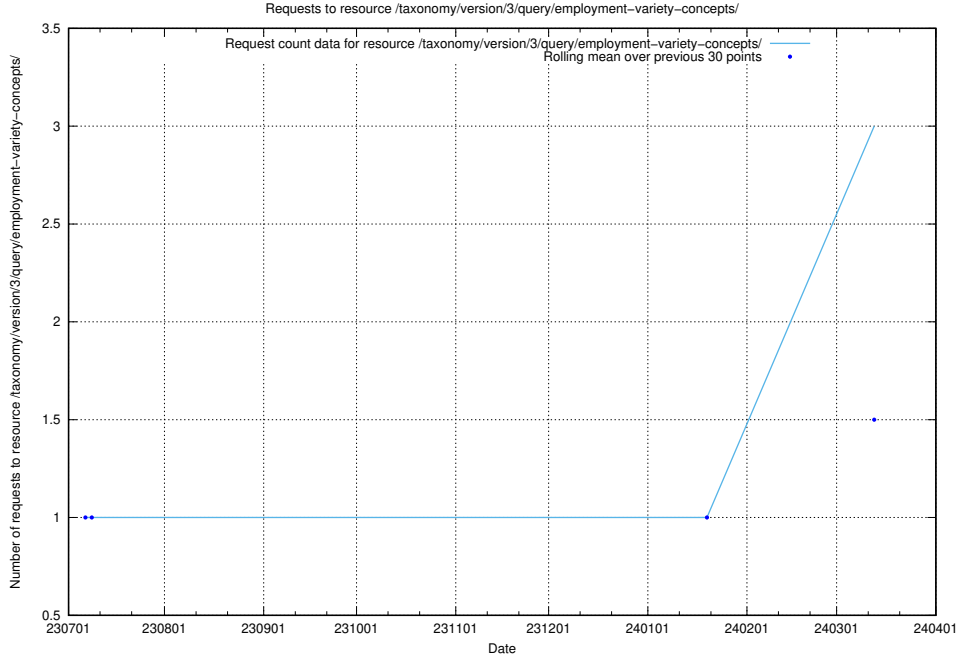

Here, we count the number of requests to resource /taxonomy/version/3/query/employment-variety-concepts/.

5.452 Usage of /utbildningar/126/126235_10071456_326670/

Here, we count the number of requests to resource /utbildningar/126/126235_10071456_326670/.