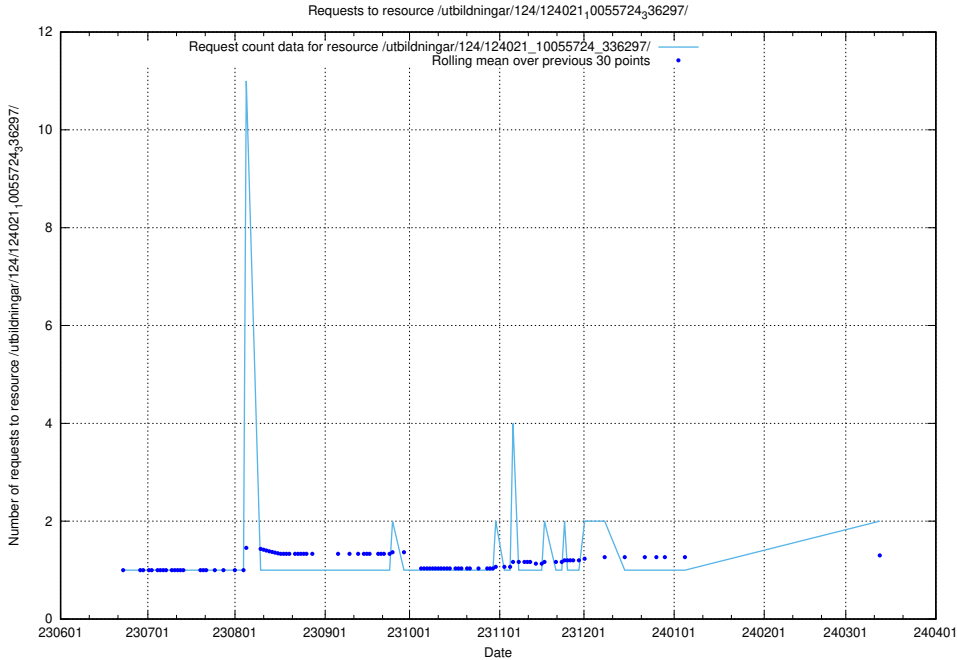

5.951 Usage of /utbildningar/124/124021_10055724_336297/

Here, we count the number of requests to resource /utbildningar/124/124021_10055724_336297/.