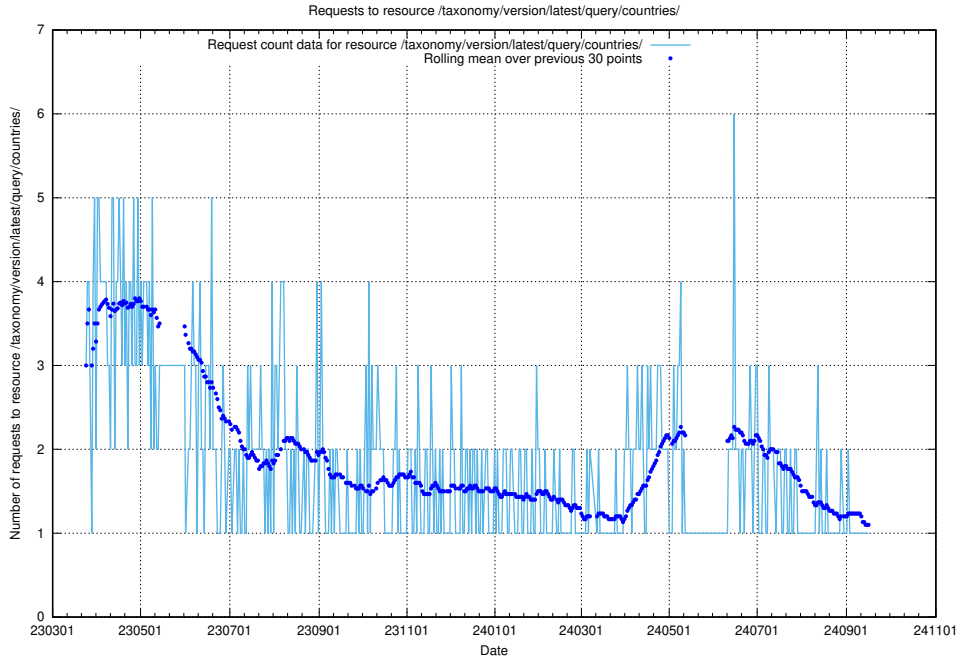

5.6799 Usage of /taxonomy/version/latest/query/countries/

Here, we count the number of requests to resource /taxonomy/version/latest/query/countries/.