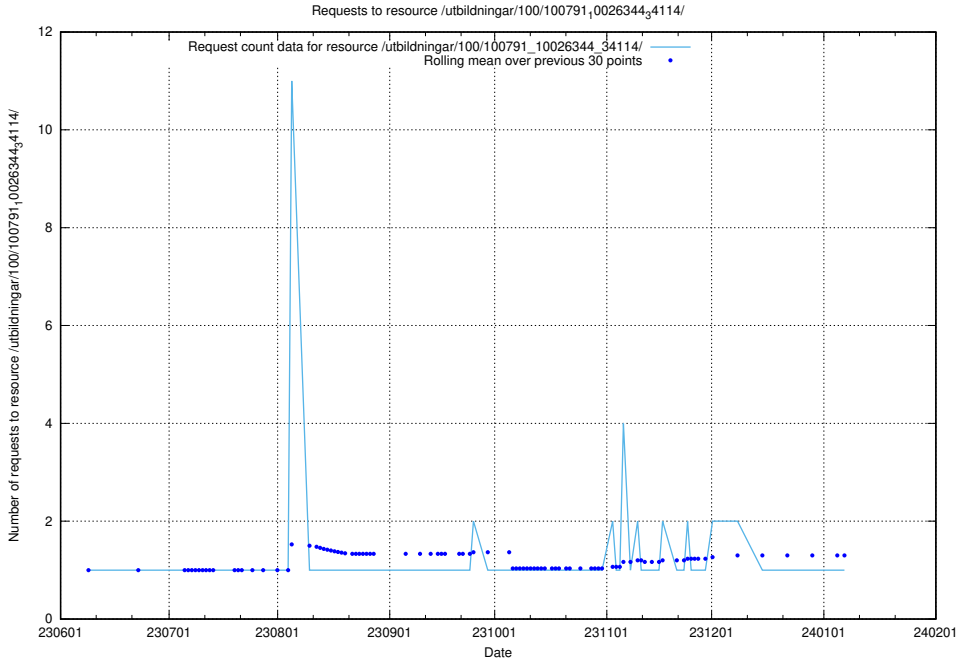

5.6567 Usage of /utbildningar/100/100791_10026344_34114/

Here, we count the number of requests to resource /utbildningar/100/100791_10026344_34114/.