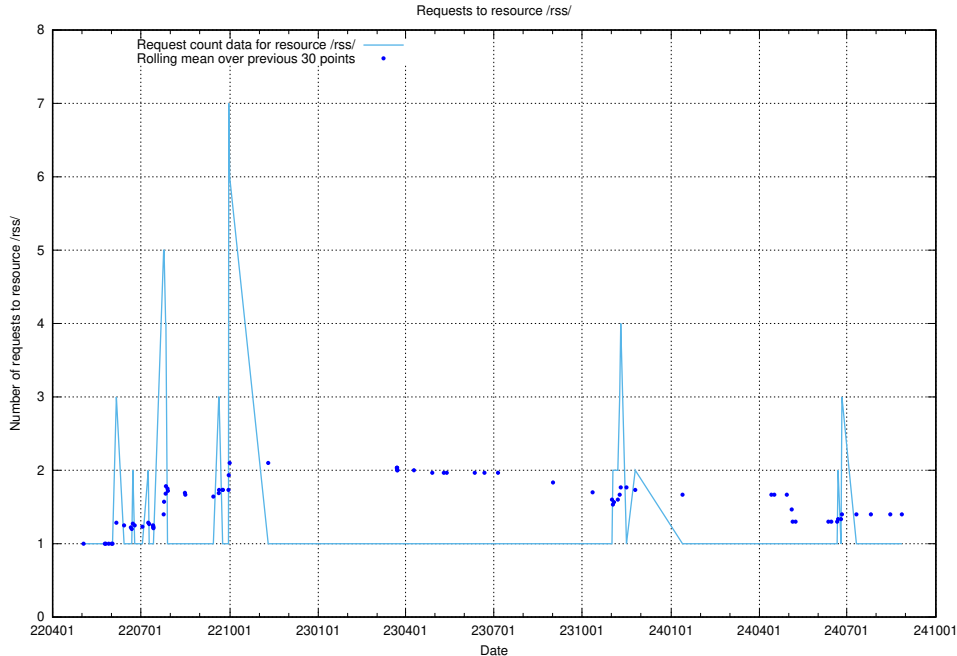

5.1136 Usage of /rss/

Here, we count the number of requests to resource /rss/.