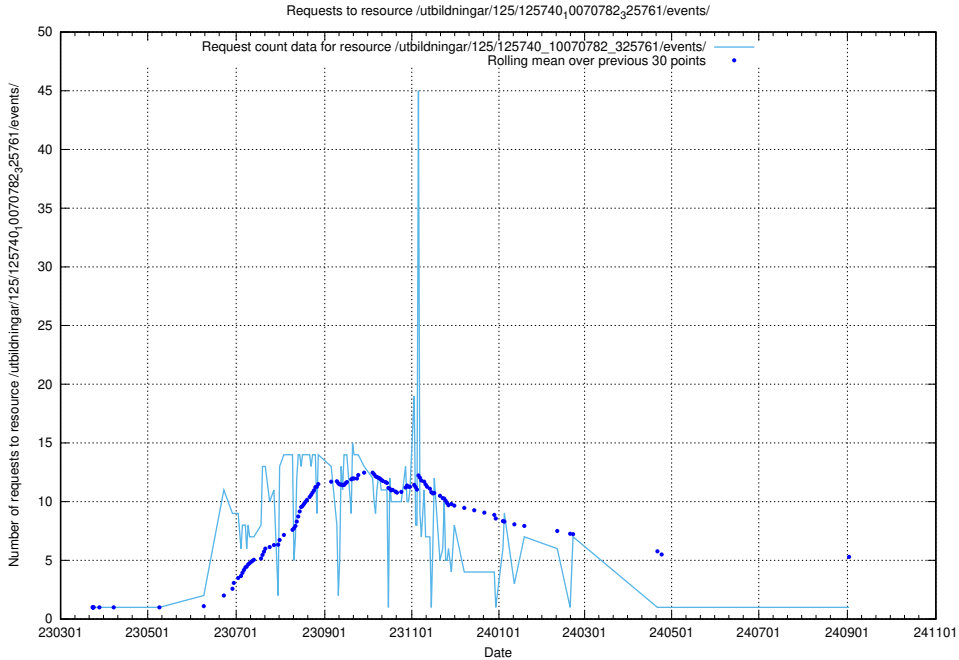

Here, we count the number of requests to resource /utbildningar/125/125740_10070782_325761/events/

5.1021 Usage of /utbildningar/125/125740_10070782_325761/

Here, we count the number of requests to resource /utbildningar/125/125740_10070782_325761/.