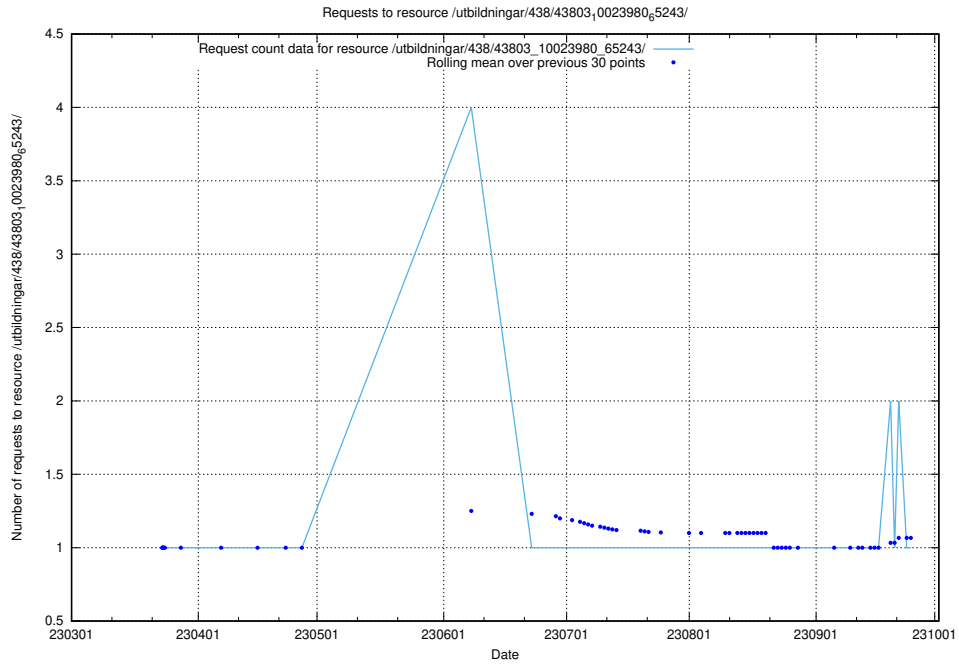

5.7056 Usage of /utbildningar/438/43803_10023980_65243/

Here, we count the number of requests to resource /utbildningar/438/43803_10023980_65243/.