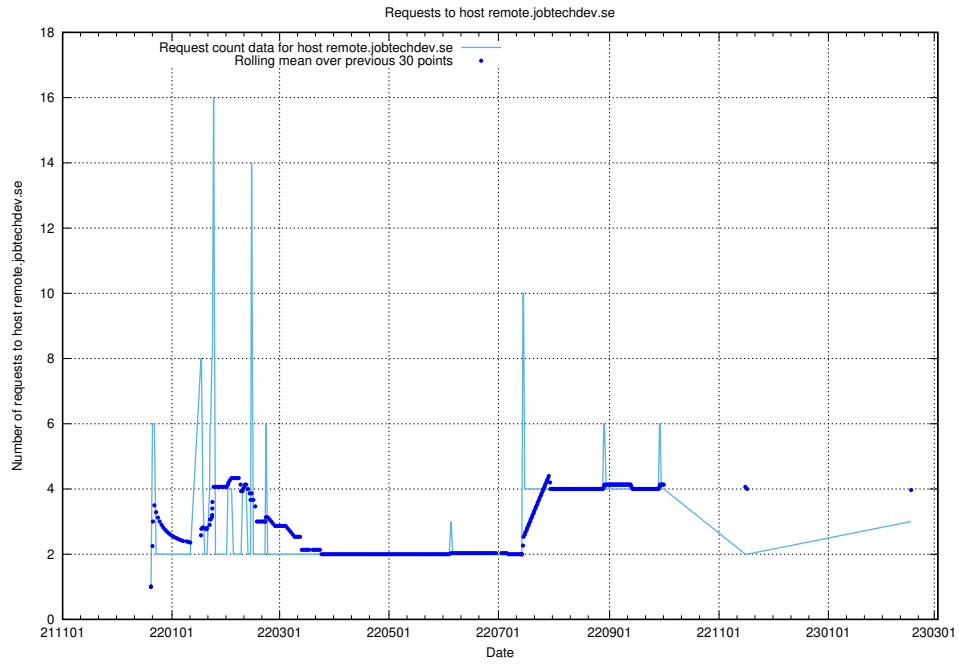

7.204 Usage of remote.jobtechdev.se

Here, we count the number of requests to host remote.jobtechdev.se.