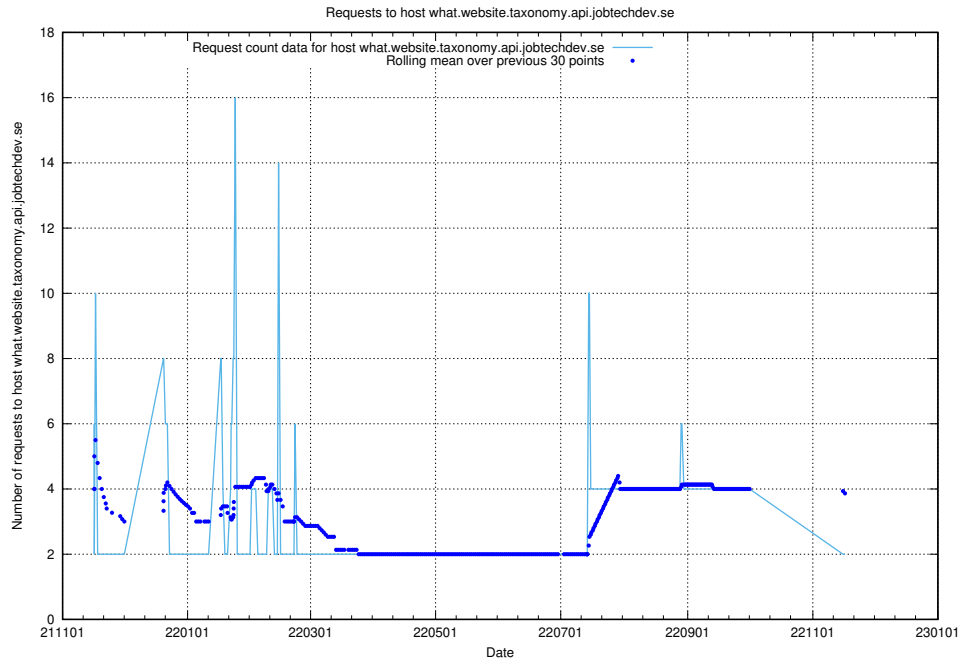

7.525 Usage of doh.apps.standby.services.jtech.se

Here, we count the number of requests to host doh.apps.standby.services.jtech.se.

7.526 Usage of dns.apps.standby.services.jtech.se

Here, we count the number of requests to host dns.apps.standby.services.jtech.se.