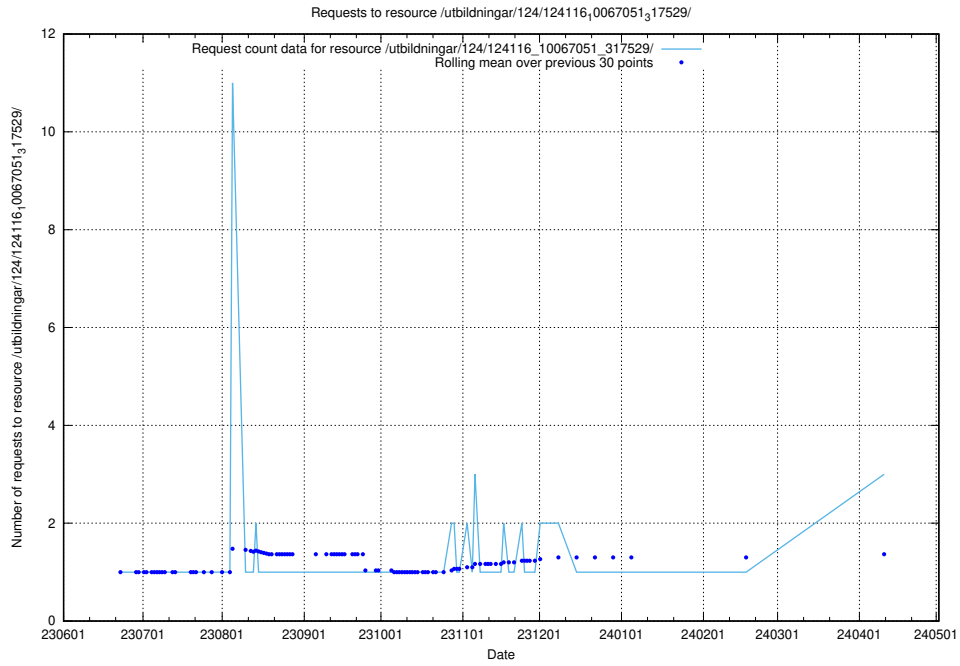

Here, we count the number of requests to resource /utbildningar/125/125741_10070692_324616/events/

5.488 Usage of /utbildningar/124/124116_10067051_317529/

Here, we count the number of requests to resource /utbildningar/124/124116_10067051_317529/.