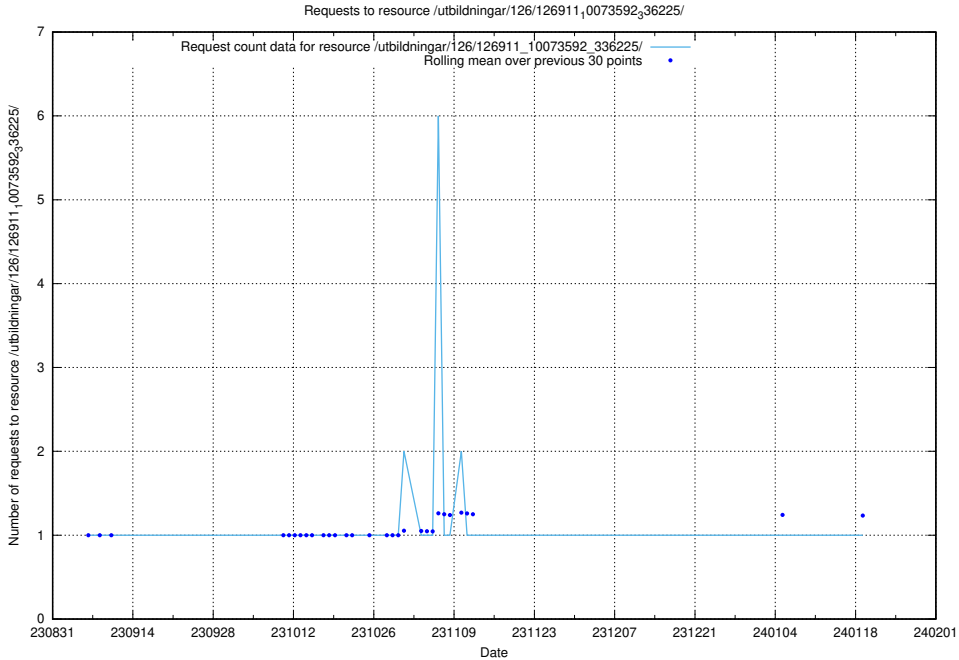

5.5365 Usage of /utbildningar/126/126911_10073592_336225/

Here, we count the number of requests to resource /utbildningar/126/126911_10073592_336225/.