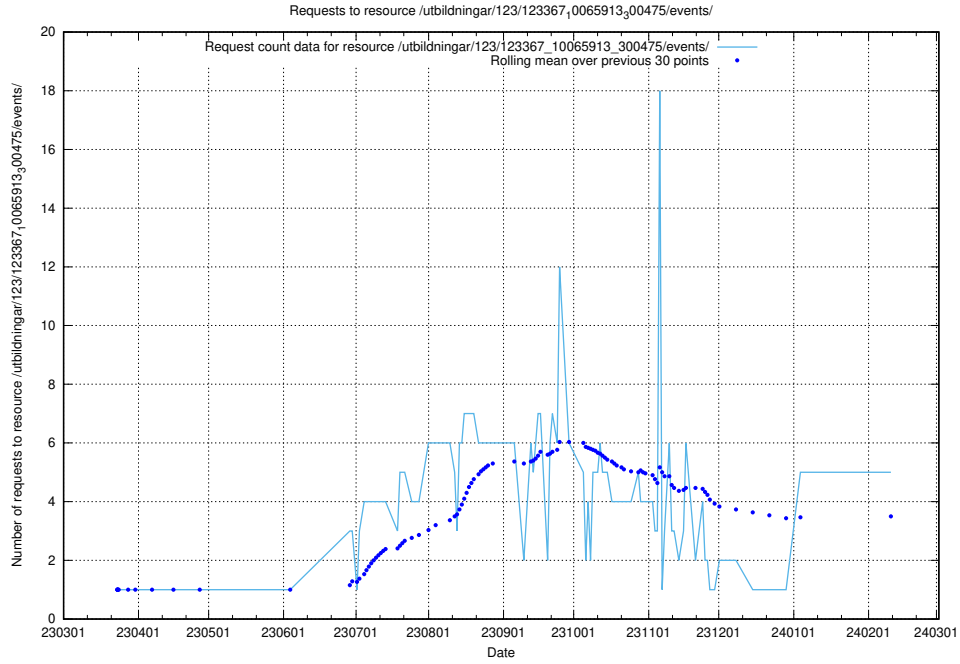

5.185 Usage of /utbildningar/123/123367_10065913_300475/events/

Here, we count the number of requests to resource /utbildningar/123/123367_10065913_300475/events/