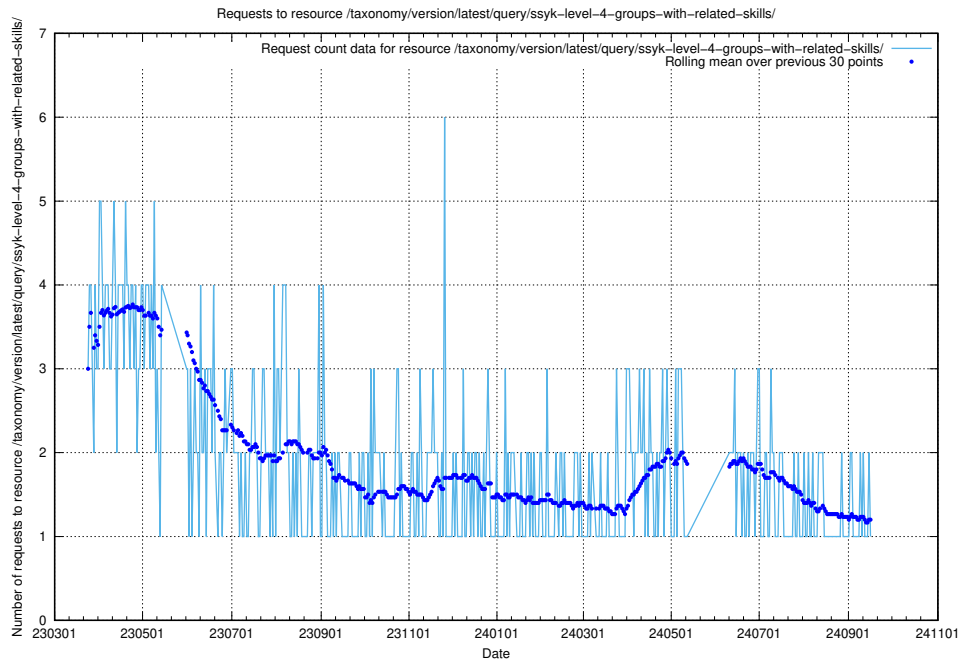

5.6768 Usage of /taxonomy/version/latest/query/ssyk-level-4-groups-with-related-skills/

Here, we count the number of requests to resource /taxonomy/version/latest/query/ssyk-level-4-groups-with-related-skills/.