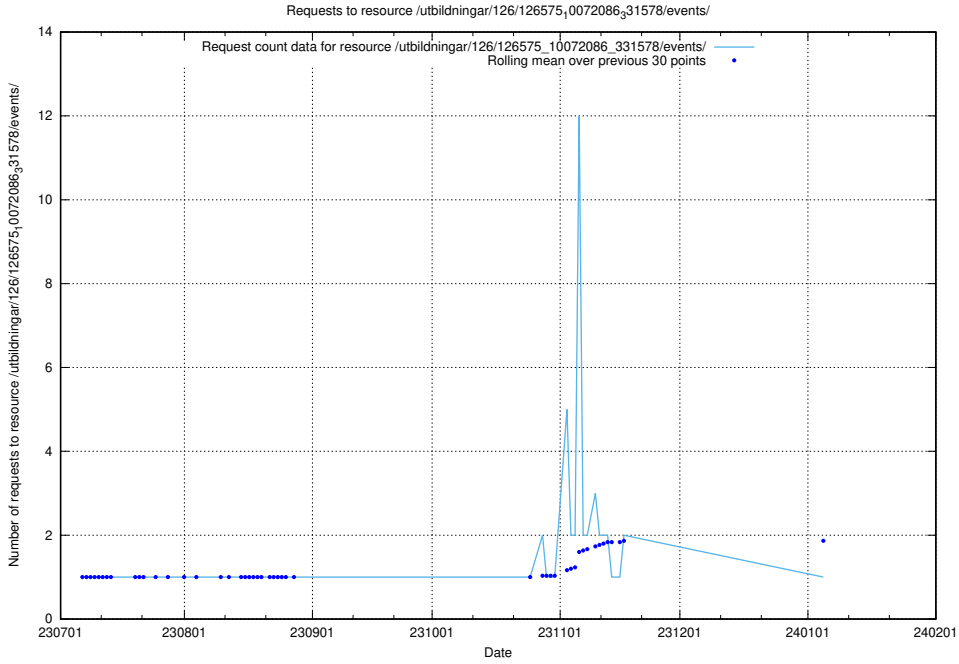

5.6000 Usage of /utbildningar/126/126575_10072086_331578/events/

Here, we count the number of requests to resource /utbildningar/126/126575_10072086_331578/events/