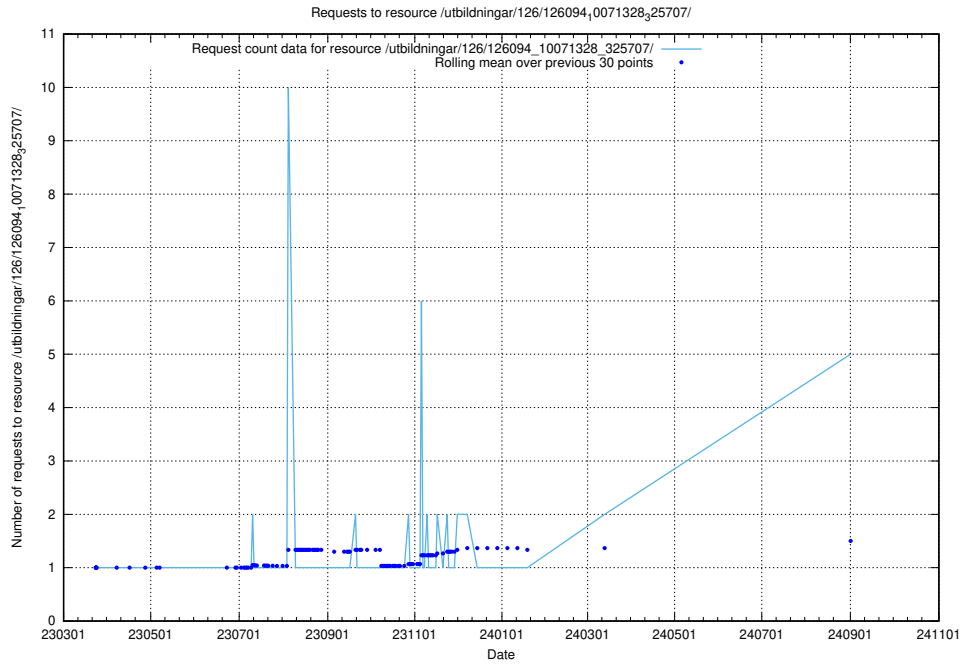

5.216 Usage of /utbildningar/126/126094_10071328_325707/

Here, we count the number of requests to resource /utbildningar/126/126094_10071328_325707/.