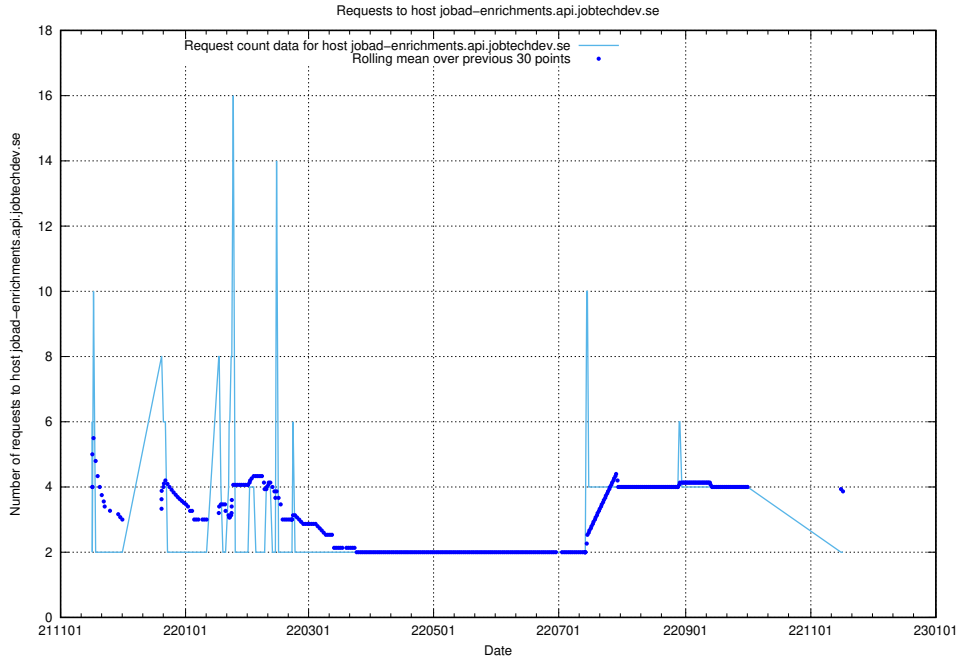

7.549 Usage of jobad-enrichments.api.jobtechdev.se

Here, we count the number of requests to host jobad-enrichments.api.jobtechdev.se.