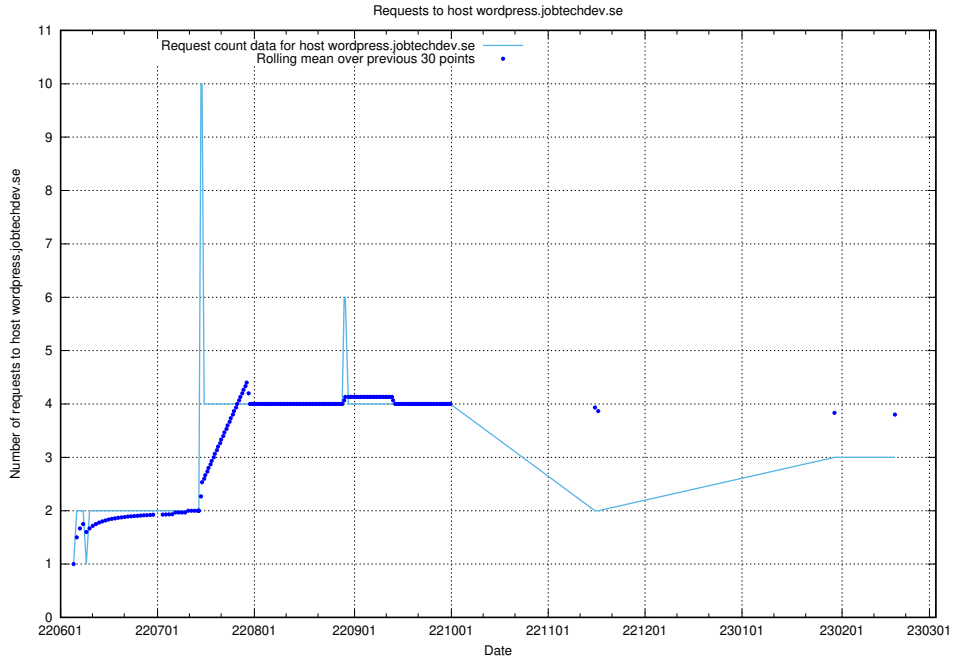

7.223 Usage of wordpress.jobtechdev.se

Here, we count the number of requests to host wordpress.jobtechdev.se.