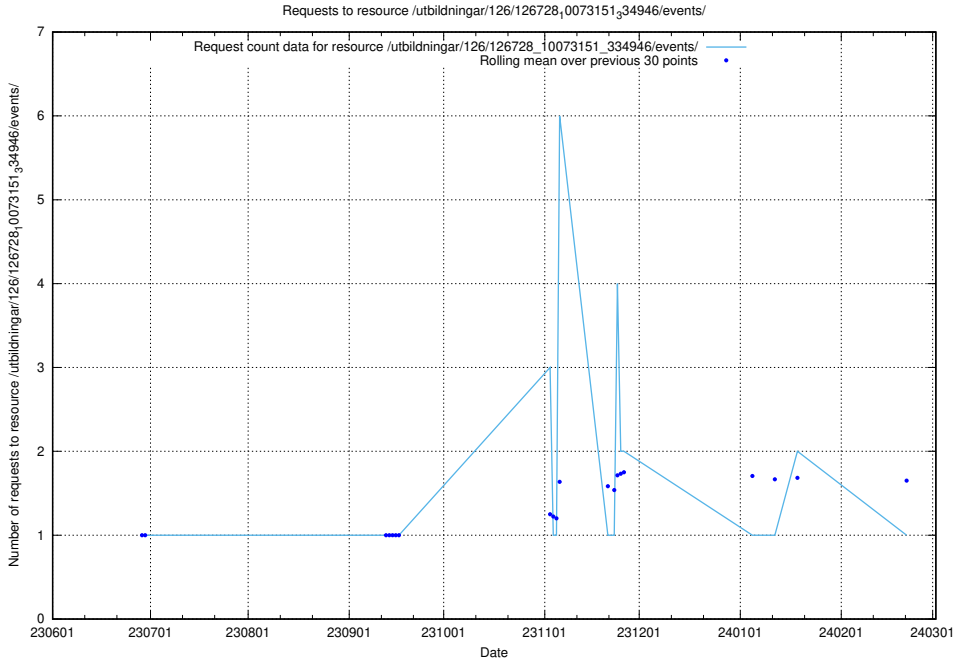

5.6152 Usage of /utbildningar/126/126728_10073151_334946/events/

Here, we count the number of requests to resource /utbildningar/126/126728_10073151_334946/events/