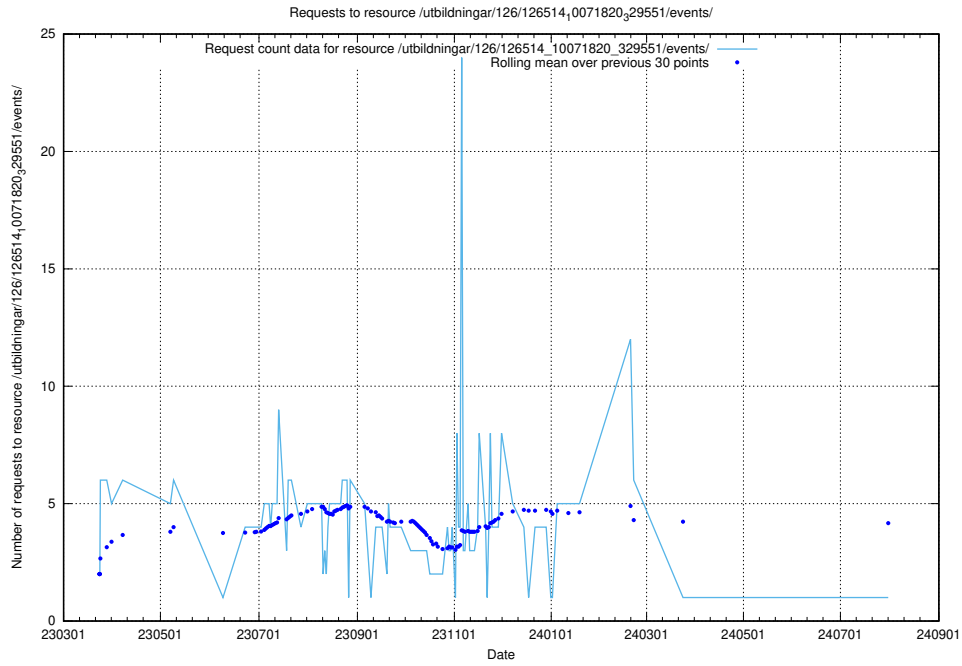

5.6975 Usage of /utbildningar/126/126514_10071820_329551/events/

Here, we count the number of requests to resource /utbildningar/126/126514_10071820_329551/events/