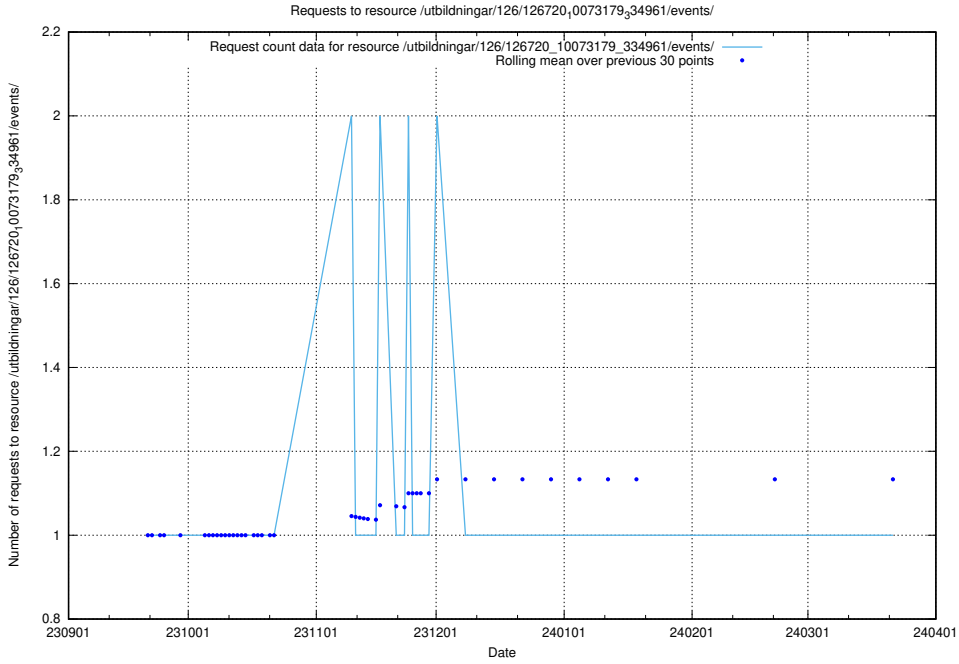

5.5223 Usage of /utbildningar/126/126720_10073179_334961/events/

Here, we count the number of requests to resource /utbildningar/126/126720_10073179_334961/events/