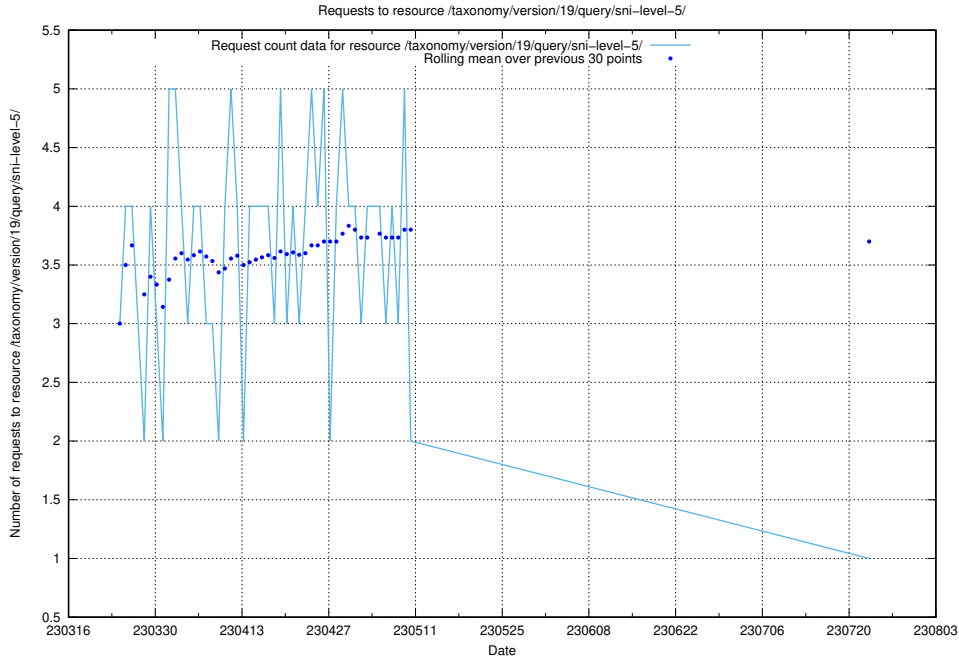

5.6826 Usage of /taxonomy/version/19/query/sni-level-5/

Here, we count the number of requests to resource /taxonomy/version/19/query/sni-level-5/.