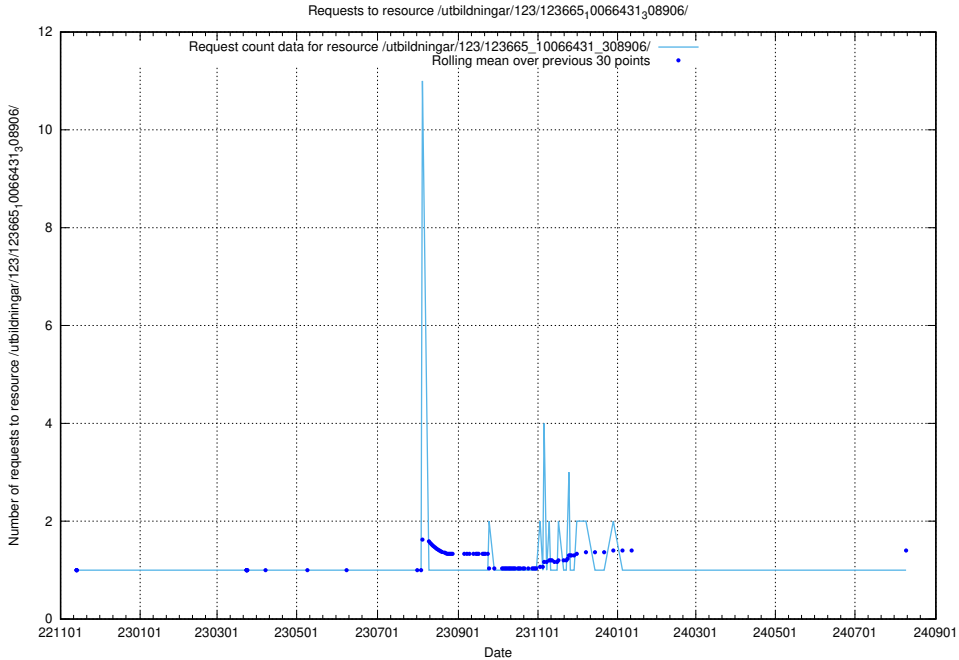

5.6592 Usage of /utbildningar/123/123665_10066431_308906/

Here, we count the number of requests to resource /utbildningar/123/123665_10066431_308906/.