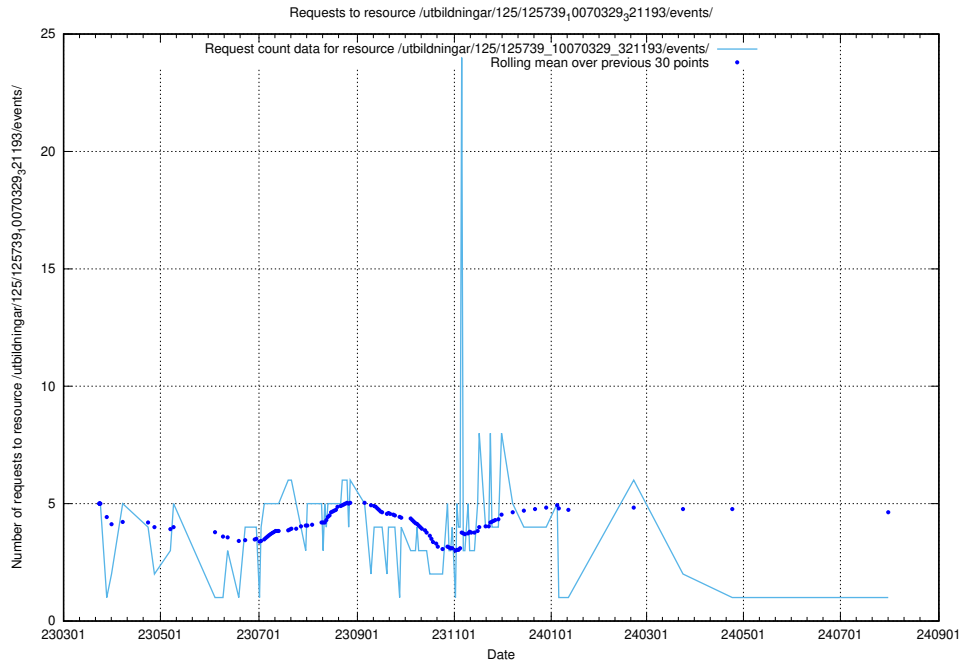

5.6955 Usage of /utbildningar/125/125739_10070329_321193/events/

Here, we count the number of requests to resource /utbildningar/125/125739_10070329_321193/events/