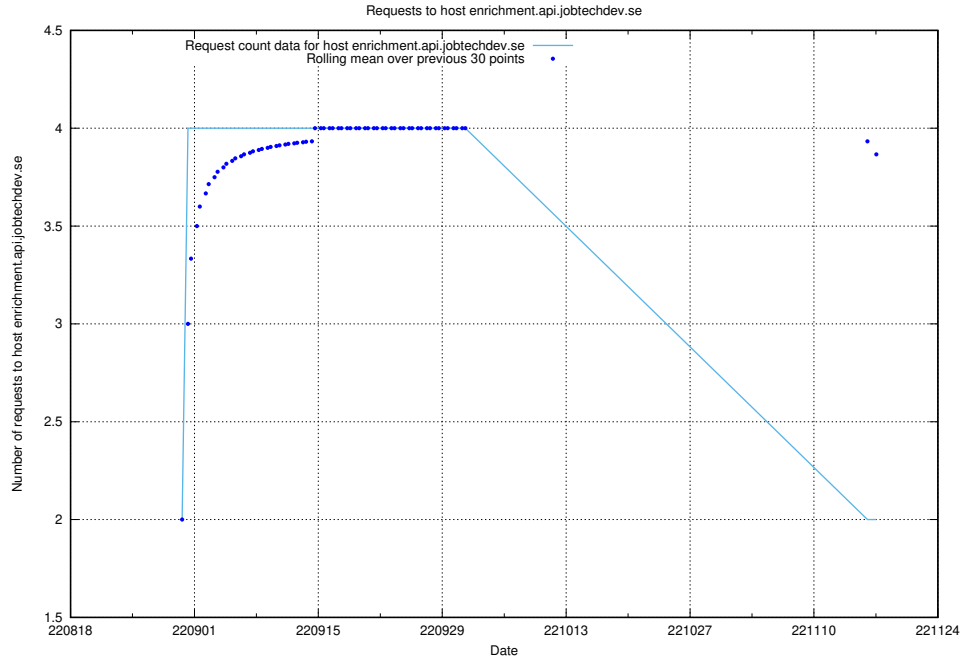

Here, we count the number of requests to host enrichment.api.jobtechdev.se.

7.343 Usage of 268e33cb-63e1-42a5-805a-204a76dc9280.jobtechdev.se

Here, we count the number of requests to host 268e33cb-63e1-42a5-805a-204a76dc9280.jobtechdev.se.