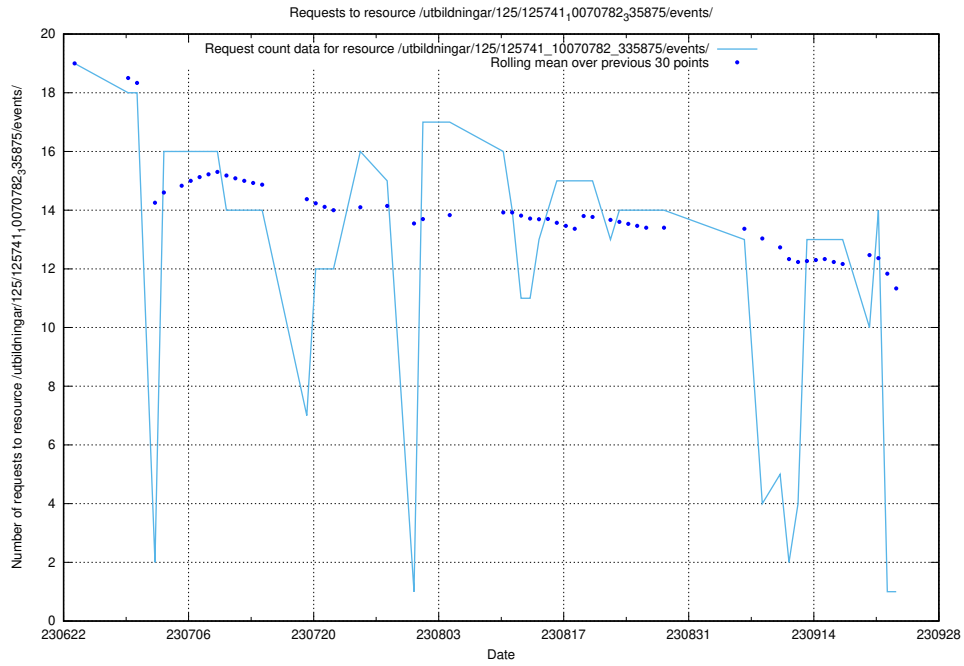

5.6256 Usage of /utbildningar/125/125741_10070782_335875/events/

Here, we count the number of requests to resource /utbildningar/125/125741_10070782_335875/events/