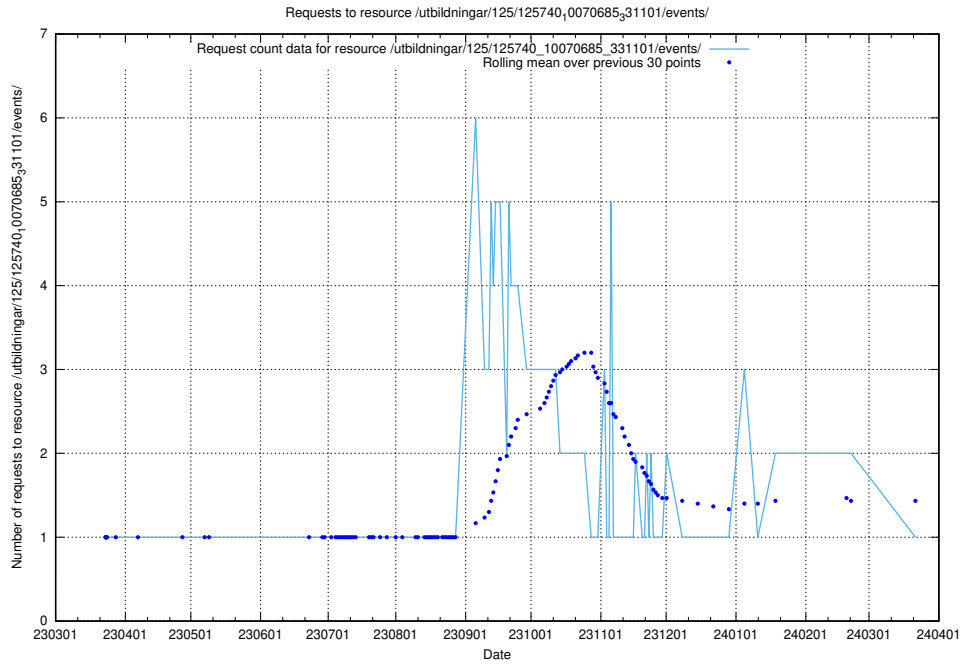

5.1038 Usage of /utbildningar/125/125740_10070685_331101/events/

Here, we count the number of requests to resource /utbildningar/125/125740_10070685_331101/events/