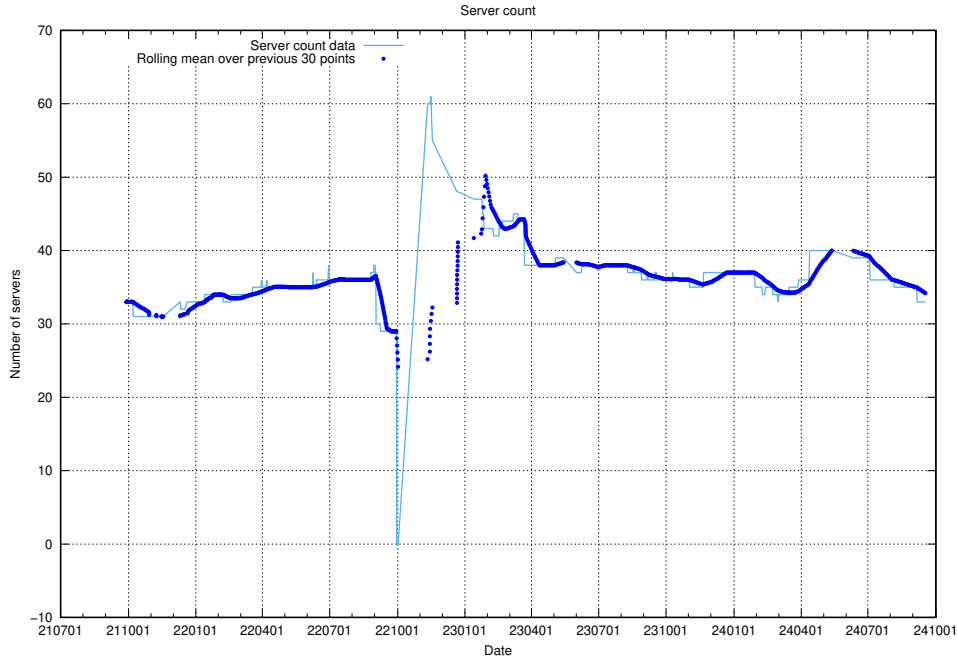

A graph of the servers in AWS region eu-north-1.

3 Dead Link Checker

The [Dead Link Checker](#)⁴ scans JobTech’s web pages for dead html links, and reports the count here.

3.1 Total count of dead links

Here is presented the total number of found dead links across all pages.