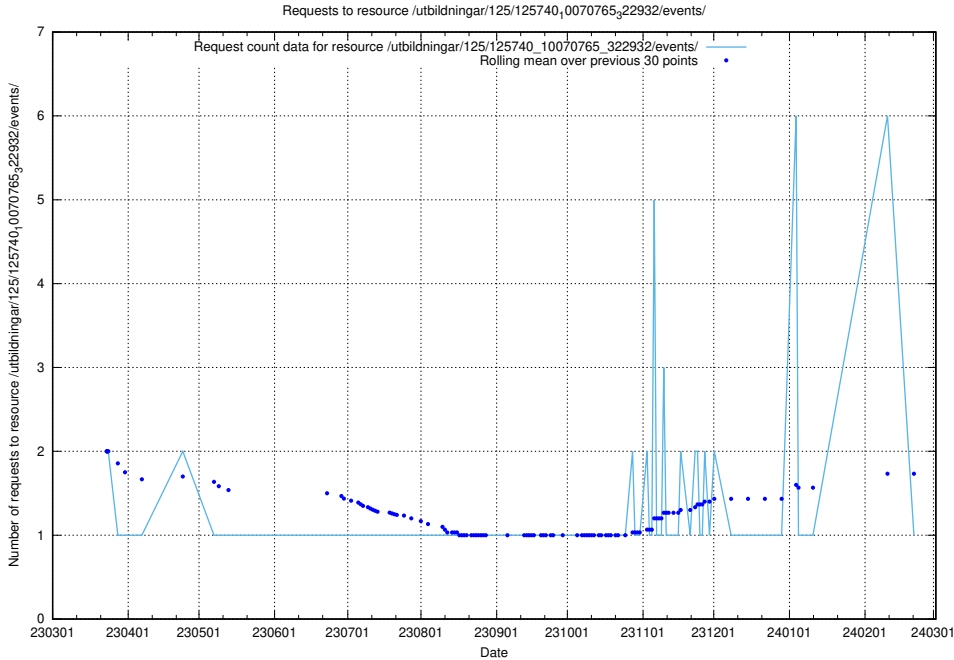

5.6984 Usage of /utbildningar/125/125740_10070765_322932/events/

Here, we count the number of requests to resource /utbildningar/125/125740_10070765_322932/events/