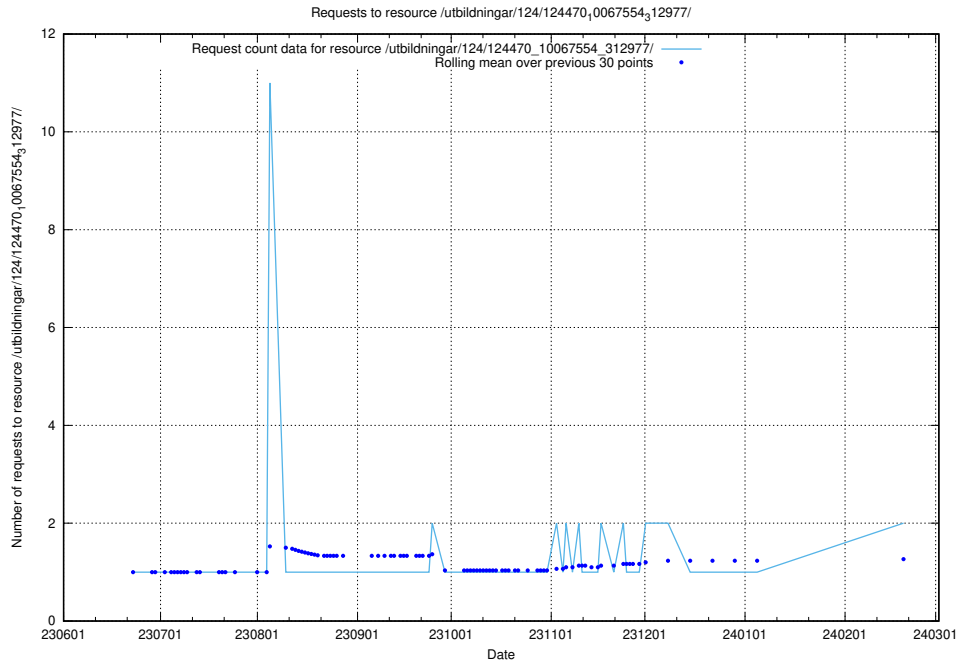

5.946 Usage of /utbildningar/124/124470_10067554_312977/

Here, we count the number of requests to resource /utbildningar/124/124470_10067554_312977/.