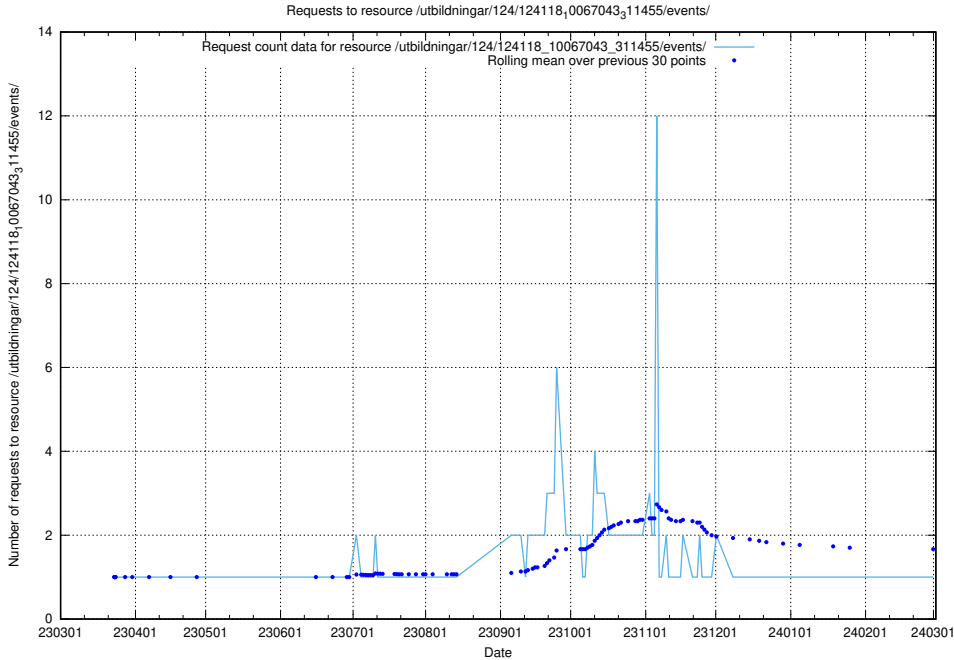

5.4880 Usage of /utbildningar/124/124118_10067043_311455/events/

Here, we count the number of requests to resource /utbildningar/124/124118_10067043_311455/events/