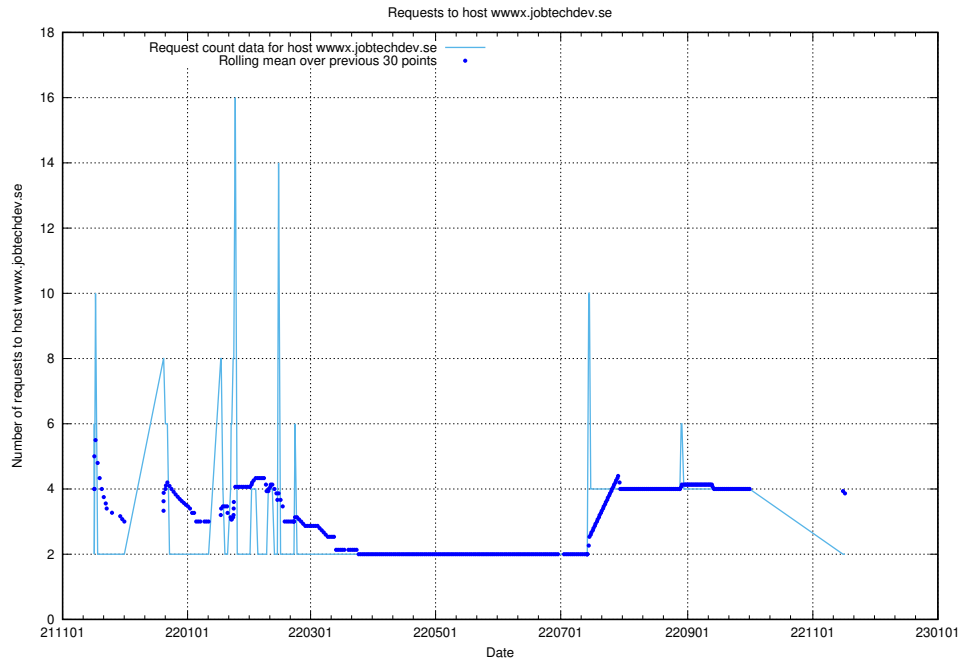

7.540 Usage of wwwx.jobtechdev.se

Here, we count the number of requests to host wwwx.jobtechdev.se.