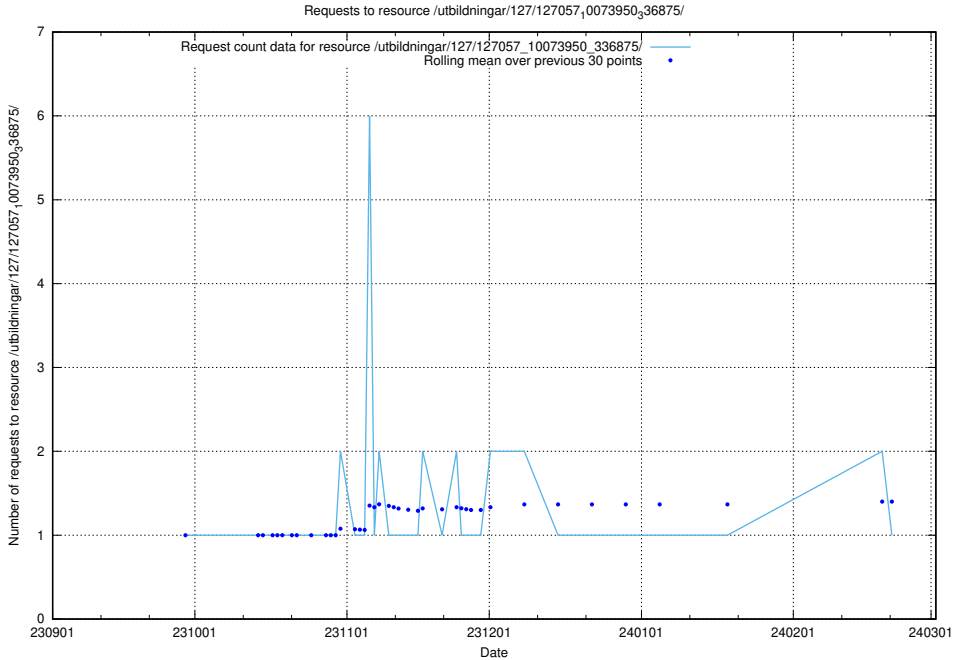

Here, we count the number of requests to resource /utbildningar/127/127057_10073950_336875/events/

5.5152 Usage of /utbildningar/127/127057_10073950_336875/

Here, we count the number of requests to resource /utbildningar/127/127057_10073950_336875/.