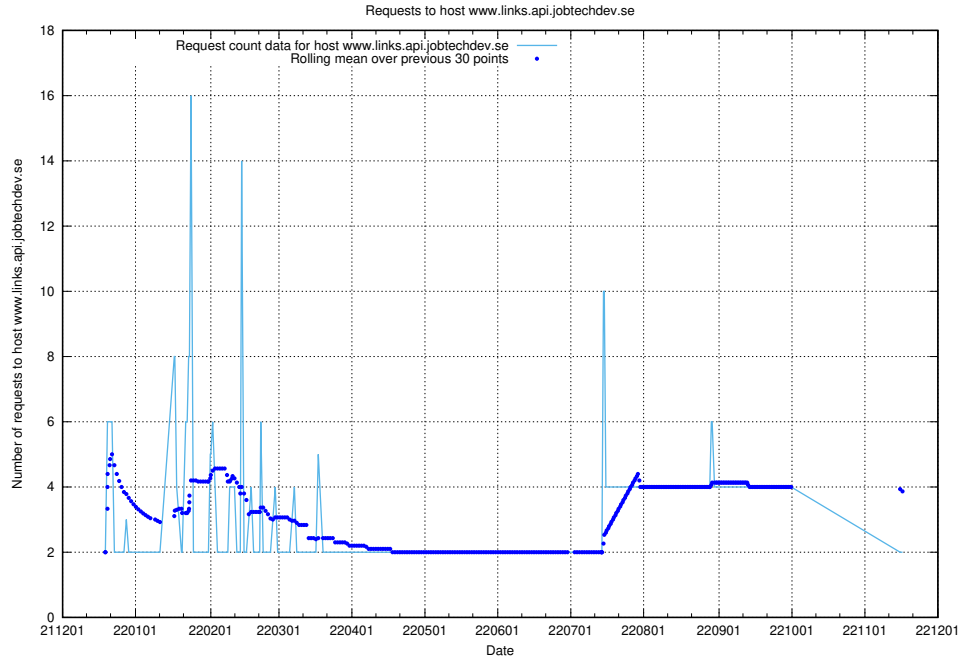

7.385 Usage of `www.links.api.jobtechdev.se`

Here, we count the number of requests to host `www.links.api.jobtechdev.se`.