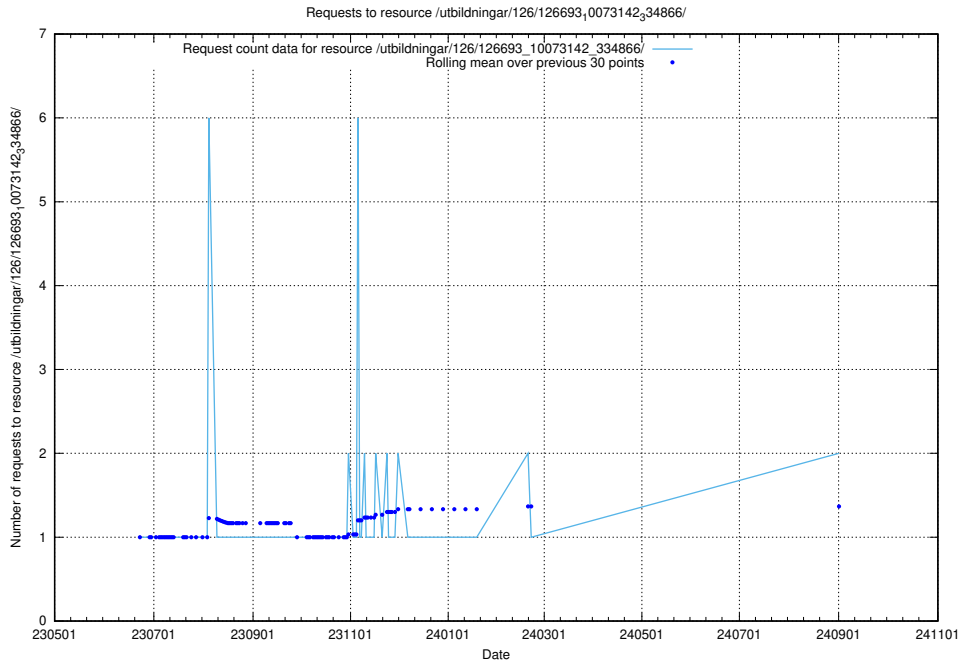

5.924 Usage of /utbildningar/126/126693_10073142_334866/

Here, we count the number of requests to resource /utbildningar/126/126693_10073142_334866/.