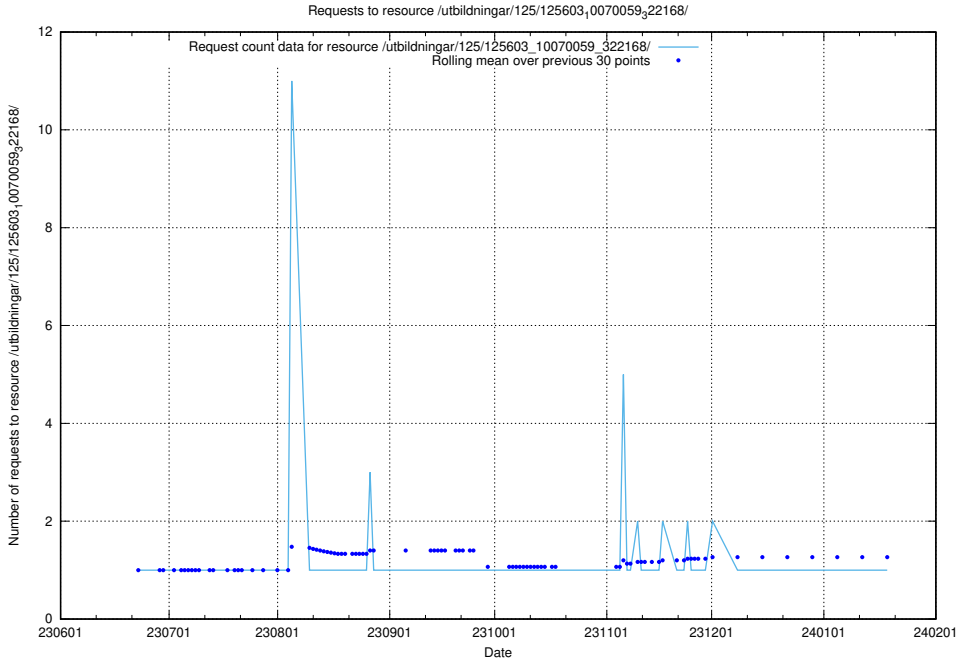

5.6380 Usage of /utbildningar/125/125603_10070059_322168/

Here, we count the number of requests to resource /utbildningar/125/125603_10070059_322168/.