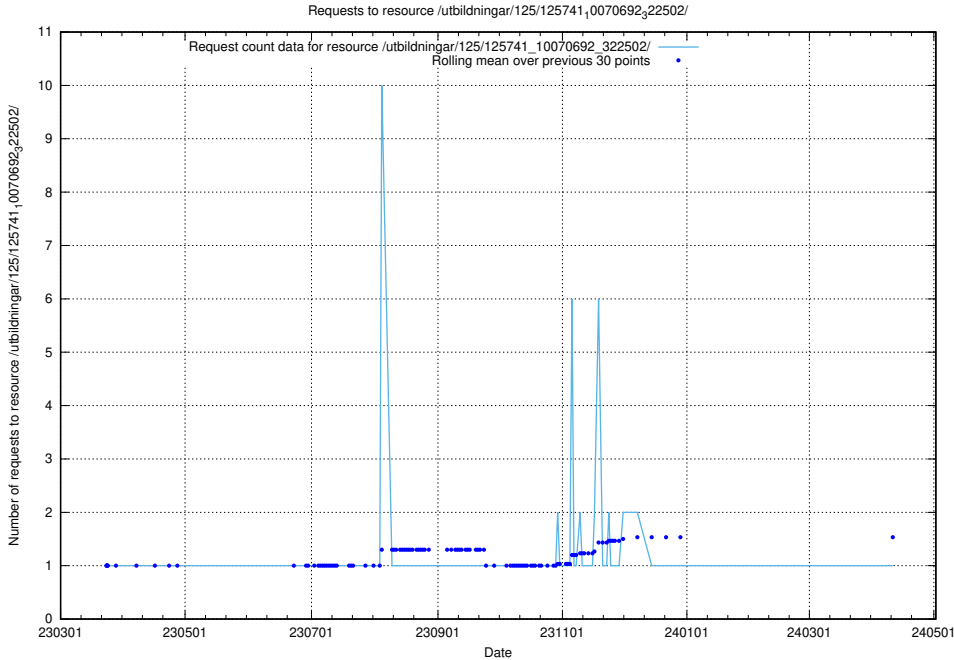

5.7171 Usage of /utbildningar/125/125741_10070692_322502/

Here, we count the number of requests to resource /utbildningar/125/125741_10070692_322502/.