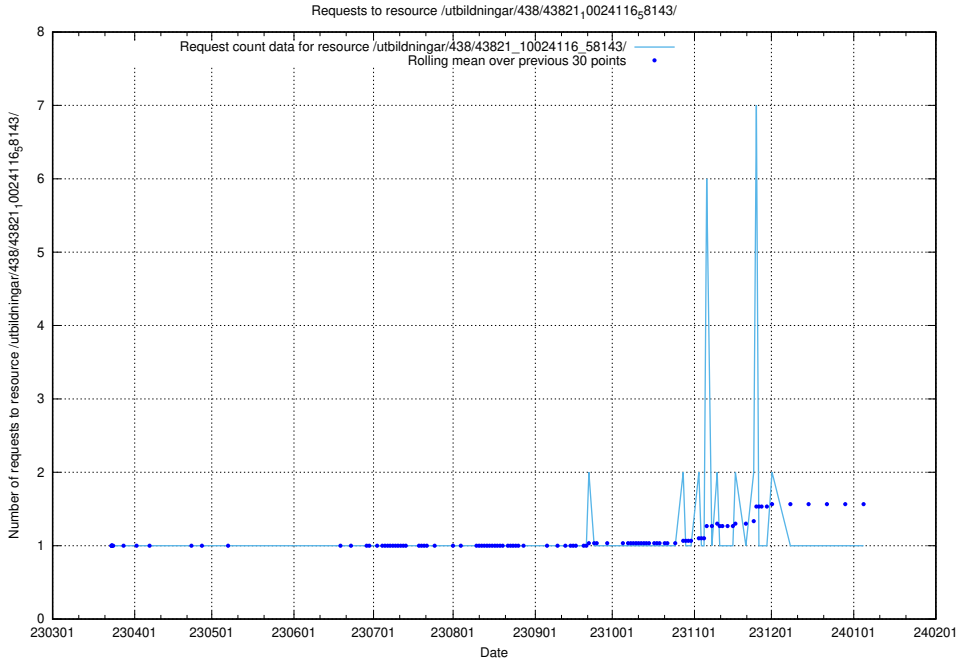

5.7045 Usage of /utbildningar/438/43821_10024116_58143/

Here, we count the number of requests to resource /utbildningar/438/43821_10024116_58143/.