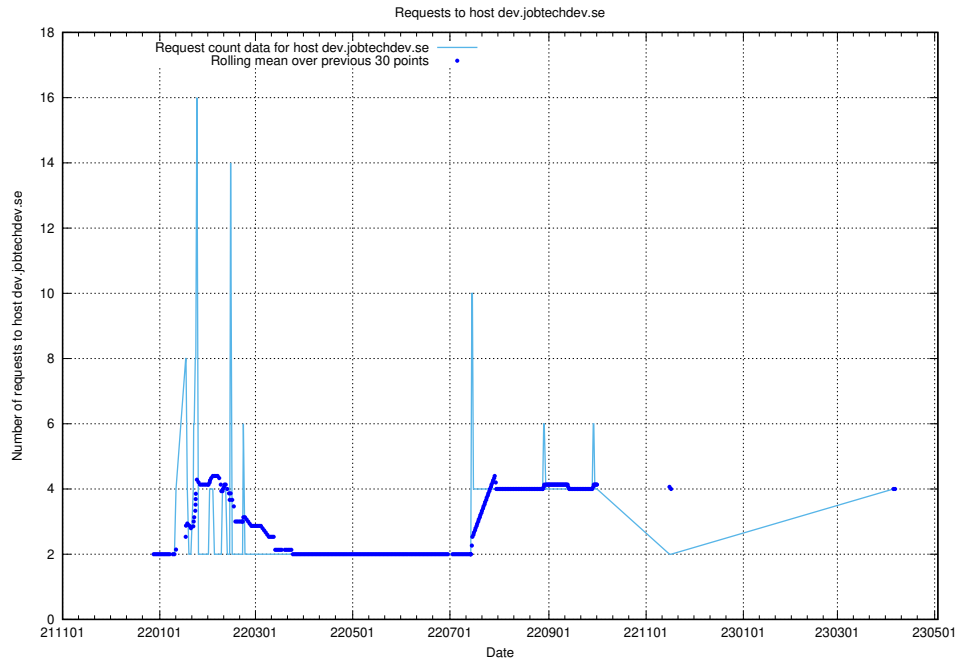

7.141 Usage of dev.jobtechdev.se

Here, we count the number of requests to host dev.jobtechdev.se.