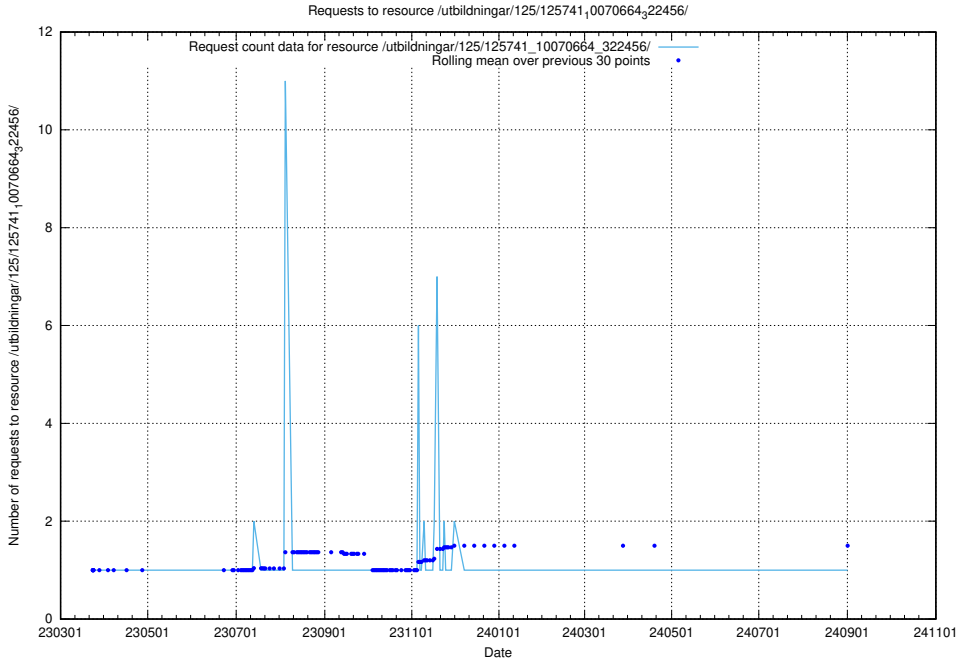

5.7194 Usage of /utbildningar/125/125741_10070664_322456/

Here, we count the number of requests to resource /utbildningar/125/125741_10070664_322456/.