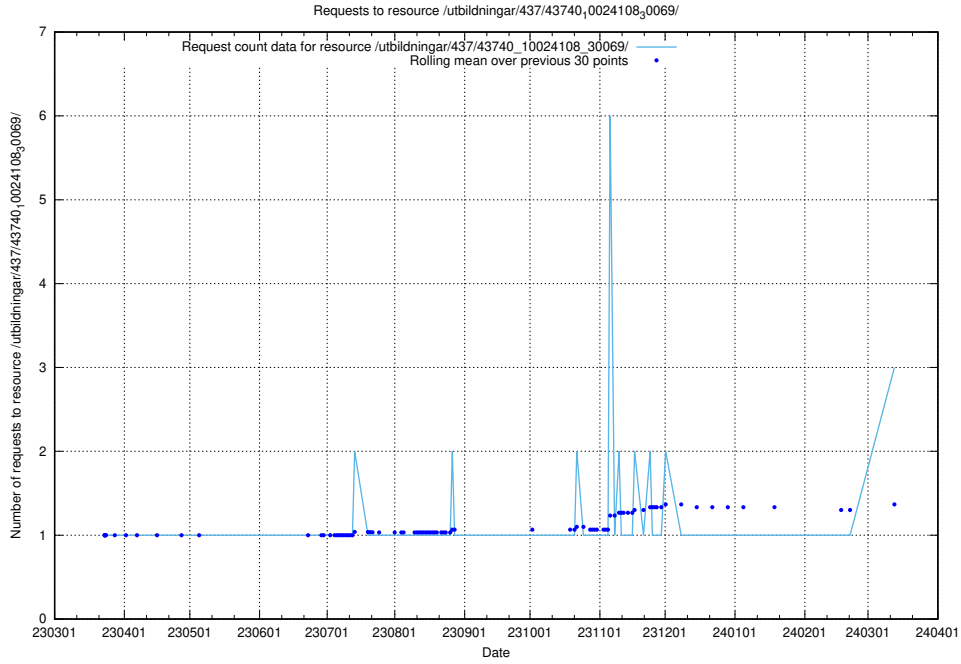

5.513 Usage of /utbildningar/437/43740_10024108_30069/

Here, we count the number of requests to resource /utbildningar/437/43740_10024108_30069/.