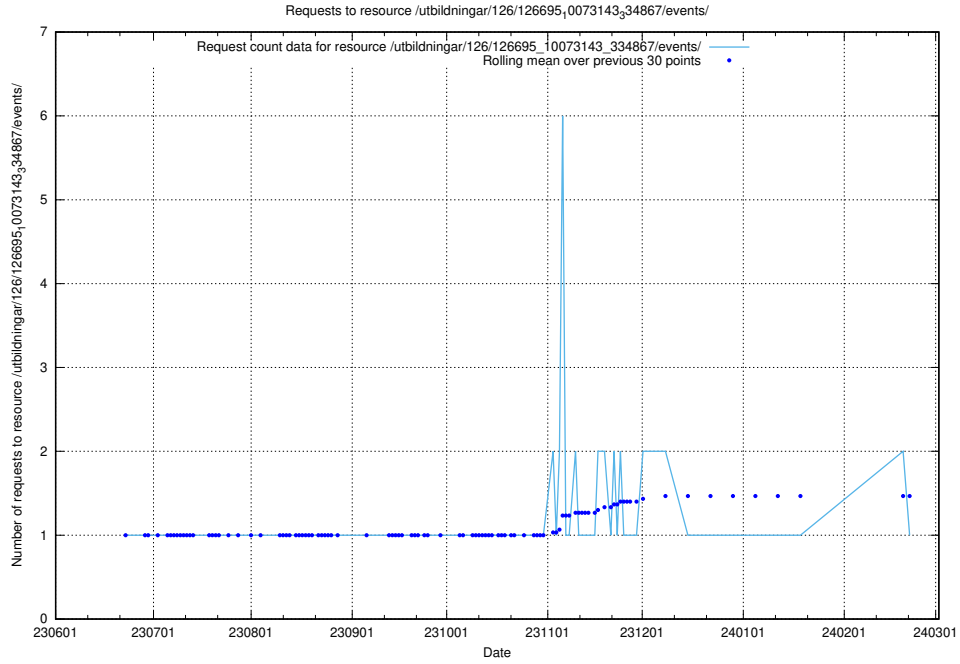

5.6303 Usage of /utbildningar/126/126695_10073143_334867/events/

Here, we count the number of requests to resource /utbildningar/126/126695_10073143_334867/events/