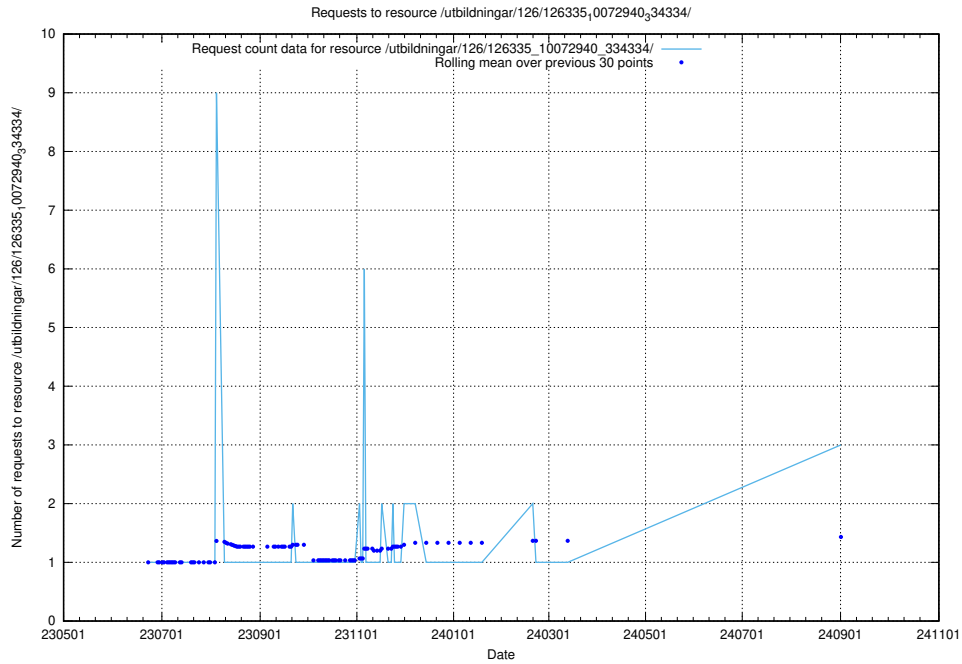

5.472 Usage of /utbildningar/126/126335_10072940_334334/

Here, we count the number of requests to resource /utbildningar/126/126335_10072940_334334/.