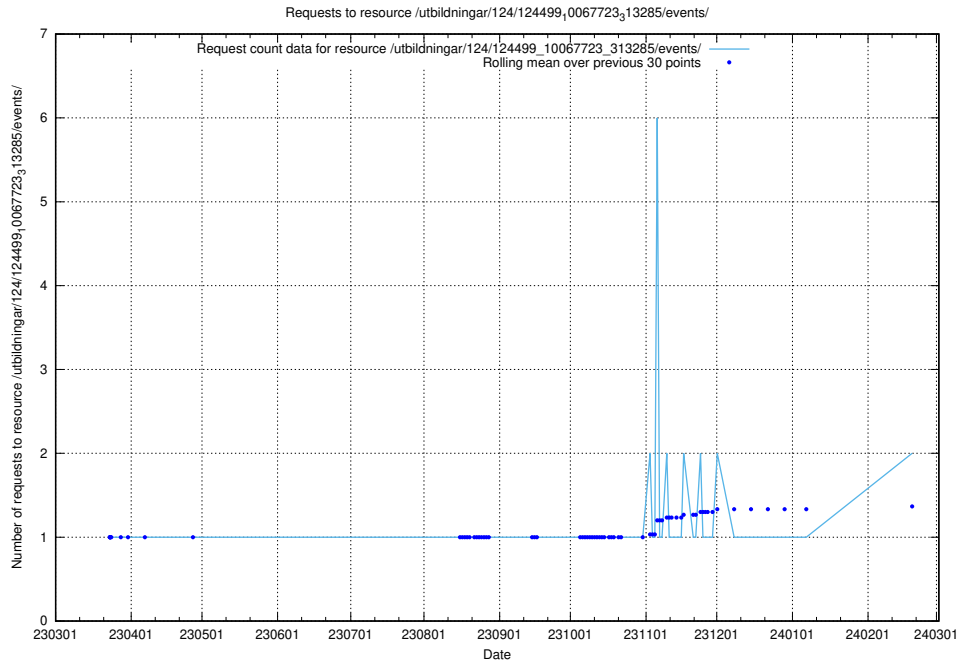

5.676 Usage of /utbildningar/124/124499_10067723_313285/events/

Here, we count the number of requests to resource /utbildningar/124/124499_10067723_313285/events/