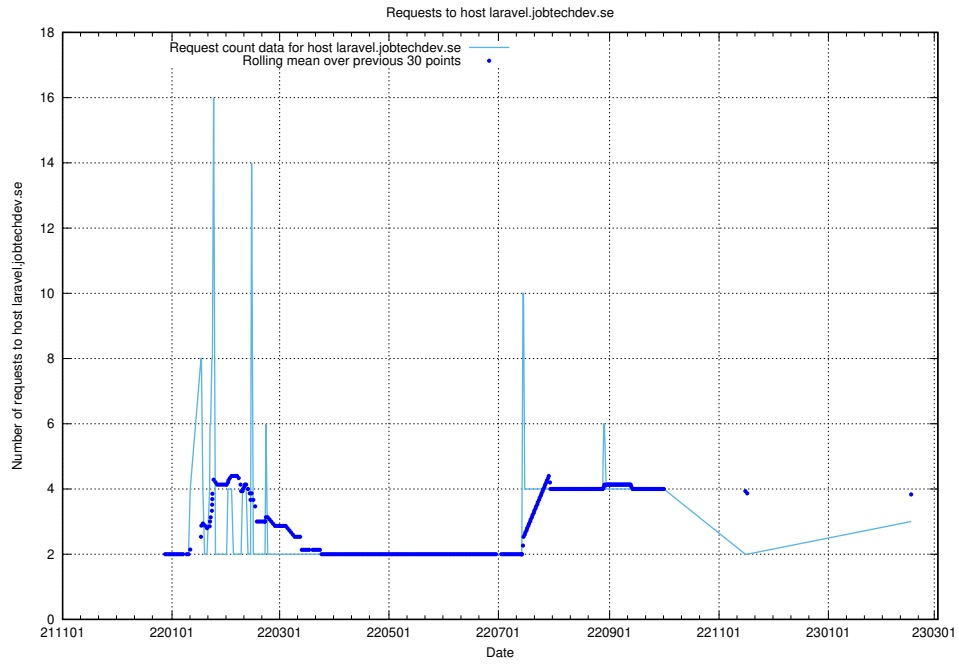

7.203 Usage of laravel.jobtechdev.se

Here, we count the number of requests to host laravel.jobtechdev.se.