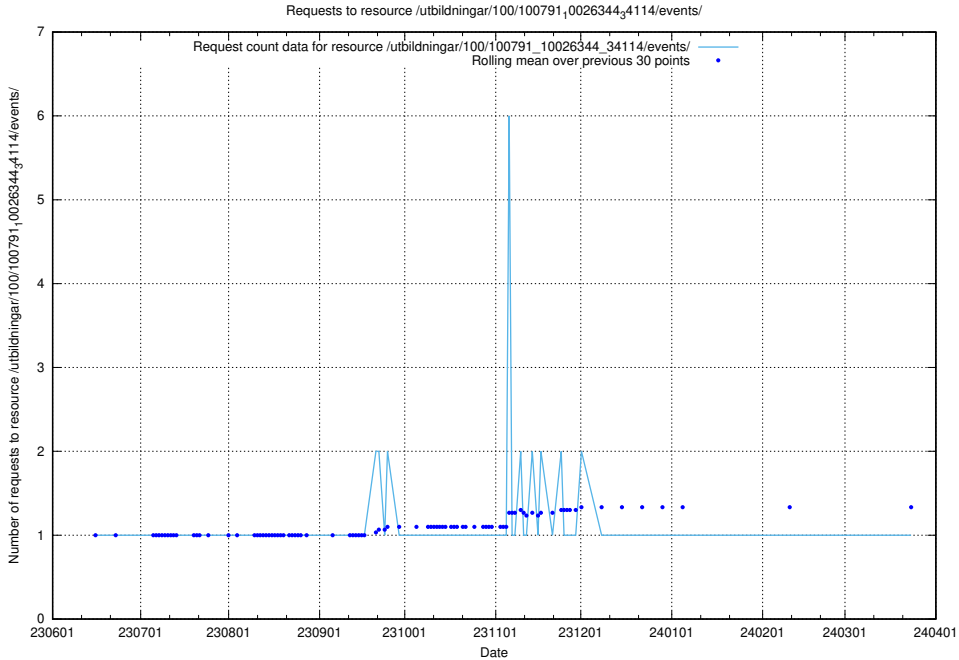

5.6547 Usage of /utbildningar/100/100791_10026344_34114/events/

Here, we count the number of requests to resource /utbildningar/100/100791_10026344_34114/events/.