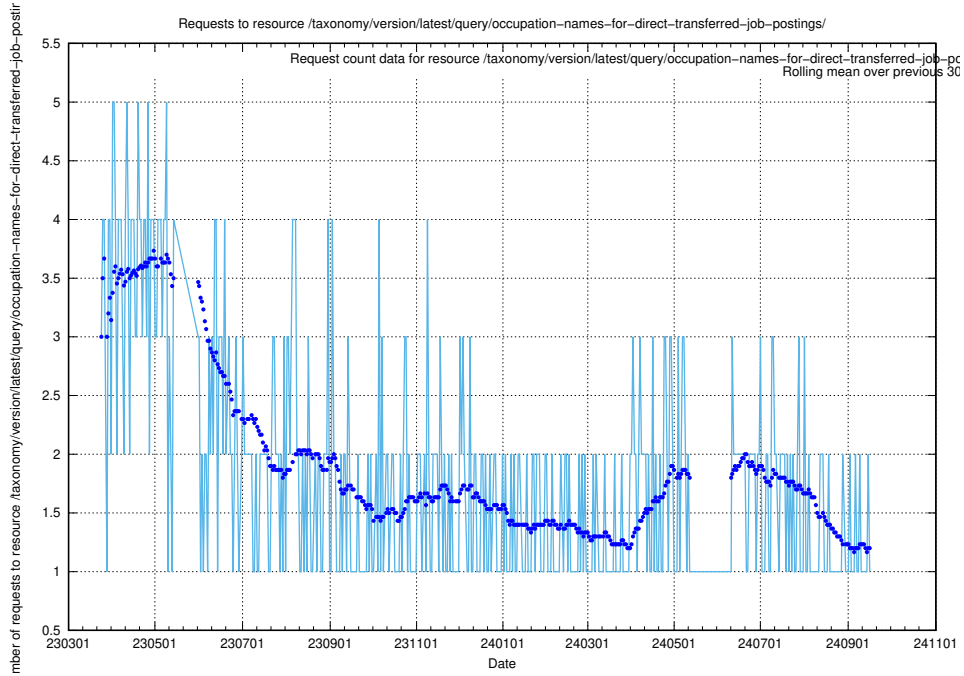

5.6786 Usage of /taxonomy/version/latest/query/occupation-names-for-direct-transferred-job-postings/

Here, we count the number of requests to resource /taxonomy/version/latest/query/occupation-names-for-direct-transferred-job-postings/.