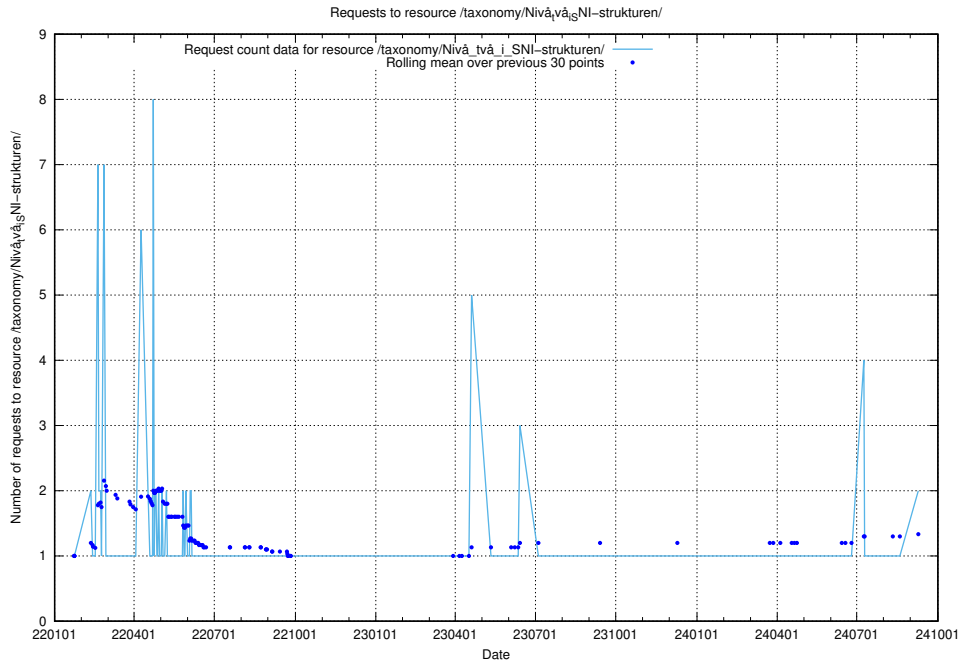

5.792 Usage of /taxonomy/Nivå_två_i_SNI-strukturen/

Here, we count the number of requests to resource /taxonomy/Nivå_två_i_SNI-strukturen/.