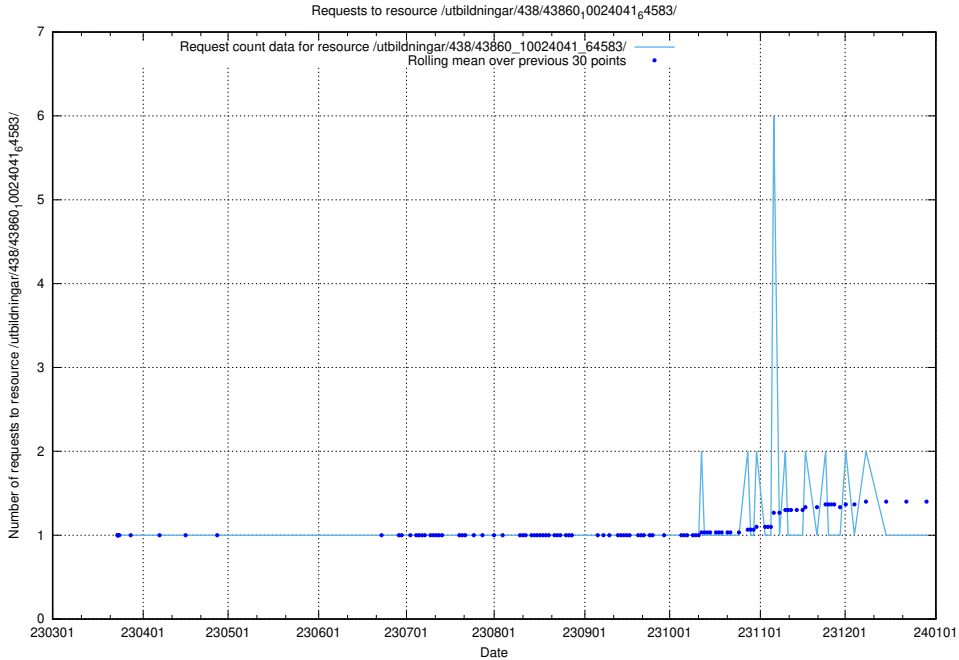

5.7032 Usage of /utbildningar/438/43860_10024041_64583/

Here, we count the number of requests to resource /utbildningar/438/43860_10024041_64583/.