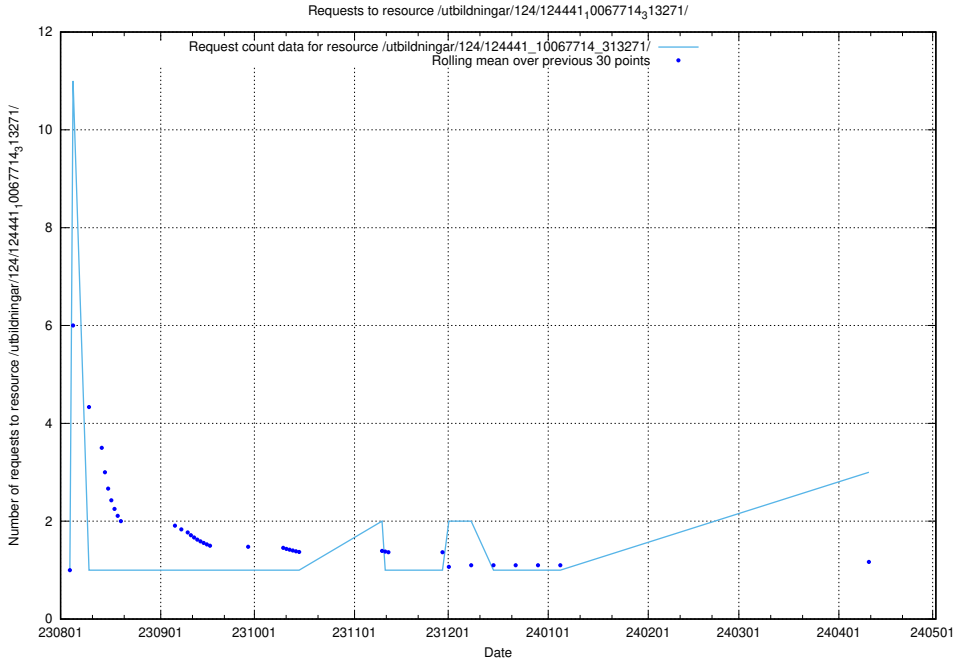

5.443 Usage of /utbildningar/124/124441_10067714_313271/

Here, we count the number of requests to resource /utbildningar/124/124441_10067714_313271/.