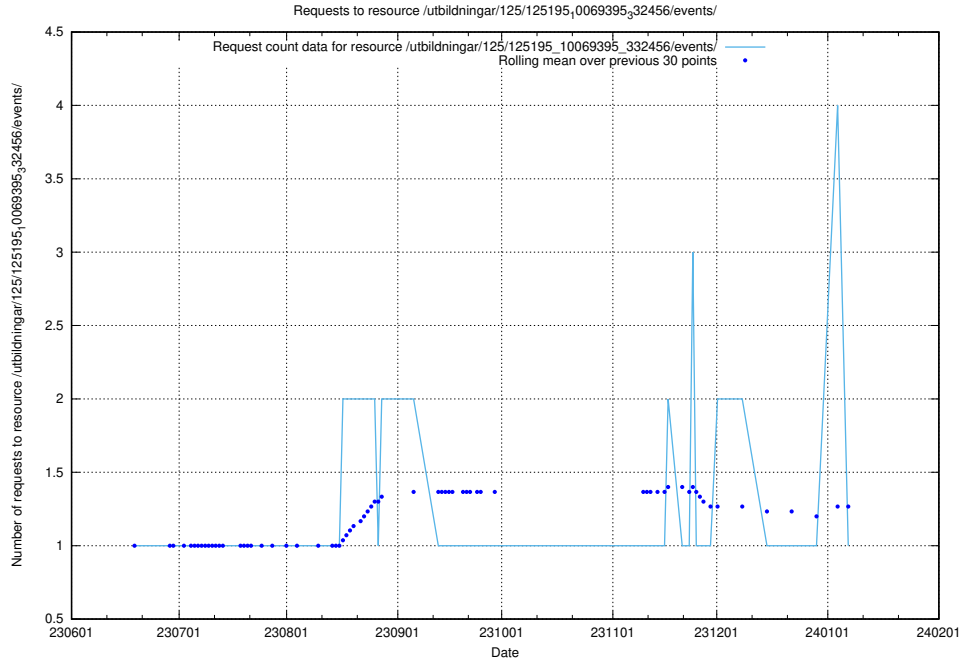

Here, we count the number of requests to resource /utbildningar/125/125740_10070782_335875/events/

5.6515 Usage of /utbildningar/125/125195_10069395_332456/events/

Here, we count the number of requests to resource /utbildningar/125/125195_10069395_332456/events/