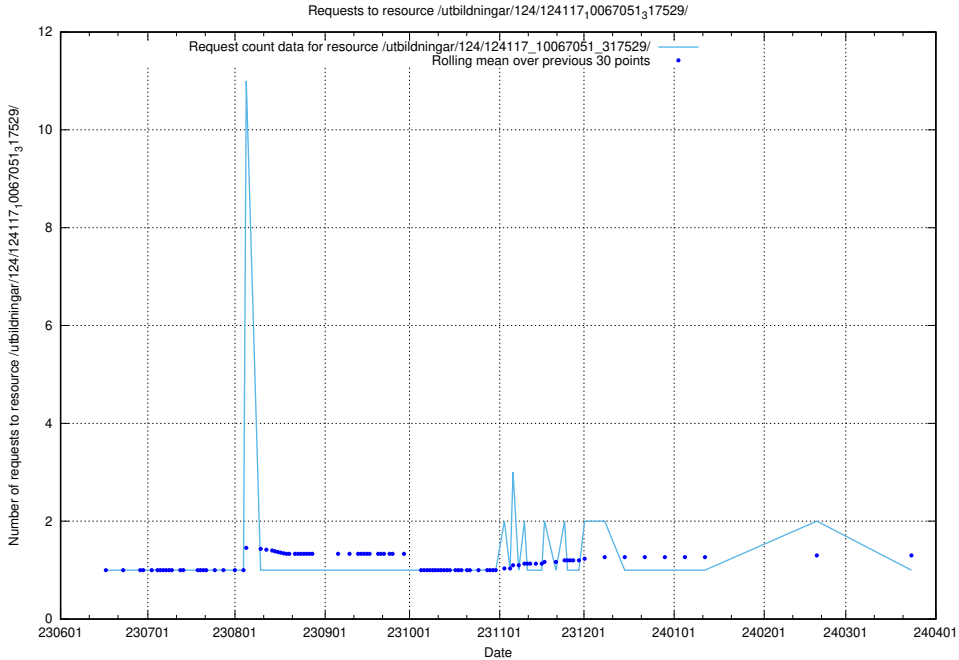

5.6532 Usage of /utbildningar/124/124117_10067051_317529/

Here, we count the number of requests to resource /utbildningar/124/124117_10067051_317529/.