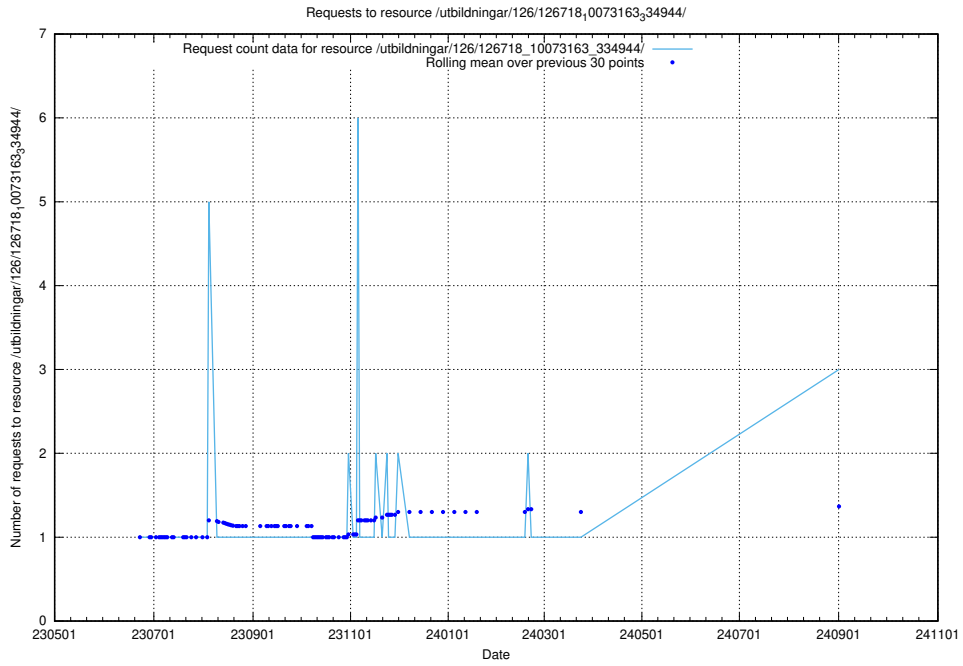

5.464 Usage of /utbildningar/126/126718_10073163_334944/

Here, we count the number of requests to resource /utbildningar/126/126718_10073163_334944/.