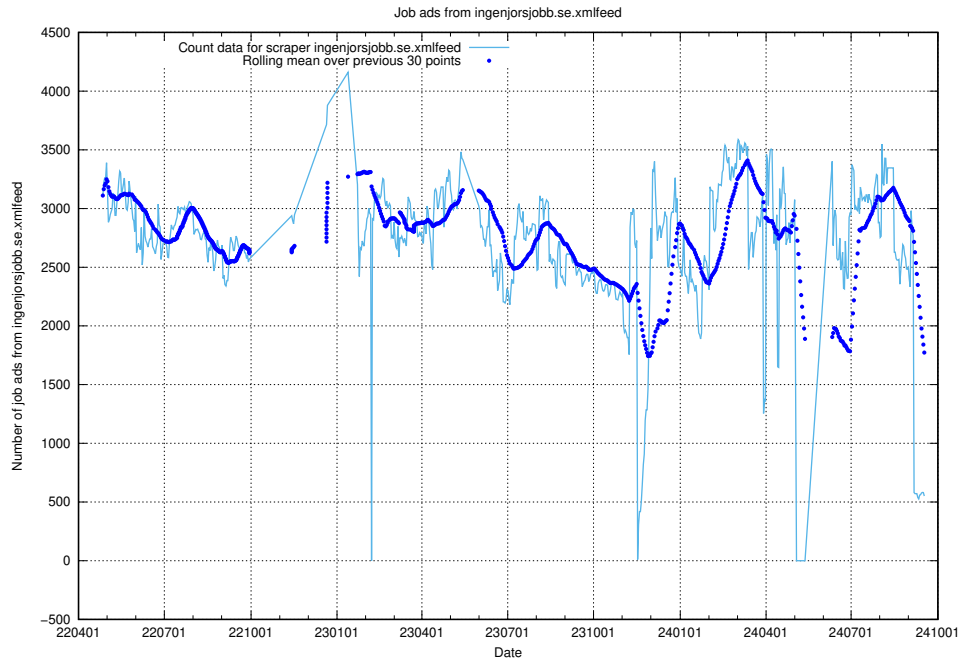

13.8 Number of ads by scraper ingenjorsjobb.se.xmlfeed

Here, we count the number of job ads scraped from ingenjorsjobb.se.xmlfeed.