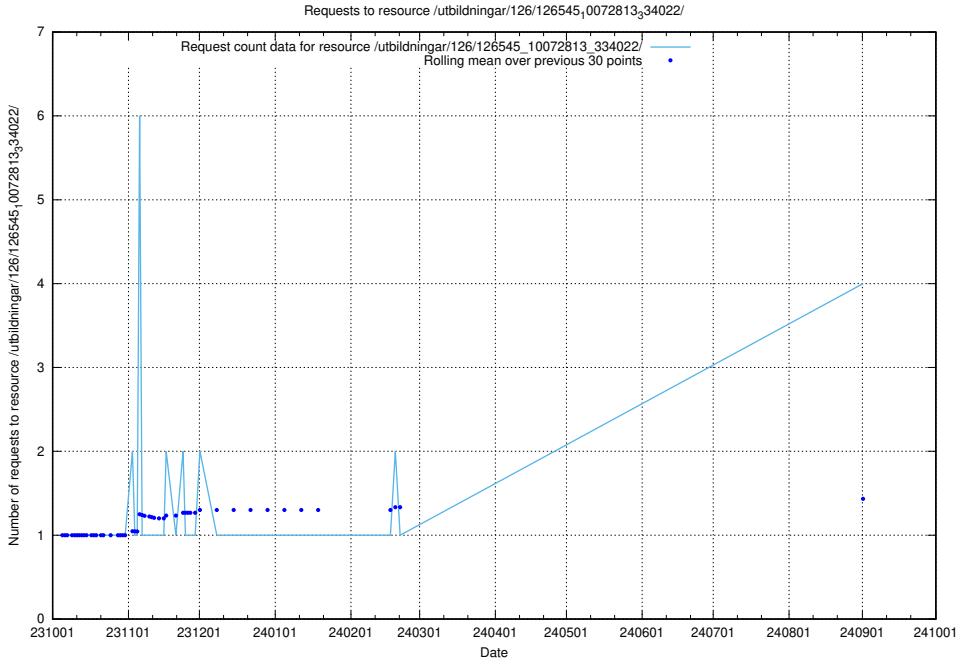

5.294 Usage of /utbildningar/126/126545_10072813_334022/

Here, we count the number of requests to resource /utbildningar/126/126545_10072813_334022/.