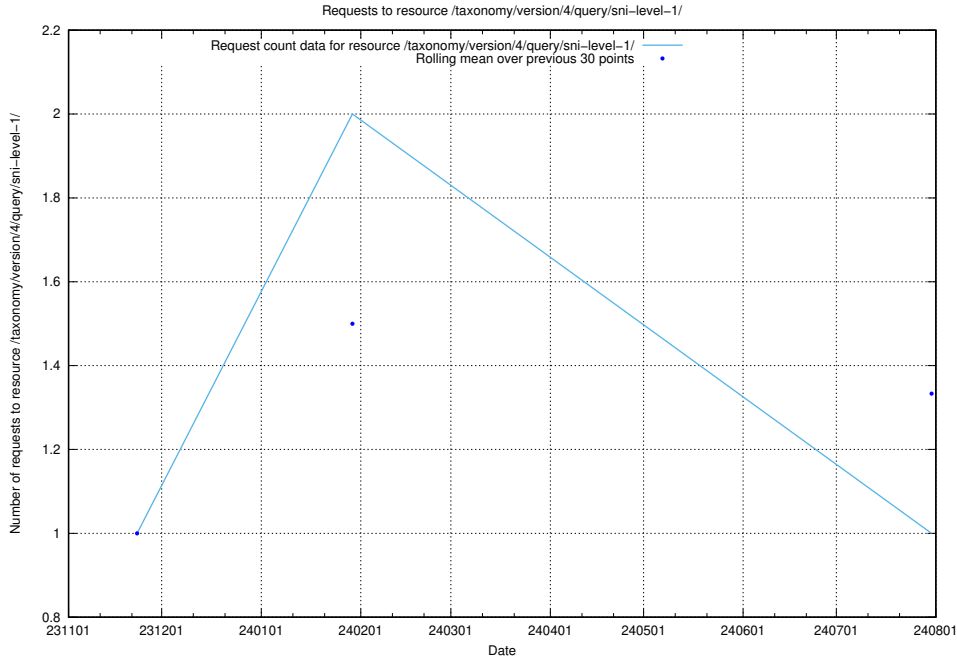

5.4746 Usage of /taxonomy/version/4/query/sni-level-1/

Here, we count the number of requests to resource /taxonomy/version/4/query/sni-level-1/.