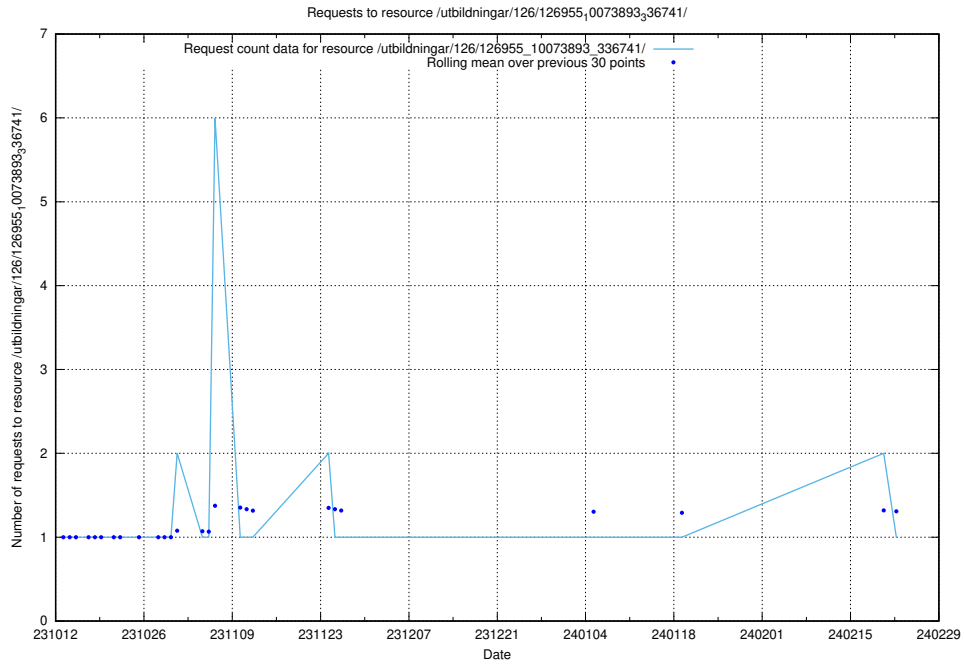

Here, we count the number of requests to resource /utbildningar/126/126955_10073893_336741/events/

5.5057 Usage of /utbildningar/126/126955_10073893_336741/

Here, we count the number of requests to resource /utbildningar/126/126955_10073893_336741/.