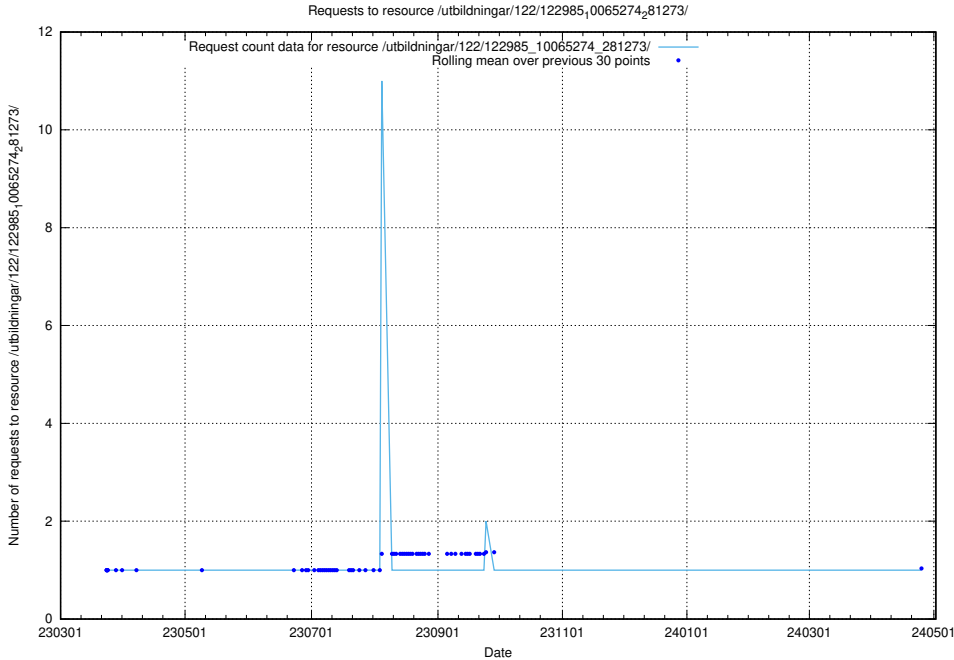

5.5628 Usage of /utbildningar/122/122985_10065274_281273/

Here, we count the number of requests to resource /utbildningar/122/122985_10065274_281273/.