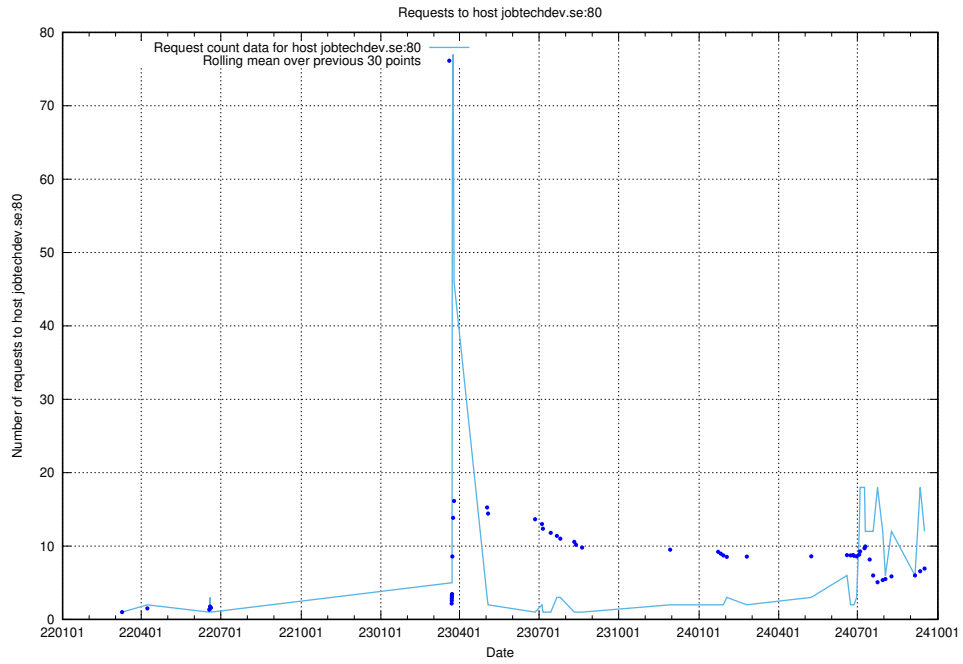

7.62 Usage of jobtechdev.se:80

Here, we count the number of requests to host jobtechdev.se:80.