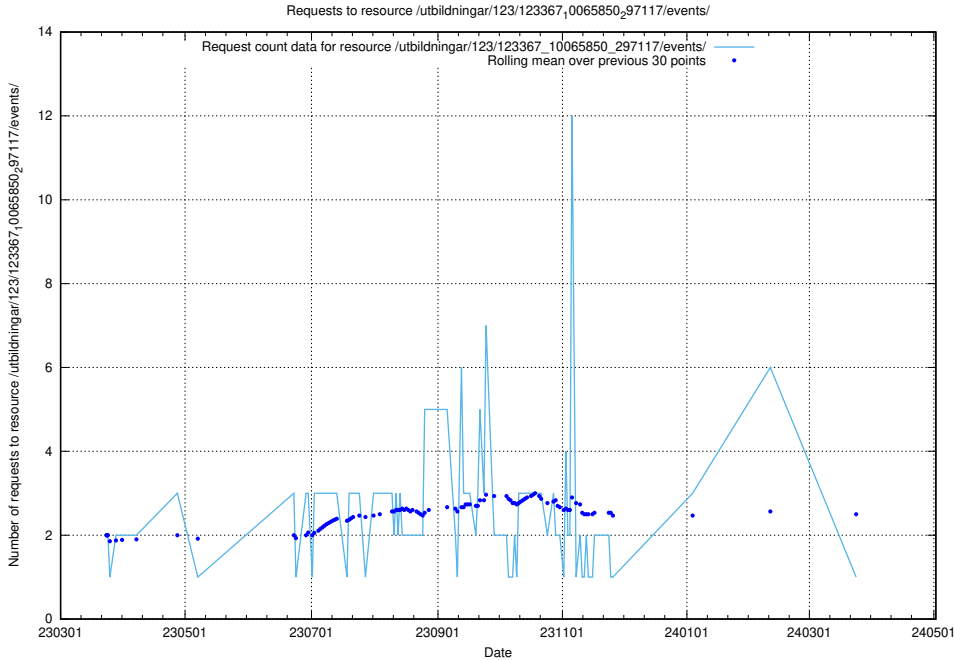

5.7020 Usage of /utbildningar/123/123367_10065850_297117/events/

Here, we count the number of requests to resource /utbildningar/123/123367_10065850_297117/events/

5.7021 Usage of /utbildningar/122/122966_10065491_287624/events/