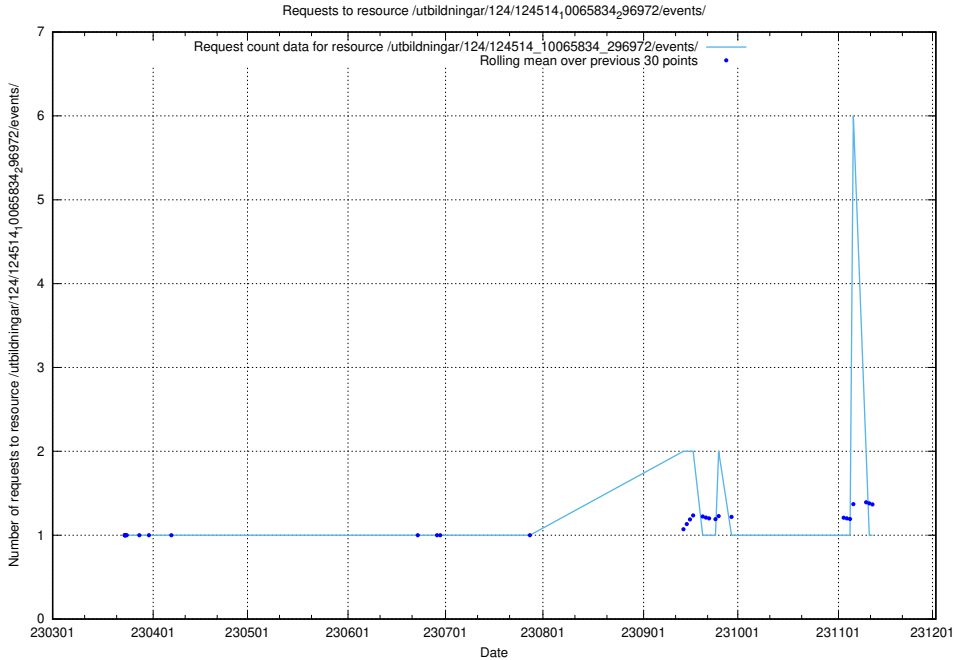

5.2793 Usage of /utbildningar/124/124514_10065834_296972/events/

Here, we count the number of requests to resource /utbildningar/124/124514_10065834_296972/events/