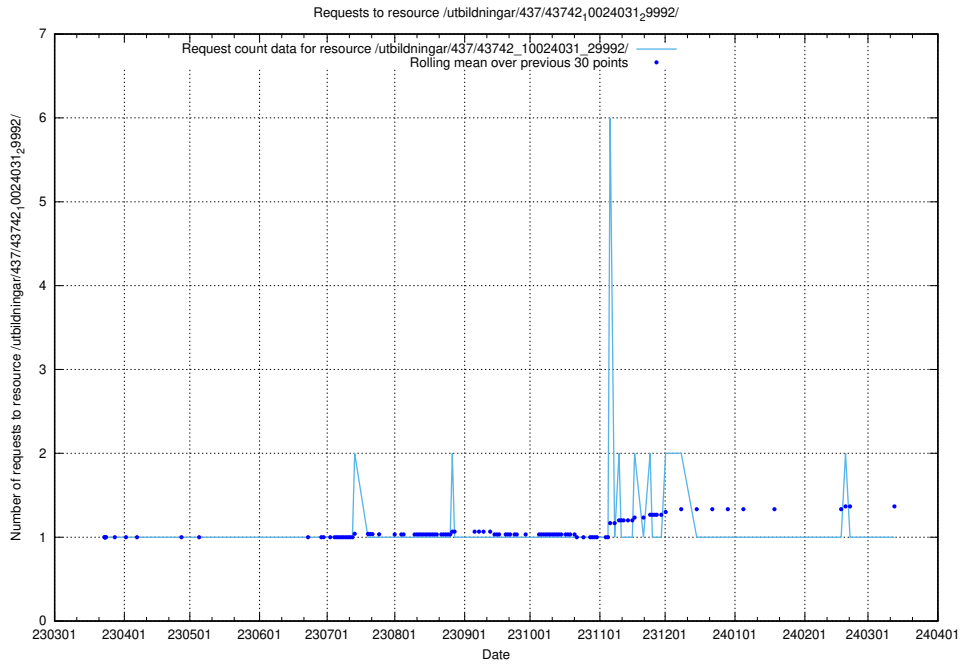

5.7098 Usage of /utbildningar/437/43742_10024031_29992/

Here, we count the number of requests to resource /utbildningar/437/43742_10024031_29992/.