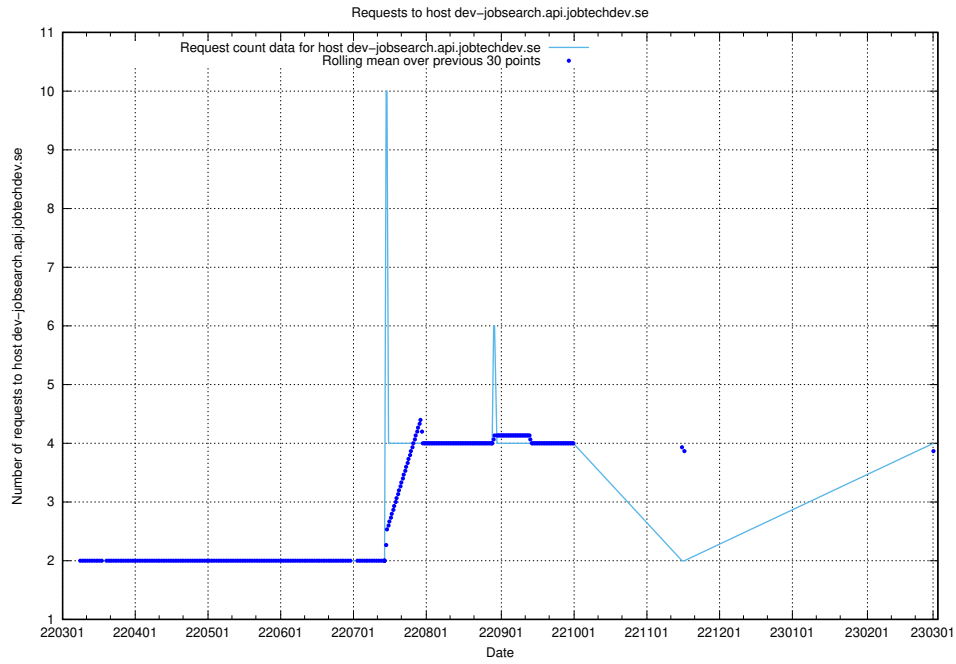

7.164 Usage of dev-jobsearch.api.jobtechdev.se

Here, we count the number of requests to host dev-jobsearch.api.jobtechdev.se.