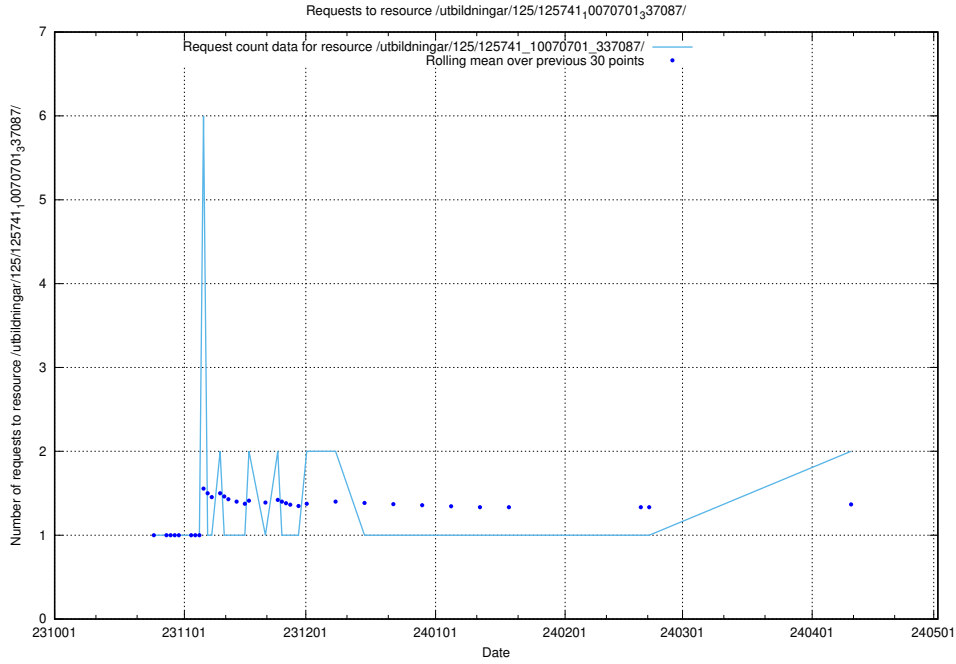

5.793 Usage of /utbildningar/125/125741_10070701_337087/

Here, we count the number of requests to resource /utbildningar/125/125741_10070701_337087/.