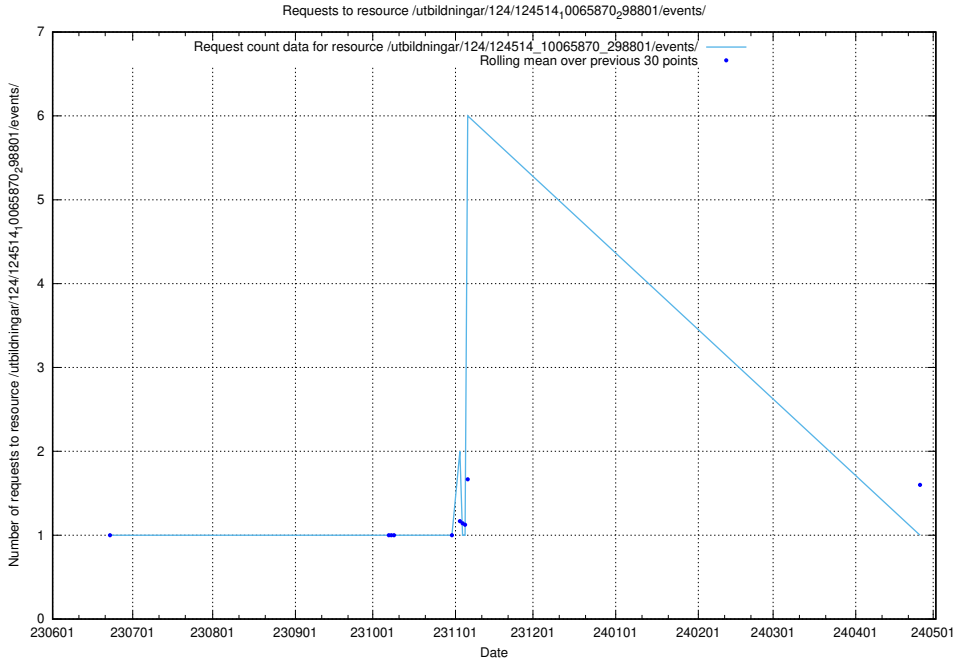

5.6439 Usage of /utbildningar/124/124514_10065870_298801/events/

Here, we count the number of requests to resource /utbildningar/124/124514_10065870_298801/events/