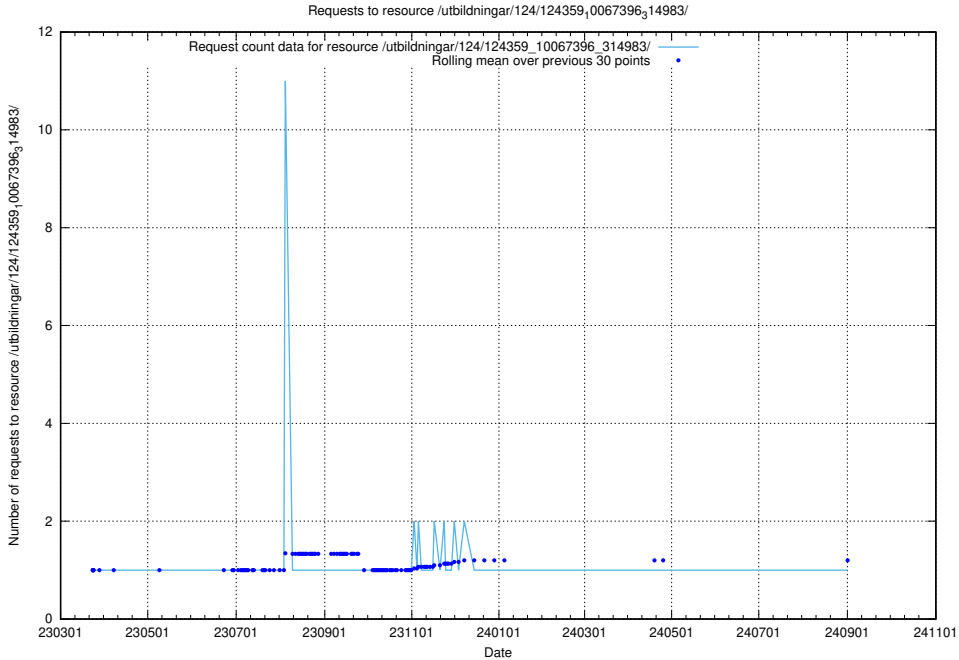

5.4512 Usage of /utbildningar/124/124359_10067396_314983/

Here, we count the number of requests to resource /utbildningar/124/124359_10067396_314983/.