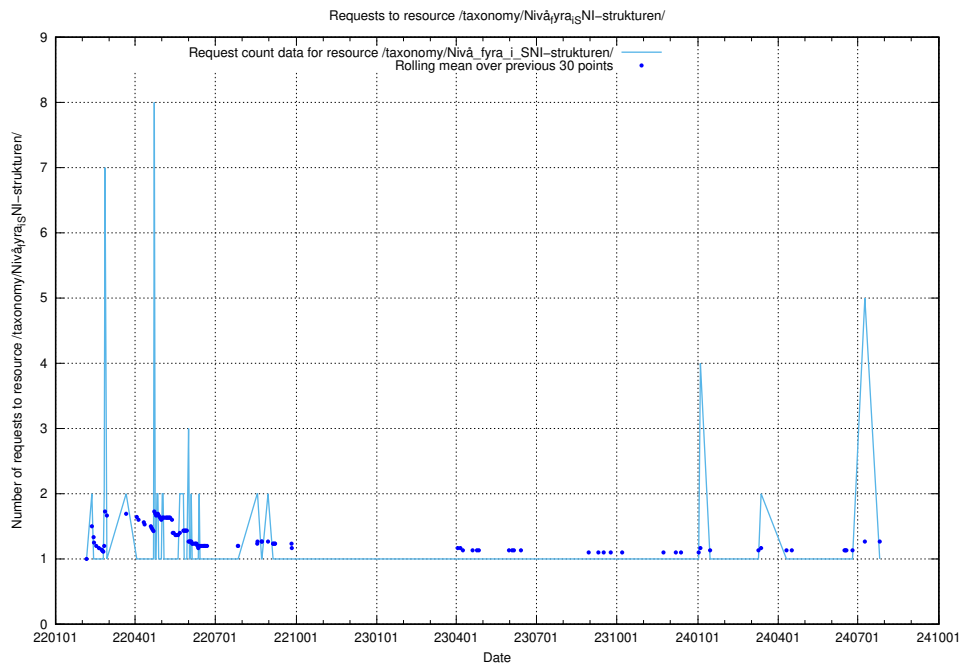

5.3134 Usage of /taxonomy/Nivå_fyra_i_SNI-strukturen/

Here, we count the number of requests to resource /taxonomy/Nivå_fyra_i_SNI-strukturen/.