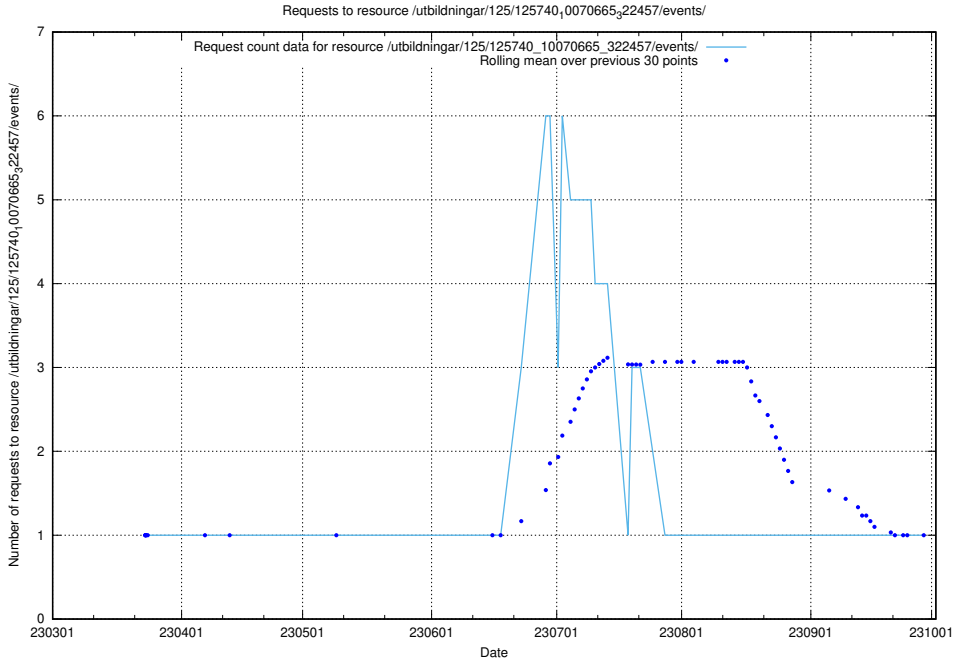

5.1060 Usage of /utbildningar/125/125740_10070665_322457/events/

Here, we count the number of requests to resource /utbildningar/125/125740_10070665_322457/events/