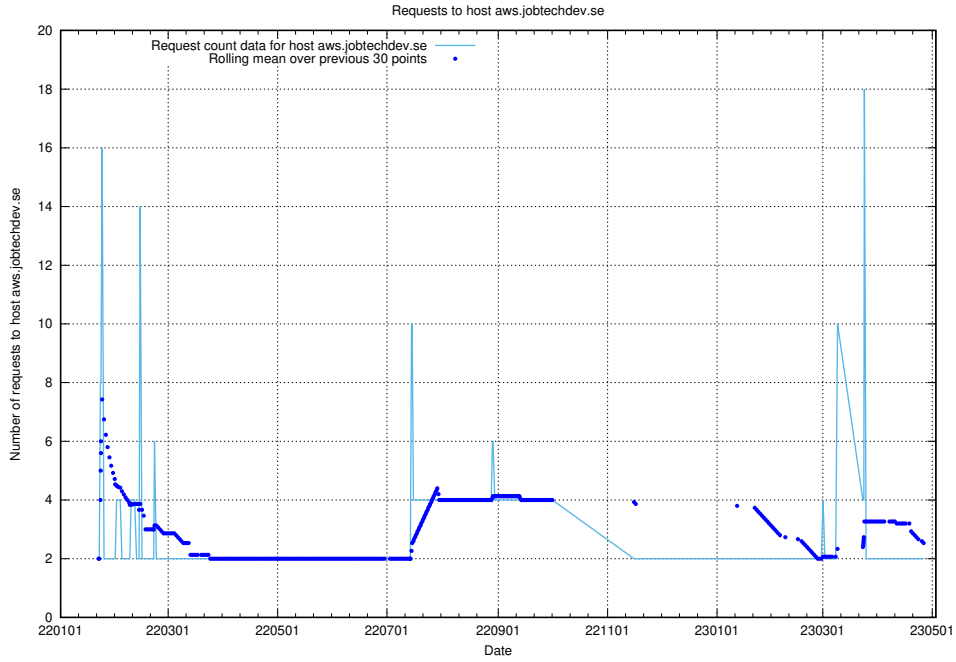

7.265 Usage of aws.jobtechdev.se

Here, we count the number of requests to host aws.jobtechdev.se.