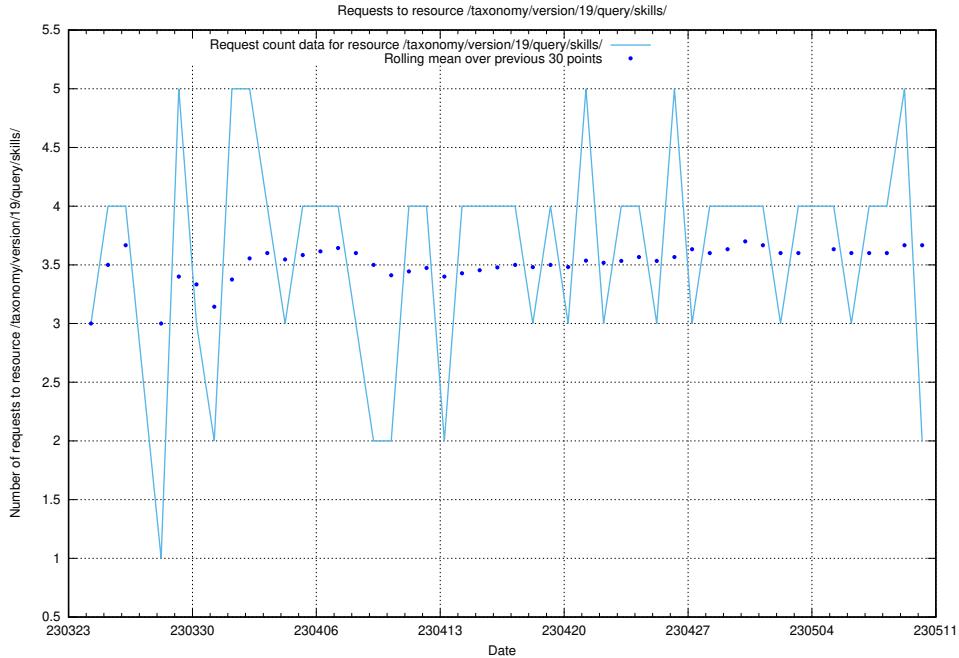

5.983 Usage of /taxonomy/version/19/query/skills/

Here, we count the number of requests to resource /taxonomy/version/19/query/skills/.