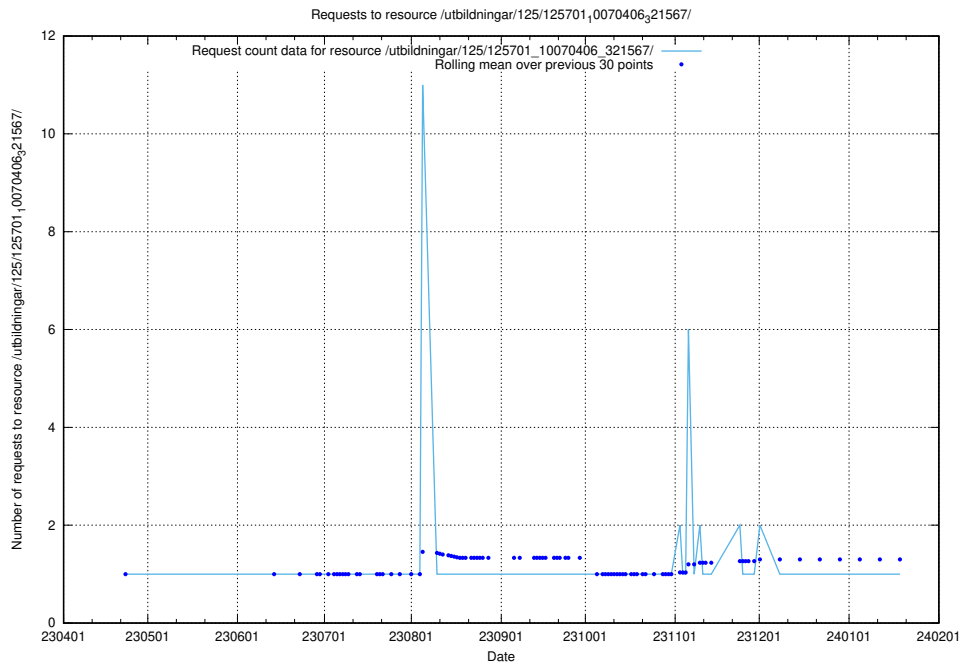

5.6697 Usage of /utbildningar/125/125701_10070406_321567/

Here, we count the number of requests to resource /utbildningar/125/125701_10070406_321567/.