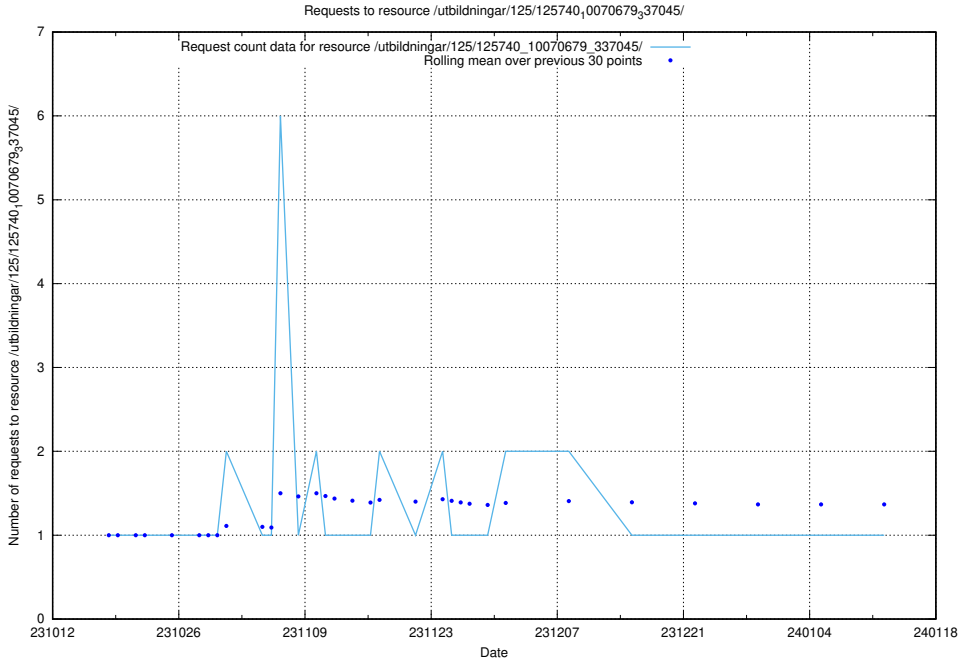

5.4992 Usage of /utbildningar/125/125740_10070679_337045/

Here, we count the number of requests to resource /utbildningar/125/125740_10070679_337045/.