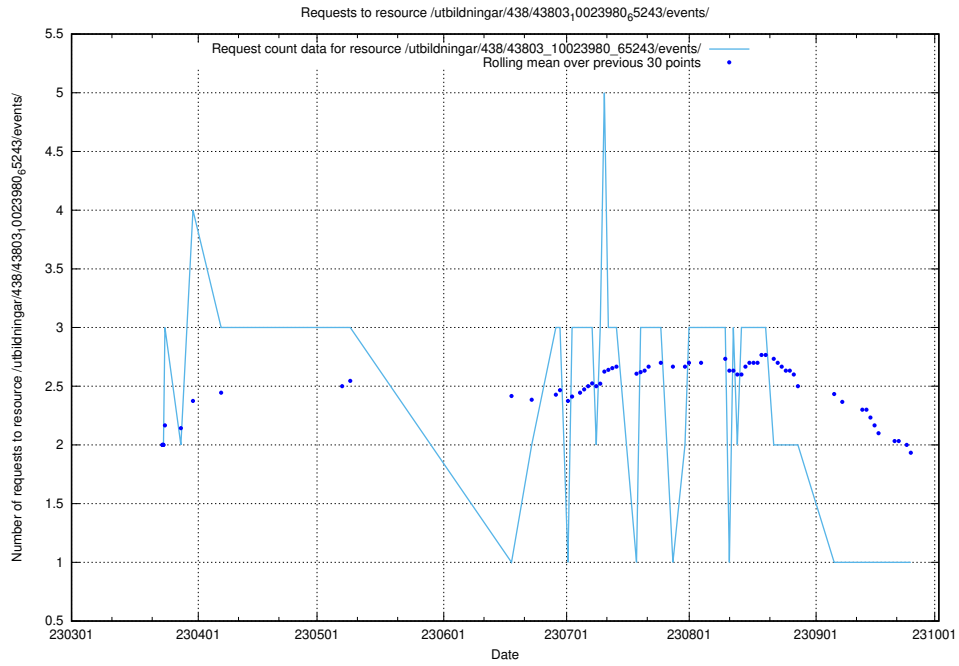

5.6973 Usage of /utbildningar/438/43803_10023980_65243/events/

Here, we count the number of requests to resource /utbildningar/438/43803_10023980_65243/events/.