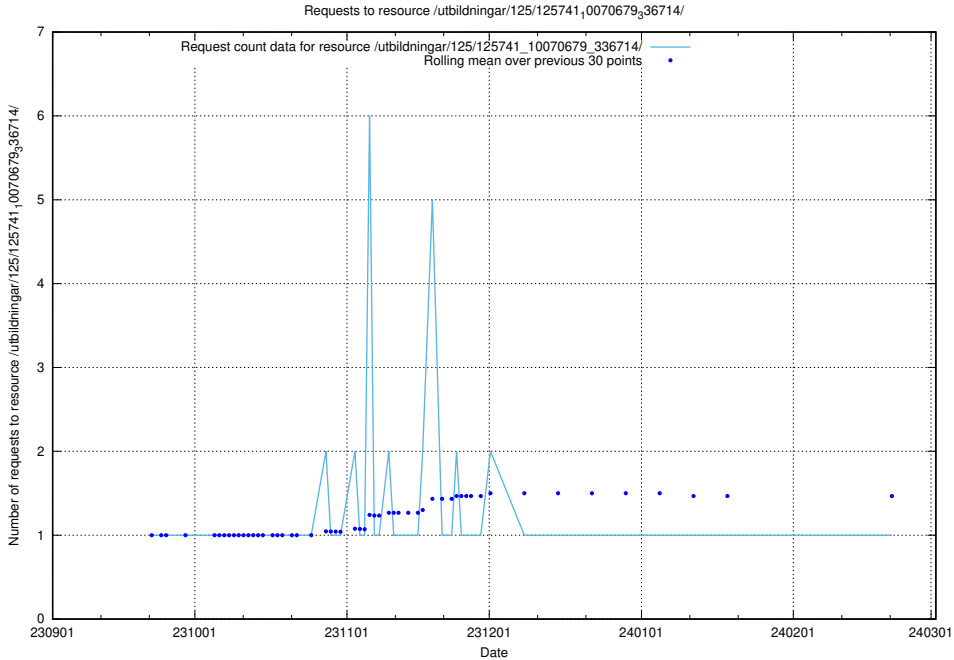

5.5210 Usage of /utbildningar/125/125741_10070679_336714/

Here, we count the number of requests to resource /utbildningar/125/125741_10070679_336714/.