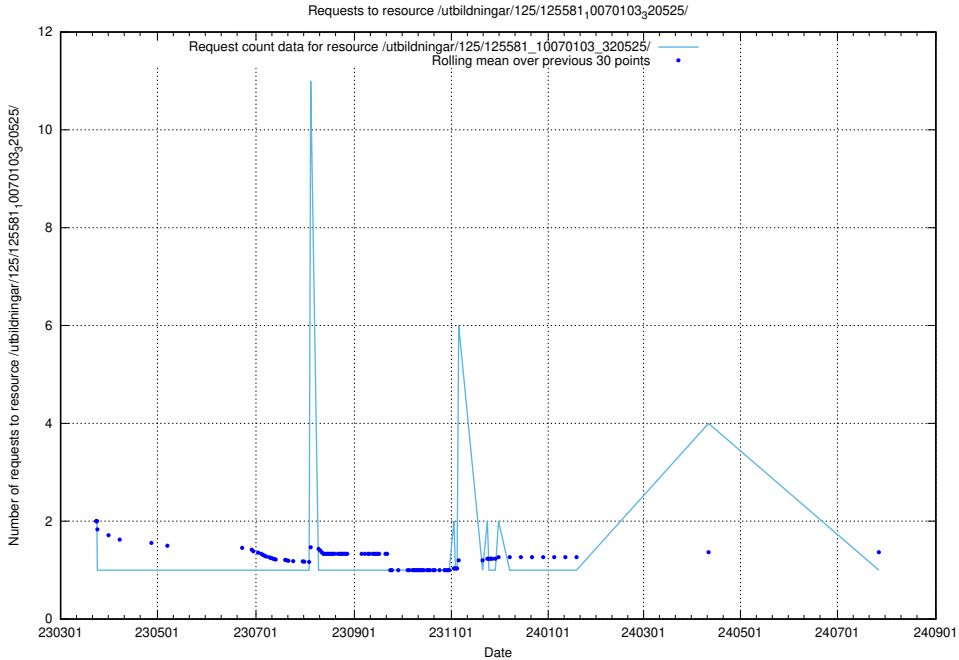

5.6992 Usage of /utbildningar/125/125581_10070103_320525/

Here, we count the number of requests to resource /utbildningar/125/125581_10070103_320525/.