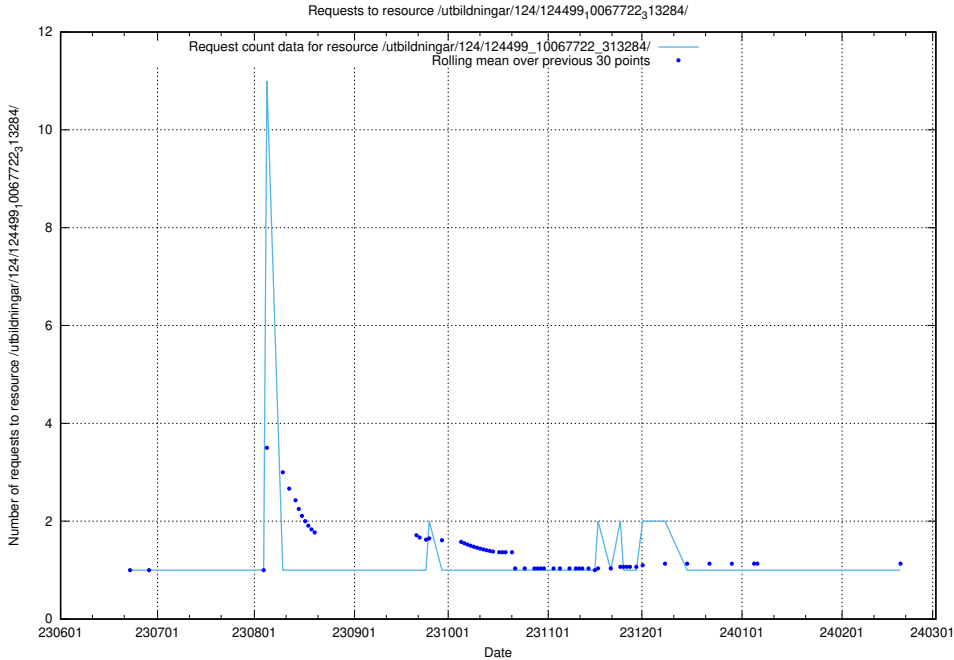

5.6449 Usage of /utbildningar/124/124499_10067722_313284/

Here, we count the number of requests to resource /utbildningar/124/124499_10067722_313284/.