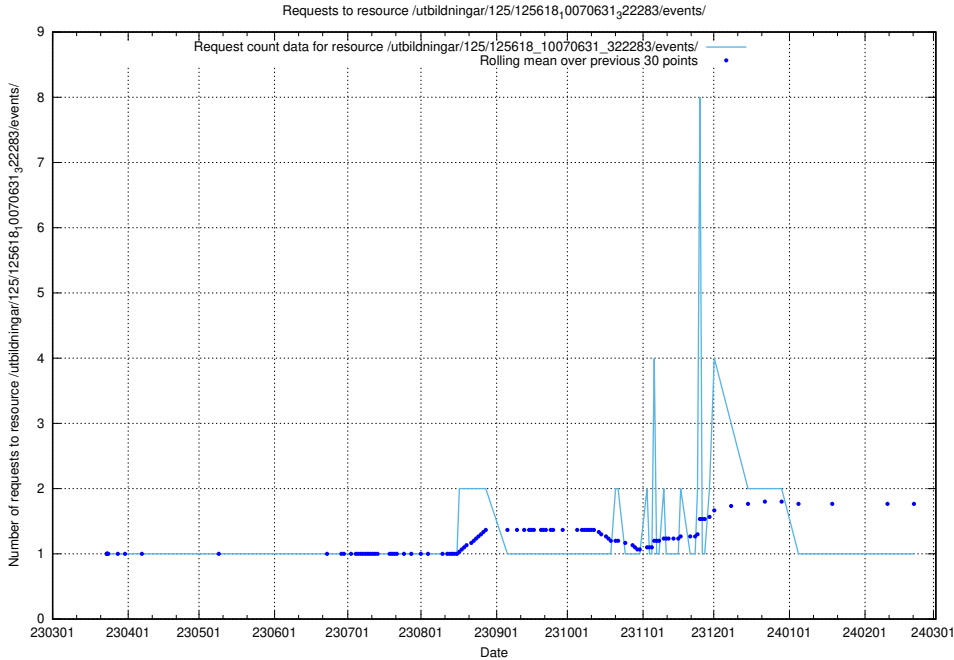

5.1126 Usage of /utbildningar/125/125618_10070631_322283/events/

Here, we count the number of requests to resource /utbildningar/125/125618_10070631_322283/events/