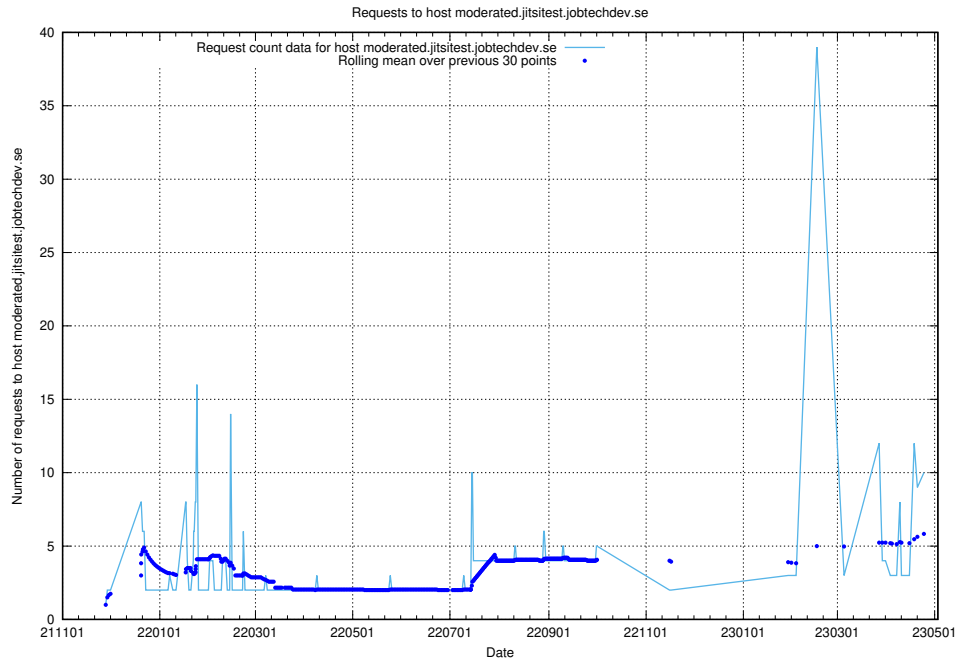

7.67 Usage of moderated.jitsitest.jobtechdev.se

Here, we count the number of requests to host moderated.jitsitest.jobtechdev.se.