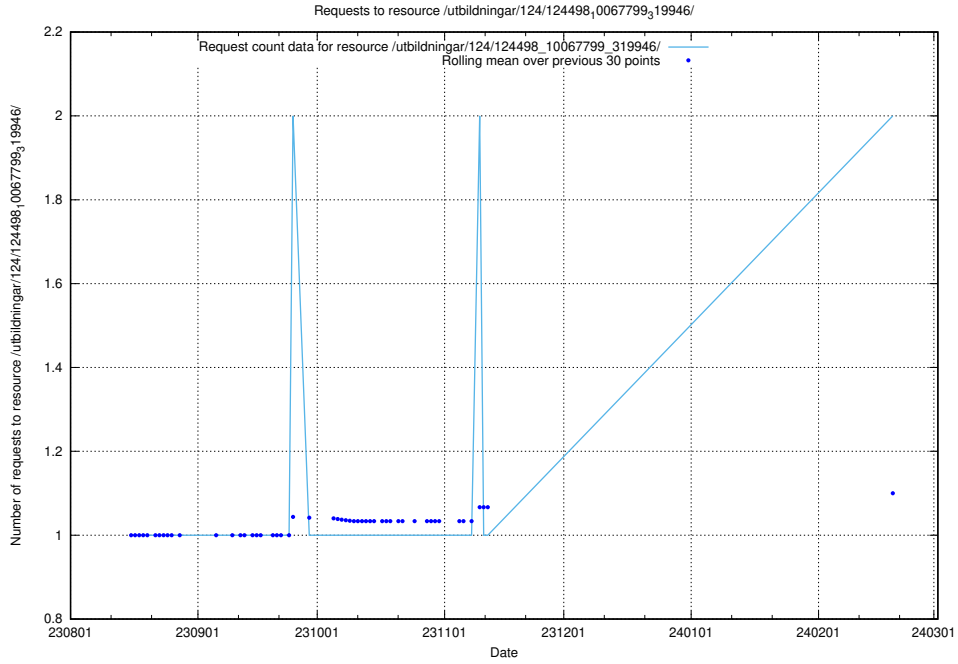

5.843 Usage of /utbildningar/124/124498_10067799_319946/

Here, we count the number of requests to resource /utbildningar/124/124498_10067799_319946/.