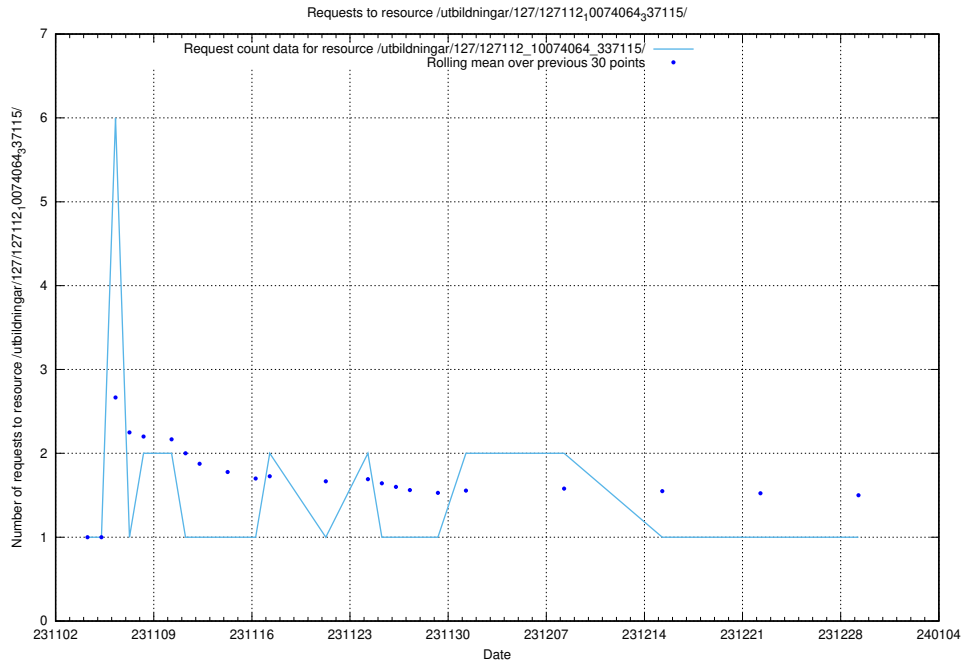

5.4839 Usage of /utbildningar/127/127112_10074064_337115/

Here, we count the number of requests to resource /utbildningar/127/127112_10074064_337115/.