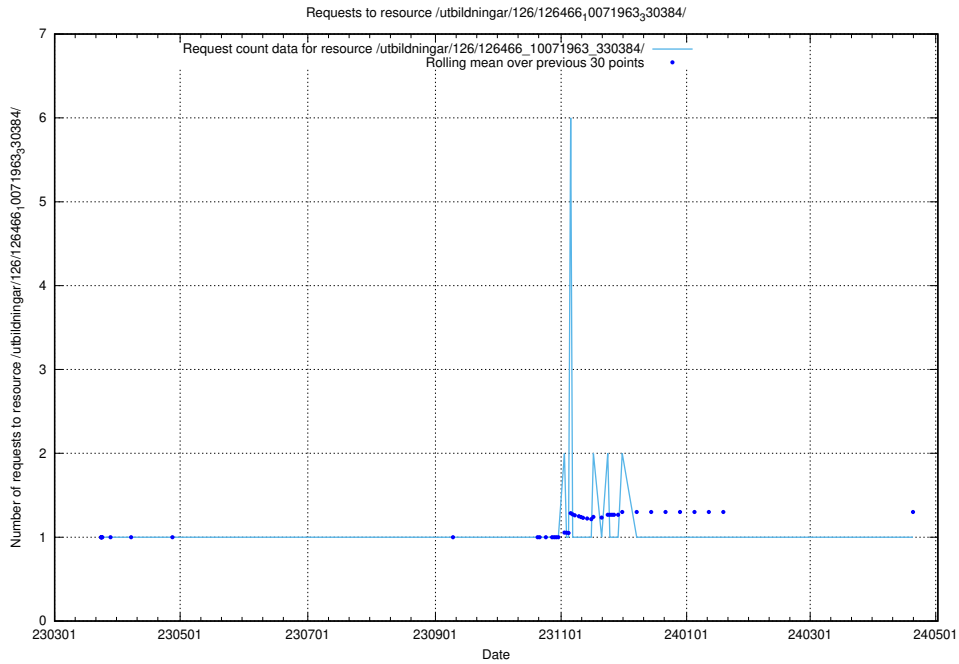

5.7118 Usage of /utbildningar/126/126466_10071963_330384/

Here, we count the number of requests to resource /utbildningar/126/126466_10071963_330384/.

5.7119 Usage of /utbildningar/126/126466_10071860_329840/events/