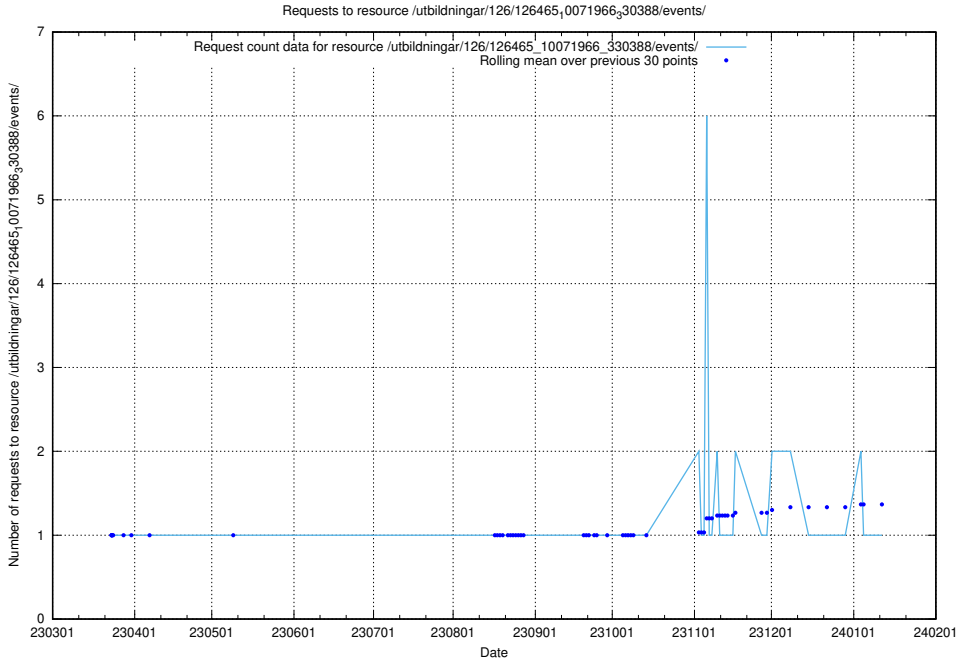

5.7120 Usage of /utbildningar/126/126465_10071966_330388/events/

Here, we count the number of requests to resource /utbildningar/126/126465_10071966_330388/events/