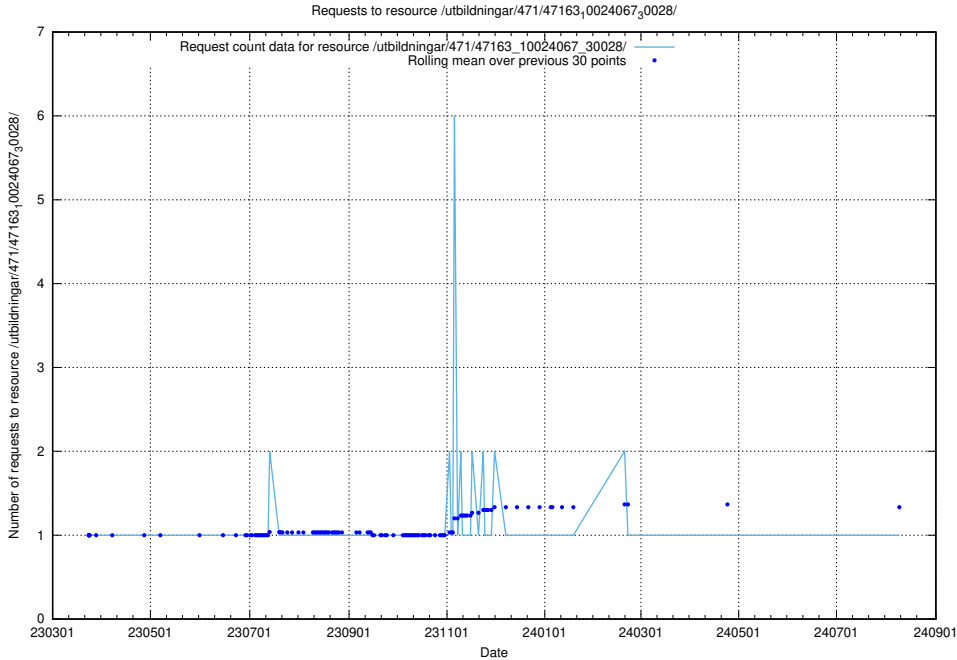

5.7022 Usage of /utbildningar/471/47163_10024067_30028/

Here, we count the number of requests to resource /utbildningar/471/47163_10024067_30028/.