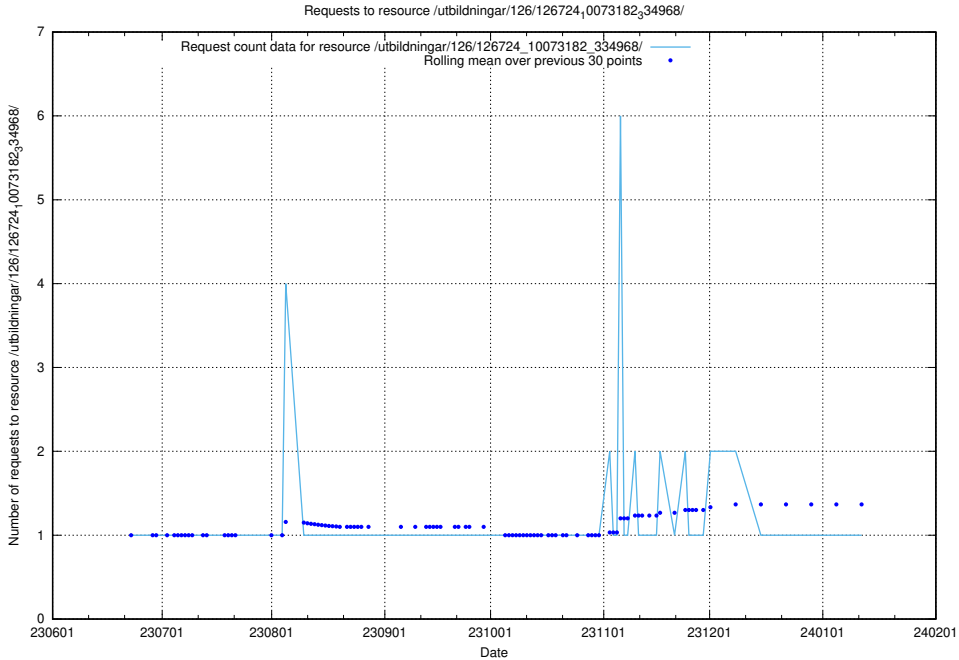

5.6289 Usage of /utbildningar/126/126724_10073182_334968/

Here, we count the number of requests to resource /utbildningar/126/126724_10073182_334968/.