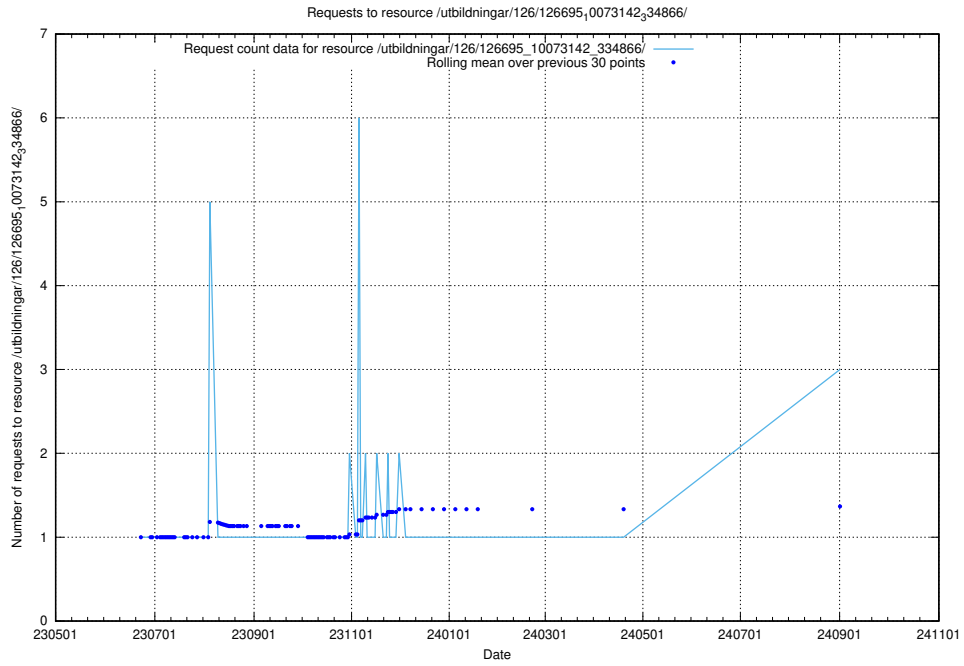

5.466 Usage of /utbildningar/126/126695_10073142_334866/

Here, we count the number of requests to resource /utbildningar/126/126695_10073142_334866/.