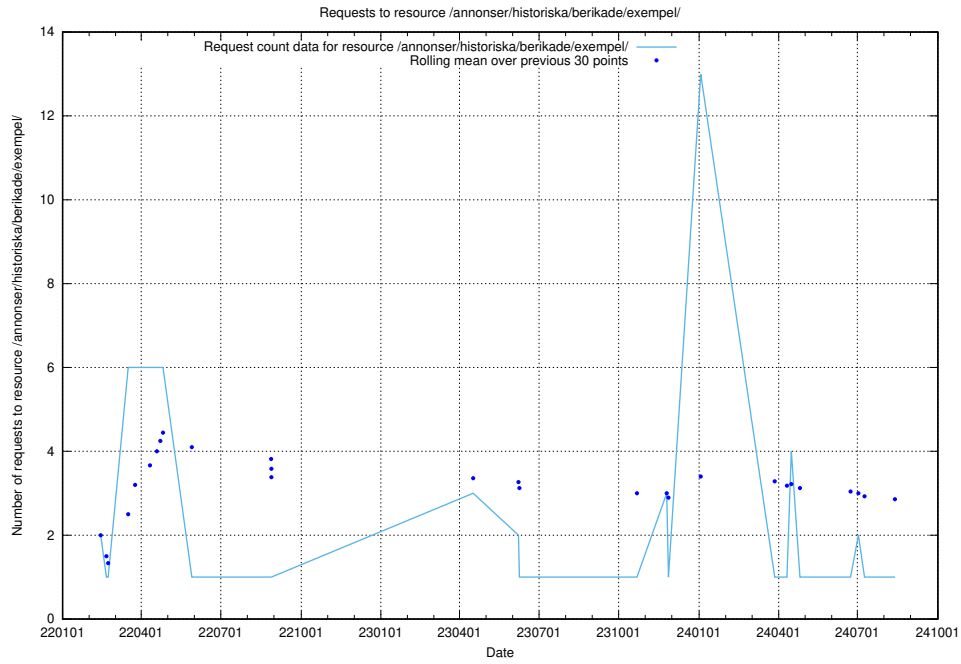

5.1910 Usage of /annonser/historiska/berikade/exempel/

Here, we count the number of requests to resource /annonser/historiska/berikade/exempel/.