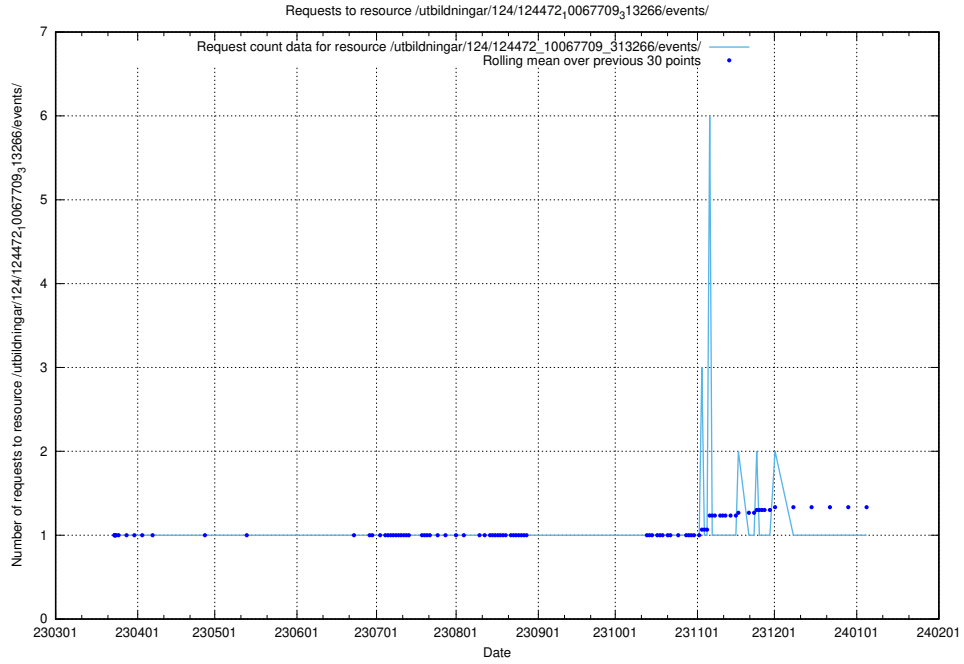

5.3747 Usage of /utbildningar/124/124472_10067709_313266/events/

Here, we count the number of requests to resource /utbildningar/124/124472_10067709_313266/events/