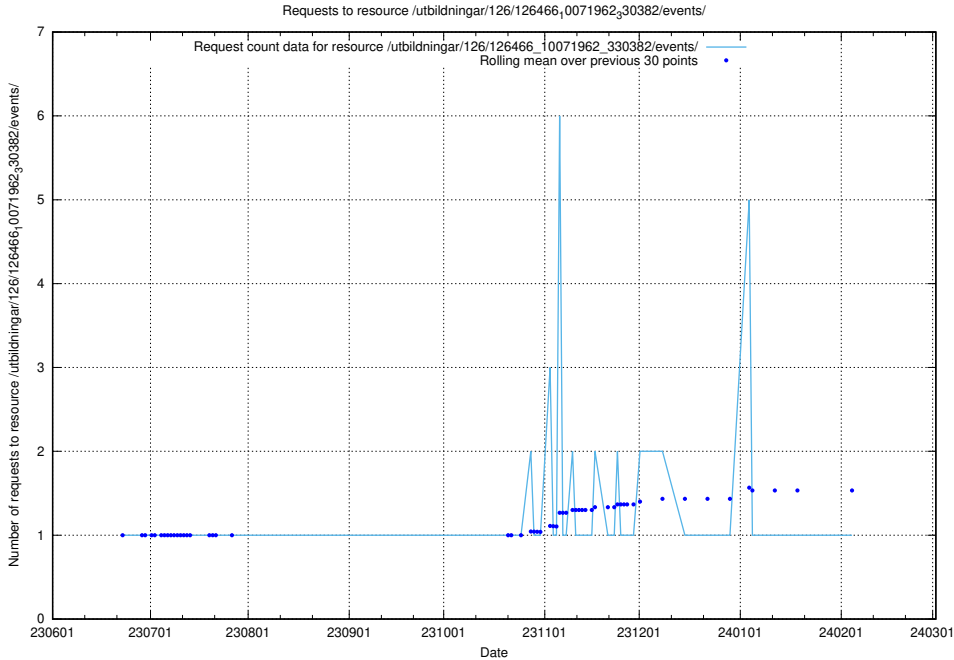

Here, we count the number of requests to resource /utbildningar/126/126545_10072666_333568/.

5.6321 Usage of /utbildningar/126/126466_10071962_330382/events/

Here, we count the number of requests to resource /utbildningar/126/126466_10071962_330382/events/