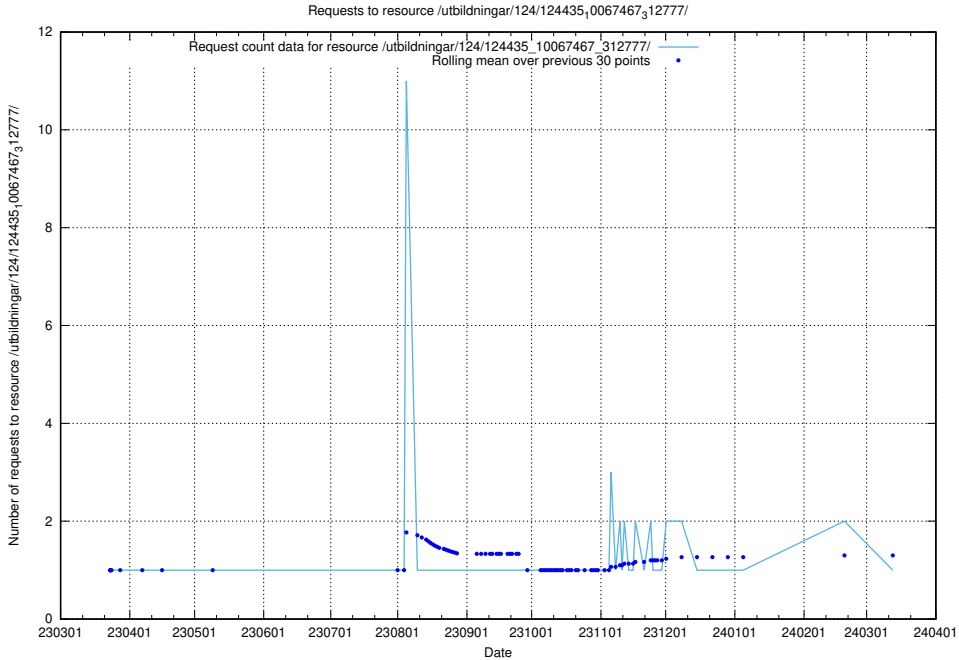

5.4461 Usage of /utbildningar/124/124435_10067467_312777/

Here, we count the number of requests to resource /utbildningar/124/124435_10067467_312777/.