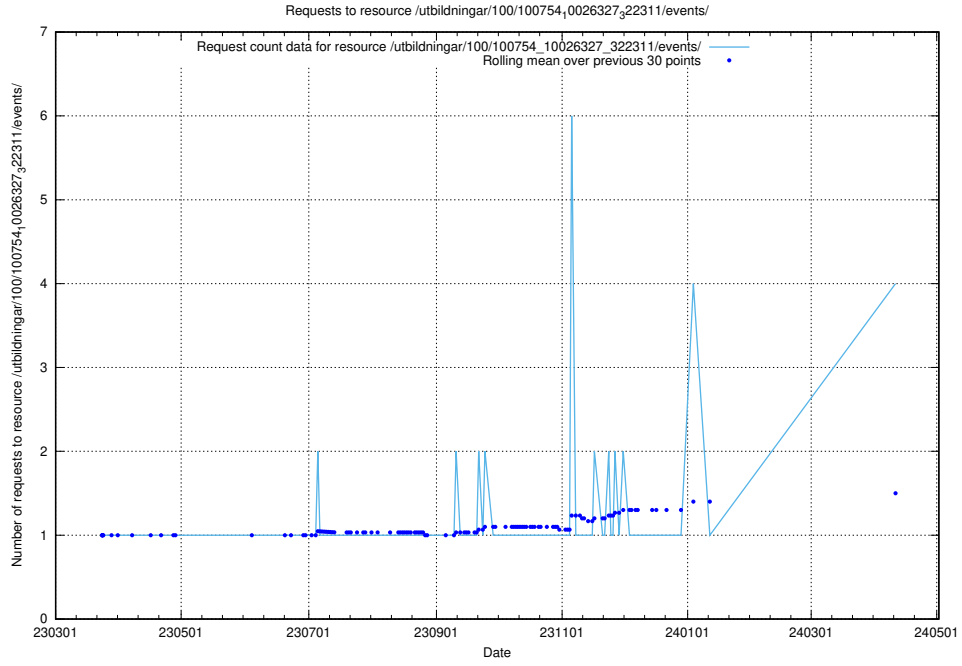

Here, we count the number of requests to resource /utbildningar/103/103020_10030081_39602/.

5.315 Usage of /utbildningar/100/100754_10026327_322311/events/

Here, we count the number of requests to resource /utbildningar/100/100754_10026327_322311/events/