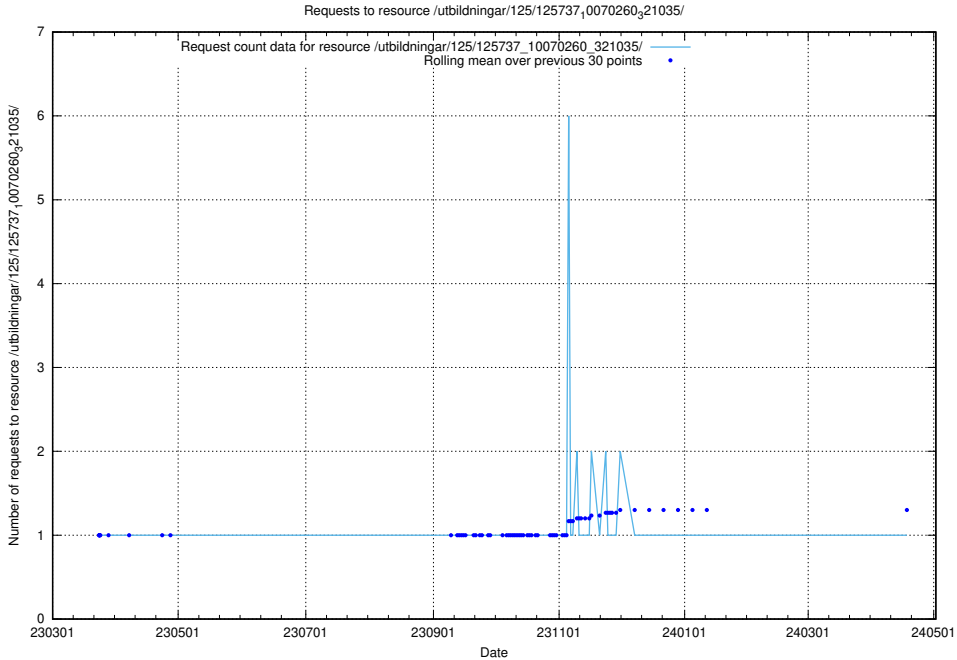

5.1068 Usage of /utbildningar/125/125737_10070260_321035/

Here, we count the number of requests to resource /utbildningar/125/125737_10070260_321035/.