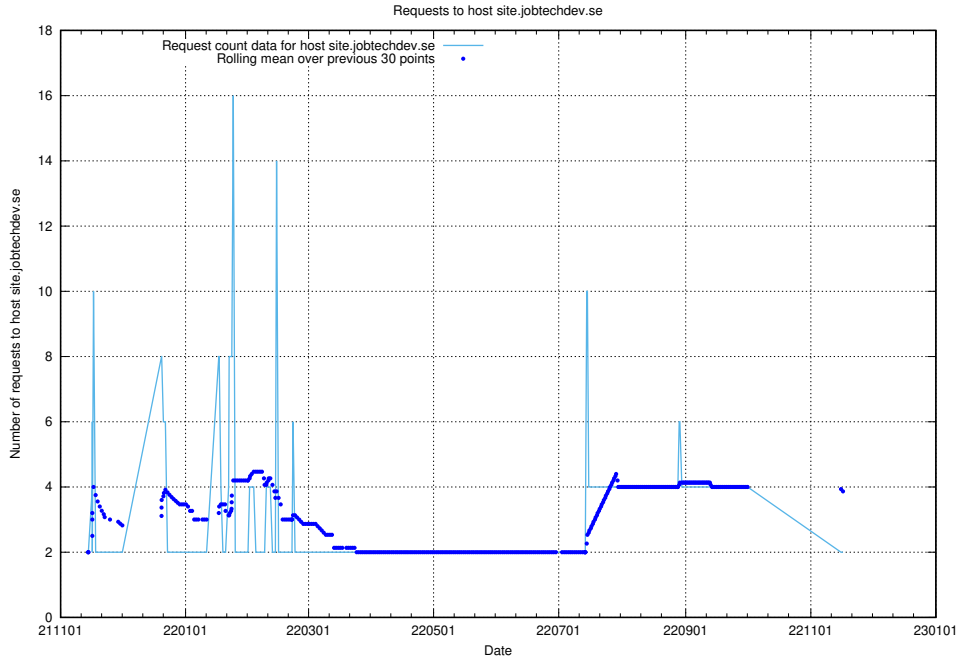

7.568 Usage of shop.jobtechdev.se

Here, we count the number of requests to host shop.jobtechdev.se.

7.569 Usage of office.jobtechdev.se

Here, we count the number of requests to host office.jobtechdev.se.