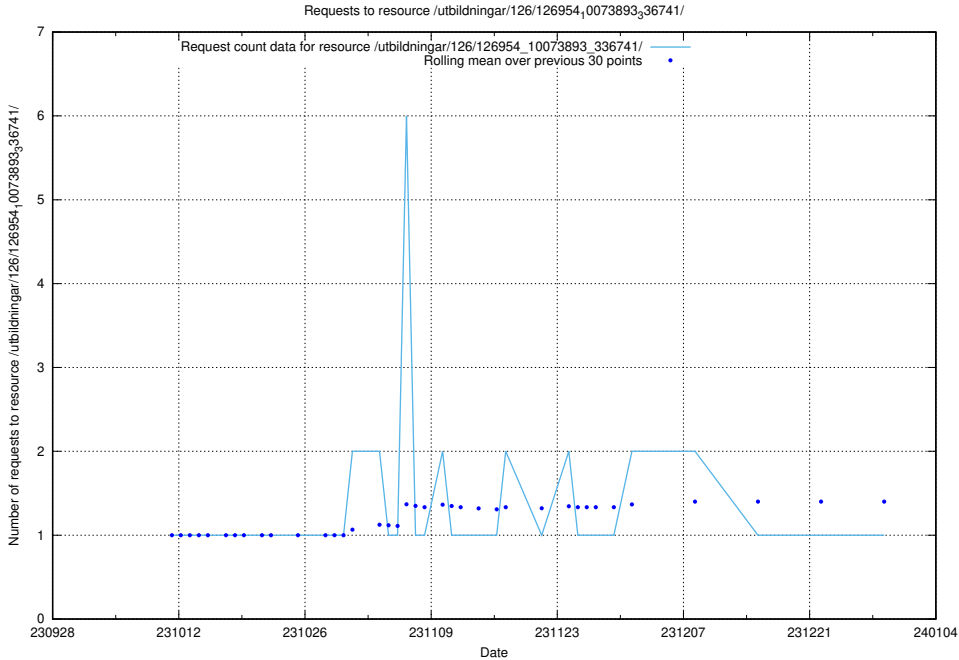

Here, we count the number of requests to resource /utbildningar/126/126954_10073893_336741/.

5.5075 Usage of /utbildningar/126/126751_10072075_331197/events/

Here, we count the number of requests to resource /utbildningar/126/126751_10072075_331197/events/