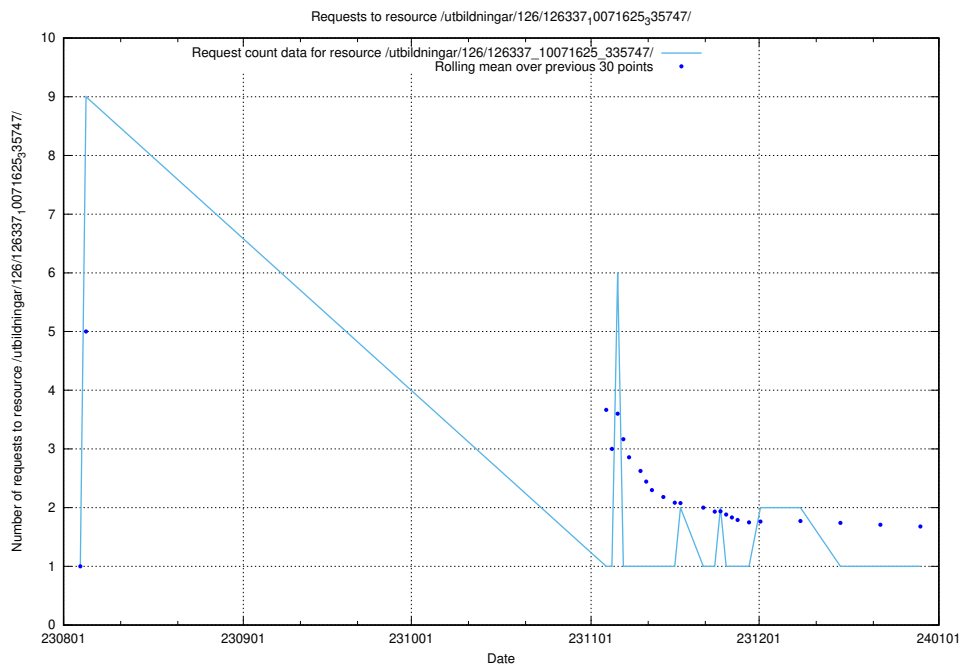

5.5575 Usage of /utbildningar/126/126337_10071625_335747/

Here, we count the number of requests to resource /utbildningar/126/126337_10071625_335747/.