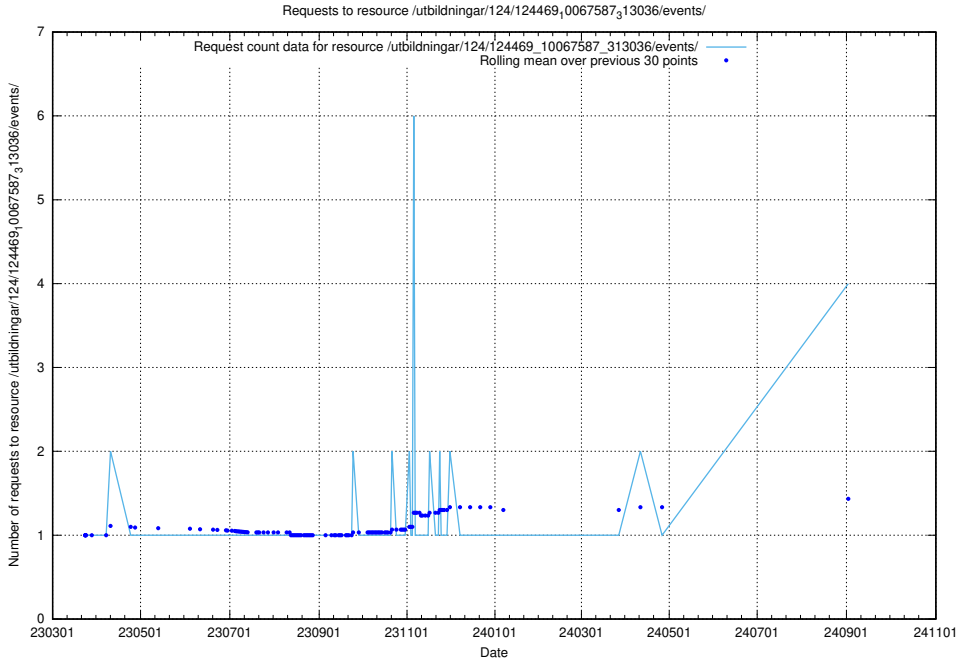

Here, we count the number of requests to resource /utbildningar/124/124469_10067709_313266/.

5.273 Usage of /utbildningar/124/124469_10067587_313036/events/

Here, we count the number of requests to resource /utbildningar/124/124469_10067587_313036/events/