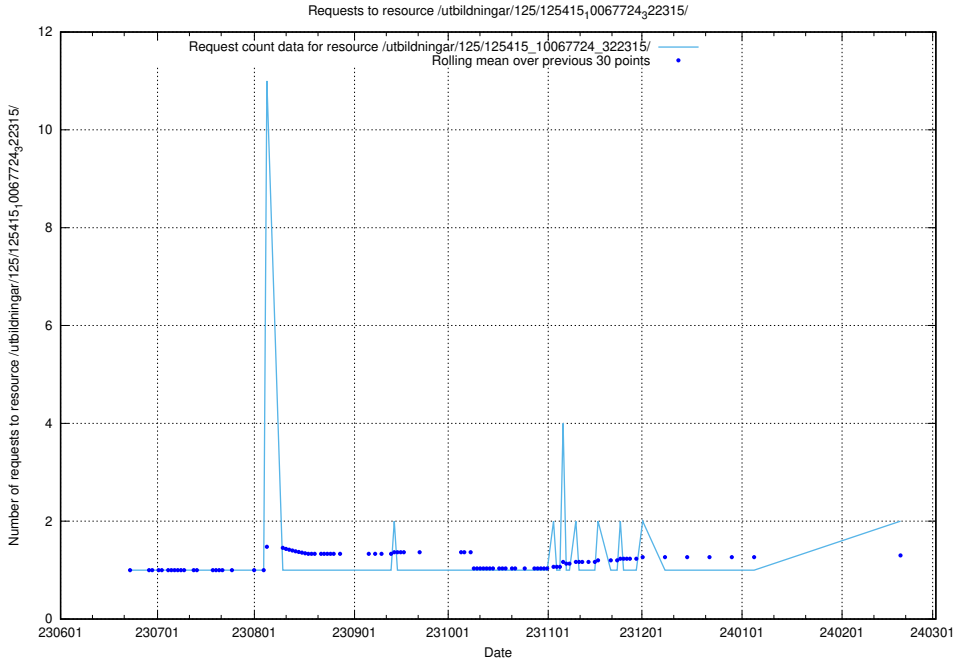

5.931 Usage of /utbildningar/125/125415_10067724_322315/

Here, we count the number of requests to resource /utbildningar/125/125415_10067724_322315/.