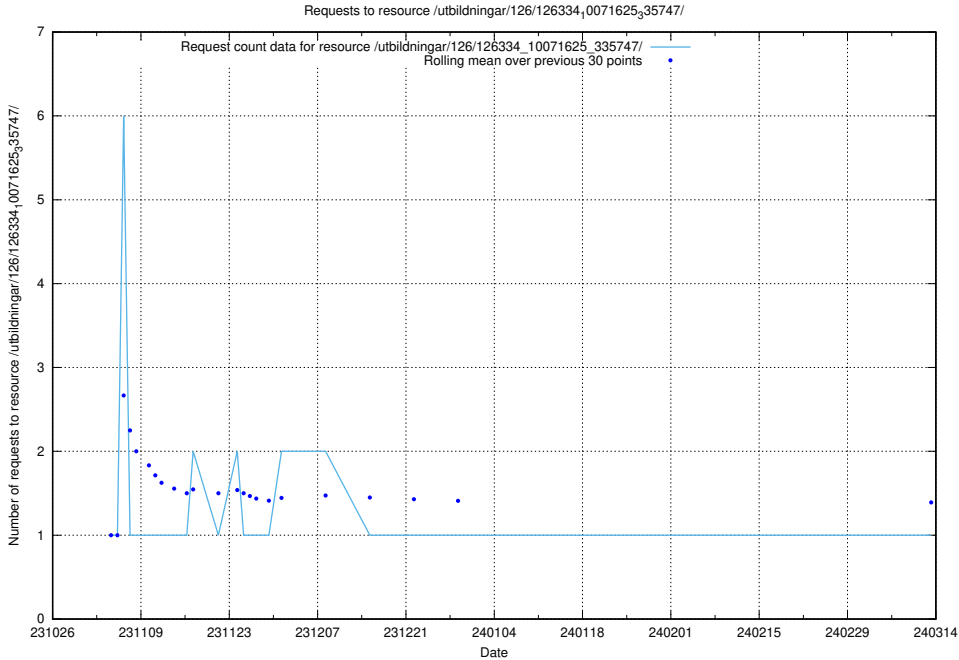

5.4843 Usage of /utbildningar/126/126334_10071625_335747/

Here, we count the number of requests to resource /utbildningar/126/126334_10071625_335747/.