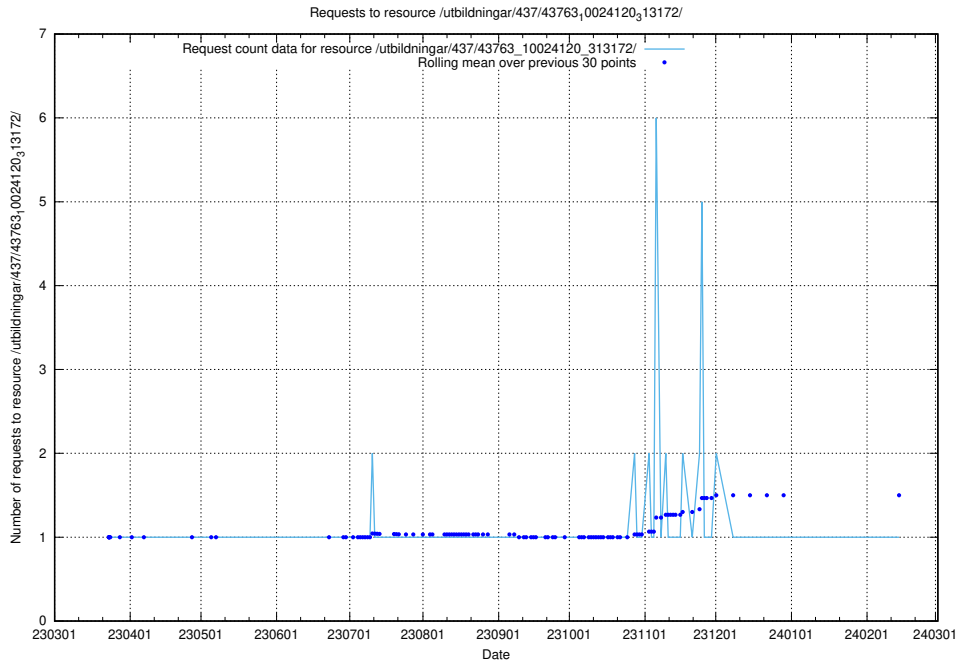

5.7078 Usage of /utbildningar/437/43763_10024120_313172/

Here, we count the number of requests to resource /utbildningar/437/43763_10024120_313172/.