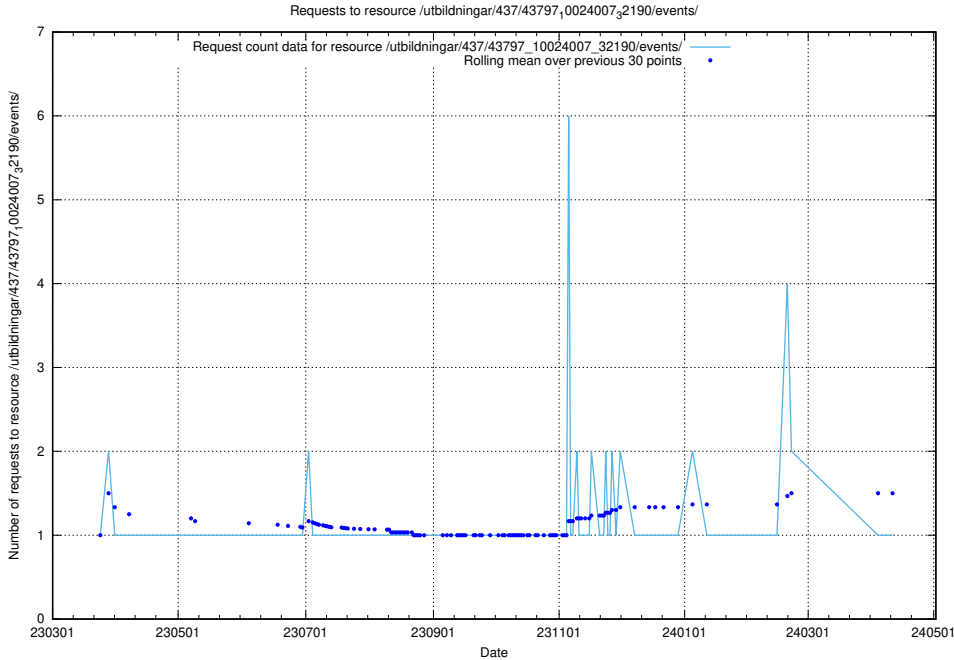

5.6879 Usage of /utbildningar/437/43797_10024007_32190/events/

Here, we count the number of requests to resource /utbildningar/437/43797_10024007_32190/events/.