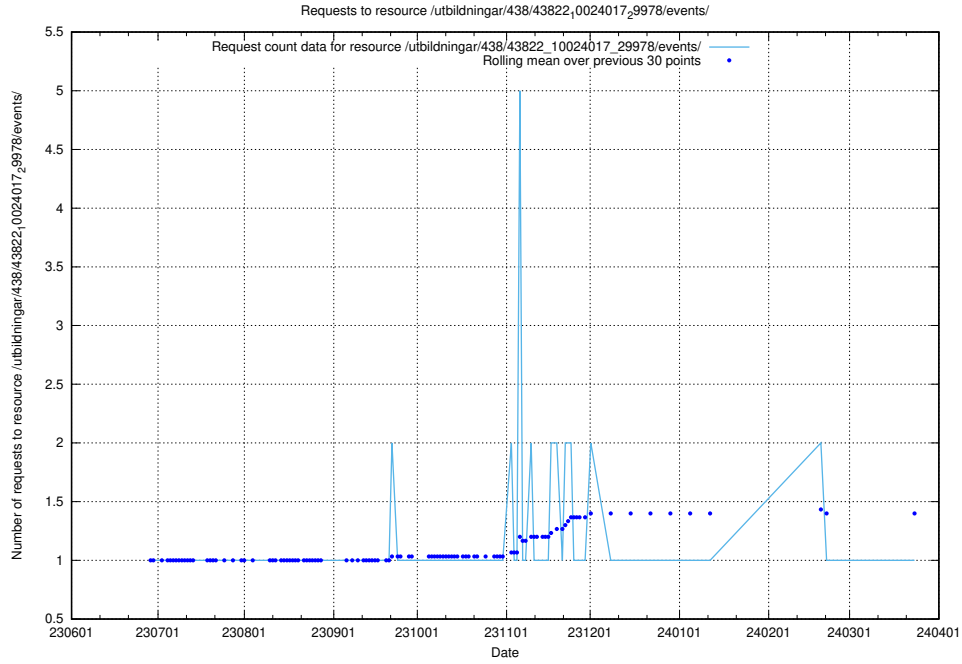

5.6131 Usage of /utbildningar/438/43822_10024017_29978/events/

Here, we count the number of requests to resource /utbildningar/438/43822_10024017_29978/events/.