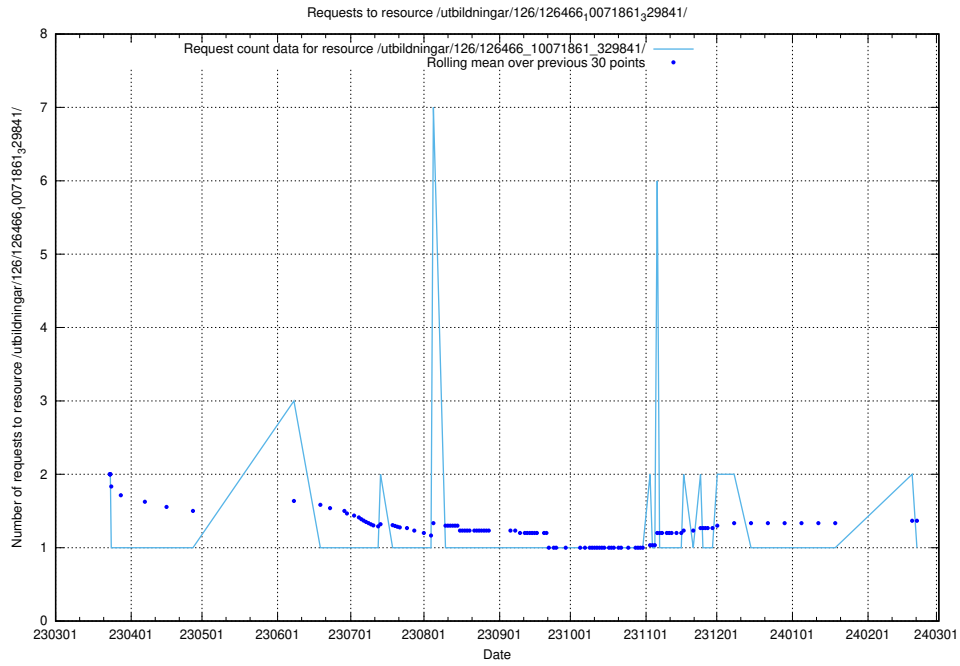

5.6977 Usage of /utbildningar/126/126466_10071861_329841/

Here, we count the number of requests to resource /utbildningar/126/126466_10071861_329841/.