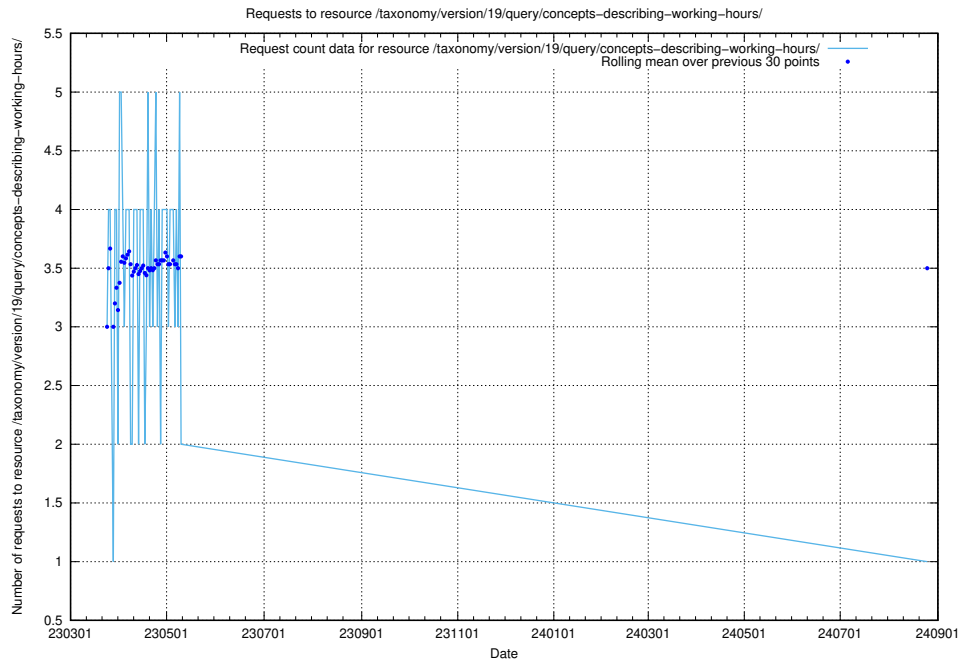

5.6850 Usage of /taxonomy/version/19/query/concepts-describing-working-hours/

Here, we count the number of requests to resource /taxonomy/version/19/query/concepts-describing-working-hours/.