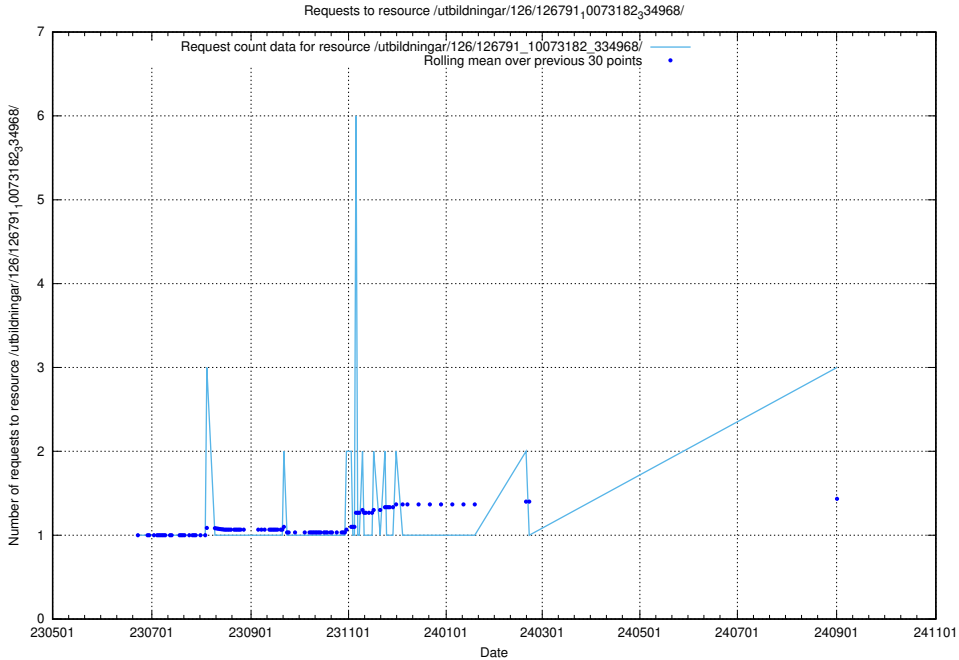

5.461 Usage of /utbildningar/126/126791_10073182_334968/

Here, we count the number of requests to resource /utbildningar/126/126791_10073182_334968/.