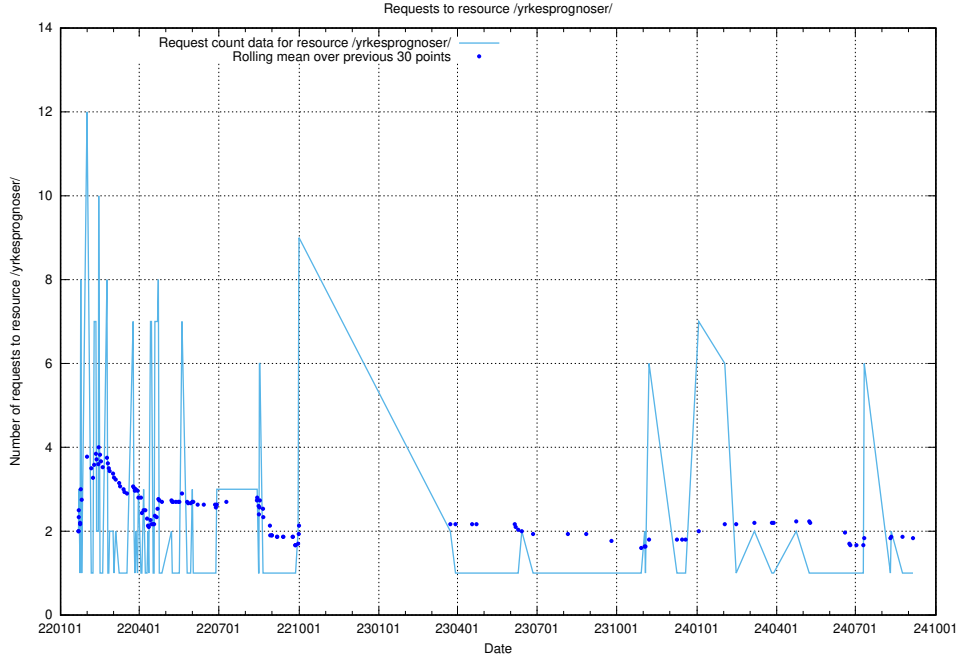

5.6932 Usage of /yrkesprognoser/

Here, we count the number of requests to resource /yrkesprognoser/.