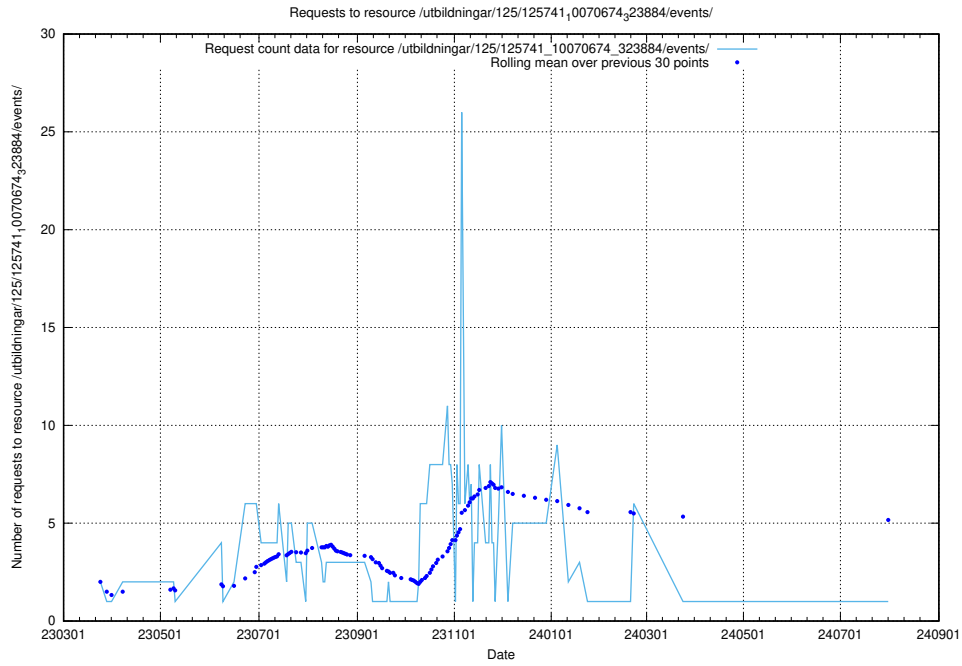

5.6860 Usage of /utbildningar/125/125741_10070674_323884/events/

Here, we count the number of requests to resource /utbildningar/125/125741_10070674_323884/events/