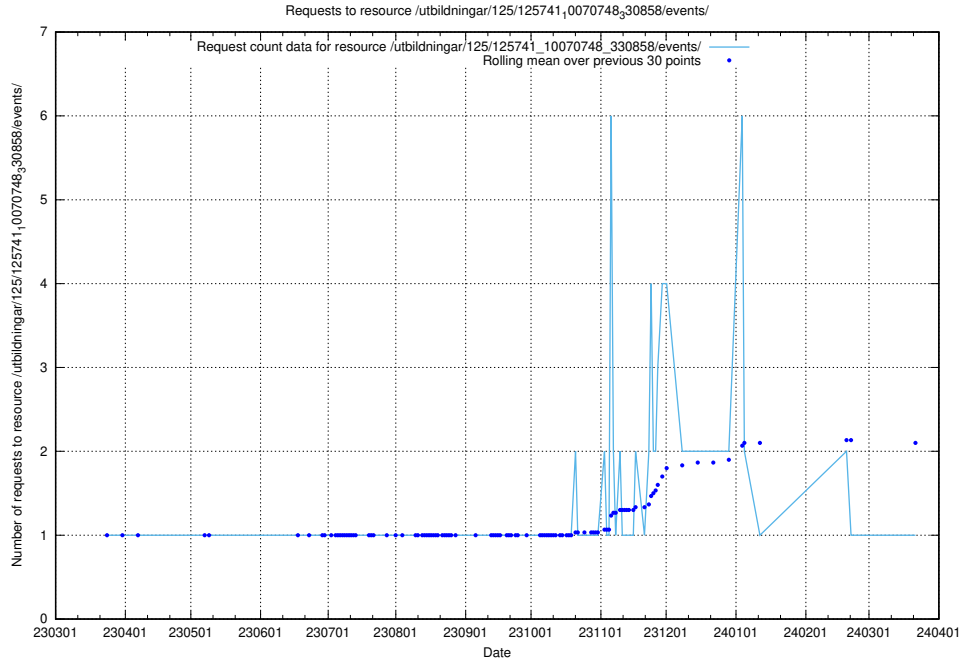

5.6928 Usage of /utbildningar/125/125741_10070748_330858/events/

Here, we count the number of requests to resource /utbildningar/125/125741_10070748_330858/events/