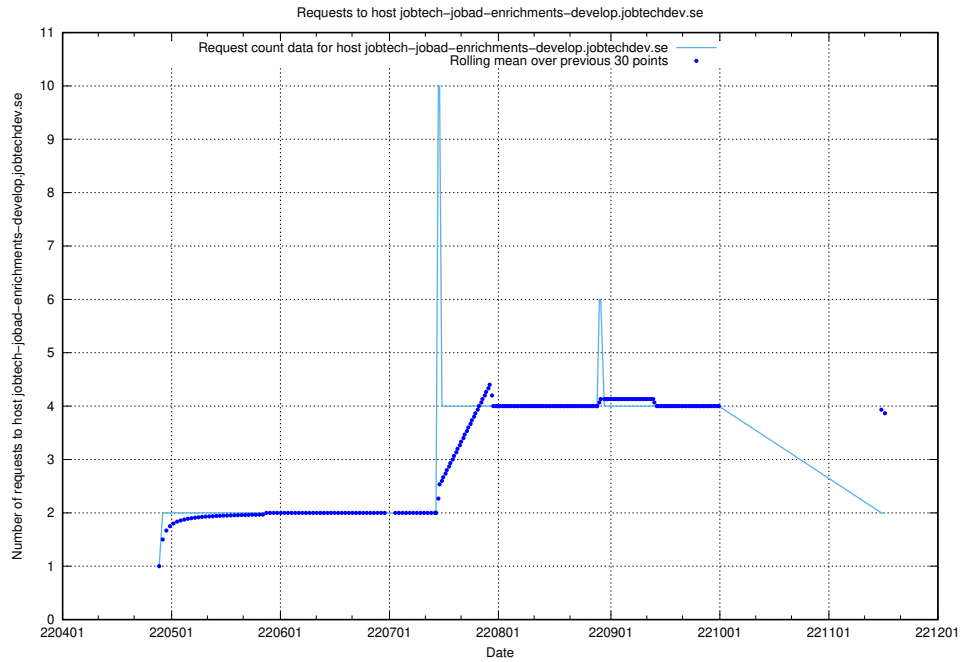

7.445 Usage of `jobtech-jobad-enrichments-develop.jobtechdev.se`

Here, we count the number of requests to host `jobtech-jobad-enrichments-develop.jobtechdev.se`.

7.446 Usage of `jobad-enrichments-test.jobtechdev.se`