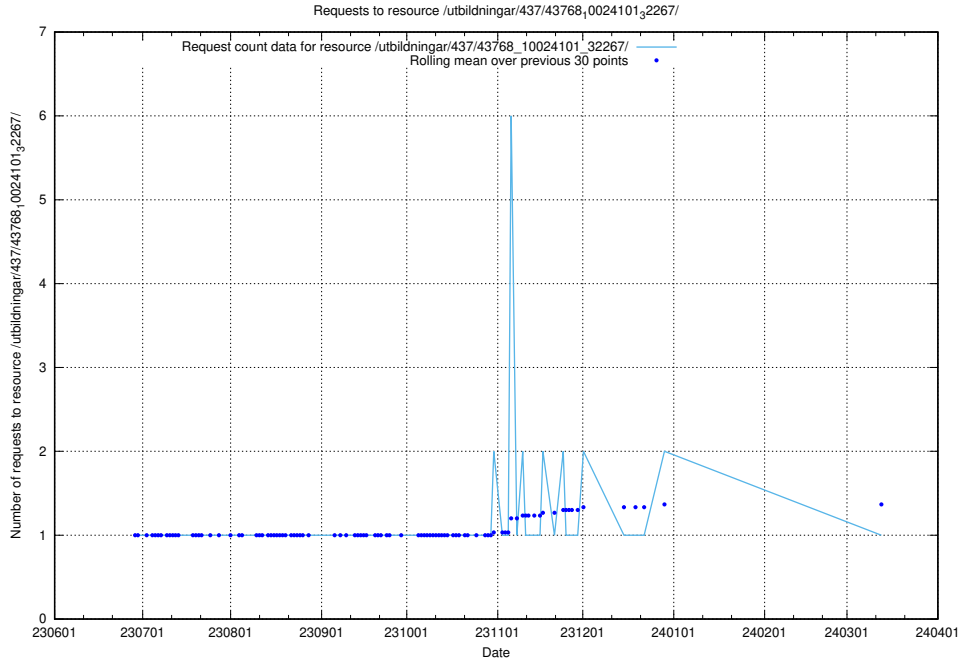

5.6134 Usage of /utbildningar/437/43768_10024101_32267/

Here, we count the number of requests to resource /utbildningar/437/43768_10024101_32267/.