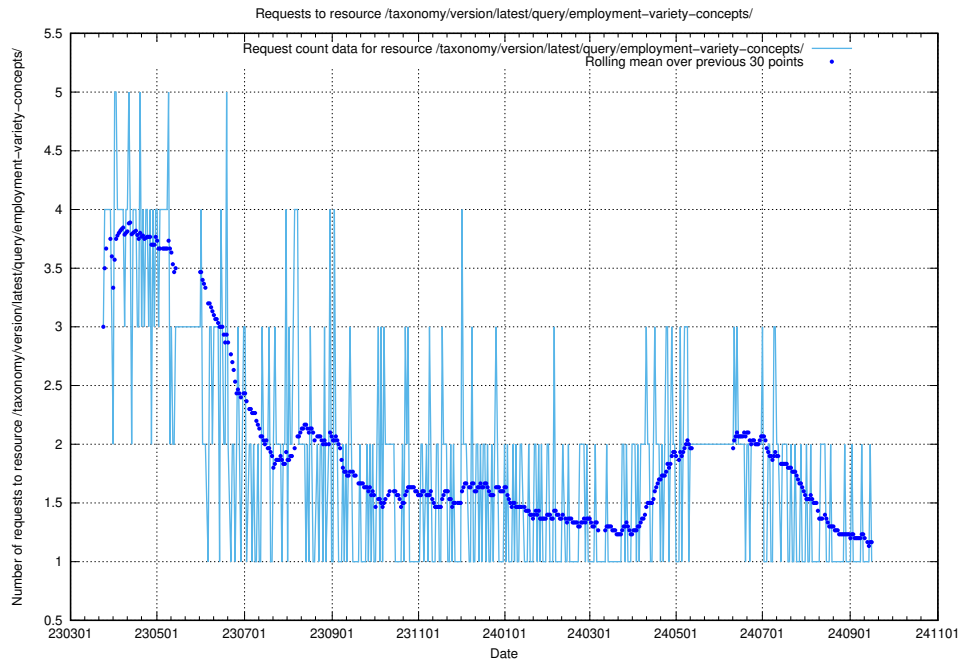

5.6794 Usage of /taxonomy/version/latest/query/employment-variety-concepts/

Here, we count the number of requests to resource /taxonomy/version/latest/query/employment-variety-concepts/.

5.6795 Usage of /utbildningar/122/122290_10066653_324707/