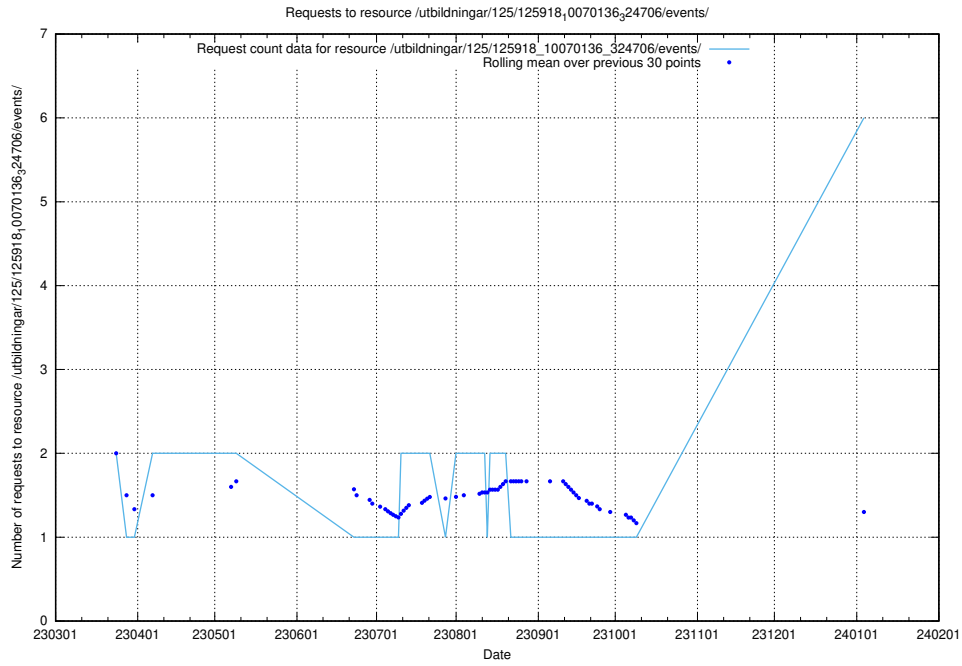

5.135 Usage of /utbildningar/125/125918_10070136_324706/events/

Here, we count the number of requests to resource /utbildningar/125/125918_10070136_324706/events/

5.136 Usage of /utbildningar/438/43853_10023992_330962/events/