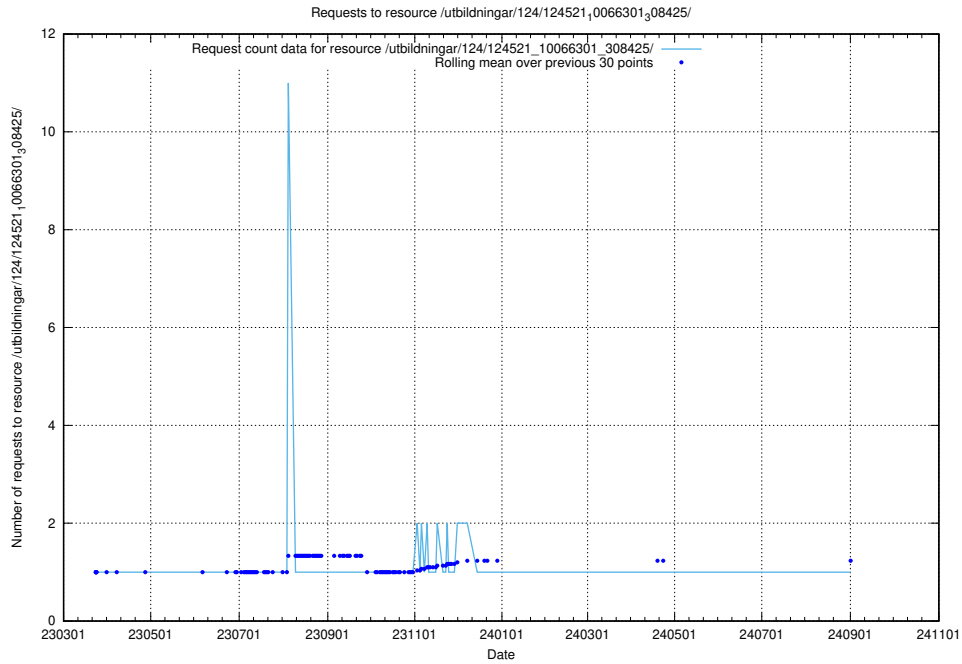

5.1454 Usage of /utbildningar/124/124521_10066301_308425/

Here, we count the number of requests to resource /utbildningar/124/124521_10066301_308425/.