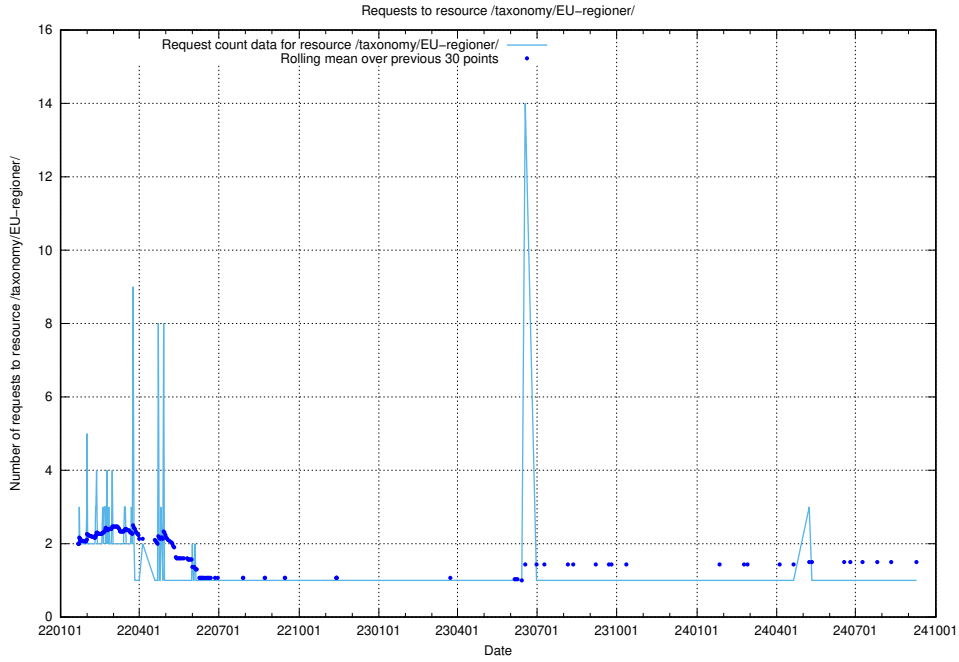

5.1194 Usage of /taxonomy/EU-regioner/

Here, we count the number of requests to resource /taxonomy/EU-regioner/.

5.1195 Usage of /utbildningar/125/125178_10069464_318666/events/

Here, we count the number of requests to resource /utbildningar/125/125178_10069464_318666/events/