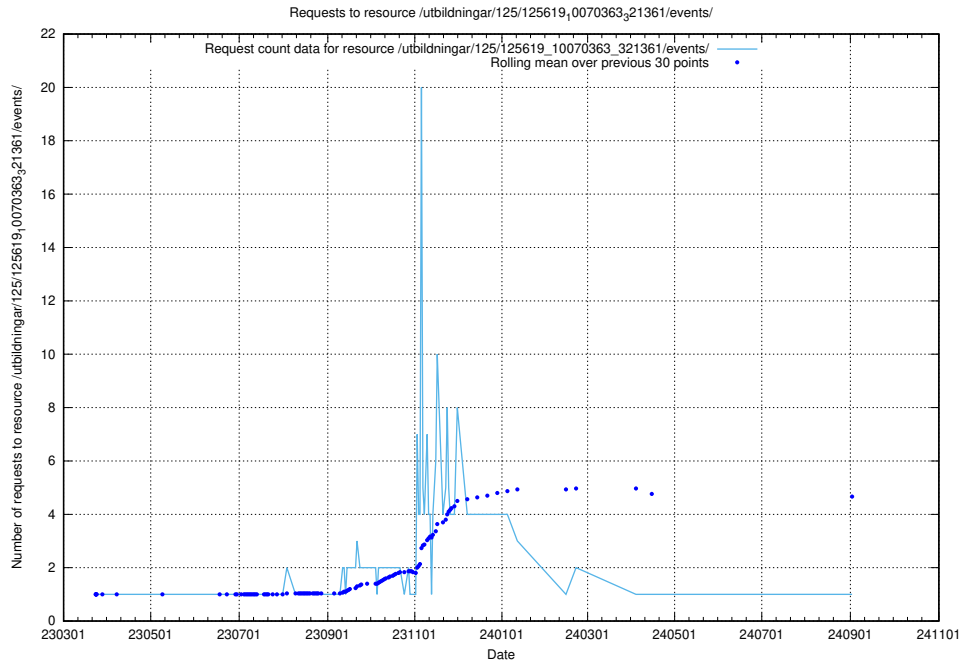

Here, we count the number of requests to resource /utbildningar/125/125619_10070363_321361/events/

5.1123 Usage of /utbildningar/125/125619_10070363_321361/

Here, we count the number of requests to resource /utbildningar/125/125619_10070363_321361/.