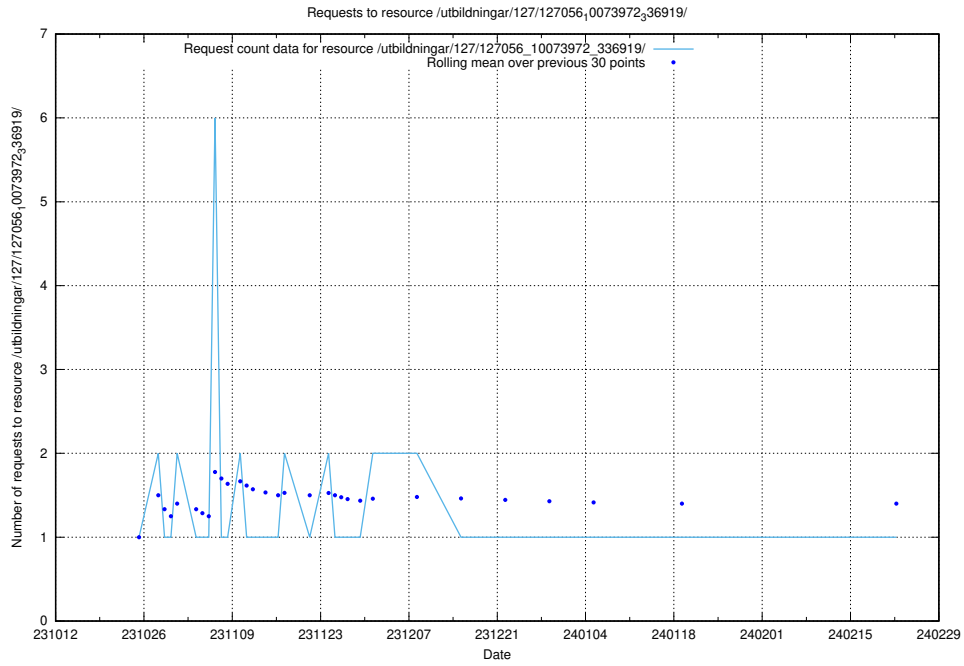

5.4921 Usage of /utbildningar/127/127056_10073972_336919/

Here, we count the number of requests to resource /utbildningar/127/127056_10073972_336919/.