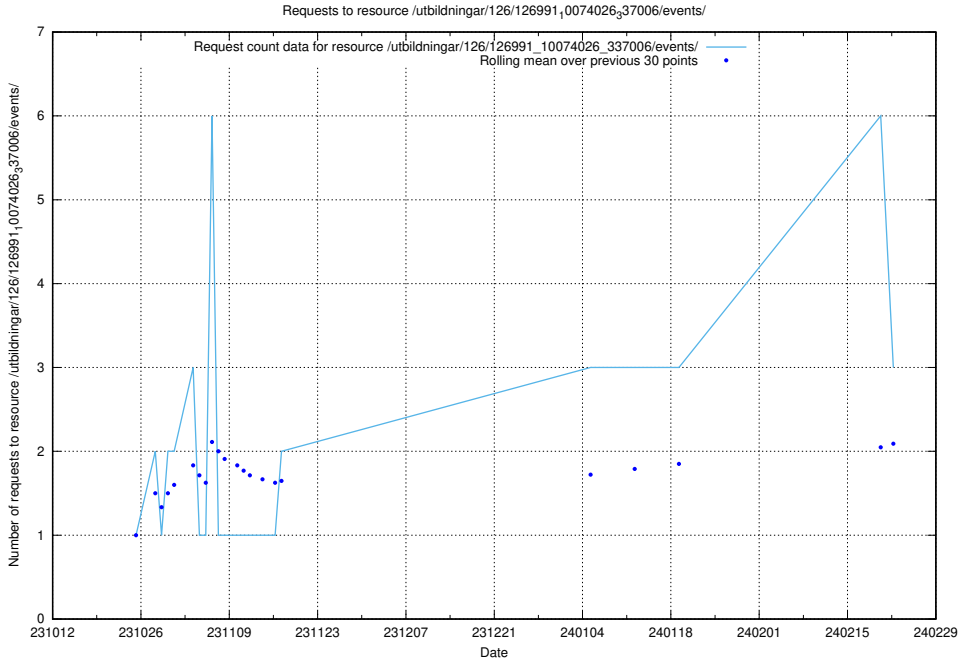

5.425 Usage of /utbildningar/126/126991_10074026_337006/events/

Here, we count the number of requests to resource /utbildningar/126/126991_10074026_337006/events/