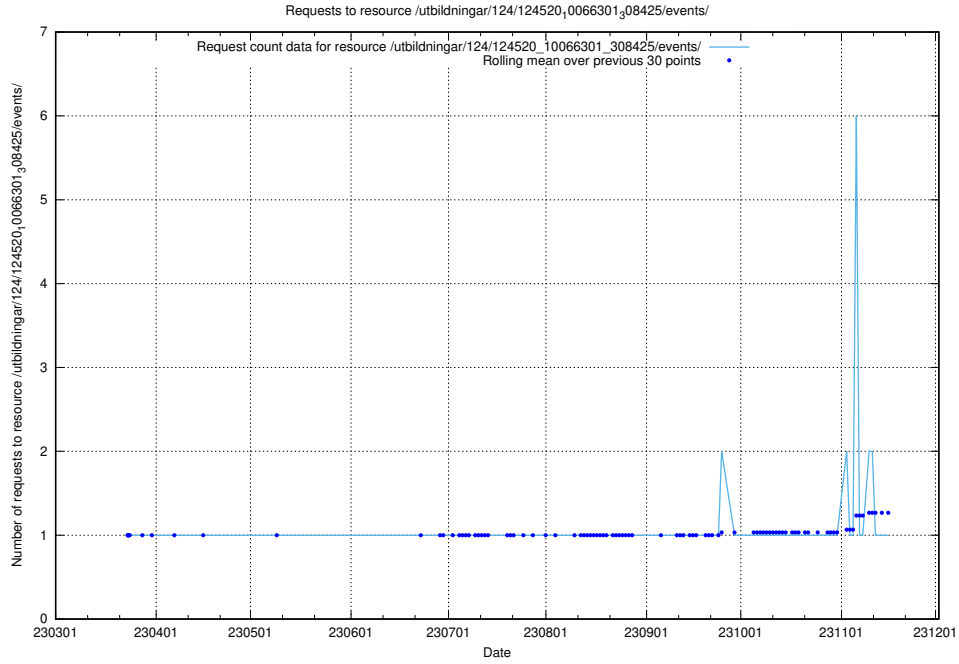

5.1649 Usage of /utbildningar/124/124520_10066301_308425/events/

Here, we count the number of requests to resource /utbildningar/124/124520_10066301_308425/events/