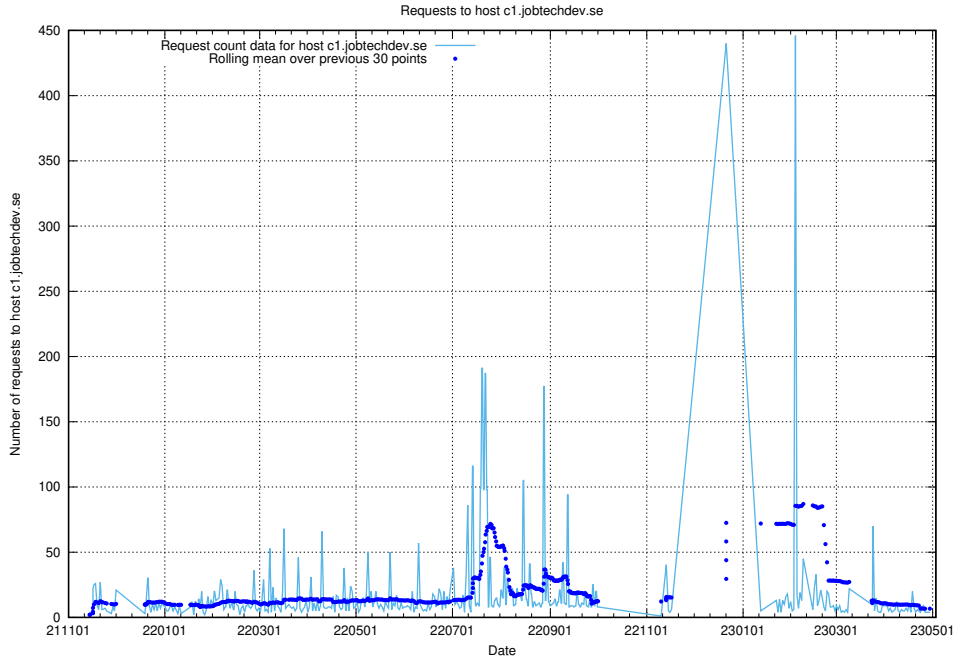

7.112 Usage of c1.jobtechdev.se

Here, we count the number of requests to host c1.jobtechdev.se.