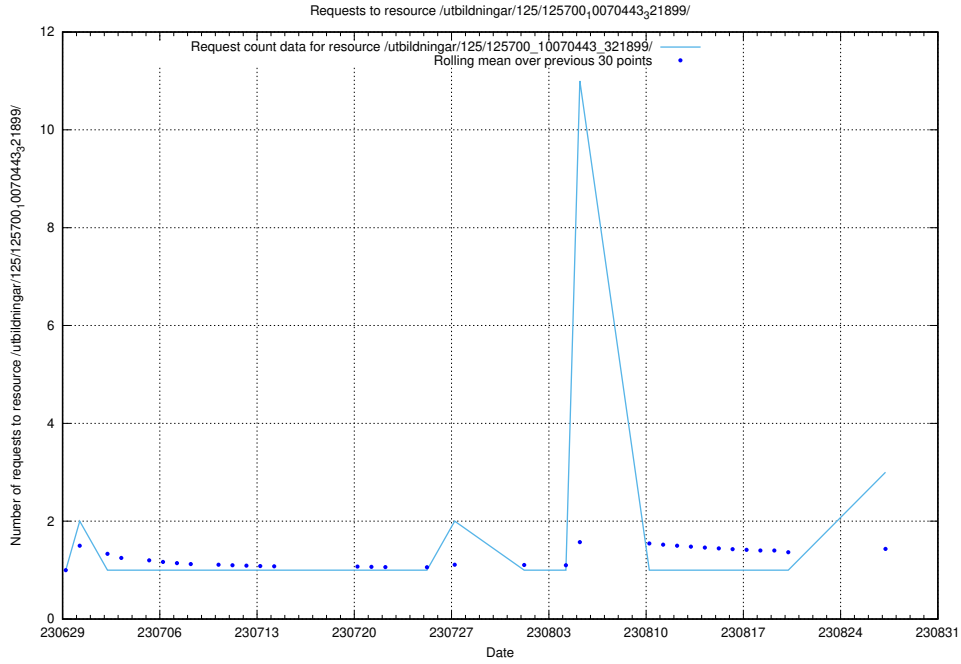

5.455 Usage of /utbildningar/125/125700_10070443_321899/

Here, we count the number of requests to resource /utbildningar/125/125700_10070443_321899/.