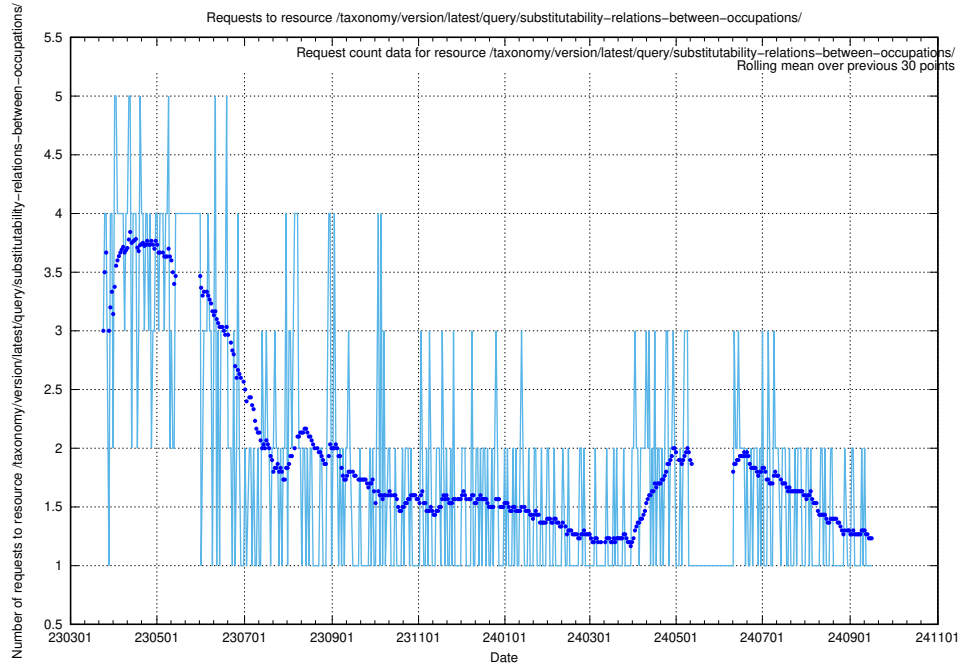

5.6764 Usage of /taxonomy/version/latest/query/substitutability-relations-between-occupations/

Here, we count the number of requests to resource /taxonomy/version/latest/query/substitutability-relations-between-occupations/.