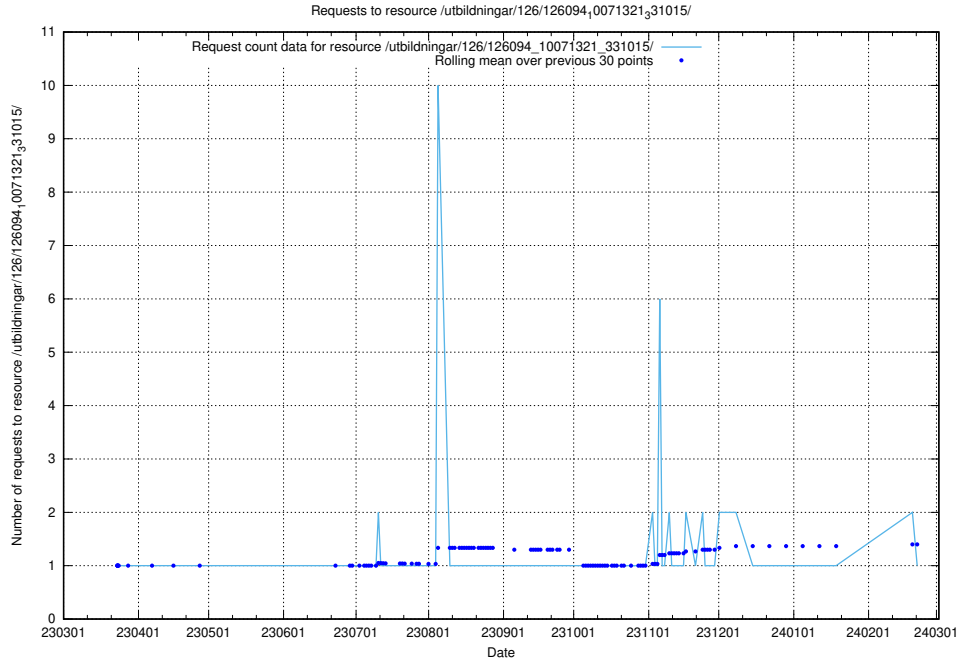

5.7136 Usage of /utbildningar/126/126094_10071321_331015/

Here, we count the number of requests to resource /utbildningar/126/126094_10071321_331015/.