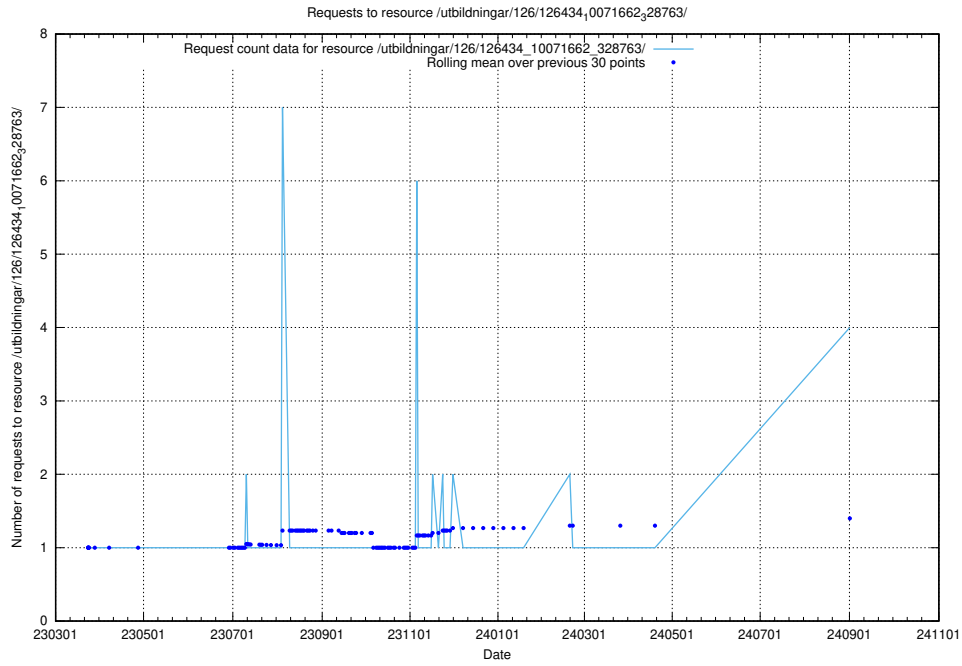

5.339 Usage of /utbildningar/126/126434_10071662_328763/

Here, we count the number of requests to resource /utbildningar/126/126434_10071662_328763/.