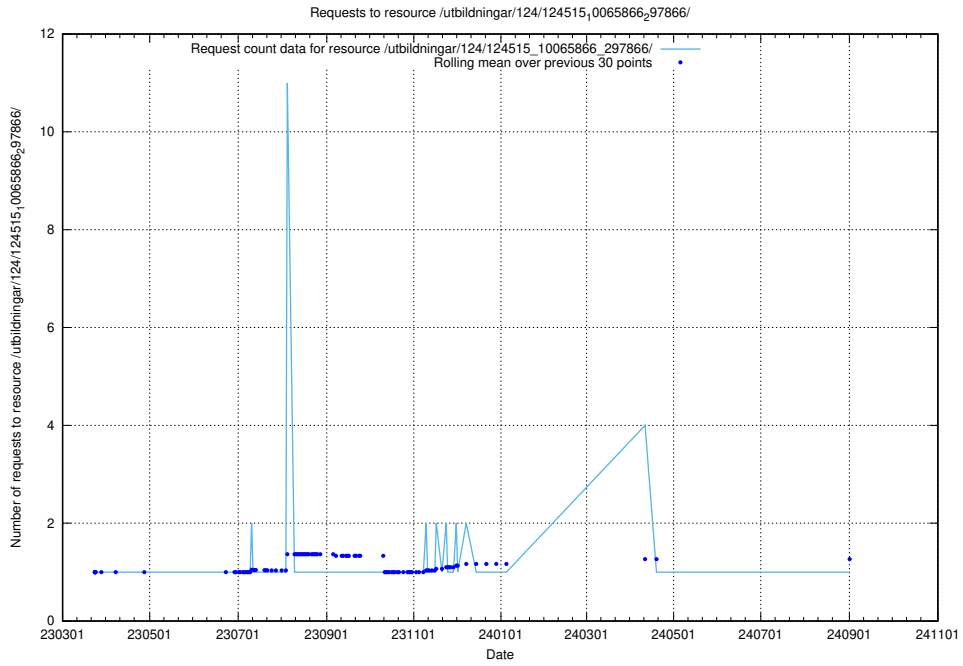

5.2399 Usage of /utbildningar/124/124515_10065866_297866/

Here, we count the number of requests to resource /utbildningar/124/124515_10065866_297866/.