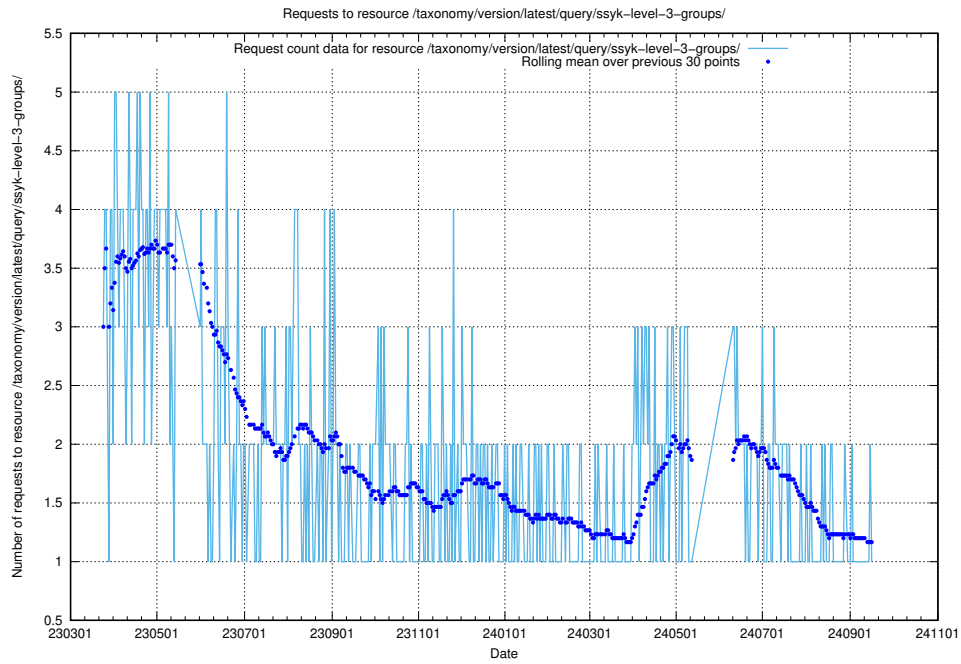

5.6770 Usage of /taxonomy/version/latest/query/ssyk-level-3-groups/

Here, we count the number of requests to resource /taxonomy/version/latest/query/ssyk-level-3-groups/.