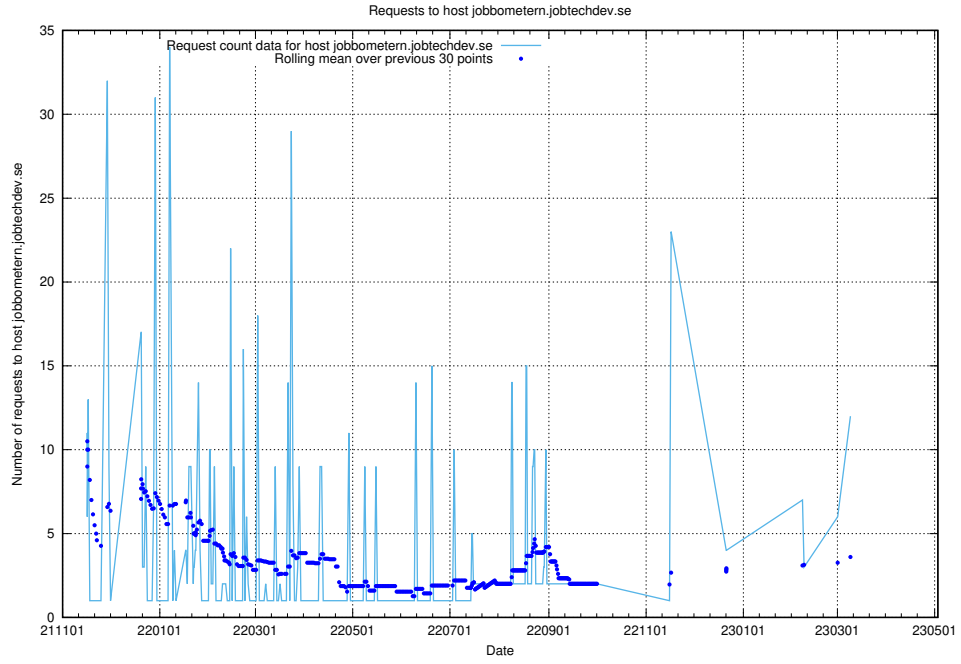

7.63 Usage of `jobbometern.jobtechdev.se`

Here, we count the number of requests to host `jobbometern.jobtechdev.se`.