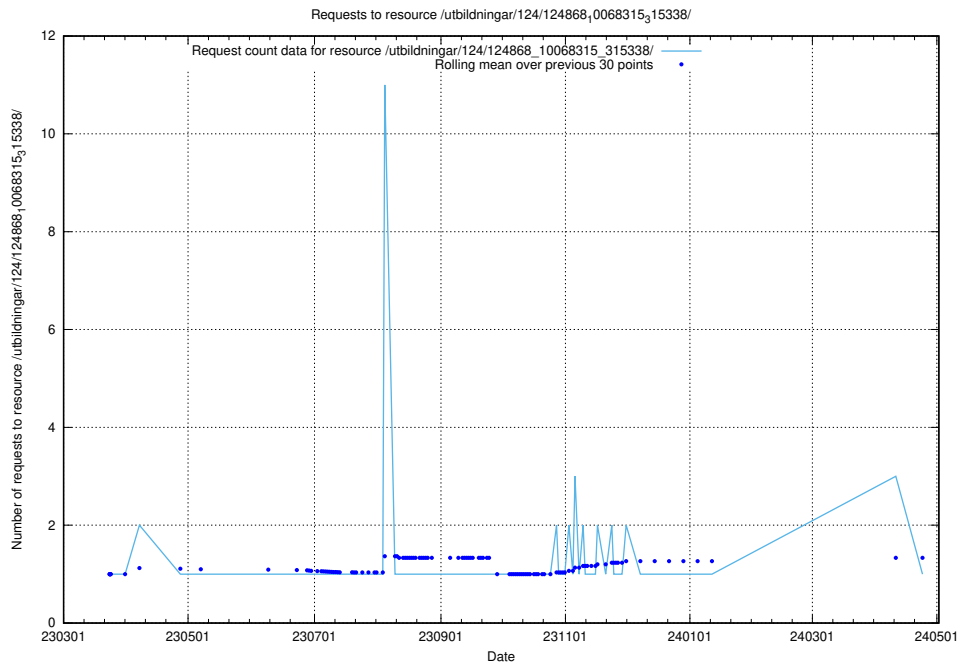

5.1219 Usage of /utbildningar/124/124868_10068315_315338/

Here, we count the number of requests to resource /utbildningar/124/124868_10068315_315338/.