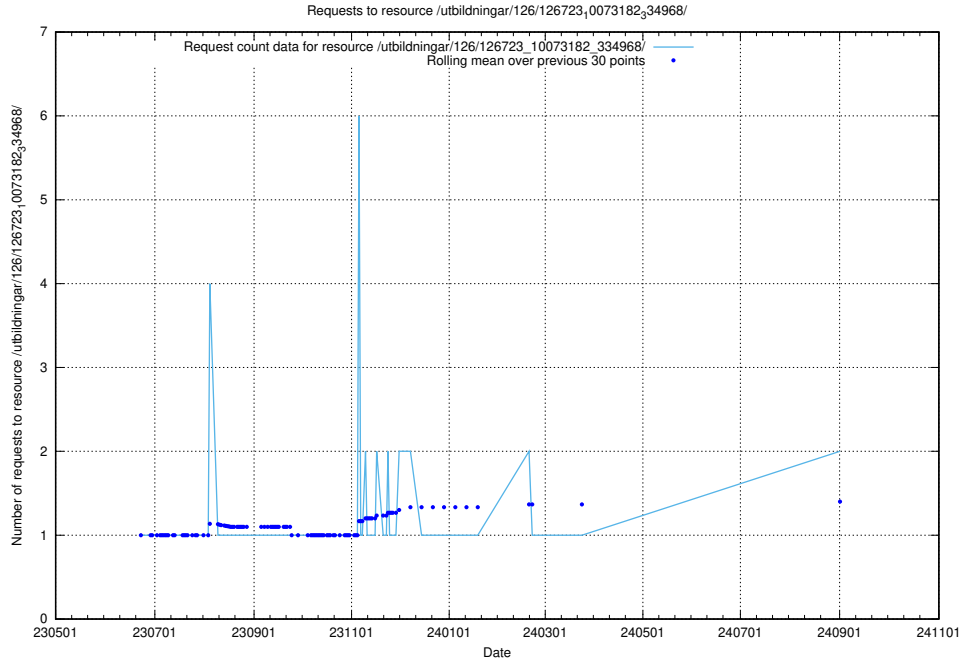

5.918 Usage of /utbildningar/126/126723_10073182_334968/

Here, we count the number of requests to resource /utbildningar/126/126723_10073182_334968/.