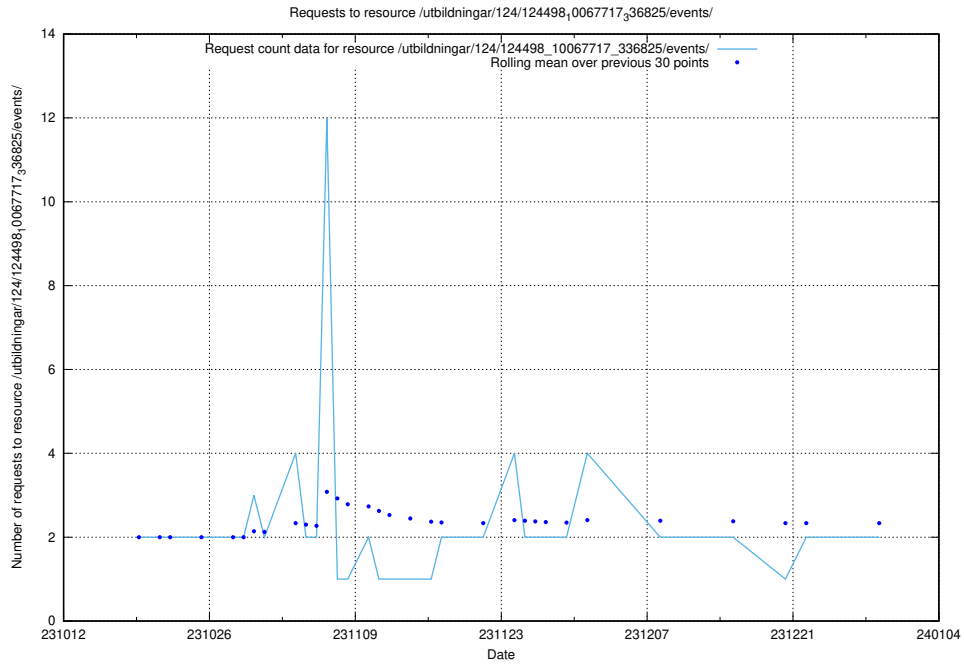

Here, we count the number of requests to resource /utbildningar/124/124116_10066996_311055/.

5.796 Usage of /utbildningar/124/124498_10067717_336825/events/

Here, we count the number of requests to resource /utbildningar/124/124498_10067717_336825/events/