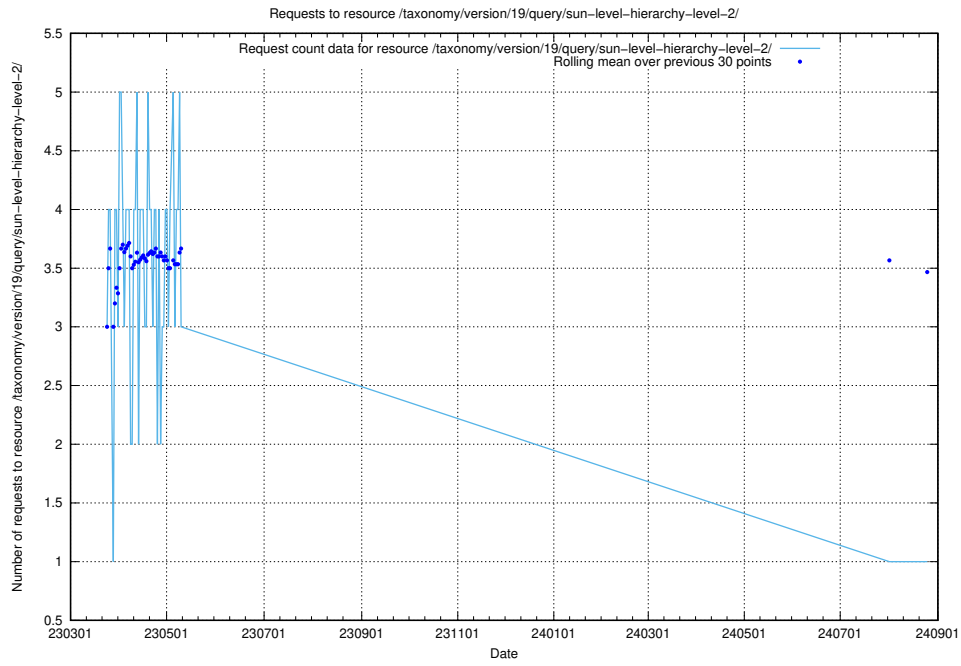

5.6811 Usage of /taxonomy/version/19/query/sun-level-hierarchy-level-2/

Here, we count the number of requests to resource /taxonomy/version/19/query/sun-level-hierarchy-level-2/.