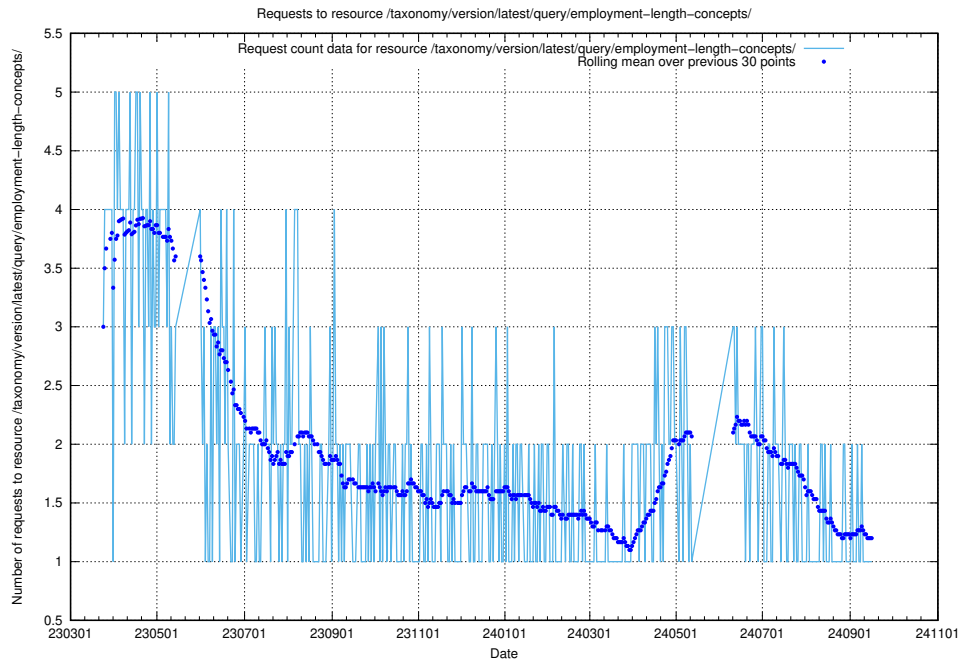

5.6797 Usage of /taxonomy/version/latest/query/employment-length-concepts/

Here, we count the number of requests to resource /taxonomy/version/latest/query/employment-length-concepts/.