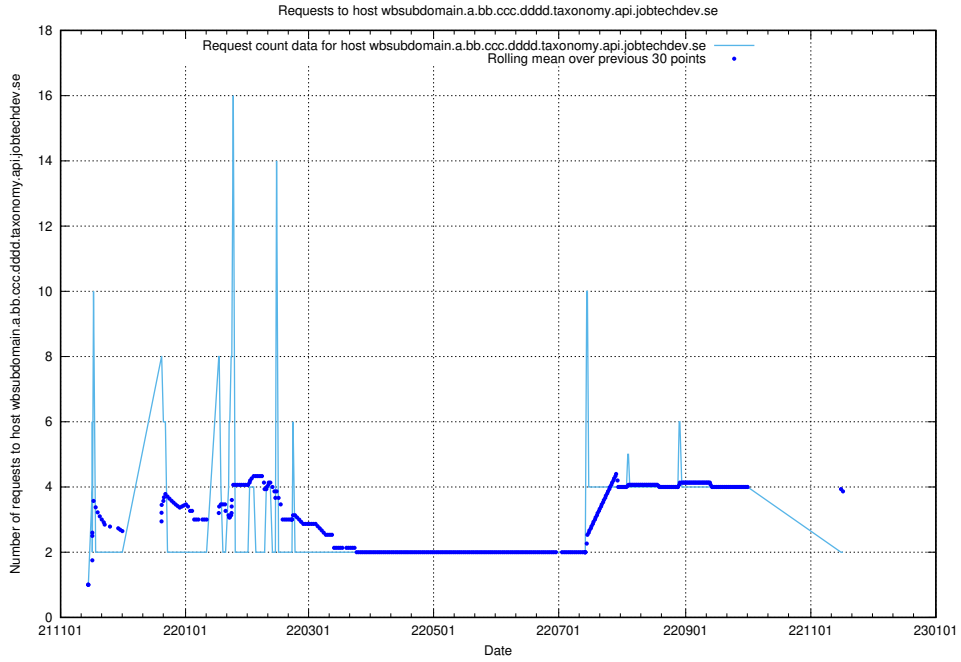

7.553 Usage of wbsubdomain.a.bb.ccc.dddd.taxonomy.api.jobtechdev.se

Here, we count the number of requests to host wbsubdomain.a.bb.ccc.dddd.taxonomy.api.jobtechdev.se.