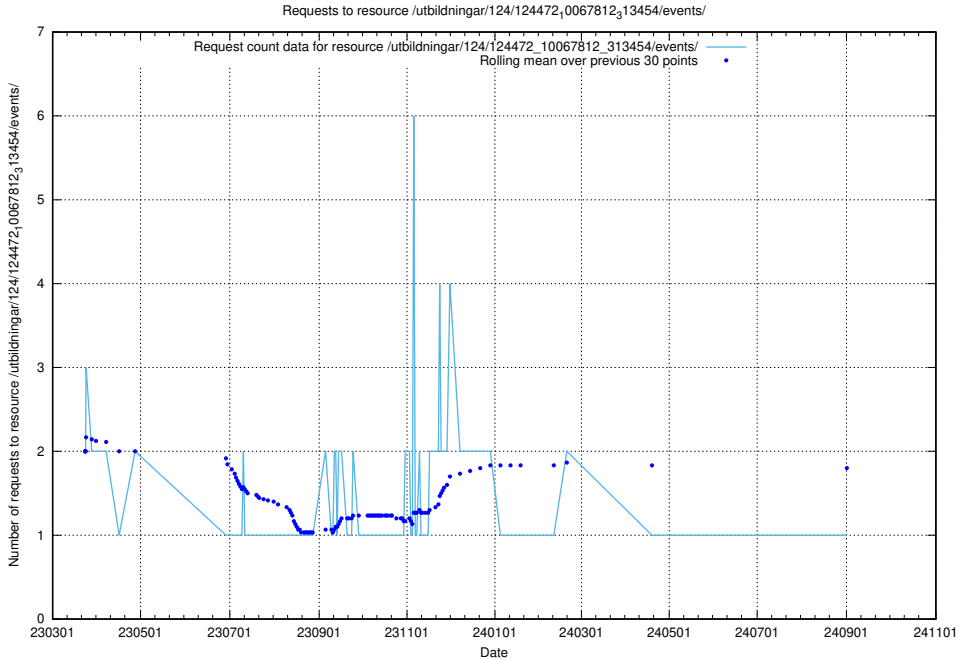

5.7009 Usage of /utbildningar/124/124472_10067812_313454/events/

Here, we count the number of requests to resource /utbildningar/124/124472_10067812_313454/events/