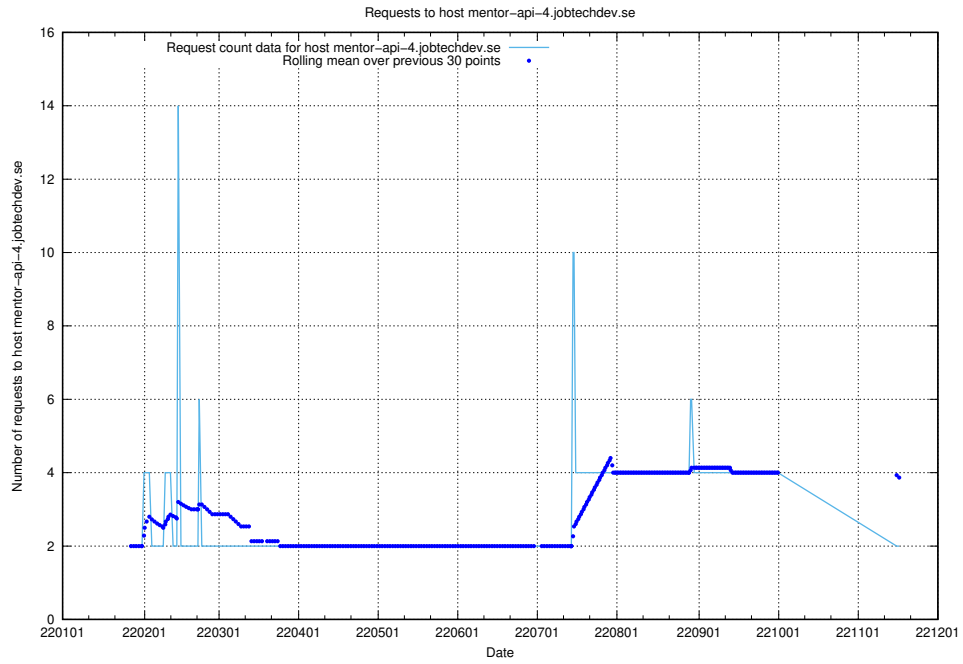

7.580 Usage of mentor-api-4.jobtechdev.se

Here, we count the number of requests to host mentor-api-4.jobtechdev.se.