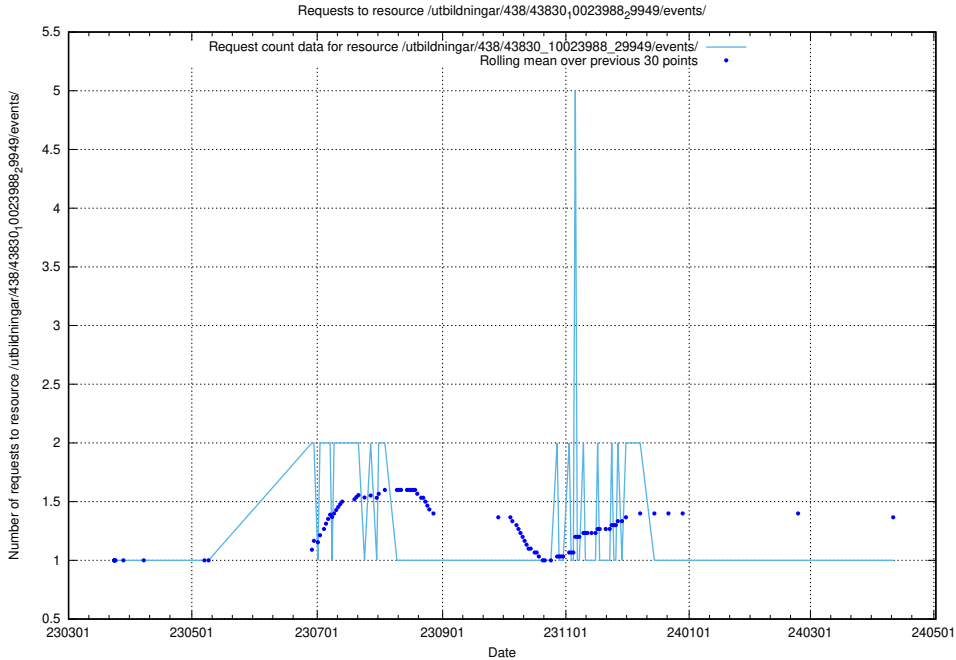

5.7042 Usage of /utbildningar/438/43830_10023988_29949/events/

Here, we count the number of requests to resource /utbildningar/438/43830_10023988_29949/events/.