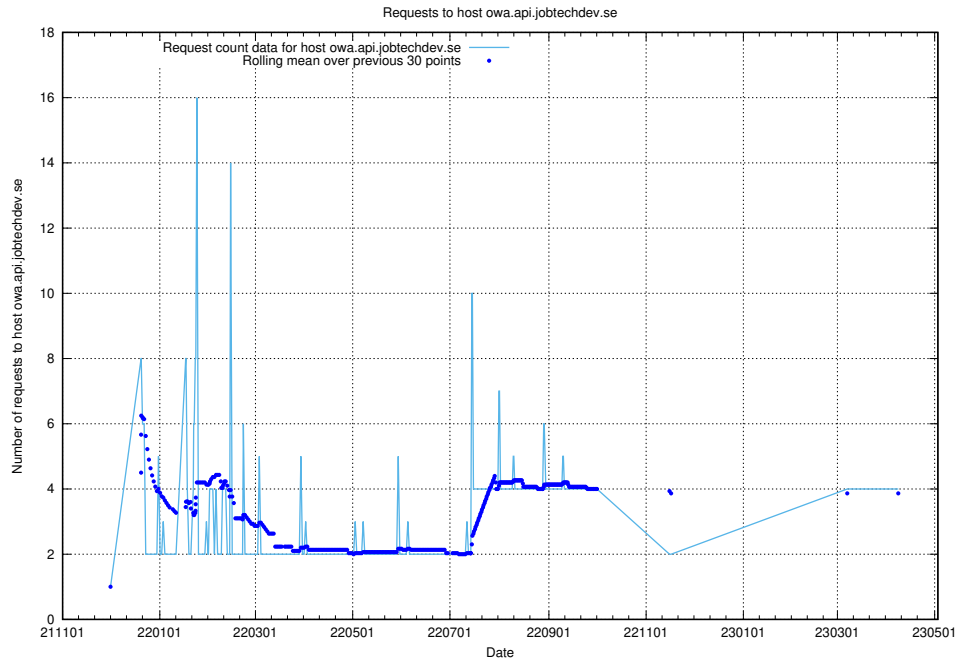

7.144 Usage of owa.api.jobtechdev.se

Here, we count the number of requests to host owa.api.jobtechdev.se.

7.145 Usage of www.widgets.jobtechdev.se

Here, we count the number of requests to host www.widgets.jobtechdev.se.