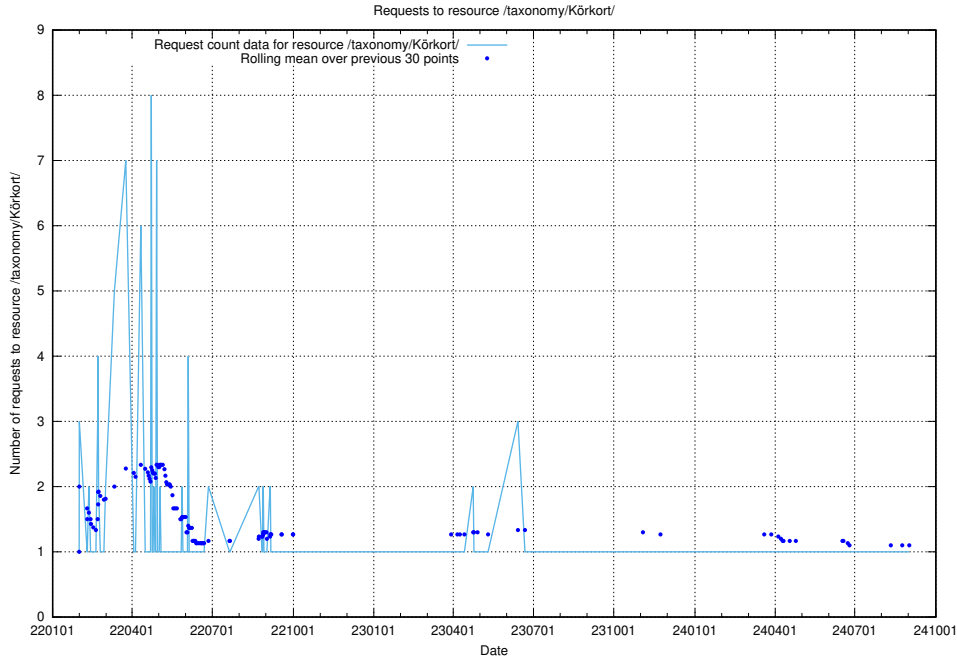

5.4145 Usage of /taxonomy/Körkort/

Here, we count the number of requests to resource /taxonomy/Körkort/.