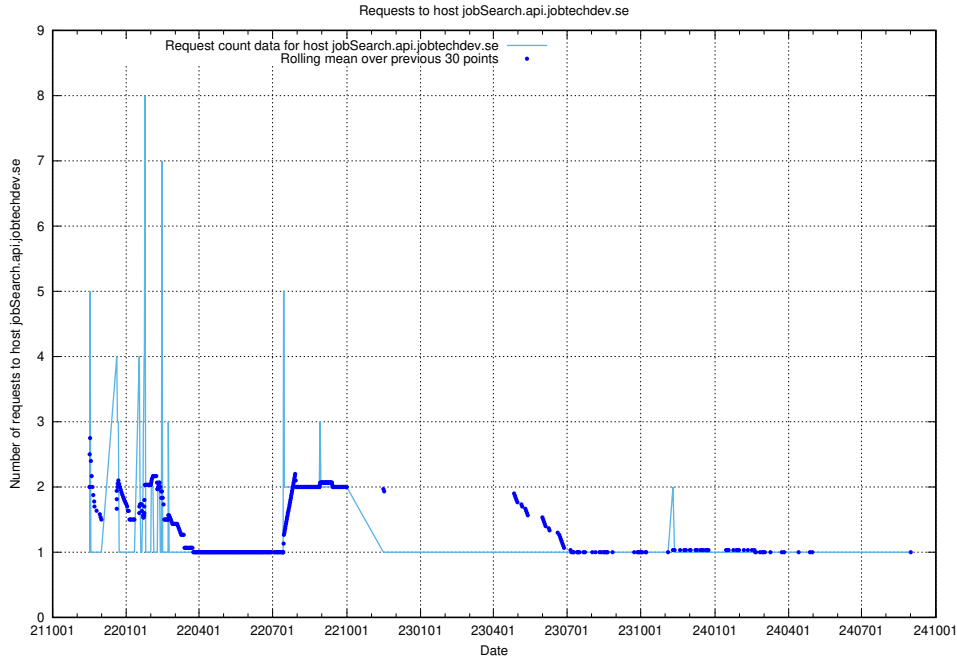

7.652 Usage of jobSearch.api.jobtechdev.se

Here, we count the number of requests to host jobSearch.api.jobtechdev.se.