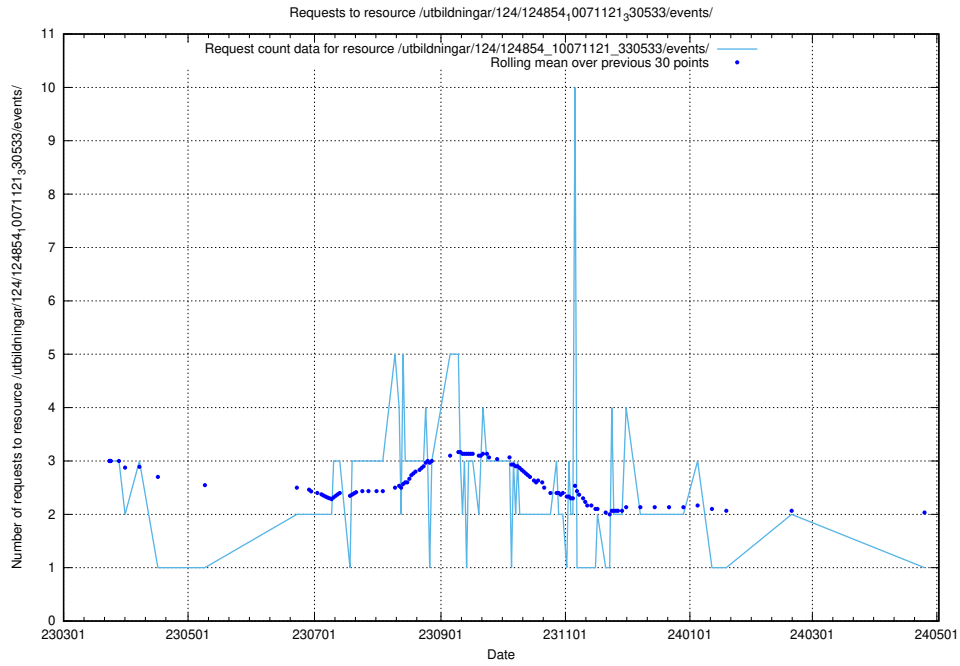

5.6965 Usage of /utbildningar/124/124854_10071121_330533/events/

Here, we count the number of requests to resource /utbildningar/124/124854_10071121_330533/events/