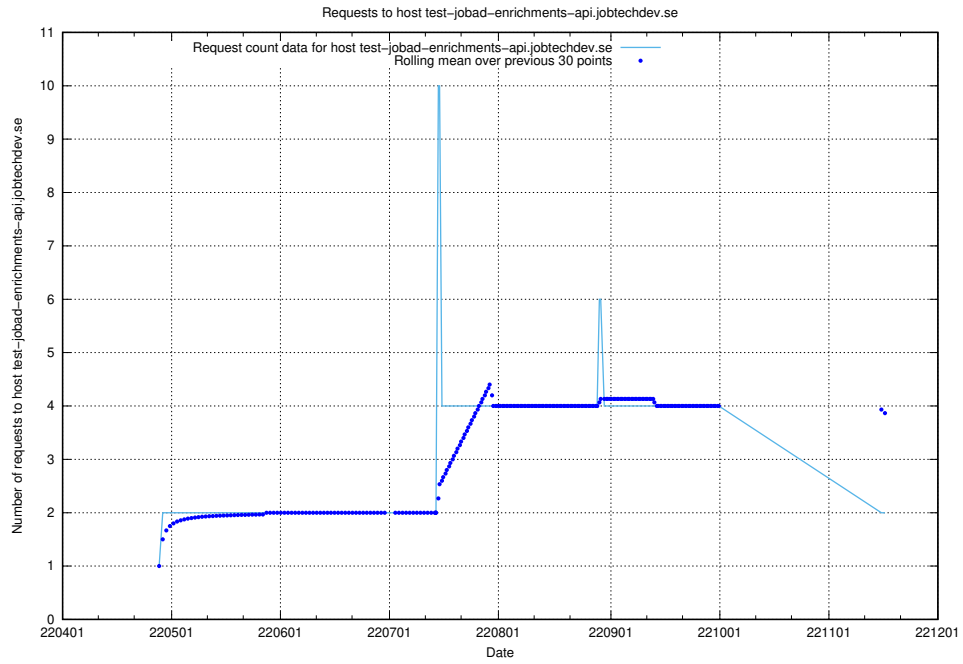

7.445 Usage of `jobtech-jobad-enrichments-develop.jobtechdev.se`

Here, we count the number of requests to host `jobtech-jobad-enrichments-develop.jobtechdev.se`.

7.446 Usage of `jobad-enrichments-test.jobtechdev.se`