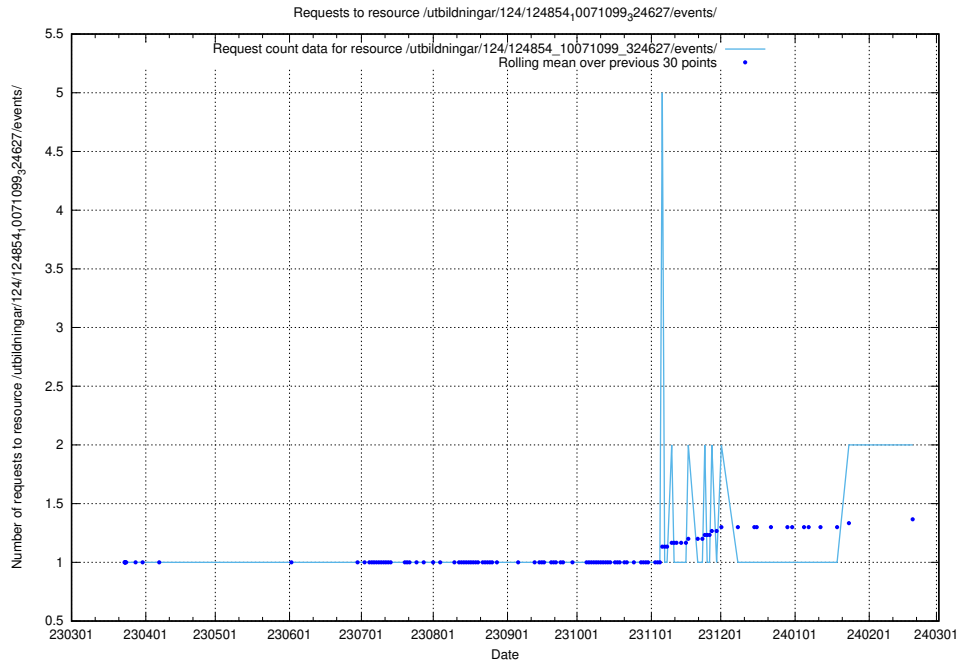

5.553 Usage of /utbildningar/124/124854_10071099_324627/events/

Here, we count the number of requests to resource /utbildningar/124/124854_10071099_324627/events/