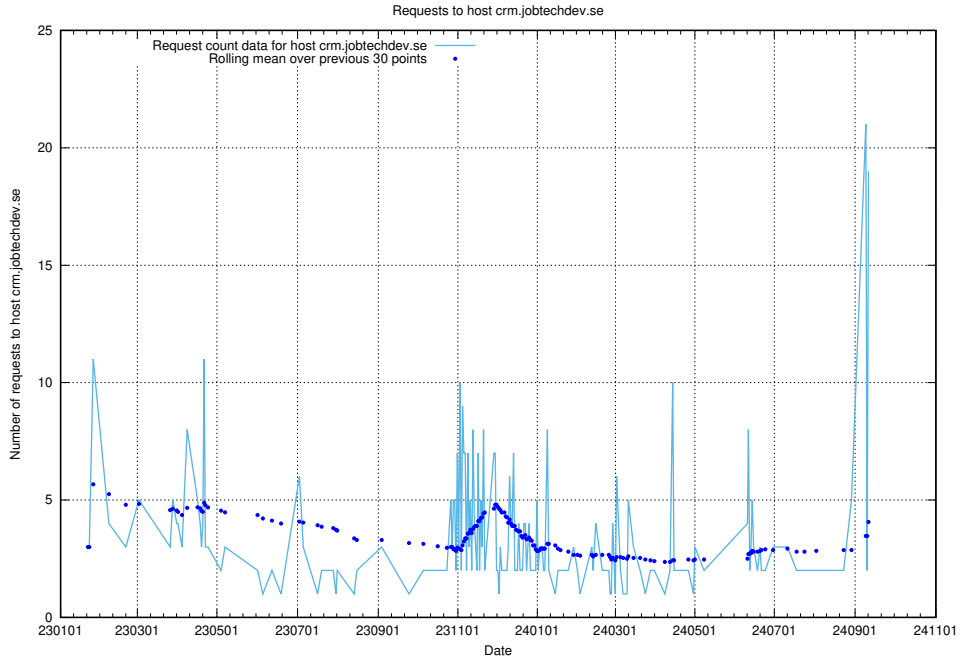

7.33 Usage of crm.jobtechdev.se

Here, we count the number of requests to host crm.jobtechdev.se.