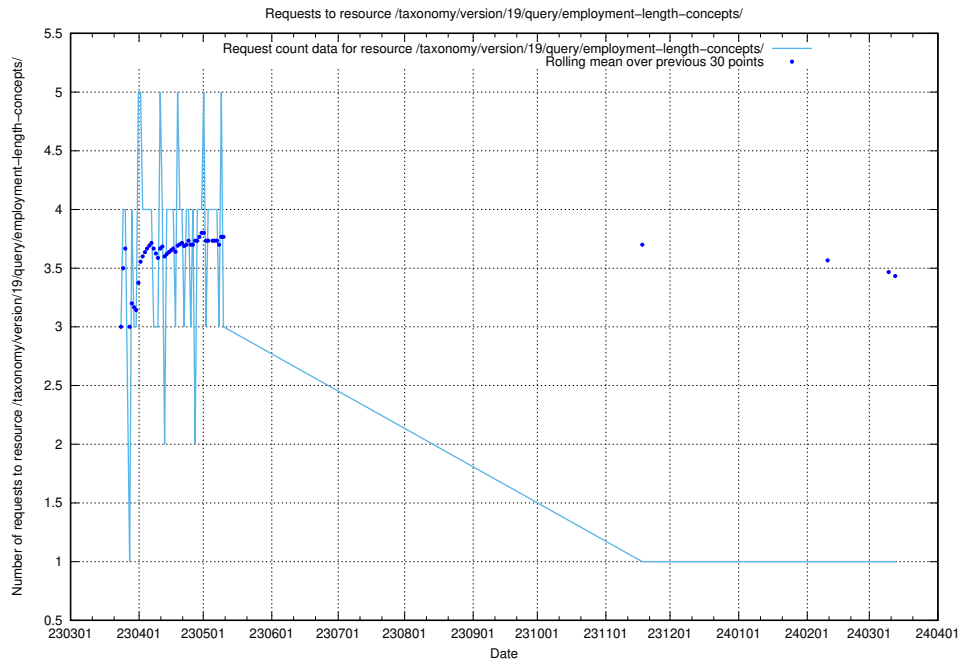

5.6847 Usage of /taxonomy/version/19/query/employment-length-concepts/

Here, we count the number of requests to resource /taxonomy/version/19/query/employment-length-concepts/.