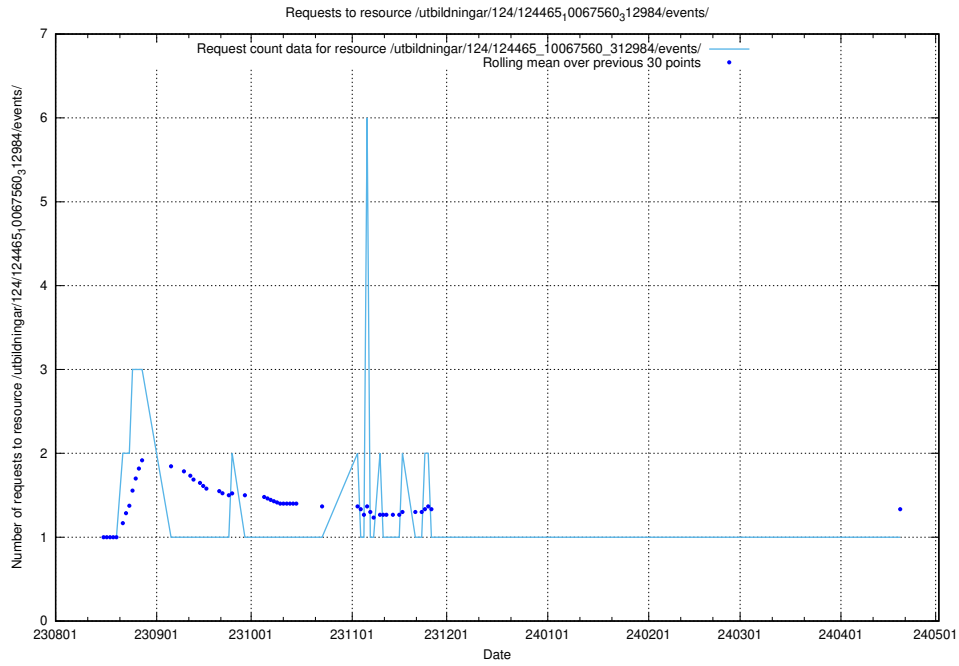

5.5500 Usage of /utbildningar/124/124465_10067560_312984/events/

Here, we count the number of requests to resource /utbildningar/124/124465_10067560_312984/events/