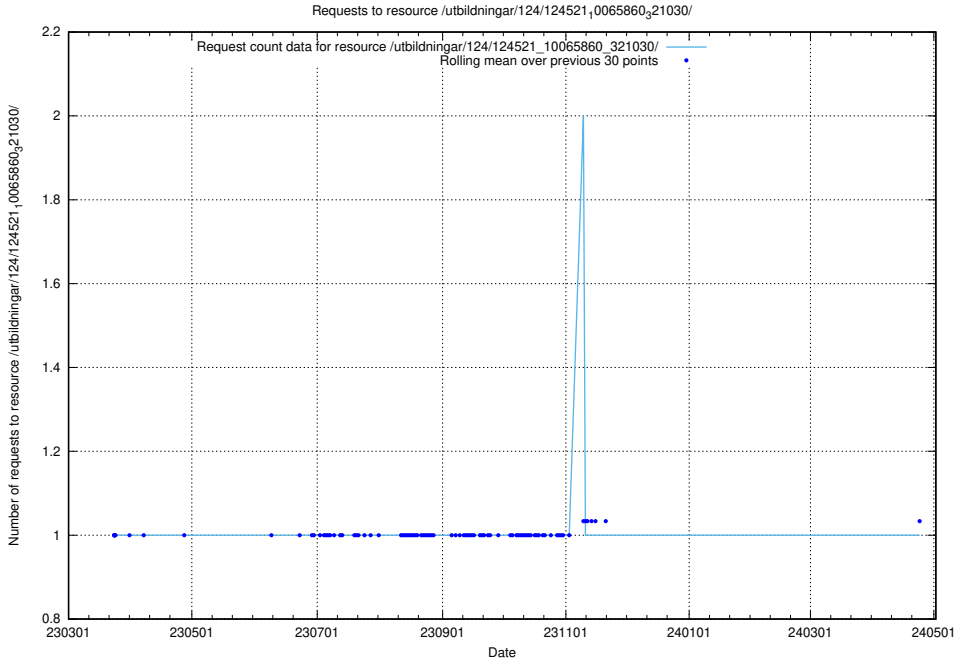

5.1596 Usage of /utbildningar/124/124521_10065860_321030/

Here, we count the number of requests to resource /utbildningar/124/124521_10065860_321030/.