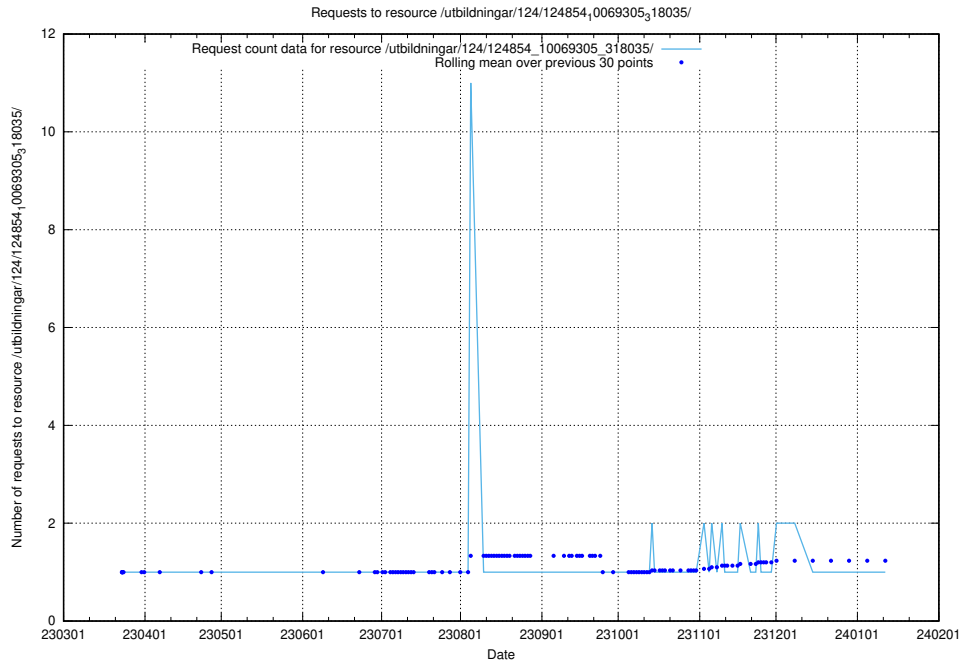

5.1272 Usage of /utbildningar/124/124854_10069305_318035/

Here, we count the number of requests to resource /utbildningar/124/124854_10069305_318035/.