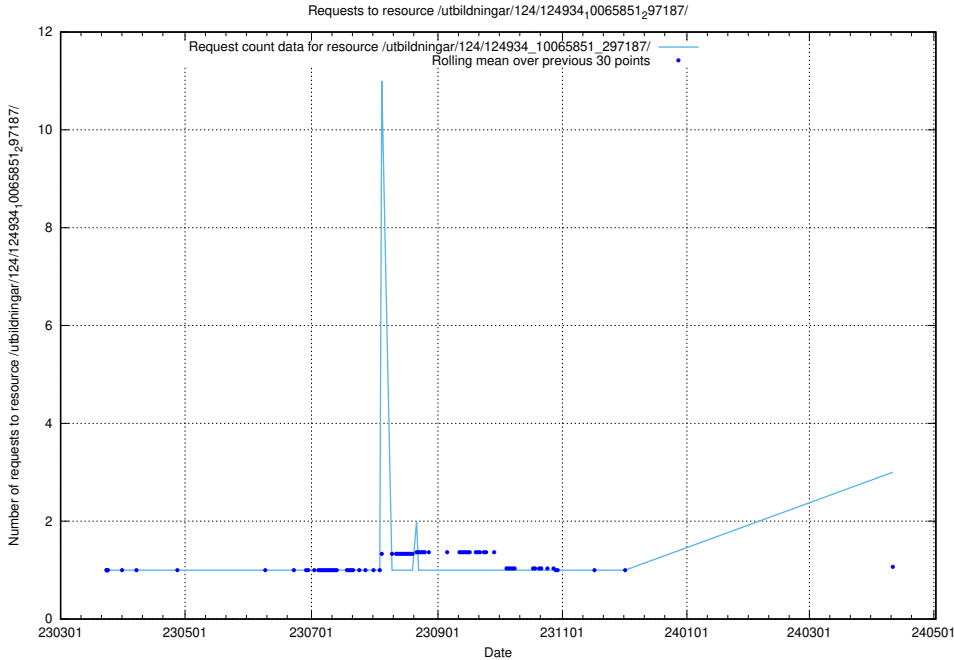

5.351 Usage of /utbildningar/124/124934_10065851_297187/

Here, we count the number of requests to resource /utbildningar/124/124934_10065851_297187/.

5.352 Usage of /availability/kpi/20240914/

Here, we count the number of requests to resource /availability/kpi/20240914/.