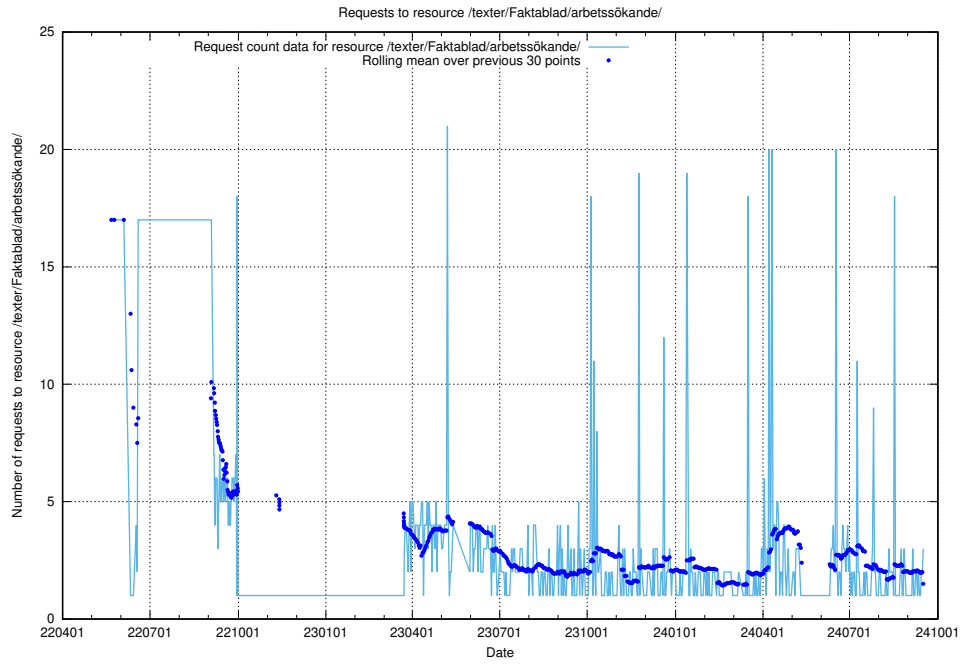

5.346 Usage of /texter/Faktablad/arbetssökande/

Here, we count the number of requests to resource /texter/Faktablad/arbetssökande/.