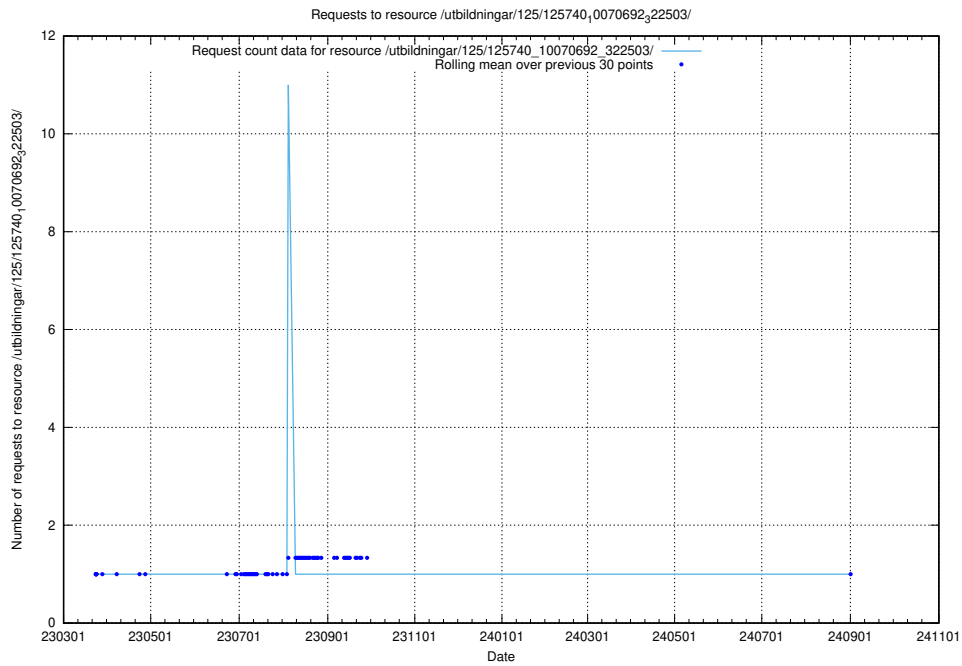

5.1028 Usage of /utbildningar/125/125740_10070692_322503/

Here, we count the number of requests to resource /utbildningar/125/125740_10070692_322503/.