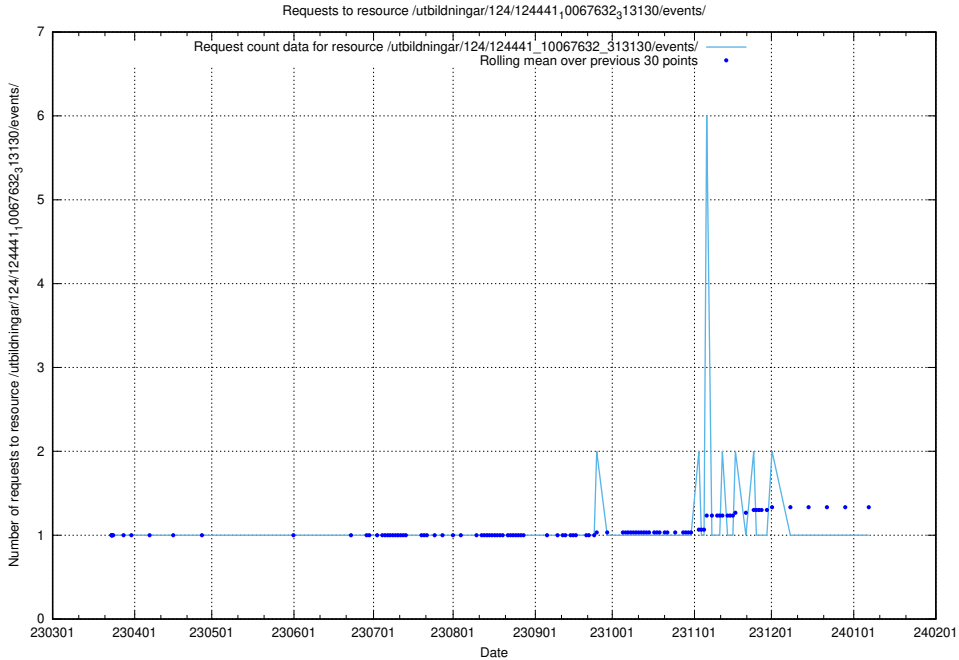

Here, we count the number of requests to resource /utbildningar/utb_emil/124/124520_10066301_308425/

5.4257 Usage of /utbildningar/124/124441_10067632_313130/events/

Here, we count the number of requests to resource /utbildningar/124/124441_10067632_313130/events/