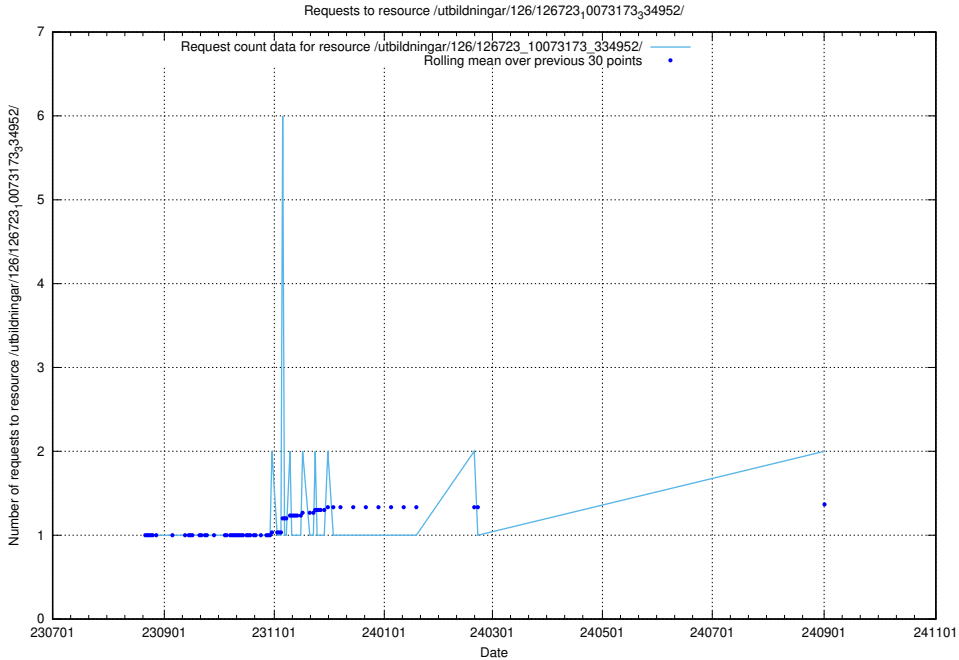

5.837 Usage of /utbildningar/126/126723_10073173_334952/

Here, we count the number of requests to resource /utbildningar/126/126723_10073173_334952/.