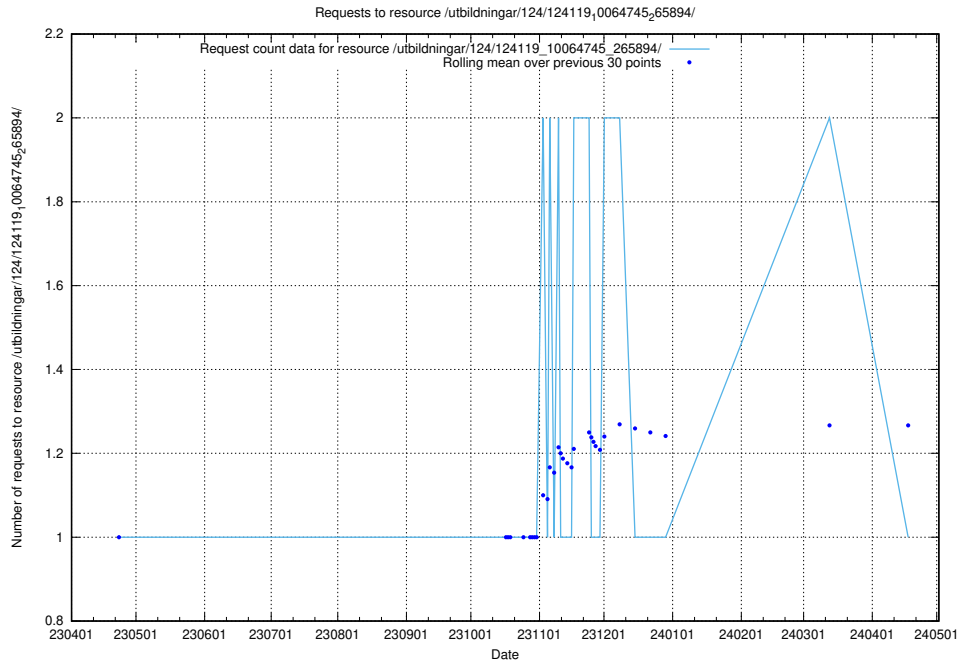

5.6704 Usage of /utbildningar/124/124119_10064745_265894/

Here, we count the number of requests to resource /utbildningar/124/124119_10064745_265894/.