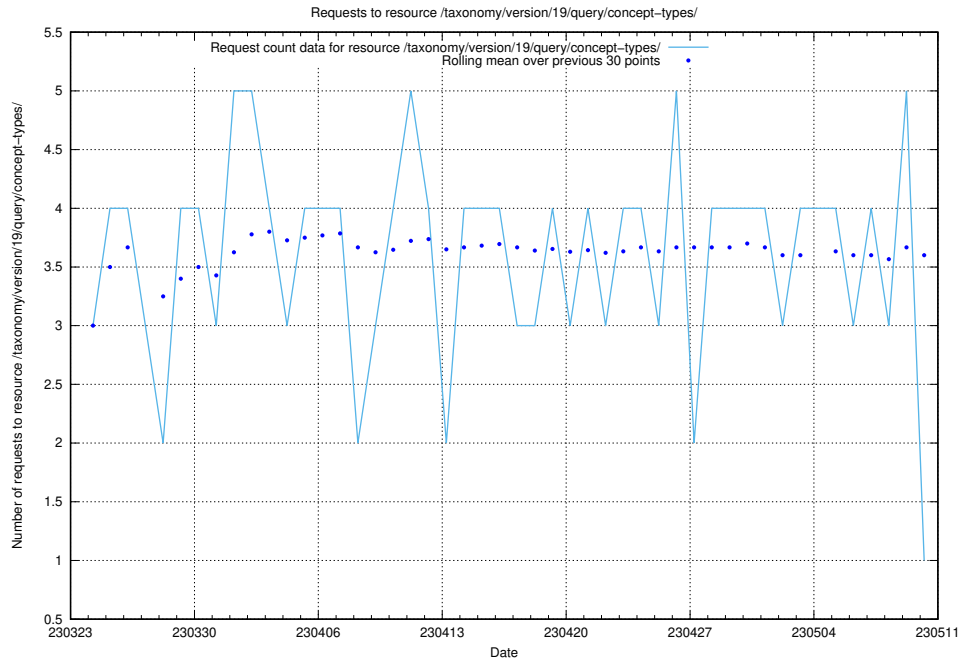

5.6854 Usage of /taxonomy/version/19/query/all-concepts/

Here, we count the number of requests to resource /taxonomy/version/19/query/all-concepts/.

5.6855 Usage of /utbildningar/437/43755_10024005_290720/events/