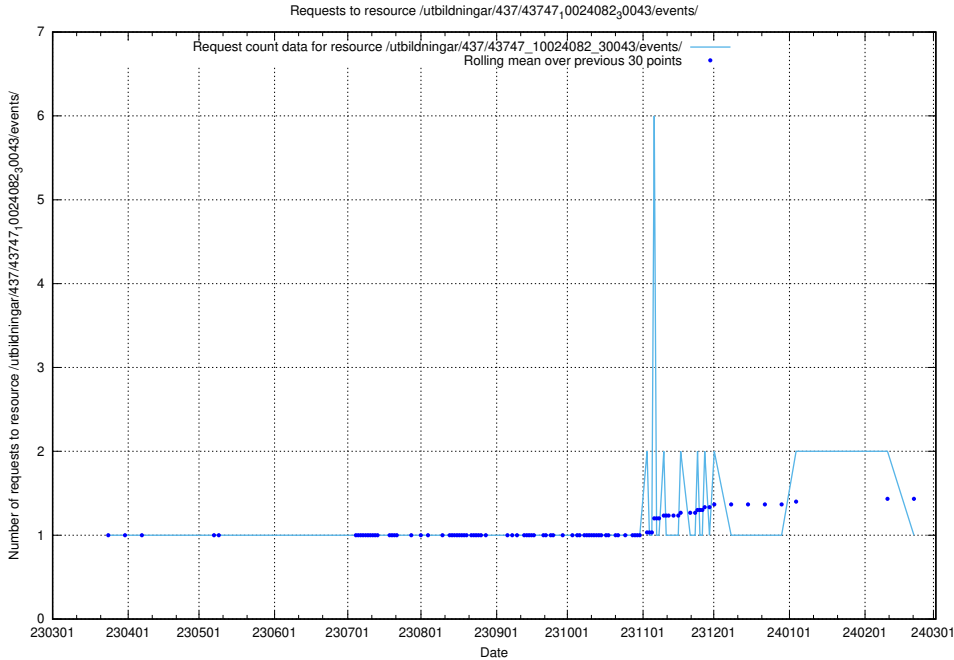

Here, we count the number of requests to resource /utbildningar/437/43750_10024057_30018/events/.

5.6899 Usage of /utbildningar/437/43747_10024082_30043/events/

Here, we count the number of requests to resource /utbildningar/437/43747_10024082_30043/events/.