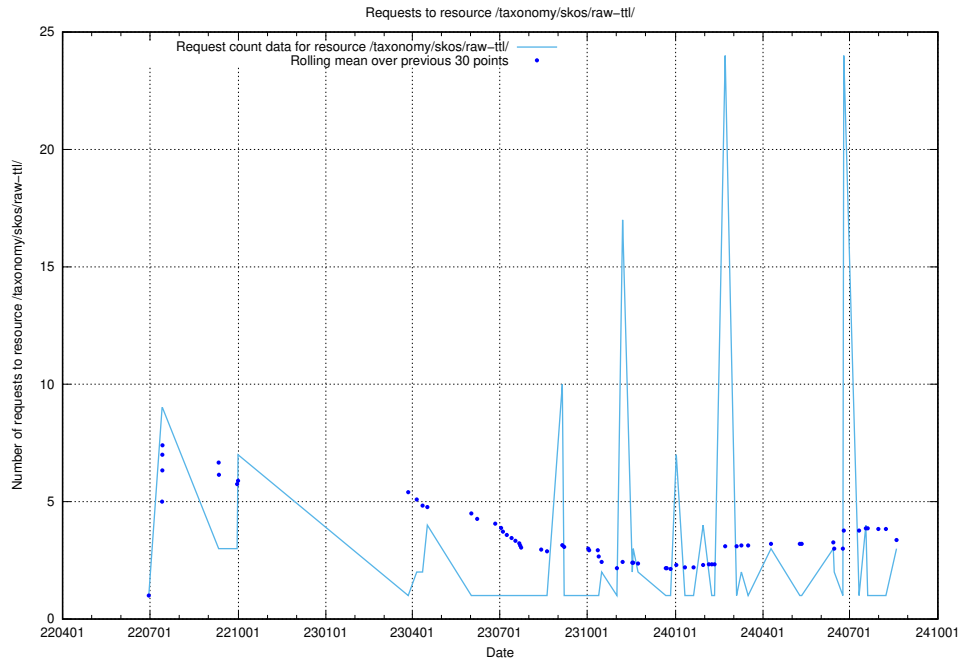

5.345 Usage of /taxonomy/skos/raw-ttl/

Here, we count the number of requests to resource /taxonomy/skos/raw-ttl/.