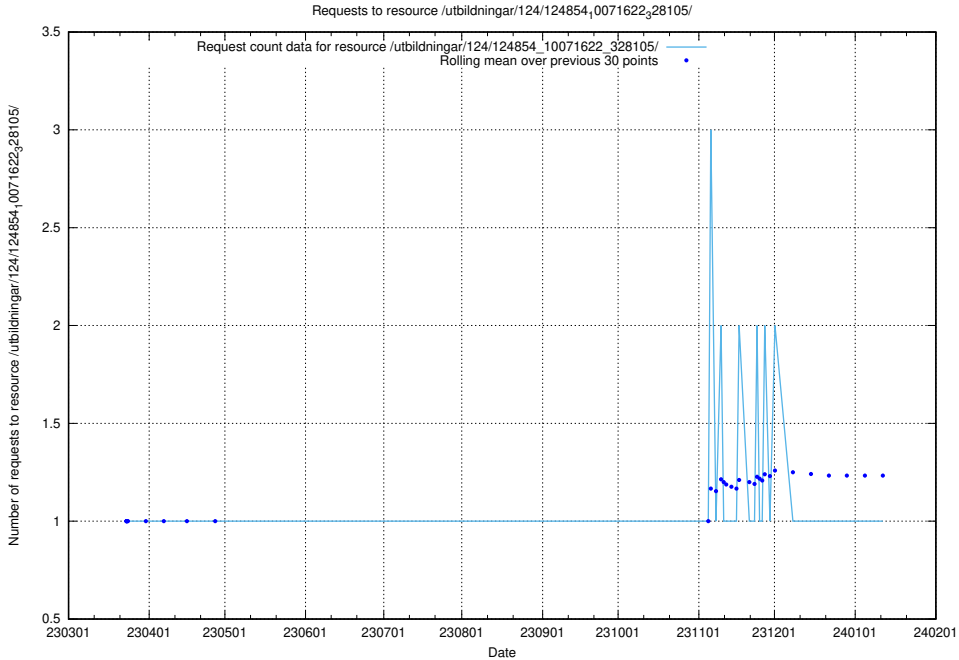

5.1257 Usage of /utbildningar/124/124854_10071622_328105/

Here, we count the number of requests to resource /utbildningar/124/124854_10071622_328105/.