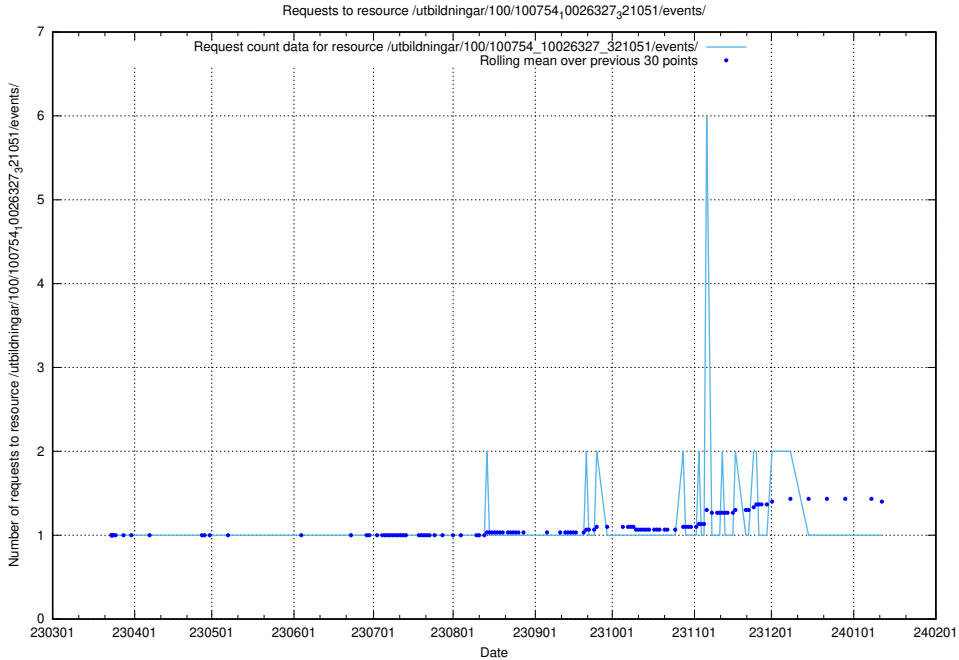

5.6285 Usage of /utbildningar/100/100754_10026327_321051/events/

Here, we count the number of requests to resource /utbildningar/100/100754_10026327_321051/events/