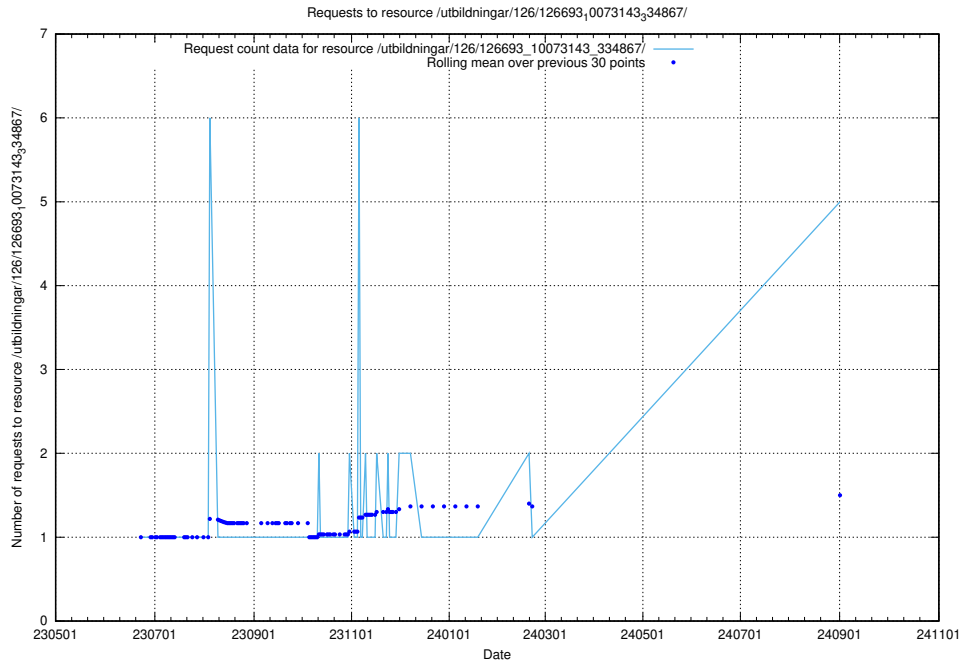

5.200 Usage of /utbildningar/126/126693_10073143_334867/

Here, we count the number of requests to resource /utbildningar/126/126693_10073143_334867/.