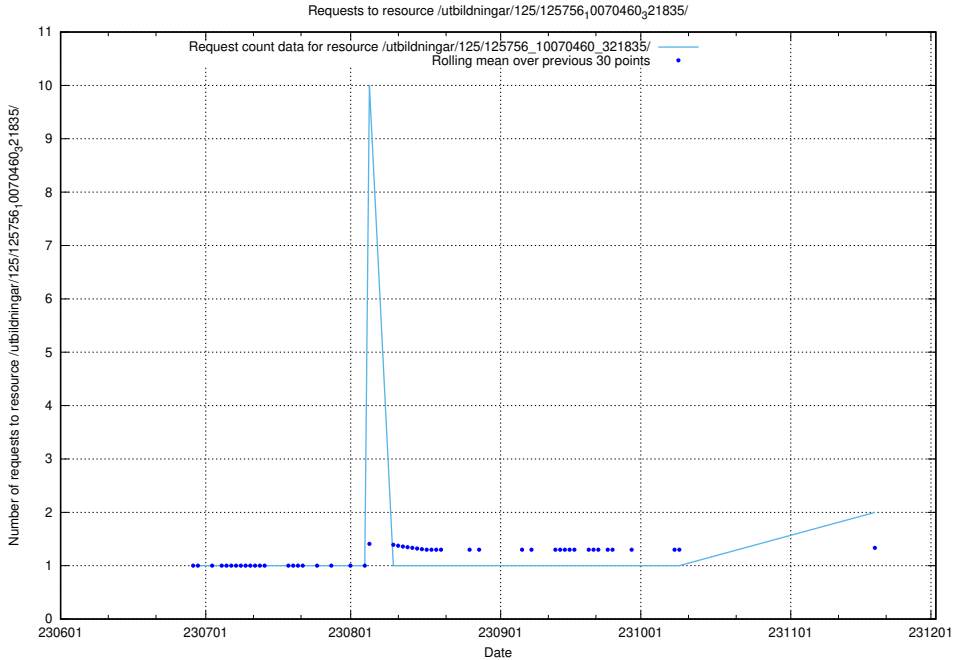

5.899 Usage of /utbildningar/125/125756_10070460_321835/

Here, we count the number of requests to resource /utbildningar/125/125756_10070460_321835/.