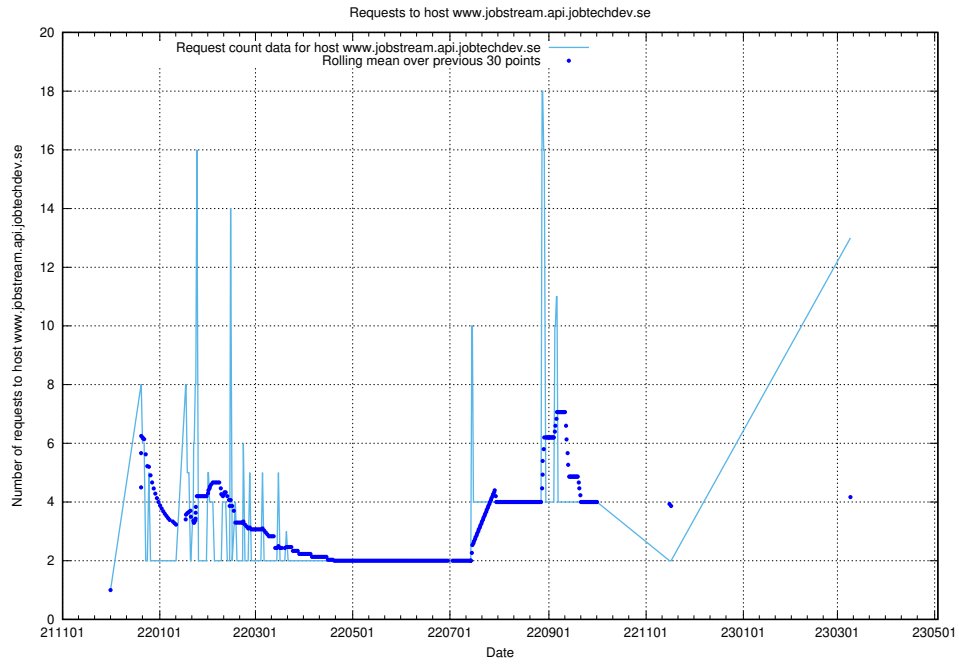

7.49 Usage of `www.jobstream.api.jobtechdev.se`

Here, we count the number of requests to host `www.jobstream.api.jobtechdev.se`.