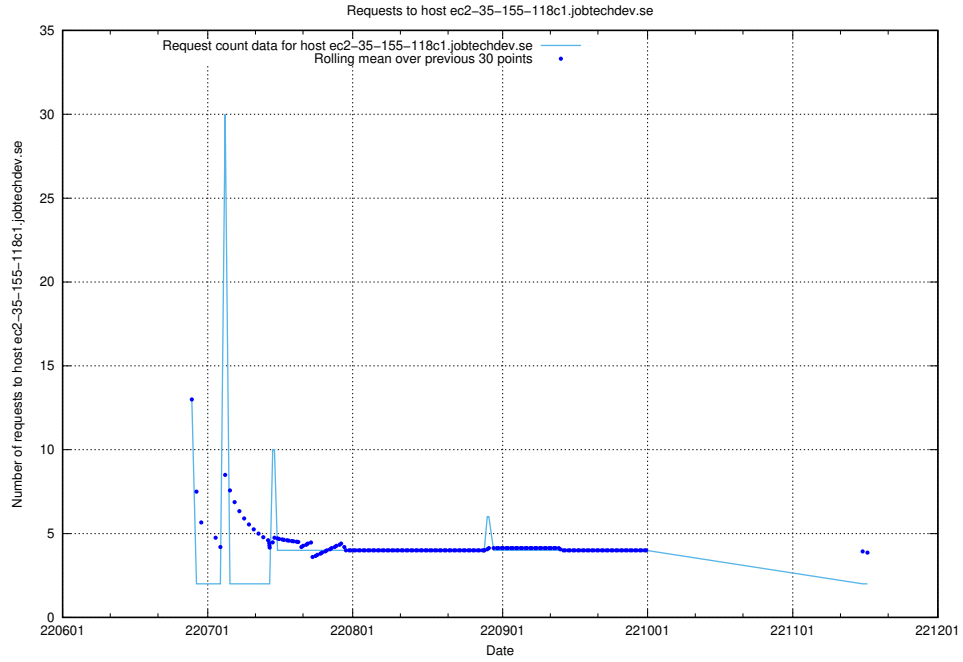

7.401 Usage of ec2-35-155-118c1.jobtechdev.se

Here, we count the number of requests to host ec2-35-155-118c1.jobtechdev.se.