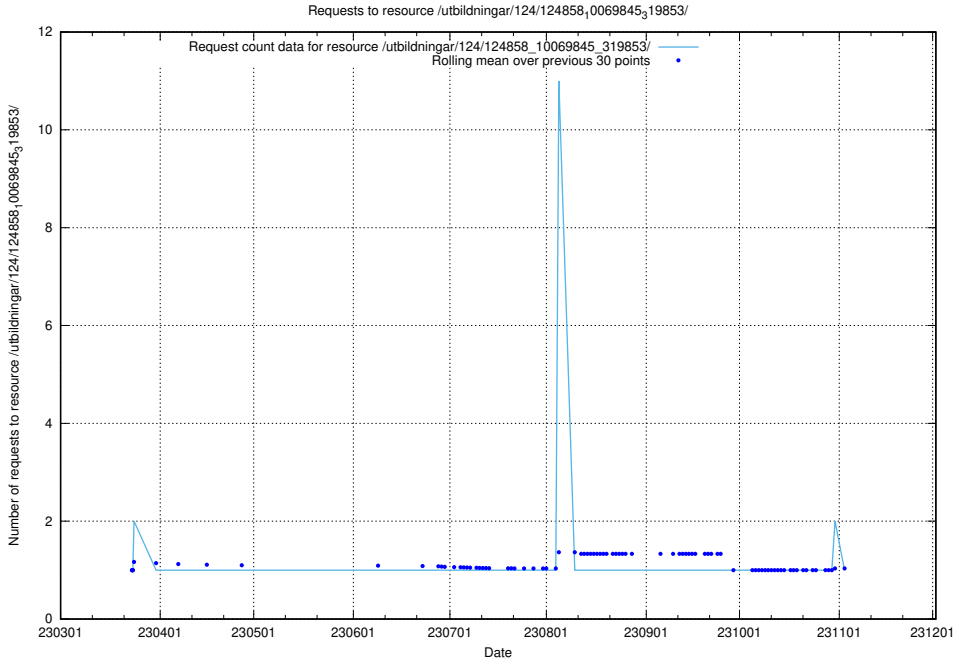

5.1238 Usage of /utbildningar/124/124858_10069845_319853/

Here, we count the number of requests to resource /utbildningar/124/124858_10069845_319853/.