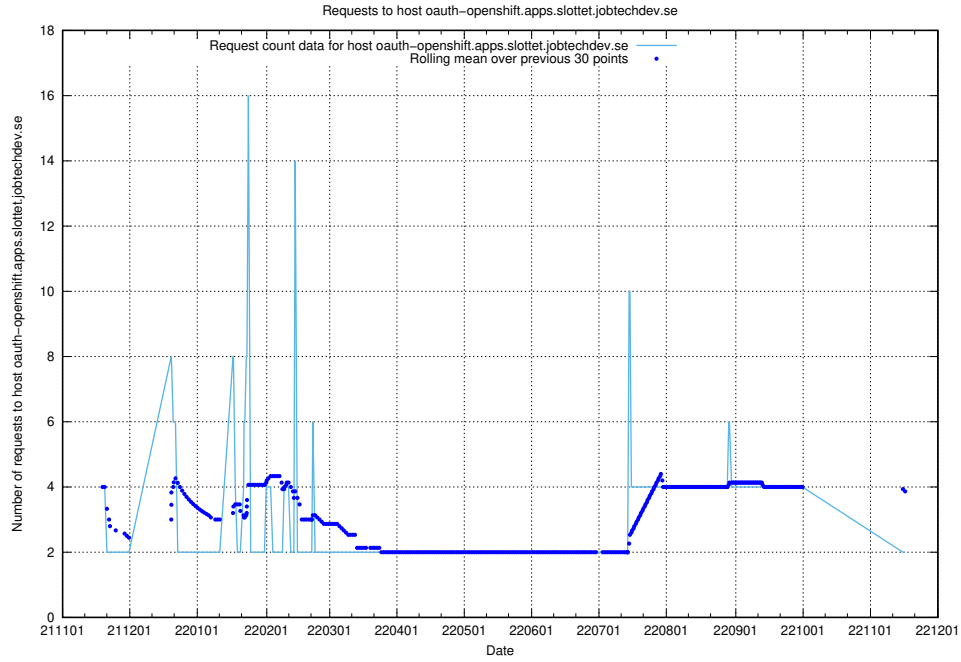

7.473 Usage of `oauth-openshift.apps.slottet.jobtechdev.se`

Here, we count the number of requests to host `oauth-openshift.apps.slottet.jobtechdev.se`.