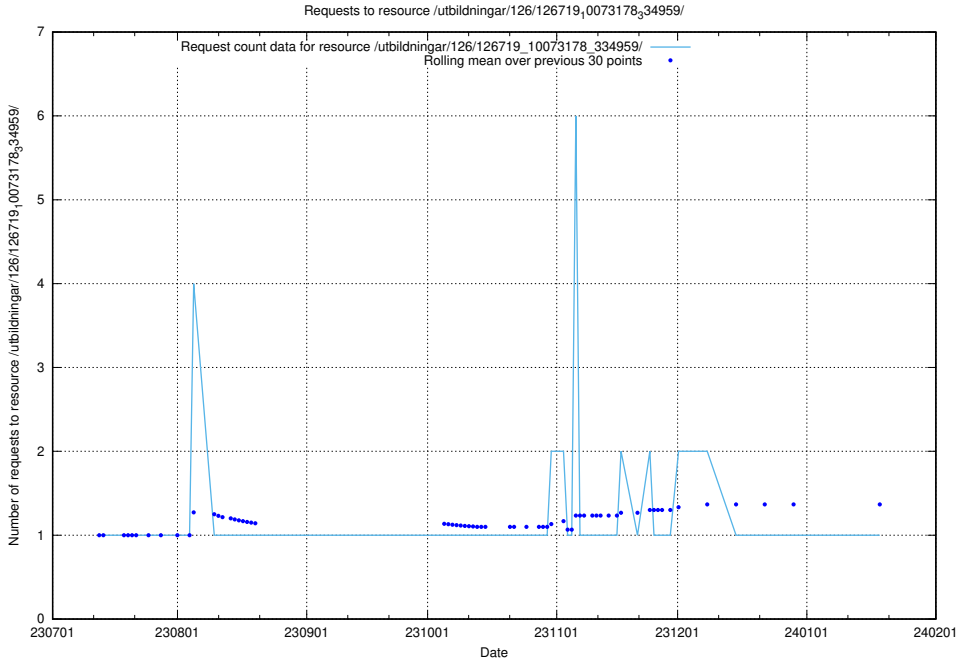

5.5819 Usage of /utbildningar/126/126719_10073178_334959/

Here, we count the number of requests to resource /utbildningar/126/126719_10073178_334959/.