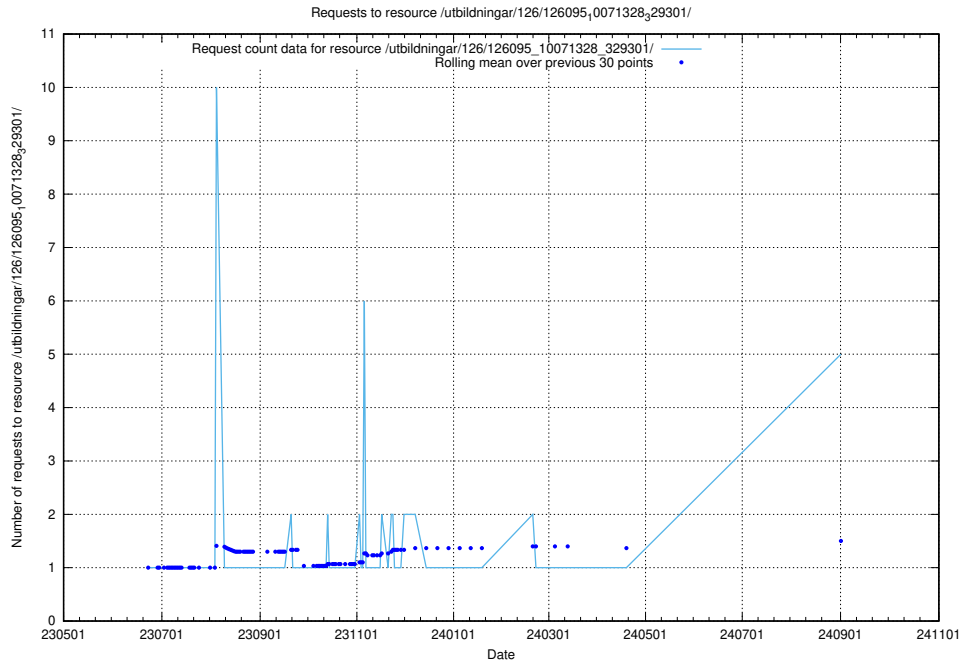

5.204 Usage of /utbildningar/126/126095_10071328_329301/

Here, we count the number of requests to resource /utbildningar/126/126095_10071328_329301/.