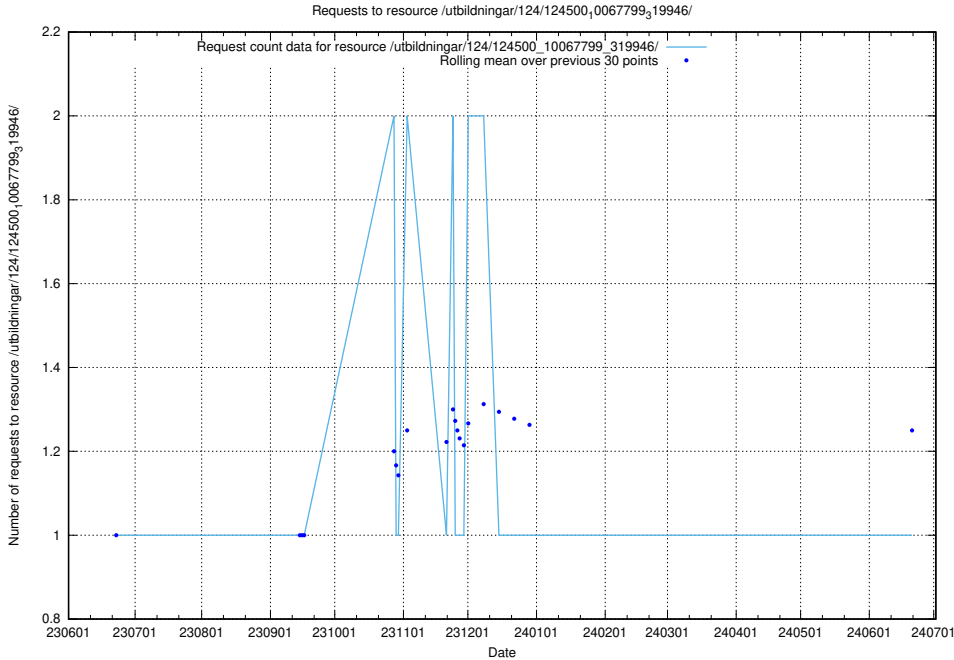

5.6442 Usage of /utbildningar/124/124500_10067799_319946/

Here, we count the number of requests to resource /utbildningar/124/124500_10067799_319946/.