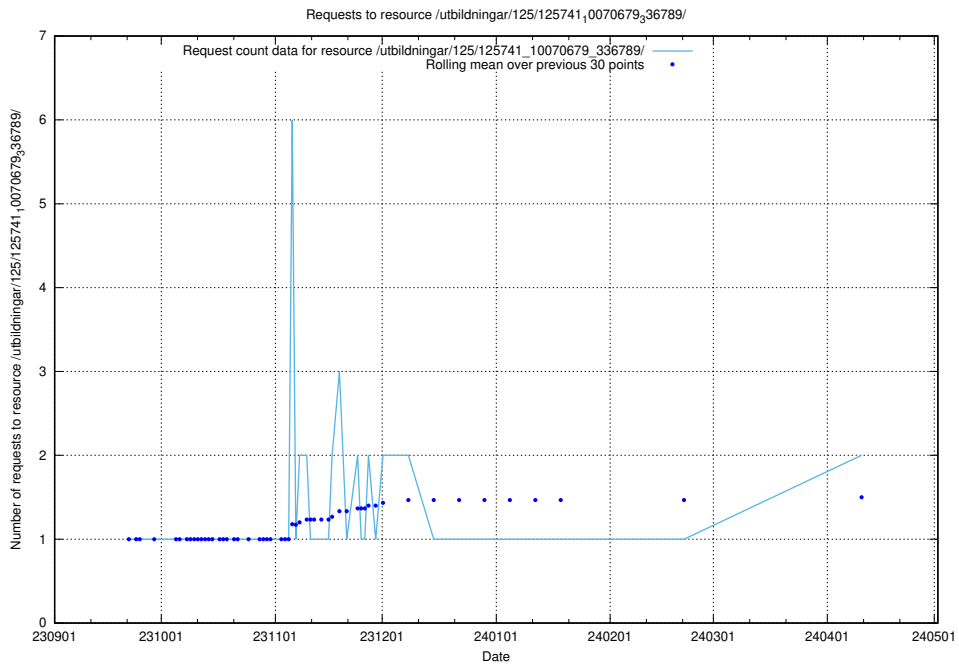

5.820 Usage of /utbildningar/125/125741_10070679_336789/

Here, we count the number of requests to resource /utbildningar/125/125741_10070679_336789/.