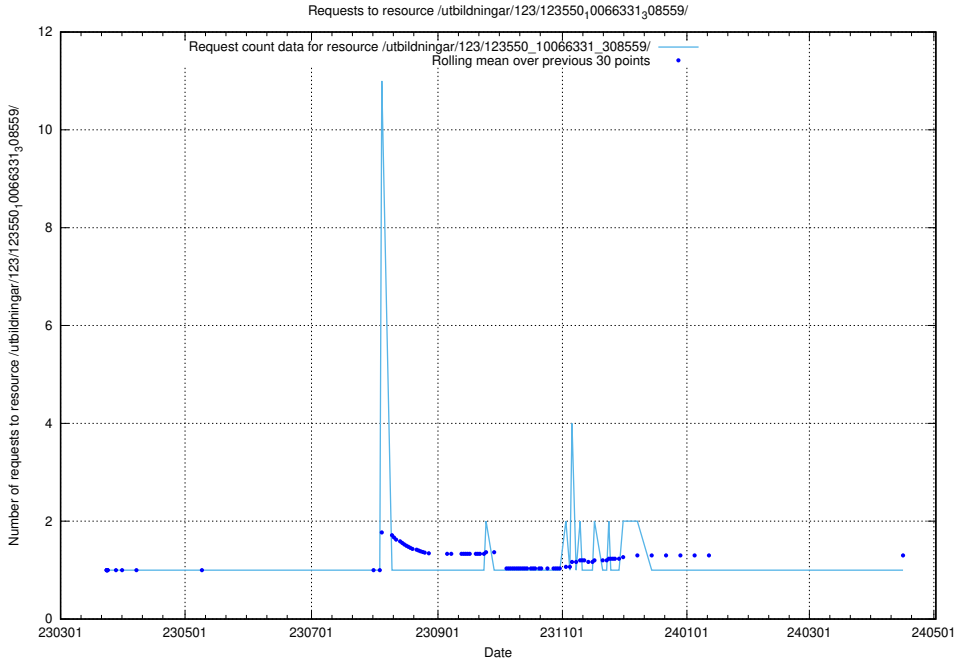

5.5204 Usage of /utbildningar/123/123550_10066331_308559/

Here, we count the number of requests to resource /utbildningar/123/123550_10066331_308559/.