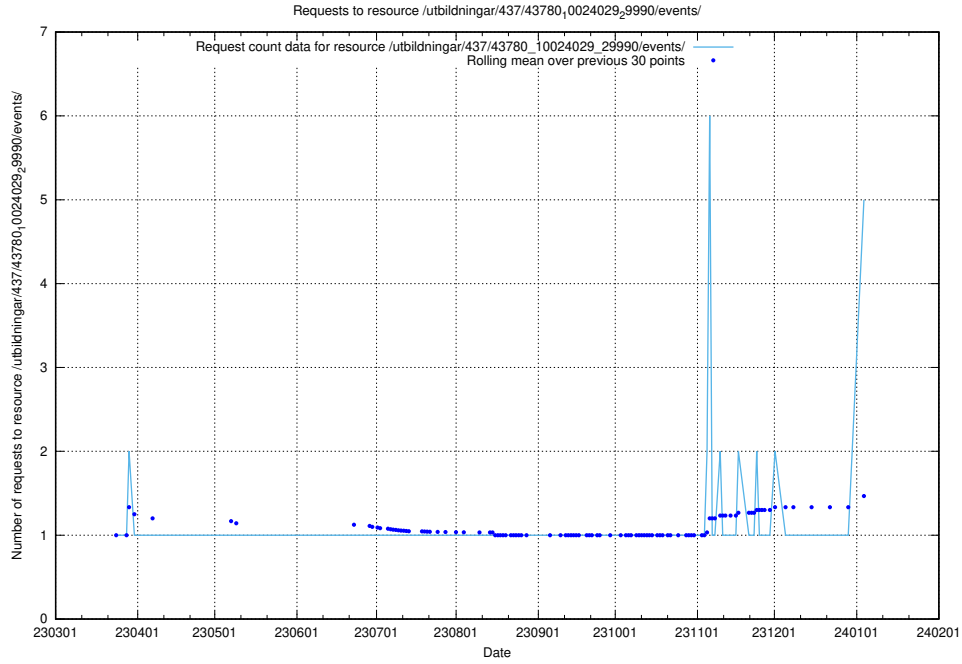

5.212 Usage of /utbildningar/437/43780_10024029_29990/events/

Here, we count the number of requests to resource /utbildningar/437/43780_10024029_29990/events/.

5.213 Usage of /utbildningar/125/125605_10070140_320672/events/