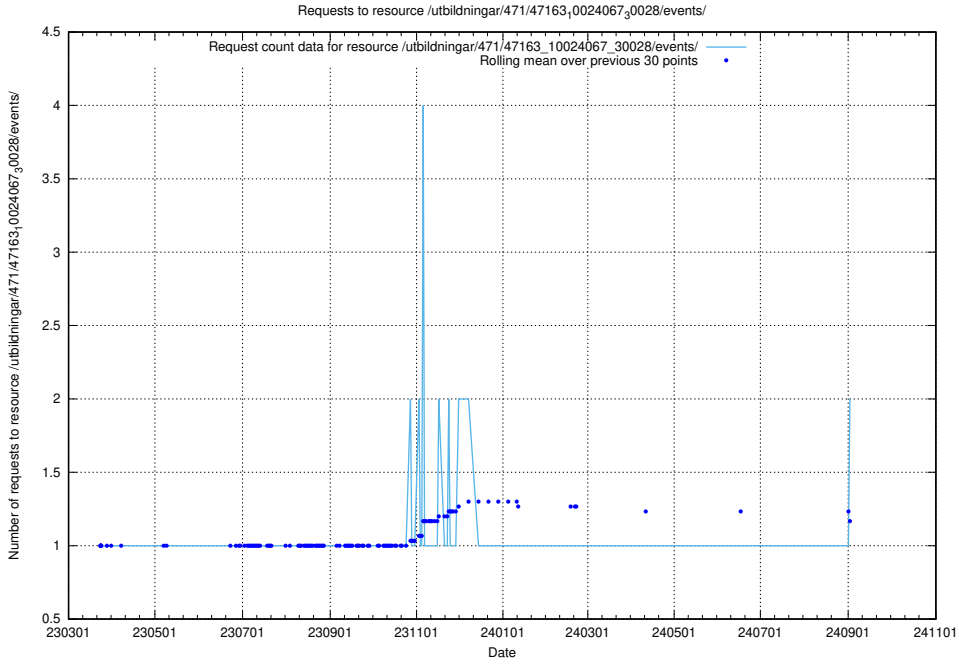

5.1002 Usage of /utbildningar/471/47163_10024067_30028/events/

Here, we count the number of requests to resource /utbildningar/471/47163_10024067_30028/events/.