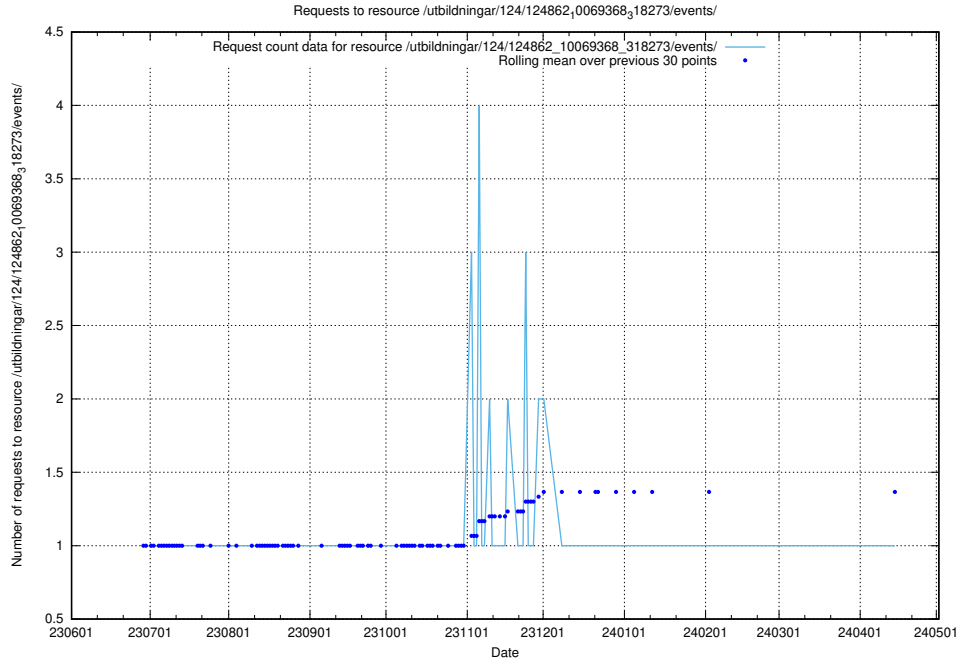

5.6179 Usage of /utbildningar/124/124862_10069368_318273/events/

Here, we count the number of requests to resource /utbildningar/124/124862_10069368_318273/events/