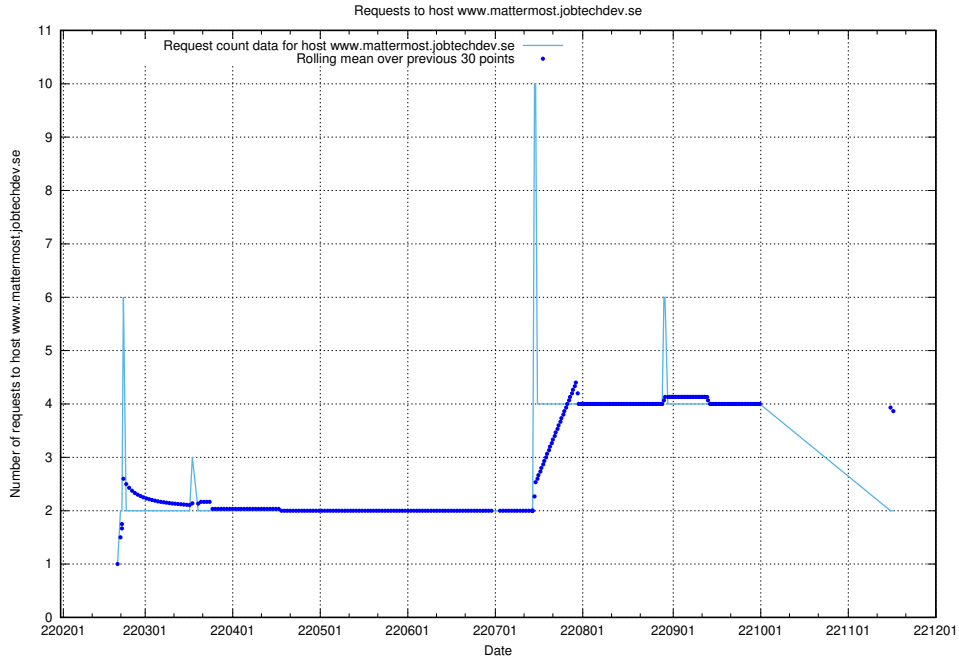

7.530 Usage of www.mattermost.jobtechdev.se

Here, we count the number of requests to host www.mattermost.jobtechdev.se.