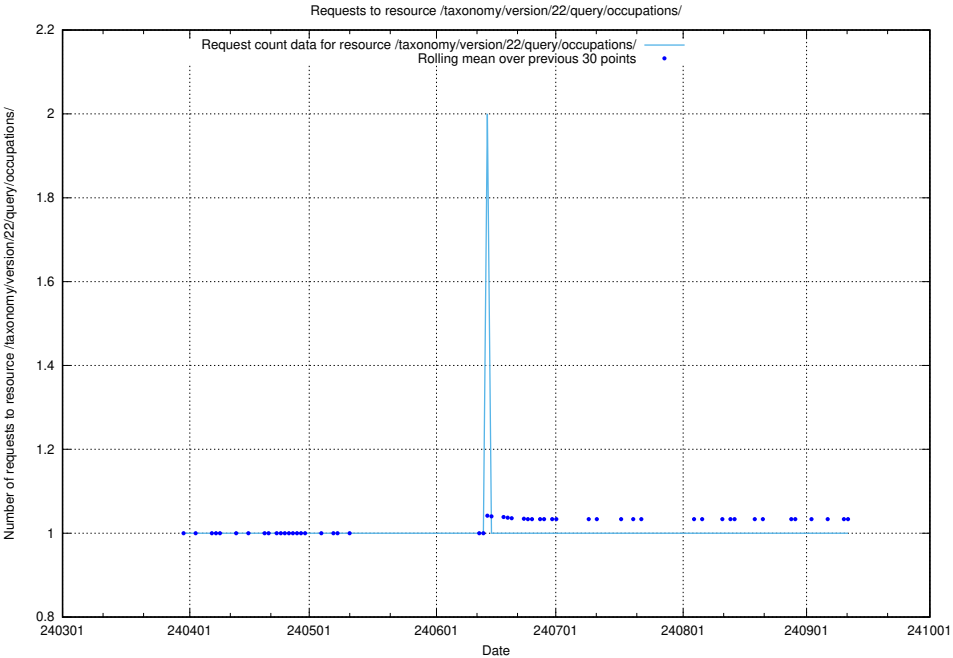

5.2294 Usage of /utbildningar/124/124515_10065913_300475/events/

Here, we count the number of requests to resource /utbildningar/124/124515_10065913_300475/events/

5.2295 Usage of /taxonomy/version/22/query/occupations-with-no-educational-requirements/