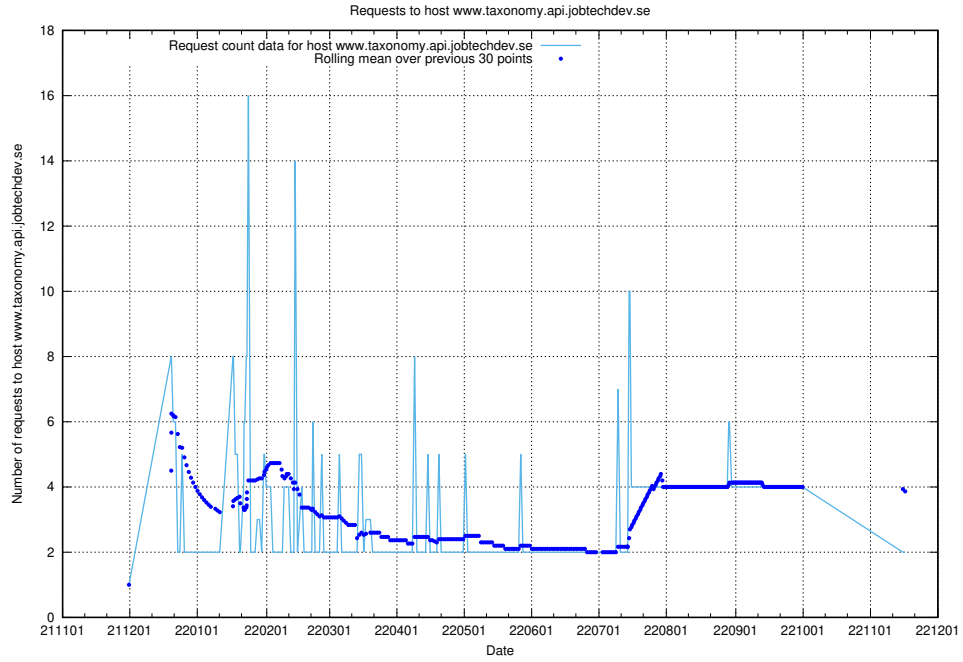

7.388 Usage of `www.taxonomy.api.jobtechdev.se`

Here, we count the number of requests to host `www.taxonomy.api.jobtechdev.se`.