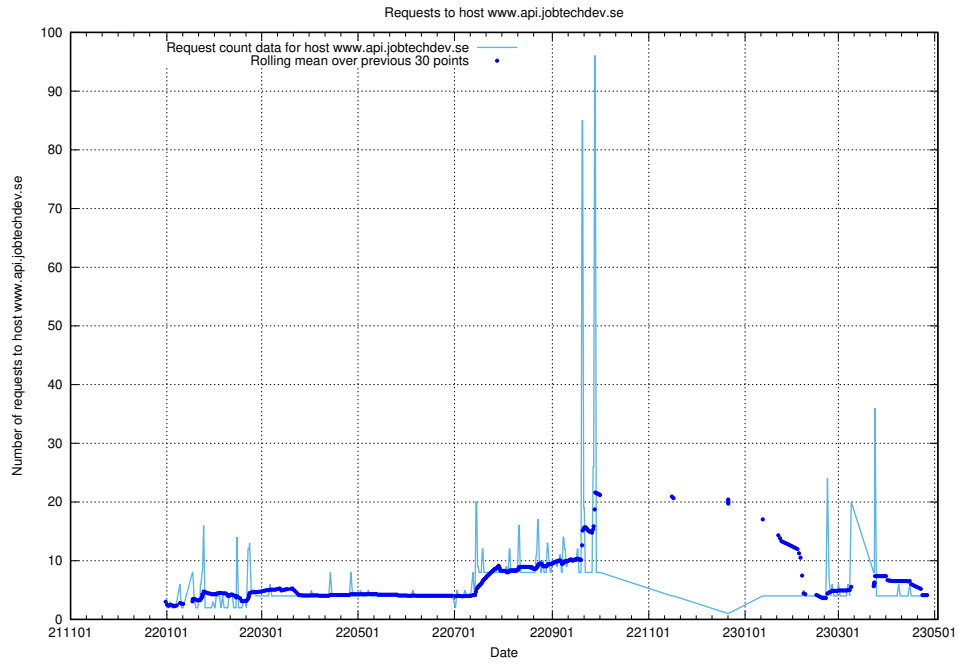

7.140 Usage of `www.api.jobtechdev.se`

Here, we count the number of requests to host `www.api.jobtechdev.se`.