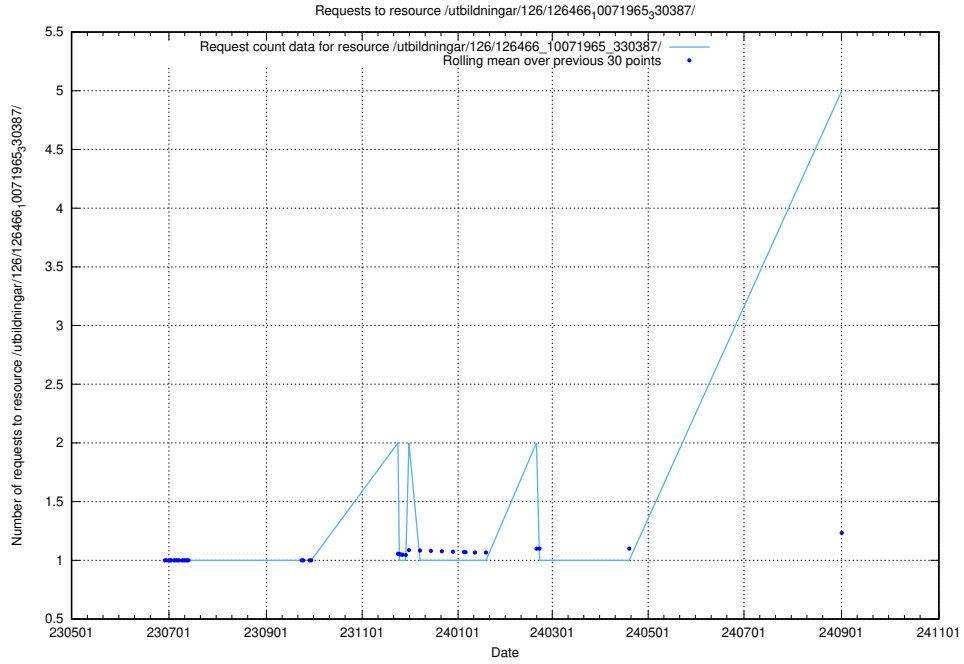

5.193 Usage of /utbildningar/126/126466_10071965_330387/

Here, we count the number of requests to resource /utbildningar/126/126466_10071965_330387/.