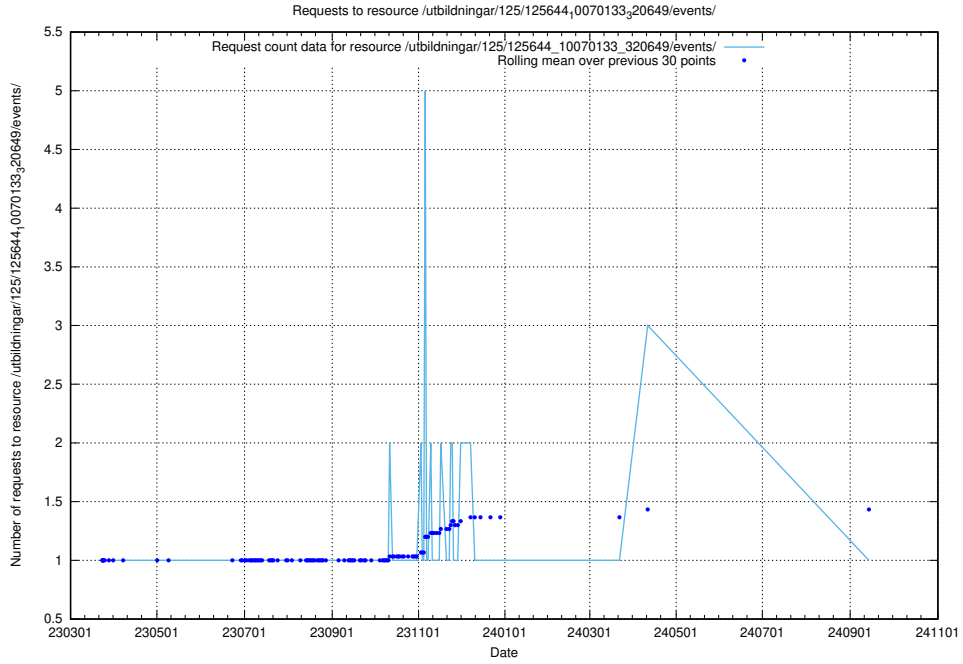

5.1102 Usage of /utbildningar/125/125644_10070133_320649/events/

Here, we count the number of requests to resource /utbildningar/125/125644_10070133_320649/events/