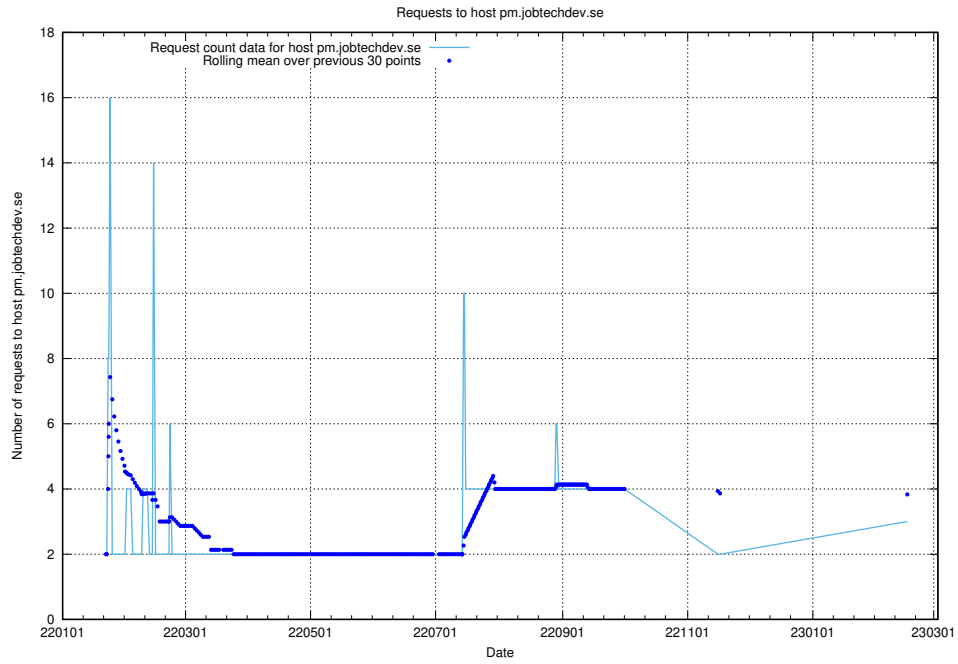

7.255 Usage of pm.jobtechdev.se

Here, we count the number of requests to host pm.jobtechdev.se.