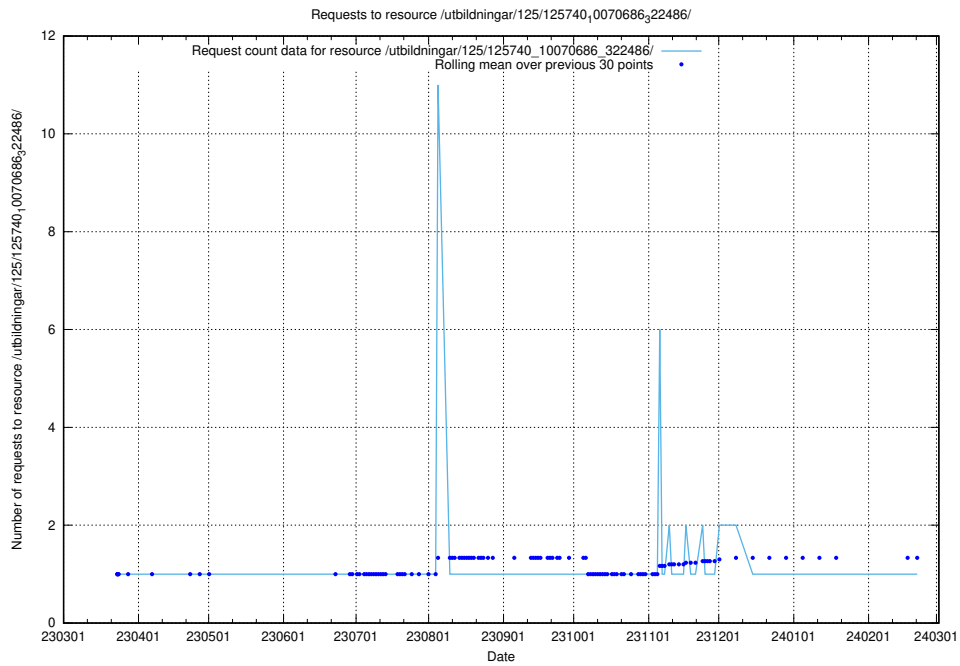

5.1037 Usage of /utbildningar/125/125740_10070686_322486/

Here, we count the number of requests to resource /utbildningar/125/125740_10070686_322486/.