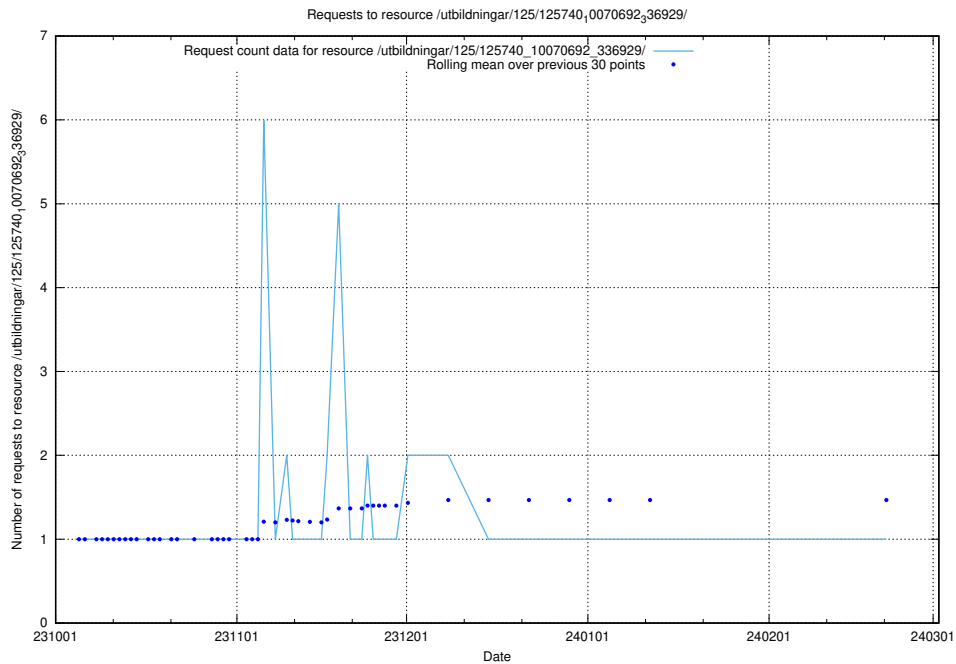

5.5116 Usage of /utbildningar/125/125740_10070692_336929/

Here, we count the number of requests to resource /utbildningar/125/125740_10070692_336929/.