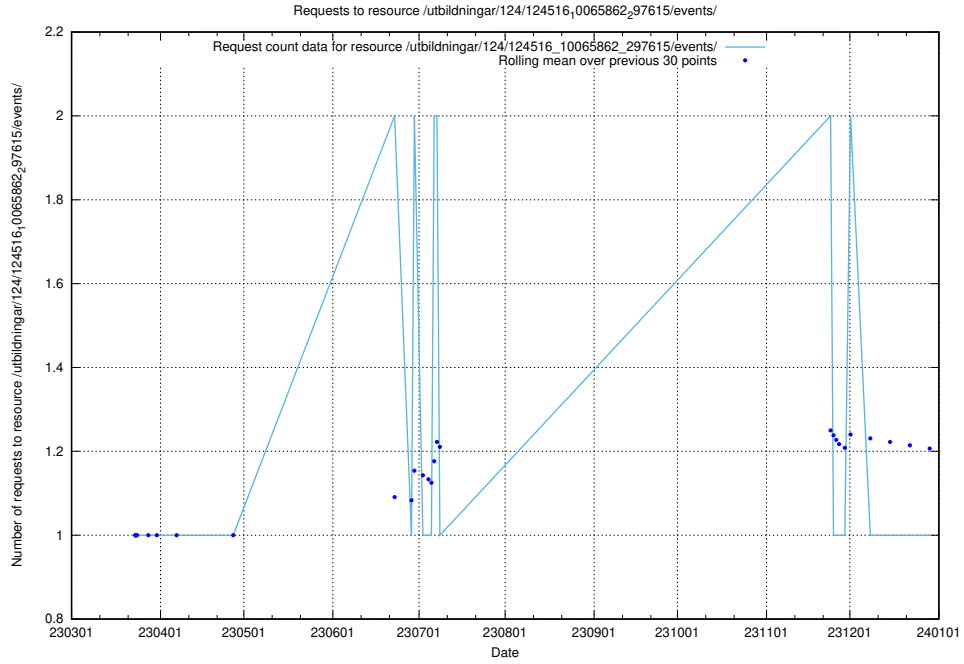

5.2161 Usage of /availability/uptime/20240115/

Here, we count the number of requests to resource /availability/uptime/20240115/.

5.2162 Usage of /utbildningar/124/124516_10065862_297615/events/

Here, we count the number of requests to resource /utbildningar/124/124516_10065862_297615/events/