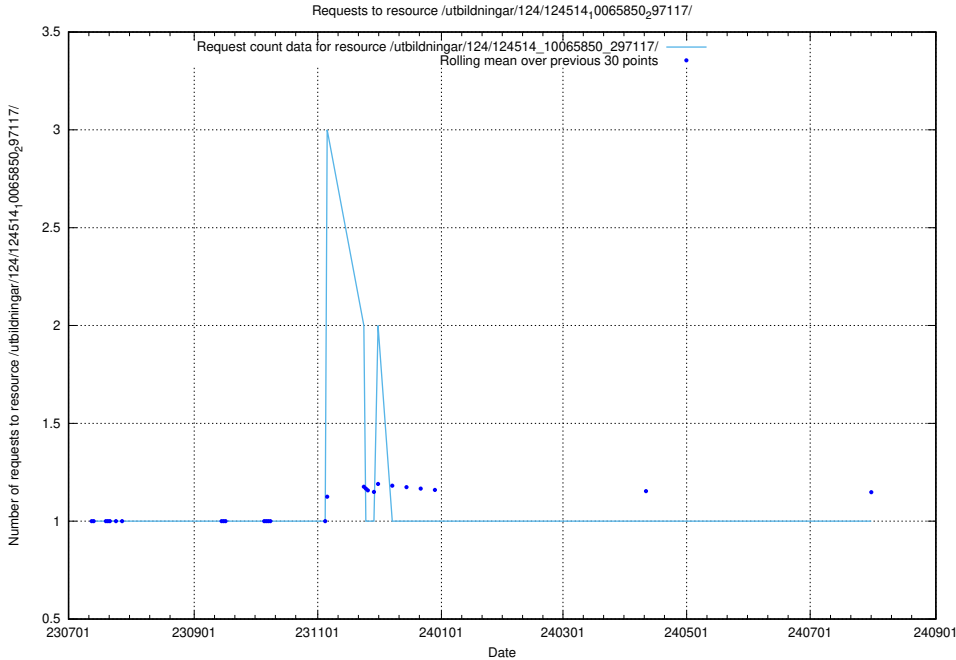

5.5823 Usage of /utbildningar/124/124514_10065850_297117/

Here, we count the number of requests to resource /utbildningar/124/124514_10065850_297117/.