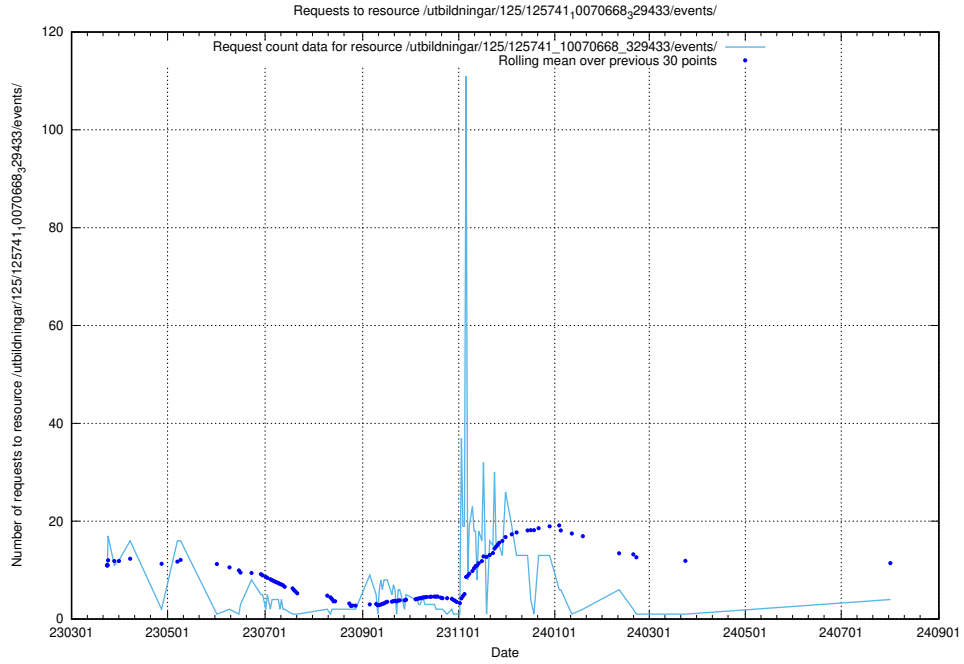

5.332 Usage of /utbildningar/125/125741_10070668_329433/events/

Here, we count the number of requests to resource /utbildningar/125/125741_10070668_329433/events/