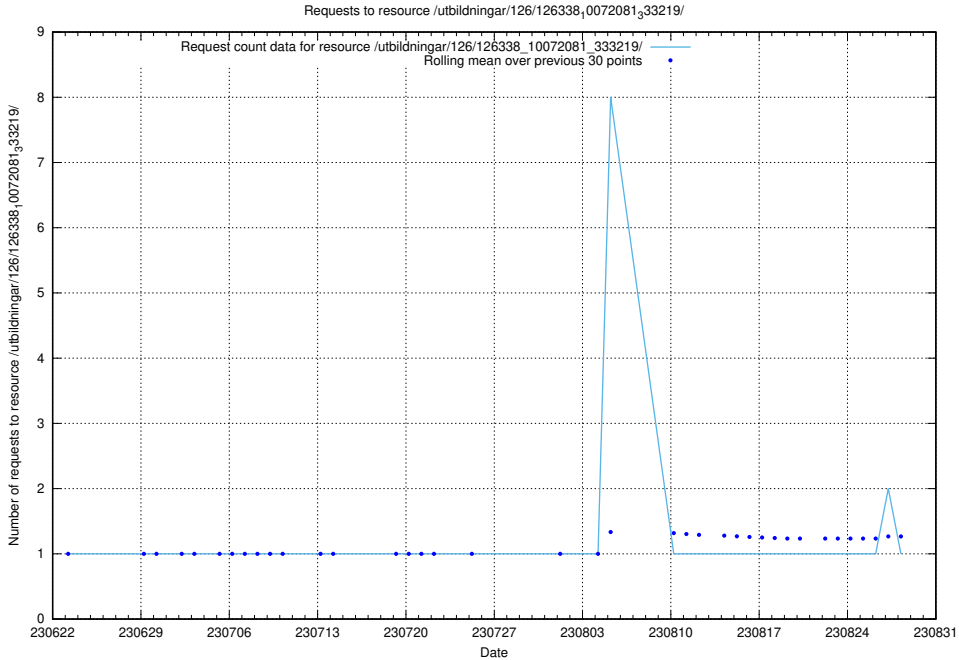

5.6328 Usage of /utbildningar/126/126338_10072081_333219/

Here, we count the number of requests to resource /utbildningar/126/126338_10072081_333219/.