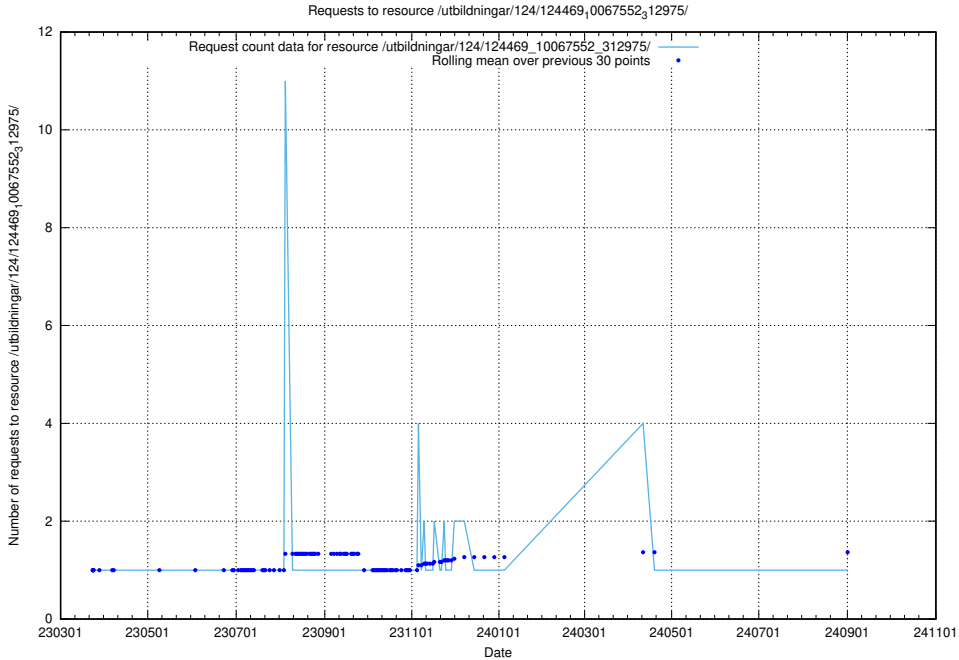

5.4038 Usage of /utbildningar/124/124469_10067552_312975/

Here, we count the number of requests to resource /utbildningar/124/124469_10067552_312975/.