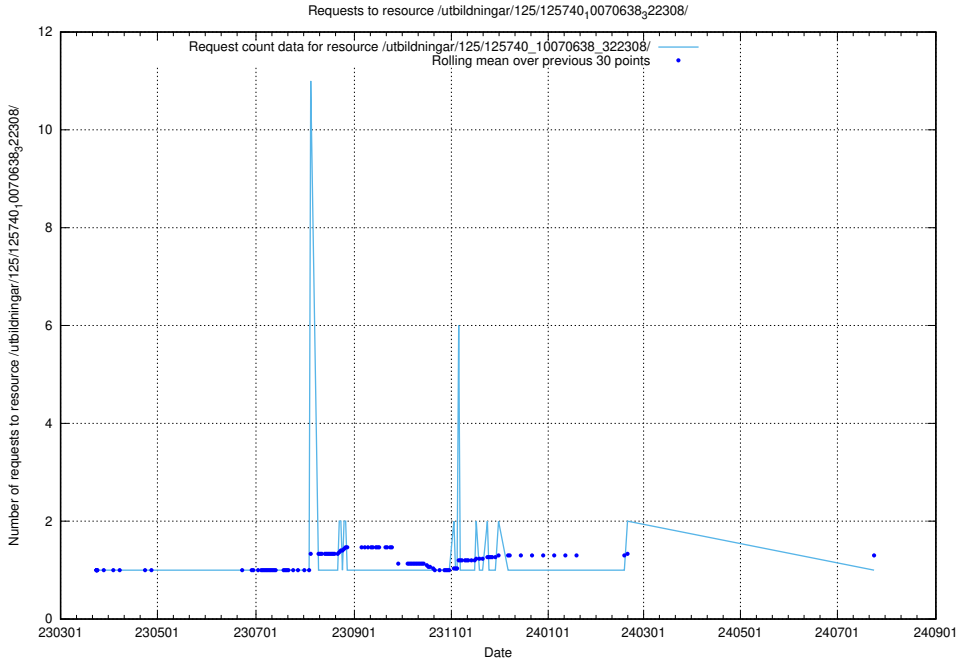

5.1064 Usage of /utbildningar/125/125740_10070638_322308/

Here, we count the number of requests to resource /utbildningar/125/125740_10070638_322308/.