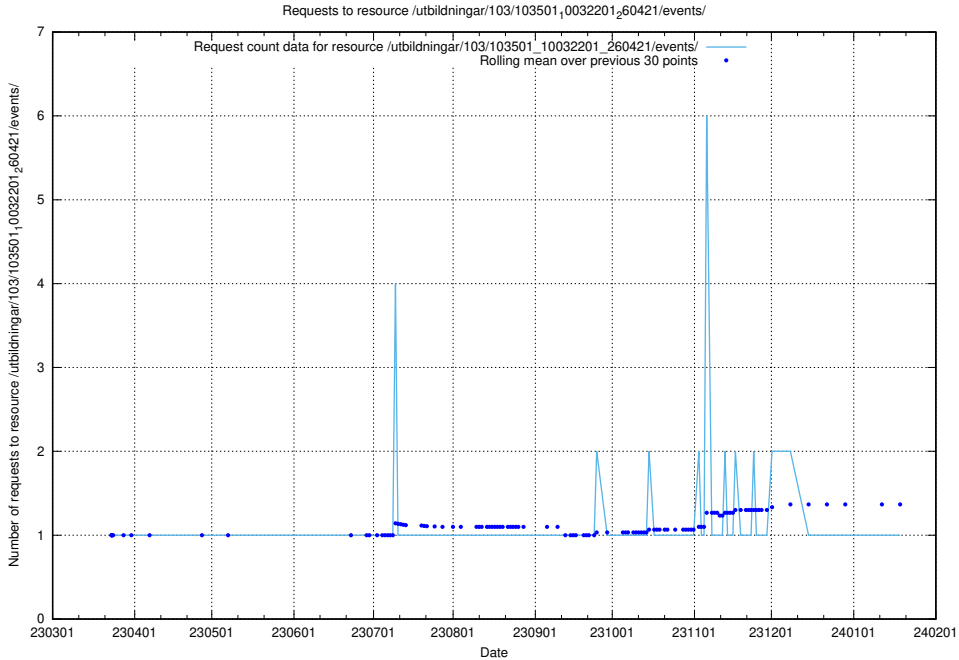

5.6166 Usage of /utbildningar/103/103501_10032201_260421/events/

Here, we count the number of requests to resource /utbildningar/103/103501_10032201_260421/events/