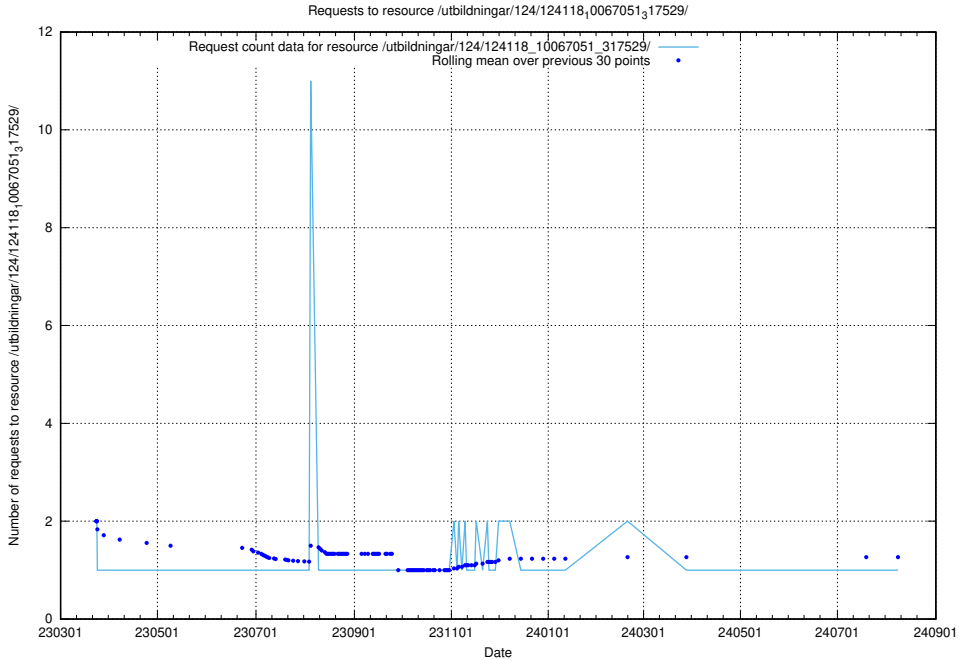

5.7015 Usage of /utbildningar/124/124118_10067051_317529/

Here, we count the number of requests to resource /utbildningar/124/124118_10067051_317529/.