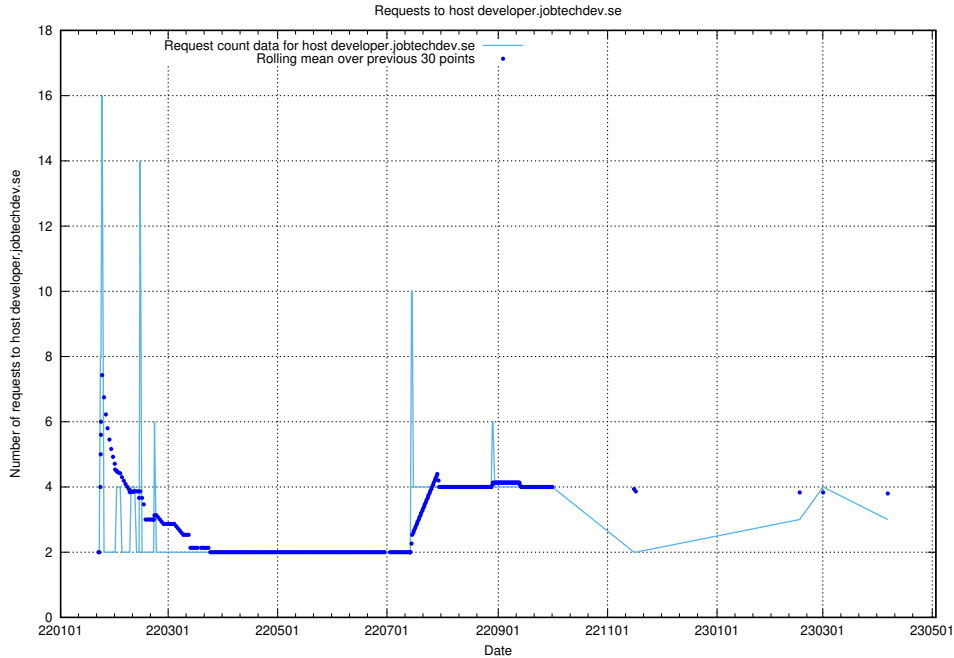

7.173 Usage of developer.jobtechdev.se

Here, we count the number of requests to host developer.jobtechdev.se.