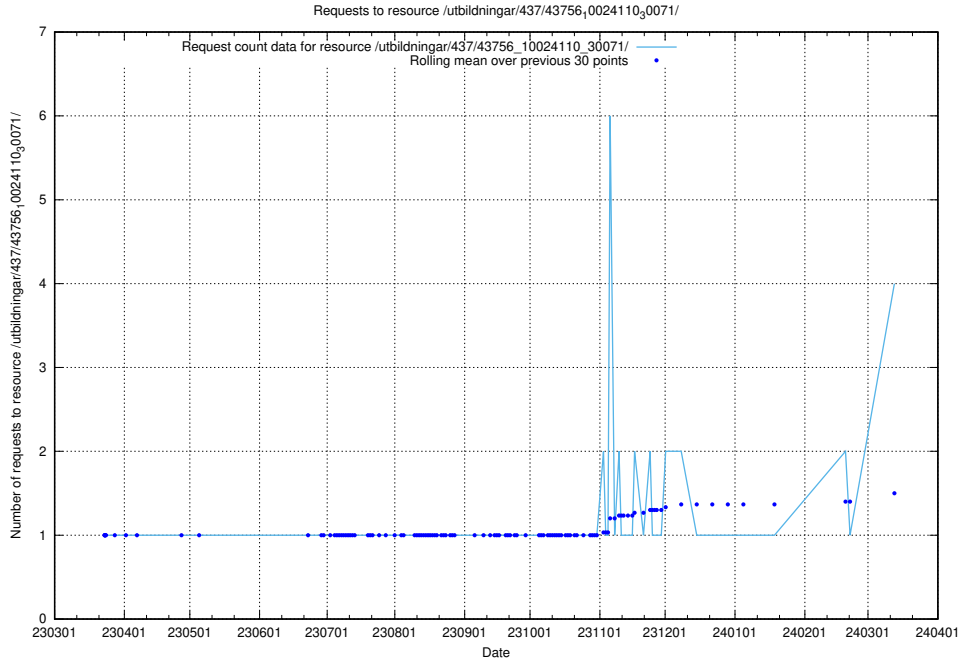

5.335 Usage of /utbildningar/437/43756_10024110_30071/

Here, we count the number of requests to resource /utbildningar/437/43756_10024110_30071/.