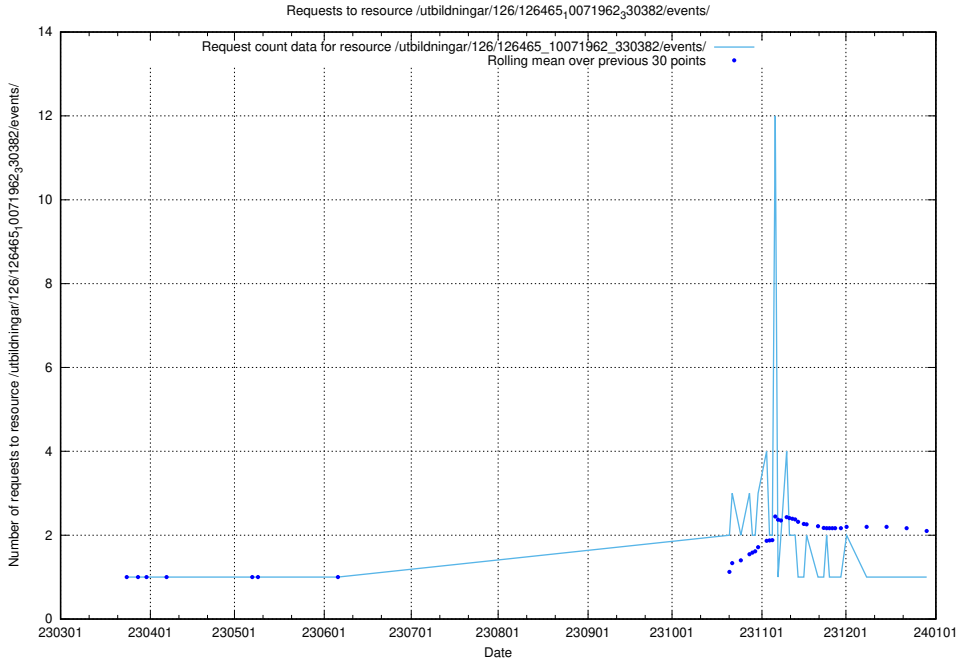

5.6905 Usage of /utbildningar/126/126465_10071962_330382/events/

Here, we count the number of requests to resource /utbildningar/126/126465_10071962_330382/events/