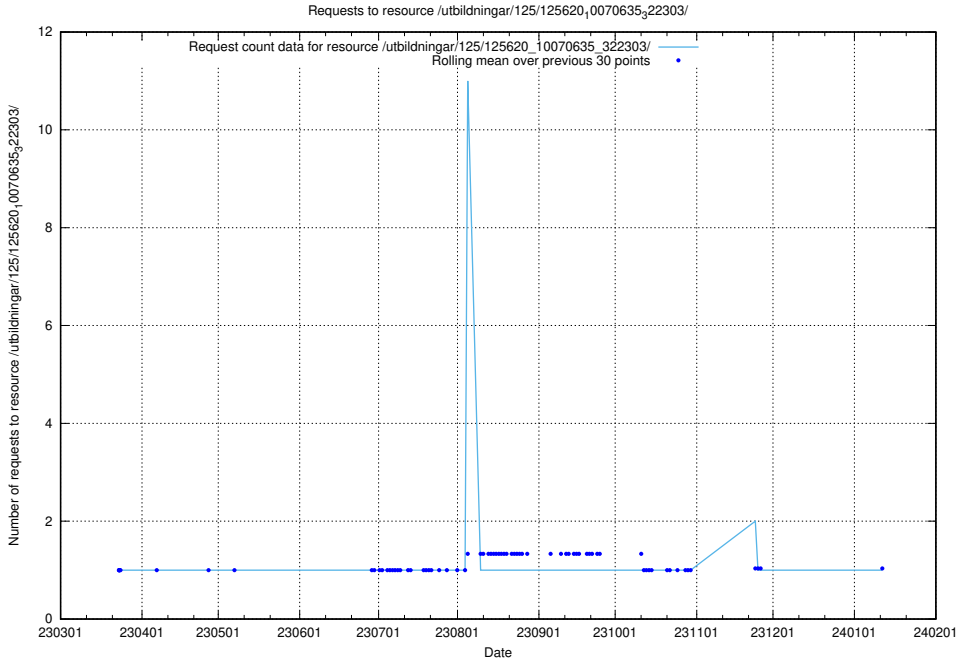

5.1116 Usage of /utbildningar/125/125620_10070635_322303/

Here, we count the number of requests to resource /utbildningar/125/125620_10070635_322303/.