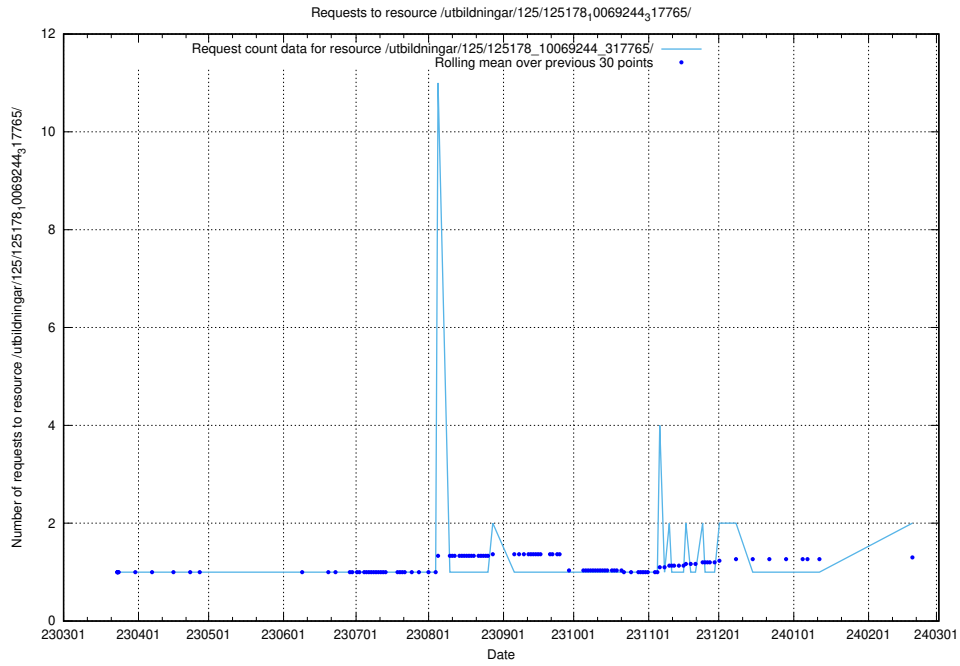

5.546 Usage of /utbildningar/125/125178_10069244_317765/

Here, we count the number of requests to resource /utbildningar/125/125178_10069244_317765/.