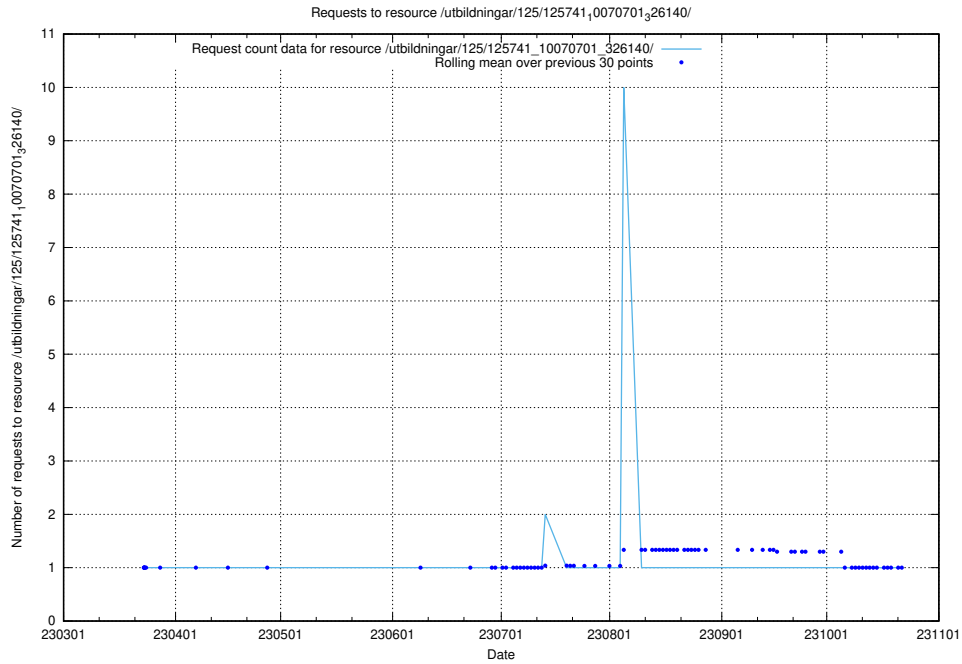

5.7167 Usage of /utbildningar/125/125741_10070701_326140/

Here, we count the number of requests to resource /utbildningar/125/125741_10070701_326140/.