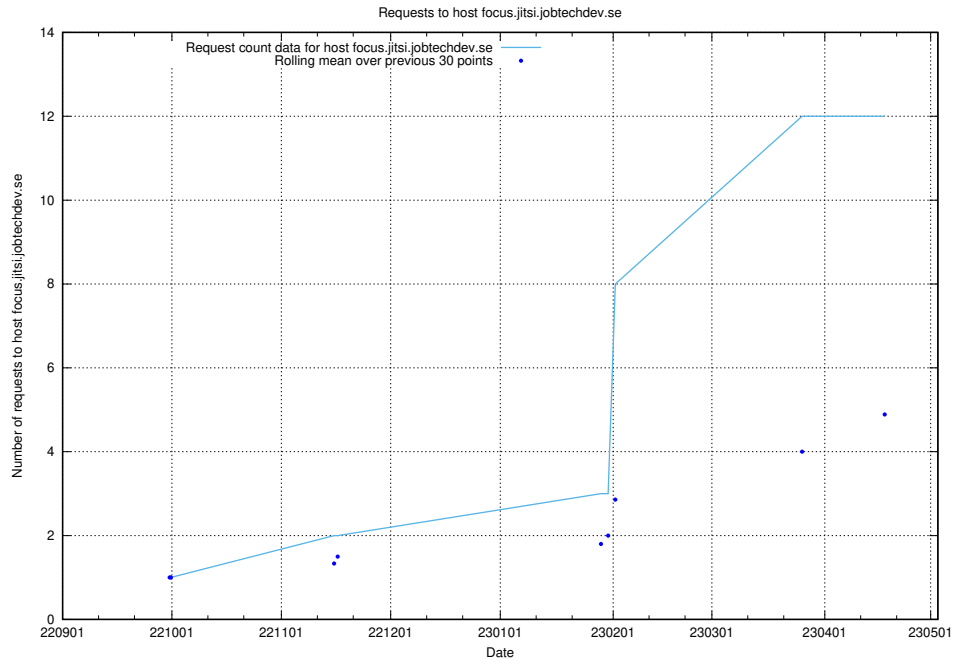

7.58 Usage of focus.jitsi.jobtechdev.se

Here, we count the number of requests to host focus.jitsi.jobtechdev.se.