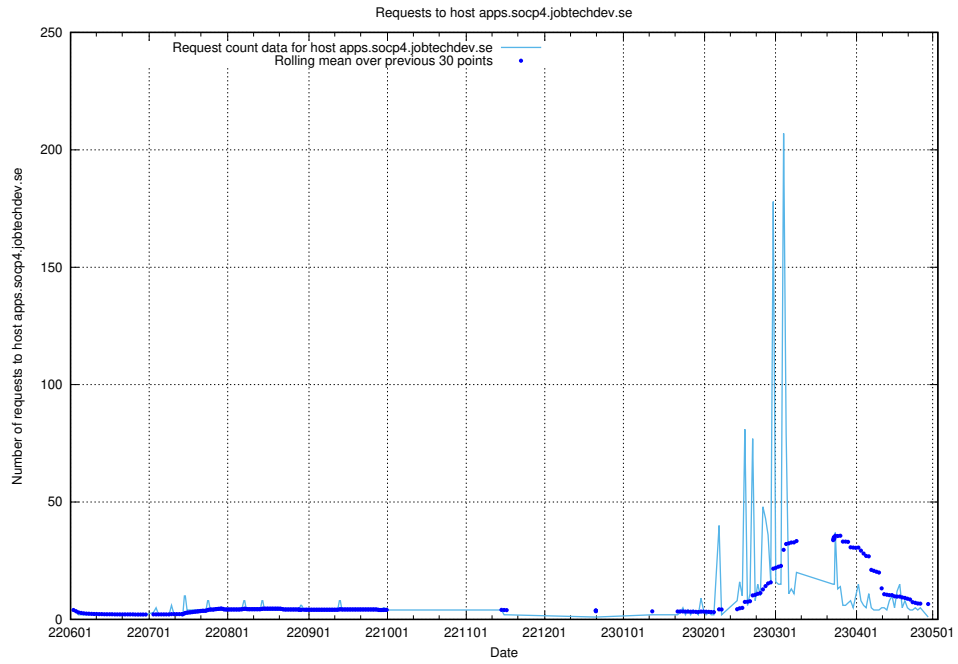

7.634 Usage of apps.socp4.jobtechdev.se

Here, we count the number of requests to host apps.socp4.jobtechdev.se.