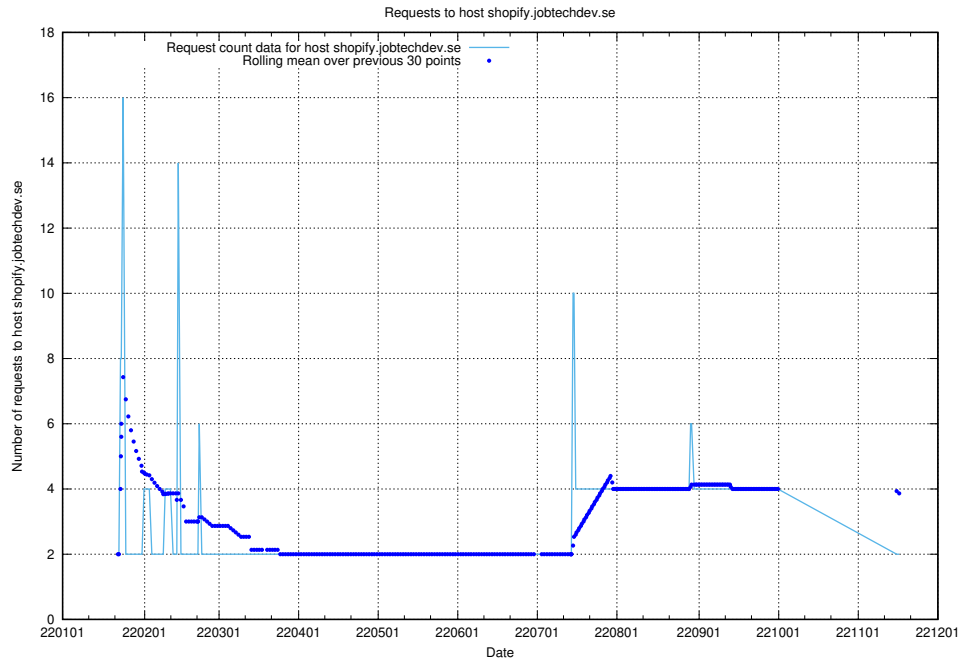

7.594 Usage of shopify.jobtechdev.se

Here, we count the number of requests to host shopify.jobtechdev.se.