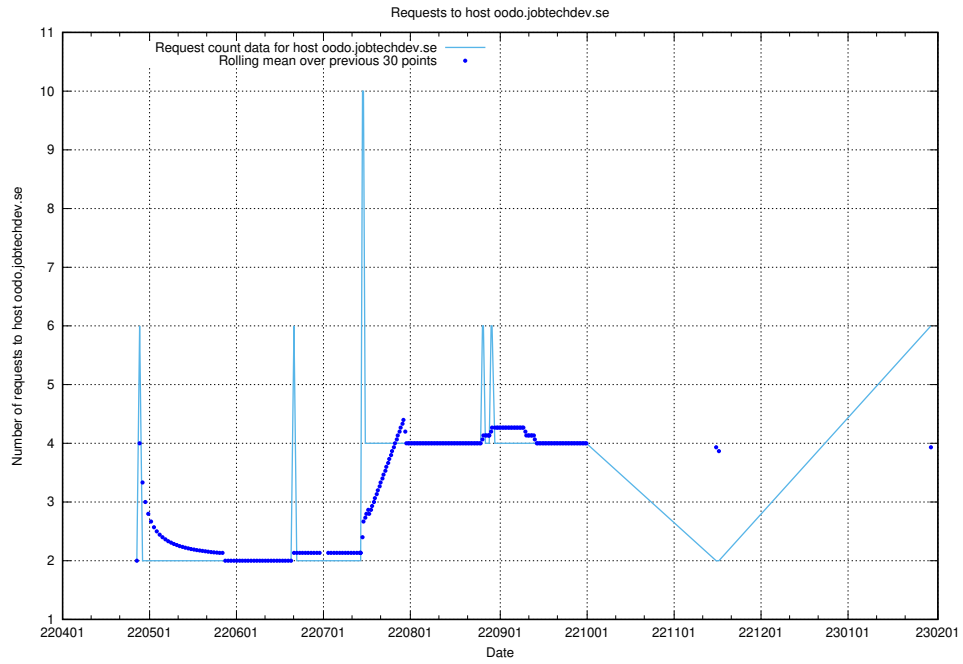

7.91 Usage of oodo.jobtechdev.se

Here, we count the number of requests to host oodo.jobtechdev.se.