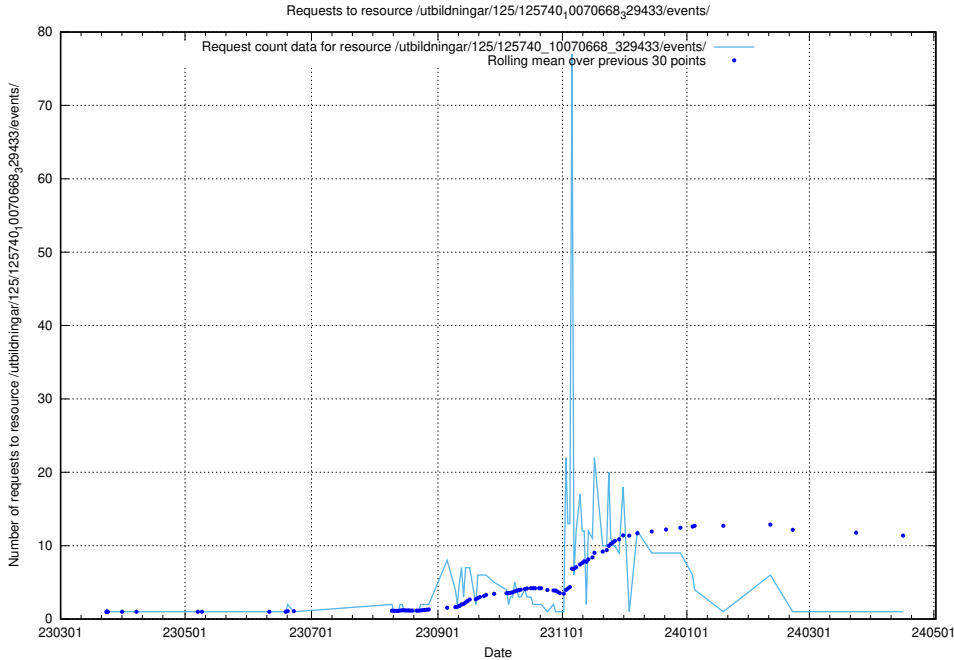

5.1058 Usage of /utbildningar/125/125740_10070668_329433/events/

Here, we count the number of requests to resource /utbildningar/125/125740_10070668_329433/events/