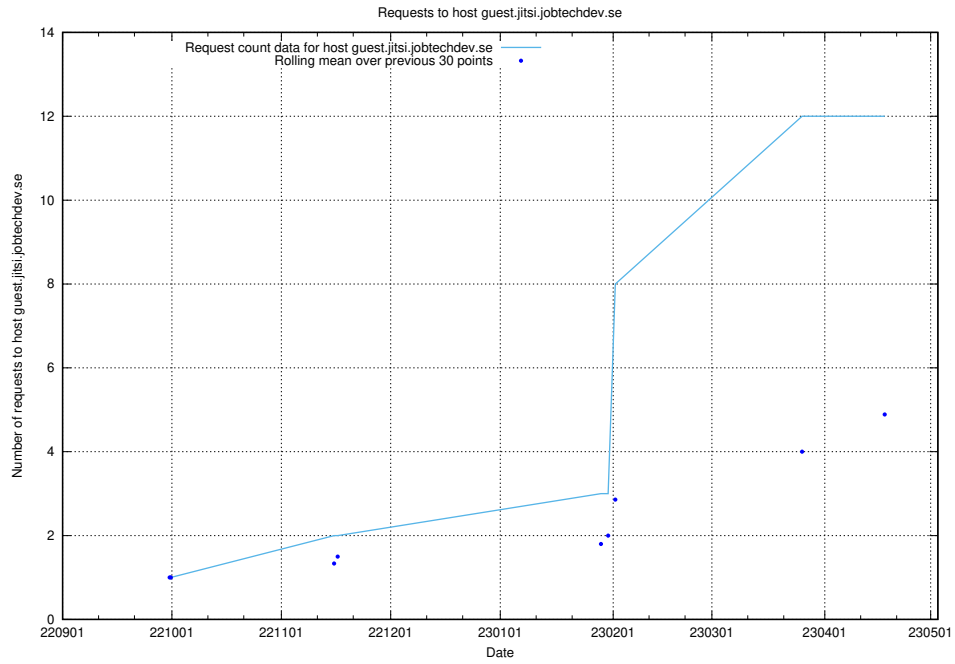

7.56 Usage of guest.jitsi.jobtechdev.se

Here, we count the number of requests to host guest.jitsi.jobtechdev.se.