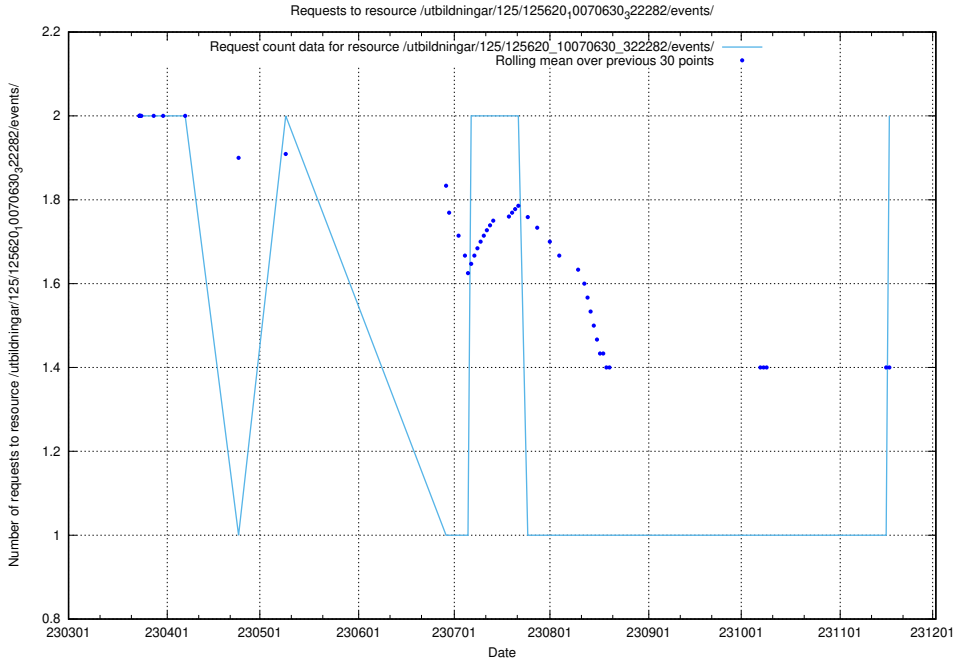

5.992 Usage of /utbildningar/125/125620_10070630_322282/events/

Here, we count the number of requests to resource /utbildningar/125/125620_10070630_322282/events/