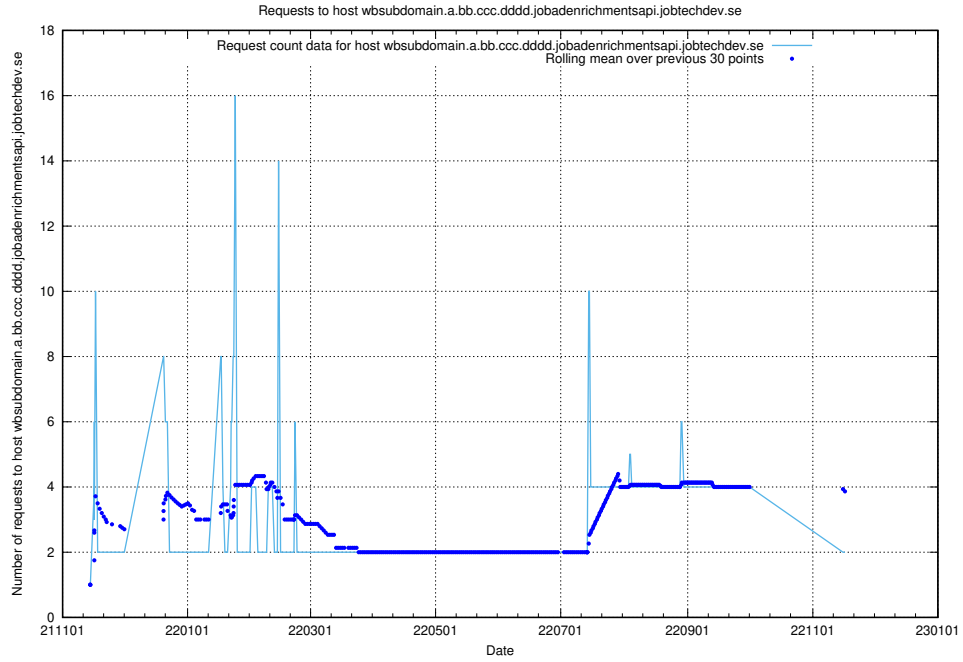

7.554 Usage of wbsubdomain.a.bb.ccc.dddd.jobadenrichmentsapi.jobtechdev.se

Here, we count the number of requests to host wbsubdomain.a.bb.ccc.dddd.jobadenrichmentsapi.jobtechdev.se