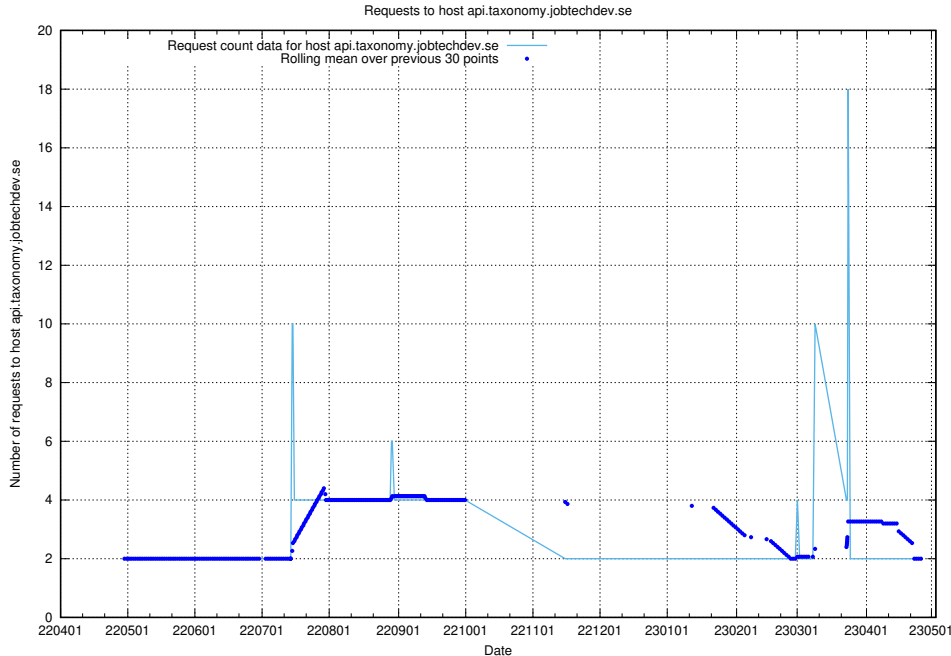

7.442 Usage of api.taxonomy.jobtechdev.se

Here, we count the number of requests to host api.taxonomy.jobtechdev.se.