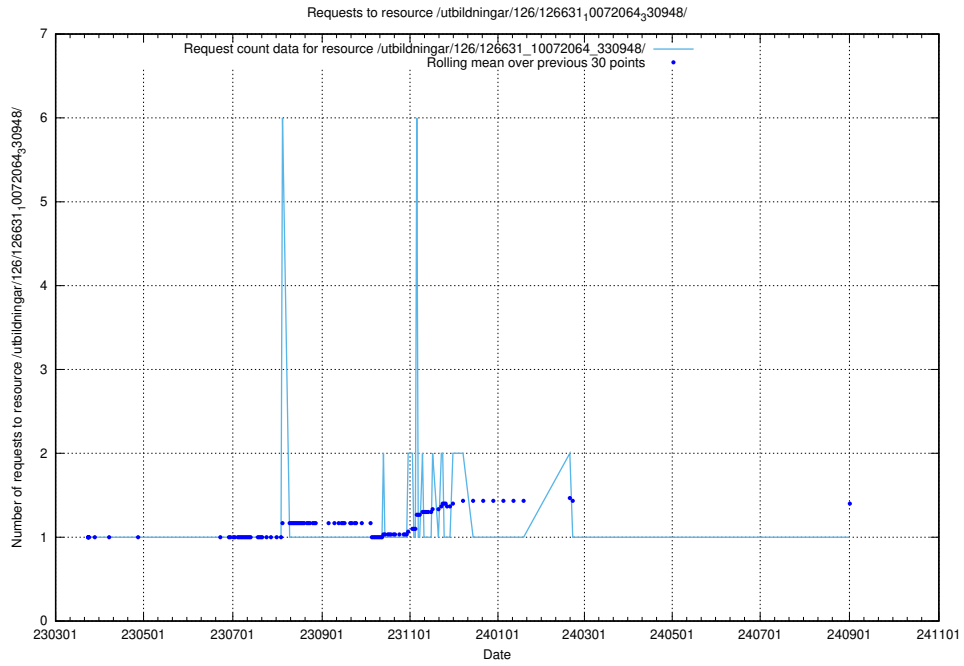

5.7105 Usage of /utbildningar/126/126631_10072064_330948/

Here, we count the number of requests to resource /utbildningar/126/126631_10072064_330948/.