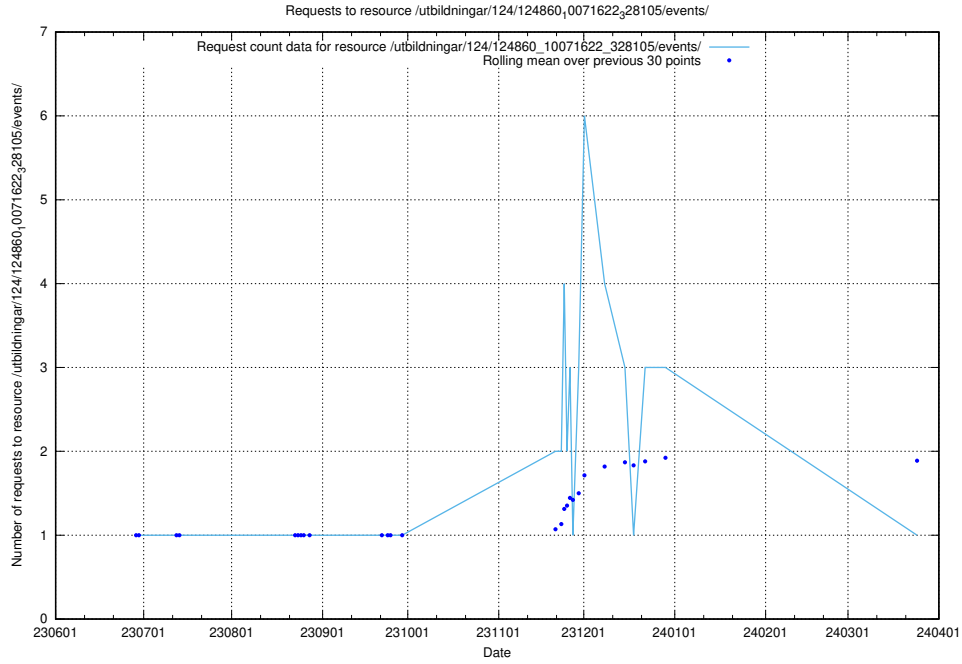

Here, we count the number of requests to resource /utbildningar/124/124861_10069061_317737/.

5.6185 Usage of /utbildningar/124/124860_10071622_328105/events/

Here, we count the number of requests to resource /utbildningar/124/124860_10071622_328105/events/