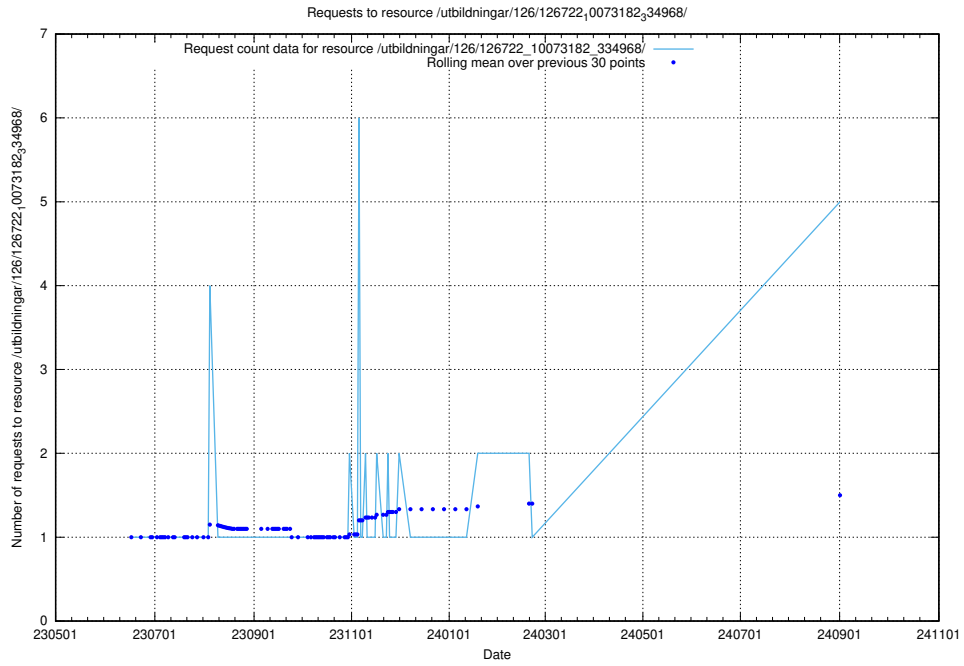

5.207 Usage of /utbildningar/126/126722_10073182_334968/

Here, we count the number of requests to resource /utbildningar/126/126722_10073182_334968/.