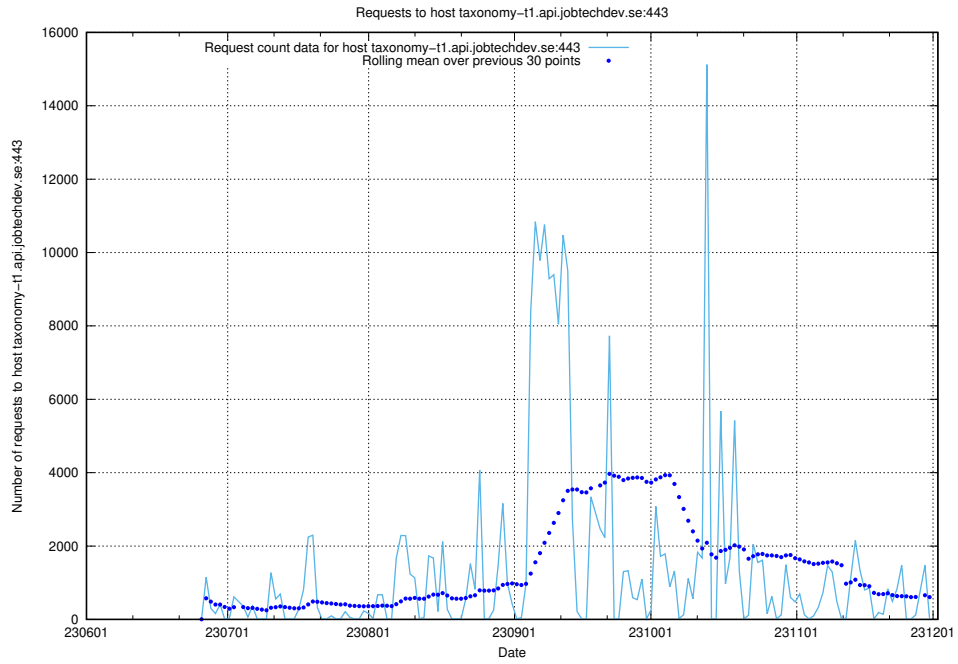

7.65 Usage of taxonomy-t1.api.jobtechdev.se:443

Here, we count the number of requests to host taxonomy-t1.api.jobtechdev.se:443.

7.66 Usage of staping.jobtechdev.se

Here, we count the number of requests to host staping.jobtechdev.se.