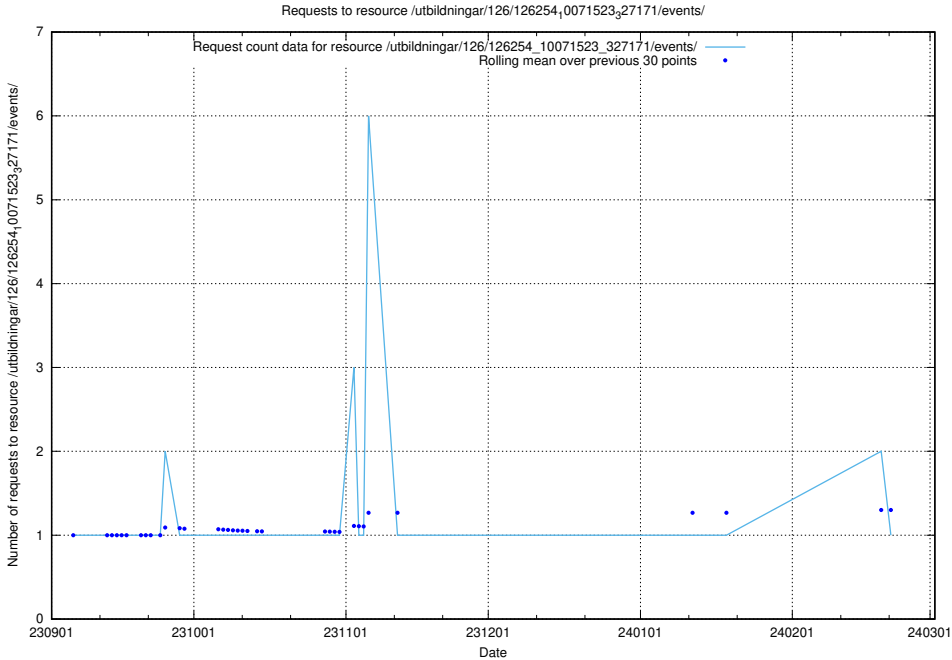

5.5371 Usage of /utbildningar/126/126254_10071523_327171/events/

Here, we count the number of requests to resource /utbildningar/126/126254_10071523_327171/events/