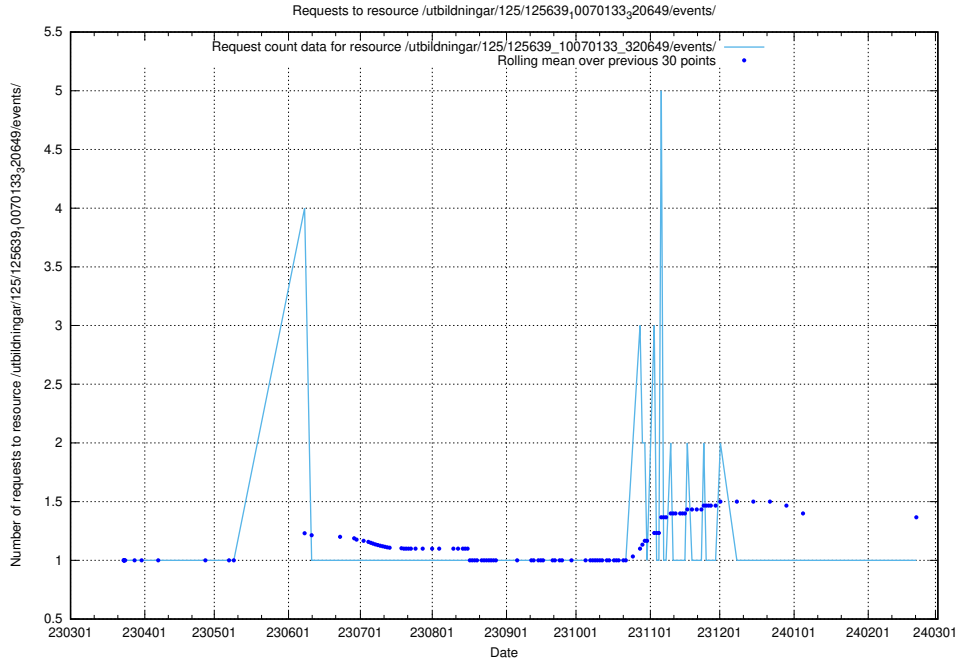

5.1113 Usage of /utbildningar/125/125639_10070133_320649/events/

Here, we count the number of requests to resource /utbildningar/125/125639_10070133_320649/events/