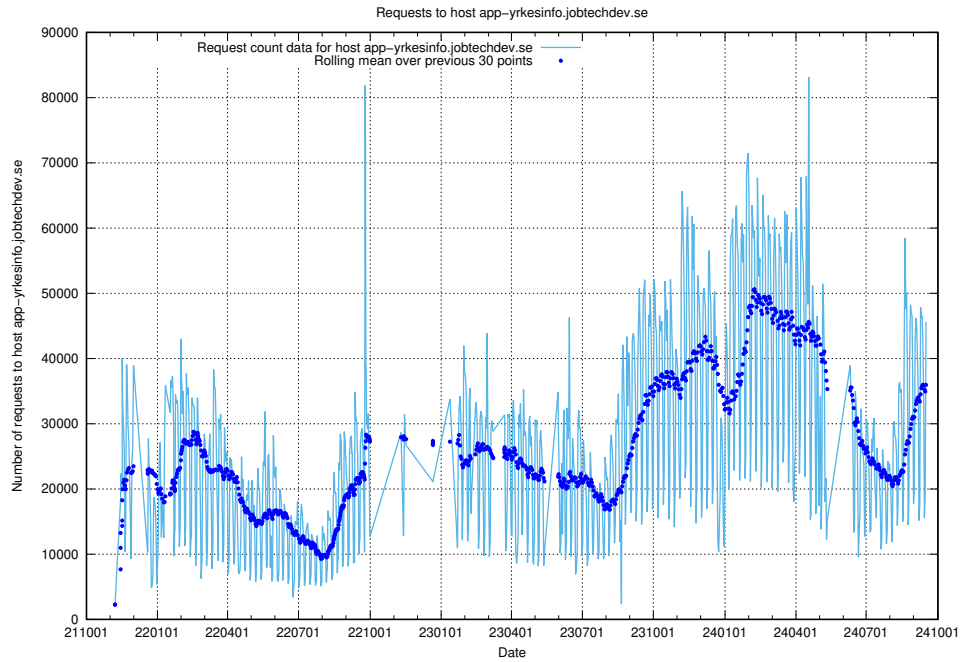

7.5 Usage of app-yrkesinfo.jobtechdev.se

Here, we count the number of requests to host app-yrkesinfo.jobtechdev.se.