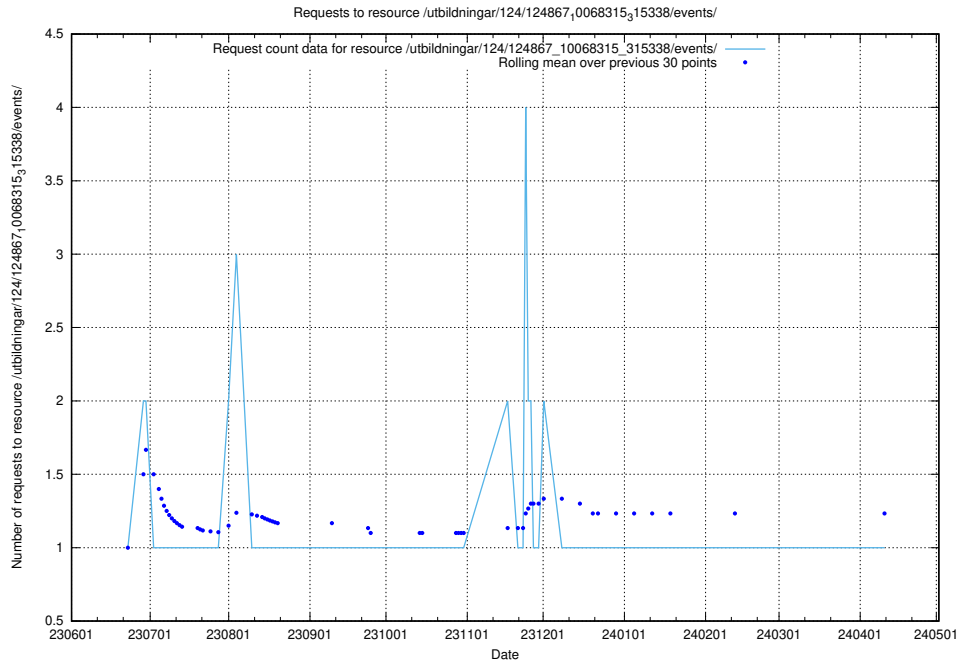

5.6398 Usage of /utbildningar/124/124867_10068315_315338/events/

Here, we count the number of requests to resource /utbildningar/124/124867_10068315_315338/events/