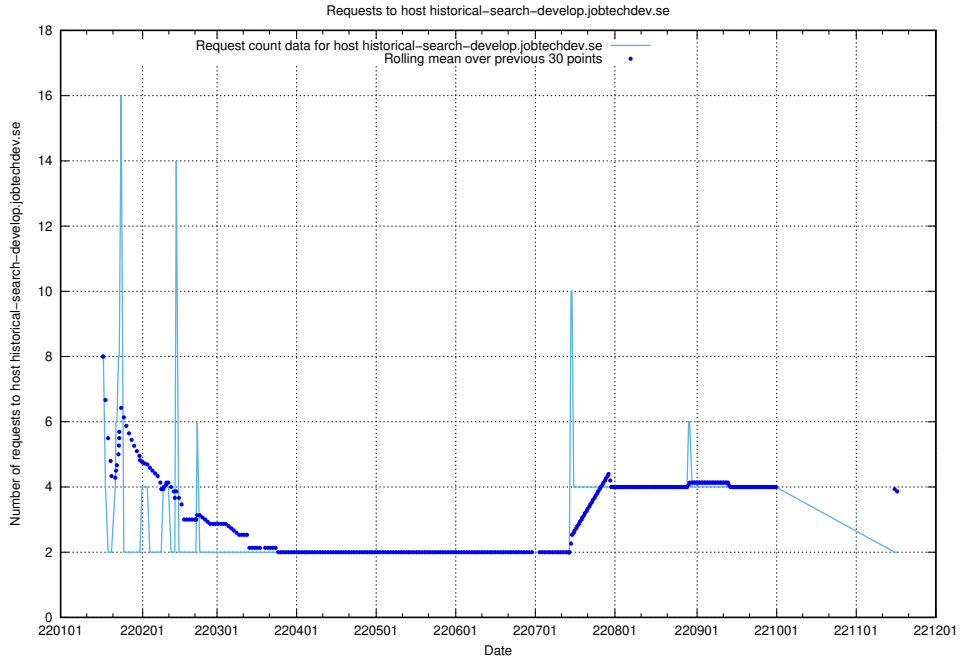

7.279 Usage of historical-search-develop.jobtechdev.se

Here, we count the number of requests to host historical-search-develop.jobtechdev.se.

7.280 Usage of jocp4.jobtechdev.se

Here, we count the number of requests to host jocp4.jobtechdev.se.