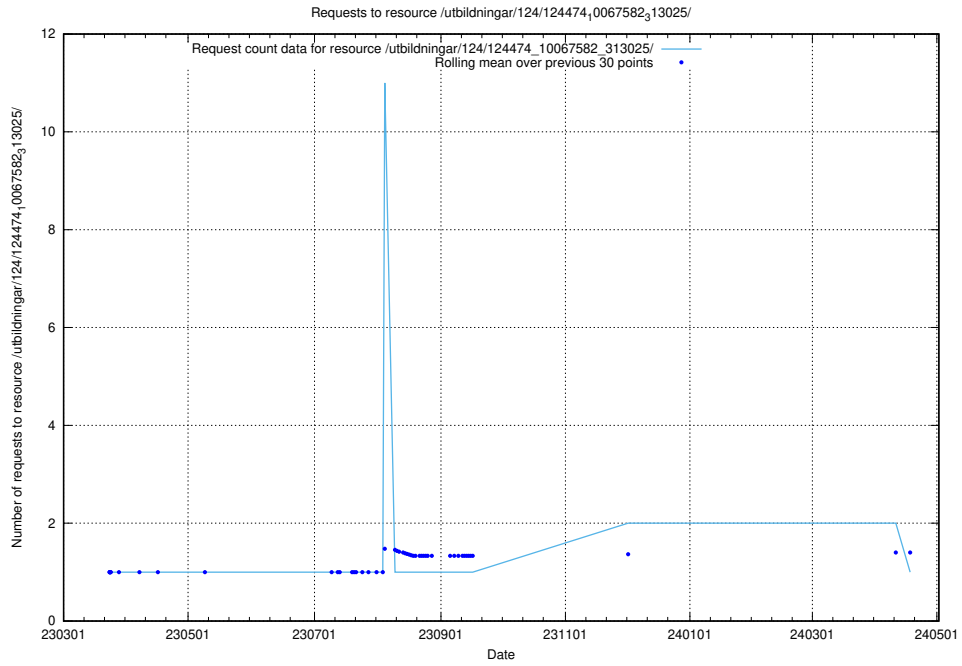

5.3595 Usage of /utbildningar/124/124474_10067582_313025/

Here, we count the number of requests to resource /utbildningar/124/124474_10067582_313025/.