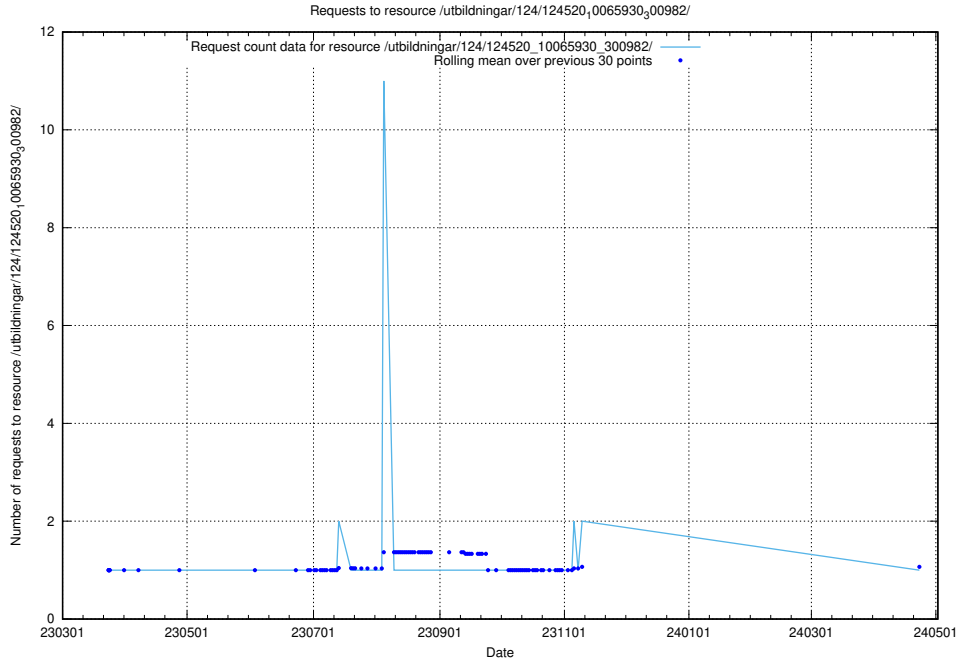

5.1690 Usage of /utbildningar/124/124520_10065930_300982/

Here, we count the number of requests to resource /utbildningar/124/124520_10065930_300982/.