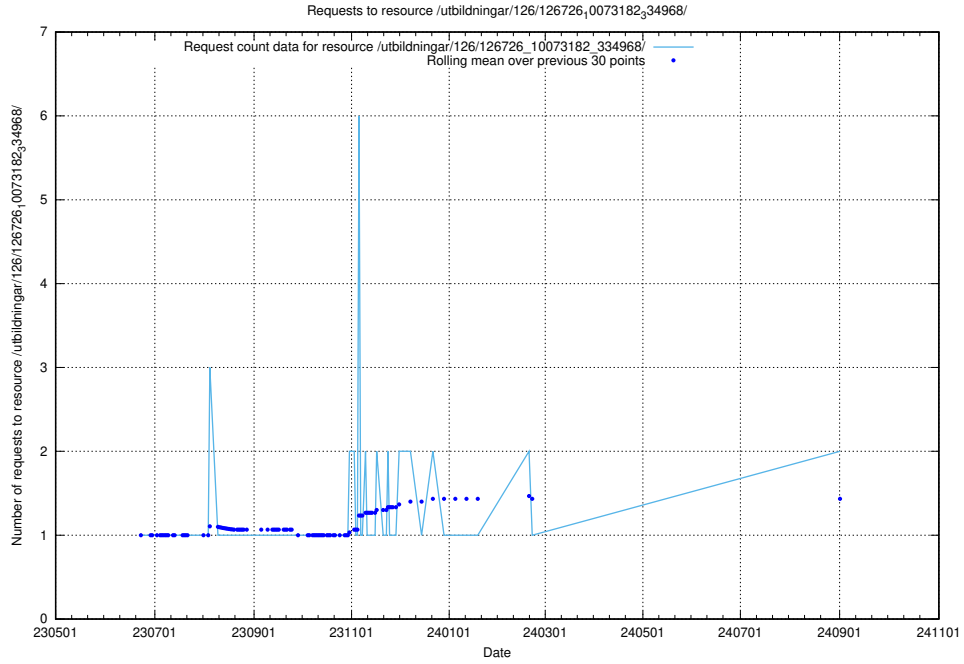

5.917 Usage of /utbildningar/126/126726_10073182_334968/

Here, we count the number of requests to resource /utbildningar/126/126726_10073182_334968/.