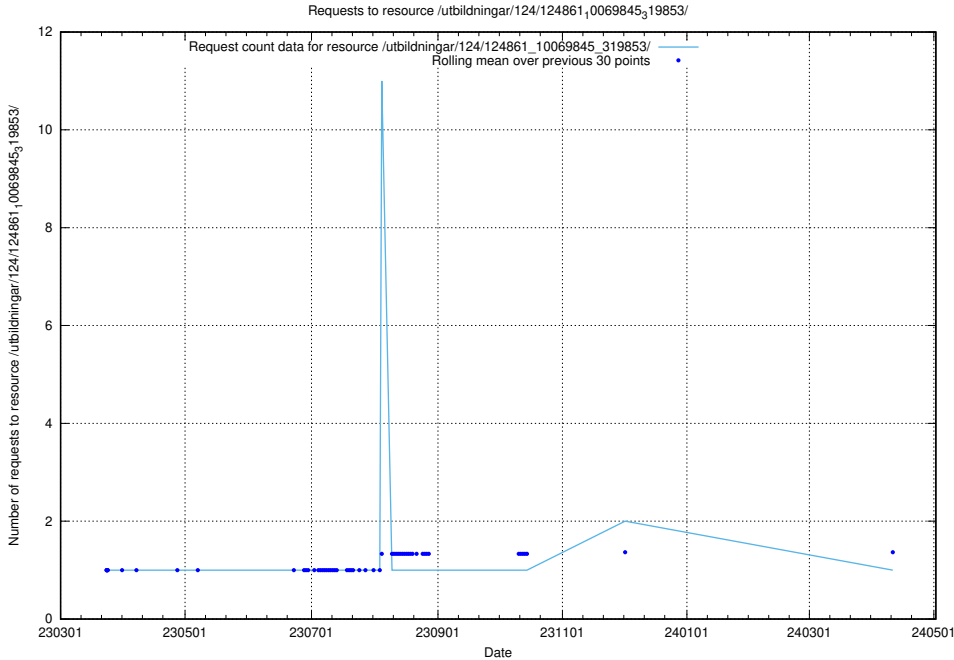

5.1224 Usage of /utbildningar/124/124861_10069845_319853/

Here, we count the number of requests to resource /utbildningar/124/124861_10069845_319853/.