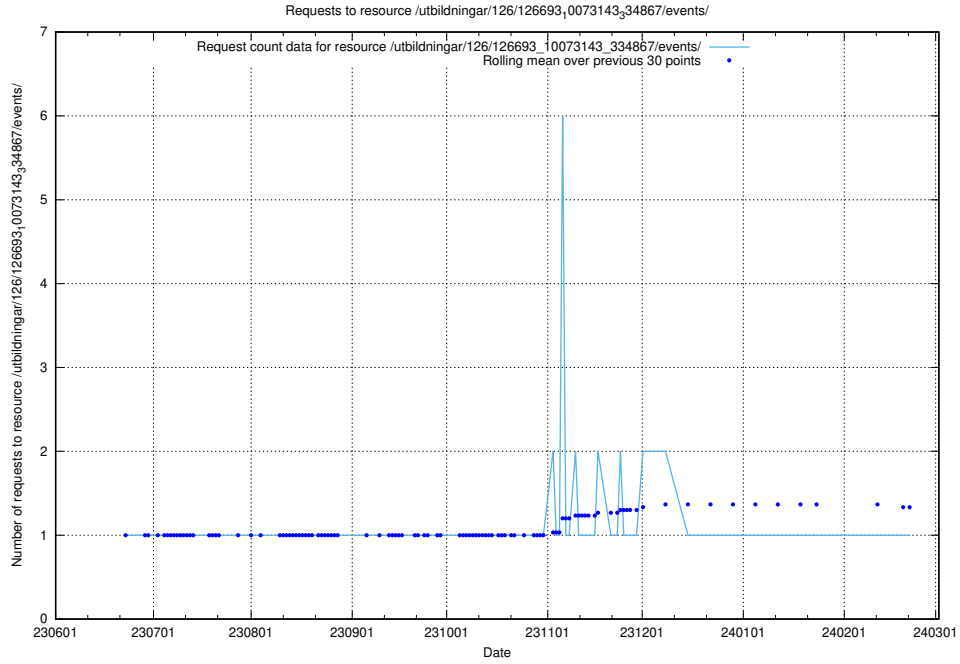

Here, we count the number of requests to resource /utbildningar/126/126693_10073241_335112/events/

5.6315 Usage of /utbildningar/126/126693_10073143_334867/events/

Here, we count the number of requests to resource /utbildningar/126/126693_10073143_334867/events/