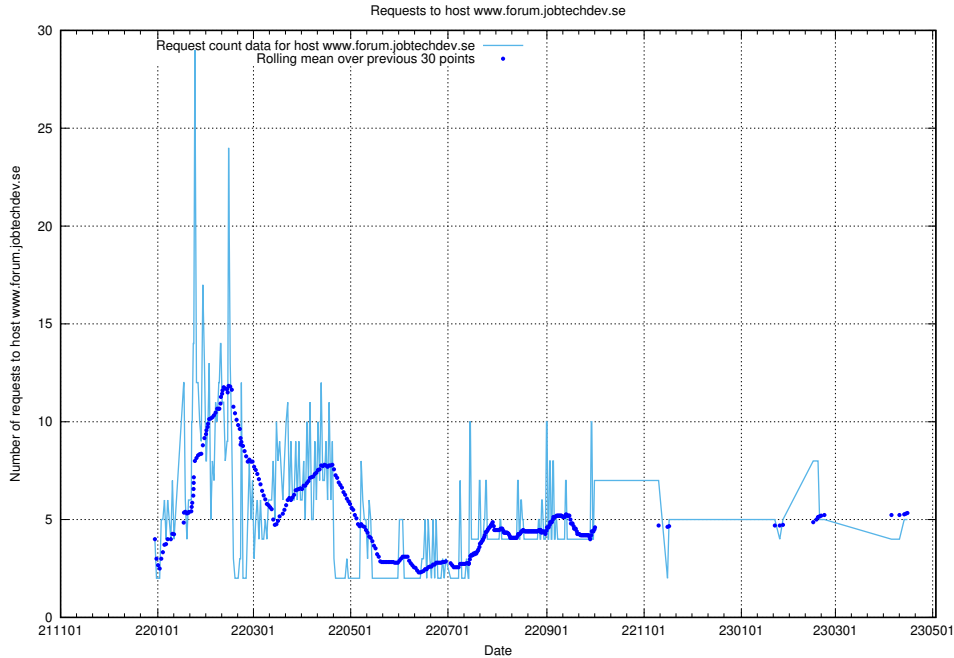

7.100 Usage of www.forum.jobtechdev.se

Here, we count the number of requests to host www.forum.jobtechdev.se.