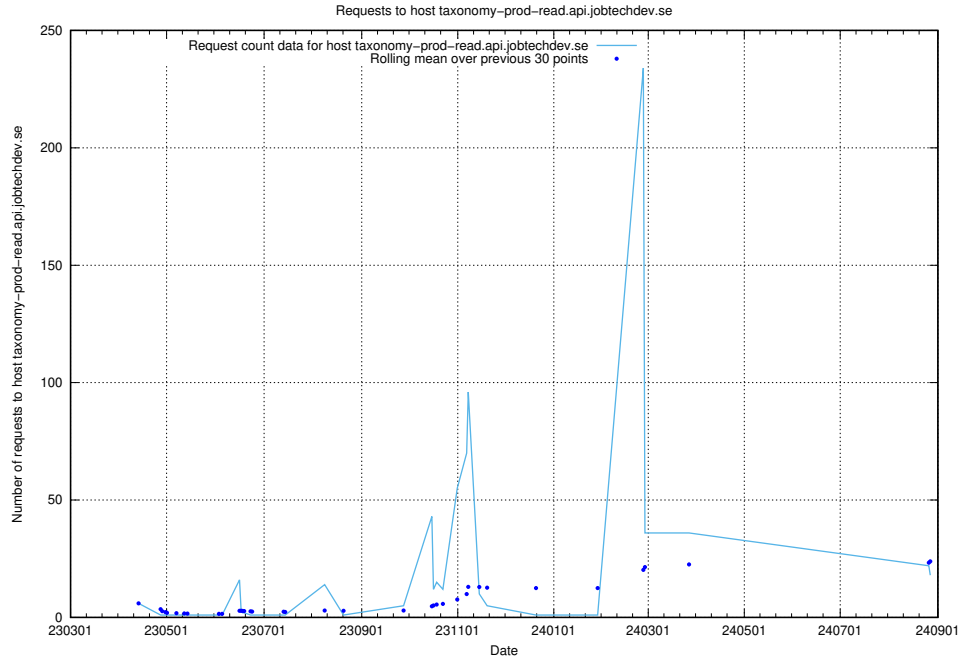

Here, we count the number of requests to host cloud.jobtechdev.se.

7.36 Usage of taxonomy-prod-read.api.jobtechdev.se

Here, we count the number of requests to host taxonomy-prod-read.api.jobtechdev.se.

7.37 Usage of hakjo.jobtechdev.se