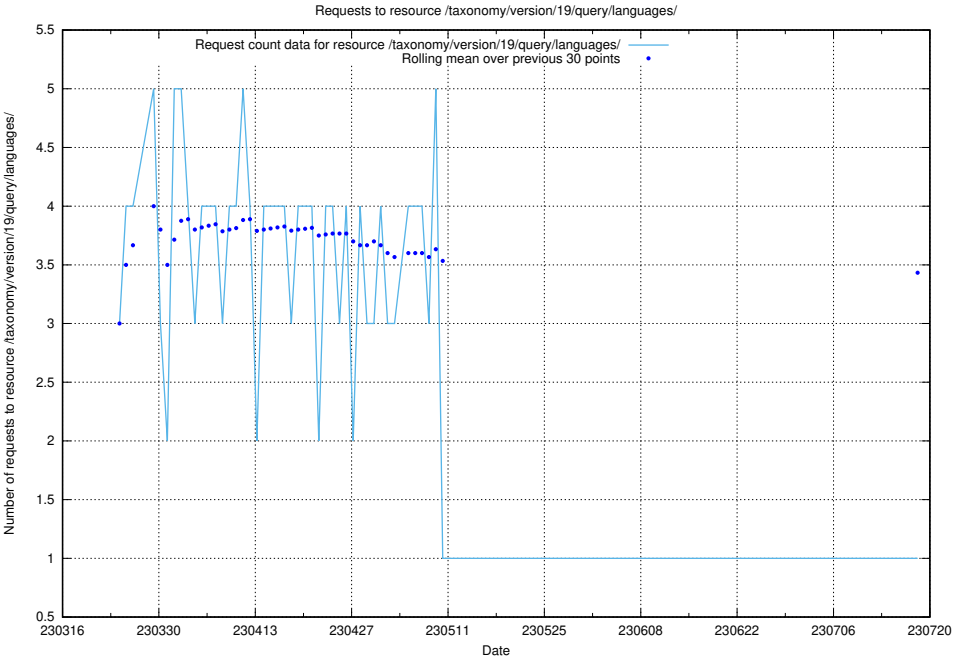

5.6840 Usage of /taxonomy/version/19/query/languages/

Here, we count the number of requests to resource /taxonomy/version/19/query/languages/.