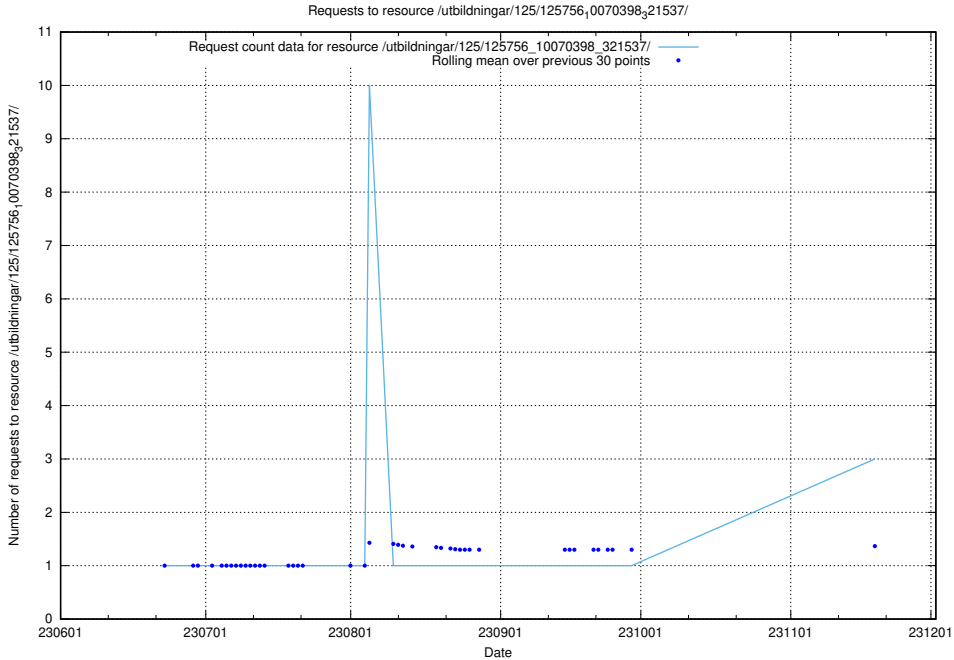

5.475 Usage of /utbildningar/125/125756_10070398_321537/

Here, we count the number of requests to resource /utbildningar/125/125756_10070398_321537/.