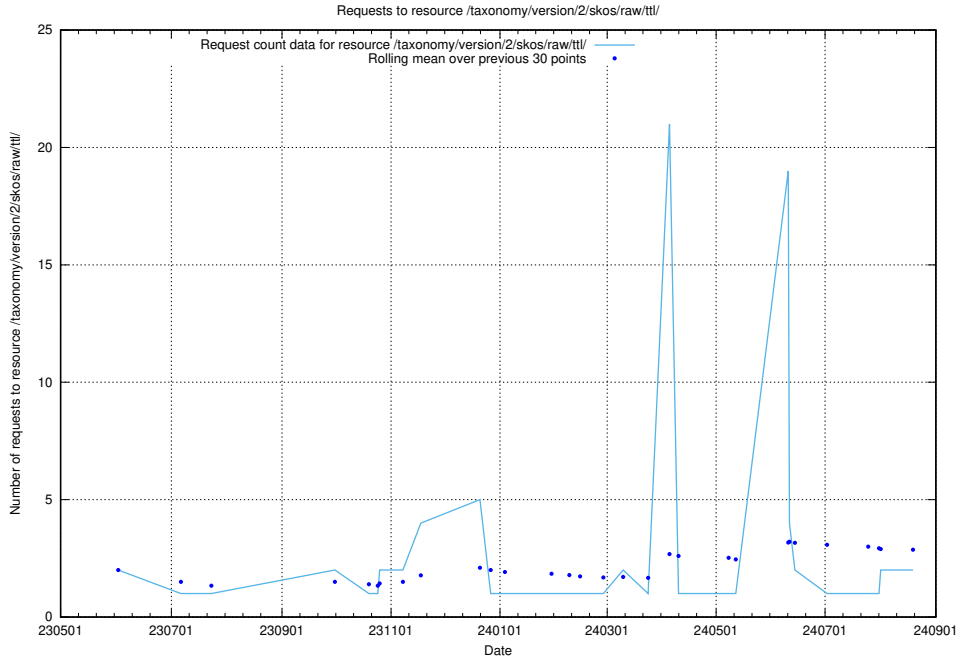

5.971 Usage of /taxonomy/version/2/skos/raw/ttl/

Here, we count the number of requests to resource /taxonomy/version/2/skos/raw/ttl/.