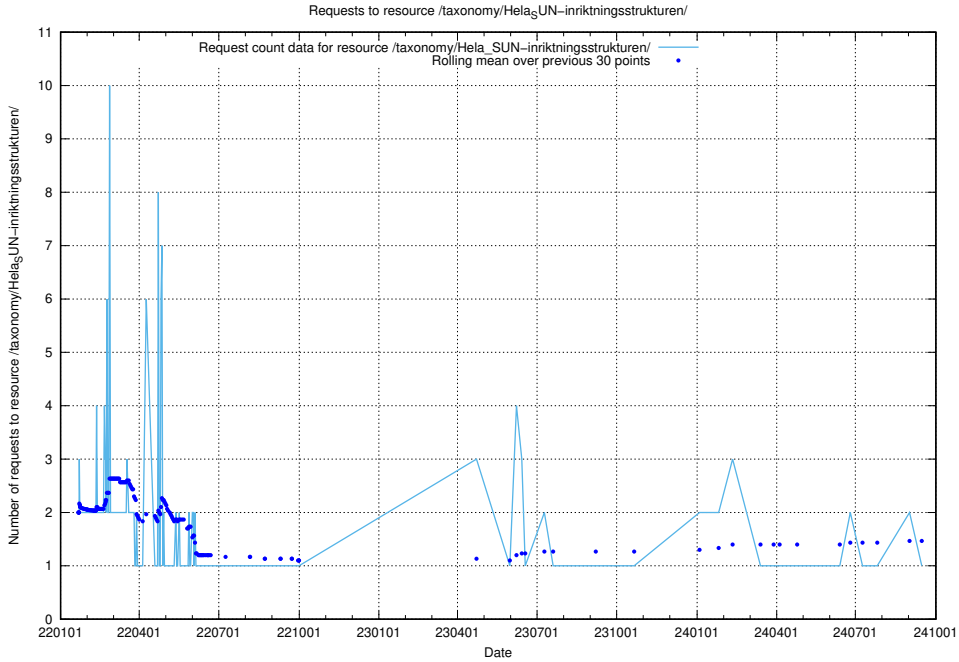

5.7197 Usage of /taxonomy/Hela_SUN-inriktningsstrukturen/

Here, we count the number of requests to resource /taxonomy/Hela_SUN-inriktningsstrukturen/.