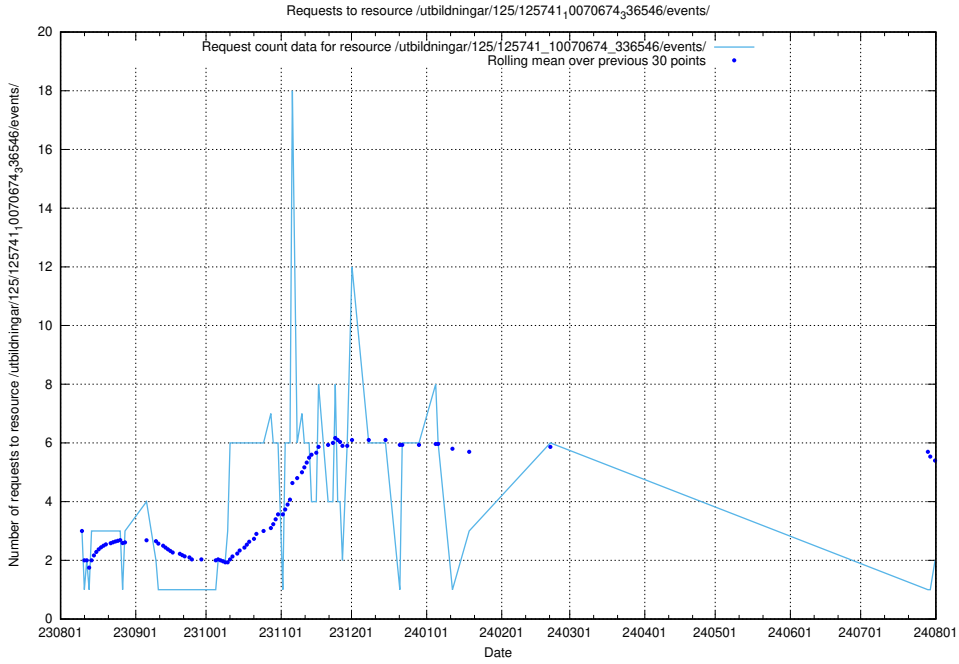

5.849 Usage of /utbildningar/125/125741_10070674_336546/events/

Here, we count the number of requests to resource /utbildningar/125/125741_10070674_336546/events/