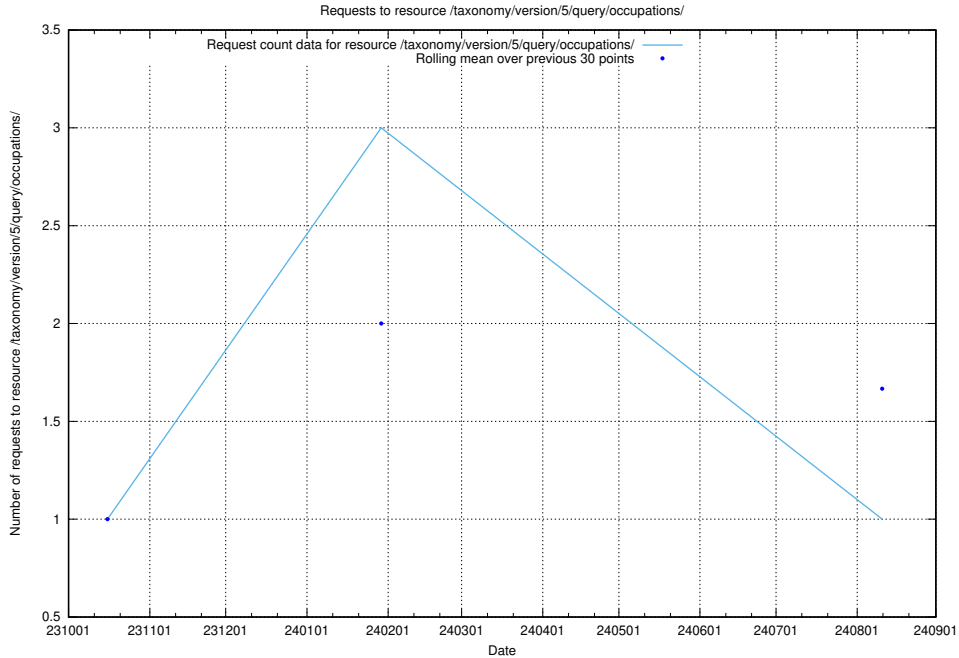

5.5027 Usage of /taxonomy/version/5/query/occupations/

Here, we count the number of requests to resource /taxonomy/version/5/query/occupations/.