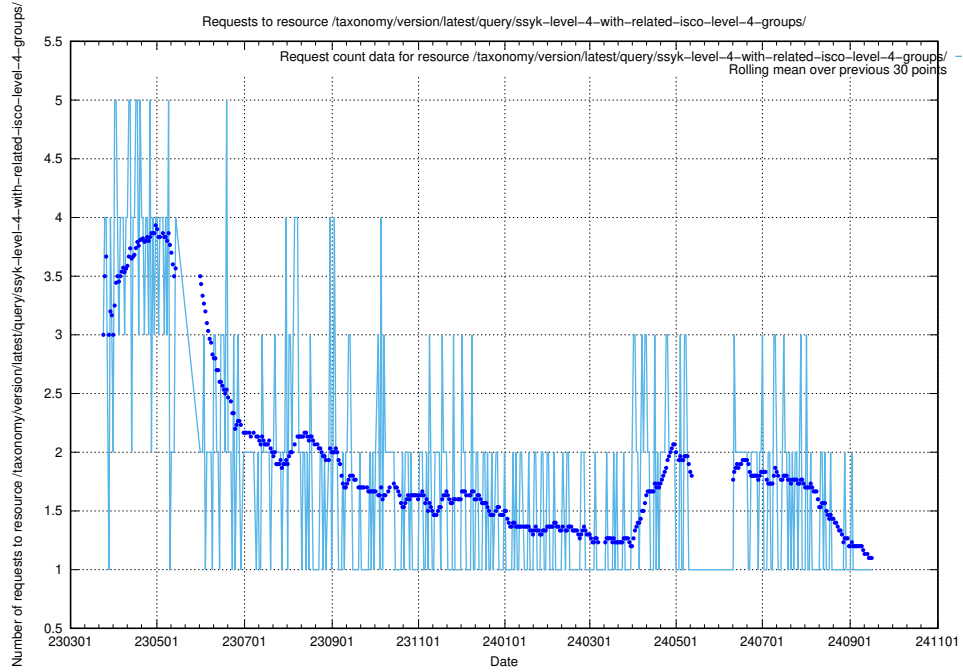

5.6766 Usage of /taxonomy/version/latest/query/ssyk-level-4-with-related-isco-level-4-groups/

Here, we count the number of requests to resource /taxonomy/version/latest/query/ssyk-level-4-with-related-isco-level-4-groups/.