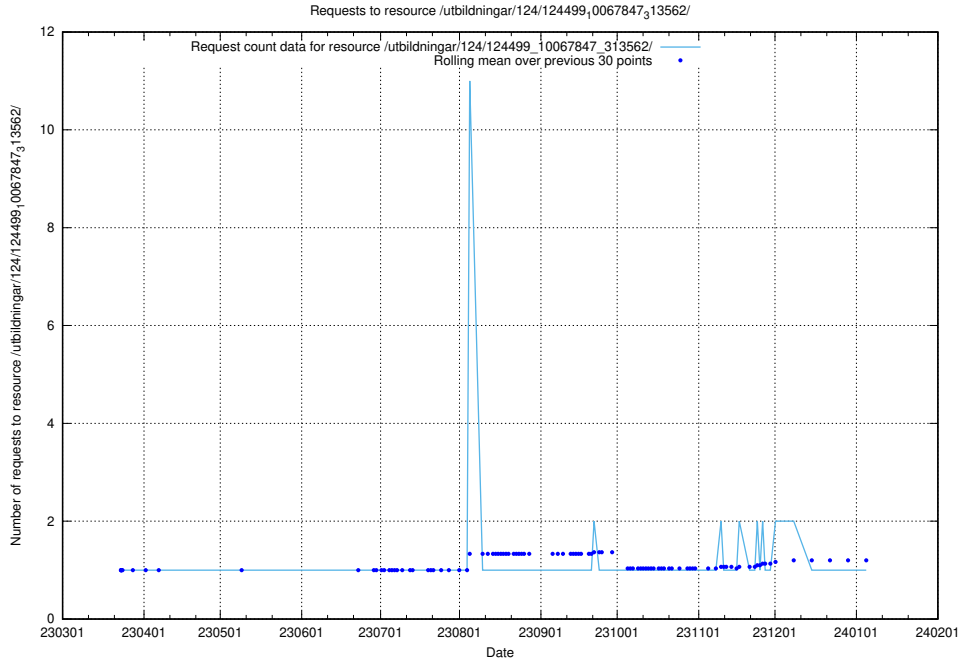

5.3091 Usage of /utbildningar/124/124499_10067847_313562/

Here, we count the number of requests to resource /utbildningar/124/124499_10067847_313562/.