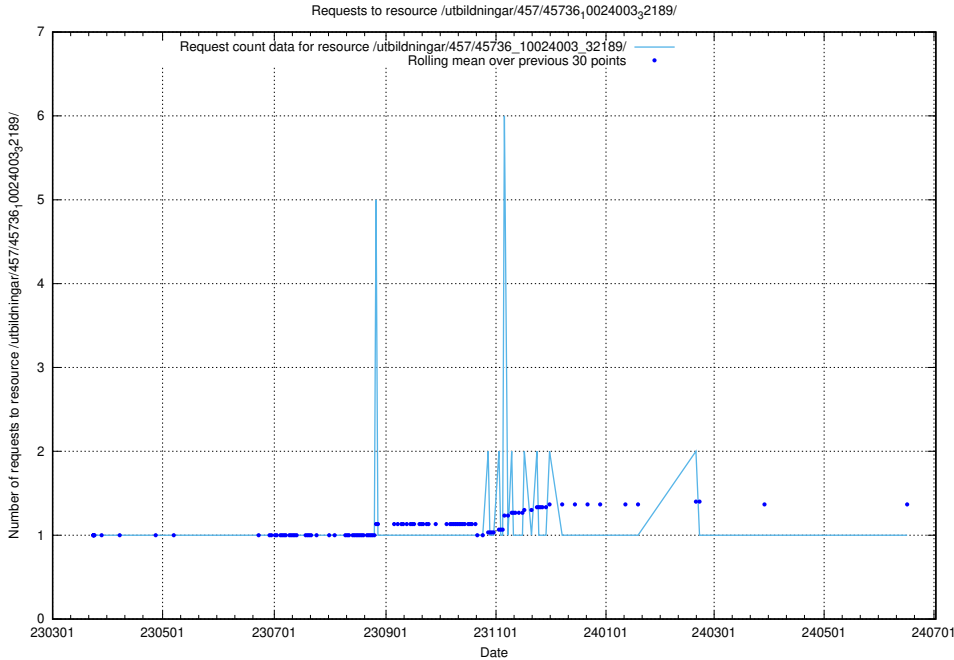

5.7028 Usage of /utbildningar/457/45736_10024003_32189/

Here, we count the number of requests to resource /utbildningar/457/45736_10024003_32189/.