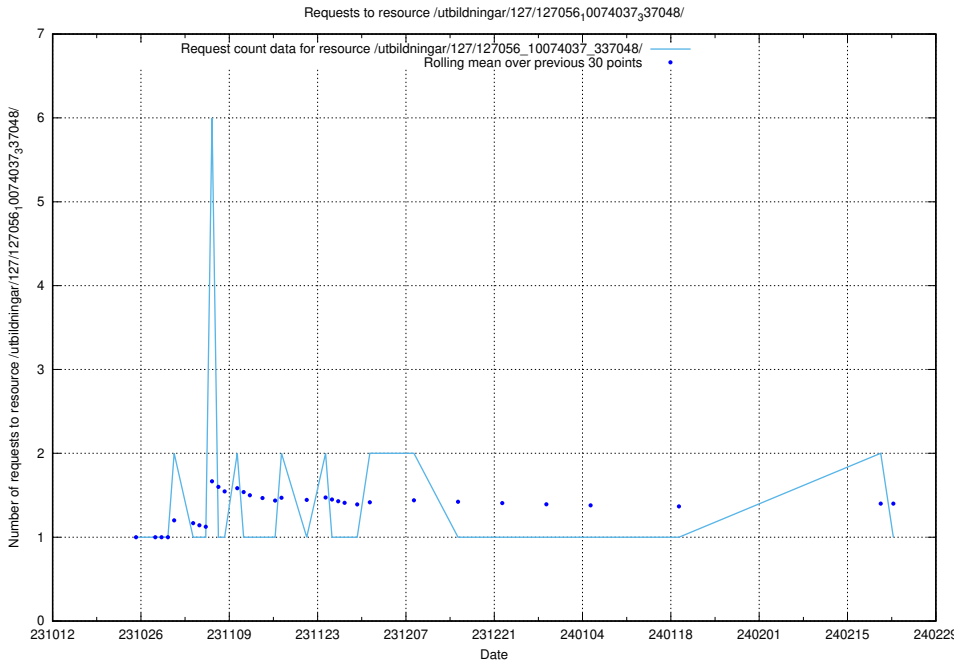

5.4918 Usage of /utbildningar/127/127056_10074037_337048/

Here, we count the number of requests to resource /utbildningar/127/127056_10074037_337048/.