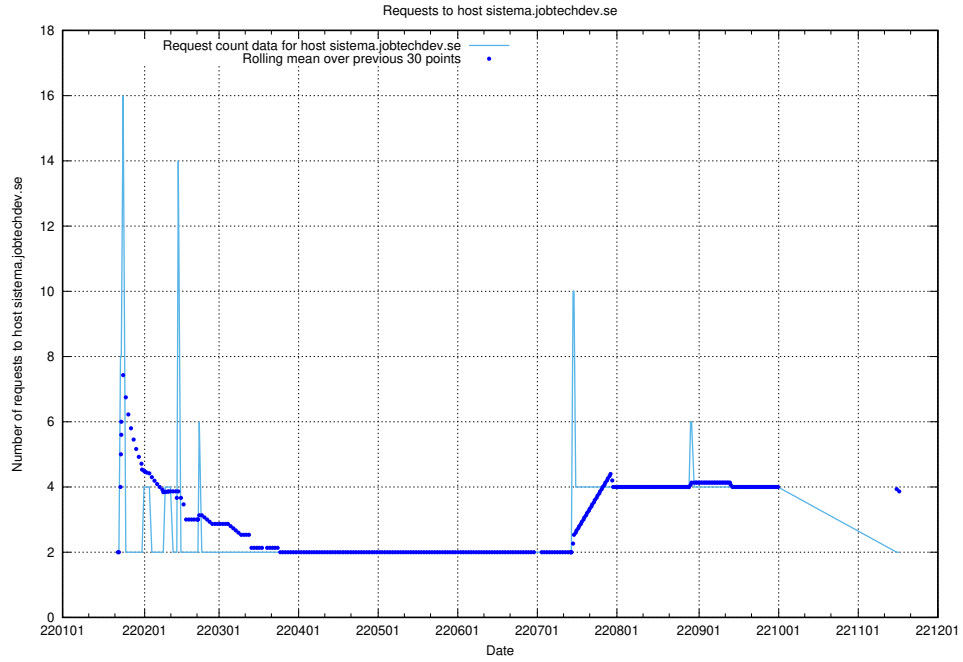

Here, we count the number of requests to host sms.jobtechdev.se.

7.593 Usage of sistema.jobtechdev.se

Here, we count the number of requests to host sistema.jobtechdev.se.

7.594 Usage of shopify.jobtechdev.se