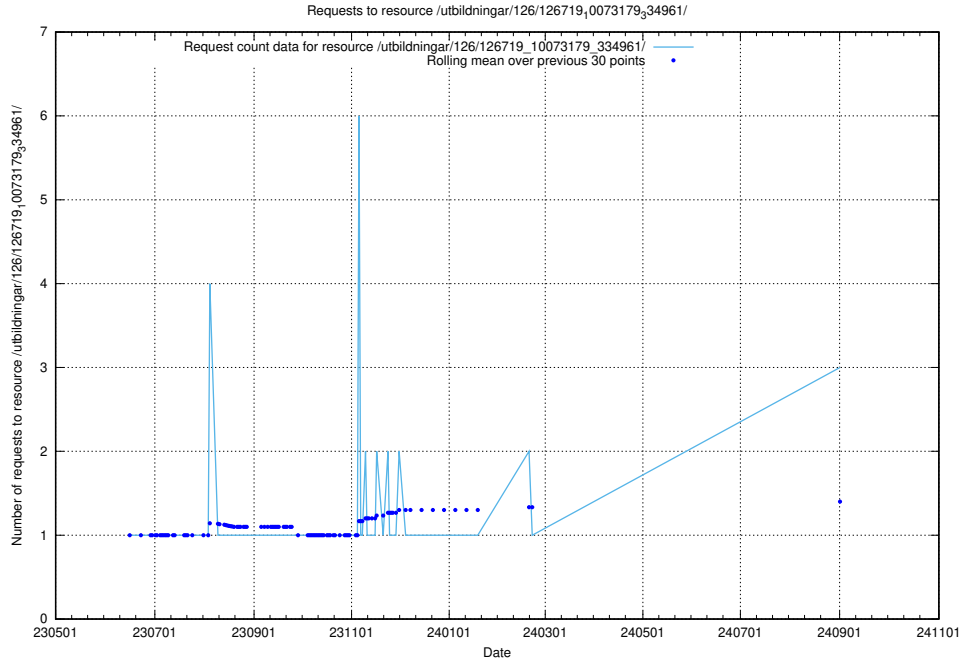

5.491 Usage of /utbildningar/126/126719_10073179_334961/

Here, we count the number of requests to resource /utbildningar/126/126719_10073179_334961/.