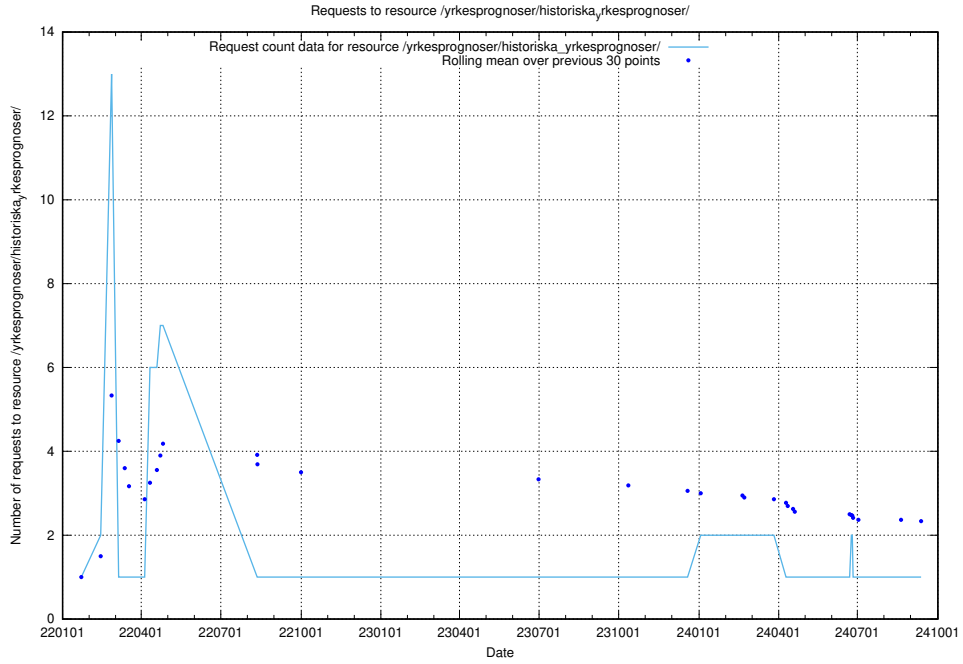

5.5291 Usage of /yrkesprognoser/historiska_yrkesprognoser/

Here, we count the number of requests to resource /yrkesprognoser/historiska_yrkesprognoser/.