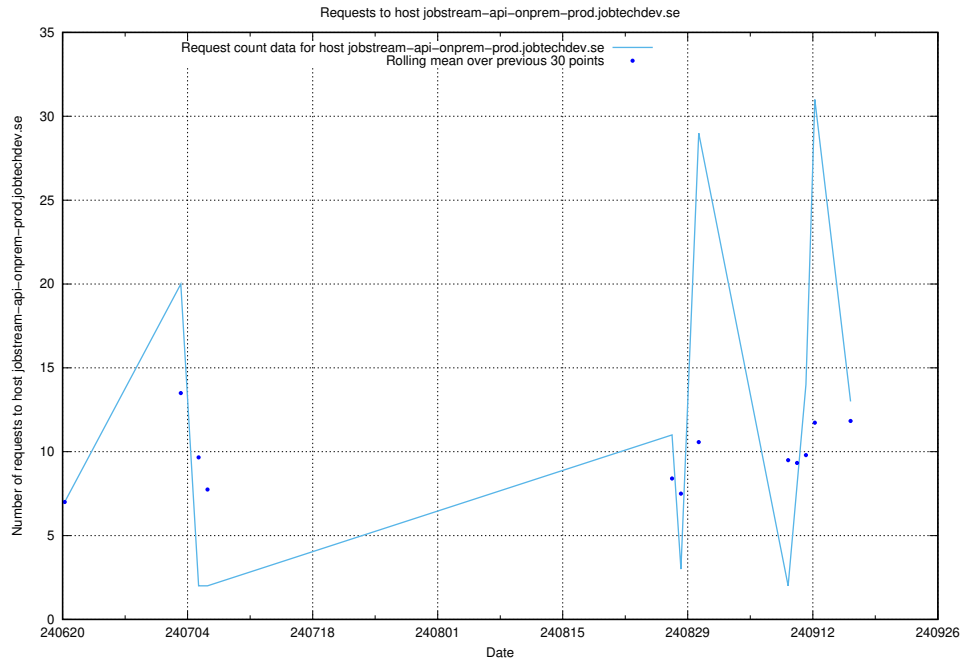

7.50 Usage of jobstream-api-onprem-prod.jobtechdev.se

Here, we count the number of requests to host jobstream-api-onprem-prod.jobtechdev.se.