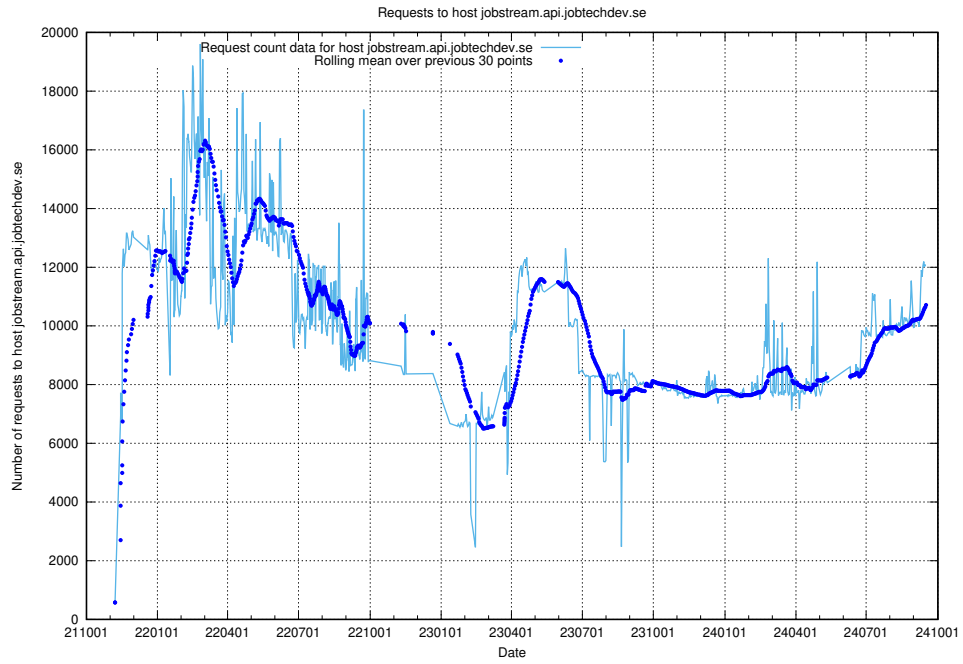

7.10 Usage of jobstream.api.jobtechdev.se

Here, we count the number of requests to host jobstream.api.jobtechdev.se.