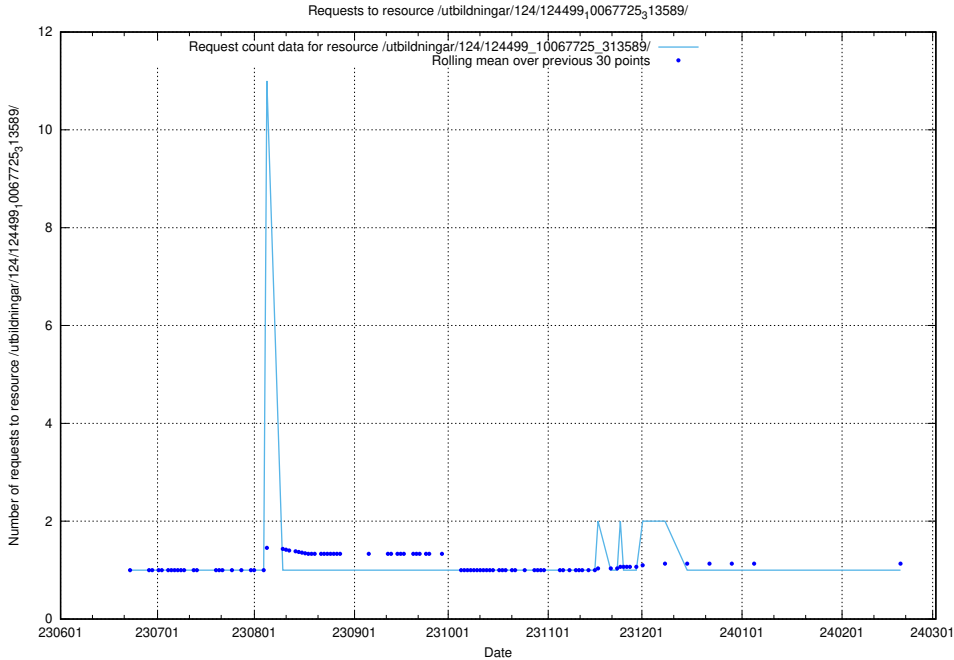

5.6447 Usage of /utbildningar/124/124499_10067725_313589/

Here, we count the number of requests to resource /utbildningar/124/124499_10067725_313589/.