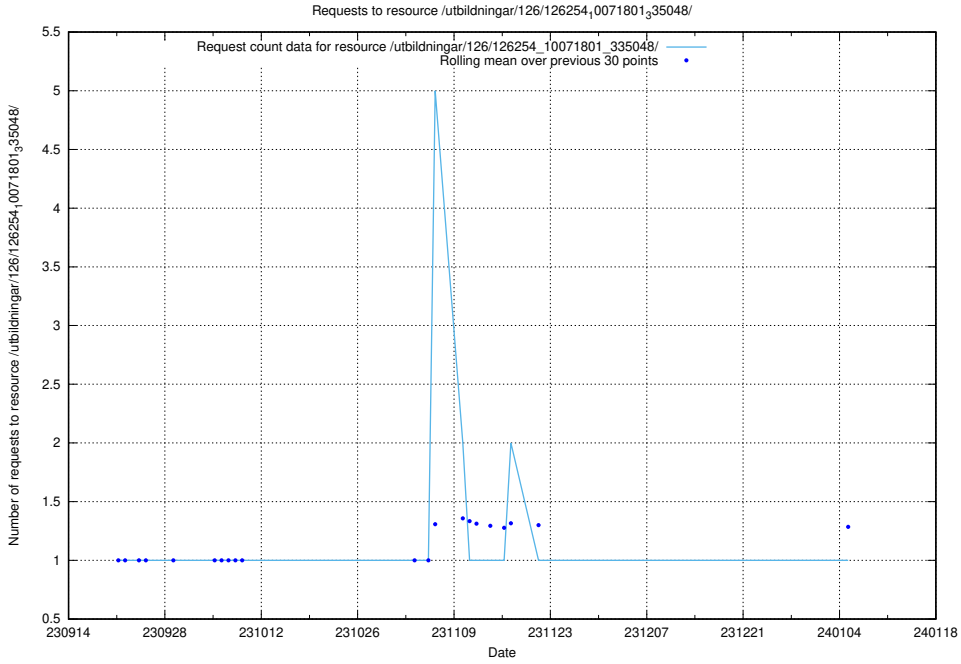

5.5226 Usage of /utbildningar/126/126254_10071801_335048/

Here, we count the number of requests to resource /utbildningar/126/126254_10071801_335048/.