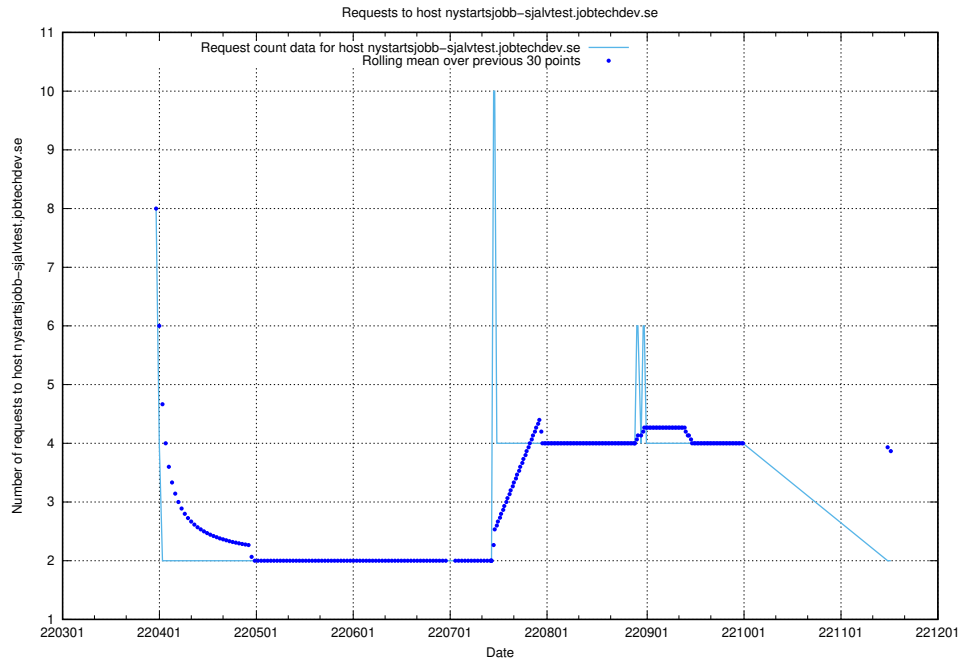

7.485 Usage of nystartsjobb-sjalvtest.jobtechdev.se

Here, we count the number of requests to host nystartsjobb-sjalvtest.jobtechdev.se.