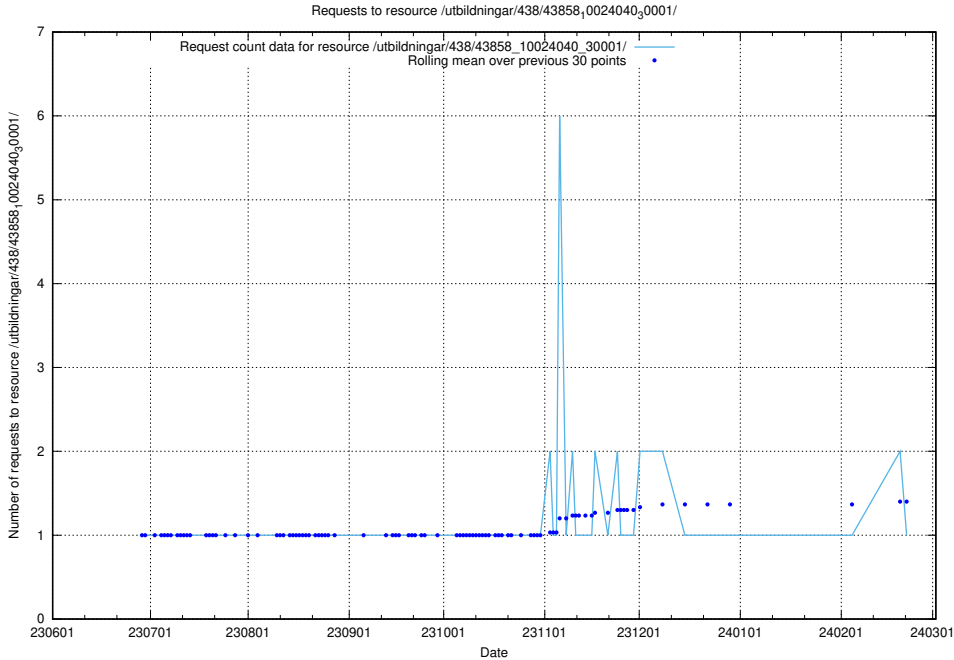

5.6125 Usage of /utbildningar/438/43858_10024040_30001/

Here, we count the number of requests to resource /utbildningar/438/43858_10024040_30001/.