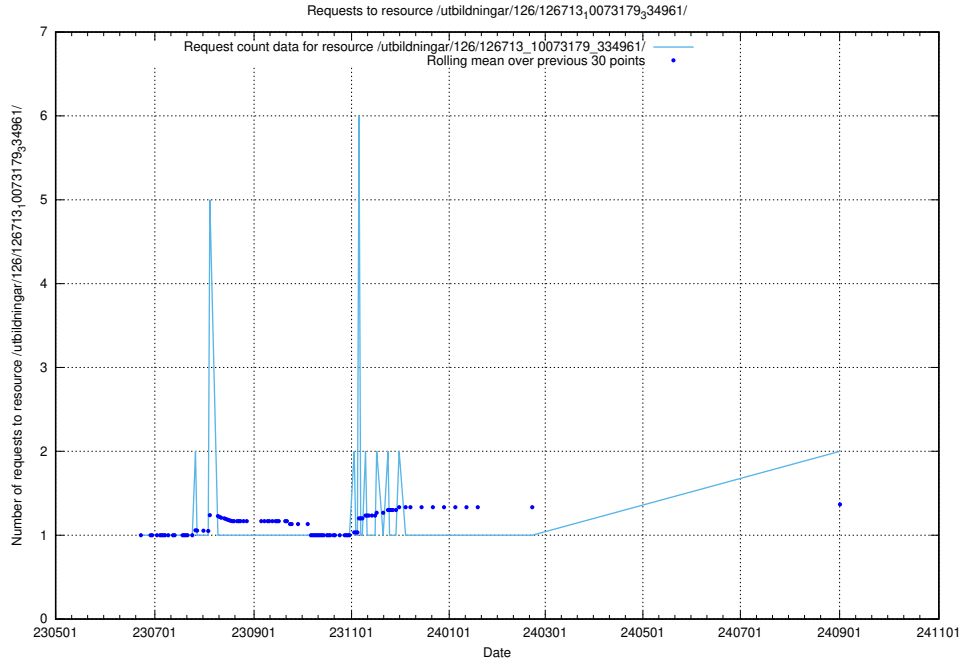

5.923 Usage of /utbildningar/126/126713_10073179_334961/

Here, we count the number of requests to resource /utbildningar/126/126713_10073179_334961/.