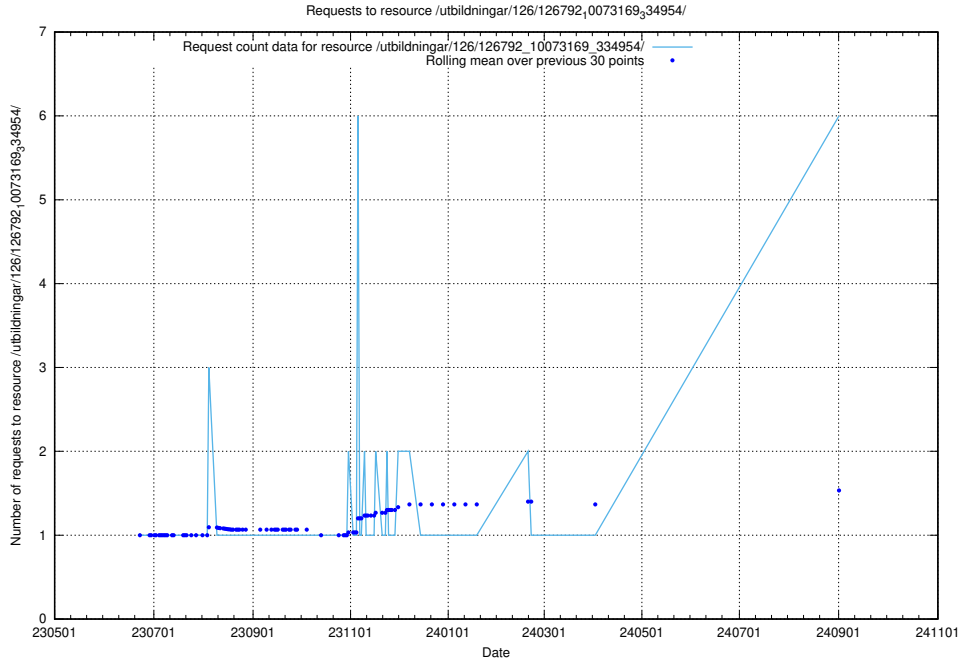

5.120 Usage of /utbildningar/126/126792_10073169_334954/

Here, we count the number of requests to resource /utbildningar/126/126792_10073169_334954/.