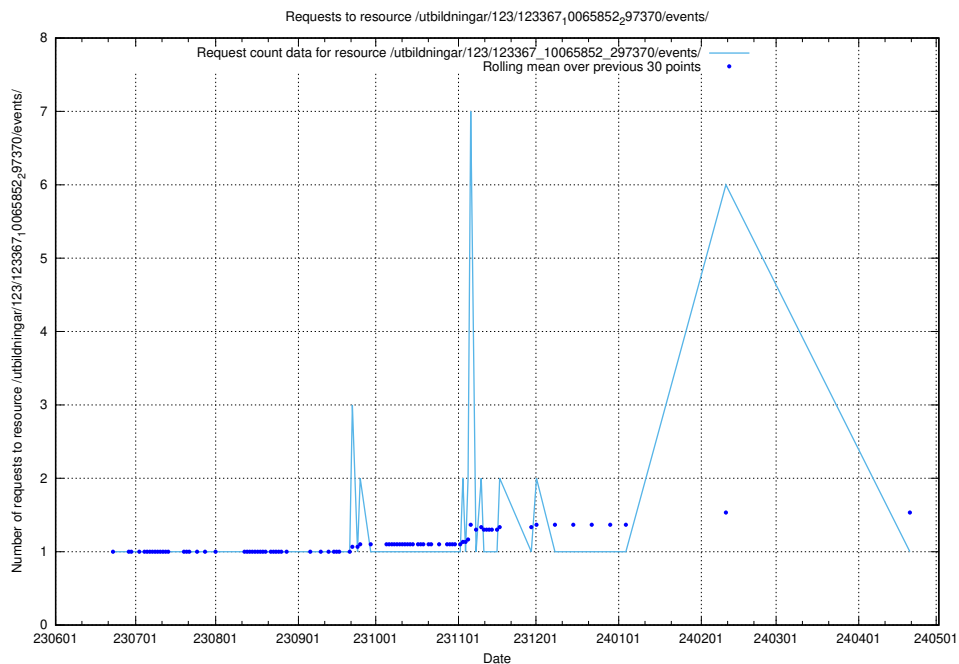

5.6493 Usage of /utbildningar/123/123367_10065852_297370/events/

Here, we count the number of requests to resource /utbildningar/123/123367_10065852_297370/events/