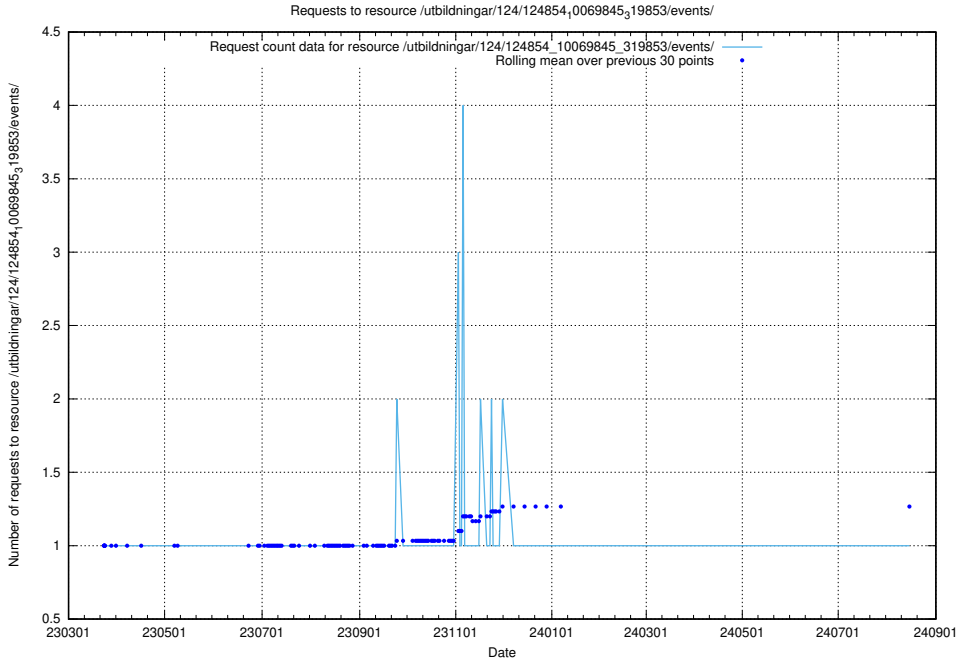

5.1260 Usage of /utbildningar/124/124854_10069845_319853/events/

Here, we count the number of requests to resource /utbildningar/124/124854_10069845_319853/events/