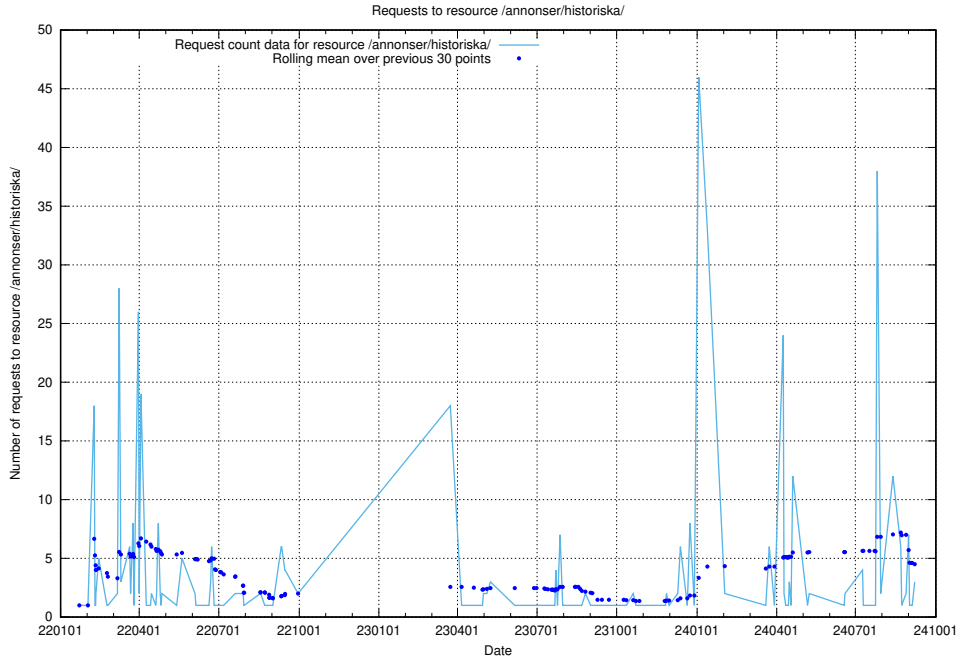

5.446 Usage of /annonser/historiska/

Here, we count the number of requests to resource /annonser/historiska/.