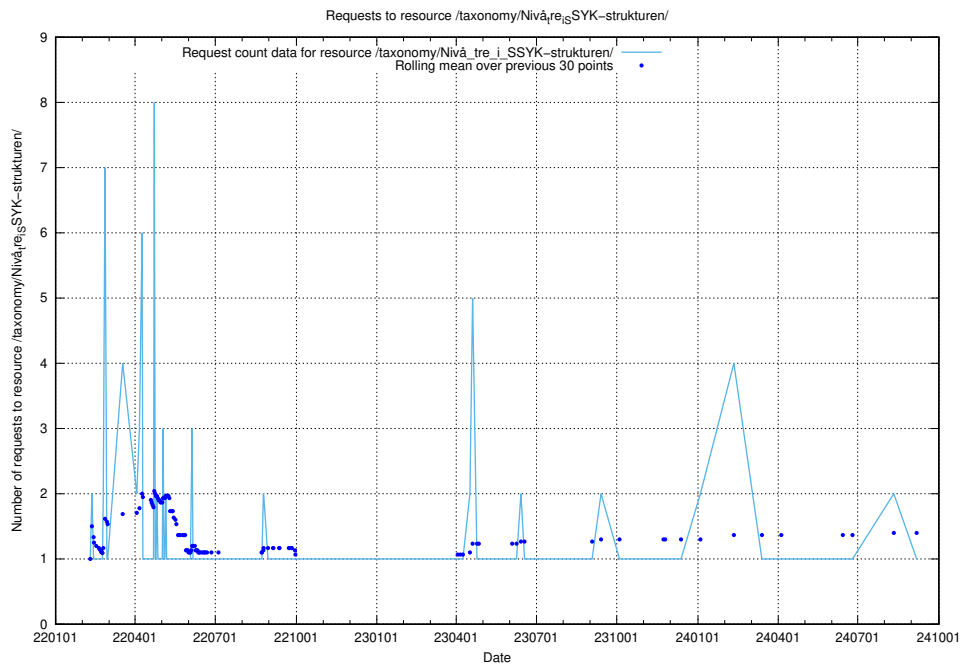

5.2626 Usage of /taxonomy/Nivå_tre_i_SSYK-strukturen/

Here, we count the number of requests to resource /taxonomy/Nivå_tre_i_SSYK-strukturen/.