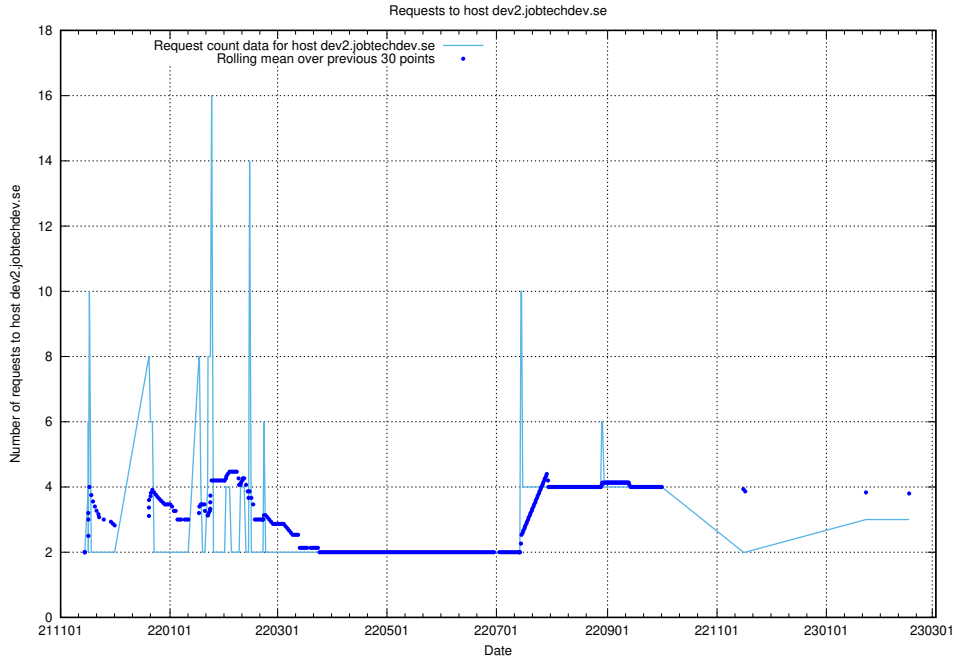

7.176 Usage of dev2.jobtechdev.se

Here, we count the number of requests to host dev2.jobtechdev.se.