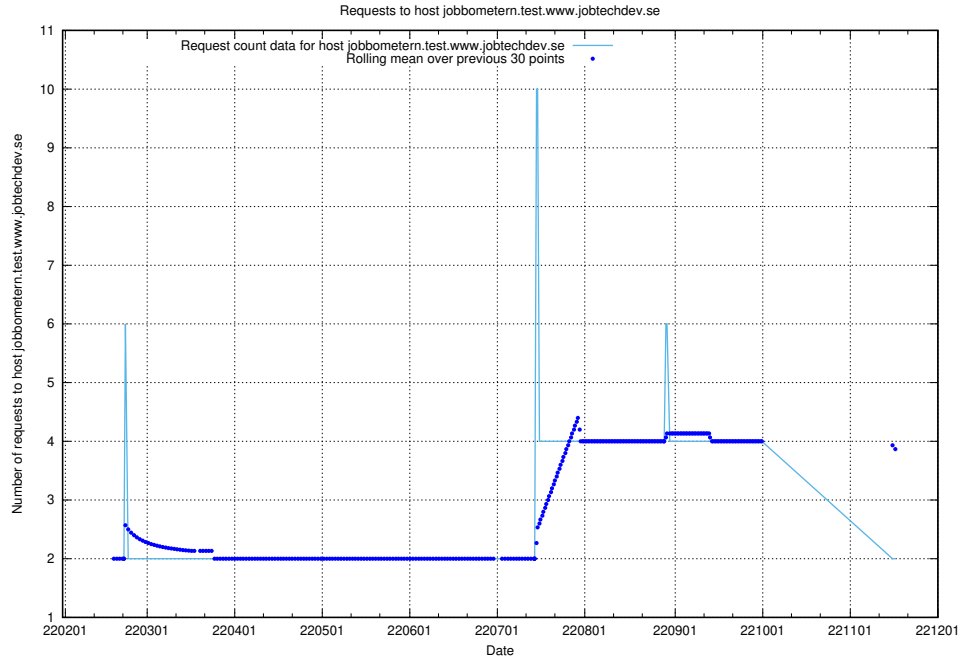

7.538 Usage of `jobbometern.test.www.jobtechdev.se`

Here, we count the number of requests to host `jobbometern.test.www.jobtechdev.se`.