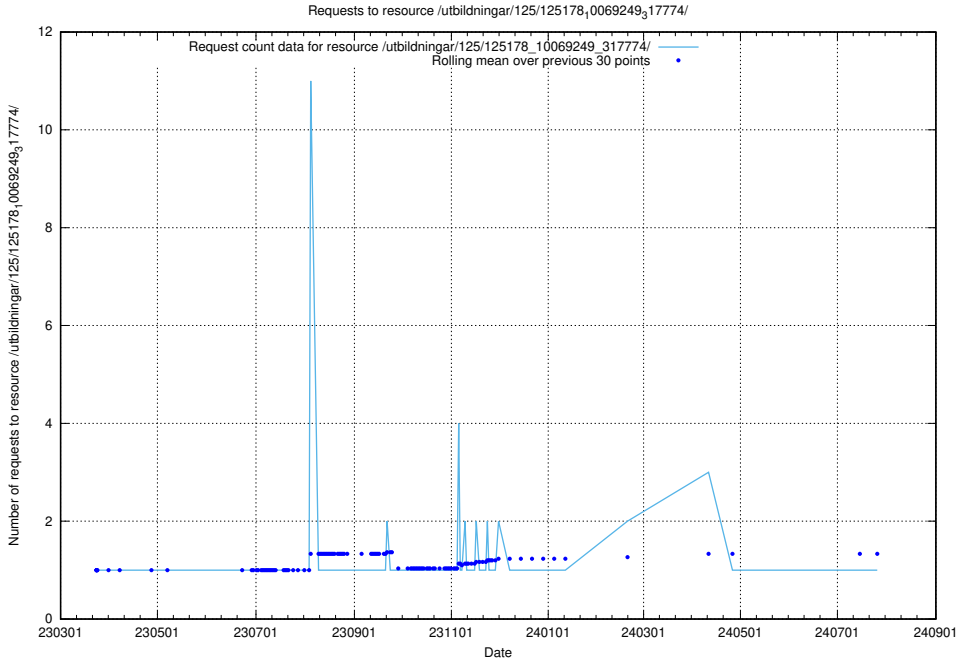

5.1200 Usage of /utbildningar/125/125178_10069249_317774/

Here, we count the number of requests to resource /utbildningar/125/125178_10069249_317774/.