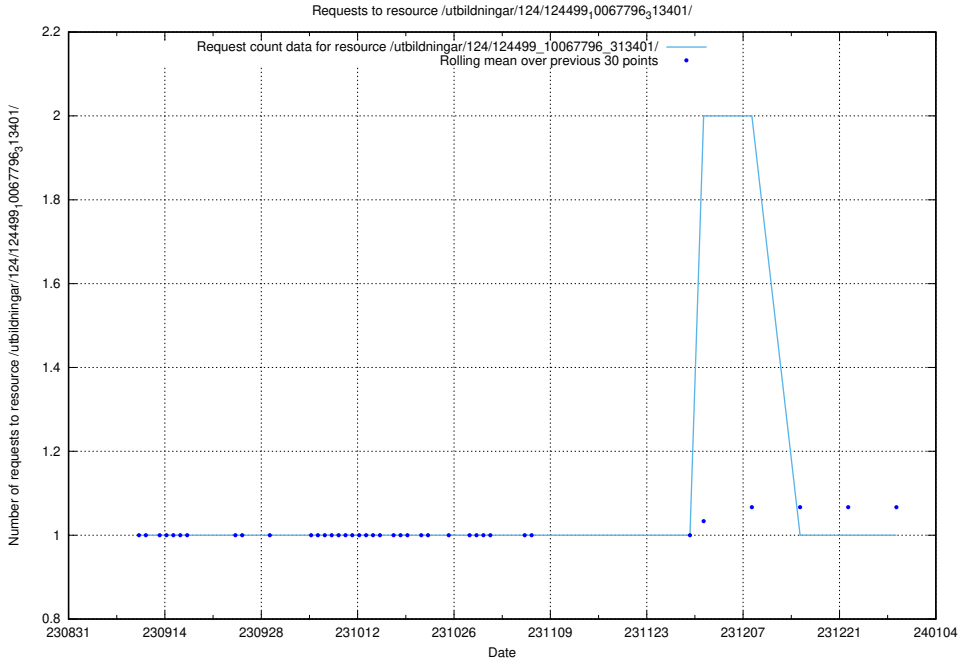

5.5321 Usage of /utbildningar/124/124499_10067796_313401/

Here, we count the number of requests to resource /utbildningar/124/124499_10067796_313401/.