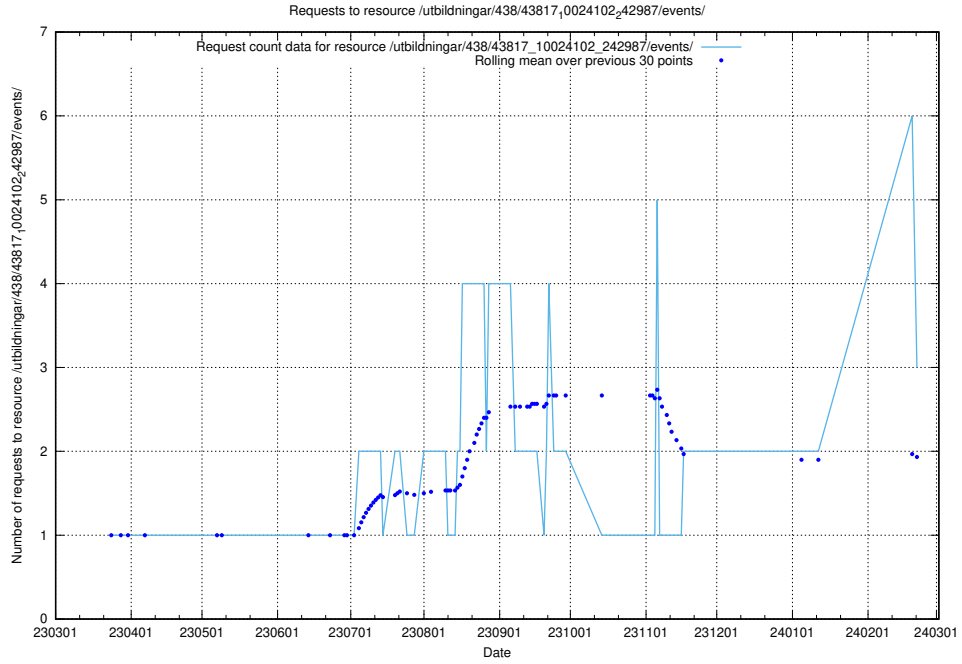

Here, we count the number of requests to resource /utbildningar/438/43817_10024102_242987/events/.

5.508 Usage of /utbildningar/437/43757_10024113_309027/events/

Here, we count the number of requests to resource /utbildningar/437/43757_10024113_309027/events/.