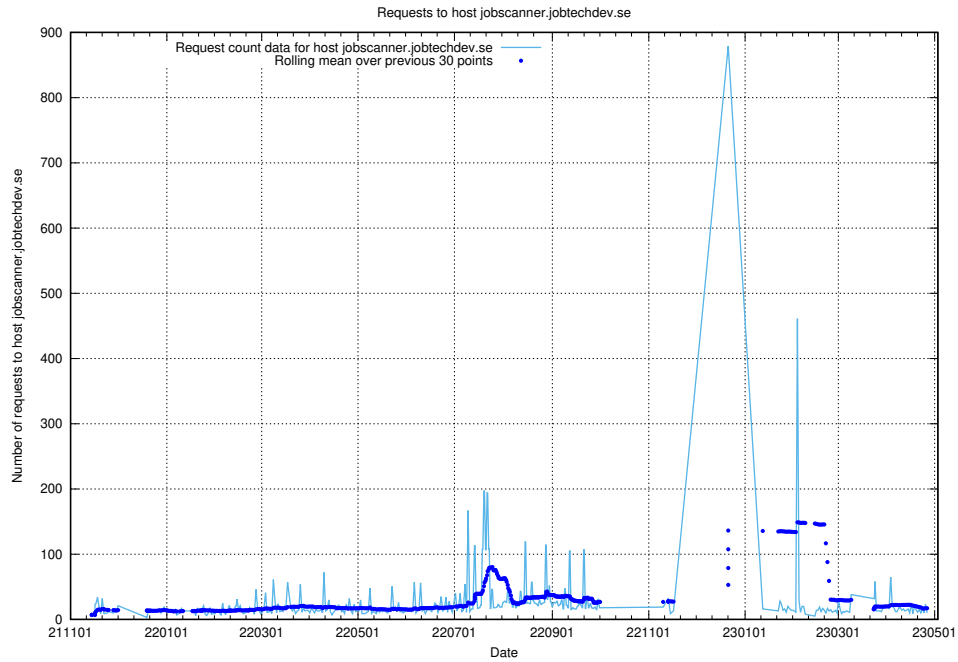

7.68 Usage of jobscanner.jobtechdev.se

Here, we count the number of requests to host jobscanner.jobtechdev.se.