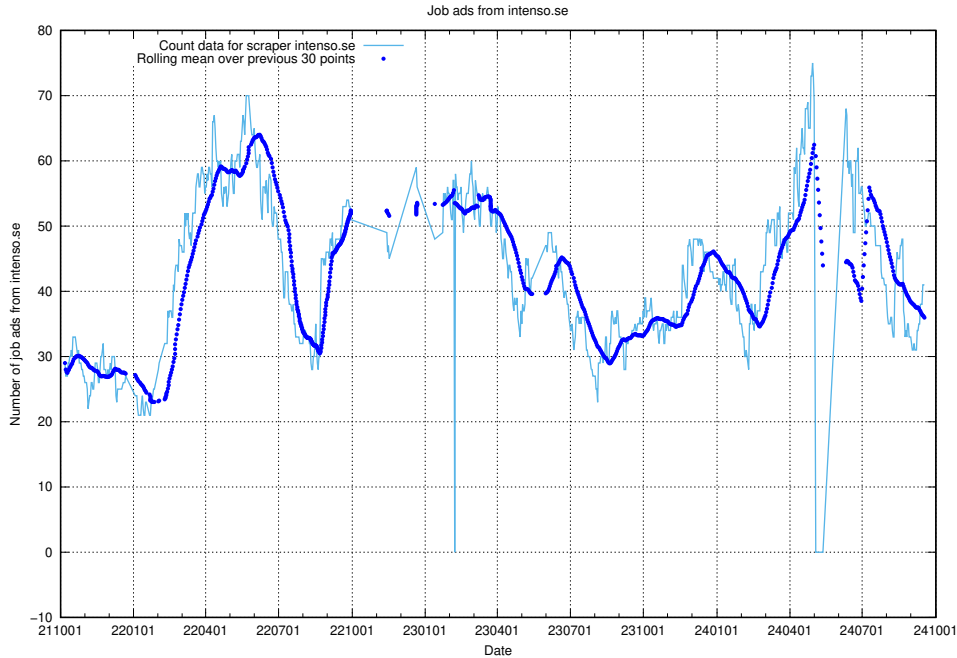

13.17 Number of ads by scraper intenso.se

Here, we count the number of job ads scraped from intenso.se.