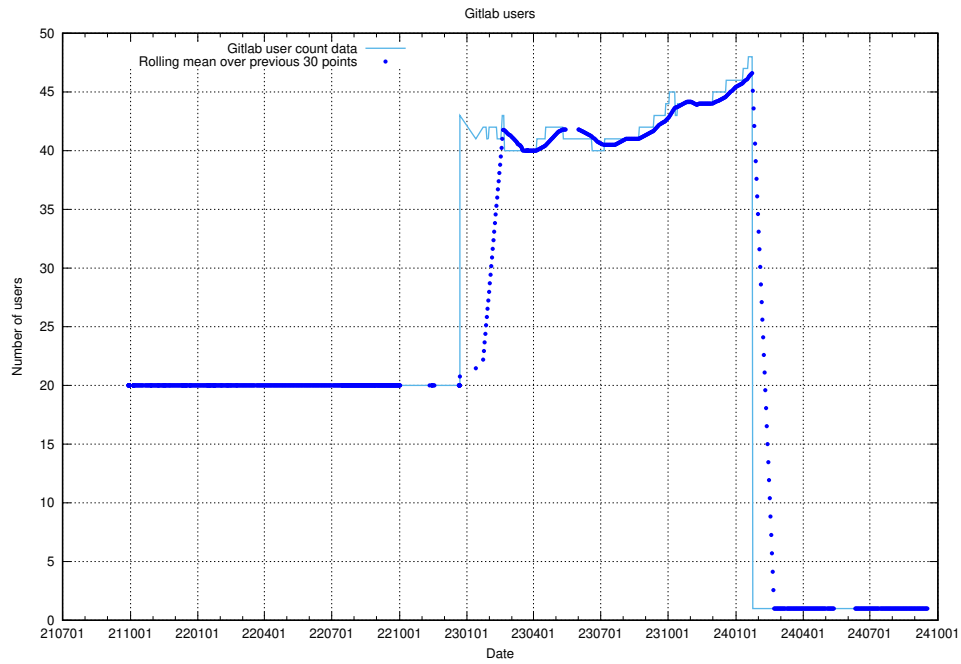

6 Gitlab

This section summarises the state of [JobTech's code repositories](https://gitlab.com/arbetsformedlingen)⁷.

6.1 User count

A graph of users in JobTech's official code repository.

⁷<https://gitlab.com/arbetsformedlingen>