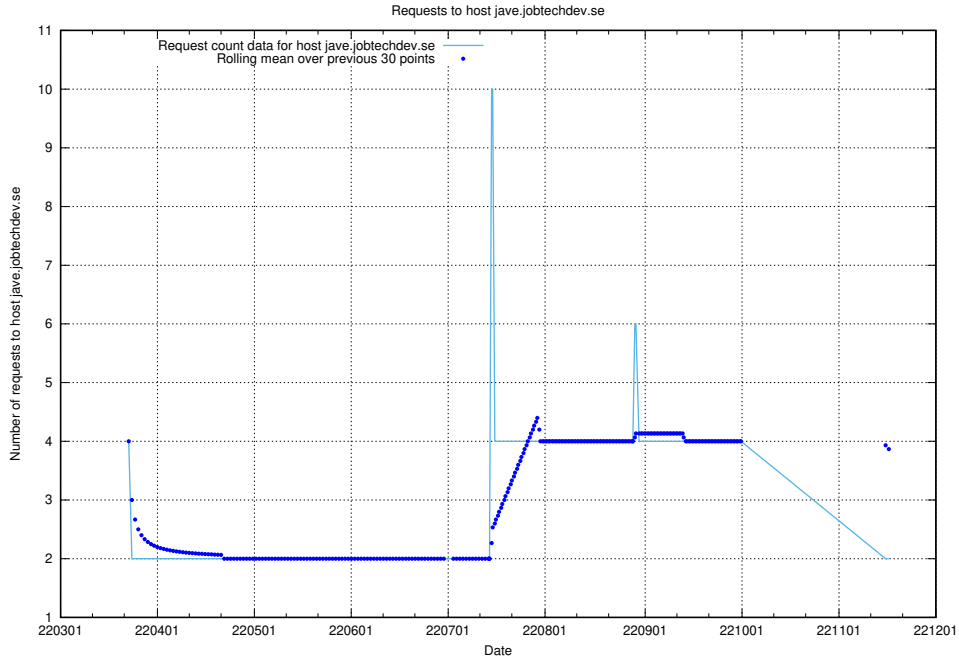

7.497 Usage of `jobstream-smoke.jobtechdev.se`

Here, we count the number of requests to host `jobstream-smoke.jobtechdev.se`.

7.498 Usage of jobad-enrichments-internal-standby-api.jobtechdev.se

Here, we count the number of requests to host jobad-enrichments-internal-standby-api.jobtechdev.se.