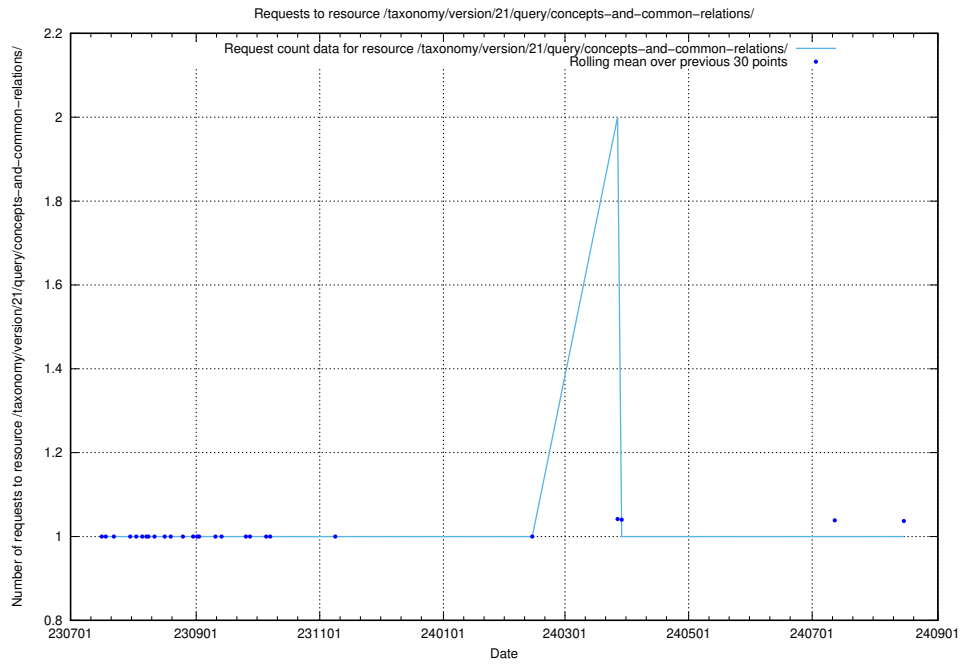

5.5763 Usage of /taxonomy/version/21/query/concepts-and-common-relations/

Here, we count the number of requests to resource /taxonomy/version/21/query/concepts-and-common-relations/.

5.5764 Usage of /utbildningar/122/122967_10065274_281273/