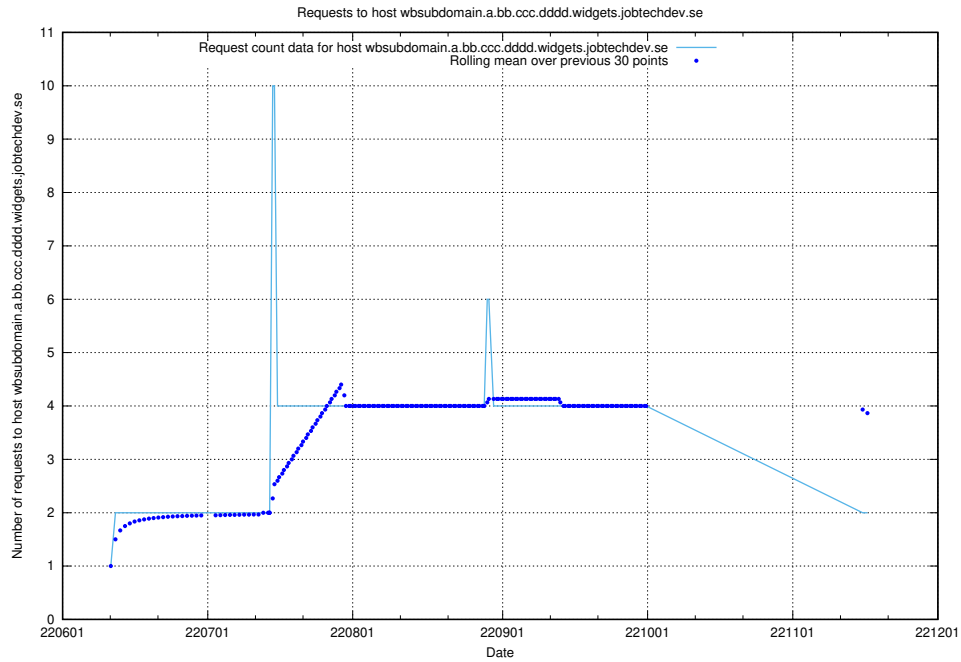

7.414 Usage of wbsubdomain.a.bb.ccc.dddd.widgets.jobtechdev.se

Here, we count the number of requests to host wbsubdomain.a.bb.ccc.dddd.widgets.jobtechdev.se.