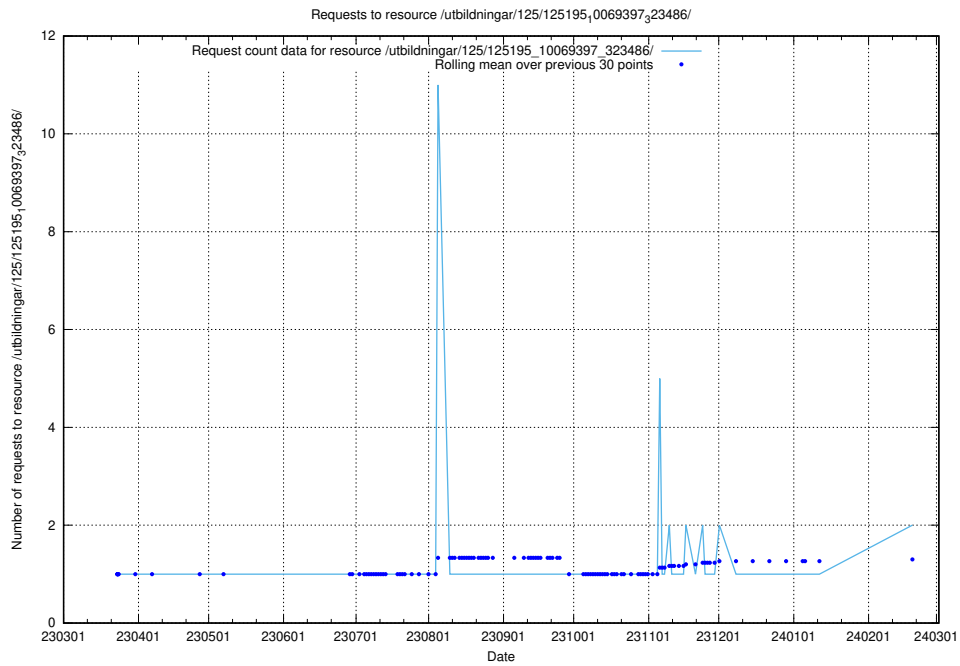

5.543 Usage of /utbildningar/125/125195_10069397_323486/

Here, we count the number of requests to resource /utbildningar/125/125195_10069397_323486/.