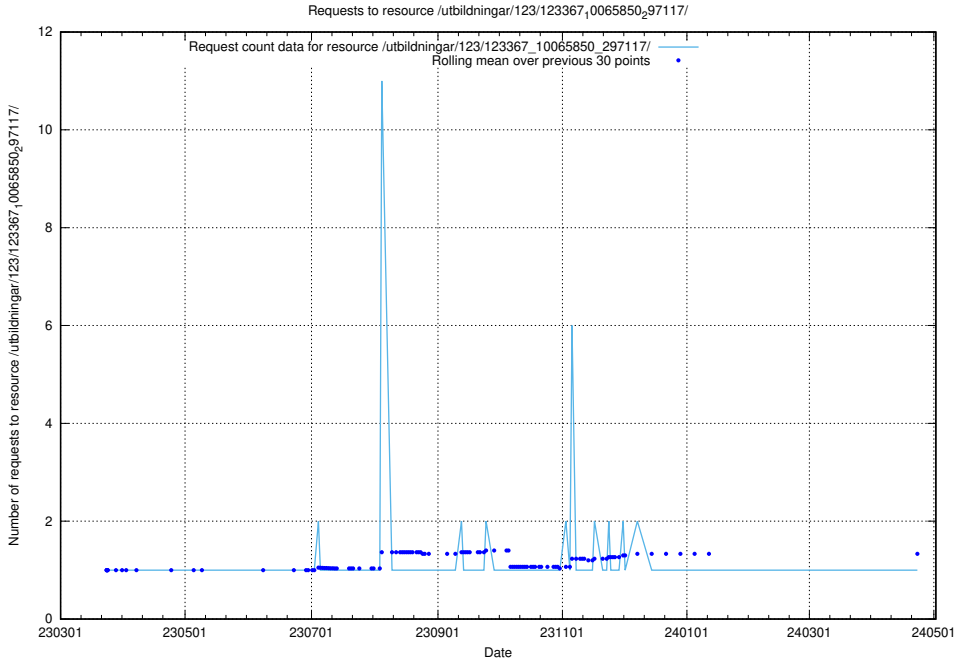

5.5554 Usage of /utbildningar/123/123367_10065850_297117/

Here, we count the number of requests to resource /utbildningar/123/123367_10065850_297117/.