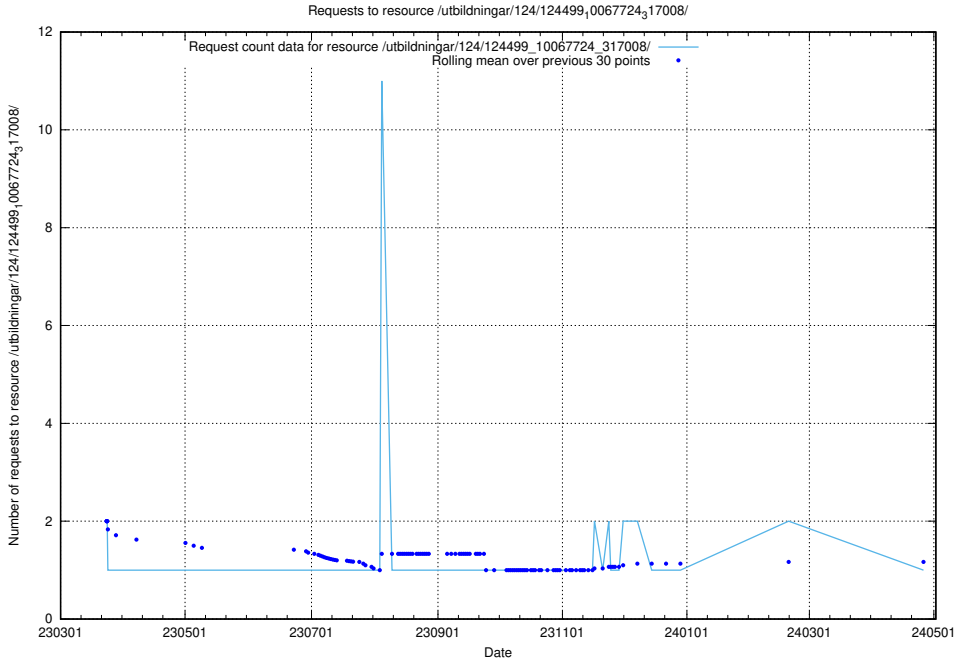

5.7005 Usage of /utbildningar/124/124499_10067724_317008/

Here, we count the number of requests to resource /utbildningar/124/124499_10067724_317008/.