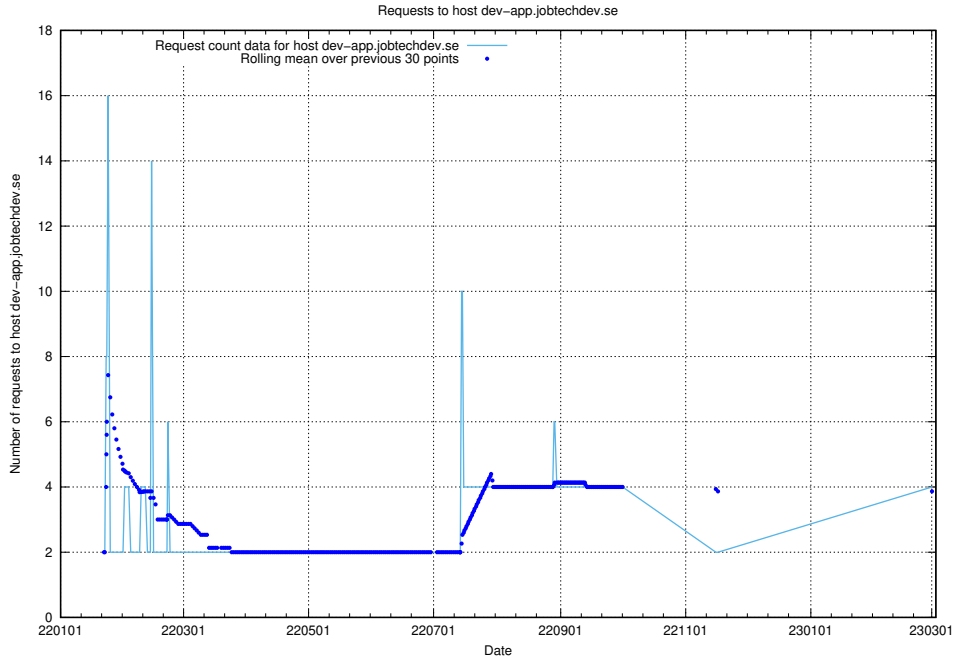

7.108 Usage of dev-app.jobtechdev.se

Here, we count the number of requests to host dev-app.jobtechdev.se.