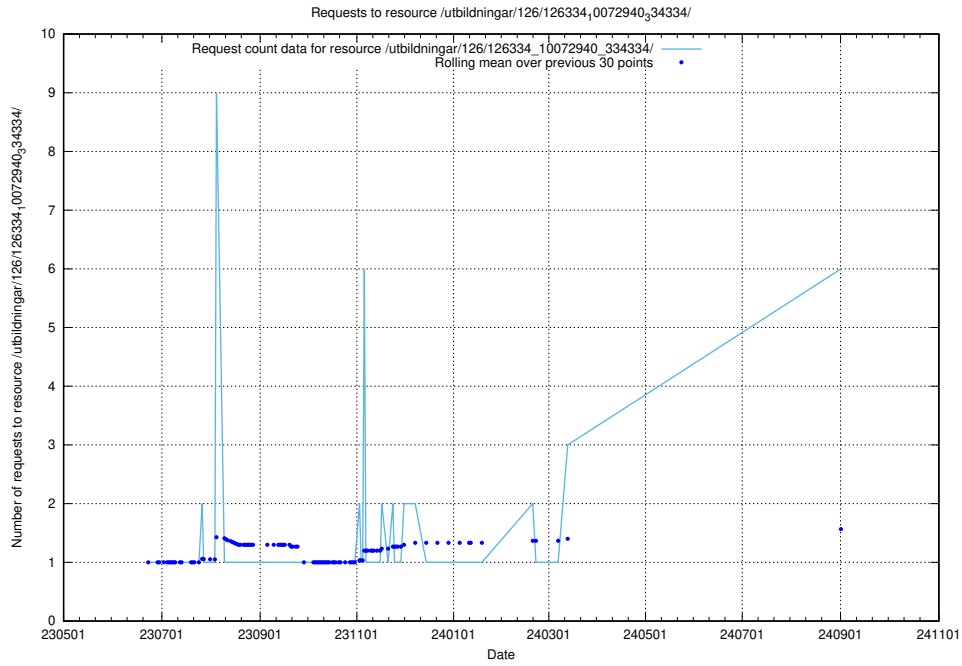

5.123 Usage of /utbildningar/126/126334_10072940_334334/

Here, we count the number of requests to resource /utbildningar/126/126334_10072940_334334/.

5.124 Usage of /utbildningar/124/124520_10065942_302616/events/