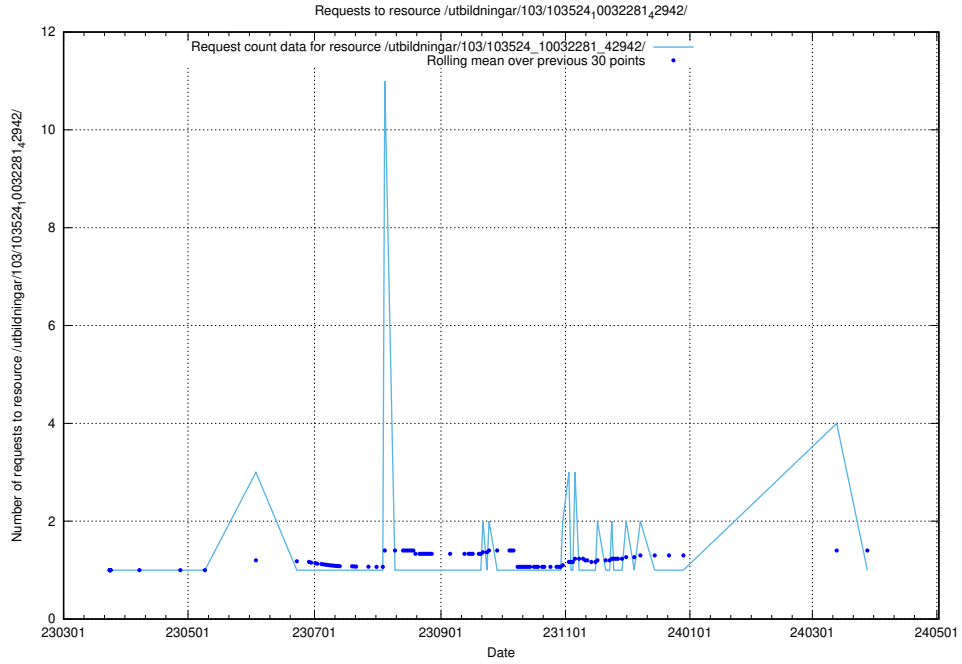

5.6159 Usage of /utbildningar/103/103524_10032281_42942/

Here, we count the number of requests to resource /utbildningar/103/103524_10032281_42942/.