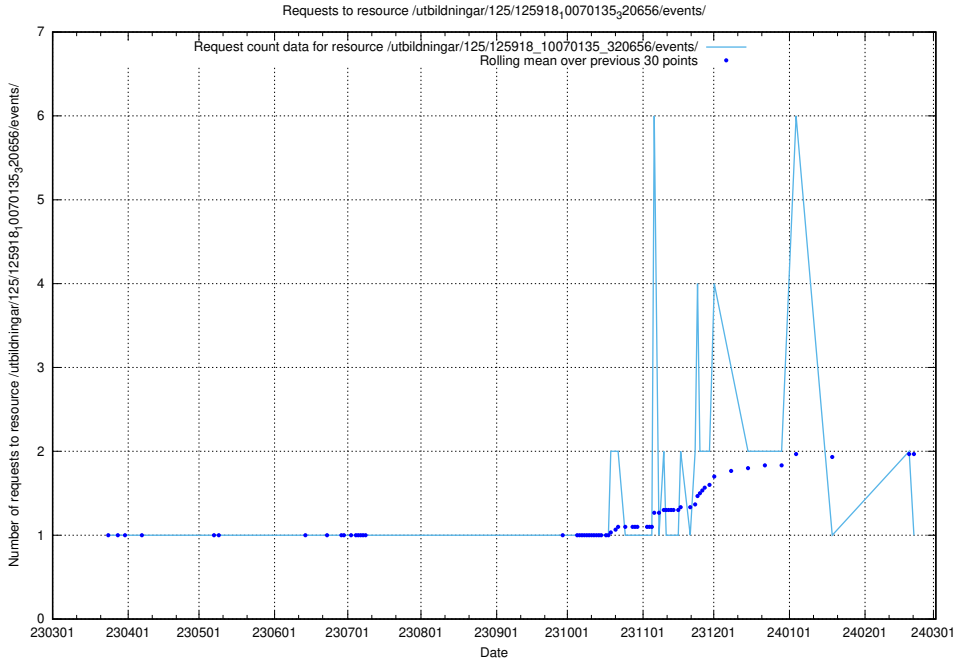

5.6912 Usage of /utbildningar/125/125918_10070135_320656/events/

Here, we count the number of requests to resource /utbildningar/125/125918_10070135_320656/events/