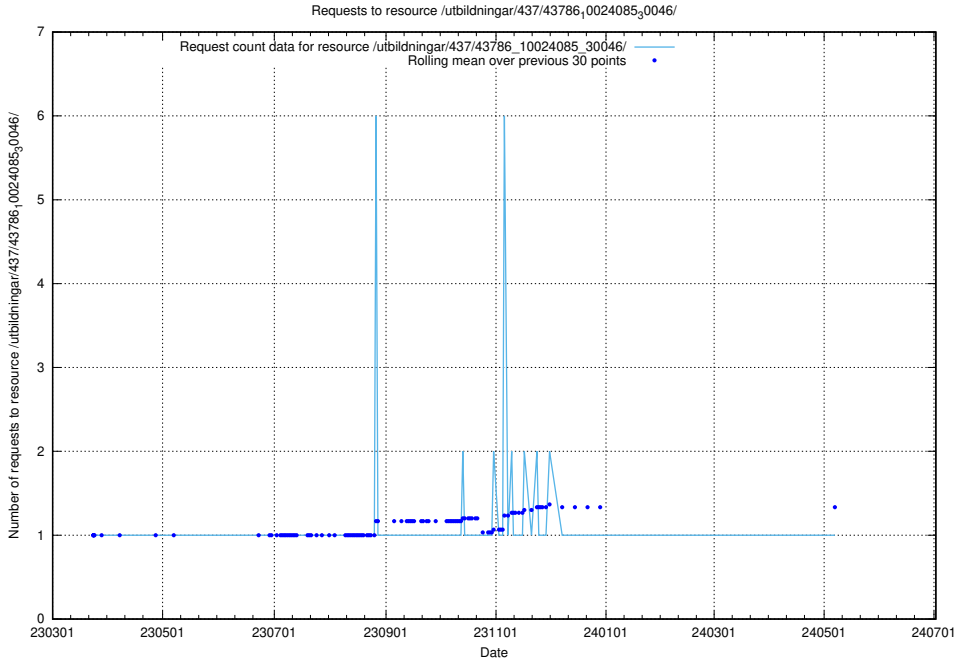

5.7072 Usage of /utbildningar/437/43786_10024085_30046/

Here, we count the number of requests to resource /utbildningar/437/43786_10024085_30046/.