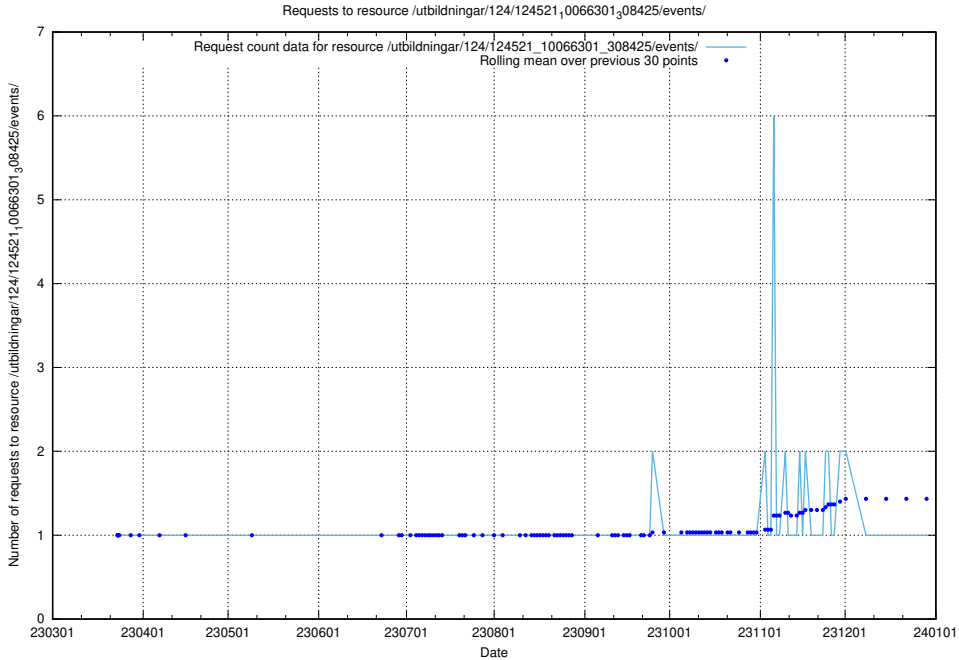

Here, we count the number of requests to resource /utbildningar/utb_emil/124/124473_10067552_312975/

5.1447 Usage of /utbildningar/124/124521_10066301_308425/events/

Here, we count the number of requests to resource /utbildningar/124/124521_10066301_308425/events/