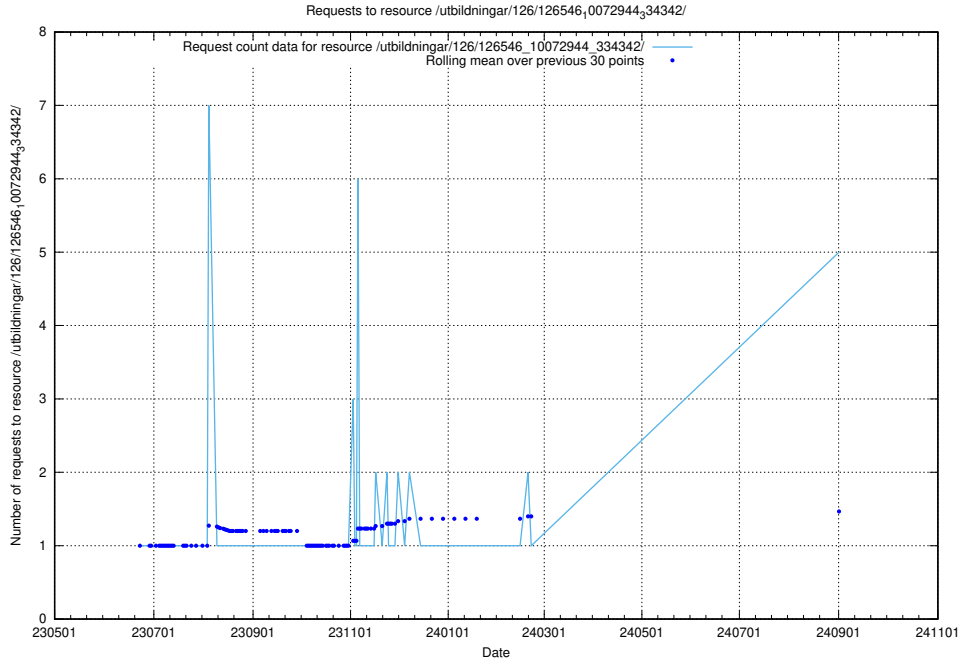

5.201 Usage of /utbildningar/126/126546_10072944_334342/

Here, we count the number of requests to resource /utbildningar/126/126546_10072944_334342/.