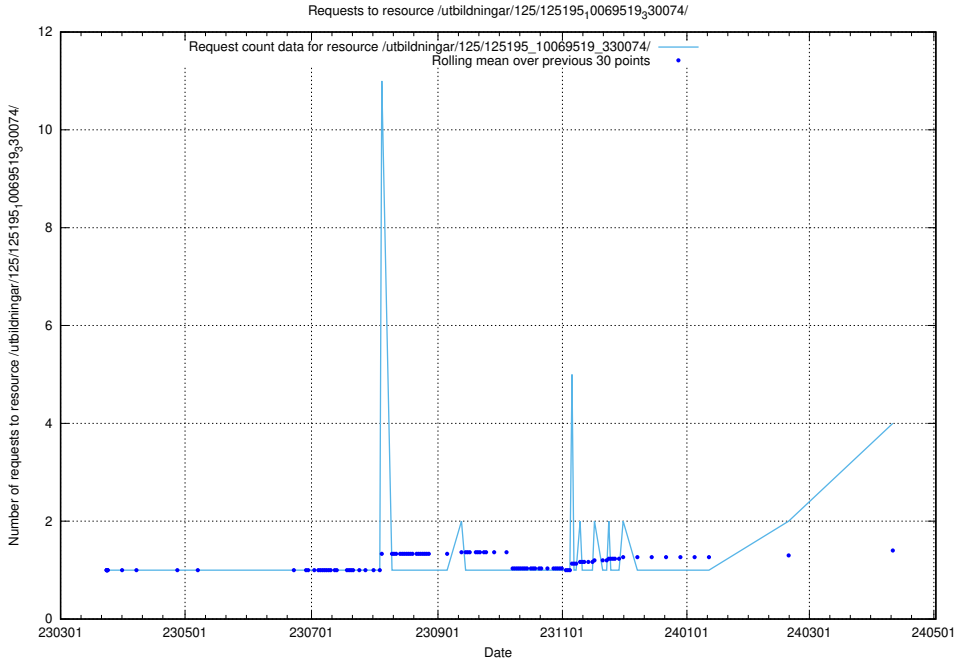

5.226 Usage of /utbildningar/125/125195_10069519_330074/

Here, we count the number of requests to resource /utbildningar/125/125195_10069519_330074/.