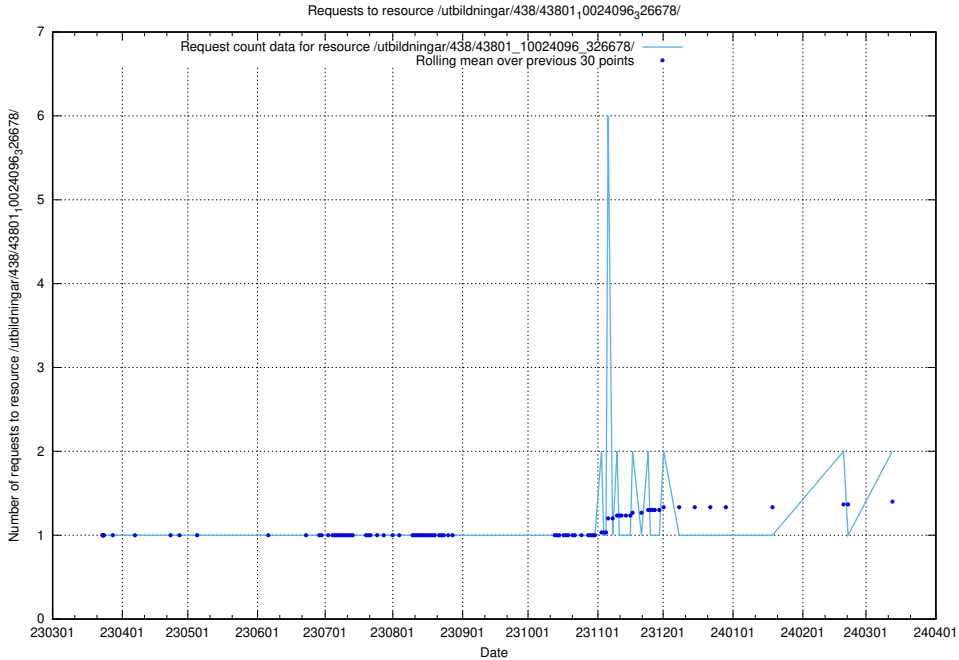

5.1004 Usage of /utbildningar/438/43801_10024096_326678/

Here, we count the number of requests to resource /utbildningar/438/43801_10024096_326678/.