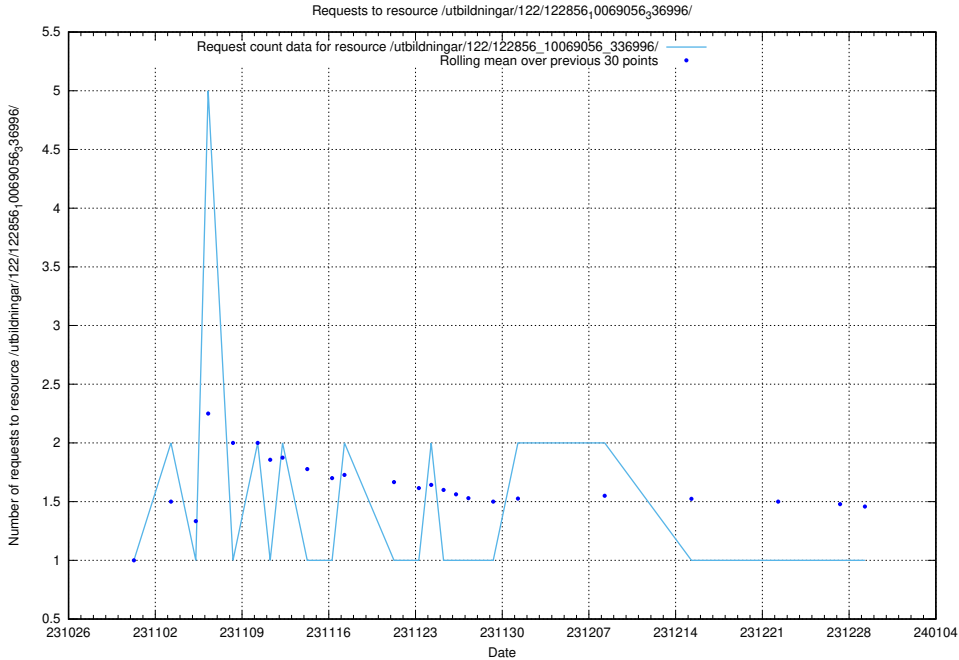

5.4876 Usage of /utbildningar/122/122856_10069056_336996/

Here, we count the number of requests to resource /utbildningar/122/122856_10069056_336996/.