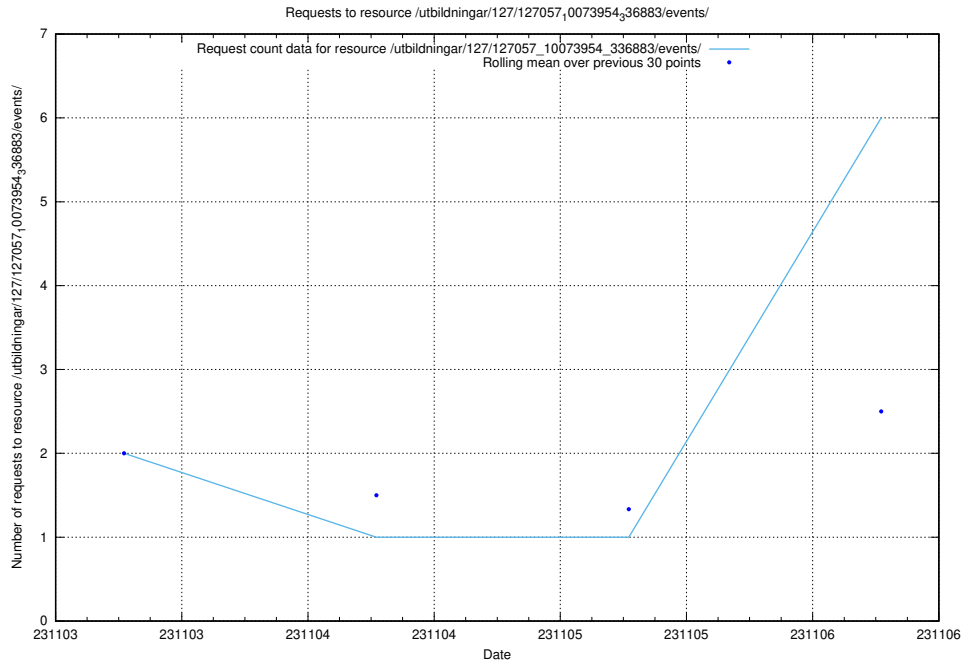

5.77 Usage of /utbildningar/127/127057_10073954_336883/events/

Here, we count the number of requests to resource /utbildningar/127/127057_10073954_336883/events/