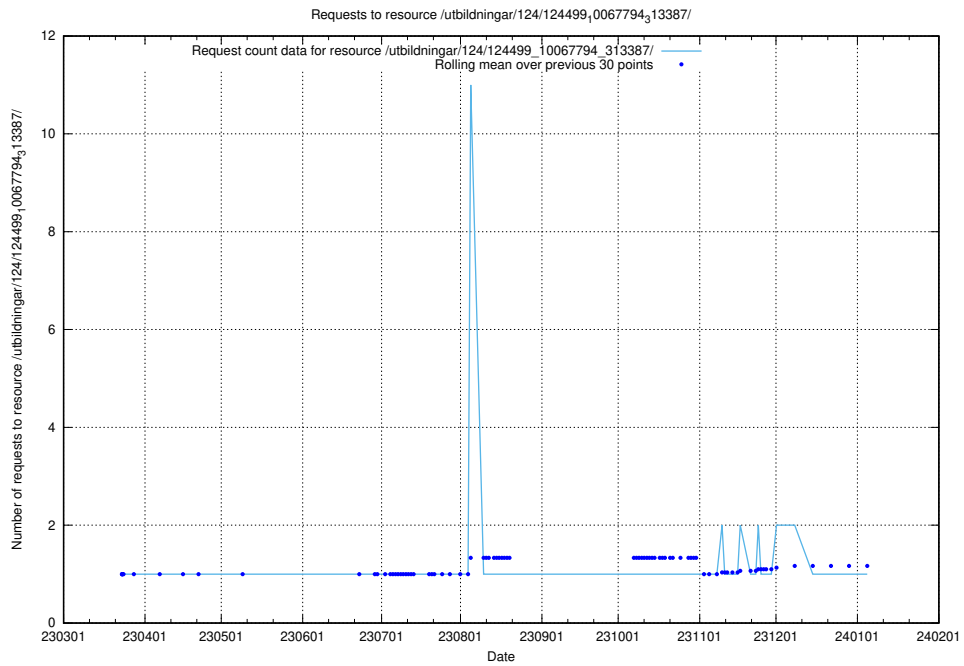

5.3187 Usage of /utbildningar/124/124499_10067794_313387/

Here, we count the number of requests to resource /utbildningar/124/124499_10067794_313387/.