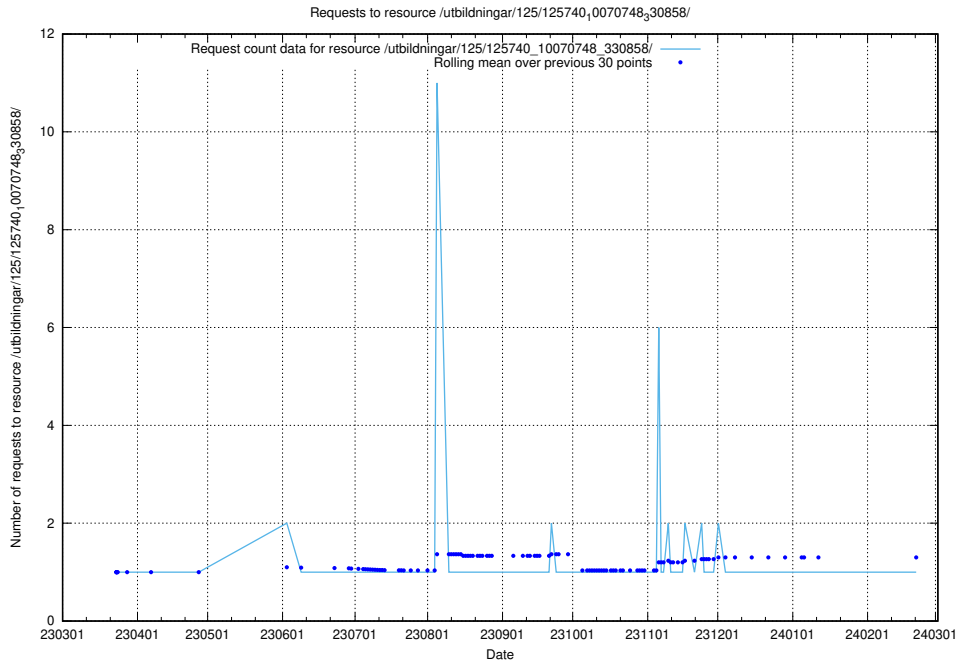

5.1027 Usage of /utbildningar/125/125740_10070748_330858/

Here, we count the number of requests to resource /utbildningar/125/125740_10070748_330858/.