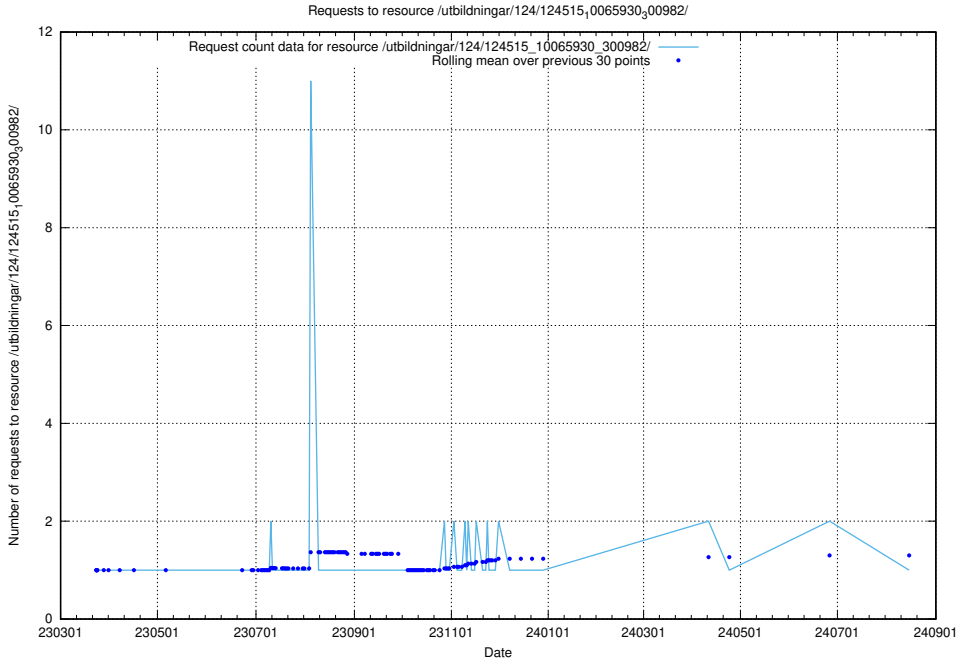

5.2283 Usage of /utbildningar/124/124515_10065930_300982/

Here, we count the number of requests to resource /utbildningar/124/124515_10065930_300982/.