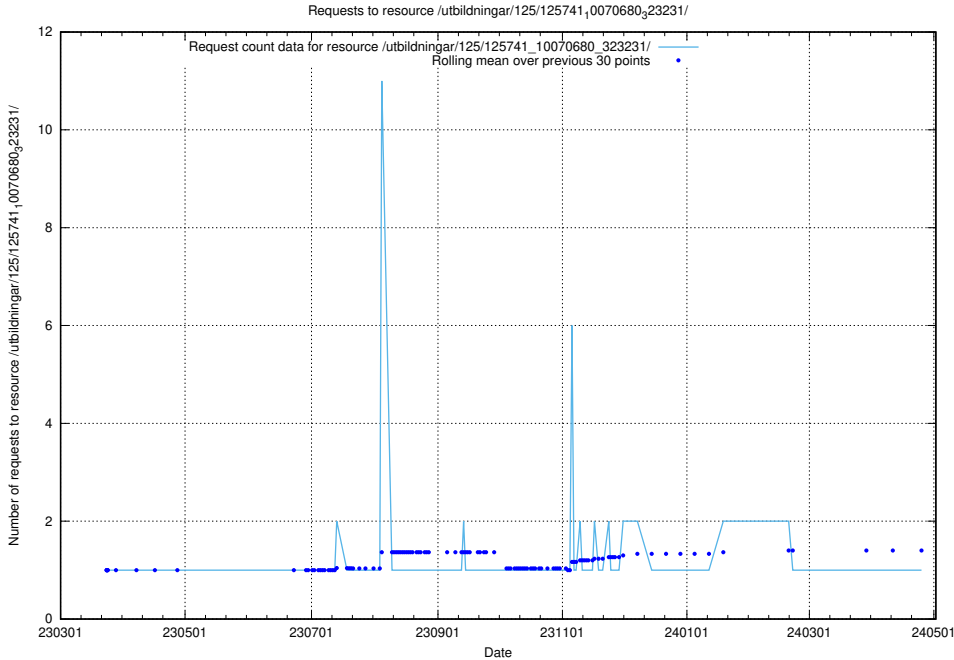

5.7177 Usage of /utbildningar/125/125741_10070680_323231/

Here, we count the number of requests to resource /utbildningar/125/125741_10070680_323231/.