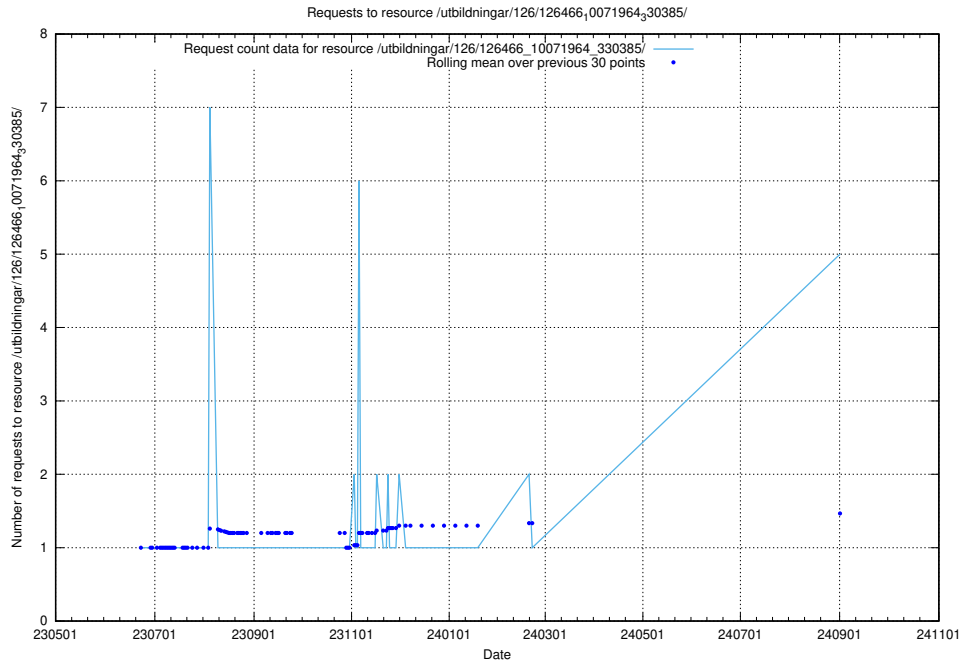

5.202 Usage of /utbildningar/126/126466_10071964_330385/

Here, we count the number of requests to resource /utbildningar/126/126466_10071964_330385/.