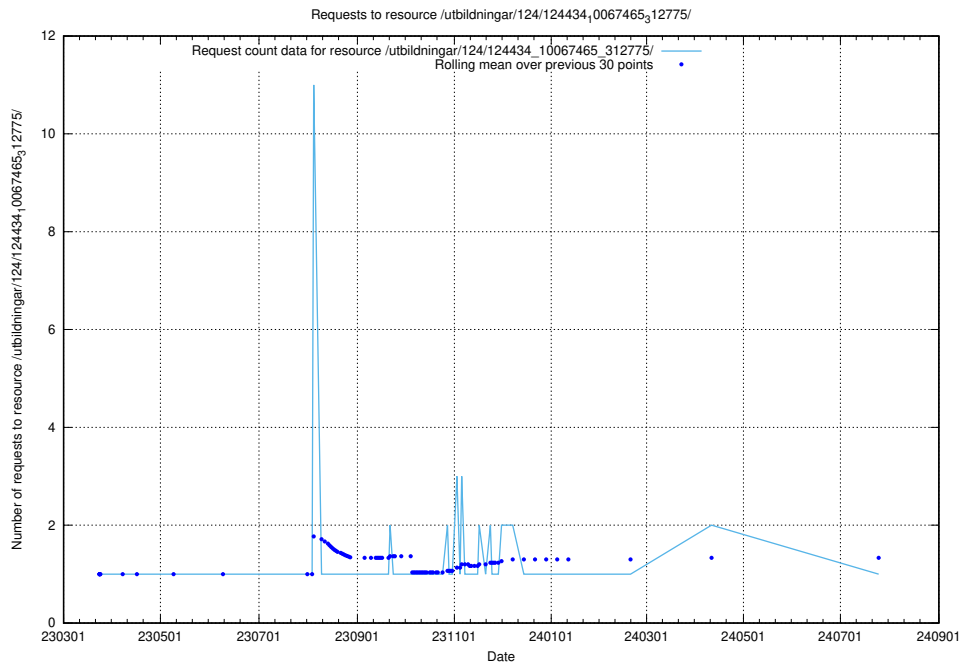

5.4470 Usage of /utbildningar/124/124434_10067465_312775/

Here, we count the number of requests to resource /utbildningar/124/124434_10067465_312775/.