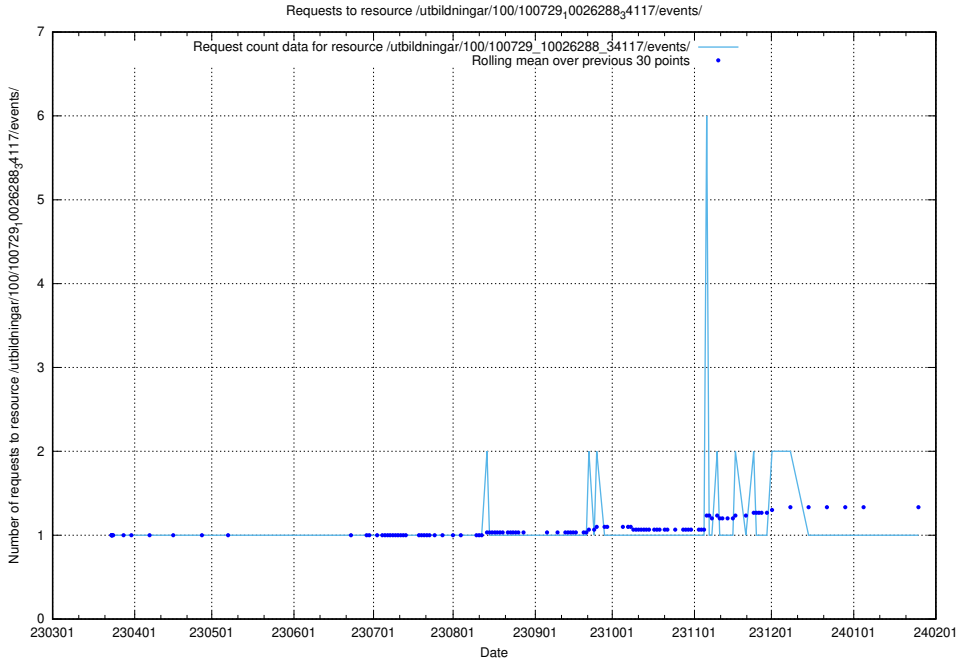

5.6335 Usage of /utbildningar/100/100729_10026288_34117/events/

Here, we count the number of requests to resource /utbildningar/100/100729_10026288_34117/events/.