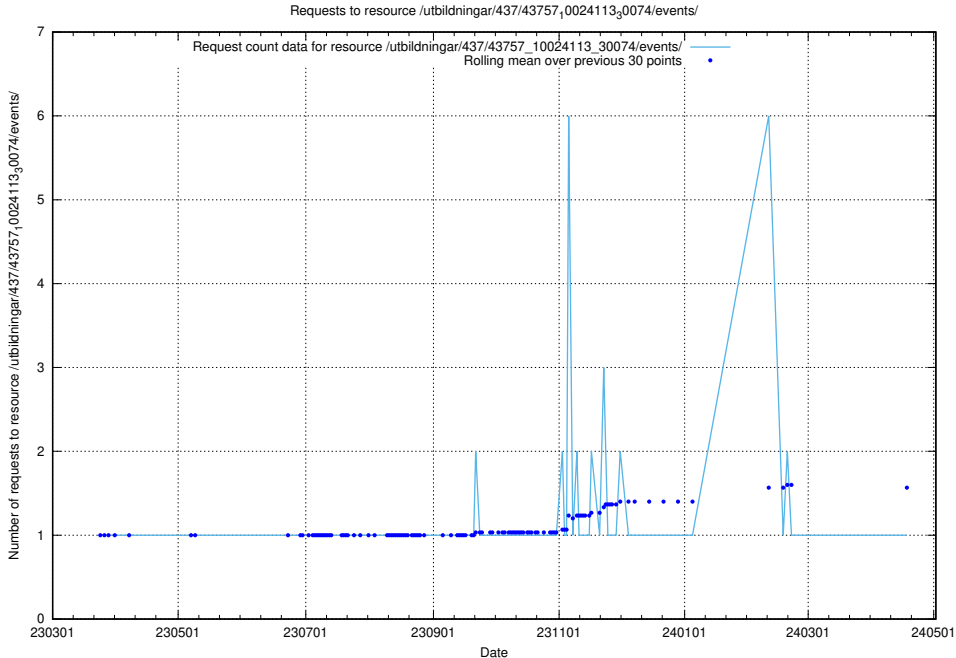

5.6891 Usage of /utbildningar/437/43757_10024113_30074/events/

Here, we count the number of requests to resource /utbildningar/437/43757_10024113_30074/events/.