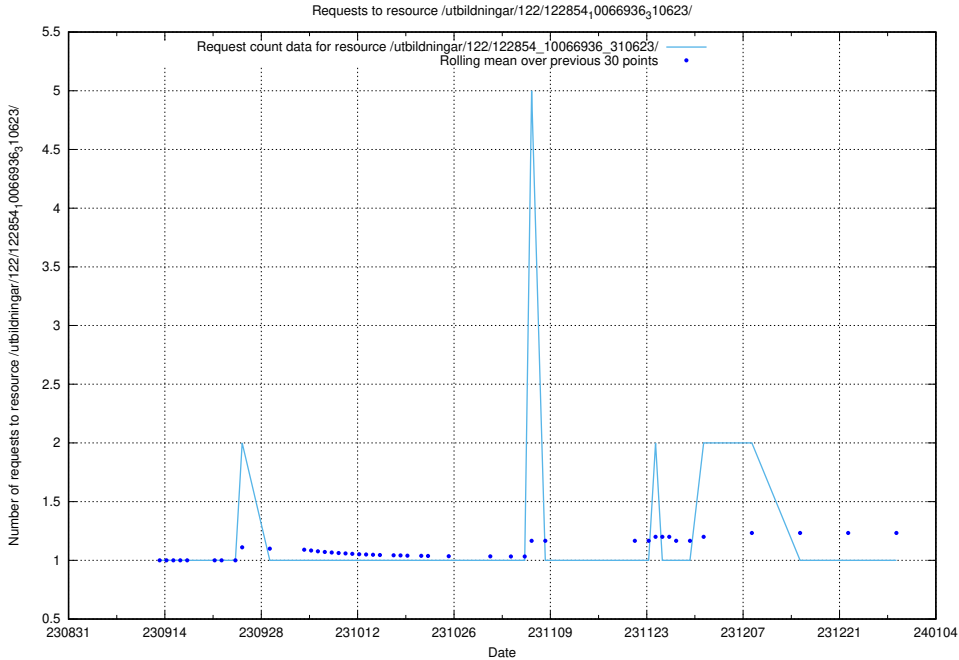

5.5300 Usage of /utbildningar/122/122854_10066936_310623/

Here, we count the number of requests to resource /utbildningar/122/122854_10066936_310623/.