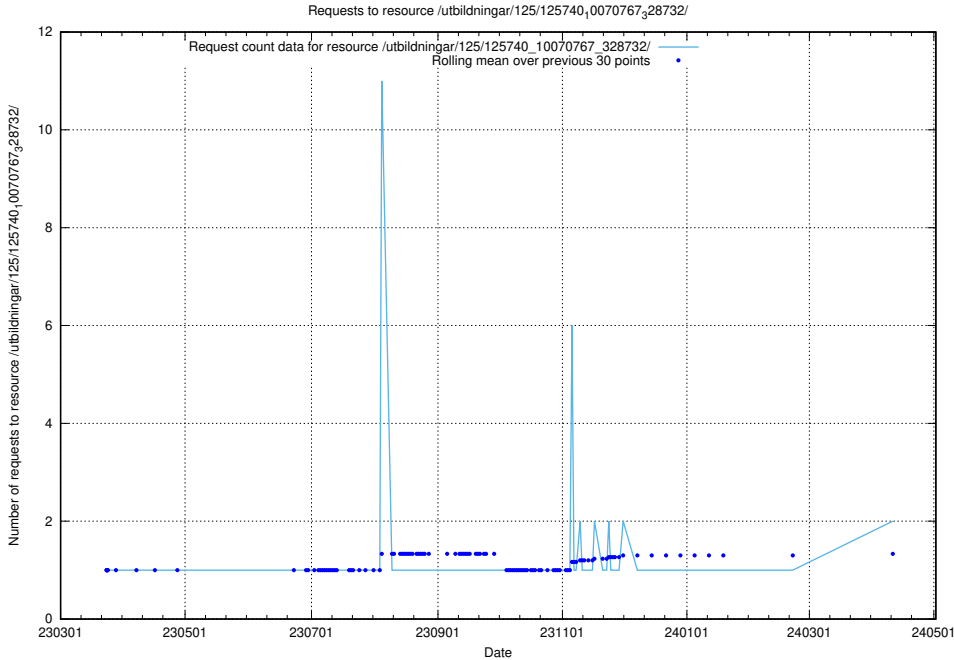

5.522 Usage of /utbildningar/125/125740_10070767_328732/

Here, we count the number of requests to resource /utbildningar/125/125740_10070767_328732/.