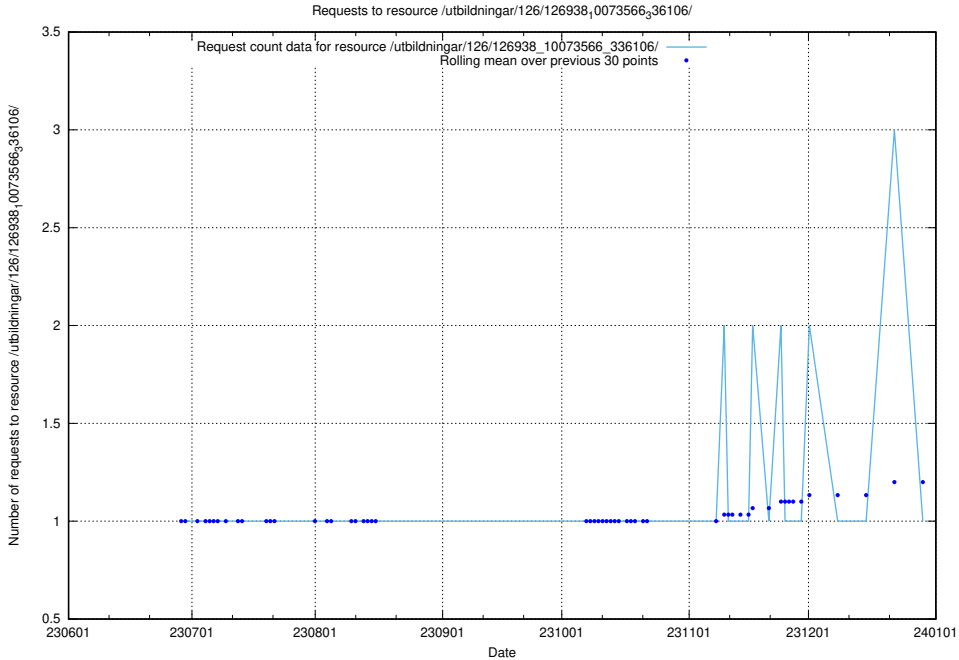

5.6138 Usage of /utbildningar/126/126938_10073566_336106/

Here, we count the number of requests to resource /utbildningar/126/126938_10073566_336106/.