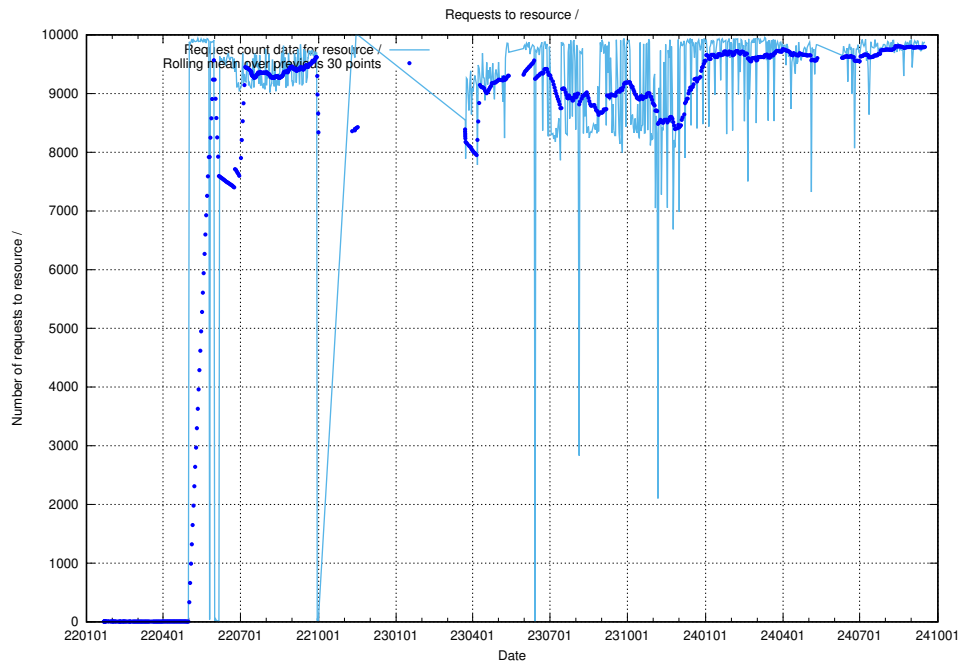

⁶<https://data.jobtechdev.se>

5.2 Disk space usage

A table showing the disk space usage on the data server.

5.3 Usage of /utbildningar/122/122546_10064499_255523/events/

Here, we count the number of requests to resource /utbildningar/122/122546_10064499_255523/events/