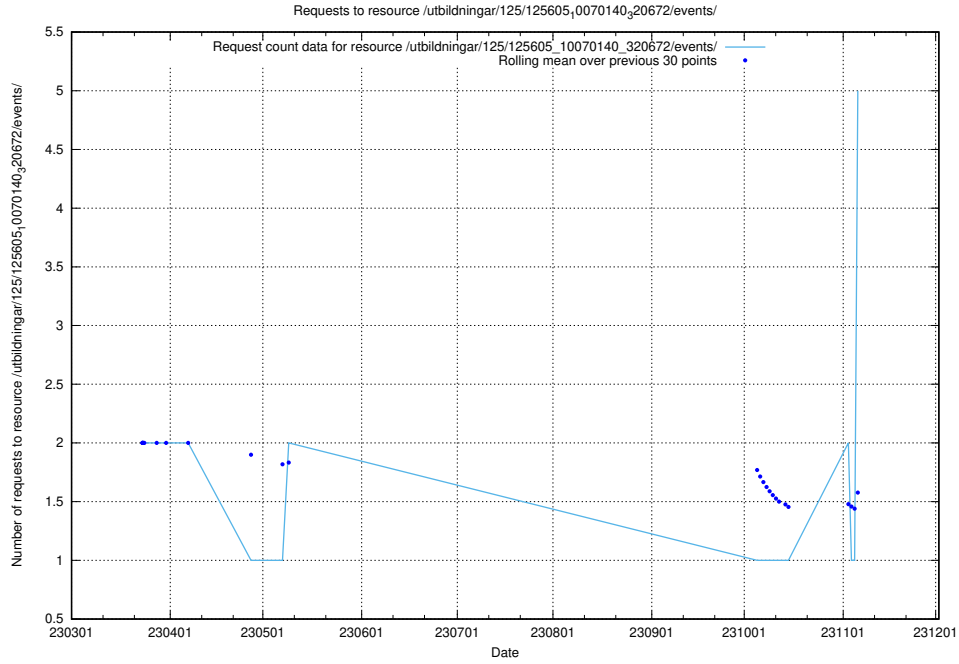

5.213 Usage of /utbildningar/125/125605_10070140_320672/events/

Here, we count the number of requests to resource /utbildningar/125/125605_10070140_320672/events/