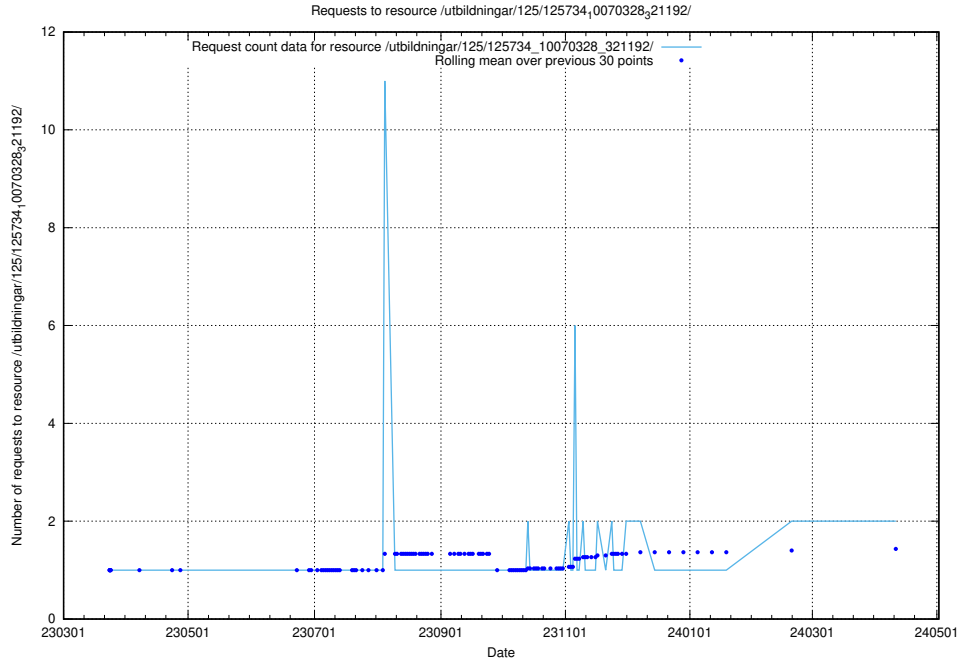

5.528 Usage of /utbildningar/125/125734_10070328_321192/

Here, we count the number of requests to resource /utbildningar/125/125734_10070328_321192/.