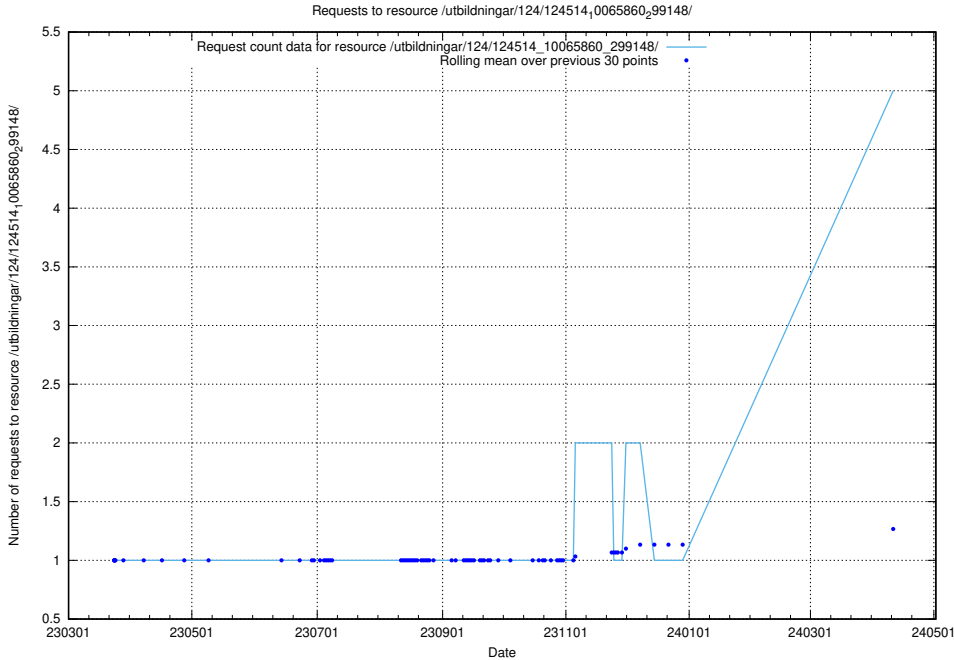

5.167 Usage of /utbildningar/124/124514_10065860_299148/

Here, we count the number of requests to resource /utbildningar/124/124514_10065860_299148/.