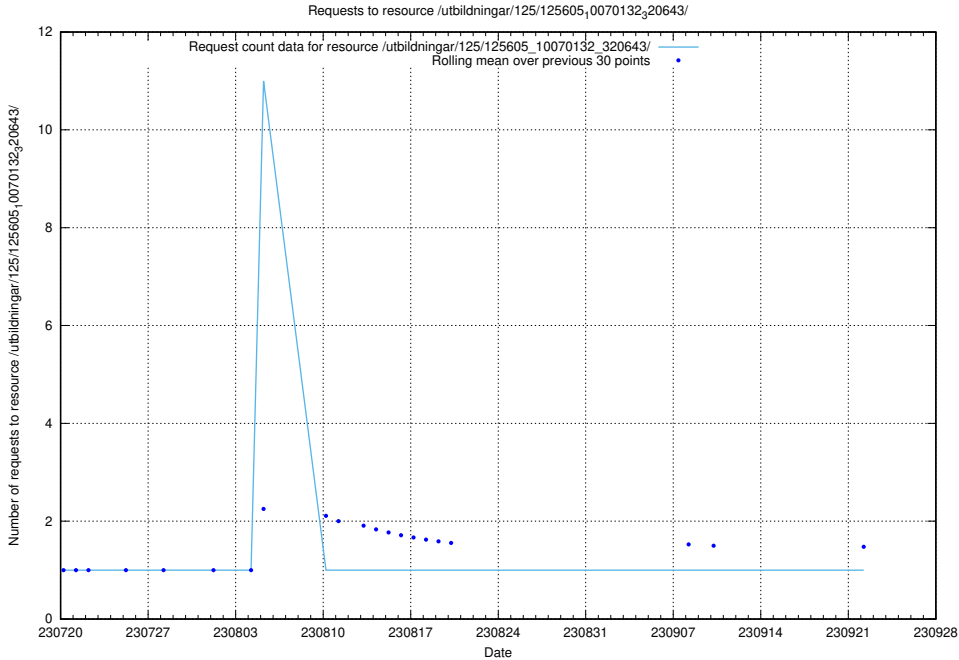

5.5705 Usage of /utbildningar/125/125605_10070132_320643/

Here, we count the number of requests to resource /utbildningar/125/125605_10070132_320643/.