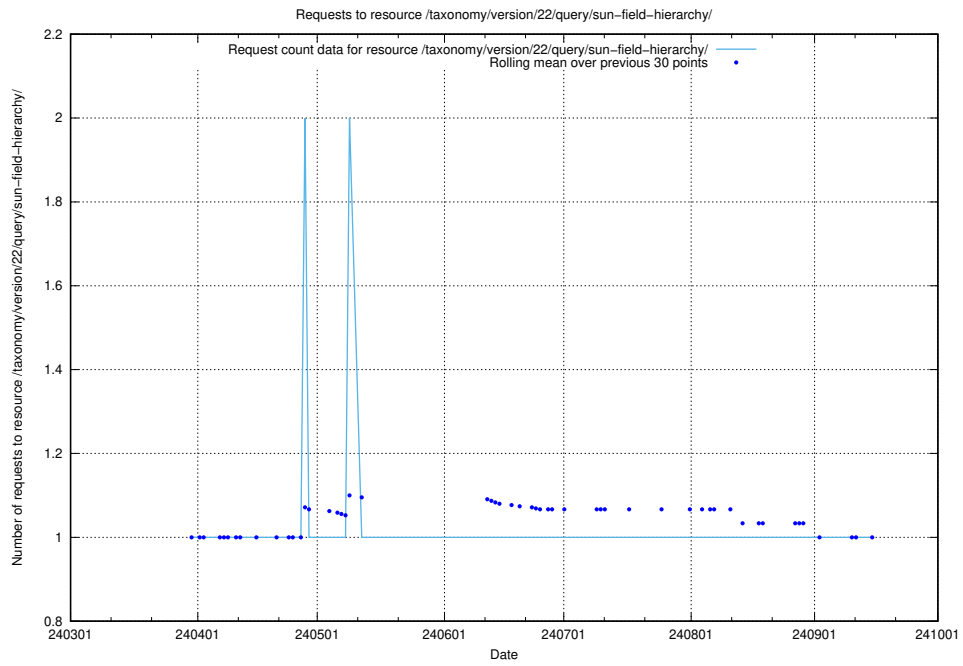

5.2273 Usage of /taxonomy/version/22/query/sun-field-hierarchy/

Here, we count the number of requests to resource /taxonomy/version/22/query/sun-field-hierarchy/.