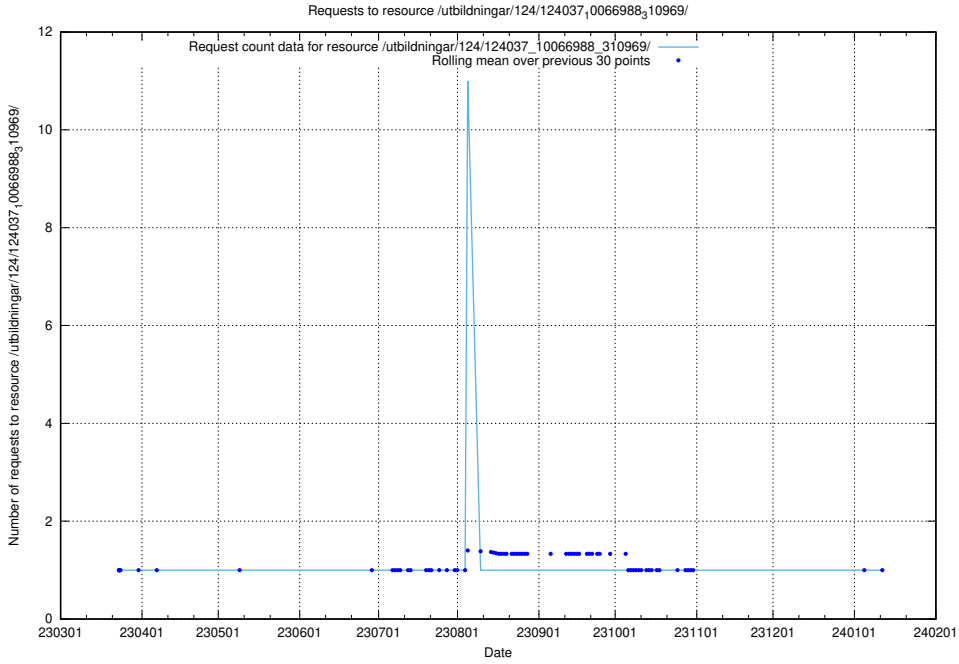

5.5080 Usage of /utbildningar/124/124037_10066988_310969/

Here, we count the number of requests to resource /utbildningar/124/124037_10066988_310969/.