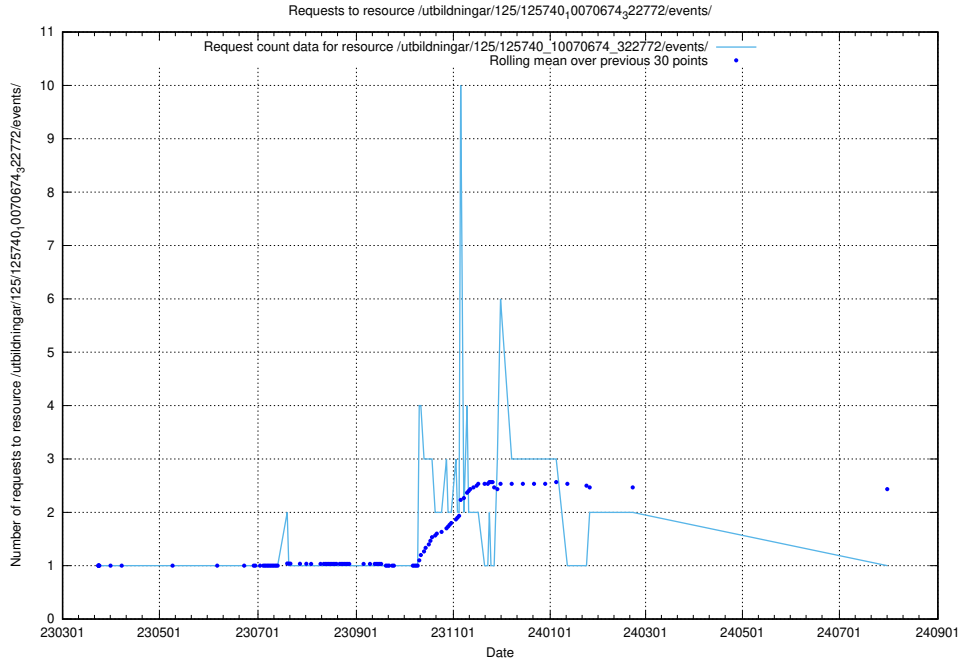

5.1051 Usage of /utbildningar/125/125740_10070674_322772/events/

Here, we count the number of requests to resource /utbildningar/125/125740_10070674_322772/events/