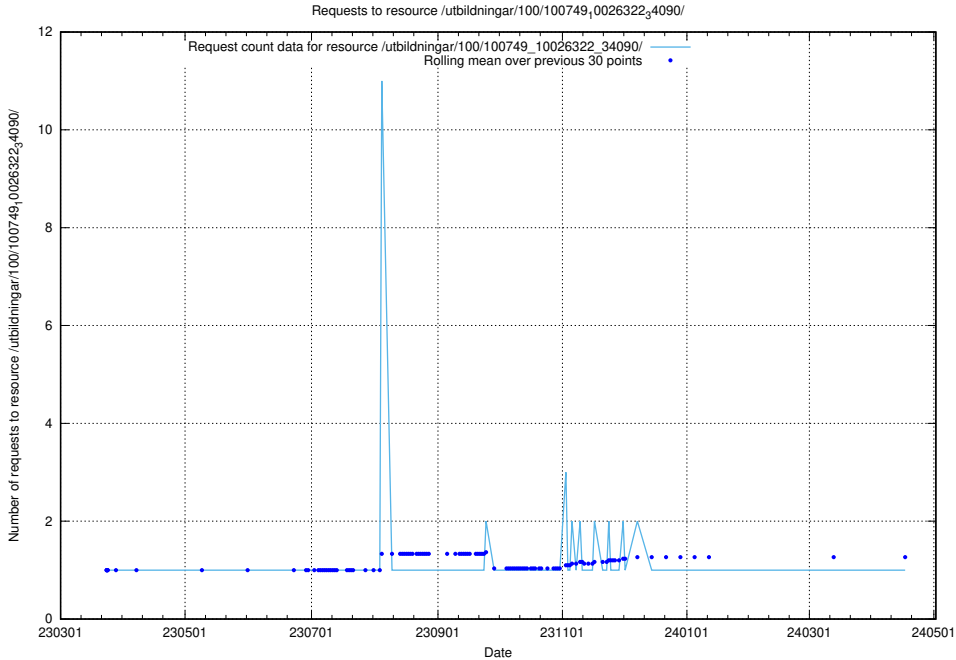

5.6300 Usage of /utbildningar/100/100749_10026322_34090/

Here, we count the number of requests to resource /utbildningar/100/100749_10026322_34090/.