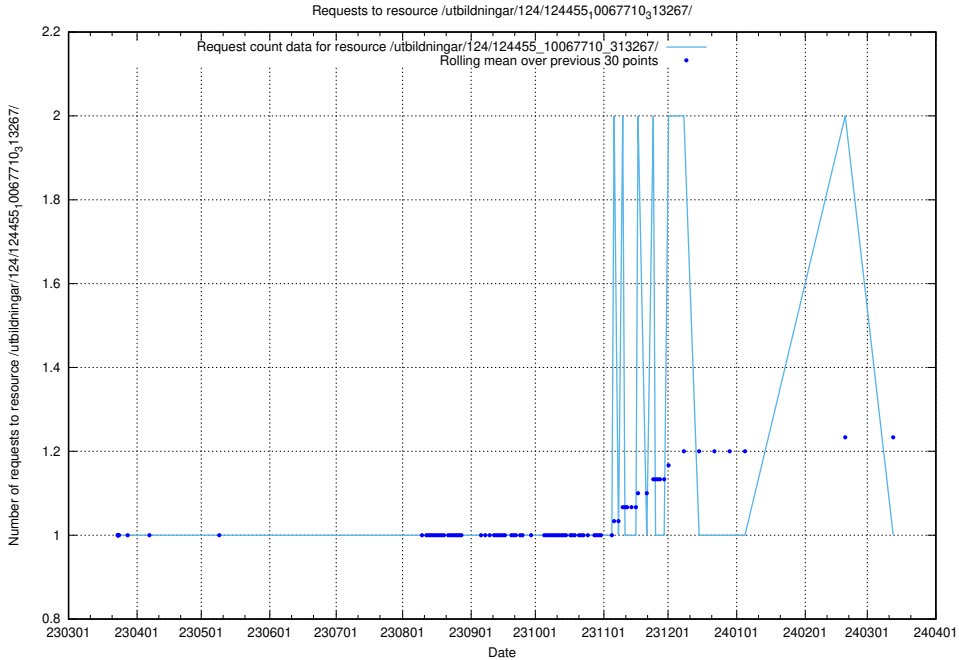

5.4156 Usage of /utbildningar/124/124455_10067710_313267/

Here, we count the number of requests to resource /utbildningar/124/124455_10067710_313267/.