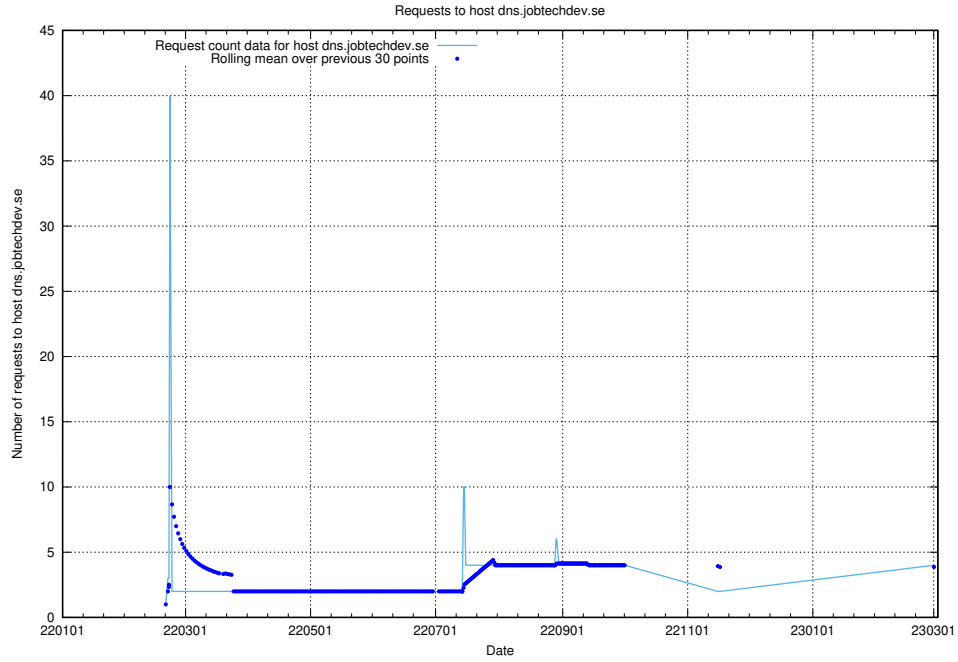

7.166 Usage of dns.jobtechdev.se

Here, we count the number of requests to host dns.jobtechdev.se.