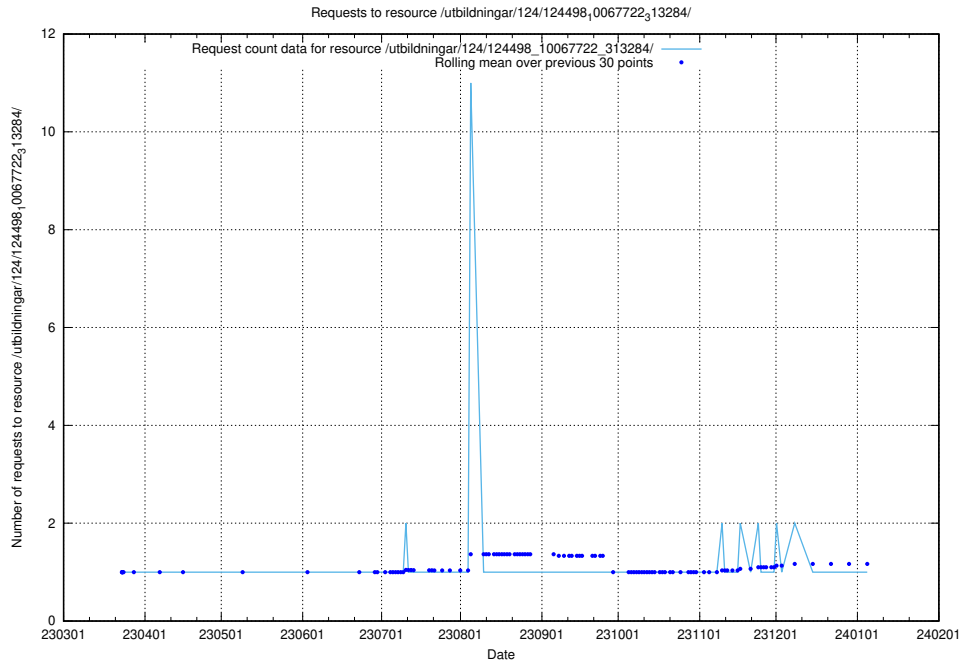

5.3408 Usage of /utbildningar/124/124498_10067722_313284/

Here, we count the number of requests to resource /utbildningar/124/124498_10067722_313284/.