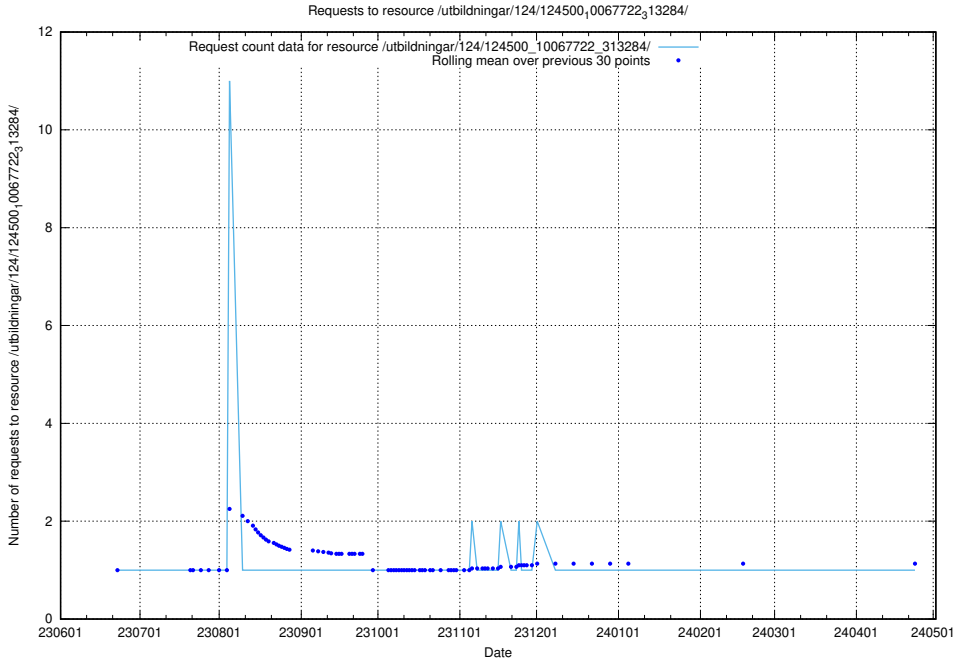

5.6443 Usage of /utbildningar/124/124500_10067722_313284/

Here, we count the number of requests to resource /utbildningar/124/124500_10067722_313284/.