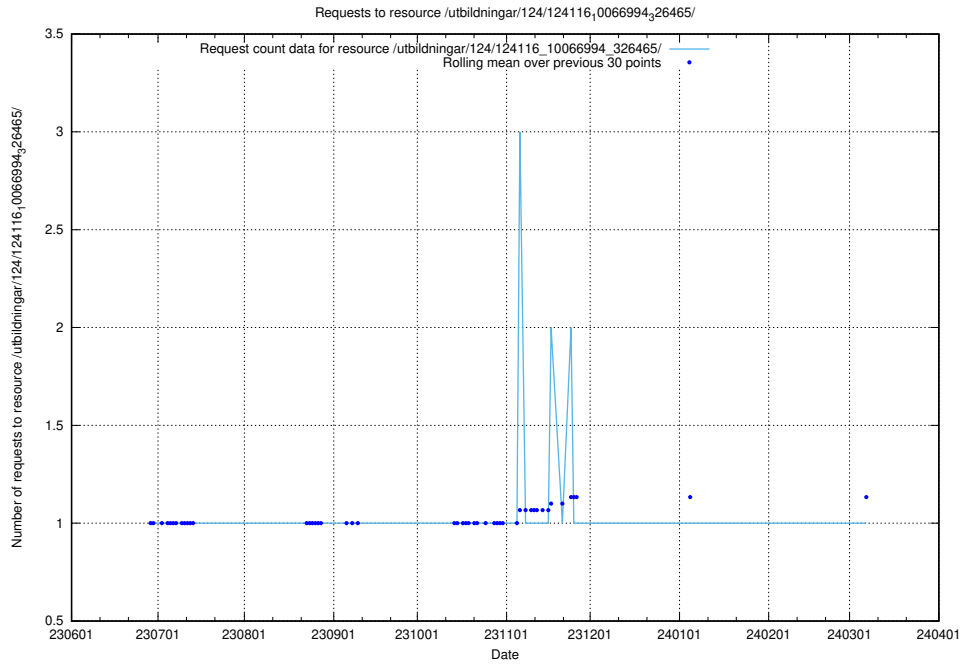

5.6226 Usage of /utbildningar/124/124116_10066994_326465/

Here, we count the number of requests to resource /utbildningar/124/124116_10066994_326465/.