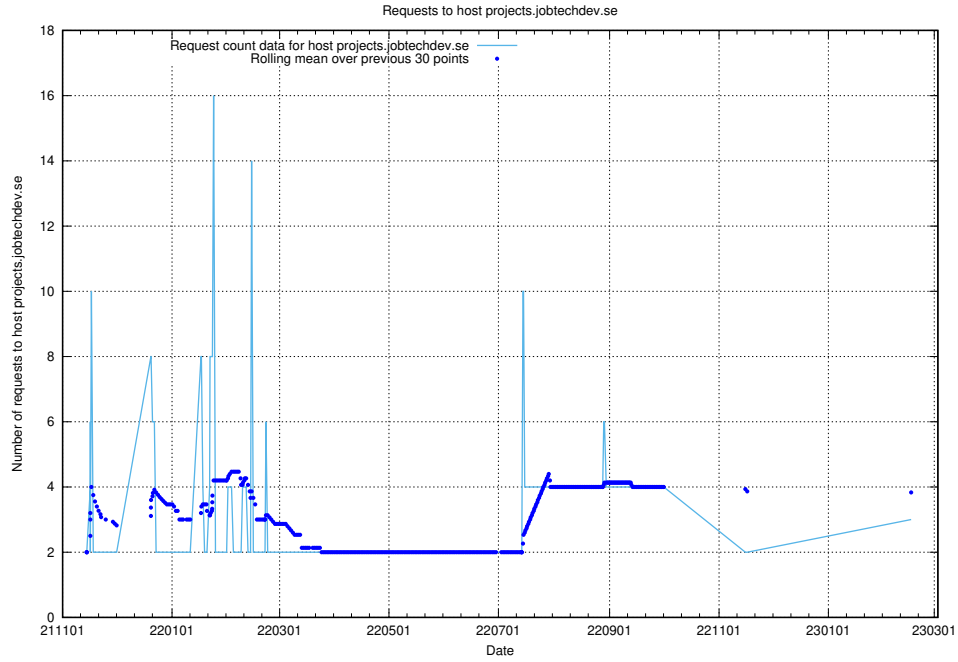

7.244 Usage of projects.jobtechdev.se

Here, we count the number of requests to host projects.jobtechdev.se.