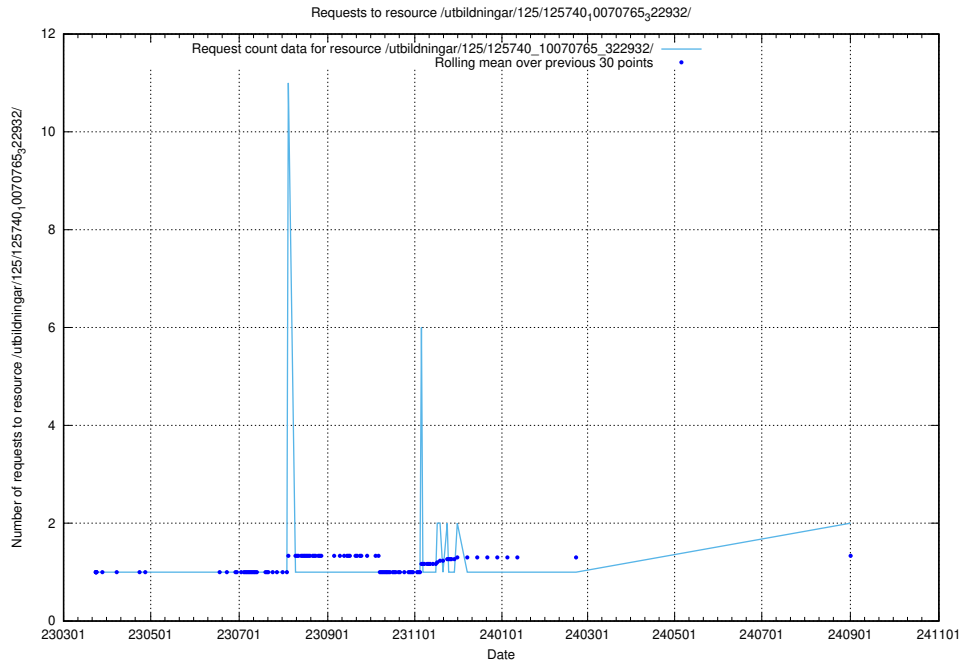

Here, we count the number of requests to resource /utbildningar/125/125740_10070767_328732/.

5.523 Usage of /utbildningar/125/125740_10070765_322932/

Here, we count the number of requests to resource /utbildningar/125/125740_10070765_322932/.