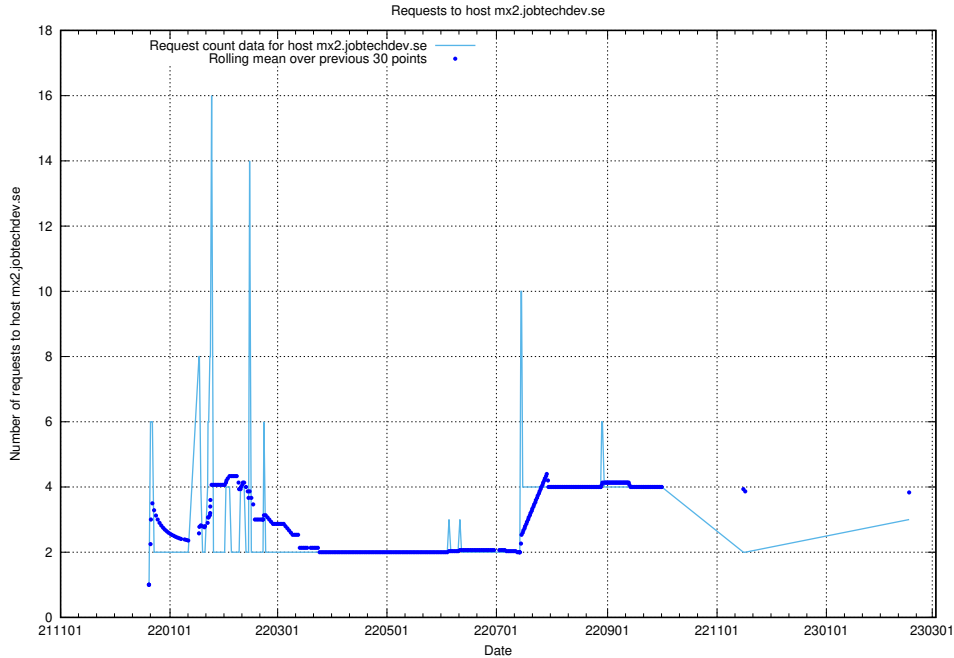

7.206 Usage of mx2.jobtechdev.se

Here, we count the number of requests to host mx2.jobtechdev.se.