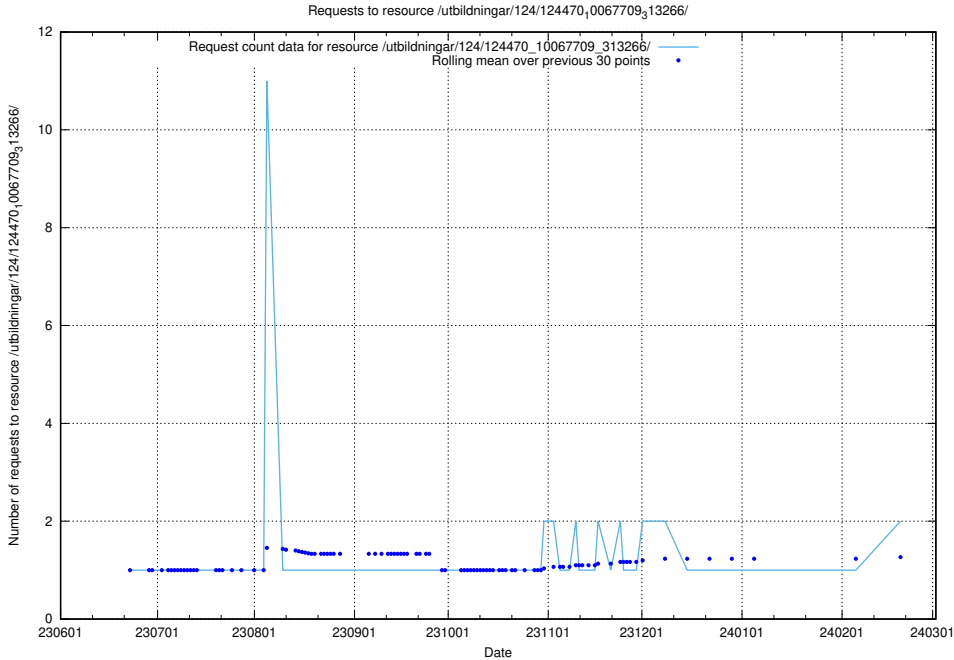

5.945 Usage of /utbildningar/124/124470_10067709_313266/

Here, we count the number of requests to resource /utbildningar/124/124470_10067709_313266/.