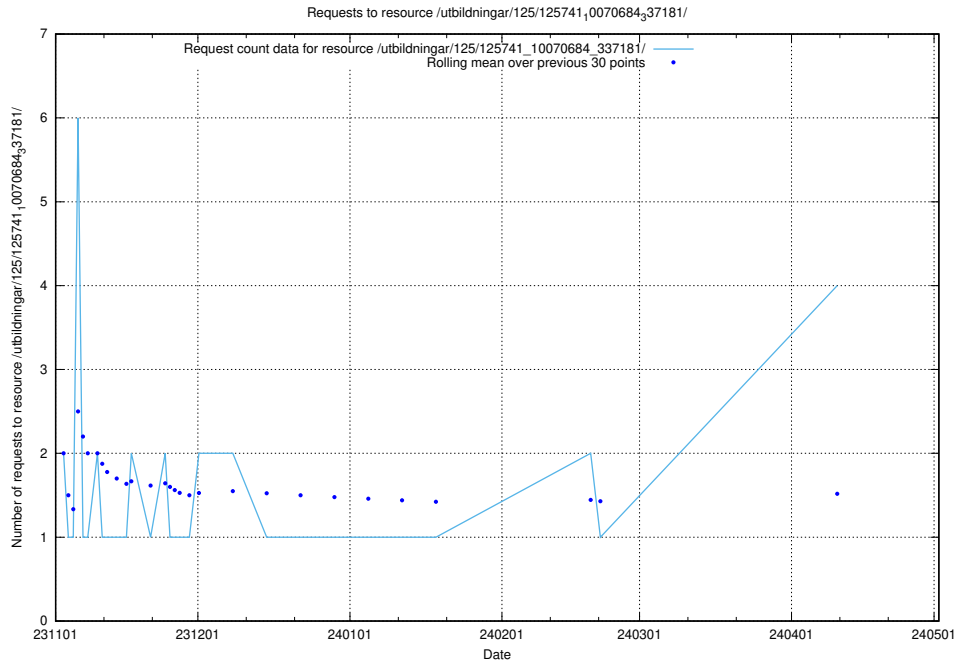

5.283 Usage of /utbildningar/125/125741_10070684_337181/

Here, we count the number of requests to resource /utbildningar/125/125741_10070684_337181/.