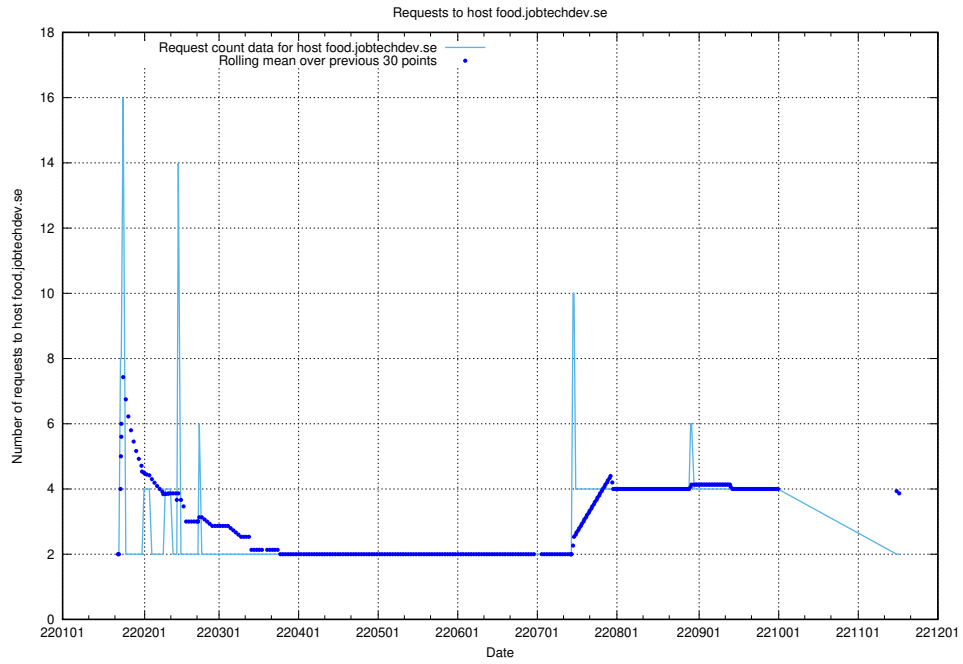

7.606 Usage of food.jobtechdev.se

Here, we count the number of requests to host food.jobtechdev.se.

7.607 Usage of events.jobtechdev.se

Here, we count the number of requests to host events.jobtechdev.se.