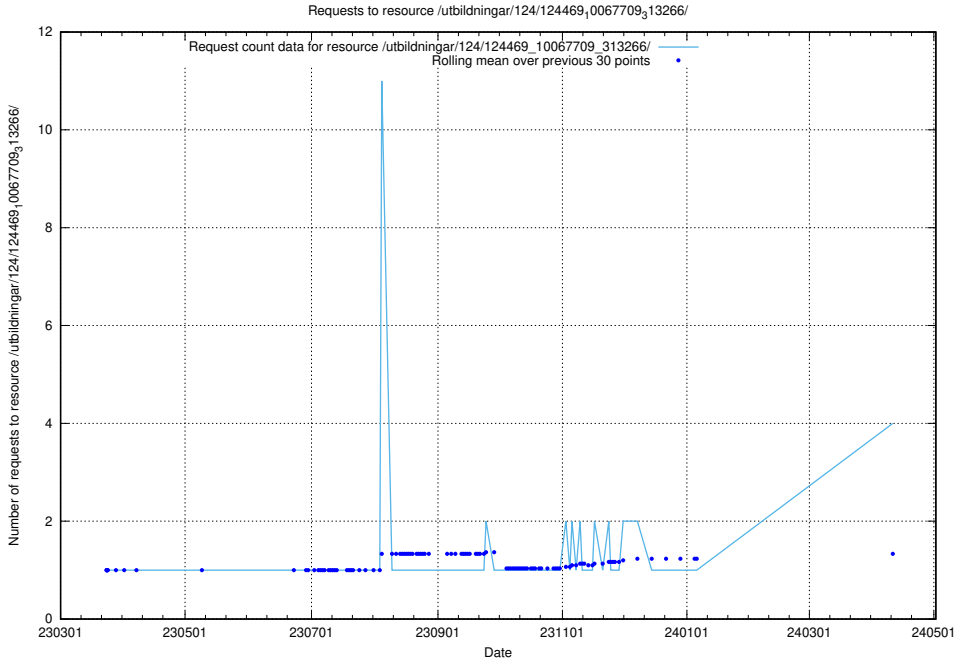

5.272 Usage of /utbildningar/124/124469_10067709_313266/

Here, we count the number of requests to resource /utbildningar/124/124469_10067709_313266/.