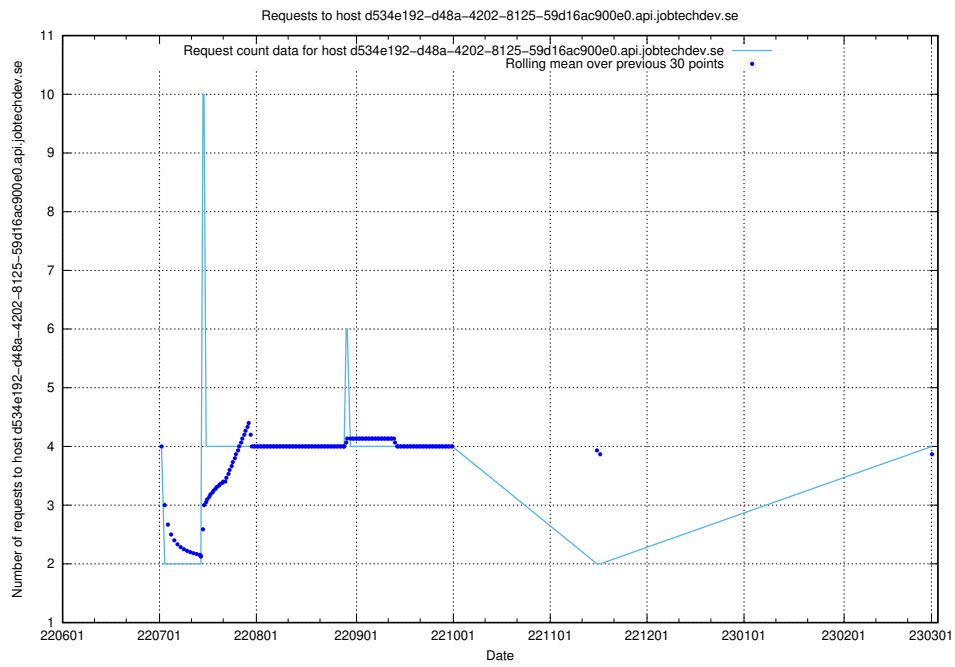

7.151 Usage of d534e192-d48a-4202-8125-59d16ac900e0.api.jobtechdev.se

Here, we count the number of requests to host d534e192-d48a-4202-8125-59d16ac900e0.api.jobtechdev.se.