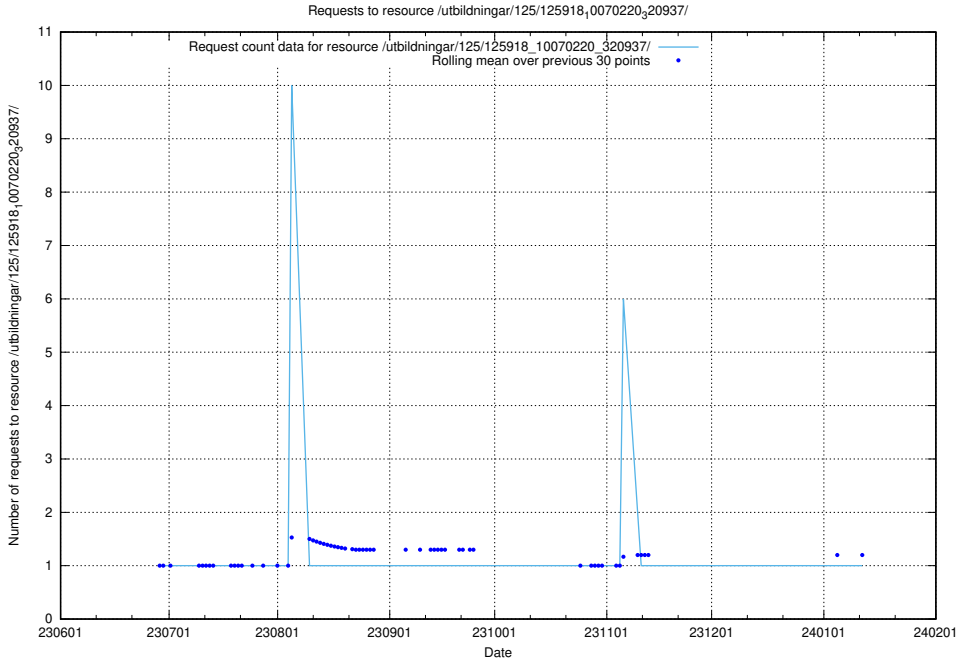

5.6164 Usage of /utbildningar/125/125918_10070220_320937/

Here, we count the number of requests to resource /utbildningar/125/125918_10070220_320937/.