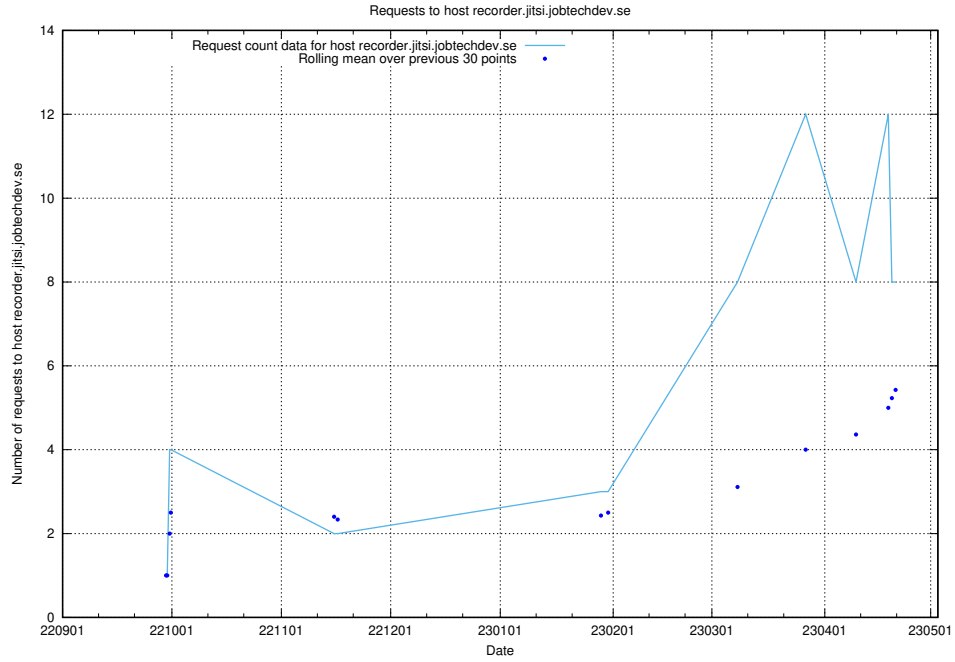

7.74 Usage of recorder.jitsi.jobtechdev.se

Here, we count the number of requests to host recorder.jitsi.jobtechdev.se.