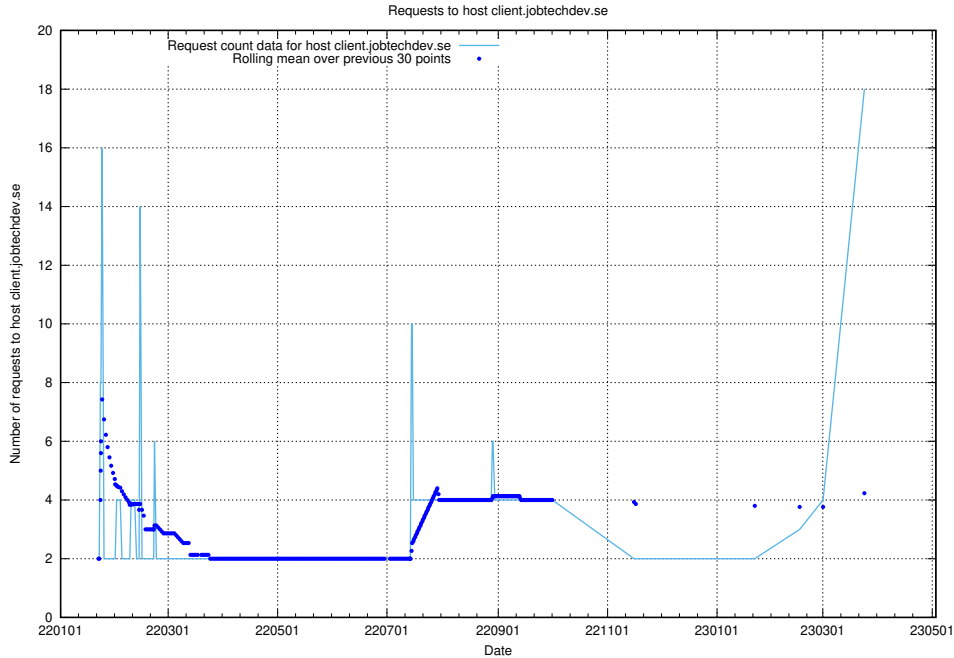

7.34 Usage of client.jobtechdev.se

Here, we count the number of requests to host client.jobtechdev.se.