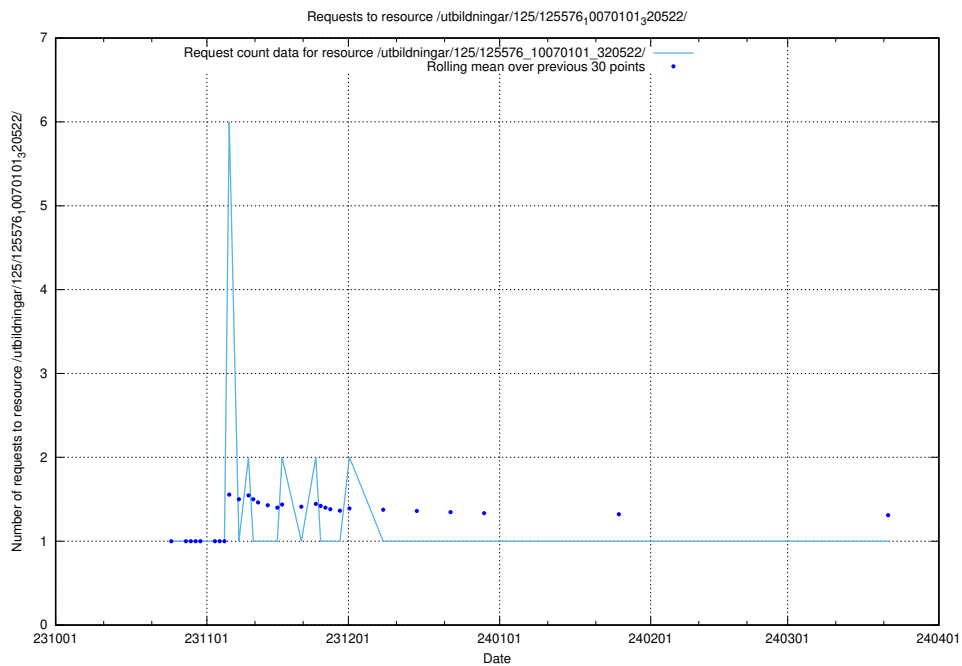

5.4927 Usage of /utbildningar/125/125576_10070101_320522/

Here, we count the number of requests to resource /utbildningar/125/125576_10070101_320522/.