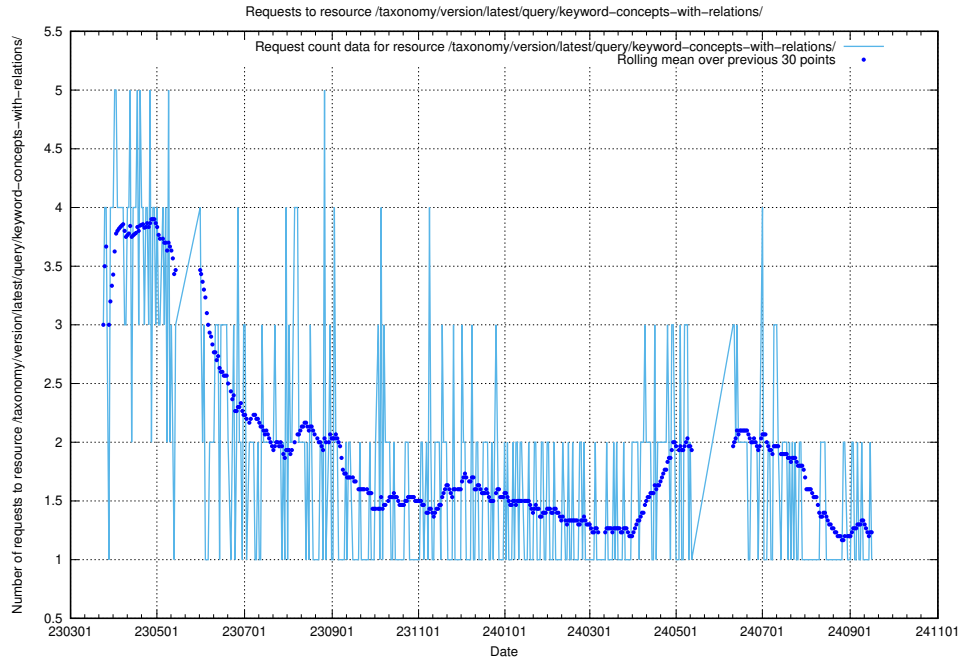

5.6791 Usage of /taxonomy/version/latest/query/keyword-concepts-with-relations/

Here, we count the number of requests to resource /taxonomy/version/latest/query/keyword-concepts-with-relations/.

5.6792 Usage of /taxonomy/version/latest/query/isco-level-4-groups/