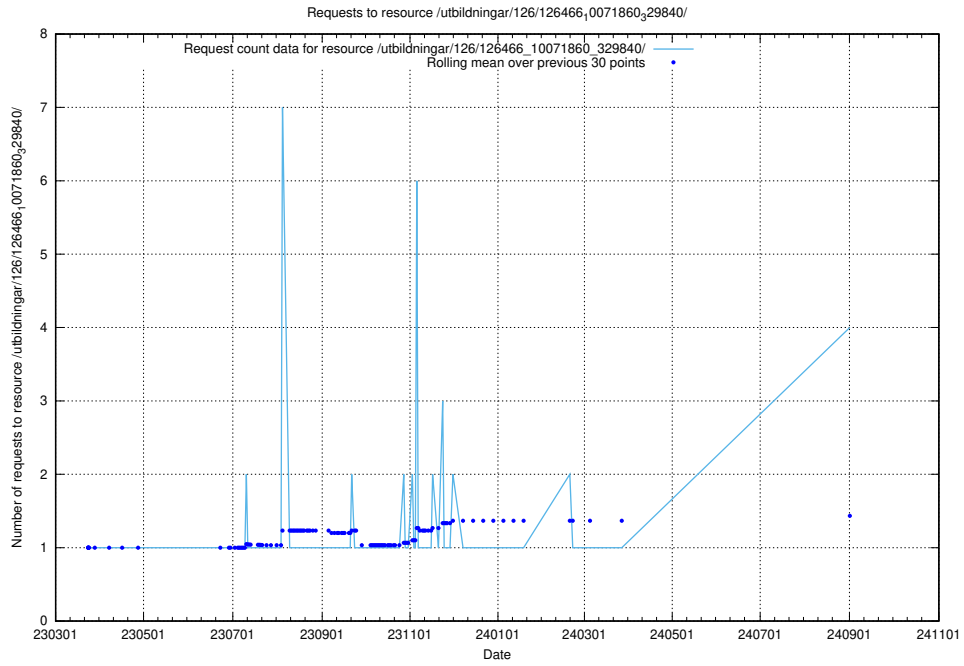

5.338 Usage of /utbildningar/126/126466_10071860_329840/

Here, we count the number of requests to resource /utbildningar/126/126466_10071860_329840/.