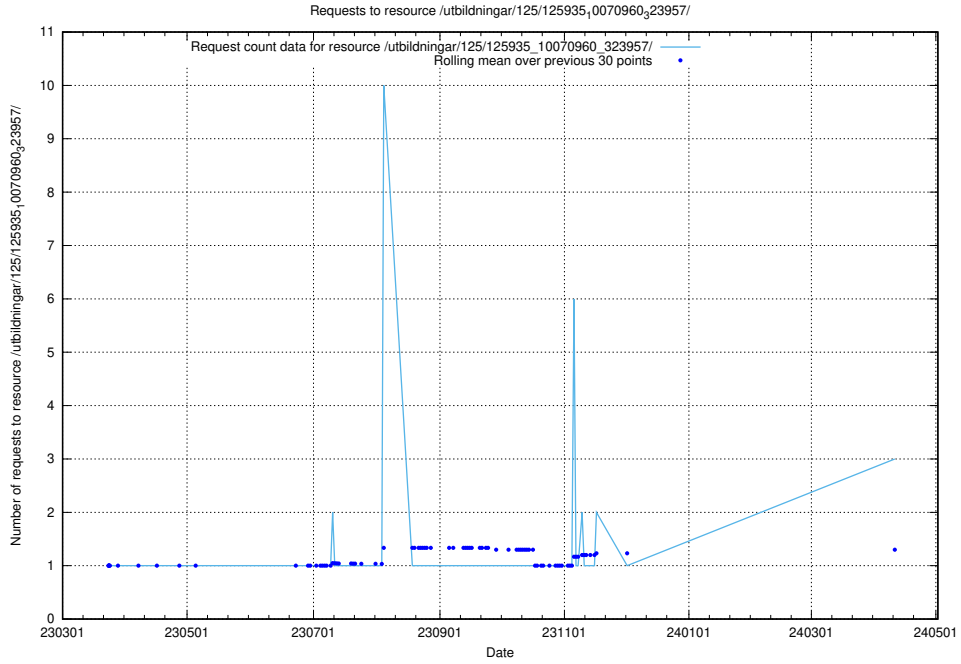

5.515 Usage of /utbildningar/125/125935_10070960_323957/

Here, we count the number of requests to resource /utbildningar/125/125935_10070960_323957/.