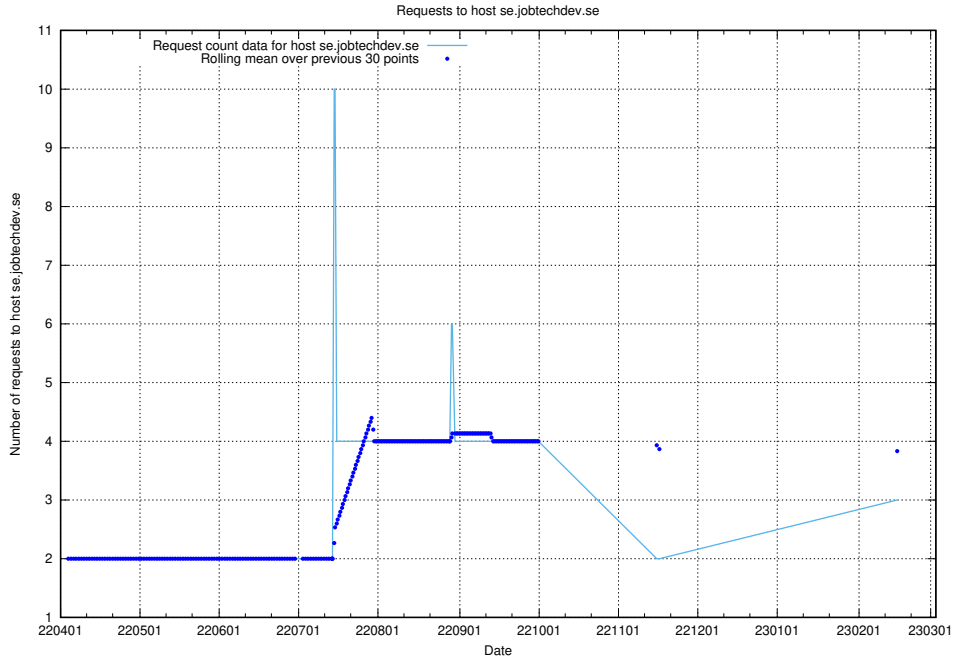

7.228 Usage of se.jobtechdev.se

Here, we count the number of requests to host se.jobtechdev.se.