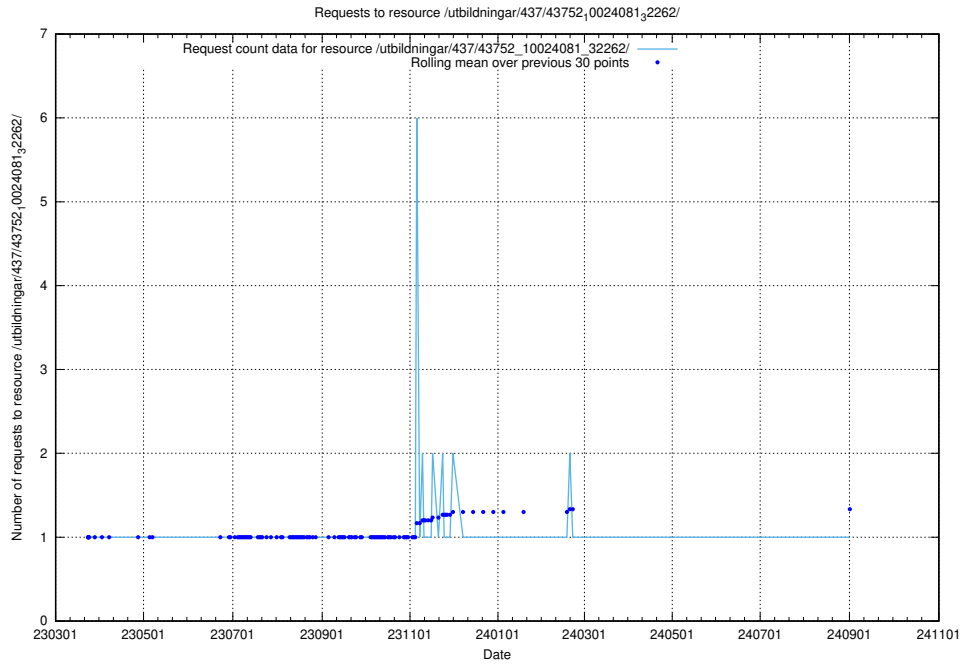

5.7086 Usage of /utbildningar/437/43752_10024081_32262/

Here, we count the number of requests to resource /utbildningar/437/43752_10024081_32262/.