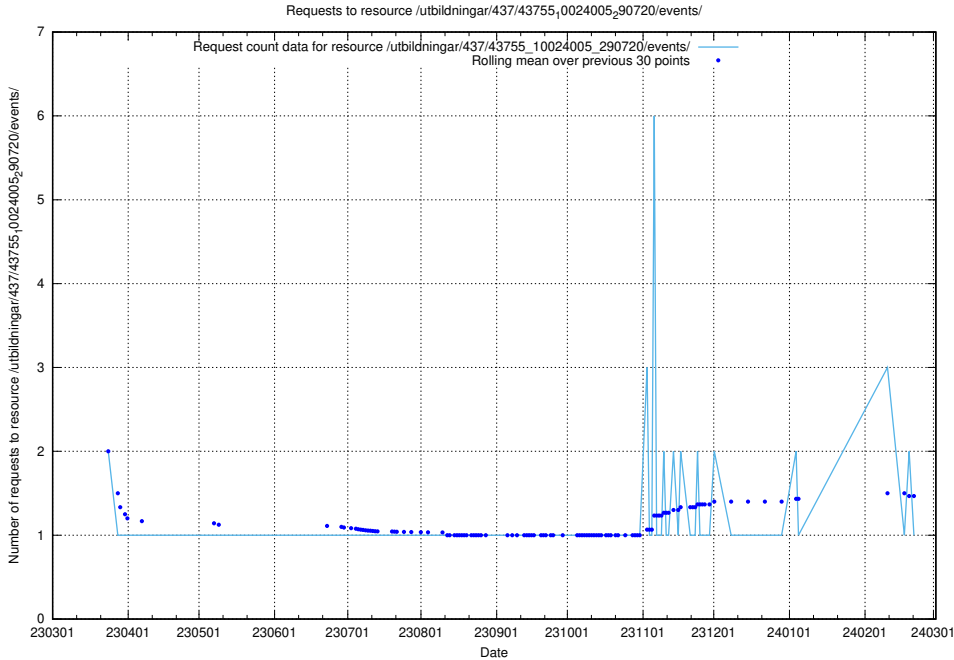

5.6855 Usage of /utbildningar/437/43755_10024005_290720/events/

Here, we count the number of requests to resource /utbildningar/437/43755_10024005_290720/events/.