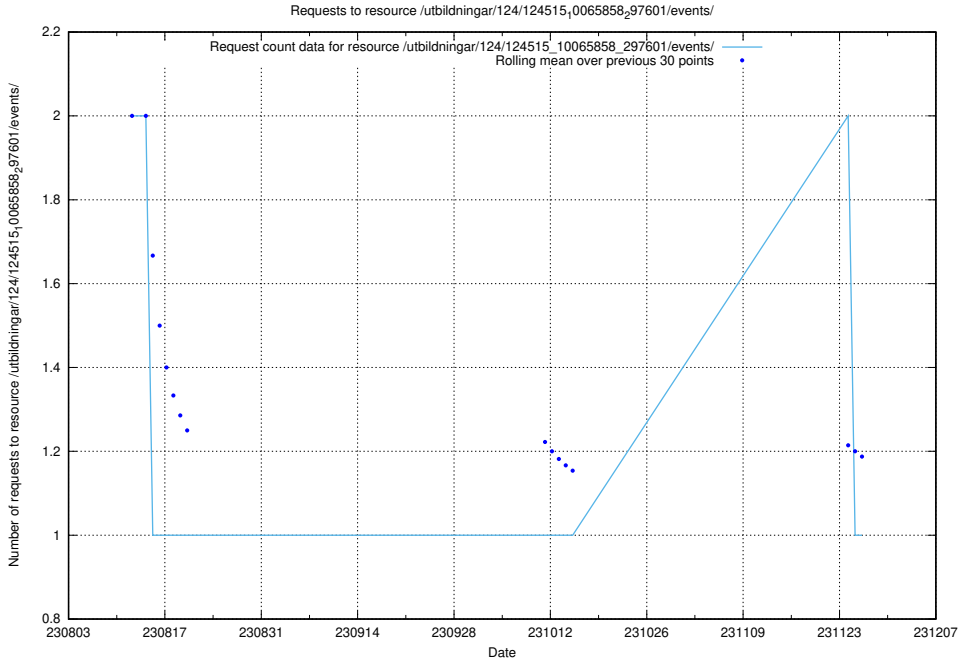

5.5510 Usage of /utbildningar/124/124515_10065858_297601/events/

Here, we count the number of requests to resource /utbildningar/124/124515_10065858_297601/events/