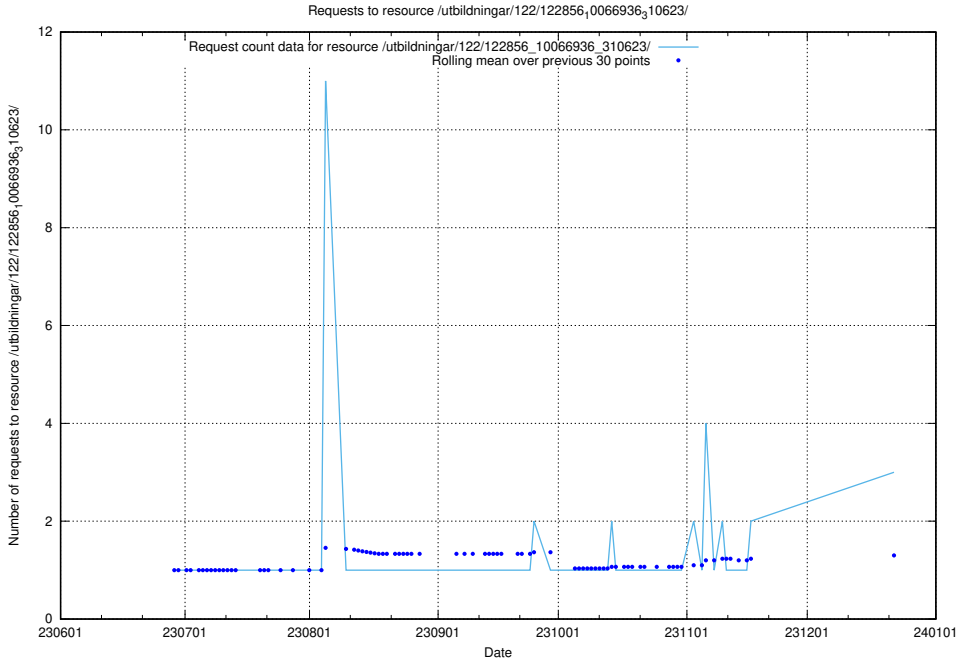

5.456 Usage of /utbildningar/122/122856_10066936_310623/

Here, we count the number of requests to resource /utbildningar/122/122856_10066936_310623/.