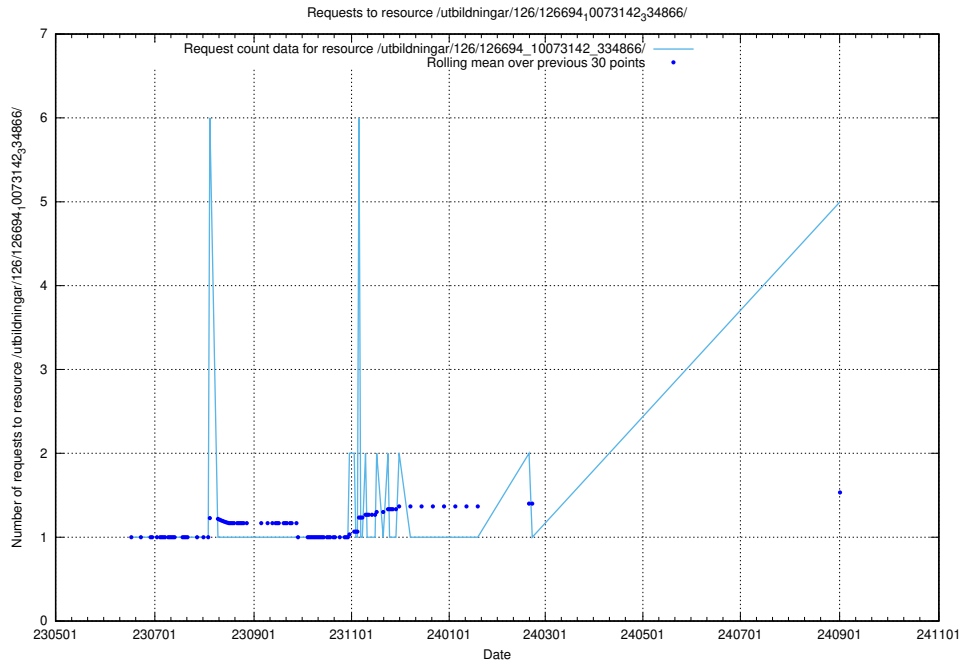

5.208 Usage of /utbildningar/126/126694_10073142_334866/

Here, we count the number of requests to resource /utbildningar/126/126694_10073142_334866/.