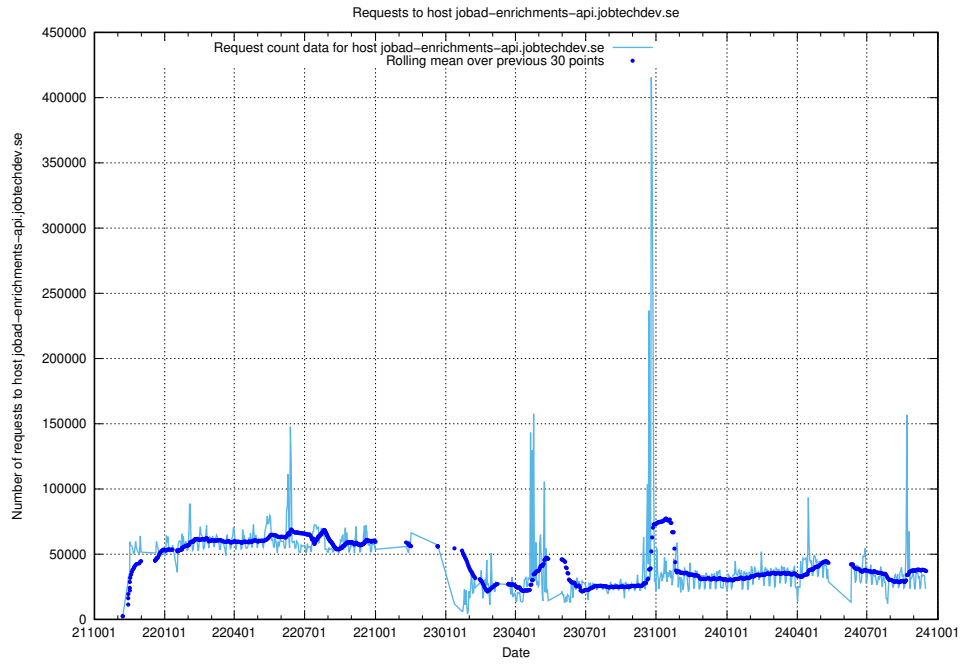

7.6 Usage of jobad-enrichments-api.jobtechdev.se

Here, we count the number of requests to host jobad-enrichments-api.jobtechdev.se.