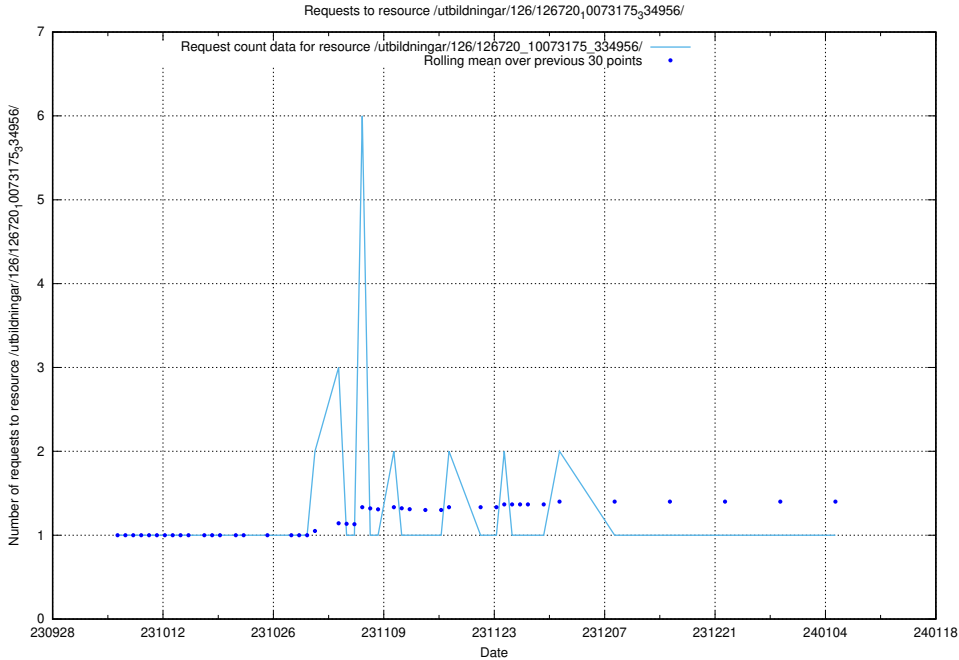

5.5105 Usage of /utbildningar/126/126720_10073175_334956/

Here, we count the number of requests to resource /utbildningar/126/126720_10073175_334956/.