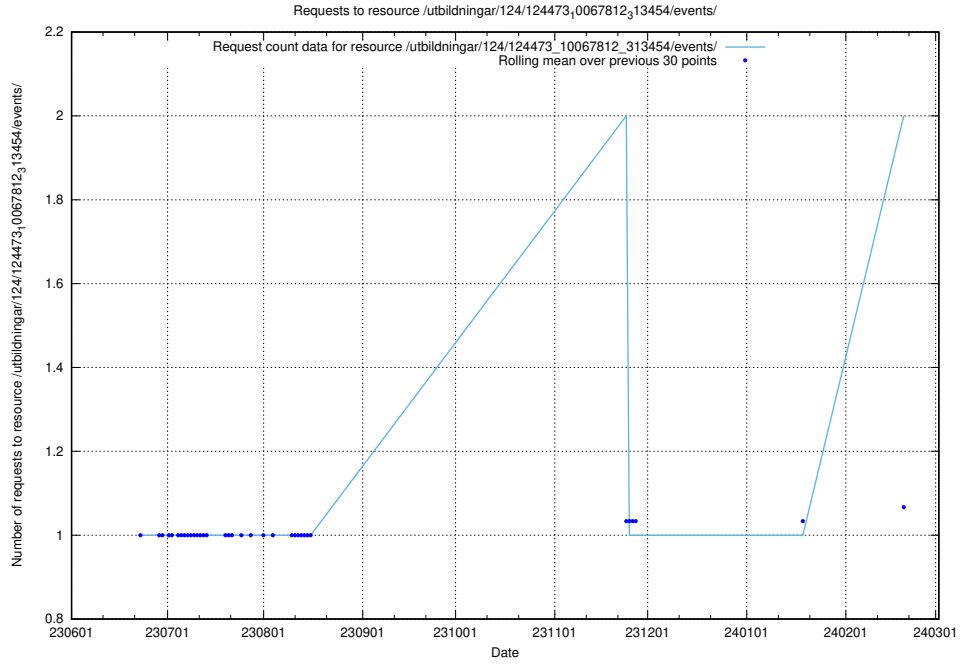

5.943 Usage of /utbildningar/124/124473_10067812_313454/events/

Here, we count the number of requests to resource /utbildningar/124/124473_10067812_313454/events/

5.944 Usage of /utbildningar/124/124473_10067554_312977/