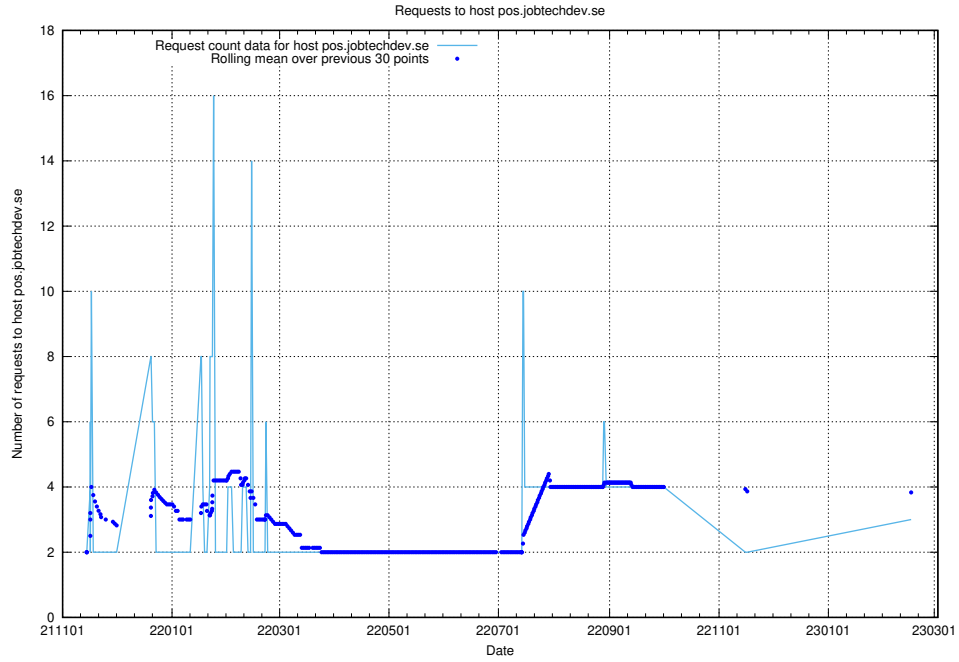

7.245 Usage of pos.jobtechdev.se

Here, we count the number of requests to host pos.jobtechdev.se.