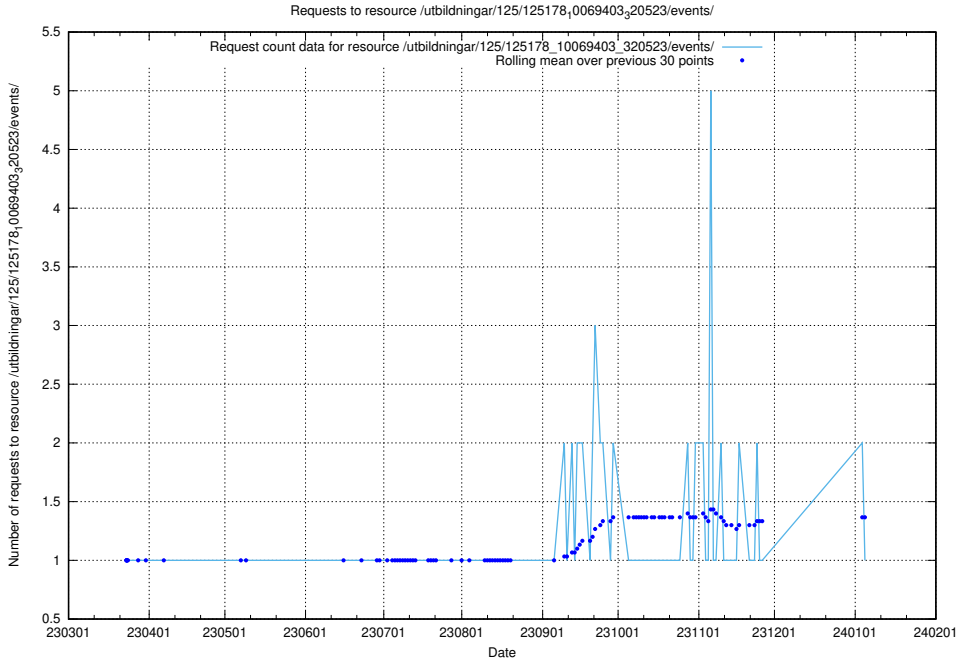

5.1197 Usage of /utbildningar/125/125178_10069403_320523/events/

Here, we count the number of requests to resource /utbildningar/125/125178_10069403_320523/events/