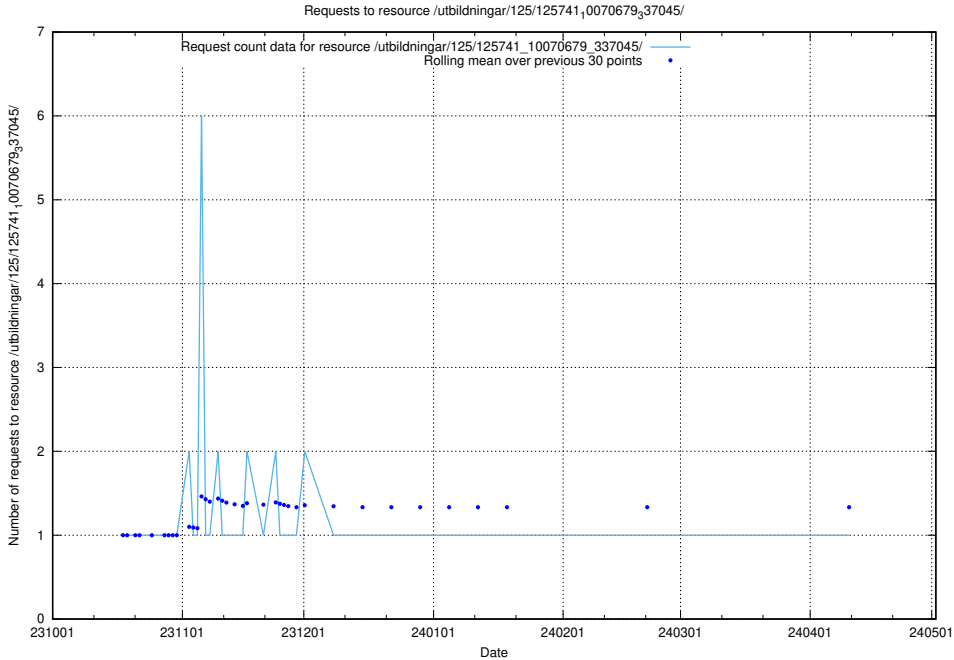

5.4991 Usage of /utbildningar/125/125741_10070679_337045/

Here, we count the number of requests to resource /utbildningar/125/125741_10070679_337045/.