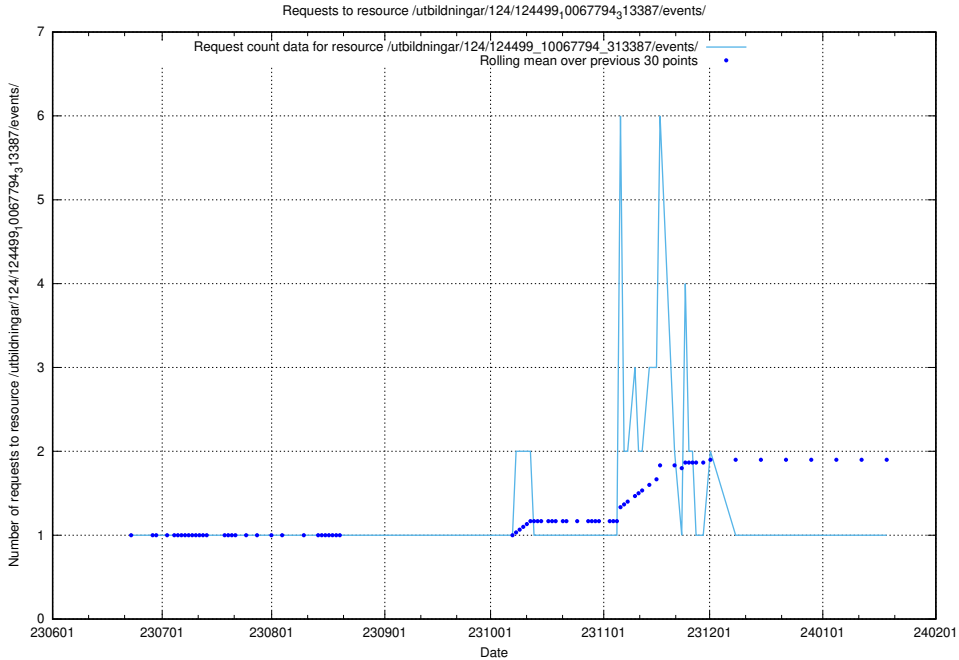

5.6446 Usage of /utbildningar/124/124499_10067794_313387/events/

Here, we count the number of requests to resource /utbildningar/124/124499_10067794_313387/events/