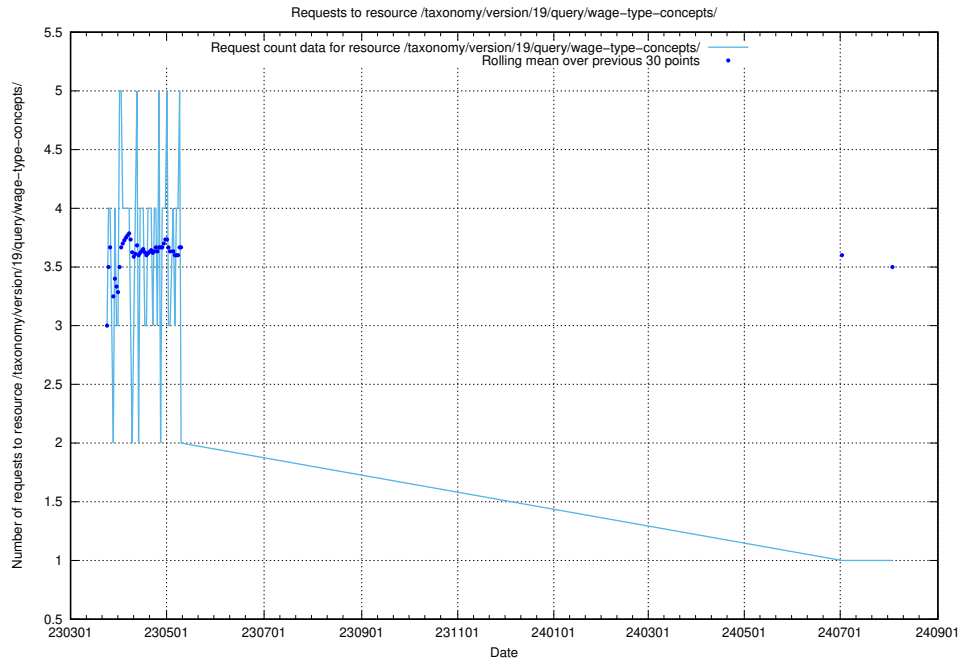

5.6805 Usage of /taxonomy/version/19/query/wage-type-concepts/

Here, we count the number of requests to resource /taxonomy/version/19/query/wage-type-concepts/.