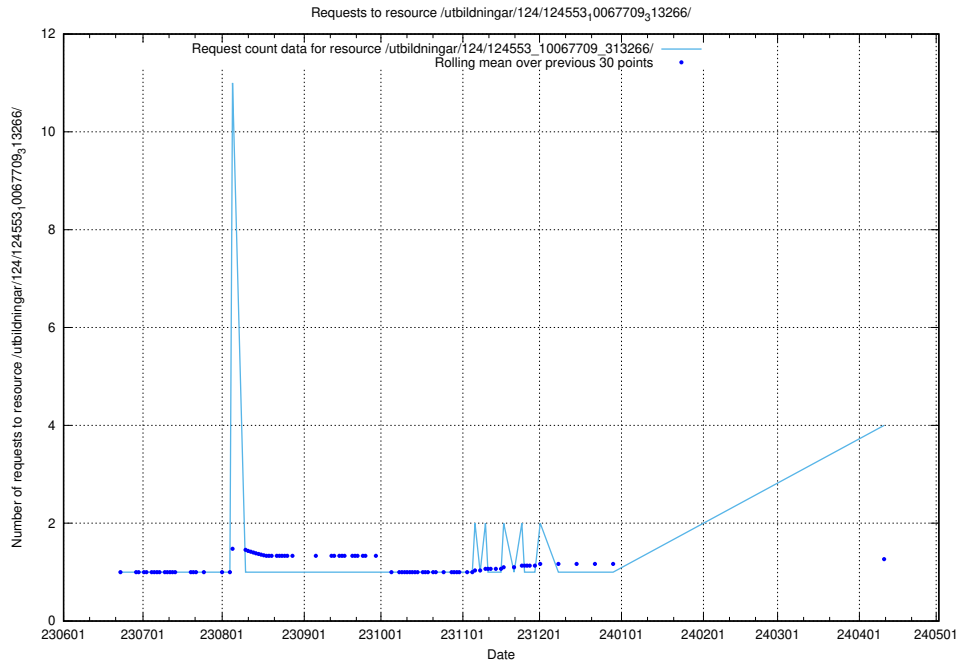

5.323 Usage of /utbildningar/124/124553_10067709_313266/

Here, we count the number of requests to resource /utbildningar/124/124553_10067709_313266/.