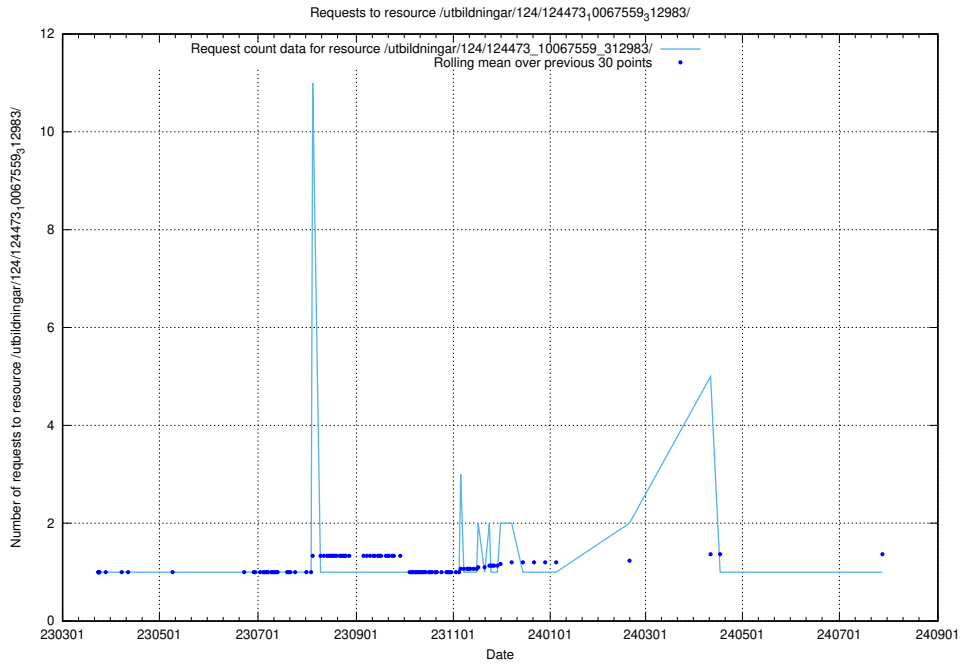

5.3648 Usage of /utbildningar/124/124473_10067559_312983/

Here, we count the number of requests to resource /utbildningar/124/124473_10067559_312983/.