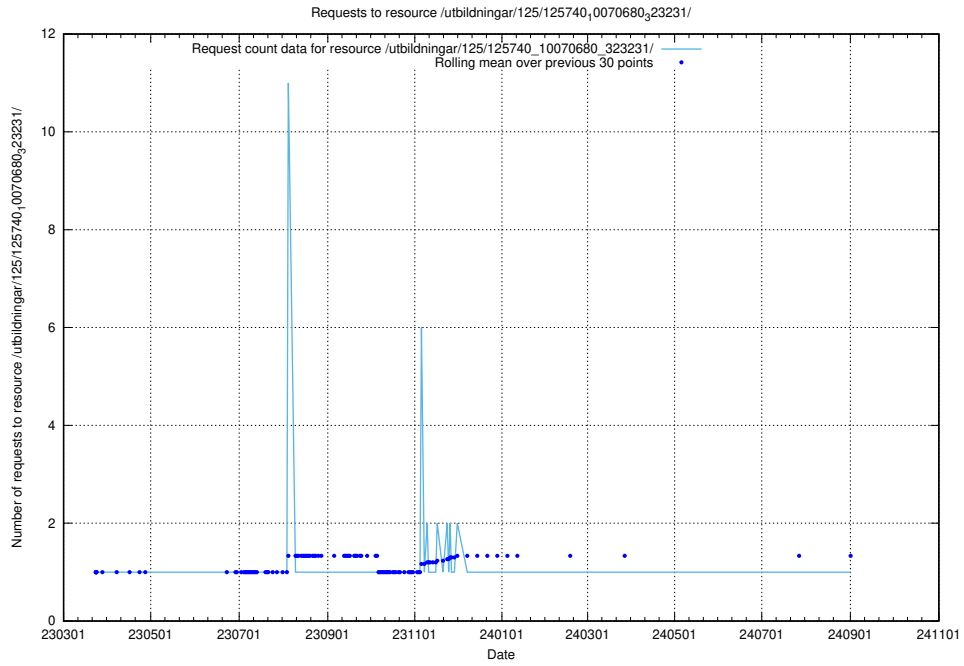

5.1043 Usage of /utbildningar/125/125740_10070680_323231/

Here, we count the number of requests to resource /utbildningar/125/125740_10070680_323231/.