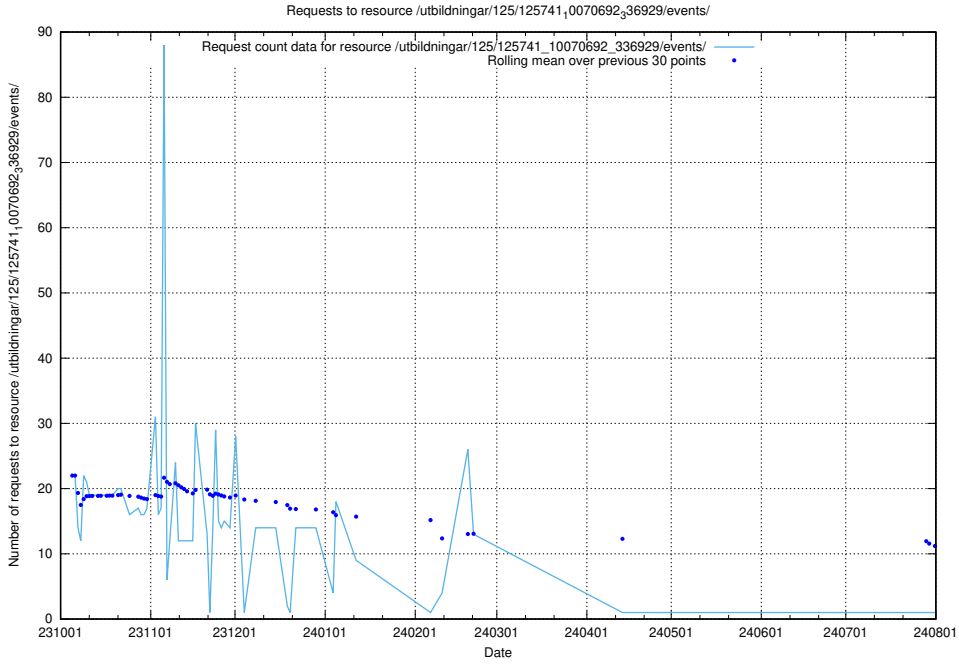

5.5109 Usage of /utbildningar/125/125741_10070692_336929/events/

Here, we count the number of requests to resource /utbildningar/125/125741_10070692_336929/events/