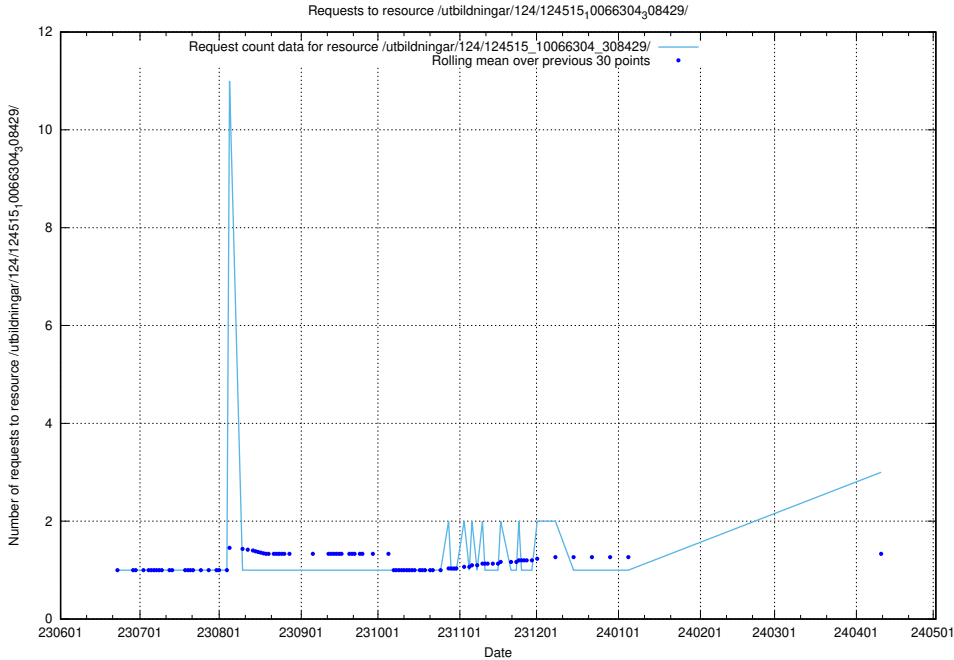

5.477 Usage of /utbildningar/124/124515_10066304_308429/

Here, we count the number of requests to resource /utbildningar/124/124515_10066304_308429/.