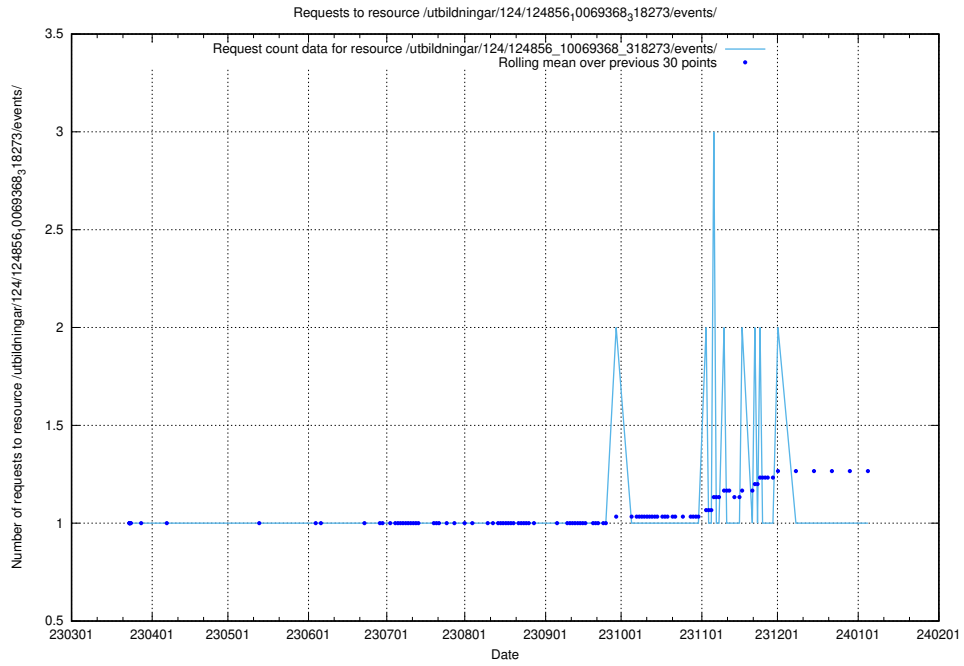

5.1242 Usage of /utbildningar/124/124856_10069368_318273/events/

Here, we count the number of requests to resource /utbildningar/124/124856_10069368_318273/events/