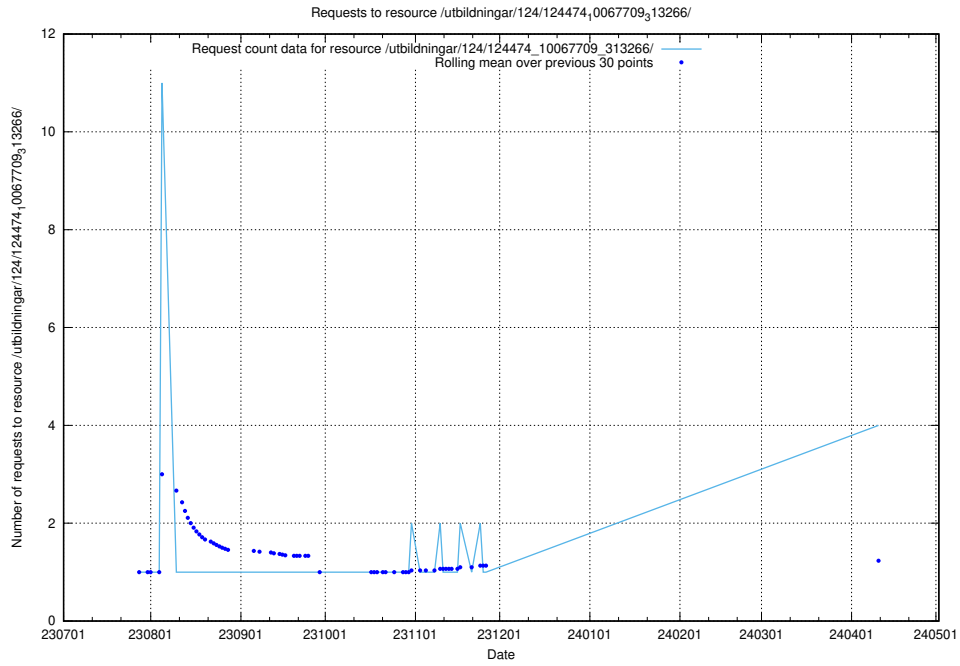

5.304 Usage of /utbildningar/124/124474_10067709_313266/

Here, we count the number of requests to resource /utbildningar/124/124474_10067709_313266/.