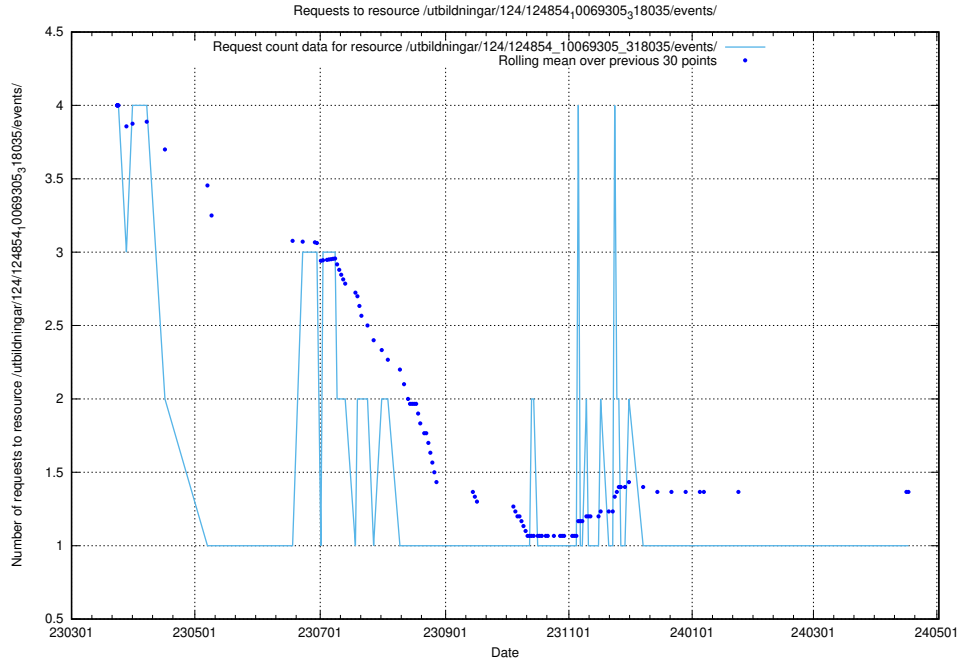

Here, we count the number of requests to resource /utbildningar/124/124855_10069305_318035/events/

5.6957 Usage of /utbildningar/124/124854_10069305_318035/events/

Here, we count the number of requests to resource /utbildningar/124/124854_10069305_318035/events/