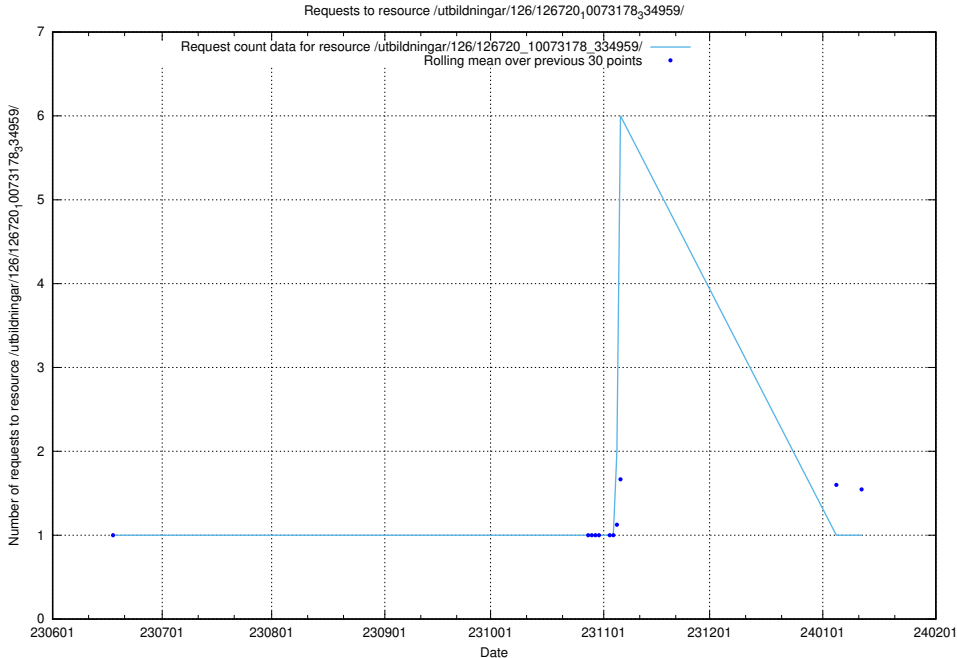

5.6519 Usage of /utbildningar/126/126720_10073178_334959/

Here, we count the number of requests to resource /utbildningar/126/126720_10073178_334959/.