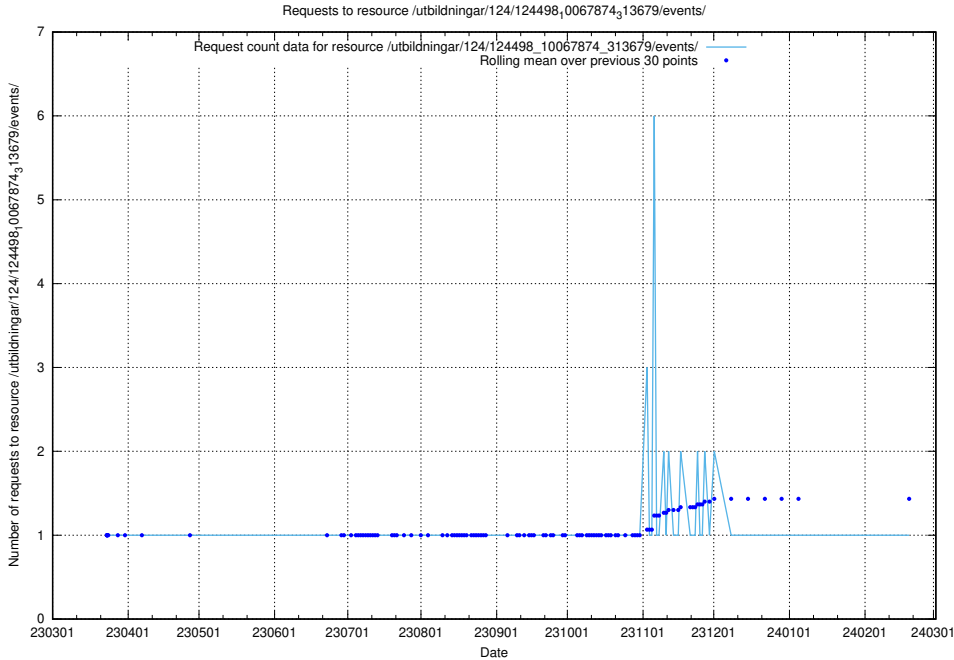

5.3329 Usage of /utbildningar/124/124498_10067874_313679/events/

Here, we count the number of requests to resource /utbildningar/124/124498_10067874_313679/events/