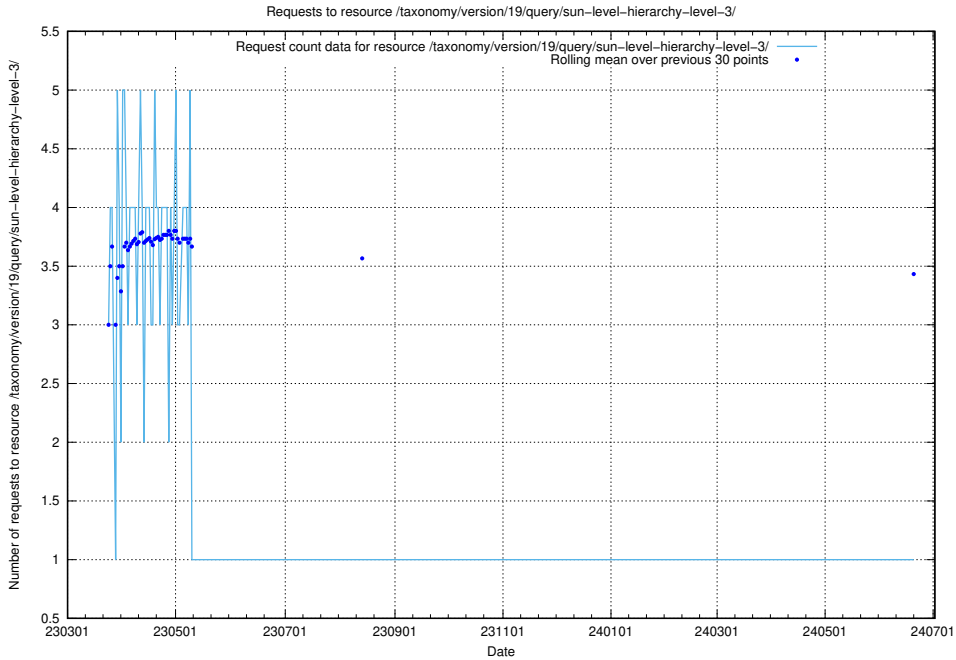

5.6810 Usage of /taxonomy/version/19/query/sun-level-hierarchy-level-3/

Here, we count the number of requests to resource /taxonomy/version/19/query/sun-level-hierarchy-level-3/.