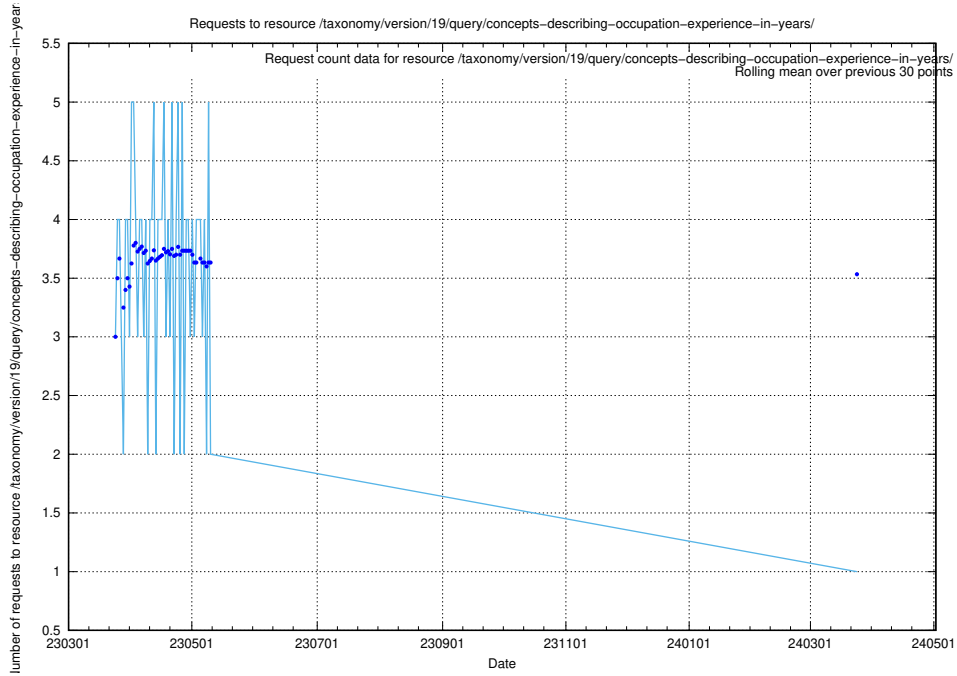

5.6851 Usage of /taxonomy/version/19/query/concepts-describing-occupation-experience-in-years/

Here, we count the number of requests to resource /taxonomy/version/19/query/concepts-describing-occupation-experience-in-years/.