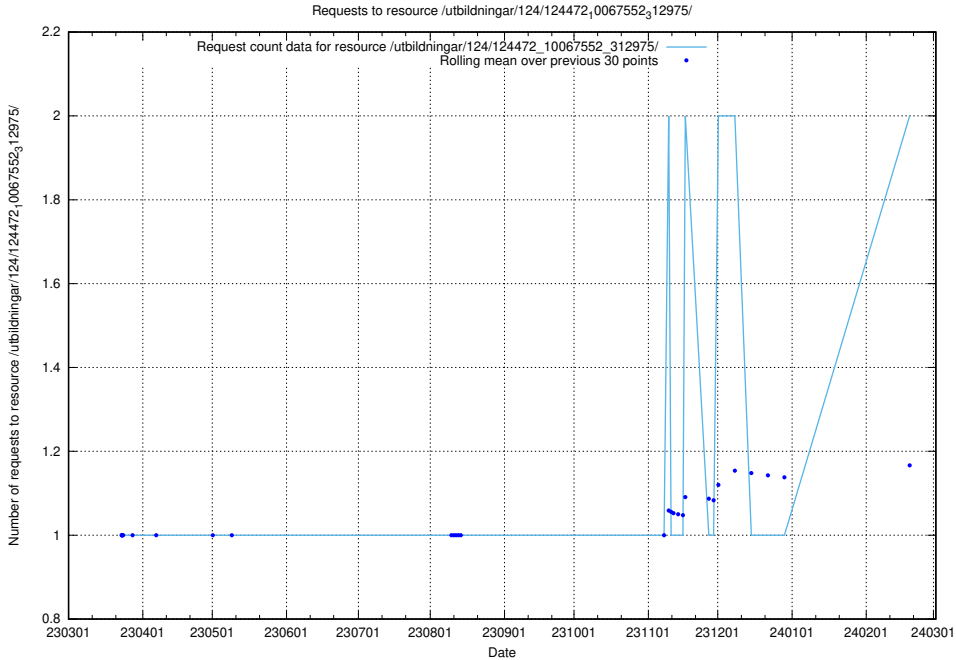

5.724 Usage of /utbildningar/124/124472_10067552_312975/

Here, we count the number of requests to resource /utbildningar/124/124472_10067552_312975/.