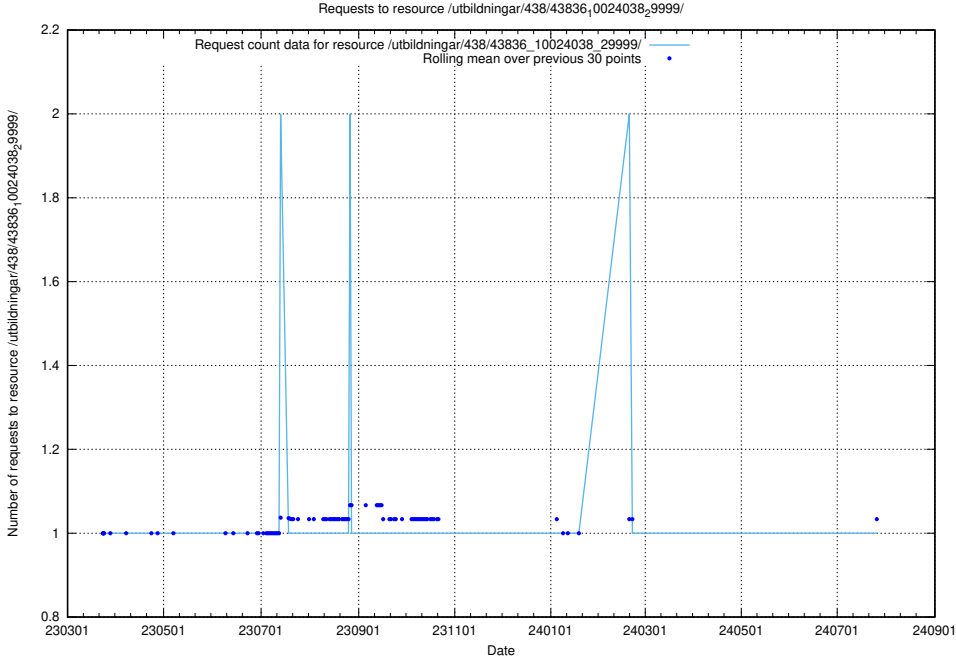

5.7041 Usage of /utbildningar/438/43831_10024051_32246/

Here, we count the number of requests to resource /utbildningar/438/43831_10024051_32246/.

5.7042 Usage of /utbildningar/438/43830_10023988_29949/events/