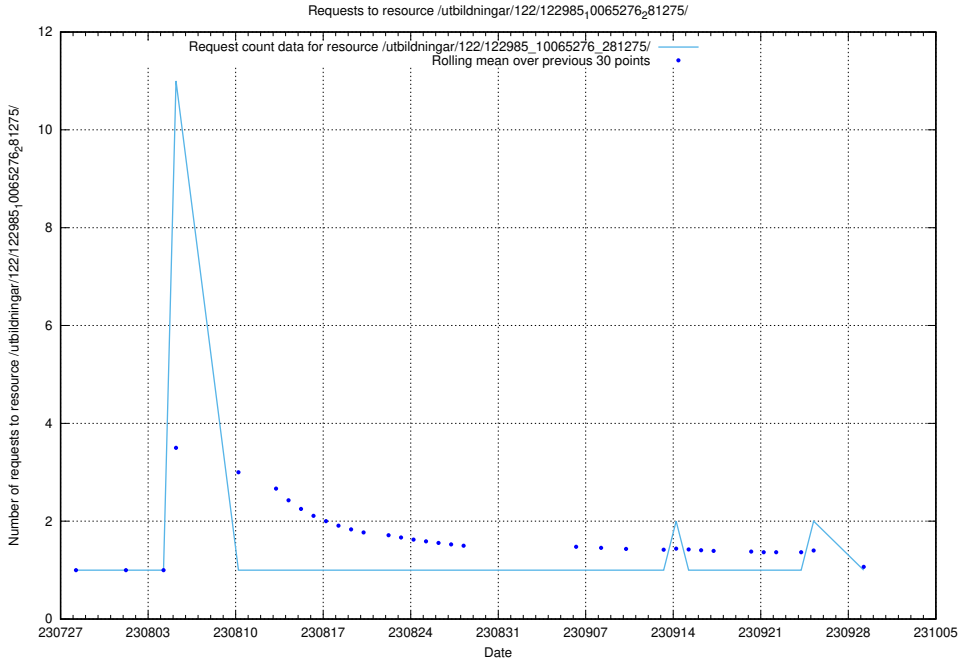

5.5612 Usage of /utbildningar/122/122985_10065276_281275/

Here, we count the number of requests to resource /utbildningar/122/122985_10065276_281275/.