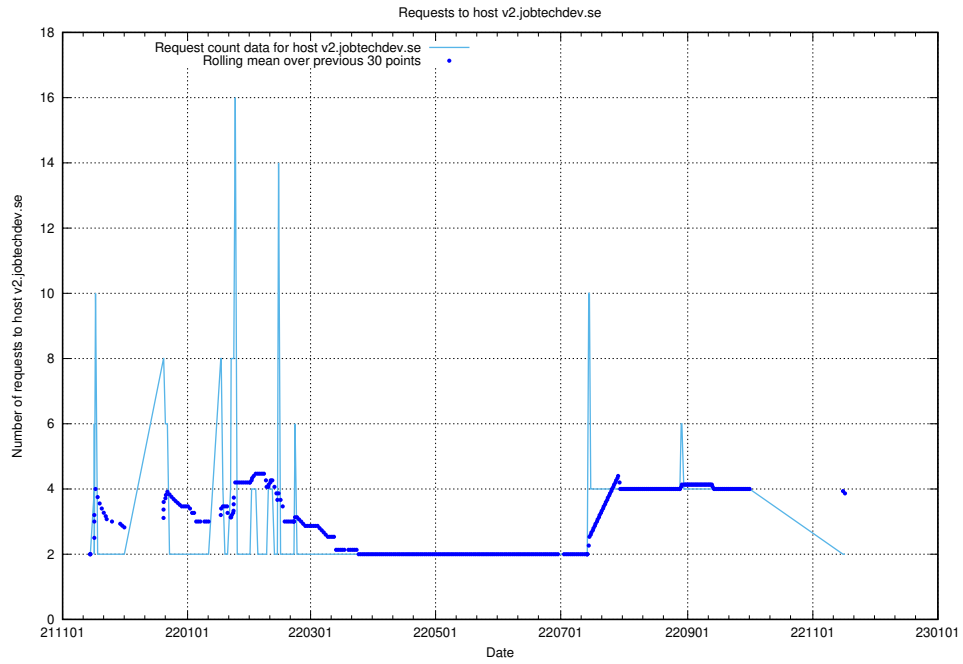

7.558 Usage of v2.jobtechdev.se

Here, we count the number of requests to host v2.jobtechdev.se.