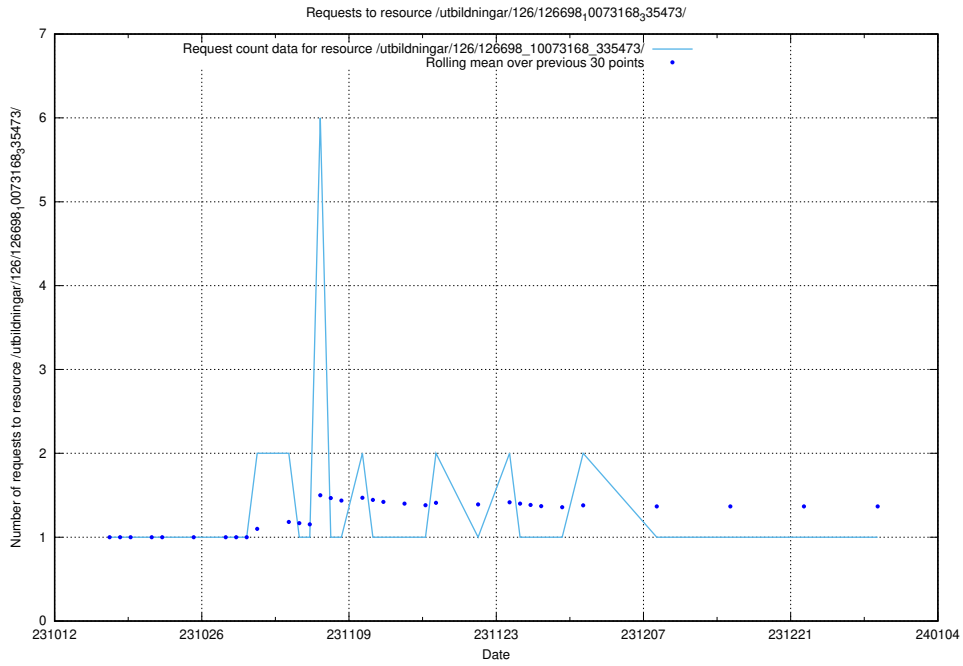

5.5008 Usage of /utbildningar/126/126698_10073168_335473/

Here, we count the number of requests to resource /utbildningar/126/126698_10073168_335473/.