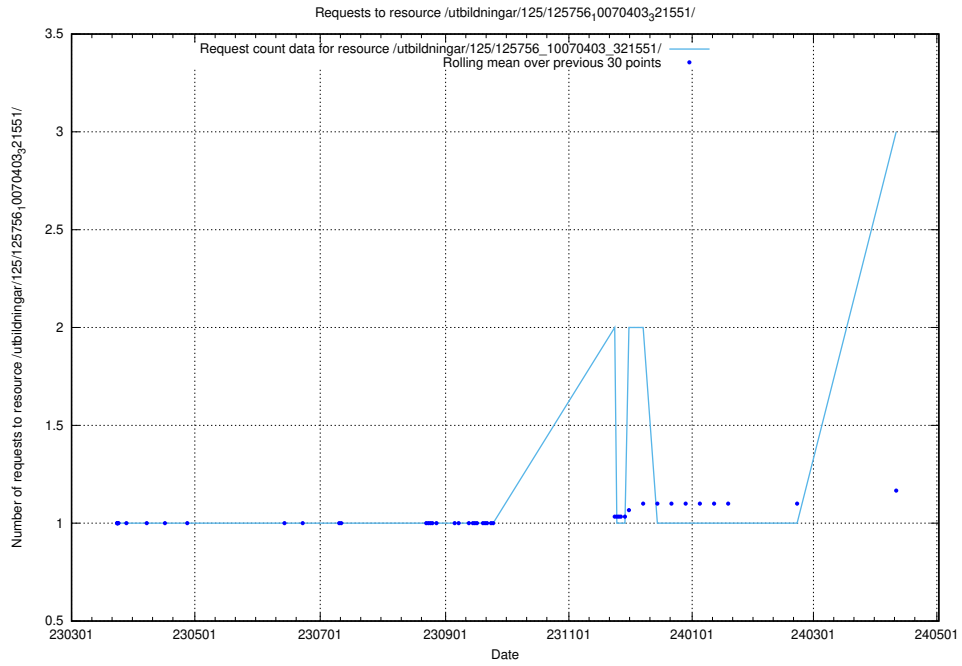

5.518 Usage of /utbildningar/125/125756_10070403_321551/

Here, we count the number of requests to resource /utbildningar/125/125756_10070403_321551/.