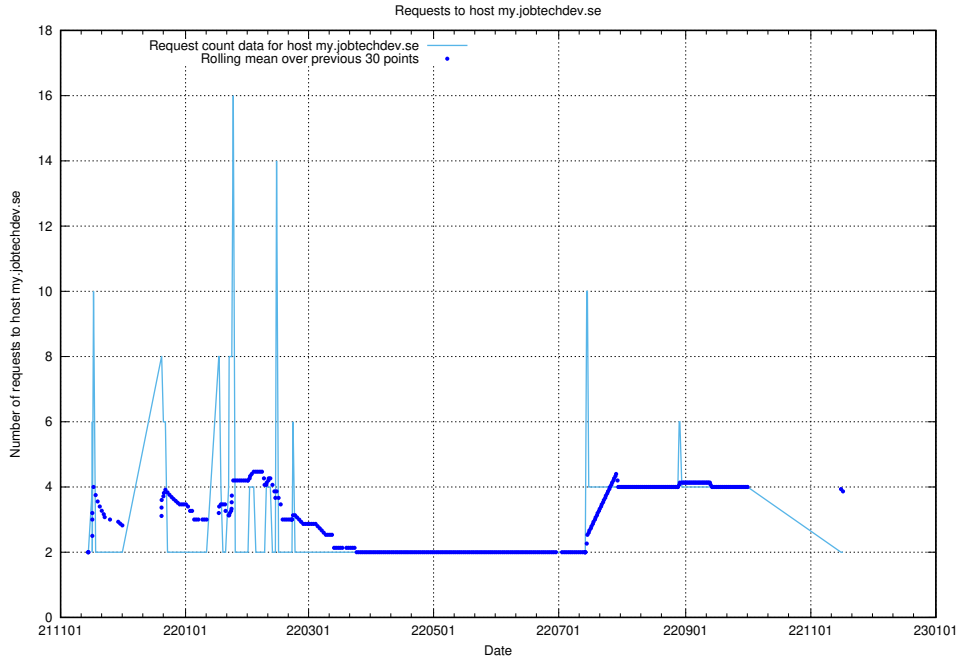

7.571 Usage of my.jobtechdev.se

Here, we count the number of requests to host my.jobtechdev.se.