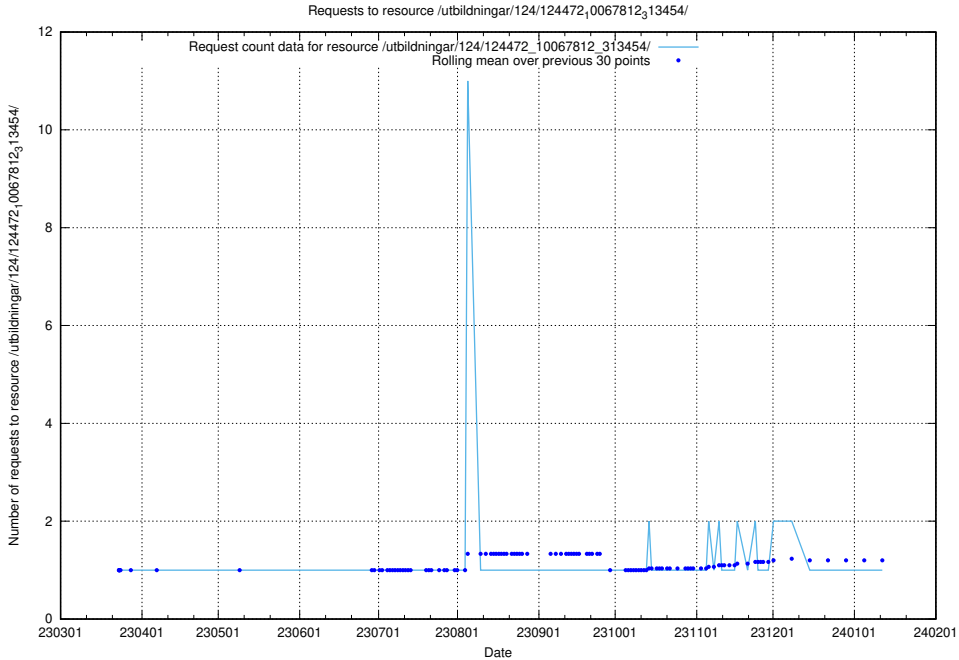

5.3699 Usage of /utbildningar/124/124472_10067812_313454/

Here, we count the number of requests to resource /utbildningar/124/124472_10067812_313454/.