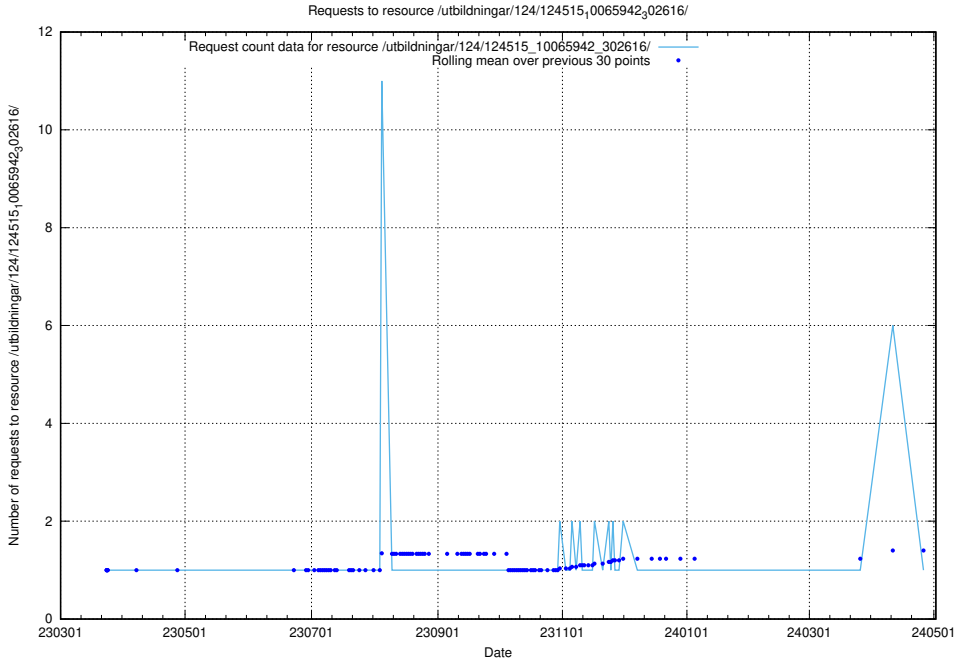

5.2252 Usage of /utbildningar/124/124515_10065942_302616/

Here, we count the number of requests to resource /utbildningar/124/124515_10065942_302616/.