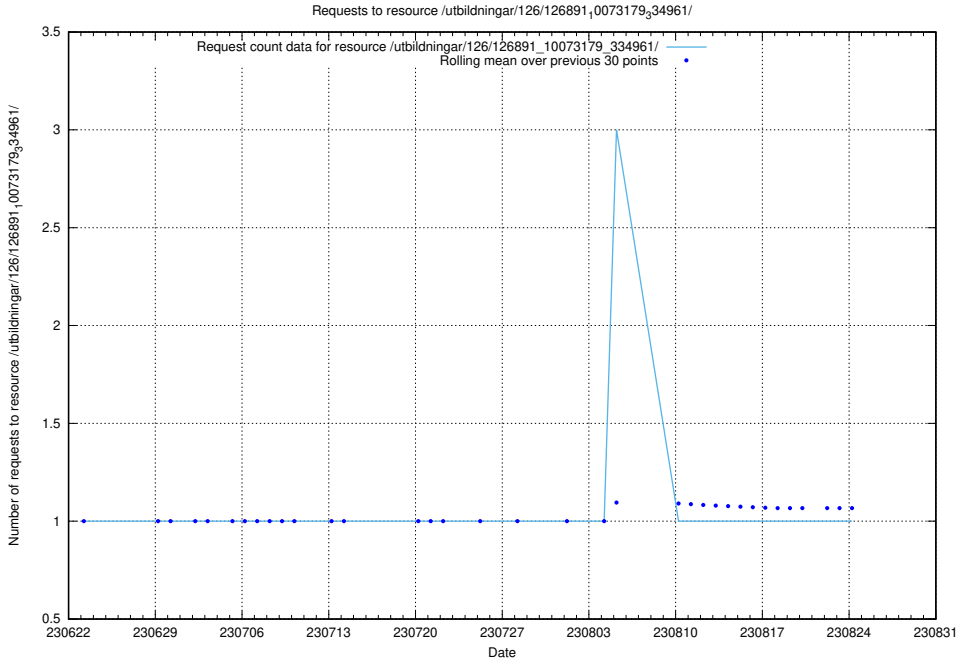

5.6279 Usage of /utbildningar/126/126891_10073179_334961/

Here, we count the number of requests to resource /utbildningar/126/126891_10073179_334961/.