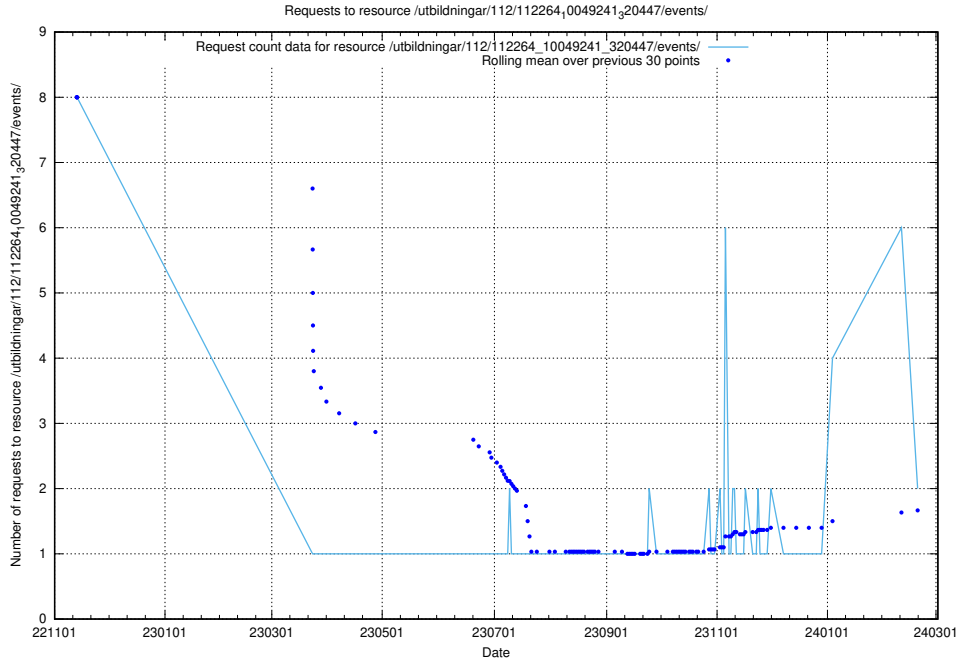

5.937 Usage of /utbildningar/112/112264_10049241_320447/events/

Here, we count the number of requests to resource /utbildningar/112/112264_10049241_320447/events/