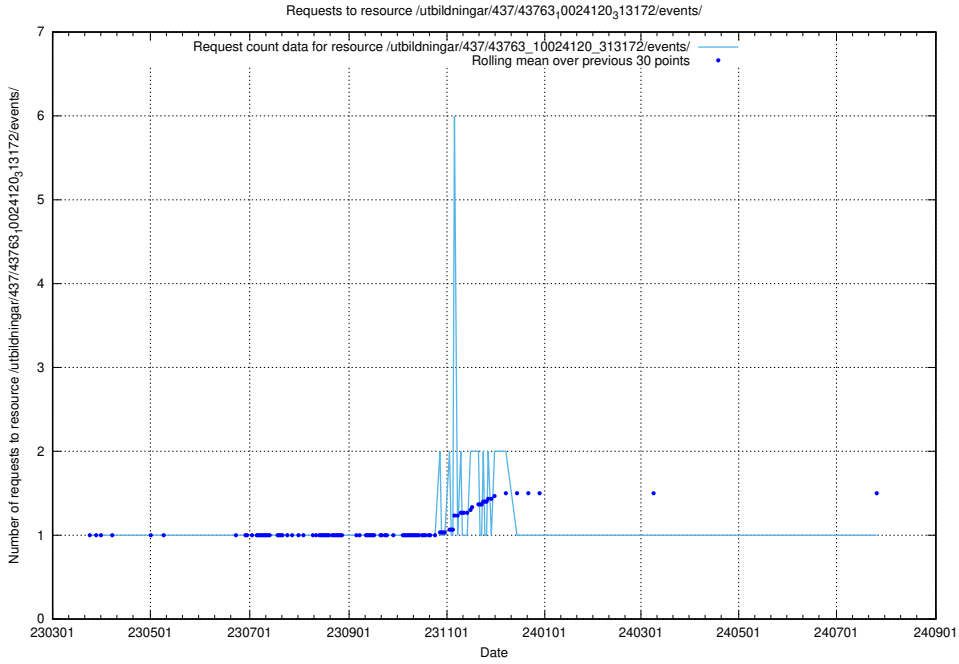

5.6889 Usage of /utbildningar/437/43763_10024120_313172/events/

Here, we count the number of requests to resource /utbildningar/437/43763_10024120_313172/events/.