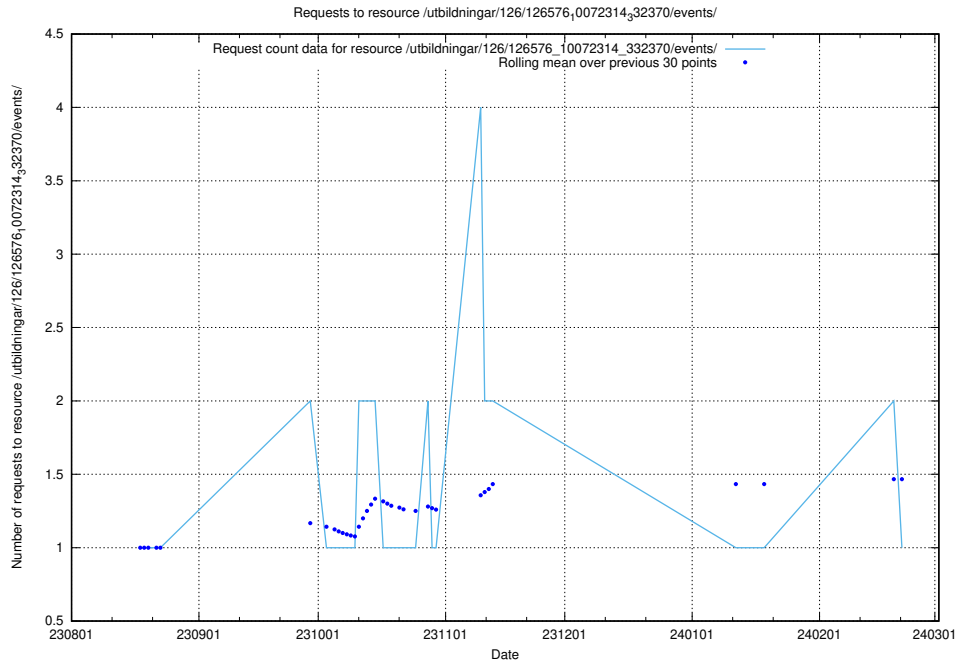

5.5474 Usage of /utbildningar/126/126576_10072314_332370/events/

Here, we count the number of requests to resource /utbildningar/126/126576_10072314_332370/events/