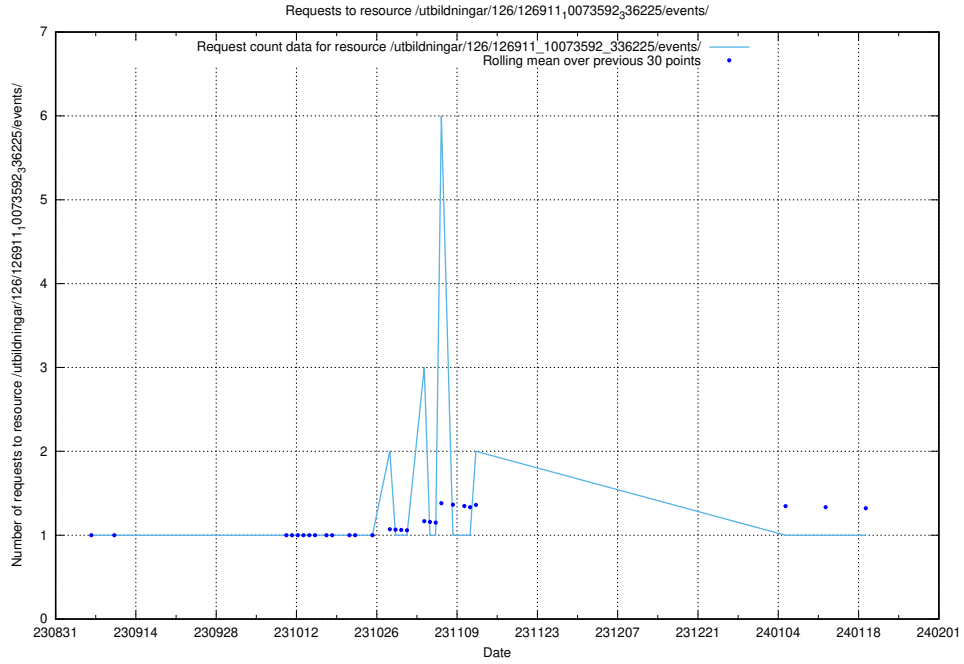

5.5364 Usage of /utbildningar/126/126911_10073592_336225/events/

Here, we count the number of requests to resource /utbildningar/126/126911_10073592_336225/events/