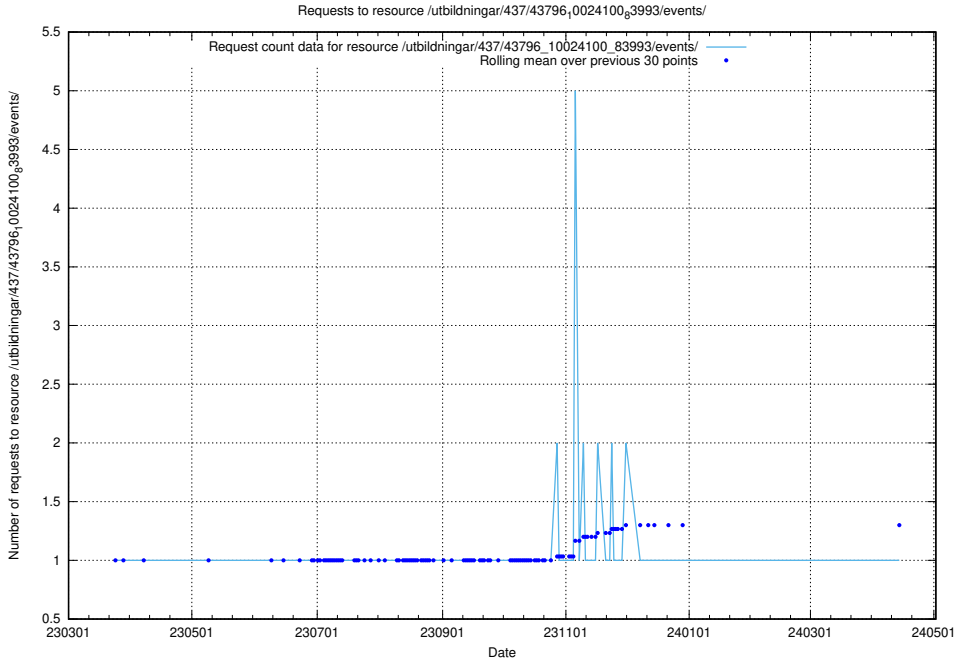

5.6880 Usage of /utbildningar/437/43796_10024100_83993/events/

Here, we count the number of requests to resource /utbildningar/437/43796_10024100_83993/events/.