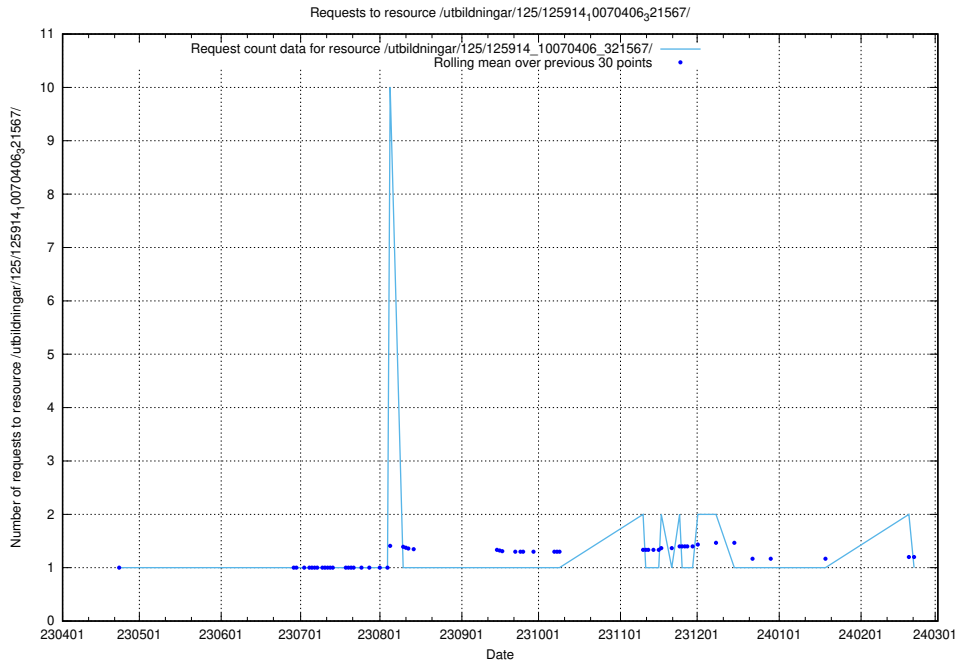

5.6692 Usage of /utbildningar/125/125914_10070406_321567/

Here, we count the number of requests to resource /utbildningar/125/125914_10070406_321567/.