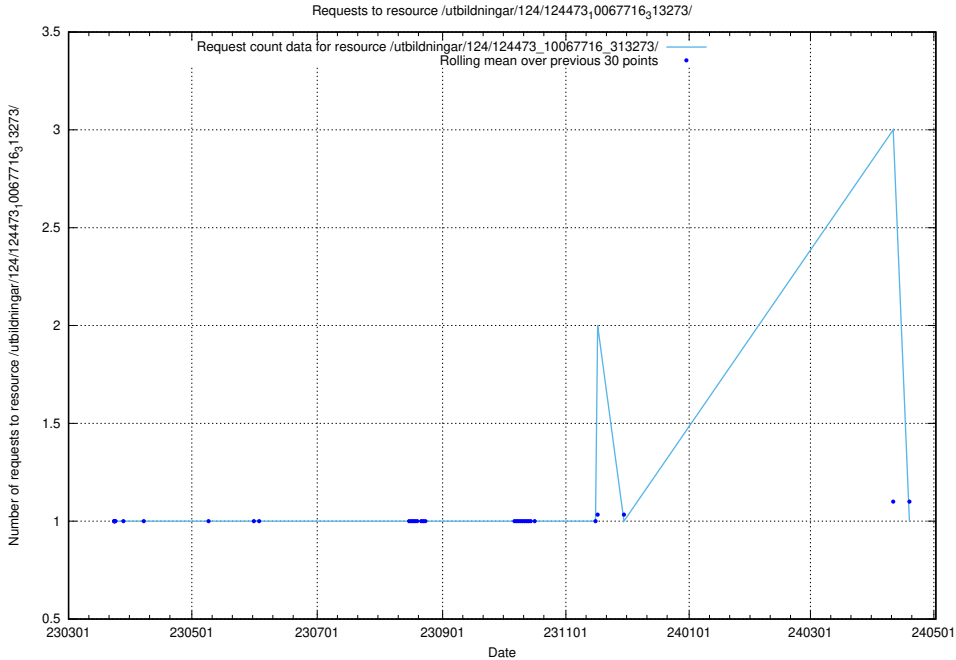

5.3627 Usage of /utbildningar/124/124473_10067716_313273/

Here, we count the number of requests to resource /utbildningar/124/124473_10067716_313273/.