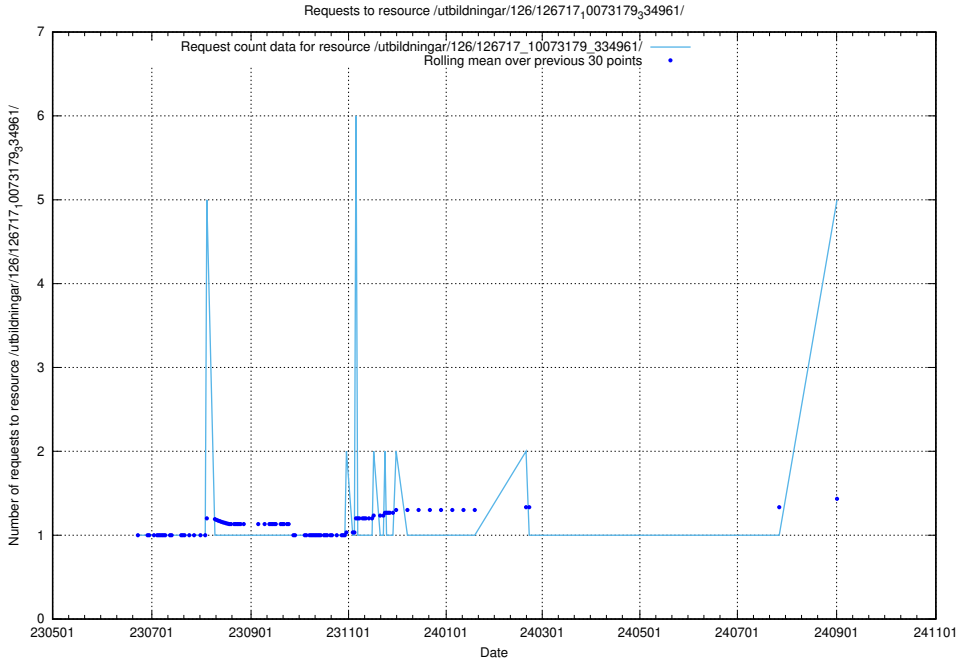

5.198 Usage of /utbildningar/126/126717_10073179_334961/

Here, we count the number of requests to resource /utbildningar/126/126717_10073179_334961/.