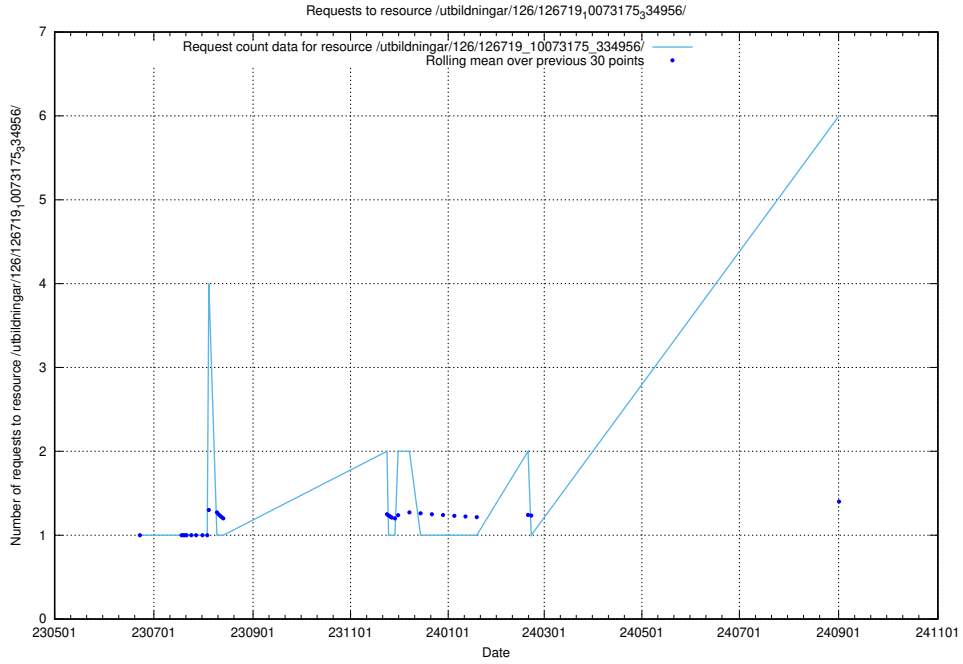

5.121 Usage of /utbildningar/126/126719_10073175_334956/

Here, we count the number of requests to resource /utbildningar/126/126719_10073175_334956/.