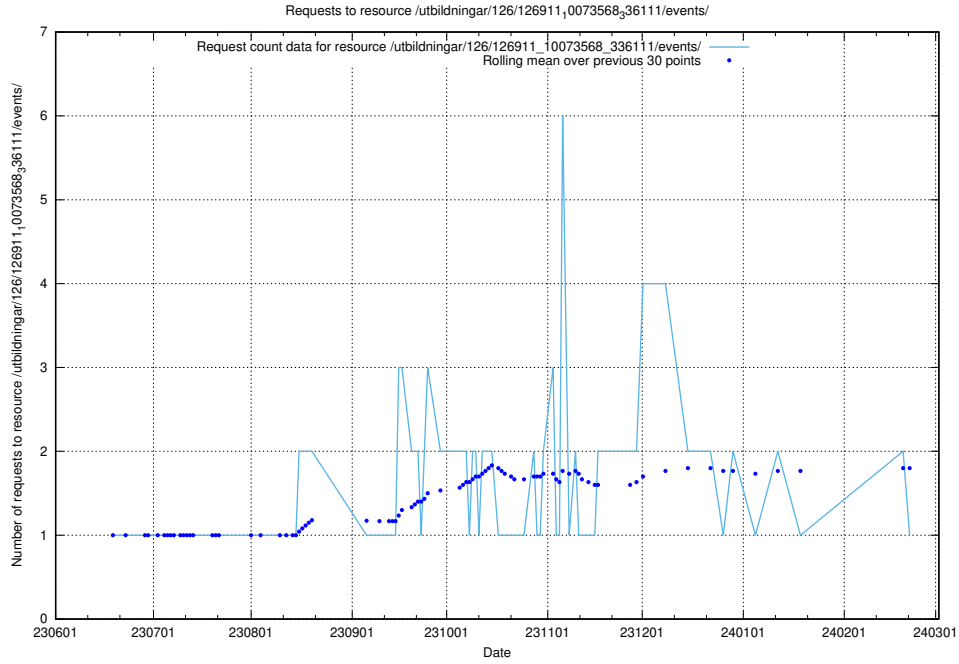

5.6511 Usage of /utbildningar/126/126911_10073568_336111/events/

Here, we count the number of requests to resource /utbildningar/126/126911_10073568_336111/events/