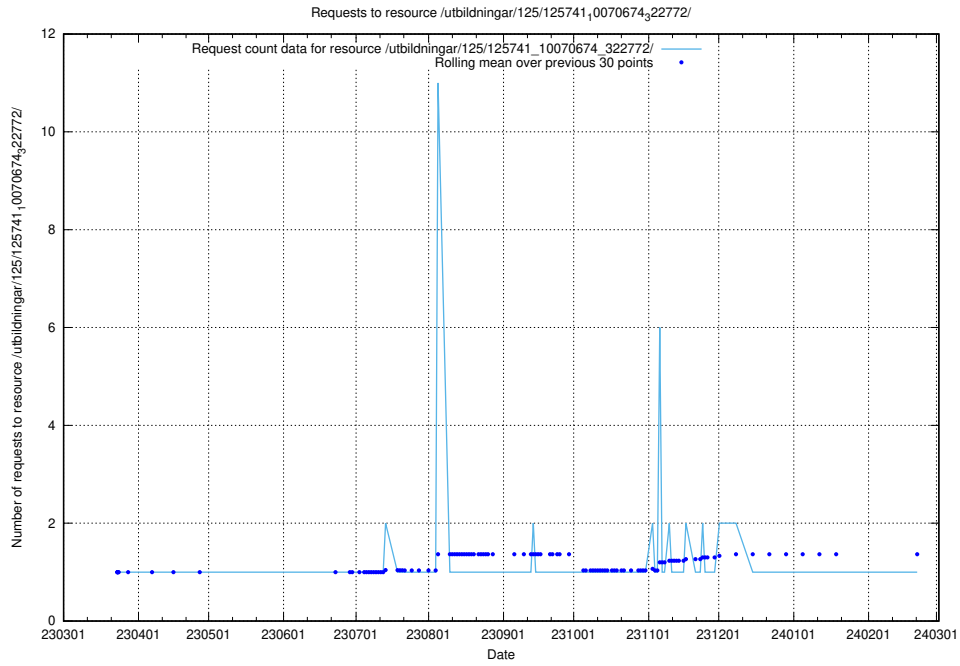

5.7185 Usage of /utbildningar/125/125741_10070674_322772/

Here, we count the number of requests to resource /utbildningar/125/125741_10070674_322772/.