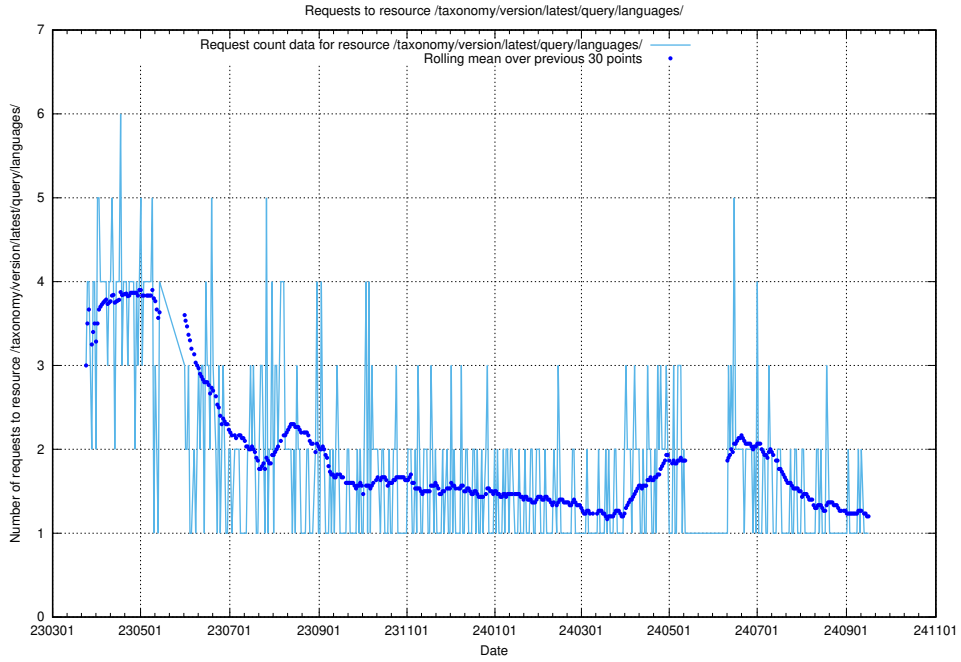

5.6789 Usage of /taxonomy/version/latest/query/languages/

Here, we count the number of requests to resource /taxonomy/version/latest/query/languages/.