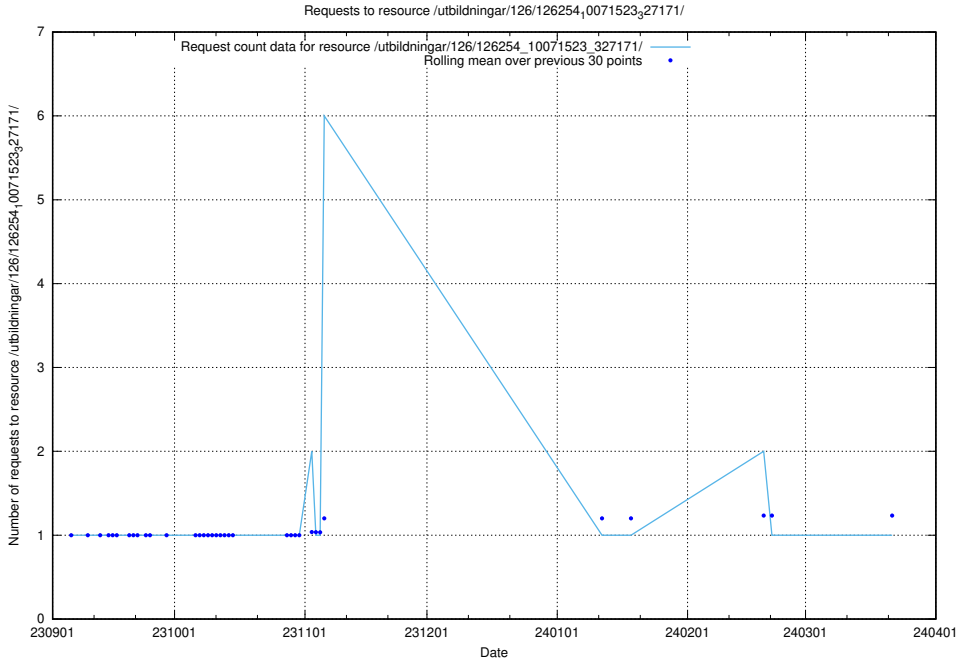

5.5372 Usage of /utbildningar/126/126254_10071523_327171/

Here, we count the number of requests to resource /utbildningar/126/126254_10071523_327171/.