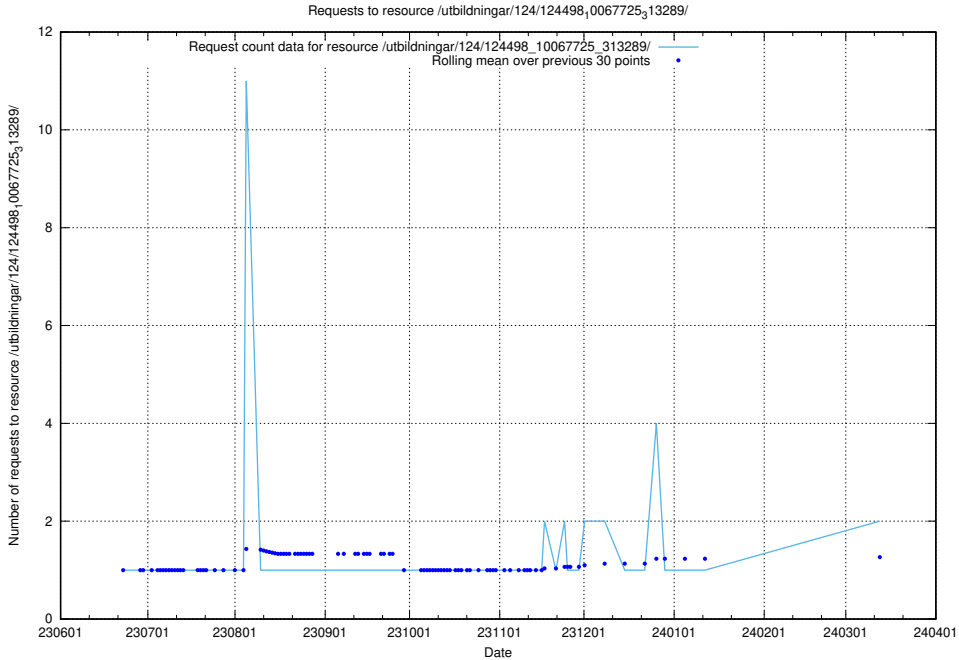

5.939 Usage of /utbildningar/124/124498_10067725_313289/

Here, we count the number of requests to resource /utbildningar/124/124498_10067725_313289/.