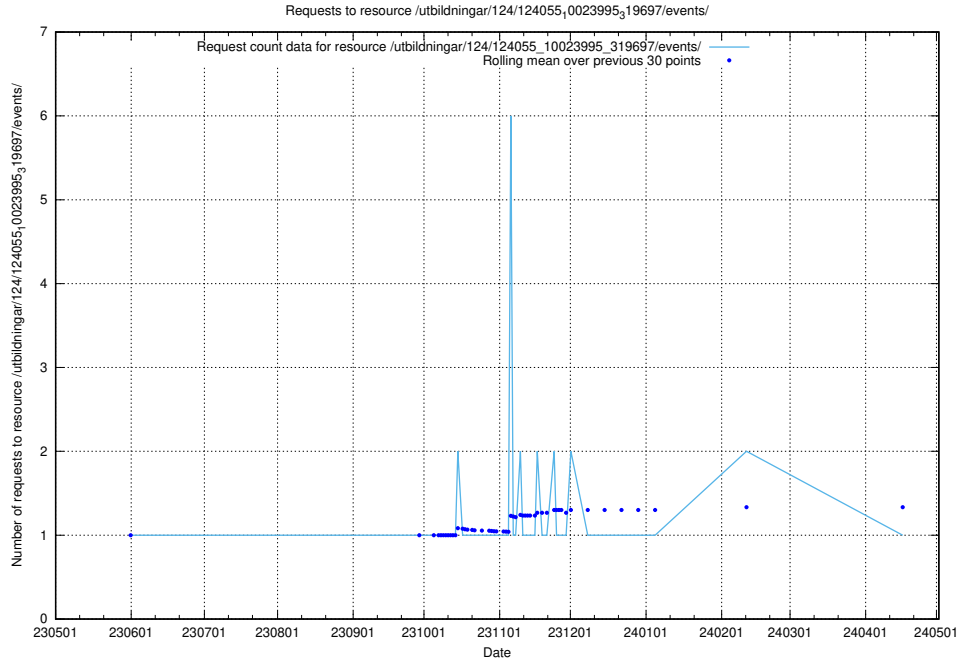

5.6591 Usage of /utbildningar/124/124055_10023995_319697/events/

Here, we count the number of requests to resource /utbildningar/124/124055_10023995_319697/events/