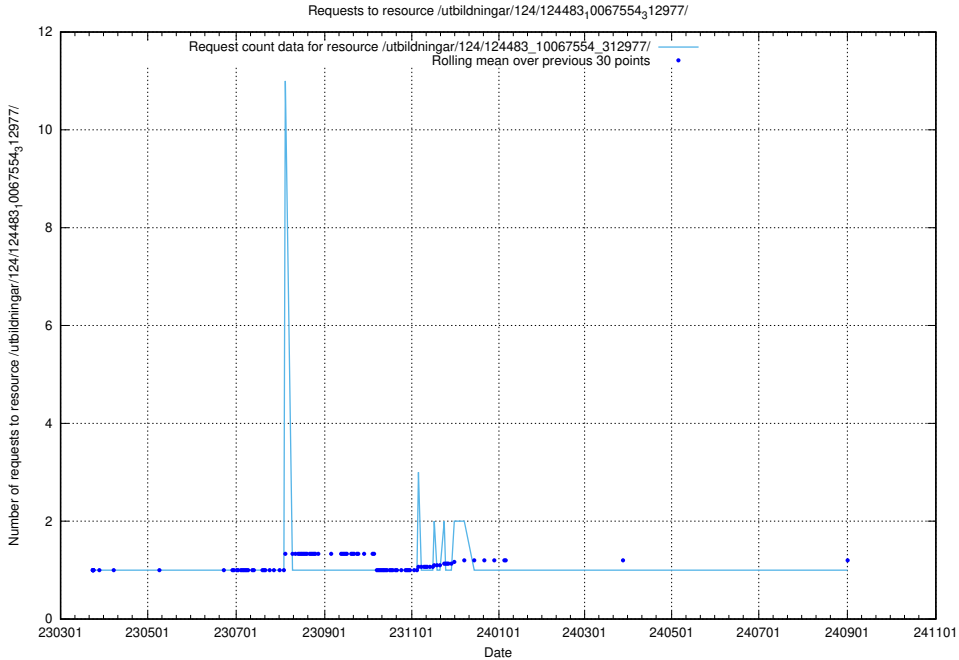

5.3502 Usage of /utbildningar/124/124483_10067554_312977/

Here, we count the number of requests to resource /utbildningar/124/124483_10067554_312977/.