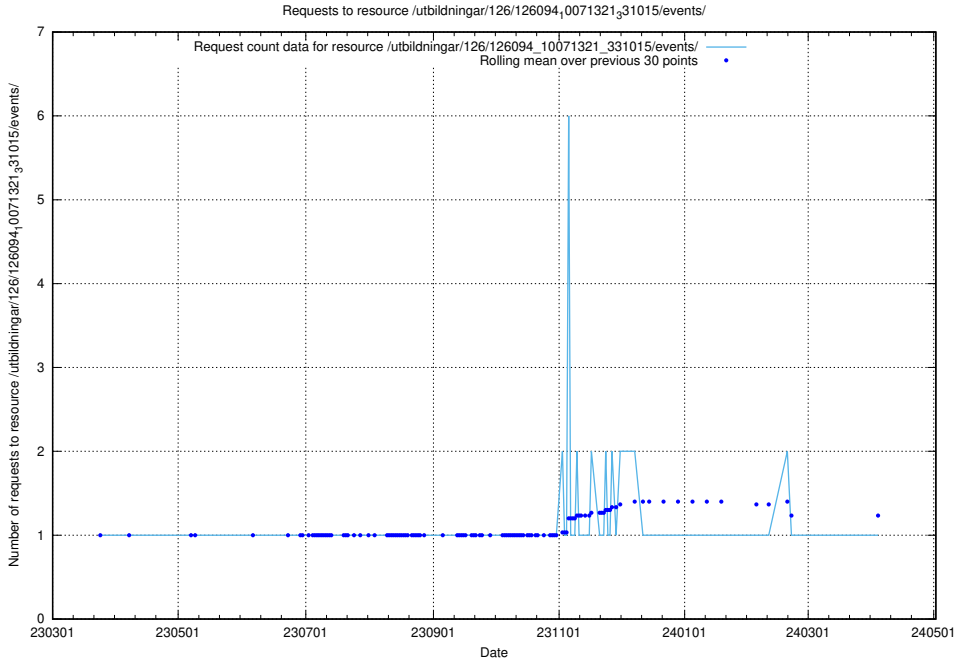

5.6910 Usage of /utbildningar/126/126094_10071321_331015/events/

Here, we count the number of requests to resource /utbildningar/126/126094_10071321_331015/events/