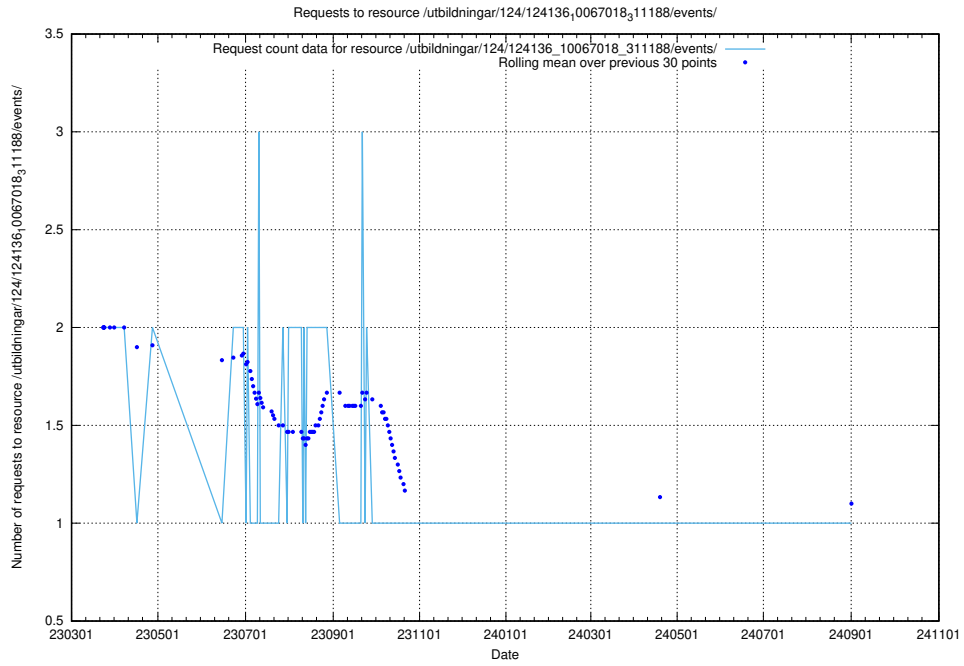

5.7013 Usage of /utbildningar/124/124136_10067018_311188/events/

Here, we count the number of requests to resource /utbildningar/124/124136_10067018_311188/events/