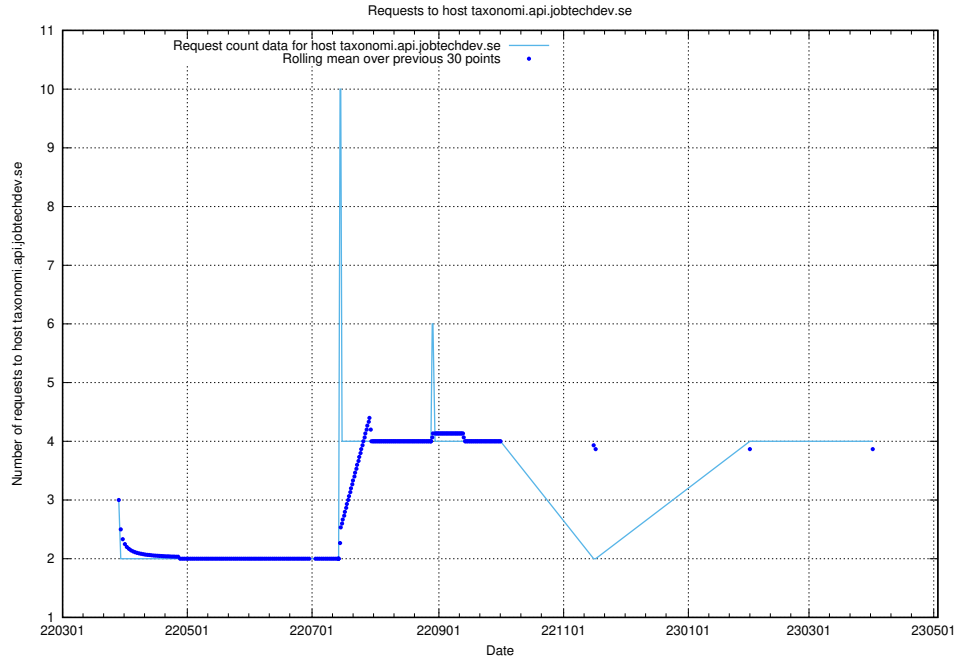

7.163 Usage of taxonomi.api.jobtechdev.se

Here, we count the number of requests to host taxonomi.api.jobtechdev.se.