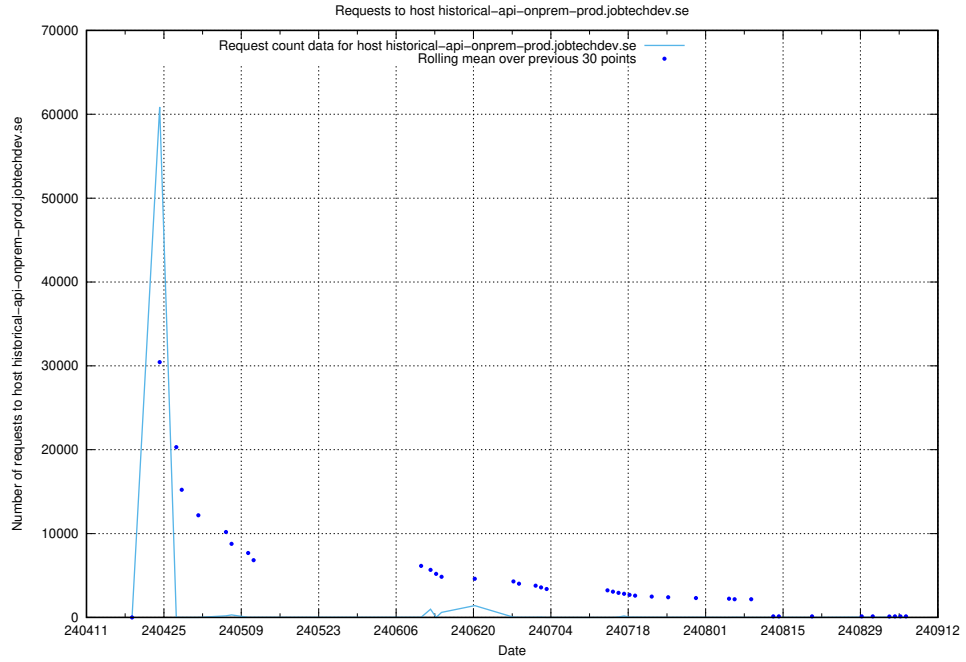

7.39 Usage of historical-api-onprem-prod.jobtechdev.se

Here, we count the number of requests to host historical-api-onprem-prod.jobtechdev.se.