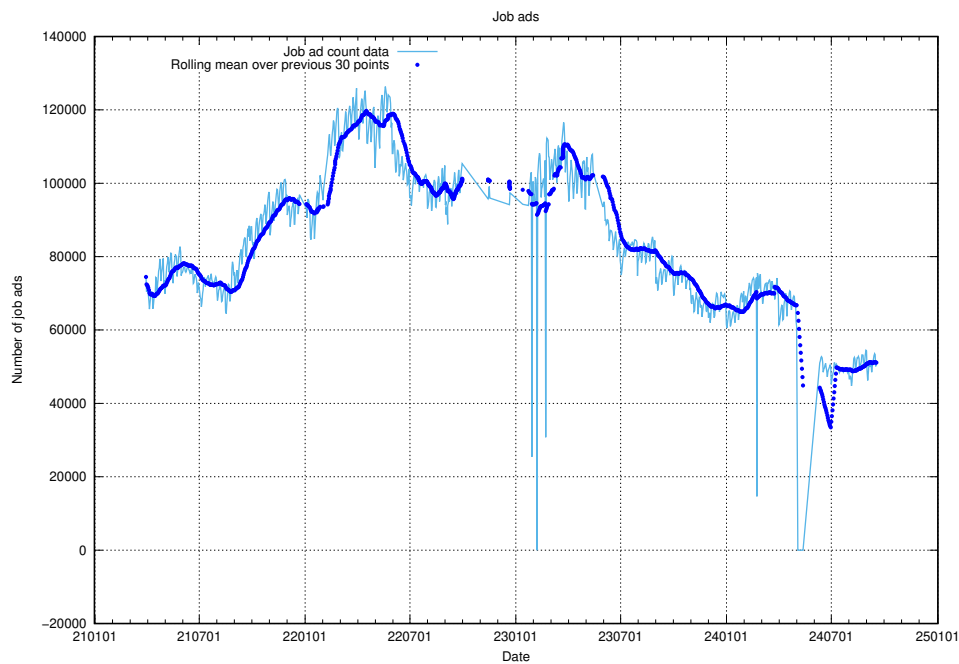

13 JobTechLinks Pipeline

This section contains a summary of last night's job ad processing in the [JobTech Links pipeline](#)¹³.

For a detailed statistical summary, please see [14.1](#).

13.1 Number of job ads

Here, we count the number of job ads processed by the pipeline each night.

¹³<https://gitlab.com/arbetsformedlingen/joblinks/wiki/-/wikis/home>