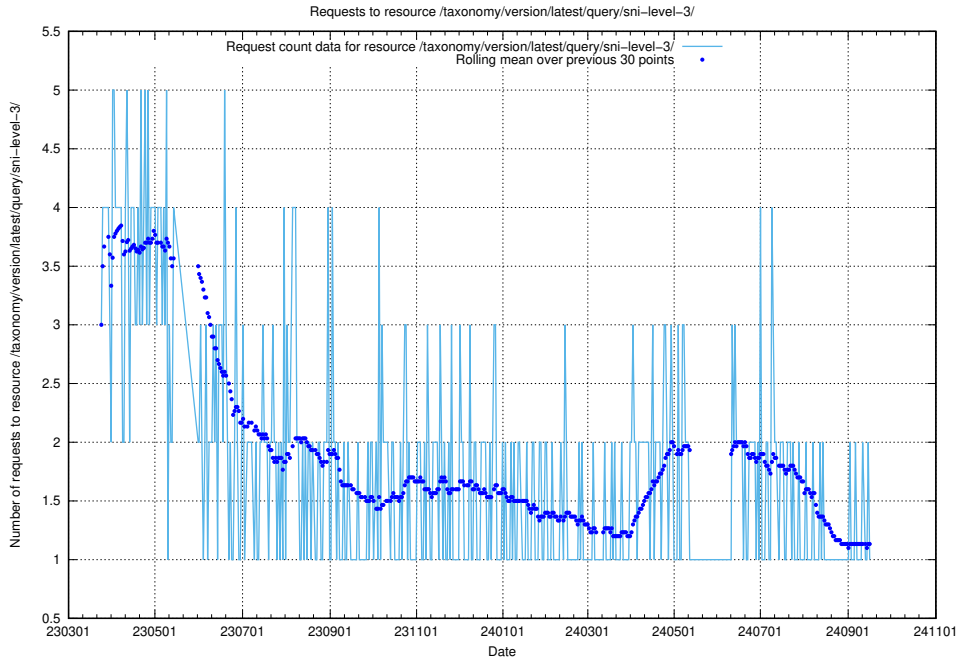

5.6776 Usage of /taxonomy/version/latest/query/sni-level-3/

Here, we count the number of requests to resource /taxonomy/version/latest/query/sni-level-3/.