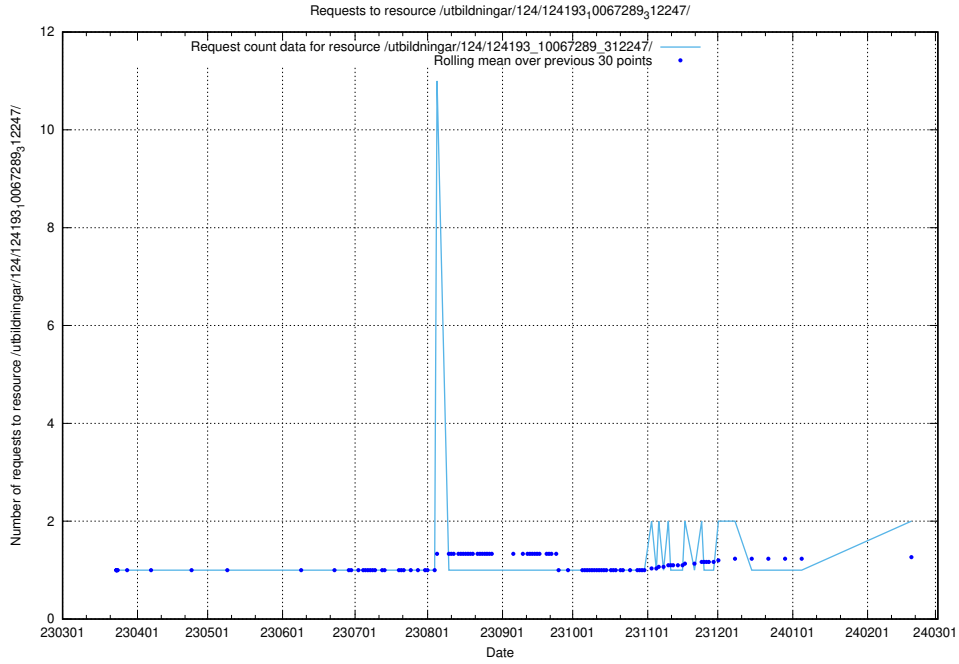

5.775 Usage of /utbildningar/124/124193_10067289_312247/

Here, we count the number of requests to resource /utbildningar/124/124193_10067289_312247/.