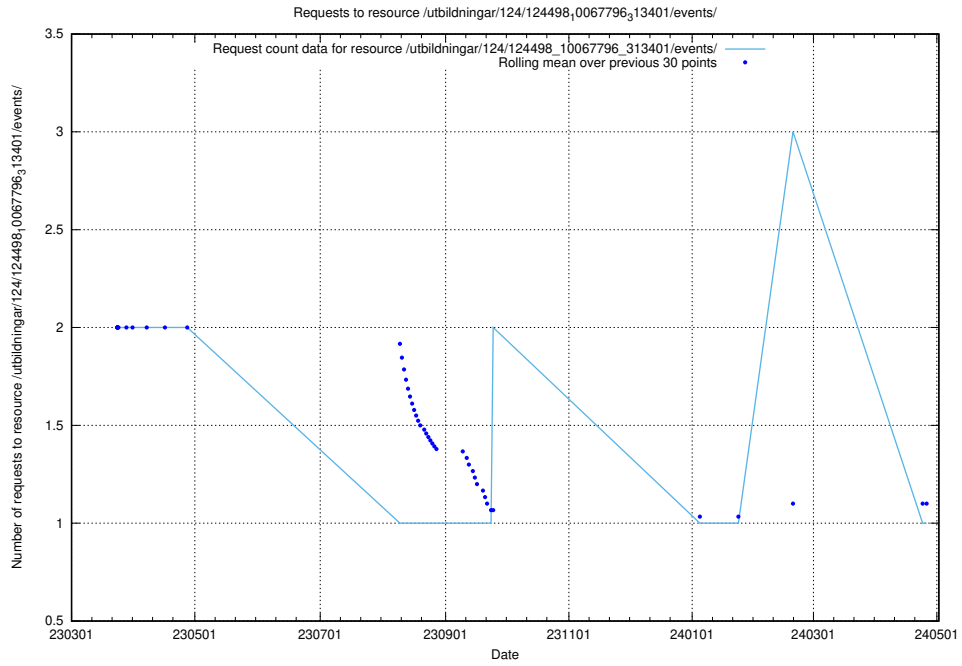

5.7006 Usage of /utbildningar/124/124498_10067796_313401/events/

Here, we count the number of requests to resource /utbildningar/124/124498_10067796_313401/events/