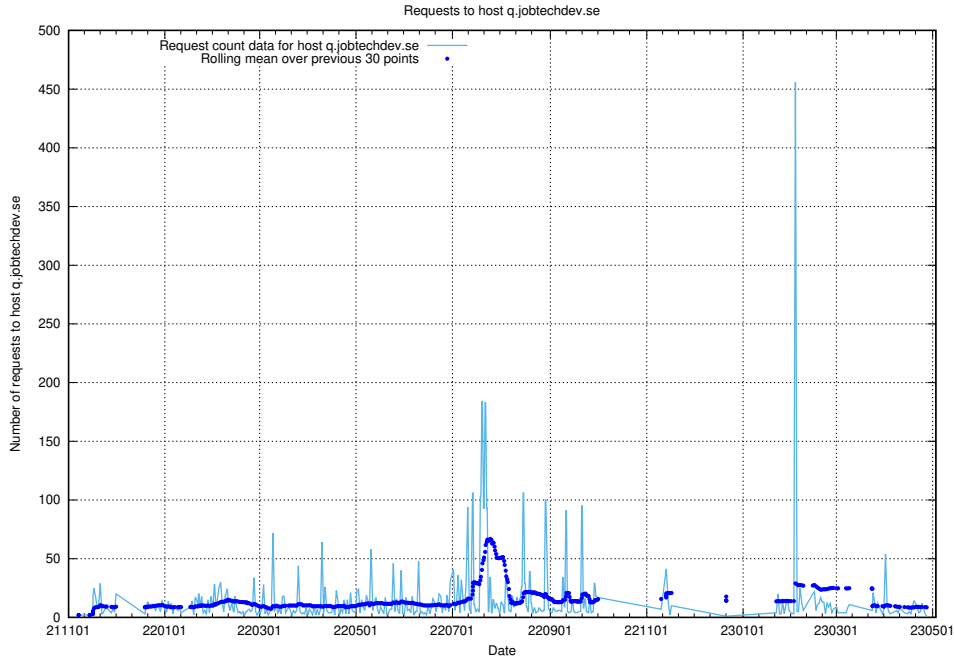

7.628 Usage of q.jobtechdev.se

Here, we count the number of requests to host q.jobtechdev.se.