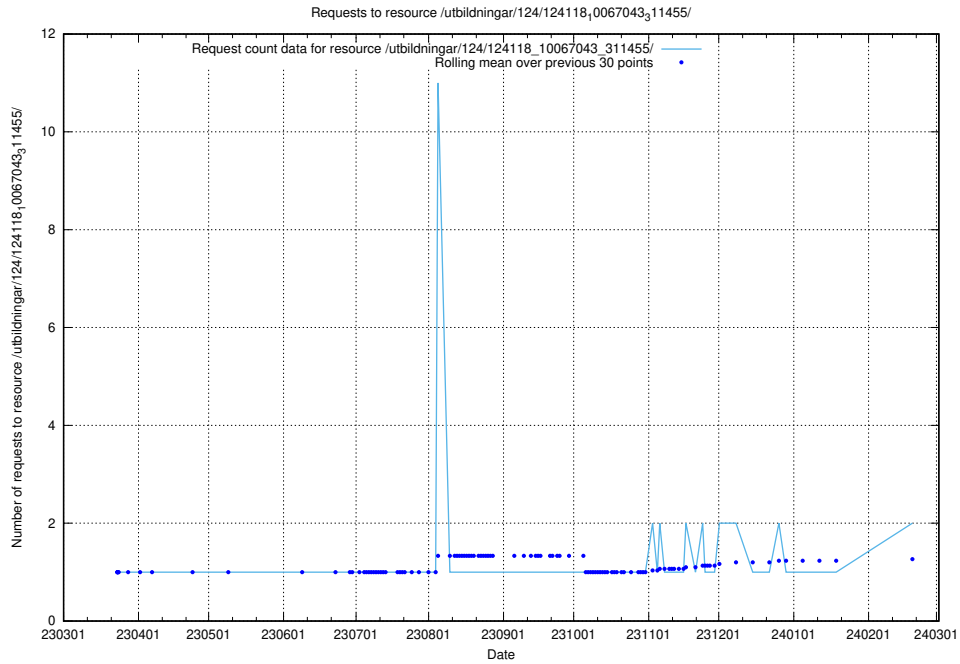

5.790 Usage of /utbildningar/124/124118_10067043_311455/

Here, we count the number of requests to resource /utbildningar/124/124118_10067043_311455/.