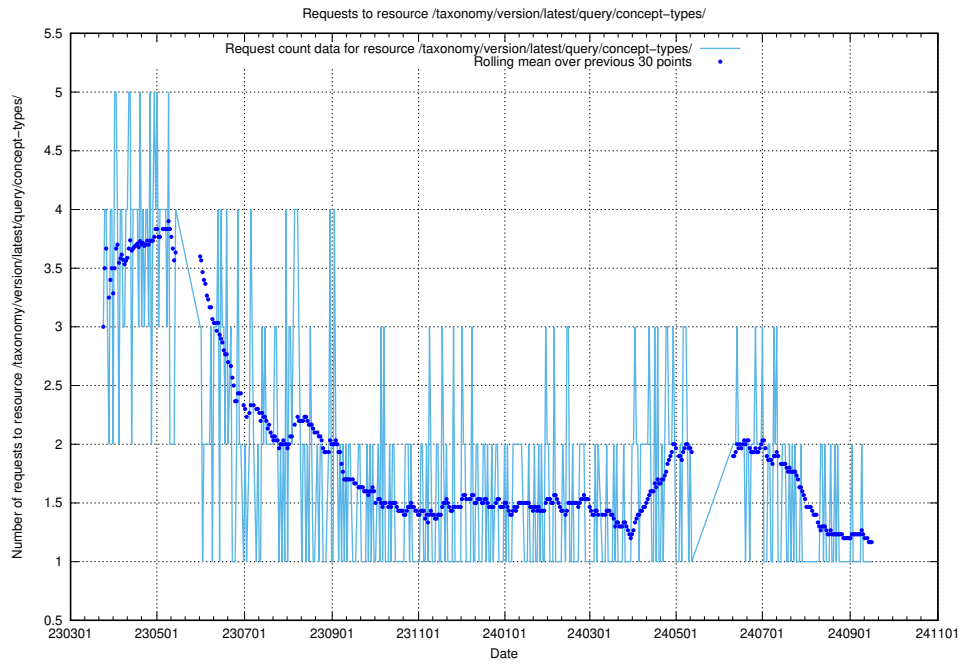

Here, we count the number of requests to resource /taxonomy/version/latest/query/concepts-and-common-relations/.

5.6803 Usage of /taxonomy/version/latest/query/concept-types/

Here, we count the number of requests to resource /taxonomy/version/latest/query/concept-types/.