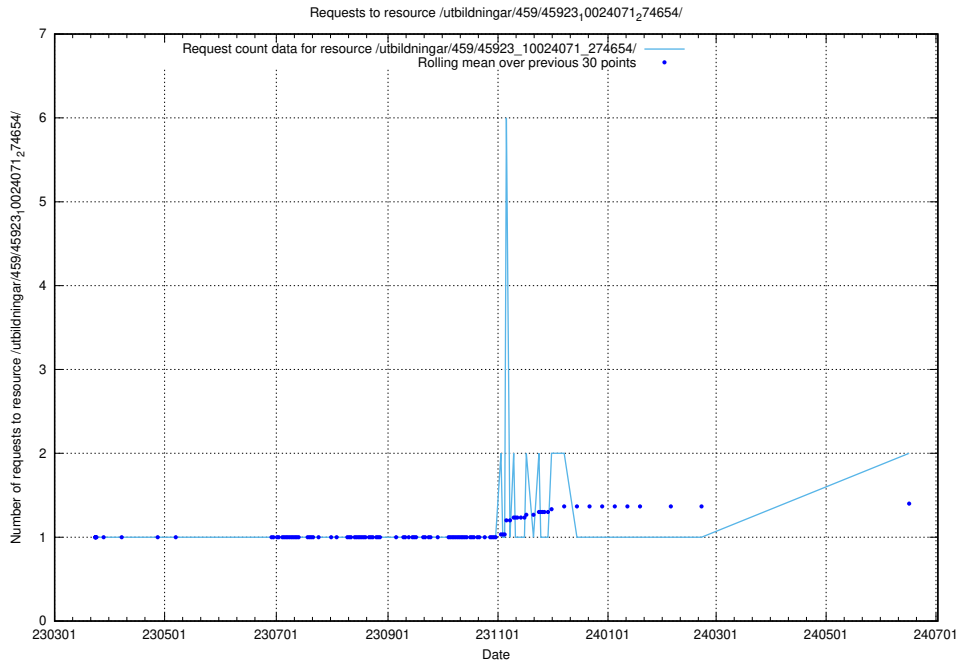

5.1003 Usage of /utbildningar/459/45923_10024071_274654/

Here, we count the number of requests to resource /utbildningar/459/45923_10024071_274654/.