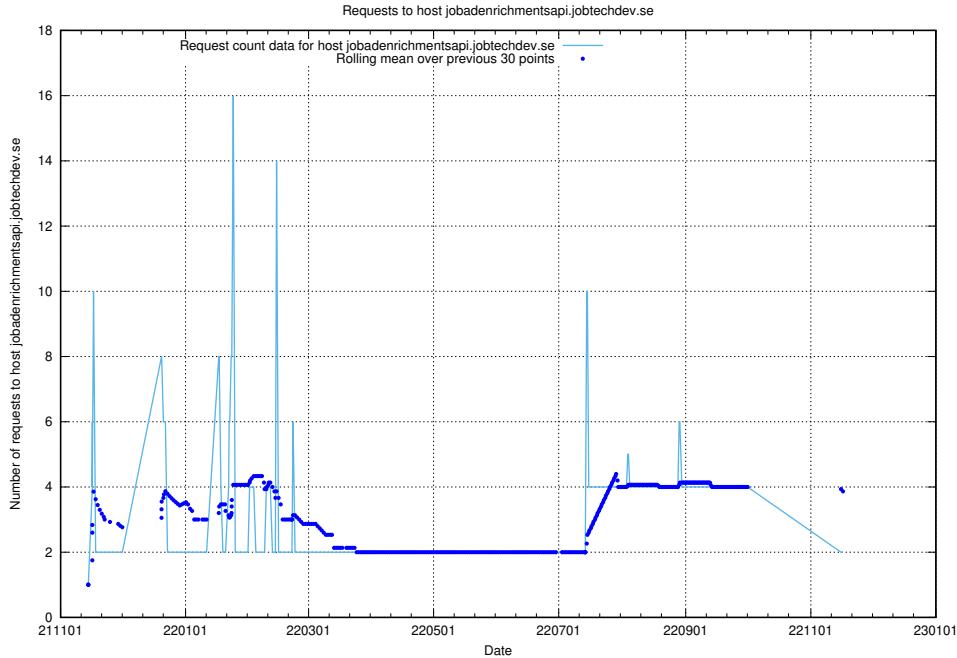

7.584 Usage of jobadenrichmentsapi.jobtechdev.se

Here, we count the number of requests to host jobadenrichmentsapi.jobtechdev.se.