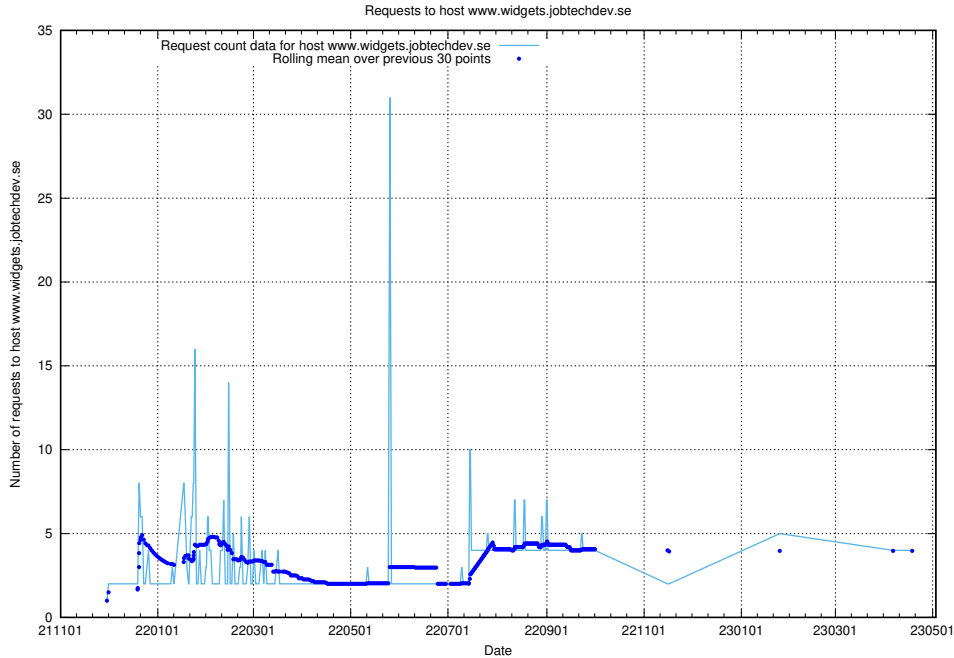

7.144 Usage of owa.api.jobtechdev.se

Here, we count the number of requests to host owa.api.jobtechdev.se.

7.145 Usage of www.widgets.jobtechdev.se

Here, we count the number of requests to host www.widgets.jobtechdev.se.