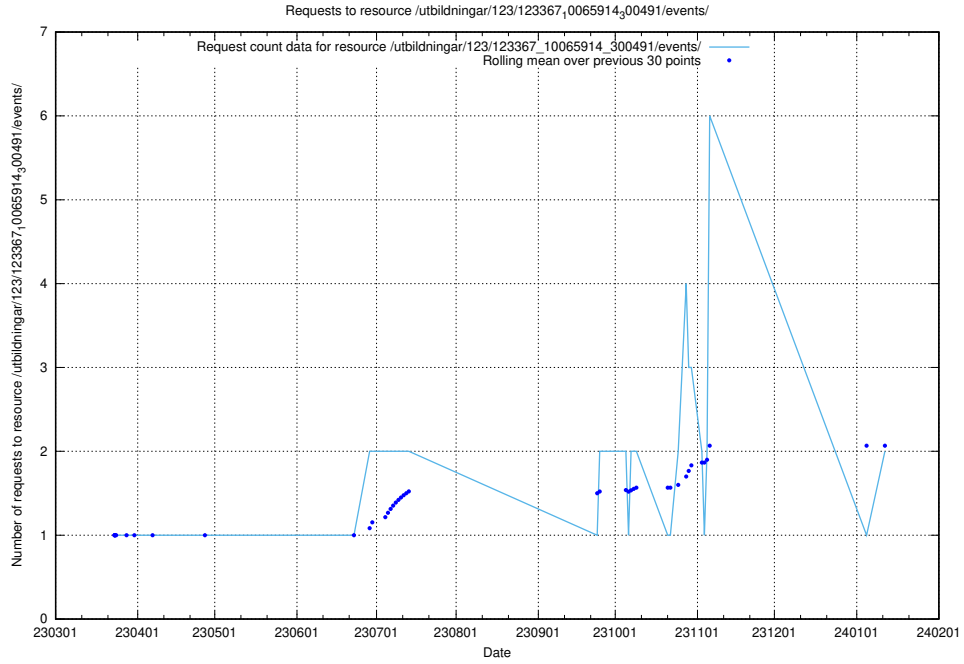

5.834 Usage of /utbildningar/123/123367_10065914_300491/events/

Here, we count the number of requests to resource /utbildningar/123/123367_10065914_300491/events/