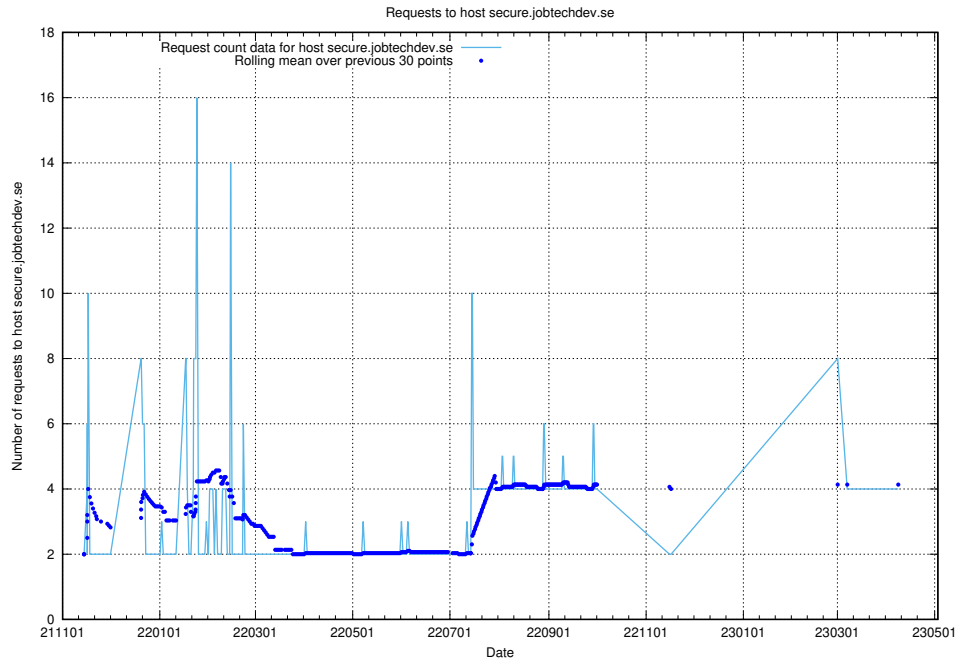

Here, we count the number of requests to host gitlab.jobtechdev.se.

7.170 Usage of secure.jobtechdev.se

Here, we count the number of requests to host secure.jobtechdev.se.

7.171 Usage of dex-test.jobtechdev.se