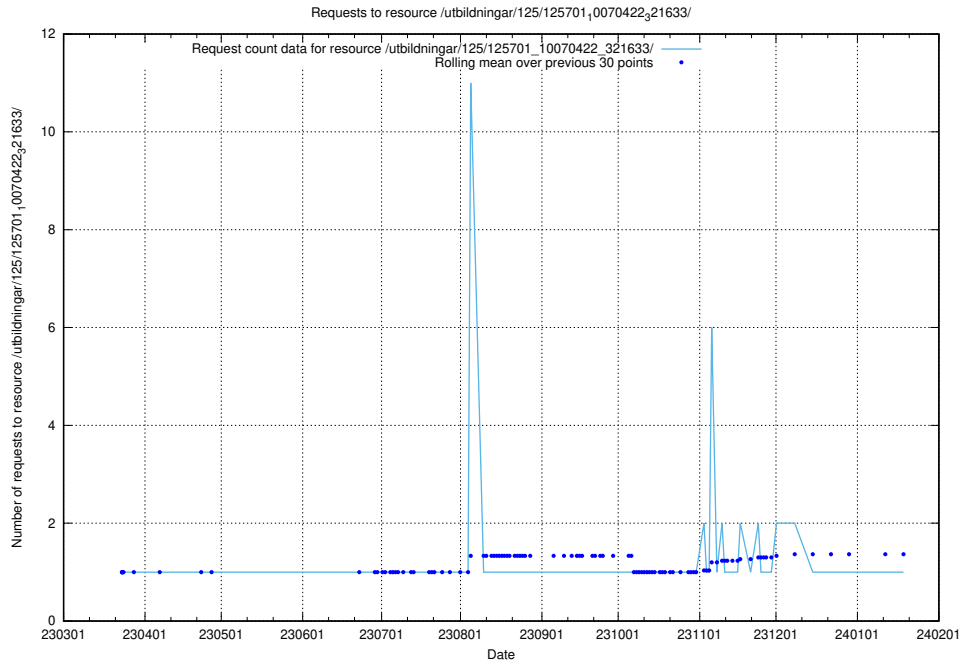

5.1080 Usage of /utbildningar/125/125701_10070422_321633/

Here, we count the number of requests to resource /utbildningar/125/125701_10070422_321633/.