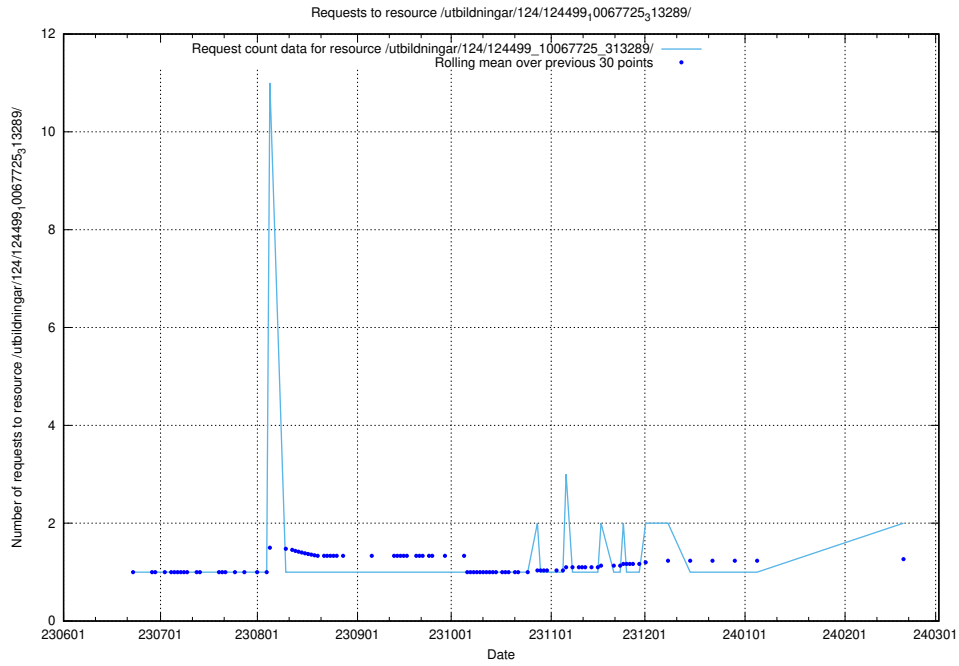

5.938 Usage of /utbildningar/124/124499_10067725_313289/

Here, we count the number of requests to resource /utbildningar/124/124499_10067725_313289/.