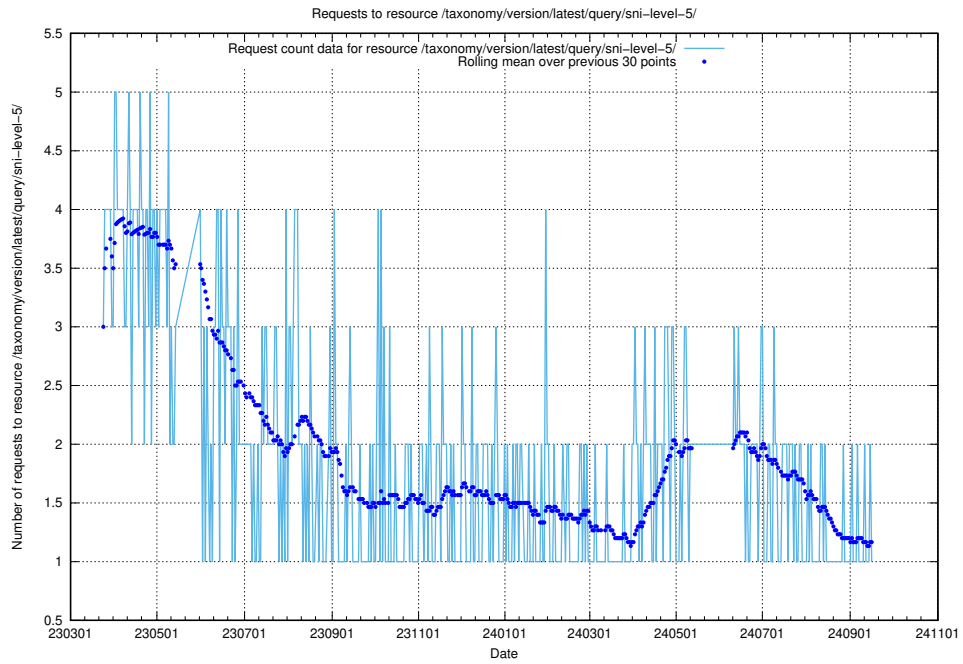

5.6774 Usage of /taxonomy/version/latest/query/sni-level-5/

Here, we count the number of requests to resource /taxonomy/version/latest/query/sni-level-5/.