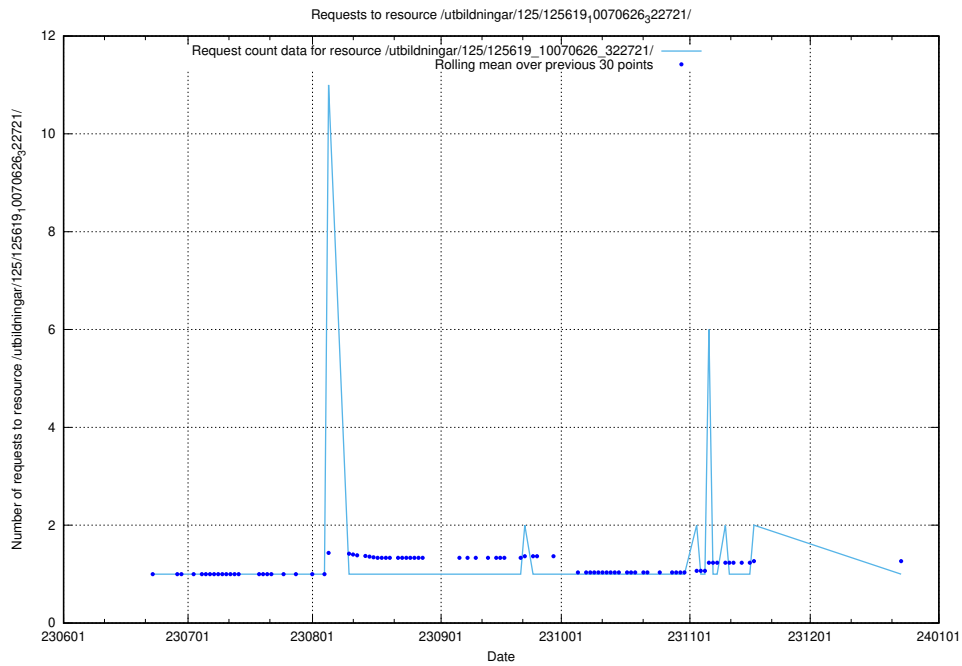

5.6378 Usage of /utbildningar/125/125619_10070626_322721/

Here, we count the number of requests to resource /utbildningar/125/125619_10070626_322721/.