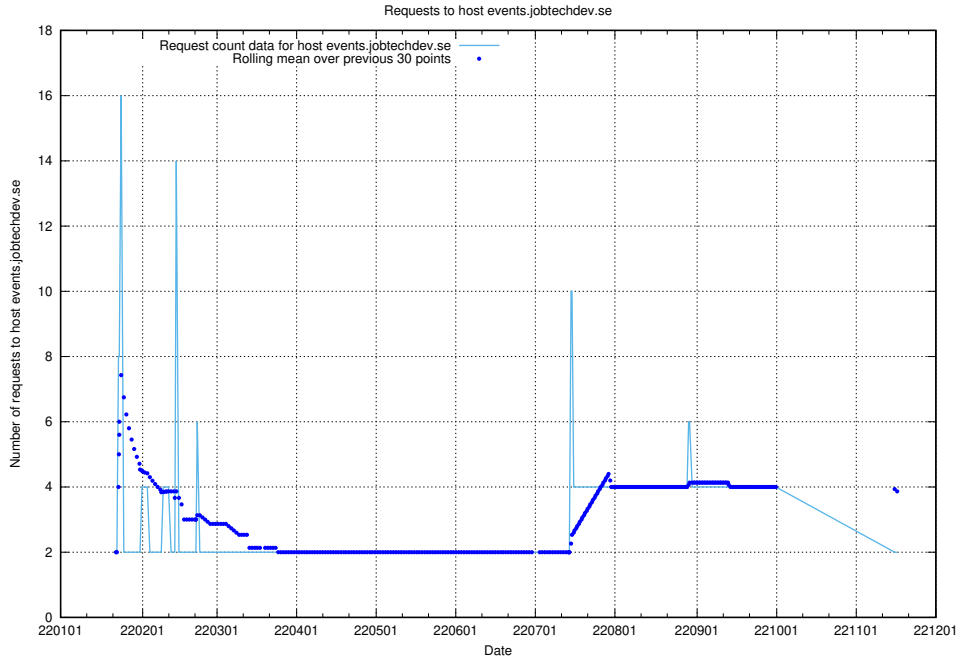

7.606 Usage of food.jobtechdev.se

Here, we count the number of requests to host food.jobtechdev.se.

7.607 Usage of events.jobtechdev.se

Here, we count the number of requests to host events.jobtechdev.se.