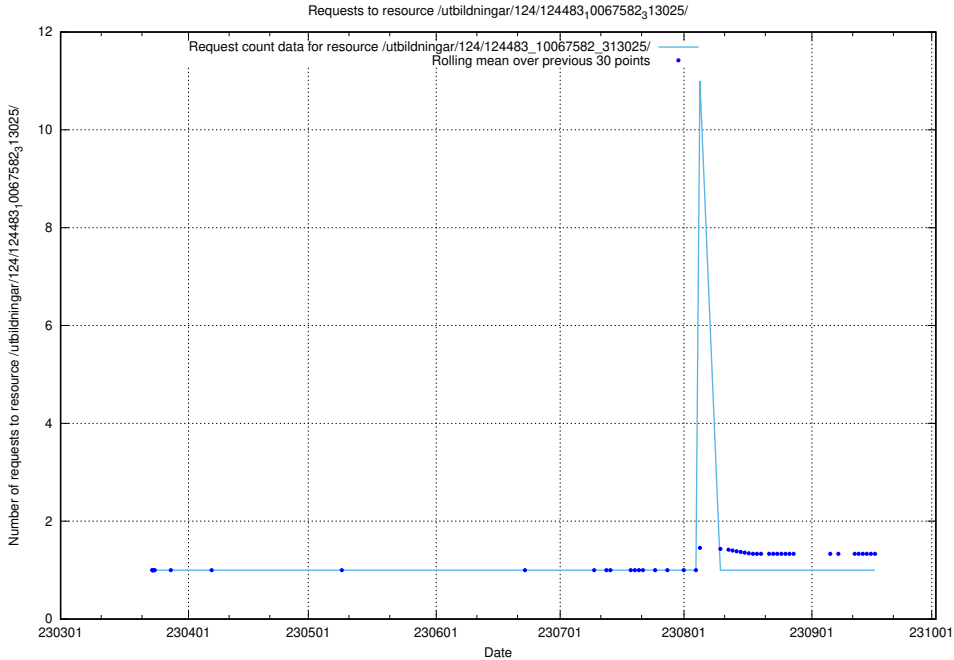

5.3491 Usage of /utbildningar/124/124483_10067582_313025/

Here, we count the number of requests to resource /utbildningar/124/124483_10067582_313025/.