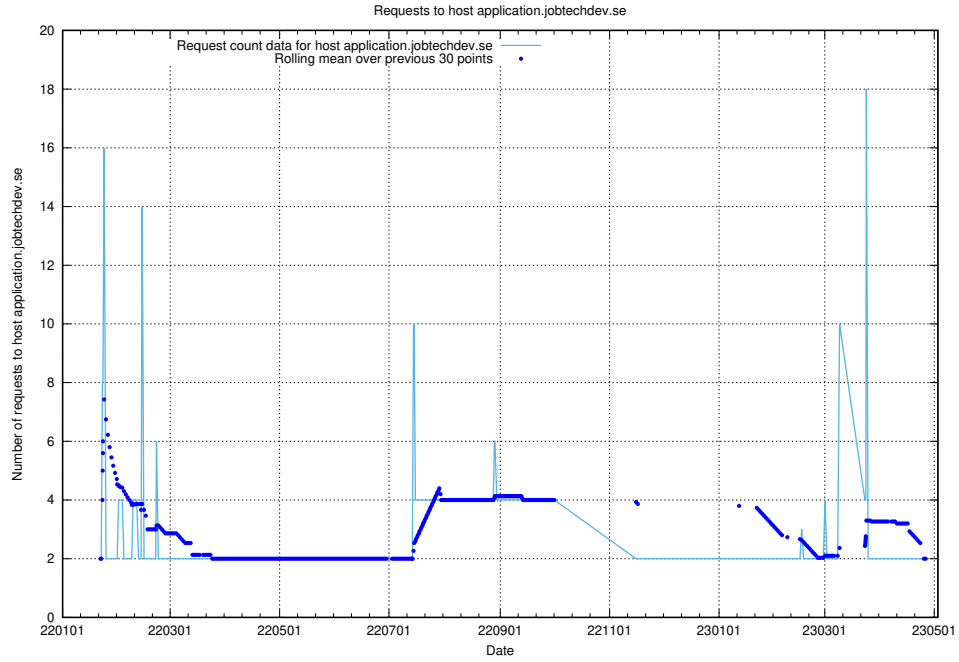

7.266 Usage of application.jobtechdev.se

Here, we count the number of requests to host application.jobtechdev.se.