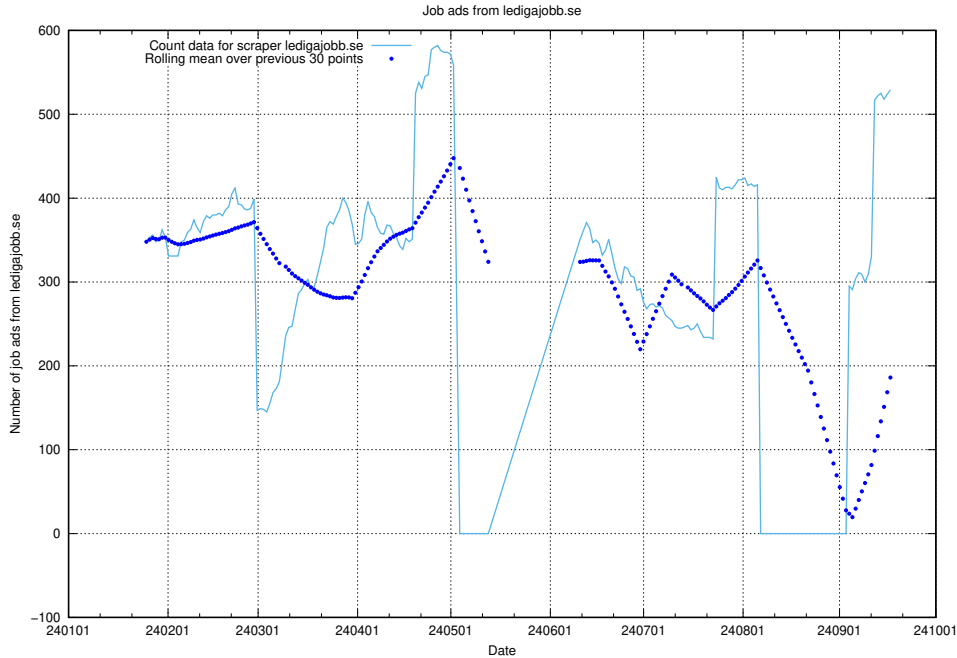

13.9 Number of ads by scraper ledigajobb.se

Here, we count the number of job ads scraped from ledigajobb.se.