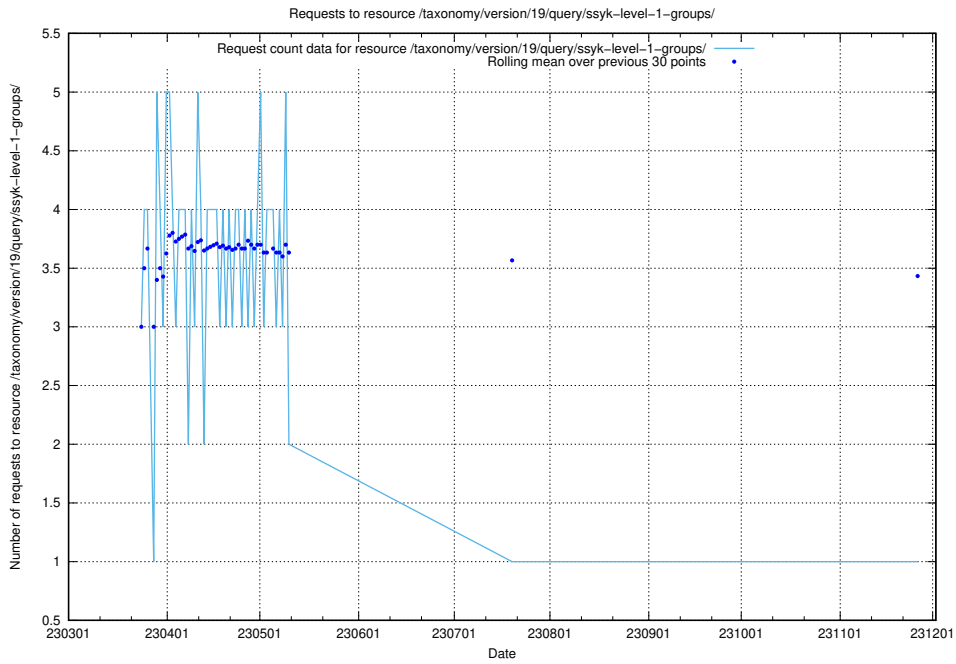

5.6824 Usage of /taxonomy/version/19/query/ssyk-level-1-groups/

Here, we count the number of requests to resource /taxonomy/version/19/query/ssyk-level-1-groups/.