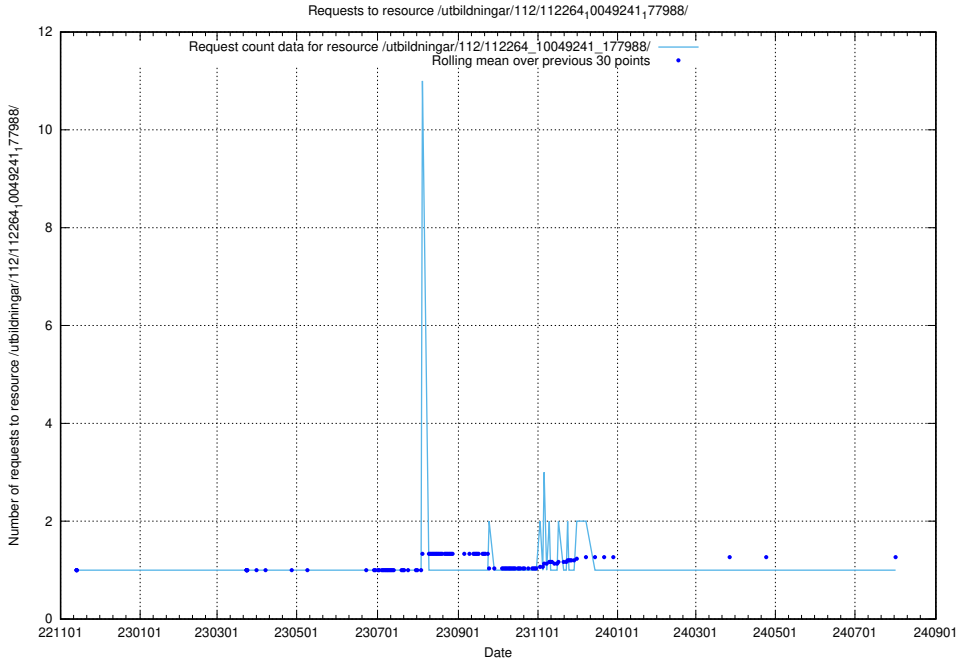

5.6893 Usage of /utbildningar/112/112264_10049241_177988/

Here, we count the number of requests to resource /utbildningar/112/112264_10049241_177988/.