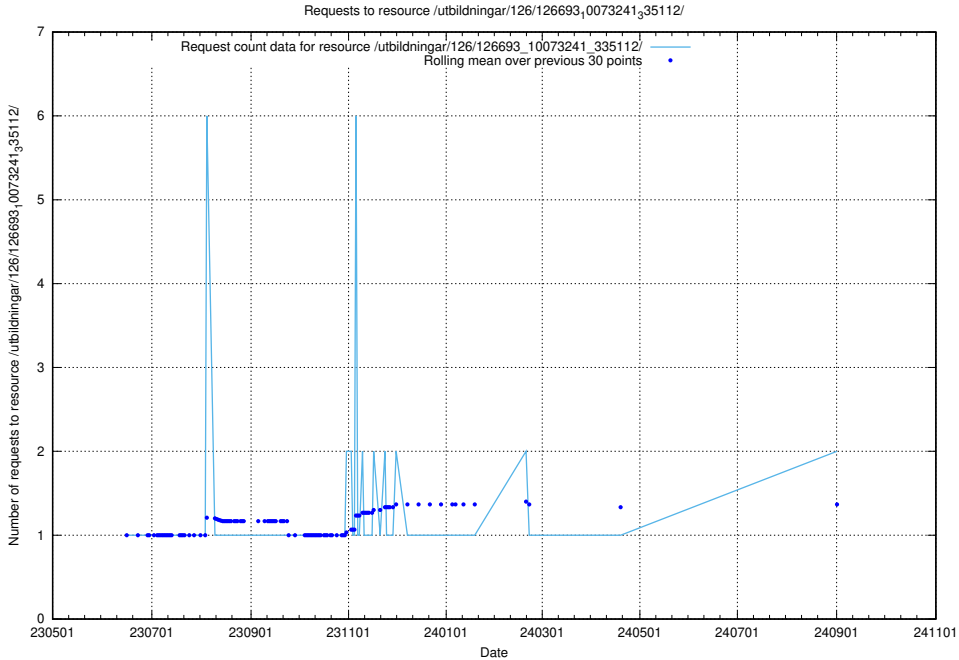

5.960 Usage of /utbildningar/126/126693_10073241_335112/

Here, we count the number of requests to resource /utbildningar/126/126693_10073241_335112/.