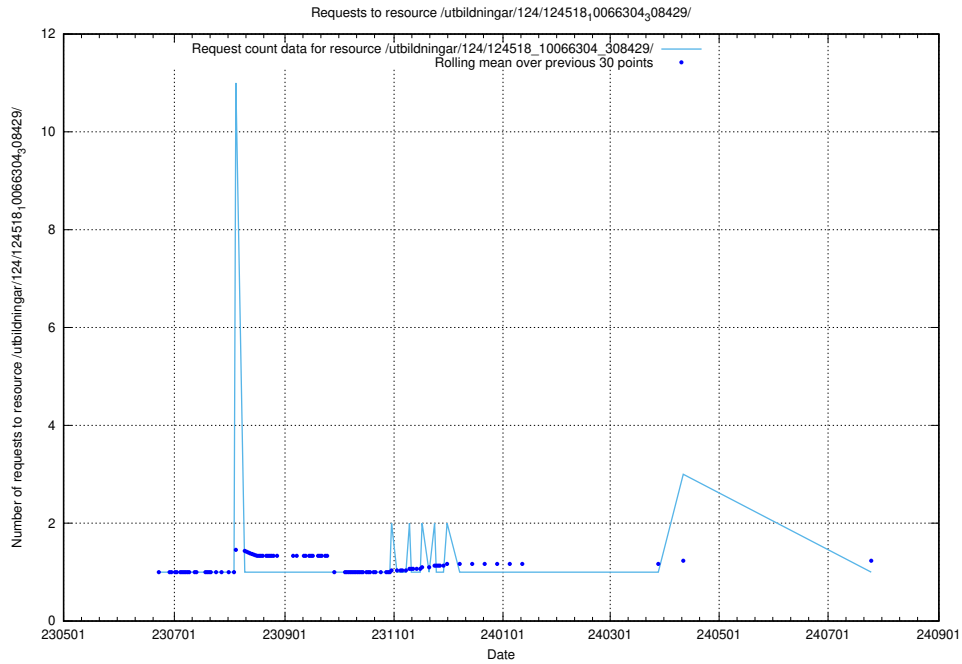

5.6427 Usage of /utbildningar/124/124518_10066304_308429/

Here, we count the number of requests to resource /utbildningar/124/124518_10066304_308429/.