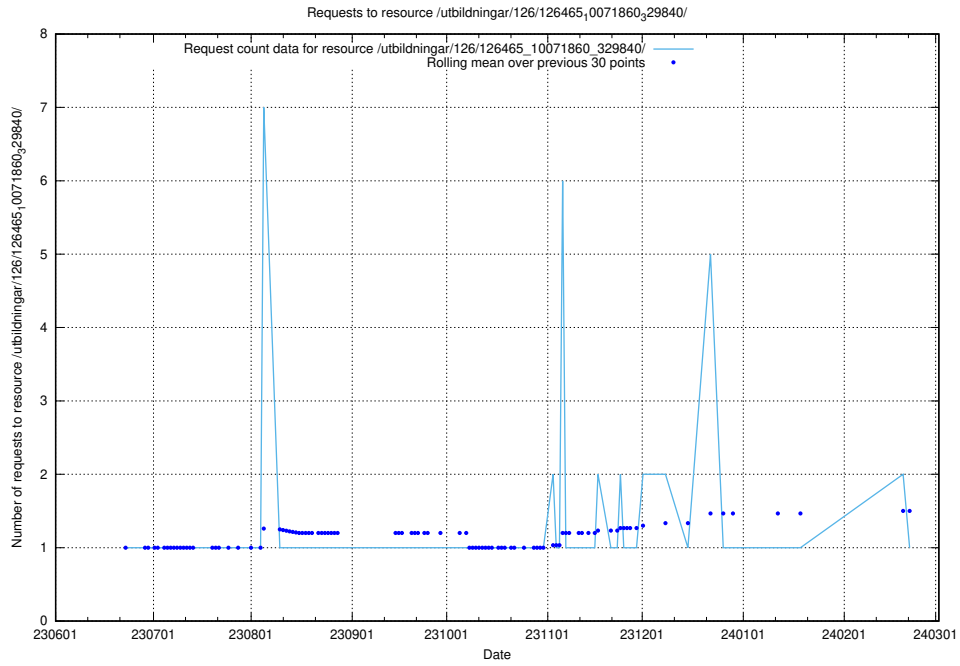

5.6323 Usage of /utbildningar/126/126465_10071860_329840/

Here, we count the number of requests to resource /utbildningar/126/126465_10071860_329840/.