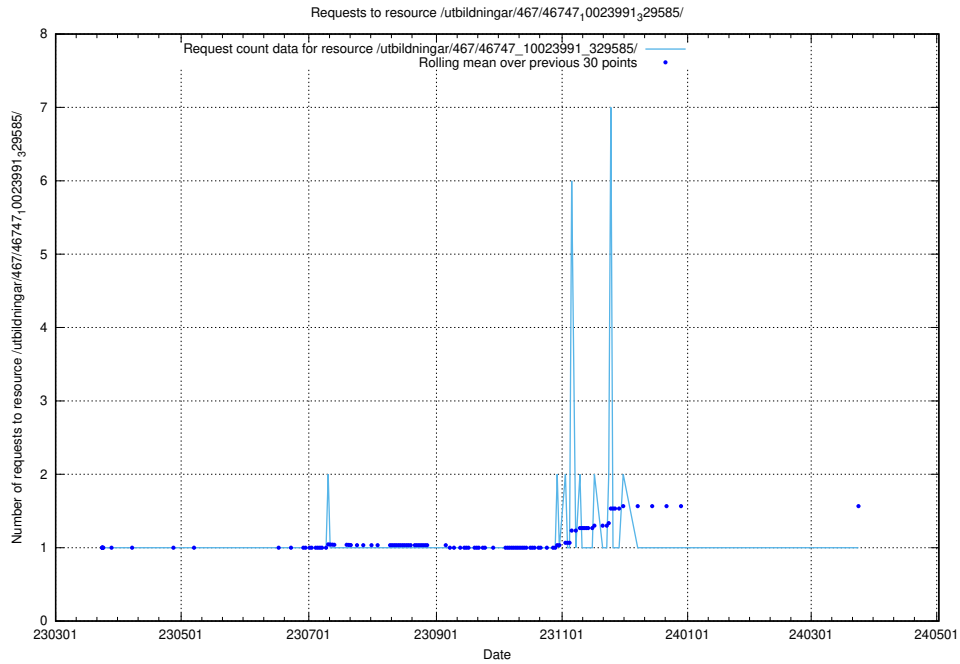

5.7023 Usage of /utbildningar/467/46747_10023991_329585/

Here, we count the number of requests to resource /utbildningar/467/46747_10023991_329585/.