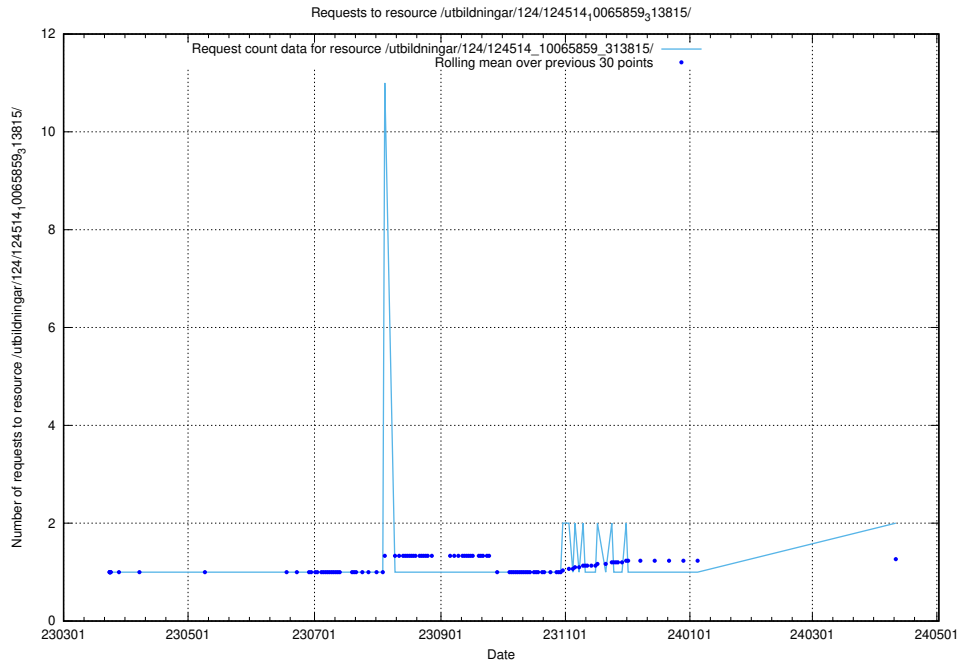

5.651 Usage of /utbildningar/124/124514_10065859_313815/

Here, we count the number of requests to resource /utbildningar/124/124514_10065859_313815/.