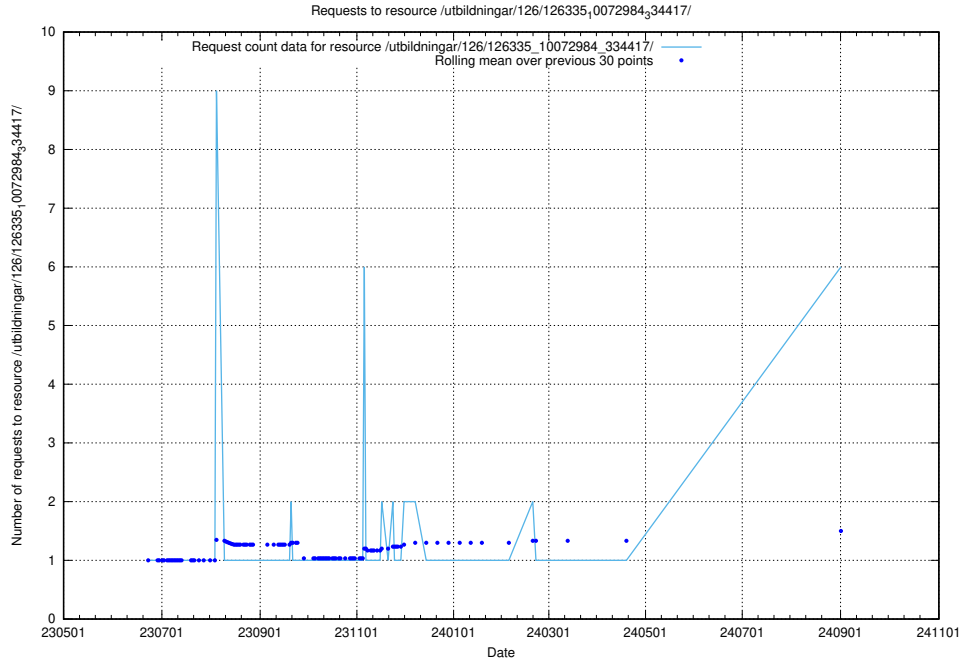

5.123 Usage of /utbildningar/126/126334_10072940_334334/

Here, we count the number of requests to resource /utbildningar/126/126334_10072940_334334/.

5.124 Usage of /utbildningar/124/124520_10065942_302616/events/