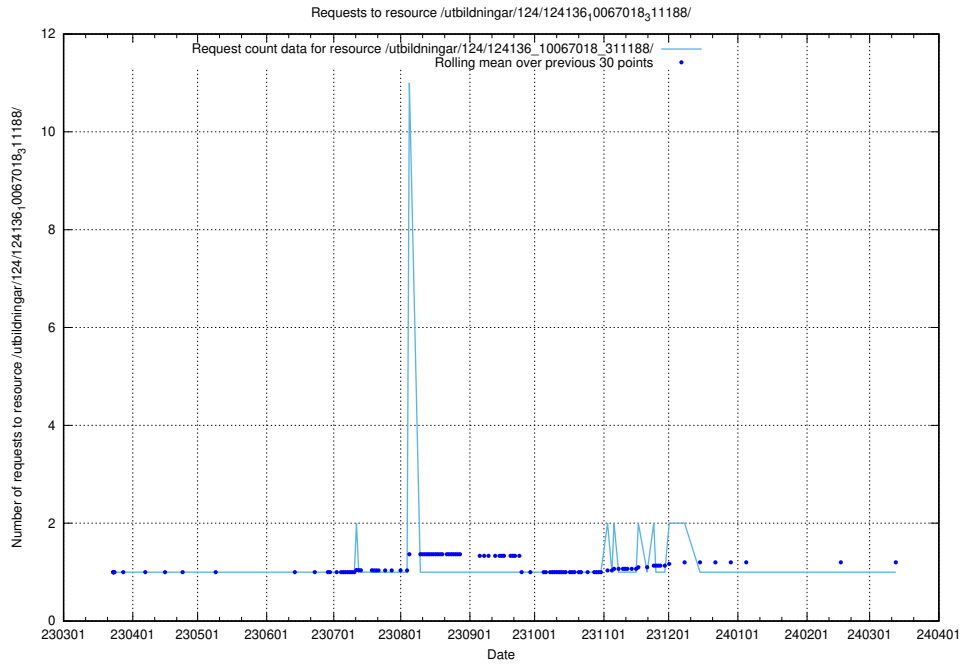

5.4772 Usage of /utbildningar/124/124136_10067018_311188/

Here, we count the number of requests to resource /utbildningar/124/124136_10067018_311188/.