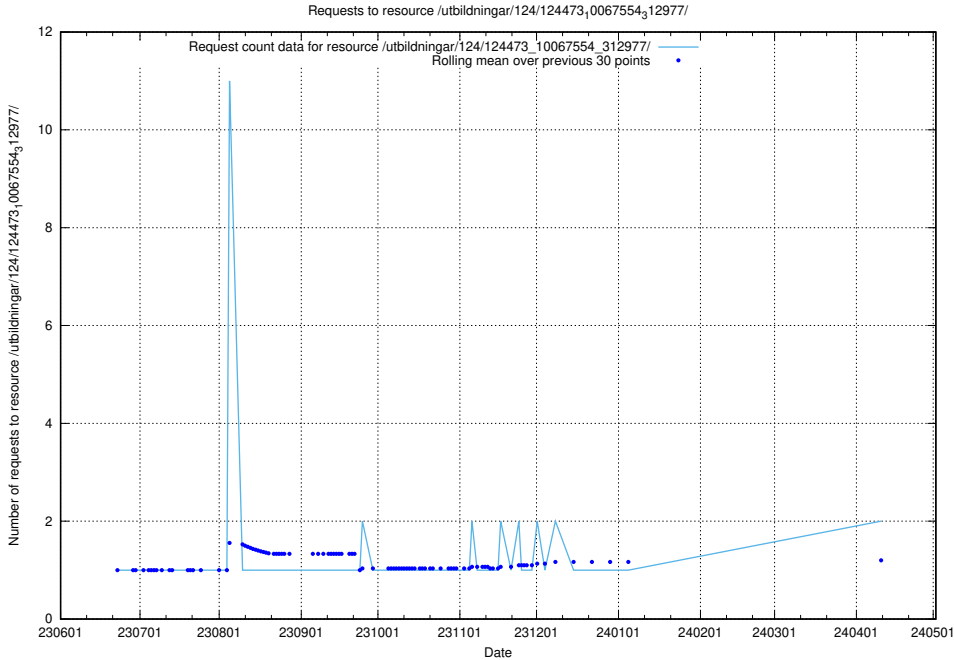

5.944 Usage of /utbildningar/124/124473_10067554_312977/

Here, we count the number of requests to resource /utbildningar/124/124473_10067554_312977/.