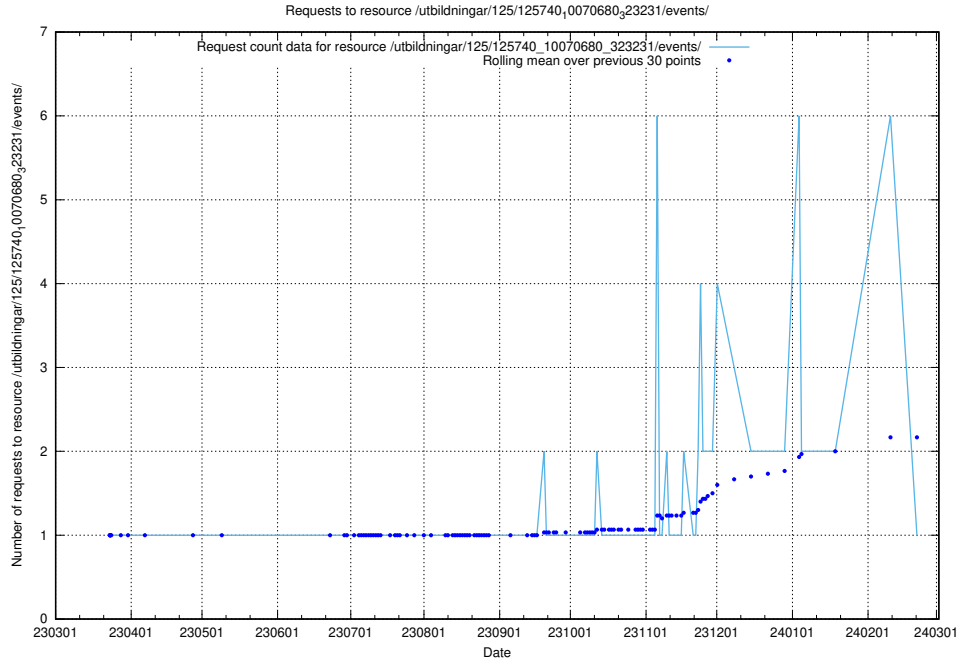

5.1042 Usage of /utbildningar/125/125740_10070680_323231/events/

Here, we count the number of requests to resource /utbildningar/125/125740_10070680_323231/events/