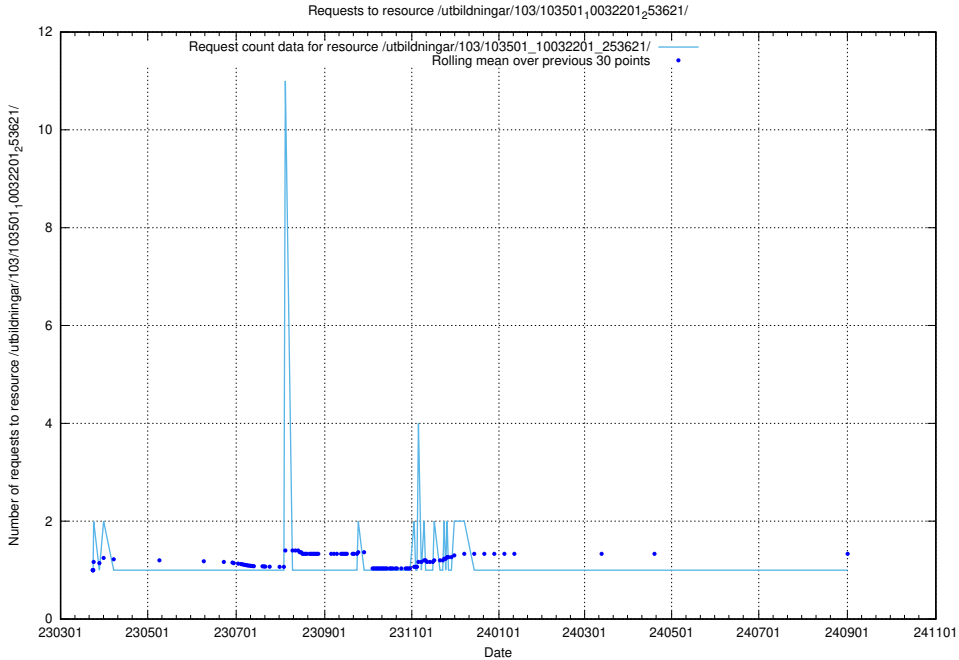

5.6194 Usage of /utbildningar/103/103501_10032201_253621/

Here, we count the number of requests to resource /utbildningar/103/103501_10032201_253621/.