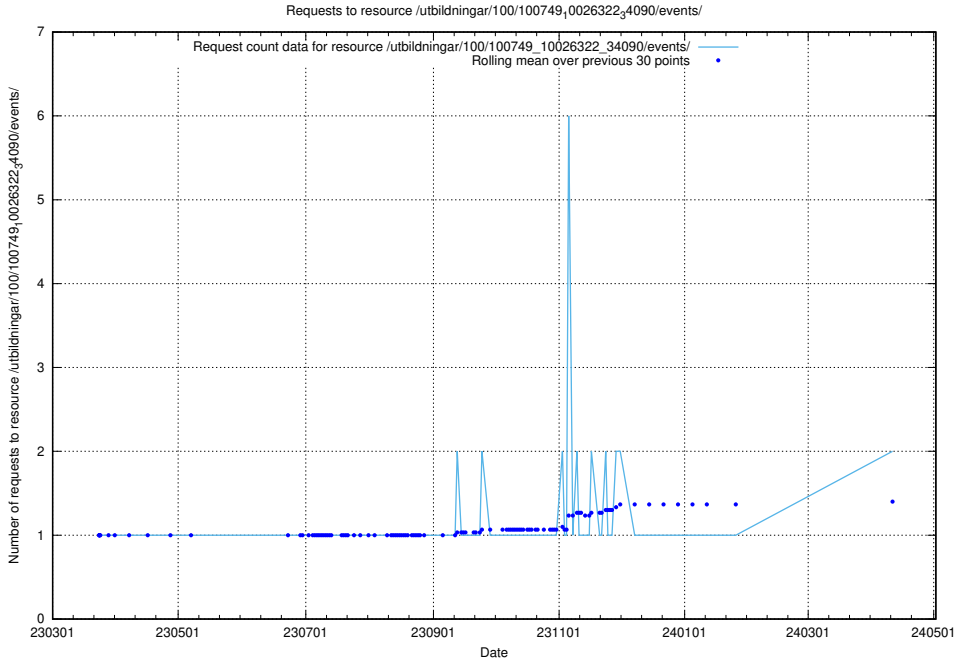

5.922 Usage of /utbildningar/100/100749_10026322_34090/events/

Here, we count the number of requests to resource /utbildningar/100/100749_10026322_34090/events/.