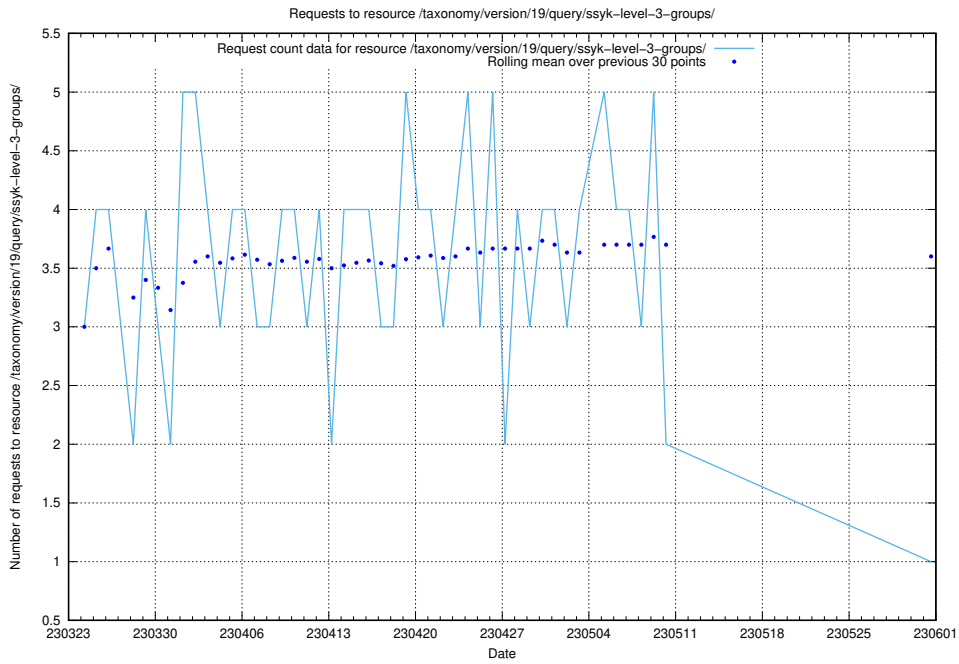

5.6822 Usage of /taxonomy/version/19/query/ssyk-level-3-groups/

Here, we count the number of requests to resource /taxonomy/version/19/query/ssyk-level-3-groups/.