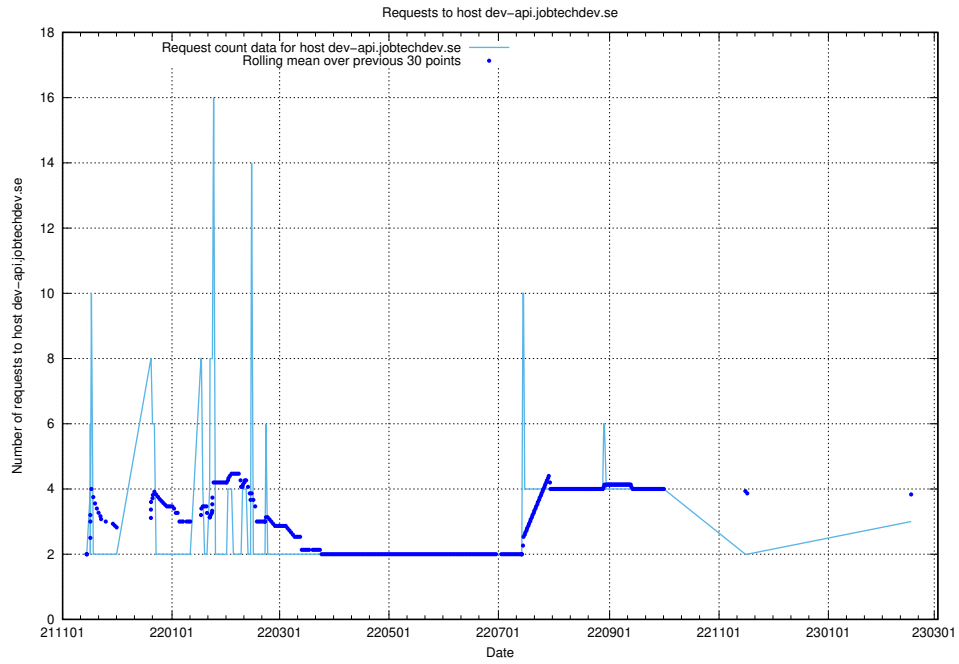

Here, we count the number of requests to host dev-api.jobtechdev.se.

7.178 Usage of taxonomy-t1.api.jobtechdev.se

Here, we count the number of requests to host taxonomy-t1.api.jobtechdev.se.

7.179 Usage of dashboard.jobtechdev.se