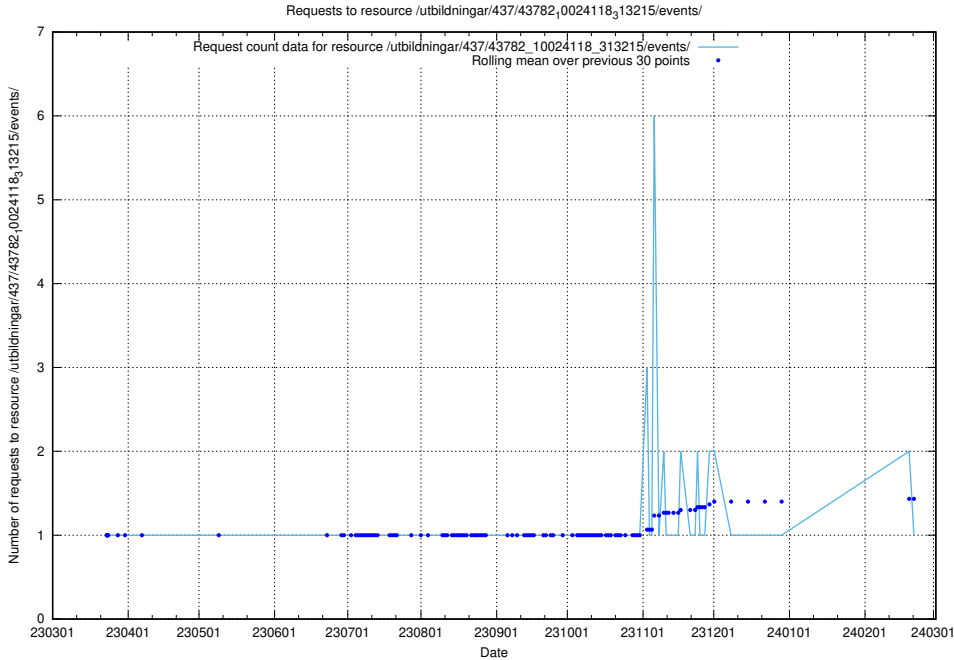

5.7074 Usage of /utbildningar/437/43782_10024118_313215/events/

Here, we count the number of requests to resource /utbildningar/437/43782_10024118_313215/events/.