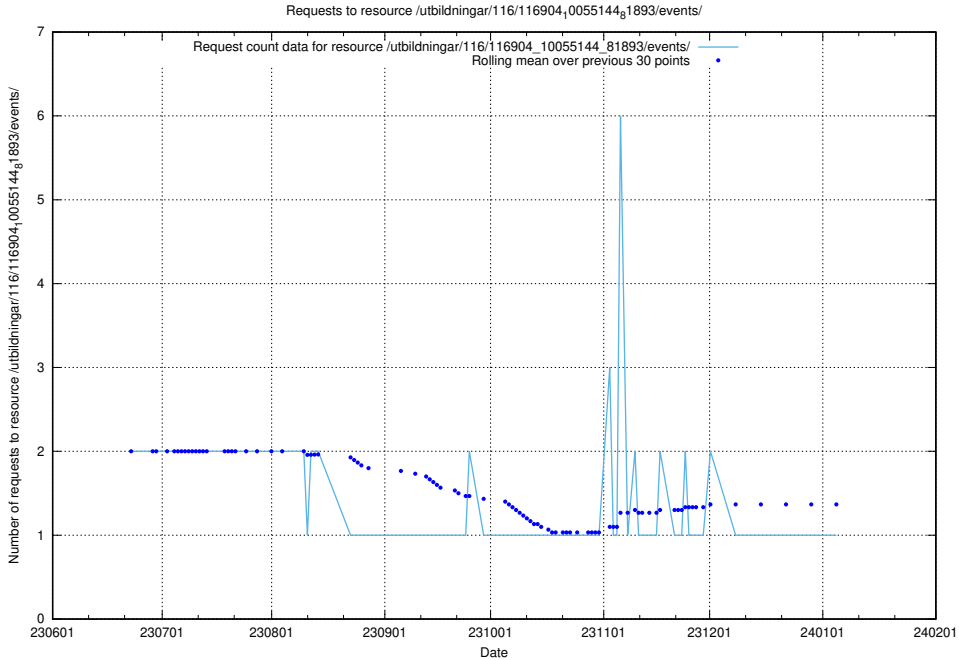

5.6268 Usage of /utbildningar/116/116904_10055144_81893/events/

Here, we count the number of requests to resource /utbildningar/116/116904_10055144_81893/events/.