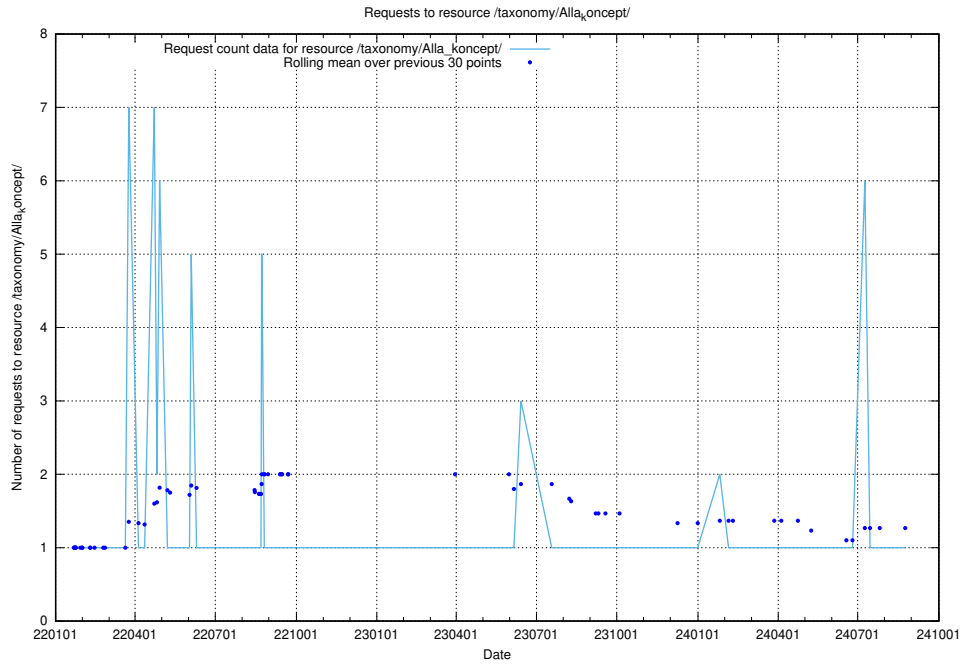

Here, we count the number of requests to resource /utbildningar/437/43735_10024046_319699/events/.

5.6472 Usage of /taxonomy/Alla_koncept/

Here, we count the number of requests to resource /taxonomy/Alla_koncept/.