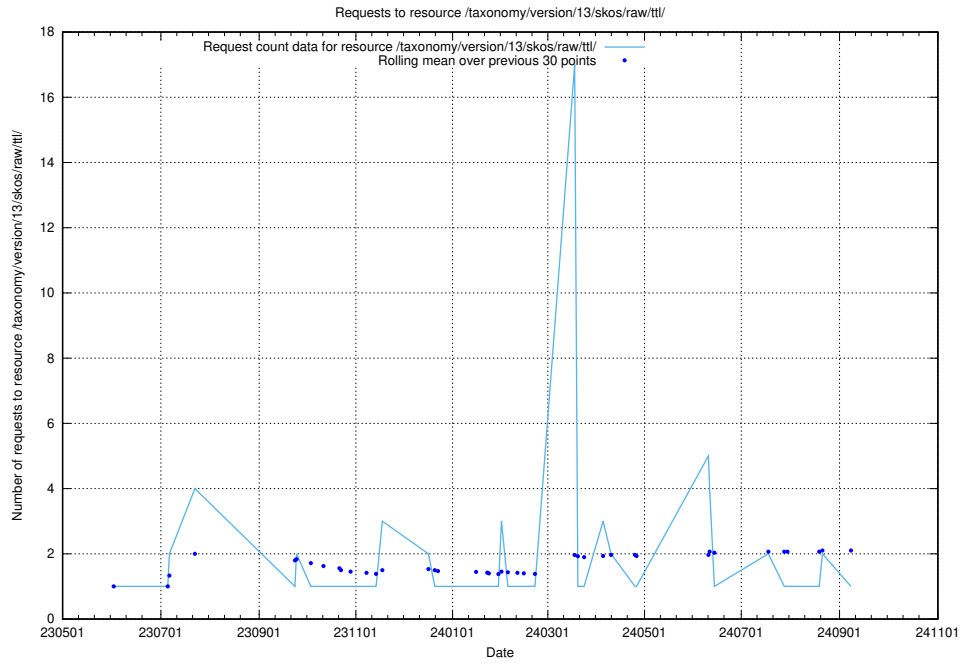

5.6590 Usage of /taxonomy/version/13/skos/raw/ttl/

Here, we count the number of requests to resource /taxonomy/version/13/skos/raw/ttl/.