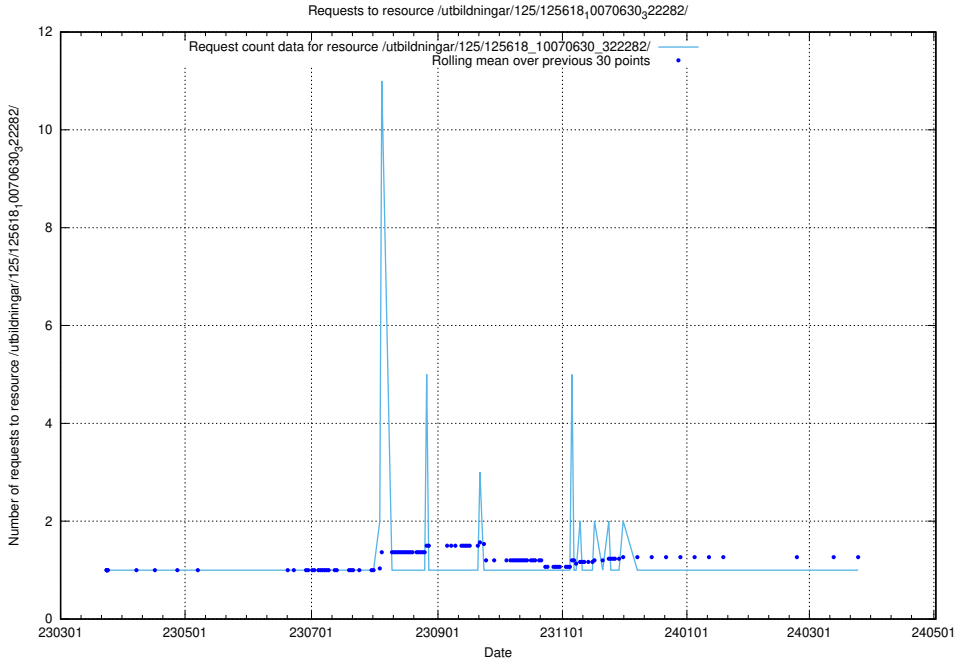

5.1128 Usage of /utbildningar/125/125618_10070630_322282/

Here, we count the number of requests to resource /utbildningar/125/125618_10070630_322282/.