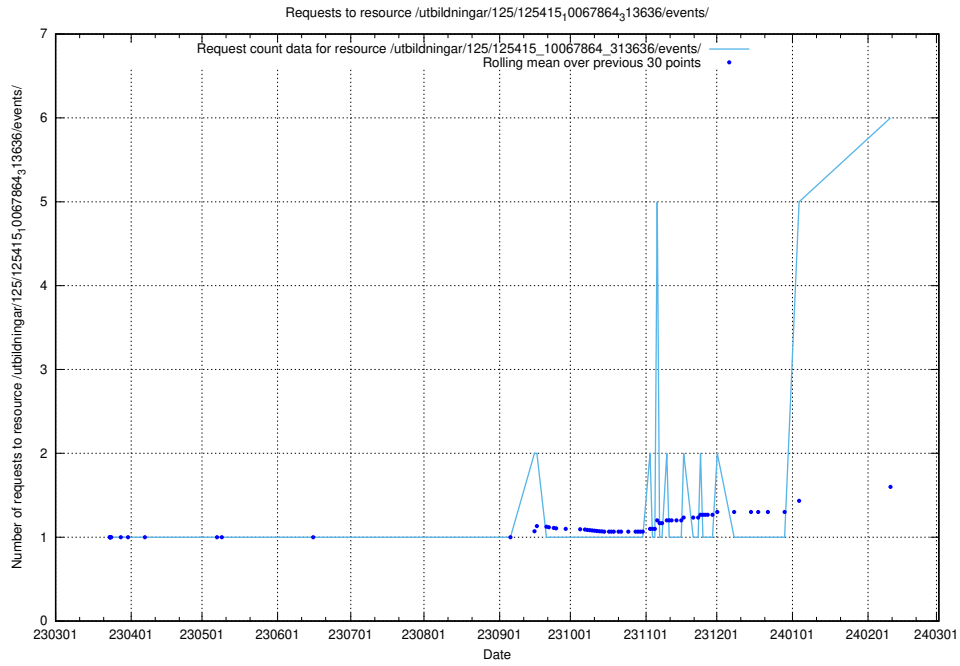

5.43 Usage of /utbildningar/125/125415_10067864_313636/events/

Here, we count the number of requests to resource /utbildningar/125/125415_10067864_313636/events/