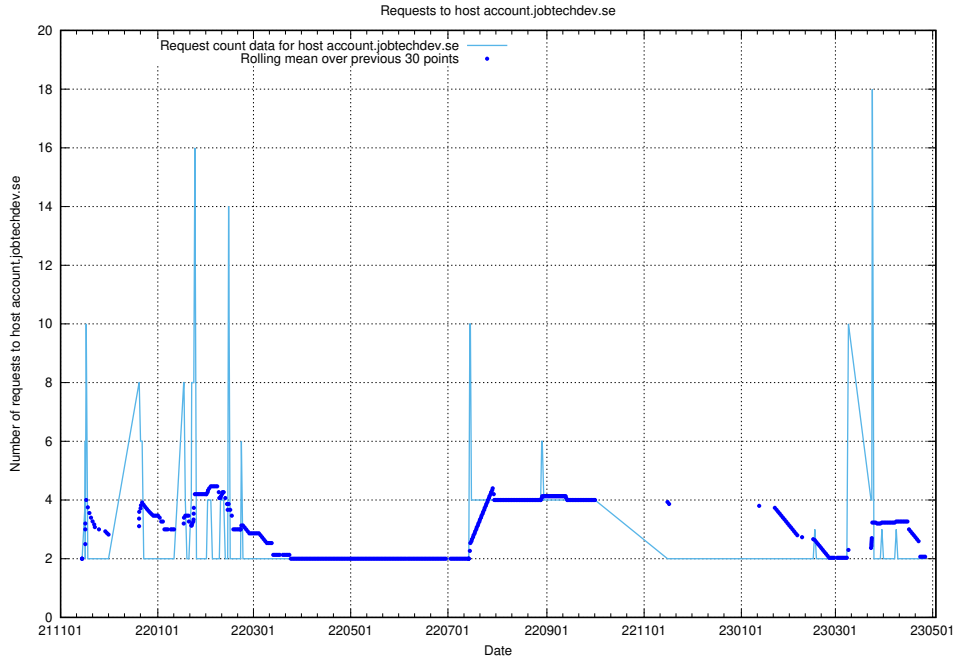

7.303 Usage of account.jobtechdev.se

Here, we count the number of requests to host account.jobtechdev.se.

7.304 Usage of 8d79pjf0c6xyg8us57w.jobtechdev.se

Here, we count the number of requests to host 8d79pjf0c6xyg8us57w.jobtechdev.se.