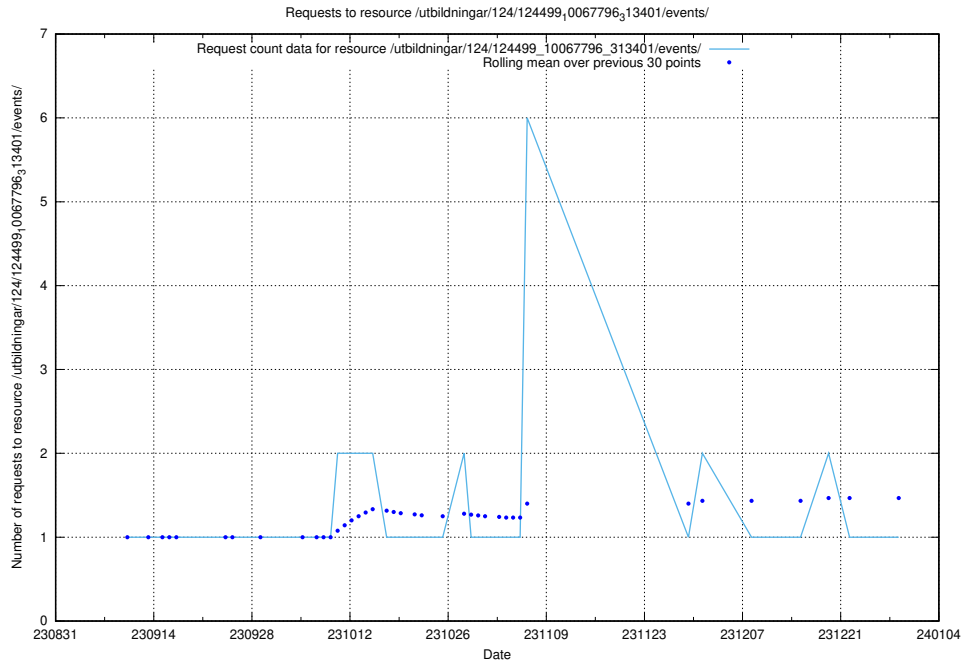

5.5320 Usage of /utbildningar/124/124499_10067796_313401/events/

Here, we count the number of requests to resource /utbildningar/124/124499_10067796_313401/events/