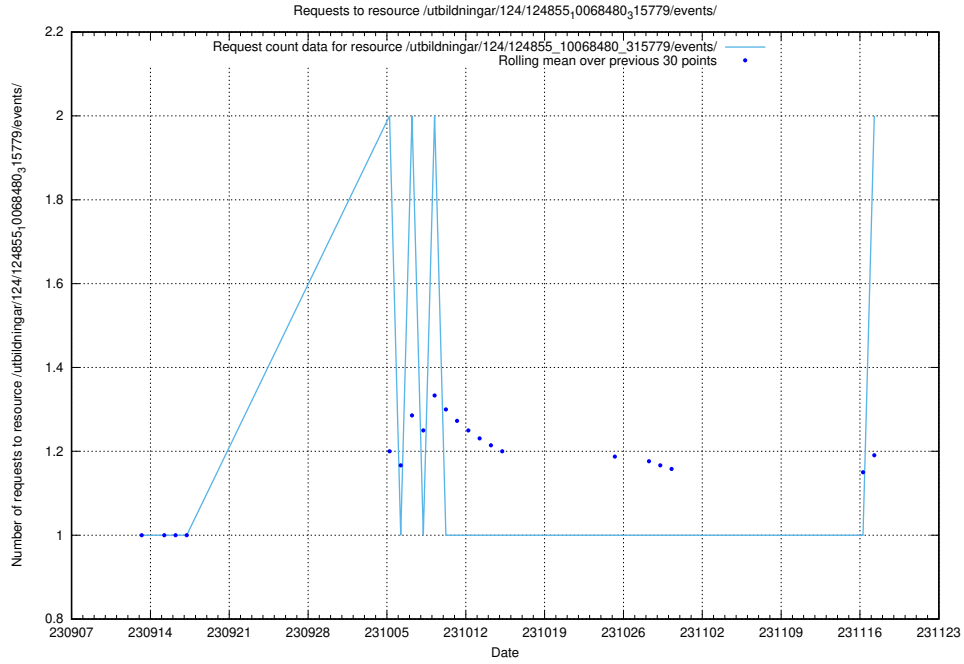

5.828 Usage of /utbildningar/124/124855_10068480_315779/events/

Here, we count the number of requests to resource /utbildningar/124/124855_10068480_315779/events/