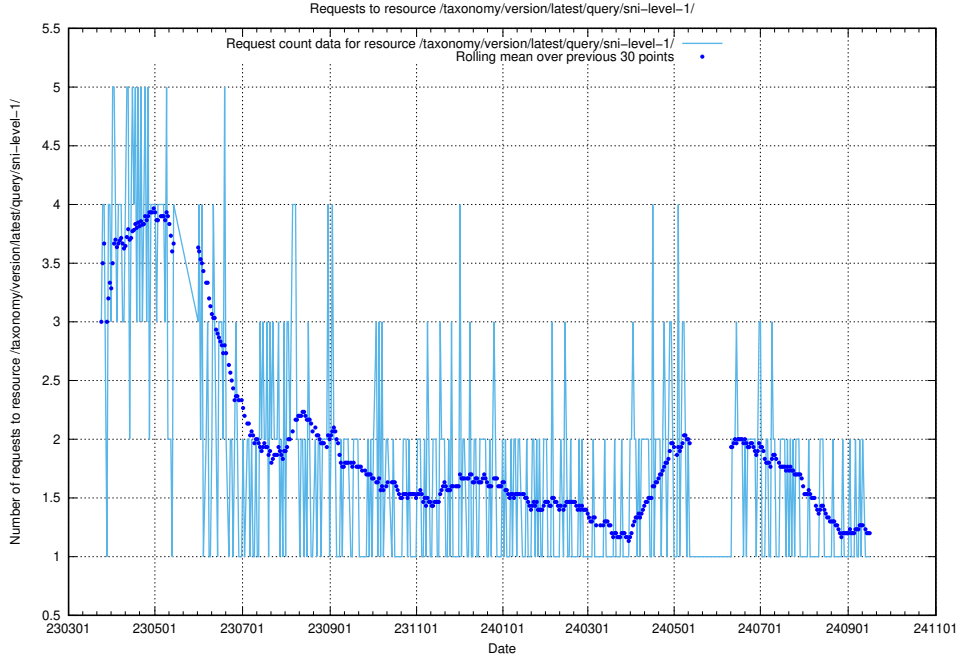

5.6778 Usage of /taxonomy/version/latest/query/sni-level-1/

Here, we count the number of requests to resource /taxonomy/version/latest/query/sni-level-1/.