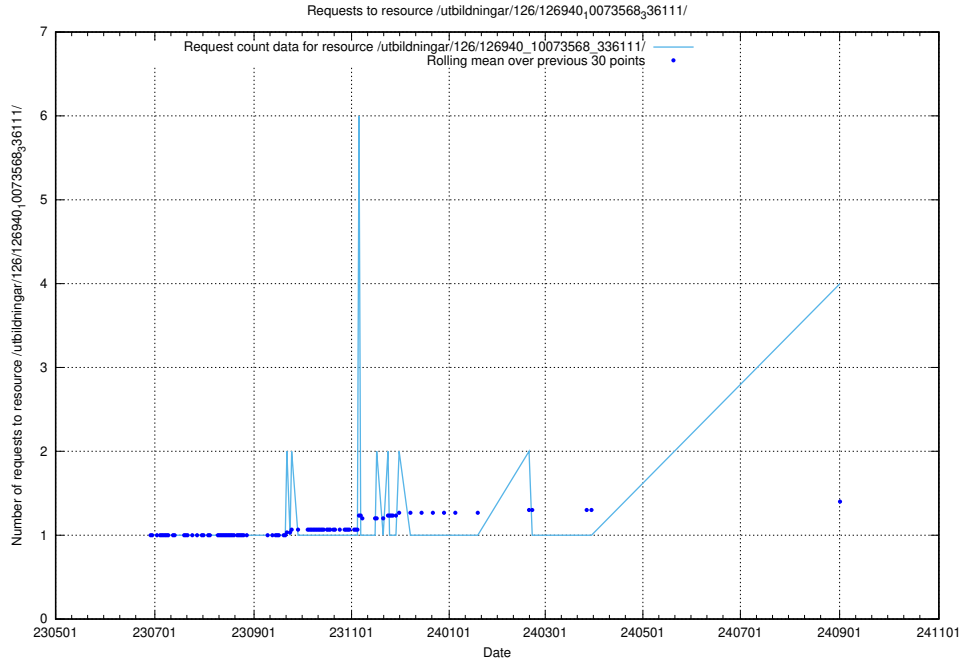

5.312 Usage of /utbildningar/126/126940_10073568_336111/

Here, we count the number of requests to resource /utbildningar/126/126940_10073568_336111/.