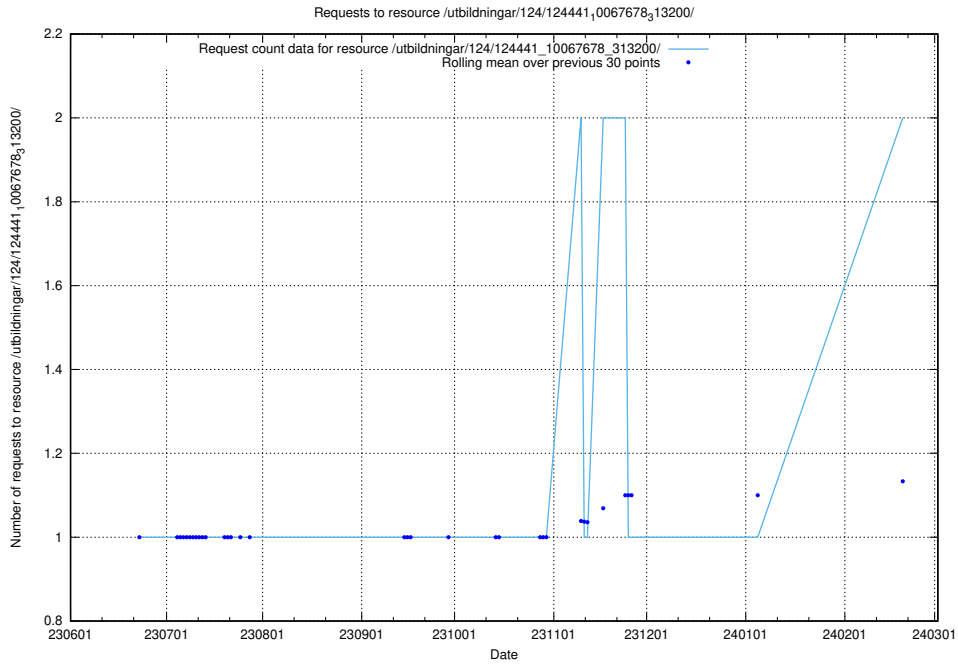

5.949 Usage of /utbildningar/124/124441_10067678_313200/

Here, we count the number of requests to resource /utbildningar/124/124441_10067678_313200/.