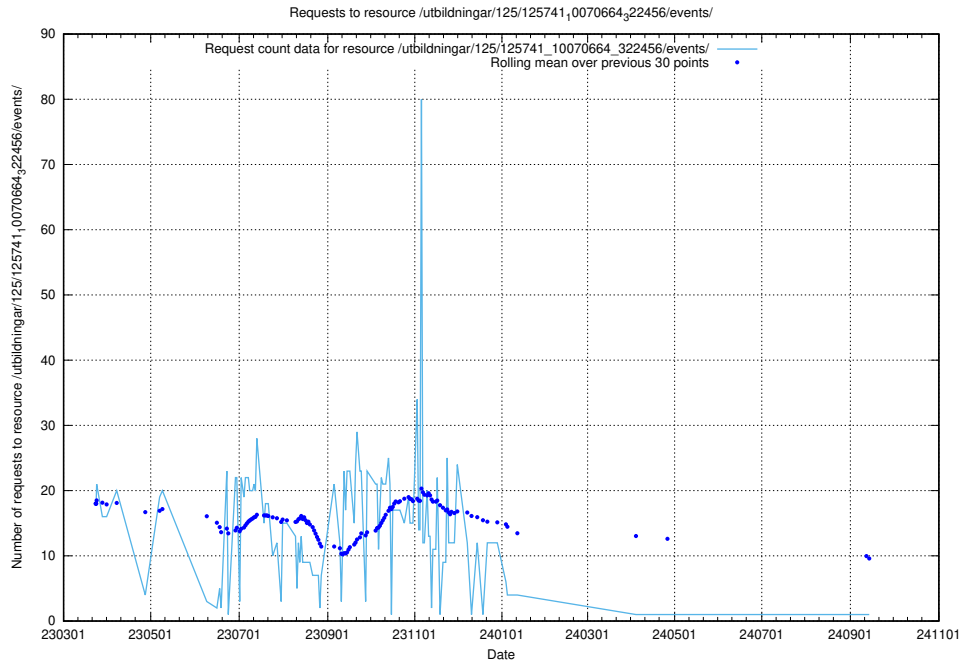

5.6948 Usage of /utbildningar/125/125741_10070664_322456/events/

Here, we count the number of requests to resource /utbildningar/125/125741_10070664_322456/events/