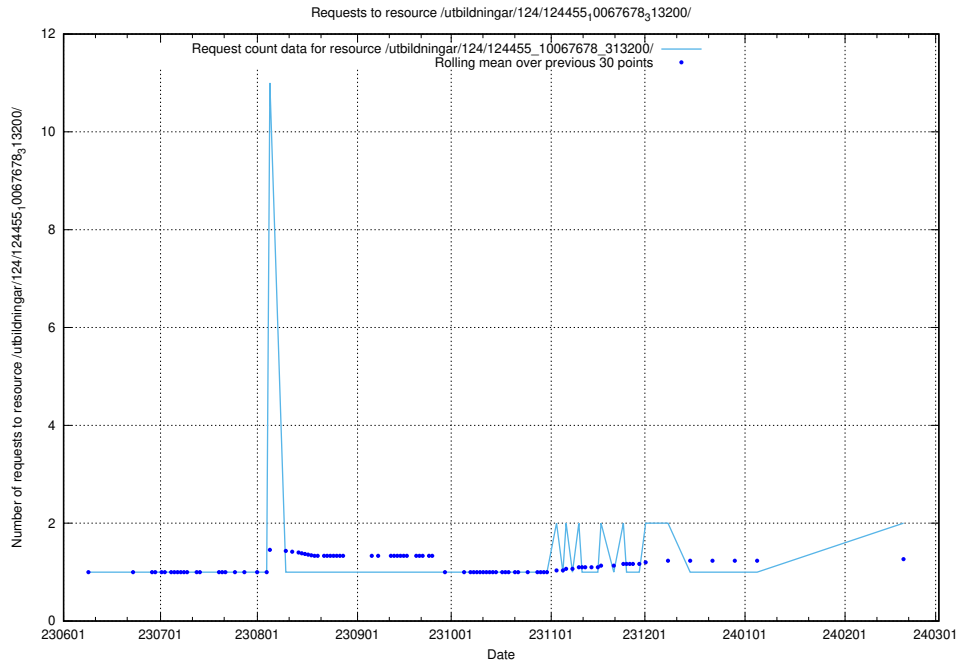

Here, we count the number of requests to resource /utbildningar/124/124514_10065933_301391/events/

5.967 Usage of /utbildningar/124/124455_10067678_313200/

Here, we count the number of requests to resource /utbildningar/124/124455_10067678_313200/.