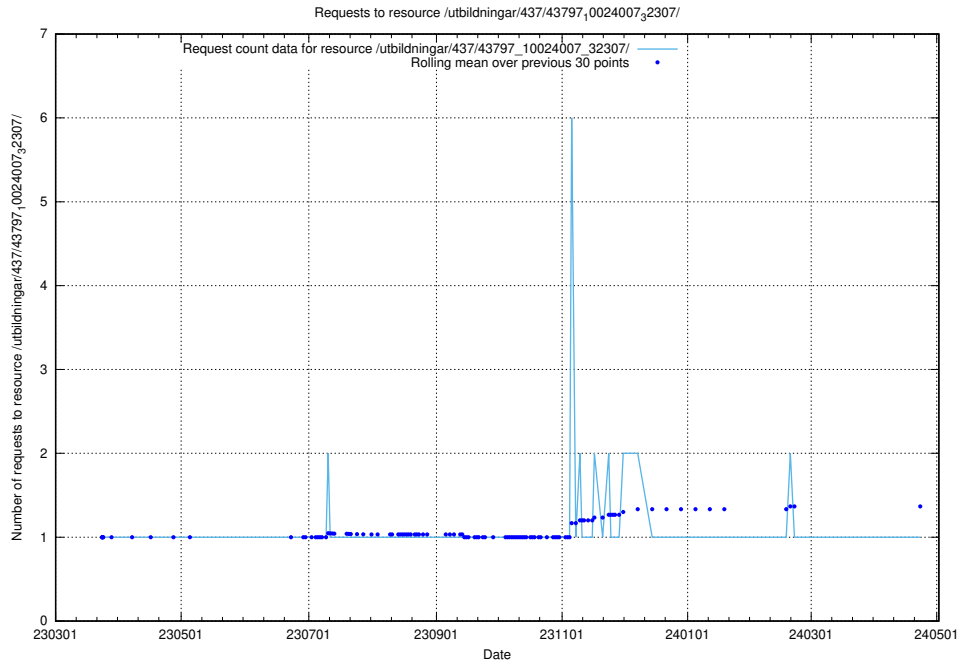

5.7059 Usage of /utbildningar/437/43797_10024007_32307/

Here, we count the number of requests to resource /utbildningar/437/43797_10024007_32307/.

5.7060 Usage of /utbildningar/437/43797_10024007_32190/