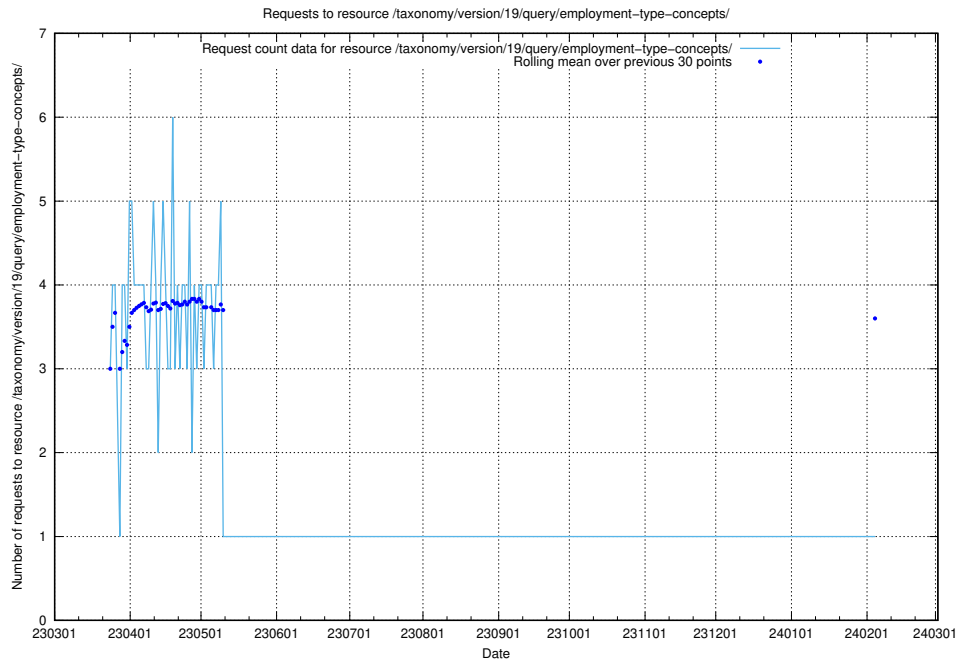

5.6846 Usage of /taxonomy/version/19/query/employment-type-concepts/

Here, we count the number of requests to resource /taxonomy/version/19/query/employment-type-concepts/.