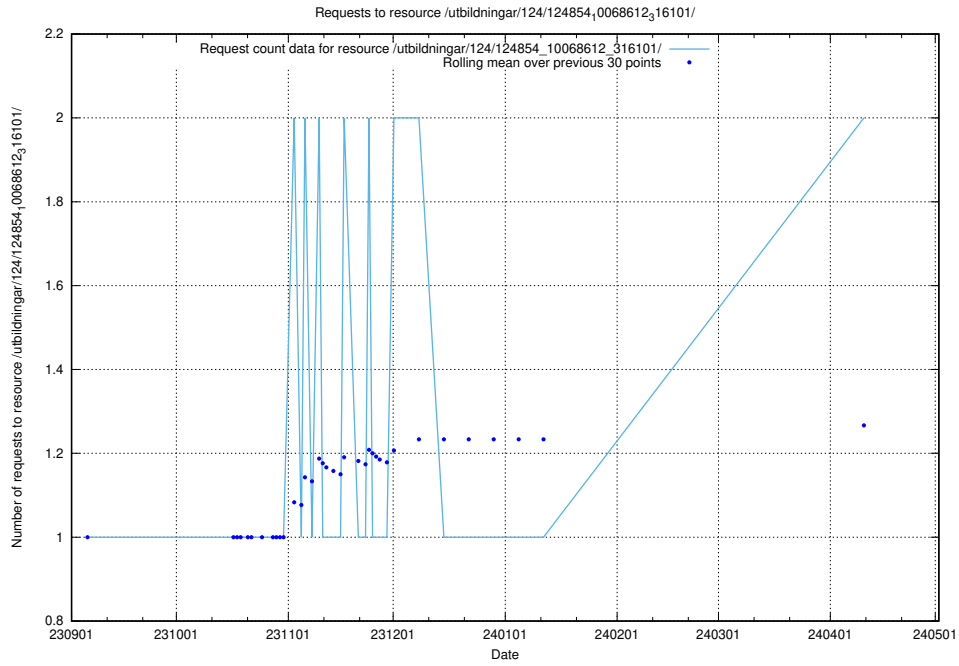

5.835 Usage of /utbildningar/124/124854_10068612_316101/

Here, we count the number of requests to resource /utbildningar/124/124854_10068612_316101/.