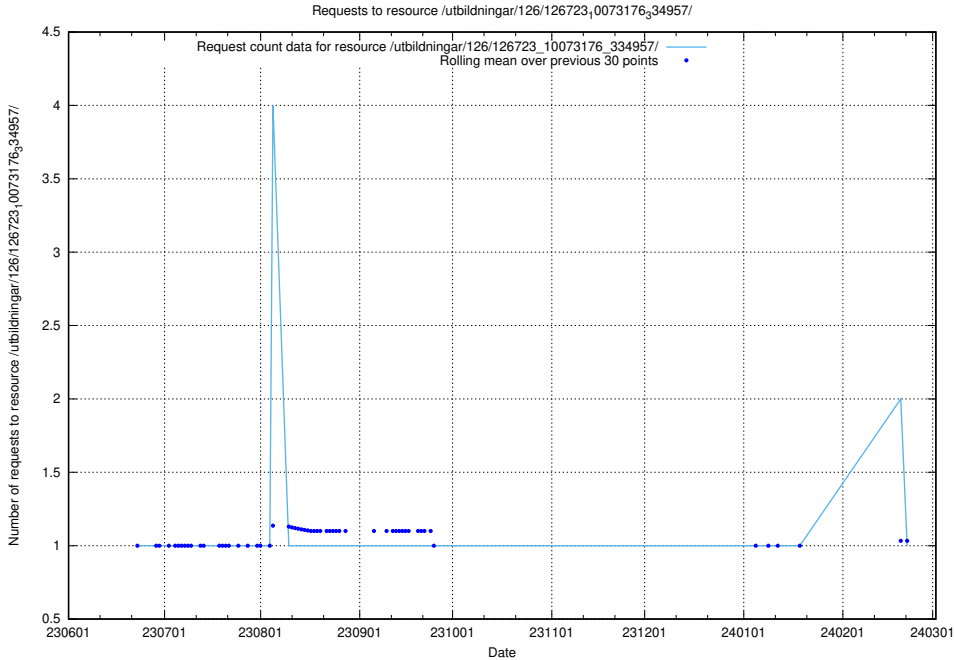

5.6290 Usage of /utbildningar/126/126723_10073176_334957/

Here, we count the number of requests to resource /utbildningar/126/126723_10073176_334957/.