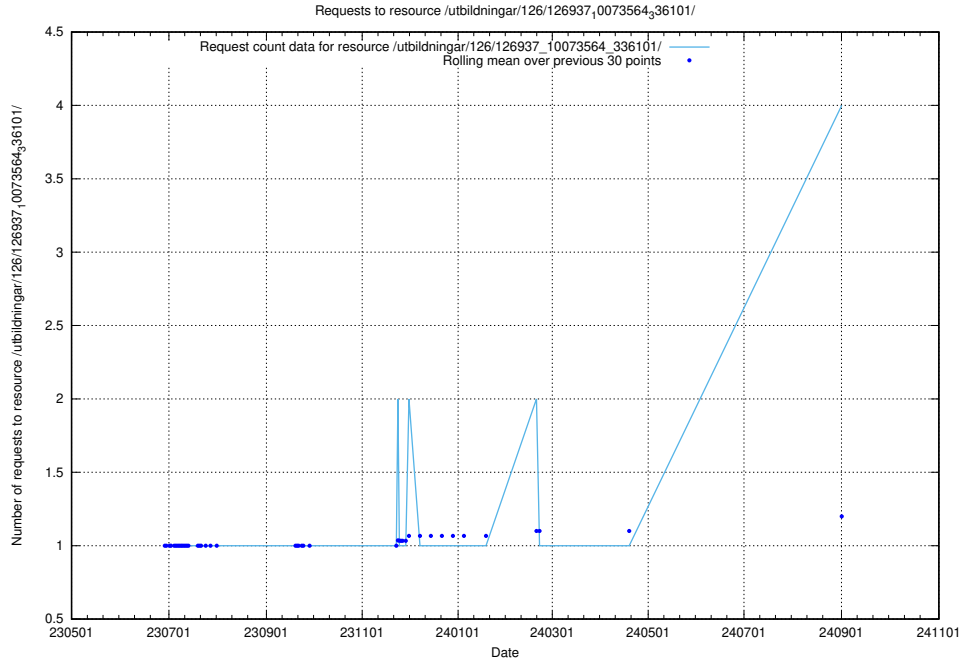

5.313 Usage of /utbildningar/126/126937_10073564_336101/

Here, we count the number of requests to resource /utbildningar/126/126937_10073564_336101/.