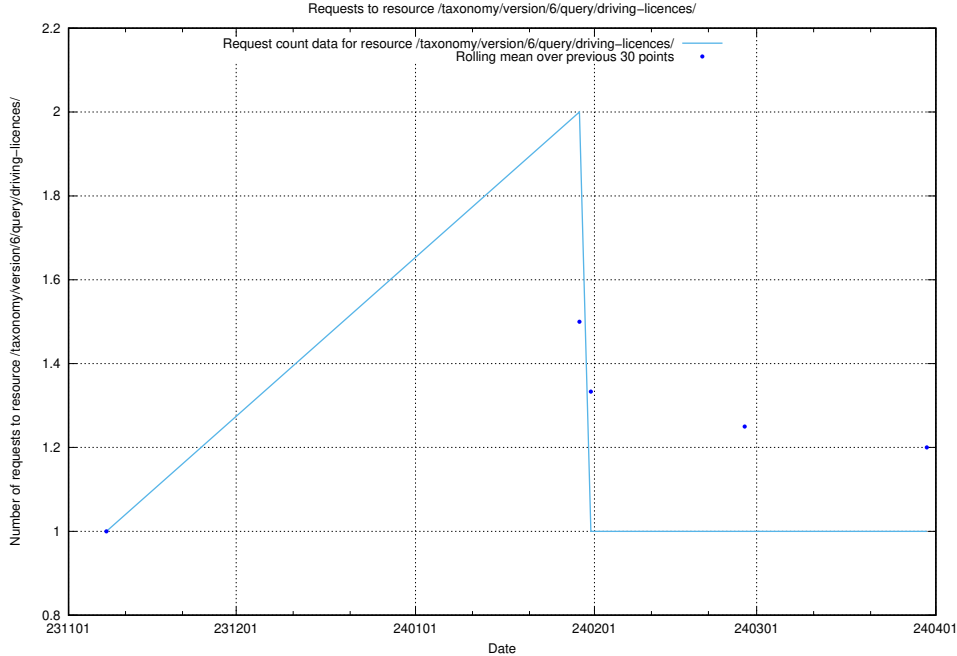

5.4820 Usage of /taxonomy/version/6/query/driving-licences/

Here, we count the number of requests to resource /taxonomy/version/6/query/driving-licences/.