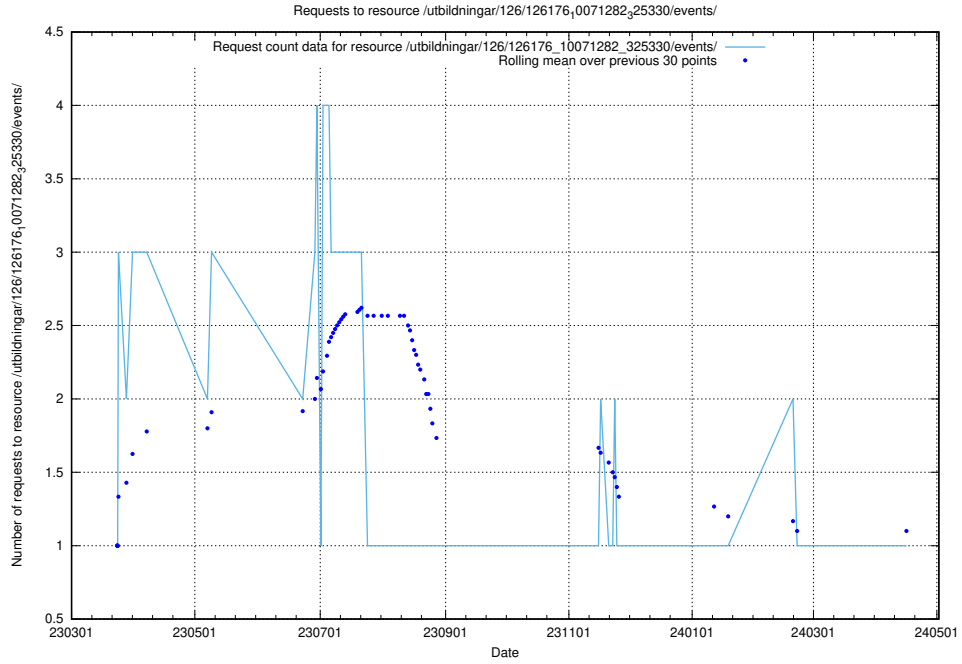

5.7130 Usage of /utbildningar/126/126176_10071282_325330/events/

Here, we count the number of requests to resource /utbildningar/126/126176_10071282_325330/events/