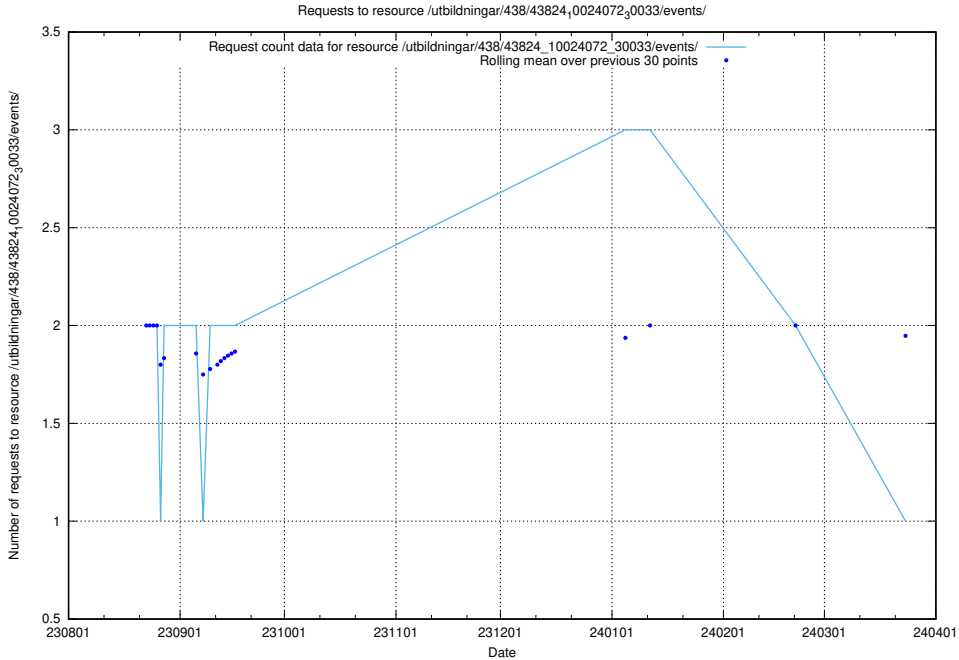

5.5443 Usage of /utbildningar/438/43824_10024072_30033/events/

Here, we count the number of requests to resource /utbildningar/438/43824_10024072_30033/events/.