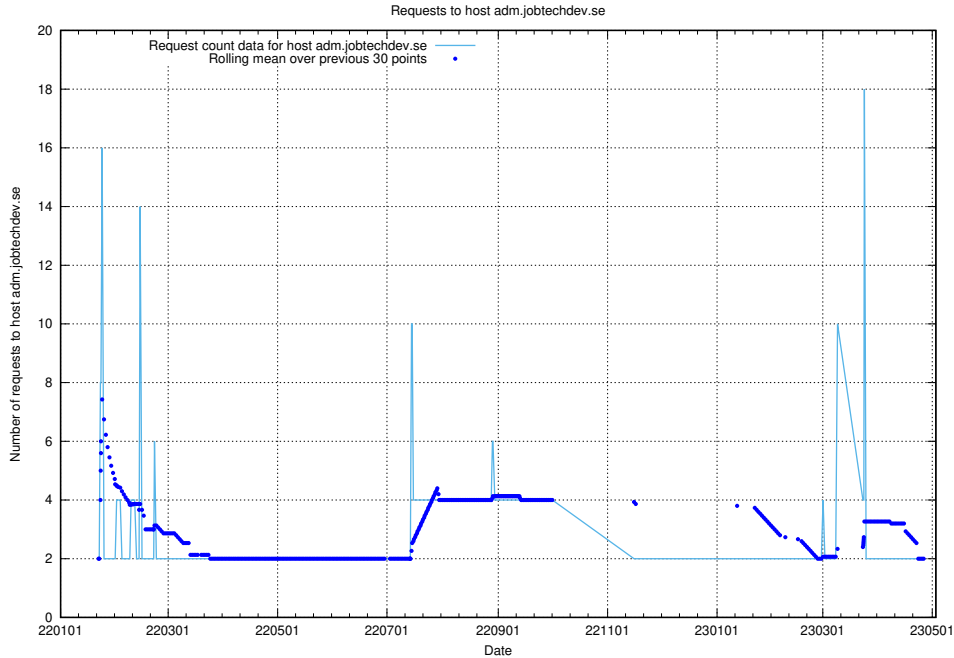

7.267 Usage of adm.jobtechdev.se

Here, we count the number of requests to host adm.jobtechdev.se.