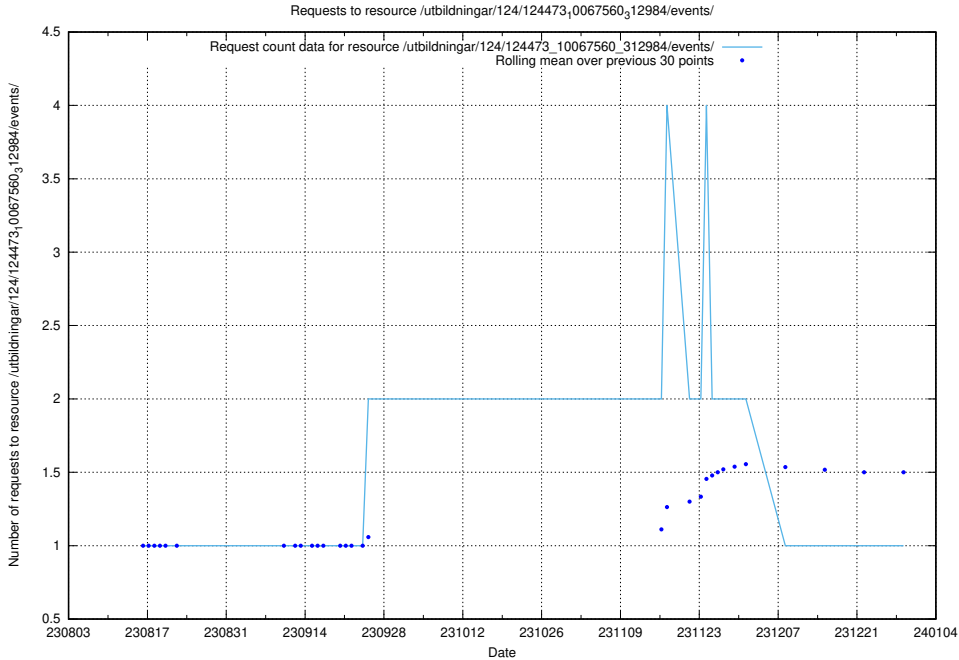

5.5498 Usage of /utbildningar/124/124473_10067560_312984/events/

Here, we count the number of requests to resource /utbildningar/124/124473_10067560_312984/events/