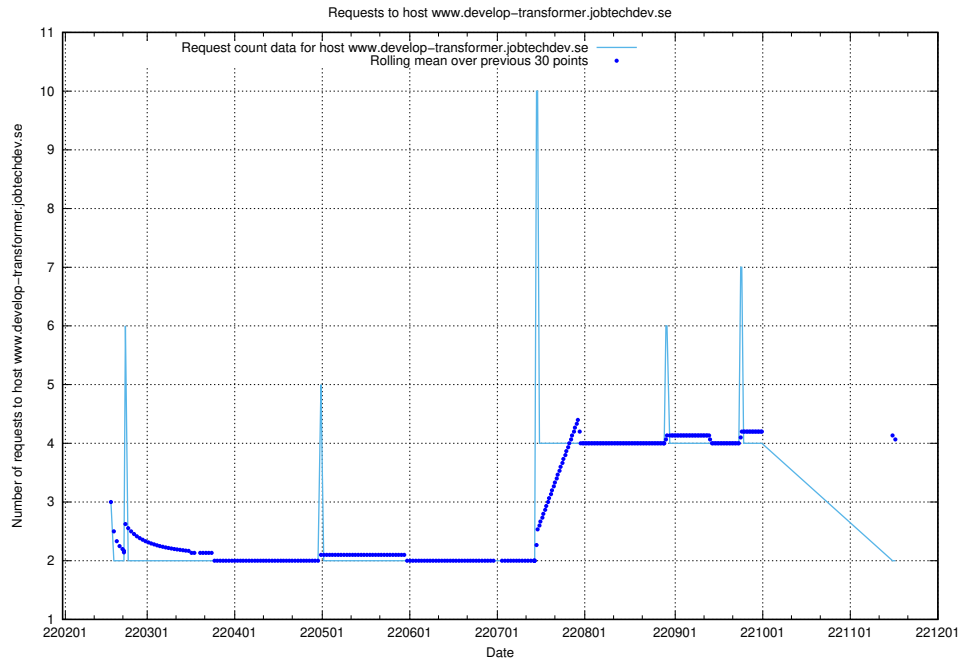

7.544 Usage of `www.develop-transformer.jobtechdev.se`

Here, we count the number of requests to host `www.develop-transformer.jobtechdev.se`.