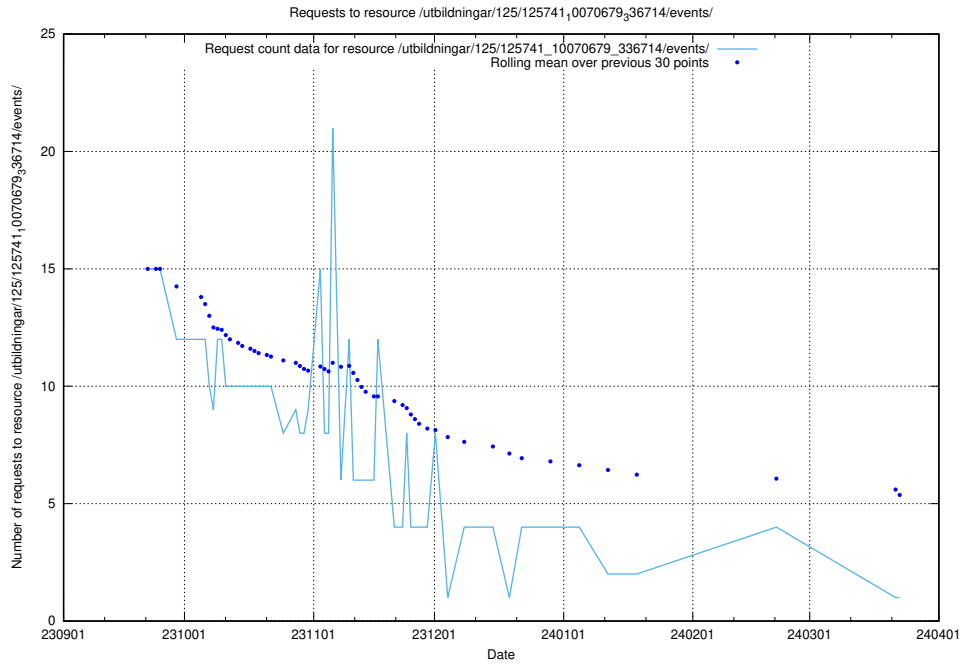

5.5199 Usage of /utbildningar/125/125741_10070679_336714/events/

Here, we count the number of requests to resource /utbildningar/125/125741_10070679_336714/events/