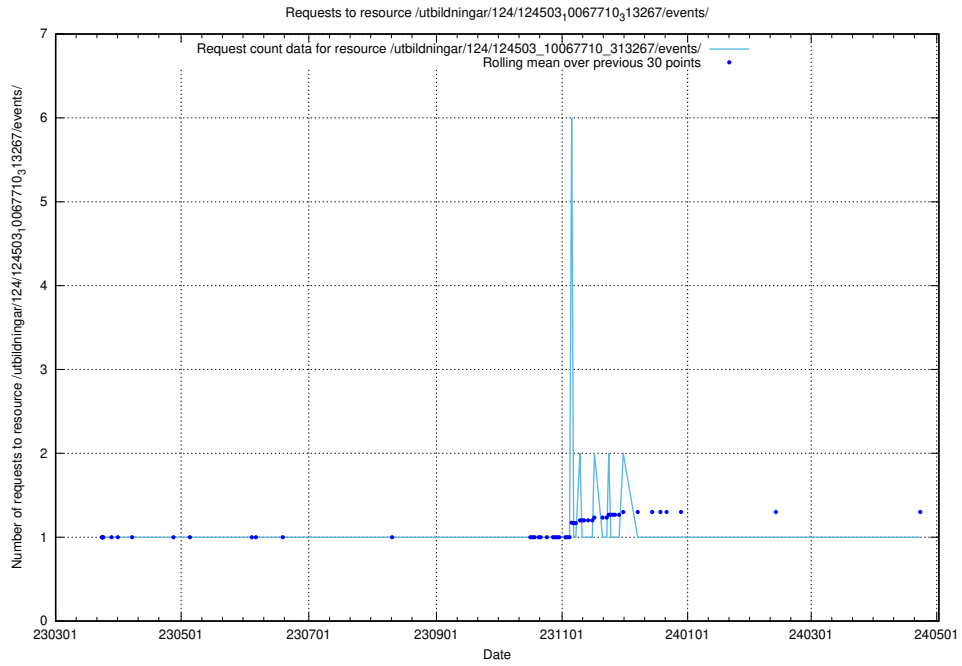

5.2824 Usage of /utbildningar/124/124503_10067710_313267/events/

Here, we count the number of requests to resource /utbildningar/124/124503_10067710_313267/events/