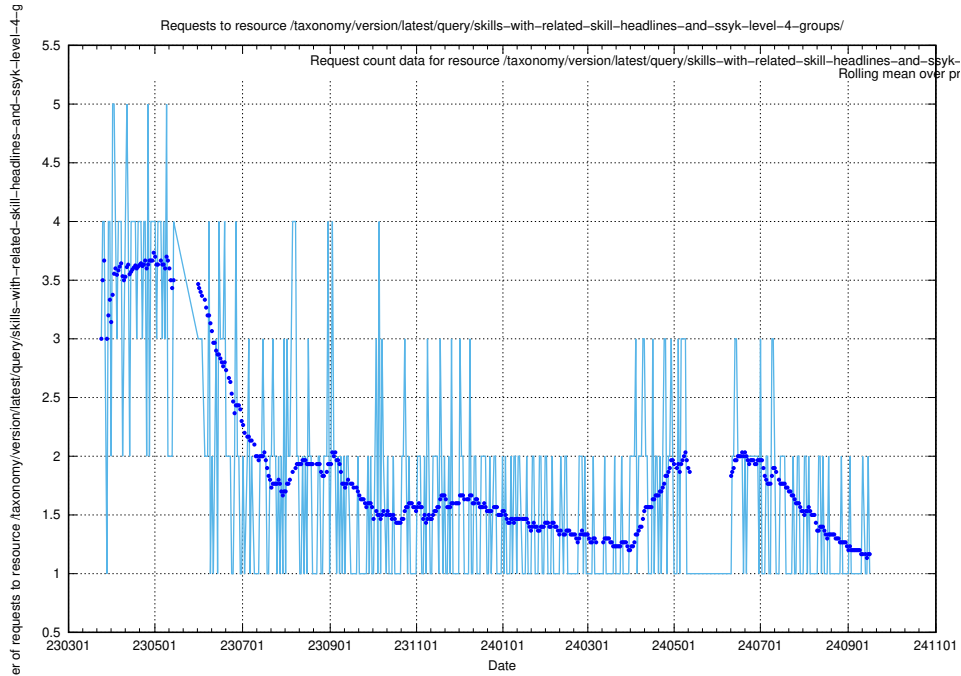

5.6781 Usage of /taxonomy/version/latest/query/skills-with-related-skill-headlines-and-ssyk-level-4-groups/

Here, we count the number of requests to resource /taxonomy/version/latest/query/skills-with-related-skill-headlines-and-ssyk-level-4-groups/.