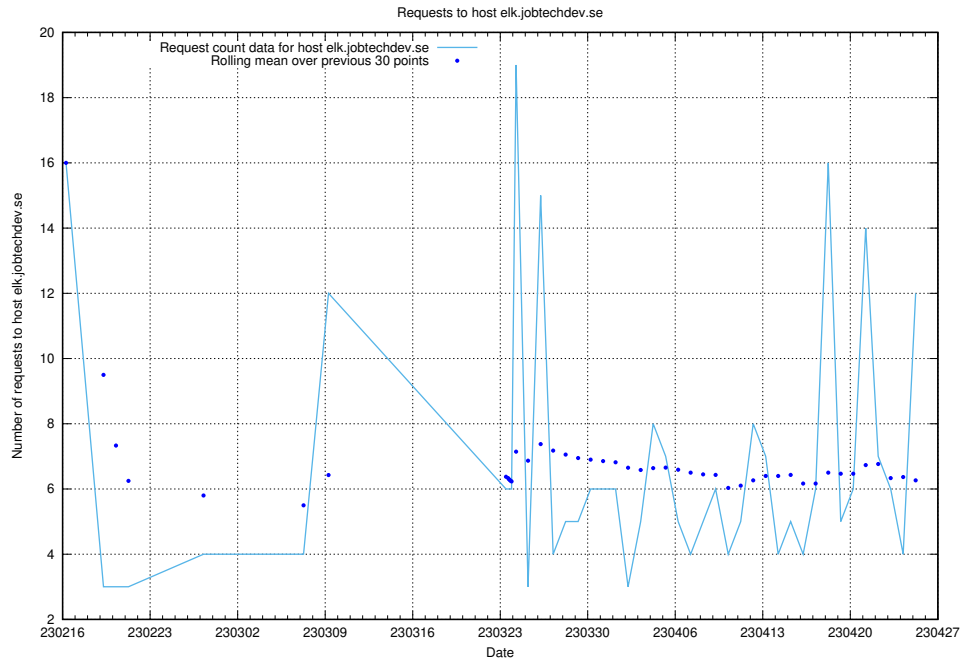

7.52 Usage of elk.jobtechdev.se

Here, we count the number of requests to host elk.jobtechdev.se.