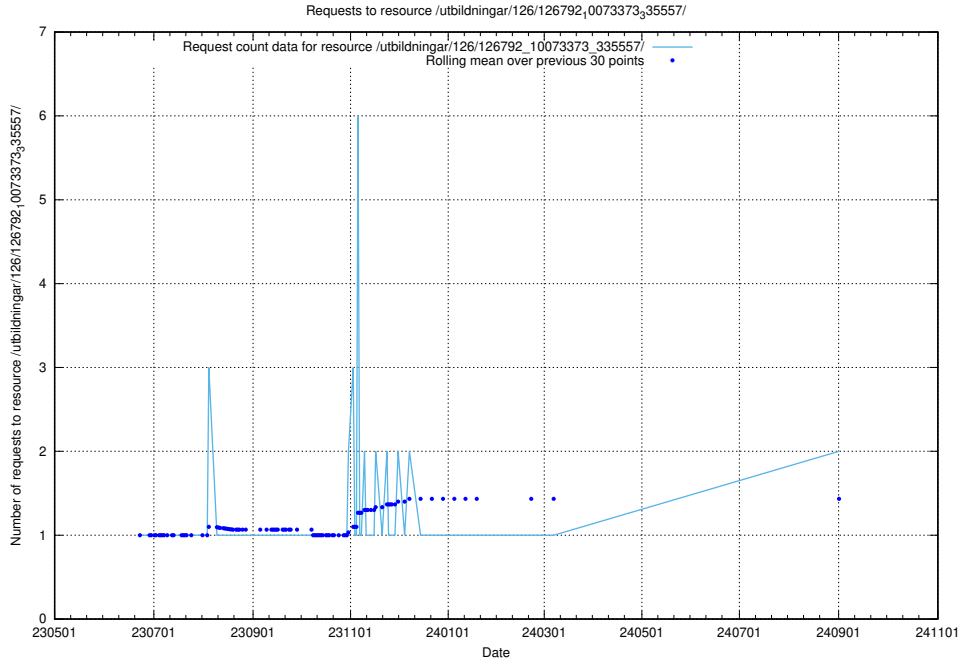

5.915 Usage of /utbildningar/126/126792_10073373_335557/

Here, we count the number of requests to resource /utbildningar/126/126792_10073373_335557/.