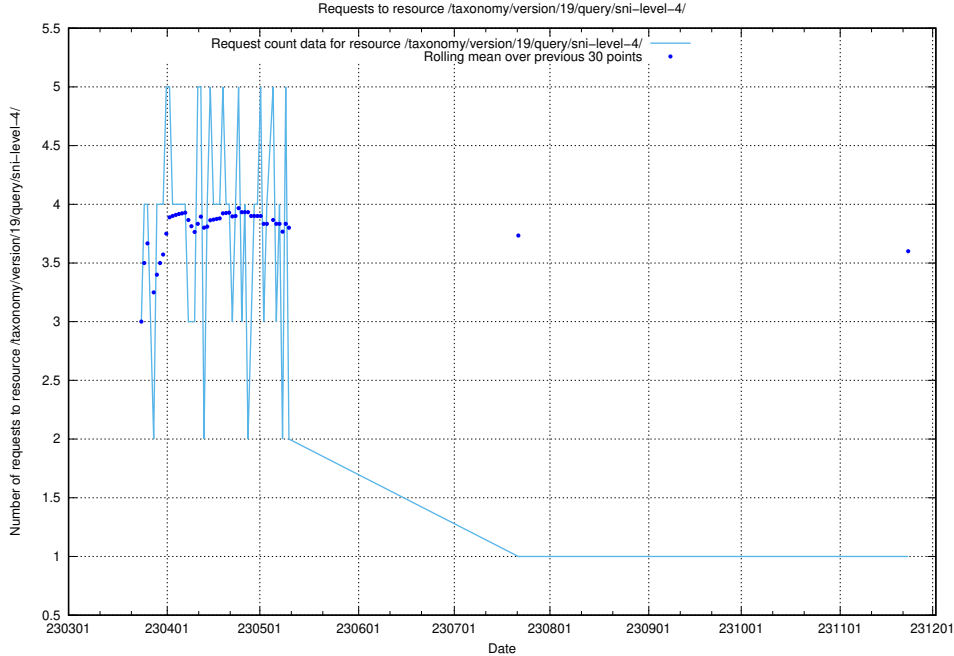

5.6827 Usage of /taxonomy/version/19/query/sni-level-4/

Here, we count the number of requests to resource /taxonomy/version/19/query/sni-level-4/.