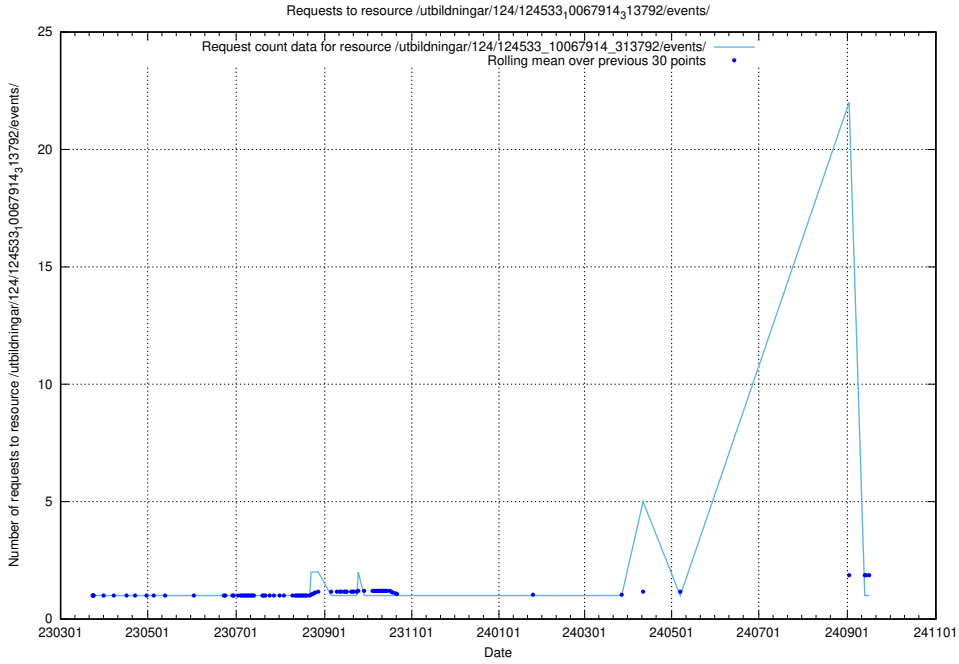

5.1401 Usage of /utbildningar/124/124533_10067914_313792/events/

Here, we count the number of requests to resource /utbildningar/124/124533_10067914_313792/events/