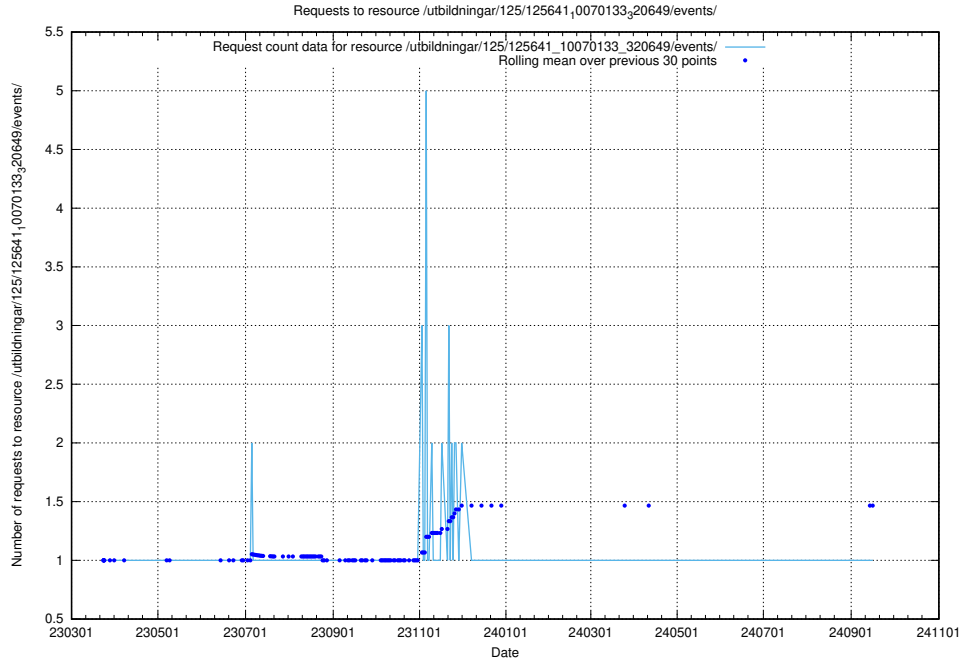

5.1109 Usage of /utbildningar/125/125641_10070133_320649/events/

Here, we count the number of requests to resource /utbildningar/125/125641_10070133_320649/events/