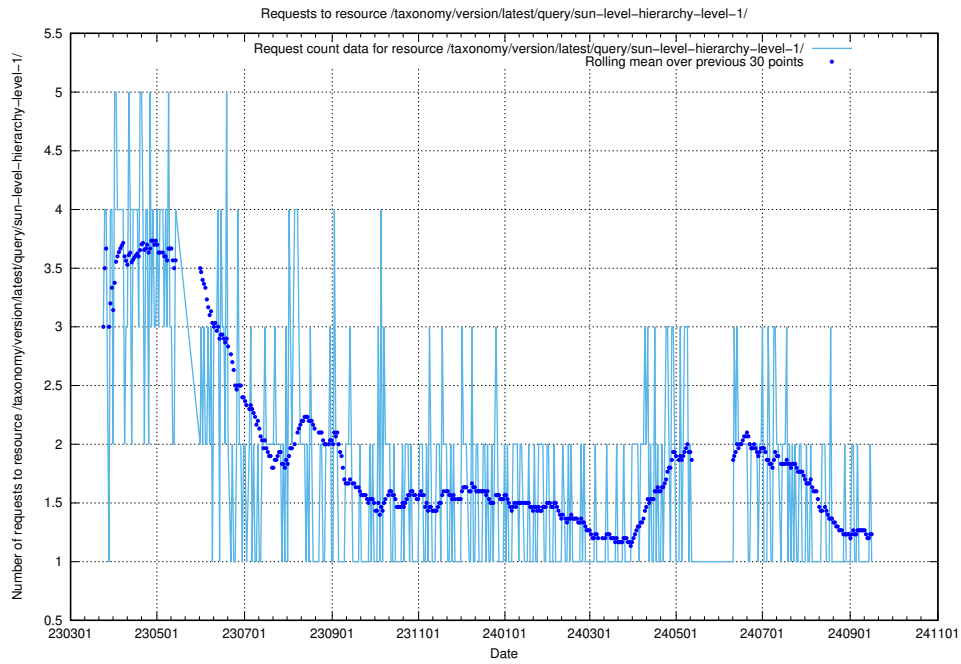

5.6757 Usage of /taxonomy/version/latest/query/sun-level-hierarchy-level-1/

Here, we count the number of requests to resource /taxonomy/version/latest/query/sun-level-hierarchy-level-1/.