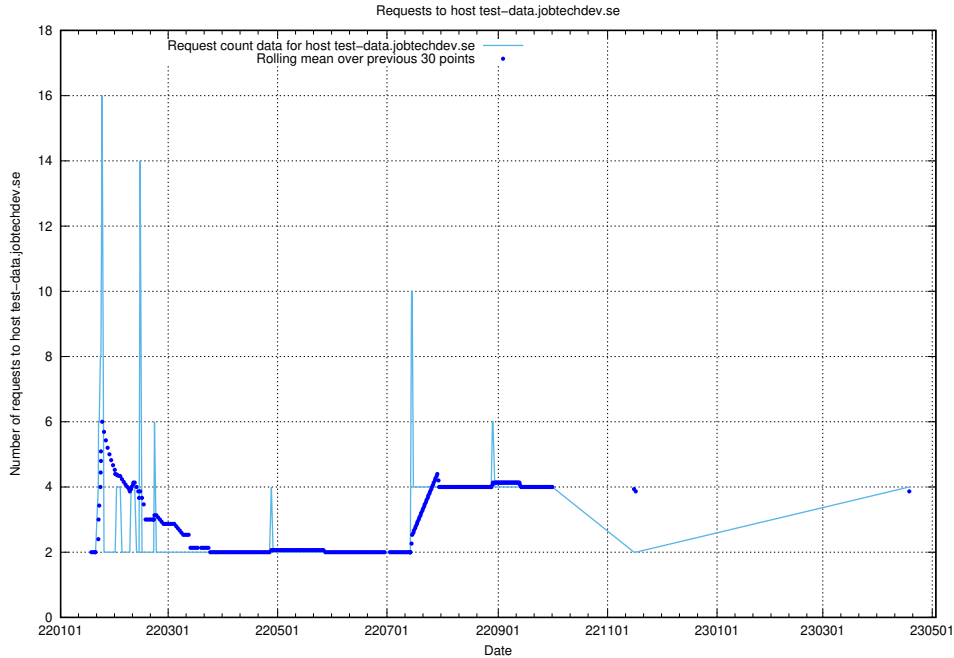

7.111 Usage of test-data.jobtechdev.se

Here, we count the number of requests to host test-data.jobtechdev.se.