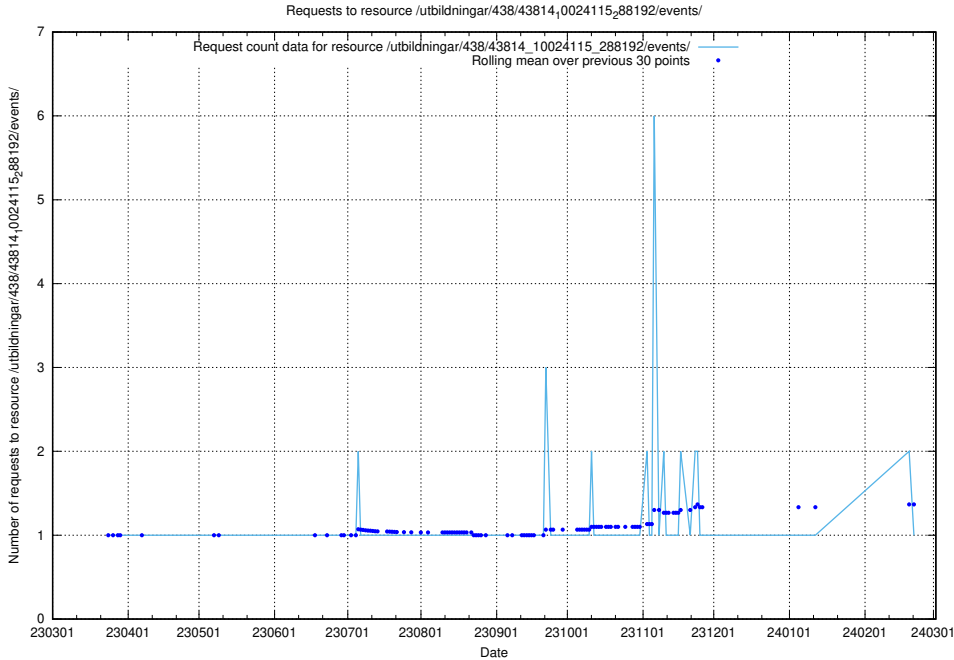

5.6872 Usage of /utbildningar/438/43814_10024115_288192/events/

Here, we count the number of requests to resource /utbildningar/438/43814_10024115_288192/events/.