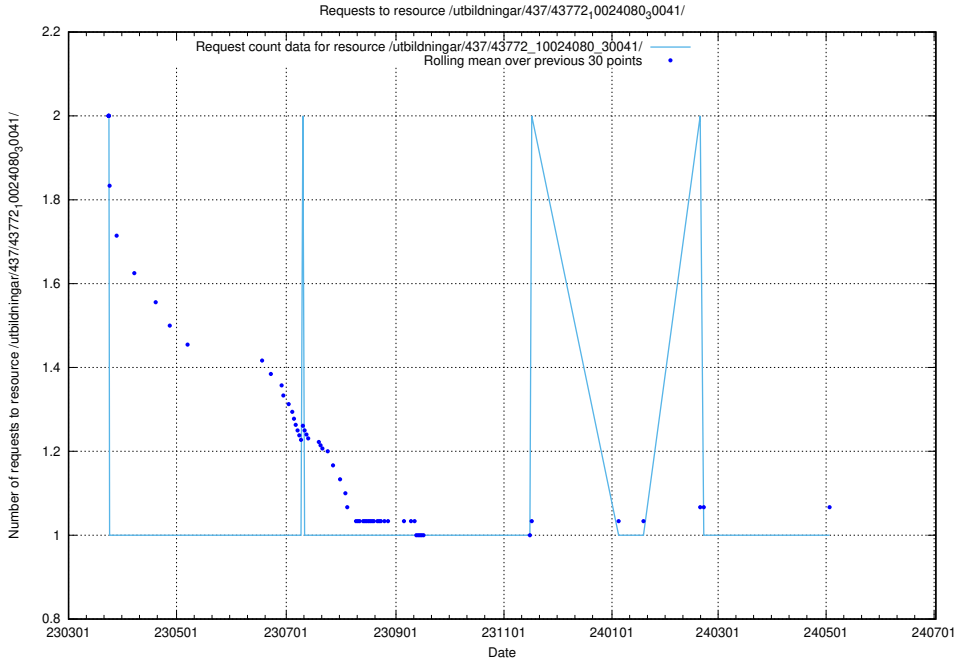

5.6974 Usage of /utbildningar/437/43772_10024080_30041/

Here, we count the number of requests to resource /utbildningar/437/43772_10024080_30041/.