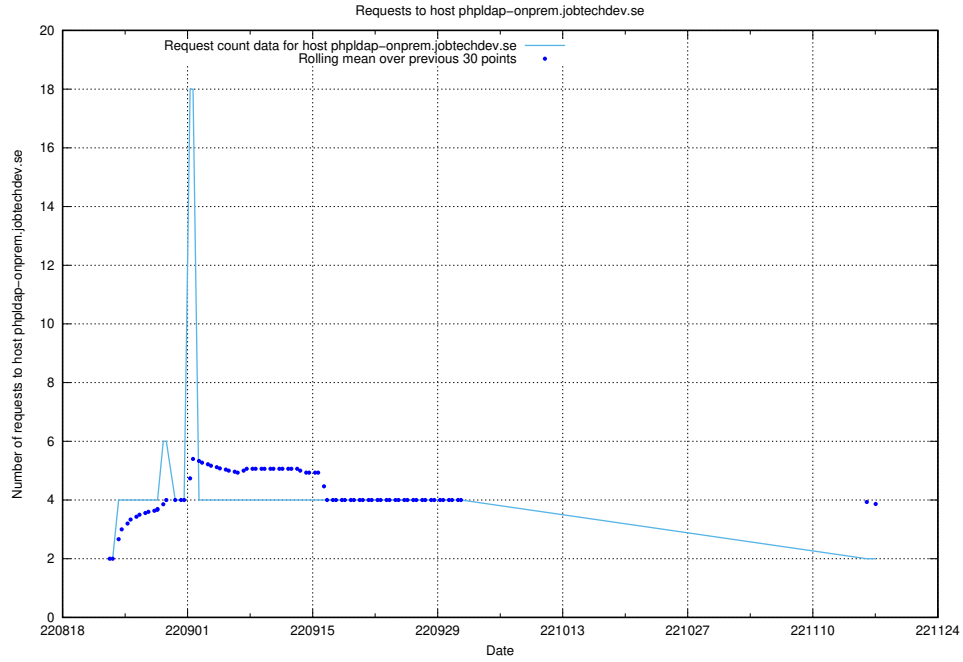

7.344 Usage of phpldap-onprem.jobtechdev.se

Here, we count the number of requests to host phpldap-onprem.jobtechdev.se.