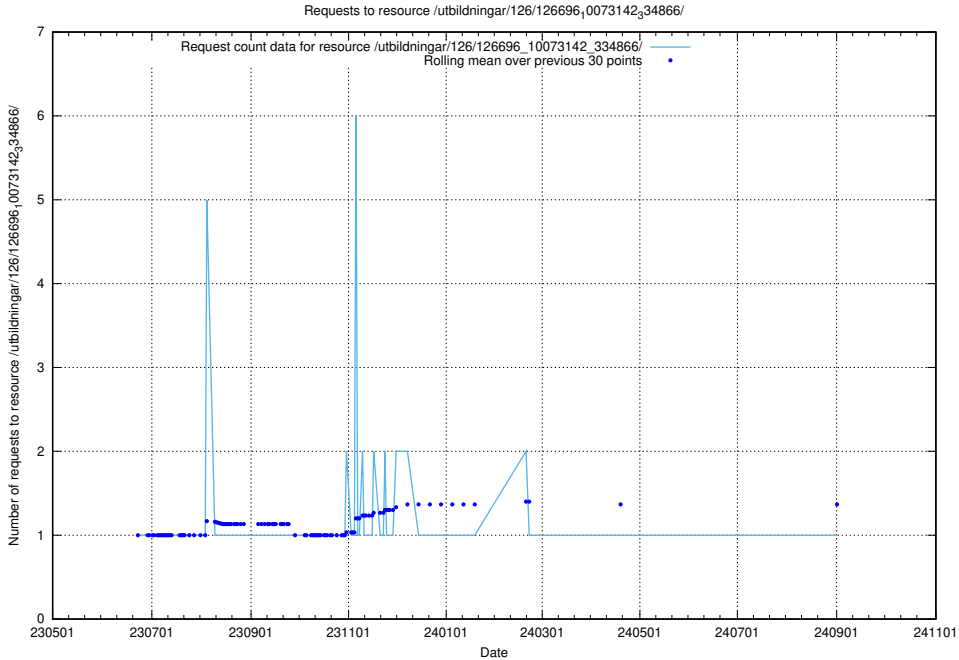

5.6299 Usage of /utbildningar/126/126696_10073142_334866/

Here, we count the number of requests to resource /utbildningar/126/126696_10073142_334866/.