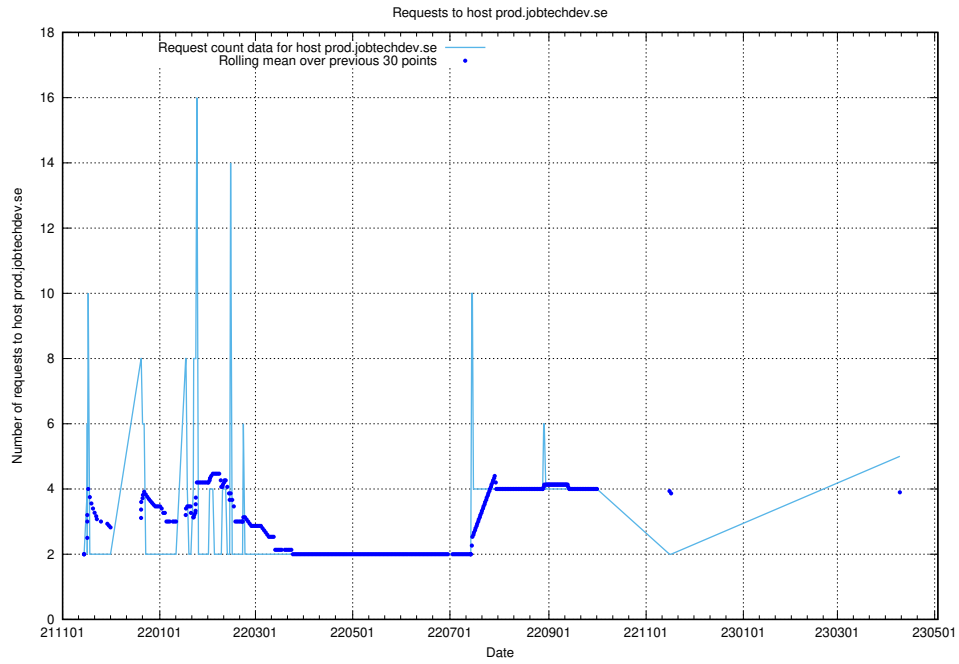

7.105 Usage of prod.jobtechdev.se

Here, we count the number of requests to host prod.jobtechdev.se.