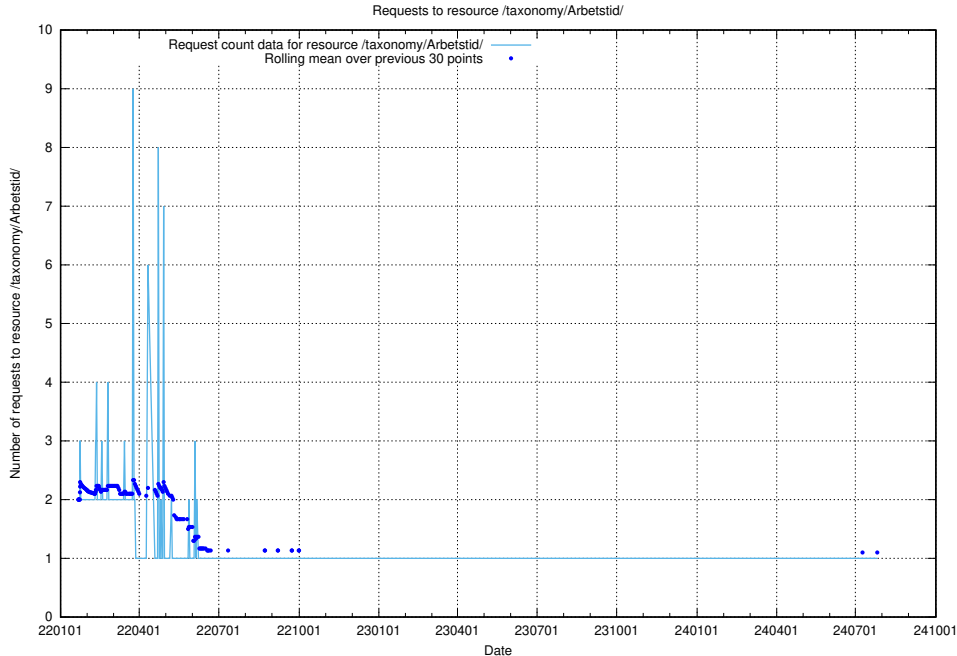

5.2422 Usage of /taxonomy/Arbetstid/

Here, we count the number of requests to resource /taxonomy/Arbetstid/.