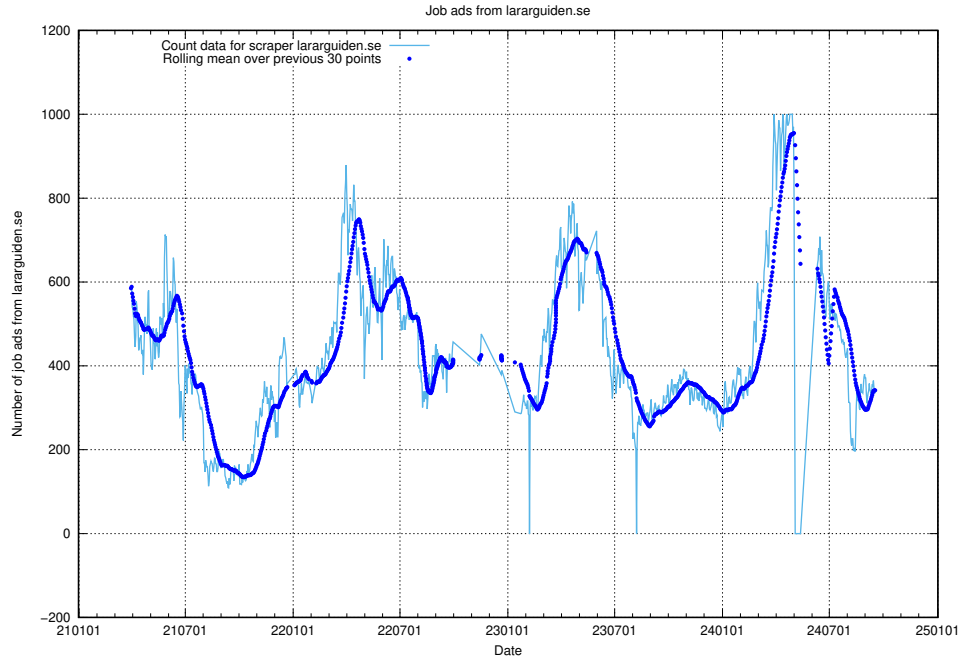

13.10 Number of ads by scraper lararguiden.se

Here, we count the number of job ads scraped from lararguiden.se.