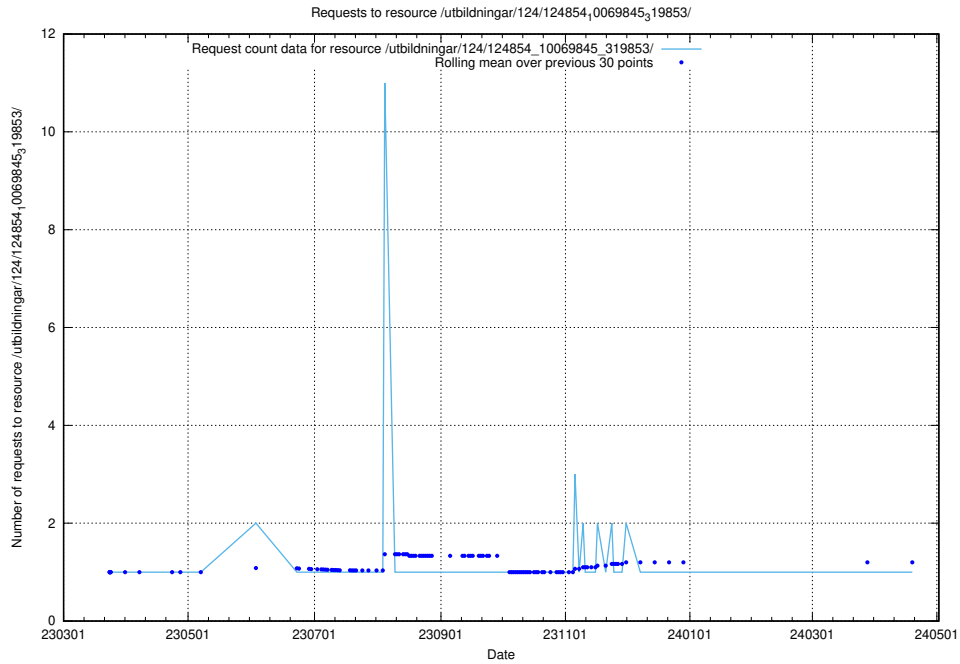

5.1261 Usage of /utbildningar/124/124854_10069845_319853/

Here, we count the number of requests to resource /utbildningar/124/124854_10069845_319853/.