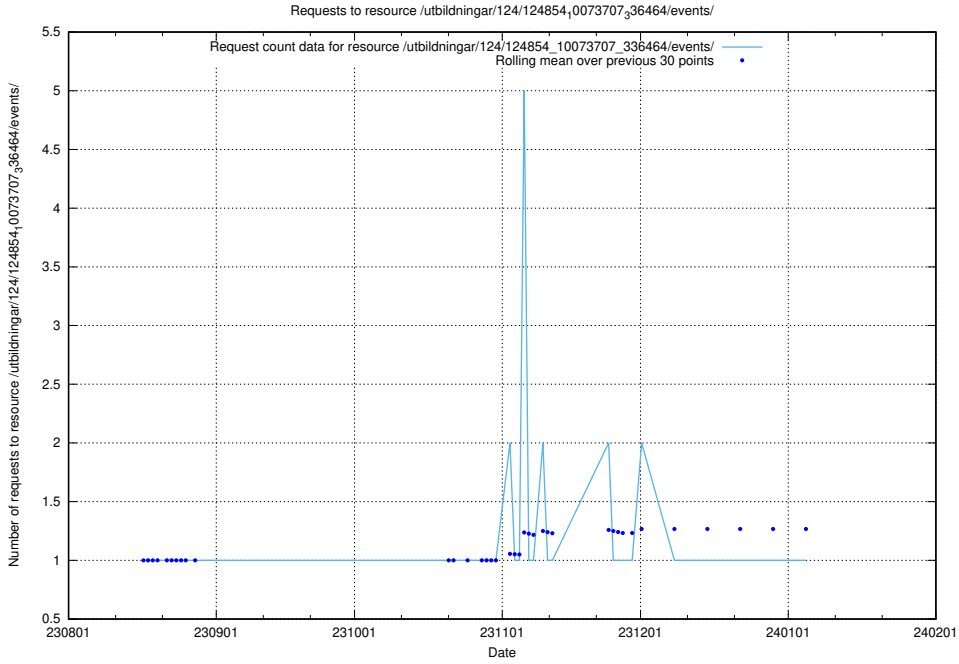

Here, we count the number of requests to resource /utbildningar/125/125740_10070782_336574/.

5.5490 Usage of /utbildningar/124/124854_10073707_336464/events/

Here, we count the number of requests to resource /utbildningar/124/124854_10073707_336464/events/