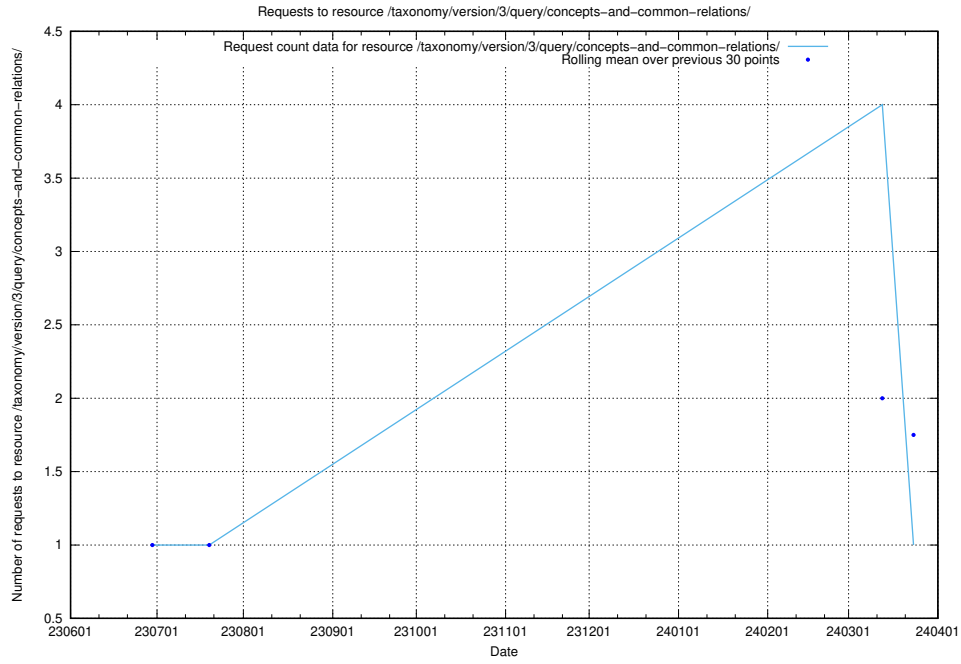

5.6112 Usage of /taxonomy/version/3/query/concepts-and-common-relations/

Here, we count the number of requests to resource /taxonomy/version/3/query/concepts-and-common-relations/.