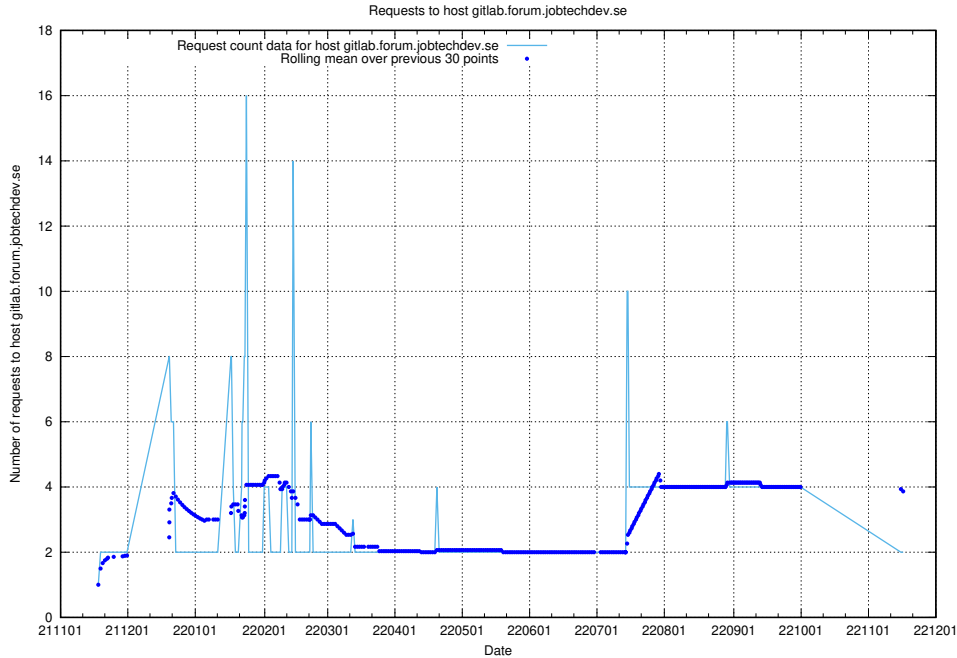

7.483 Usage of gitlab.forum.jobtechdev.se

Here, we count the number of requests to host gitlab.forum.jobtechdev.se.

7.484 Usage of opensearch.jobtechdev.se

Here, we count the number of requests to host opensearch.jobtechdev.se.