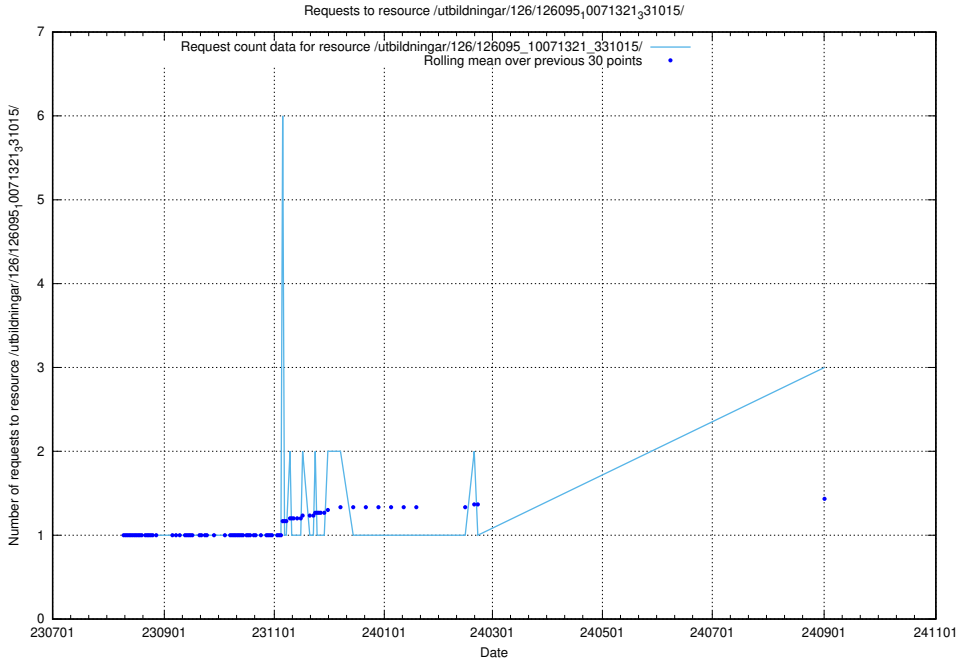

5.441 Usage of /utbildningar/126/126095_10071321_331015/

Here, we count the number of requests to resource /utbildningar/126/126095_10071321_331015/.