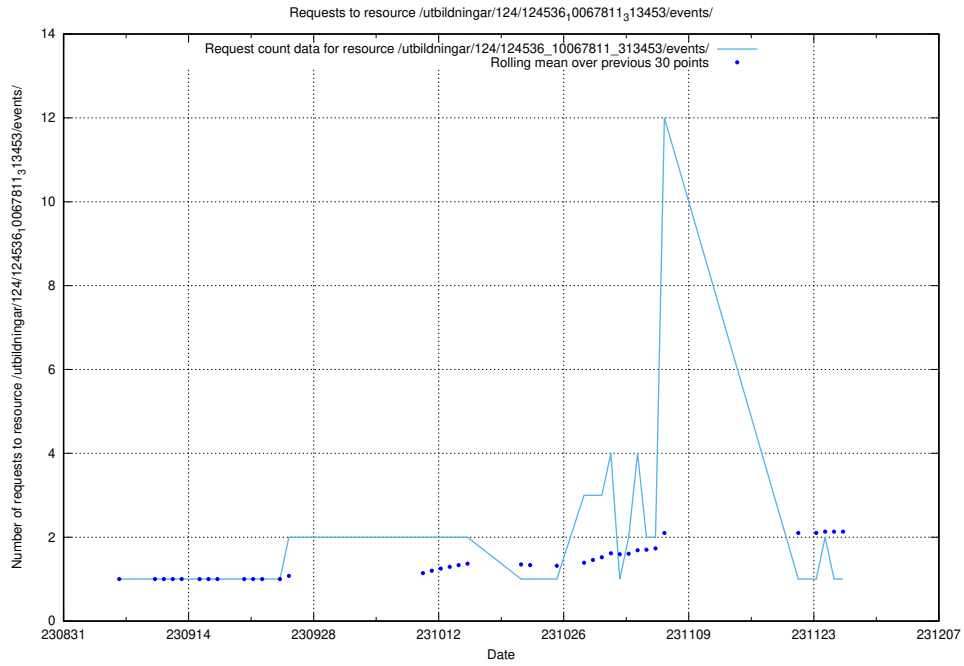

5.5390 Usage of /utbildningar/124/124536_10067811_313453/events/

Here, we count the number of requests to resource /utbildningar/124/124536_10067811_313453/events/