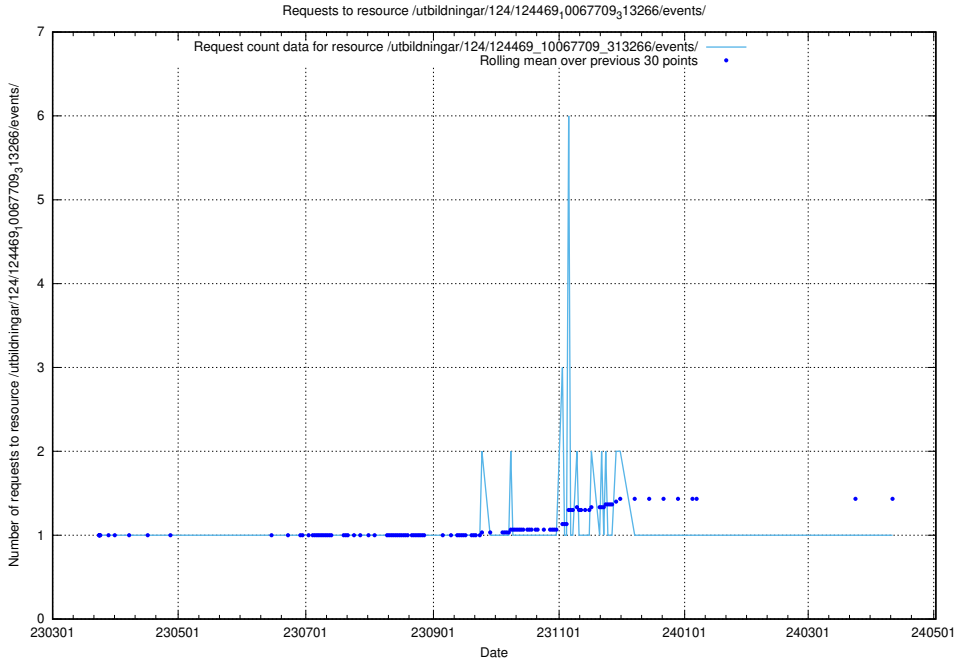

5.3945 Usage of /utbildningar/124/124469_10067709_313266/events/

Here, we count the number of requests to resource /utbildningar/124/124469_10067709_313266/events/