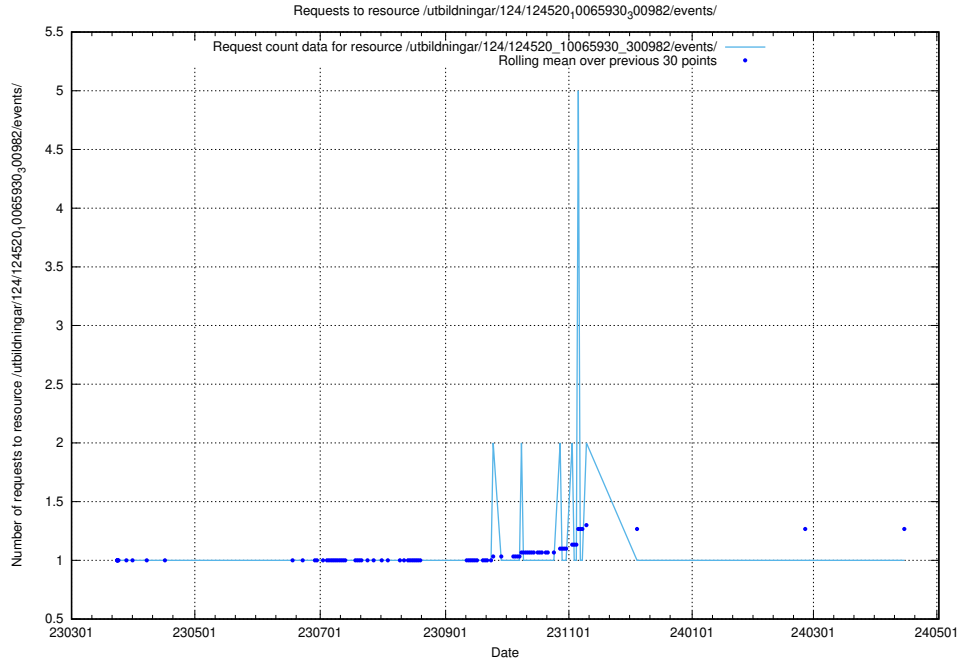

5.1679 Usage of /utbildningar/124/124520_10065930_300982/events/

Here, we count the number of requests to resource /utbildningar/124/124520_10065930_300982/events/