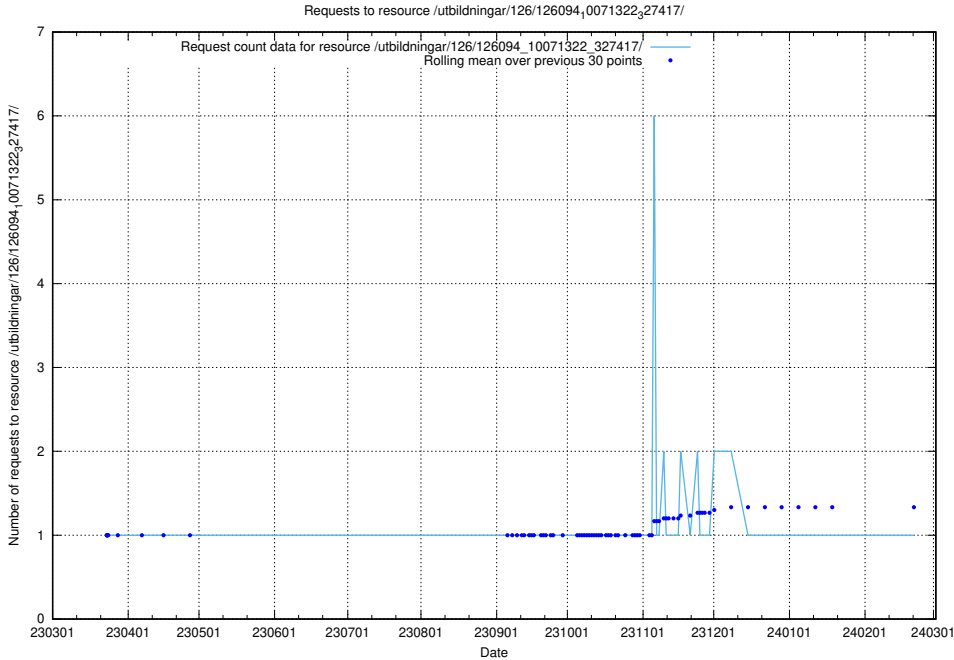

5.7135 Usage of /utbildningar/126/126094_10071322_327417/

Here, we count the number of requests to resource /utbildningar/126/126094_10071322_327417/.