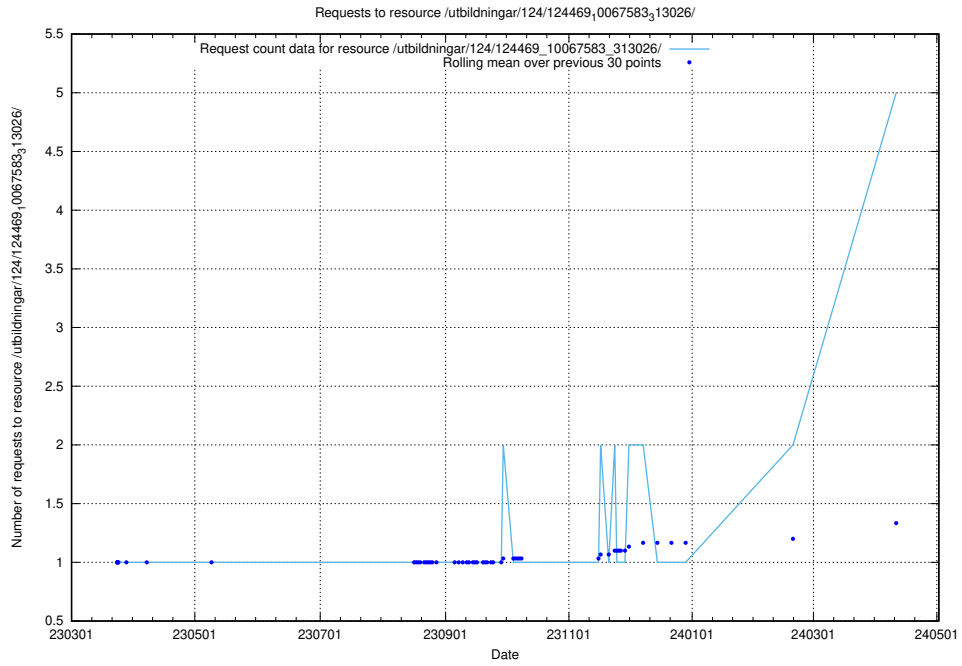

5.173 Usage of /utbildningar/124/124469_10067583_313026/

Here, we count the number of requests to resource /utbildningar/124/124469_10067583_313026/.