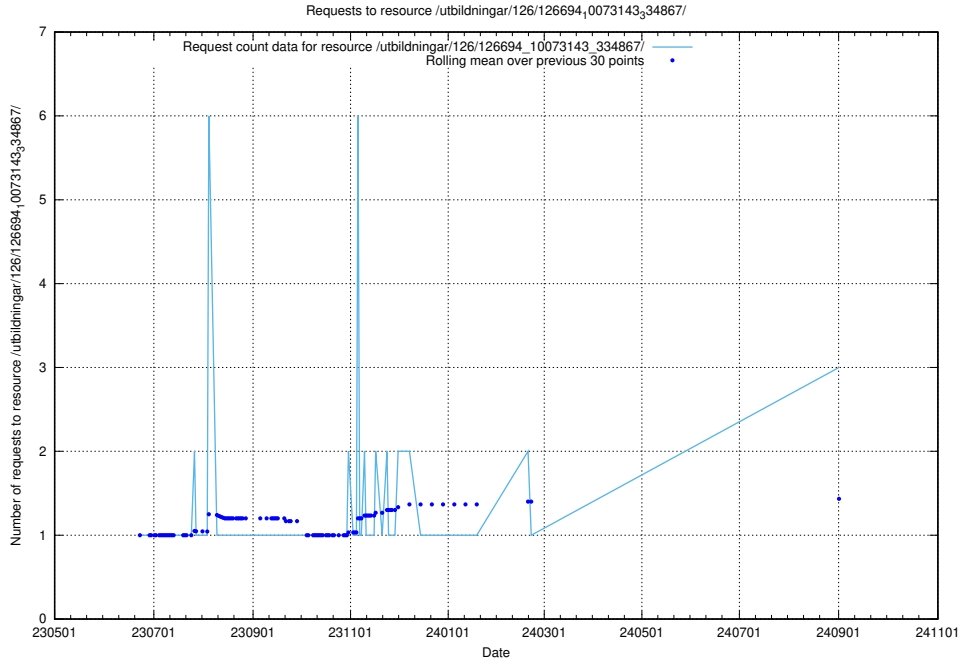

5.467 Usage of /utbildningar/126/126694_10073143_334867/

Here, we count the number of requests to resource /utbildningar/126/126694_10073143_334867/.