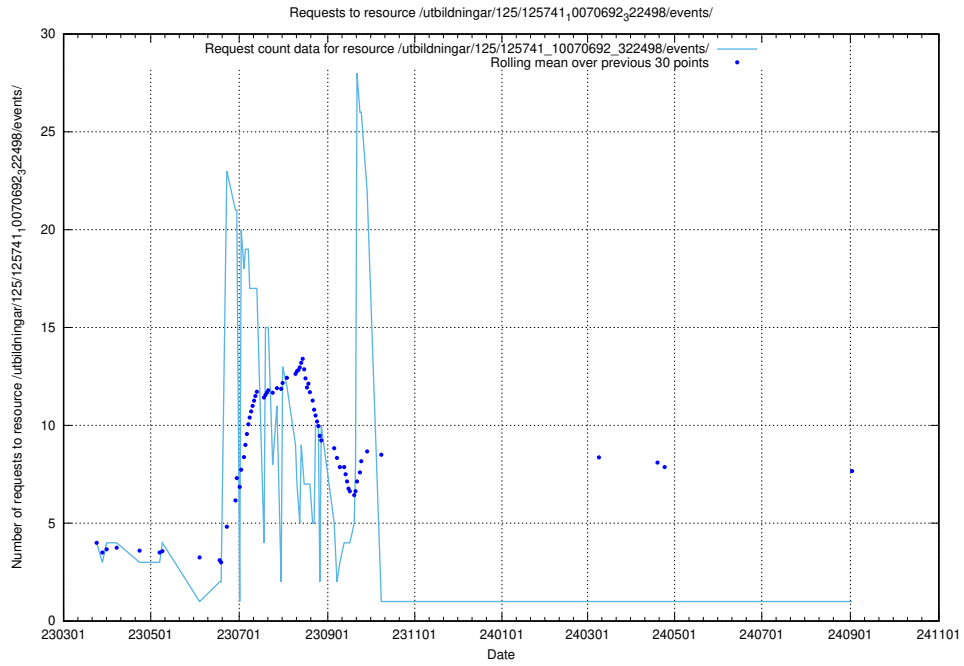

5.6747 Usage of /utbildningar/125/125741_10070692_322498/events/

Here, we count the number of requests to resource /utbildningar/125/125741_10070692_322498/events/