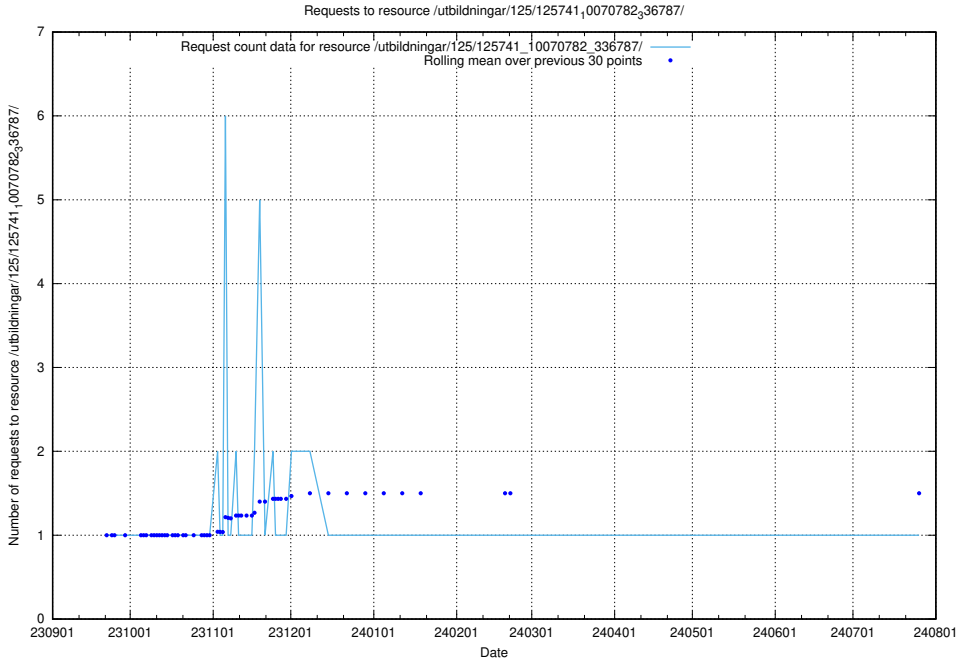

5.5209 Usage of /utbildningar/125/125741_10070782_336787/

Here, we count the number of requests to resource /utbildningar/125/125741_10070782_336787/.