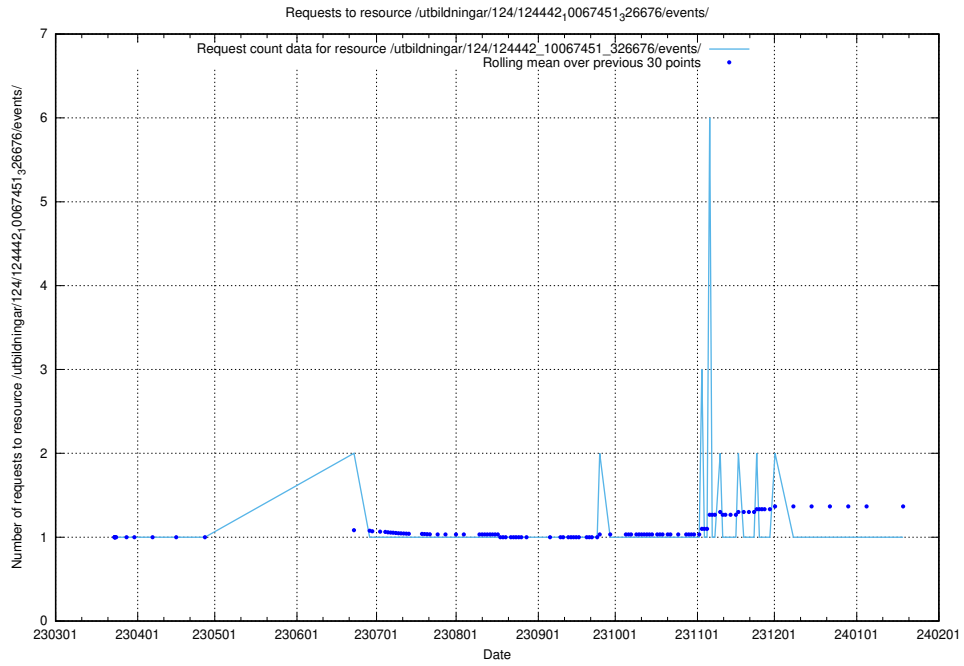

5.4205 Usage of /utbildningar/124/124442_10067451_326676/events/

Here, we count the number of requests to resource /utbildningar/124/124442_10067451_326676/events/