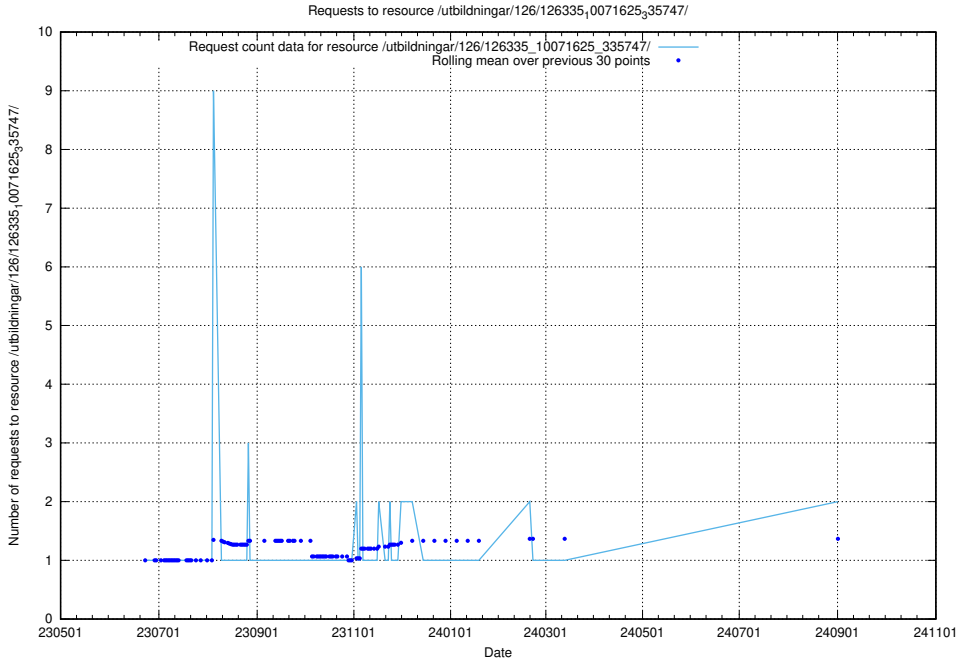

5.928 Usage of /utbildningar/126/126335_10071625_335747/

Here, we count the number of requests to resource /utbildningar/126/126335_10071625_335747/.

5.929 Usage of /utbildningar/126/126176_10071340_325945/events/