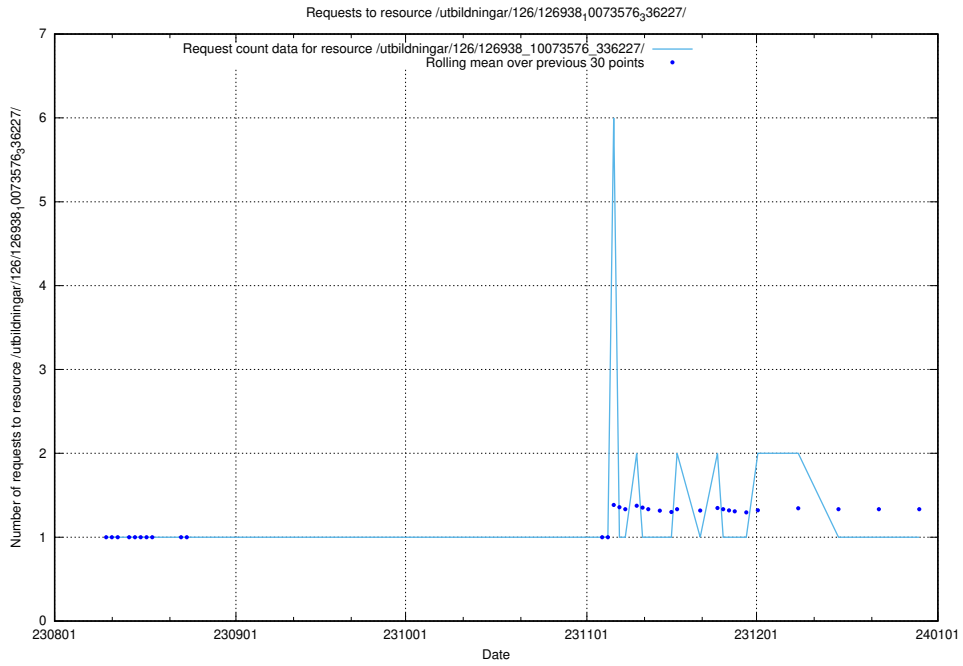

5.5523 Usage of /utbildningar/126/126938_10073576_336227/

Here, we count the number of requests to resource /utbildningar/126/126938_10073576_336227/.