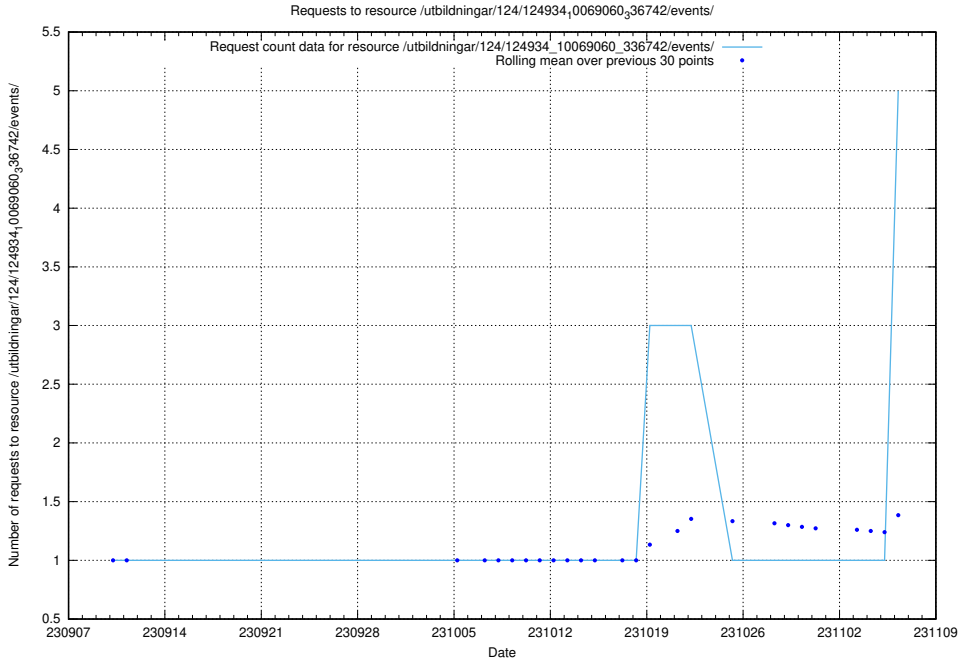

5.183 Usage of /utbildningar/124/124934_10069060_336742/events/

Here, we count the number of requests to resource /utbildningar/124/124934_10069060_336742/events/

5.184 Usage of /utbildningar/126/126937_10073576_336227/