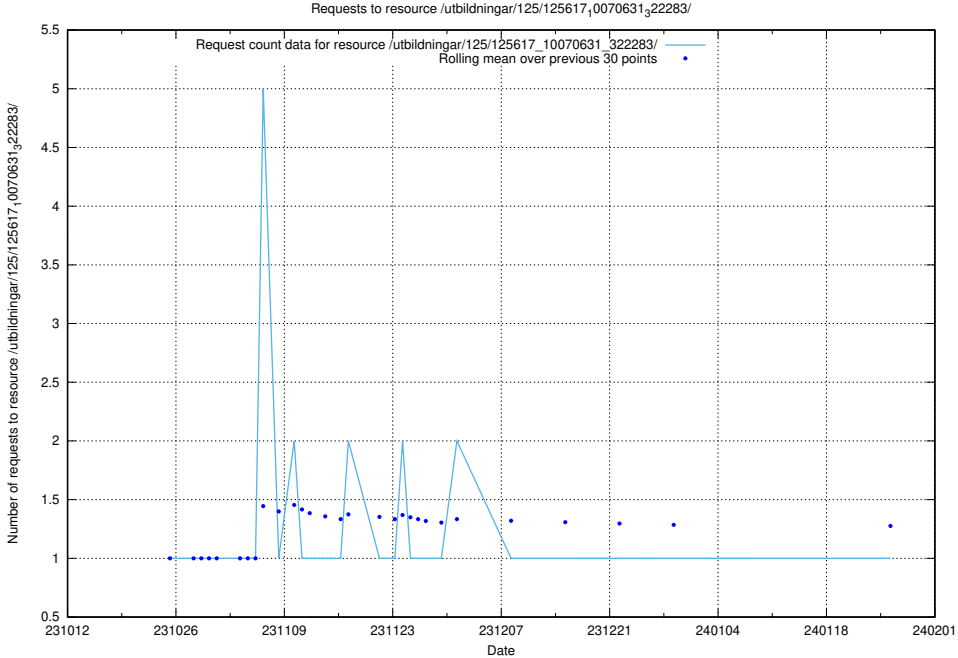

5.4926 Usage of /utbildningar/125/125617_10070631_322283/

Here, we count the number of requests to resource /utbildningar/125/125617_10070631_322283/.