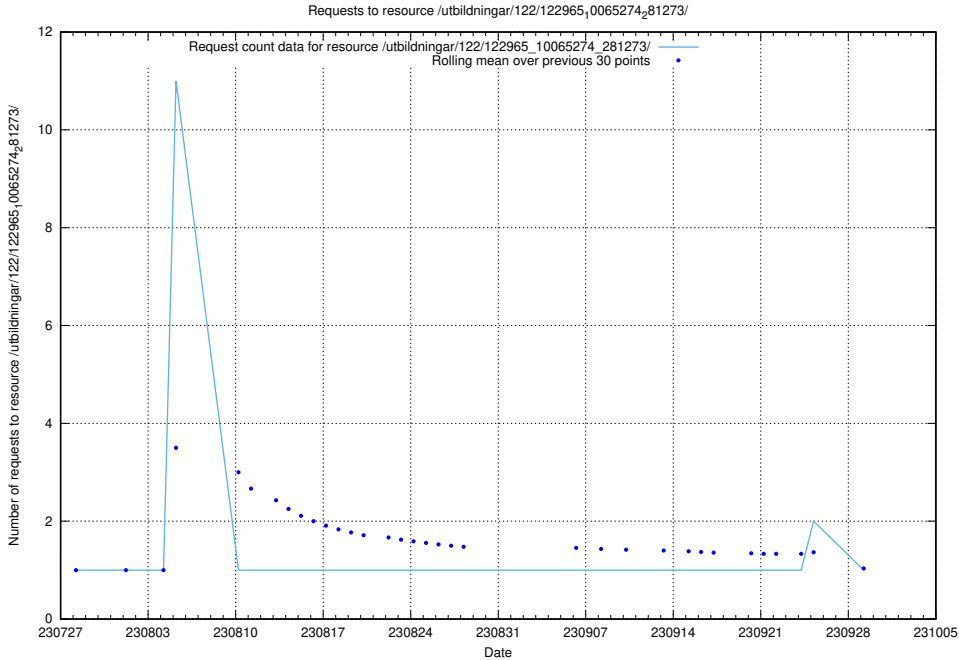

5.5614 Usage of /utbildningar/122/122965_10065274_281273/

Here, we count the number of requests to resource /utbildningar/122/122965_10065274_281273/.