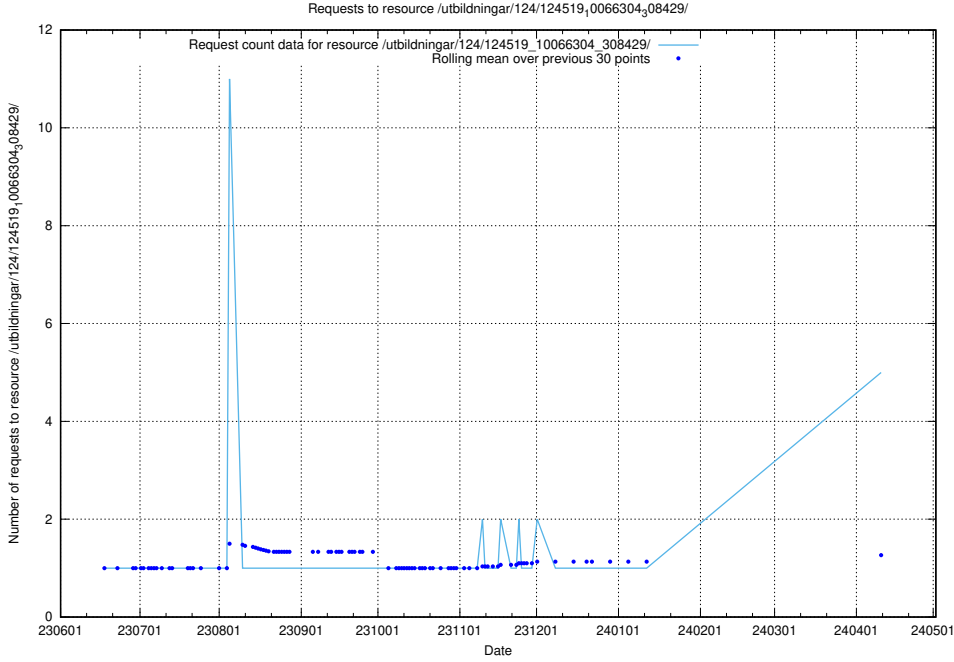

5.206 Usage of /utbildningar/124/124519_10066304_308429/

Here, we count the number of requests to resource /utbildningar/124/124519_10066304_308429/.