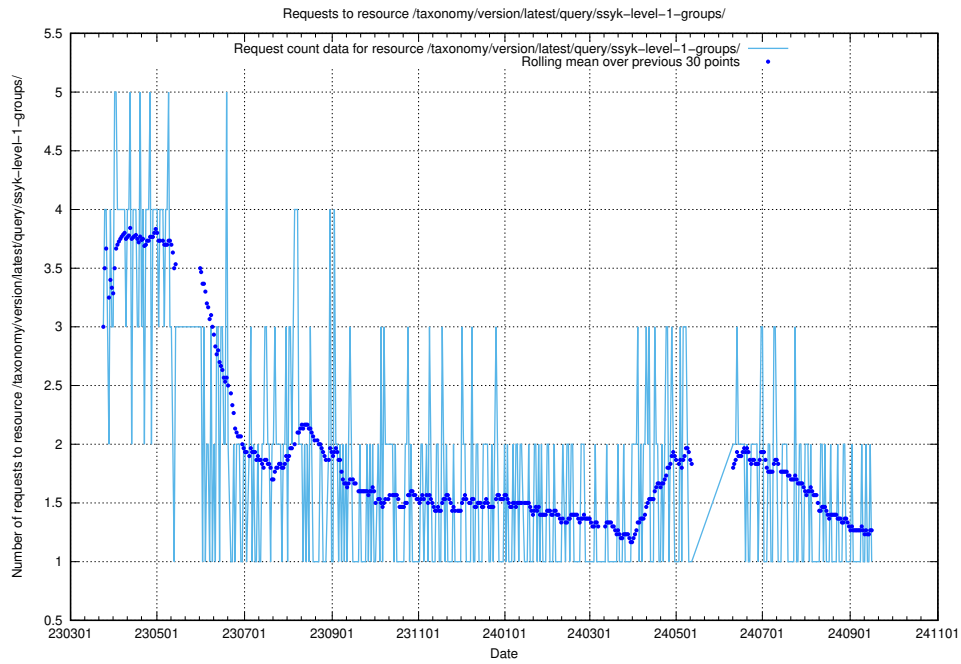

5.6772 Usage of /taxonomy/version/latest/query/ssyk-level-1-groups/

Here, we count the number of requests to resource /taxonomy/version/latest/query/ssyk-level-1-groups/.