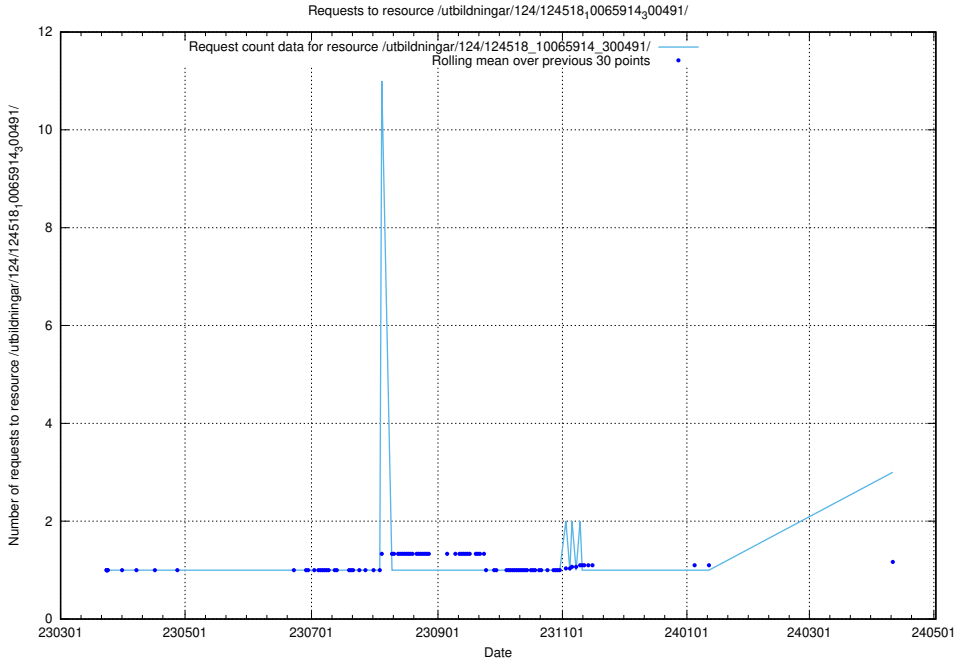

5.379 Usage of /utbildningar/124/124518_10065914_300491/

Here, we count the number of requests to resource /utbildningar/124/124518_10065914_300491/.