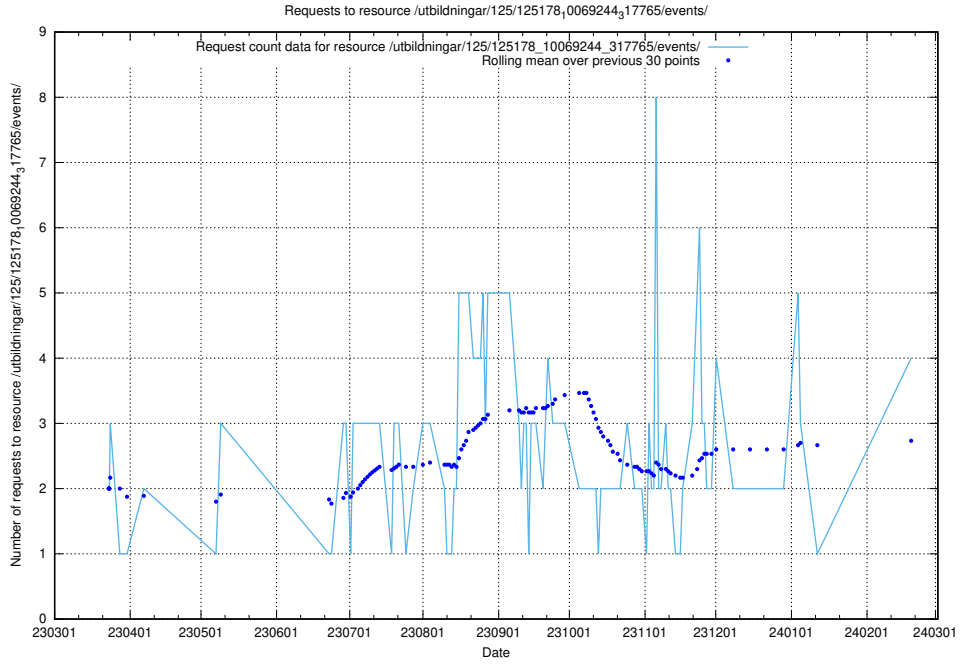

5.334 Usage of /utbildningar/125/125178_10069244_317765/events/

Here, we count the number of requests to resource /utbildningar/125/125178_10069244_317765/events/