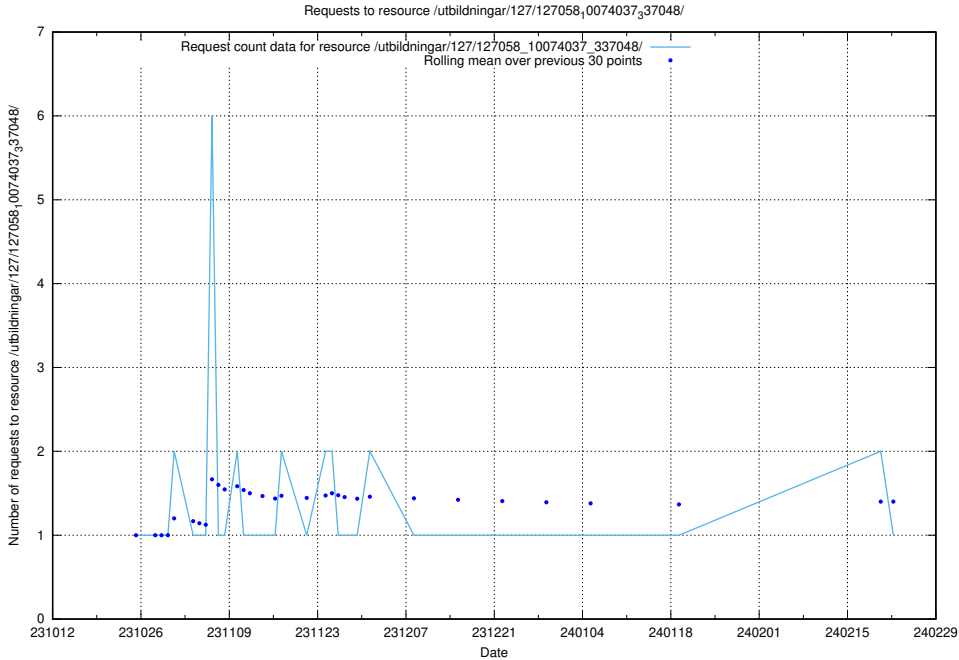

5.4914 Usage of /utbildningar/127/127058_10074037_337048/

Here, we count the number of requests to resource /utbildningar/127/127058_10074037_337048/.