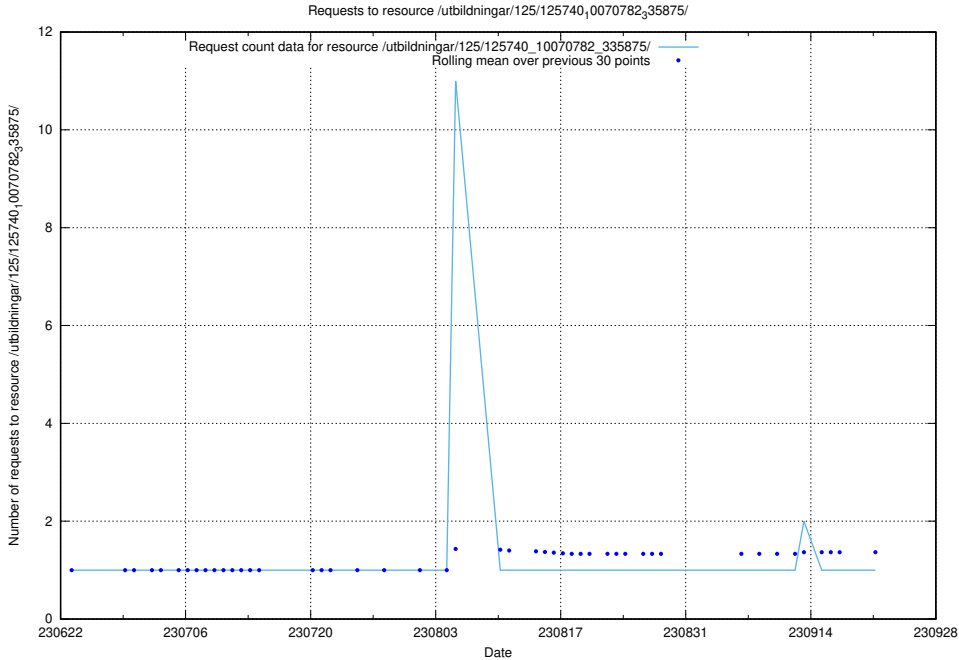

5.6355 Usage of /utbildningar/125/125740_10070782_335875/

Here, we count the number of requests to resource /utbildningar/125/125740_10070782_335875/.

5.6356 Usage of /utbildningar/125/125740_10070767_322935/events/