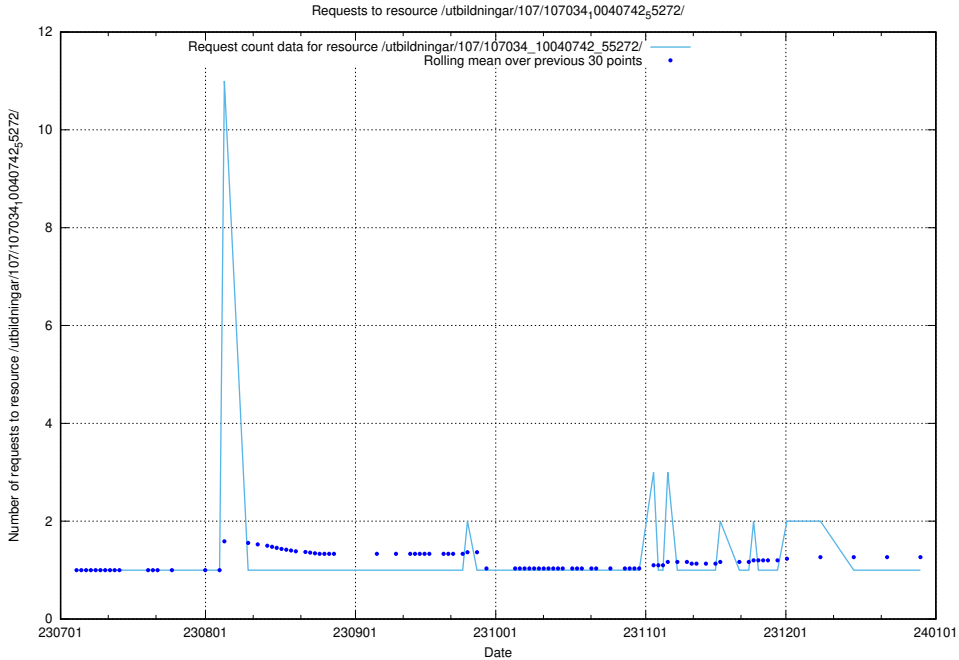

5.6063 Usage of /utbildningar/107/107034_10040742_55272/

Here, we count the number of requests to resource /utbildningar/107/107034_10040742_55272/.