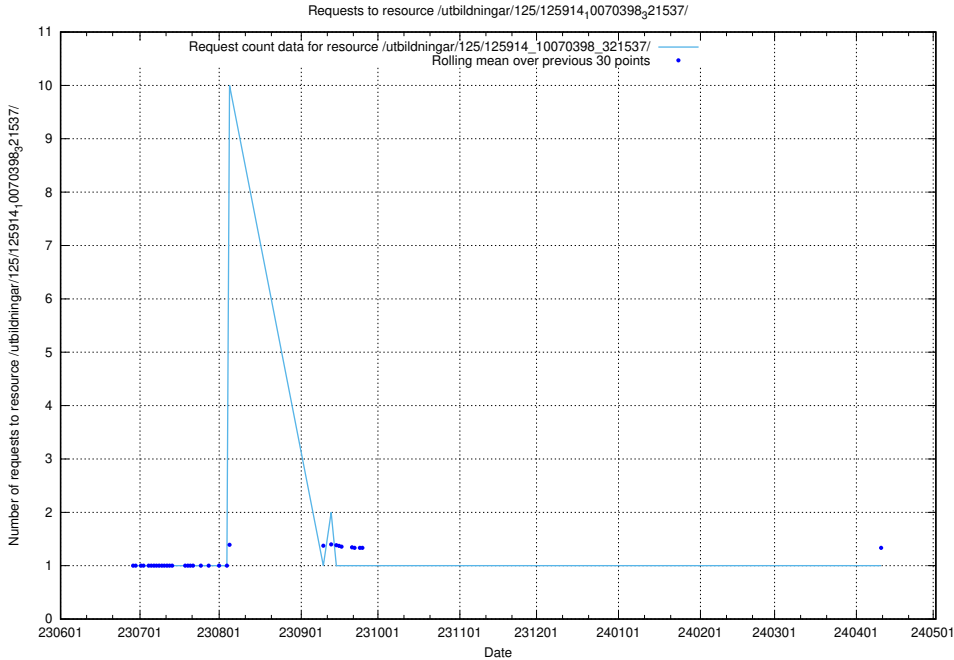

5.6168 Usage of /utbildningar/125/125914_10070398_321537/

Here, we count the number of requests to resource /utbildningar/125/125914_10070398_321537/.