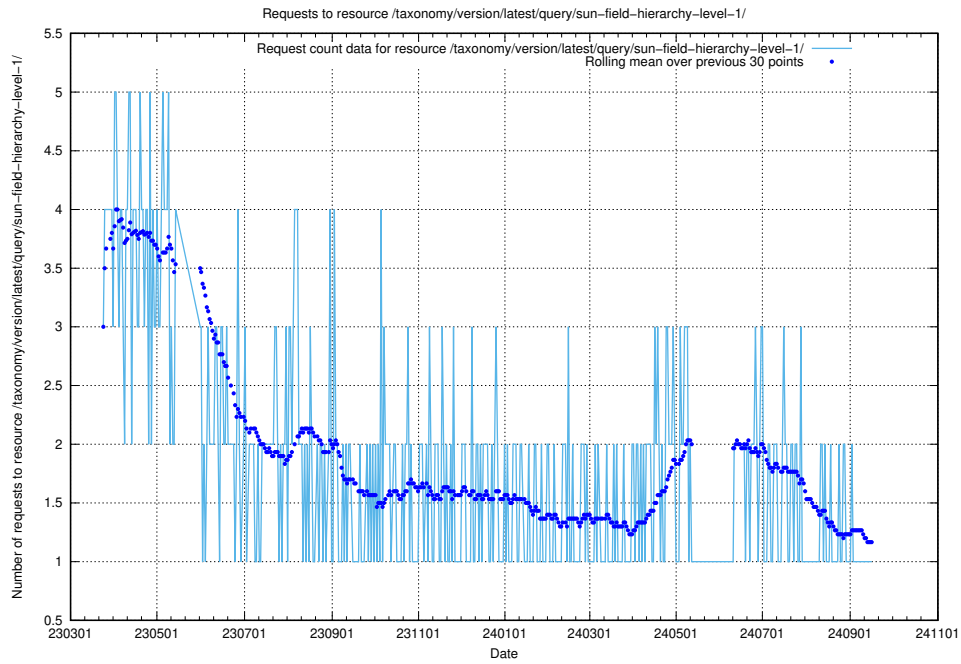

Here, we count the number of requests to resource /utbildningar/122/122425_10064537_257545/.

5.6763 Usage of /taxonomy/version/latest/query/sun-field-hierarchy-level-1/

Here, we count the number of requests to resource /taxonomy/version/latest/query/sun-field-hierarchy-level-1/.