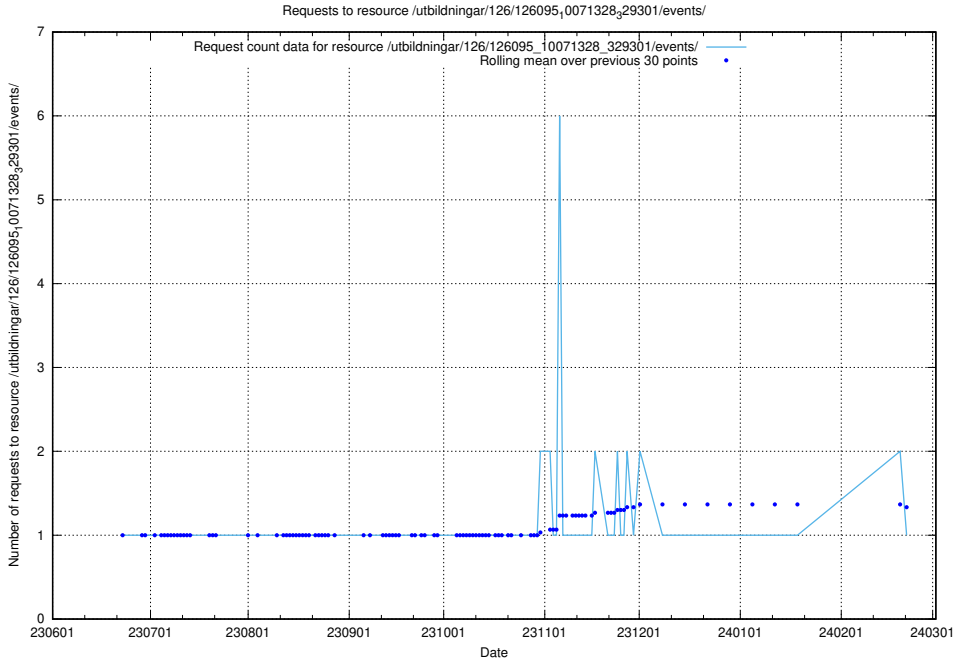

5.6338 Usage of /utbildningar/126/126095_10071328_329301/events/

Here, we count the number of requests to resource /utbildningar/126/126095_10071328_329301/events/