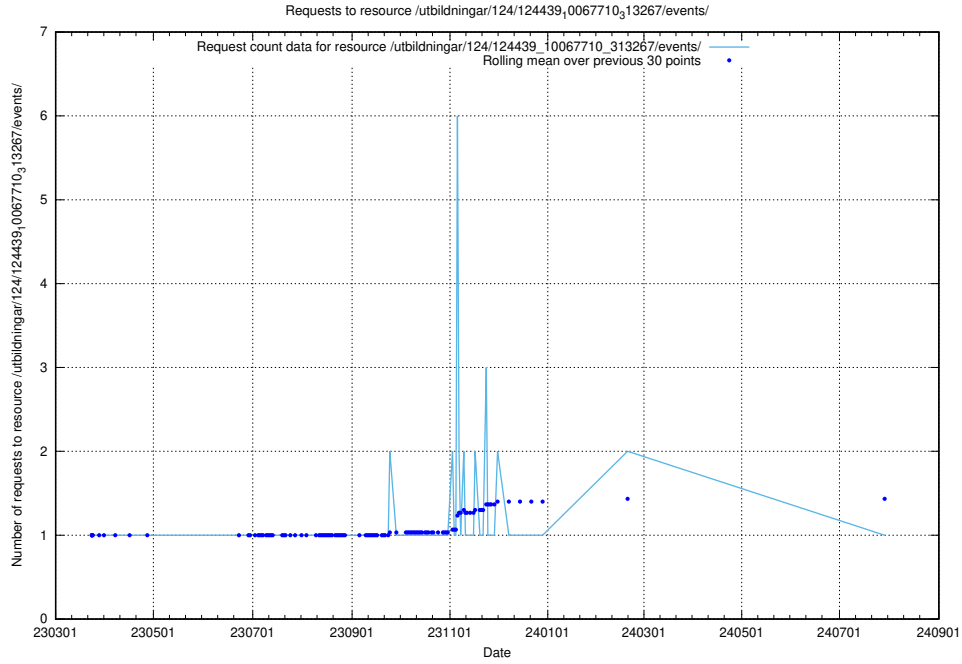

5.4340 Usage of /utbildningar/124/124439_10067710_313267/events/

Here, we count the number of requests to resource /utbildningar/124/124439_10067710_313267/events/