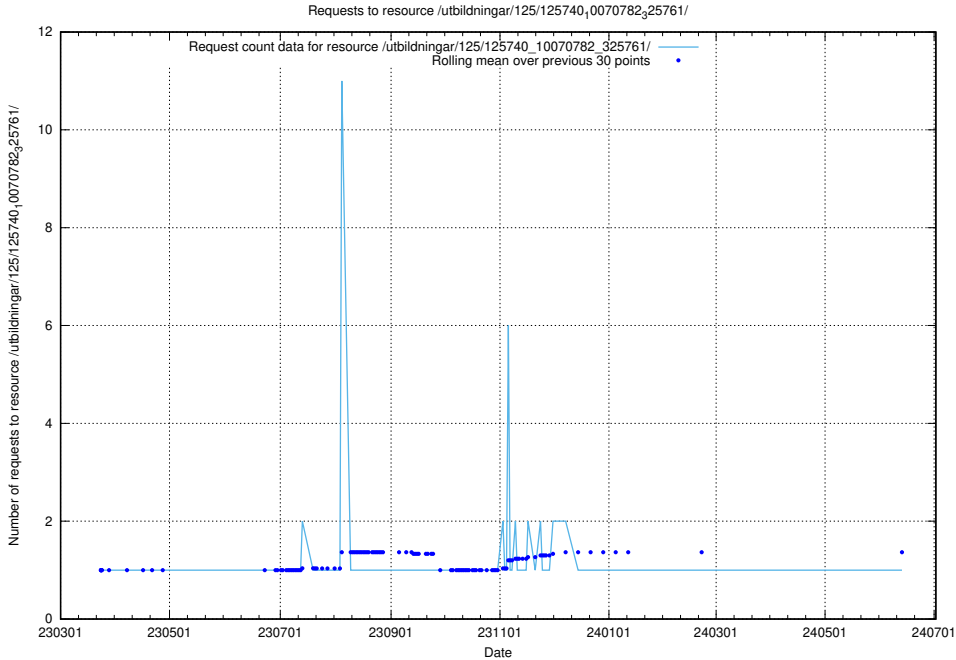

Here, we count the number of requests to resource /utbildningar/125/125740_10070782_325761/events/

5.1021 Usage of /utbildningar/125/125740_10070782_325761/

Here, we count the number of requests to resource /utbildningar/125/125740_10070782_325761/.