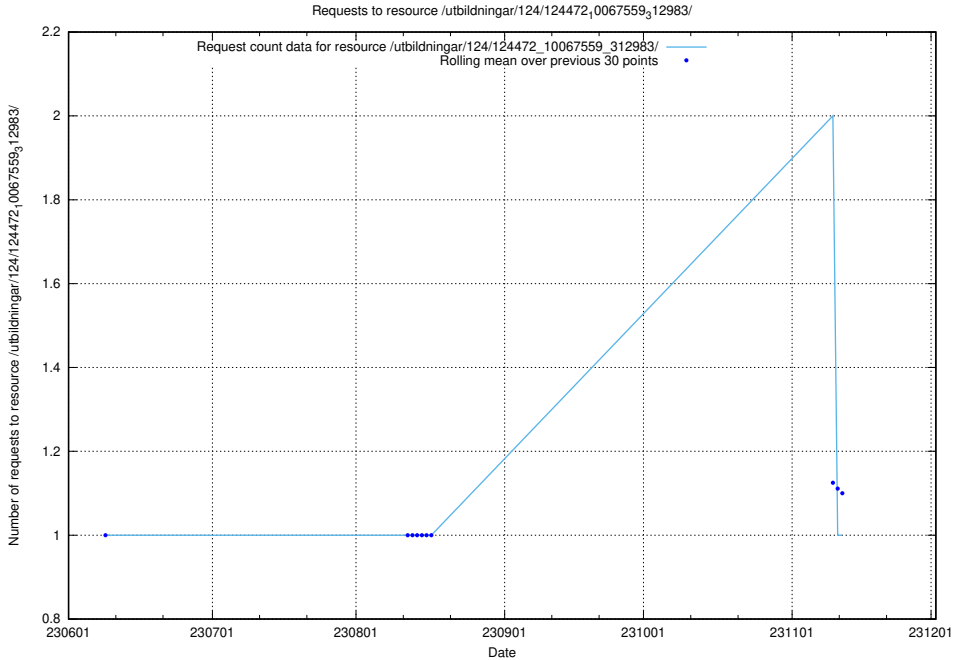

5.6563 Usage of /utbildningar/124/124472_10067559_312983/

Here, we count the number of requests to resource /utbildningar/124/124472_10067559_312983/.