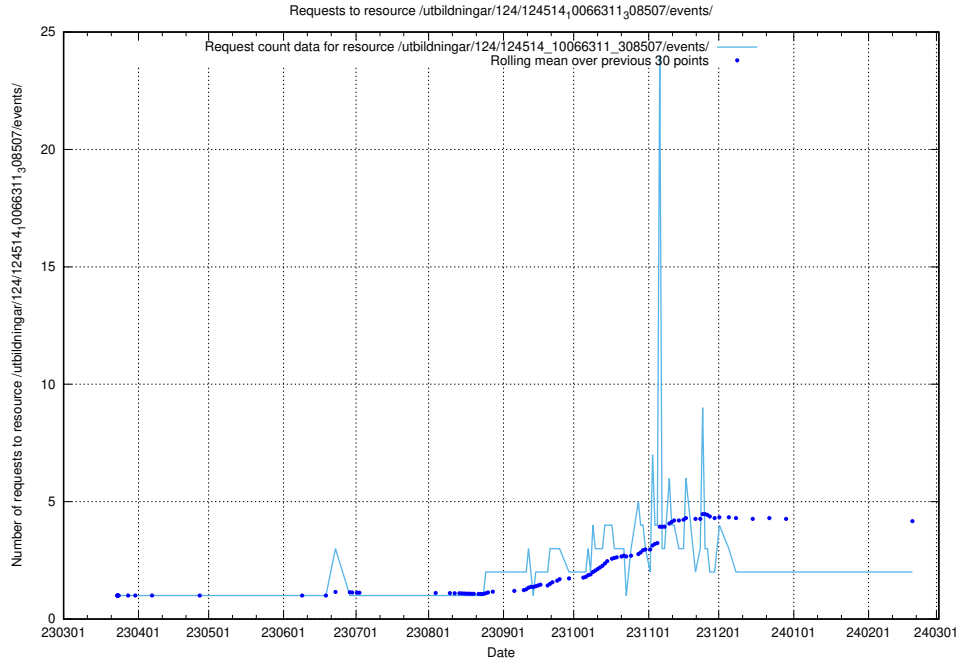

5.638 Usage of /utbildningar/124/124514_10066311_308507/events/

Here, we count the number of requests to resource /utbildningar/124/124514_10066311_308507/events/