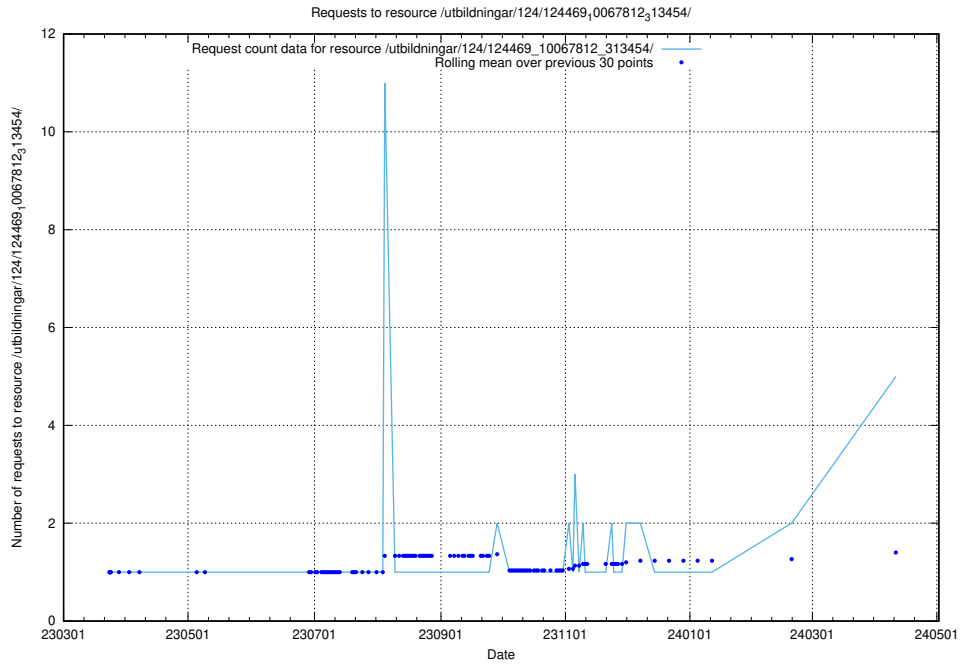

5.172 Usage of /utbildningar/124/124469_10067812_313454/

Here, we count the number of requests to resource /utbildningar/124/124469_10067812_313454/.