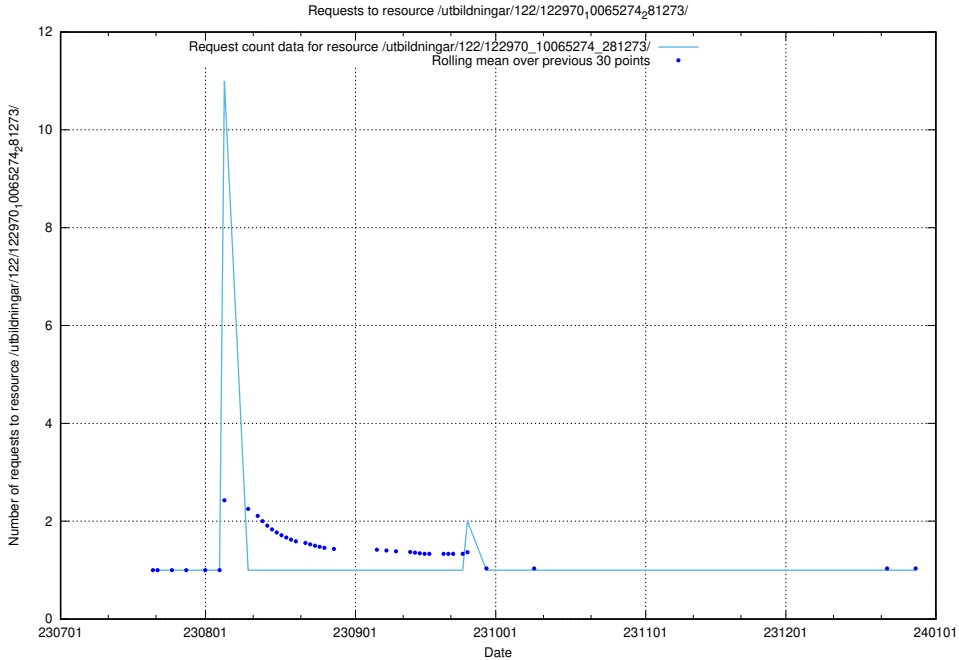

5.5690 Usage of /utbildningar/122/122970_10065274_281273/

Here, we count the number of requests to resource /utbildningar/122/122970_10065274_281273/.