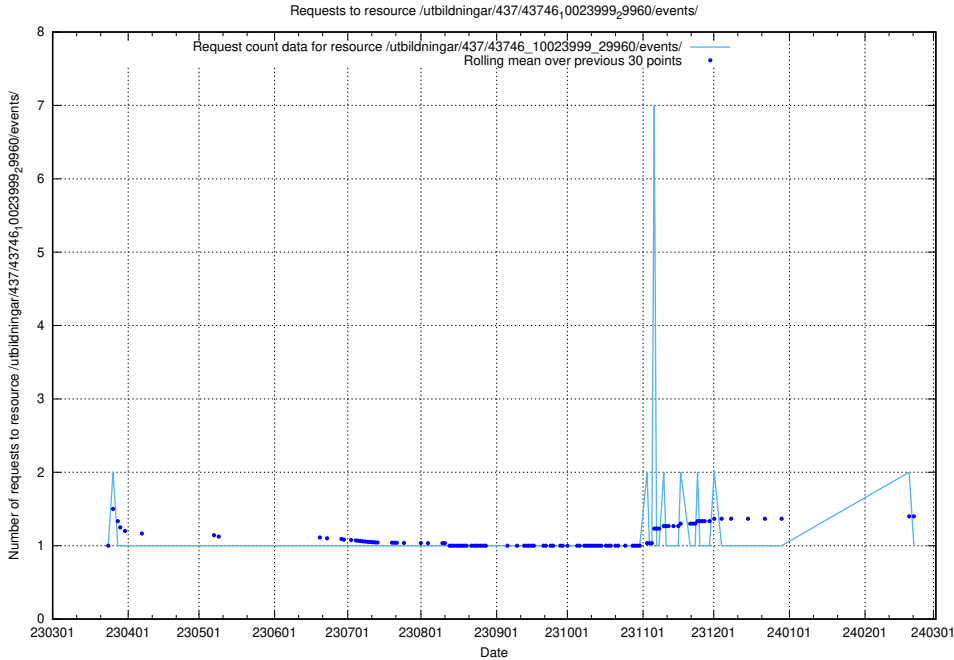

5.6900 Usage of /utbildningar/437/43746_10023999_29960/events/

Here, we count the number of requests to resource /utbildningar/437/43746_10023999_29960/events/.