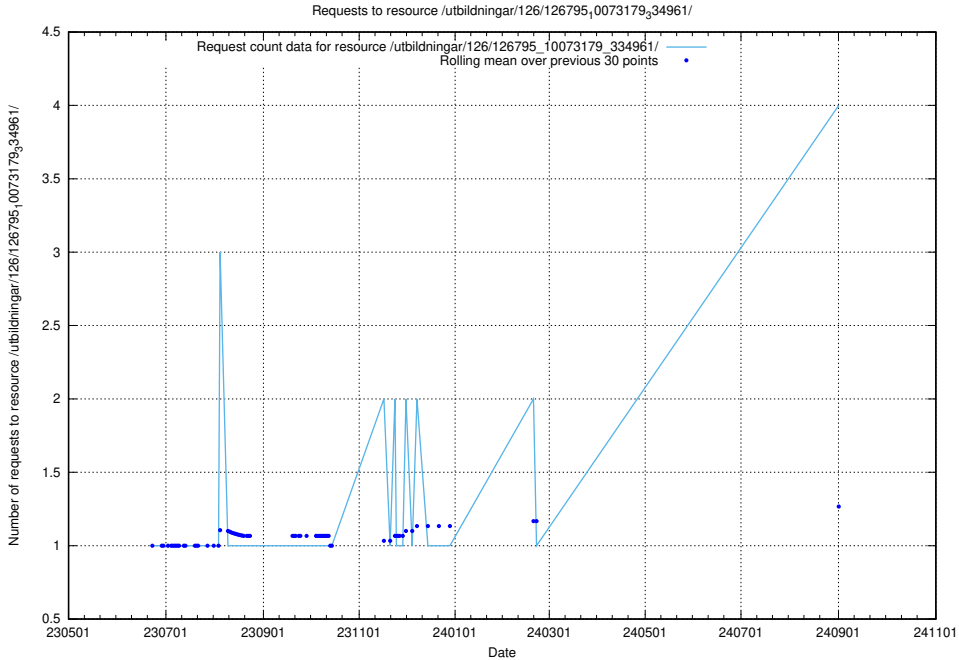

5.317 Usage of /utbildningar/126/126795_10073179_334961/

Here, we count the number of requests to resource /utbildningar/126/126795_10073179_334961/.