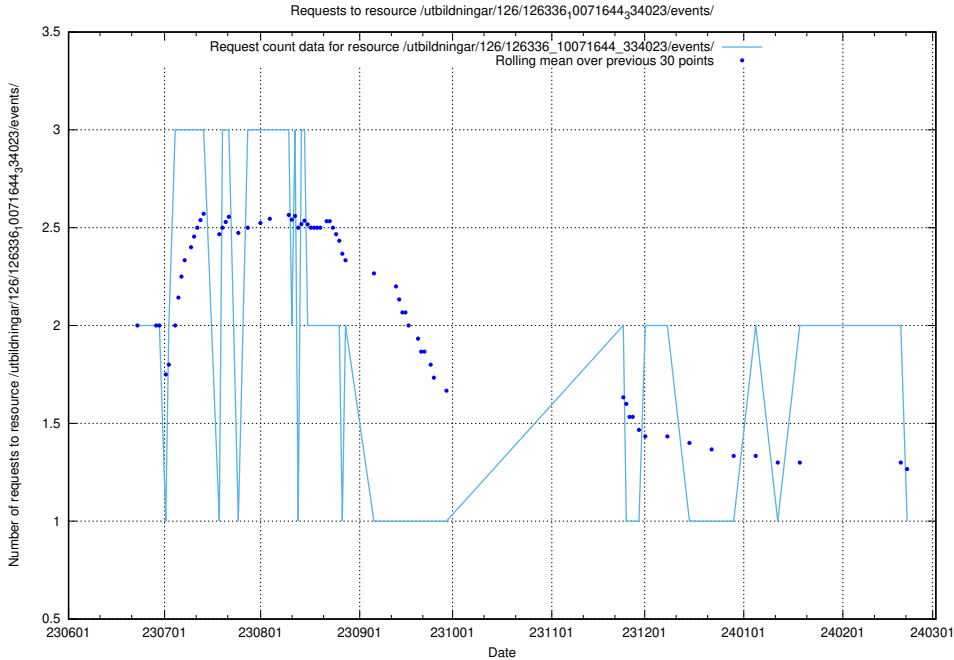

5.6263 Usage of /utbildningar/126/126336_10071644_334023/events/

Here, we count the number of requests to resource /utbildningar/126/126336_10071644_334023/events/