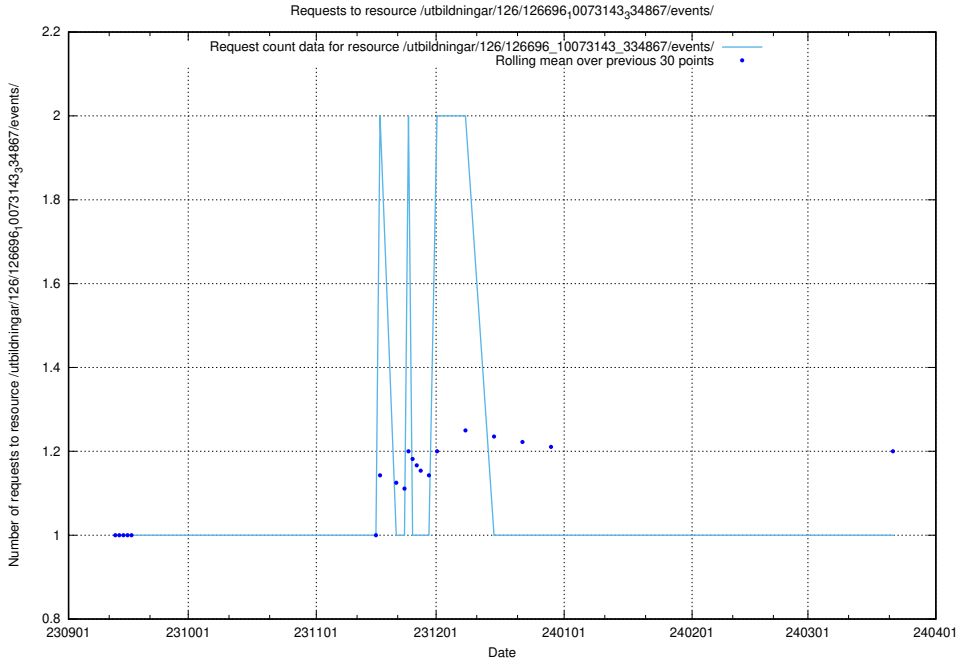

Here, we count the number of requests to resource /utbildningar/124/124519_10065852_297370/events/

5.5294 Usage of /utbildningar/126/126696_10073143_334867/events/

Here, we count the number of requests to resource /utbildningar/126/126696_10073143_334867/events/