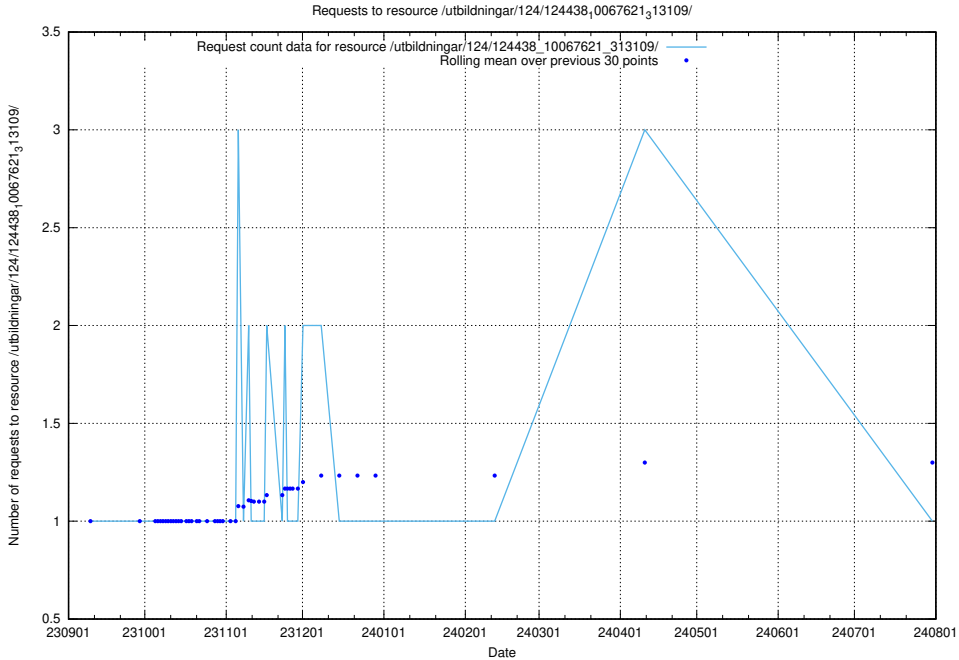

5.5329 Usage of /utbildningar/124/124438_10067621_313109/

Here, we count the number of requests to resource /utbildningar/124/124438_10067621_313109/.