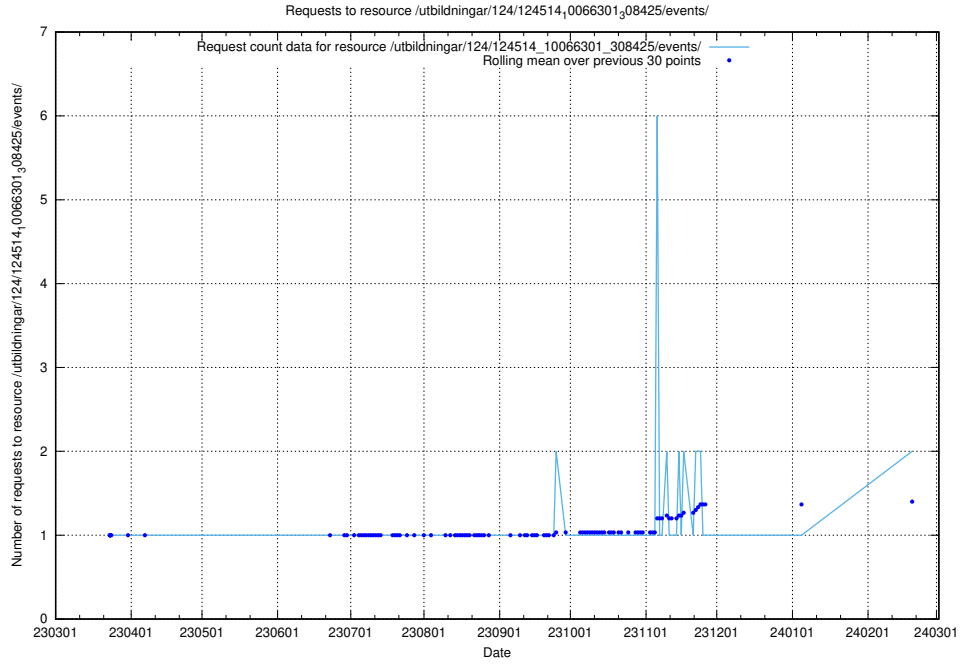

5.640 Usage of /utbildningar/124/124514_10066301_308425/events/

Here, we count the number of requests to resource /utbildningar/124/124514_10066301_308425/events/