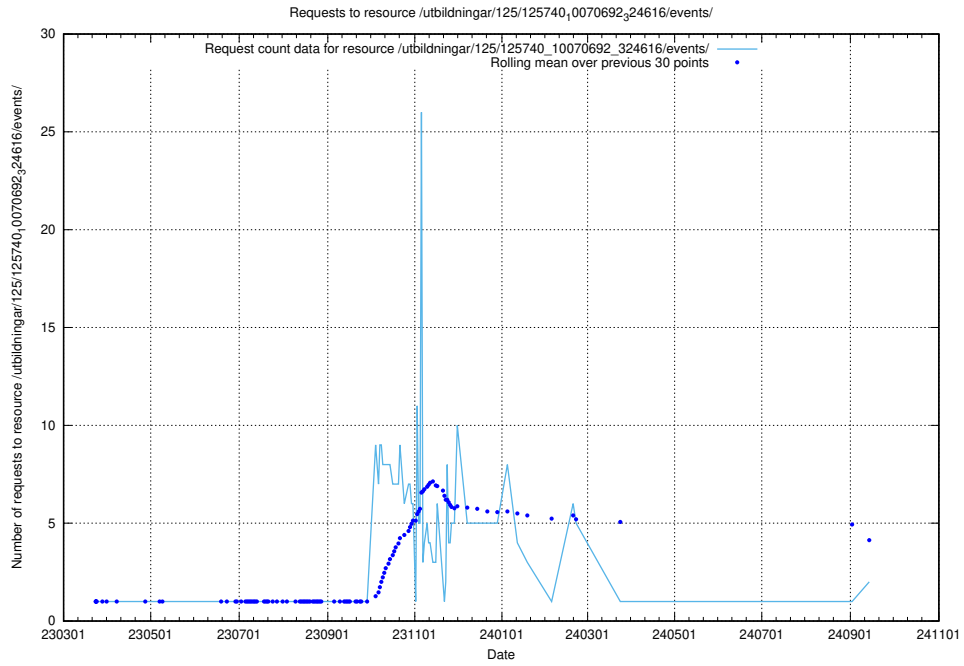

5.525 Usage of /utbildningar/125/125740_10070692_324616/events/

Here, we count the number of requests to resource /utbildningar/125/125740_10070692_324616/events/