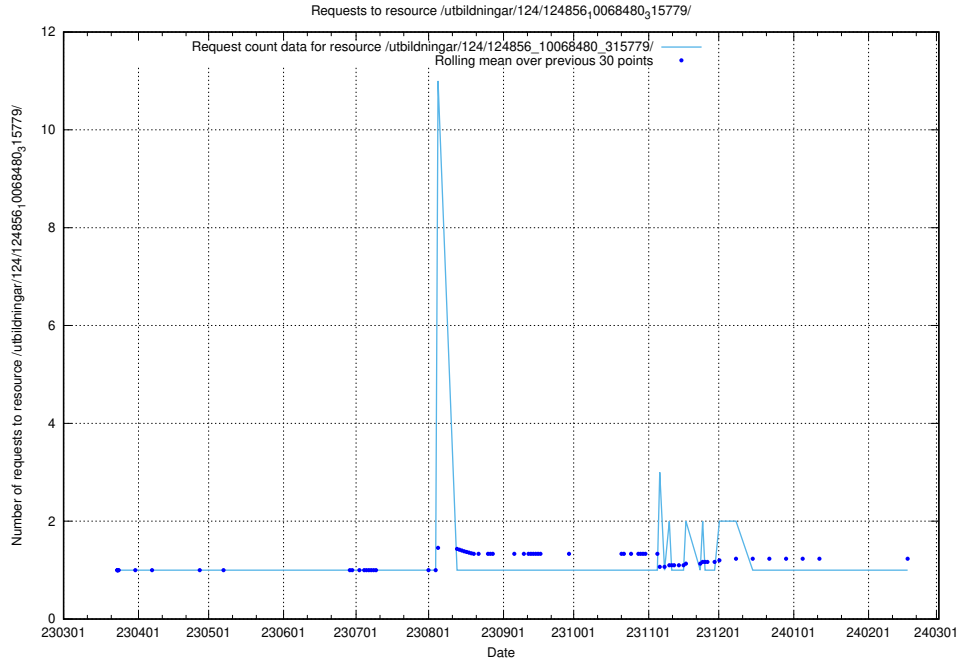

5.1248 Usage of /utbildningar/124/124856_10068480_315779/

Here, we count the number of requests to resource /utbildningar/124/124856_10068480_315779/.