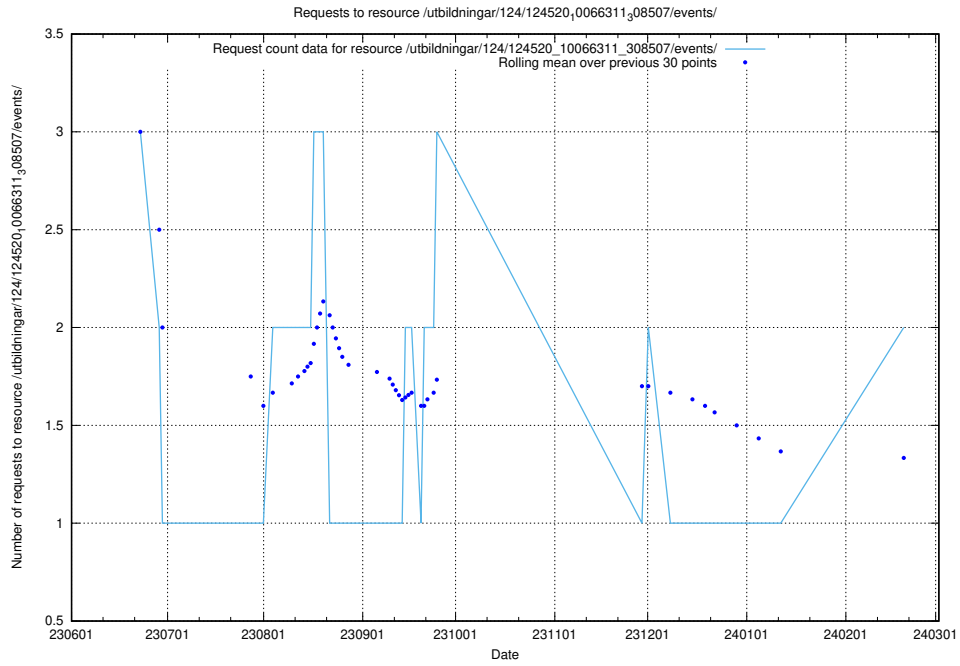

5.912 Usage of /utbildningar/124/124520_10066311_308507/events/

Here, we count the number of requests to resource /utbildningar/124/124520_10066311_308507/events/