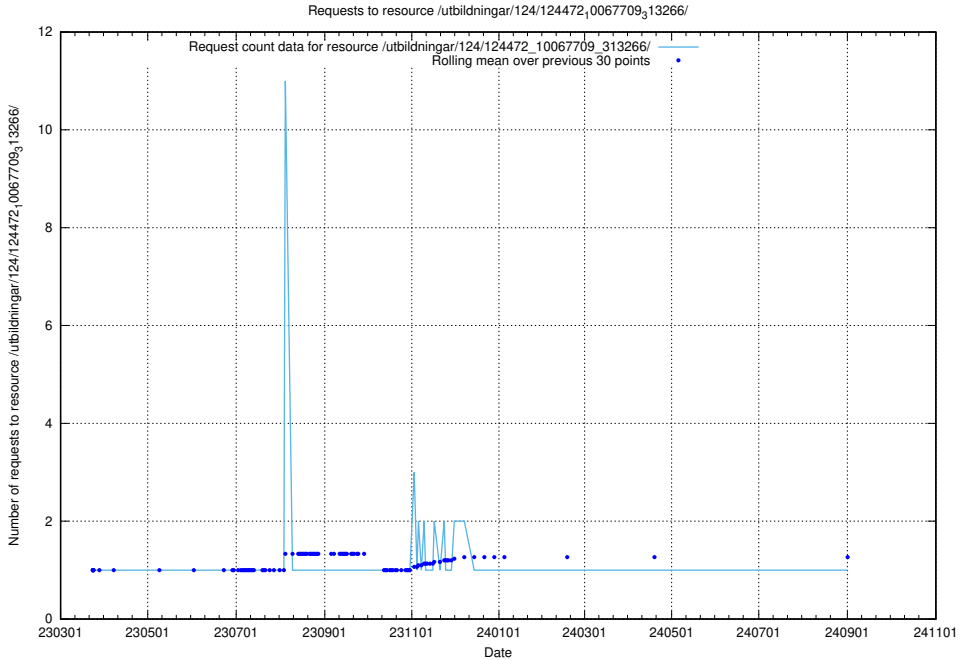

5.3757 Usage of /utbildningar/124/124472_10067709_313266/

Here, we count the number of requests to resource /utbildningar/124/124472_10067709_313266/.