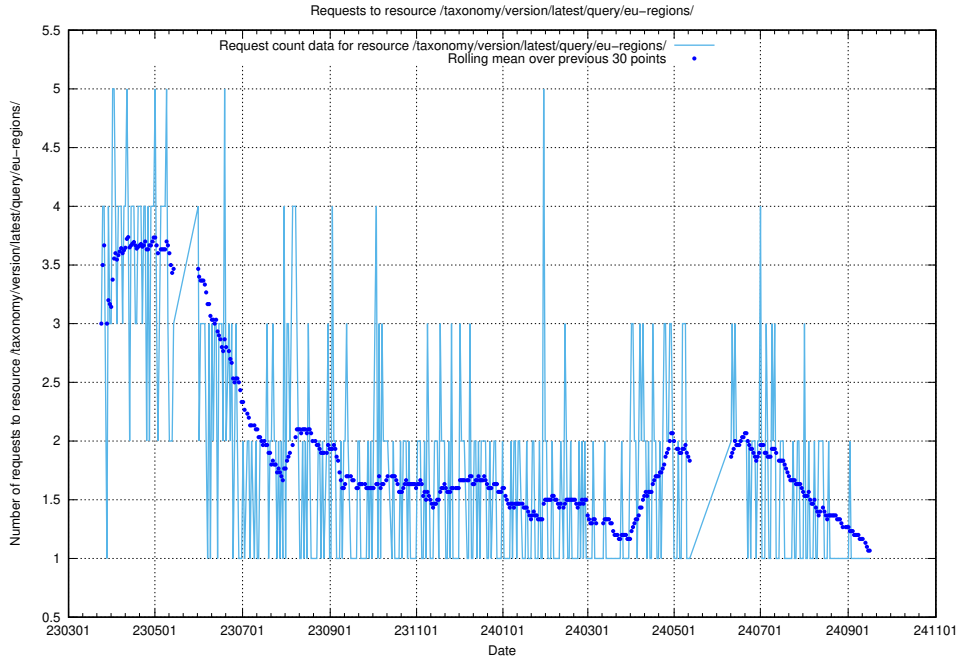

5.6793 Usage of /taxonomy/version/latest/query/eu-regions/

Here, we count the number of requests to resource /taxonomy/version/latest/query/eu-regions/.