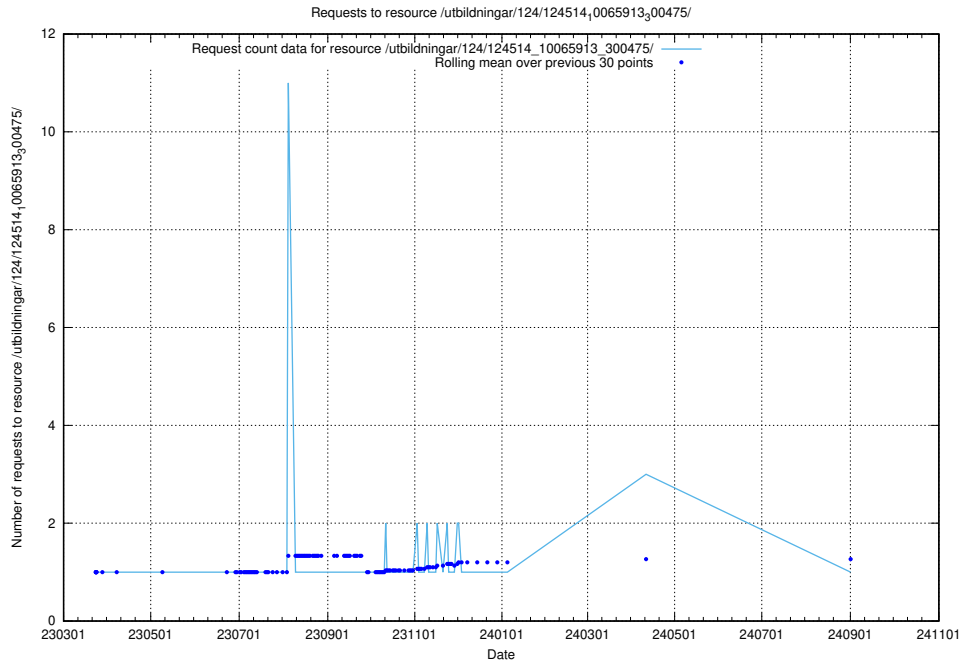

5.2614 Usage of /utbildningar/124/124514_10065913_300475/

Here, we count the number of requests to resource /utbildningar/124/124514_10065913_300475/.