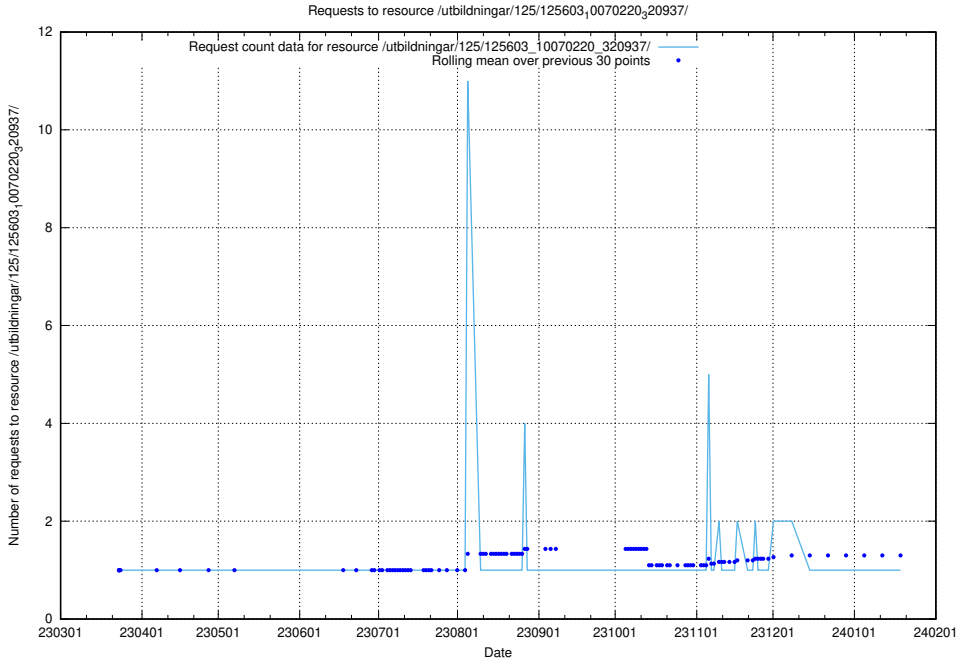

5.1138 Usage of /utbildningar/125/125603_10070220_320937/

Here, we count the number of requests to resource /utbildningar/125/125603_10070220_320937/.