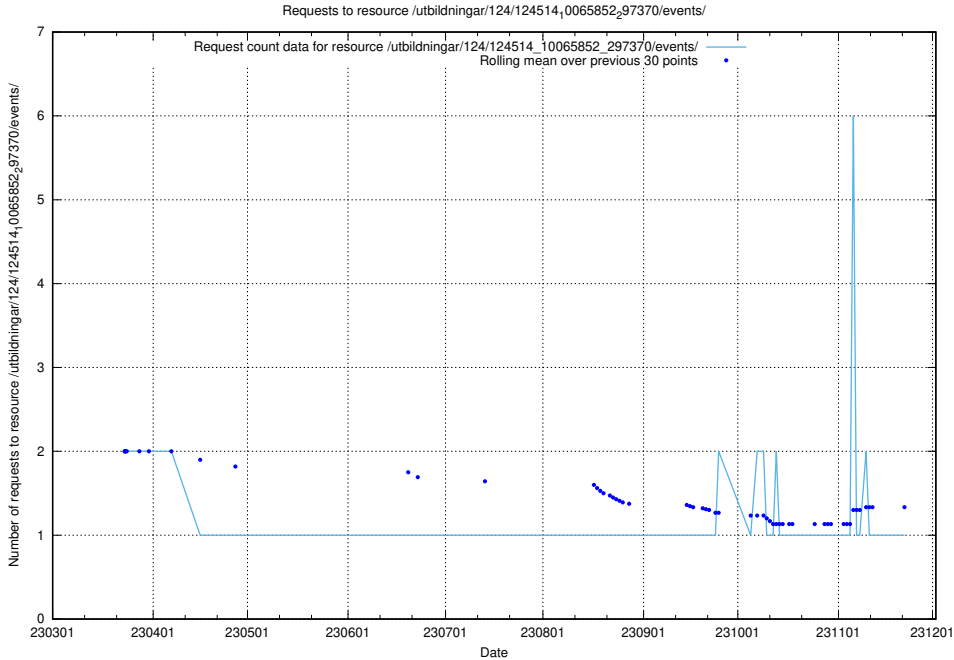

5.7003 Usage of /utbildningar/124/124514_10065852_297370/events/

Here, we count the number of requests to resource /utbildningar/124/124514_10065852_297370/events/