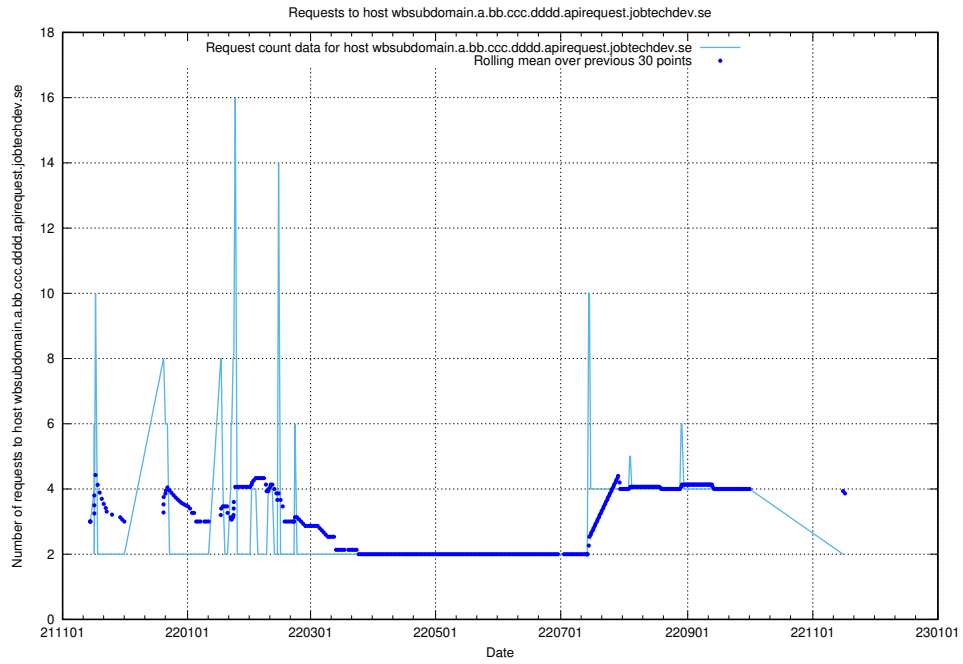

Here, we count the number of requests to host wbsubdomain.a.bb.ccc.dddd.atlas.jobtechdev.se.

7.557 Usage of wbsubdomain.a.bb.ccc.dddd.apirequest.jobtechdev.se

Here, we count the number of requests to host wbsubdomain.a.bb.ccc.dddd.apirequest.jobtechdev.se.