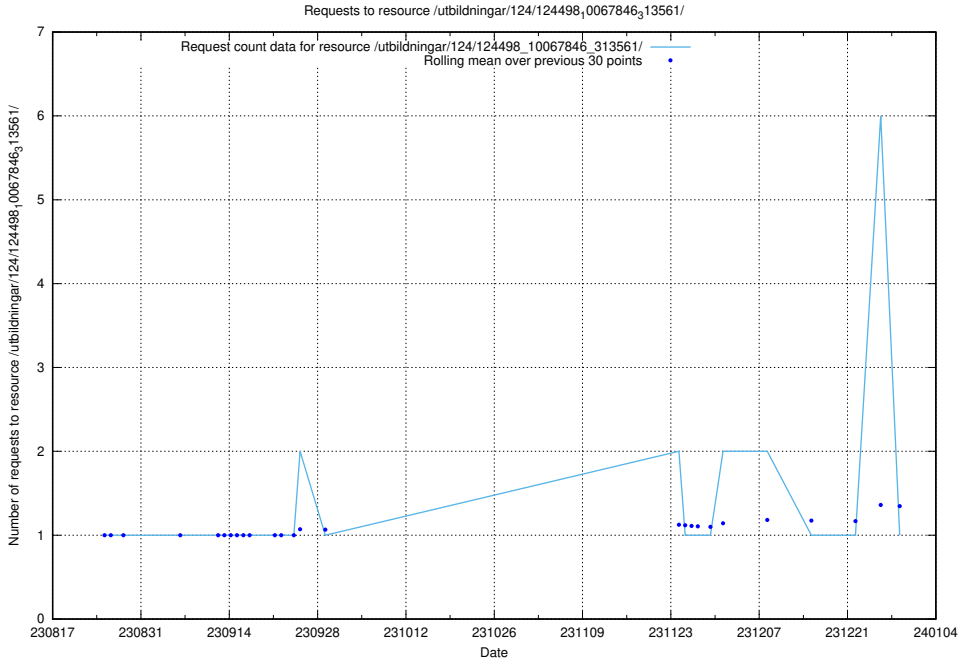

Here, we count the number of requests to resource /utbildningar/124/124498_10067846_313561/events/

5.5427 Usage of /utbildningar/124/124498_10067846_313561/

Here, we count the number of requests to resource /utbildningar/124/124498_10067846_313561/.