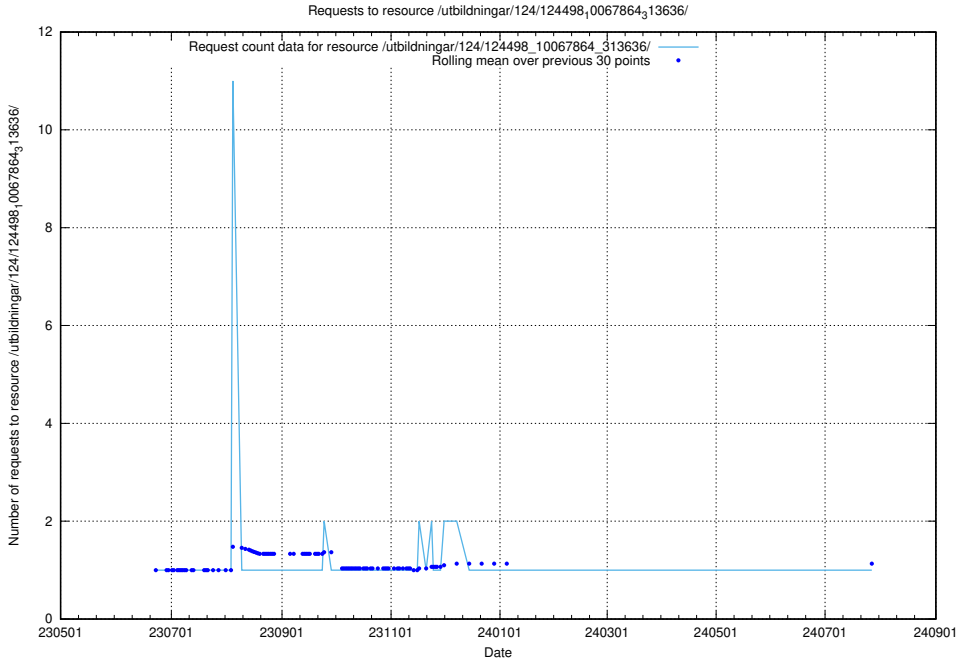

5.6451 Usage of /utbildningar/124/124498_10067864_313636/

Here, we count the number of requests to resource /utbildningar/124/124498_10067864_313636/.