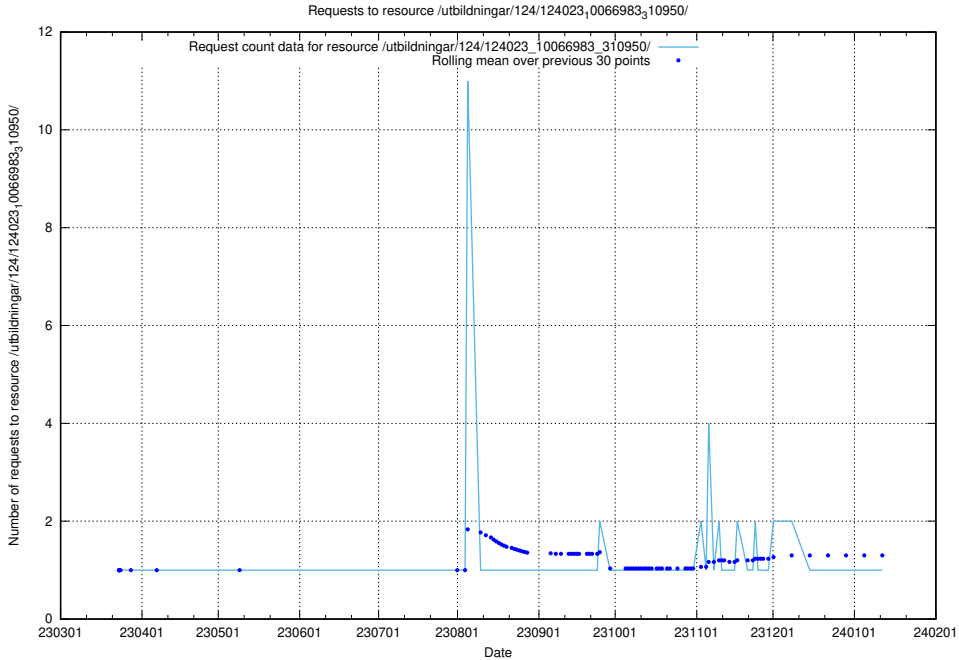

5.5168 Usage of /utbildningar/124/124023_10066983_310950/

Here, we count the number of requests to resource /utbildningar/124/124023_10066983_310950/.