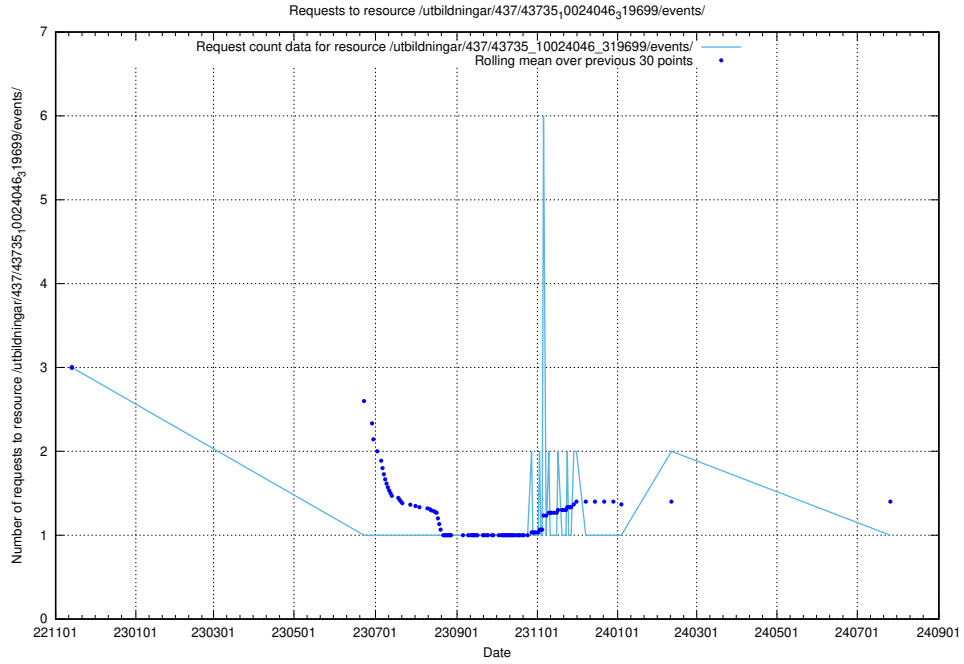

5.6471 Usage of /utbildningar/437/43735_10024046_319699/events/

Here, we count the number of requests to resource /utbildningar/437/43735_10024046_319699/events/.