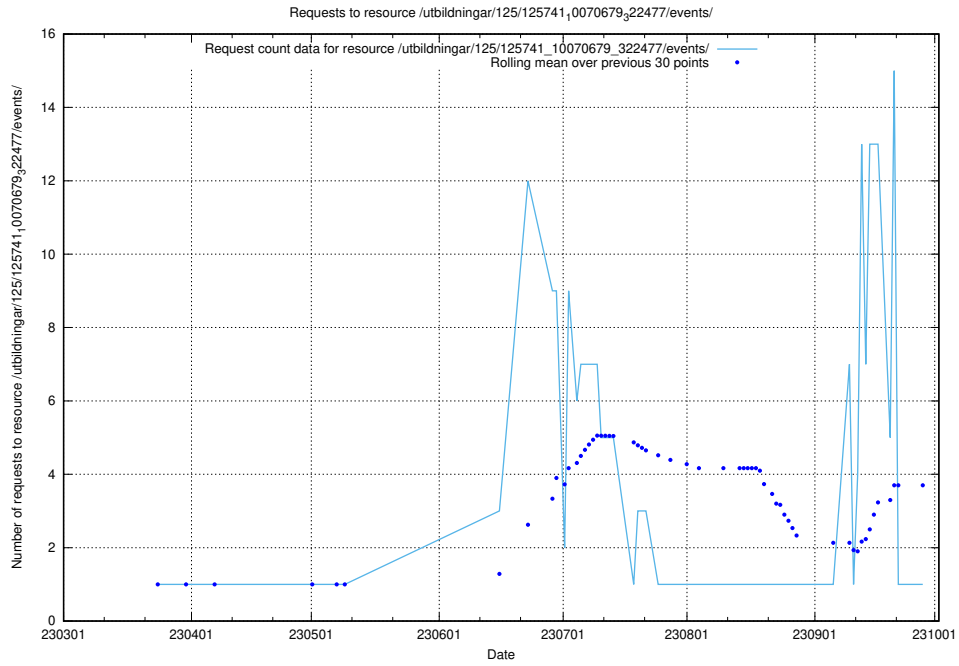

5.6935 Usage of /utbildningar/125/125741_10070679_322477/events/

Here, we count the number of requests to resource /utbildningar/125/125741_10070679_322477/events/