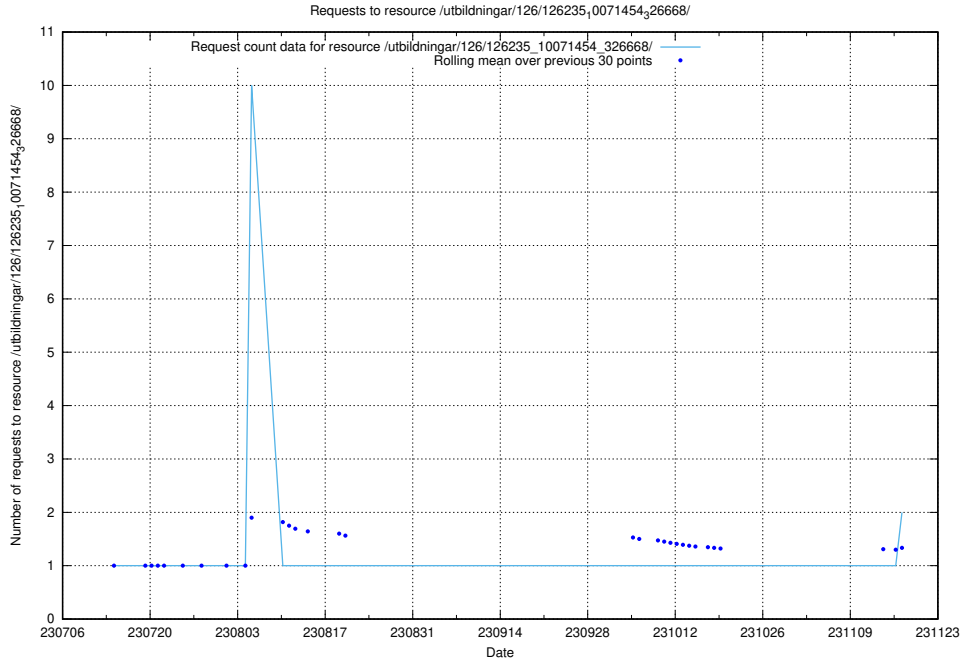

5.879 Usage of /utbildningar/126/126235_10071454_326668/

Here, we count the number of requests to resource /utbildningar/126/126235_10071454_326668/.