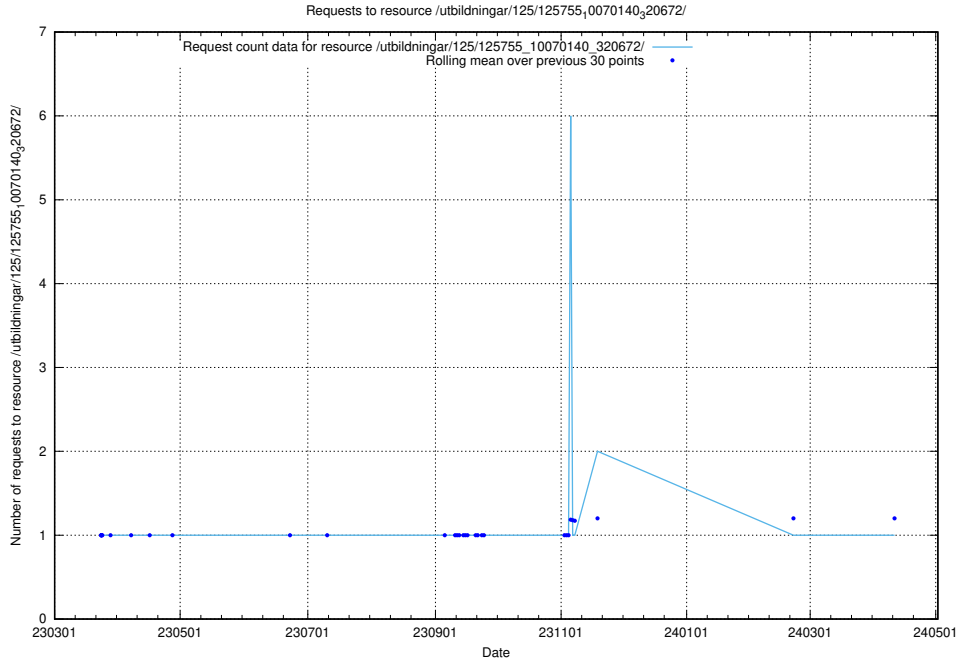

5.7158 Usage of /utbildningar/125/125755_10070140_320672/

Here, we count the number of requests to resource /utbildningar/125/125755_10070140_320672/.