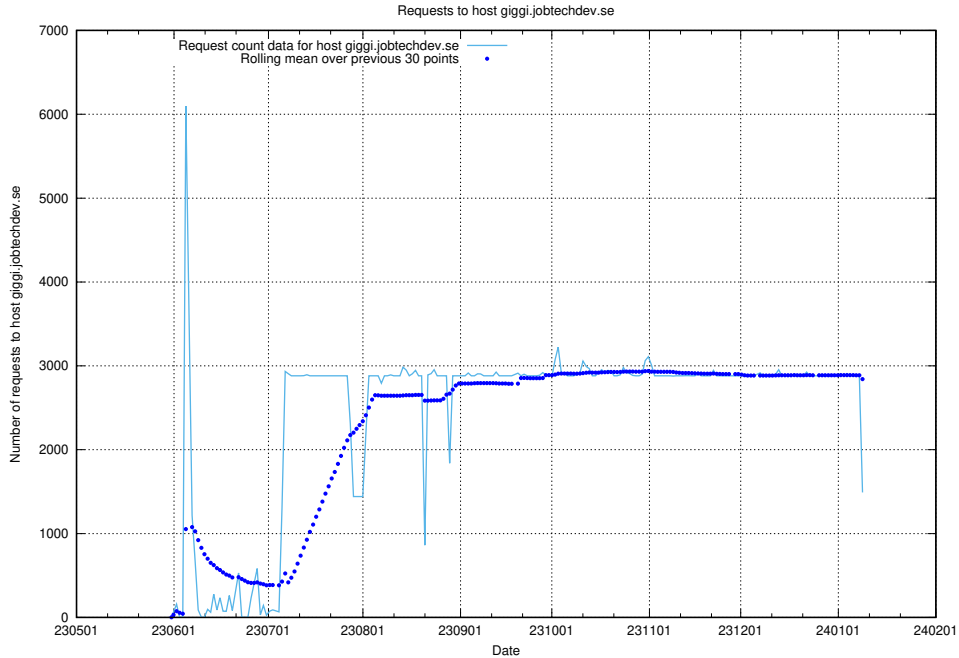

7.17 Usage of giggi.jobtechdev.se

Here, we count the number of requests to host giggi.jobtechdev.se.