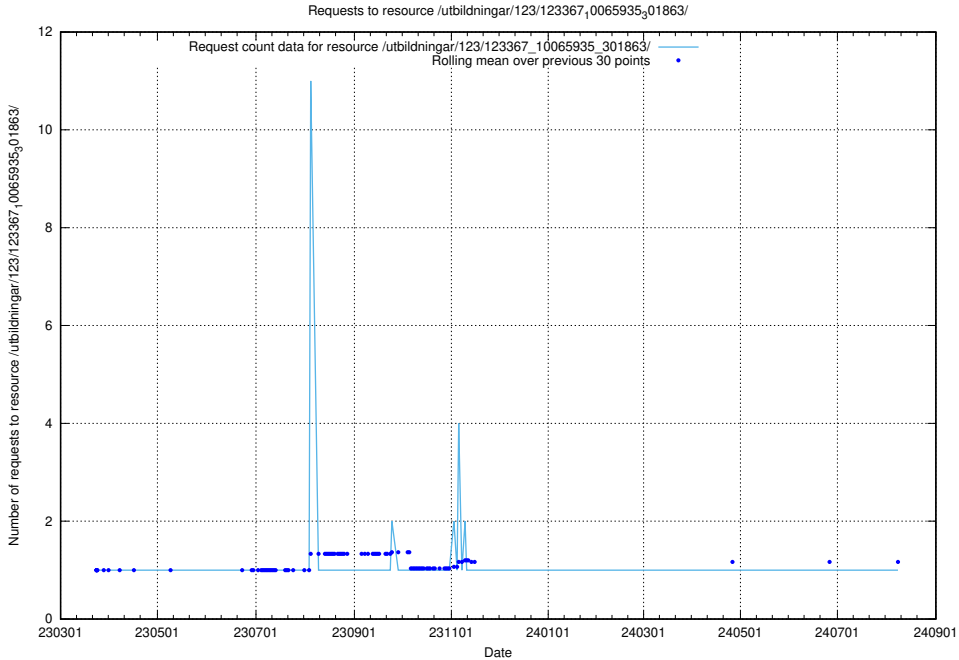

5.5316 Usage of /utbildningar/123/123367_10065935_301863/

Here, we count the number of requests to resource /utbildningar/123/123367_10065935_301863/.