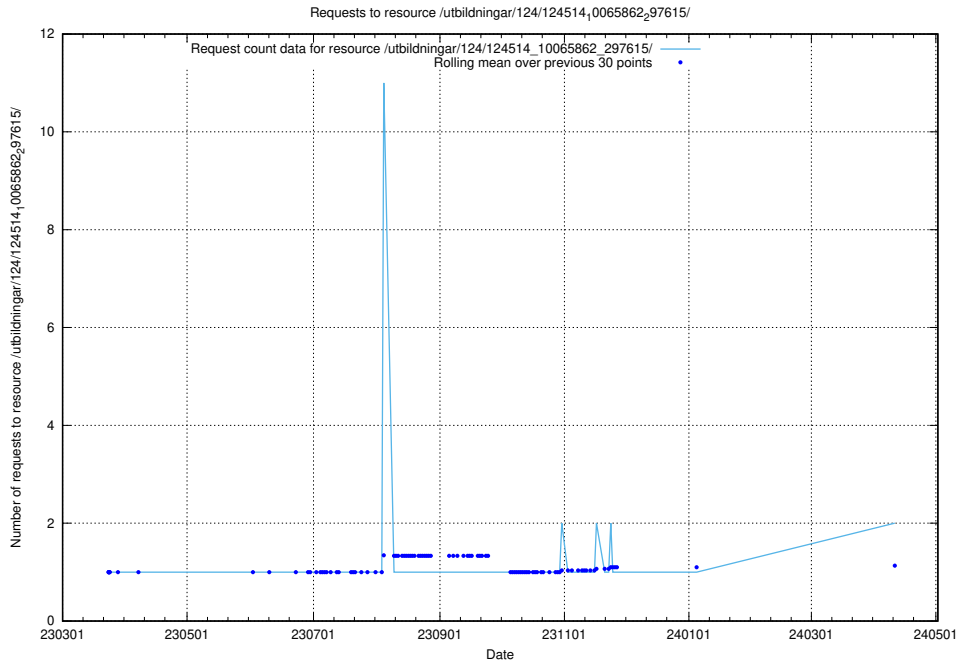

5.647 Usage of /utbildningar/124/124514_10065862_297615/

Here, we count the number of requests to resource /utbildningar/124/124514_10065862_297615/.