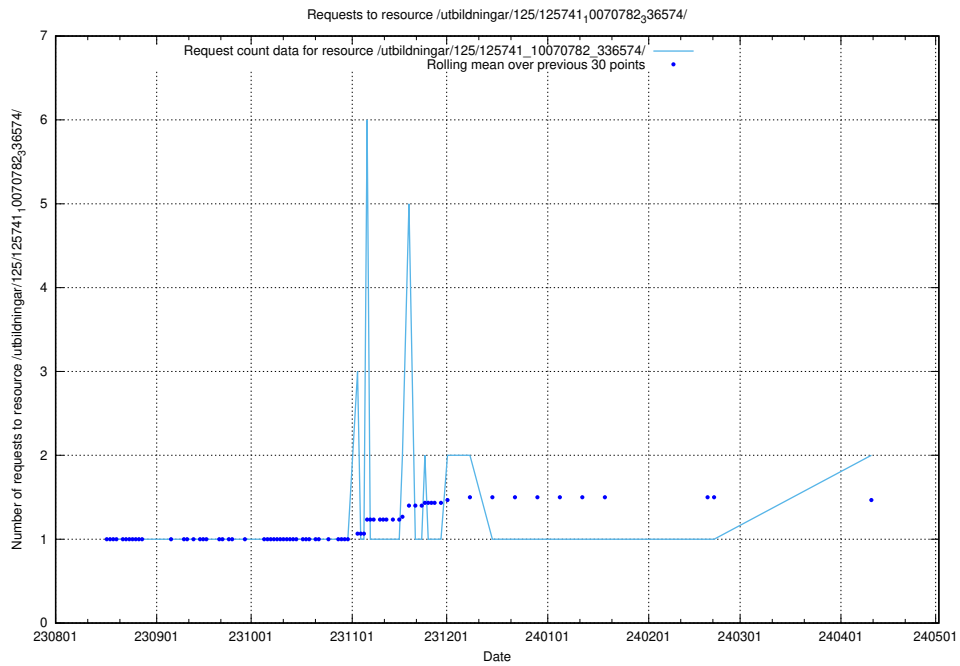

5.840 Usage of /utbildningar/125/125741_10070782_336574/

Here, we count the number of requests to resource /utbildningar/125/125741_10070782_336574/.