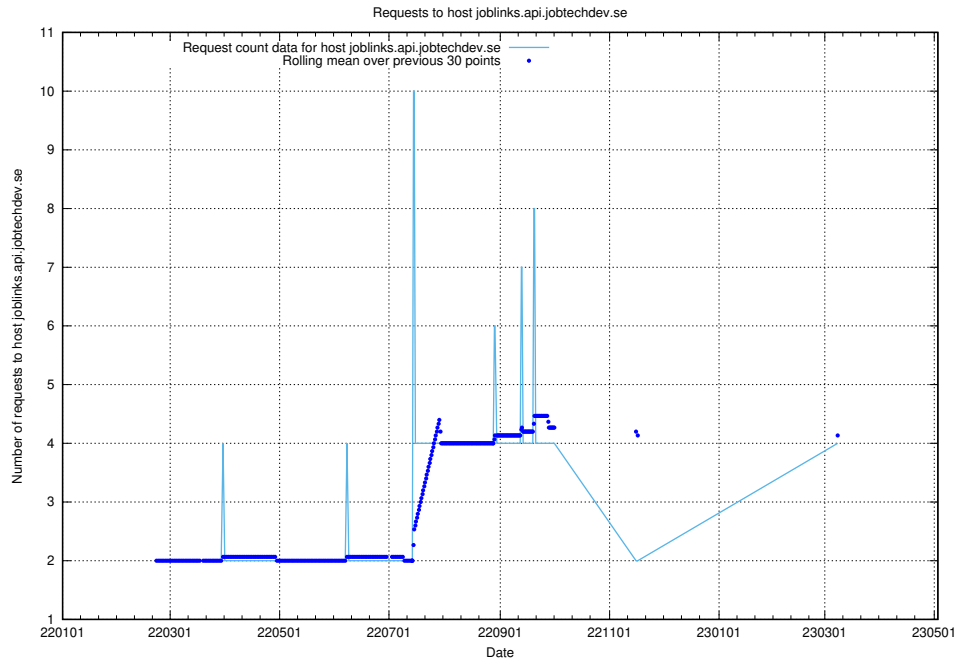

7.165 Usage of `joblinks.api.jobtechdev.se`

Here, we count the number of requests to host `joblinks.api.jobtechdev.se`.