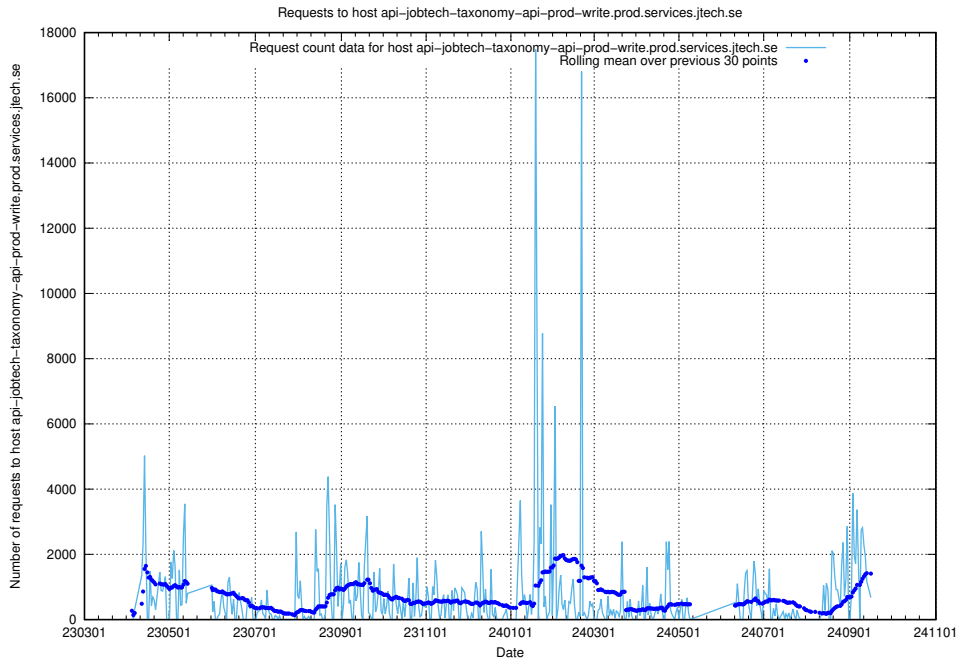

7.23 Usage of api-jobtech-taxonomy-api-prod-write.prod.services.jtech.se

Here, we count the number of requests to host api-jobtech-taxonomy-api-prod-write.prod.services.jtech.se.