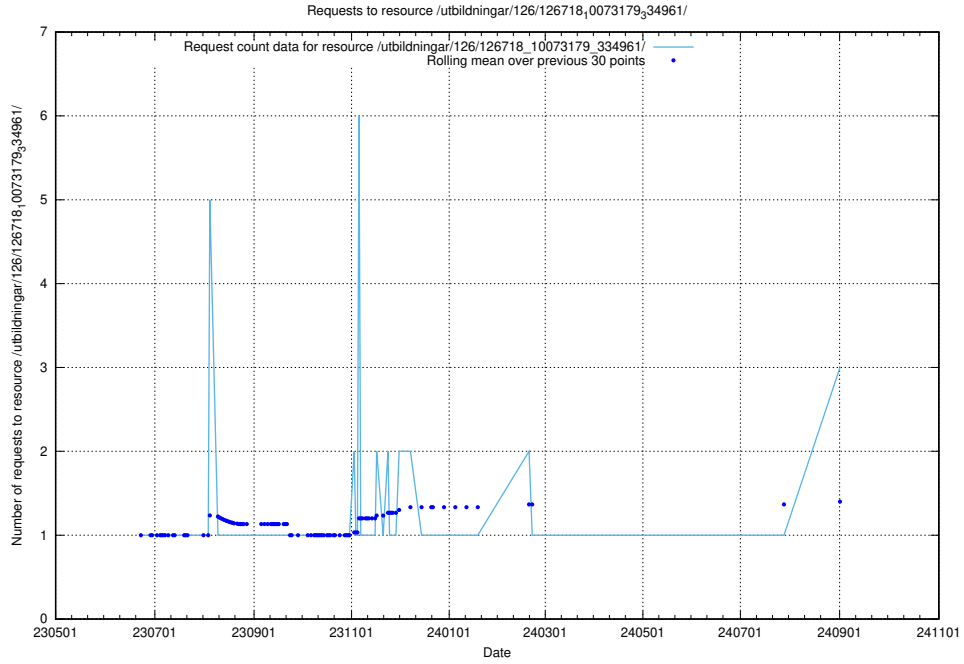

5.463 Usage of /utbildningar/126/126718_10073179_334961/

Here, we count the number of requests to resource /utbildningar/126/126718_10073179_334961/.