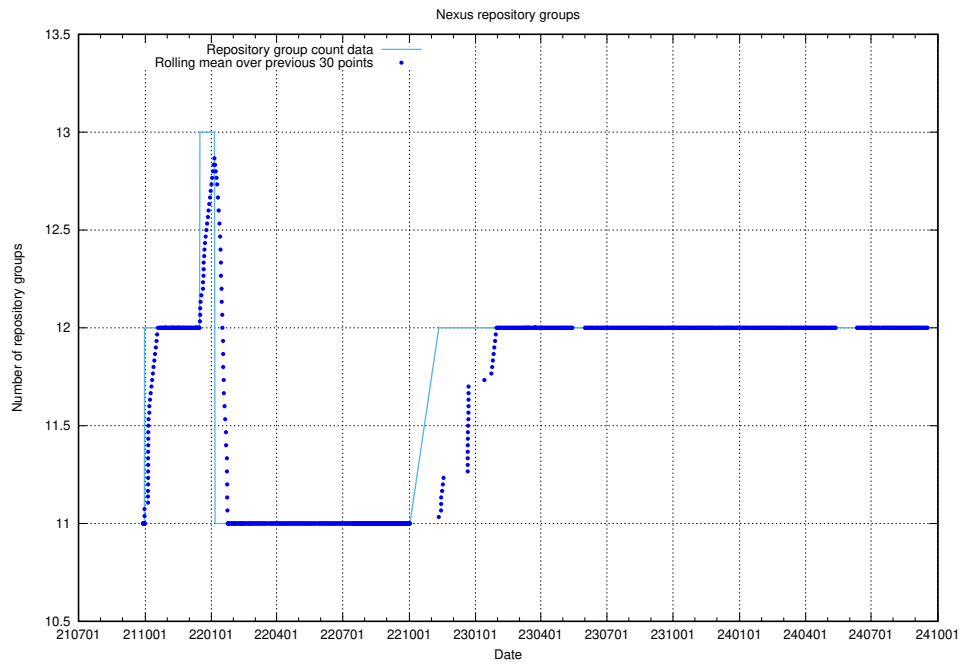

9 Nexus

This section contains statistics from the [image and package repositories](https://nexus.jobtechdev.se)⁹ of JobTech.

9.1 Number of repository groups in Nexus

A graph showing the number of repository groups.

⁹<https://nexus.jobtechdev.se>