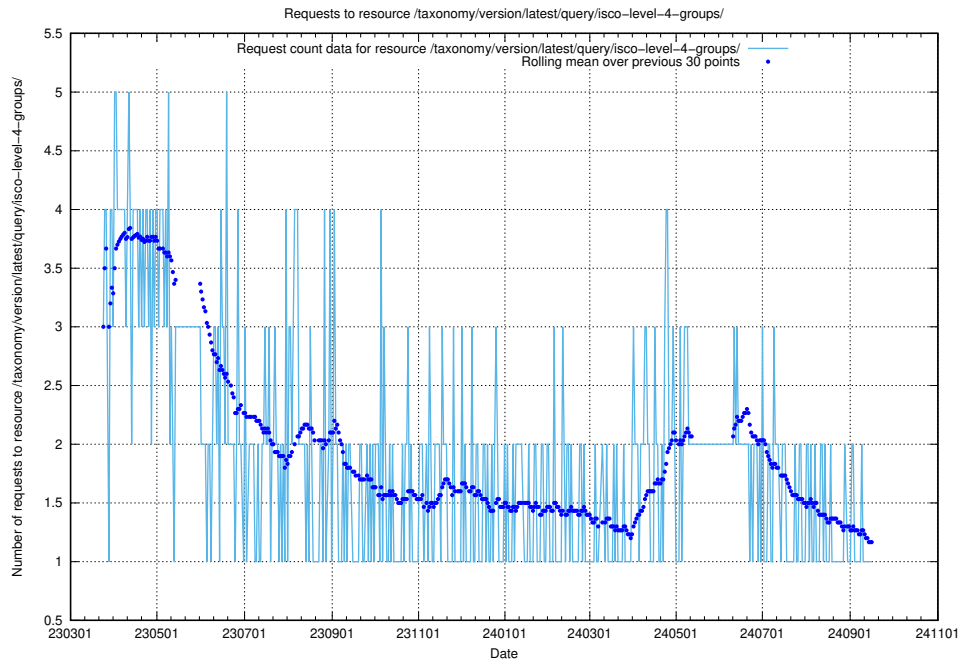

5.6792 Usage of /taxonomy/version/latest/query/isco-level-4-groups/

Here, we count the number of requests to resource /taxonomy/version/latest/query/isco-level-4-groups/.