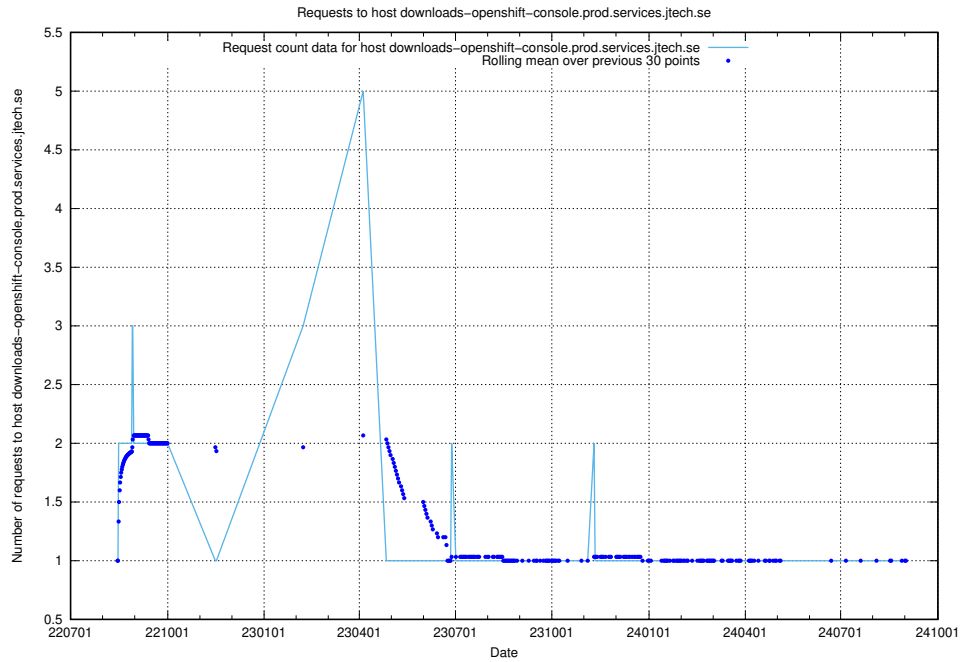

7.624 Usage of downloads-openshift-console.prod.services.jtech.se

Here, we count the number of requests to host downloads-openshift-console.prod.services.jtech.se.