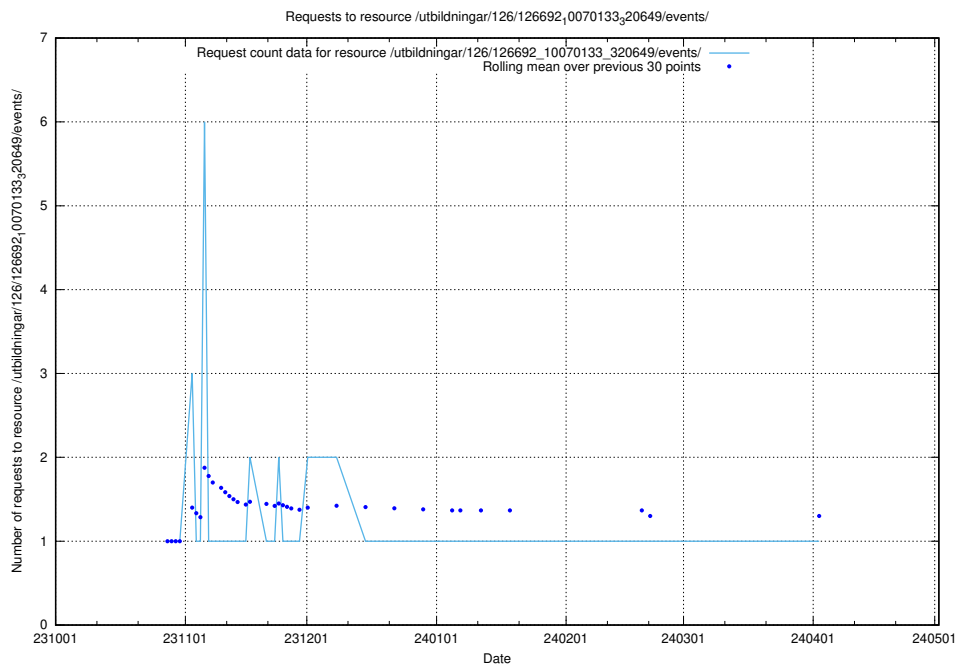

5.4900 Usage of /utbildningar/126/126692_10070133_320649/events/

Here, we count the number of requests to resource /utbildningar/126/126692_10070133_320649/events/