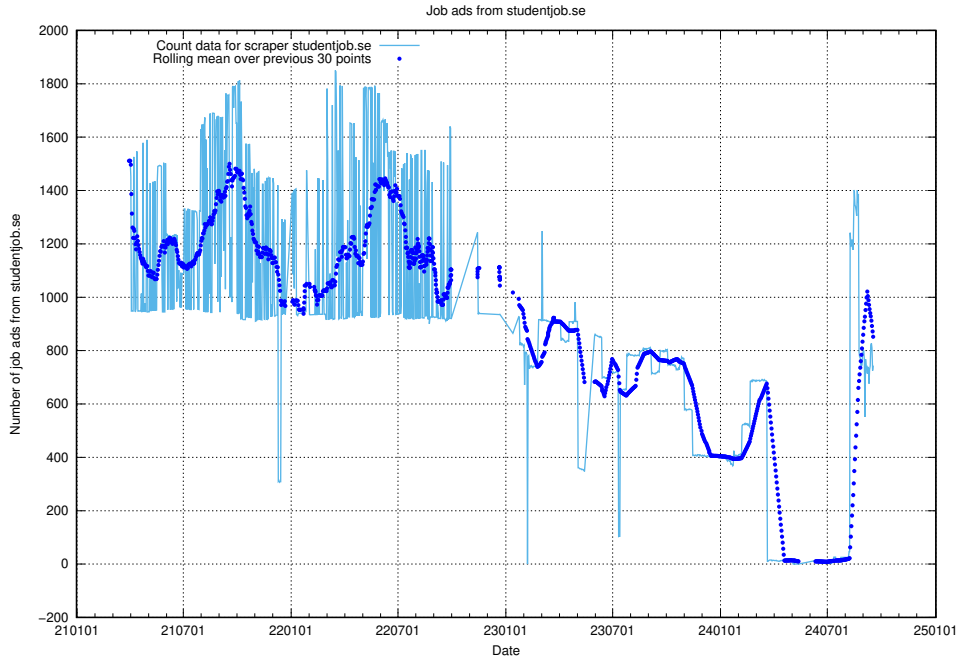

13.6 Number of ads by scraper studentjob.se

Here, we count the number of job ads scraped from studentjob.se.

13.7 Number of ads by scraper monster.se.xmlfeed

Here, we count the number of job ads scraped from monster.se.xmlfeed.