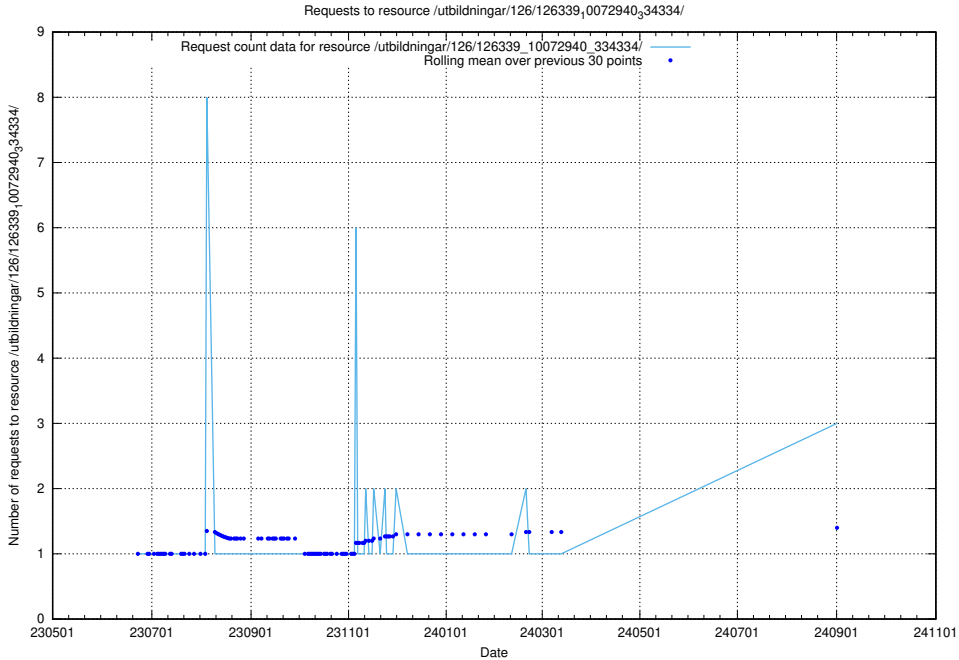

5.469 Usage of /utbildningar/126/126339_10072940_334334/

Here, we count the number of requests to resource /utbildningar/126/126339_10072940_334334/.