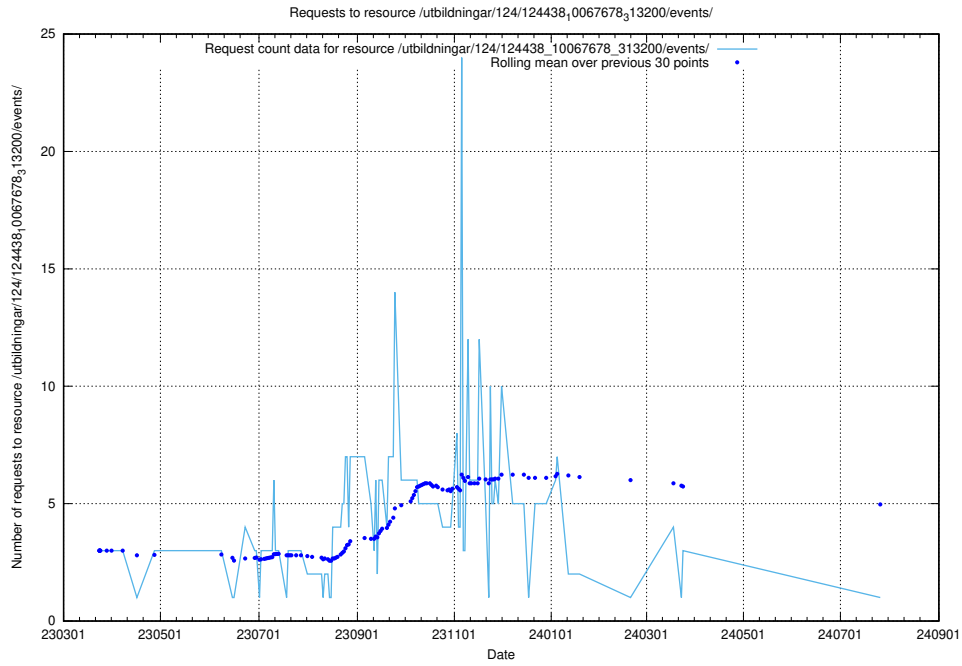

5.6970 Usage of /utbildningar/124/124438_10067678_313200/events/

Here, we count the number of requests to resource /utbildningar/124/124438_10067678_313200/events/