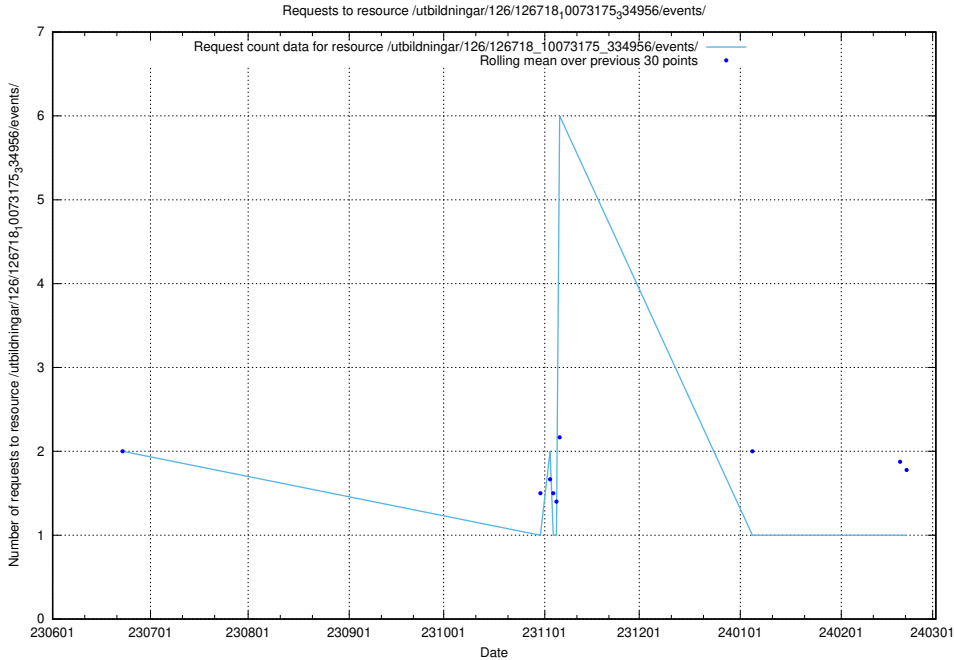

5.6260 Usage of /utbildningar/126/126718_10073175_334956/events/

Here, we count the number of requests to resource /utbildningar/126/126718_10073175_334956/events/