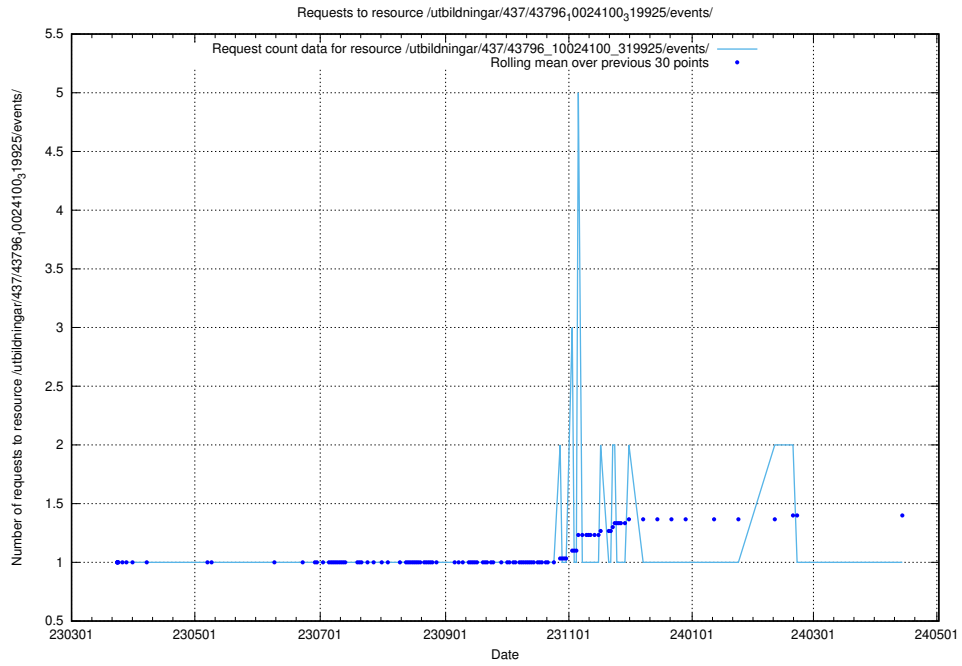

5.7063 Usage of /utbildningar/437/43796_10024100_319925/events/

Here, we count the number of requests to resource /utbildningar/437/43796_10024100_319925/events/.