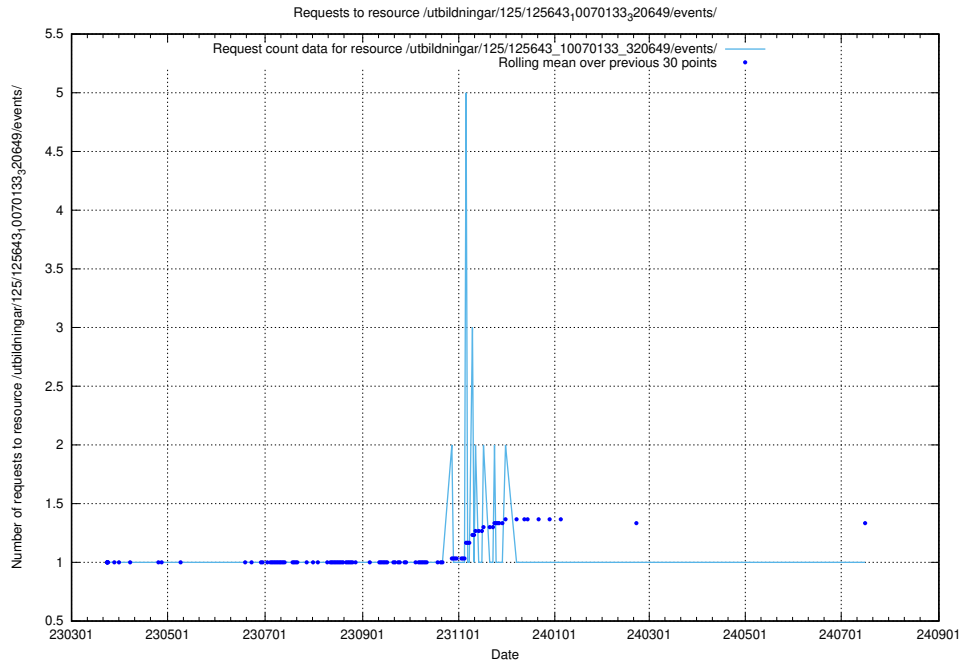

5.1104 Usage of /utbildningar/125/125643_10070133_320649/events/

Here, we count the number of requests to resource /utbildningar/125/125643_10070133_320649/events/