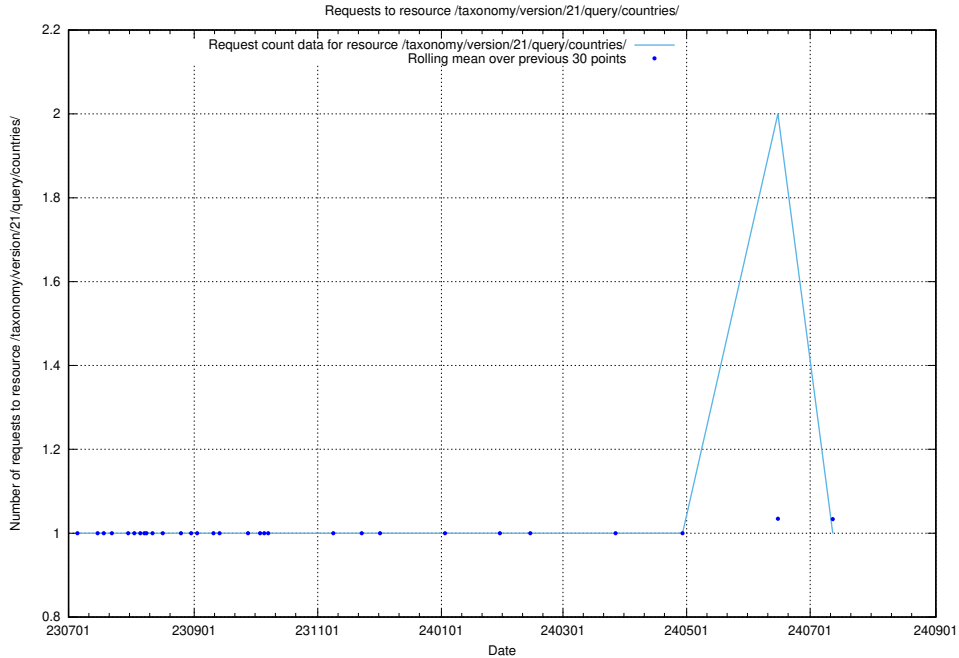

5.6042 Usage of /taxonomy/version/21/query/countries/

Here, we count the number of requests to resource /taxonomy/version/21/query/countries/.