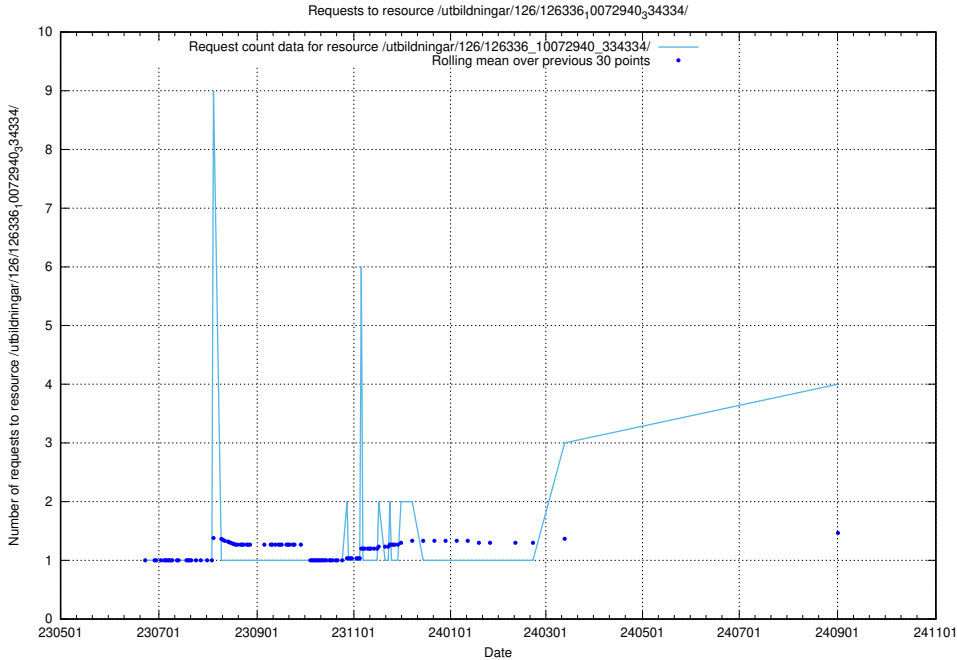

5.320 Usage of /utbildningar/126/126336_10072940_334334/

Here, we count the number of requests to resource /utbildningar/126/126336_10072940_334334/.