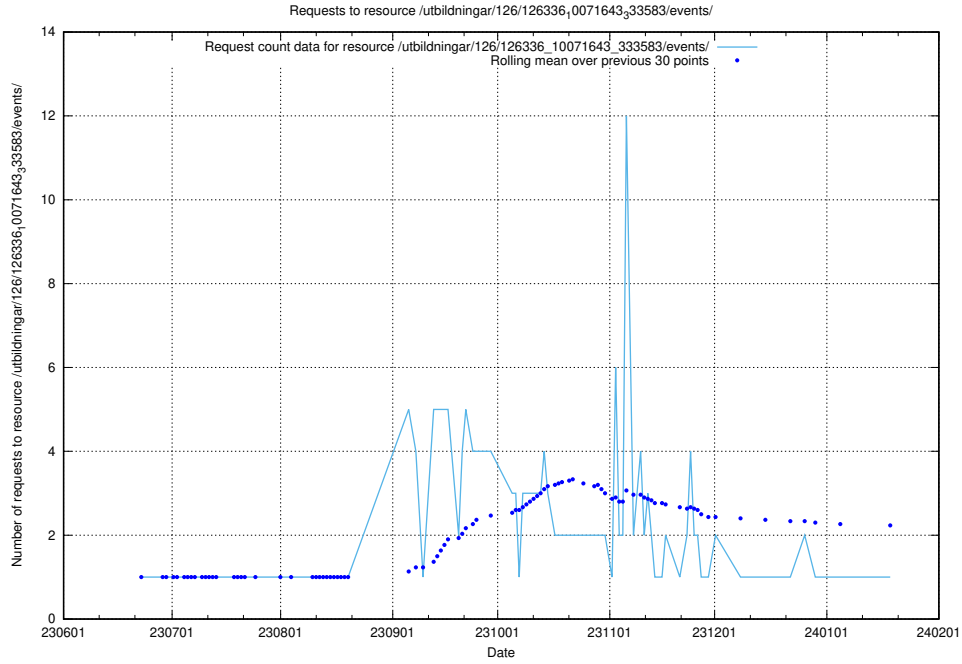

5.6331 Usage of /utbildningar/126/126336_10071643_333583/events/

Here, we count the number of requests to resource /utbildningar/126/126336_10071643_333583/events/