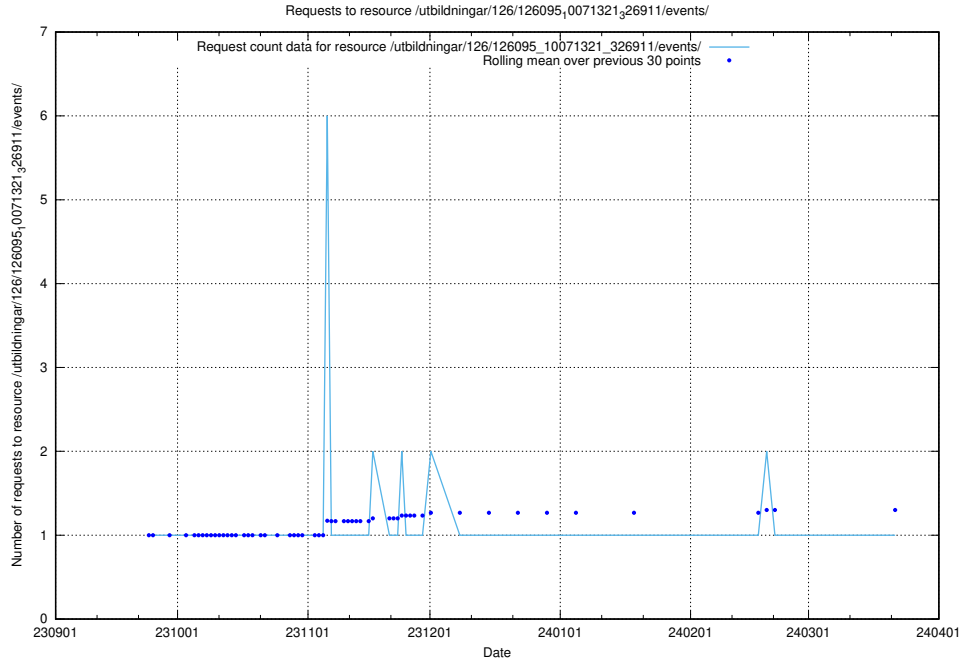

Here, we count the number of requests to resource /utbildningar/126/126535_10072068_330981/.

5.5186 Usage of /utbildningar/126/126095_10071321_326911/events/

Here, we count the number of requests to resource /utbildningar/126/126095_10071321_326911/events/