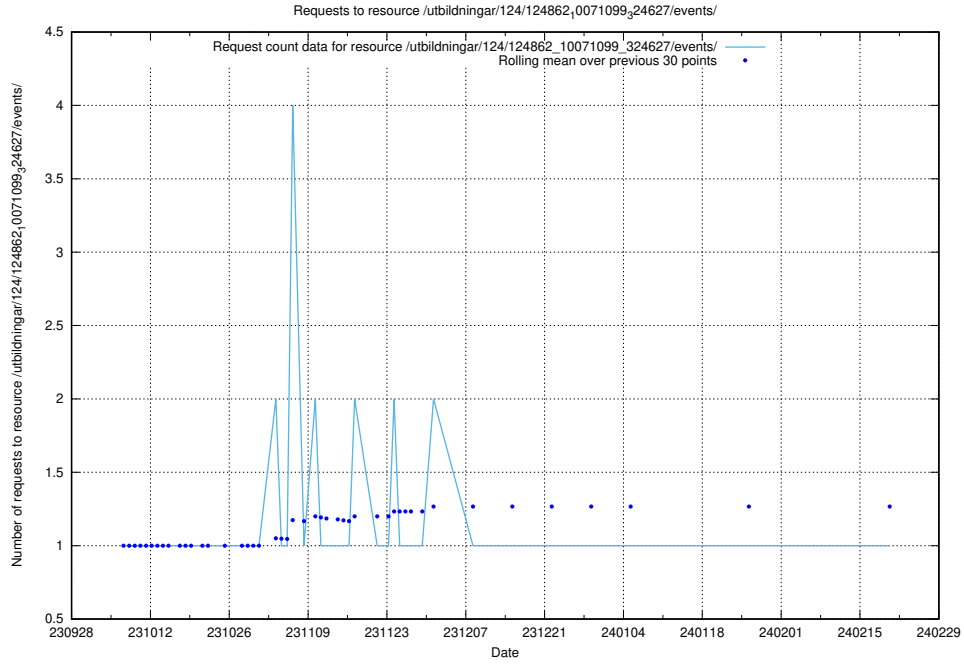

5.5101 Usage of /utbildningar/124/124862_10071099_324627/events/

Here, we count the number of requests to resource /utbildningar/124/124862_10071099_324627/events/

5.5102 Usage of /utbildningar/124/124498_10067840_313543/events/