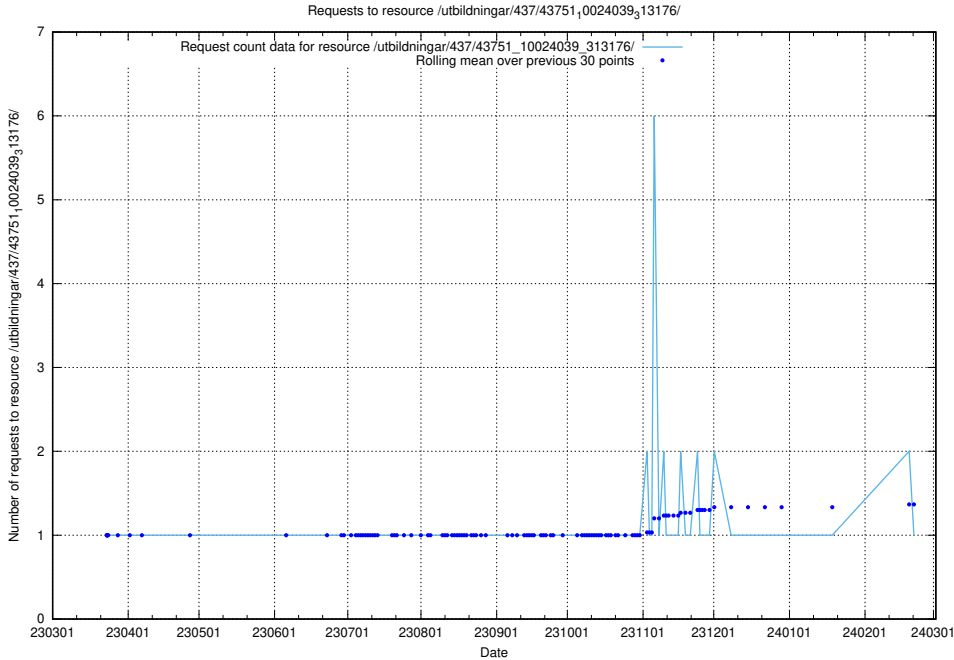

5.7087 Usage of /utbildningar/437/43751_10024039_313176/

Here, we count the number of requests to resource /utbildningar/437/43751_10024039_313176/.