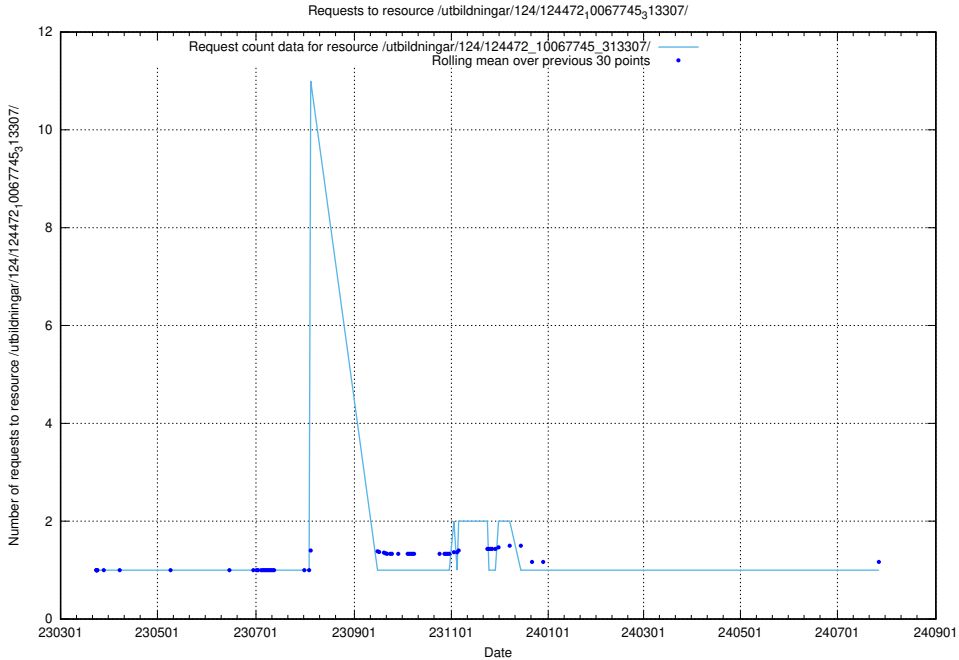

5.3720 Usage of /utbildningar/124/124472_10067745_313307/

Here, we count the number of requests to resource /utbildningar/124/124472_10067745_313307/.