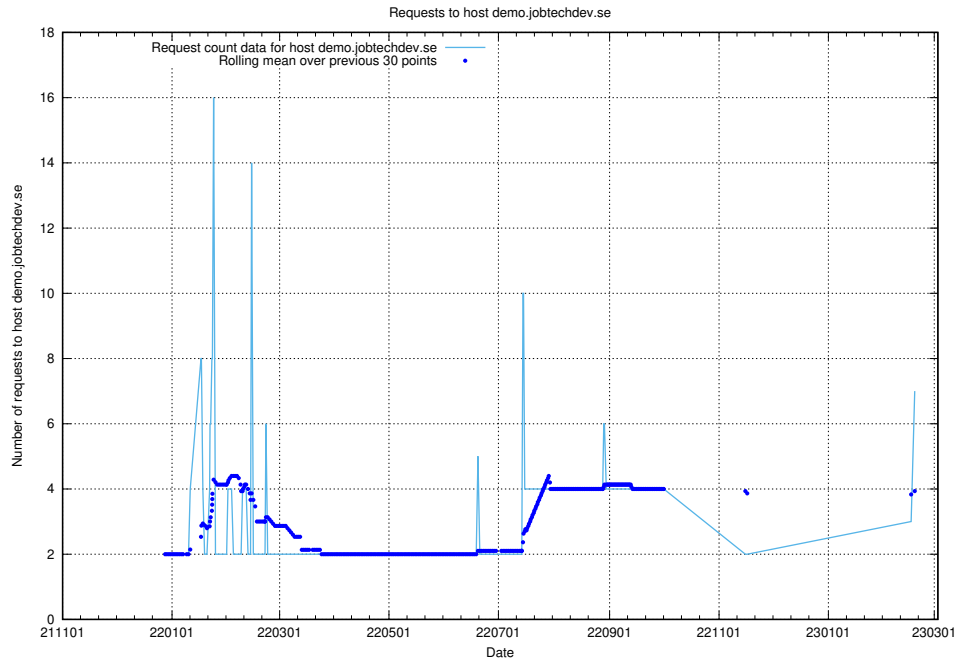

7.82 Usage of demo.jobtechdev.se

Here, we count the number of requests to host demo.jobtechdev.se.