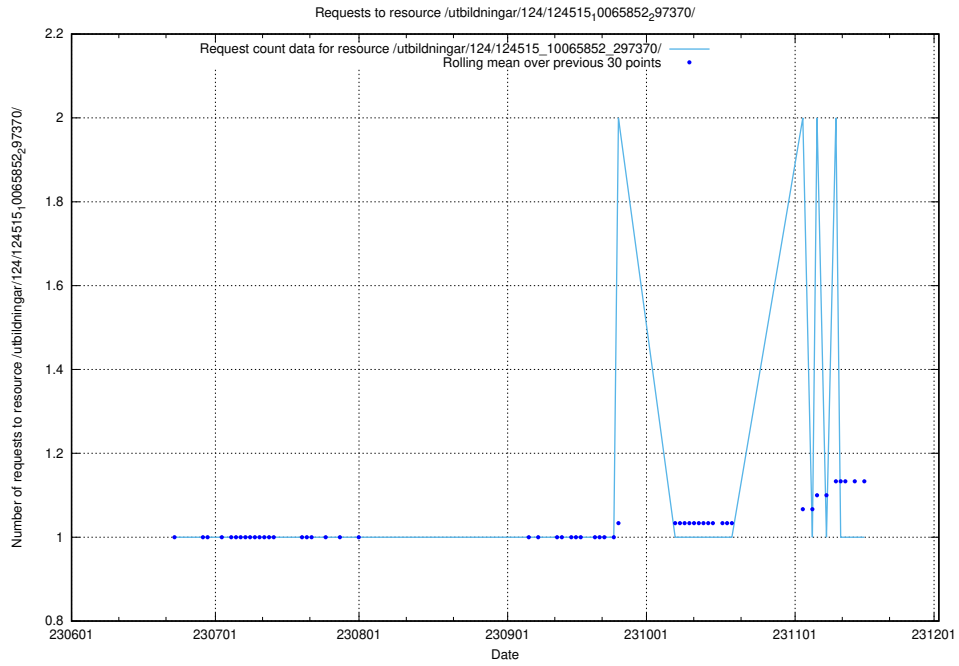

5.6434 Usage of /utbildningar/124/124515_10065852_297370/

Here, we count the number of requests to resource /utbildningar/124/124515_10065852_297370/.