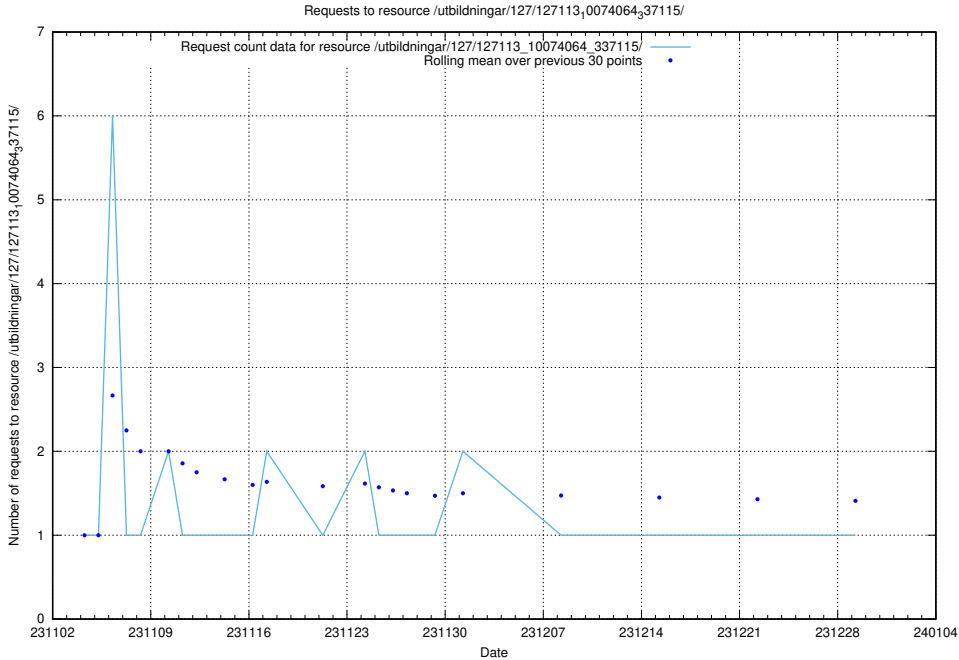

5.4834 Usage of /utbildningar/127/127113_10074064_337115/

Here, we count the number of requests to resource /utbildningar/127/127113_10074064_337115/.