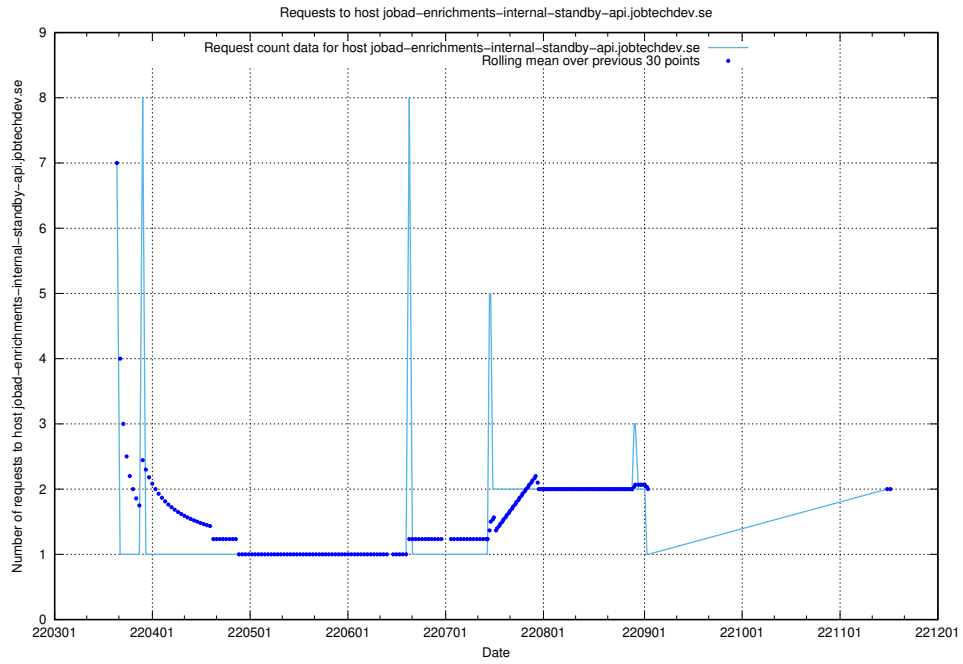

7.497 Usage of `jobstream-smoke.jobtechdev.se`

Here, we count the number of requests to host `jobstream-smoke.jobtechdev.se`.

7.498 Usage of jobad-enrichments-internal-standby-api.jobtechdev.se

Here, we count the number of requests to host jobad-enrichments-internal-standby-api.jobtechdev.se.