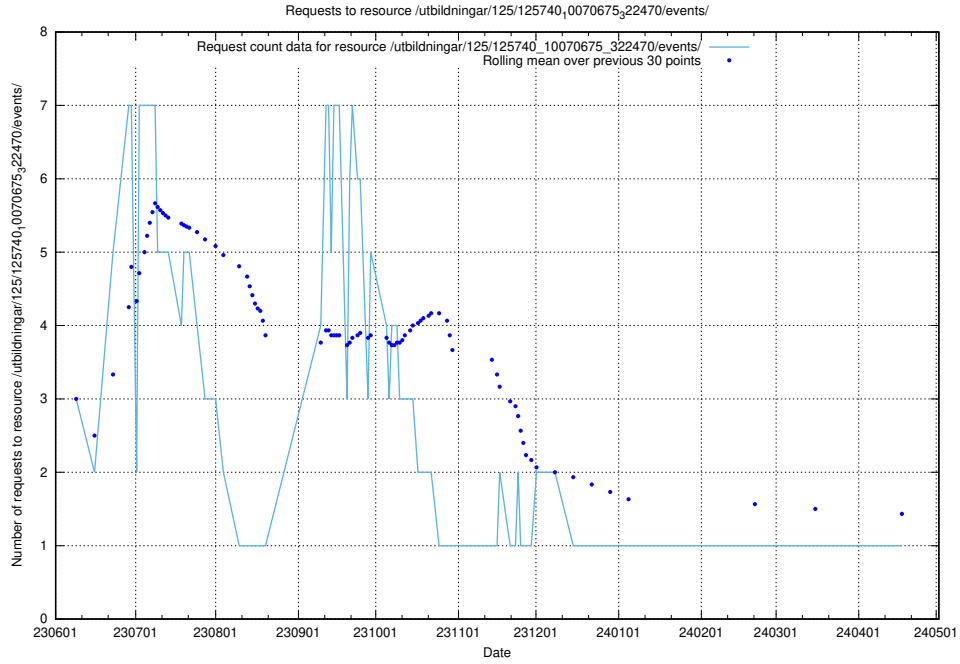

5.6549 Usage of /utbildningar/125/125740_10070675_322470/events/

Here, we count the number of requests to resource /utbildningar/125/125740_10070675_322470/events/

5.6550 Usage of /utbildningar/126/126694_10073142_334866/events/