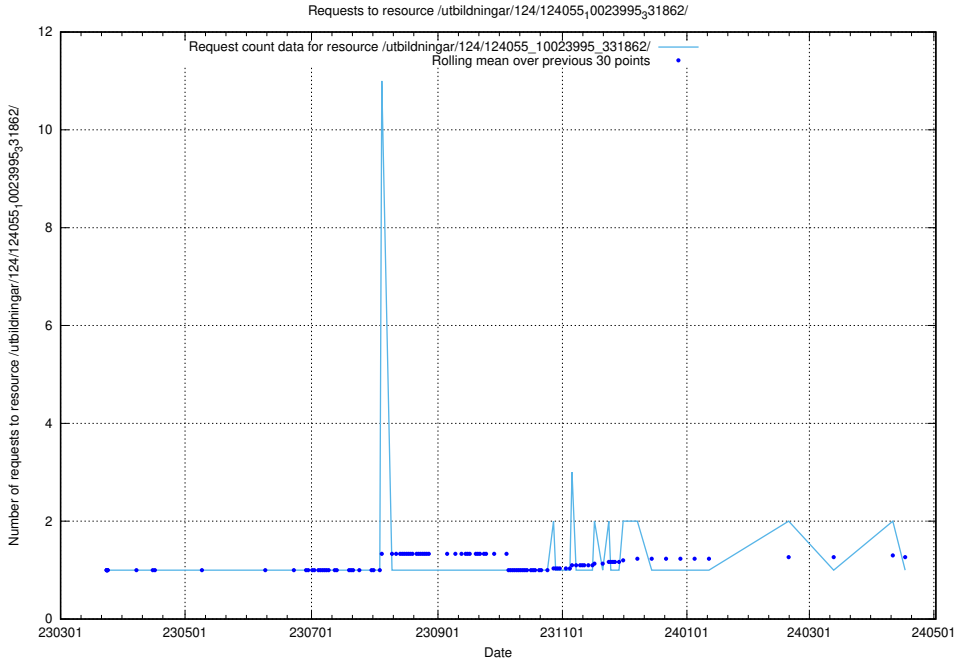

5.4999 Usage of /utbildningar/124/124055_10023995_331862/

Here, we count the number of requests to resource /utbildningar/124/124055_10023995_331862/.