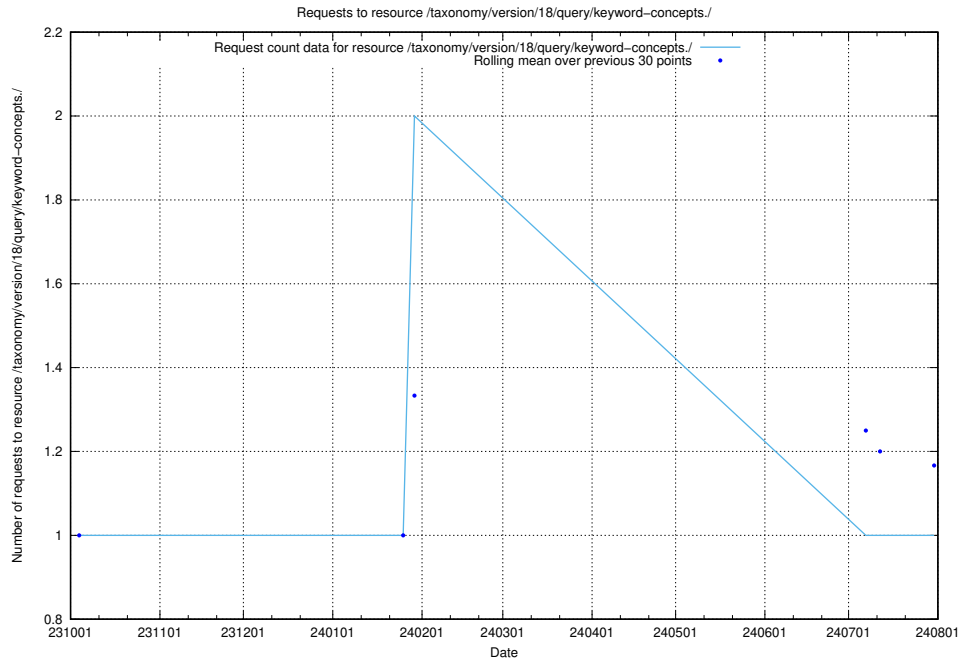

5.5133 Usage of /taxonomy/version/18/query/keyword-concepts./

Here, we count the number of requests to resource /taxonomy/version/18/query/keyword-concepts./.