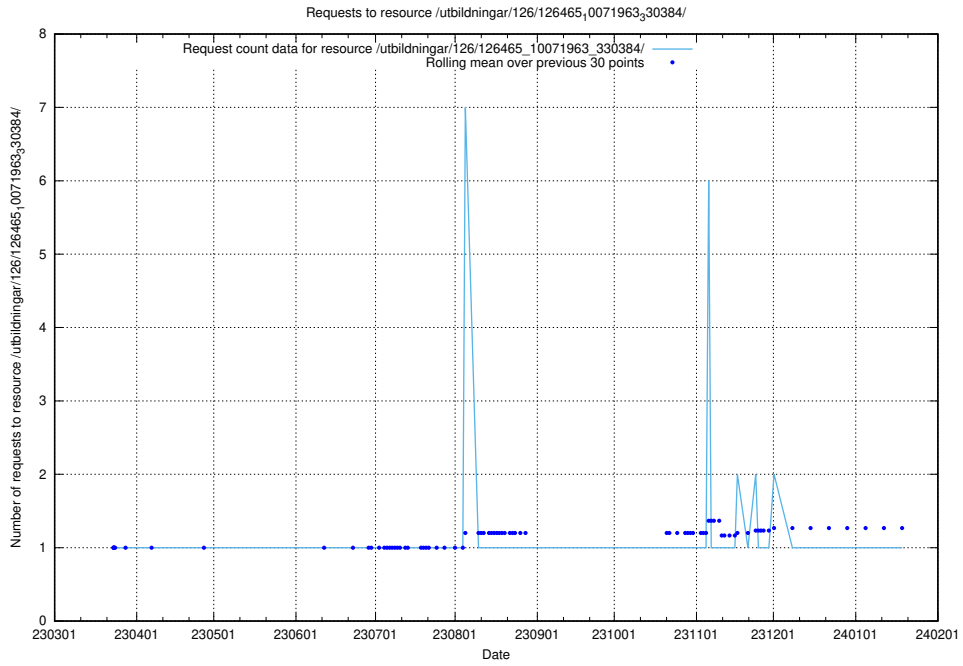

5.7123 Usage of /utbildningar/126/126465_10071963_330384/

Here, we count the number of requests to resource /utbildningar/126/126465_10071963_330384/.