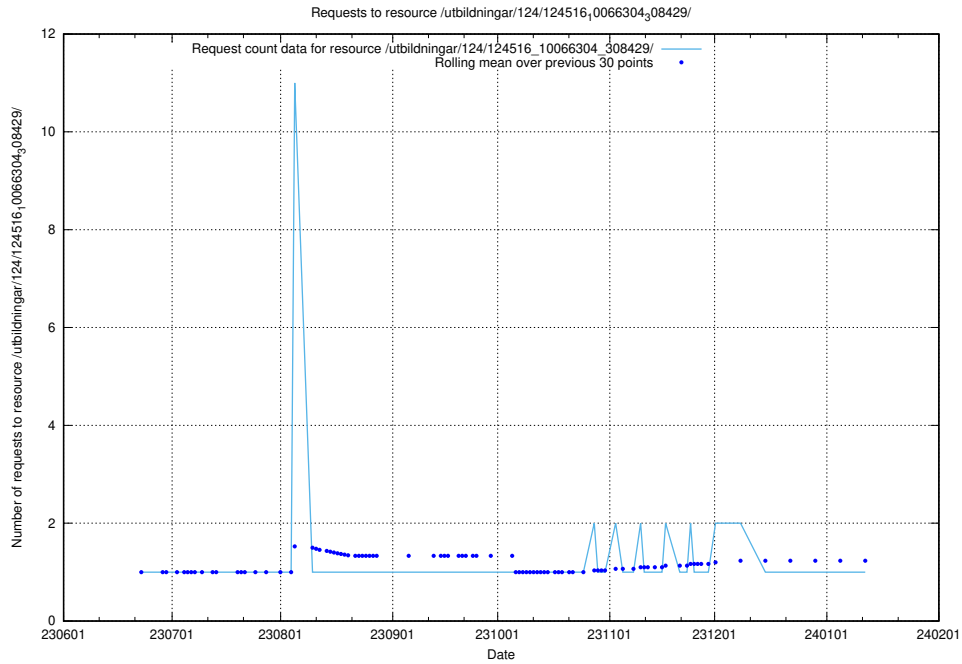

5.6429 Usage of /utbildningar/124/124516_10066304_308429/

Here, we count the number of requests to resource /utbildningar/124/124516_10066304_308429/.