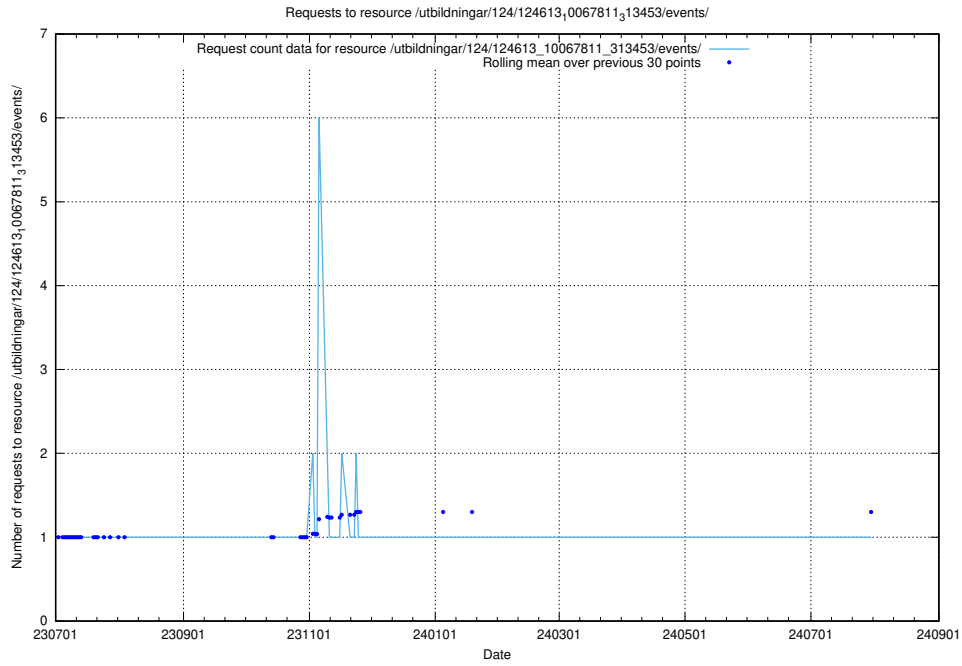

5.6073 Usage of /utbildningar/124/124613_10067811_313453/events/

Here, we count the number of requests to resource /utbildningar/124/124613_10067811_313453/events/