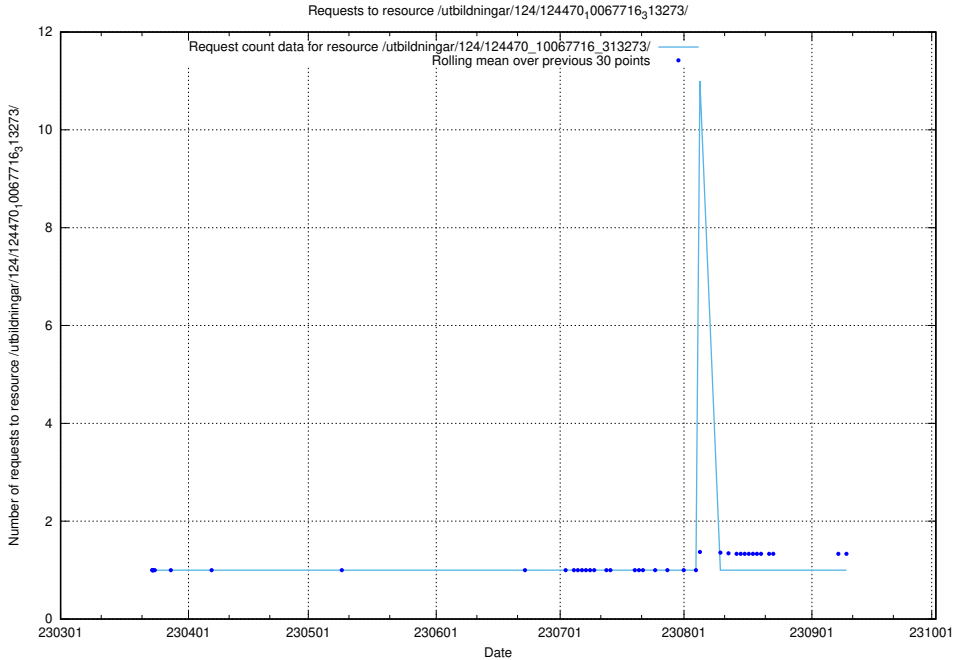

5.3873 Usage of /utbildningar/124/124470_10067716_313273/

Here, we count the number of requests to resource /utbildningar/124/124470_10067716_313273/.