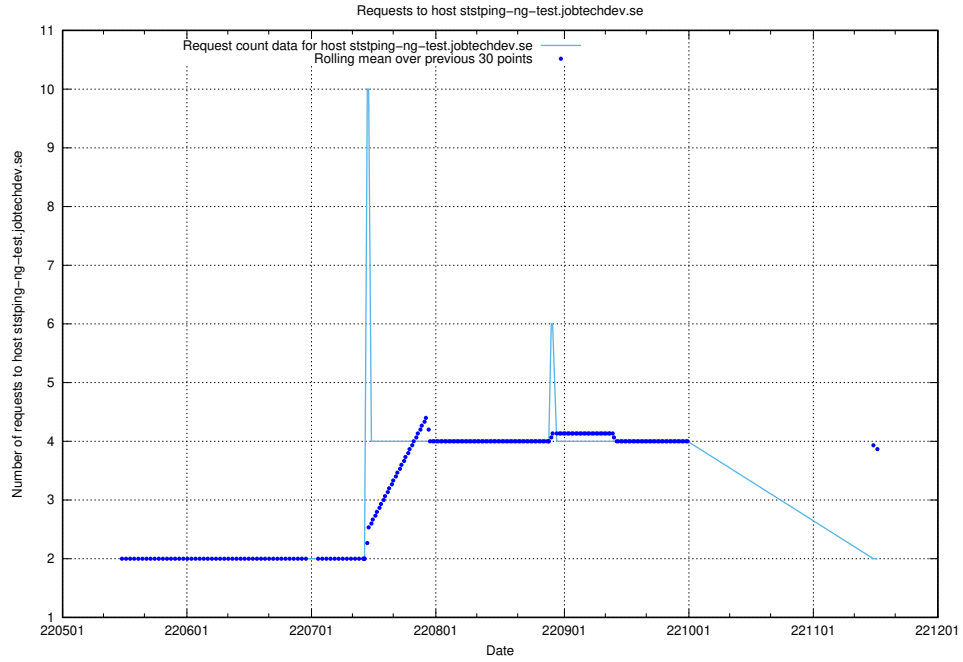

7.432 Usage of ststping-ng-test.jobtechdev.se

Here, we count the number of requests to host ststping-ng-test.jobtechdev.se.