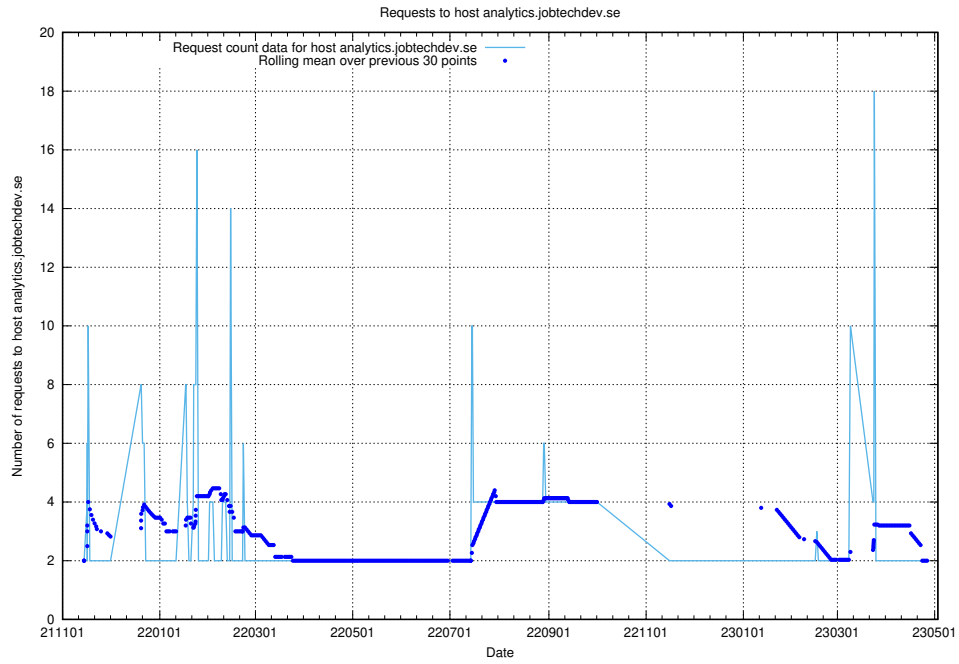

7.294 Usage of analytics.jobtechdev.se

Here, we count the number of requests to host analytics.jobtechdev.se.