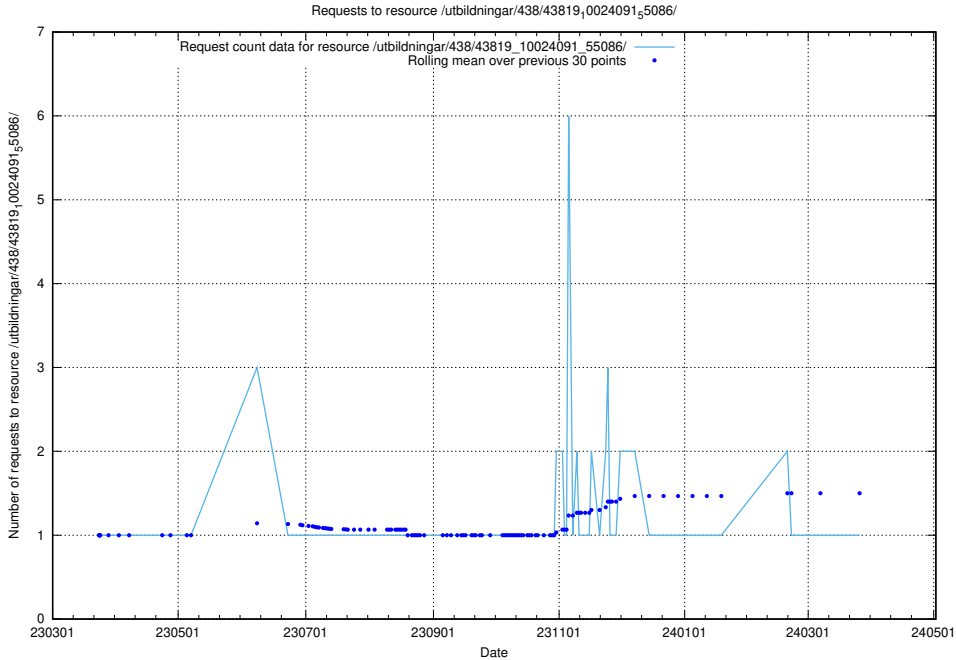

5.7050 Usage of /utbildningar/438/43819_10024091_55086/

Here, we count the number of requests to resource /utbildningar/438/43819_10024091_55086/.