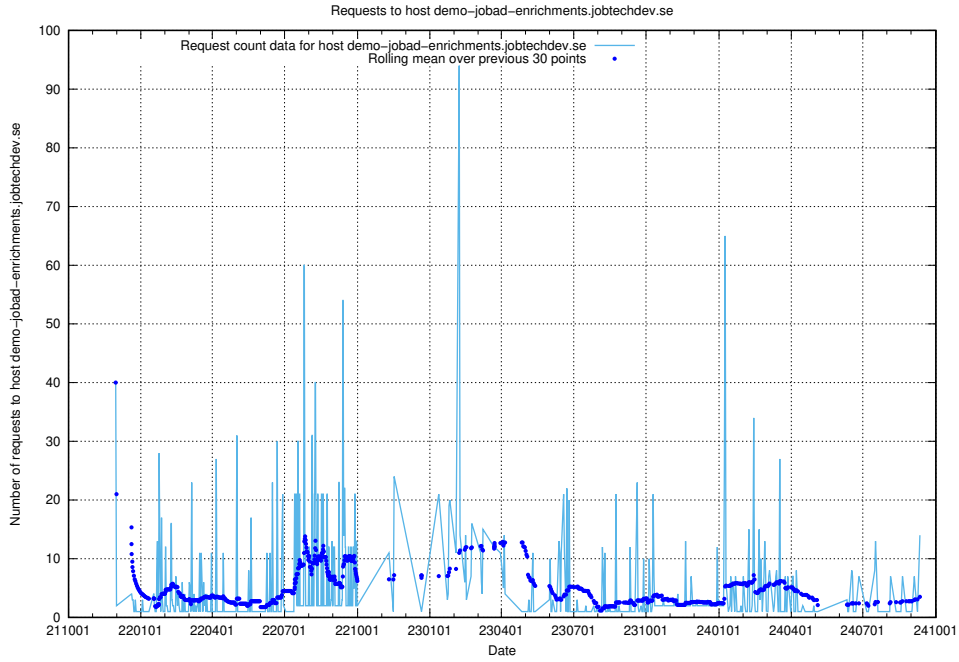

7.45 Usage of www.apirequest.jobtechdev.se

Here, we count the number of requests to host www.apirequest.jobtechdev.se.

7.46 Usage of demo-jobad-enrichments.jobtechdev.se

Here, we count the number of requests to host demo-jobad-enrichments.jobtechdev.se.