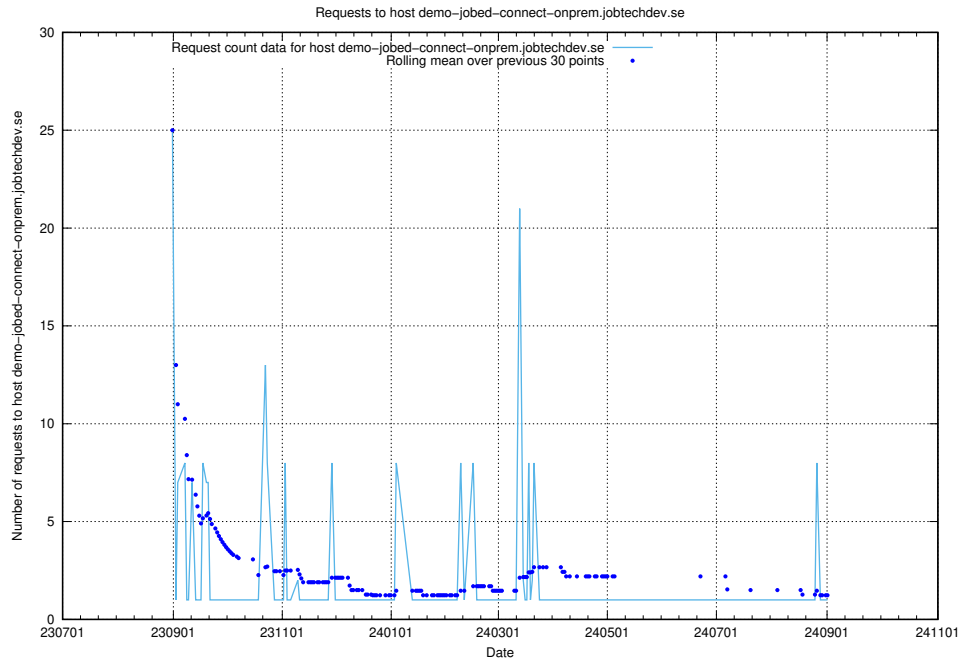

7.609 Usage of demo-jobed-connect-onprem.jobtechdev.se

Here, we count the number of requests to host demo-jobed-connect-onprem.jobtechdev.se.