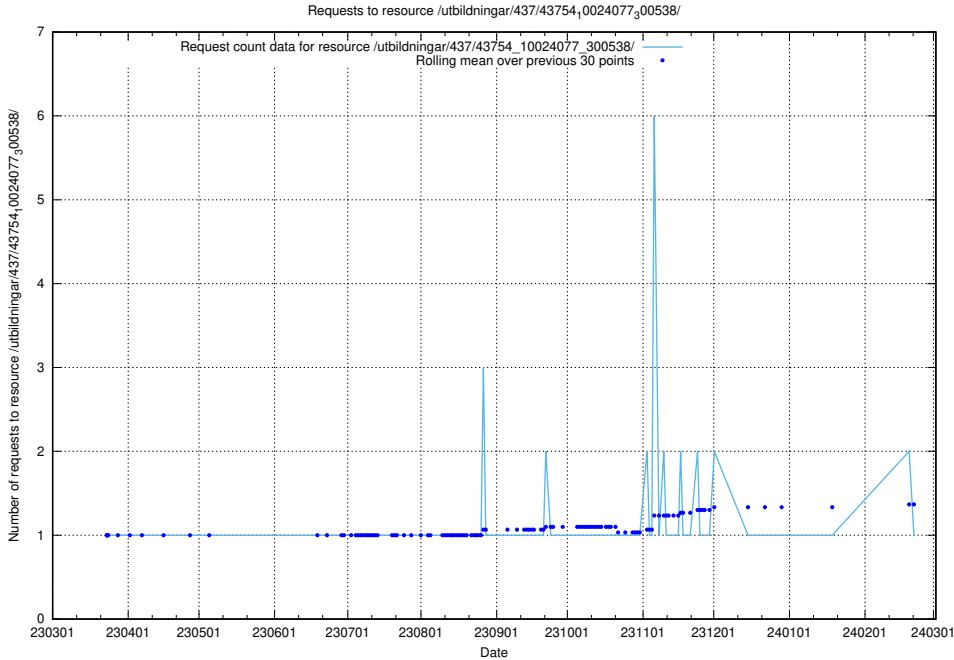

5.7084 Usage of /utbildningar/437/43754_10024077_300538/

Here, we count the number of requests to resource /utbildningar/437/43754_10024077_300538/.