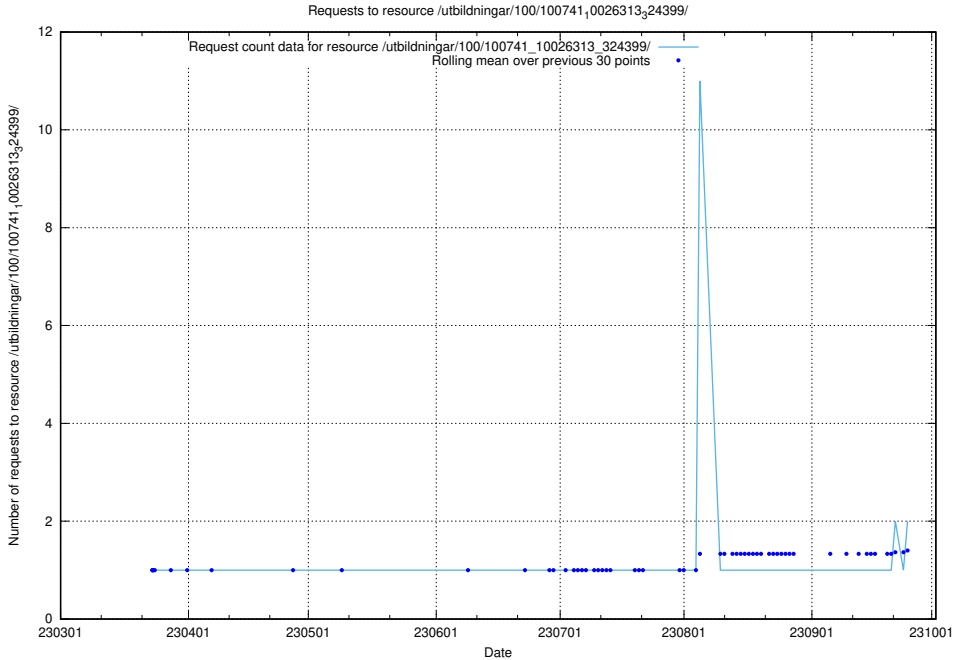

5.926 Usage of /utbildningar/100/100741_10026313_324399/

Here, we count the number of requests to resource /utbildningar/100/100741_10026313_324399/.