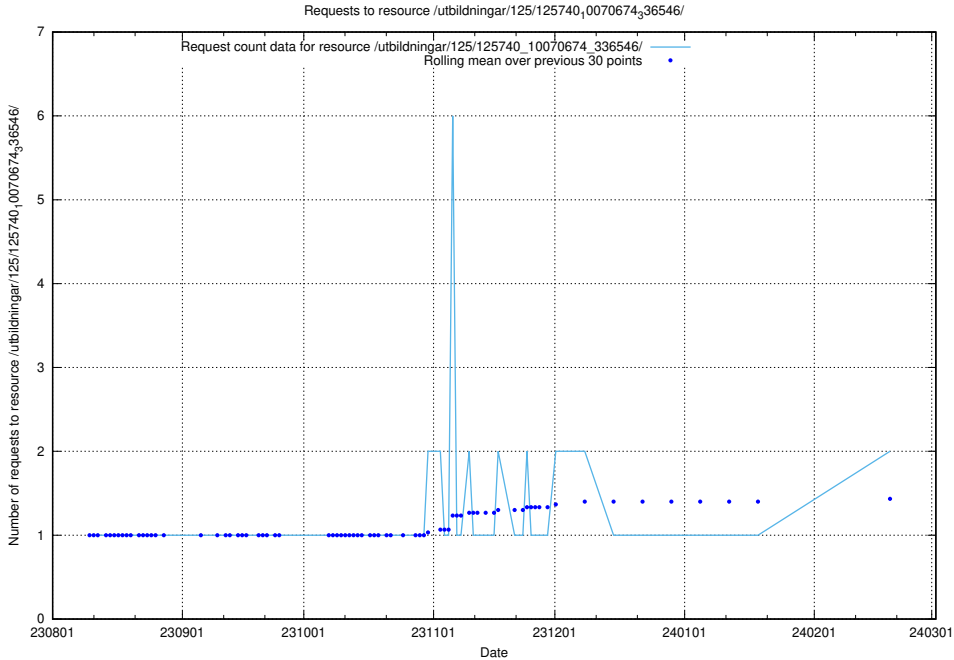

5.852 Usage of /utbildningar/125/125740_10070674_336546/

Here, we count the number of requests to resource /utbildningar/125/125740_10070674_336546/.