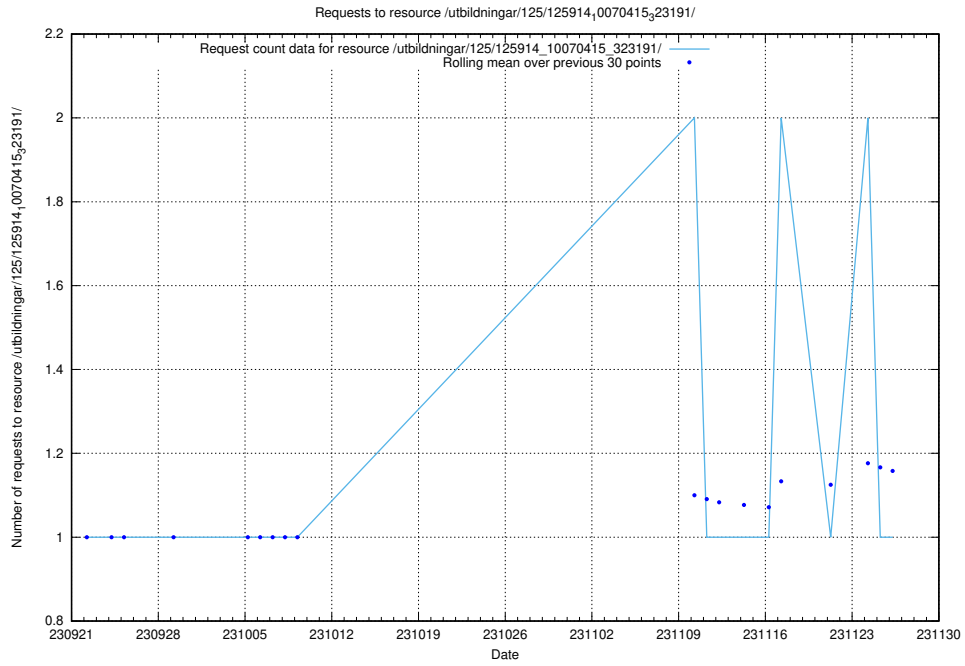

5.5208 Usage of /utbildningar/125/125914_10070415_323191/

Here, we count the number of requests to resource /utbildningar/125/125914_10070415_323191/.