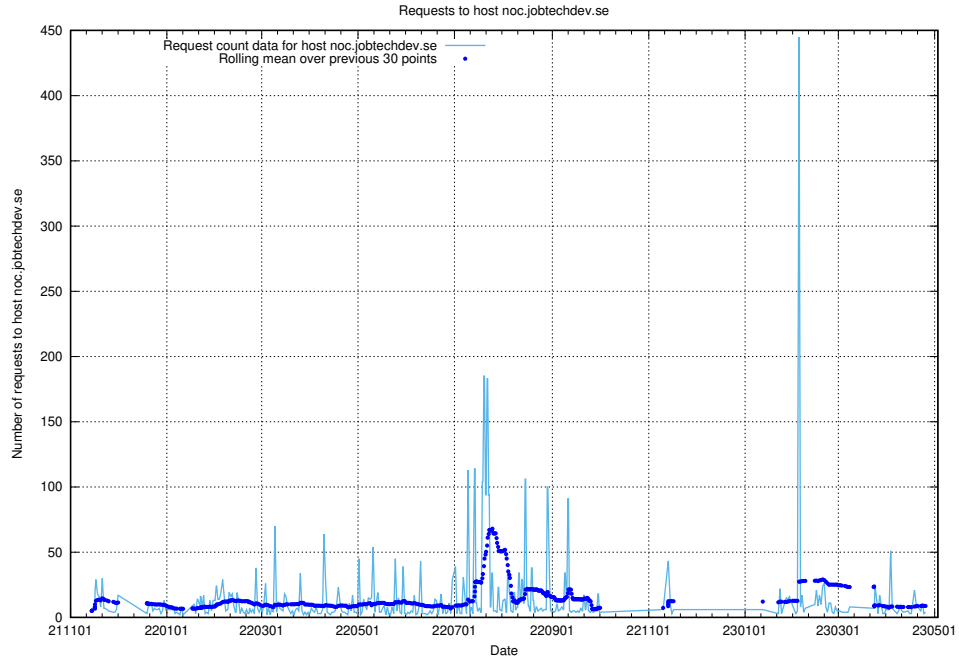

7.172 Usage of noc.jobtechdev.se

Here, we count the number of requests to host noc.jobtechdev.se.