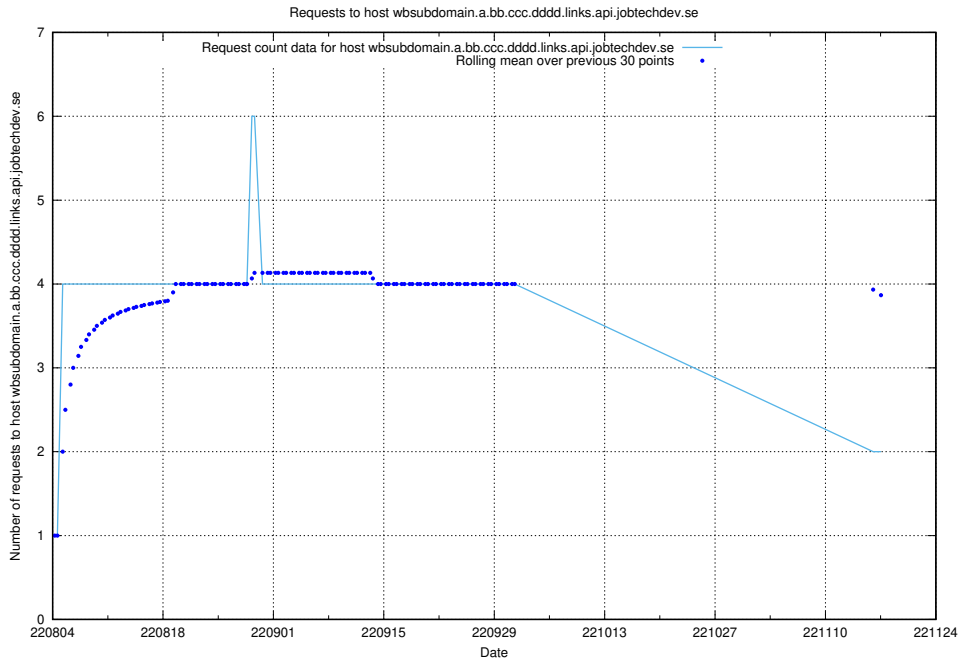

7.354 Usage of wbsubdomain.a.bb.ccc.dddd.links.api.jobtechdev.se

Here, we count the number of requests to host wbsubdomain.a.bb.ccc.dddd.links.api.jobtechdev.se.