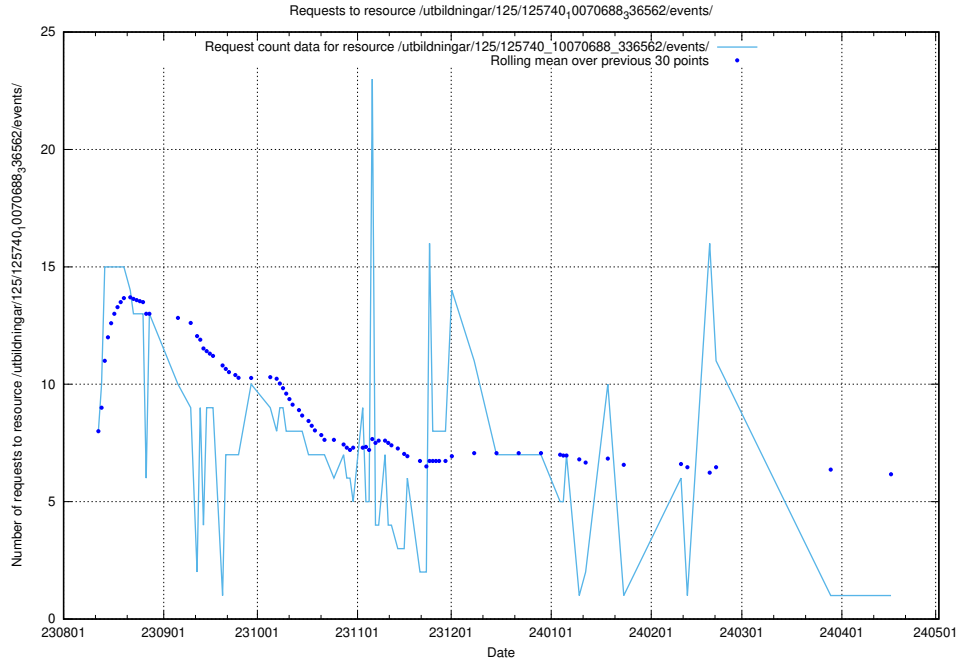

5.5507 Usage of /utbildningar/125/125740_10070688_336562/events/

Here, we count the number of requests to resource /utbildningar/125/125740_10070688_336562/events/