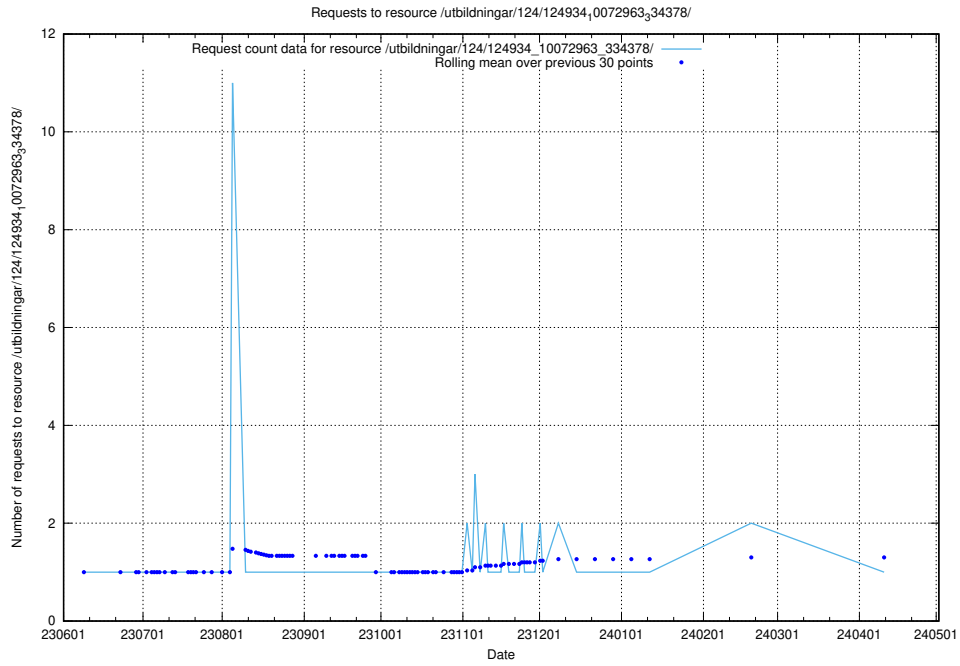

5.6554 Usage of /utbildningar/124/124934_10072963_334378/

Here, we count the number of requests to resource /utbildningar/124/124934_10072963_334378/.