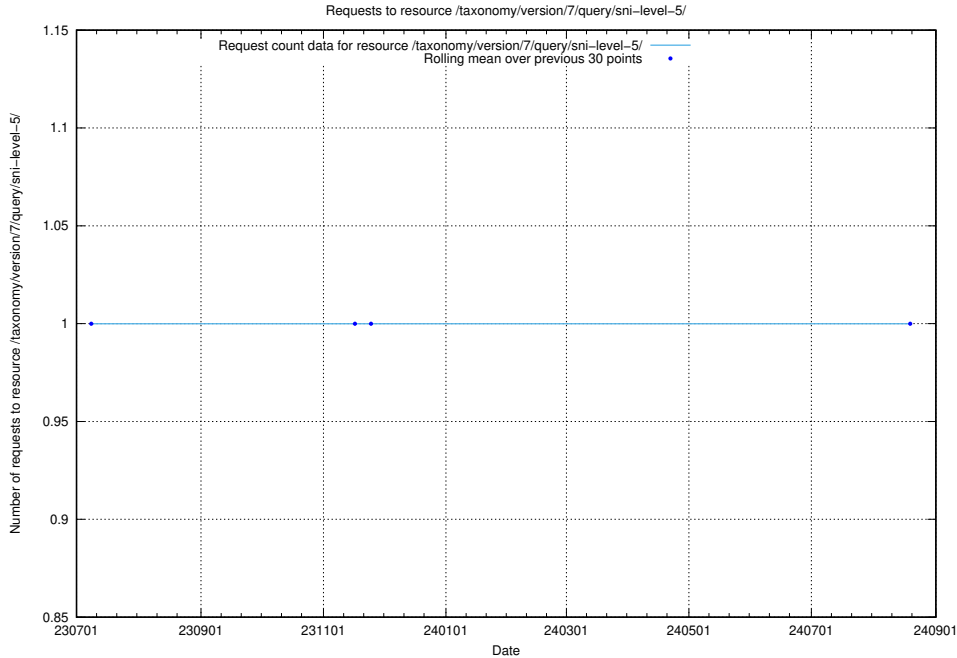

5.5901 Usage of /taxonomy/version/7/query/sni-level-5/

Here, we count the number of requests to resource /taxonomy/version/7/query/sni-level-5/.