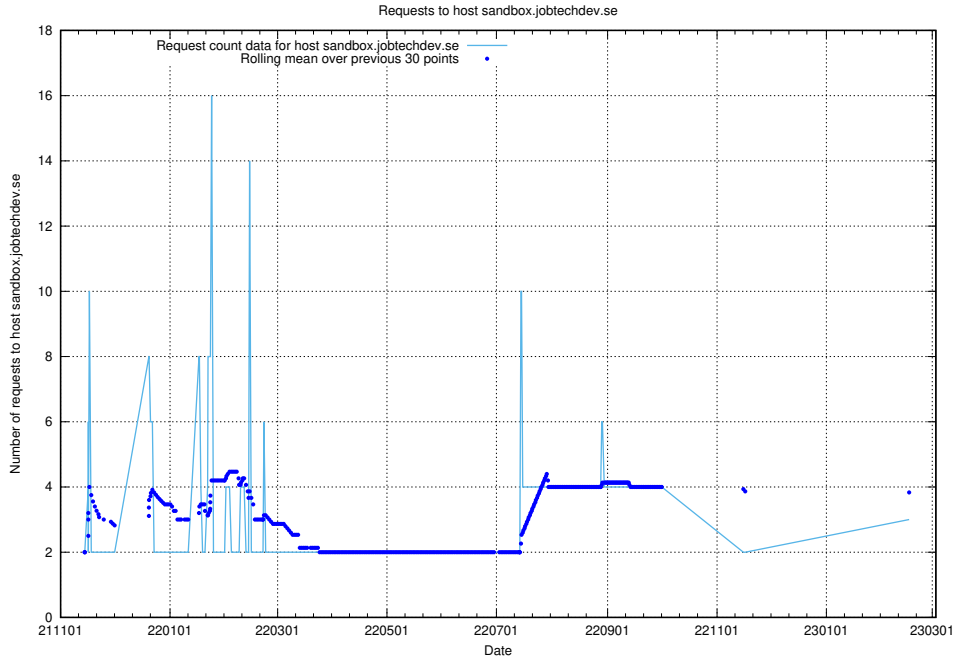

7.243 Usage of sandbox.jobtechdev.se

Here, we count the number of requests to host sandbox.jobtechdev.se.