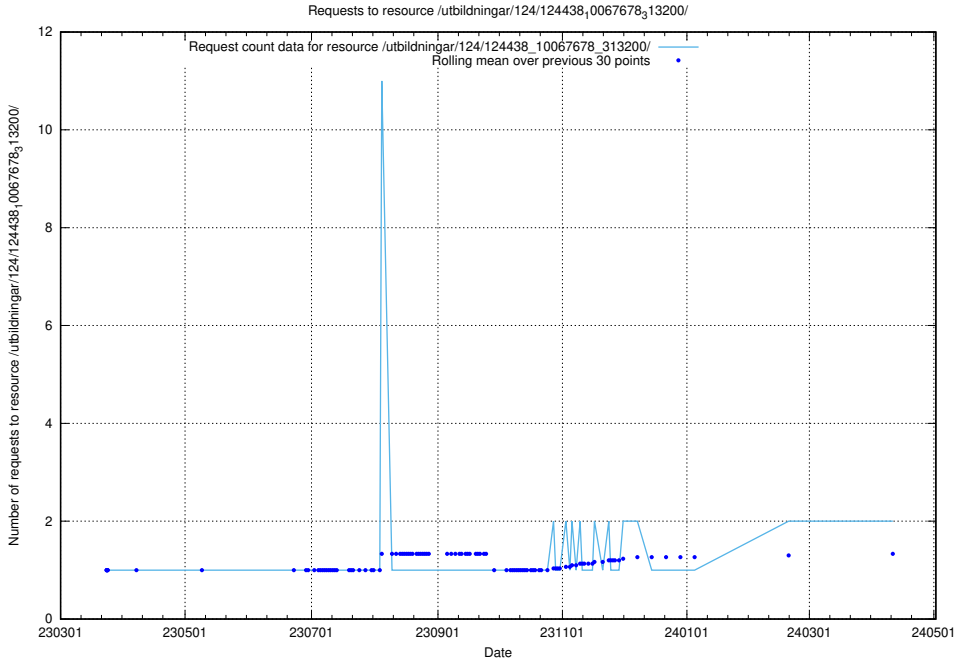

5.756 Usage of /utbildningar/124/124438_10067678_313200/

Here, we count the number of requests to resource /utbildningar/124/124438_10067678_313200/.