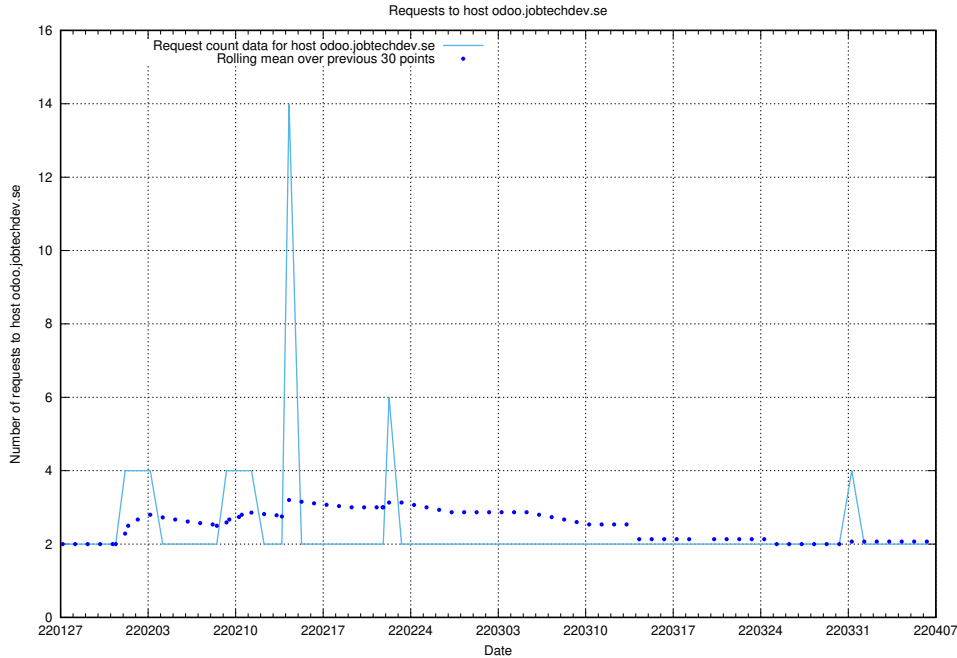

7.578 Usage of mentor-api.openshift.jobtechdev.se

Here, we count the number of requests to host mentor-api.openshift.jobtechdev.se.

7.579 Usage of mentor-api-4.openshift.jobtechdev.se

Here, we count the number of requests to host mentor-api-4.openshift.jobtechdev.se.