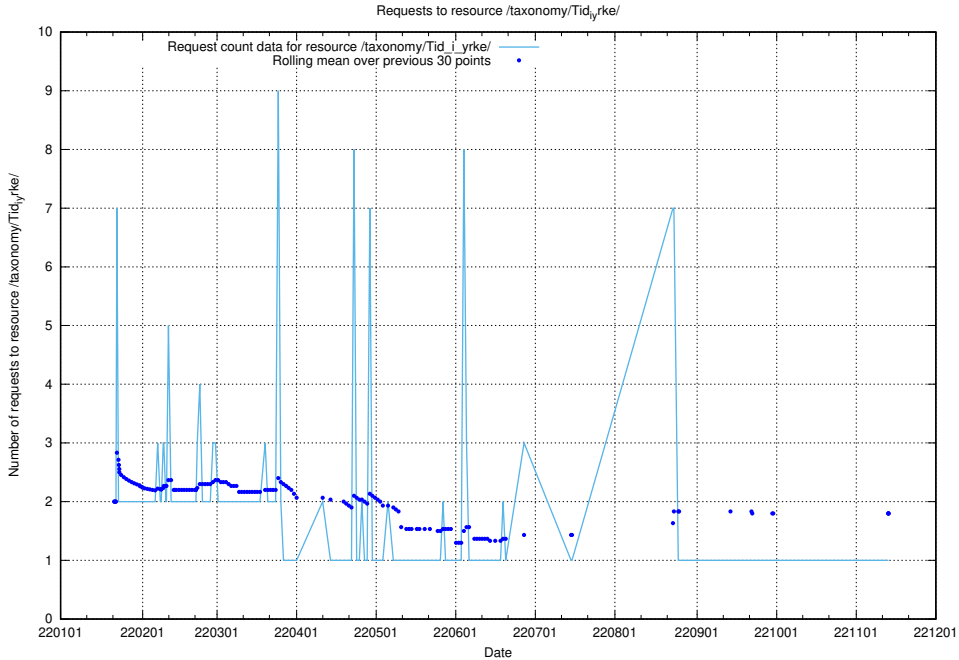

5.7019 Usage of /taxonomy/Tid_i_yrke/

Here, we count the number of requests to resource /taxonomy/Tid_i_yrke/.