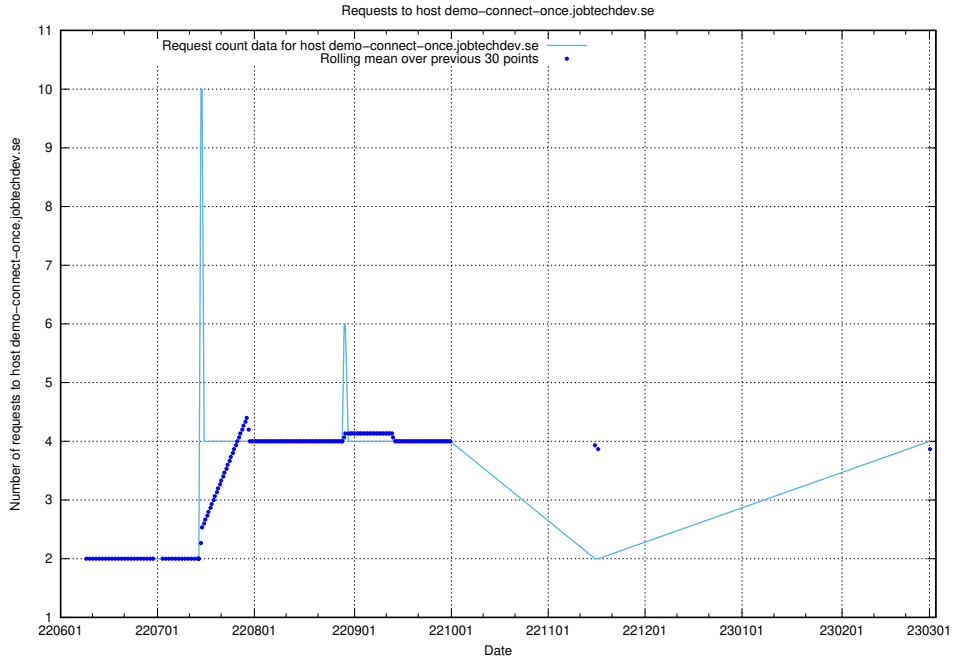

7.156 Usage of demo-connect-once.jobtechdev.se

Here, we count the number of requests to host demo-connect-once.jobtechdev.se.