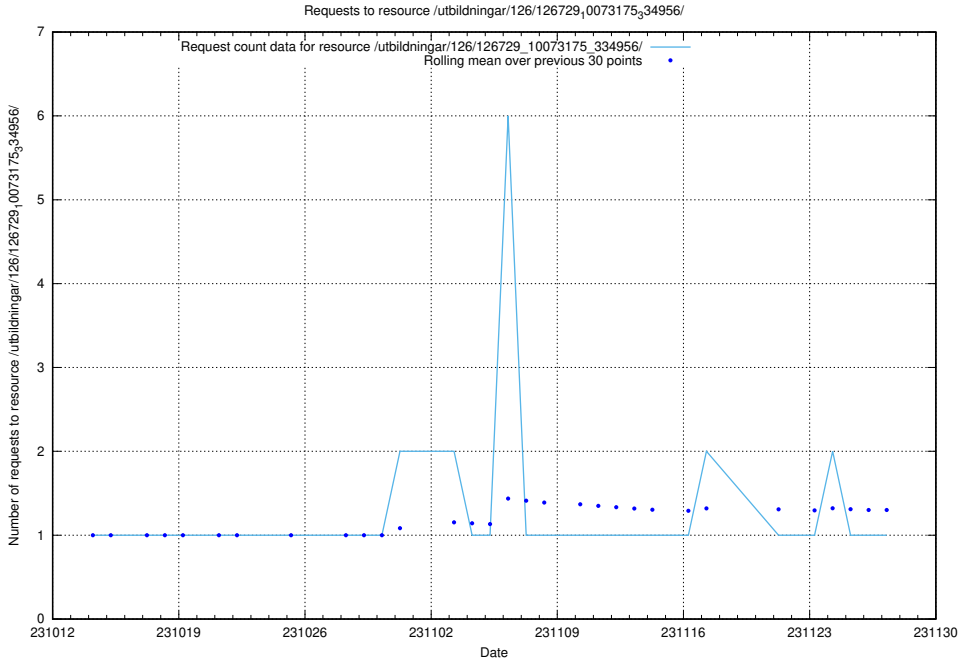

5.5039 Usage of /utbildningar/126/126729_10073175_334956/

Here, we count the number of requests to resource /utbildningar/126/126729_10073175_334956/.