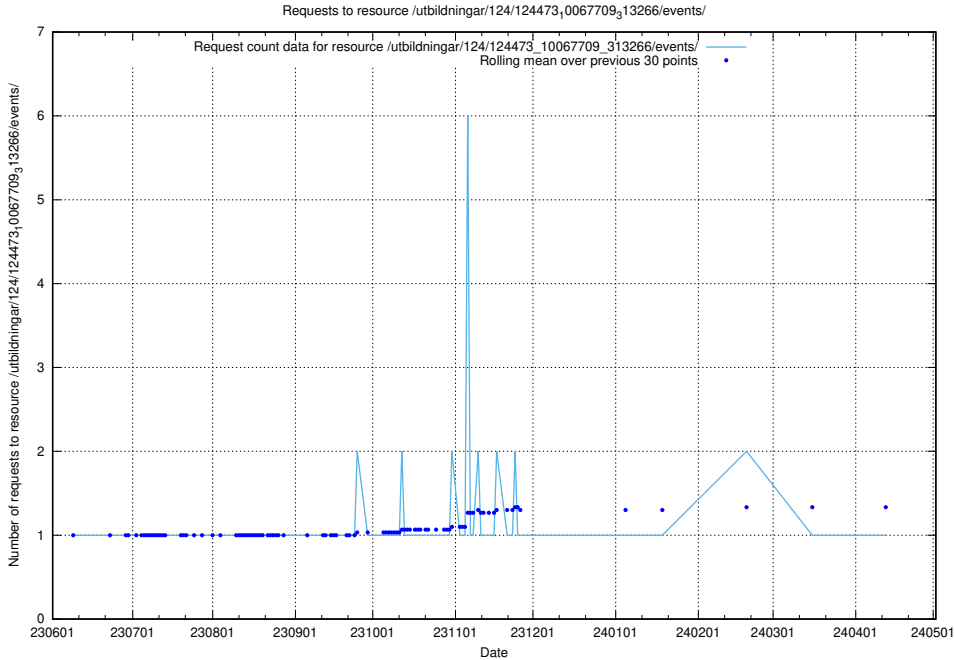

5.6562 Usage of /utbildningar/124/124473_10067709_313266/events/

Here, we count the number of requests to resource /utbildningar/124/124473_10067709_313266/events/