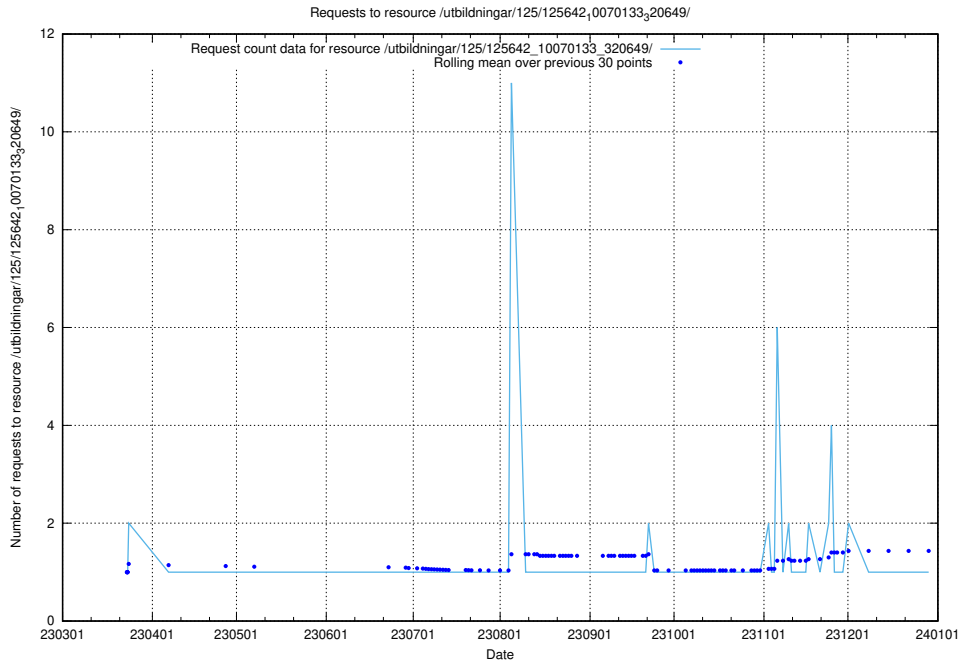

5.1107 Usage of /utbildningar/125/125642_10070133_320649/

Here, we count the number of requests to resource /utbildningar/125/125642_10070133_320649/.