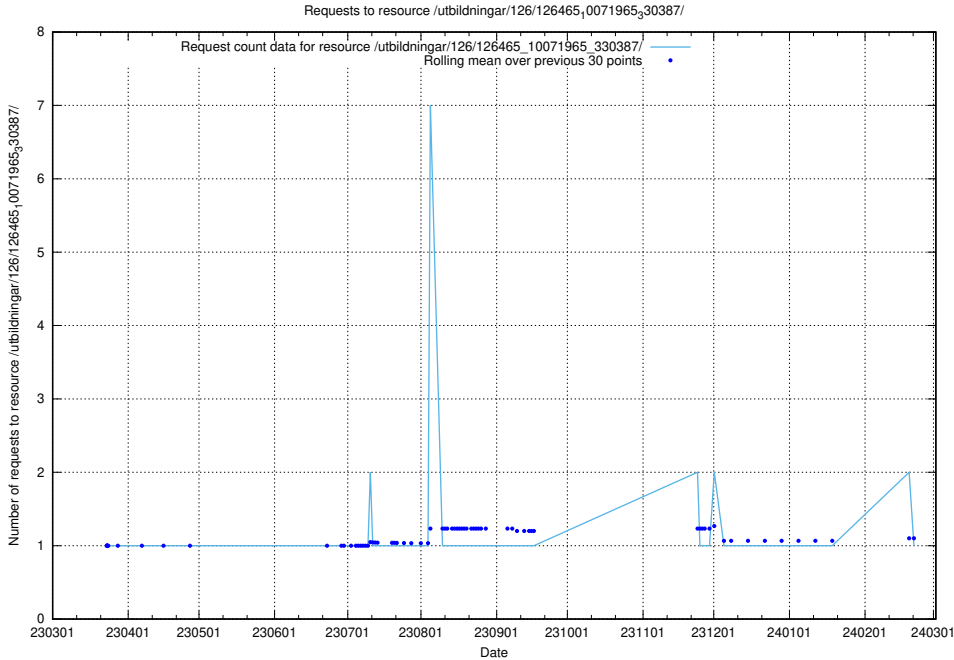

5.7122 Usage of /utbildningar/126/126465_10071965_330387/

Here, we count the number of requests to resource /utbildningar/126/126465_10071965_330387/.