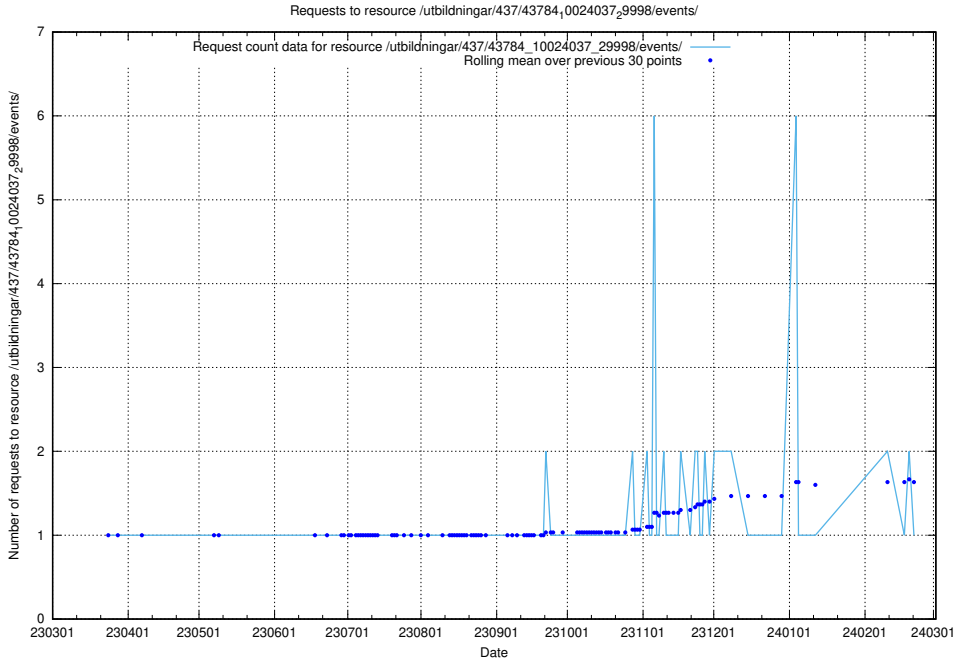

5.6886 Usage of /utbildningar/437/43784_10024037_29998/events/

Here, we count the number of requests to resource /utbildningar/437/43784_10024037_29998/events/.