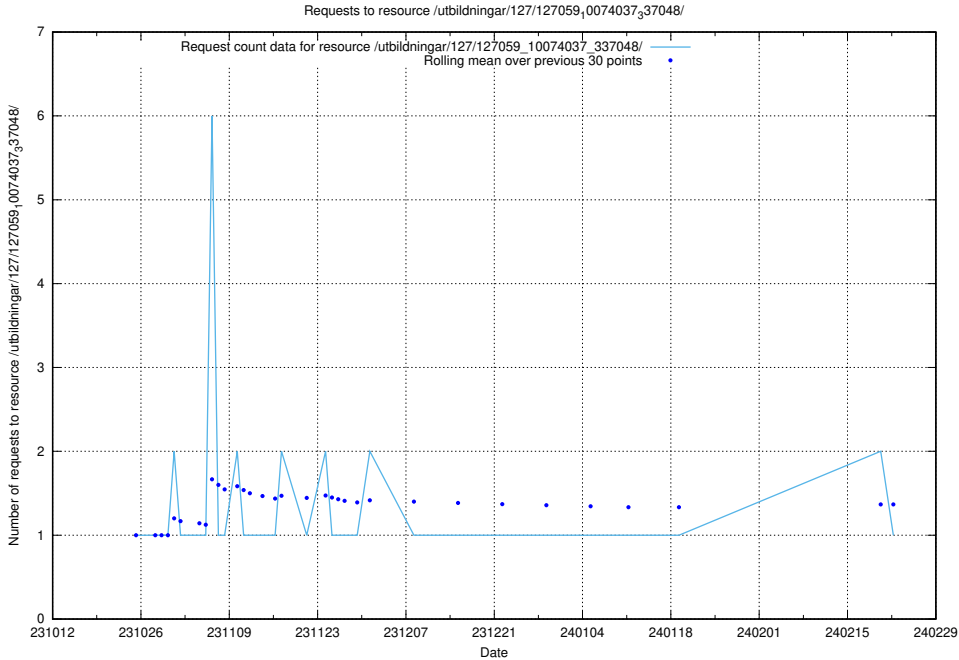

5.4913 Usage of /utbildningar/127/127059_10074037_337048/

Here, we count the number of requests to resource /utbildningar/127/127059_10074037_337048/.