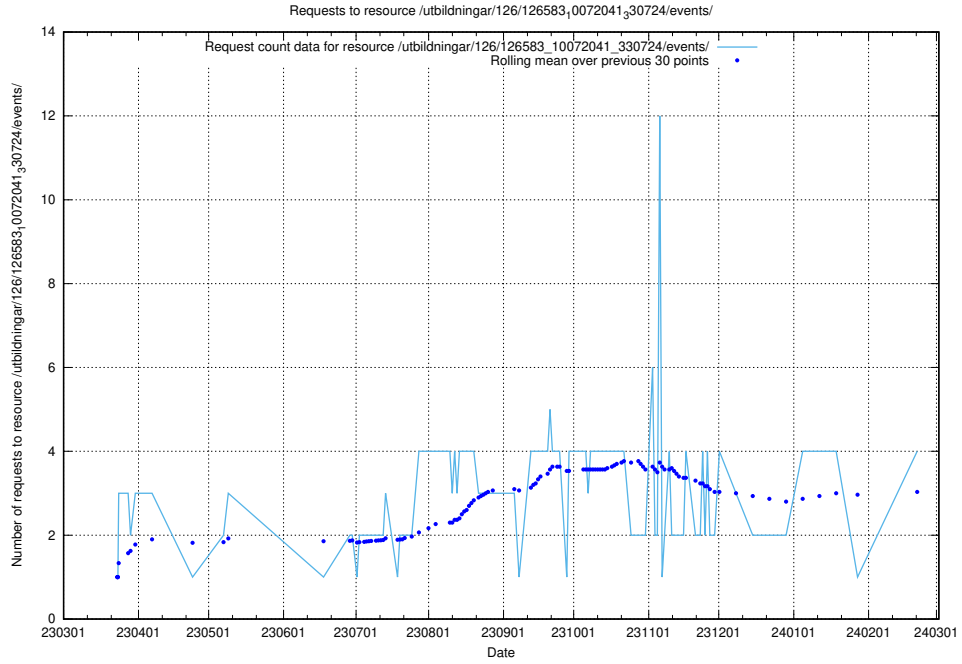

5.336 Usage of /utbildningar/126/126583_10072041_330724/events/

Here, we count the number of requests to resource /utbildningar/126/126583_10072041_330724/events/