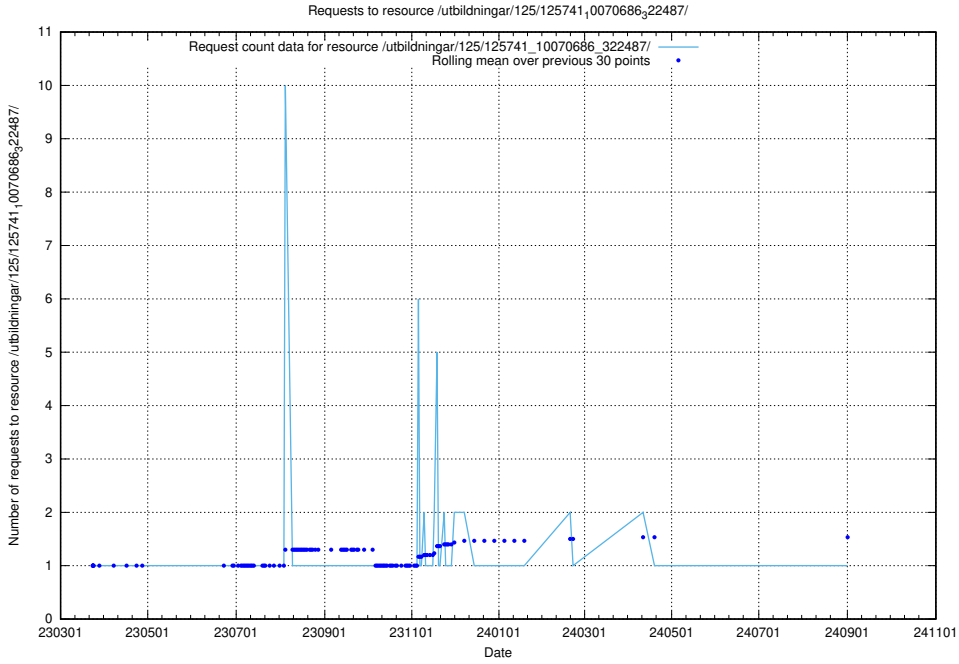

5.7175 Usage of /utbildningar/125/125741_10070686_322487/

Here, we count the number of requests to resource /utbildningar/125/125741_10070686_322487/.