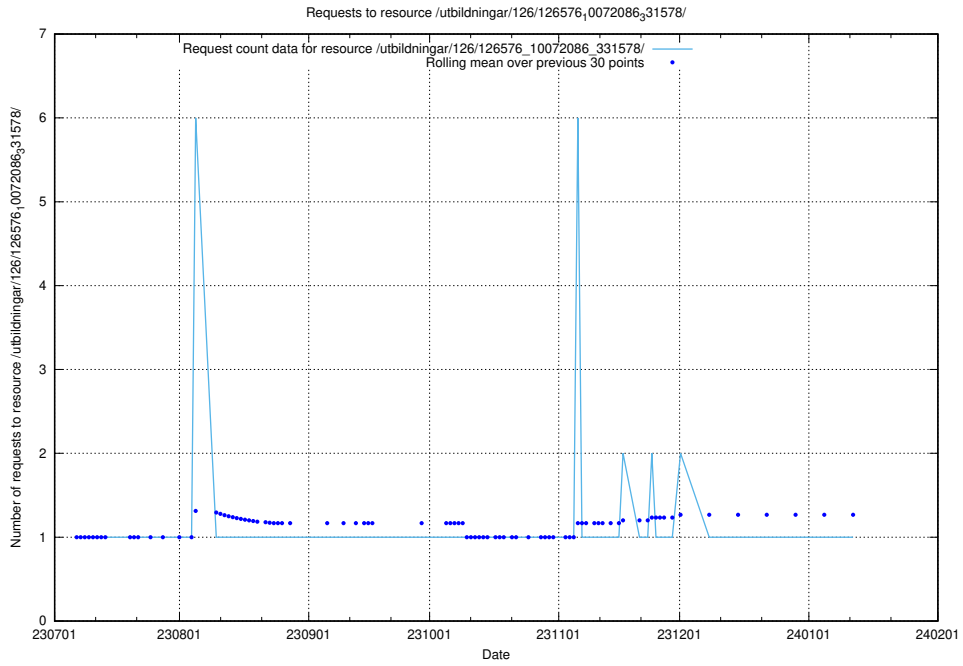

5.5999 Usage of /utbildningar/126/126576_10072086_331578/

Here, we count the number of requests to resource /utbildningar/126/126576_10072086_331578/.