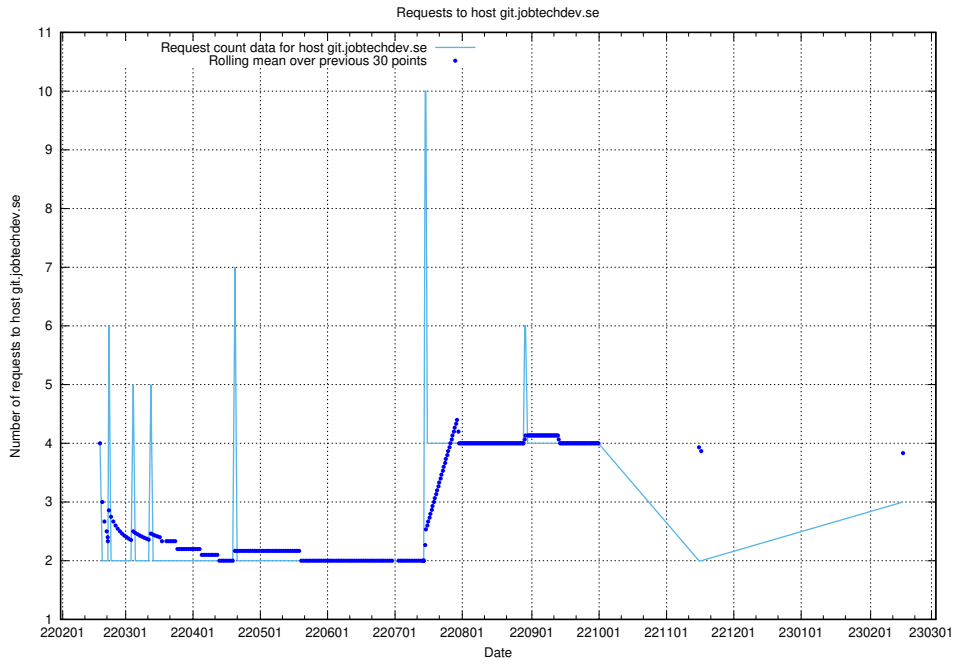

7.237 Usage of git.jobtechdev.se

Here, we count the number of requests to host git.jobtechdev.se.