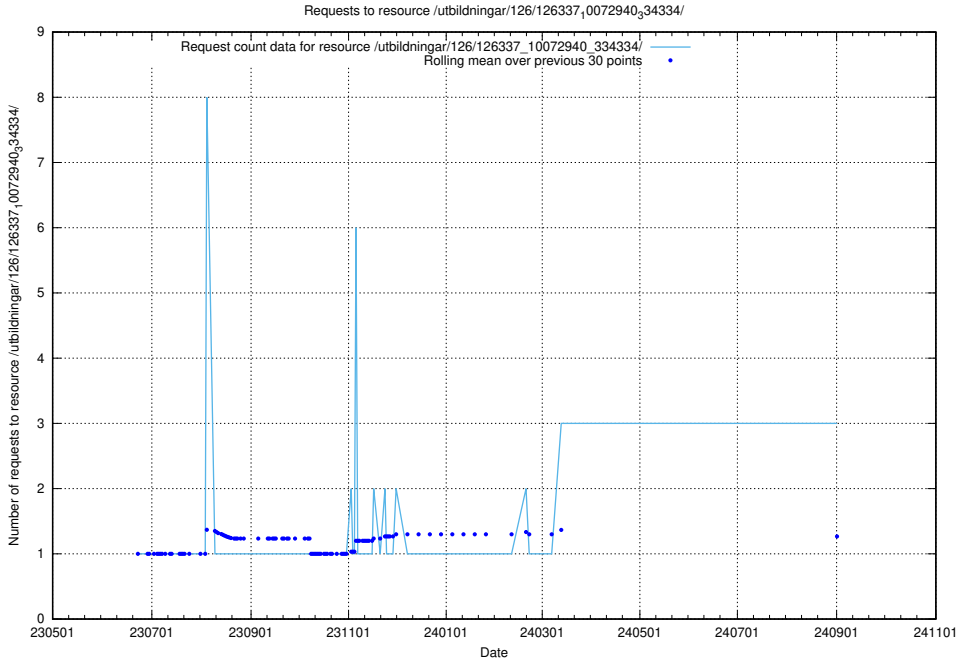

5.471 Usage of /utbildningar/126/126337_10072940_334334/

Here, we count the number of requests to resource /utbildningar/126/126337_10072940_334334/.