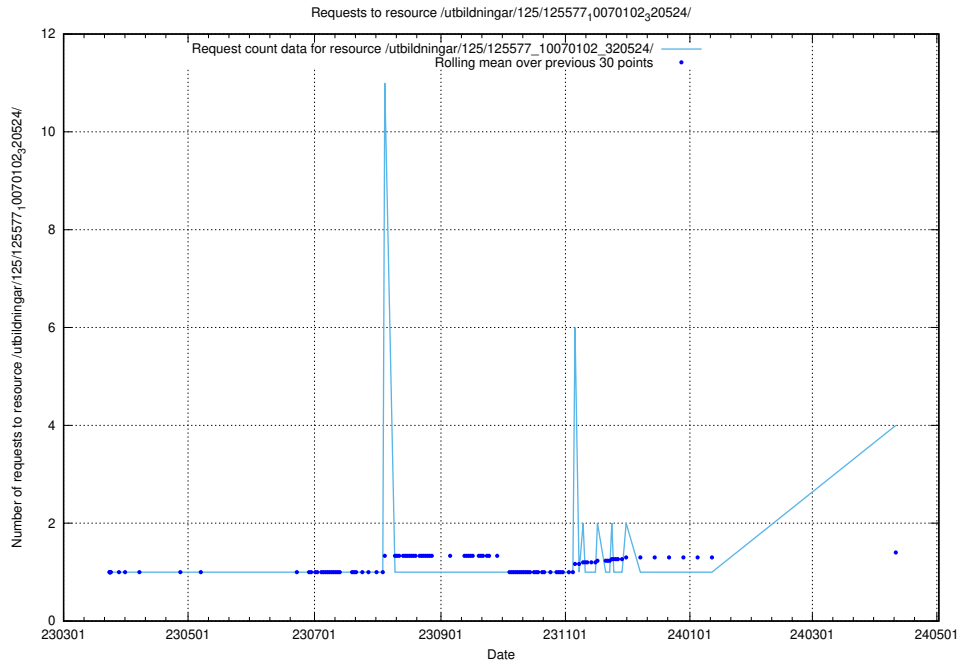

Here, we count the number of requests to resource /utbildningar/125/125581_10070104_320527/events/

5.224 Usage of /utbildningar/125/125577_10070102_320524/

Here, we count the number of requests to resource /utbildningar/125/125577_10070102_320524/.