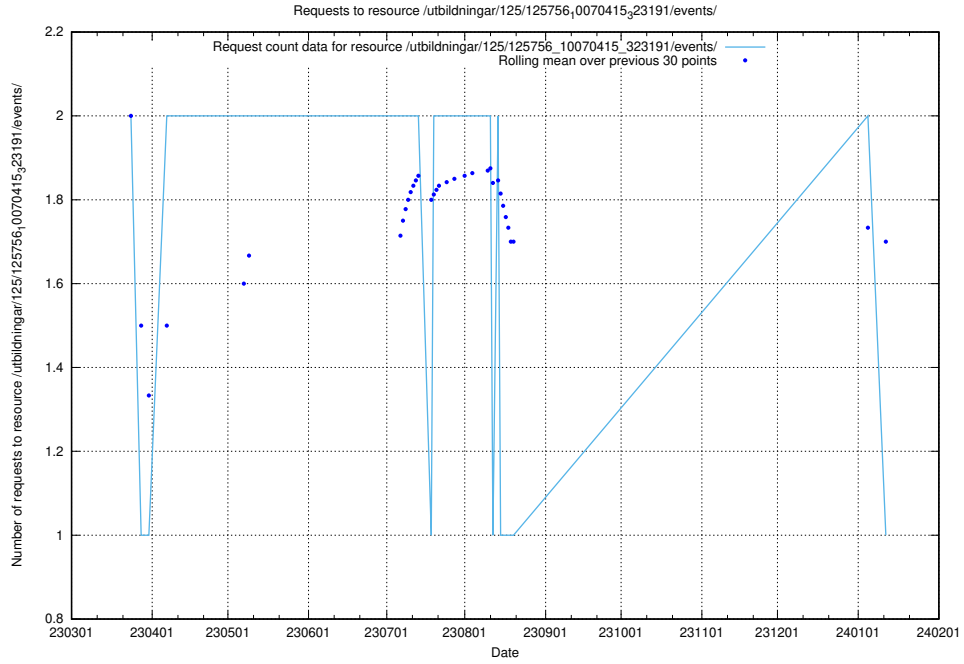

5.6858 Usage of /utbildningar/125/125756_10070415_323191/events/

Here, we count the number of requests to resource /utbildningar/125/125756_10070415_323191/events/