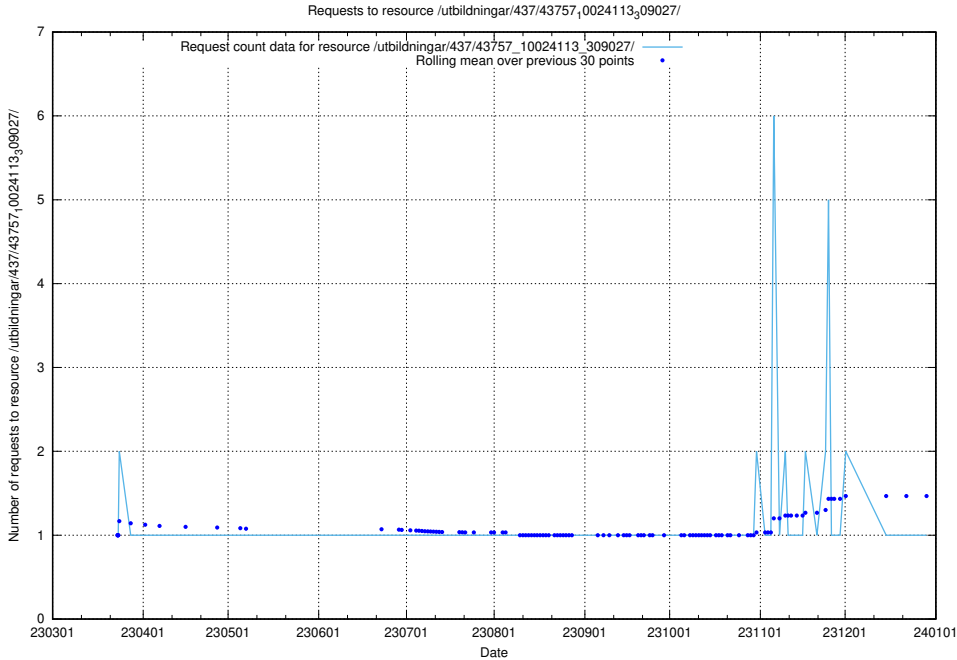

5.7081 Usage of /utbildningar/437/43757_10024113_309027/

Here, we count the number of requests to resource /utbildningar/437/43757_10024113_309027/.