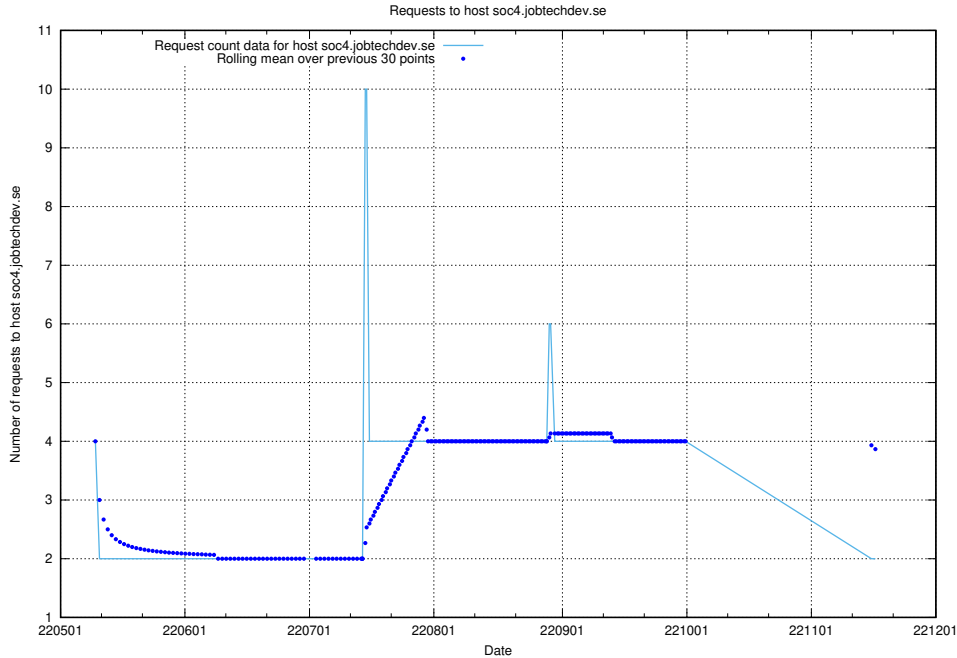

7.433 Usage of soc4.jobtechdev.se

Here, we count the number of requests to host soc4.jobtechdev.se.