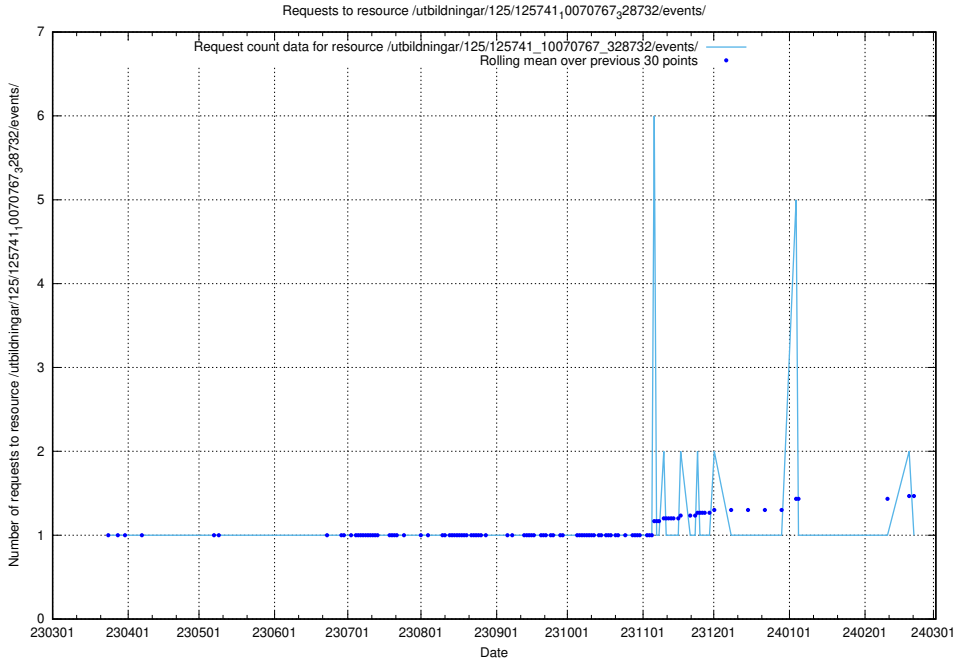

5.6925 Usage of /utbildningar/125/125741_10070767_328732/events/

Here, we count the number of requests to resource /utbildningar/125/125741_10070767_328732/events/