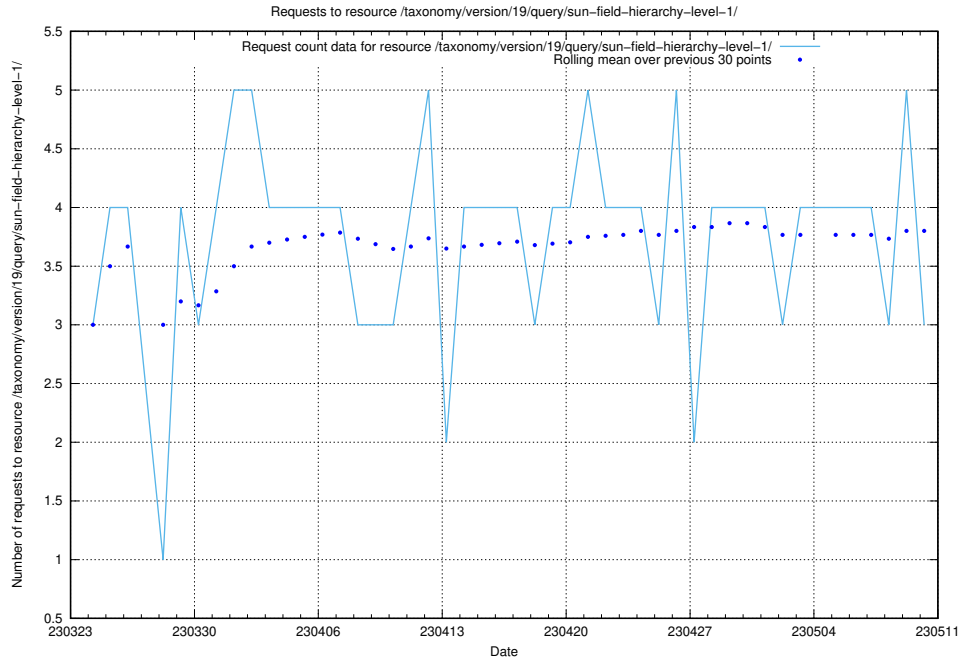

5.504 Usage of /taxonomy/version/19/query/sun-field-hierarchy-level-1/

Here, we count the number of requests to resource /taxonomy/version/19/query/sun-field-hierarchy-level-1/.