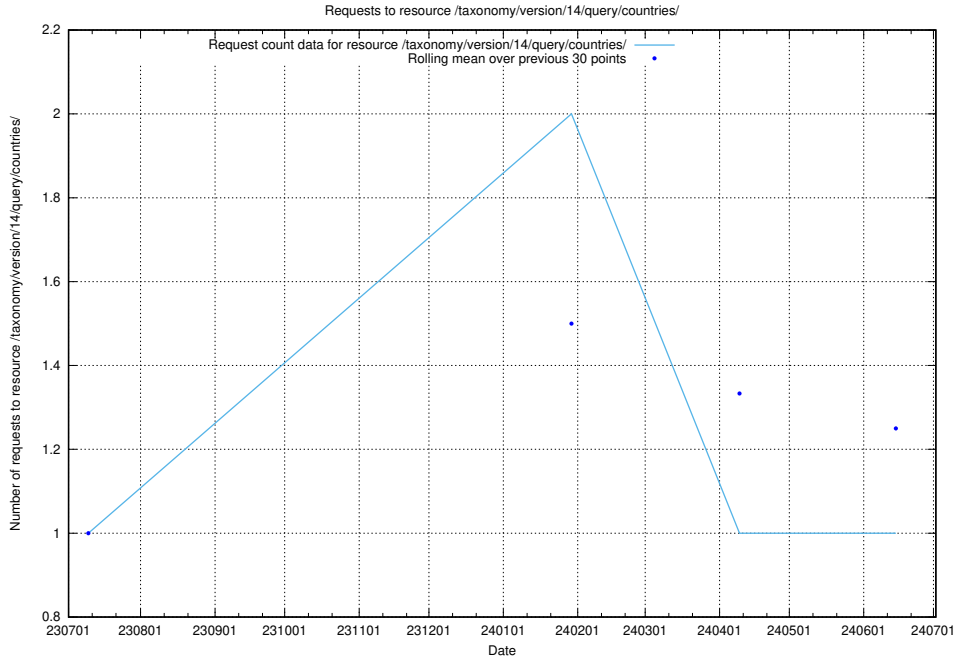

5.5859 Usage of /taxonomy/version/14/query/countries/

Here, we count the number of requests to resource /taxonomy/version/14/query/countries/.