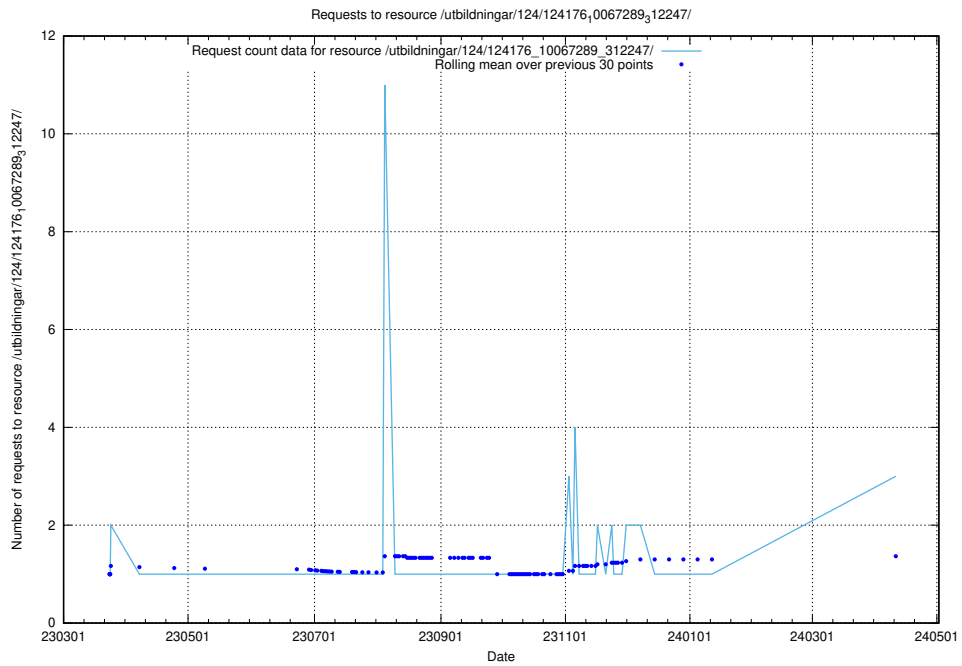

5.412 Usage of /utbildningar/124/124176_10067289_312247/

Here, we count the number of requests to resource /utbildningar/124/124176_10067289_312247/.