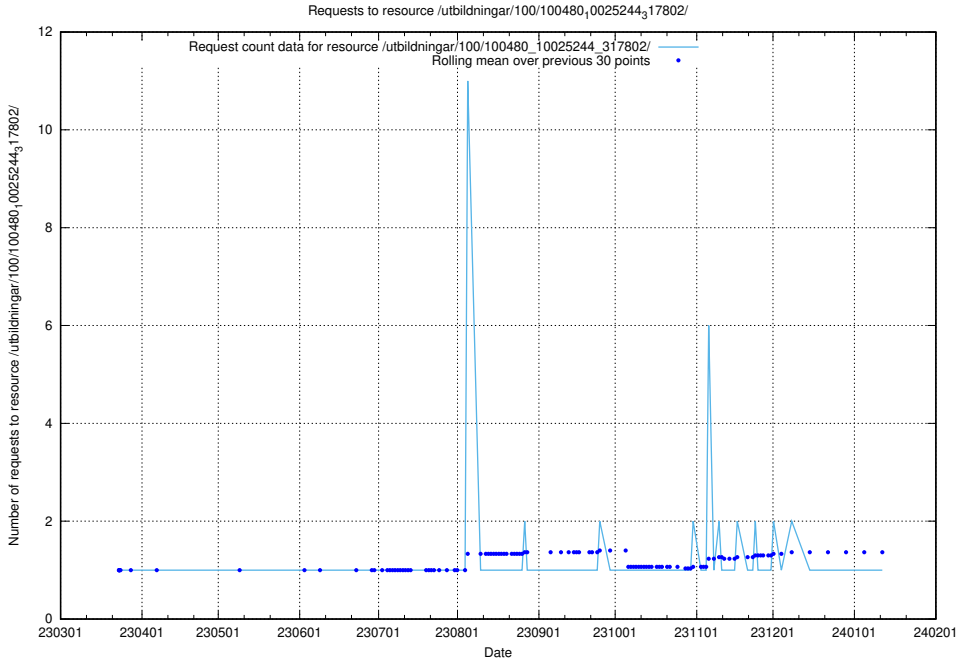

5.6373 Usage of /utbildningar/100/100480_10025244_317802/

Here, we count the number of requests to resource /utbildningar/100/100480_10025244_317802/.