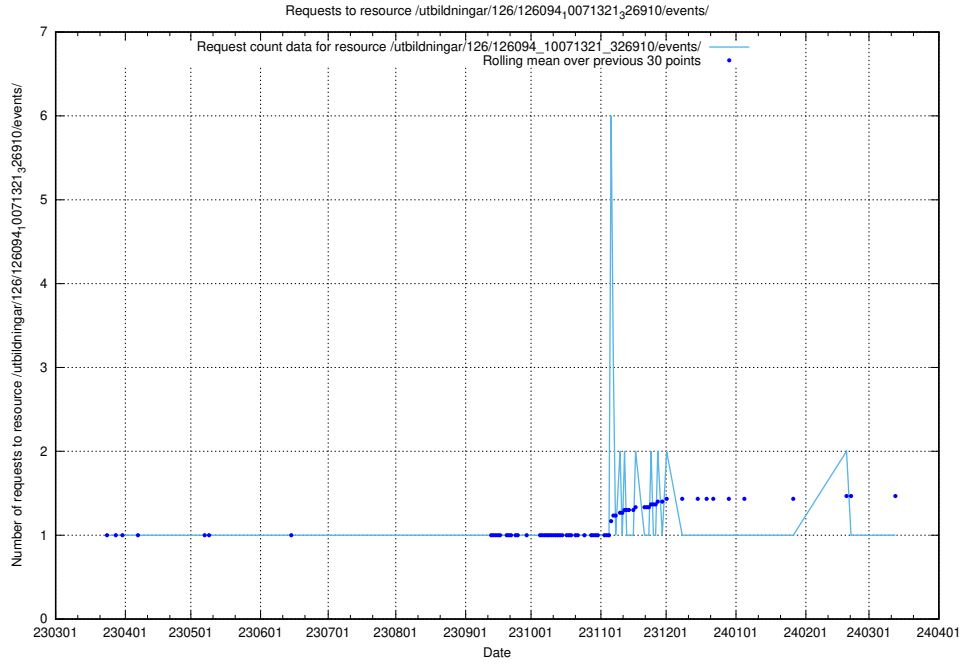

5.6911 Usage of /utbildningar/126/126094_10071321_326910/events/

Here, we count the number of requests to resource /utbildningar/126/126094_10071321_326910/events/