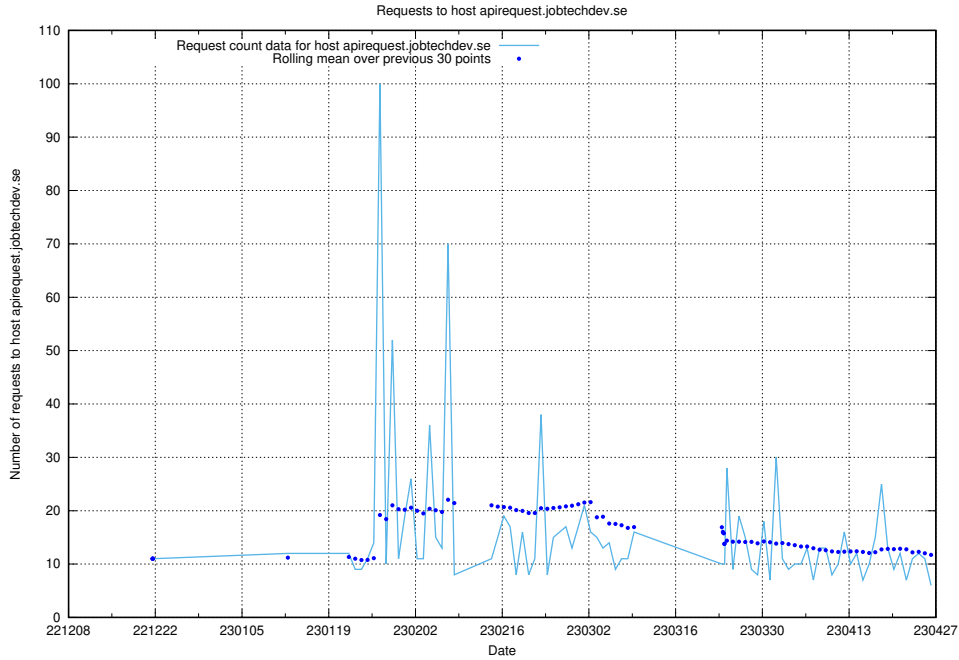

7.87 Usage of apirequest.jobtechdev.se

Here, we count the number of requests to host apirequest.jobtechdev.se.