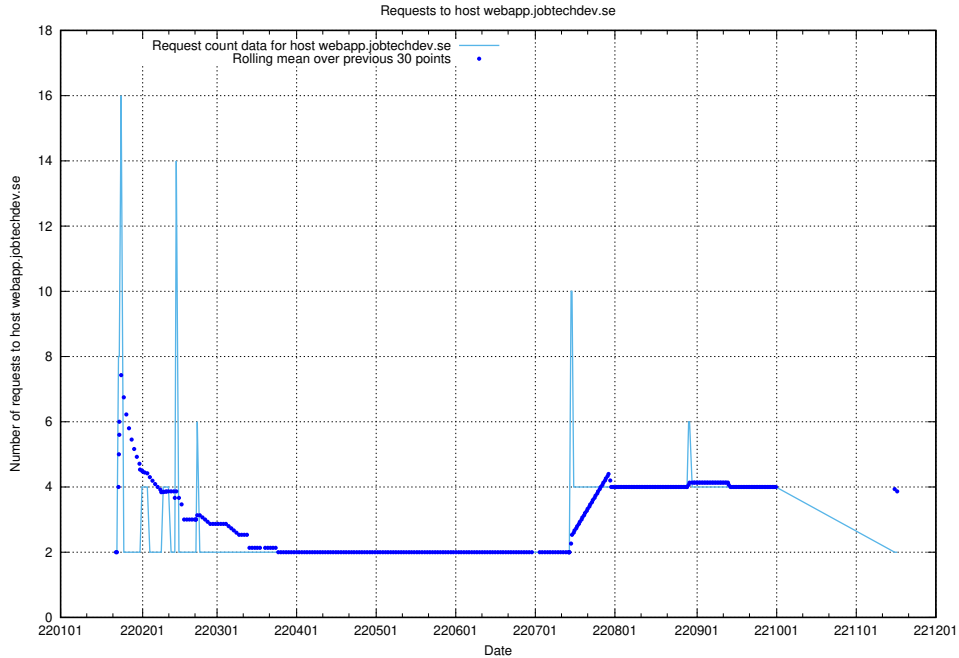

7.586 Usage of webapp.jobtechdev.se

Here, we count the number of requests to host webapp.jobtechdev.se.