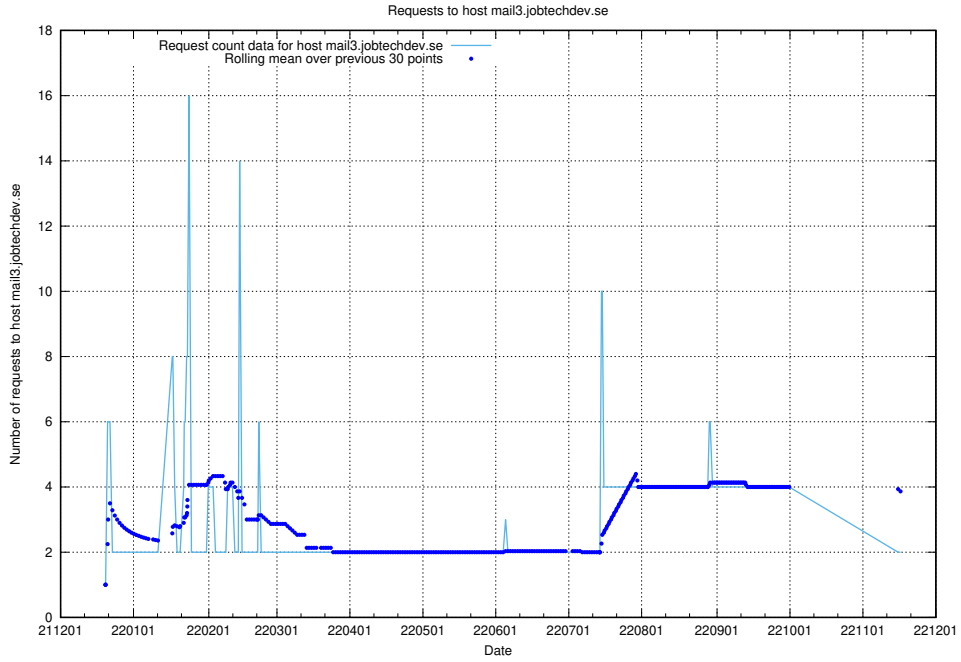

7.379 Usage of mail3.jobtechdev.se

Here, we count the number of requests to host mail3.jobtechdev.se.