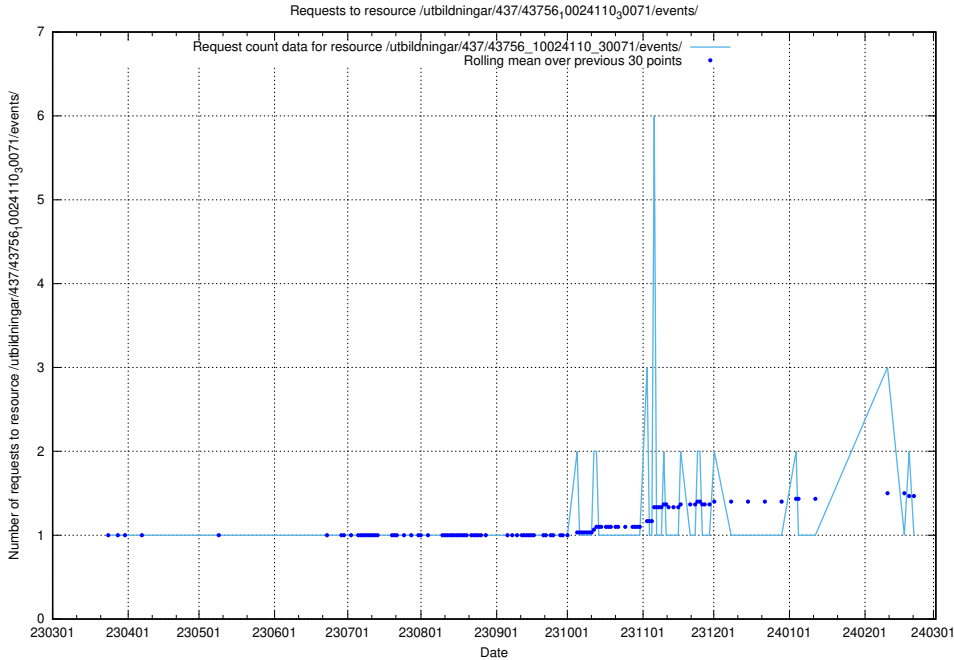

5.6892 Usage of /utbildningar/437/43756_10024110_30071/events/

Here, we count the number of requests to resource /utbildningar/437/43756_10024110_30071/events/.