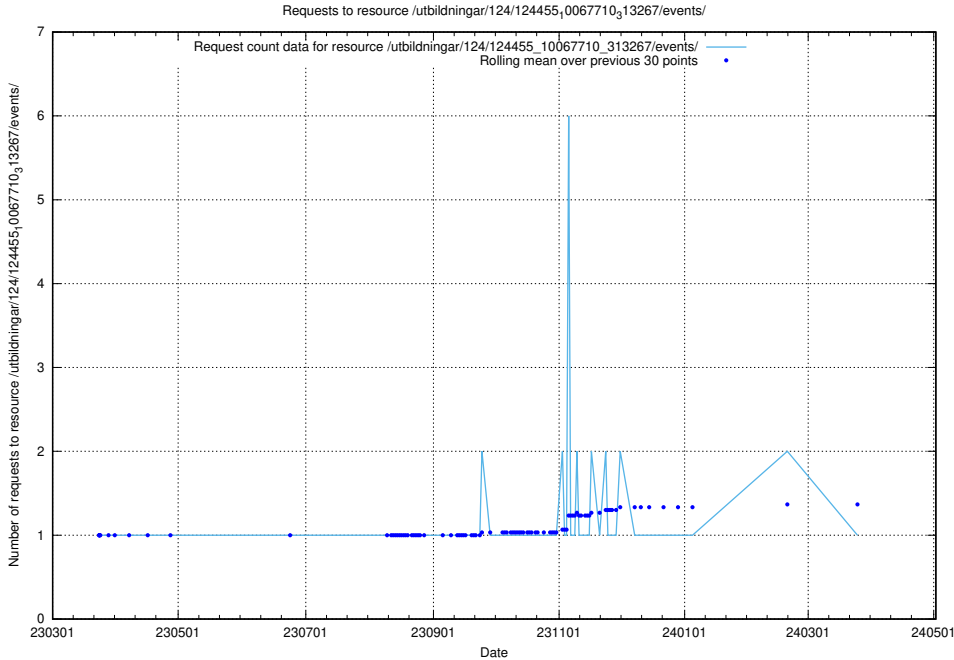

Here, we count the number of requests to resource /utbildningar/utb_emil/125/125198_10069395_332456/

5.4144 Usage of /utbildningar/124/124455_10067710_313267/events/

Here, we count the number of requests to resource /utbildningar/124/124455_10067710_313267/events/