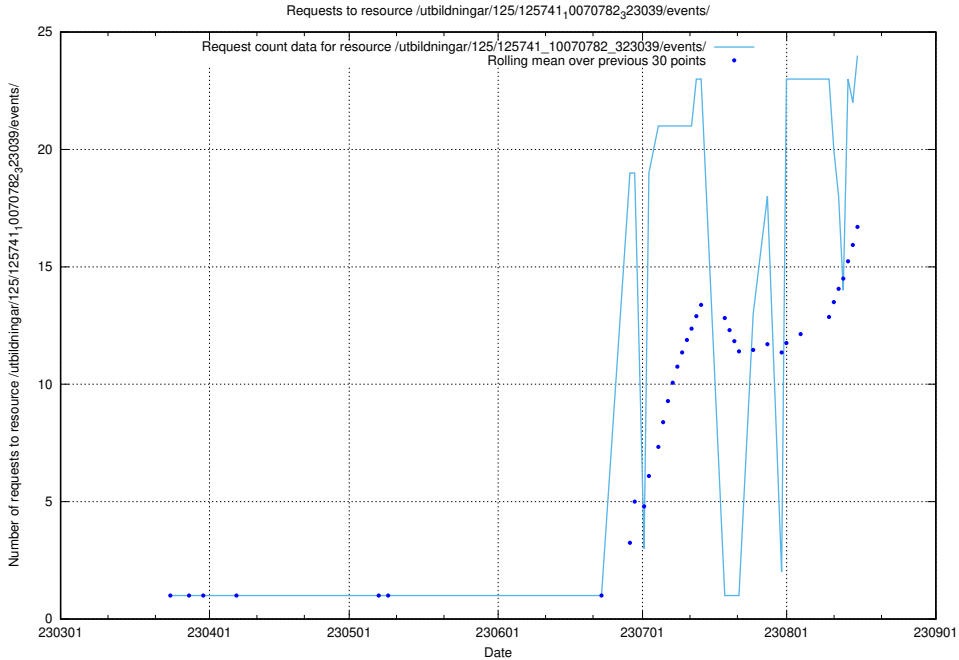

5.4 Usage of /utbildningar/125/125741_10070782_323039/events/

Here, we count the number of requests to resource /utbildningar/125/125741_10070782_323039/events/