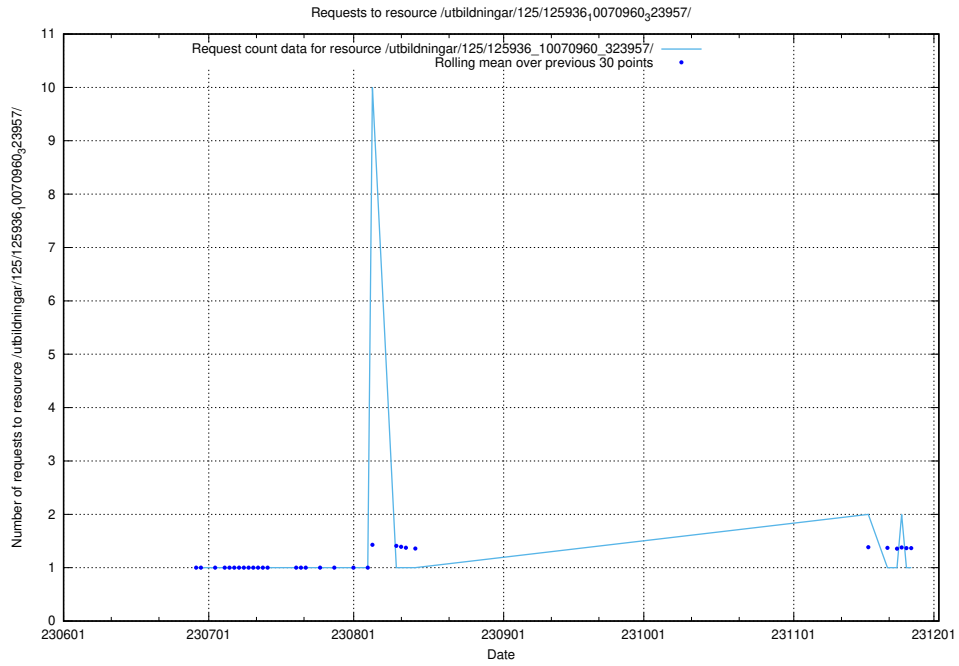

Here, we count the number of requests to resource /utbildningar/125/125936_10070960_323957/events/

5.6163 Usage of /utbildningar/125/125936_10070960_323957/

Here, we count the number of requests to resource /utbildningar/125/125936_10070960_323957/.