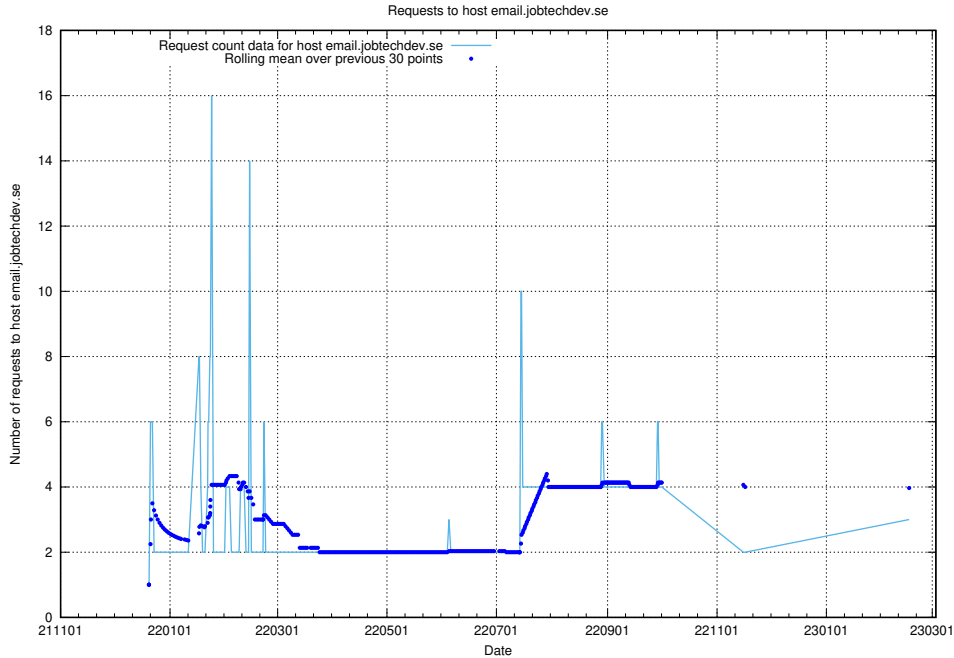

7.211 Usage of email.jobtechdev.se

Here, we count the number of requests to host email.jobtechdev.se.