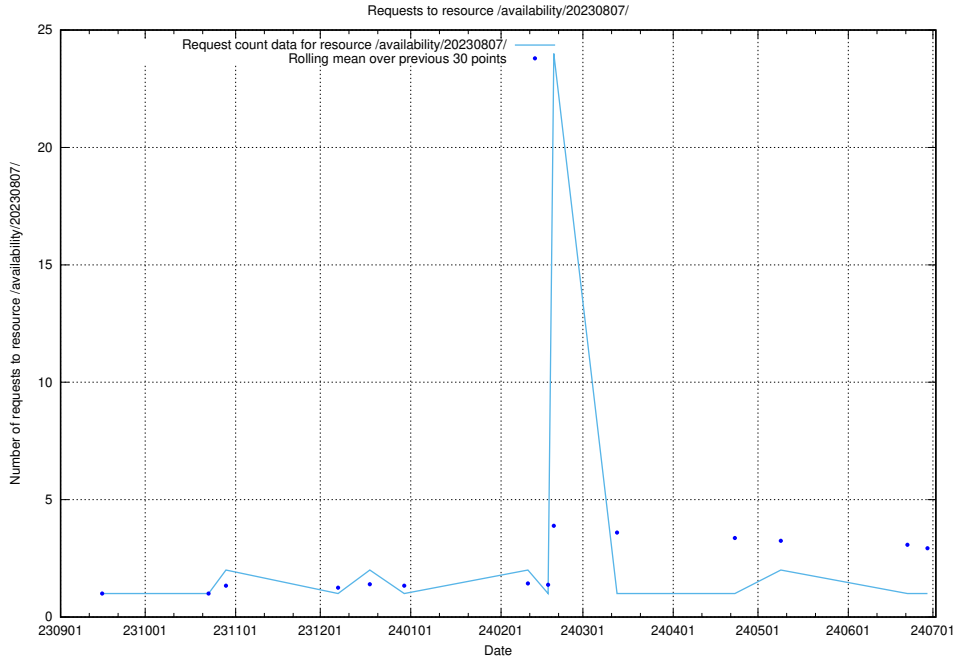

5.5263 Usage of /availability/20230807/

Here, we count the number of requests to resource /availability/20230807/.