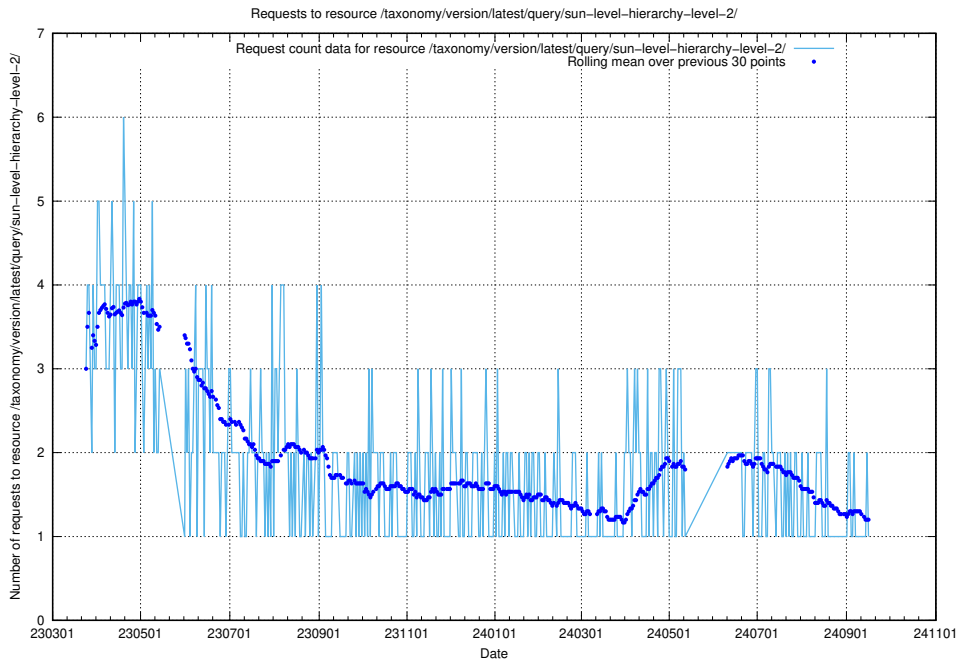

5.6756 Usage of /taxonomy/version/latest/query/sun-level-hierarchy-level-2/

Here, we count the number of requests to resource /taxonomy/version/latest/query/sun-level-hierarchy-level-2/.