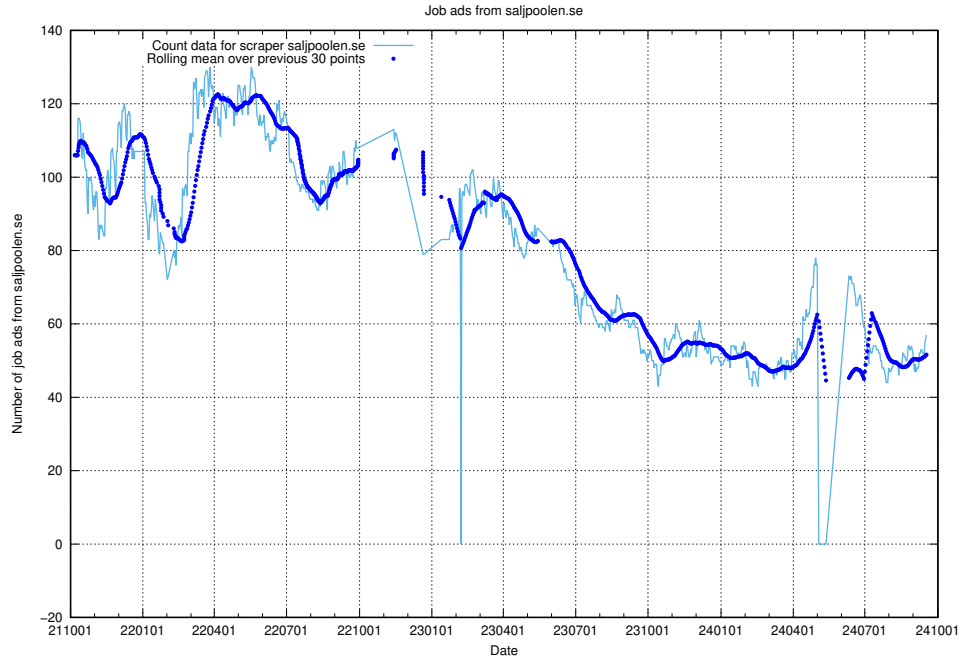

13.16 Number of ads by scraper saljpoolen.se

Here, we count the number of job ads scraped from saljpoolen.se.