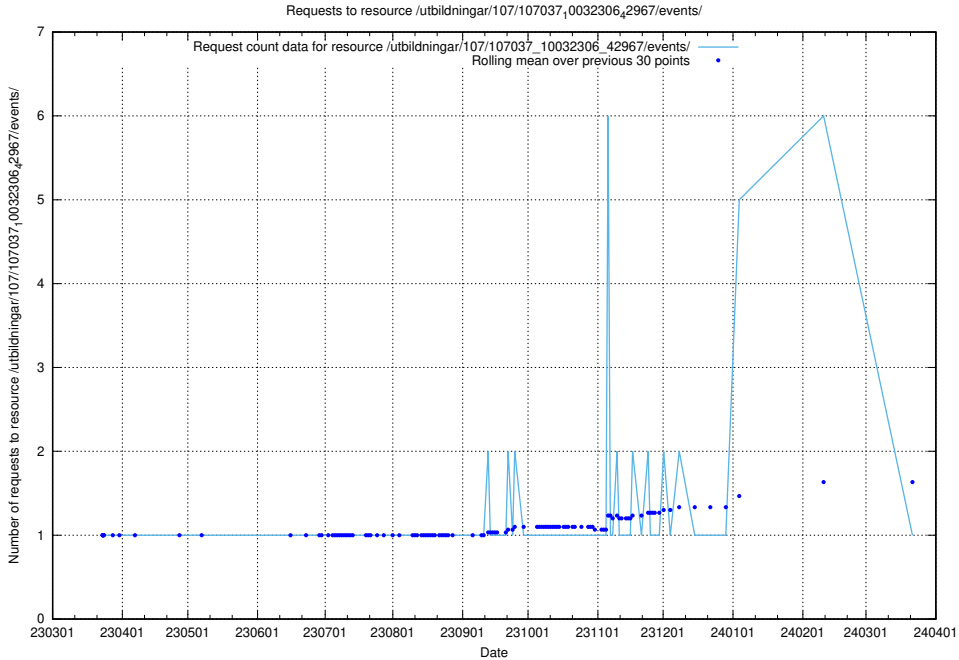

5.6072 Usage of /utbildningar/107/107037_10032306_42967/events/

Here, we count the number of requests to resource /utbildningar/107/107037_10032306_42967/events/.