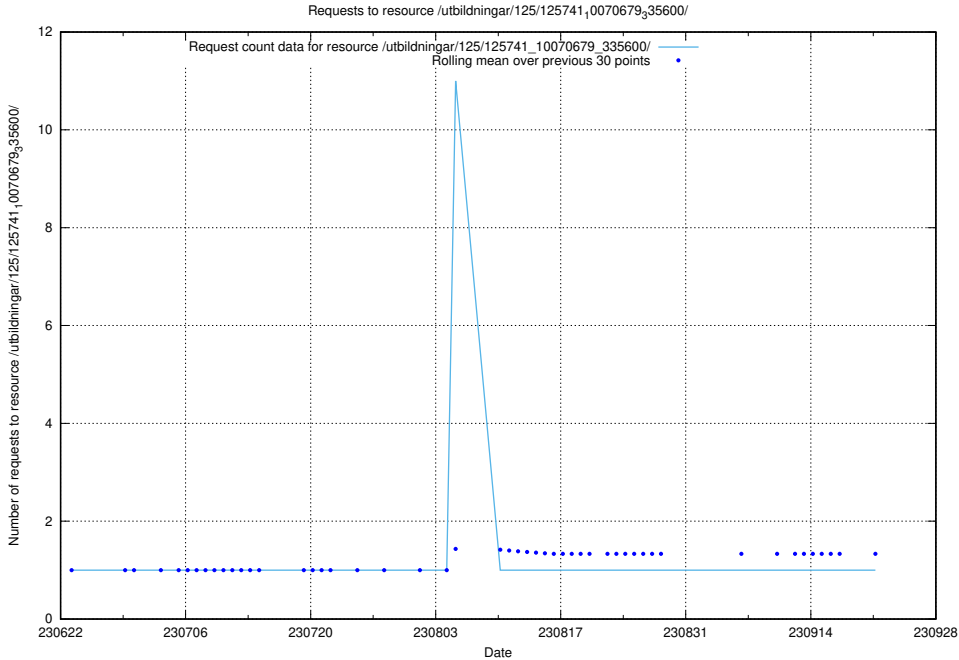

5.6355 Usage of /utbildningar/125/125740_10070782_335875/

Here, we count the number of requests to resource /utbildningar/125/125740_10070782_335875/.

5.6356 Usage of /utbildningar/125/125740_10070767_322935/events/