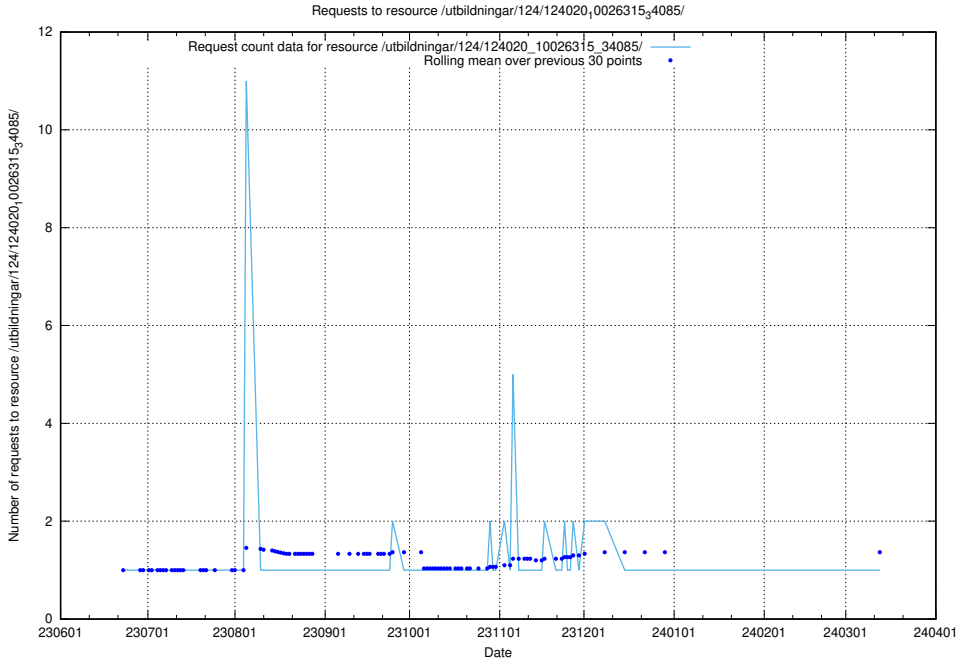

5.6492 Usage of /utbildningar/124/124020_10026315_34085/

Here, we count the number of requests to resource /utbildningar/124/124020_10026315_34085/.