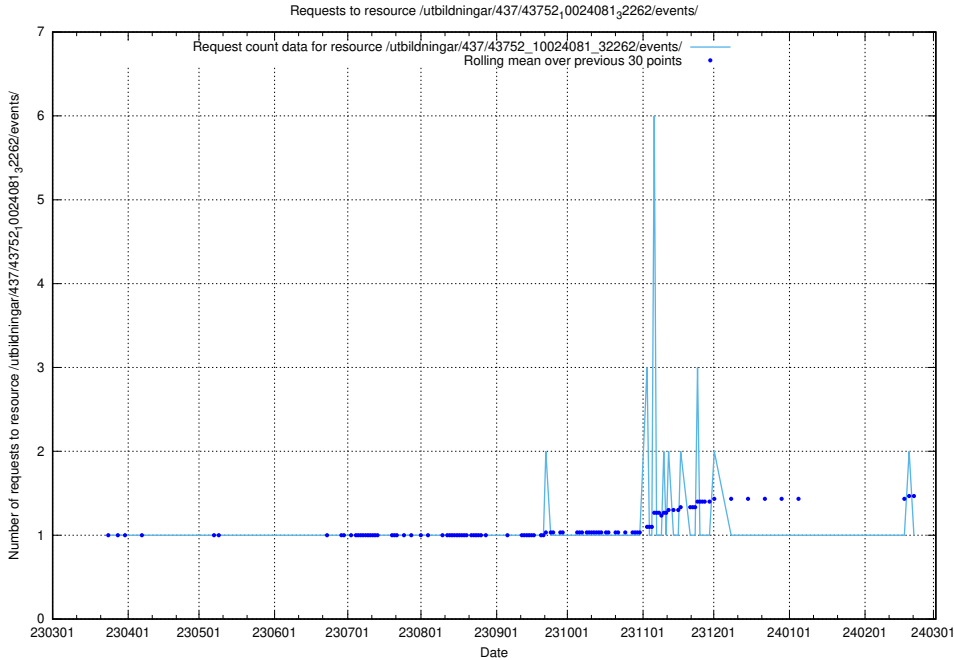

5.6896 Usage of /utbildningar/437/43752_10024081_32262/events/

Here, we count the number of requests to resource /utbildningar/437/43752_10024081_32262/events/.