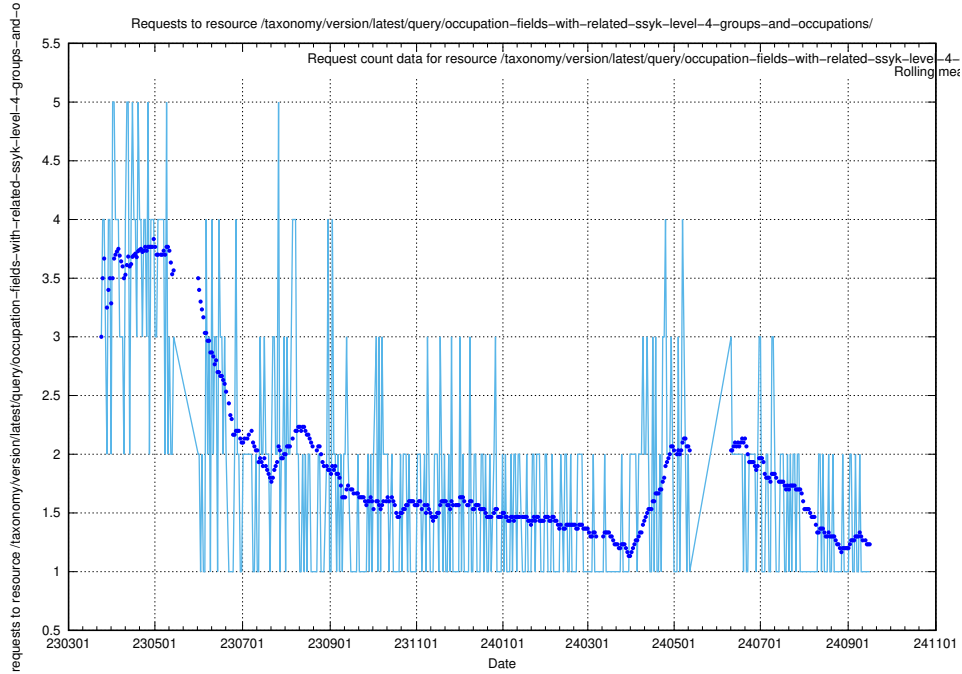

5.6787 Usage of /taxonomy/version/latest/query/occupation-fields-with-related-ssyk-level-4-groups-and-occupations/

Here, we count the number of requests to resource /taxonomy/version/latest/query/occupation-fields-with-related-ssyk-level-4-groups-and-occupations/.