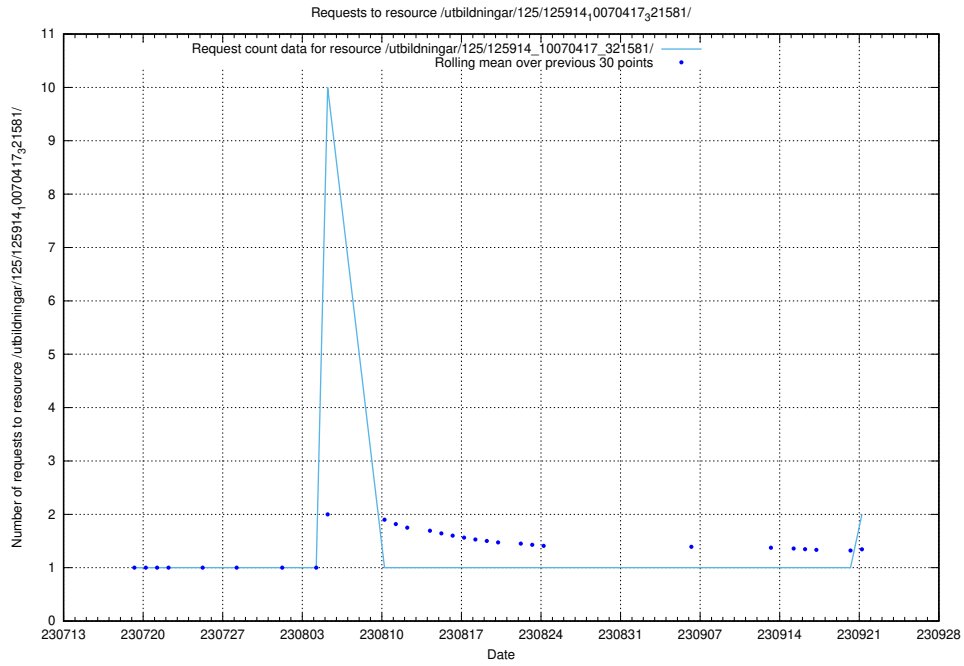

5.875 Usage of /utbildningar/125/125914_10070417_321581/

Here, we count the number of requests to resource /utbildningar/125/125914_10070417_321581/.