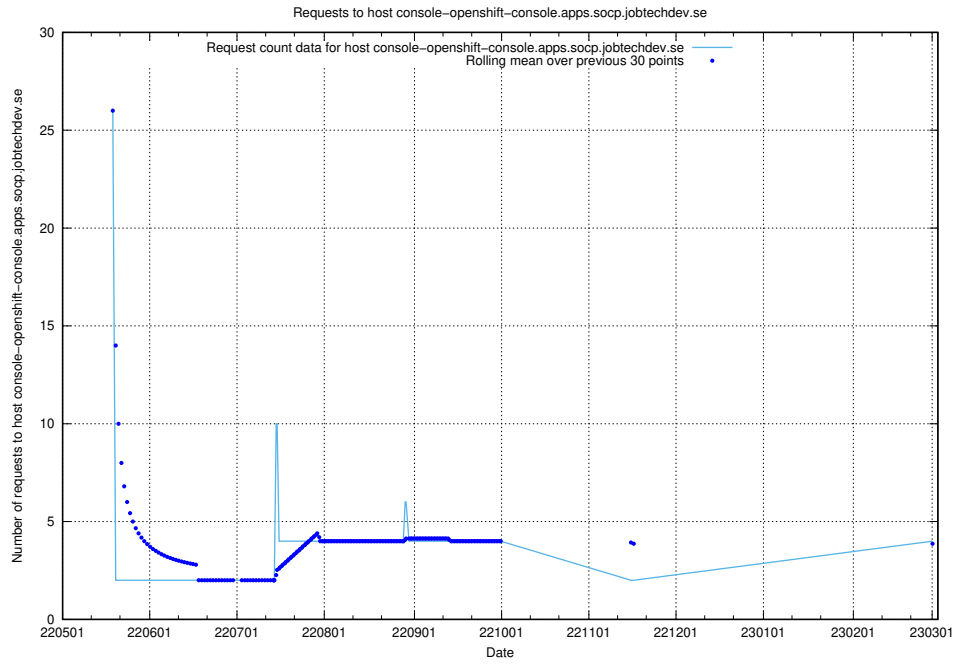

7.159 Usage of console-openshift-console.apps.socp.jobtechdev.se

Here, we count the number of requests to host console-openshift-console.apps.socp.jobtechdev.se.