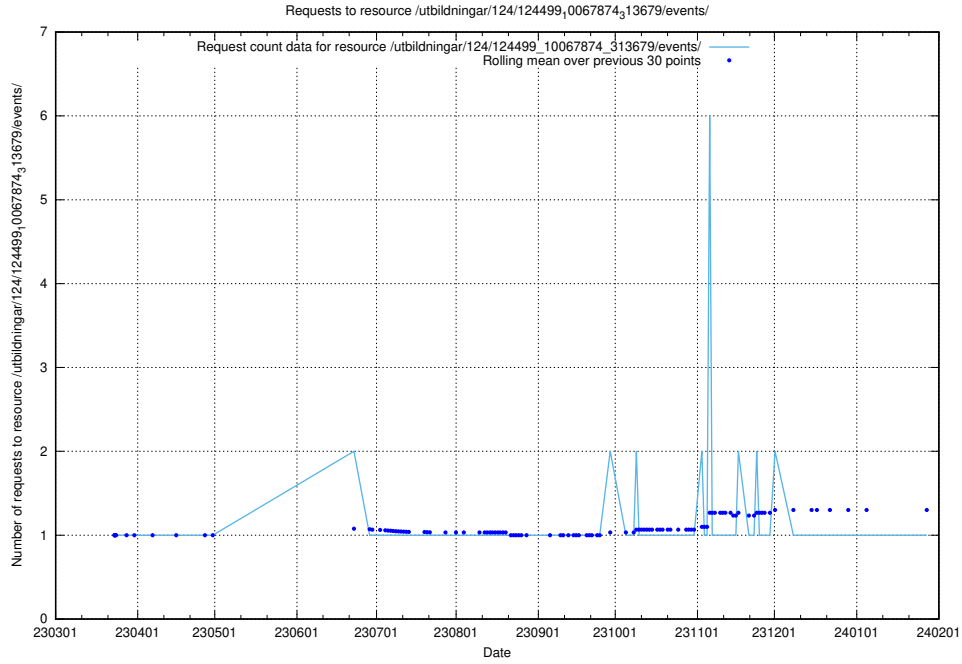

Here, we count the number of requests to resource /utbildningar/utb_emil/127/127352_10074316_337554/events/

5.3040 Usage of /utbildningar/124/124499_10067874_313679/events/

Here, we count the number of requests to resource /utbildningar/124/124499_10067874_313679/events/