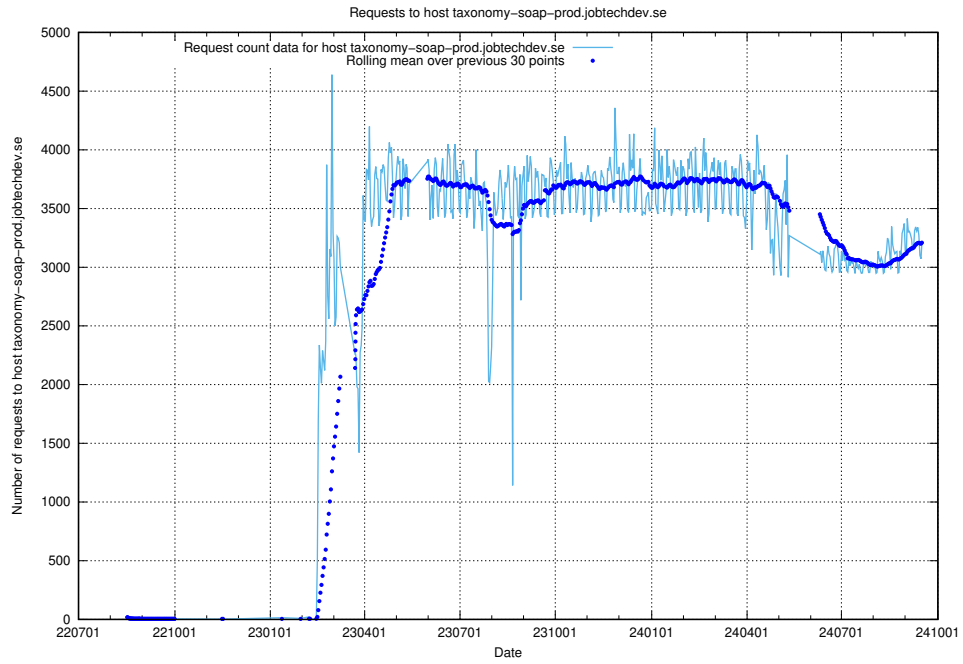

7.14 Usage of taxonomy-soap-prod.jobtechdev.se

Here, we count the number of requests to host taxonomy-soap-prod.jobtechdev.se.