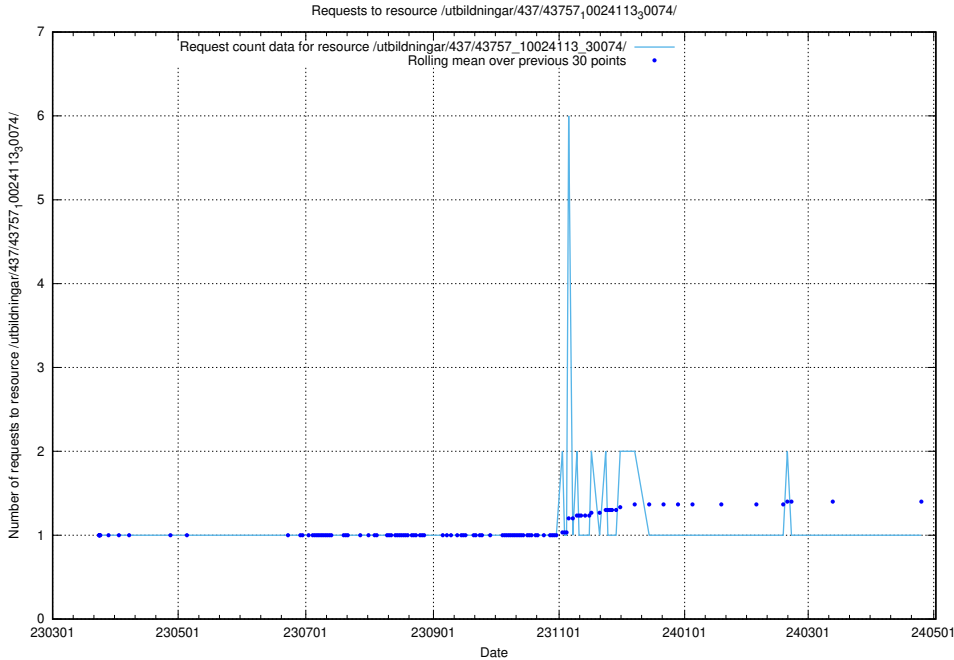

5.7082 Usage of /utbildningar/437/43757_10024113_30074/

Here, we count the number of requests to resource /utbildningar/437/43757_10024113_30074/.