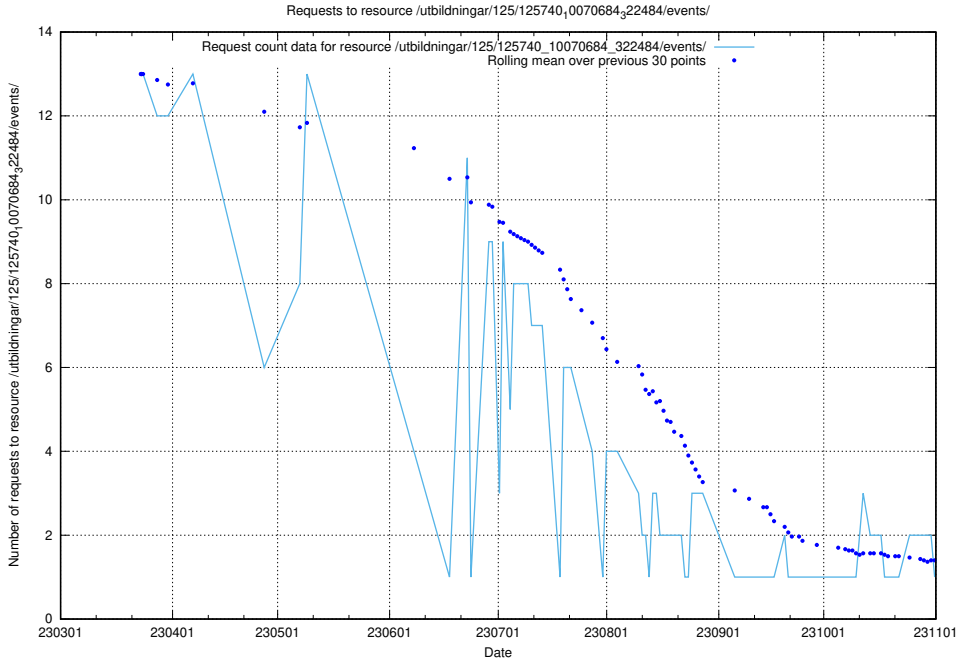

5.6950 Usage of /utbildningar/125/125740_10070684_322484/events/

Here, we count the number of requests to resource /utbildningar/125/125740_10070684_322484/events/