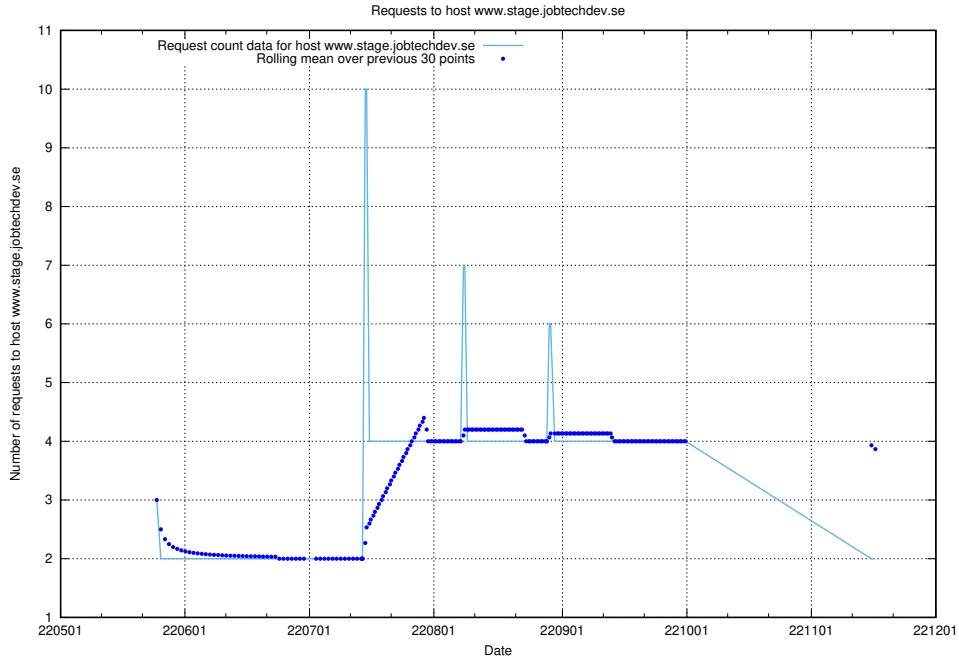

7.426 Usage of www.stage.jobtechdev.se

Here, we count the number of requests to host www.stage.jobtechdev.se.