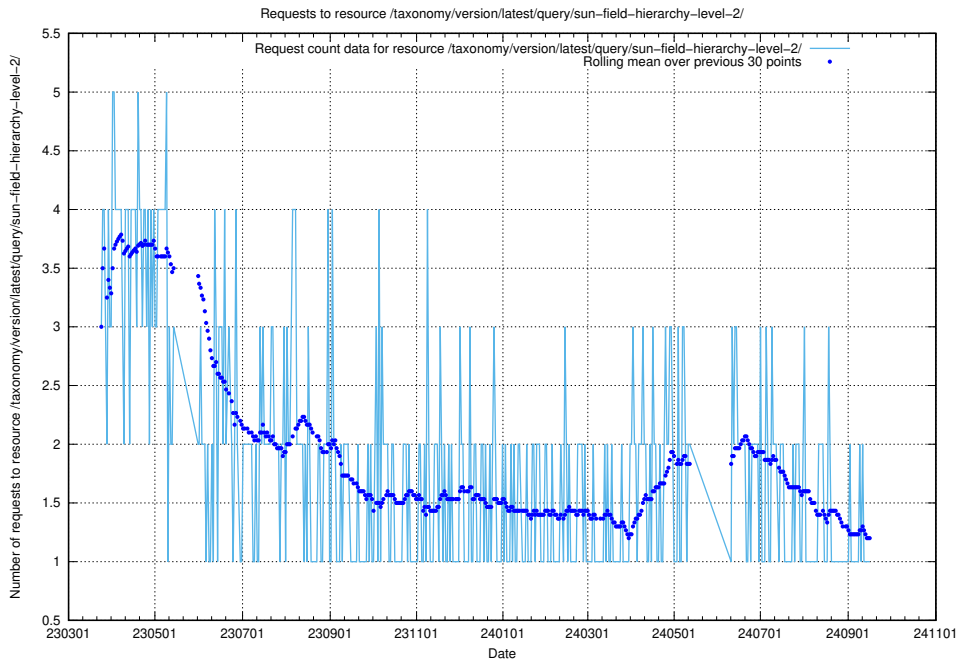

5.6761 Usage of /taxonomy/version/latest/query/sun-field-hierarchy-level-2/

Here, we count the number of requests to resource /taxonomy/version/latest/query/sun-field-hierarchy-level-2/.