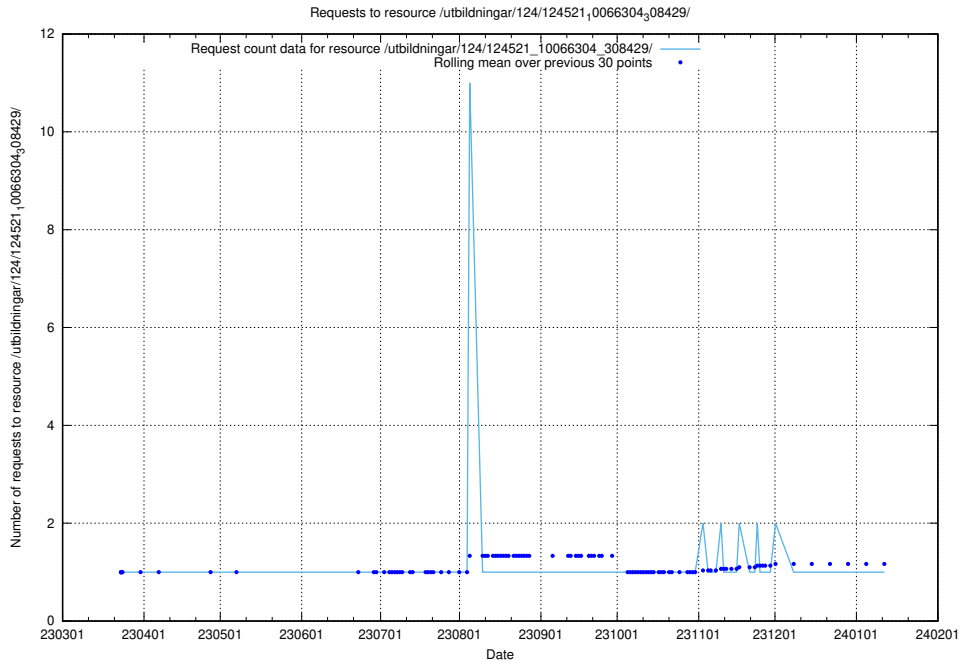

5.1438 Usage of /utbildningar/124/124521_10066304_308429/

Here, we count the number of requests to resource /utbildningar/124/124521_10066304_308429/.