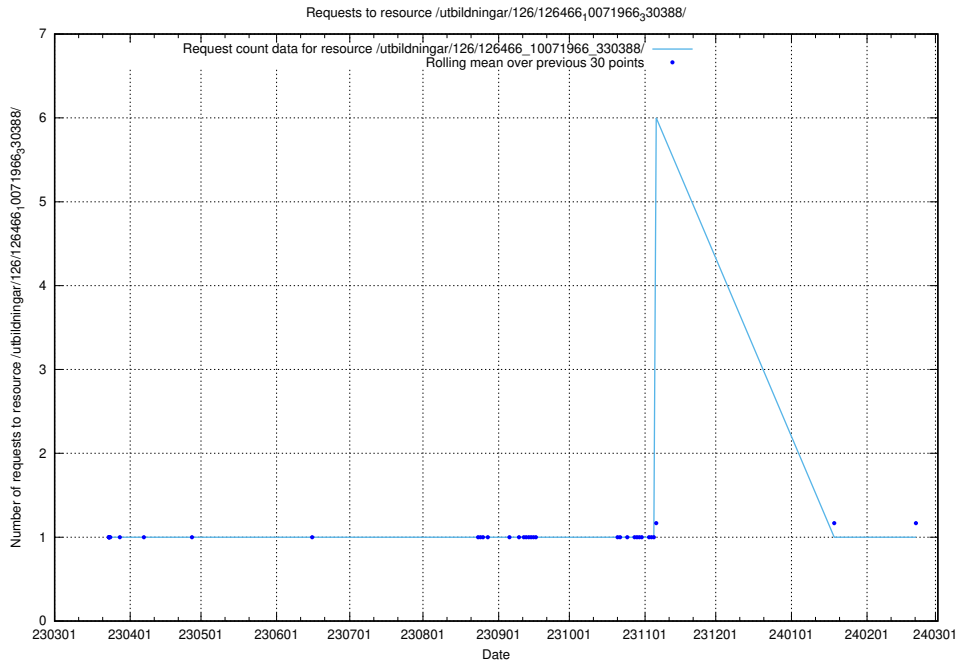

5.7116 Usage of /utbildningar/126/126466_10071966_330388/

Here, we count the number of requests to resource /utbildningar/126/126466_10071966_330388/.