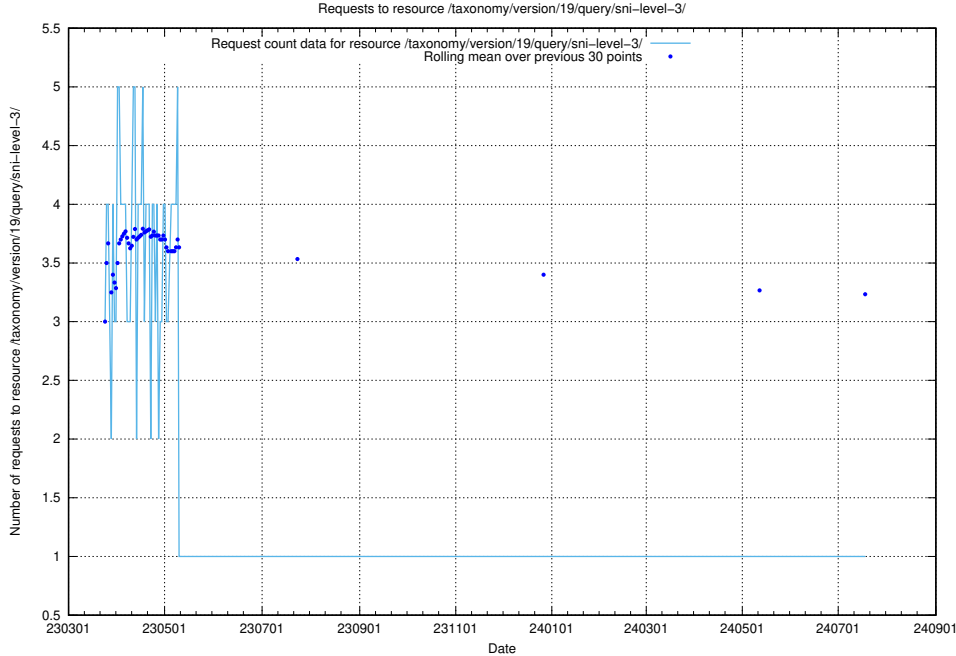

5.6828 Usage of /taxonomy/version/19/query/sni-level-3/

Here, we count the number of requests to resource /taxonomy/version/19/query/sni-level-3/.