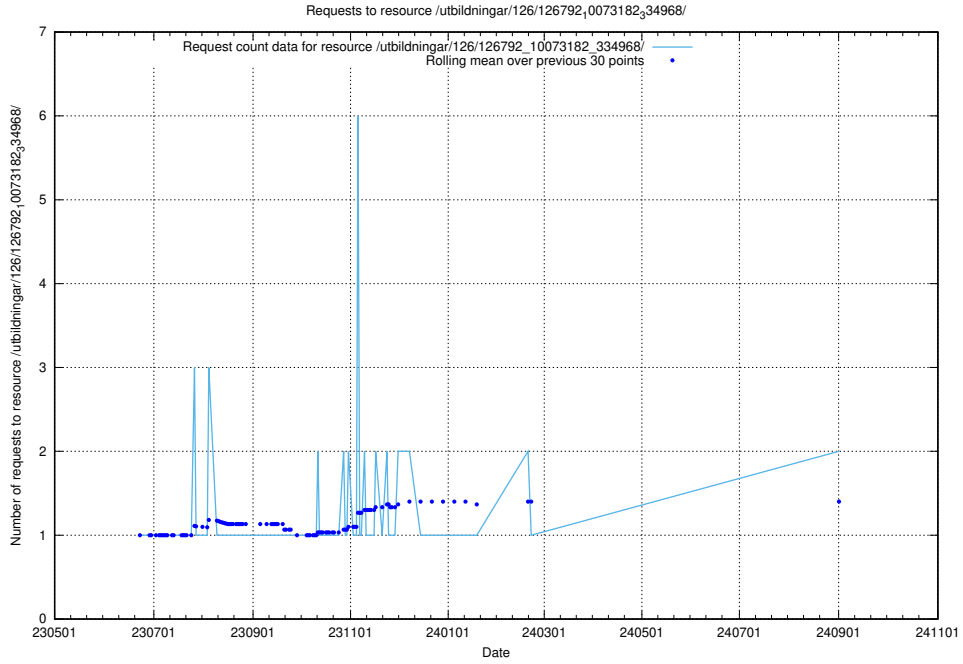

5.916 Usage of /utbildningar/126/126792_10073182_334968/

Here, we count the number of requests to resource /utbildningar/126/126792_10073182_334968/.