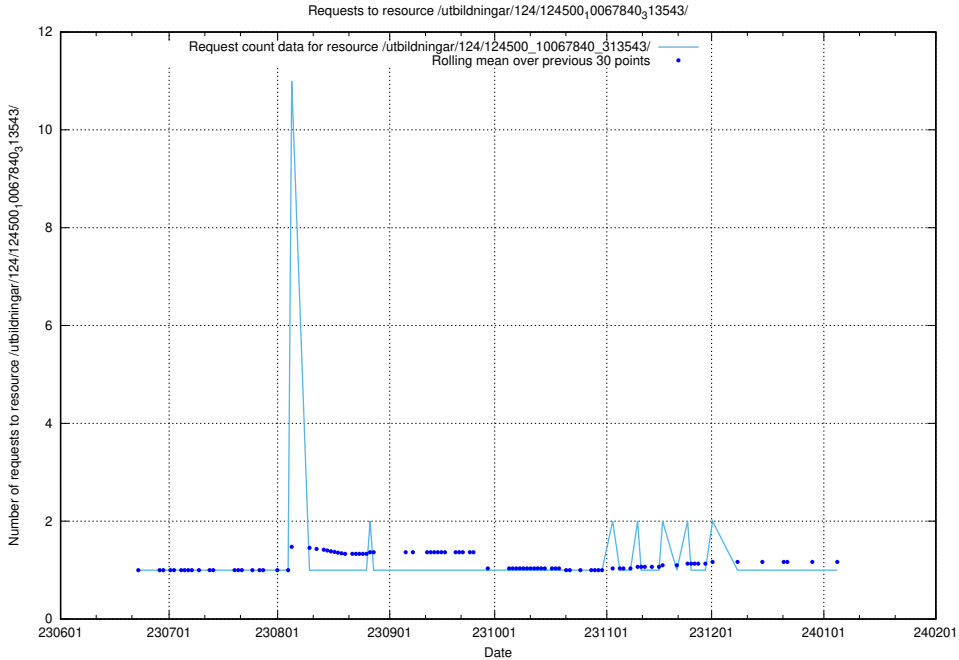

5.6441 Usage of /utbildningar/124/124500_10067840_313543/

Here, we count the number of requests to resource /utbildningar/124/124500_10067840_313543/.