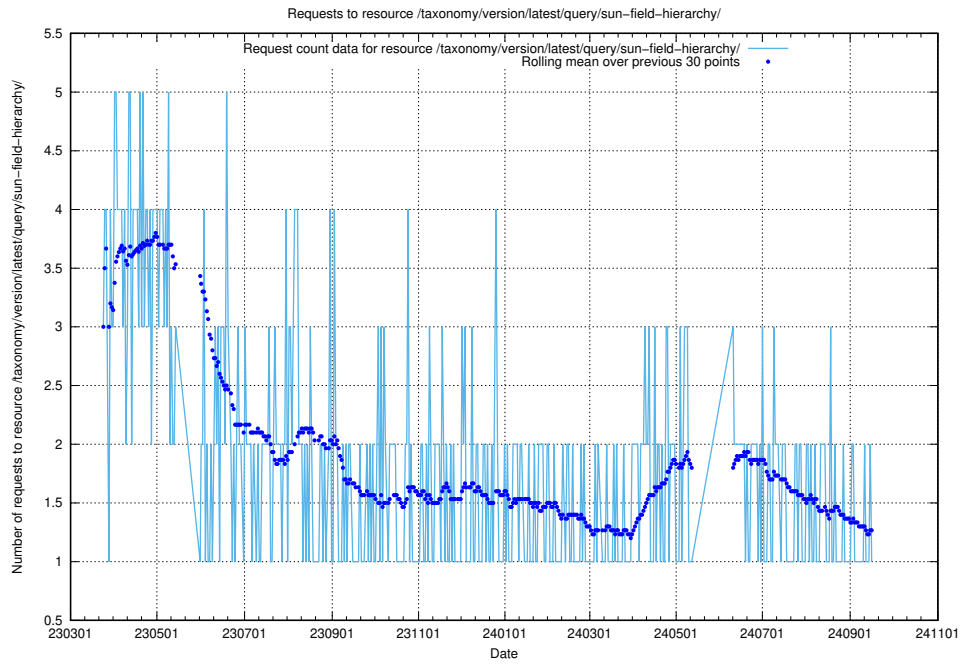

5.6758 Usage of /taxonomy/version/latest/query/sun-field-hierarchy/

Here, we count the number of requests to resource /taxonomy/version/latest/query/sun-field-hierarchy/.