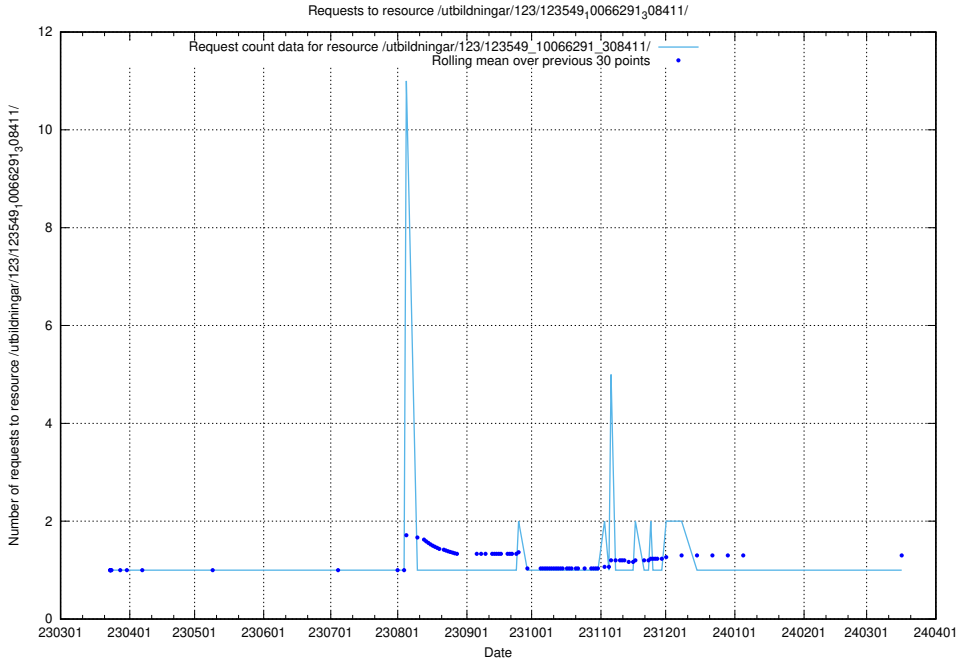

5.5214 Usage of /utbildningar/123/123549_10066291_308411/

Here, we count the number of requests to resource /utbildningar/123/123549_10066291_308411/.