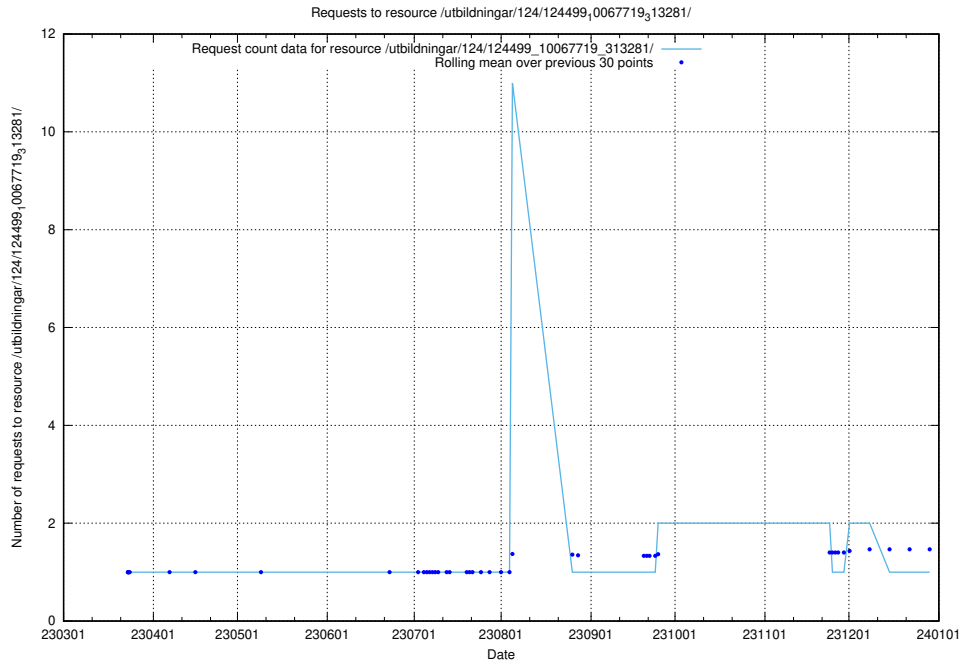

5.3237 Usage of /utbildningar/124/124499_10067719_313281/

Here, we count the number of requests to resource /utbildningar/124/124499_10067719_313281/.