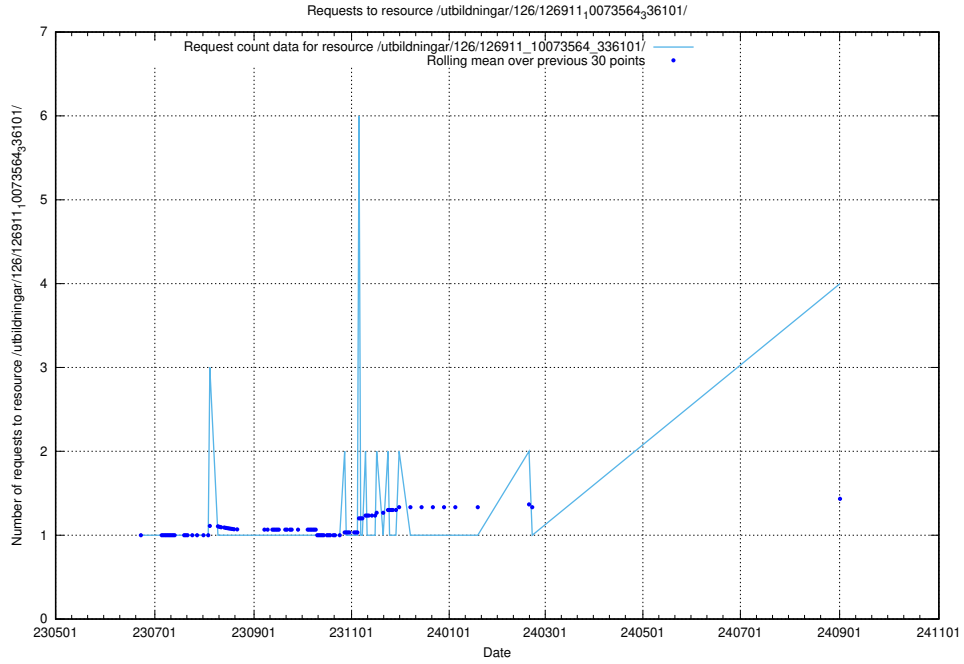

5.316 Usage of /utbildningar/126/126911_10073564_336101/

Here, we count the number of requests to resource /utbildningar/126/126911_10073564_336101/.