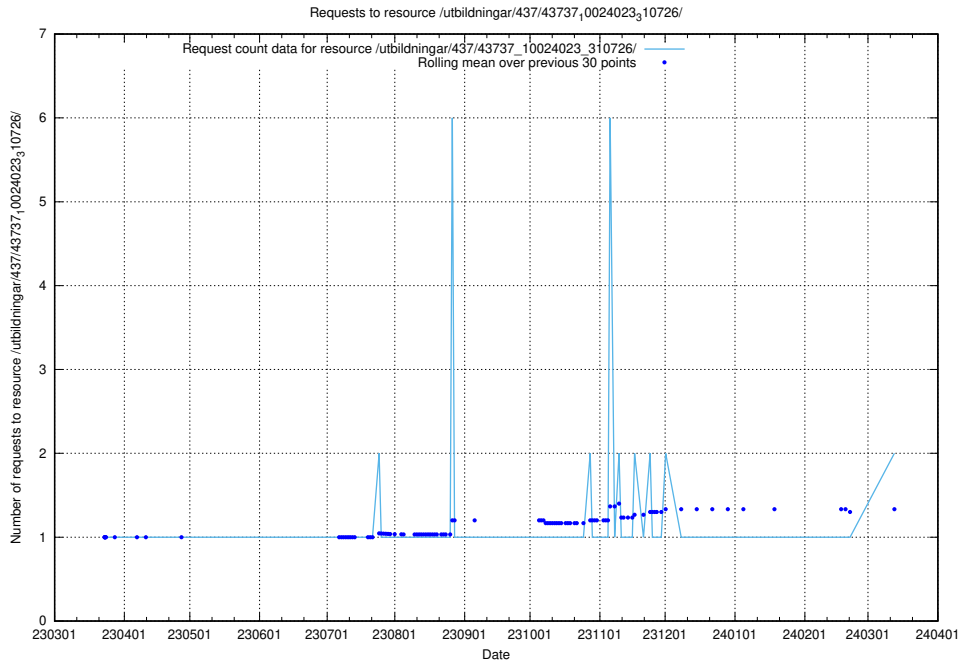

5.1005 Usage of /utbildningar/437/43737_10024023_310726/

Here, we count the number of requests to resource /utbildningar/437/43737_10024023_310726/.