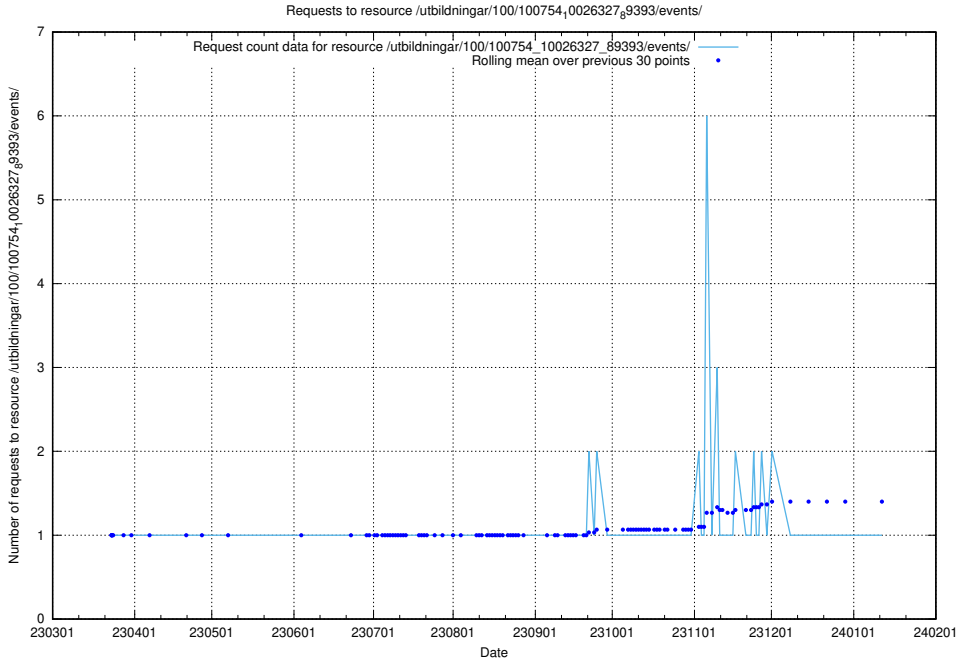

5.6255 Usage of /utbildningar/100/100754_10026327_89393/events/

Here, we count the number of requests to resource /utbildningar/100/100754_10026327_89393/events/.

5.6256 Usage of /utbildningar/125/125741_10070782_335875/events/