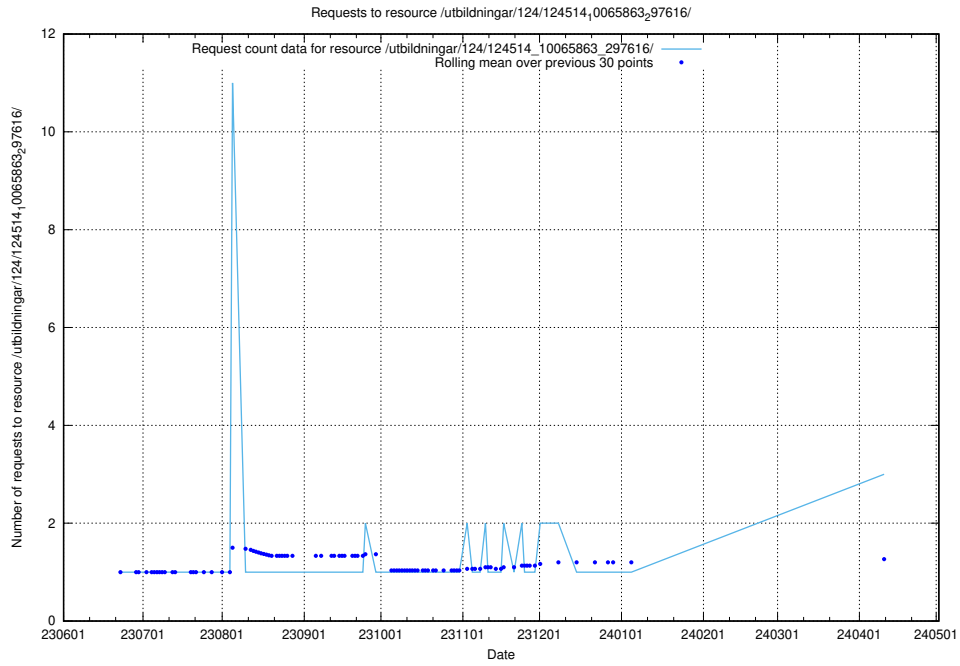

5.479 Usage of /utbildningar/124/124514_10065863_297616/

Here, we count the number of requests to resource /utbildningar/124/124514_10065863_297616/.