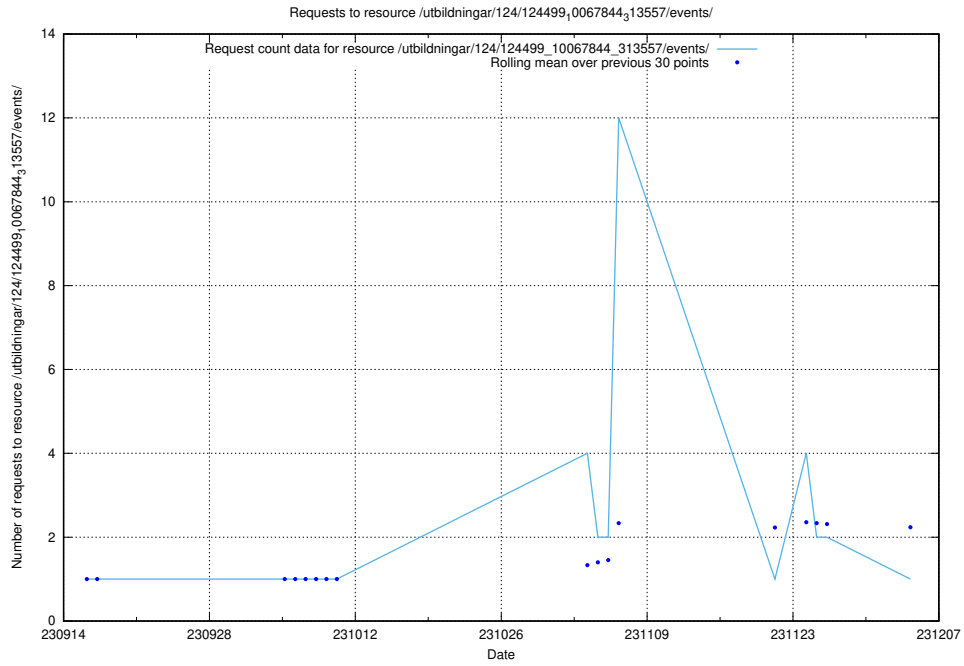

Here, we count the number of requests to resource /utbildningar/123/123367_10066301_308425/.

5.5261 Usage of /utbildningar/124/124499_10067844_313557/events/

Here, we count the number of requests to resource /utbildningar/124/124499_10067844_313557/events/