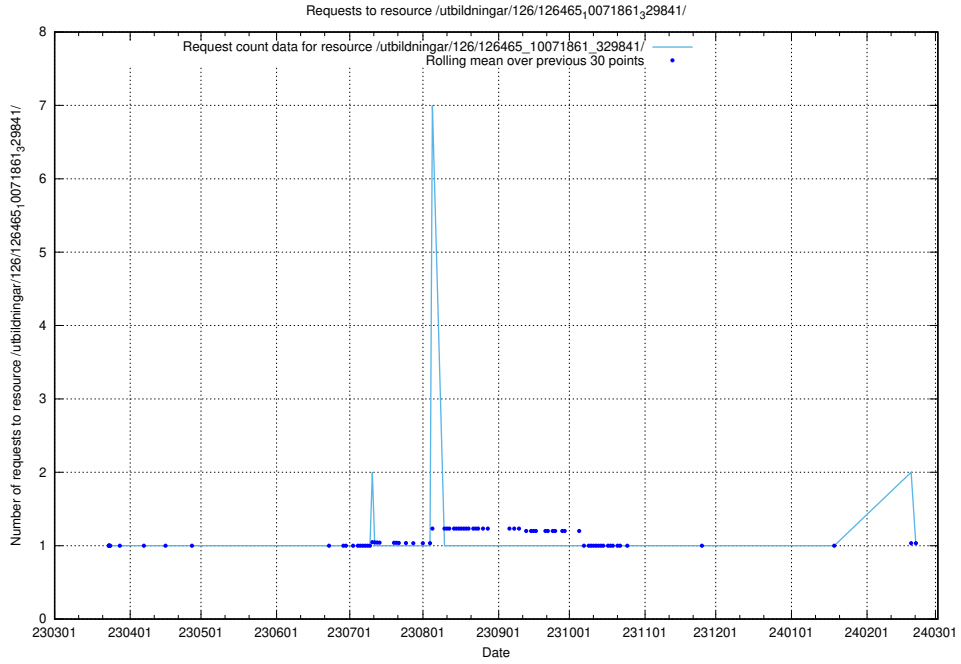

5.7124 Usage of /utbildningar/126/126465_10071861_329841/

Here, we count the number of requests to resource /utbildningar/126/126465_10071861_329841/.