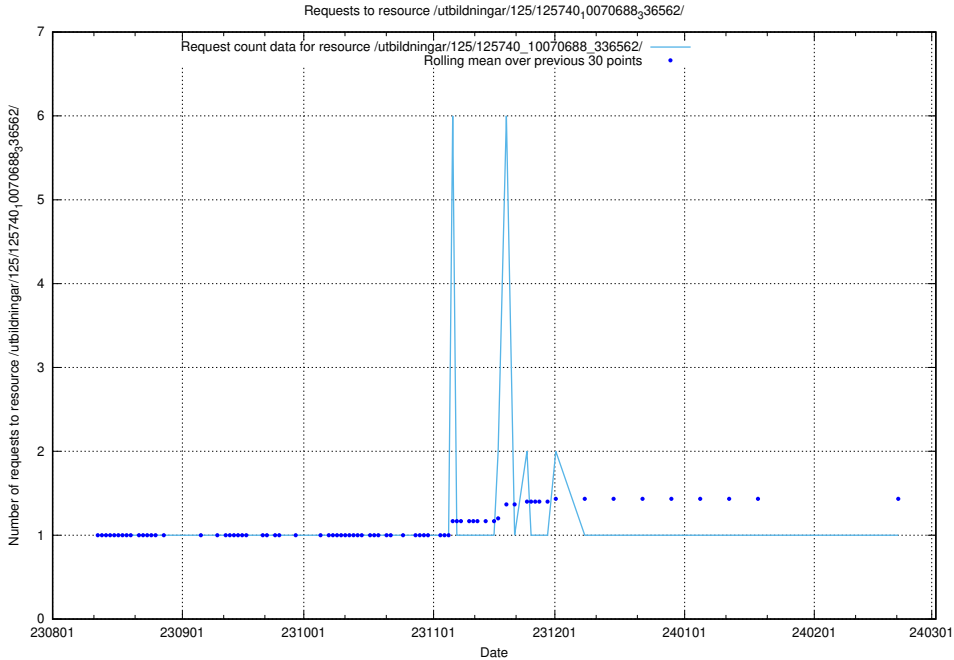

5.5513 Usage of /utbildningar/125/125740_10070688_336562/

Here, we count the number of requests to resource /utbildningar/125/125740_10070688_336562/.