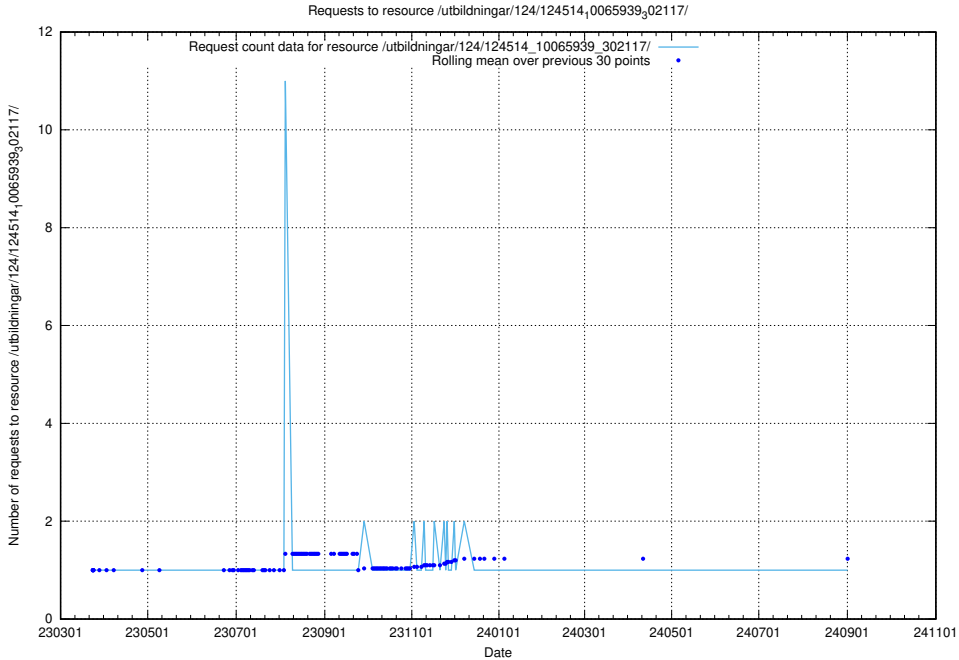

5.2573 Usage of /utbildningar/124/124514_10065939_302117/

Here, we count the number of requests to resource /utbildningar/124/124514_10065939_302117/.