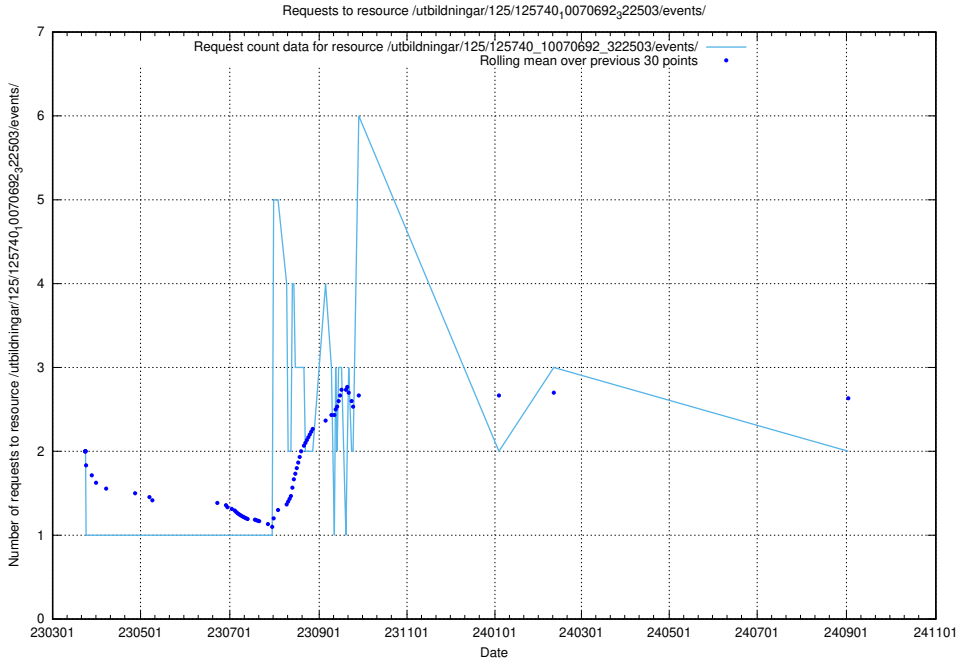

5.990 Usage of /utbildningar/125/125740_10070692_322503/events/

Here, we count the number of requests to resource /utbildningar/125/125740_10070692_322503/events/