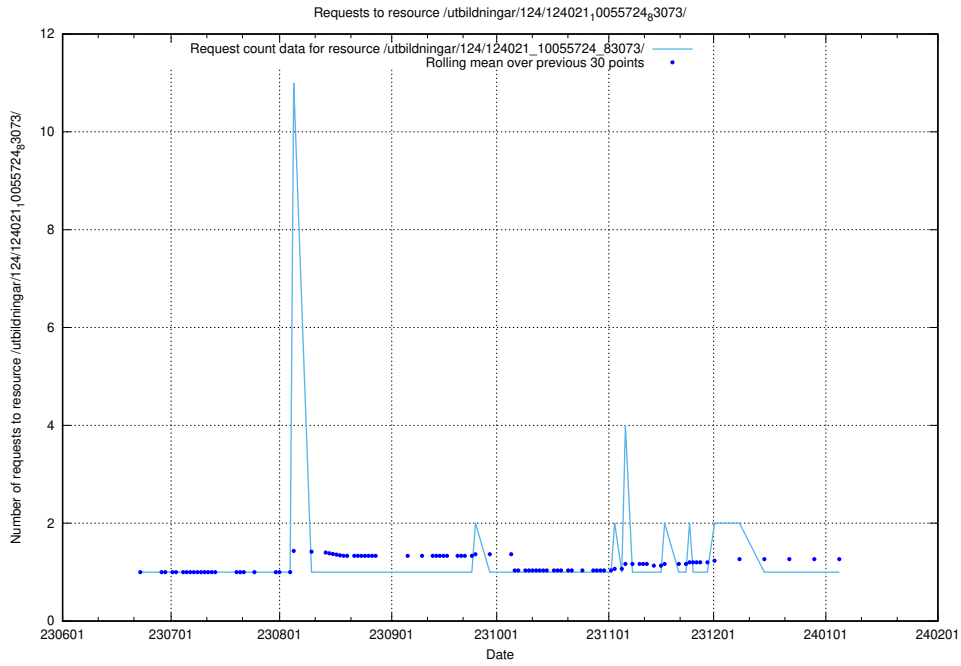

5.6483 Usage of /utbildningar/124/124021_10055724_83073/

Here, we count the number of requests to resource /utbildningar/124/124021_10055724_83073/.