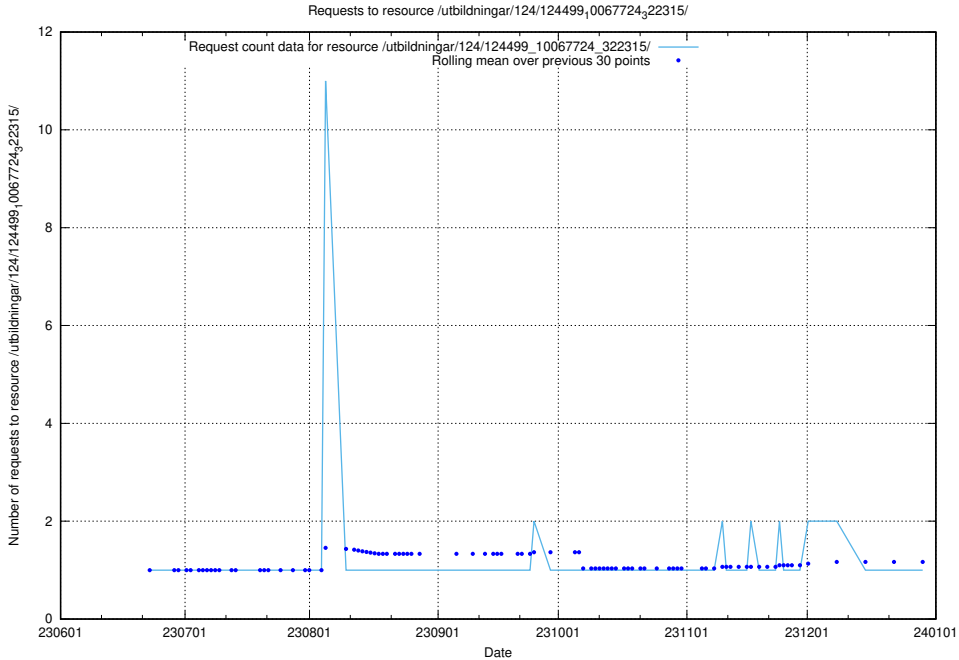

5.6448 Usage of /utbildningar/124/124499_10067724_322315/

Here, we count the number of requests to resource /utbildningar/124/124499_10067724_322315/.