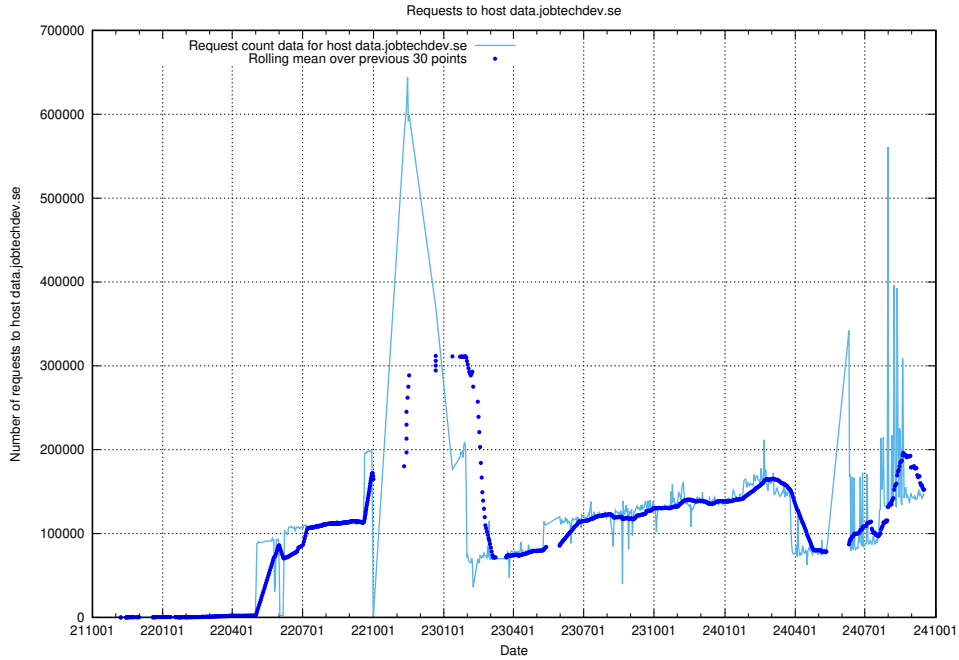

7.3 Usage of data.jobtechdev.se

Here, we count the number of requests to host data.jobtechdev.se.

7.4 Usage of taxonomy.api.jobtechdev.se

Here, we count the number of requests to host taxonomy.api.jobtechdev.se.