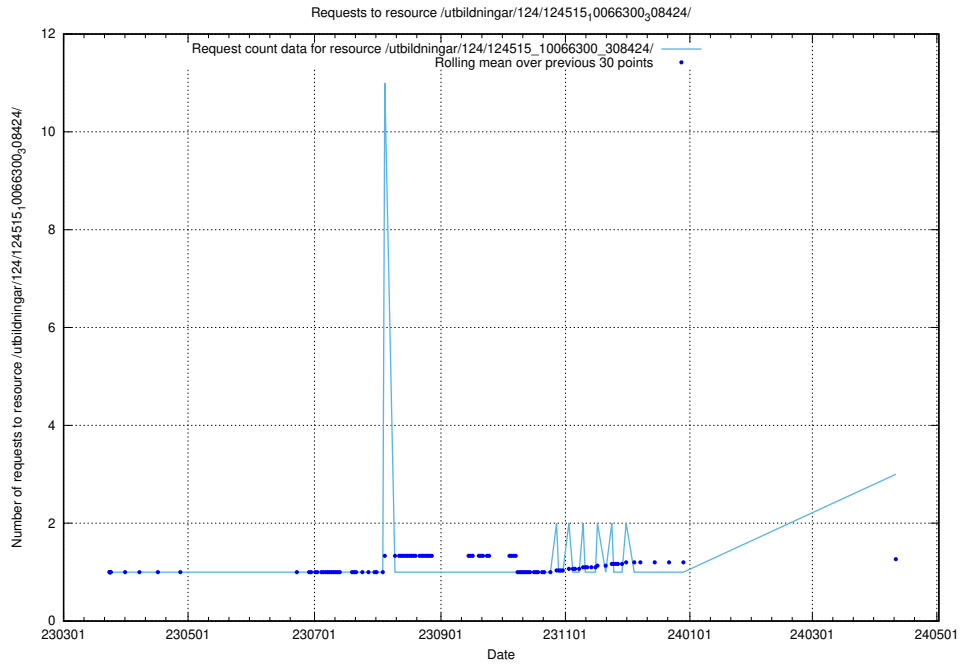

5.380 Usage of /availability/20240304/

Here, we count the number of requests to resource /availability/20240304/.

5.381 Usage of /utbildningar/124/124515_10066300_308424/

Here, we count the number of requests to resource /utbildningar/124/124515_10066300_308424/.