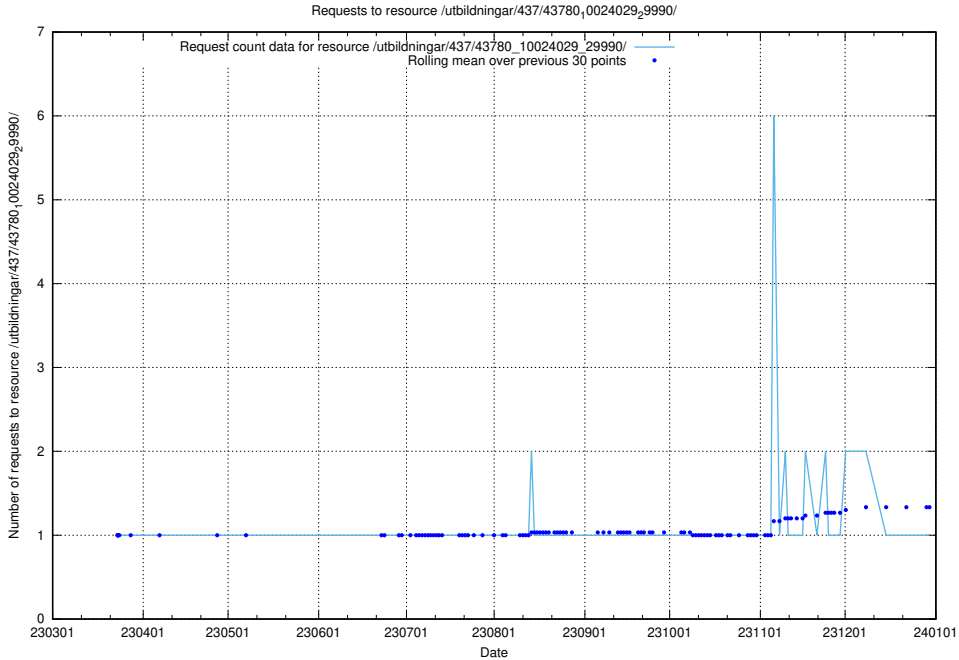

5.7076 Usage of /utbildningar/437/43780_10024029_29990/

Here, we count the number of requests to resource /utbildningar/437/43780_10024029_29990/.