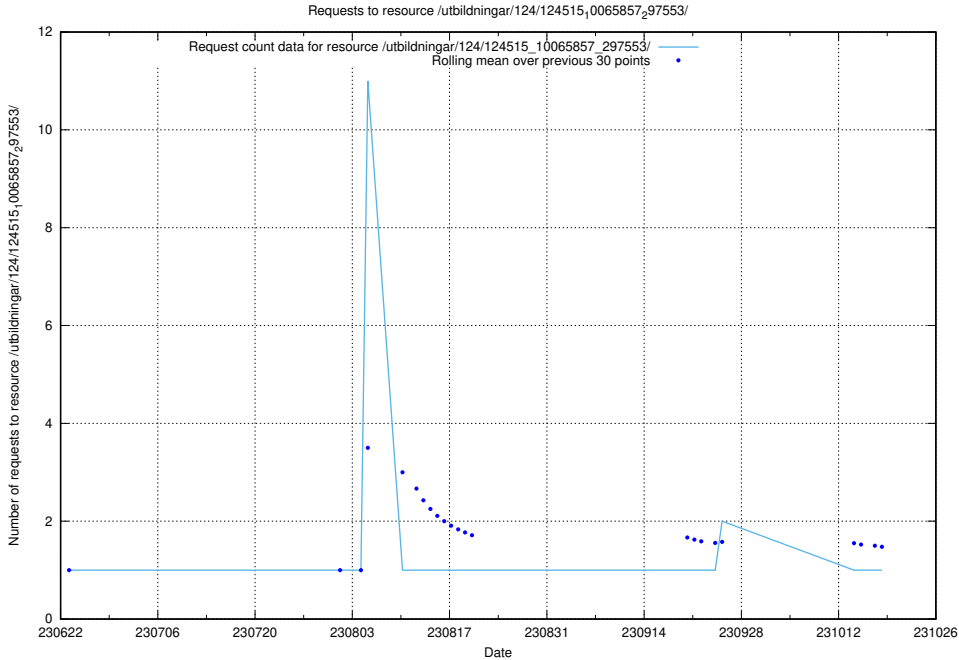

5.6433 Usage of /utbildningar/124/124515_10065857_297553/

Here, we count the number of requests to resource /utbildningar/124/124515_10065857_297553/.