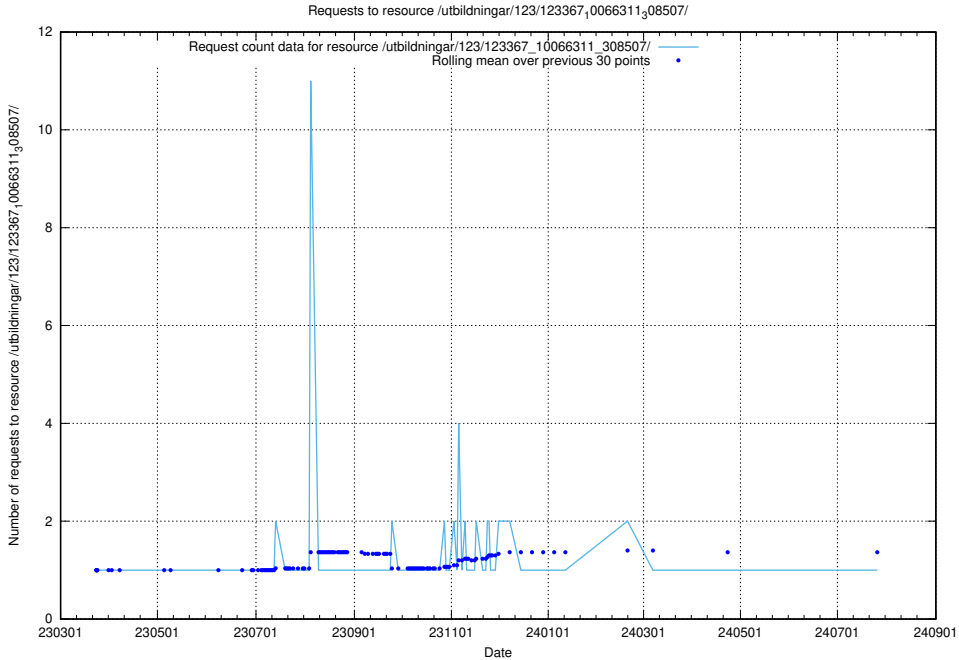

5.5221 Usage of /utbildningar/123/123367_10066311_308507/

Here, we count the number of requests to resource /utbildningar/123/123367_10066311_308507/.