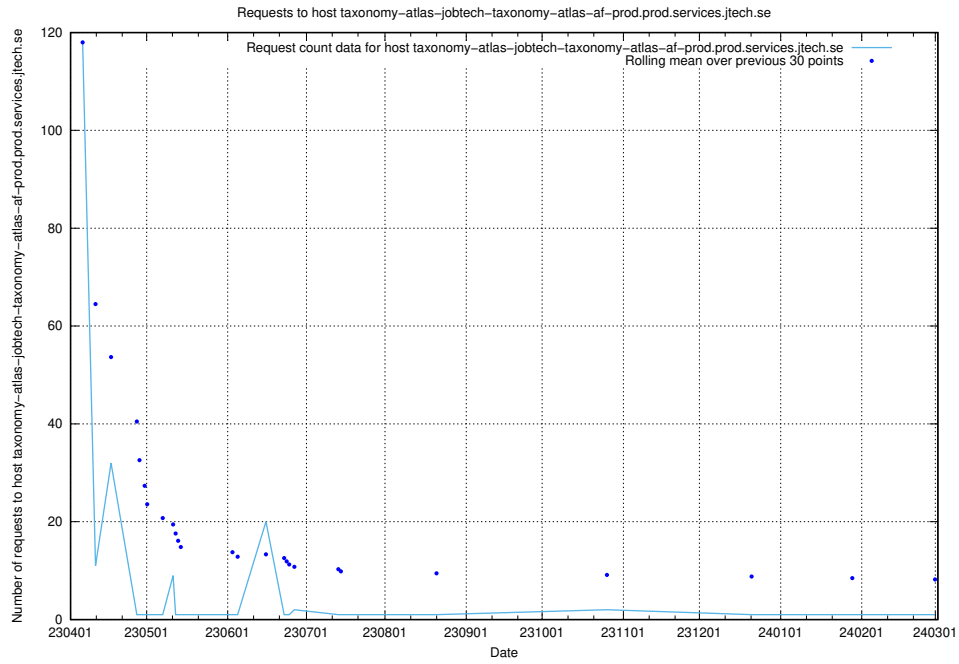

7.614 Usage of taxonomy-atlas-jobtech-taxonomy-atlas-af-prod.prod.services.jtech

Here, we count the number of requests to host taxonomy-atlas-jobtech-taxonomy-atlas-af-prod.prod.services.jtech.se.