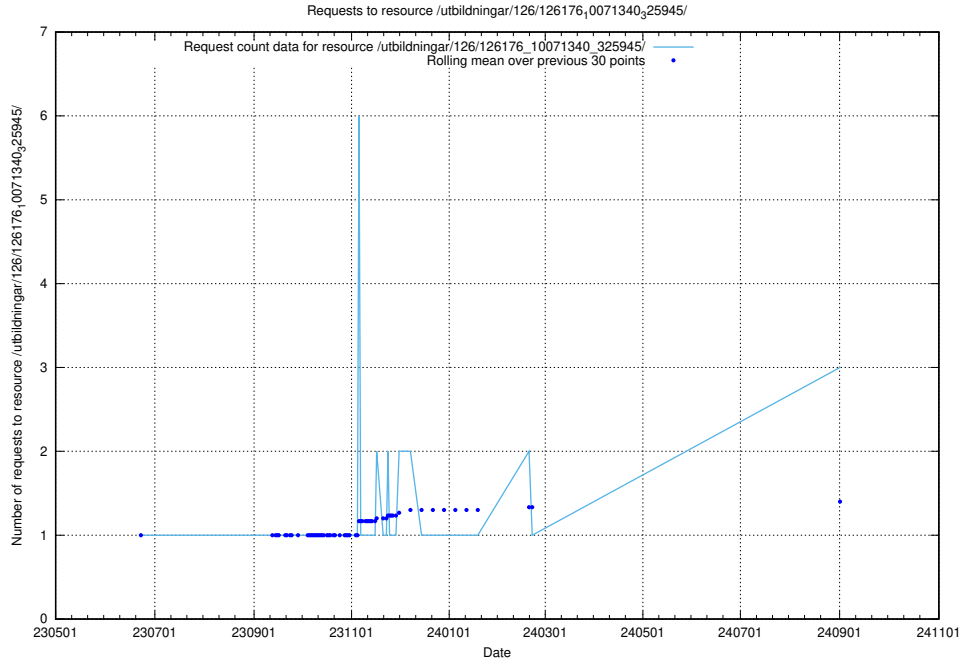

5.474 Usage of /utbildningar/126/126176_10071340_325945/

Here, we count the number of requests to resource /utbildningar/126/126176_10071340_325945/.