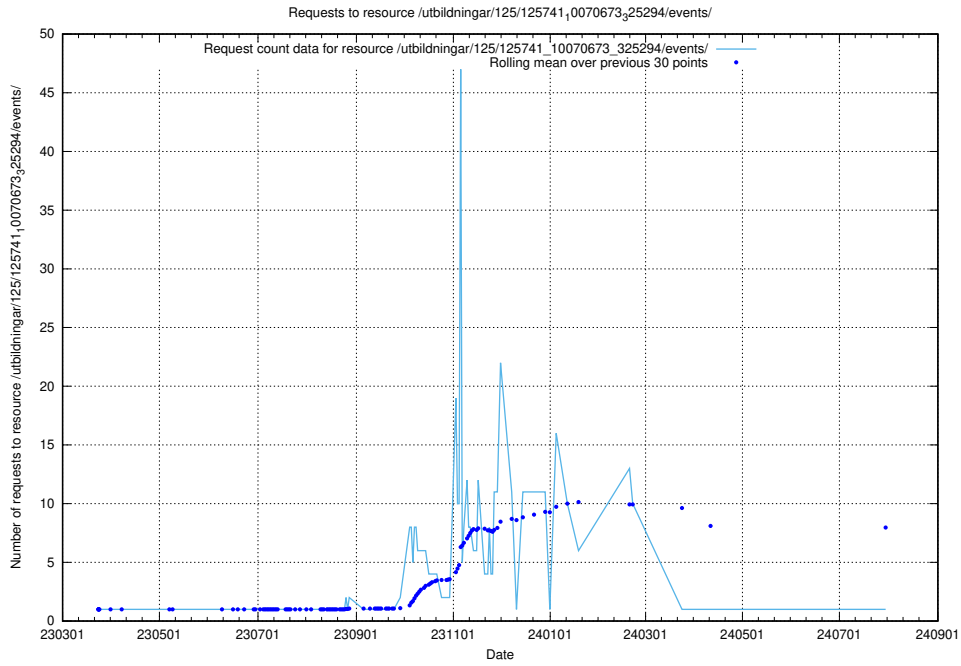

5.7188 Usage of /utbildningar/125/125741_10070673_325294/events/

Here, we count the number of requests to resource /utbildningar/125/125741_10070673_325294/events/