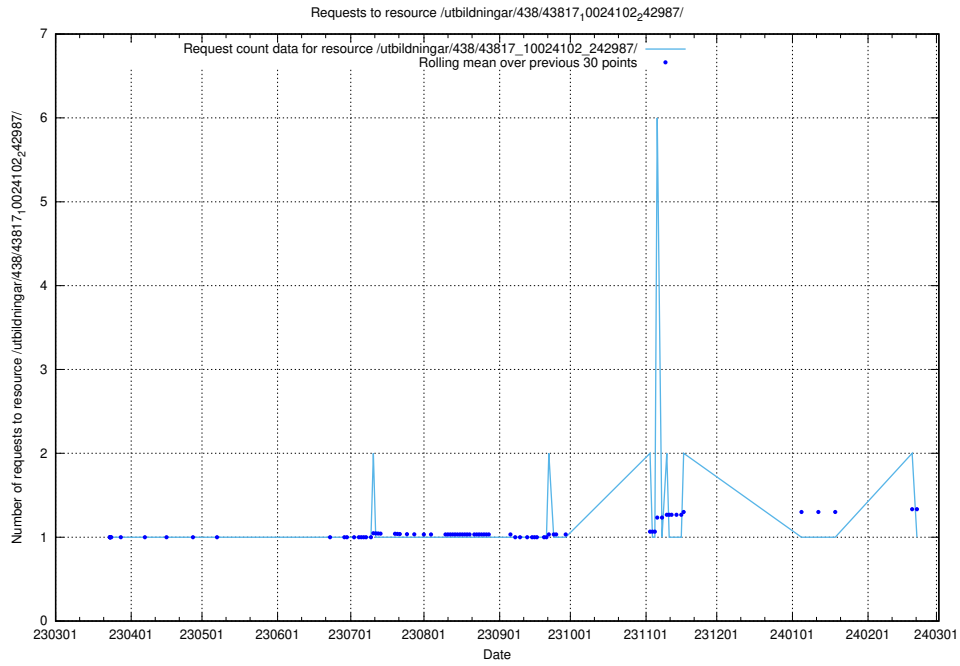

5.7053 Usage of /utbildningar/438/43817_10024102_242987/

Here, we count the number of requests to resource /utbildningar/438/43817_10024102_242987/.