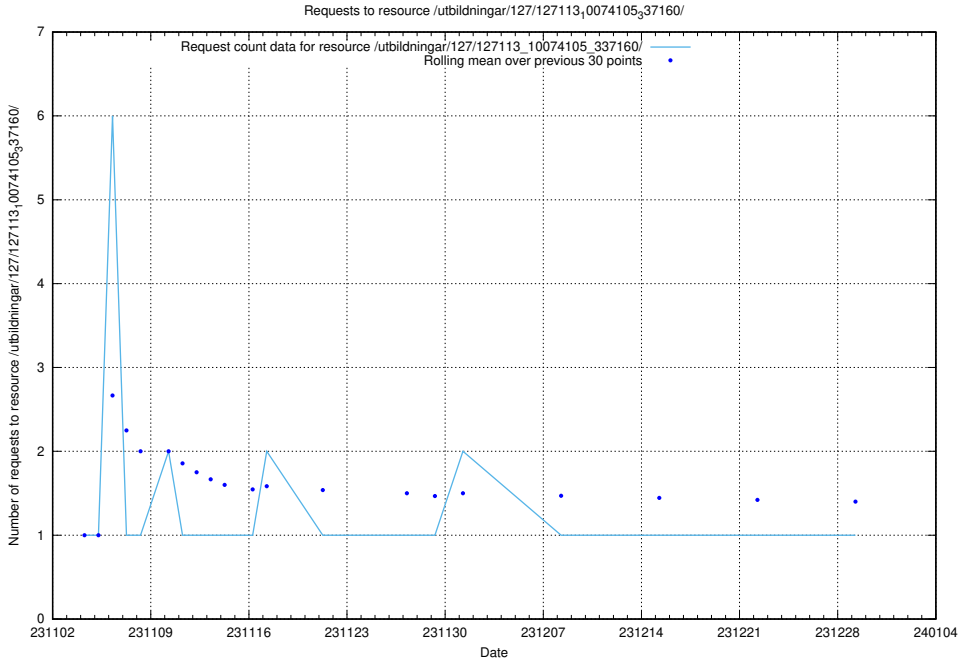

5.4832 Usage of /utbildningar/127/127113_10074105_337160/

Here, we count the number of requests to resource /utbildningar/127/127113_10074105_337160/.