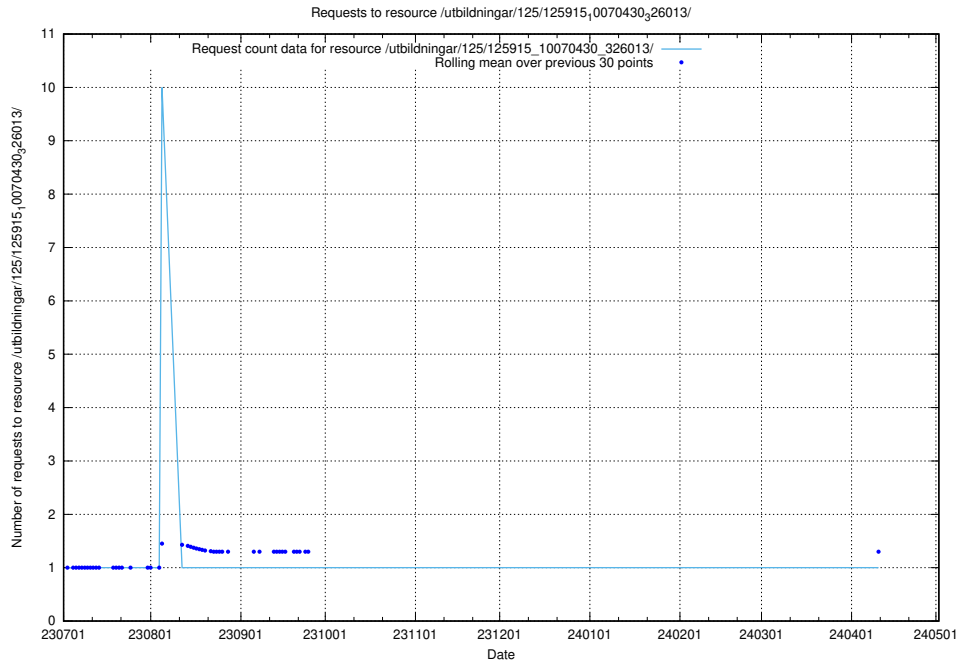

5.6069 Usage of /utbildningar/125/125915_10070430_326013/

Here, we count the number of requests to resource /utbildningar/125/125915_10070430_326013/.