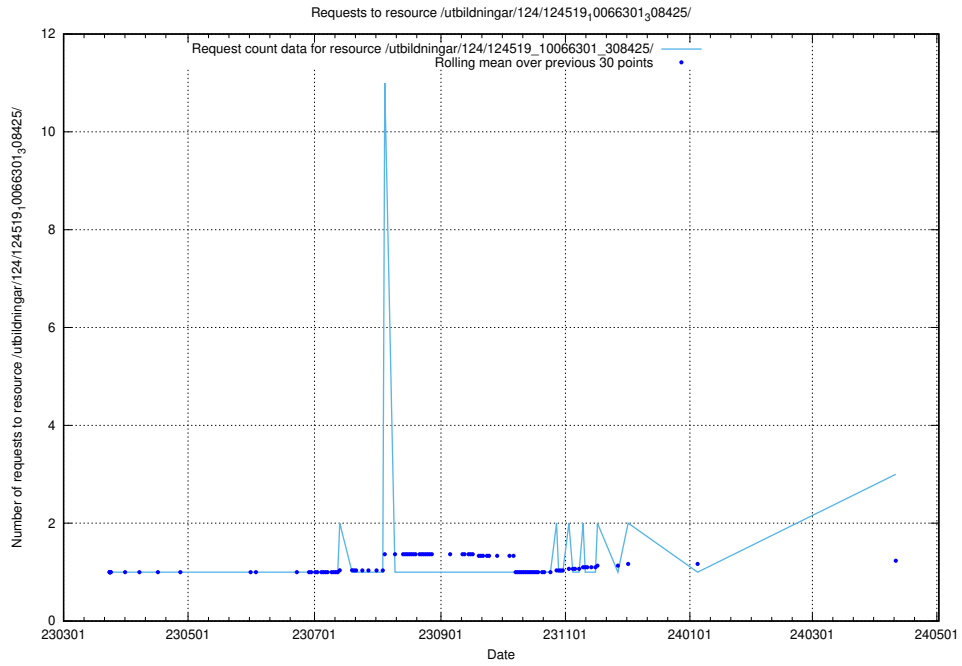

5.377 Usage of /utbildningar/124/124519_10066301_308425/

Here, we count the number of requests to resource /utbildningar/124/124519_10066301_308425/.