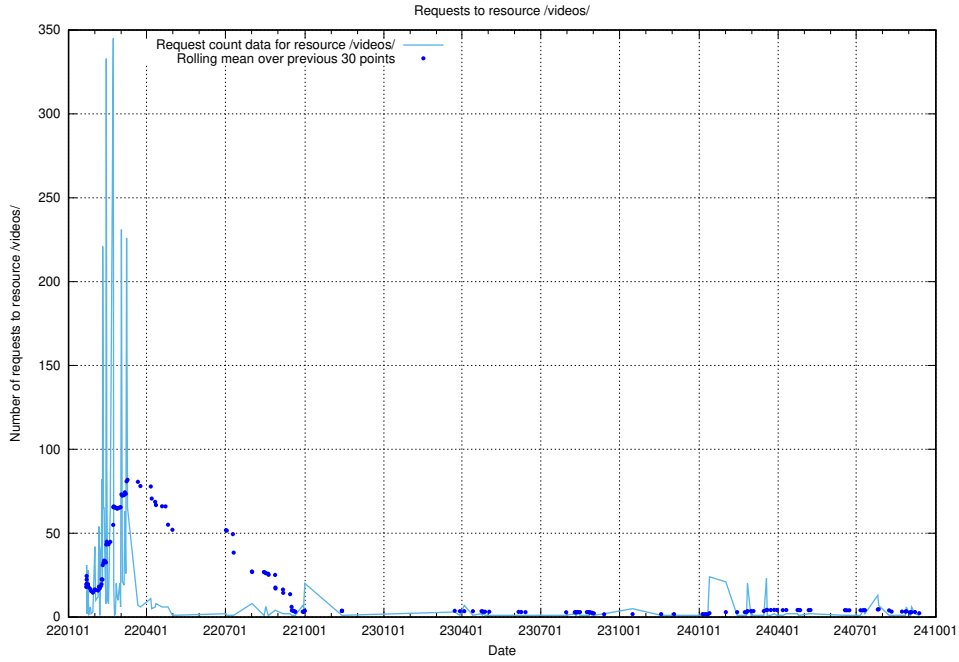

5.6641 Usage of /videos/

Here, we count the number of requests to resource /videos/.