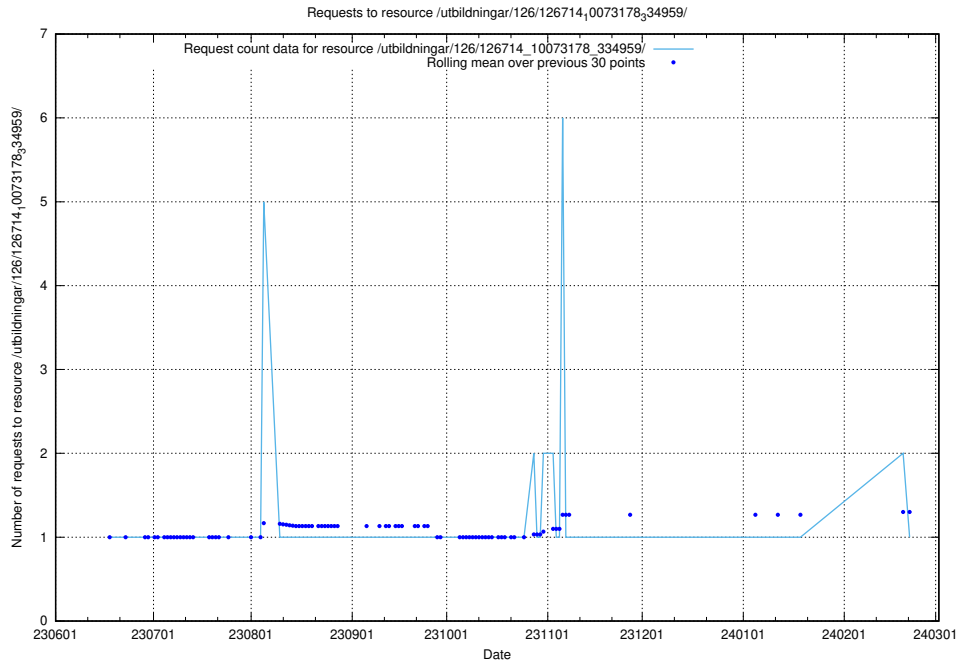

5.6520 Usage of /utbildningar/126/126714_10073178_334959/

Here, we count the number of requests to resource /utbildningar/126/126714_10073178_334959/.