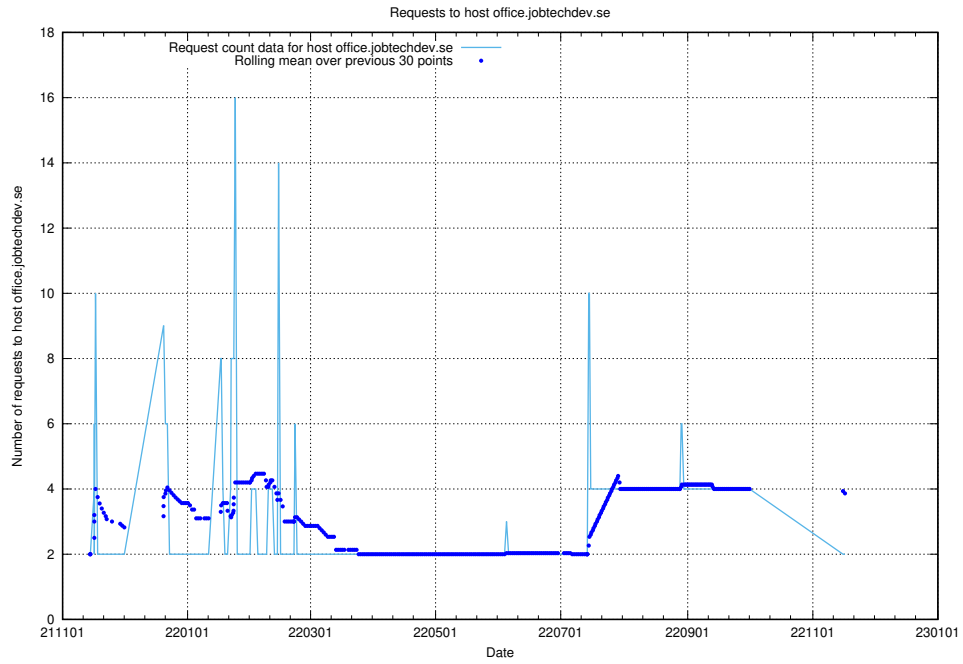

7.568 Usage of shop.jobtechdev.se

Here, we count the number of requests to host shop.jobtechdev.se.

7.569 Usage of office.jobtechdev.se

Here, we count the number of requests to host office.jobtechdev.se.