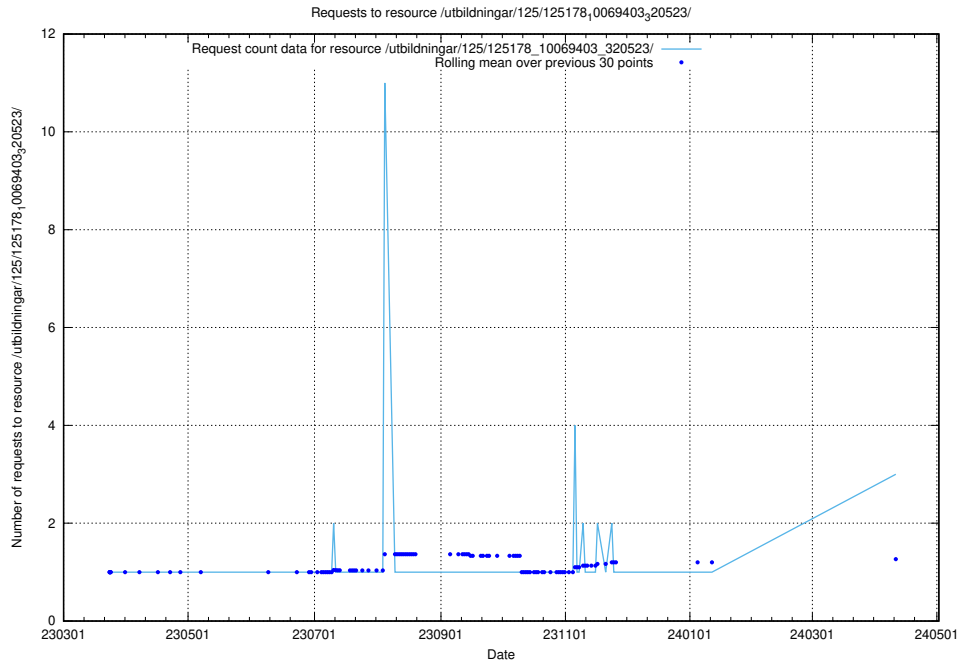

5.350 Usage of /utbildningar/125/125178_10069403_320523/

Here, we count the number of requests to resource /utbildningar/125/125178_10069403_320523/.