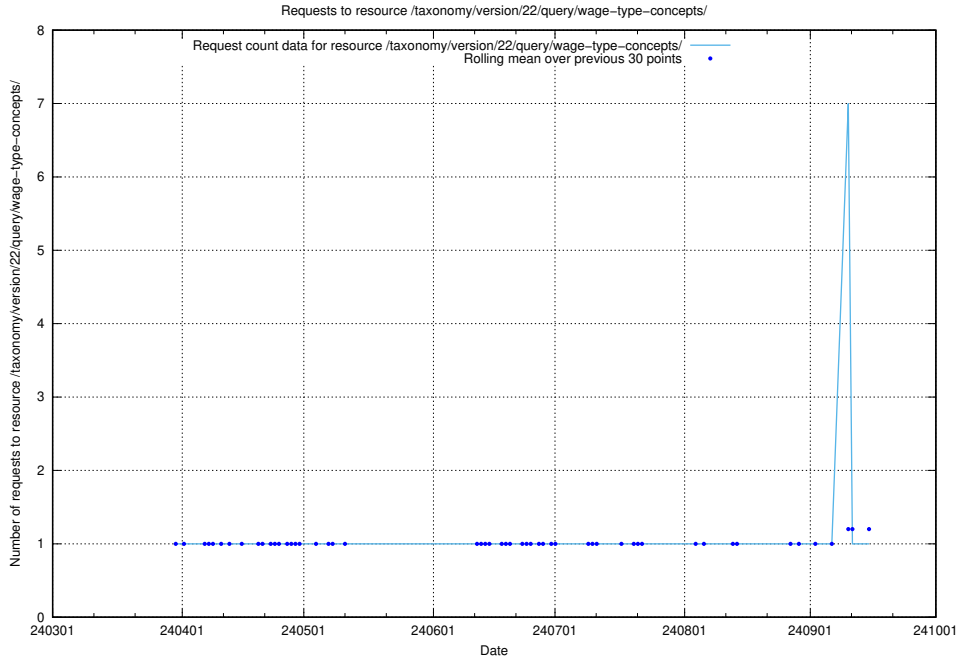

5.2265 Usage of /taxonomy/version/22/query/wage-type-concepts/

Here, we count the number of requests to resource /taxonomy/version/22/query/wage-type-concepts/.