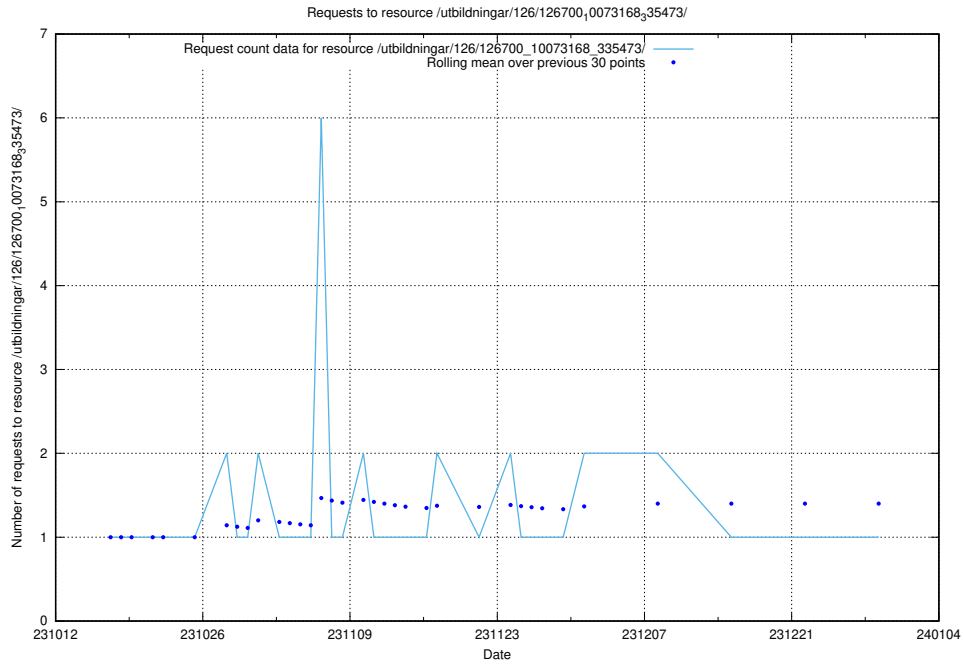

5.5005 Usage of /taxonomy/version/12/query/

Here, we count the number of requests to resource /taxonomy/version/12/query/.

5.5006 Usage of /utbildningar/126/126700_10073168_335473/

Here, we count the number of requests to resource /utbildningar/126/126700_10073168_335473/.