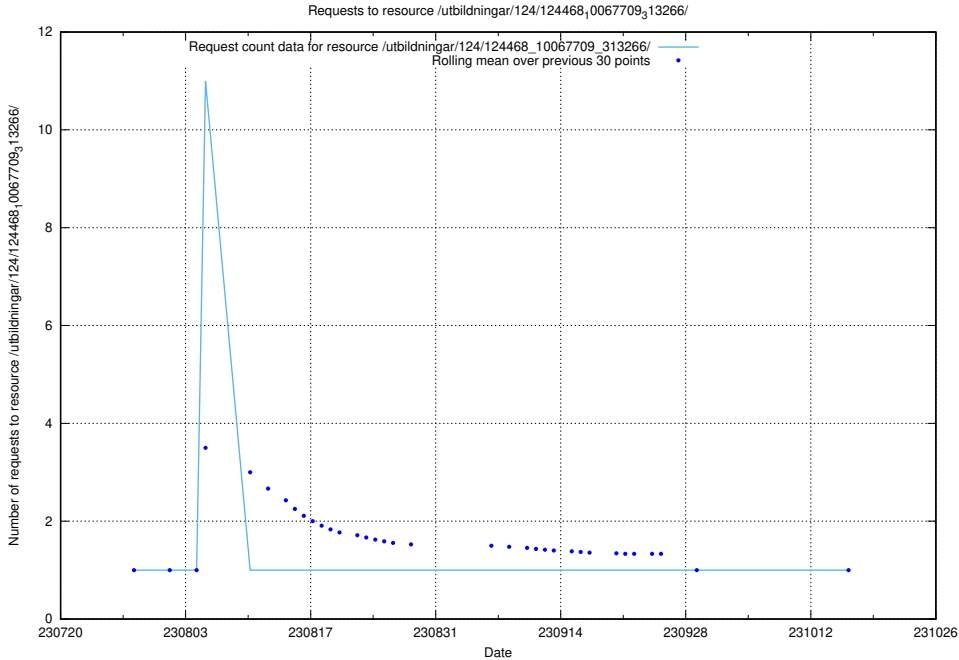

5.5611 Usage of /utbildningar/124/124468_10067709_313266/

Here, we count the number of requests to resource /utbildningar/124/124468_10067709_313266/.