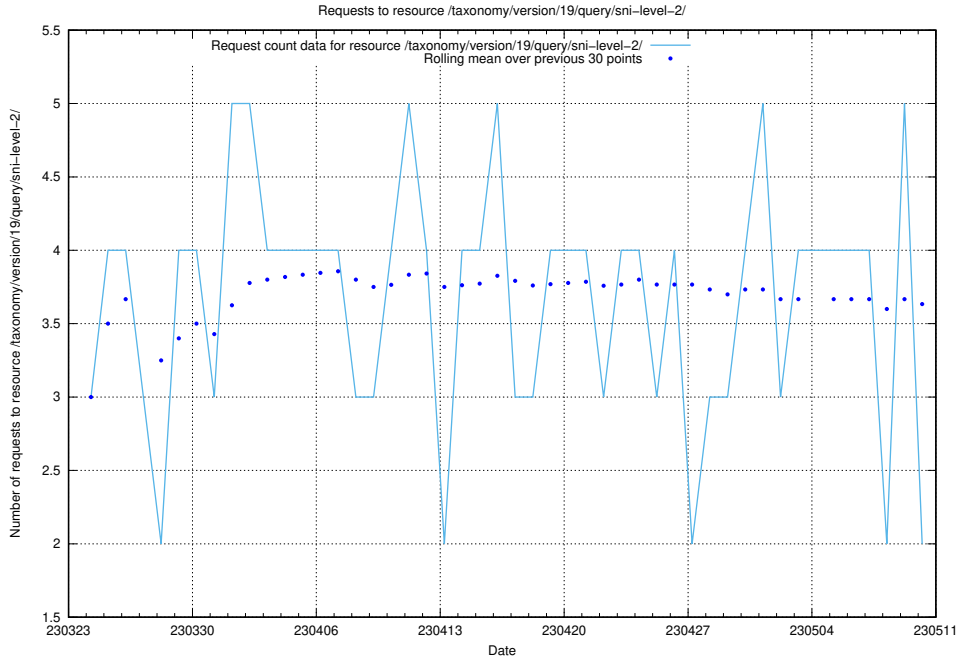

5.982 Usage of /taxonomy/version/19/query/sni-level-2/

Here, we count the number of requests to resource /taxonomy/version/19/query/sni-level-2/.