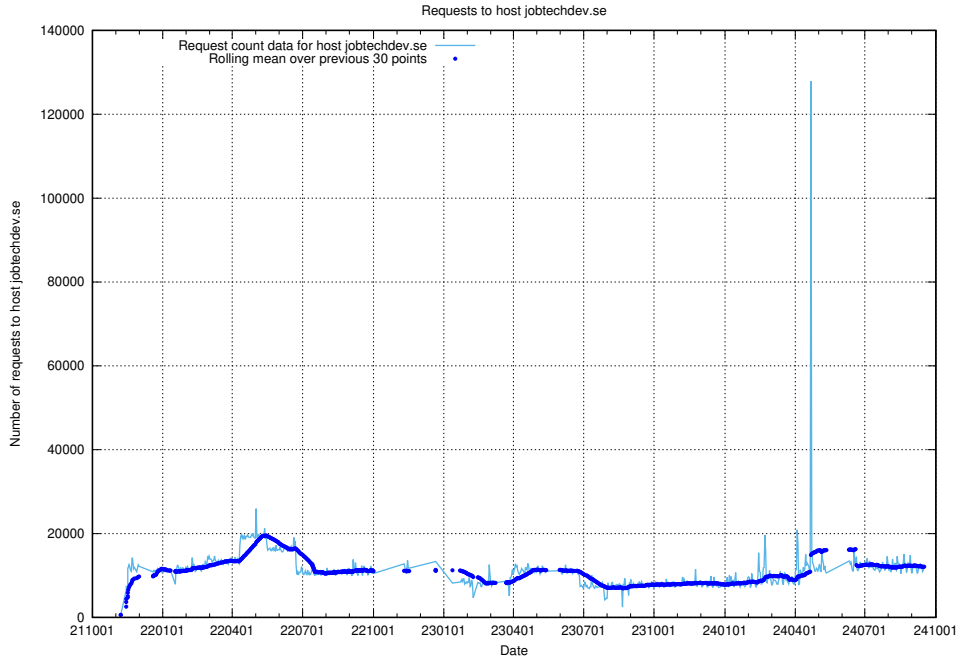

7.9 Usage of jobtechdev.se

Here, we count the number of requests to host jobtechdev.se.