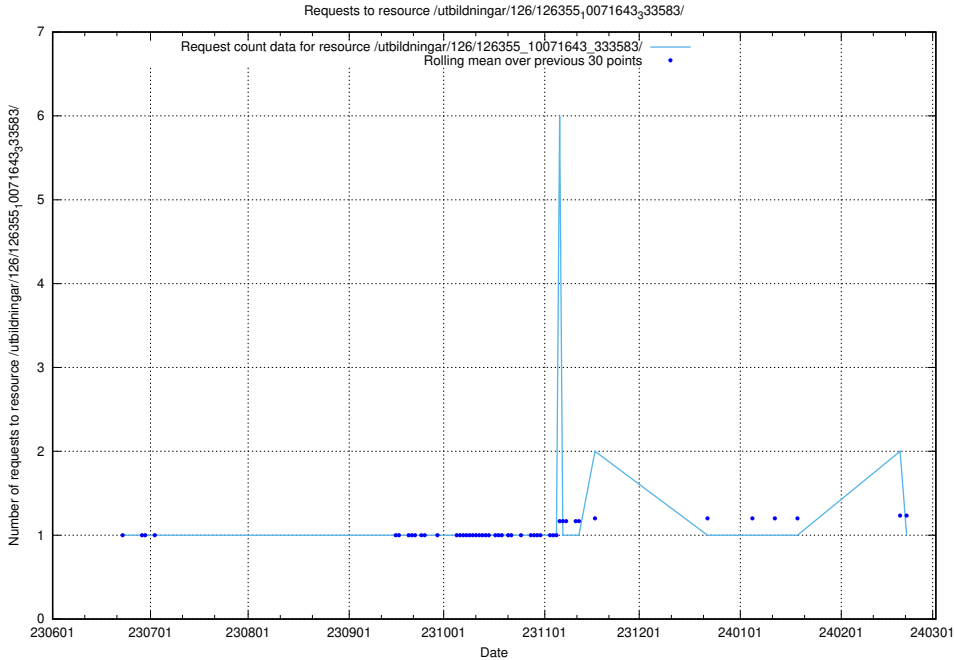

5.6324 Usage of /utbildningar/126/126355_10071643_333583/

Here, we count the number of requests to resource /utbildningar/126/126355_10071643_333583/.