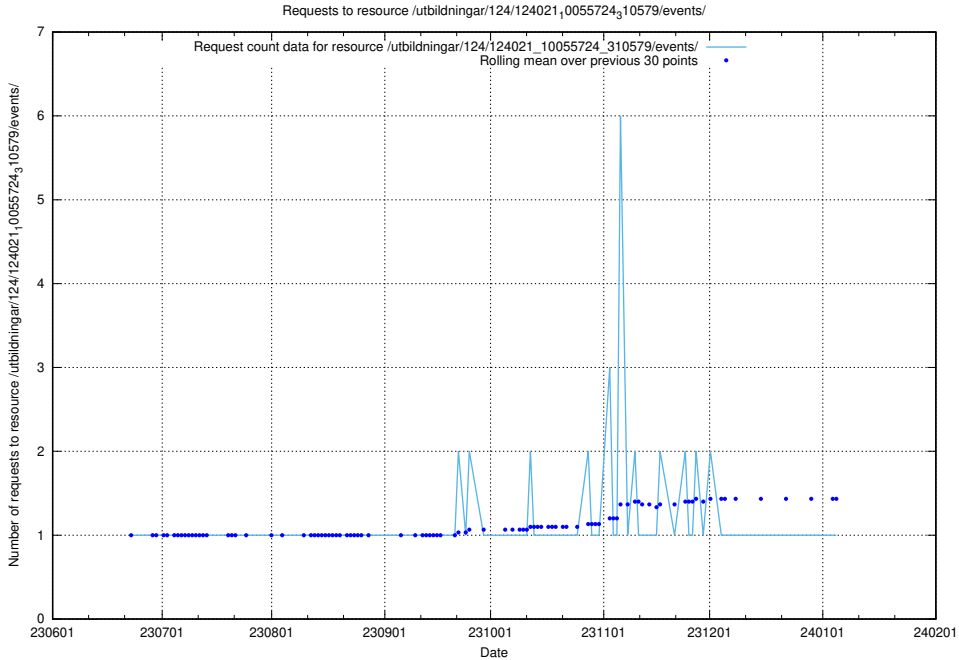

5.6484 Usage of /utbildningar/124/124021_10055724_310579/events/

Here, we count the number of requests to resource /utbildningar/124/124021_10055724_310579/events/