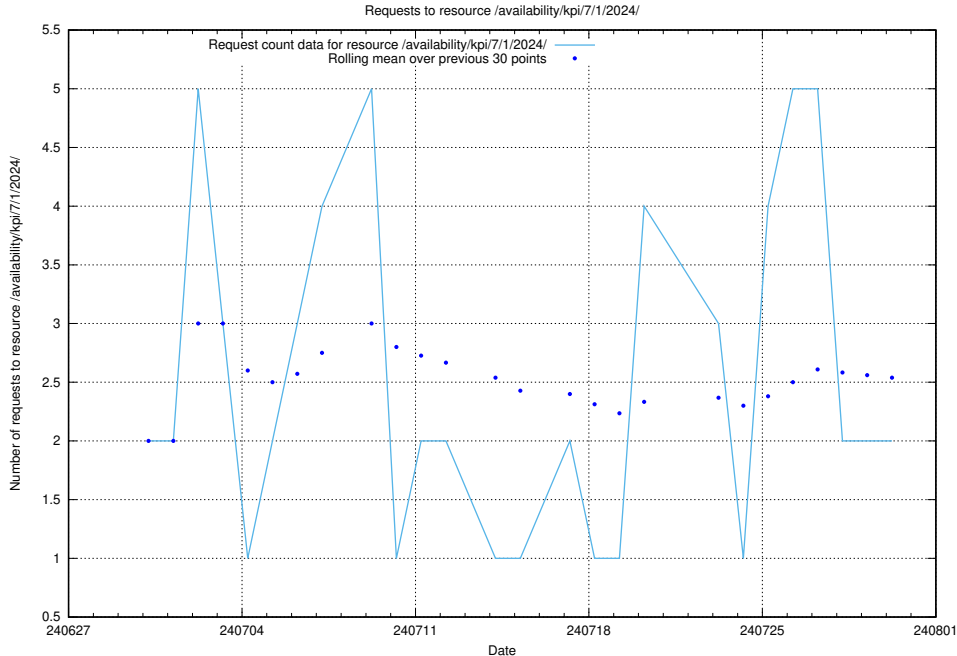

5.598 Usage of /availability/kpi/7/1/2024/

Here, we count the number of requests to resource /availability/kpi/7/1/2024/.