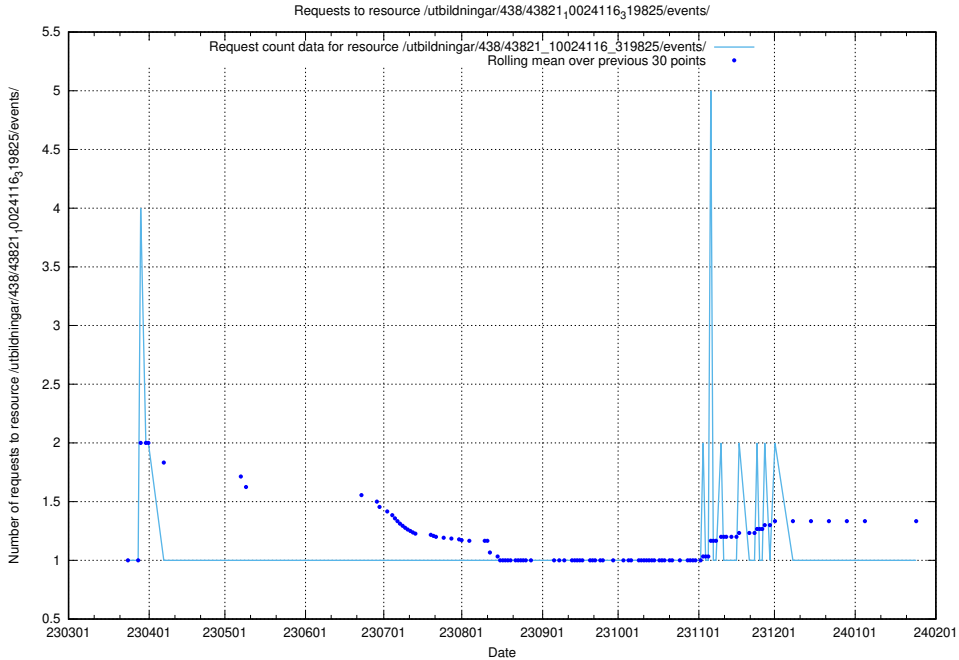

5.6870 Usage of /utbildningar/438/43821_10024116_319825/events/

Here, we count the number of requests to resource /utbildningar/438/43821_10024116_319825/events/.