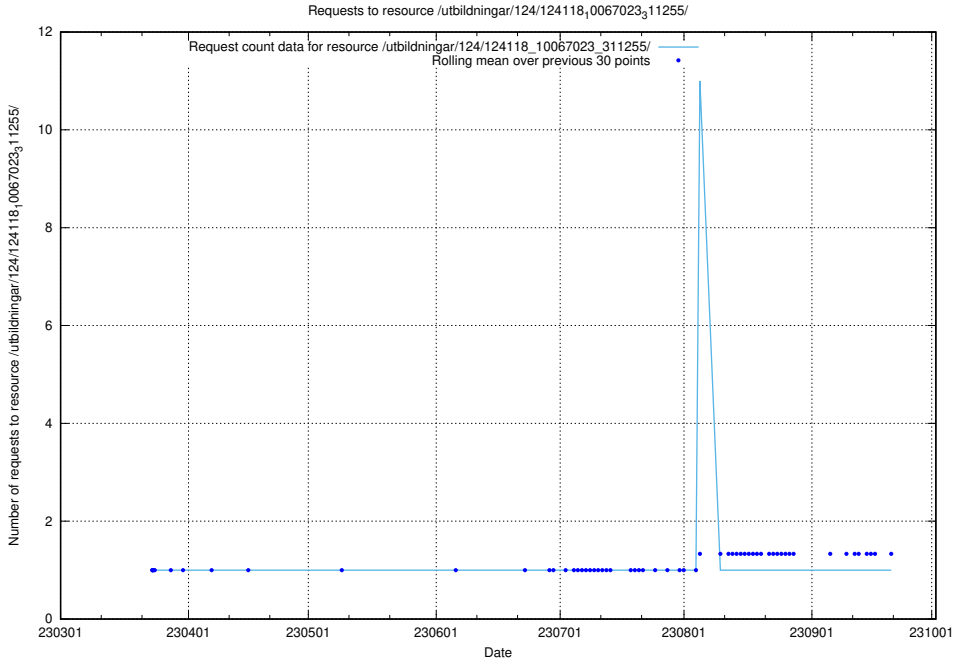

5.4906 Usage of /utbildningar/124/124118_10067023_311255/

Here, we count the number of requests to resource /utbildningar/124/124118_10067023_311255/.