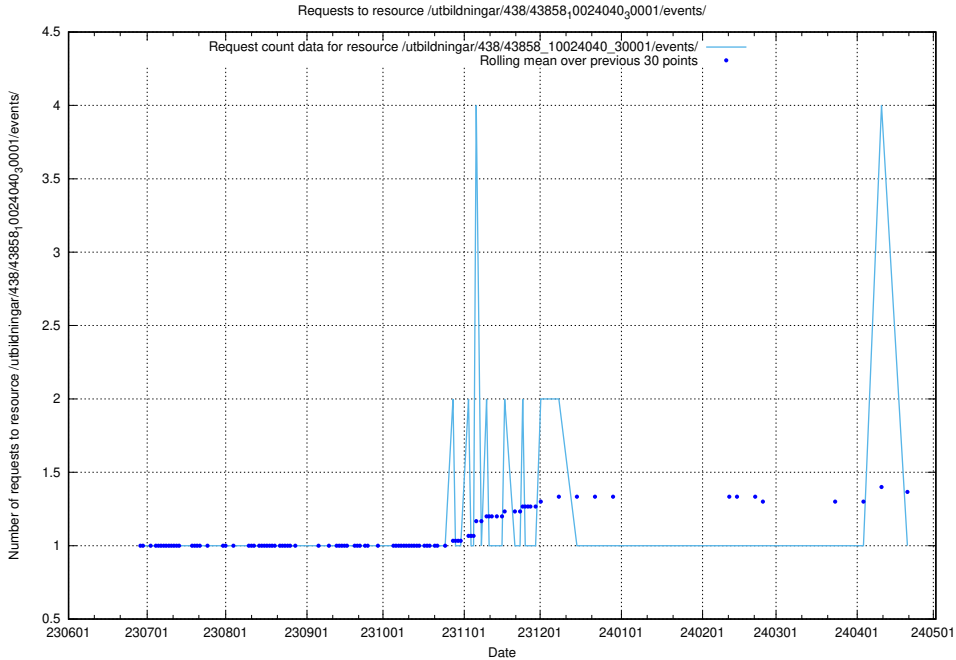

5.6124 Usage of /utbildningar/438/43858_10024040_30001/events/

Here, we count the number of requests to resource /utbildningar/438/43858_10024040_30001/events/.