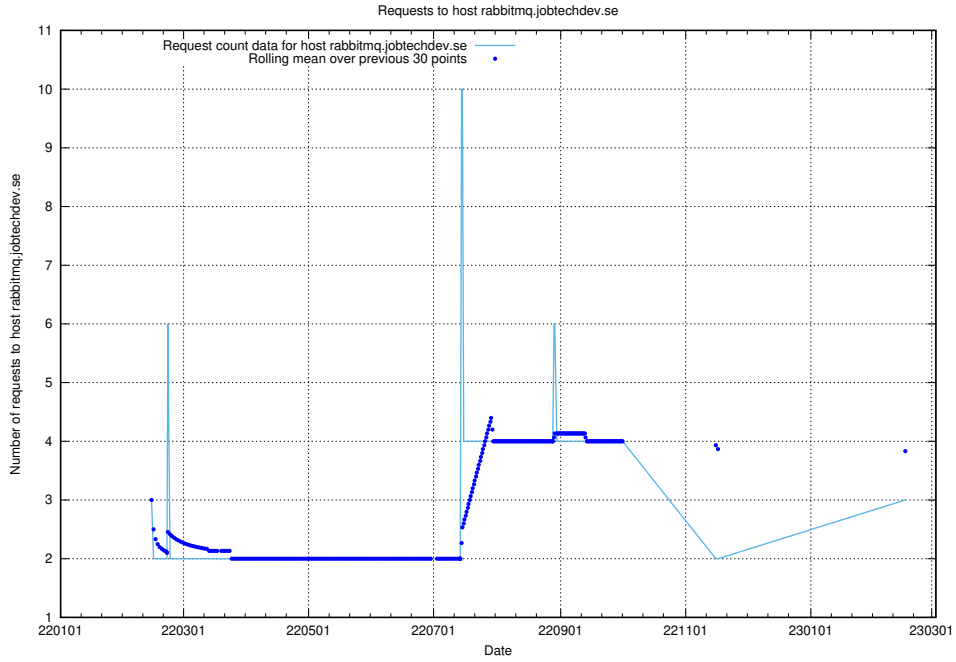

Here, we count the number of requests to host `www.dev-historical-api.jobtechdev.se`.

7.239 Usage of rabbitmq.jobtechdev.se

Here, we count the number of requests to host rabbitmq.jobtechdev.se.

7.240 Usage of kam-openshift-gitops.prod.services.jtech.se