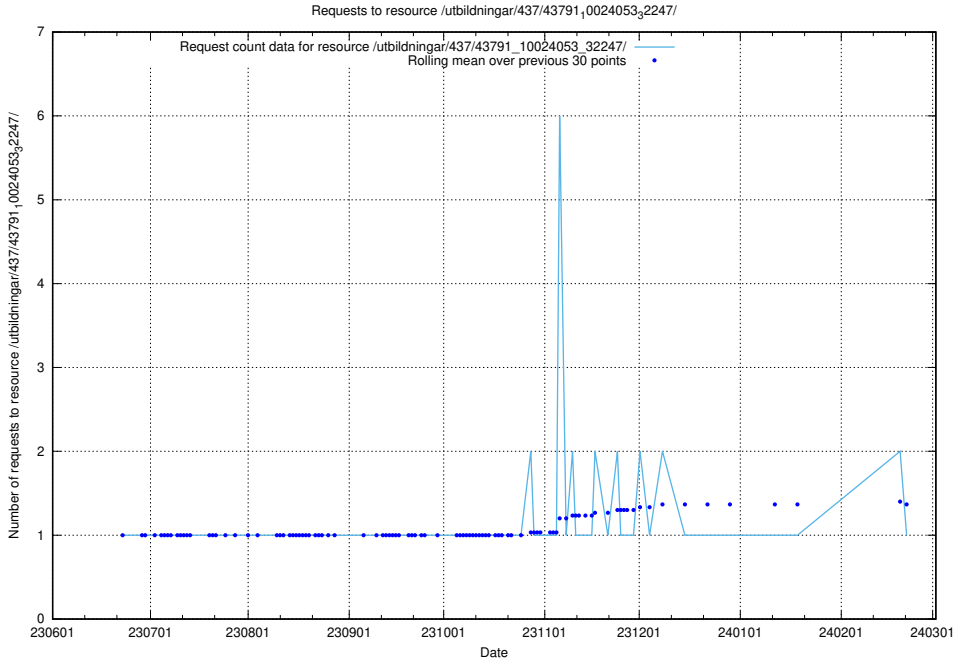

5.6272 Usage of /utbildningar/437/43791_10024053_32247/

Here, we count the number of requests to resource /utbildningar/437/43791_10024053_32247/.