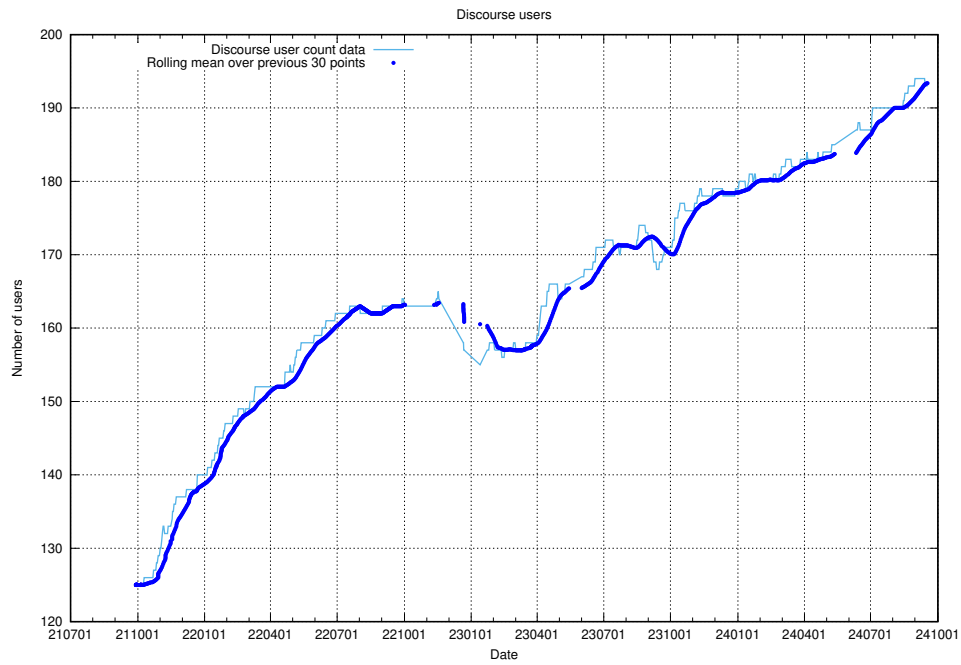

4 Discourse

This section summarises activities from the [JobTech Discourse Forum](https://forum.jobtechdev.se)⁵.

4.1 User count

A table of the number of users in Discourse.

---

⁵<https://forum.jobtechdev.se>