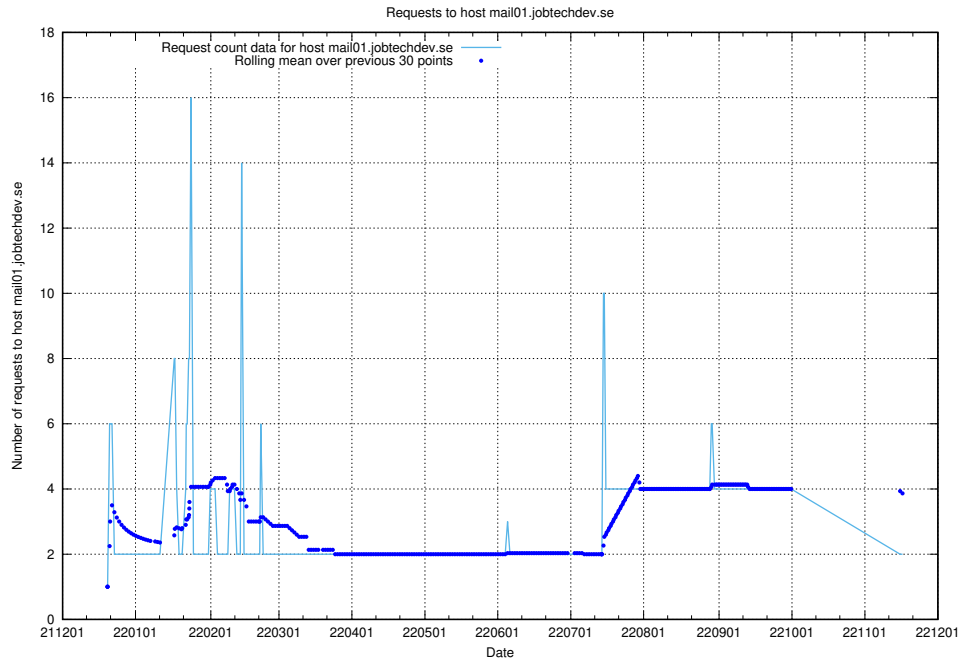

Here, we count the number of requests to host mail01.jobtechdev.se.

7.383 Usage of exchange.jobtechdev.se

Here, we count the number of requests to host exchange.jobtechdev.se.

7.384 Usage of autodiscover.jobtechdev.se