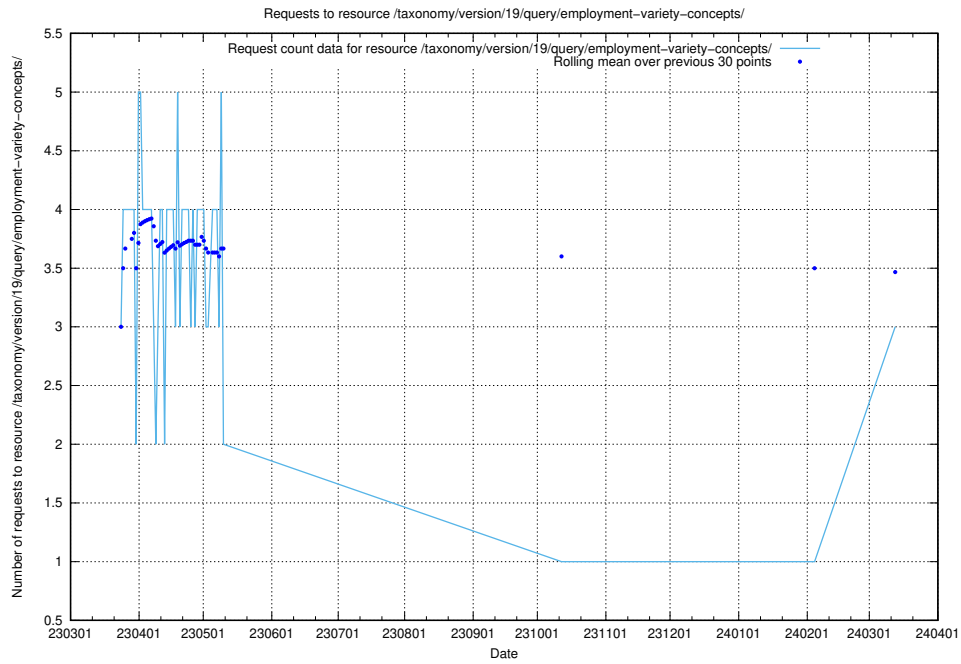

5.506 Usage of /taxonomy/version/19/query/employment-variety-concepts/

Here, we count the number of requests to resource /taxonomy/version/19/query/employment-variety-concepts/.

5.507 Usage of /utbildningar/438/43817_10024102_242987/events/