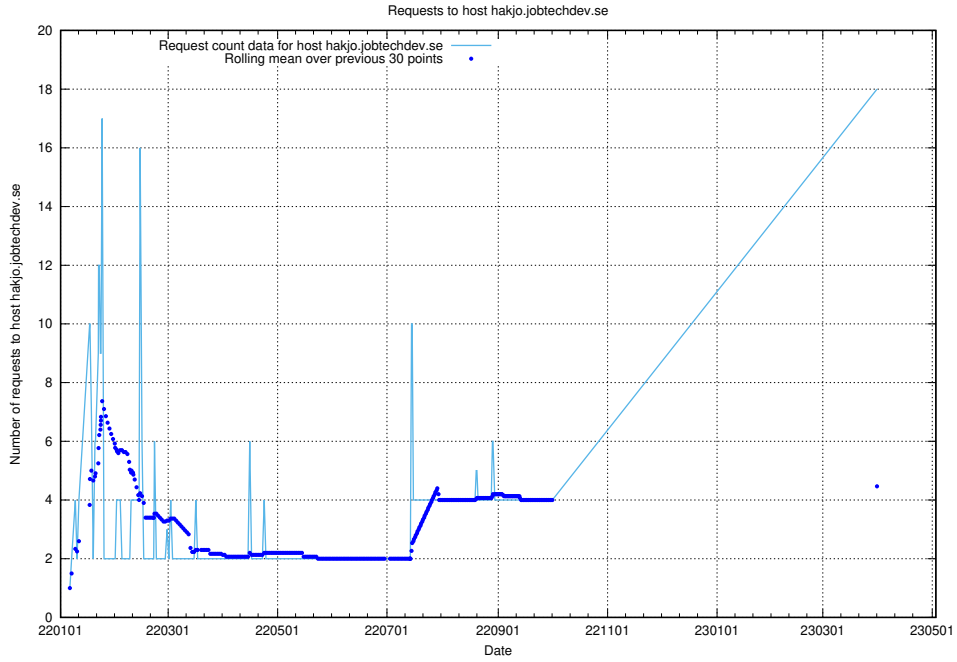

7.37 Usage of hakjo.jobtechdev.se

Here, we count the number of requests to host hakjo.jobtechdev.se.