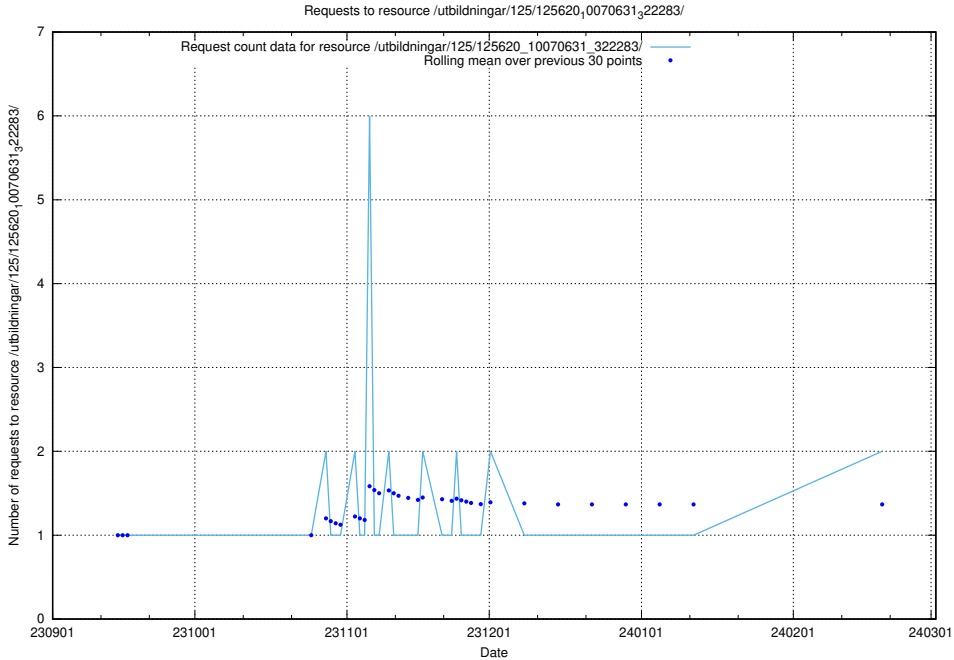

5.827 Usage of /utbildningar/125/125620_10070631_322283/

Here, we count the number of requests to resource /utbildningar/125/125620_10070631_322283/.