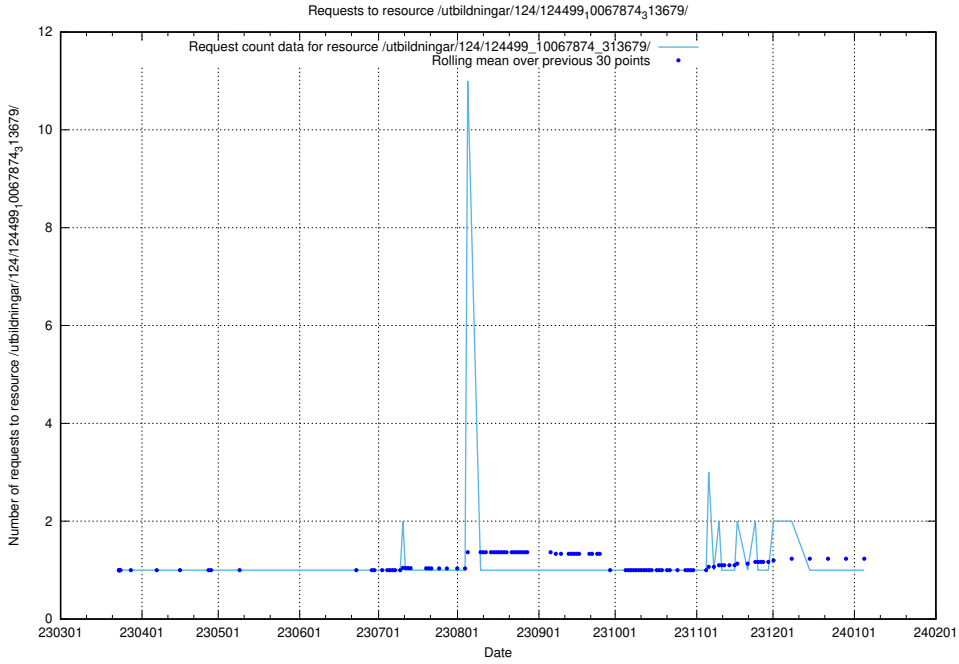

5.3051 Usage of /utbildningar/124/124499_10067874_313679/

Here, we count the number of requests to resource /utbildningar/124/124499_10067874_313679/.