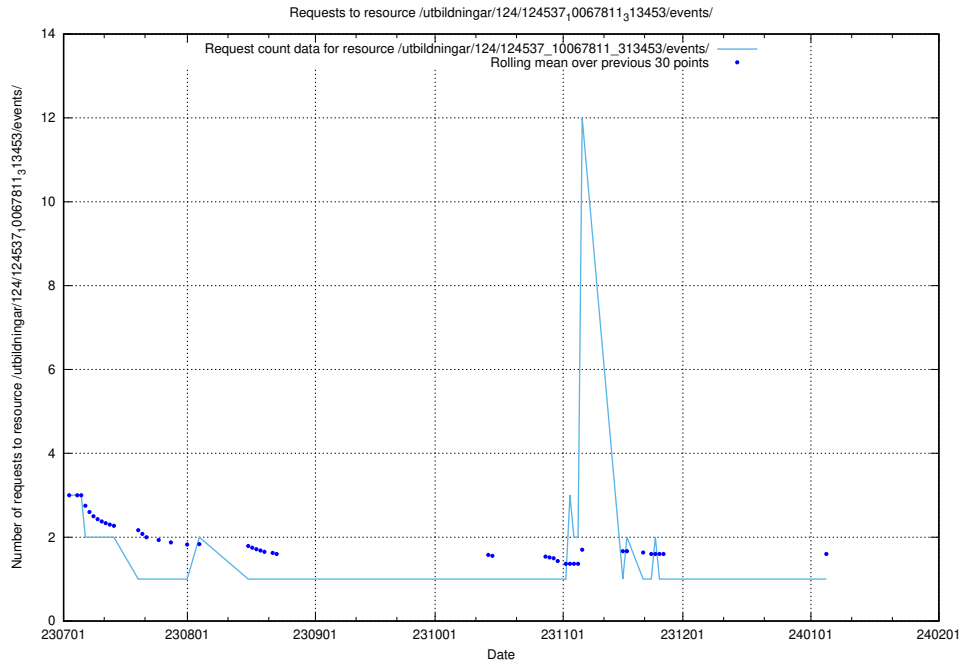

5.6064 Usage of /utbildningar/124/124537_10067811_313453/events/

Here, we count the number of requests to resource /utbildningar/124/124537_10067811_313453/events/