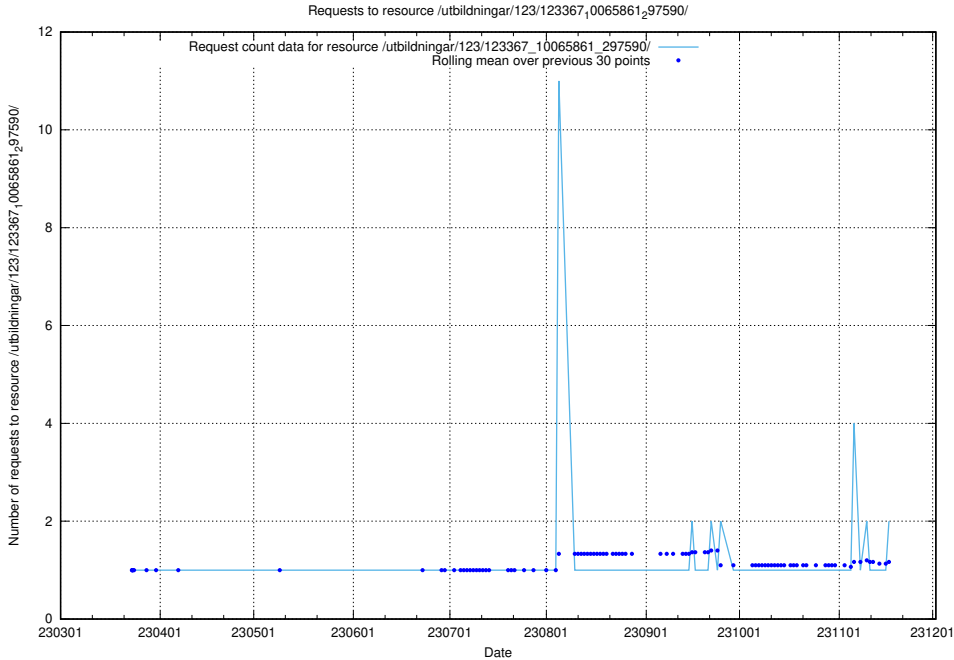

5.846 Usage of /utbildningar/123/123367_10065861_297590/

Here, we count the number of requests to resource /utbildningar/123/123367_10065861_297590/.