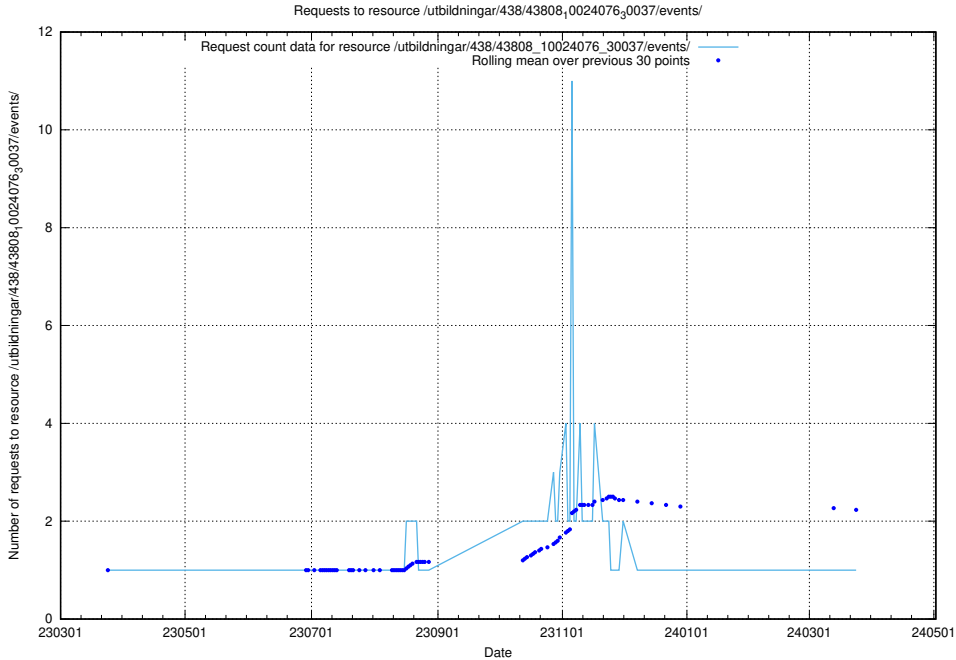

5.6875 Usage of /utbildningar/438/43808_10024076_30037/events/

Here, we count the number of requests to resource /utbildningar/438/43808_10024076_30037/events/.