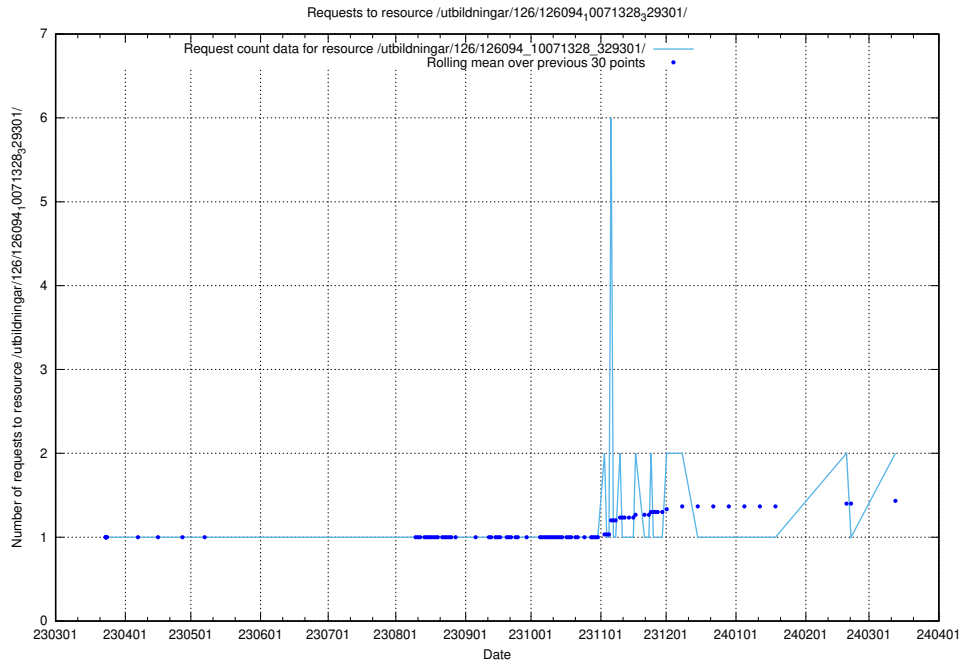

5.1008 Usage of /utbildningar/126/126094_10071328_329301/

Here, we count the number of requests to resource /utbildningar/126/126094_10071328_329301/.