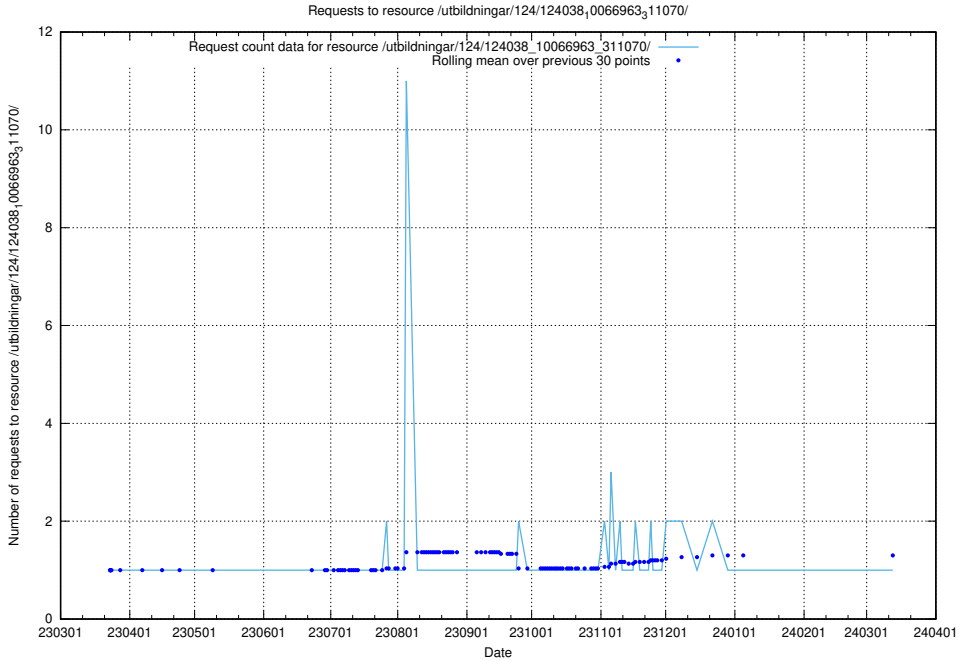

5.5070 Usage of /utbildningar/124/124038_10066963_311070/

Here, we count the number of requests to resource /utbildningar/124/124038_10066963_311070/.