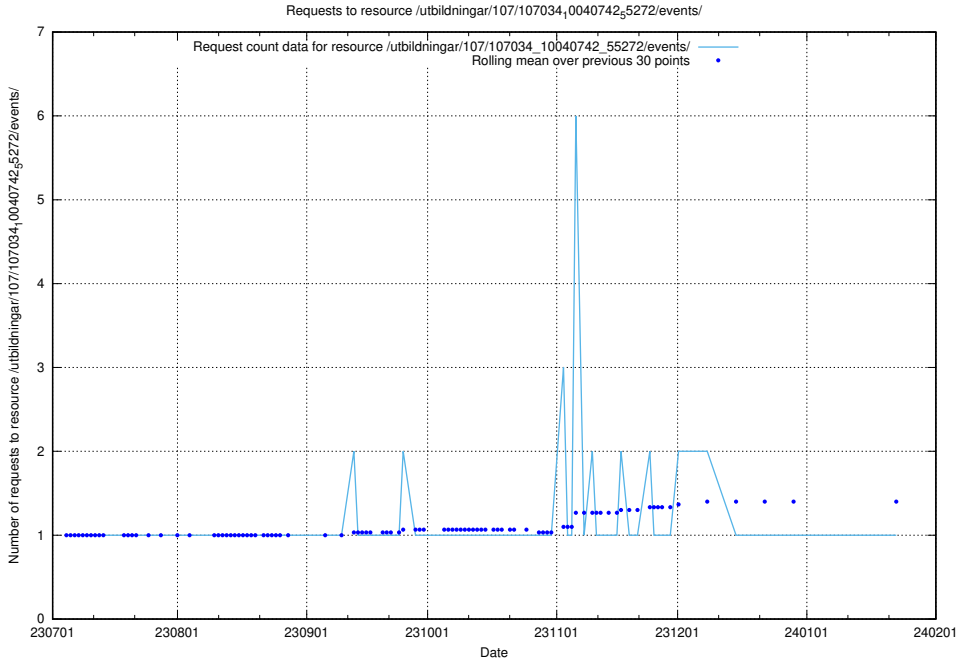

5.6061 Usage of /utbildningar/107/107034_10040742_55272/events/

Here, we count the number of requests to resource /utbildningar/107/107034_10040742_55272/events/.