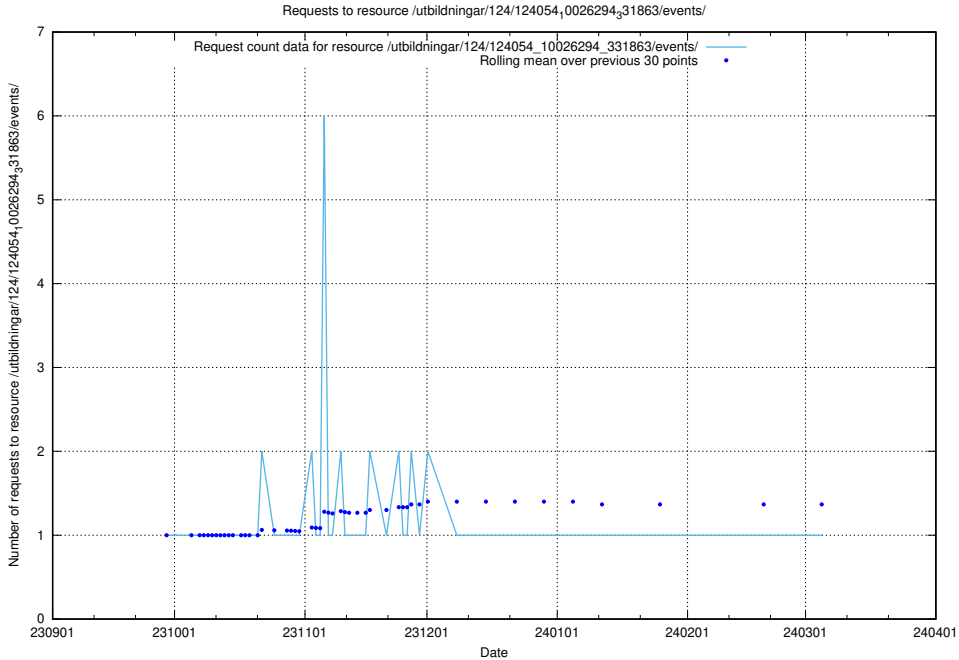

5.5175 Usage of /utbildningar/124/124054_10026294_331863/events/

Here, we count the number of requests to resource /utbildningar/124/124054_10026294_331863/events/