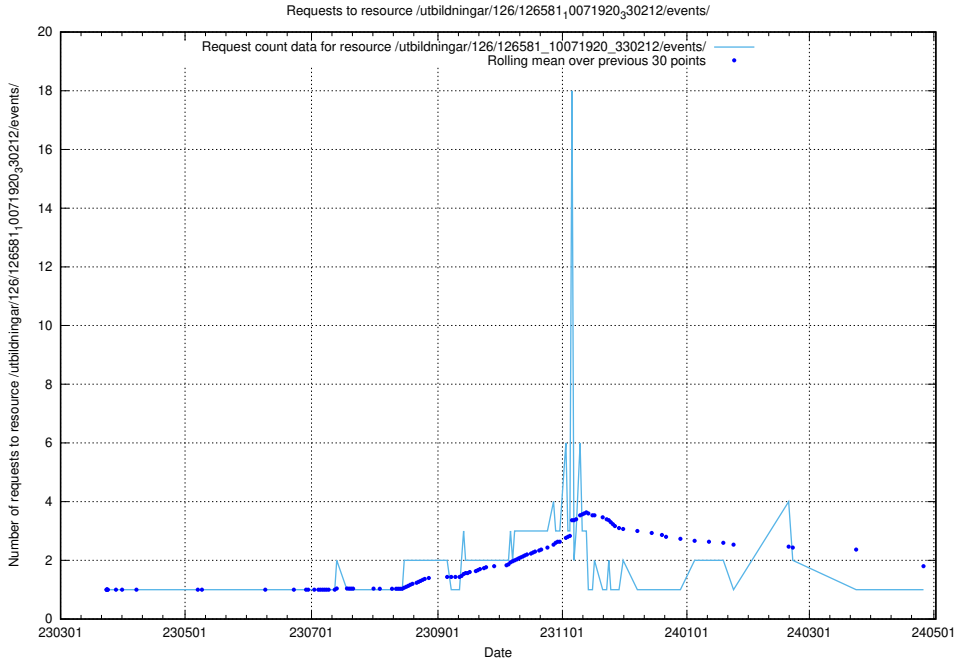

5.7107 Usage of /utbildningar/126/126581_10071920_330212/events/

Here, we count the number of requests to resource /utbildningar/126/126581_10071920_330212/events/