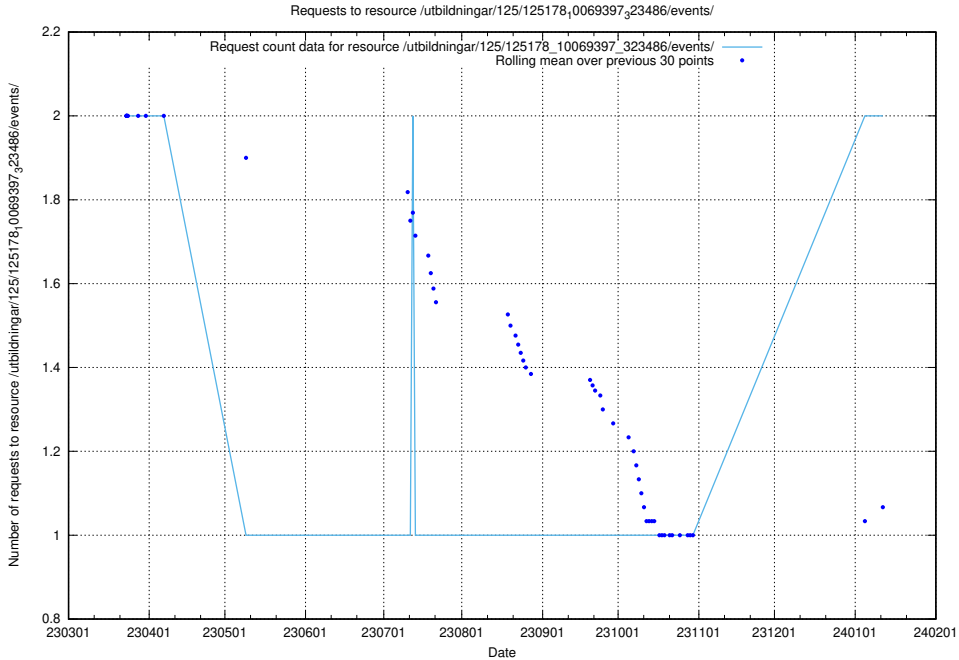

Here, we count the number of requests to resource /utbildningar/125/125195_10069395_323153/.

5.998 Usage of /utbildningar/125/125178_10069397_323486/events/

Here, we count the number of requests to resource /utbildningar/125/125178_10069397_323486/events/