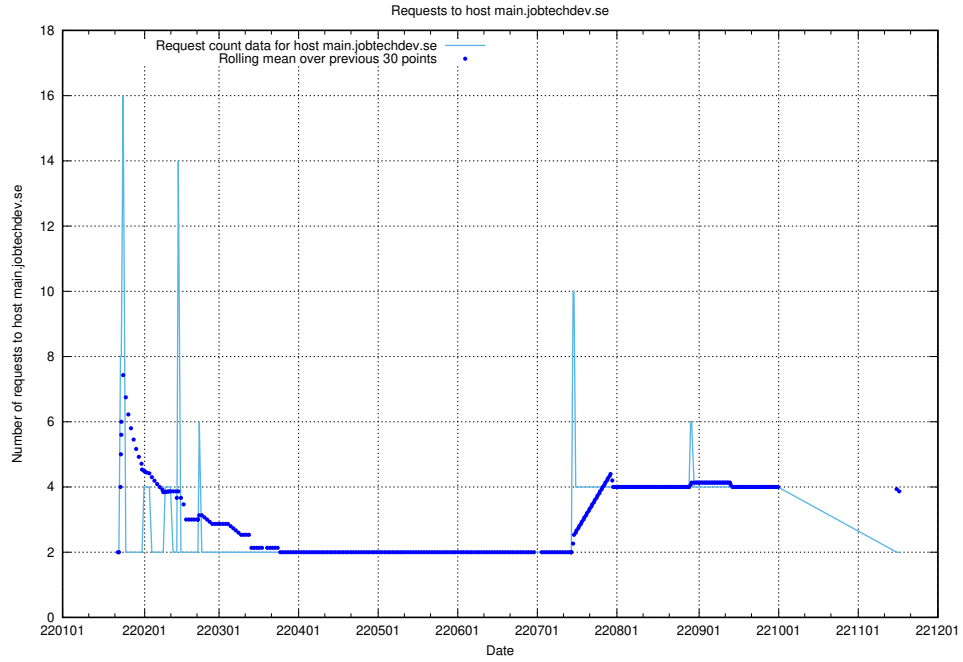

7.604 Usage of main.jobtechdev.se

Here, we count the number of requests to host main.jobtechdev.se.