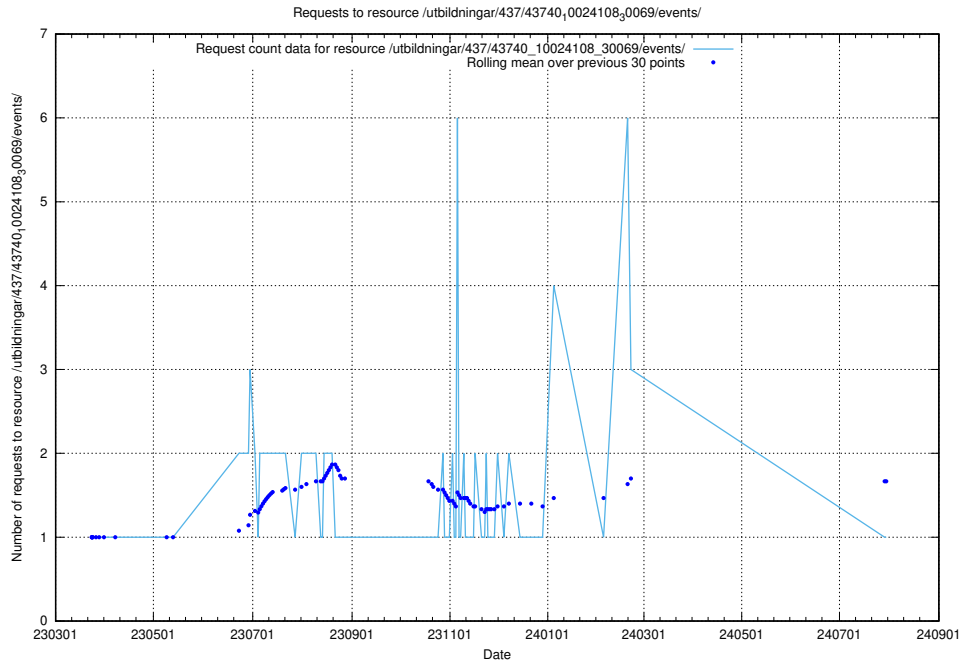

Here, we count the number of requests to resource /utbildningar/437/43741_10024043_32243/.

5.7100 Usage of /utbildningar/437/43740_10024108_30069/events/

Here, we count the number of requests to resource /utbildningar/437/43740_10024108_30069/events/.