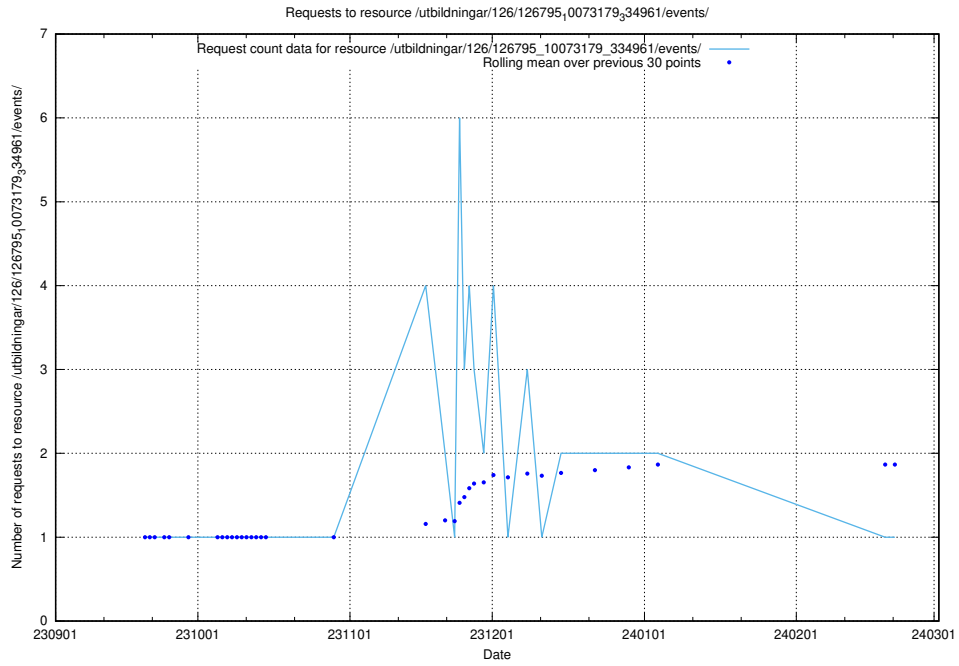

5.5229 Usage of /availability/20230904/

Here, we count the number of requests to resource /availability/20230904/.

5.5230 Usage of /utbildningar/126/126795_10073179_334961/events/

Here, we count the number of requests to resource /utbildningar/126/126795_10073179_334961/events/