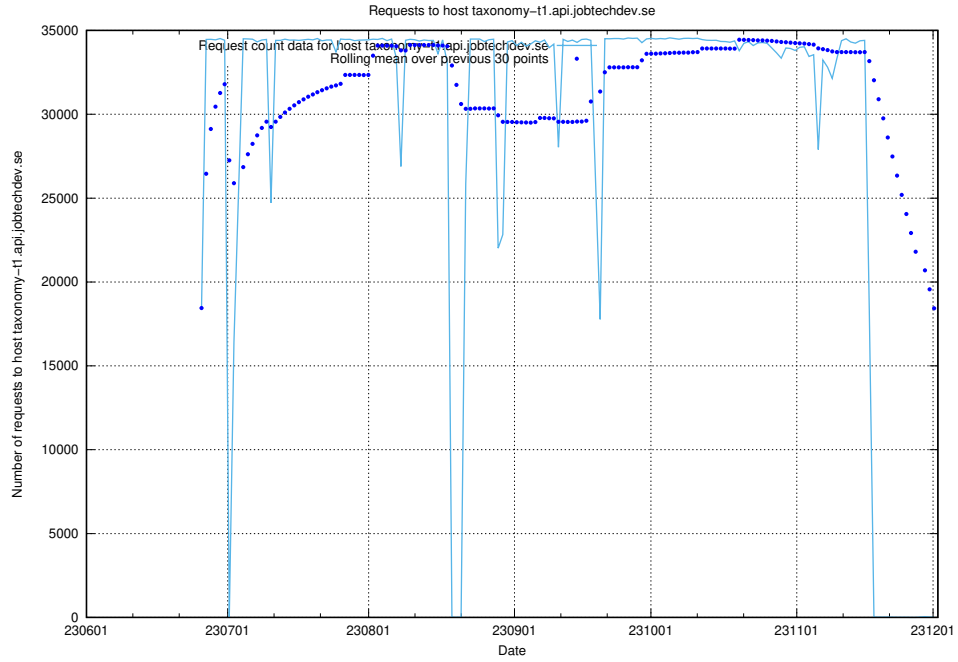

Here, we count the number of requests to host dev-api.jobtechdev.se.

7.178 Usage of taxonomy-t1.api.jobtechdev.se

Here, we count the number of requests to host taxonomy-t1.api.jobtechdev.se.

7.179 Usage of dashboard.jobtechdev.se