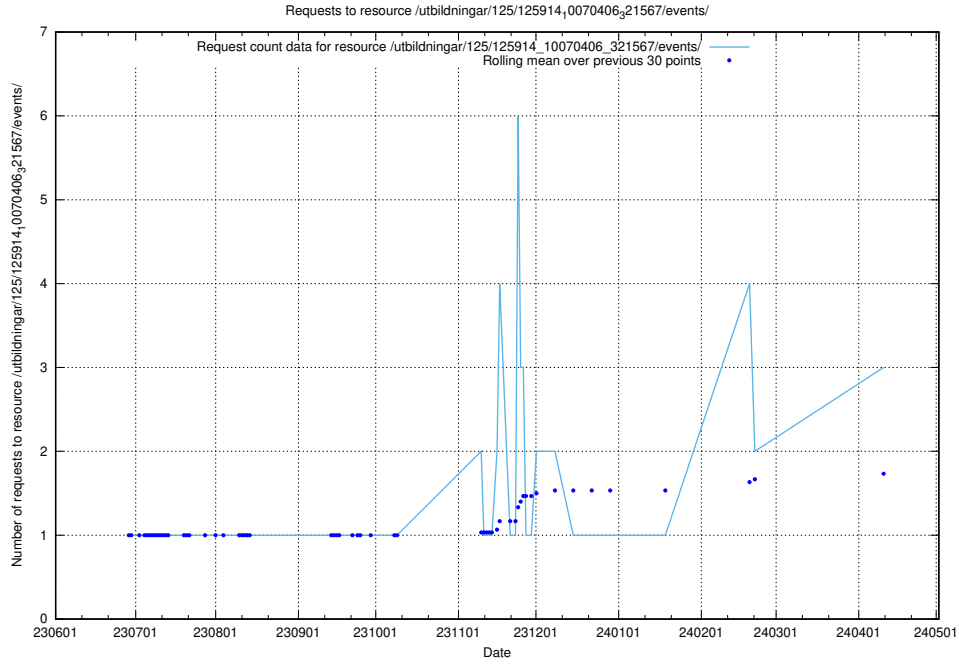

5.454 Usage of /utbildningar/125/125914_10070406_321567/events/

Here, we count the number of requests to resource /utbildningar/125/125914_10070406_321567/events/