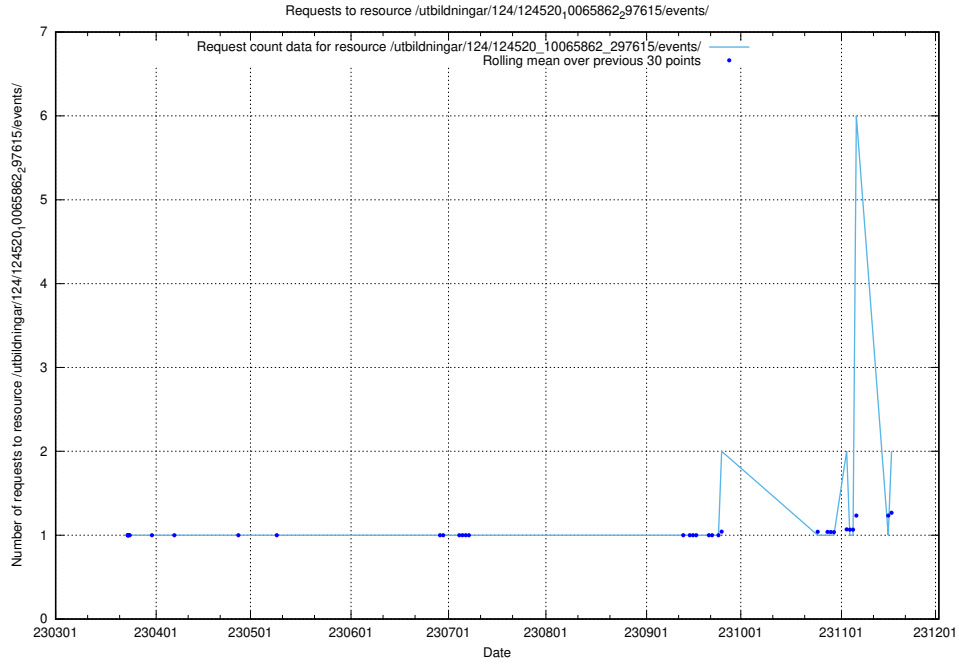

5.607 Usage of /utbildningar/124/124520_10065862_297615/events/

Here, we count the number of requests to resource /utbildningar/124/124520_10065862_297615/events/