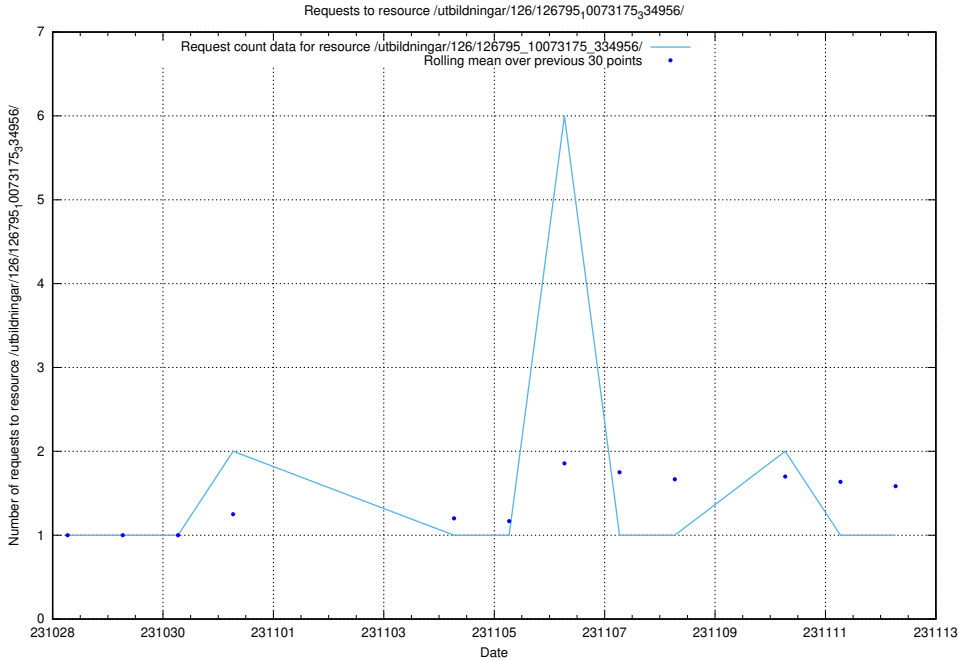

5.4897 Usage of /utbildningar/126/126795_10073175_334956/

Here, we count the number of requests to resource /utbildningar/126/126795_10073175_334956/.