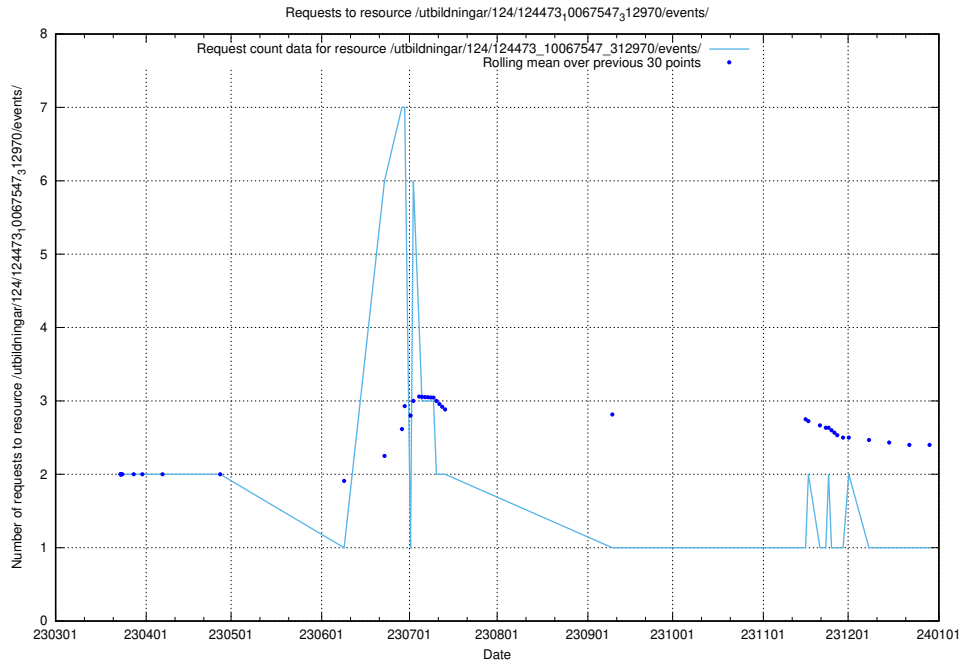

5.7007 Usage of /utbildningar/124/124473_10067547_312970/events/

Here, we count the number of requests to resource /utbildningar/124/124473_10067547_312970/events/