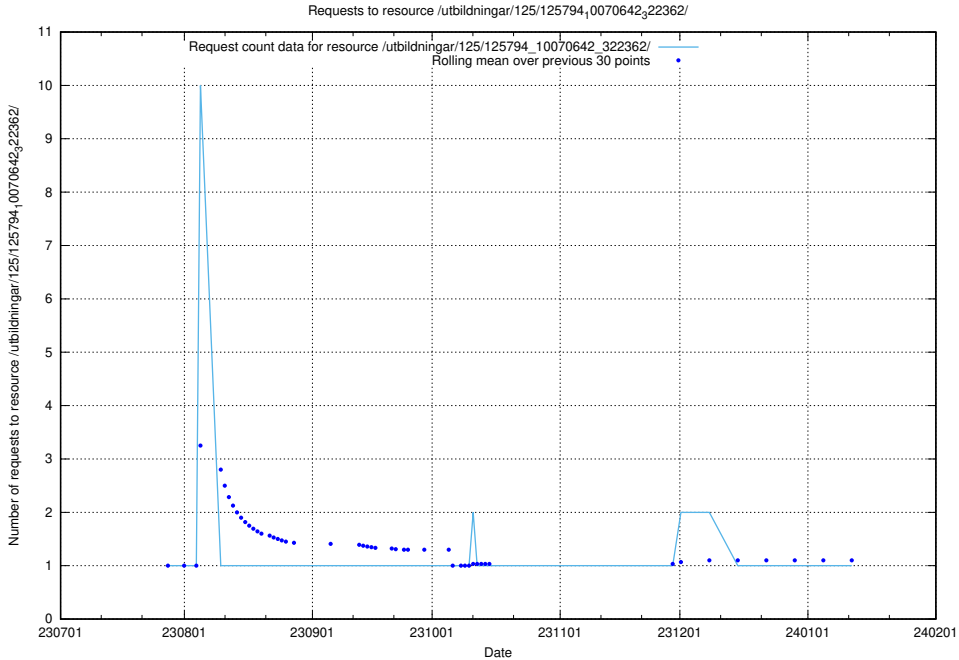

5.5604 Usage of /utbildningar/125/125794_10070642_322362/

Here, we count the number of requests to resource /utbildningar/125/125794_10070642_322362/.