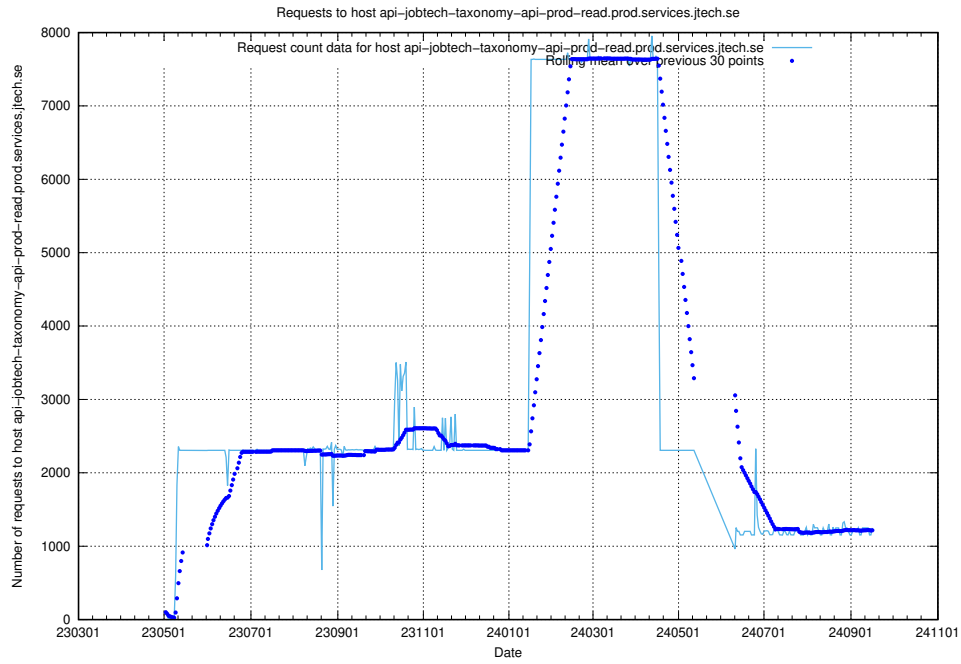

7.19 Usage of api-jobtech-taxonomy-api-prod-read.prod.services.jtech.se

Here, we count the number of requests to host api-jobtech-taxonomy-api-prod-read.prod.services.jtech.se.