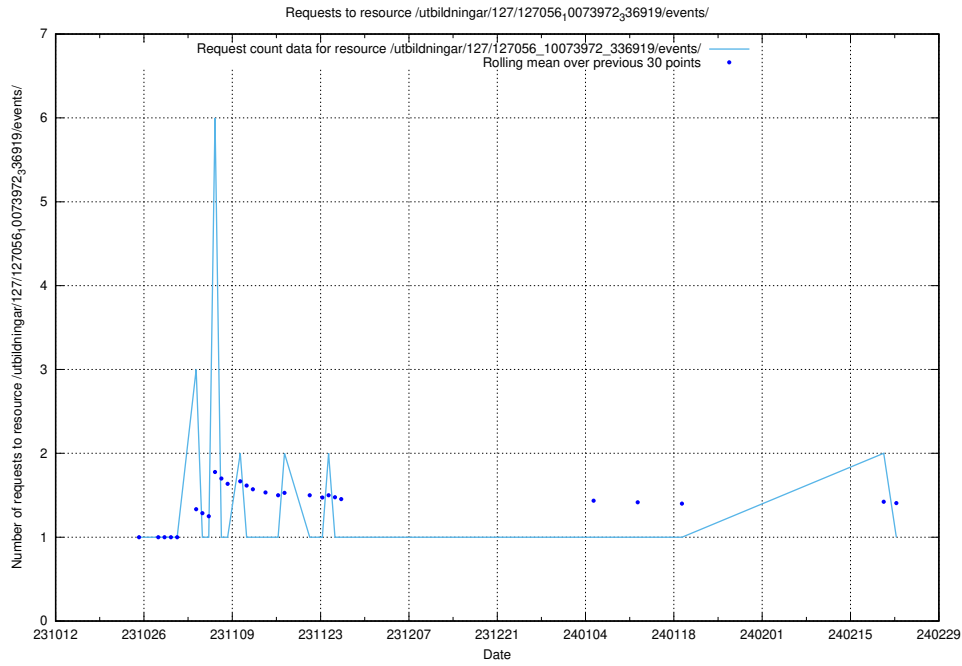

Here, we count the number of requests to resource /utbildningar/127/127056_10074024_337004/.

5.4920 Usage of /utbildningar/127/127056_10073972_336919/events/

Here, we count the number of requests to resource /utbildningar/127/127056_10073972_336919/events/