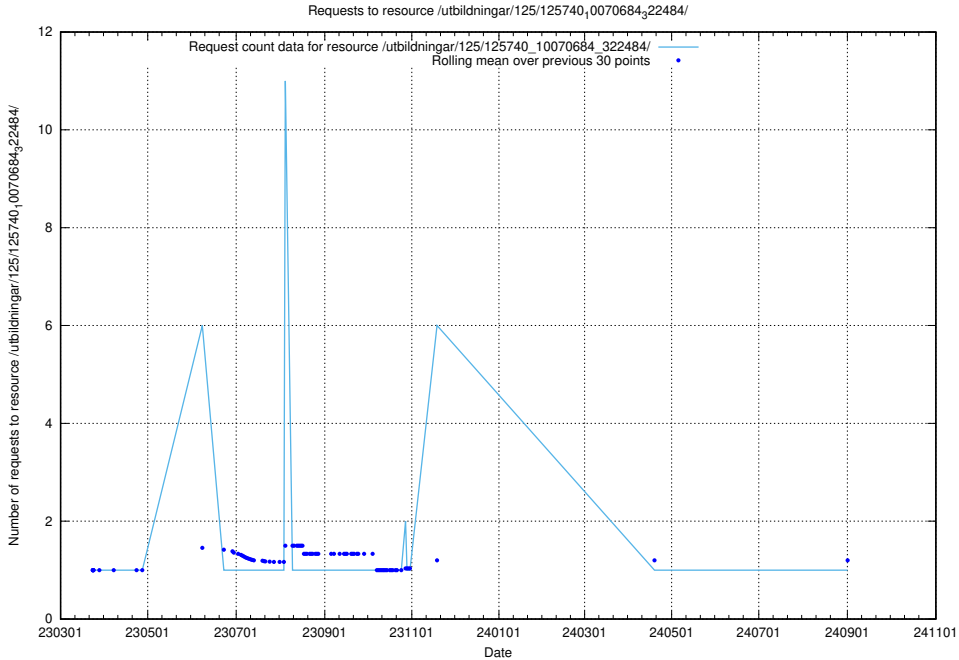

5.1040 Usage of /utbildningar/125/125740_10070684_322484/

Here, we count the number of requests to resource /utbildningar/125/125740_10070684_322484/.