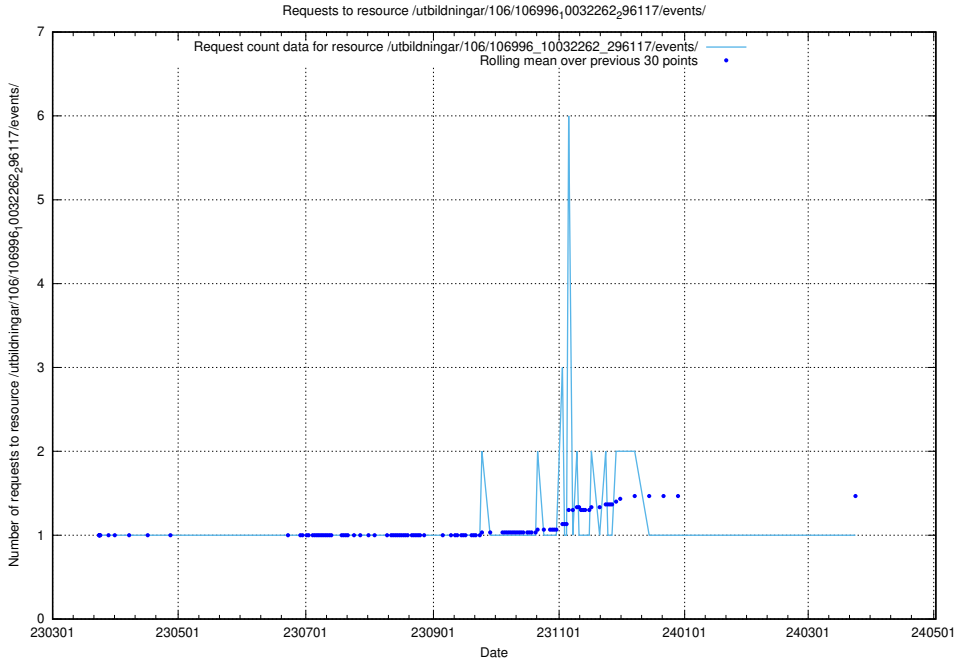

Here, we count the number of requests to resource /taxonomy/version/7/query/isco-level-4-groups/.

5.6111 Usage of /utbildningar/106/106996_10032262_296117/events/

Here, we count the number of requests to resource /utbildningar/106/106996_10032262_296117/events/