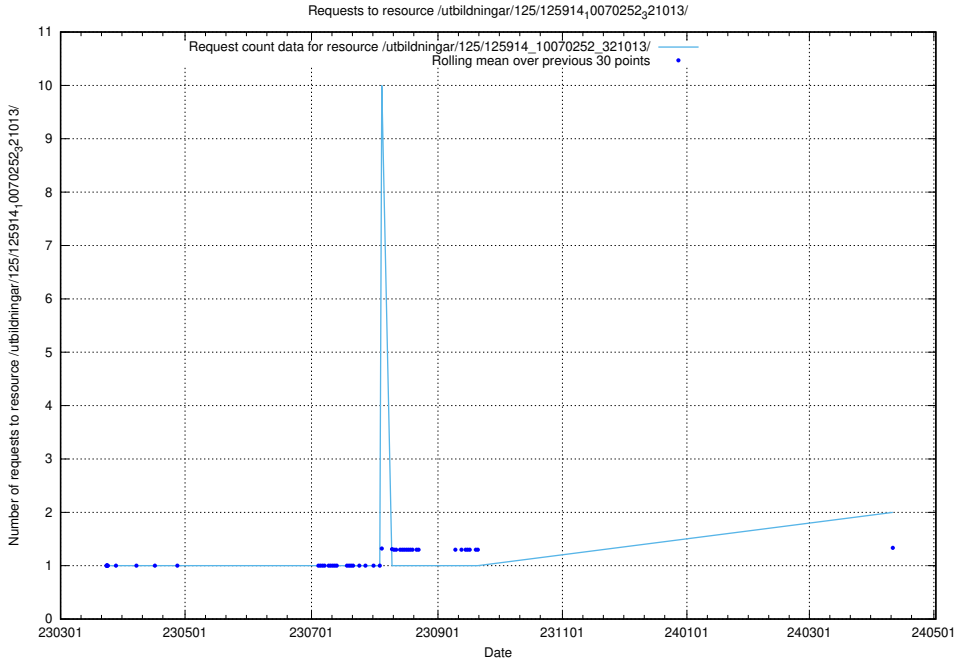

5.1012 Usage of /utbildningar/125/125914_10070252_321013/

Here, we count the number of requests to resource /utbildningar/125/125914_10070252_321013/.