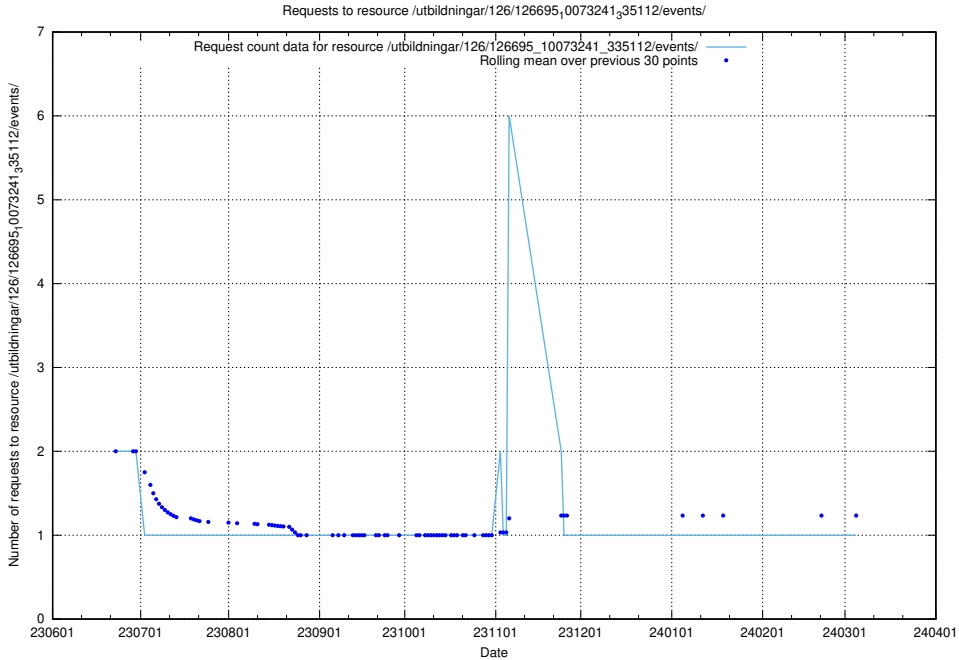

5.6261 Usage of /utbildningar/126/126695_10073241_335112/events/

Here, we count the number of requests to resource /utbildningar/126/126695_10073241_335112/events/