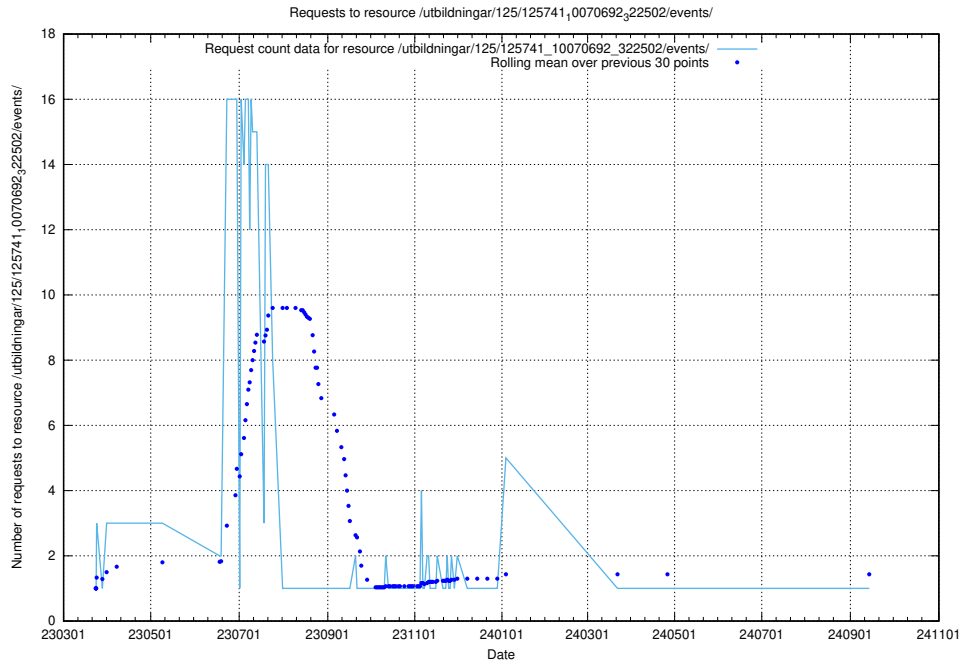

5.7170 Usage of /utbildningar/125/125741_10070692_322502/events/

Here, we count the number of requests to resource /utbildningar/125/125741_10070692_322502/events/