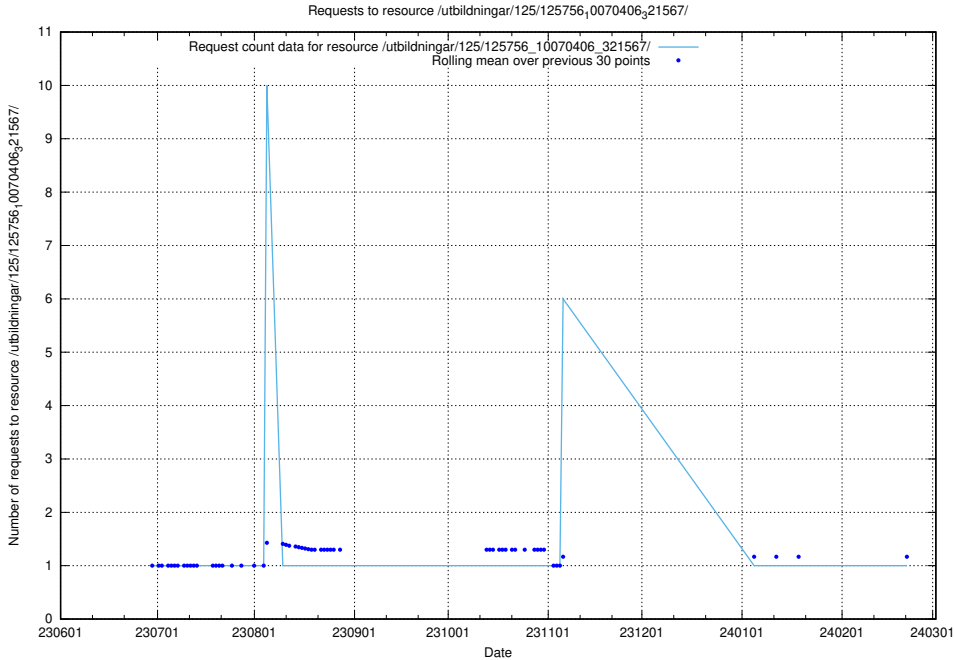

Here, we count the number of requests to resource /utbildningar/125/125756_10070406_321567/events/

5.6087 Usage of /utbildningar/125/125756_10070406_321567/

Here, we count the number of requests to resource /utbildningar/125/125756_10070406_321567/.