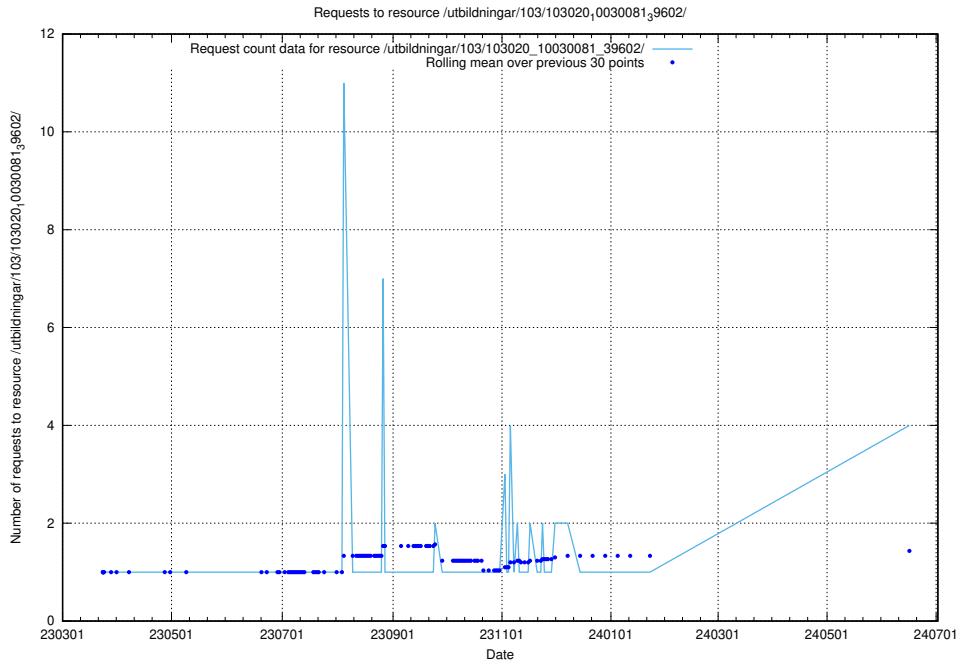

5.314 Usage of /utbildningar/103/103020_10030081_39602/

Here, we count the number of requests to resource /utbildningar/103/103020_10030081_39602/.