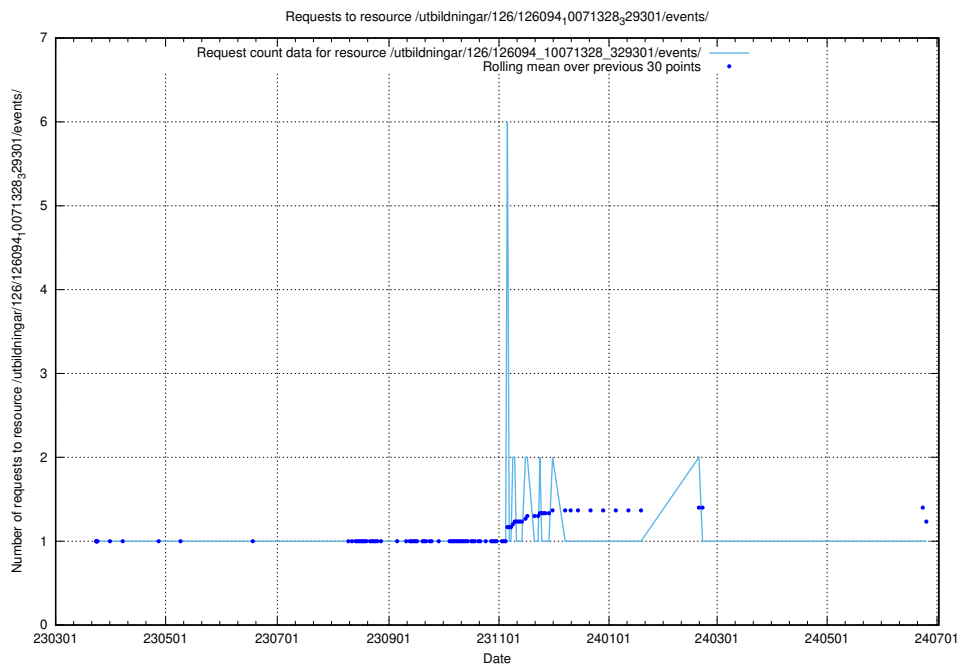

5.7132 Usage of /utbildningar/126/126094_10071328_329301/events/

Here, we count the number of requests to resource /utbildningar/126/126094_10071328_329301/events/