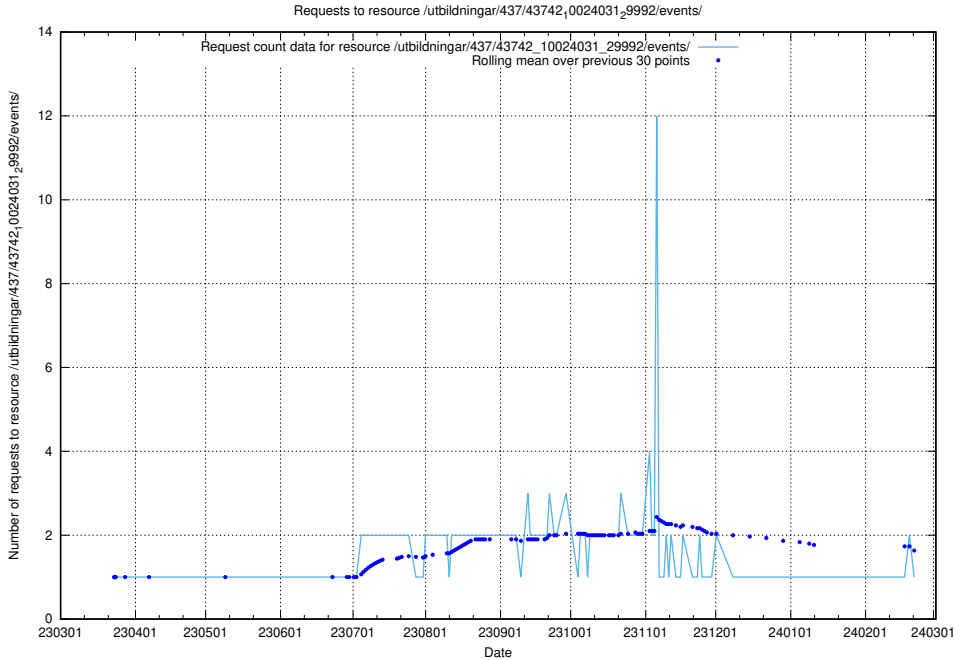

5.7097 Usage of /utbildningar/437/43742_10024031_29992/events/

Here, we count the number of requests to resource /utbildningar/437/43742_10024031_29992/events/.