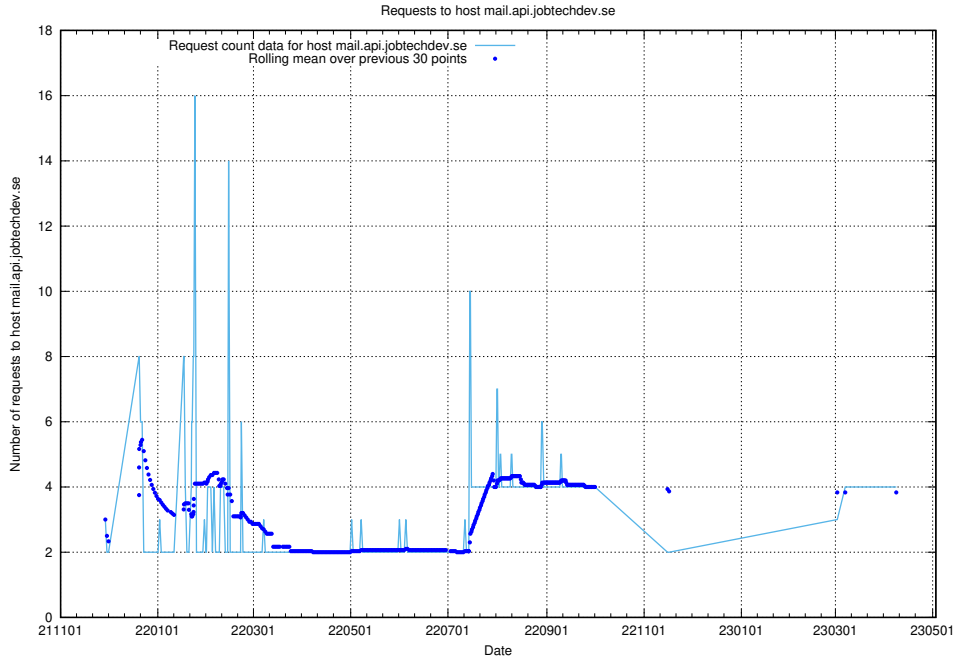

7.147 Usage of mail.api.jobtechdev.se

Here, we count the number of requests to host mail.api.jobtechdev.se.