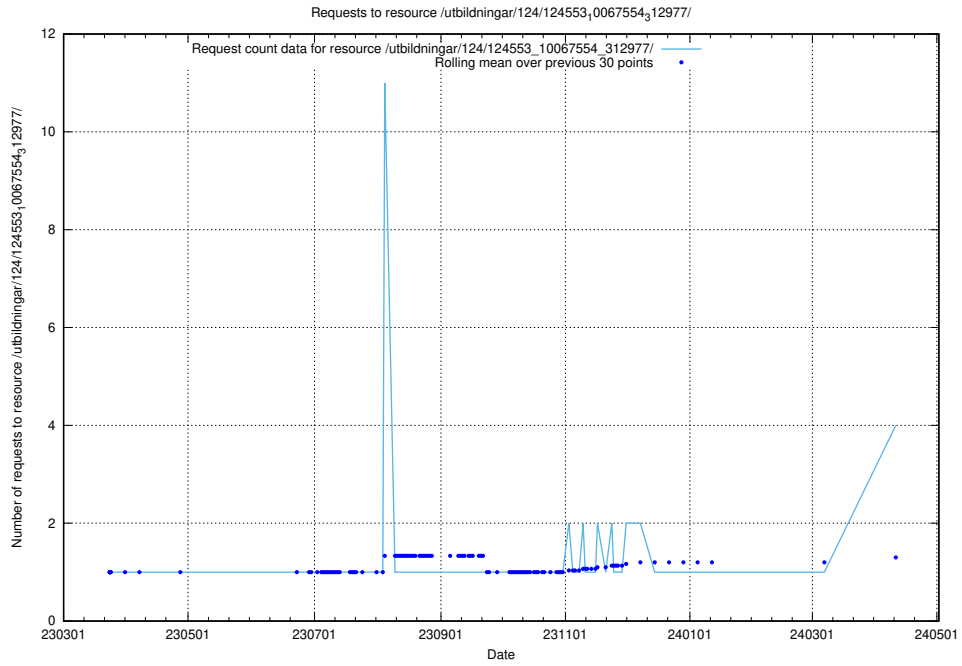

5.237 Usage of /utbildningar/124/124553_10067554_312977/

Here, we count the number of requests to resource /utbildningar/124/124553_10067554_312977/.