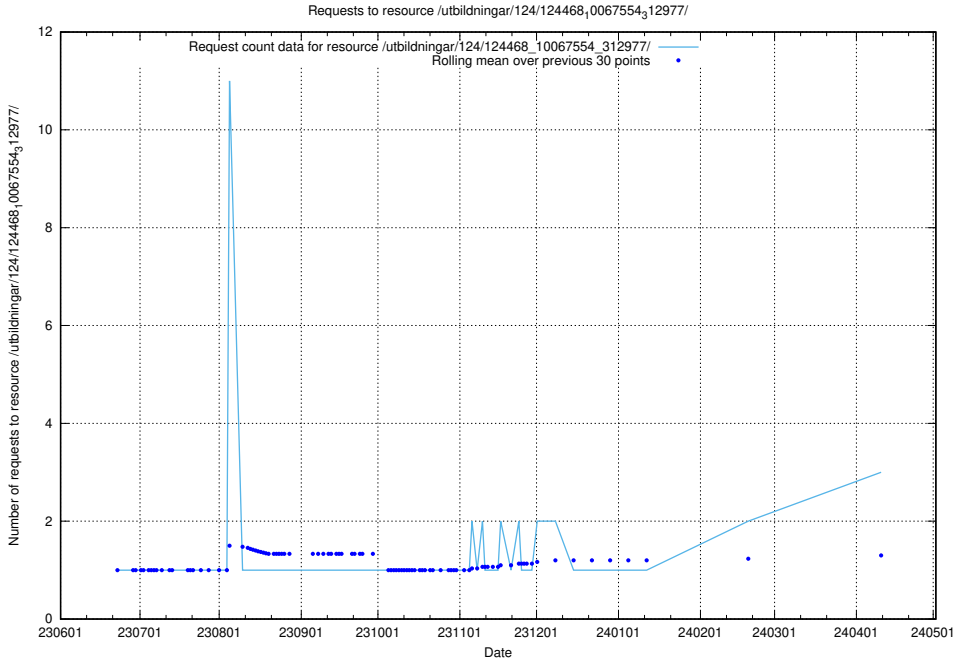

5.485 Usage of /utbildningar/124/124468_10067554_312977/

Here, we count the number of requests to resource /utbildningar/124/124468_10067554_312977/.