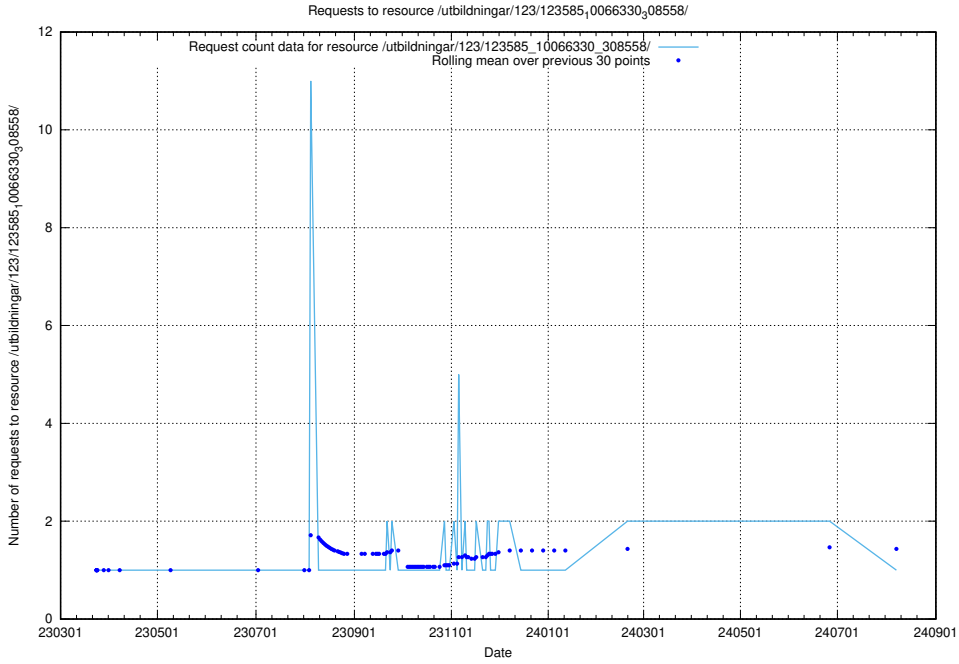

5.5176 Usage of /utbildningar/123/123585_10066330_308558/

Here, we count the number of requests to resource /utbildningar/123/123585_10066330_308558/.