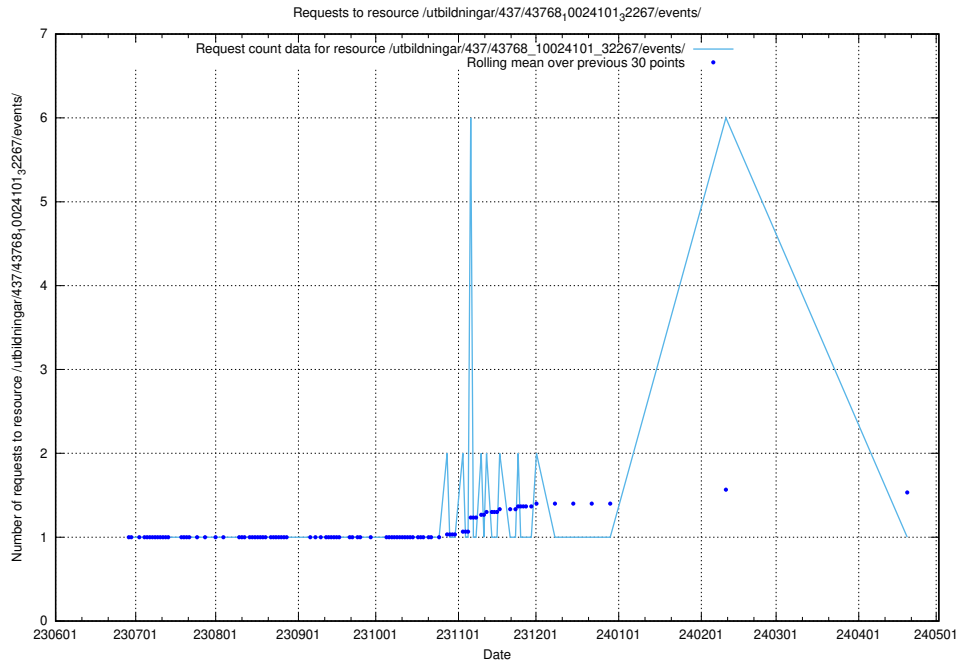

Here, we count the number of requests to resource /utbildningar/438/43808_10024076_30037/.

5.6133 Usage of /utbildningar/437/43768_10024101_32267/events/

Here, we count the number of requests to resource /utbildningar/437/43768_10024101_32267/events/.