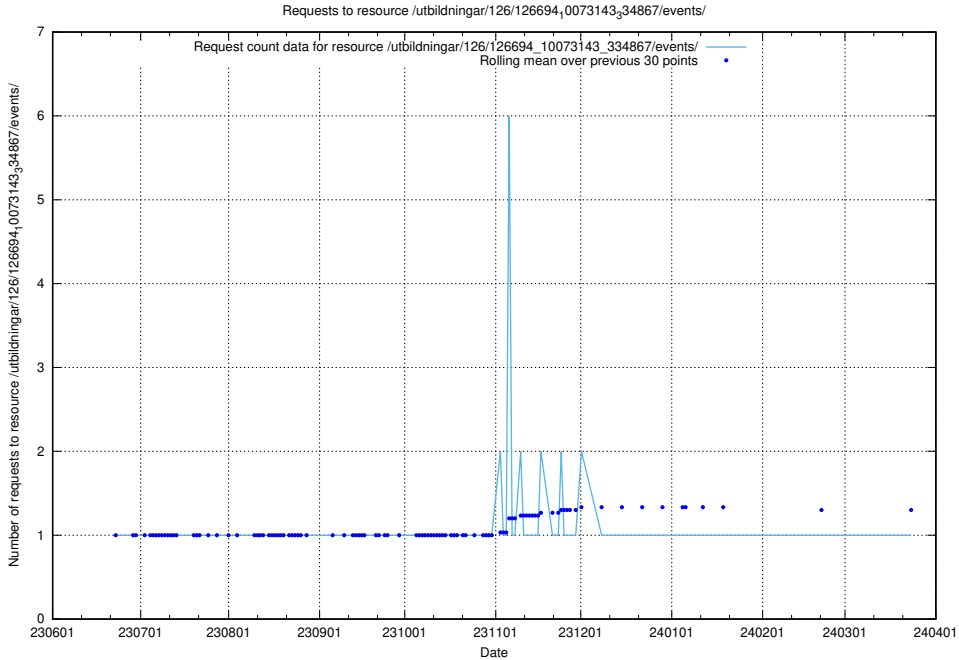

5.6308 Usage of /utbildningar/126/126694_10073143_334867/events/

Here, we count the number of requests to resource /utbildningar/126/126694_10073143_334867/events/