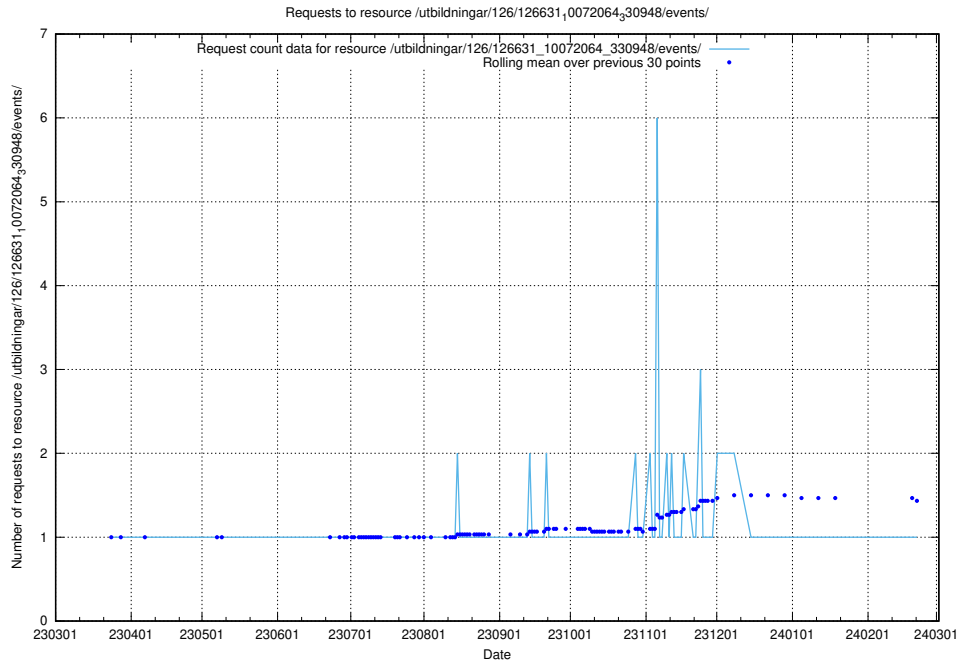

5.6903 Usage of /utbildningar/126/126631_10072064_330948/events/

Here, we count the number of requests to resource /utbildningar/126/126631_10072064_330948/events/