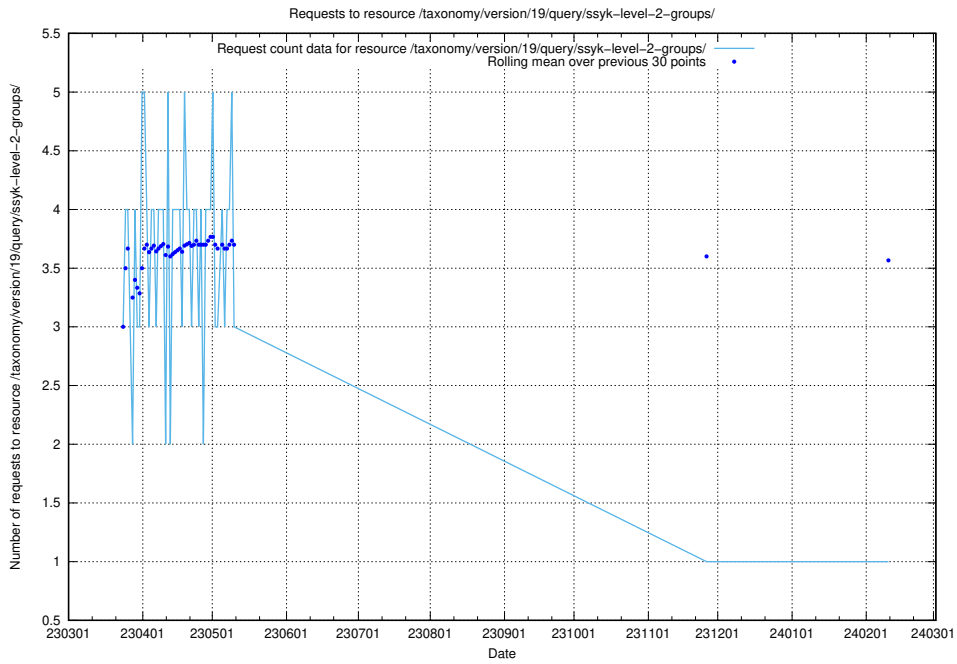

5.6823 Usage of /taxonomy/version/19/query/ssyk-level-2-groups/

Here, we count the number of requests to resource /taxonomy/version/19/query/ssyk-level-2-groups/.