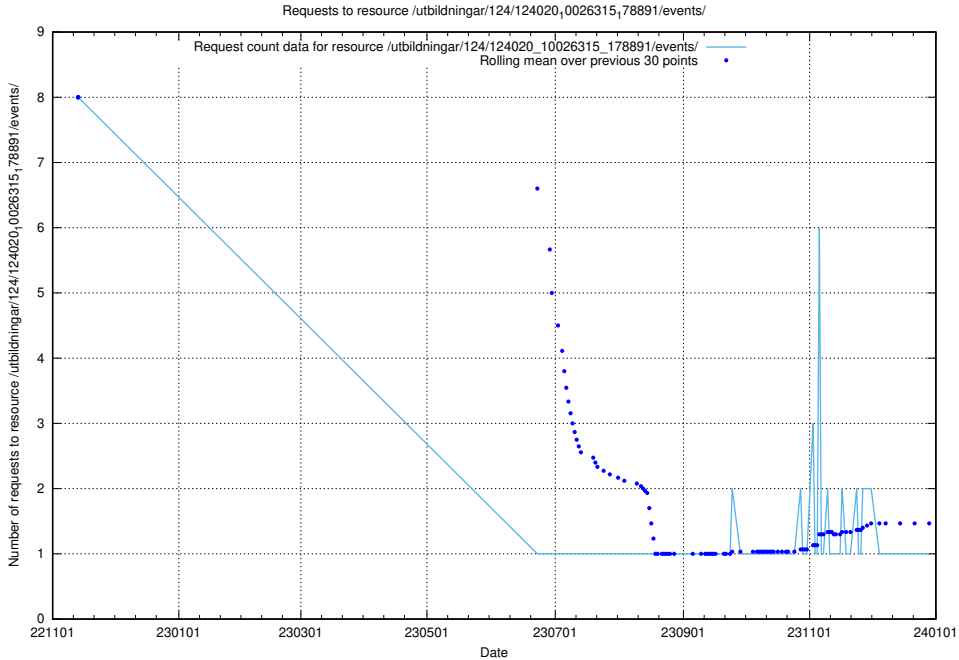

5.6438 Usage of /utbildningar/124/124020_10026315_178891/events/

Here, we count the number of requests to resource /utbildningar/124/124020_10026315_178891/events/