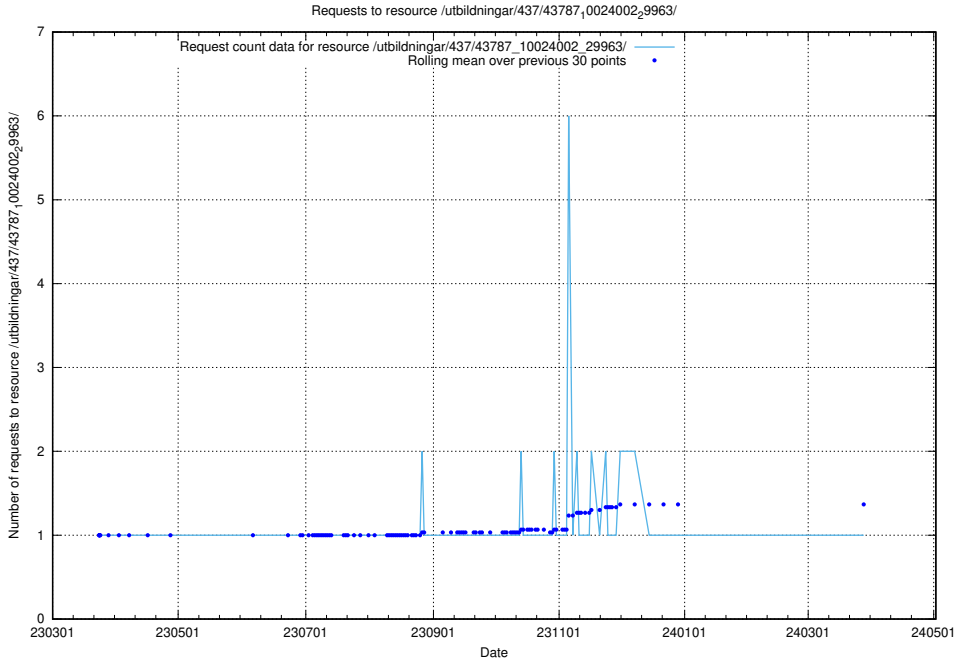

5.7071 Usage of /utbildningar/437/43787_10024002_29963/

Here, we count the number of requests to resource /utbildningar/437/43787_10024002_29963/.