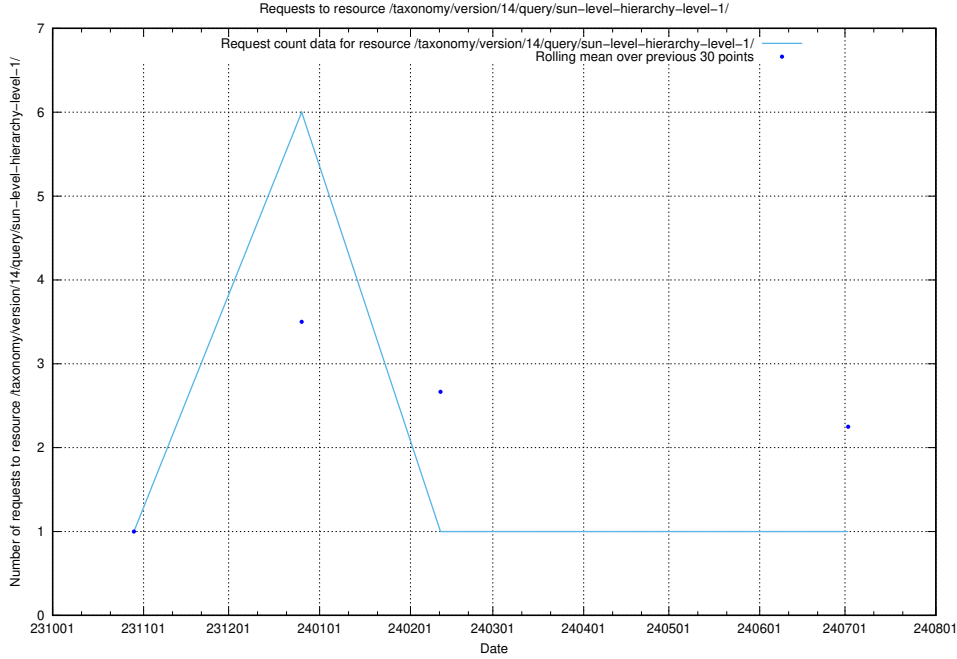

5.4888 Usage of /taxonomy/version/14/query/sun-level-hierarchy-level-1/

Here, we count the number of requests to resource /taxonomy/version/14/query/sun-level-hierarchy-level-1/.