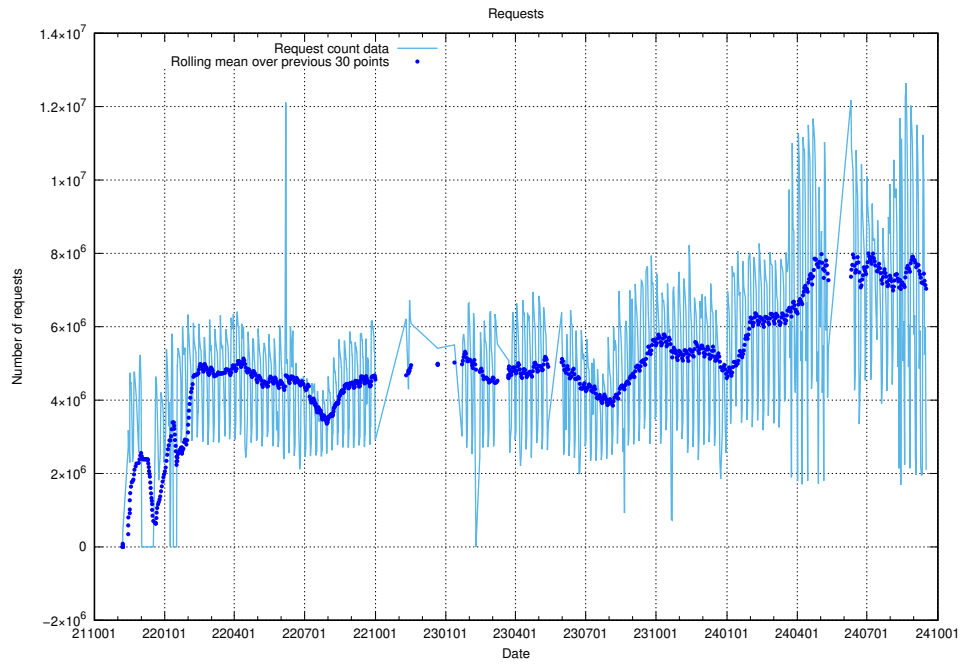

8 Log Stack - General Statistics

This section contains general statistics from [JobTech's log stack](#)⁸.

8.1 Total number of requests

Here, we count the total number of requests.