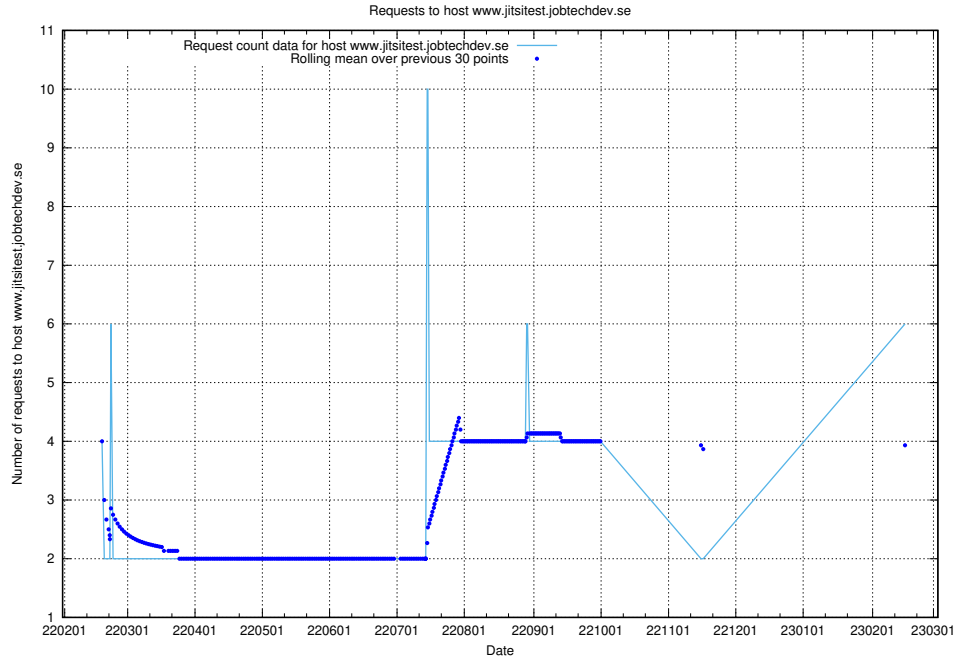

7.93 Usage of www.jitsitest.jobtechdev.se

Here, we count the number of requests to host www.jitsitest.jobtechdev.se.