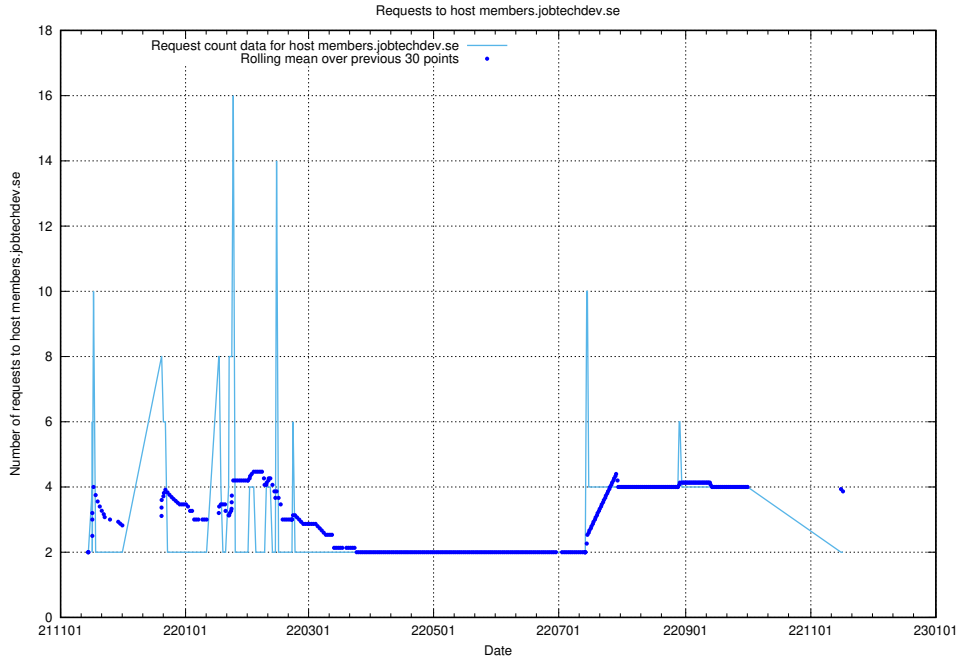

7.575 Usage of members.jobtechdev.se

Here, we count the number of requests to host members.jobtechdev.se.