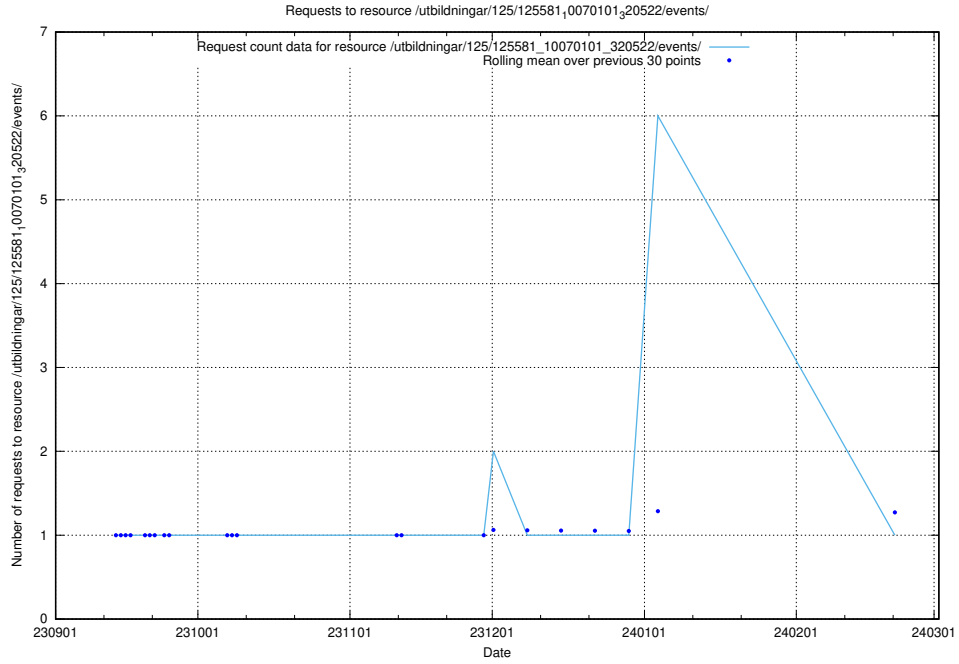

5.5292 Usage of /utbildningar/125/125581_10070101_320522/events/

Here, we count the number of requests to resource /utbildningar/125/125581_10070101_320522/events/