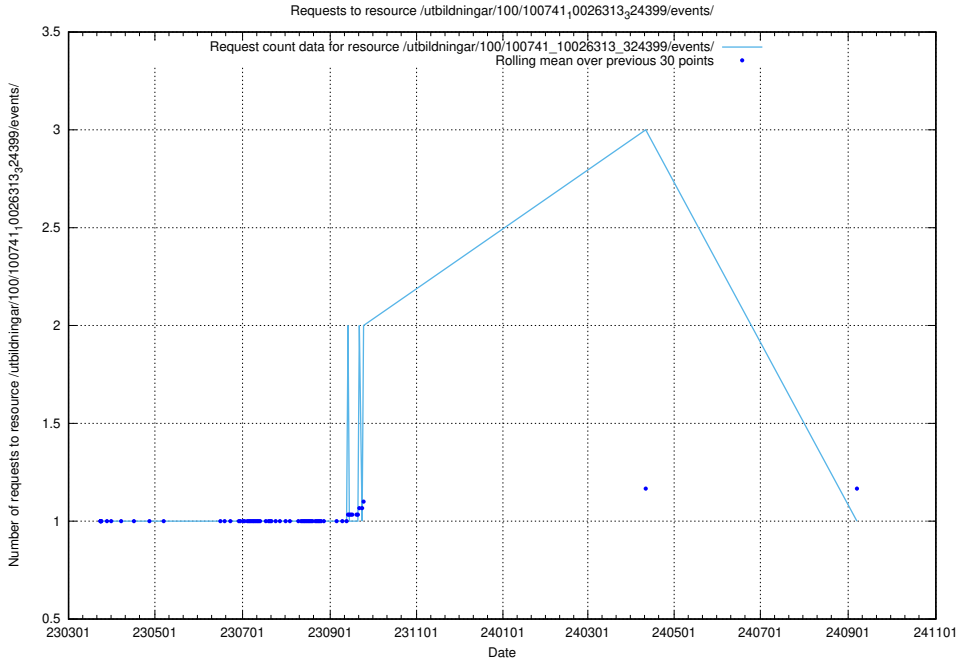

5.6326 Usage of /utbildningar/100/100741_10026313_324399/events/

Here, we count the number of requests to resource /utbildningar/100/100741_10026313_324399/events/