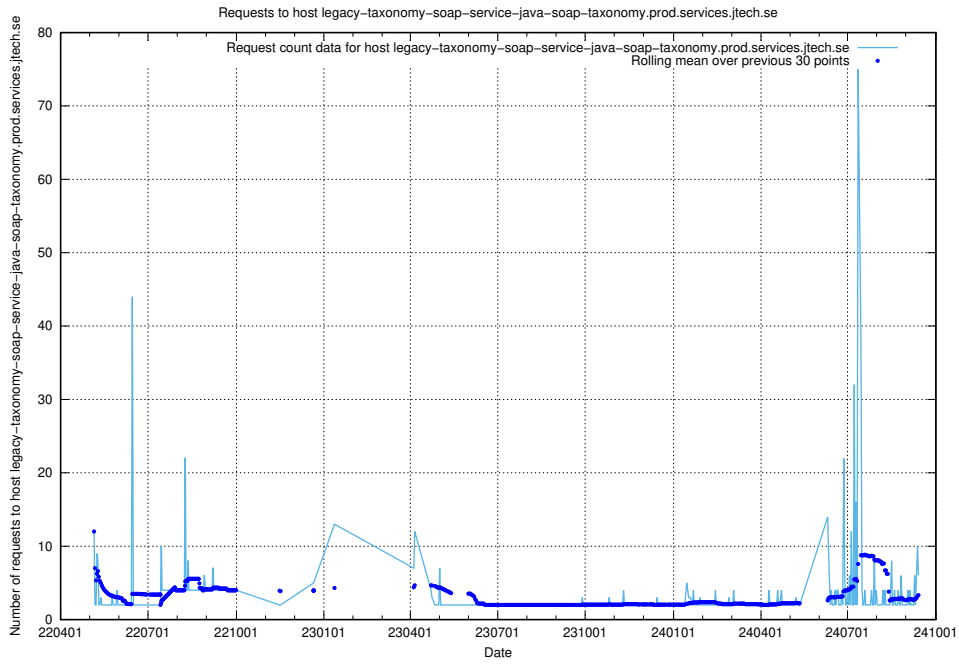

7.90 Usage of legacy-taxonomy-soap-service-java-soap-taxonomy.prod.services.jtech.se

Here, we count the number of requests to host legacy-taxonomy-soap-service-java-soap-taxonomy.prod.services.jtech.se.