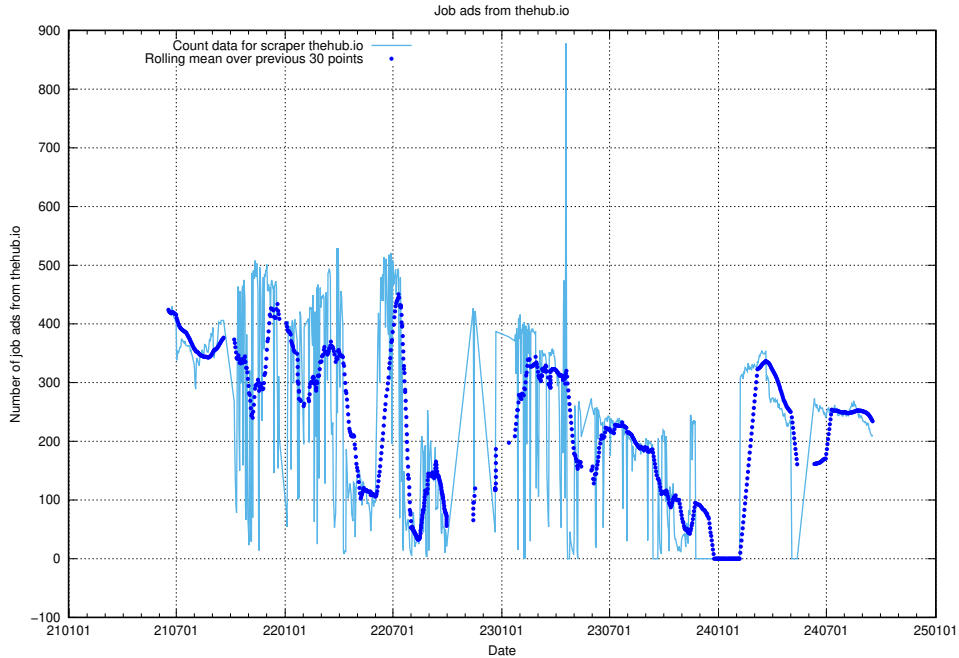

13.12 Number of ads by scraper thehub.io

Here, we count the number of job ads scraped from thehub.io.

13.13 Number of ads by scraper onepartnergroup.se

Here, we count the number of job ads scraped from onepartnergroup.se.