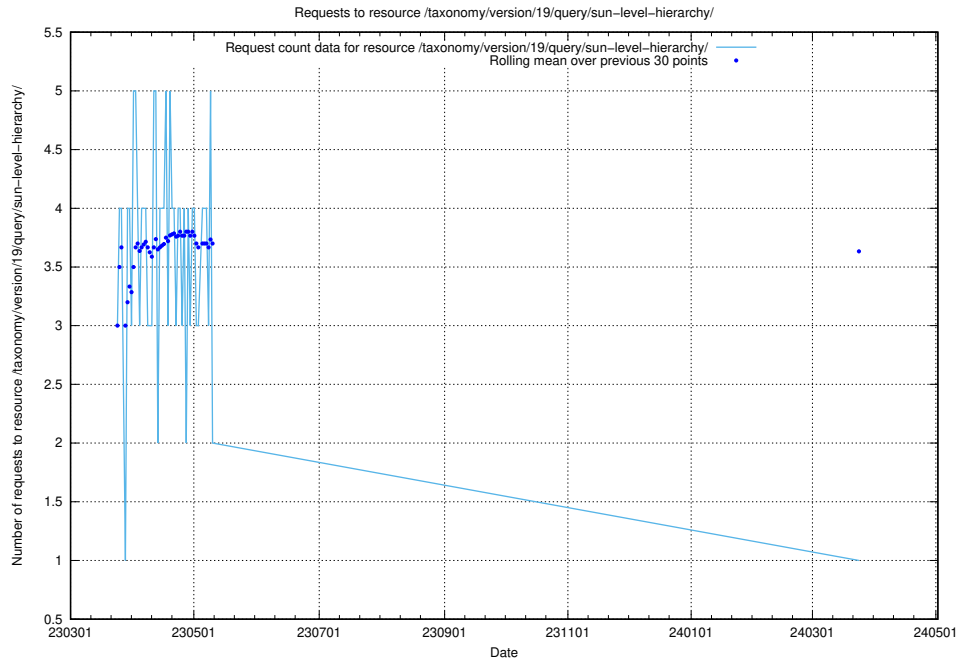

5.6809 Usage of /taxonomy/version/19/query/sun-level-hierarchy/

Here, we count the number of requests to resource /taxonomy/version/19/query/sun-level-hierarchy/.