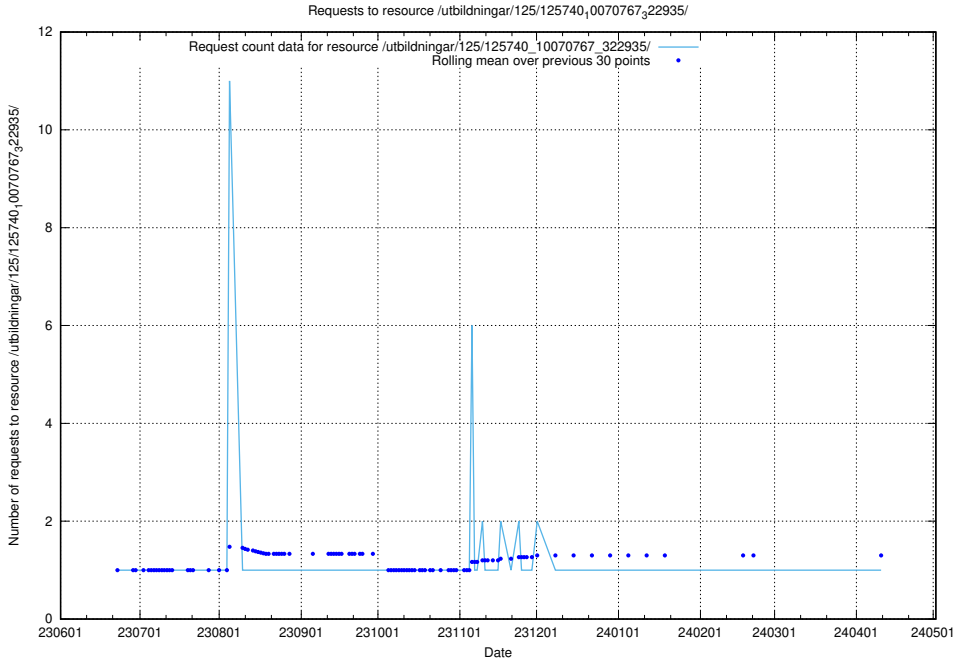

5.6357 Usage of /utbildningar/125/125740_10070767_322935/

Here, we count the number of requests to resource /utbildningar/125/125740_10070767_322935/.