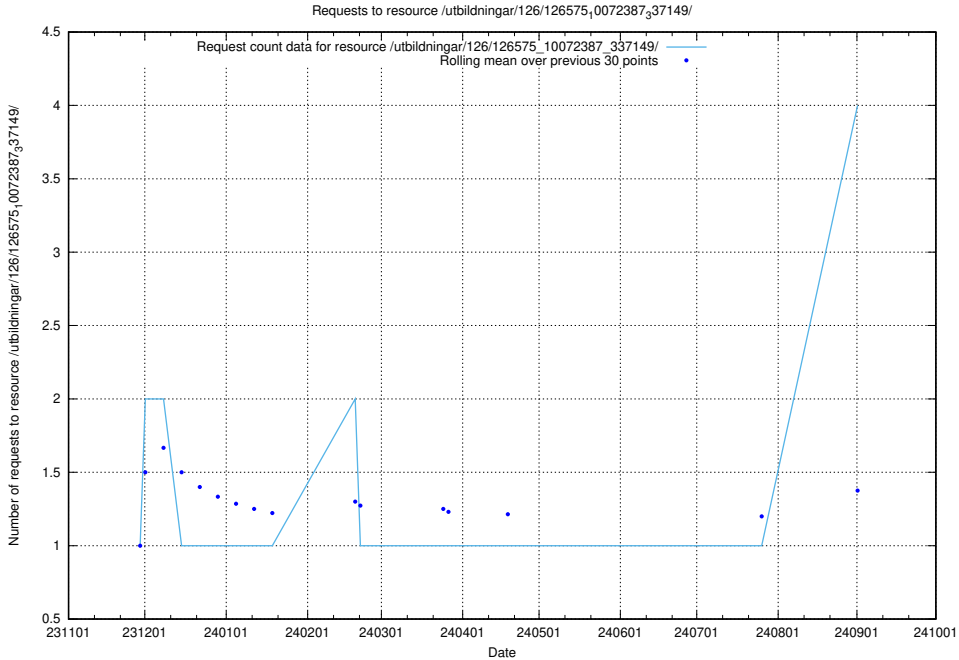

5.276 Usage of /utbildningar/126/126575_10072387_337149/

Here, we count the number of requests to resource /utbildningar/126/126575_10072387_337149/.