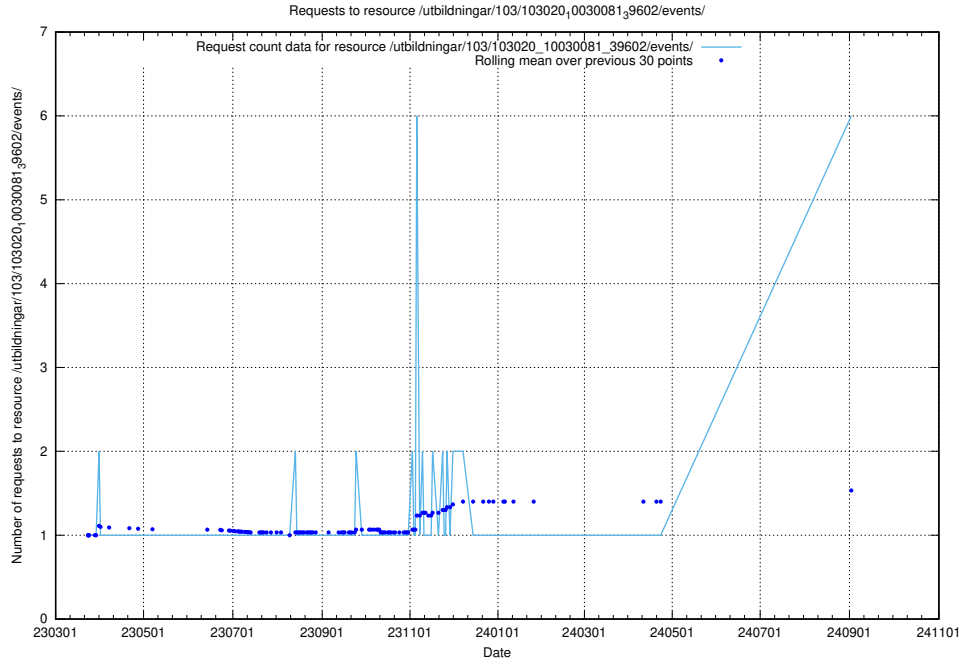

Here, we count the number of requests to resource /taxonomy/version/7/query/management-occupations/.

5.116 Usage of /utbildningar/103/103020_10030081_39602/events/

Here, we count the number of requests to resource /utbildningar/103/103020_10030081_39602/events/.