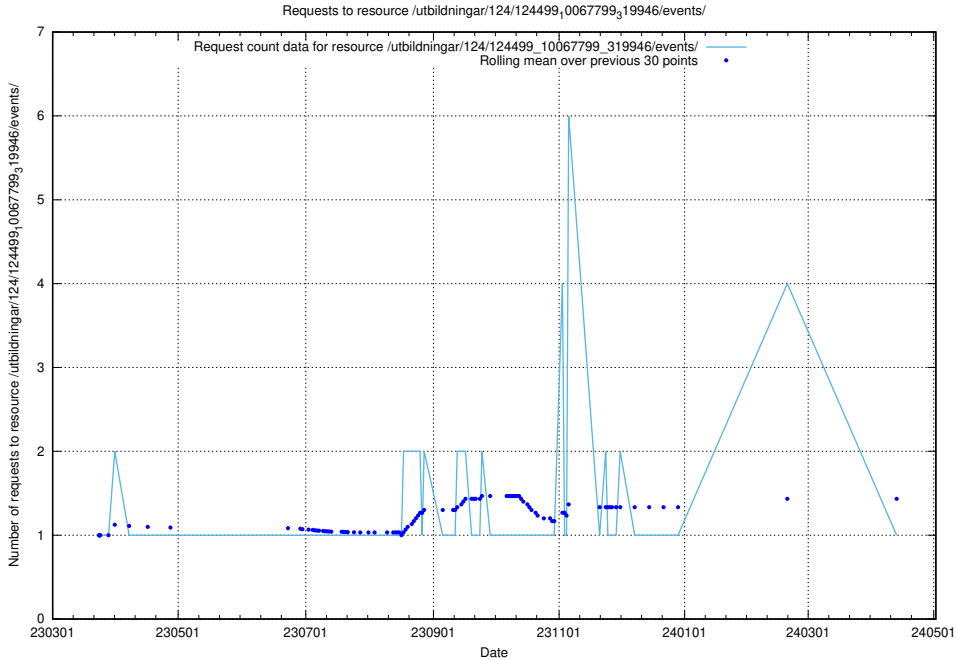

Here, we count the number of requests to resource /utbildningar/124/124499_10067799_319946/events/

5.3157 Usage of /utbildningar/utb_emil/124/124475_10067547_312970/

Here, we count the number of requests to resource /utbildningar/utb_emil/124/124475_10067547_312970/