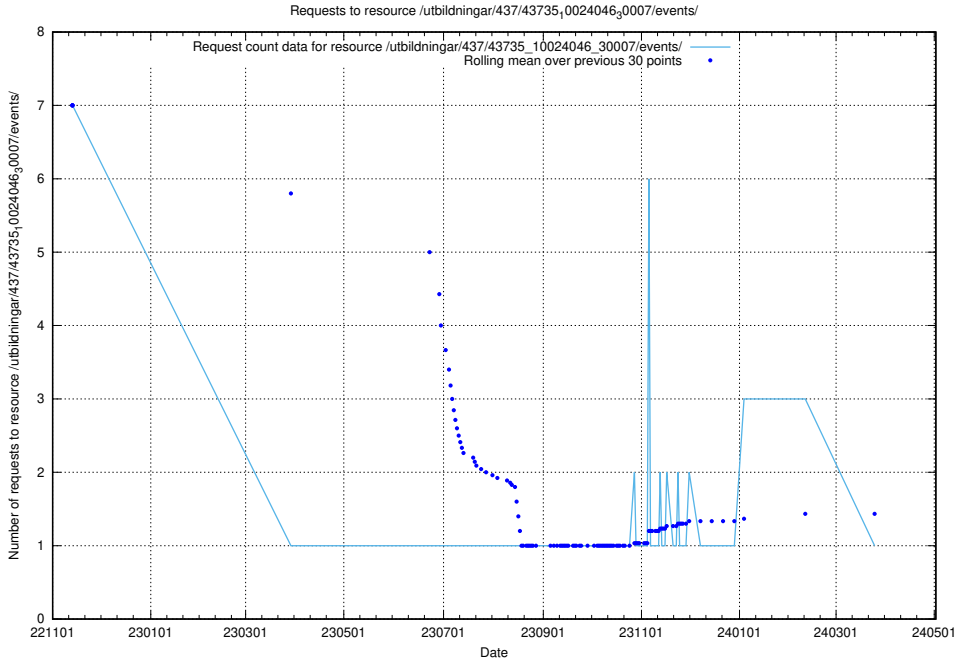

5.6459 Usage of /utbildningar/437/43735_10024046_30007/events/

Here, we count the number of requests to resource /utbildningar/437/43735_10024046_30007/events/.