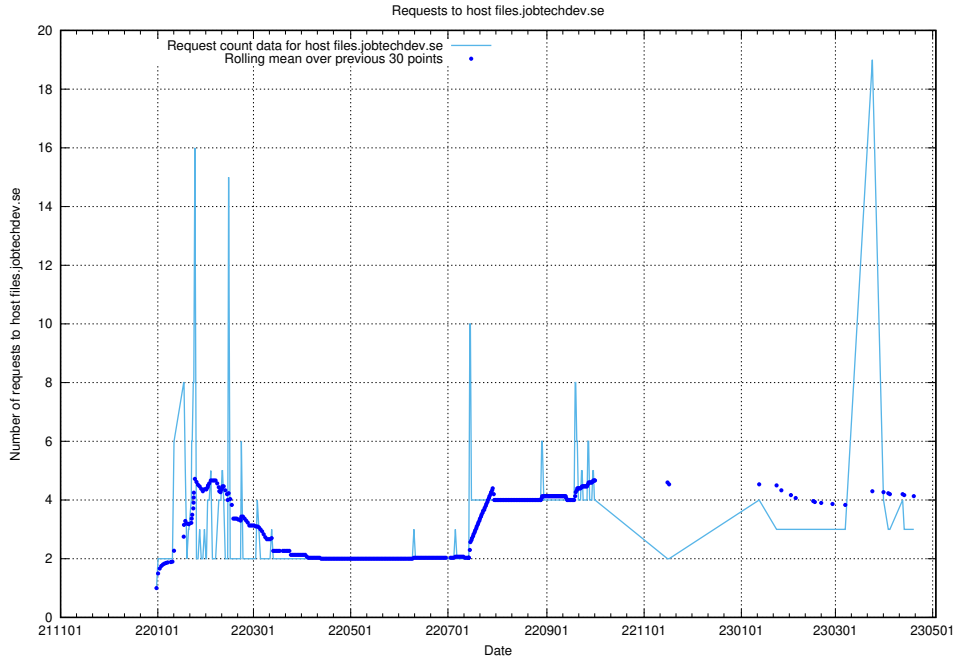

7.199 Usage of files.jobtechdev.se

Here, we count the number of requests to host files.jobtechdev.se.