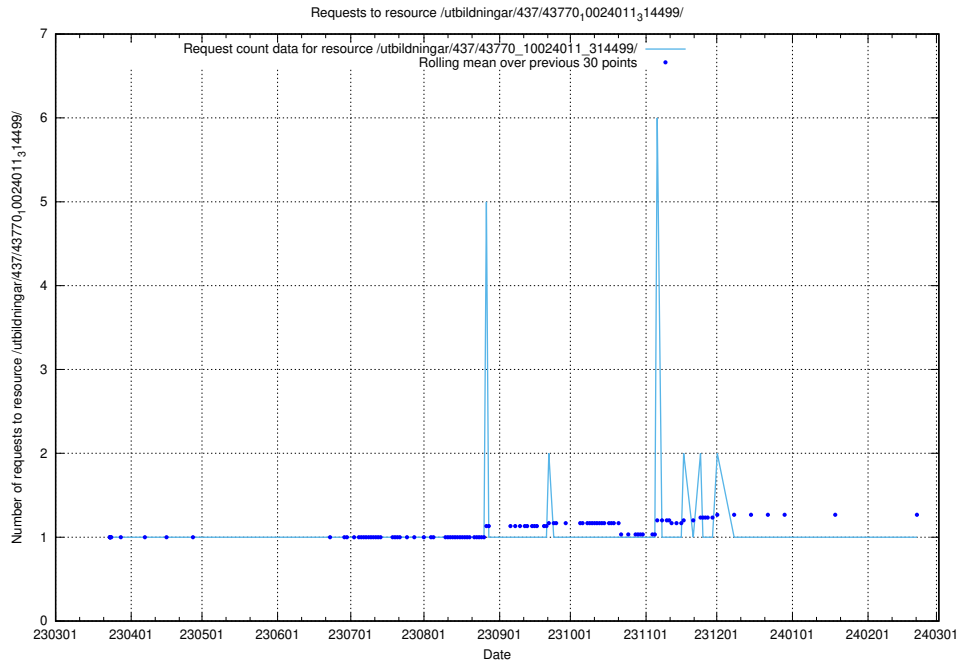

5.7077 Usage of /utbildningar/437/43770_10024011_314499/

Here, we count the number of requests to resource /utbildningar/437/43770_10024011_314499/.