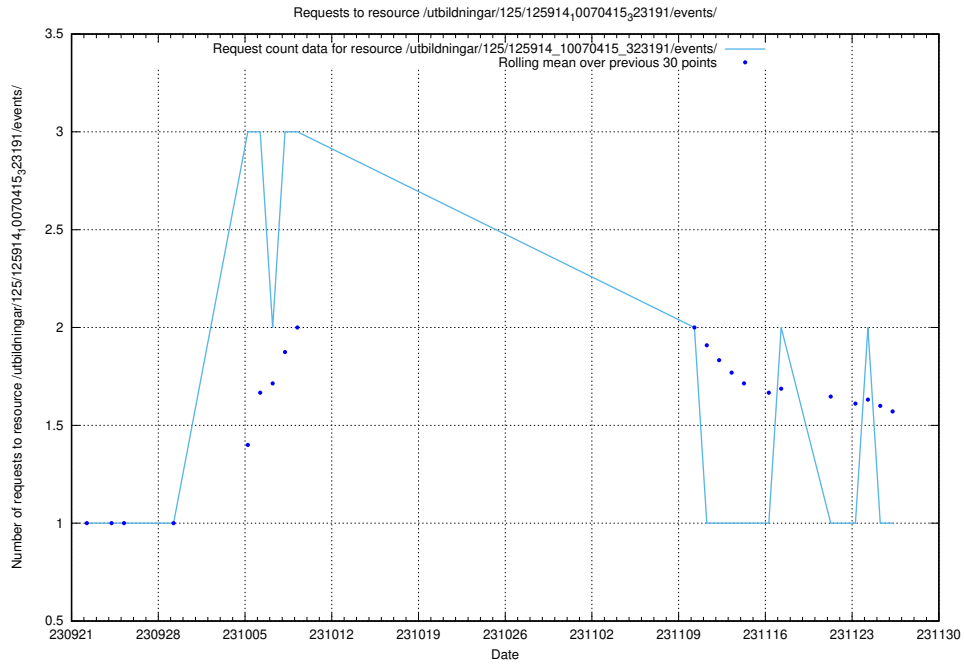

5.5207 Usage of /utbildningar/125/125914_10070415_323191/events/

Here, we count the number of requests to resource /utbildningar/125/125914_10070415_323191/events/