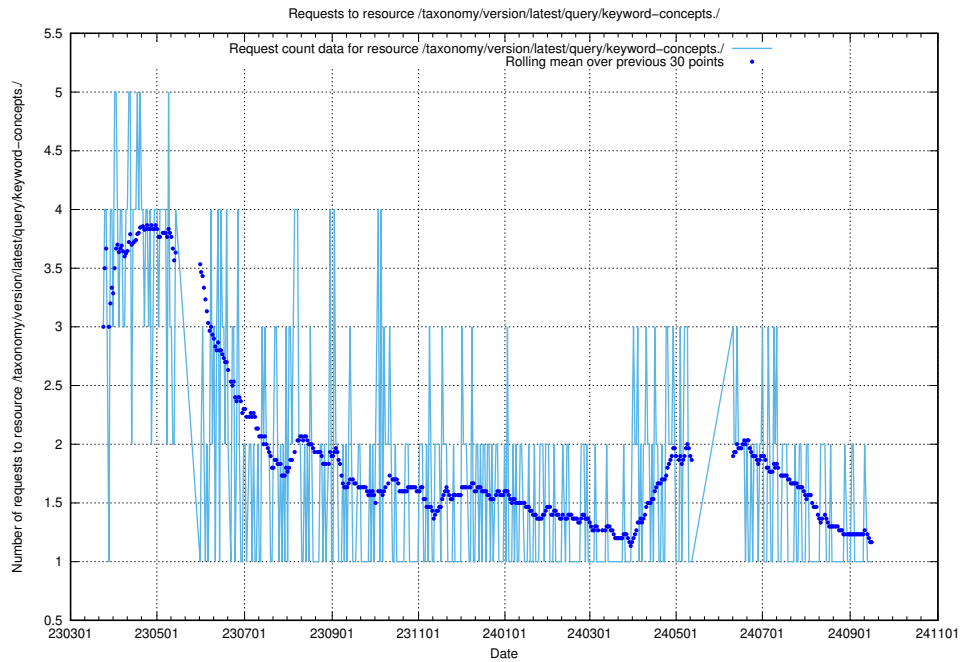

5.6791 Usage of /taxonomy/version/latest/query/keyword-concepts-with-relations/

Here, we count the number of requests to resource /taxonomy/version/latest/query/keyword-concepts-with-relations/.

5.6792 Usage of /taxonomy/version/latest/query/isco-level-4-groups/