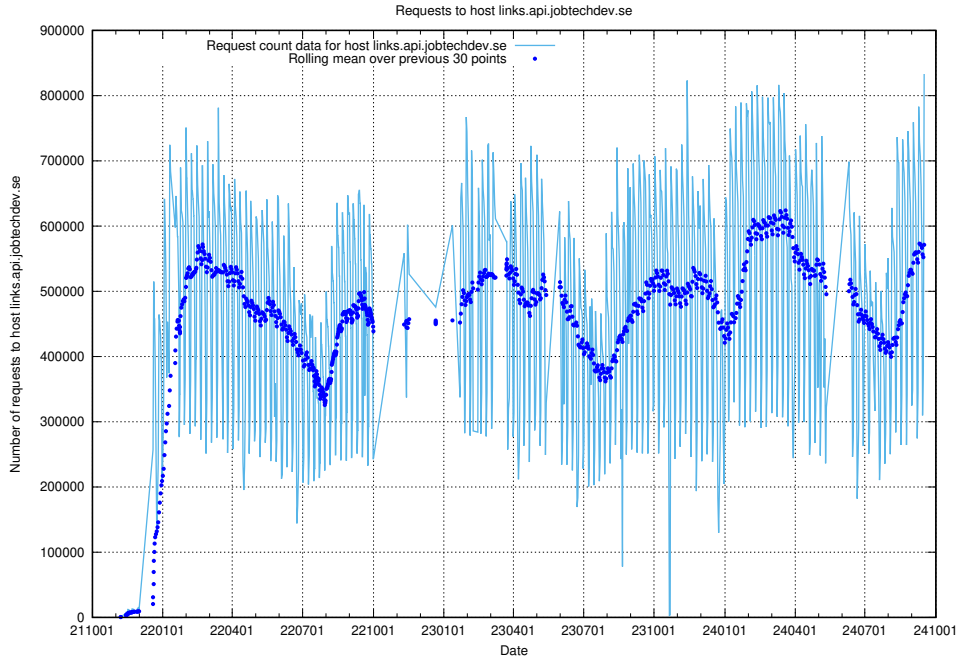

7.2 Usage of links.api.jobtechdev.se

Here, we count the number of requests to host links.api.jobtechdev.se.