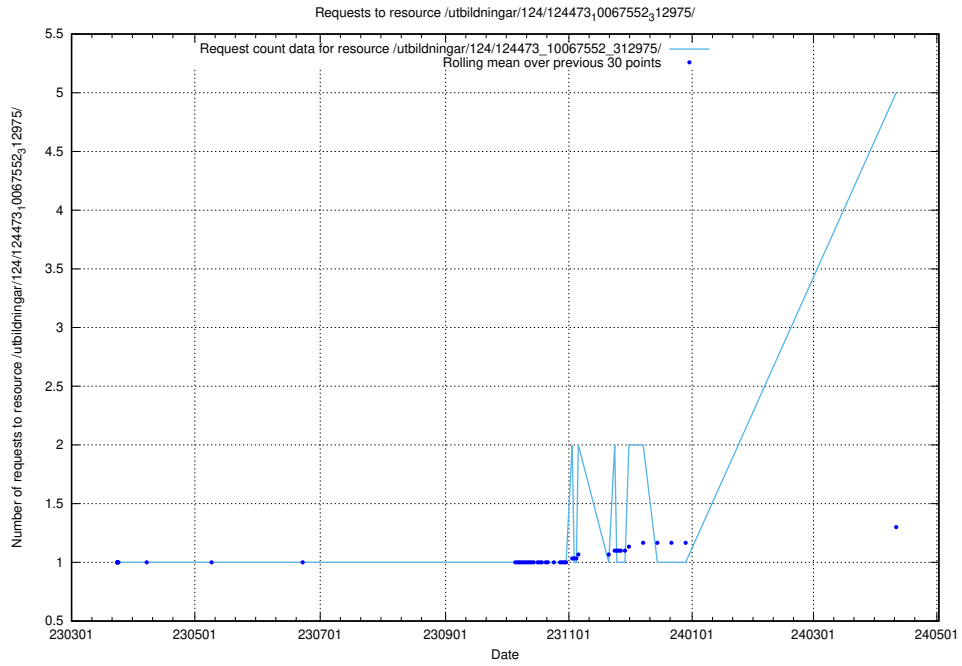

5.171 Usage of /utbildningar/124/124473_10067552_312975/

Here, we count the number of requests to resource /utbildningar/124/124473_10067552_312975/.