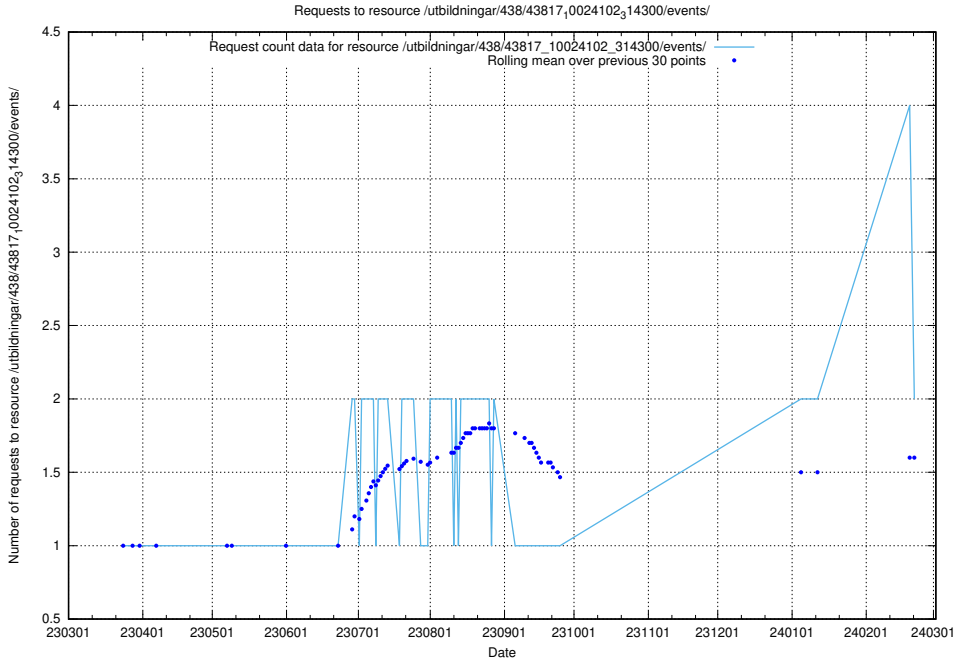

5.985 Usage of /utbildningar/438/43817_10024102_314300/events/

Here, we count the number of requests to resource /utbildningar/438/43817_10024102_314300/events/.