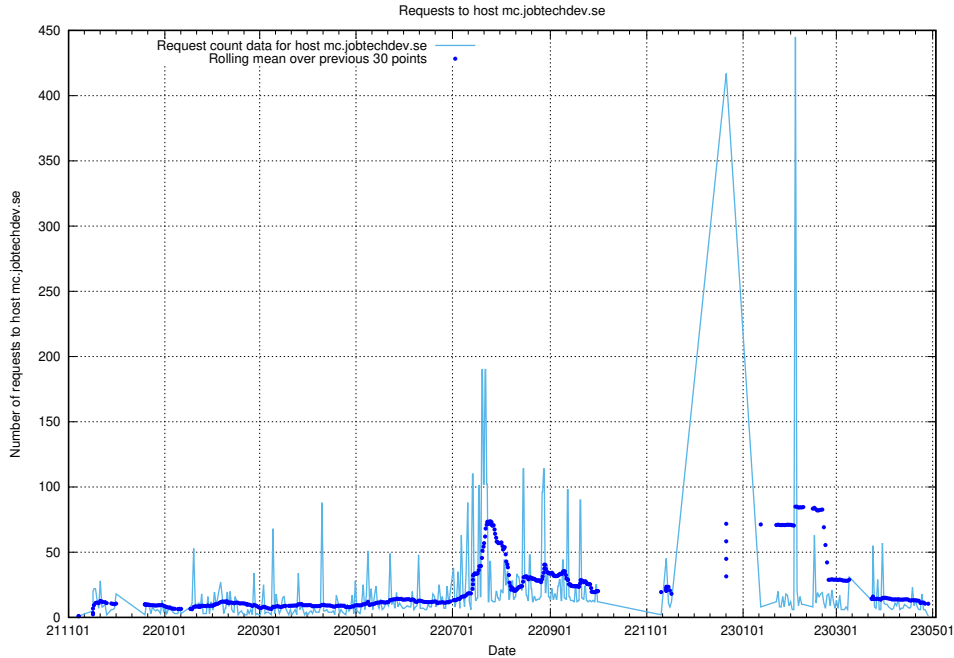

Here, we count the number of requests to host mc.jobtechdev.se.

7.630 Usage of list.jobtechdev.se

Here, we count the number of requests to host list.jobtechdev.se.

7.631 Usage of jobsearch.api.jobtechdev.se