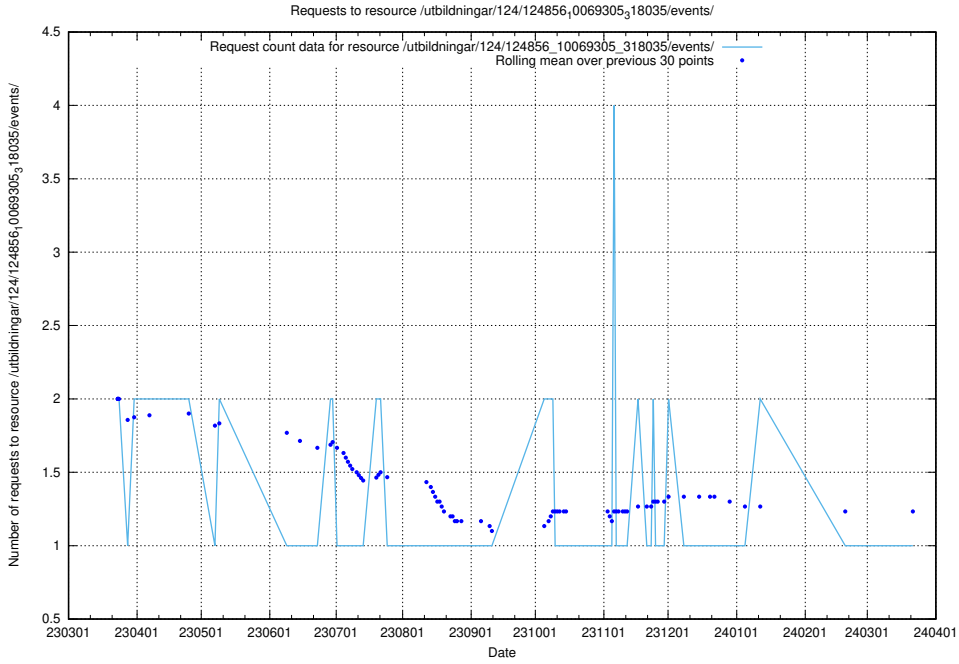

5.6996 Usage of /utbildningar/124/124856_10069305_318035/events/

Here, we count the number of requests to resource /utbildningar/124/124856_10069305_318035/events/