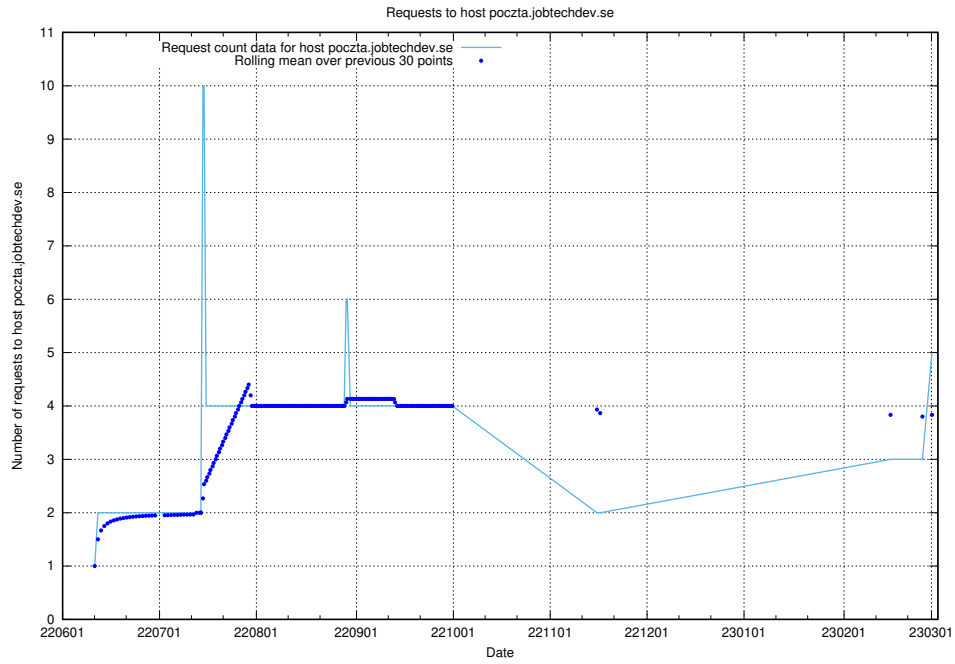

7.101 Usage of poczta.jobtechdev.se

Here, we count the number of requests to host poczta.jobtechdev.se.