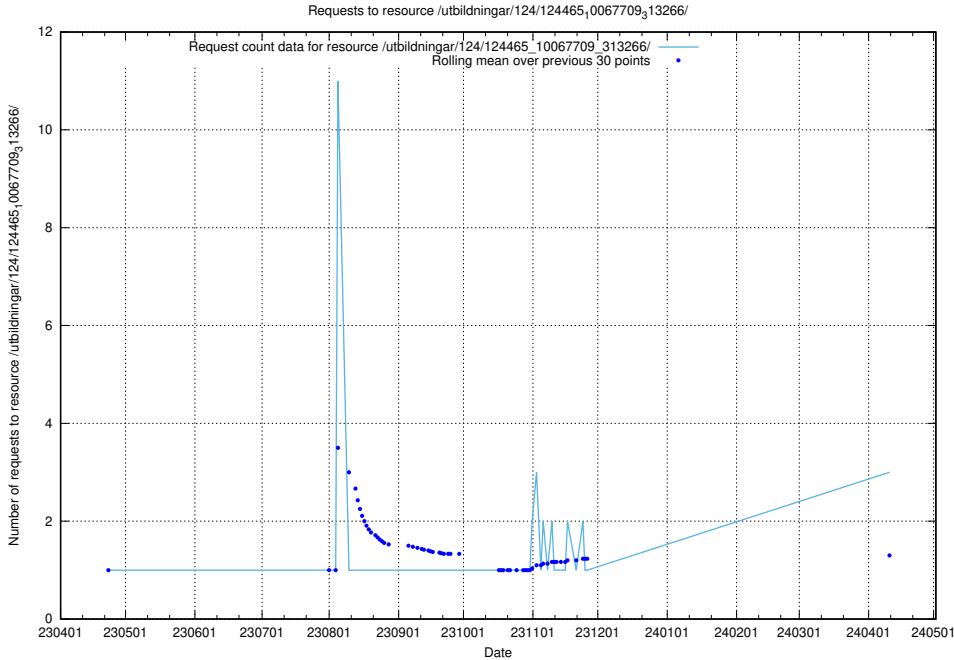

5.499 Usage of /utbildningar/124/124465_10067709_313266/

Here, we count the number of requests to resource /utbildningar/124/124465_10067709_313266/.