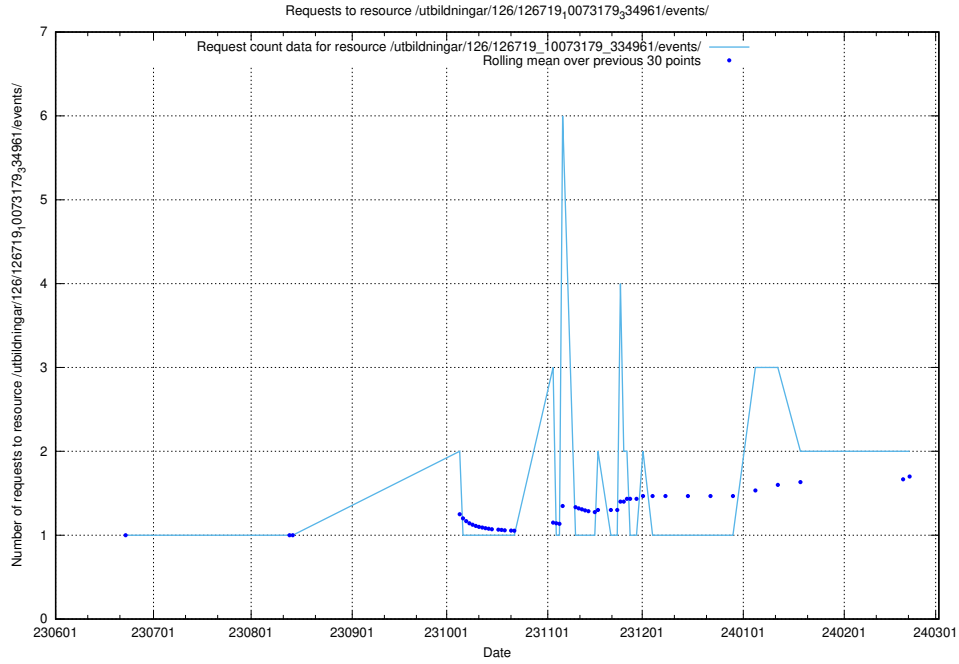

Here, we count the number of requests to resource /utbildningar/126/126721_10073179_334961/.

5.921 Usage of /utbildningar/126/126719_10073179_334961/events/

Here, we count the number of requests to resource /utbildningar/126/126719_10073179_334961/events/