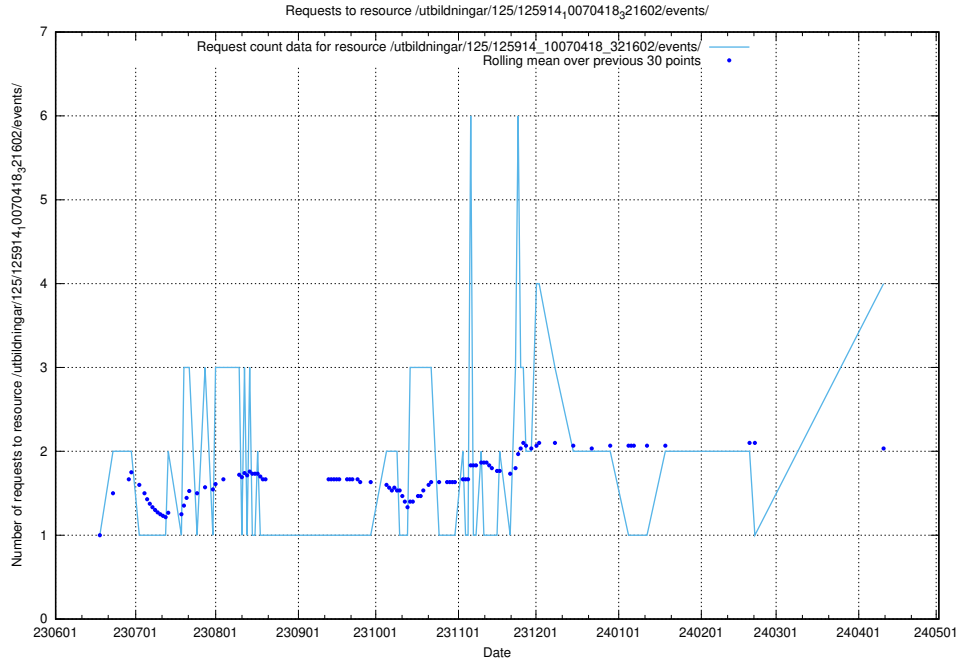

5.326 Usage of /utbildningar/125/125914_10070418_321602/events/

Here, we count the number of requests to resource /utbildningar/125/125914_10070418_321602/events/