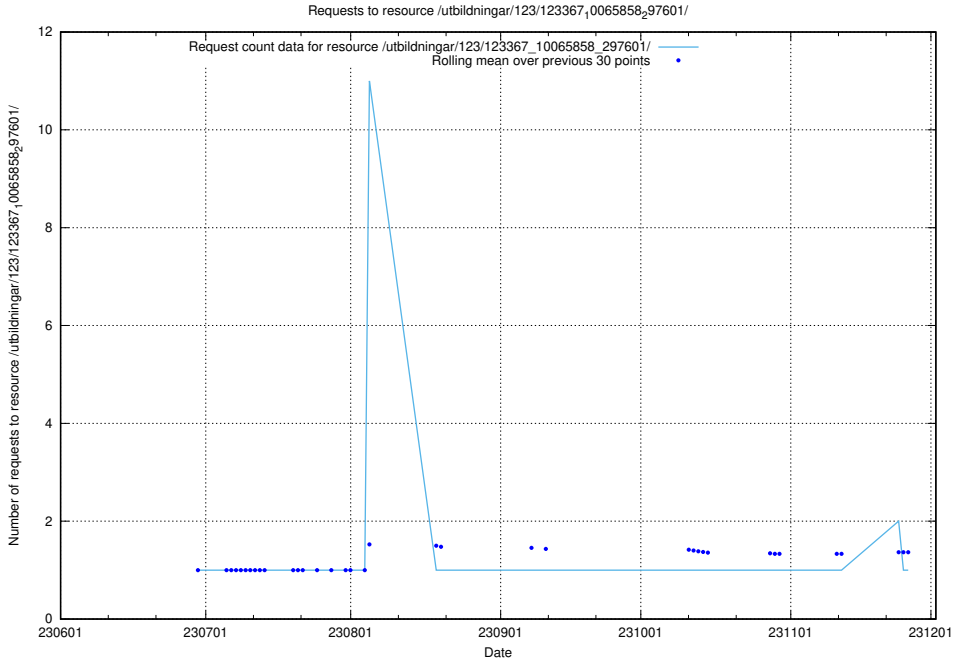

Here, we count the number of requests to resource /utbildningar/123/123367_10065858_297601/events/

5.6105 Usage of /utbildningar/123/123367_10065858_297601/

Here, we count the number of requests to resource /utbildningar/123/123367_10065858_297601/.