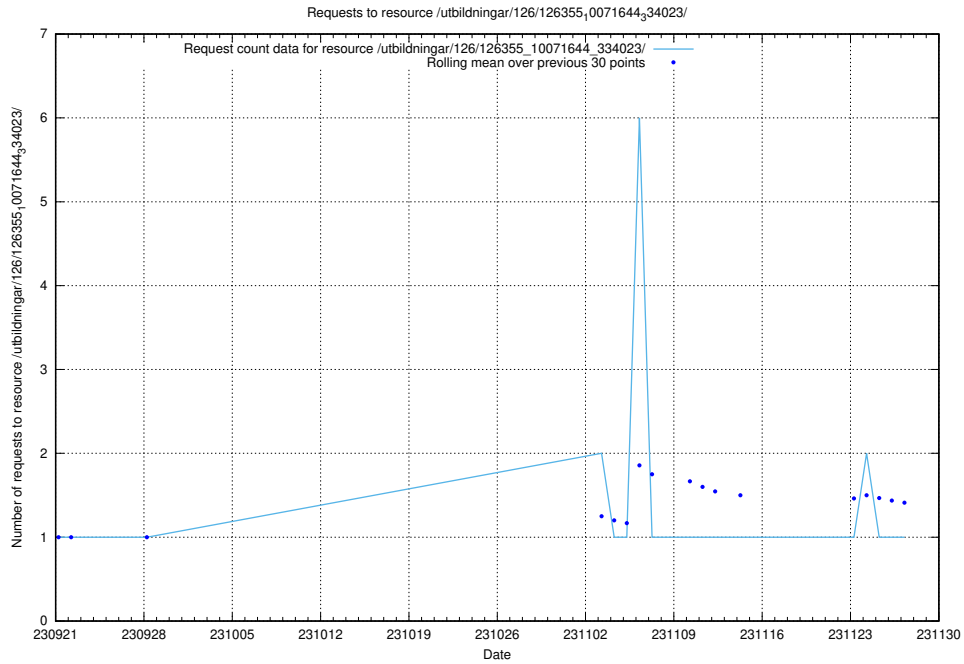

5.5225 Usage of /utbildningar/126/126355_10071644_334023/

Here, we count the number of requests to resource /utbildningar/126/126355_10071644_334023/.