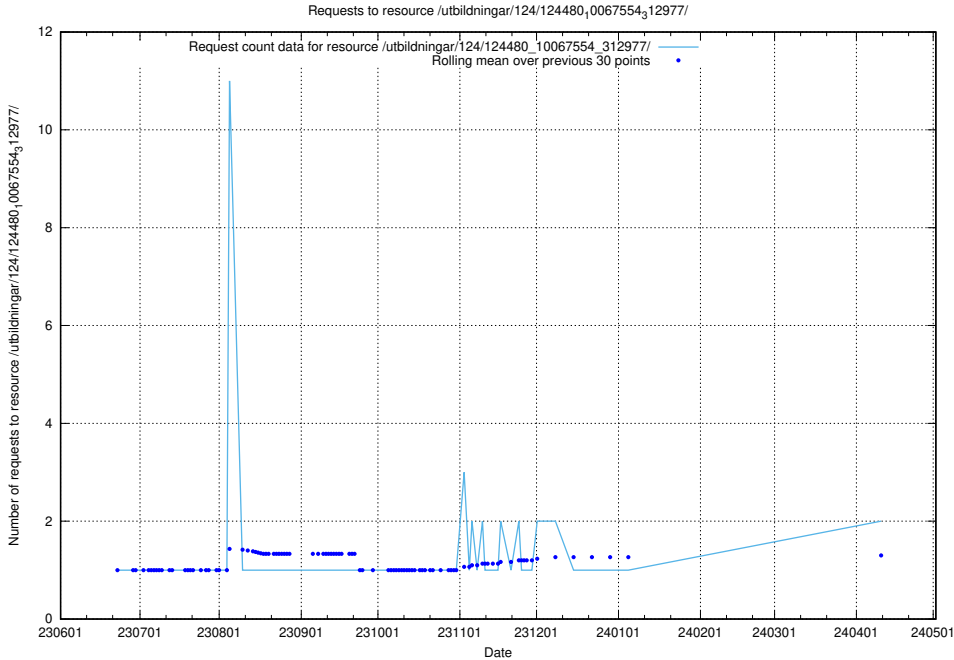

5.941 Usage of /utbildningar/124/124480_10067554_312977/

Here, we count the number of requests to resource /utbildningar/124/124480_10067554_312977/.