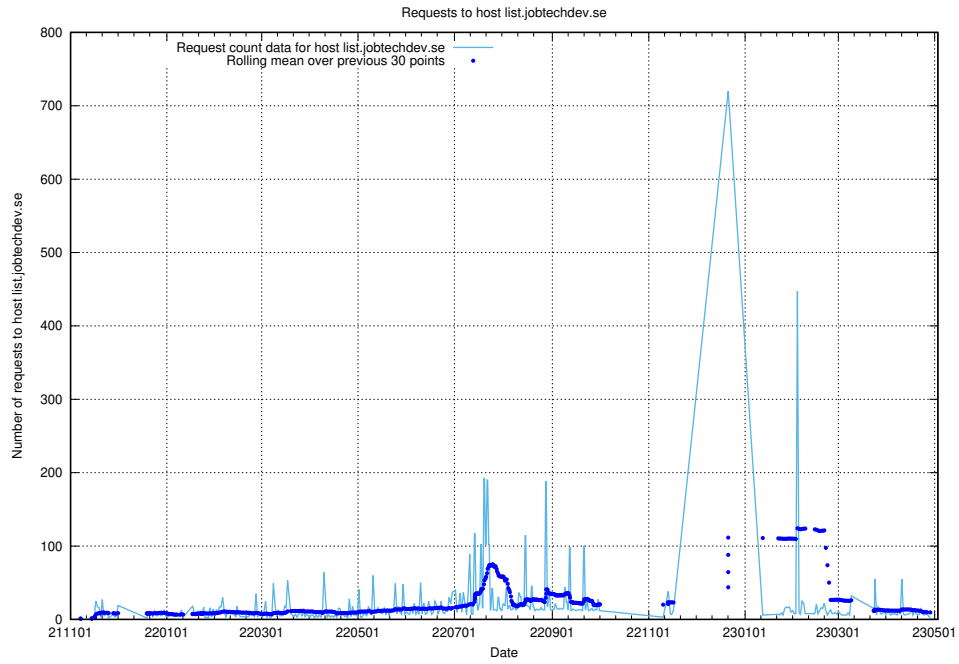

Here, we count the number of requests to host mc.jobtechdev.se.

7.630 Usage of list.jobtechdev.se

Here, we count the number of requests to host list.jobtechdev.se.

7.631 Usage of jobsearch.api.jobtechdev.se