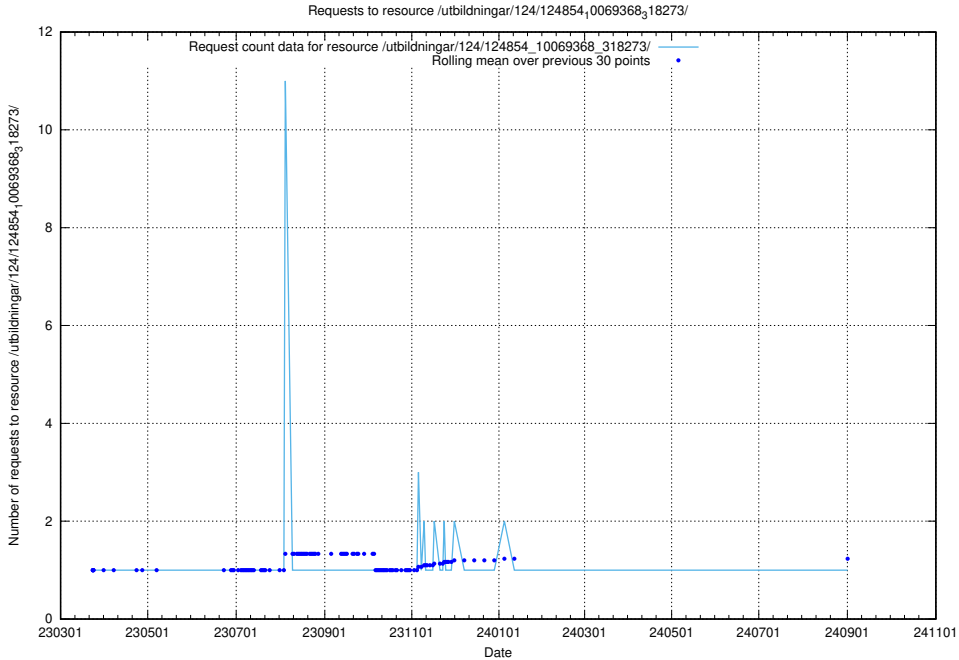

5.1265 Usage of /utbildningar/124/124854_10069368_318273/

Here, we count the number of requests to resource /utbildningar/124/124854_10069368_318273/.