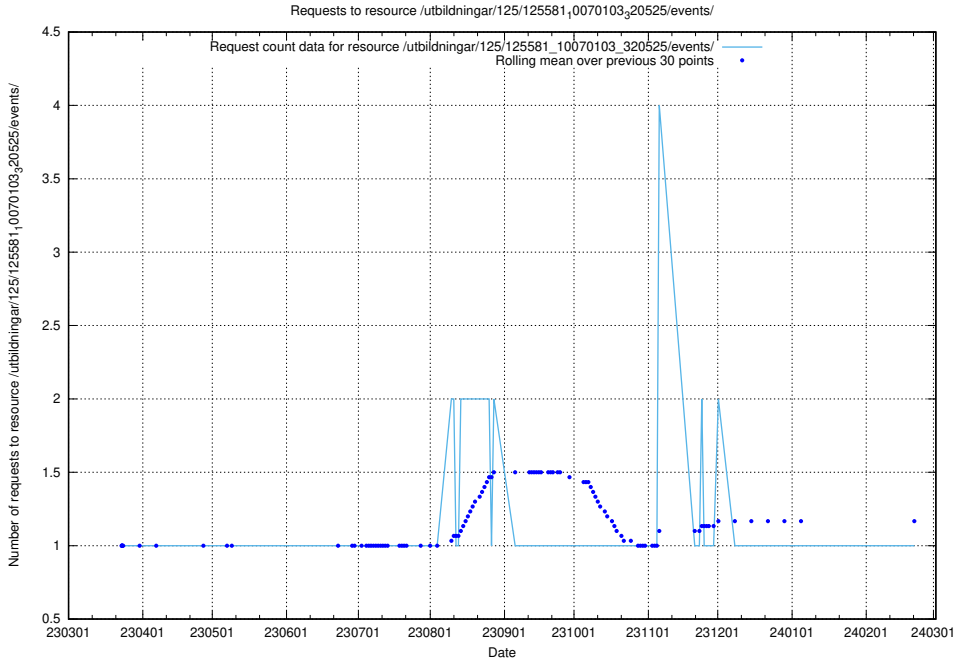

5.1152 Usage of /utbildningar/125/125581_10070103_320525/events/

Here, we count the number of requests to resource /utbildningar/125/125581_10070103_320525/events/