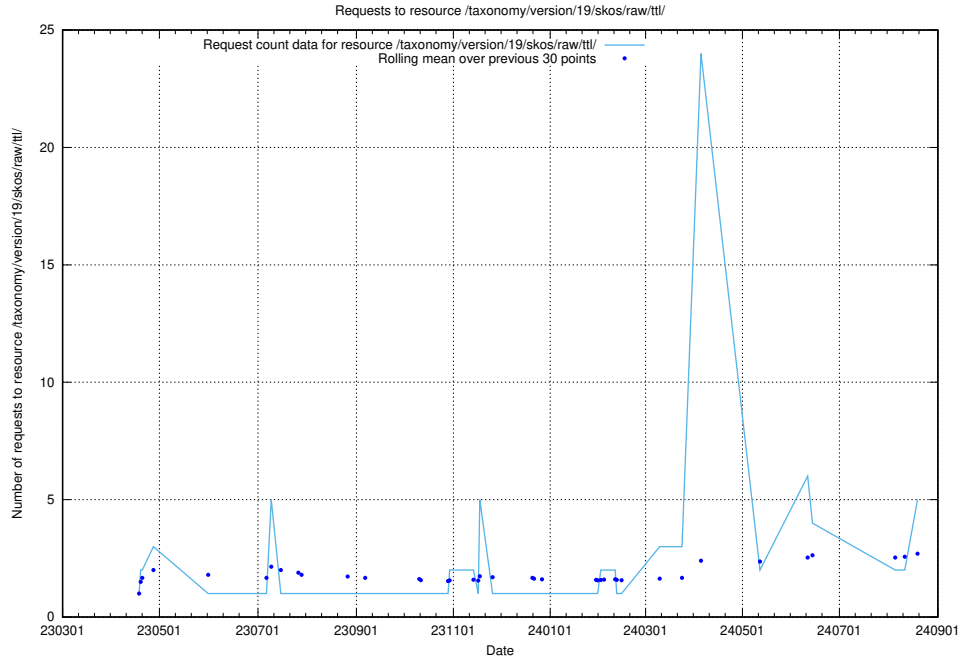

5.211 Usage of `/taxonomy/version/19/skos/raw/ttl/`

Here, we count the number of requests to resource `/taxonomy/version/19/skos/raw/ttl/`.