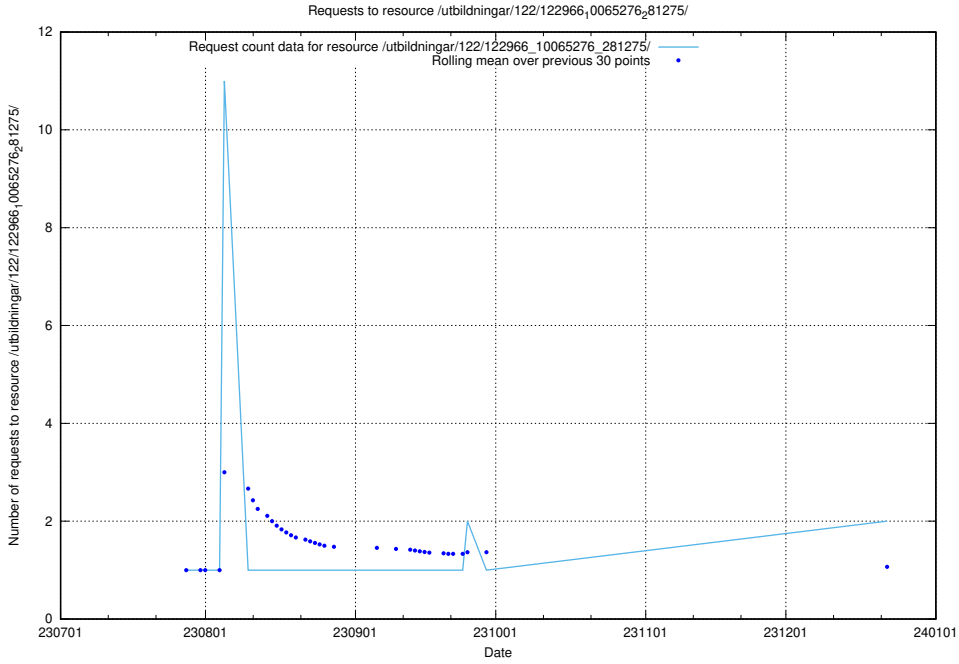

5.864 Usage of /utbildningar/122/122966_10065276_281275/

Here, we count the number of requests to resource /utbildningar/122/122966_10065276_281275/.