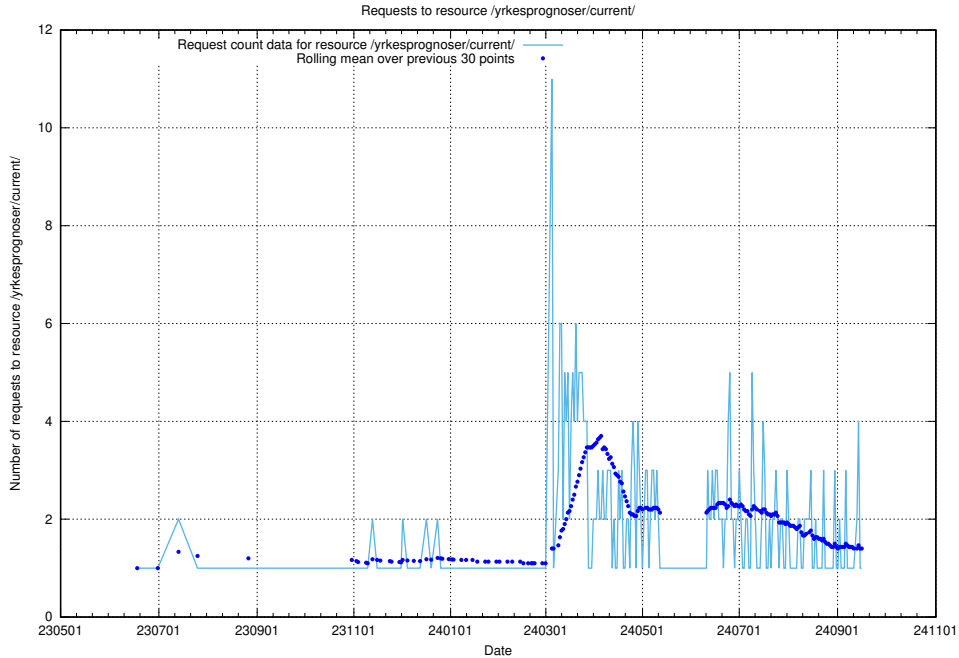

5.6517 Usage of /yrkesprognoser/current/

Here, we count the number of requests to resource /yrkesprognoser/current/.