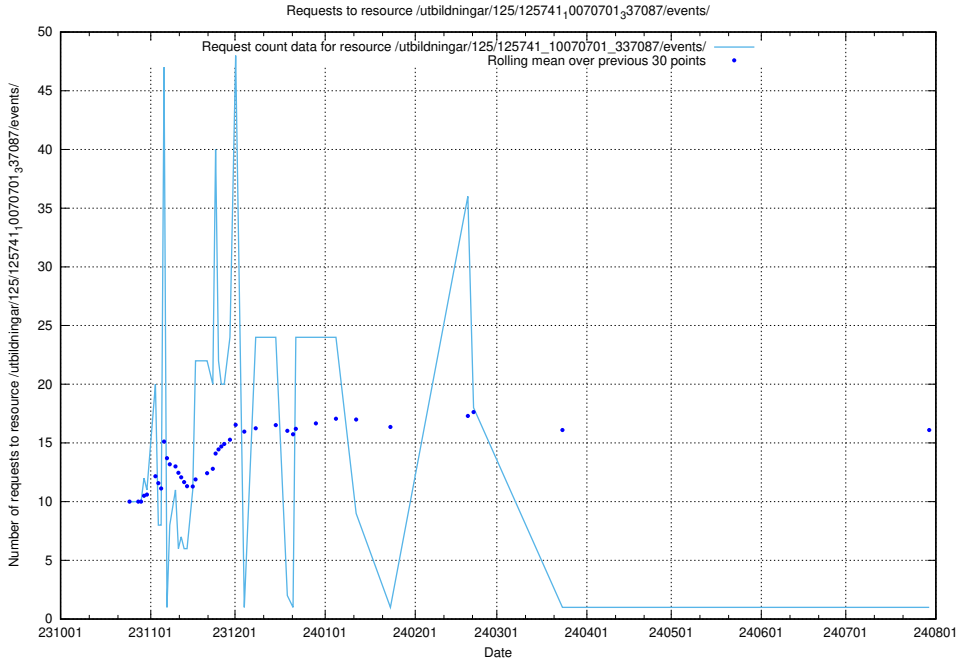

5.4909 Usage of /utbildningar/125/125741_10070701_337087/events/

Here, we count the number of requests to resource /utbildningar/125/125741_10070701_337087/events/