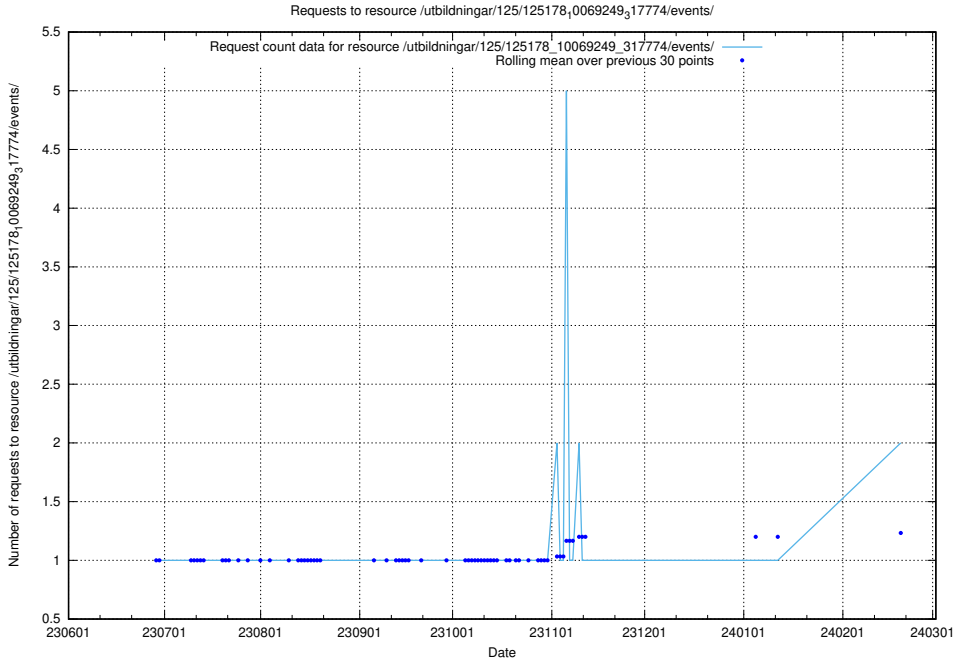

5.900 Usage of /utbildningar/125/125178_10069249_317774/events/

Here, we count the number of requests to resource /utbildningar/125/125178_10069249_317774/events/