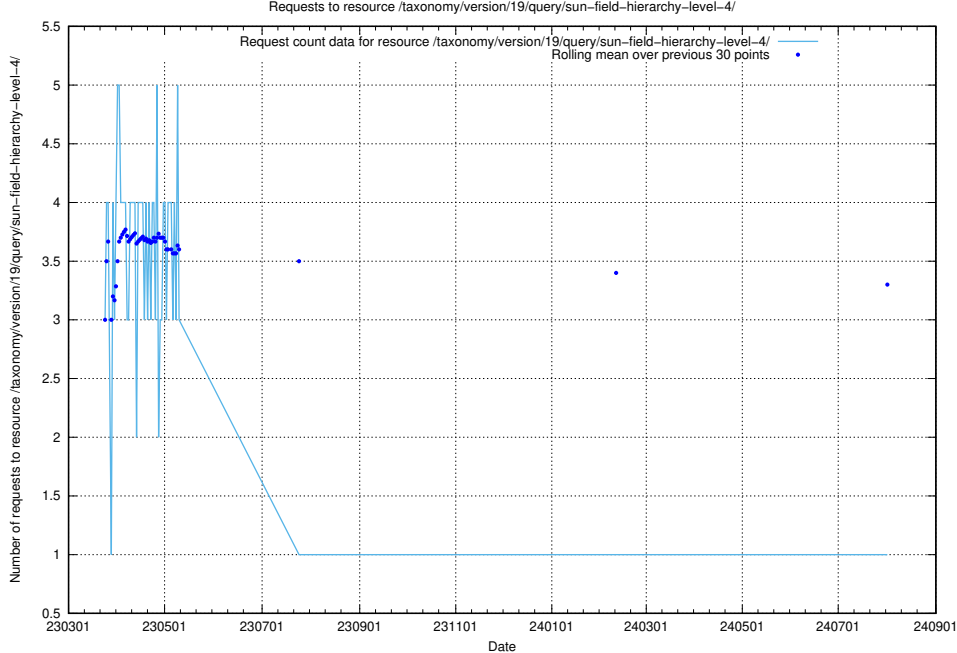

5.6814 Usage of /taxonomy/version/19/query/sun-field-hierarchy-level-4/

Here, we count the number of requests to resource /taxonomy/version/19/query/sun-field-hierarchy-level-4/.