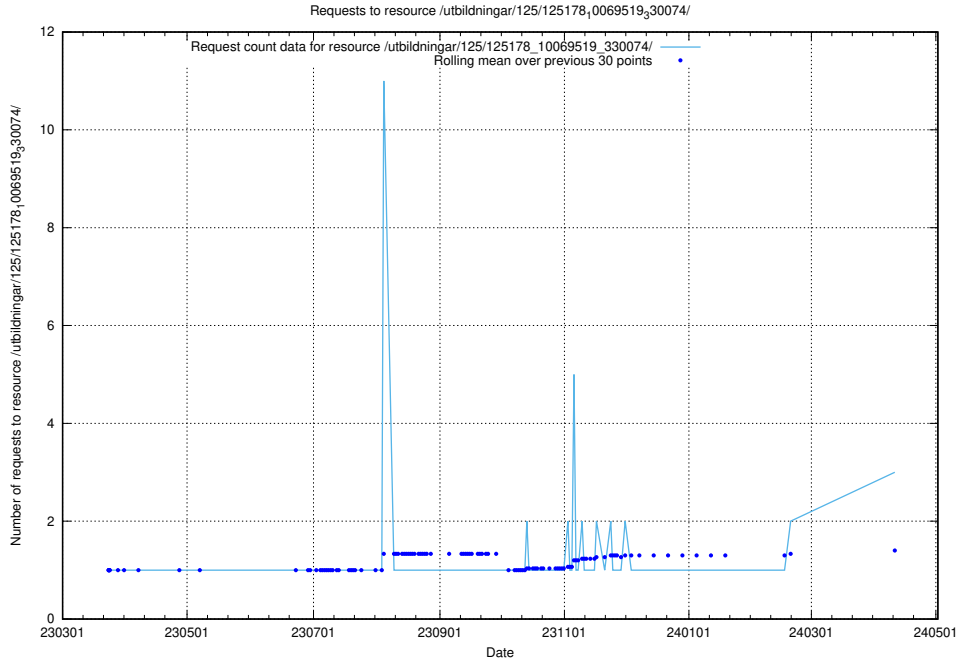

5.349 Usage of /utbildningar/125/125178_10069519_330074/

Here, we count the number of requests to resource /utbildningar/125/125178_10069519_330074/.