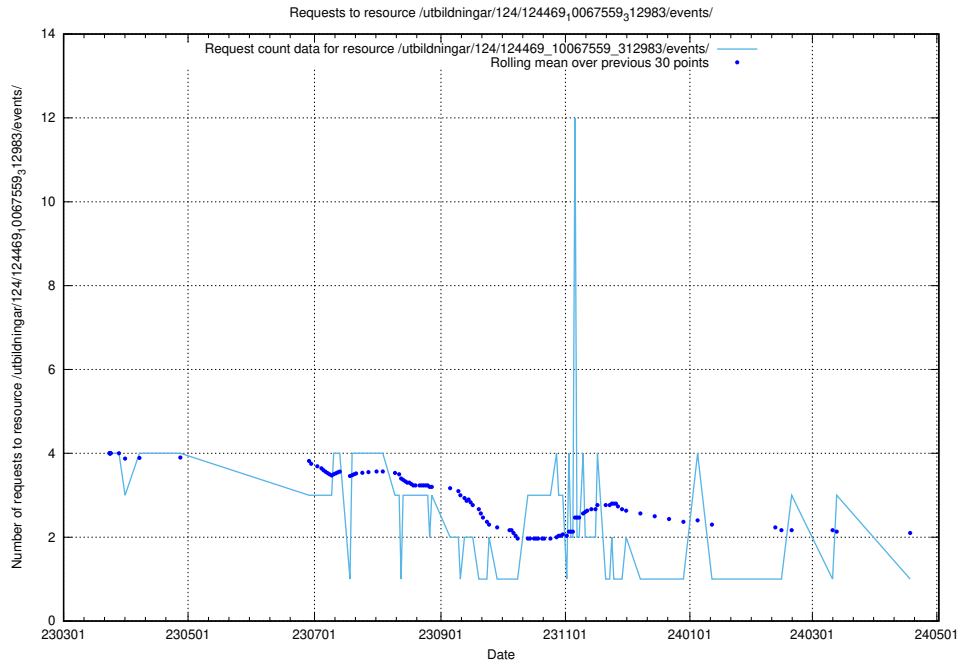

5.6959 Usage of /utbildningar/124/124469_10067559_312983/events/

Here, we count the number of requests to resource /utbildningar/124/124469_10067559_312983/events/