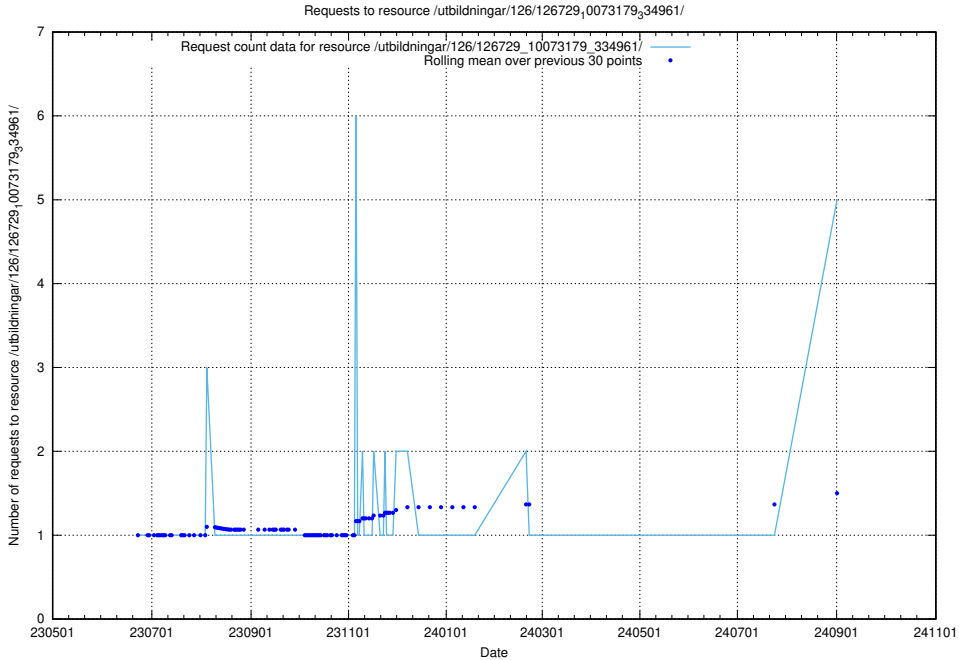

5.195 Usage of /utbildningar/126/126729_10073179_334961/

Here, we count the number of requests to resource /utbildningar/126/126729_10073179_334961/.