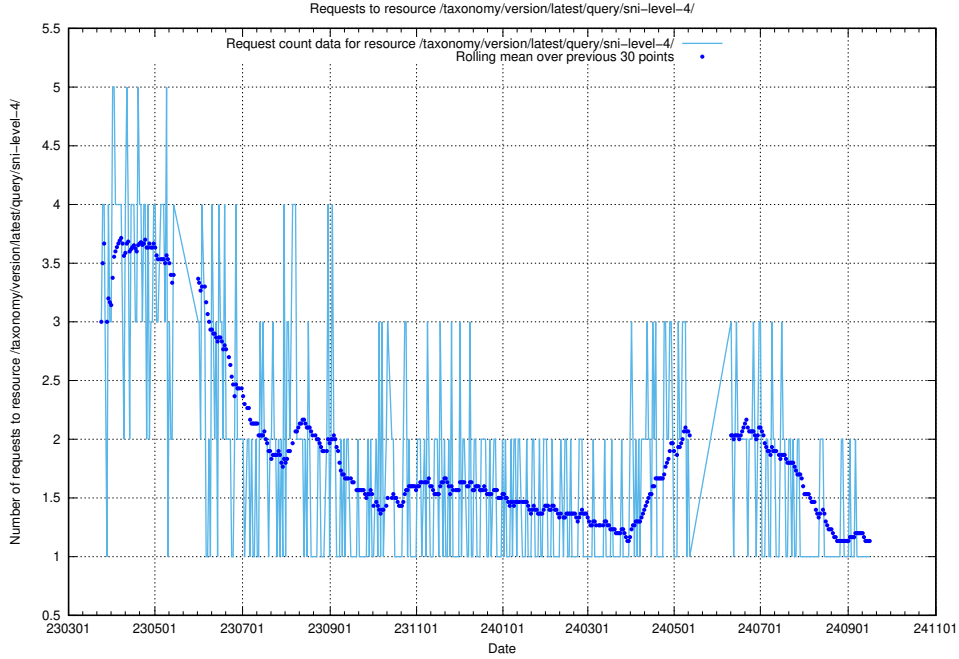

5.6775 Usage of /taxonomy/version/latest/query/sni-level-4/

Here, we count the number of requests to resource /taxonomy/version/latest/query/sni-level-4/.