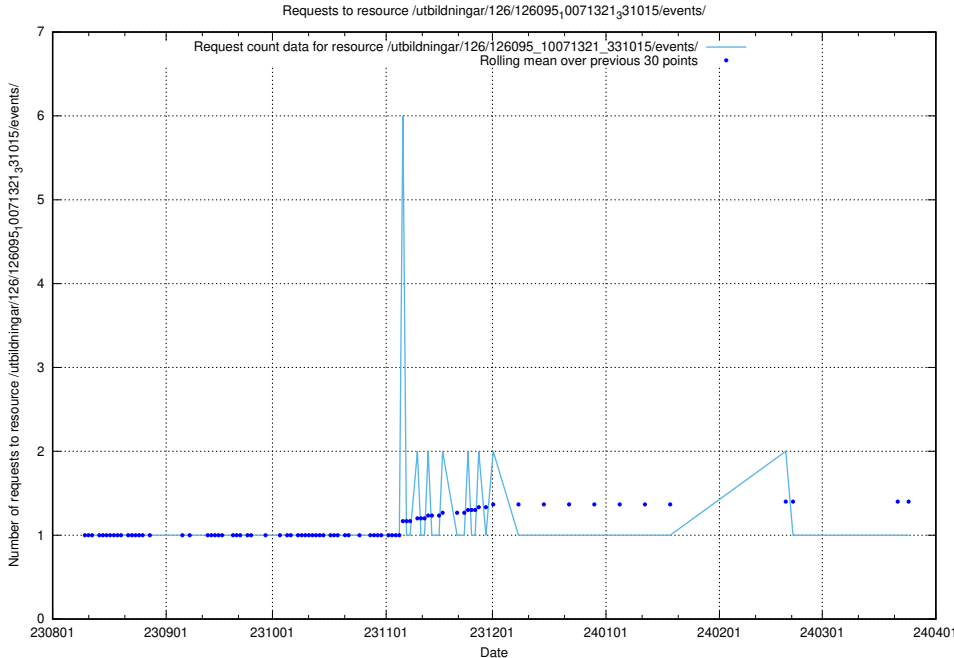

5.5533 Usage of /utbildningar/126/126095_10071321_331015/events/

Here, we count the number of requests to resource /utbildningar/126/126095_10071321_331015/events/