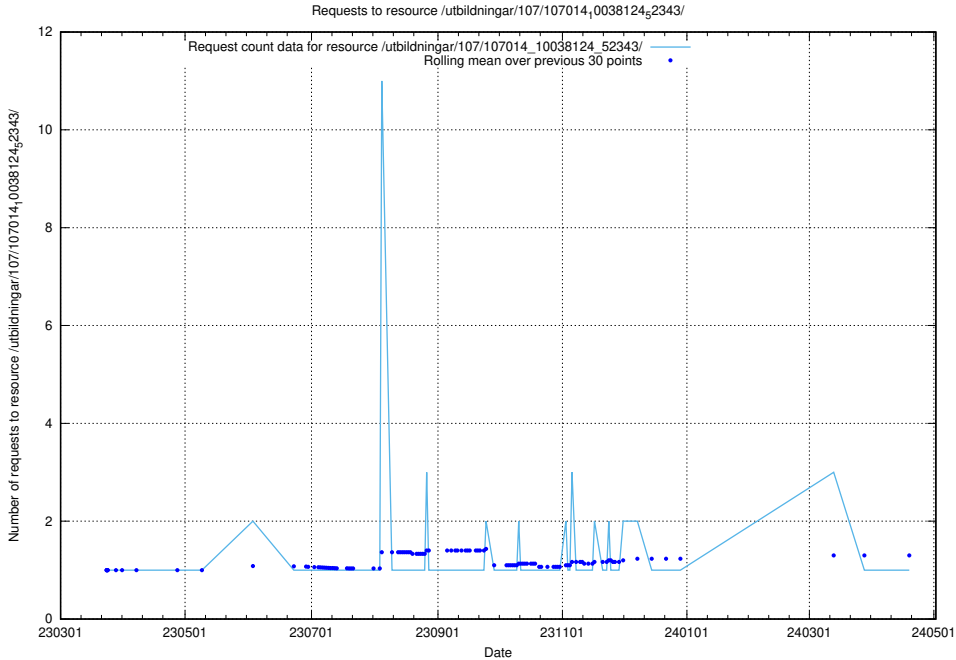

5.6101 Usage of /utbildningar/107/107014_10038124_52343/

Here, we count the number of requests to resource /utbildningar/107/107014_10038124_52343/.