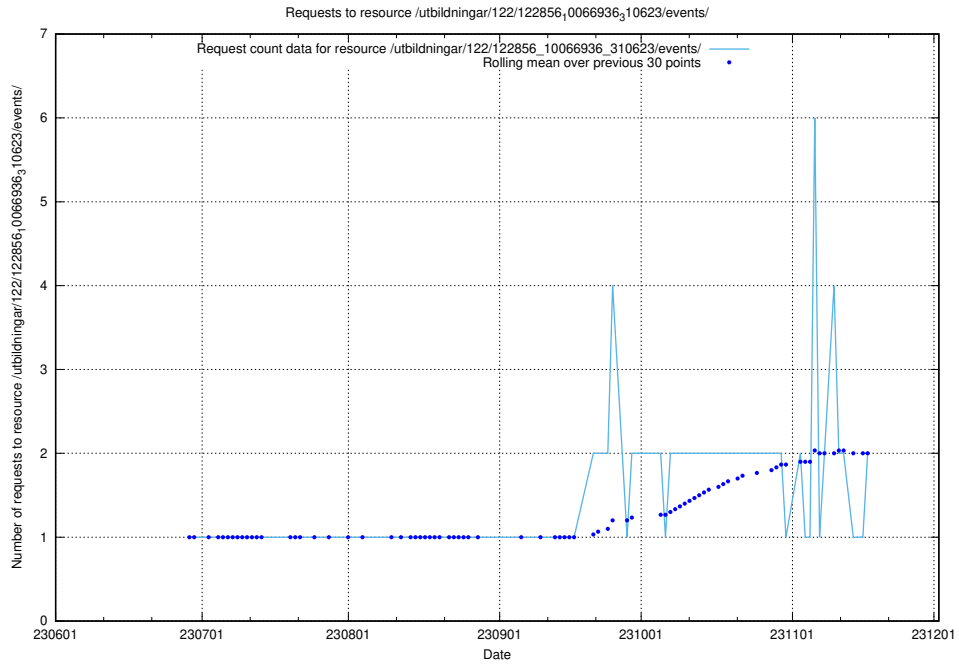

5.910 Usage of /utbildningar/122/122856_10066936_310623/events/

Here, we count the number of requests to resource /utbildningar/122/122856_10066936_310623/events/