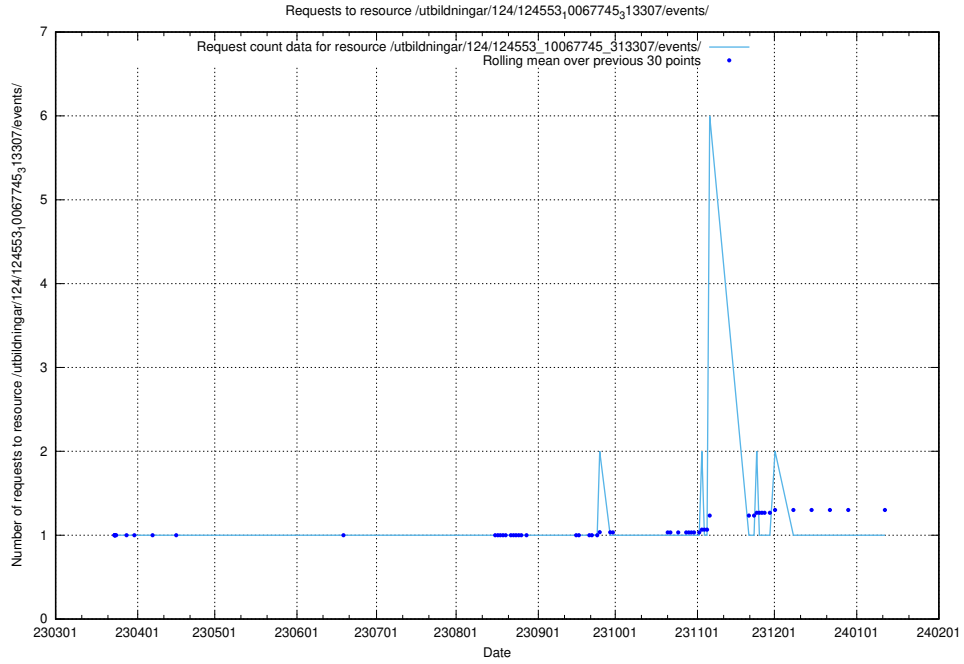

5.1328 Usage of /utbildningar/124/124553_10067745_313307/events/

Here, we count the number of requests to resource /utbildningar/124/124553_10067745_313307/events/