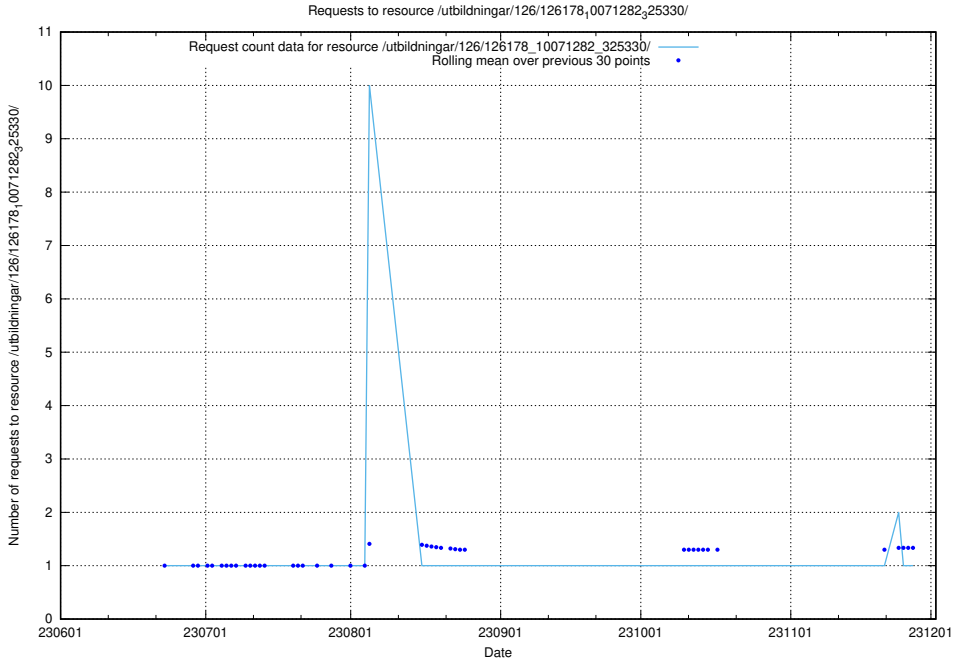

5.6337 Usage of /utbildningar/126/126178_10071282_325330/

Here, we count the number of requests to resource /utbildningar/126/126178_10071282_325330/.