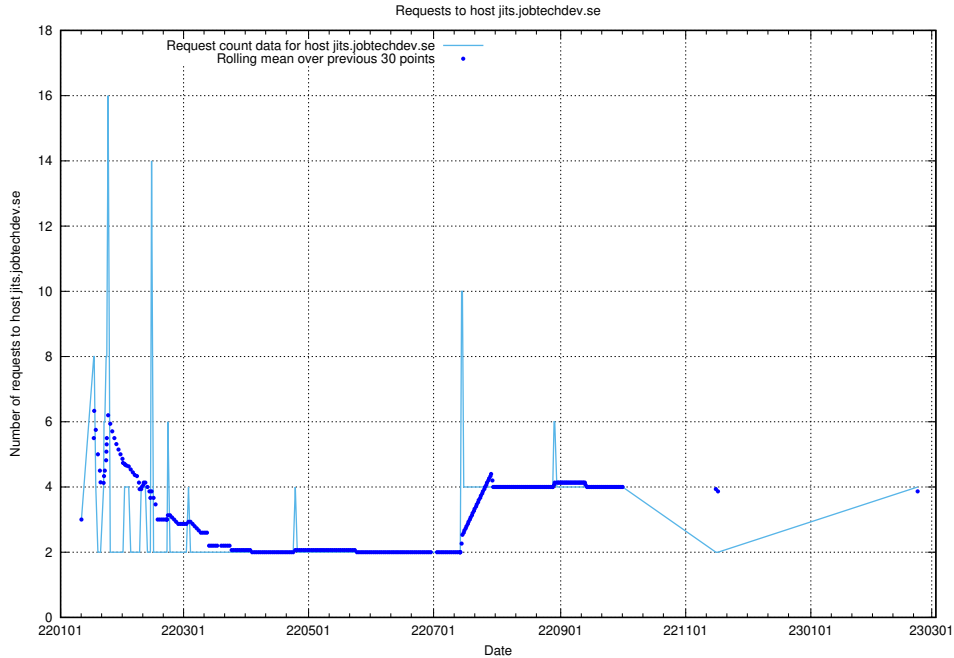

7.116 Usage of jits.jobtechdev.se

Here, we count the number of requests to host jits.jobtechdev.se.