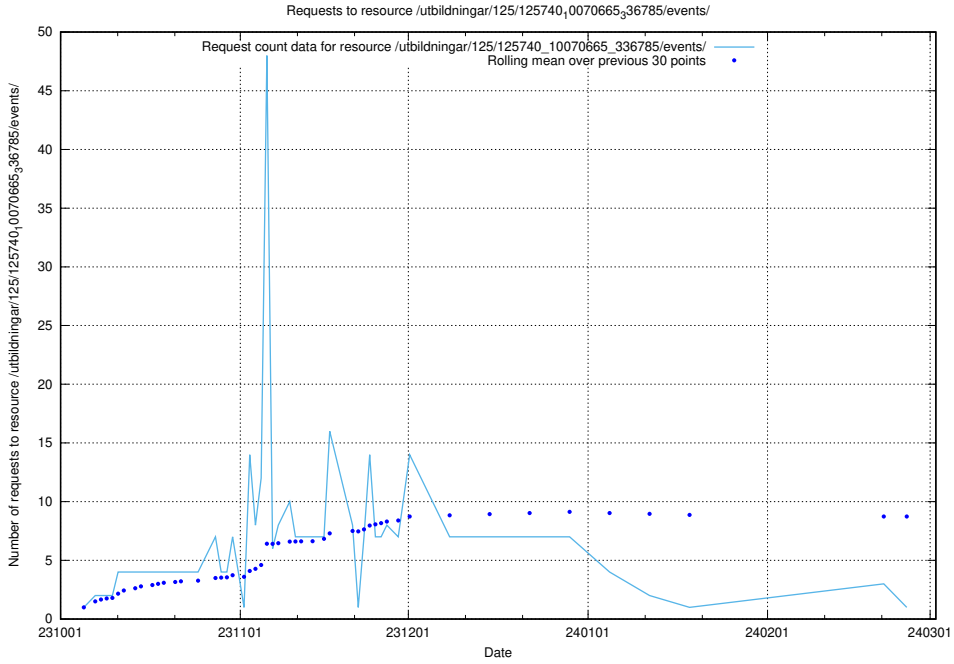

Here, we count the number of requests to resource /utbildningar/125/125740_10070692_336791/.

5.5118 Usage of /utbildningar/125/125740_10070665_336785/events/

Here, we count the number of requests to resource /utbildningar/125/125740_10070665_336785/events/