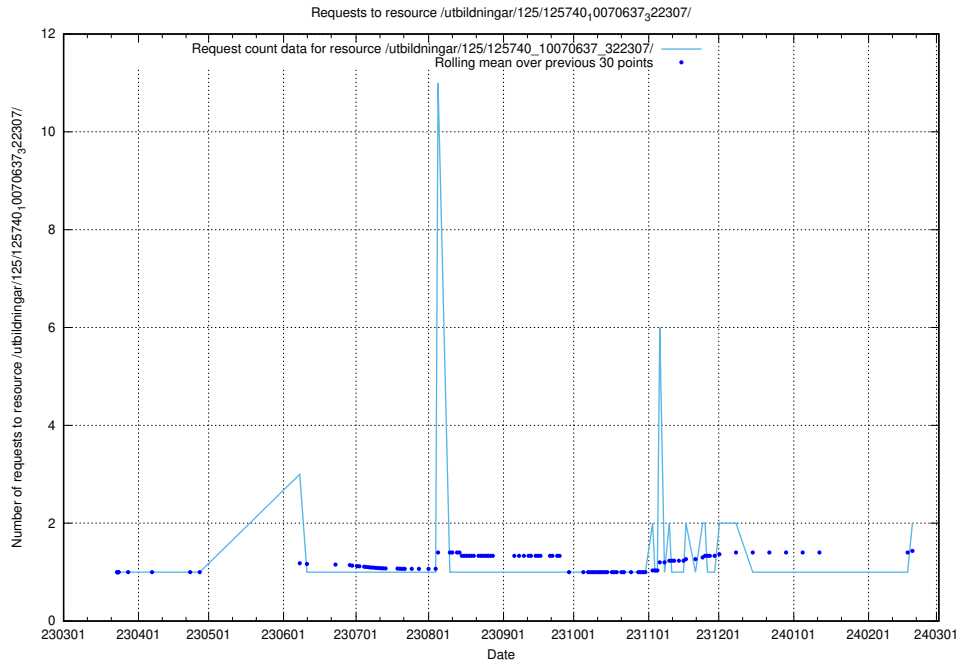

5.527 Usage of /utbildningar/125/125740_10070637_322307/

Here, we count the number of requests to resource /utbildningar/125/125740_10070637_322307/.