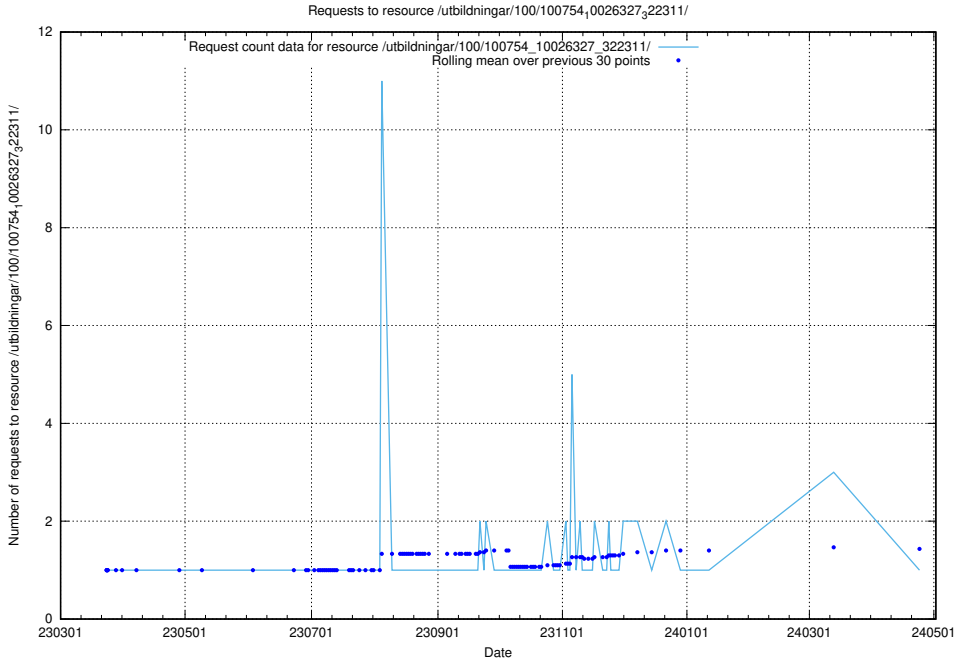

5.6281 Usage of /utbildningar/100/100754_10026327_322311/

Here, we count the number of requests to resource /utbildningar/100/100754_10026327_322311/.