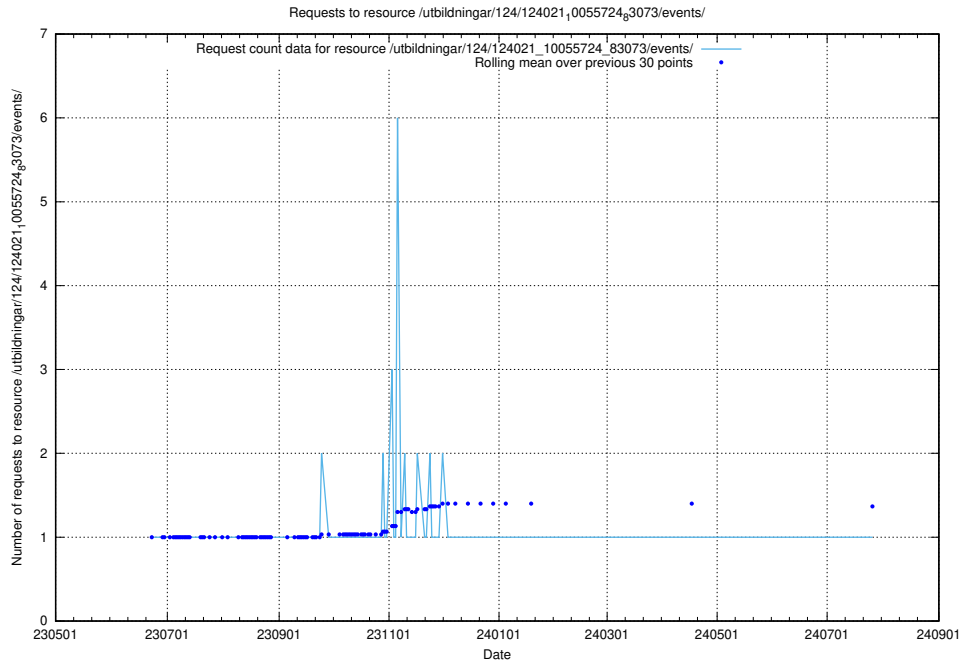

5.6482 Usage of /utbildningar/124/124021_10055724_83073/events/

Here, we count the number of requests to resource /utbildningar/124/124021_10055724_83073/events/.