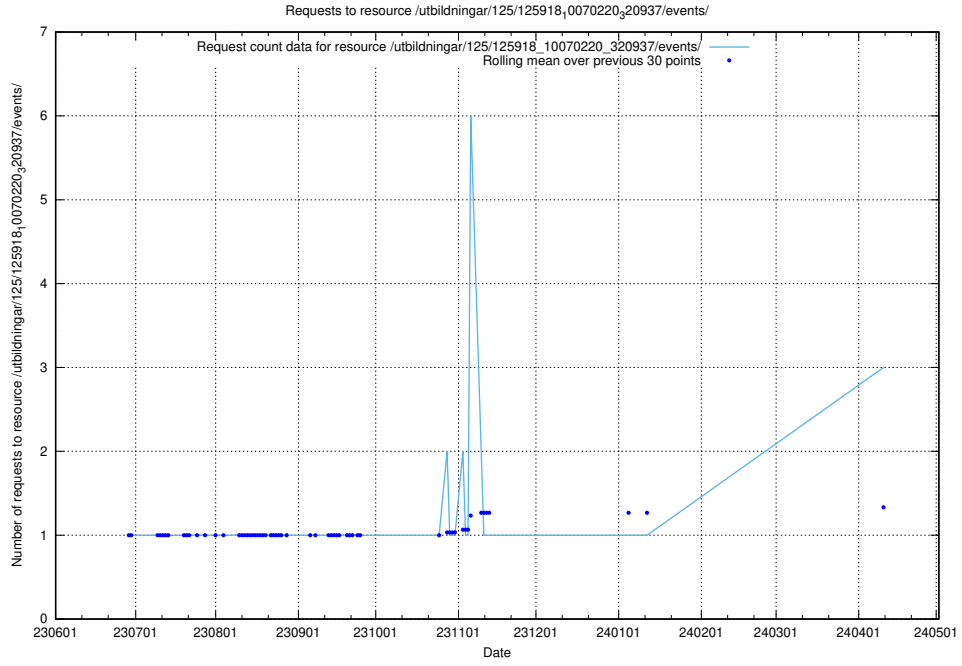

5.453 Usage of /utbildningar/125/125918_10070220_320937/events/

Here, we count the number of requests to resource /utbildningar/125/125918_10070220_320937/events/