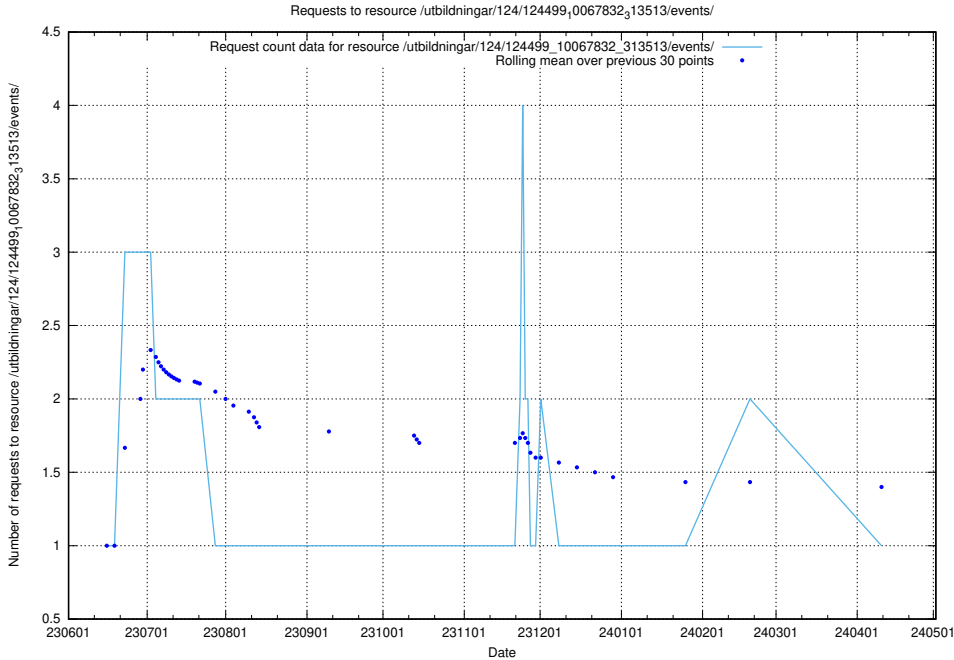

5.6541 Usage of /utbildningar/124/124499_10067832_313513/events/

Here, we count the number of requests to resource /utbildningar/124/124499_10067832_313513/events/