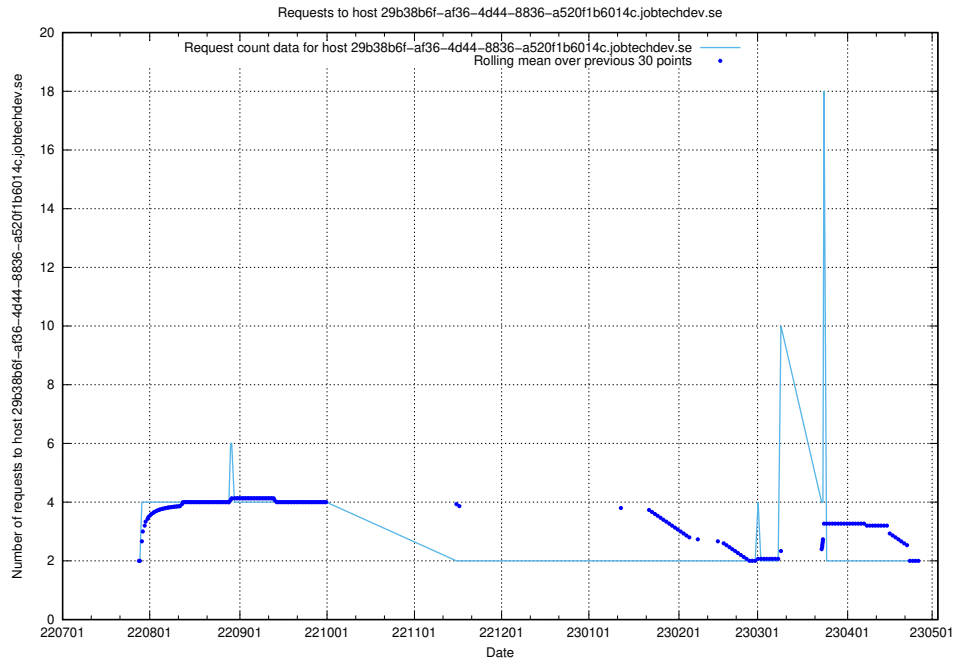

7.390 Usage of 29b38b6f-af36-4d44-8836-a520f1b6014c.jobtechdev.se

Here, we count the number of requests to host 29b38b6f-af36-4d44-8836-a520f1b6014c.jobtechdev.se.