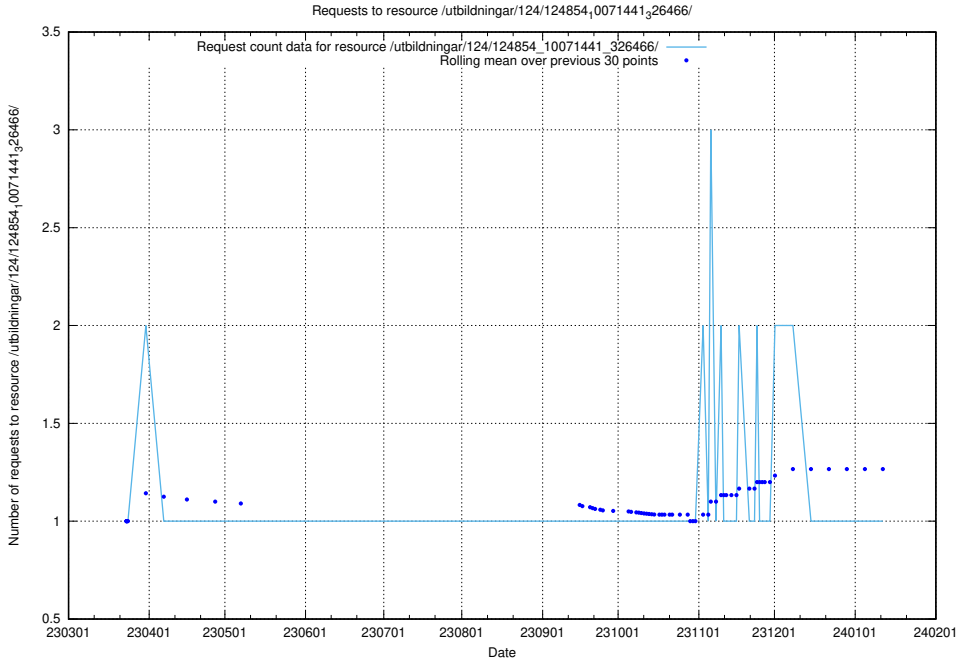

5.1258 Usage of /utbildningar/124/124854_10071441_326466/

Here, we count the number of requests to resource /utbildningar/124/124854_10071441_326466/.