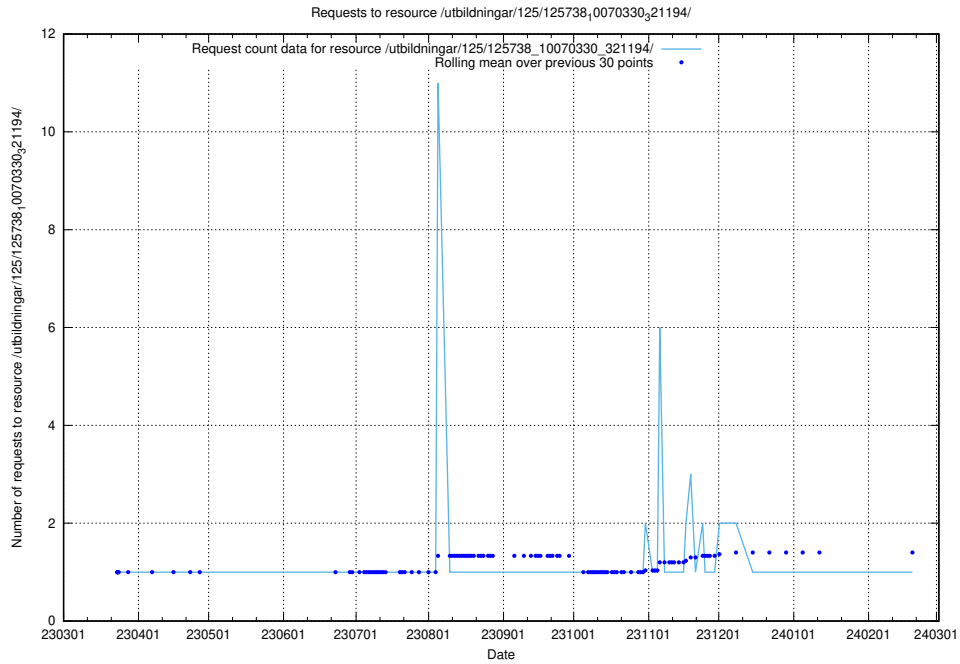

5.1067 Usage of /utbildningar/125/125738_10070330_321194/

Here, we count the number of requests to resource /utbildningar/125/125738_10070330_321194/.