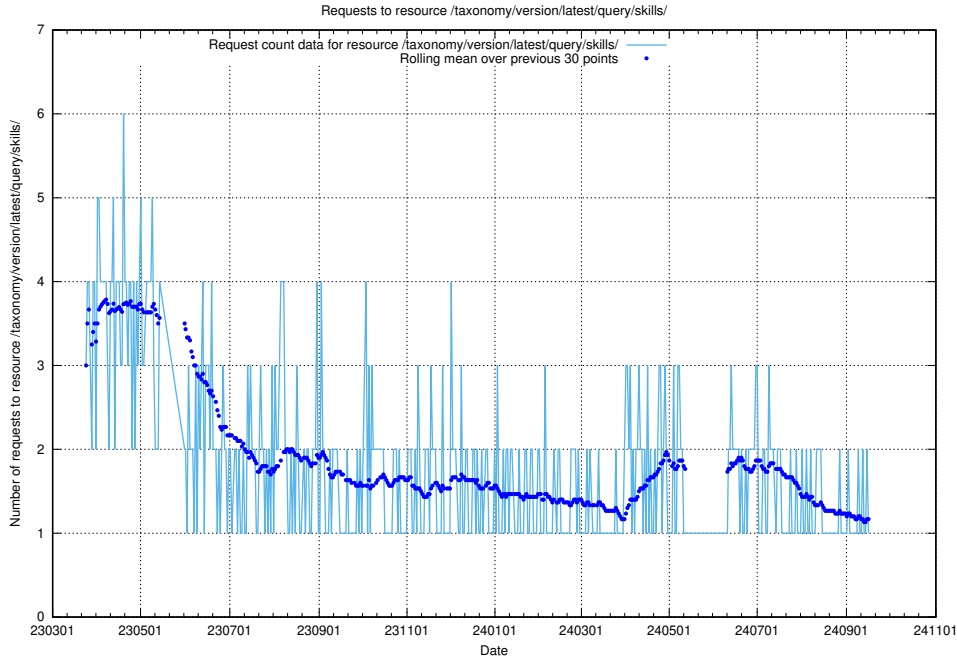

5.6780 Usage of /taxonomy/version/latest/query/skills/

Here, we count the number of requests to resource /taxonomy/version/latest/query/skills/.