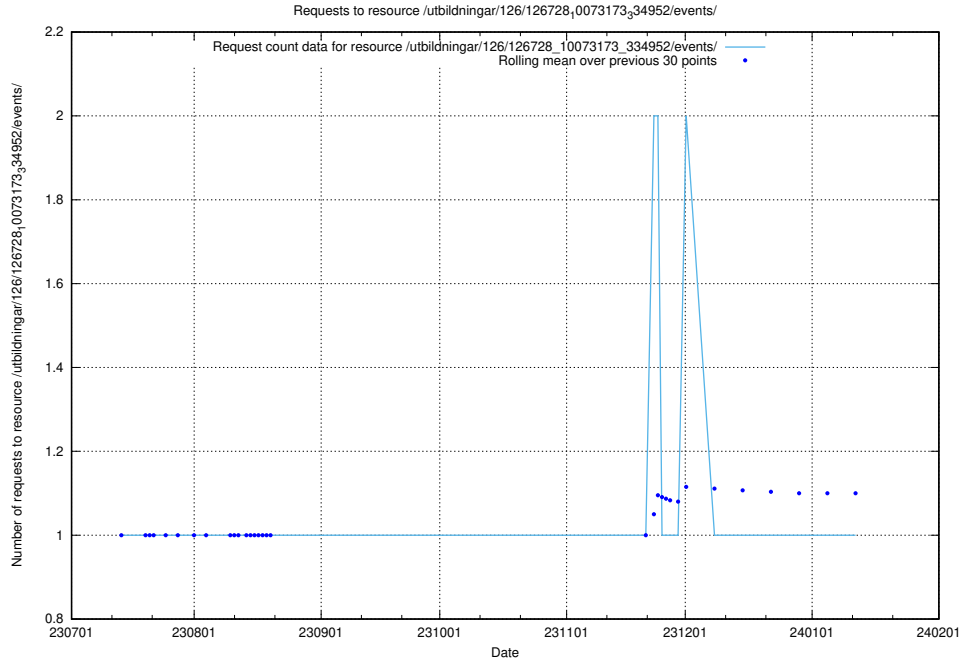

Here, we count the number of requests to resource /utbildningar/438/43867_10024103_32265/.

5.5780 Usage of /utbildningar/126/126728_10073173_334952/events/

Here, we count the number of requests to resource /utbildningar/126/126728_10073173_334952/events/