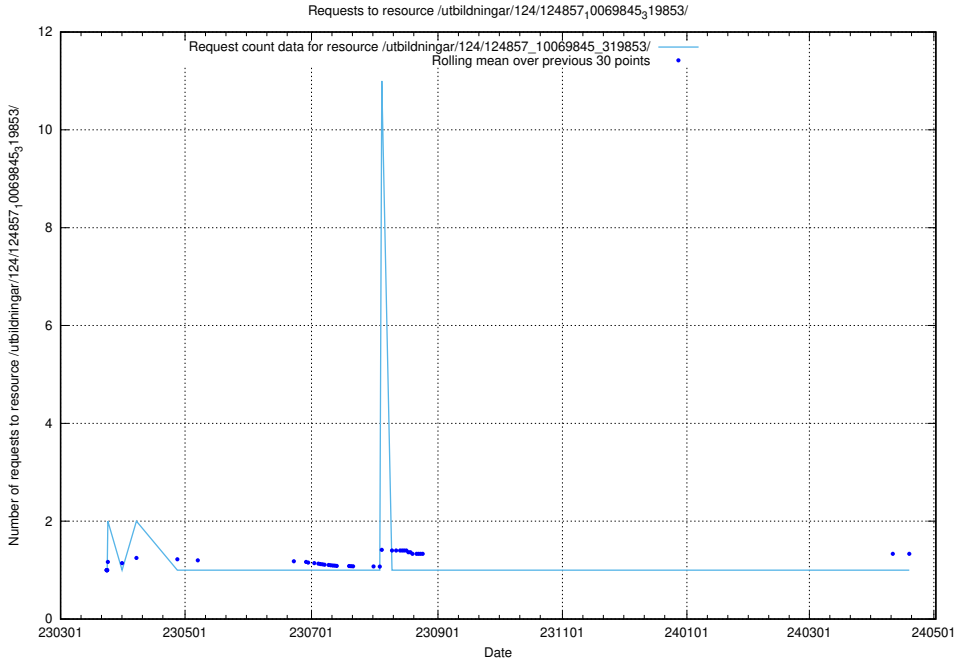

5.1239 Usage of /utbildningar/124/124857_10069845_319853/

Here, we count the number of requests to resource /utbildningar/124/124857_10069845_319853/.