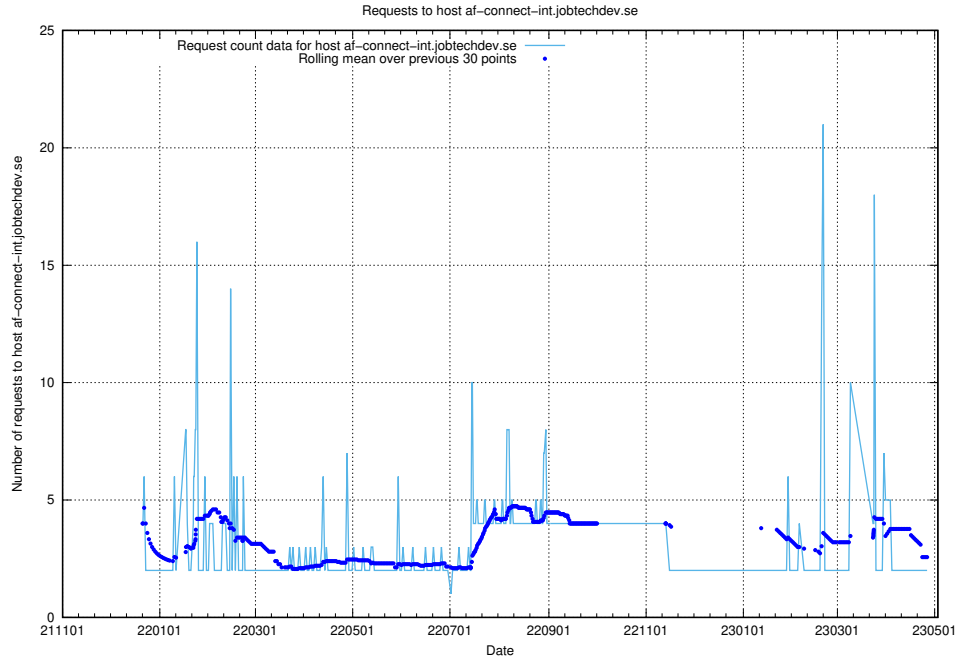

Here, we count the number of requests to host af-connect-int.jobtechdev.se.

7.373 Usage of www.jobtechdev.se:80

Here, we count the number of requests to host www.jobtechdev.se:80.

7.374 Usage of smtp.jobtechdev.se