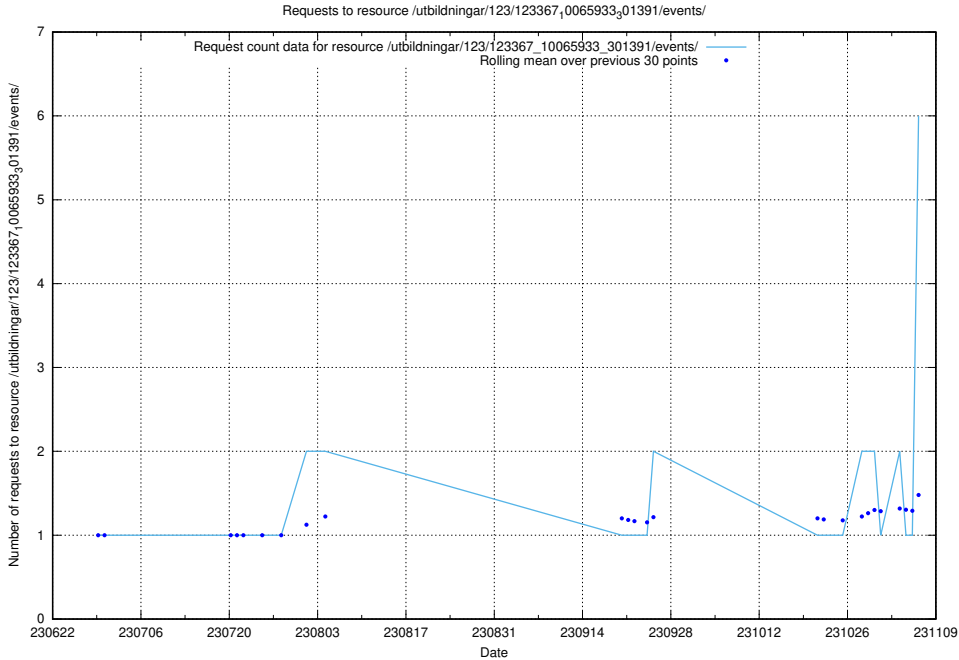

5.118 Usage of /utbildningar/123/123367_10065933_301391/events/

Here, we count the number of requests to resource /utbildningar/123/123367_10065933_301391/events/