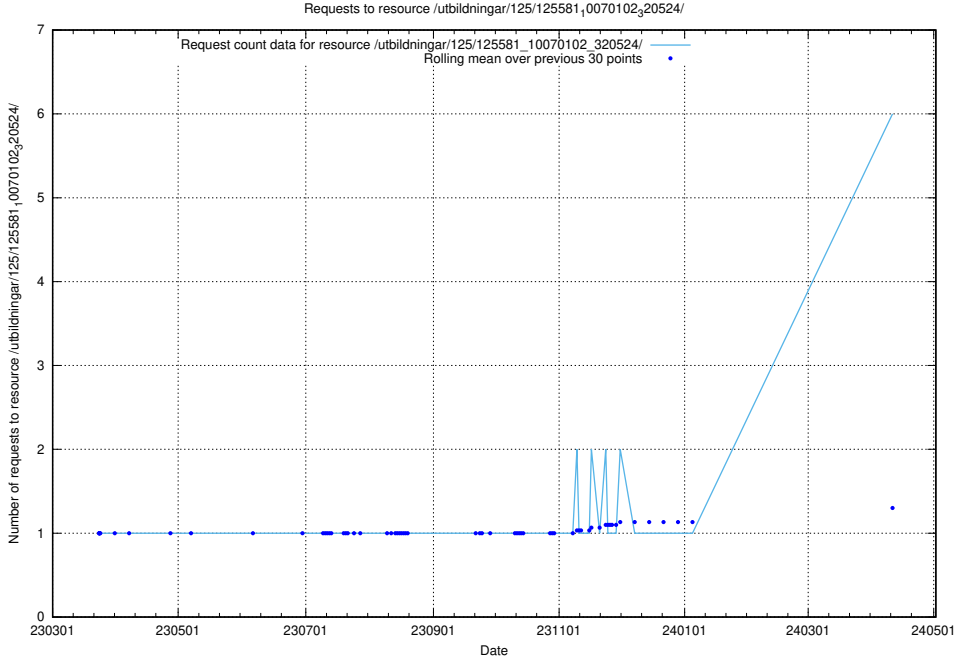

5.42 Usage of /utbildningar/125/125581_10070102_320524/

Here, we count the number of requests to resource /utbildningar/125/125581_10070102_320524/.