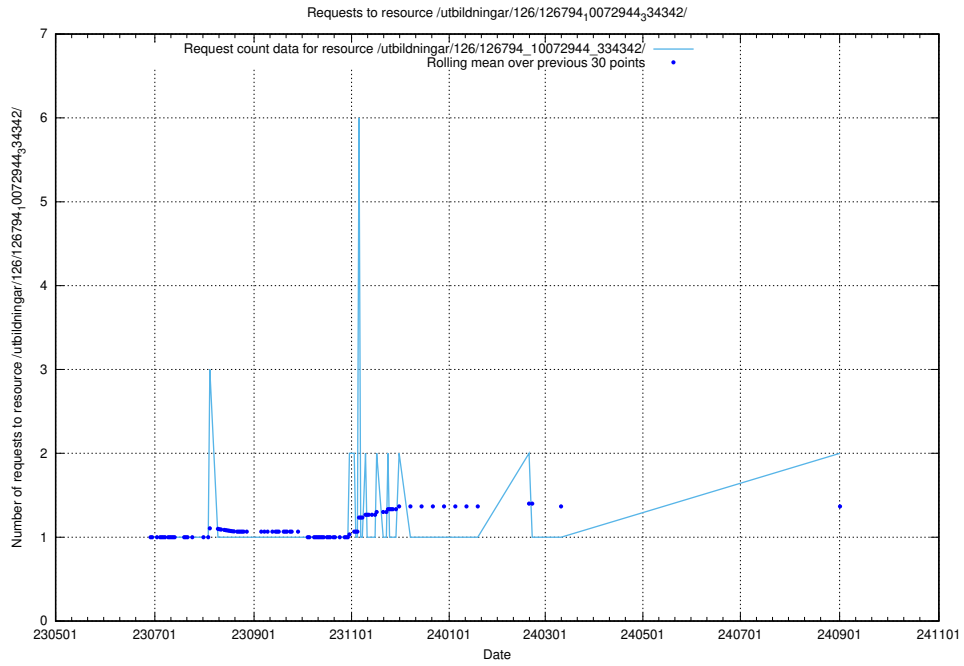

5.896 Usage of /utbildningar/126/126794_10072944_334342/

Here, we count the number of requests to resource /utbildningar/126/126794_10072944_334342/.