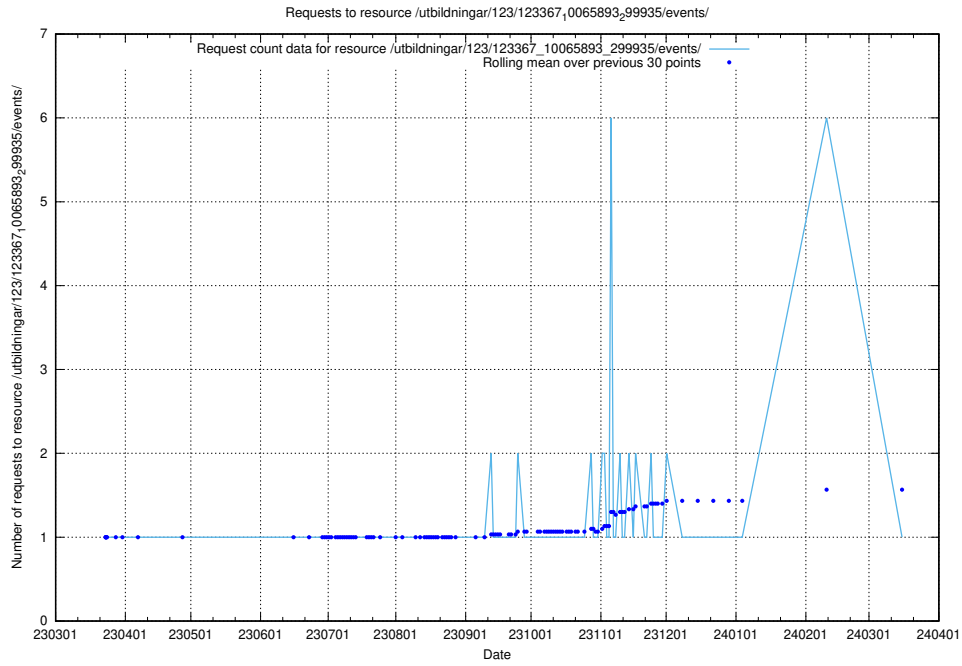

5.5442 Usage of /utbildningar/123/123367_10065893_299935/events/

Here, we count the number of requests to resource /utbildningar/123/123367_10065893_299935/events/