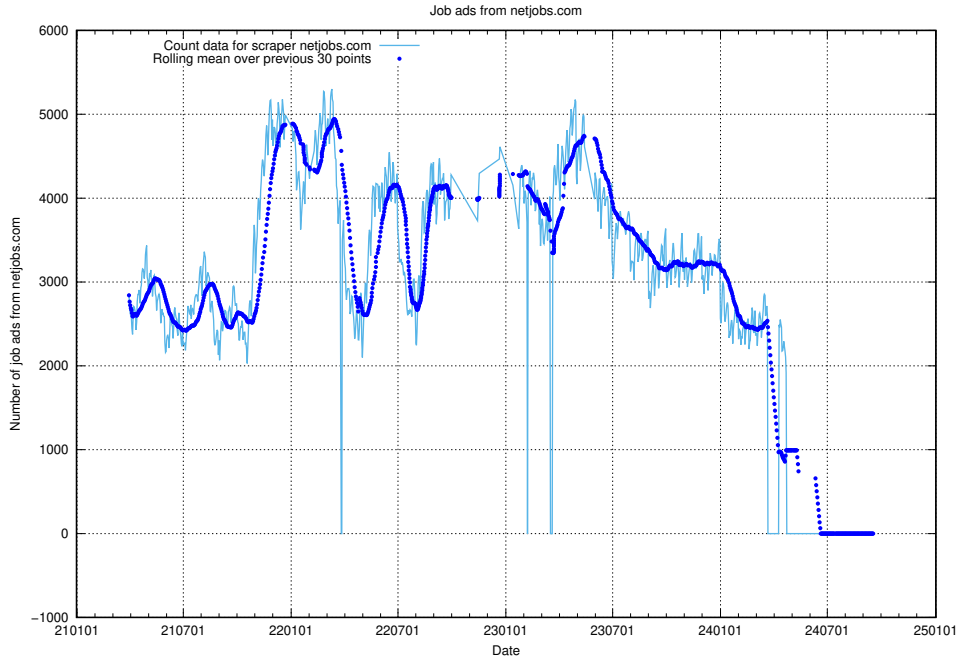

13.19 Number of ads by scraper netjobs.com

Here, we count the number of job ads scraped from netjobs.com.