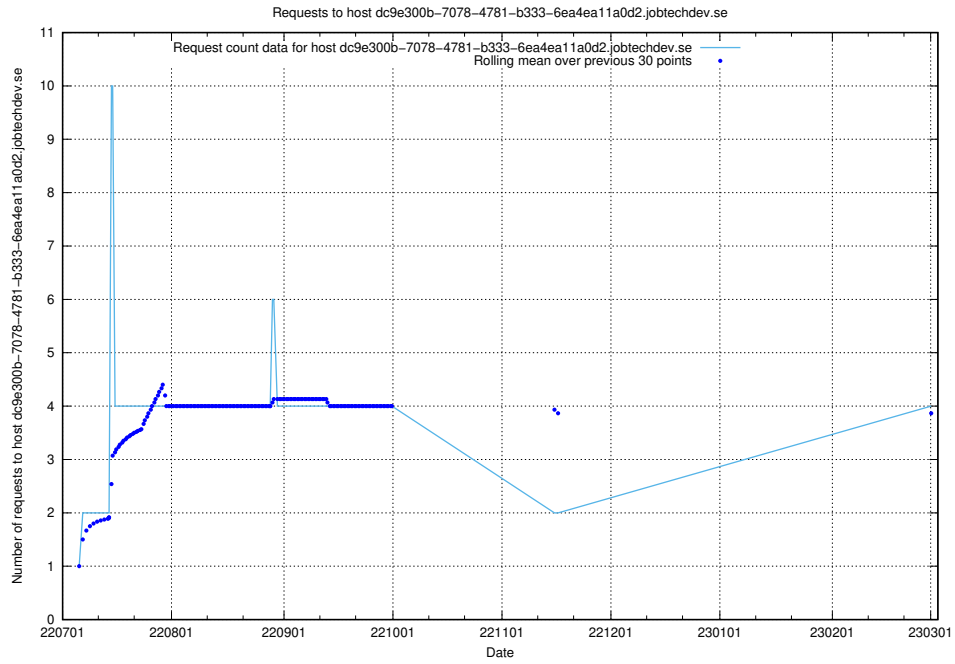

7.149 Usage of dc9e300b-7078-4781-b333-6ea4ea11a0d2.jobtechdev.se

Here, we count the number of requests to host dc9e300b-7078-4781-b333-6ea4ea11a0d2.jobtechdev.se.