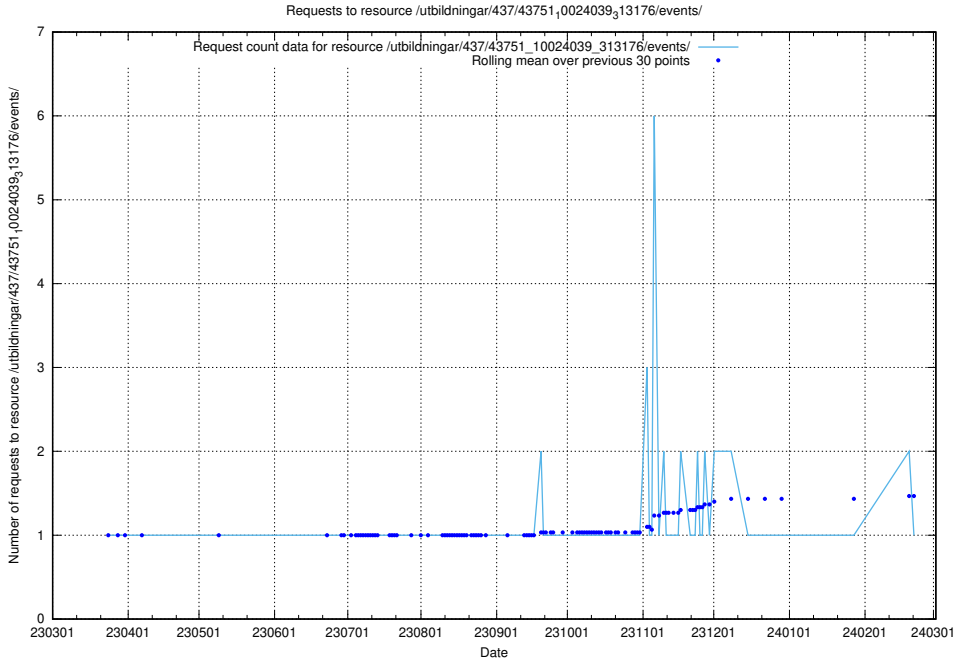

5.6897 Usage of /utbildningar/437/43751_10024039_313176/events/

Here, we count the number of requests to resource /utbildningar/437/43751_10024039_313176/events/.