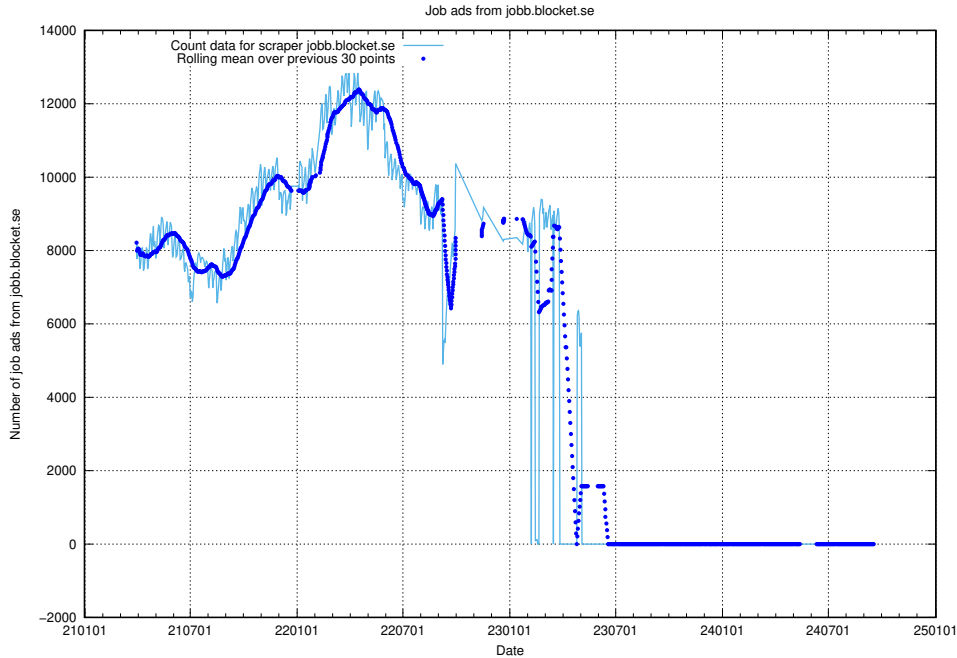

13.22 Number of ads by scraper monster.se

Here, we count the number of job ads scraped from monster.se.

13.23 Number of ads by scraper jobb.blocket.se

Here, we count the number of job ads scraped from jobb.blocket.se.