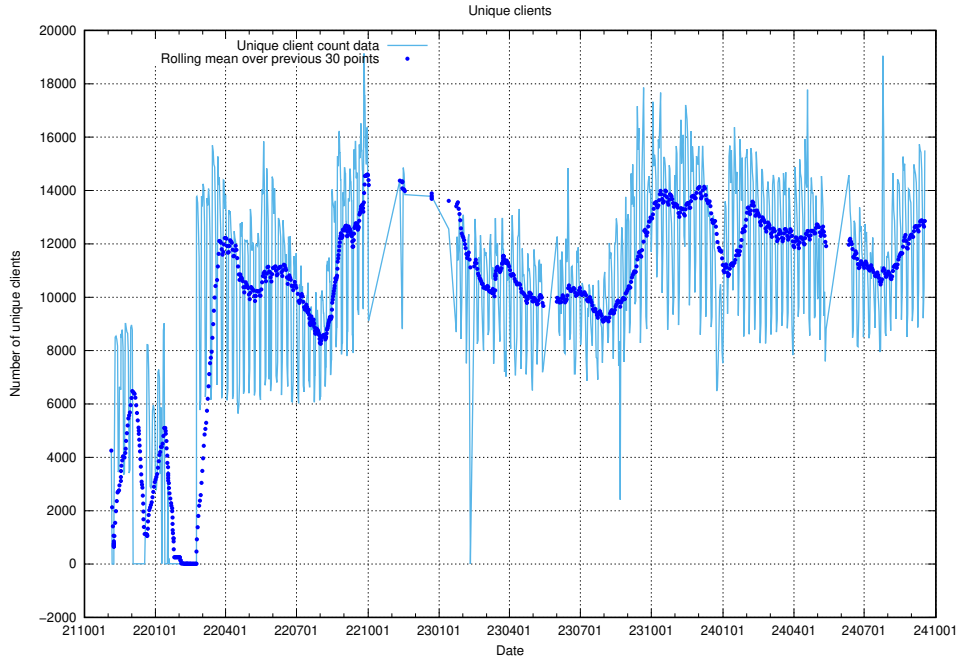

8.2 Number of unique clients

Here we extract the number of unique clients that have used our APIs.