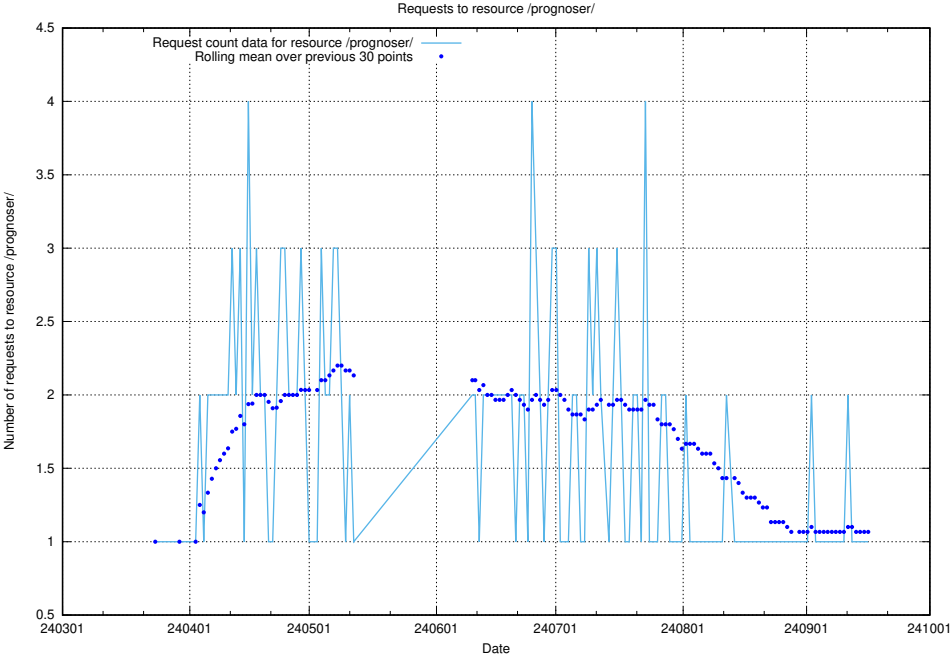

5.2331 Usage of /prognoser/

Here, we count the number of requests to resource /prognoser/.