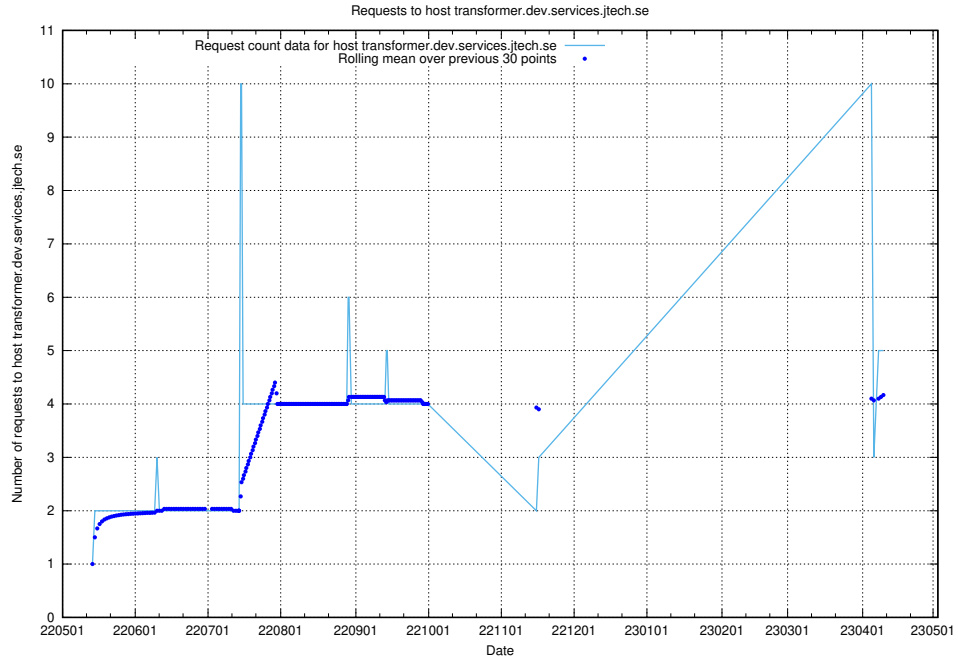

7.103 Usage of transformer.dev.services.jtech.se

Here, we count the number of requests to host transformer.dev.services.jtech.se.