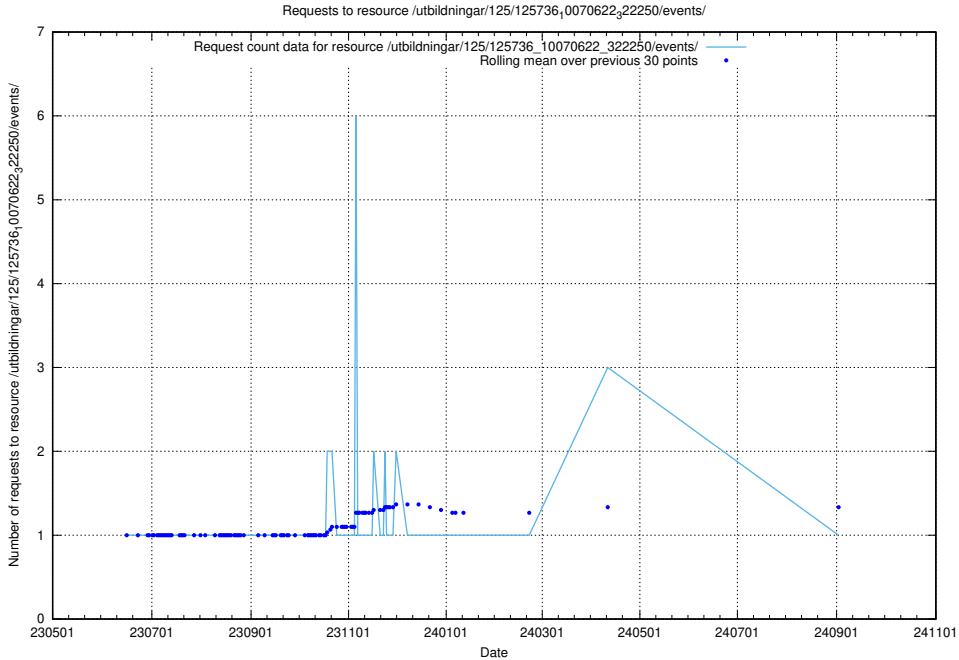

Here, we count the number of requests to resource /utbildningar/125/125740_10070679_335600/.

5.6536 Usage of /utbildningar/125/125736_10070622_322250/events/

Here, we count the number of requests to resource /utbildningar/125/125736_10070622_322250/events/