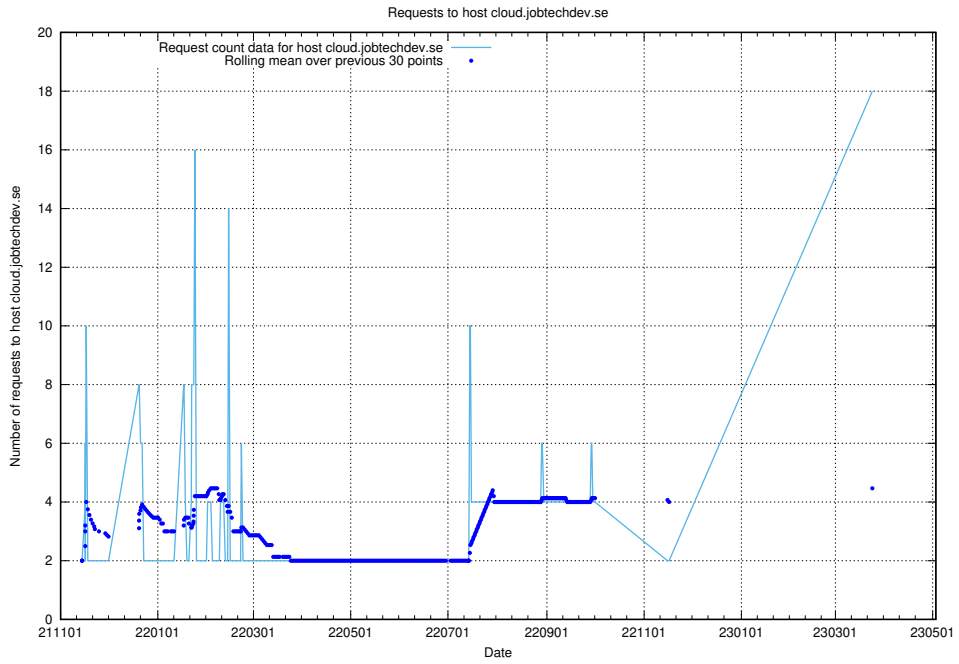

Here, we count the number of requests to host cloud.jobtechdev.se.

7.36 Usage of taxonomy-prod-read.api.jobtechdev.se

Here, we count the number of requests to host taxonomy-prod-read.api.jobtechdev.se.

7.37 Usage of hakjo.jobtechdev.se