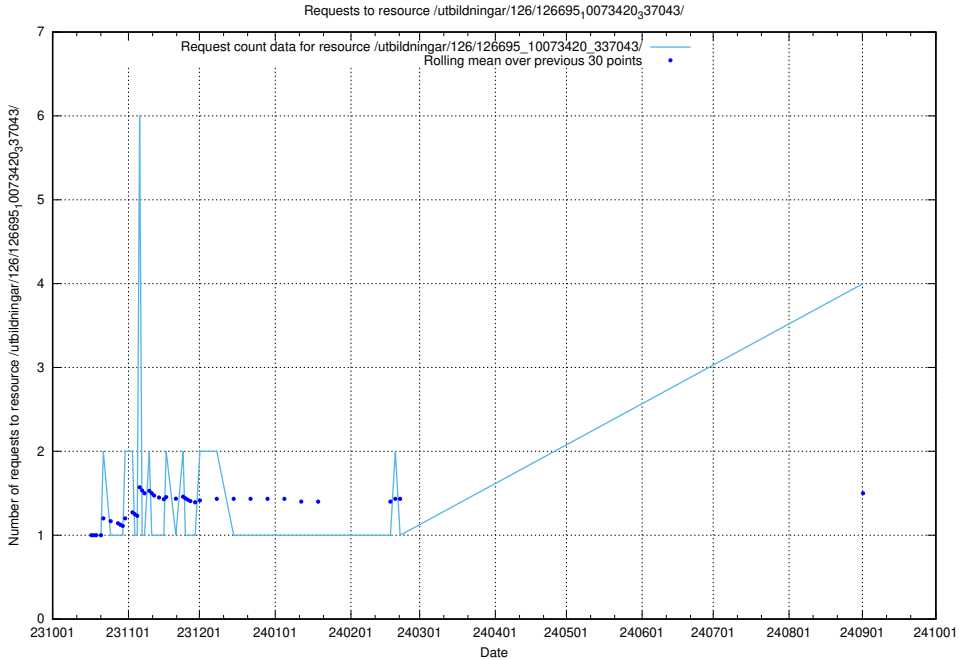

5.289 Usage of /utbildningar/126/126695_10073420_337043/

Here, we count the number of requests to resource /utbildningar/126/126695_10073420_337043/.