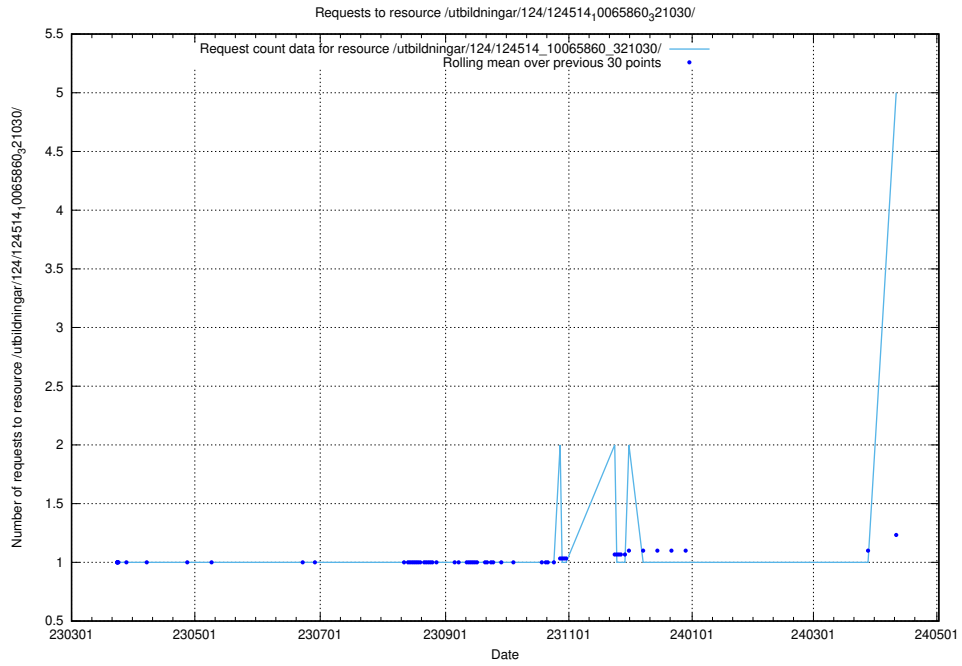

5.166 Usage of /utbildningar/124/124514_10065860_321030/

Here, we count the number of requests to resource /utbildningar/124/124514_10065860_321030/.