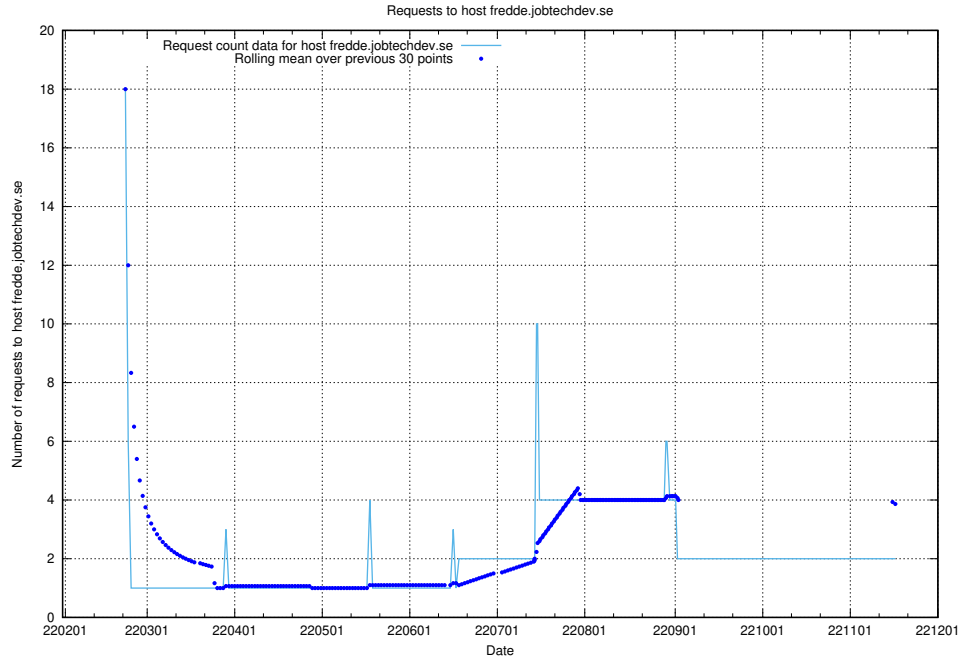

7.522 Usage of fredde.jobtechdev.se

Here, we count the number of requests to host fredde.jobtechdev.se.