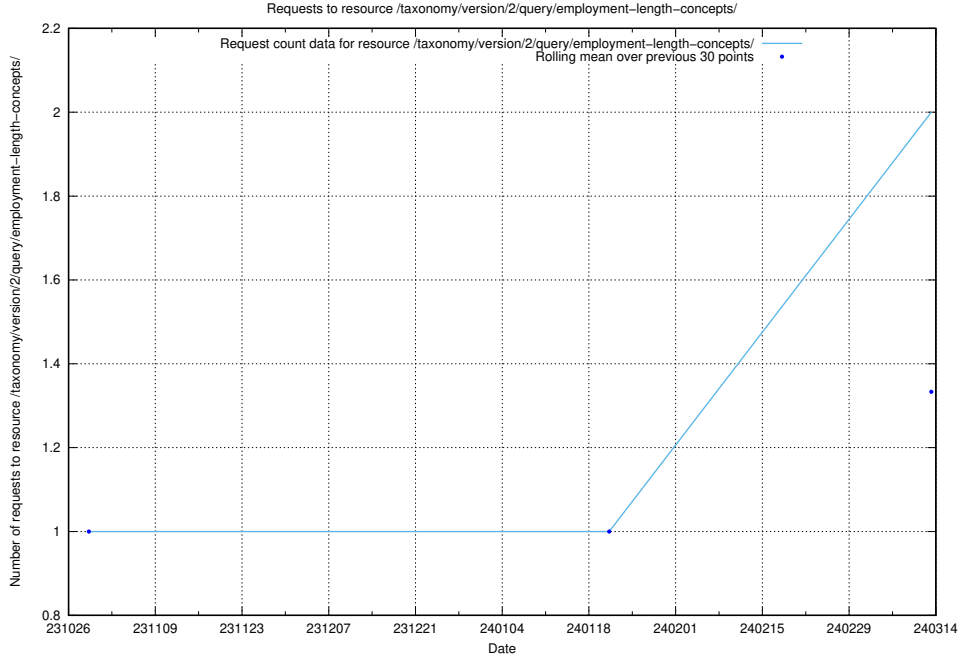

5.789 Usage of /taxonomy/version/2/query/employment-length-concepts/

Here, we count the number of requests to resource /taxonomy/version/2/query/employment-length-concepts/.