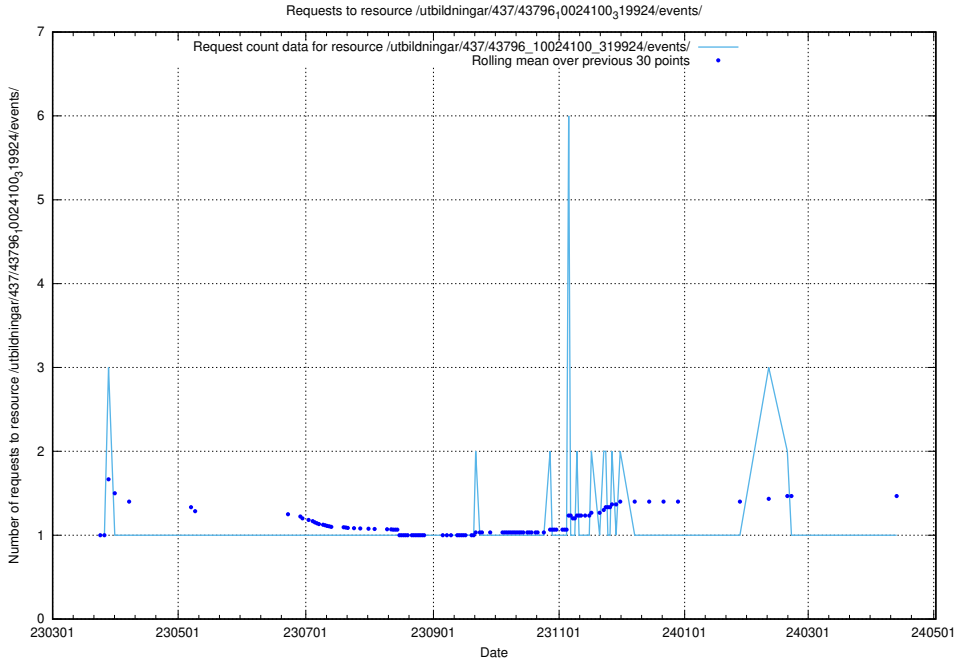

5.6881 Usage of /utbildningar/437/43796_10024100_319924/events/

Here, we count the number of requests to resource /utbildningar/437/43796_10024100_319924/events/.