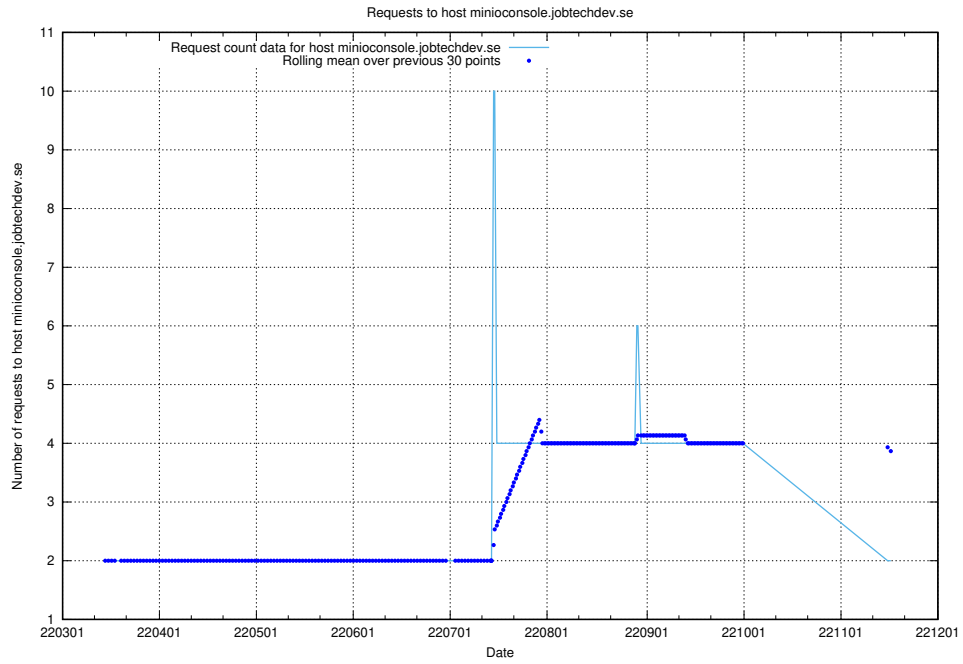

7.501 Usage of minioconsole.jobtechdev.se

Here, we count the number of requests to host minioconsole.jobtechdev.se.

7.502 Usage of minio-console.jobtechdev.se

Here, we count the number of requests to host minio-console.jobtechdev.se.