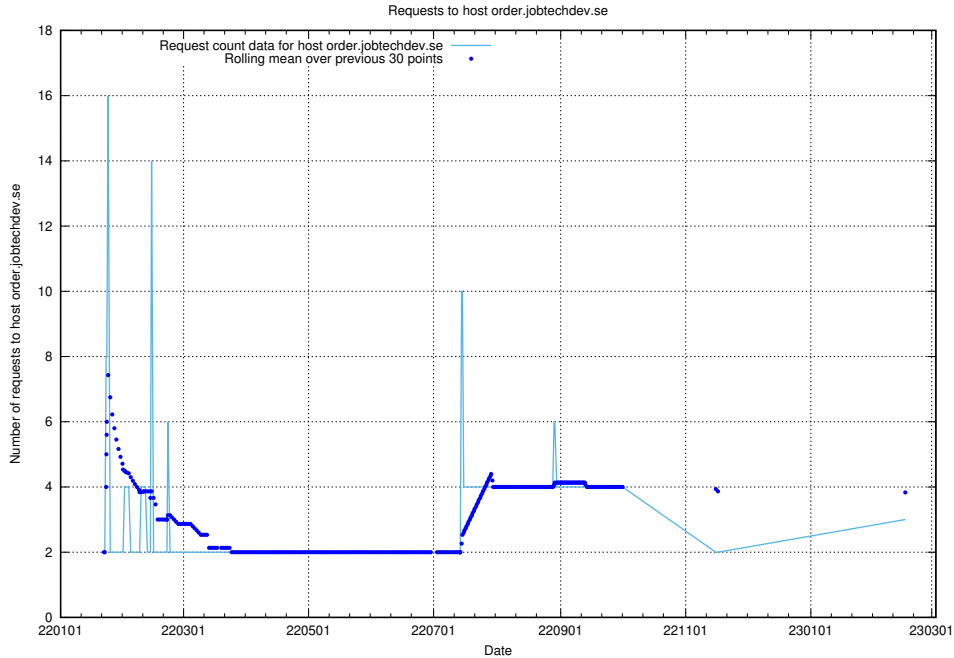

7.256 Usage of order.jobtechdev.se

Here, we count the number of requests to host order.jobtechdev.se.