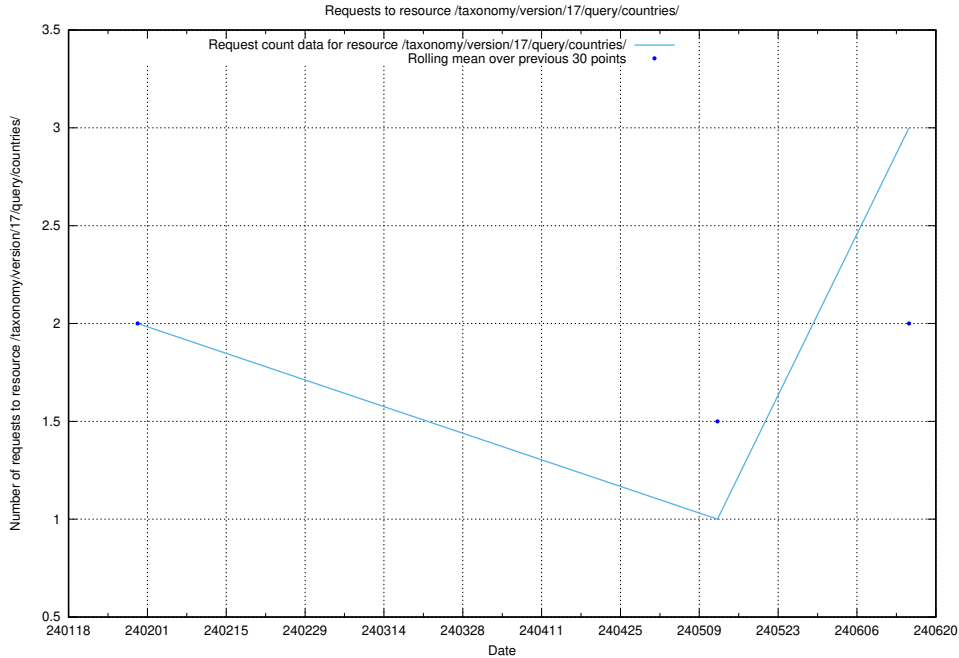

5.395 Usage of /taxonomy/version/17/query/countries/

Here, we count the number of requests to resource /taxonomy/version/17/query/countries/.