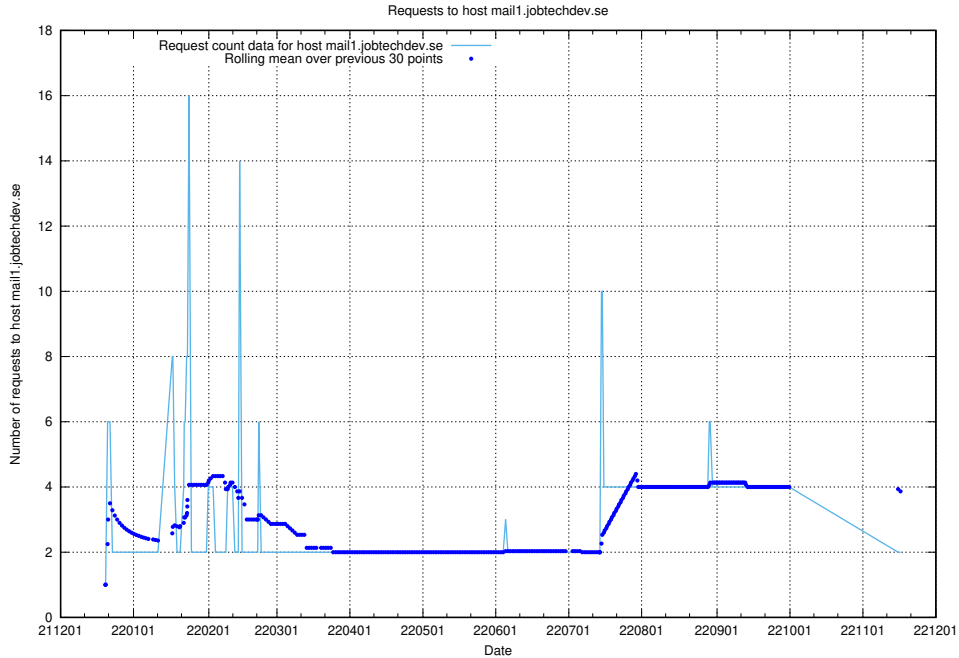

7.381 Usage of mail1.jobtechdev.se

Here, we count the number of requests to host mail1.jobtechdev.se.