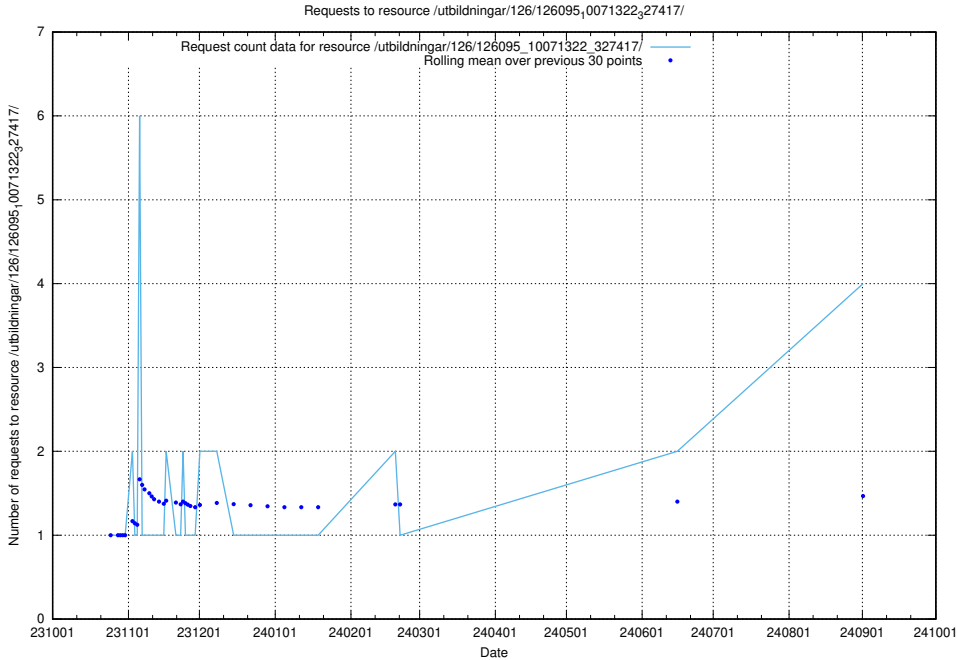

5.284 Usage of /utbildningar/126/126095_10071322_327417/

Here, we count the number of requests to resource /utbildningar/126/126095_10071322_327417/.