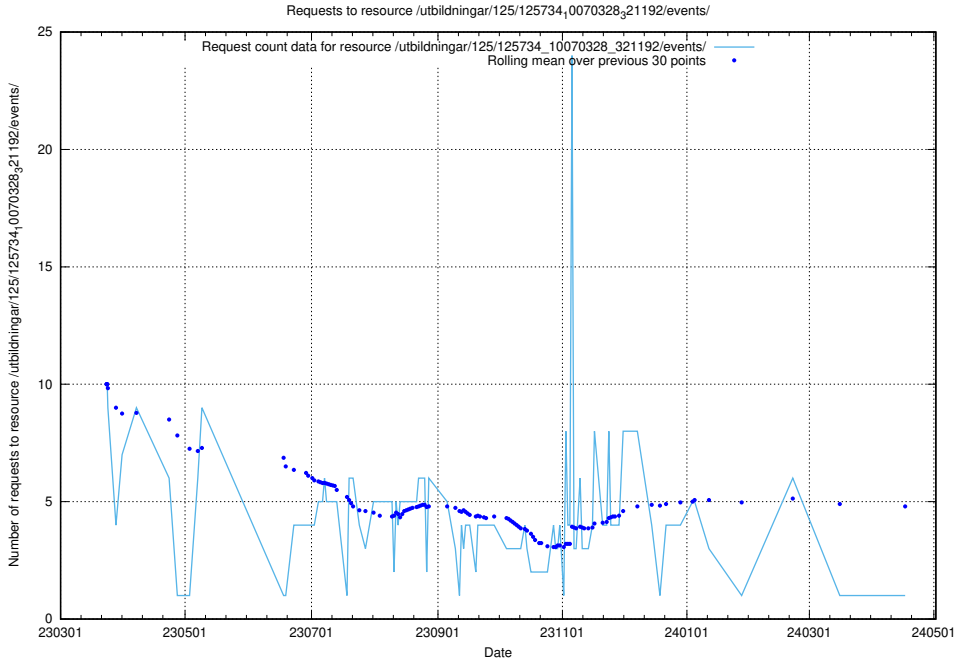

5.6954 Usage of /utbildningar/125/125734_10070328_321192/events/

Here, we count the number of requests to resource /utbildningar/125/125734_10070328_321192/events/