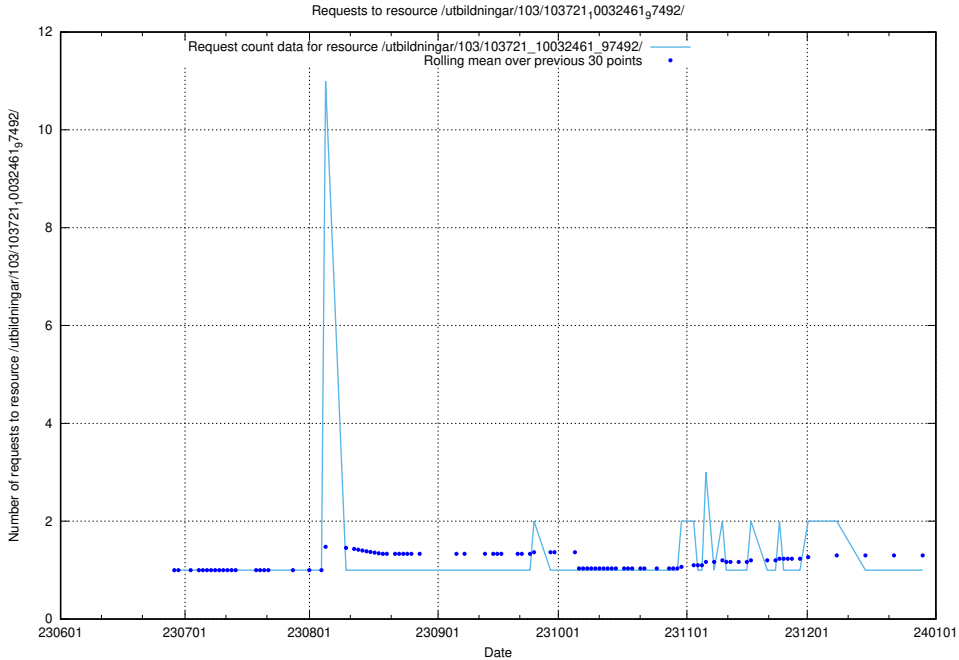

5.6234 Usage of /utbildningar/103/103721_10032461_97492/

Here, we count the number of requests to resource /utbildningar/103/103721_10032461_97492/.