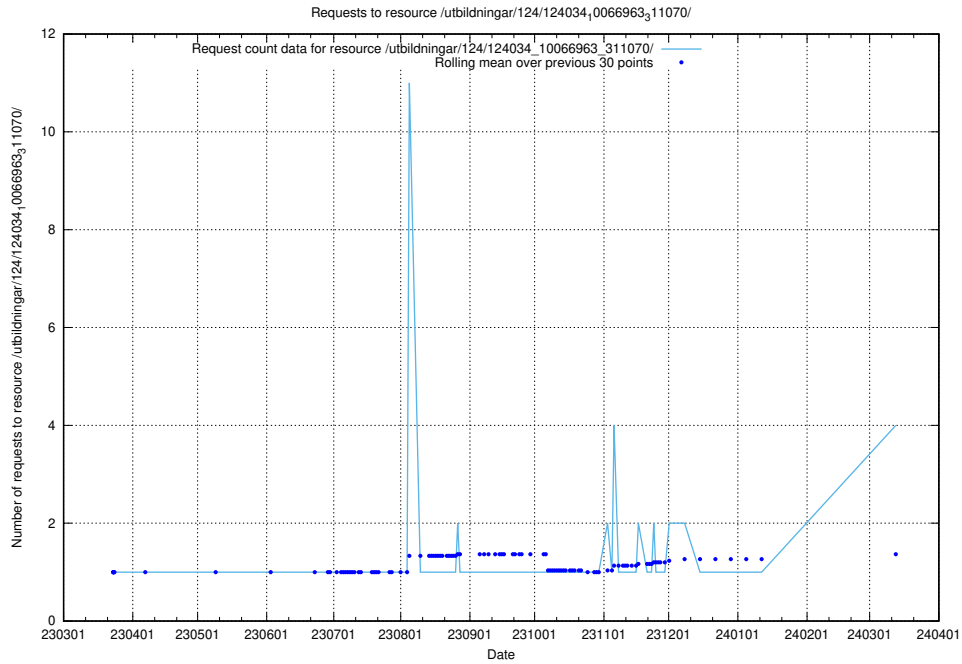

5.295 Usage of /utbildningar/124/124034_10066963_311070/

Here, we count the number of requests to resource /utbildningar/124/124034_10066963_311070/.