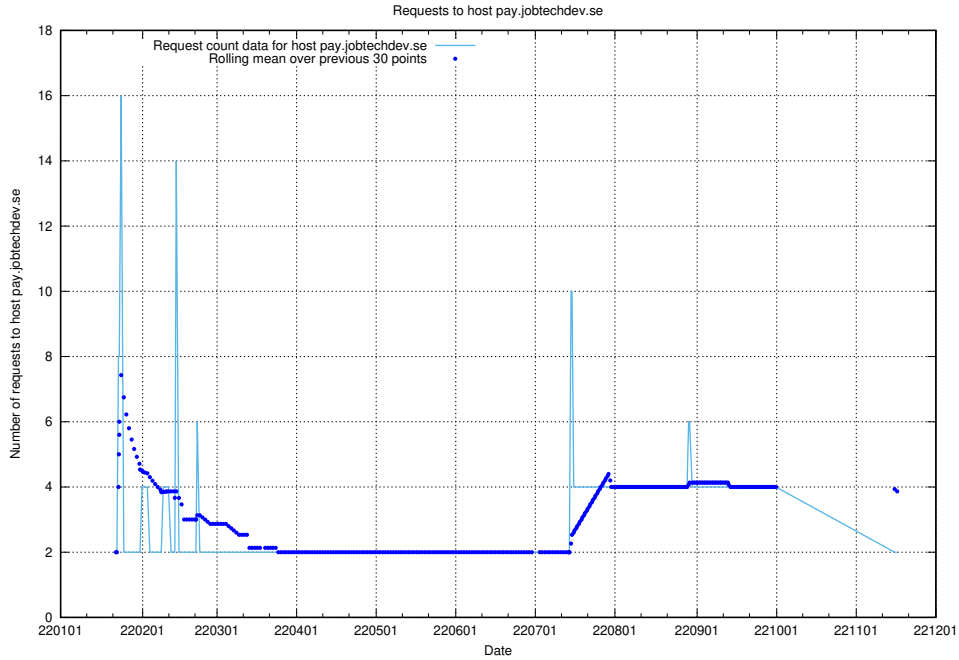

7.599 Usage of pay.jobtechdev.se

Here, we count the number of requests to host pay.jobtechdev.se.