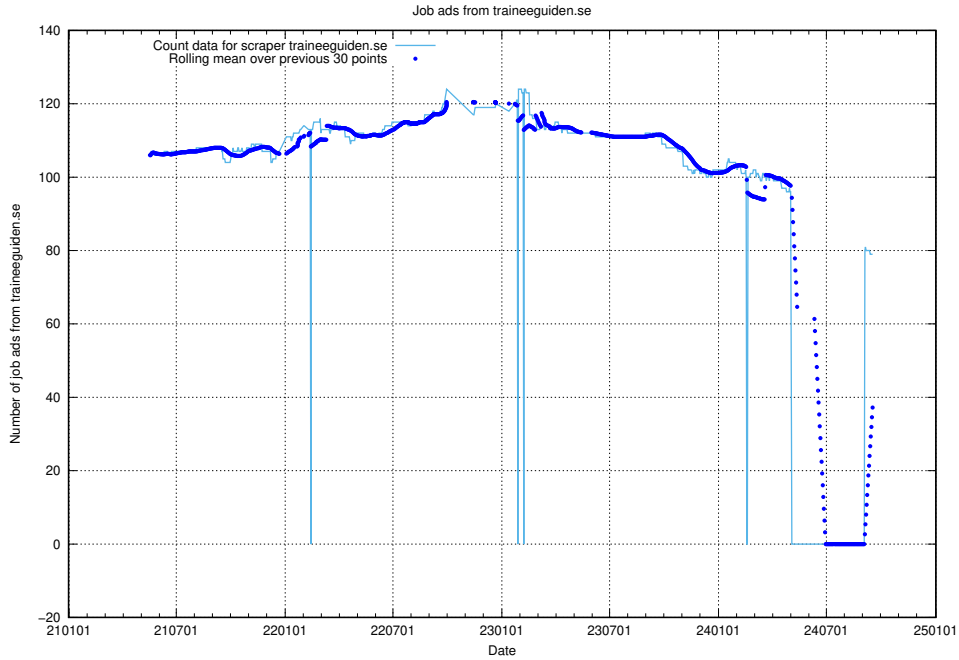

13.14 Number of ads by scraper traineeguiden.se

Here, we count the number of job ads scraped from traineeguiden.se.