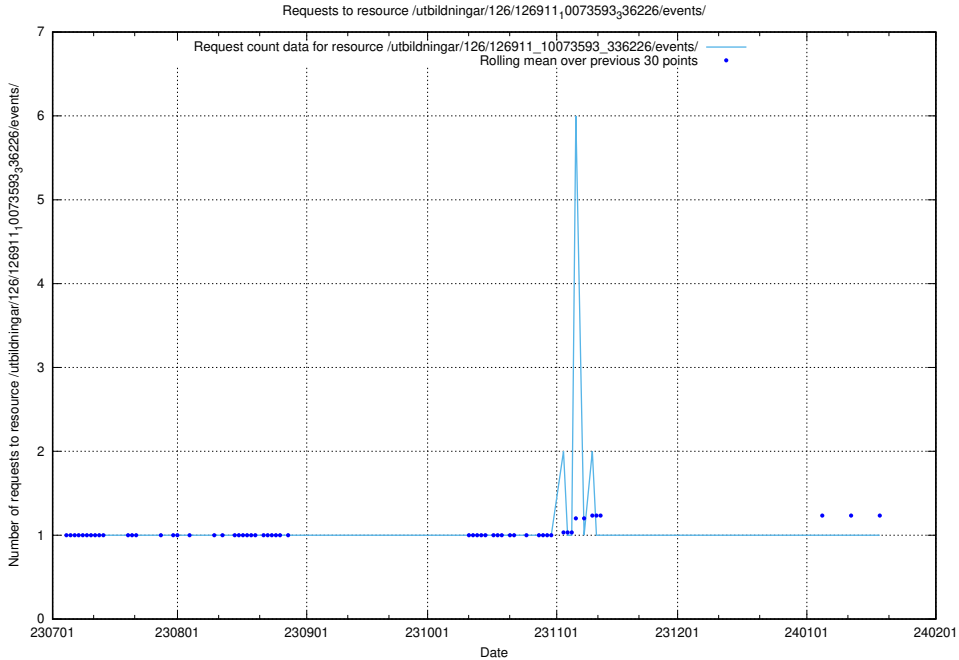

5.6047 Usage of /utbildningar/126/126911_10073593_336226/

Here, we count the number of requests to resource /utbildningar/126/126911_10073593_336226/.

5.6048 Usage of /utbildningar/126/126728_10073164_334947/events/