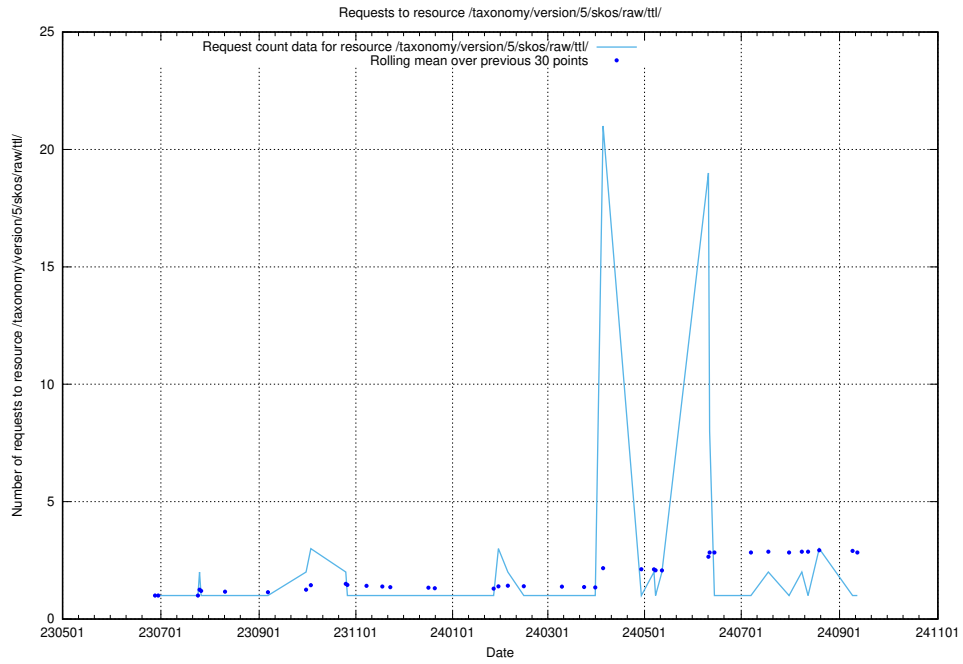

5.6242 Usage of /taxonomy/version/5/skos/raw/ttl/

Here, we count the number of requests to resource /taxonomy/version/5/skos/raw/ttl/.