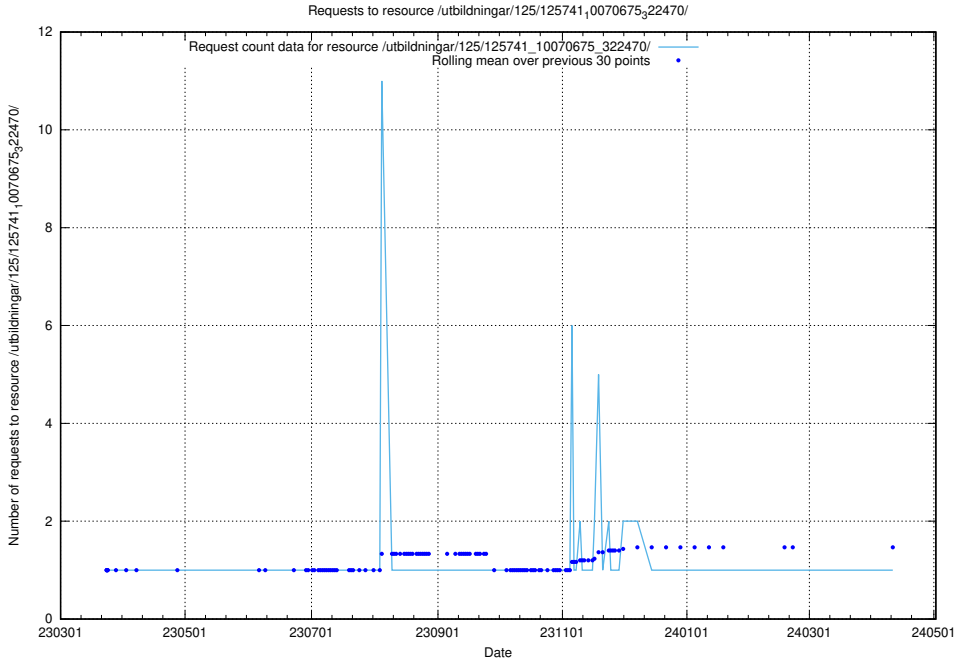

5.7183 Usage of /utbildningar/125/125741_10070675_322470/

Here, we count the number of requests to resource /utbildningar/125/125741_10070675_322470/.