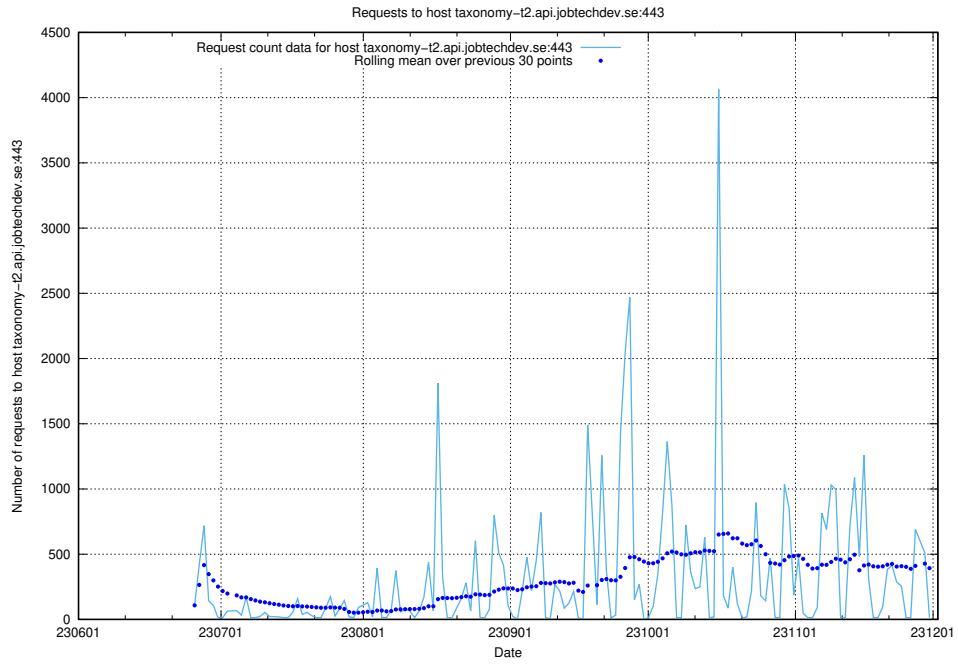

7.47 Usage of taxonomy-t2.api.jobtechdev.se:443

Here, we count the number of requests to host taxonomy-t2.api.jobtechdev.se:443.