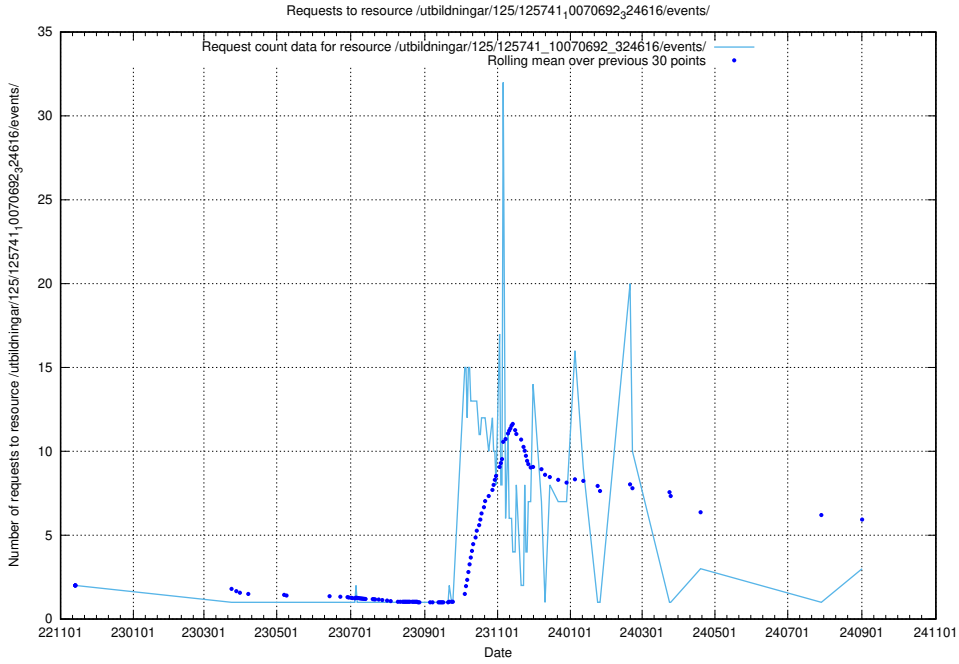

5.487 Usage of /utbildningar/125/125741_10070692_324616/events/

Here, we count the number of requests to resource /utbildningar/125/125741_10070692_324616/events/