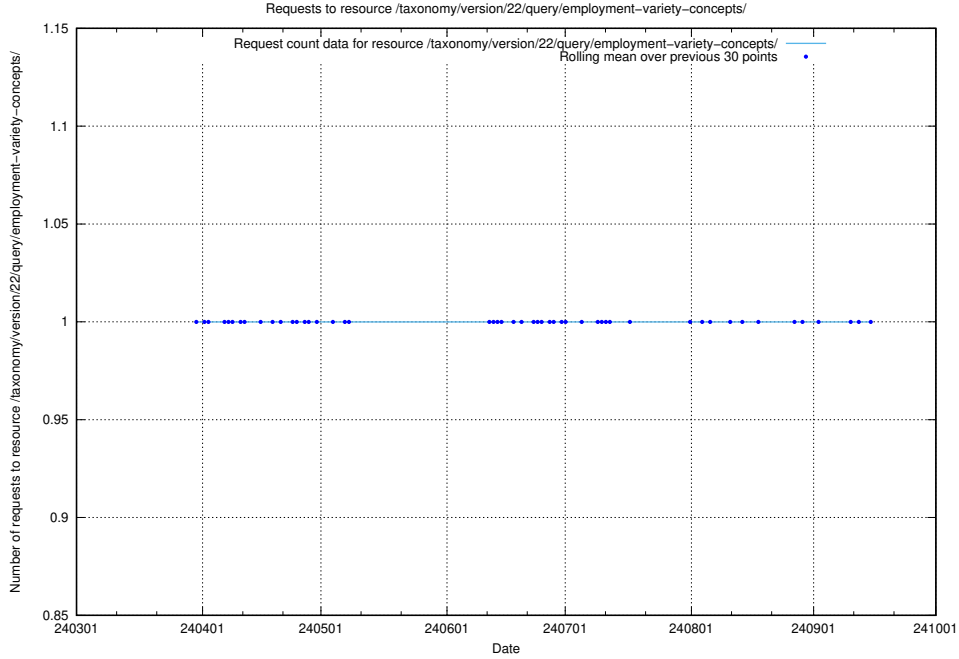

5.2304 Usage of /taxonomy/version/22/query/employment-variety-concepts/

Here, we count the number of requests to resource /taxonomy/version/22/query/employment-variety-concepts/.