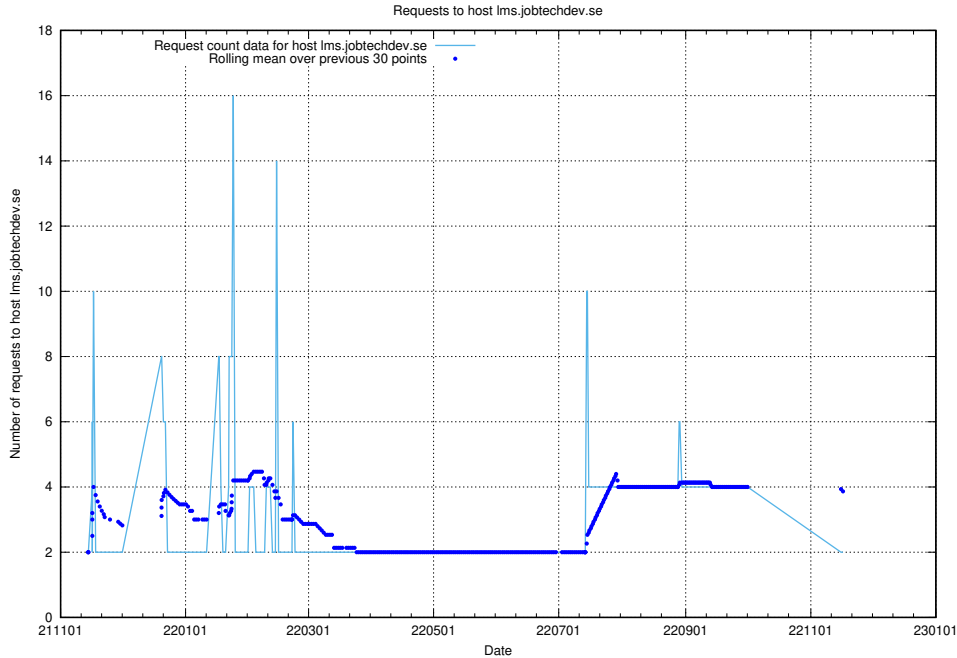

7.581 Usage of lms.jobtechdev.se

Here, we count the number of requests to host lms.jobtechdev.se.