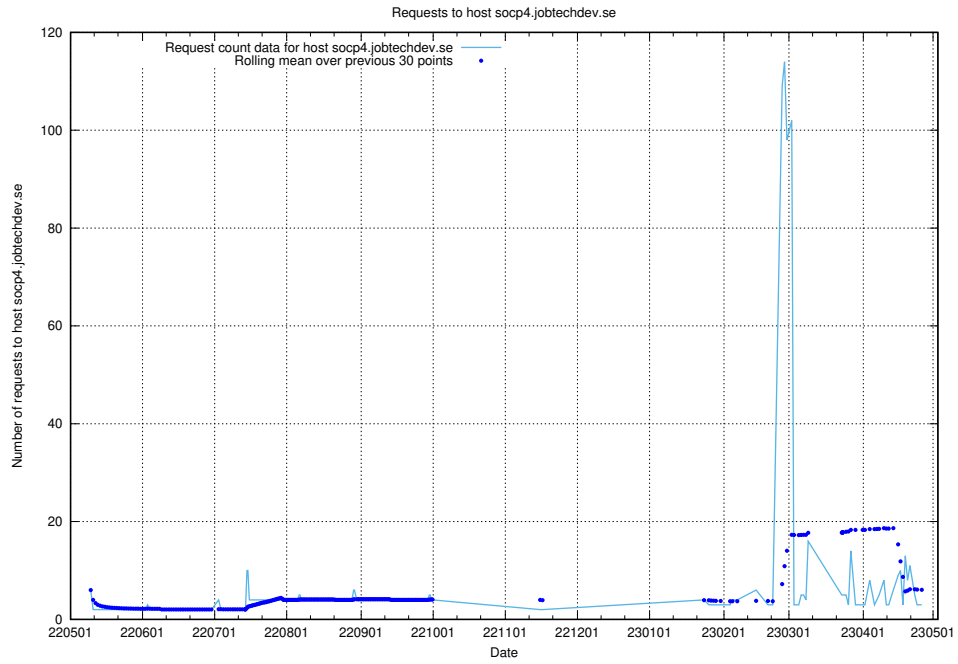

7.225 Usage of socp4.jobtechdev.se

Here, we count the number of requests to host socp4.jobtechdev.se.

7.226 Usage of oa.jobtechdev.se

Here, we count the number of requests to host oa.jobtechdev.se.

7.227 Usage of data.jobtechdev.se:80