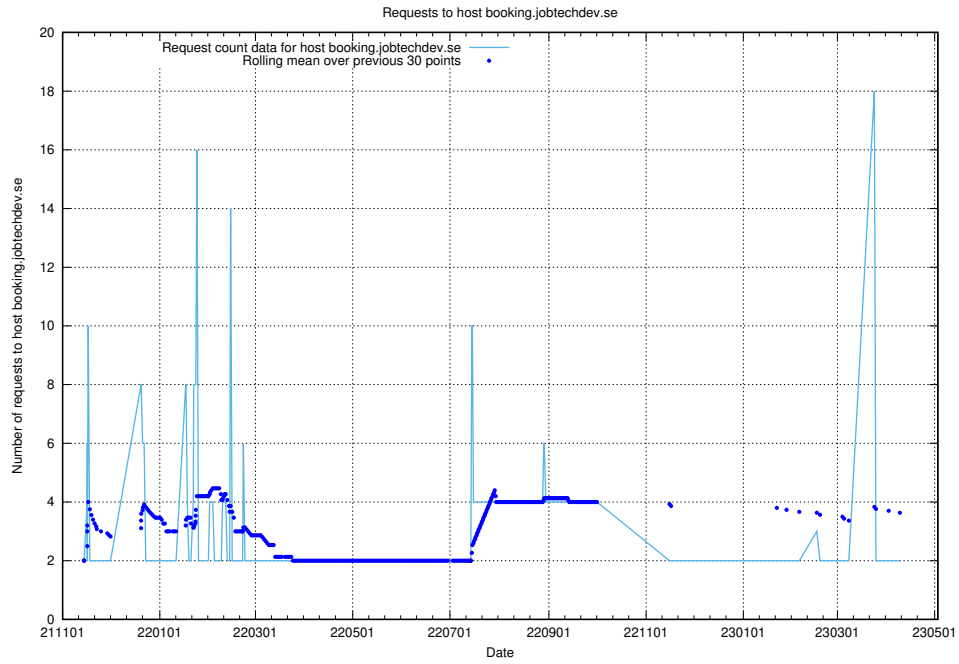

7.287 Usage of booking.jobtechdev.se

Here, we count the number of requests to host booking.jobtechdev.se.