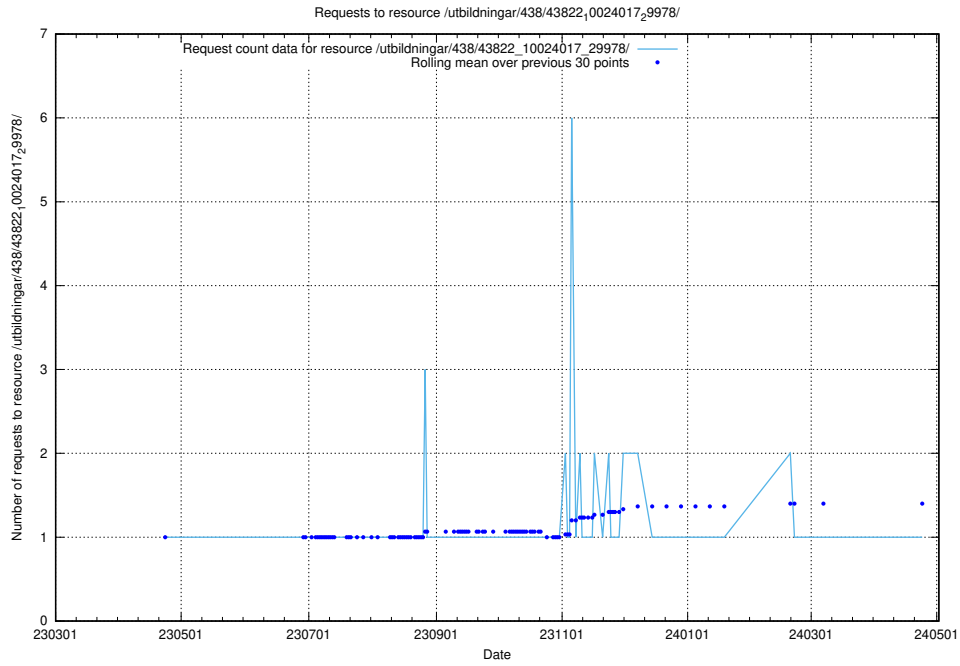

5.6691 Usage of /utbildningar/438/43822_10024017_29978/

Here, we count the number of requests to resource /utbildningar/438/43822_10024017_29978/.