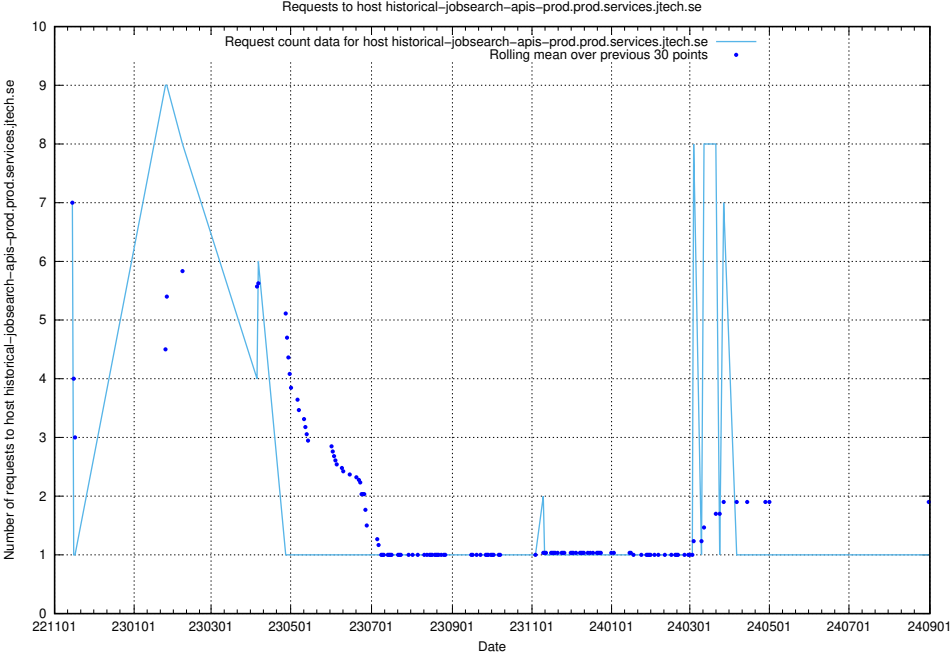

7.619 Usage of historical-jobsearch-apis-prod.prod.services.jtech.se

Here, we count the number of requests to host historical-jobsearch-apis-prod.prod.services.jtech.se.