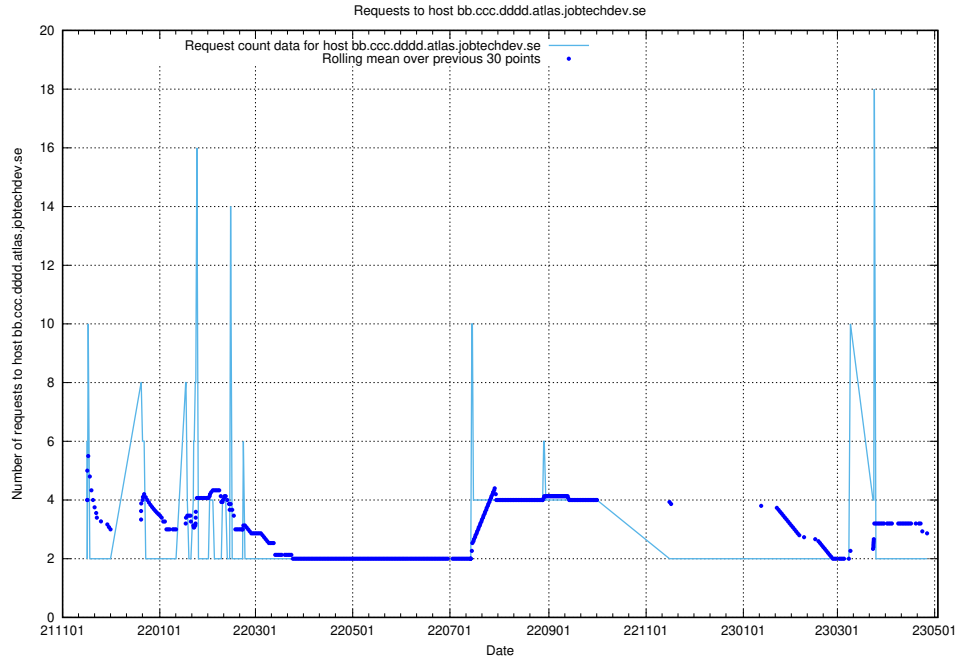

7.533 Usage of bb.ccc.dddd.atlas.jobtechdev.se

Here, we count the number of requests to host bb.ccc.dddd.atlas.jobtechdev.se.