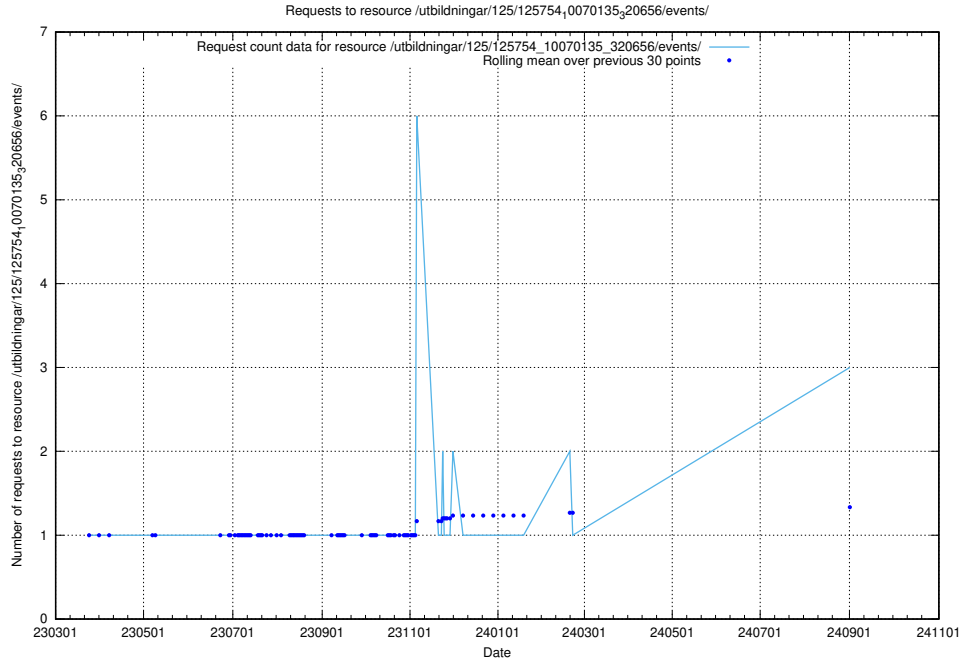

5.510 Usage of /utbildningar/125/125754_10070135_320656/events/

Here, we count the number of requests to resource /utbildningar/125/125754_10070135_320656/events/