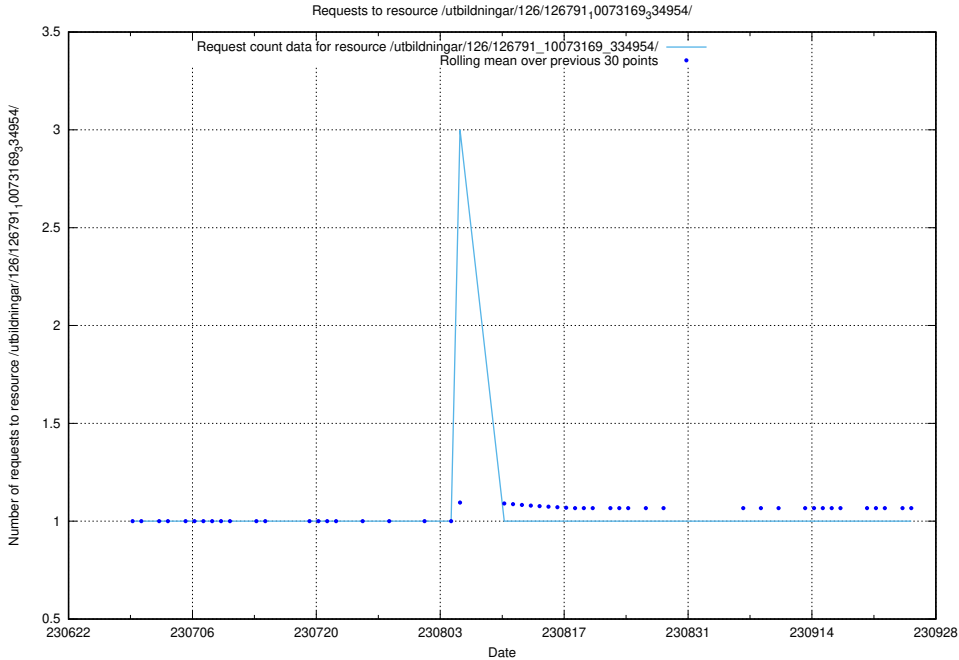

5.6147 Usage of /utbildningar/126/126791_10073169_334954/

Here, we count the number of requests to resource /utbildningar/126/126791_10073169_334954/.