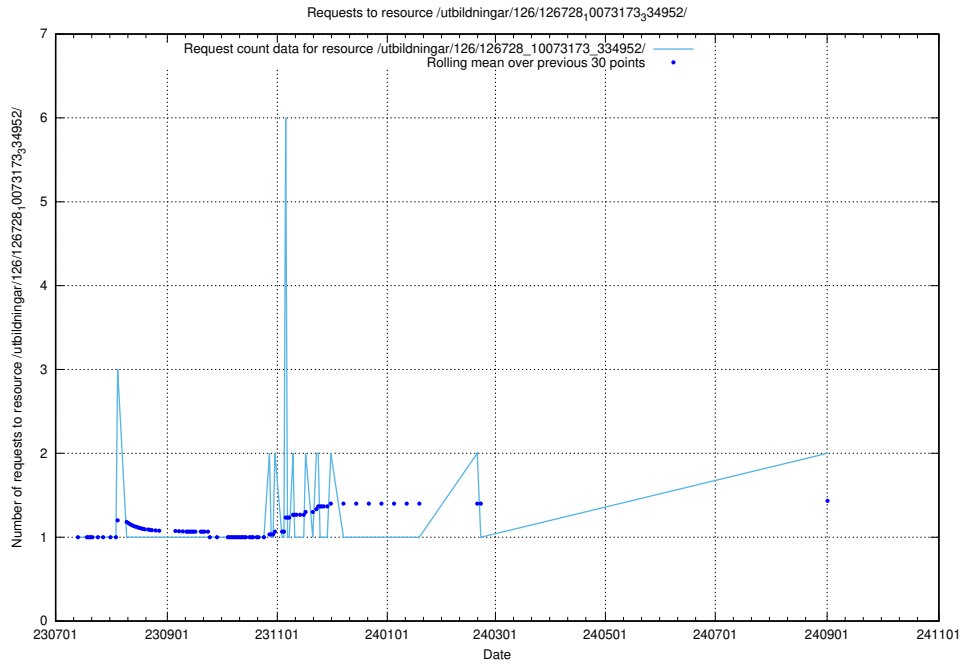

5.877 Usage of /utbildningar/126/126728_10073173_334952/

Here, we count the number of requests to resource /utbildningar/126/126728_10073173_334952/.