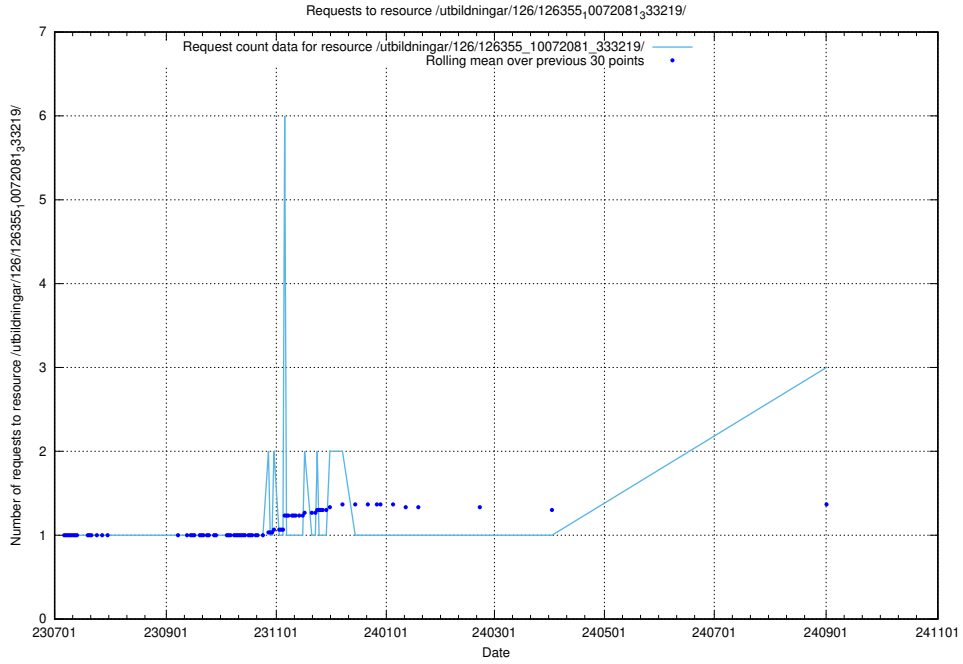

5.450 Usage of /utbildningar/126/126355_10072081_333219/

Here, we count the number of requests to resource /utbildningar/126/126355_10072081_333219/.