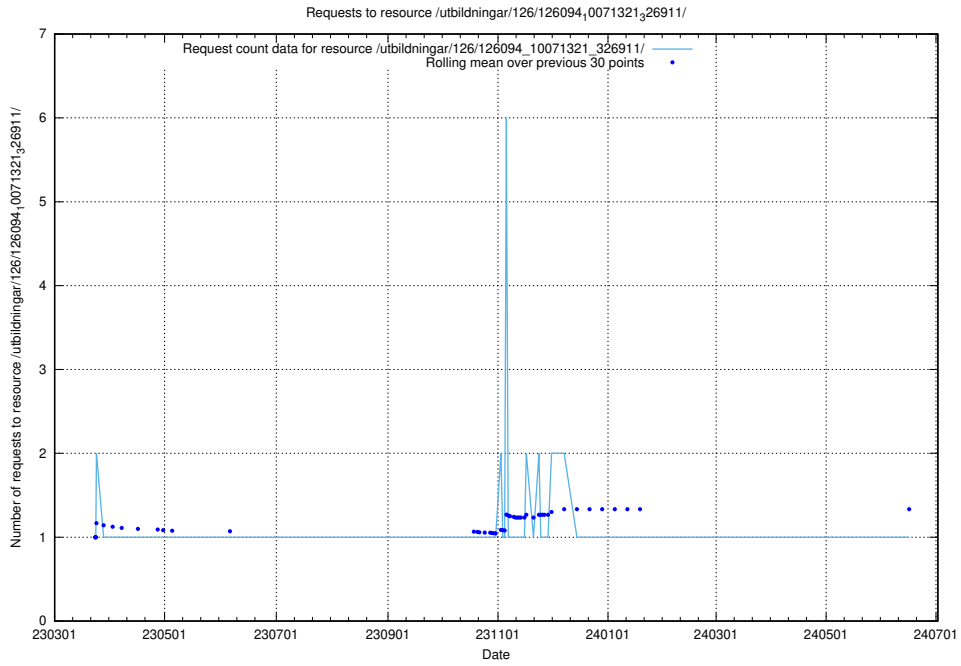

5.7137 Usage of /utbildningar/126/126094_10071321_326911/

Here, we count the number of requests to resource /utbildningar/126/126094_10071321_326911/.