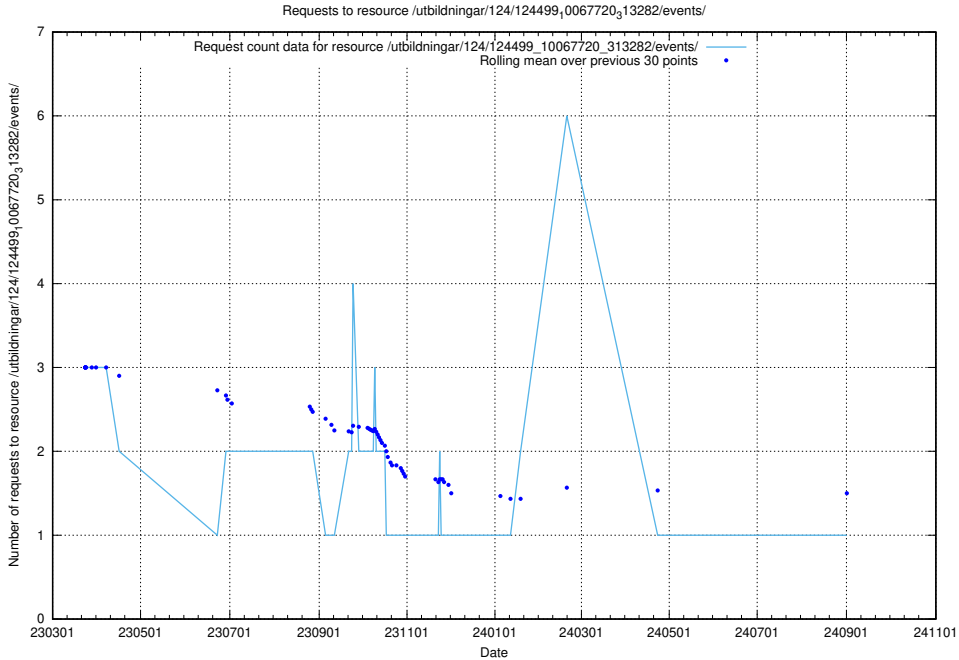

5.6969 Usage of /utbildningar/124/124499_10067720_313282/events/

Here, we count the number of requests to resource /utbildningar/124/124499_10067720_313282/events/