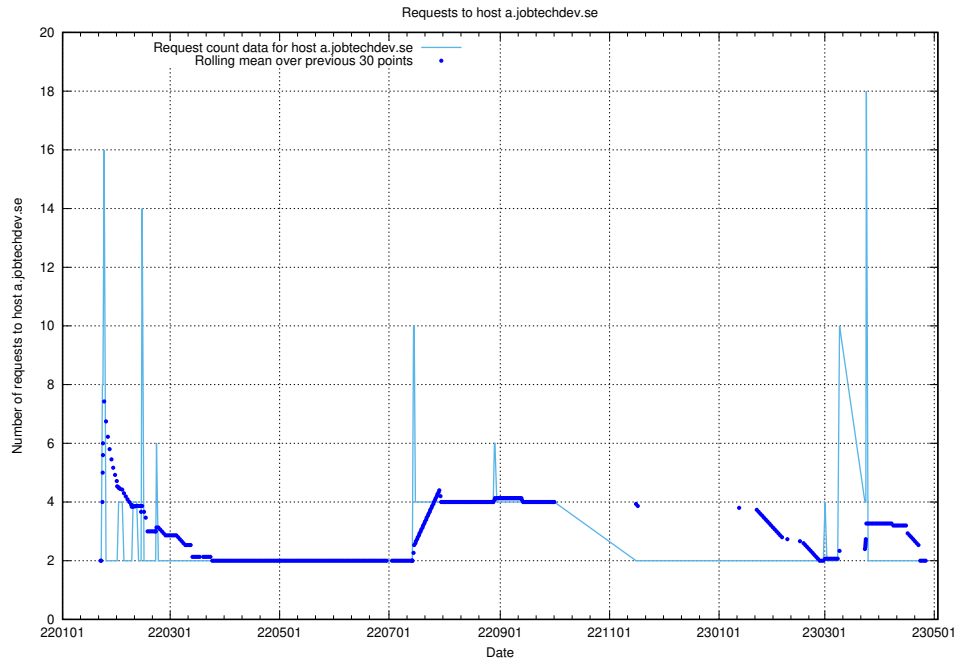

7.269 Usage of a.jobtechdev.se

Here, we count the number of requests to host a.jobtechdev.se.