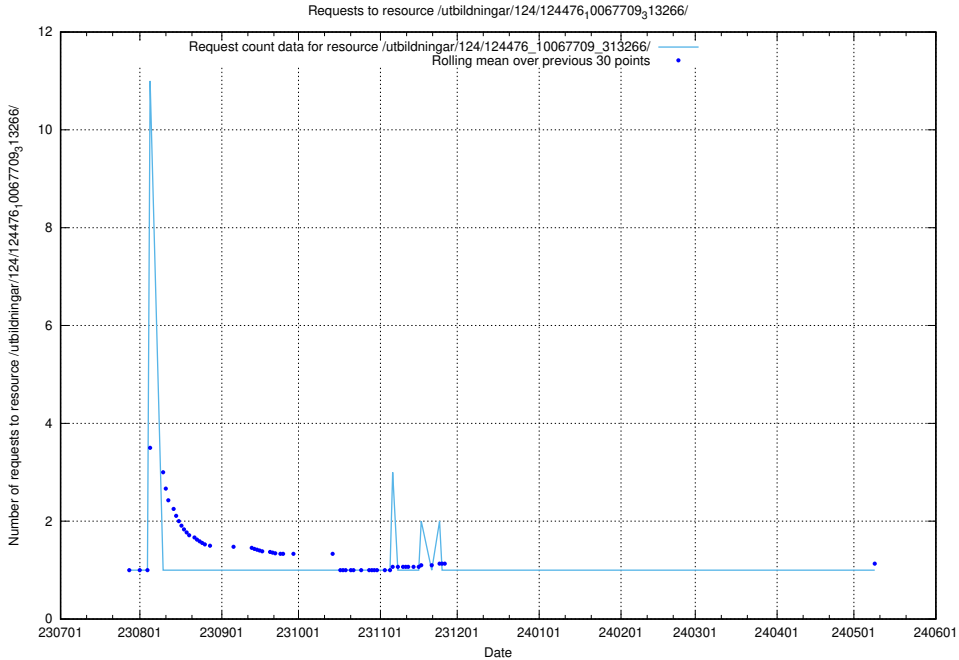

Here, we count the number of requests to resource /utbildningar/124/124501_10067874_313679/.

5.5609 Usage of /utbildningar/124/124476_10067709_313266/

Here, we count the number of requests to resource /utbildningar/124/124476_10067709_313266/.