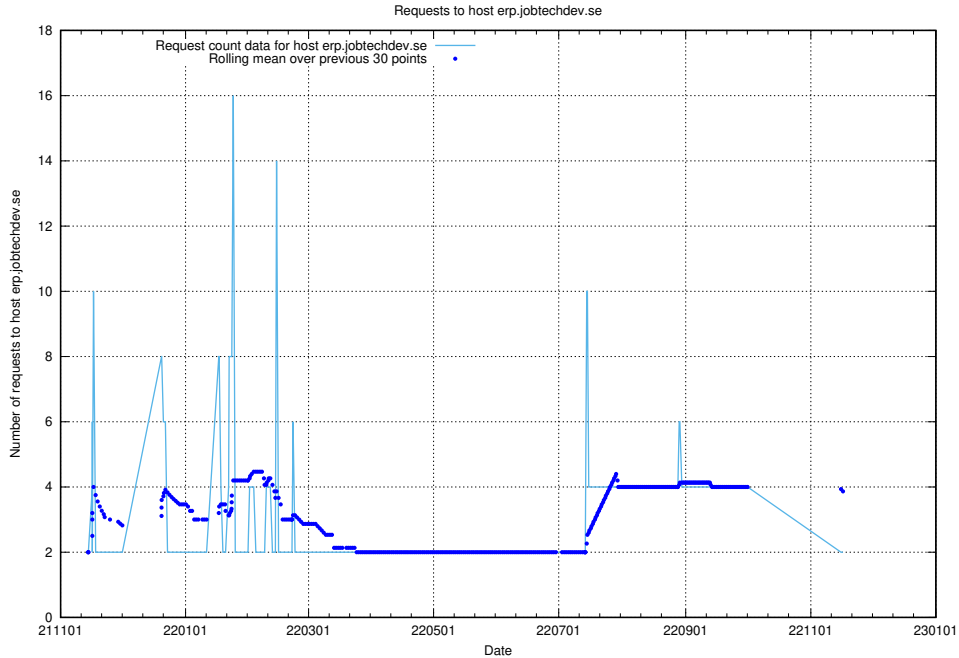

7.271 Usage of erp.jobtechdev.se

Here, we count the number of requests to host erp.jobtechdev.se.