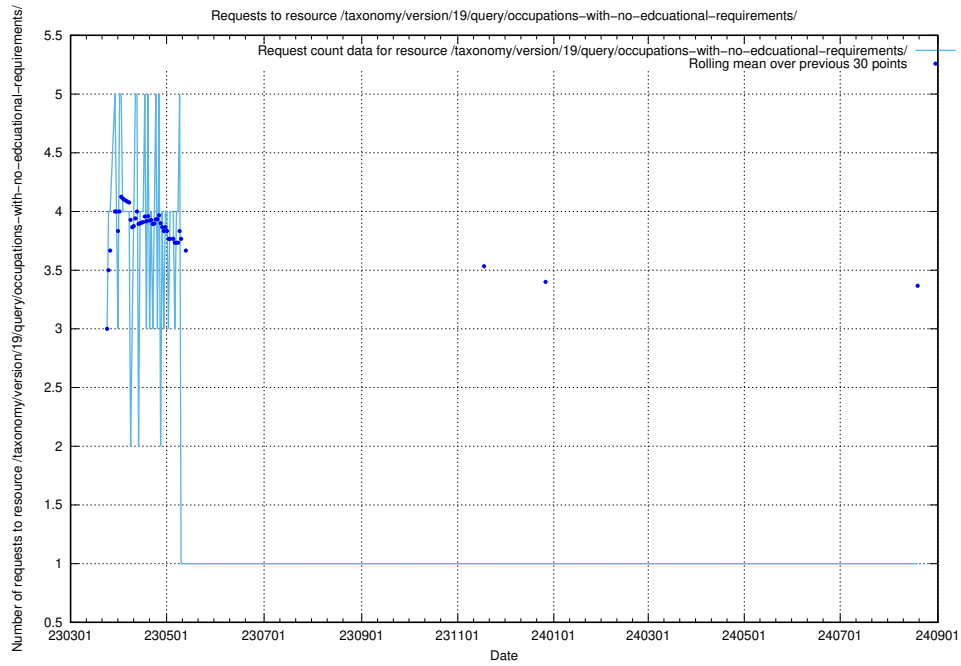

5.6836 Usage of /taxonomy/version/19/query/occupations-with-no-educational-requirements/

Here, we count the number of requests to resource /taxonomy/version/19/query/occupations-with-no-educational-requirements/.