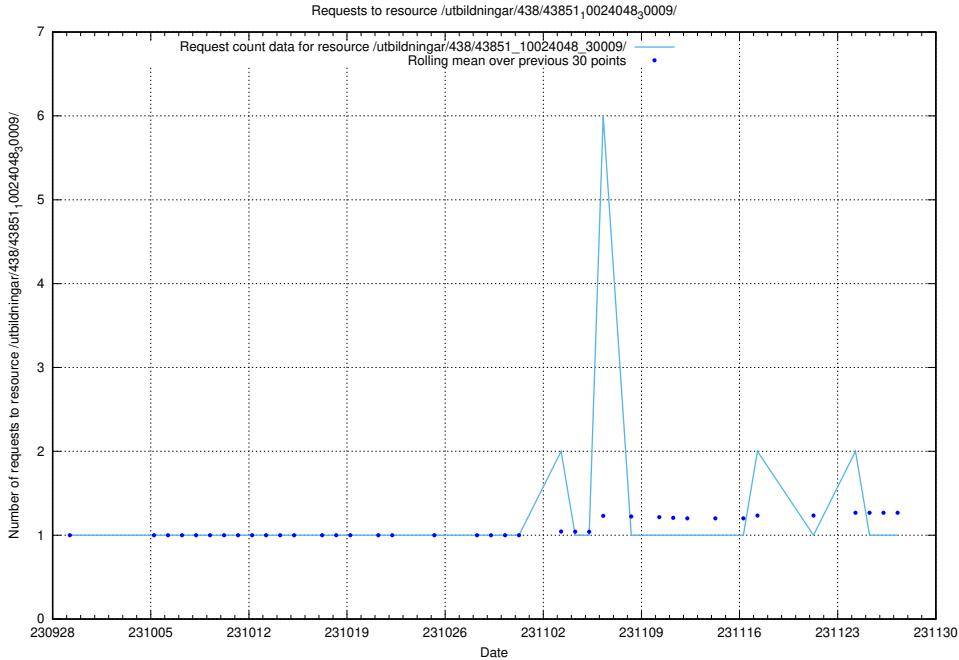

5.5148 Usage of /utbildningar/438/43851_10024048_30009/

Here, we count the number of requests to resource /utbildningar/438/43851_10024048_30009/.