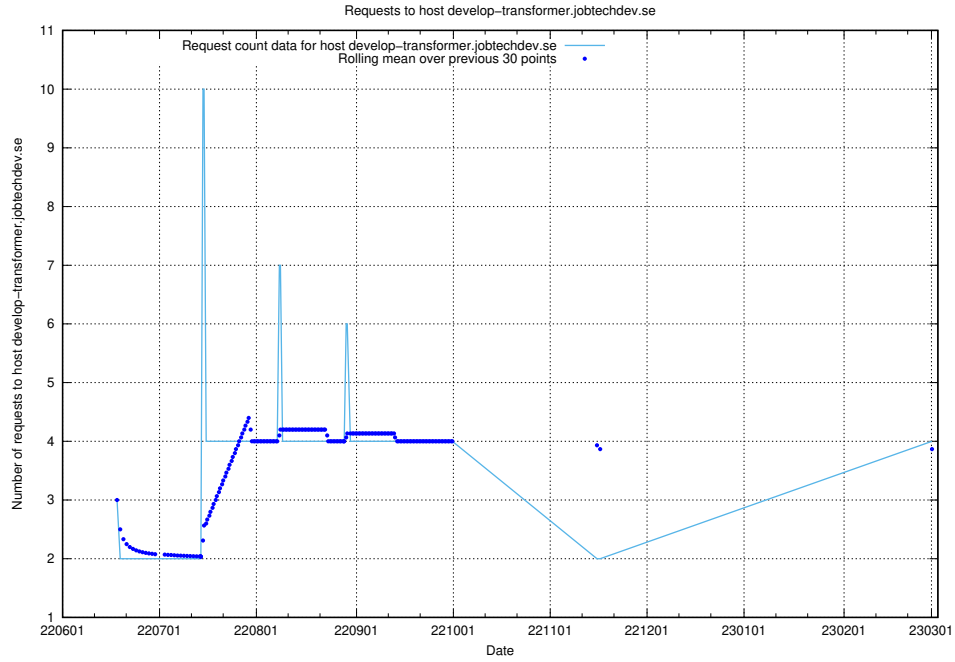

7.153 Usage of develop-transformer.jobtechdev.se

Here, we count the number of requests to host develop-transformer.jobtechdev.se.