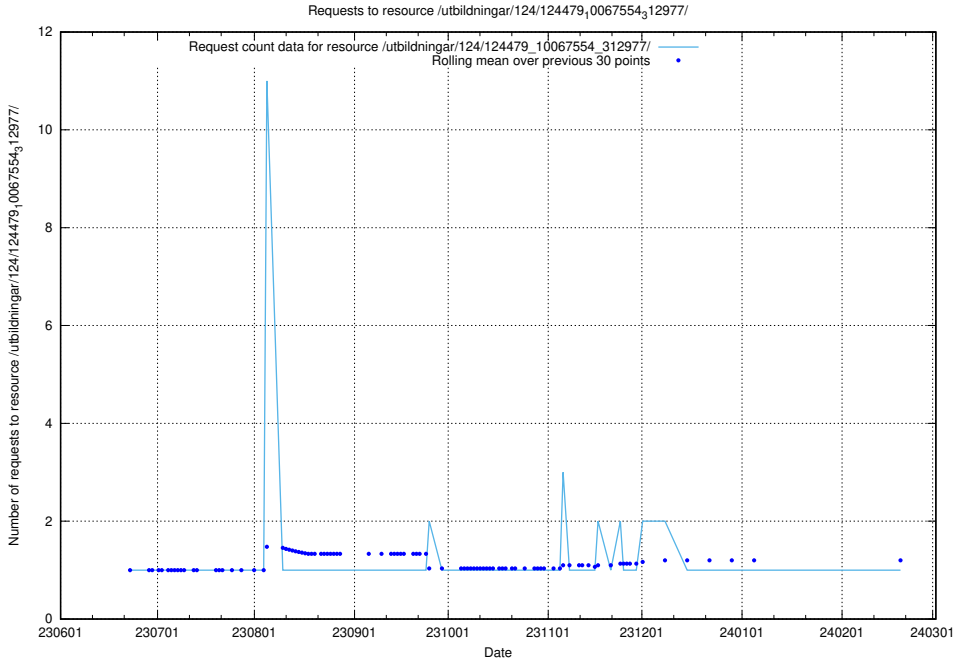

5.6457 Usage of /utbildningar/124/124479_10067554_312977/

Here, we count the number of requests to resource /utbildningar/124/124479_10067554_312977/.