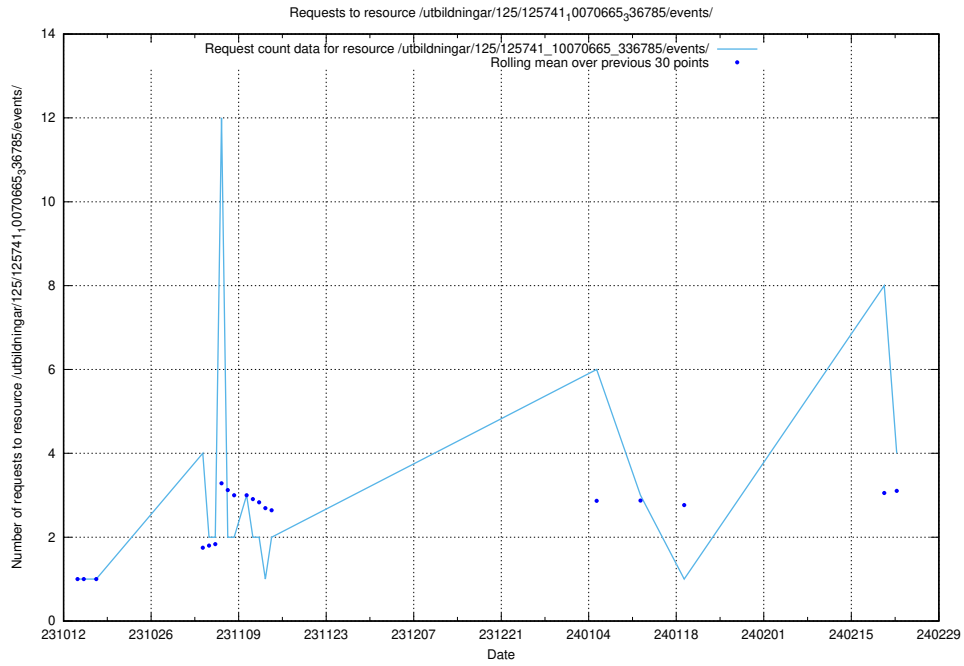

Here, we count the number of requests to resource /utbildningar/126/126694_10073420_337043/.

5.291 Usage of /utbildningar/125/125741_10070665_336785/events/

Here, we count the number of requests to resource /utbildningar/125/125741_10070665_336785/events/