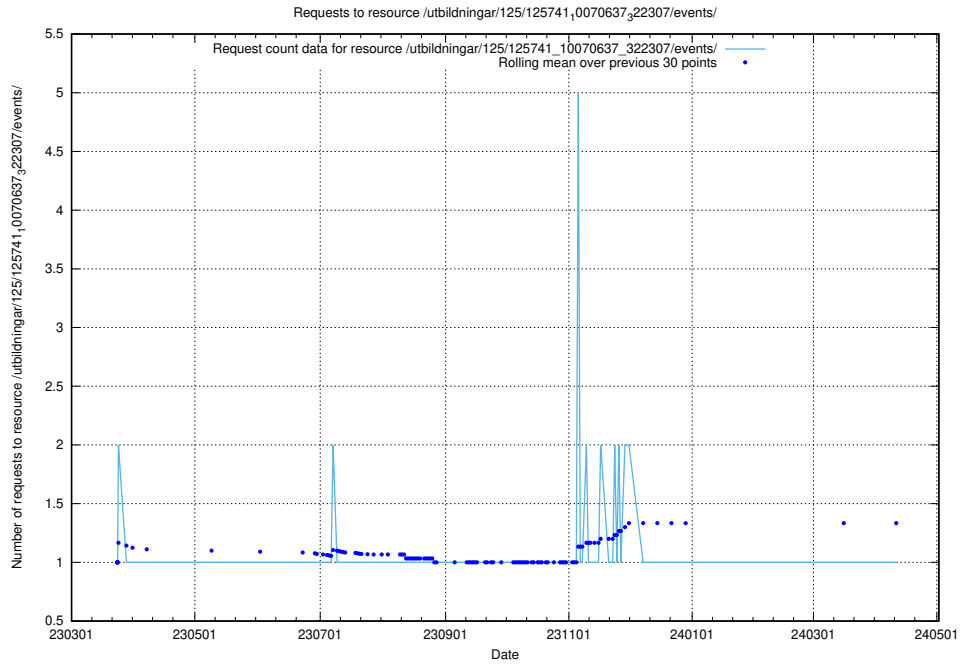

5.1019 Usage of /utbildningar/125/125741_10070637_322307/events/

Here, we count the number of requests to resource /utbildningar/125/125741_10070637_322307/events/