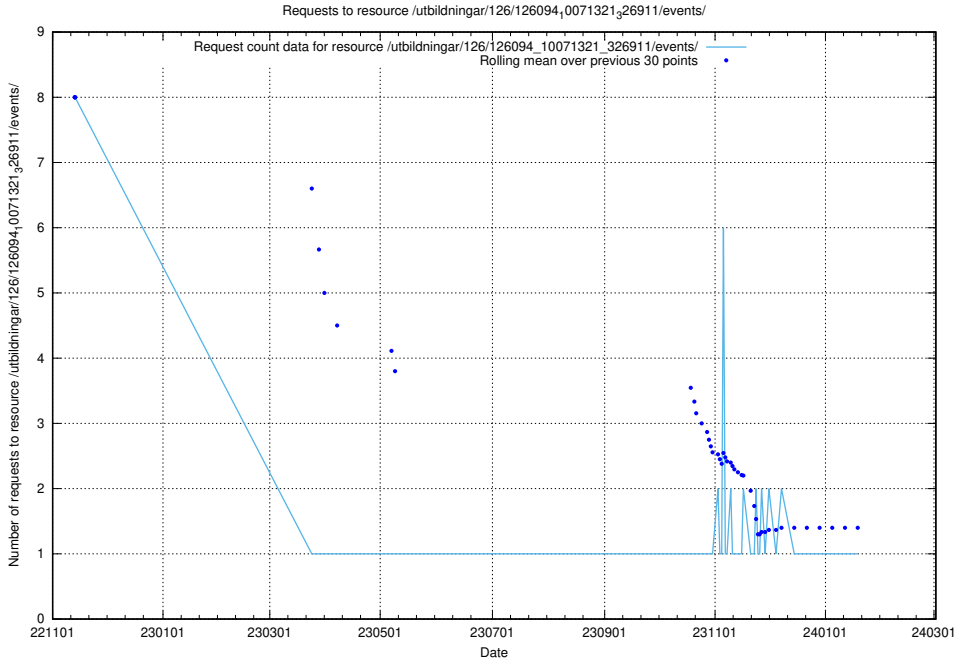

5.6430 Usage of /utbildningar/126/126094_10071321_326911/events/

Here, we count the number of requests to resource /utbildningar/126/126094_10071321_326911/events/