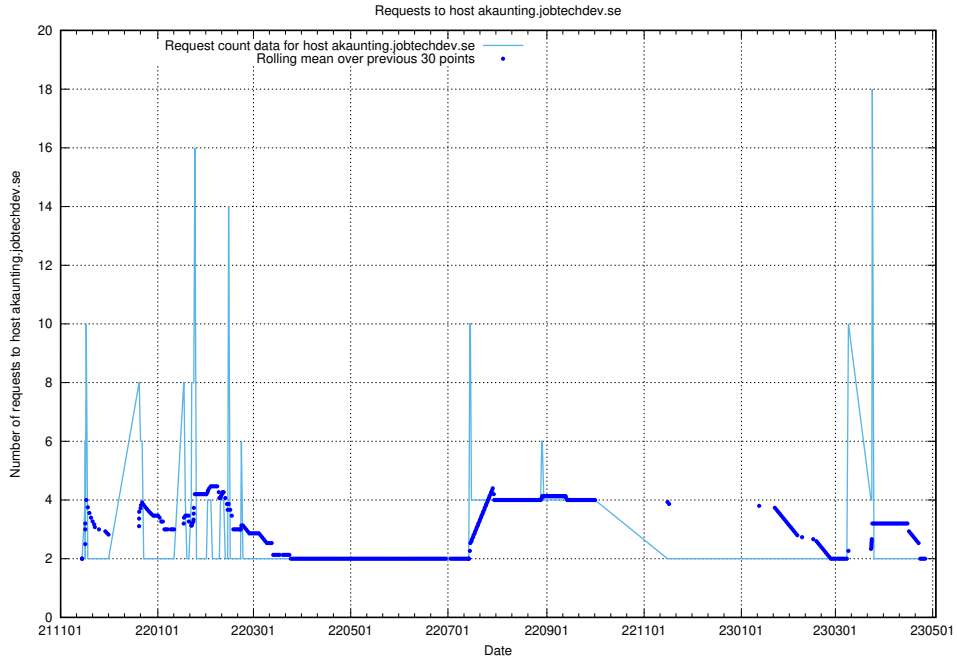

7.297 Usage of akaunting.jobtechdev.se

Here, we count the number of requests to host akaunting.jobtechdev.se.