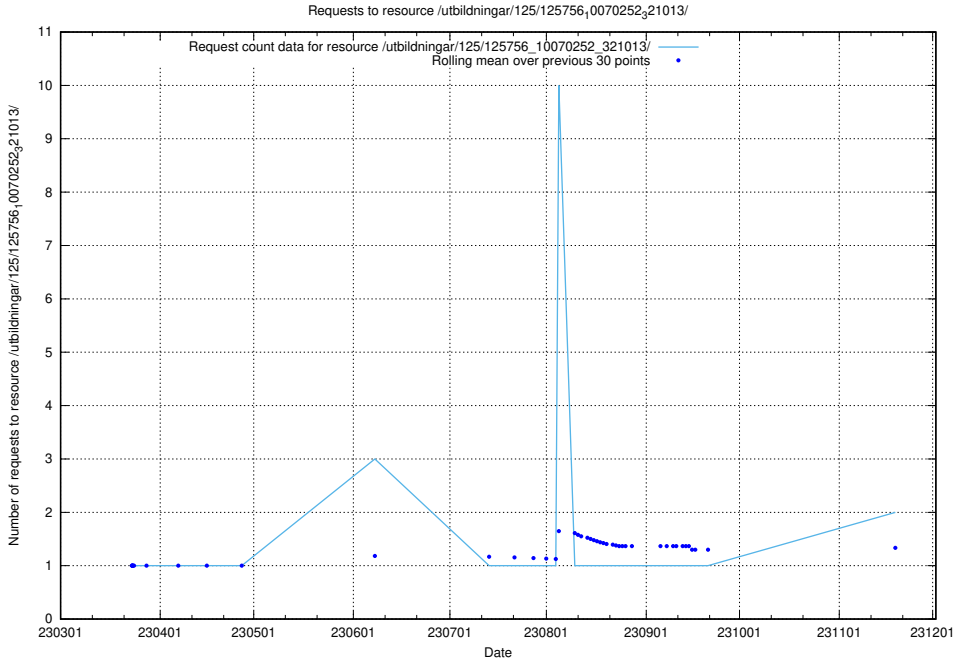

5.1013 Usage of /utbildningar/125/125756_10070252_321013/

Here, we count the number of requests to resource /utbildningar/125/125756_10070252_321013/.