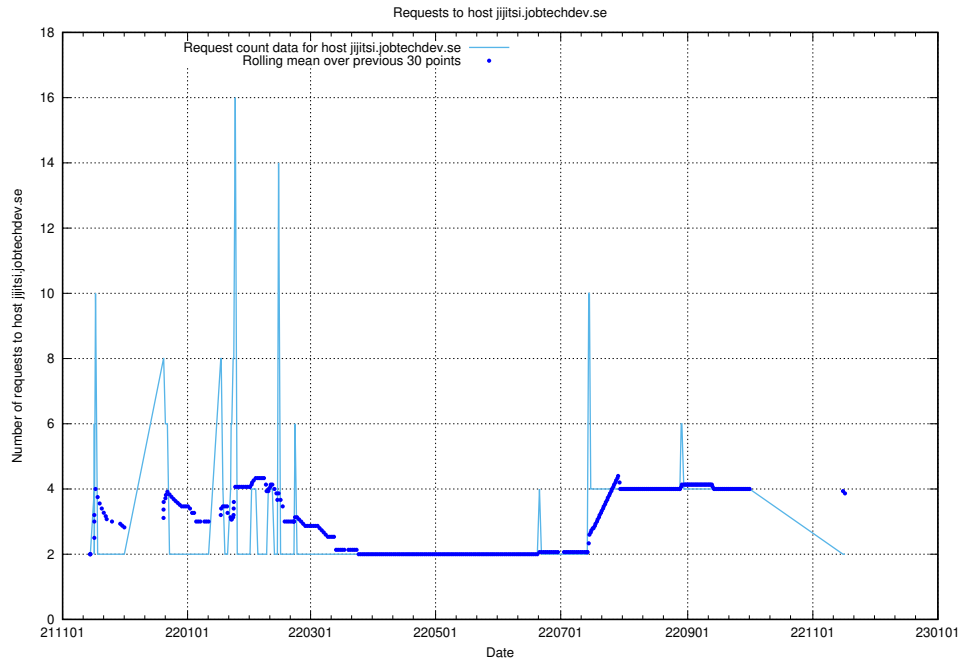

7.595 Usage of `jijitsi.jobtechdev.se`

Here, we count the number of requests to host `jijitsi.jobtechdev.se`.