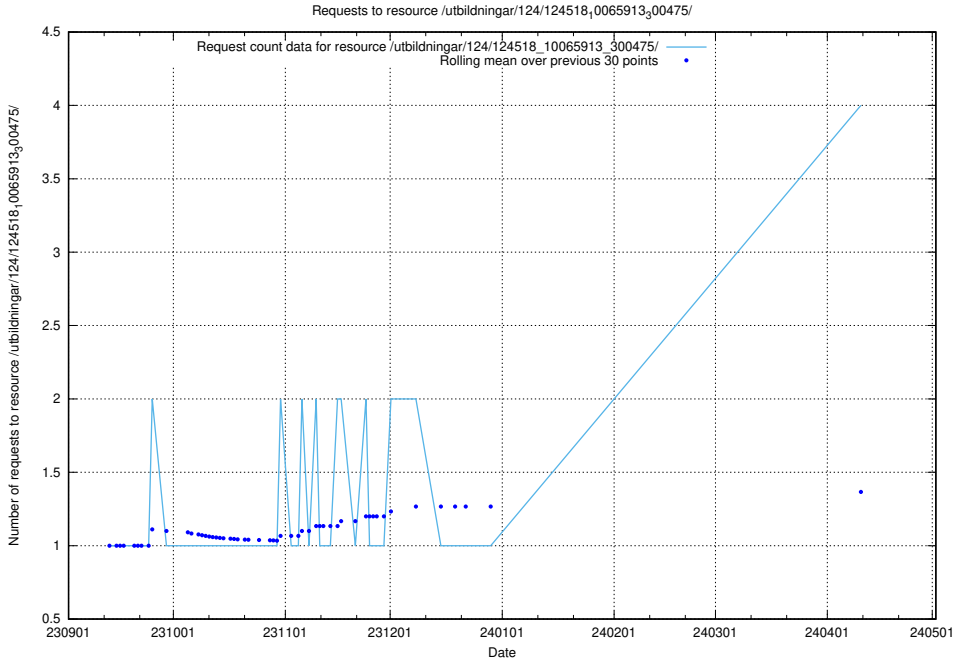

5.298 Usage of /utbildningar/124/124518_10065913_300475/

Here, we count the number of requests to resource /utbildningar/124/124518_10065913_300475/.