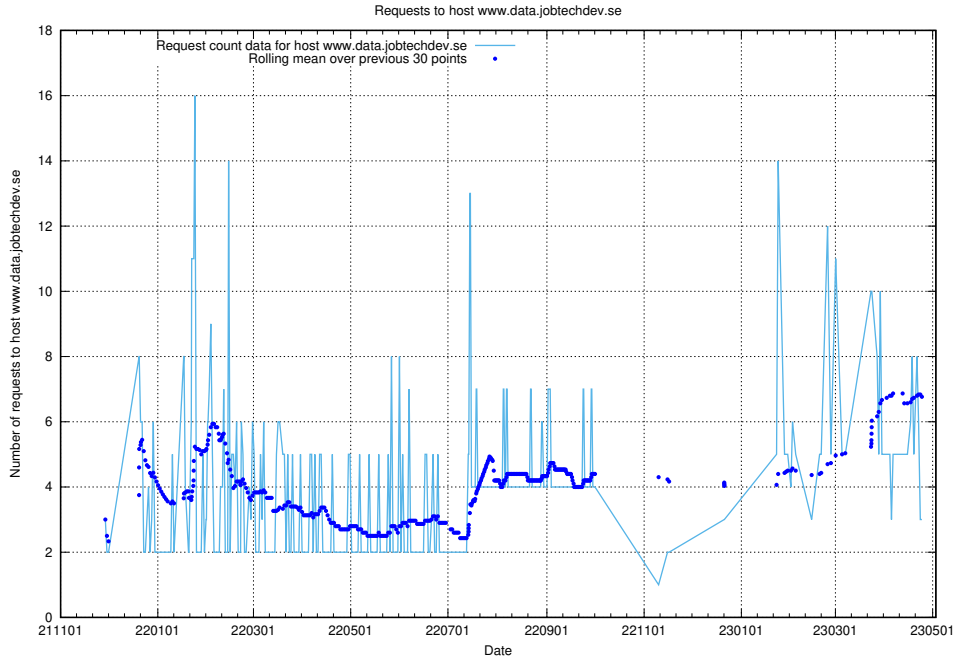

7.216 Usage of `www.data.jobtechdev.se`

Here, we count the number of requests to host `www.data.jobtechdev.se`.