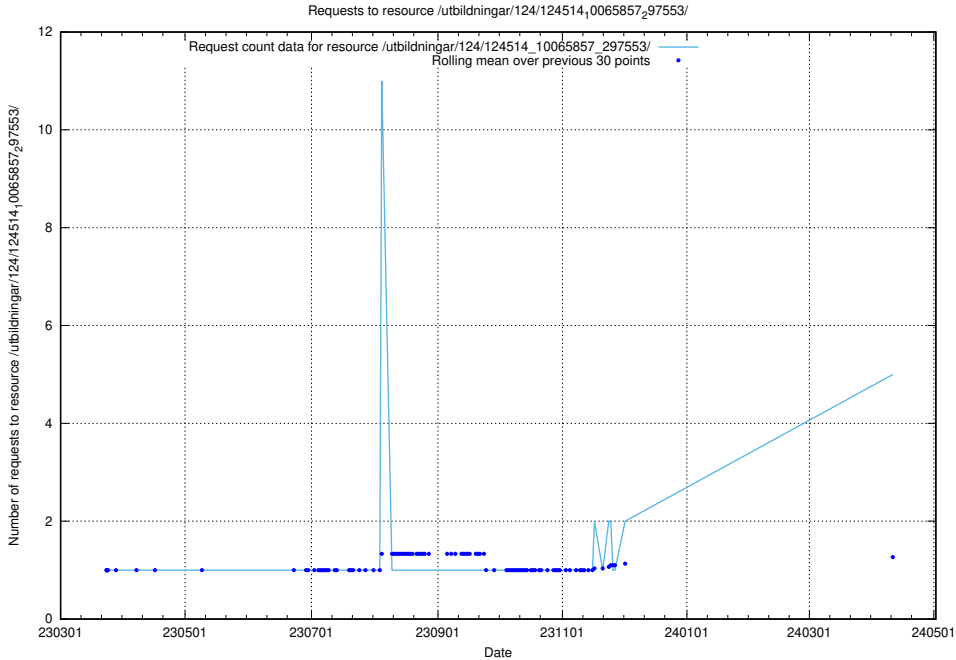

Here, we count the number of requests to resource /utbildningar/124/124514_10065860_299148/.

5.168 Usage of /utbildningar/124/124514_10065857_297553/

Here, we count the number of requests to resource /utbildningar/124/124514_10065857_297553/.