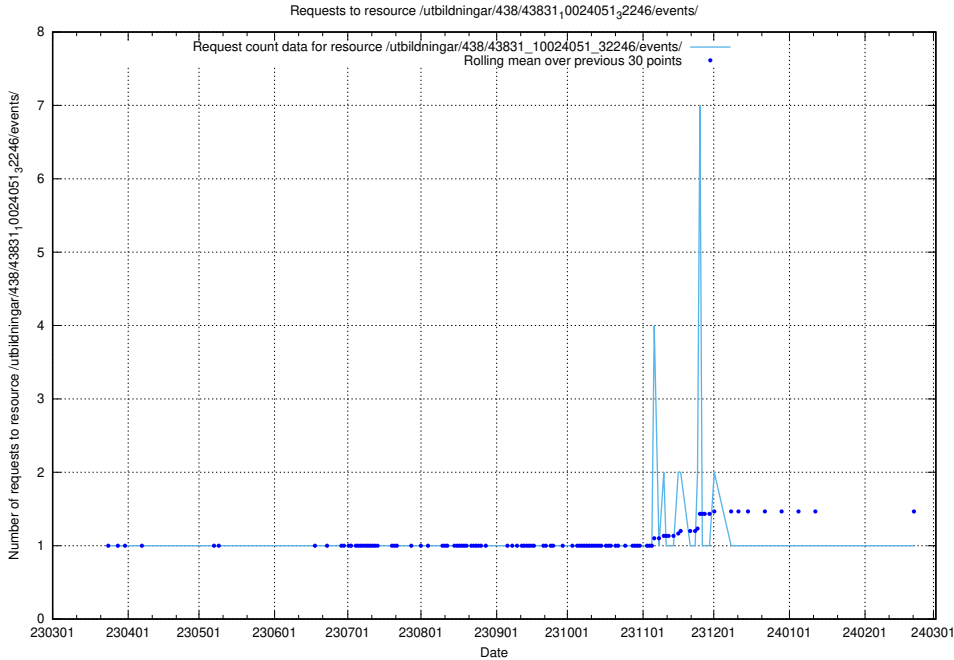

5.6869 Usage of /utbildningar/438/43831_10024051_32246/events/

Here, we count the number of requests to resource /utbildningar/438/43831_10024051_32246/events/.