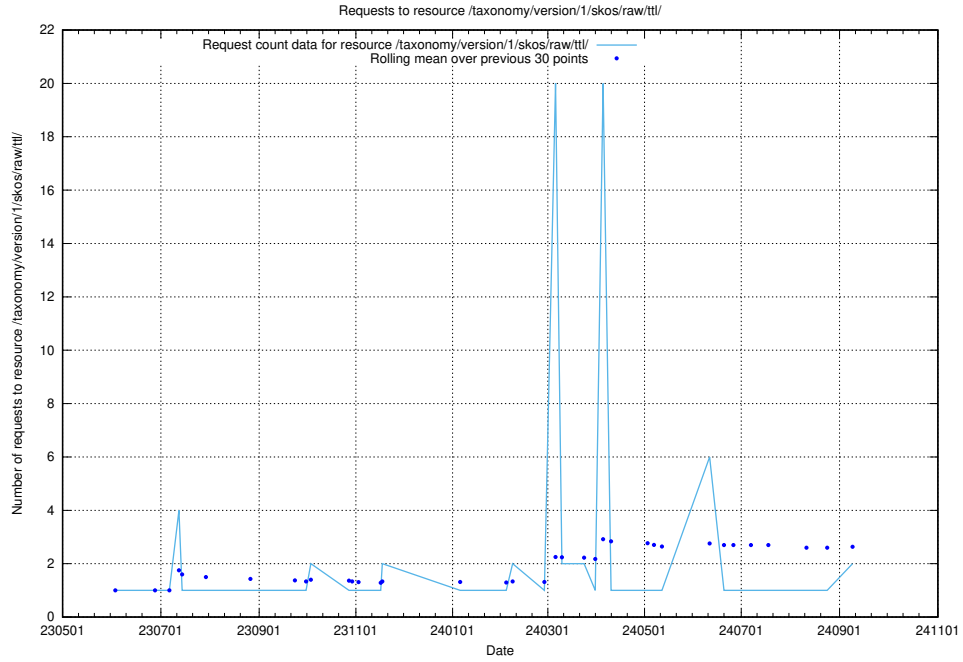

5.970 Usage of `/taxonomy/version/1/skos/raw/ttl/`

Here, we count the number of requests to resource `/taxonomy/version/1/skos/raw/ttl/`.