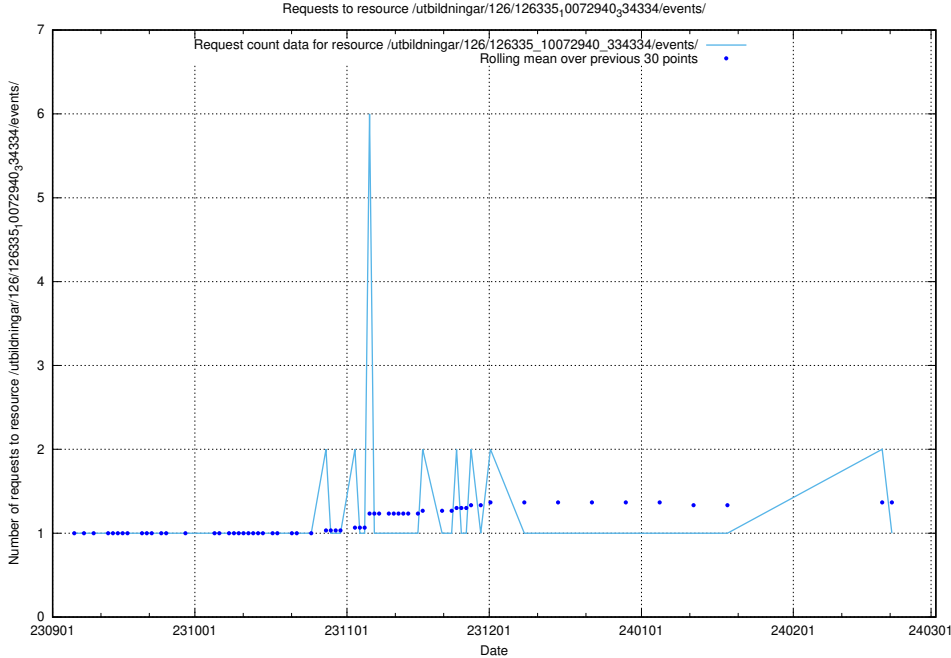

5.5370 Usage of /utbildningar/126/126335_10072940_334334/events/

Here, we count the number of requests to resource /utbildningar/126/126335_10072940_334334/events/

5.5371 Usage of /utbildningar/126/126254_10071523_327171/events/