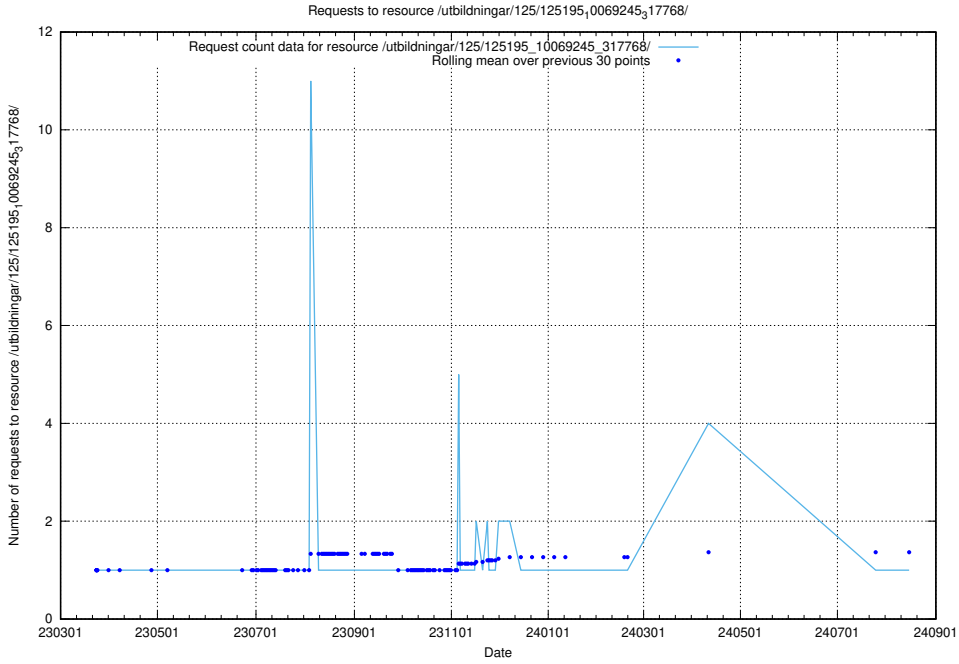

5.1190 Usage of /utbildningar/125/125195_10069245_317768/

Here, we count the number of requests to resource /utbildningar/125/125195_10069245_317768/.