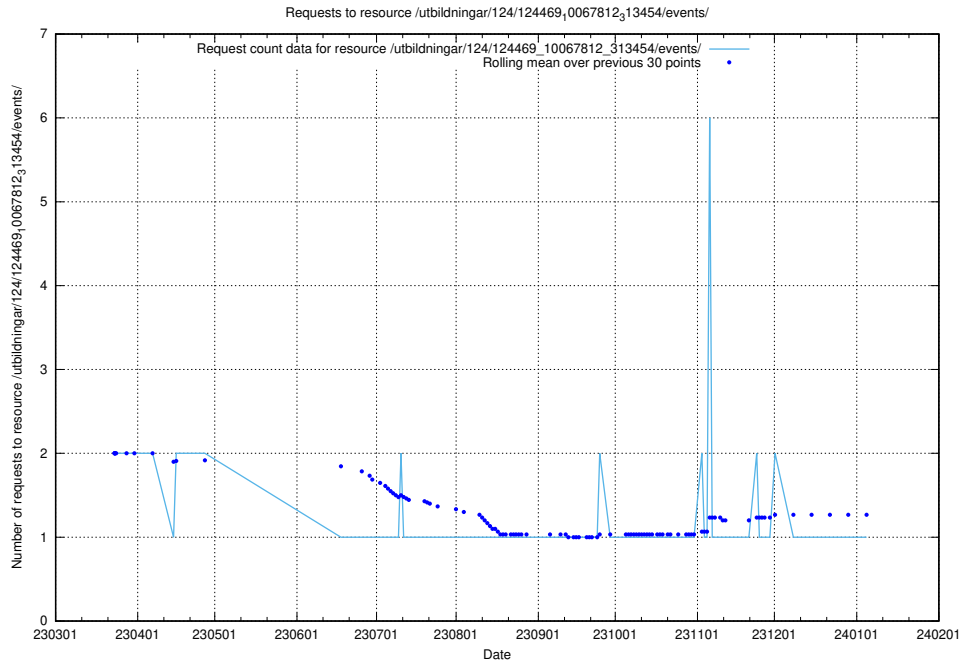

5.7010 Usage of /utbildningar/124/124469_10067812_313454/events/

Here, we count the number of requests to resource /utbildningar/124/124469_10067812_313454/events/