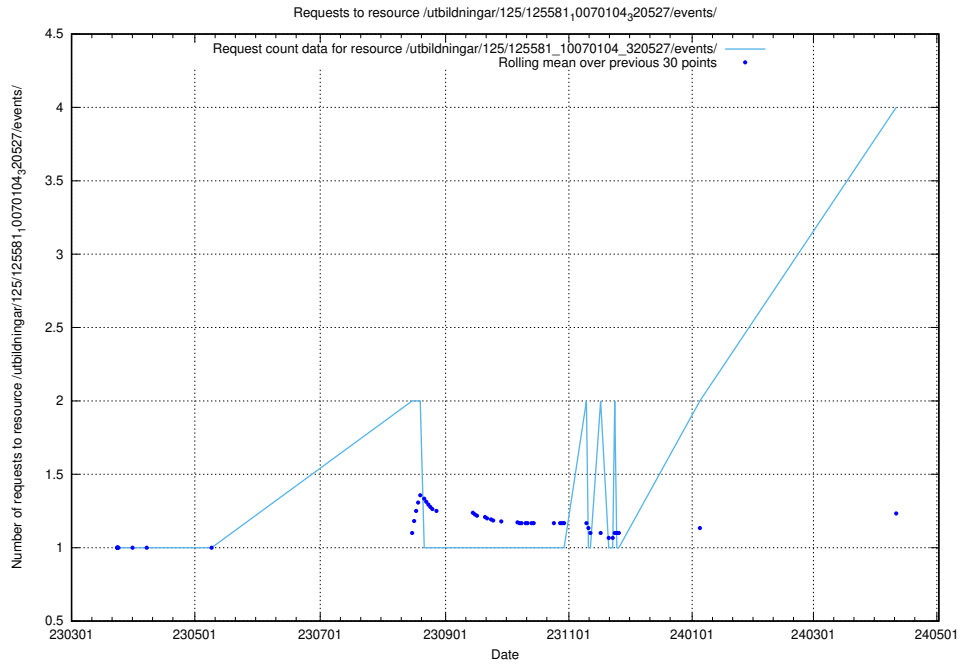

5.223 Usage of /utbildningar/125/125581_10070104_320527/events/

Here, we count the number of requests to resource /utbildningar/125/125581_10070104_320527/events/