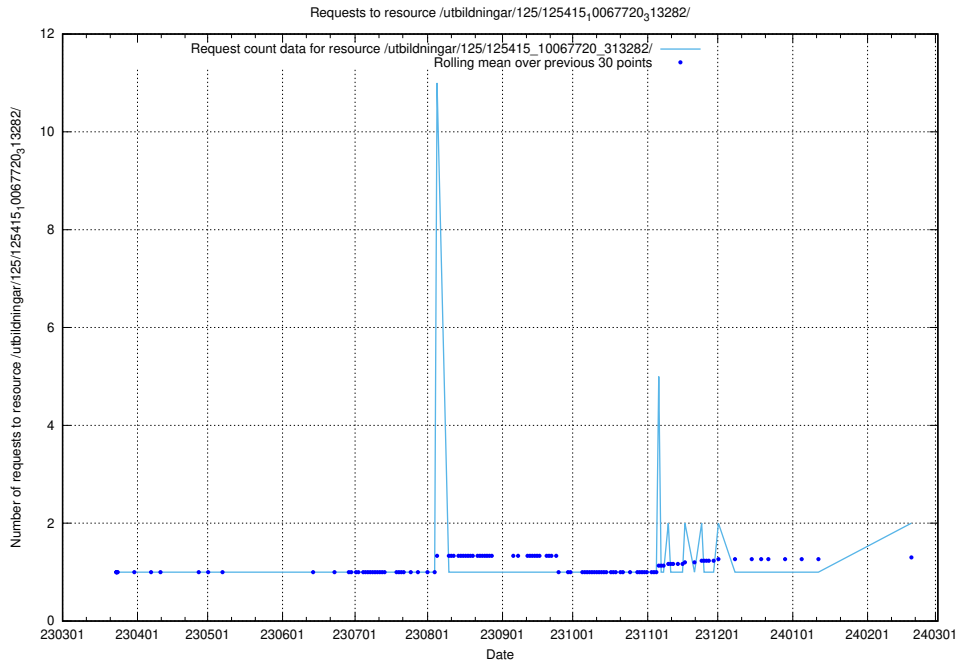

5.542 Usage of /utbildningar/125/125415_10067720_313282/

Here, we count the number of requests to resource /utbildningar/125/125415_10067720_313282/.