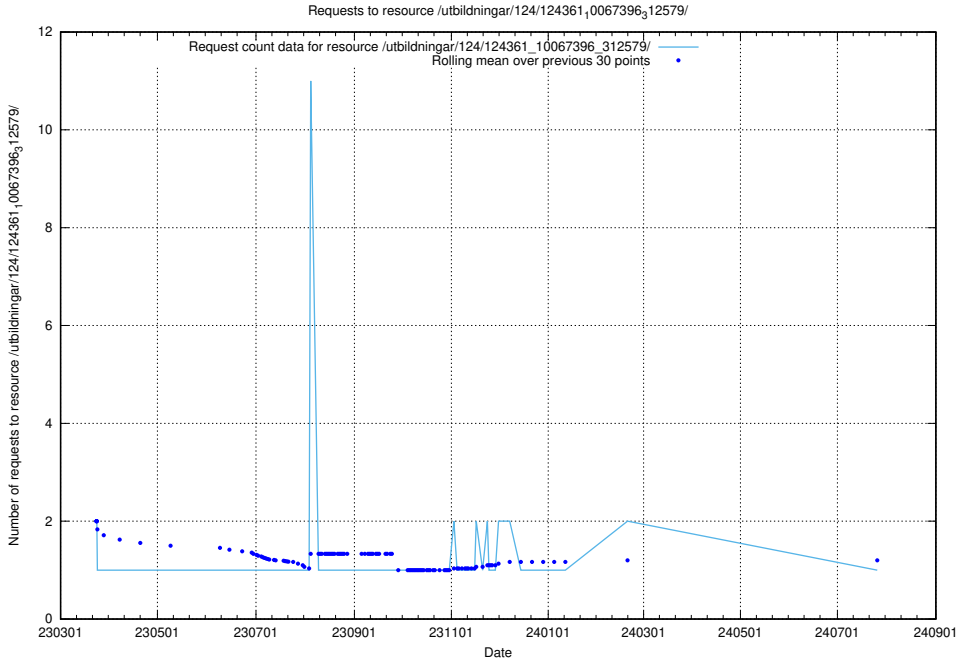

5.7012 Usage of /utbildningar/124/124361_10067396_312579/

Here, we count the number of requests to resource /utbildningar/124/124361_10067396_312579/.