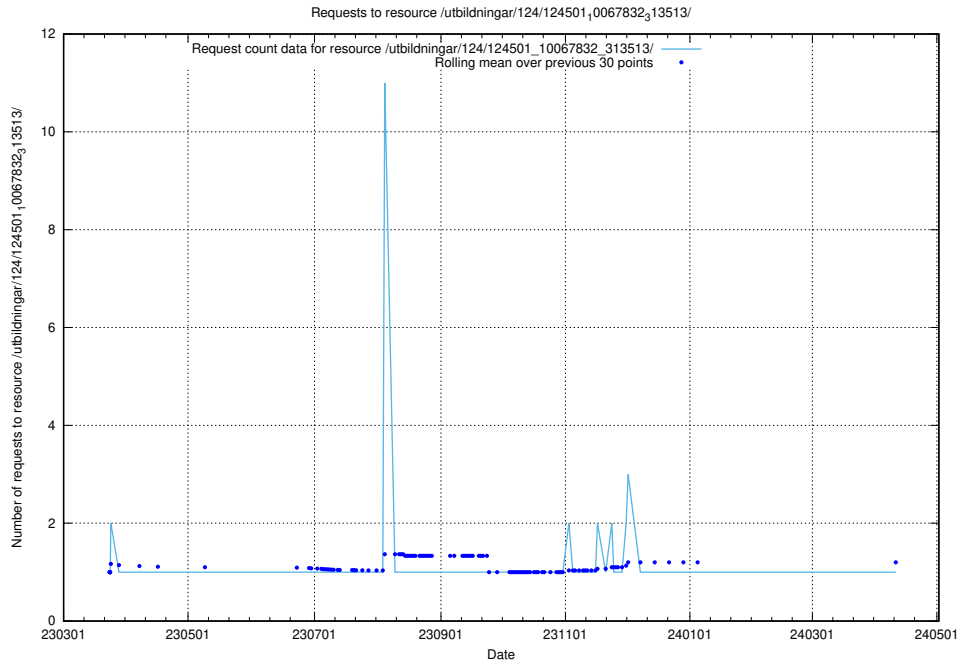

5.2929 Usage of /utbildningar/124/124501_10067832_313513/

Here, we count the number of requests to resource /utbildningar/124/124501_10067832_313513/.