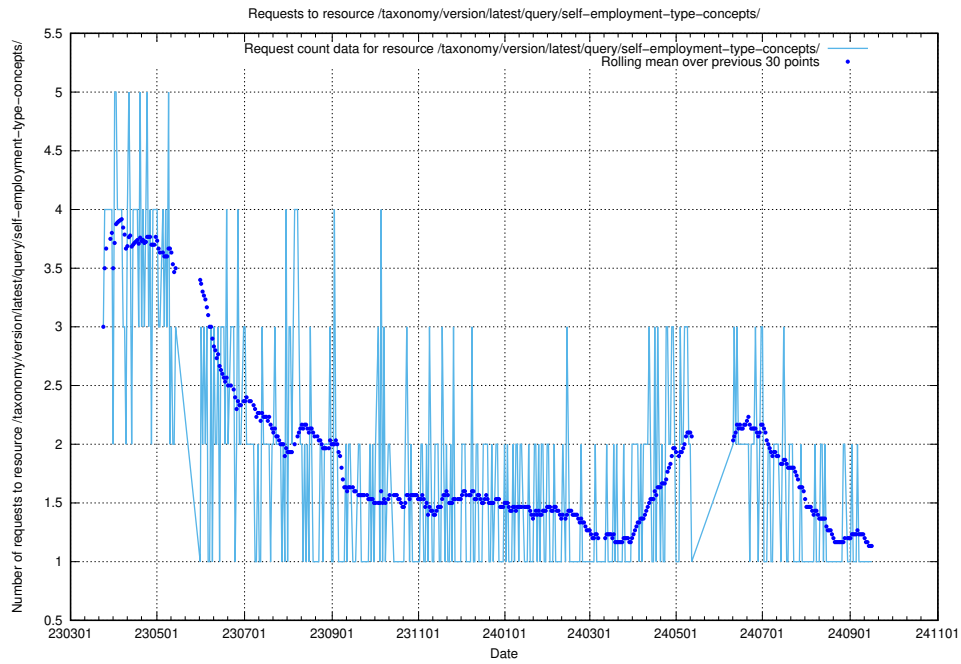

5.6782 Usage of /taxonomy/version/latest/query/self-employment-type-concepts/

Here, we count the number of requests to resource /taxonomy/version/latest/query/self-employment-type-concepts/.