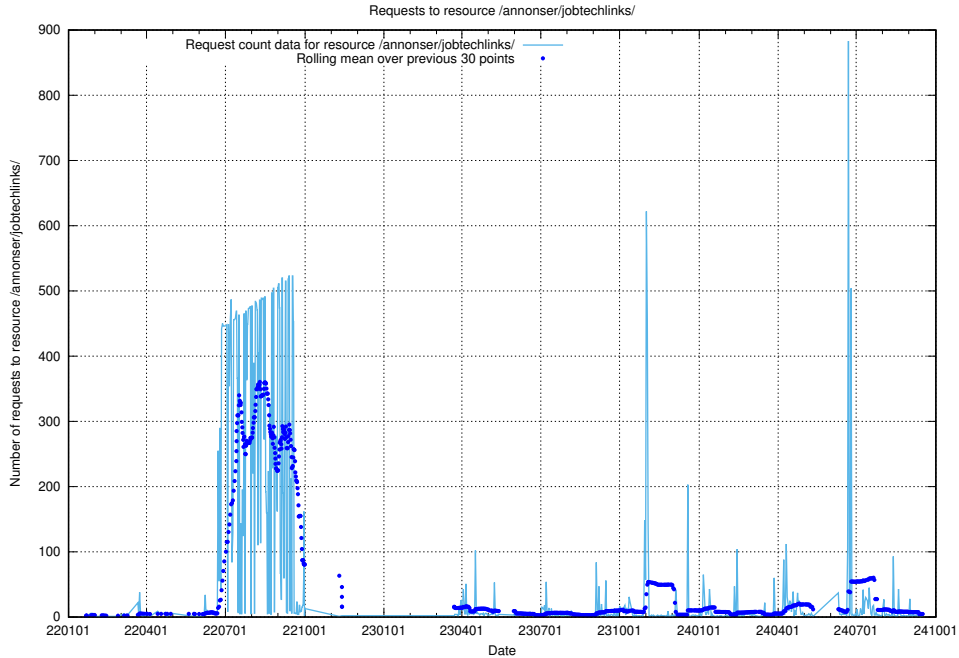

5.3420 Usage of /annonser/jobtechlinks/

Here, we count the number of requests to resource /annonser/jobtechlinks/.