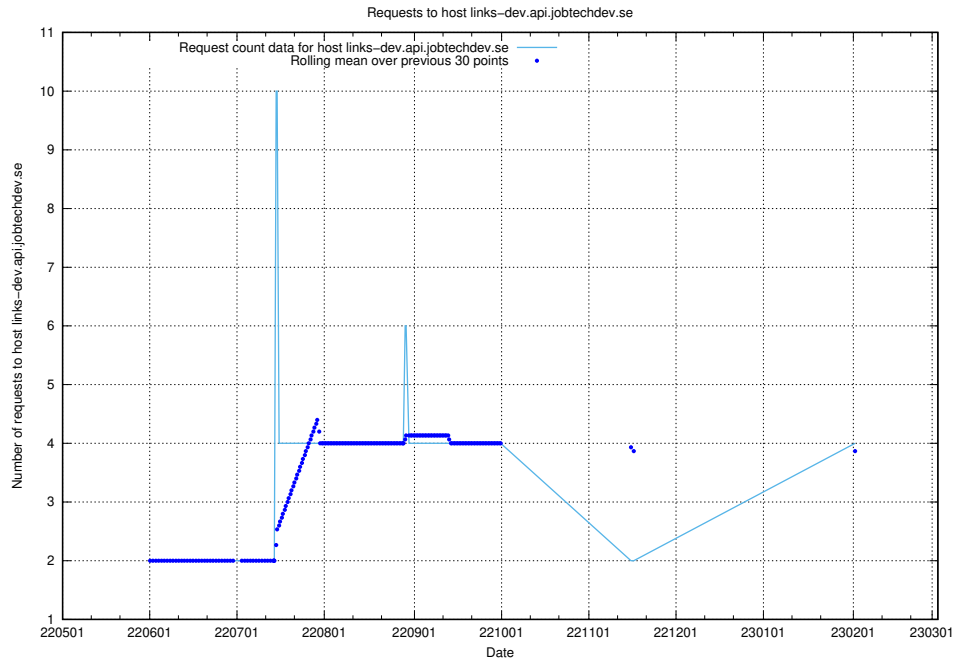

7.158 Usage of links-dev.api.jobtechdev.se

Here, we count the number of requests to host links-dev.api.jobtechdev.se.