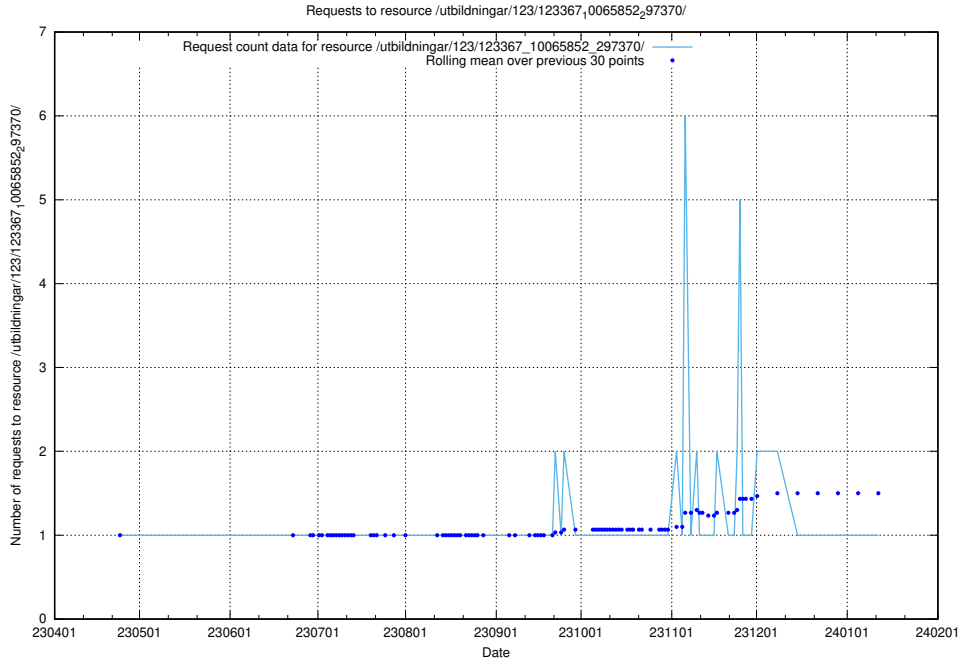

5.6675 Usage of /utbildningar/123/123367_10065852_297370/

Here, we count the number of requests to resource /utbildningar/123/123367_10065852_297370/.