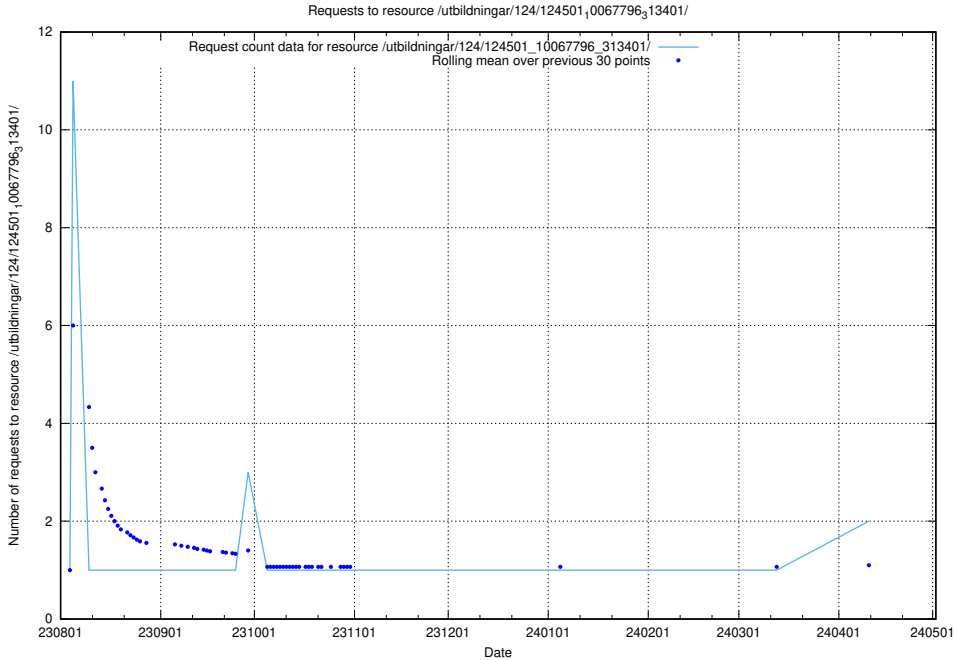

5.861 Usage of /utbildningar/124/124501_10067796_313401/

Here, we count the number of requests to resource /utbildningar/124/124501_10067796_313401/.