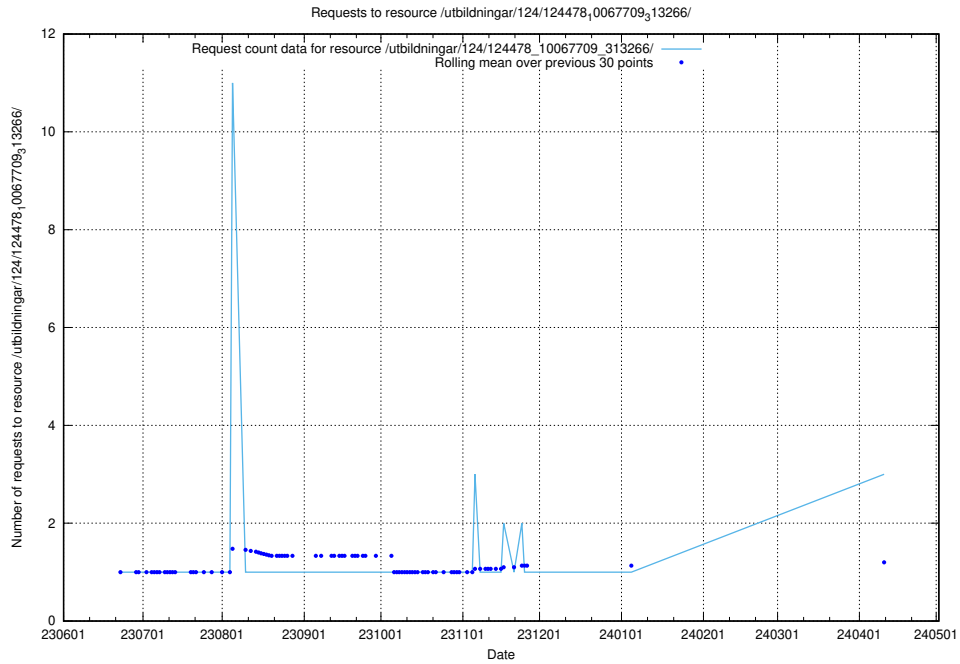

5.482 Usage of /utbildningar/124/124478_10067709_313266/

Here, we count the number of requests to resource /utbildningar/124/124478_10067709_313266/.