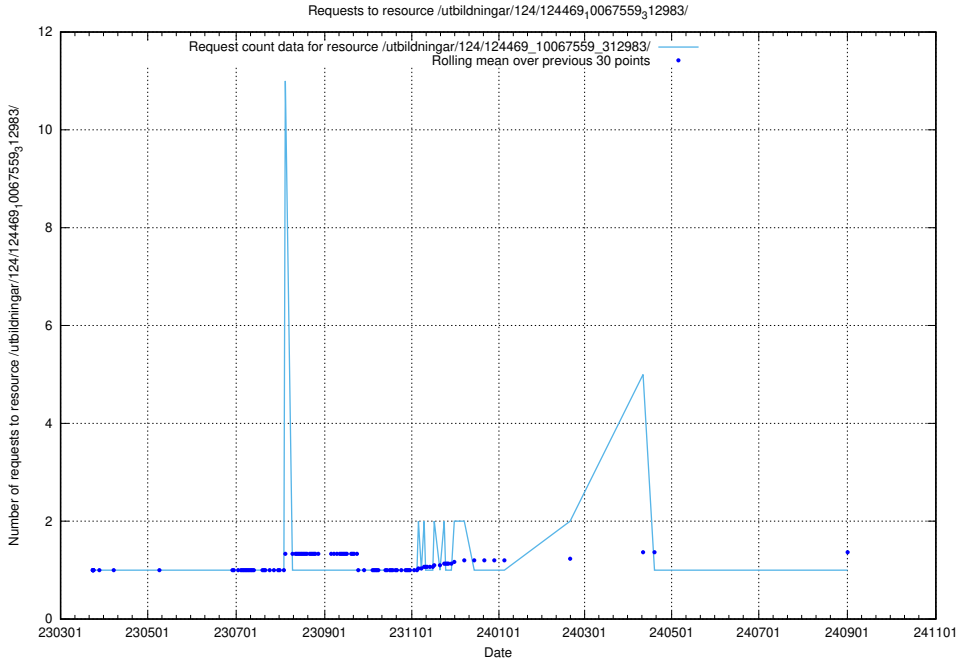

5.4017 Usage of /utbildningar/124/124469_10067559_312983/

Here, we count the number of requests to resource /utbildningar/124/124469_10067559_312983/.