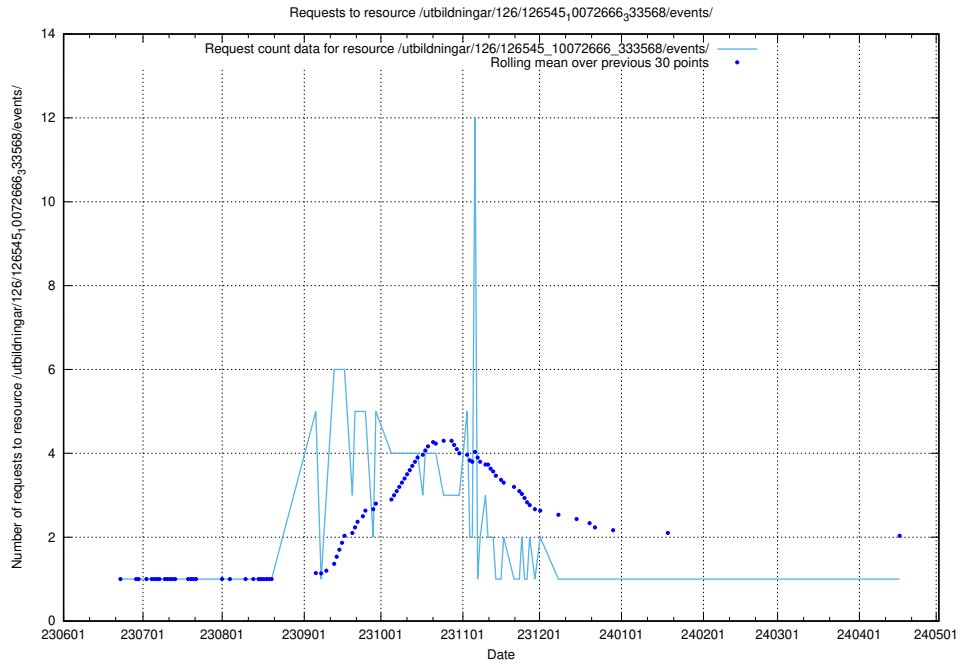

5.6318 Usage of /utbildningar/126/126545_10072666_333568/events/

Here, we count the number of requests to resource /utbildningar/126/126545_10072666_333568/events/