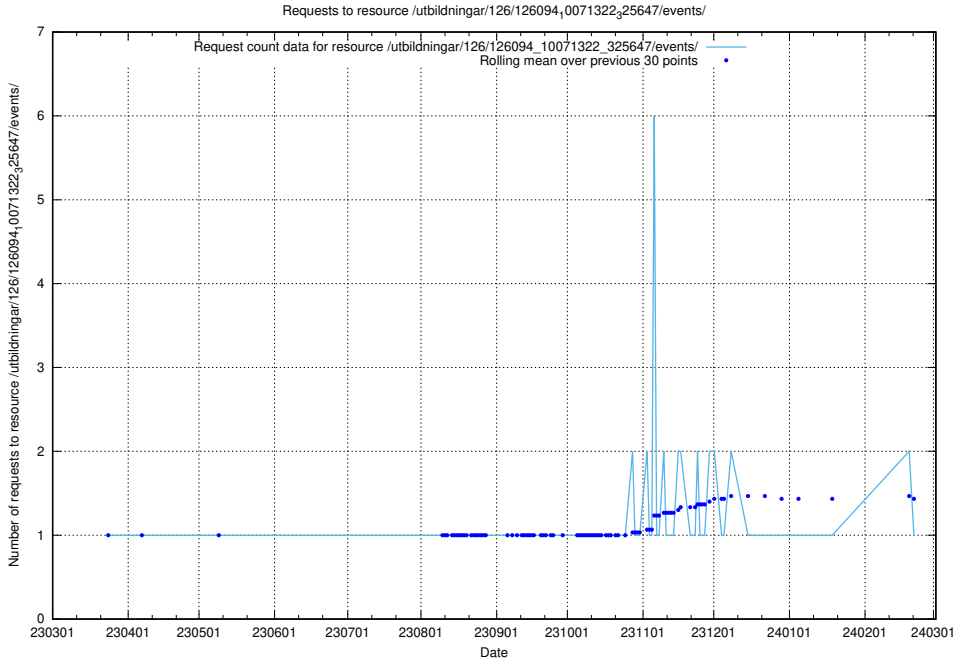

5.6909 Usage of /utbildningar/126/126094_10071322_325647/events/

Here, we count the number of requests to resource /utbildningar/126/126094_10071322_325647/events/