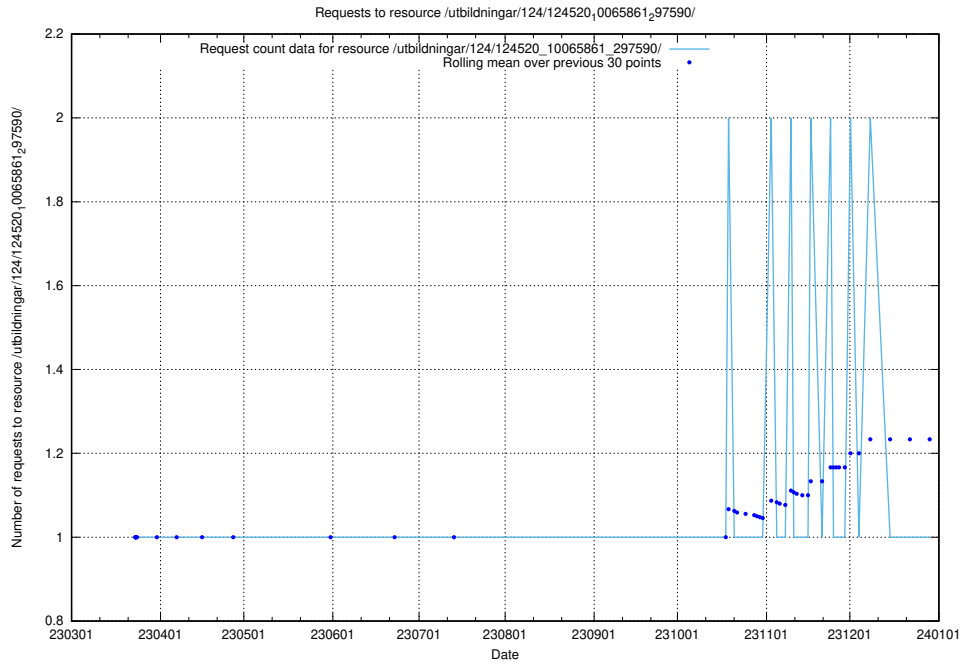

Here, we count the number of requests to resource /utbildningar/utb_emil/125/125754_10070220_334608/

5.1840 Usage of /utbildningar/124/124520_10065861_297590/

Here, we count the number of requests to resource /utbildningar/124/124520_10065861_297590/.