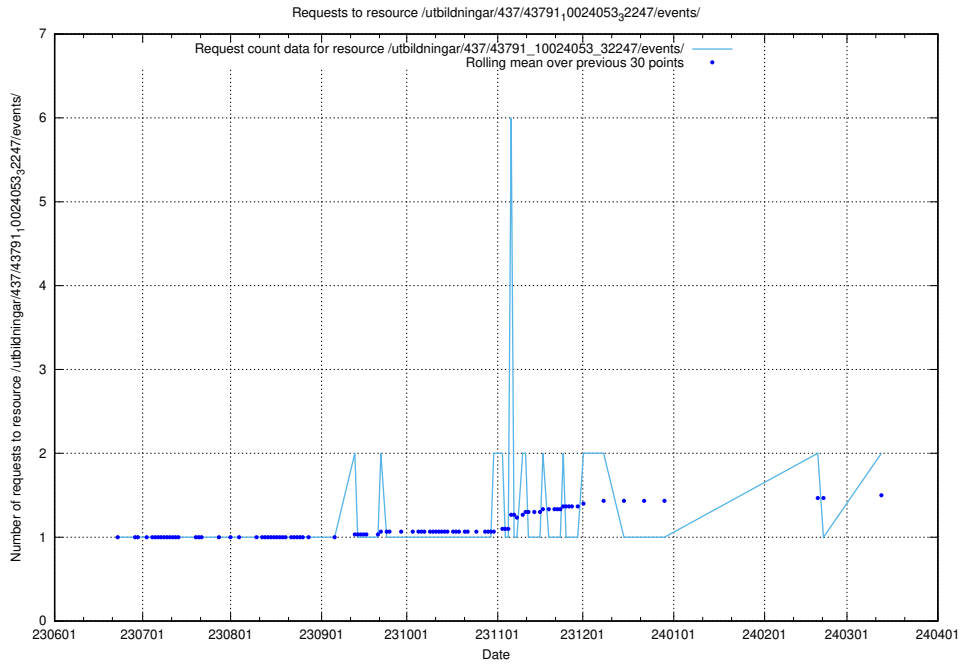

5.913 Usage of /utbildningar/437/43791_10024053_32247/events/

Here, we count the number of requests to resource /utbildningar/437/43791_10024053_32247/events/.