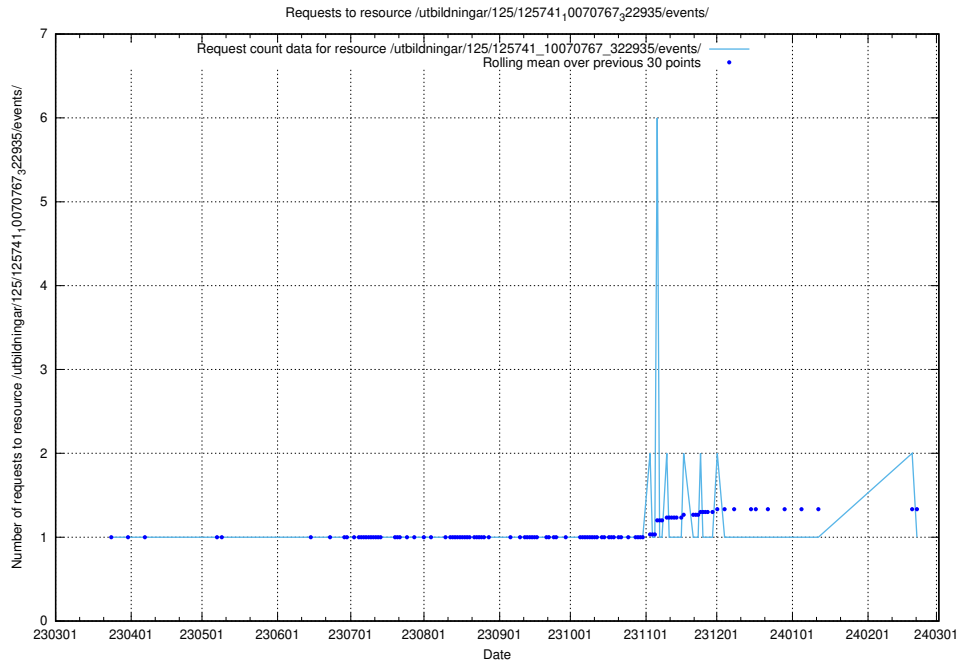

Here, we count the number of requests to resource /utbildningar/125/125741_10070767_328732/events/

5.6926 Usage of /utbildningar/125/125741_10070767_322935/events/

Here, we count the number of requests to resource /utbildningar/125/125741_10070767_322935/events/