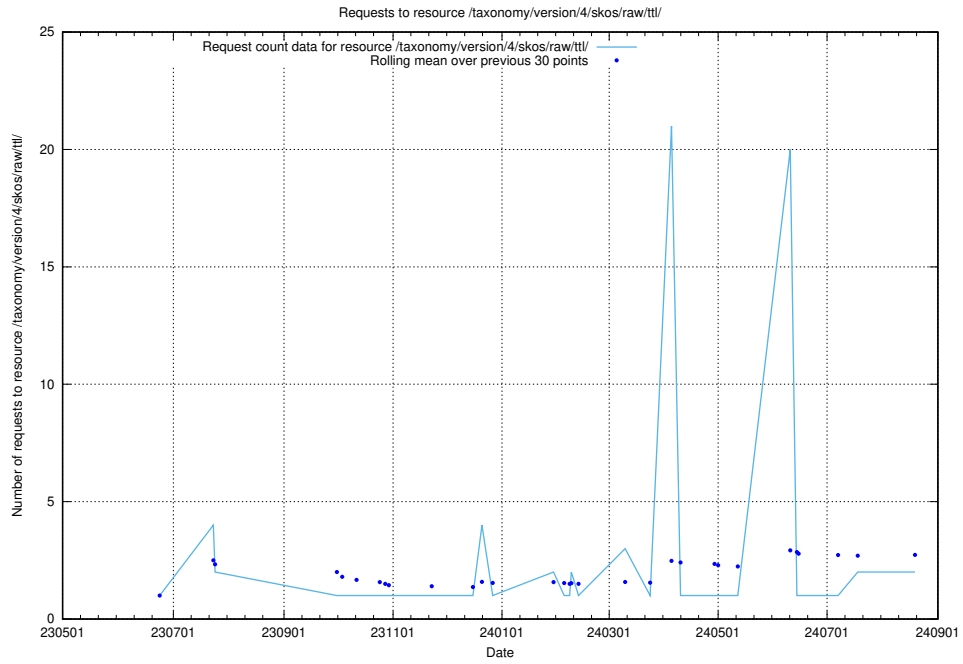

5.911 Usage of /taxonomy/version/4/skos/raw/ttl/

Here, we count the number of requests to resource /taxonomy/version/4/skos/raw/ttl/.