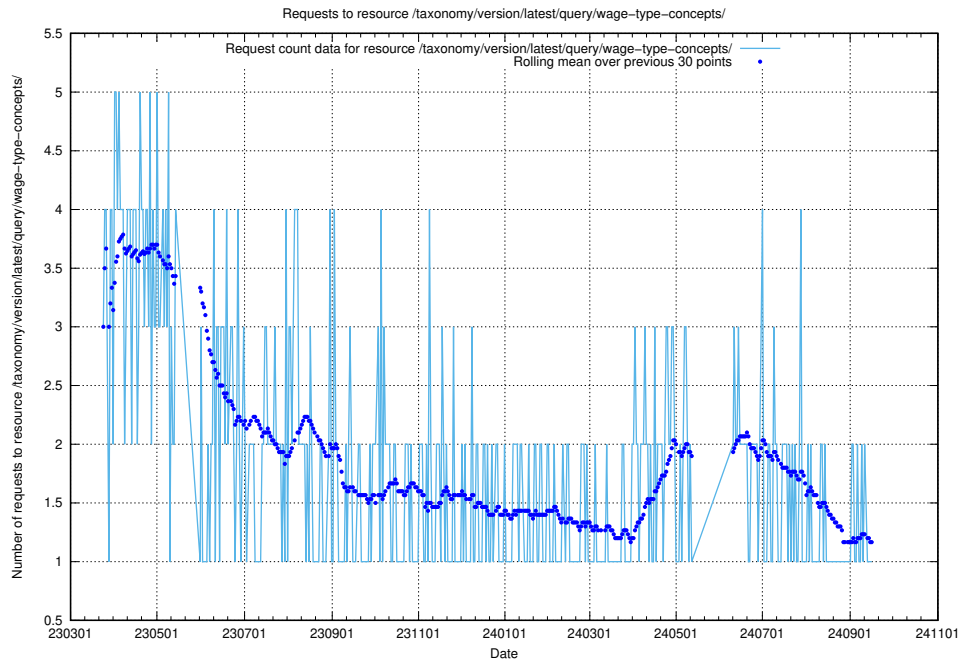

5.6750 Usage of /taxonomy/version/latest/query/wage-type-concepts/

Here, we count the number of requests to resource /taxonomy/version/latest/query/wage-type-concepts/.