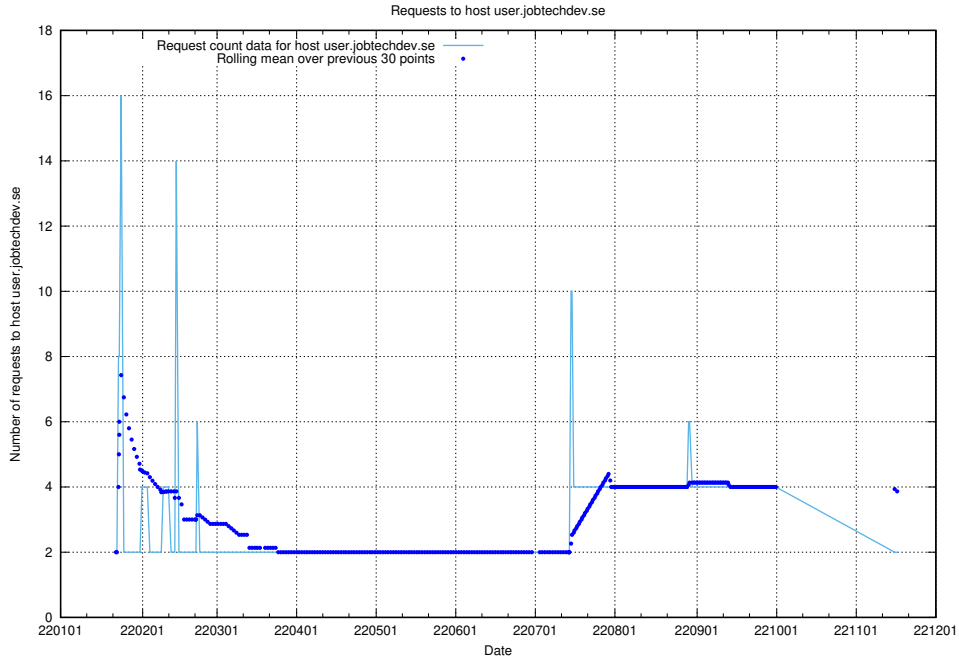

7.589 Usage of user.jobtechdev.se

Here, we count the number of requests to host user.jobtechdev.se.