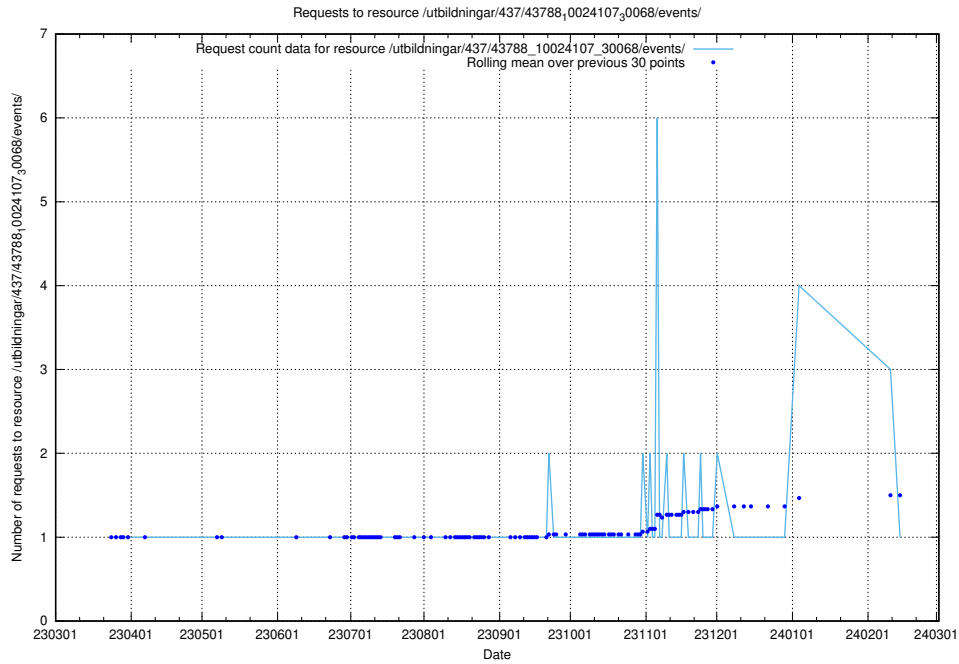

5.6882 Usage of /utbildningar/437/43788_10024107_30068/events/

Here, we count the number of requests to resource /utbildningar/437/43788_10024107_30068/events/.