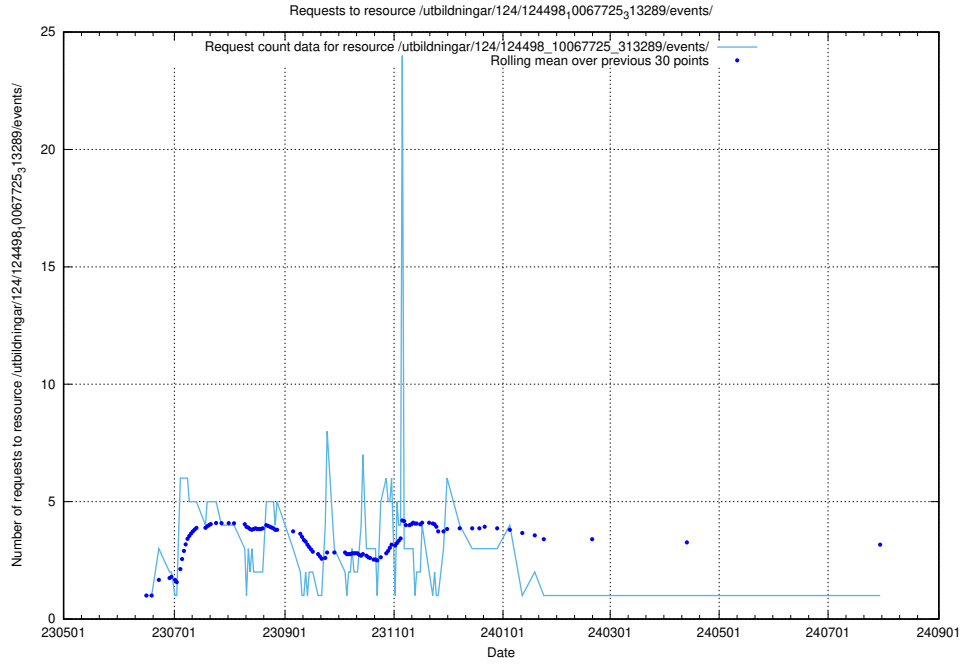

5.6543 Usage of /utbildningar/123/123839_10066432_308907/

Here, we count the number of requests to resource /utbildningar/123/123839_10066432_308907/.

5.6544 Usage of /utbildningar/124/124469_10067547_312970/events/