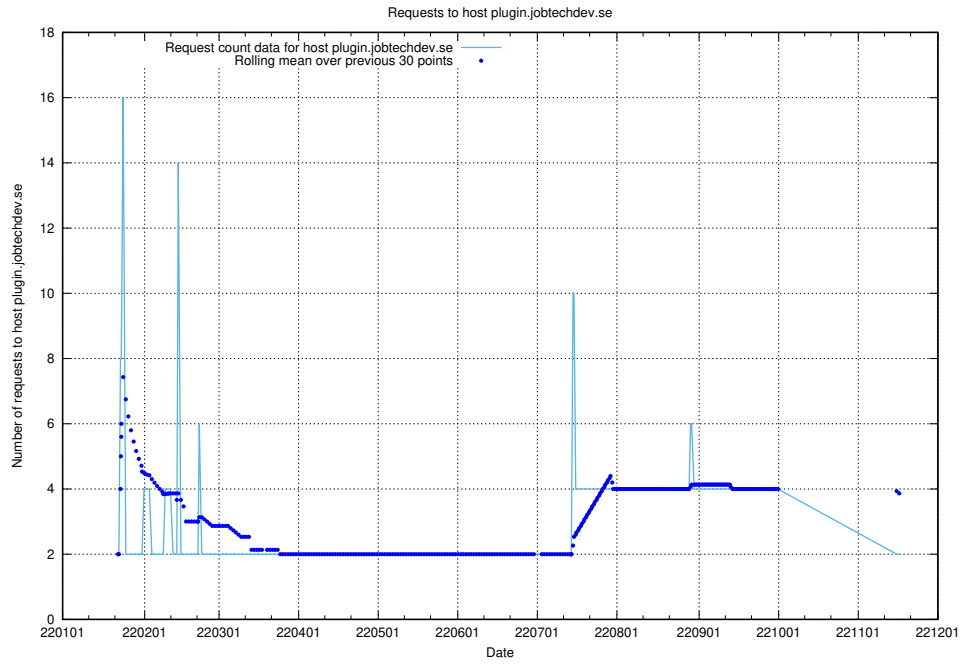

7.598 Usage of plugin.jobtechdev.se

Here, we count the number of requests to host plugin.jobtechdev.se.