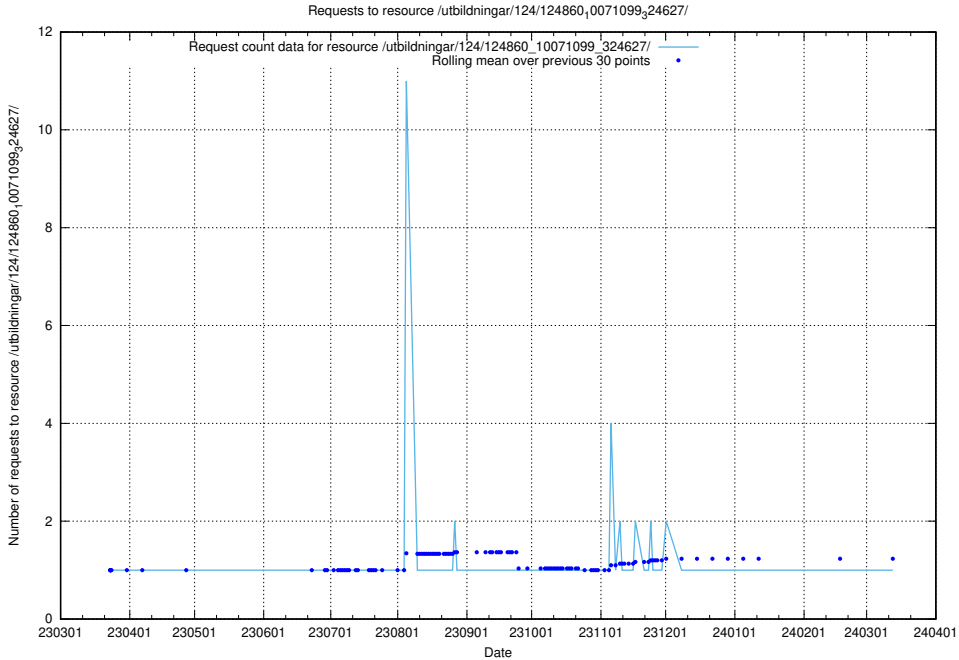

5.1229 Usage of /utbildningar/124/124860_10071099_324627/

Here, we count the number of requests to resource /utbildningar/124/124860_10071099_324627/.