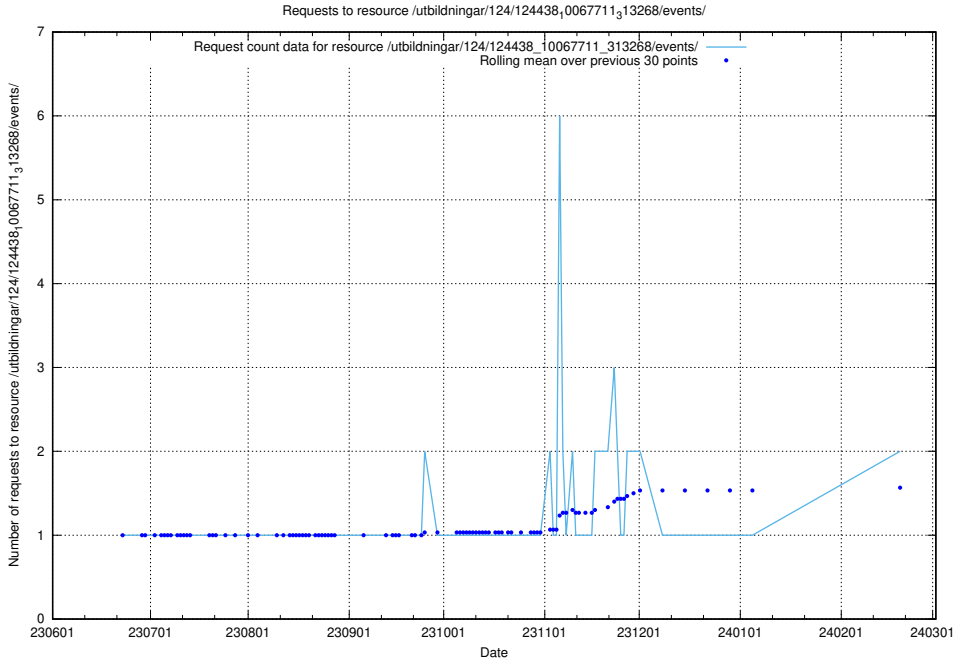

5.950 Usage of /utbildningar/124/124438_10067711_313268/events/

Here, we count the number of requests to resource /utbildningar/124/124438_10067711_313268/events/