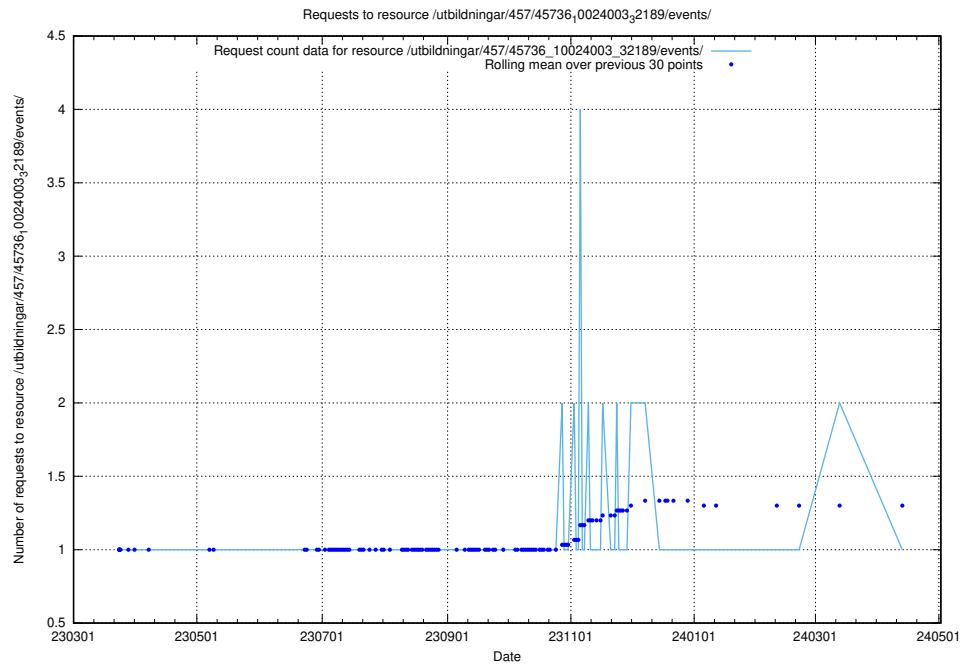

5.7026 Usage of /utbildningar/457/45736_10024003_32189/events/

Here, we count the number of requests to resource /utbildningar/457/45736_10024003_32189/events/.