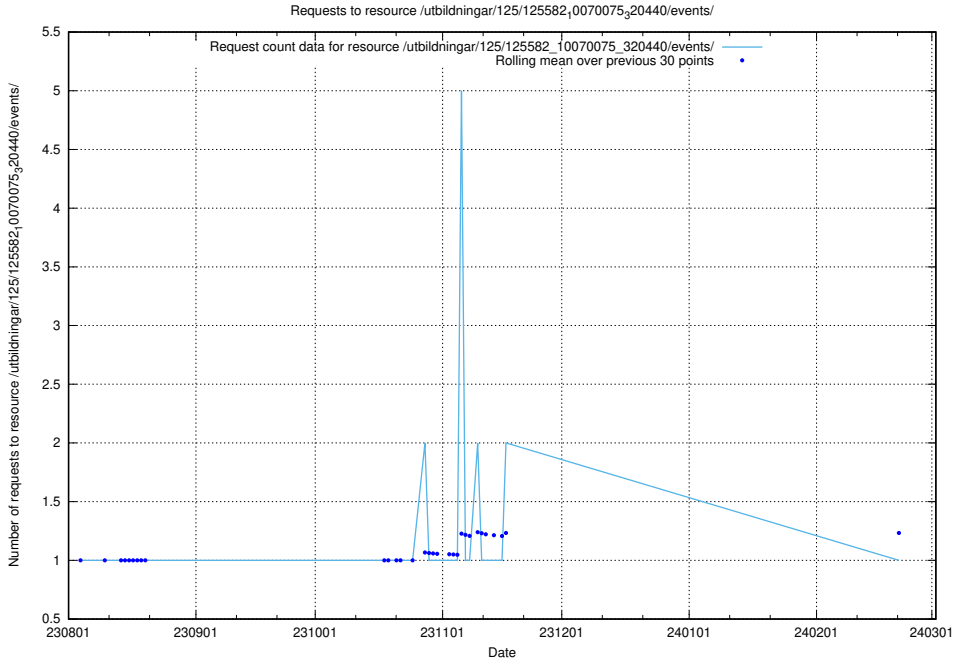

5.5578 Usage of /utbildningar/125/125582_10070075_320440/events/

Here, we count the number of requests to resource /utbildningar/125/125582_10070075_320440/events/