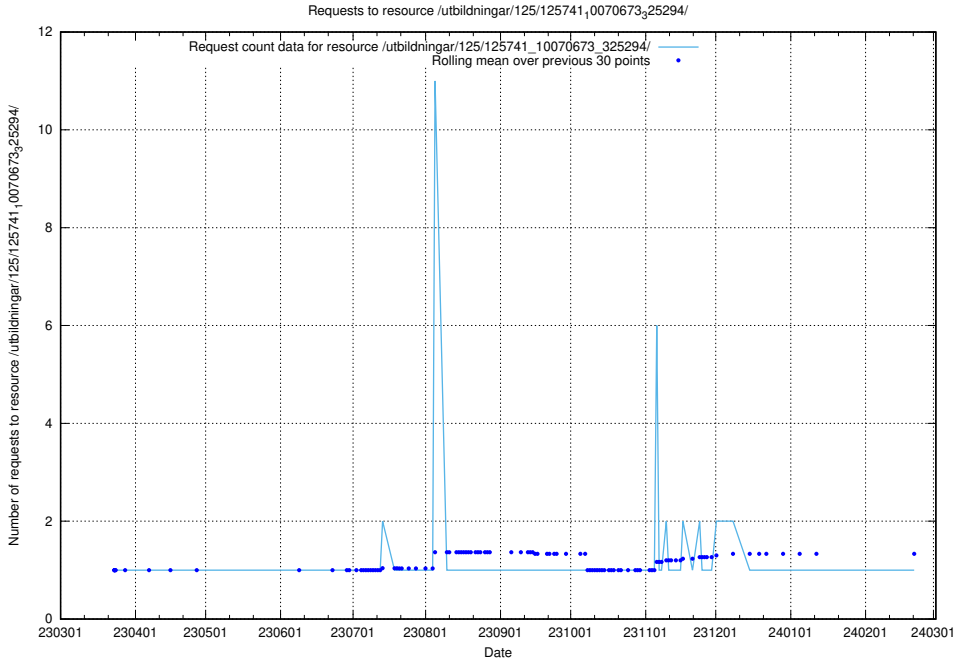

Here, we count the number of requests to resource /utbildningar/125/125741_10070673_325294/events/

5.7189 Usage of /utbildningar/125/125741_10070673_325294/

Here, we count the number of requests to resource /utbildningar/125/125741_10070673_325294/.