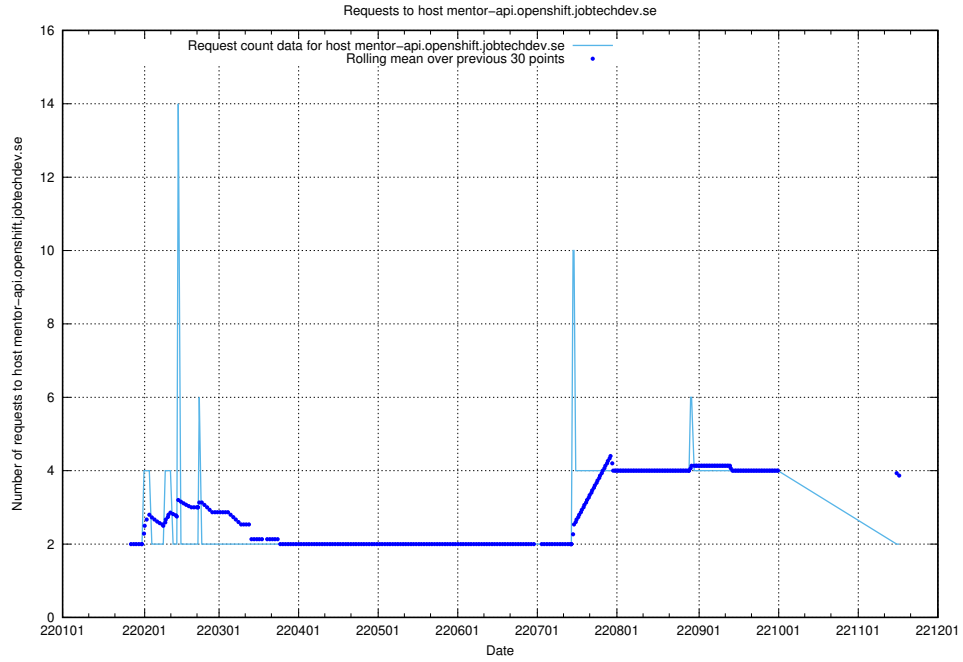

7.578 Usage of mentor-api.openshift.jobtechdev.se

Here, we count the number of requests to host mentor-api.openshift.jobtechdev.se.

7.579 Usage of mentor-api-4.openshift.jobtechdev.se

Here, we count the number of requests to host mentor-api-4.openshift.jobtechdev.se.