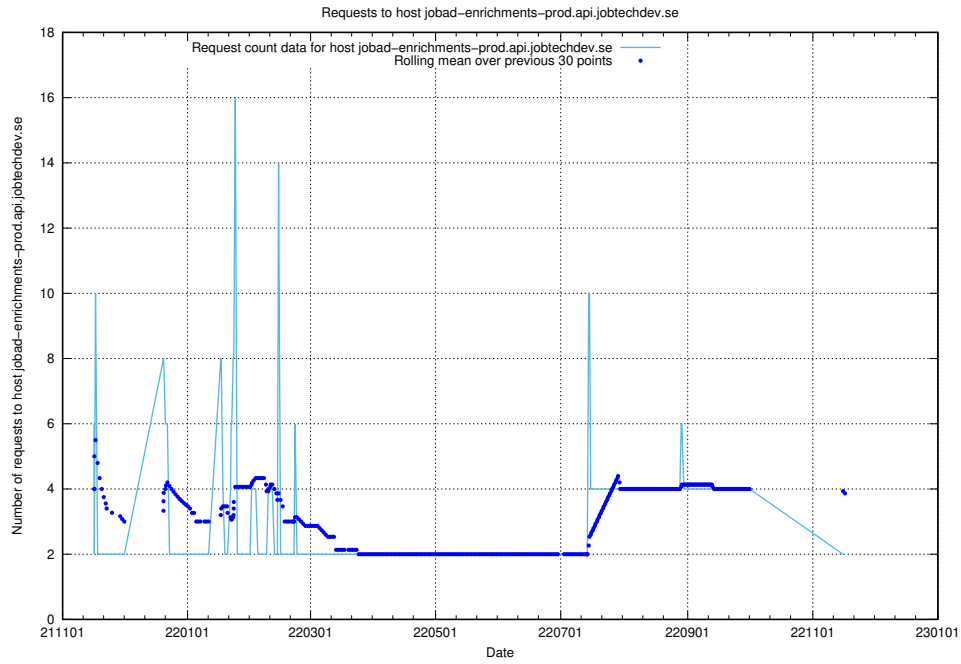

7.551 Usage of jobad-enrichments-prod.api.jobtechdev.se

Here, we count the number of requests to host jobad-enrichments-prod.api.jobtechdev.se.