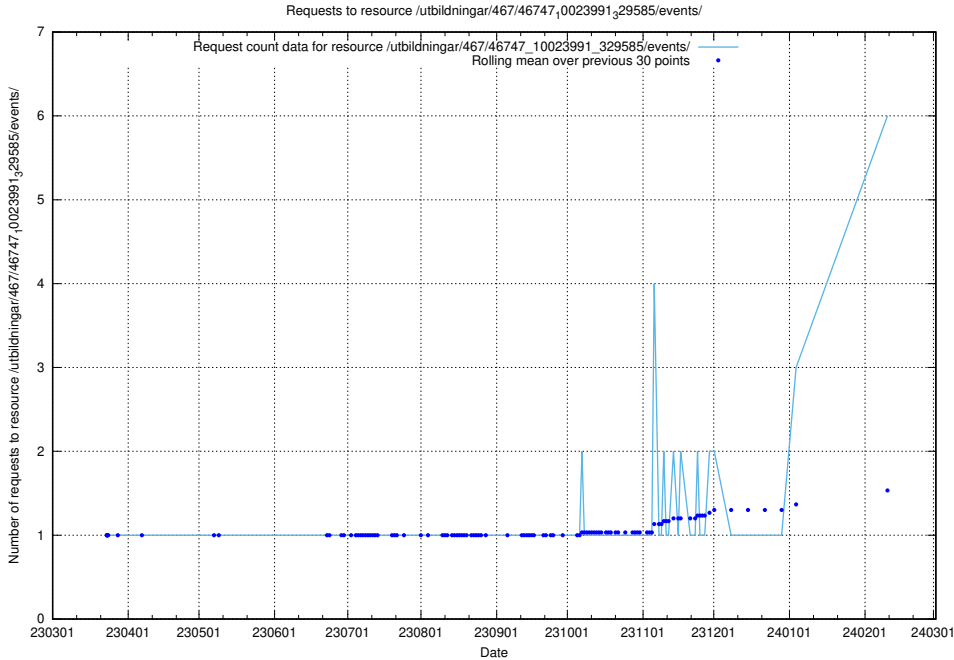

5.139 Usage of /utbildningar/467/46747_10023991_329585/events/

Here, we count the number of requests to resource /utbildningar/467/46747_10023991_329585/events/.