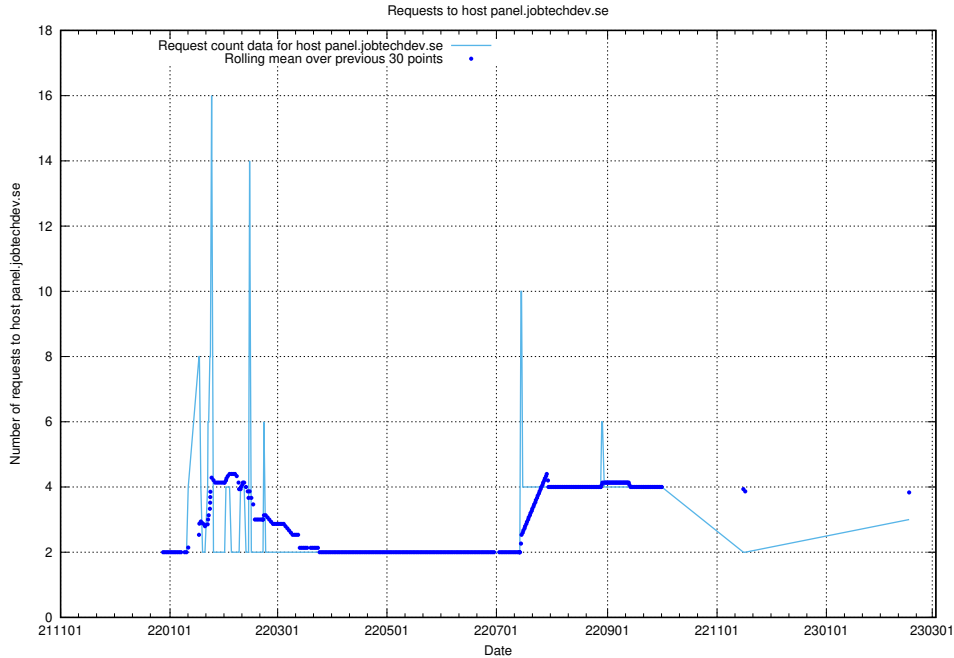

7.200 Usage of portal.jobtechdev.se

Here, we count the number of requests to host portal.jobtechdev.se.

7.201 Usage of panel.jobtechdev.se

Here, we count the number of requests to host panel.jobtechdev.se.