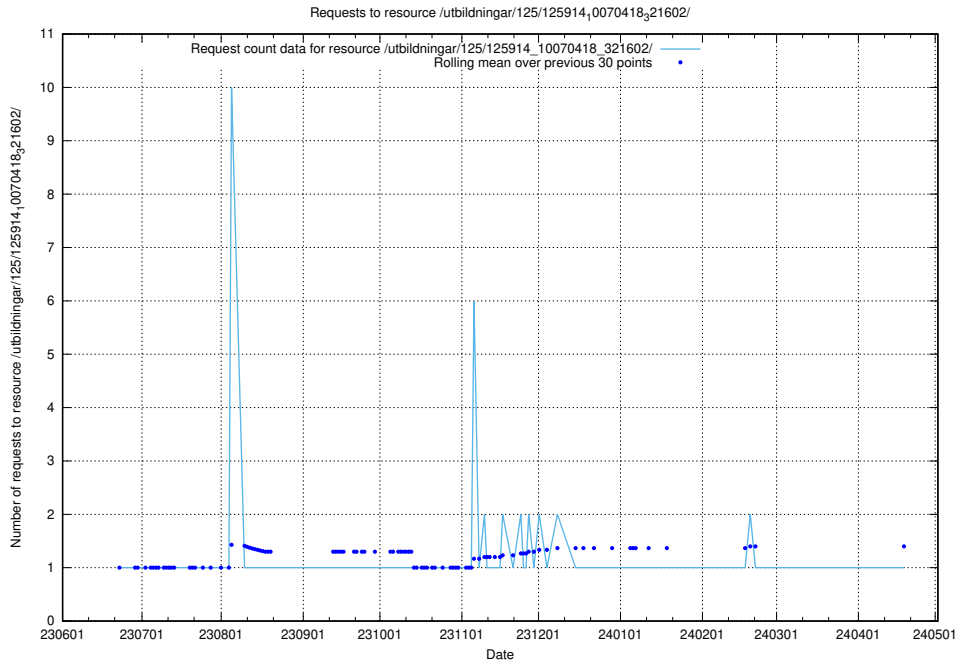

5.6347 Usage of /utbildningar/125/125914_10070418_321602/

Here, we count the number of requests to resource /utbildningar/125/125914_10070418_321602/.