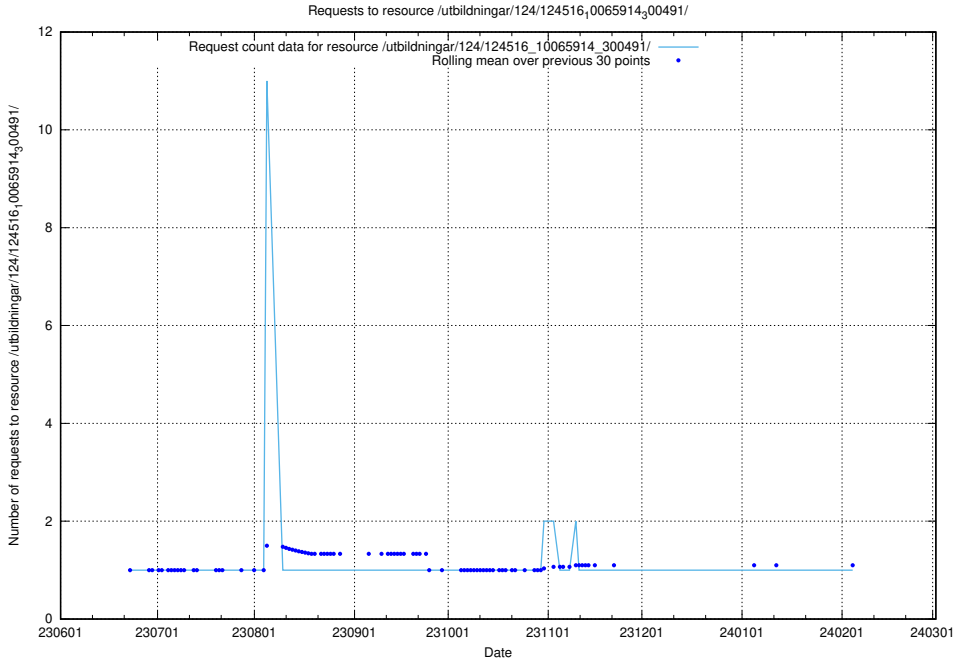

5.6431 Usage of /utbildningar/124/124516_10065914_300491/

Here, we count the number of requests to resource /utbildningar/124/124516_10065914_300491/.