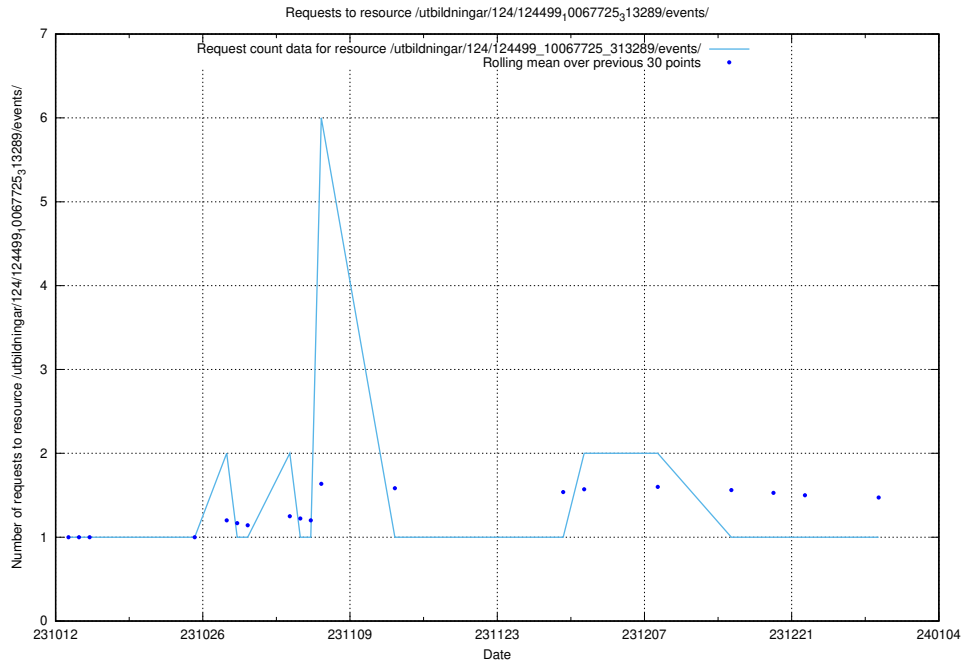

5.5064 Usage of /utbildningar/124/124499_10067725_313289/events/

Here, we count the number of requests to resource /utbildningar/124/124499_10067725_313289/events/