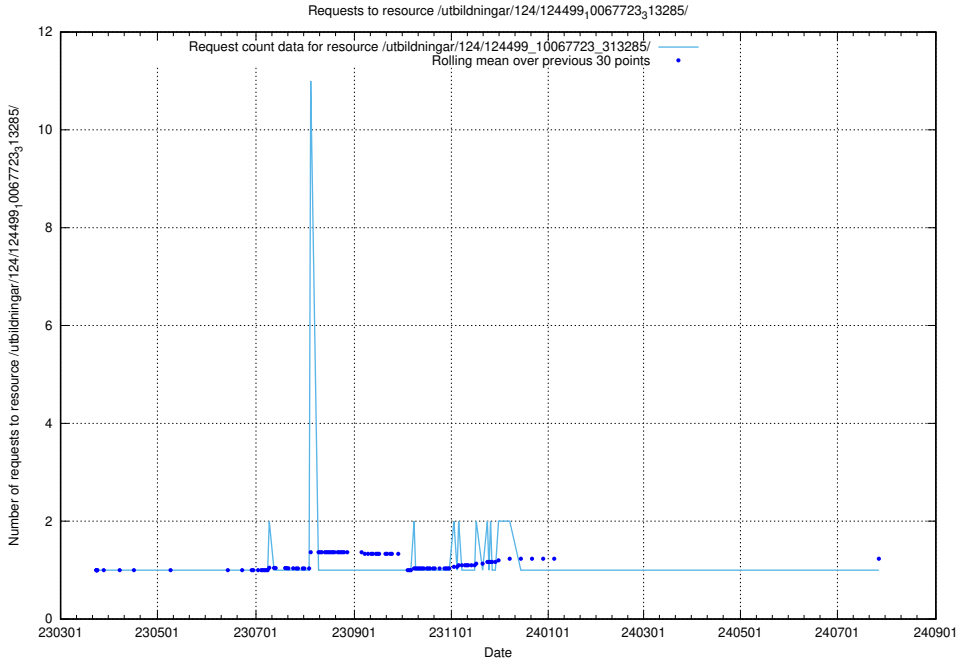

5.3216 Usage of /utbildningar/124/124499_10067723_313285/

Here, we count the number of requests to resource /utbildningar/124/124499_10067723_313285/.