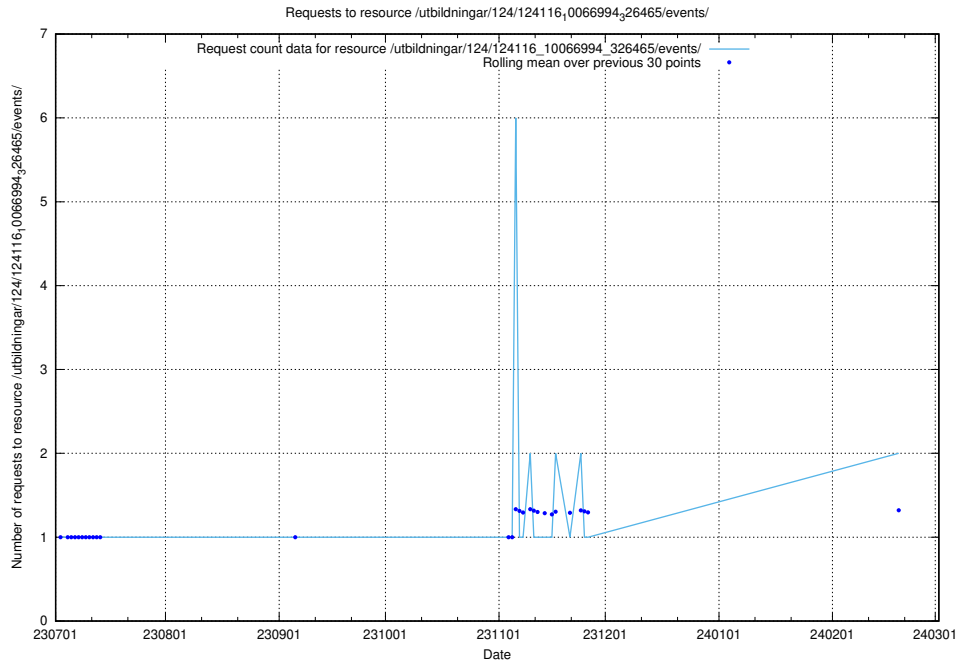

5.892 Usage of /utbildningar/124/124116_10066994_326465/events/

Here, we count the number of requests to resource /utbildningar/124/124116_10066994_326465/events/