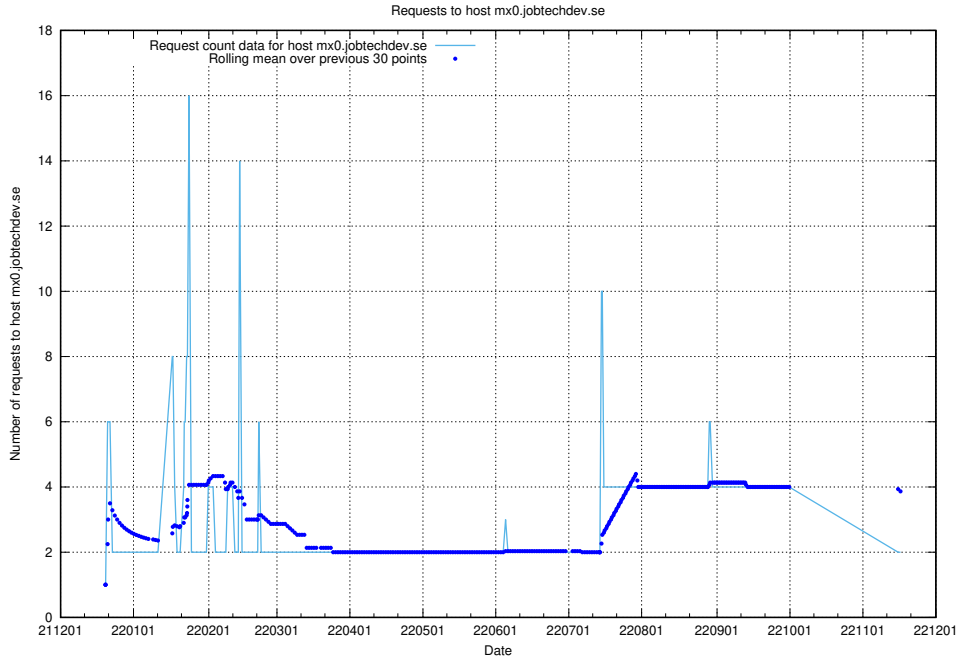

7.377 Usage of mx0.jobtechdev.se

Here, we count the number of requests to host mx0.jobtechdev.se.