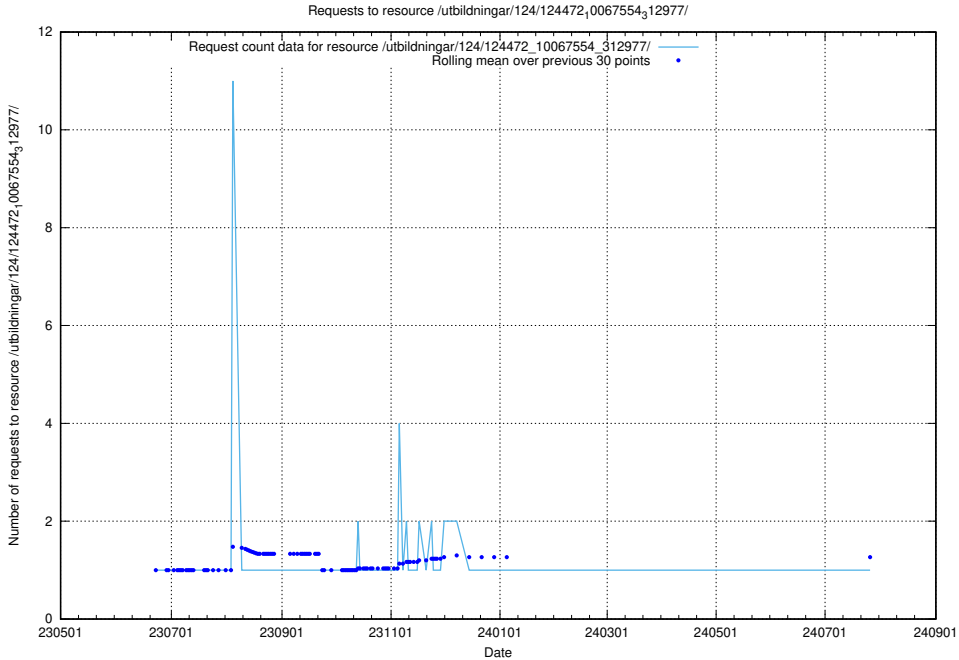

5.6466 Usage of /utbildningar/124/124472_10067554_312977/

Here, we count the number of requests to resource /utbildningar/124/124472_10067554_312977/.