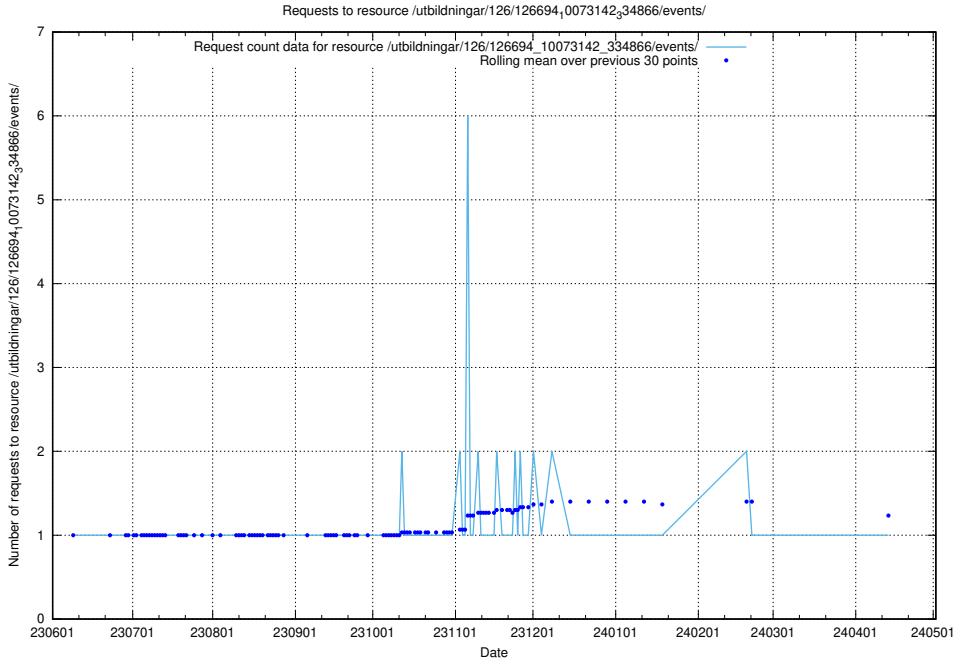

5.6550 Usage of /utbildningar/126/126694_10073142_334866/events/

Here, we count the number of requests to resource /utbildningar/126/126694_10073142_334866/events/