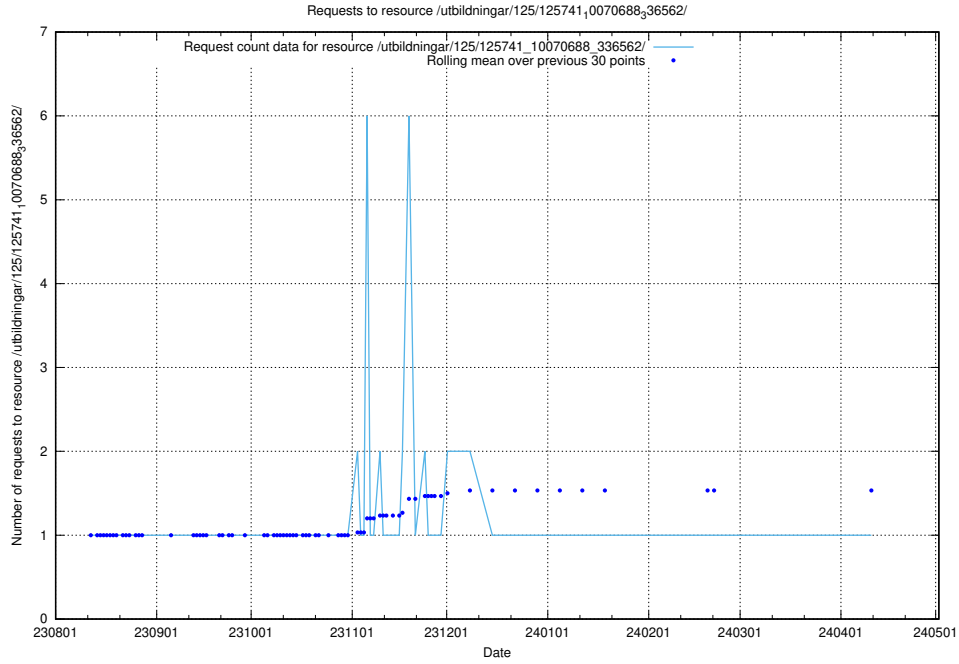

5.5512 Usage of /utbildningar/125/125741_10070688_336562/

Here, we count the number of requests to resource /utbildningar/125/125741_10070688_336562/.