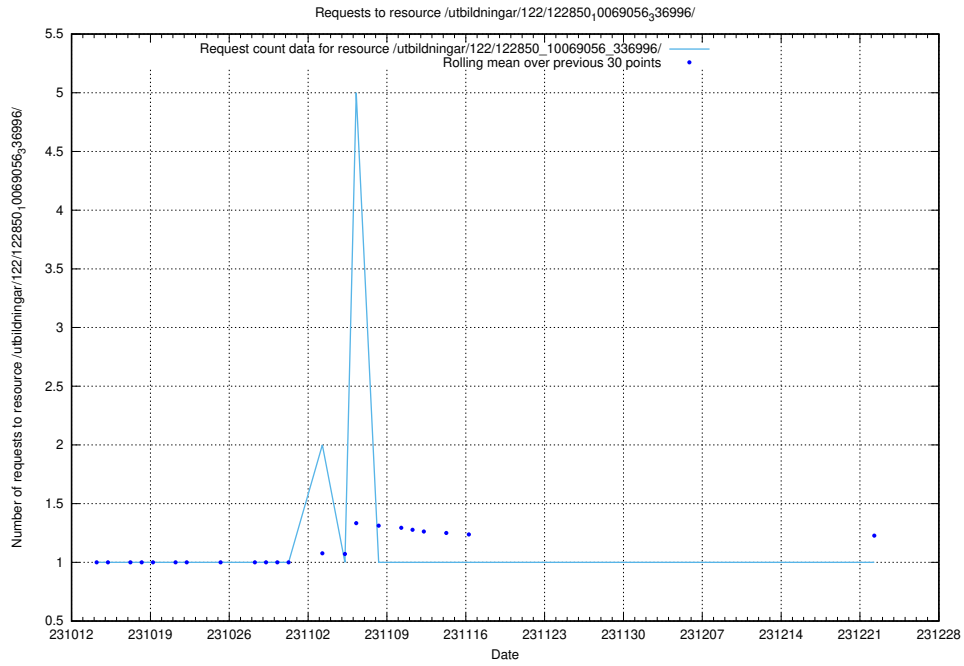

5.5051 Usage of /utbildningar/122/122850_10069056_336996/

Here, we count the number of requests to resource /utbildningar/122/122850_10069056_336996/.