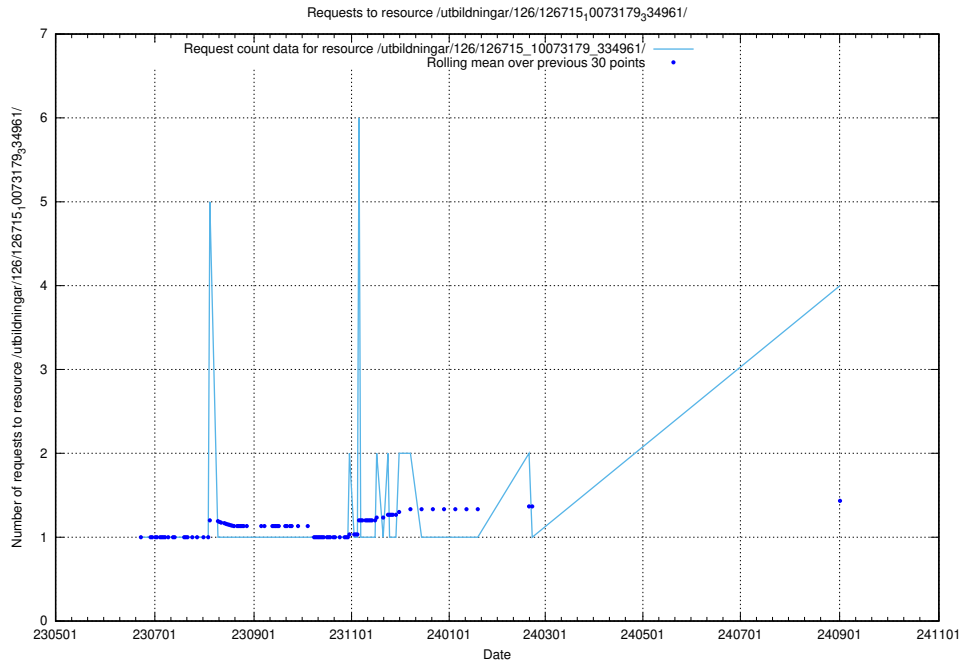

5.318 Usage of /utbildningar/126/126715_10073179_334961/

Here, we count the number of requests to resource /utbildningar/126/126715_10073179_334961/.