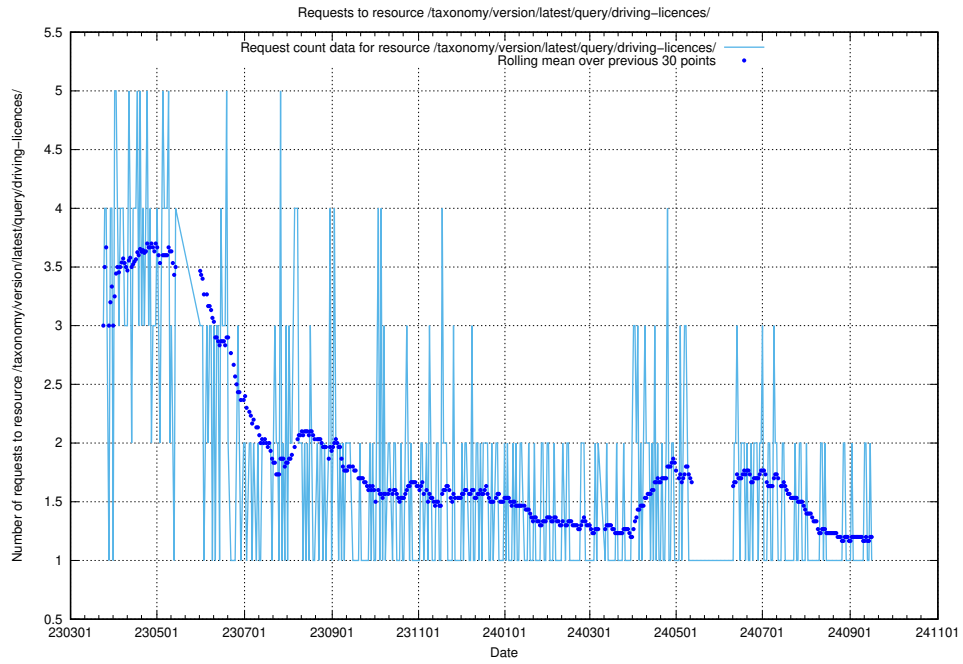

5.6798 Usage of /taxonomy/version/latest/query/driving-licences/

Here, we count the number of requests to resource /taxonomy/version/latest/query/driving-licences/.