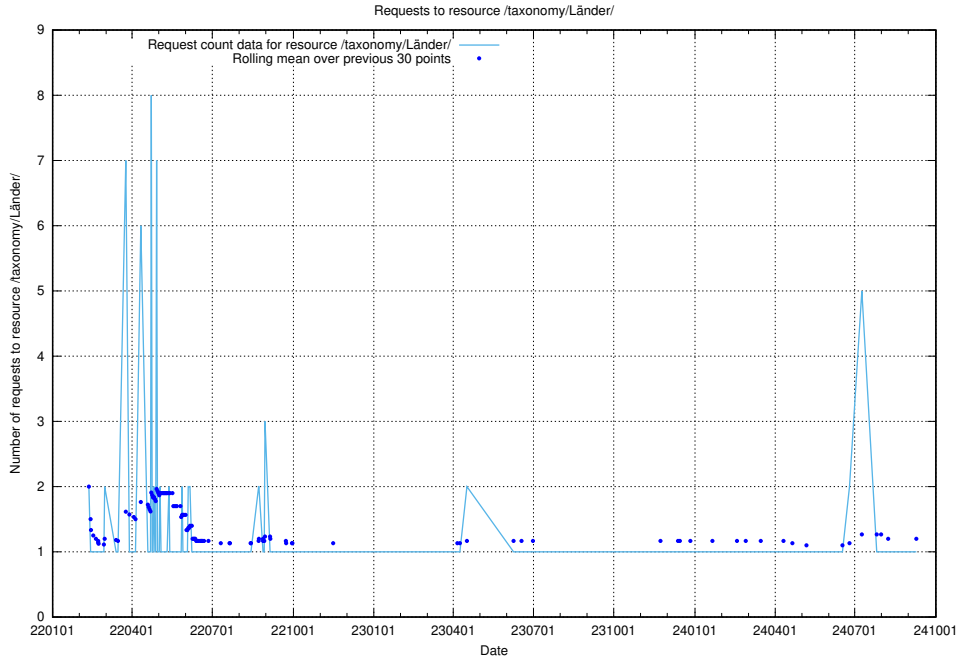

5.2314 Usage of /taxonomy/Länder/

Here, we count the number of requests to resource /taxonomy/Länder/.