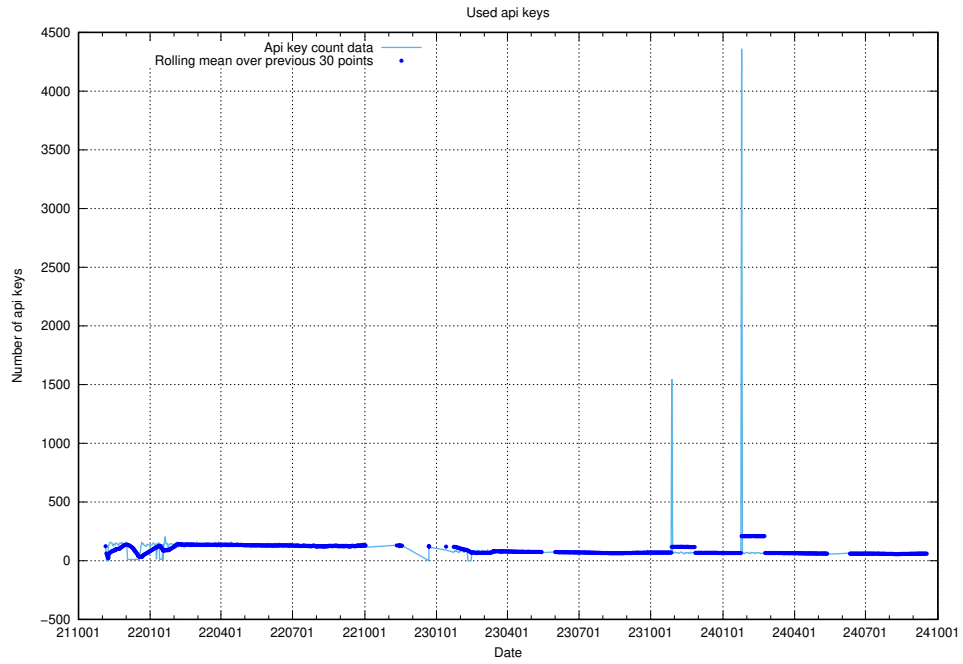

8.3 Number of used api keys

Here we extract the number of keys that were used for at least one request.