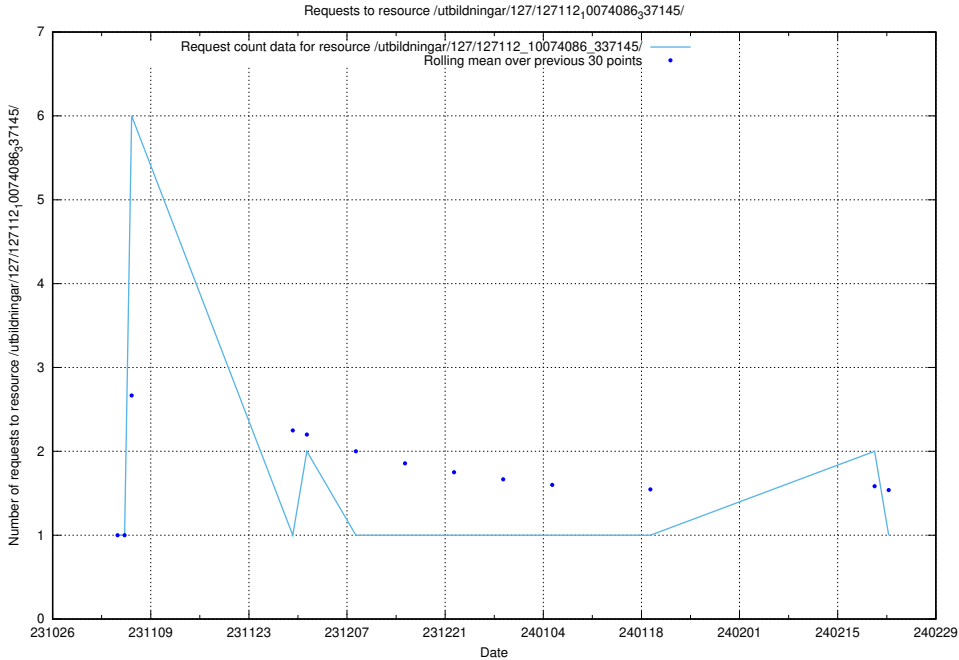

Here, we count the number of requests to resource /utbildningar/127/127112_10074105_337160/.

5.4837 Usage of /utbildningar/127/127112_10074086_337145/

Here, we count the number of requests to resource /utbildningar/127/127112_10074086_337145/.