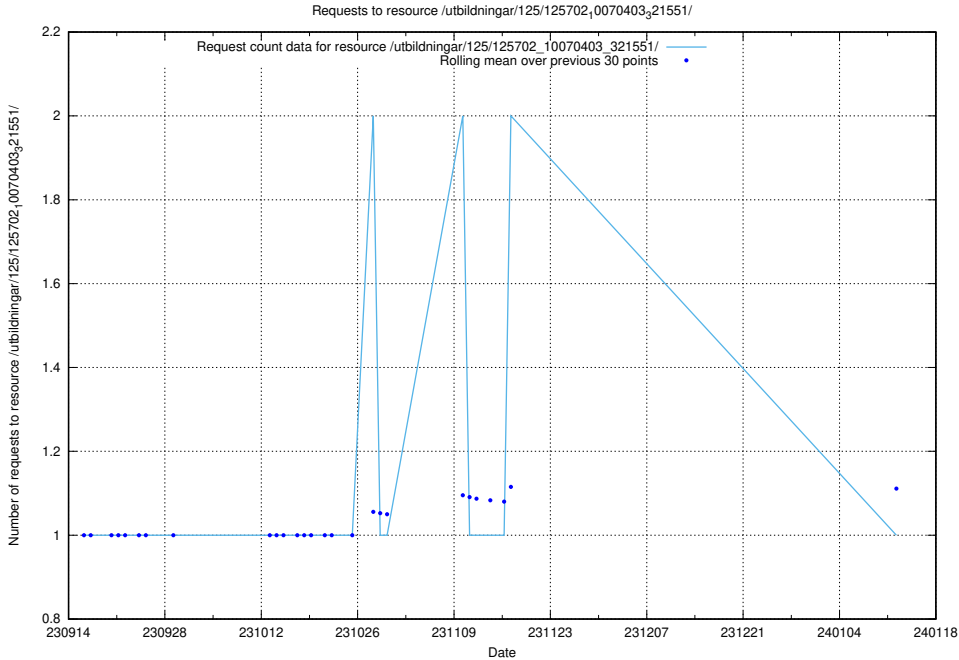

5.5258 Usage of /utbildningar/125/125702_10070403_321551/

Here, we count the number of requests to resource /utbildningar/125/125702_10070403_321551/.