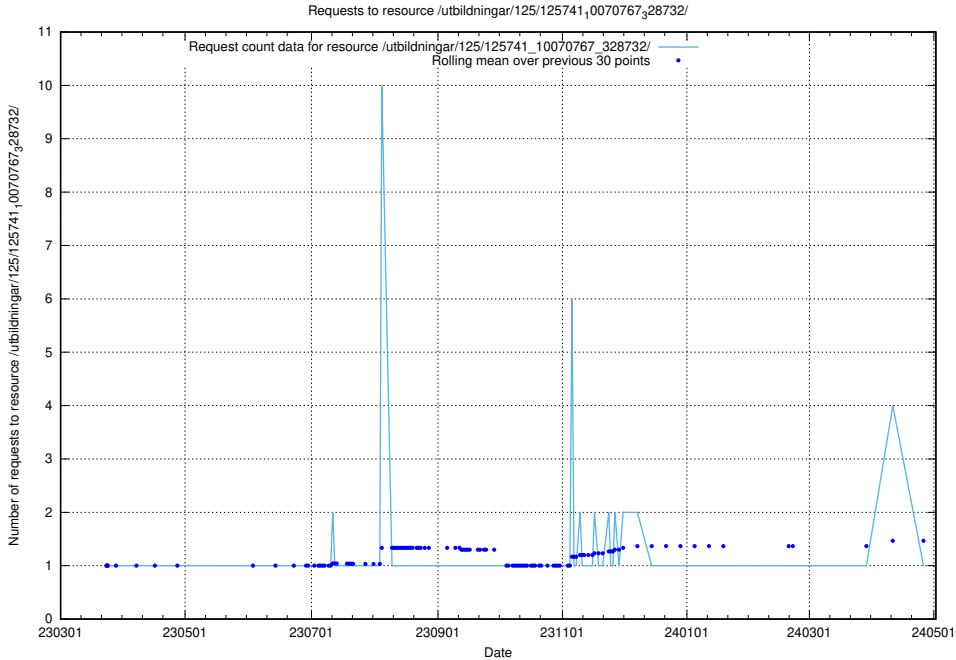

5.7165 Usage of /utbildningar/125/125741_10070767_328732/

Here, we count the number of requests to resource /utbildningar/125/125741_10070767_328732/.