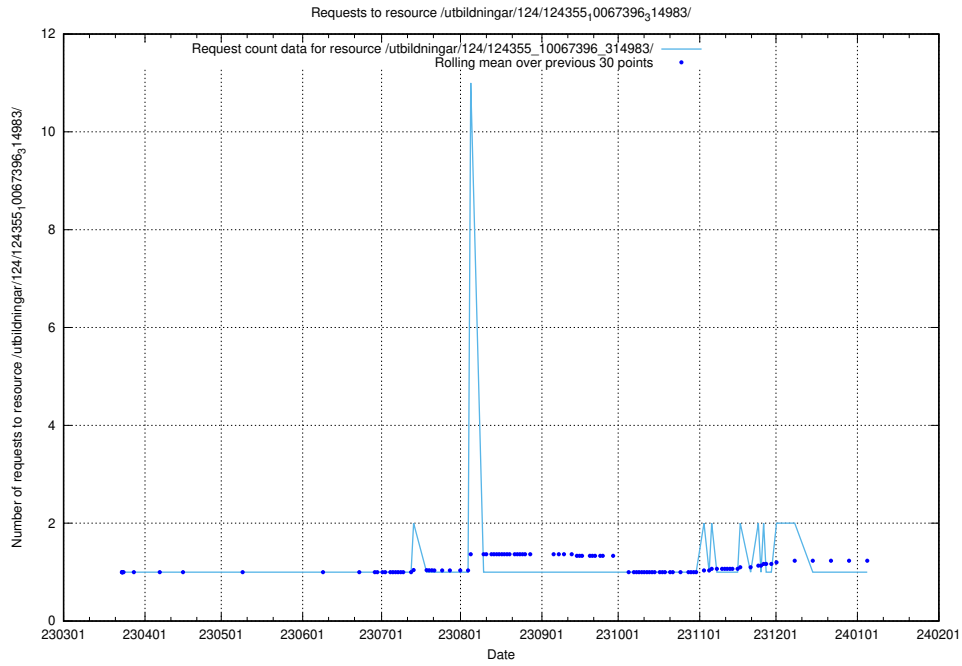

5.4591 Usage of /utbildningar/124/124355_10067396_314983/

Here, we count the number of requests to resource /utbildningar/124/124355_10067396_314983/.