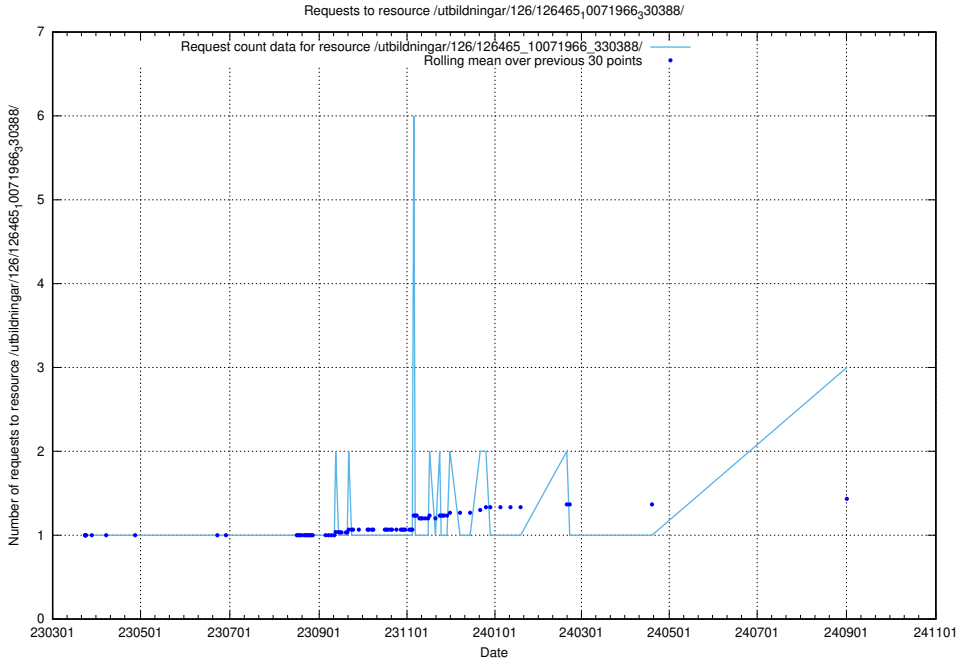

5.514 Usage of /utbildningar/126/126465_10071966_330388/

Here, we count the number of requests to resource /utbildningar/126/126465_10071966_330388/.