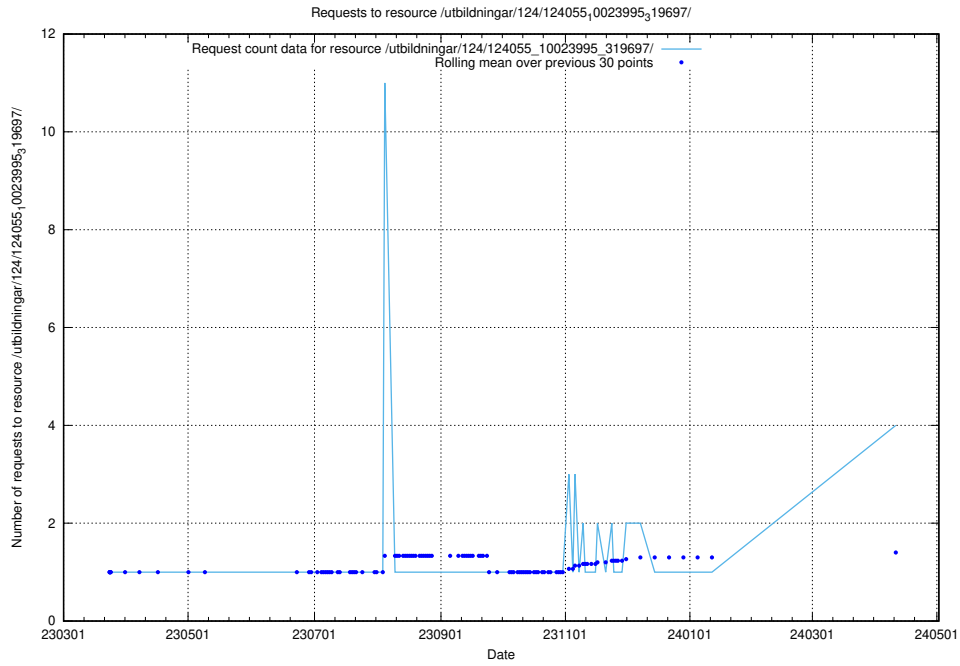

Here, we count the number of requests to resource /taxonomy/version/14/.

5.288 Usage of /utbildningar/124/124055_10023995_319697/

Here, we count the number of requests to resource /utbildningar/124/124055_10023995_319697/.