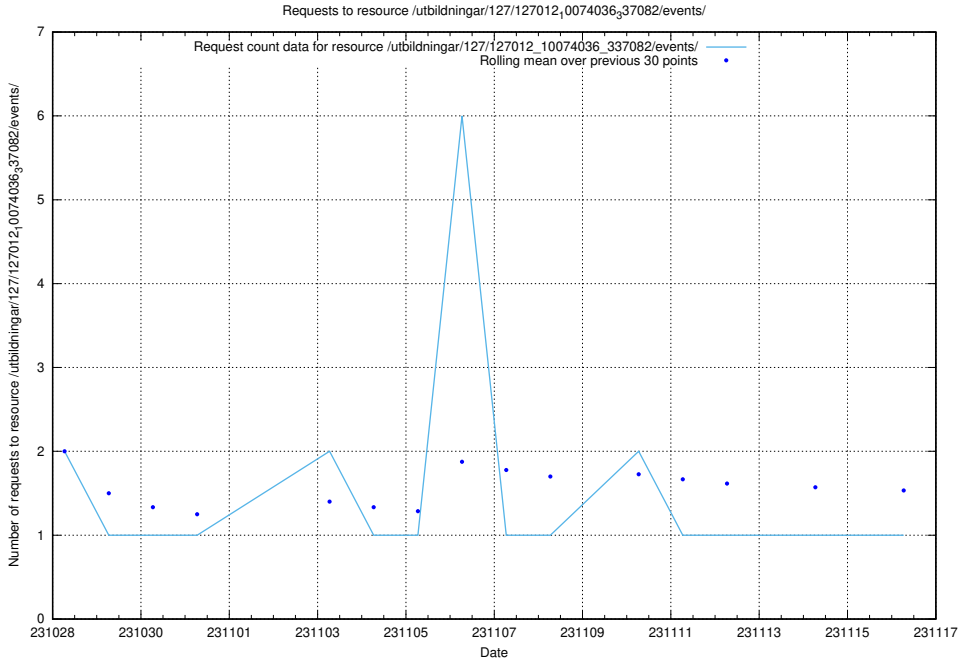

5.4891 Usage of /utbildningar/127/127012_10074036_337082/events/

Here, we count the number of requests to resource /utbildningar/127/127012_10074036_337082/events/

5.4892 Usage of /utbildningar/126/126795_10073175_334956/events/