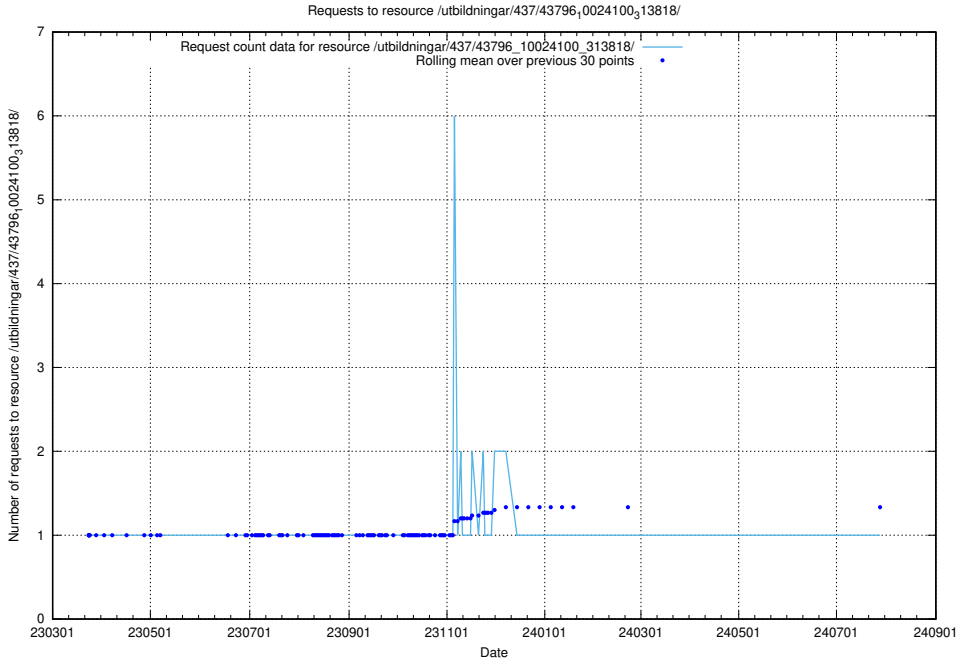

5.7066 Usage of /utbildningar/437/43796_10024100_313818/

Here, we count the number of requests to resource /utbildningar/437/43796_10024100_313818/.