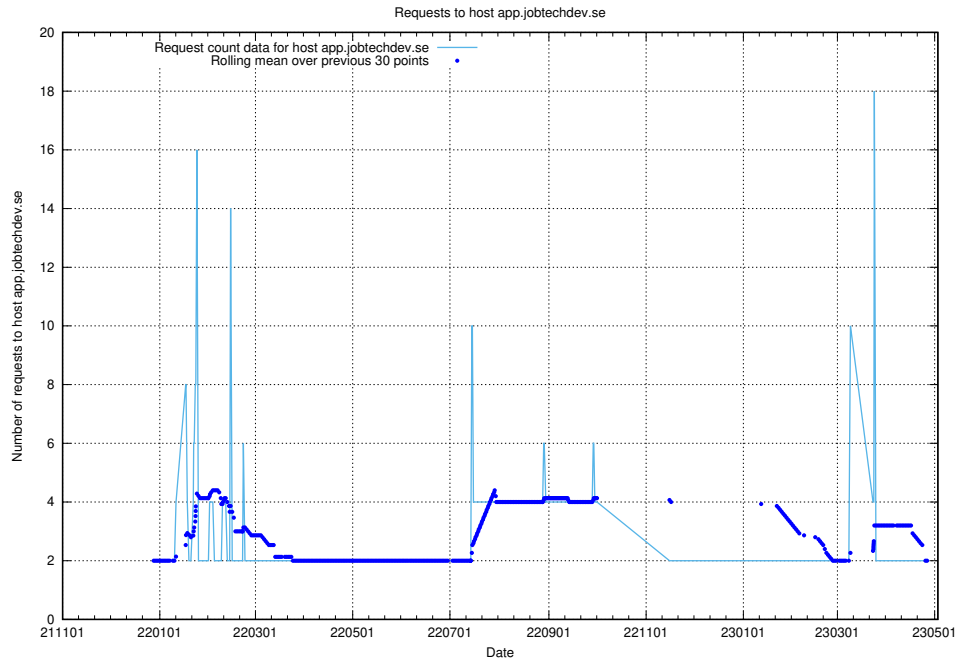

7.366 Usage of app.jobtechdev.se

Here, we count the number of requests to host app.jobtechdev.se.