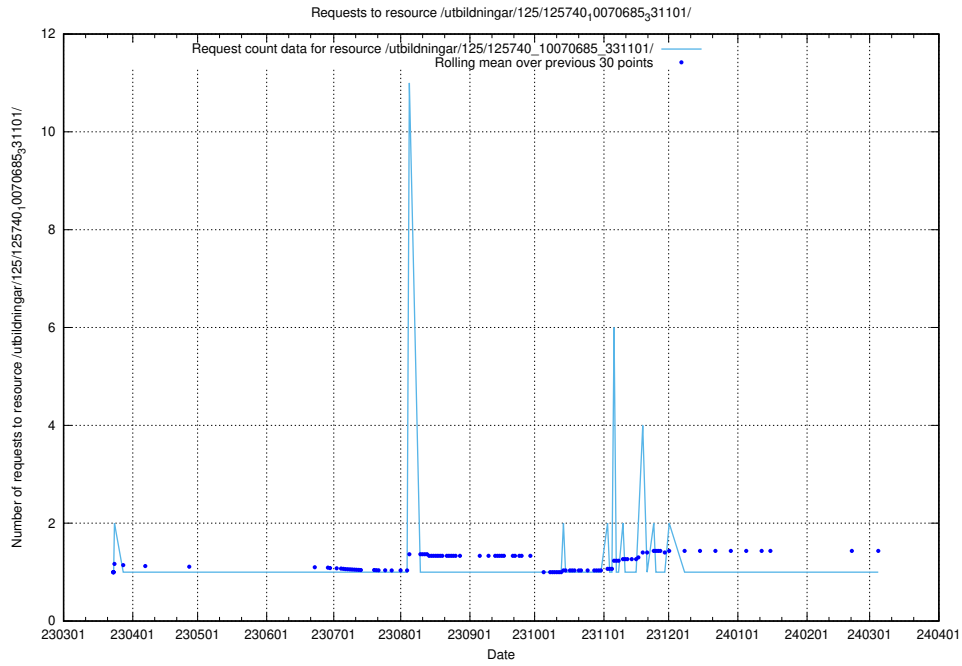

5.1039 Usage of /utbildningar/125/125740_10070685_331101/

Here, we count the number of requests to resource /utbildningar/125/125740_10070685_331101/.