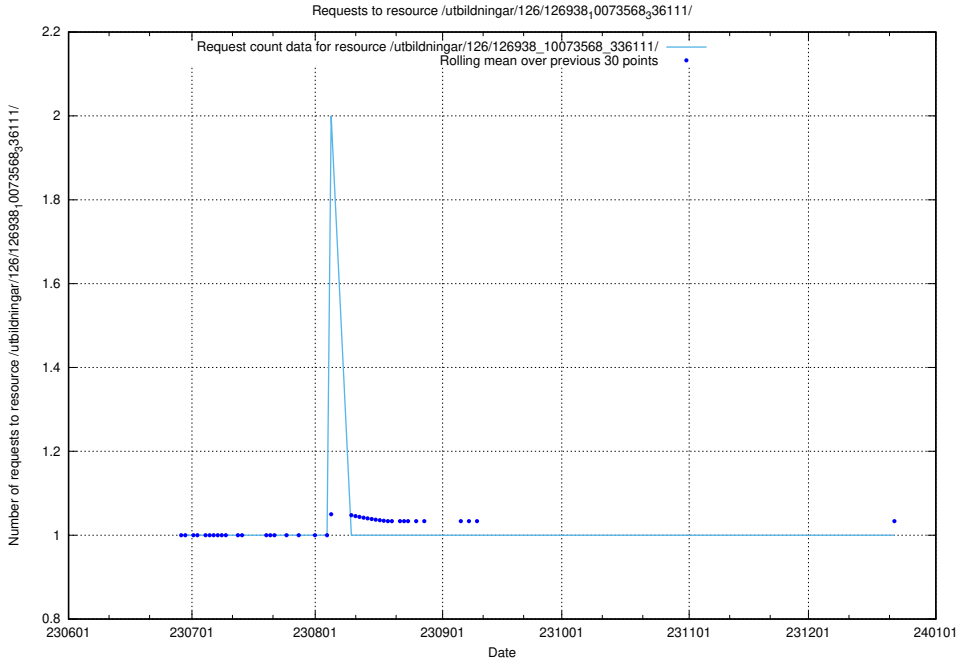

5.6137 Usage of /utbildningar/126/126938_10073568_336111/

Here, we count the number of requests to resource /utbildningar/126/126938_10073568_336111/.