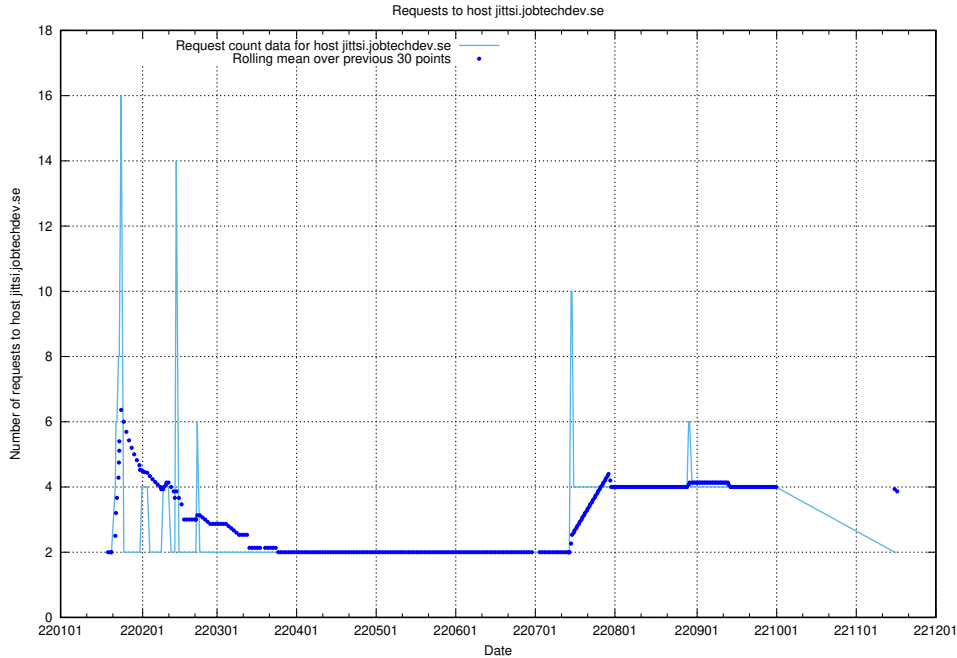

Here, we count the number of requests to host af-connect-mock.jobtechdev.se.

7.274 Usage of jittsi.jobtechdev.se

Here, we count the number of requests to host jittsi.jobtechdev.se.

7.275 Usage of api-jobtech-taxonomy-api-test-in-prod-read.prod.services.jtech.se