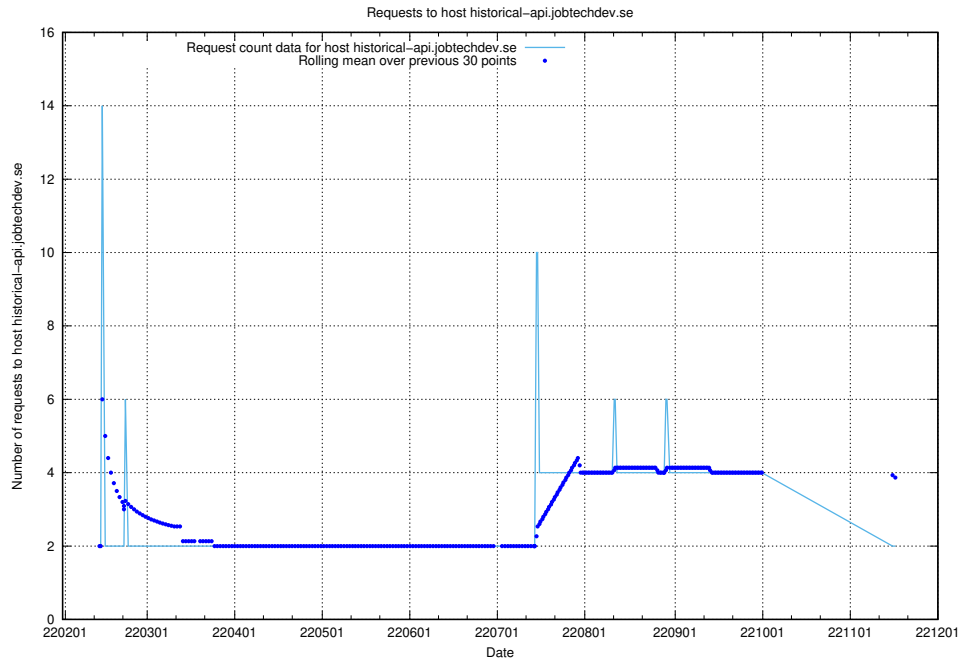

7.550 Usage of historical-api.jobtechdev.se

Here, we count the number of requests to host historical-api.jobtechdev.se.