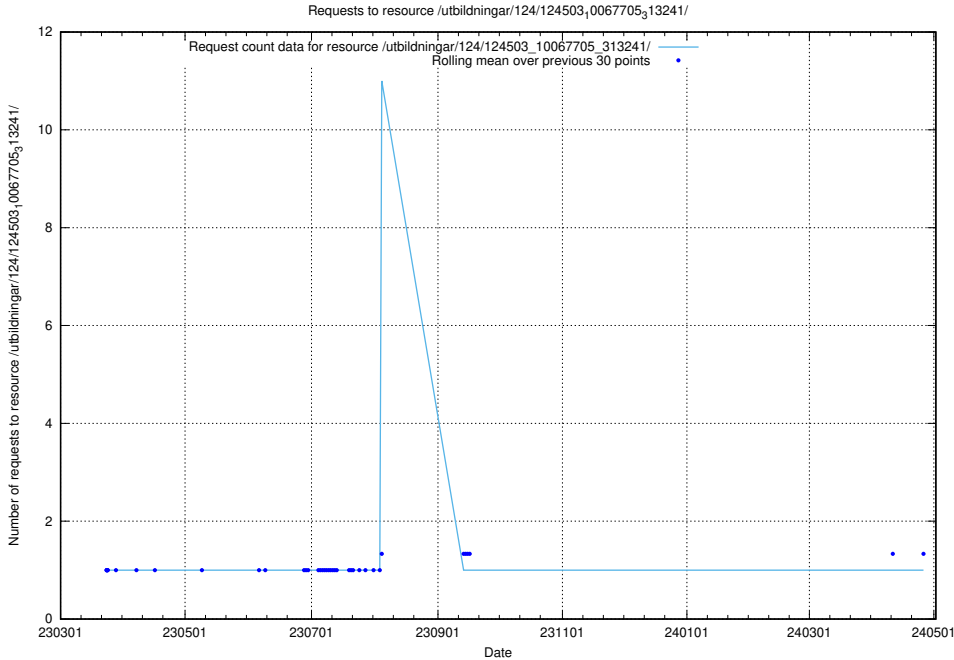

Here, we count the number of requests to resource /utbildningar/utb_emil/125/125195_10069395_332456/events/

5.2846 Usage of /utbildningar/124/124503_10067705_313241/

Here, we count the number of requests to resource /utbildningar/124/124503_10067705_313241/.