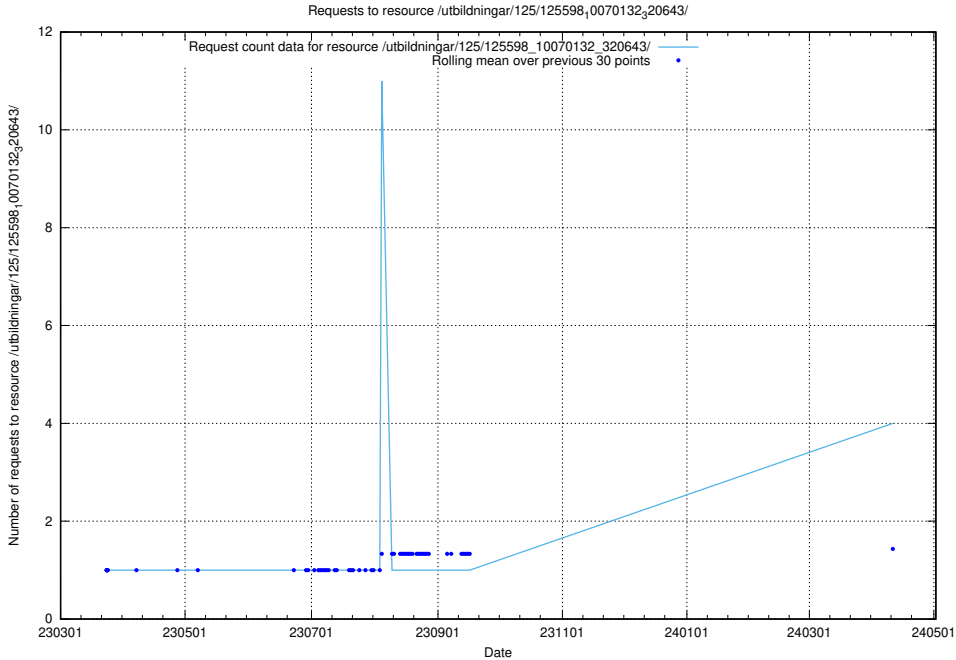

5.222 Usage of /utbildningar/125/125598_10070132_320643/

Here, we count the number of requests to resource /utbildningar/125/125598_10070132_320643/.