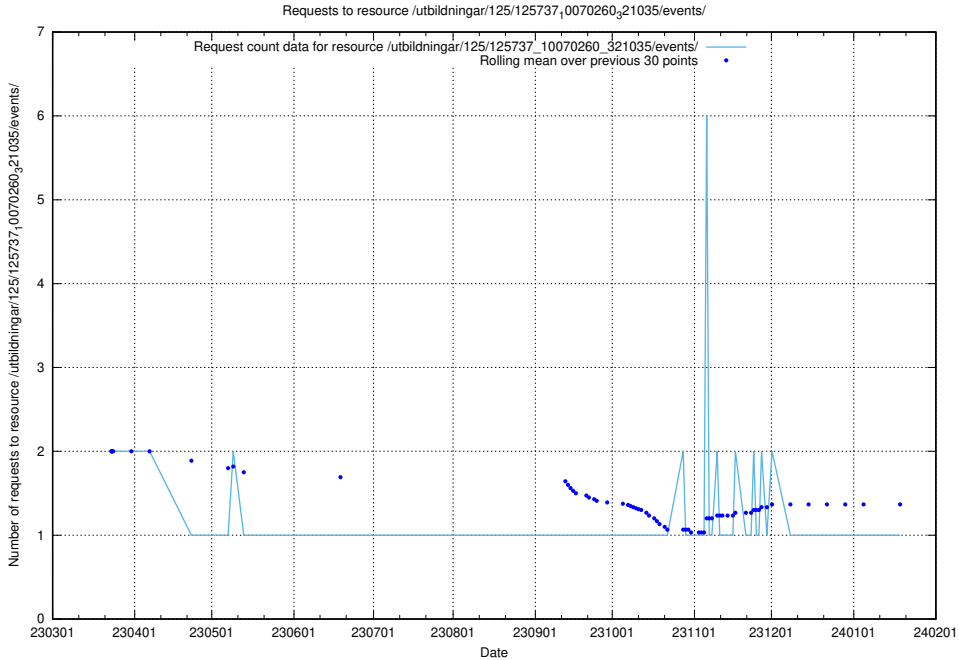

5.6988 Usage of /utbildningar/125/125737_10070260_321035/events/

Here, we count the number of requests to resource /utbildningar/125/125737_10070260_321035/events/