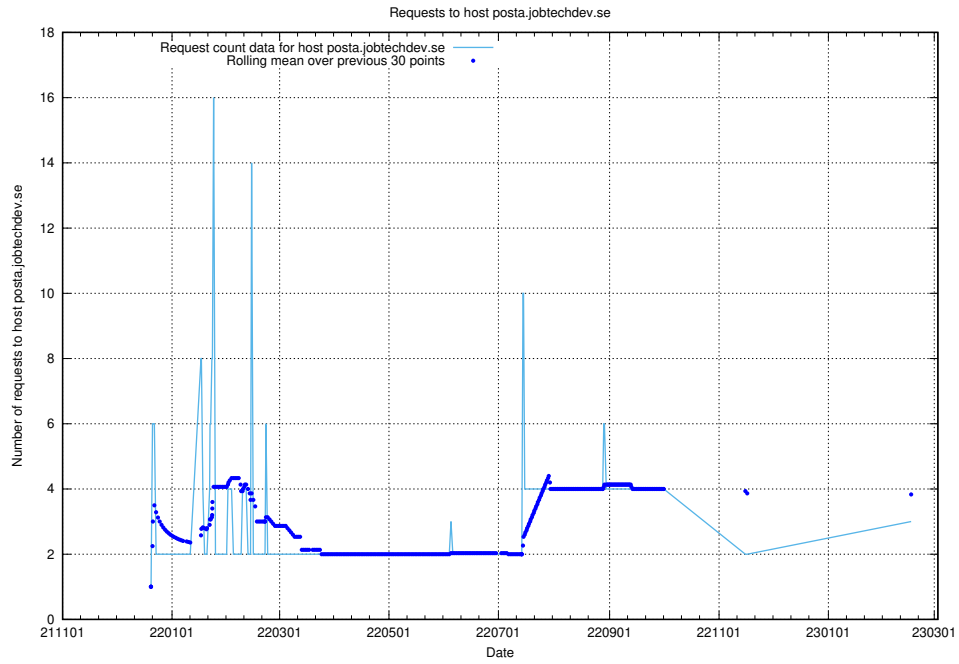

7.205 Usage of `posta.jobtechdev.se`

Here, we count the number of requests to host `posta.jobtechdev.se`.