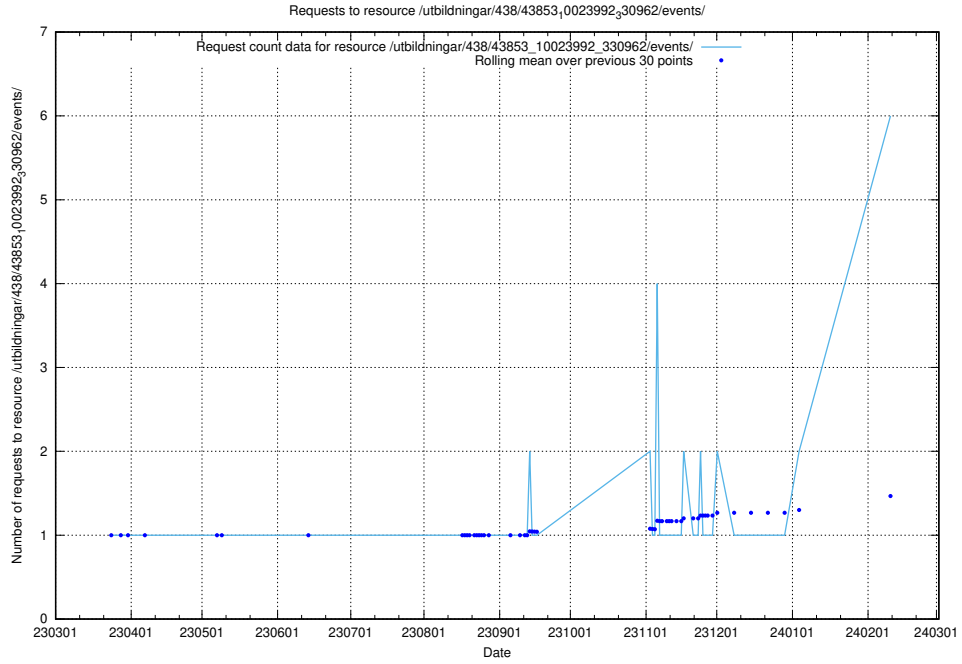

5.136 Usage of /utbildningar/438/43853_10023992_330962/events/

Here, we count the number of requests to resource /utbildningar/438/43853_10023992_330962/events/.