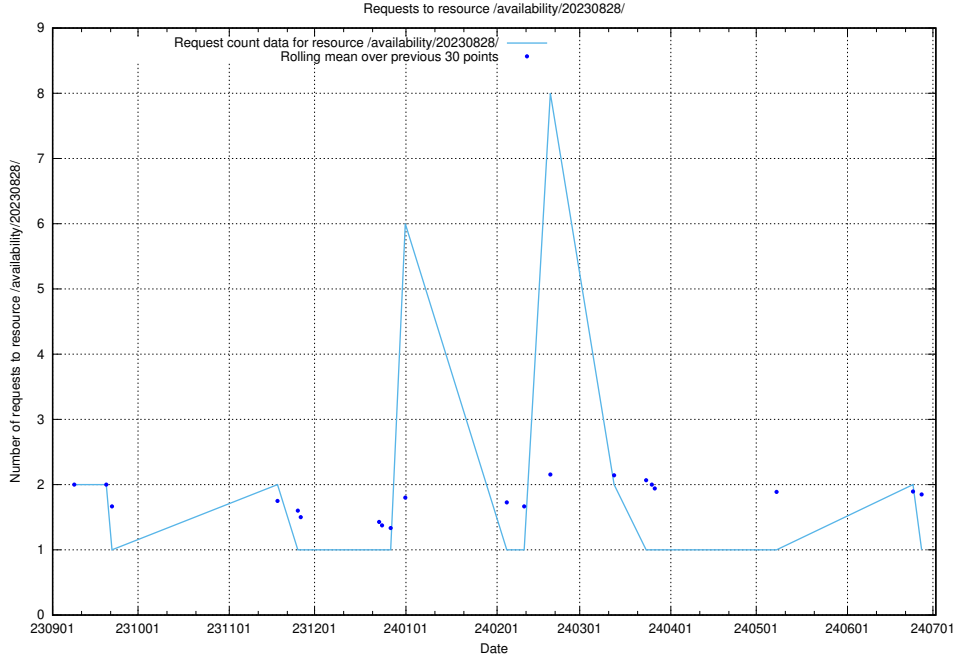

5.5337 Usage of /availability/20230828/

Here, we count the number of requests to resource /availability/20230828/.