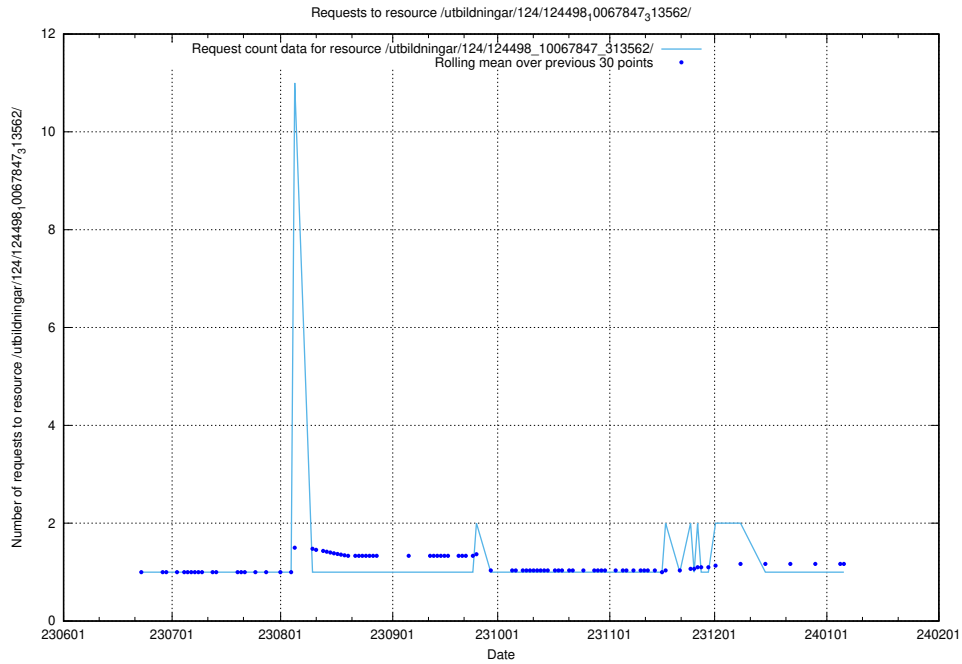

5.6452 Usage of /utbildningar/124/124498_10067847_313562/

Here, we count the number of requests to resource /utbildningar/124/124498_10067847_313562/.