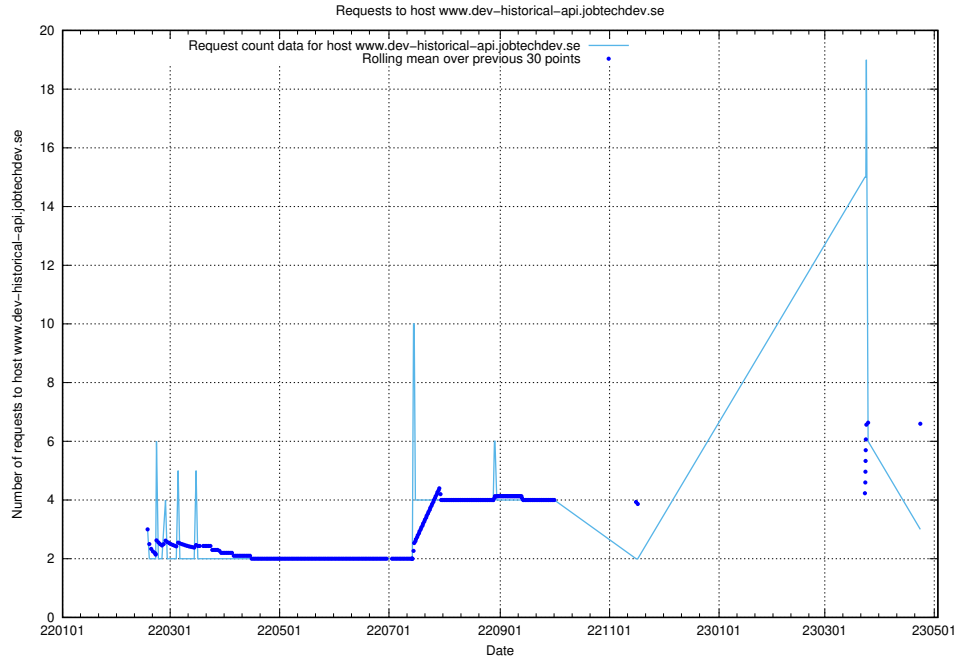

Here, we count the number of requests to host `www.dev-historical-api.jobtechdev.se`.

7.239 Usage of rabbitmq.jobtechdev.se

Here, we count the number of requests to host rabbitmq.jobtechdev.se.

7.240 Usage of kam-openshift-gitops.prod.services.jtech.se