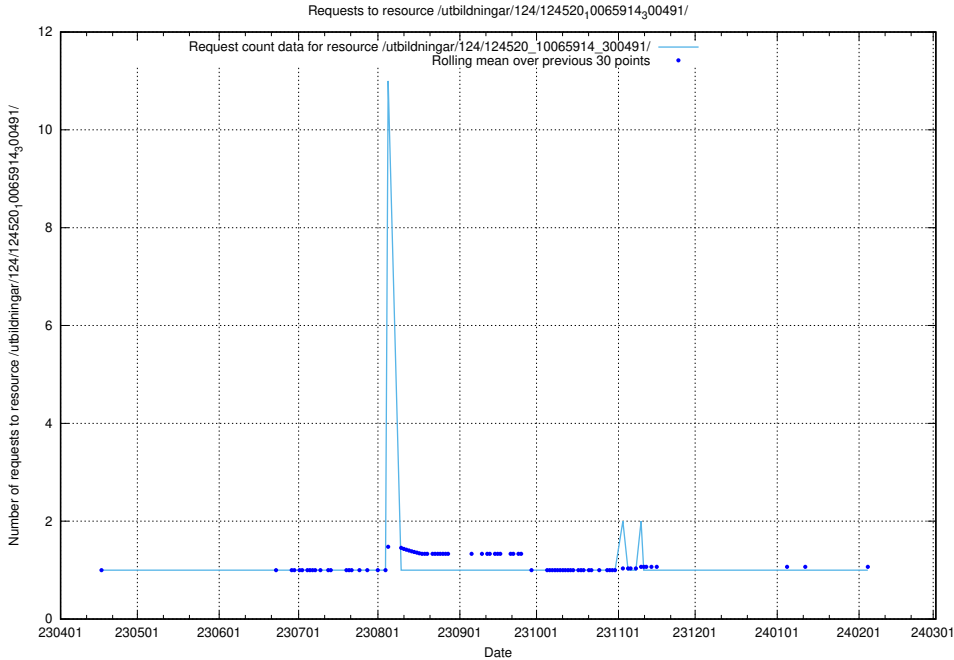

5.6715 Usage of /utbildningar/124/124520_10065914_300491/

Here, we count the number of requests to resource /utbildningar/124/124520_10065914_300491/.