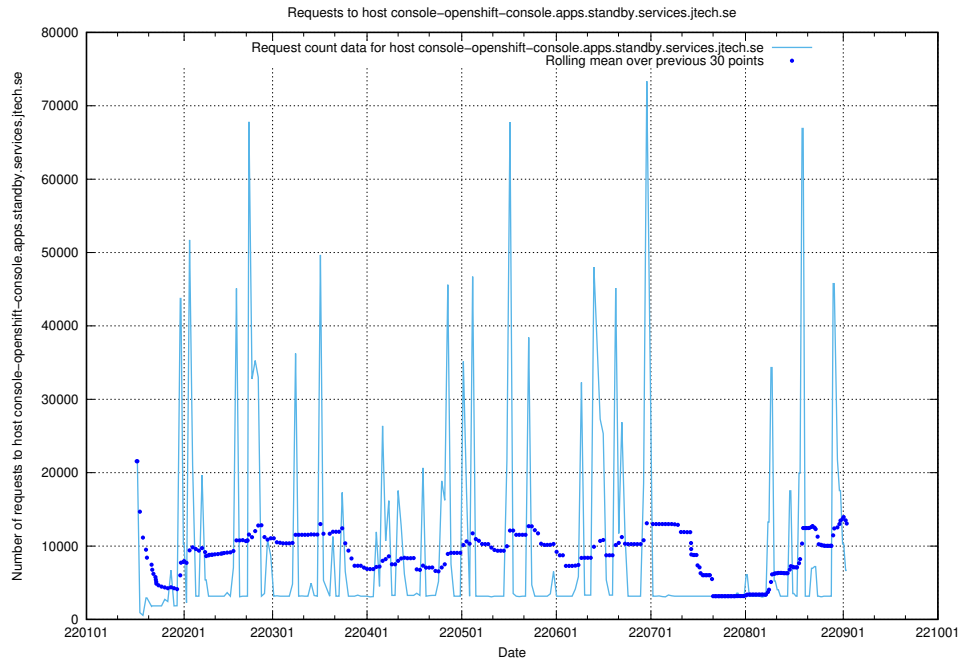

7.12 Usage of console-openshift-console.apps.standby.services.jtech.se

Here, we count the number of requests to host console-openshift-console.apps.standby.services.jtech.se.