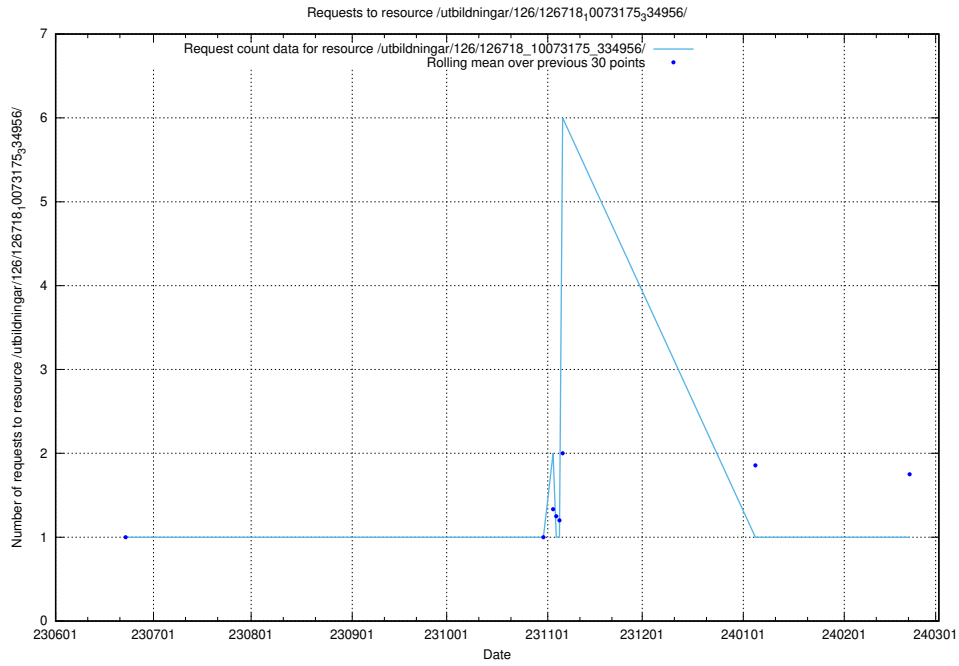

5.6295 Usage of /utbildningar/126/126718_10073175_334956/

Here, we count the number of requests to resource /utbildningar/126/126718_10073175_334956/.