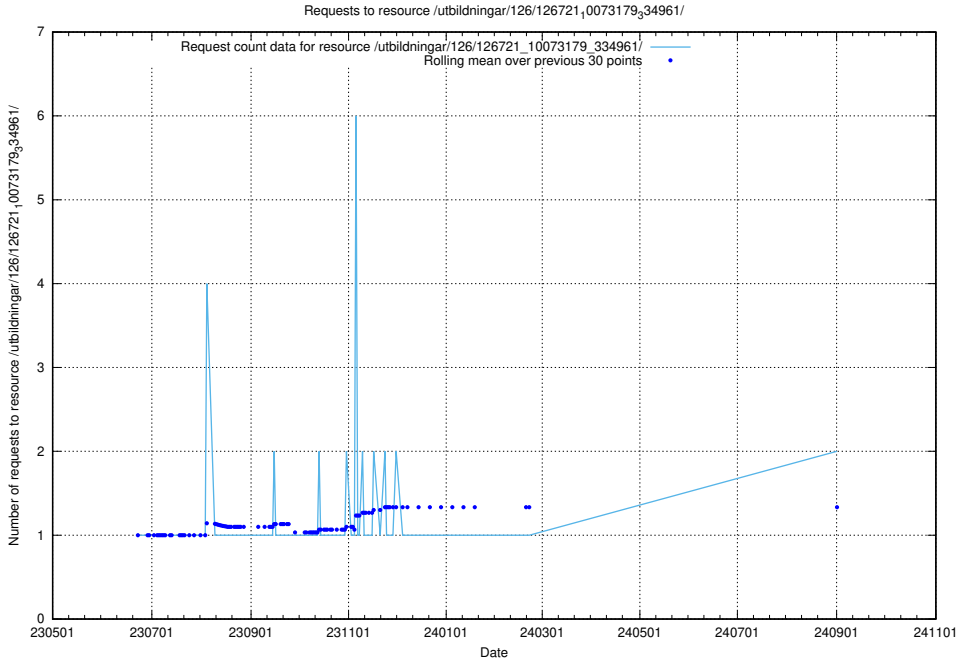

5.920 Usage of /utbildningar/126/126721_10073179_334961/

Here, we count the number of requests to resource /utbildningar/126/126721_10073179_334961/.