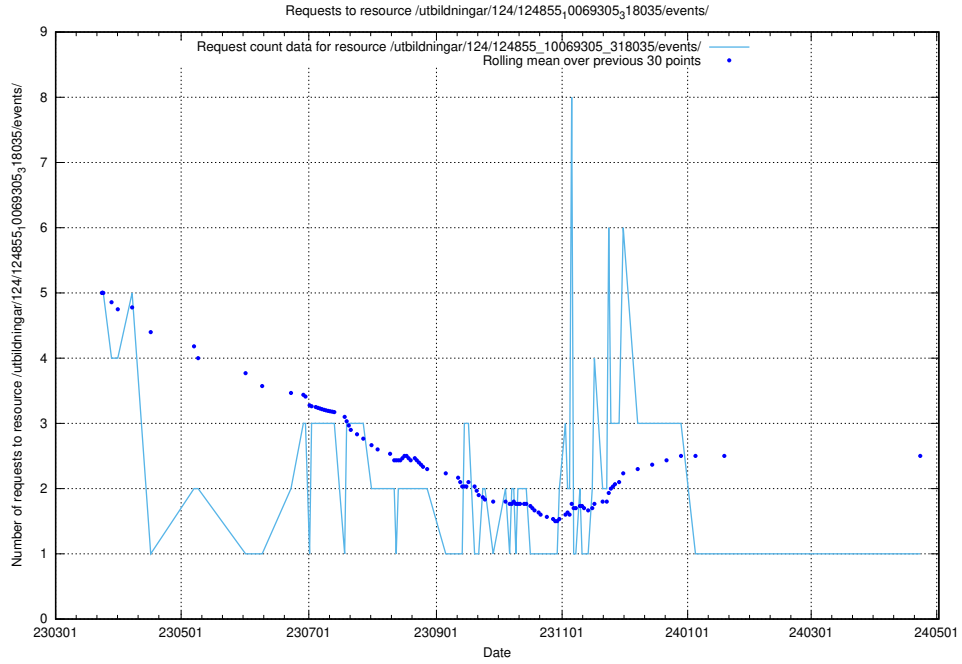

5.6956 Usage of /utbildningar/124/124855_10069305_318035/events/

Here, we count the number of requests to resource /utbildningar/124/124855_10069305_318035/events/