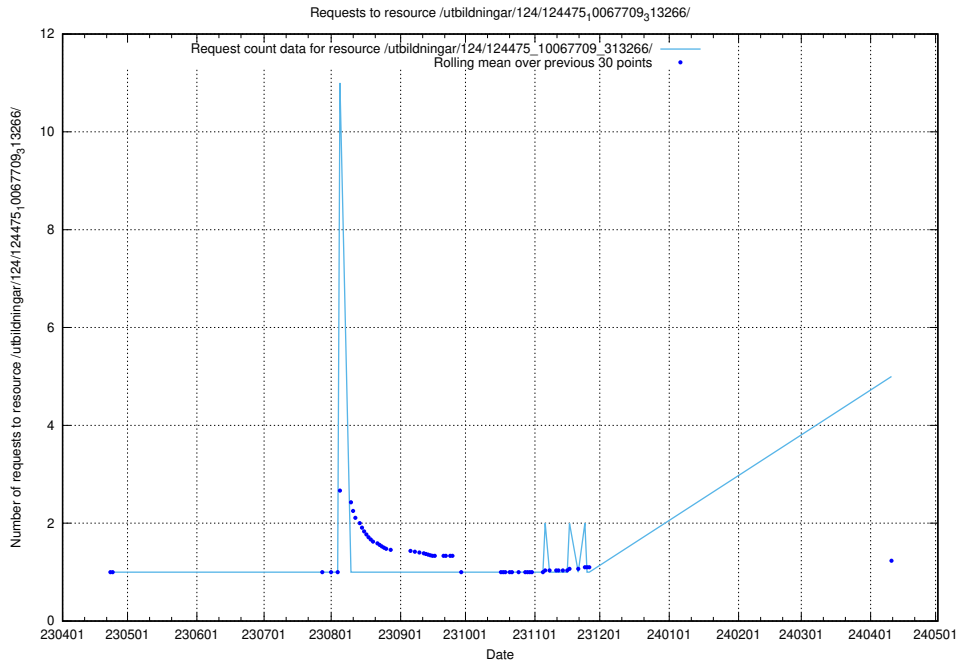

5.210 Usage of /utbildningar/124/124475_10067709_313266/

Here, we count the number of requests to resource /utbildningar/124/124475_10067709_313266/.