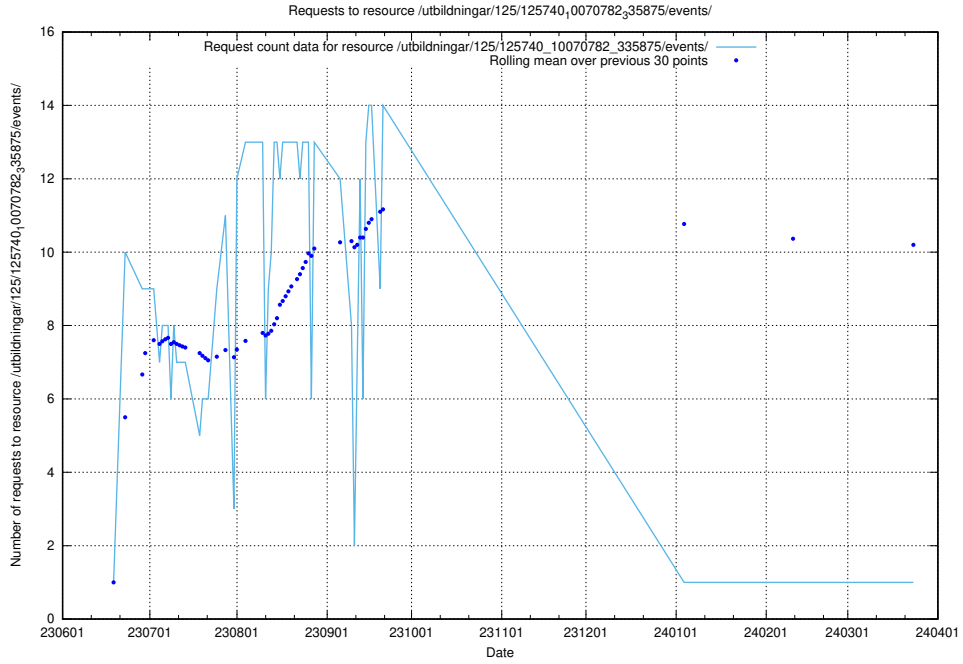

5.6514 Usage of /utbildningar/125/125740_10070782_335875/events/

Here, we count the number of requests to resource /utbildningar/125/125740_10070782_335875/events/