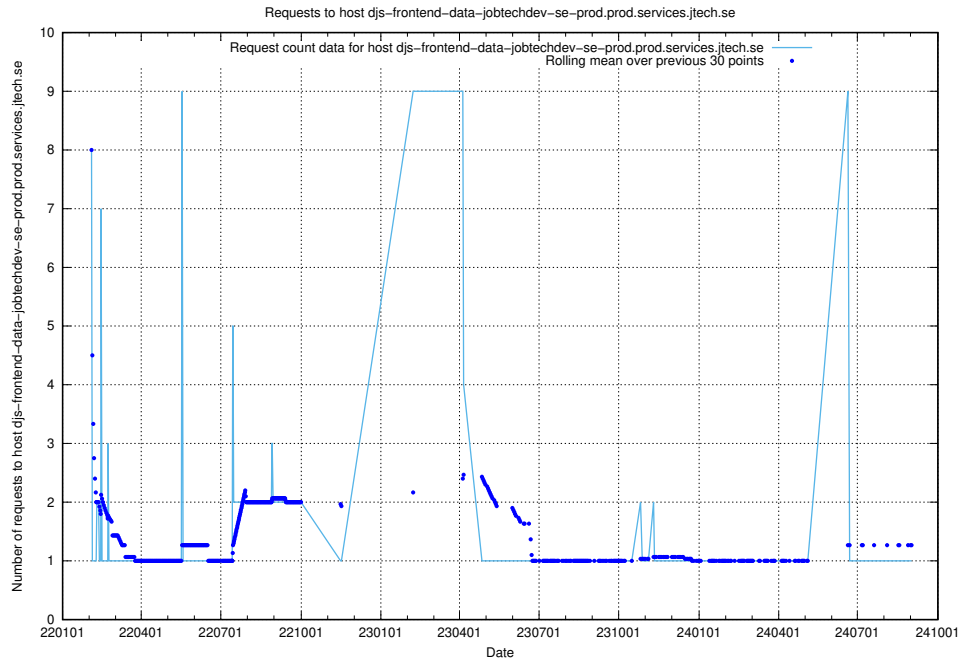

Here, we count the number of requests to host djs-frontend-data-jobtechdev-se-prod.prod.services.jtech.se.

7.663 Usage of lw.jobtechdev.se

Here, we count the number of requests to host lw.jobtechdev.se.