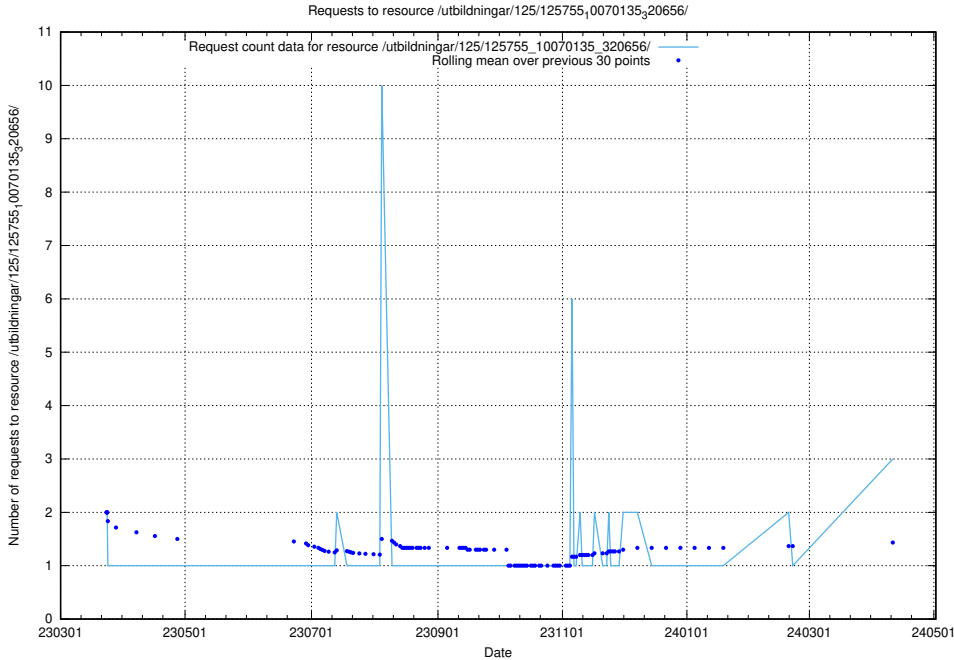

5.512 Usage of /utbildningar/125/125755_10070135_320656/

Here, we count the number of requests to resource /utbildningar/125/125755_10070135_320656/.