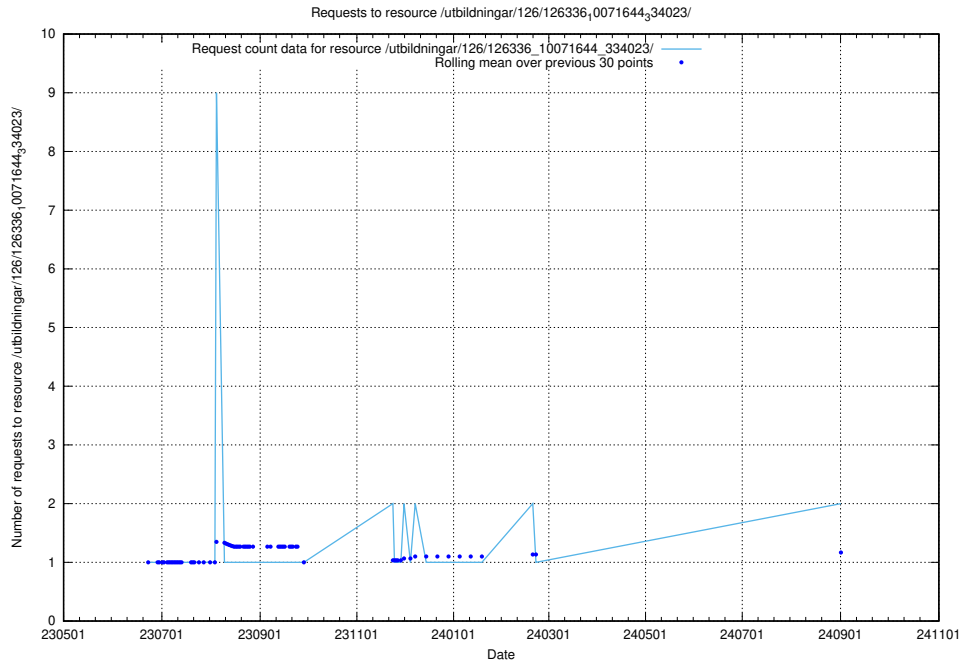

5.927 Usage of /utbildningar/126/126336_10071644_334023/

Here, we count the number of requests to resource /utbildningar/126/126336_10071644_334023/.