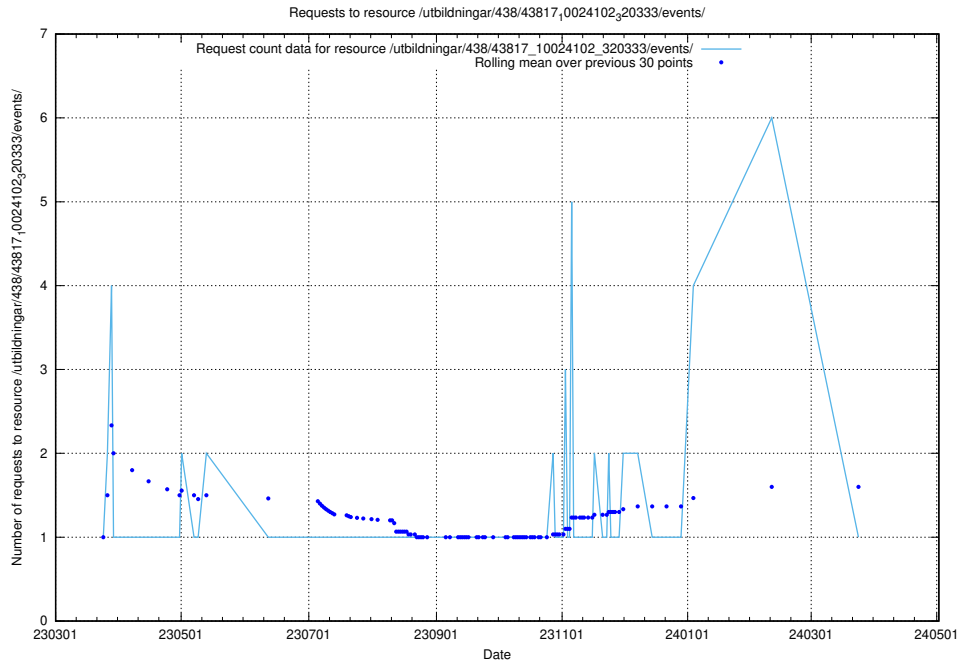

5.6871 Usage of /utbildningar/438/43817_10024102_320333/events/

Here, we count the number of requests to resource /utbildningar/438/43817_10024102_320333/events/.