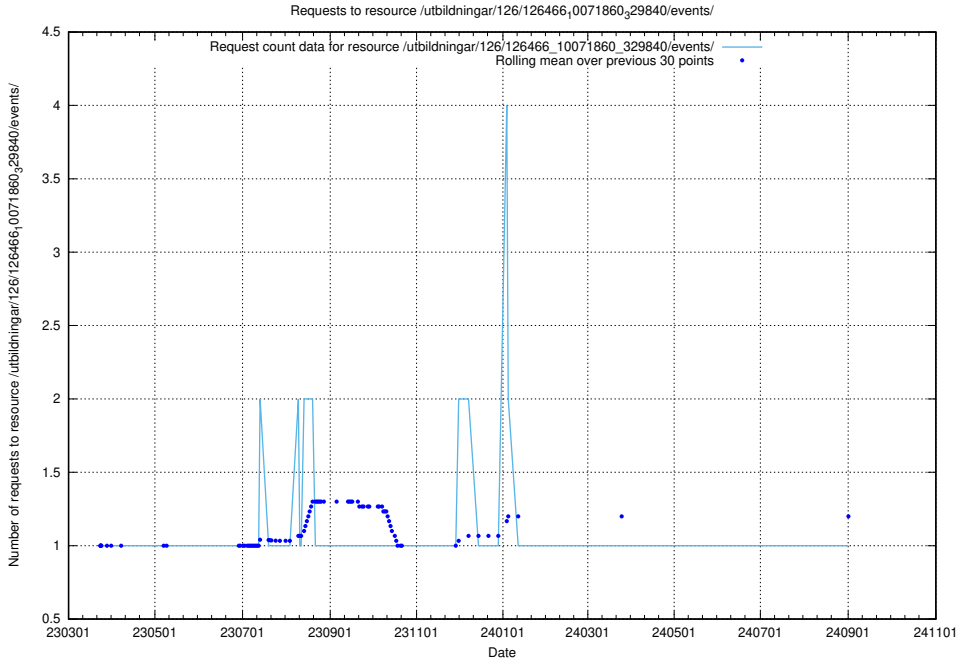

5.7119 Usage of /utbildningar/126/126466_10071860_329840/events/

Here, we count the number of requests to resource /utbildningar/126/126466_10071860_329840/events/