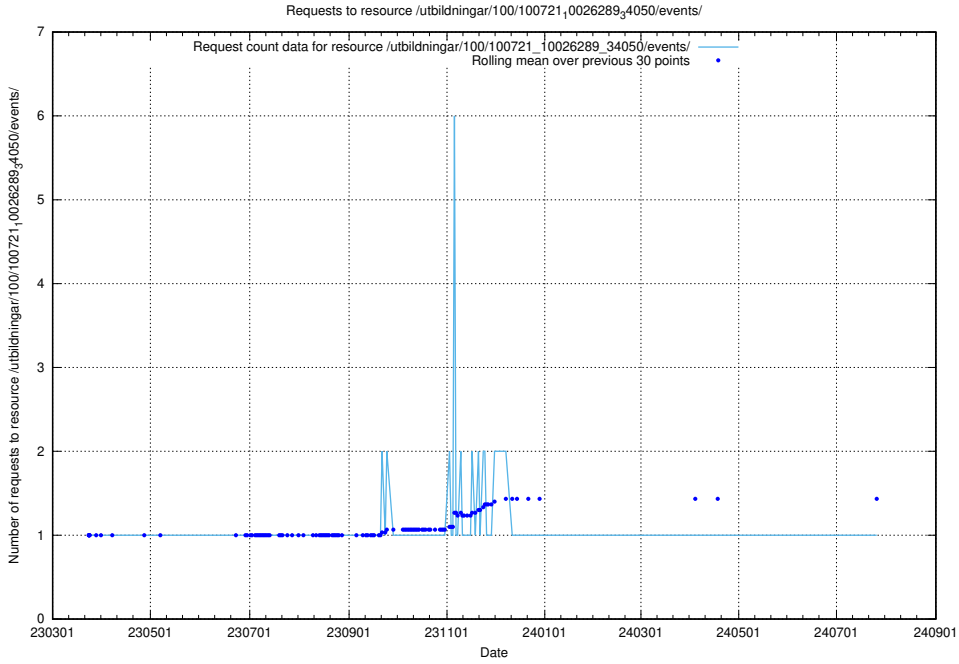

5.6352 Usage of /utbildningar/100/100721_10026289_34050/events/

Here, we count the number of requests to resource /utbildningar/100/100721_10026289_34050/events/.