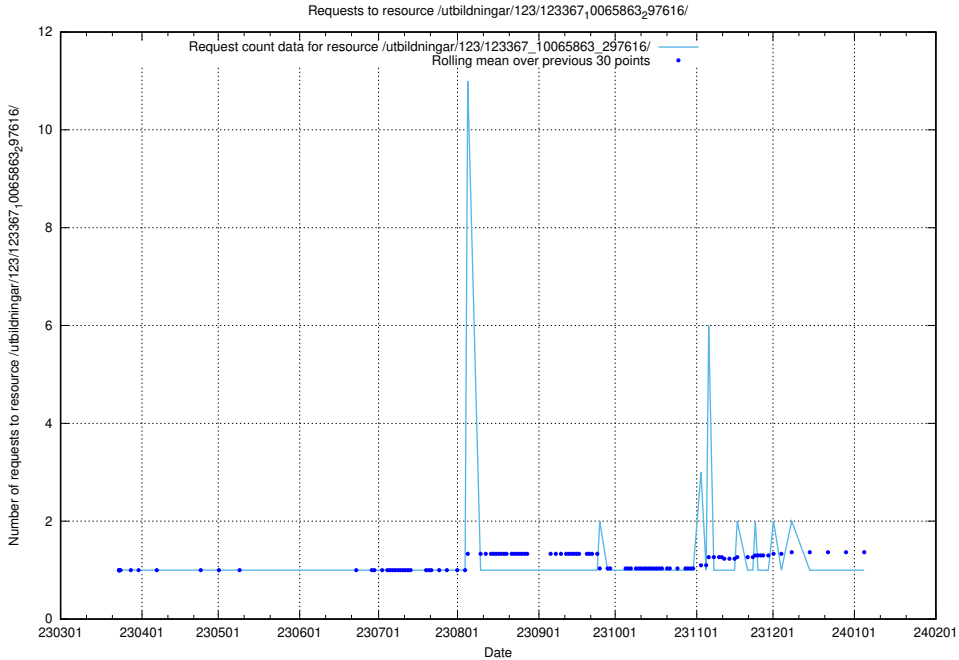

5.5491 Usage of /utbildningar/123/123367_10065863_297616/

Here, we count the number of requests to resource /utbildningar/123/123367_10065863_297616/.