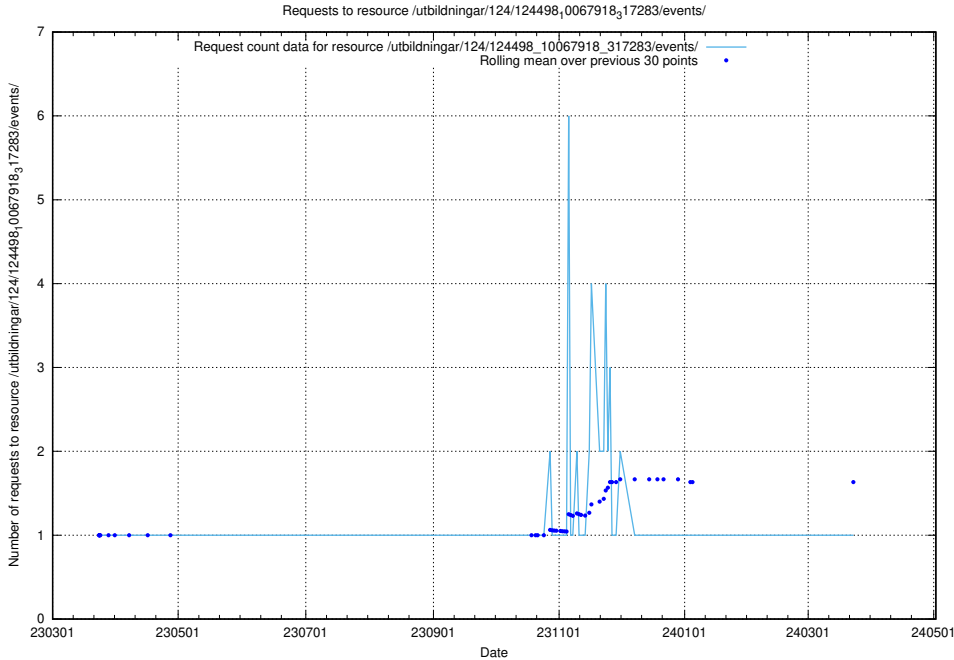

5.3292 Usage of /utbildningar/124/124498_10067918_317283/events/

Here, we count the number of requests to resource /utbildningar/124/124498_10067918_317283/events/