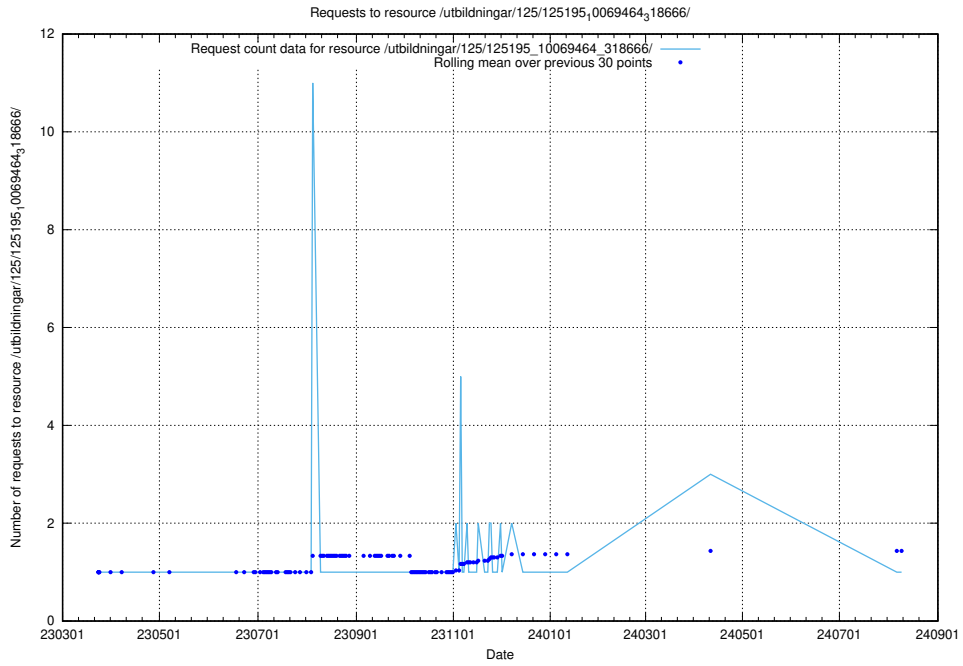

5.1185 Usage of /utbildningar/125/125195_10069464_318666/

Here, we count the number of requests to resource /utbildningar/125/125195_10069464_318666/.