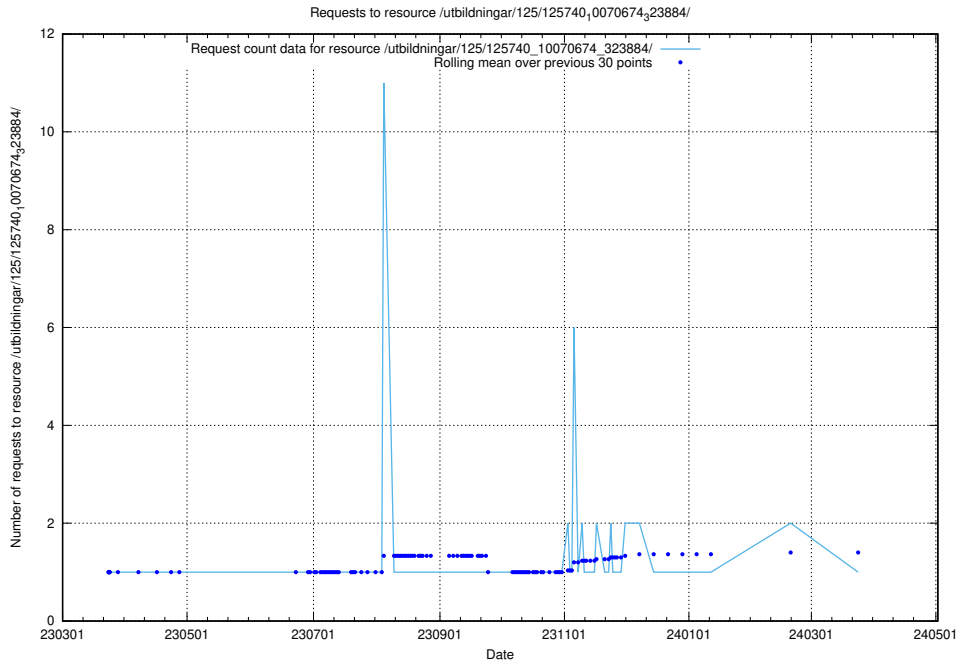

5.1049 Usage of /utbildningar/125/125740_10070674_323884/

Here, we count the number of requests to resource /utbildningar/125/125740_10070674_323884/.