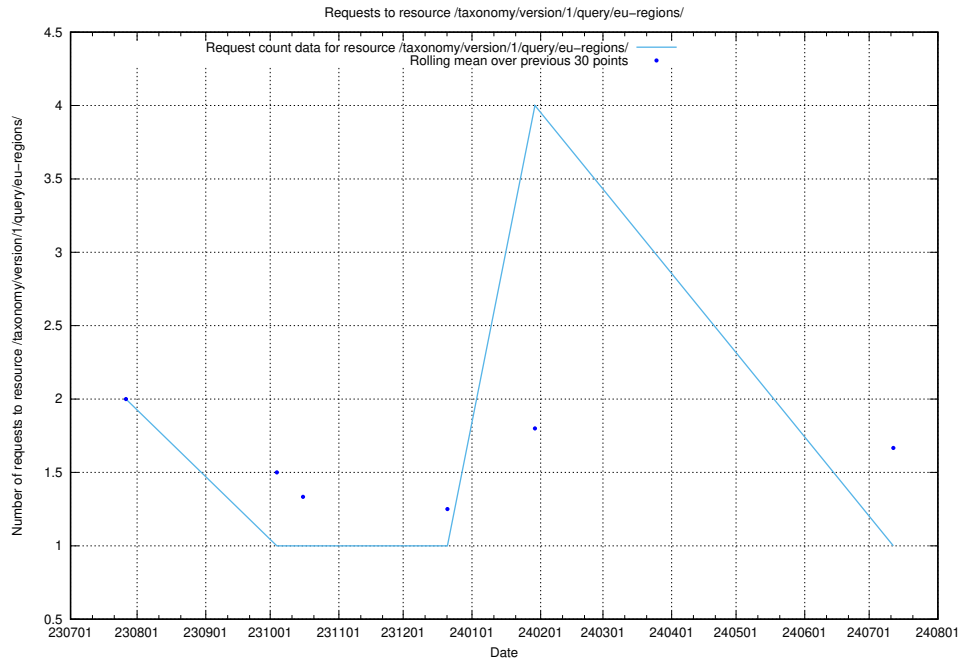

5.5636 Usage of /taxonomy/version/1/query/eu-regions/

Here, we count the number of requests to resource /taxonomy/version/1/query/eu-regions/.