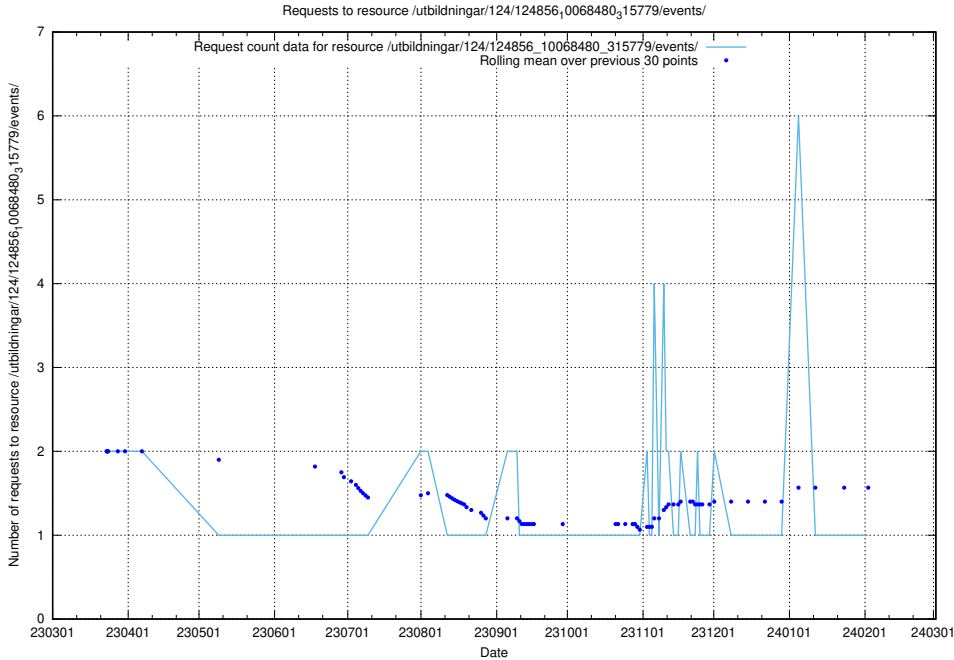

Here, we count the number of requests to resource /utbildningar/124/124856_10069305_318035/events/

5.6997 Usage of /utbildningar/124/124856_10068480_315779/events/

Here, we count the number of requests to resource /utbildningar/124/124856_10068480_315779/events/