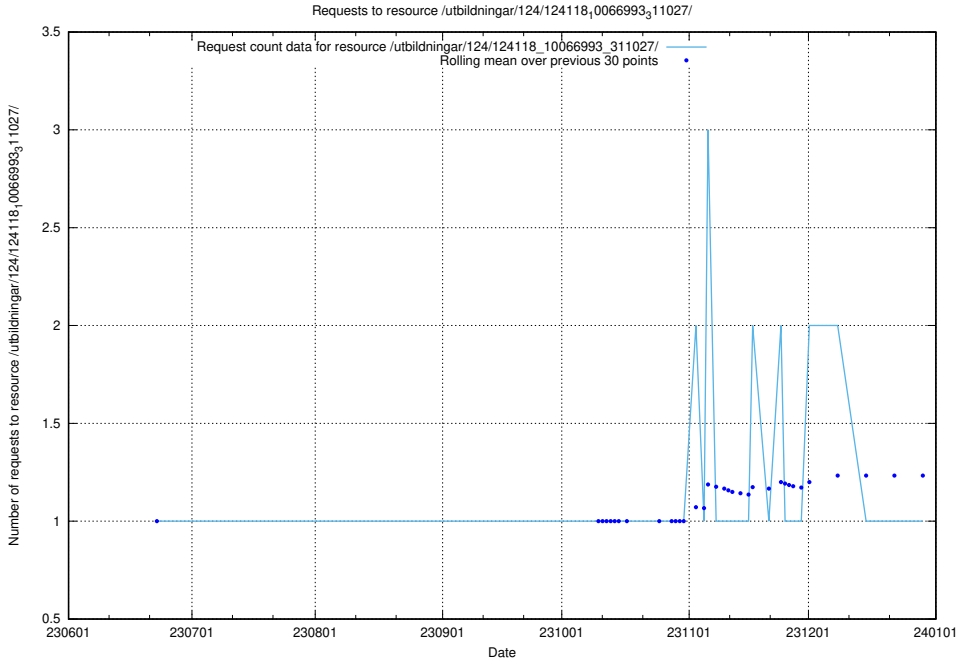

5.6480 Usage of /utbildningar/124/124118_10066993_311027/

Here, we count the number of requests to resource /utbildningar/124/124118_10066993_311027/.