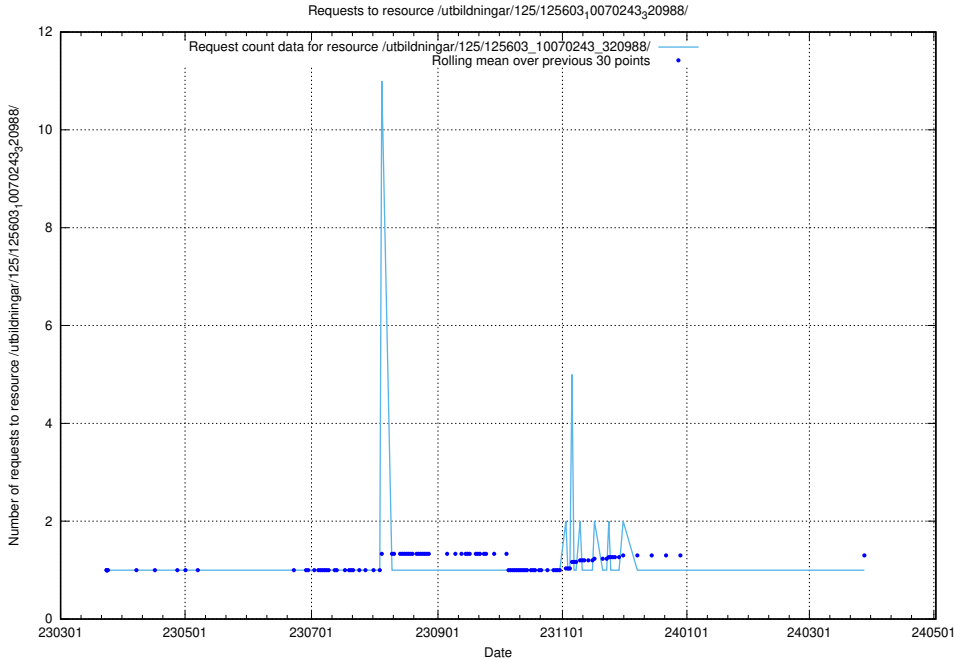

5.1137 Usage of /utbildningar/125/125603_10070243_320988/

Here, we count the number of requests to resource /utbildningar/125/125603_10070243_320988/.