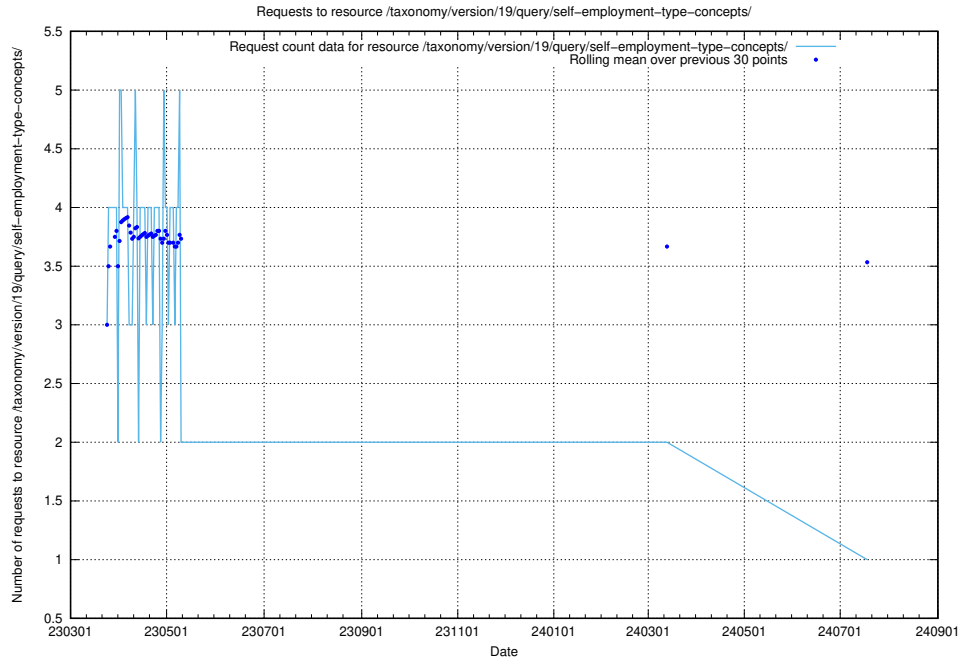

5.6832 Usage of /taxonomy/version/19/query/self-employment-type-concepts/

Here, we count the number of requests to resource /taxonomy/version/19/query/self-employment-type-concepts/.