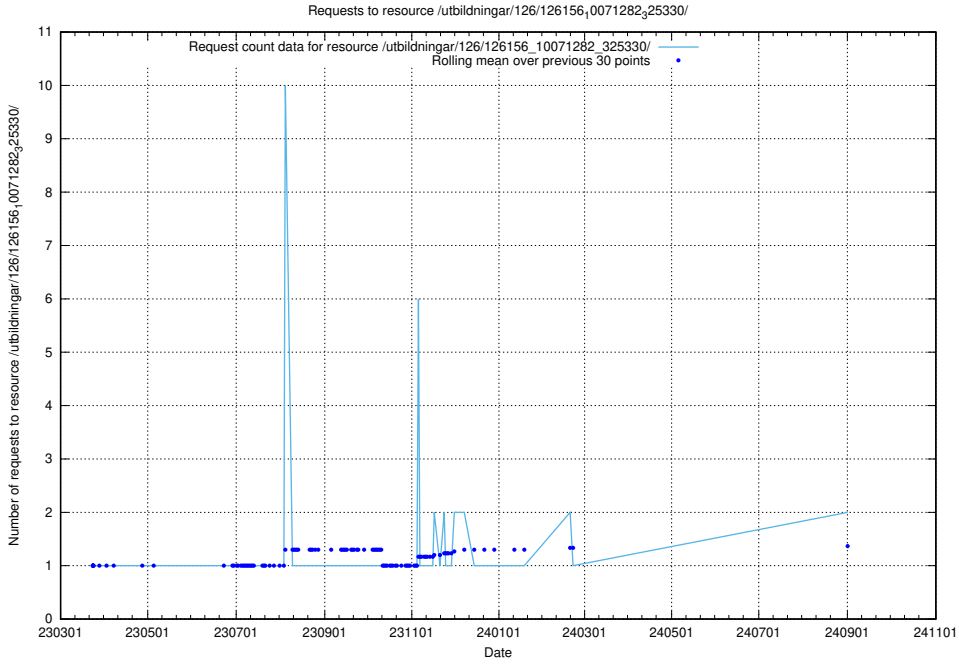

5.1007 Usage of /utbildningar/126/126156_10071282_325330/

Here, we count the number of requests to resource /utbildningar/126/126156_10071282_325330/.