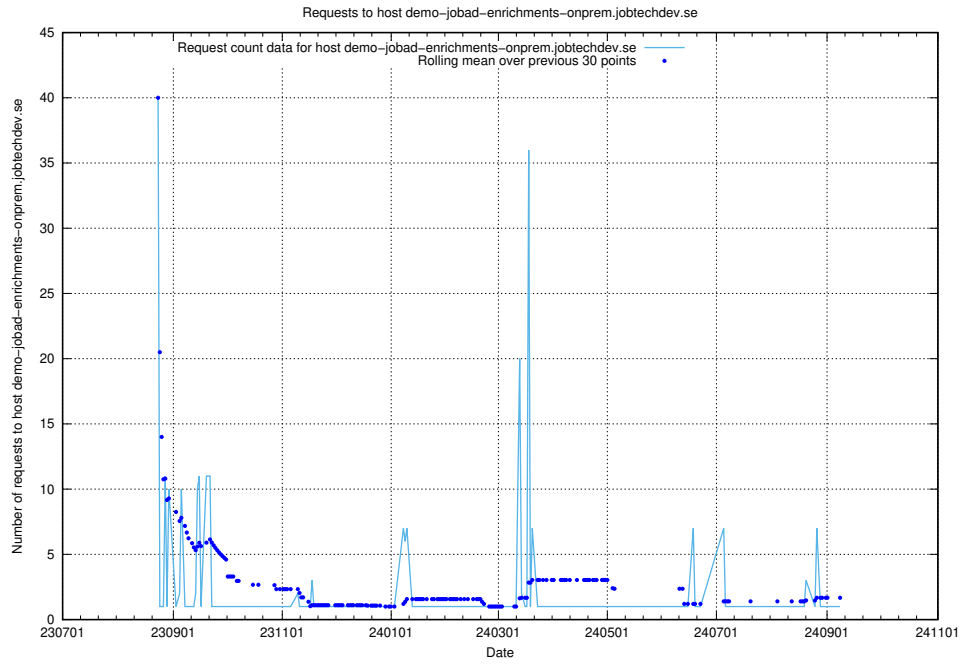

7.612 Usage of demo-jobad-enrichments-onprem.jobtechdev.se

Here, we count the number of requests to host demo-jobad-enrichments-onprem.jobtechdev.se.

7.613 Usage of opensearch-app-prod.jobtechdev.se

Here, we count the number of requests to host opensearch-app-prod.jobtechdev.se.