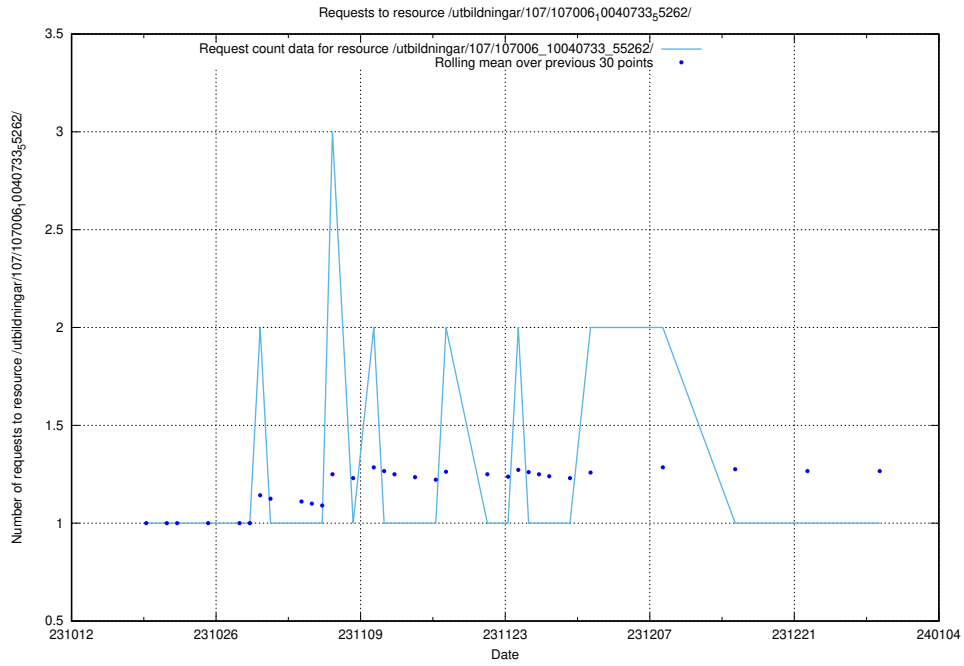

5.4978 Usage of /utbildningar/107/107006_10040733_55262/

Here, we count the number of requests to resource /utbildningar/107/107006_10040733_55262/.