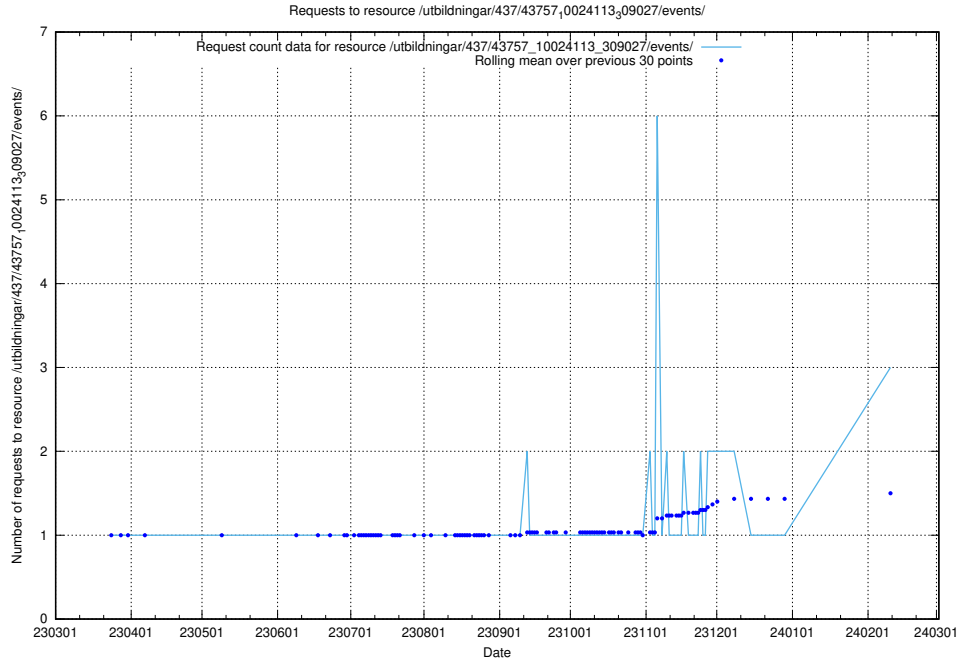

Here, we count the number of requests to resource /utbildningar/438/43817_10024102_242987/events/.

5.508 Usage of /utbildningar/437/43757_10024113_309027/events/

Here, we count the number of requests to resource /utbildningar/437/43757_10024113_309027/events/.