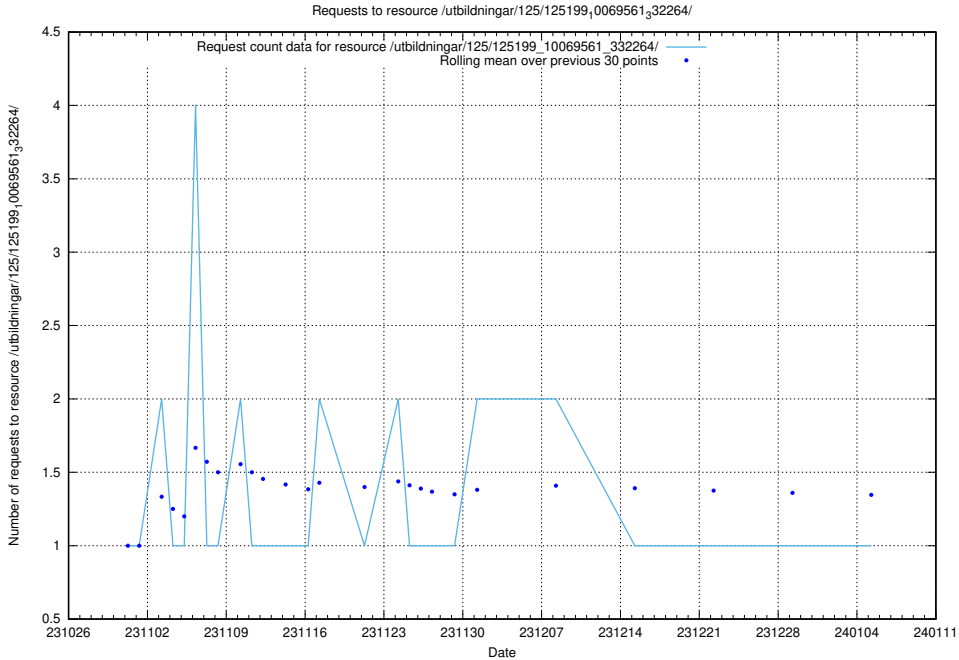

5.4875 Usage of /utbildningar/125/125199_10069561_332264/

Here, we count the number of requests to resource /utbildningar/125/125199_10069561_332264/.