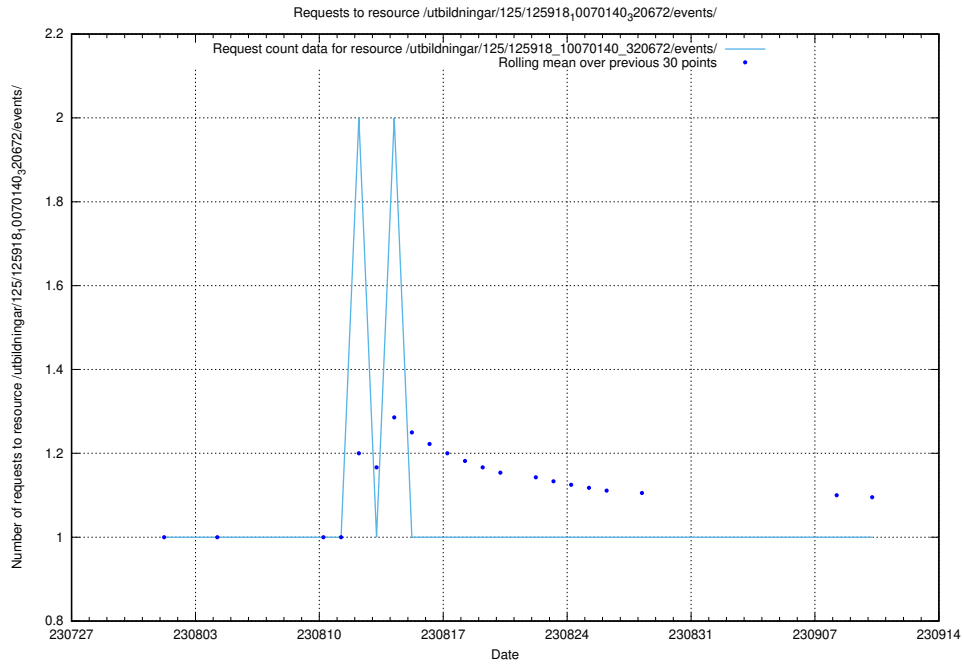

5.5593 Usage of /utbildningar/125/125918_10070140_320672/events/

Here, we count the number of requests to resource /utbildningar/125/125918_10070140_320672/events/