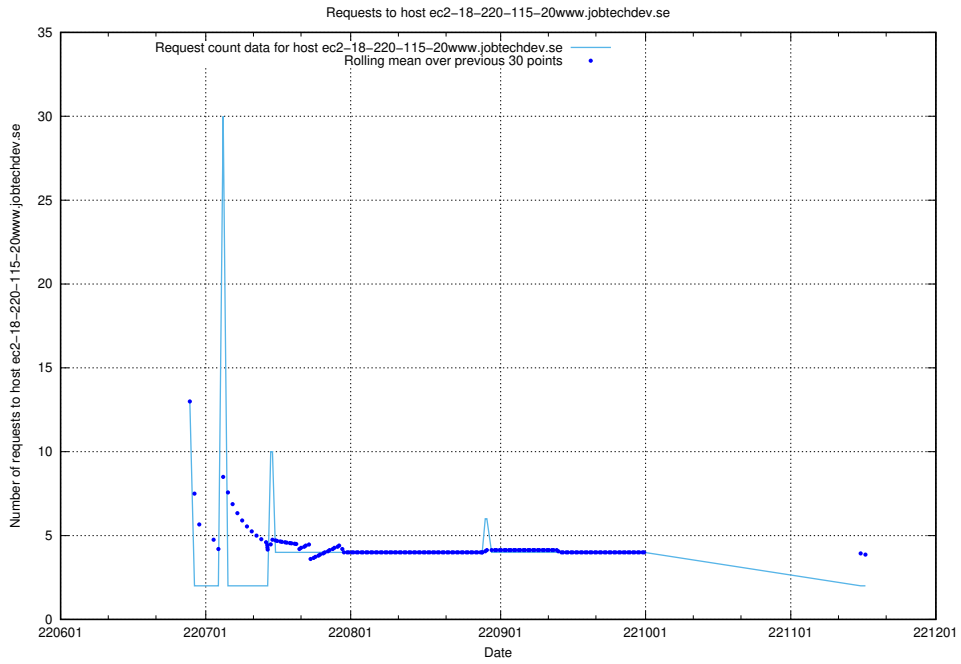

7.402 Usage of ec2-18-220-115-20www.jobtechdev.se

Here, we count the number of requests to host ec2-18-220-115-20www.jobtechdev.se.