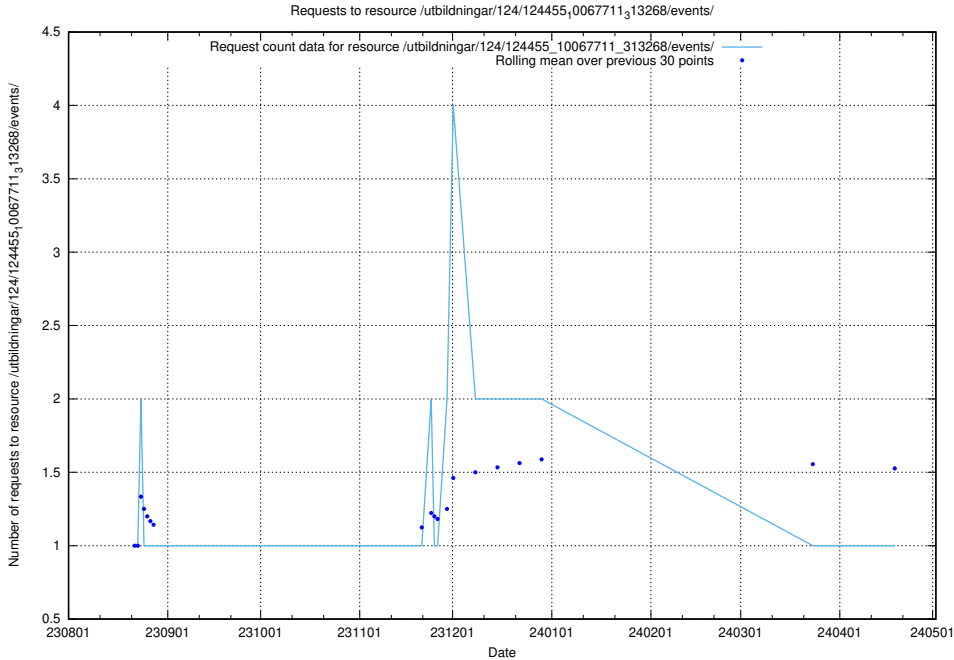

Here, we count the number of requests to resource /utbildningar/124/124455_10067711_313268/events/

5.5454 Usage of /taxonomy/version/17/query/concepts-and-common-relations/

Here, we count the number of requests to resource /taxonomy/version/17/query/concepts-and-common-relations/.