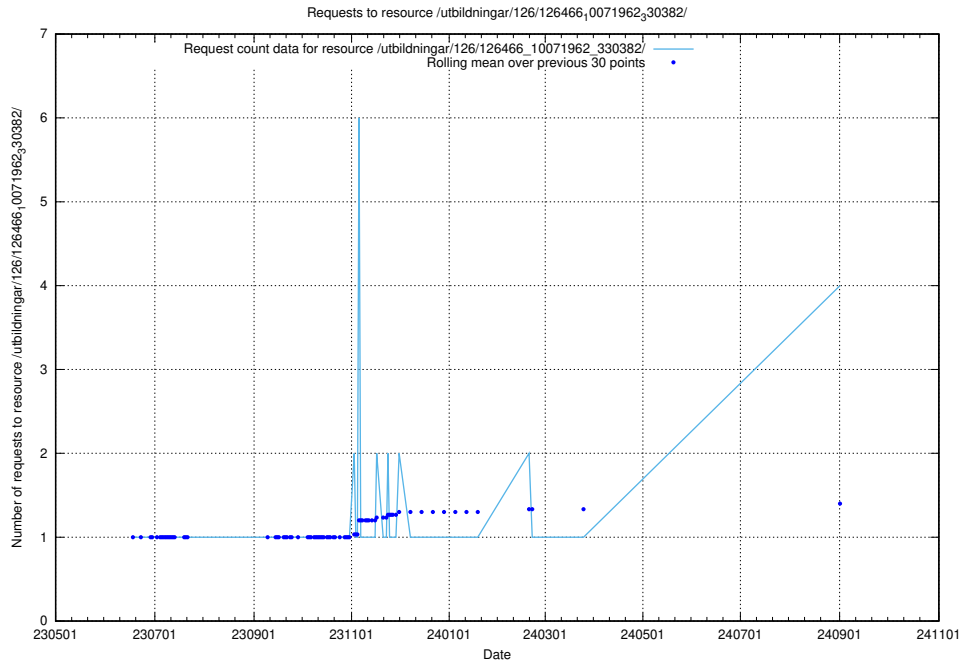

5.325 Usage of /utbildningar/126/126466_10071962_330382/

Here, we count the number of requests to resource /utbildningar/126/126466_10071962_330382/.