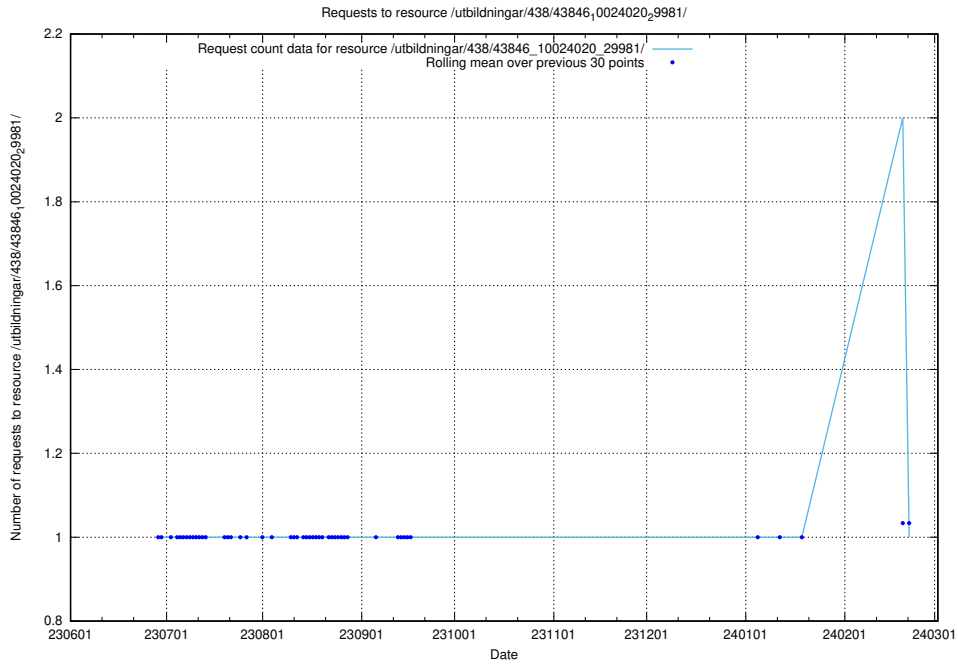

5.6127 Usage of /utbildningar/438/43846_10024020_29981/

Here, we count the number of requests to resource /utbildningar/438/43846_10024020_29981/.