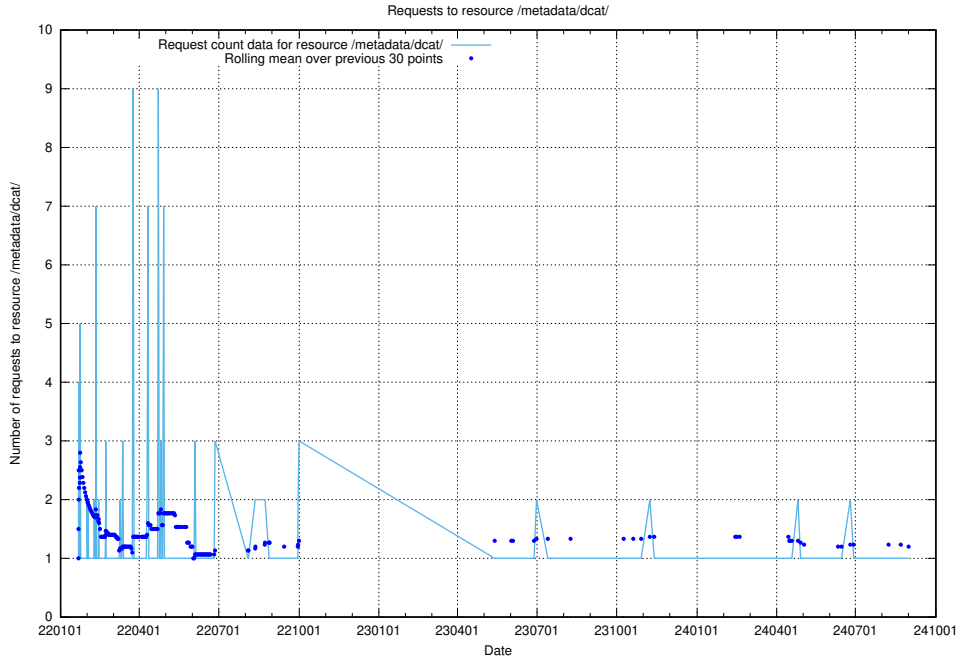

5.7198 Usage of /metadata/dcat/

Here, we count the number of requests to resource /metadata/dcat/.