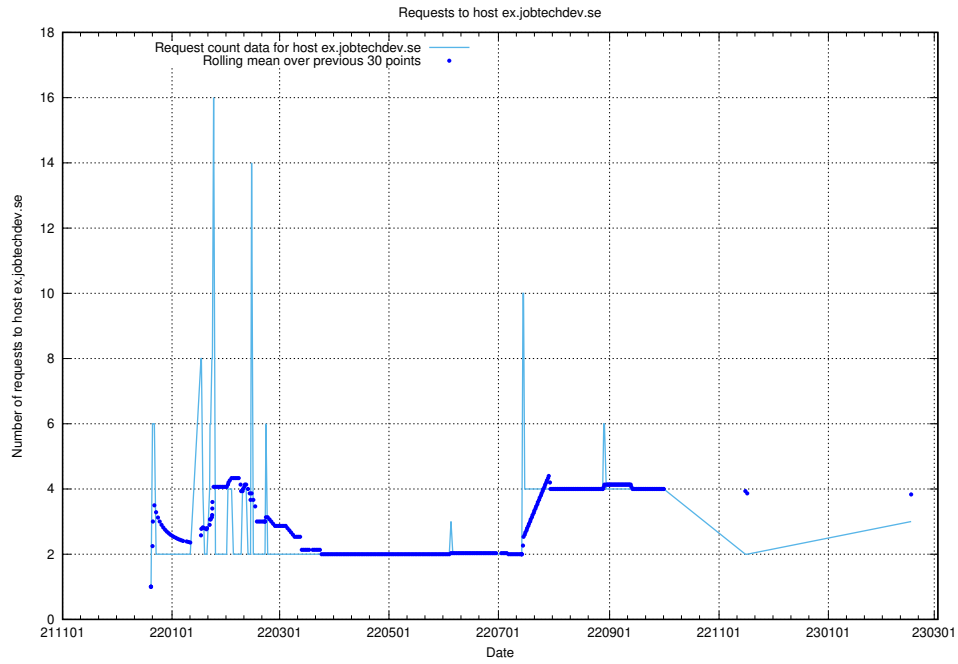

7.210 Usage of ex.jobtechdev.se

Here, we count the number of requests to host ex.jobtechdev.se.