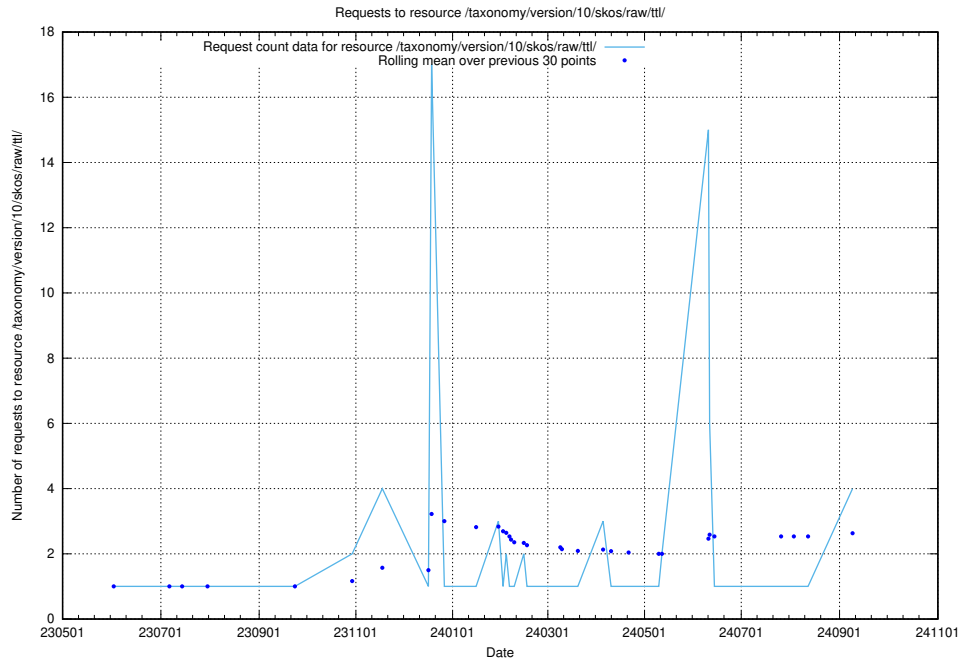

5.328 Usage of /taxonomy/version/10/skos/raw/ttl/

Here, we count the number of requests to resource /taxonomy/version/10/skos/raw/ttl/.