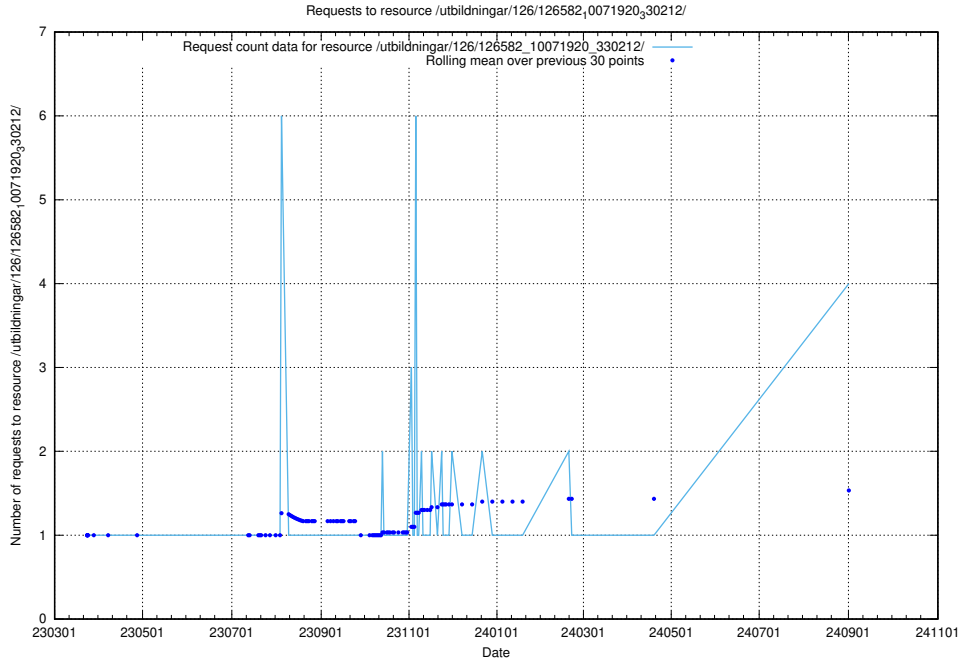

5.337 Usage of /utbildningar/126/126582_10071920_330212/

Here, we count the number of requests to resource /utbildningar/126/126582_10071920_330212/.