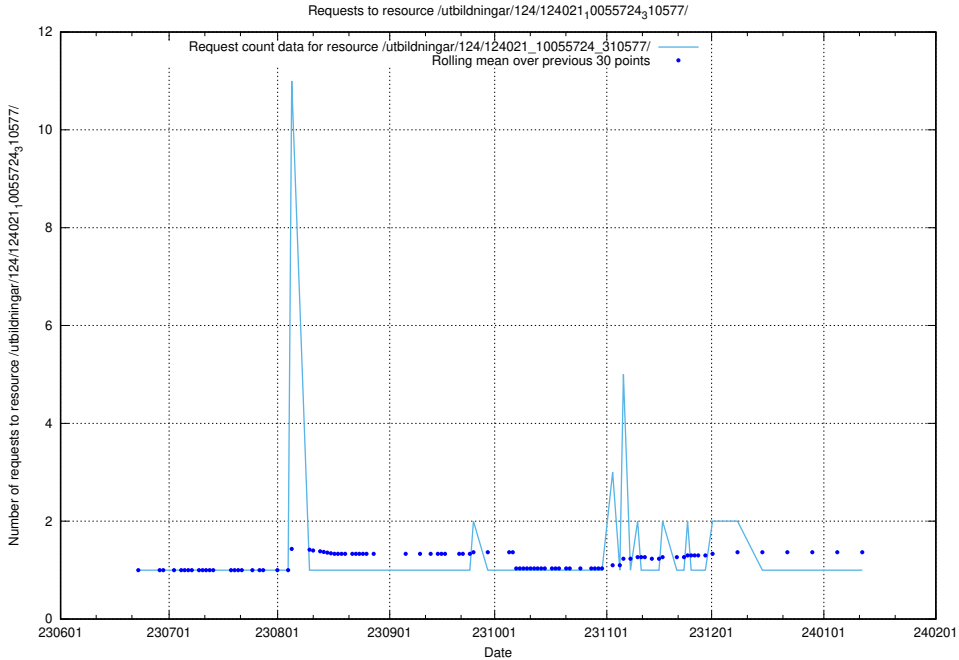

5.6488 Usage of /utbildningar/124/124021_10055724_310577/

Here, we count the number of requests to resource /utbildningar/124/124021_10055724_310577/.