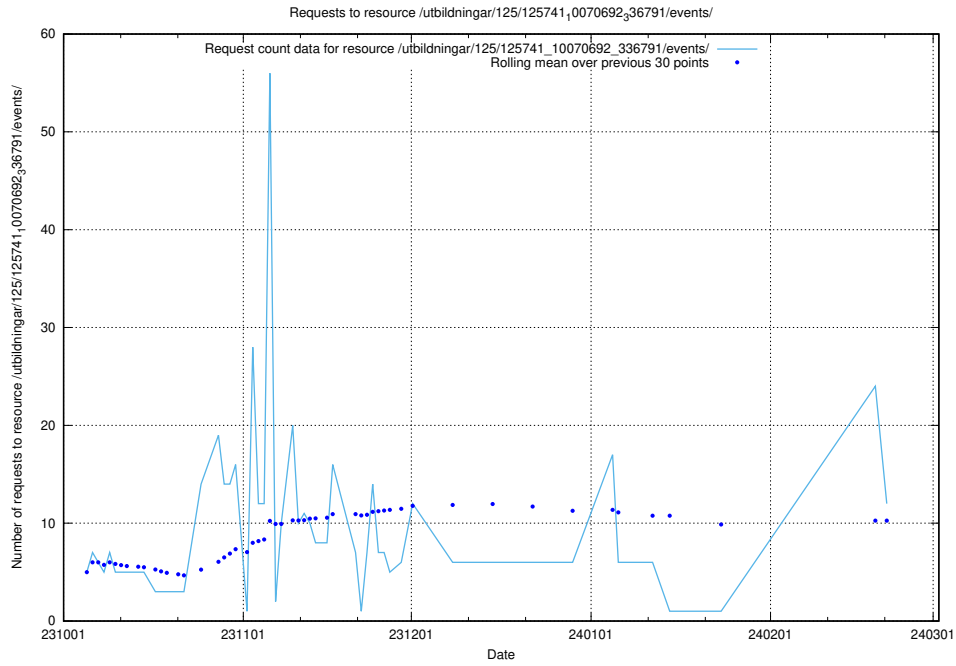

5.9 Usage of /utbildningar/125/125741_10070692_336791/events/

Here, we count the number of requests to resource /utbildningar/125/125741_10070692_336791/events/

5.10 Usage of /utbildningar/125/125740_10070674_322469/