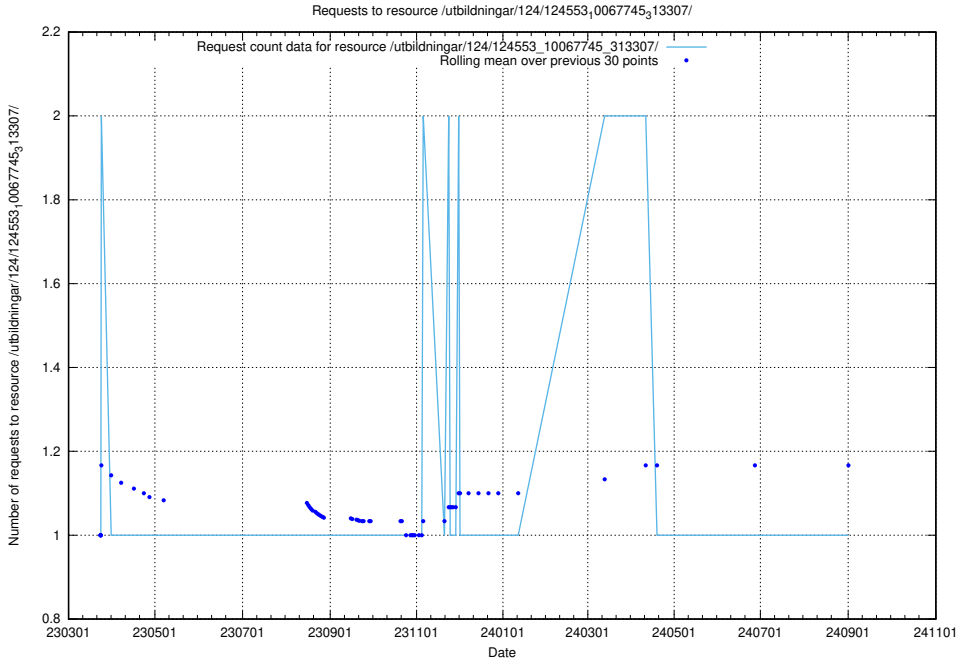

5.1337 Usage of /utbildningar/utb_emil/124/124474_10067709_313266/events/

Here, we count the number of requests to resource /utbildningar/utb_emil/124/124474_10067709_313266/events/

5.1338 Usage of /taxonomy/version/22/skos/raw/