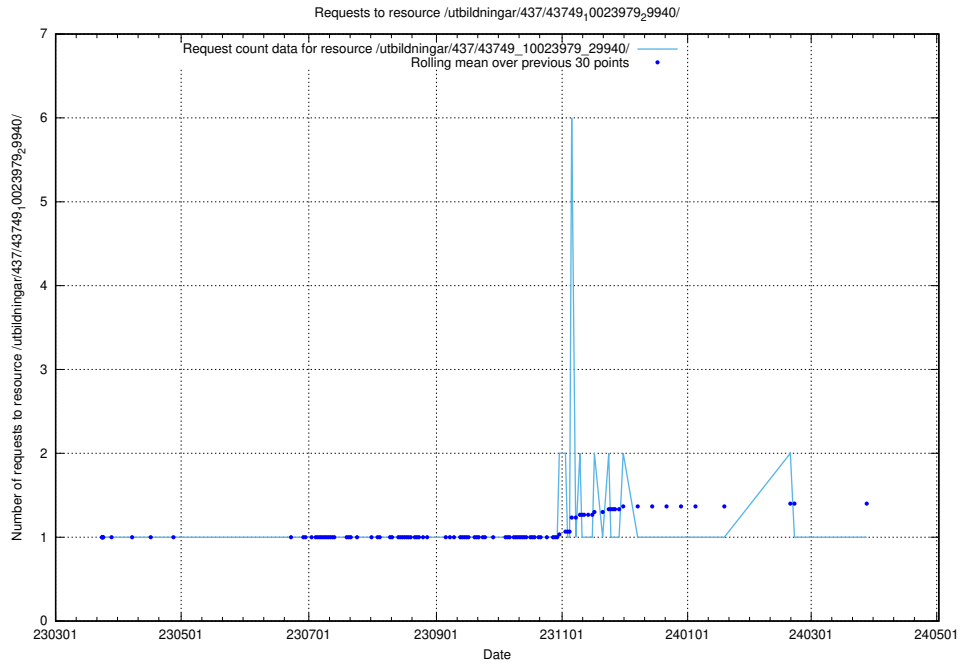

5.7091 Usage of /utbildningar/437/43749_10023979_29940/

Here, we count the number of requests to resource /utbildningar/437/43749_10023979_29940/.