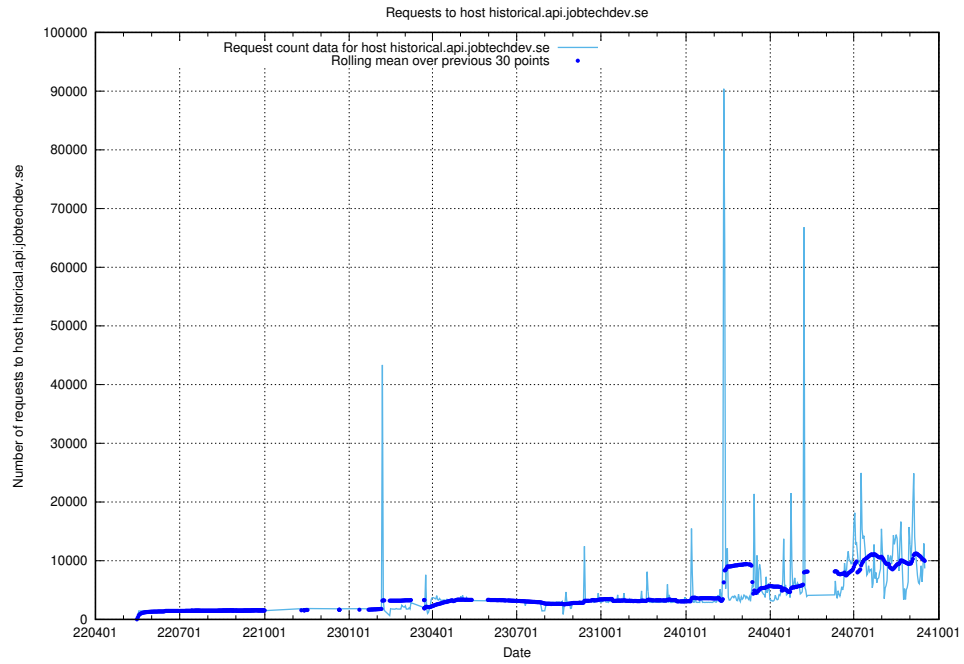

7.11 Usage of `historical.api.jobtechdev.se`

Here, we count the number of requests to host `historical.api.jobtechdev.se`.