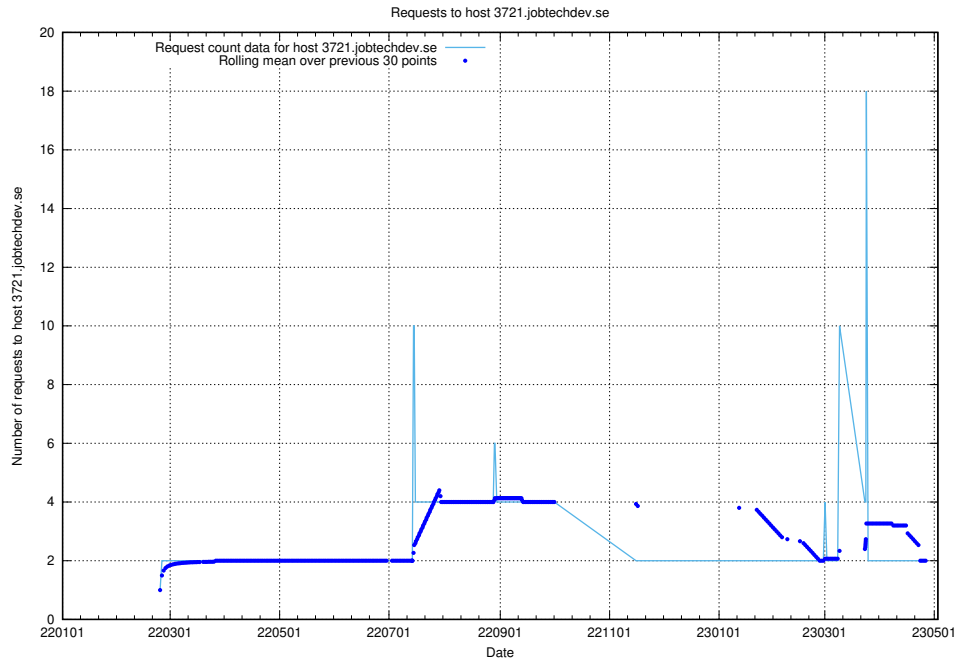

7.517 Usage of 3721.jobtechdev.se

Here, we count the number of requests to host 3721.jobtechdev.se.