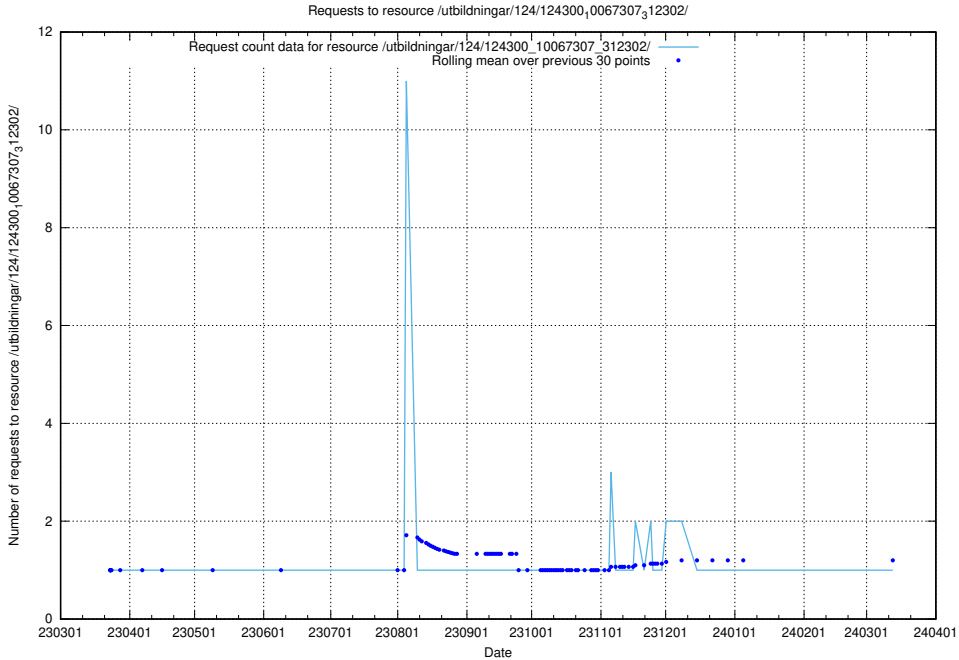

5.4654 Usage of /utbildningar/124/124300_10067307_312302/

Here, we count the number of requests to resource /utbildningar/124/124300_10067307_312302/.