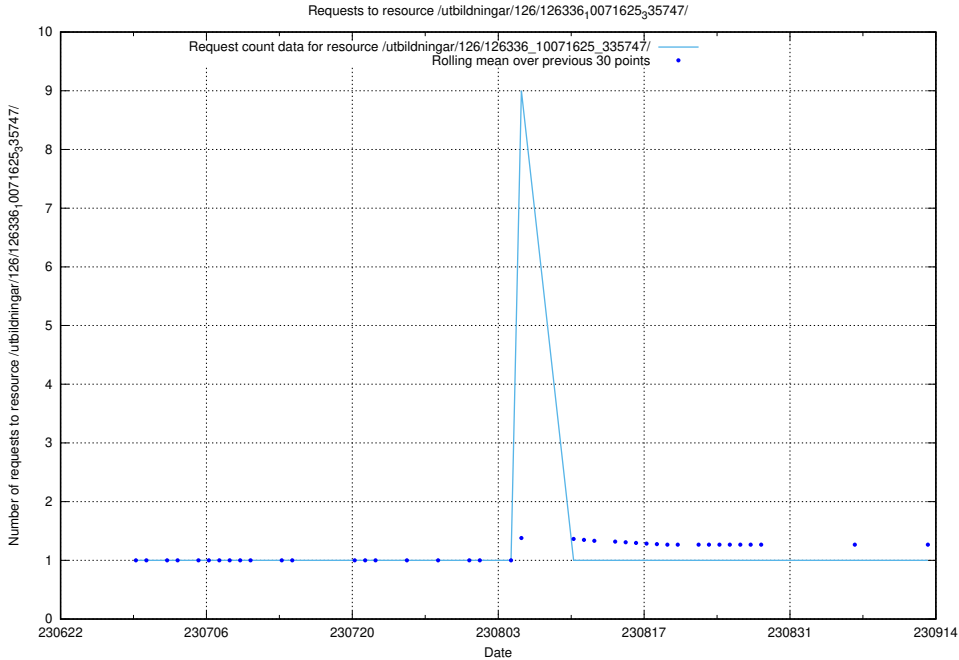

5.6157 Usage of /utbildningar/126/126336_10071625_335747/

Here, we count the number of requests to resource /utbildningar/126/126336_10071625_335747/.