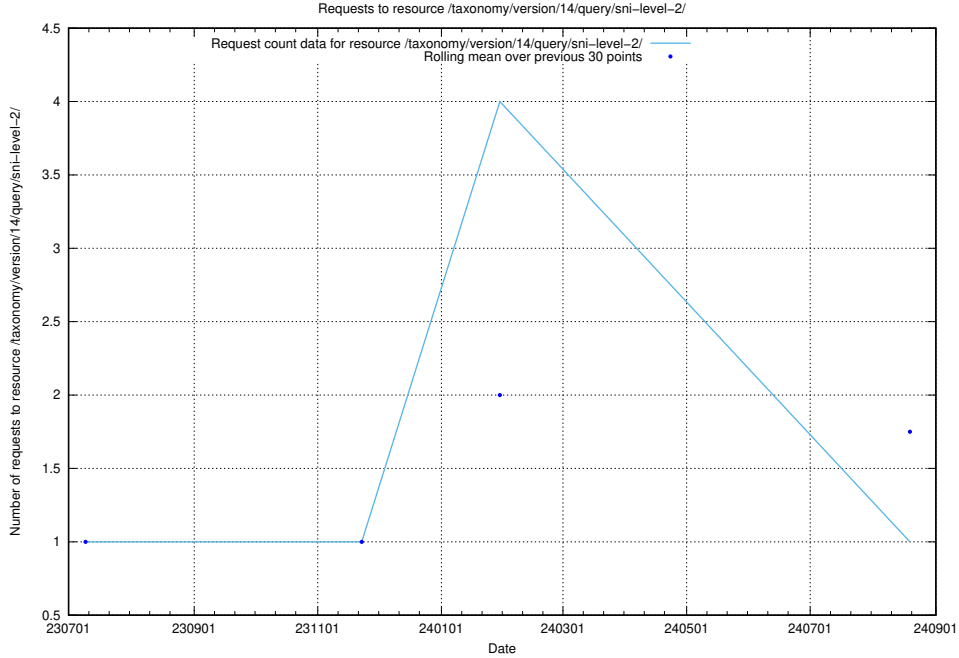

5.5838 Usage of /taxonomy/version/14/query/sni-level-2/

Here, we count the number of requests to resource /taxonomy/version/14/query/sni-level-2/.