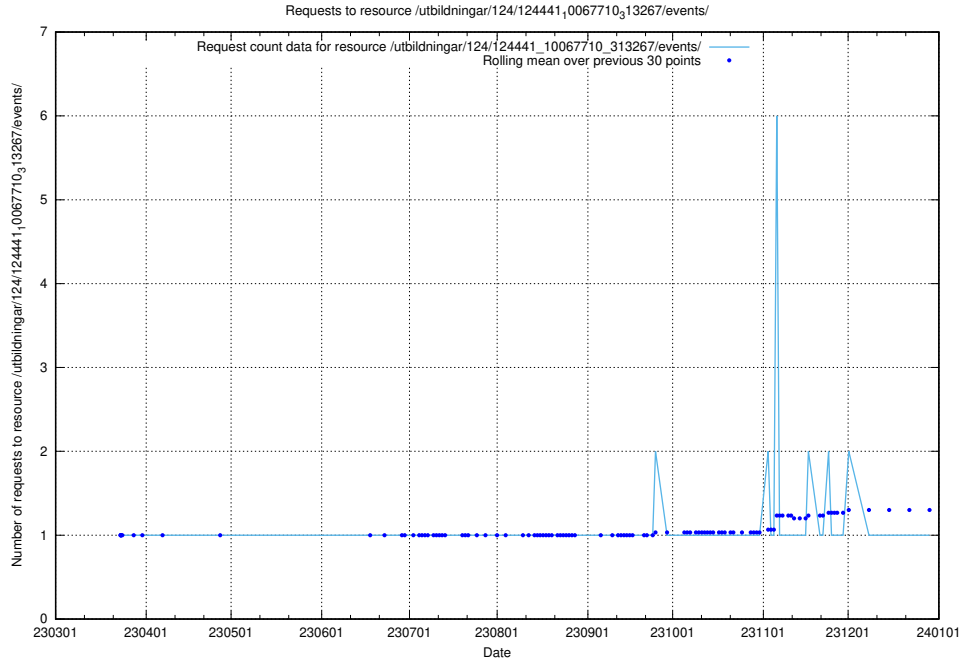

5.4226 Usage of /utbildningar/124/124441_10067710_313267/events/

Here, we count the number of requests to resource /utbildningar/124/124441_10067710_313267/events/