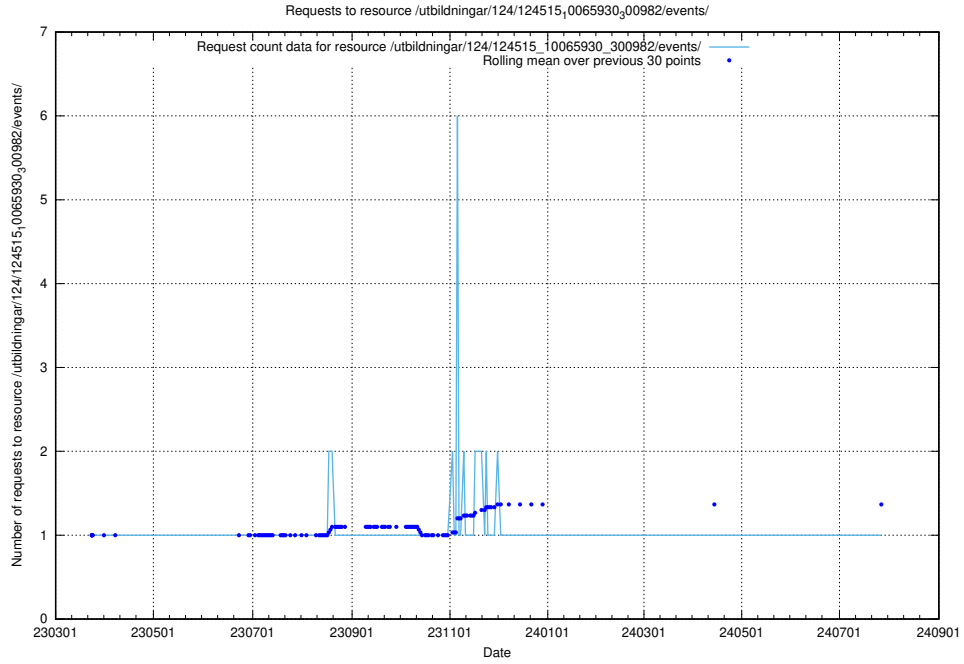

5.2272 Usage of /utbildningar/124/124515_10065930_300982/events/

Here, we count the number of requests to resource /utbildningar/124/124515_10065930_300982/events/

5.2273 Usage of /taxonomy/version/22/query/sun-field-hierarchy/