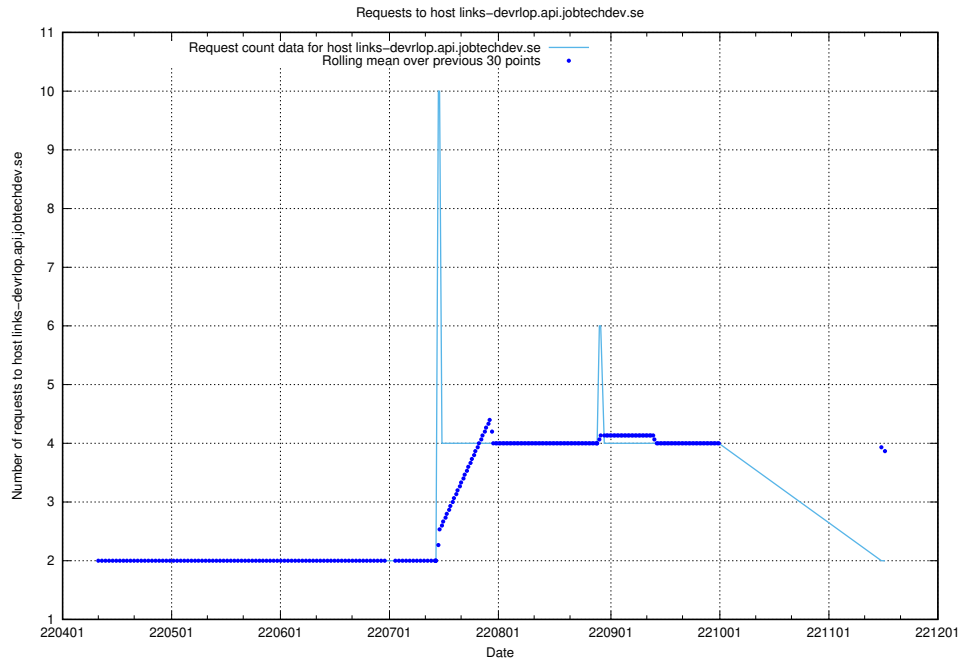

7.472 Usage of links-devrlop.api.jobtechdev.se

Here, we count the number of requests to host links-devrlop.api.jobtechdev.se.