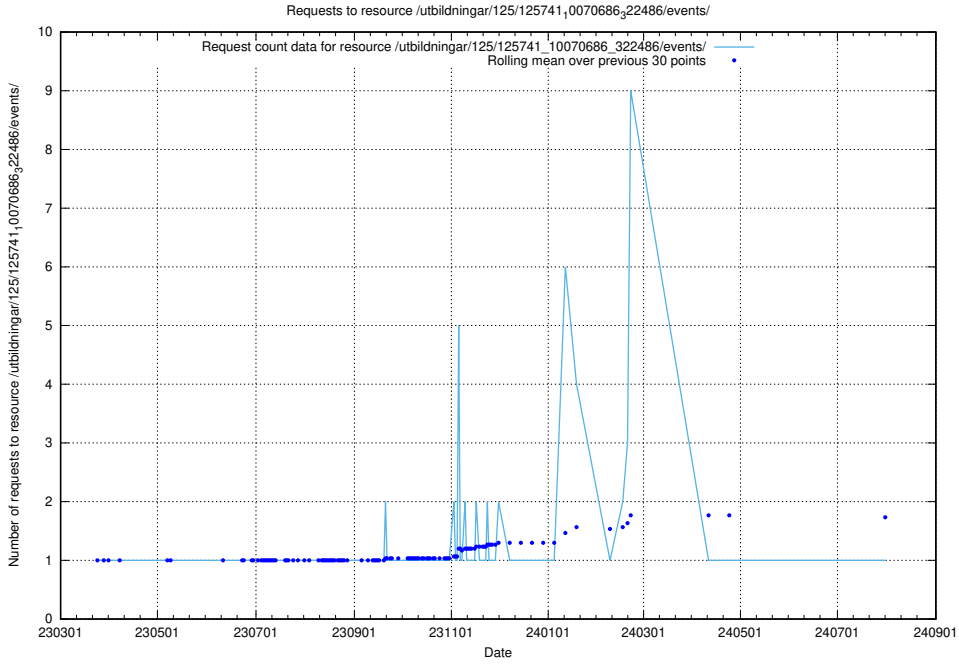

Here, we count the number of requests to resource /utbildningar/125/125741_10070686_322486/events/

5.6934 Usage of /utbildningar/125/125741_10070680_323231/events/

Here, we count the number of requests to resource /utbildningar/125/125741_10070680_323231/events/