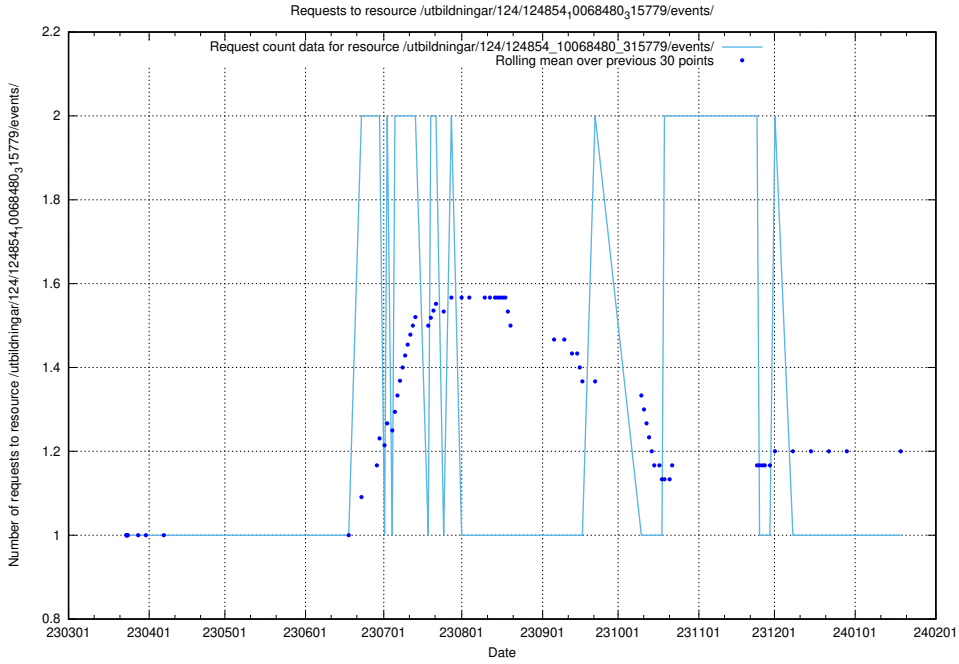

5.1296 Usage of /utbildningar/124/124854_10068480_315779/events/

Here, we count the number of requests to resource /utbildningar/124/124854_10068480_315779/events/