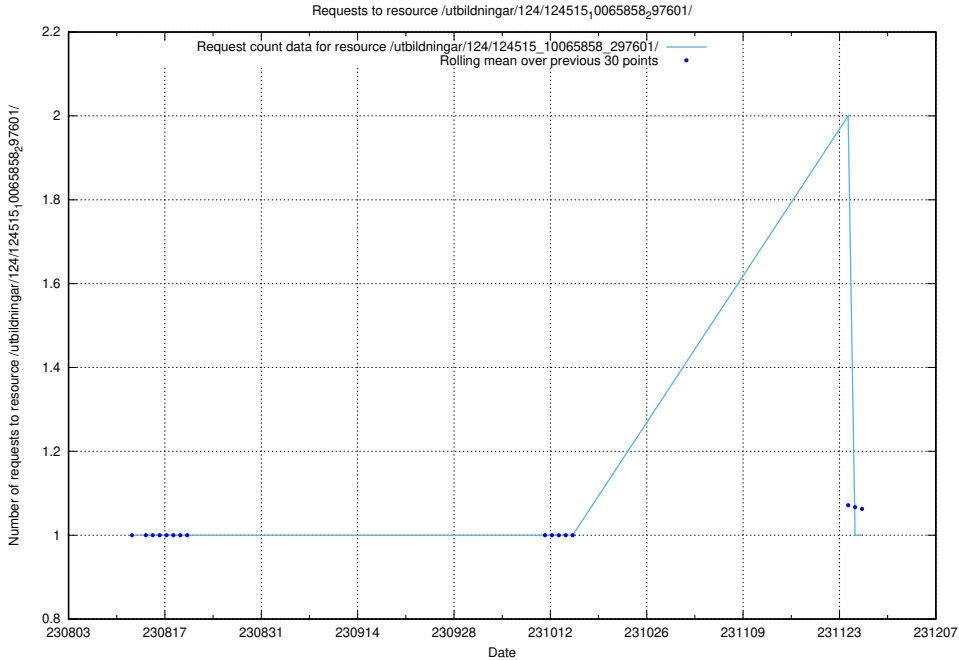

5.5519 Usage of /utbildningar/124/124515_10065858_297601/

Here, we count the number of requests to resource /utbildningar/124/124515_10065858_297601/.