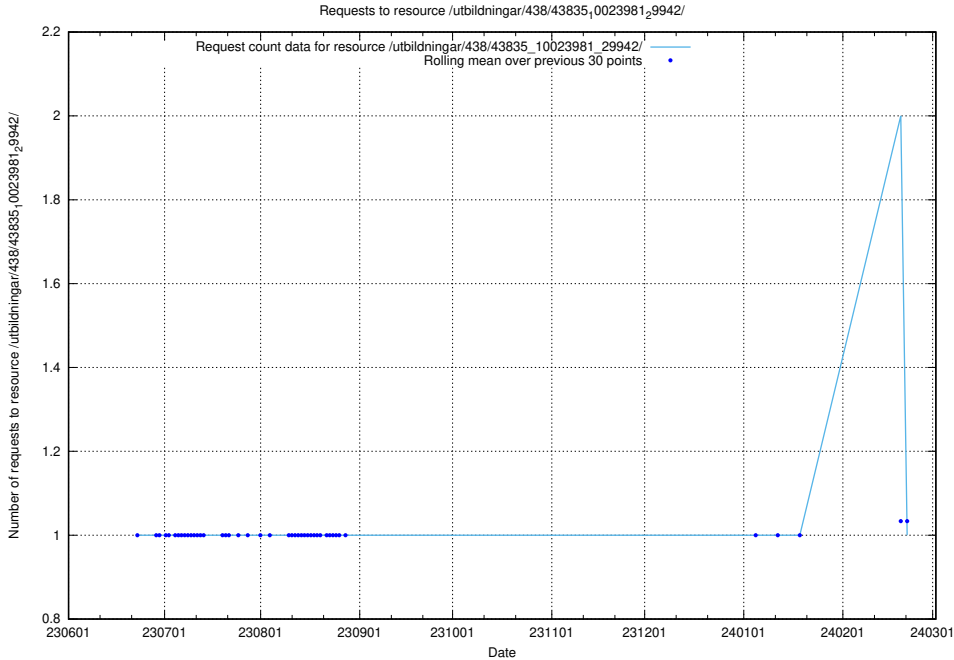

5.6270 Usage of /utbildningar/438/43835_10023981_29942/

Here, we count the number of requests to resource /utbildningar/438/43835_10023981_29942/.