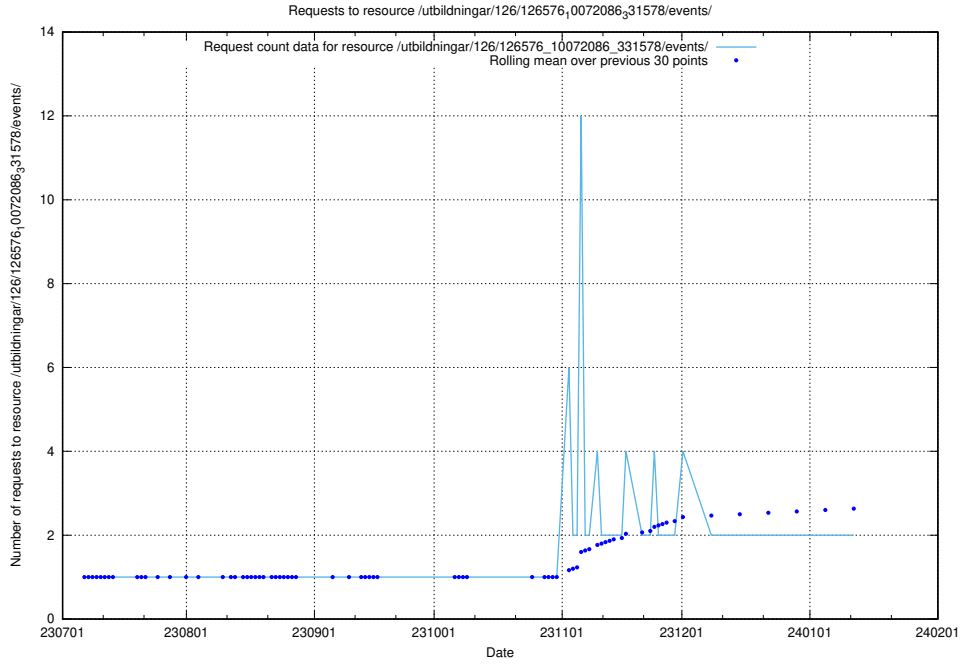

5.887 Usage of /utbildningar/126/126576_10072086_331578/events/

Here, we count the number of requests to resource /utbildningar/126/126576_10072086_331578/events/