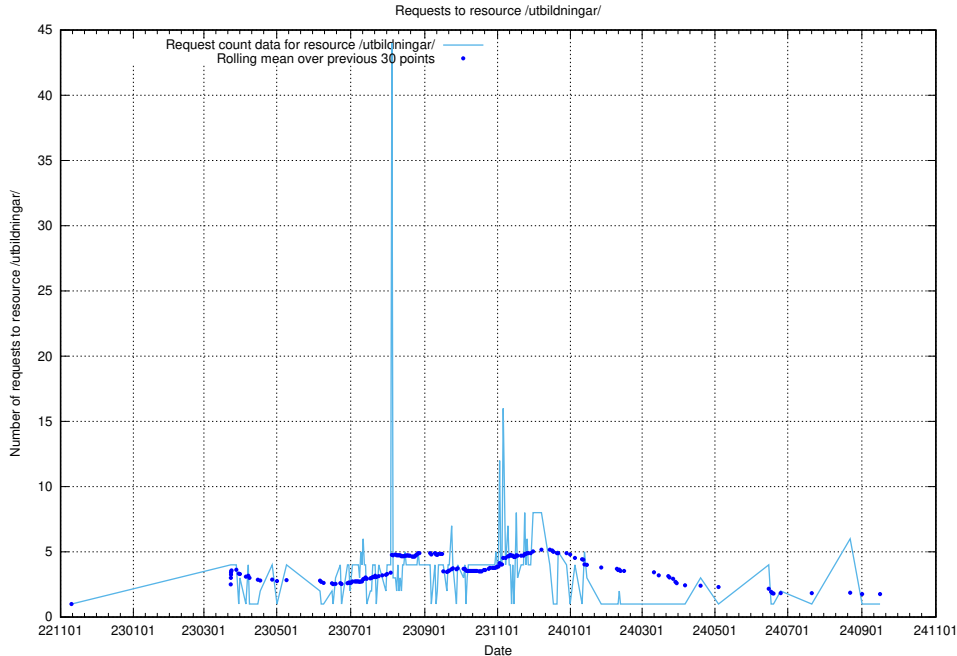

5.6999 Usage of /utbildningar/

Here, we count the number of requests to resource /utbildningar/.