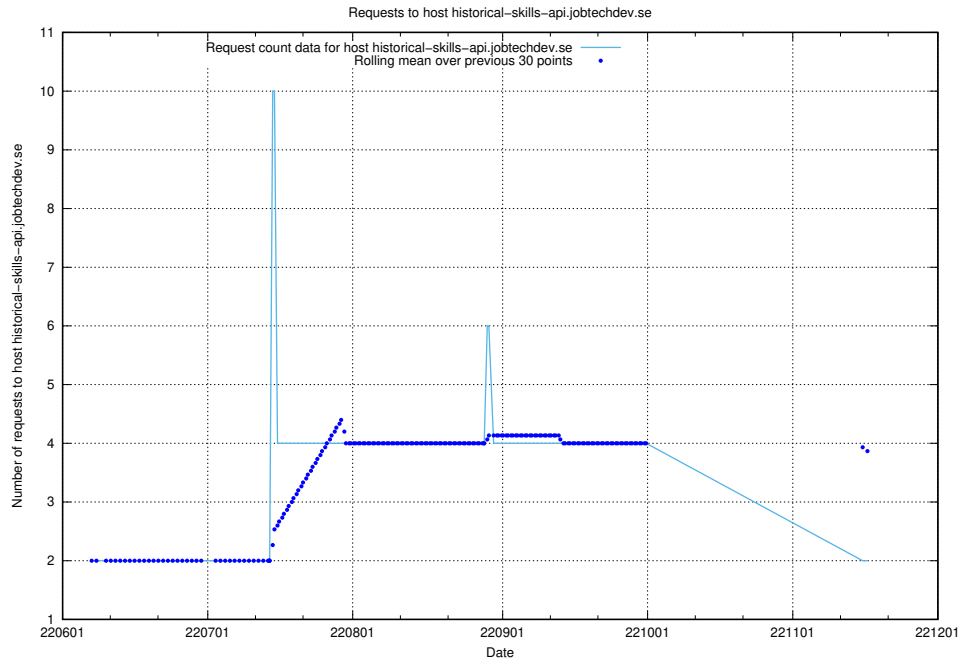

7.417 Usage of historical-skills-api.jobtechdev.se

Here, we count the number of requests to host historical-skills-api.jobtechdev.se.