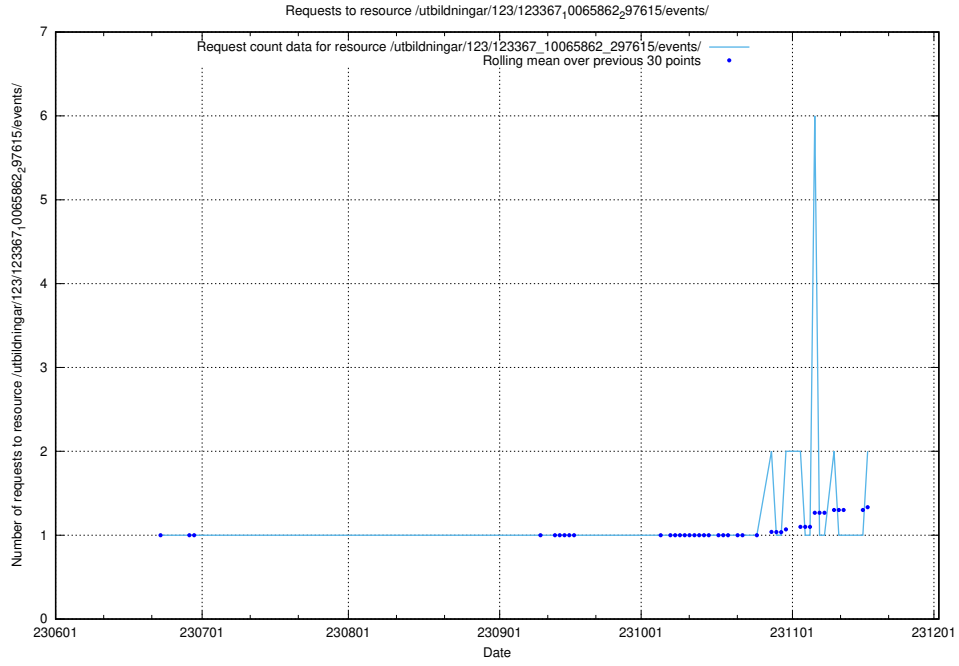

5.952 Usage of /utbildningar/123/123367_10065862_297615/events/

Here, we count the number of requests to resource /utbildningar/123/123367_10065862_297615/events/