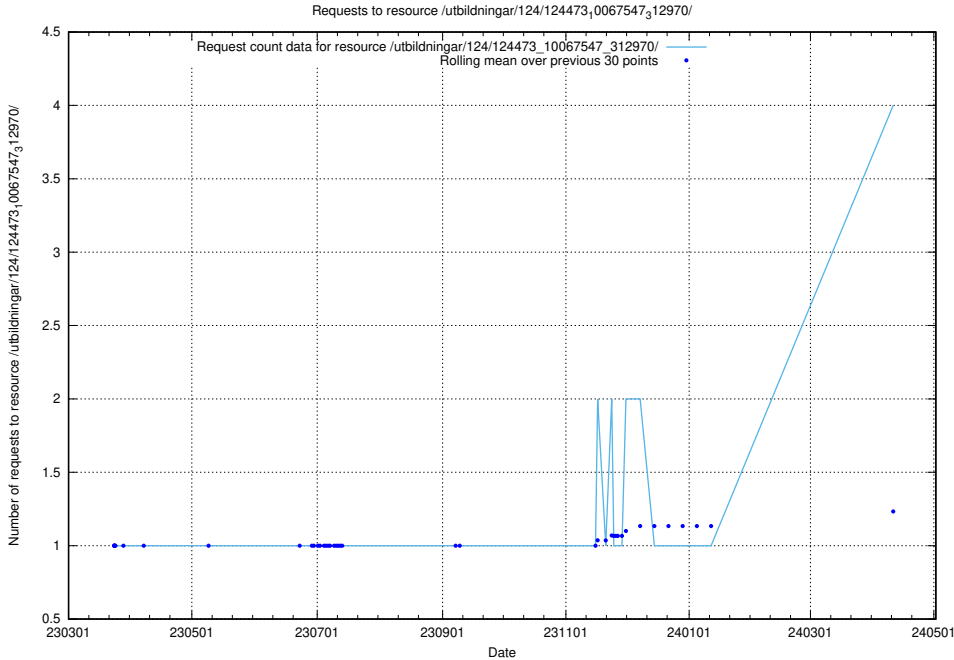

5.270 Usage of /utbildningar/124/124473_10067547_312970/

Here, we count the number of requests to resource /utbildningar/124/124473_10067547_312970/.