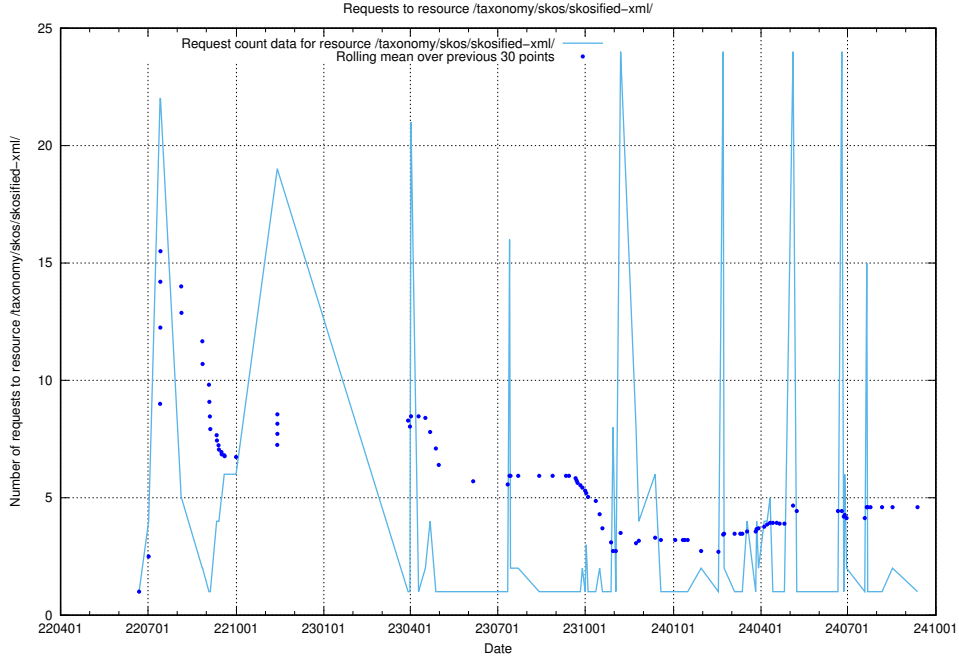

5.1087 Usage of /taxonomy/skos/skosified-xml/

Here, we count the number of requests to resource /taxonomy/skos/skosified-xml/.