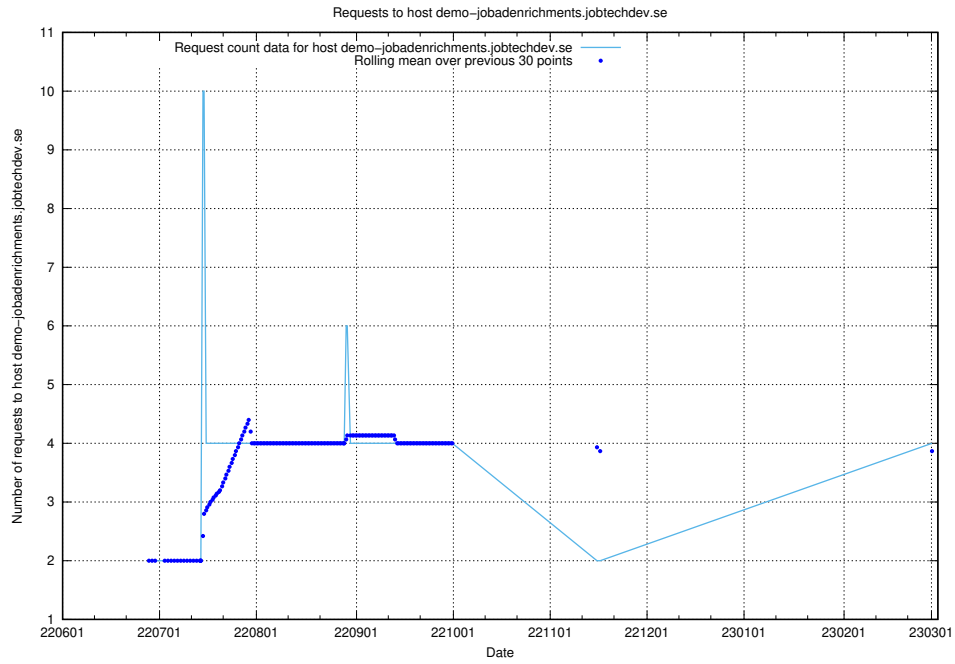

Here, we count the number of requests to host d534e192-d48a-4202-8125-59d16ac900e0.api.jobtechdev.se.

7.152 Usage of demo-jobadenrichments.jobtechdev.se

Here, we count the number of requests to host demo-jobadenrichments.jobtechdev.se.