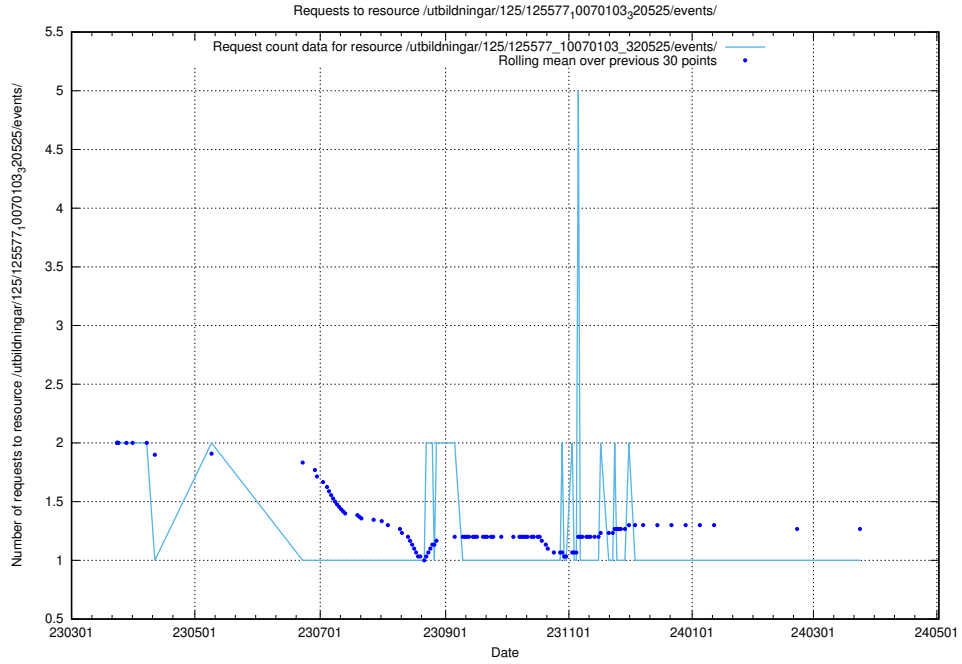

5.6993 Usage of /utbildningar/125/125577_10070103_320525/events/

Here, we count the number of requests to resource /utbildningar/125/125577_10070103_320525/events/