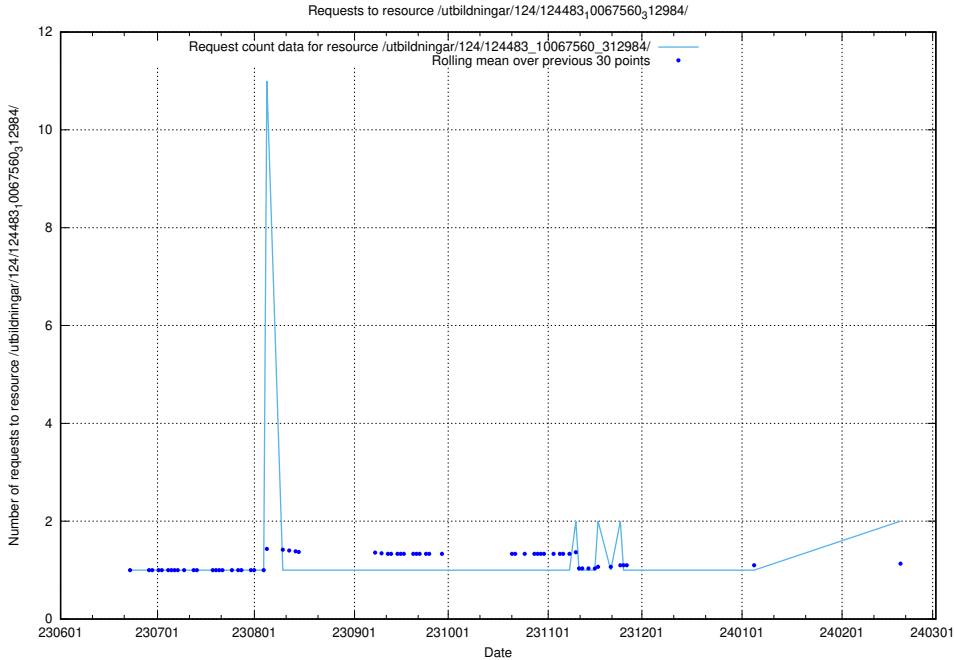

5.940 Usage of /utbildningar/124/124483_10067560_312984/

Here, we count the number of requests to resource /utbildningar/124/124483_10067560_312984/.