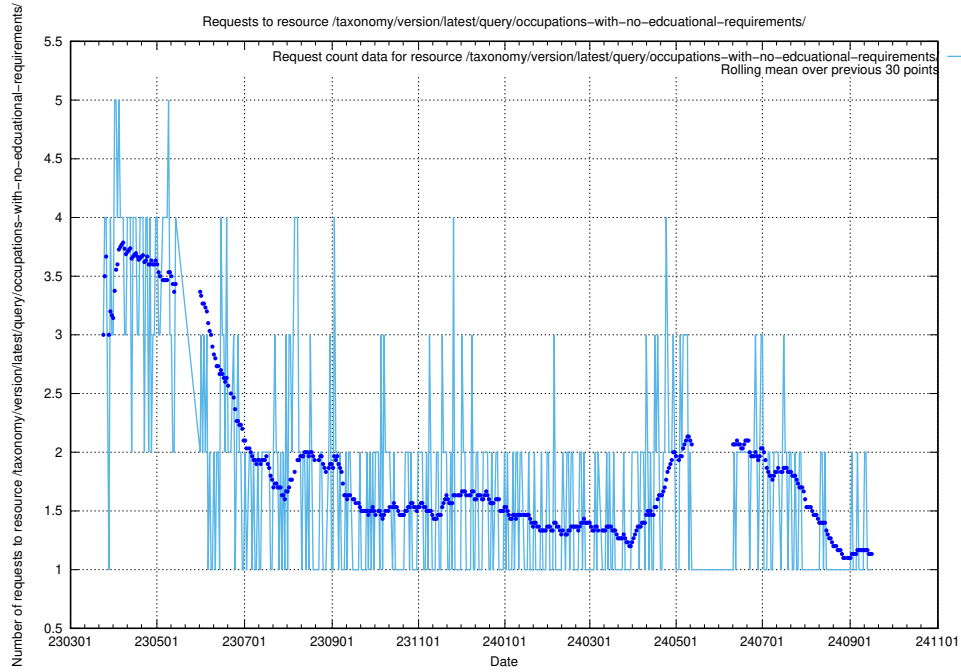

Here, we count the number of requests to resource /taxonomy/version/latest/query/occupations/.

5.6785 Usage of /taxonomy/version/latest/query/occupations-with-no-educational-requirements/

Here, we count the number of requests to resource /taxonomy/version/latest/query/occupations-with-no-educational-requirements/.