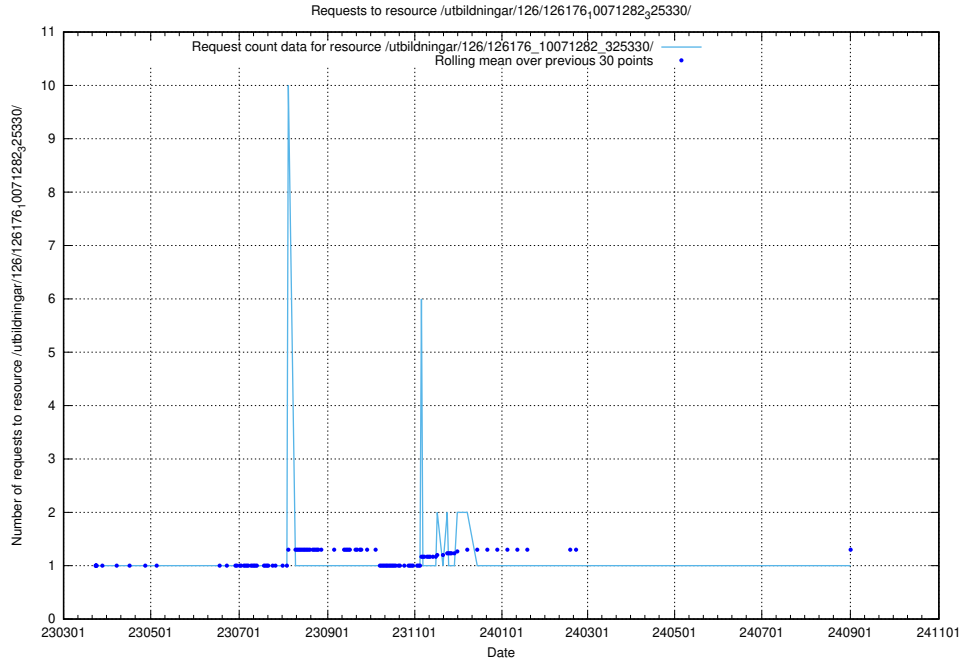

5.7131 Usage of /utbildningar/126/126176_10071282_325330/

Here, we count the number of requests to resource /utbildningar/126/126176_10071282_325330/.