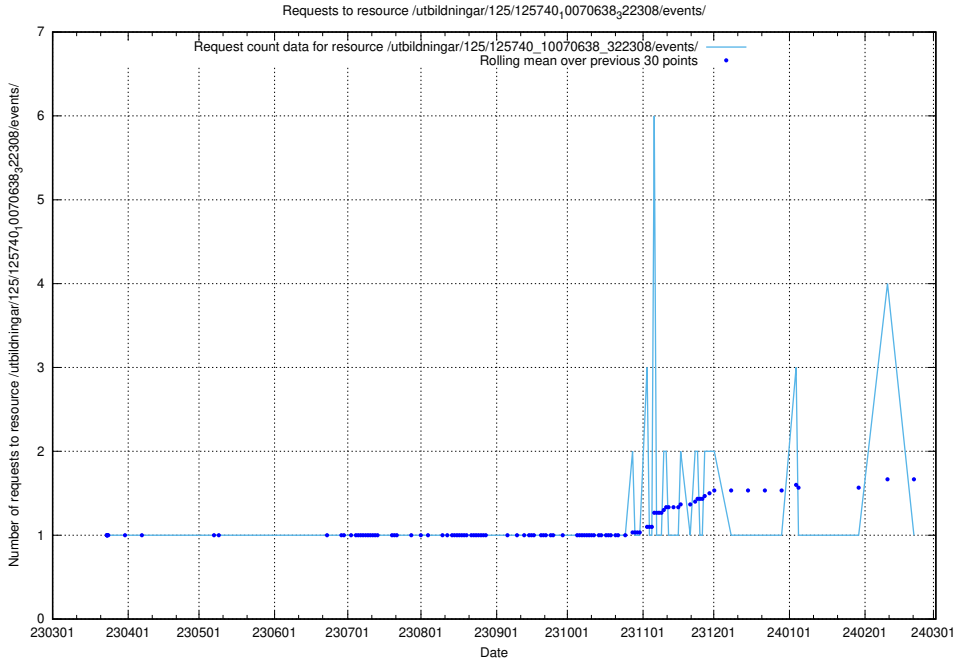

5.1063 Usage of /utbildningar/125/125740_10070638_322308/events/

Here, we count the number of requests to resource /utbildningar/125/125740_10070638_322308/events/