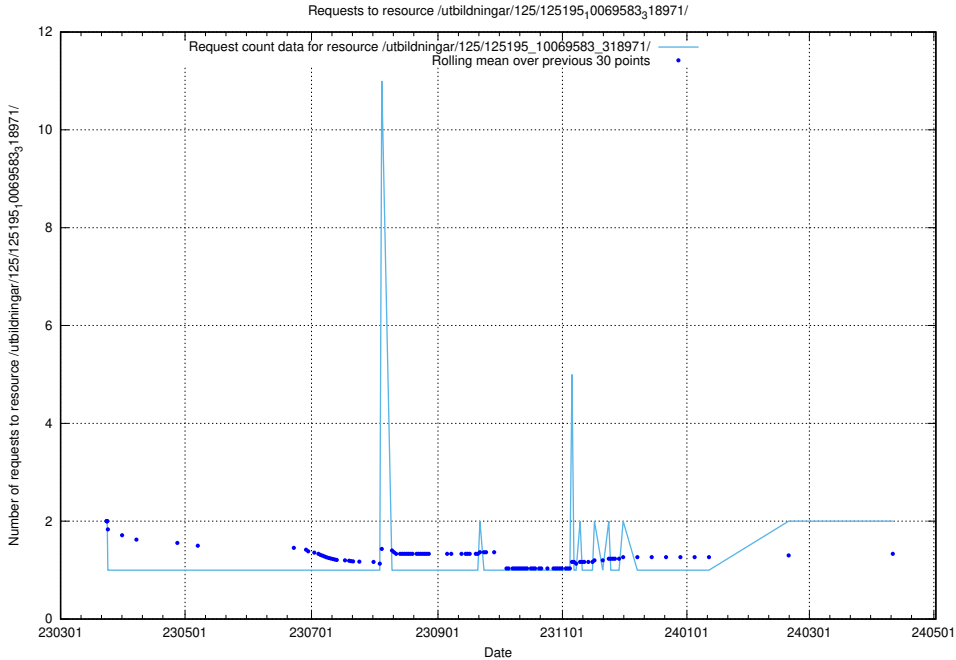

5.996 Usage of /utbildningar/125/125195_10069583_318971/

Here, we count the number of requests to resource /utbildningar/125/125195_10069583_318971/.