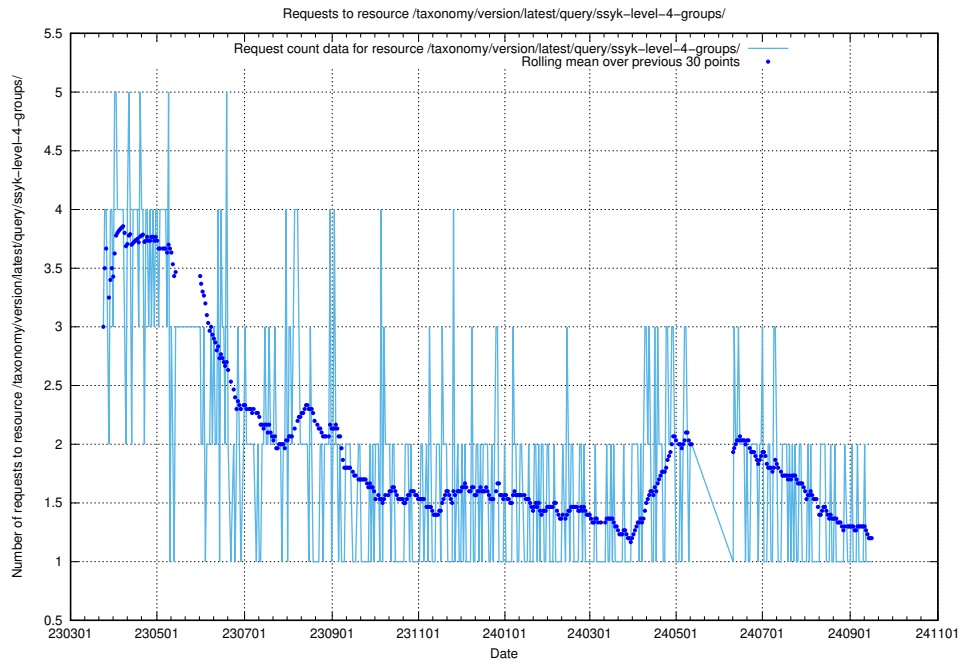

5.6767 Usage of /taxonomy/version/latest/query/ssyk-level-4-groups/

Here, we count the number of requests to resource /taxonomy/version/latest/query/ssyk-level-4-groups/.