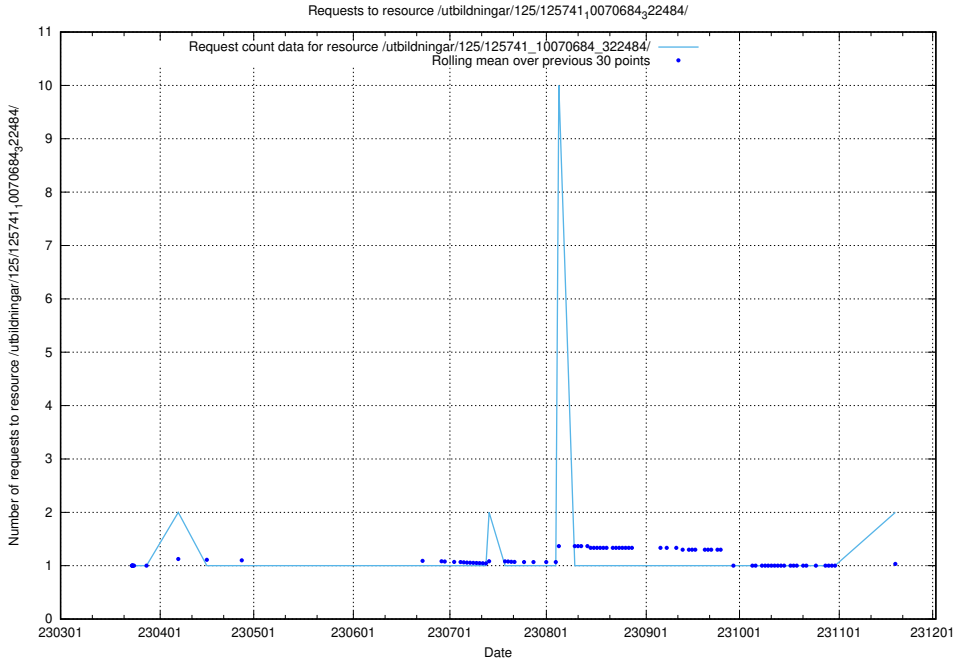

Here, we count the number of requests to resource /utbildningar/125/125741_10070686_322486/.

5.1015 Usage of /utbildningar/125/125741_10070684_322484/

Here, we count the number of requests to resource /utbildningar/125/125741_10070684_322484/.