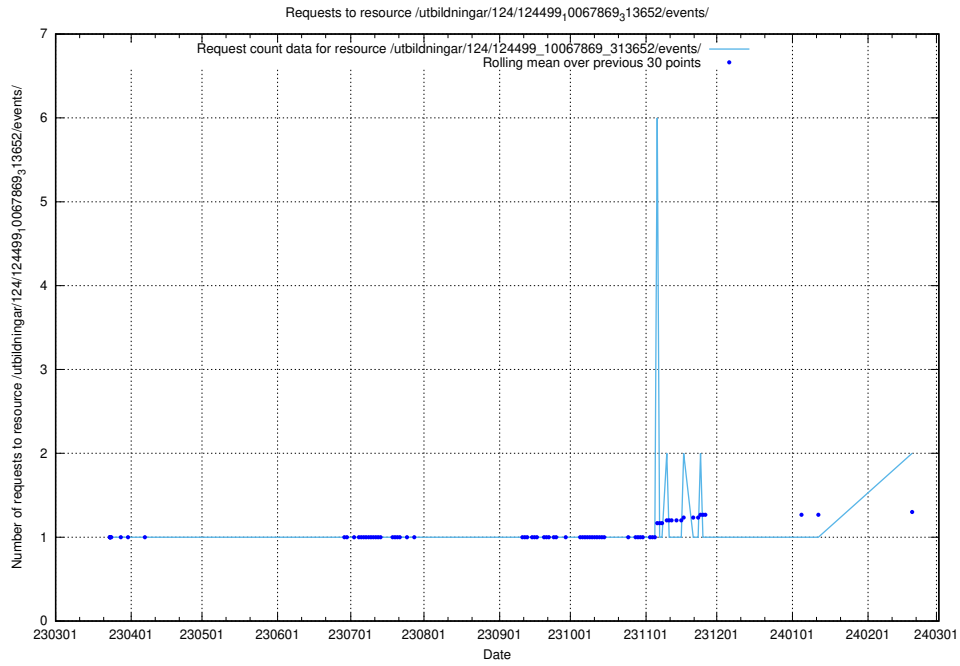

5.669 Usage of /utbildningar/124/124499_10067869_313652/events/

Here, we count the number of requests to resource /utbildningar/124/124499_10067869_313652/events/