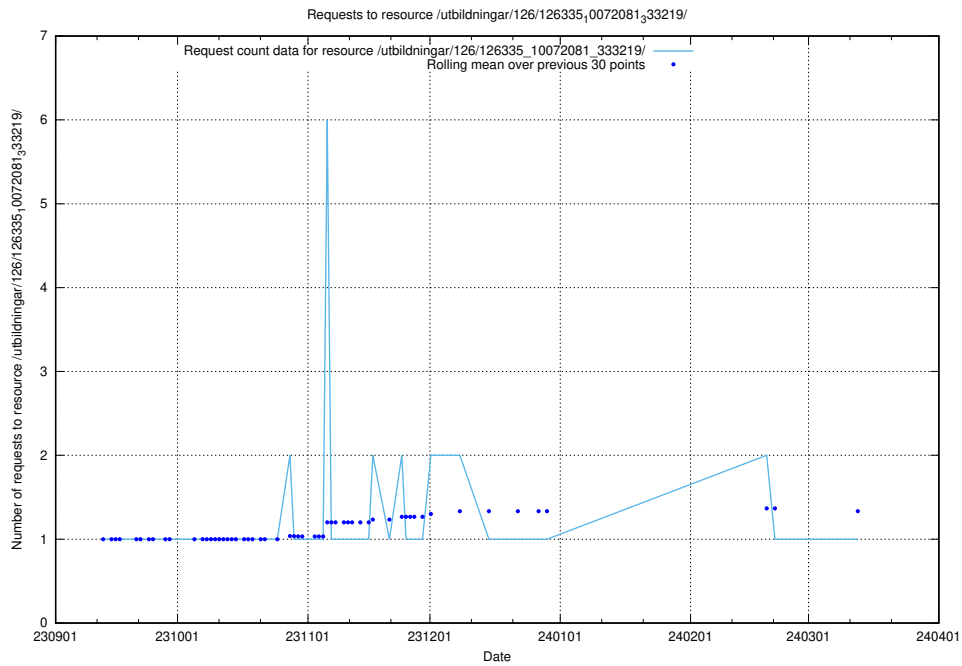

5.5295 Usage of /utbildningar/126/126335_10072081_333219/

Here, we count the number of requests to resource /utbildningar/126/126335_10072081_333219/.