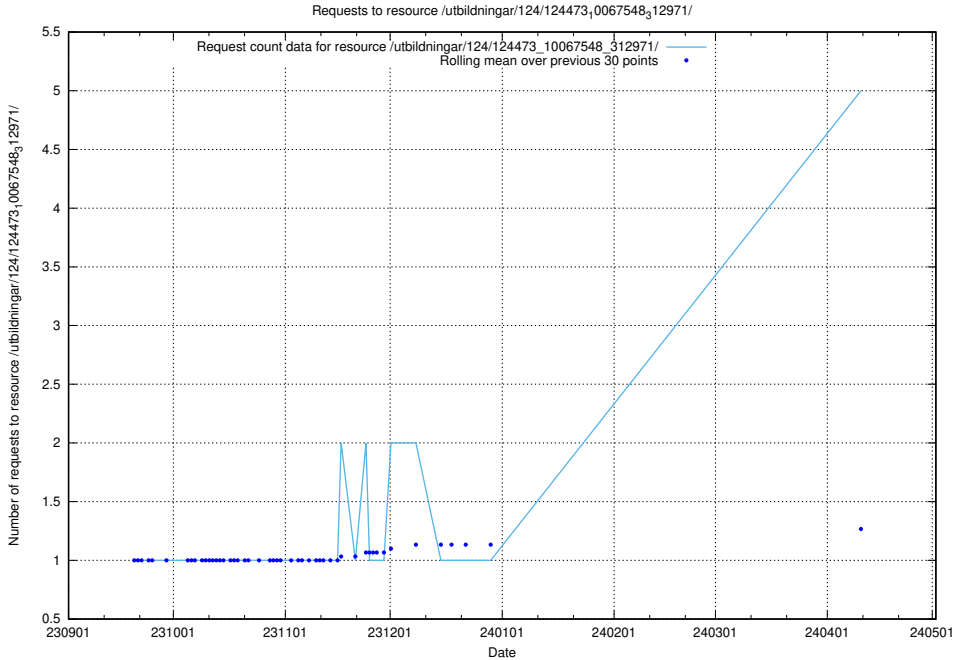

5.182 Usage of /utbildningar/124/124473_10067548_312971/

Here, we count the number of requests to resource /utbildningar/124/124473_10067548_312971/.