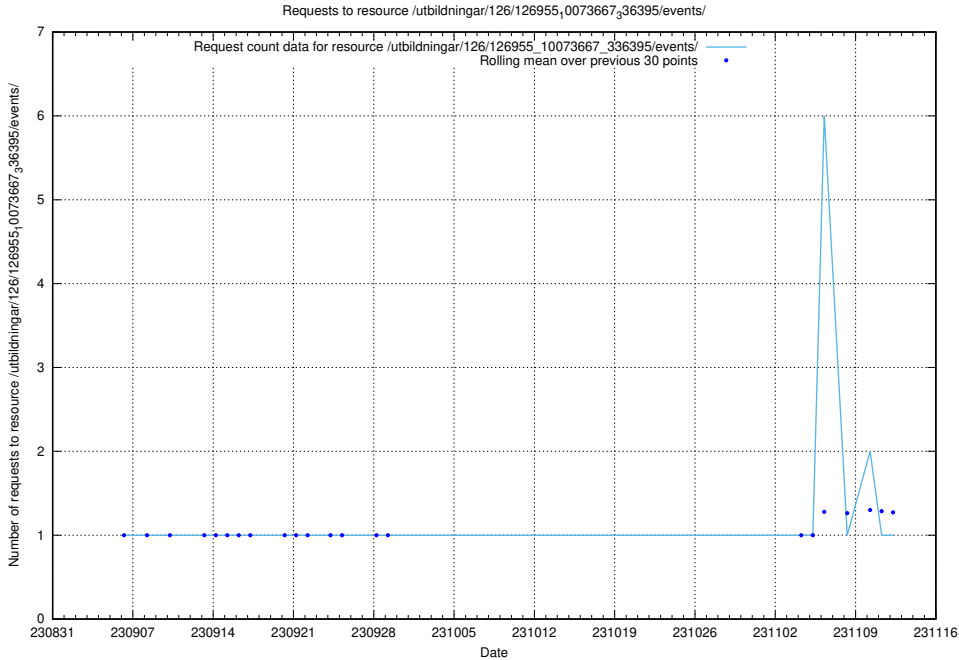

Here, we count the number of requests to resource /utbildningar/437/43758_10024008_29969/.

5.5360 Usage of /utbildningar/126/126955_10073667_336395/events/

Here, we count the number of requests to resource /utbildningar/126/126955_10073667_336395/events/