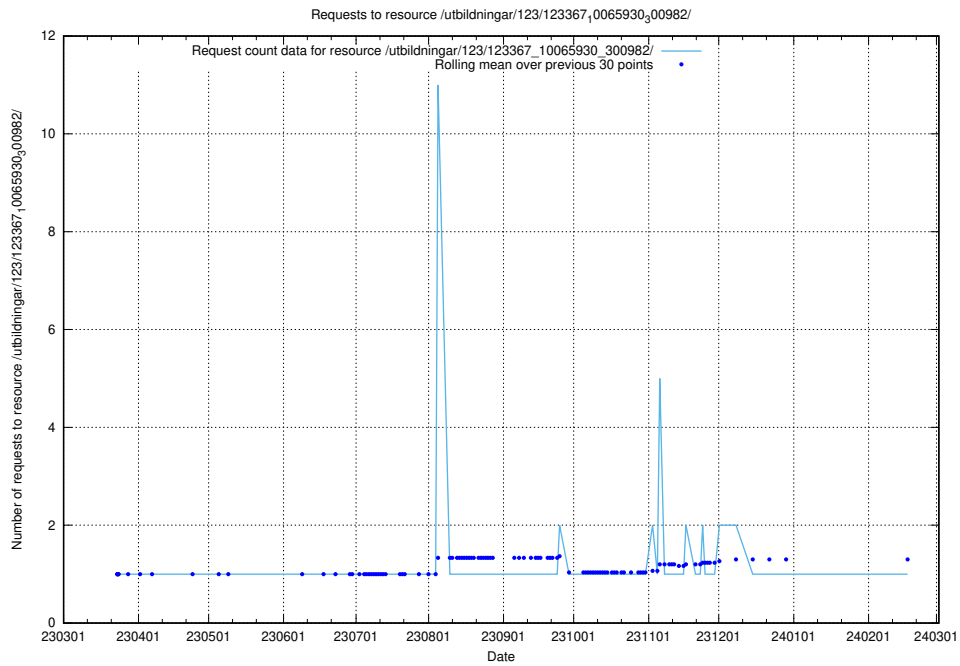

5.5338 Usage of /utbildningar/123/123367_10065930_300982/

Here, we count the number of requests to resource /utbildningar/123/123367_10065930_300982/.