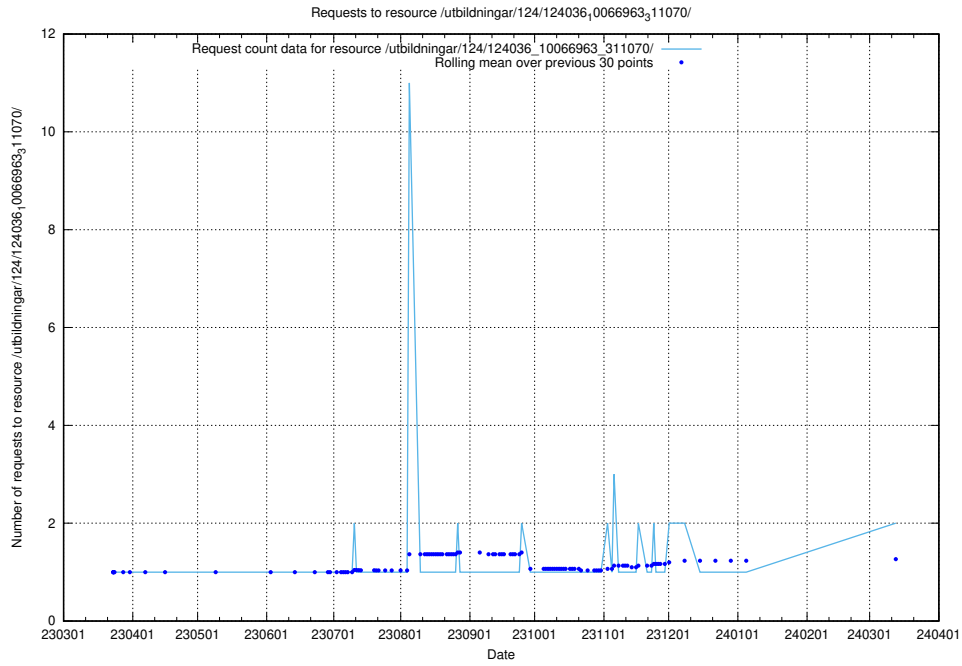

5.805 Usage of /utbildningar/124/124036_10066963_311070/

Here, we count the number of requests to resource /utbildningar/124/124036_10066963_311070/.