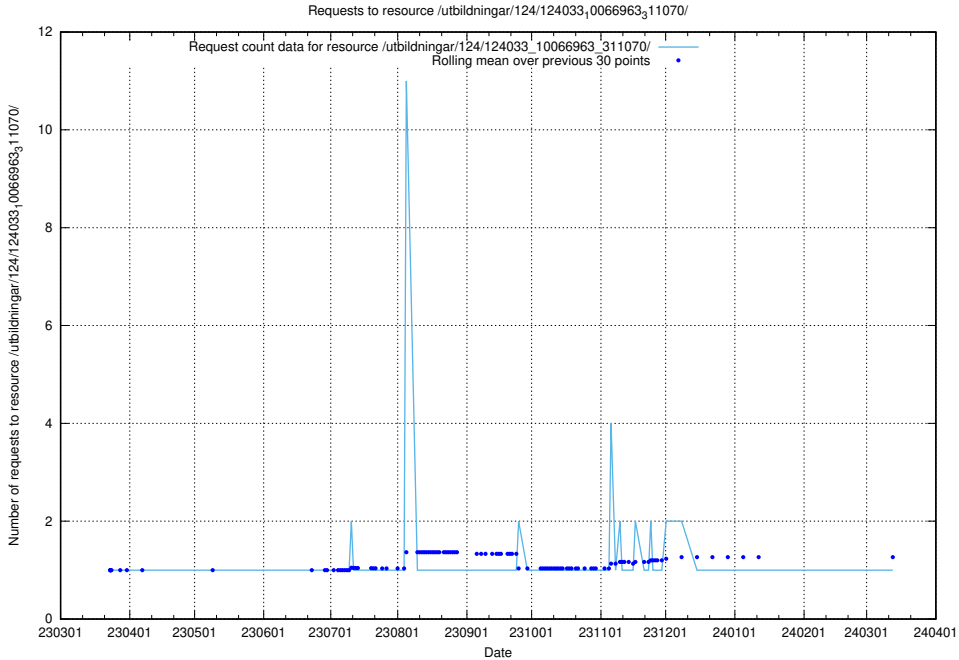

5.5157 Usage of /utbildningar/124/124033_10066963_311070/

Here, we count the number of requests to resource /utbildningar/124/124033_10066963_311070/.