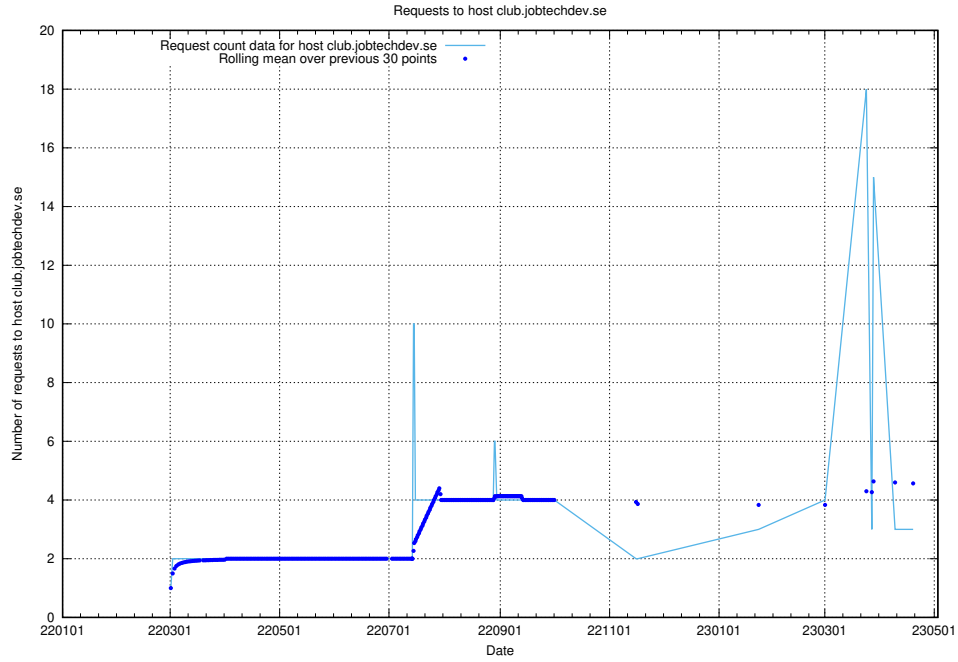

7.232 Usage of club.jobtechdev.se

Here, we count the number of requests to host club.jobtechdev.se.

7.233 Usage of www.statping.jobtechdev.se

Here, we count the number of requests to host www.statping.jobtechdev.se.