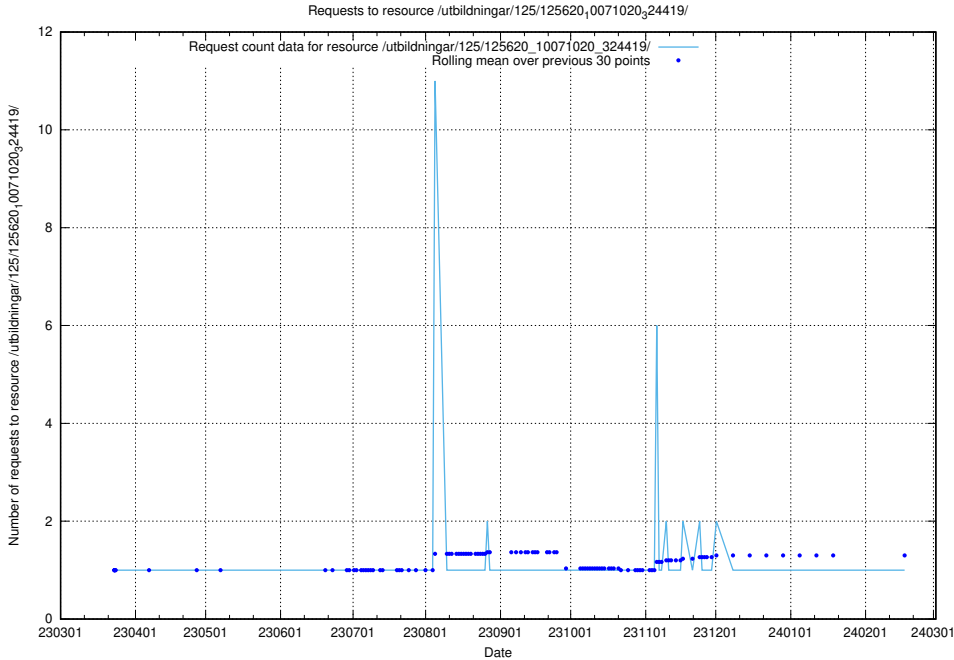

5.1114 Usage of /utbildningar/125/125620_10071020_324419/

Here, we count the number of requests to resource /utbildningar/125/125620_10071020_324419/.