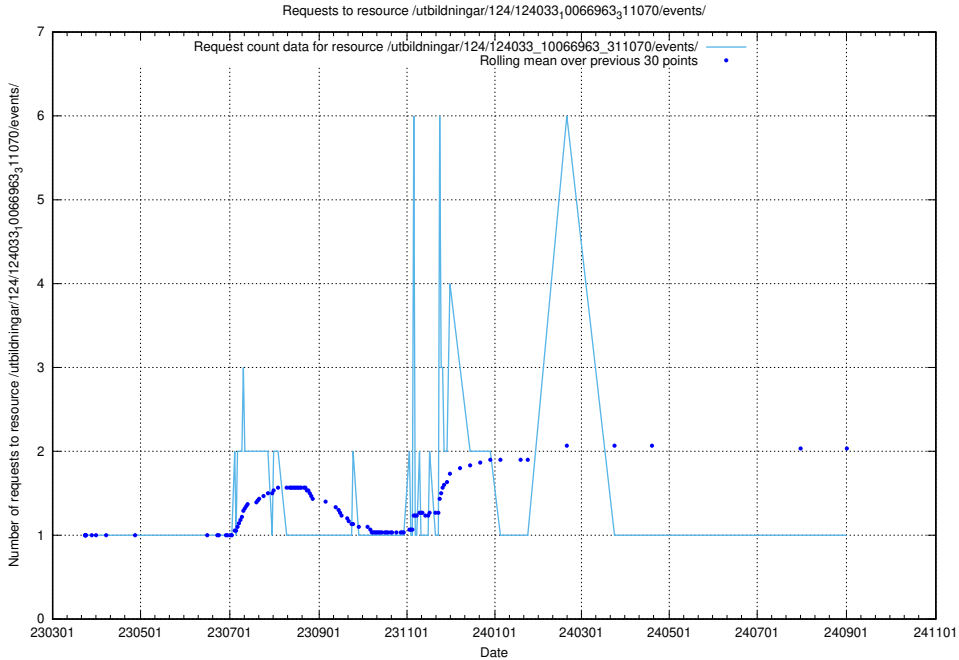

Here, we count the number of requests to resource /utbildningar/438/43851_10024048_30009/.

5.5149 Usage of /utbildningar/124/124033_10066963_311070/events/

Here, we count the number of requests to resource /utbildningar/124/124033_10066963_311070/events/