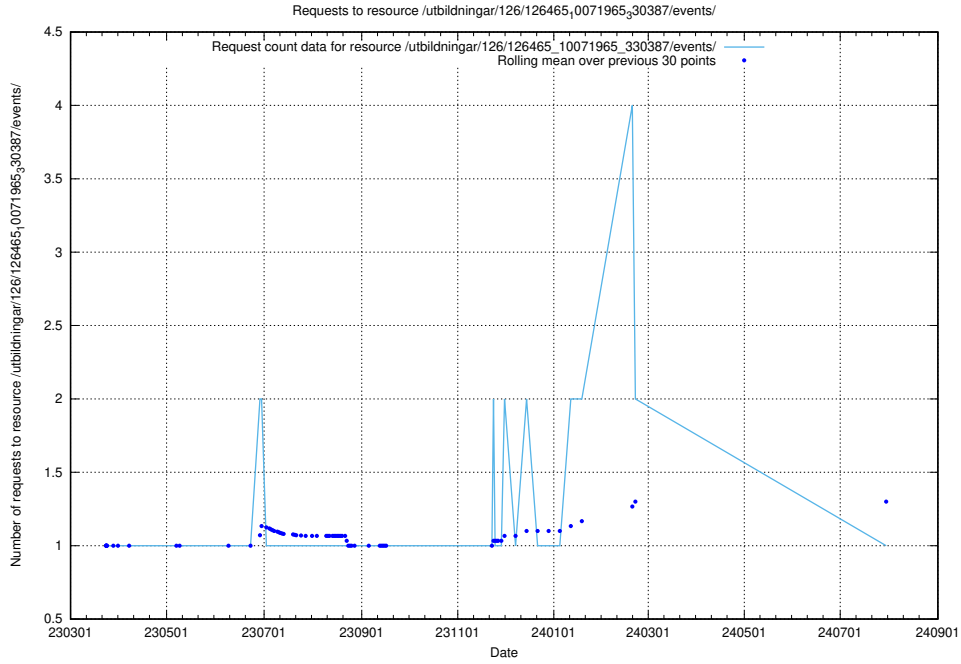

5.7121 Usage of /utbildningar/126/126465_10071965_330387/events/

Here, we count the number of requests to resource /utbildningar/126/126465_10071965_330387/events/