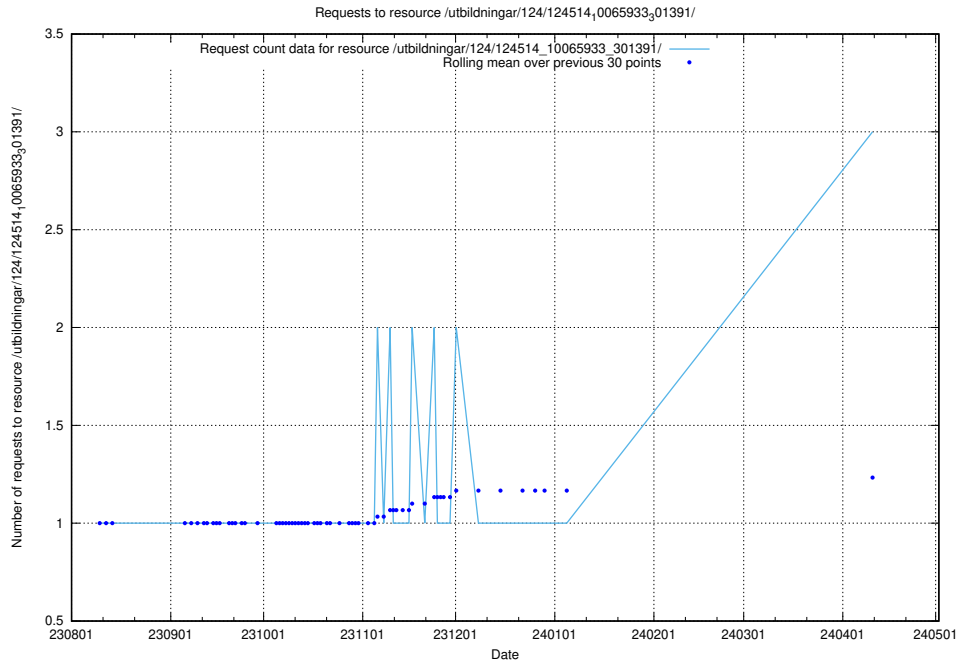

5.442 Usage of /utbildningar/124/124514_10065933_301391/

Here, we count the number of requests to resource /utbildningar/124/124514_10065933_301391/.