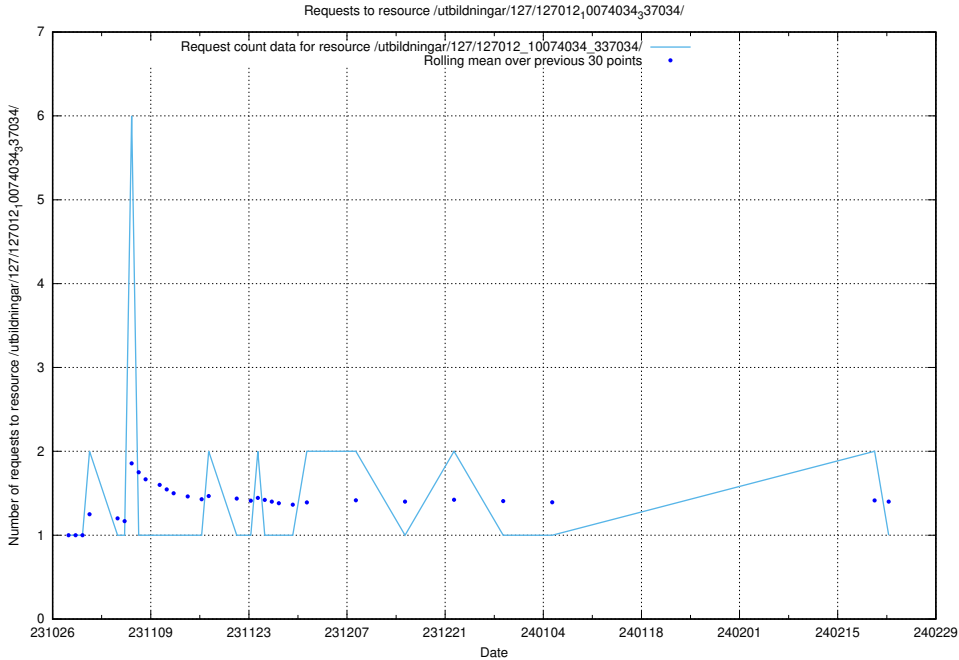

5.4896 Usage of /utbildningar/127/127012_10074034_337034/

Here, we count the number of requests to resource /utbildningar/127/127012_10074034_337034/.