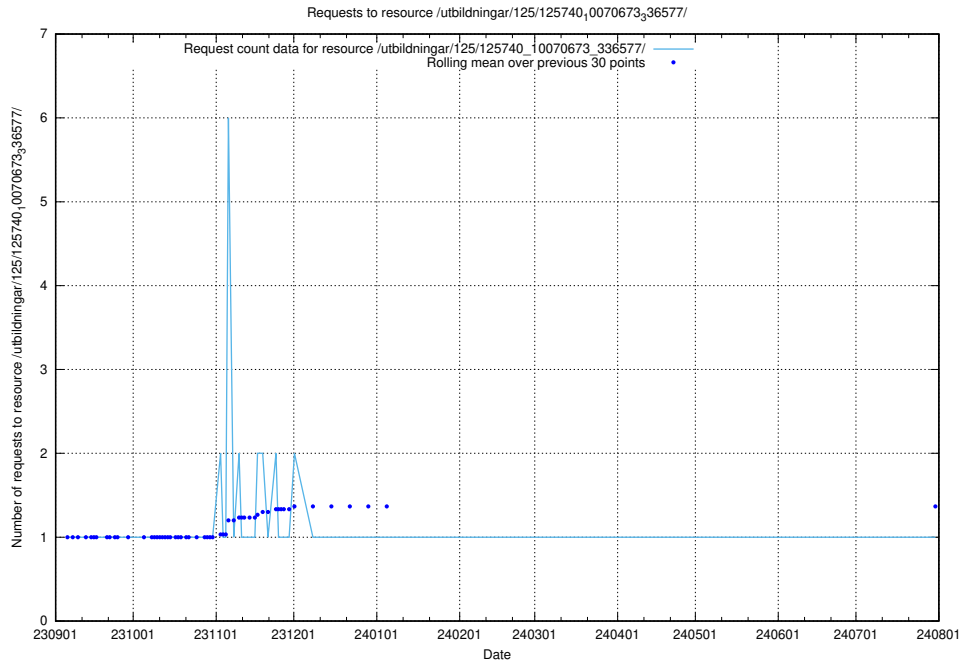

5.5379 Usage of /utbildningar/125/125740_10070673_336577/

Here, we count the number of requests to resource /utbildningar/125/125740_10070673_336577/.