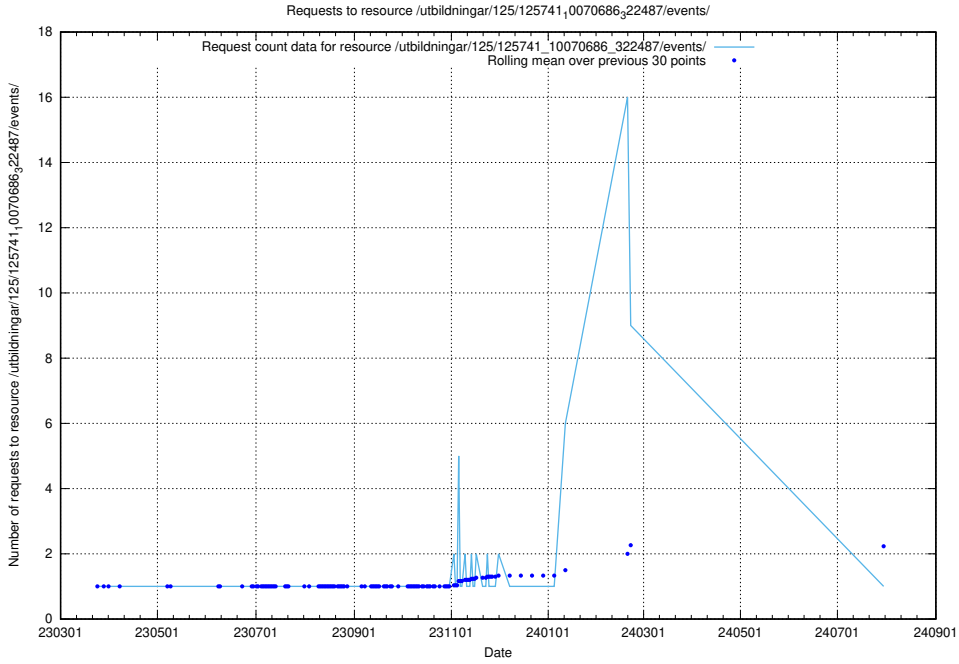

5.6930 Usage of /utbildningar/125/125741_10070686_322487/events/

Here, we count the number of requests to resource /utbildningar/125/125741_10070686_322487/events/