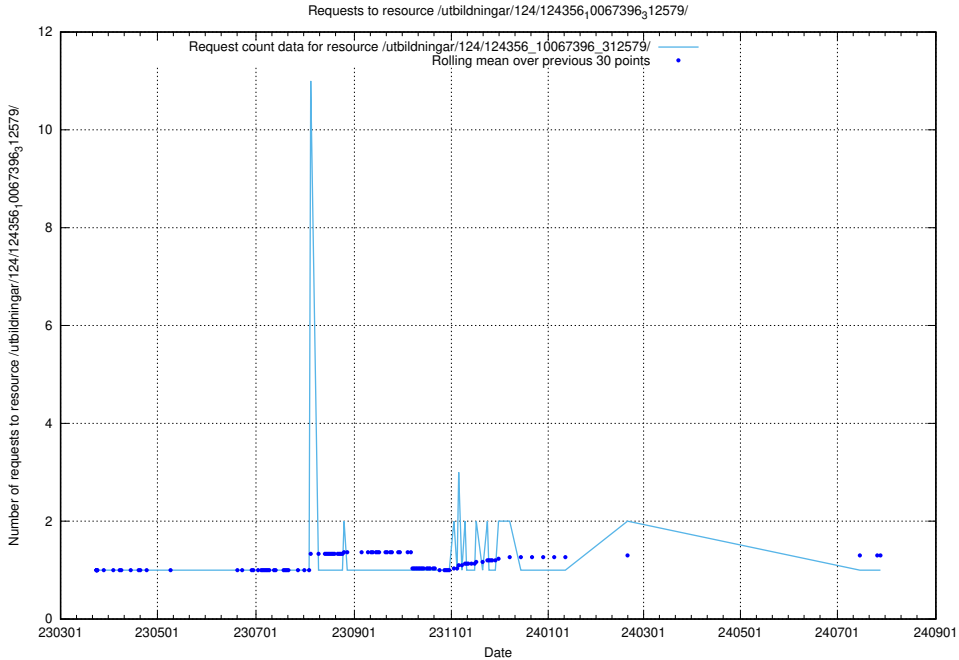

5.4581 Usage of /utbildningar/124/124356_10067396_312579/

Here, we count the number of requests to resource /utbildningar/124/124356_10067396_312579/.