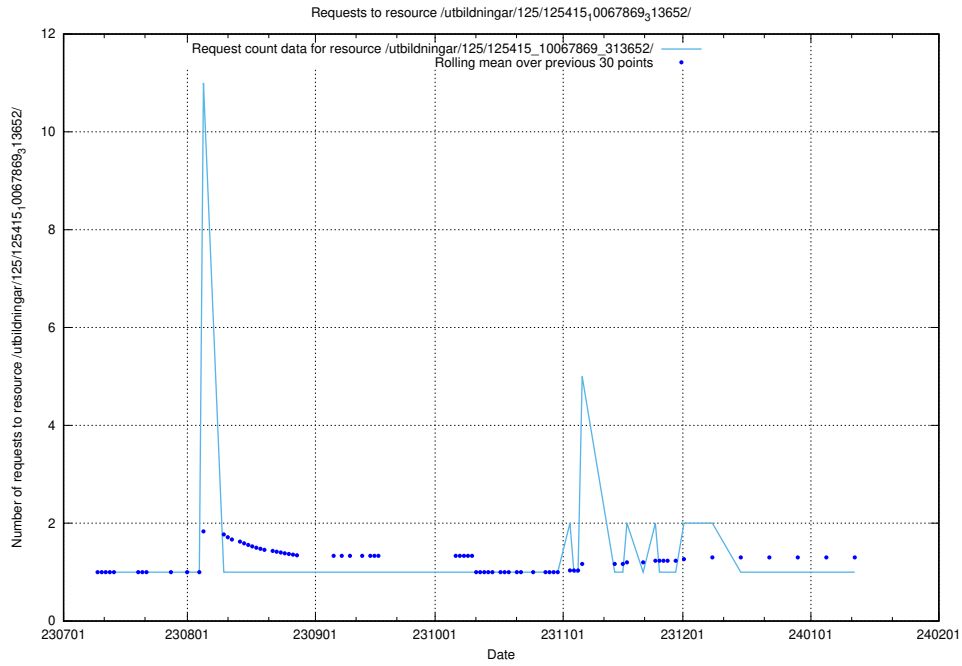

5.5834 Usage of /utbildningar/125/125415_10067869_313652/

Here, we count the number of requests to resource /utbildningar/125/125415_10067869_313652/.