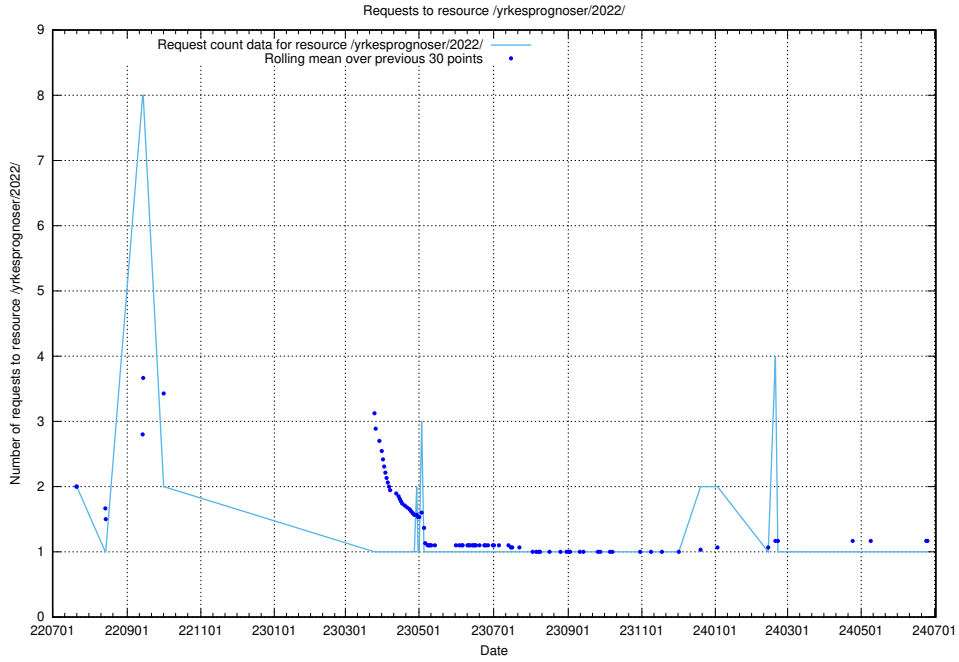

5.1041 Usage of /yrkesprognoser/2022/

Here, we count the number of requests to resource /yrkesprognoser/2022/.