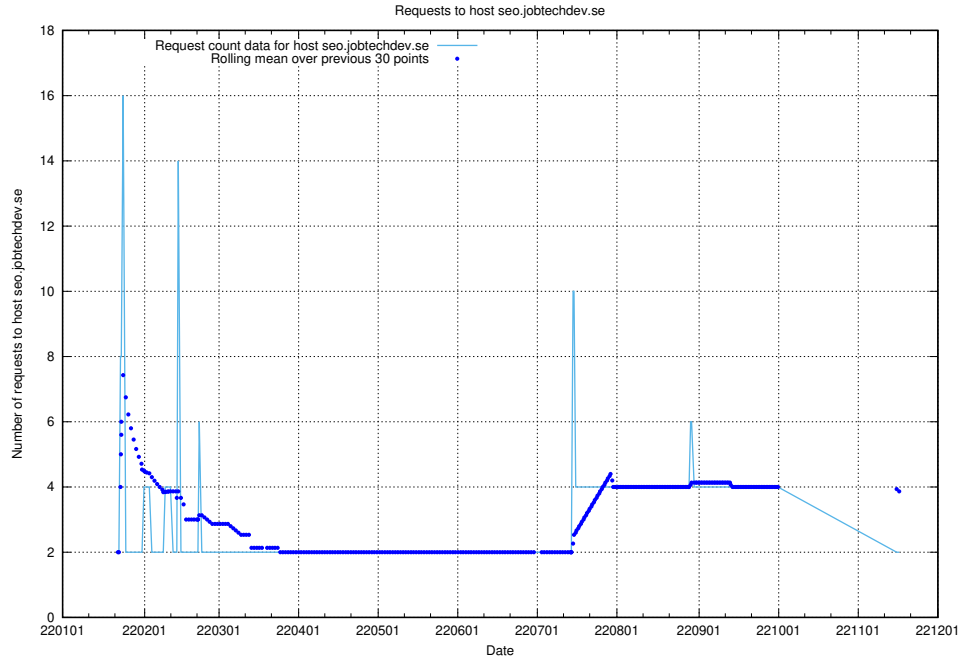

7.597 Usage of seo.jobtechdev.se

Here, we count the number of requests to host seo.jobtechdev.se.