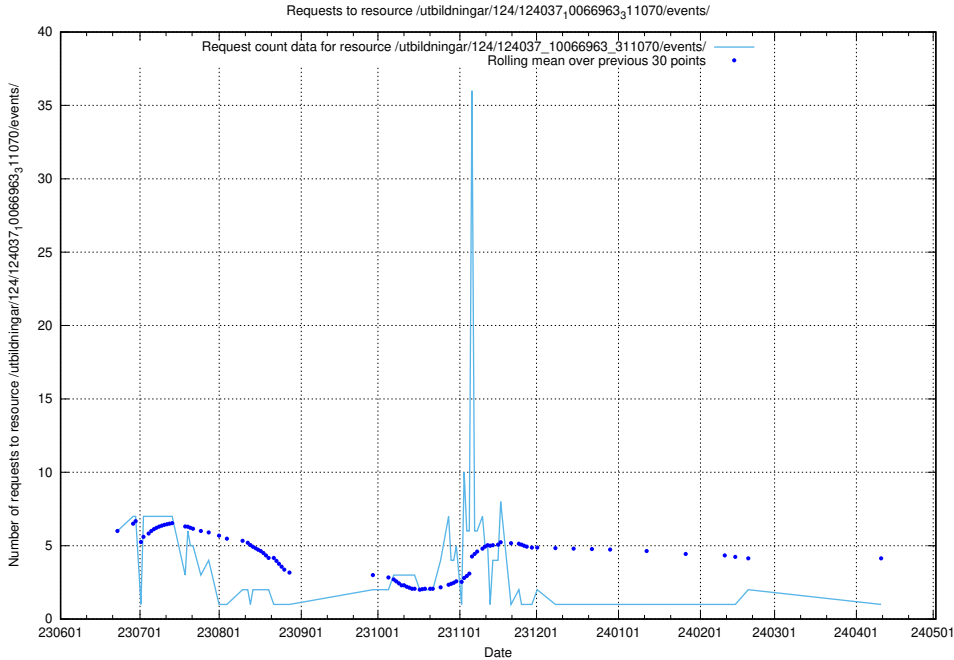

5.6258 Usage of /utbildningar/124/124037_10066963_311070/events/

Here, we count the number of requests to resource /utbildningar/124/124037_10066963_311070/events/