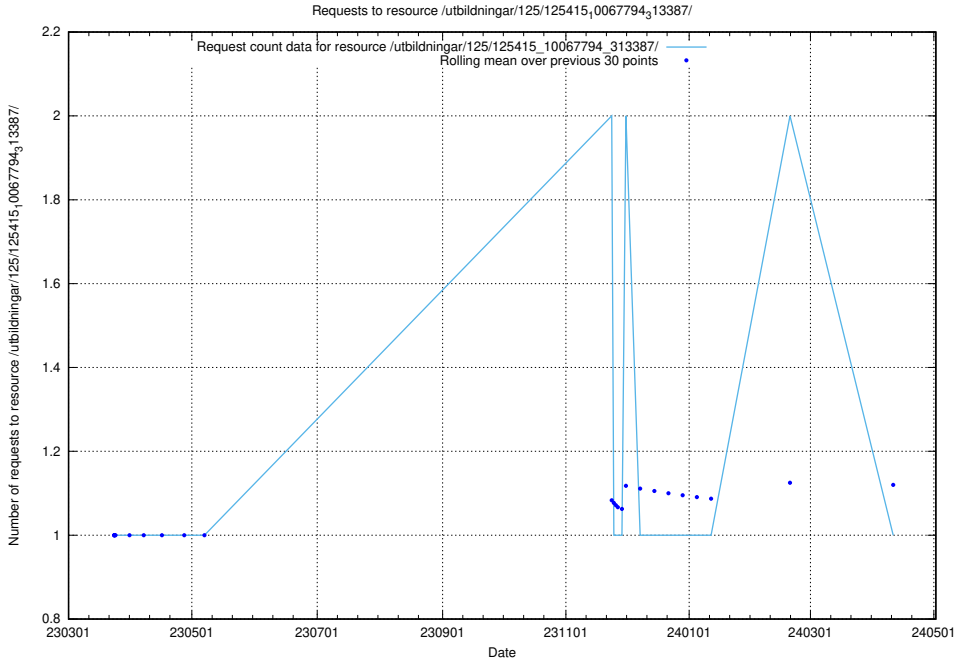

5.1166 Usage of /utbildningar/125/125415_10067794_313387/

Here, we count the number of requests to resource /utbildningar/125/125415_10067794_313387/.