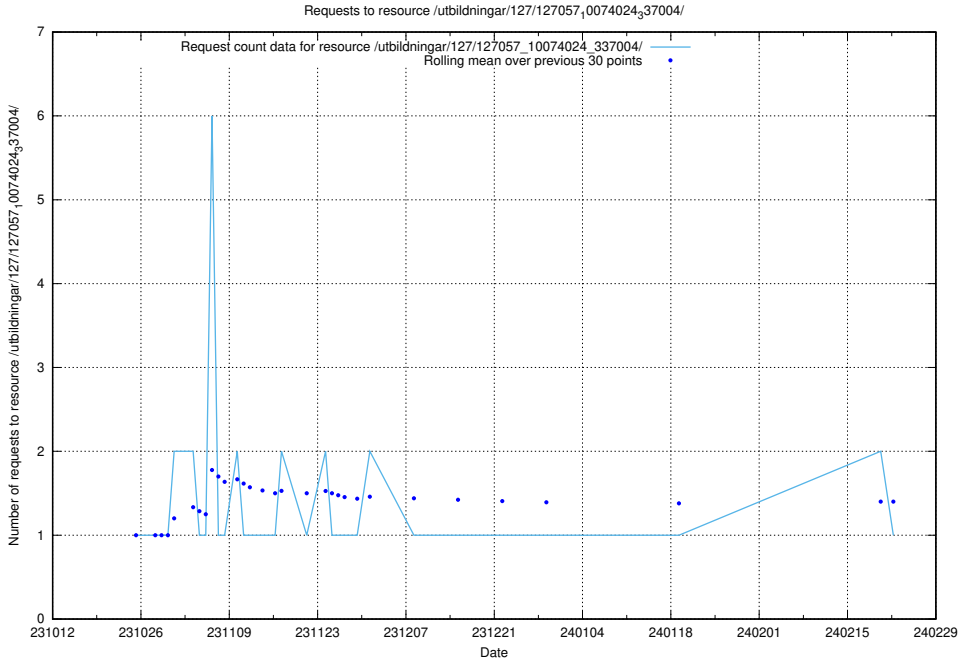

Here, we count the number of requests to resource /utbildningar/127/127057_10074037_337048/.

5.4917 Usage of /utbildningar/127/127057_10074024_337004/

Here, we count the number of requests to resource /utbildningar/127/127057_10074024_337004/.