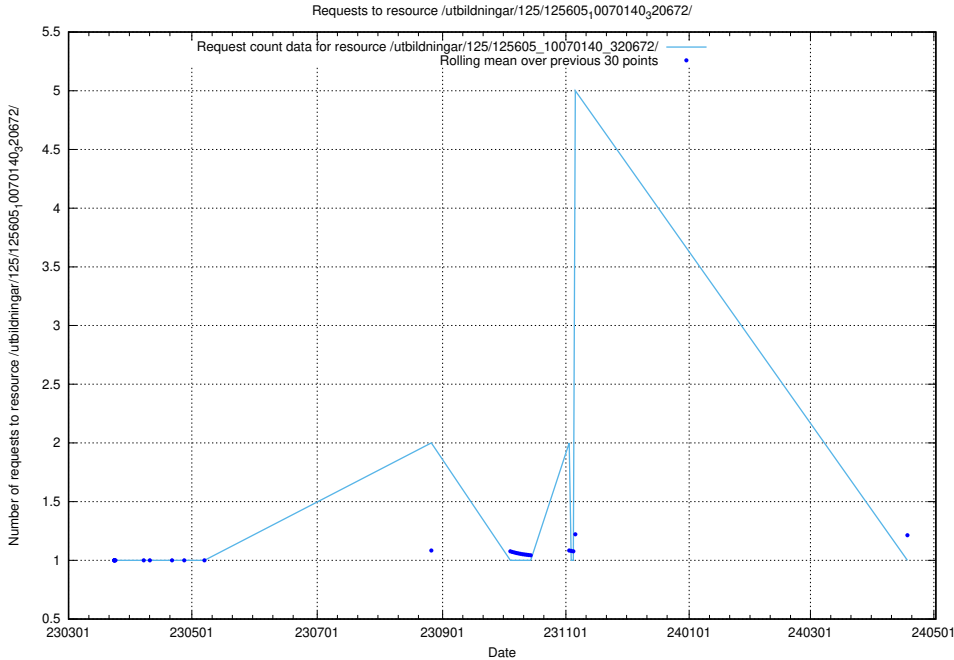

5.1133 Usage of /utbildningar/125/125605_10070140_320672/

Here, we count the number of requests to resource /utbildningar/125/125605_10070140_320672/.