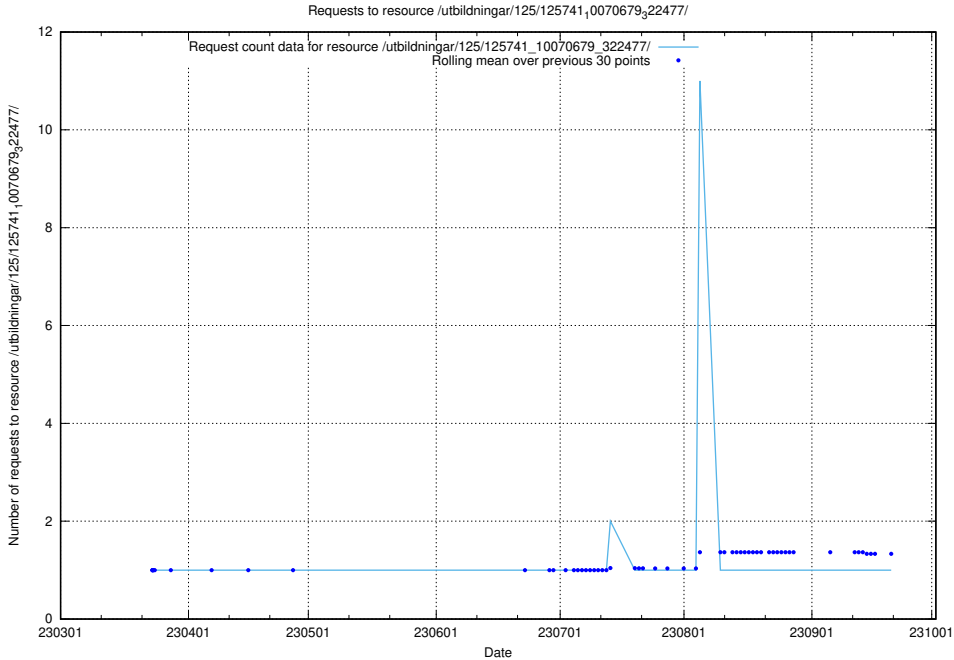

5.7179 Usage of /utbildningar/125/125741_10070679_322477/

Here, we count the number of requests to resource /utbildningar/125/125741_10070679_322477/.