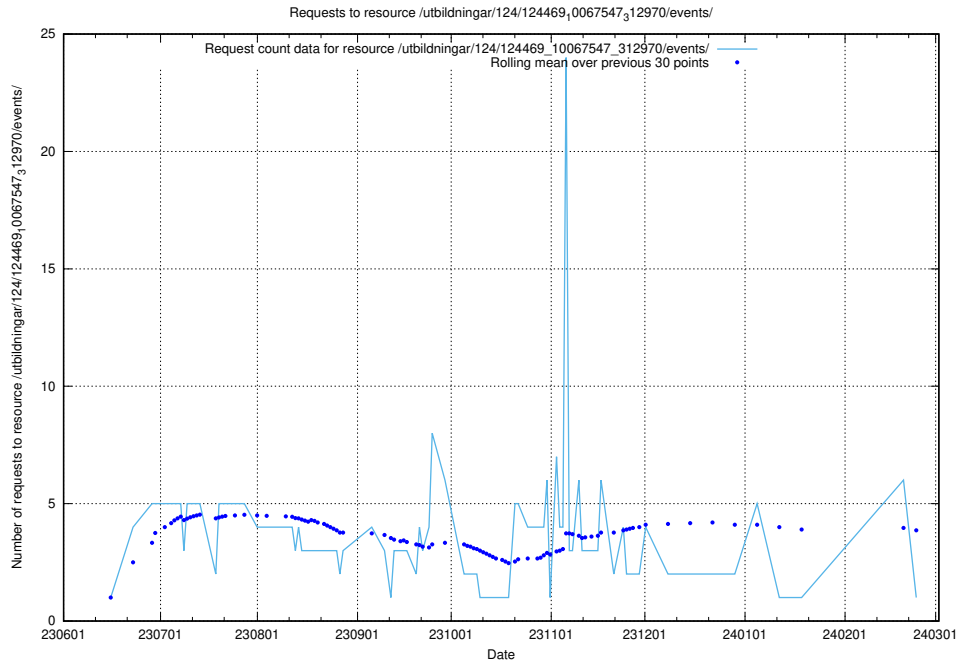

5.6544 Usage of /utbildningar/124/124469_10067547_312970/events/

Here, we count the number of requests to resource /utbildningar/124/124469_10067547_312970/events/