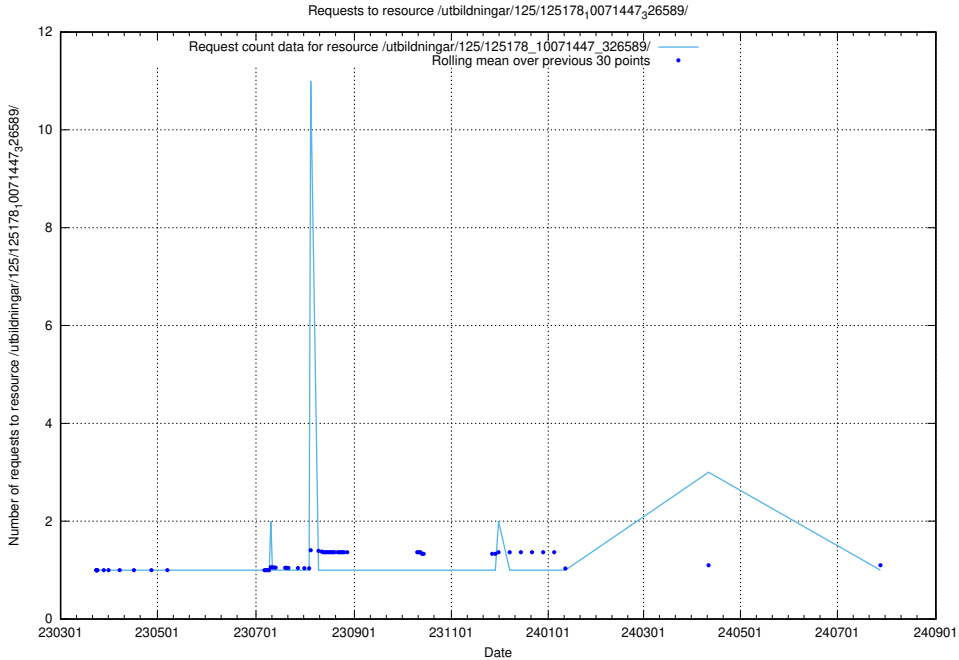

5.1192 Usage of /utbildningar/125/125178_10071447_326589/

Here, we count the number of requests to resource /utbildningar/125/125178_10071447_326589/.