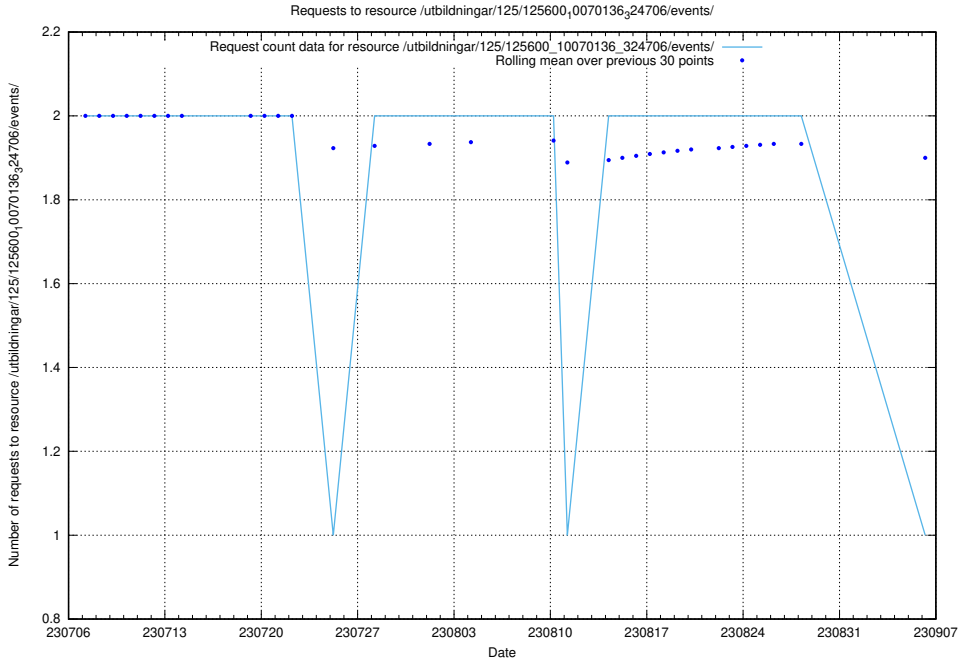

5.5998 Usage of /utbildningar/125/125600_10070136_324706/events/

Here, we count the number of requests to resource /utbildningar/125/125600_10070136_324706/events/