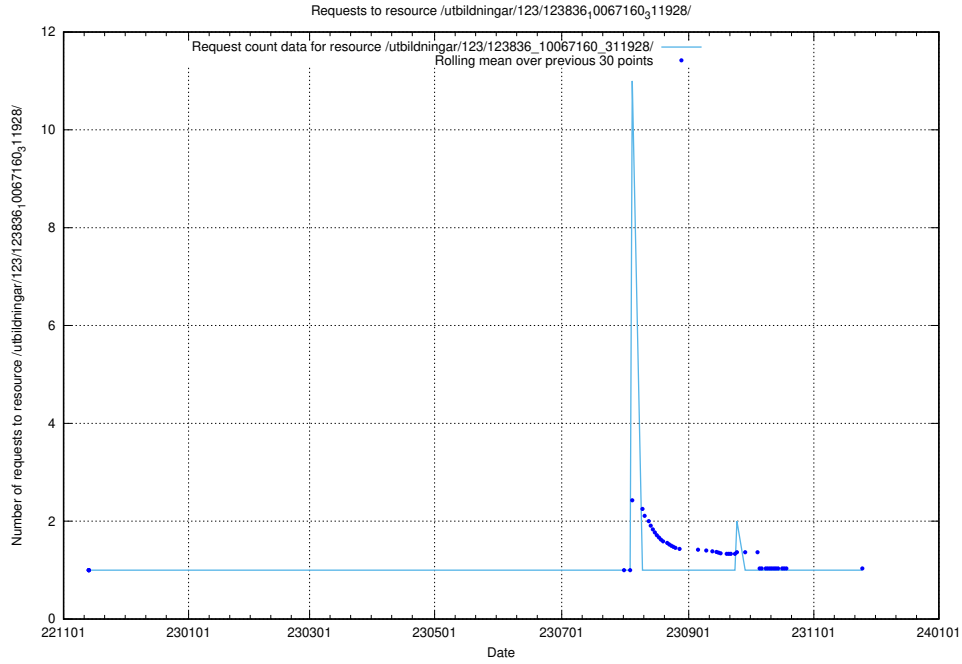

5.6559 Usage of /utbildningar/123/123836_10067160_311928/

Here, we count the number of requests to resource /utbildningar/123/123836_10067160_311928/.