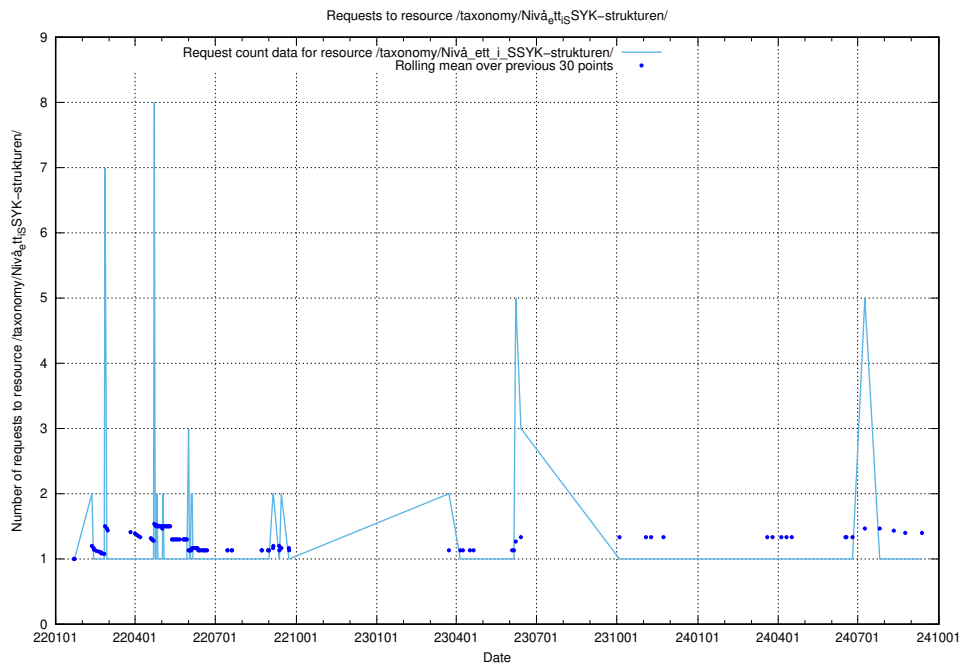

5.6310 Usage of /taxonomy/Nivå_ett_i_SSYK-strukturen/

Here, we count the number of requests to resource /taxonomy/Nivå_ett_i_SSYK-strukturen/.