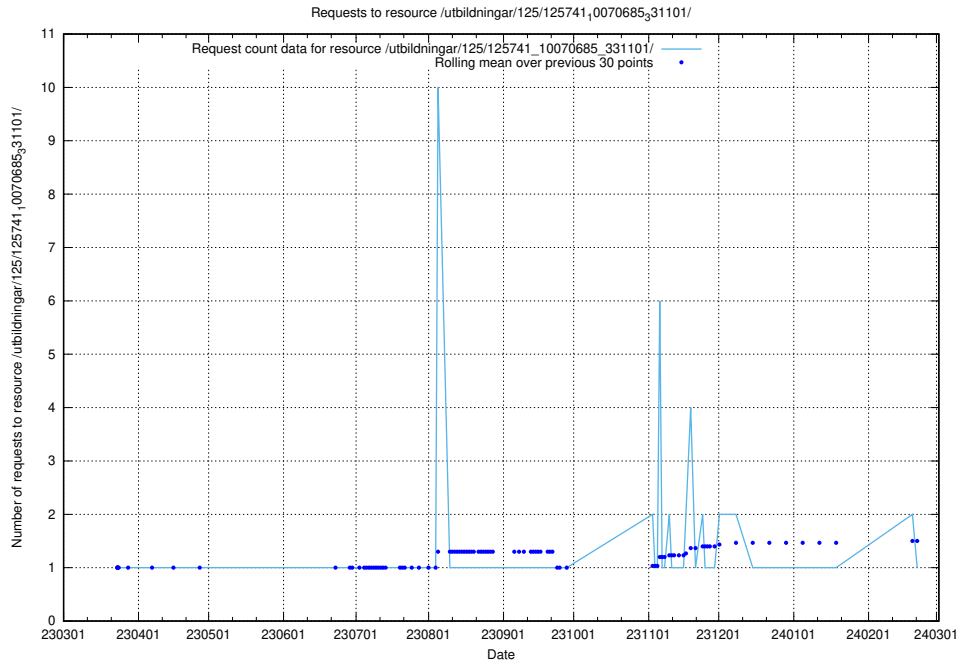

5.7176 Usage of /utbildningar/125/125741_10070685_331101/

Here, we count the number of requests to resource /utbildningar/125/125741_10070685_331101/.