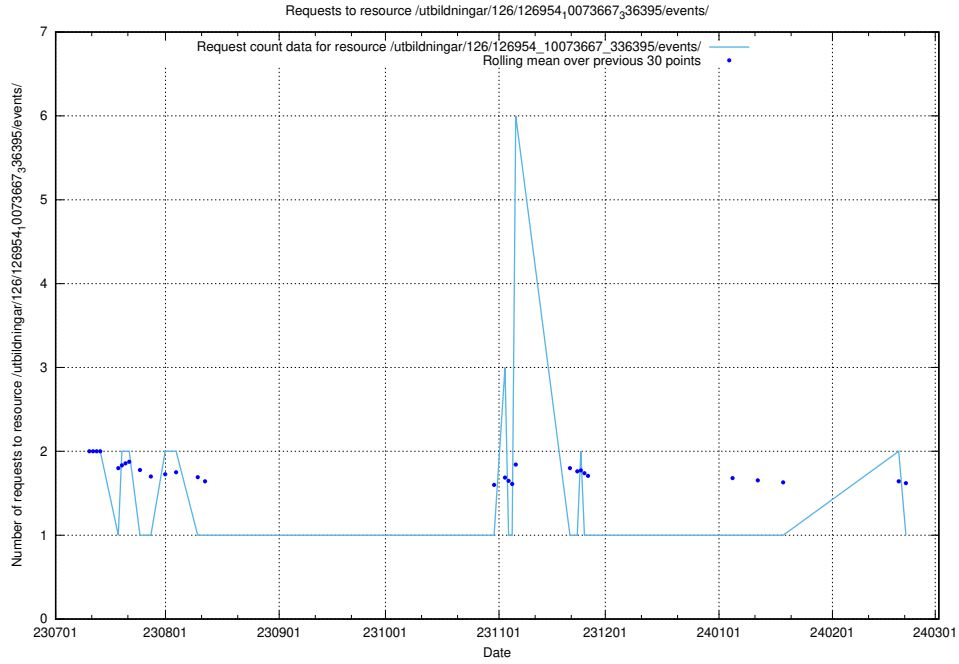

Here, we count the number of requests to resource /utbildningar/126/126954_10073667_336395/events/

5.5827 Usage of /utbildningar/126/126954_10073667_336395/

Here, we count the number of requests to resource /utbildningar/126/126954_10073667_336395/.