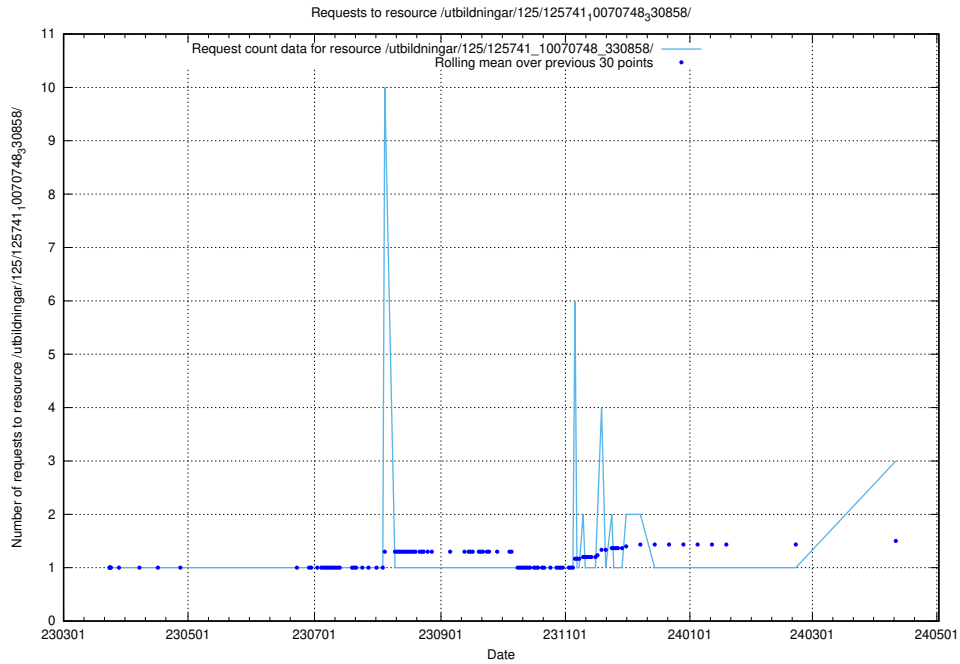

5.520 Usage of /utbildningar/125/125741_10070748_330858/

Here, we count the number of requests to resource /utbildningar/125/125741_10070748_330858/.