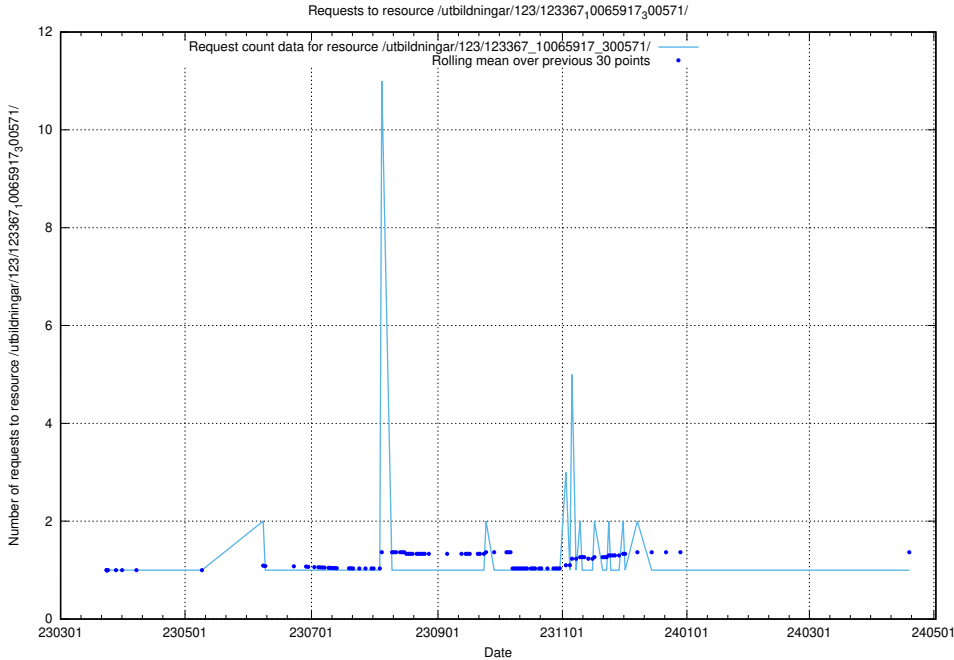

5.5358 Usage of /utbildningar/123/123367_10065917_300571/

Here, we count the number of requests to resource /utbildningar/123/123367_10065917_300571/.