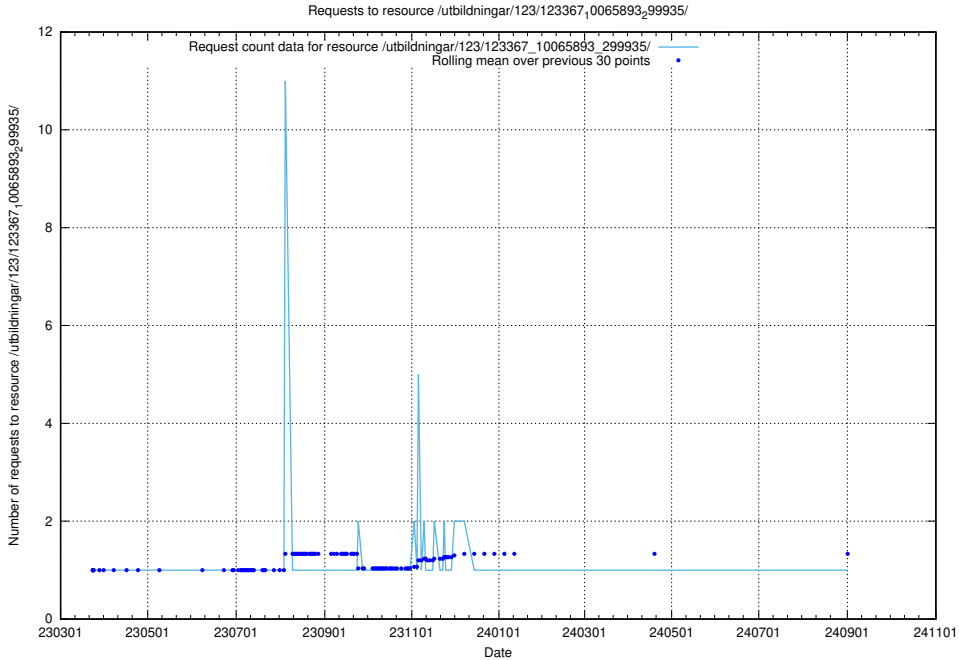

5.5451 Usage of /utbildningar/123/123367_10065893_299935/

Here, we count the number of requests to resource /utbildningar/123/123367_10065893_299935/.