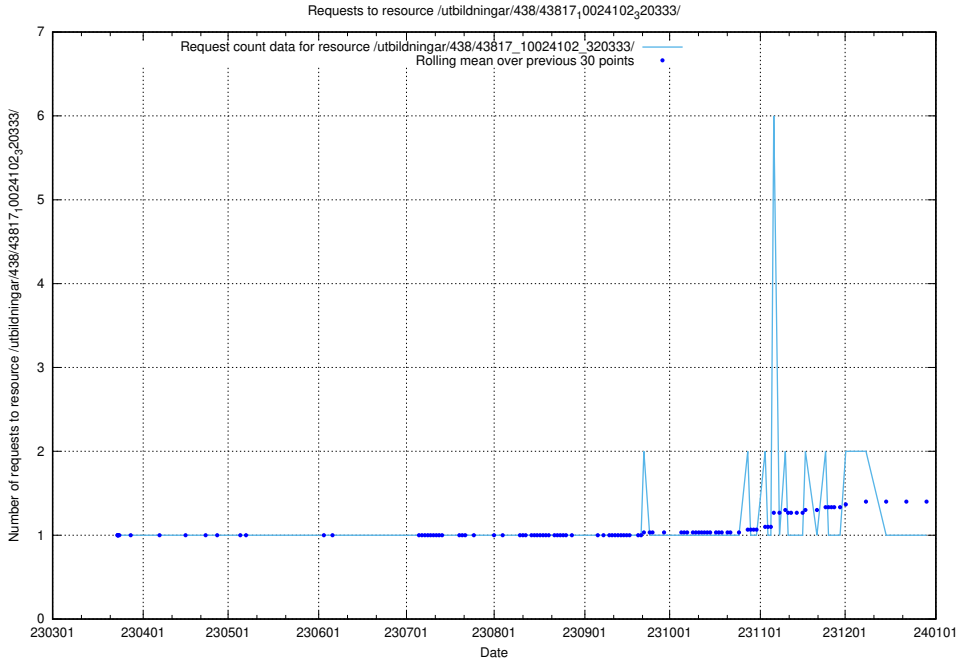

5.7051 Usage of /utbildningar/438/43817_10024102_320333/

Here, we count the number of requests to resource /utbildningar/438/43817_10024102_320333/.