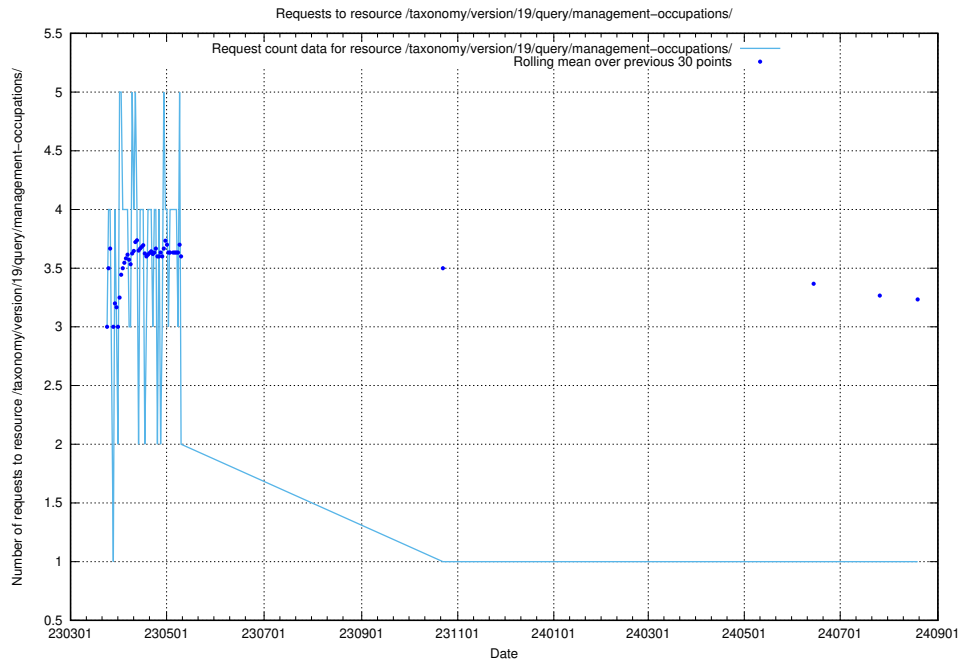

5.6839 Usage of /taxonomy/version/19/query/management-occupations/

Here, we count the number of requests to resource /taxonomy/version/19/query/management-occupations/.