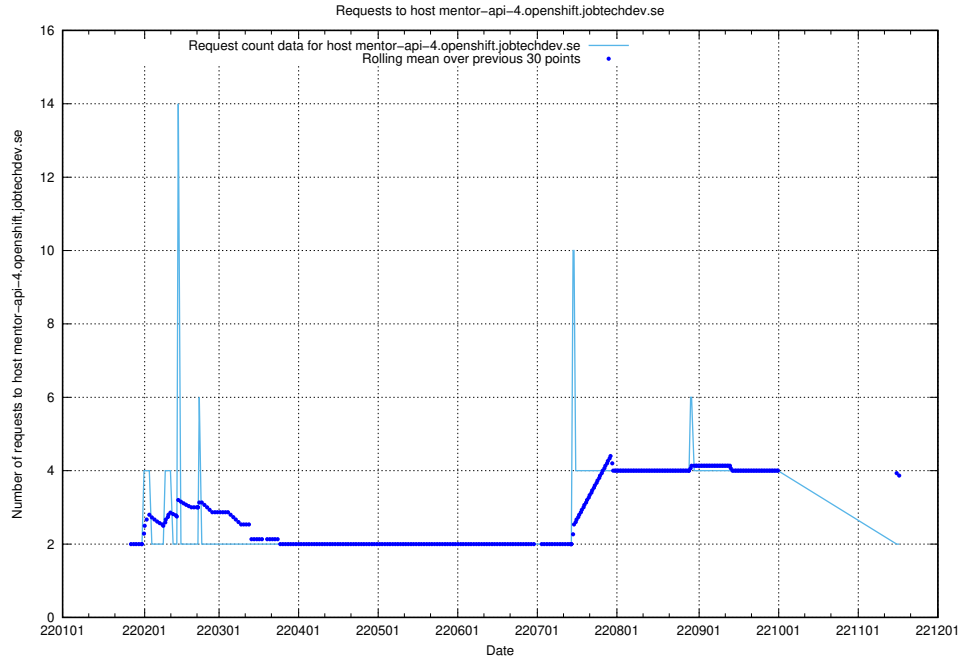

7.578 Usage of mentor-api.openshift.jobtechdev.se

Here, we count the number of requests to host mentor-api.openshift.jobtechdev.se.

7.579 Usage of mentor-api-4.openshift.jobtechdev.se

Here, we count the number of requests to host mentor-api-4.openshift.jobtechdev.se.