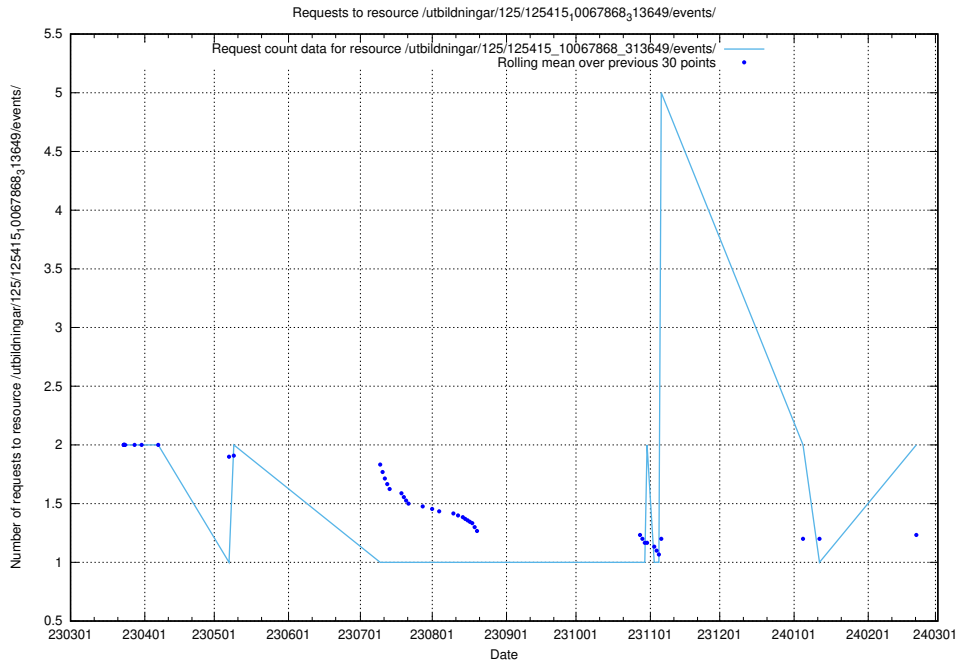

5.995 Usage of /utbildningar/125/125415_10067868_313649/events/

Here, we count the number of requests to resource /utbildningar/125/125415_10067868_313649/events/