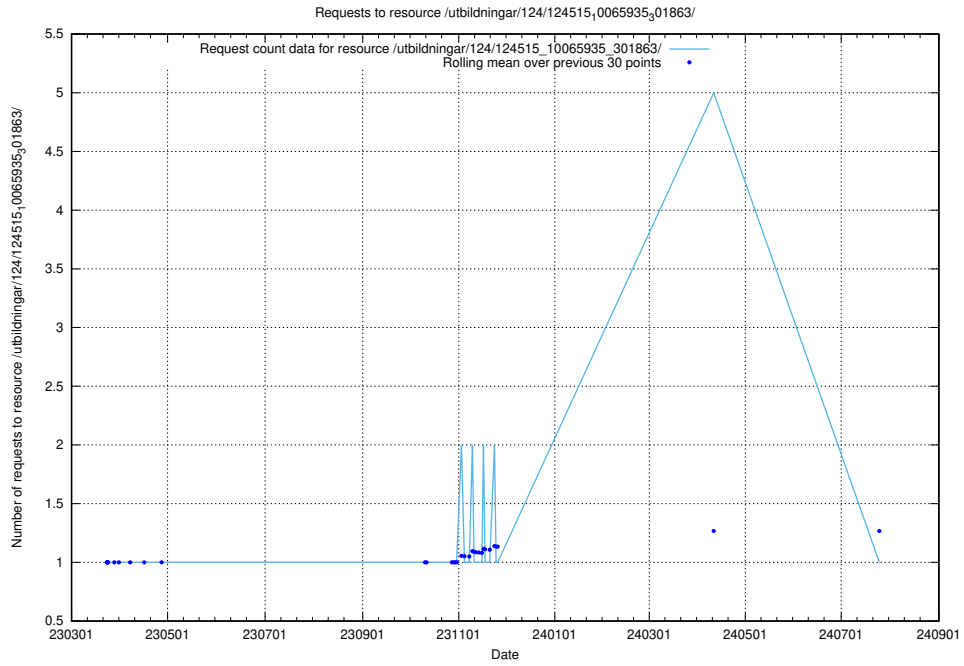

5.2262 Usage of /utbildningar/124/124515_10065935_301863/

Here, we count the number of requests to resource /utbildningar/124/124515_10065935_301863/.