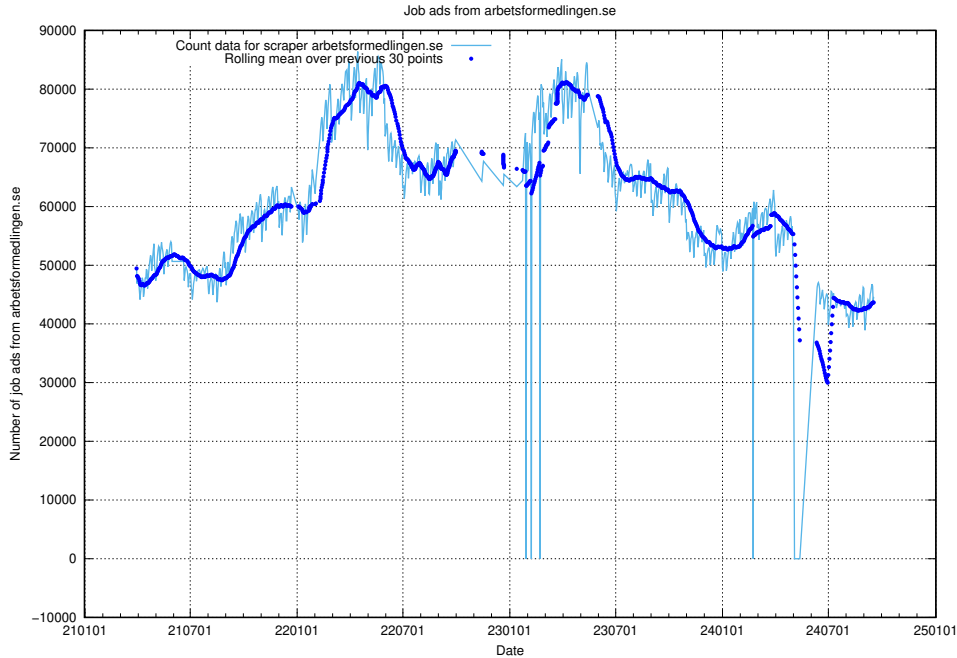

13.2 Number of ads by scraper arbetsformedlingen.se

Here, we count the number of job ads scraped from arbetsformedlingen.se.