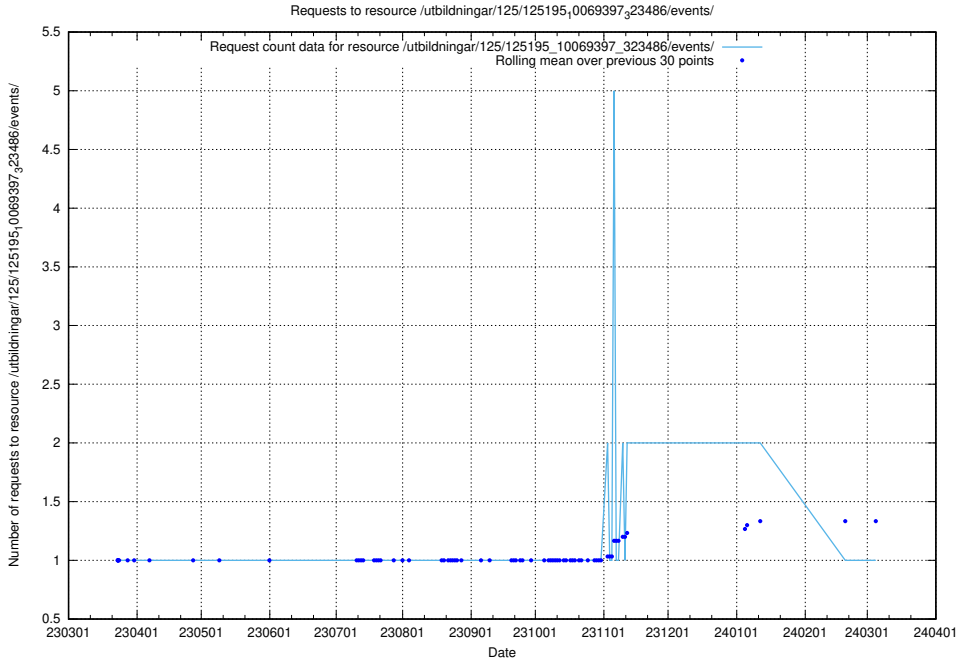

5.1187 Usage of /utbildningar/125/125195_10069397_323486/events/

Here, we count the number of requests to resource /utbildningar/125/125195_10069397_323486/events/