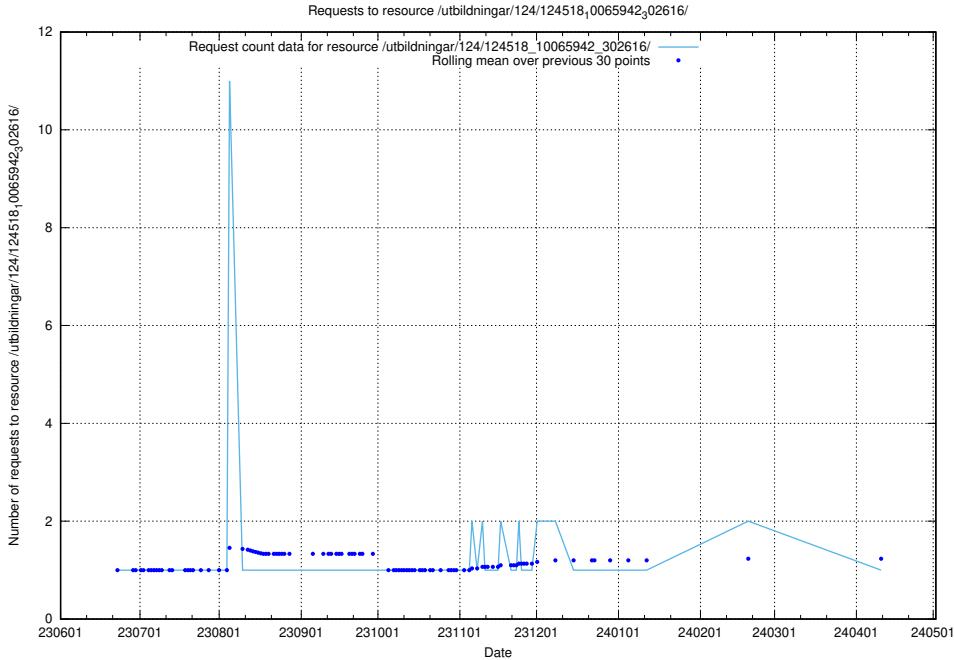

5.6428 Usage of /utbildningar/124/124518_10065942_302616/

Here, we count the number of requests to resource /utbildningar/124/124518_10065942_302616/.