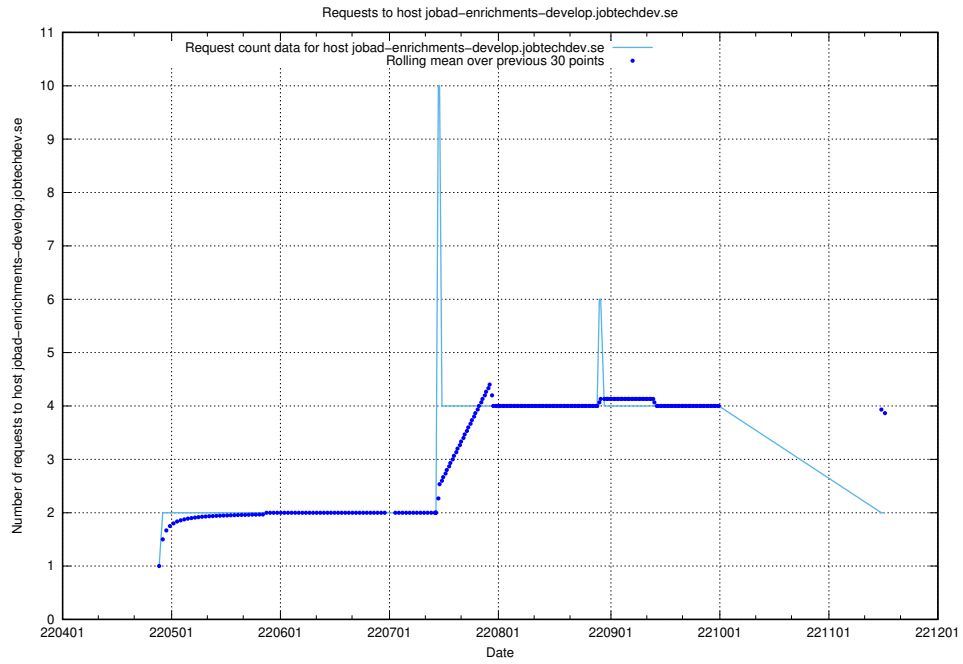

7.448 Usage of `jobad-enrichments-develop.jobtechdev.se`

Here, we count the number of requests to host `jobad-enrichments-develop.jobtechdev.se`.