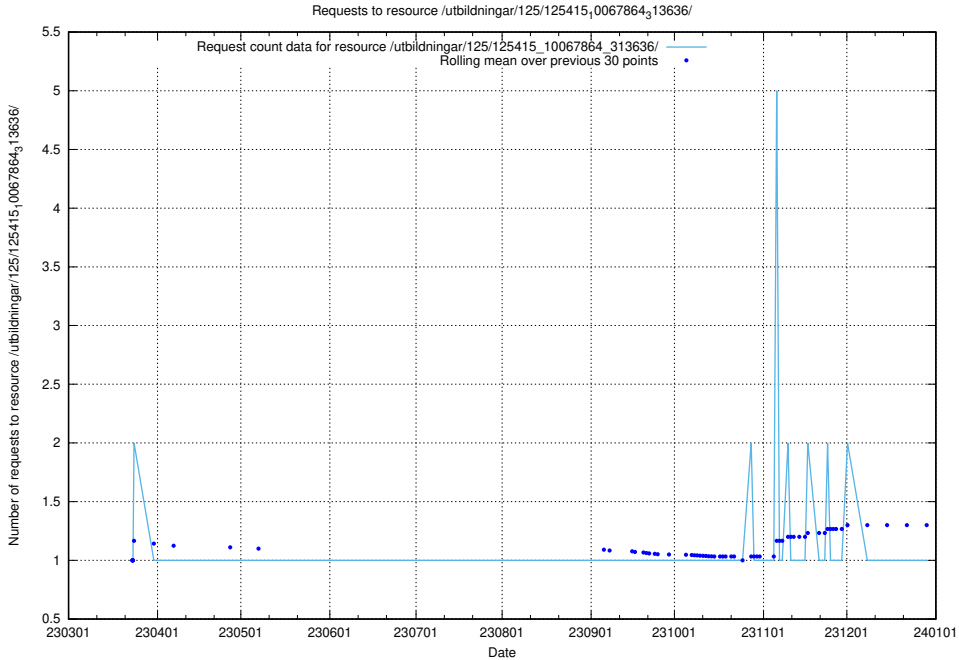

5.1164 Usage of /utbildningar/125/125415_10067864_313636/

Here, we count the number of requests to resource /utbildningar/125/125415_10067864_313636/.