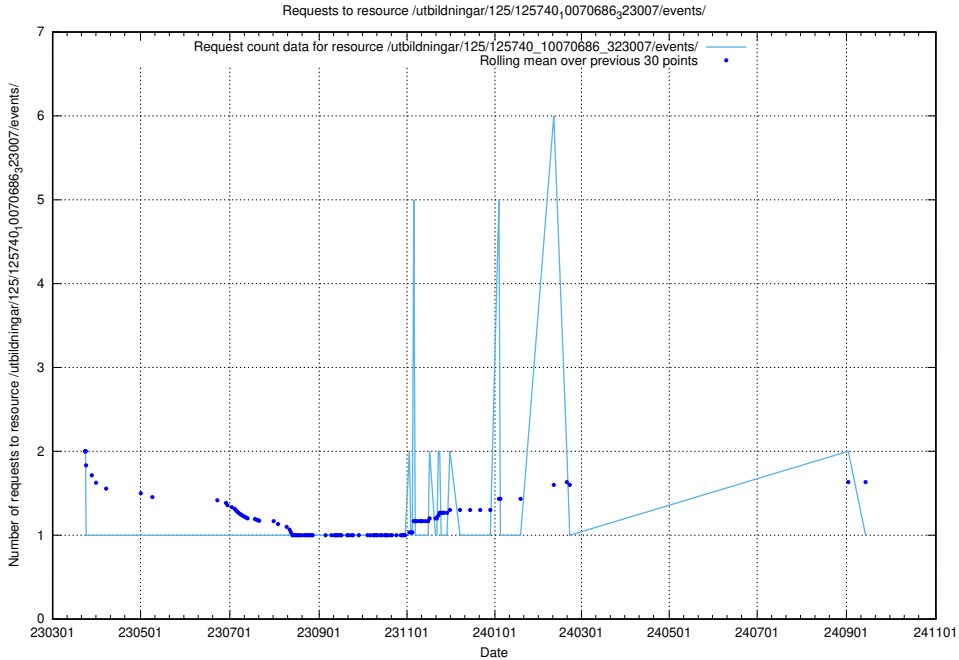

5.6985 Usage of /utbildningar/125/125740_10070686_323007/events/

Here, we count the number of requests to resource /utbildningar/125/125740_10070686_323007/events/