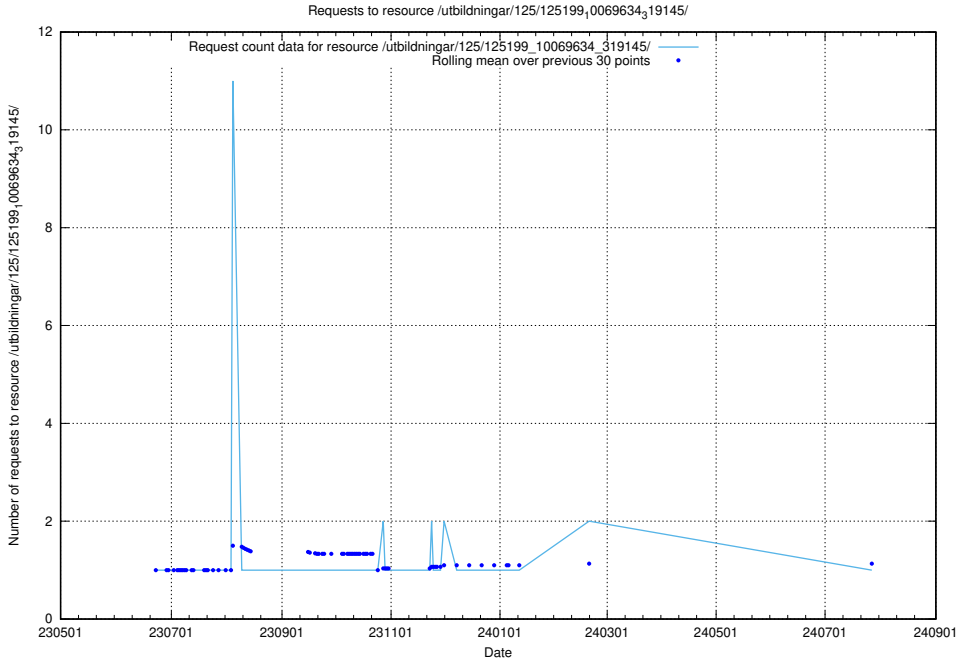

5.6386 Usage of /utbildningar/125/125199_10069634_319145/

Here, we count the number of requests to resource /utbildningar/125/125199_10069634_319145/.