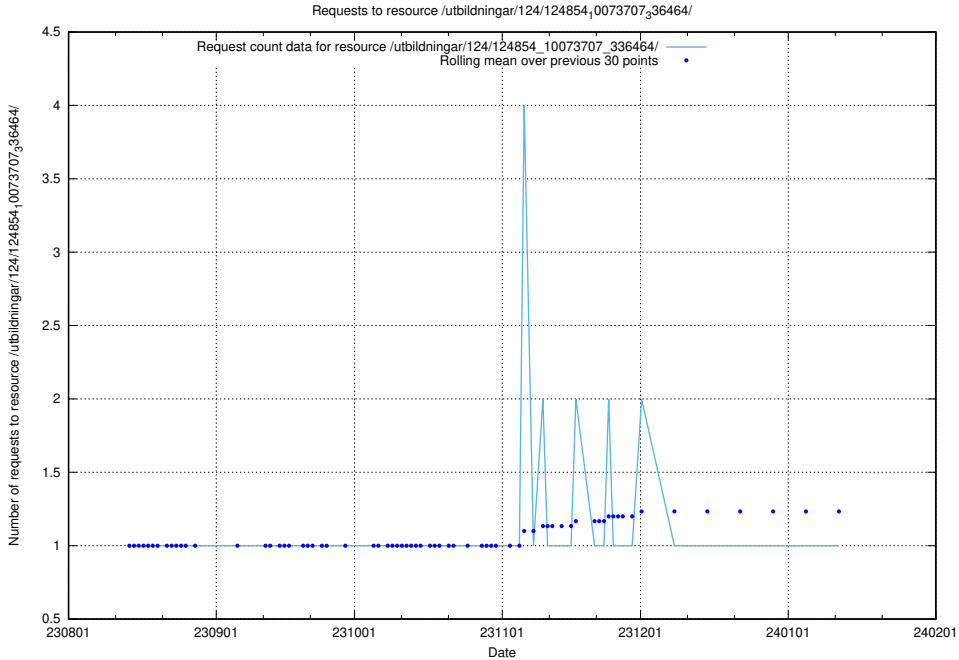

5.5504 Usage of /utbildningar/124/124854_10073707_336464/

Here, we count the number of requests to resource /utbildningar/124/124854_10073707_336464/.