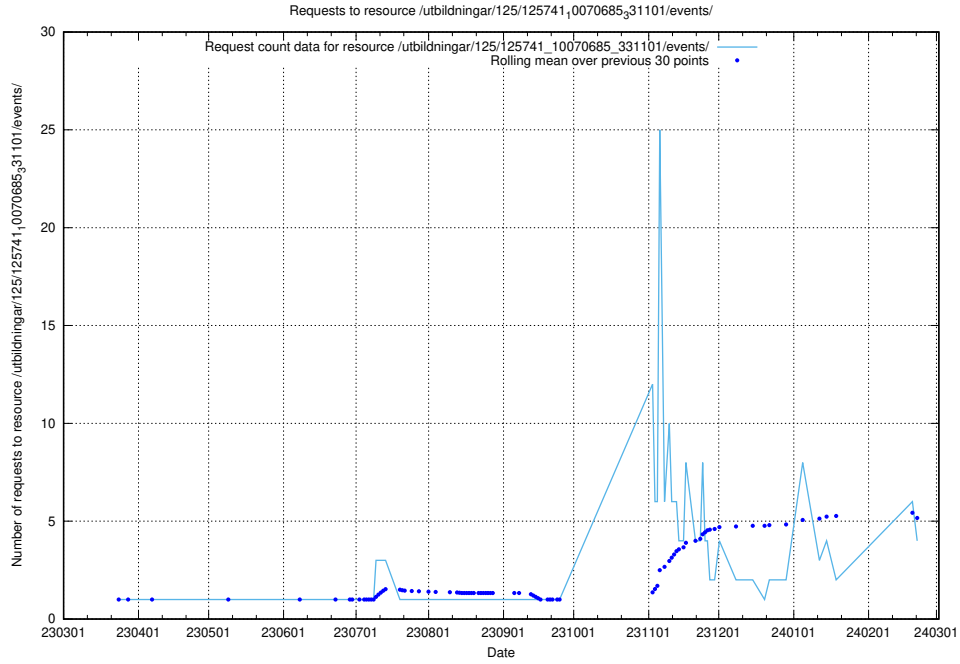

5.331 Usage of /utbildningar/125/125741_10070685_331101/events/

Here, we count the number of requests to resource /utbildningar/125/125741_10070685_331101/events/