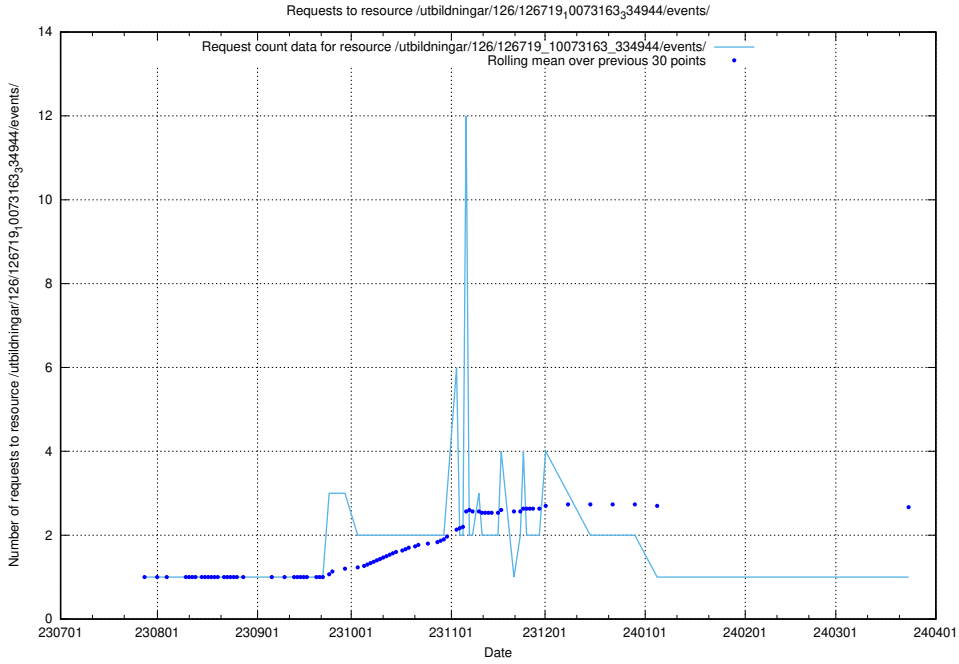

5.5603 Usage of /utbildningar/126/126719_10073163_334944/events/

Here, we count the number of requests to resource /utbildningar/126/126719_10073163_334944/events/