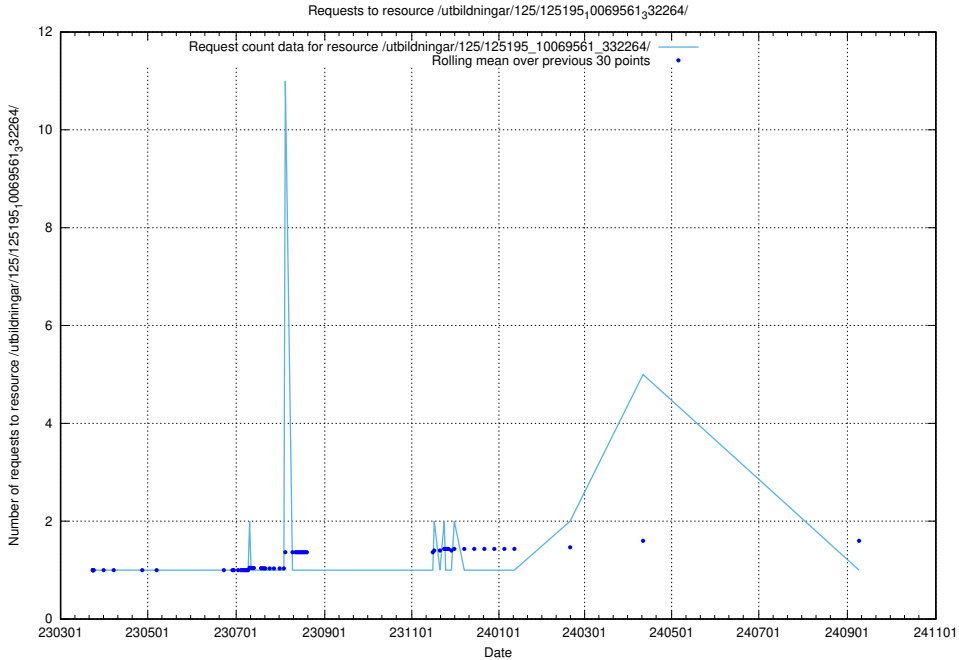

Here, we count the number of requests to resource /utbildningar/125/125195_10069561_332264/events/

5.1183 Usage of /utbildningar/125/125195_10069561_332264/

Here, we count the number of requests to resource /utbildningar/125/125195_10069561_332264/.