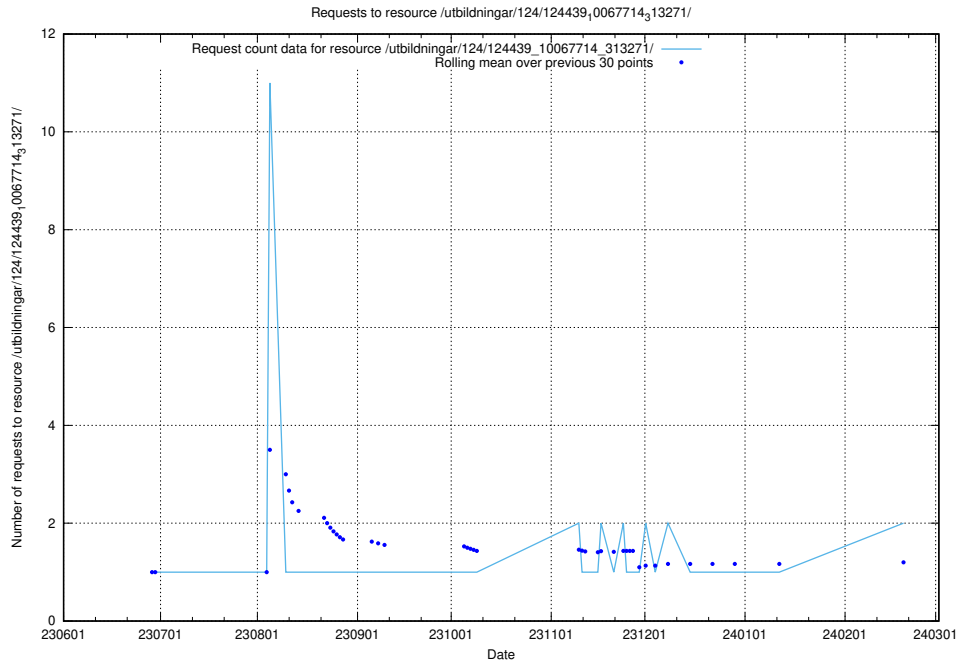

5.908 Usage of /utbildningar/124/124439_10067714_313271/

Here, we count the number of requests to resource /utbildningar/124/124439_10067714_313271/.