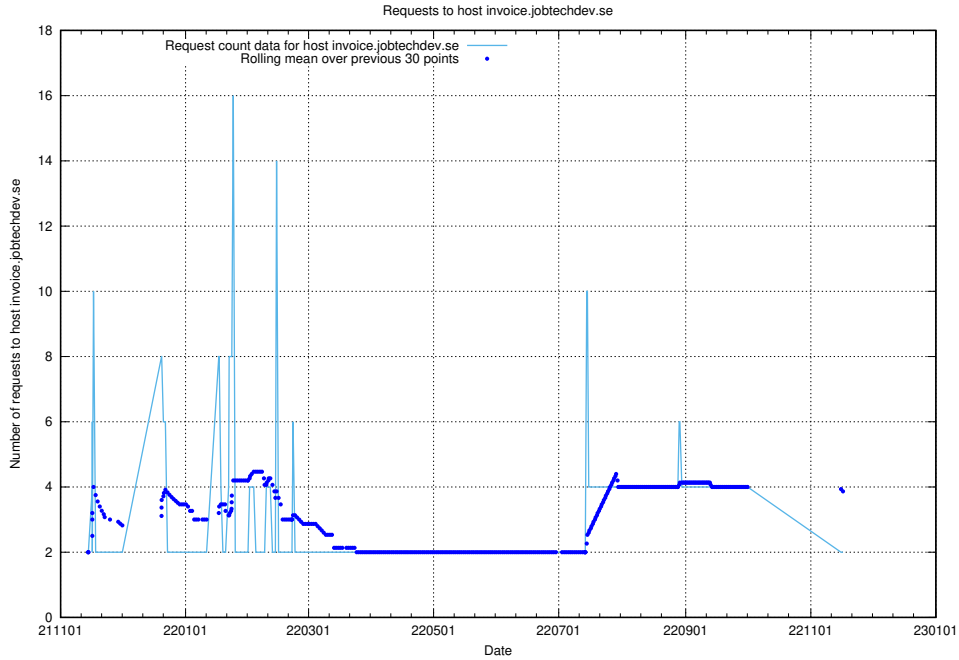

7.602 Usage of invoice.jobtechdev.se

Here, we count the number of requests to host invoice.jobtechdev.se.