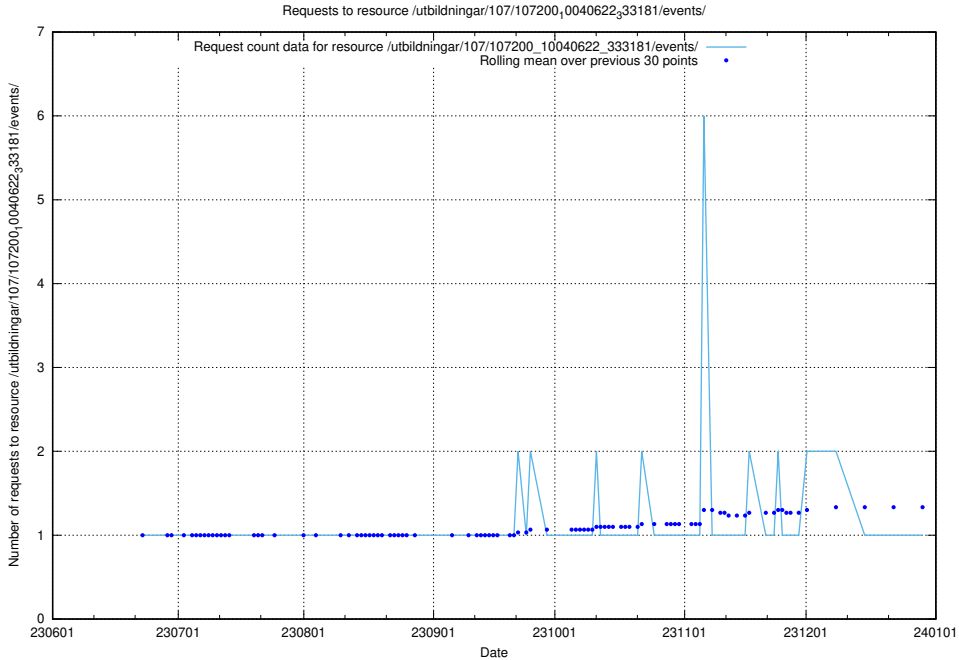

5.6503 Usage of /utbildningar/107/107200_10040622_333181/events/

Here, we count the number of requests to resource /utbildningar/107/107200_10040622_333181/events/