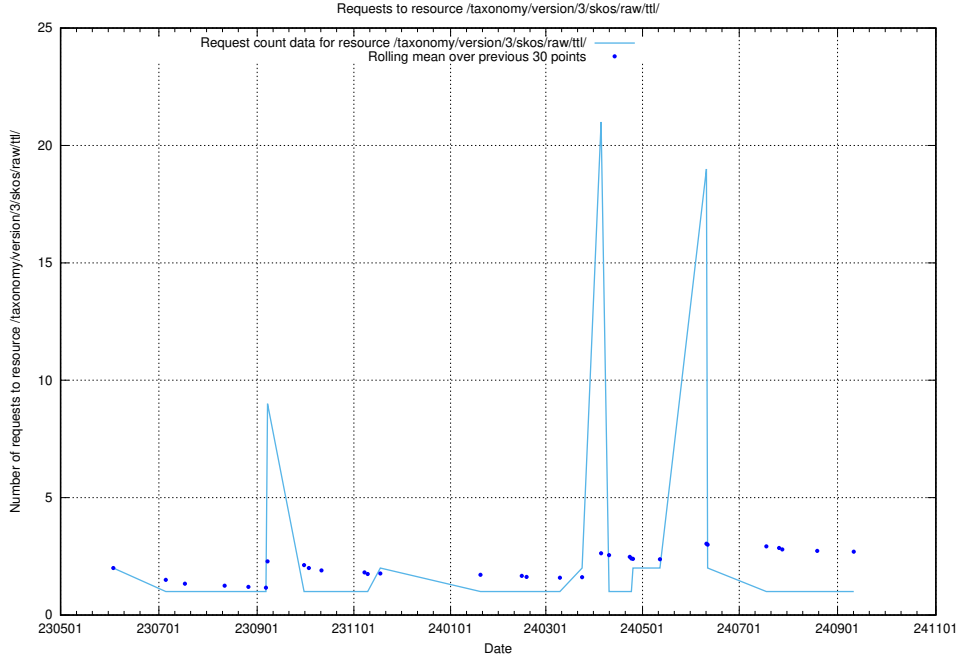

Here, we count the number of requests to resource /taxonomy/version/15/query/concept-types/.

5.6580 Usage of /taxonomy/version/3/skos/raw/ttl/

Here, we count the number of requests to resource /taxonomy/version/3/skos/raw/ttl/.