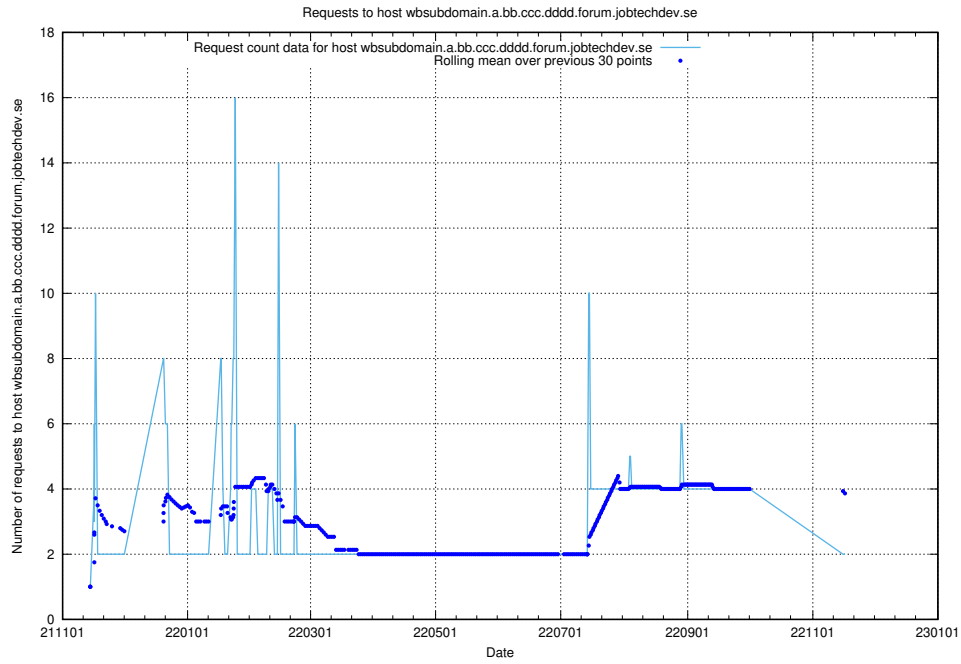

7.555 Usage of wbsubdomain.a.bb.ccc.dddd.forum.jobtechdev.se

Here, we count the number of requests to host wbsubdomain.a.bb.ccc.dddd.forum.jobtechdev.se.