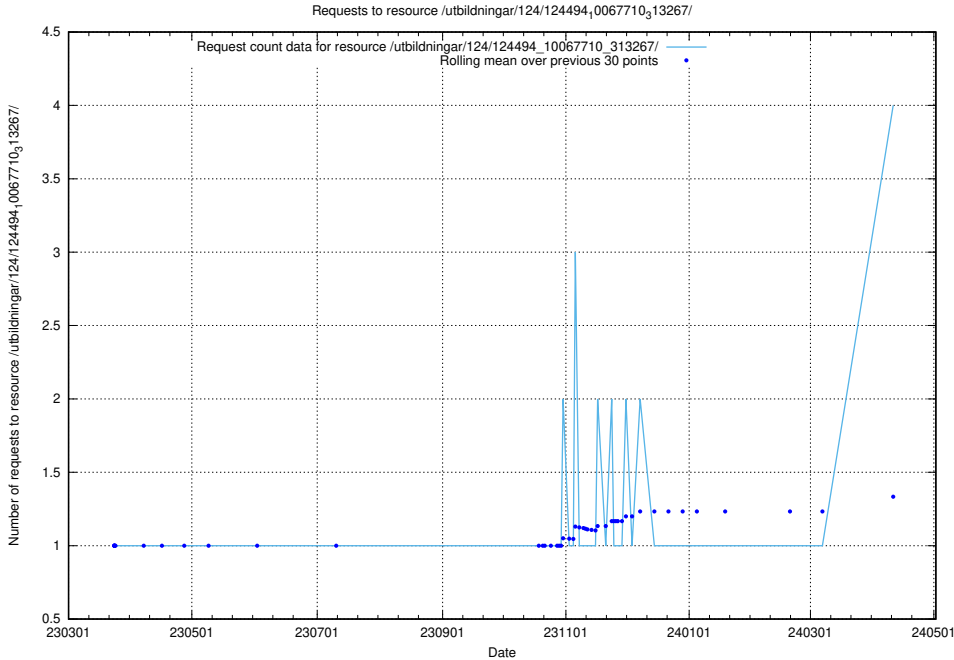

5.268 Usage of /utbildningar/124/124494_10067710_313267/

Here, we count the number of requests to resource /utbildningar/124/124494_10067710_313267/.