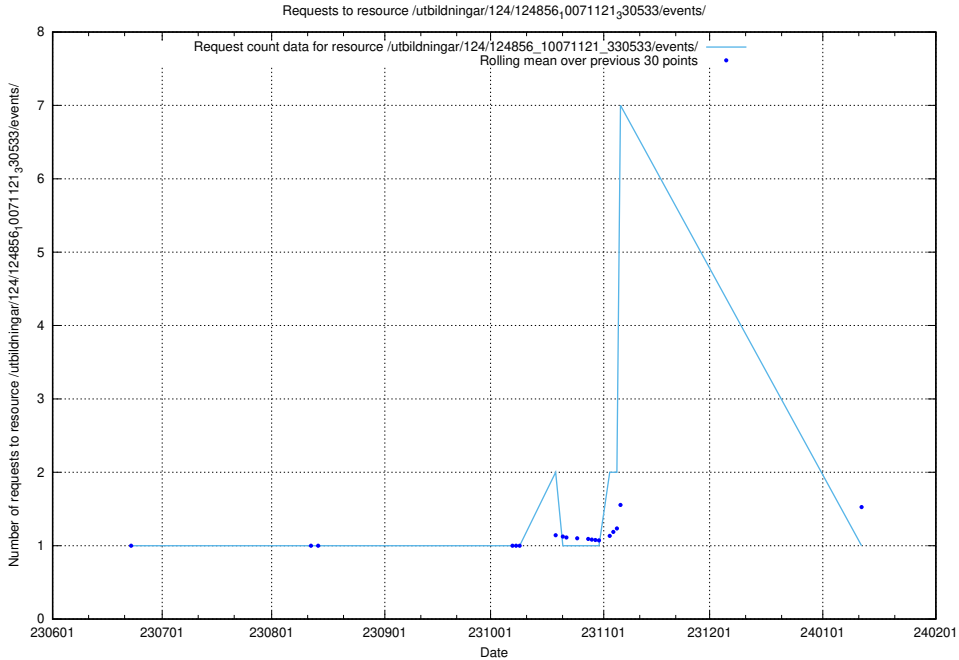

5.6402 Usage of /utbildningar/124/124856_10071121_330533/events/

Here, we count the number of requests to resource /utbildningar/124/124856_10071121_330533/events/