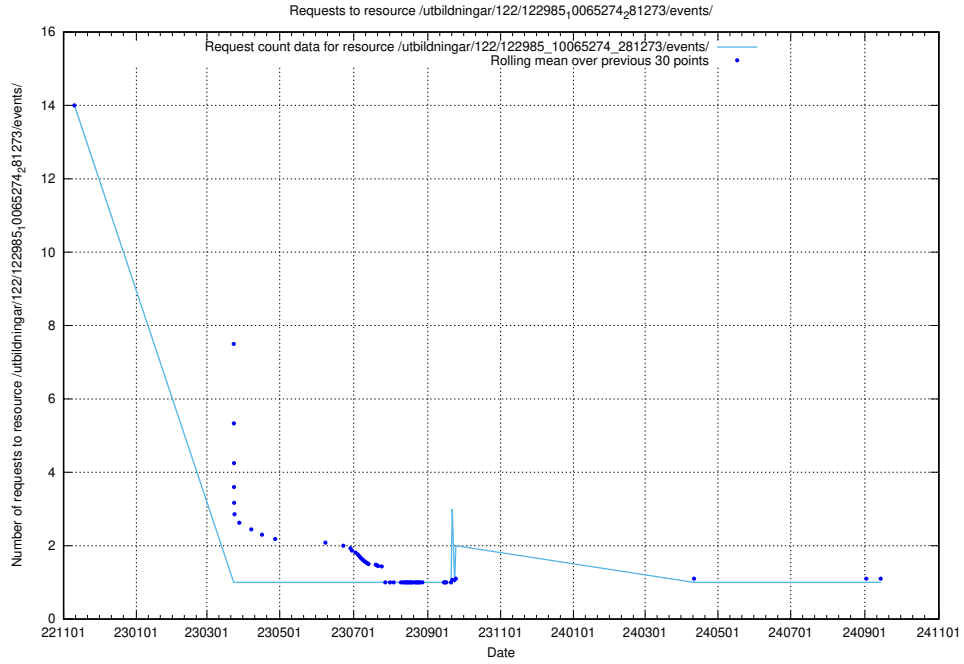

5.6924 Usage of /utbildningar/122/122985_10065274_281273/events/

Here, we count the number of requests to resource /utbildningar/122/122985_10065274_281273/events/