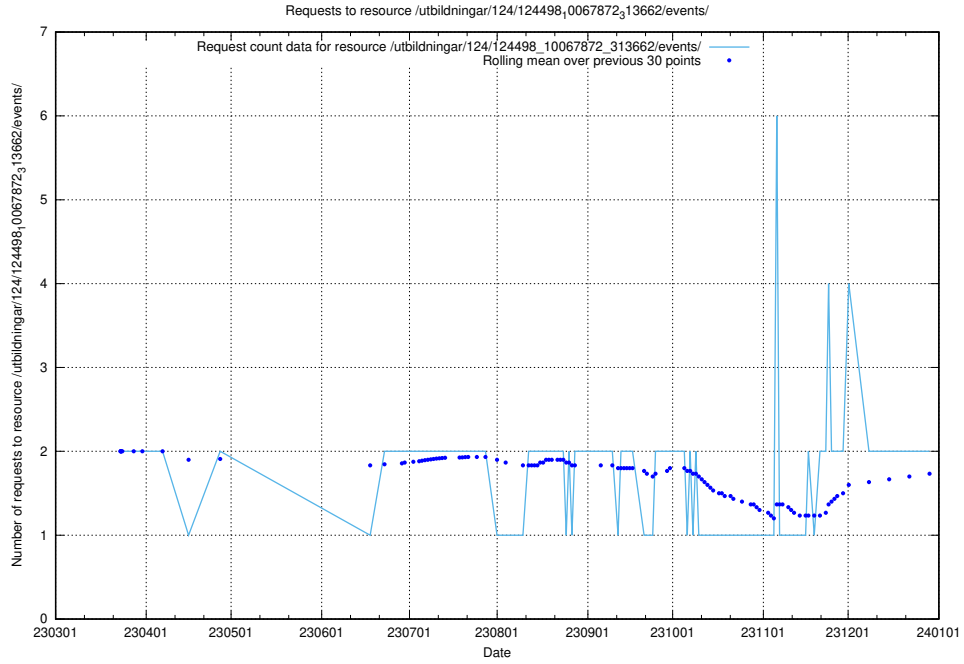

5.1000 Usage of /utbildningar/124/124498_10067872_313662/events/

Here, we count the number of requests to resource /utbildningar/124/124498_10067872_313662/events/