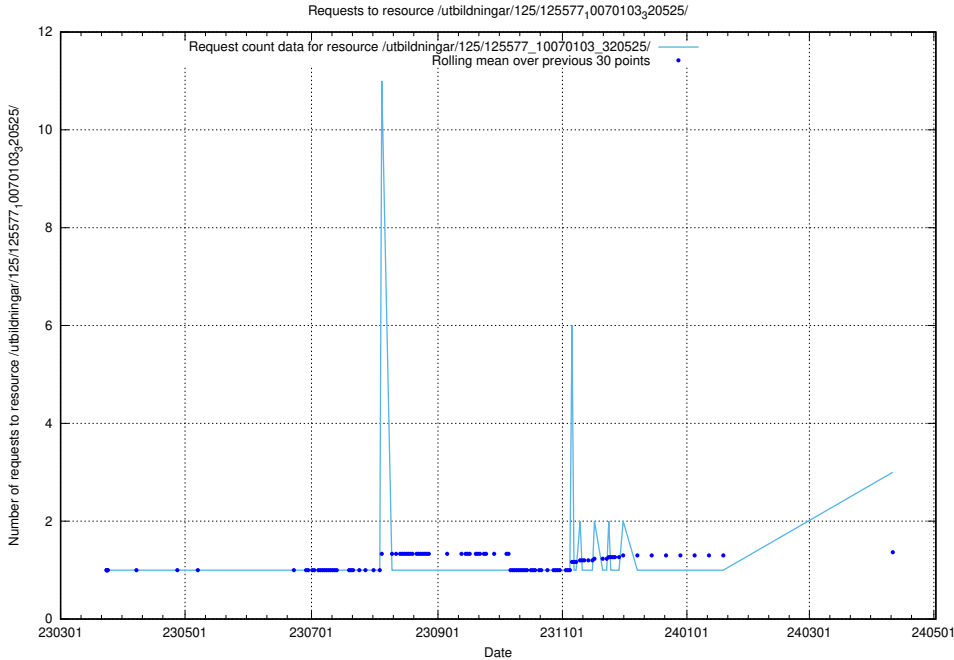

5.347 Usage of /utbildningar/125/125577_10070103_320525/

Here, we count the number of requests to resource /utbildningar/125/125577_10070103_320525/.