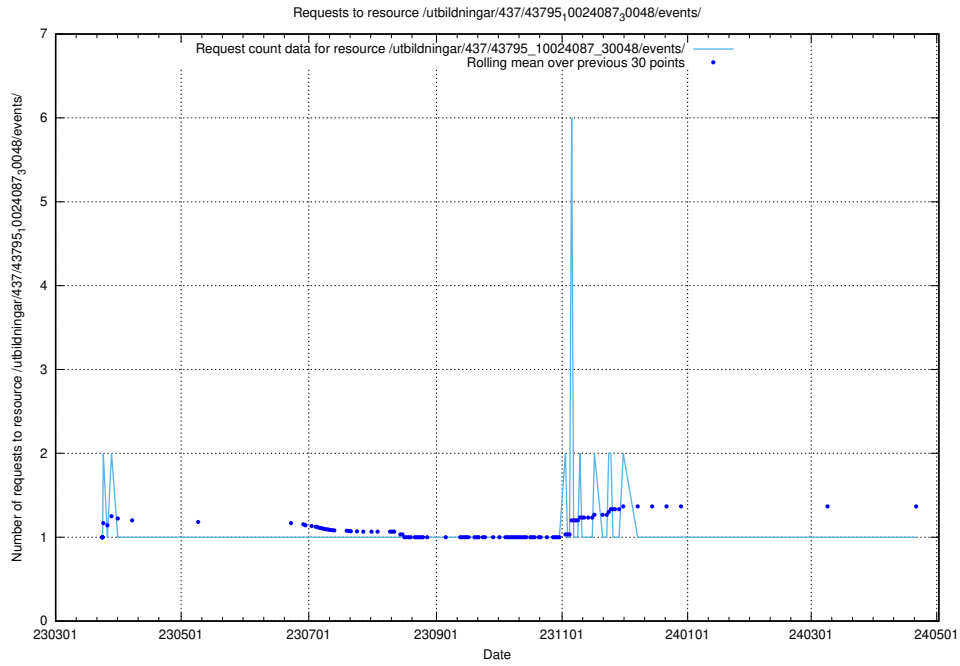

Here, we count the number of requests to resource /utbildningar/437/43796_10024100_313818/.

5.7067 Usage of /utbildningar/437/43795_10024087_30048/events/

Here, we count the number of requests to resource /utbildningar/437/43795_10024087_30048/events/.