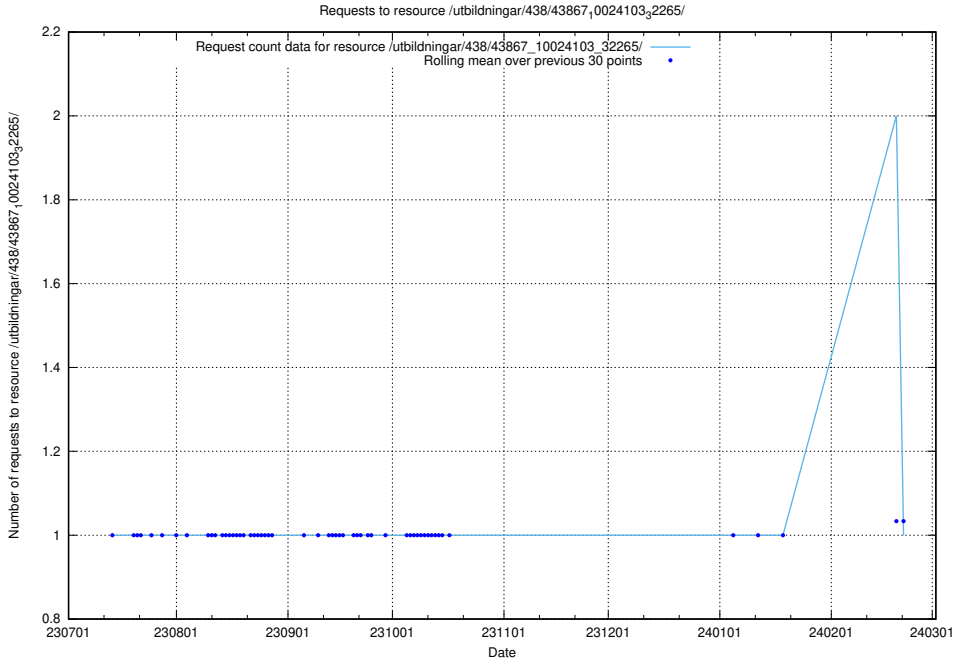

Here, we count the number of requests to resource /utbildningar/438/43867_10024103_32265/.

5.5780 Usage of /utbildningar/126/126728_10073173_334952/events/

Here, we count the number of requests to resource /utbildningar/126/126728_10073173_334952/events/