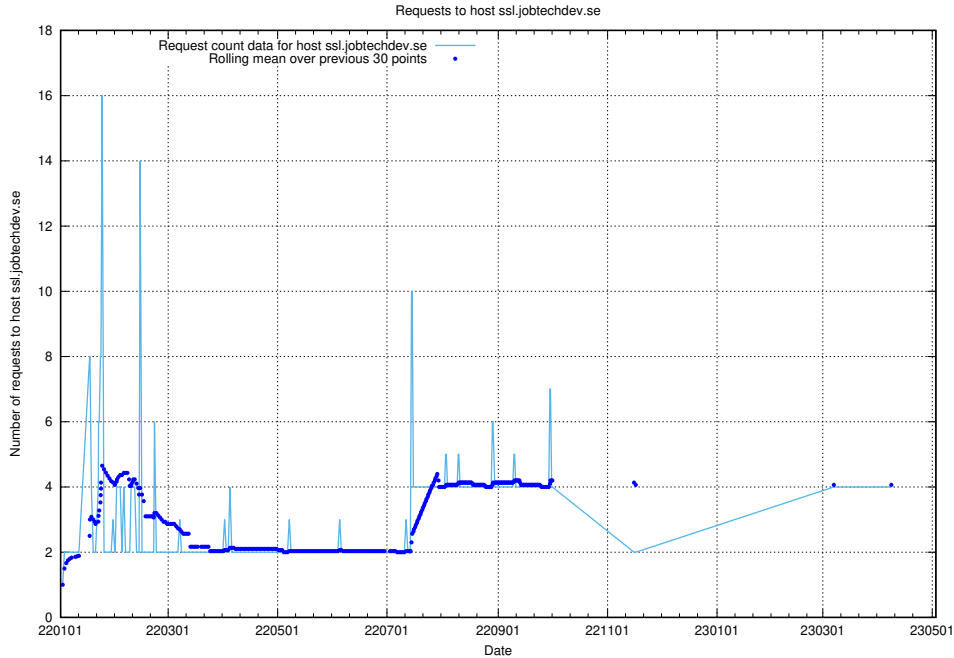

7.125 Usage of ssl.jobtechdev.se

Here, we count the number of requests to host ssl.jobtechdev.se.