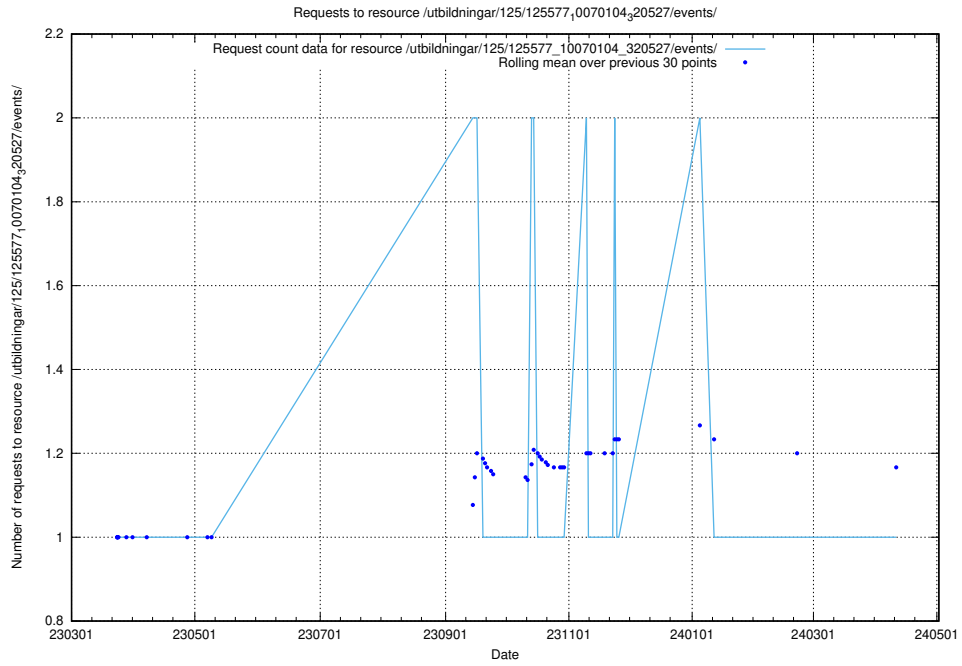

5.1156 Usage of /utbildningar/125/125577_10070104_320527/events/

Here, we count the number of requests to resource /utbildningar/125/125577_10070104_320527/events/