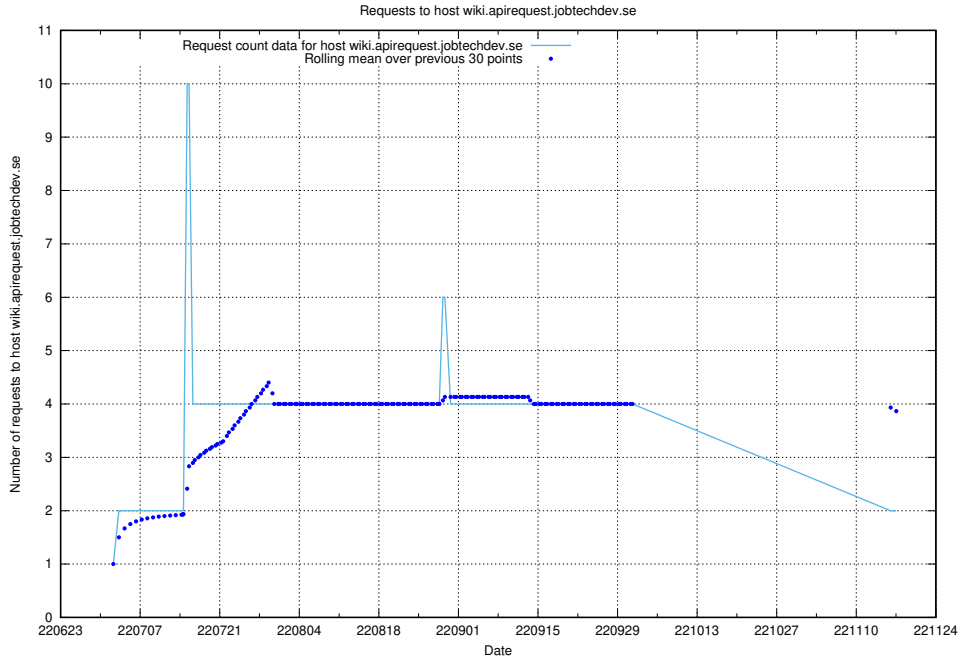

7.397 Usage of wiki.apirequest.jobtechdev.se

Here, we count the number of requests to host wiki.apirequest.jobtechdev.se.

7.398 Usage of wiki.api.jobtechdev.se

Here, we count the number of requests to host wiki.api.jobtechdev.se.