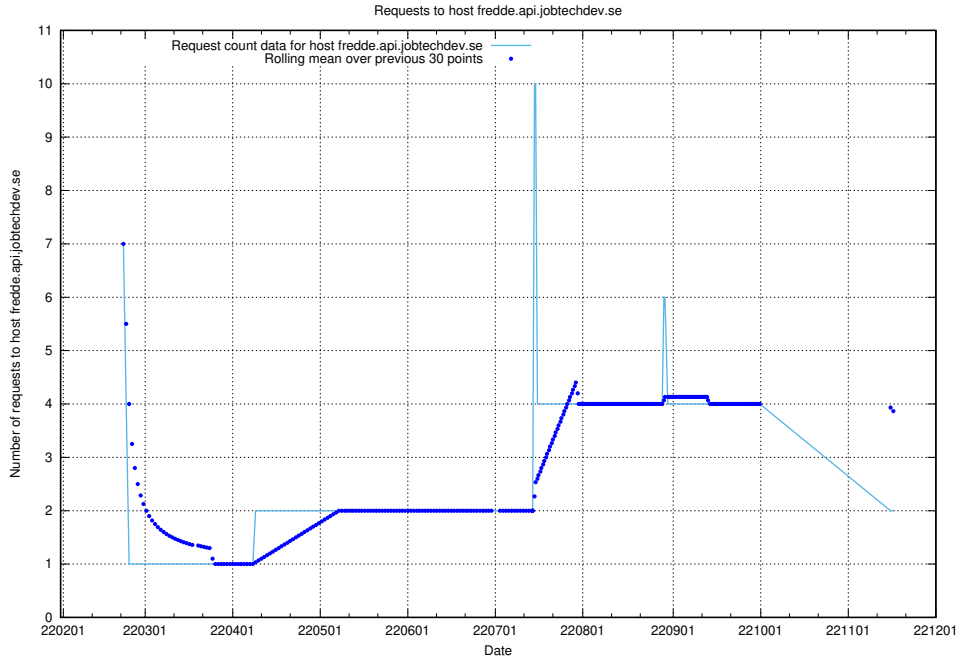

7.523 Usage of fredde.api.jobtechdev.se

Here, we count the number of requests to host fredde.api.jobtechdev.se.