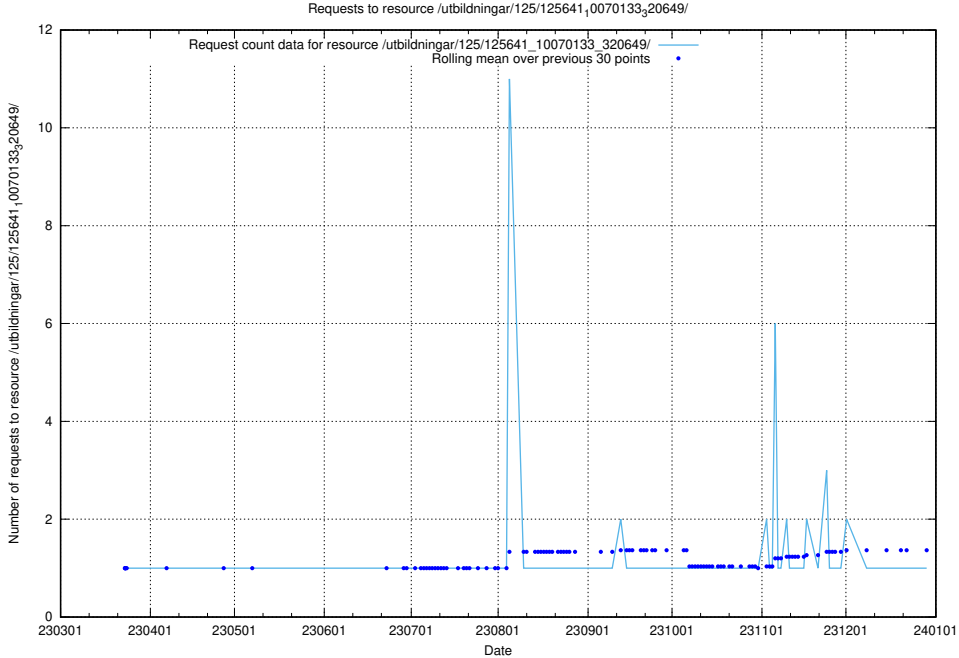

5.1110 Usage of /utbildningar/125/125641_10070133_320649/

Here, we count the number of requests to resource /utbildningar/125/125641_10070133_320649/.