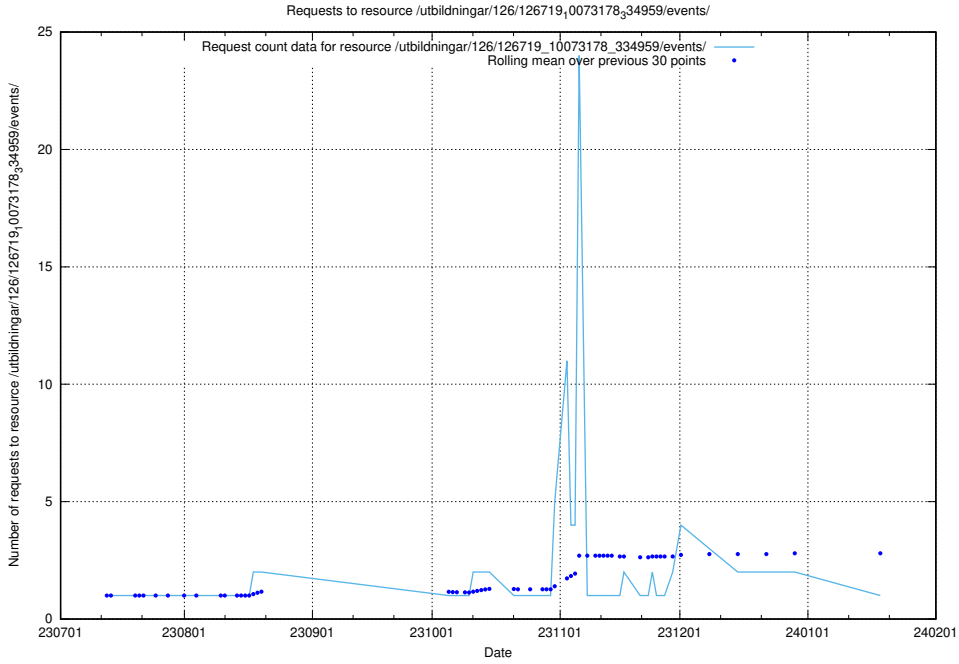

5.5818 Usage of /utbildningar/126/126719_10073178_334959/events/

Here, we count the number of requests to resource /utbildningar/126/126719_10073178_334959/events/