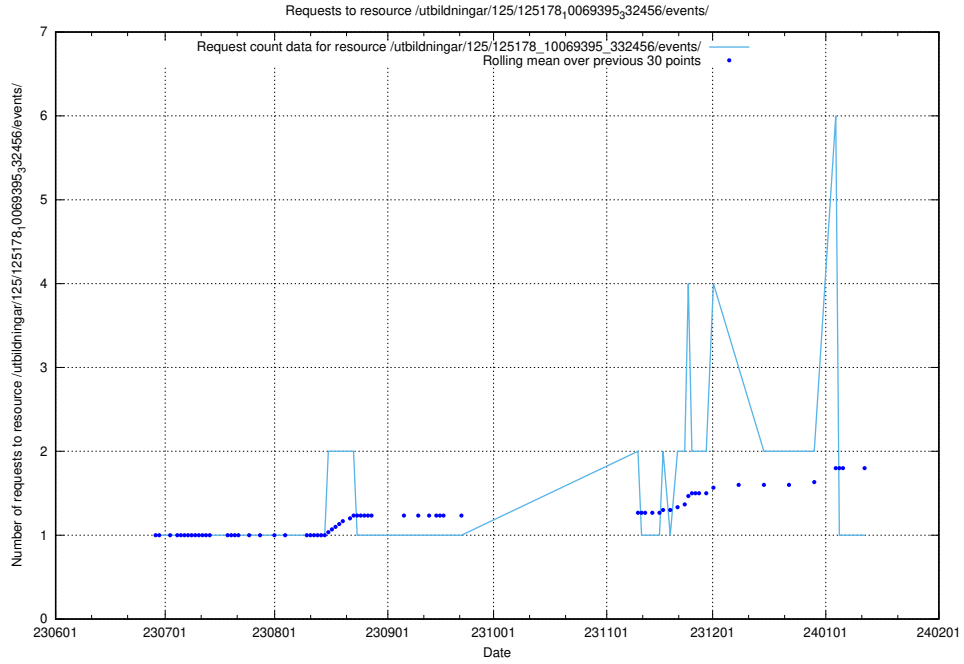

5.6178 Usage of /utbildningar/125/125178_10069395_332456/events/

Here, we count the number of requests to resource /utbildningar/125/125178_10069395_332456/events/