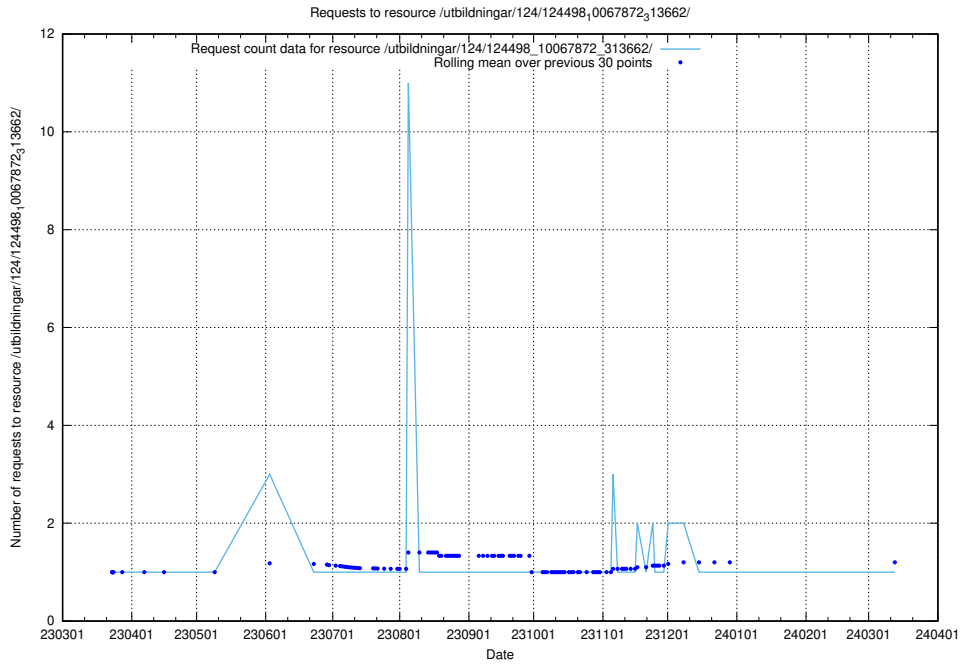

5.3349 Usage of /utbildningar/124/124498_10067872_313662/

Here, we count the number of requests to resource /utbildningar/124/124498_10067872_313662/.