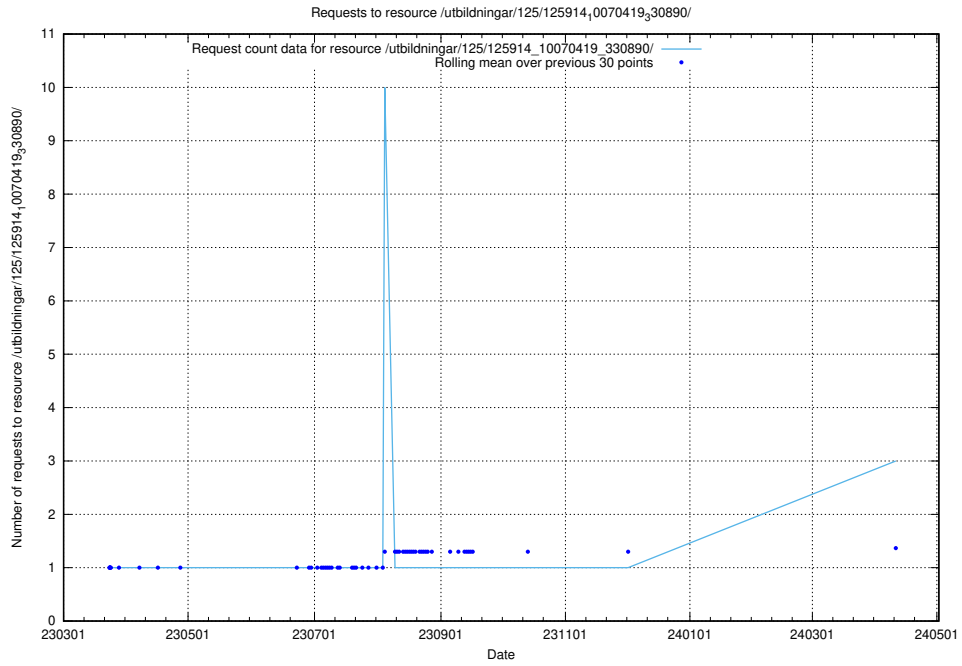

5.517 Usage of /utbildningar/125/125914_10070419_330890/

Here, we count the number of requests to resource /utbildningar/125/125914_10070419_330890/.