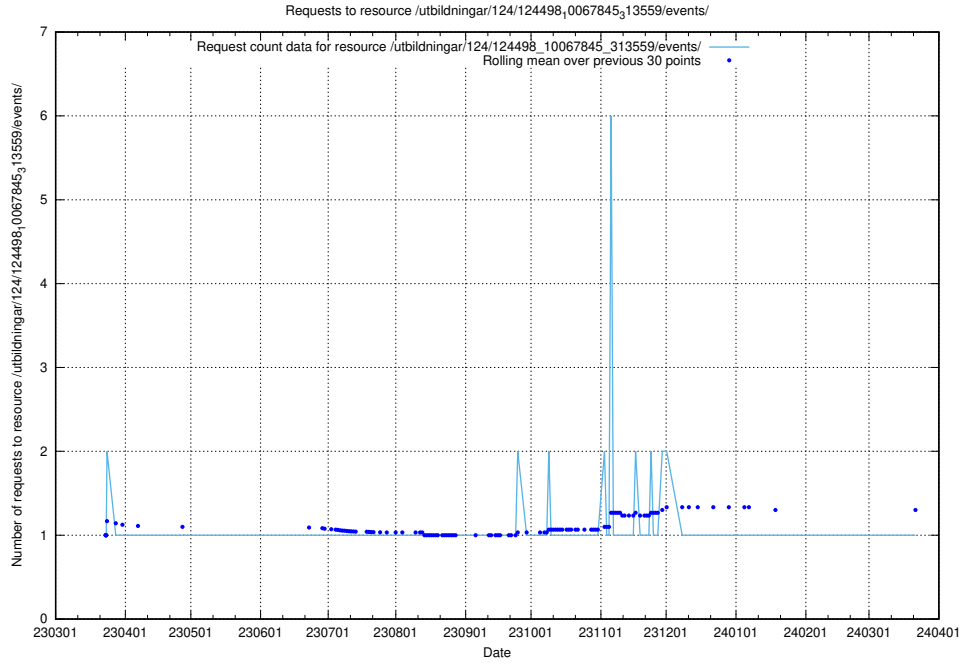

5.3371 Usage of /utbildningar/124/124498_10067845_313559/events/

Here, we count the number of requests to resource /utbildningar/124/124498_10067845_313559/events/