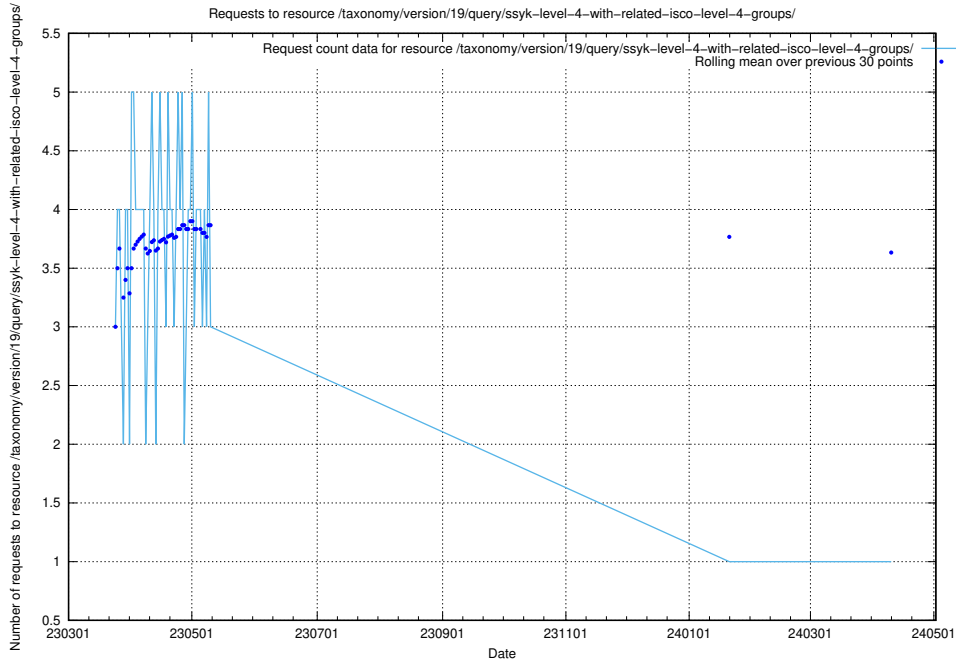

5.6820 Usage of /taxonomy/version/19/query/ssyk-level-4-with-related-isco-level-4-groups/

Here, we count the number of requests to resource /taxonomy/version/19/query/ssyk-level-4-with-related-isco-level-4-groups/.