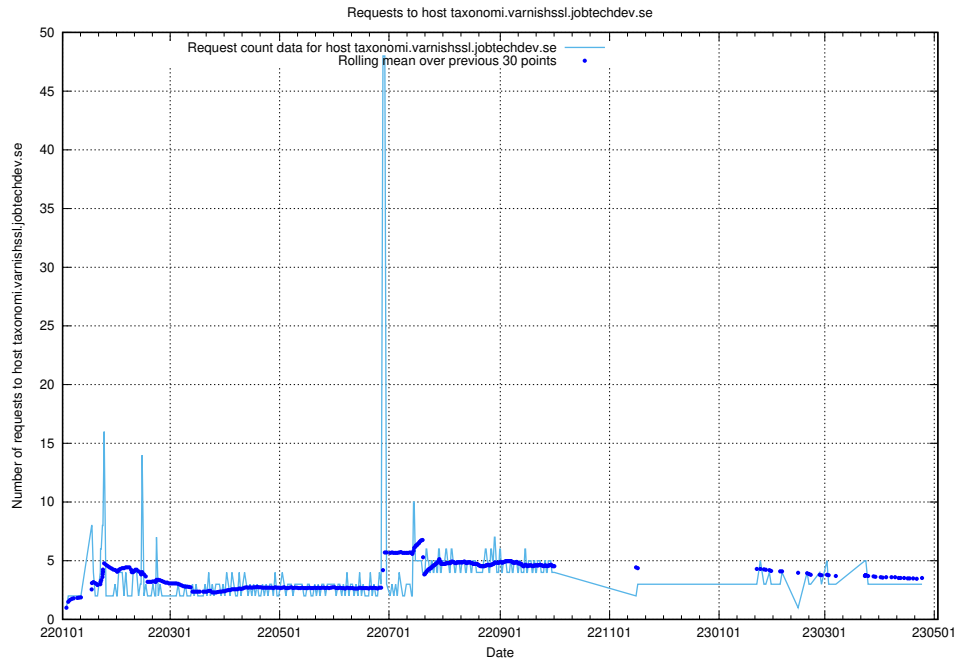

7.187 Usage of `taxonomi.varnishssl.jobtechdev.se`

Here, we count the number of requests to host `taxonomi.varnishssl.jobtechdev.se`.