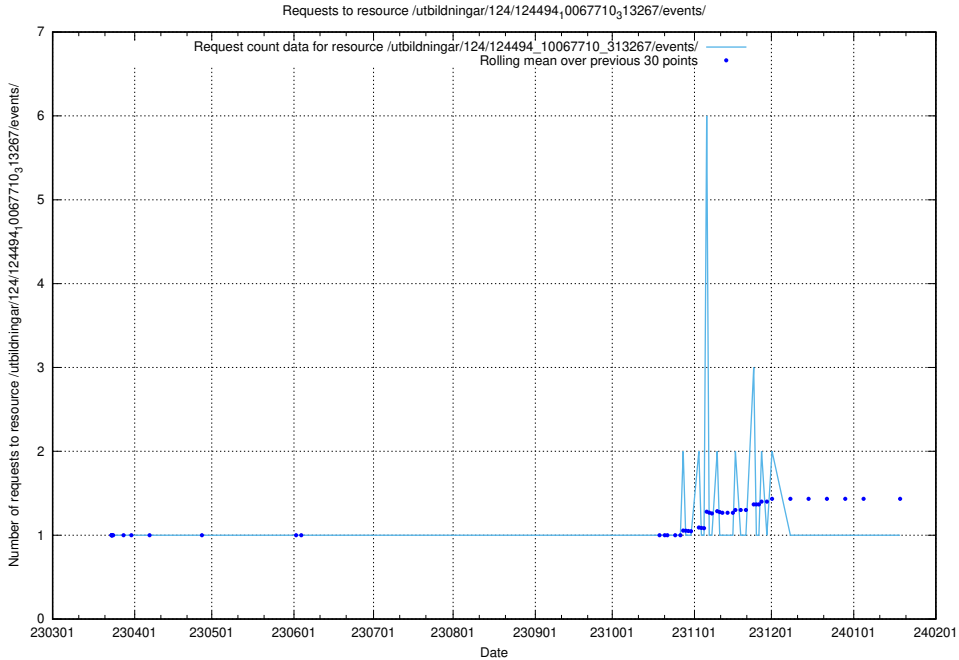

5.3440 Usage of /utbildningar/124/124494_10067710_313267/events/

Here, we count the number of requests to resource /utbildningar/124/124494_10067710_313267/events/