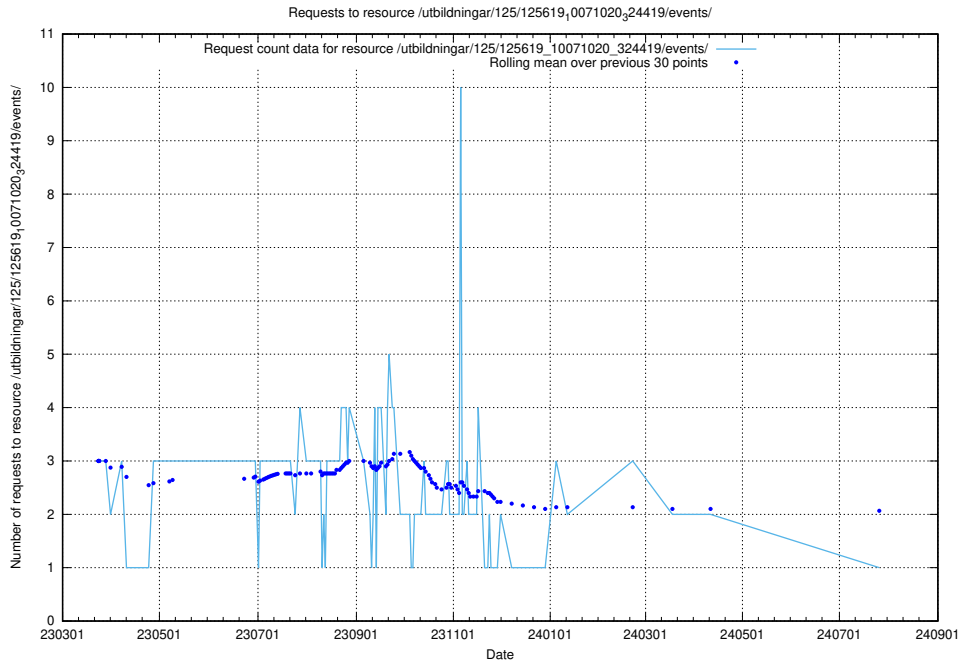

5.6963 Usage of /utbildningar/125/125619_10071020_324419/events/

Here, we count the number of requests to resource /utbildningar/125/125619_10071020_324419/events/