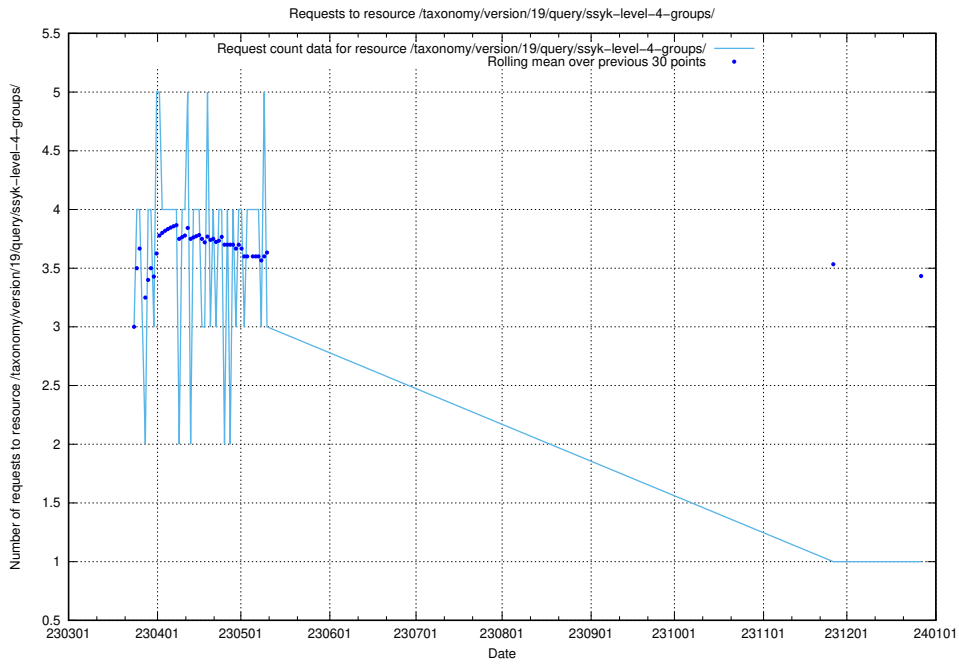

5.6821 Usage of /taxonomy/version/19/query/ssyk-level-4-groups/

Here, we count the number of requests to resource /taxonomy/version/19/query/ssyk-level-4-groups/.