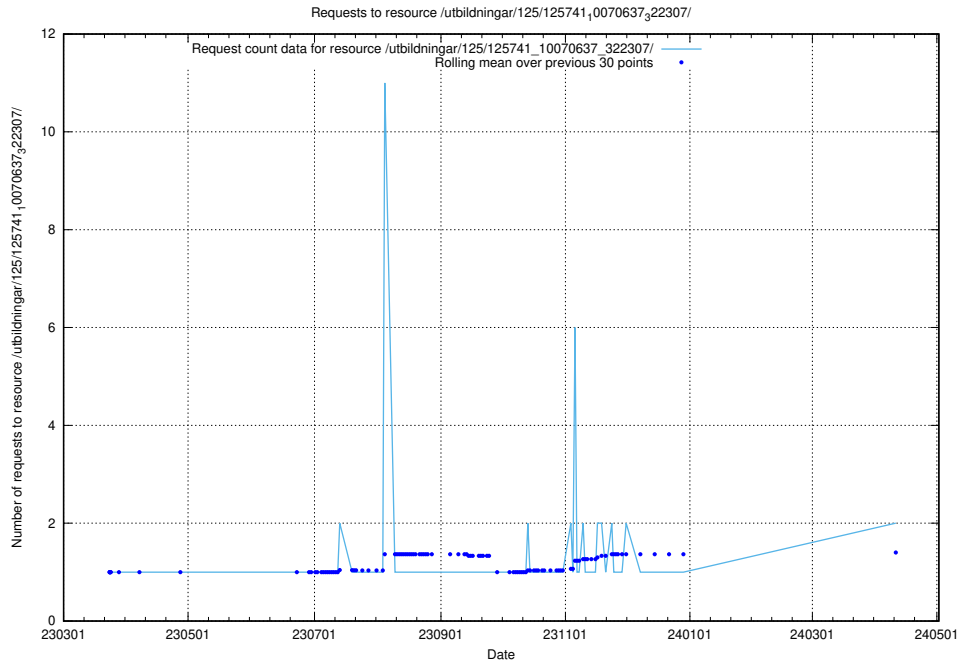

5.521 Usage of /utbildningar/125/125741_10070637_322307/

Here, we count the number of requests to resource /utbildningar/125/125741_10070637_322307/.