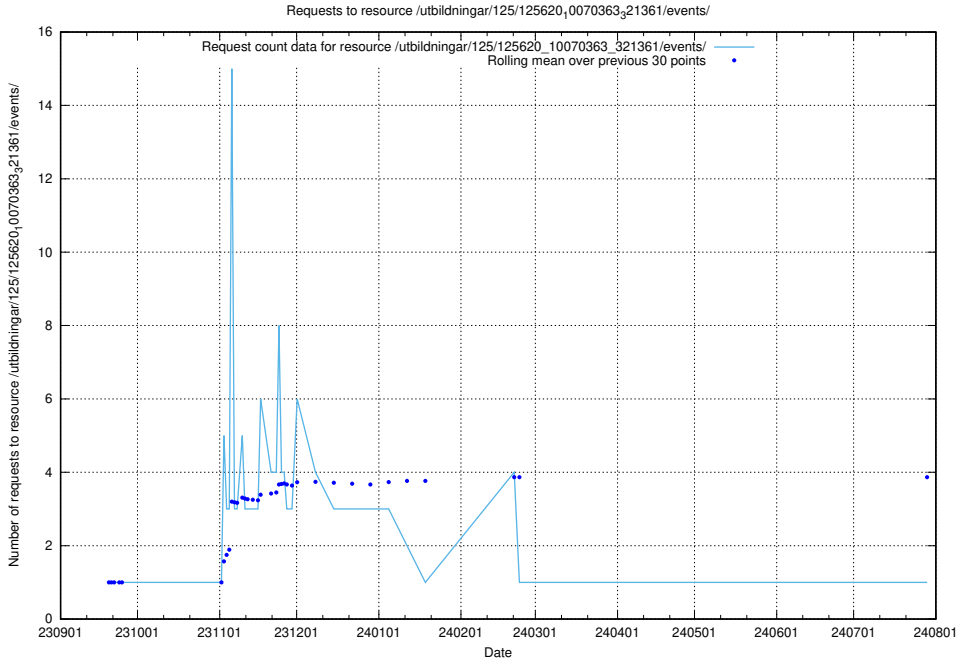

5.5236 Usage of /utbildningar/125/125620_10070363_321361/events/

Here, we count the number of requests to resource /utbildningar/125/125620_10070363_321361/events/