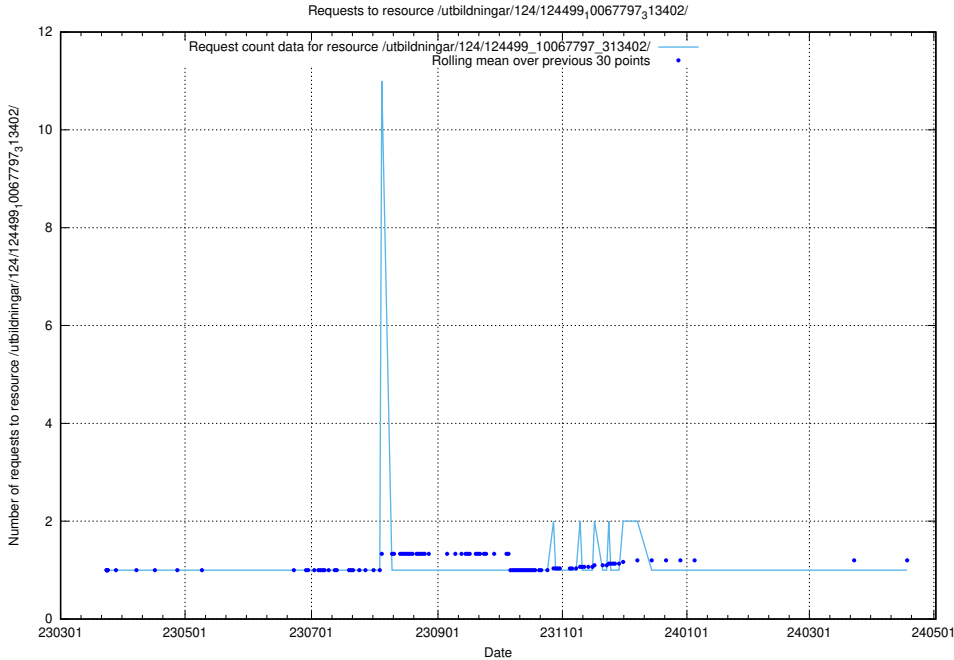

Here, we count the number of requests to resource /utbildningar/utb_emil/124/124469_10067554_312977/

5.3178 Usage of /utbildningar/124/124499_10067797_313402/

Here, we count the number of requests to resource /utbildningar/124/124499_10067797_313402/.