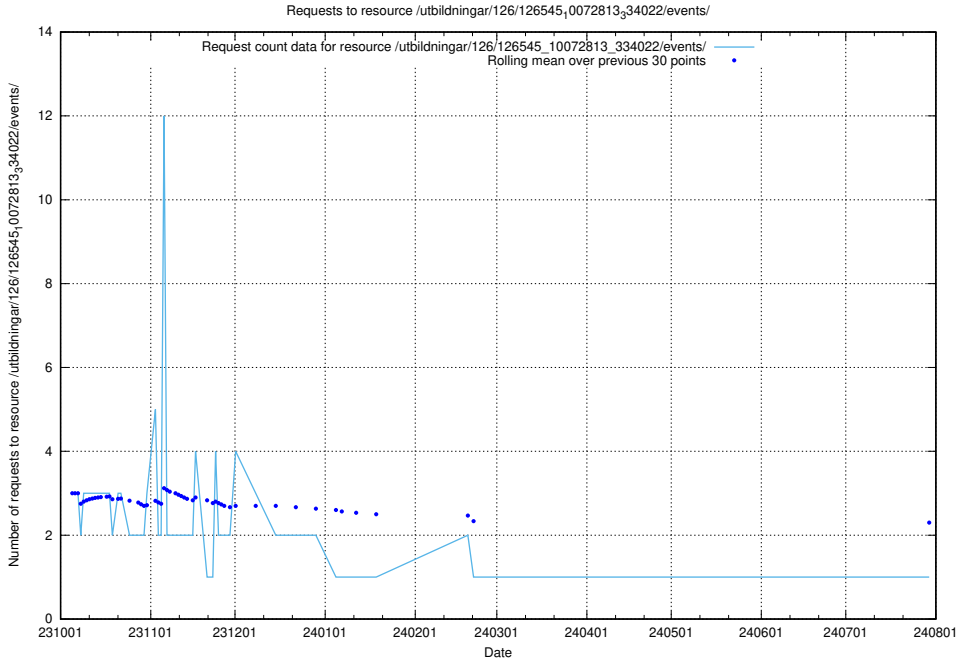

5.5110 Usage of /utbildningar/126/126545_10072813_334022/events/

Here, we count the number of requests to resource /utbildningar/126/126545_10072813_334022/events/