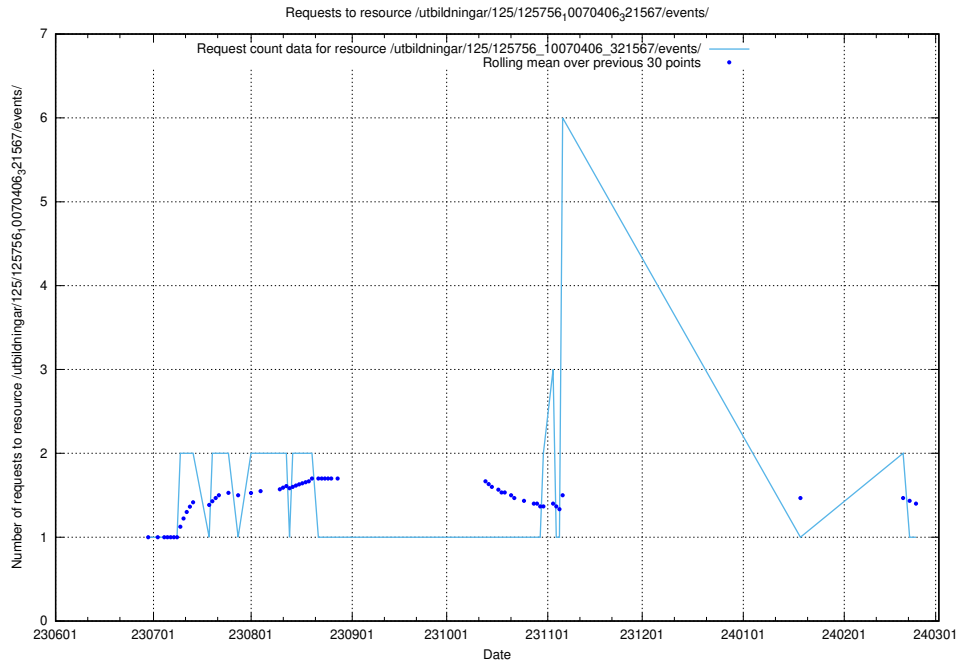

5.6086 Usage of /utbildningar/125/125756_10070406_321567/events/

Here, we count the number of requests to resource /utbildningar/125/125756_10070406_321567/events/