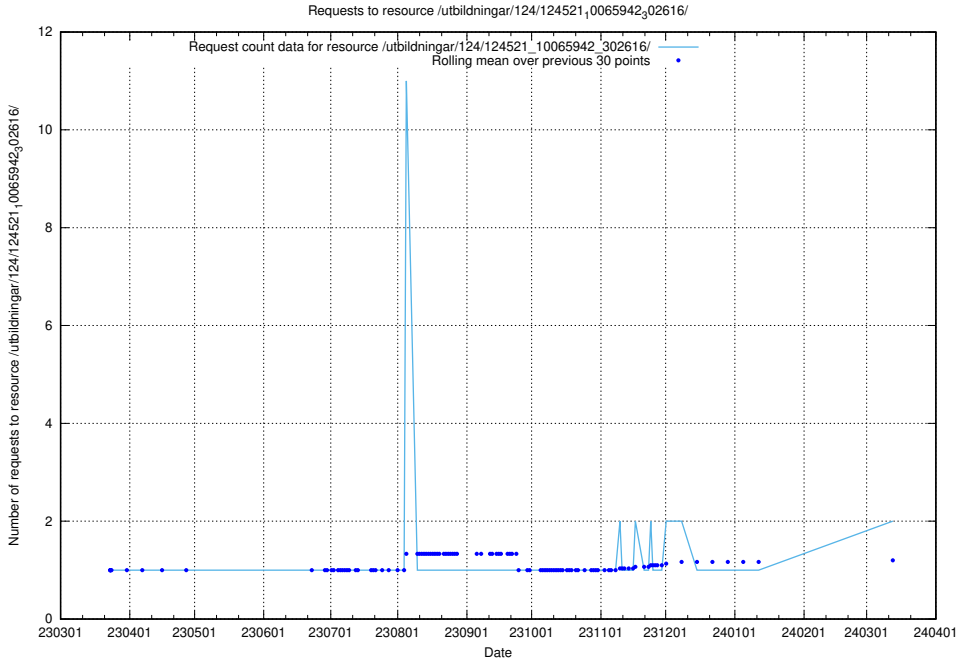

5.580 Usage of /utbildningar/124/124521_10065942_302616/

Here, we count the number of requests to resource /utbildningar/124/124521_10065942_302616/.

5.581 Usage of /availability/kpi/20240807/

Here, we count the number of requests to resource /availability/kpi/20240807/.