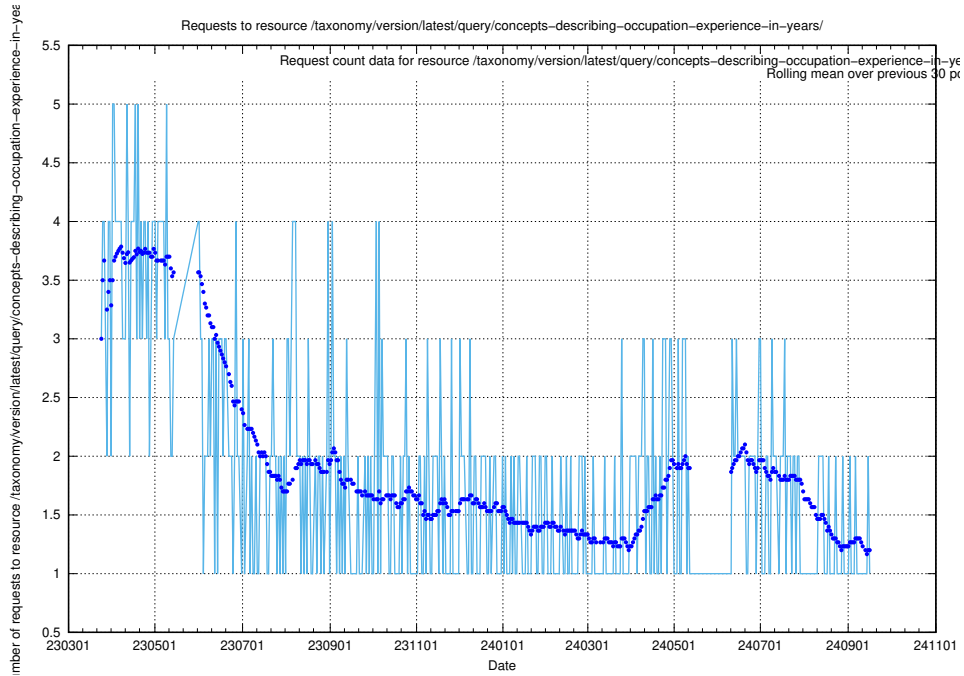

5.6801 Usage of /taxonomy/version/latest/query/concepts-describing-occupation-experience-in-years/

Here, we count the number of requests to resource /taxonomy/version/latest/query/concepts-describing-occupation-experience-in-years/.