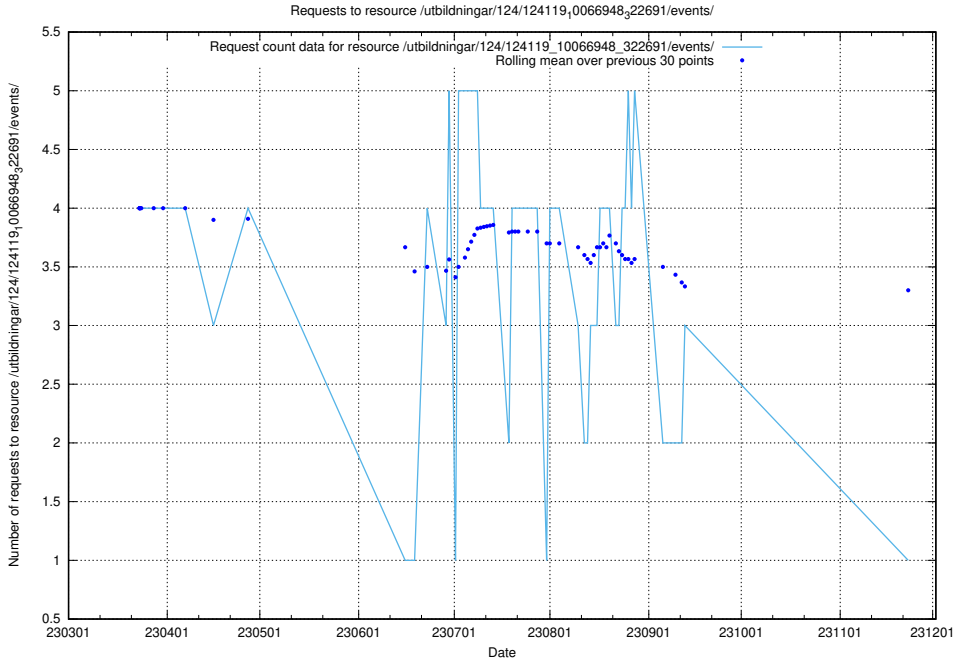

5.6961 Usage of /utbildningar/124/124119_10066948_322691/events/

Here, we count the number of requests to resource /utbildningar/124/124119_10066948_322691/events/