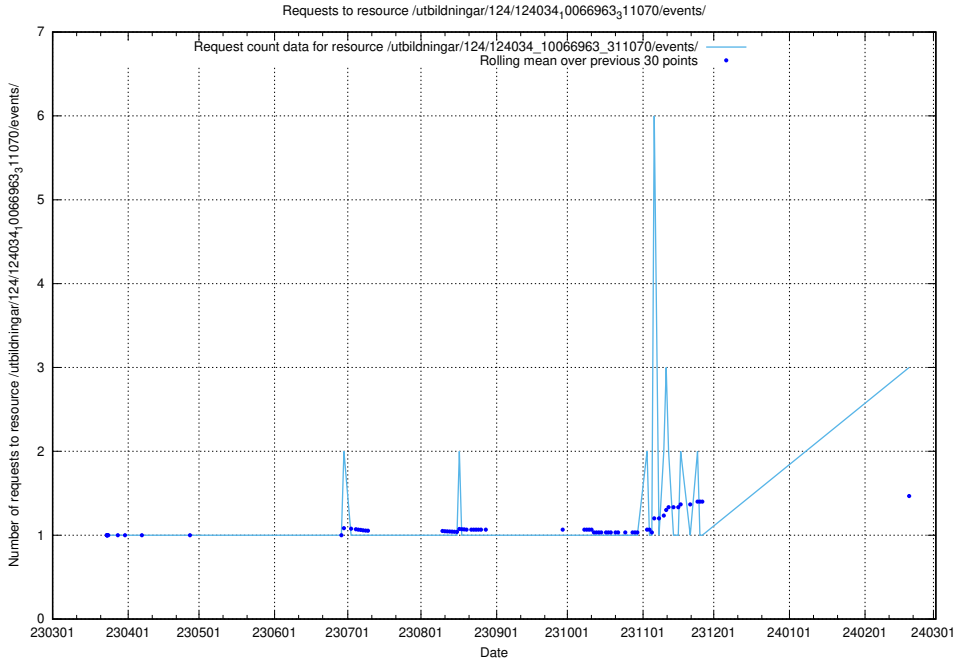

5.432 Usage of /utbildningar/124/124034_10066963_311070/events/

Here, we count the number of requests to resource /utbildningar/124/124034_10066963_311070/events/