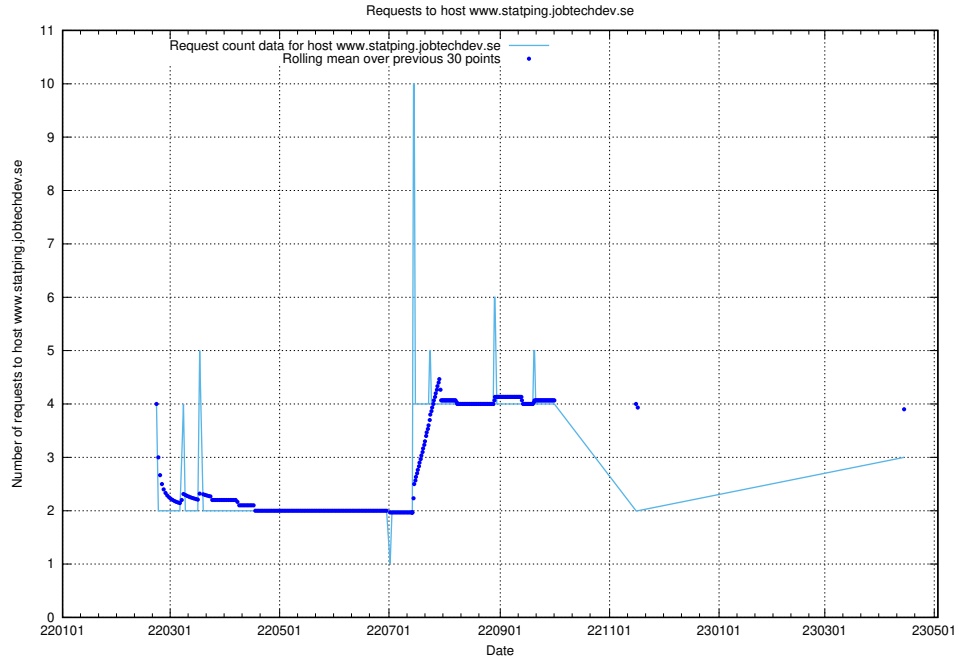

7.232 Usage of club.jobtechdev.se

Here, we count the number of requests to host club.jobtechdev.se.

7.233 Usage of www.statping.jobtechdev.se

Here, we count the number of requests to host www.statping.jobtechdev.se.