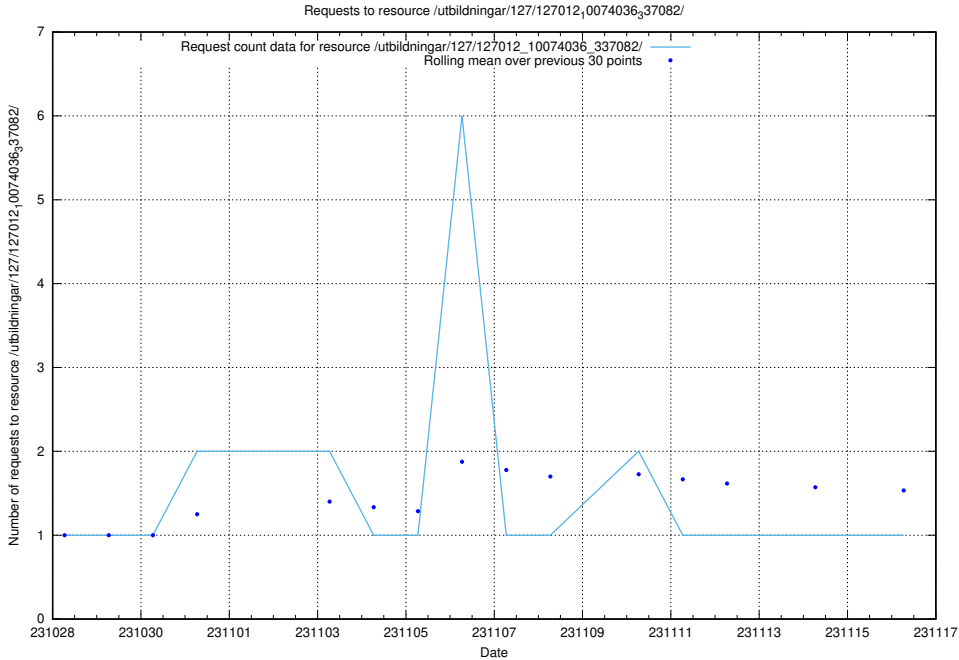

5.4895 Usage of /utbildningar/127/127012_10074036_337082/

Here, we count the number of requests to resource /utbildningar/127/127012_10074036_337082/.