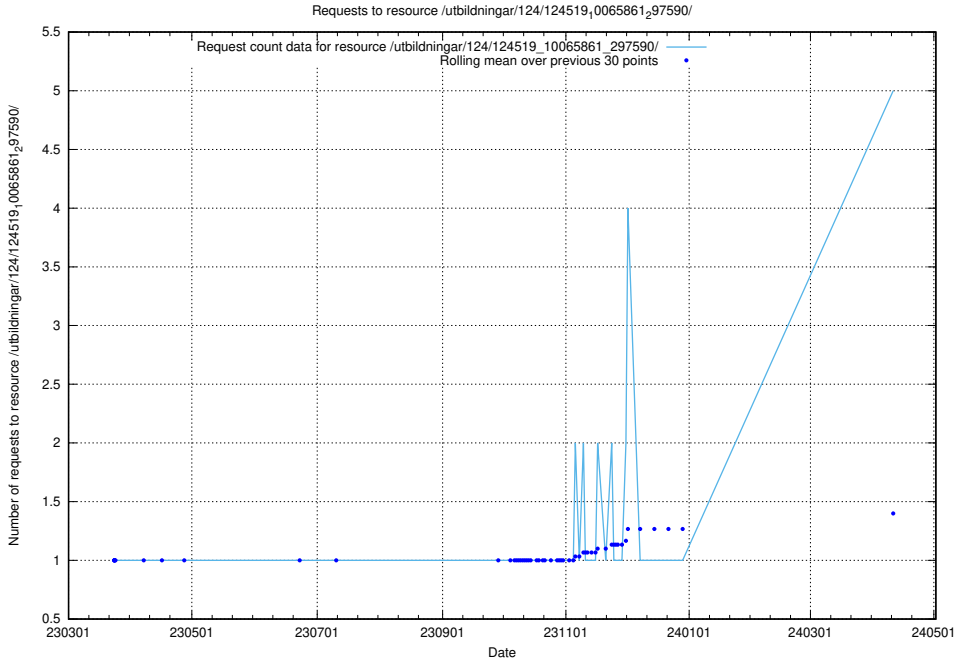

5.161 Usage of /utbildningar/124/124519_10065861_297590/

Here, we count the number of requests to resource /utbildningar/124/124519_10065861_297590/.

5.162 Usage of /utbildningar/124/124519_10065860_299148/