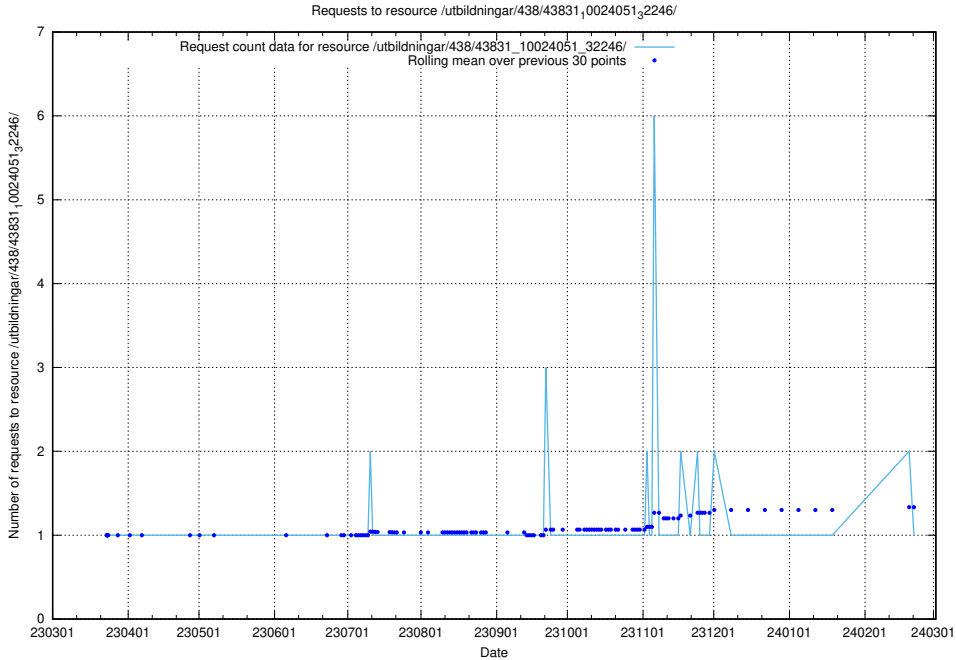

5.7041 Usage of /utbildningar/438/43831_10024051_32246/

Here, we count the number of requests to resource /utbildningar/438/43831_10024051_32246/.

5.7042 Usage of /utbildningar/438/43830_10023988_29949/events/