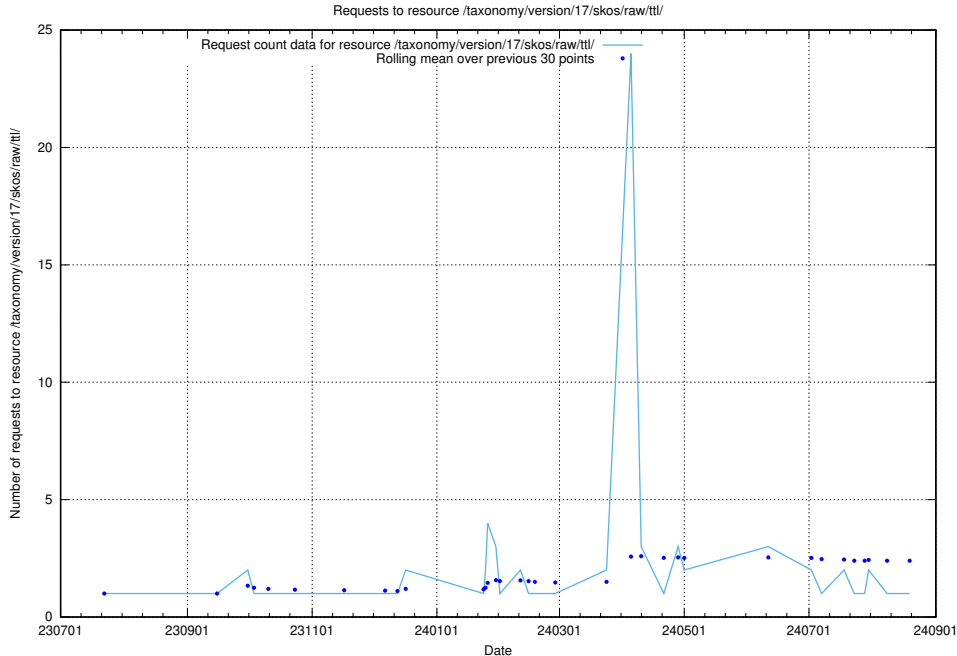

5.5677 Usage of /taxonomy/version/17/skos/raw/ttl/

Here, we count the number of requests to resource /taxonomy/version/17/skos/raw/ttl/.