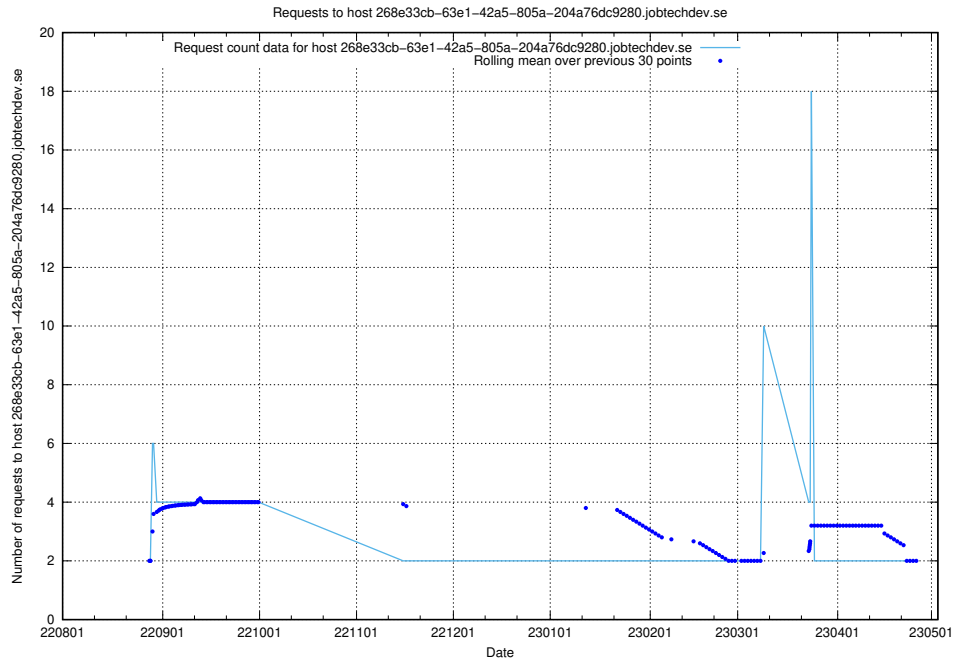

Here, we count the number of requests to host enrichment.api.jobtechdev.se.

7.343 Usage of 268e33cb-63e1-42a5-805a-204a76dc9280.jobtechdev.se

Here, we count the number of requests to host 268e33cb-63e1-42a5-805a-204a76dc9280.jobtechdev.se.