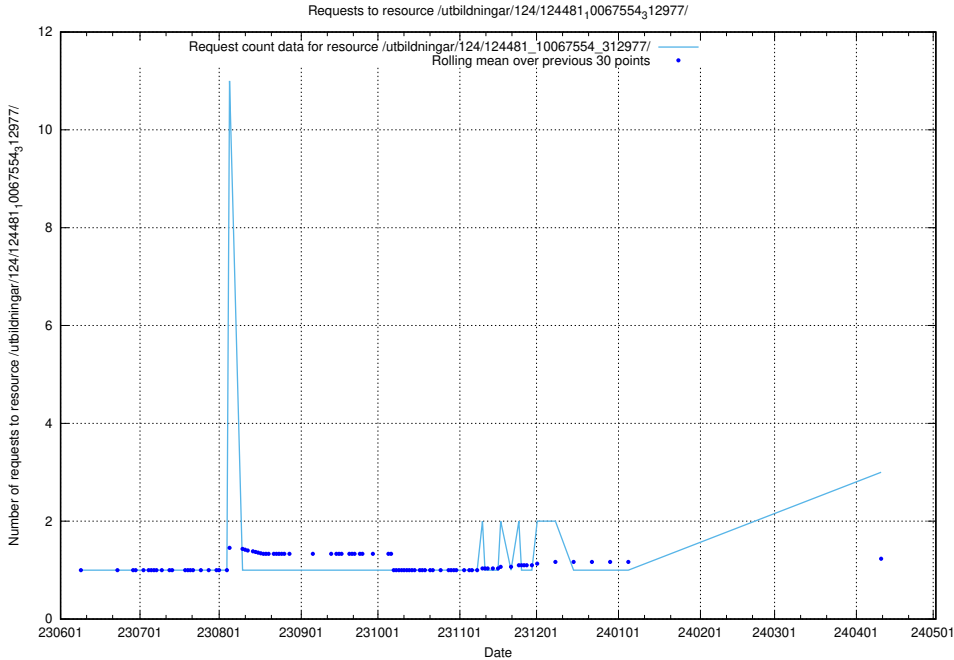

Here, we count the number of requests to resource /utbildningar/124/124494_10067714_313271/.

5.494 Usage of /utbildningar/124/124481_10067554_312977/

Here, we count the number of requests to resource /utbildningar/124/124481_10067554_312977/.