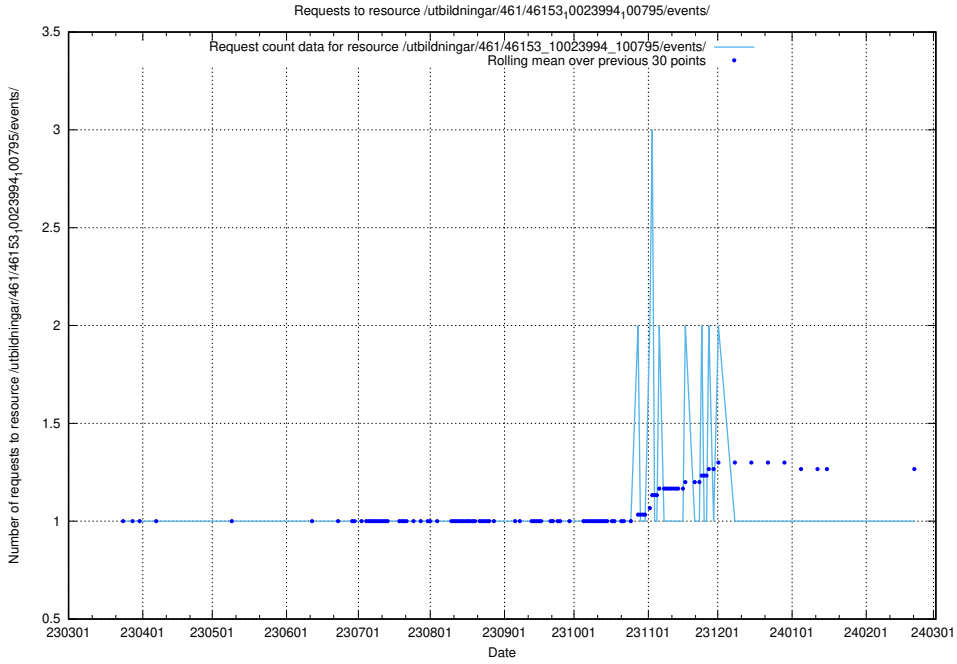

5.6862 Usage of /utbildningar/461/46153_10023994_100795/events/

Here, we count the number of requests to resource /utbildningar/461/46153_10023994_100795/events/.