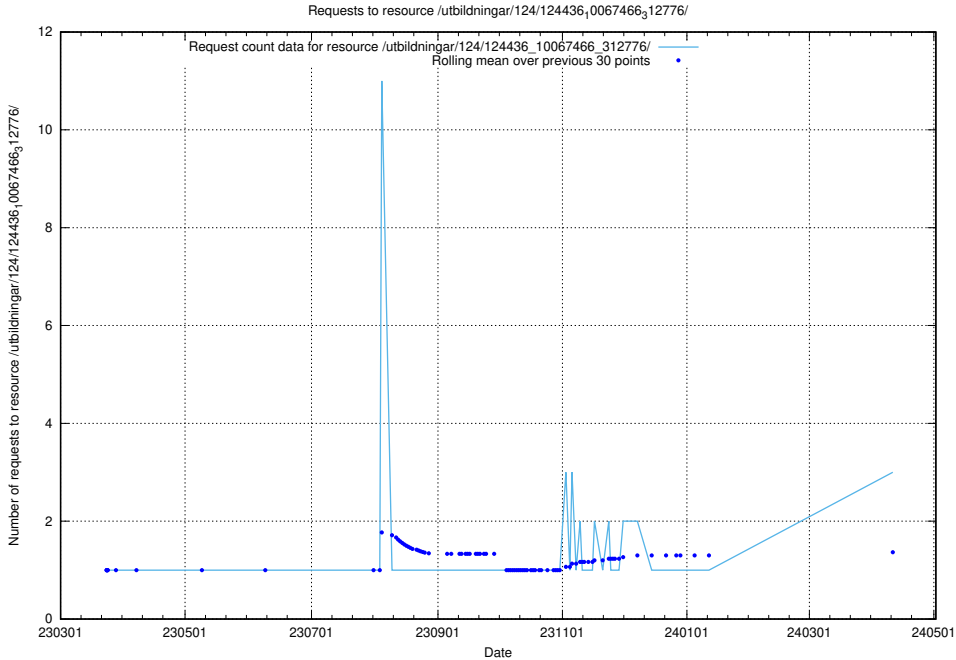

Here, we count the number of requests to resource /taxonomy/version/17/query/keyword-concepts./.

5.407 Usage of /utbildningar/124/124436_10067466_312776/

Here, we count the number of requests to resource /utbildningar/124/124436_10067466_312776/.