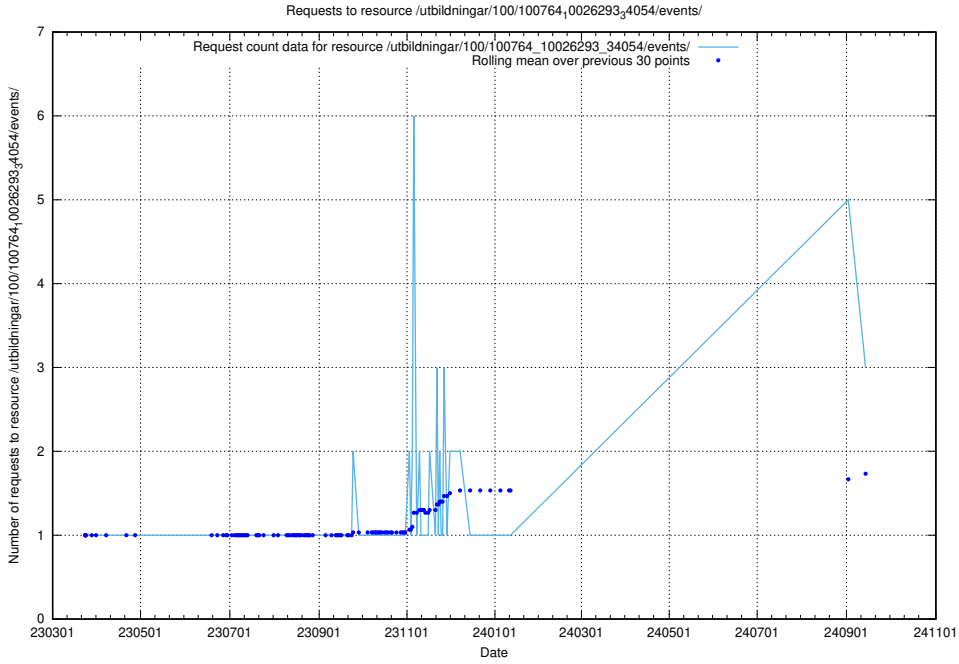

5.457 Usage of /utbildningar/100/100764_10026293_34054/events/

Here, we count the number of requests to resource /utbildningar/100/100764_10026293_34054/events/.