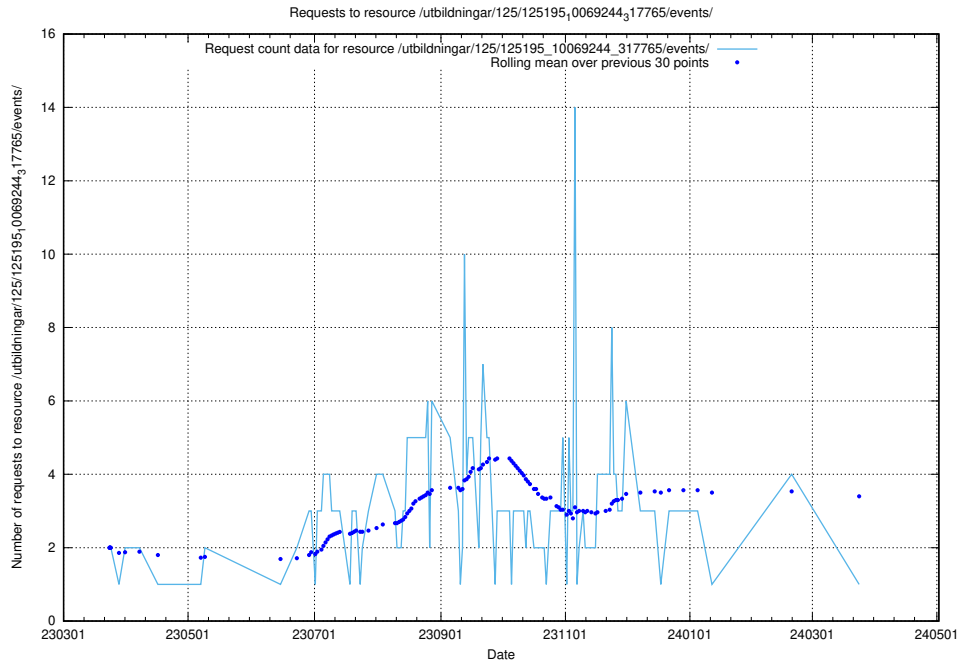

5.6995 Usage of /utbildningar/125/125195_10069244_317765/events/

Here, we count the number of requests to resource /utbildningar/125/125195_10069244_317765/events/