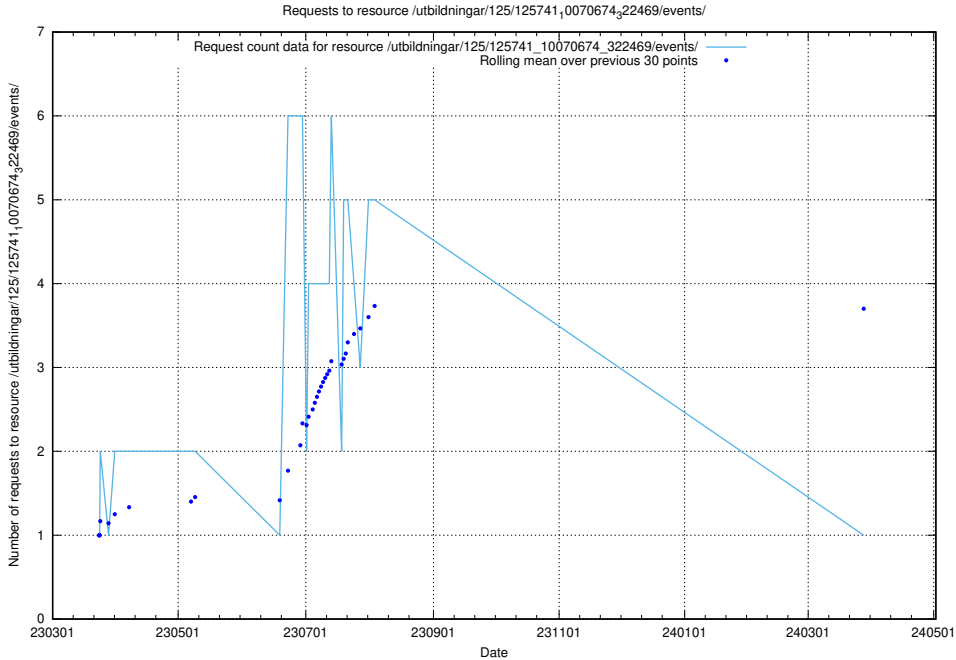

Here, we count the number of requests to resource /utbildningar/125/125741_10070674_322772/.

5.7186 Usage of /utbildningar/125/125741_10070674_322469/events/

Here, we count the number of requests to resource /utbildningar/125/125741_10070674_322469/events/