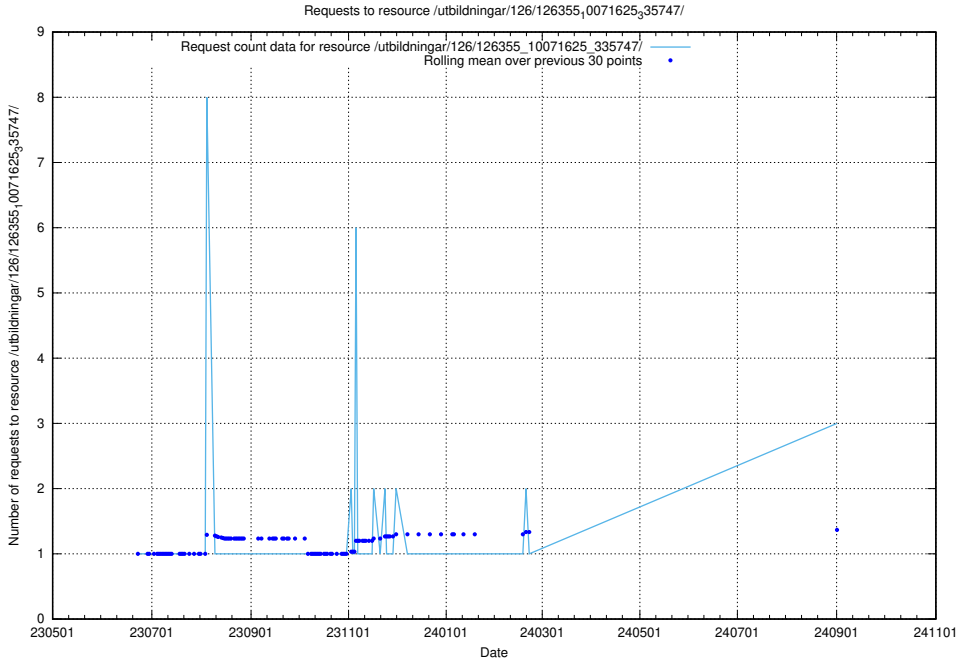

5.468 Usage of /utbildningar/126/126355_10071625_335747/

Here, we count the number of requests to resource /utbildningar/126/126355_10071625_335747/.