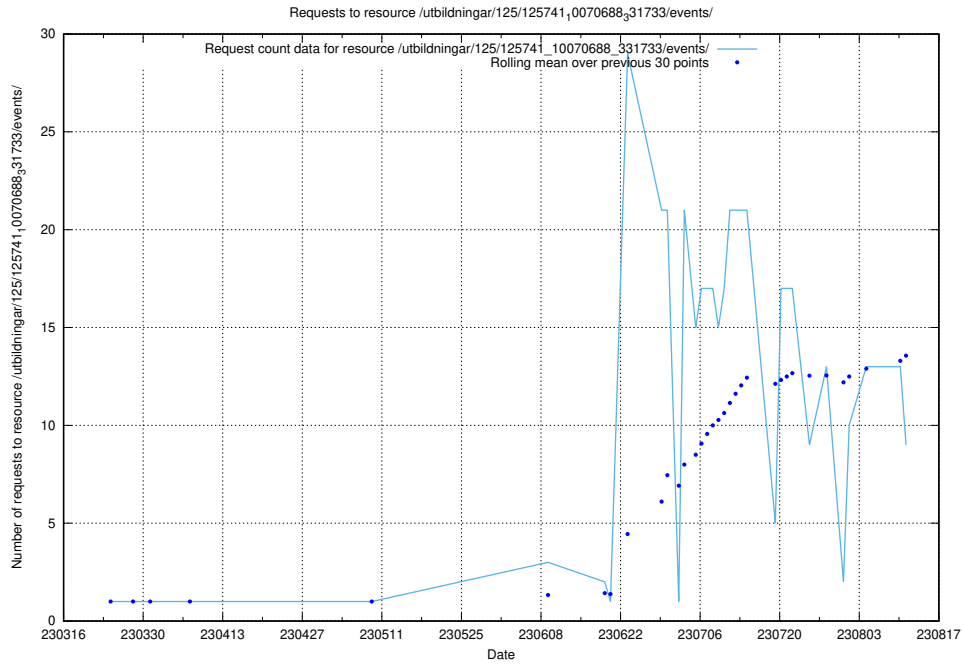

5.25 Usage of /utbildningar/125/125741_10070688_331733/events/

Here, we count the number of requests to resource /utbildningar/125/125741_10070688_331733/events/