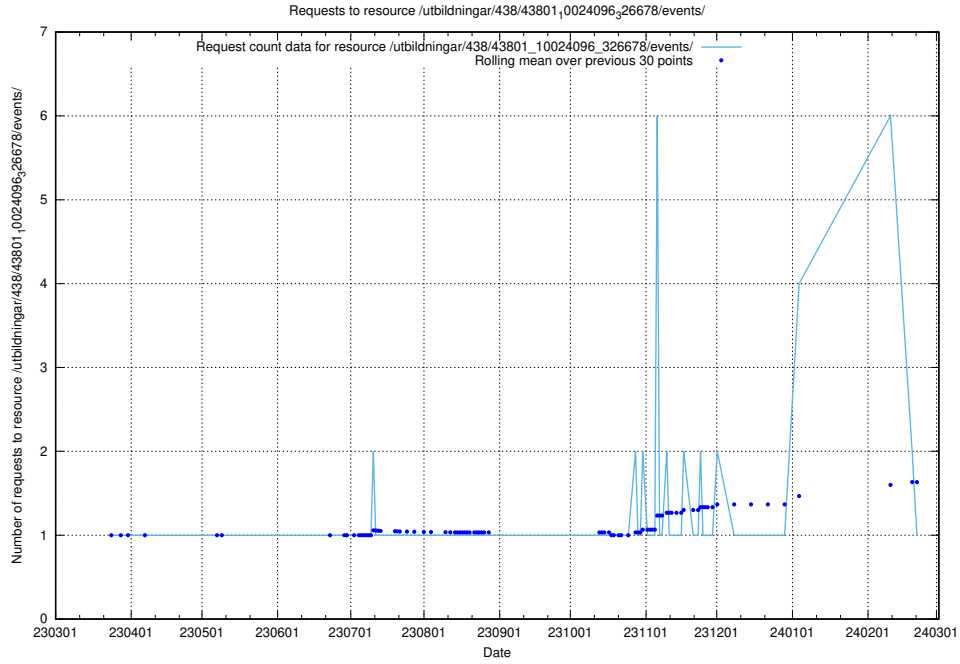

5.6876 Usage of /utbildningar/438/43801_10024096_326678/events/

Here, we count the number of requests to resource /utbildningar/438/43801_10024096_326678/events/.