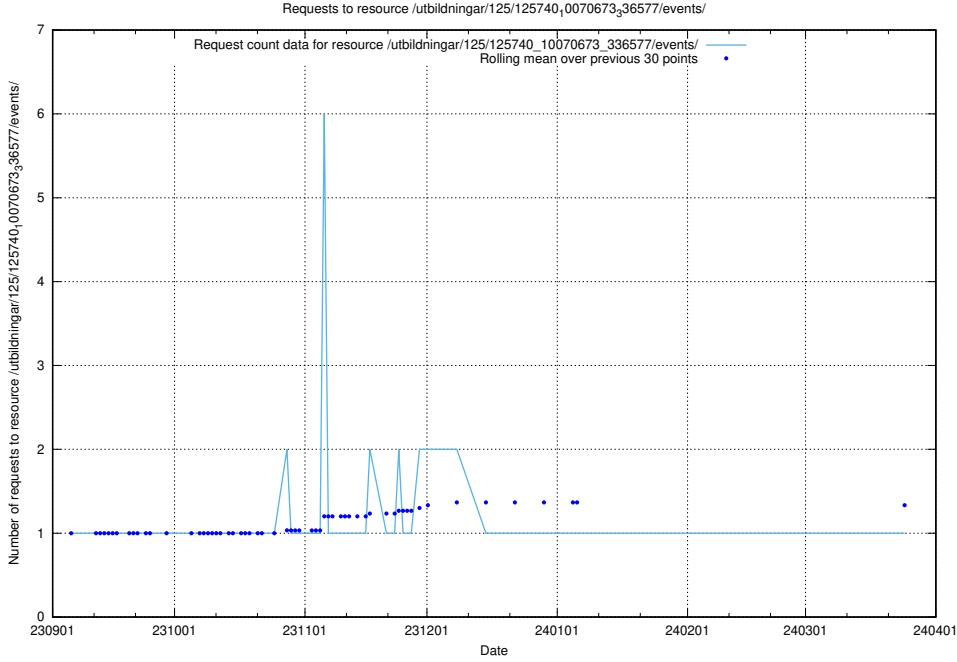

5.5377 Usage of /utbildningar/125/125740_10070673_336577/events/

Here, we count the number of requests to resource /utbildningar/125/125740_10070673_336577/events/