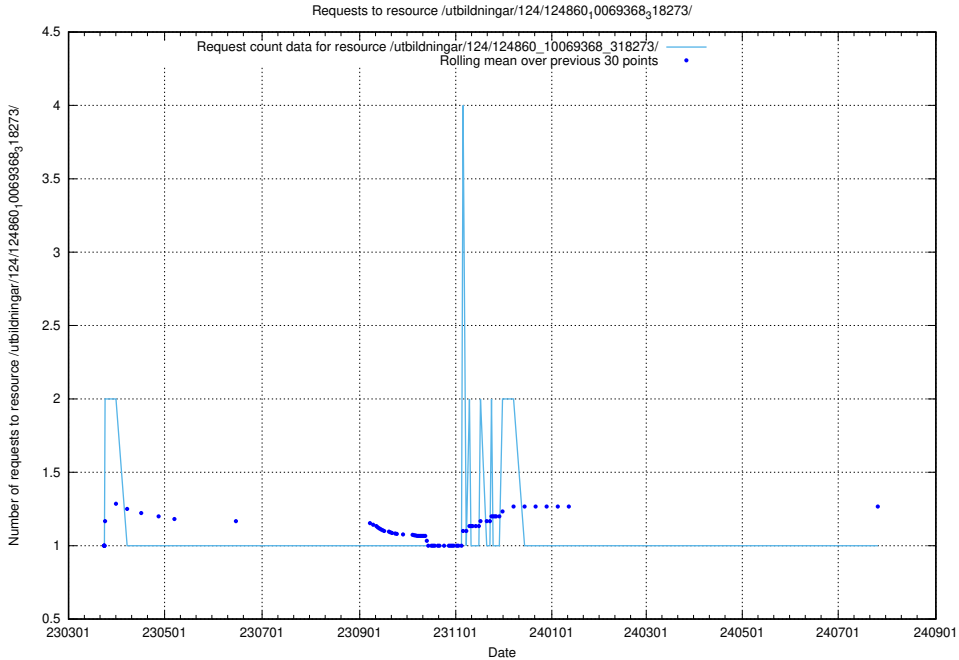

5.1232 Usage of /utbildningar/124/124860_10069368_318273/

Here, we count the number of requests to resource /utbildningar/124/124860_10069368_318273/.