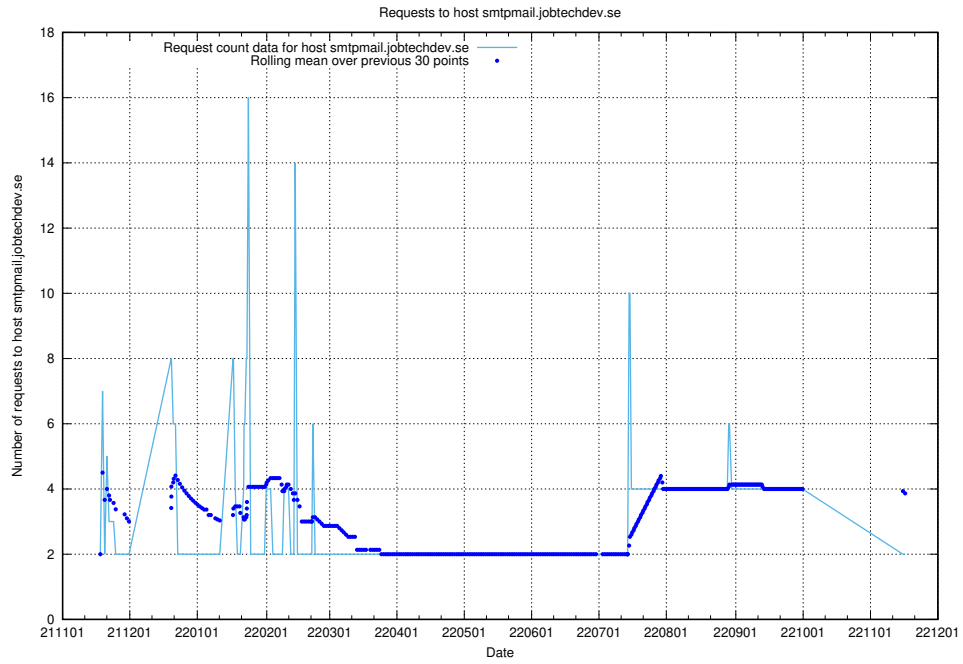

7.480 Usage of smtpmail.jobtechdev.se

Here, we count the number of requests to host smtpmail.jobtechdev.se.