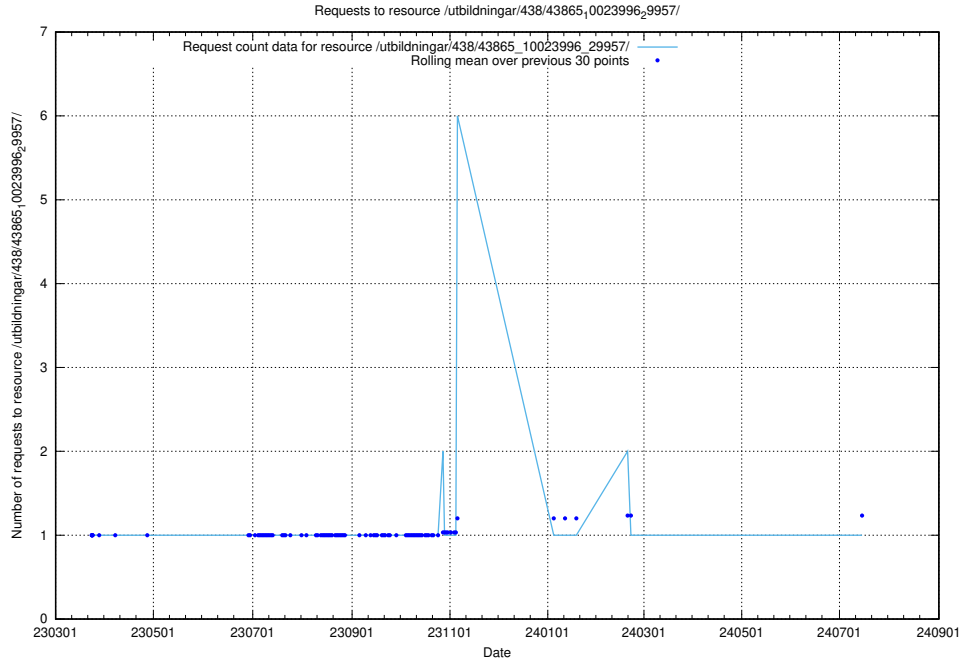

Here, we count the number of requests to resource /utbildningar/438/43865_10023996_29957/.

5.7031 Usage of /utbildningar/438/43860_10024041_64583/events/

Here, we count the number of requests to resource /utbildningar/438/43860_10024041_64583/events/.