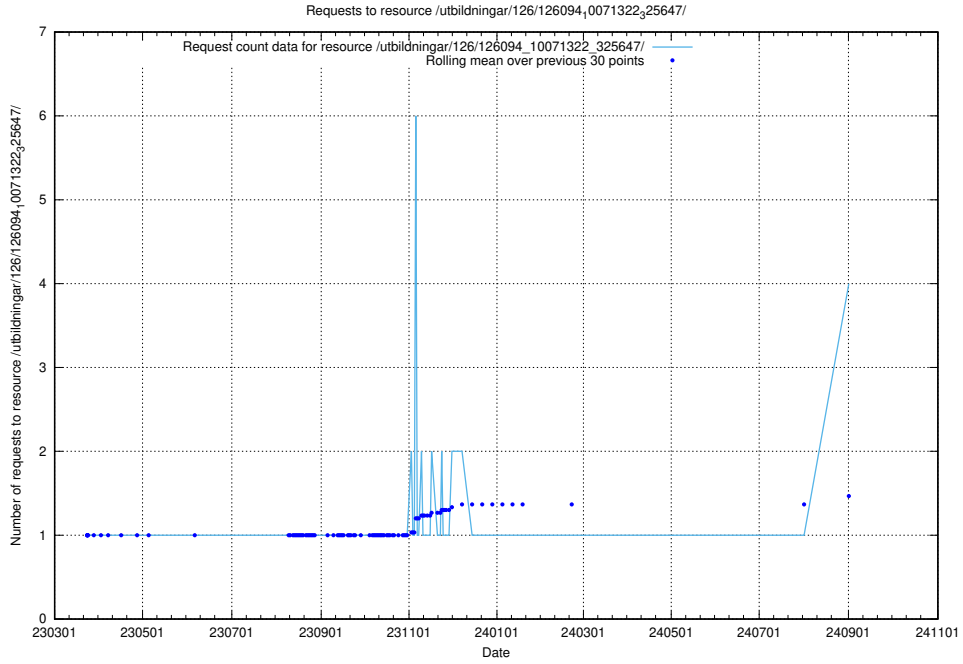

5.341 Usage of /utbildningar/126/126094_10071322_325647/

Here, we count the number of requests to resource /utbildningar/126/126094_10071322_325647/.