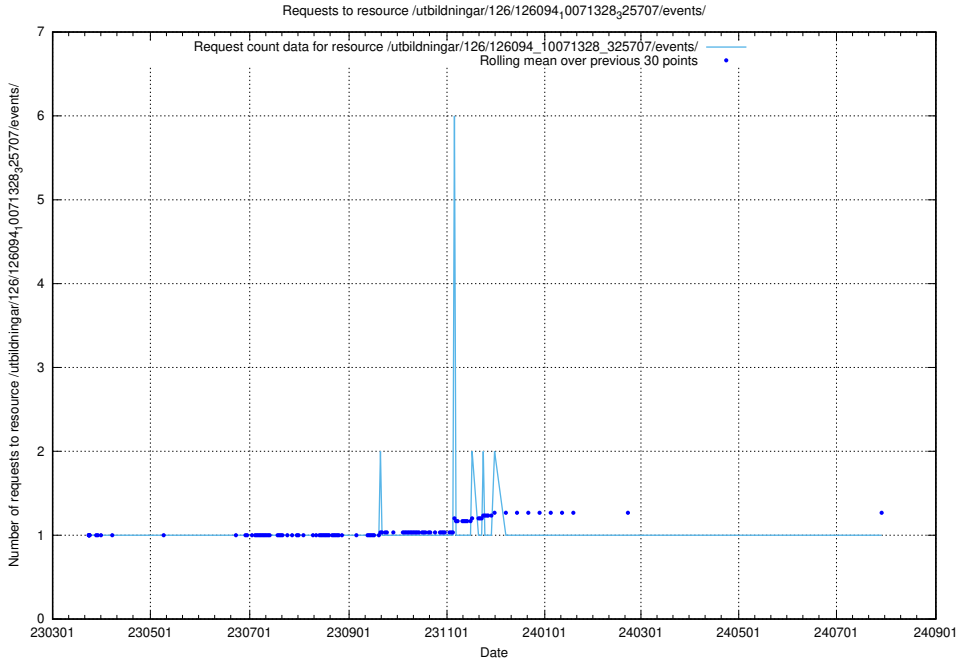

5.7133 Usage of /tst/

Here, we count the number of requests to resource /tst/.

5.7134 Usage of /utbildningar/126/126094_10071328_325707/events/

Here, we count the number of requests to resource /utbildningar/126/126094_10071328_325707/events/