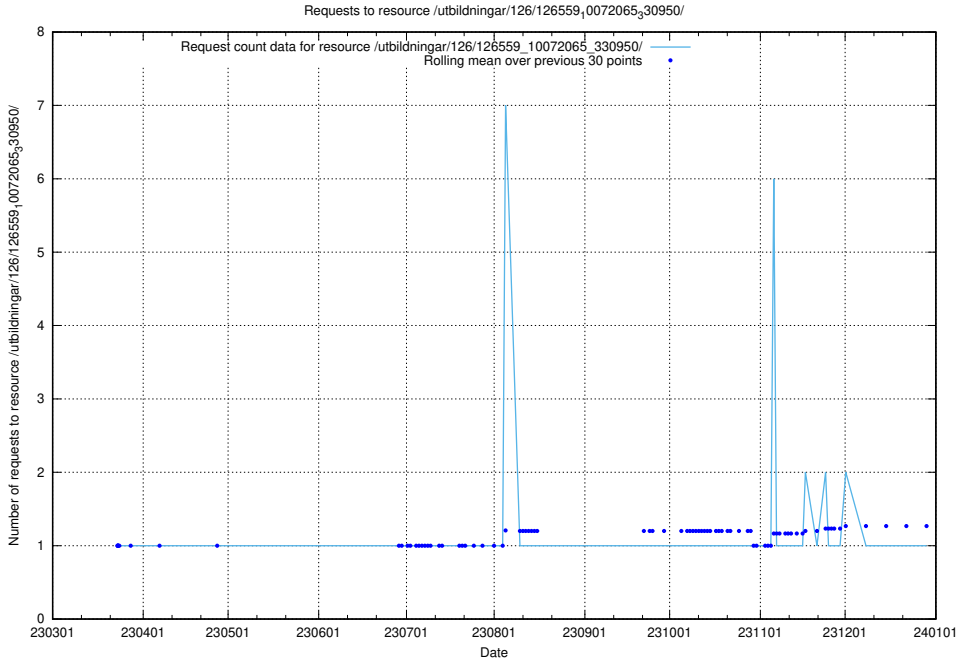

5.7110 Usage of /utbildningar/126/126559_10072065_330950/

Here, we count the number of requests to resource /utbildningar/126/126559_10072065_330950/.