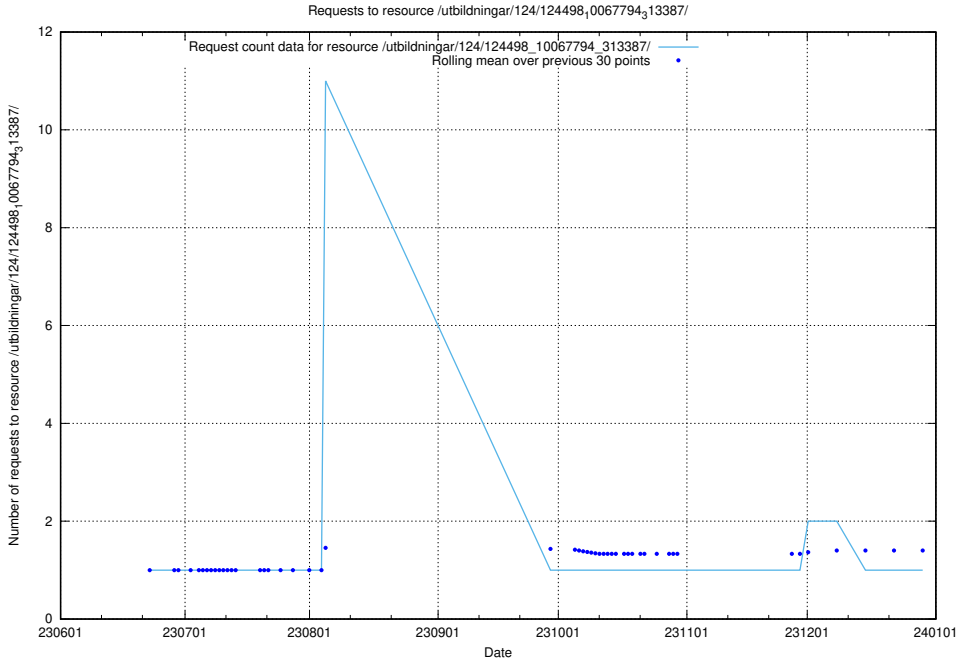

5.6455 Usage of /utbildningar/124/124498_10067794_313387/

Here, we count the number of requests to resource /utbildningar/124/124498_10067794_313387/.