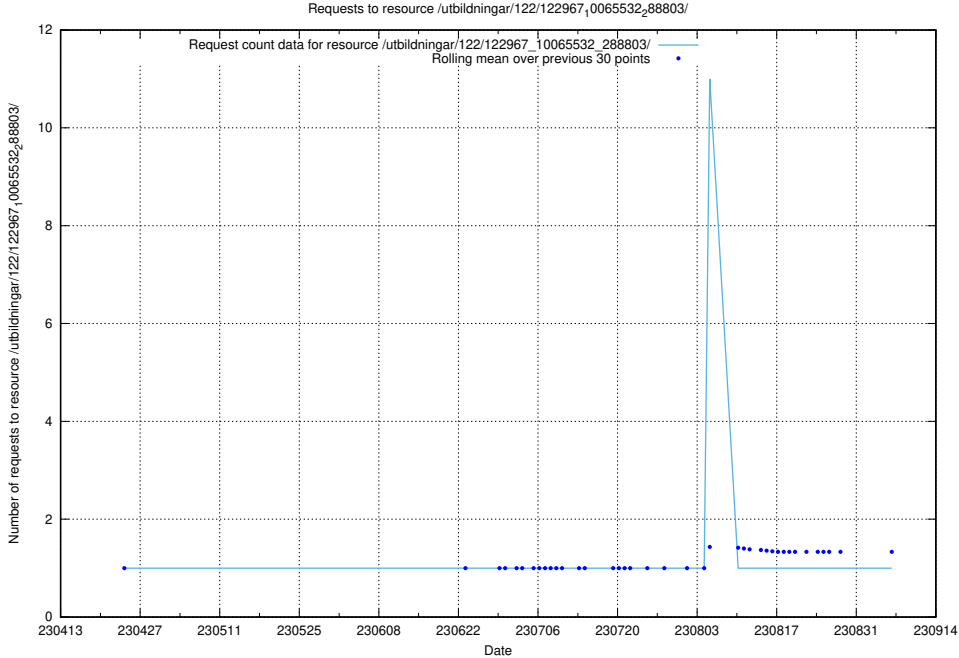

5.6678 Usage of /utbildningar/122/122967_10065532_288803/

Here, we count the number of requests to resource /utbildningar/122/122967_10065532_288803/.