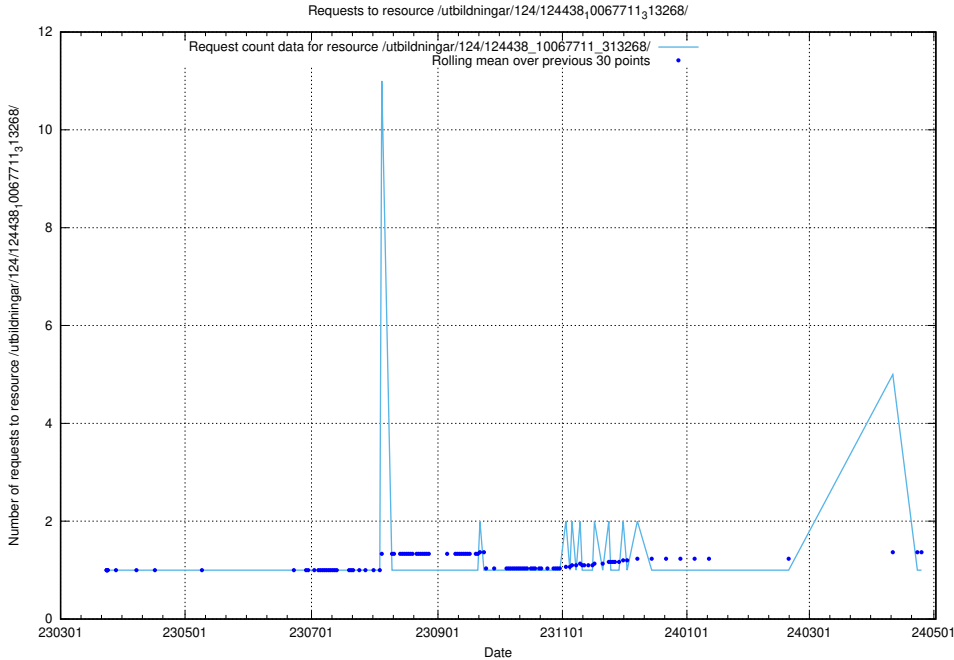

5.4411 Usage of /utbildningar/124/124438_10067711_313268/

Here, we count the number of requests to resource /utbildningar/124/124438_10067711_313268/.