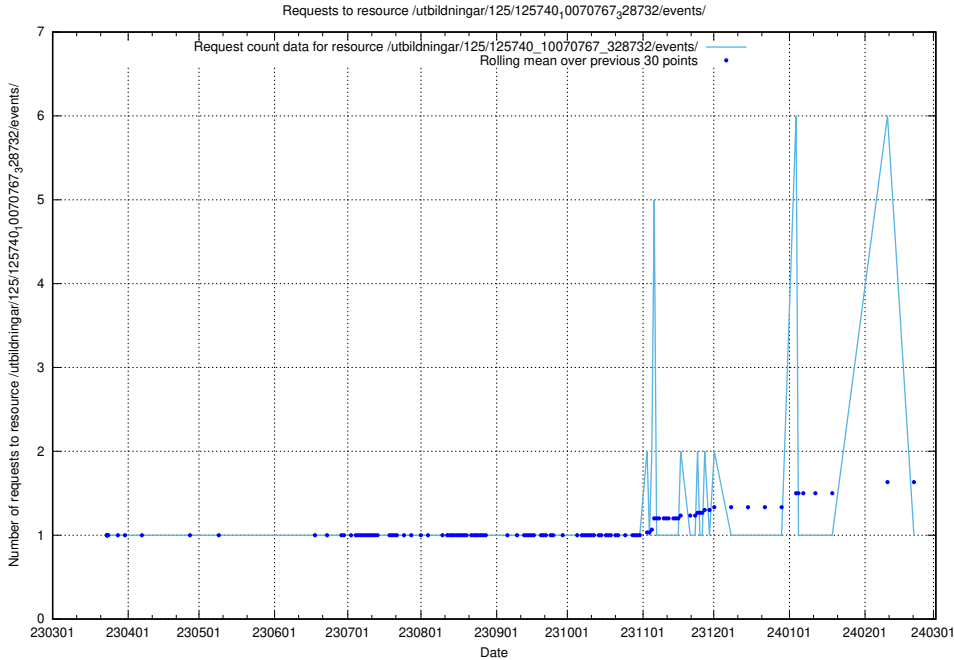

5.1024 Usage of /utbildningar/125/125740_10070767_328732/events/

Here, we count the number of requests to resource /utbildningar/125/125740_10070767_328732/events/