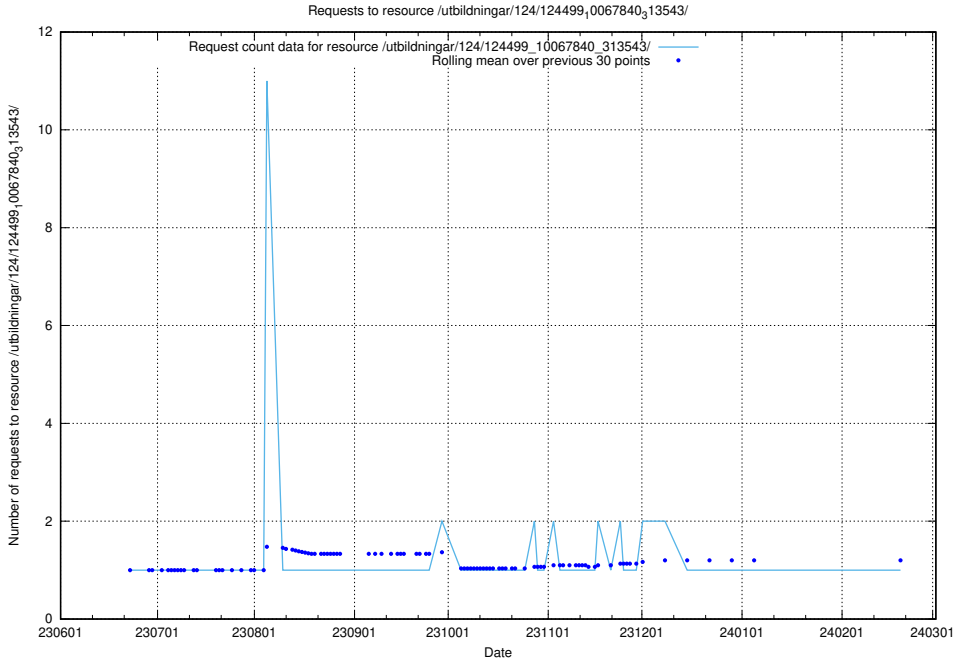

5.6445 Usage of /utbildningar/124/124499_10067840_313543/

Here, we count the number of requests to resource /utbildningar/124/124499_10067840_313543/.