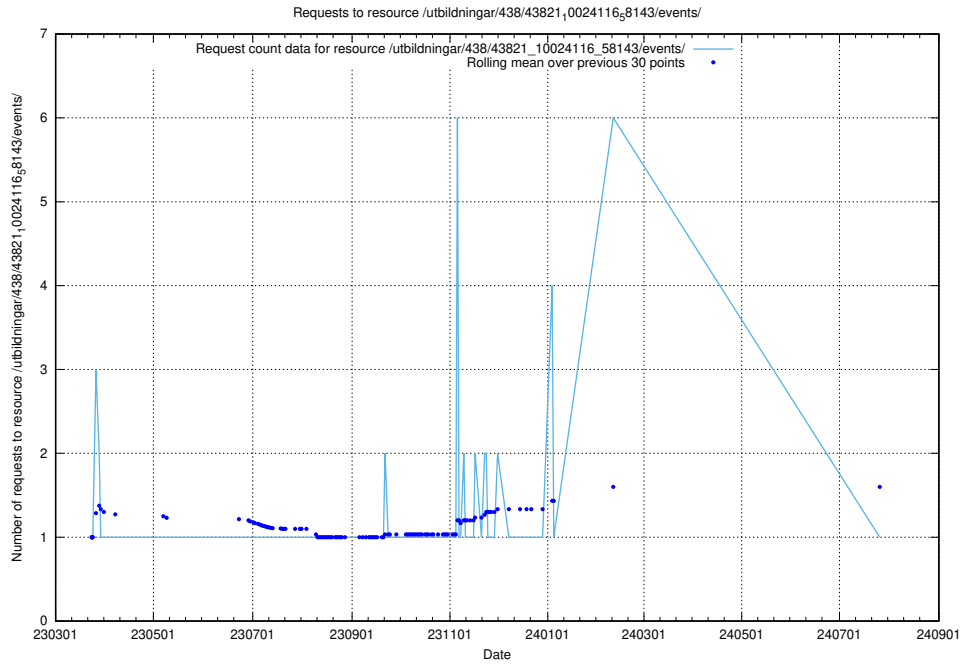

5.7044 Usage of /utbildningar/438/43821_10024116_58143/events/

Here, we count the number of requests to resource /utbildningar/438/43821_10024116_58143/events/.