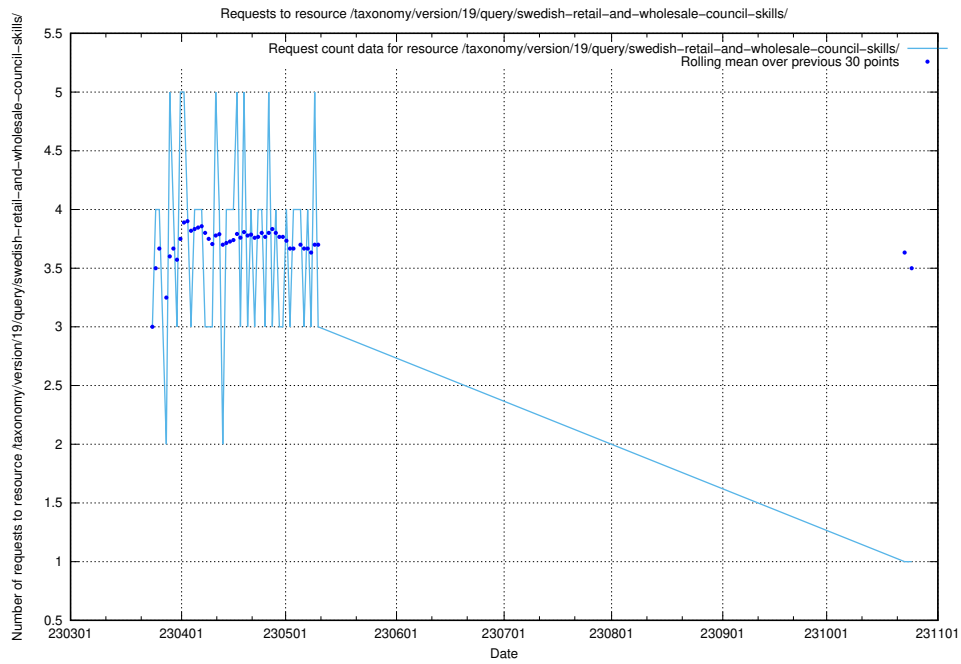

5.6808 Usage of /taxonomy/version/19/query/swedish-retail-and-wholesale-council-skills/

Here, we count the number of requests to resource /taxonomy/version/19/query/swedish-retail-and-wholesale-council-skills/.