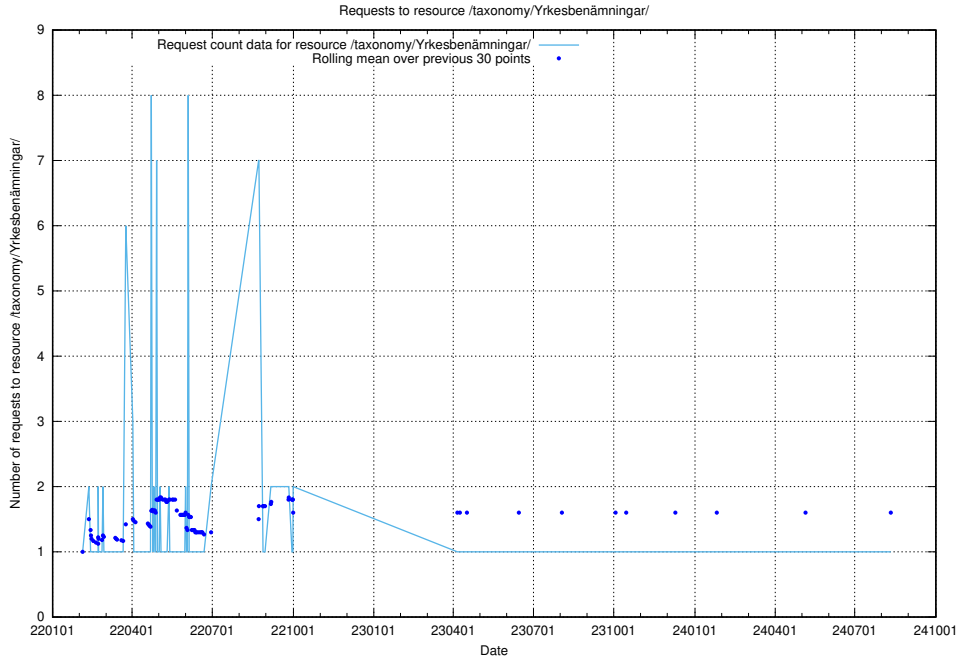

5.3340 Usage of /taxonomy/Yrkesbenämningar/

Here, we count the number of requests to resource /taxonomy/Yrkesbenämningar/.