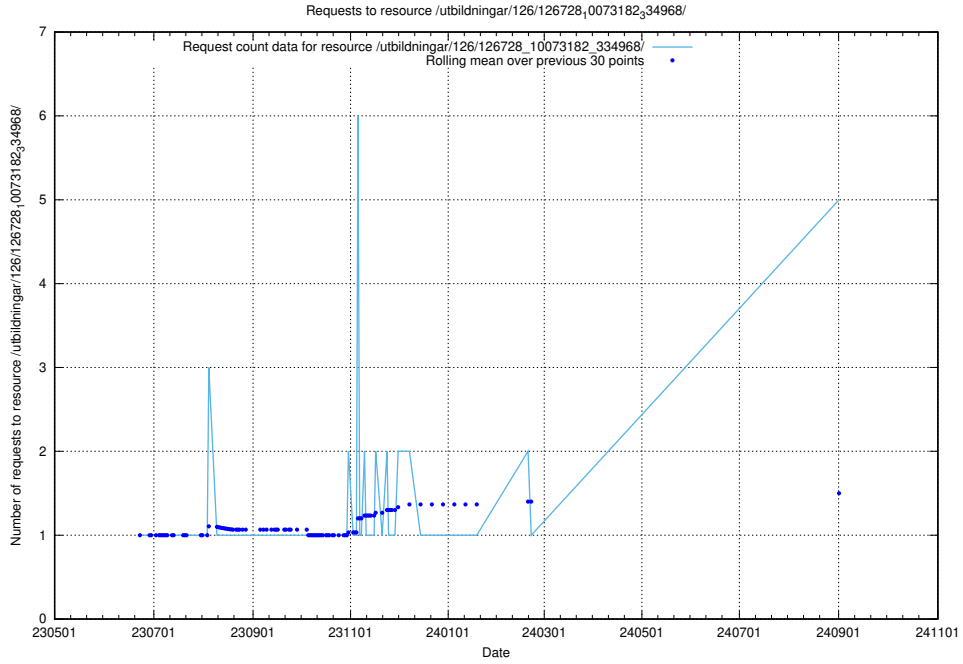

5.196 Usage of /utbildningar/126/126728_10073182_334968/

Here, we count the number of requests to resource /utbildningar/126/126728_10073182_334968/.