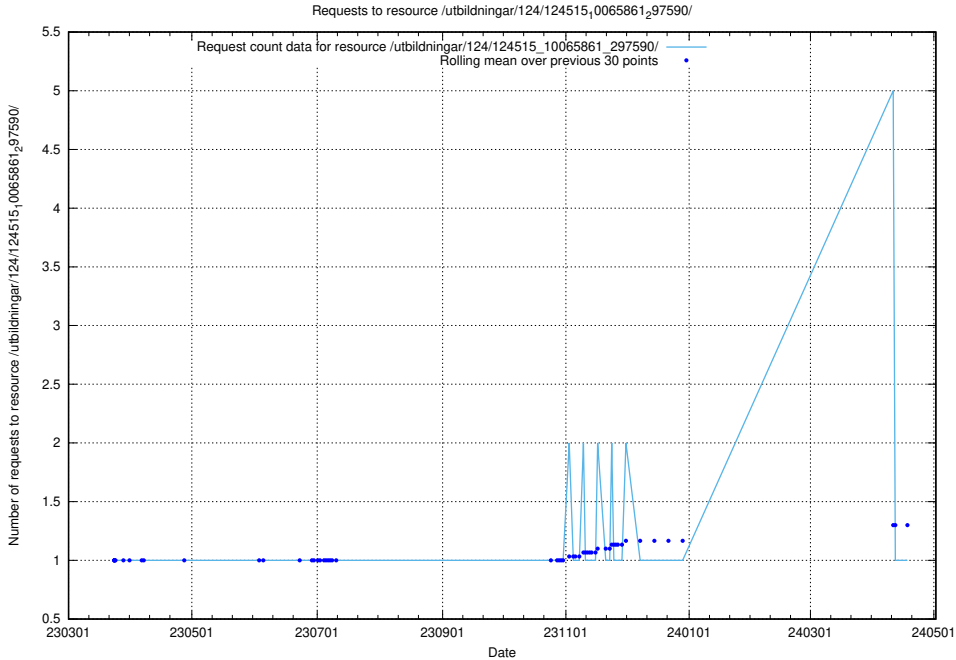

5.2433 Usage of /utbildningar/124/124515_10065861_297590/

Here, we count the number of requests to resource /utbildningar/124/124515_10065861_297590/.