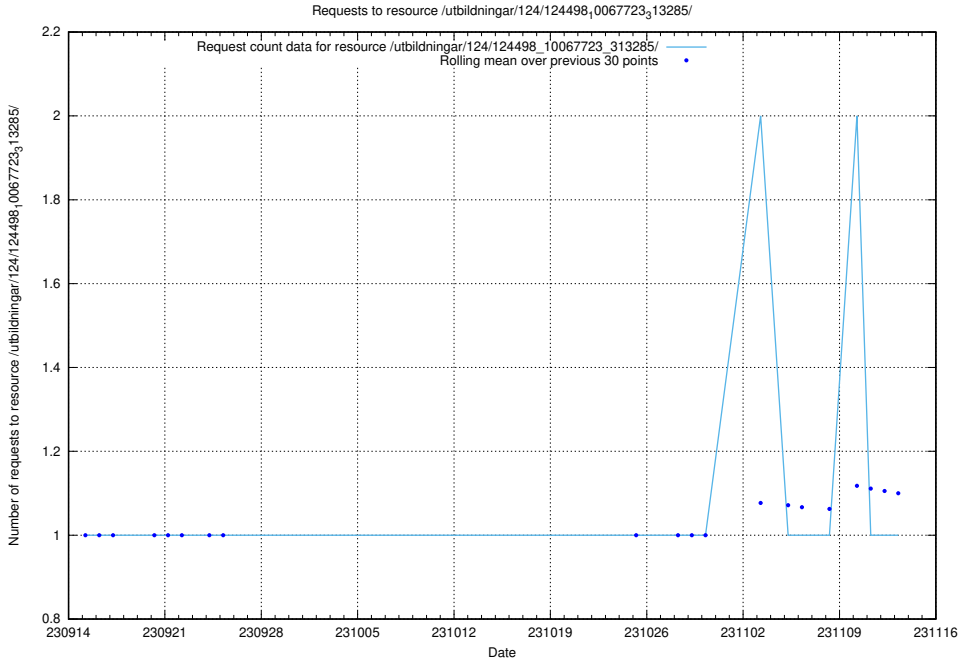

5.5286 Usage of /utbildningar/124/124498_10067723_313285/

Here, we count the number of requests to resource /utbildningar/124/124498_10067723_313285/.