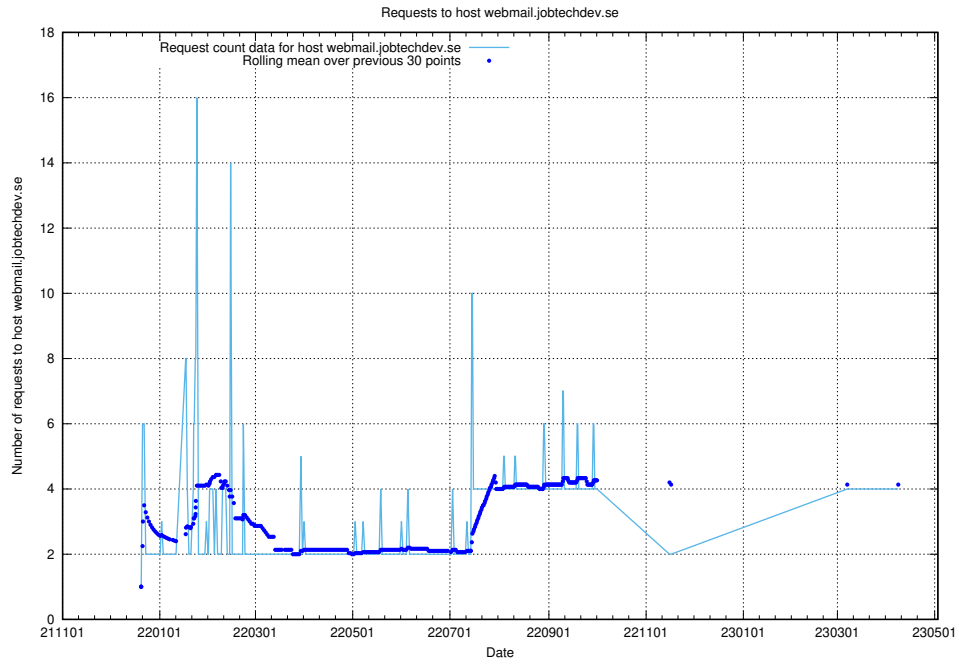

7.142 Usage of webmail.jobtechdev.se

Here, we count the number of requests to host webmail.jobtechdev.se.