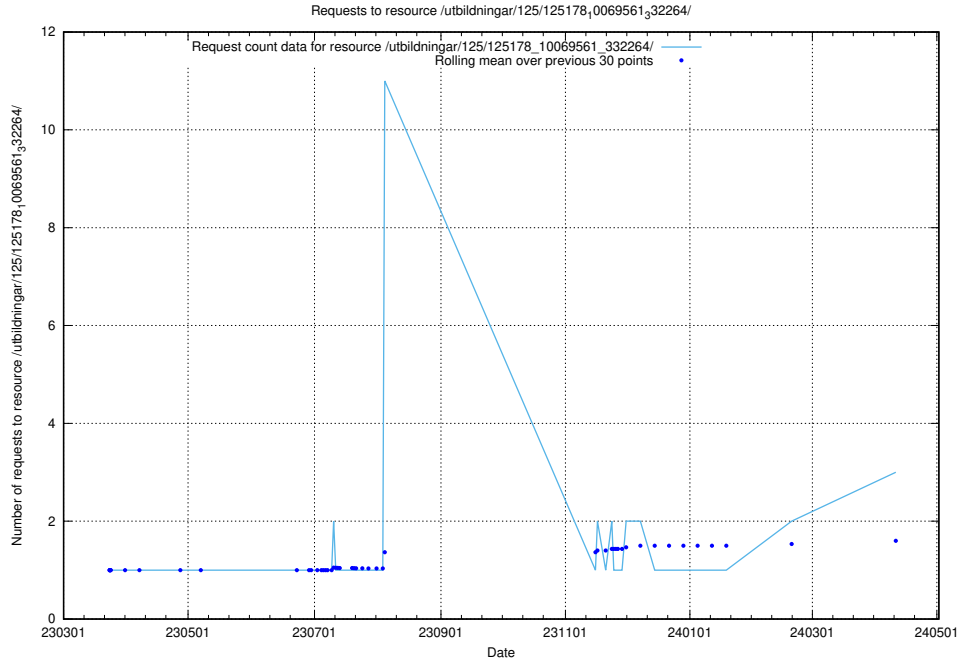

5.348 Usage of /utbildningar/125/125178_10069561_332264/

Here, we count the number of requests to resource /utbildningar/125/125178_10069561_332264/.