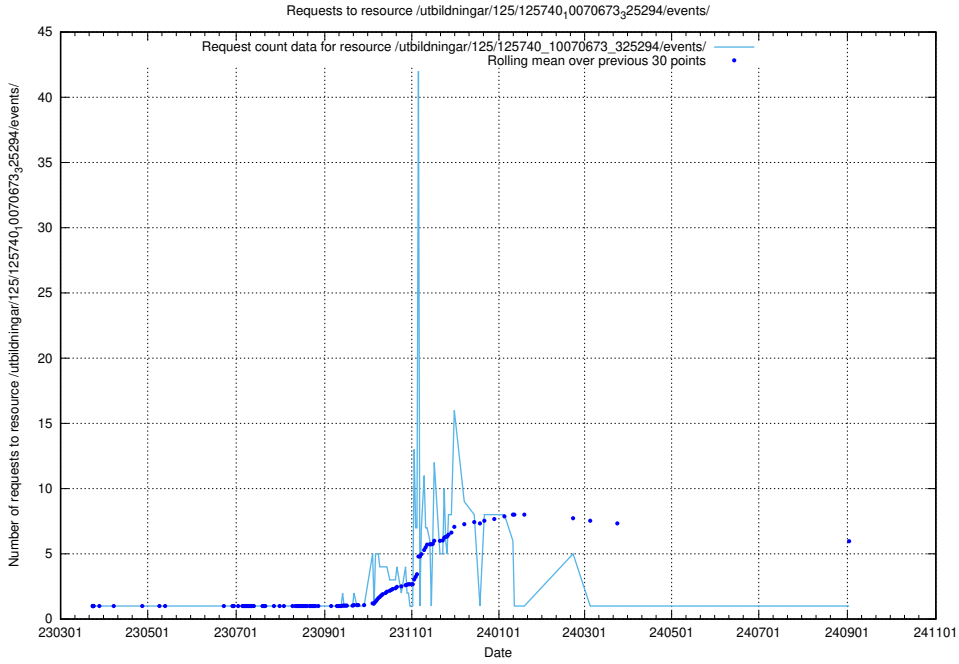

5.1054 Usage of /utbildningar/125/125740_10070673_325294/events/

Here, we count the number of requests to resource /utbildningar/125/125740_10070673_325294/events/