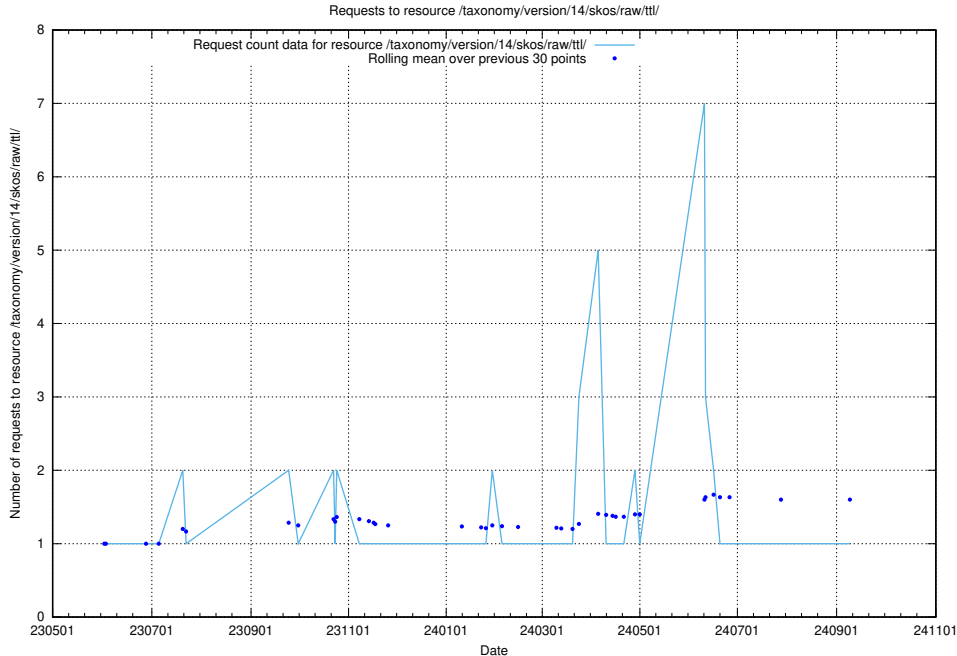

5.6589 Usage of /taxonomy/version/14/skos/raw/ttl/

Here, we count the number of requests to resource /taxonomy/version/14/skos/raw/ttl/.