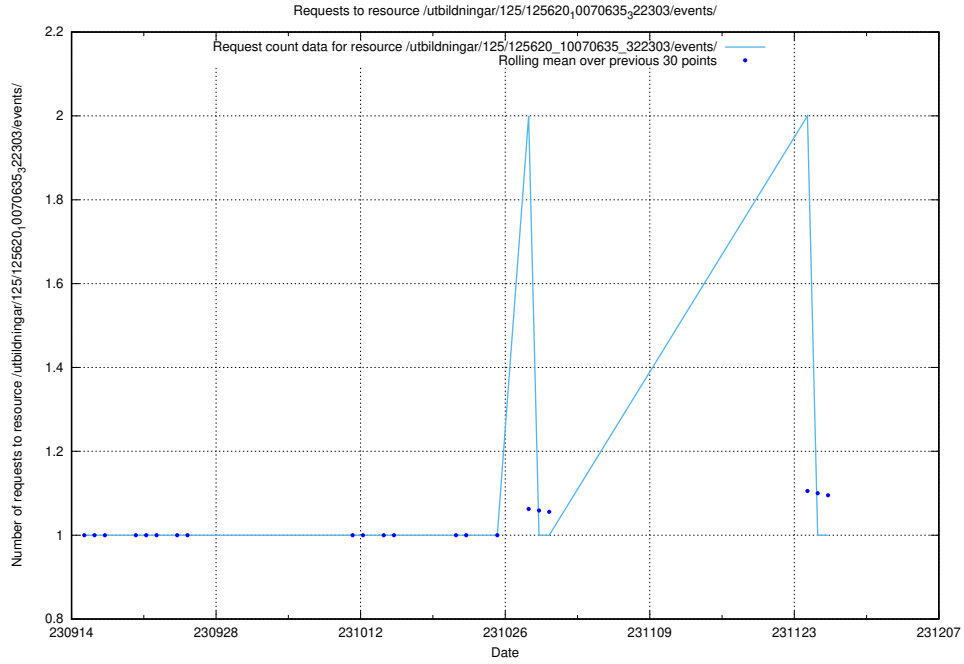

5.5277 Usage of /utbildningar/125/125620_10070635_322303/events/

Here, we count the number of requests to resource /utbildningar/125/125620_10070635_322303/events/