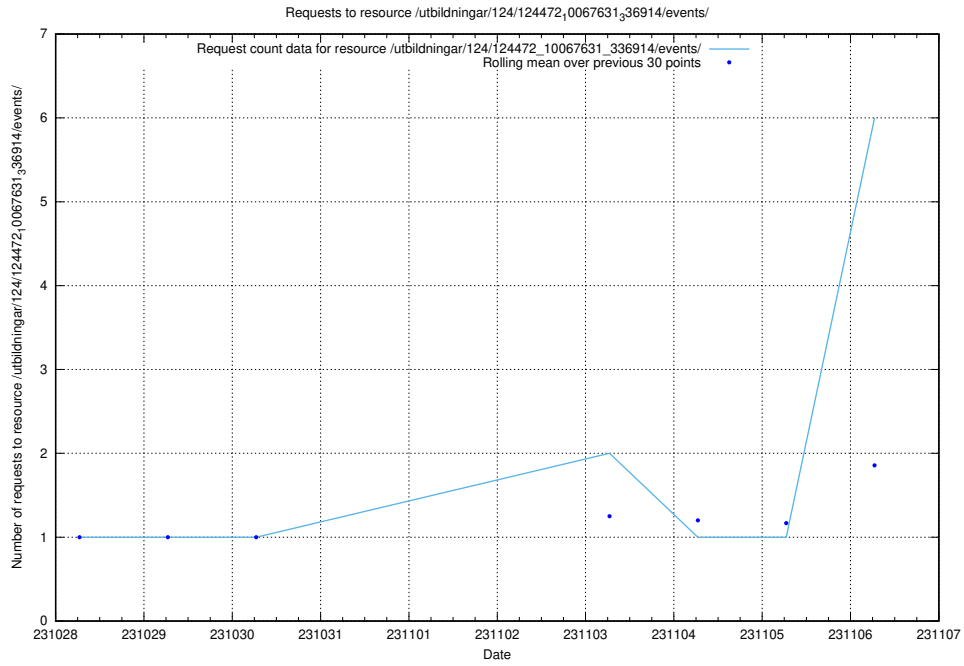

Here, we count the number of requests to resource /utbildningar/127/127057_10073954_336883/events/

5.78 Usage of /utbildningar/124/124472_10067631_336914/events/

Here, we count the number of requests to resource /utbildningar/124/124472_10067631_336914/events/