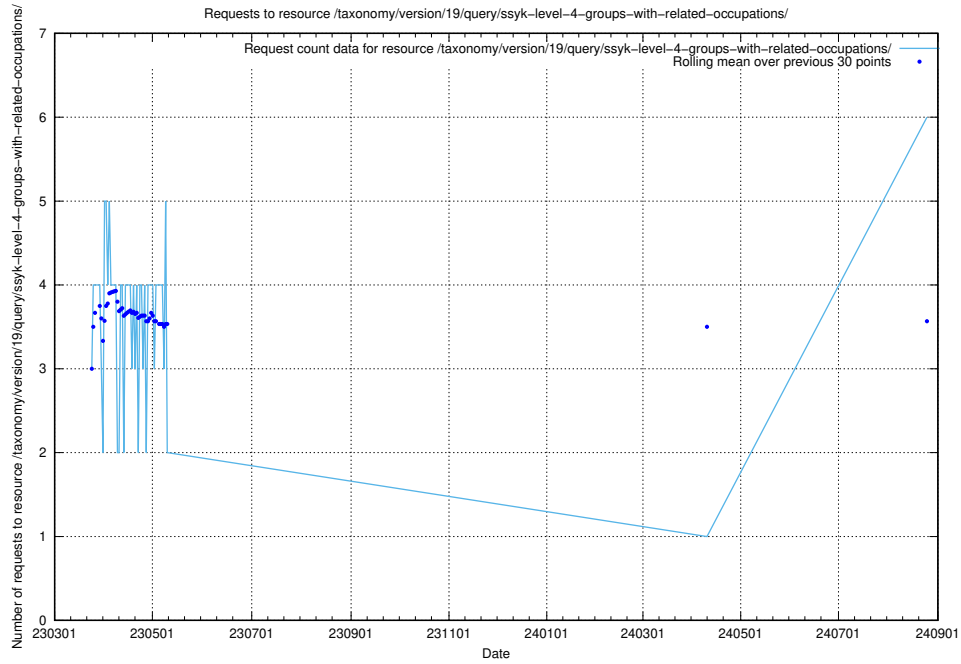

5.134 Usage of /taxonomy/version/19/query/ssyk-level-4-groups-with-related-occupations/

Here, we count the number of requests to resource /taxonomy/version/19/query/ssyk-level-4-groups-with-related-occupations/.