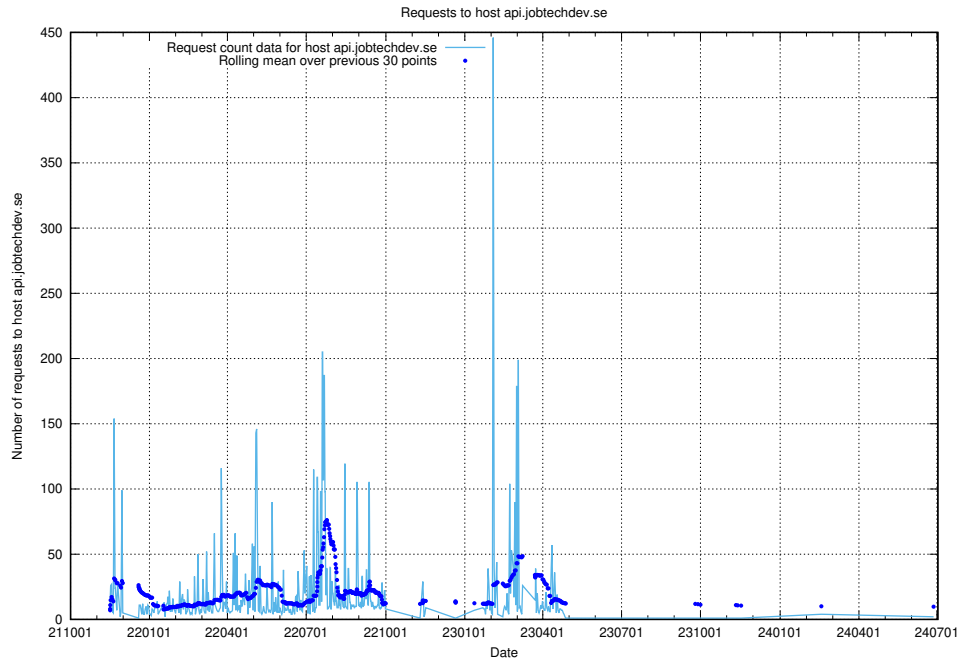

7.513 Usage of api.jobtechdev.se

Here, we count the number of requests to host api.jobtechdev.se.