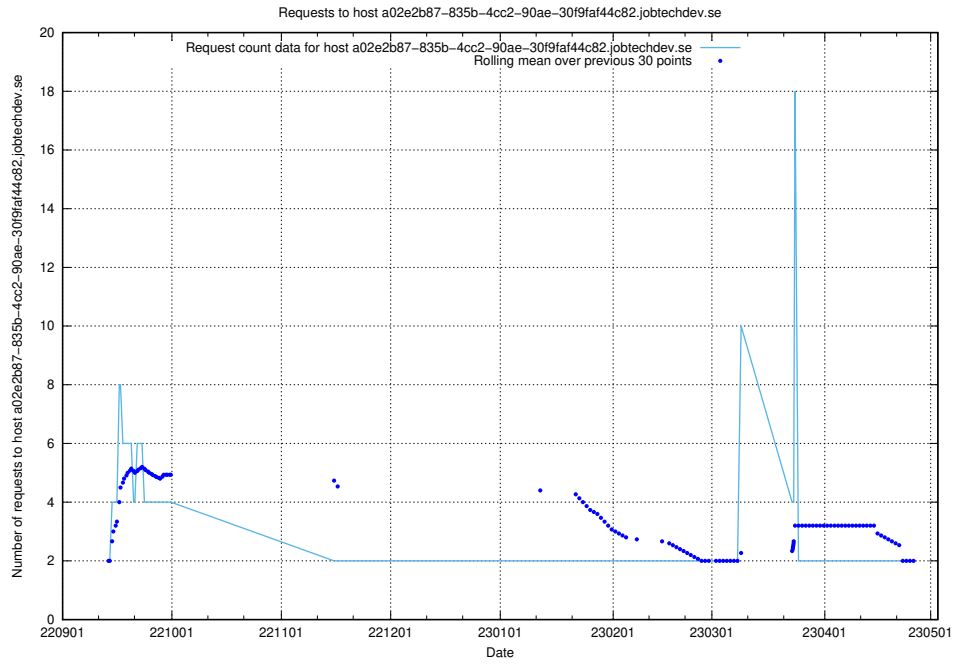

Here, we count the number of requests to host a02e2b87-835b-4cc2-90ae-30f9faf44c82.jobtechdev.se.

7.330 Usage of demo-jobad-enrichments-api.jobtechdev.se

Here, we count the number of requests to host demo-jobad-enrichments-api.jobtechdev.se.