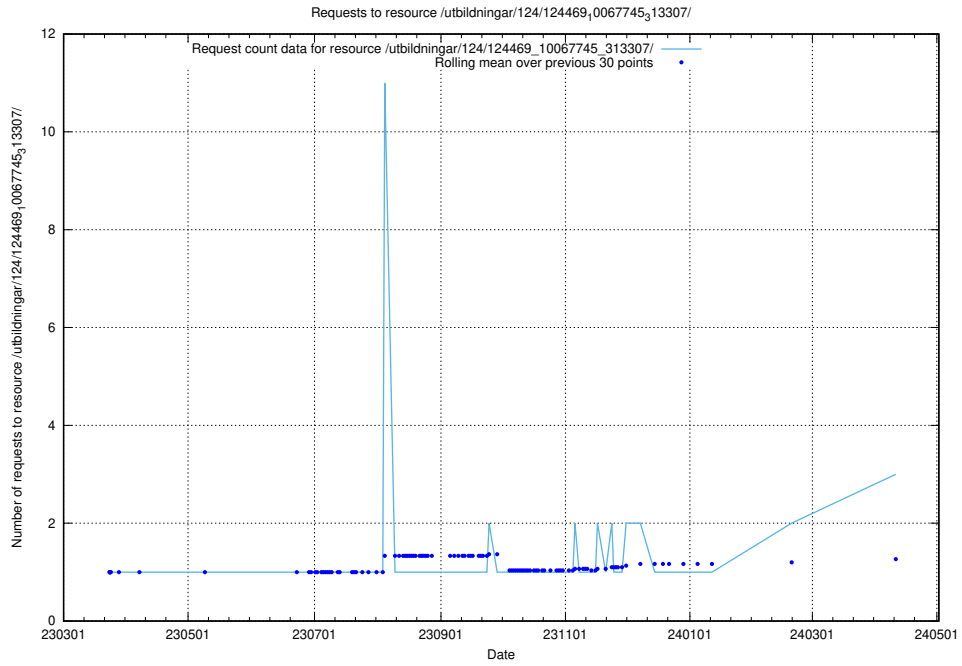

5.403 Usage of /utbildningar/124/124469_10067745_313307/

Here, we count the number of requests to resource /utbildningar/124/124469_10067745_313307/.