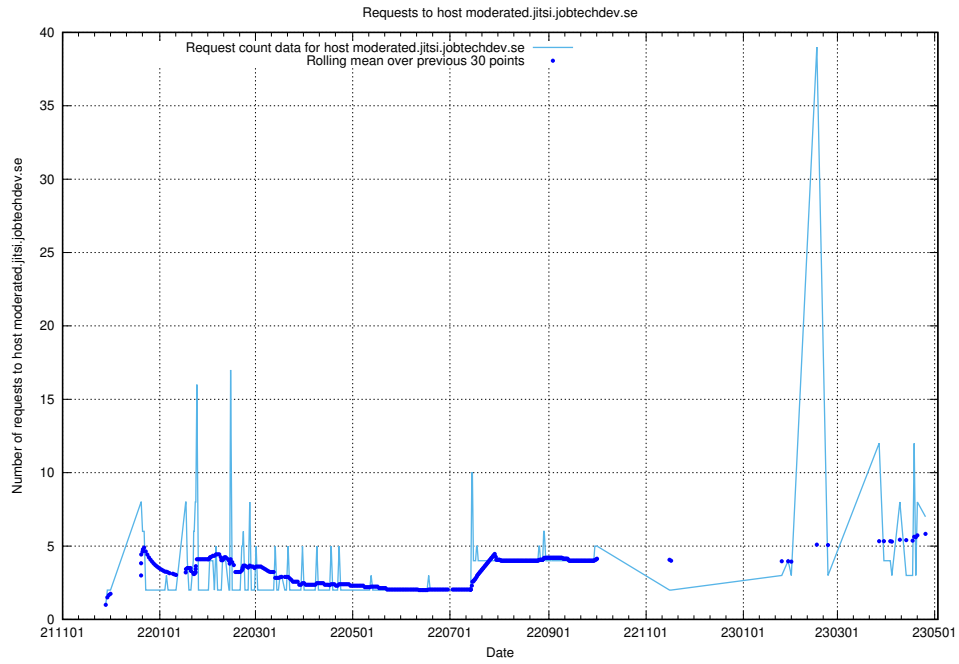

7.84 Usage of moderated.jitsi.jobtechdev.se

Here, we count the number of requests to host moderated.jitsi.jobtechdev.se.