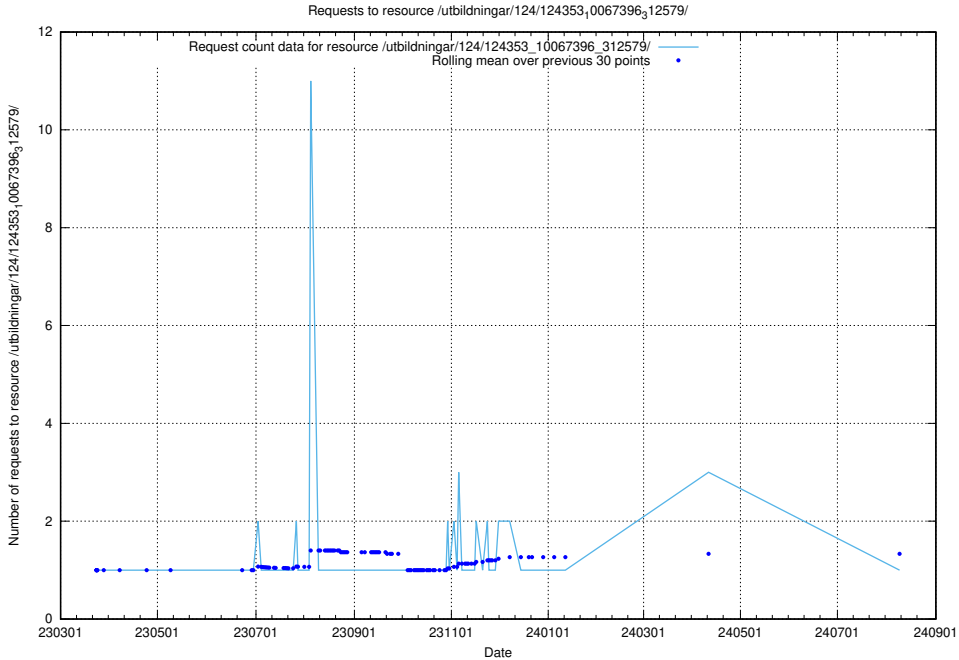

5.4644 Usage of /utbildningar/124/124353_10067396_312579/

Here, we count the number of requests to resource /utbildningar/124/124353_10067396_312579/.