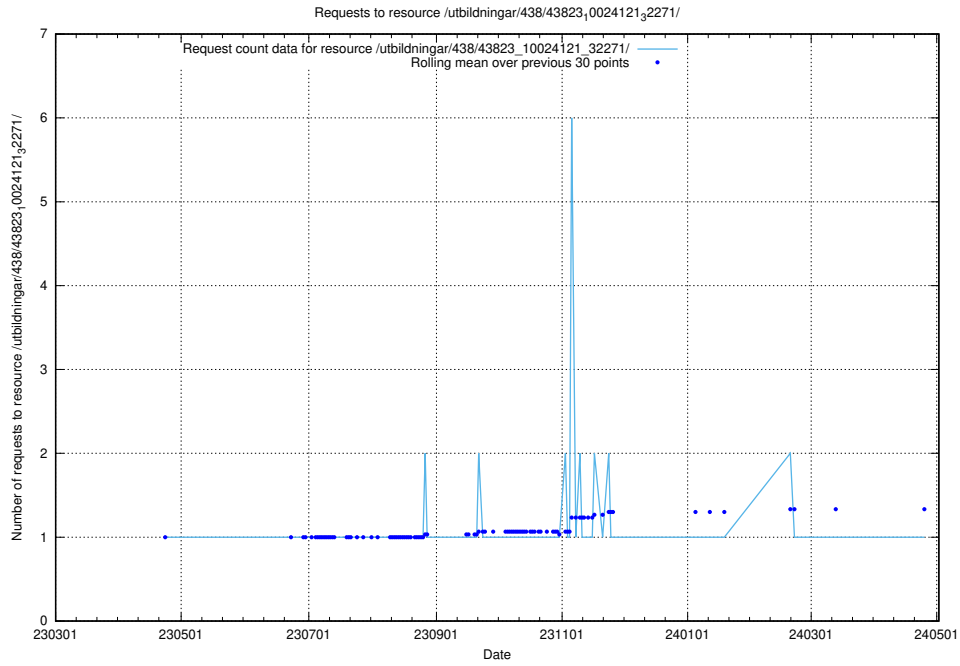

5.6690 Usage of /utbildningar/438/43823_10024121_32271/

Here, we count the number of requests to resource /utbildningar/438/43823_10024121_32271/.