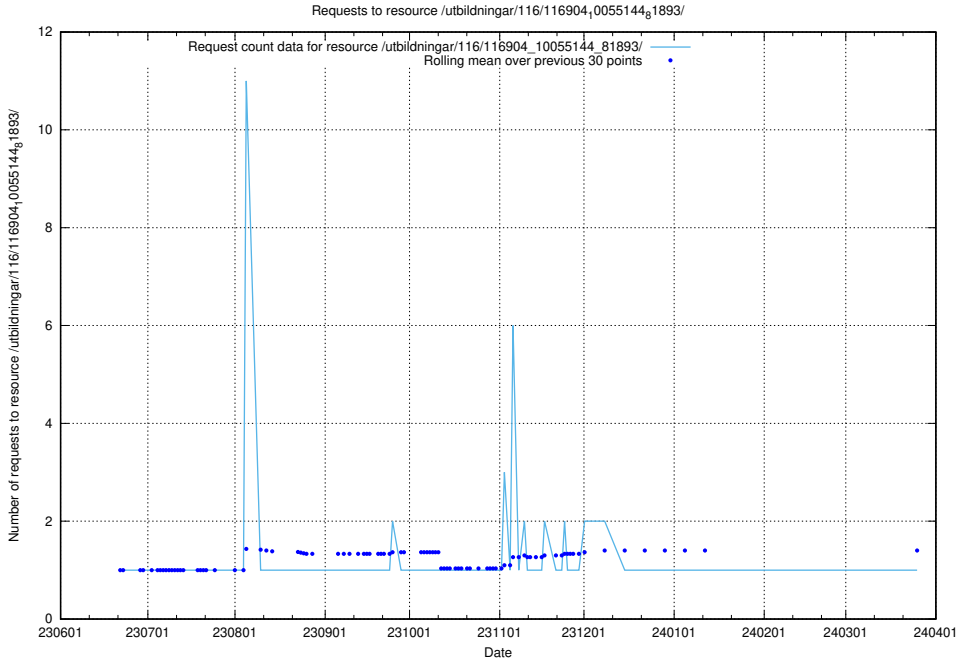

5.6508 Usage of /utbildningar/116/116904_10055144_81893/

Here, we count the number of requests to resource /utbildningar/116/116904_10055144_81893/.