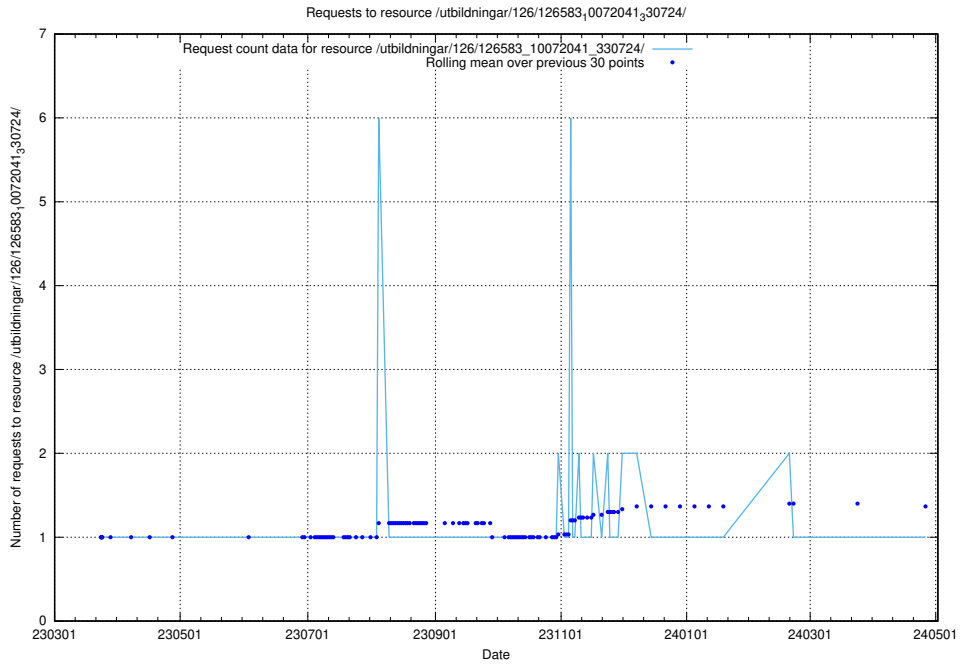

5.7106 Usage of /utbildningar/126/126583_10072041_330724/

Here, we count the number of requests to resource /utbildningar/126/126583_10072041_330724/.