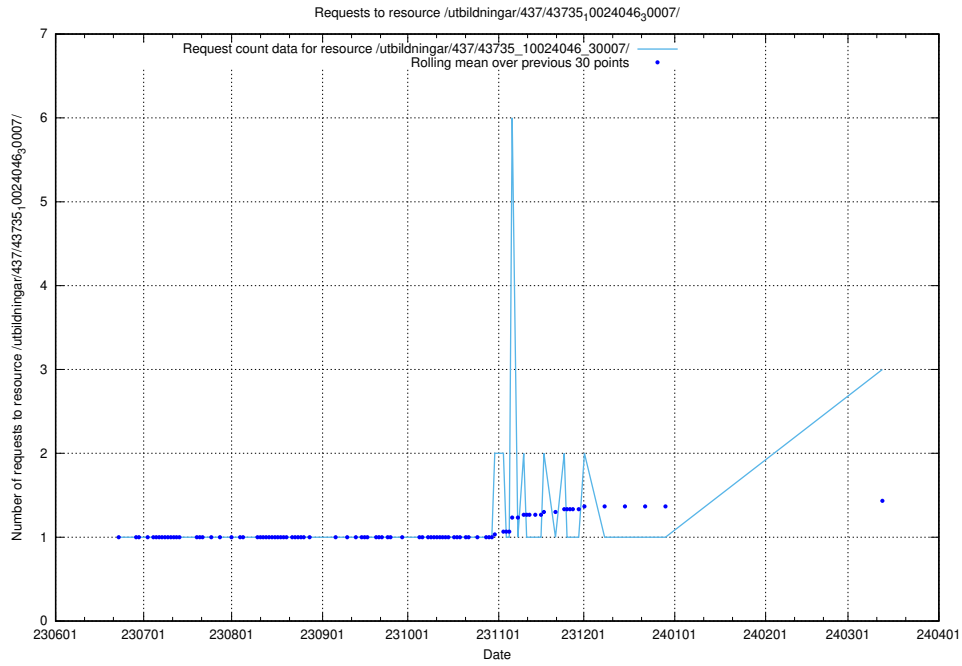

5.459 Usage of /utbildningar/437/43735_10024046_30007/

Here, we count the number of requests to resource /utbildningar/437/43735_10024046_30007/.