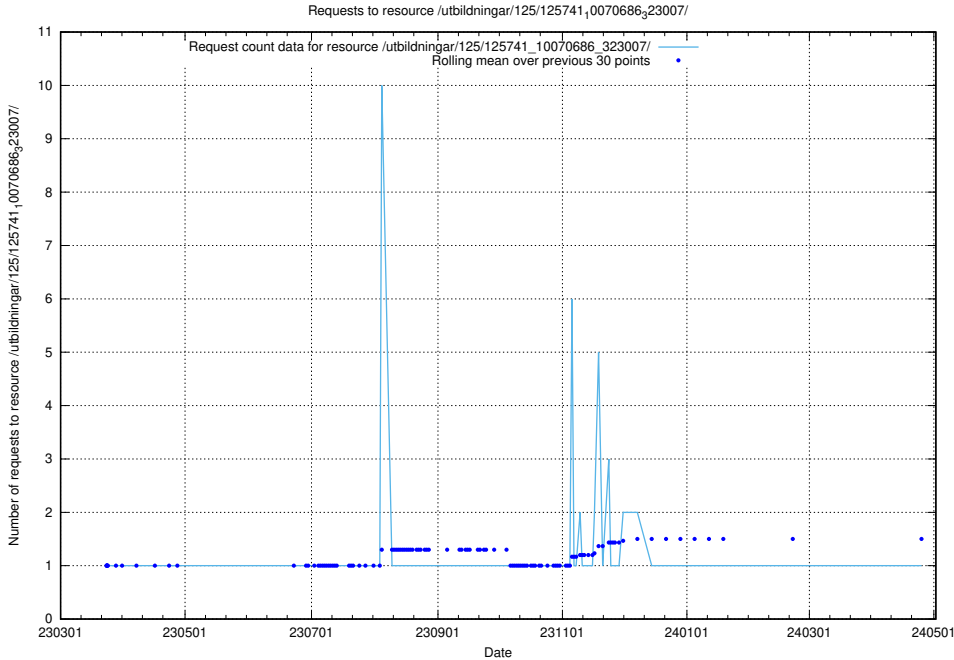

5.7174 Usage of /utbildningar/125/125741_10070686_323007/

Here, we count the number of requests to resource /utbildningar/125/125741_10070686_323007/.