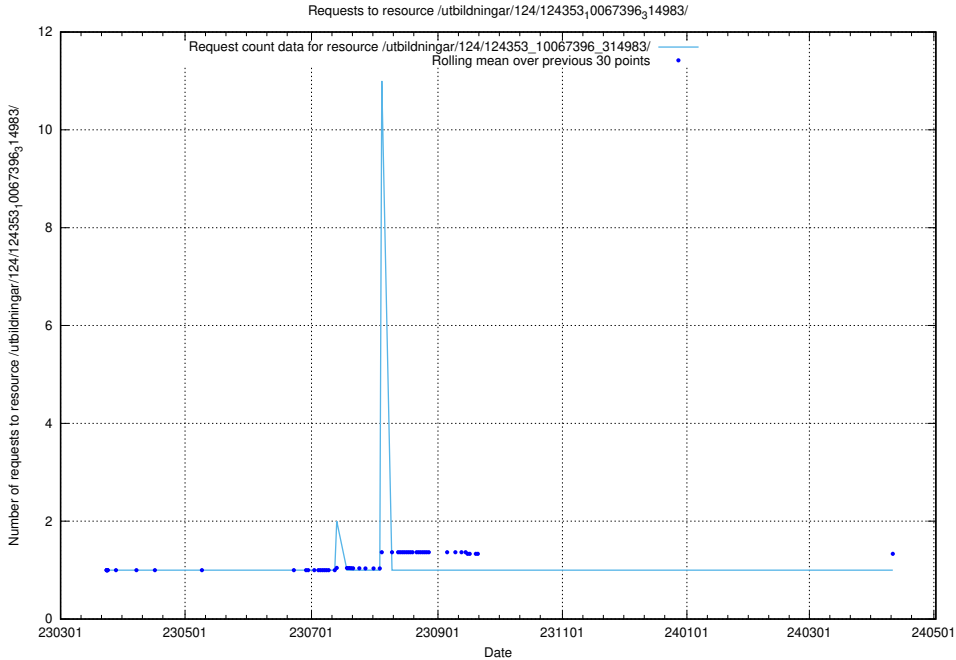

5.4628 Usage of /utbildningar/124/124353_10067396_314983/

Here, we count the number of requests to resource /utbildningar/124/124353_10067396_314983/.

5.4629 Usage of /taxonomy/version/4/query/all-concepts/