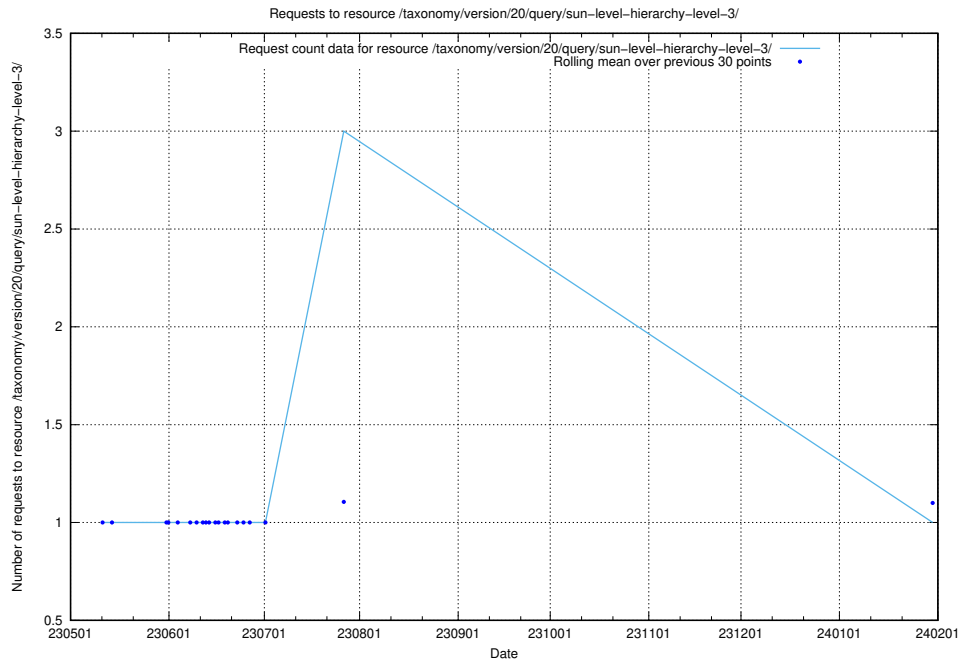

5.6616 Usage of /taxonomy/version/20/query/sun-level-hierarchy-level-3/

Here, we count the number of requests to resource /taxonomy/version/20/query/sun-level-hierarchy-level-3/.