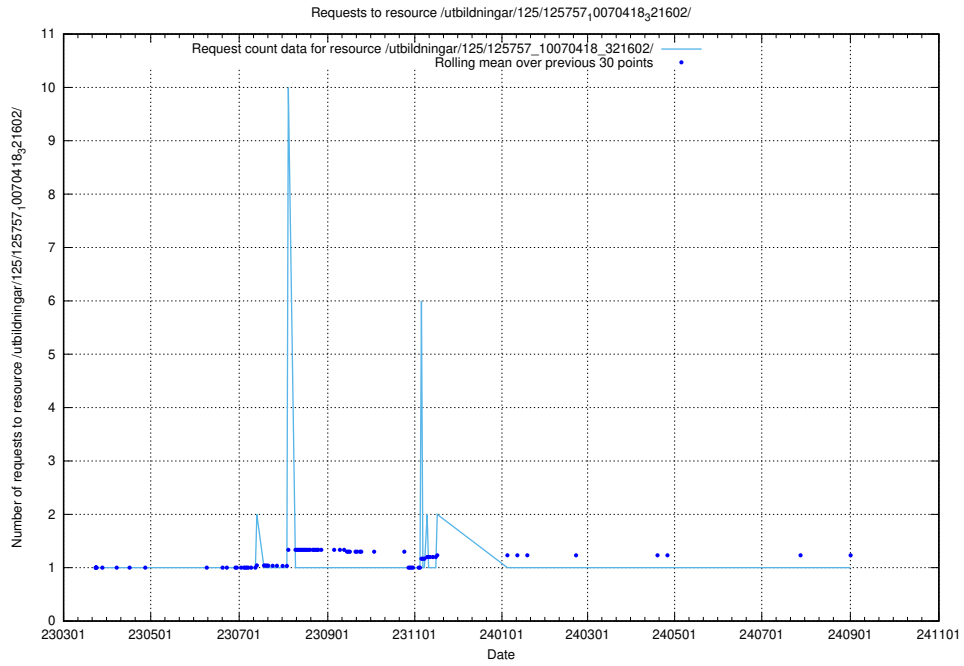

5.7150 Usage of /utbildningar/125/125757_10070418_321602/

Here, we count the number of requests to resource /utbildningar/125/125757_10070418_321602/.