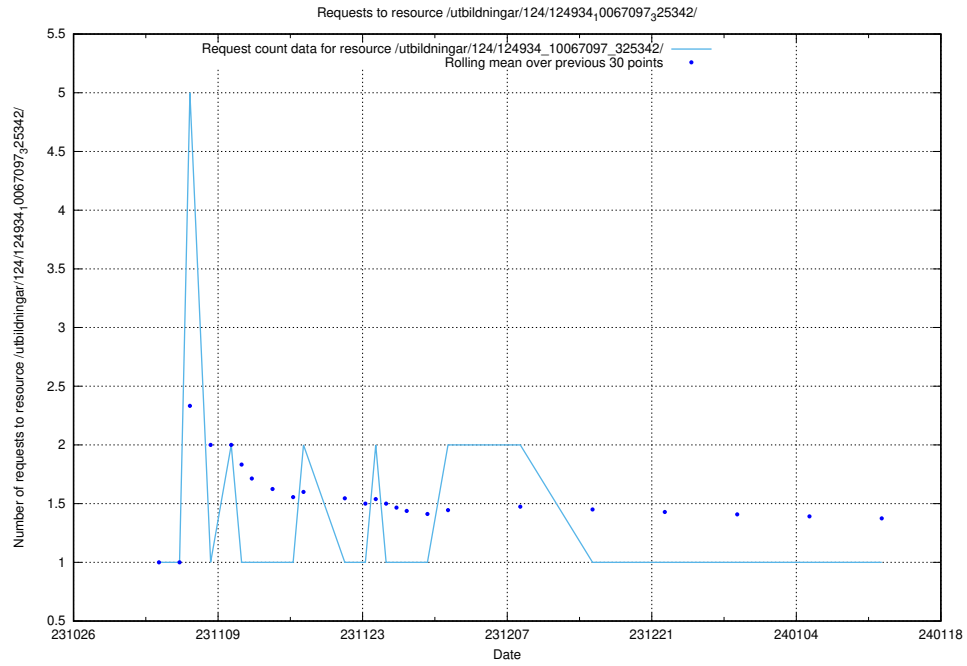

5.4865 Usage of /utbildningar/124/124934_10067097_325342/

Here, we count the number of requests to resource /utbildningar/124/124934_10067097_325342/.