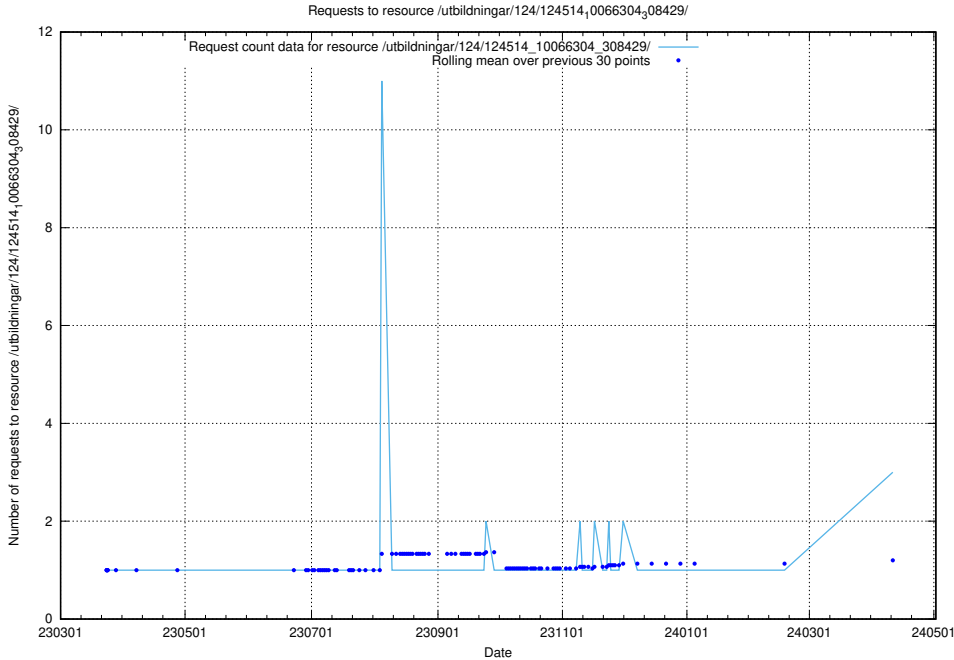

5.385 Usage of /utbildningar/124/124514_10066304_308429/

Here, we count the number of requests to resource /utbildningar/124/124514_10066304_308429/.