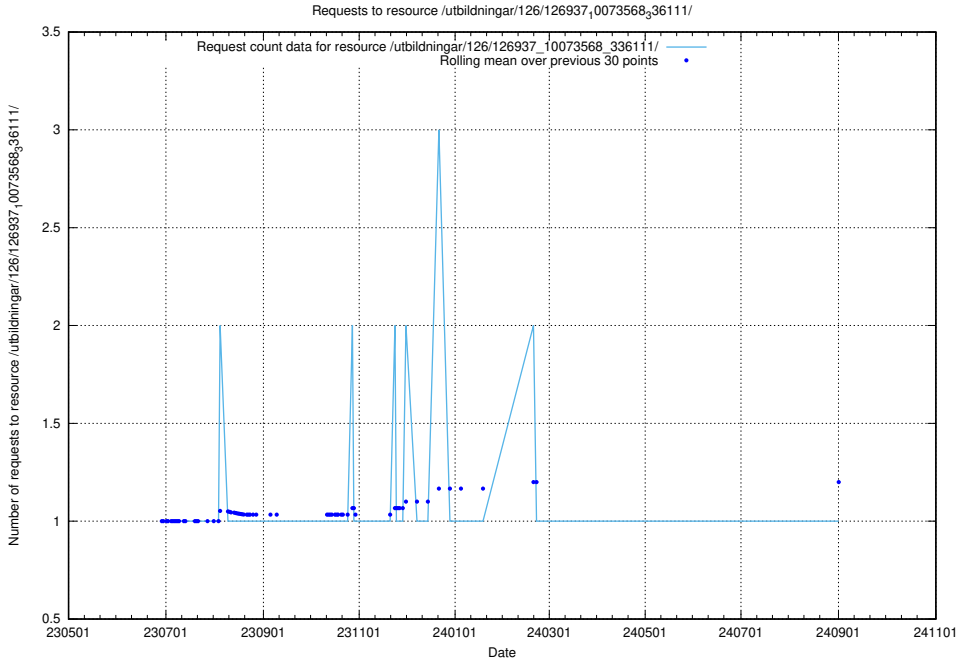

5.6141 Usage of /utbildningar/126/126937_10073568_336111/

Here, we count the number of requests to resource /utbildningar/126/126937_10073568_336111/.