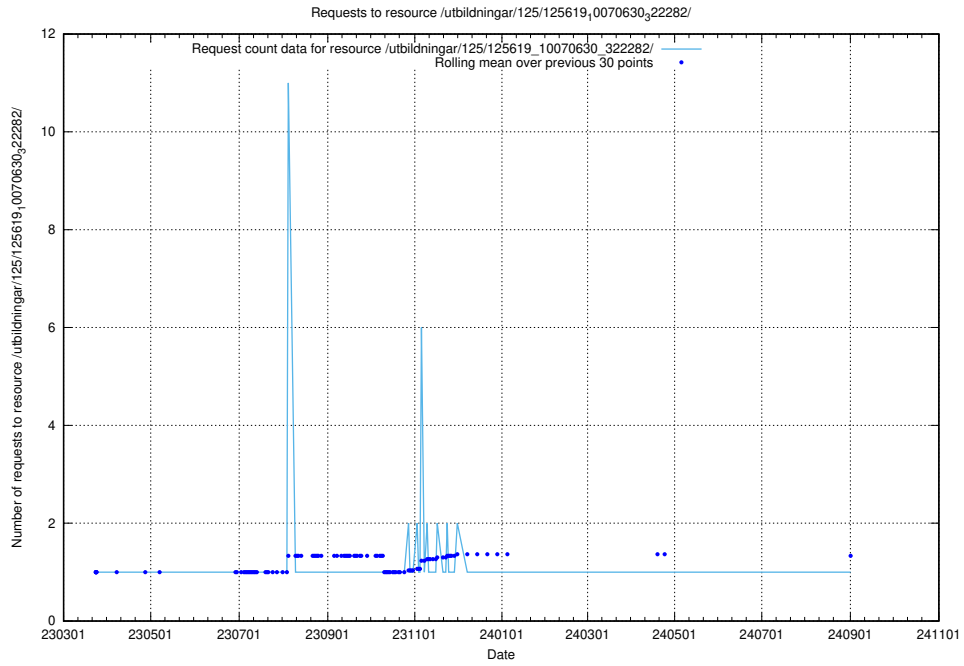

5.1121 Usage of /utbildningar/125/125619_10070630_322282/

Here, we count the number of requests to resource /utbildningar/125/125619_10070630_322282/.