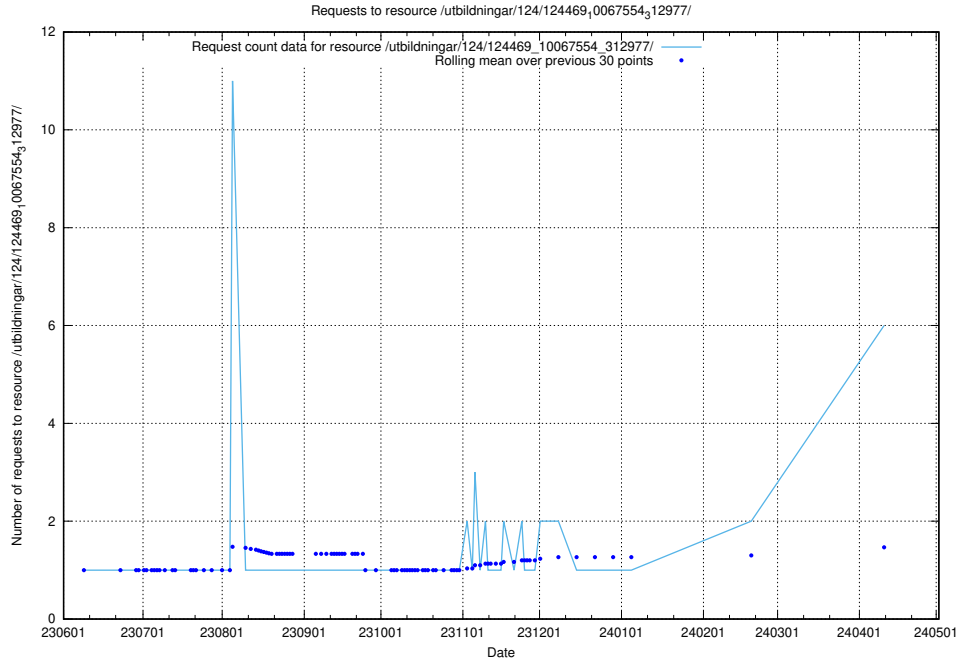

5.128 Usage of /utbildningar/124/124469_10067554_312977/

Here, we count the number of requests to resource /utbildningar/124/124469_10067554_312977/.