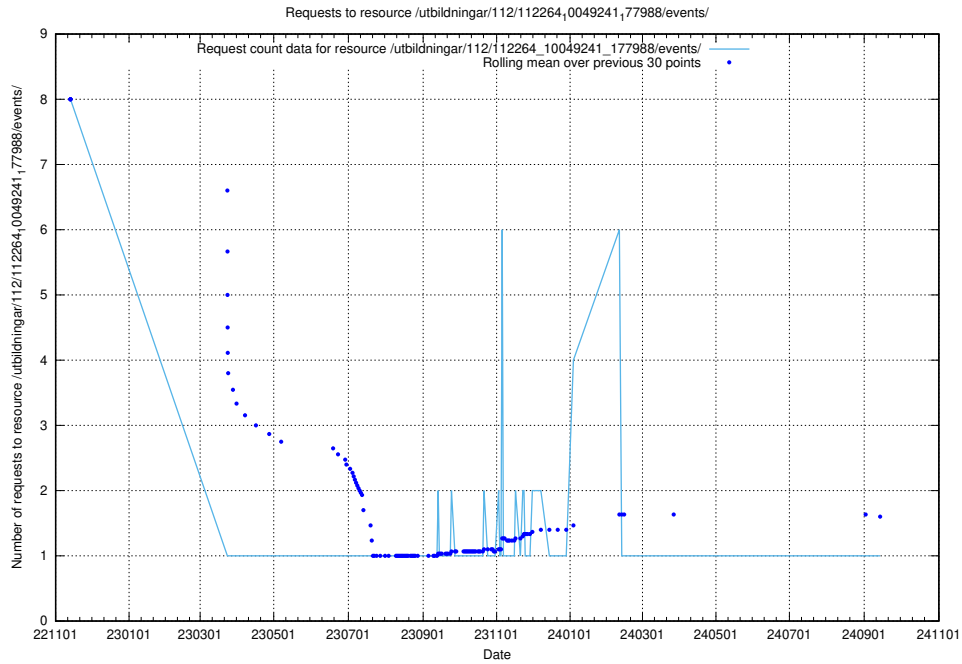

5.6453 Usage of /utbildningar/112/112264_10049241_177988/events/

Here, we count the number of requests to resource /utbildningar/112/112264_10049241_177988/events/