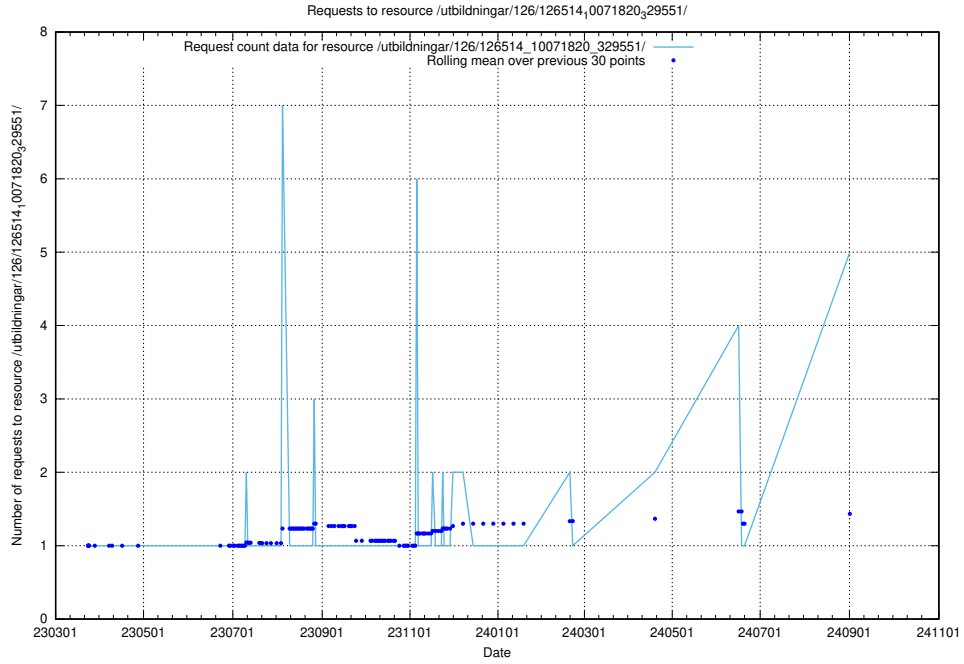

5.215 Usage of /utbildningar/126/126514_10071820_329551/

Here, we count the number of requests to resource /utbildningar/126/126514_10071820_329551/.