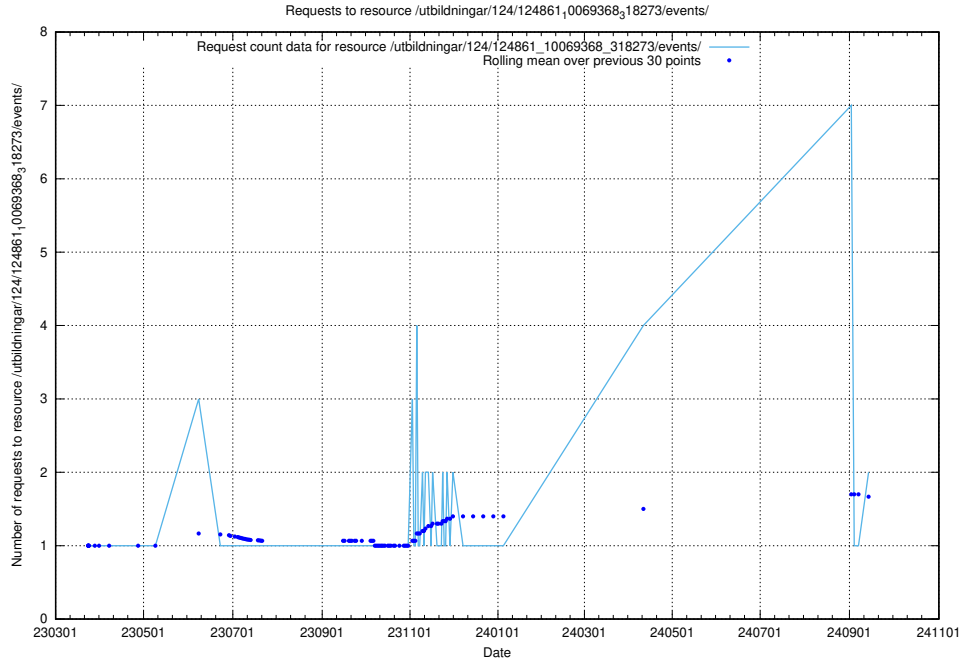

5.549 Usage of /utbildningar/124/124861_10069368_318273/events/

Here, we count the number of requests to resource /utbildningar/124/124861_10069368_318273/events/