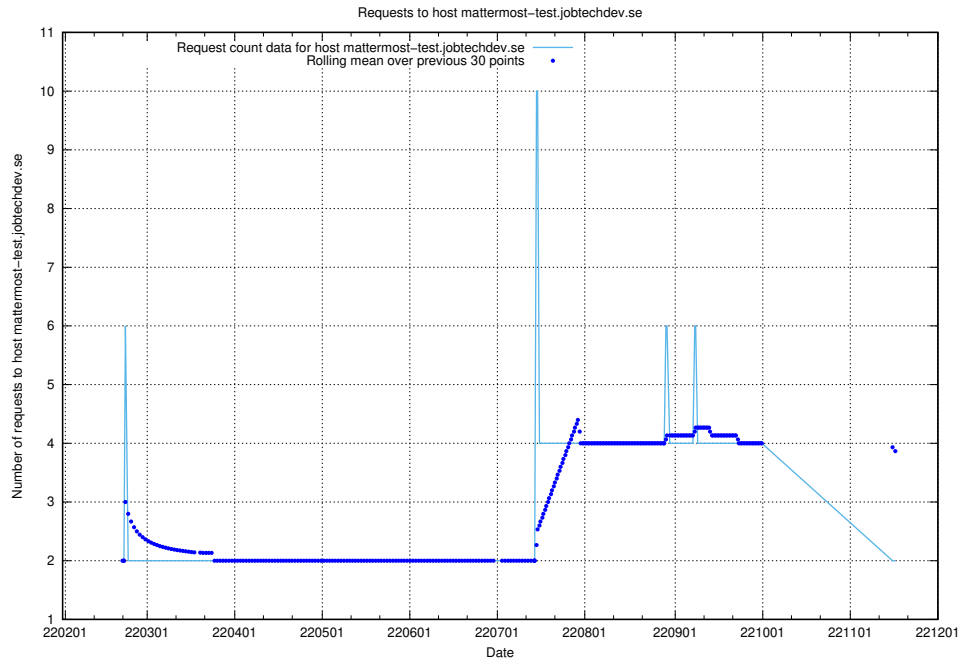

7.529 Usage of mattermost-test.jobtechdev.se

Here, we count the number of requests to host mattermost-test.jobtechdev.se.