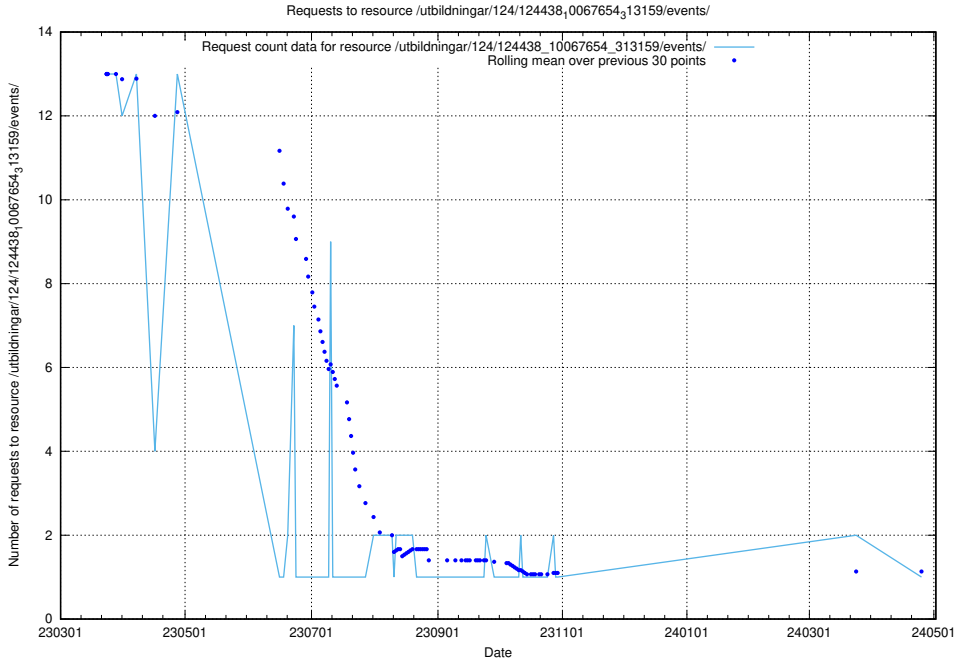

5.6951 Usage of /utbildningar/124/124438_10067654_313159/events/

Here, we count the number of requests to resource /utbildningar/124/124438_10067654_313159/events/