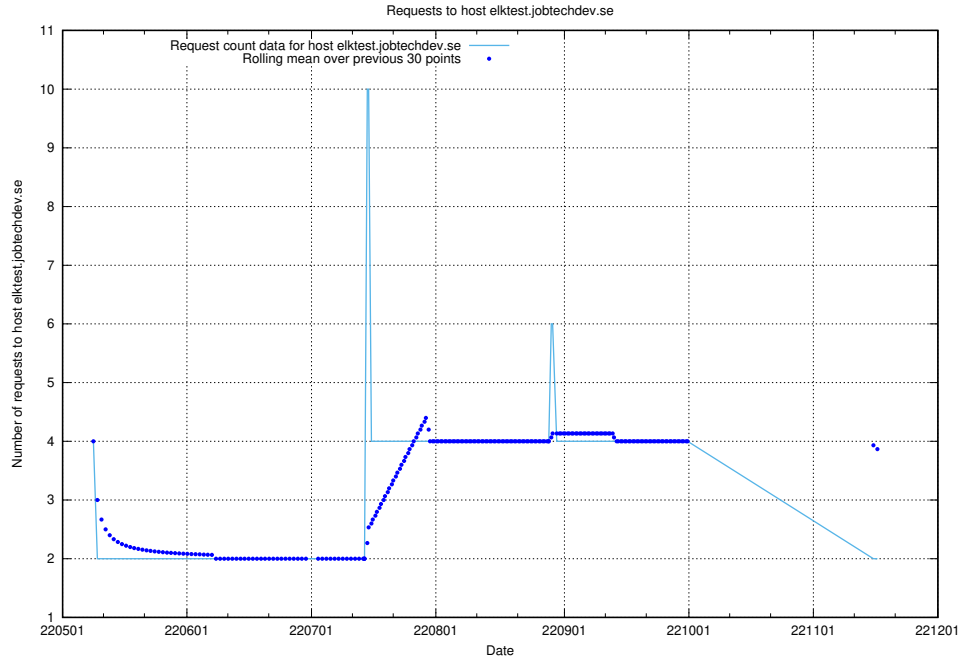

7.434 Usage of elktest.jobtechdev.se

Here, we count the number of requests to host elktest.jobtechdev.se.