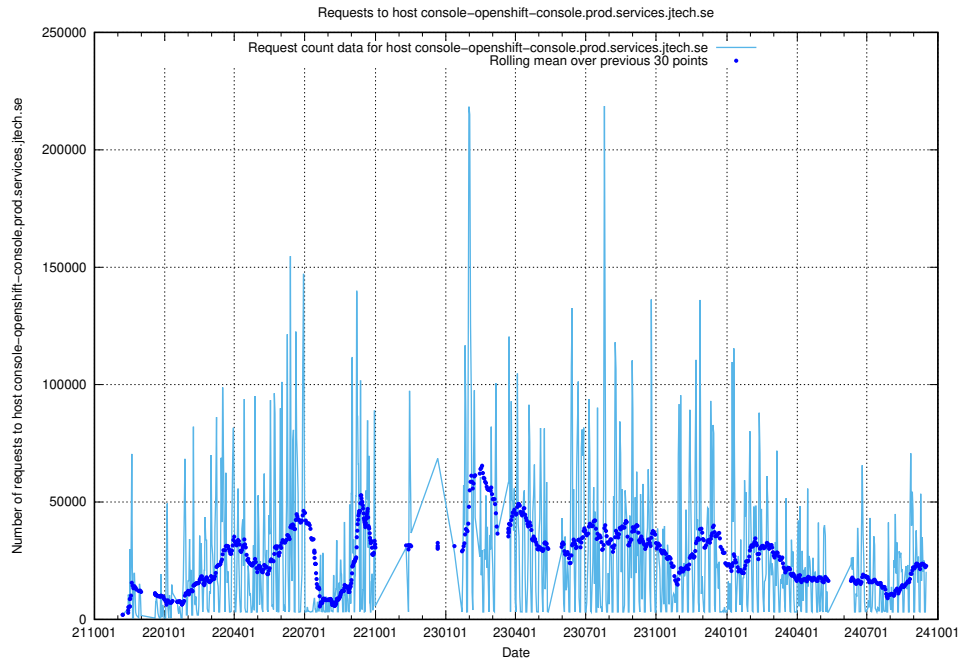

7.8 Usage of console-openshift-console.prod.services.jtech.se

Here, we count the number of requests to host console-openshift-console.prod.services.jtech.se.