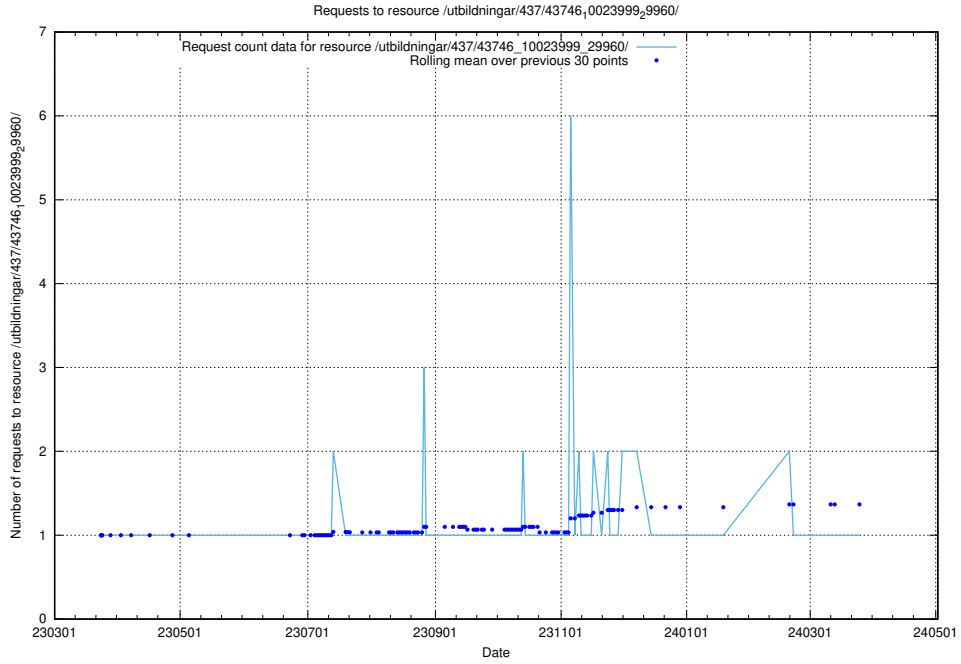

5.7093 Usage of /utbildningar/437/43746_10023999_29960/

Here, we count the number of requests to resource /utbildningar/437/43746_10023999_29960/.