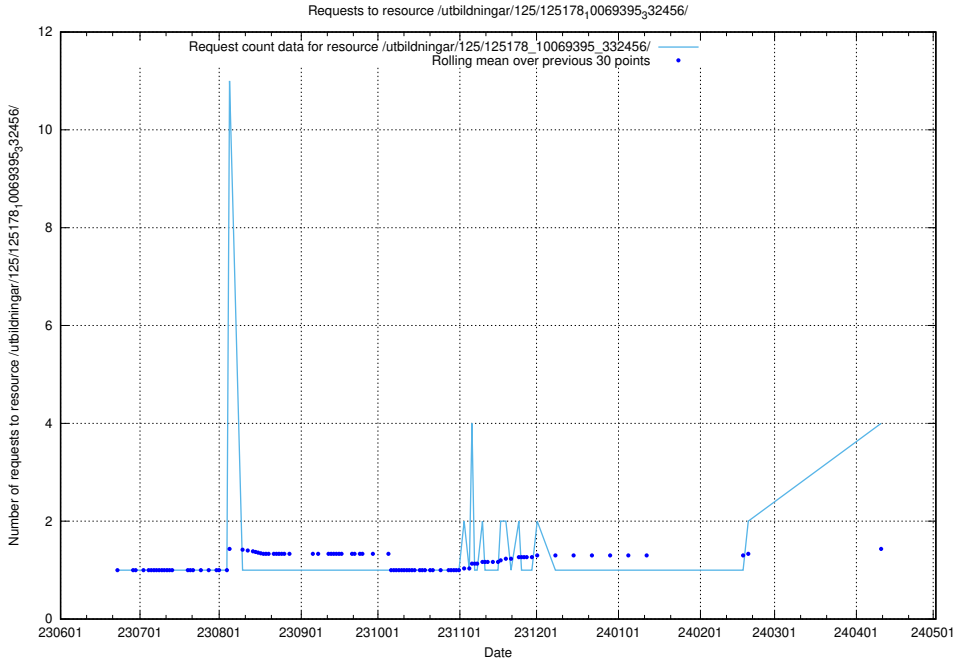

5.322 Usage of /utbildningar/125/125178_10069395_332456/

Here, we count the number of requests to resource /utbildningar/125/125178_10069395_332456/.