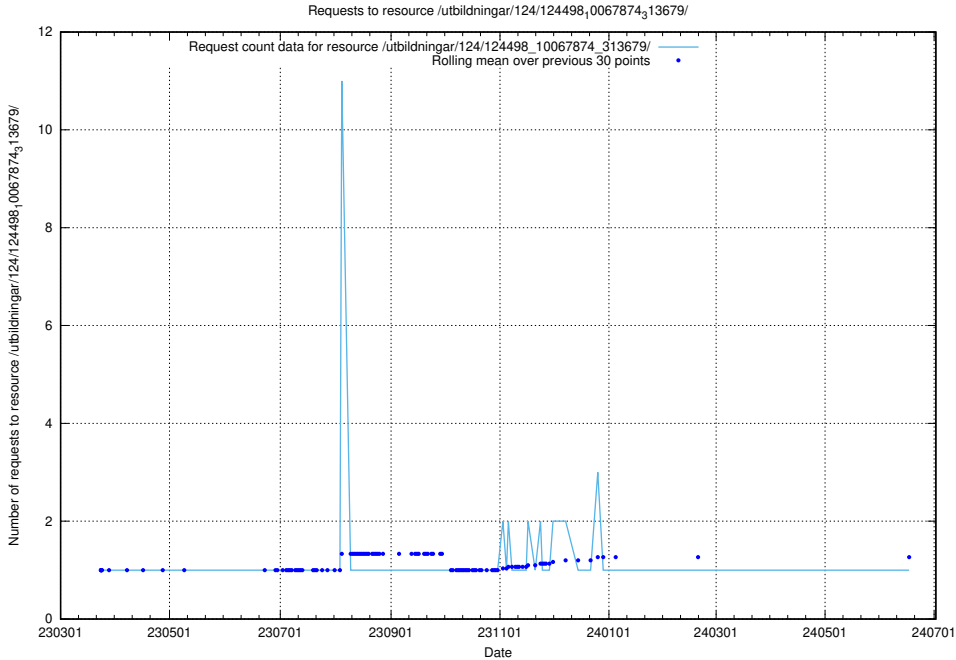

Here, we count the number of requests to resource /taxonomy/version/18/query/all-concepts/.

5.3339 Usage of /utbildningar/124/124498_10067874_313679/

Here, we count the number of requests to resource /utbildningar/124/124498_10067874_313679/.