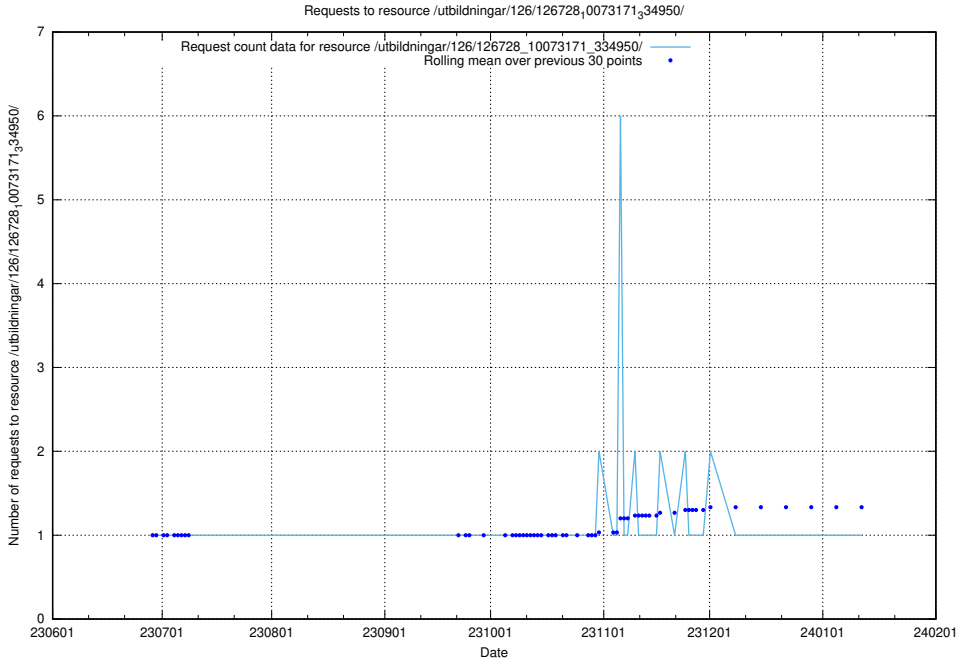

Here, we count the number of requests to resource /utbildningar/126/126728_10073171_334950/events/

5.6151 Usage of /utbildningar/126/126728_10073171_334950/

Here, we count the number of requests to resource /utbildningar/126/126728_10073171_334950/.