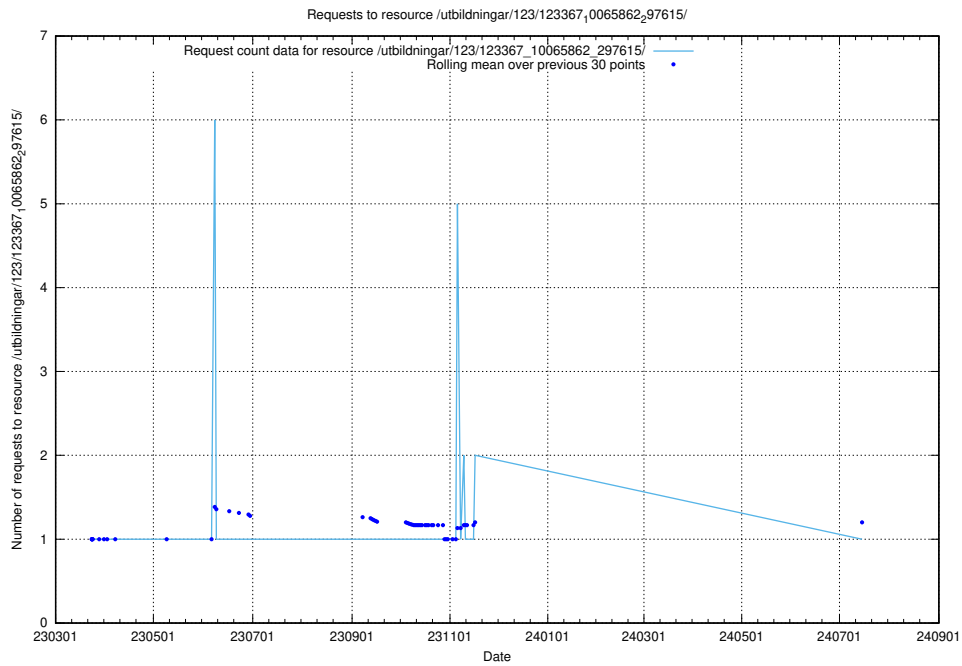

5.5499 Usage of /utbildningar/123/123367_10065862_297615/

Here, we count the number of requests to resource /utbildningar/123/123367_10065862_297615/.