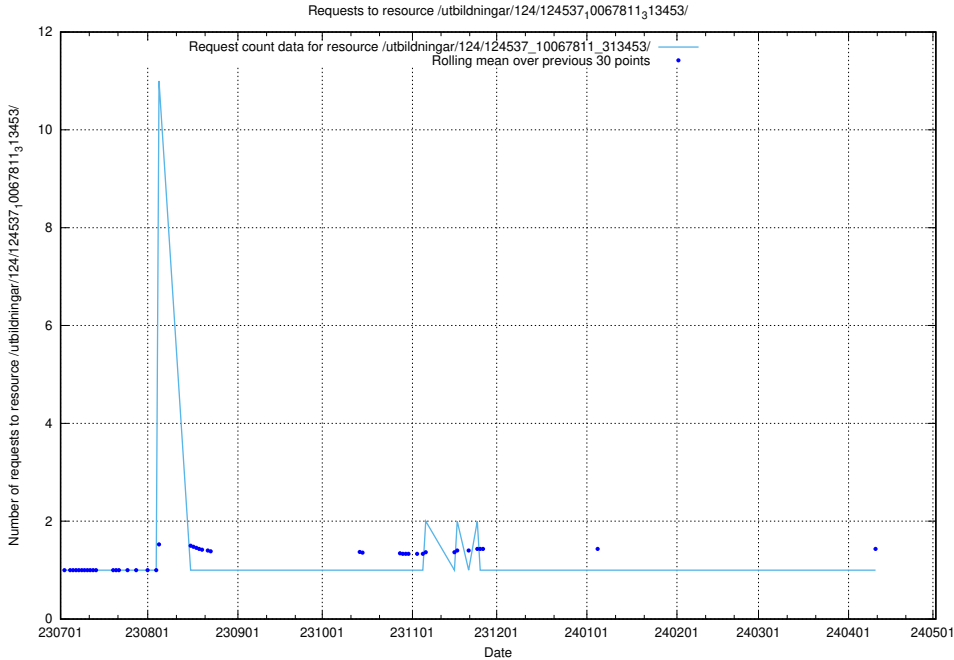

5.6074 Usage of /utbildningar/124/124537_10067811_313453/

Here, we count the number of requests to resource /utbildningar/124/124537_10067811_313453/.