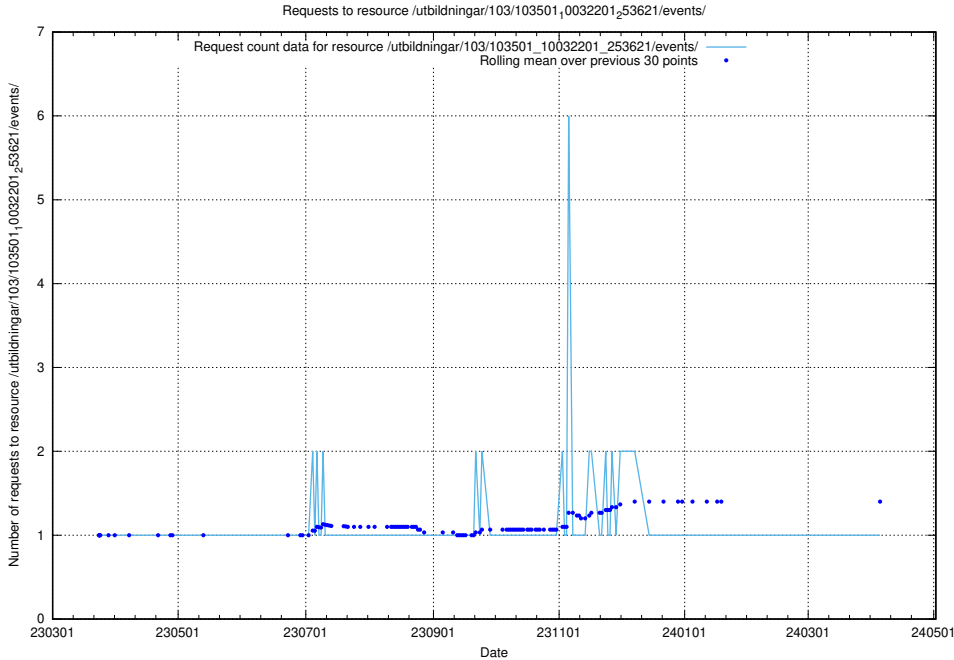

5.6183 Usage of /utbildningar/103/103501_10032201_253621/events/

Here, we count the number of requests to resource /utbildningar/103/103501_10032201_253621/events/