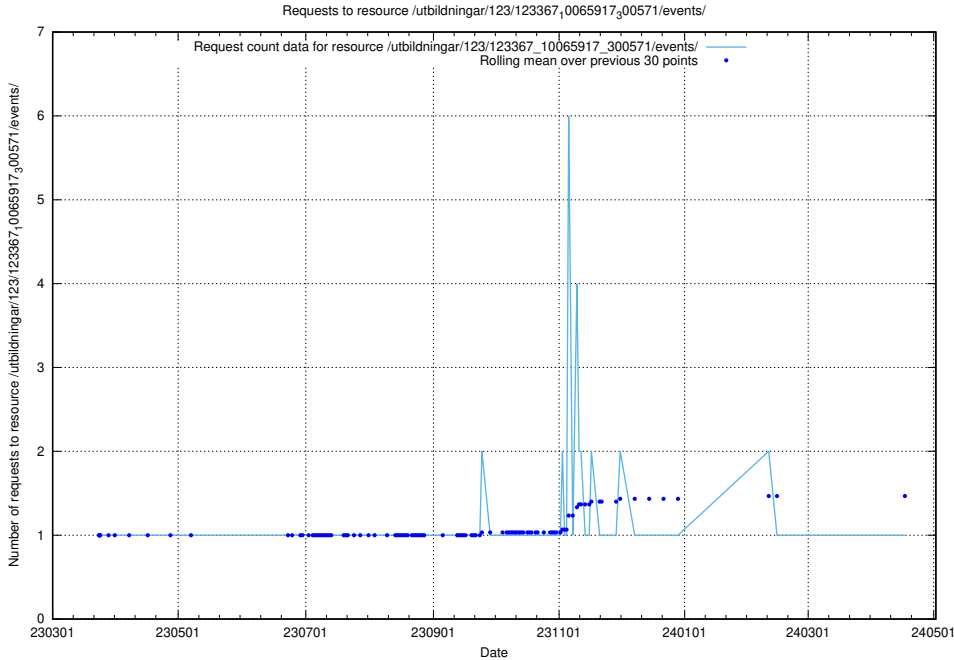

5.5349 Usage of /utbildningar/123/123367_10065917_300571/events/

Here, we count the number of requests to resource /utbildningar/123/123367_10065917_300571/events/