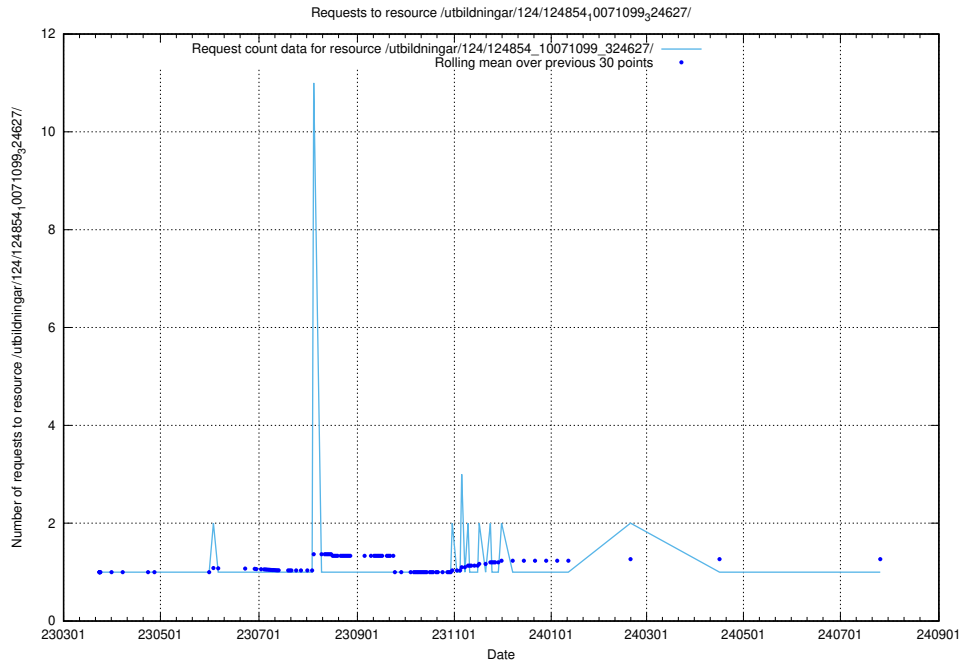

5.1259 Usage of /utbildningar/124/124854_10071099_324627/

Here, we count the number of requests to resource /utbildningar/124/124854_10071099_324627/.