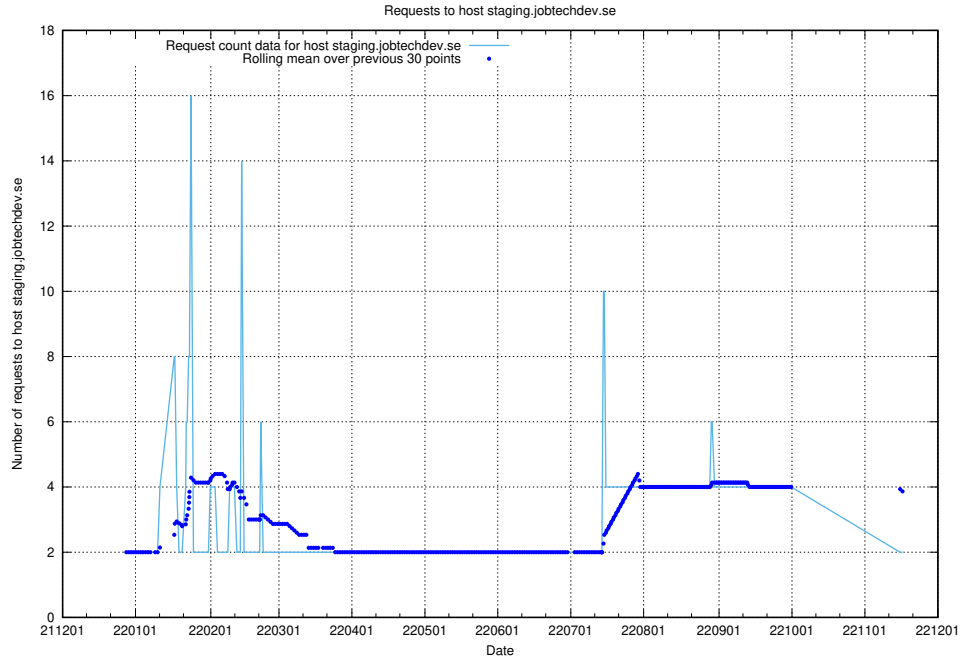

7.362 Usage of staging.jobtechdev.se

Here, we count the number of requests to host staging.jobtechdev.se.