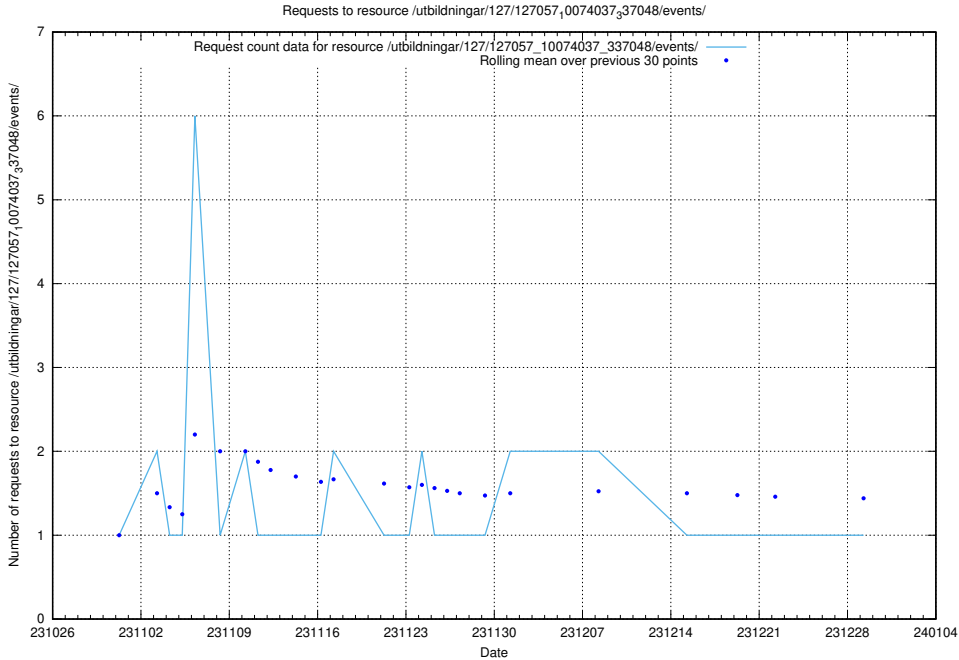

5.4873 Usage of /utbildningar/127/127057_10074037_337048/events/

Here, we count the number of requests to resource /utbildningar/127/127057_10074037_337048/events/