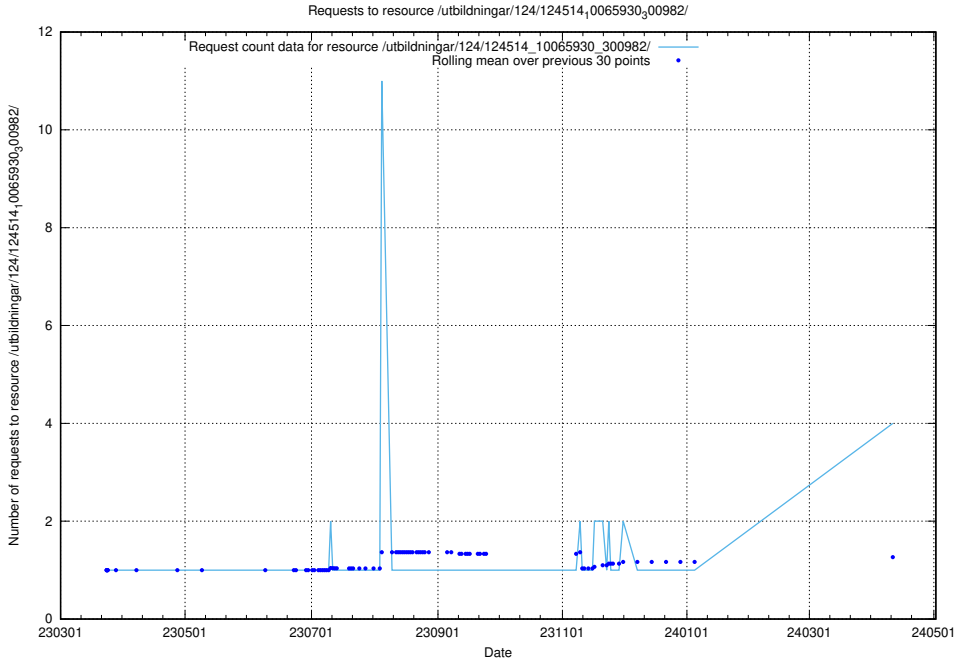

5.254 Usage of /utbildningar/124/124514_10065930_300982/

Here, we count the number of requests to resource /utbildningar/124/124514_10065930_300982/.