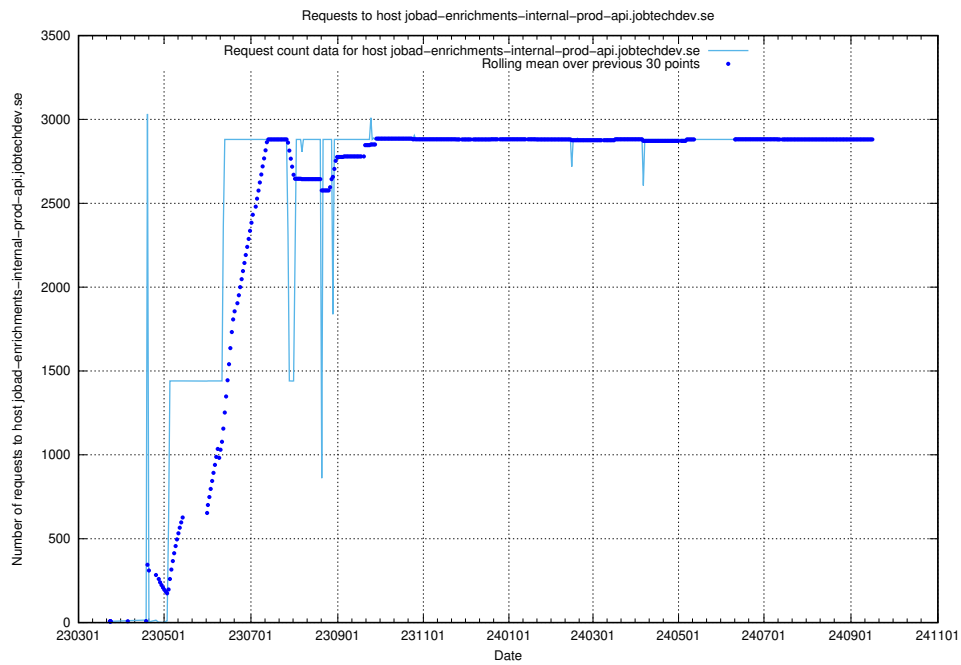

7.15 Usage of jobad-enrichments-internal-prod-api.jobtechdev.se

Here, we count the number of requests to host jobad-enrichments-internal-prod-api.jobtechdev.se.