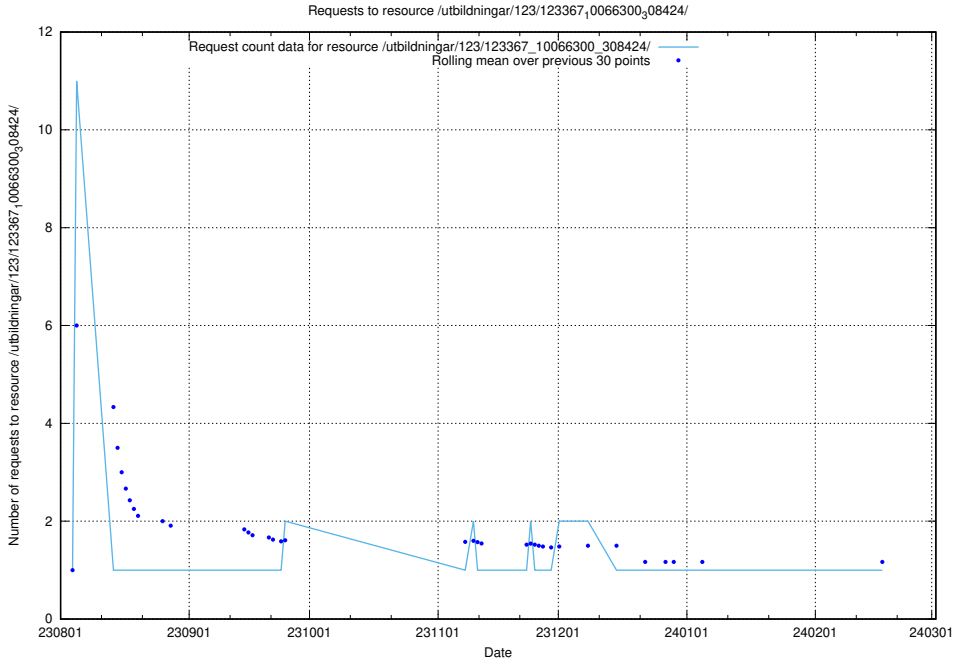

Here, we count the number of requests to resource /utbildningar/123/123367_10066300_308424/events/

5.5588 Usage of /utbildningar/123/123367_10066300_308424/

Here, we count the number of requests to resource /utbildningar/123/123367_10066300_308424/.