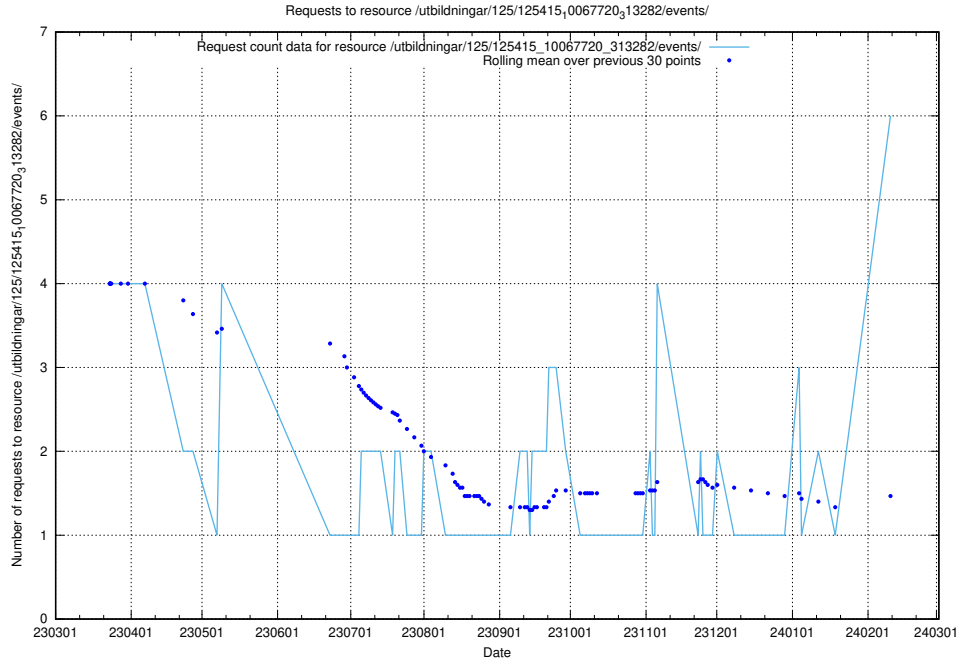

5.138 Usage of /utbildningar/125/125415_10067720_313282/events/

Here, we count the number of requests to resource /utbildningar/125/125415_10067720_313282/events/