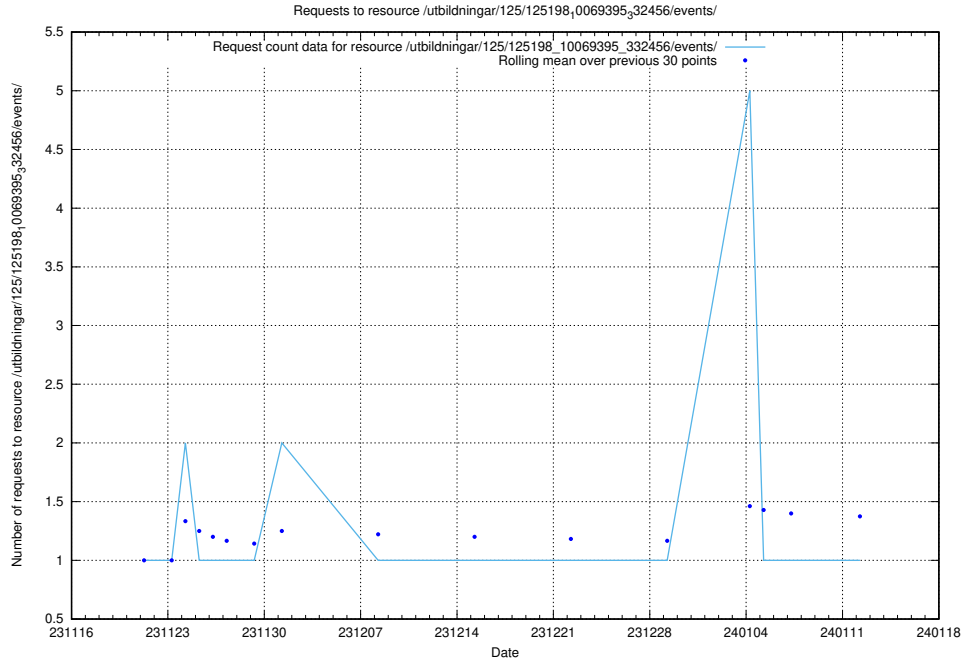

5.4764 Usage of /utbildningar/125/125198_10069395_332456/events/

Here, we count the number of requests to resource /utbildningar/125/125198_10069395_332456/events/