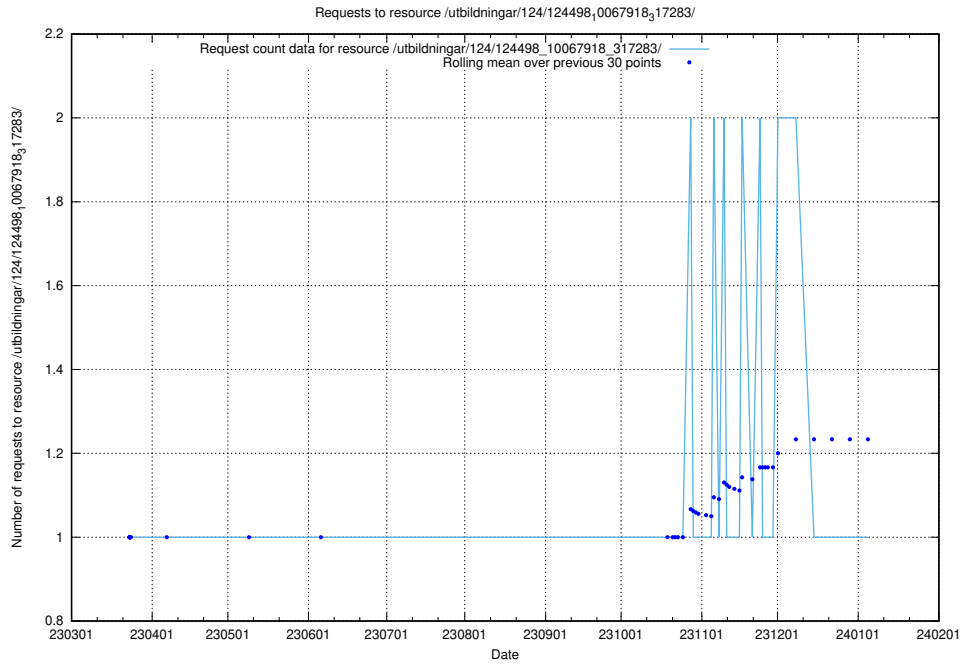

Here, we count the number of requests to resource /utbildningar/utb_emil/100/100754_10026327_321051/

5.3303 Usage of /utbildningar/124/124498_10067918_317283/

Here, we count the number of requests to resource /utbildningar/124/124498_10067918_317283/.