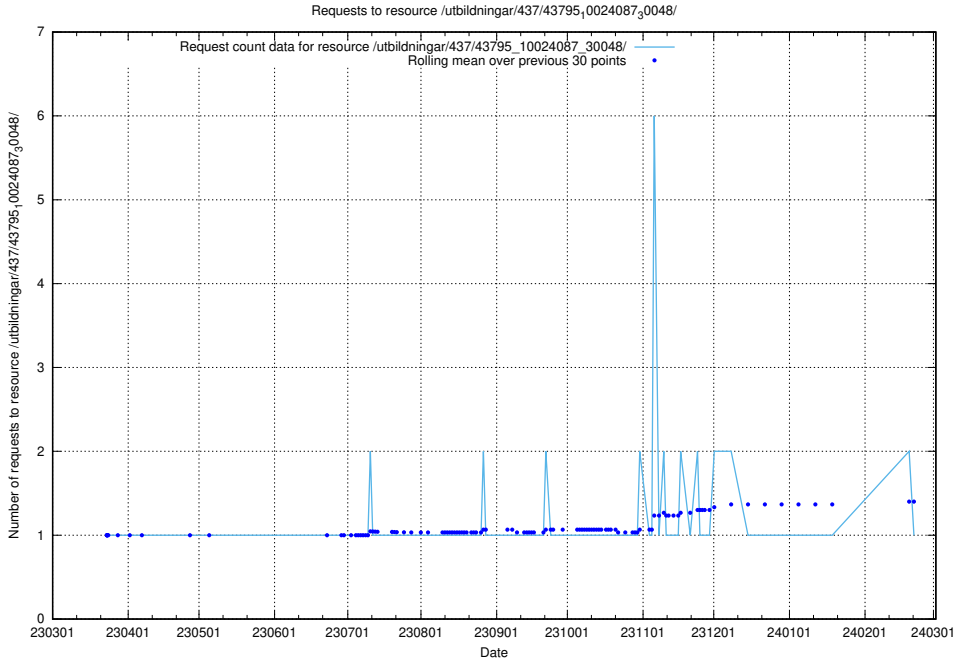

5.7068 Usage of /utbildningar/437/43795_10024087_30048/

Here, we count the number of requests to resource /utbildningar/437/43795_10024087_30048/.