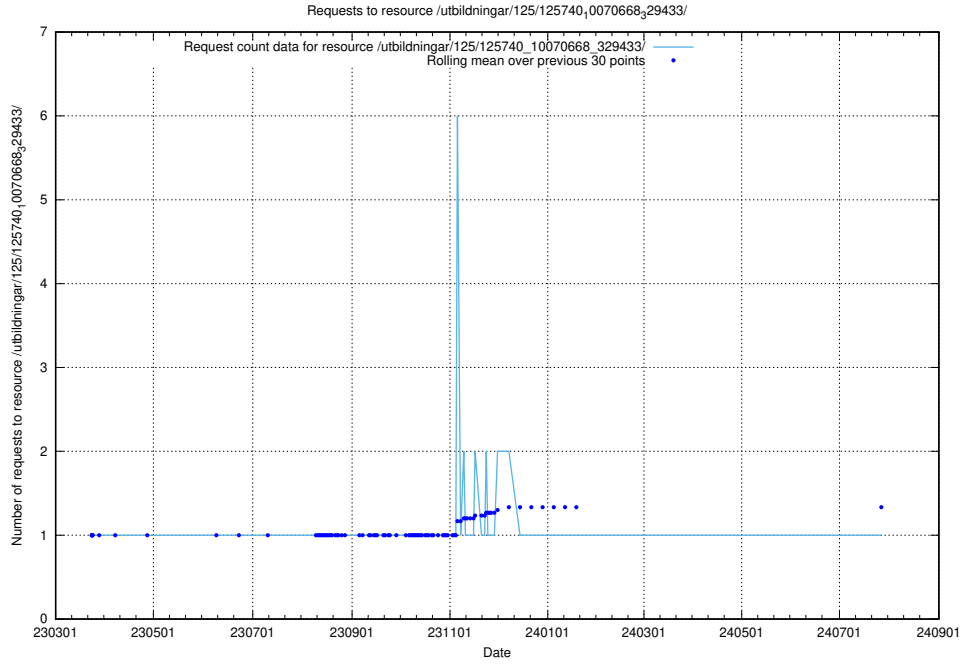

5.1059 Usage of /utbildningar/125/125740_10070668_329433/

Here, we count the number of requests to resource /utbildningar/125/125740_10070668_329433/.