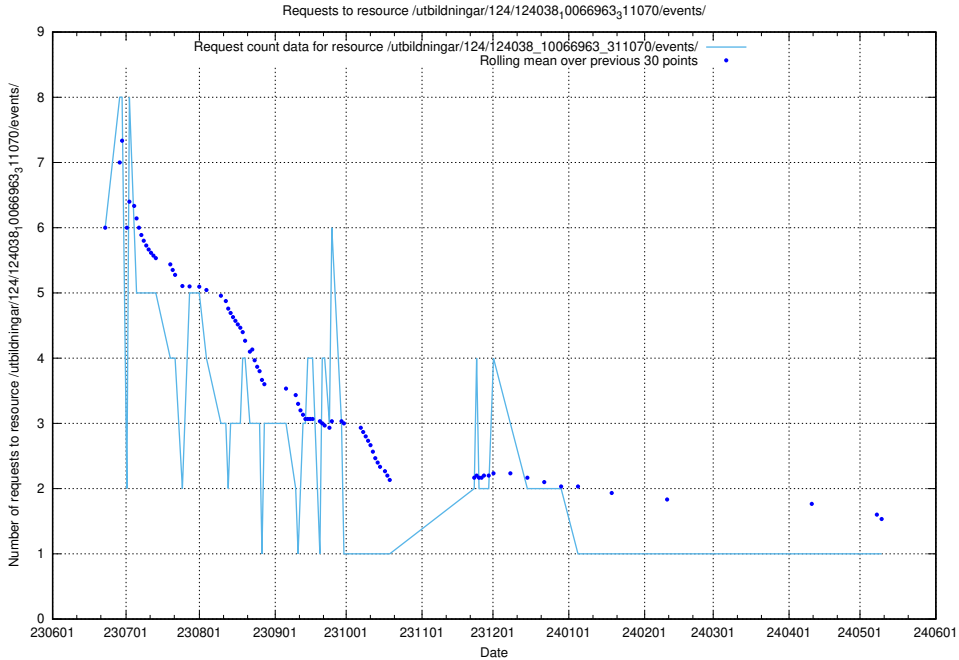

5.6257 Usage of /utbildningar/124/124038_10066963_311070/events/

Here, we count the number of requests to resource /utbildningar/124/124038_10066963_311070/events/