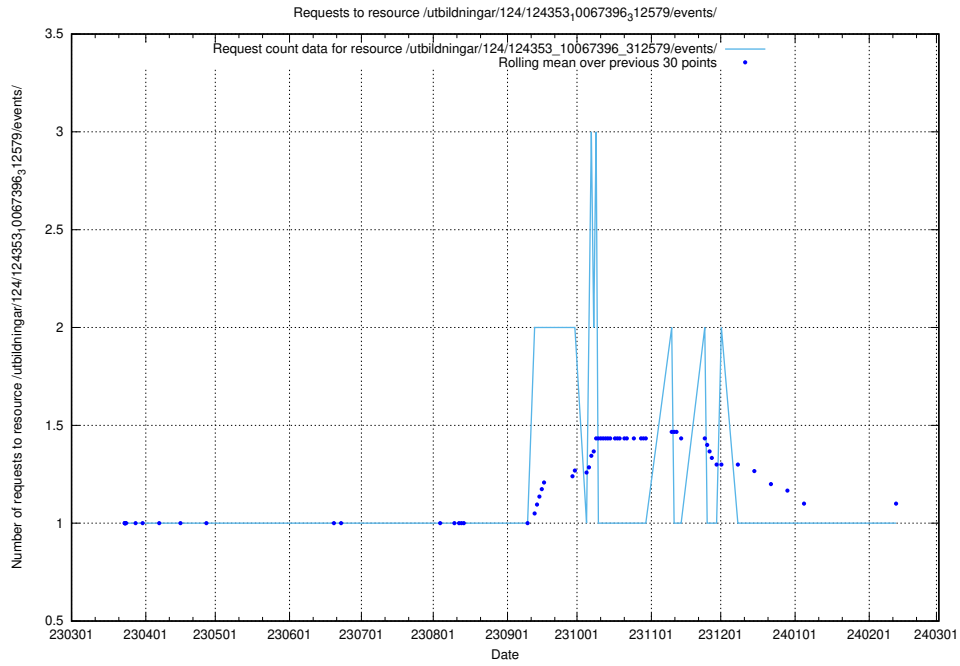

5.4637 Usage of /utbildningar/124/124353_10067396_312579/events/

Here, we count the number of requests to resource /utbildningar/124/124353_10067396_312579/events/