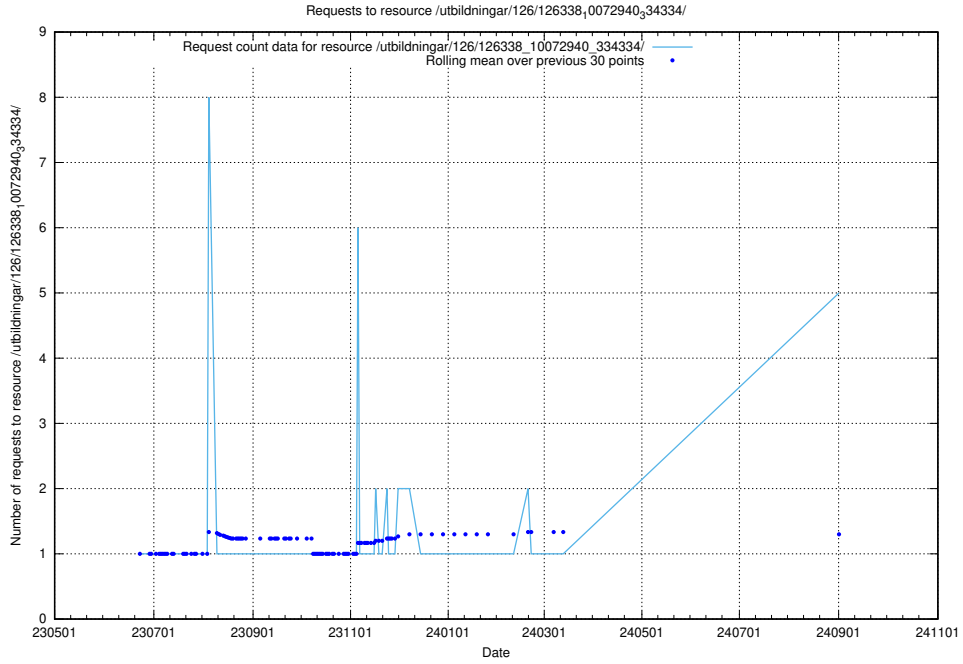

Here, we count the number of requests to resource /utbildningar/126/126466_10071964_330385/.

5.203 Usage of /utbildningar/126/126338_10072940_334334/

Here, we count the number of requests to resource /utbildningar/126/126338_10072940_334334/.