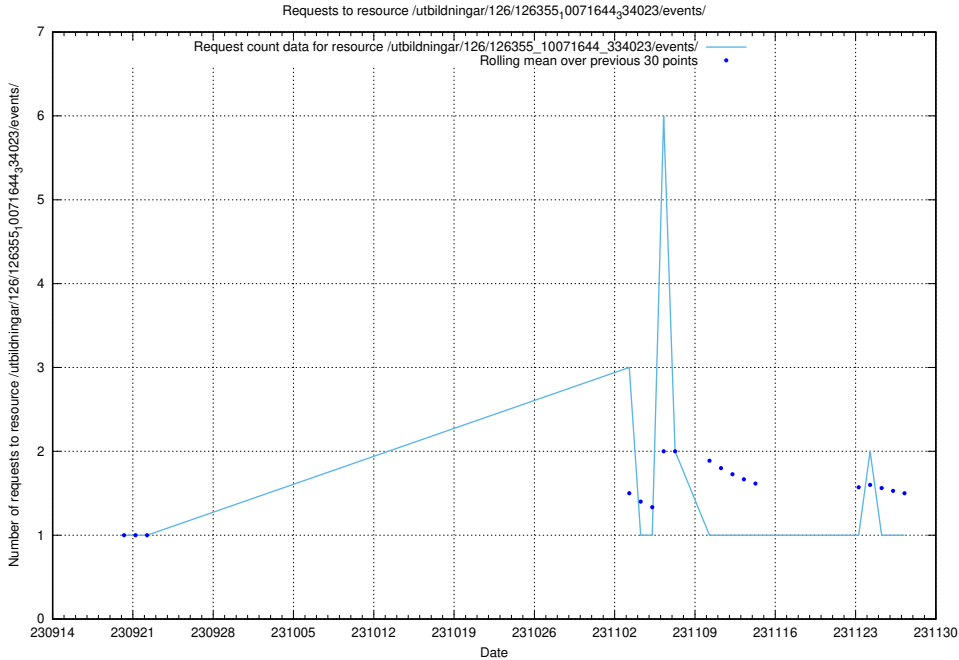

5.5233 Usage of /utbildningar/126/126355_10071644_334023/events/

Here, we count the number of requests to resource /utbildningar/126/126355_10071644_334023/events/