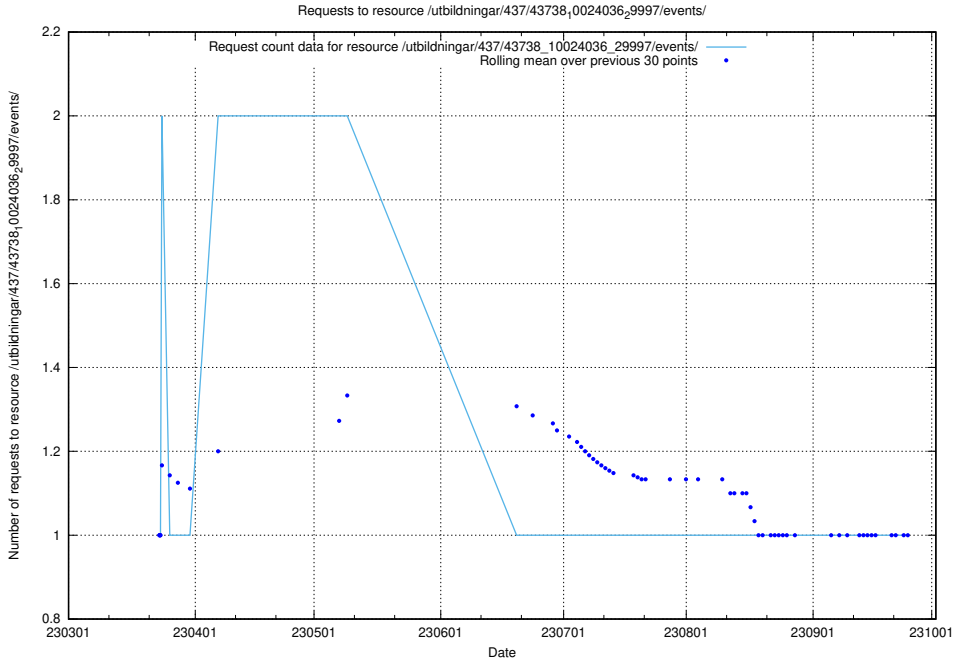

5.7102 Usage of /utbildningar/437/43738_10024036_29997/events/

Here, we count the number of requests to resource /utbildningar/437/43738_10024036_29997/events/.