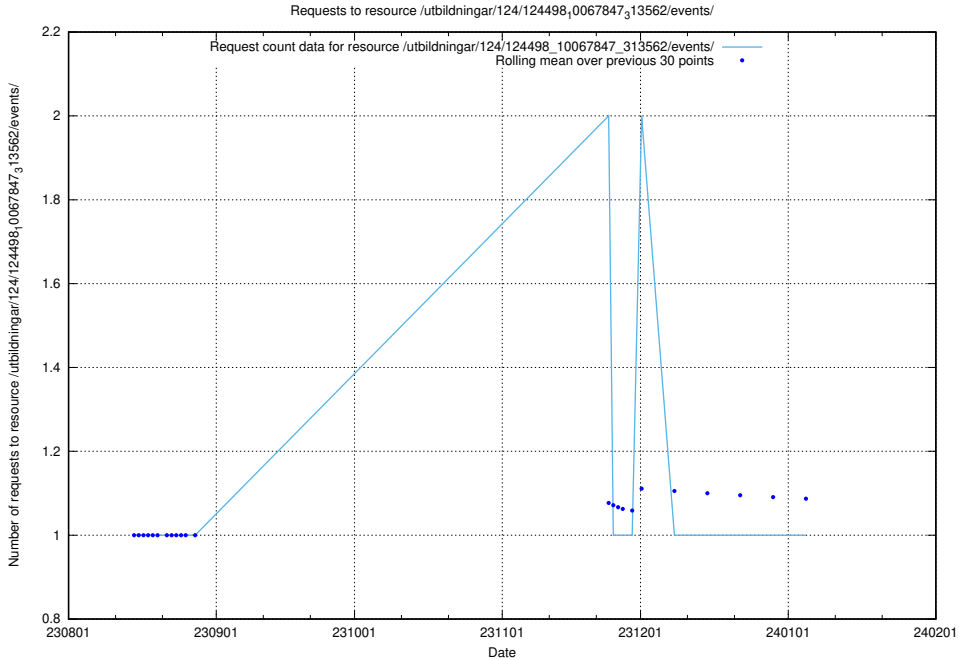

5.5502 Usage of /utbildningar/124/124498_10067847_313562/events/

Here, we count the number of requests to resource /utbildningar/124/124498_10067847_313562/events/