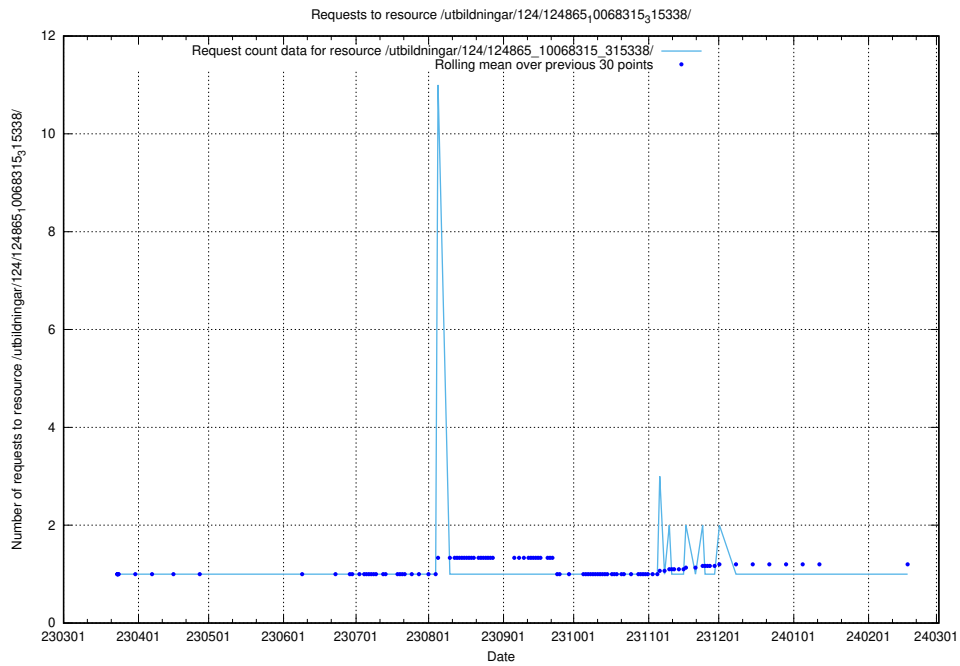

5.1220 Usage of /utbildningar/124/124865_10068315_315338/

Here, we count the number of requests to resource /utbildningar/124/124865_10068315_315338/.