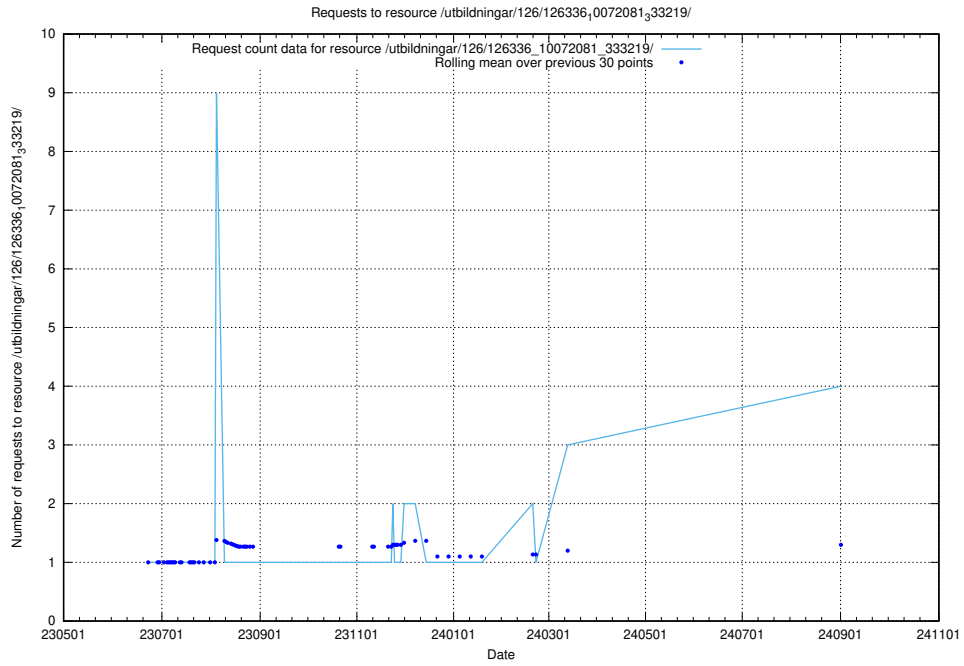

Here, we count the number of requests to resource /utbildningar/126/126336_10072940_334334/.

5.321 Usage of /utbildningar/126/126336_10072081_333219/

Here, we count the number of requests to resource /utbildningar/126/126336_10072081_333219/.