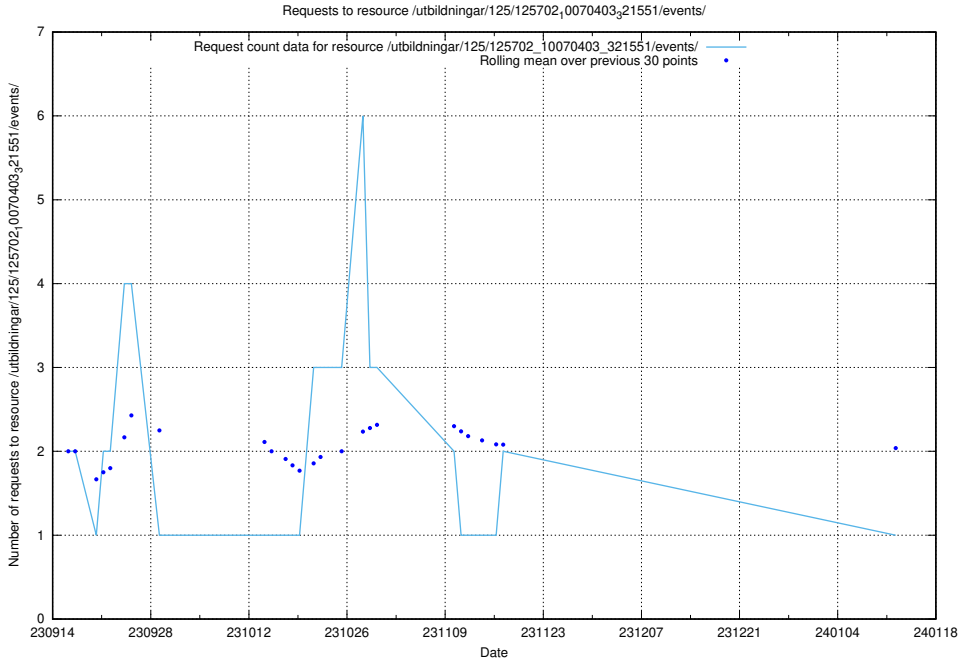

5.5243 Usage of /utbildningar/125/125702_10070403_321551/events/

Here, we count the number of requests to resource /utbildningar/125/125702_10070403_321551/events/