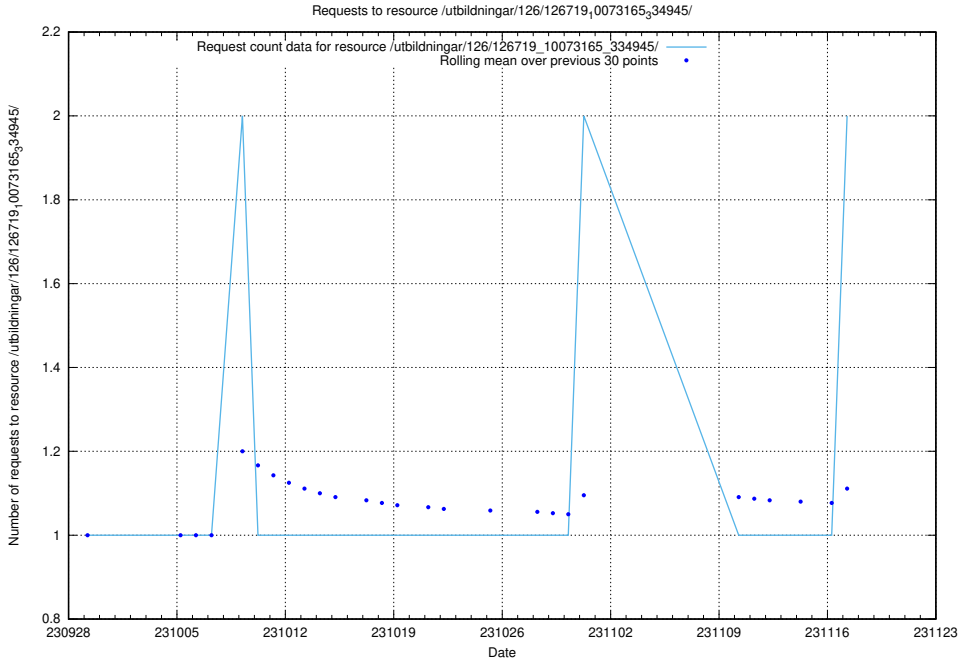

Here, we count the number of requests to resource /utbildningar/126/126719_10073165_334945/.

5.814 Usage of /utbildningar/124/124118_10067051_317529/events/

Here, we count the number of requests to resource /utbildningar/124/124118_10067051_317529/events/