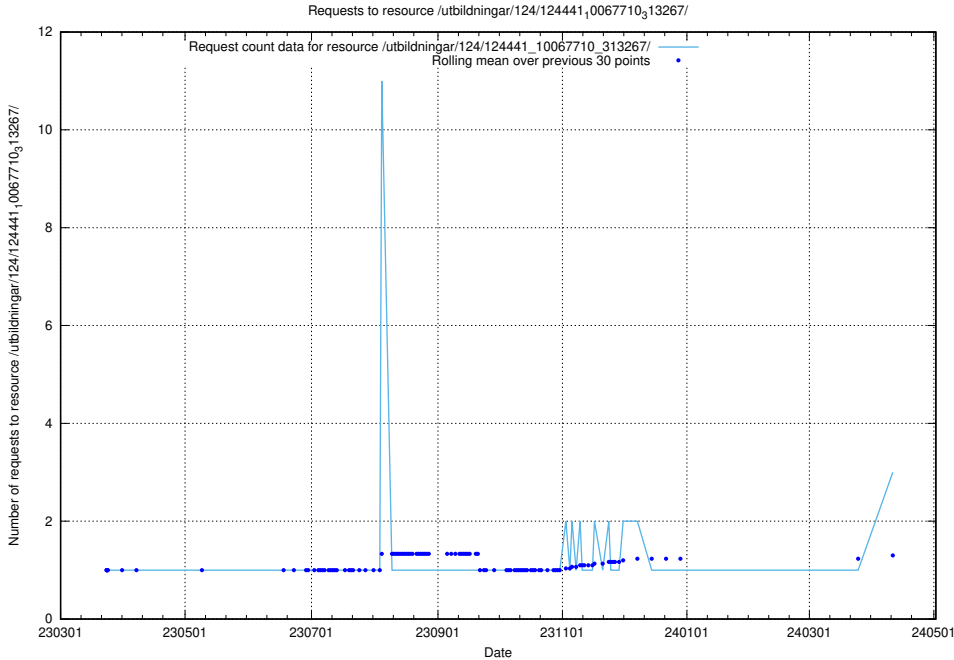

5.405 Usage of /utbildningar/124/124441_10067710_313267/

Here, we count the number of requests to resource /utbildningar/124/124441_10067710_313267/.