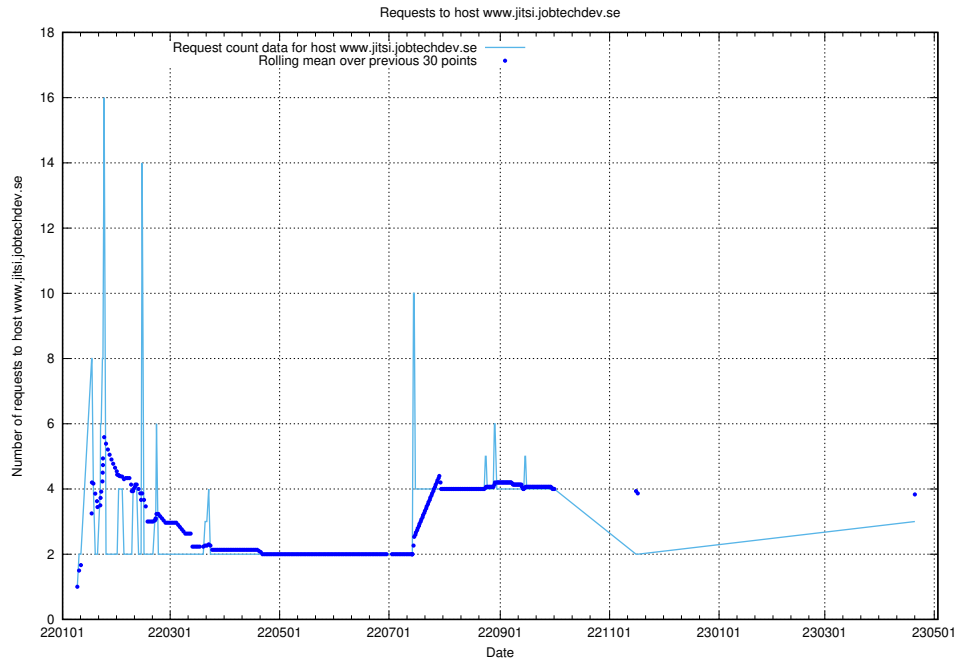

7.186 Usage of www.jitsi.jobtechdev.se

Here, we count the number of requests to host www.jitsi.jobtechdev.se.