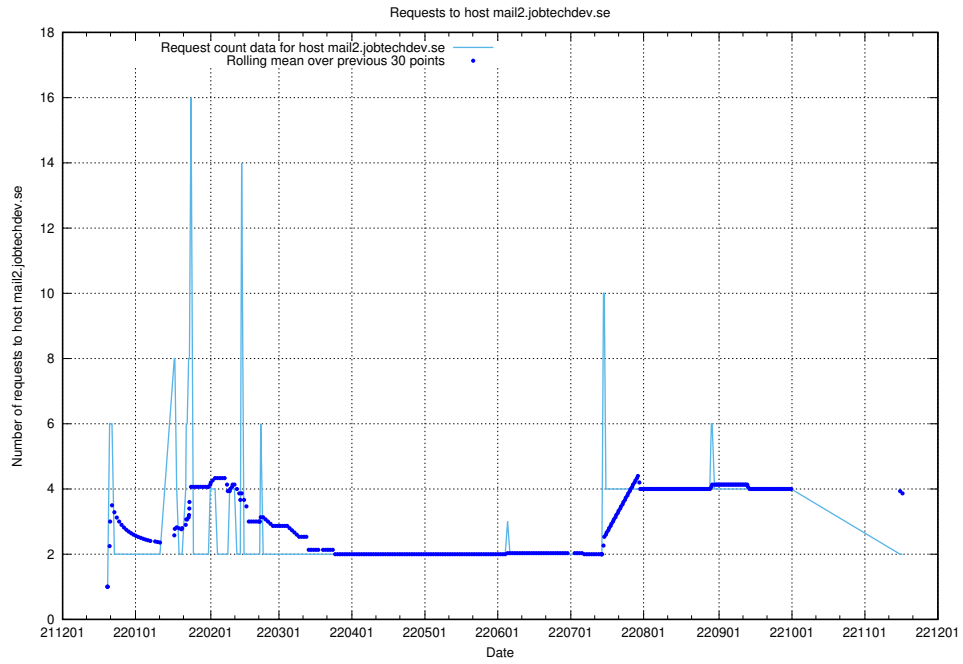

7.380 Usage of mail2.jobtechdev.se

Here, we count the number of requests to host mail2.jobtechdev.se.