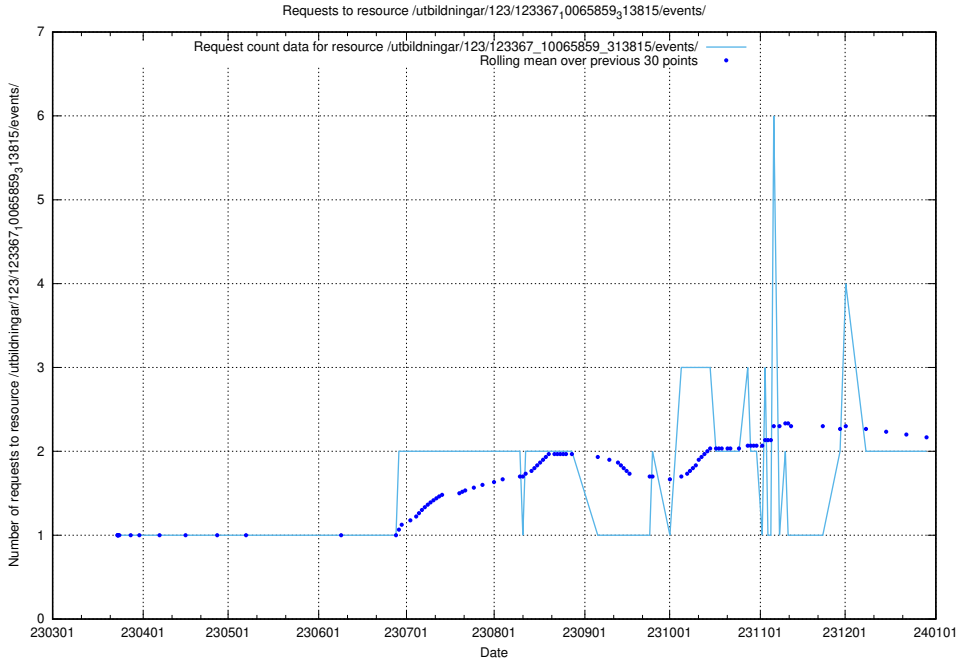

5.854 Usage of /utbildningar/123/123367_10065859_313815/events/

Here, we count the number of requests to resource /utbildningar/123/123367_10065859_313815/events/