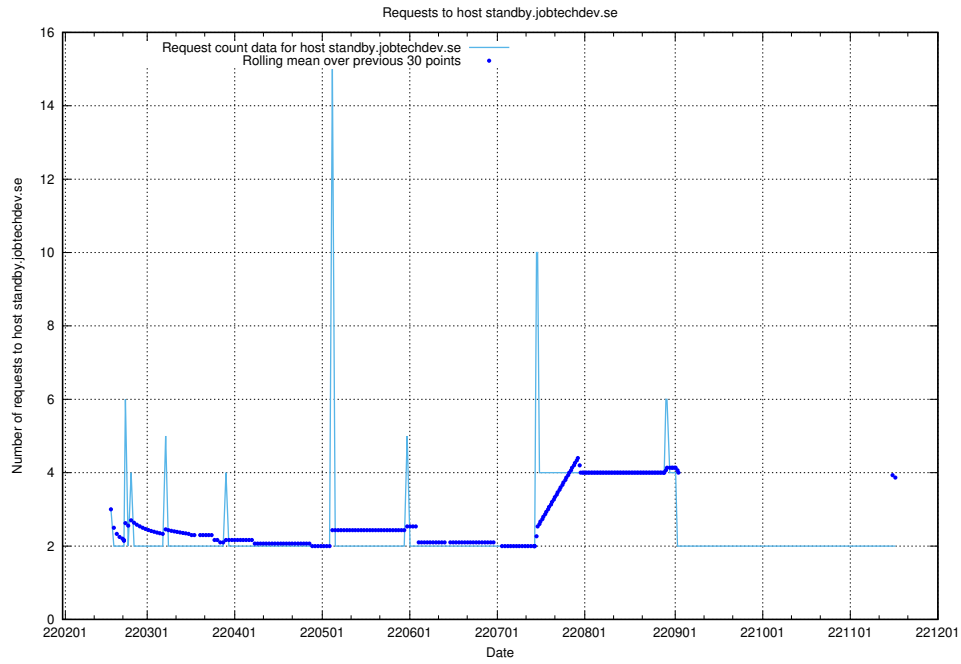

7.545 Usage of standby.jobtechdev.se

Here, we count the number of requests to host standby.jobtechdev.se.