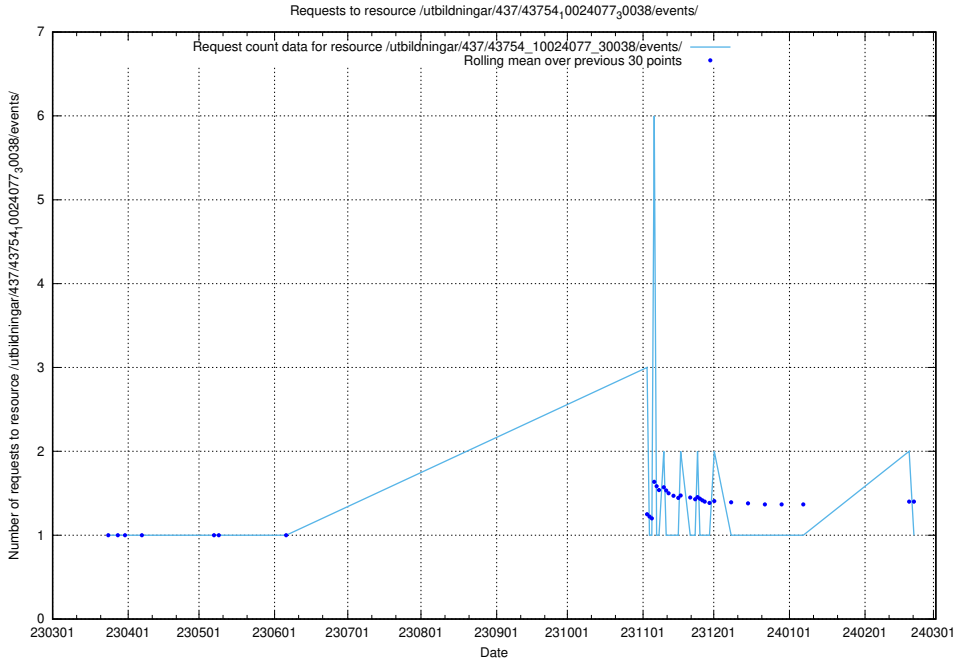

5.6895 Usage of /utbildningar/437/43754_10024077_30038/events/

Here, we count the number of requests to resource /utbildningar/437/43754_10024077_30038/events/.