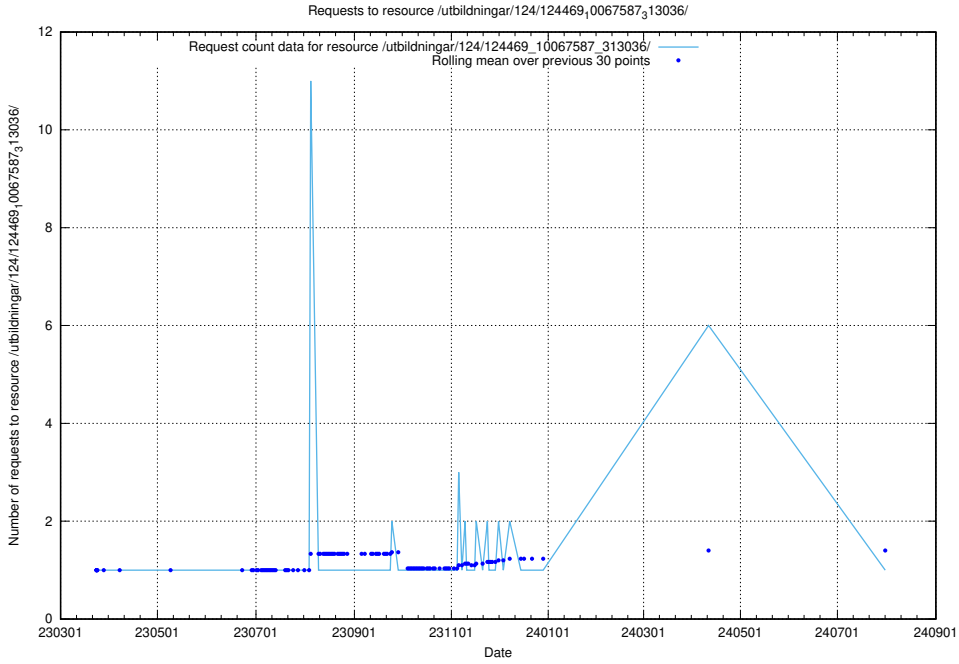

5.3976 Usage of /utbildningar/124/124469_10067587_313036/

Here, we count the number of requests to resource /utbildningar/124/124469_10067587_313036/.