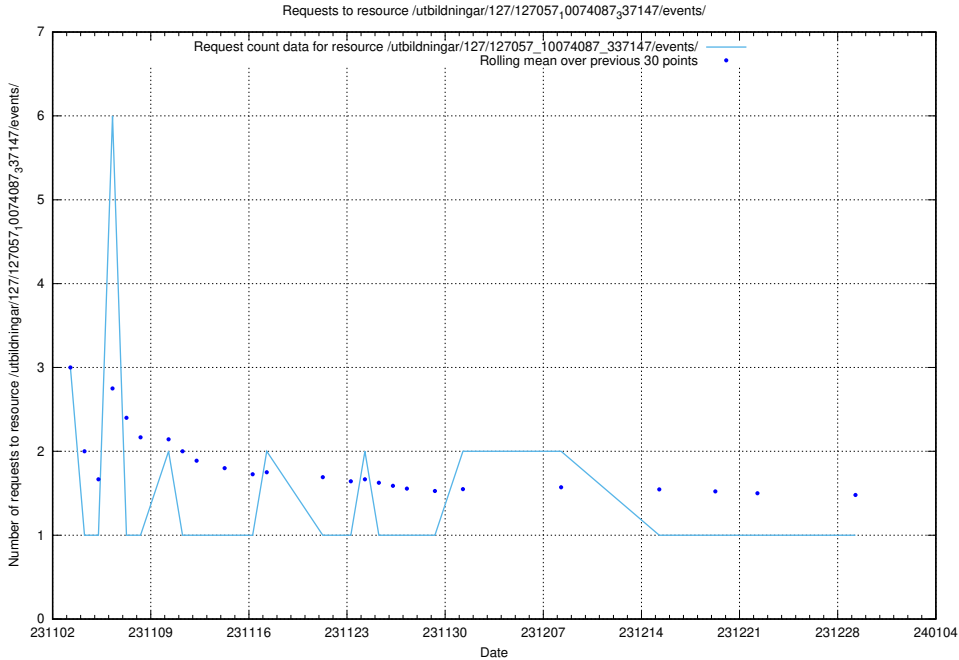

5.4847 Usage of /utbildningar/127/127057_10074087_337147/events/

Here, we count the number of requests to resource /utbildningar/127/127057_10074087_337147/events/