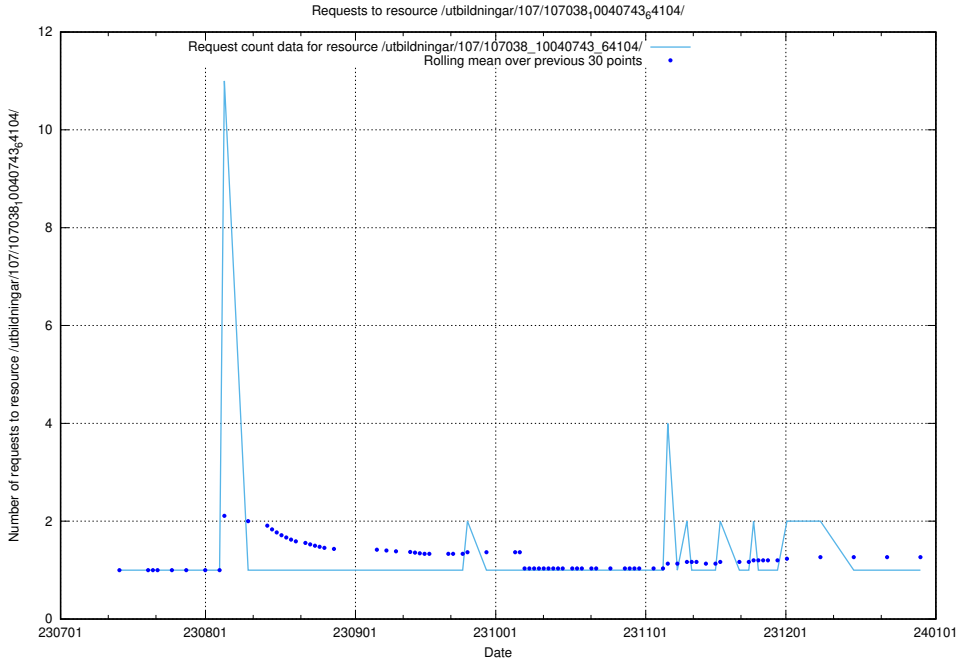

5.5787 Usage of /utbildningar/107/107038_10040743_64104/

Here, we count the number of requests to resource /utbildningar/107/107038_10040743_64104/.