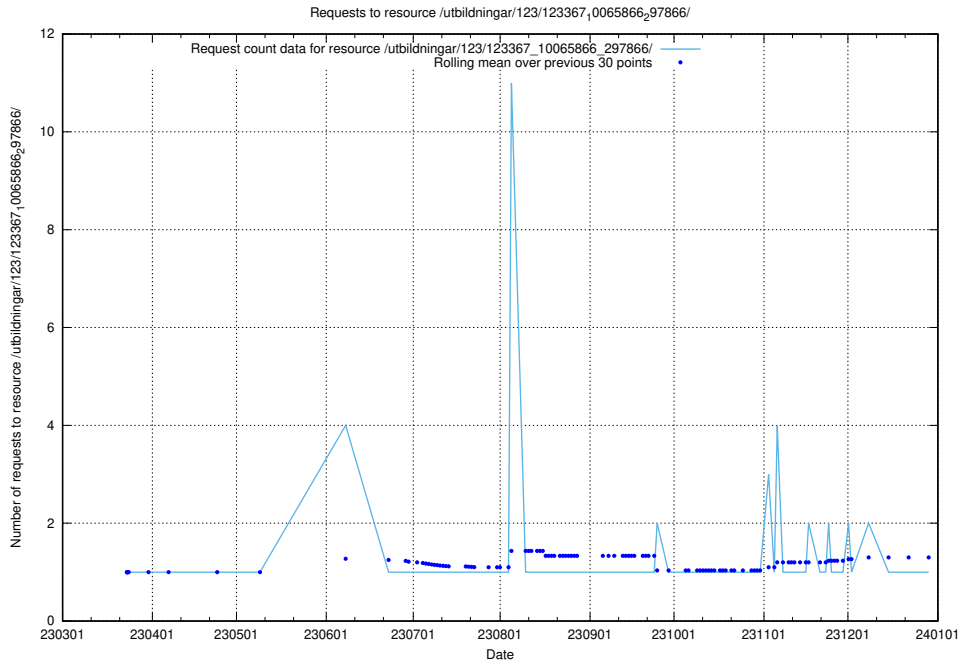

5.5481 Usage of /utbildningar/123/123367_10065866_297866/

Here, we count the number of requests to resource /utbildningar/123/123367_10065866_297866/.