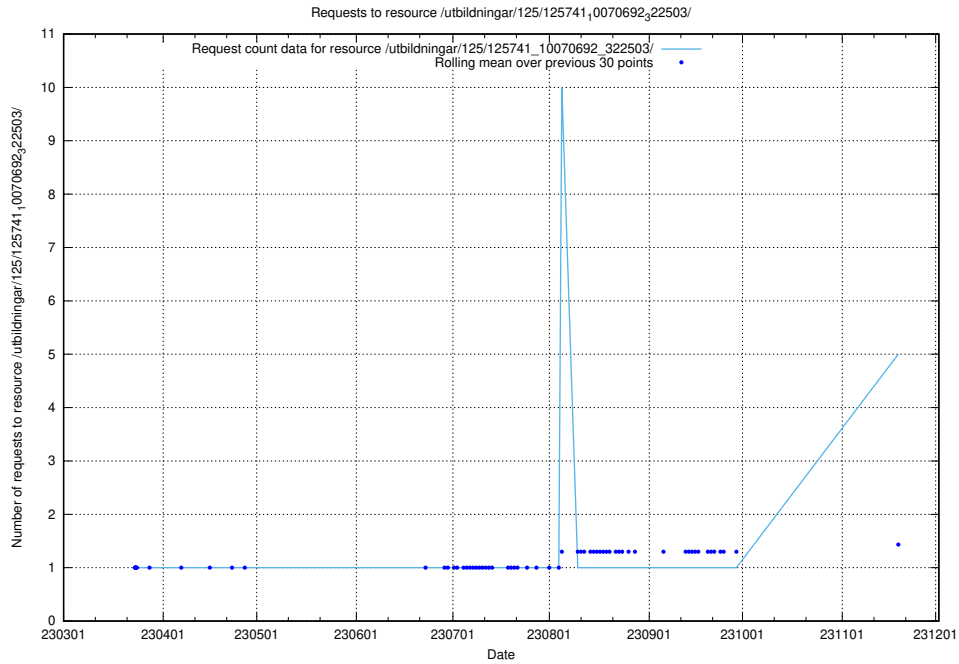

5.218 Usage of /utbildningar/125/125741_10070692_322503/

Here, we count the number of requests to resource /utbildningar/125/125741_10070692_322503/.