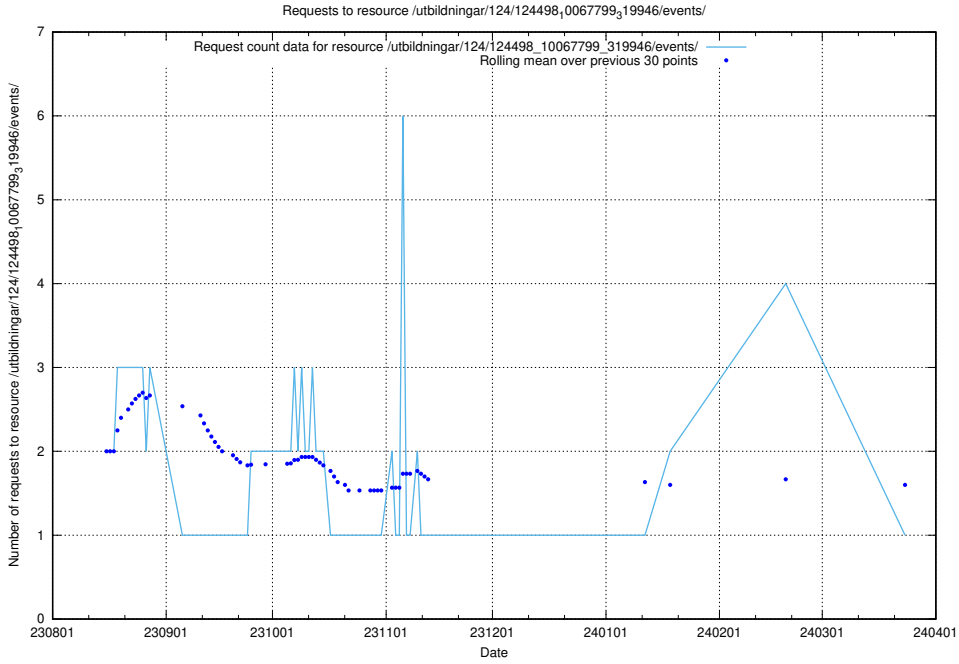

Here, we count the number of requests to resource /utbildningar/122/122856_10070319_321183/.

5.5496 Usage of /utbildningar/124/124498_10067799_319946/events/

Here, we count the number of requests to resource /utbildningar/124/124498_10067799_319946/events/