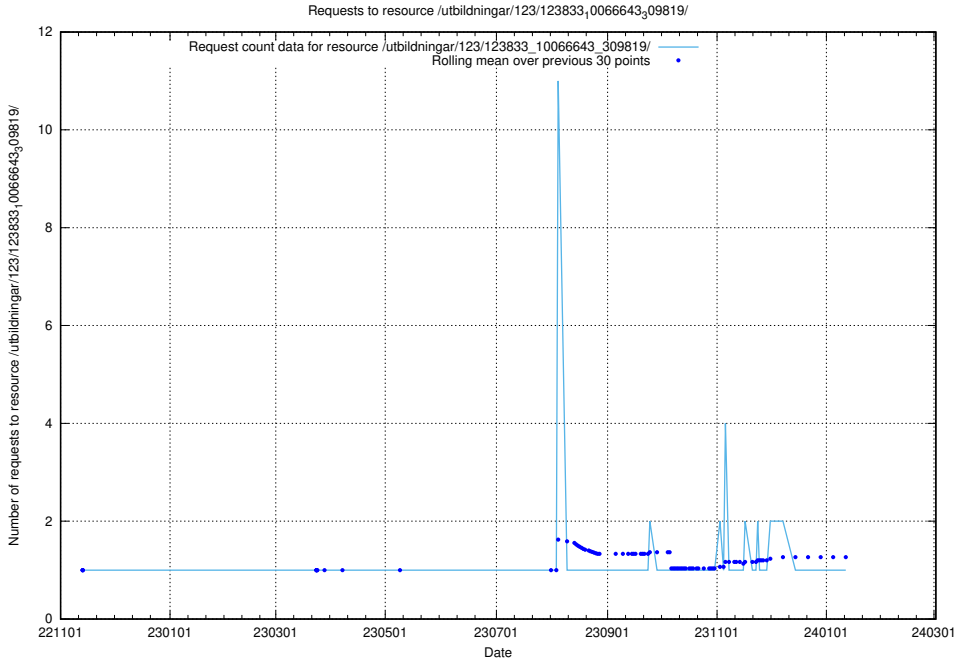

5.6577 Usage of /utbildningar/123/123833_10066643_309819/

Here, we count the number of requests to resource /utbildningar/123/123833_10066643_309819/.