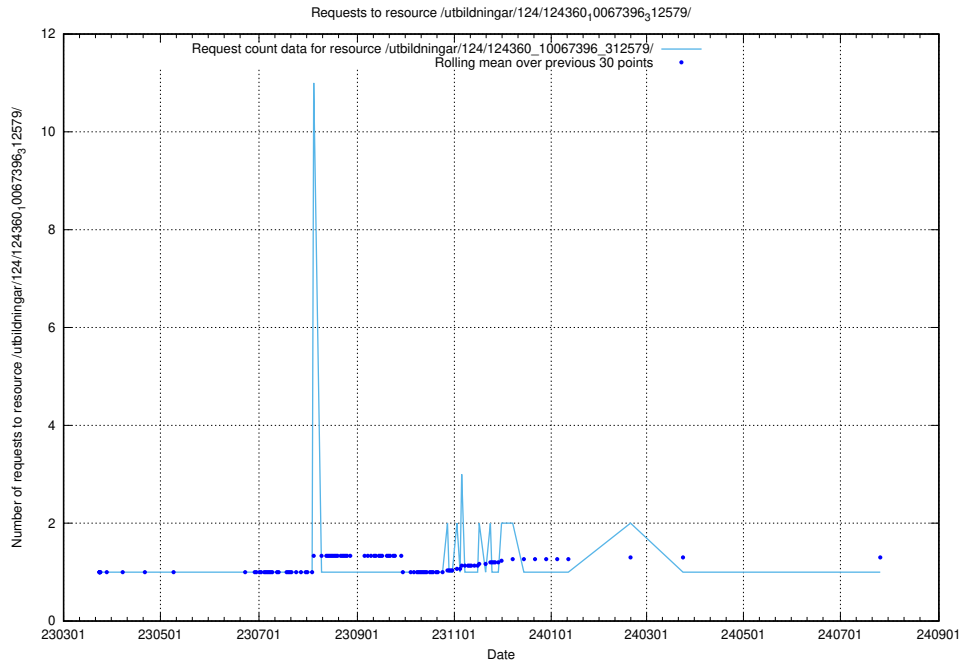

5.4501 Usage of /utbildningar/124/124360_10067396_312579/

Here, we count the number of requests to resource /utbildningar/124/124360_10067396_312579/.