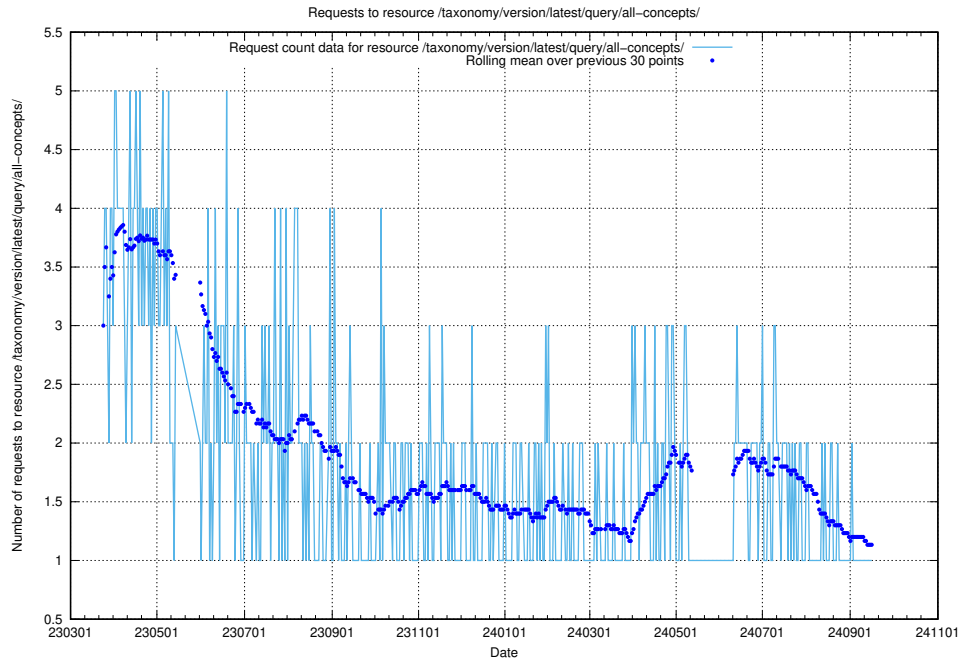

5.6804 Usage of /taxonomy/version/latest/query/all-concepts/

Here, we count the number of requests to resource /taxonomy/version/latest/query/all-concepts/.