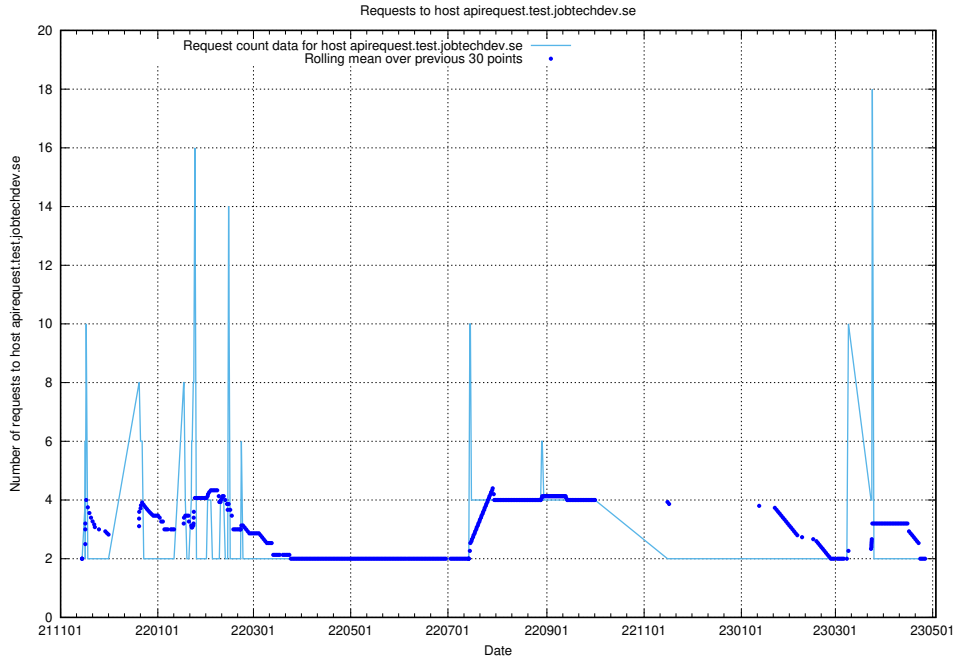

7.293 Usage of `apirequest.test.jobtechdev.se`

Here, we count the number of requests to host `apirequest.test.jobtechdev.se`.