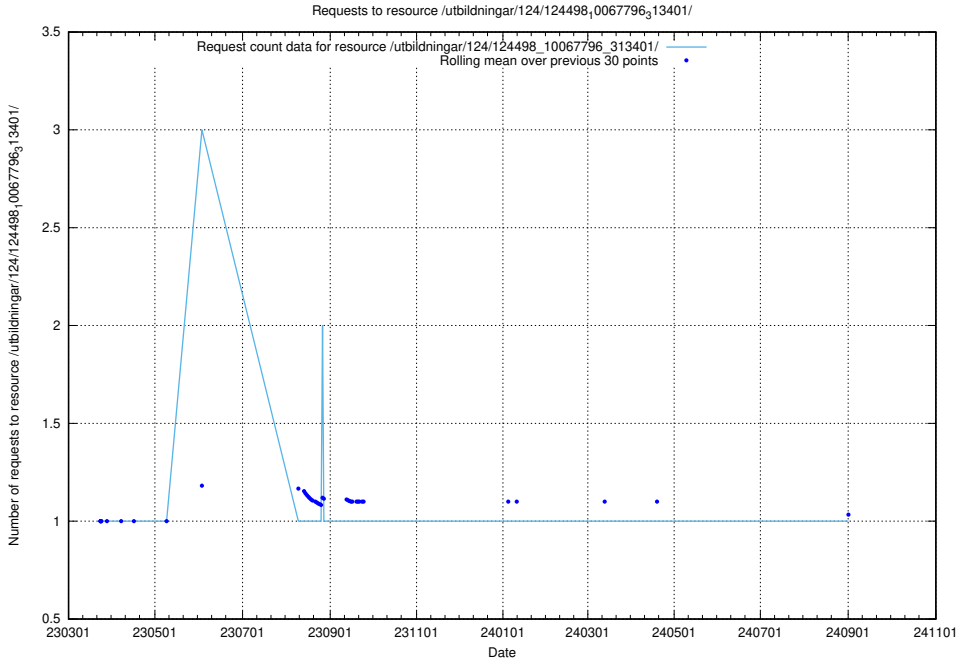

5.3390 Usage of /utbildningar/124/124498_10067796_313401/

Here, we count the number of requests to resource /utbildningar/124/124498_10067796_313401/.