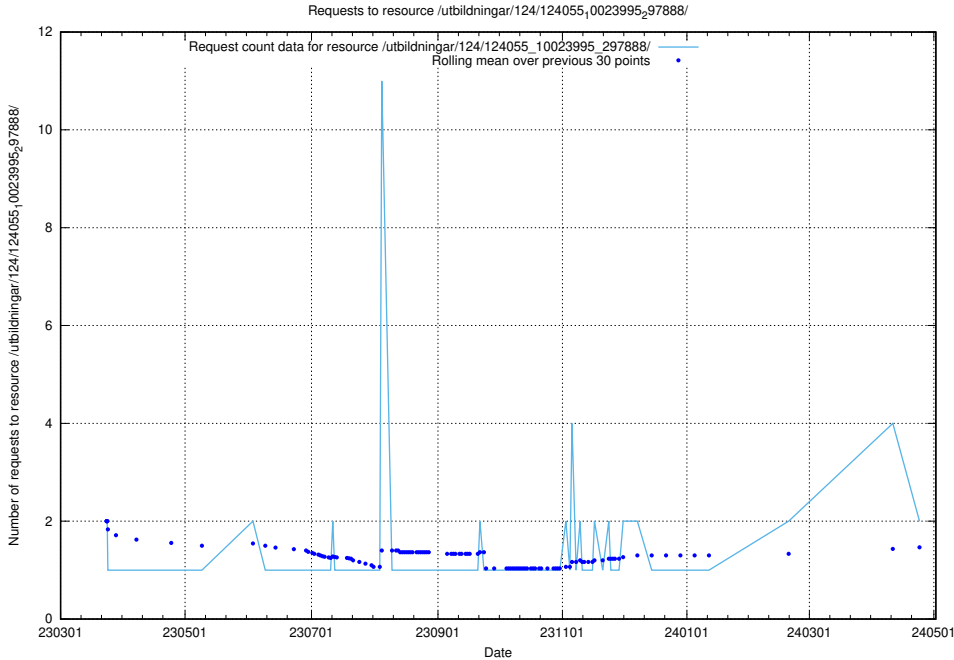

5.1001 Usage of /utbildningar/124/124055_10023995_297888/

Here, we count the number of requests to resource /utbildningar/124/124055_10023995_297888/.