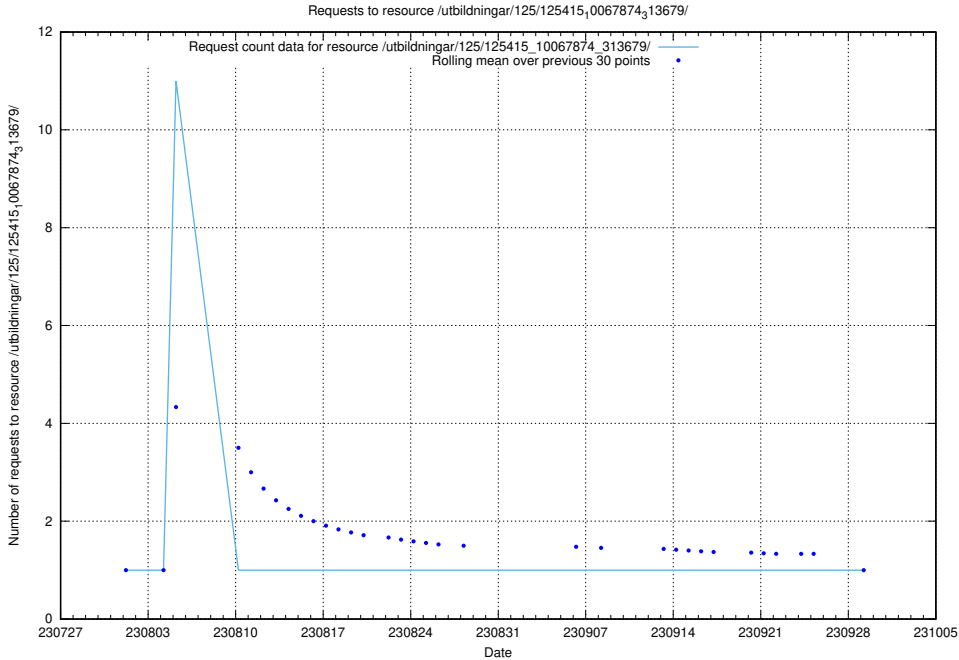

5.5596 Usage of /utbildningar/125/125415_10067874_313679/

Here, we count the number of requests to resource /utbildningar/125/125415_10067874_313679/.