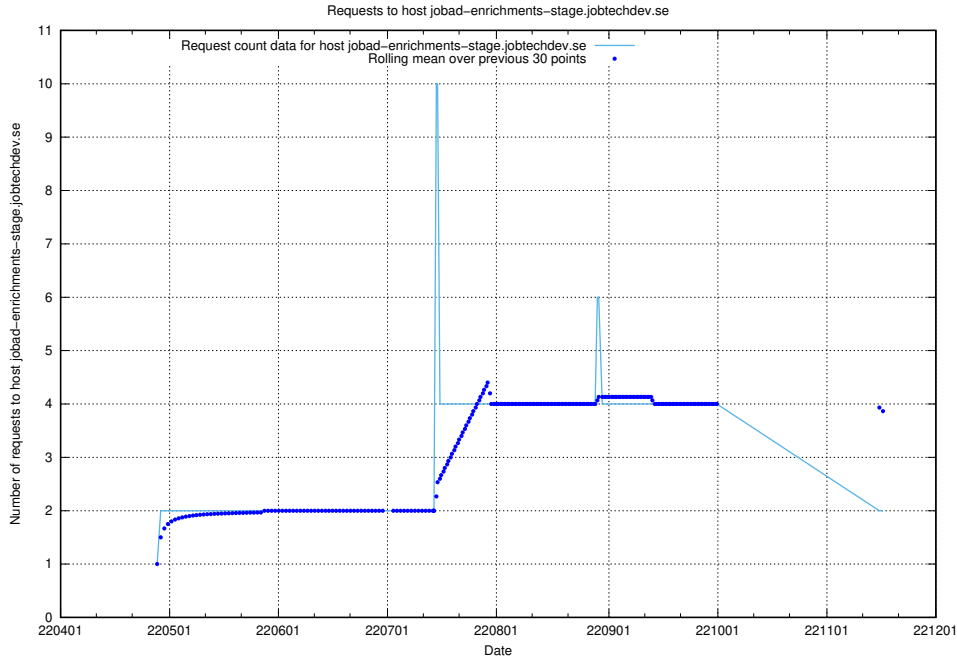

7.447 Usage of jobad-enrichments-stage.jobtechdev.se

Here, we count the number of requests to host jobad-enrichments-stage.jobtechdev.se.