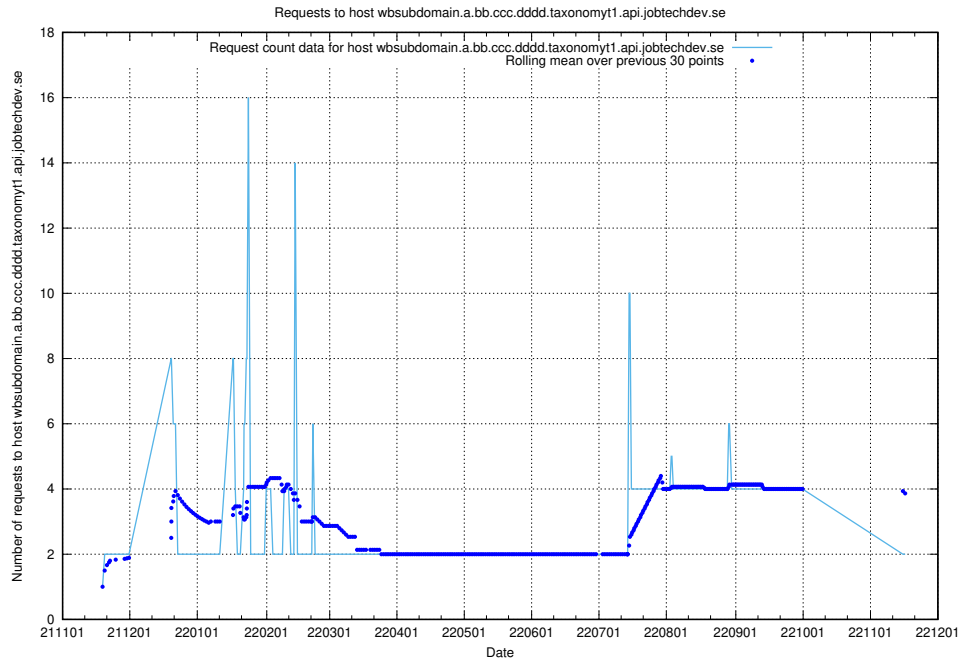

7.464 Usage of wbsubdomain.a.bb.ccc.dddd.taxonomyt1.api.jobtechdev.se

Here, we count the number of requests to host wbsubdomain.a.bb.ccc.dddd.taxonomyt1.api.jobtechdev.se