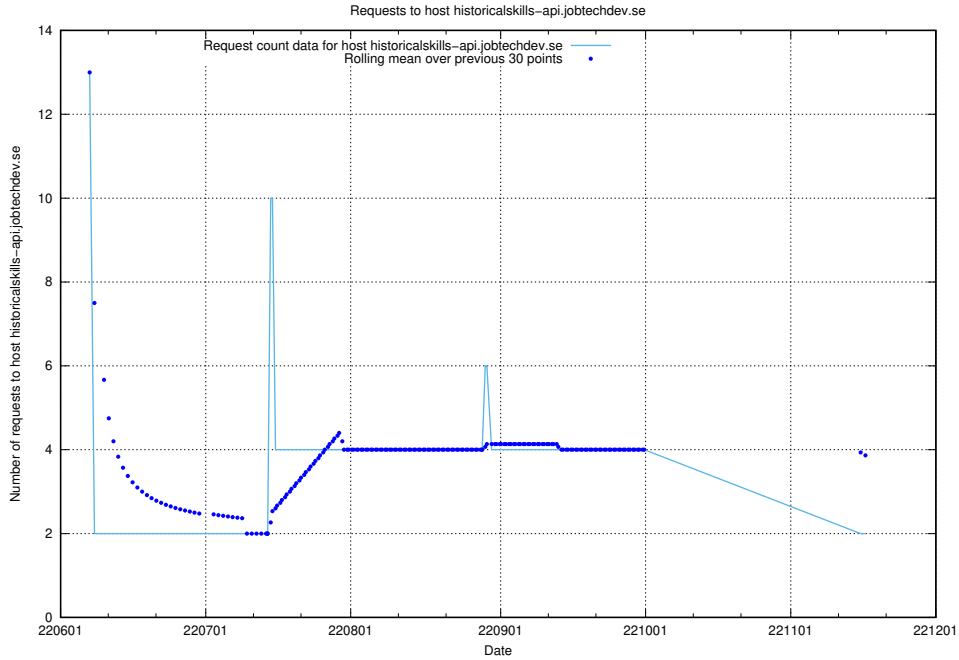

Here, we count the number of requests to host mentor-api-prod.jobtechdev.se.

7.416 Usage of historicalskills-api.jobtechdev.se

Here, we count the number of requests to host historicalskills-api.jobtechdev.se.