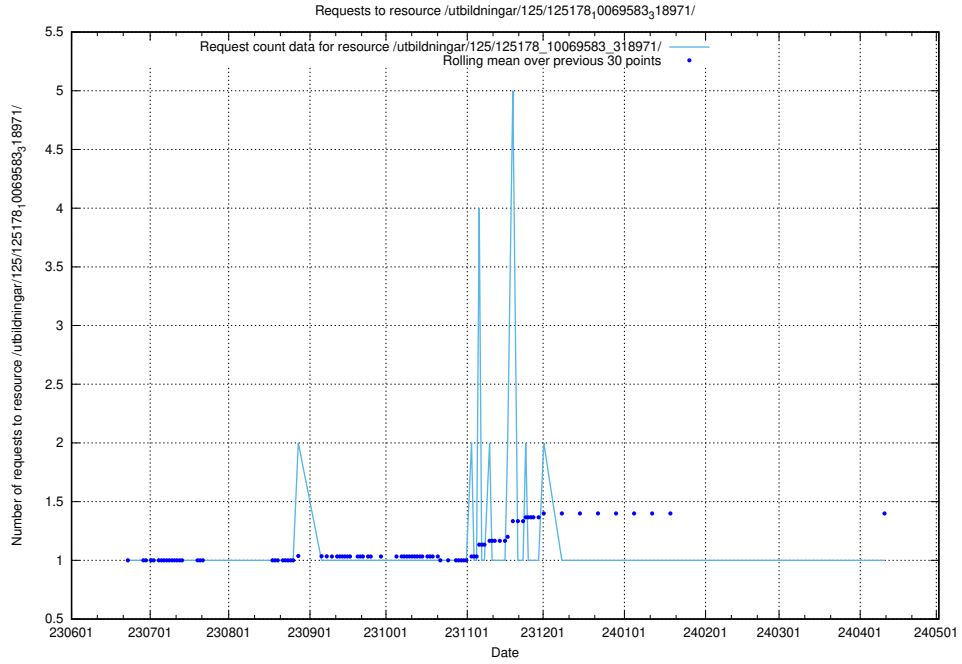

5.6391 Usage of /utbildningar/125/125178_10069583_318971/

Here, we count the number of requests to resource /utbildningar/125/125178_10069583_318971/.