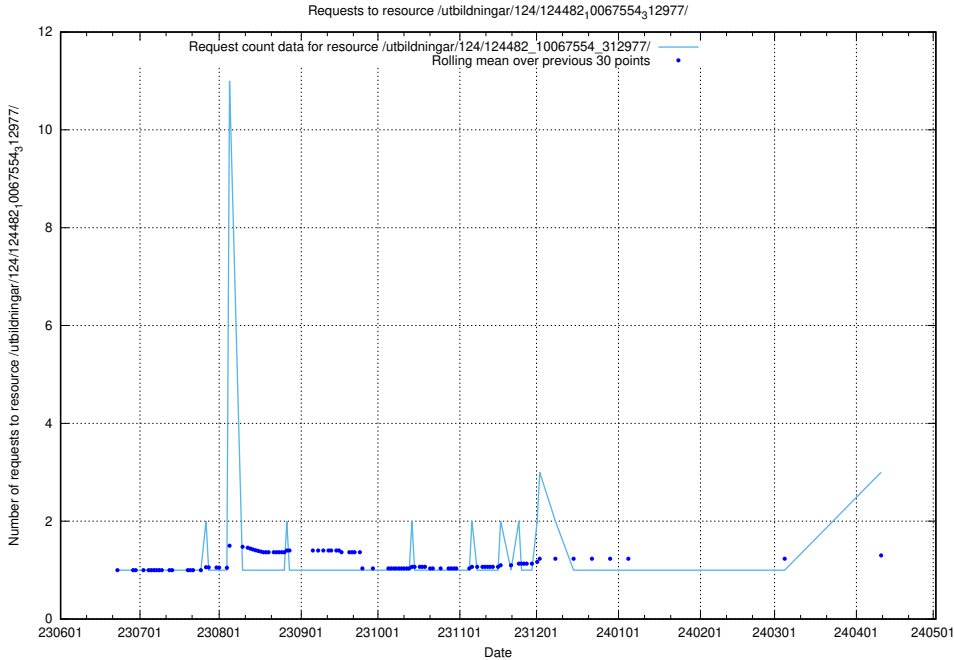

5.481 Usage of /utbildningar/124/124482_10067554_312977/

Here, we count the number of requests to resource /utbildningar/124/124482_10067554_312977/.