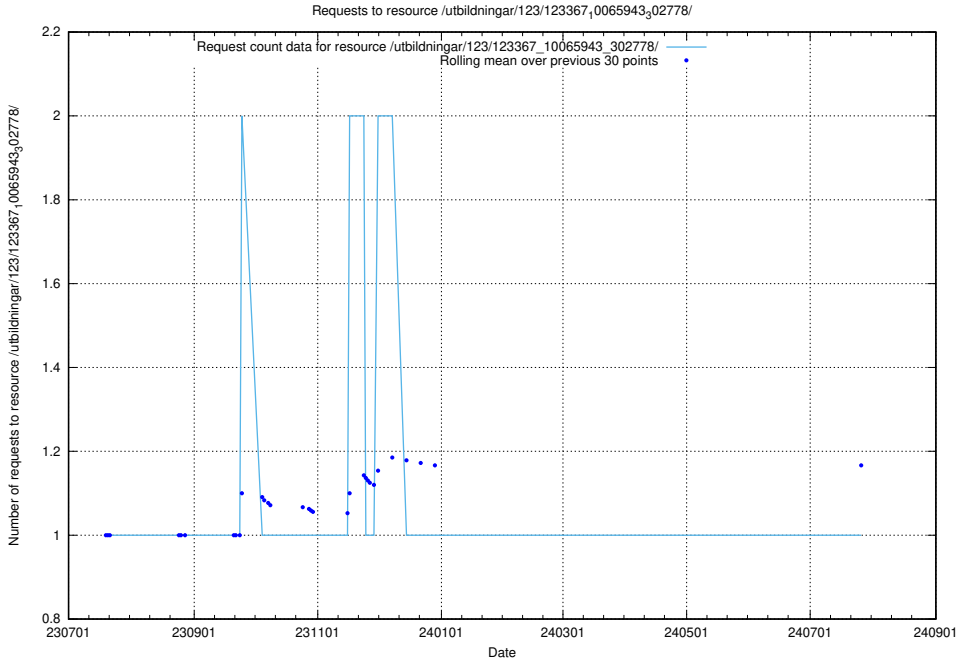

5.5711 Usage of /utbildningar/123/123367_10065943_302778/

Here, we count the number of requests to resource /utbildningar/123/123367_10065943_302778/.