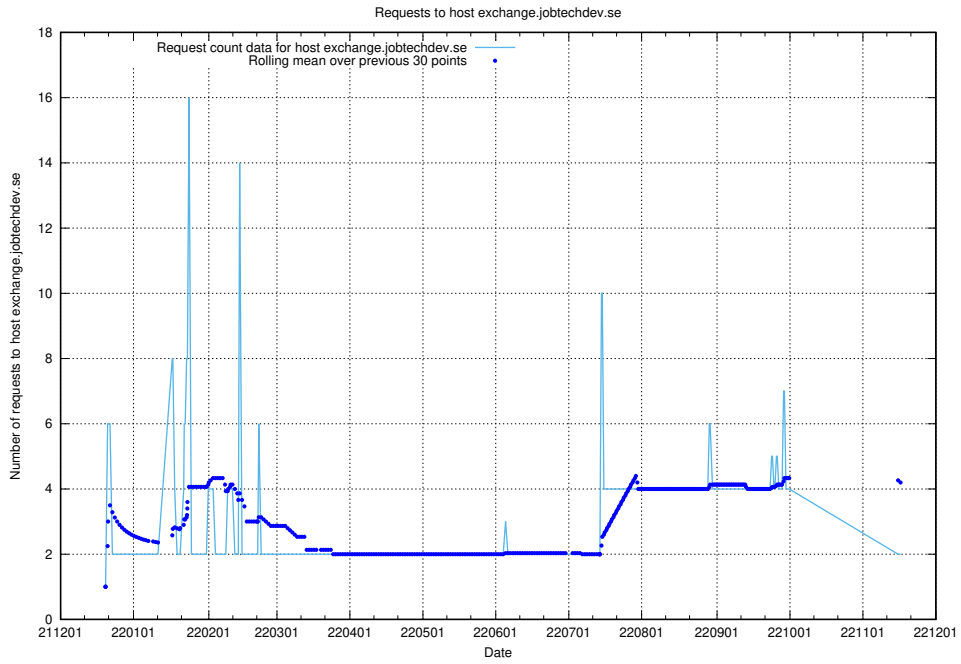

Here, we count the number of requests to host mail01.jobtechdev.se.

7.383 Usage of exchange.jobtechdev.se

Here, we count the number of requests to host exchange.jobtechdev.se.

7.384 Usage of autodiscover.jobtechdev.se