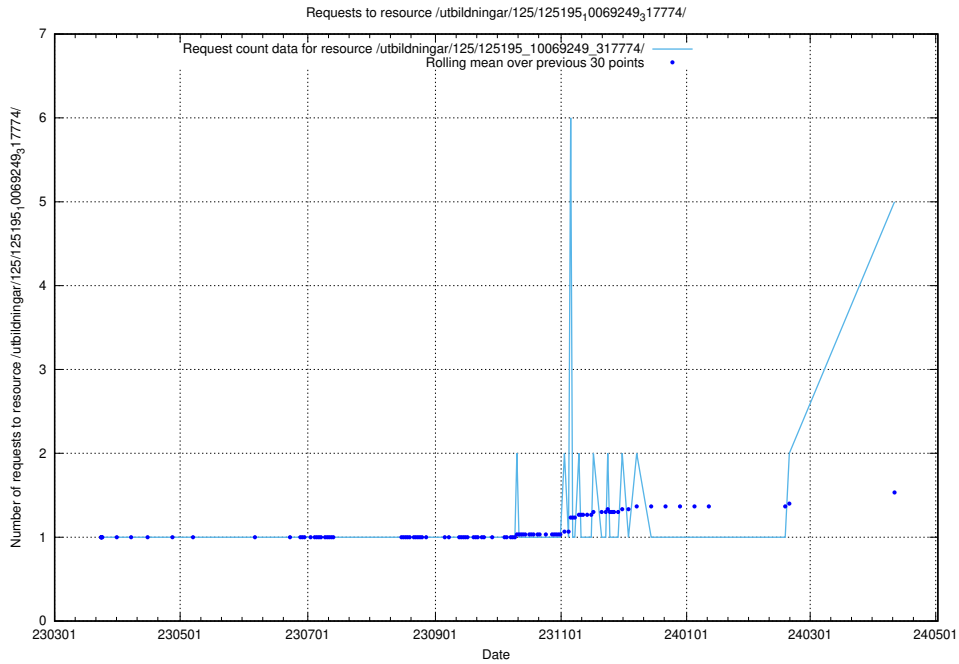

5.146 Usage of /utbildningar/125/125195_10069249_317774/

Here, we count the number of requests to resource /utbildningar/125/125195_10069249_317774/.