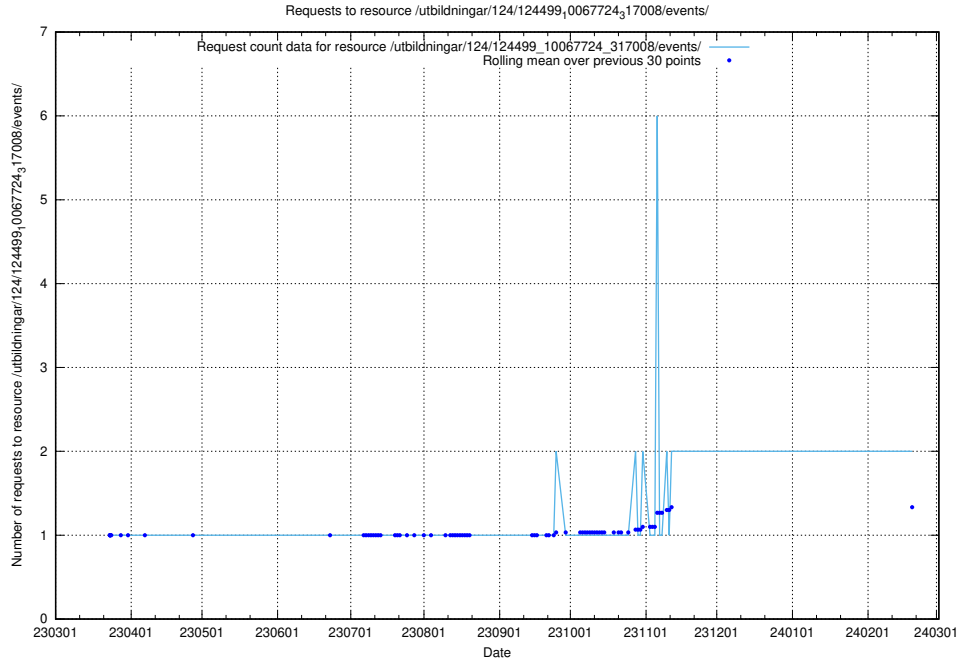

5.675 Usage of /utbildningar/124/124499_10067724_317008/events/

Here, we count the number of requests to resource /utbildningar/124/124499_10067724_317008/events/