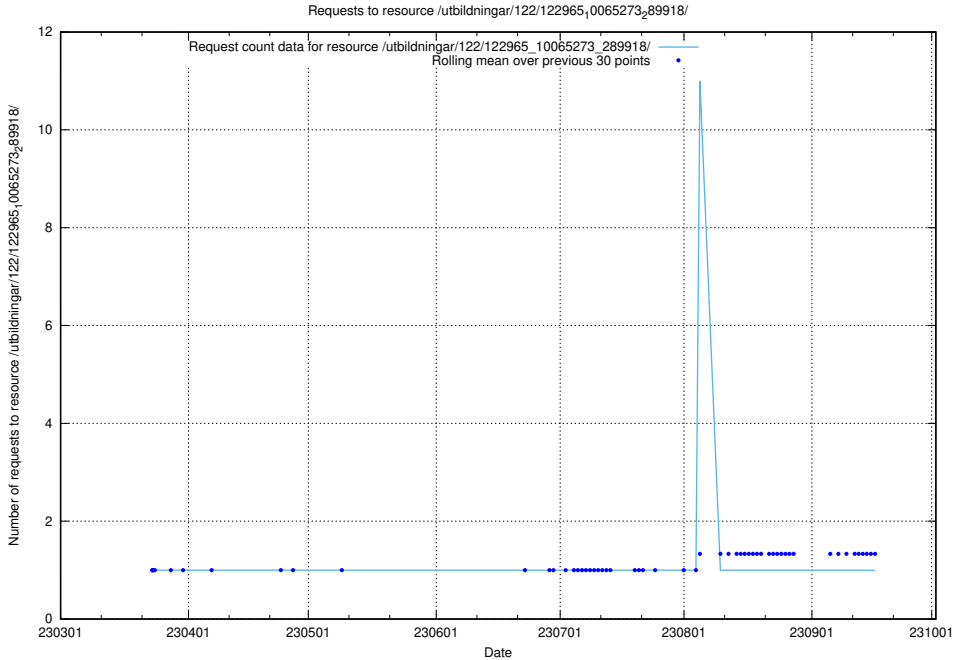

Here, we count the number of requests to resource /taxonomy/version/14/query/eu-regions/.

5.5854 Usage of /utbildningar/122/122965_10065273_289918/

Here, we count the number of requests to resource /utbildningar/122/122965_10065273_289918/.