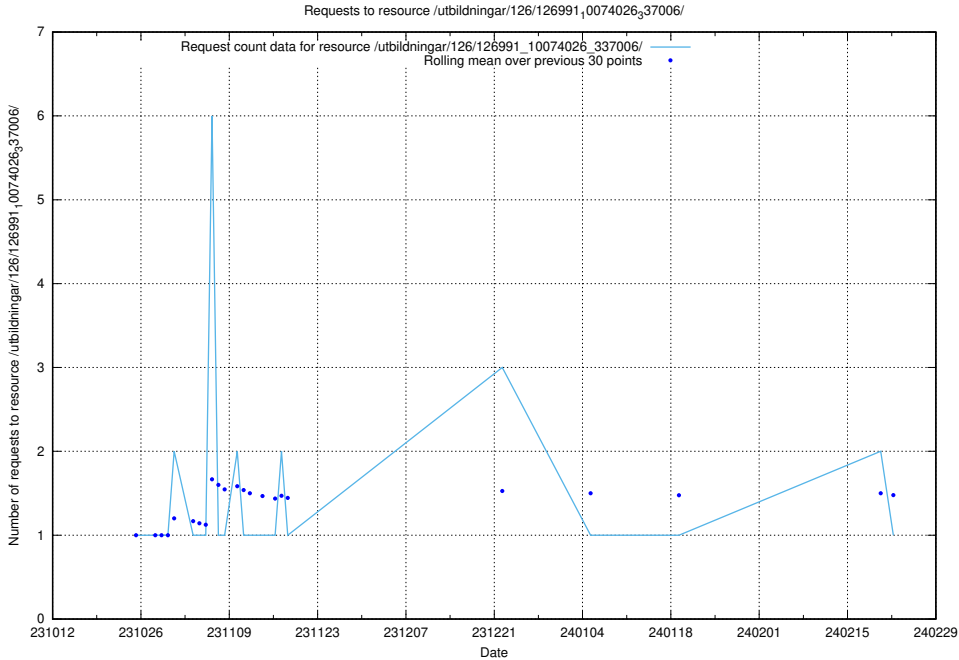

5.4924 Usage of /utbildningar/126/126991_10074026_337006/

Here, we count the number of requests to resource /utbildningar/126/126991_10074026_337006/.