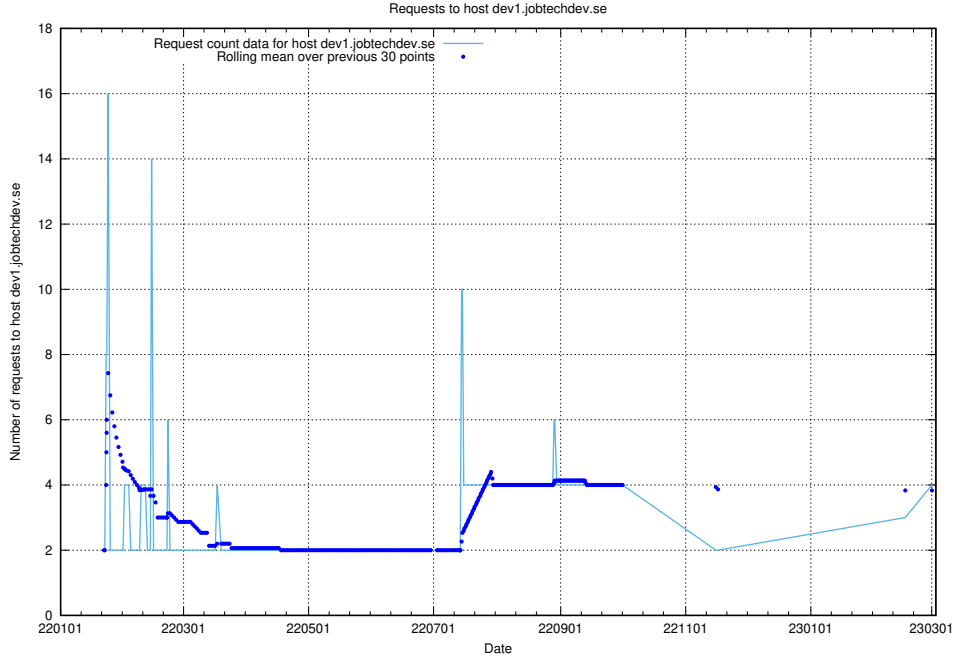

7.107 Usage of dev1.jobtechdev.se

Here, we count the number of requests to host dev1.jobtechdev.se.