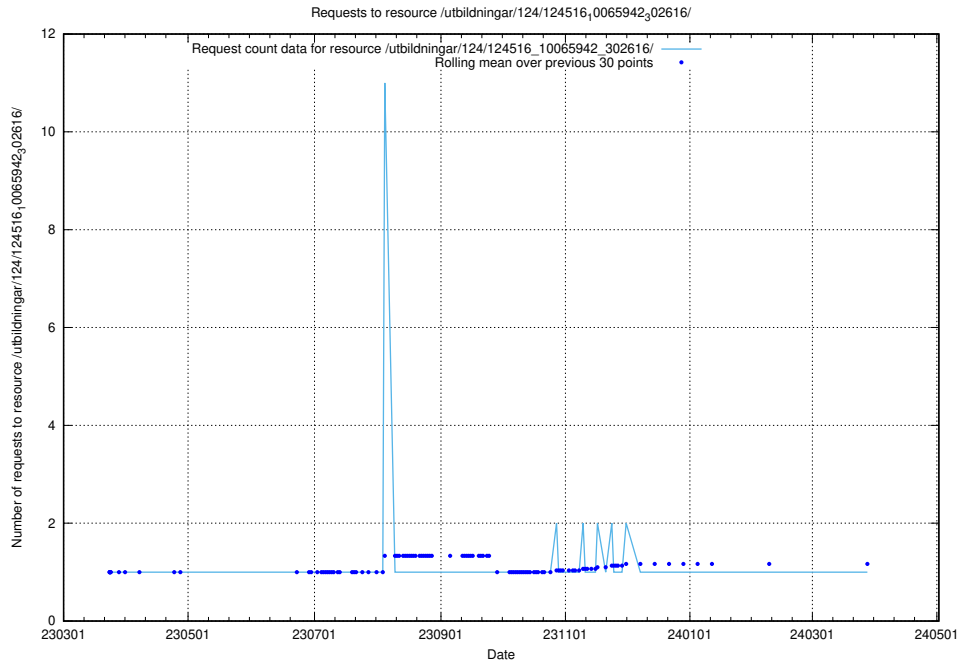

5.2153 Usage of /utbildningar/124/124516_10065942_302616/

Here, we count the number of requests to resource /utbildningar/124/124516_10065942_302616/.