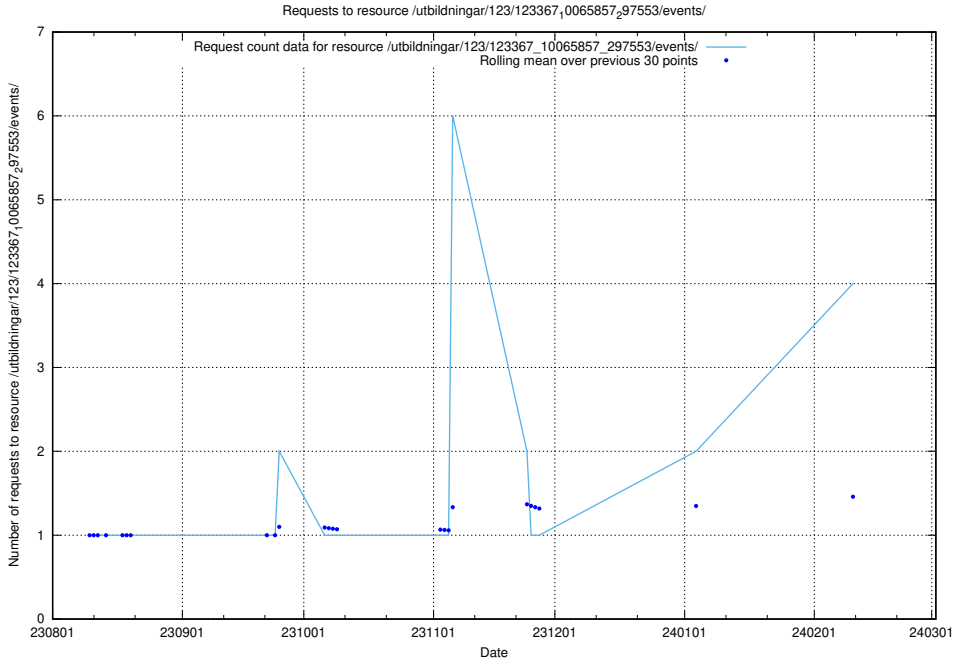

5.302 Usage of /utbildningar/123/123367_10065857_297553/events/

Here, we count the number of requests to resource /utbildningar/123/123367_10065857_297553/events/