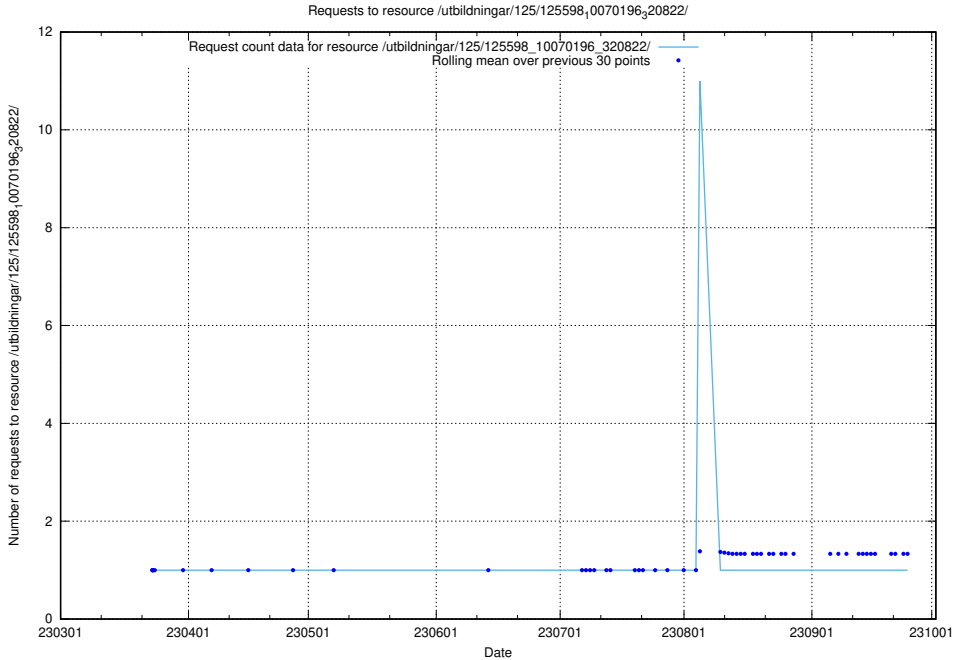

5.1148 Usage of /utbildningar/125/125598_10070196_320822/

Here, we count the number of requests to resource /utbildningar/125/125598_10070196_320822/.