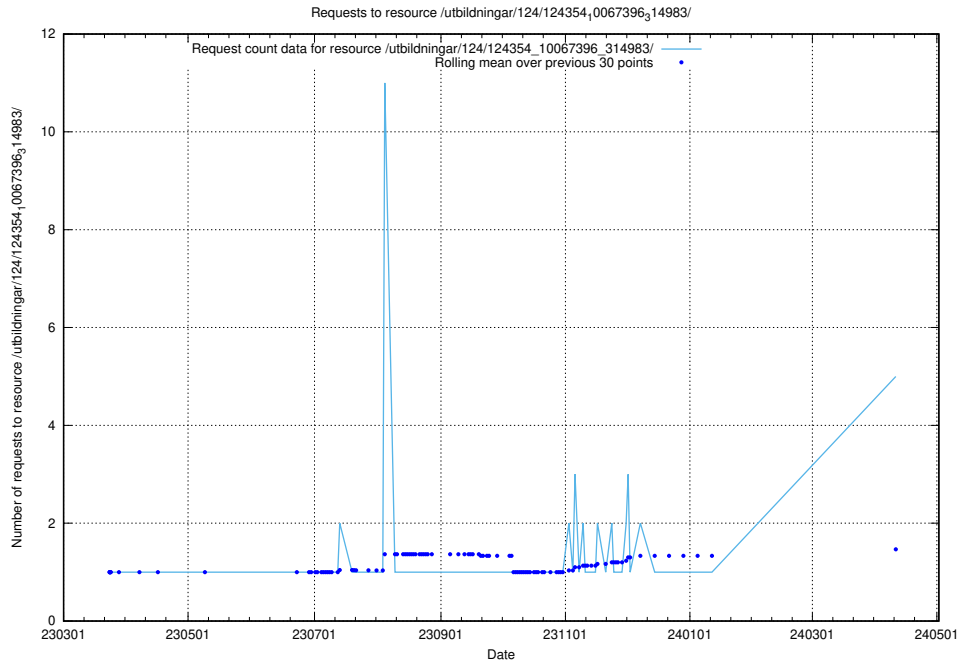

5.175 Usage of /utbildningar/124/124354_10067396_314983/

Here, we count the number of requests to resource /utbildningar/124/124354_10067396_314983/.