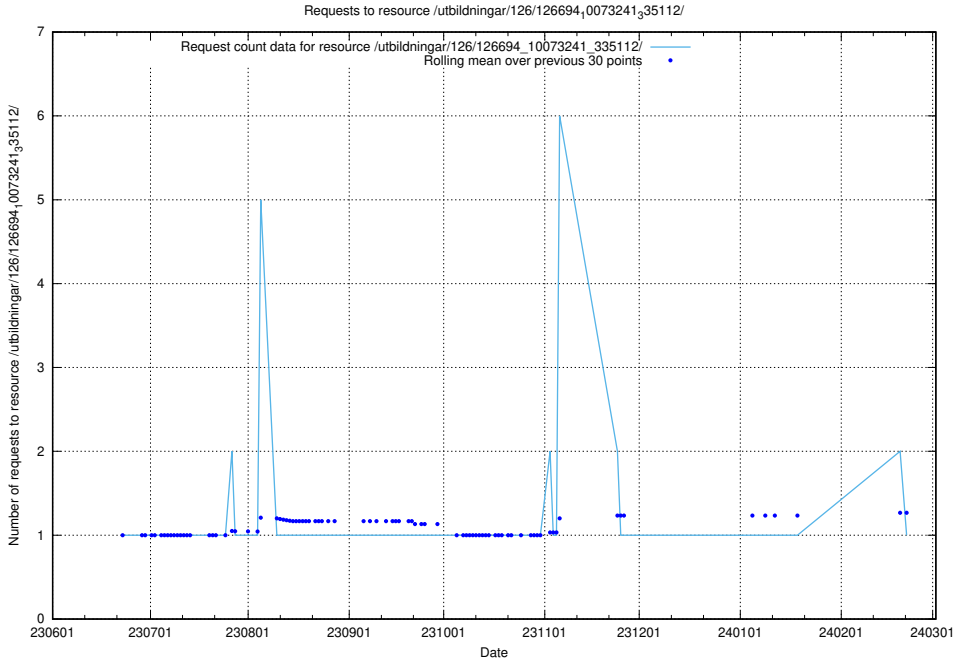

5.6307 Usage of /utbildningar/126/126694_10073241_335112/

Here, we count the number of requests to resource /utbildningar/126/126694_10073241_335112/.