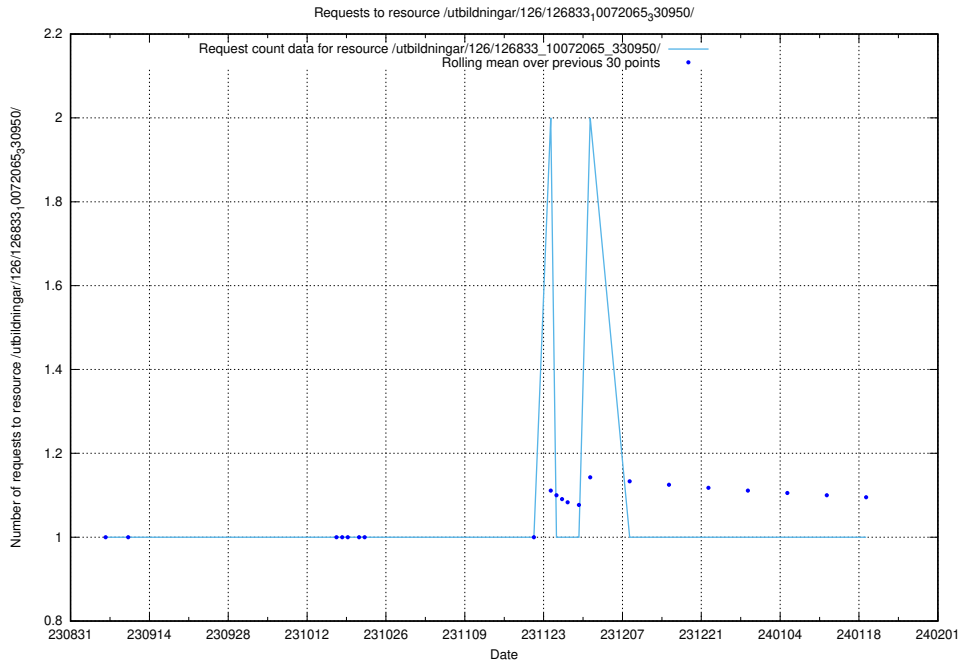

5.5368 Usage of /utbildningar/126/126833_10072065_330950/

Here, we count the number of requests to resource /utbildningar/126/126833_10072065_330950/.