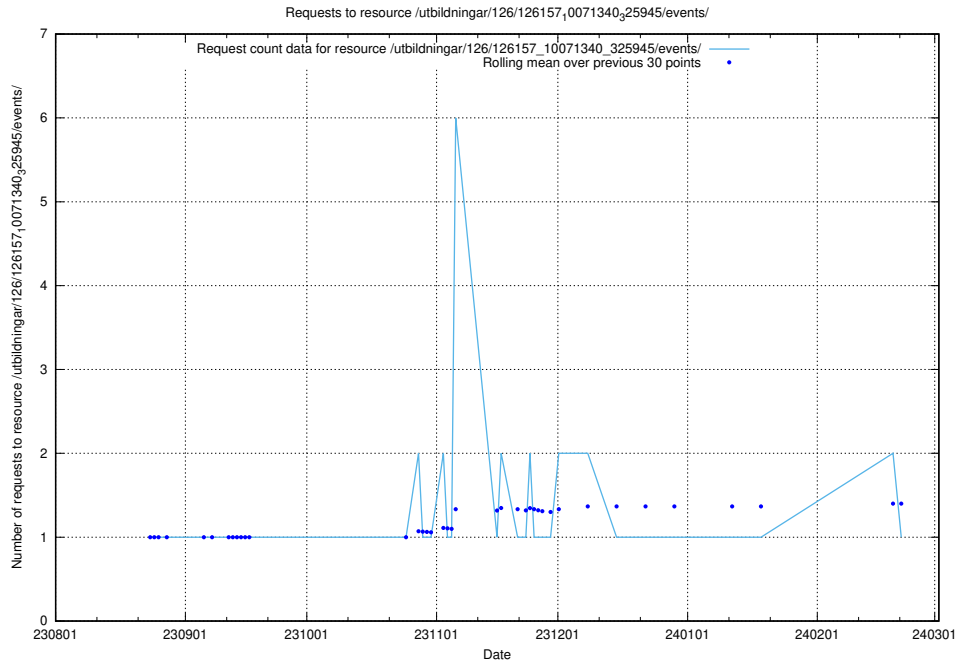

5.5432 Usage of /utbildningar/126/126157_10071340_325945/events/

Here, we count the number of requests to resource /utbildningar/126/126157_10071340_325945/events/