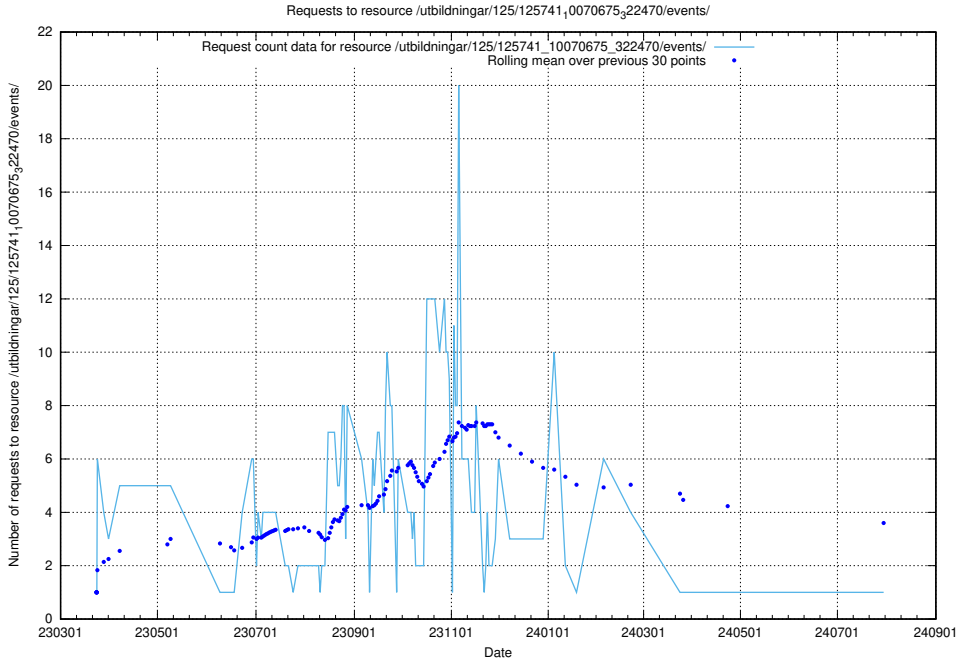

5.7182 Usage of /utbildningar/125/125741_10070675_322470/events/

Here, we count the number of requests to resource /utbildningar/125/125741_10070675_322470/events/