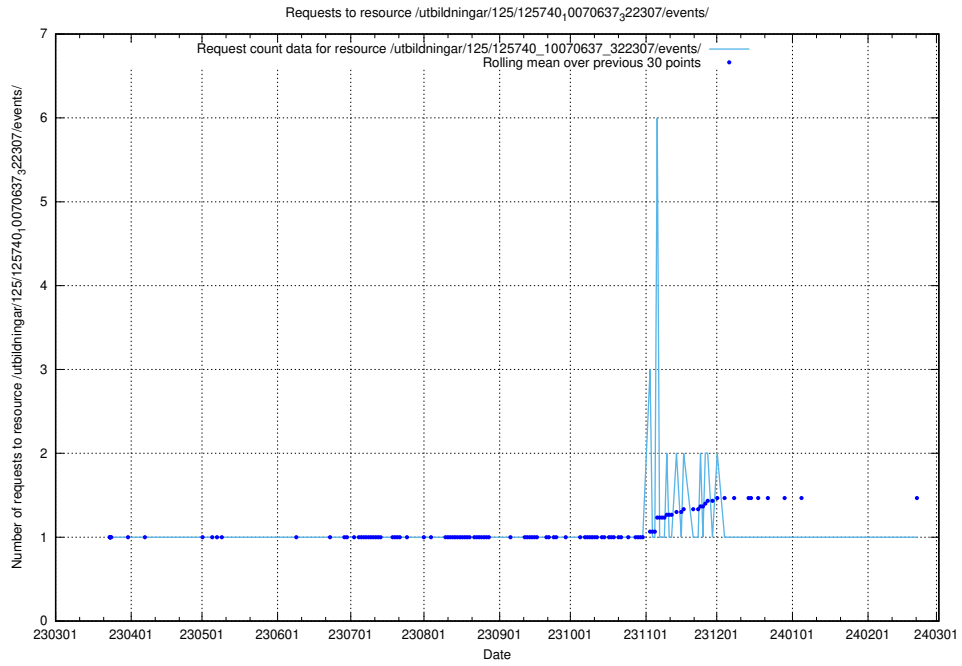

5.1065 Usage of /utbildningar/125/125740_10070637_322307/events/

Here, we count the number of requests to resource /utbildningar/125/125740_10070637_322307/events/