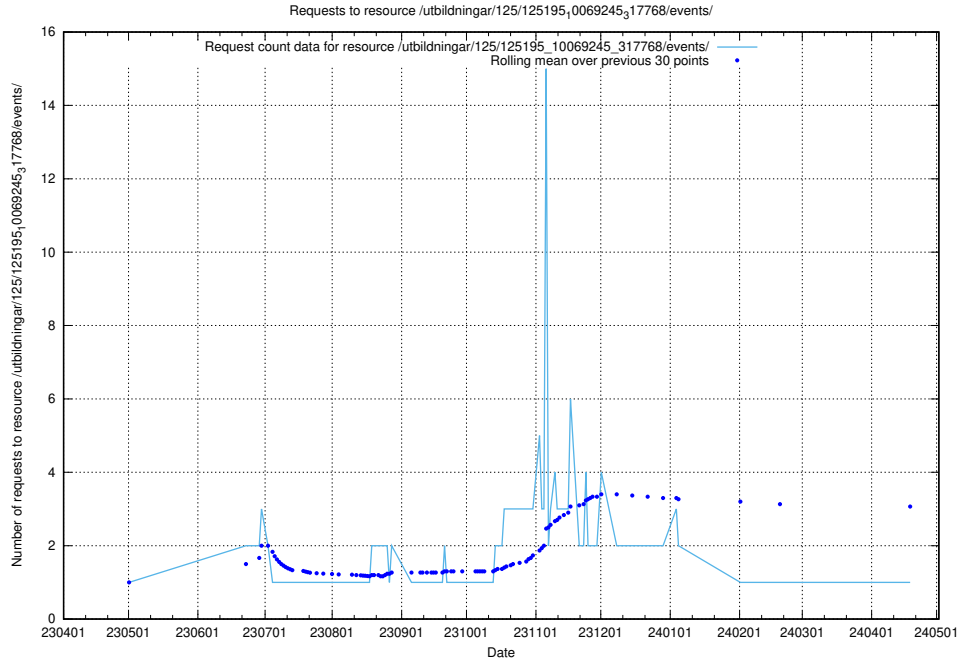

5.6662 Usage of /utbildningar/125/125195_10069245_317768/events/

Here, we count the number of requests to resource /utbildningar/125/125195_10069245_317768/events/