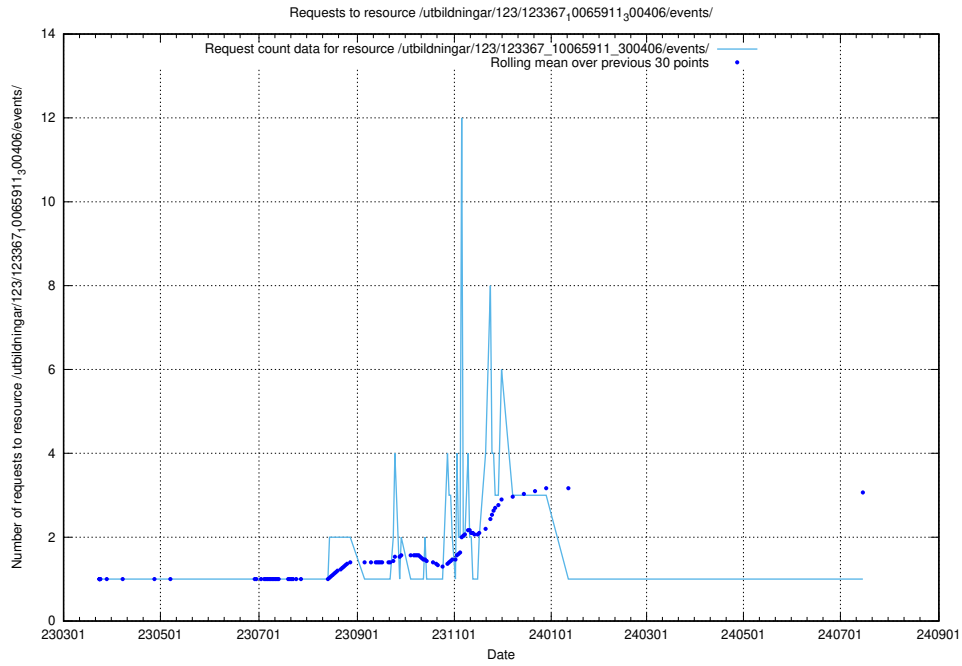

5.5420 Usage of /utbildningar/123/123367_10065911_300406/events/

Here, we count the number of requests to resource /utbildningar/123/123367_10065911_300406/events/