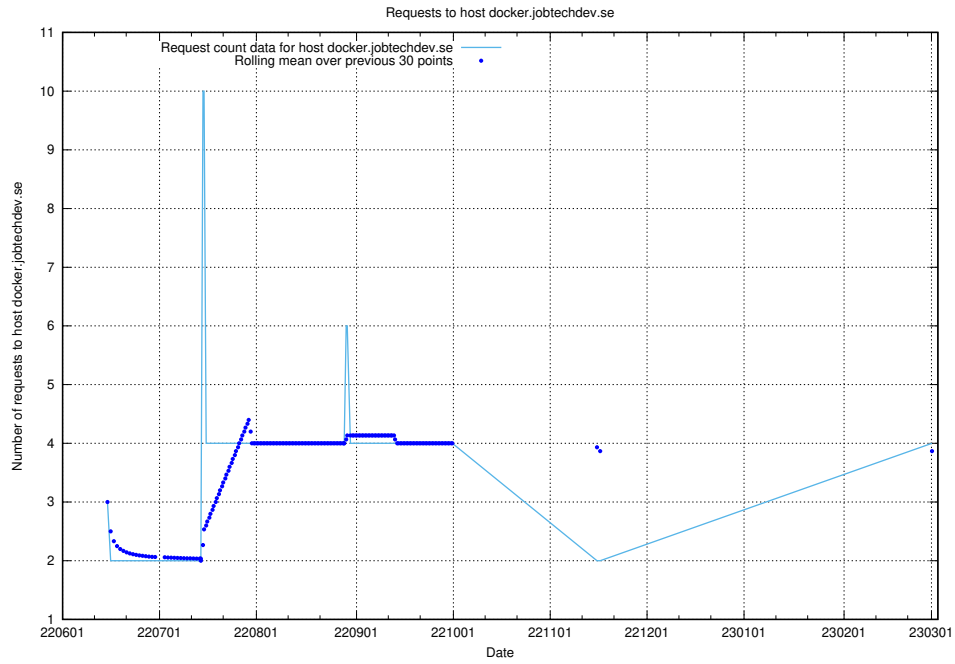

7.154 Usage of docker.jobtechdev.se

Here, we count the number of requests to host docker.jobtechdev.se.