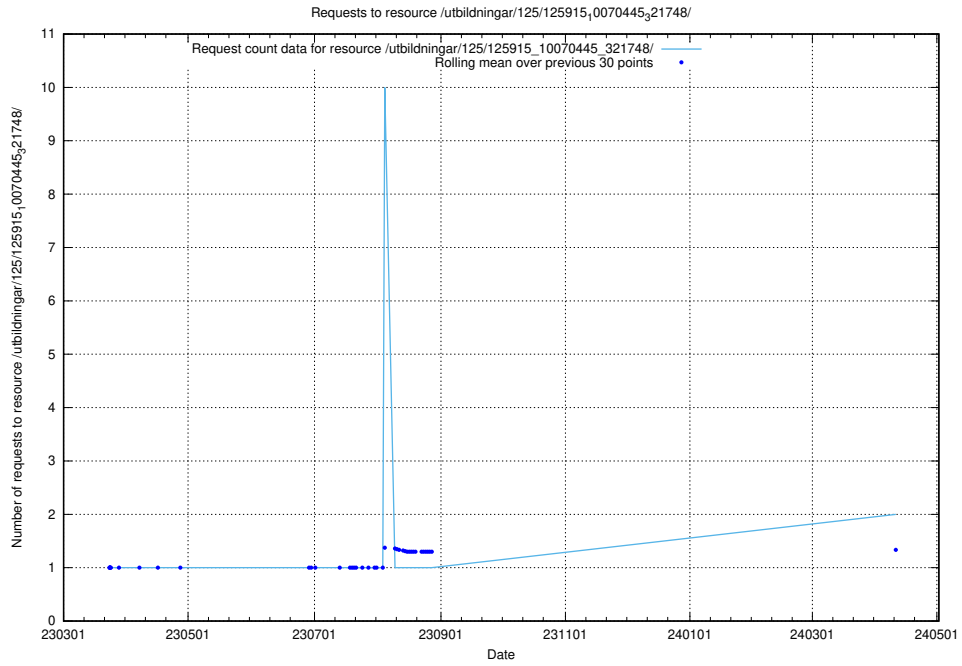

5.1010 Usage of /utbildningar/125/125915_10070445_321748/

Here, we count the number of requests to resource /utbildningar/125/125915_10070445_321748/.