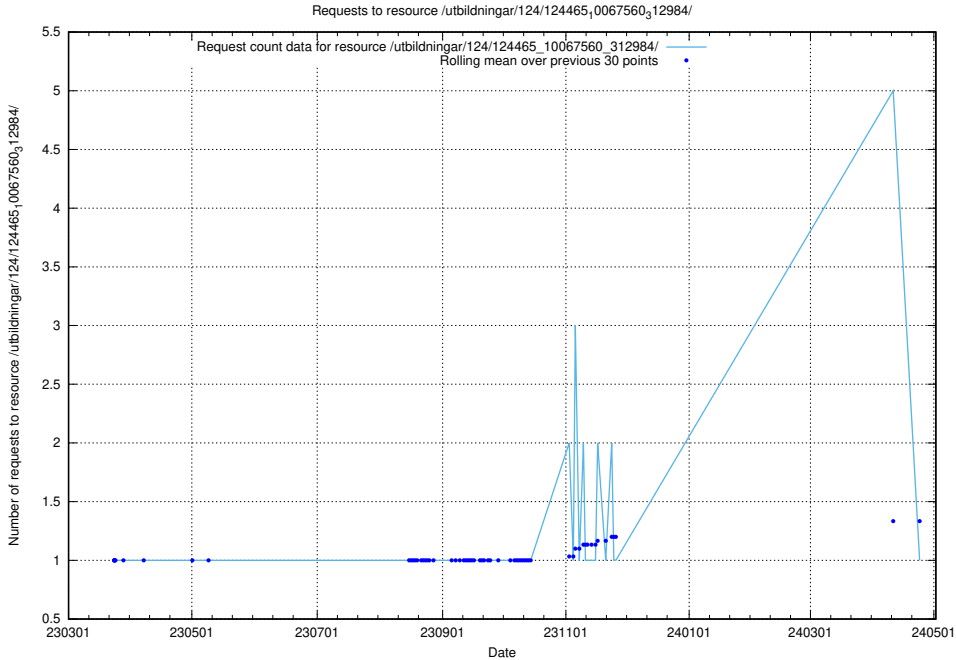

5.4124 Usage of /utbildningar/124/124465_10067560_312984/

Here, we count the number of requests to resource /utbildningar/124/124465_10067560_312984/.