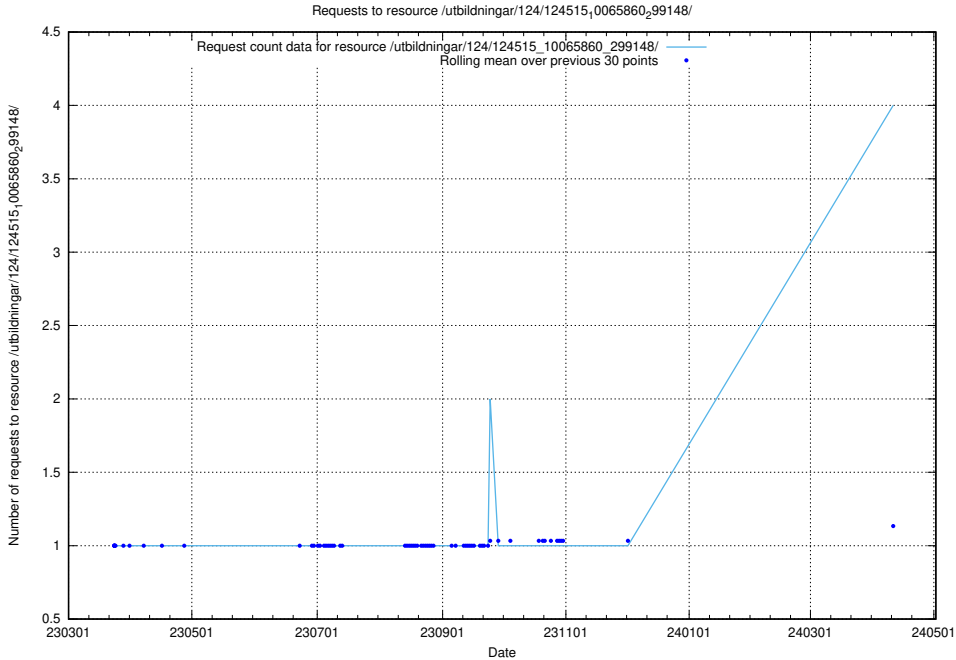

5.252 Usage of /utbildningar/124/124515_10065860_299148/

Here, we count the number of requests to resource /utbildningar/124/124515_10065860_299148/.