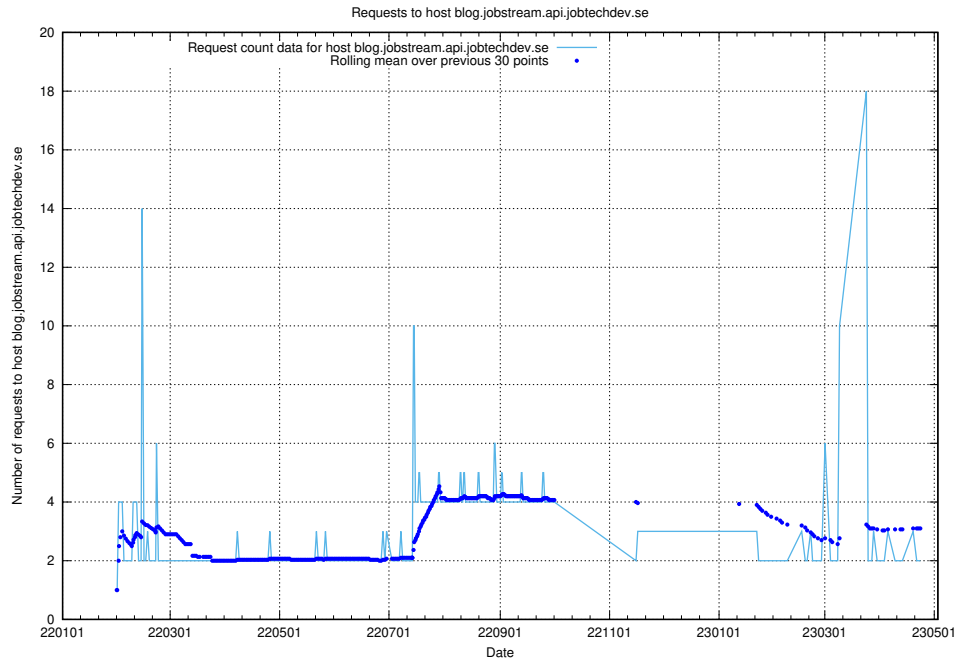

7.572 Usage of `blog.jobstream.api.jobtechdev.se`

Here, we count the number of requests to host `blog.jobstream.api.jobtechdev.se`.