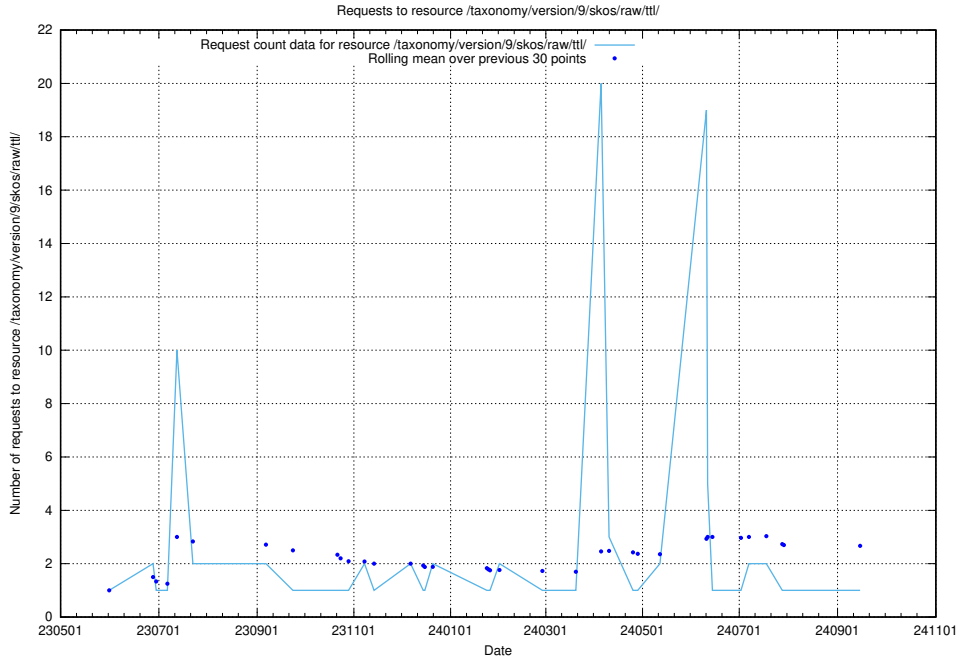

5.6594 Usage of /taxonomy/version/6/query/concepts-describing-occupation-experience-in-years/

Here, we count the number of requests to resource /taxonomy/version/6/query/concepts-describing-occupation-experience-in-years/.