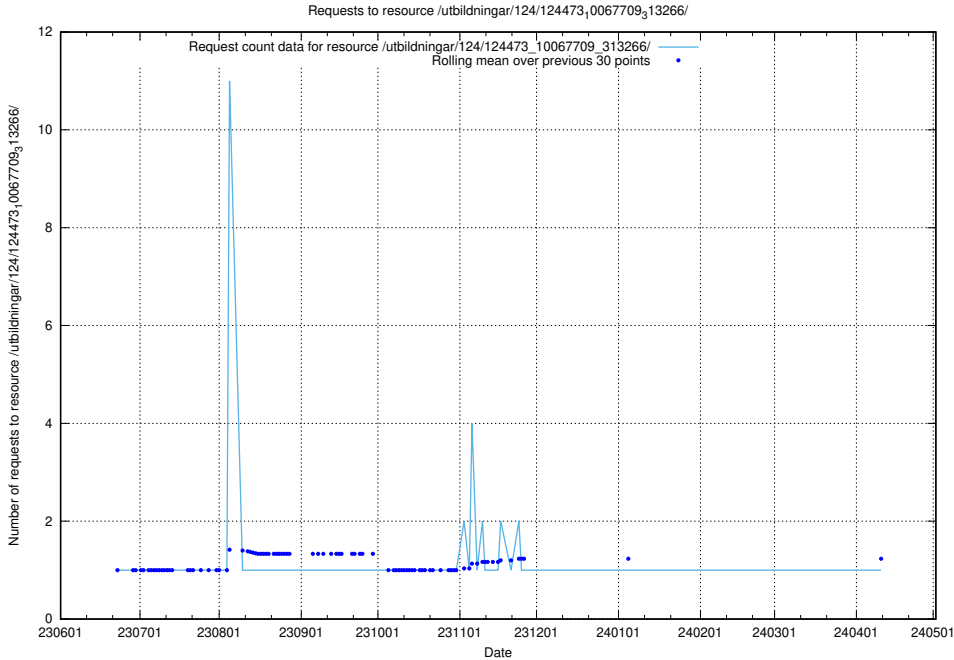

5.6464 Usage of /utbildningar/124/124473_10067709_313266/

Here, we count the number of requests to resource /utbildningar/124/124473_10067709_313266/.