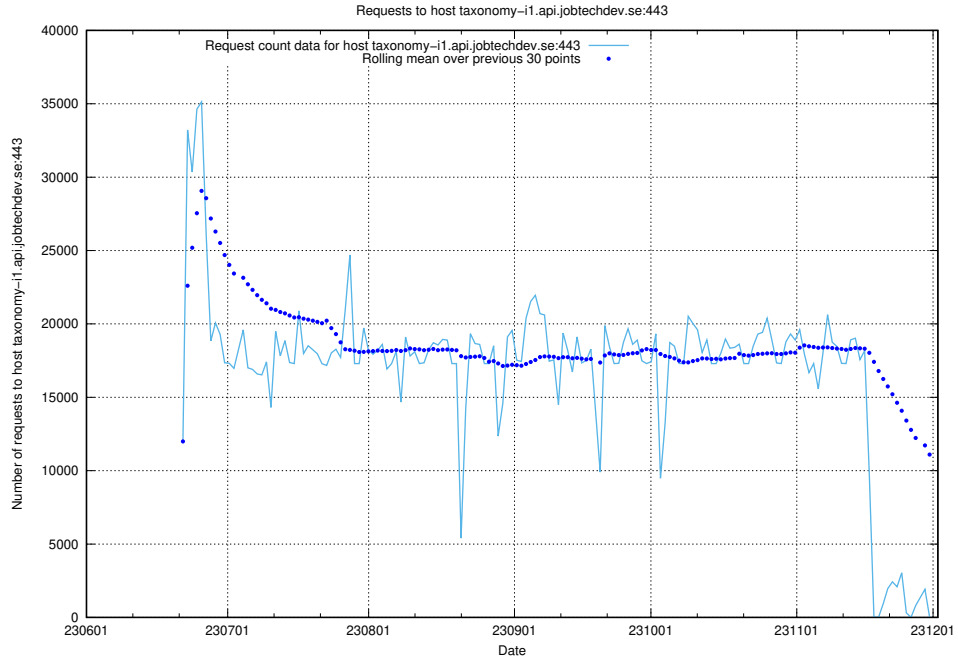

7.43 Usage of taxonomy-i1.api.jobtechdev.se:443

Here, we count the number of requests to host taxonomy-i1.api.jobtechdev.se:443.