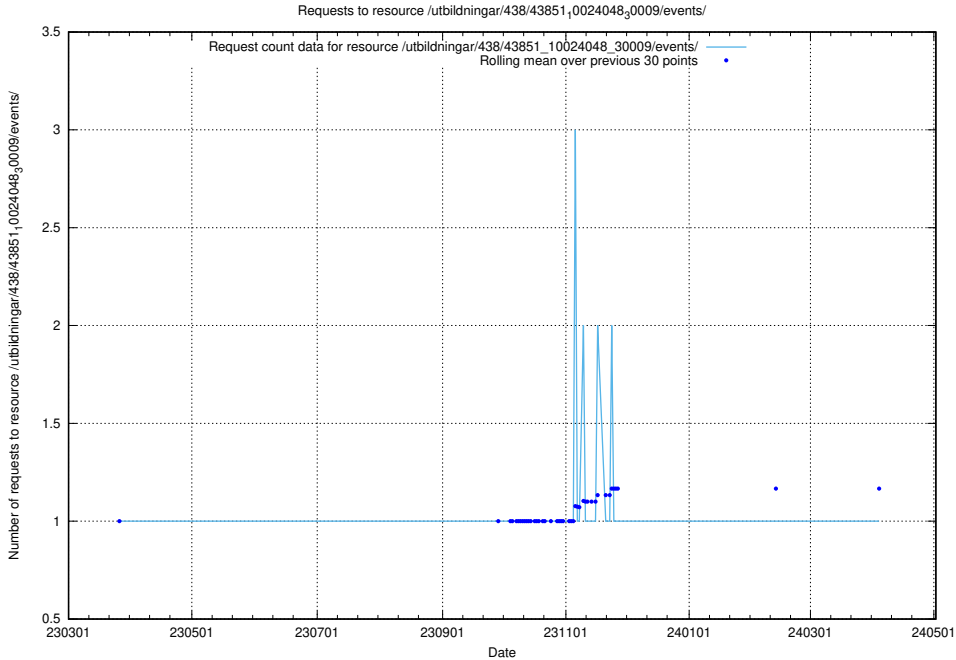

5.6736 Usage of /utbildningar/438/43851_10024048_30009/events/

Here, we count the number of requests to resource /utbildningar/438/43851_10024048_30009/events/.