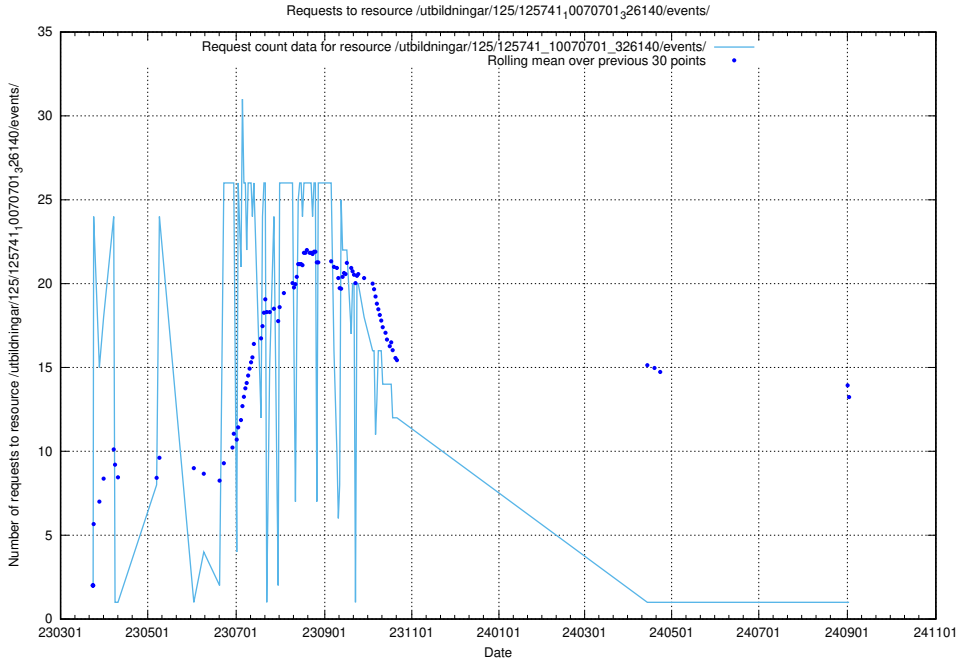

5.6981 Usage of /utbildningar/125/125741_10070701_326140/events/

Here, we count the number of requests to resource /utbildningar/125/125741_10070701_326140/events/