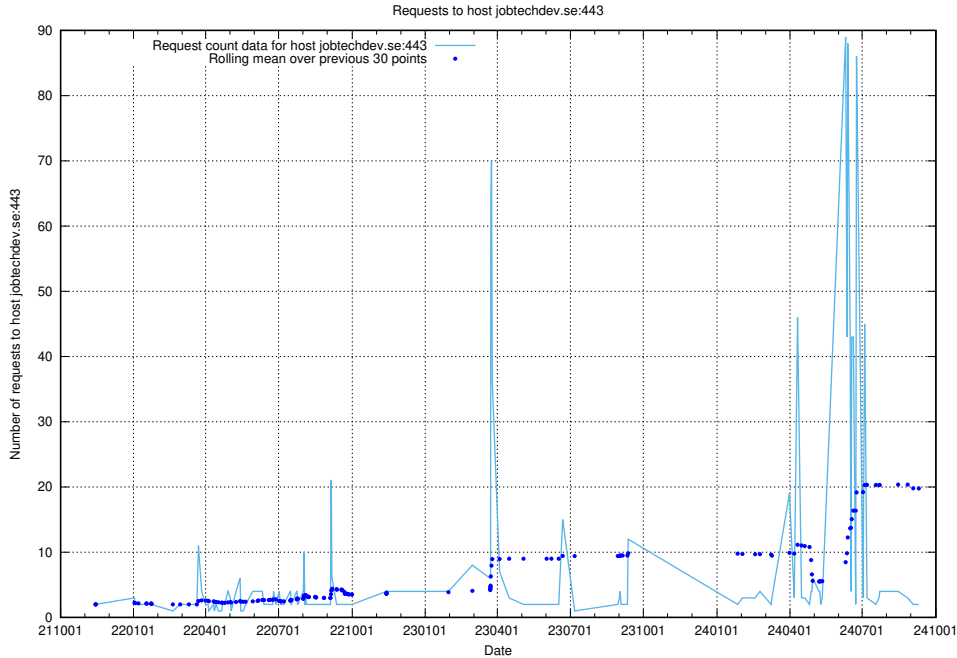

7.582 Usage of jobtechdev.se:443

Here, we count the number of requests to host jobtechdev.se:443.