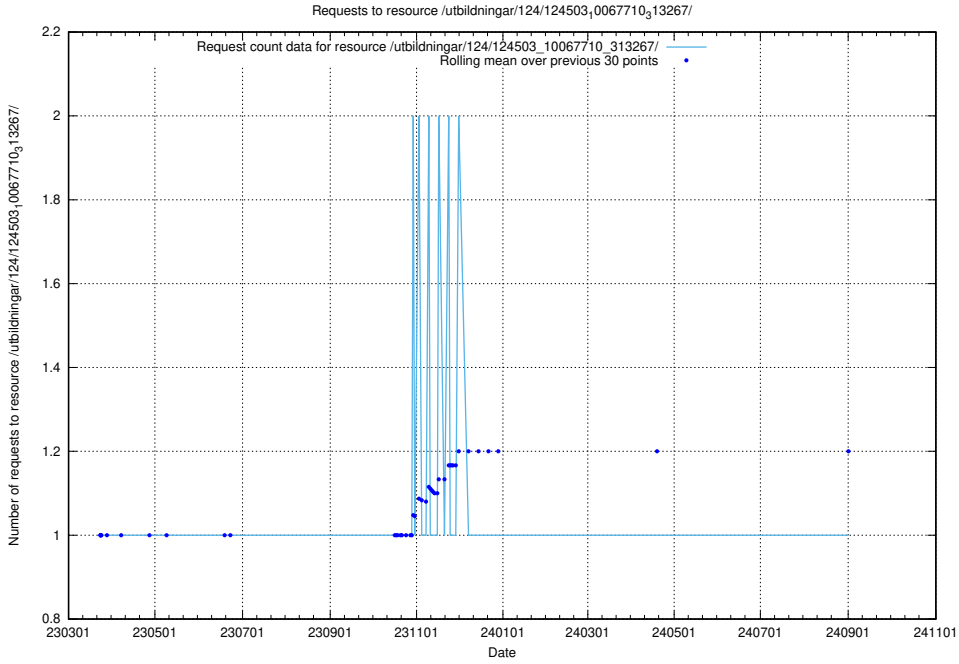

5.2835 Usage of /utbildningar/124/124503_10067710_313267/

Here, we count the number of requests to resource /utbildningar/124/124503_10067710_313267/.