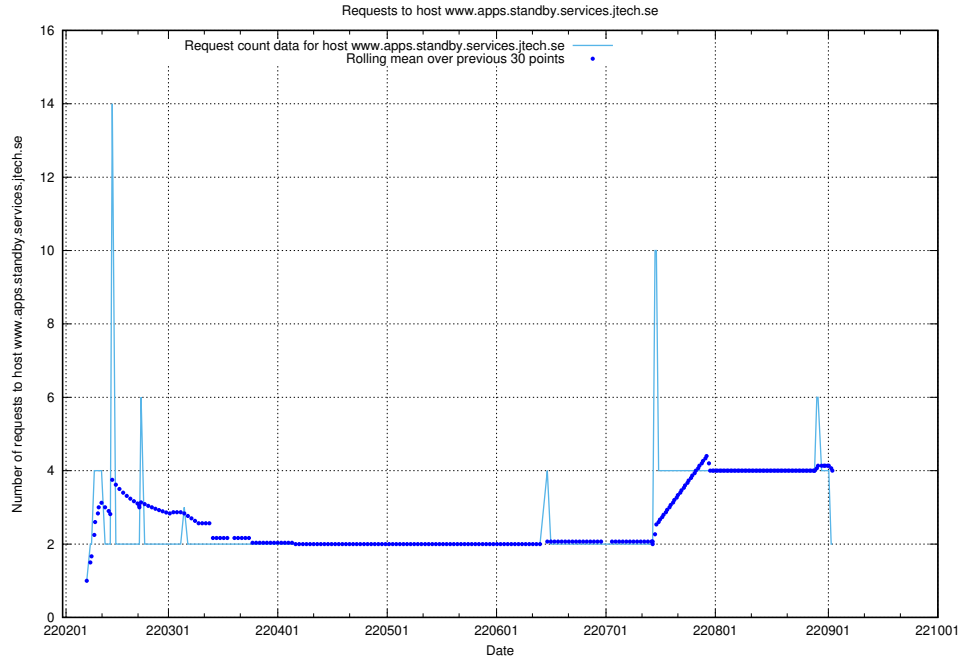

7.566 Usage of `www.apps.standby.services.jtech.se`

Here, we count the number of requests to host `www.apps.standby.services.jtech.se`.