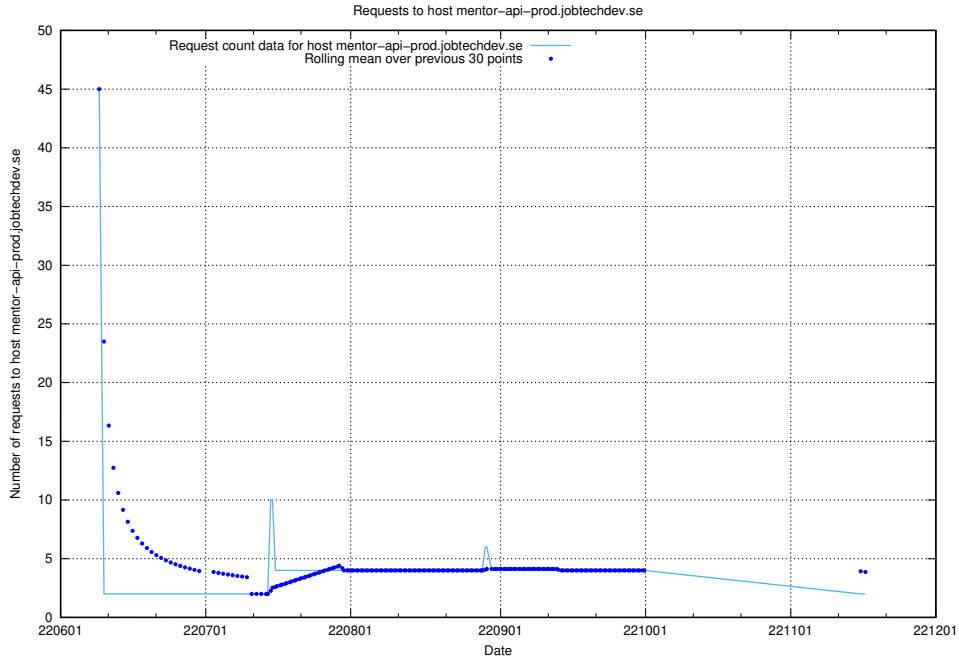

7.415 Usage of mentor-api-prod.jobtechdev.se

Here, we count the number of requests to host mentor-api-prod.jobtechdev.se.