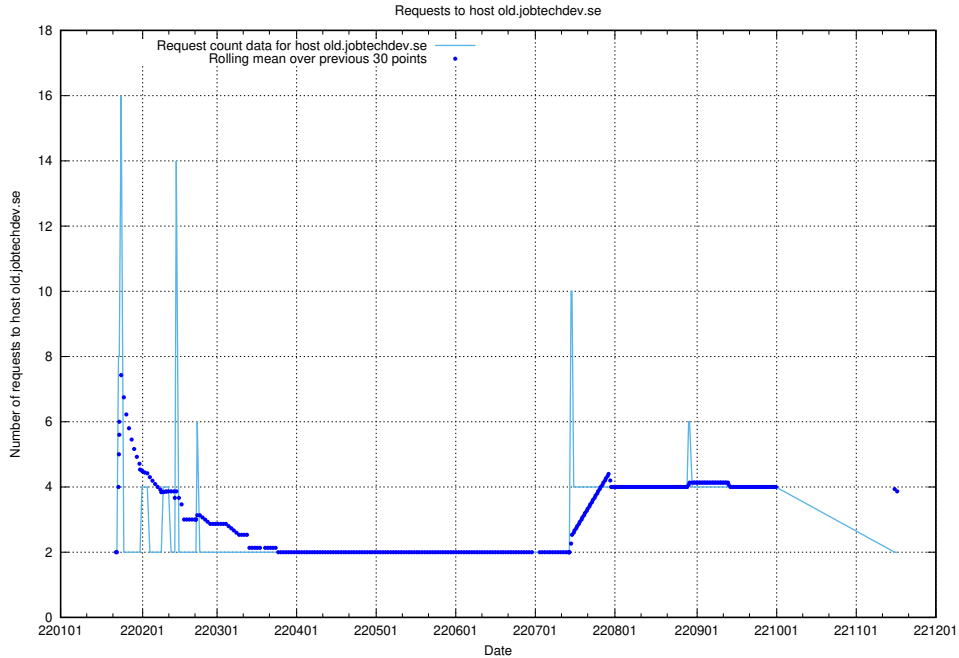

7.600 Usage of old.jobtechdev.se

Here, we count the number of requests to host old.jobtechdev.se.