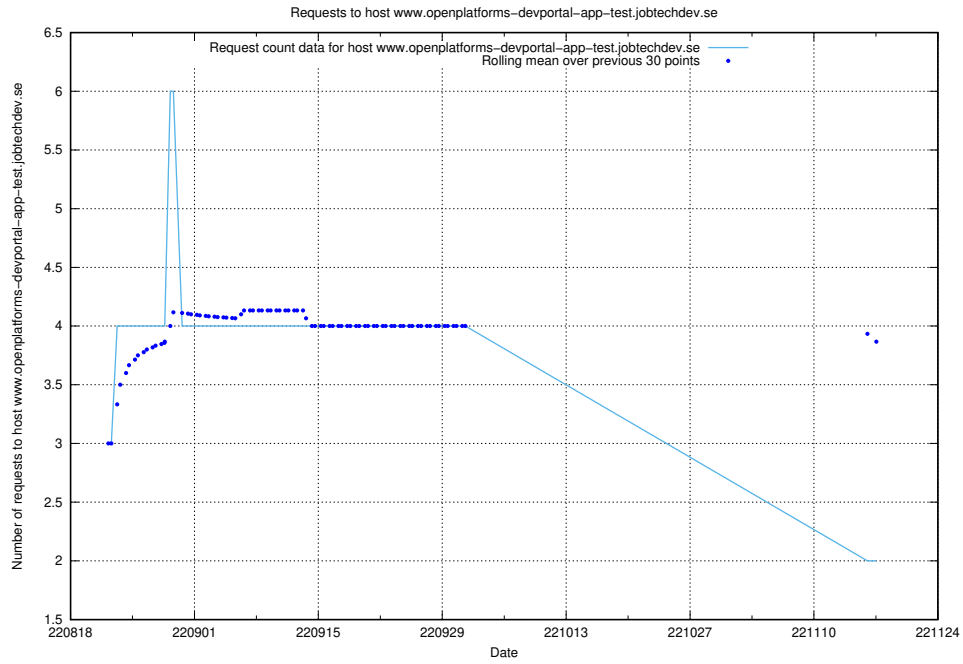

7.346 Usage of `www.openplatforms-devportal-app-test.jobtechdev.se`

Here, we count the number of requests to host `www.openplatforms-devportal-app-test.jobtechdev.se`.