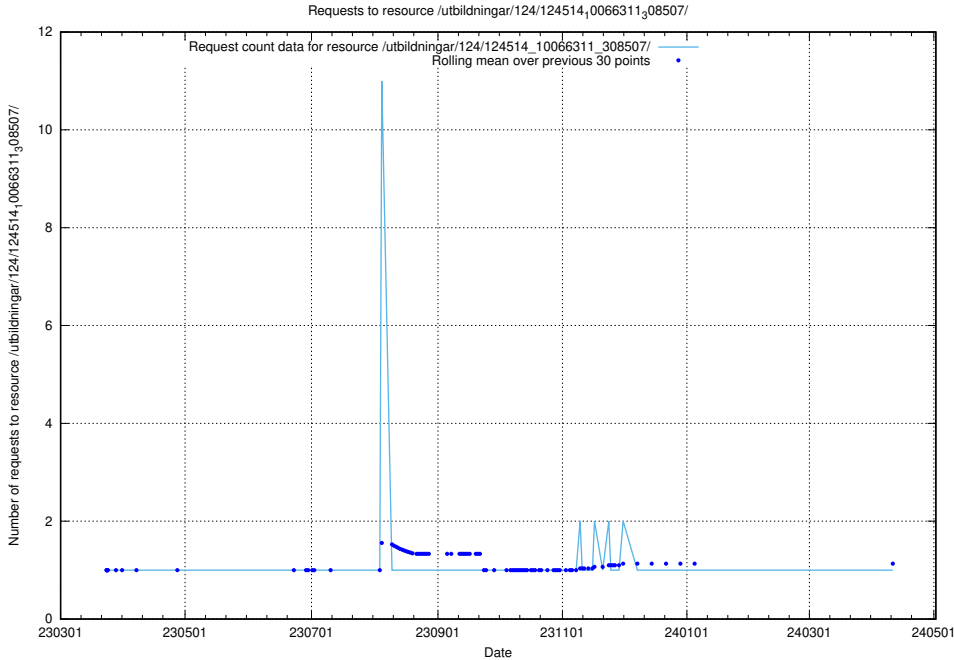

5.2494 Usage of /utbildningar/124/124514_10066311_308507/

Here, we count the number of requests to resource /utbildningar/124/124514_10066311_308507/.