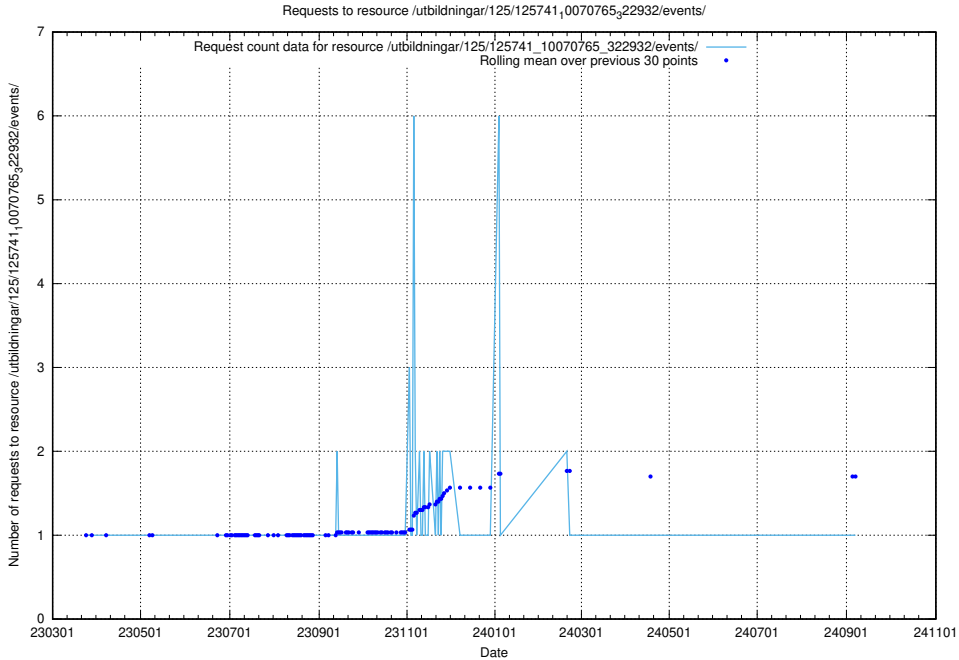

5.6927 Usage of /utbildningar/125/125741_10070765_322932/events/

Here, we count the number of requests to resource /utbildningar/125/125741_10070765_322932/events/