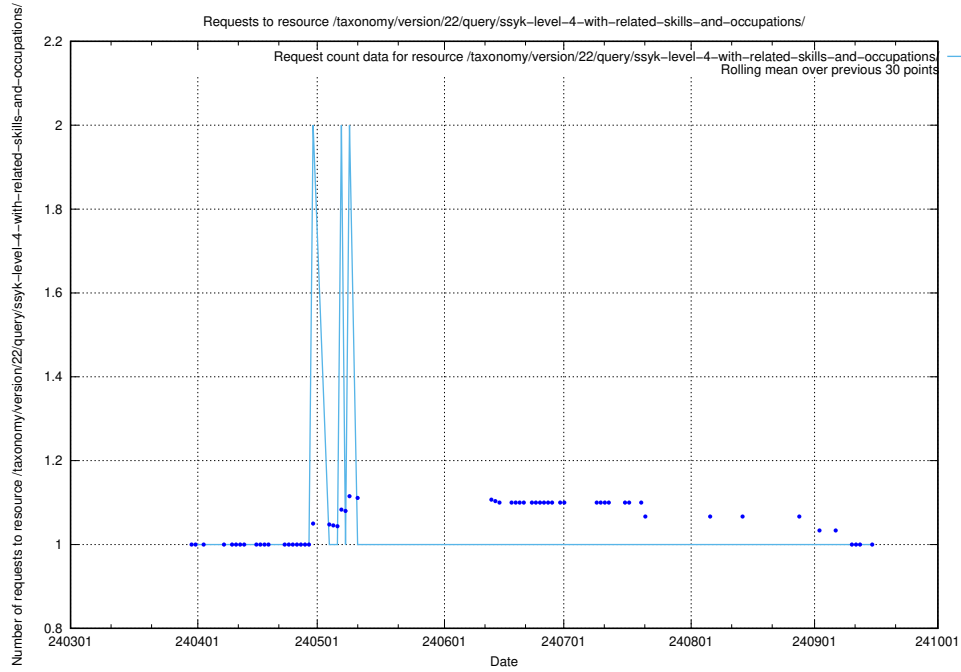

5.2278 Usage of /taxonomy/version/22/query/ssyk-level-4-with-related-skills-and-occupations/

Here, we count the number of requests to resource /taxonomy/version/22/query/ssyk-level-4-with-related-skills-and-occupations/.