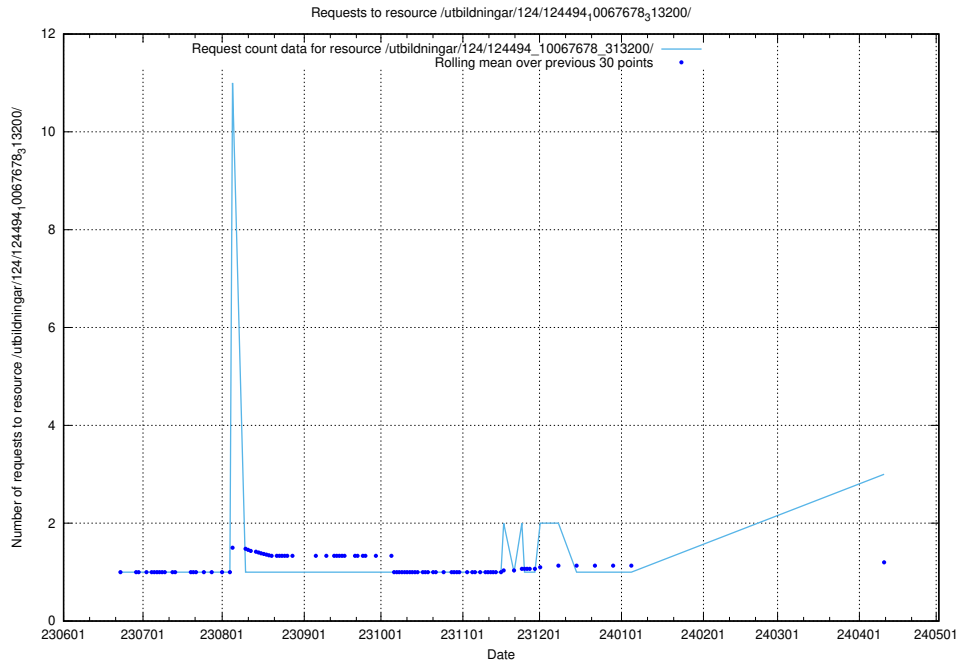

5.480 Usage of /utbildningar/124/124494_10067678_313200/

Here, we count the number of requests to resource /utbildningar/124/124494_10067678_313200/.