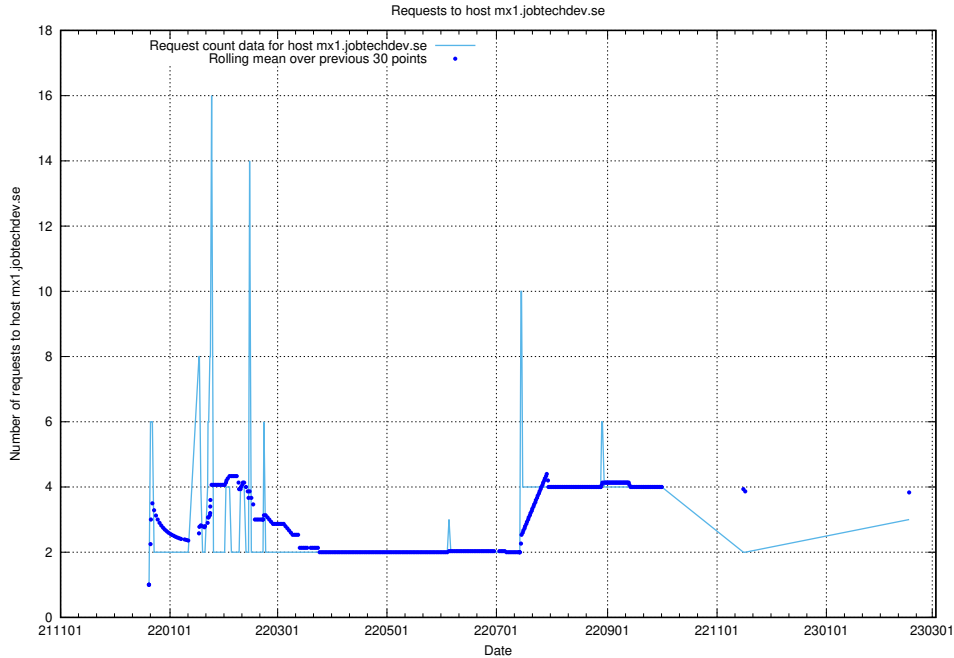

7.207 Usage of mx1.jobtechdev.se

Here, we count the number of requests to host mx1.jobtechdev.se.