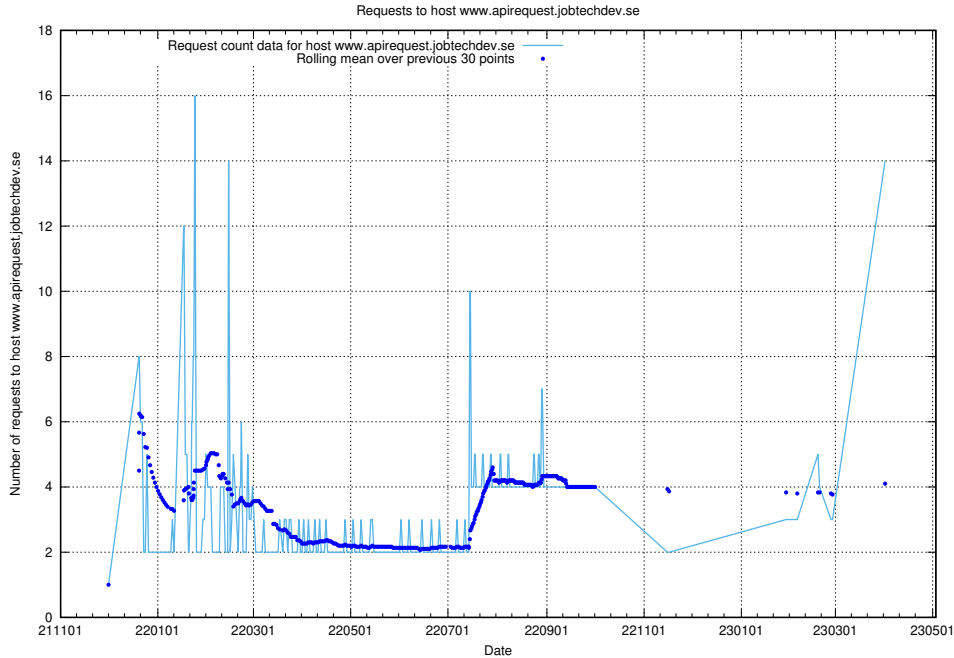

7.45 Usage of www.apirequest.jobtechdev.se

Here, we count the number of requests to host www.apirequest.jobtechdev.se.

7.46 Usage of demo-jobad-enrichments.jobtechdev.se

Here, we count the number of requests to host demo-jobad-enrichments.jobtechdev.se.