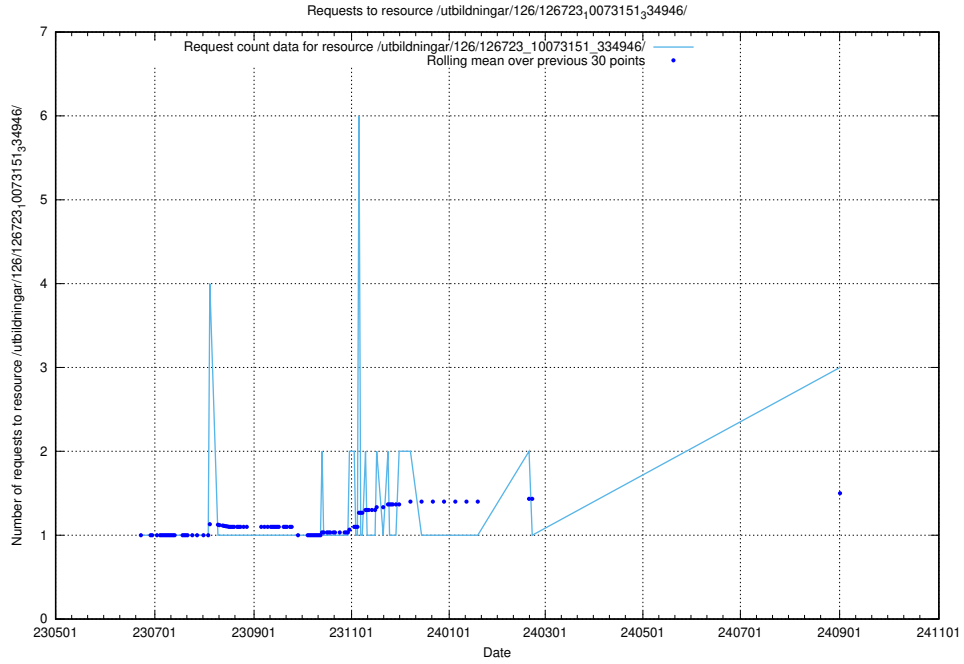

5.462 Usage of /utbildningar/126/126723_10073151_334946/

Here, we count the number of requests to resource /utbildningar/126/126723_10073151_334946/.