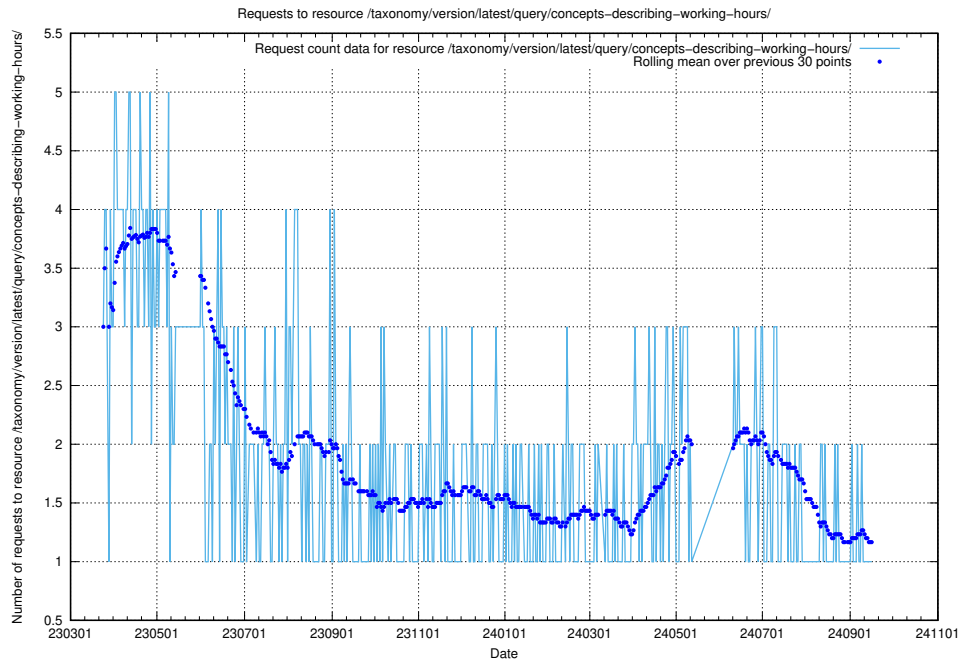

5.6800 Usage of /taxonomy/version/latest/query/concepts-describing-working-hours/

Here, we count the number of requests to resource /taxonomy/version/latest/query/concepts-describing-working-hours/.