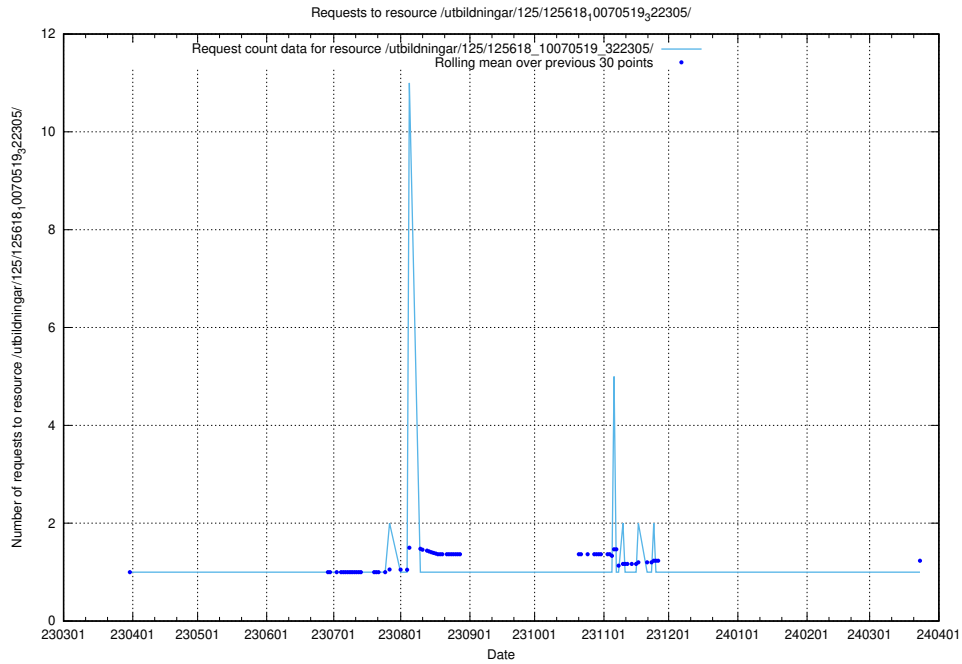

5.6725 Usage of /utbildningar/125/125618_10070519_322305/

Here, we count the number of requests to resource /utbildningar/125/125618_10070519_322305/.