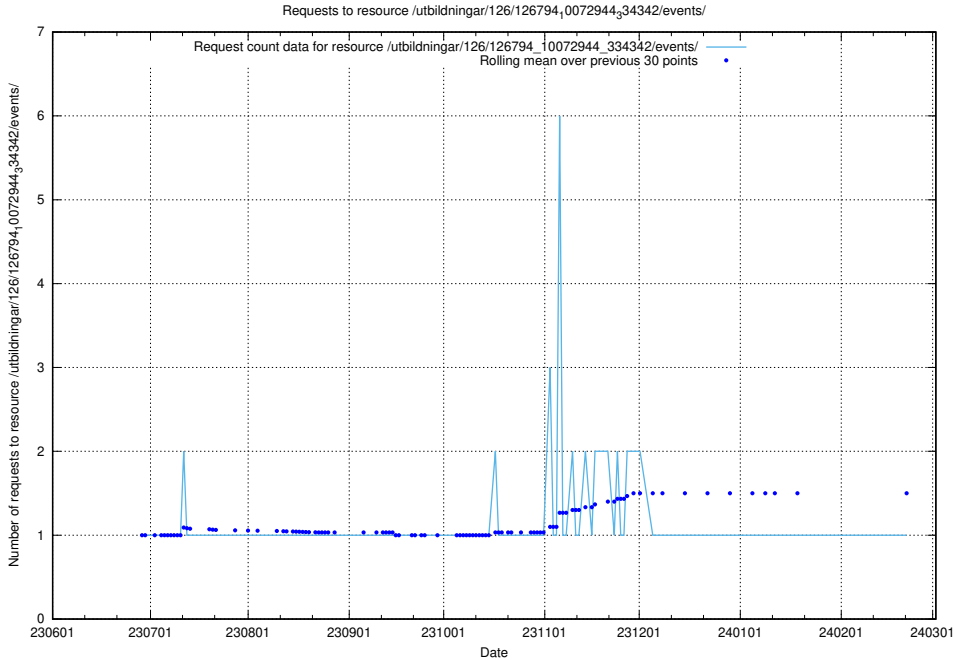

5.6144 Usage of /utbildningar/126/126794_10072944_334342/events/

Here, we count the number of requests to resource /utbildningar/126/126794_10072944_334342/events/