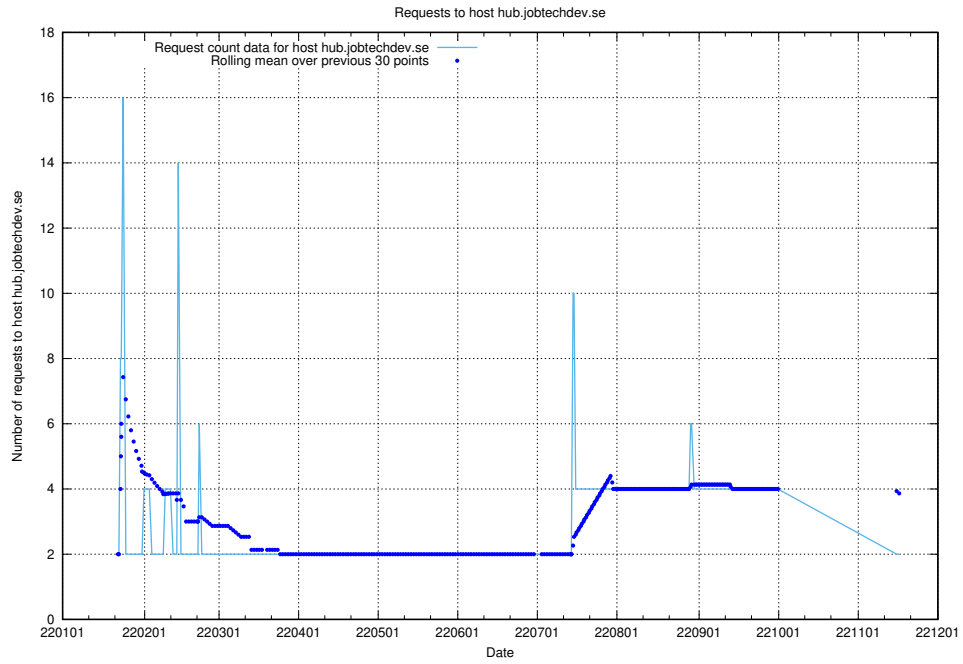

7.606 Usage of food.jobtechdev.se

Here, we count the number of requests to host food.jobtechdev.se.

7.607 Usage of events.jobtechdev.se

Here, we count the number of requests to host events.jobtechdev.se.