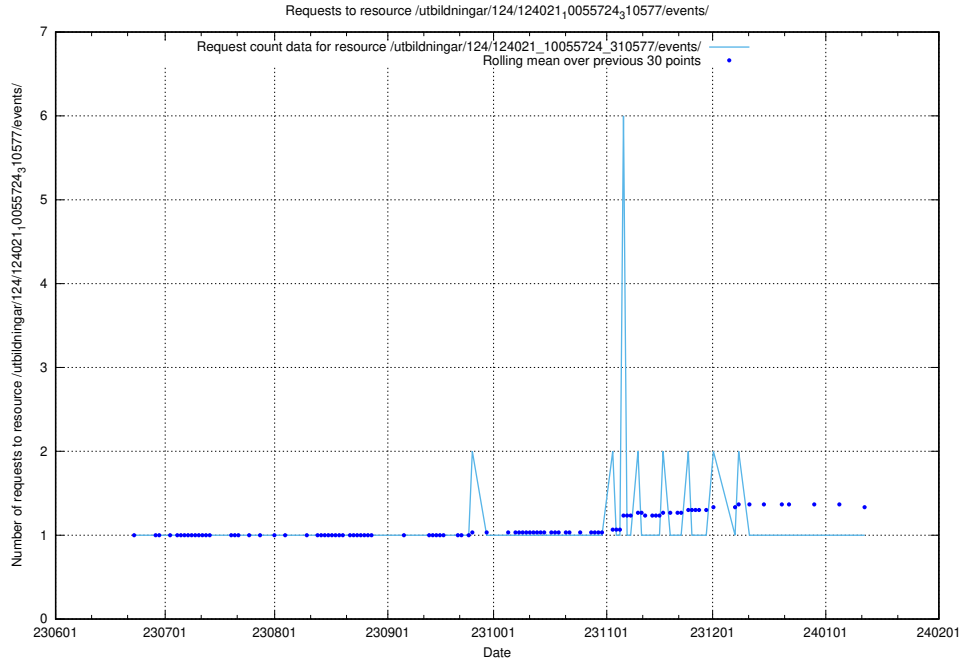

5.6487 Usage of /utbildningar/124/124021_10055724_310577/events/

Here, we count the number of requests to resource /utbildningar/124/124021_10055724_310577/events/