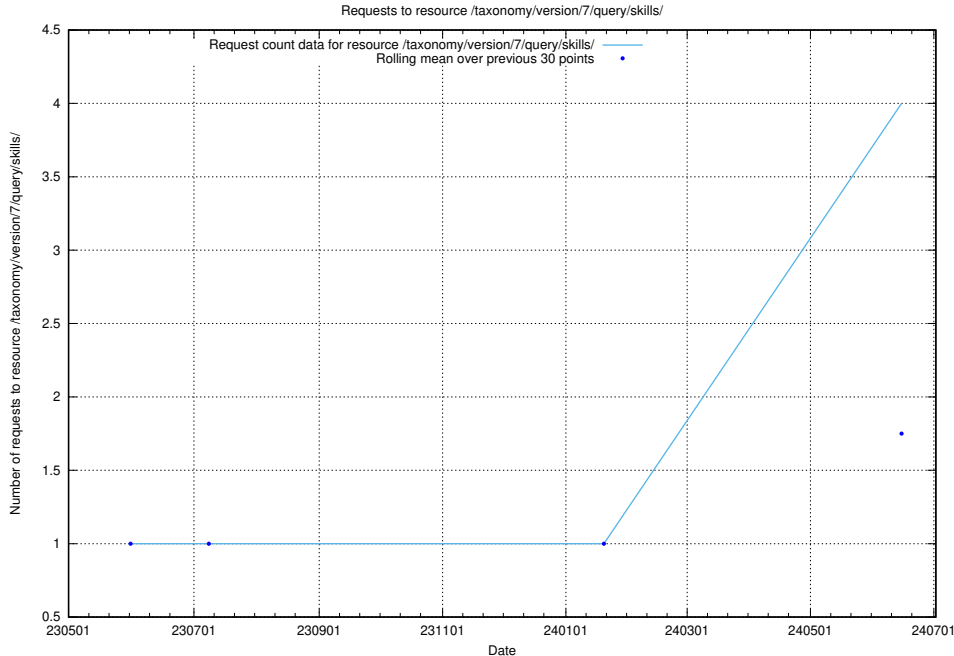

5.329 Usage of /taxonomy/version/7/query/skills/

Here, we count the number of requests to resource /taxonomy/version/7/query/skills/.