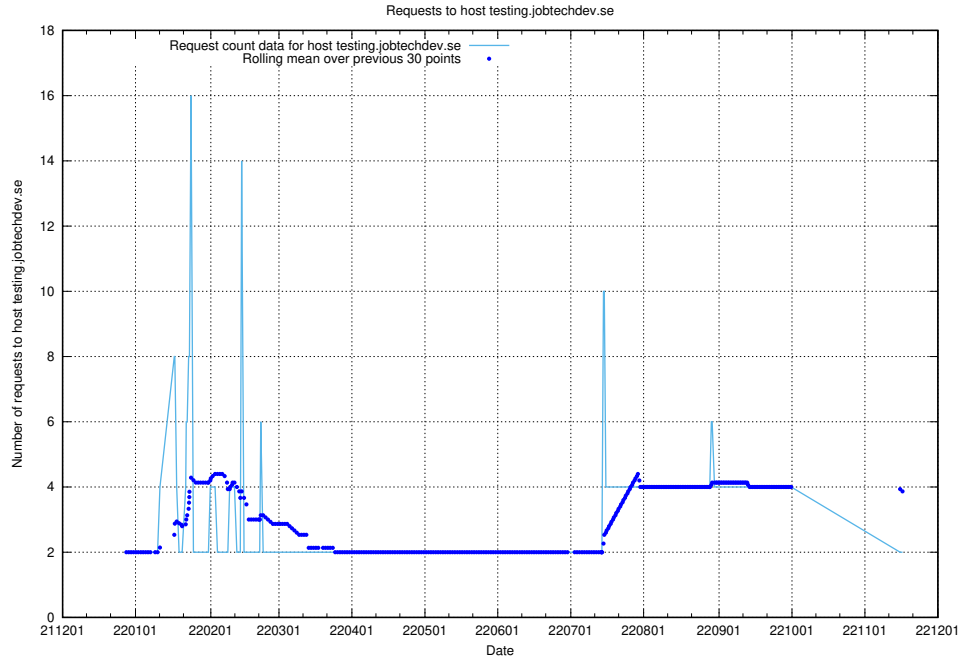

7.360 Usage of testing.jobtechdev.se

Here, we count the number of requests to host testing.jobtechdev.se.

7.361 Usage of support.jobtechdev.se

Here, we count the number of requests to host support.jobtechdev.se.