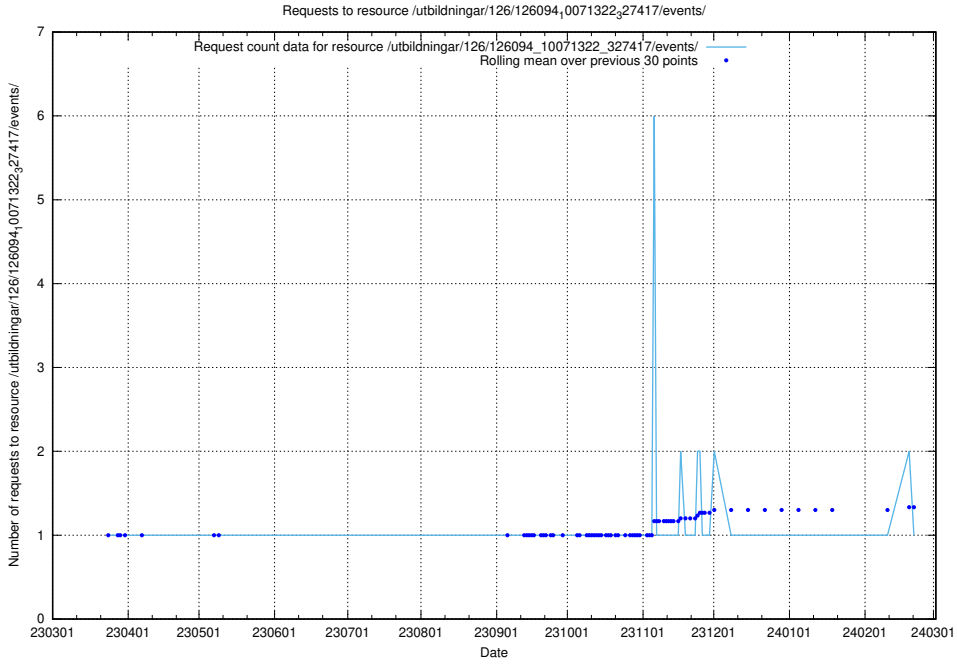

5.6908 Usage of /utbildningar/126/126094_10071322_327417/events/

Here, we count the number of requests to resource /utbildningar/126/126094_10071322_327417/events/