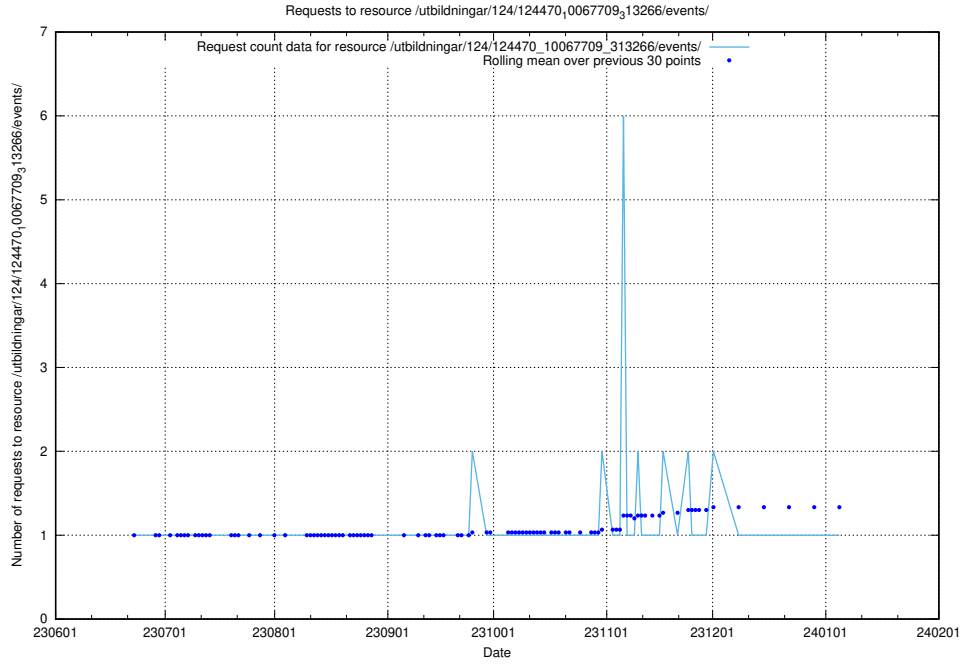

5.6467 Usage of /utbildningar/124/124470_10067709_313266/events/

Here, we count the number of requests to resource /utbildningar/124/124470_10067709_313266/events/