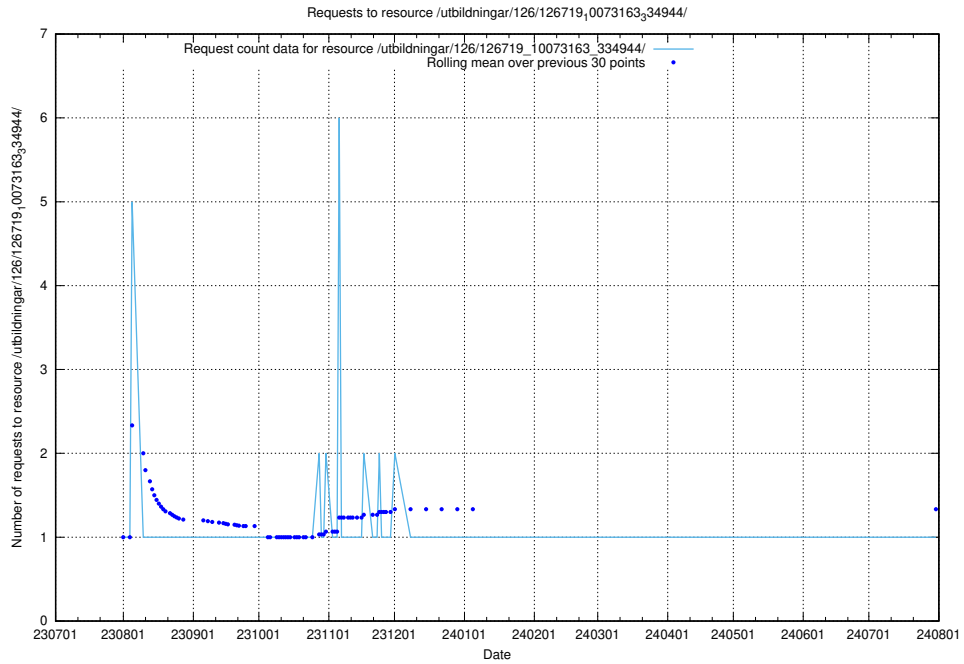

5.5592 Usage of /utbildningar/126/126719_10073163_334944/

Here, we count the number of requests to resource /utbildningar/126/126719_10073163_334944/.