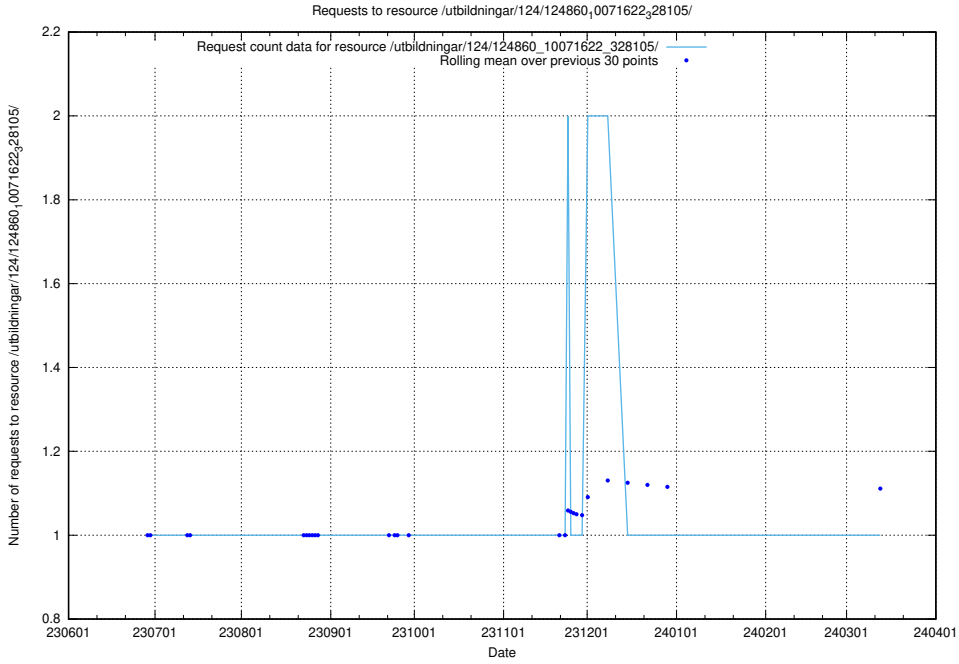

5.6186 Usage of /utbildningar/124/124860_10071622_328105/

Here, we count the number of requests to resource /utbildningar/124/124860_10071622_328105/.