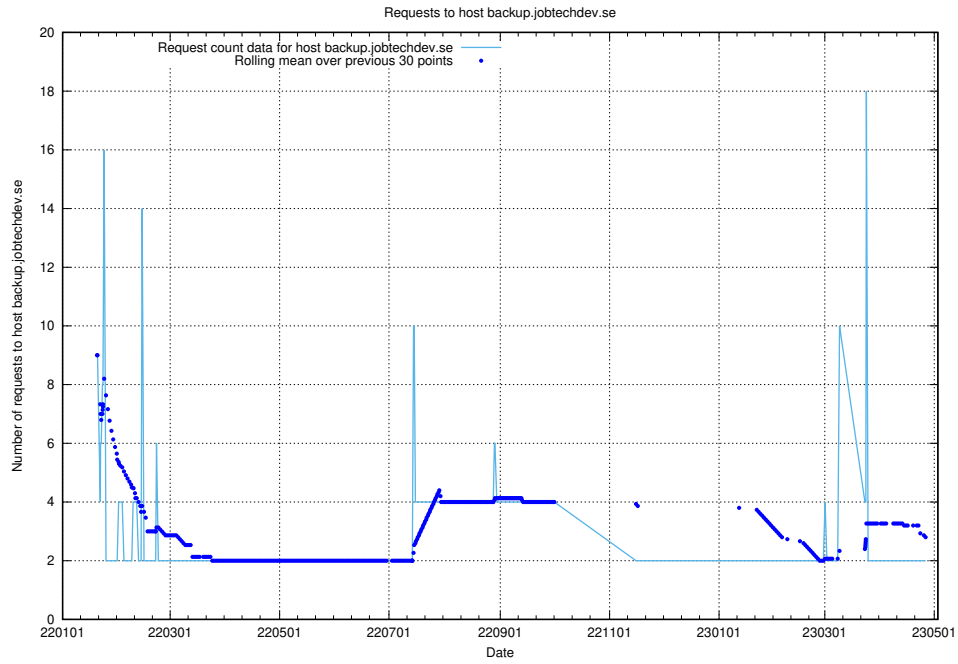

7.272 Usage of backup.jobtechdev.se

Here, we count the number of requests to host backup.jobtechdev.se.