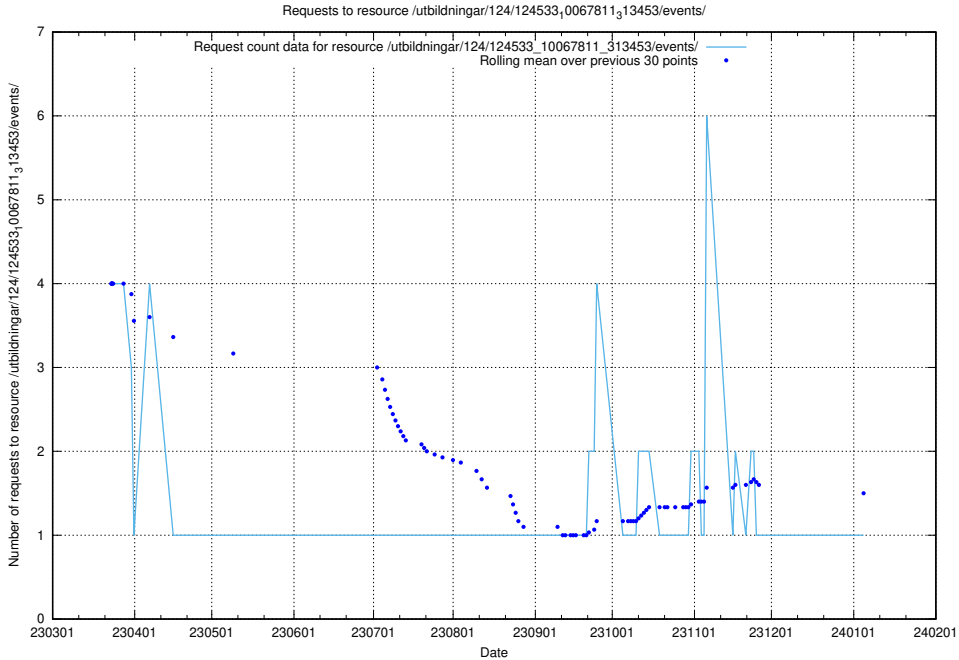

5.6958 Usage of /utbildningar/124/124533_10067811_313453/events/

Here, we count the number of requests to resource /utbildningar/124/124533_10067811_313453/events/