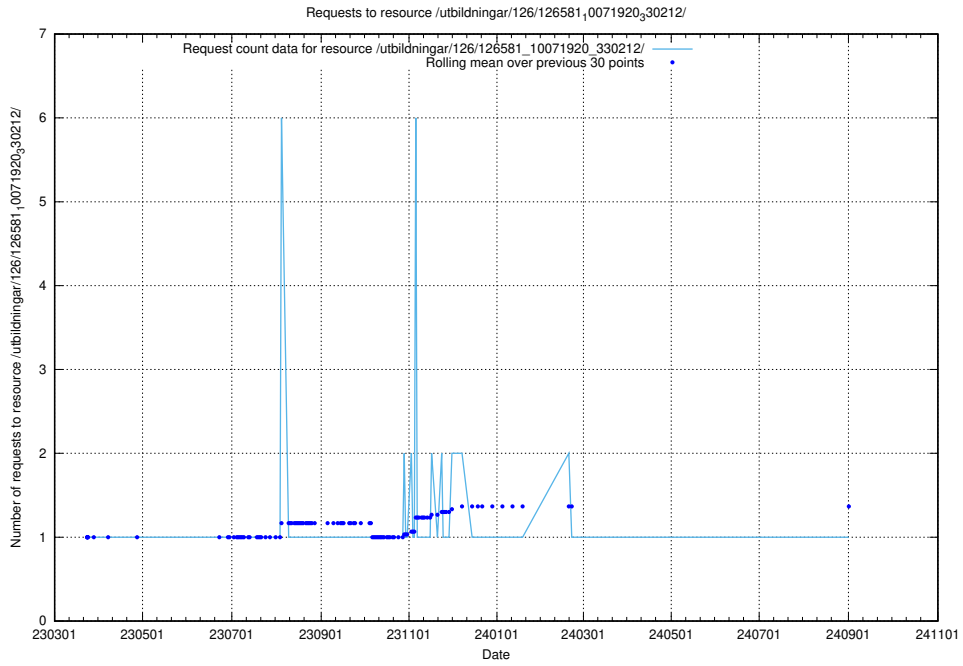

5.7108 Usage of /utbildningar/126/126581_10071920_330212/

Here, we count the number of requests to resource /utbildningar/126/126581_10071920_330212/.