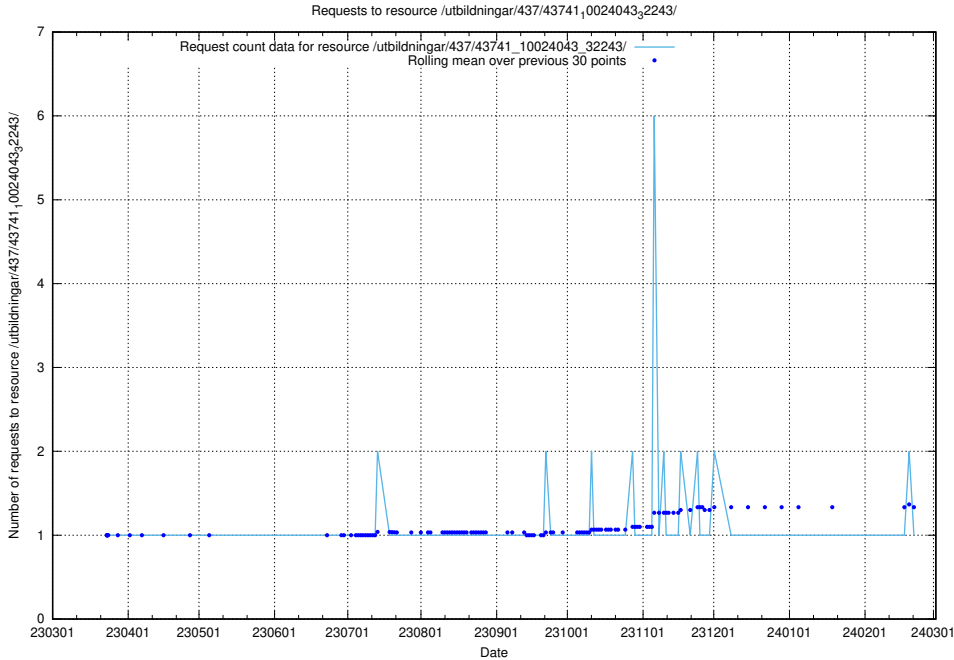

5.7099 Usage of /utbildningar/437/43741_10024043_32243/

Here, we count the number of requests to resource /utbildningar/437/43741_10024043_32243/.