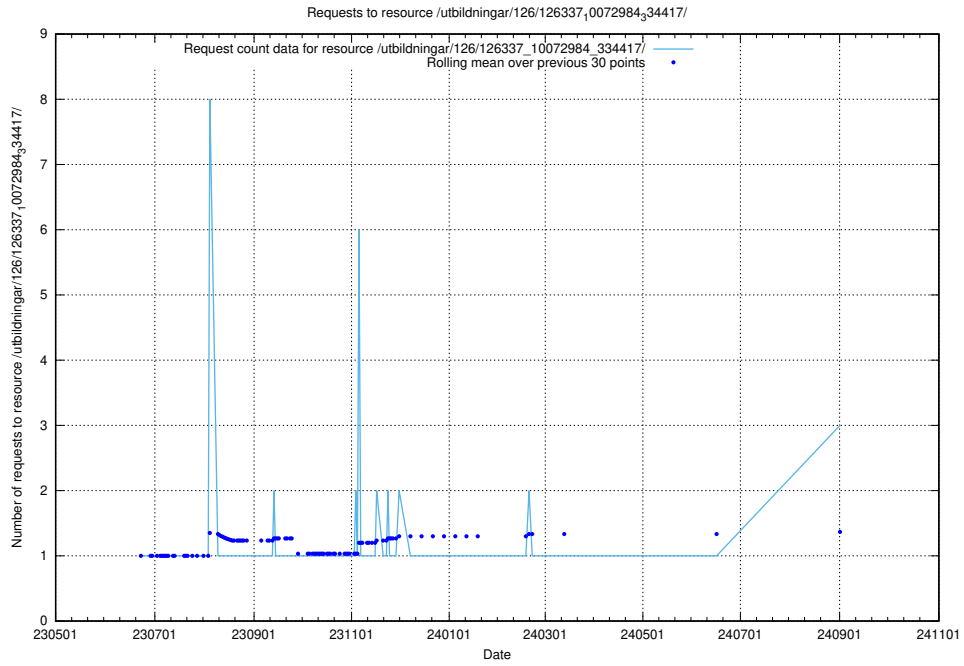

5.470 Usage of /utbildningar/126/126337_10072984_334417/

Here, we count the number of requests to resource /utbildningar/126/126337_10072984_334417/.