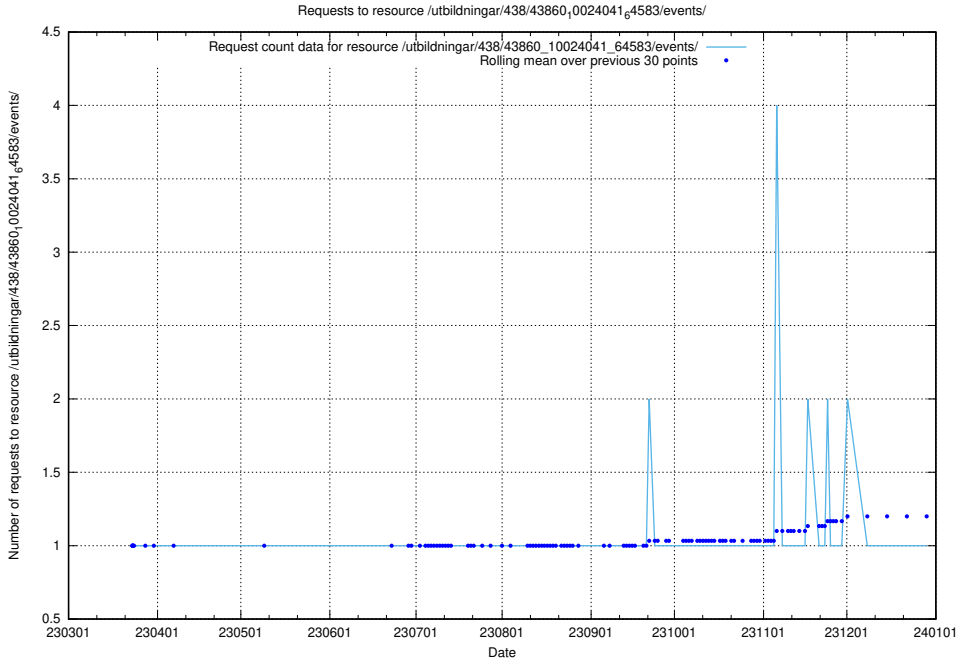

Here, we count the number of requests to resource /utbildningar/438/43865_10023996_29957/.

5.7031 Usage of /utbildningar/438/43860_10024041_64583/events/

Here, we count the number of requests to resource /utbildningar/438/43860_10024041_64583/events/.