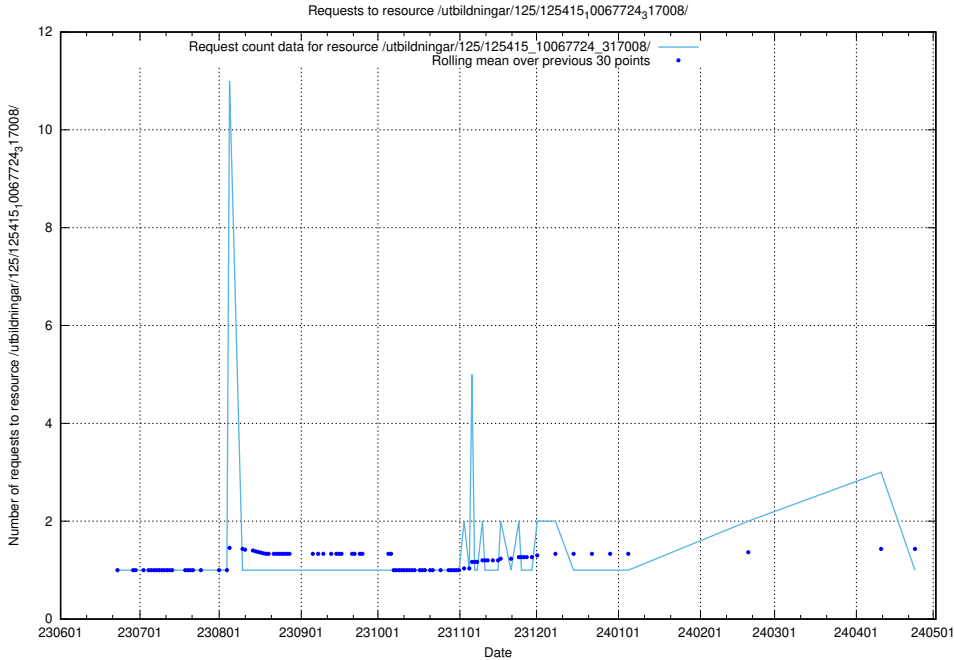

5.6385 Usage of /utbildningar/125/125415_10067724_317008/

Here, we count the number of requests to resource /utbildningar/125/125415_10067724_317008/.