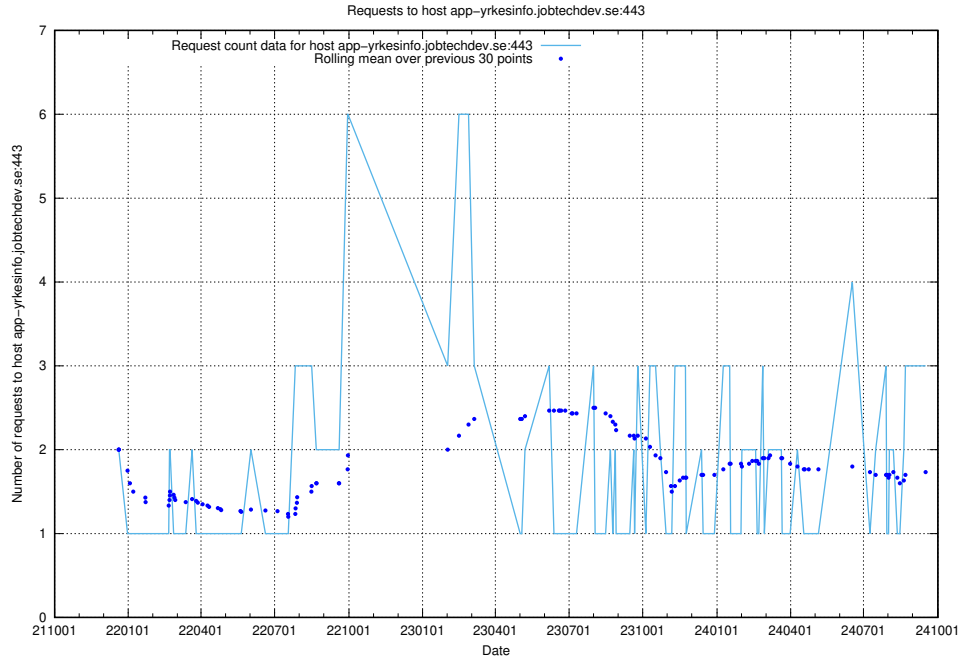

7.213 Usage of app-yrkesinfo.jobtechdev.se:443

Here, we count the number of requests to host app-yrkesinfo.jobtechdev.se:443.

7.214 Usage of www.atlas.jobtechdev.se

Here, we count the number of requests to host www.atlas.jobtechdev.se.