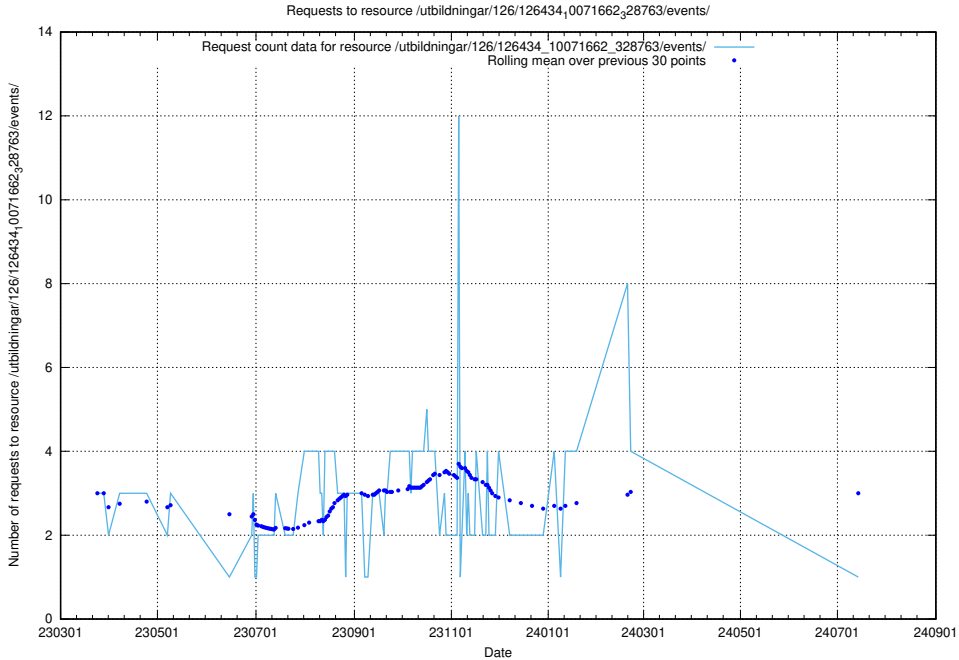

5.6748 Usage of /utbildningar/126/126434_10071662_328763/events/

Here, we count the number of requests to resource /utbildningar/126/126434_10071662_328763/events/