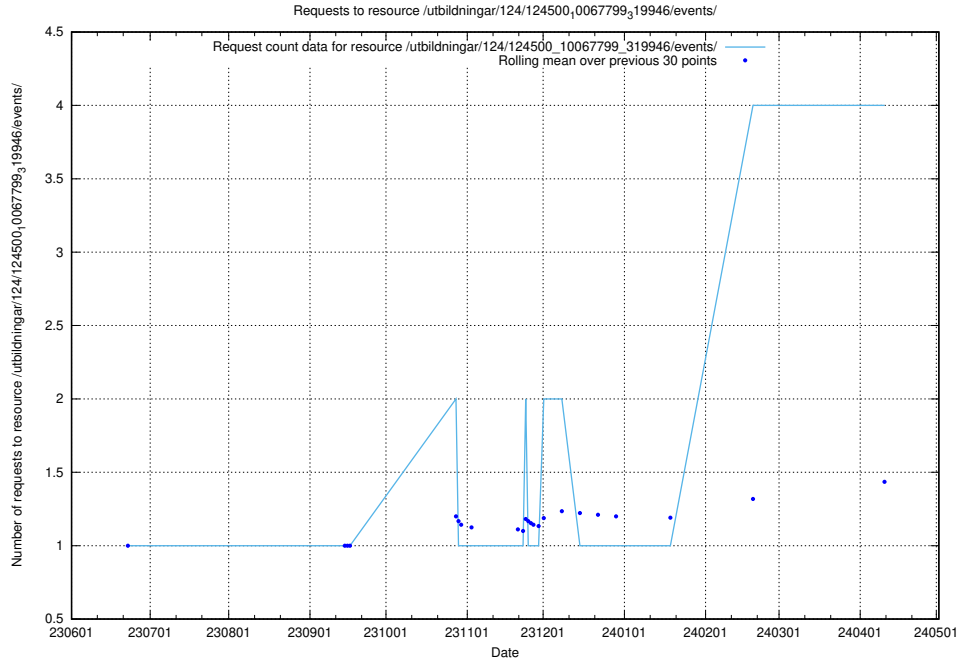

Here, we count the number of requests to resource /utbildningar/124/124553_10067709_313266/.

5.324 Usage of /utbildningar/124/124500_10067799_319946/events/

Here, we count the number of requests to resource /utbildningar/124/124500_10067799_319946/events/