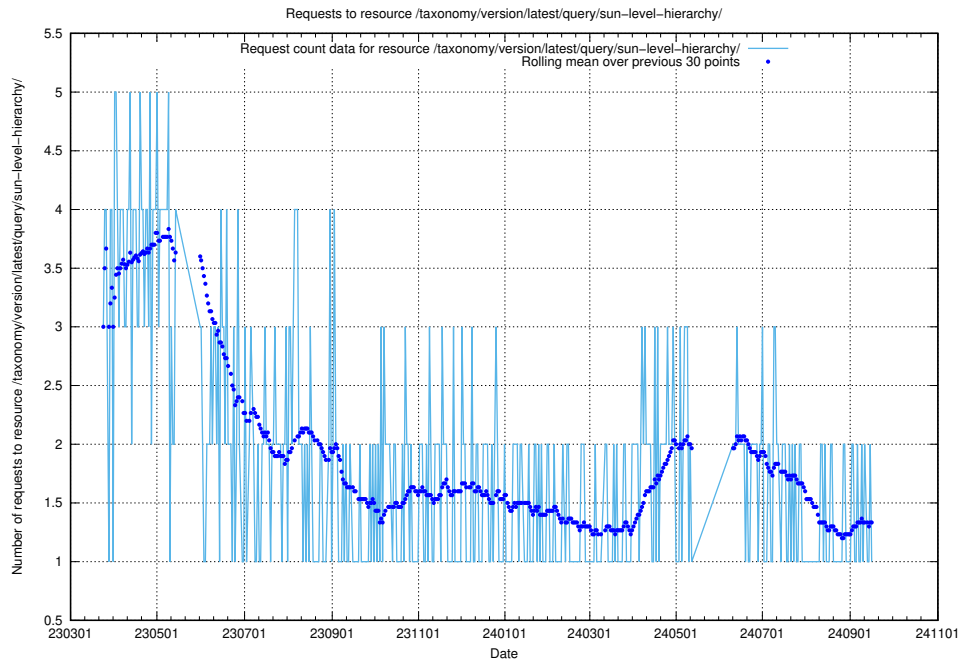

5.6754 Usage of /taxonomy/version/latest/query/sun-level-hierarchy/

Here, we count the number of requests to resource /taxonomy/version/latest/query/sun-level-hierarchy/.