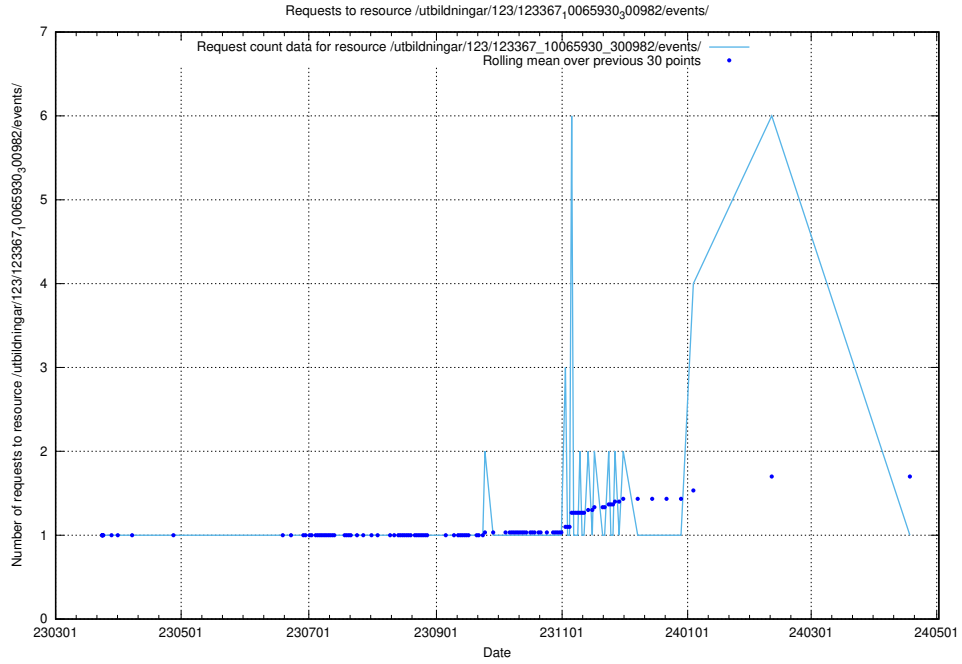

5.5327 Usage of /utbildningar/123/123367_10065930_300982/events/

Here, we count the number of requests to resource /utbildningar/123/123367_10065930_300982/events/