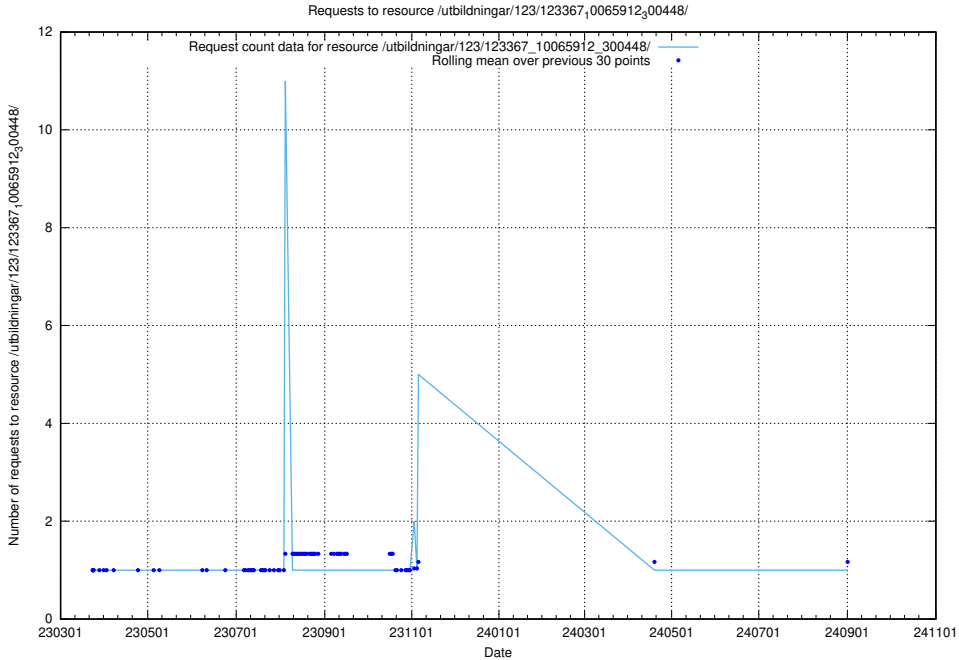

Here, we count the number of requests to resource /utbildningar/126/126237_10071454_326668/.

5.5409 Usage of /utbildningar/123/123367_10065912_300448/

Here, we count the number of requests to resource /utbildningar/123/123367_10065912_300448/.