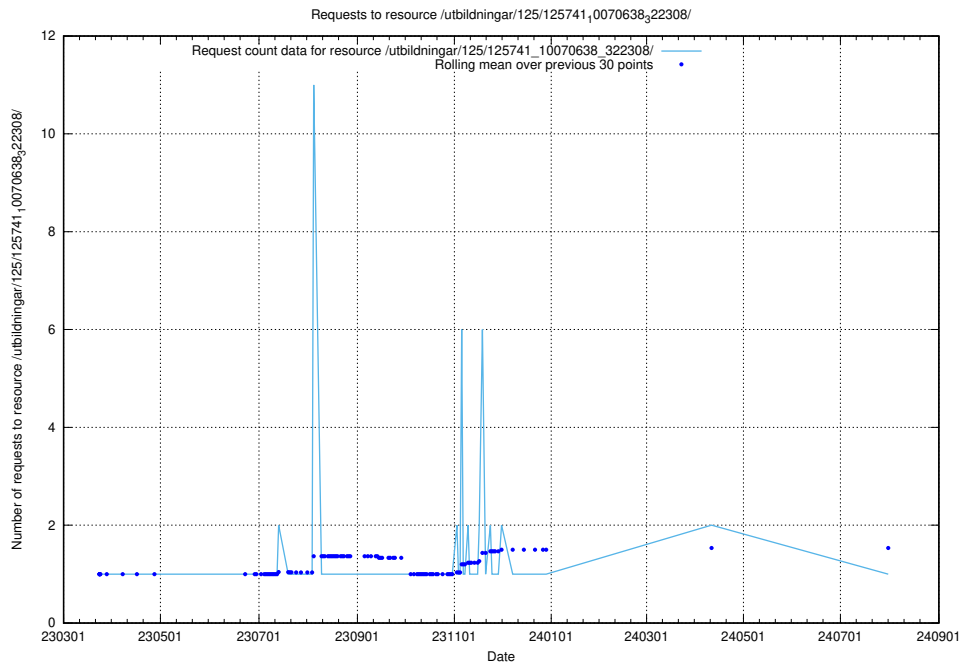

5.1018 Usage of /utbildningar/125/125741_10070638_322308/

Here, we count the number of requests to resource /utbildningar/125/125741_10070638_322308/.