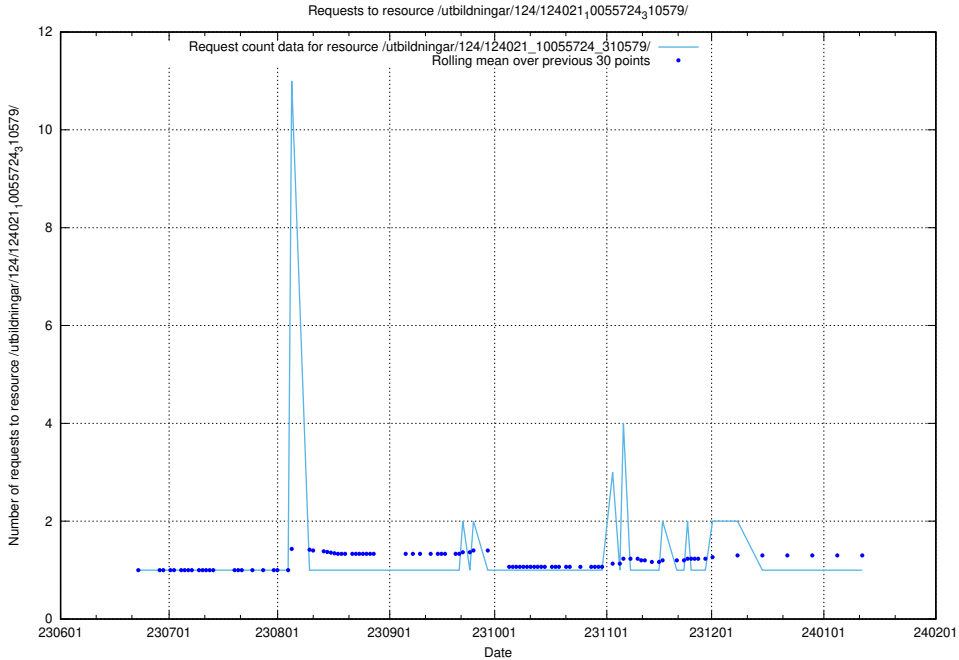

5.6486 Usage of /utbildningar/124/124021_10055724_310579/

Here, we count the number of requests to resource /utbildningar/124/124021_10055724_310579/.