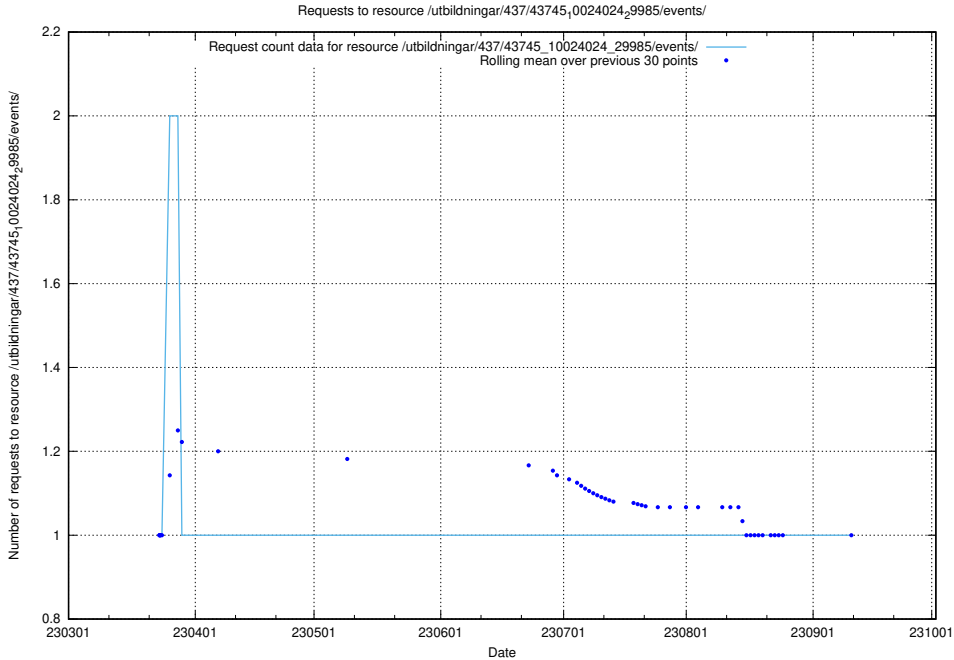

5.7095 Usage of /utbildningar/437/43745_10024024_29985/events/

Here, we count the number of requests to resource /utbildningar/437/43745_10024024_29985/events/.

5.7096 Usage of /utbildningar/437/43745_10024024_29985/