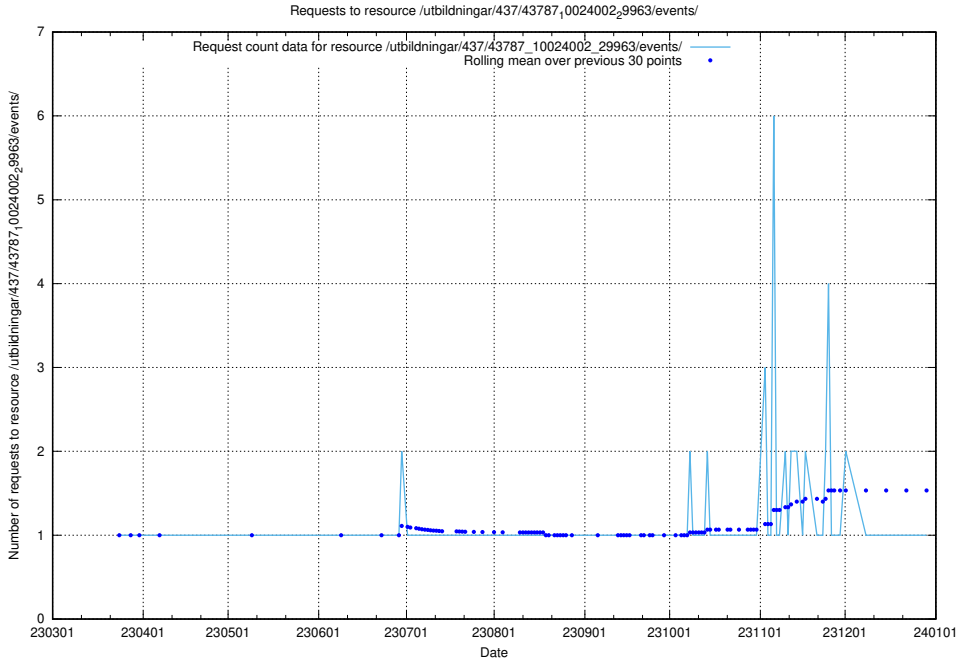

5.6883 Usage of /utbildningar/437/43787_10024002_29963/events/

Here, we count the number of requests to resource /utbildningar/437/43787_10024002_29963/events/.