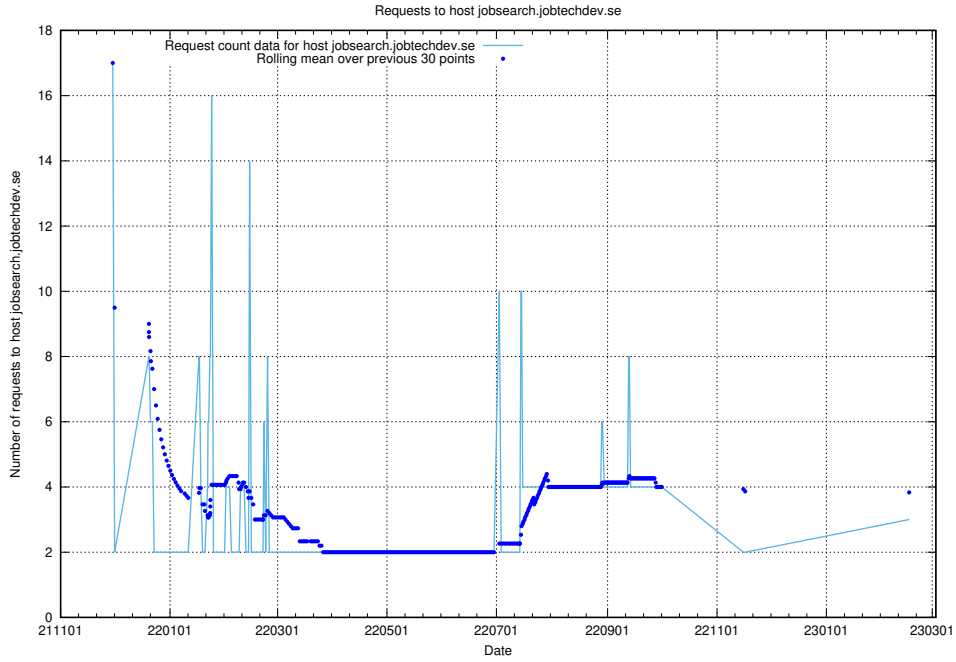

7.215 Usage of jobsearch.jobtechdev.se

Here, we count the number of requests to host jobsearch.jobtechdev.se.