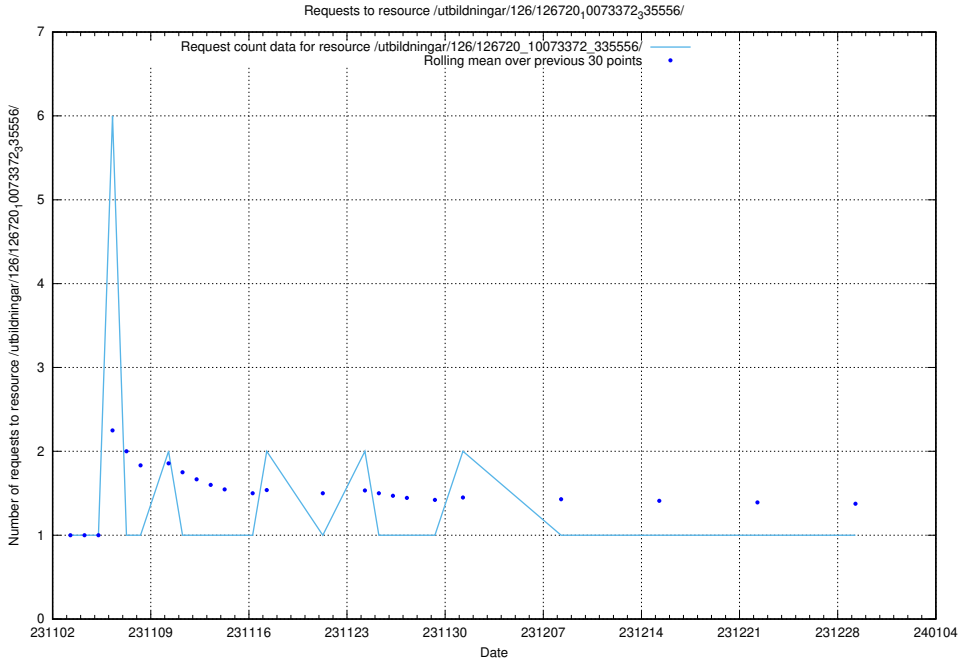

5.4860 Usage of /utbildningar/126/126720_10073372_335556/

Here, we count the number of requests to resource /utbildningar/126/126720_10073372_335556/.