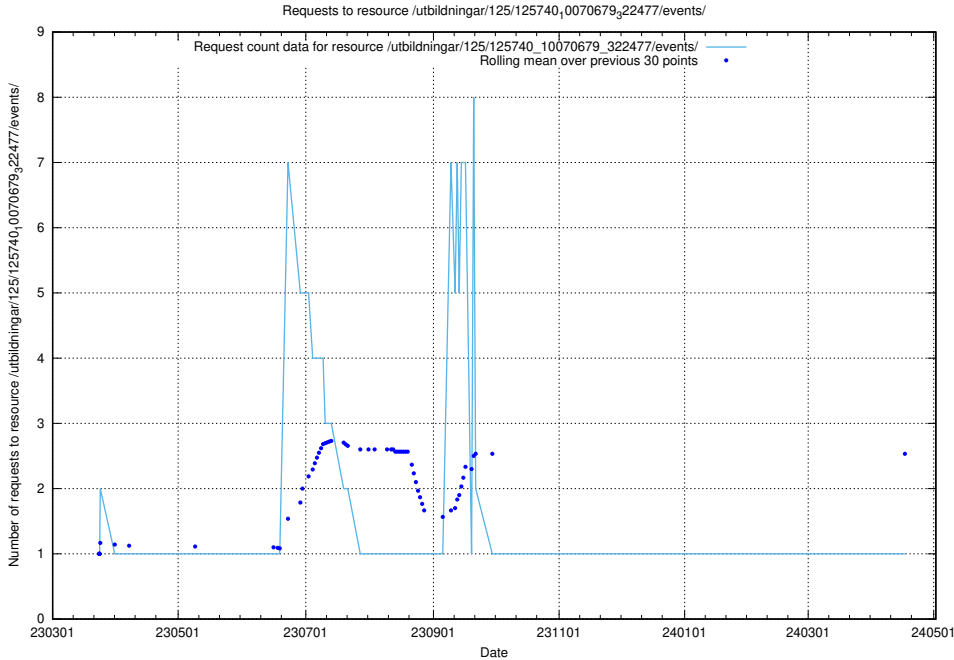

5.1044 Usage of /utbildningar/125/125740_10070679_322477/events/

Here, we count the number of requests to resource /utbildningar/125/125740_10070679_322477/events/