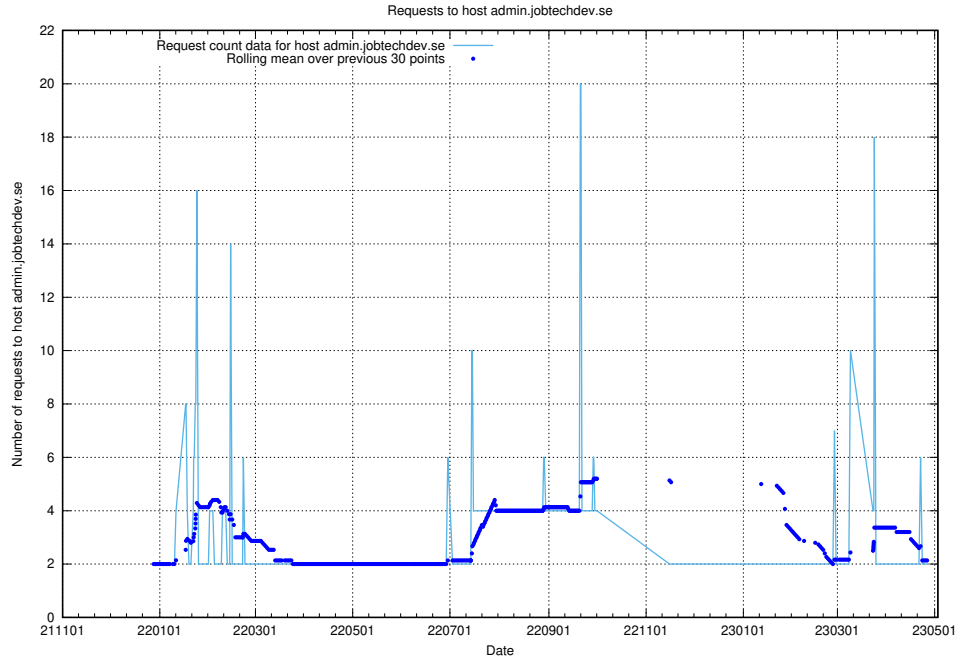

7.367 Usage of admin.jobtechdev.se

Here, we count the number of requests to host admin.jobtechdev.se.