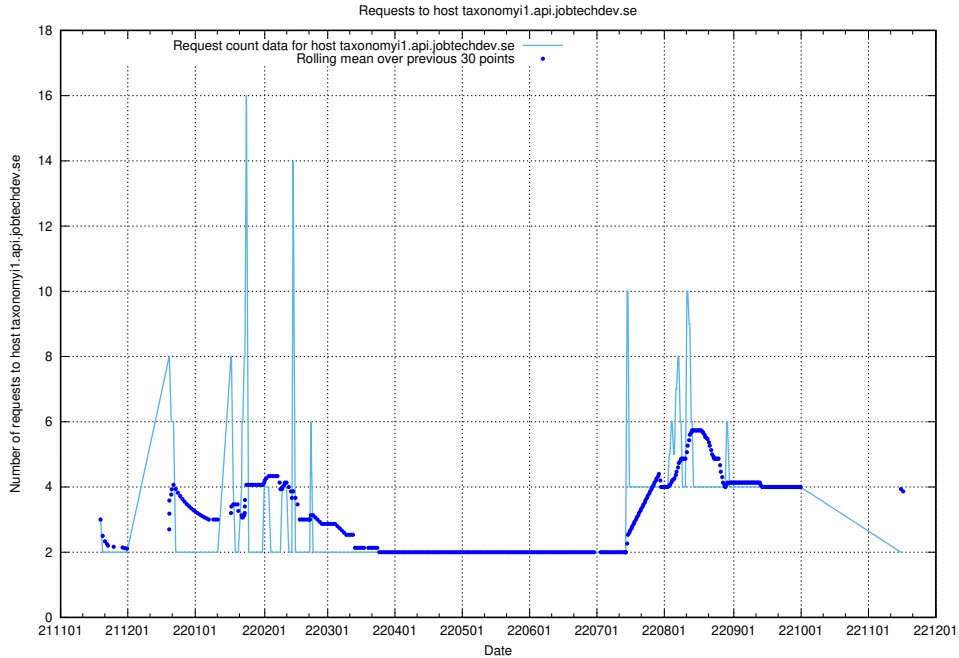

7.471 Usage of taxonomy1.api.jobtechdev.se

Here, we count the number of requests to host taxonomy1.api.jobtechdev.se.