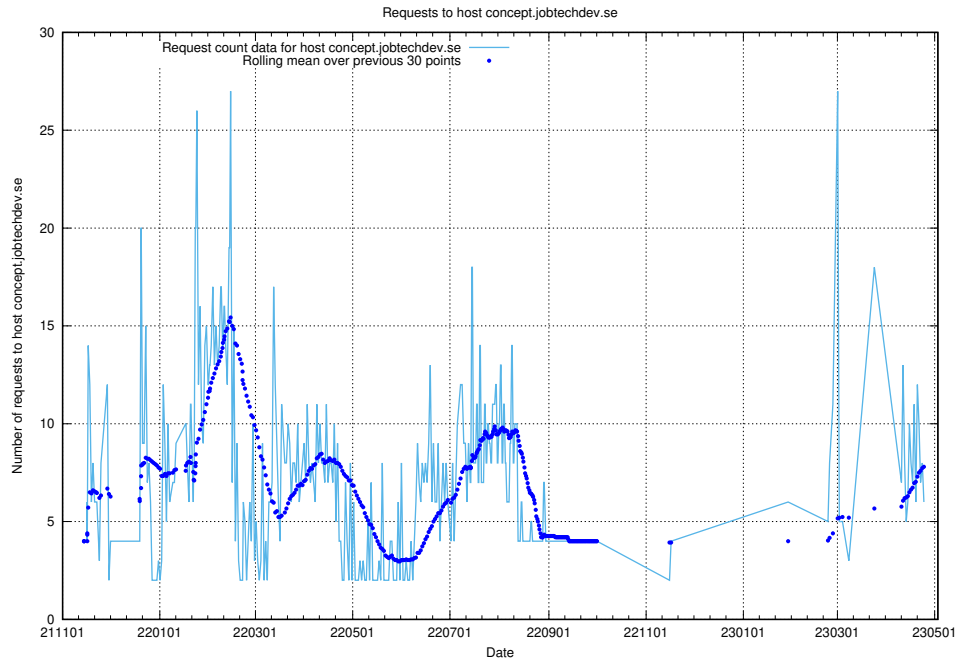

7.85 Usage of concept.jobtechdev.se

Here, we count the number of requests to host concept.jobtechdev.se.

7.86 Usage of jobsearch.api.test.jobtechdev.se

Here, we count the number of requests to host jobsearch.api.test.jobtechdev.se.