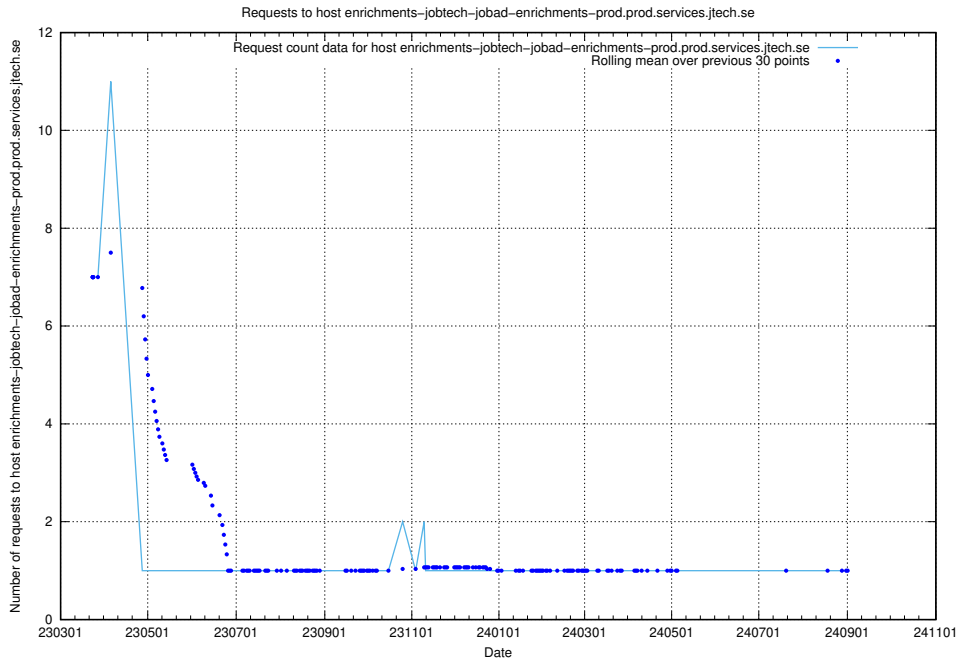

7.615 Usage of enrichments-jobtech-jobad-enrichments-prod.prod.services.jtech.se

Here, we count the number of requests to host enrichments-jobtech-jobad-enrichments-prod.prod.services.jtech.se.