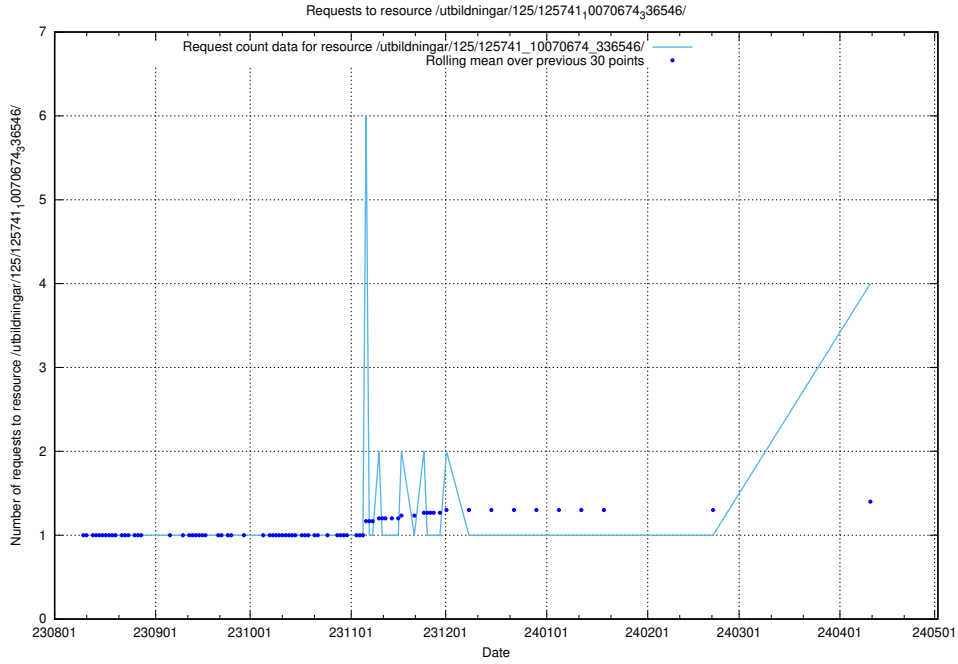

5.301 Usage of /utbildningar/125/125741_10070674_336546/

Here, we count the number of requests to resource /utbildningar/125/125741_10070674_336546/.