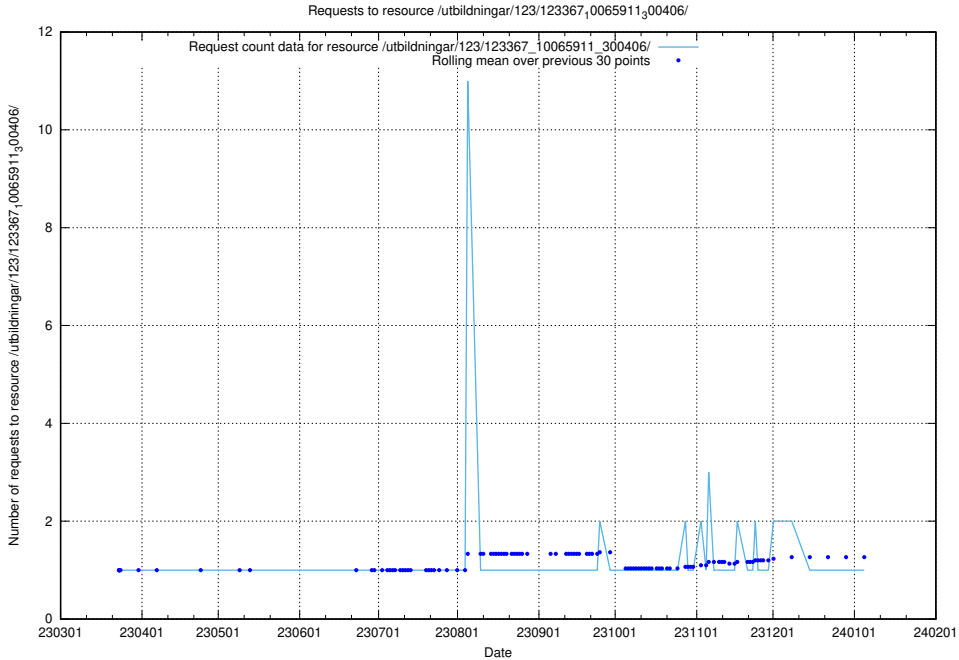

5.5431 Usage of /utbildningar/123/123367_10065911_300406/

Here, we count the number of requests to resource /utbildningar/123/123367_10065911_300406/.