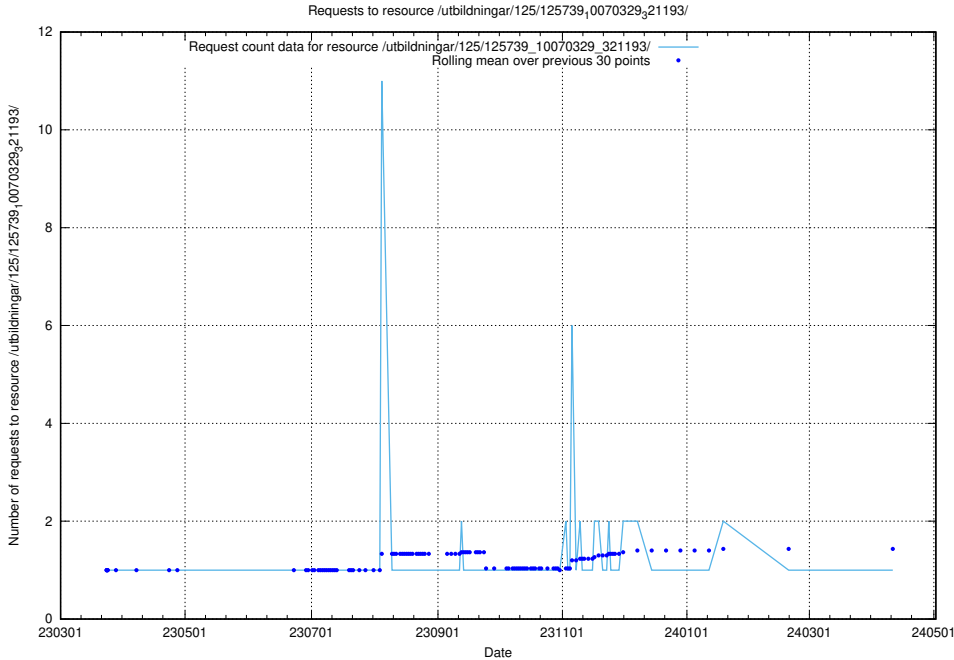

5.1066 Usage of /utbildningar/125/125739_10070329_321193/

Here, we count the number of requests to resource /utbildningar/125/125739_10070329_321193/.