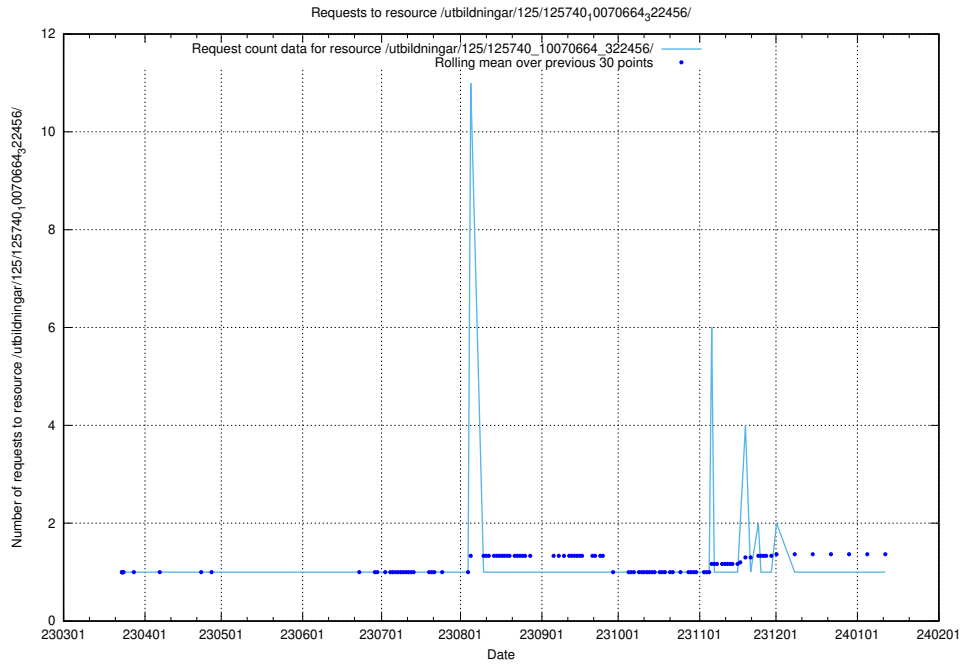

5.1062 Usage of /utbildningar/125/125740_10070664_322456/

Here, we count the number of requests to resource /utbildningar/125/125740_10070664_322456/.