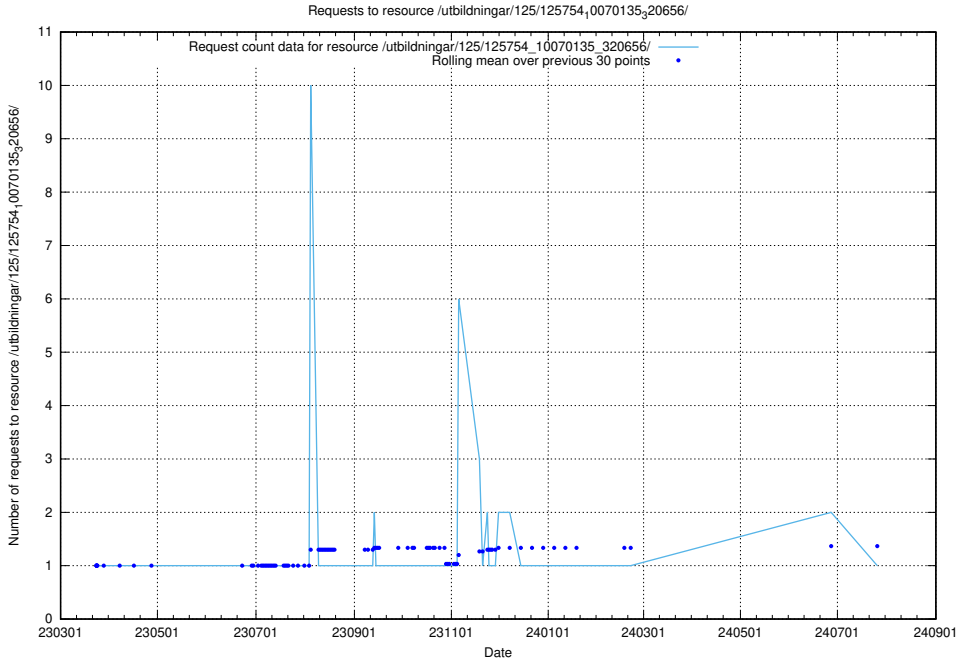

5.7161 Usage of /utbildningar/125/125754_10070135_320656/

Here, we count the number of requests to resource /utbildningar/125/125754_10070135_320656/.