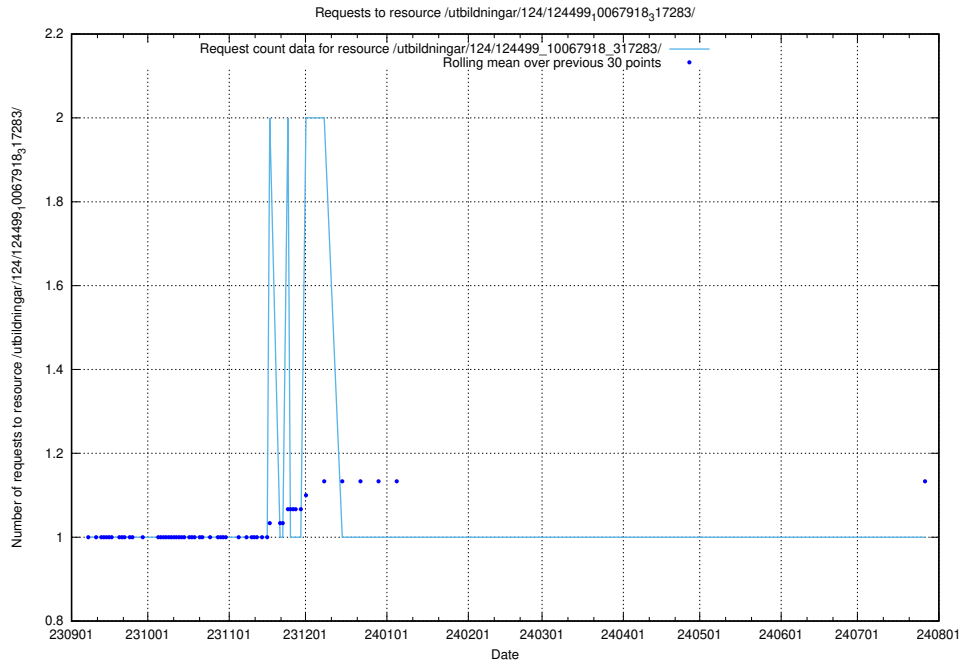

5.5345 Usage of /utbildningar/124/124499_10067918_317283/

Here, we count the number of requests to resource /utbildningar/124/124499_10067918_317283/.