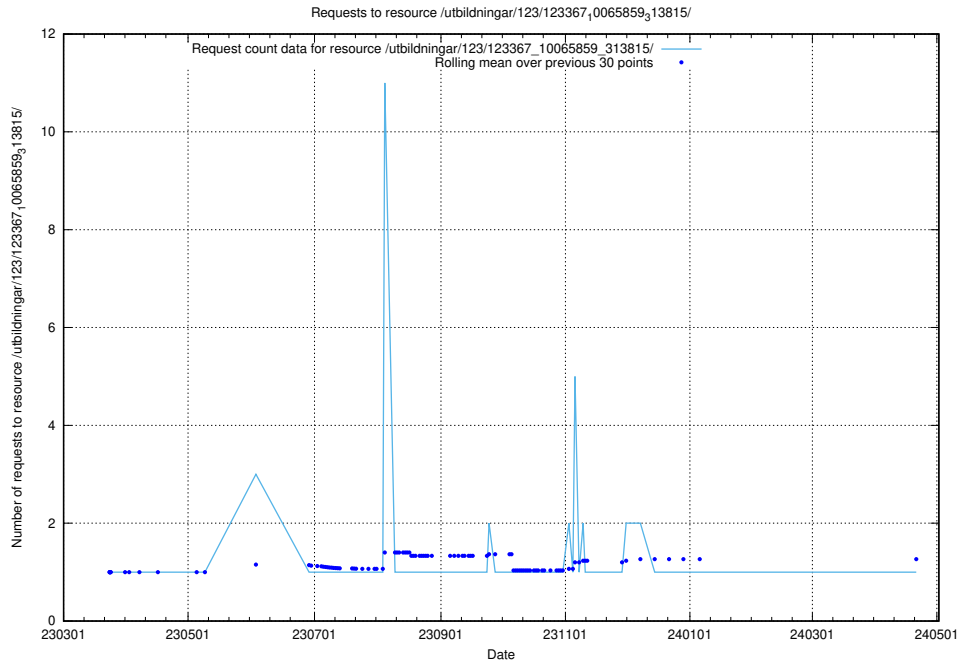

5.5545 Usage of /utbildningar/123/123367_10065859_313815/

Here, we count the number of requests to resource /utbildningar/123/123367_10065859_313815/.