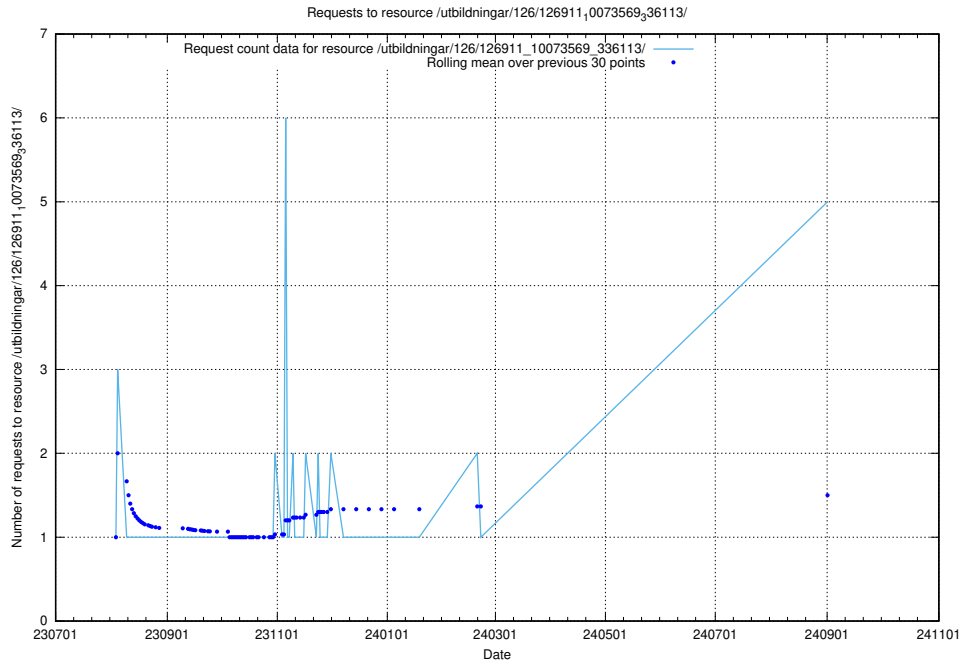

5.187 Usage of /utbildningar/126/126911_10073569_336113/

Here, we count the number of requests to resource /utbildningar/126/126911_10073569_336113/.