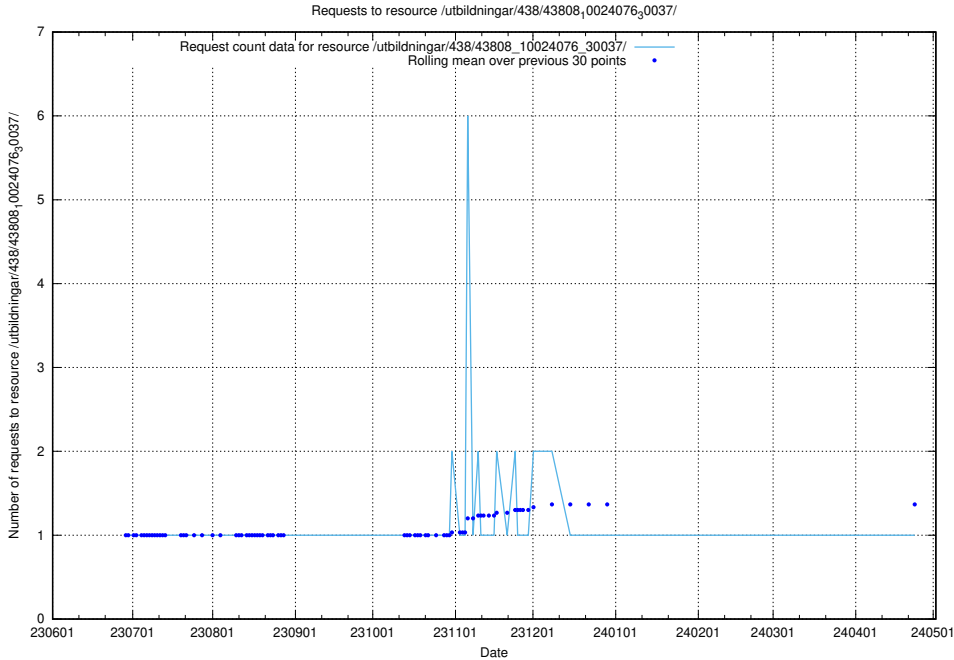

5.6132 Usage of /utbildningar/438/43808_10024076_30037/

Here, we count the number of requests to resource /utbildningar/438/43808_10024076_30037/.