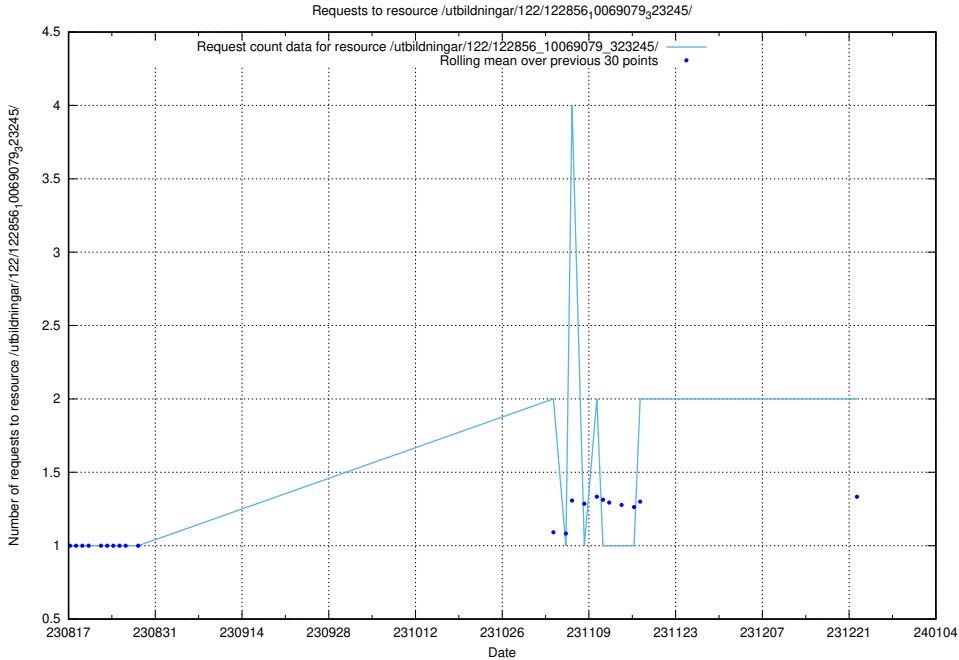

5.842 Usage of /utbildningar/122/122856_10069079_323245/

Here, we count the number of requests to resource /utbildningar/122/122856_10069079_323245/.