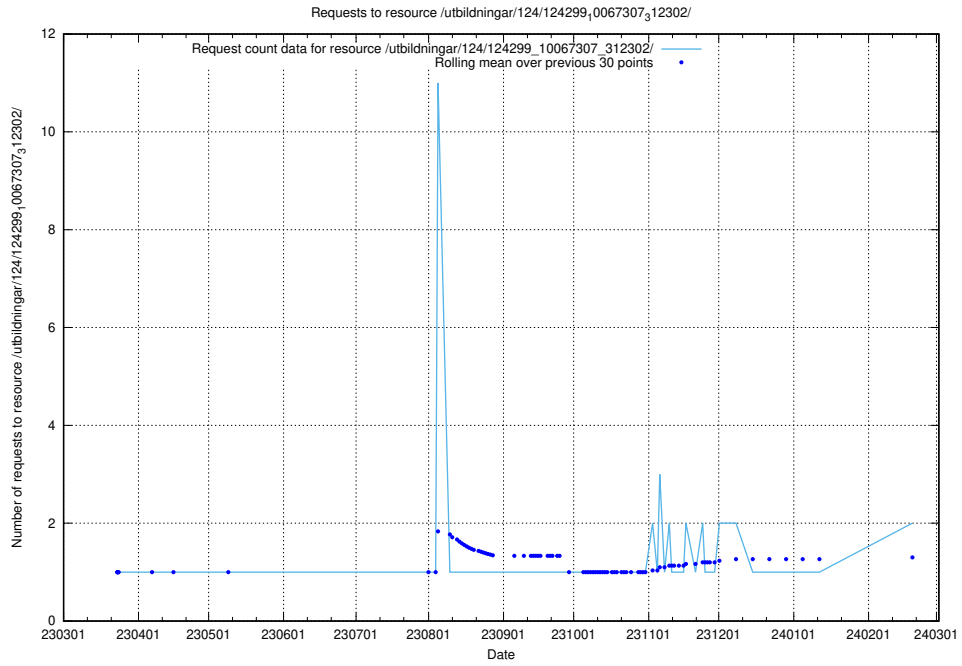

5.771 Usage of /utbildningar/124/124299_10067307_312302/

Here, we count the number of requests to resource /utbildningar/124/124299_10067307_312302/.