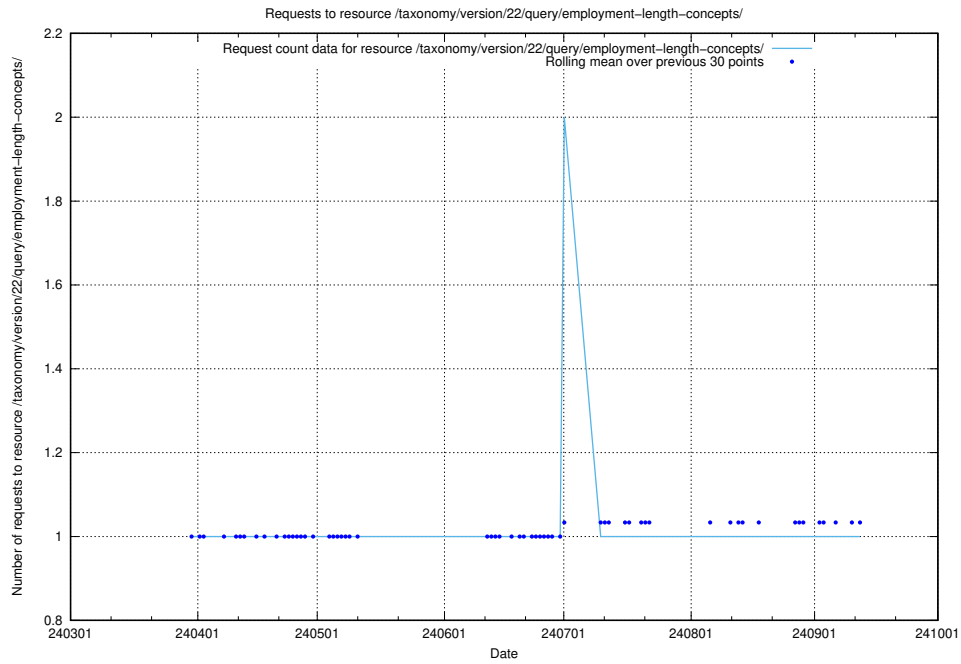

5.2306 Usage of /taxonomy/version/22/query/employment-length-concepts/

Here, we count the number of requests to resource /taxonomy/version/22/query/employment-length-concepts/.