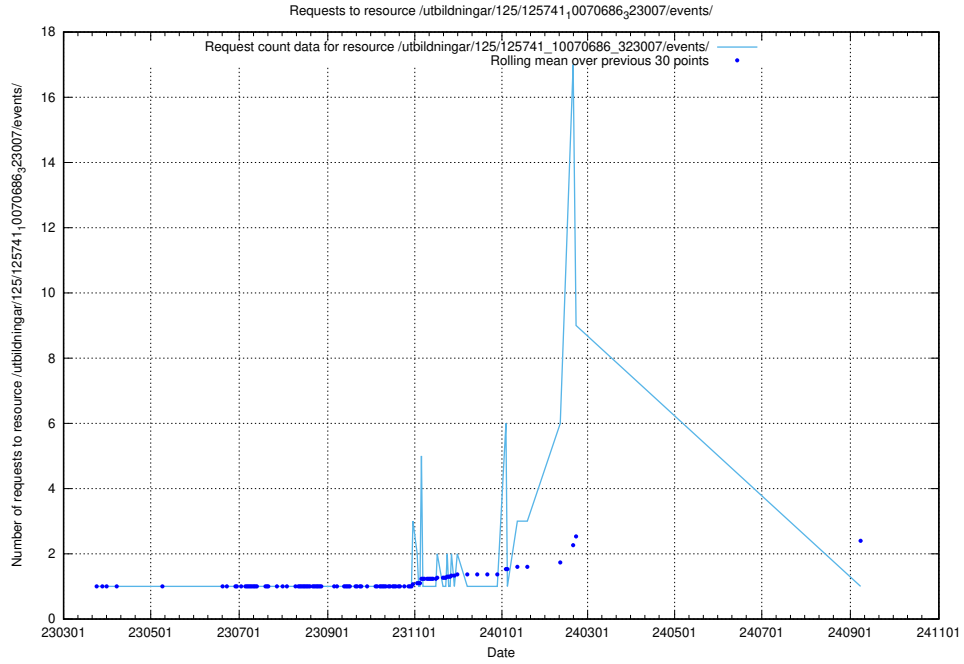

5.6929 Usage of /utbildningar/125/125741_10070686_323007/events/

Here, we count the number of requests to resource /utbildningar/125/125741_10070686_323007/events/