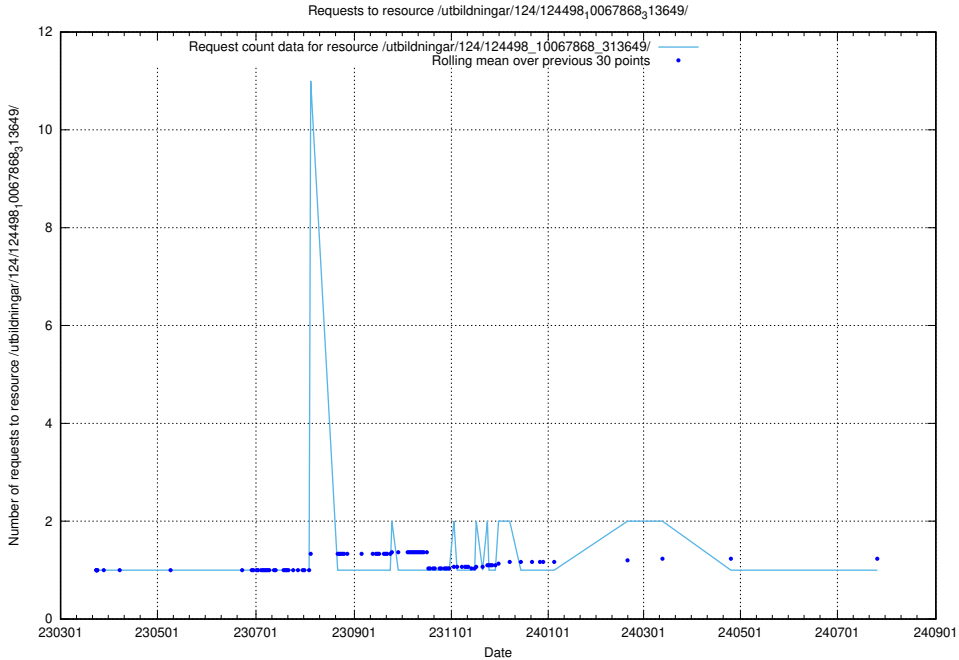

5.3363 Usage of /utbildningar/124/124498_10067868_313649/

Here, we count the number of requests to resource /utbildningar/124/124498_10067868_313649/.