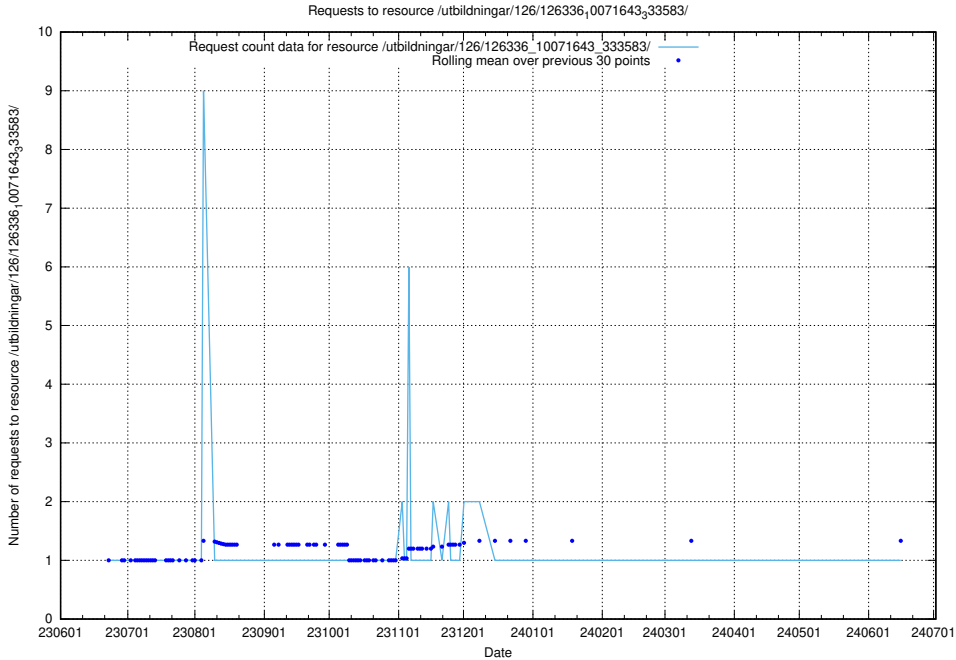

5.6332 Usage of /utbildningar/126/126336_10071643_333583/

Here, we count the number of requests to resource /utbildningar/126/126336_10071643_333583/.