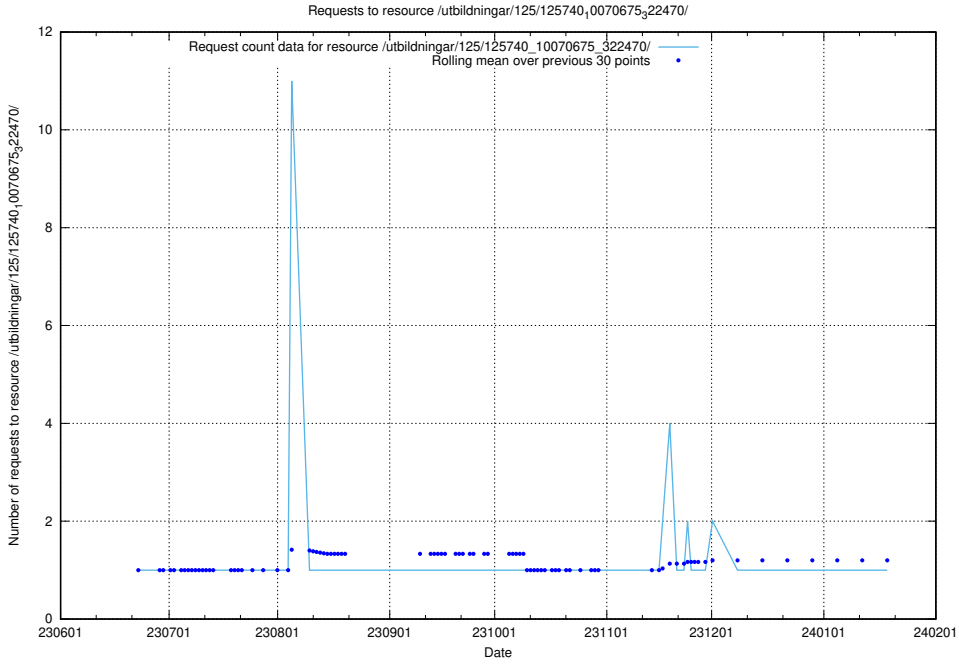

5.6358 Usage of /utbildningar/125/125740_10070675_322470/

Here, we count the number of requests to resource /utbildningar/125/125740_10070675_322470/.