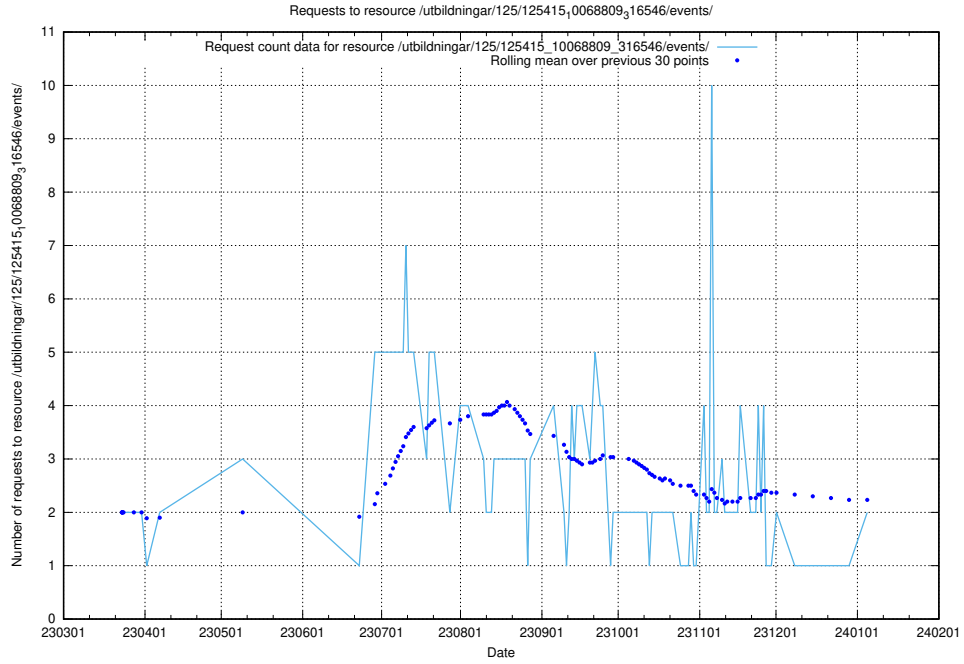

5.993 Usage of /utbildningar/125/125415_10068809_316546/events/

Here, we count the number of requests to resource /utbildningar/125/125415_10068809_316546/events/