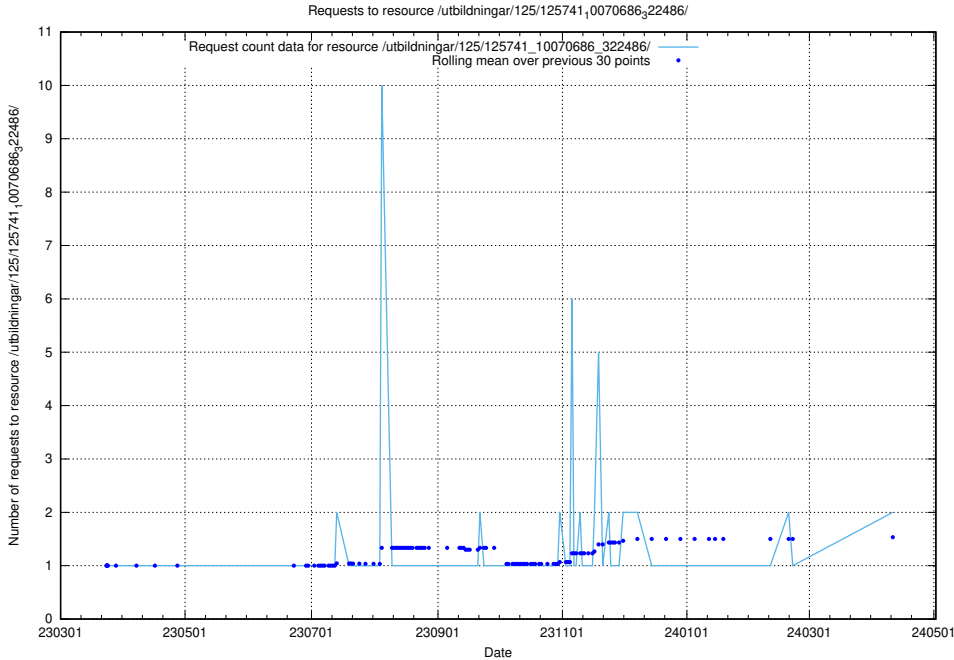

5.1014 Usage of /utbildningar/125/125741_10070686_322486/

Here, we count the number of requests to resource /utbildningar/125/125741_10070686_322486/.