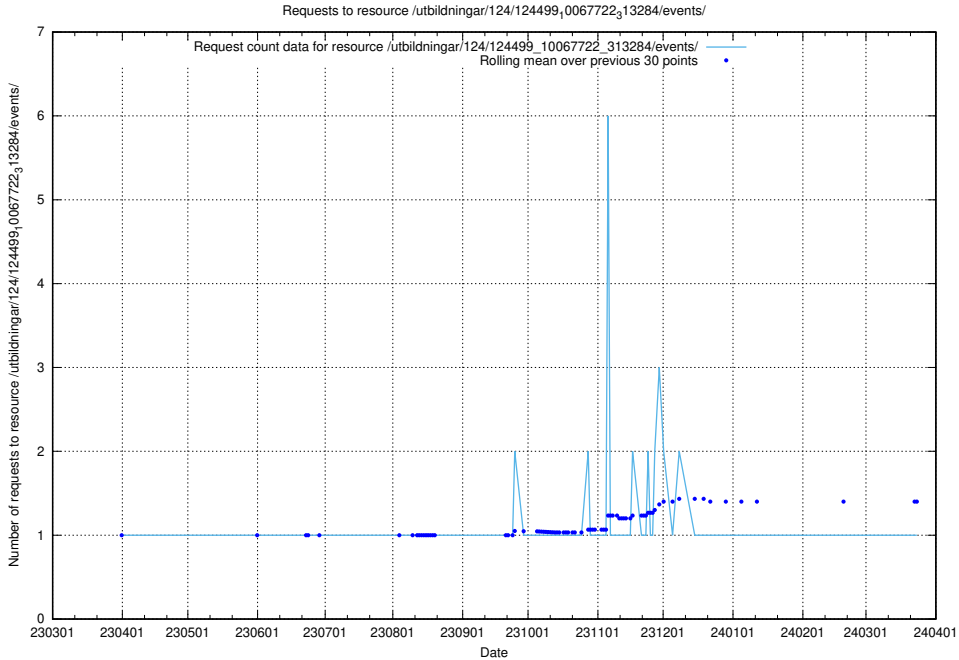

5.6723 Usage of /utbildningar/124/124499_10067722_313284/events/

Here, we count the number of requests to resource /utbildningar/124/124499_10067722_313284/events/