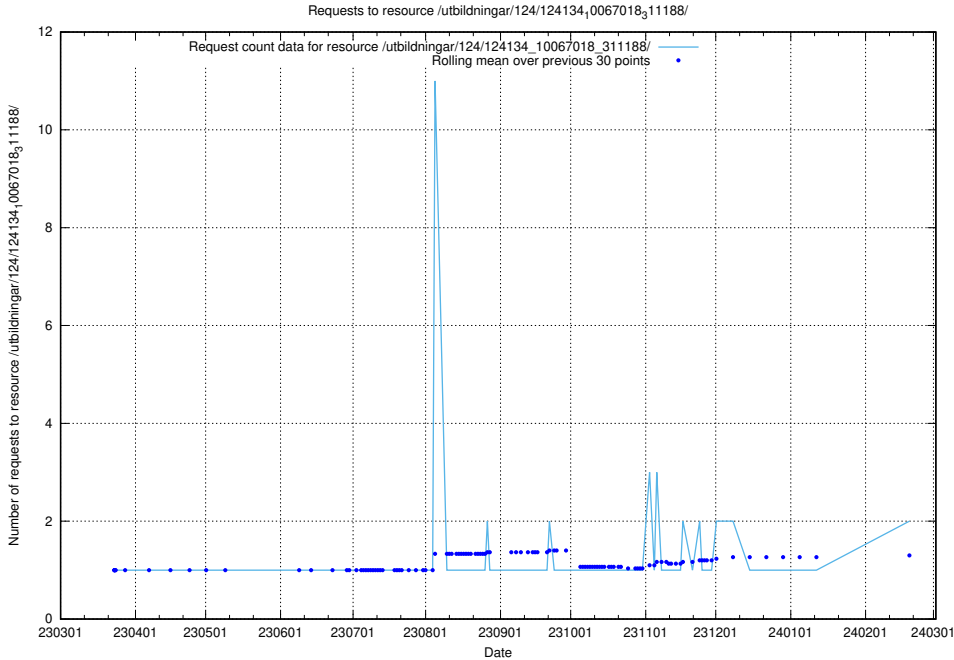

5.779 Usage of /utbildningar/124/124134_10067018_311188/

Here, we count the number of requests to resource /utbildningar/124/124134_10067018_311188/.