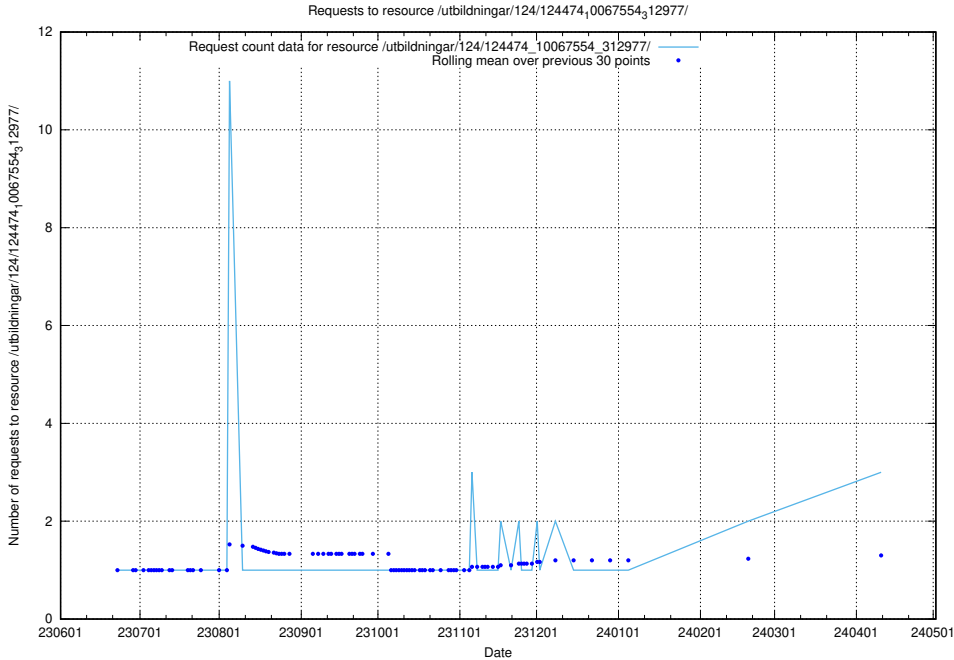

5.484 Usage of /utbildningar/124/124474_10067554_312977/

Here, we count the number of requests to resource /utbildningar/124/124474_10067554_312977/.