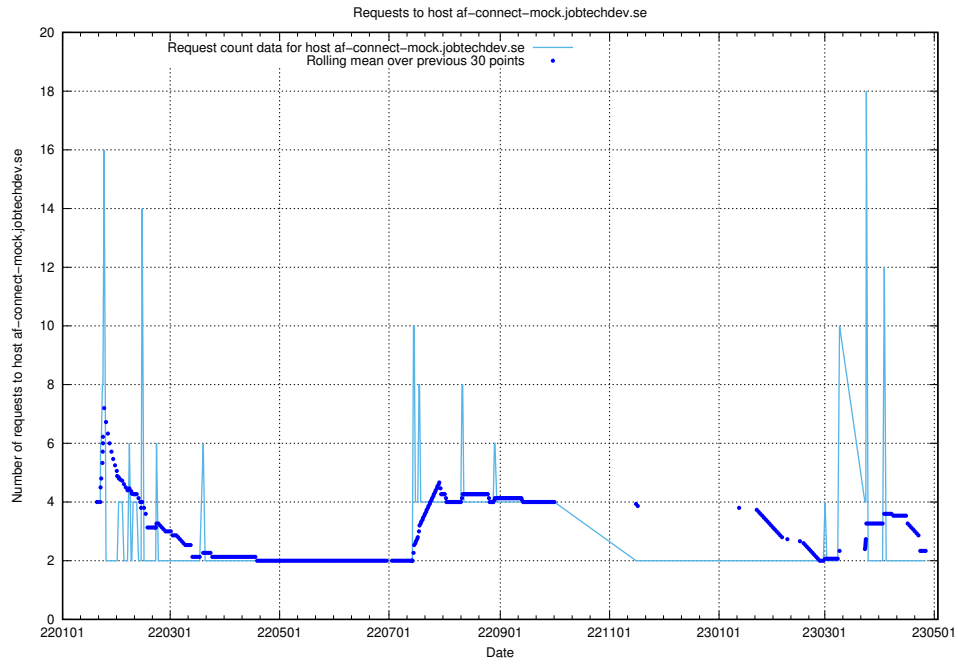

Here, we count the number of requests to host af-connect-mock.jobtechdev.se.

7.274 Usage of jittsi.jobtechdev.se

Here, we count the number of requests to host jittsi.jobtechdev.se.

7.275 Usage of api-jobtech-taxonomy-api-test-in-prod-read.prod.services.jtech.se