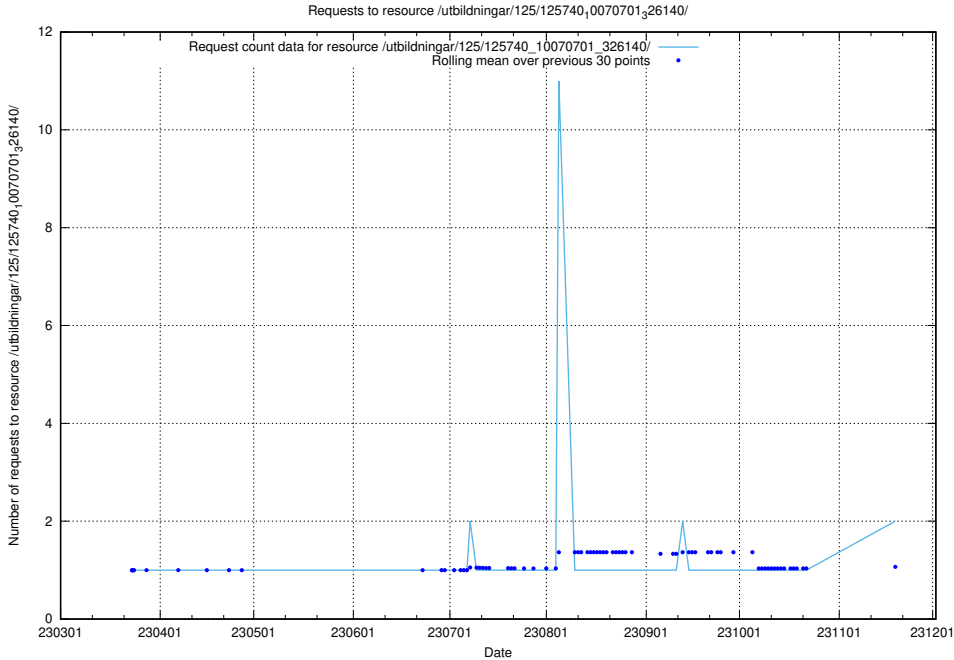

5.524 Usage of /utbildningar/125/125740_10070701_326140/

Here, we count the number of requests to resource /utbildningar/125/125740_10070701_326140/.