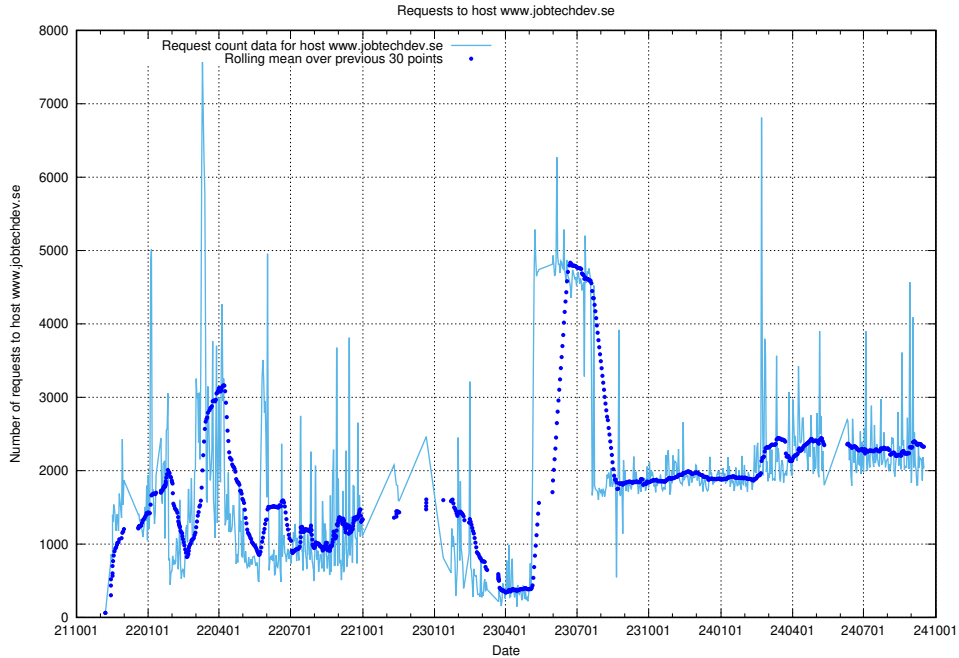

7.16 Usage of www.jobtechdev.se

Here, we count the number of requests to host www.jobtechdev.se.