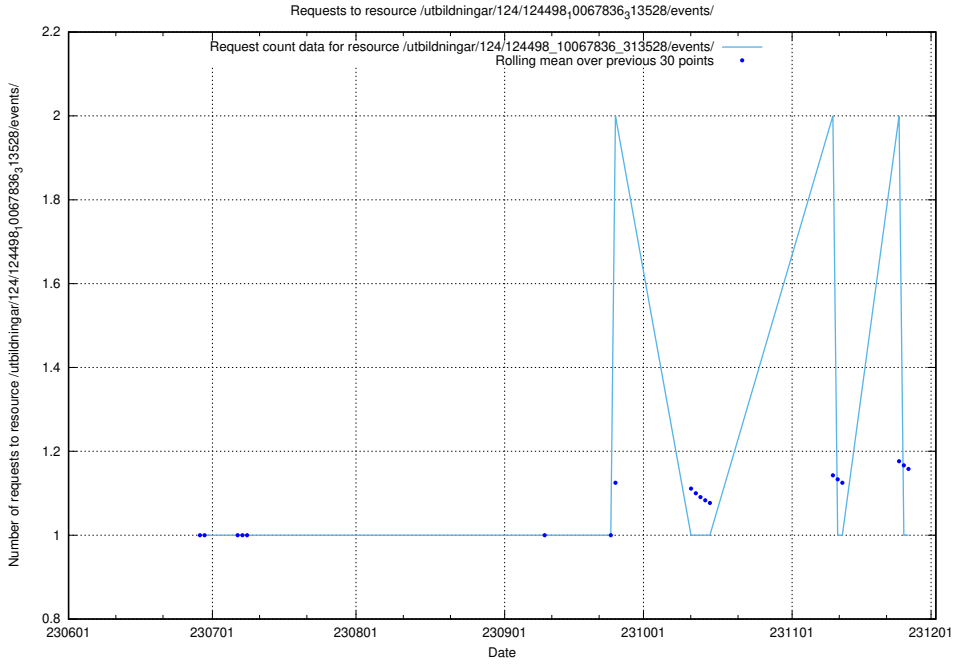

5.6211 Usage of /utbildningar/124/124498_10067836_313528/events/

Here, we count the number of requests to resource /utbildningar/124/124498_10067836_313528/events/