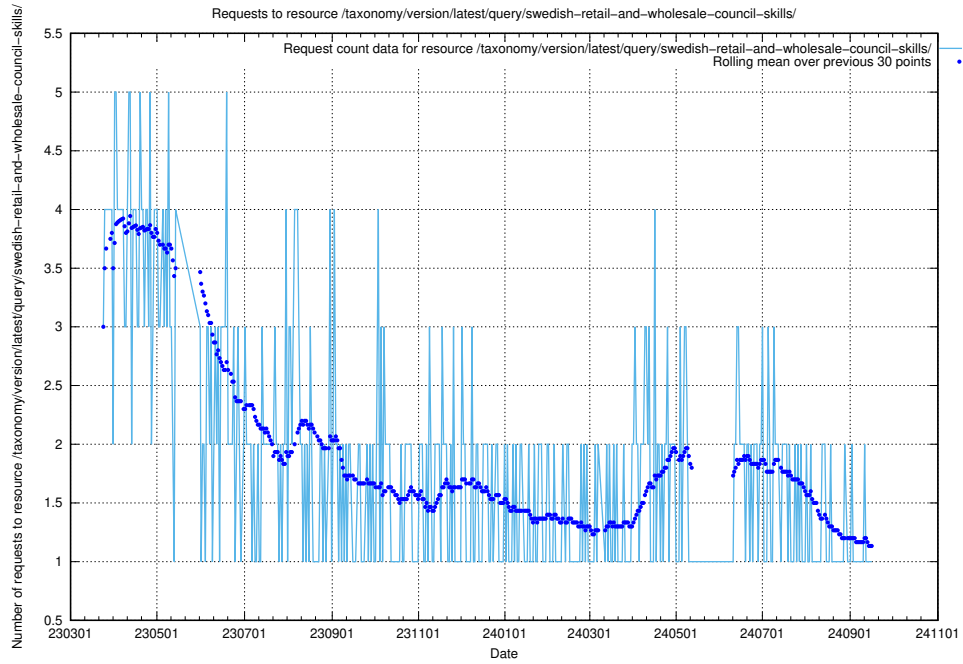

5.6753 Usage of /taxonomy/version/latest/query/swedish-retail-and-wholesale-council-skills/

Here, we count the number of requests to resource /taxonomy/version/latest/query/swedish-retail-and-wholesale-council-skills/.