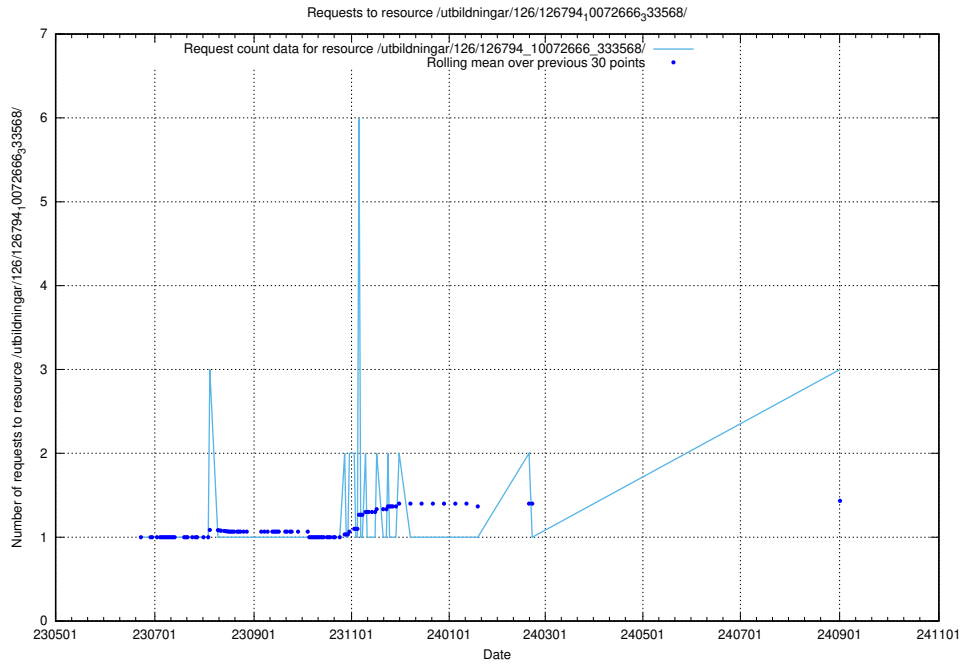

5.460 Usage of /utbildningar/126/126794_10072666_333568/

Here, we count the number of requests to resource /utbildningar/126/126794_10072666_333568/.