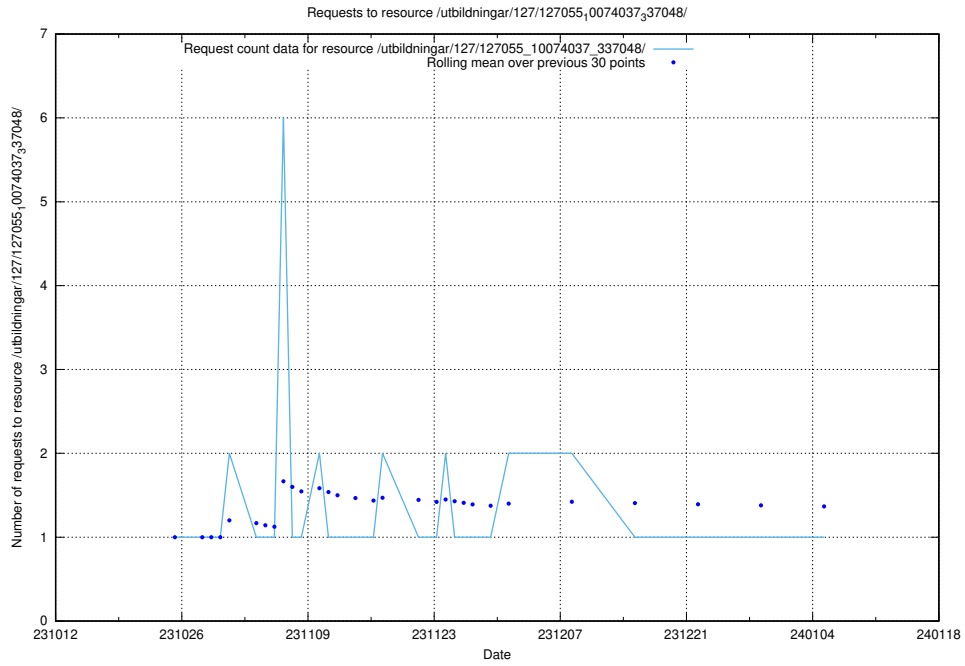

5.4922 Usage of /utbildningar/127/127055_10074037_337048/

Here, we count the number of requests to resource /utbildningar/127/127055_10074037_337048/.