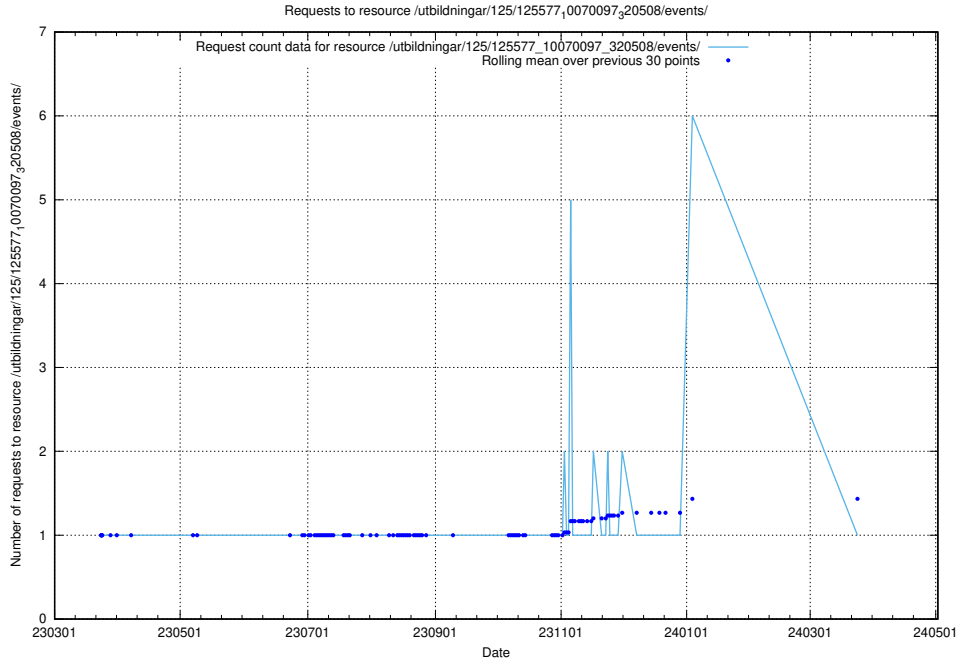

5.1159 Usage of /utbildningar/125/125577_10070097_320508/events/

Here, we count the number of requests to resource /utbildningar/125/125577_10070097_320508/events/