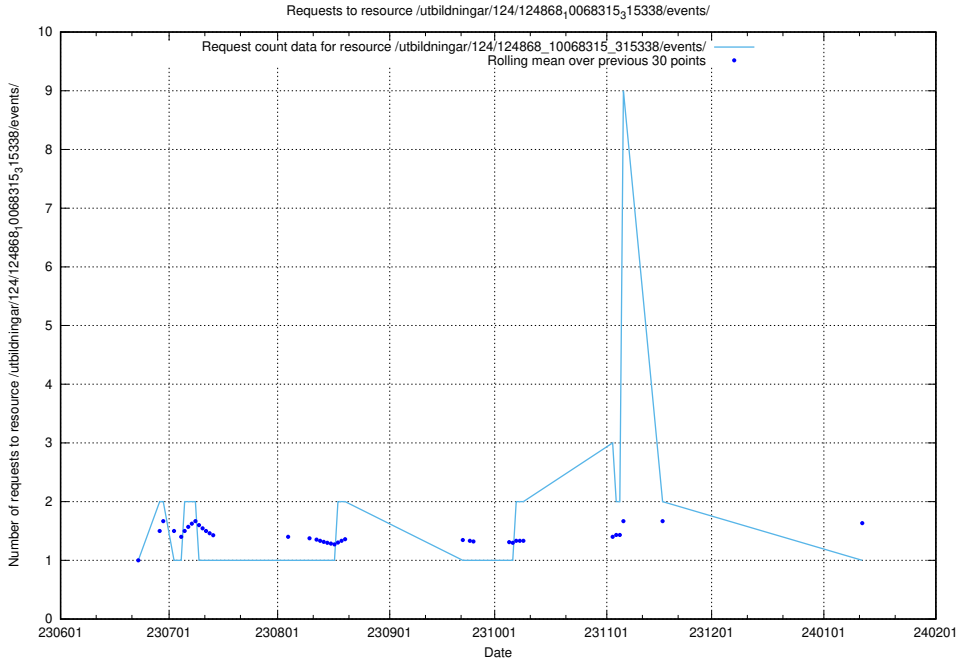

5.6397 Usage of /utbildningar/124/124868_10068315_315338/events/

Here, we count the number of requests to resource /utbildningar/124/124868_10068315_315338/events/