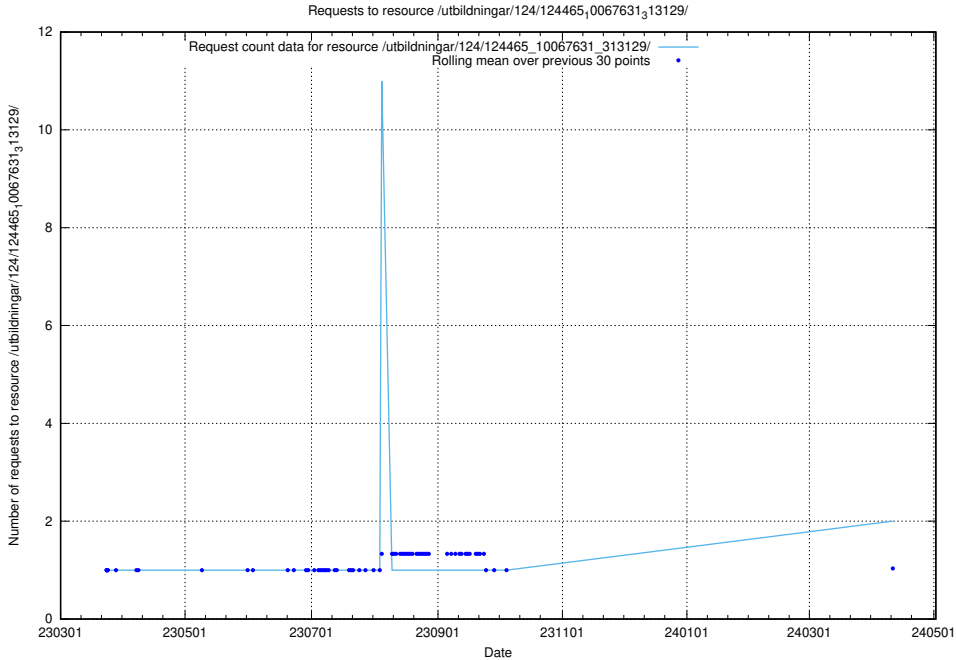

5.735 Usage of /utbildningar/124/124465_10067631_313129/

Here, we count the number of requests to resource /utbildningar/124/124465_10067631_313129/.