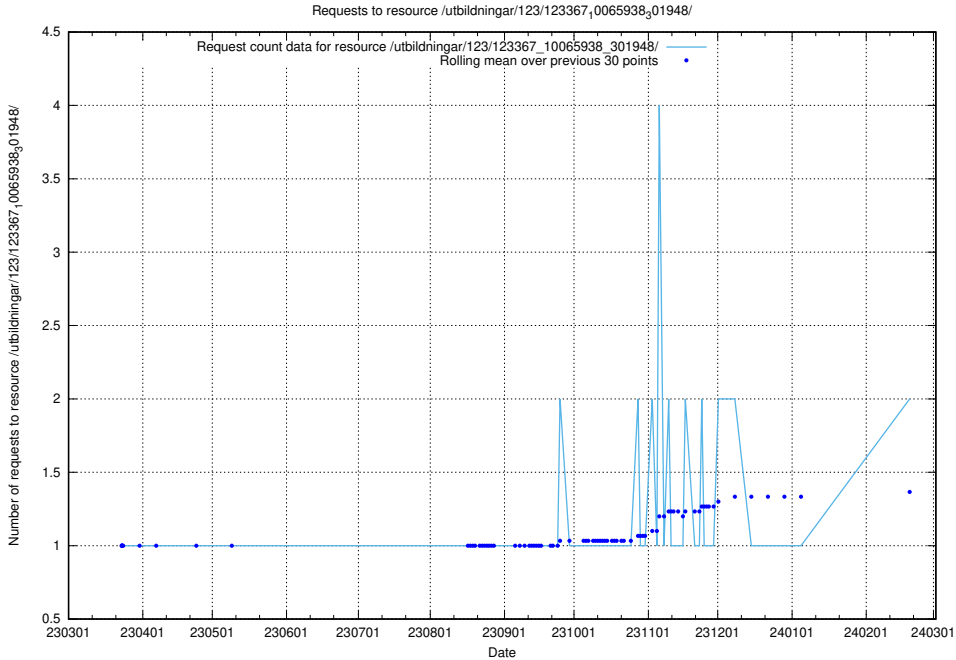

5.830 Usage of /utbildningar/123/123367_10065938_301948/

Here, we count the number of requests to resource /utbildningar/123/123367_10065938_301948/.