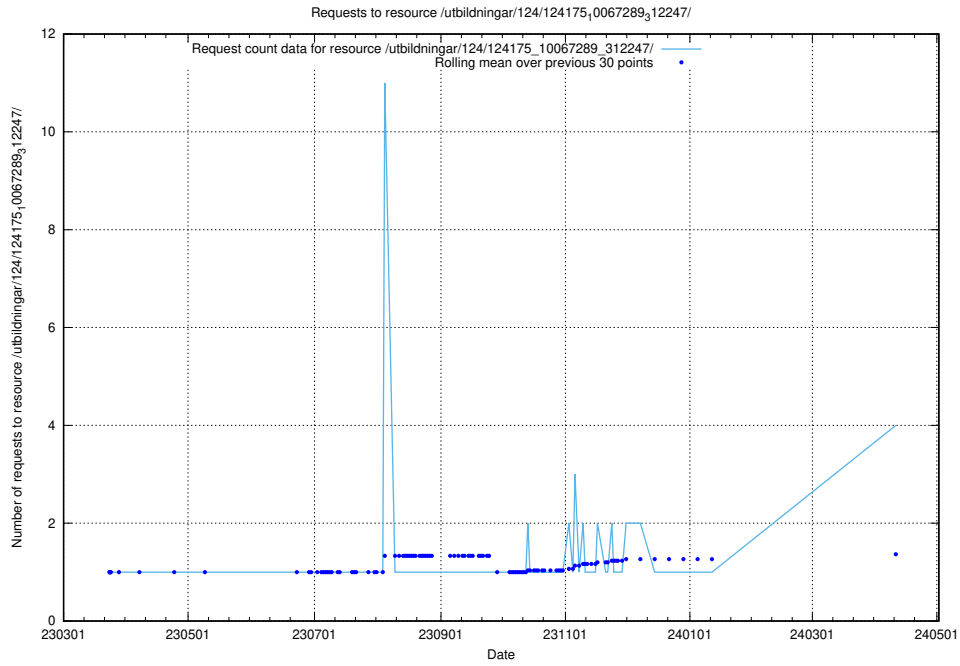

5.280 Usage of /utbildningar/124/124175_10067289_312247/

Here, we count the number of requests to resource /utbildningar/124/124175_10067289_312247/.