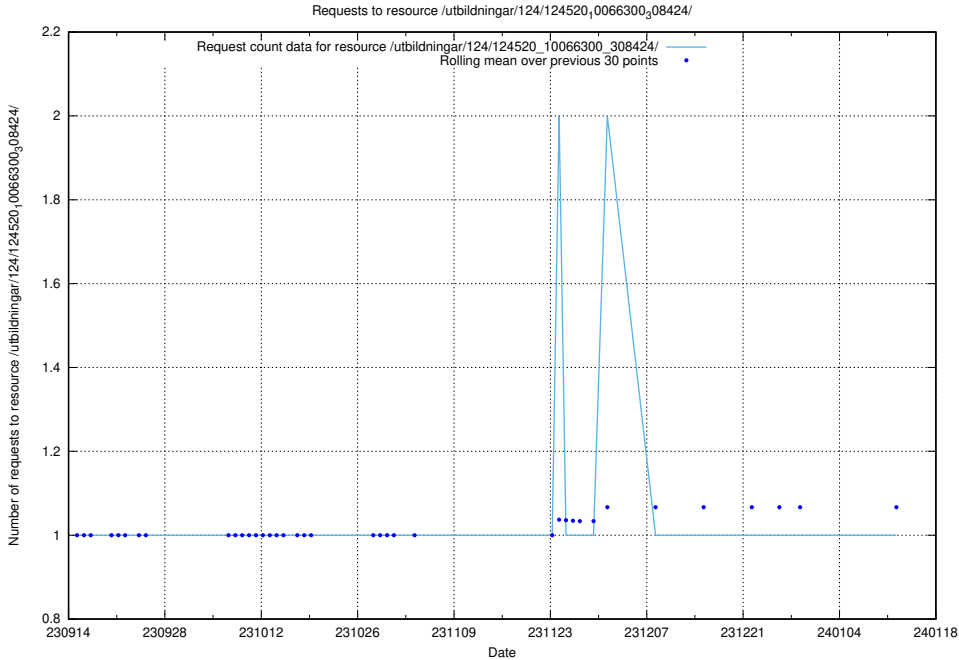

5.5281 Usage of /utbildningar/124/124520_10066300_308424/

Here, we count the number of requests to resource /utbildningar/124/124520_10066300_308424/.