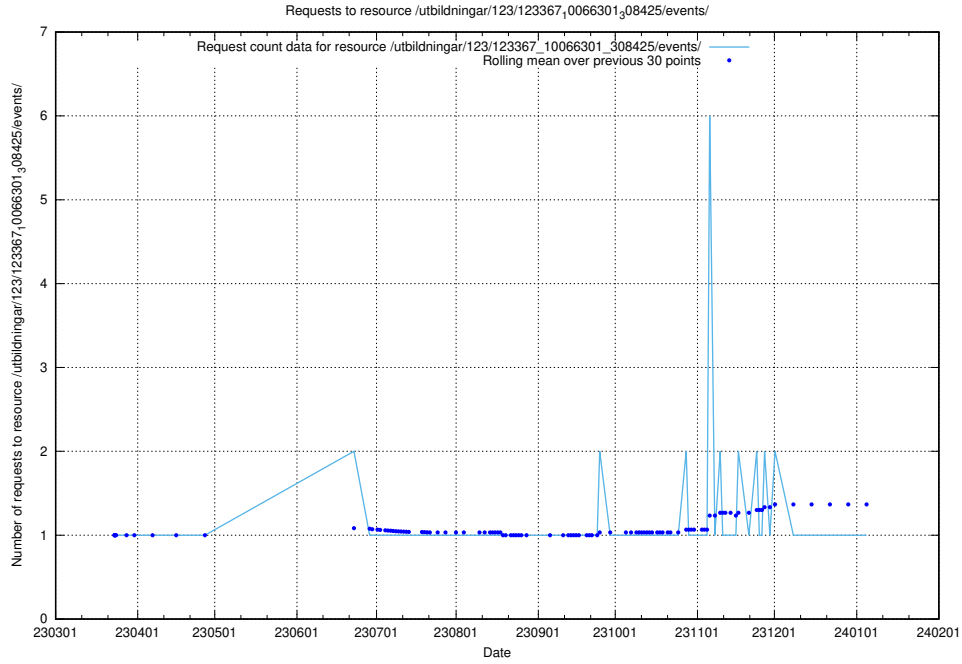

Here, we count the number of requests to resource /utbildningar/126/126254_10071449_329487/.

5.5249 Usage of /utbildningar/123/123367_10066301_308425/events/

Here, we count the number of requests to resource /utbildningar/123/123367_10066301_308425/events/