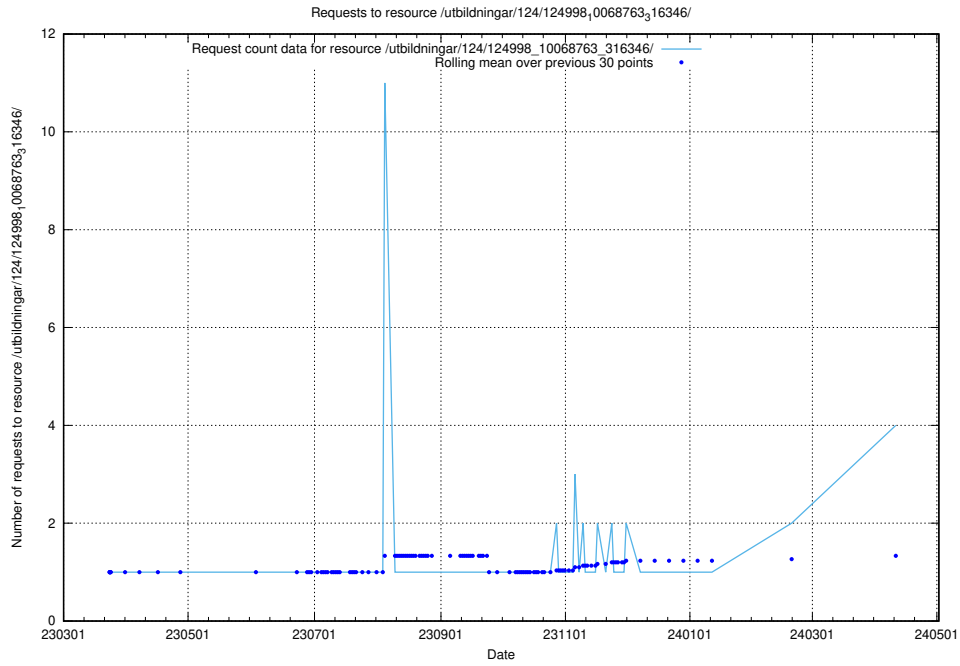

5.228 Usage of /utbildningar/124/124998_10068763_316346/

Here, we count the number of requests to resource /utbildningar/124/124998_10068763_316346/.

5.229 Usage of /utbildningar/124/124854_10071083_324595/