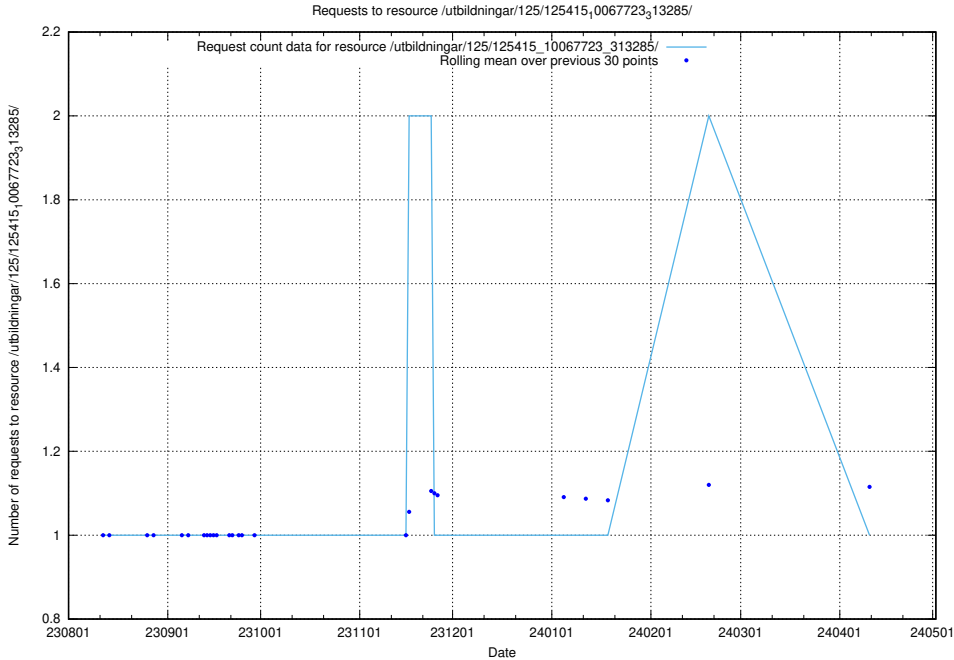

5.5517 Usage of /utbildningar/125/125415_10067723_313285/

Here, we count the number of requests to resource /utbildningar/125/125415_10067723_313285/.