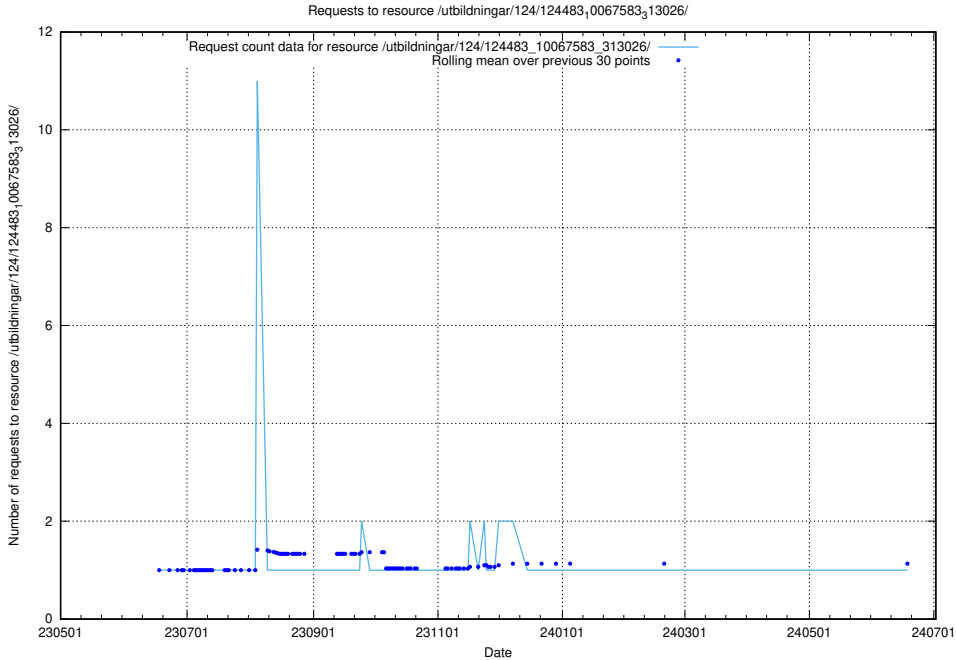

5.6525 Usage of /utbildningar/124/124483_10067583_313026/

Here, we count the number of requests to resource /utbildningar/124/124483_10067583_313026/.