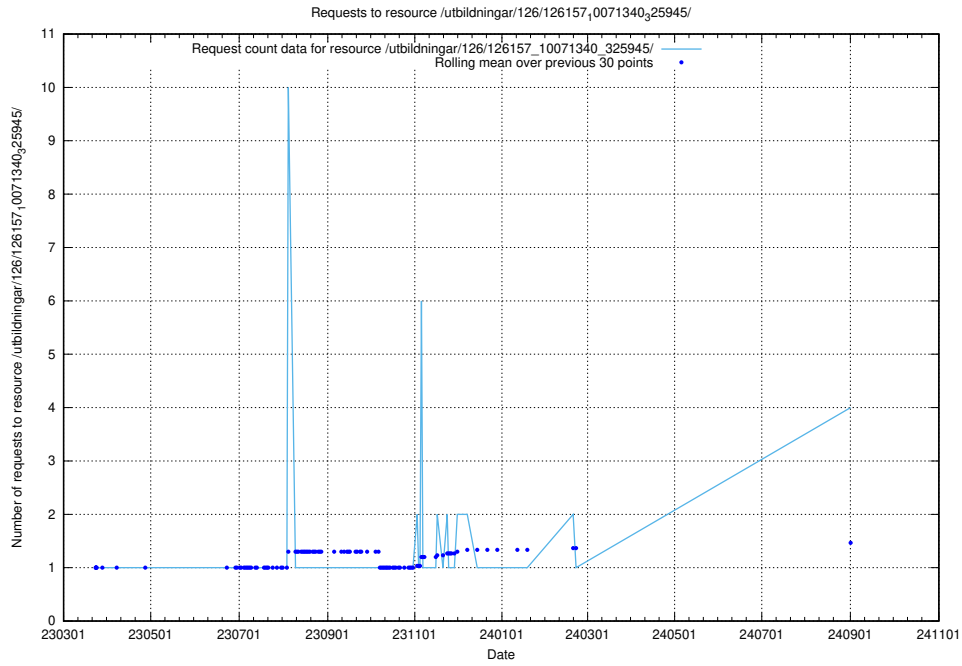

5.340 Usage of /utbildningar/126/126157_10071340_325945/

Here, we count the number of requests to resource /utbildningar/126/126157_10071340_325945/.