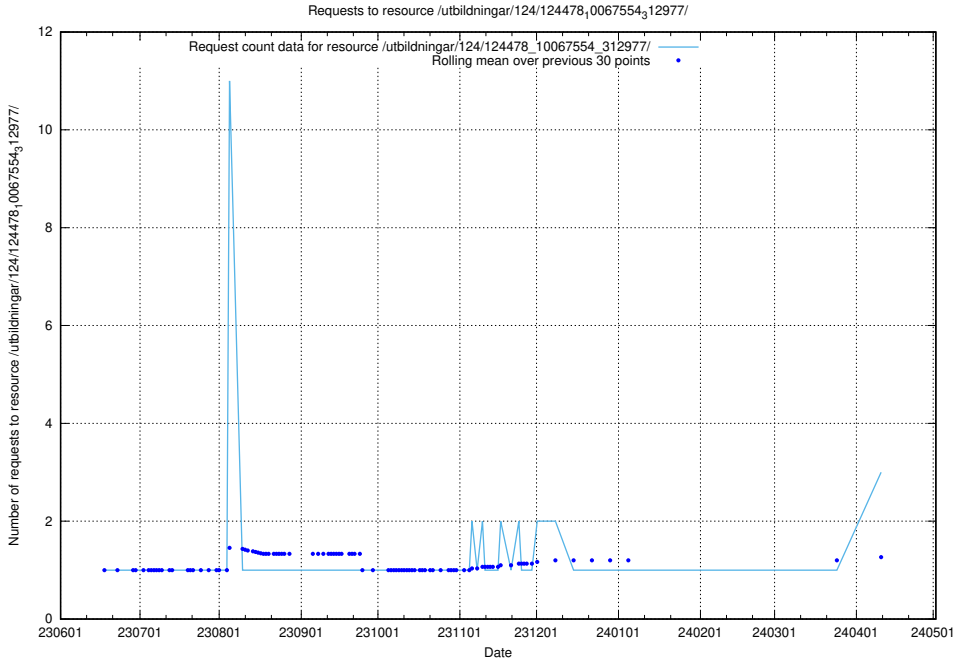

5.490 Usage of /utbildningar/124/124478_10067554_312977/

Here, we count the number of requests to resource /utbildningar/124/124478_10067554_312977/.