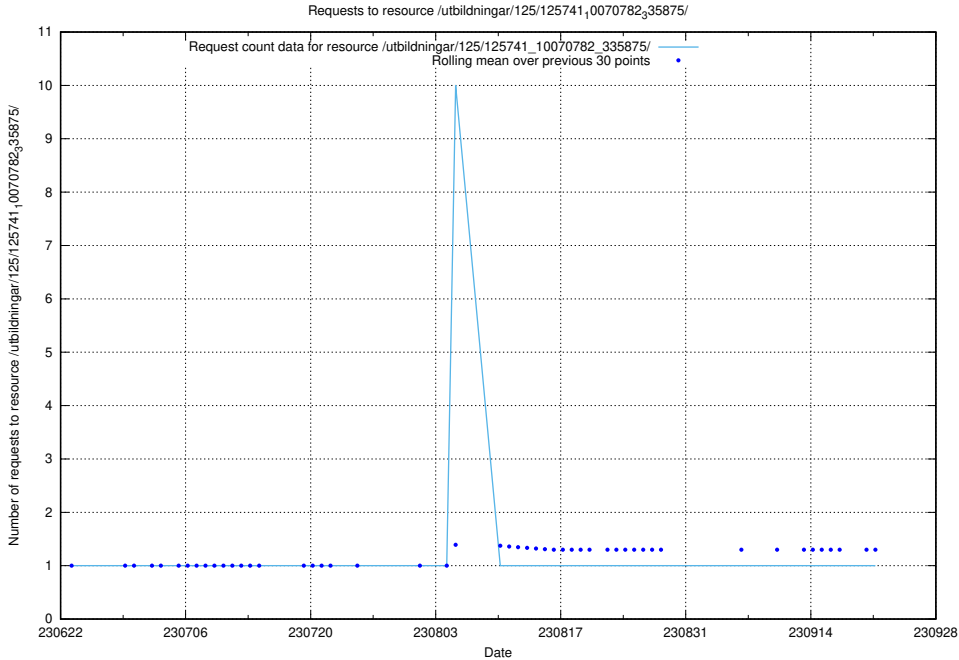

5.6351 Usage of /utbildningar/125/125741_10070782_335875/

Here, we count the number of requests to resource /utbildningar/125/125741_10070782_335875/.