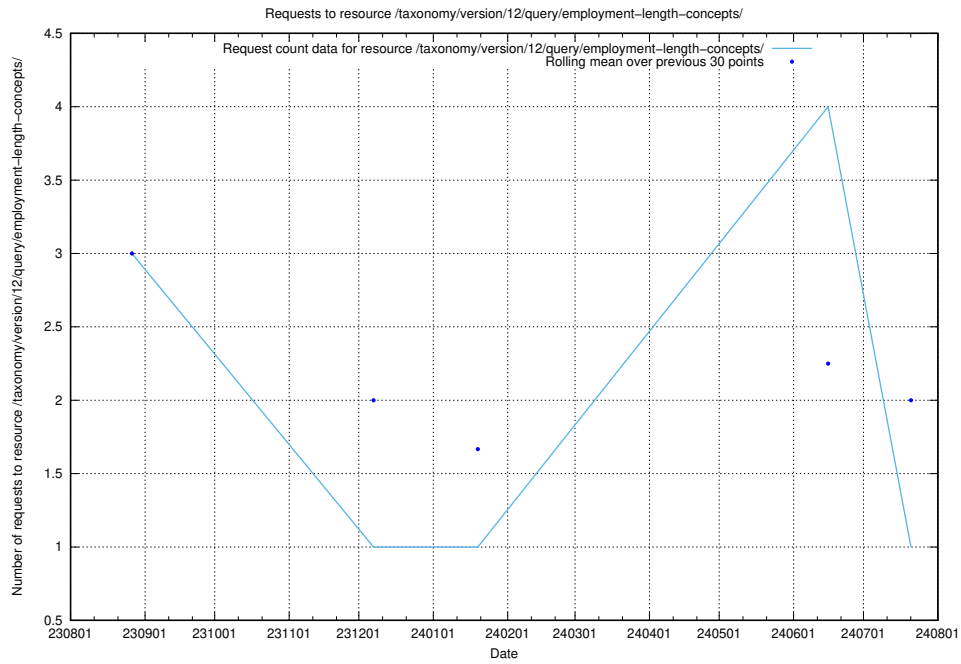

5.5399 Usage of /taxonomy/version/12/query/employment-length-concepts/

Here, we count the number of requests to resource /taxonomy/version/12/query/employment-length-concepts/.