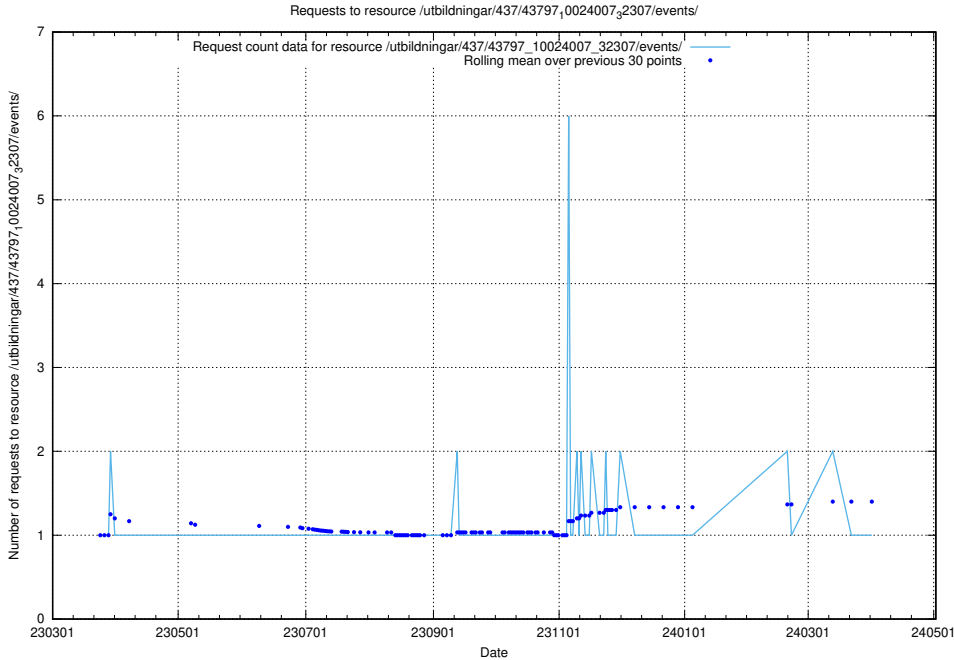

5.6878 Usage of /utbildningar/437/43797_10024007_32307/events/

Here, we count the number of requests to resource /utbildningar/437/43797_10024007_32307/events/.