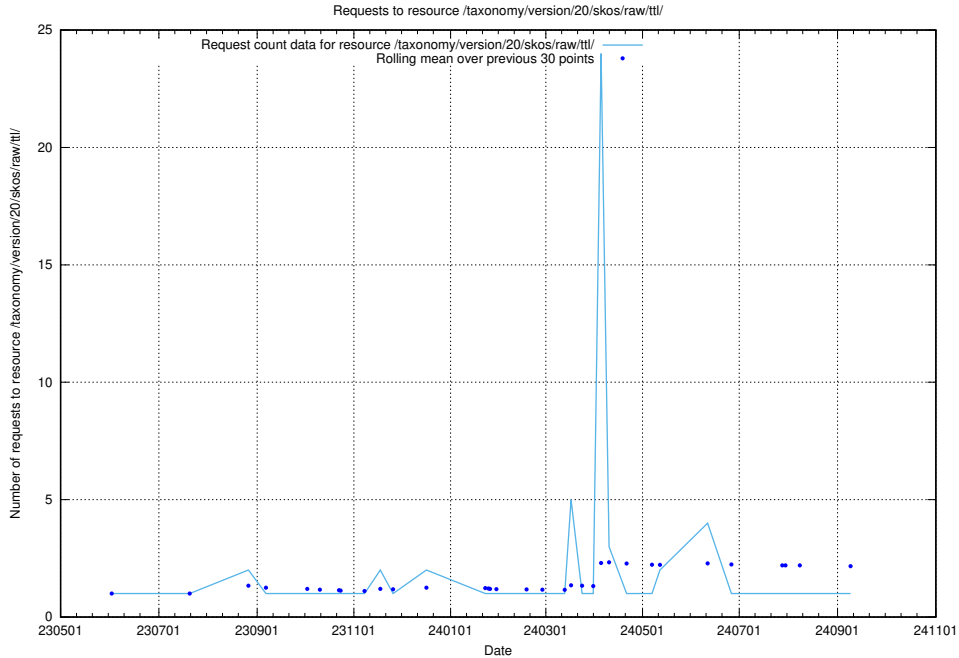

5.6586 Usage of /taxonomy/version/20/skos/raw/ttl/

Here, we count the number of requests to resource /taxonomy/version/20/skos/raw/ttl/.