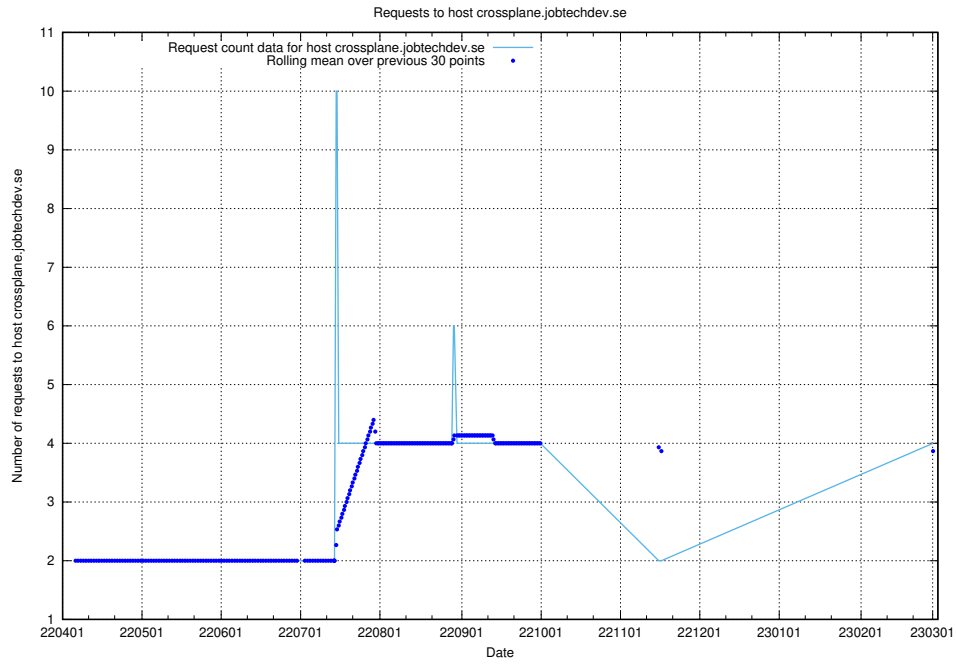

Here, we count the number of requests to host dev-jobad-enrichments-api.jobtechdev.se.

7.162 Usage of crossplane.jobtechdev.se

Here, we count the number of requests to host crossplane.jobtechdev.se.

7.163 Usage of taxonomi.api.jobtechdev.se