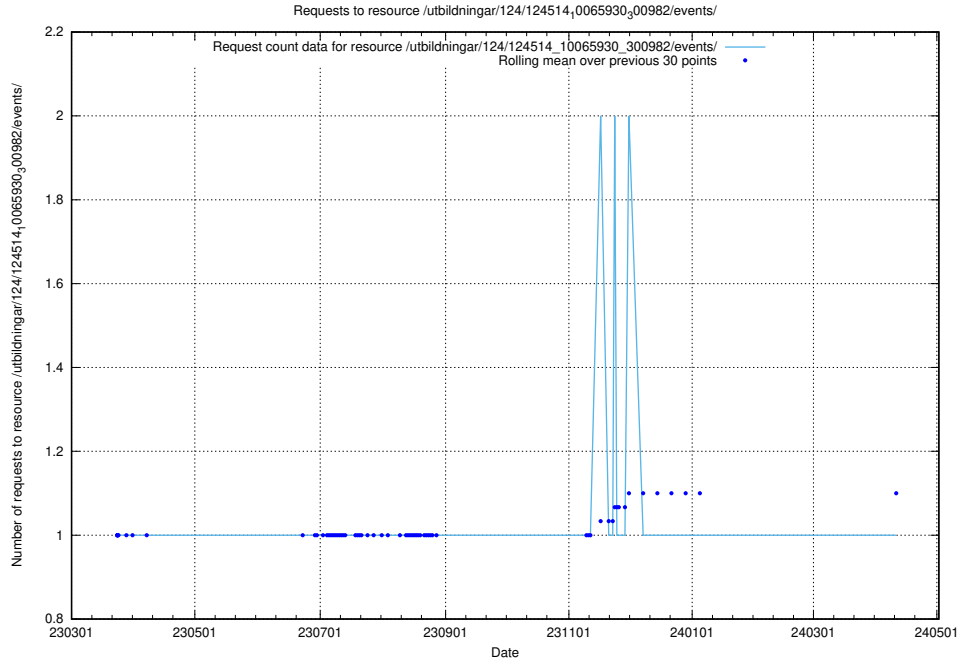

5.2593 Usage of /utbildningar/124/124514_10065930_300982/events/

Here, we count the number of requests to resource /utbildningar/124/124514_10065930_300982/events/