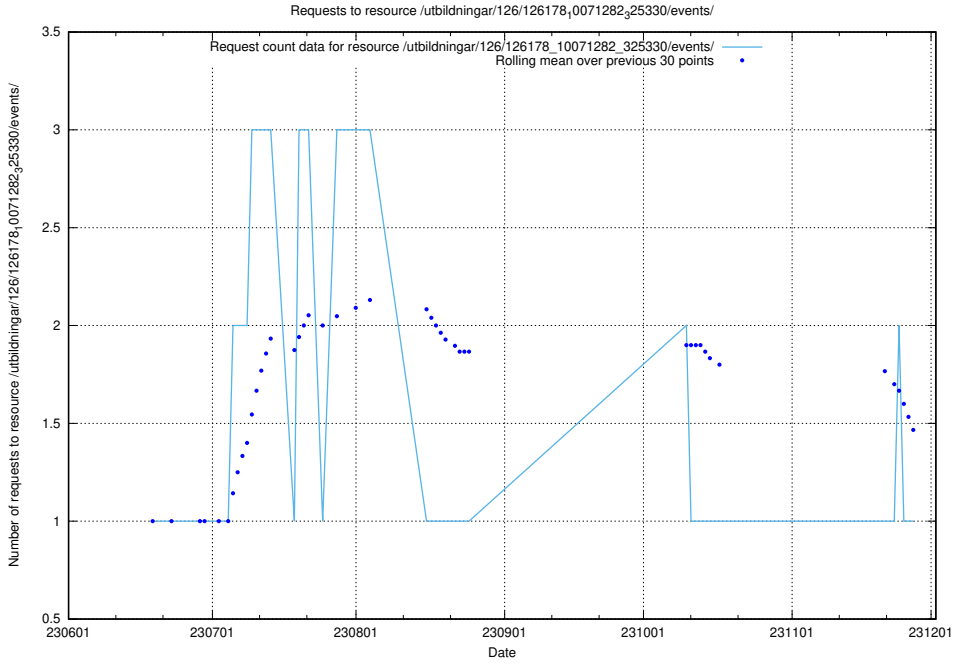

5.6513 Usage of /utbildningar/126/126178_10071282_325330/events/

Here, we count the number of requests to resource /utbildningar/126/126178_10071282_325330/events/