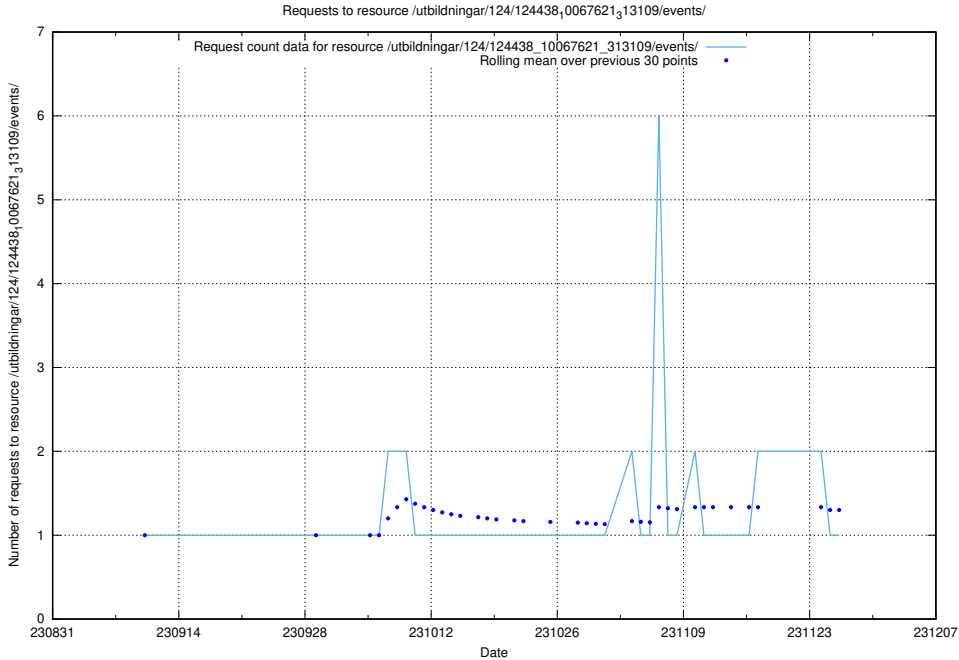

5.5328 Usage of /utbildningar/124/124438_10067621_313109/events/

Here, we count the number of requests to resource /utbildningar/124/124438_10067621_313109/events/