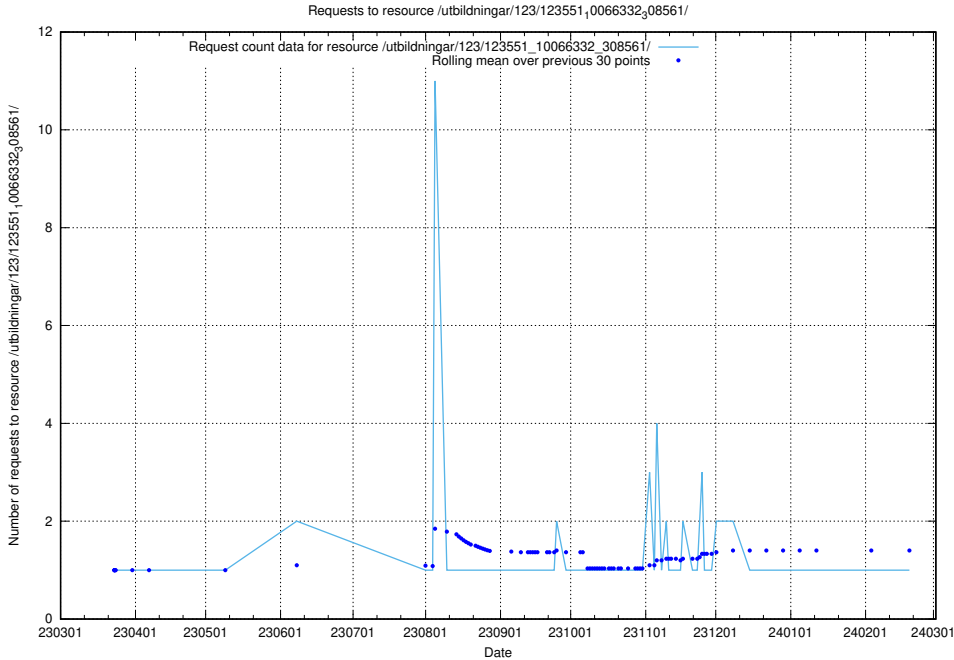

5.5195 Usage of /utbildningar/123/123551_10066332_308561/

Here, we count the number of requests to resource /utbildningar/123/123551_10066332_308561/.