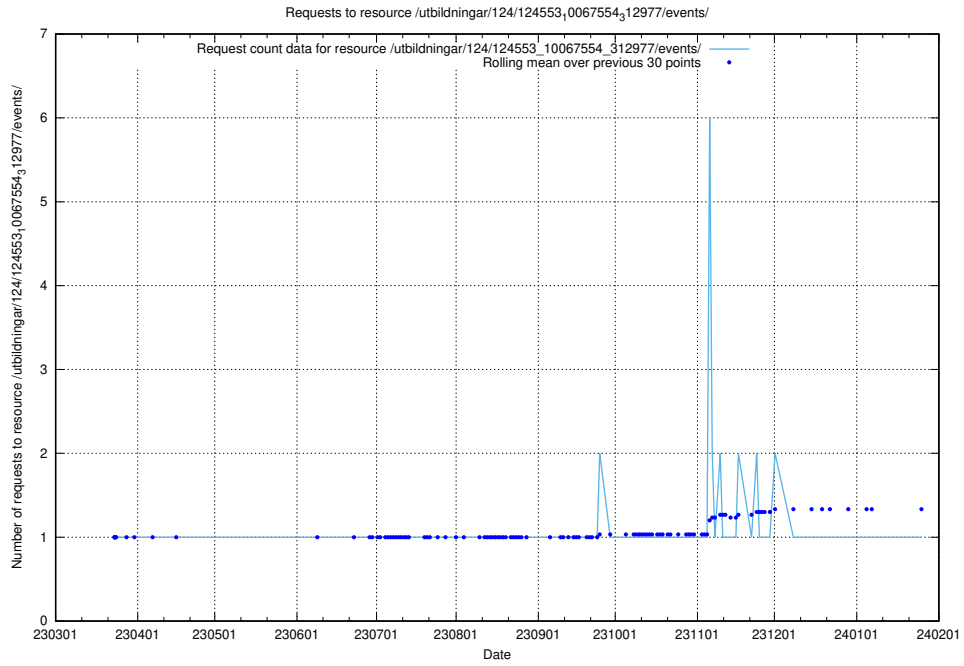

5.1341 Usage of /utbildningar/124/124553_10067554_312977/events/

Here, we count the number of requests to resource /utbildningar/124/124553_10067554_312977/events/