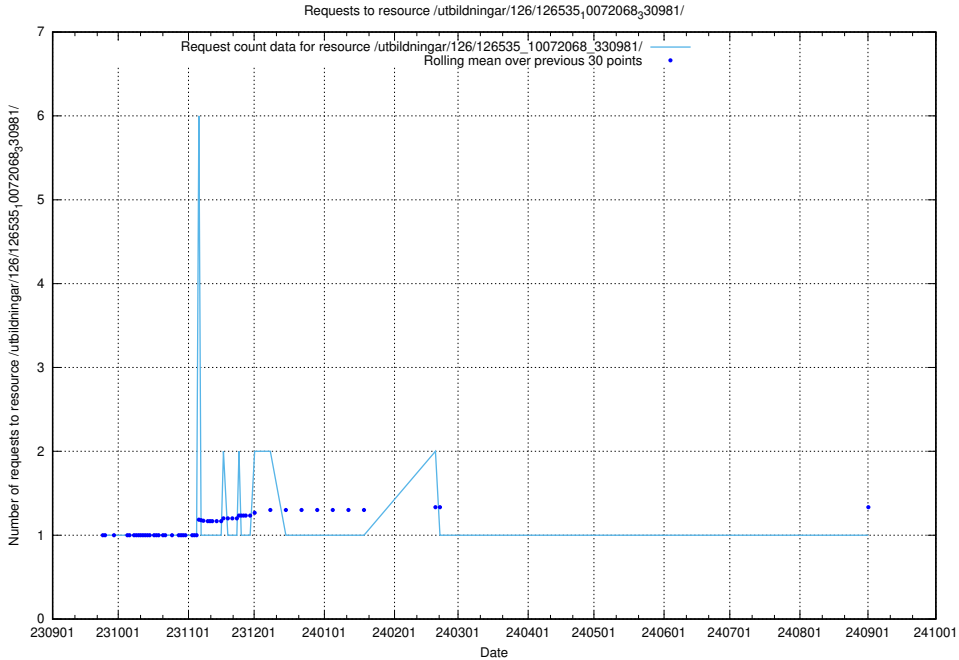

5.5185 Usage of /utbildningar/126/126535_10072068_330981/

Here, we count the number of requests to resource /utbildningar/126/126535_10072068_330981/.