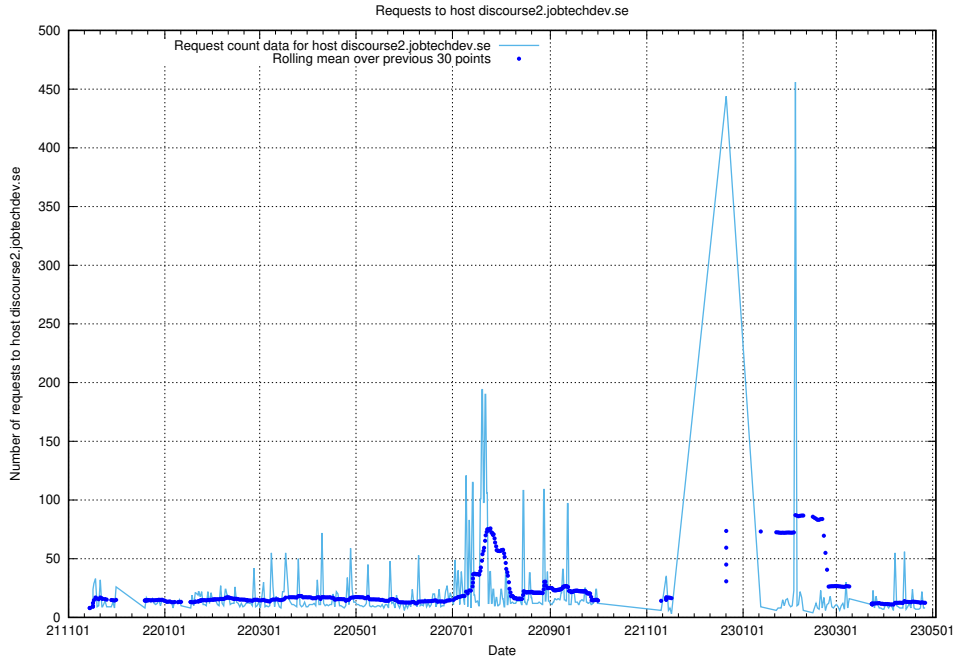

7.71 Usage of discourse2.jobtechdev.se

Here, we count the number of requests to host discourse2.jobtechdev.se.