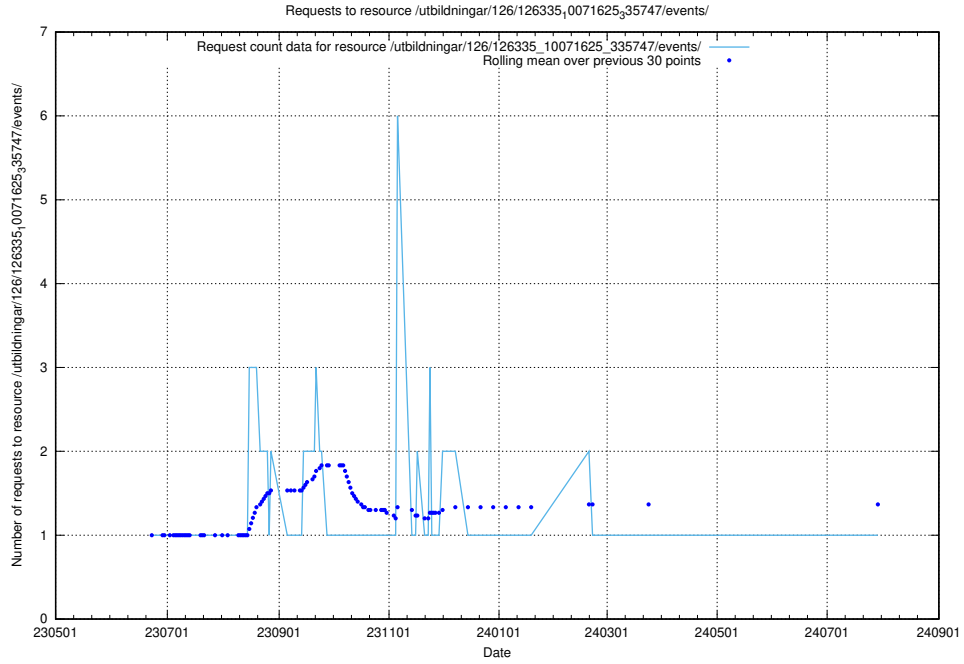

5.6334 Usage of /utbildningar/126/126335_10071625_335747/events/

Here, we count the number of requests to resource /utbildningar/126/126335_10071625_335747/events/