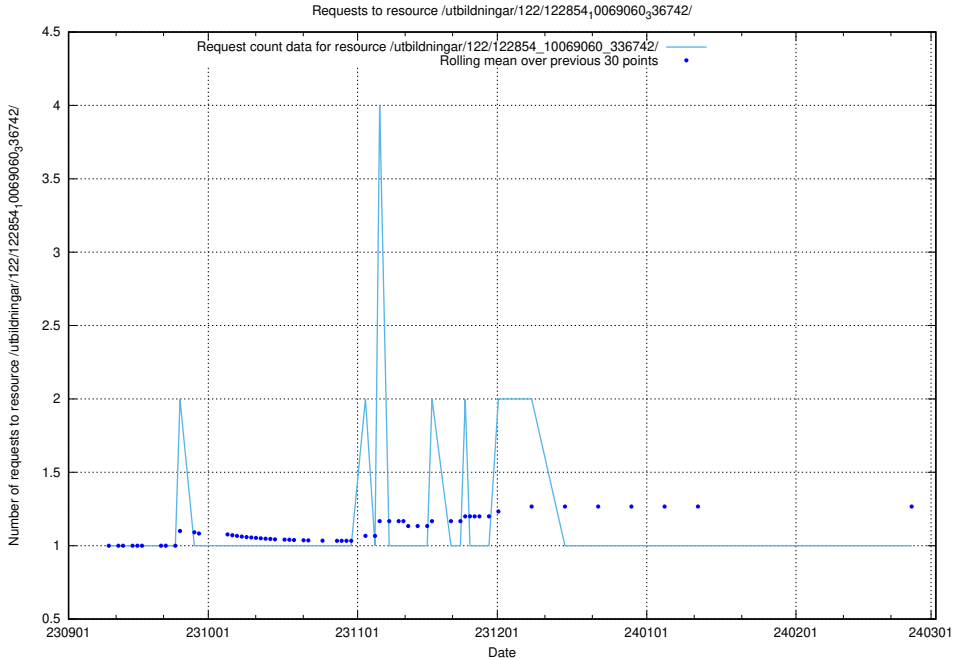

5.5335 Usage of /utbildningar/122/122854_10069060_336742/

Here, we count the number of requests to resource /utbildningar/122/122854_10069060_336742/.