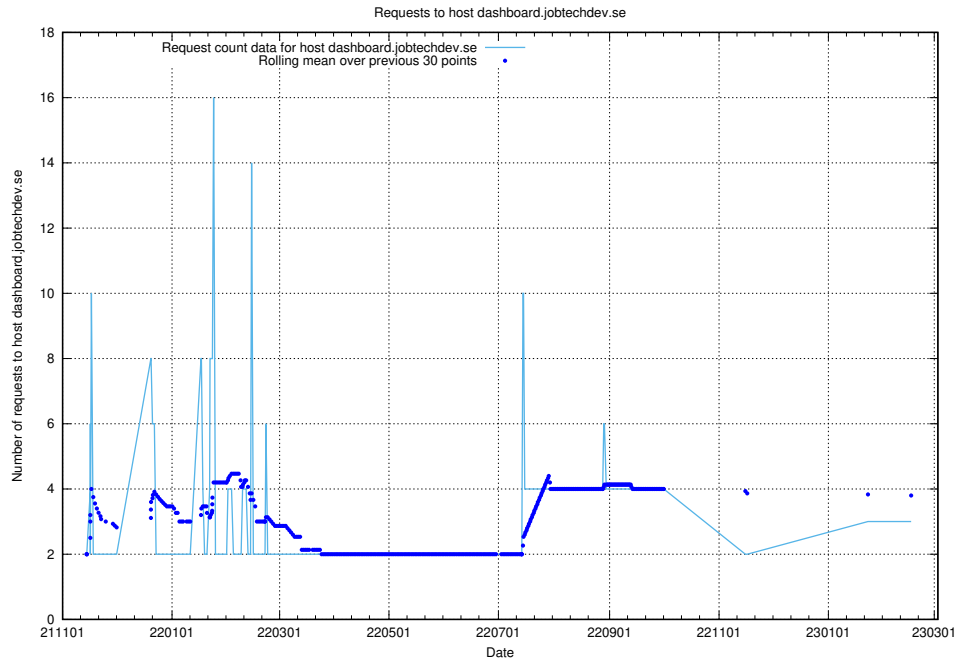

7.179 Usage of dashboard.jobtechdev.se

Here, we count the number of requests to host dashboard.jobtechdev.se.