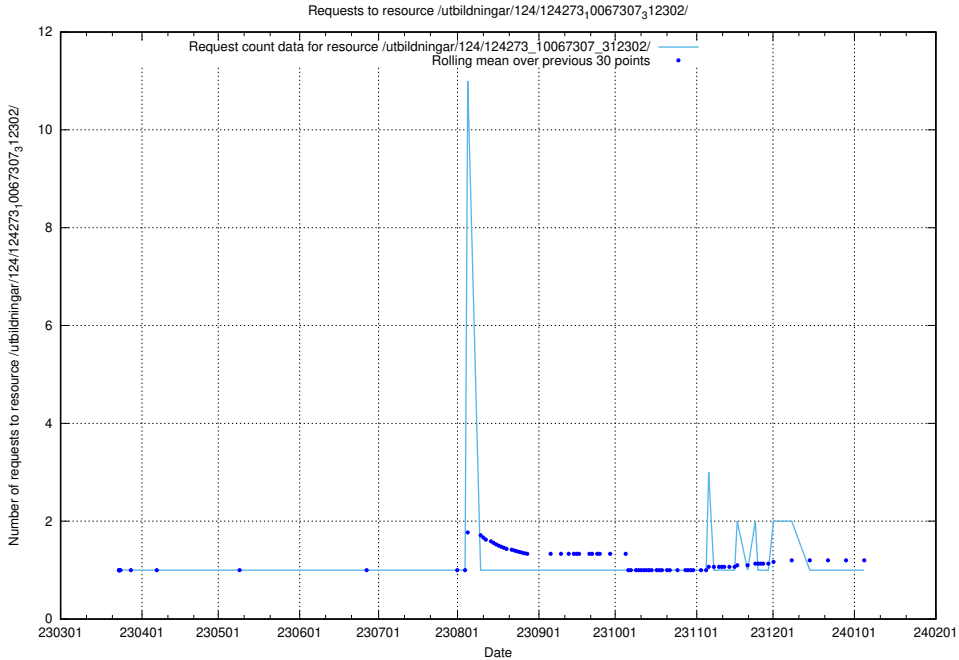

5.4696 Usage of /utbildningar/124/124273_10067307_312302/

Here, we count the number of requests to resource /utbildningar/124/124273_10067307_312302/.