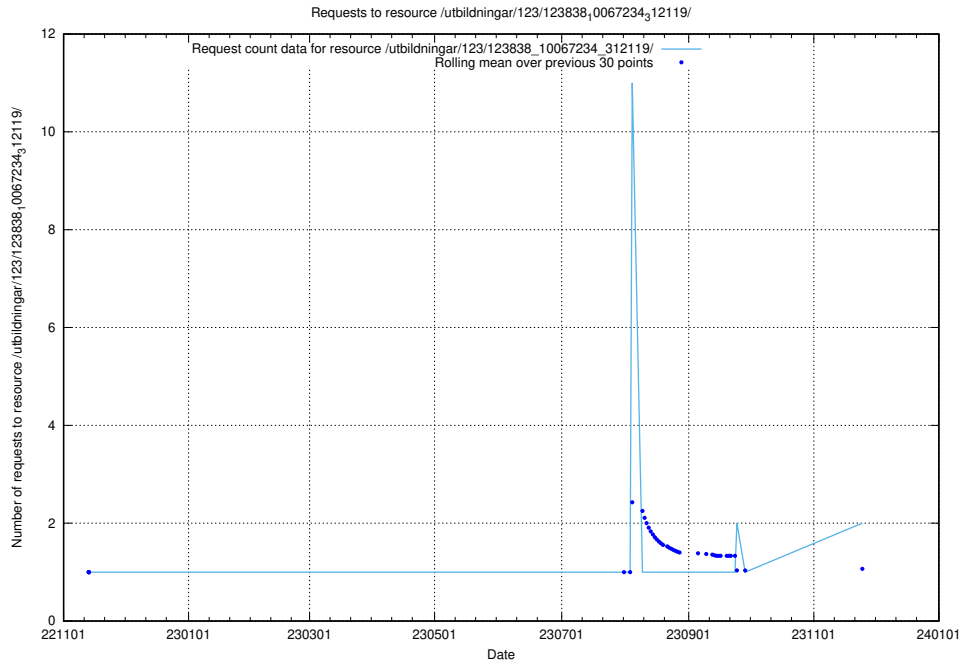

5.964 Usage of /utbildningar/123/123838_10067234_312119/

Here, we count the number of requests to resource /utbildningar/123/123838_10067234_312119/.