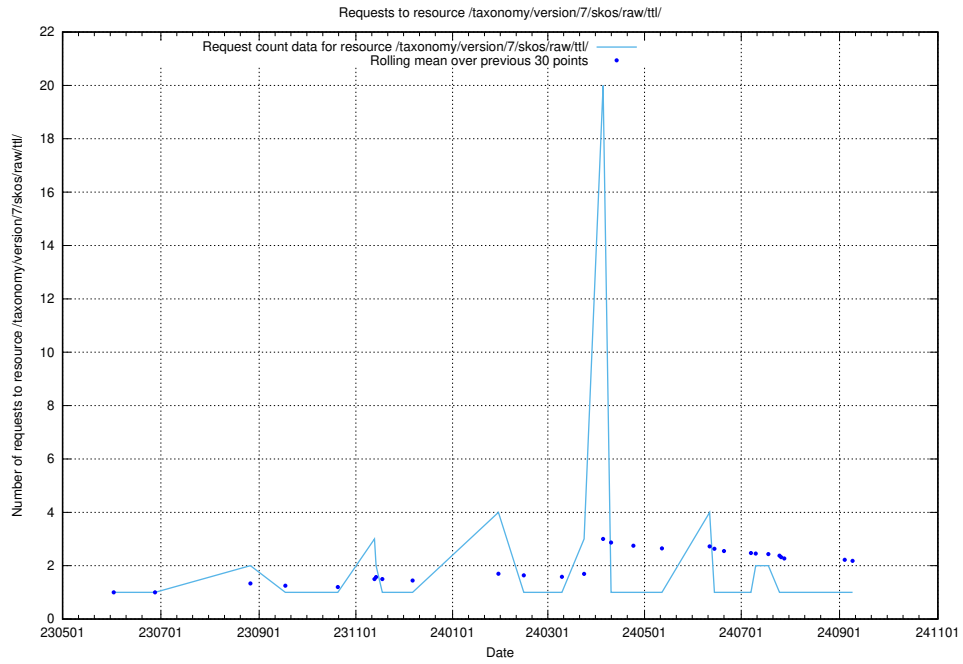

5.6585 Usage of /taxonomy/version/7/skos/raw/ttl/

Here, we count the number of requests to resource /taxonomy/version/7/skos/raw/ttl/.