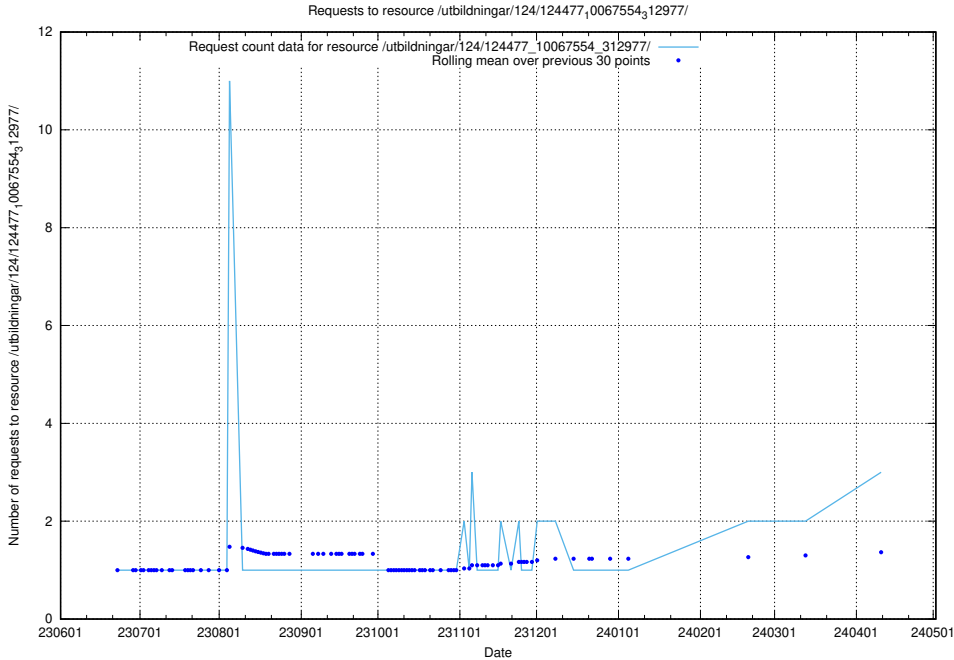

5.483 Usage of /utbildningar/124/124477_10067554_312977/

Here, we count the number of requests to resource /utbildningar/124/124477_10067554_312977/.