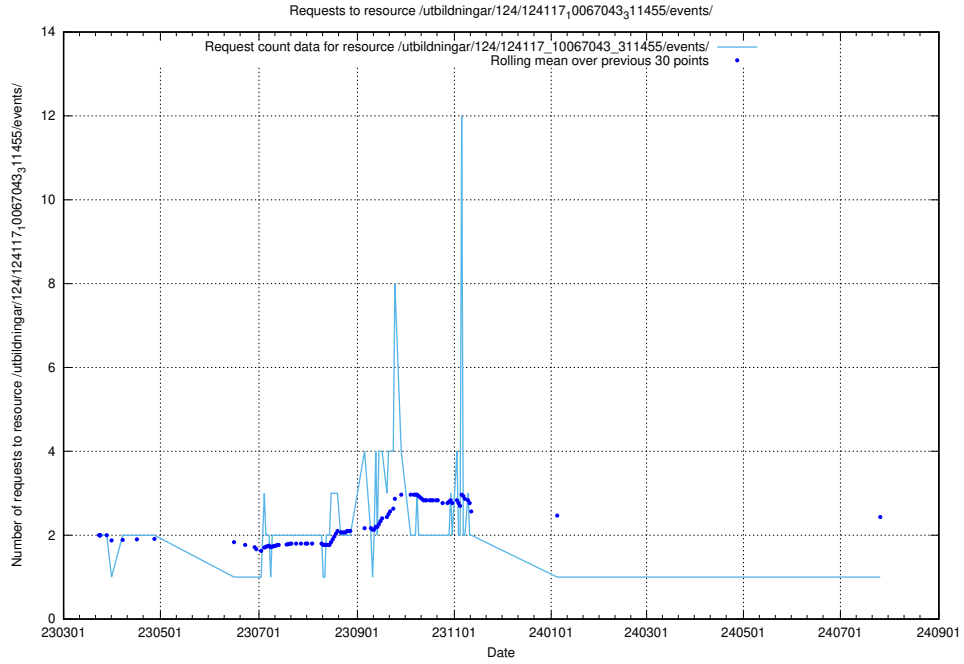

5.7016 Usage of /utbildningar/124/124117_10067043_311455/events/

Here, we count the number of requests to resource /utbildningar/124/124117_10067043_311455/events/