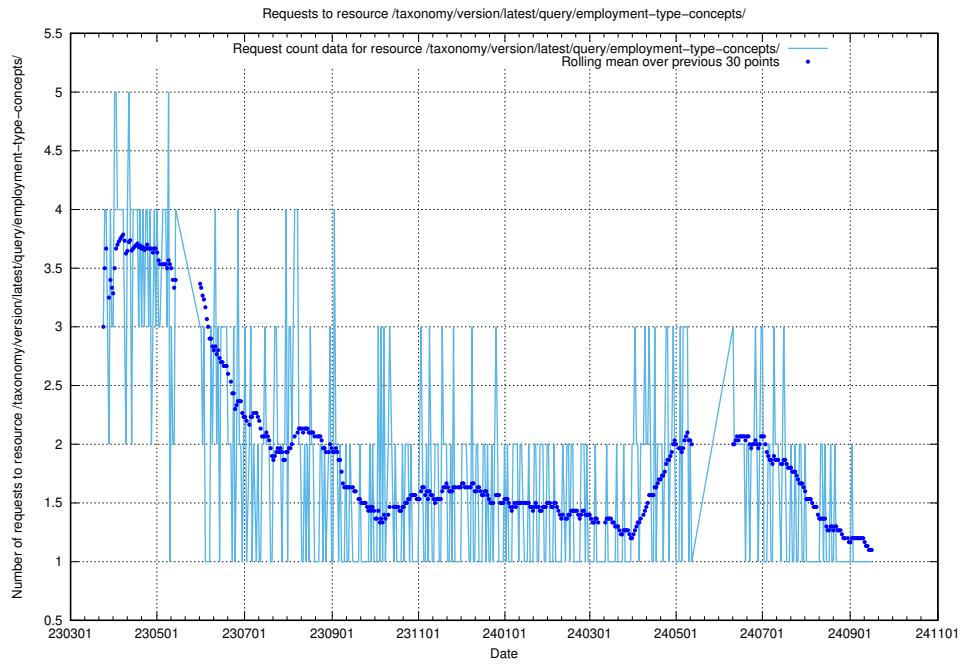

5.6796 Usage of /taxonomy/version/latest/query/employment-type-concepts/

Here, we count the number of requests to resource /taxonomy/version/latest/query/employment-type-concepts/.