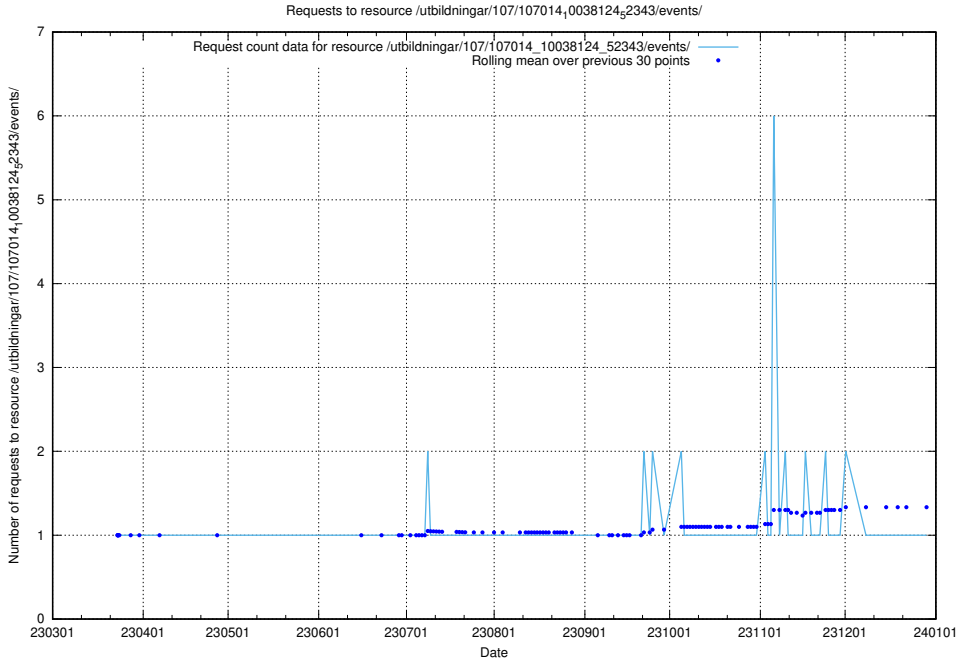

Here, we count the number of requests to resource /utbildningar/125/125603_10070220_320937/events/

5.6090 Usage of /utbildningar/107/107014_10038124_52343/events/

Here, we count the number of requests to resource /utbildningar/107/107014_10038124_52343/events/.