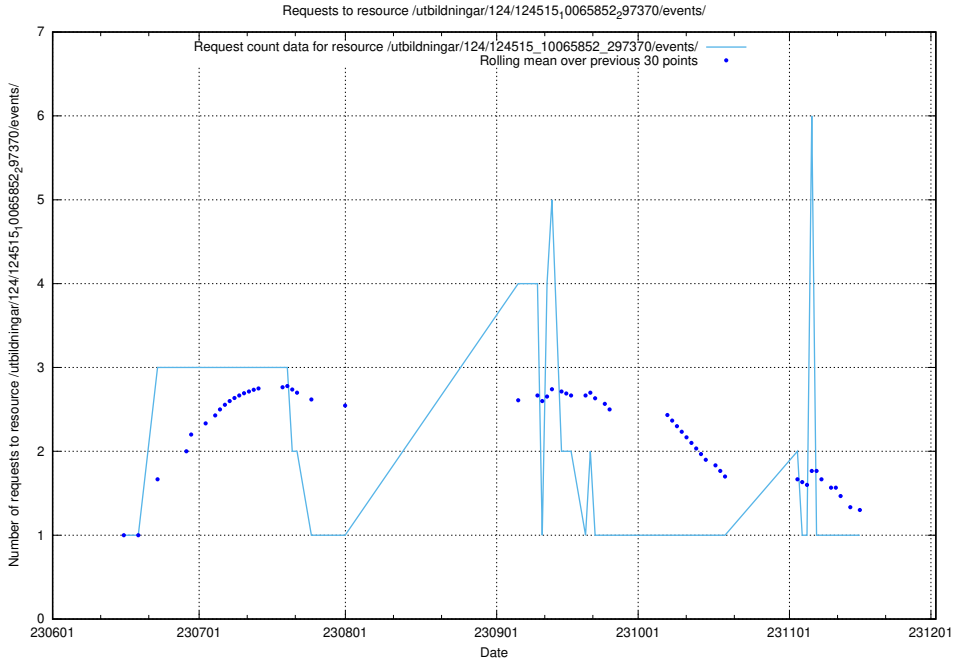

Here, we count the number of requests to resource /utbildningar/124/124521_10065864_333174/.

5.6539 Usage of /utbildningar/124/124515_10065852_297370/events/

Here, we count the number of requests to resource /utbildningar/124/124515_10065852_297370/events/