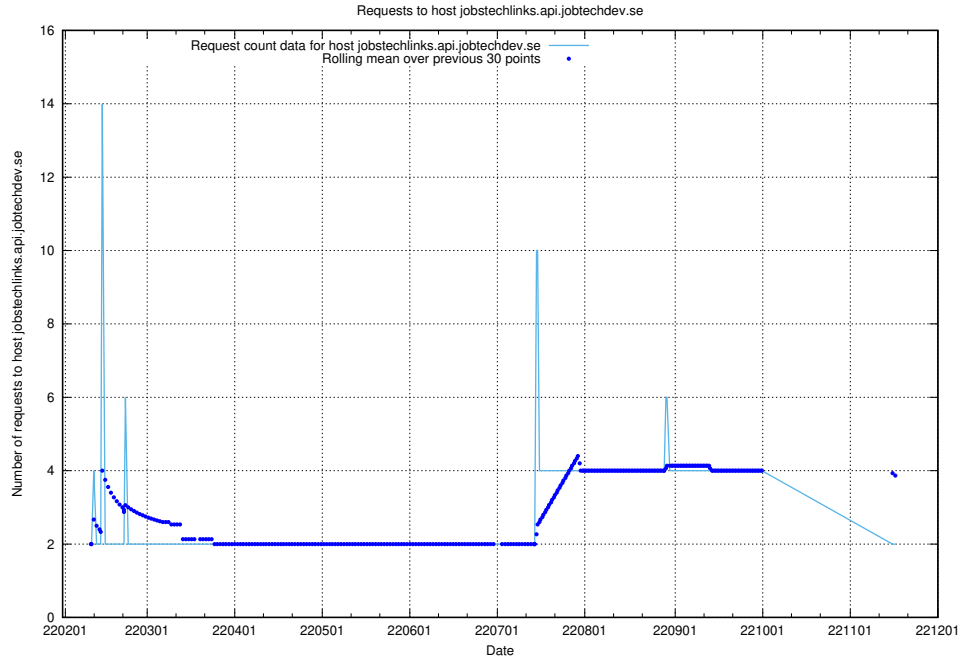

7.563 Usage of `jobstechlinks.api.jobtechdev.se`

Here, we count the number of requests to host `jobstechlinks.api.jobtechdev.se`.