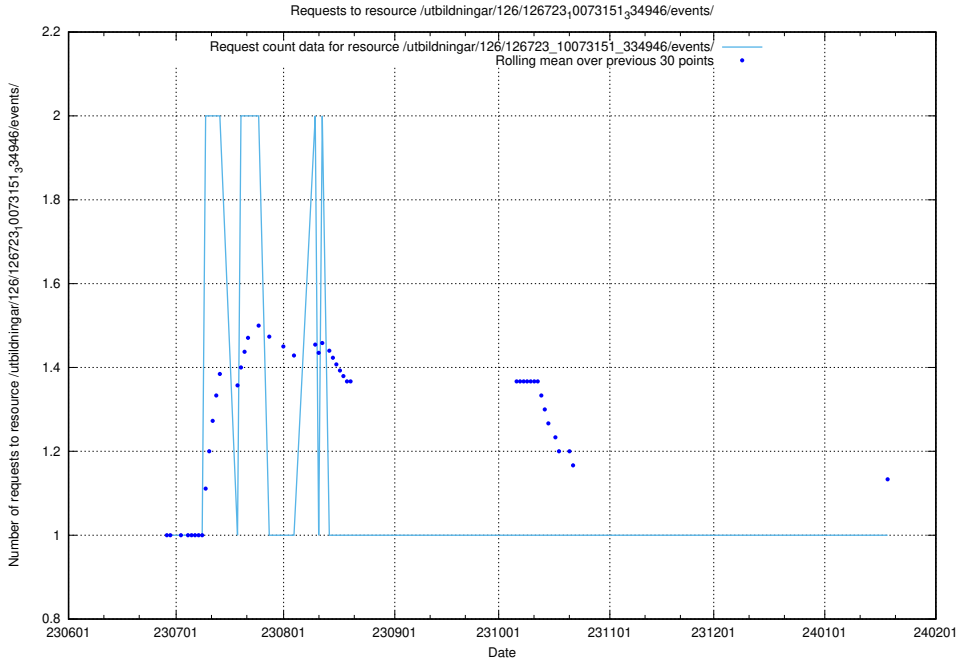

5.6153 Usage of /utbildningar/126/126723_10073151_334946/events/

Here, we count the number of requests to resource /utbildningar/126/126723_10073151_334946/events/