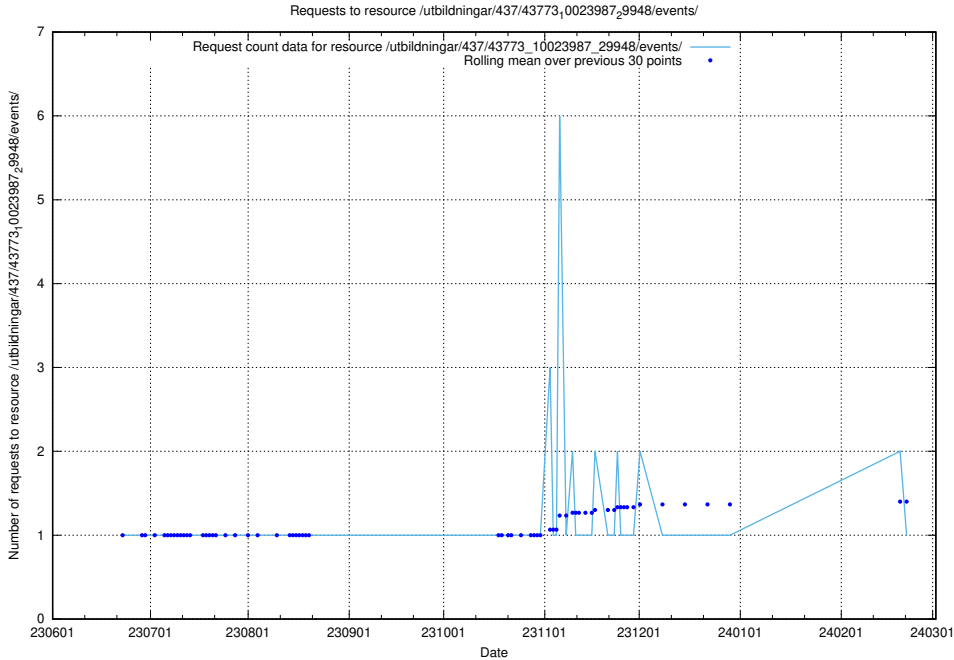

5.6273 Usage of /utbildningar/437/43773_10023987_29948/events/

Here, we count the number of requests to resource /utbildningar/437/43773_10023987_29948/events/.