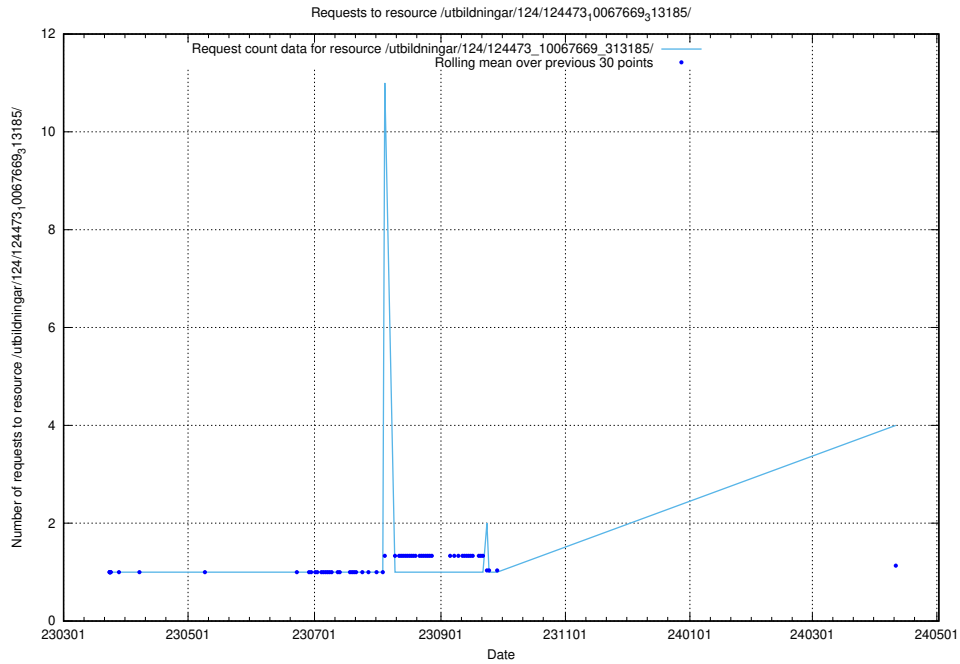

5.269 Usage of /utbildningar/124/124473_10067669_313185/

Here, we count the number of requests to resource /utbildningar/124/124473_10067669_313185/.