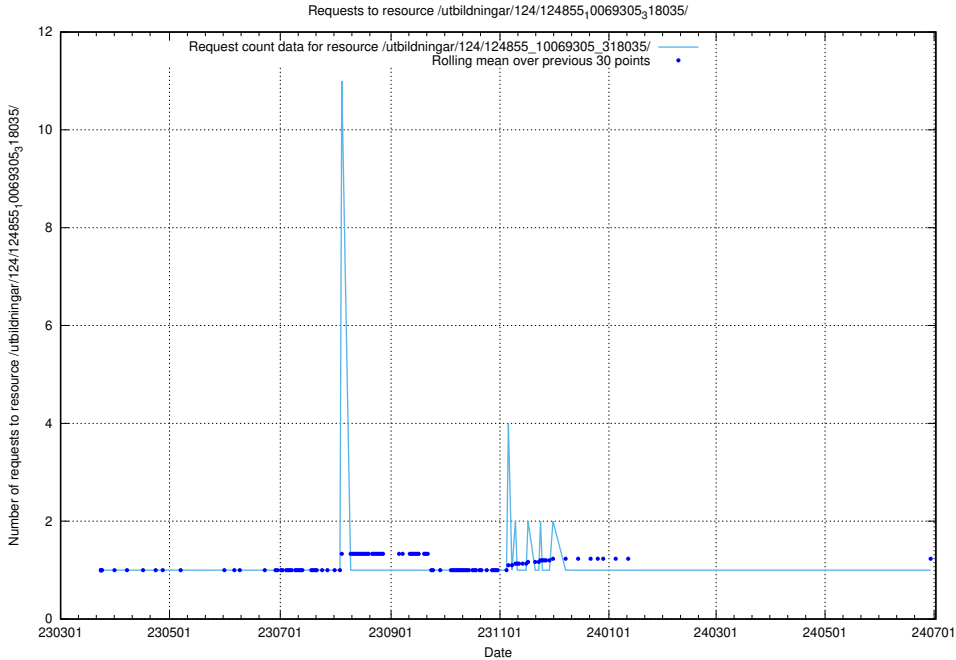

5.1254 Usage of /utbildningar/124/124855_10069305_318035/

Here, we count the number of requests to resource /utbildningar/124/124855_10069305_318035/.