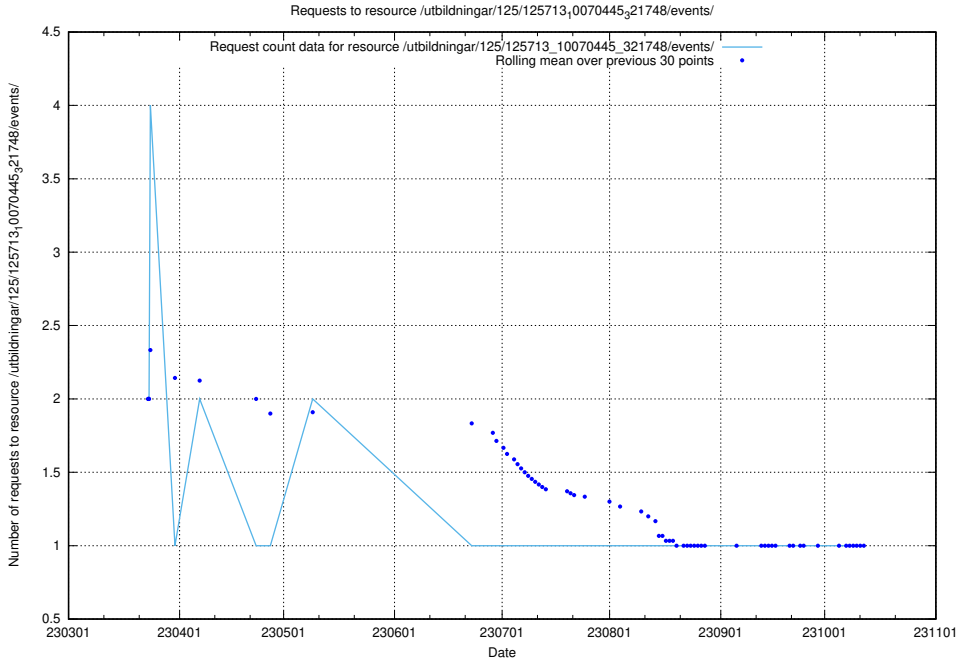

5.6989 Usage of /utbildningar/125/125713_10070445_321748/events/

Here, we count the number of requests to resource /utbildningar/125/125713_10070445_321748/events/