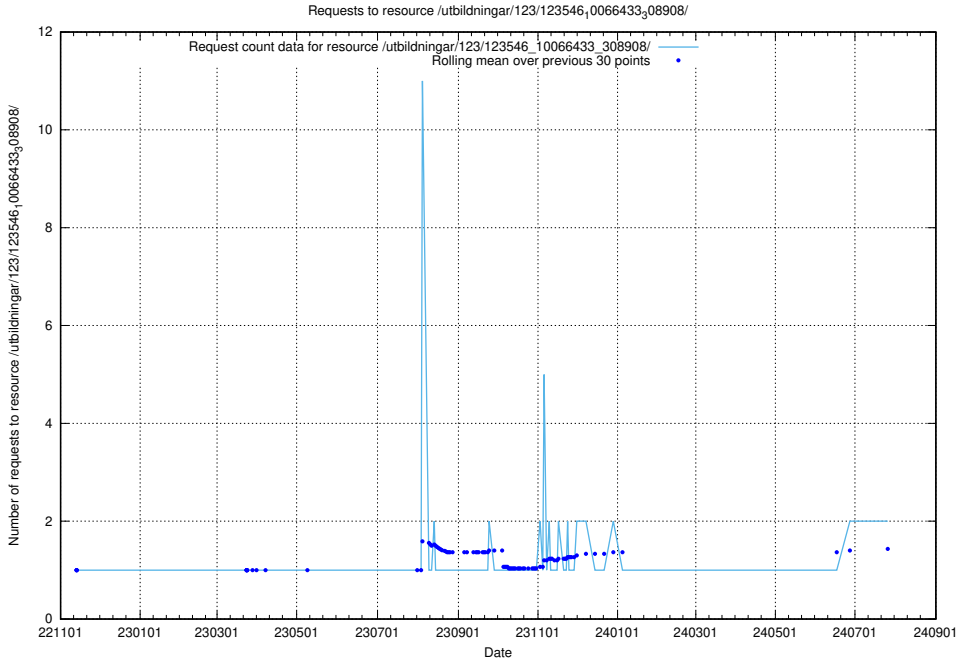

5.973 Usage of /utbildningar/123/123546_10066433_308908/

Here, we count the number of requests to resource /utbildningar/123/123546_10066433_308908/.