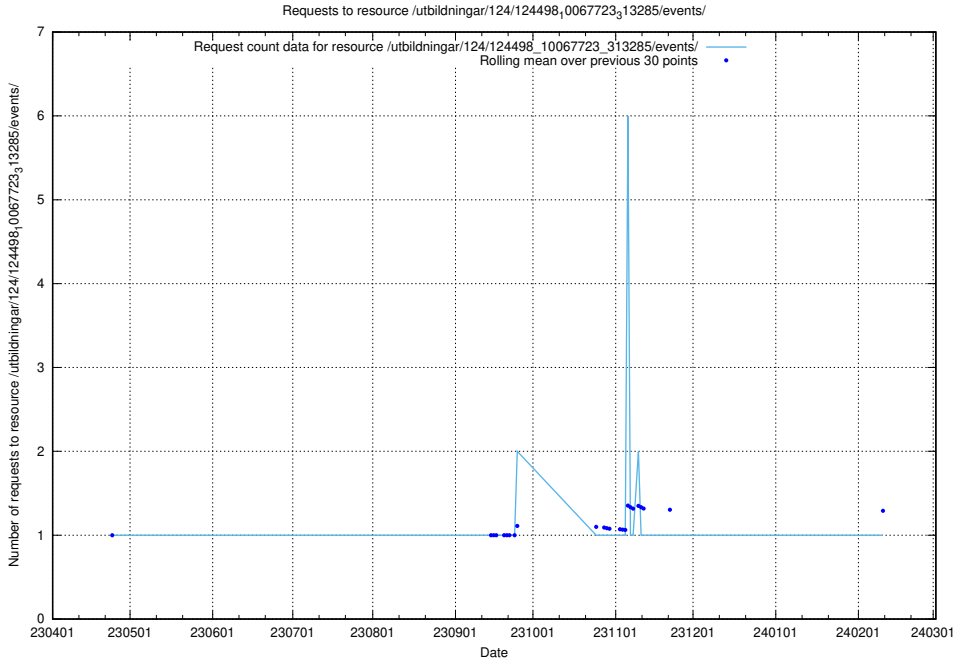

5.6673 Usage of /utbildningar/124/124498_10067723_313285/events/

Here, we count the number of requests to resource /utbildningar/124/124498_10067723_313285/events/