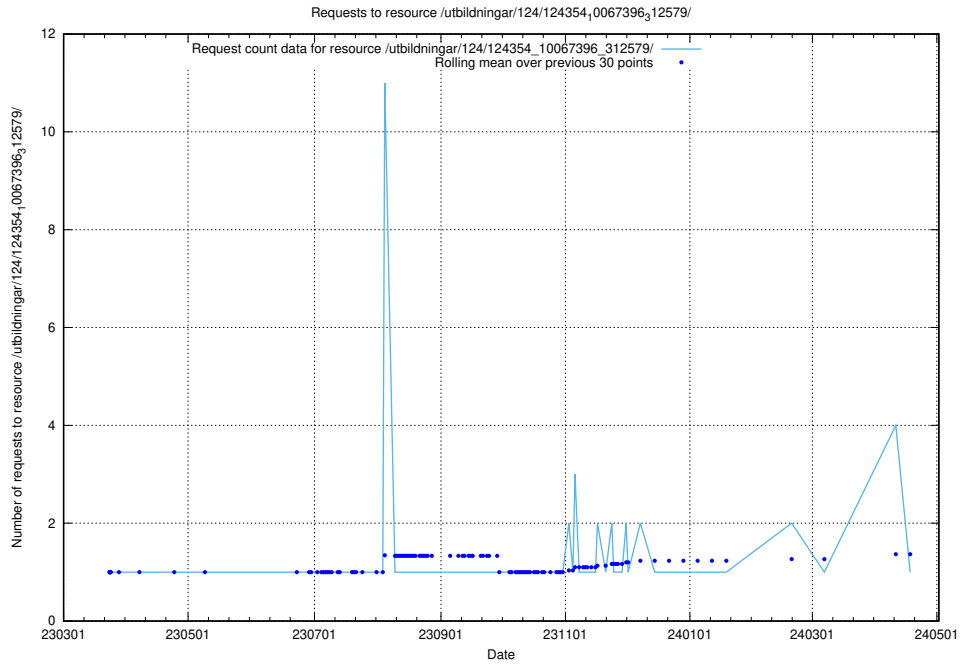

5.4618 Usage of /utbildningar/124/124354_10067396_312579/

Here, we count the number of requests to resource /utbildningar/124/124354_10067396_312579/.