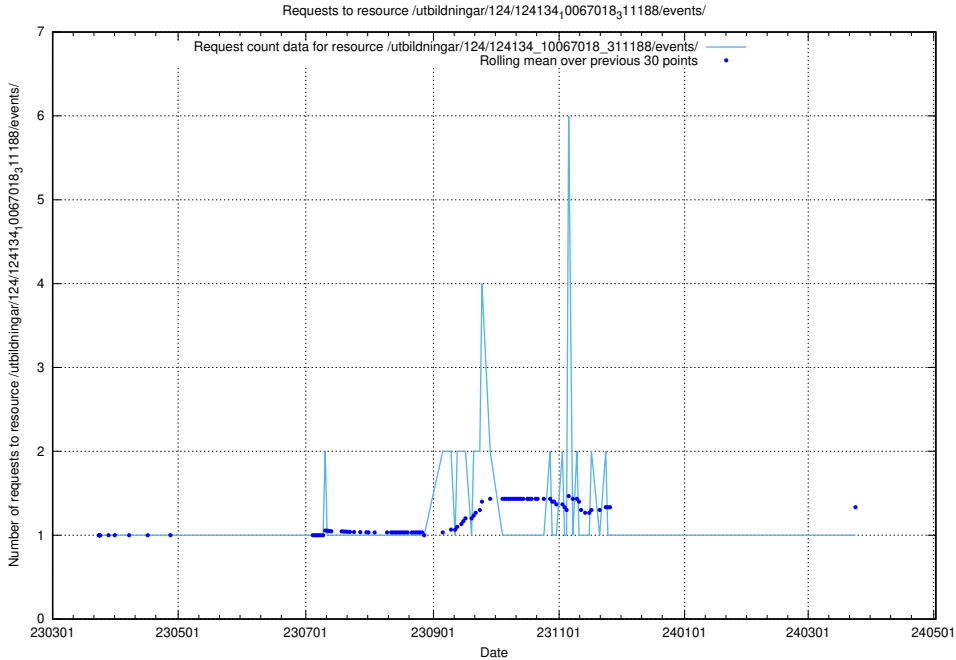

5.4791 Usage of /utbildningar/124/124134_10067018_311188/events/

Here, we count the number of requests to resource /utbildningar/124/124134_10067018_311188/events/