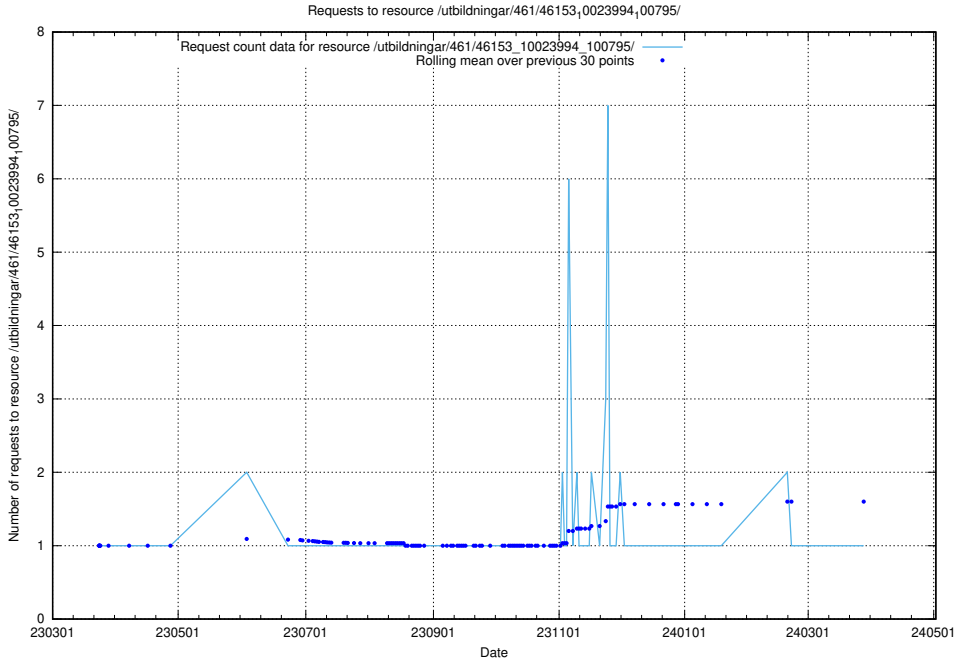

5.7025 Usage of /utbildningar/461/46153_10023994_100795/

Here, we count the number of requests to resource /utbildningar/461/46153_10023994_100795/.