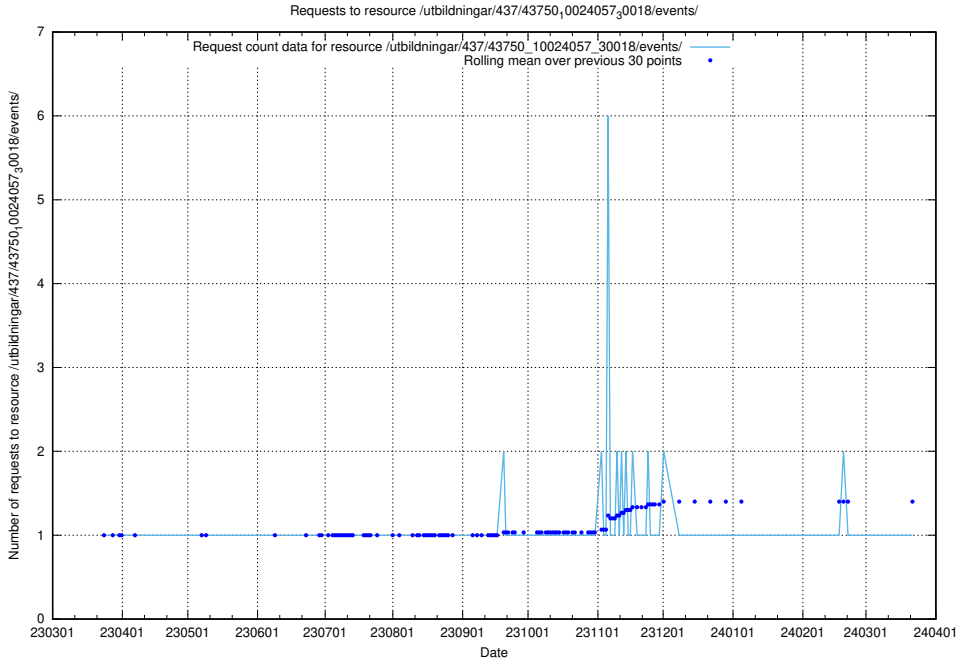

5.6898 Usage of /utbildningar/437/43750_10024057_30018/events/

Here, we count the number of requests to resource /utbildningar/437/43750_10024057_30018/events/.