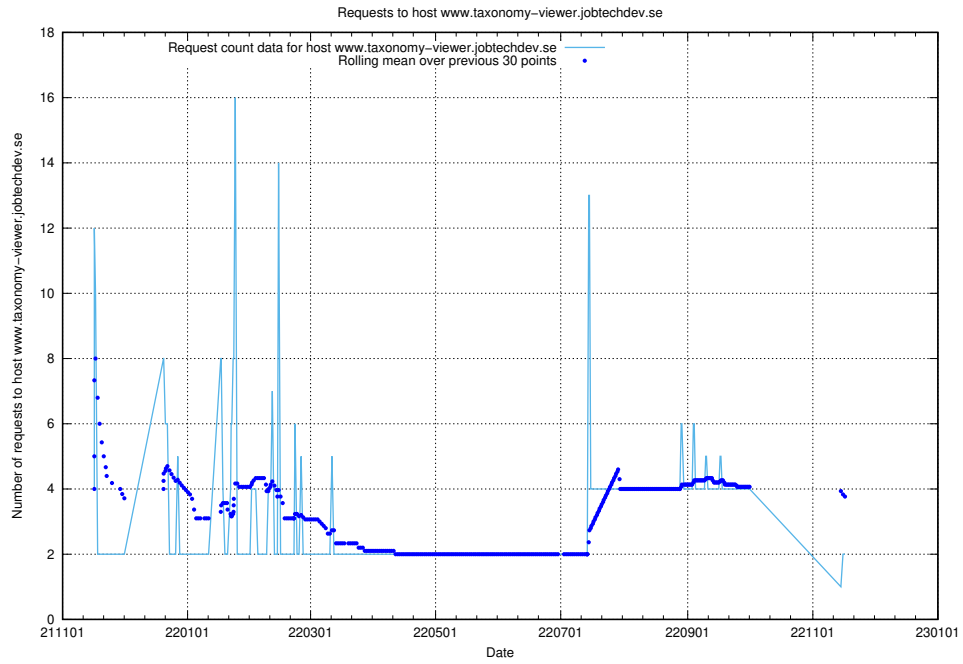

7.507 Usage of www.taxonomy-viewer.jobtechdev.se

Here, we count the number of requests to host www.taxonomy-viewer.jobtechdev.se.