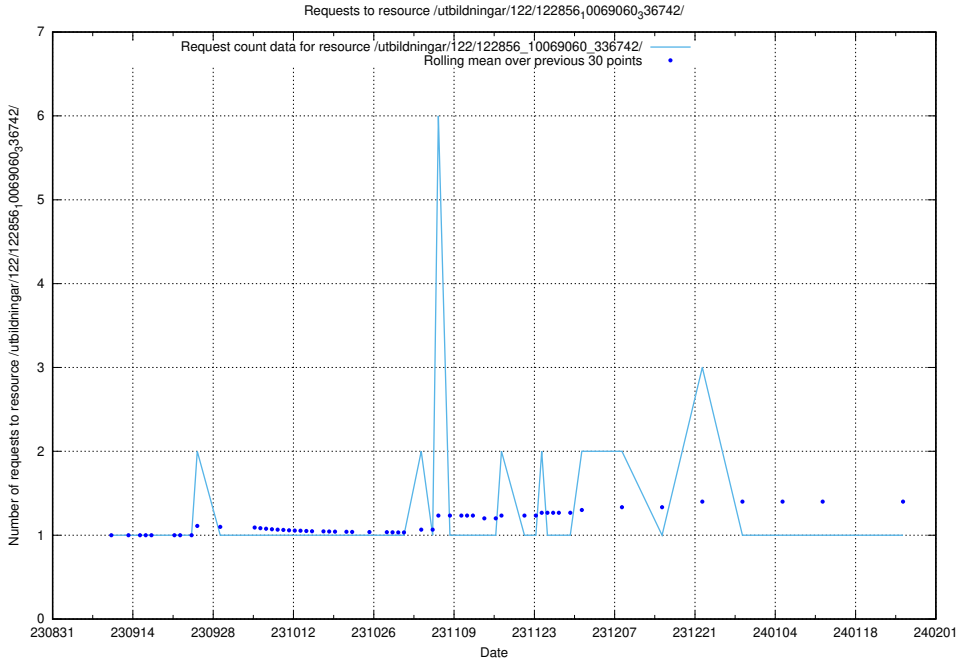

5.5334 Usage of /utbildningar/122/122856_10069060_336742/

Here, we count the number of requests to resource /utbildningar/122/122856_10069060_336742/.