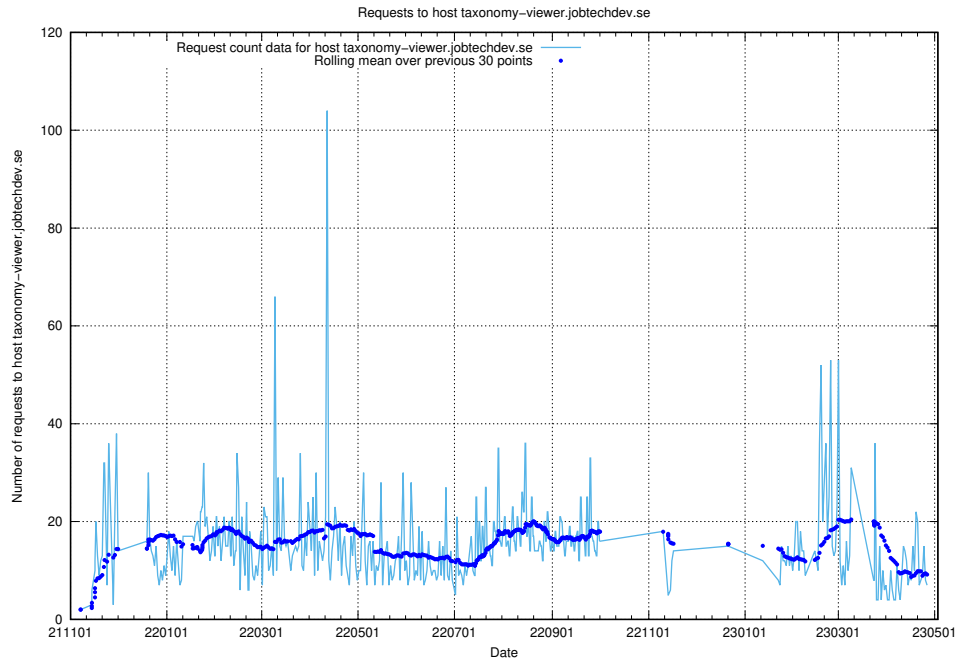

7.83 Usage of taxonomy-viewer.jobtechdev.se

Here, we count the number of requests to host taxonomy-viewer.jobtechdev.se.