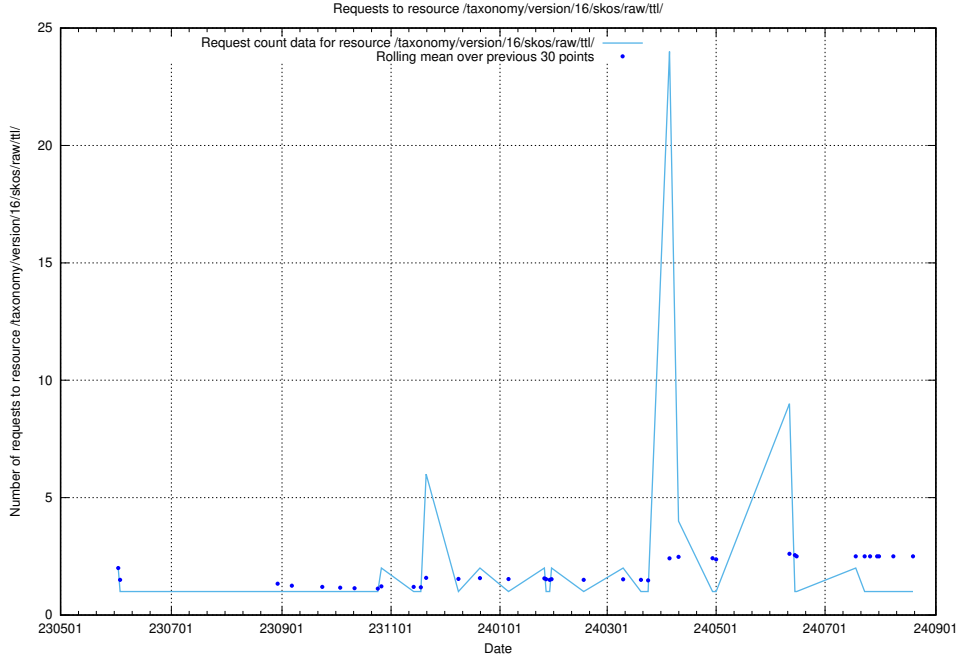

5.6581 Usage of /taxonomy/version/16/skos/raw/ttl/

Here, we count the number of requests to resource /taxonomy/version/16/skos/raw/ttl/.