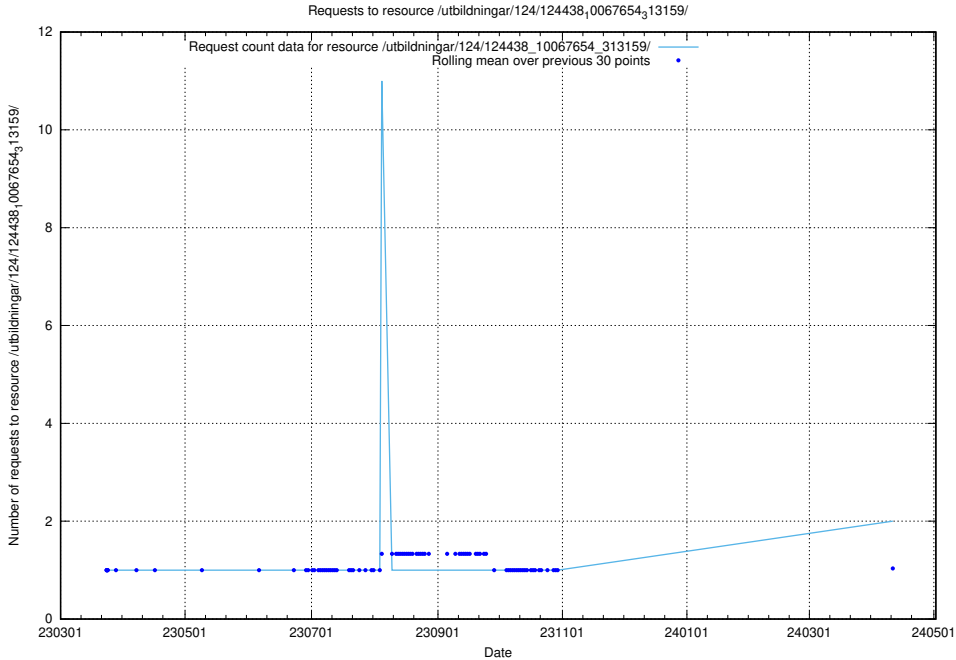

5.757 Usage of /utbildningar/124/124438_10067654_313159/

Here, we count the number of requests to resource /utbildningar/124/124438_10067654_313159/.