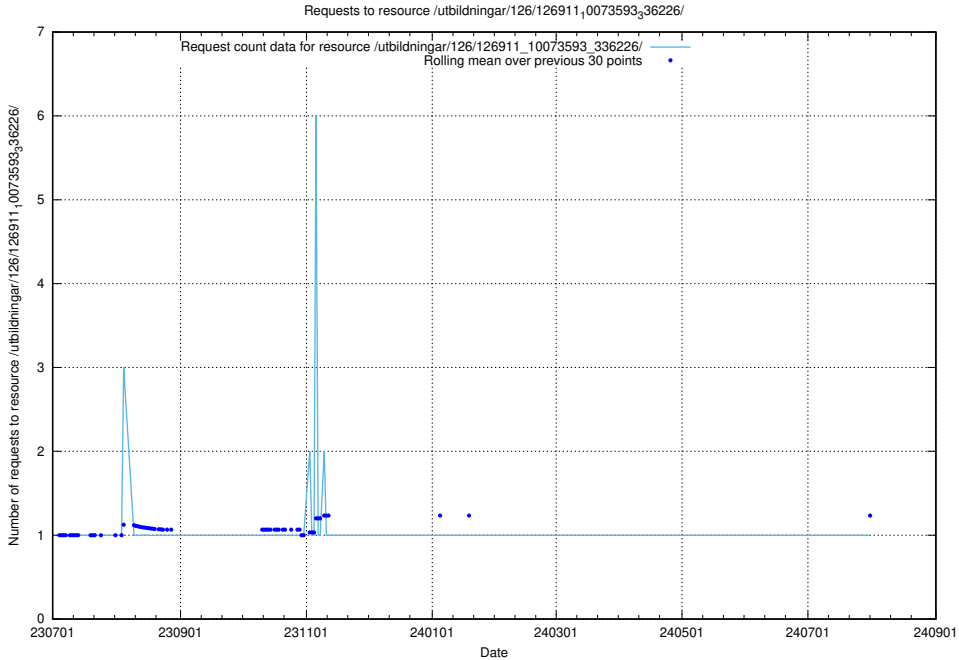

5.6047 Usage of /utbildningar/126/126911_10073593_336226/

Here, we count the number of requests to resource /utbildningar/126/126911_10073593_336226/.

5.6048 Usage of /utbildningar/126/126728_10073164_334947/events/