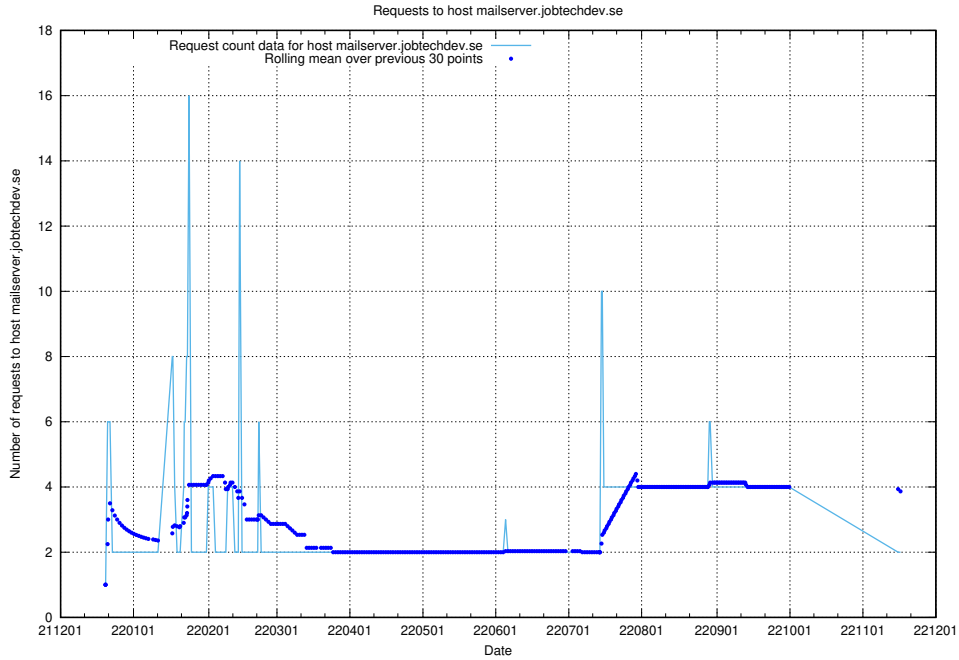

7.378 Usage of mailserver.jobtechdev.se

Here, we count the number of requests to host mailserver.jobtechdev.se.