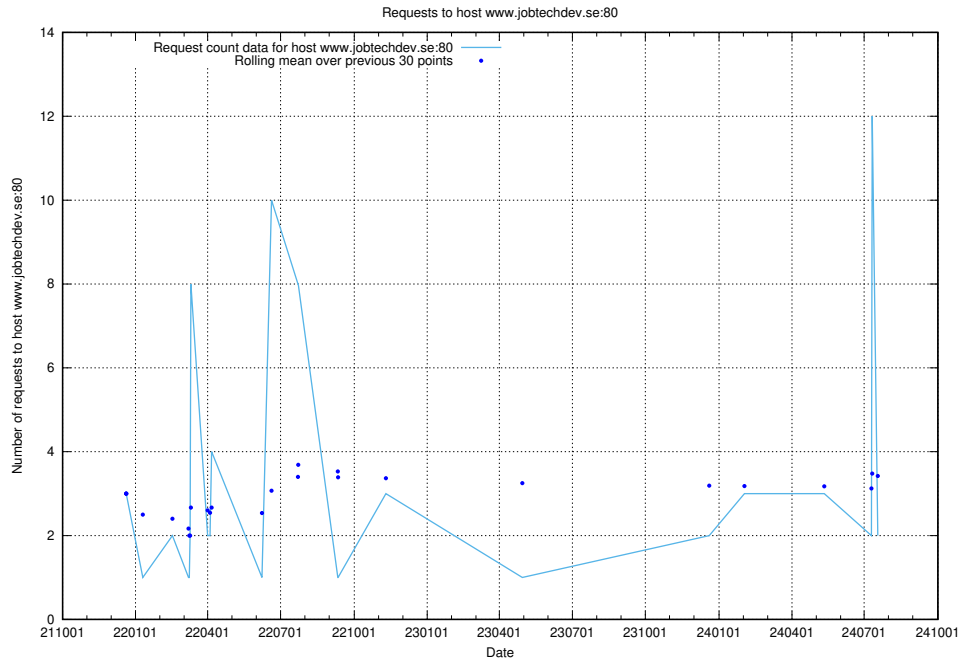

Here, we count the number of requests to host af-connect-int.jobtechdev.se.

7.373 Usage of www.jobtechdev.se:80

Here, we count the number of requests to host www.jobtechdev.se:80.

7.374 Usage of smtp.jobtechdev.se