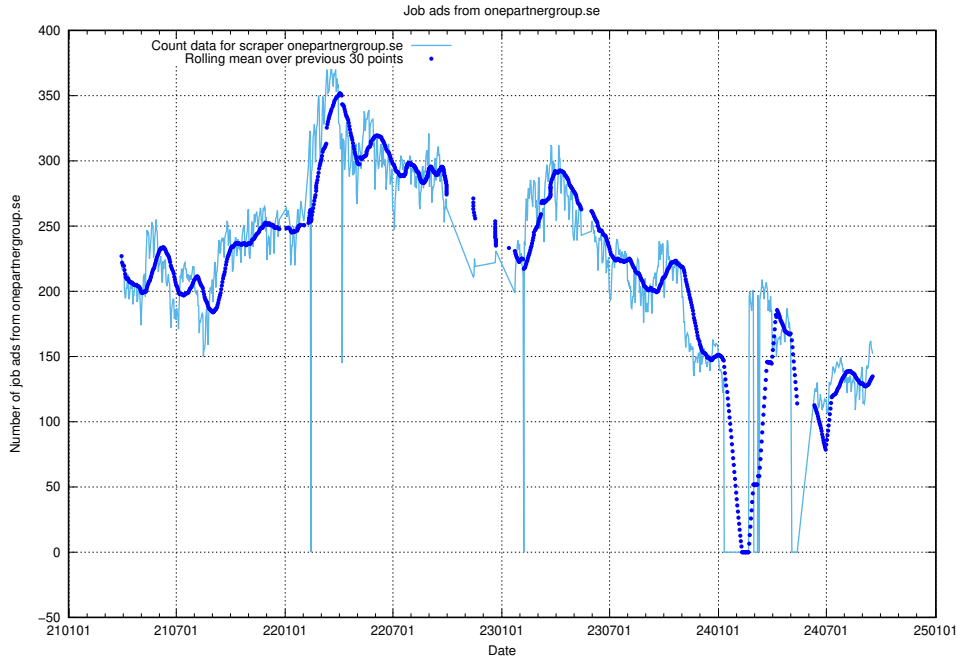

13.12 Number of ads by scraper thehub.io

Here, we count the number of job ads scraped from thehub.io.

13.13 Number of ads by scraper onepartnergroup.se

Here, we count the number of job ads scraped from onepartnergroup.se.