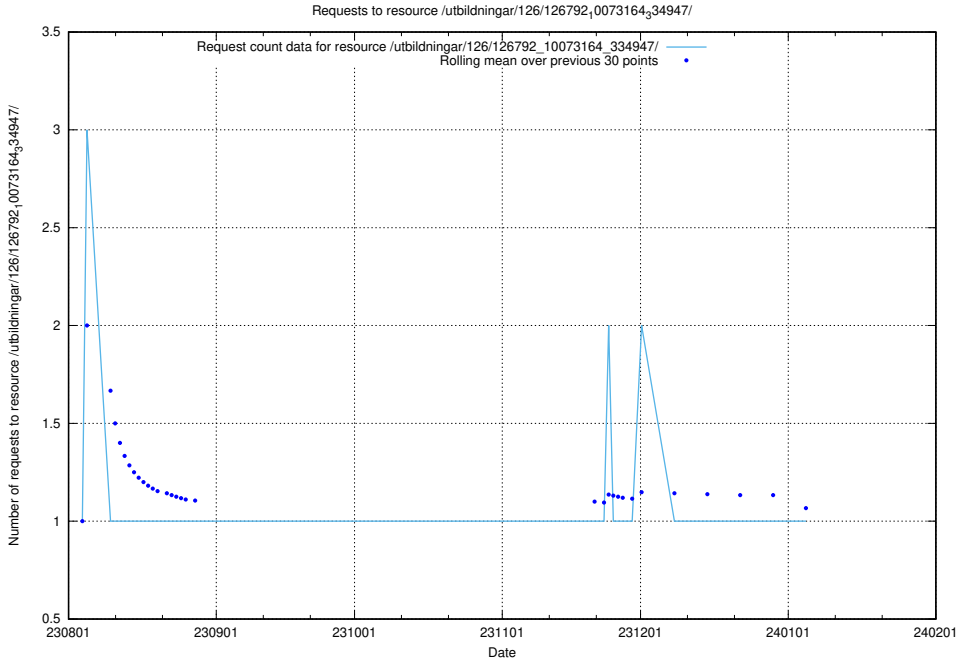

Here, we count the number of requests to resource /utbildningar/126/126792_10073164_334947/events/

5.5570 Usage of /utbildningar/126/126792_10073164_334947/

Here, we count the number of requests to resource /utbildningar/126/126792_10073164_334947/.