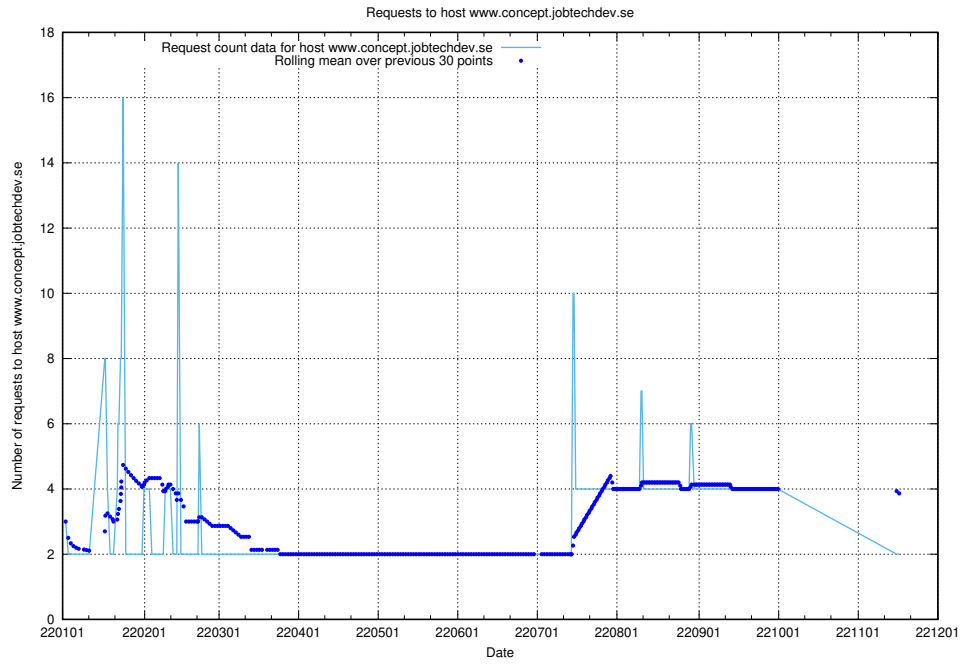

Here, we count the number of requests to host www.concept.jobtechdev.se.

7.314 Usage of 128fe26a-e13b-4af2-9201-97aace8e75ac.jobtechdev.se

Here, we count the number of requests to host 128fe26a-e13b-4af2-9201-97aace8e75ac.jobtechdev.se.