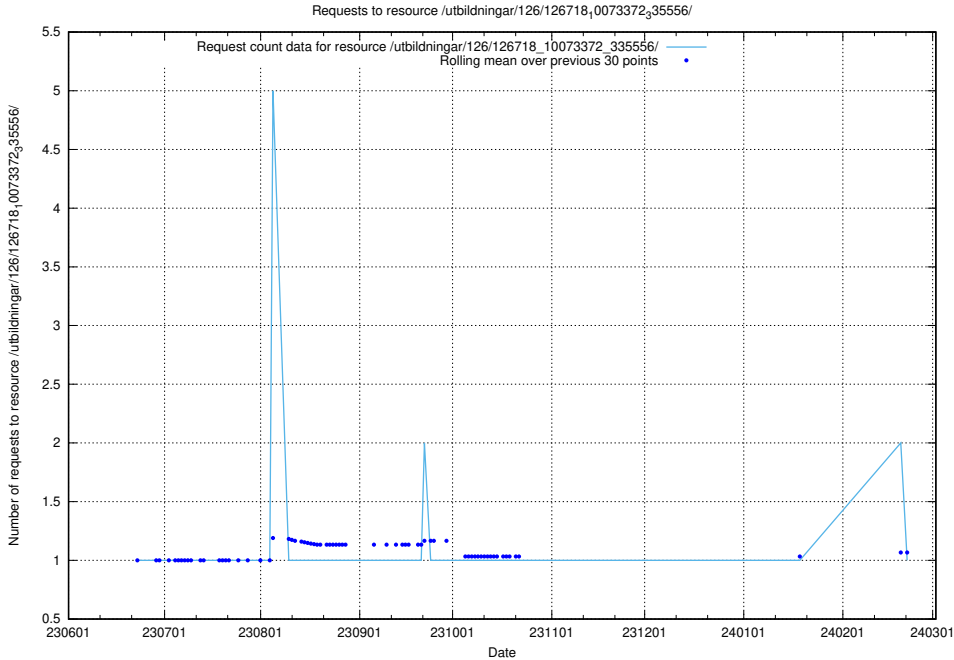

5.6294 Usage of /utbildningar/126/126718_10073372_335556/

Here, we count the number of requests to resource /utbildningar/126/126718_10073372_335556/.