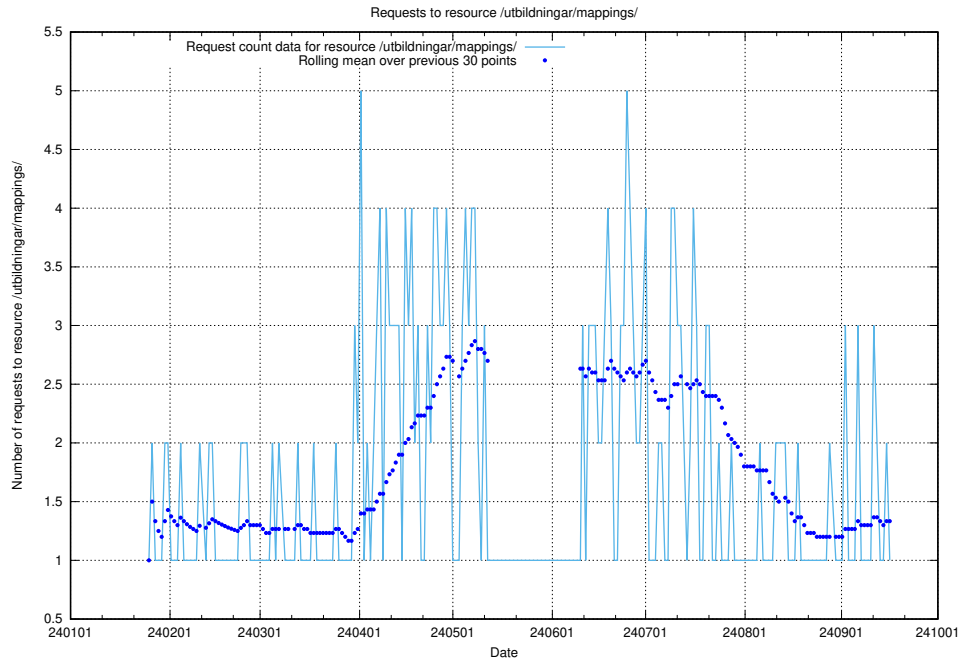

5.4439 Usage of /utbildningar/mappings/

Here, we count the number of requests to resource /utbildningar/mappings/.