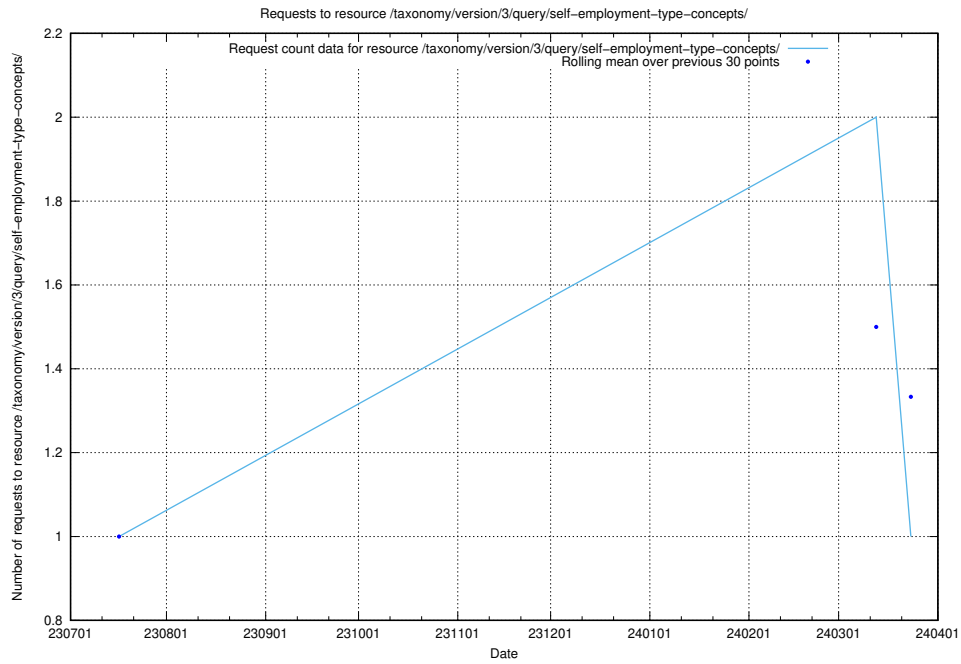

5.5763 Usage of /taxonomy/version/21/query/concepts-and-common-relations/

Here, we count the number of requests to resource /taxonomy/version/21/query/concepts-and-common-relations/.

5.5764 Usage of /utbildningar/122/122967_10065274_281273/