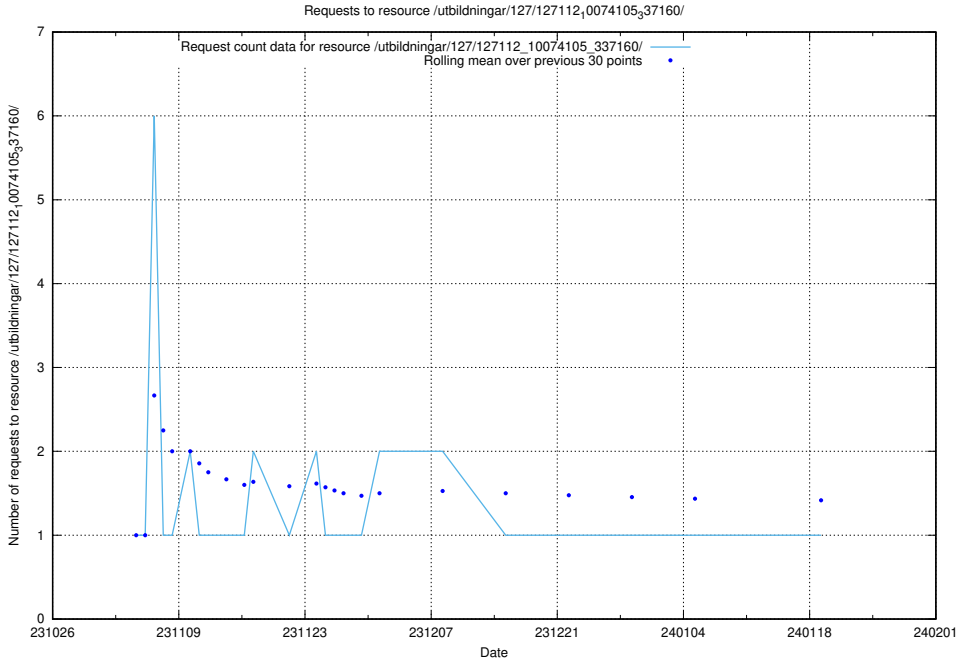

5.4836 Usage of /utbildningar/127/127112_10074105_337160/

Here, we count the number of requests to resource /utbildningar/127/127112_10074105_337160/.