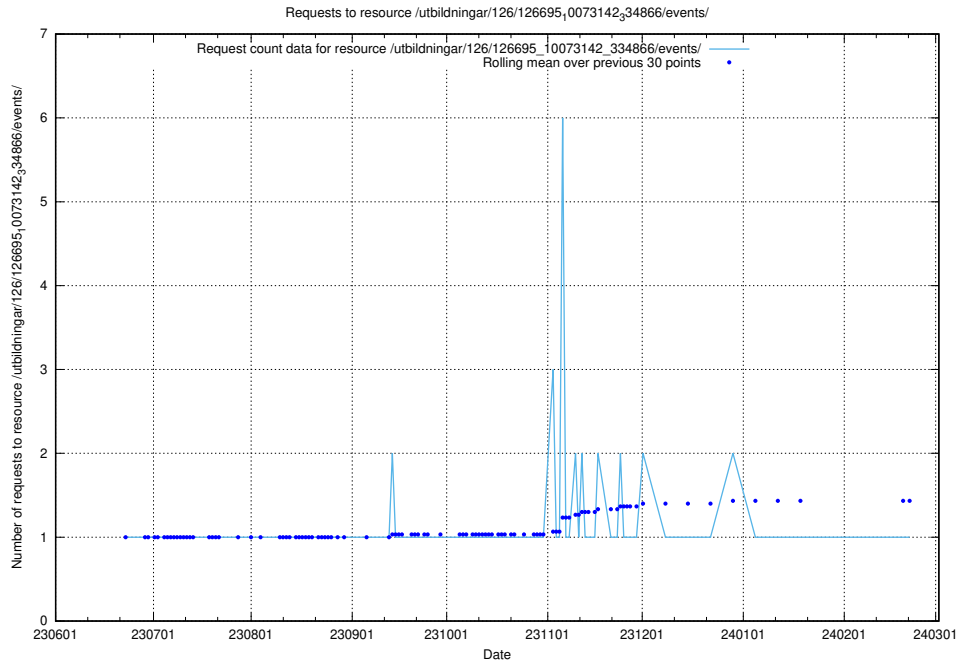

5.6305 Usage of /utbildningar/126/126695_10073142_334866/events/

Here, we count the number of requests to resource /utbildningar/126/126695_10073142_334866/events/