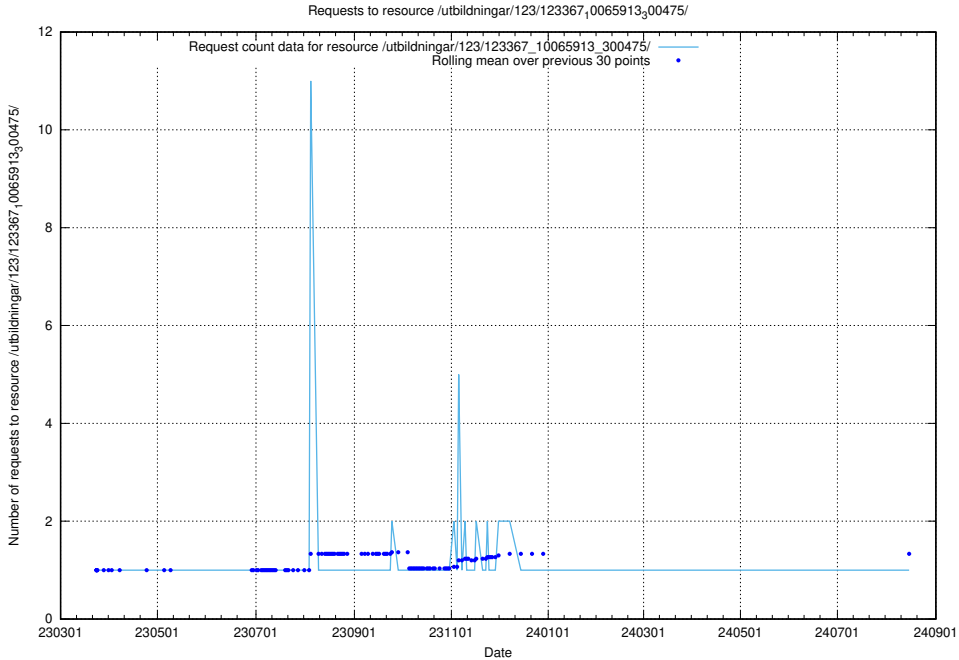

5.5398 Usage of /utbildningar/123/123367_10065913_300475/

Here, we count the number of requests to resource /utbildningar/123/123367_10065913_300475/.