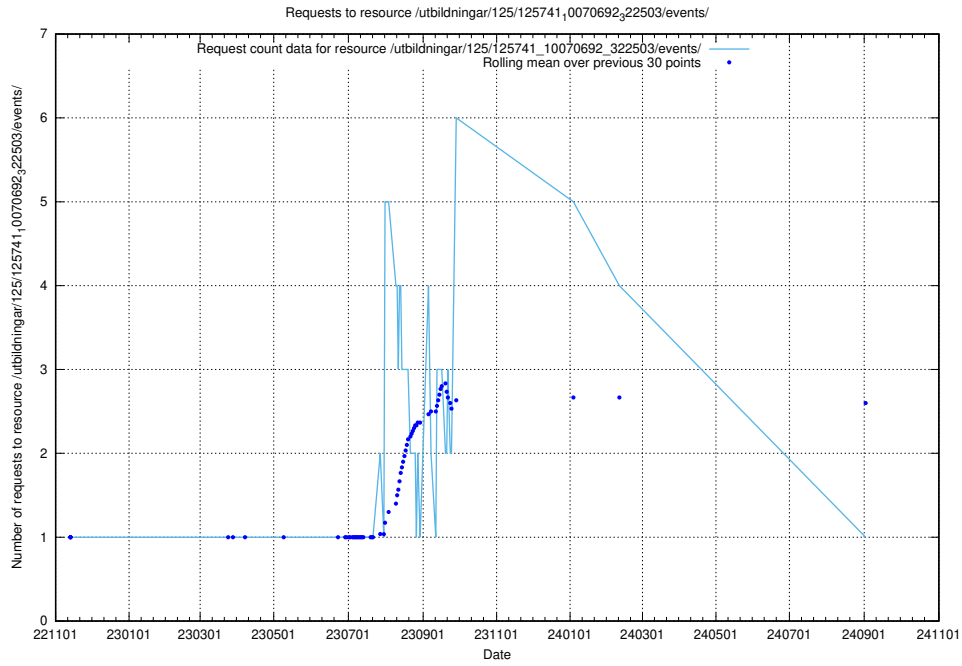

5.6528 Usage of /utbildningar/125/125741_10070692_322503/events/

Here, we count the number of requests to resource /utbildningar/125/125741_10070692_322503/events/