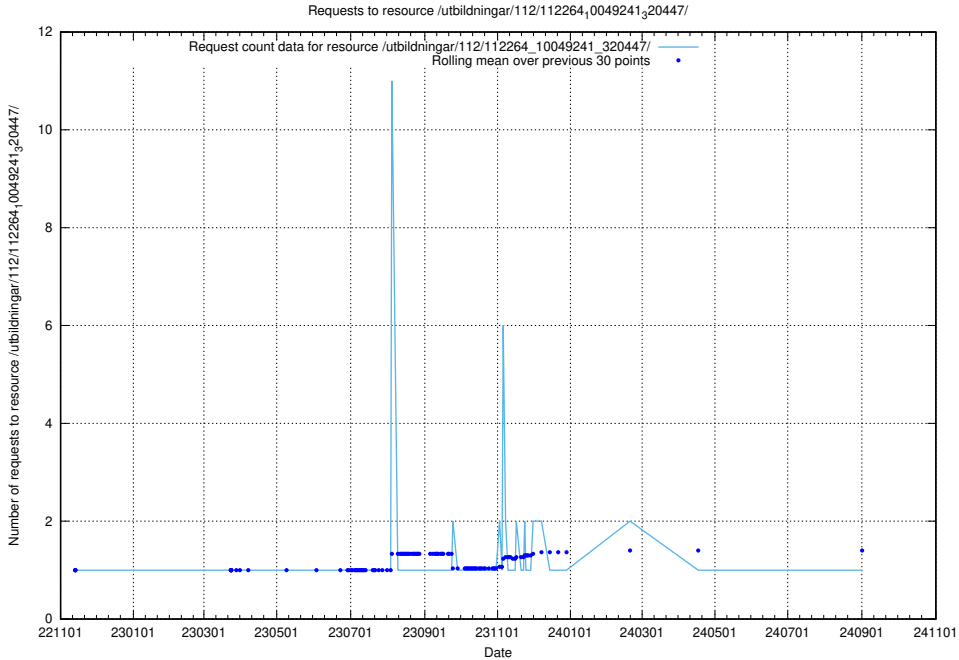

5.6884 Usage of /utbildningar/112/112264_10049241_320447/

Here, we count the number of requests to resource /utbildningar/112/112264_10049241_320447/.