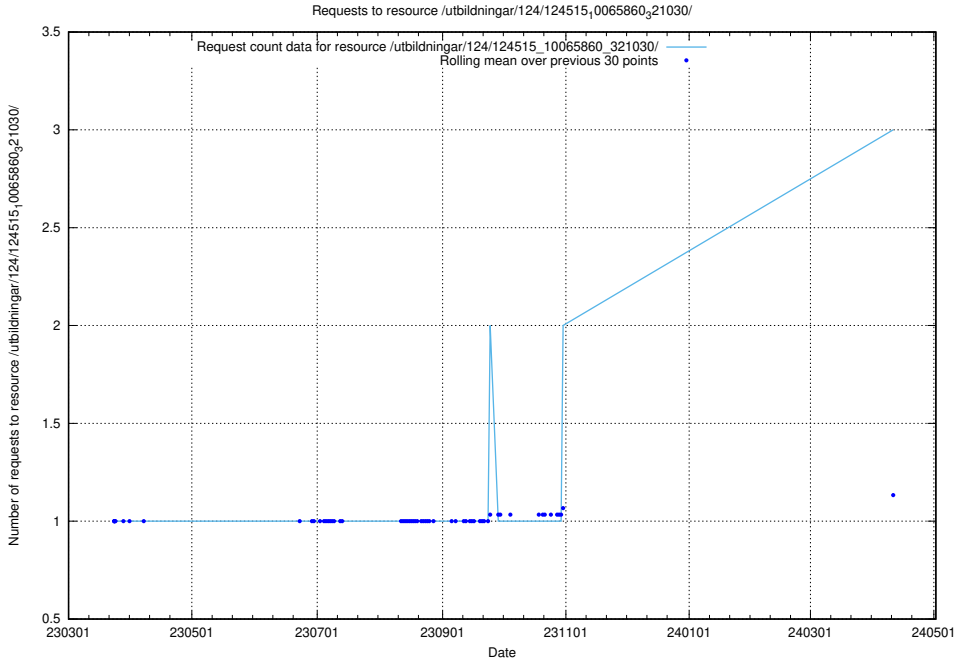

5.384 Usage of /utbildningar/124/124515_10065860_321030/

Here, we count the number of requests to resource /utbildningar/124/124515_10065860_321030/.