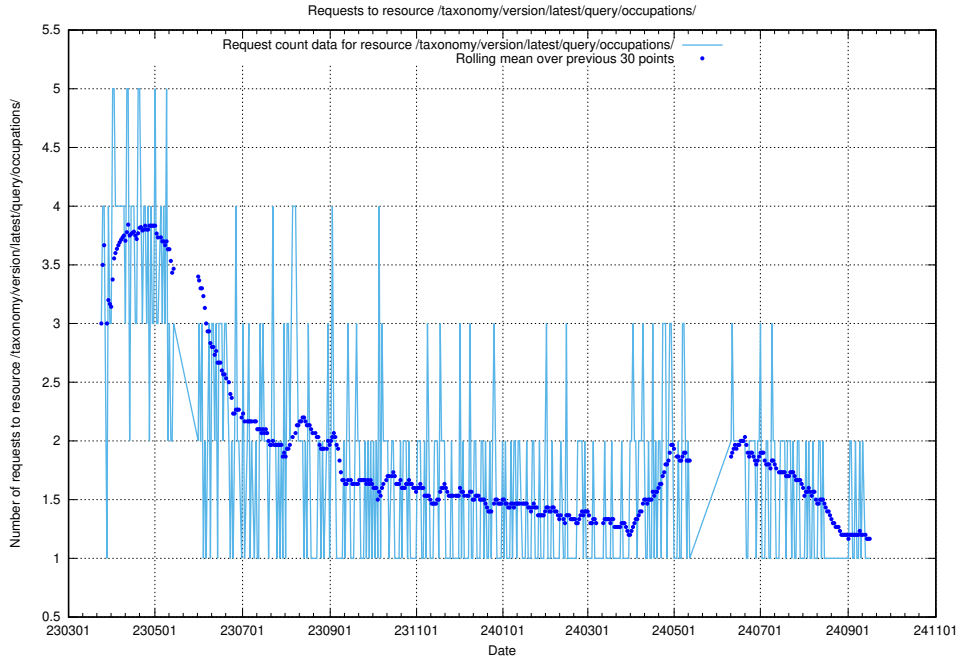

Here, we count the number of requests to resource /taxonomy/version/latest/query/occupations/.

5.6785 Usage of /taxonomy/version/latest/query/occupations-with-no-educational-requirements/

Here, we count the number of requests to resource /taxonomy/version/latest/query/occupations-with-no-educational-requirements/.