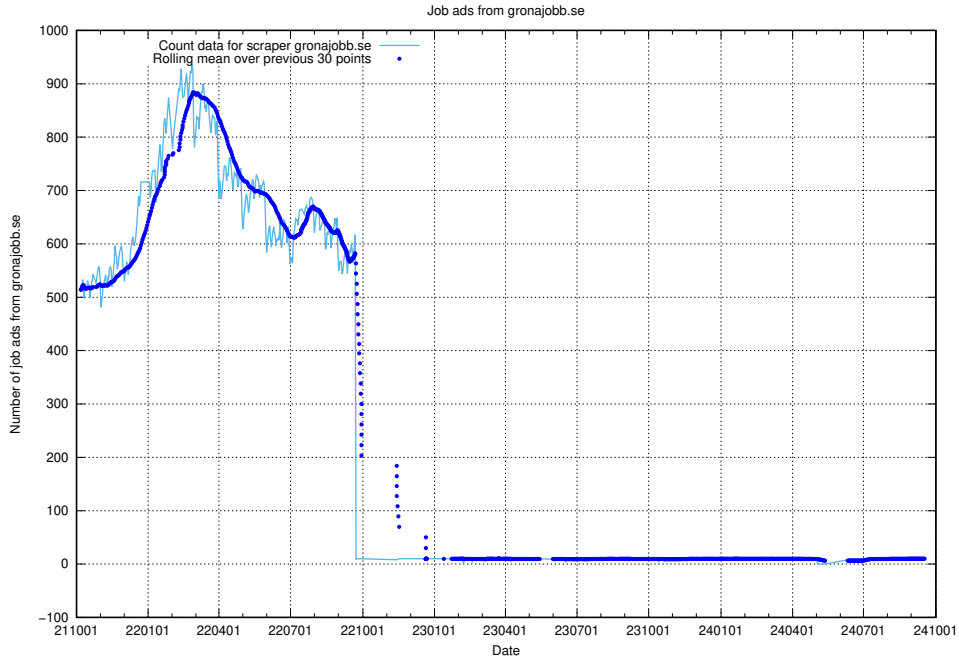

13.18 Number of ads by scraper gronajobb.se

Here, we count the number of job ads scraped from gronajobb.se.