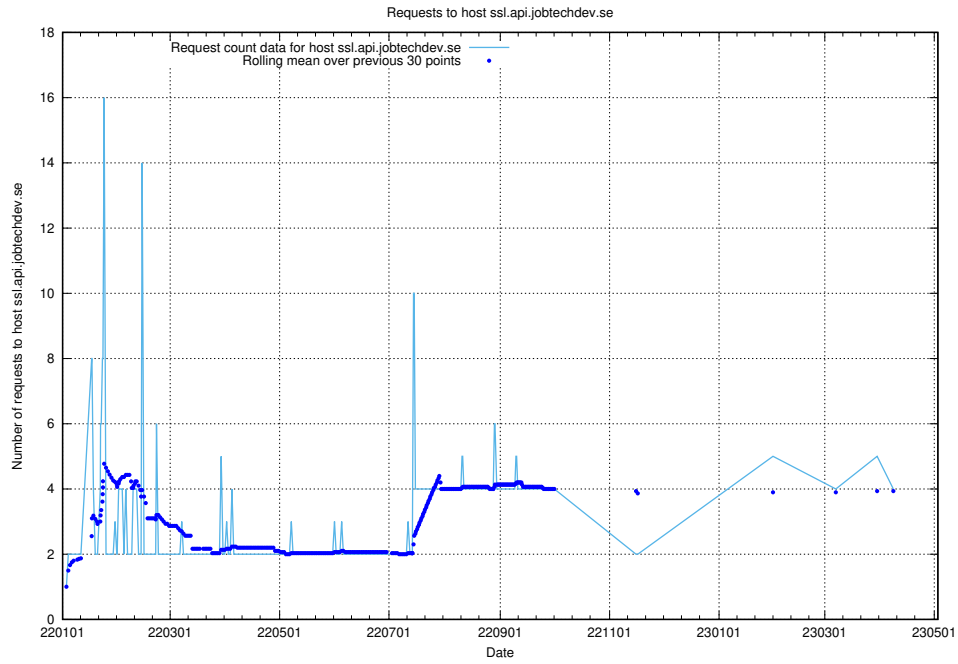

7.119 Usage of ssl.api.jobtechdev.se

Here, we count the number of requests to host ssl.api.jobtechdev.se.