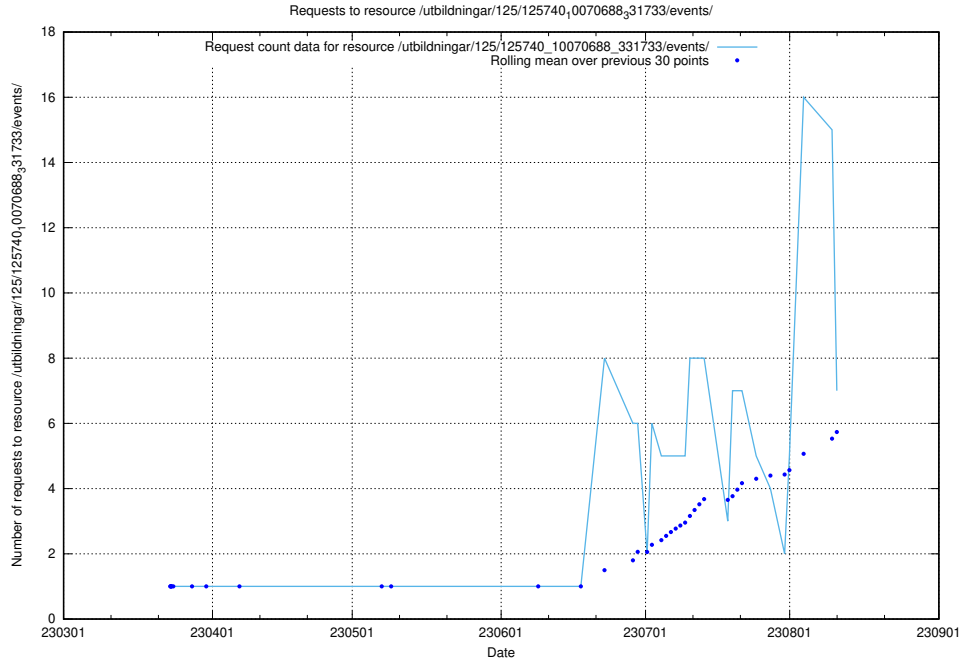

5.35 Usage of /utbildningar/125/125740_10070688_331733/events/

Here, we count the number of requests to resource /utbildningar/125/125740_10070688_331733/events/