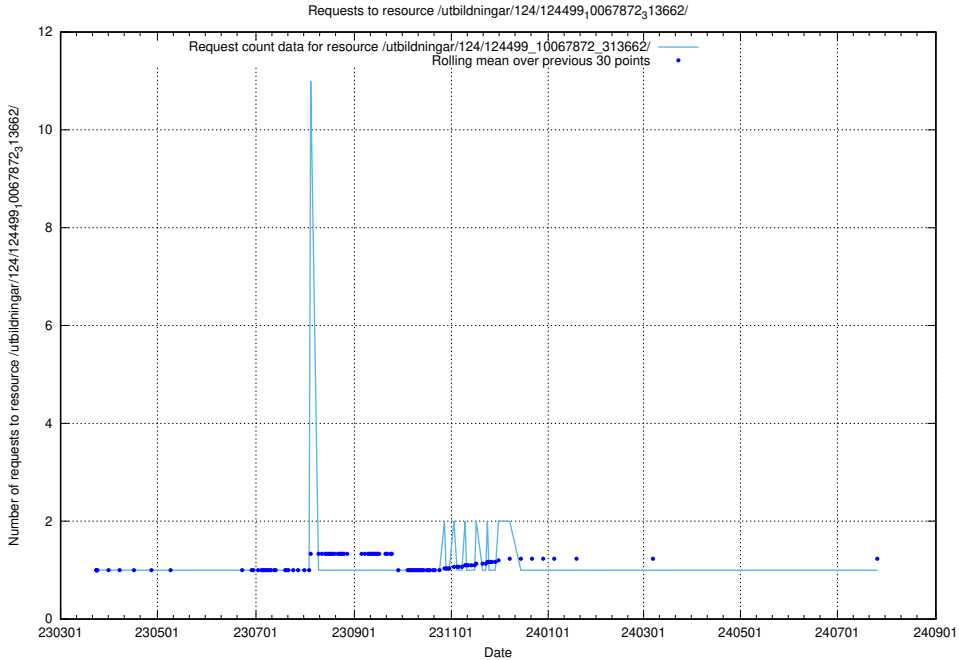

5.3062 Usage of /utbildningar/124/124499_10067872_313662/

Here, we count the number of requests to resource /utbildningar/124/124499_10067872_313662/.