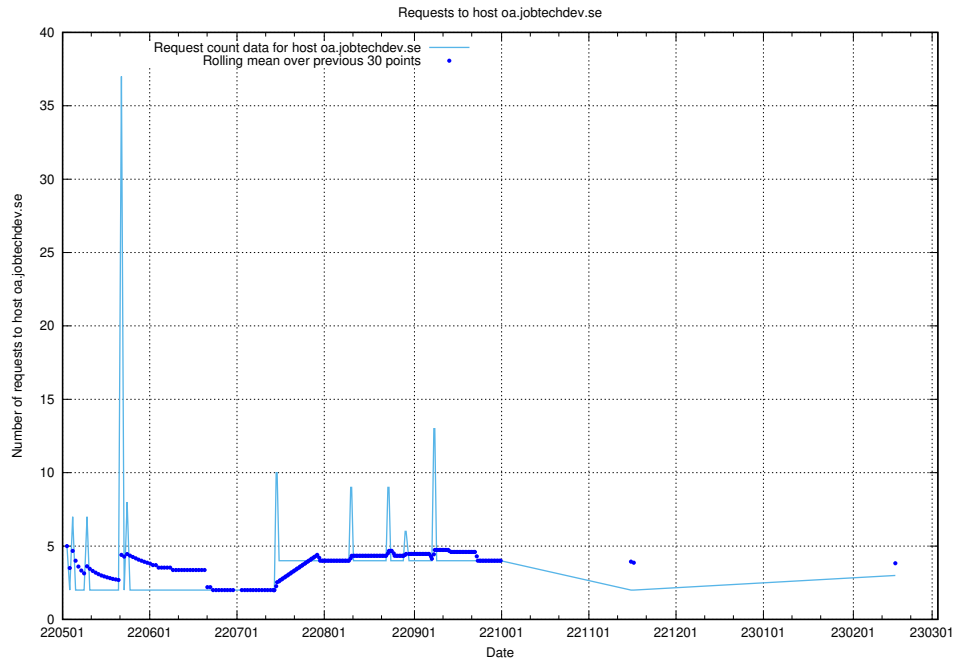

7.225 Usage of socp4.jobtechdev.se

Here, we count the number of requests to host socp4.jobtechdev.se.

7.226 Usage of oa.jobtechdev.se

Here, we count the number of requests to host oa.jobtechdev.se.

7.227 Usage of data.jobtechdev.se:80