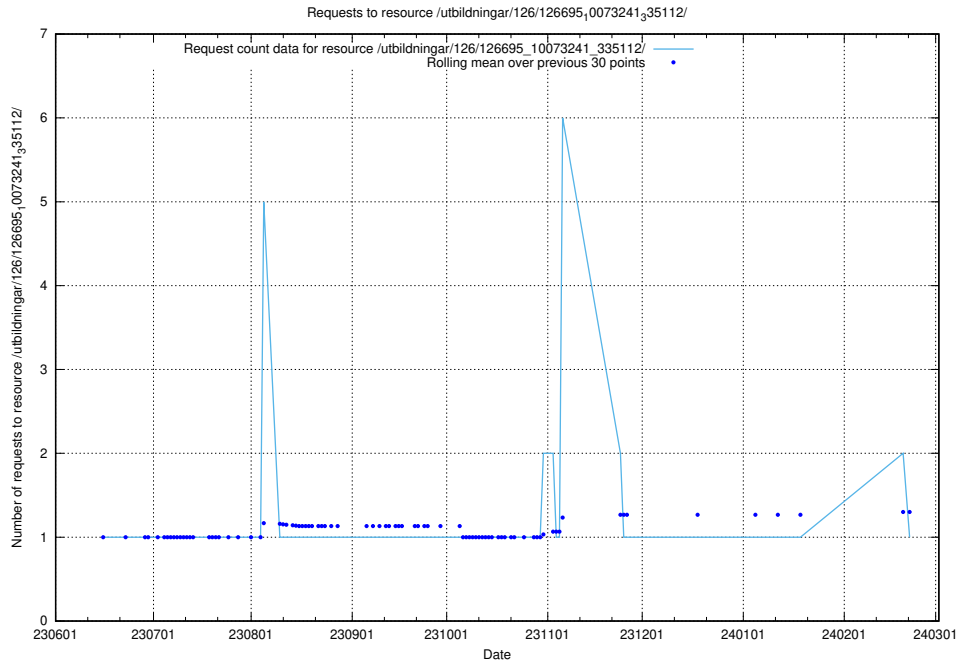

5.6534 Usage of /utbildningar/126/126695_10073241_335112/

Here, we count the number of requests to resource /utbildningar/126/126695_10073241_335112/.