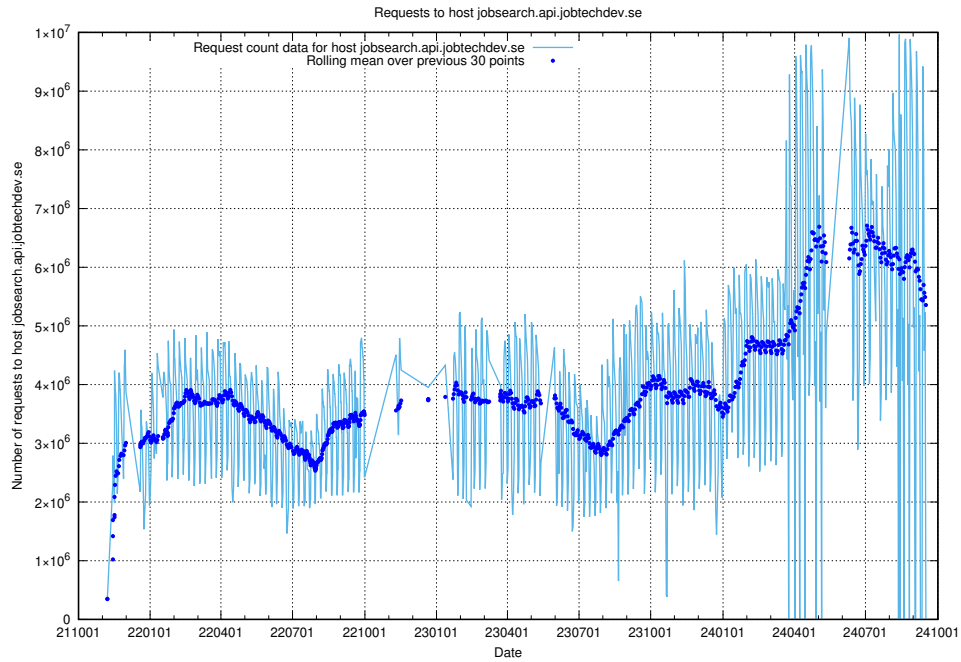

7.631 Usage of jobsearch.api.jobtechdev.se

Here, we count the number of requests to host jobsearch.api.jobtechdev.se.