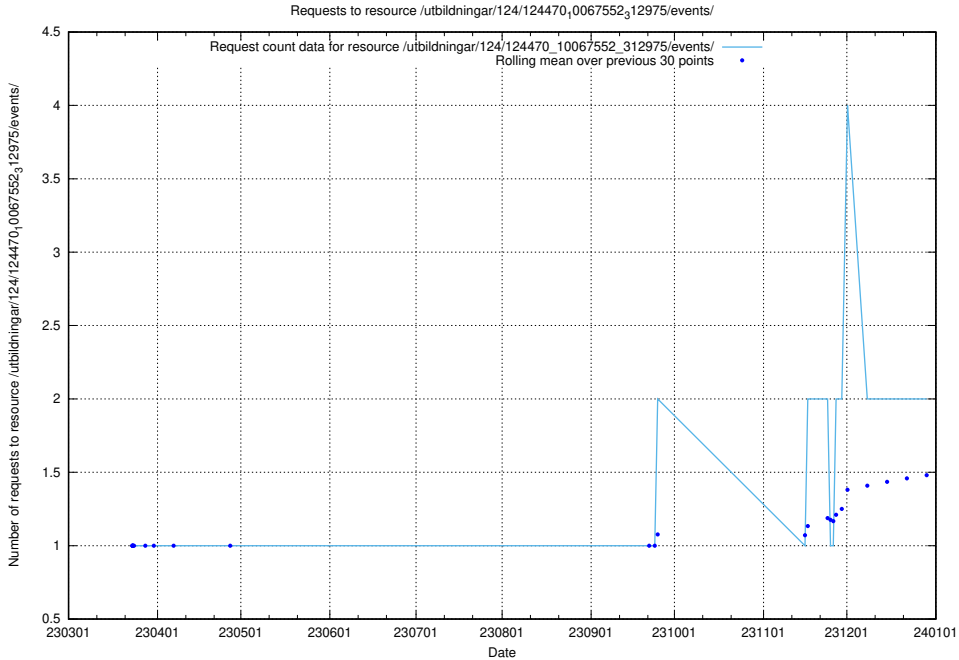

5.723 Usage of /utbildningar/124/124470_10067552_312975/events/

Here, we count the number of requests to resource /utbildningar/124/124470_10067552_312975/events/