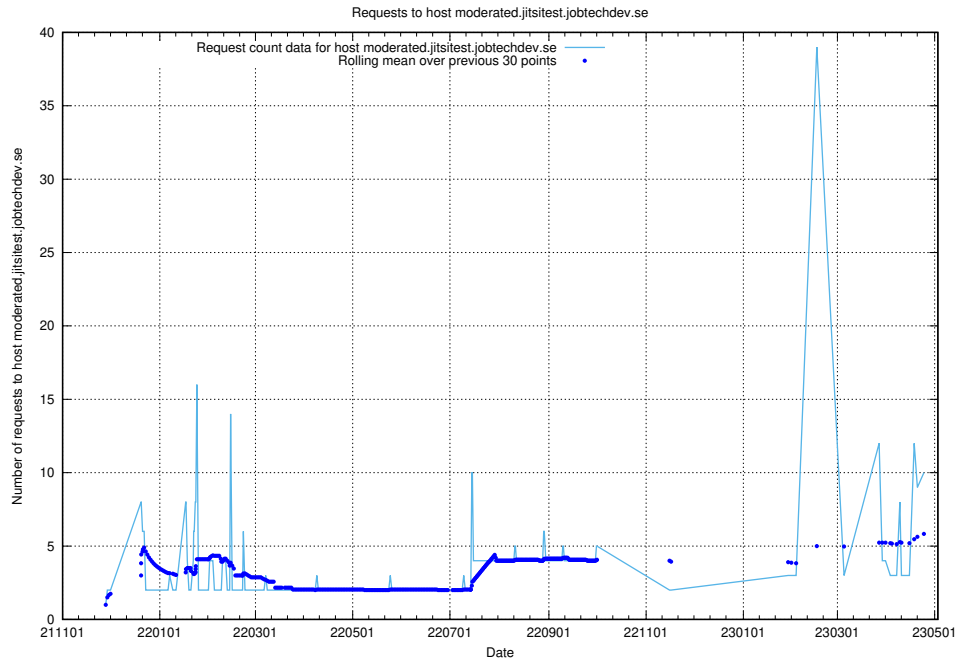

7.68 Usage of moderated.jitsitest.jobtechdev.se

Here, we count the number of requests to host moderated.jitsitest.jobtechdev.se.