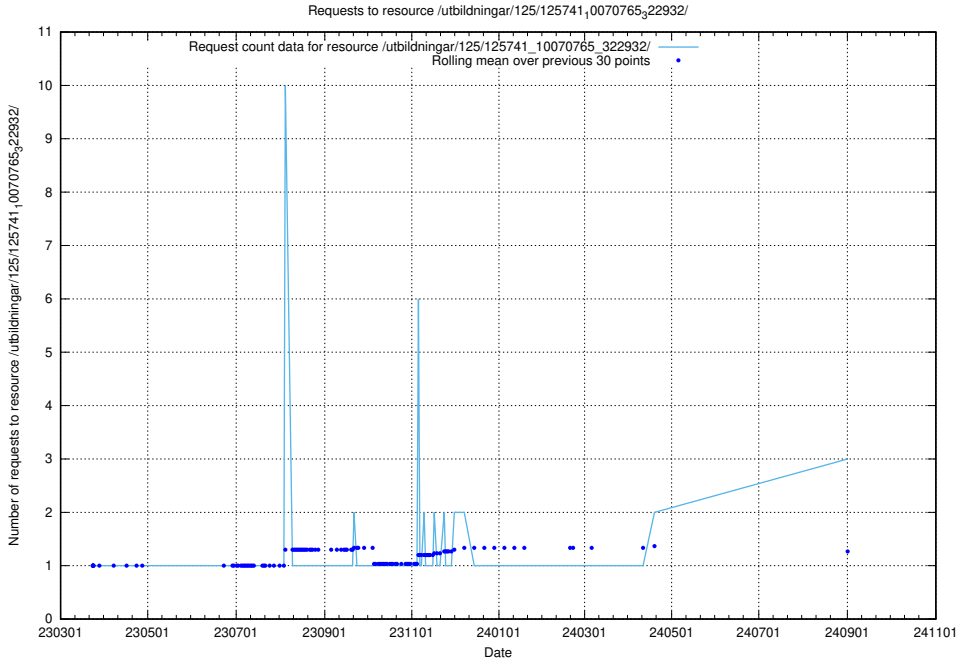

5.520 Usage of /utbildningar/125/125741_10070765_322932/

Here, we count the number of requests to resource /utbildningar/125/125741_10070765_322932/.