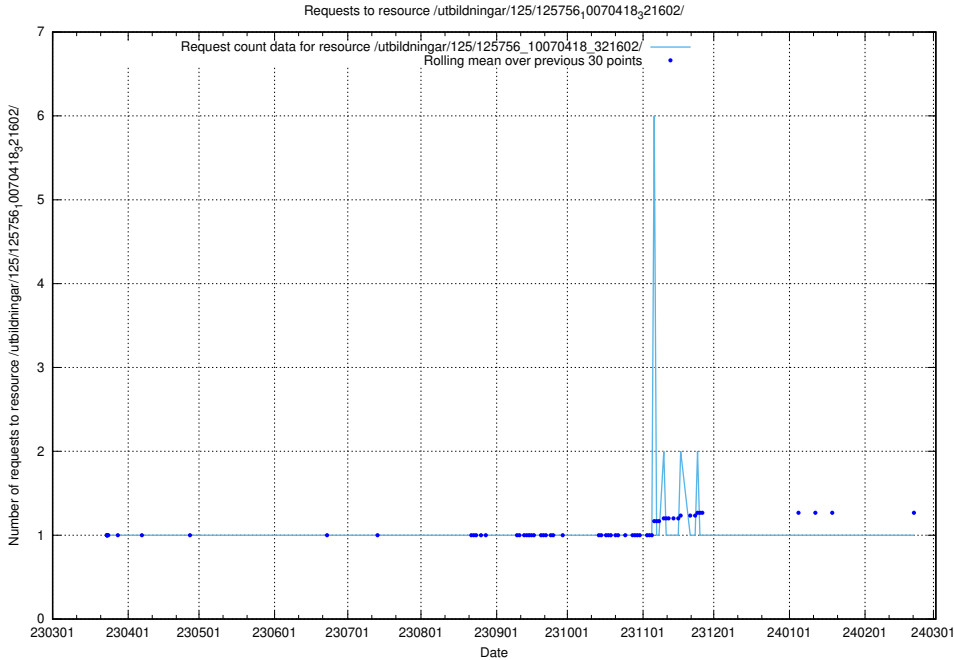

5.7148 Usage of /utbildningar/125/125756_10070418_321602/

Here, we count the number of requests to resource /utbildningar/125/125756_10070418_321602/.