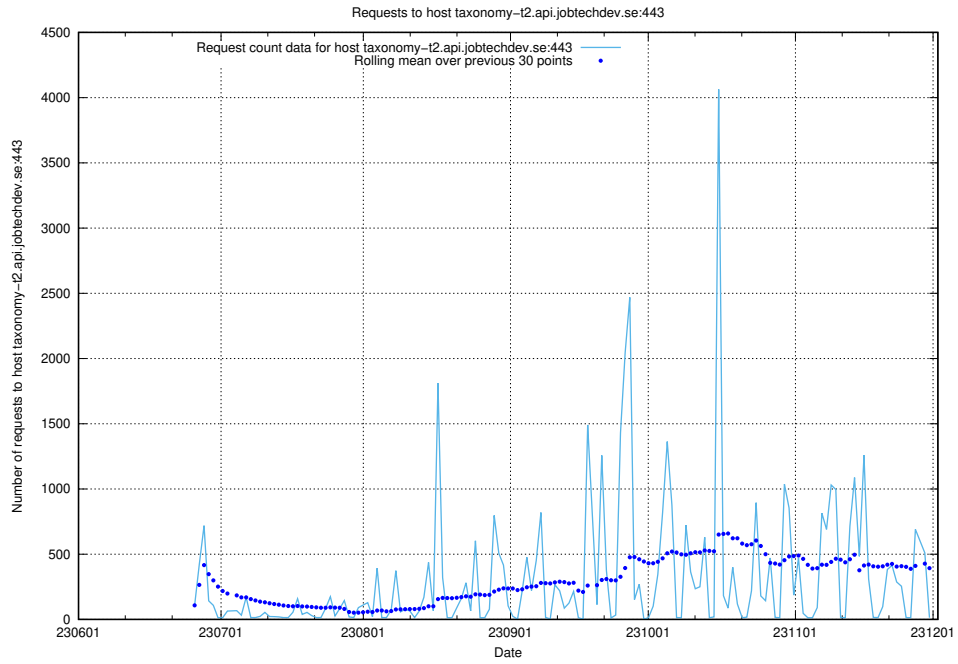

7.50 Usage of taxonomy-t2.api.jobtechdev.se:443

Here, we count the number of requests to host taxonomy-t2.api.jobtechdev.se:443.