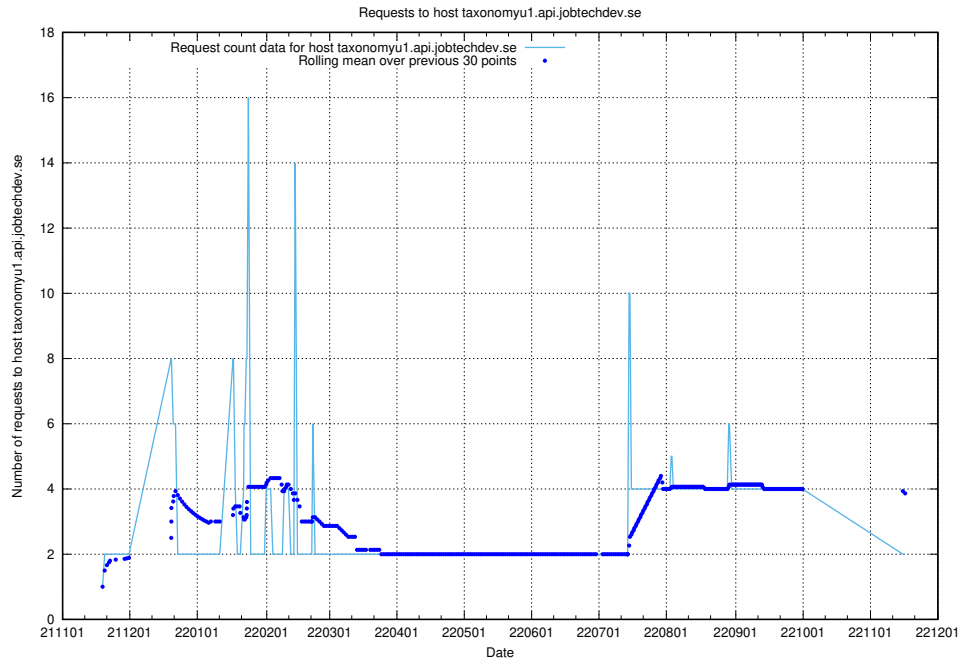

7.467 Usage of taxonomy1.api.jobtechdev.se

Here, we count the number of requests to host taxonomy1.api.jobtechdev.se.