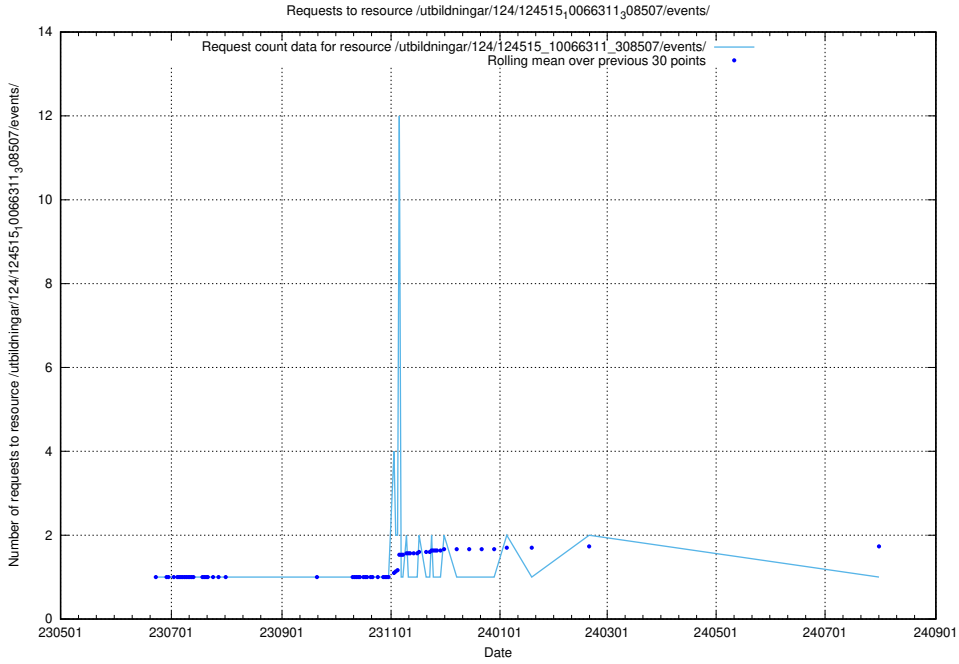

5.6427 Usage of /utbildningar/124/124515_10066311_308507/events/

Here, we count the number of requests to resource /utbildningar/124/124515_10066311_308507/events/