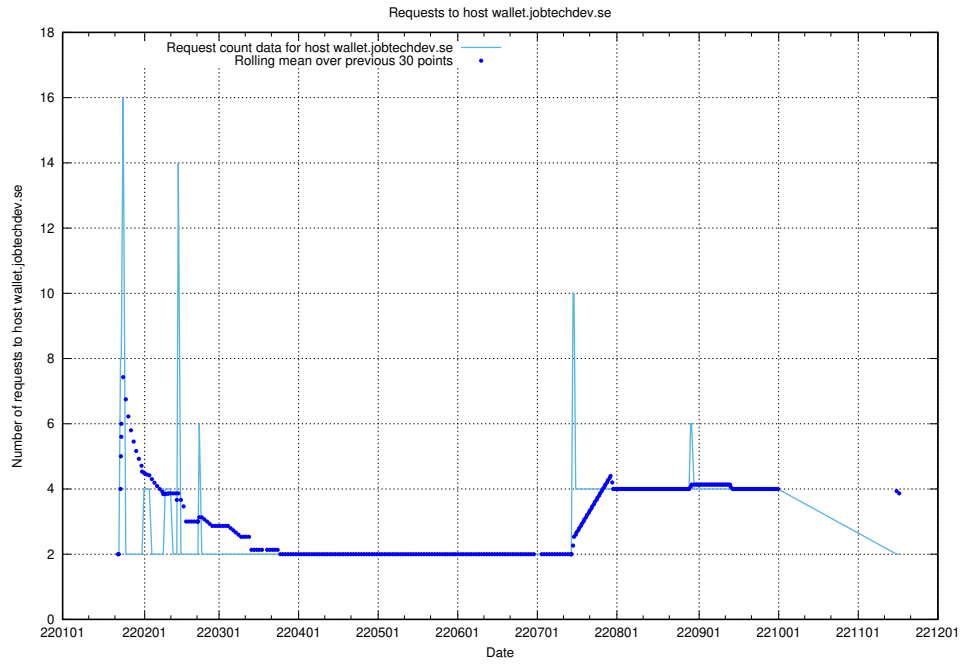

## 7.588 Usage of wallet.jobtechdev.se

Here, we count the number of requests to host wallet.jobtechdev.se.