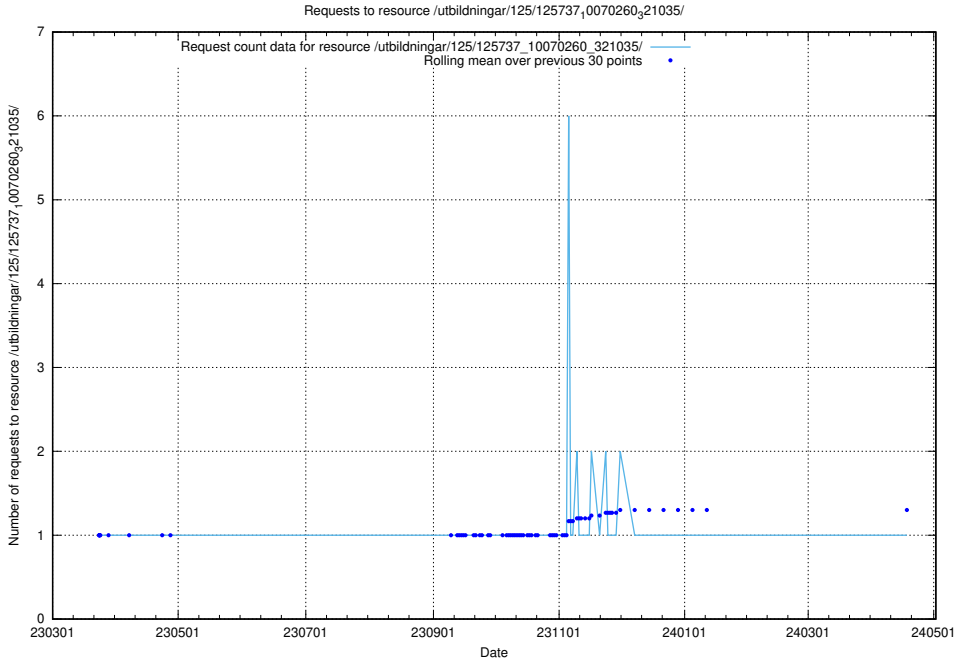

5.1069 Usage of /utbildningar/125/125737_10070260_321035/

Here, we count the number of requests to resource /utbildningar/125/125737_10070260_321035/.