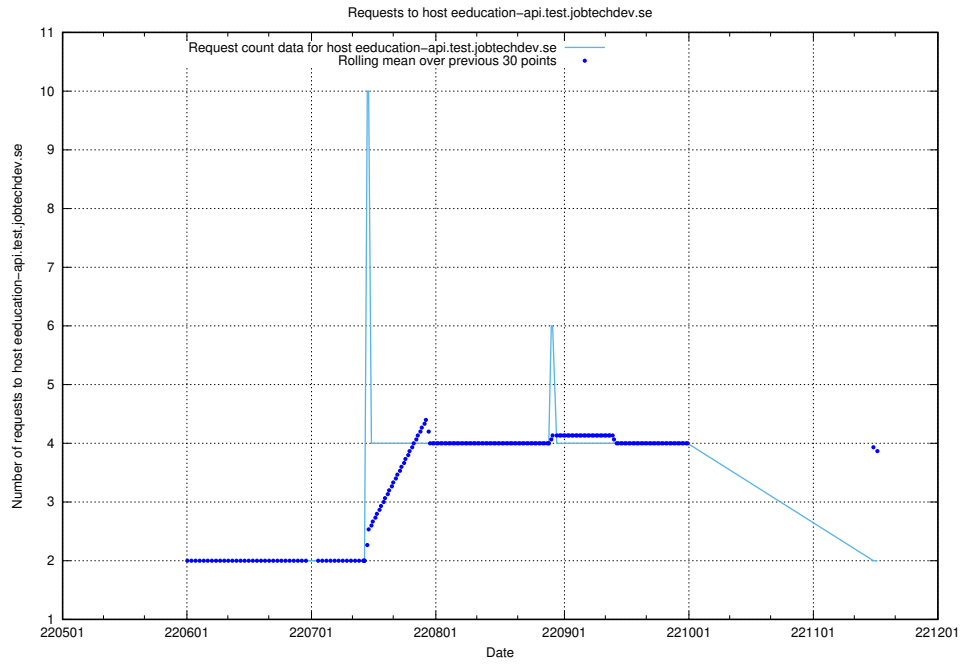

7.422 Usage of eeducation-api.test.jobtechdev.se

Here, we count the number of requests to host eeducation-api.test.jobtechdev.se.