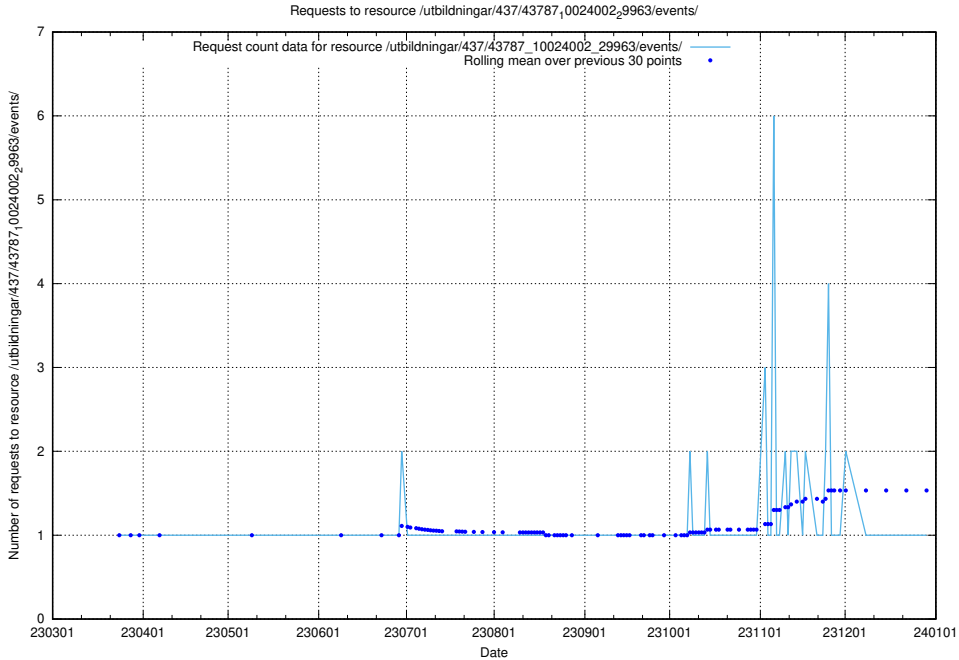

5.6879 Usage of /utbildningar/437/43787_10024002_29963/events/

Here, we count the number of requests to resource /utbildningar/437/43787_10024002_29963/events/.