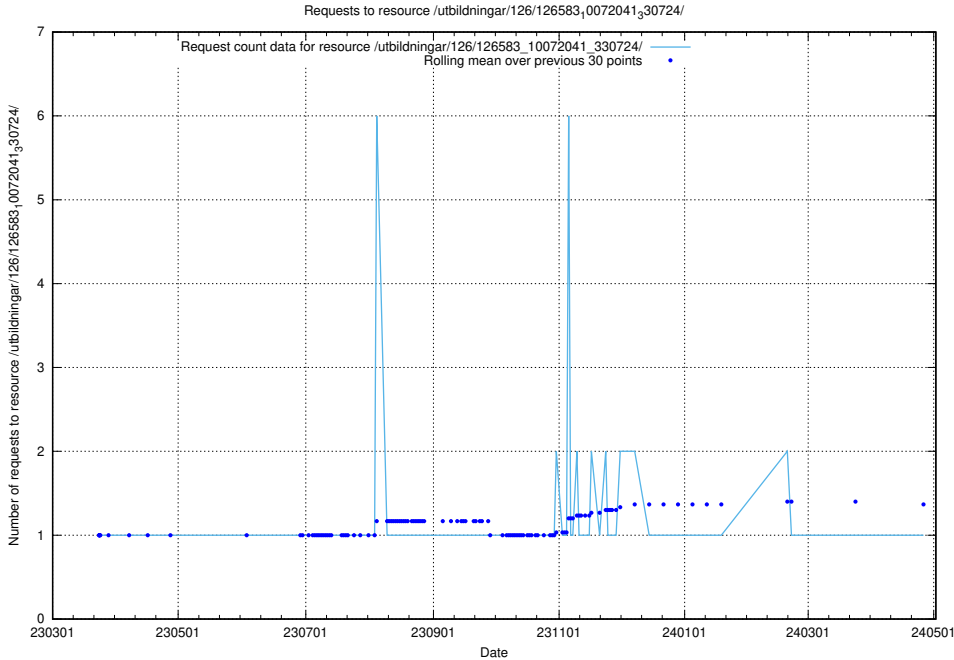

5.7099 Usage of /utbildningar/126/126583_10072041_330724/

Here, we count the number of requests to resource /utbildningar/126/126583_10072041_330724/.