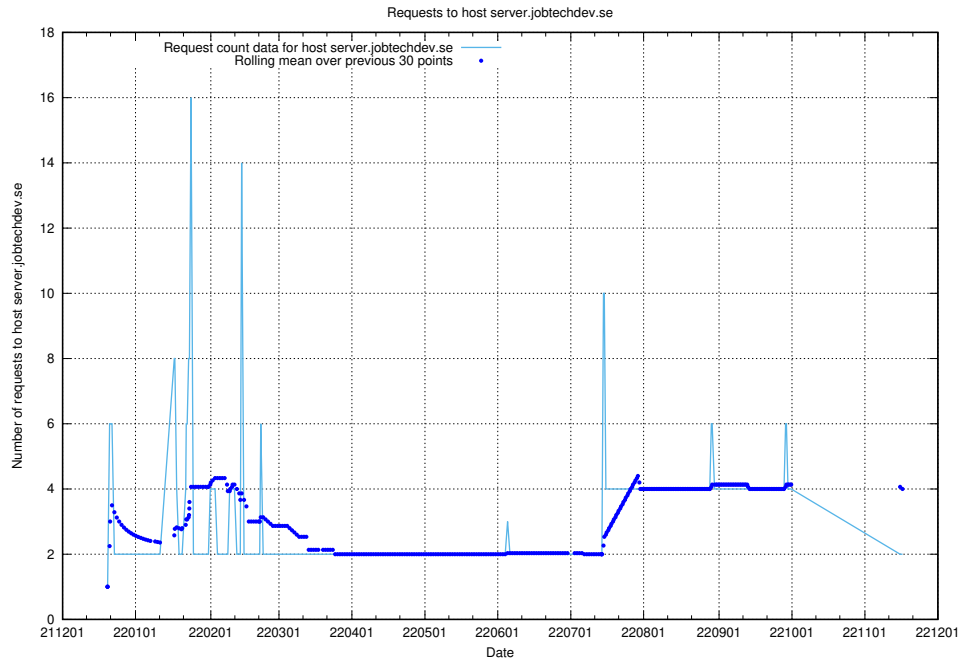

7.375 Usage of server.jobtechdev.se

Here, we count the number of requests to host server.jobtechdev.se.