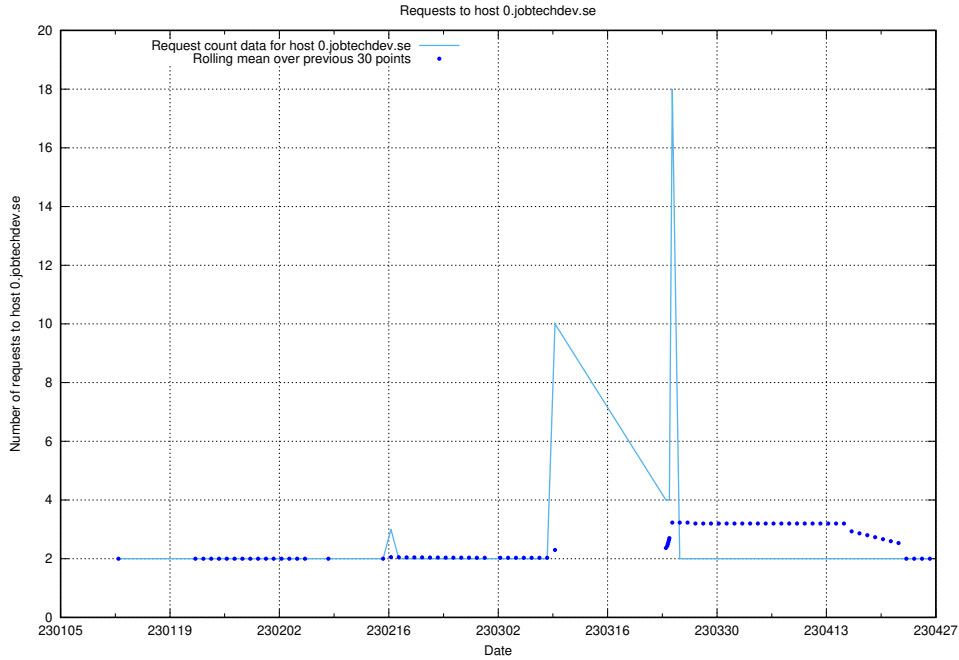

7.307 Usage of 0.jobtechdev.se

Here, we count the number of requests to host 0.jobtechdev.se.