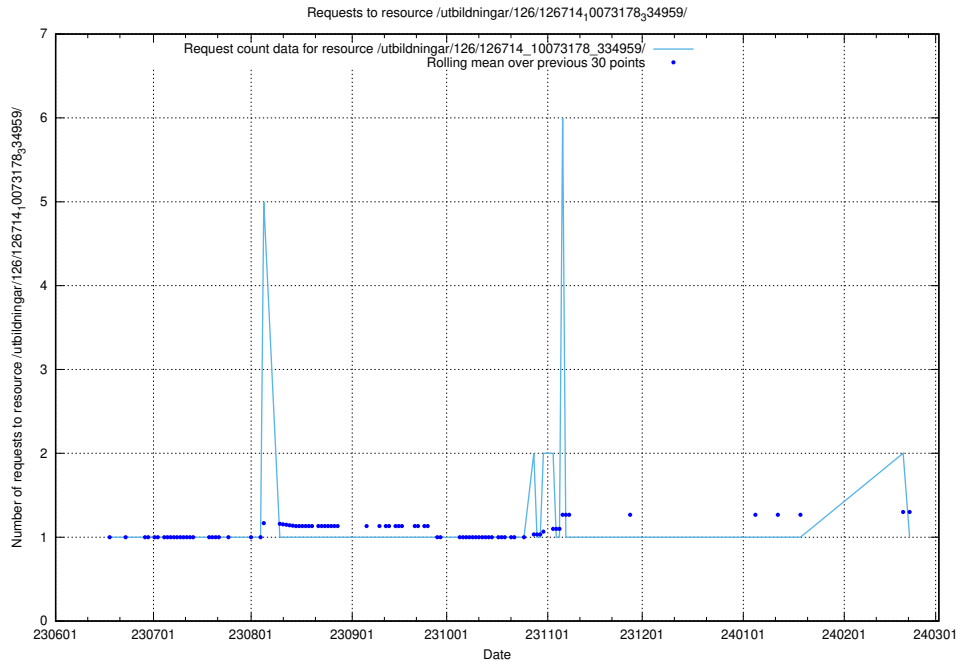

5.6514 Usage of /utbildningar/126/126714_10073178_334959/

Here, we count the number of requests to resource /utbildningar/126/126714_10073178_334959/.