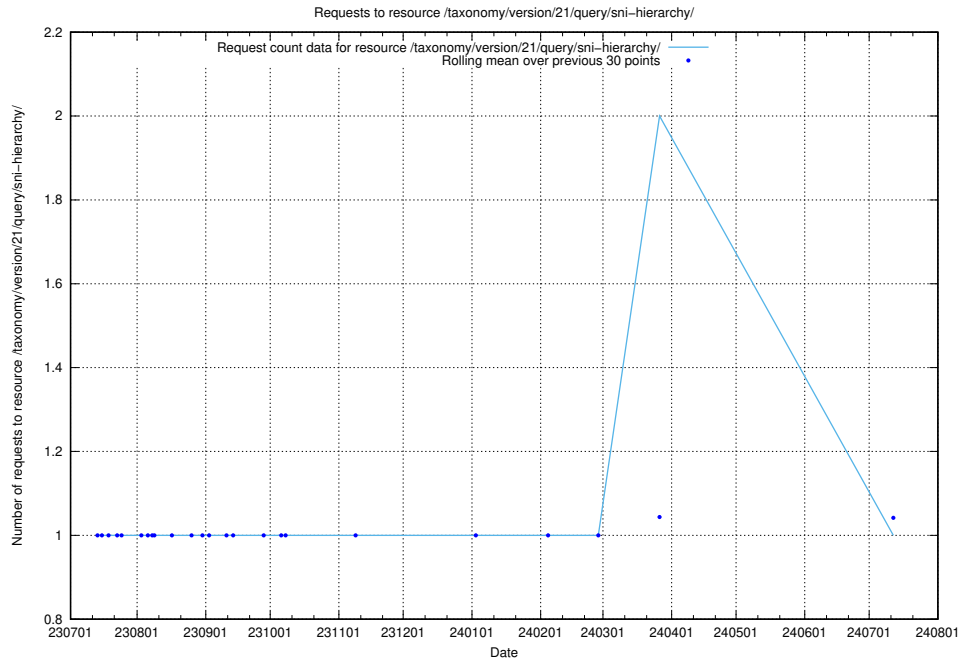

### 5.5803 Usage of /taxonomy/version/21/query/skills/

Here, we count the number of requests to resource /taxonomy/version/21/query/skills/.