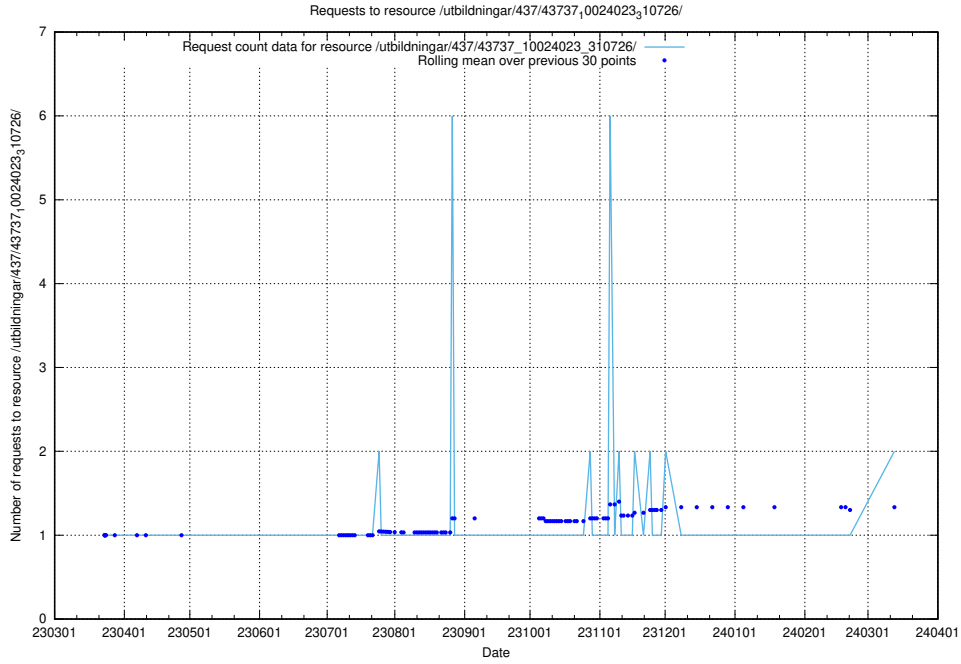

5.1006 Usage of /utbildningar/437/43737_10024023_310726/

Here, we count the number of requests to resource /utbildningar/437/43737_10024023_310726/.