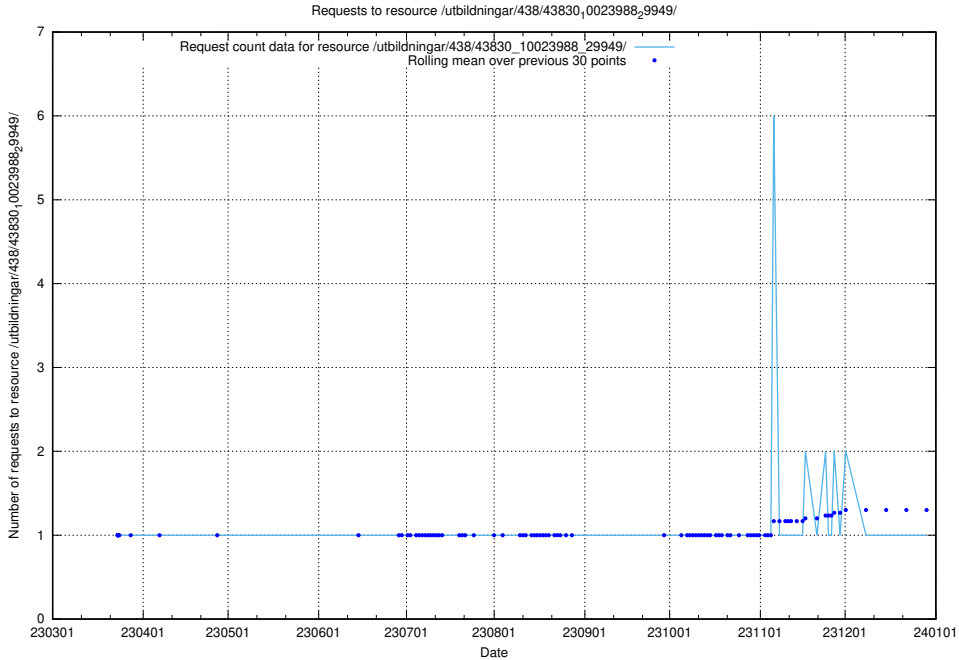

5.7036 Usage of /utbildningar/438/43830_10023988_29949/

Here, we count the number of requests to resource /utbildningar/438/43830_10023988_29949/.