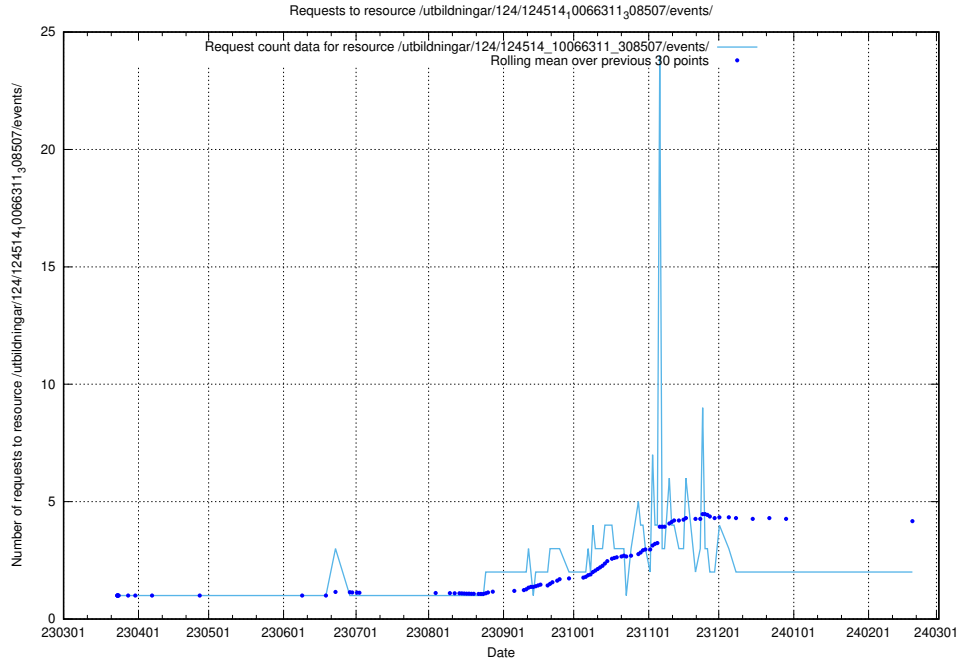

5.634 Usage of /utbildningar/124/124514_10066311_308507/events/

Here, we count the number of requests to resource /utbildningar/124/124514_10066311_308507/events/