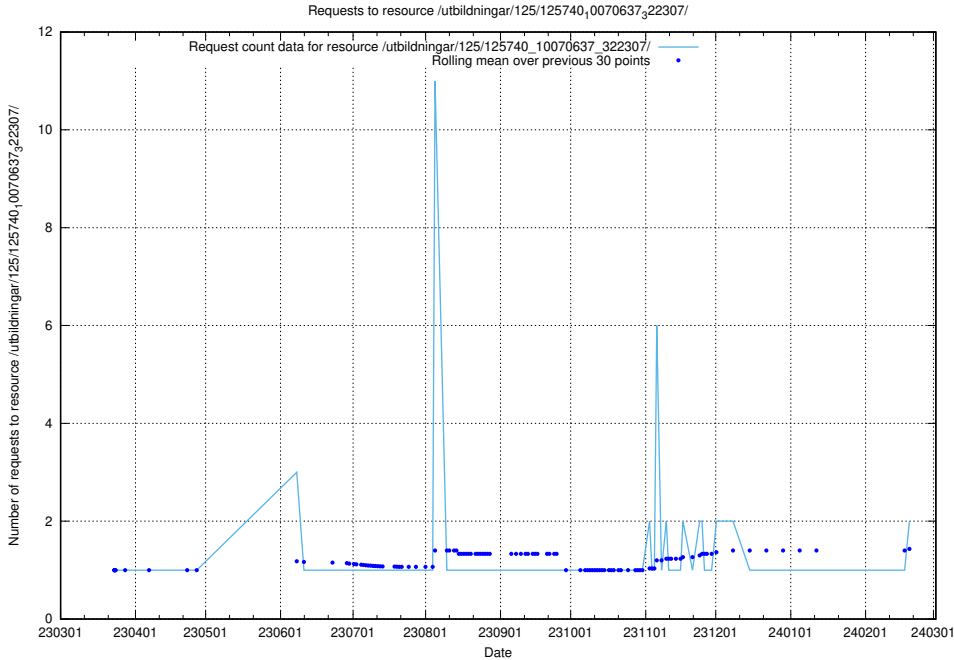

5.527 Usage of /utbildningar/125/125740_10070637_322307/

Here, we count the number of requests to resource /utbildningar/125/125740_10070637_322307/.