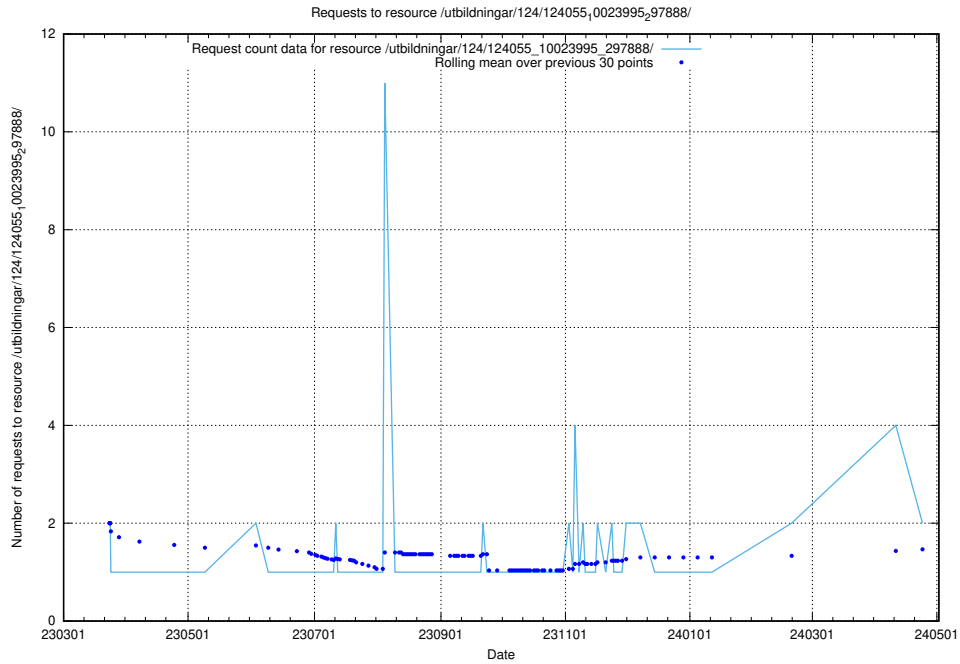

5.1002 Usage of /utbildningar/124/124055_10023995_297888/

Here, we count the number of requests to resource /utbildningar/124/124055_10023995_297888/.