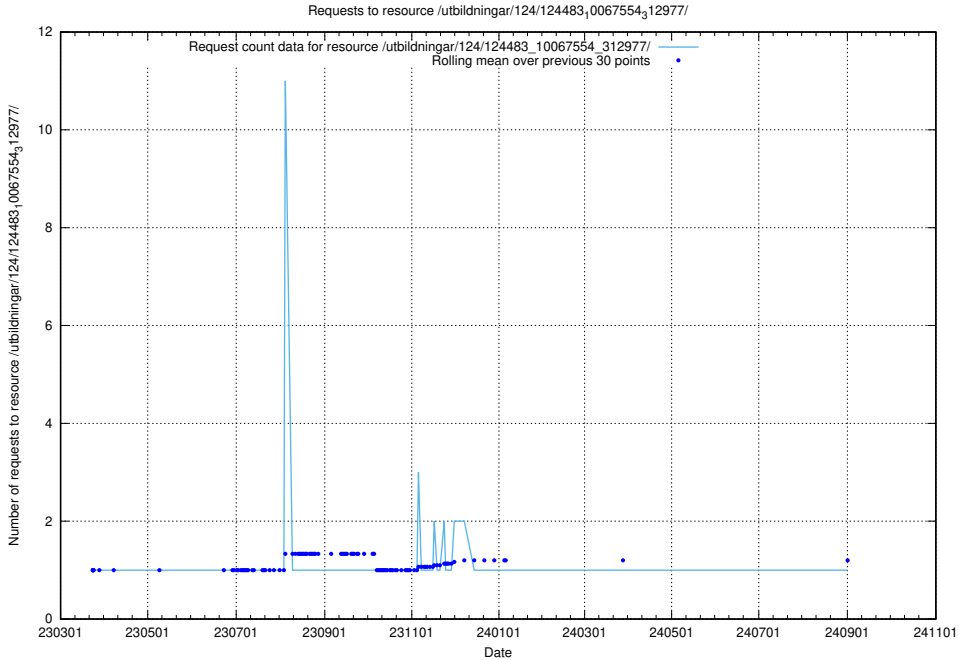

5.3501 Usage of /utbildningar/124/124483_10067554_312977/

Here, we count the number of requests to resource /utbildningar/124/124483_10067554_312977/.