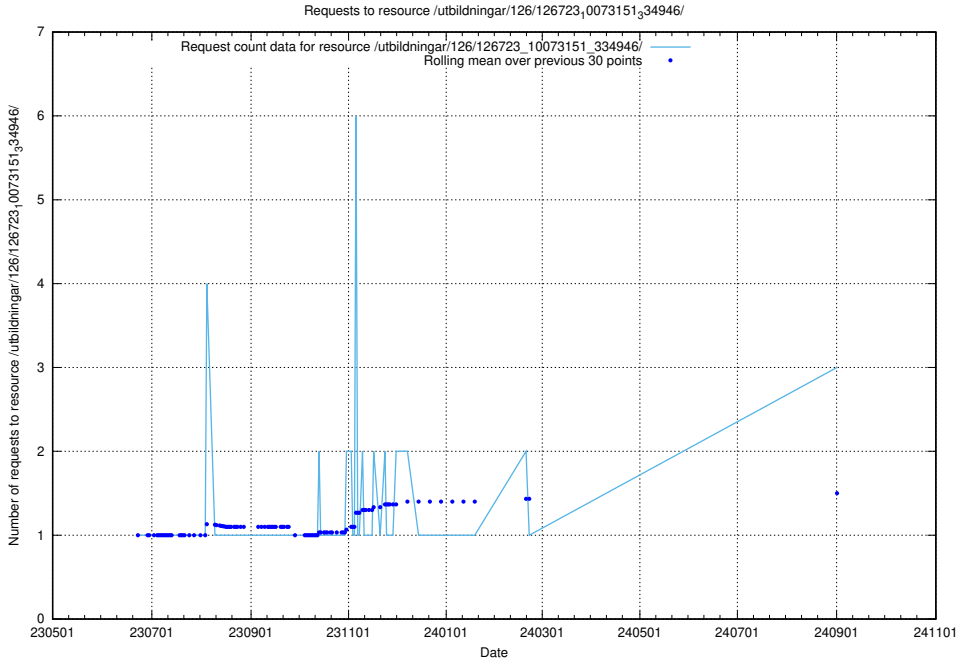

5.464 Usage of /utbildningar/126/126723_10073151_334946/

Here, we count the number of requests to resource /utbildningar/126/126723_10073151_334946/.