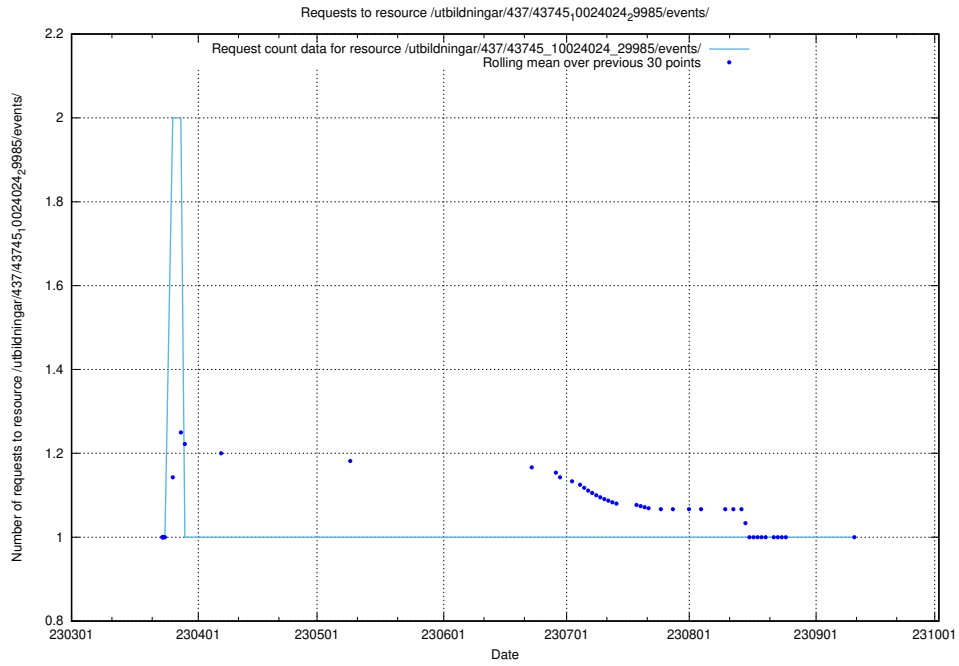

5.7088 Usage of /utbildningar/437/43745_10024024_29985/events/

Here, we count the number of requests to resource /utbildningar/437/43745_10024024_29985/events/.