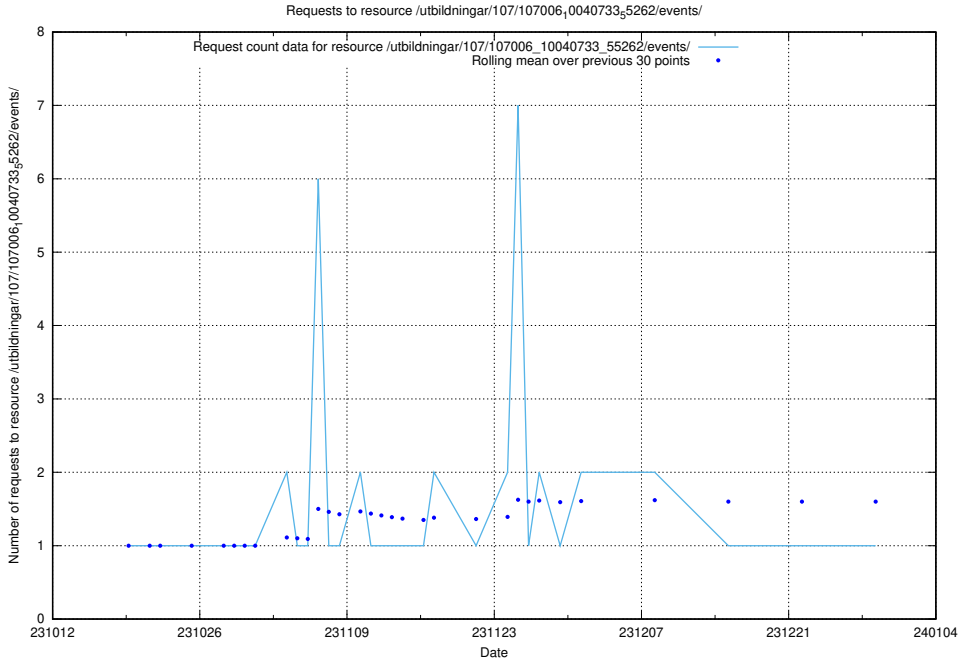

### 5.4976 Usage of /utbildningar/107/107006\_10040733\_55262/events/

Here, we count the number of requests to resource /utbildningar/107/107006\_10040733\_55262/events/.