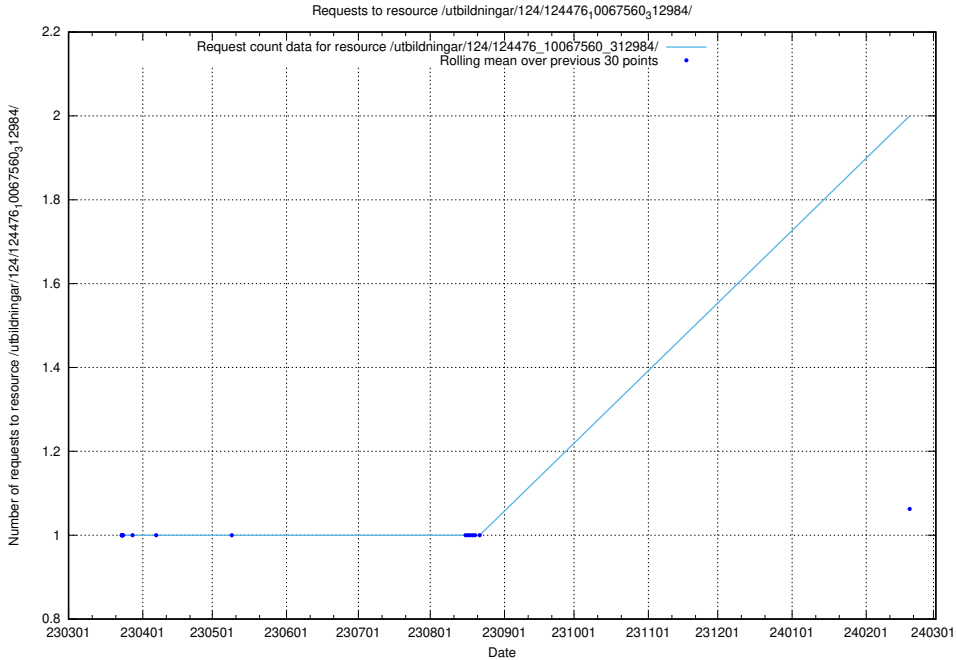

5.707 Usage of /utbildningar/124/124476_10067560_312984/

Here, we count the number of requests to resource /utbildningar/124/124476_10067560_312984/.