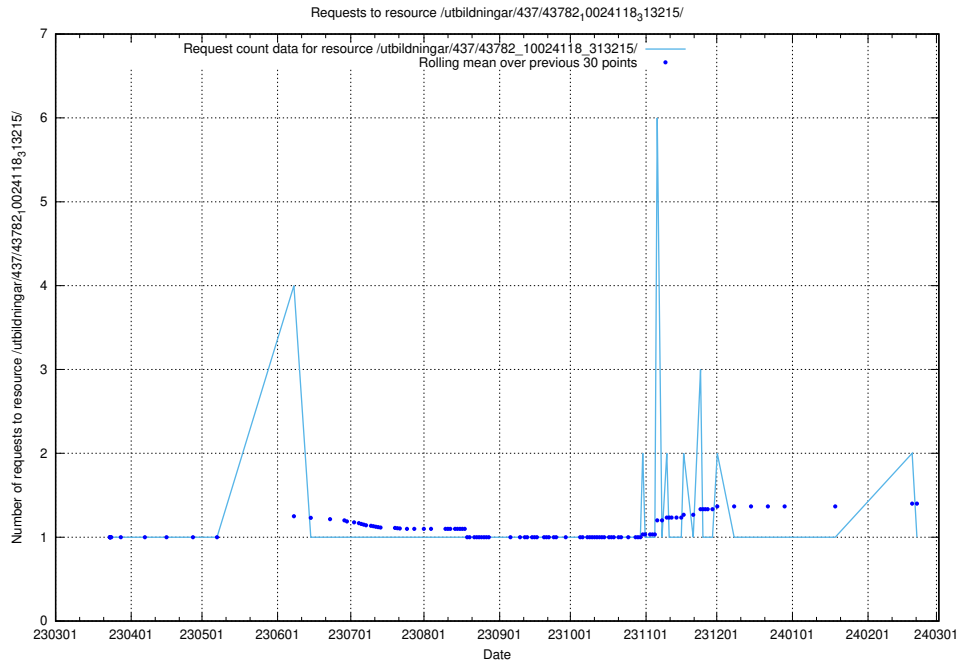

5.7068 Usage of /utbildningar/437/43782_10024118_313215/

Here, we count the number of requests to resource /utbildningar/437/43782_10024118_313215/.