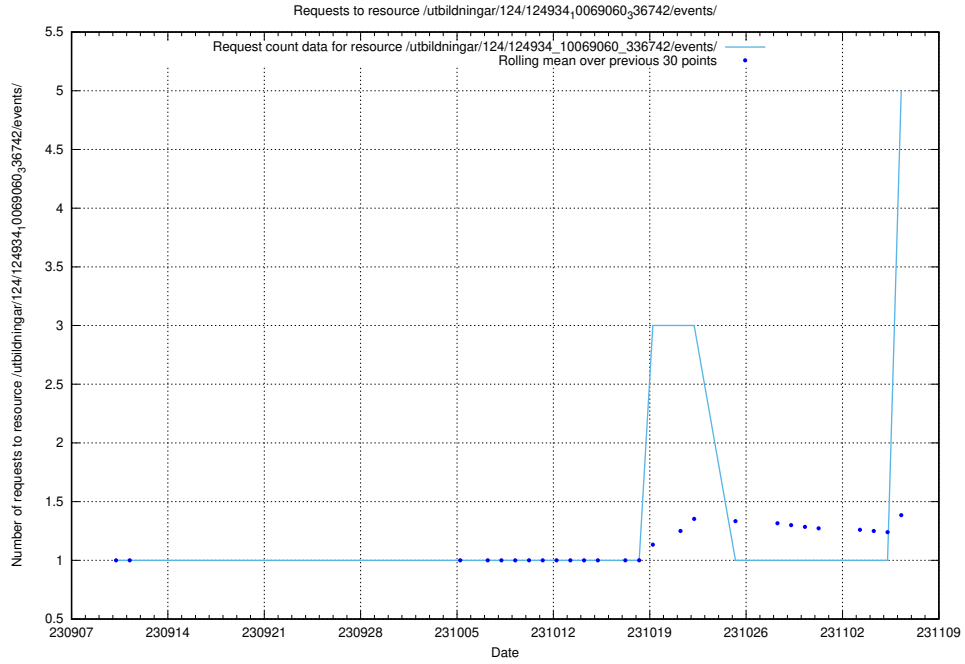

5.183 Usage of /utbildningar/124/124934_10069060_336742/events/

Here, we count the number of requests to resource /utbildningar/124/124934_10069060_336742/events/