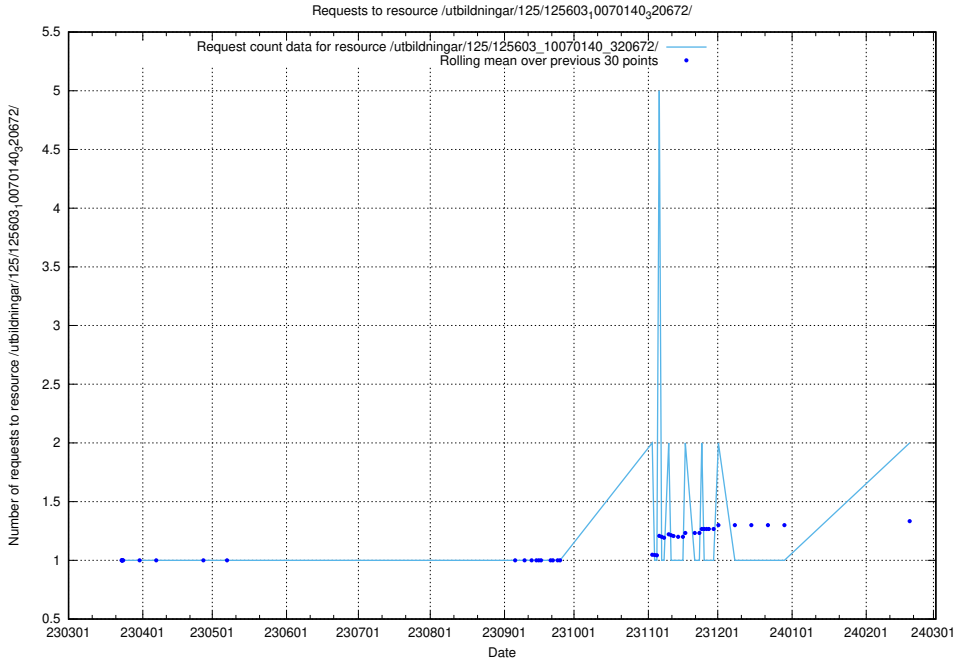

5.535 Usage of /utbildningar/125/125603_10070140_320672/

Here, we count the number of requests to resource /utbildningar/125/125603_10070140_320672/.