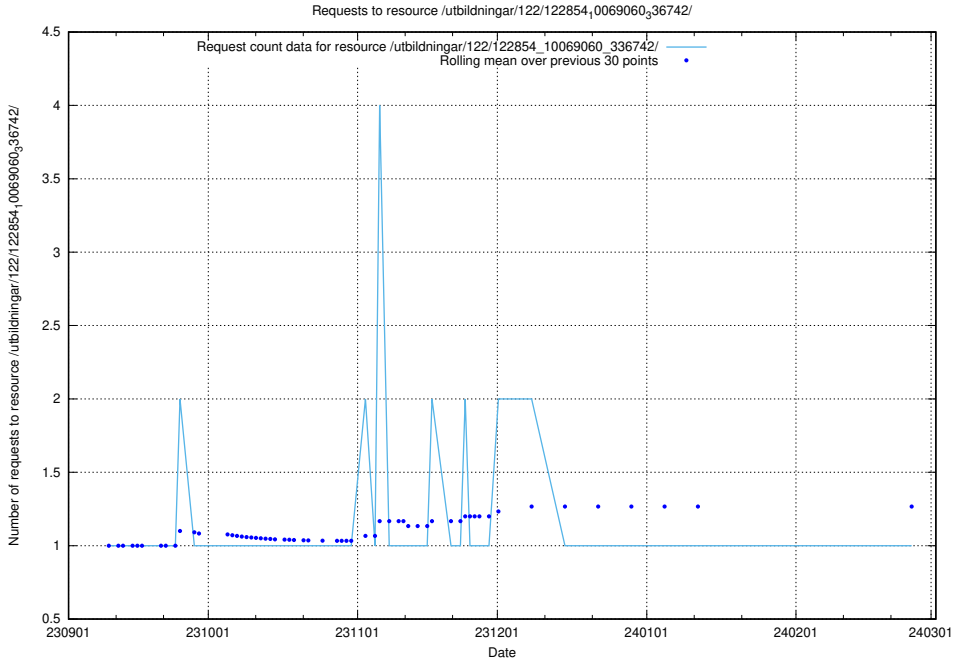

5.5334 Usage of /utbildningar/122/122854_10069060_336742/

Here, we count the number of requests to resource /utbildningar/122/122854_10069060_336742/.