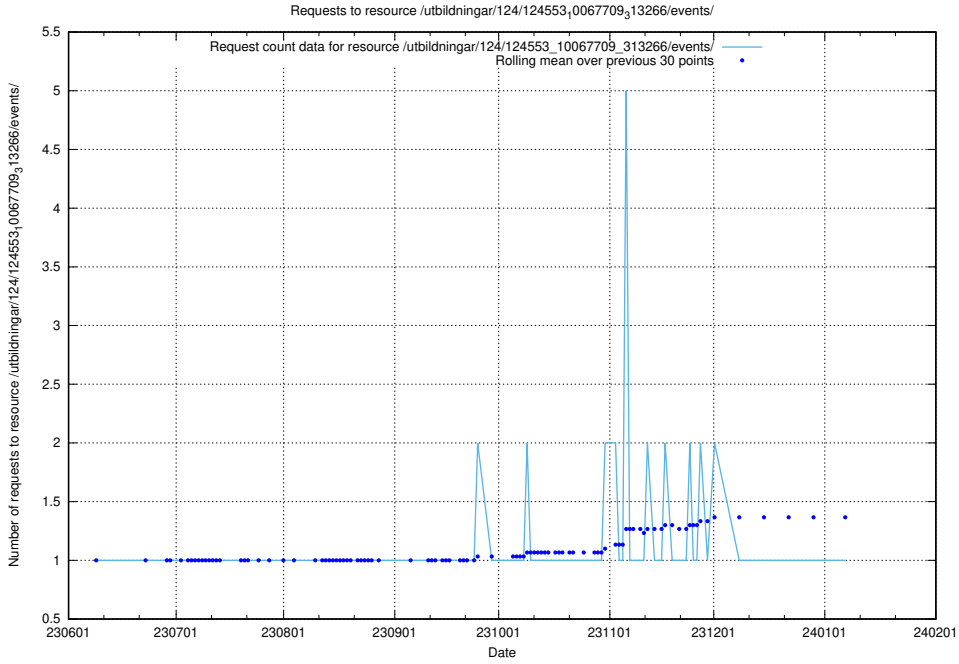

5.6549 Usage of /utbildningar/124/124553_10067709_313266/events/

Here, we count the number of requests to resource /utbildningar/124/124553_10067709_313266/events/