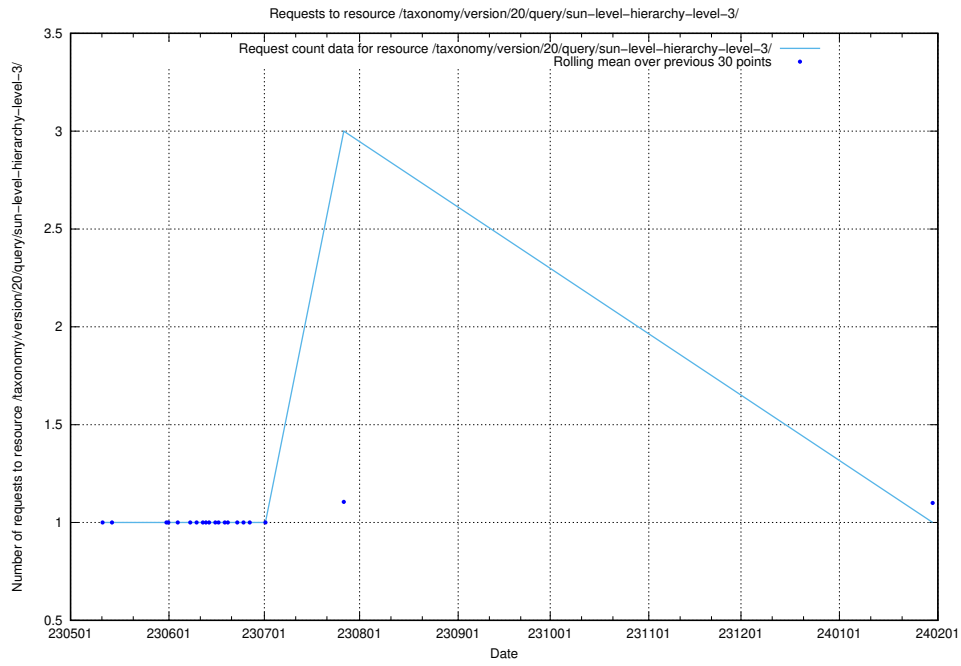

5.6611 Usage of /taxonomy/version/20/query/sun-level-hierarchy-level-3/

Here, we count the number of requests to resource /taxonomy/version/20/query/sun-level-hierarchy-level-3/.