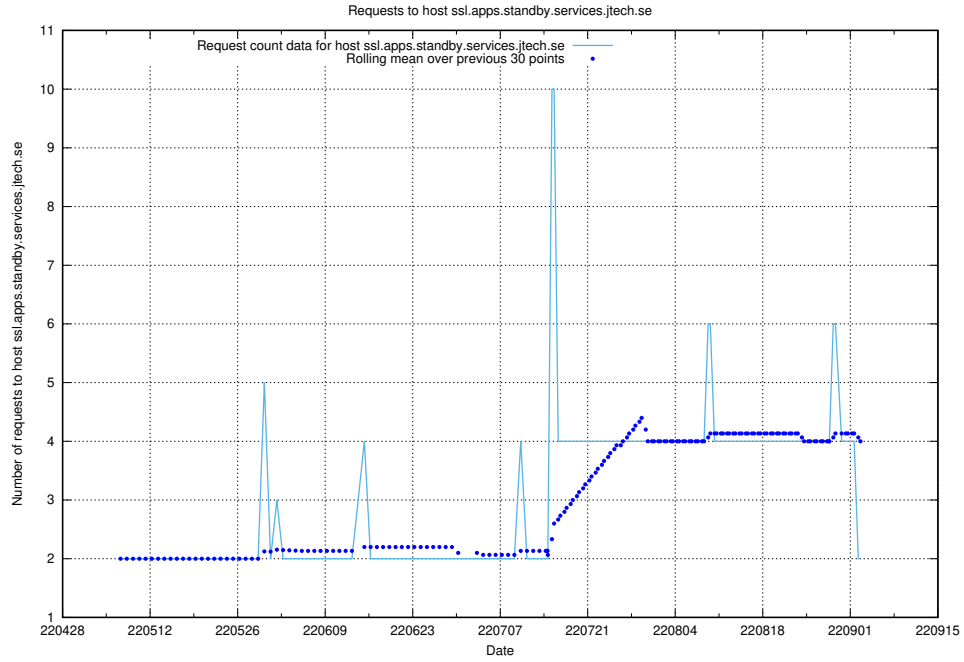

7.435 Usage of ssl.apps.standby.services.jtech.se

Here, we count the number of requests to host ssl.apps.standby.services.jtech.se.