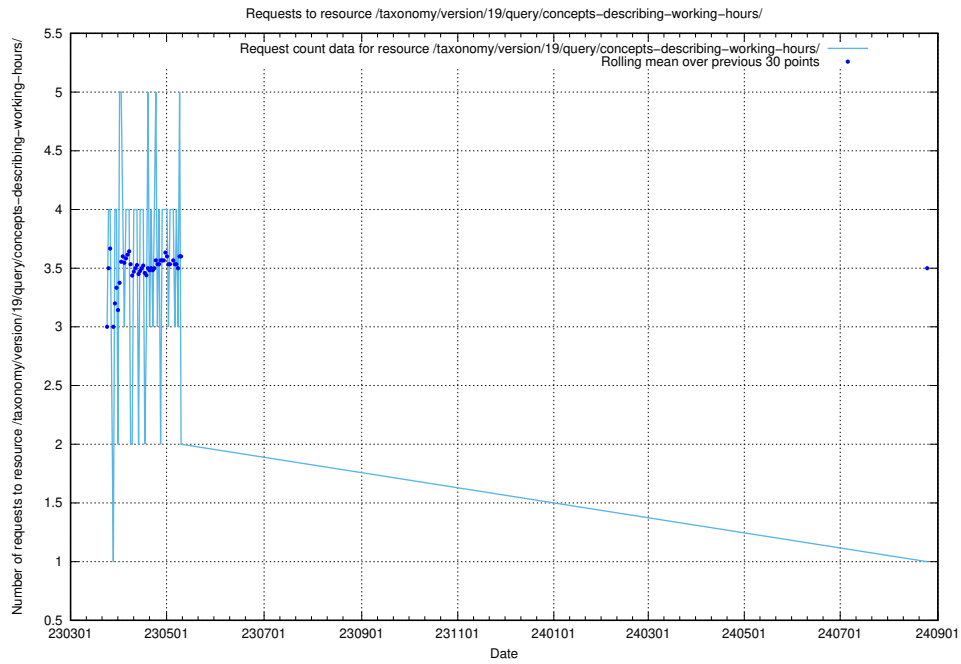

5.6846 Usage of /taxonomy/version/19/query/concepts-describing-working-hours/

Here, we count the number of requests to resource /taxonomy/version/19/query/concepts-describing-working-hours/.