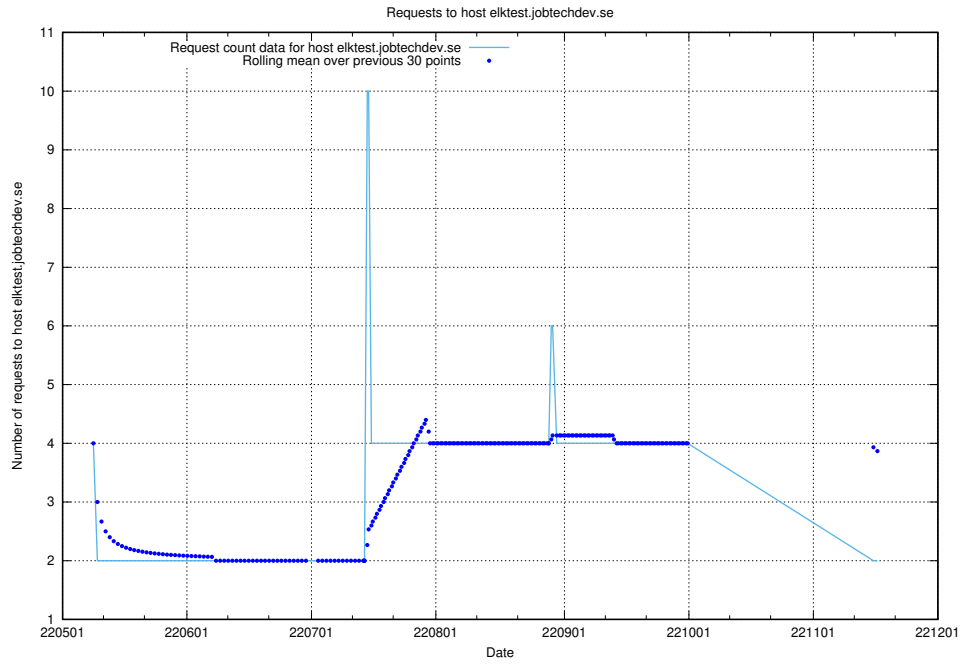

7.434 Usage of elktest.jobtechdev.se

Here, we count the number of requests to host elktest.jobtechdev.se.