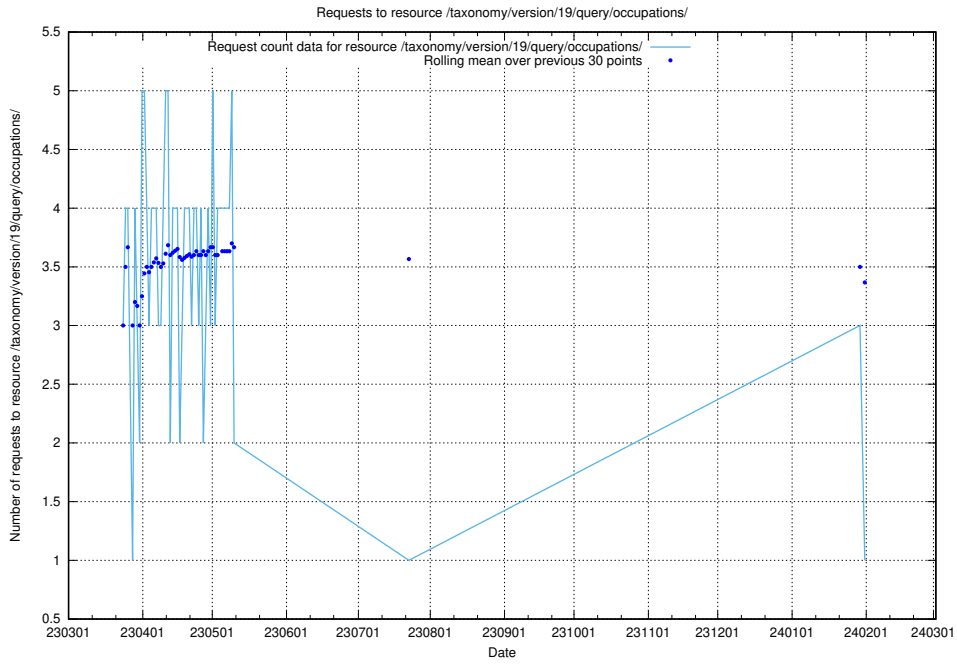

5.6829 Usage of /taxonomy/version/19/query/occupations/

Here, we count the number of requests to resource /taxonomy/version/19/query/occupations/.