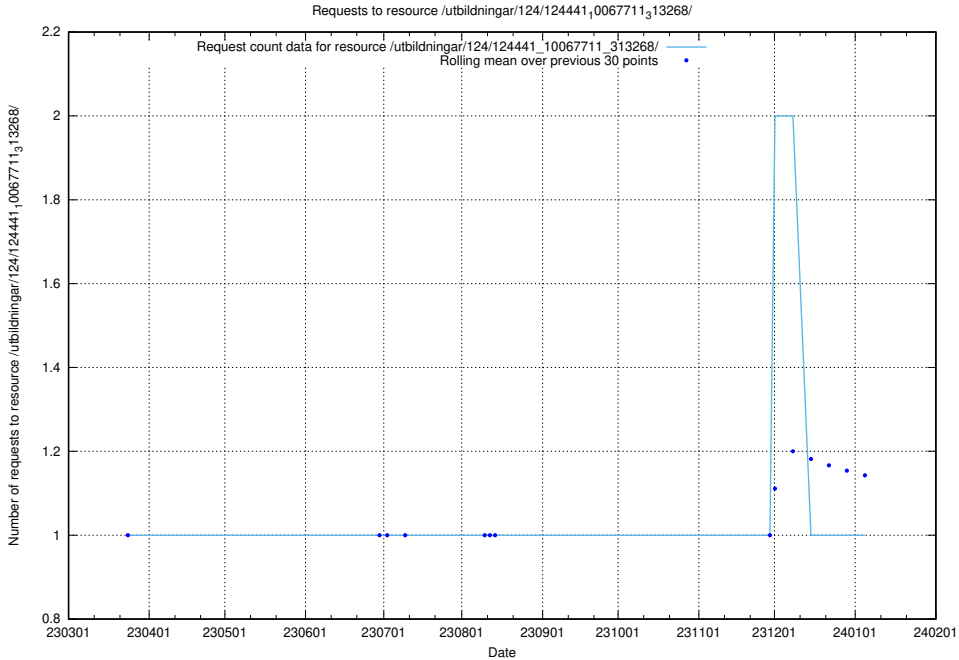

5.6938 Usage of /utbildningar/124/124441_10067711_313268/

Here, we count the number of requests to resource /utbildningar/124/124441_10067711_313268/.