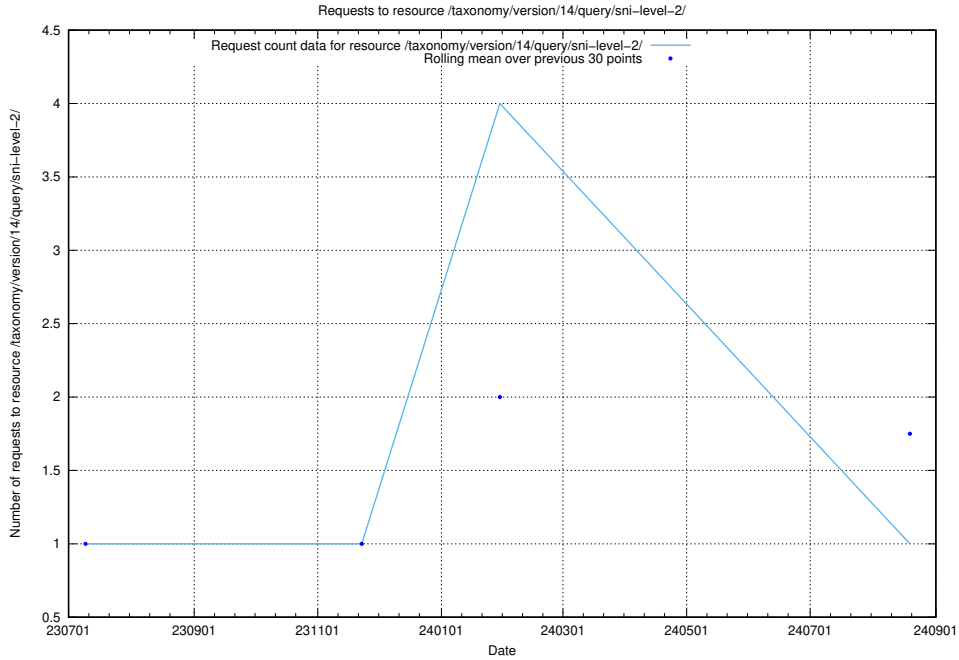

5.5836 Usage of /taxonomy/version/14/query/sni-level-2/

Here, we count the number of requests to resource /taxonomy/version/14/query/sni-level-2/.