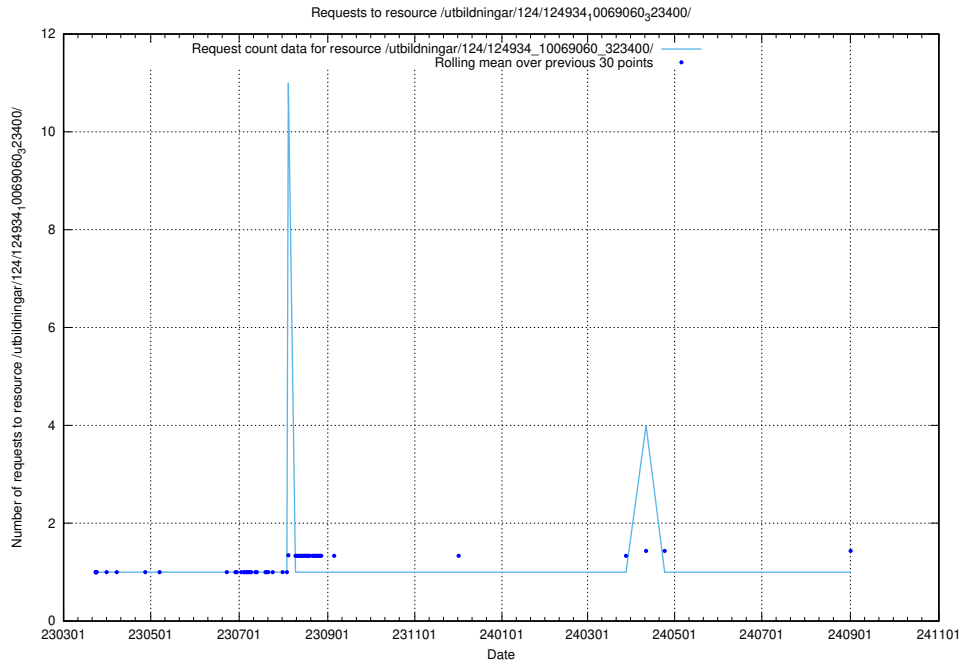

5.1211 Usage of /utbildningar/124/124934_10069060_323400/

Here, we count the number of requests to resource /utbildningar/124/124934_10069060_323400/.