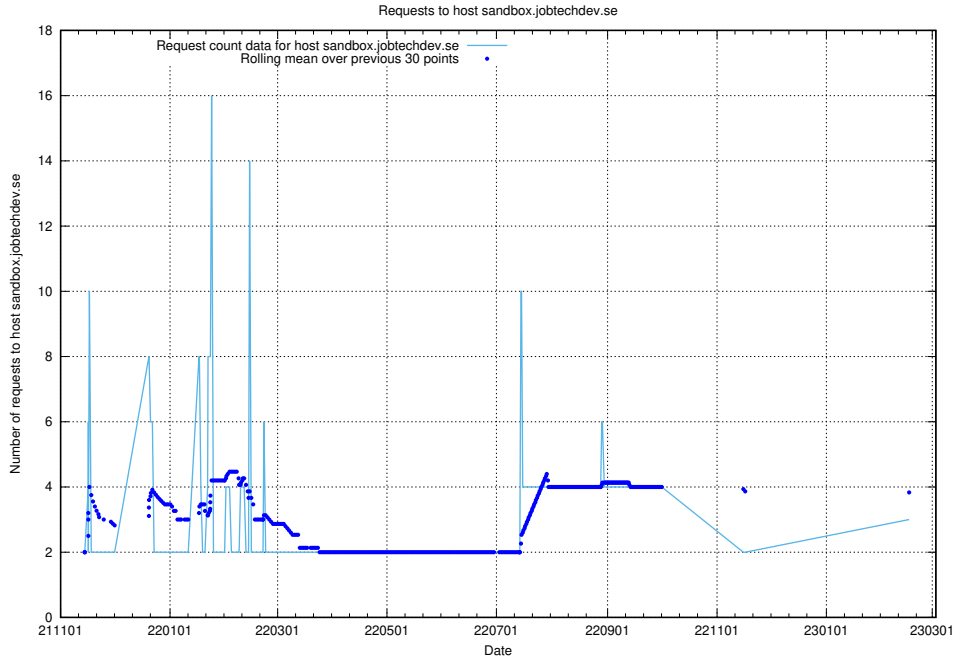

7.243 Usage of sandbox.jobtechdev.se

Here, we count the number of requests to host sandbox.jobtechdev.se.