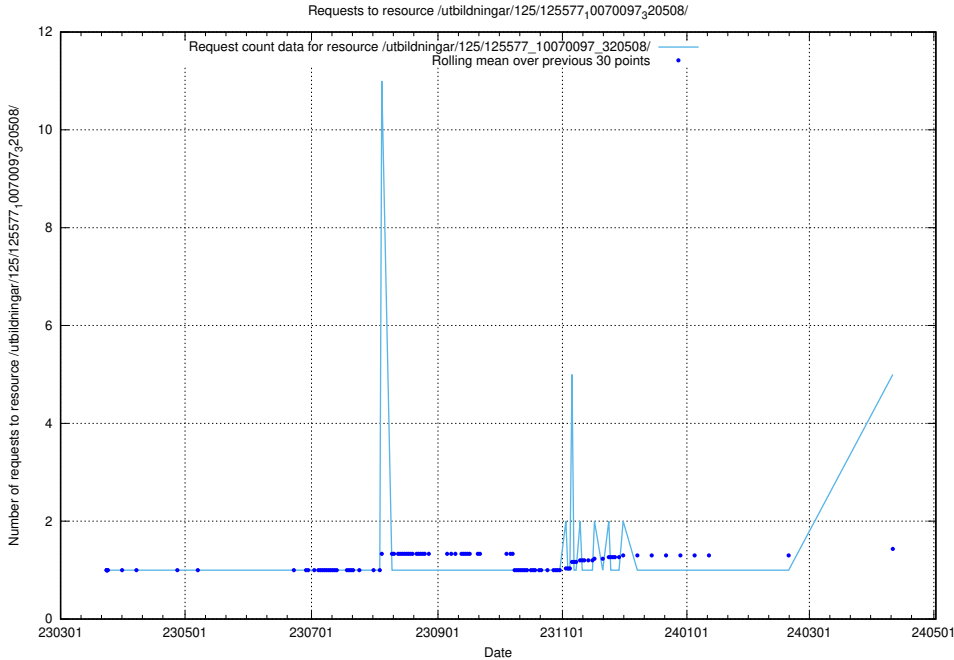

5.147 Usage of /utbildningar/125/125577_10070097_320508/

Here, we count the number of requests to resource /utbildningar/125/125577_10070097_320508/.