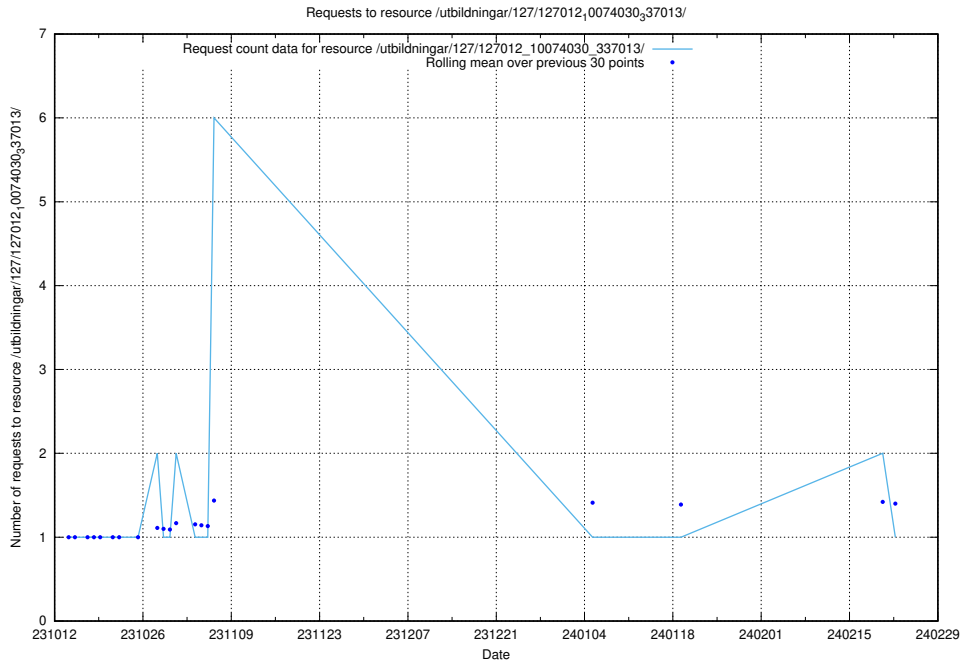

5.5034 Usage of /utbildningar/127/127012_10074030_337013/

Here, we count the number of requests to resource /utbildningar/127/127012_10074030_337013/.