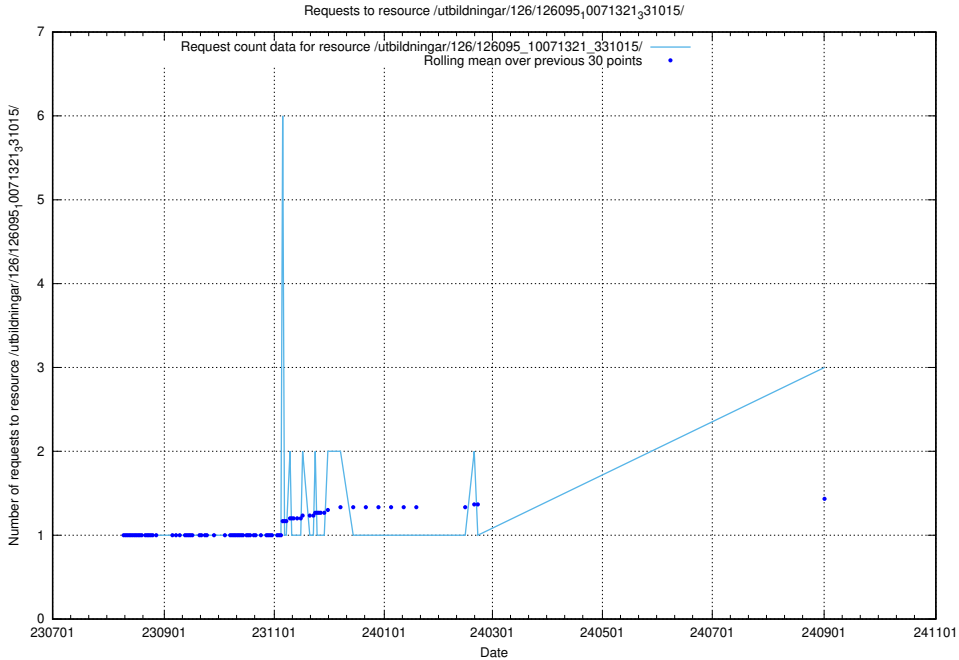

5.444 Usage of /utbildningar/126/126095_10071321_331015/

Here, we count the number of requests to resource /utbildningar/126/126095_10071321_331015/.