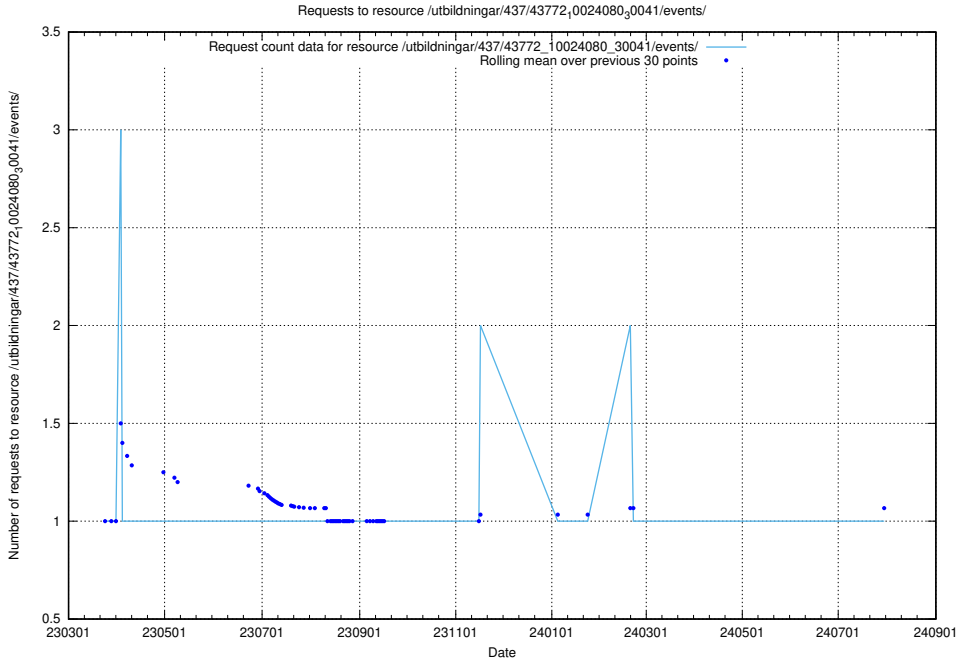

5.6883 Usage of /utbildningar/437/43772_10024080_30041/events/

Here, we count the number of requests to resource /utbildningar/437/43772_10024080_30041/events/.