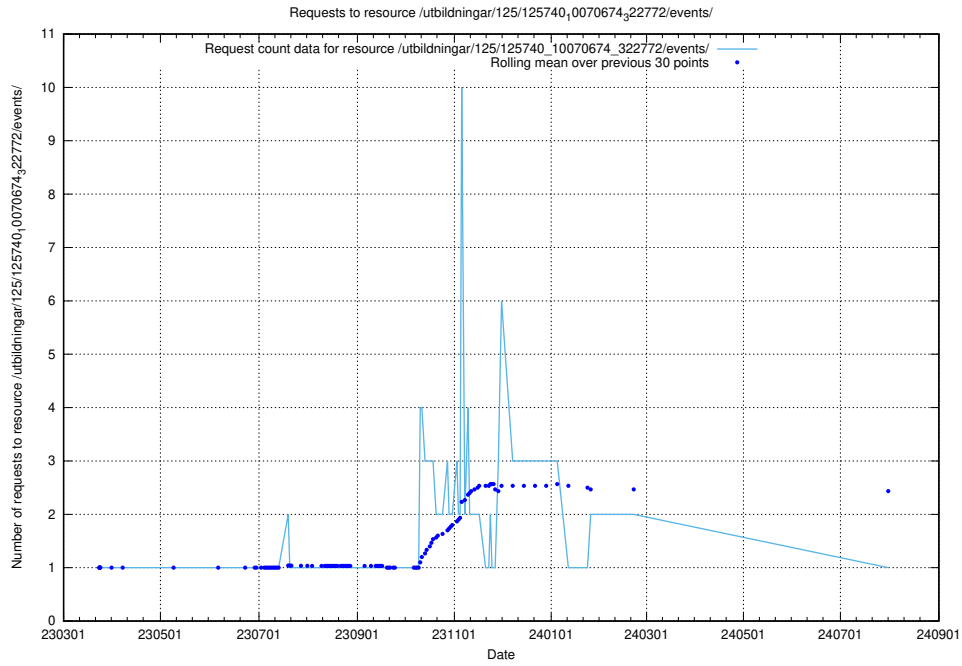

5.1052 Usage of /utbildningar/125/125740_10070674_322772/events/

Here, we count the number of requests to resource /utbildningar/125/125740_10070674_322772/events/