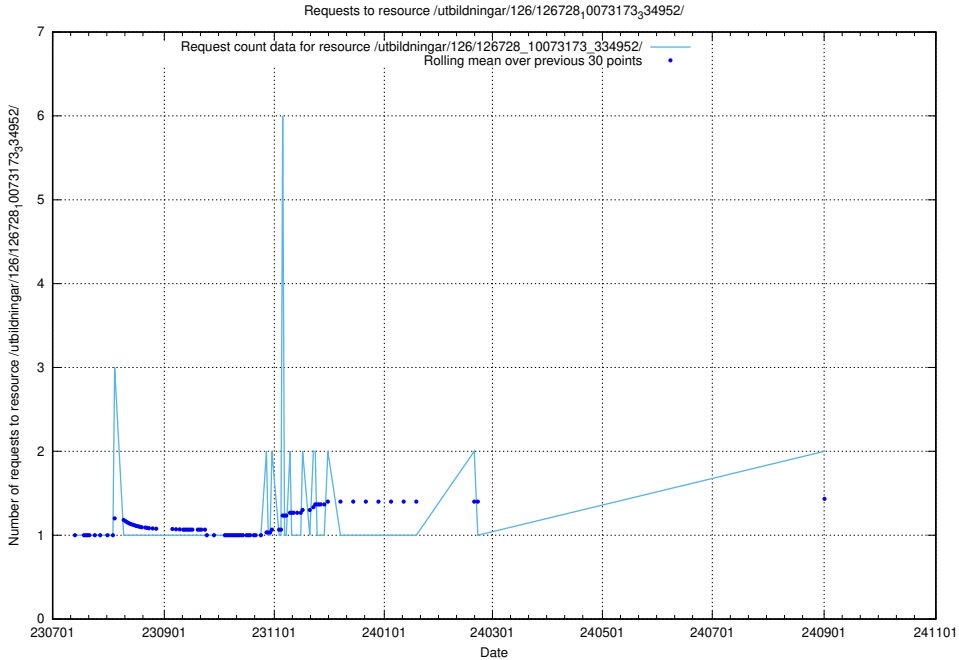

5.873 Usage of /utbildningar/126/126728_10073173_334952/

Here, we count the number of requests to resource /utbildningar/126/126728_10073173_334952/.