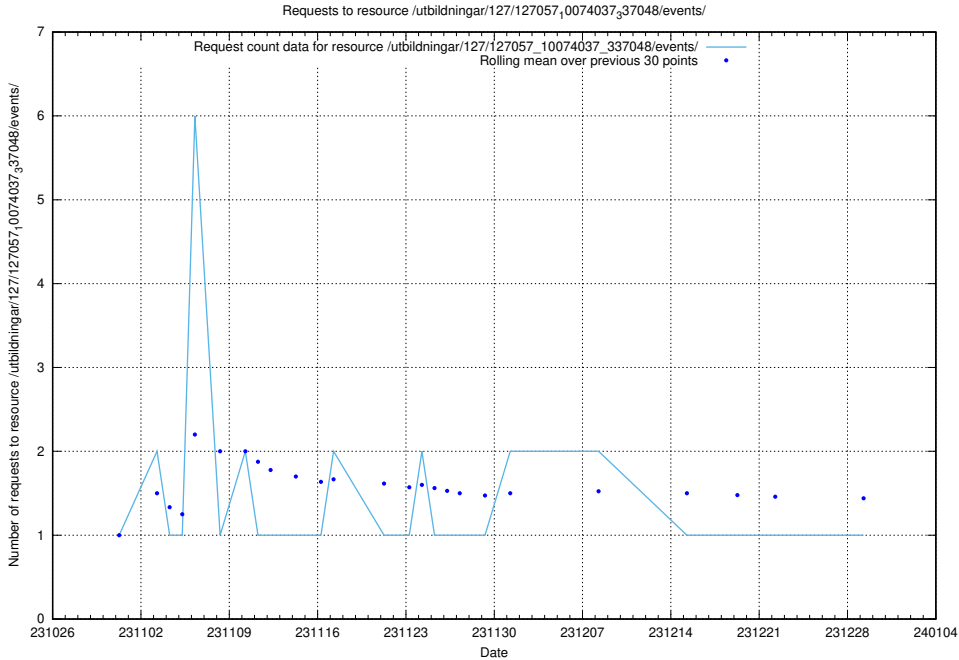

5.4872 Usage of /utbildningar/127/127057_10074037_337048/events/

Here, we count the number of requests to resource /utbildningar/127/127057_10074037_337048/events/