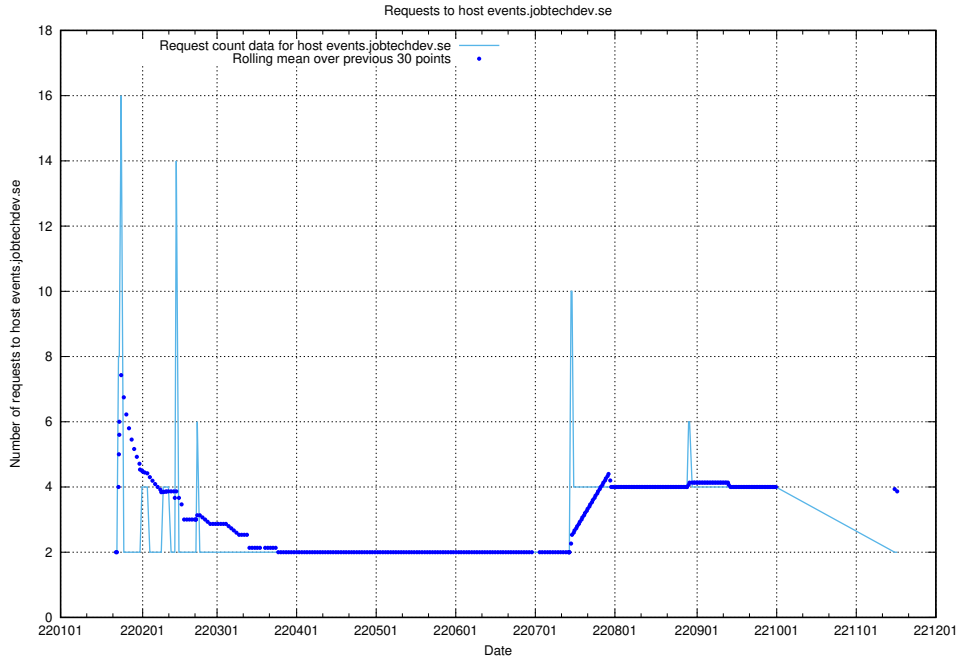

7.608 Usage of events.jobtechdev.se

Here, we count the number of requests to host events.jobtechdev.se.