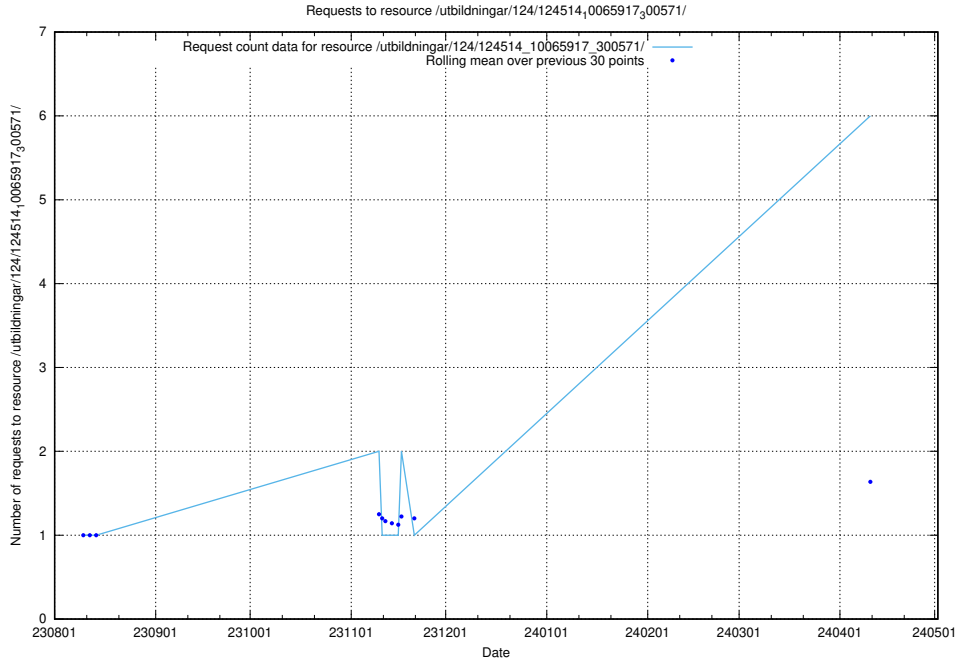

5.95 Usage of /utbildningar/124/124514_10065917_300571/

Here, we count the number of requests to resource /utbildningar/124/124514_10065917_300571/.