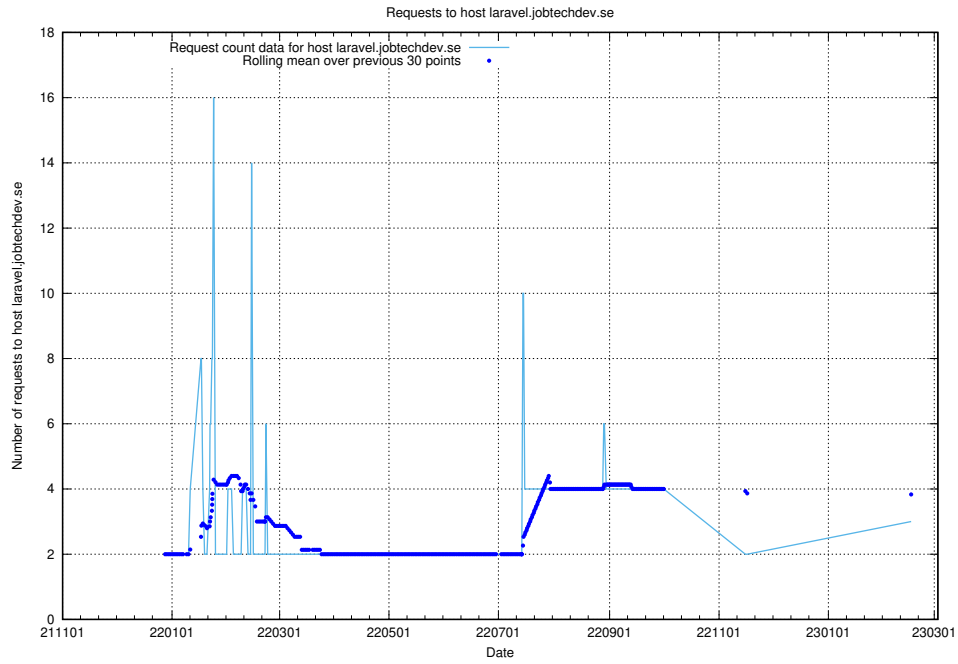

7.204 Usage of laravel.jobtechdev.se

Here, we count the number of requests to host laravel.jobtechdev.se.