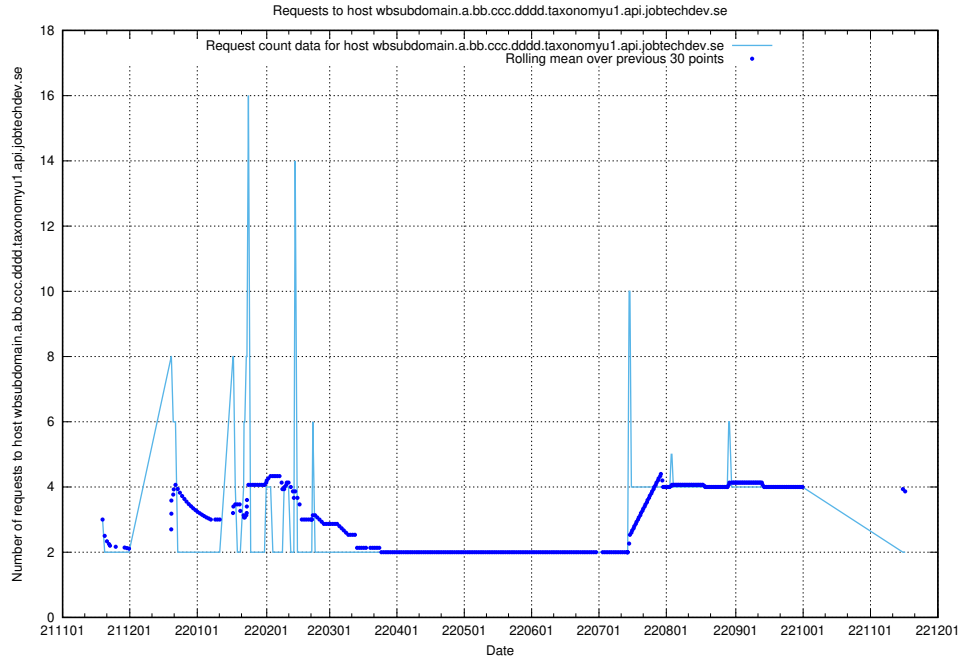

7.462 Usage of wbsubdomain.a.bb.ccc.dddd.taxonomy1.api.jobtechdev.se

Here, we count the number of requests to host wbsubdomain.a.bb.ccc.dddd.taxonomy1.api.jobtechdev.se