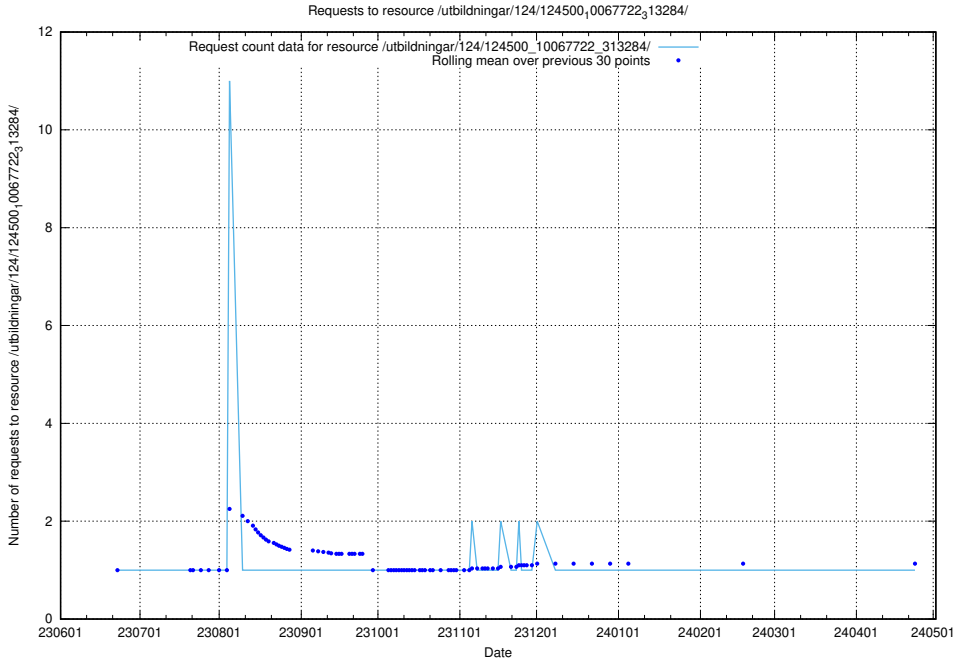

5.6438 Usage of /utbildningar/124/124500_10067722_313284/

Here, we count the number of requests to resource /utbildningar/124/124500_10067722_313284/.