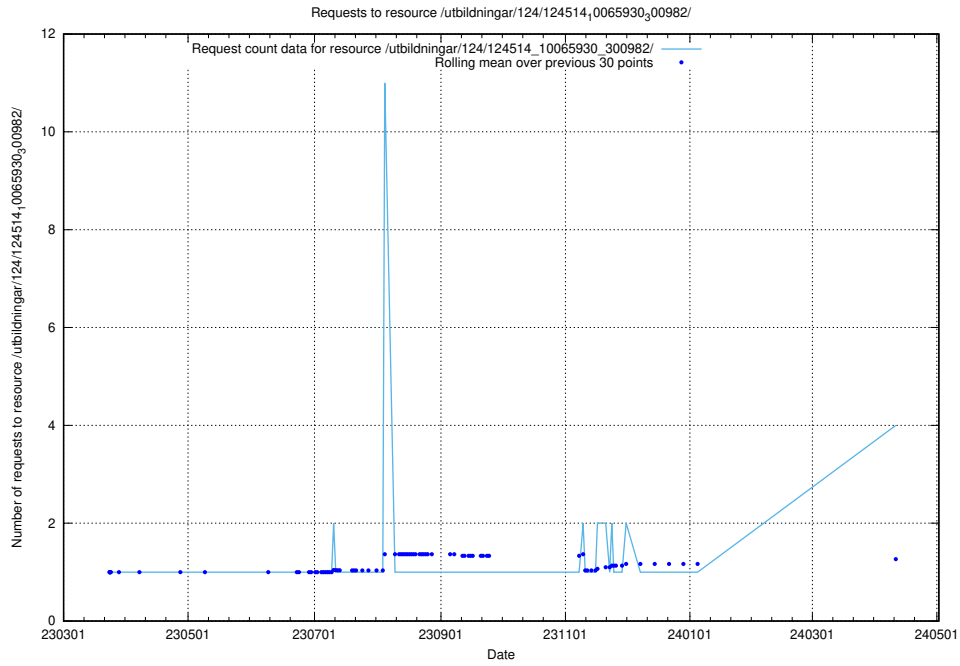

5.256 Usage of /utbildningar/124/124514_10065930_300982/

Here, we count the number of requests to resource /utbildningar/124/124514_10065930_300982/.