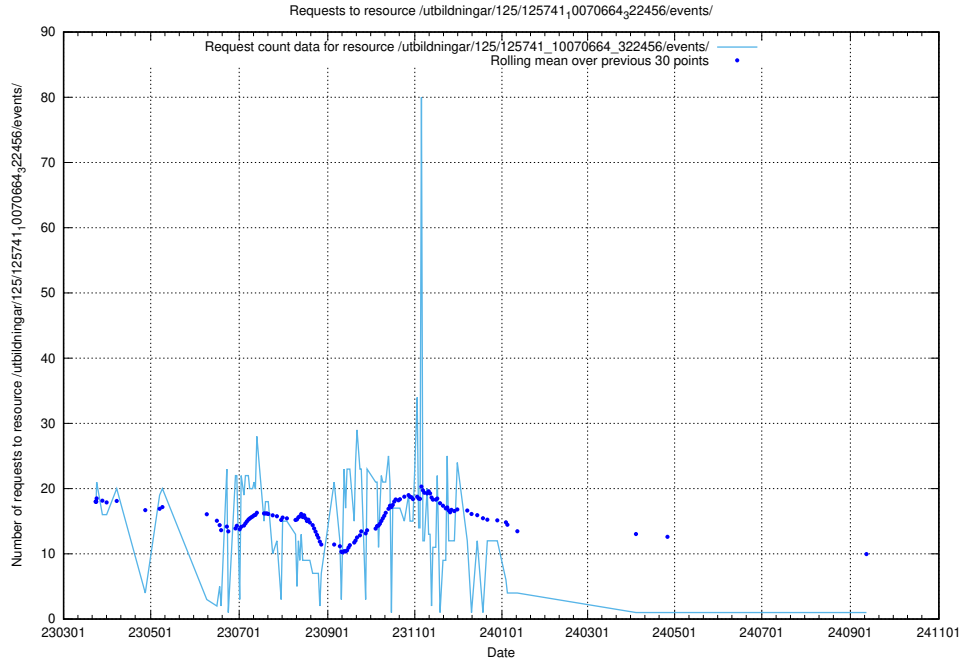

5.6942 Usage of /utbildningar/125/125741_10070664_322456/events/

Here, we count the number of requests to resource /utbildningar/125/125741_10070664_322456/events/