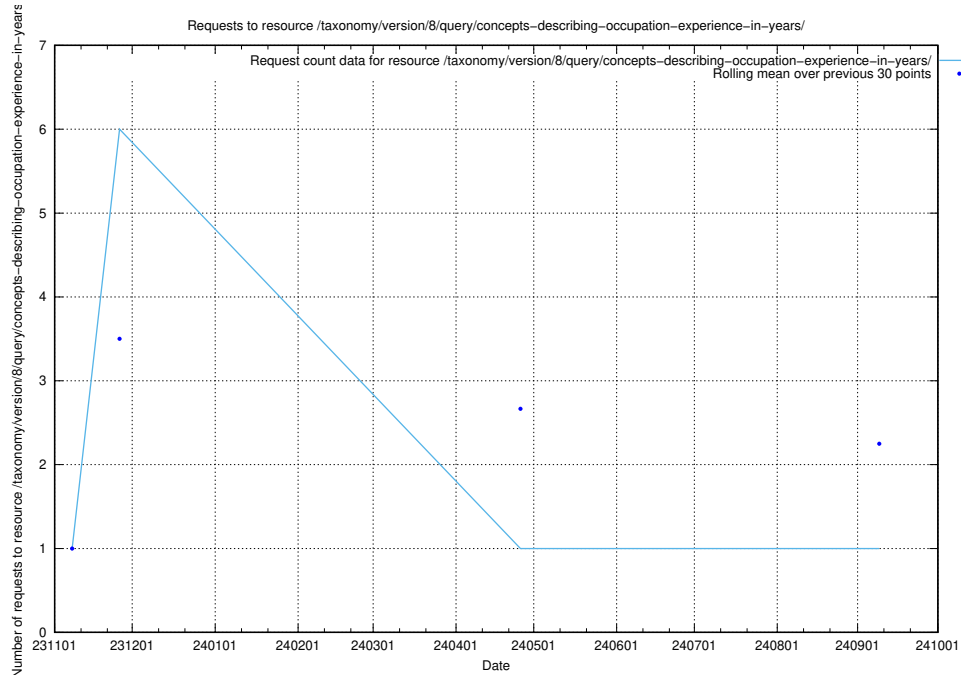

5.4818 Usage of /taxonomy/version/8/query/concepts-describing-occupation-experience-in-years/

Here, we count the number of requests to resource /taxonomy/version/8/query/concepts-describing-occupation-experience-in-years/.