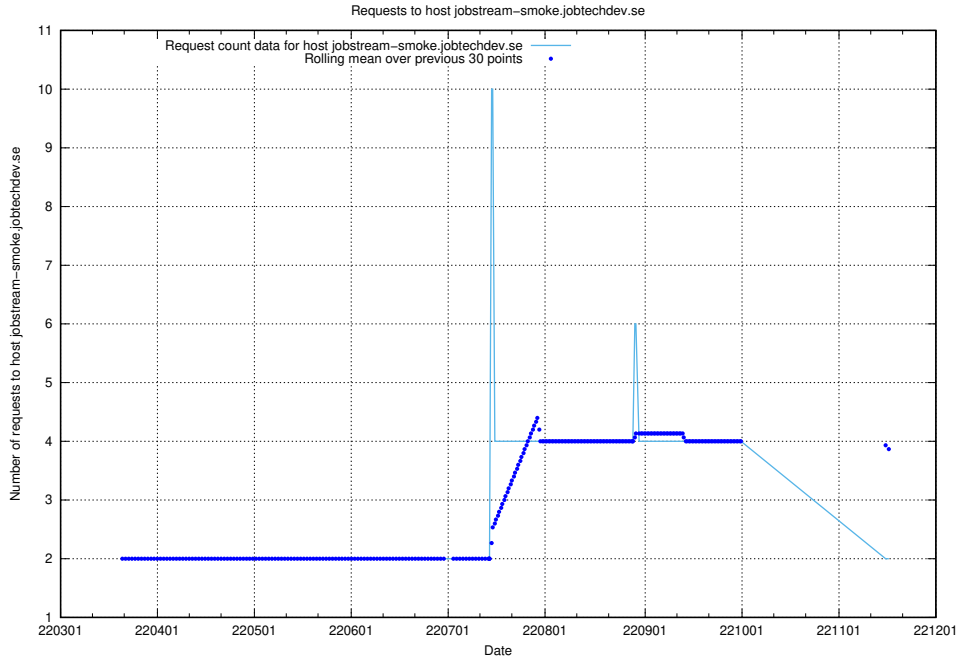

### 7.498 Usage of jobstream-smoke.jobtechdev.se

Here, we count the number of requests to host jobstream-smoke.jobtechdev.se.