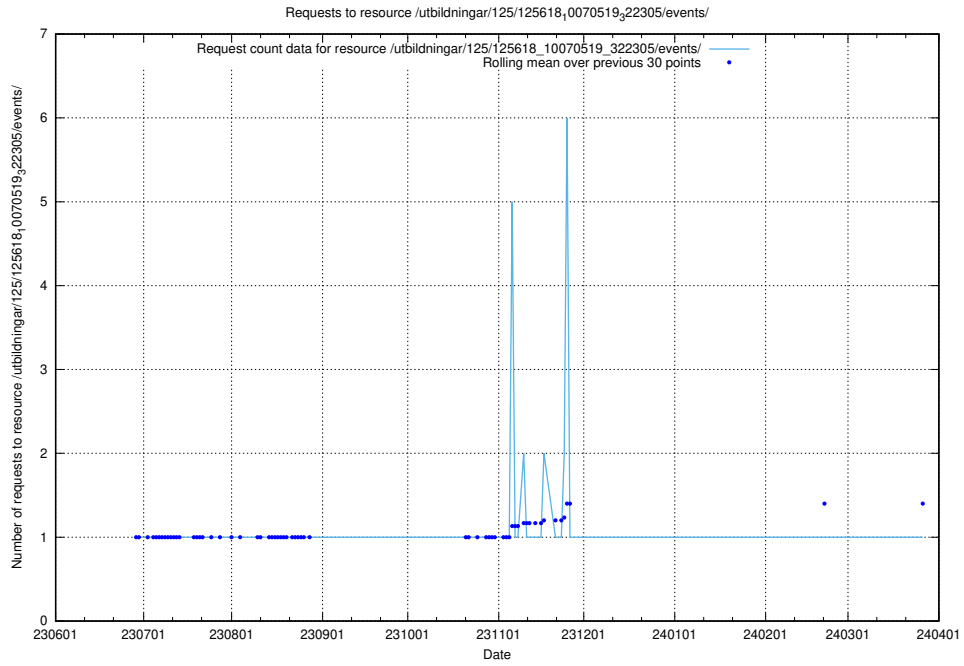

5.6169 Usage of /utbildningar/125/125618_10070519_322305/events/

Here, we count the number of requests to resource /utbildningar/125/125618_10070519_322305/events/