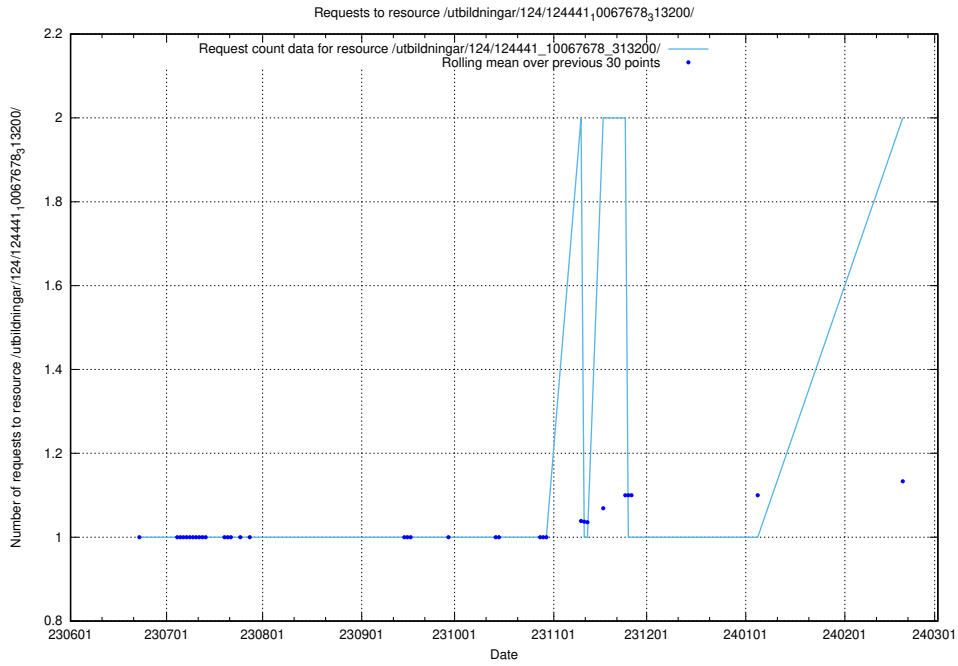

5.948 Usage of /utbildningar/124/124441_10067678_313200/

Here, we count the number of requests to resource /utbildningar/124/124441_10067678_313200/.