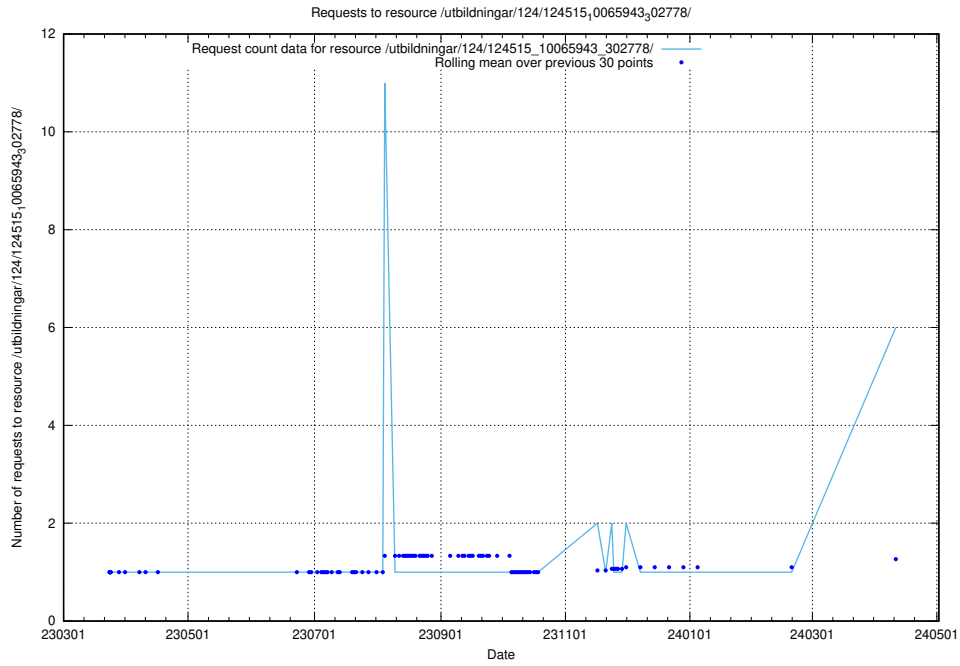

## 5.60 Usage of /utbildningar/124/124515\_10065943\_302778/

Here, we count the number of requests to resource /utbildningar/124/124515\_10065943\_302778/.