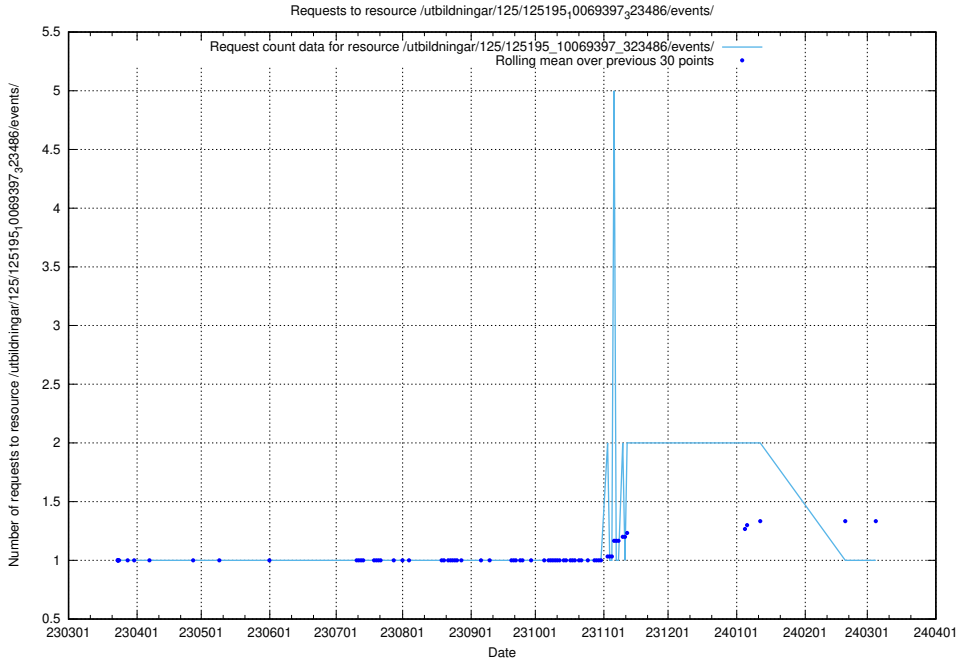

5.1189 Usage of /utbildningar/125/125195_10069397_323486/events/

Here, we count the number of requests to resource /utbildningar/125/125195_10069397_323486/events/