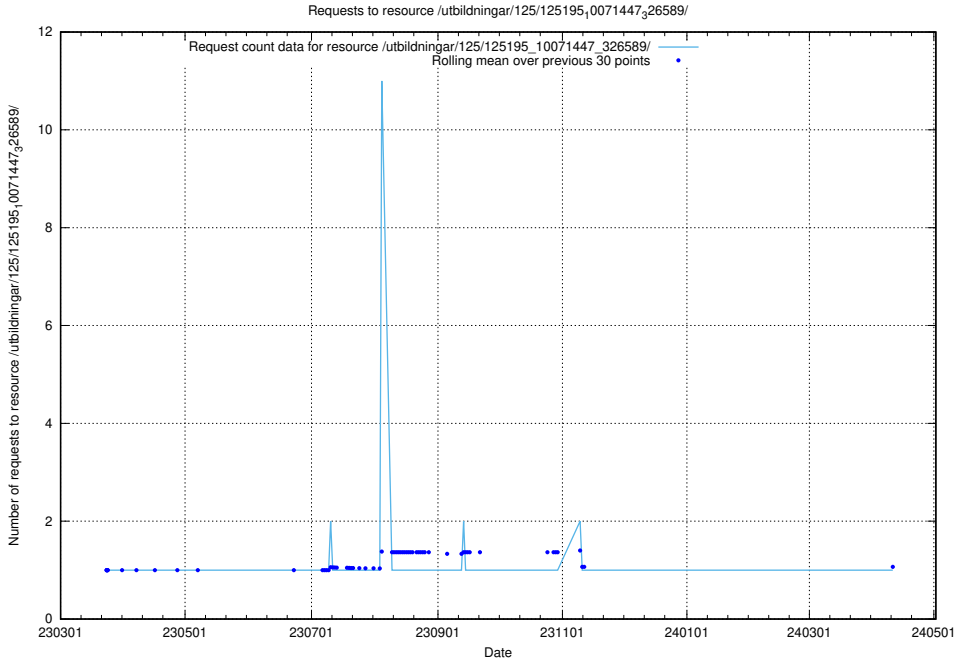

5.1183 Usage of /utbildningar/125/125195_10071447_326589/

Here, we count the number of requests to resource /utbildningar/125/125195_10071447_326589/.