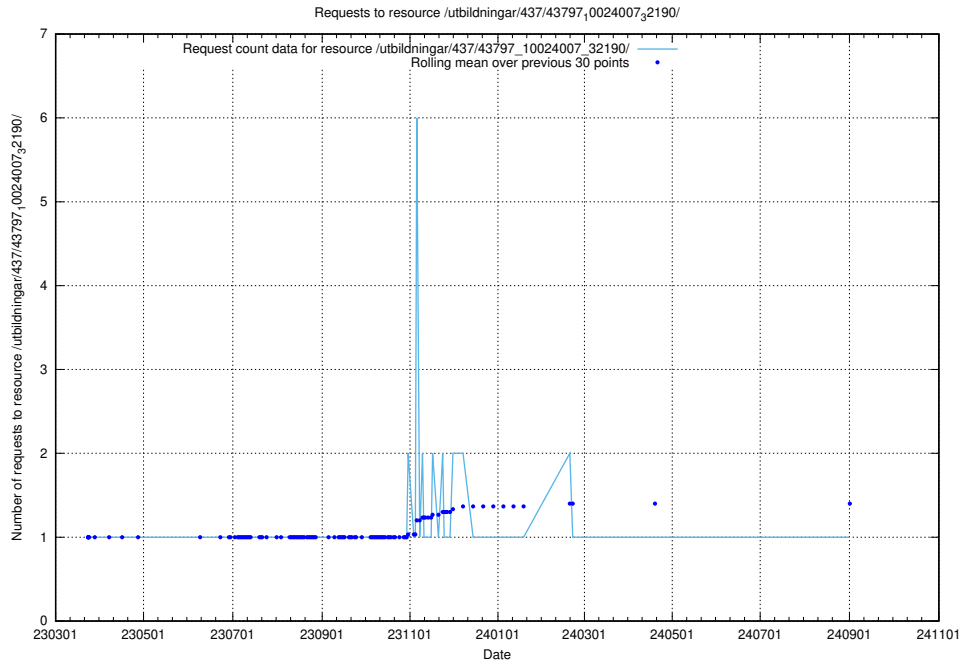

5.7053 Usage of /utbildningar/437/43797_10024007_32190/

Here, we count the number of requests to resource /utbildningar/437/43797_10024007_32190/.