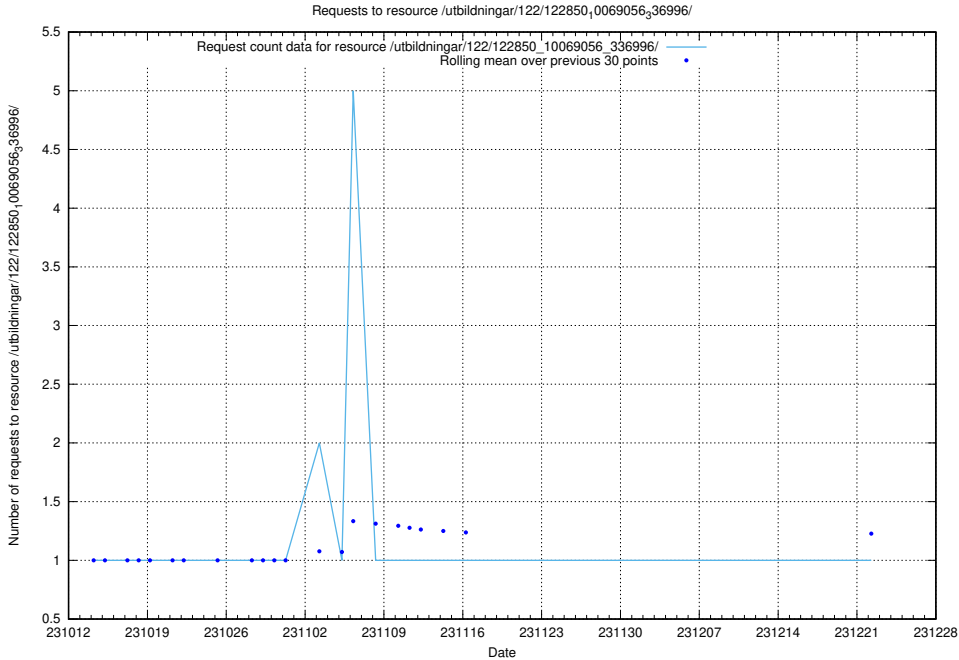

5.5050 Usage of /utbildningar/122/122850_10069056_336996/

Here, we count the number of requests to resource /utbildningar/122/122850_10069056_336996/.