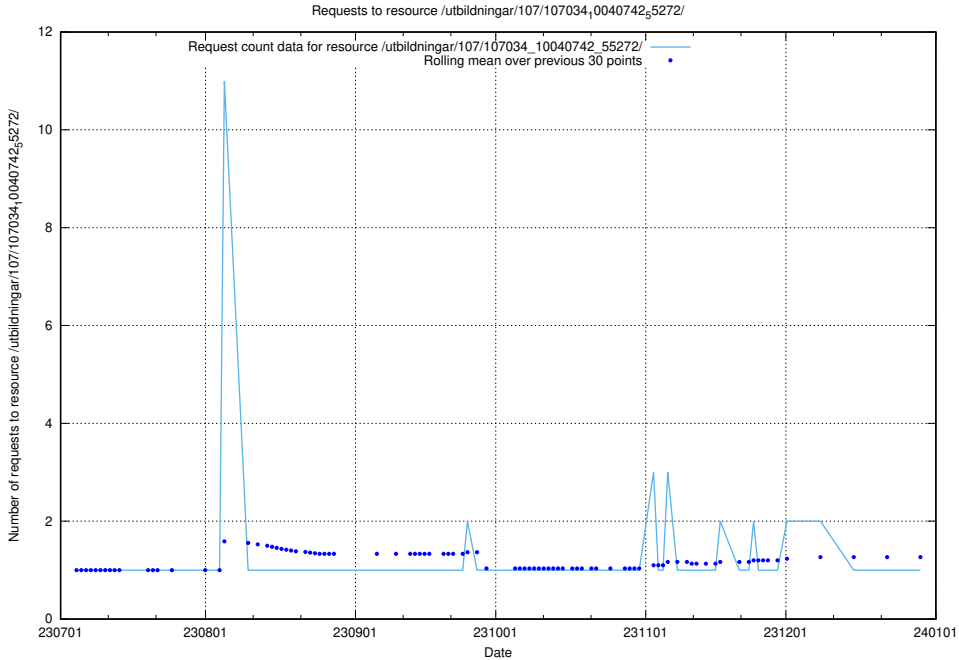

### 5.6060 Usage of /utbildningar/107/107034\_10040742\_55272/

Here, we count the number of requests to resource /utbildningar/107/107034\_10040742\_55272/.