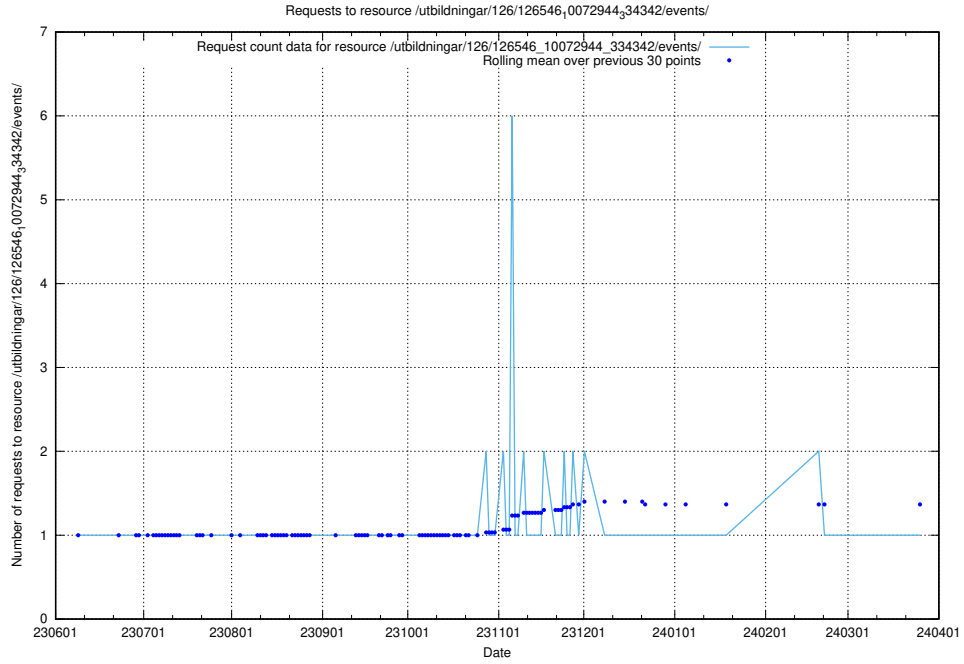

5.6546 Usage of /utbildningar/126/126546_10072944_334342/events/

Here, we count the number of requests to resource /utbildningar/126/126546_10072944_334342/events/