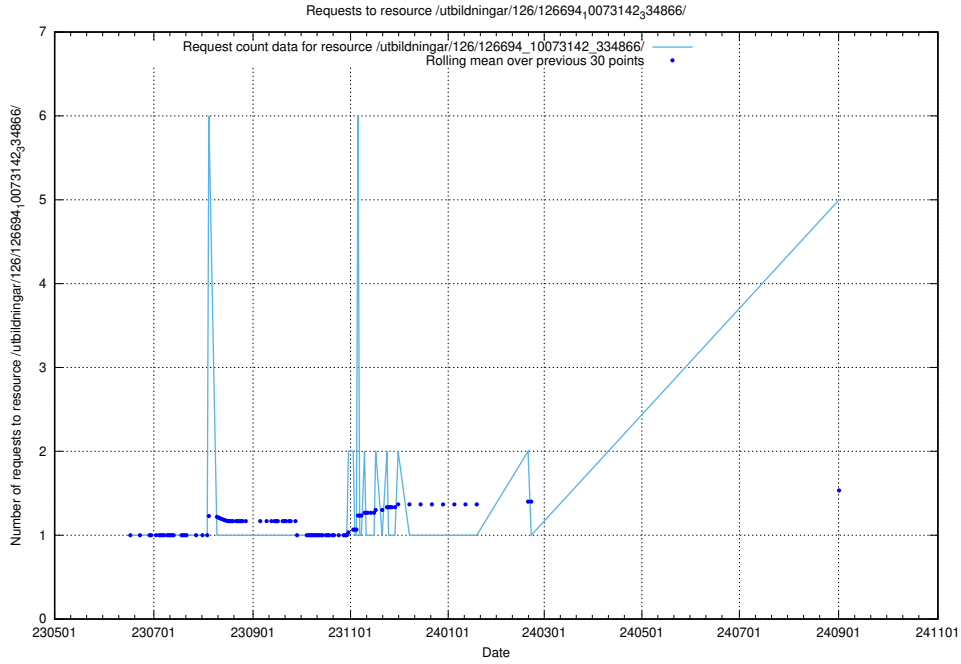

5.208 Usage of /utbildningar/126/126694_10073142_334866/

Here, we count the number of requests to resource /utbildningar/126/126694_10073142_334866/.