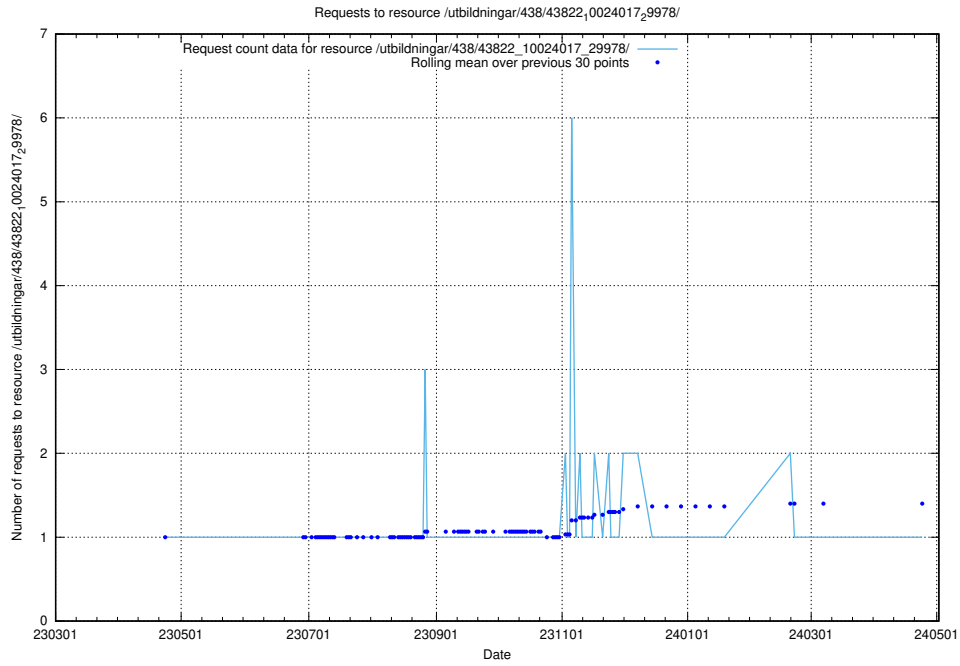

5.6686 Usage of /utbildningar/438/43822_10024017_29978/

Here, we count the number of requests to resource /utbildningar/438/43822_10024017_29978/.