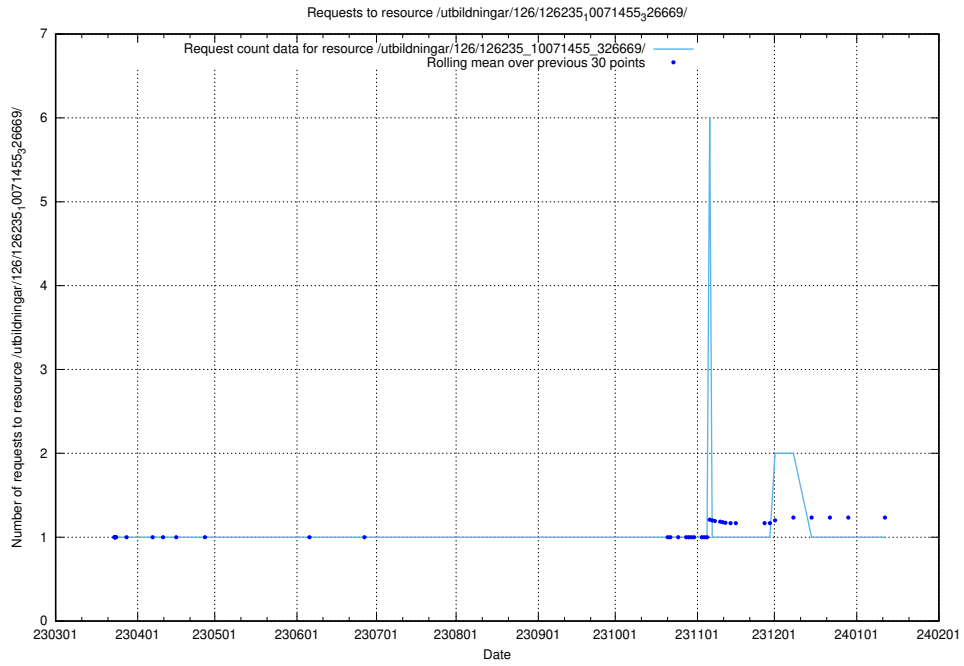

5.7123 Usage of /utbildningar/126/126235_10071455_326669/

Here, we count the number of requests to resource /utbildningar/126/126235_10071455_326669/.