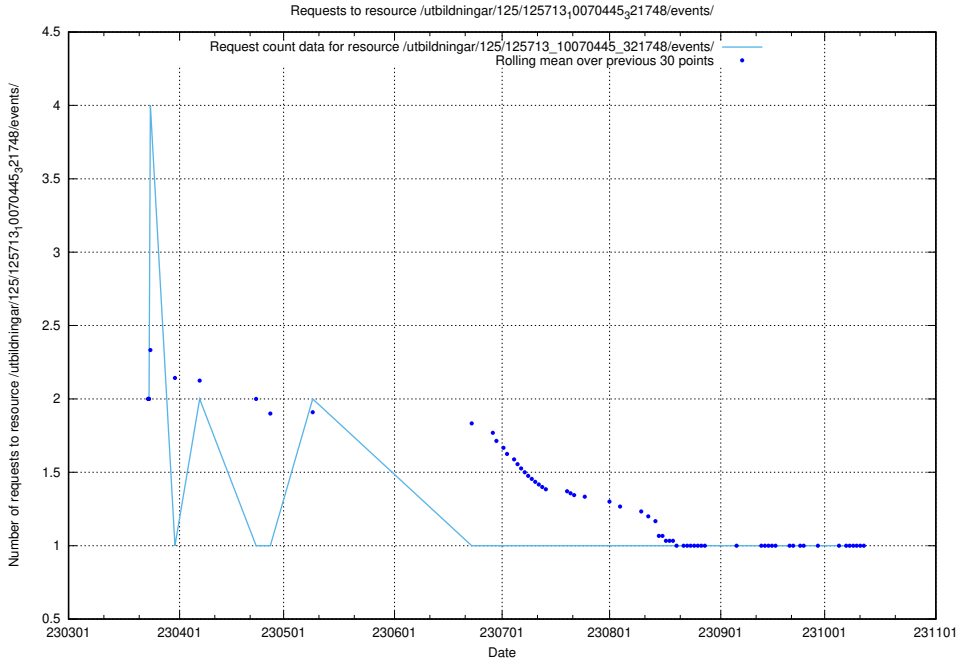

5.6982 Usage of /utbildningar/125/125713_10070445_321748/events/

Here, we count the number of requests to resource /utbildningar/125/125713_10070445_321748/events/