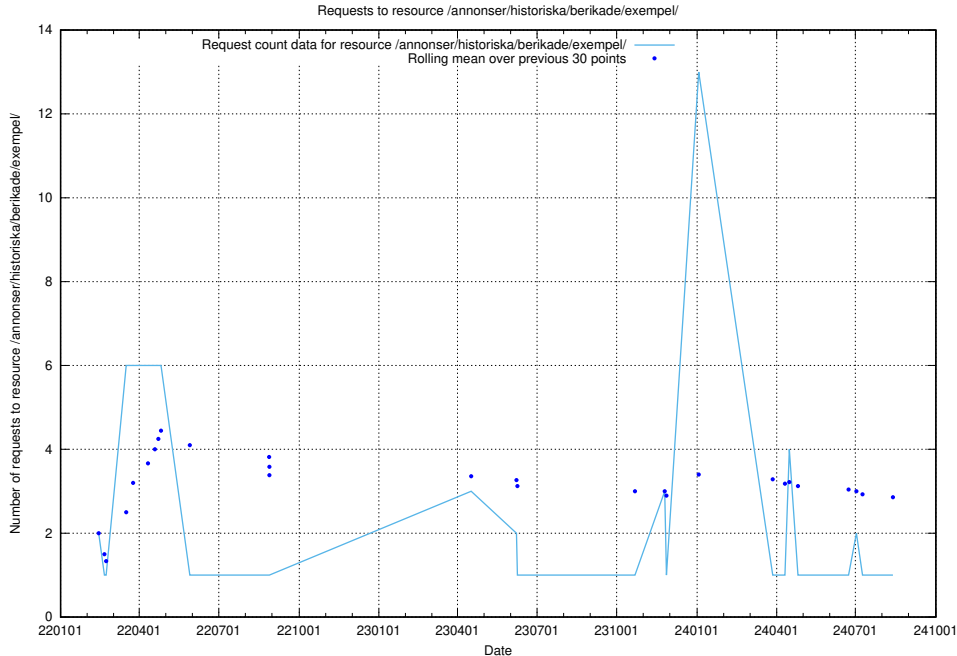

5.1909 Usage of /annonser/historiska/berikade/exempel/

Here, we count the number of requests to resource /annonser/historiska/berikade/exempel/.