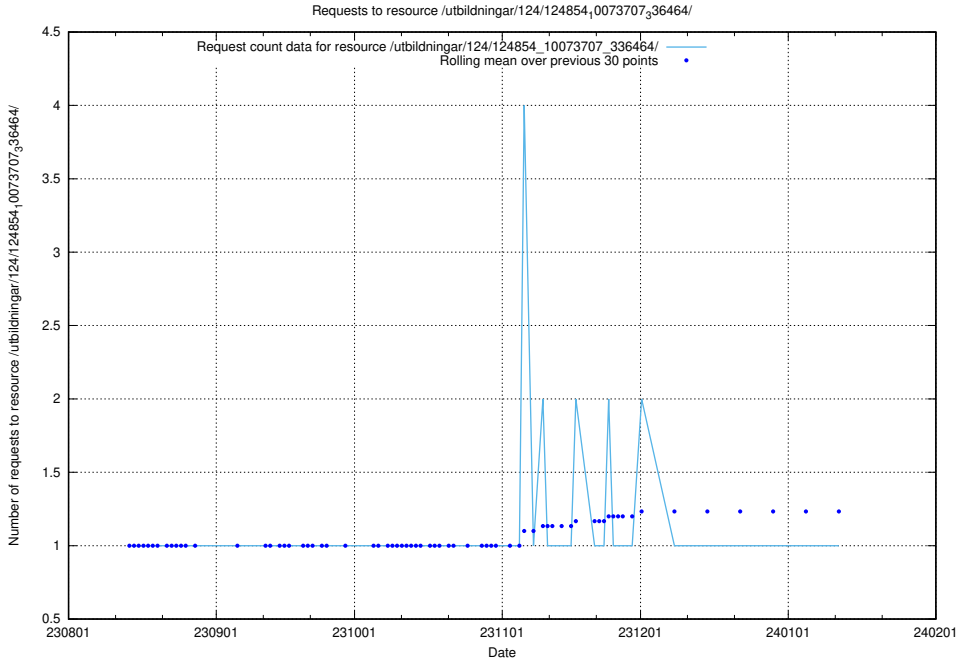

5.5503 Usage of /utbildningar/124/124854_10073707_336464/

Here, we count the number of requests to resource /utbildningar/124/124854_10073707_336464/.