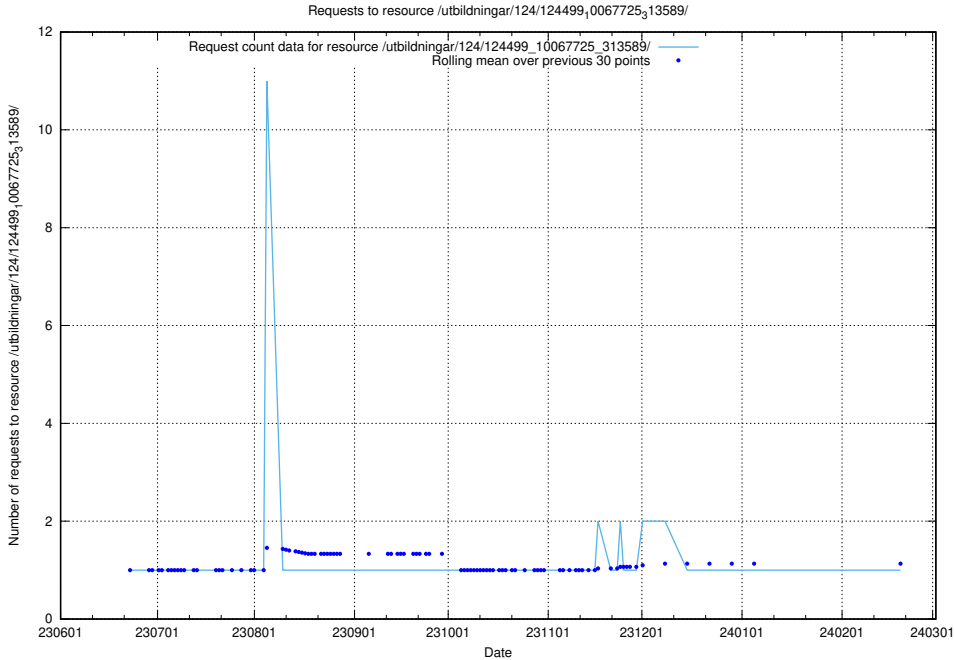

5.6442 Usage of /utbildningar/124/124499_10067725_313589/

Here, we count the number of requests to resource /utbildningar/124/124499_10067725_313589/.