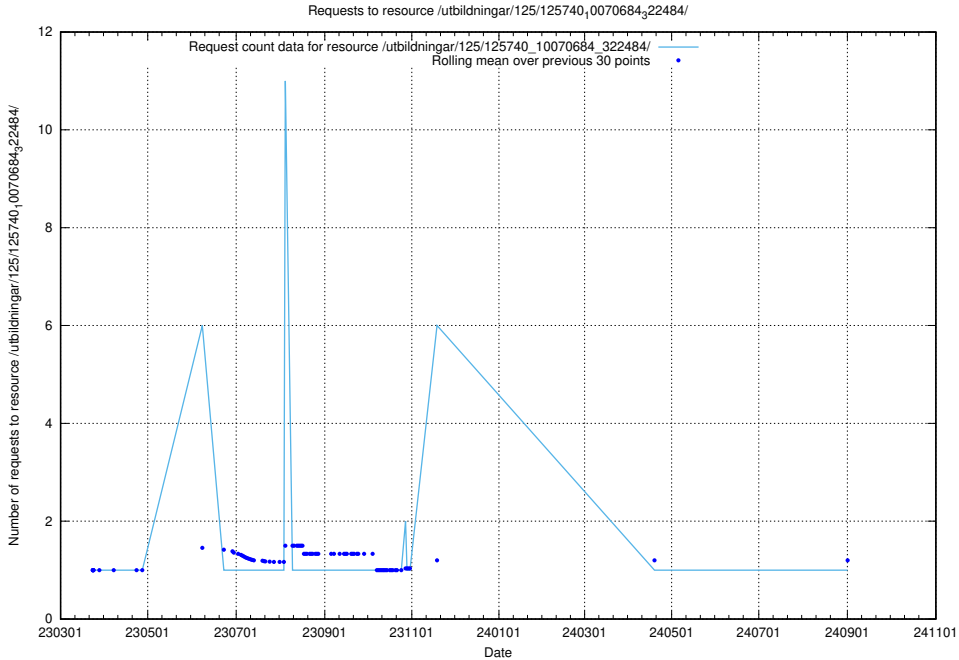

5.1041 Usage of /utbildningar/125/125740_10070684_322484/

Here, we count the number of requests to resource /utbildningar/125/125740_10070684_322484/.