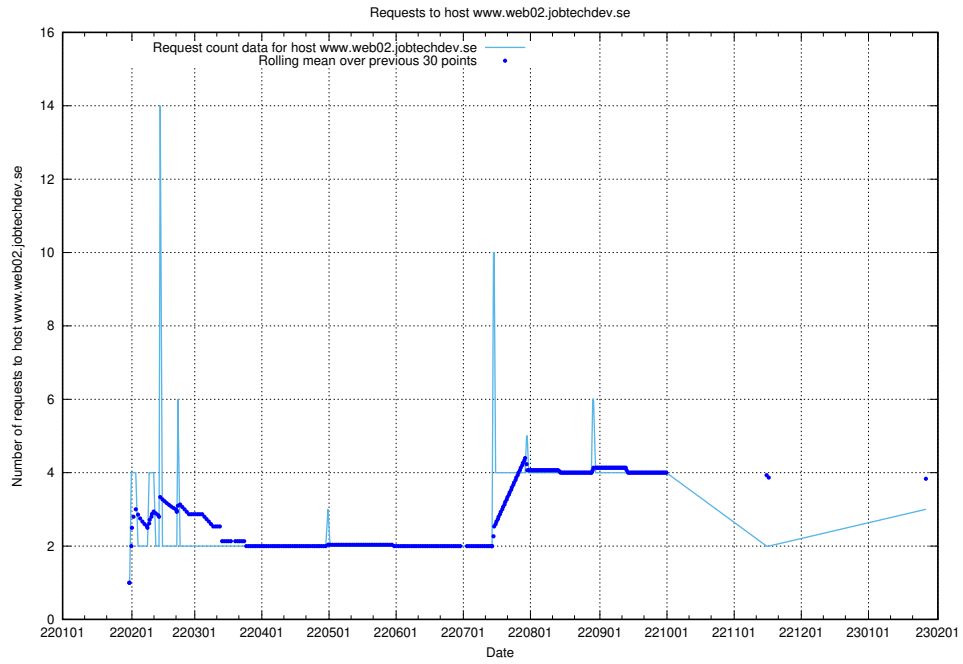

7.246 Usage of www.web02.jobtechdev.se

Here, we count the number of requests to host www.web02.jobtechdev.se.