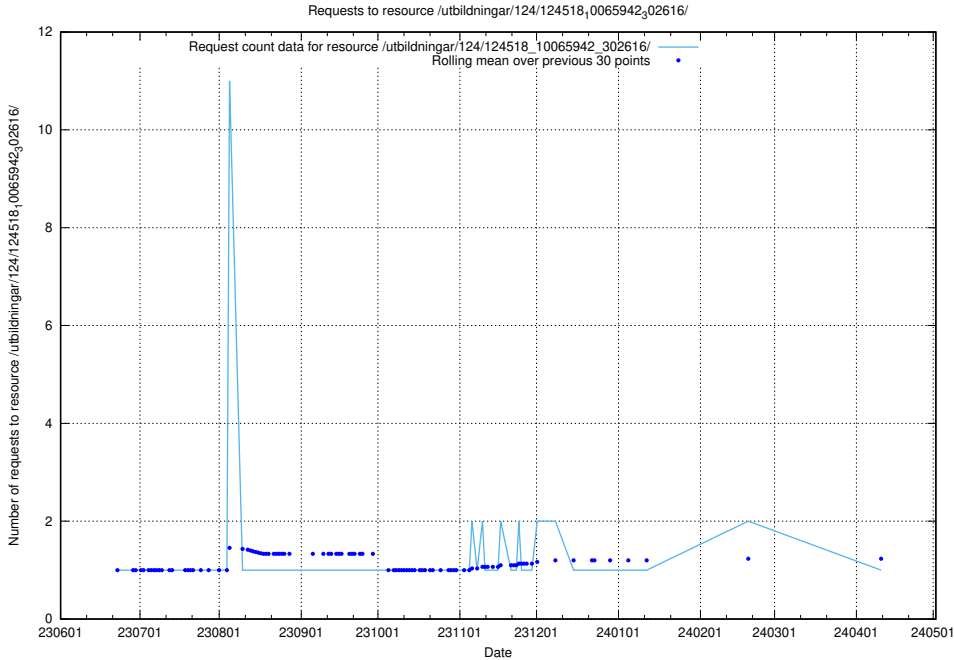

5.6423 Usage of /utbildningar/124/124518_10065942_302616/

Here, we count the number of requests to resource /utbildningar/124/124518_10065942_302616/.