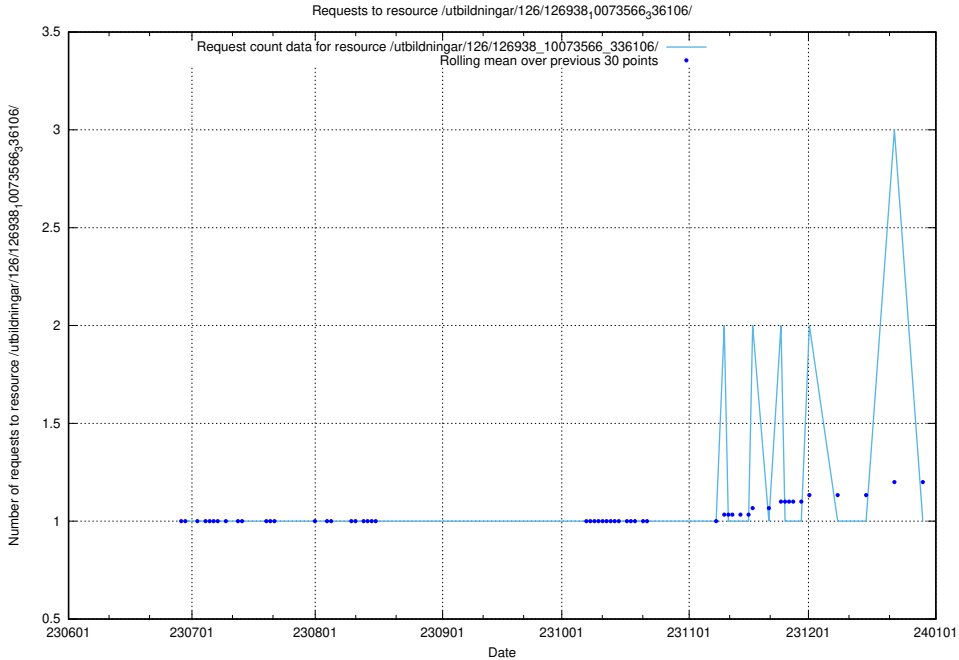

5.6135 Usage of /utbildningar/126/126938_10073566_336106/

Here, we count the number of requests to resource /utbildningar/126/126938_10073566_336106/.