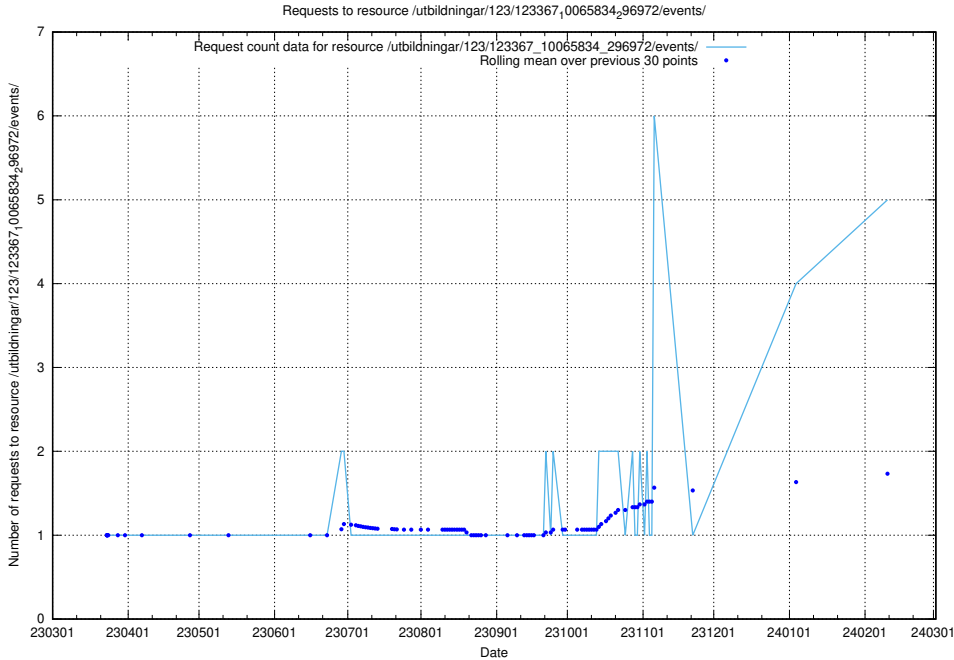

5.186 Usage of /utbildningar/123/123367_10065834_296972/events/

Here, we count the number of requests to resource /utbildningar/123/123367_10065834_296972/events/