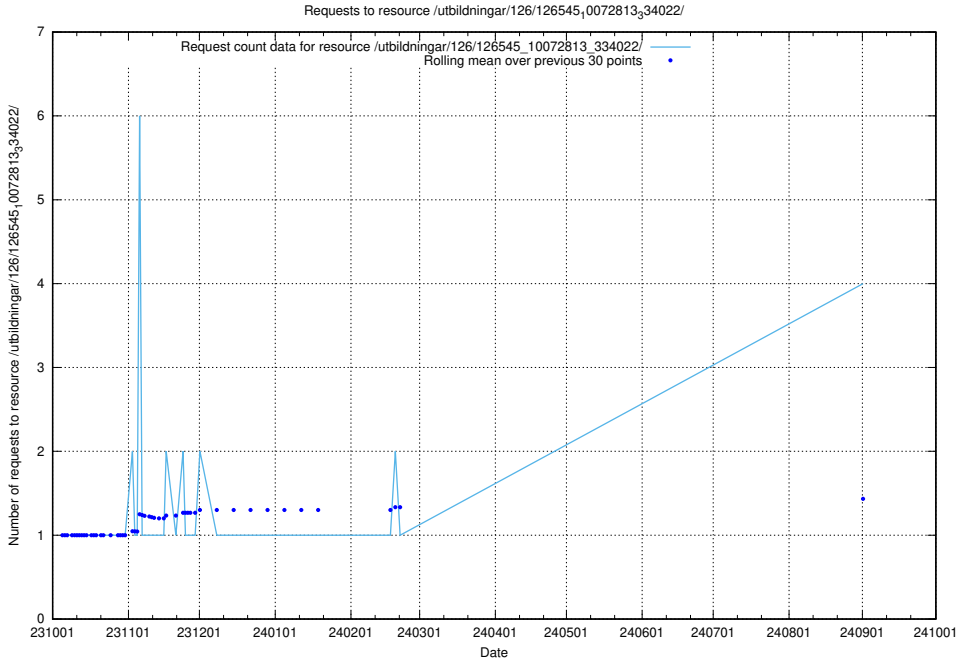

5.296 Usage of /utbildningar/126/126545_10072813_334022/

Here, we count the number of requests to resource /utbildningar/126/126545_10072813_334022/.