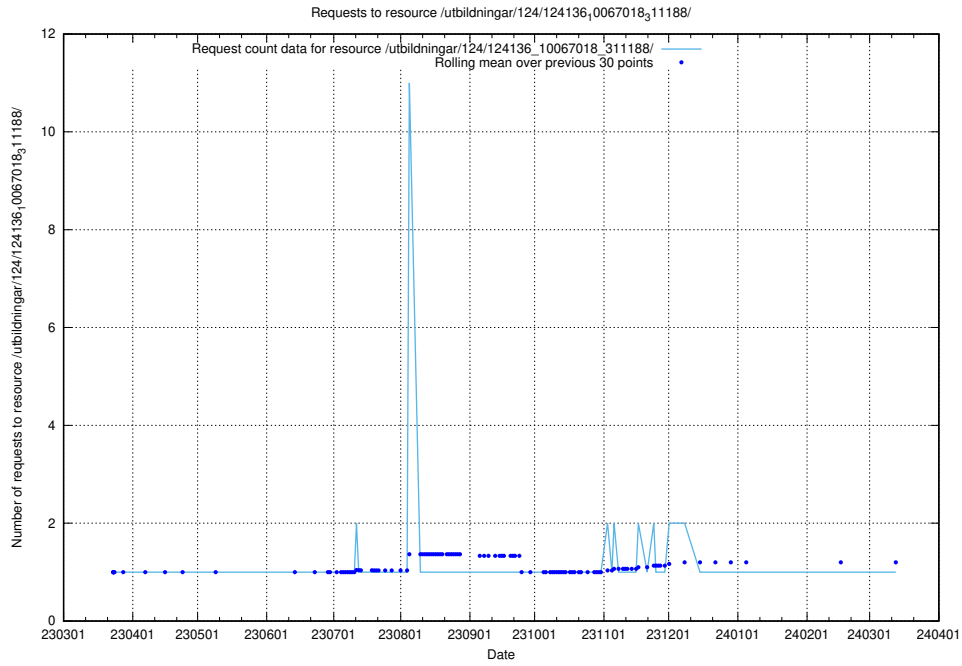

5.4771 Usage of /utbildningar/124/124136_10067018_311188/

Here, we count the number of requests to resource /utbildningar/124/124136_10067018_311188/.