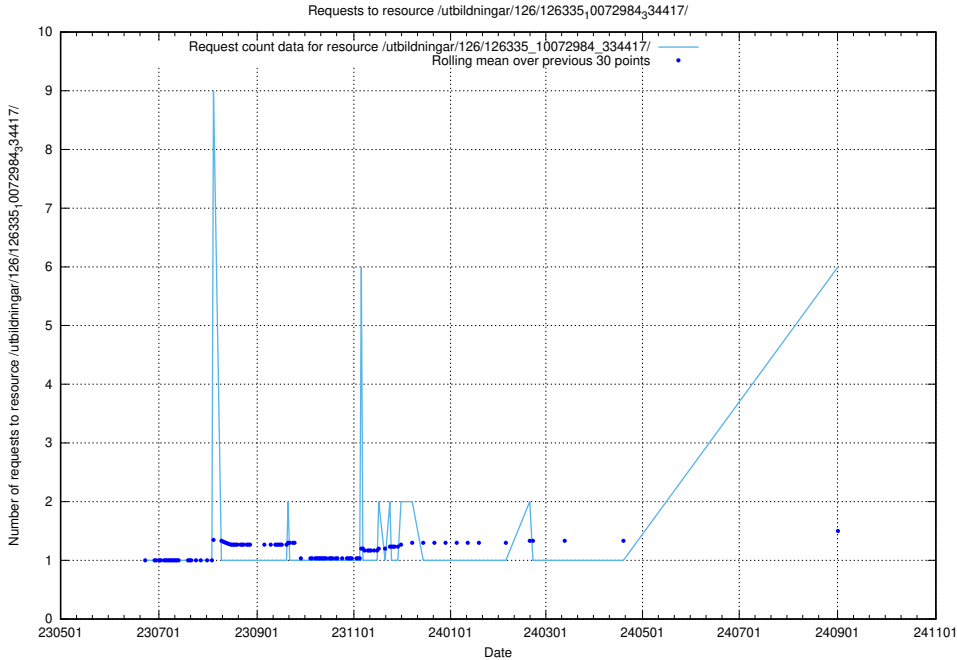

5.124 Usage of /utbildningar/126/126335_10072984_334417/

Here, we count the number of requests to resource /utbildningar/126/126335_10072984_334417/.