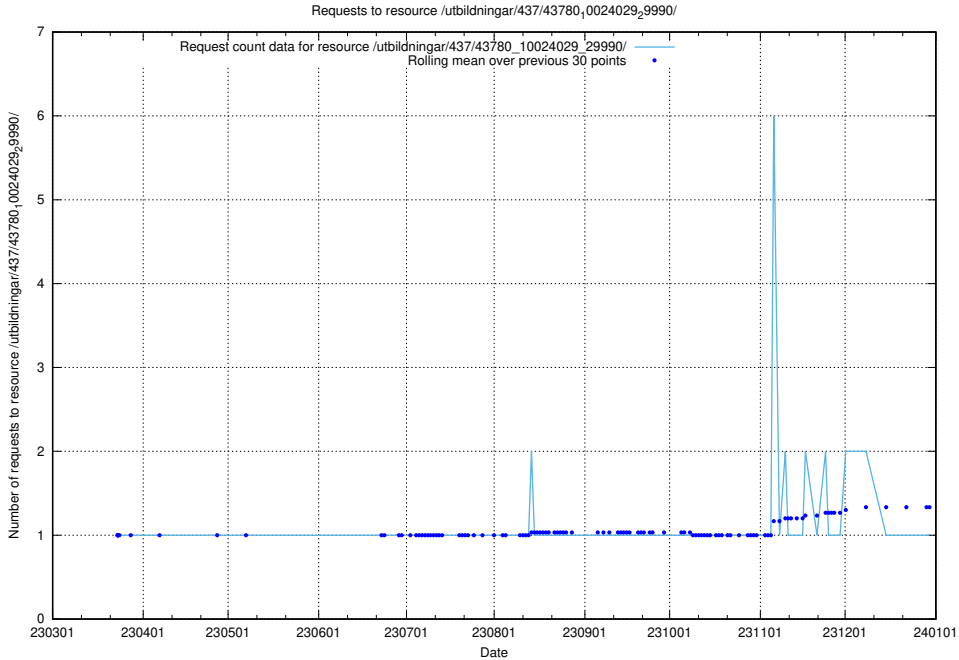

5.7069 Usage of /utbildningar/437/43780_10024029_29990/

Here, we count the number of requests to resource /utbildningar/437/43780_10024029_29990/.