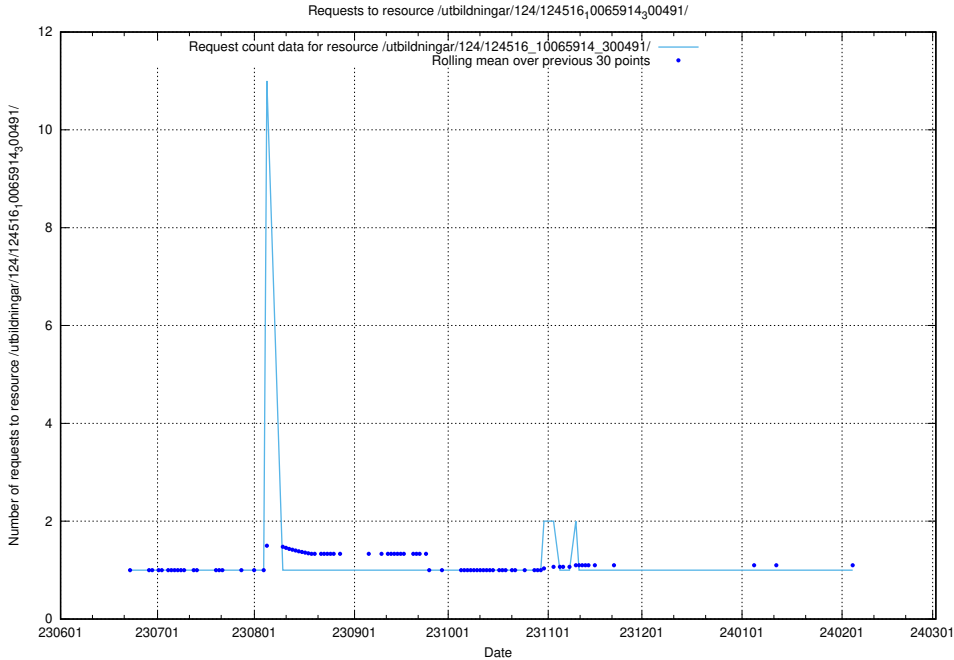

5.6426 Usage of /utbildningar/124/124516_10065914_300491/

Here, we count the number of requests to resource /utbildningar/124/124516_10065914_300491/.