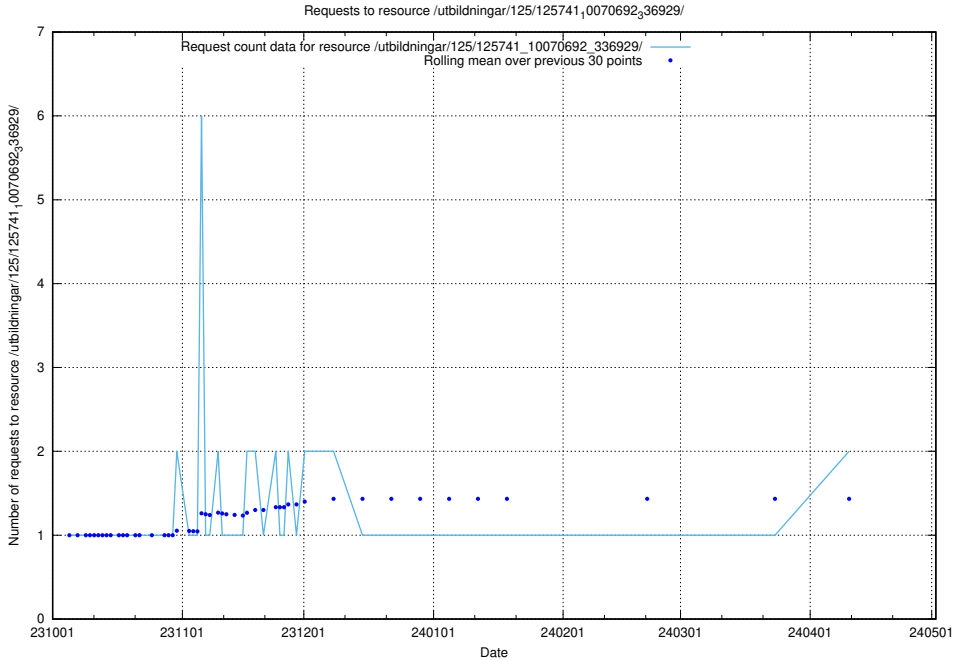

5.803 Usage of /utbildningar/125/125741_10070692_336929/

Here, we count the number of requests to resource /utbildningar/125/125741_10070692_336929/.