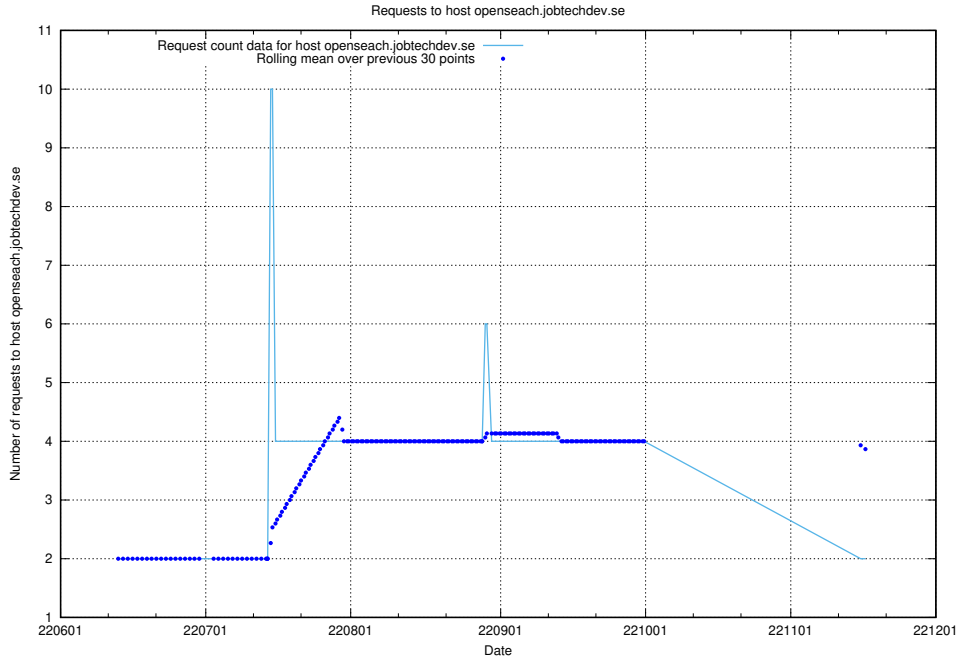

7.411 Usage of openseach.jobtechdev.se

Here, we count the number of requests to host openseach.jobtechdev.se.