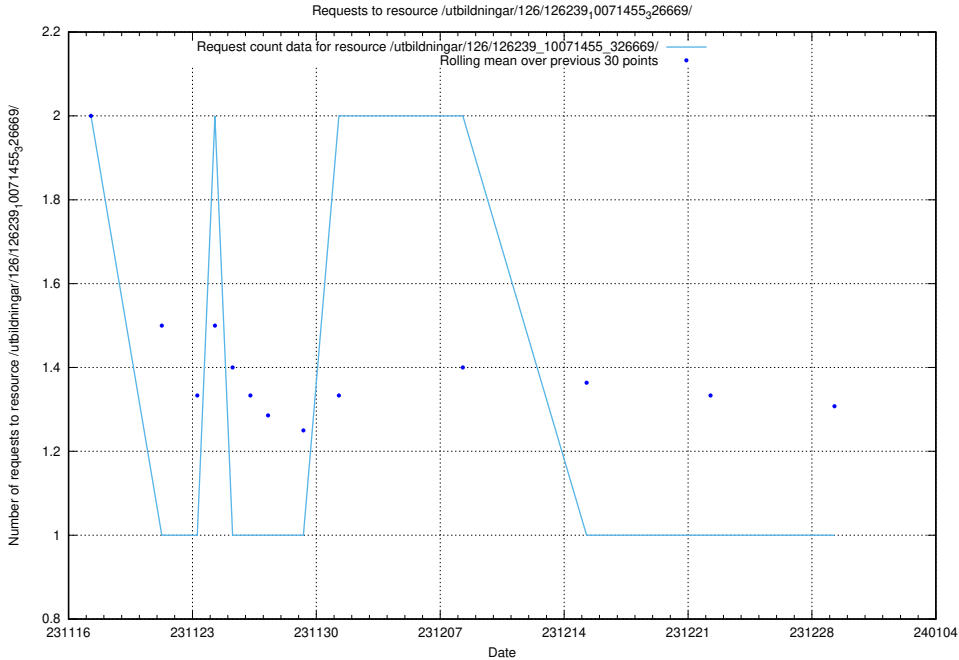

5.4785 Usage of /utbildningar/126/126239_10071455_326669/

Here, we count the number of requests to resource /utbildningar/126/126239_10071455_326669/.