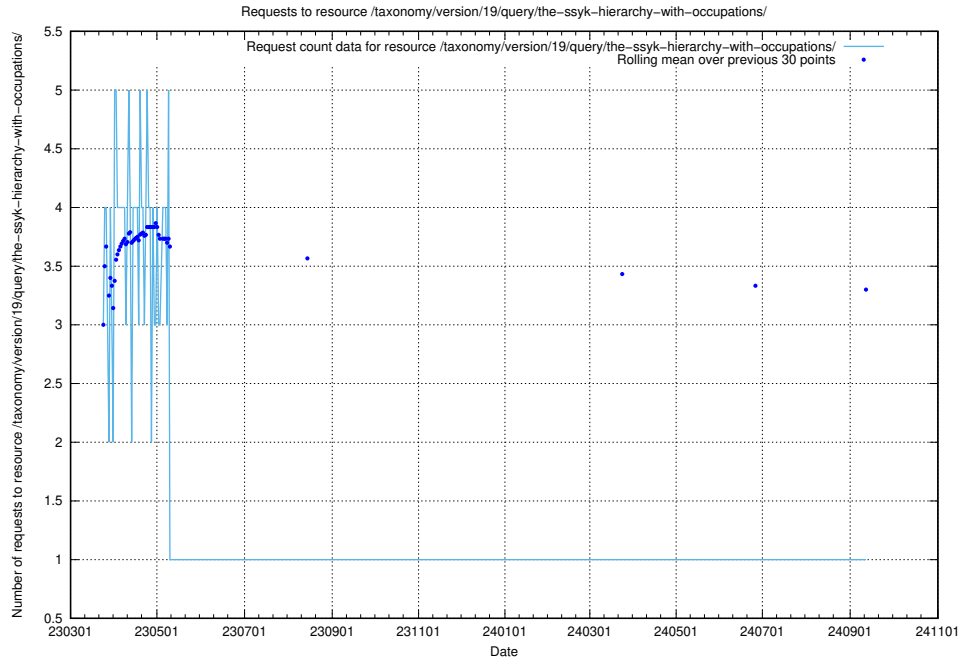

5.6803 Usage of /taxonomy/version/19/query/the-ssyk-hierarchy-with-occupations/

Here, we count the number of requests to resource /taxonomy/version/19/query/the-ssyk-hierarchy-with-occupations/.