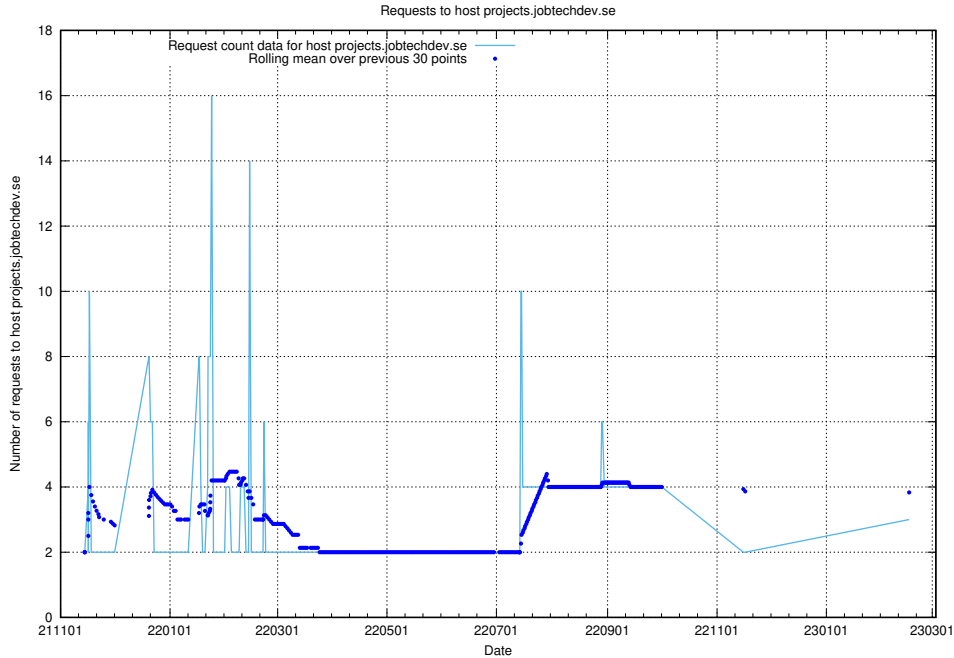

7.244 Usage of projects.jobtechdev.se

Here, we count the number of requests to host projects.jobtechdev.se.