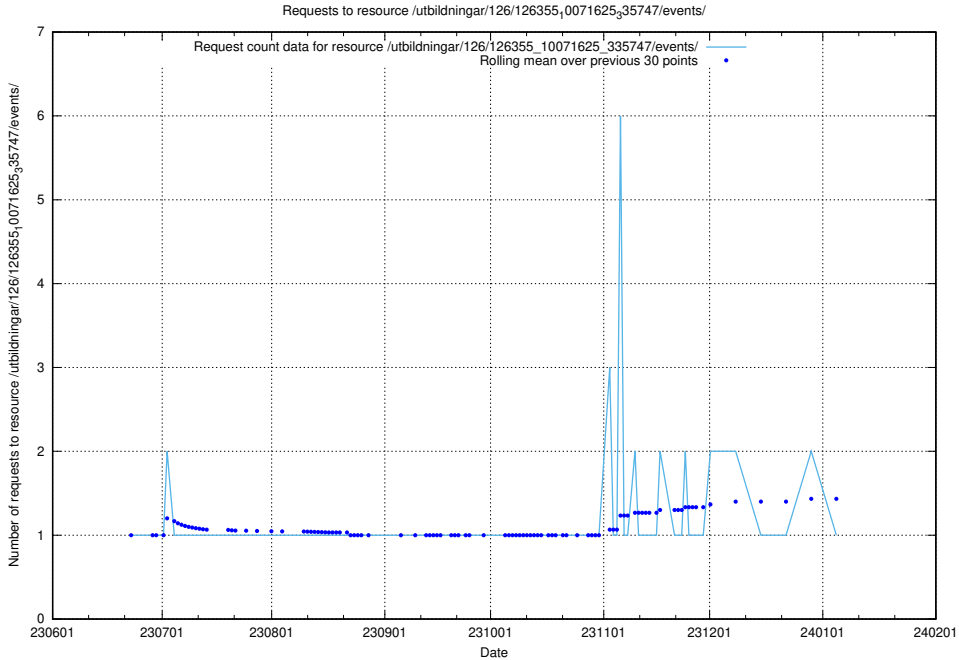

5.6322 Usage of /utbildningar/126/126355_10071625_335747/events/

Here, we count the number of requests to resource /utbildningar/126/126355_10071625_335747/events/