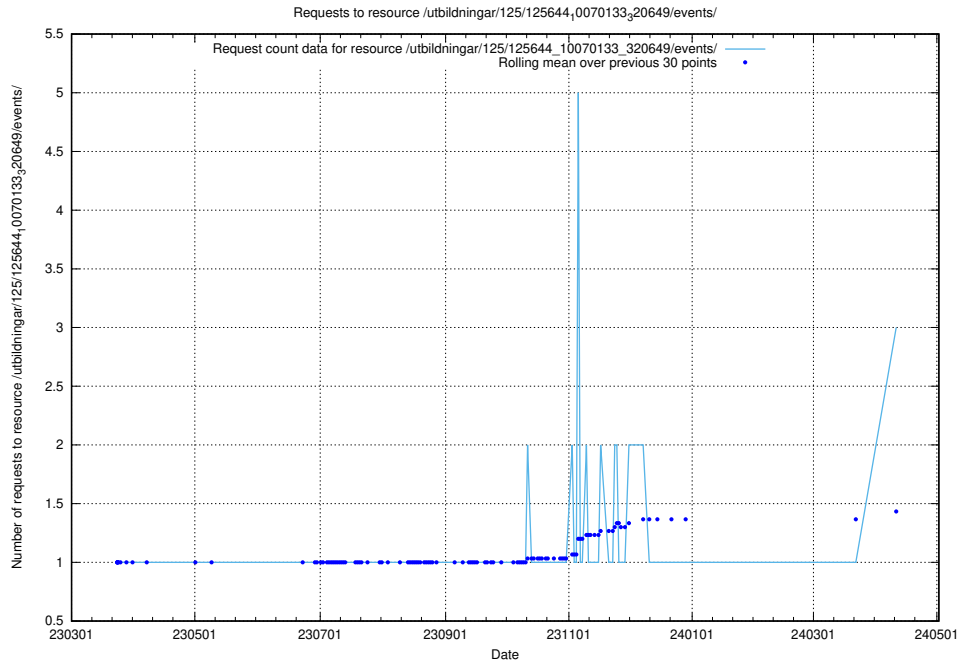

5.349 Usage of /utbildningar/125/125644_10070133_320649/events/

Here, we count the number of requests to resource /utbildningar/125/125644_10070133_320649/events/