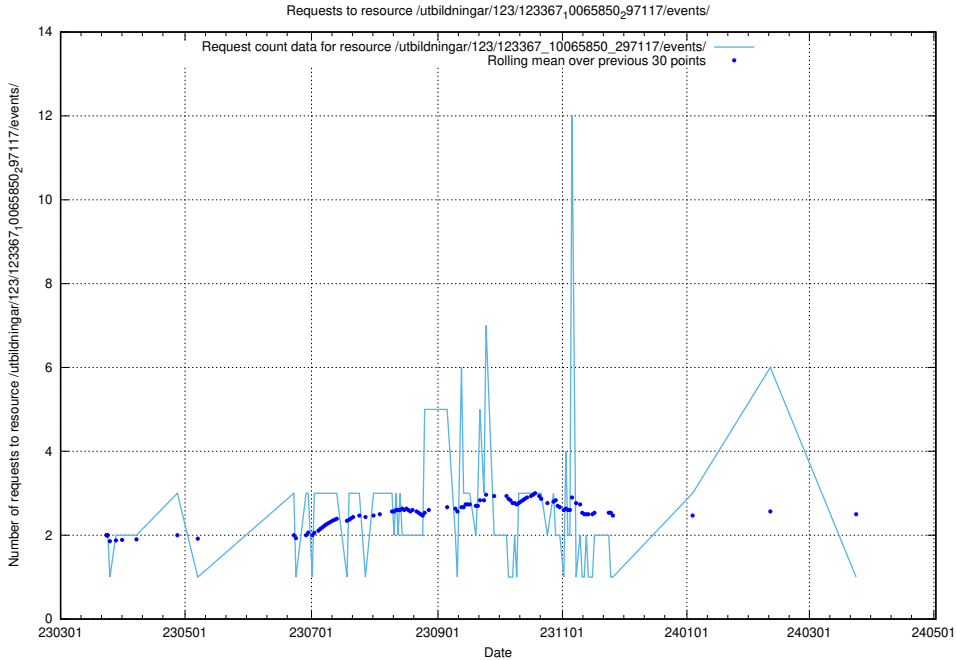

5.7013 Usage of /utbildningar/123/123367_10065850_297117/events/

Here, we count the number of requests to resource /utbildningar/123/123367_10065850_297117/events/