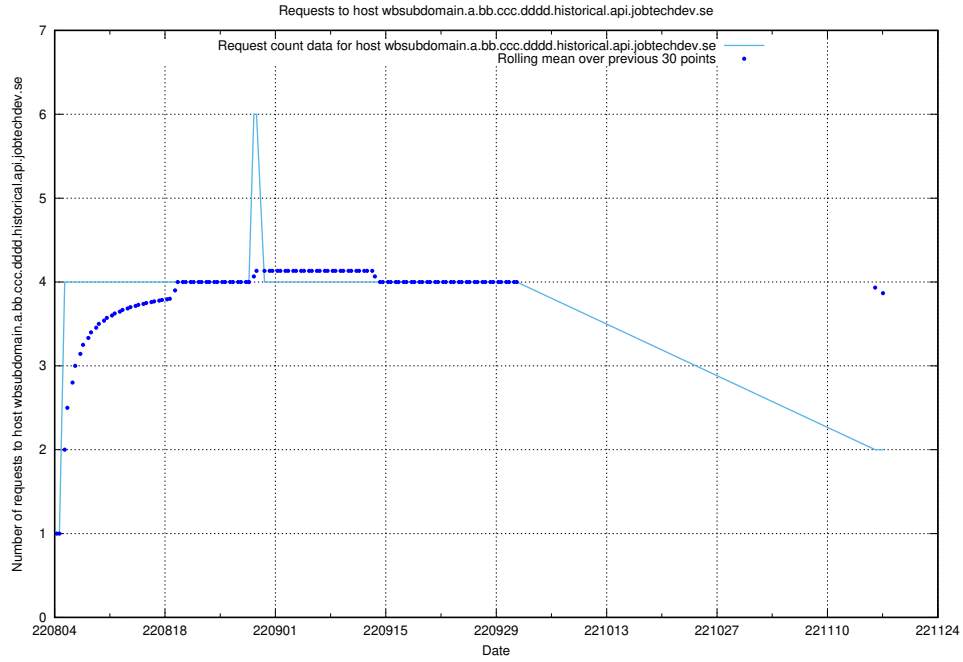

7.355 Usage of wbsubdomain.a.bb.ccc.dddd.historical.api.jobtechdev.se

Here, we count the number of requests to host wbsubdomain.a.bb.ccc.dddd.historical.api.jobtechdev.se.