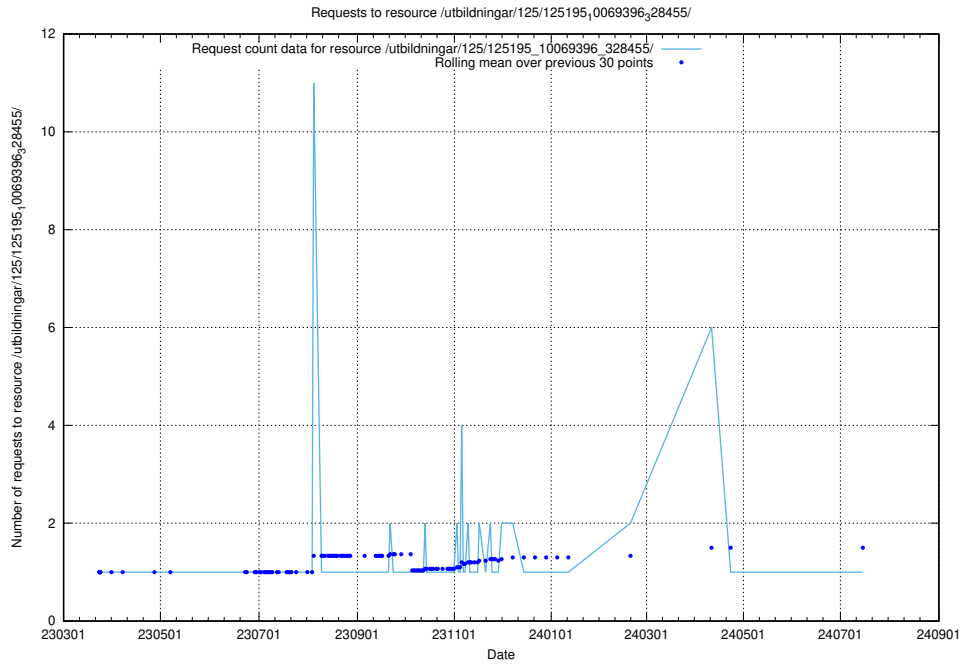

5.1190 Usage of /utbildningar/125/125195_10069396_328455/

Here, we count the number of requests to resource /utbildningar/125/125195_10069396_328455/.