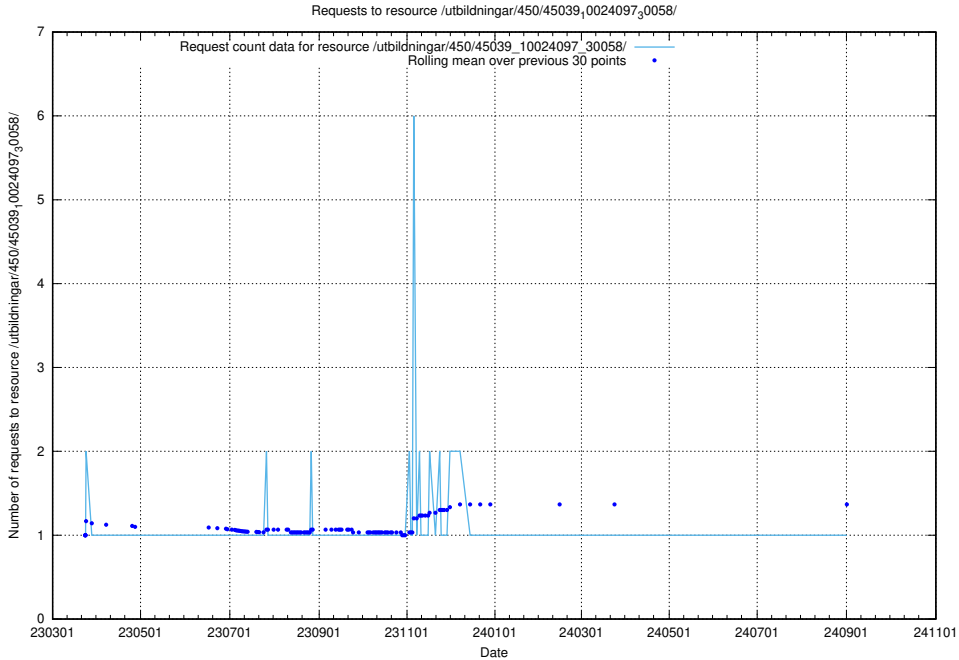

5.7022 Usage of /utbildningar/450/45039_10024097_30058/

Here, we count the number of requests to resource /utbildningar/450/45039_10024097_30058/.