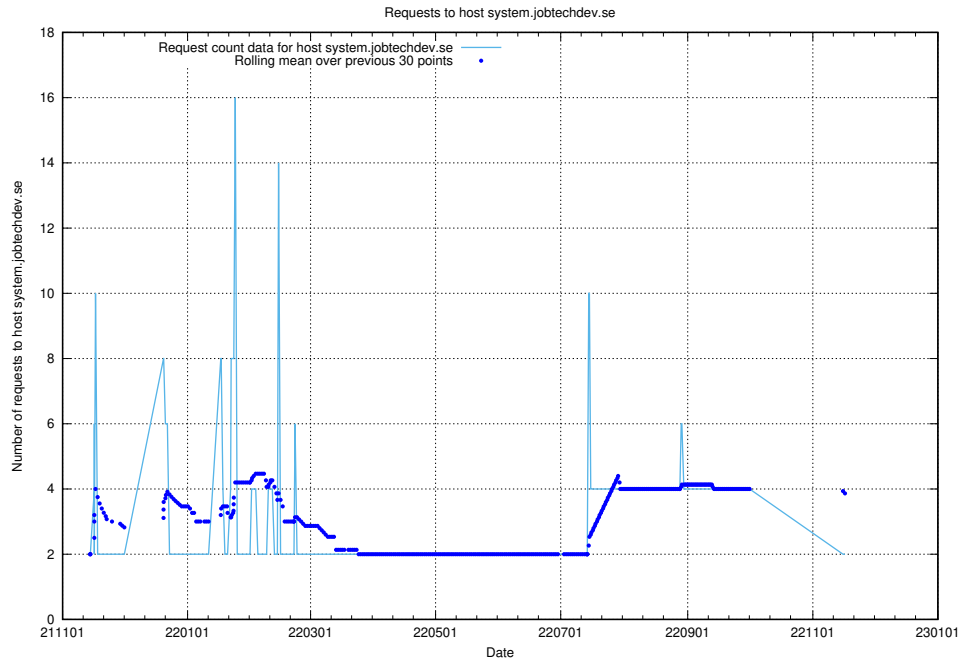

### 7.562 Usage of store.jobtechdev.se

Here, we count the number of requests to host store.jobtechdev.se.