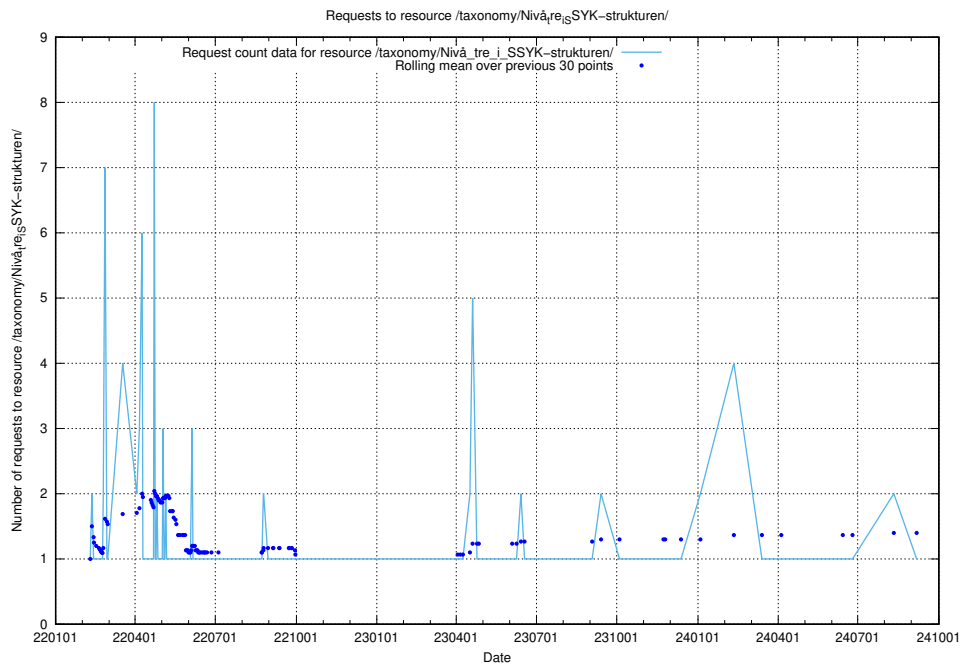

5.2625 Usage of /taxonomy/Nivå_tre_i_SSYK-strukturen/

Here, we count the number of requests to resource /taxonomy/Nivå_tre_i_SSYK-strukturen/.