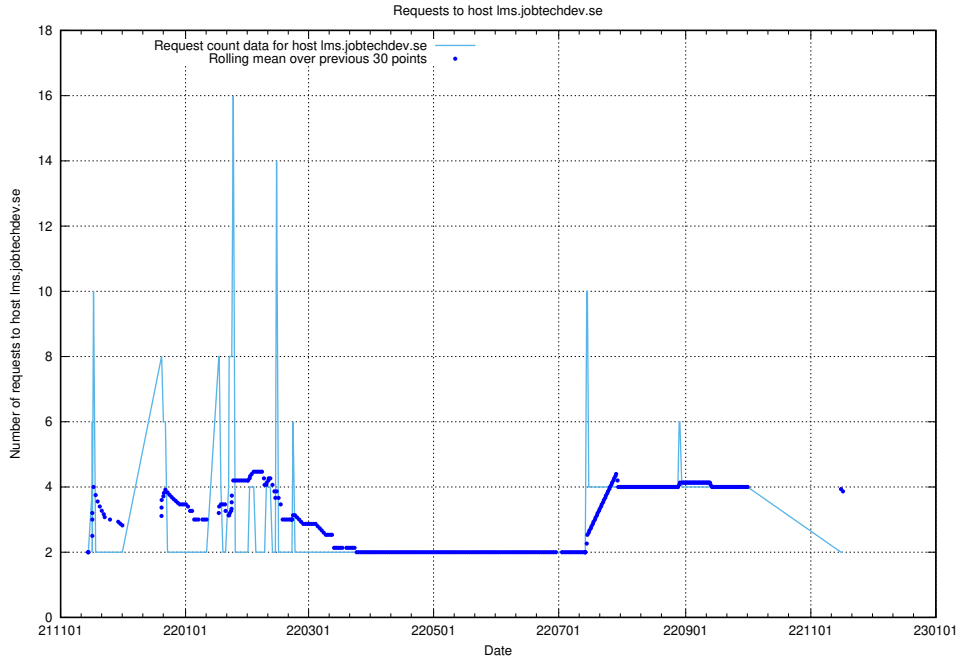

7.582 Usage of lms.jobtechdev.se

Here, we count the number of requests to host lms.jobtechdev.se.