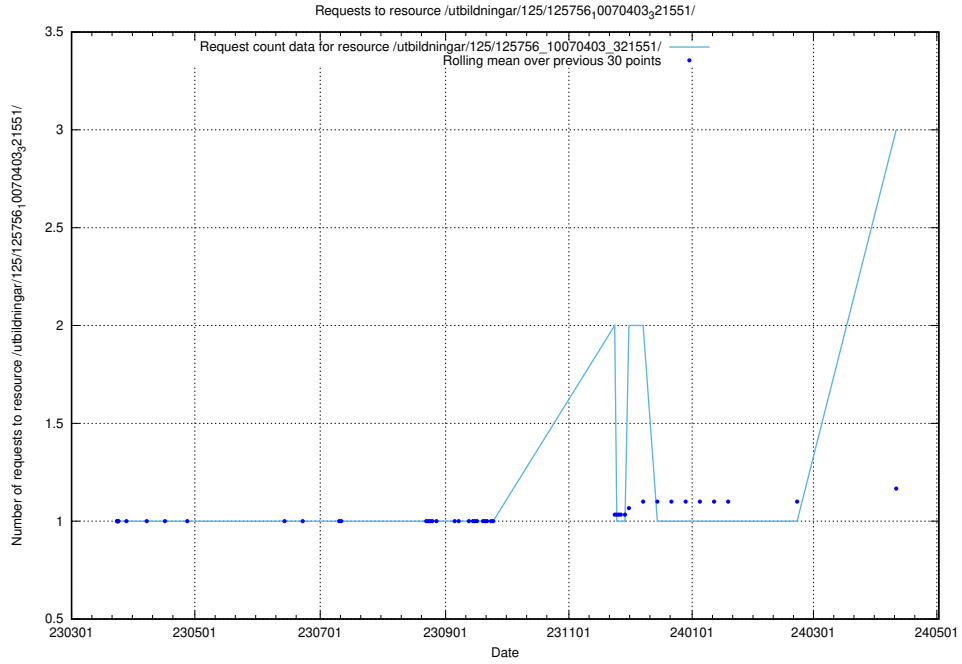

5.519 Usage of /utbildningar/125/125756_10070403_321551/

Here, we count the number of requests to resource /utbildningar/125/125756_10070403_321551/.