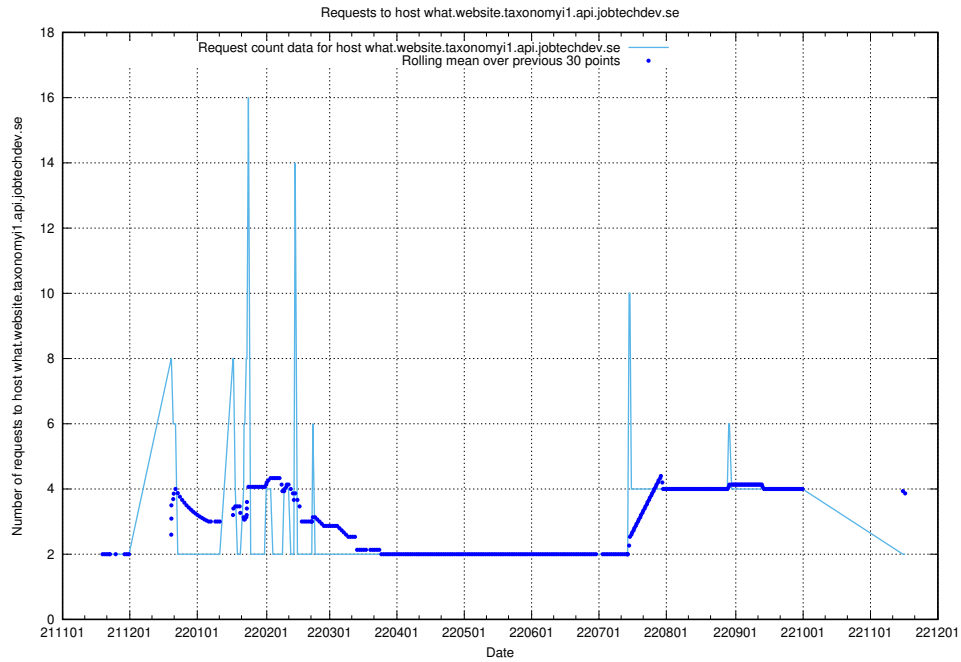

7.460 Usage of what.website.taxonomy1.api.jobtechdev.se

Here, we count the number of requests to host what.website.taxonomy1.api.jobtechdev.se.