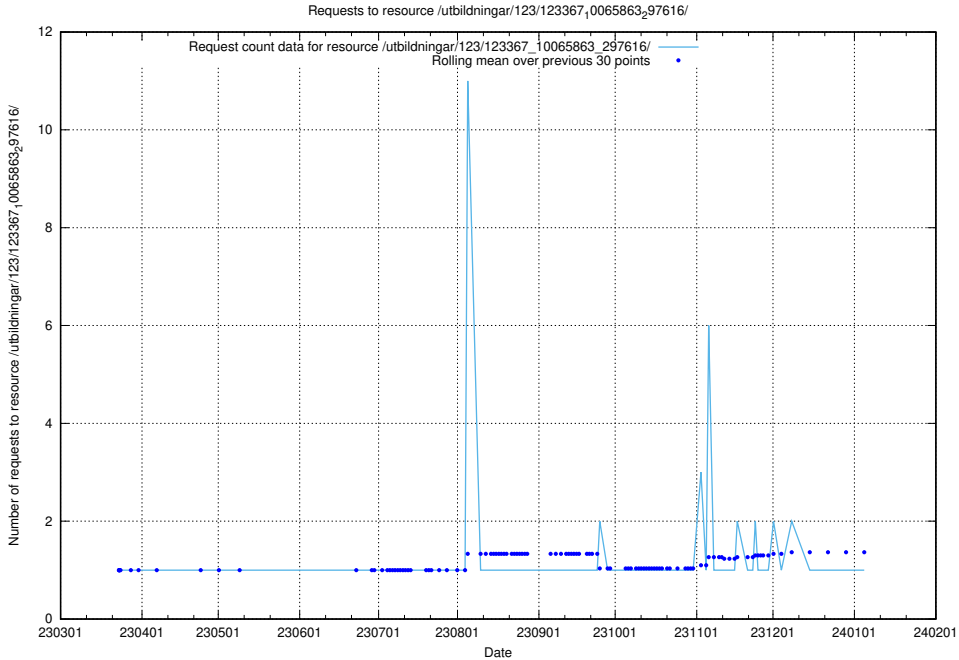

5.5490 Usage of /utbildningar/123/123367_10065863_297616/

Here, we count the number of requests to resource /utbildningar/123/123367_10065863_297616/.