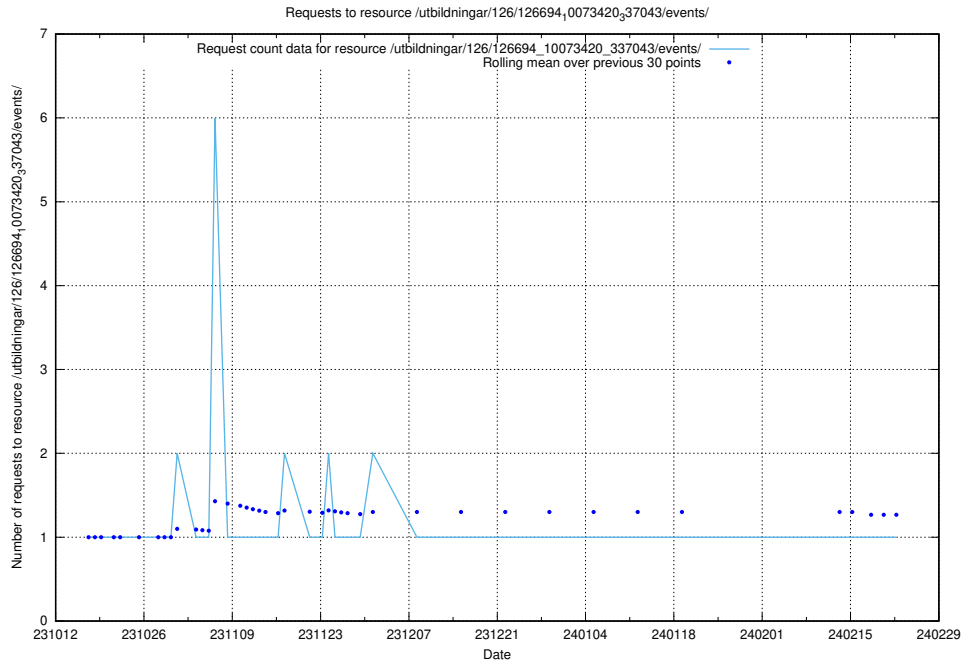

5.5011 Usage of /utbildningar/126/126694_10073420_337043/events/

Here, we count the number of requests to resource /utbildningar/126/126694_10073420_337043/events/