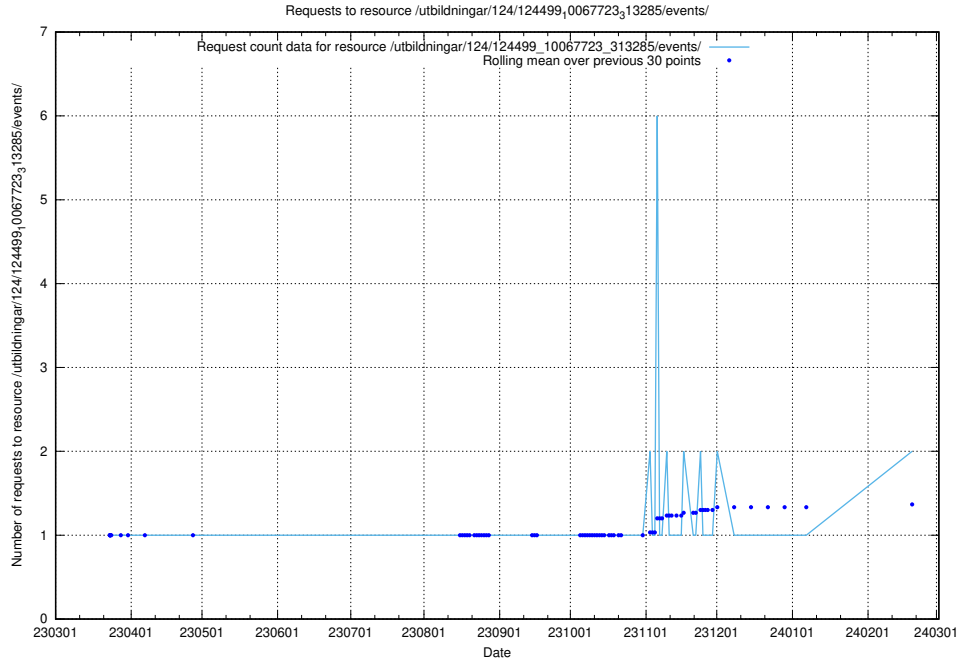

5.672 Usage of /utbildningar/124/124499_10067723_313285/events/

Here, we count the number of requests to resource /utbildningar/124/124499_10067723_313285/events/