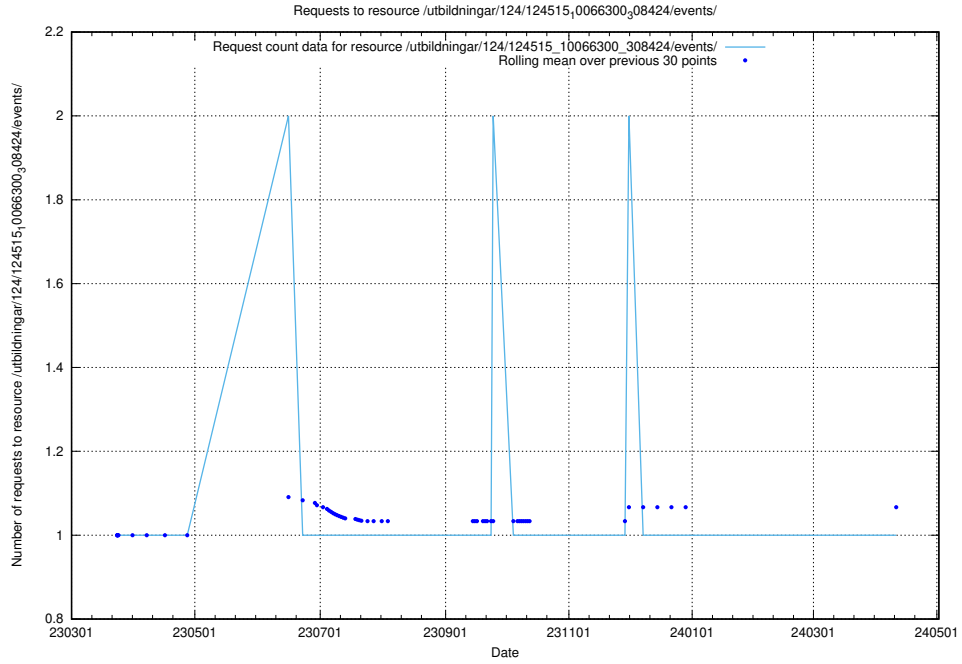

### 5.2213 Usage of /utbildningar/124/124515\_10066300\_308424/events/

Here, we count the number of requests to resource /utbildningar/124/124515\_10066300\_308424/events/