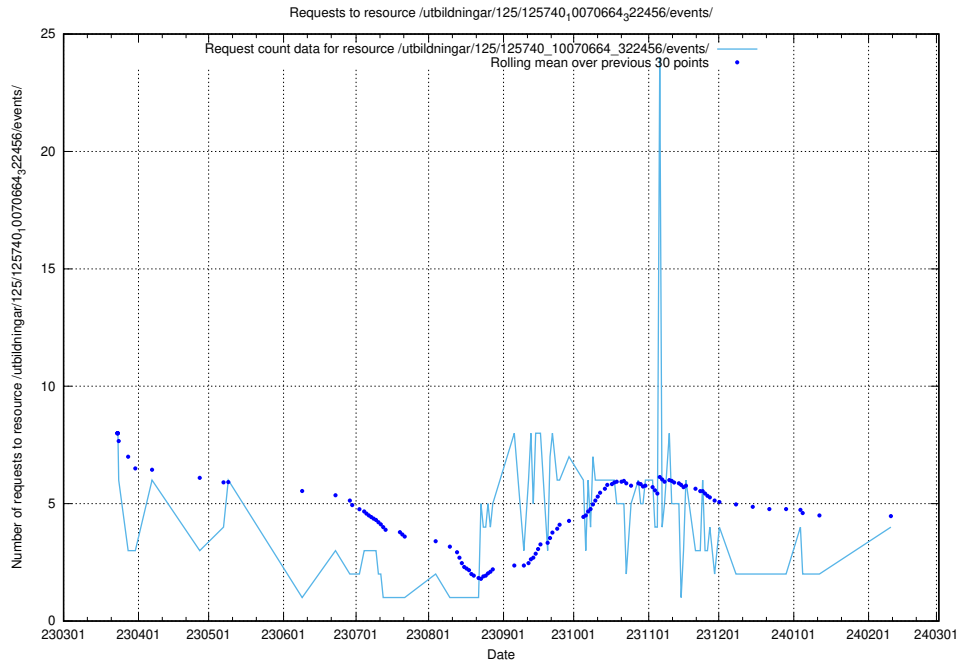

5.336 Usage of /utbildningar/125/125740_10070664_322456/events/

Here, we count the number of requests to resource /utbildningar/125/125740_10070664_322456/events/