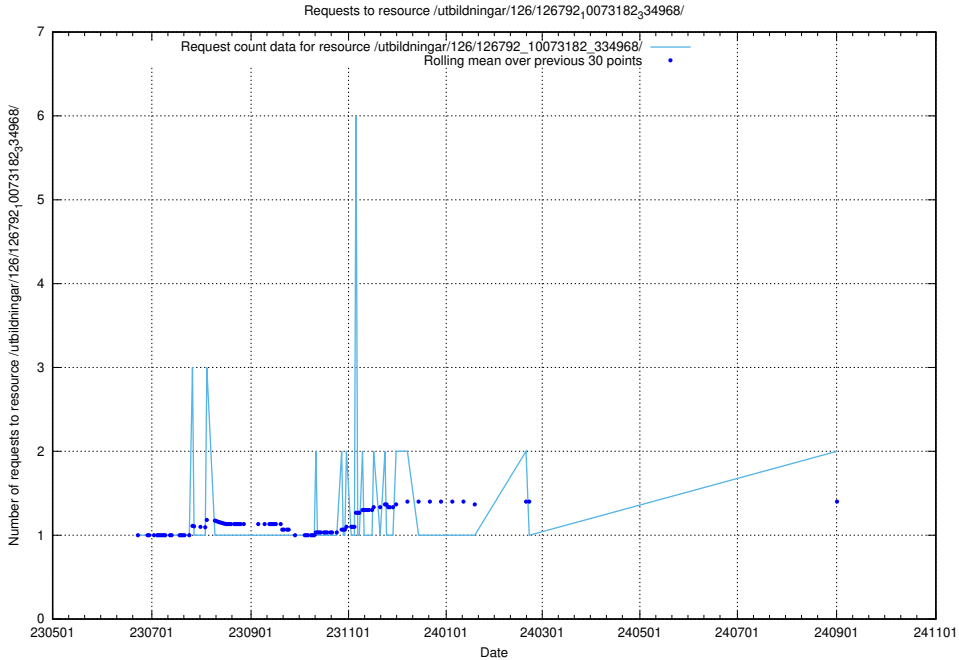

5.913 Usage of /utbildningar/126/126792_10073182_334968/

Here, we count the number of requests to resource /utbildningar/126/126792_10073182_334968/.