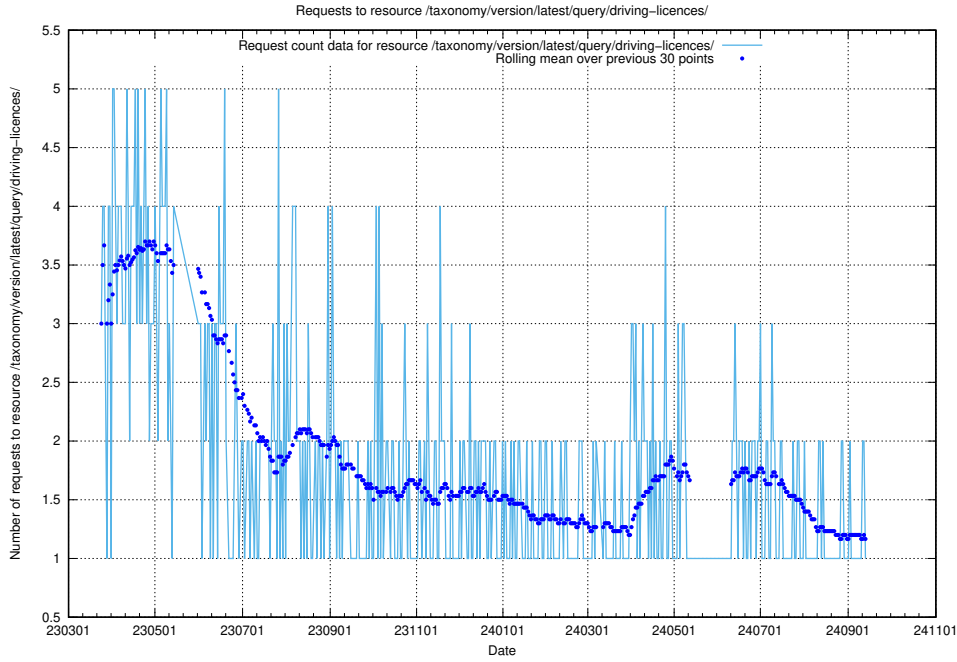

5.6794 Usage of /taxonomy/version/latest/query/driving-licences/

Here, we count the number of requests to resource /taxonomy/version/latest/query/driving-licences/.