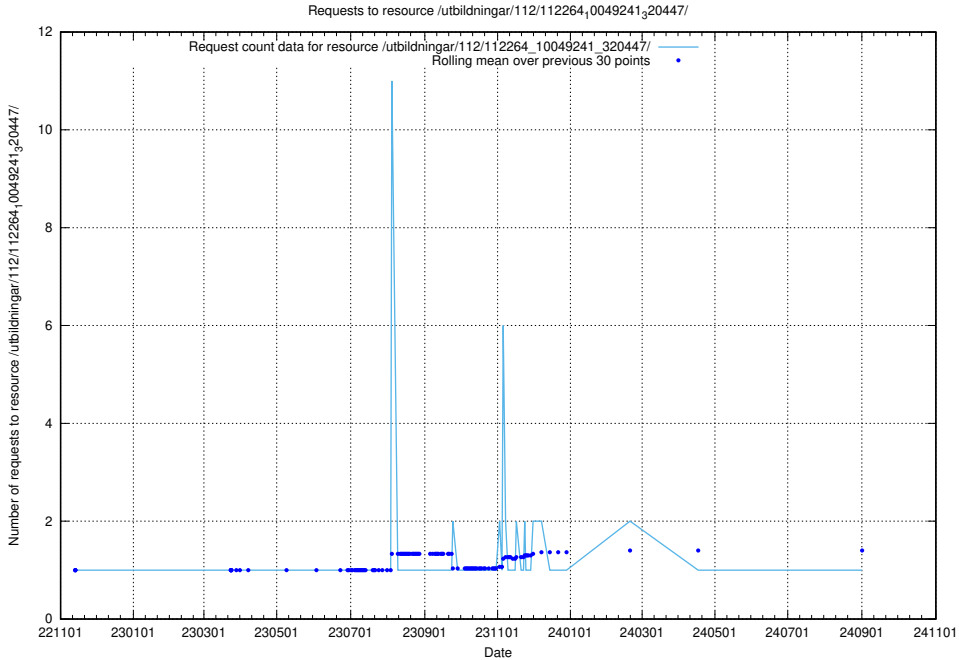

5.6880 Usage of /utbildningar/112/112264_10049241_320447/

Here, we count the number of requests to resource /utbildningar/112/112264_10049241_320447/.