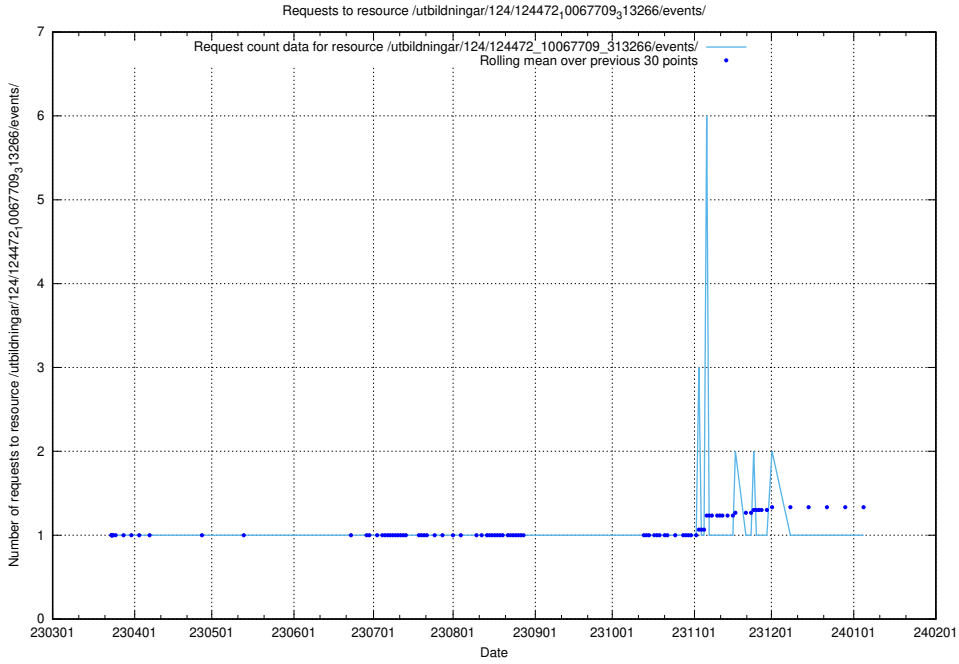

5.3746 Usage of /utbildningar/124/124472_10067709_313266/events/

Here, we count the number of requests to resource /utbildningar/124/124472_10067709_313266/events/