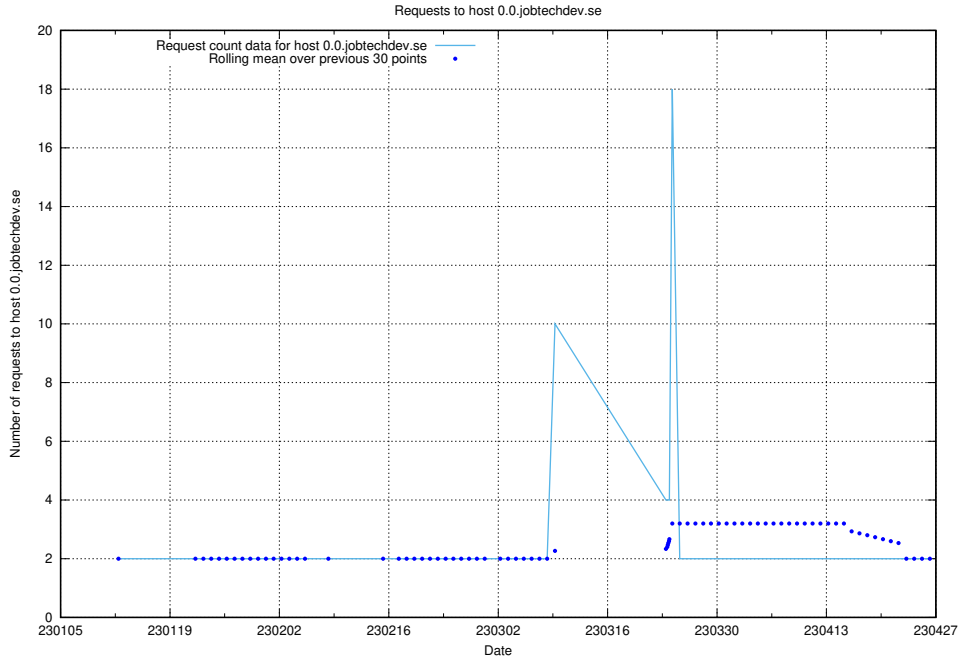

7.308 Usage of 0.0.jobtechdev.se

Here, we count the number of requests to host 0.0.jobtechdev.se.