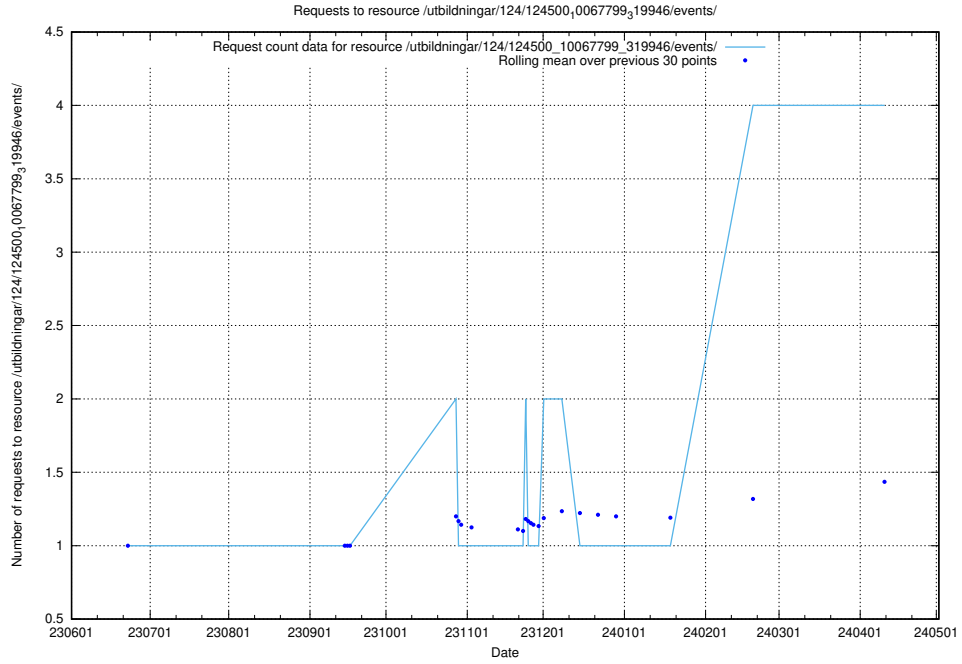

### 5.327 Usage of /utbildningar/124/124500\_10067799\_319946/events/

Here, we count the number of requests to resource /utbildningar/124/124500\_10067799\_319946/events/