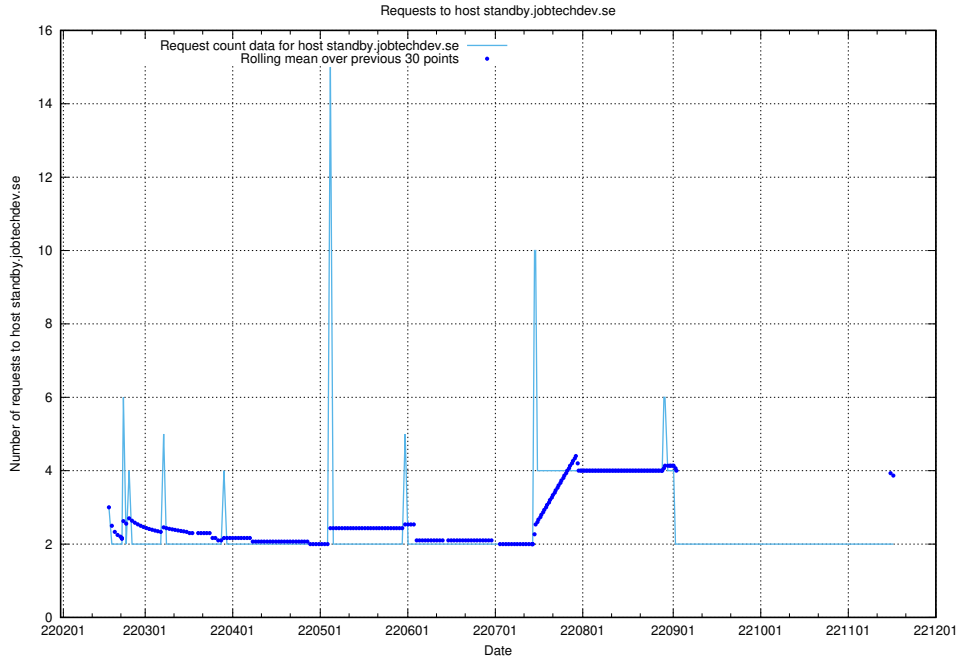

7.546 Usage of standby.jobtechdev.se

Here, we count the number of requests to host standby.jobtechdev.se.