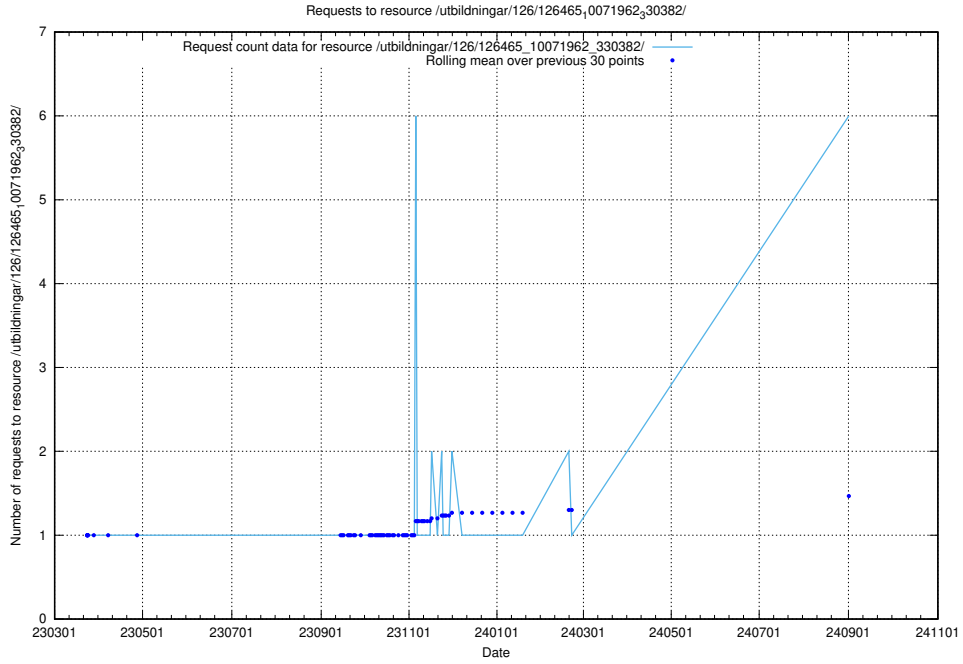

5.142 Usage of /utbildningar/126/126465_10071962_330382/

Here, we count the number of requests to resource /utbildningar/126/126465_10071962_330382/.