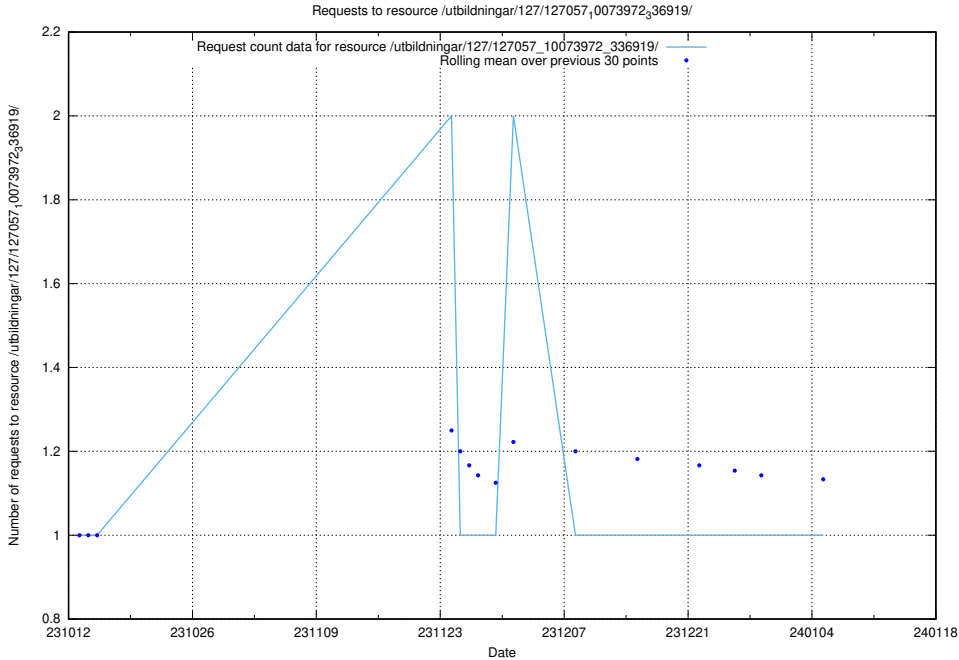

5.5054 Usage of /utbildningar/127/127057_10073972_336919/

Here, we count the number of requests to resource /utbildningar/127/127057_10073972_336919/.