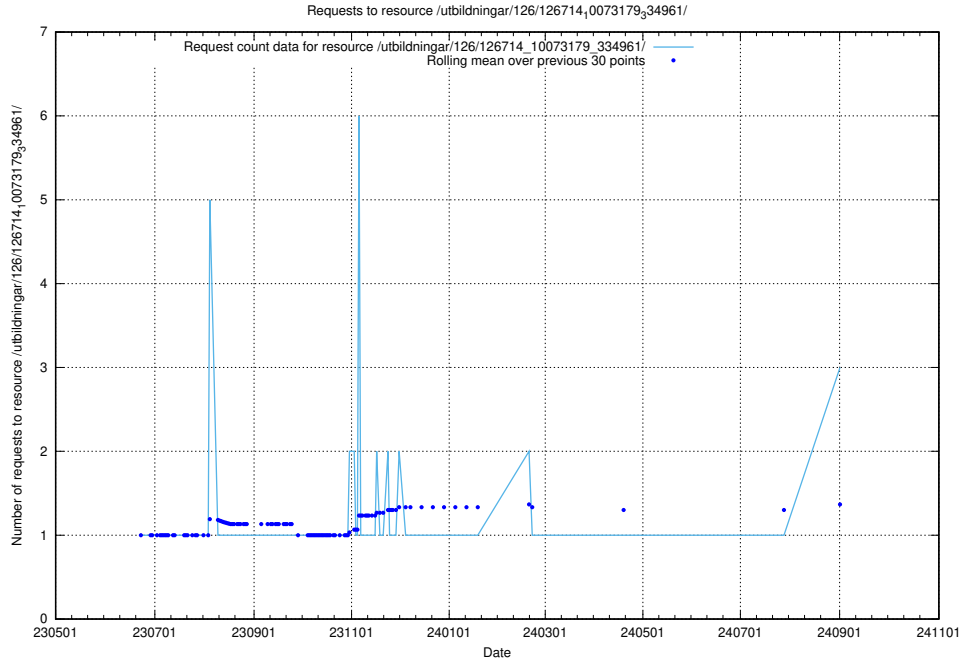

5.467 Usage of /utbildningar/126/126714_10073179_334961/

Here, we count the number of requests to resource /utbildningar/126/126714_10073179_334961/.