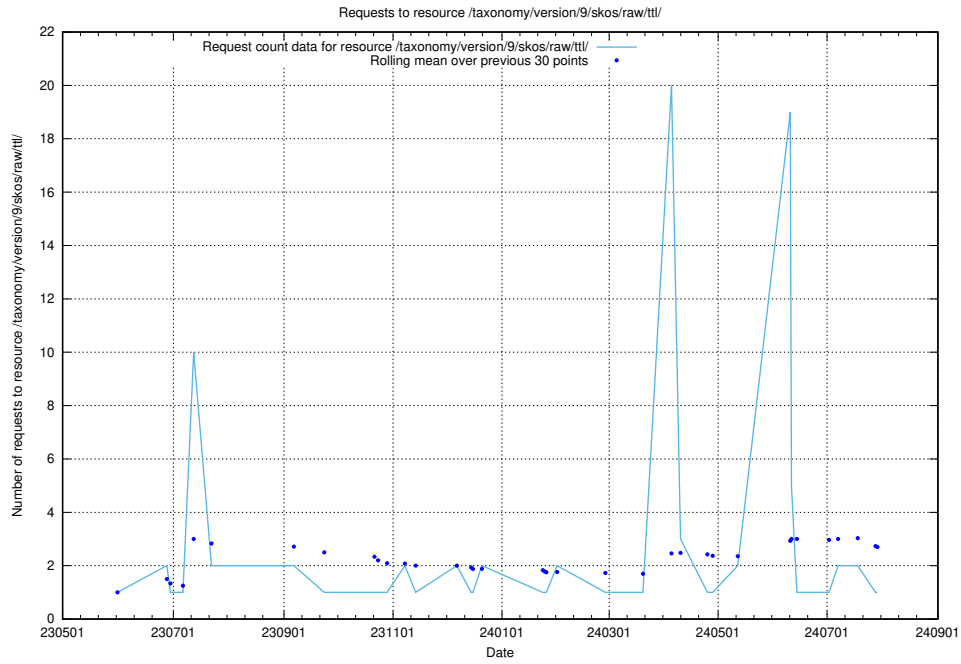

5.6588 Usage of /taxonomy/version/9/skos/raw/ttl/

Here, we count the number of requests to resource /taxonomy/version/9/skos/raw/ttl/.