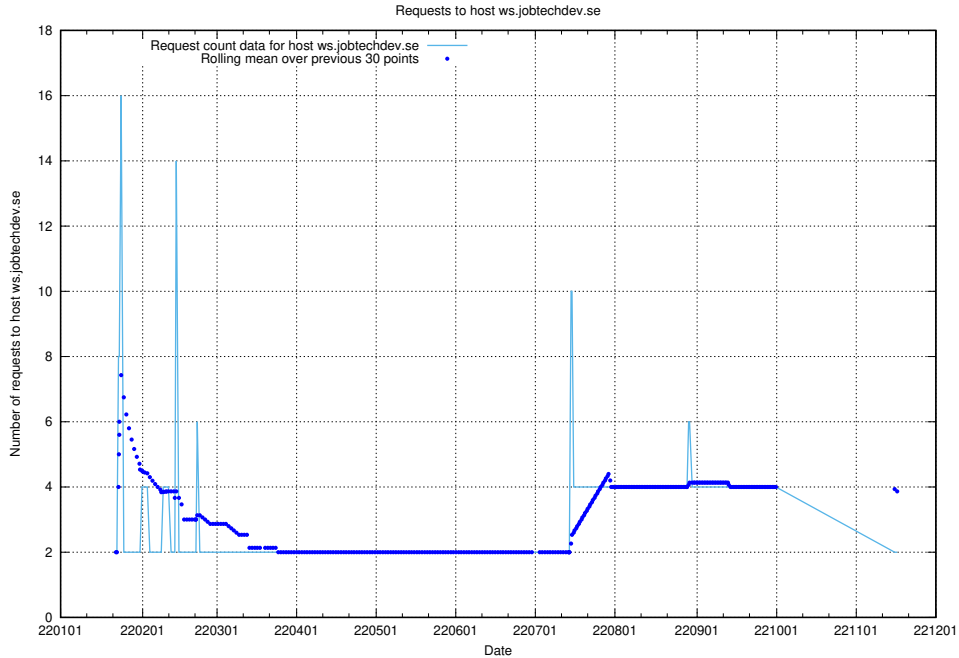

7.586 Usage of ws.jobtechdev.se

Here, we count the number of requests to host ws.jobtechdev.se.