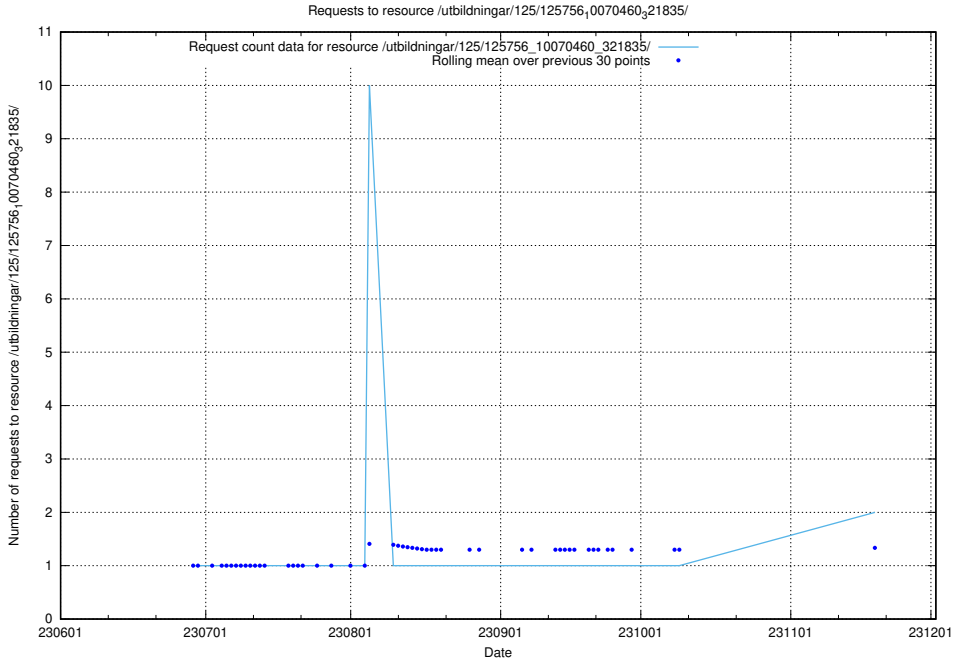

5.896 Usage of /utbildningar/125/125756_10070460_321835/

Here, we count the number of requests to resource /utbildningar/125/125756_10070460_321835/.