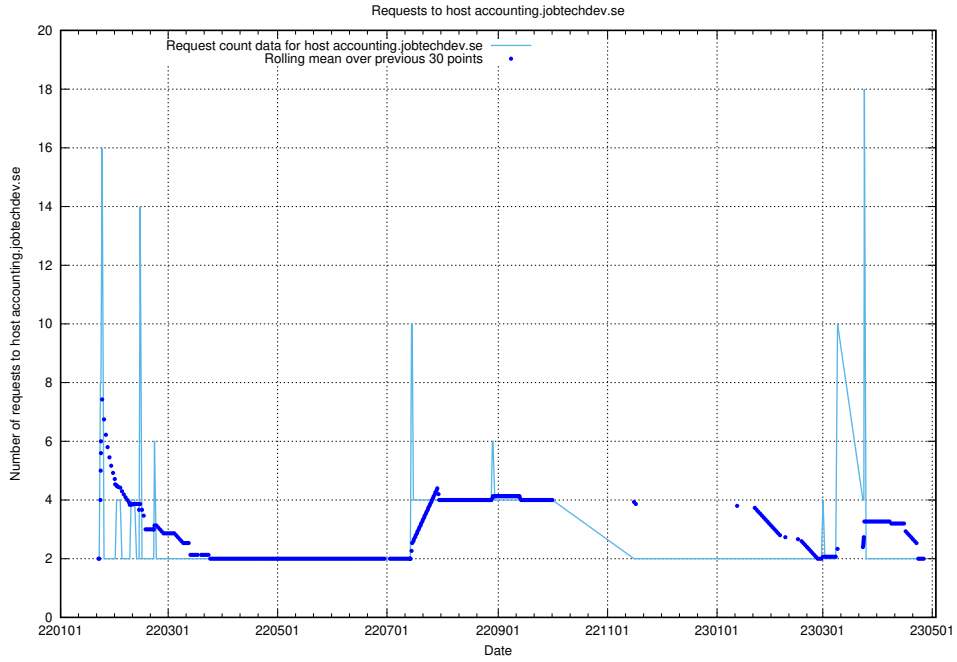

7.268 Usage of accounting.jobtechdev.se

Here, we count the number of requests to host accounting.jobtechdev.se.