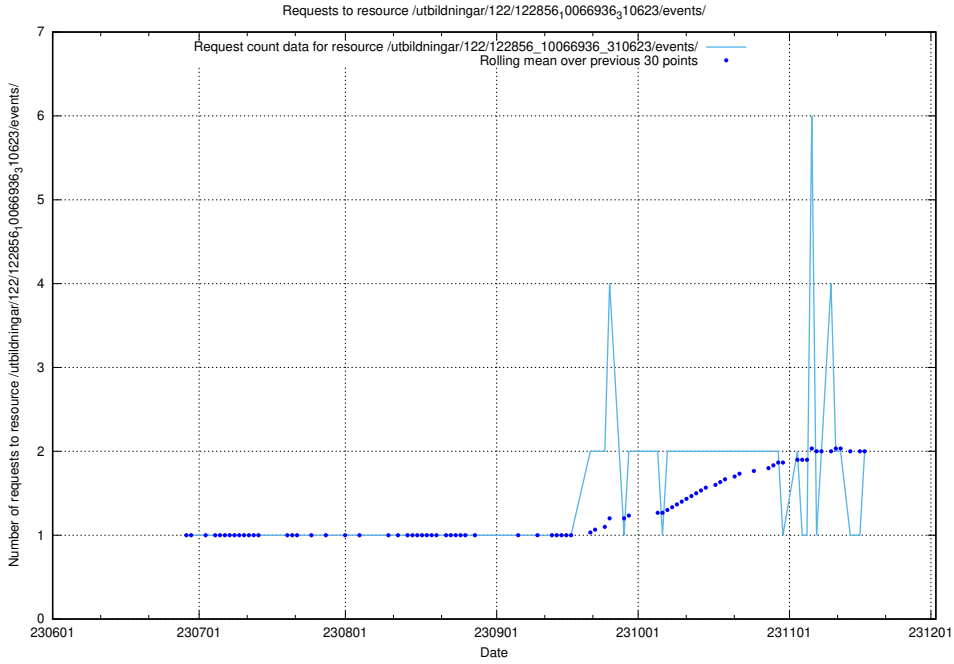

5.907 Usage of /utbildningar/122/122856_10066936_310623/events/

Here, we count the number of requests to resource /utbildningar/122/122856_10066936_310623/events/