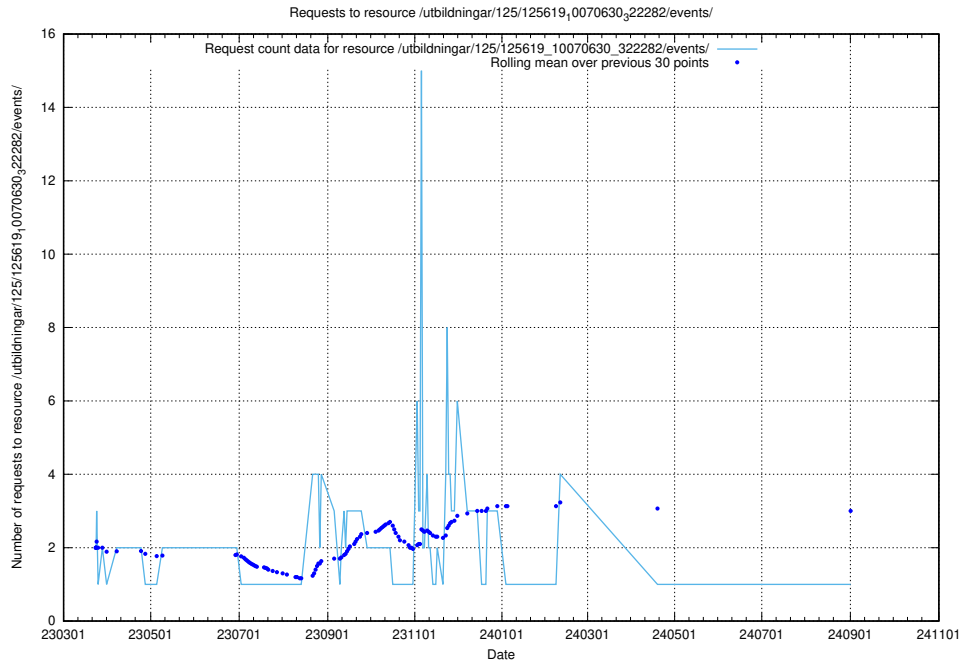

5.6984 Usage of /utbildningar/125/125619_10070630_322282/events/

Here, we count the number of requests to resource /utbildningar/125/125619_10070630_322282/events/