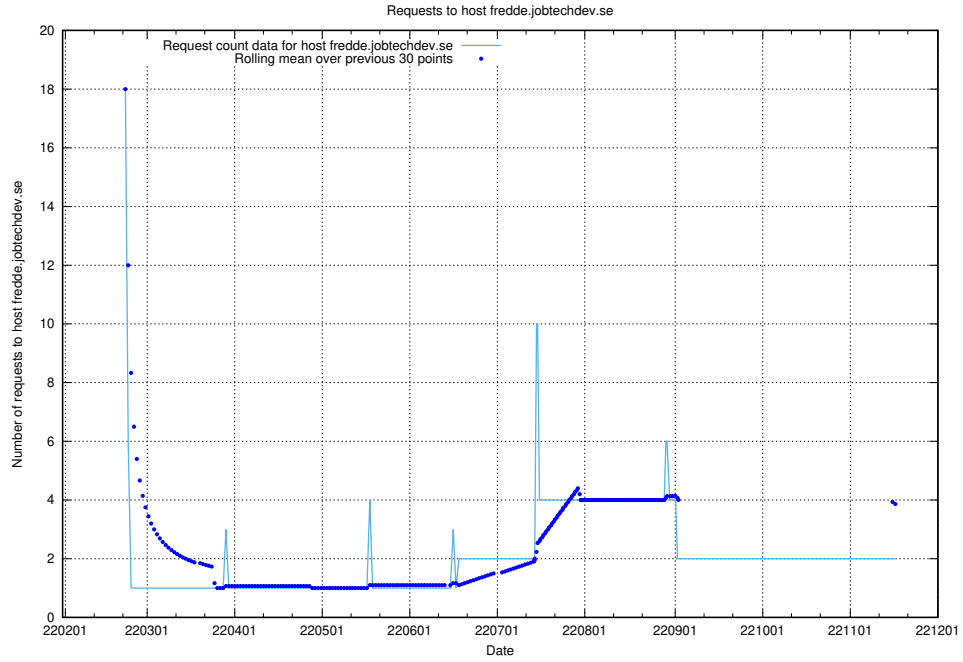

7.523 Usage of fredde.jobtechdev.se

Here, we count the number of requests to host fredde.jobtechdev.se.