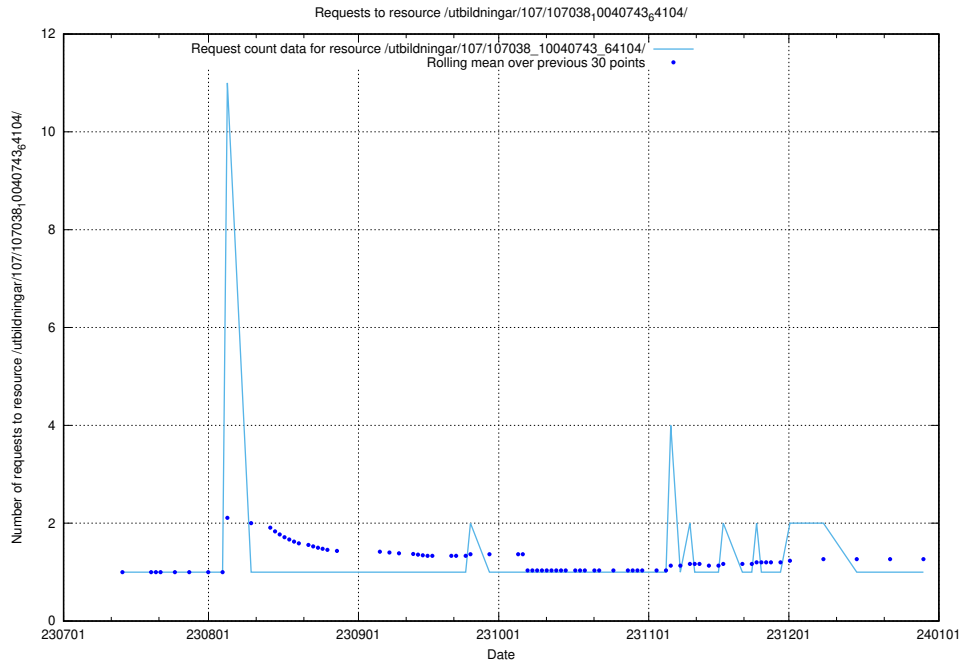

5.5785 Usage of /utbildningar/107/107038_10040743_64104/

Here, we count the number of requests to resource /utbildningar/107/107038_10040743_64104/.