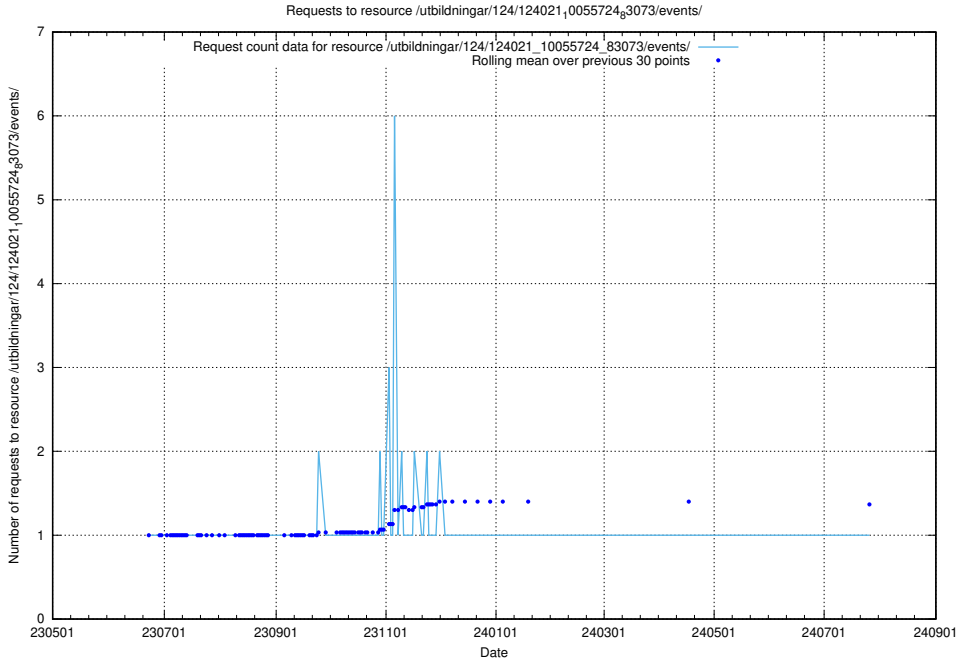

5.6477 Usage of /utbildningar/124/124021_10055724_83073/events/

Here, we count the number of requests to resource /utbildningar/124/124021_10055724_83073/events/.