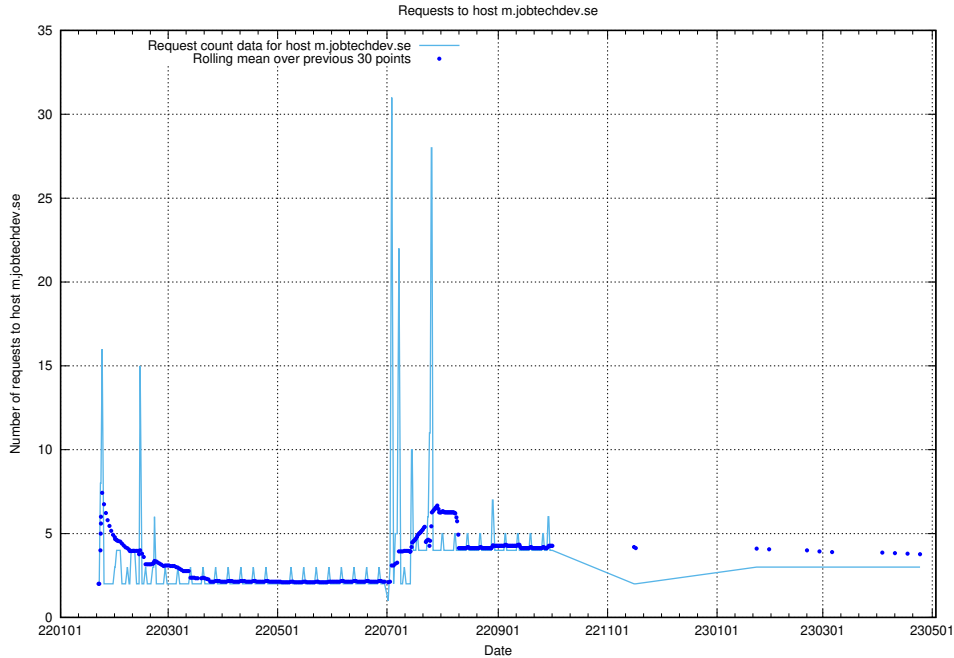

7.258 Usage of m.jobtechdev.se

Here, we count the number of requests to host m.jobtechdev.se.