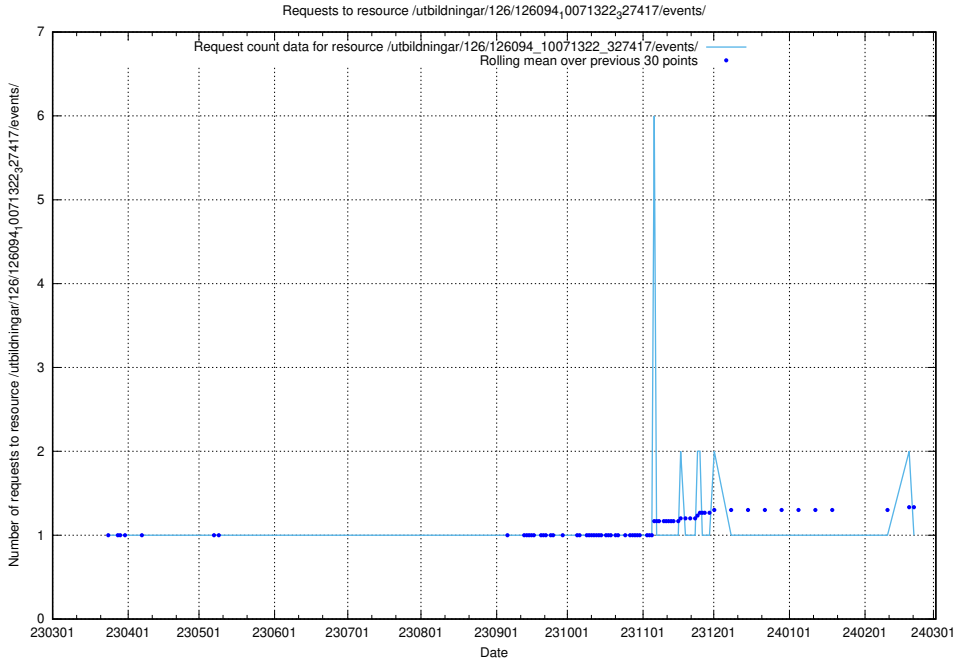

5.6904 Usage of /utbildningar/126/126094_10071322_327417/events/

Here, we count the number of requests to resource /utbildningar/126/126094_10071322_327417/events/