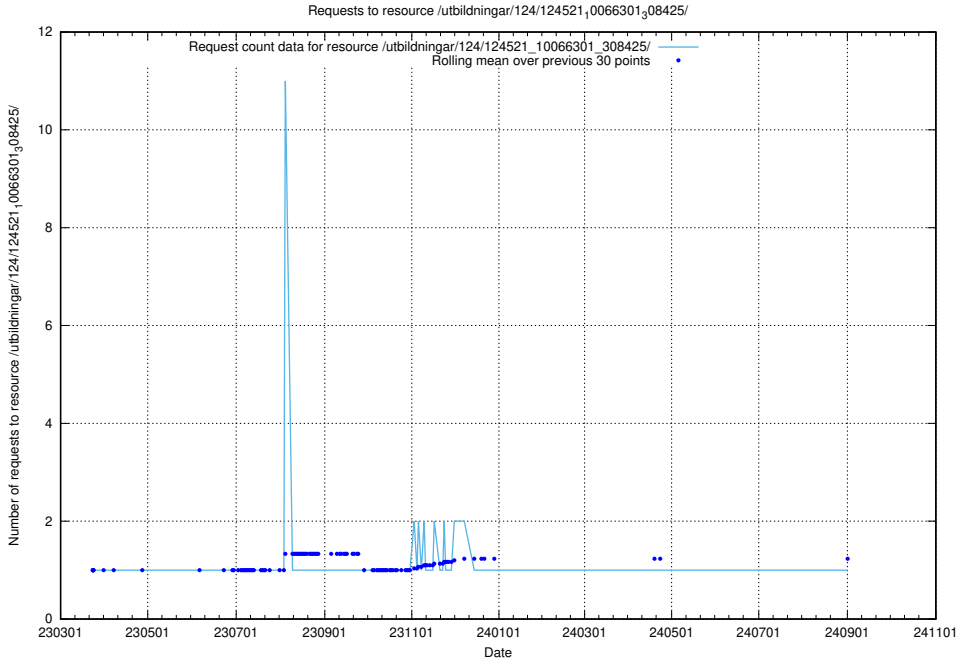

### 5.1455 Usage of /utbildningar/124/124521\_10066301\_308425/

Here, we count the number of requests to resource /utbildningar/124/124521\_10066301\_308425/.