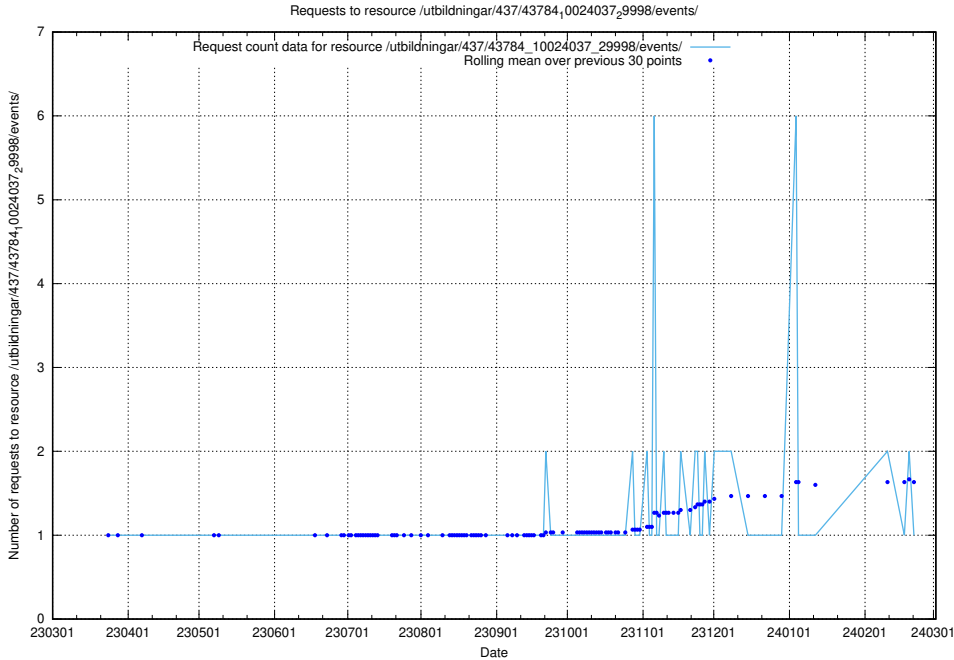

5.6882 Usage of /utbildningar/437/43784_10024037_29998/events/

Here, we count the number of requests to resource /utbildningar/437/43784_10024037_29998/events/.