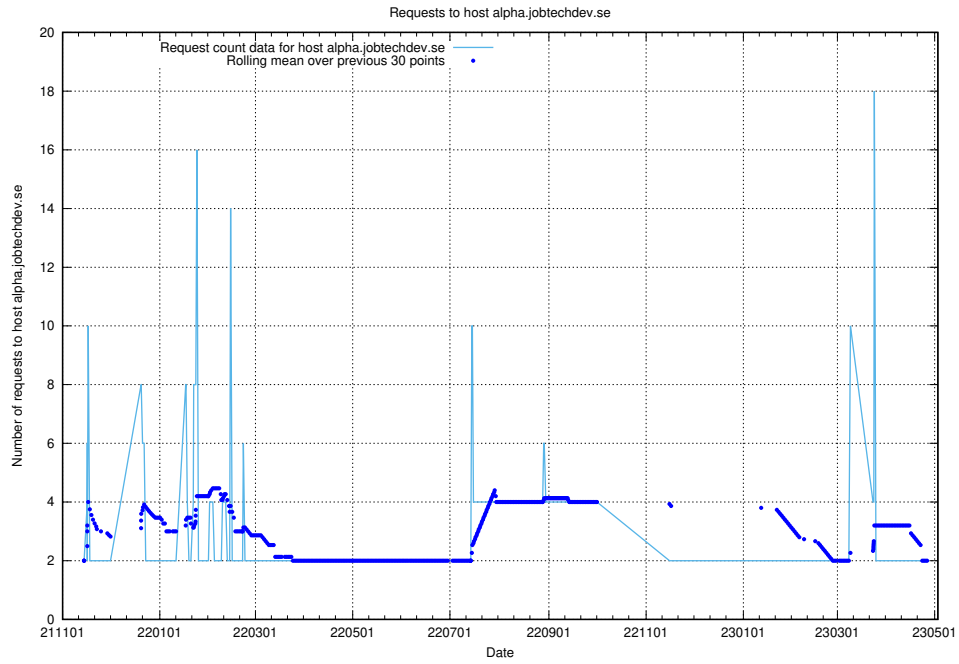

7.295 Usage of alpha.jobtechdev.se

Here, we count the number of requests to host alpha.jobtechdev.se.