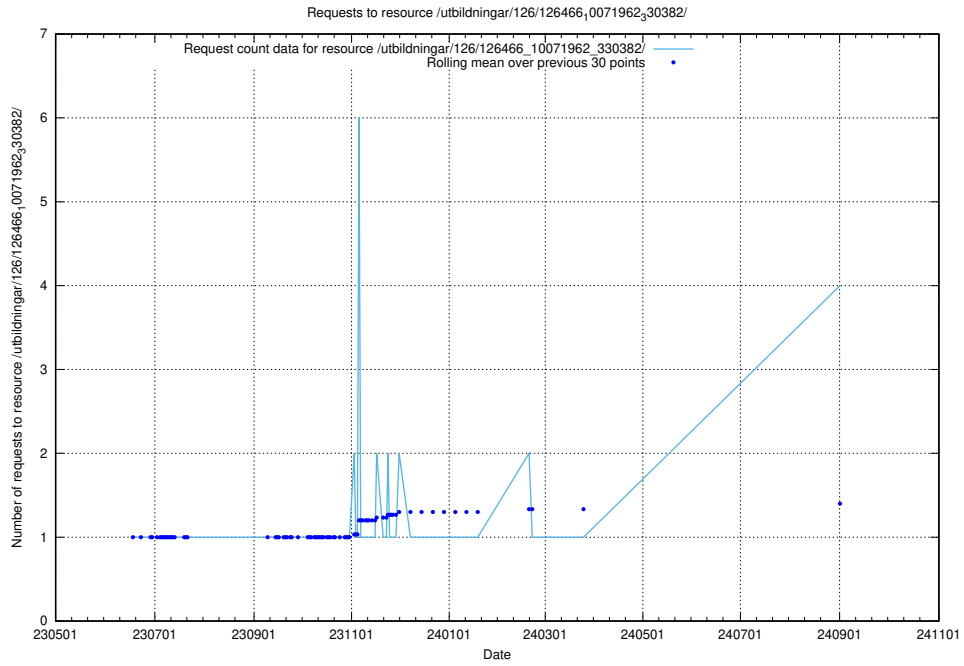

5.328 Usage of /utbildningar/126/126466_10071962_330382/

Here, we count the number of requests to resource /utbildningar/126/126466_10071962_330382/.