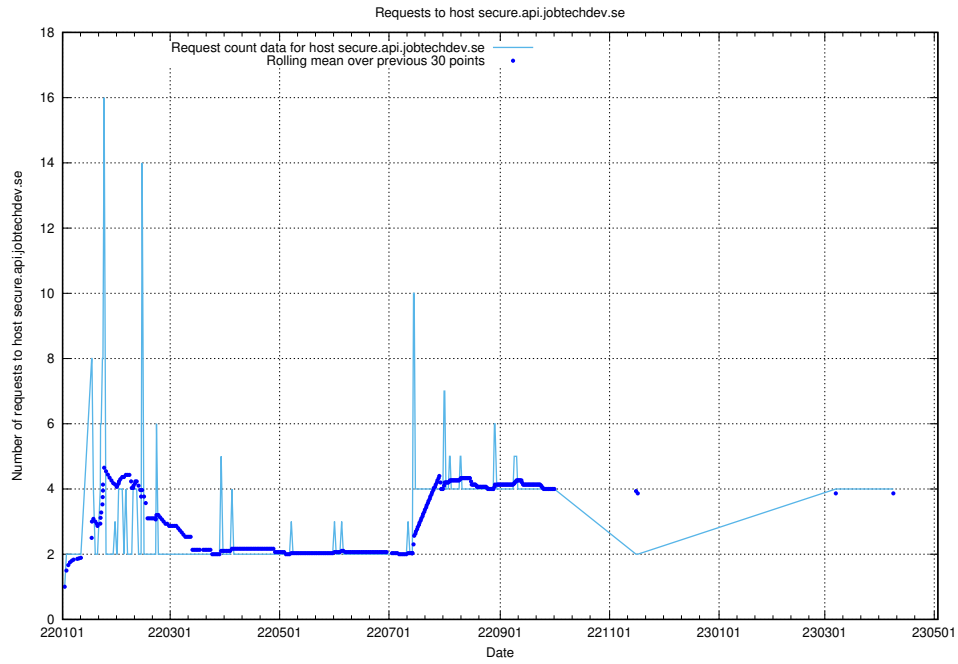

7.127 Usage of secure.api.jobtechdev.se

Here, we count the number of requests to host secure.api.jobtechdev.se.