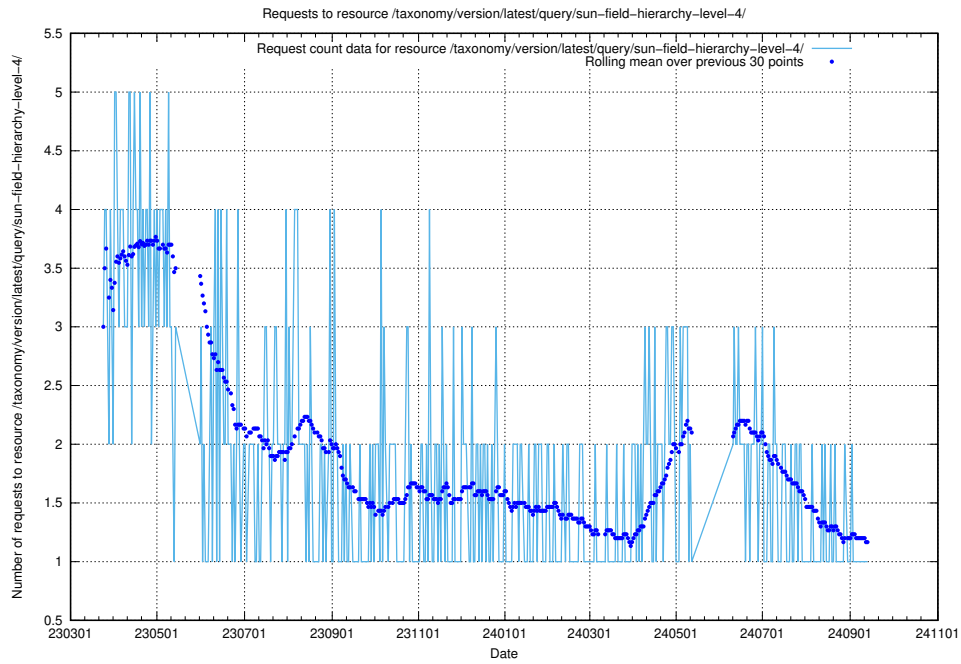

5.6755 Usage of /taxonomy/version/latest/query/sun-field-hierarchy-level-4/

Here, we count the number of requests to resource /taxonomy/version/latest/query/sun-field-hierarchy-level-4/.