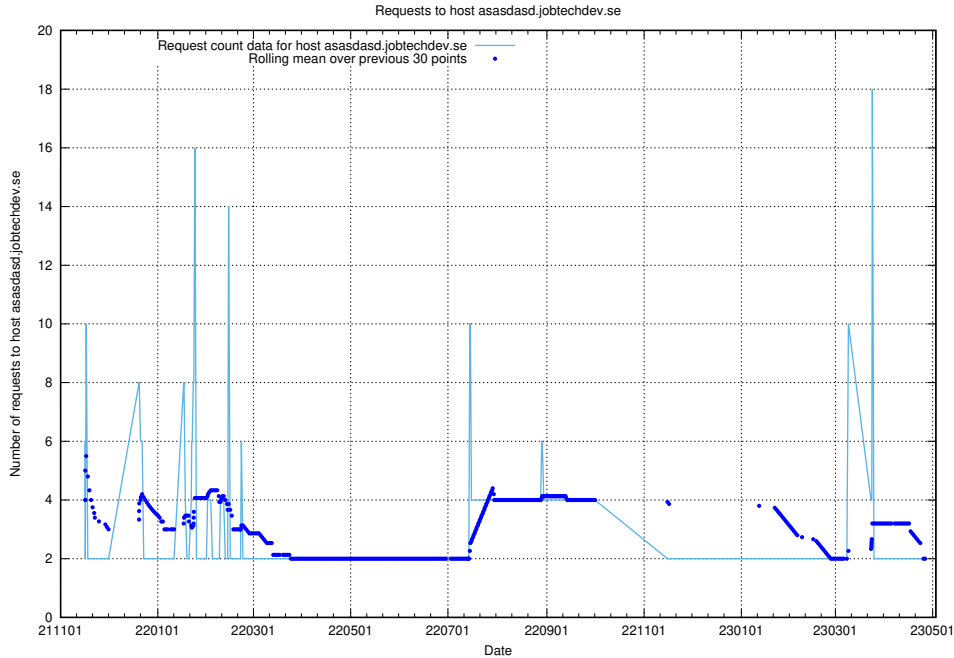

7.547 Usage of asasd.d.jobtechdev.se

Here, we count the number of requests to host asasd.d.jobtechdev.se.