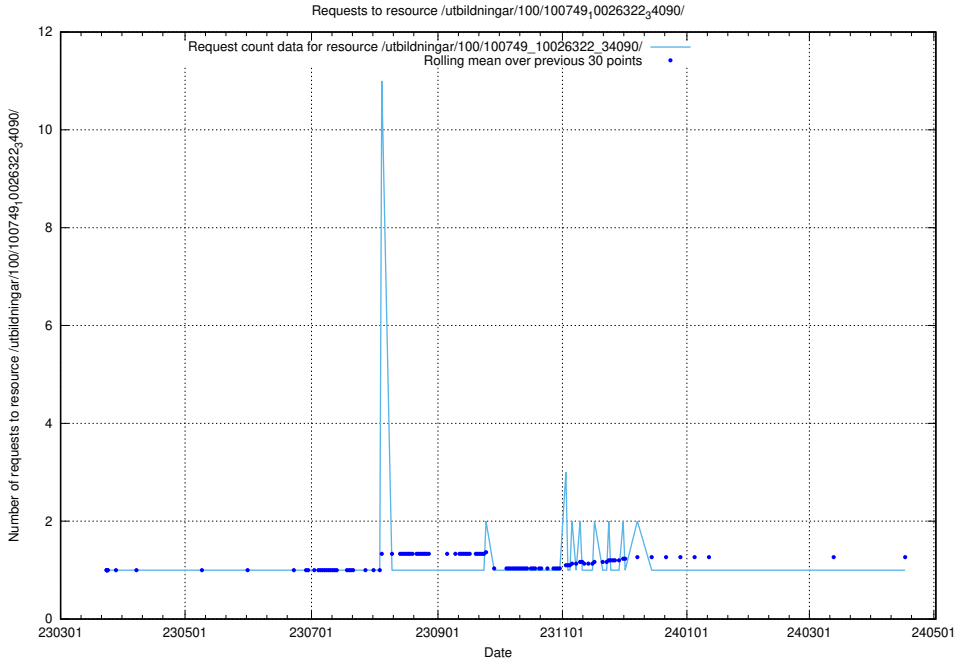

5.6297 Usage of /utbildningar/100/100749_10026322_34090/

Here, we count the number of requests to resource /utbildningar/100/100749_10026322_34090/.