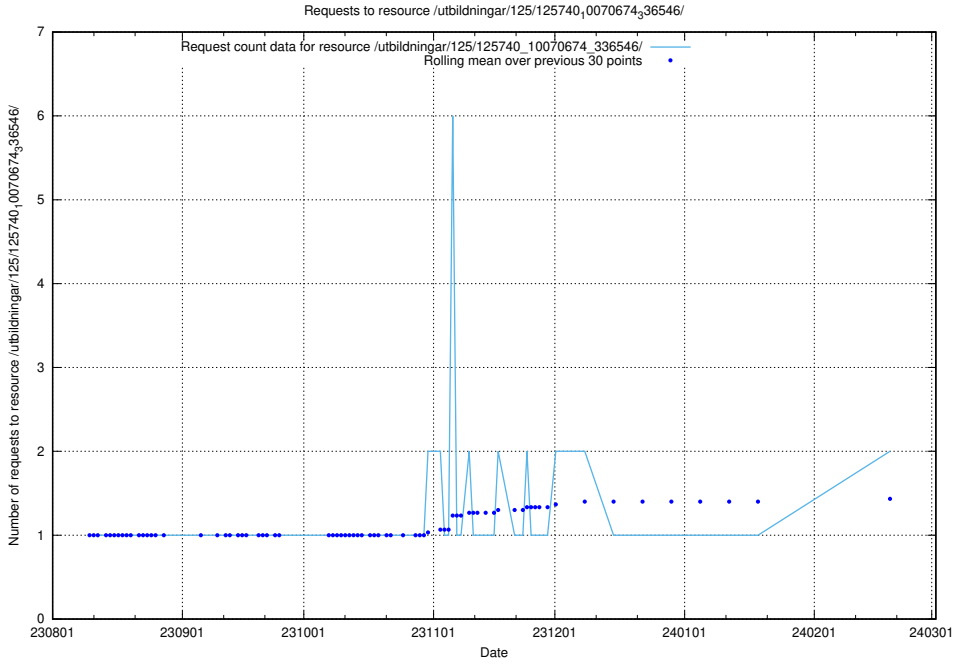

5.848 Usage of /utbildningar/125/125740_10070674_336546/

Here, we count the number of requests to resource /utbildningar/125/125740_10070674_336546/.