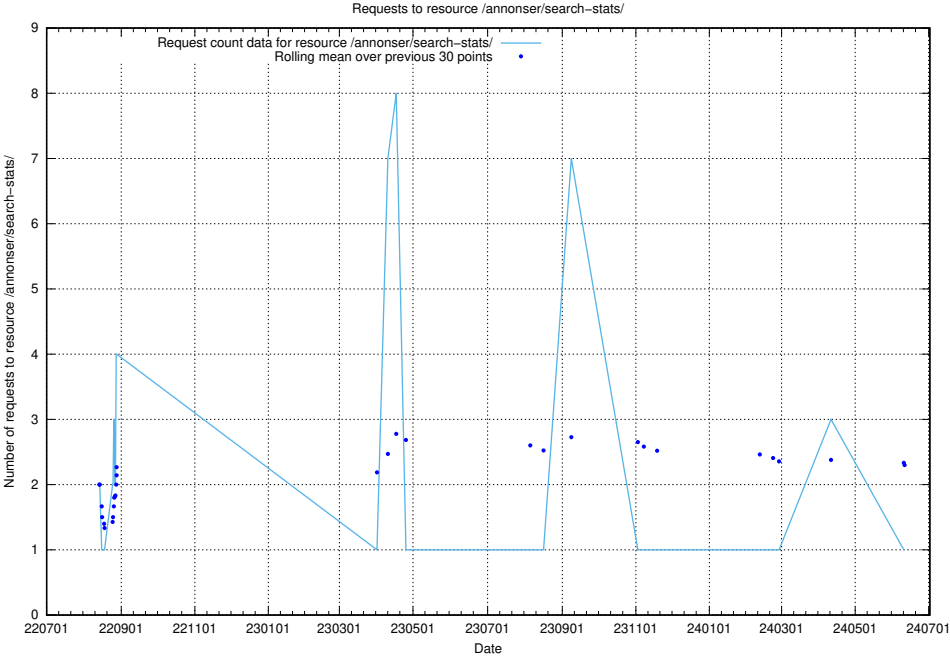

### 5.7164 Usage of /annonser/search-stats/

Here, we count the number of requests to resource /annonser/search-stats/.