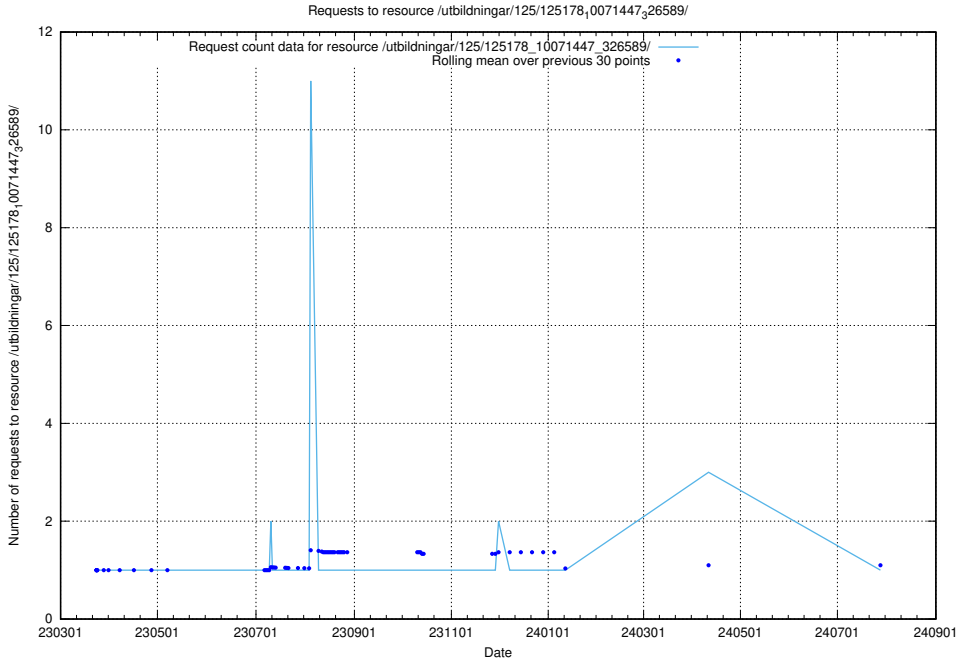

5.1194 Usage of /utbildningar/125/125178_10071447_326589/

Here, we count the number of requests to resource /utbildningar/125/125178_10071447_326589/.