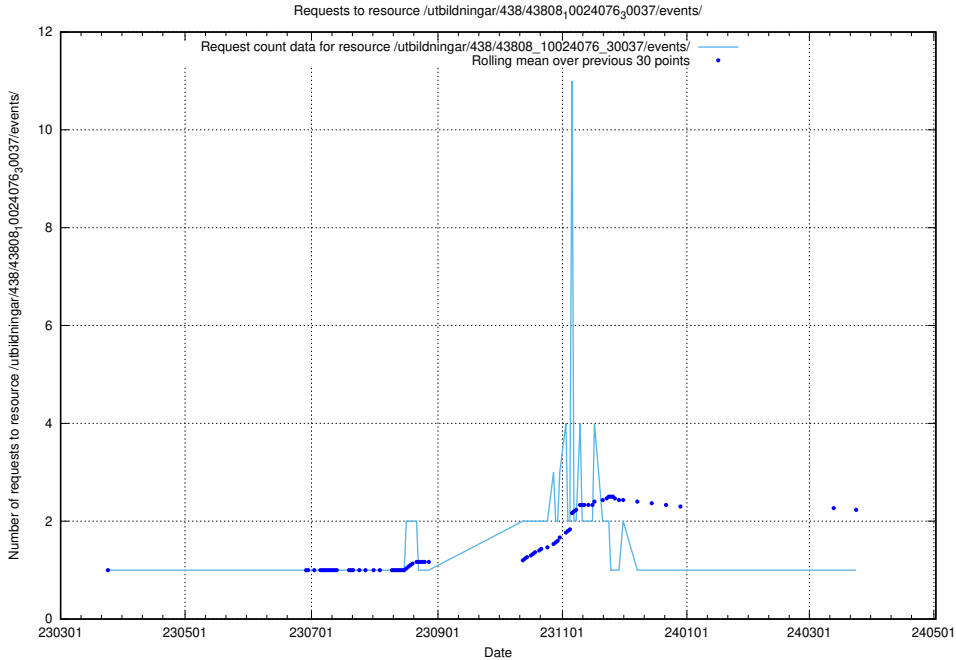

5.6871 Usage of /utbildningar/438/43808_10024076_30037/events/

Here, we count the number of requests to resource /utbildningar/438/43808_10024076_30037/events/.