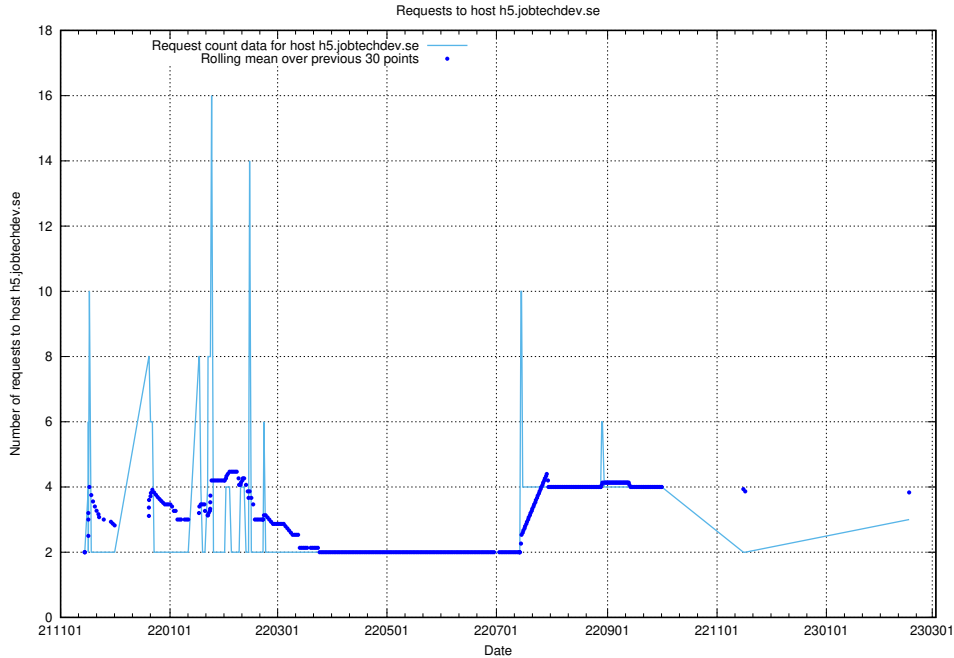

7.175 Usage of h5.jobtechdev.se

Here, we count the number of requests to host h5.jobtechdev.se.