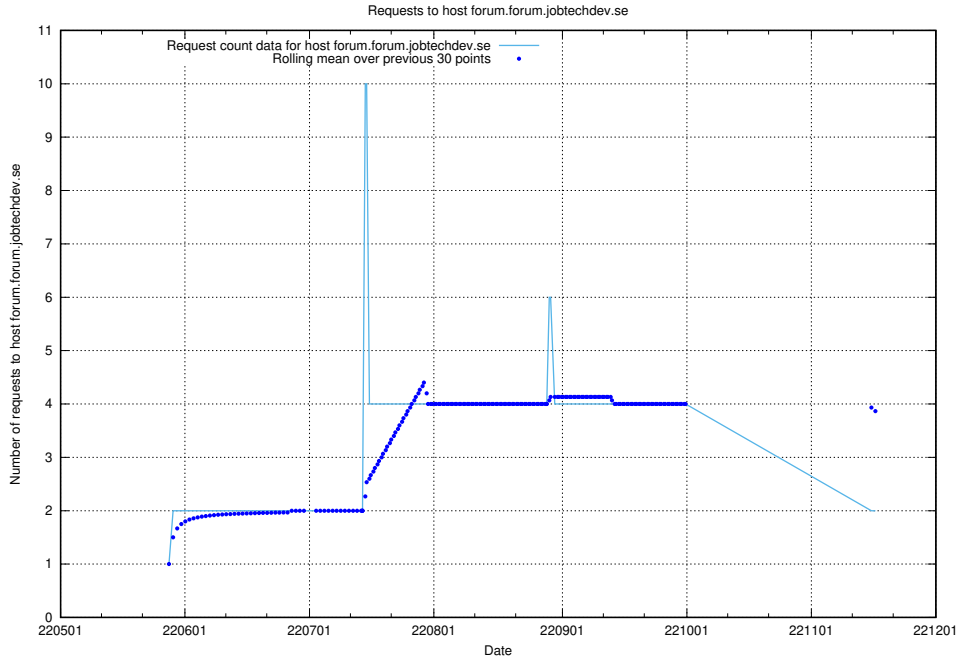

7.425 Usage of forum.forum.jobtechdev.se

Here, we count the number of requests to host forum.forum.jobtechdev.se.