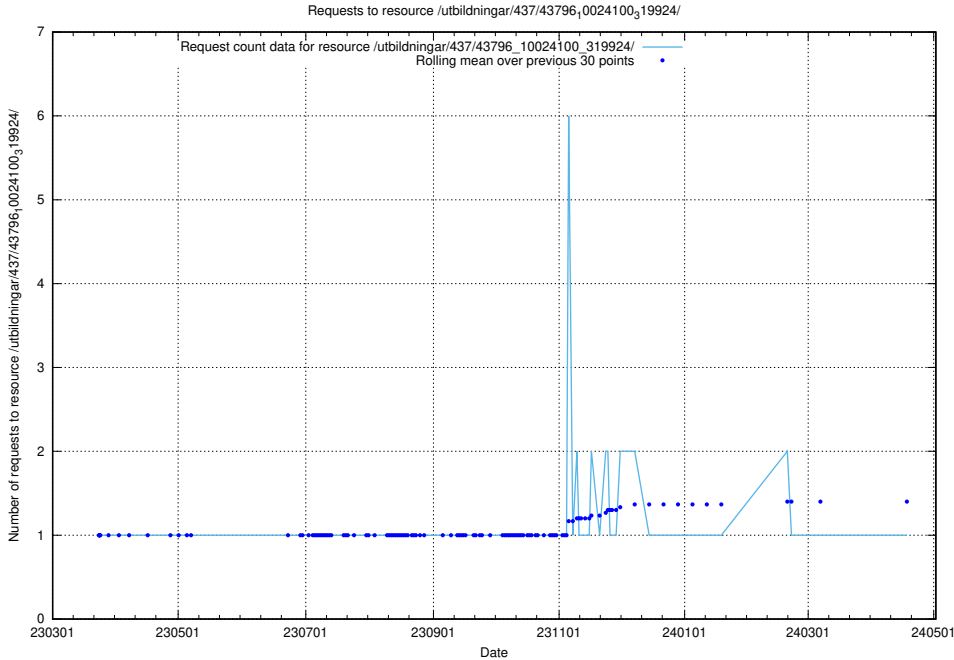

5.7058 Usage of /utbildningar/437/43796_10024100_319924/

Here, we count the number of requests to resource /utbildningar/437/43796_10024100_319924/.