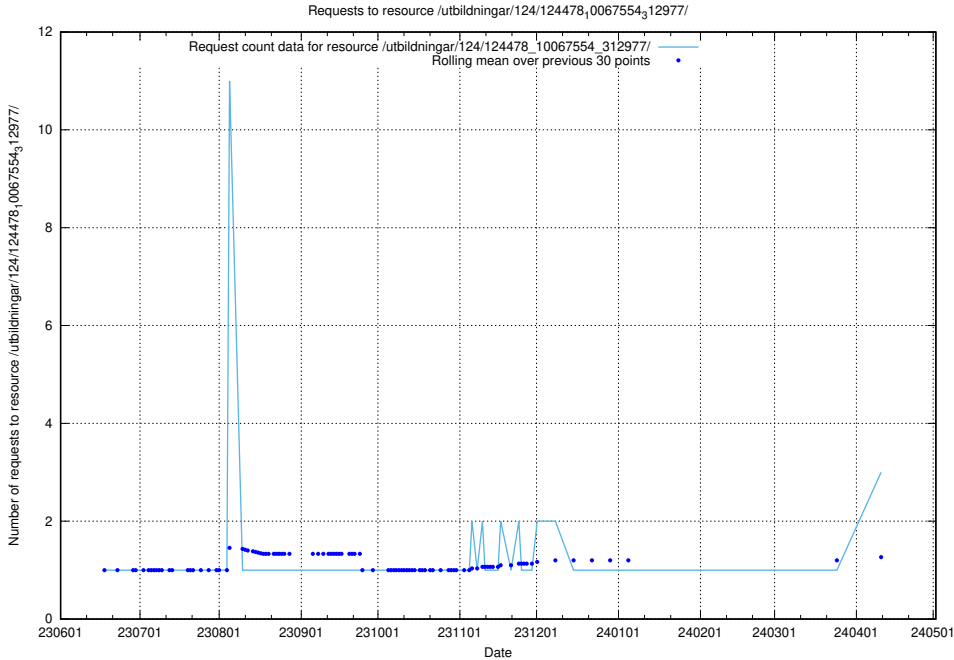

5.492 Usage of /utbildningar/124/124478_10067554_312977/

Here, we count the number of requests to resource /utbildningar/124/124478_10067554_312977/.