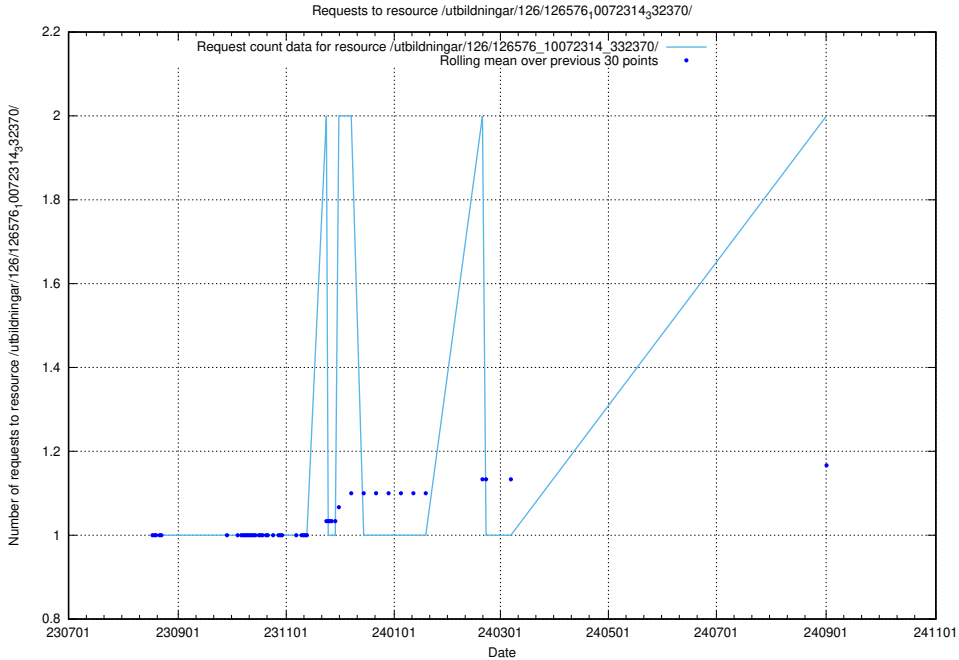

5.835 Usage of /utbildningar/126/126576_10072314_332370/

Here, we count the number of requests to resource /utbildningar/126/126576_10072314_332370/.