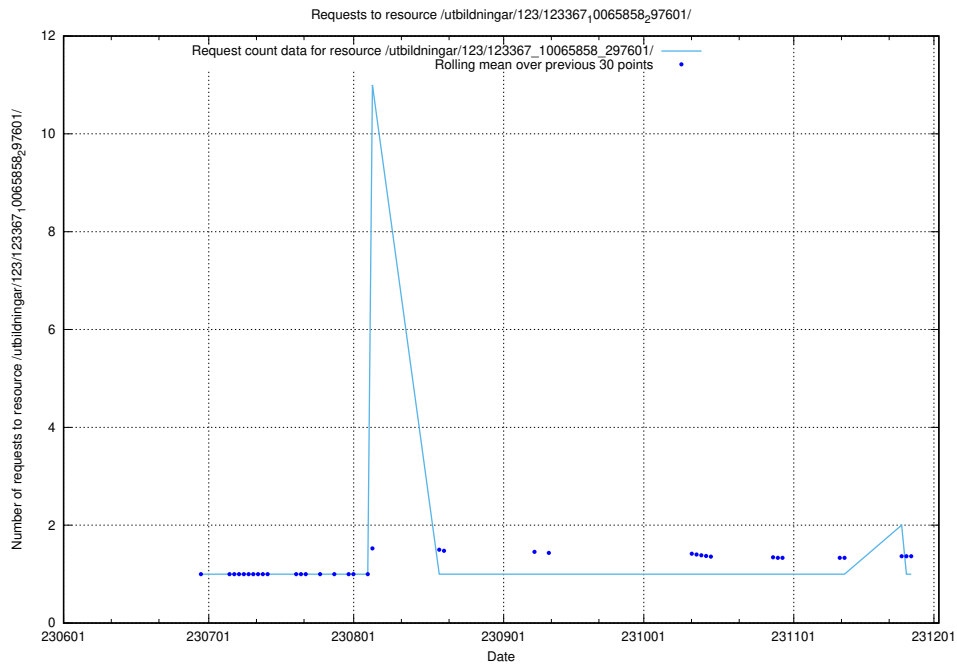

5.6102 Usage of /utbildningar/123/123367_10065858_297601/

Here, we count the number of requests to resource /utbildningar/123/123367_10065858_297601/.