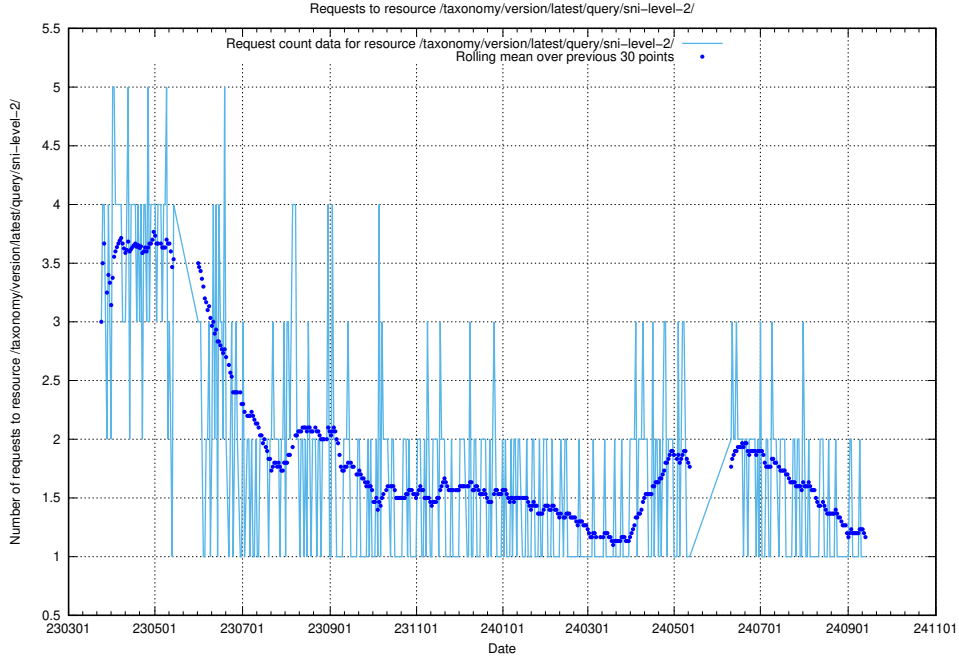

5.6773 Usage of /taxonomy/version/latest/query/sni-level-2/

Here, we count the number of requests to resource /taxonomy/version/latest/query/sni-level-2/.