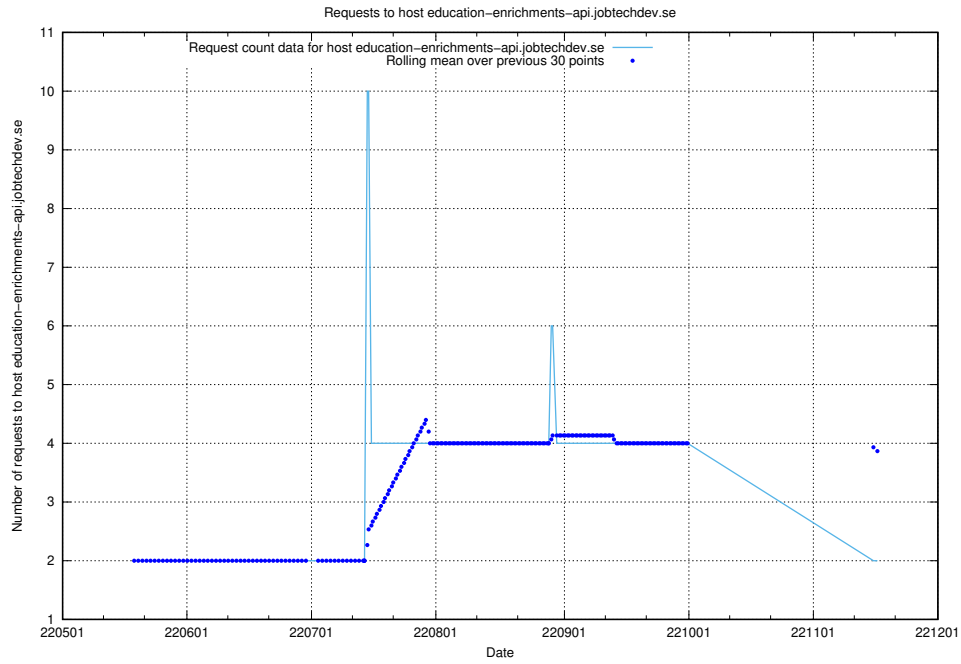

7.430 Usage of education-enrichments-api.jobtechdev.se

Here, we count the number of requests to host education-enrichments-api.jobtechdev.se.