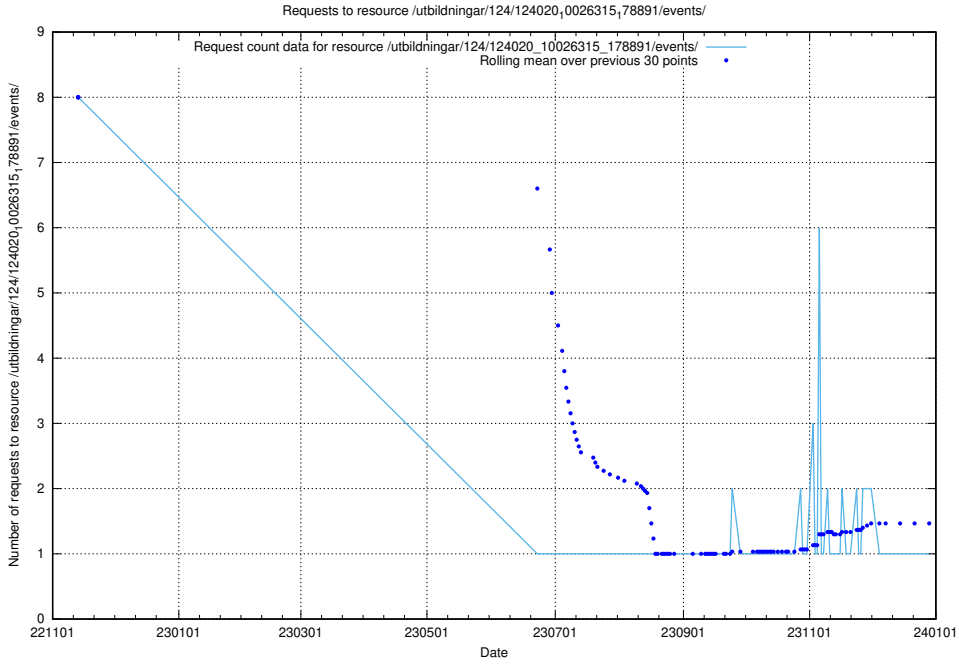

5.6433 Usage of /utbildningar/124/124020_10026315_178891/events/

Here, we count the number of requests to resource /utbildningar/124/124020_10026315_178891/events/