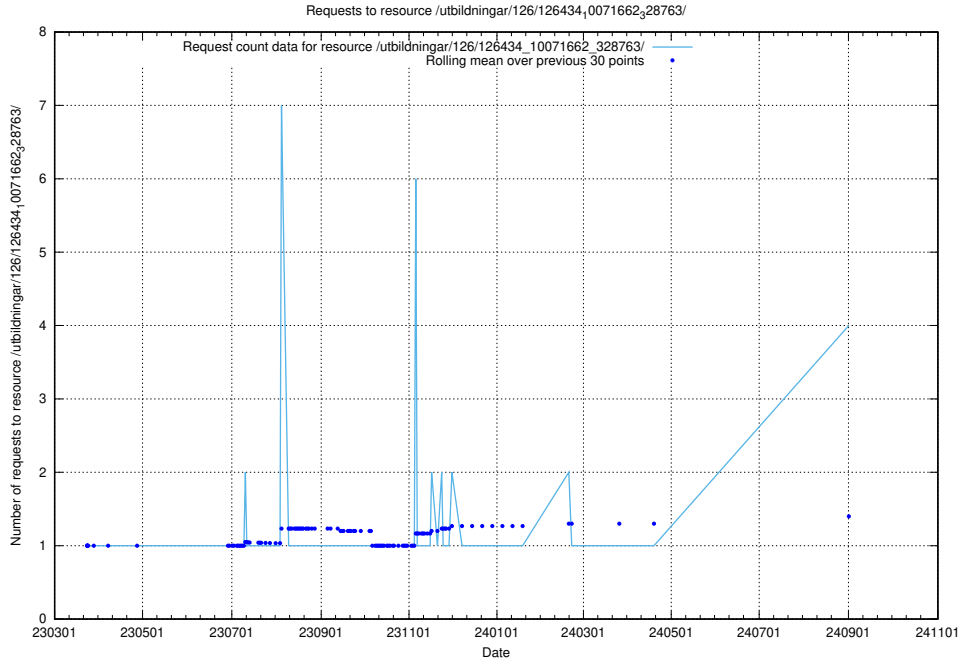

5.342 Usage of /utbildningar/126/126434_10071662_328763/

Here, we count the number of requests to resource /utbildningar/126/126434_10071662_328763/.