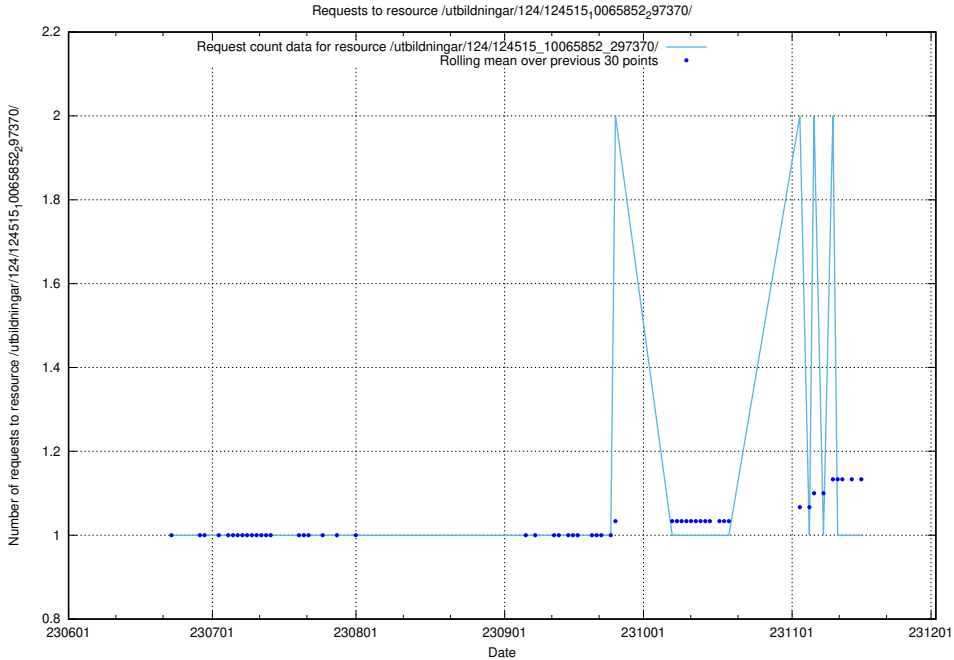

5.6429 Usage of /utbildningar/124/124515_10065852_297370/

Here, we count the number of requests to resource /utbildningar/124/124515_10065852_297370/.