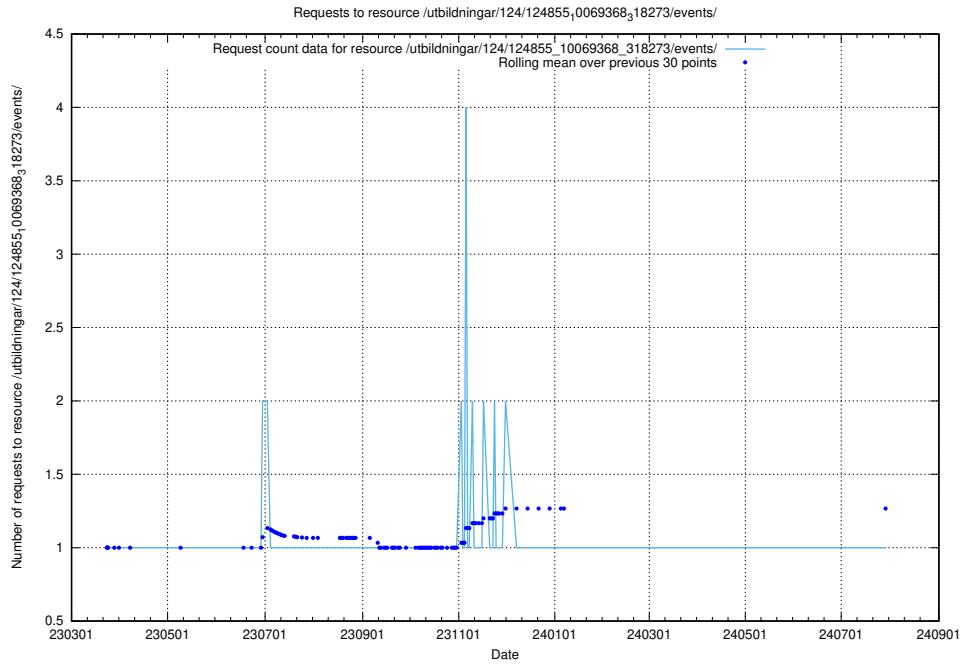

5.1256 Usage of /utbildningar/124/124855_10069368_318273/events/

Here, we count the number of requests to resource /utbildningar/124/124855_10069368_318273/events/