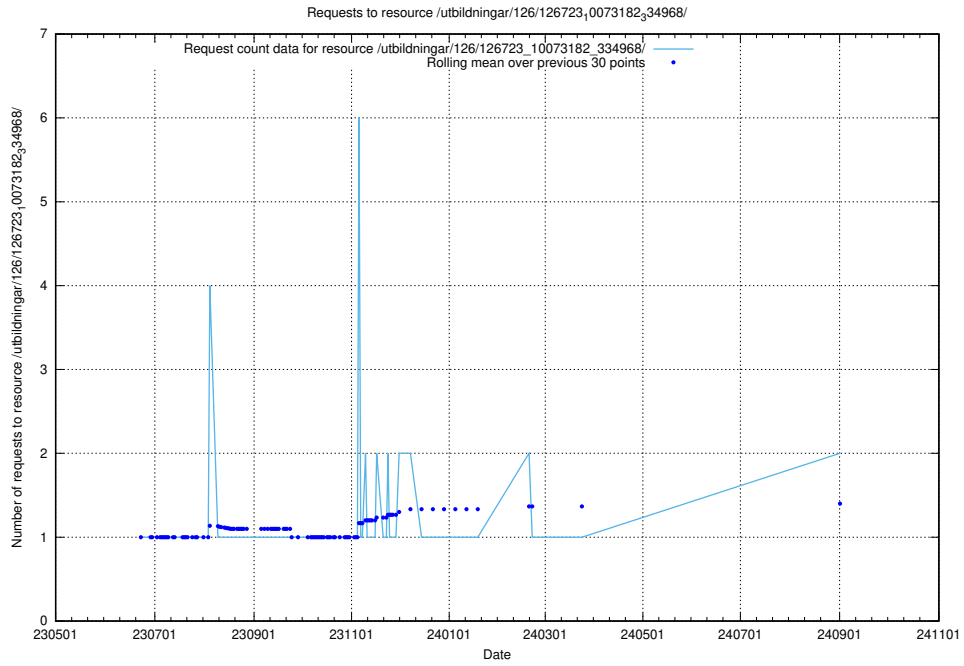

5.915 Usage of /utbildningar/126/126723_10073182_334968/

Here, we count the number of requests to resource /utbildningar/126/126723_10073182_334968/.