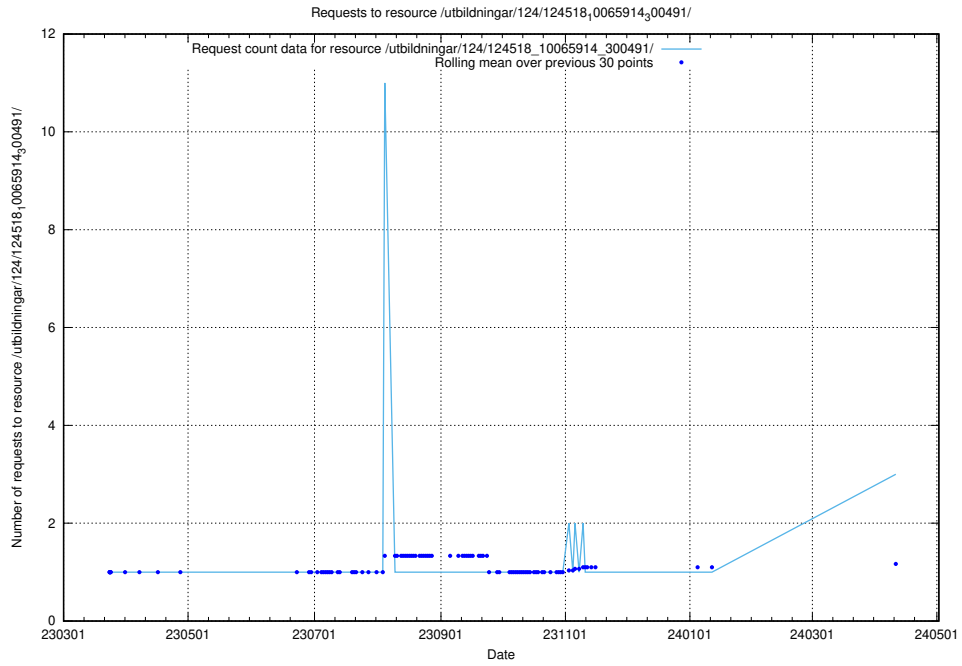

5.382 Usage of /utbildningar/124/124518_10065914_300491/

Here, we count the number of requests to resource /utbildningar/124/124518_10065914_300491/.