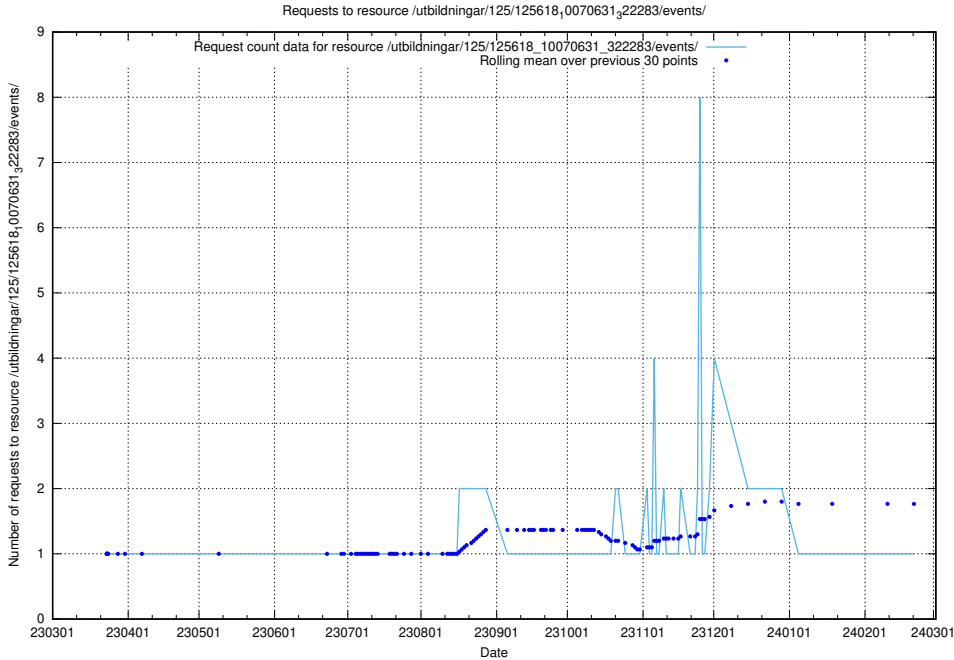

5.1128 Usage of /utbildningar/125/125618_10070631_322283/events/

Here, we count the number of requests to resource /utbildningar/125/125618_10070631_322283/events/