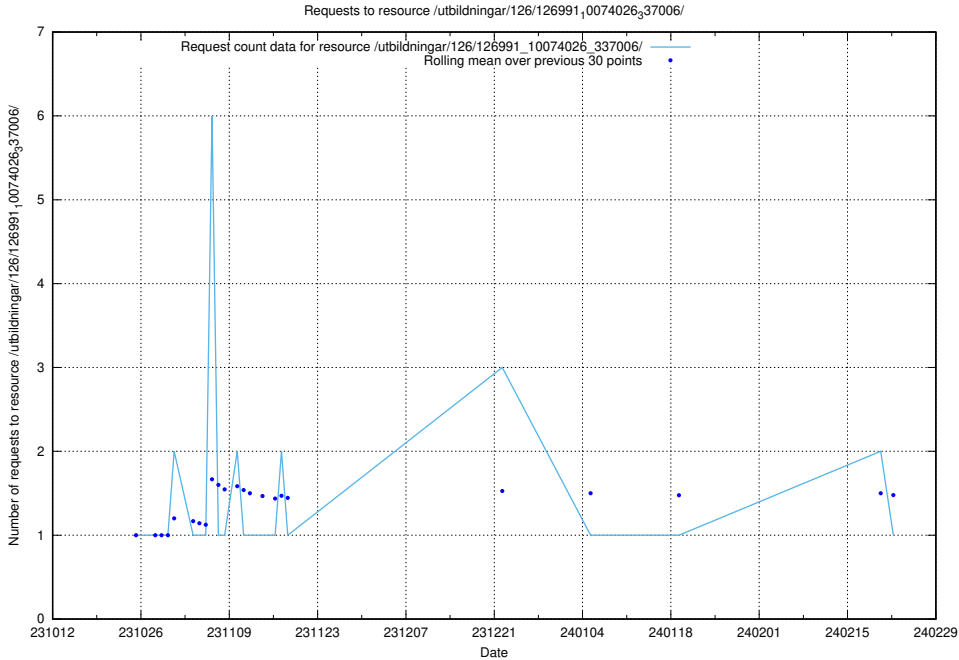

### 5.4923 Usage of /utbildningar/126/126991\_10074026\_337006/

Here, we count the number of requests to resource /utbildningar/126/126991\_10074026\_337006/.