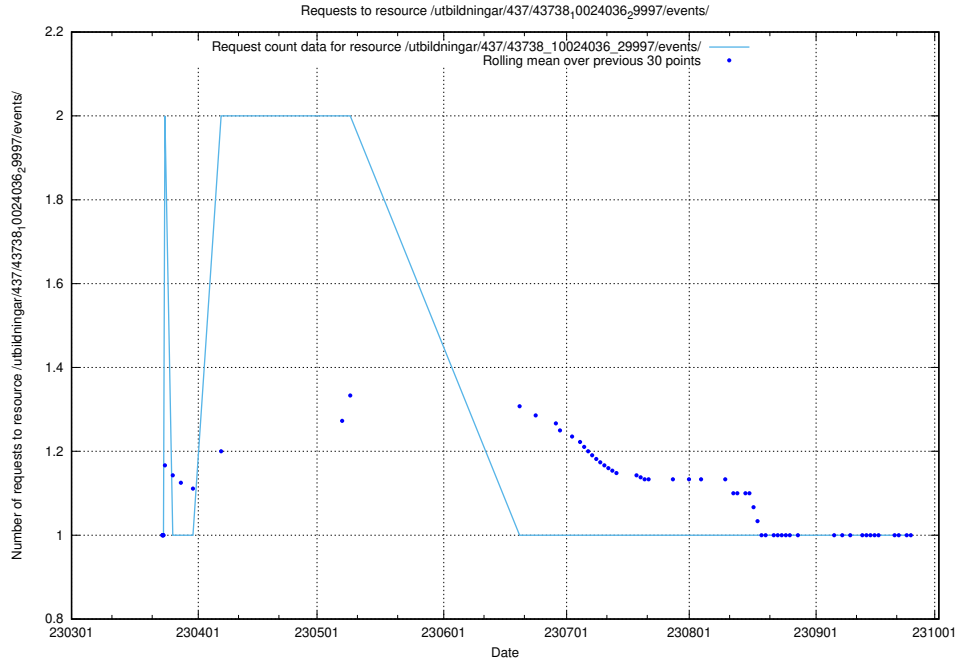

5.7095 Usage of /utbildningar/437/43738_10024036_29997/events/

Here, we count the number of requests to resource /utbildningar/437/43738_10024036_29997/events/.