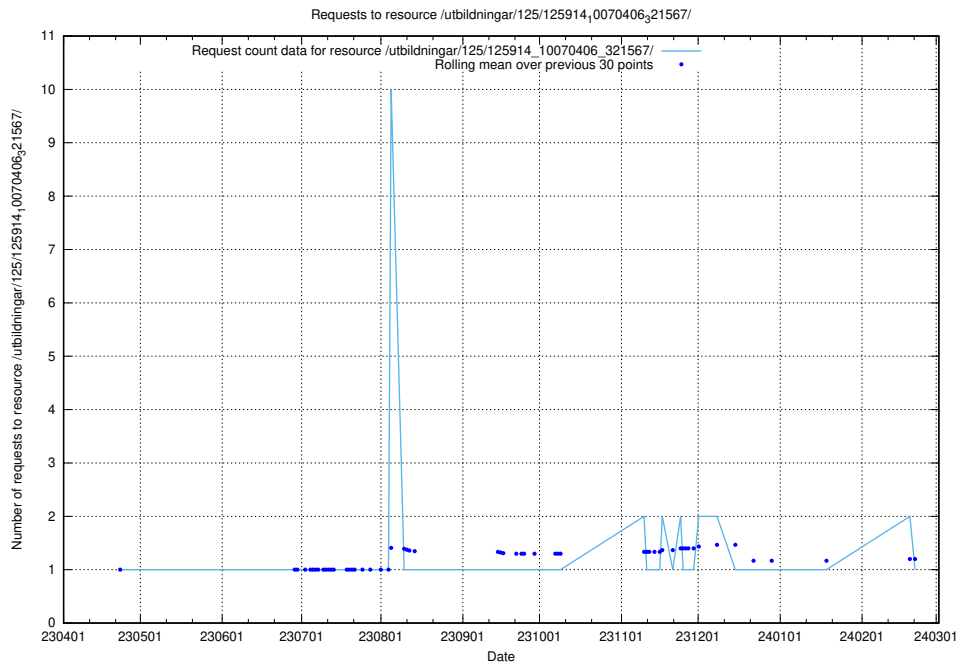

5.6687 Usage of /utbildningar/125/125914_10070406_321567/

Here, we count the number of requests to resource /utbildningar/125/125914_10070406_321567/.