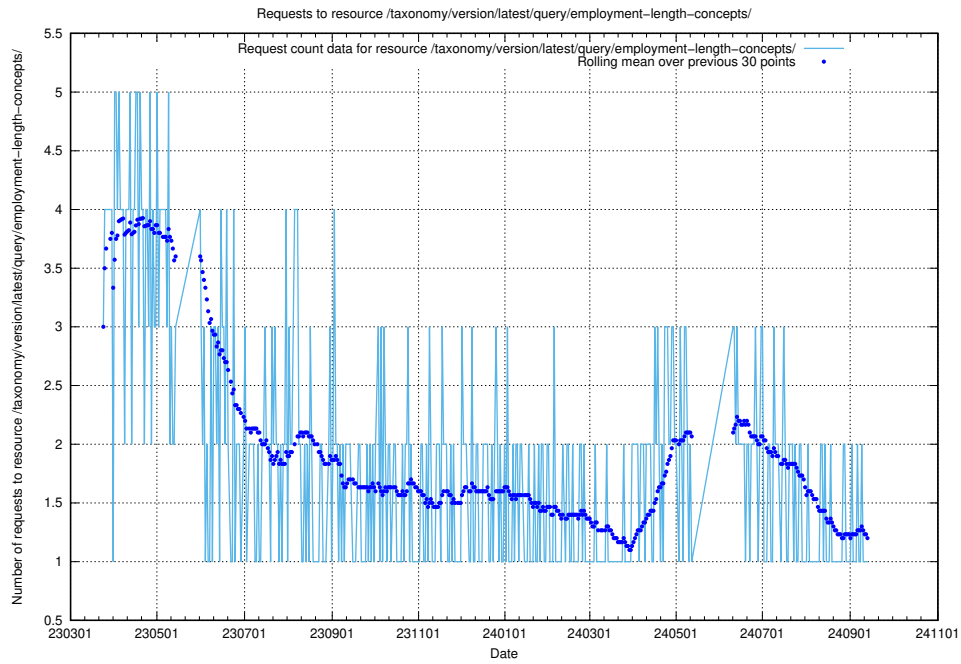

5.6793 Usage of /taxonomy/version/latest/query/employment-length-concepts/

Here, we count the number of requests to resource /taxonomy/version/latest/query/employment-length-concepts/.