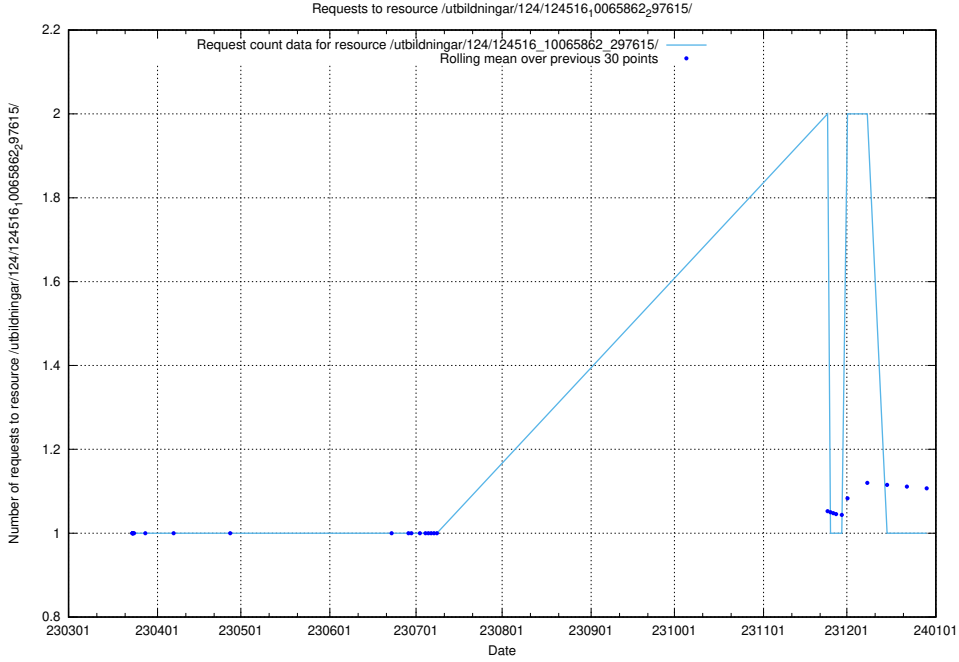

### 5.2173 Usage of /utbildningar/124/124516\_10065862\_297615/

Here, we count the number of requests to resource /utbildningar/124/124516\_10065862\_297615/.