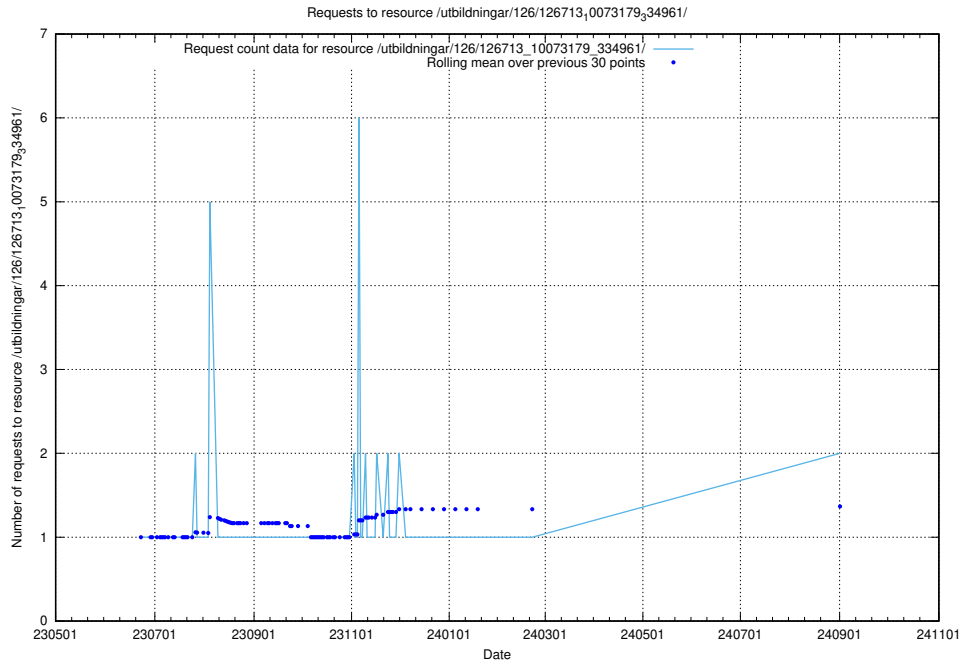

5.920 Usage of /utbildningar/126/126713_10073179_334961/

Here, we count the number of requests to resource /utbildningar/126/126713_10073179_334961/.