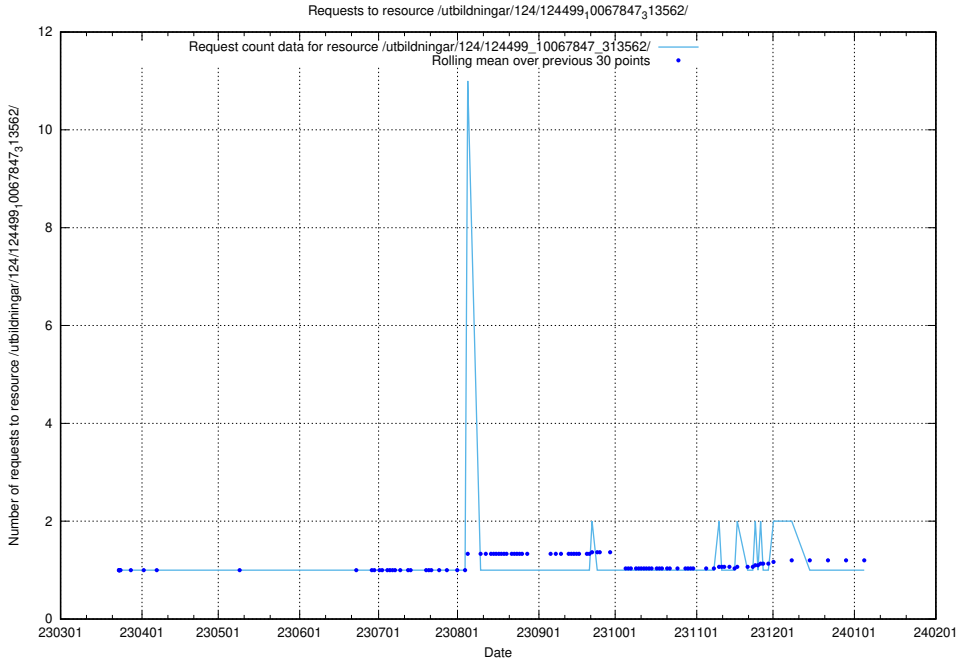

5.3090 Usage of /utbildningar/124/124499_10067847_313562/

Here, we count the number of requests to resource /utbildningar/124/124499_10067847_313562/.