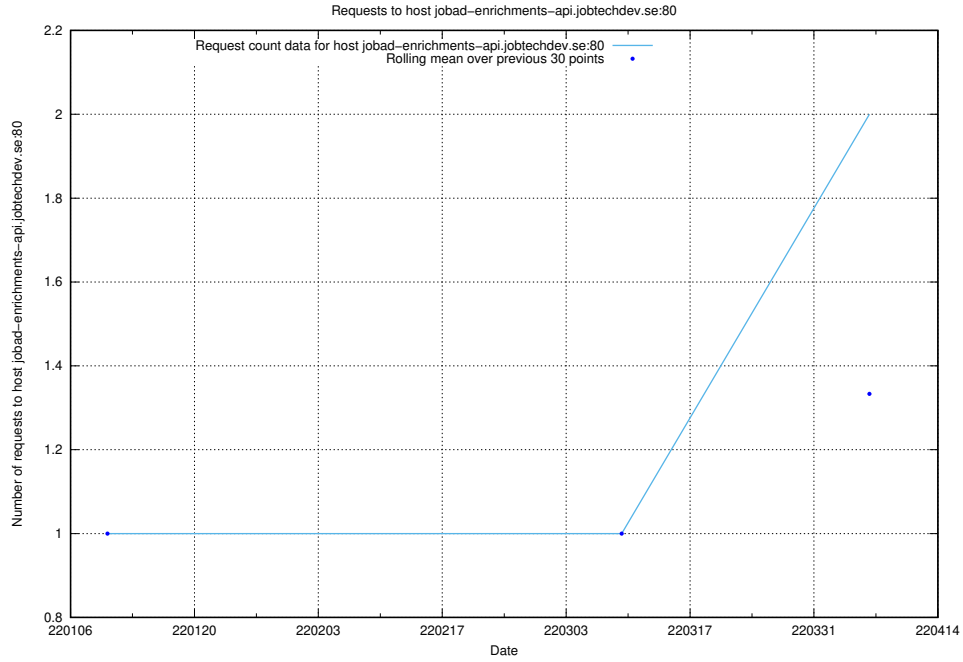

7.290 Usage of jobad-enrichments-api.jobtechdev.se:80

Here, we count the number of requests to host jobad-enrichments-api.jobtechdev.se:80.