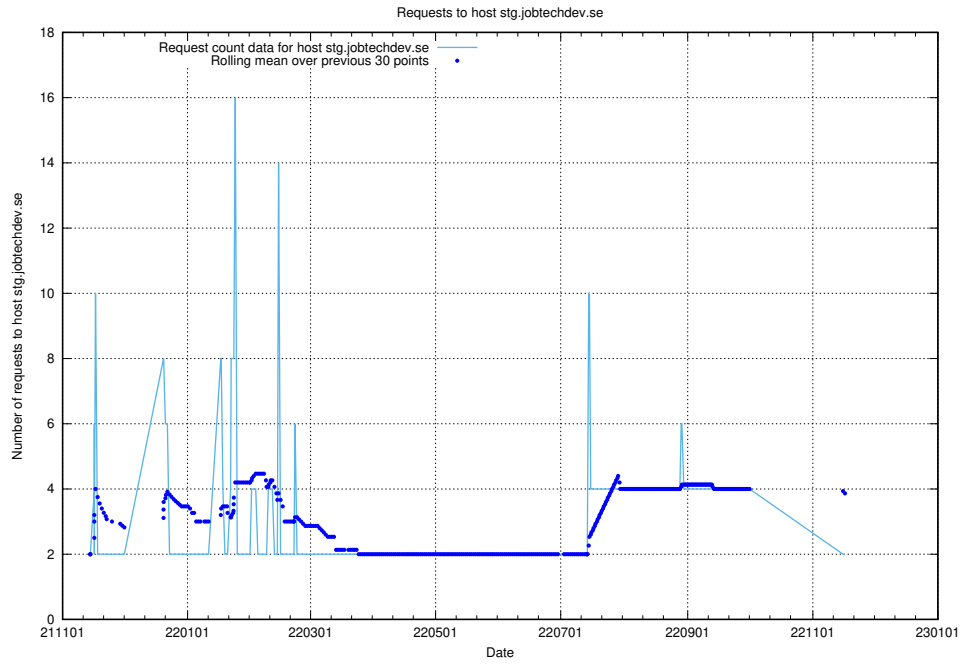

7.566 Usage of stg.jobtechdev.se

Here, we count the number of requests to host stg.jobtechdev.se.