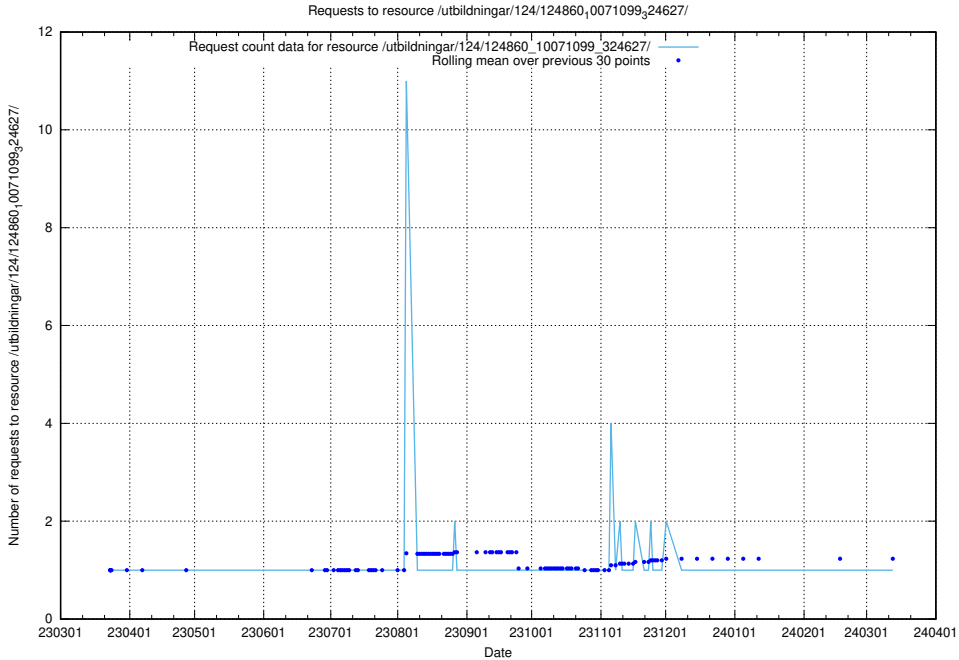

5.1232 Usage of /utbildningar/124/124860_10071099_324627/

Here, we count the number of requests to resource /utbildningar/124/124860_10071099_324627/.