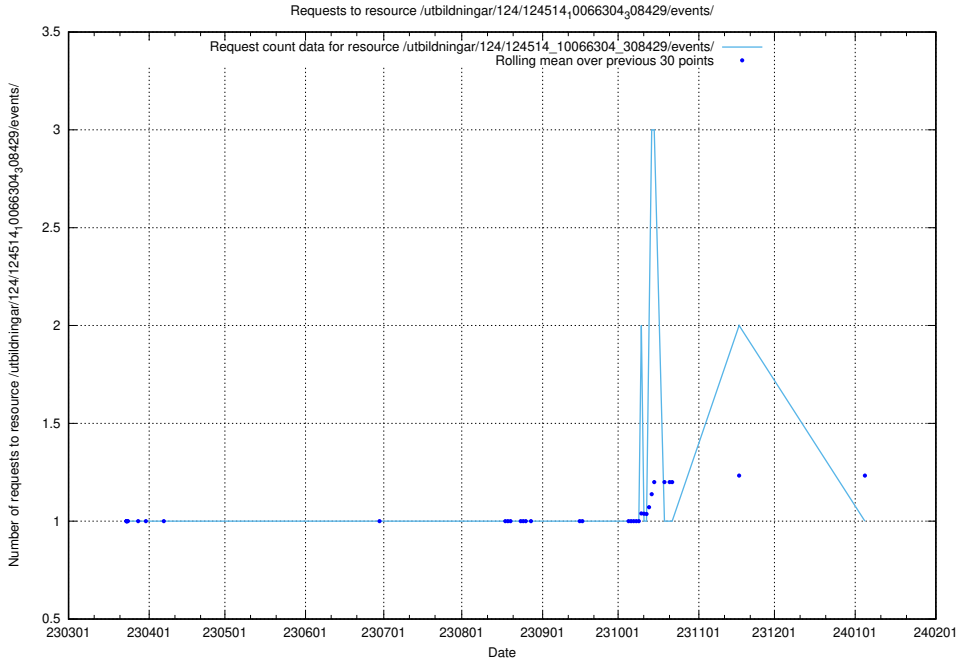

5.2504 Usage of /utbildningar/124/124514_10066304_308429/events/

Here, we count the number of requests to resource /utbildningar/124/124514_10066304_308429/events/