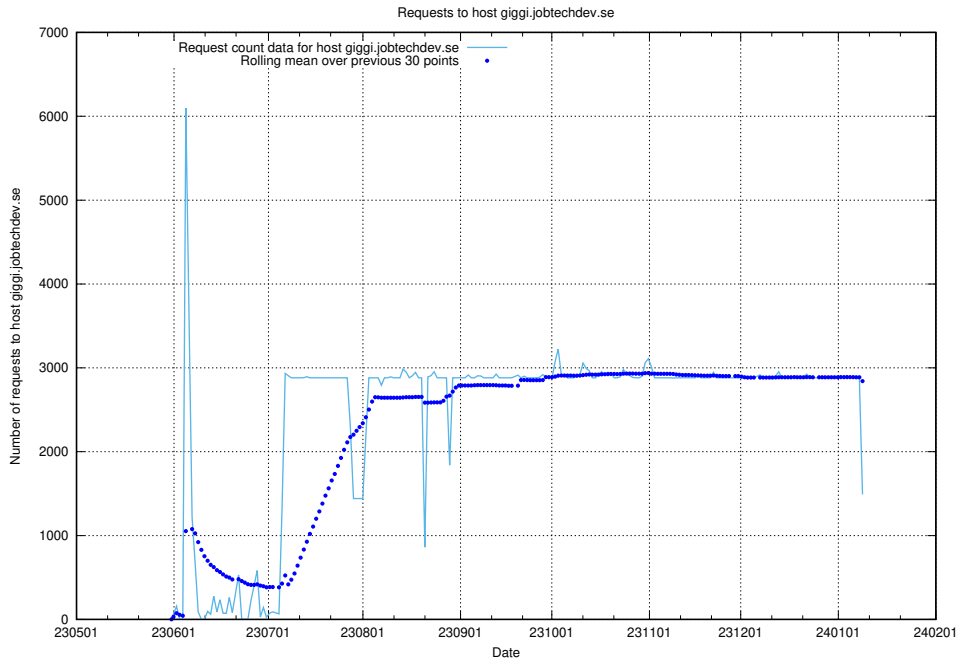

## 7.18 Usage of giggi.jobtechdev.se

Here, we count the number of requests to host giggi.jobtechdev.se.