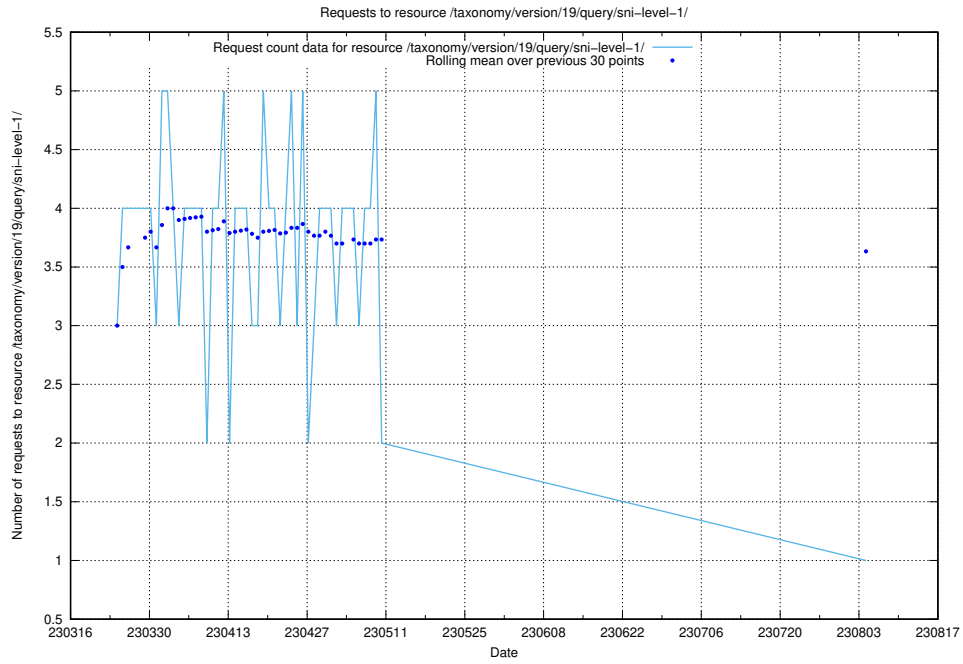

5.6825 Usage of /taxonomy/version/19/query/sni-level-1/

Here, we count the number of requests to resource /taxonomy/version/19/query/sni-level-1/.