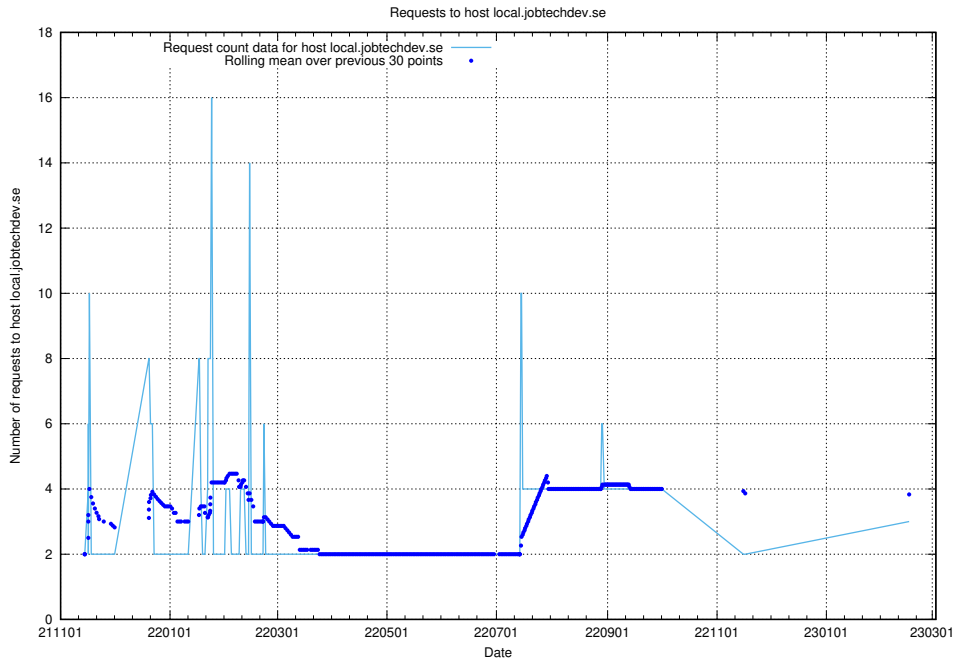

7.253 Usage of local.jobtechdev.se

Here, we count the number of requests to host local.jobtechdev.se.