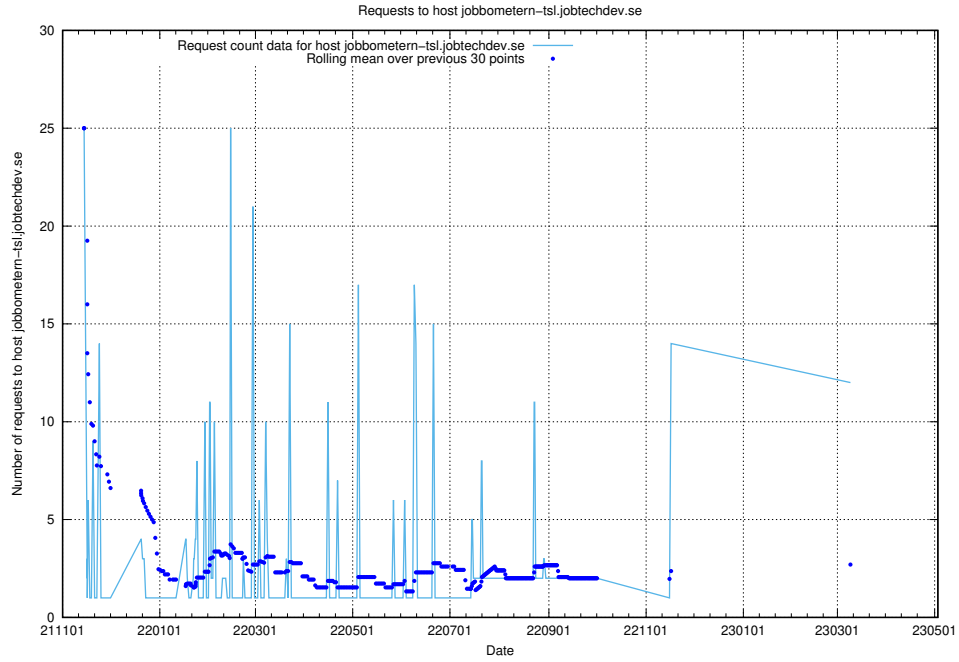

7.65 Usage of `jobbometern-tsl.jobtechdev.se`

Here, we count the number of requests to host `jobbometern-tsl.jobtechdev.se`.