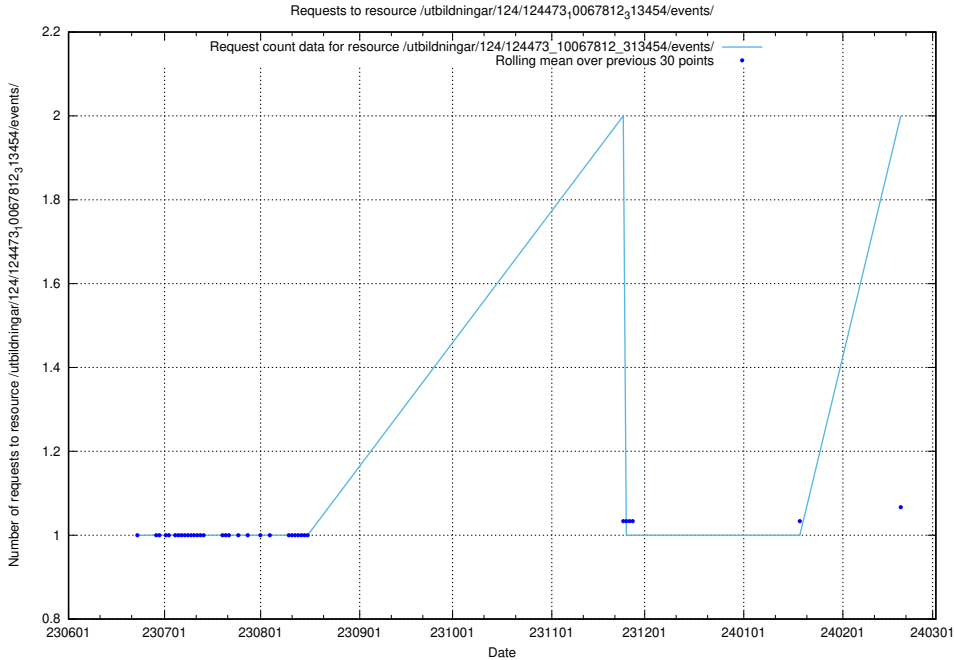

5.942 Usage of /utbildningar/124/124473_10067812_313454/events/

Here, we count the number of requests to resource /utbildningar/124/124473_10067812_313454/events/