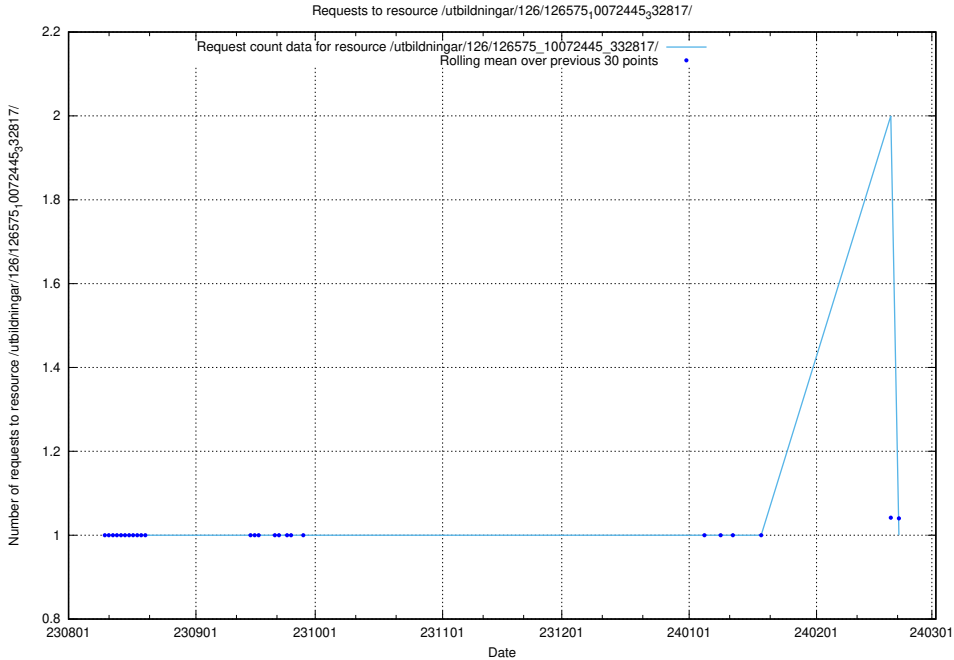

5.5529 Usage of /utbildningar/126/126575_10072445_332817/

Here, we count the number of requests to resource /utbildningar/126/126575_10072445_332817/.