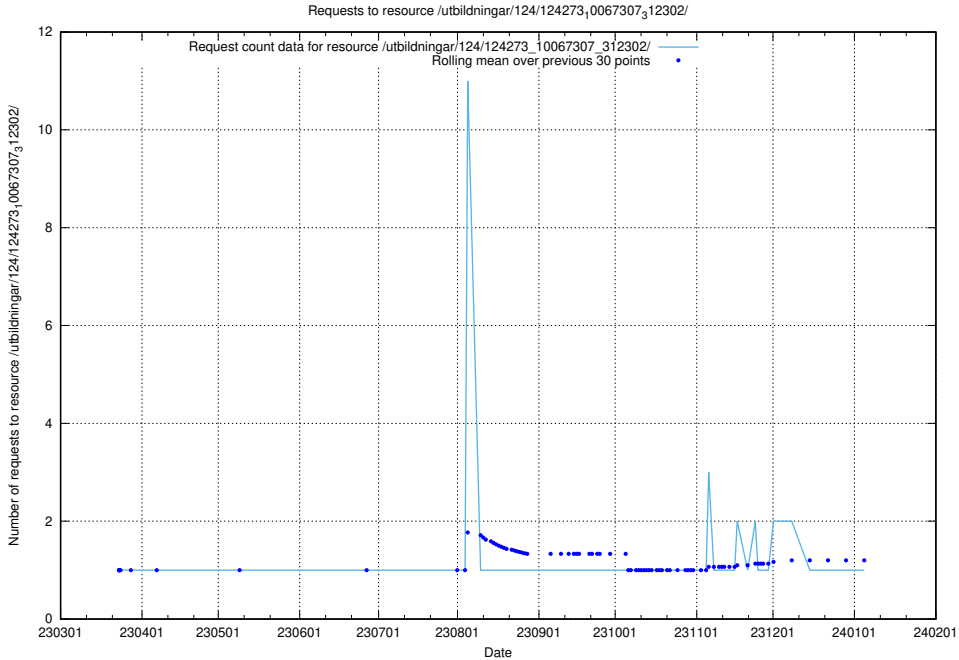

5.4695 Usage of /utbildningar/124/124273_10067307_312302/

Here, we count the number of requests to resource /utbildningar/124/124273_10067307_312302/.