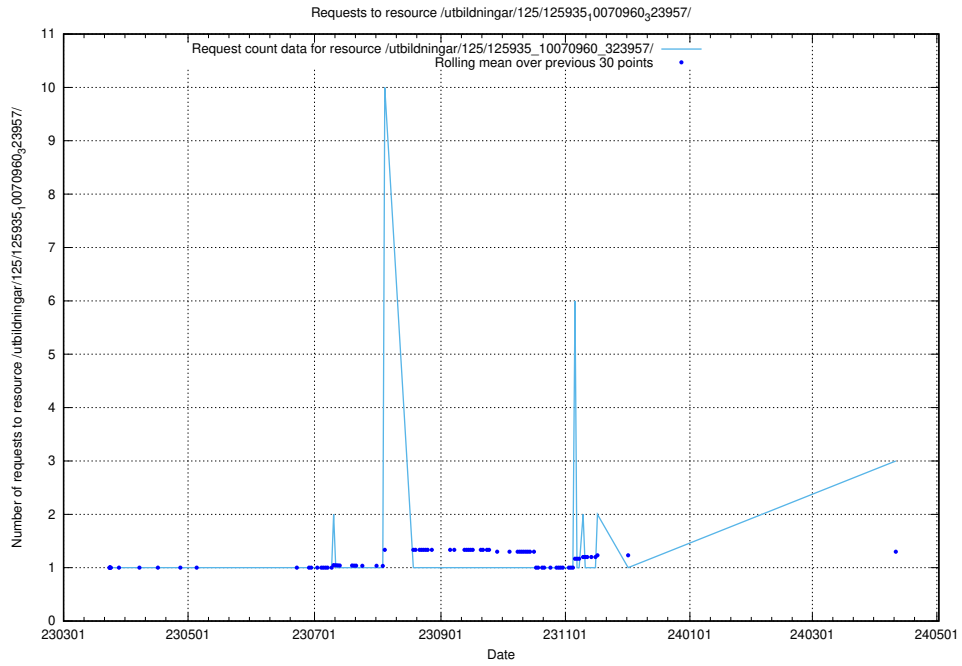

5.516 Usage of /utbildningar/125/125935_10070960_323957/

Here, we count the number of requests to resource /utbildningar/125/125935_10070960_323957/.