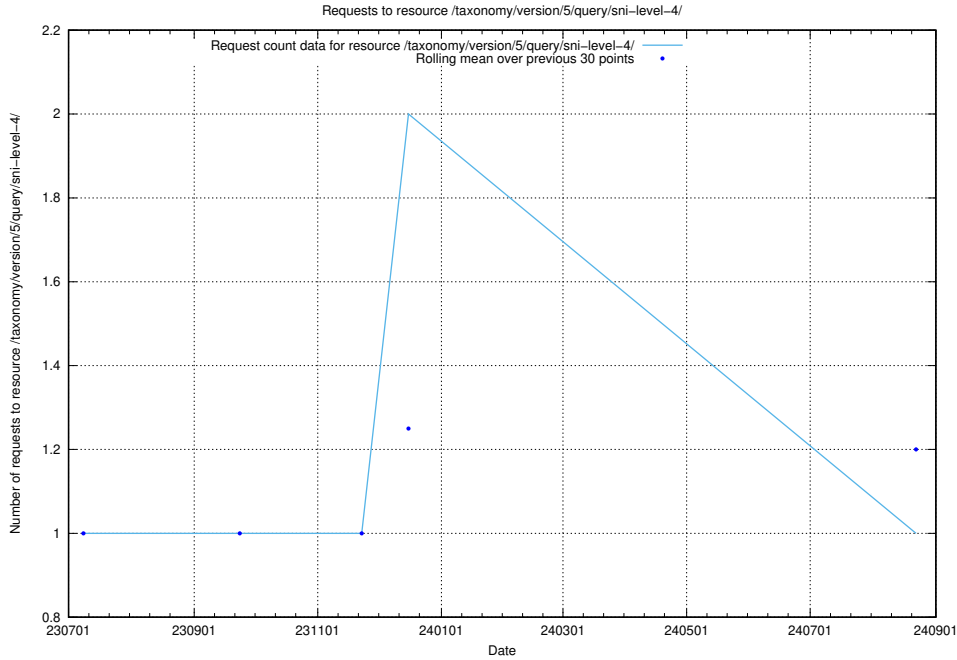

5.5970 Usage of /taxonomy/version/5/query/sni-level-4/

Here, we count the number of requests to resource /taxonomy/version/5/query/sni-level-4/.