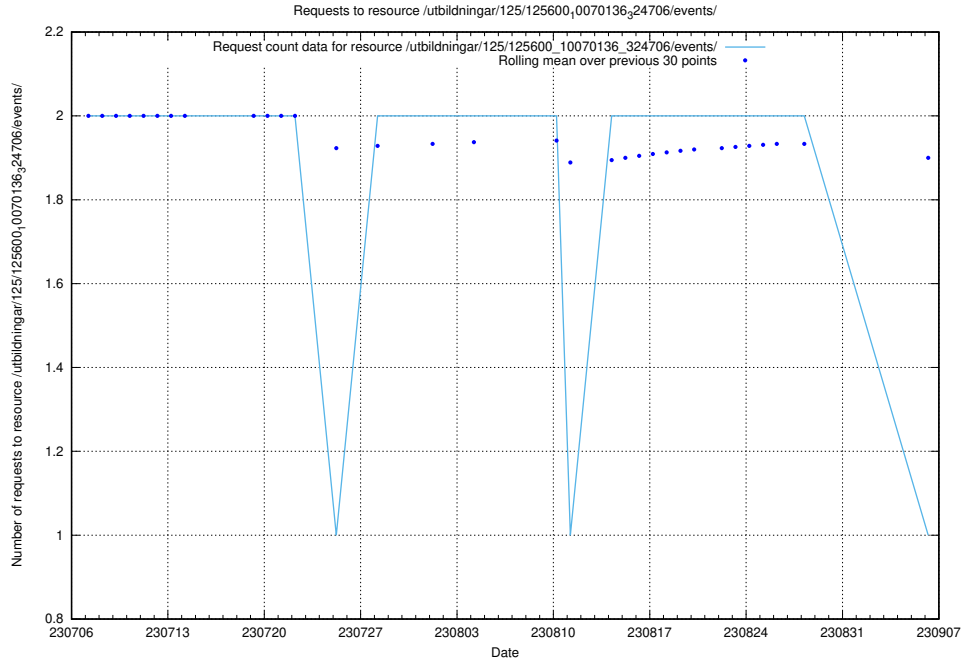

5.5995 Usage of /utbildningar/125/125600_10070136_324706/events/

Here, we count the number of requests to resource /utbildningar/125/125600_10070136_324706/events/