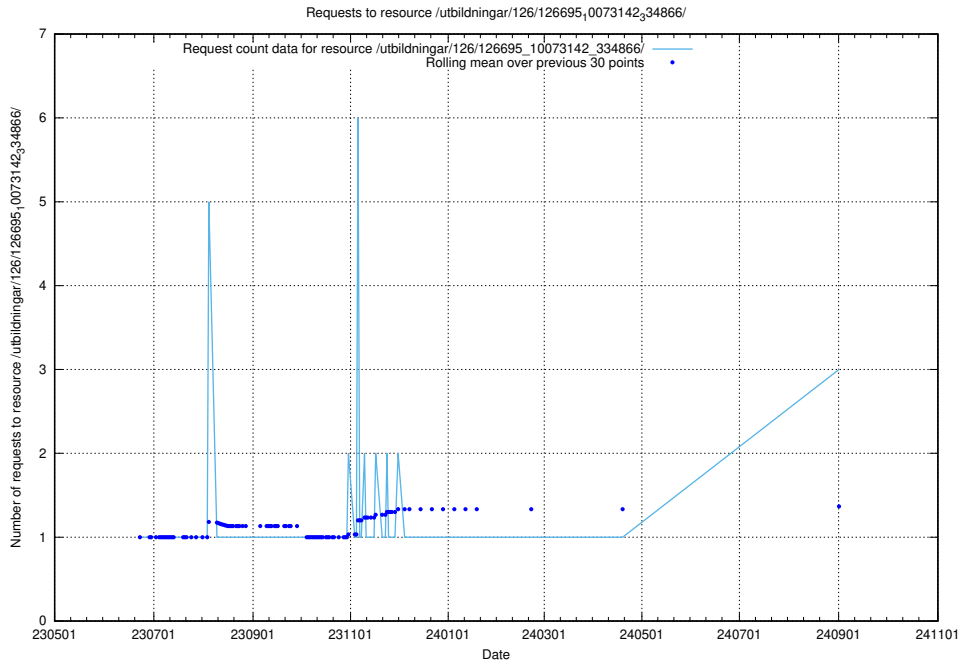

5.468 Usage of /utbildningar/126/126695_10073142_334866/

Here, we count the number of requests to resource /utbildningar/126/126695_10073142_334866/.