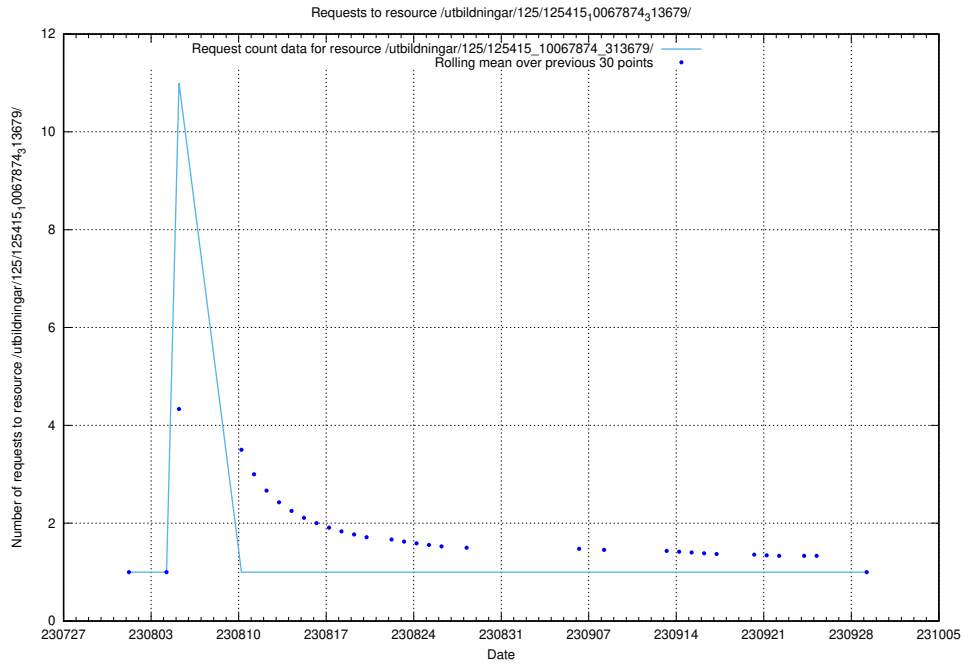

5.5595 Usage of /utbildningar/125/125415_10067874_313679/

Here, we count the number of requests to resource /utbildningar/125/125415_10067874_313679/.