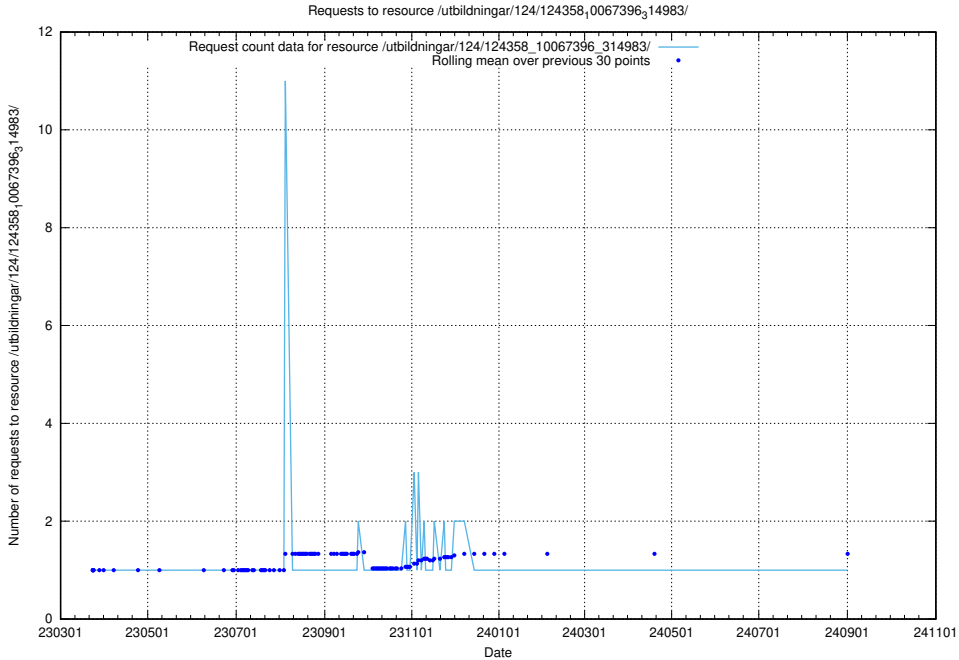

5.4530 Usage of /utbildningar/124/124358_10067396_314983/

Here, we count the number of requests to resource /utbildningar/124/124358_10067396_314983/.