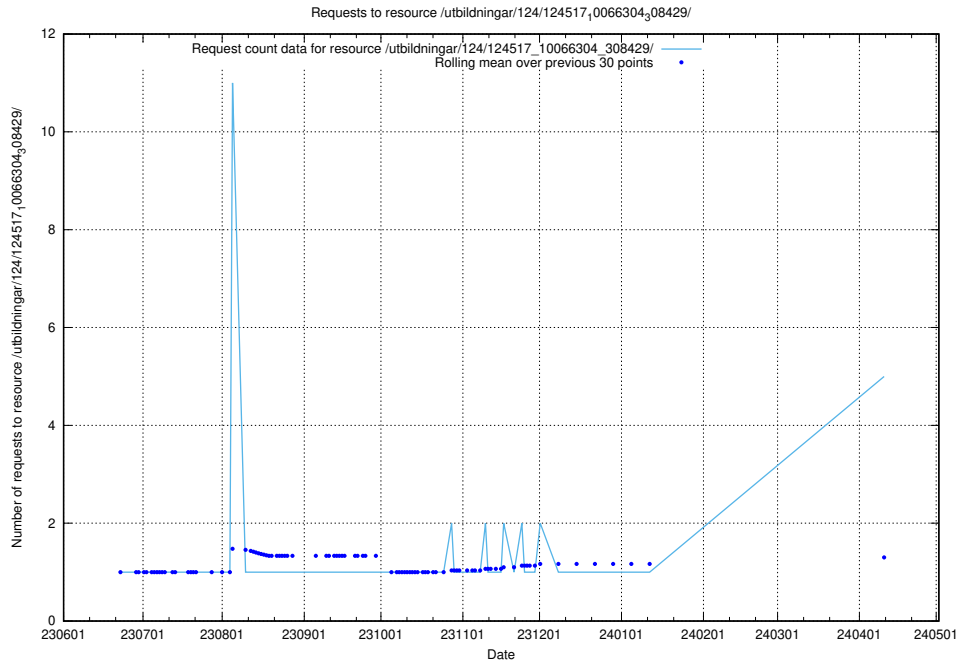

5.205 Usage of /utbildningar/124/124517_10066304_308429/

Here, we count the number of requests to resource /utbildningar/124/124517_10066304_308429/.