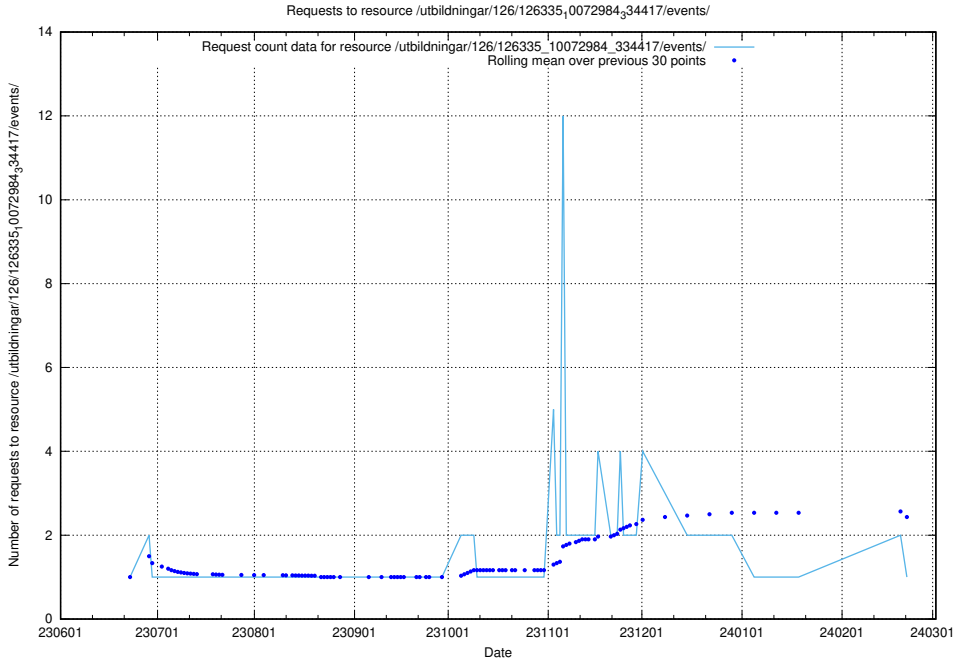

5.6330 Usage of /utbildningar/126/126335_10072984_334417/events/

Here, we count the number of requests to resource /utbildningar/126/126335_10072984_334417/events/