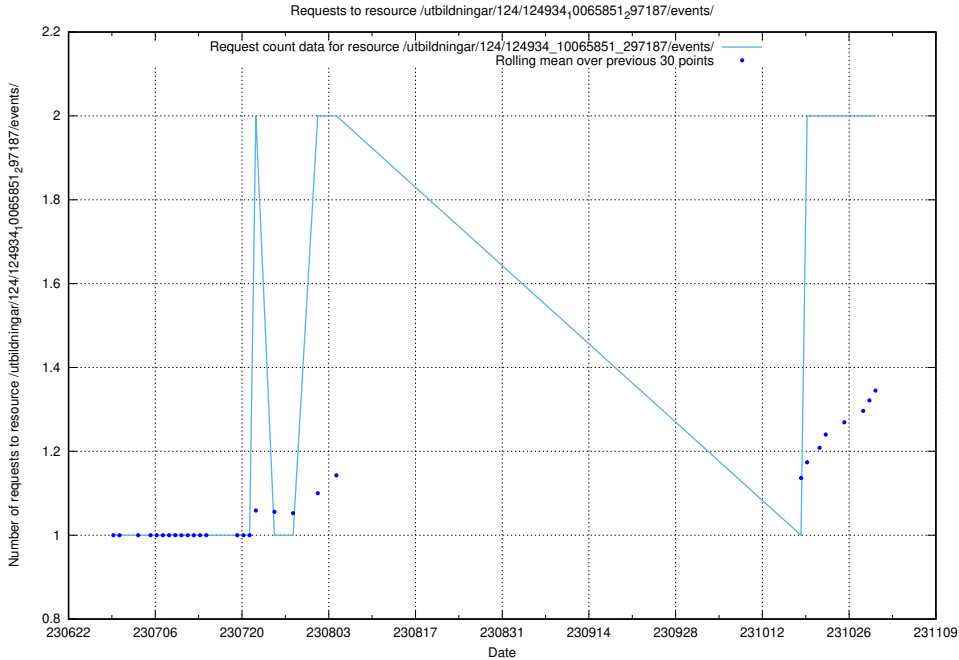

5.898 Usage of /utbildningar/124/124934_10065851_297187/events/

Here, we count the number of requests to resource /utbildningar/124/124934_10065851_297187/events/