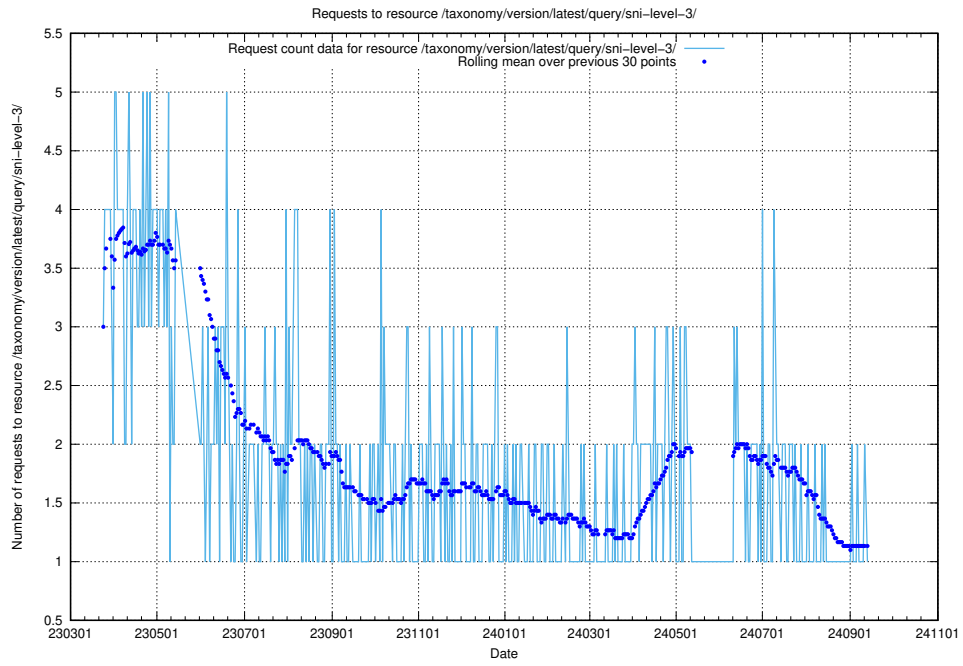

5.6772 Usage of /taxonomy/version/latest/query/sni-level-3/

Here, we count the number of requests to resource /taxonomy/version/latest/query/sni-level-3/.