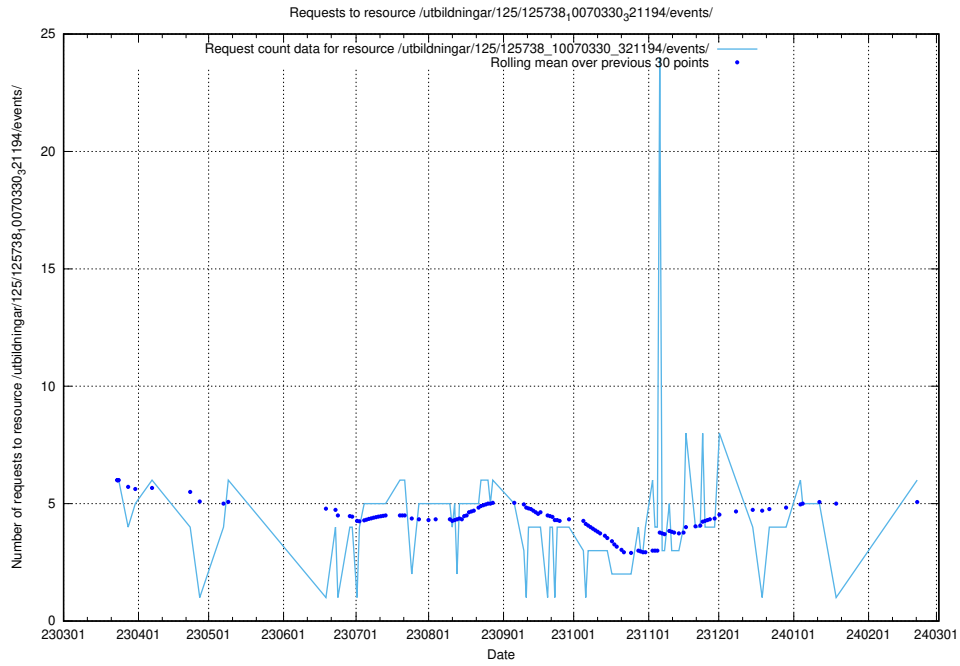

5.139 Usage of /utbildningar/125/125738_10070330_321194/events/

Here, we count the number of requests to resource /utbildningar/125/125738_10070330_321194/events/