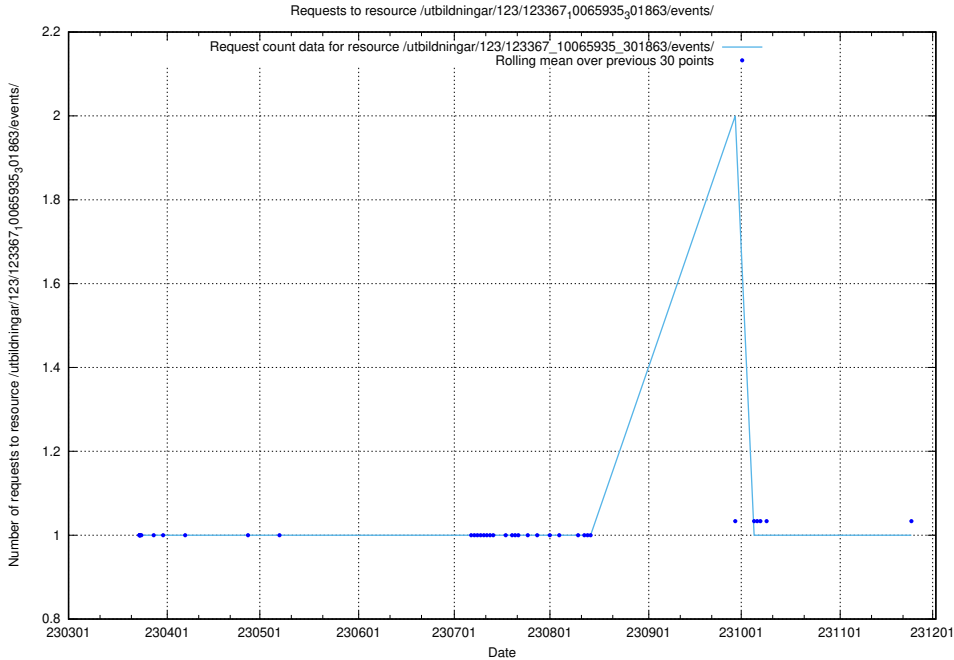

5.5307 Usage of /utbildningar/123/123367_10065935_301863/events/

Here, we count the number of requests to resource /utbildningar/123/123367_10065935_301863/events/