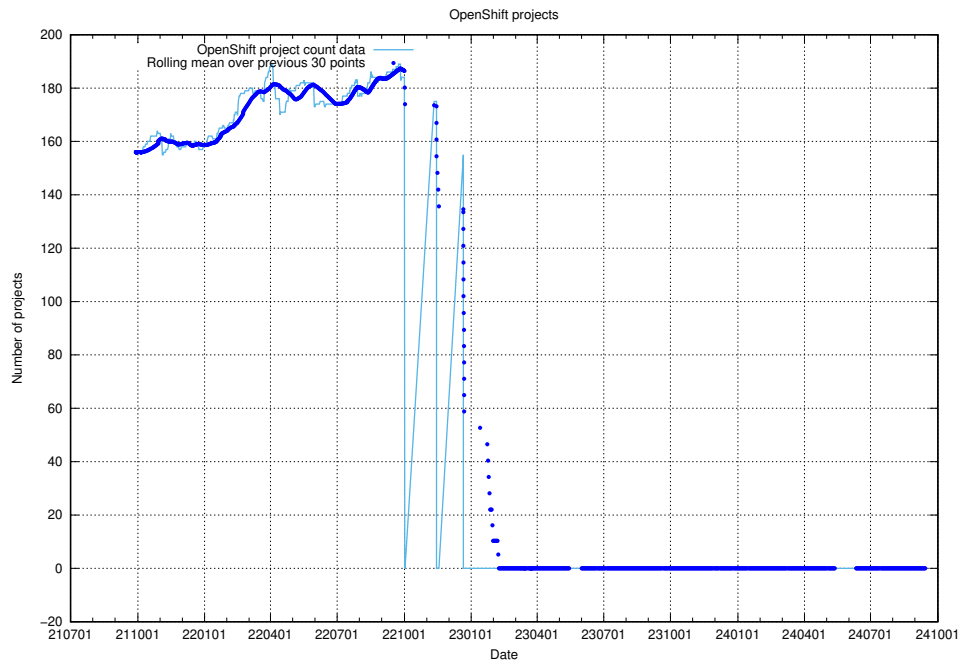

### 10.1 Number of projects in OpenShift

A graph of the number of projects in JobTech's production cluster of OpenShift.

<sup>10</sup><https://console-openshift-console.prod.services.jtech.se>