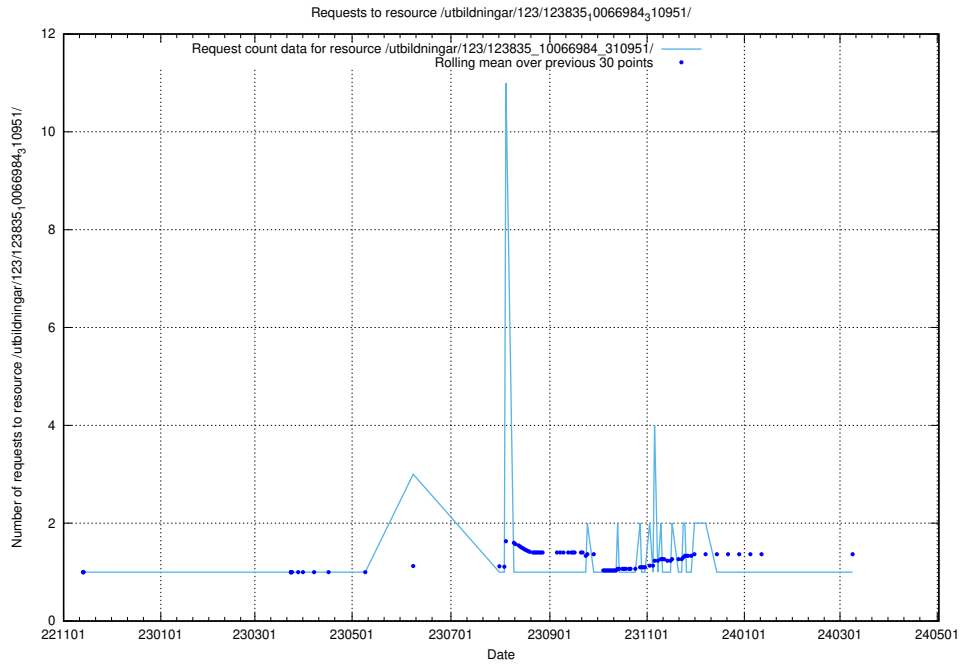

5.6560 Usage of /utbildningar/123/123835_10066984_310951/

Here, we count the number of requests to resource /utbildningar/123/123835_10066984_310951/.