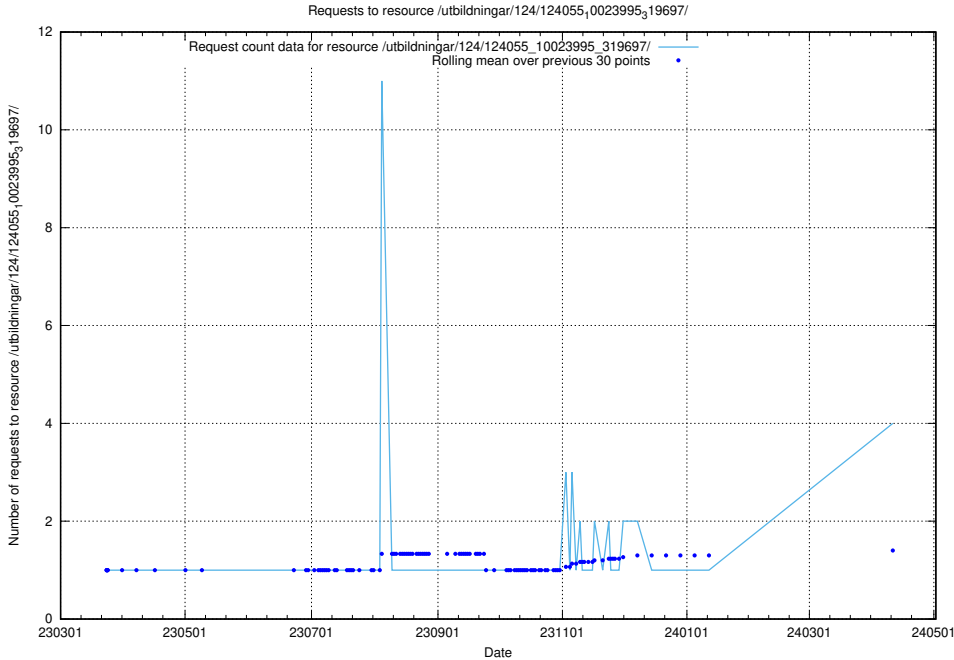

5.290 Usage of /utbildningar/124/124055_10023995_319697/

Here, we count the number of requests to resource /utbildningar/124/124055_10023995_319697/.