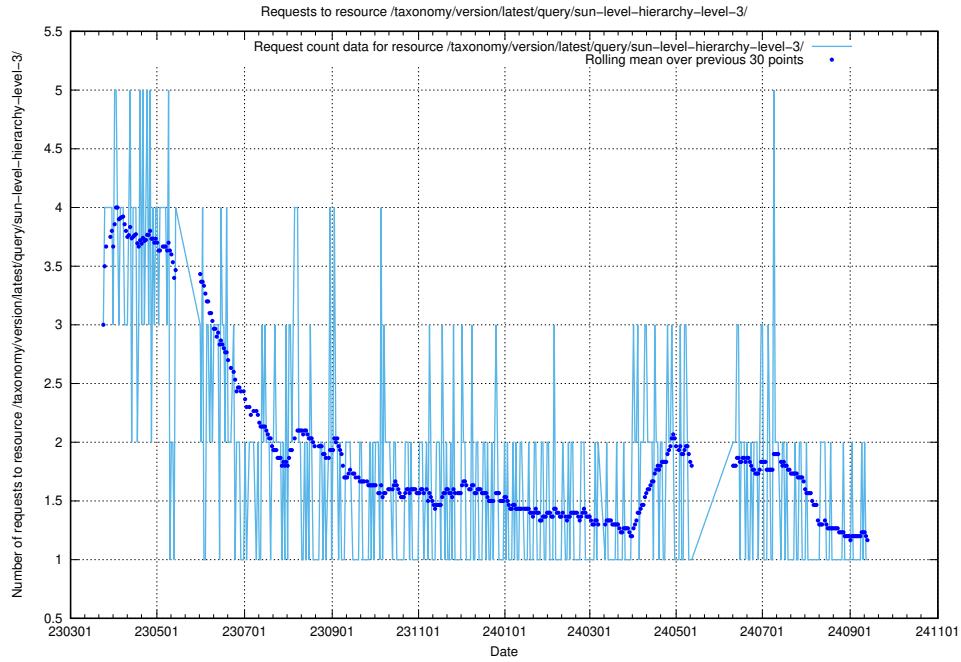

5.6751 Usage of /taxonomy/version/latest/query/sun-level-hierarchy-level-3/

Here, we count the number of requests to resource /taxonomy/version/latest/query/sun-level-hierarchy-level-3/.