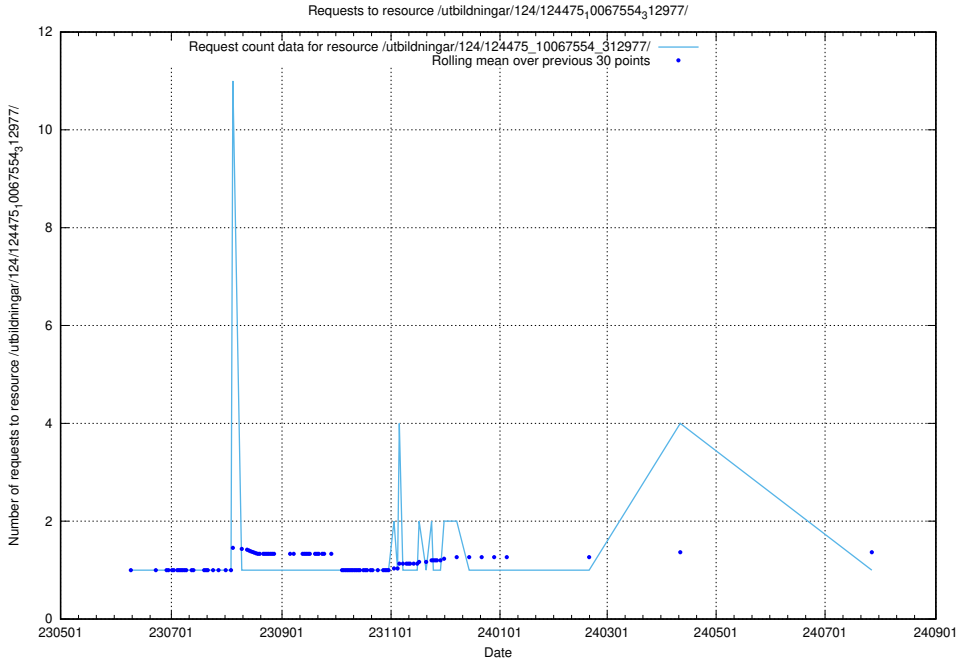

5.6554 Usage of /utbildningar/124/124475_10067554_312977/

Here, we count the number of requests to resource /utbildningar/124/124475_10067554_312977/.