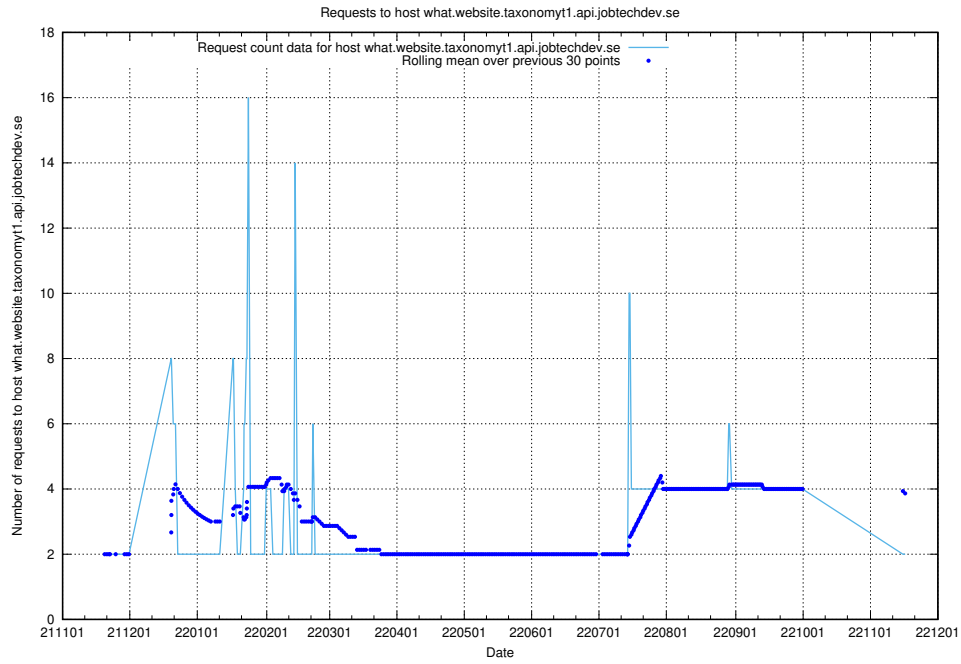

7.457 Usage of what.website.taxonomyt1.api.jobtechdev.se

Here, we count the number of requests to host what.website.taxonomyt1.api.jobtechdev.se.