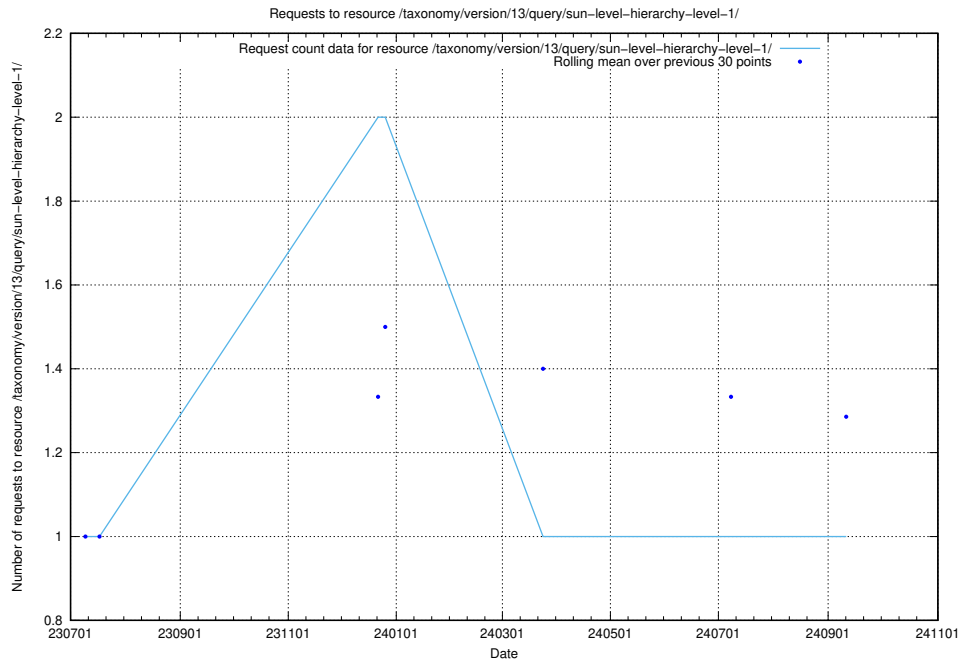

5.5868 Usage of /taxonomy/version/13/query/sun-level-hierarchy-level-1/

Here, we count the number of requests to resource /taxonomy/version/13/query/sun-level-hierarchy-level-1/.