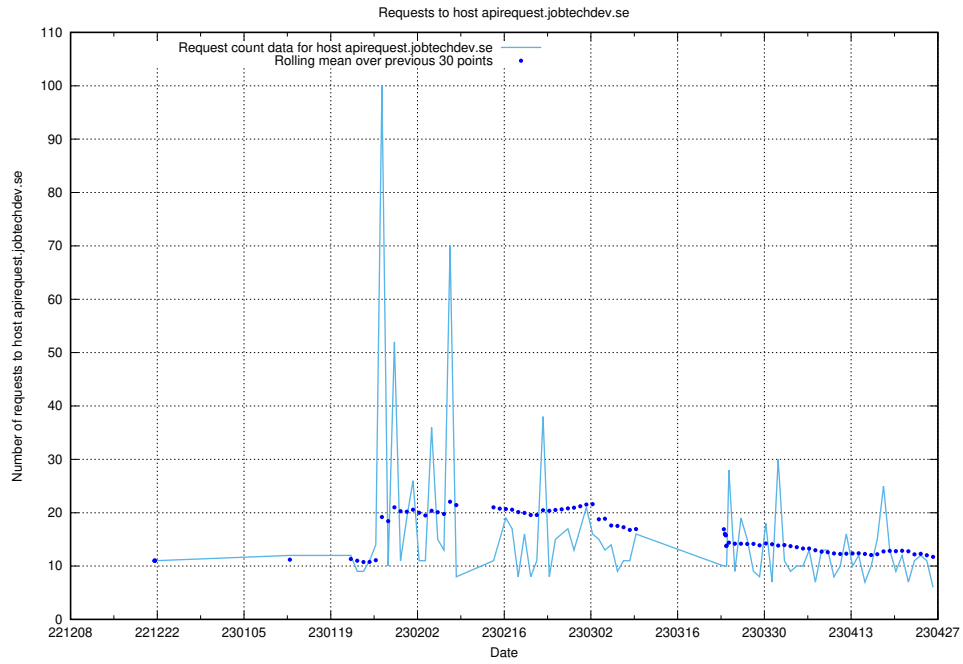

7.88 Usage of apirequest.jobtechdev.se

Here, we count the number of requests to host apirequest.jobtechdev.se.