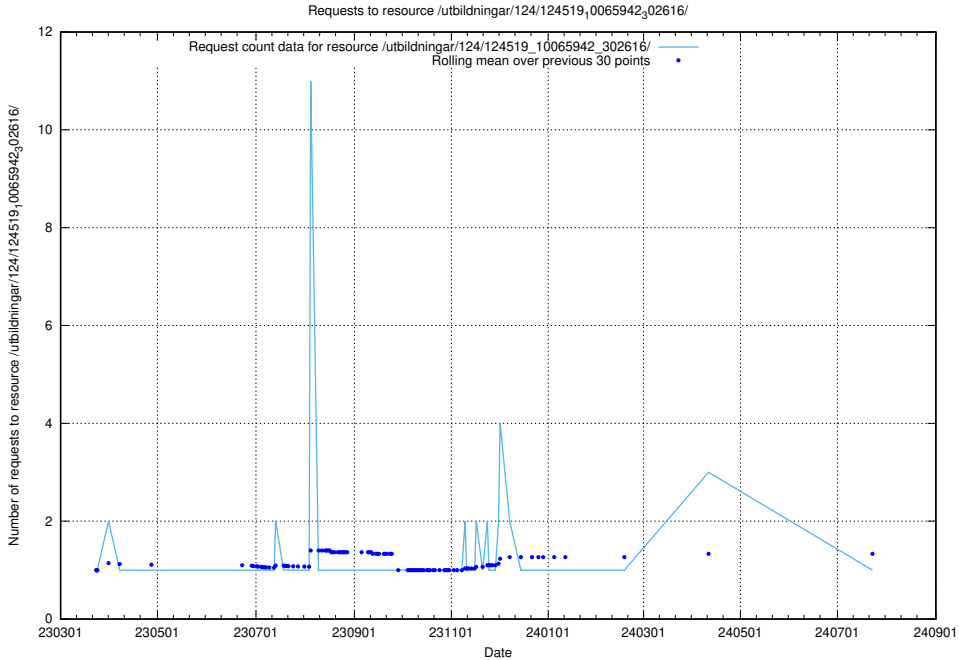

5.1926 Usage of /utbildningar/124/124519_10065942_302616/

Here, we count the number of requests to resource /utbildningar/124/124519_10065942_302616/.