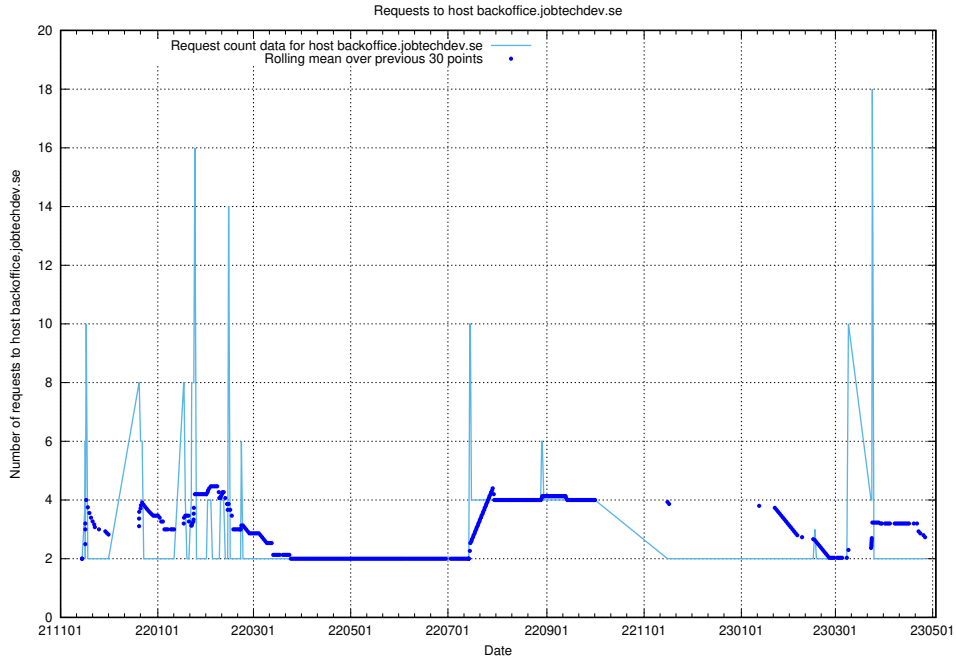

7.292 Usage of backoffice.jobtechdev.se

Here, we count the number of requests to host backoffice.jobtechdev.se.