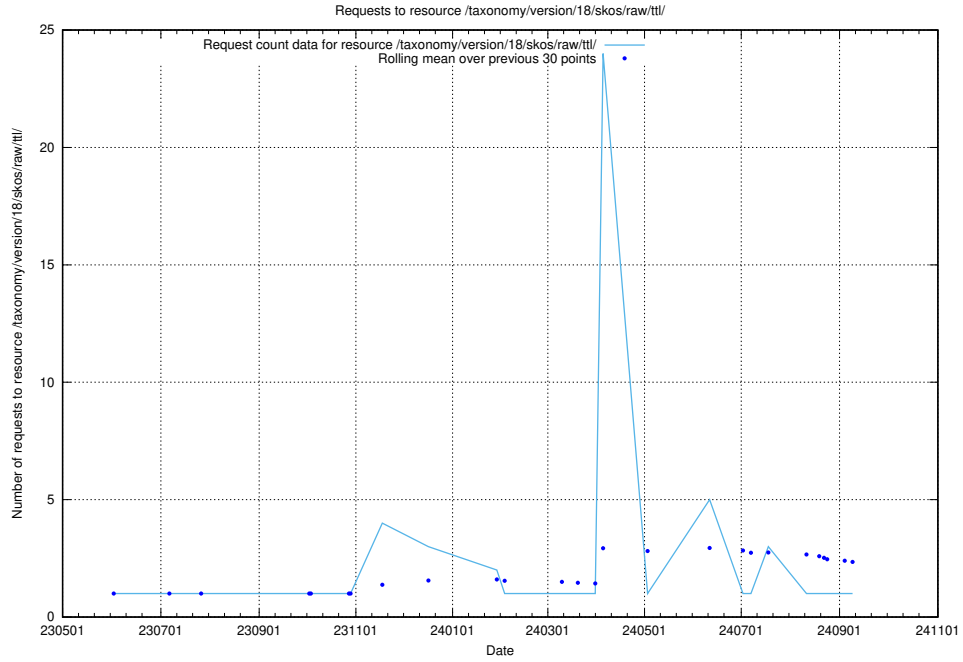

5.6582 Usage of /taxonomy/version/18/skos/raw/ttl/

Here, we count the number of requests to resource /taxonomy/version/18/skos/raw/ttl/.