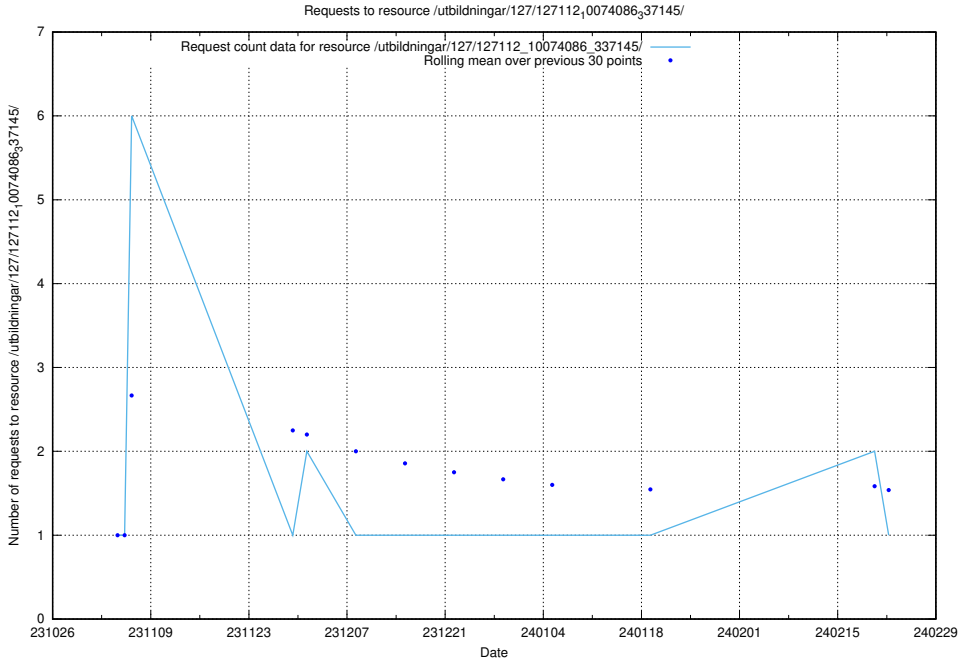

5.4836 Usage of /utbildningar/127/127112_10074086_337145/

Here, we count the number of requests to resource /utbildningar/127/127112_10074086_337145/.