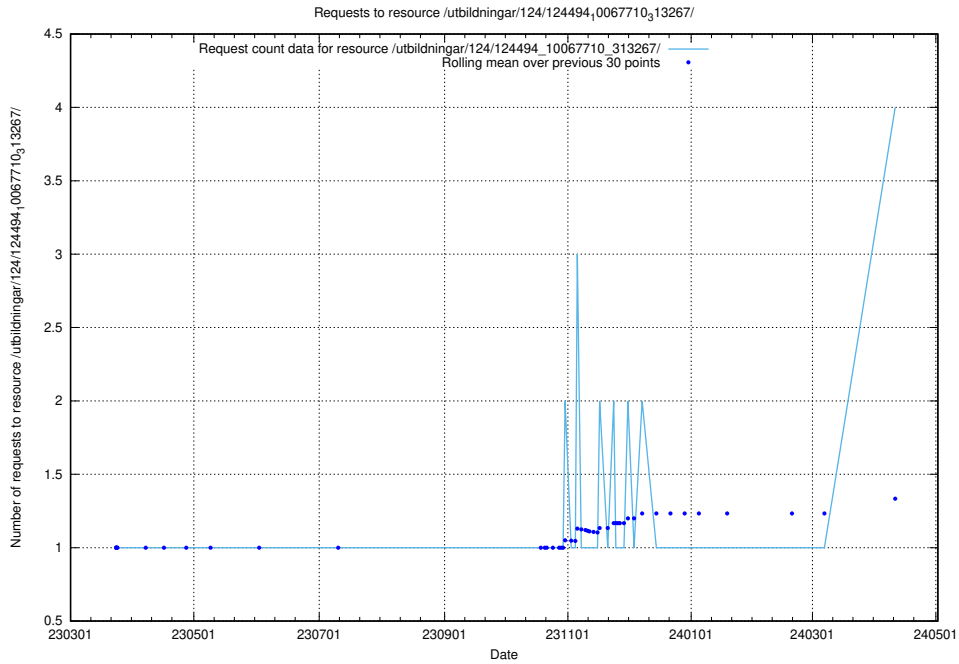

5.270 Usage of /utbildningar/124/124494_10067710_313267/

Here, we count the number of requests to resource /utbildningar/124/124494_10067710_313267/.