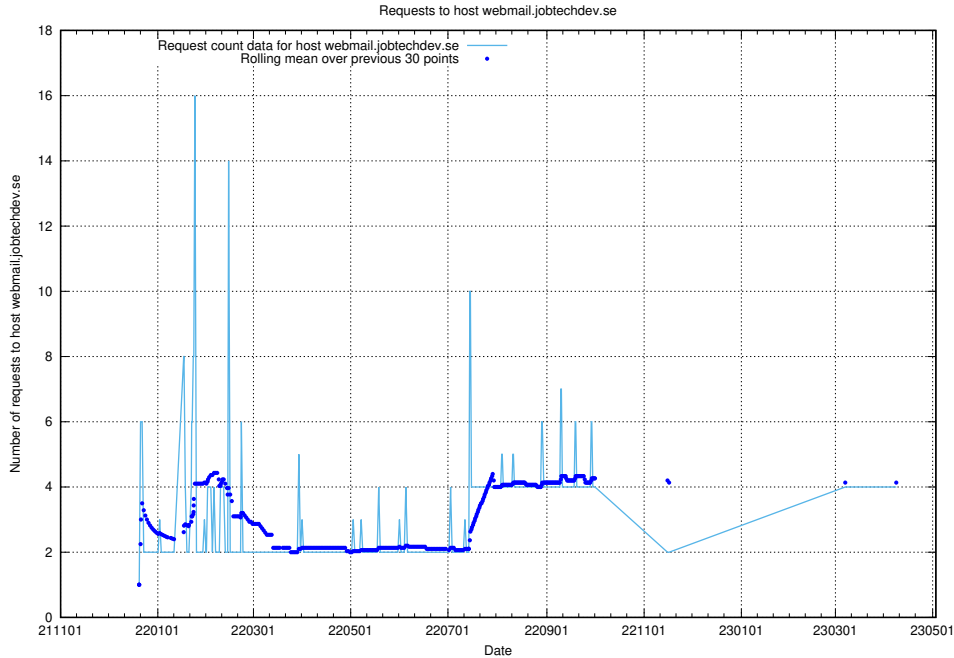

7.143 Usage of webmail.jobtechdev.se

Here, we count the number of requests to host webmail.jobtechdev.se.