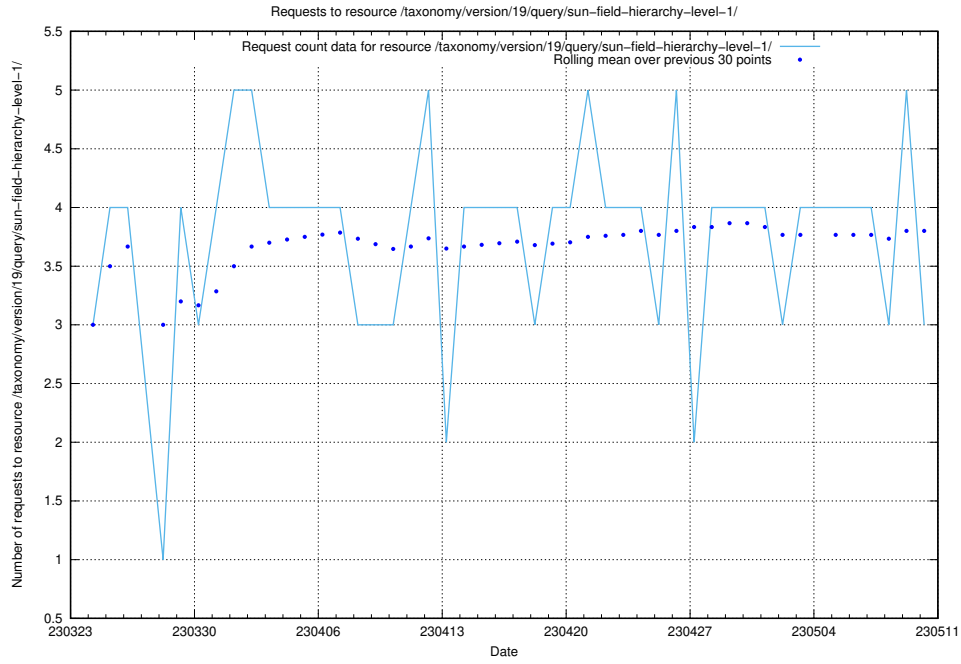

5.505 Usage of /taxonomy/version/19/query/sun-field-hierarchy-level-1/

Here, we count the number of requests to resource /taxonomy/version/19/query/sun-field-hierarchy-level-1/.