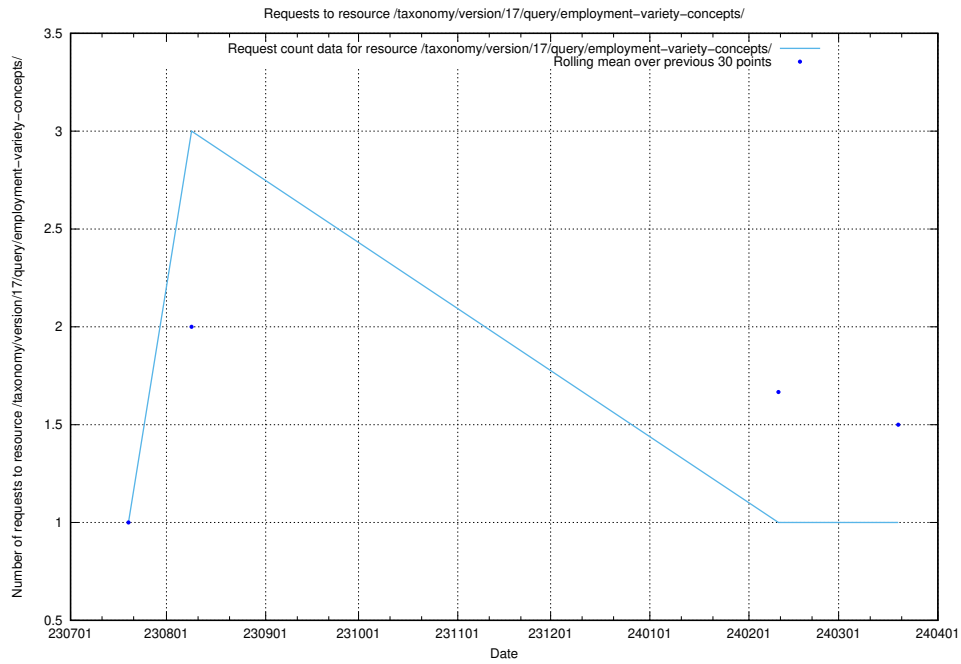

5.5715 Usage of /taxonomy/version/17/query/employment-variety-concepts/

Here, we count the number of requests to resource /taxonomy/version/17/query/employment-variety-concepts/.