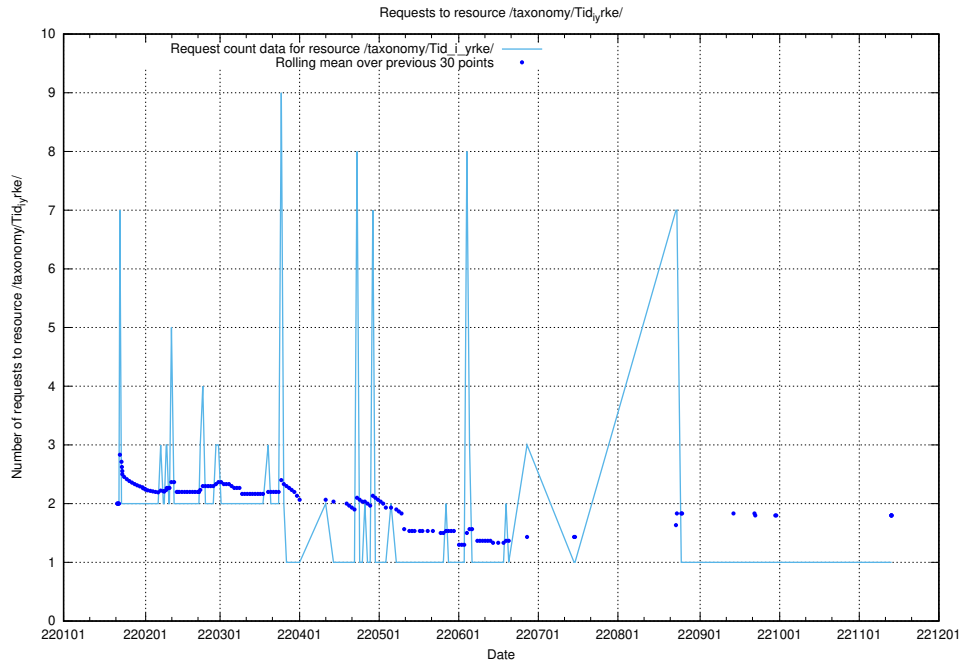

5.7012 Usage of /taxonomy/Tid_i_yrke/

Here, we count the number of requests to resource /taxonomy/Tid_i_yrke/.