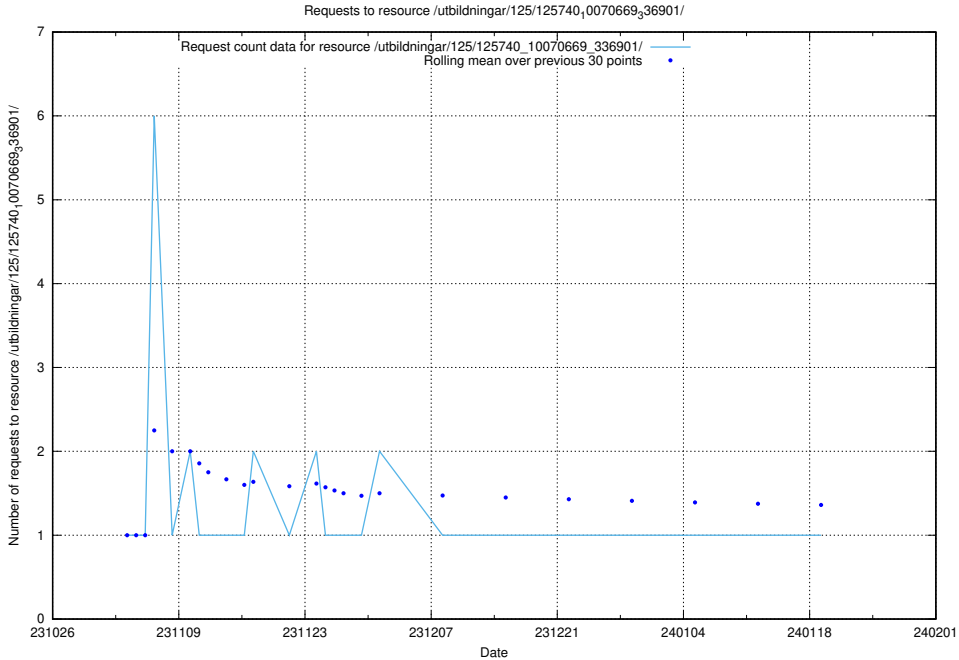

5.4861 Usage of /utbildningar/125/125740_10070669_336901/

Here, we count the number of requests to resource /utbildningar/125/125740_10070669_336901/.