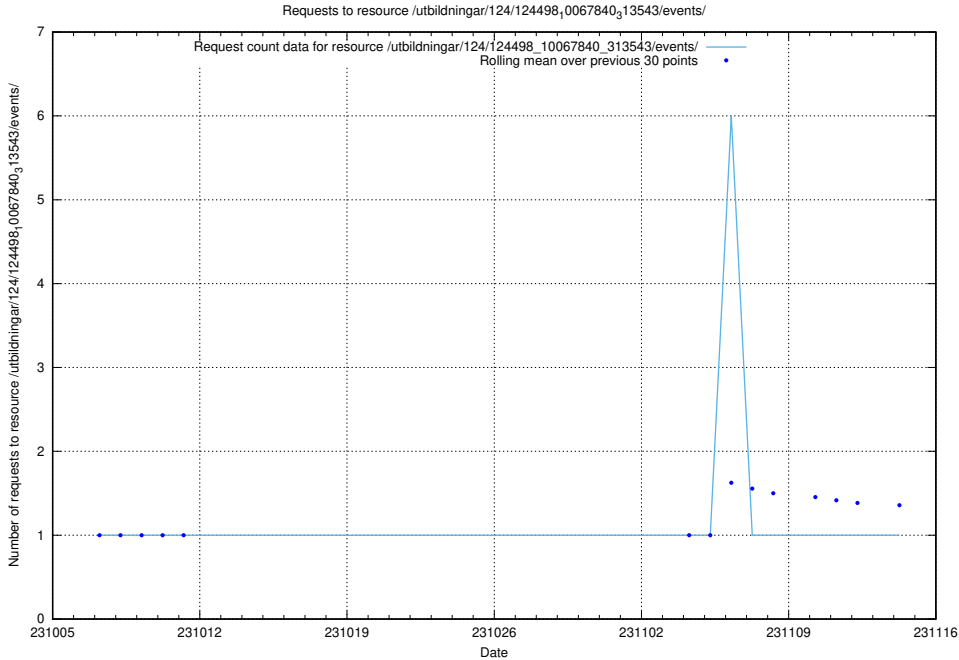

5.5101 Usage of /utbildningar/124/124498_10067840_313543/events/

Here, we count the number of requests to resource /utbildningar/124/124498_10067840_313543/events/