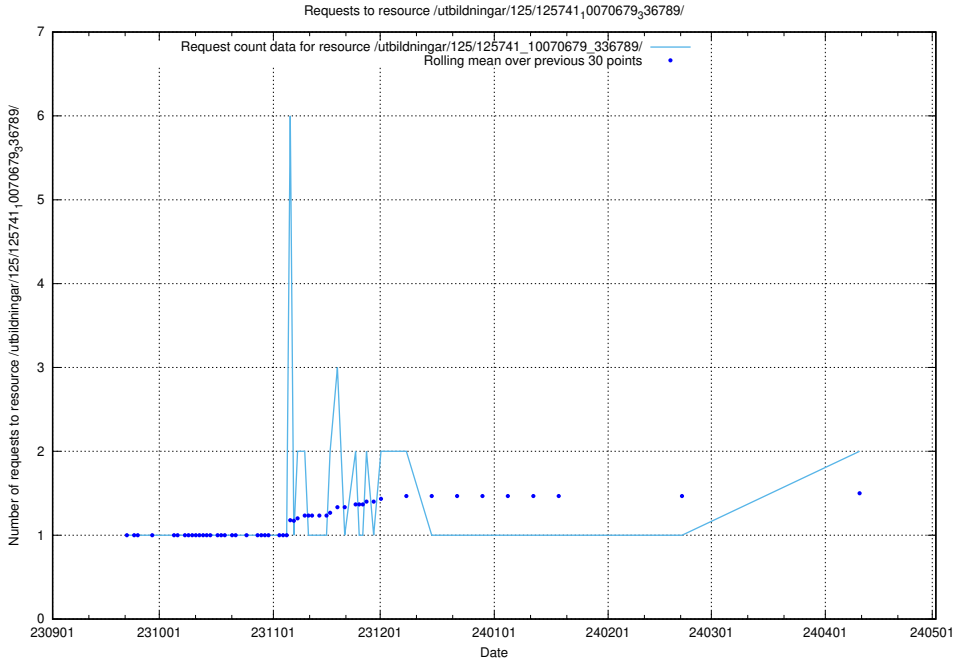

5.816 Usage of /utbildningar/125/125741_10070679_336789/

Here, we count the number of requests to resource /utbildningar/125/125741_10070679_336789/.