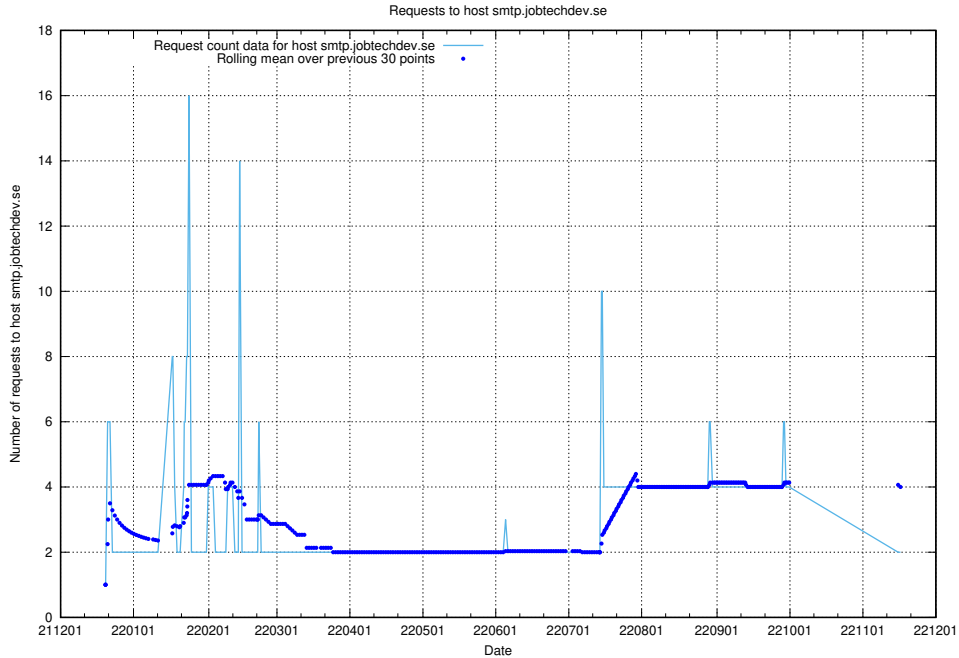

7.374 Usage of smtp.jobtechdev.se

Here, we count the number of requests to host smtp.jobtechdev.se.