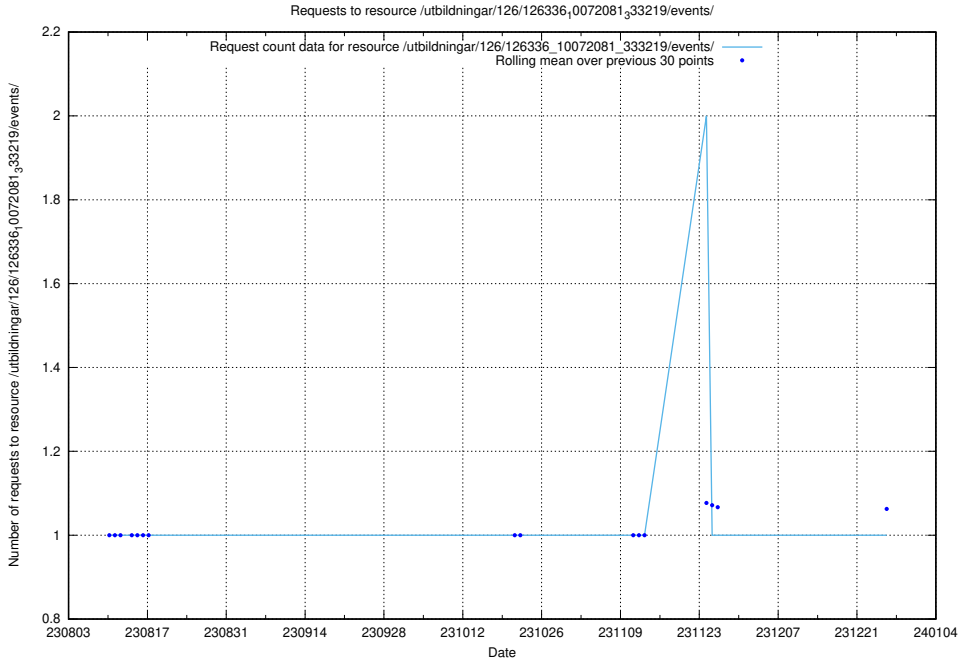

5.5530 Usage of /utbildningar/126/126336_10072081_333219/events/

Here, we count the number of requests to resource /utbildningar/126/126336_10072081_333219/events/