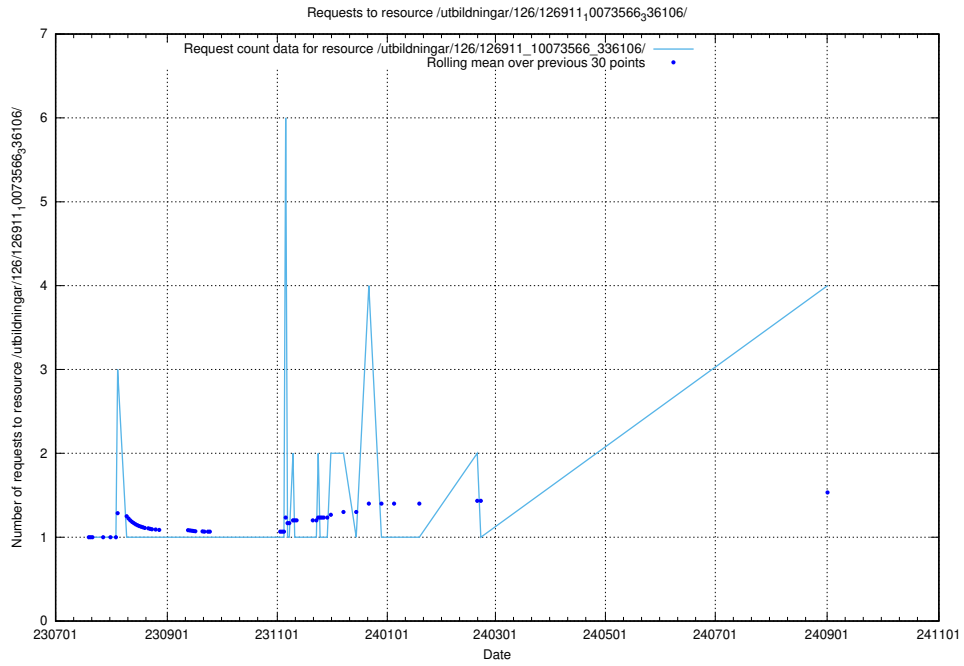

5.309 Usage of /utbildningar/126/126911_10073566_336106/

Here, we count the number of requests to resource /utbildningar/126/126911_10073566_336106/.