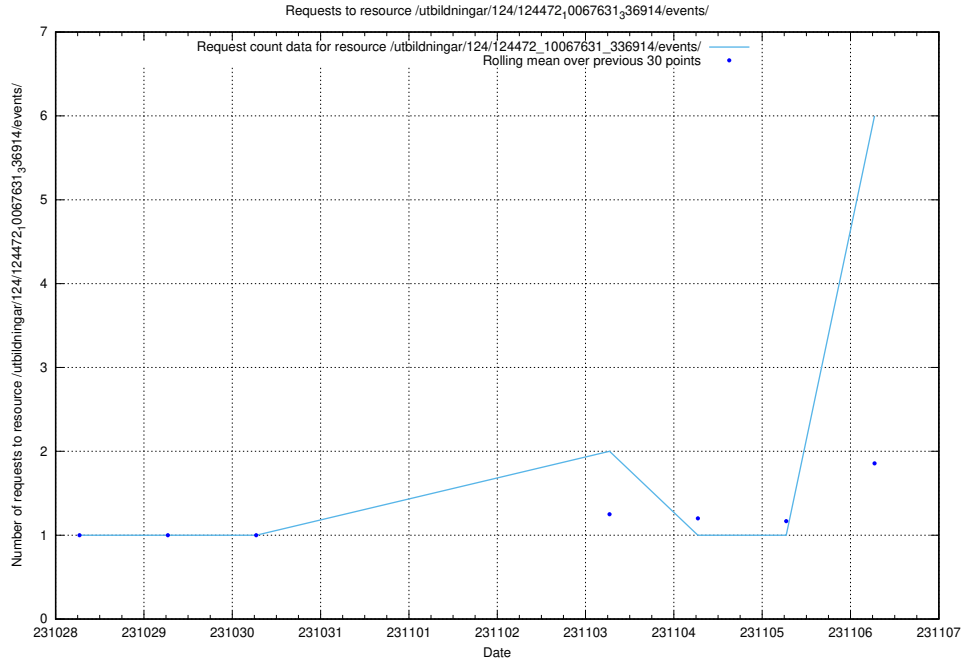

5.79 Usage of /utbildningar/124/124472_10067631_336914/events/

Here, we count the number of requests to resource /utbildningar/124/124472_10067631_336914/events/