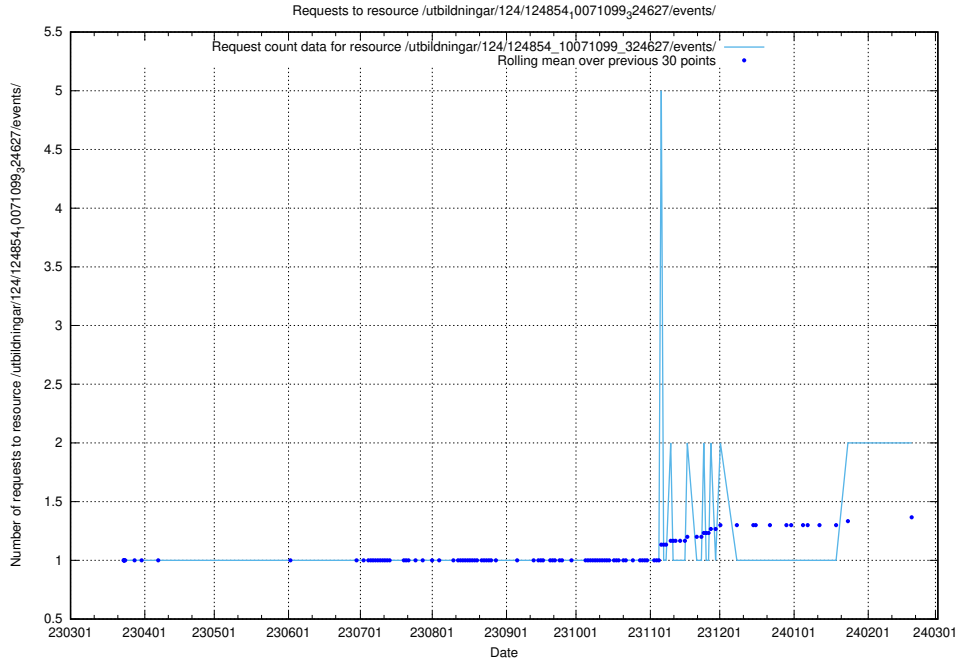

5.550 Usage of /utbildningar/124/124854_10071099_324627/events/

Here, we count the number of requests to resource /utbildningar/124/124854_10071099_324627/events/