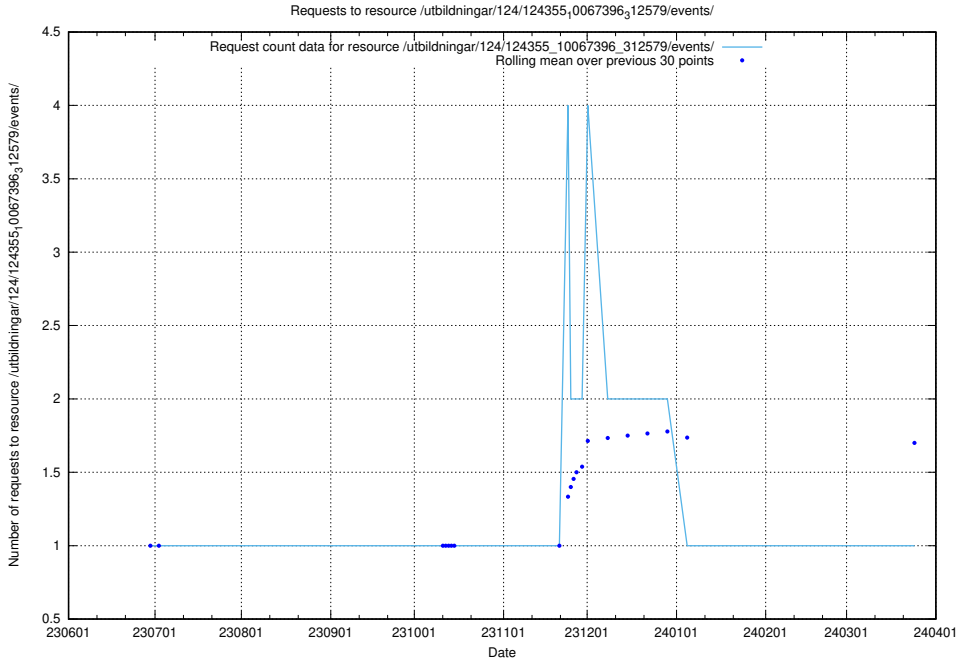

### 5.6100 Usage of /utbildningar/124/124355\_10067396\_312579/events/

Here, we count the number of requests to resource /utbildningar/124/124355\_10067396\_312579/events/