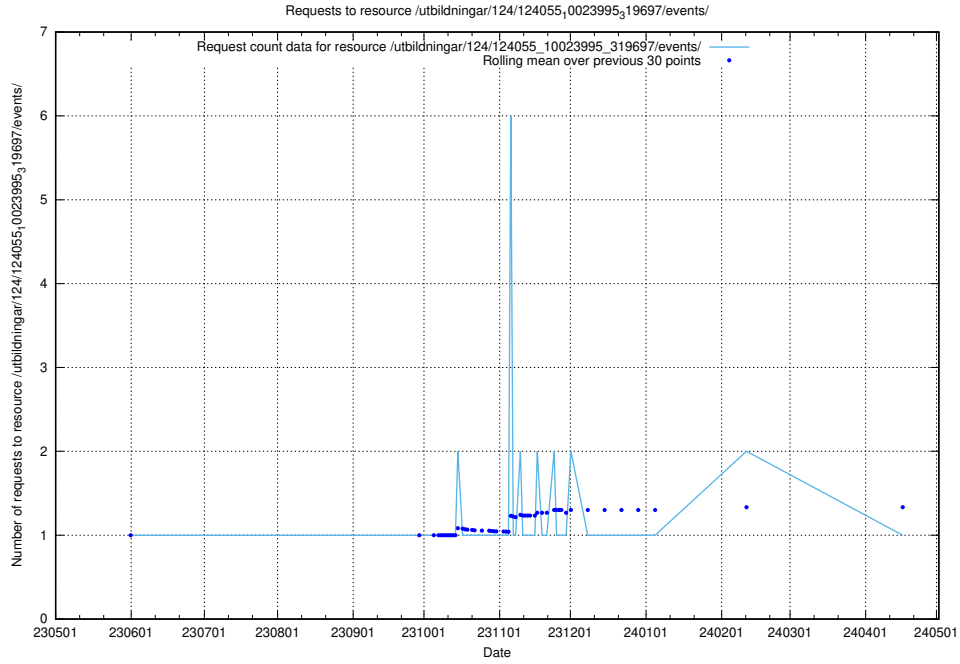

## 5.6586 Usage of /utbildningar/124/124055\_10023995\_319697/events/

Here, we count the number of requests to resource /utbildningar/124/124055\_10023995\_319697/events/