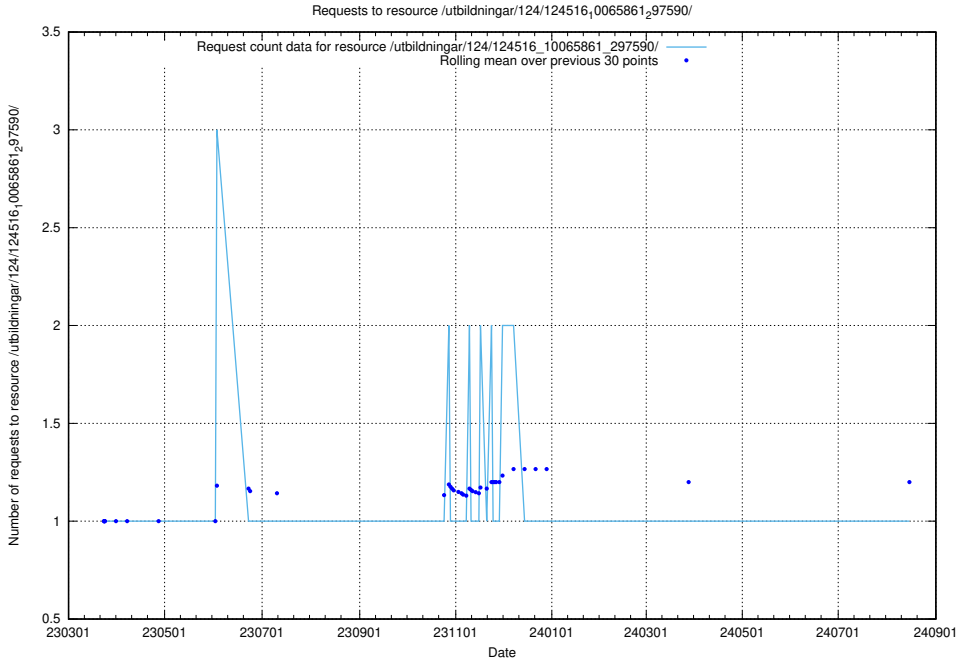

### 5.2183 Usage of /utbildningar/124/124516\_10065861\_297590/

Here, we count the number of requests to resource /utbildningar/124/124516\_10065861\_297590/.