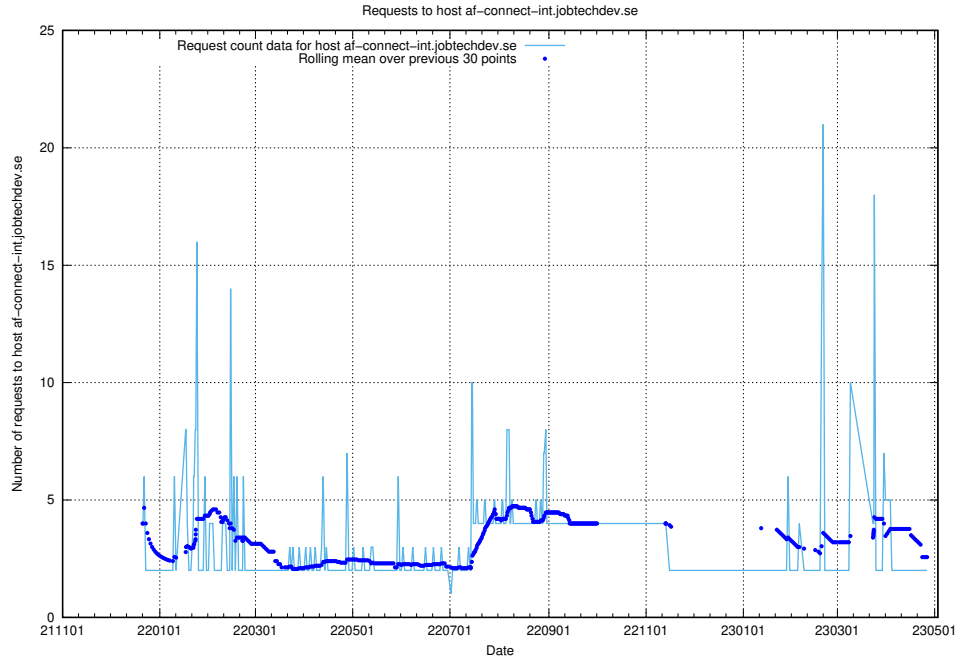

7.372 Usage of af-connect-int.jobtechdev.se

Here, we count the number of requests to host af-connect-int.jobtechdev.se.