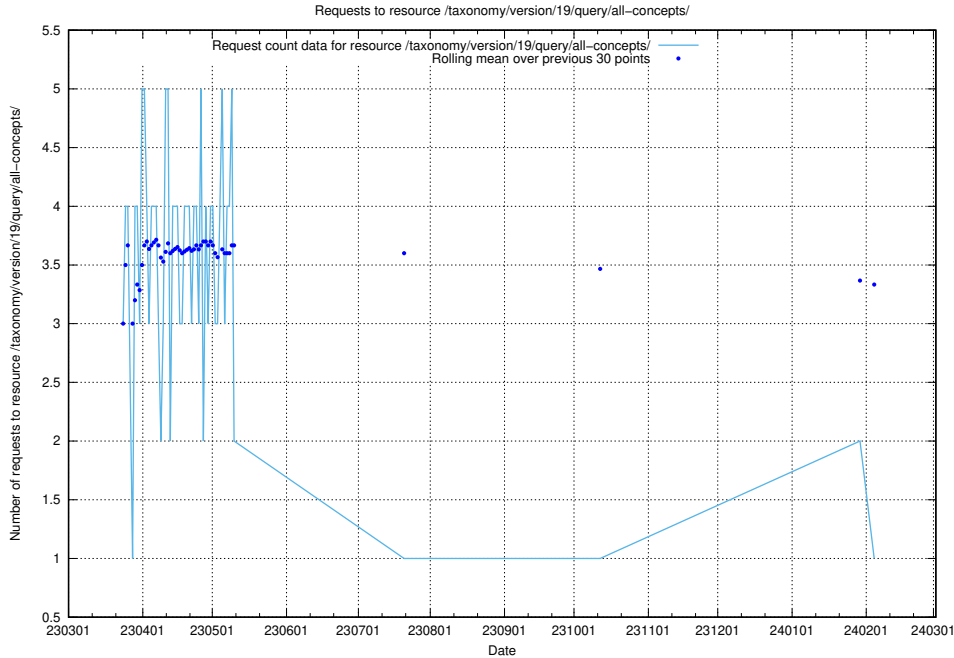

5.6850 Usage of /taxonomy/version/19/query/all-concepts/

Here, we count the number of requests to resource /taxonomy/version/19/query/all-concepts/.