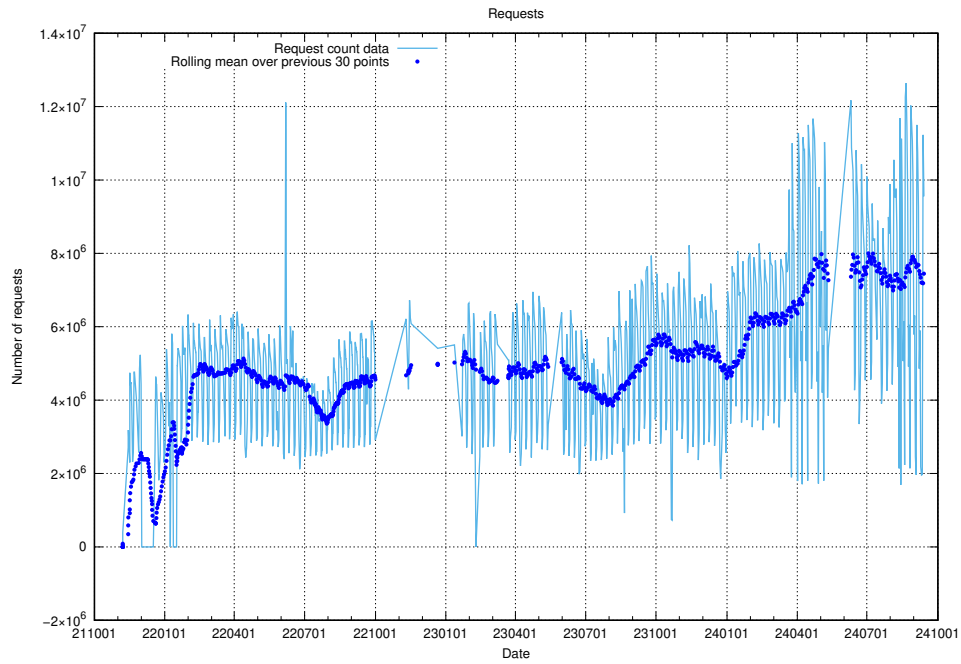

8 Log Stack - General Statistics

This section contains general statistics from [JobTech's log stack](#)⁸.

8.1 Total number of requests

Here, we count the total number of requests.