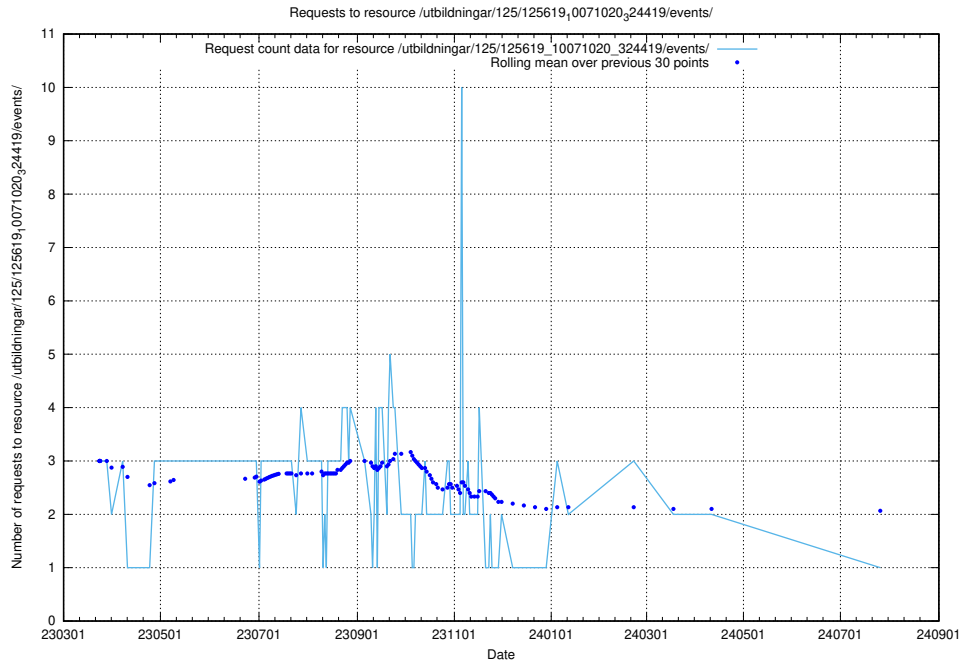

5.6957 Usage of /utbildningar/125/125619_10071020_324419/events/

Here, we count the number of requests to resource /utbildningar/125/125619_10071020_324419/events/