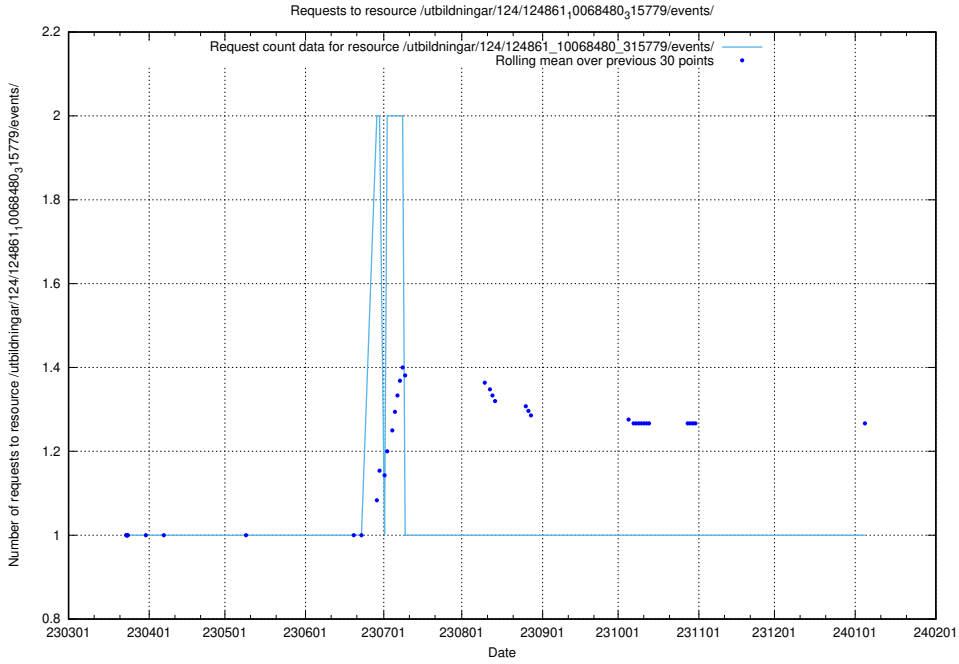

5.1229 Usage of /utbildningar/124/124861_10068480_315779/events/

Here, we count the number of requests to resource /utbildningar/124/124861_10068480_315779/events/