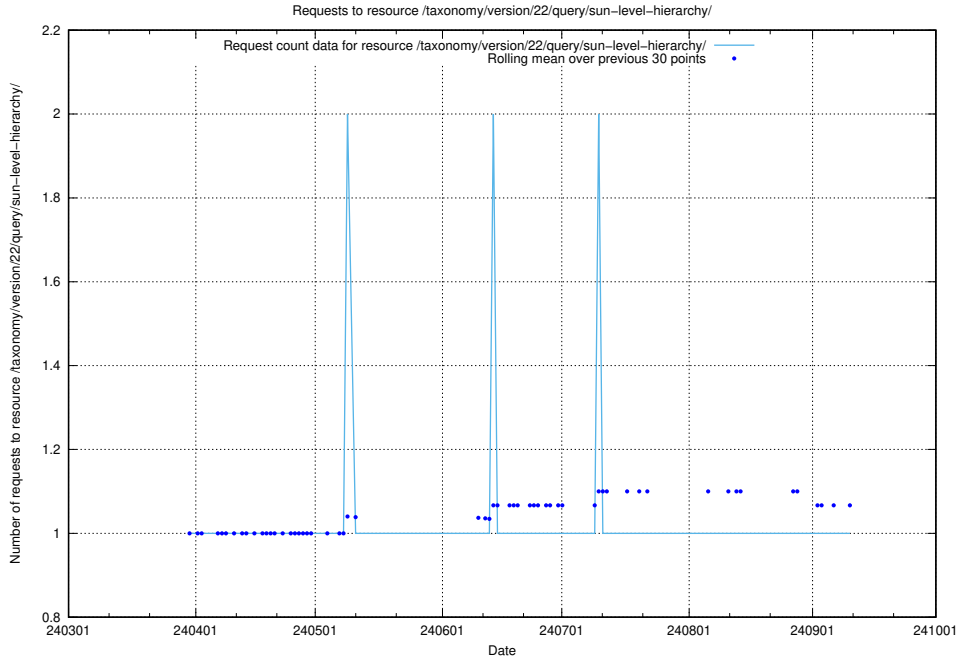

5.2268 Usage of /taxonomy/version/22/query/sun-level-hierarchy/

Here, we count the number of requests to resource /taxonomy/version/22/query/sun-level-hierarchy/.