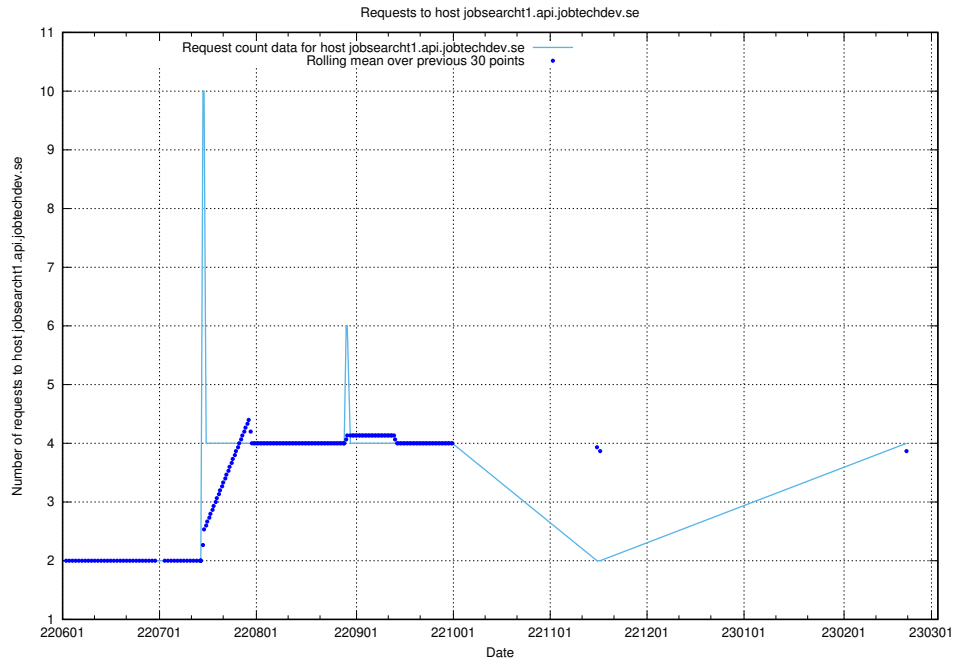

7.158 Usage of jobsearcht1.api.jobtechdev.se

Here, we count the number of requests to host jobsearcht1.api.jobtechdev.se.