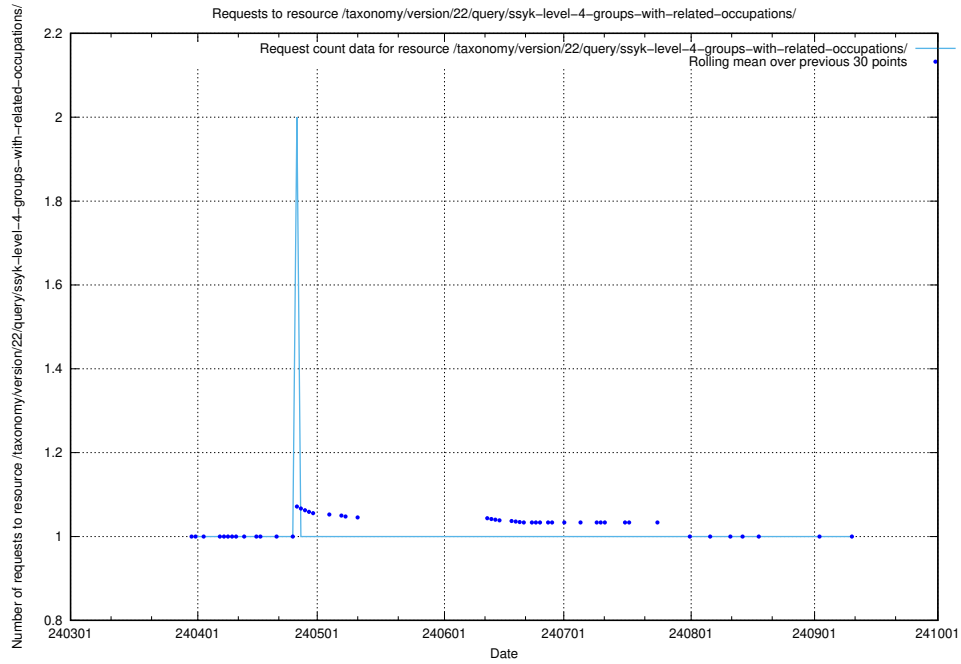

5.2282 Usage of /taxonomy/version/22/query/ssyk-level-4-groups-with-related-occupations/

Here, we count the number of requests to resource /taxonomy/version/22/query/ssyk-level-4-groups-with-related-occupations/.