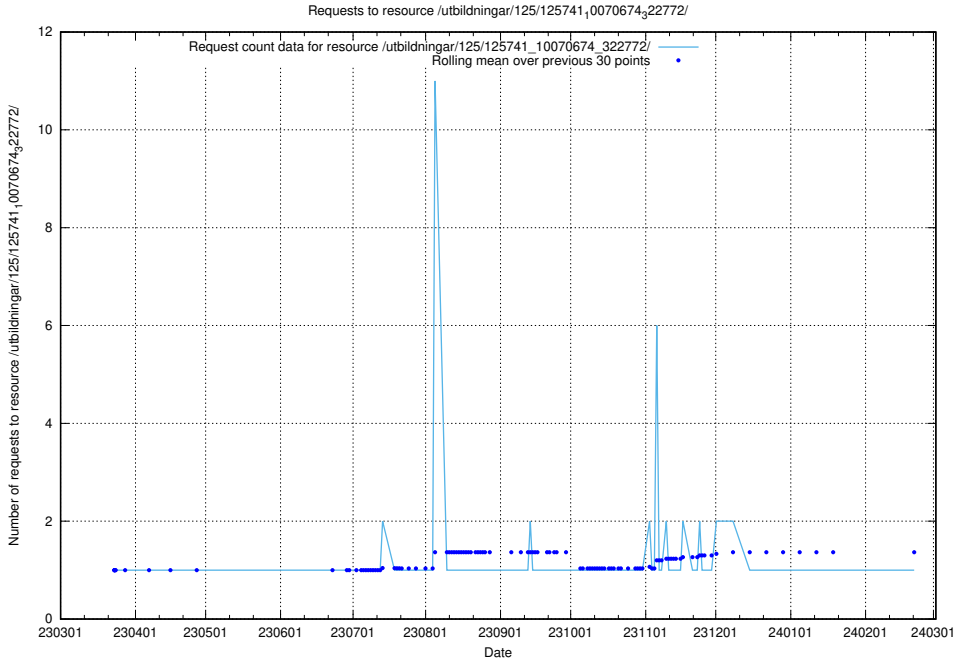

5.7180 Usage of /utbildningar/125/125741_10070674_322772/

Here, we count the number of requests to resource /utbildningar/125/125741_10070674_322772/.