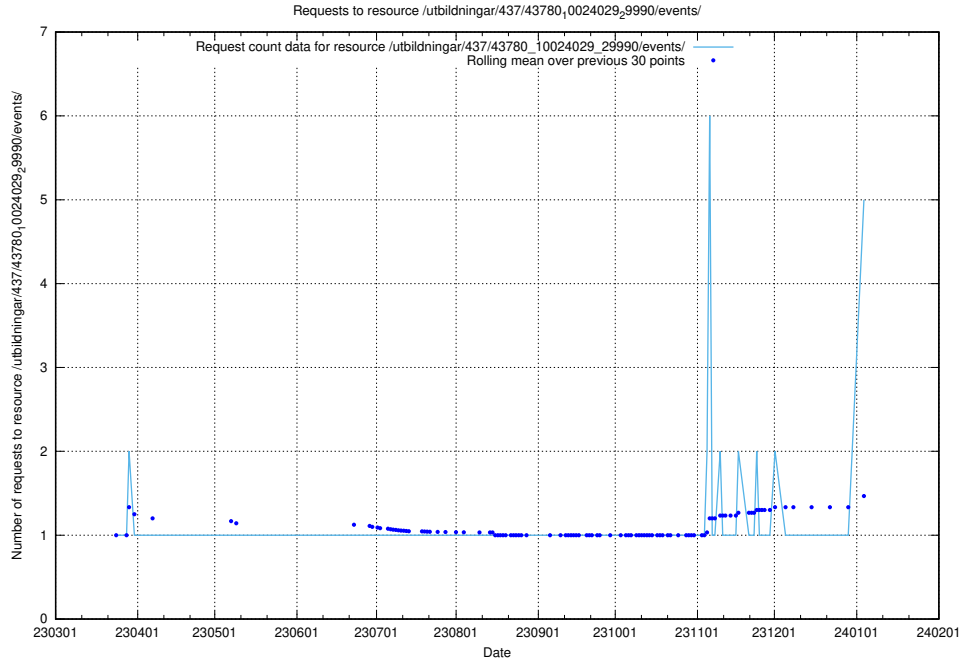

## 5.212 Usage of /utbildningar/437/43780\_10024029\_29990/events/

Here, we count the number of requests to resource /utbildningar/437/43780\_10024029\_29990/events/.