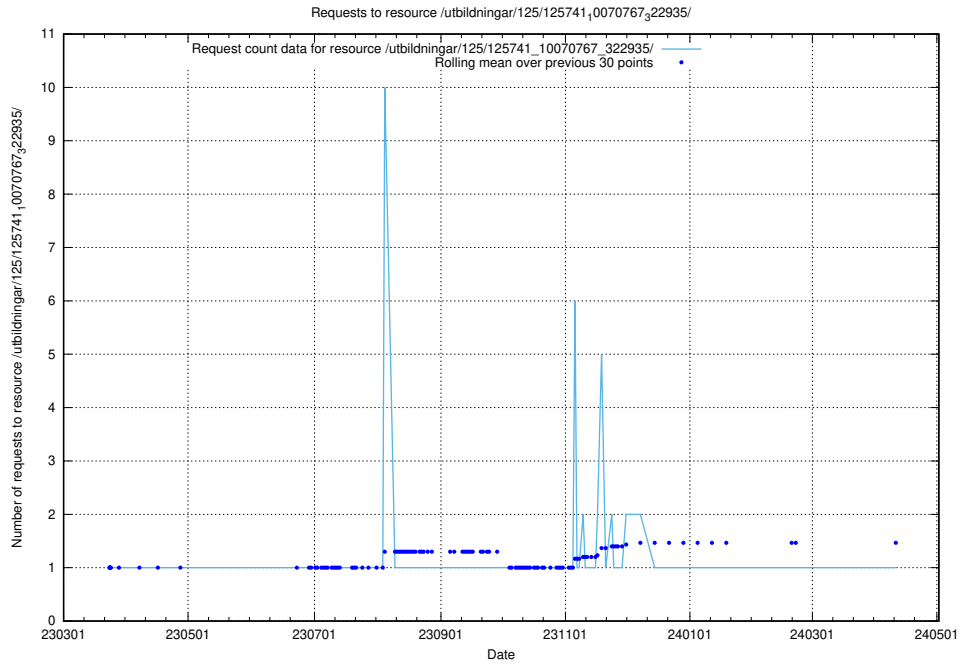

5.7161 Usage of /utbildningar/125/125741_10070767_322935/

Here, we count the number of requests to resource /utbildningar/125/125741_10070767_322935/.