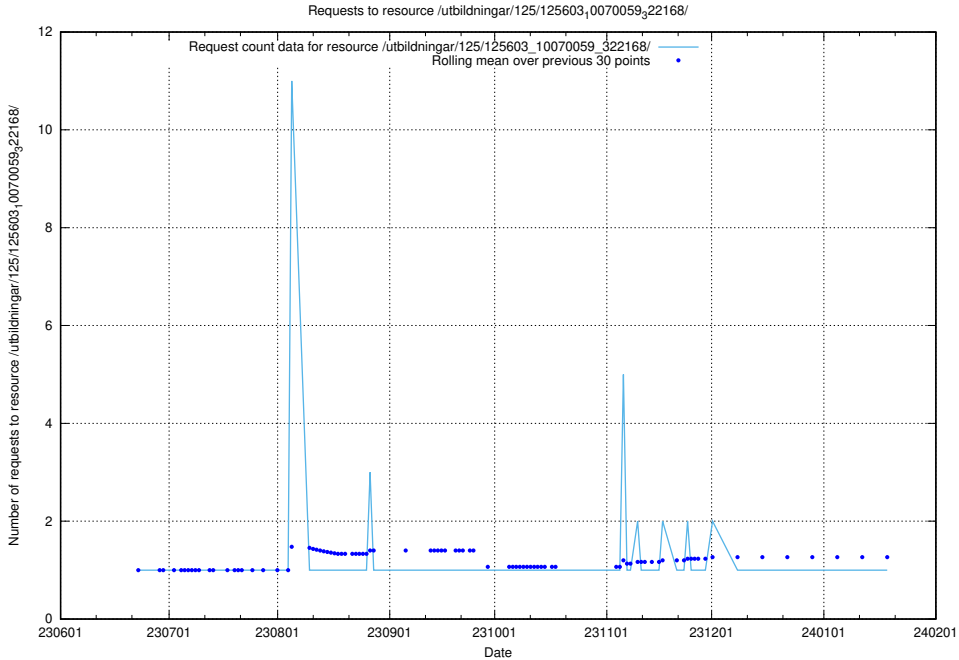

5.6377 Usage of /utbildningar/125/125603_10070059_322168/

Here, we count the number of requests to resource /utbildningar/125/125603_10070059_322168/.