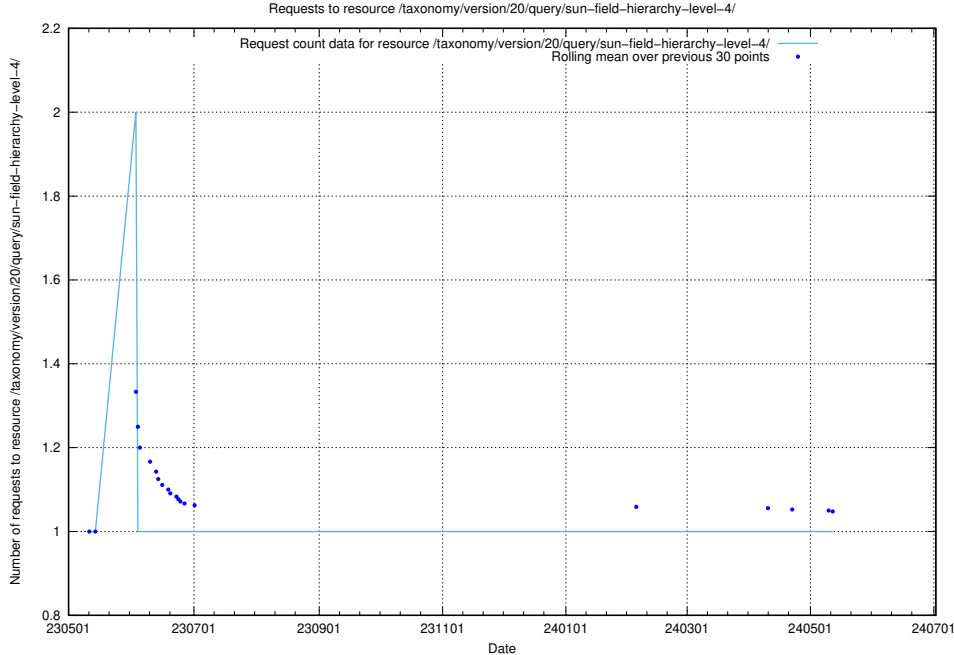

5.6614 Usage of /taxonomy/version/20/query/sun-field-hierarchy-level-4/

Here, we count the number of requests to resource /taxonomy/version/20/query/sun-field-hierarchy-level-4/.