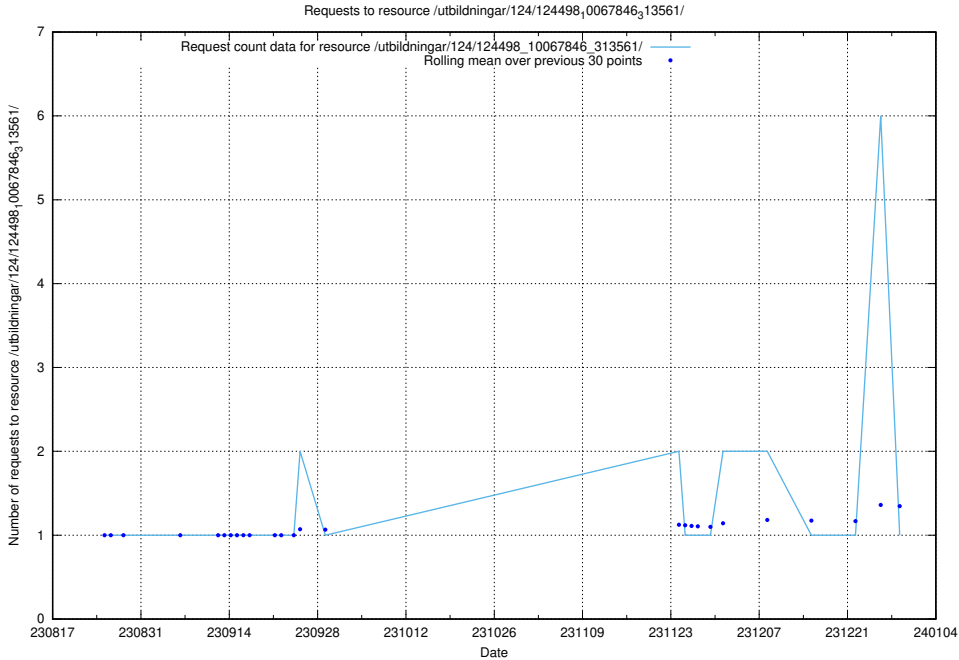

5.5426 Usage of /utbildningar/124/124498_10067846_313561/

Here, we count the number of requests to resource /utbildningar/124/124498_10067846_313561/.