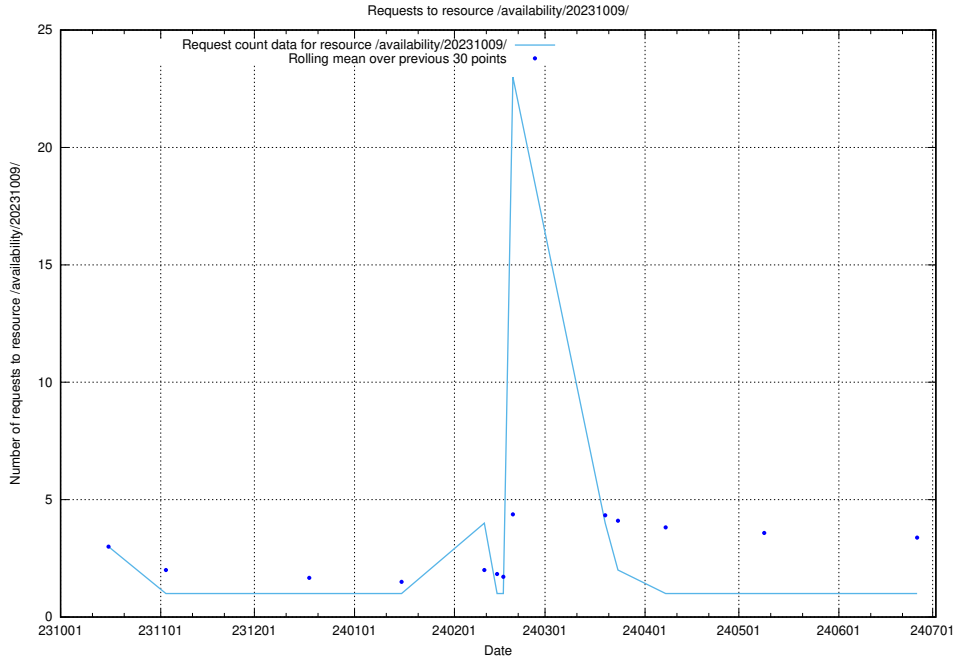

5.5025 Usage of /availability/20231009/

Here, we count the number of requests to resource /availability/20231009/.