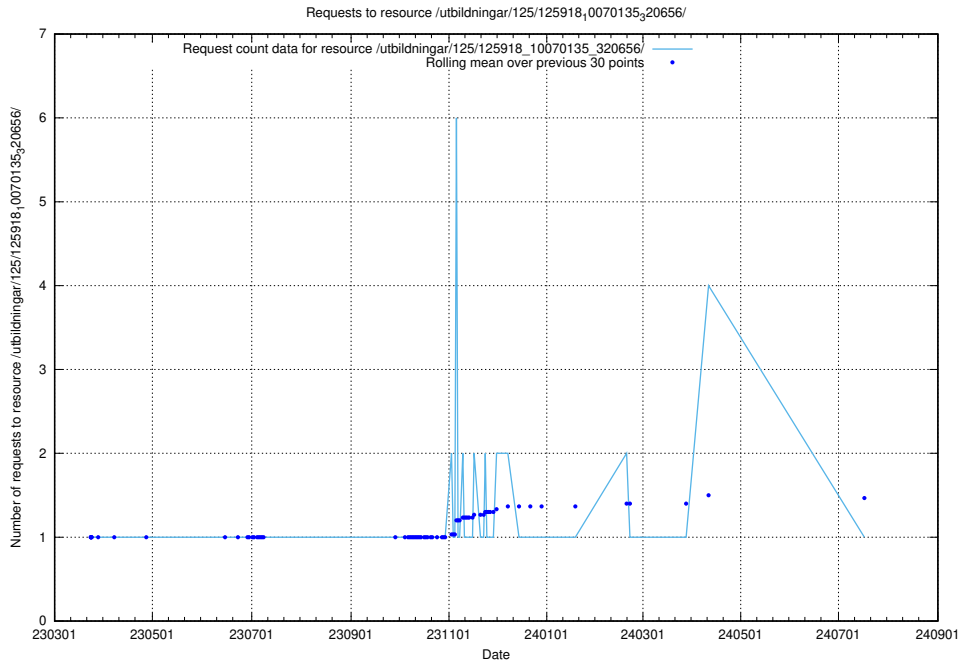

5.7135 Usage of /utbildningar/125/125918_10070135_320656/

Here, we count the number of requests to resource /utbildningar/125/125918_10070135_320656/.