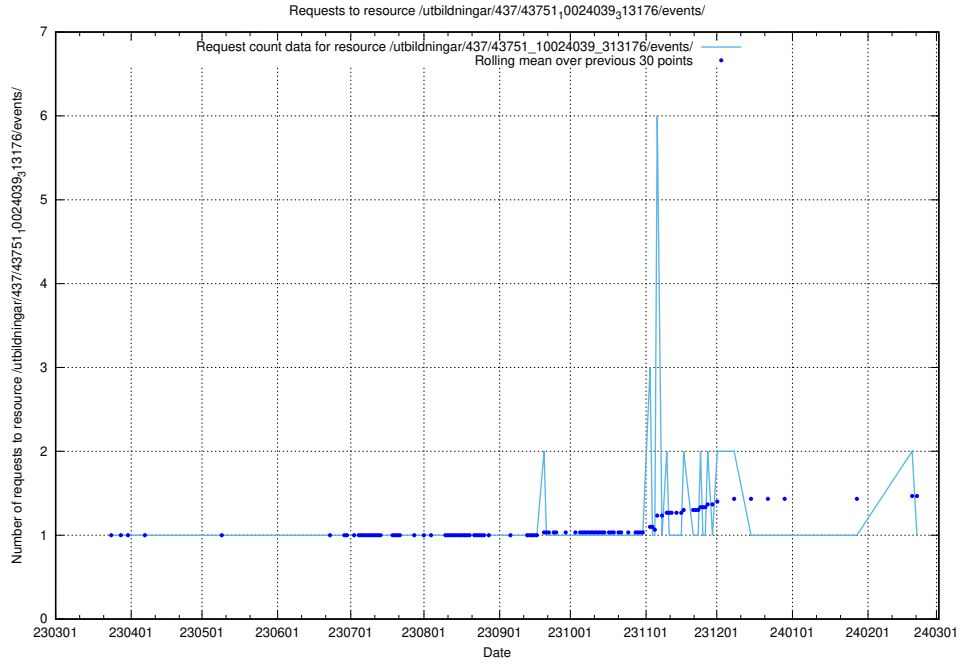

5.6893 Usage of /utbildningar/437/43751_10024039_313176/events/

Here, we count the number of requests to resource /utbildningar/437/43751_10024039_313176/events/.