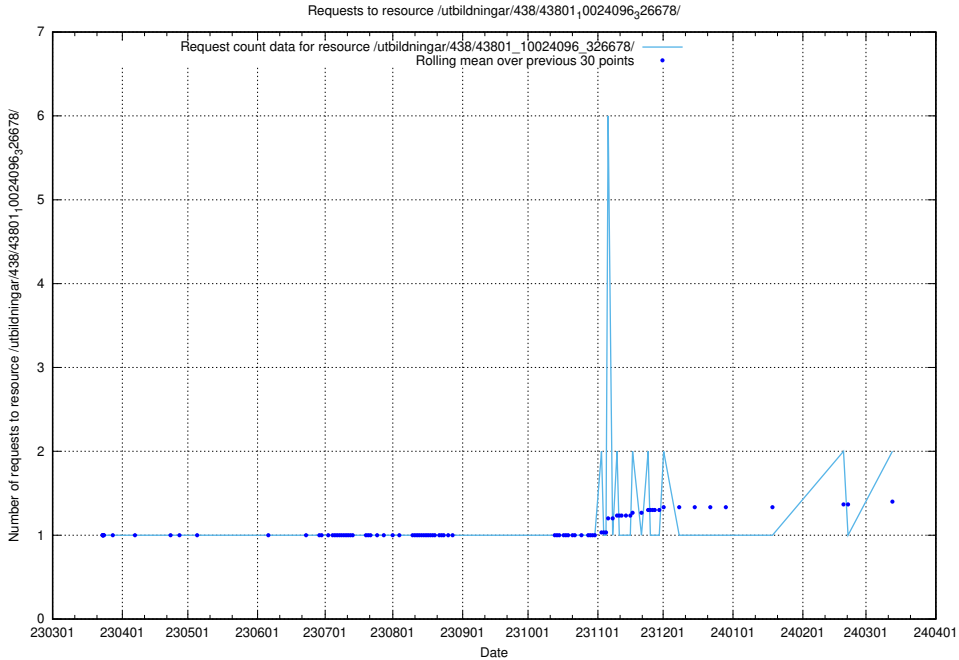

5.1005 Usage of /utbildningar/438/43801_10024096_326678/

Here, we count the number of requests to resource /utbildningar/438/43801_10024096_326678/.