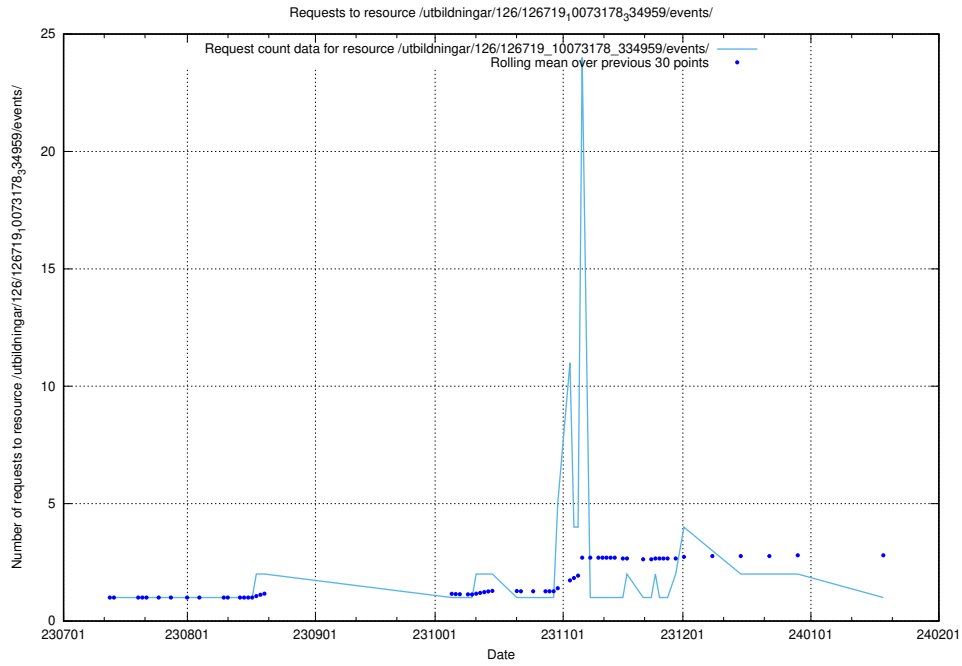

5.5816 Usage of /utbildningar/126/126719_10073178_334959/events/

Here, we count the number of requests to resource /utbildningar/126/126719_10073178_334959/events/