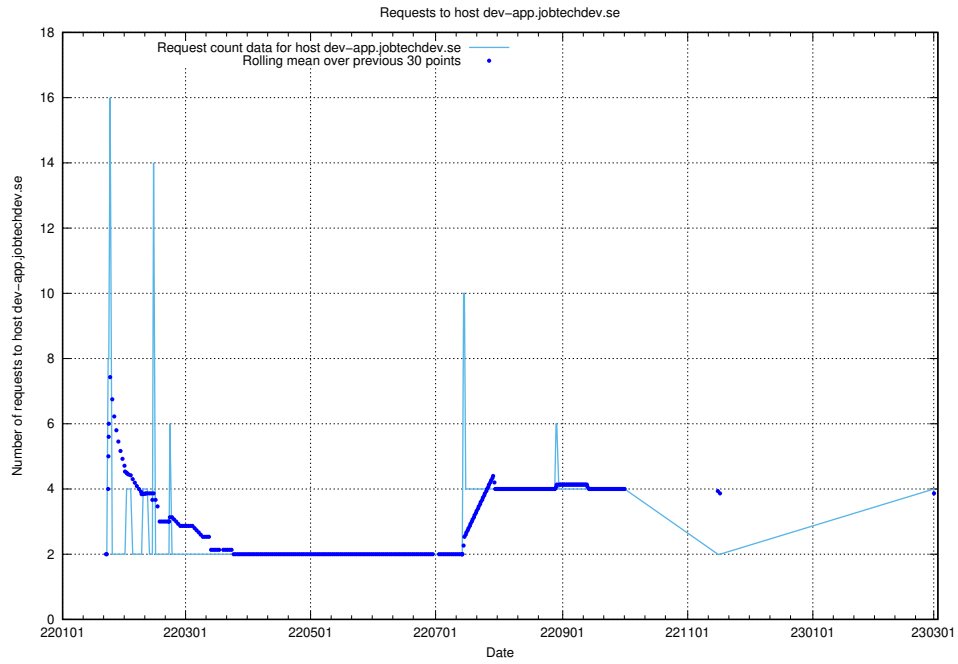

7.109 Usage of dev-app.jobtechdev.se

Here, we count the number of requests to host dev-app.jobtechdev.se.