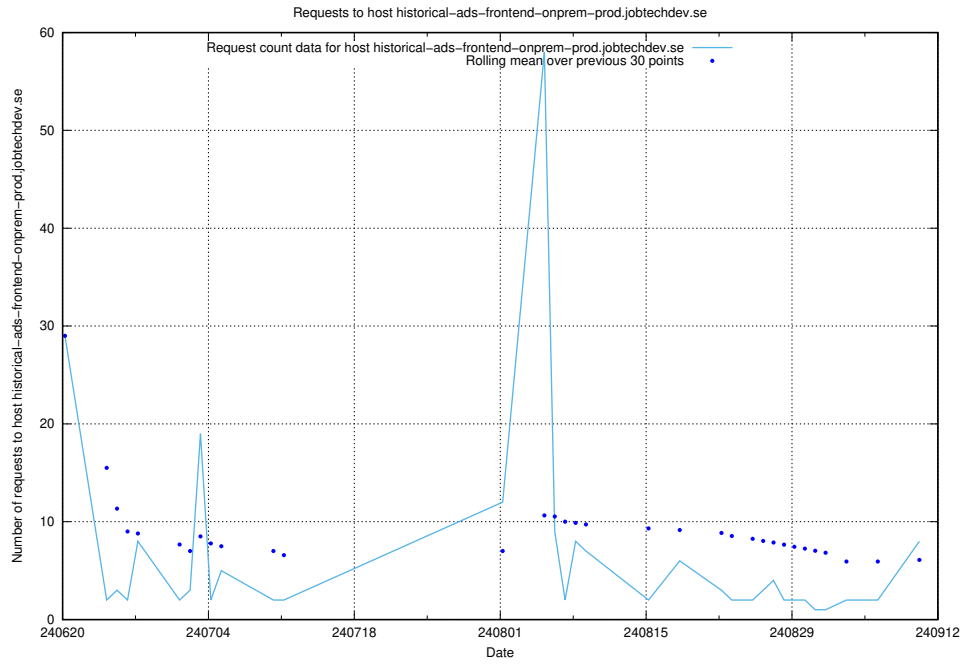

7.79 Usage of historical-ads-frontend-onprem-prod.jobtechdev.se

Here, we count the number of requests to host historical-ads-frontend-onprem-prod.jobtechdev.se.