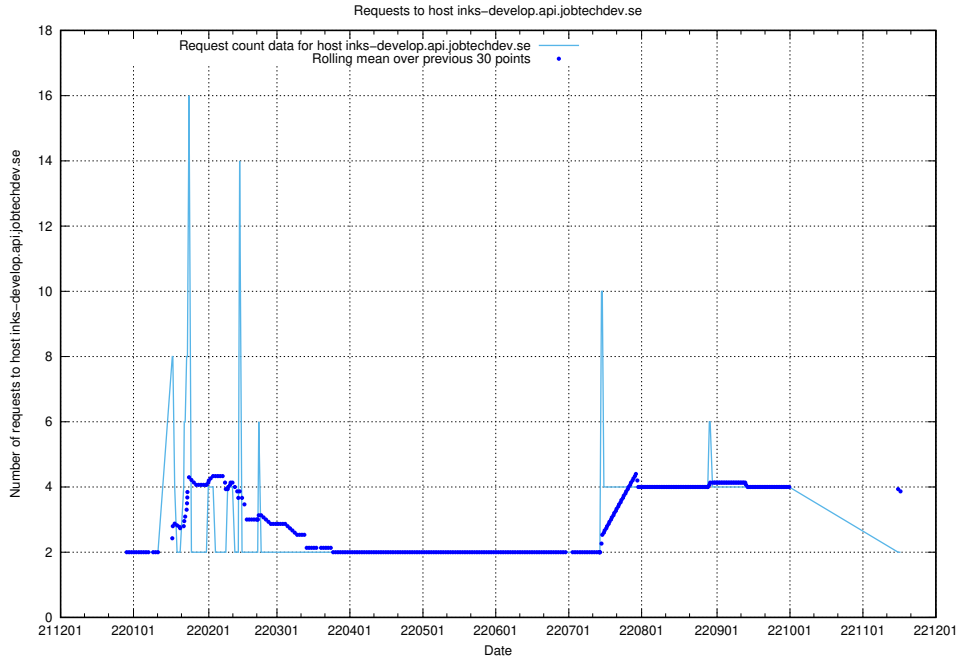

7.358 Usage of inks-develop.api.jobtechdev.se

Here, we count the number of requests to host inks-develop.api.jobtechdev.se.