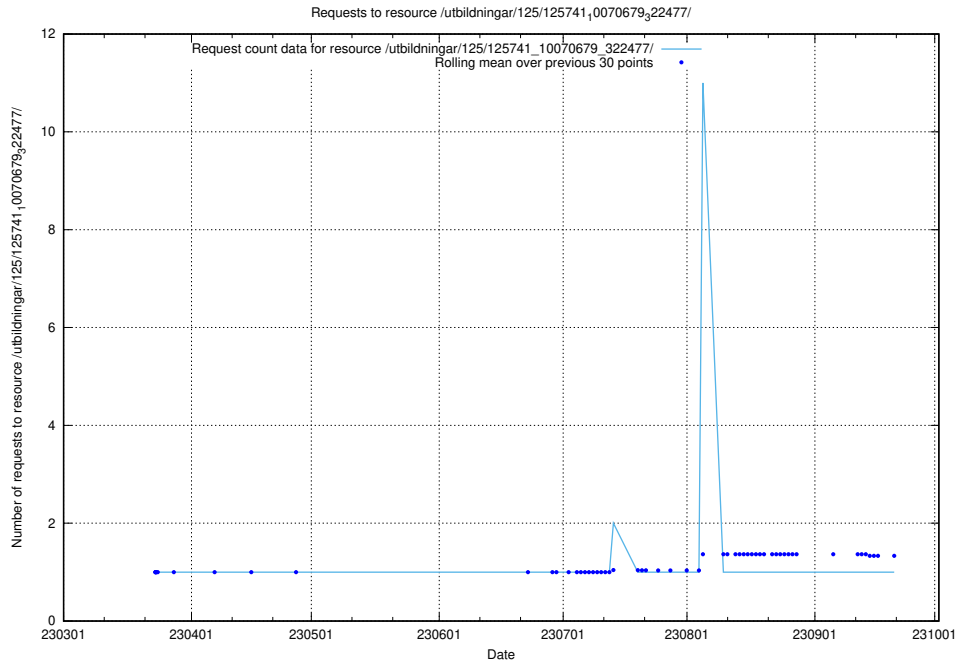

5.7174 Usage of /utbildningar/125/125741_10070679_322477/

Here, we count the number of requests to resource /utbildningar/125/125741_10070679_322477/.