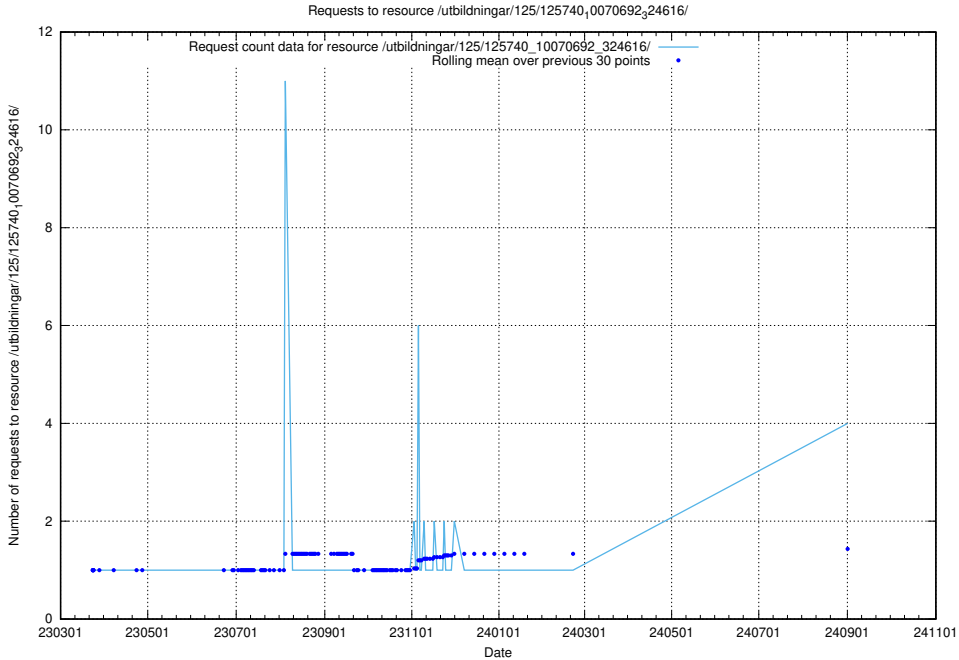

5.220 Usage of /utbildningar/125/125740_10070692_324616/

Here, we count the number of requests to resource /utbildningar/125/125740_10070692_324616/.