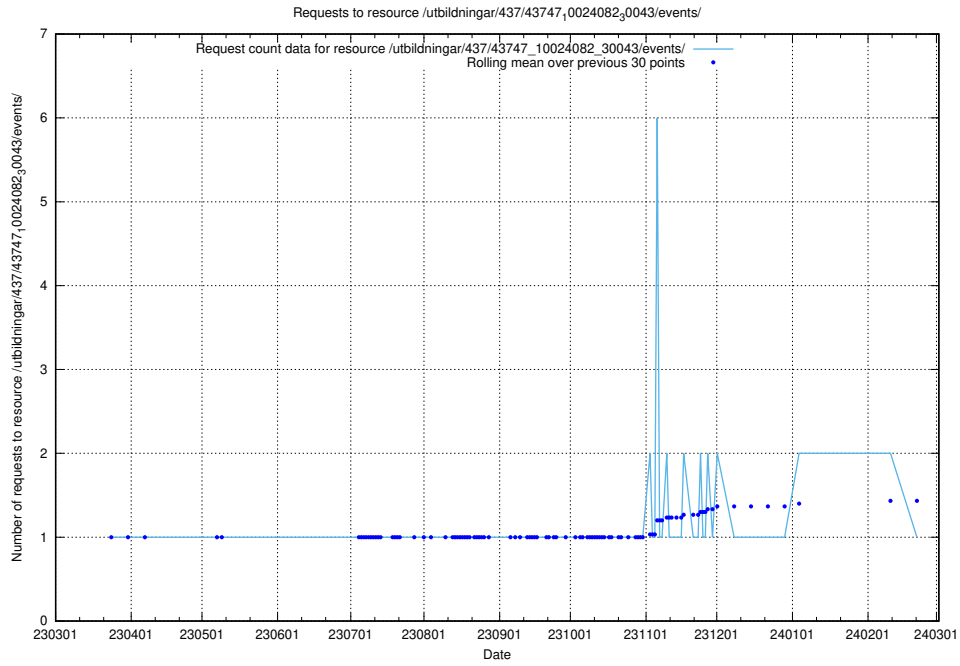

5.6895 Usage of /utbildningar/437/43747_10024082_30043/events/

Here, we count the number of requests to resource /utbildningar/437/43747_10024082_30043/events/.