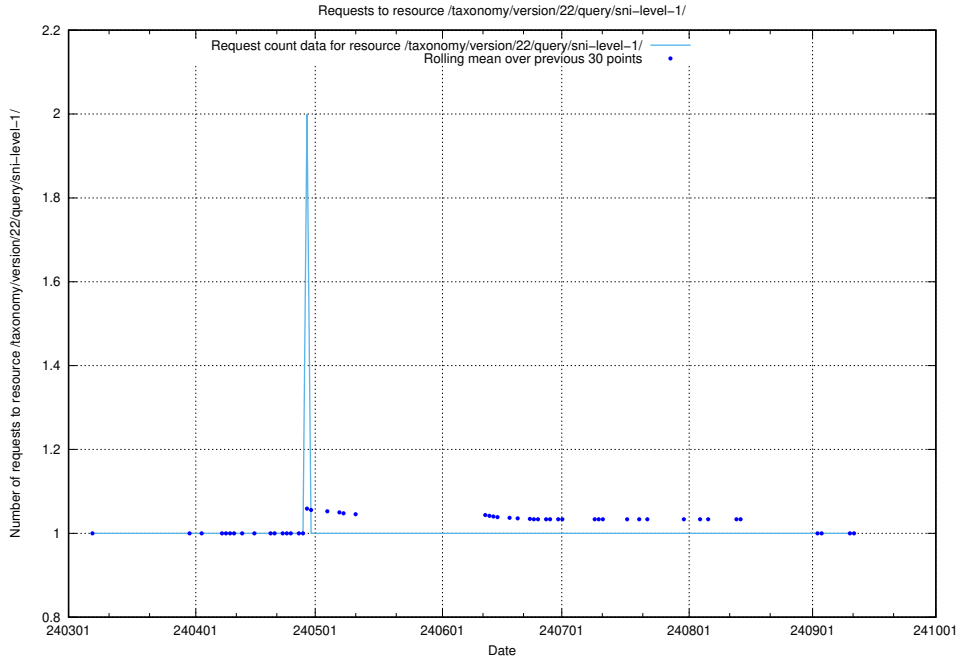

5.2584 Usage of /taxonomy/version/22/query/sni-level-1/

Here, we count the number of requests to resource /taxonomy/version/22/query/sni-level-1/.