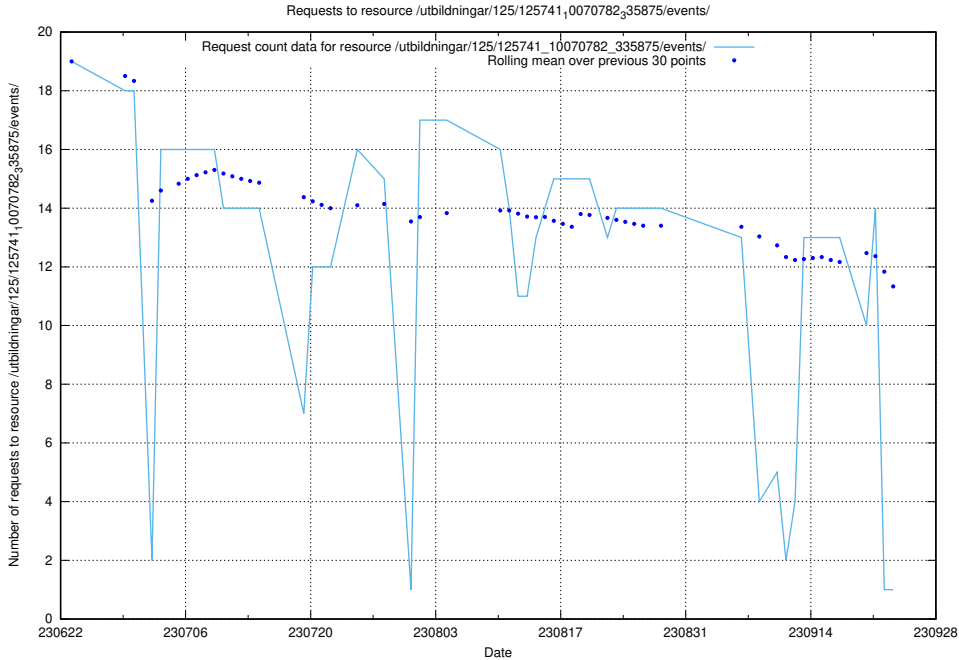

### 5.6253 Usage of /utbildningar/125/125741\_10070782\_335875/events/

Here, we count the number of requests to resource /utbildningar/125/125741\_10070782\_335875/events/