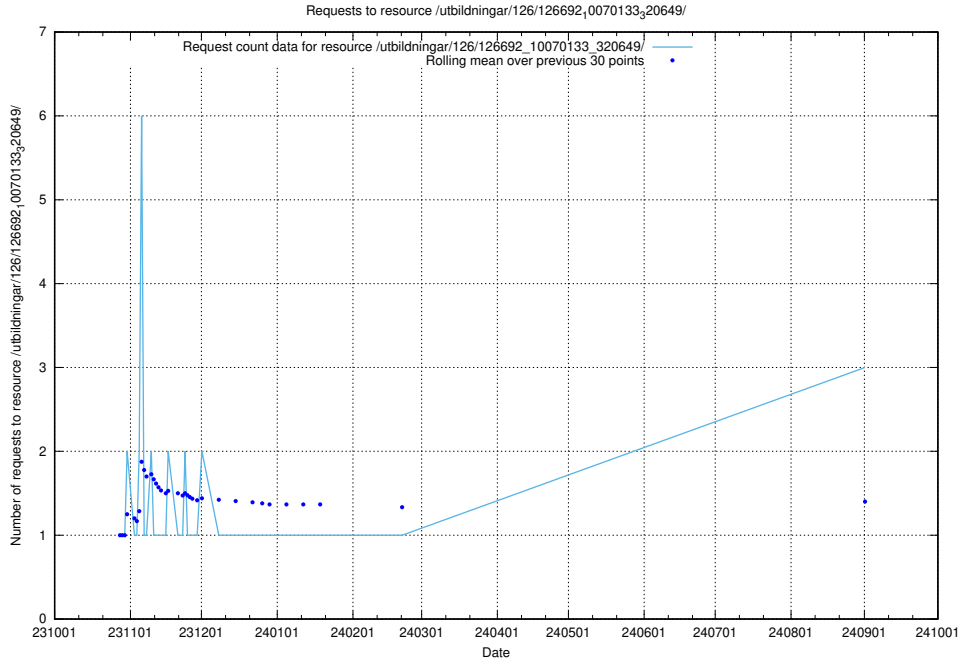

5.425 Usage of /utbildningar/126/126692_10070133_320649/

Here, we count the number of requests to resource /utbildningar/126/126692_10070133_320649/.