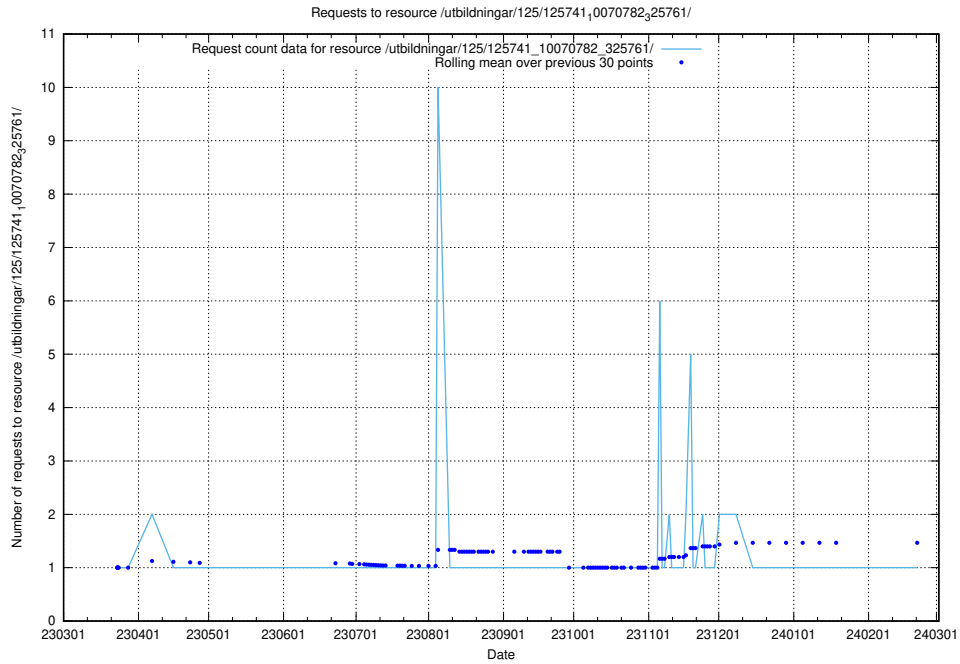

5.7158 Usage of /utbildningar/125/125741_10070782_325761/

Here, we count the number of requests to resource /utbildningar/125/125741_10070782_325761/.