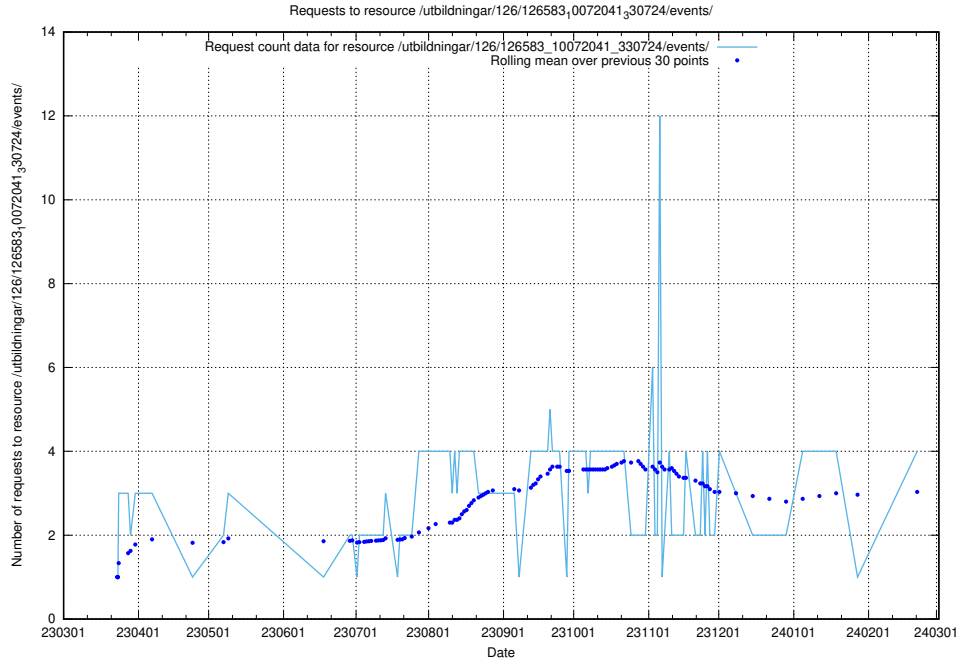

5.339 Usage of /utbildningar/126/126583_10072041_330724/events/

Here, we count the number of requests to resource /utbildningar/126/126583_10072041_330724/events/