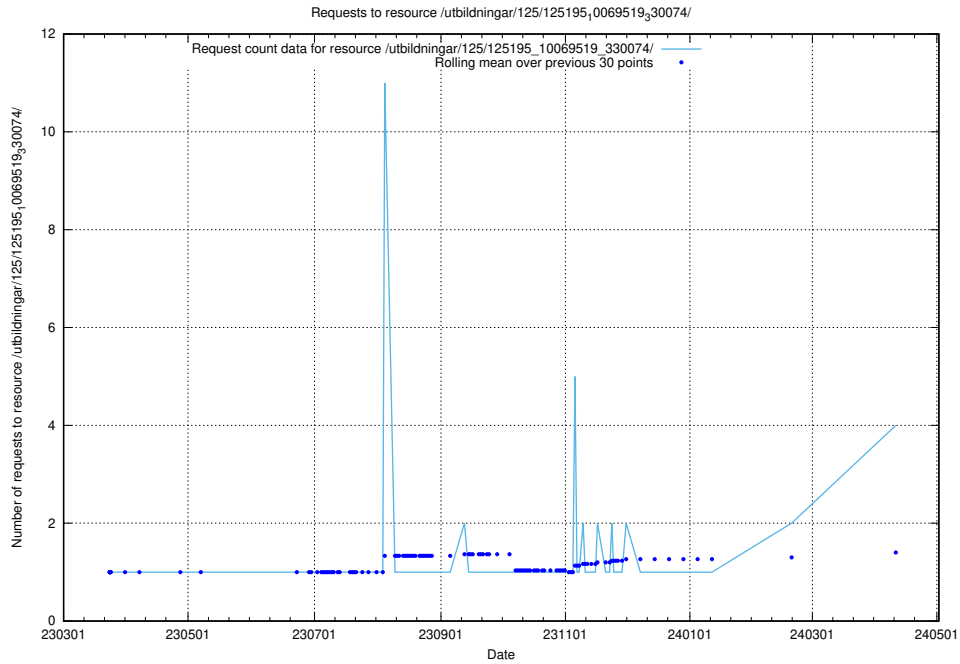

5.227 Usage of /utbildningar/125/125195_10069519_330074/

Here, we count the number of requests to resource /utbildningar/125/125195_10069519_330074/.