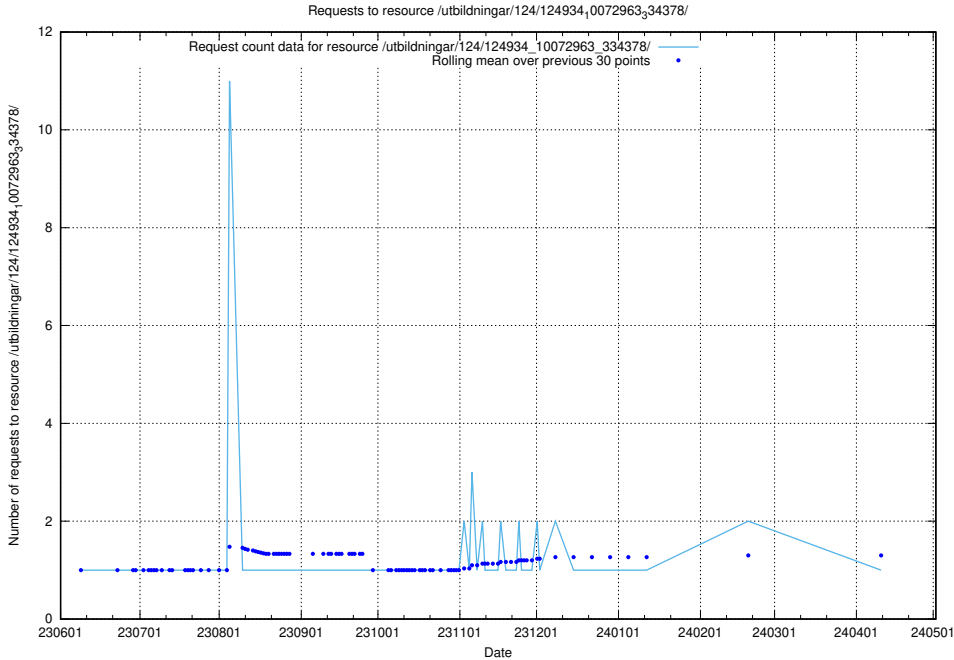

### 5.6548 Usage of /utbildningar/124/124934\_10072963\_334378/

Here, we count the number of requests to resource /utbildningar/124/124934\_10072963\_334378/.