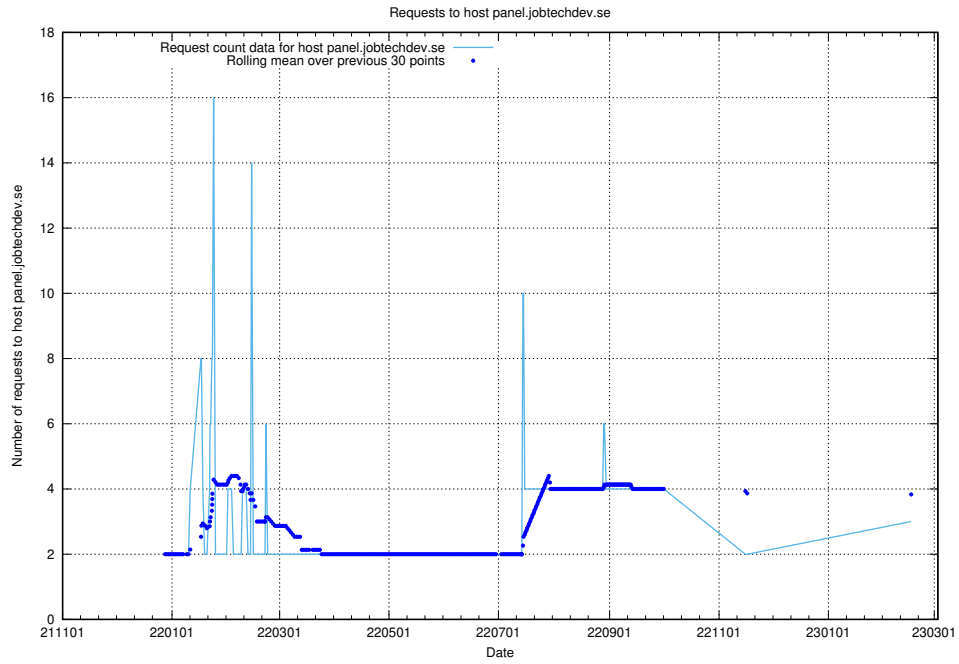

7.202 Usage of panel.jobtechdev.se

Here, we count the number of requests to host panel.jobtechdev.se.