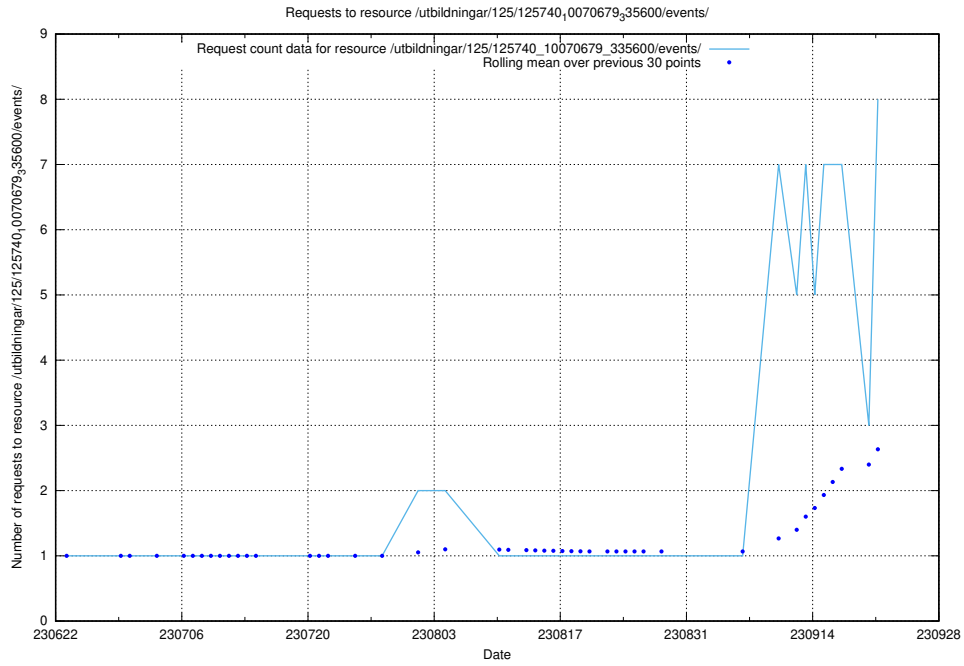

5.33 Usage of /utbildningar/125/125740_10070679_335600/events/

Here, we count the number of requests to resource /utbildningar/125/125740_10070679_335600/events/