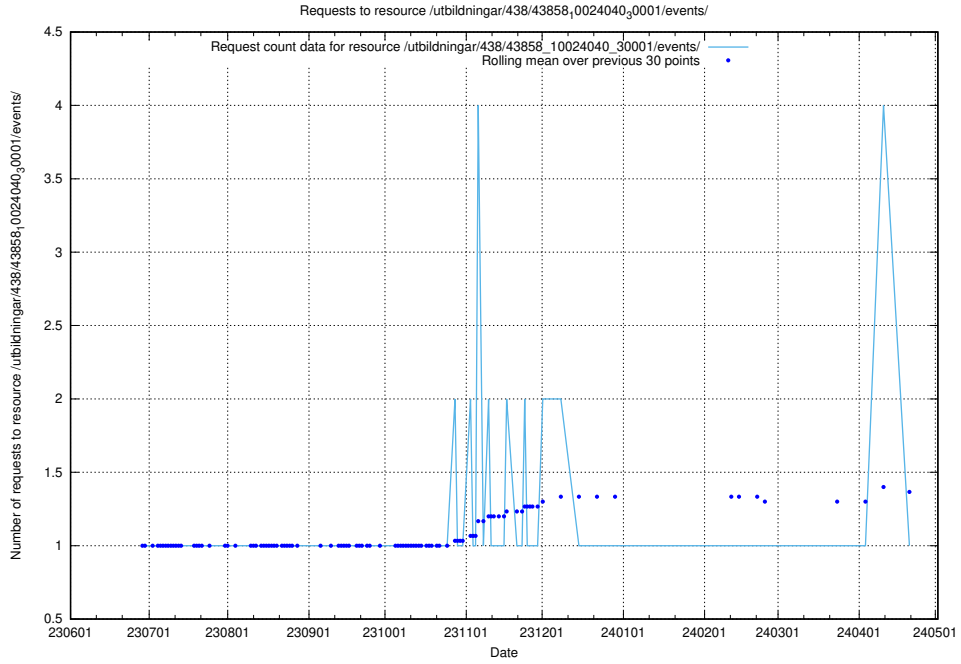

5.6121 Usage of /utbildningar/438/43858_10024040_30001/events/

Here, we count the number of requests to resource /utbildningar/438/43858_10024040_30001/events/.