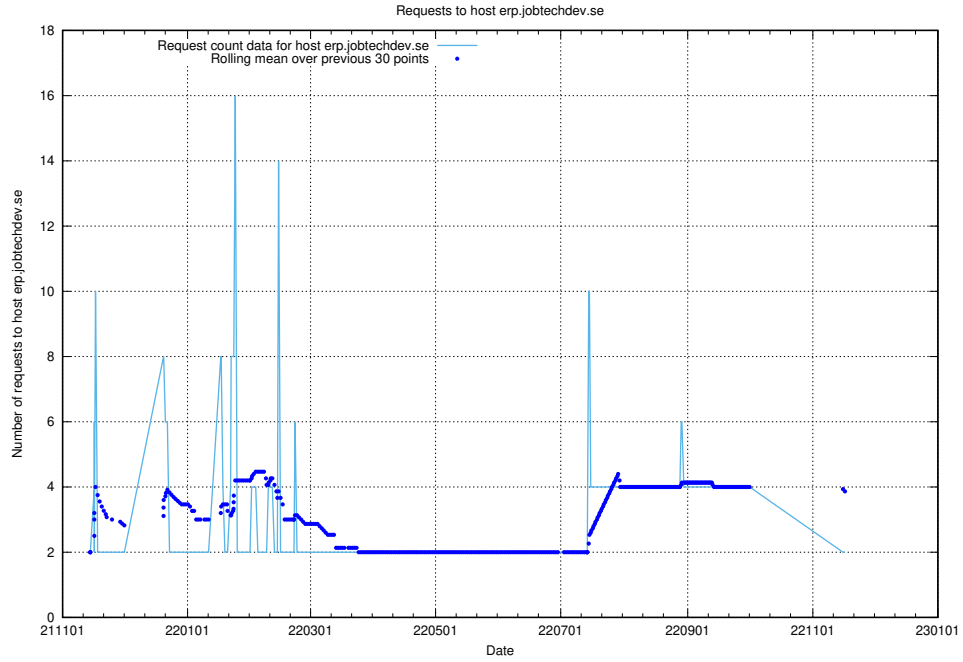

7.271 Usage of erp.jobtechdev.se

Here, we count the number of requests to host erp.jobtechdev.se.