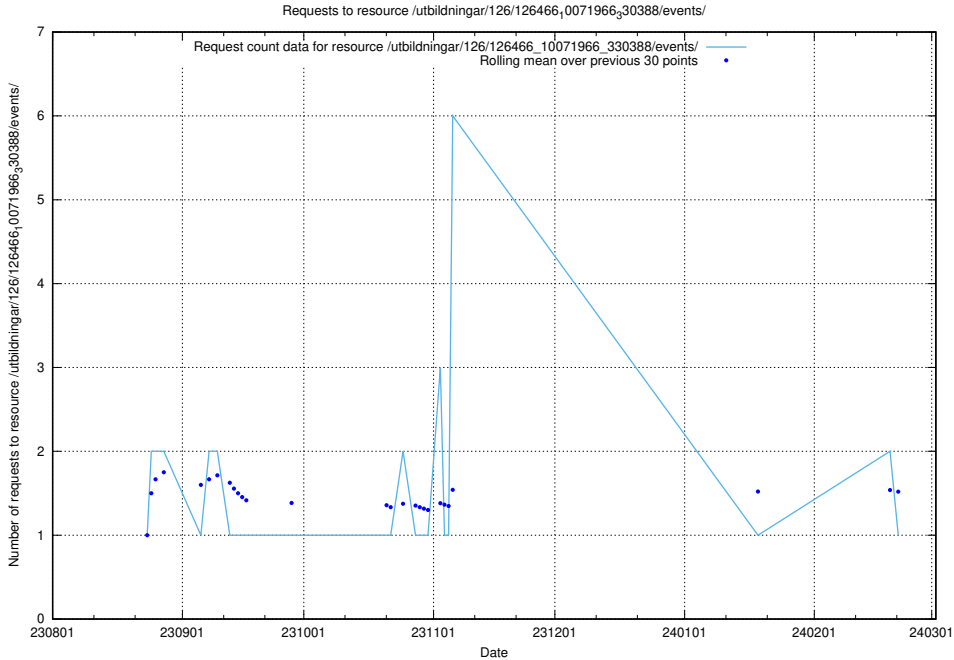

5.5429 Usage of /utbildningar/126/126466_10071966_330388/events/

Here, we count the number of requests to resource /utbildningar/126/126466_10071966_330388/events/