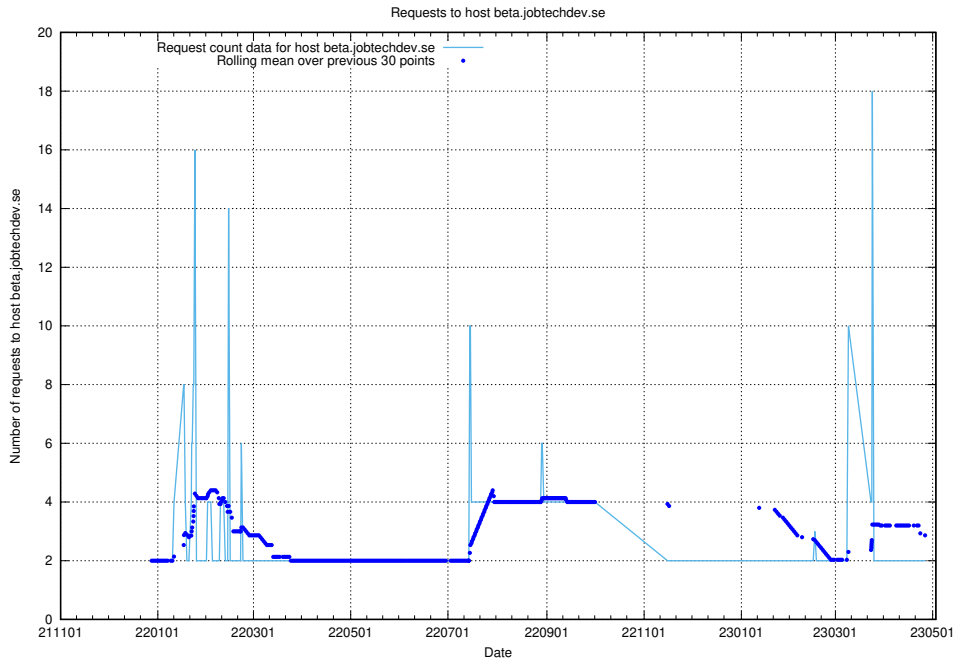

7.363 Usage of beta.jobtechdev.se

Here, we count the number of requests to host beta.jobtechdev.se.