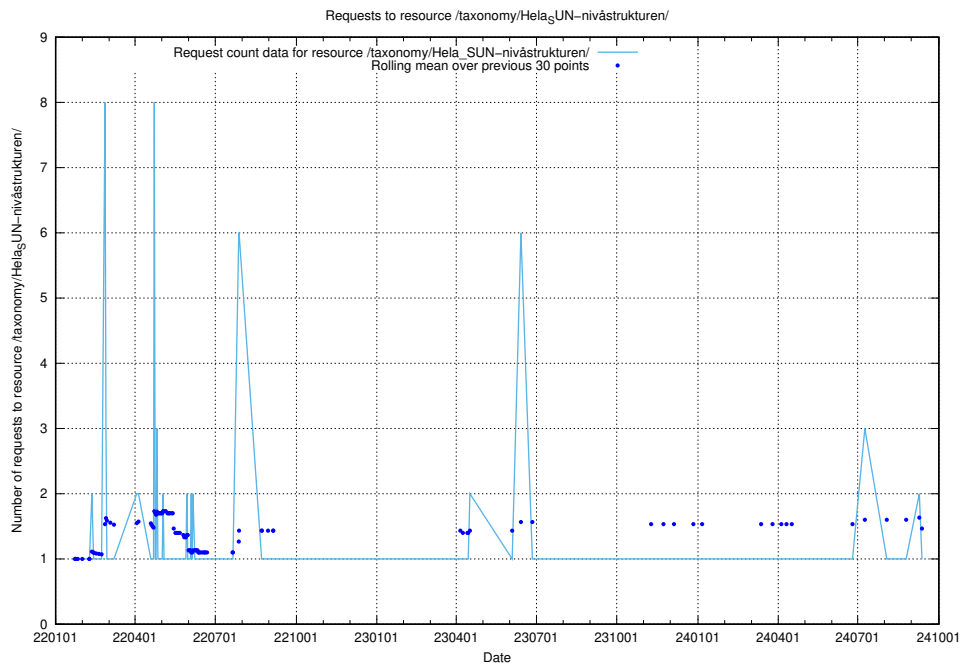

5.5013 Usage of /taxonomy/Hela_SUN-nivåstrukturen/

Here, we count the number of requests to resource /taxonomy/Hela_SUN-nivåstrukturen/.