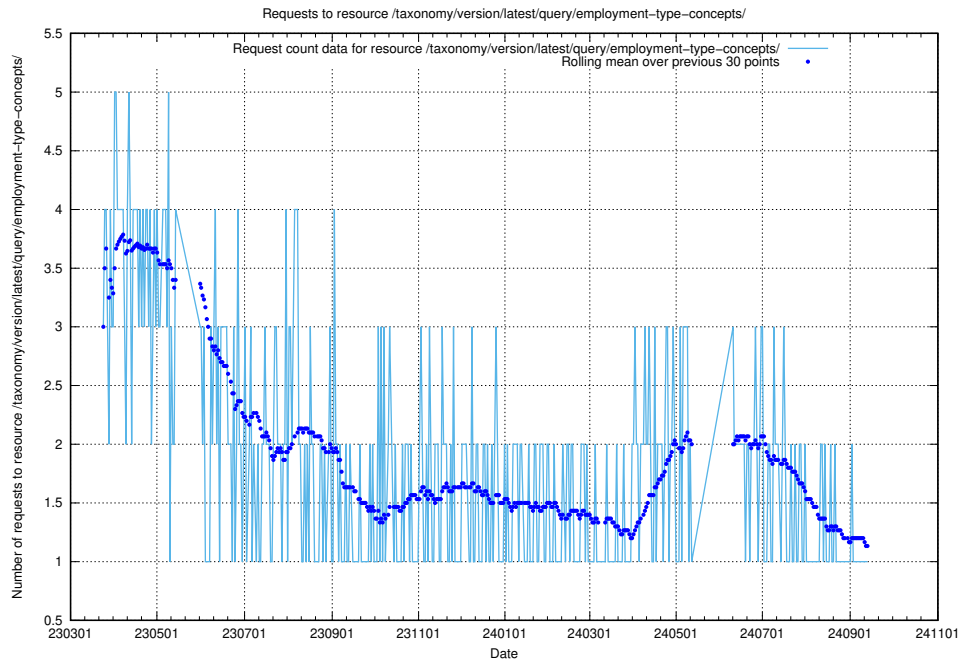

5.6792 Usage of /taxonomy/version/latest/query/employment-type-concepts/

Here, we count the number of requests to resource /taxonomy/version/latest/query/employment-type-concepts/.