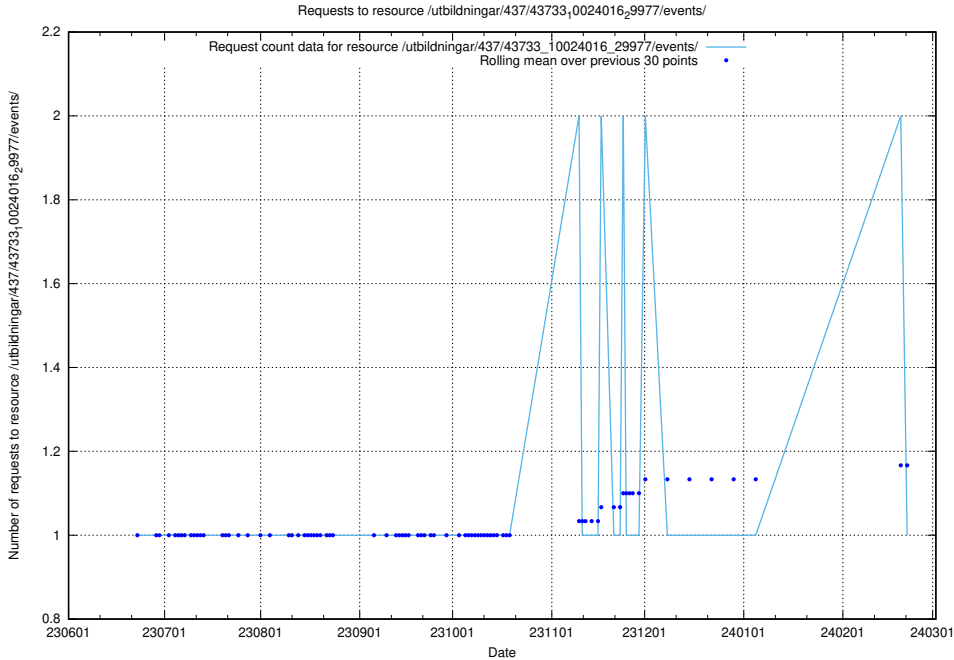

5.6273 Usage of /utbildningar/437/43733_10024016_29977/events/

Here, we count the number of requests to resource /utbildningar/437/43733_10024016_29977/events/.