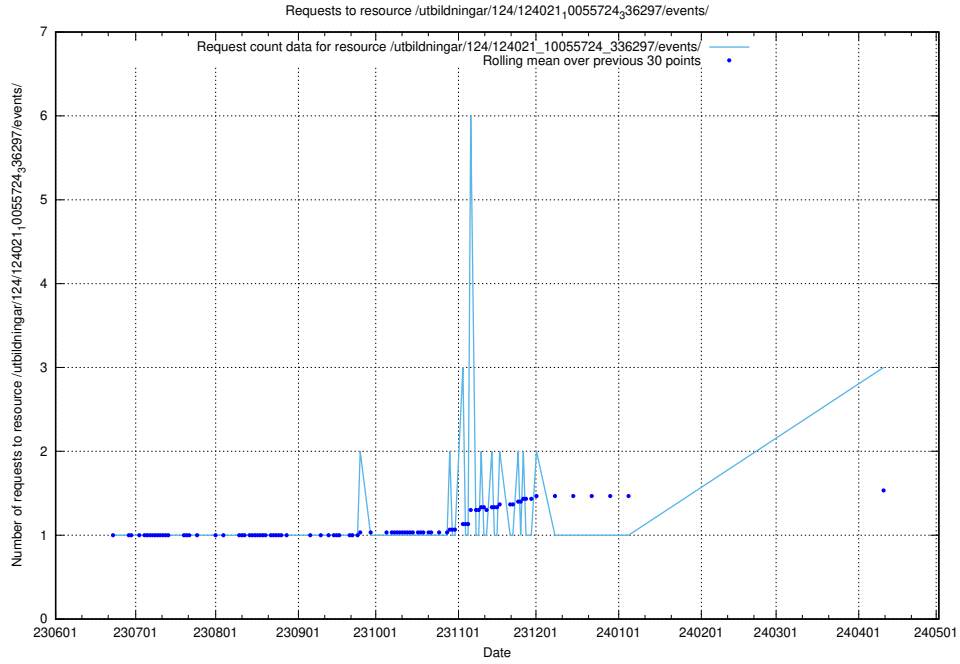

5.491 Usage of /utbildningar/124/124021_10055724_336297/events/

Here, we count the number of requests to resource /utbildningar/124/124021_10055724_336297/events/