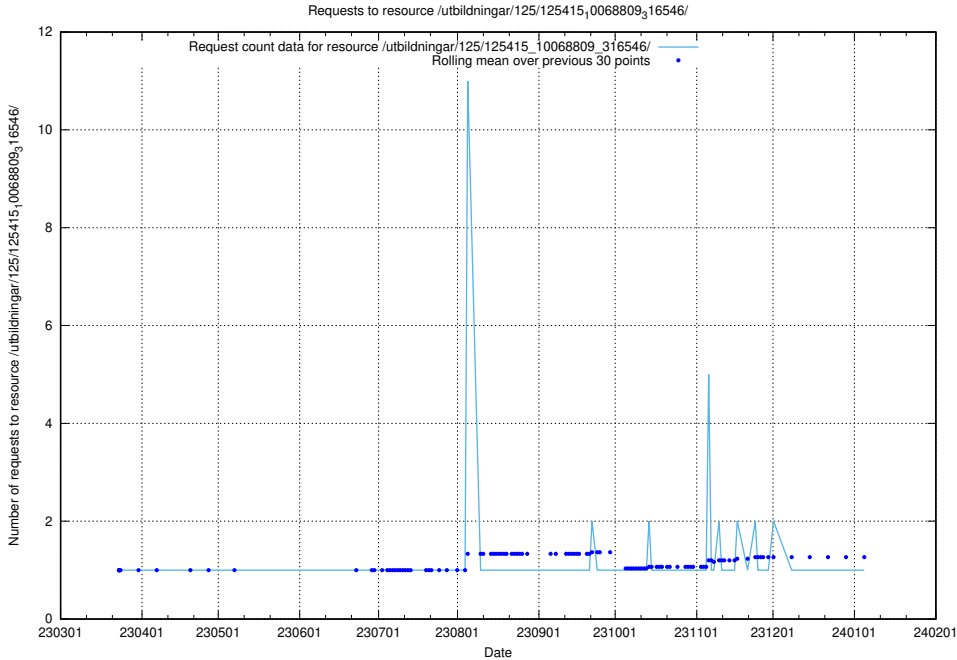

5.1164 Usage of /utbildningar/125/125415_10068809_316546/

Here, we count the number of requests to resource /utbildningar/125/125415_10068809_316546/.