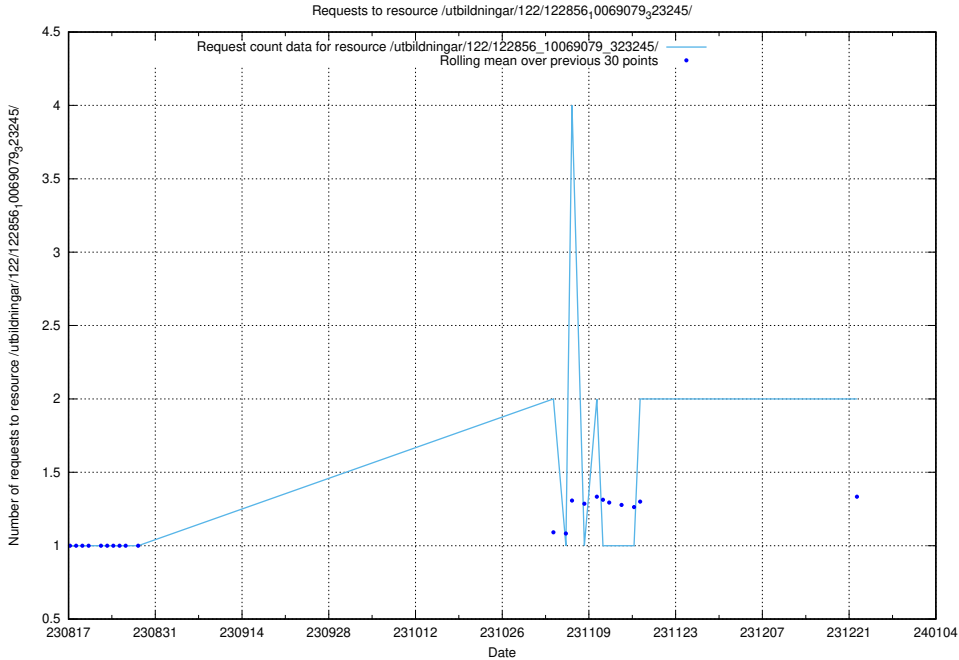

5.838 Usage of /utbildningar/122/122856_10069079_323245/

Here, we count the number of requests to resource /utbildningar/122/122856_10069079_323245/.