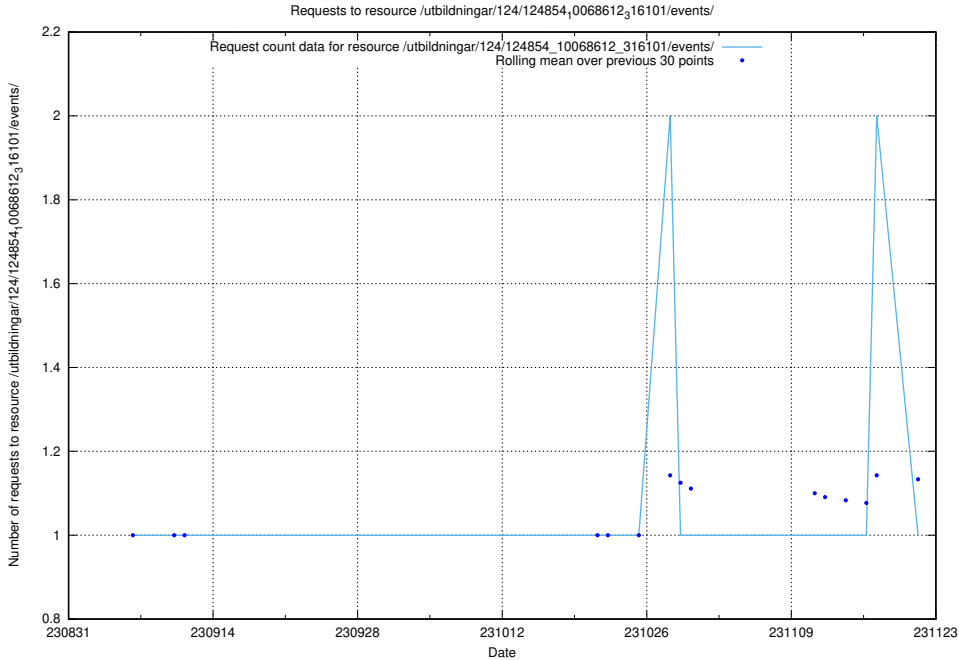

5.5386 Usage of /utbildningar/124/124854_10068612_316101/events/

Here, we count the number of requests to resource /utbildningar/124/124854_10068612_316101/events/