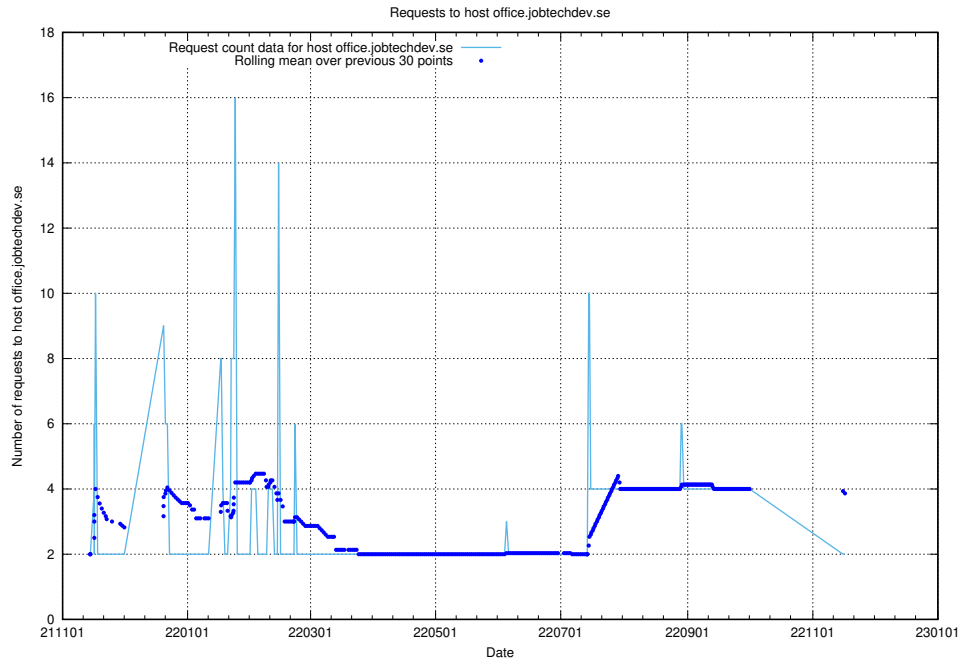

7.570 Usage of office.jobtechdev.se

Here, we count the number of requests to host office.jobtechdev.se.