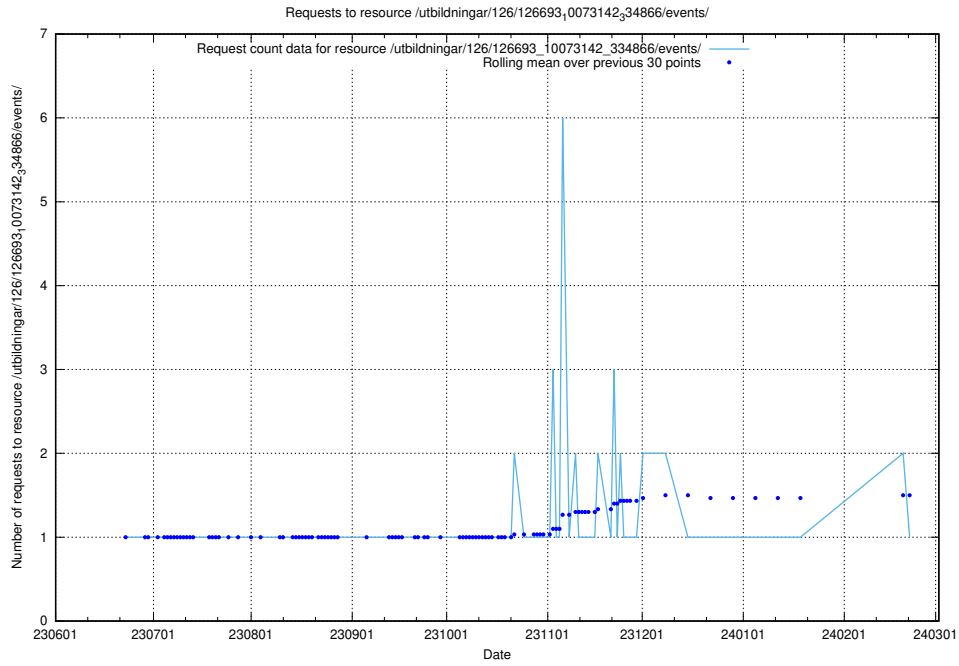

5.6313 Usage of /utbildningar/126/126693_10073142_334866/events/

Here, we count the number of requests to resource /utbildningar/126/126693_10073142_334866/events/