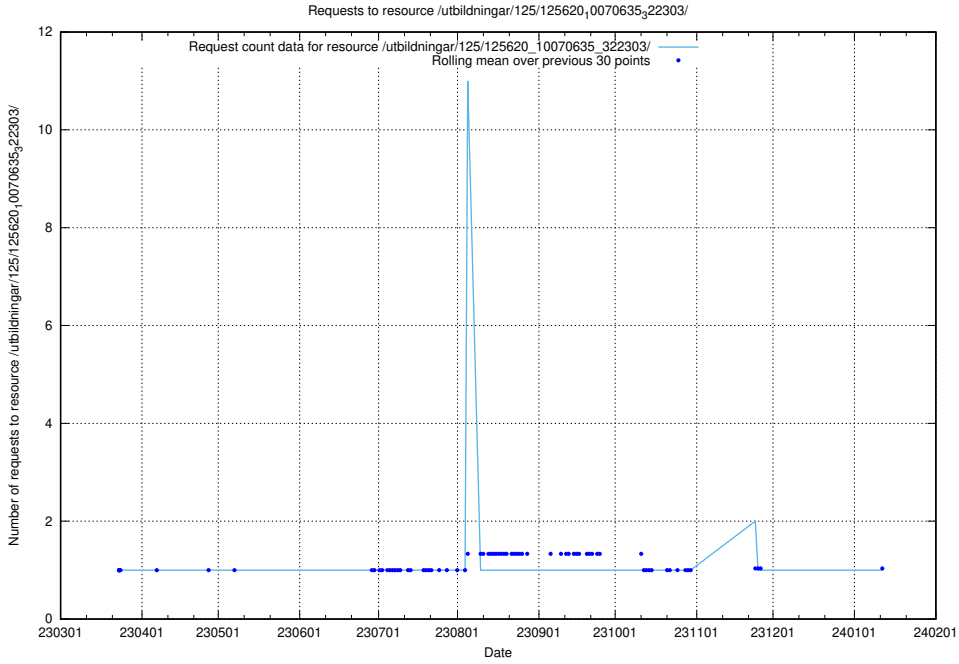

5.1117 Usage of /utbildningar/125/125620_10070635_322303/

Here, we count the number of requests to resource /utbildningar/125/125620_10070635_322303/.