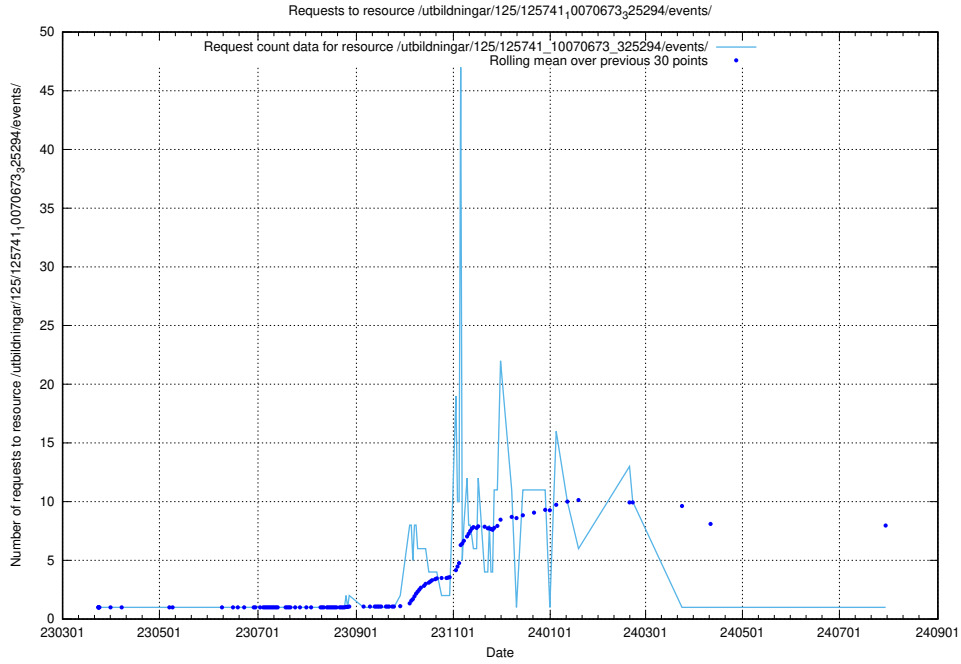

5.7183 Usage of /utbildningar/125/125741_10070673_325294/events/

Here, we count the number of requests to resource /utbildningar/125/125741_10070673_325294/events/