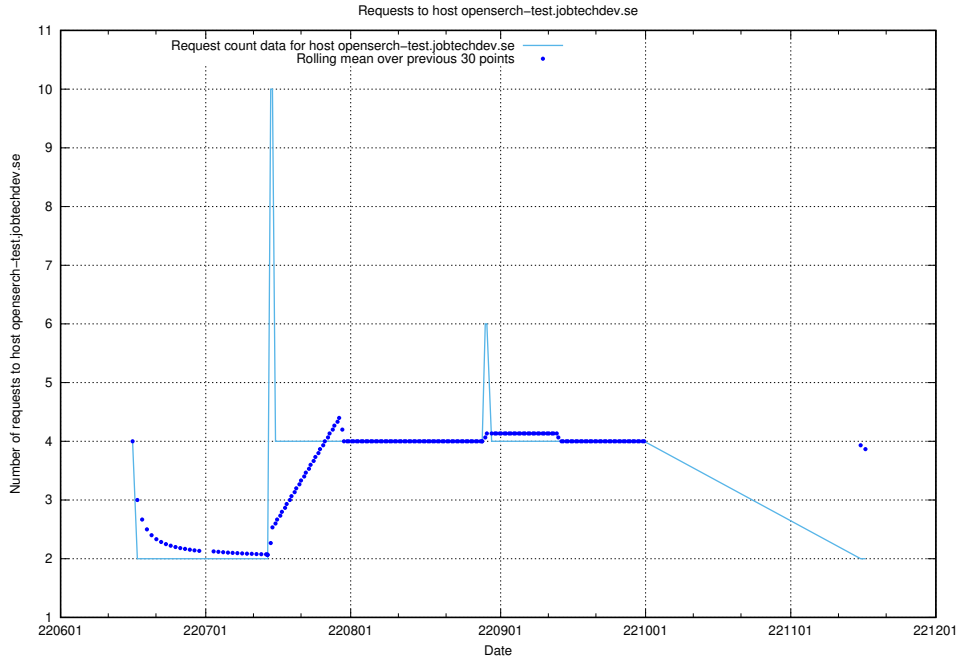

7.407 Usage of openserch-test.jobtechdev.se

Here, we count the number of requests to host openserch-test.jobtechdev.se.