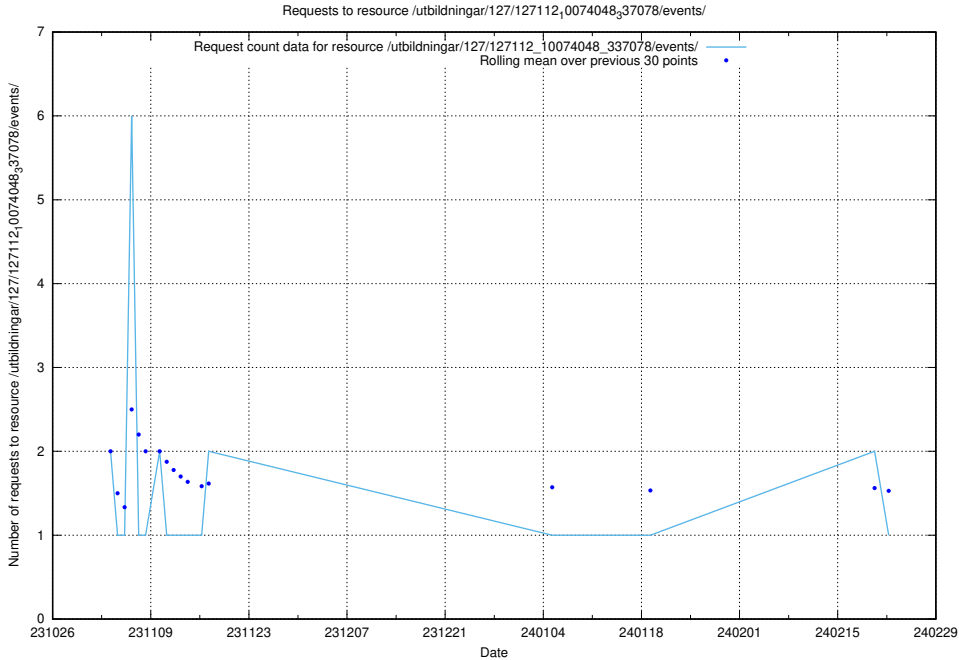

5.4848 Usage of /utbildningar/127/127112_10074048_337078/events/

Here, we count the number of requests to resource /utbildningar/127/127112_10074048_337078/events/