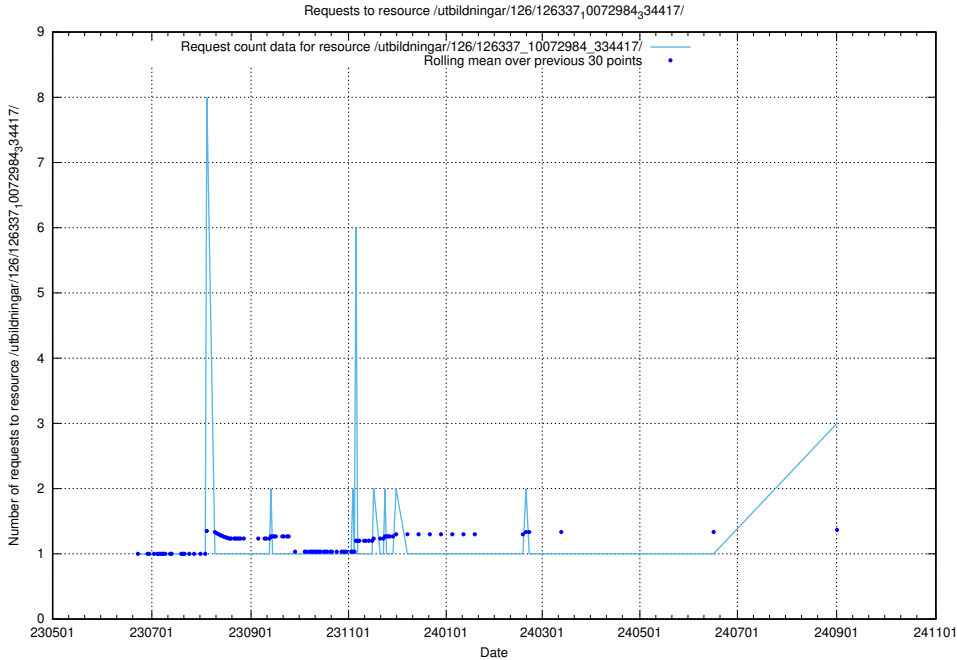

5.472 Usage of /utbildningar/126/126337_10072984_334417/

Here, we count the number of requests to resource /utbildningar/126/126337_10072984_334417/.