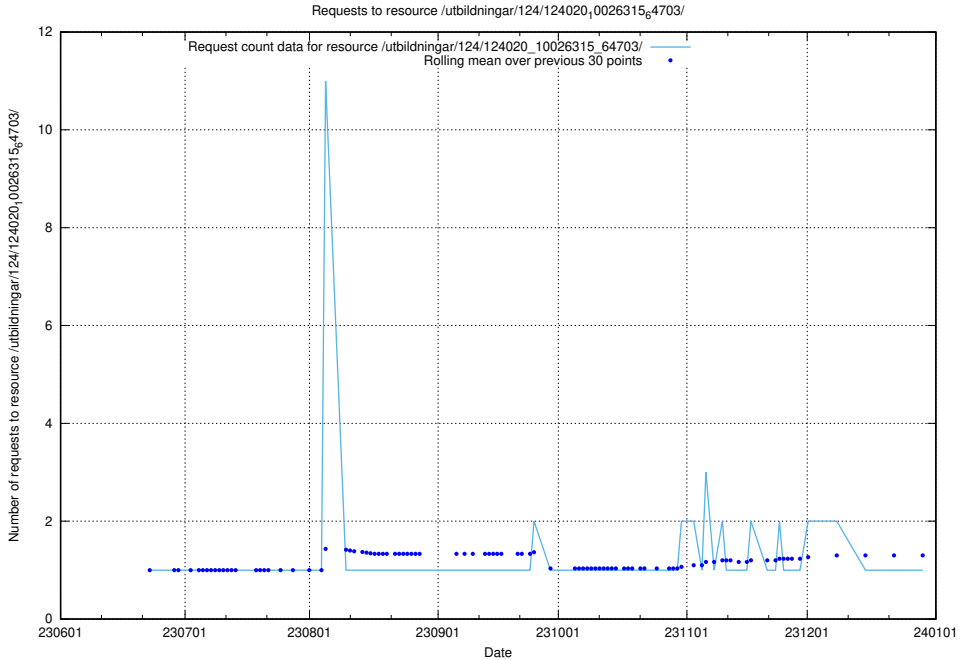

5.6485 Usage of /utbildningar/124/124020_10026315_64703/

Here, we count the number of requests to resource /utbildningar/124/124020_10026315_64703/.