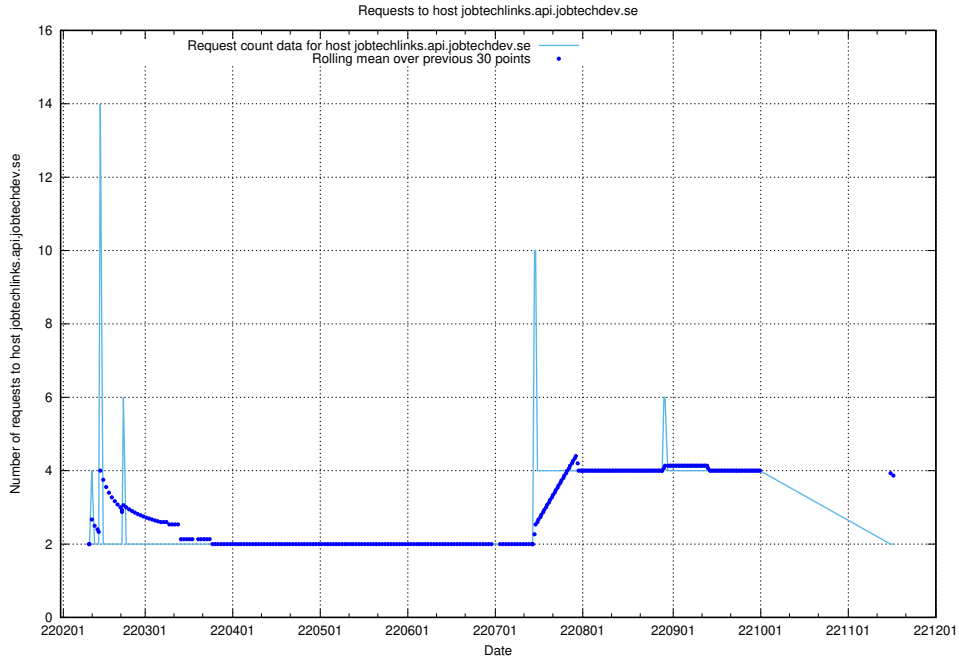

7.563 Usage of jobtechlinks.api.jobtechdev.se

Here, we count the number of requests to host jobtechlinks.api.jobtechdev.se.