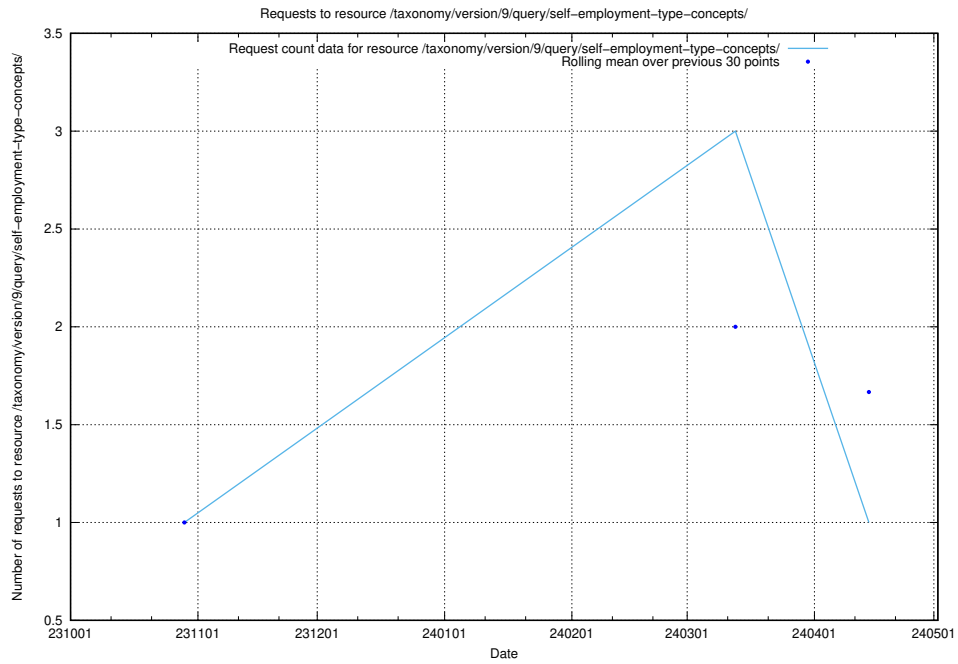

5.4878 Usage of /taxonomy/version/9/query/self-employment-type-concepts/

Here, we count the number of requests to resource /taxonomy/version/9/query/self-employment-type-concepts/.