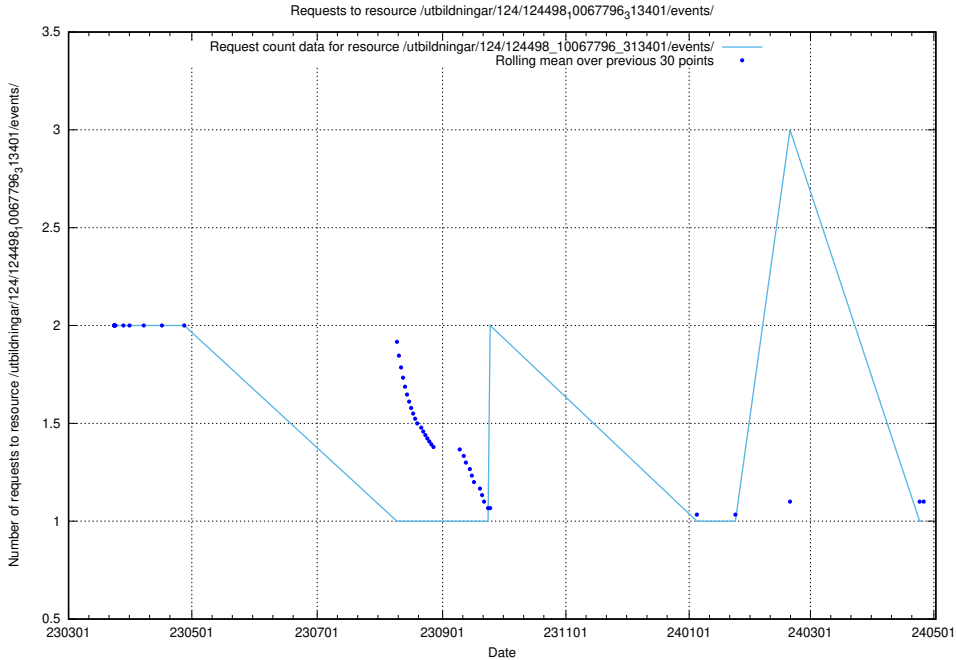

5.6999 Usage of /utbildningar/124/124498_10067796_313401/events/

Here, we count the number of requests to resource /utbildningar/124/124498_10067796_313401/events/