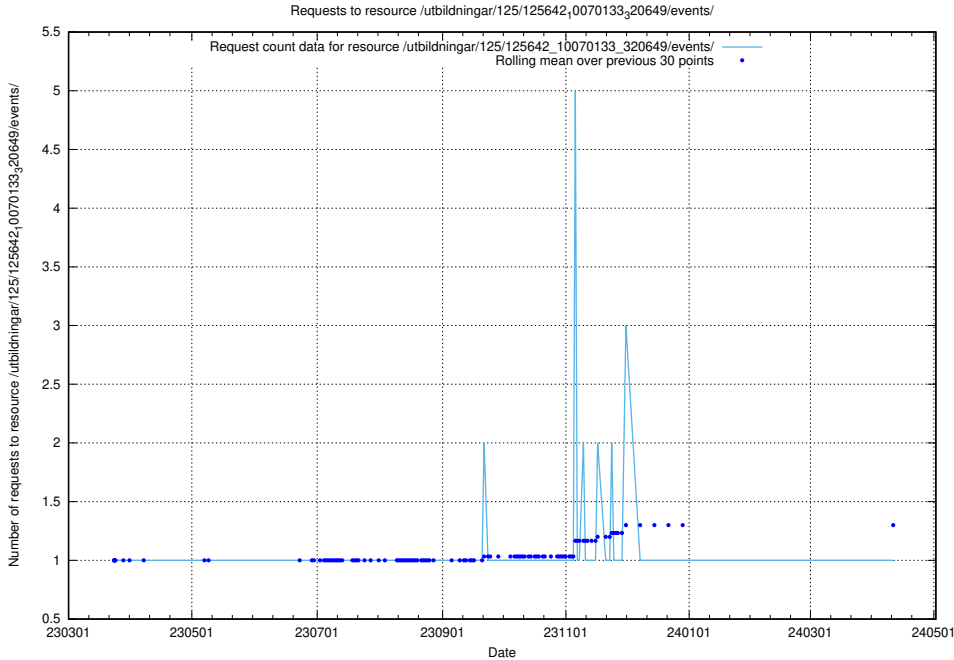

5.1106 Usage of /utbildningar/125/125642_10070133_320649/events/

Here, we count the number of requests to resource /utbildningar/125/125642_10070133_320649/events/