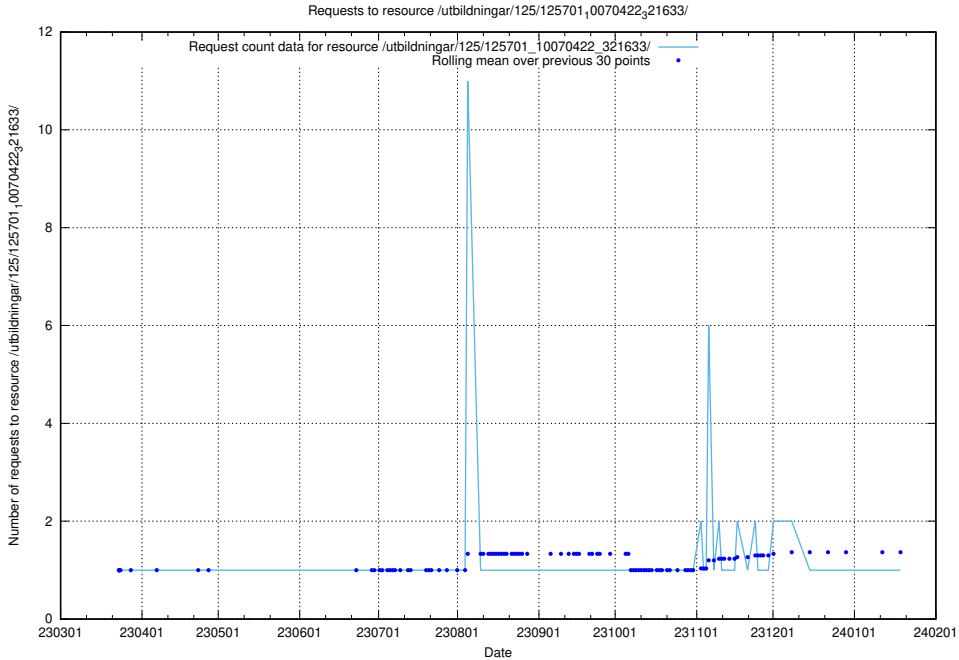

5.1081 Usage of /utbildningar/125/125701_10070422_321633/

Here, we count the number of requests to resource /utbildningar/125/125701_10070422_321633/.