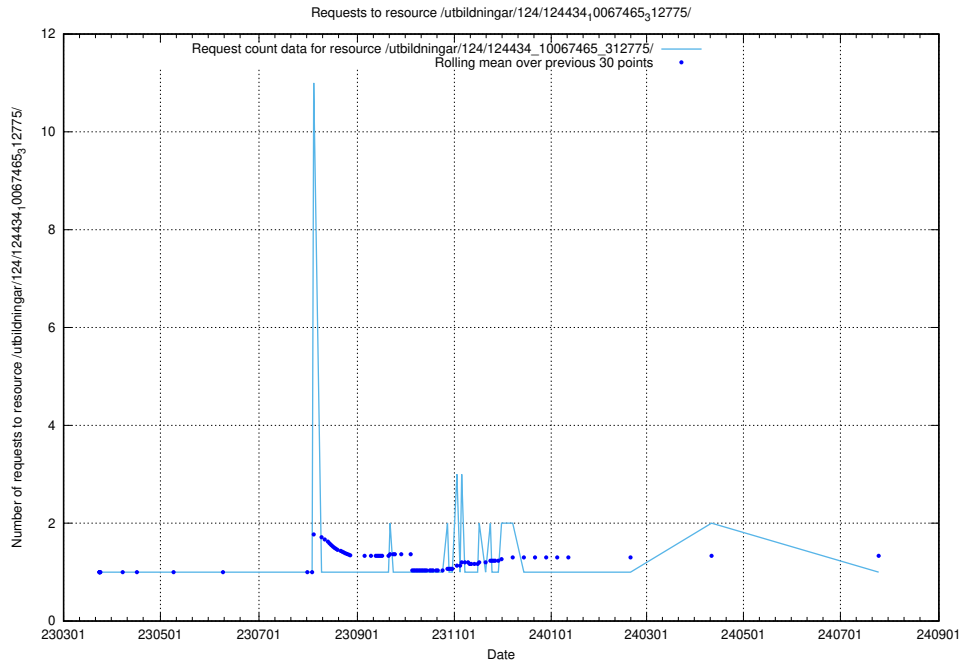

5.4468 Usage of /utbildningar/124/124434_10067465_312775/

Here, we count the number of requests to resource /utbildningar/124/124434_10067465_312775/.