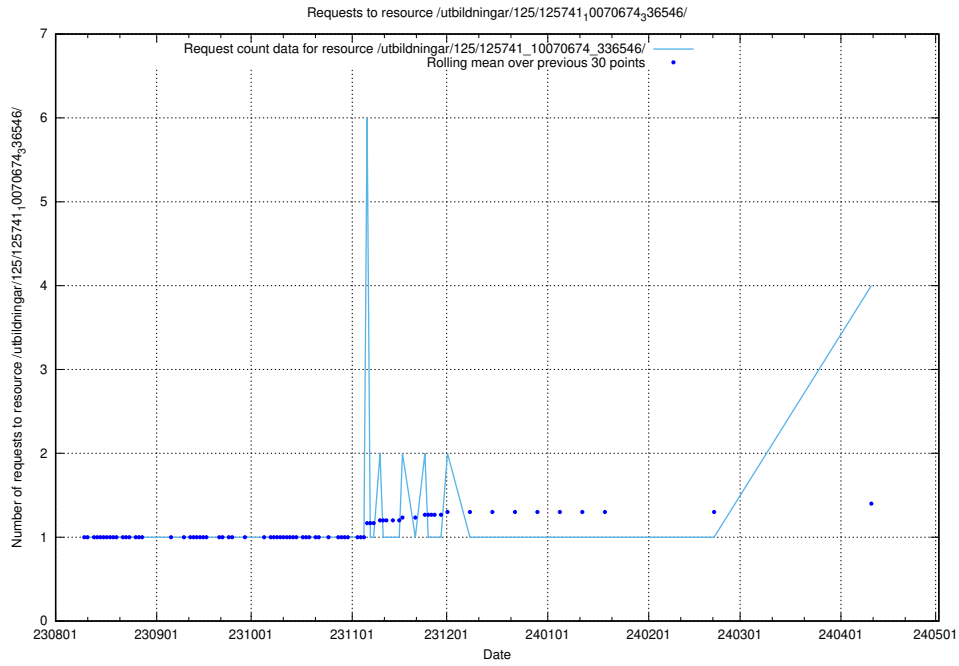

5.303 Usage of /utbildningar/125/125741_10070674_336546/

Here, we count the number of requests to resource /utbildningar/125/125741_10070674_336546/.