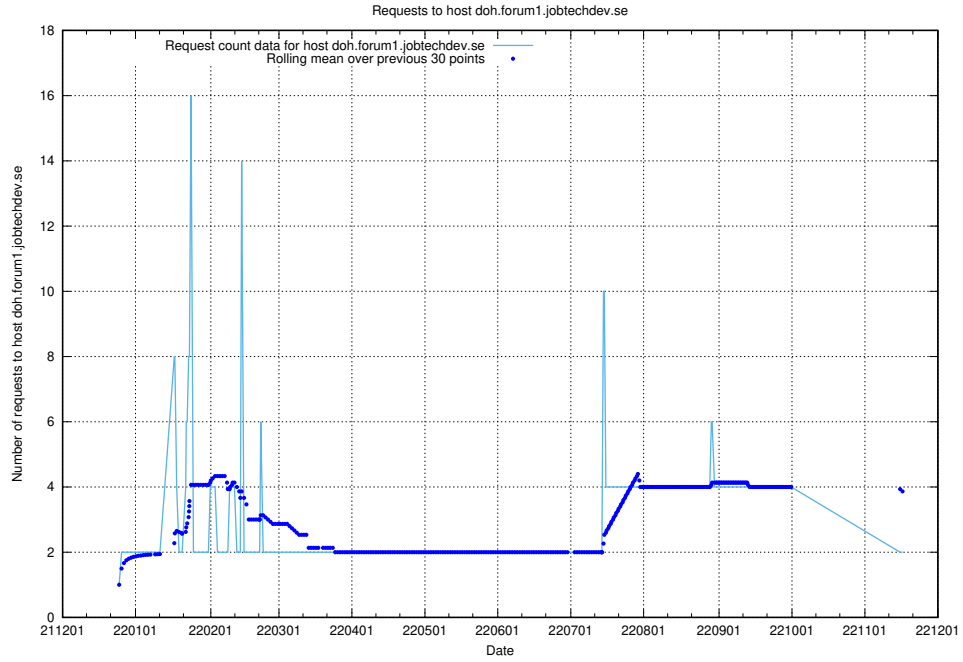

### 7.369 Usage of doh.forum1.jobtechdev.se

Here, we count the number of requests to host doh.forum1.jobtechdev.se.