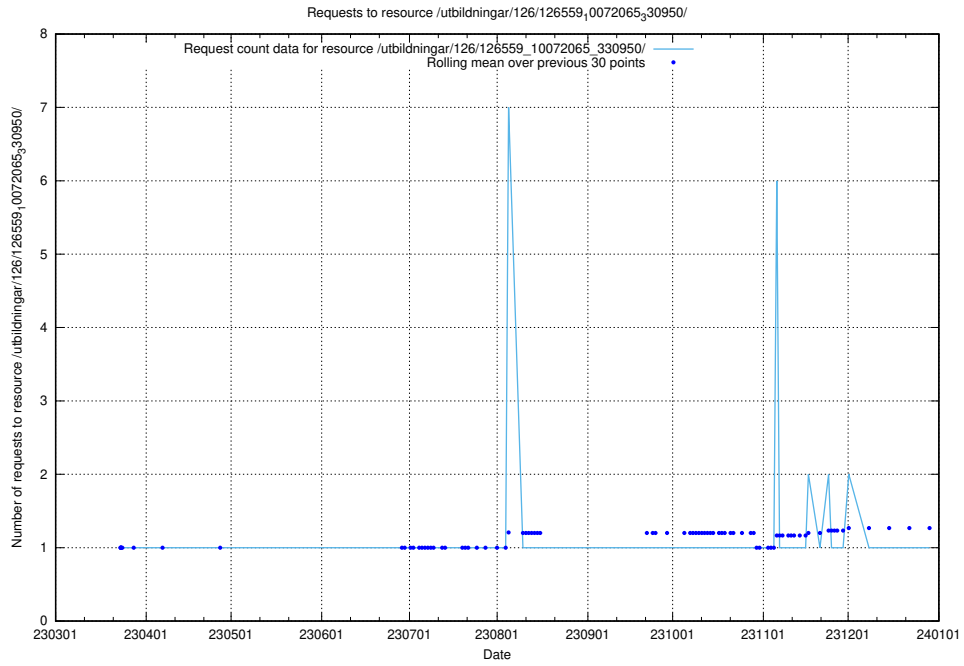

5.7103 Usage of /utbildningar/126/126559_10072065_330950/

Here, we count the number of requests to resource /utbildningar/126/126559_10072065_330950/.