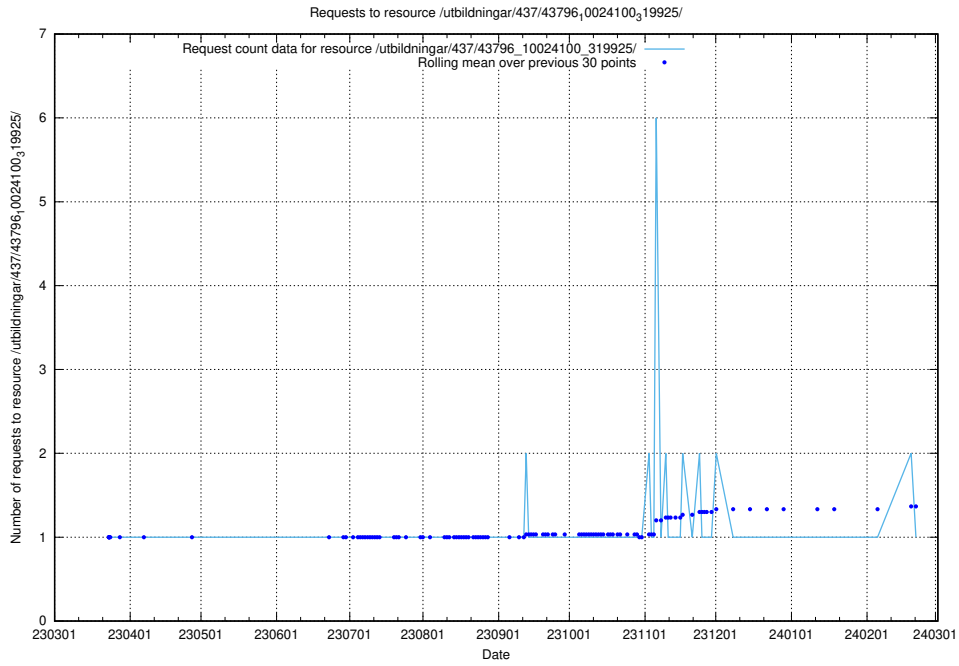

5.7057 Usage of /utbildningar/437/43796_10024100_319925/

Here, we count the number of requests to resource /utbildningar/437/43796_10024100_319925/.