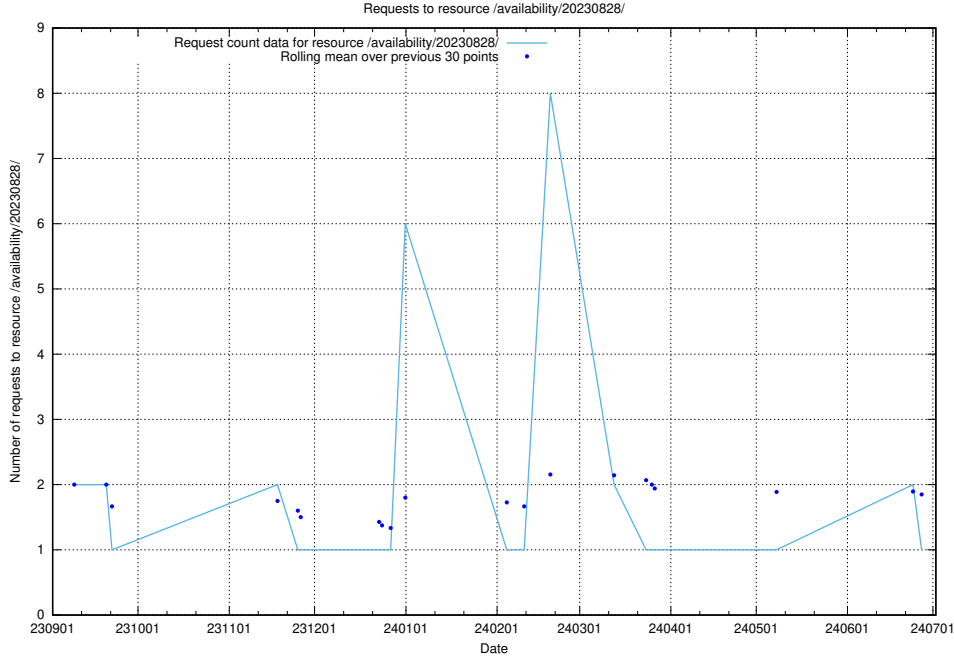

5.5336 Usage of /availability/20230828/

Here, we count the number of requests to resource /availability/20230828/.