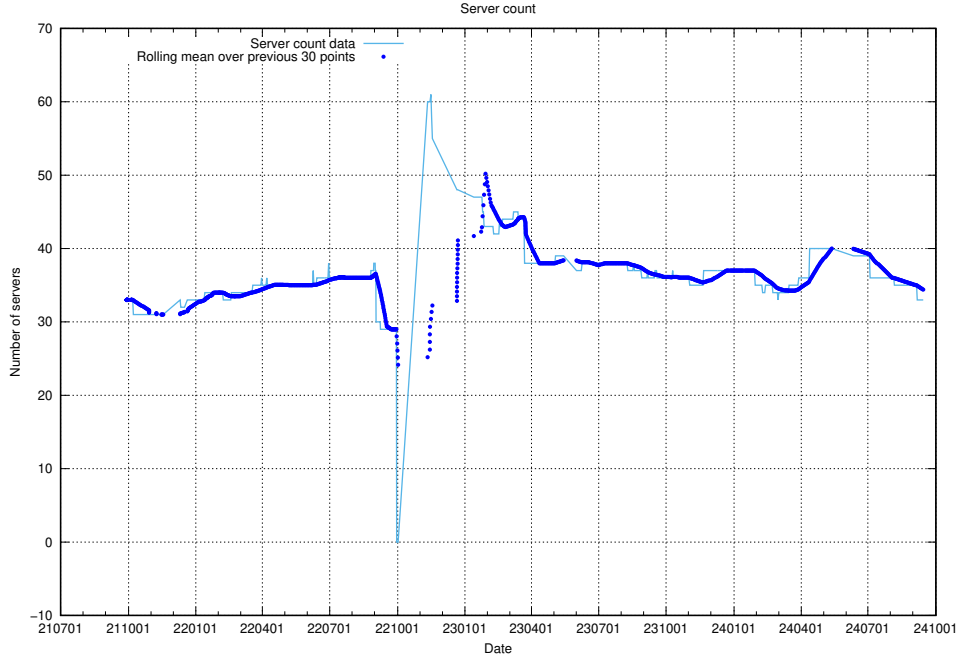

2.2 Number of servers in the JobTech production region

A graph of the servers in AWS region eu-north-1.