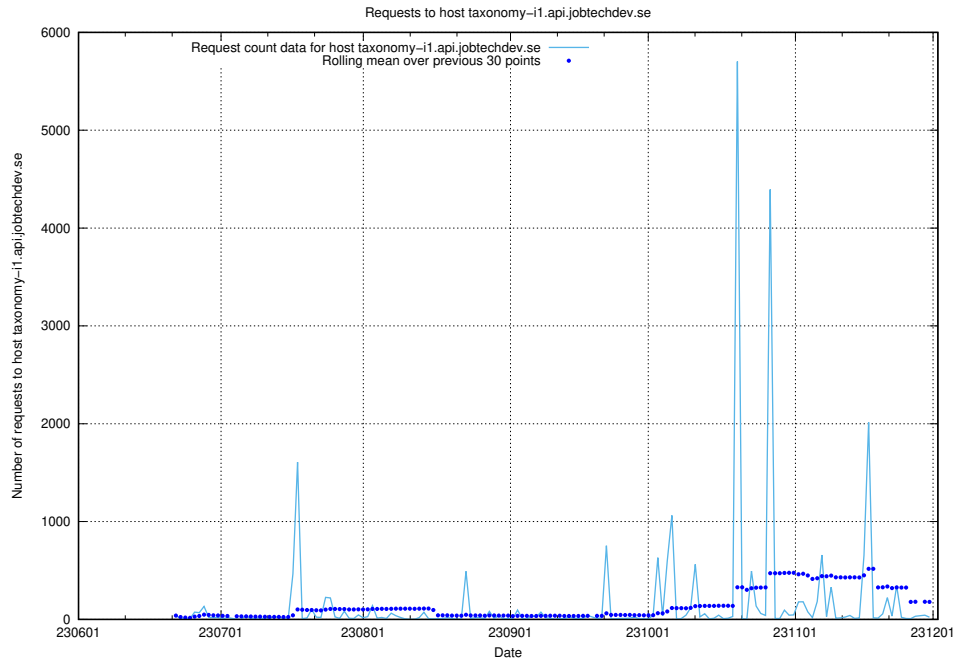

### 7.33 Usage of taxonomy-i1.api.jobtechdev.se

Here, we count the number of requests to host taxonomy-i1.api.jobtechdev.se.