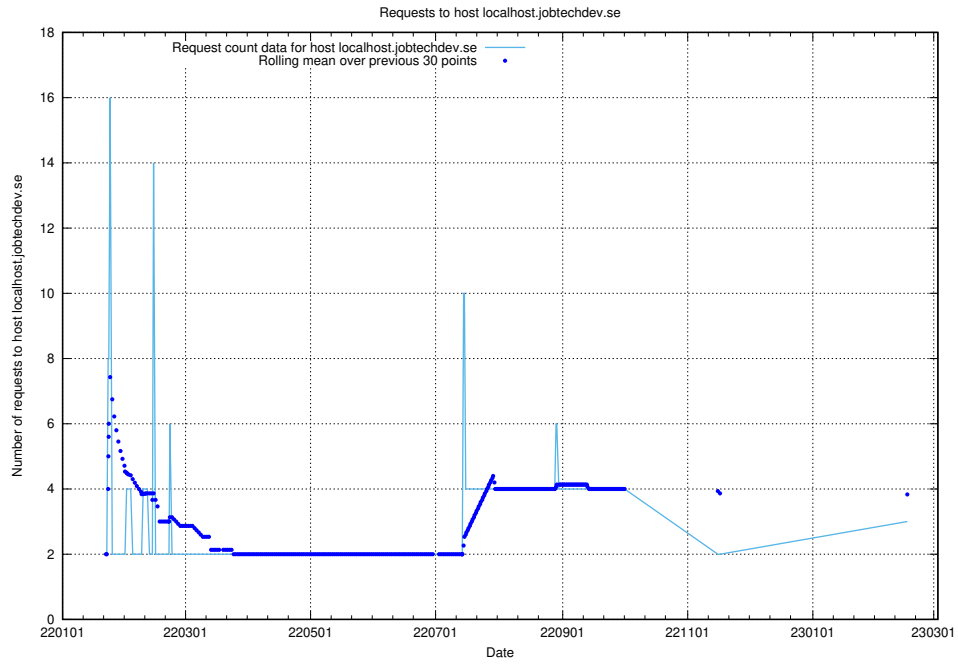

7.259 Usage of localhost.jobtechdev.se

Here, we count the number of requests to host localhost.jobtechdev.se.