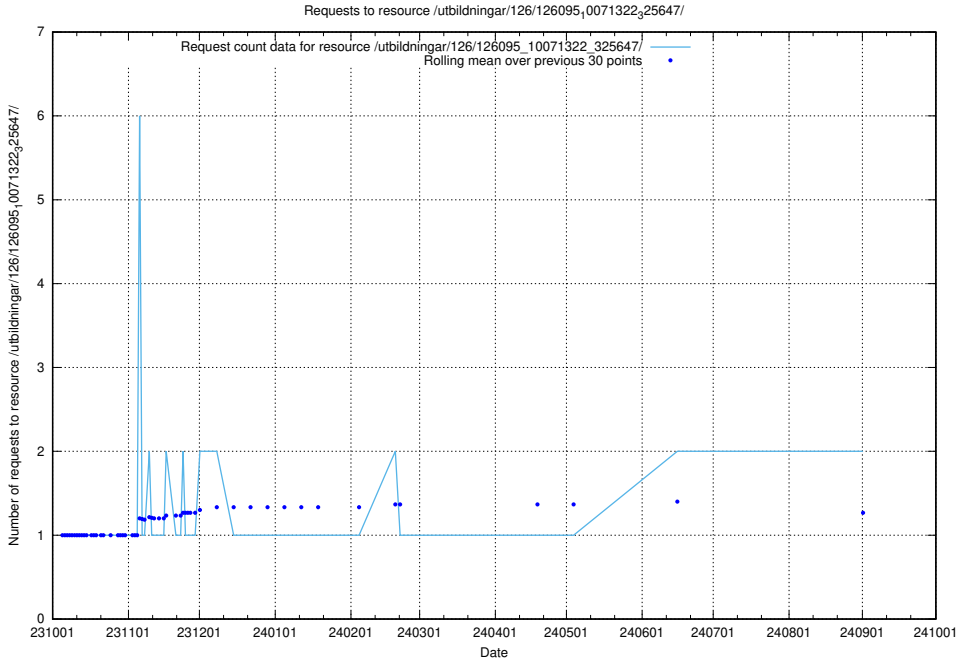

5.802 Usage of /utbildningar/126/126095_10071322_325647/

Here, we count the number of requests to resource /utbildningar/126/126095_10071322_325647/.