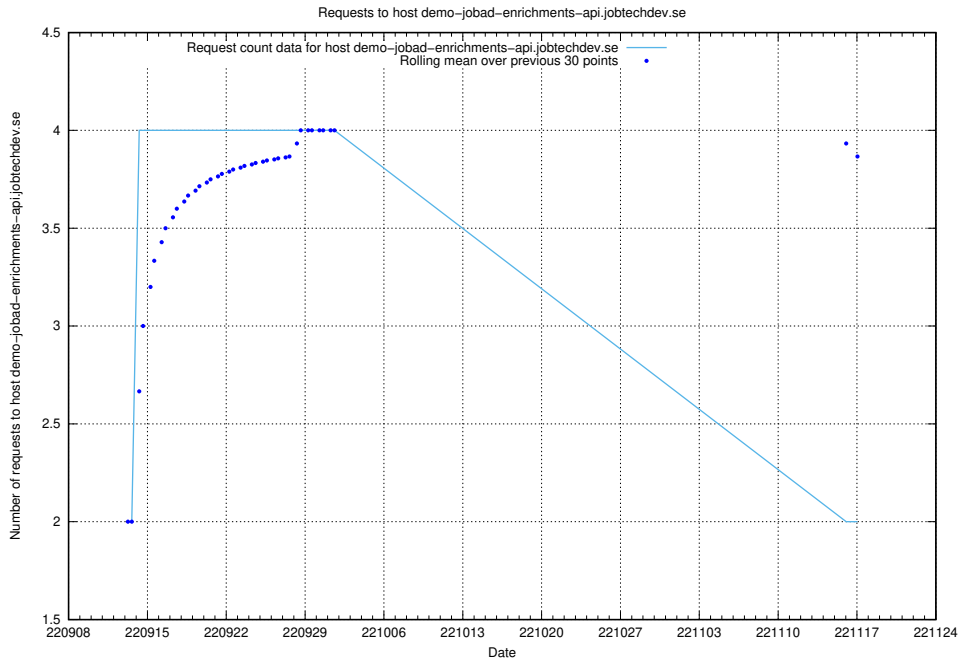

### 7.330 Usage of demo-jobad-enrichments-api.jobtechdev.se

Here, we count the number of requests to host demo-jobad-enrichments-api.jobtechdev.se.