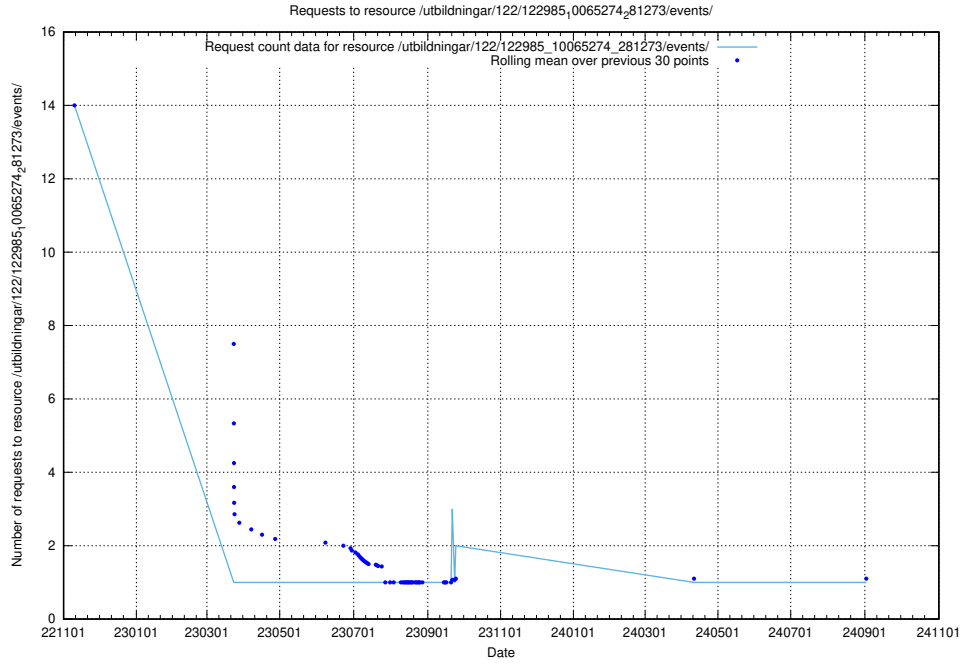

5.6919 Usage of /utbildningar/122/122985_10065274_281273/events/

Here, we count the number of requests to resource /utbildningar/122/122985_10065274_281273/events/