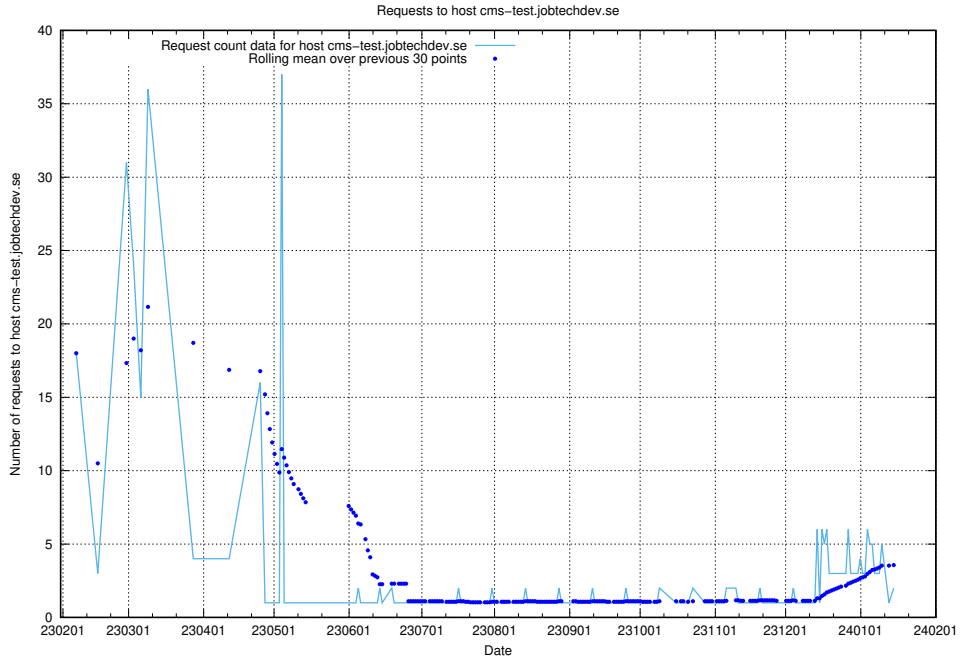

7.296 Usage of cms-test.jobtechdev.se

Here, we count the number of requests to host cms-test.jobtechdev.se.