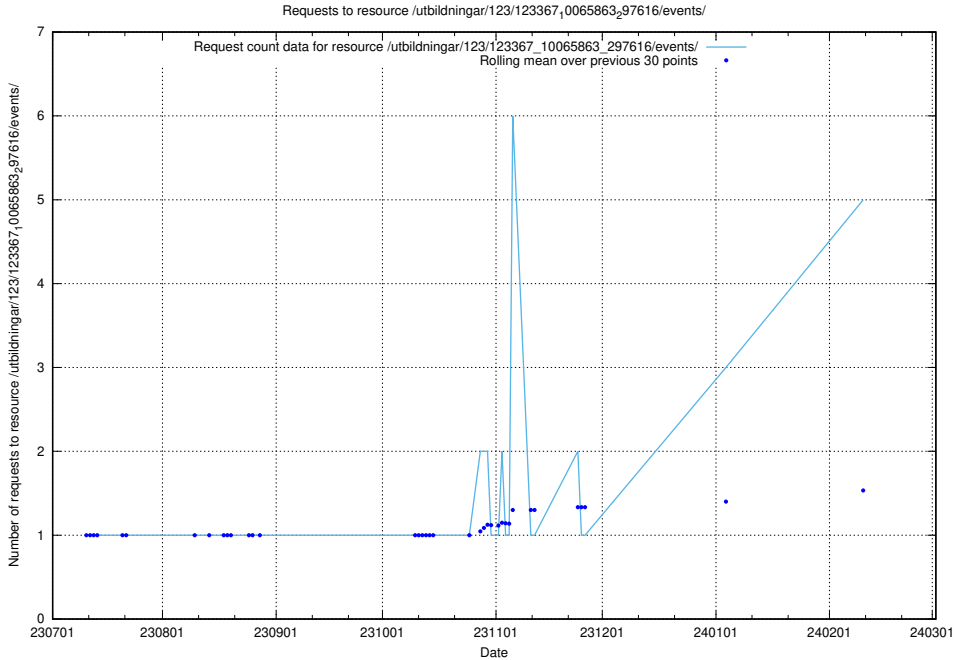

### 5.188 Usage of /utbildningar/123/123367\_10065863\_297616/events/

Here, we count the number of requests to resource /utbildningar/123/123367\_10065863\_297616/events/