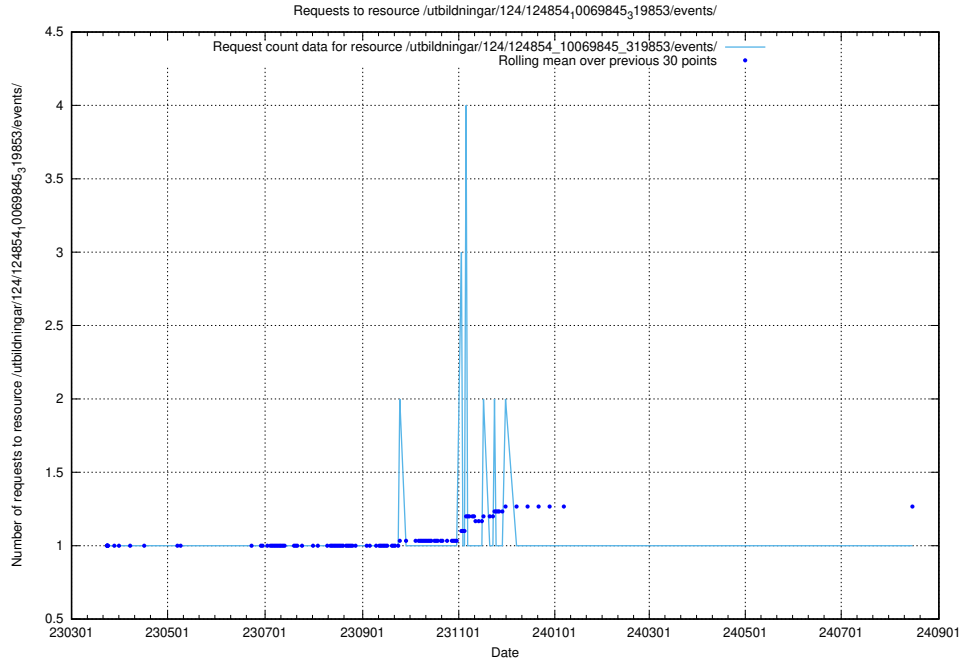

5.1264 Usage of /utbildningar/124/124854_10069845_319853/events/

Here, we count the number of requests to resource /utbildningar/124/124854_10069845_319853/events/