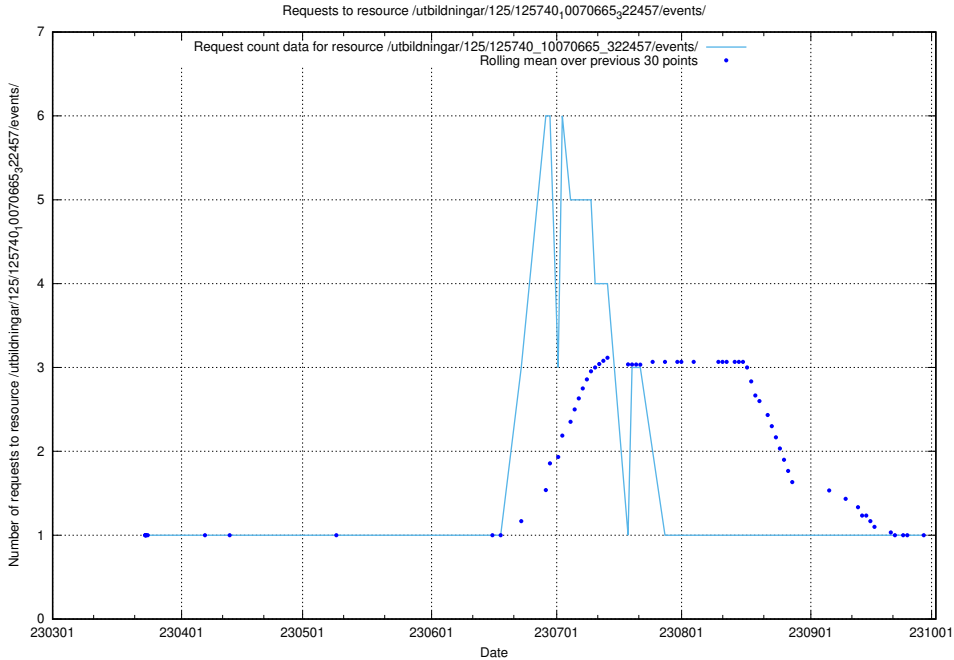

5.1061 Usage of /utbildningar/125/125740_10070665_322457/events/

Here, we count the number of requests to resource /utbildningar/125/125740_10070665_322457/events/