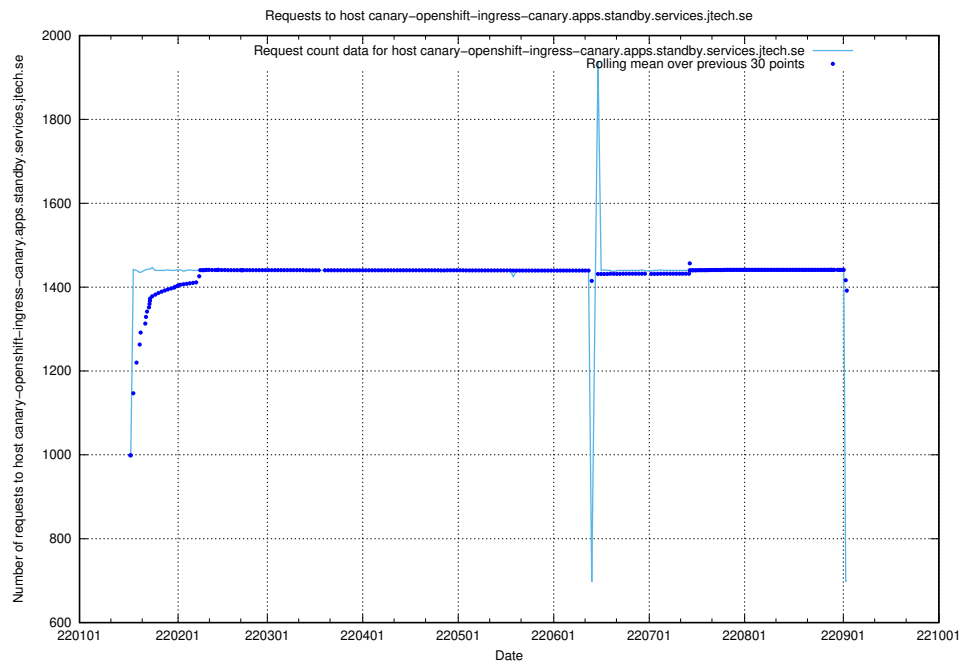

## 7.23 Usage of canary-openshift-ingress-canary.apps.standby.services.jtech.se

Here, we count the number of requests to host canary-openshift-ingress-canary.apps.standby.services.jtech.se.