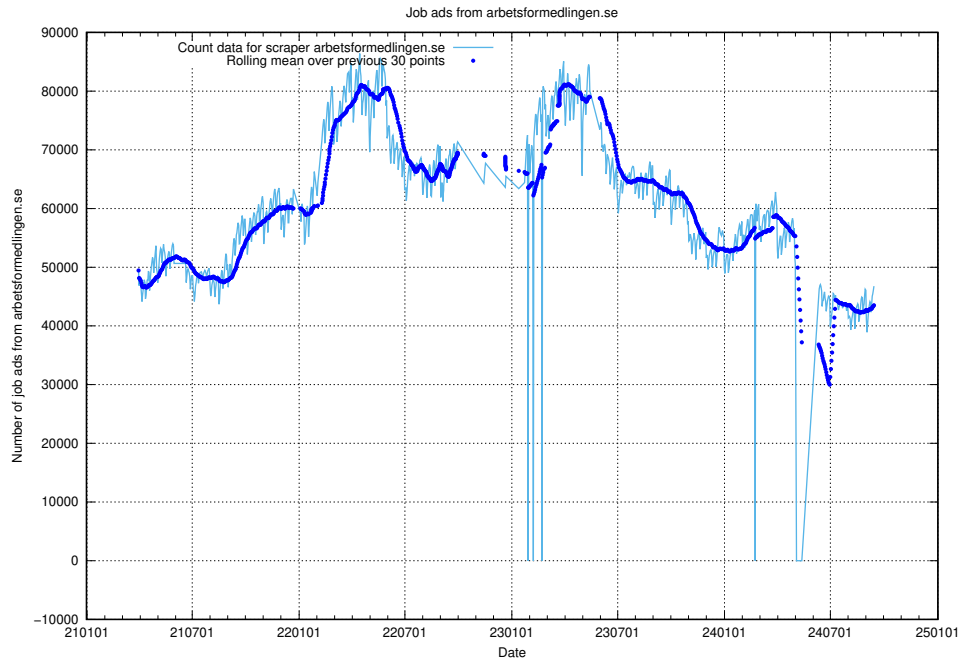

13.2 Number of ads by scraper arbetsformedlingen.se

Here, we count the number of job ads scraped from arbetsformedlingen.se.