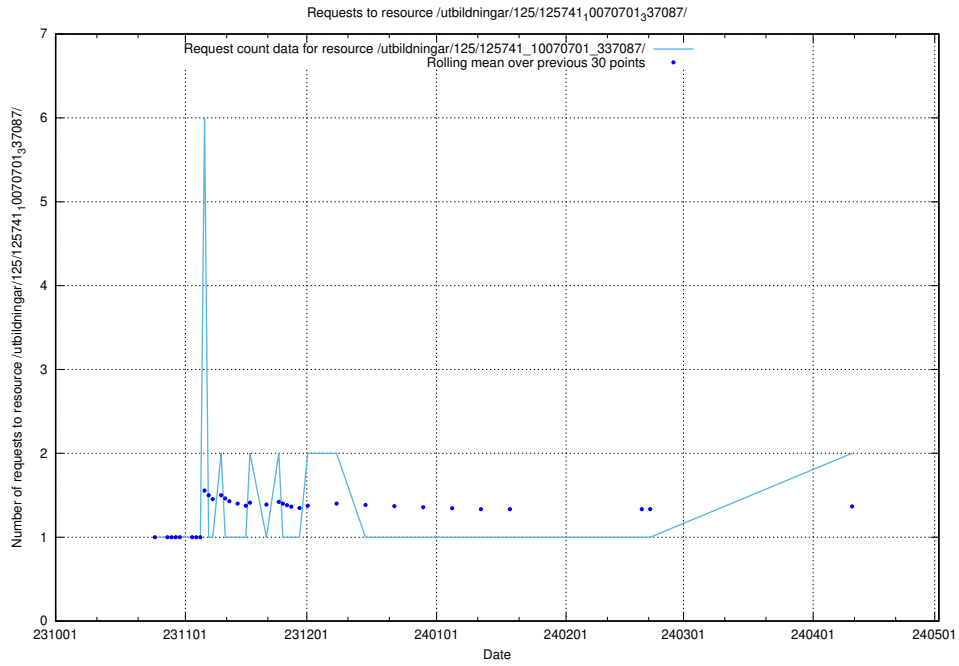

5.789 Usage of /utbildningar/125/125741_10070701_337087/

Here, we count the number of requests to resource /utbildningar/125/125741_10070701_337087/.