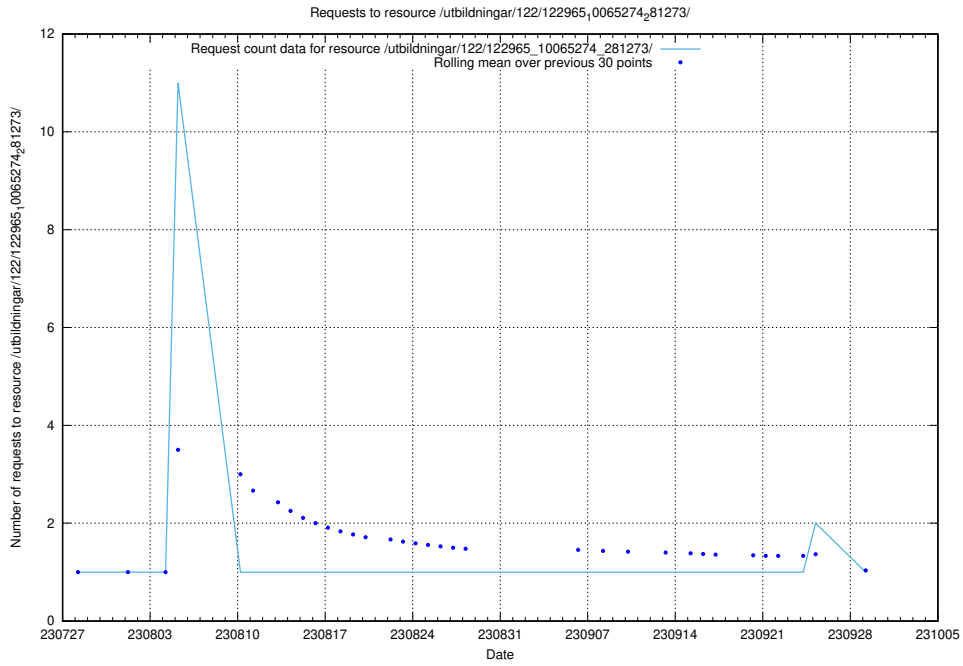

5.5613 Usage of /utbildningar/122/122965_10065274_281273/

Here, we count the number of requests to resource /utbildningar/122/122965_10065274_281273/.