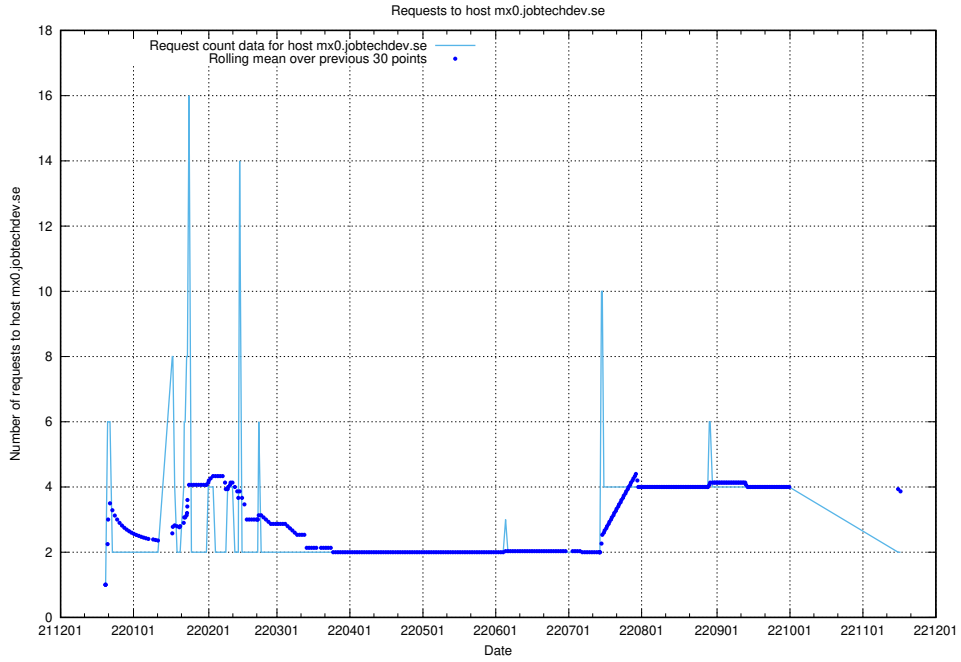

7.377 Usage of mx0.jobtechdev.se

Here, we count the number of requests to host mx0.jobtechdev.se.