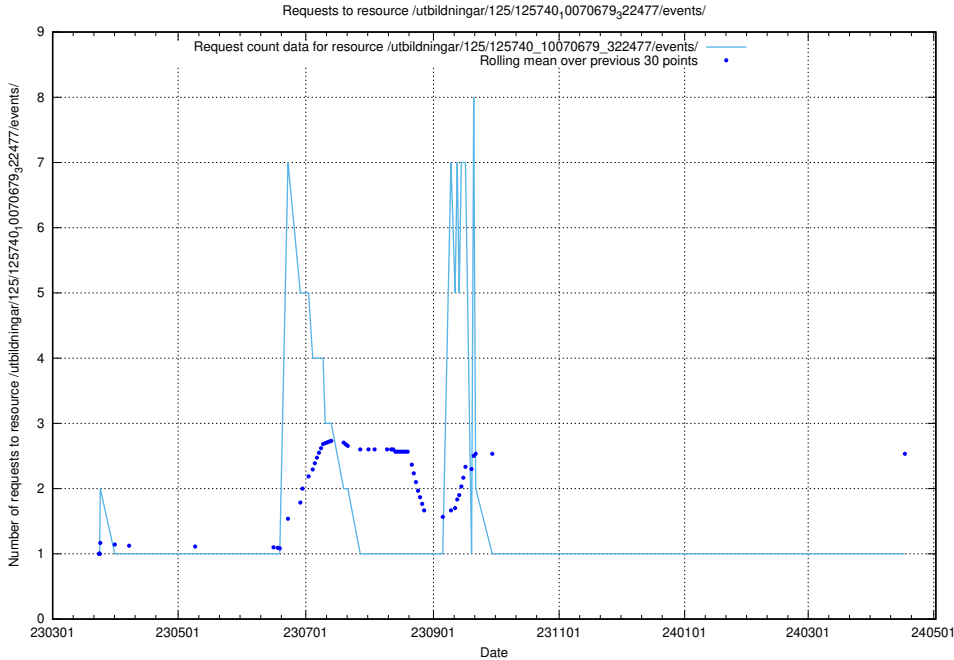

5.1045 Usage of /utbildningar/125/125740_10070679_322477/events/

Here, we count the number of requests to resource /utbildningar/125/125740_10070679_322477/events/