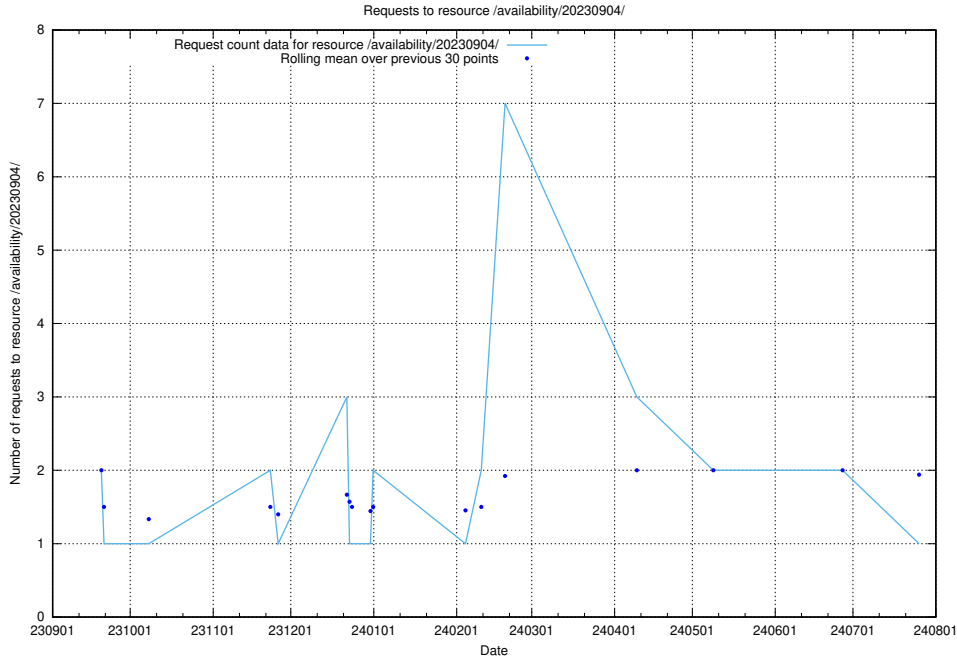

5.5228 Usage of /availability/20230904/

Here, we count the number of requests to resource /availability/20230904/.