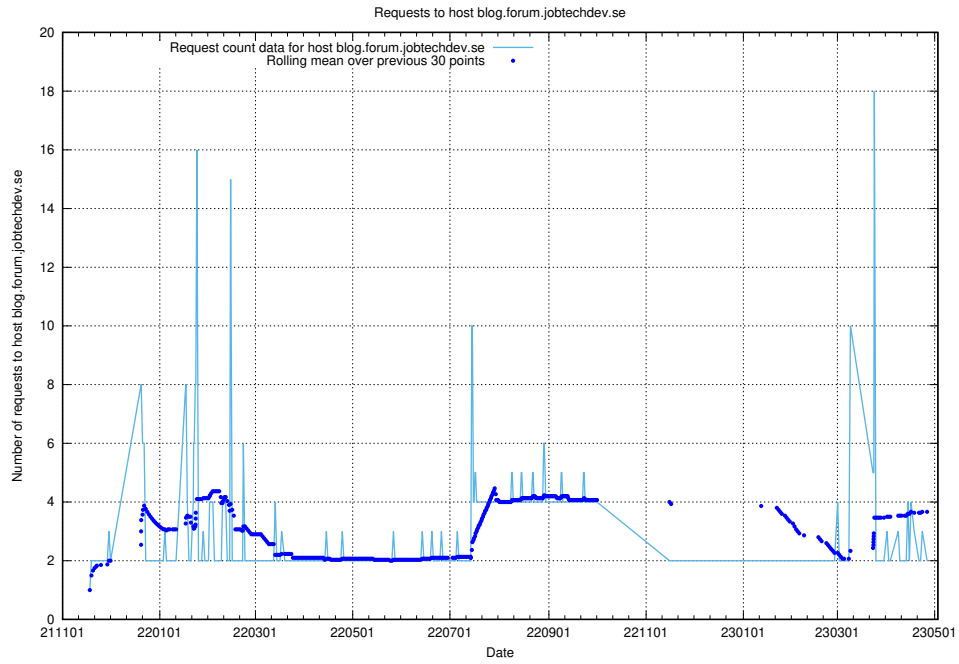

7.491 Usage of `blog.forum.jobtechdev.se`

Here, we count the number of requests to host `blog.forum.jobtechdev.se`.