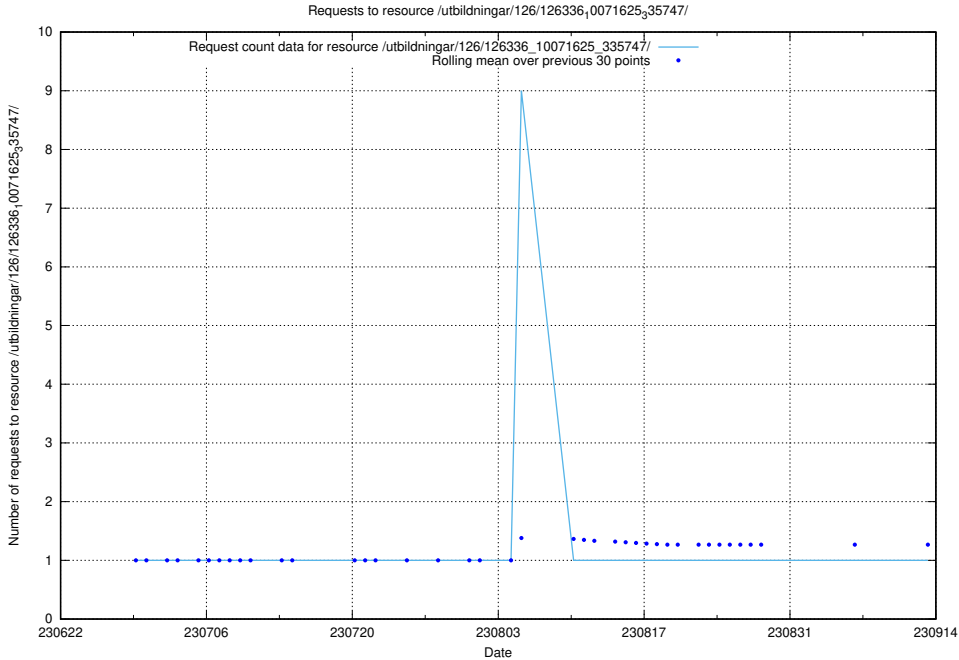

5.6154 Usage of /utbildningar/126/126336_10071625_335747/

Here, we count the number of requests to resource /utbildningar/126/126336_10071625_335747/.