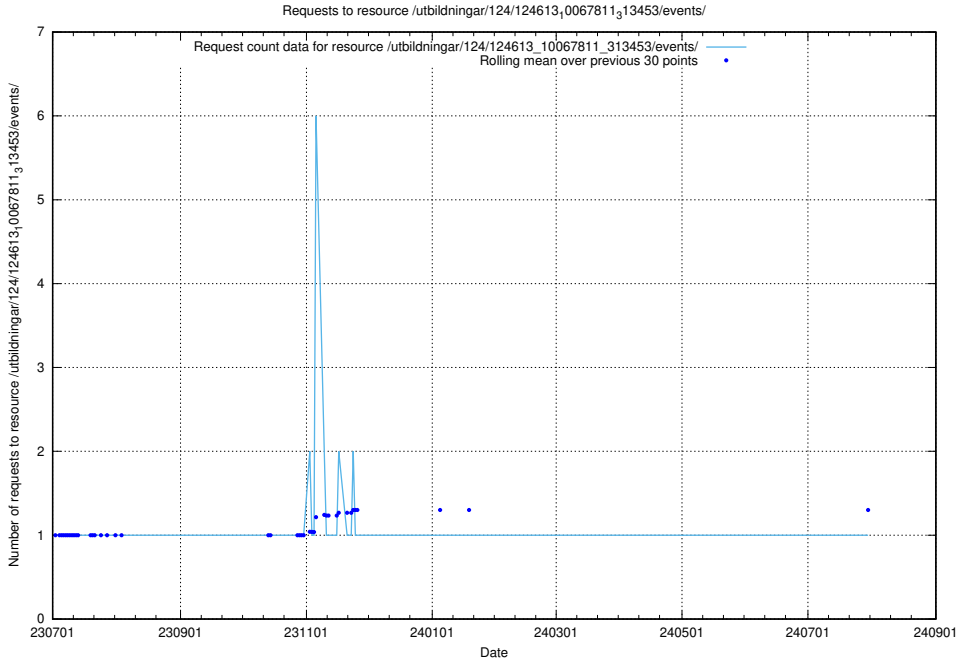

5.6070 Usage of /utbildningar/124/124613_10067811_313453/events/

Here, we count the number of requests to resource /utbildningar/124/124613_10067811_313453/events/