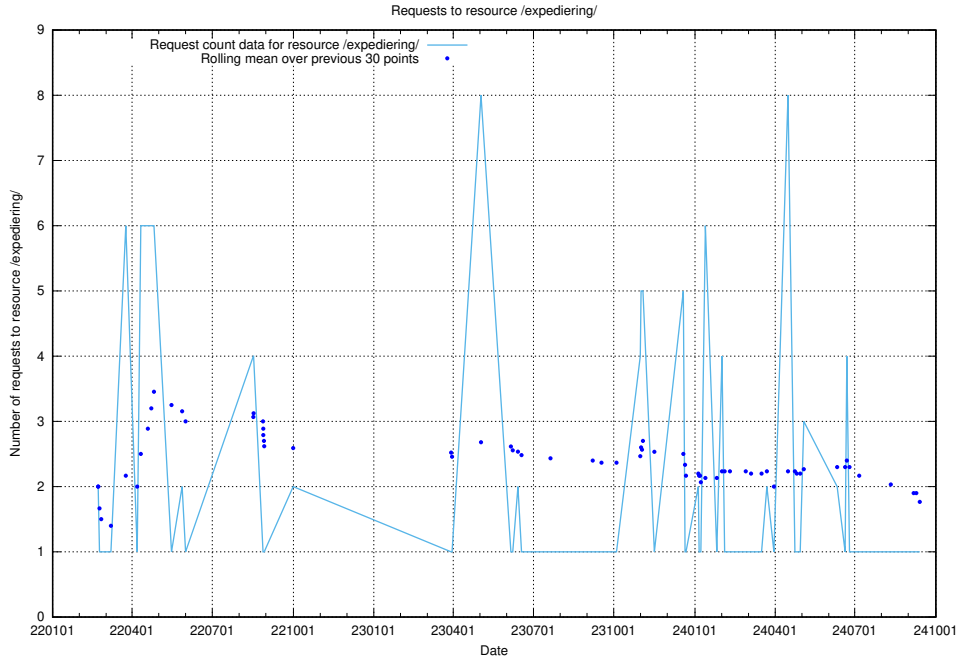

5.1521 Usage of /expediering/

Here, we count the number of requests to resource /expediering/.