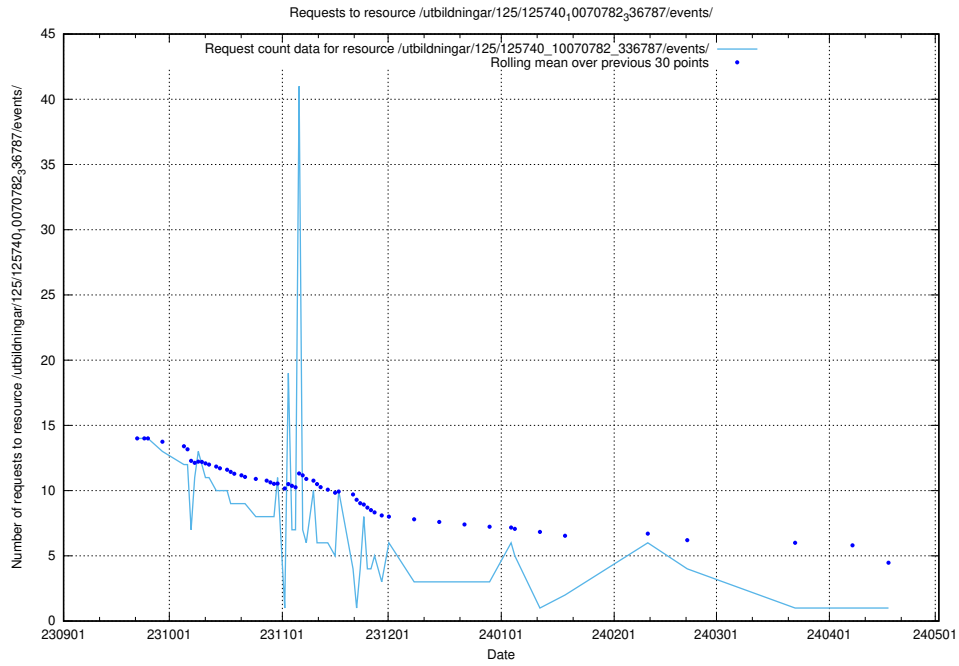

5.5199 Usage of /utbildningar/125/125740_10070782_336787/events/

Here, we count the number of requests to resource /utbildningar/125/125740_10070782_336787/events/