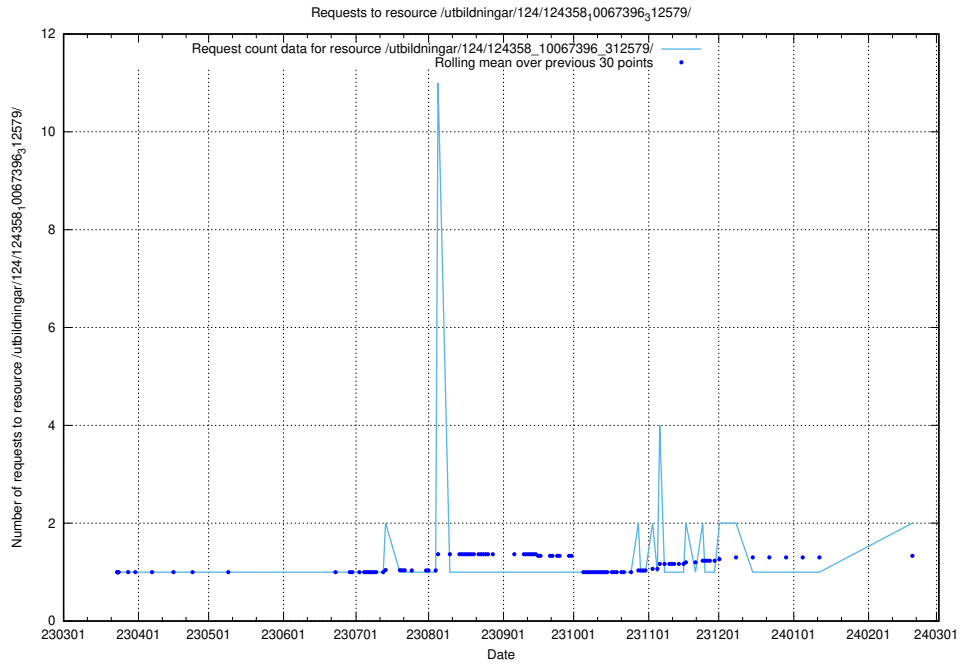

5.763 Usage of /utbildningar/124/124358_10067396_312579/

Here, we count the number of requests to resource /utbildningar/124/124358_10067396_312579/.