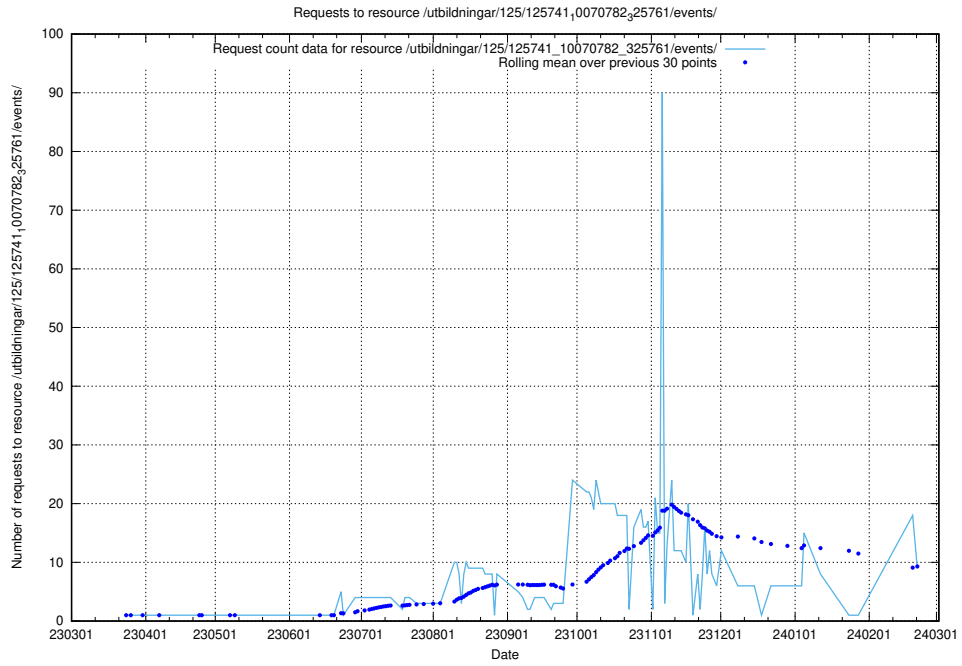

5.23 Usage of /utbildningar/125/125741_10070782_325761/events/

Here, we count the number of requests to resource /utbildningar/125/125741_10070782_325761/events/