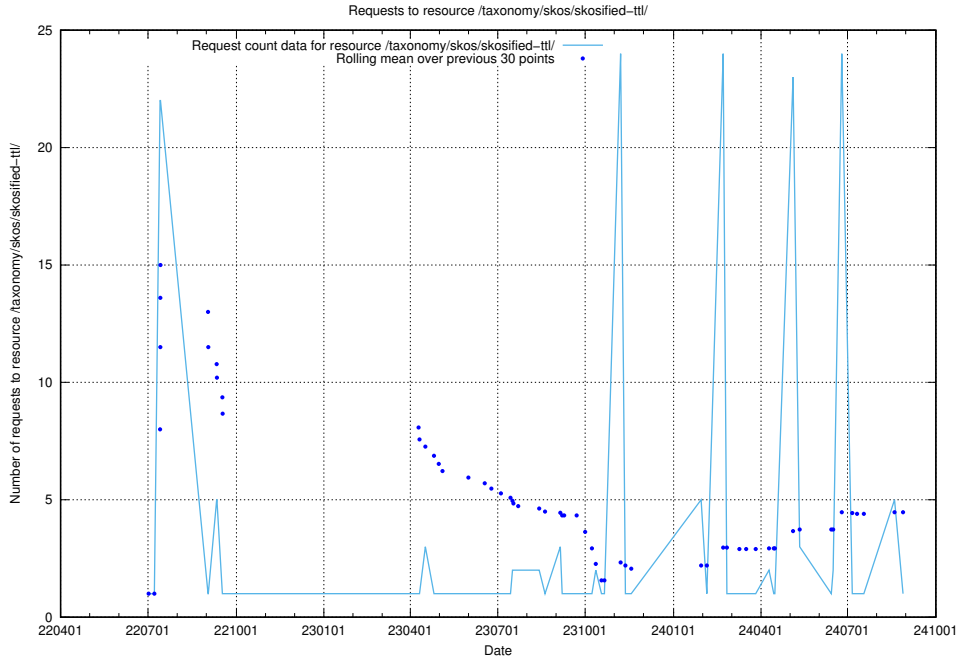

5.1051 Usage of /taxonomy/skos/skosified-ttl/

Here, we count the number of requests to resource /taxonomy/skos/skosified-ttl/.