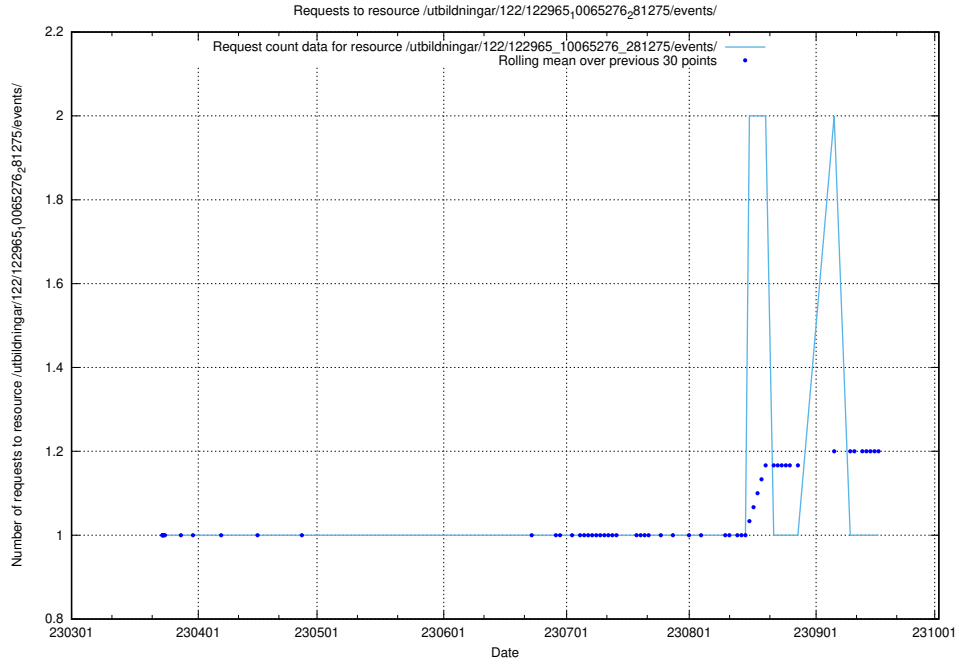

5.5823 Usage of /utbildningar/122/122965_10065276_281275/events/

Here, we count the number of requests to resource /utbildningar/122/122965_10065276_281275/events/