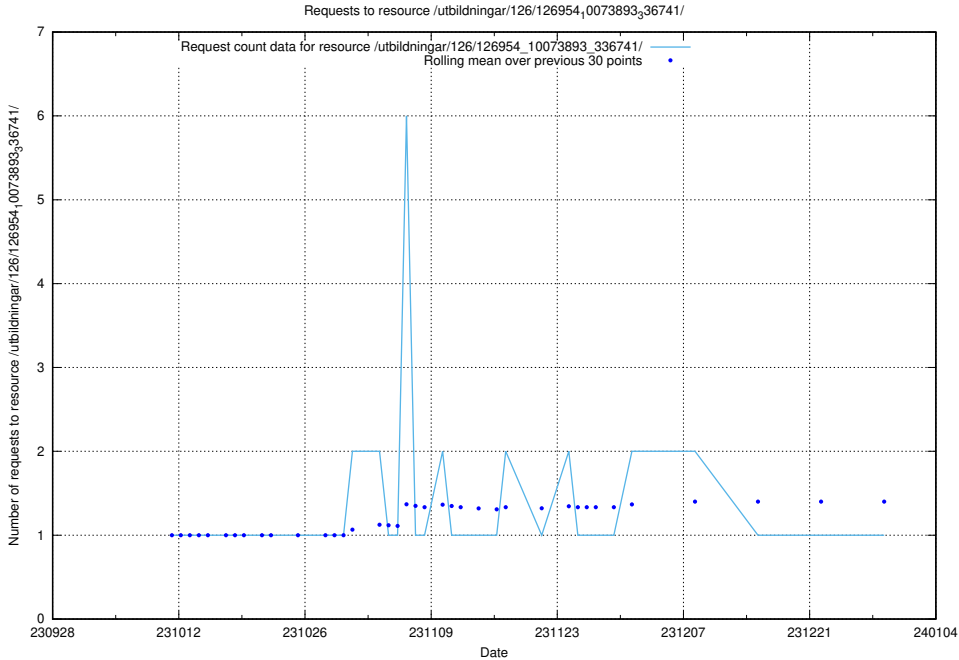

5.5073 Usage of /utbildningar/126/126954_10073893_336741/

Here, we count the number of requests to resource /utbildningar/126/126954_10073893_336741/.