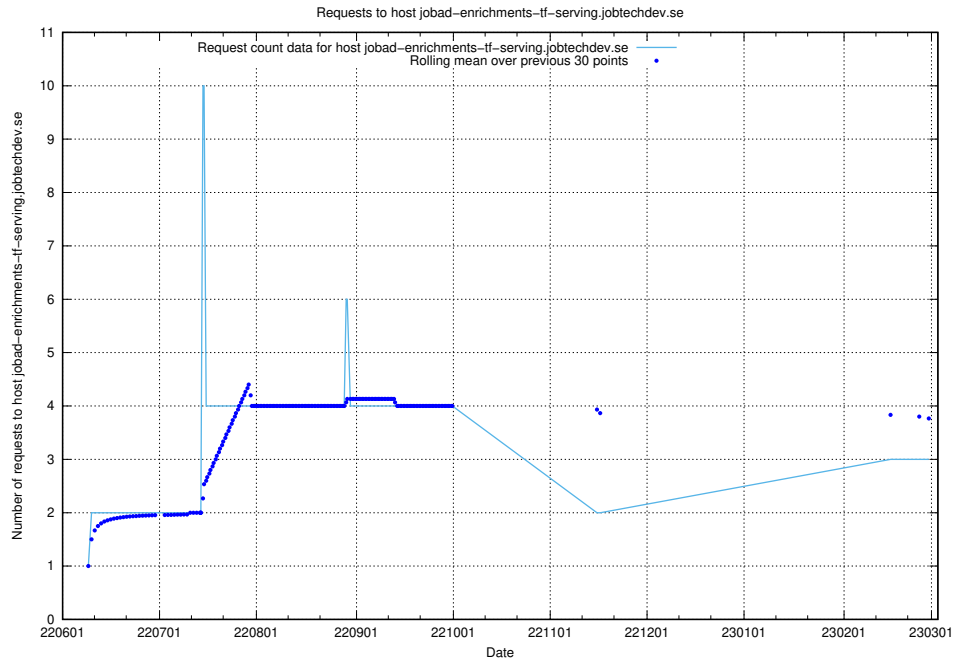

7.223 Usage of `jobad-enrichments-tf-serving.jobtechdev.se`

Here, we count the number of requests to host `jobad-enrichments-tf-serving.jobtechdev.se`.