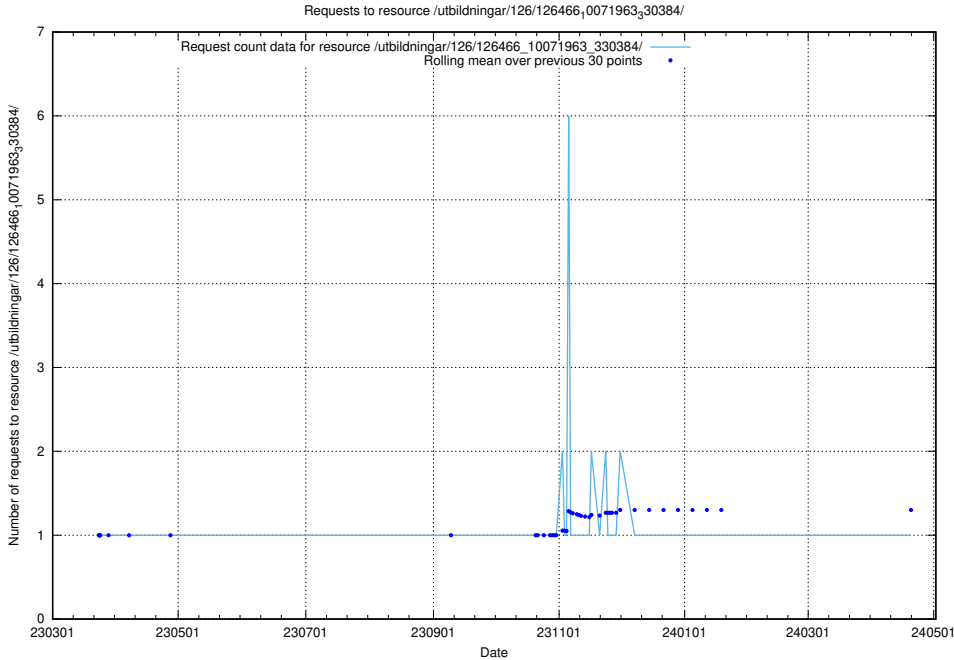

5.7112 Usage of /utbildningar/126/126466_10071963_330384/

Here, we count the number of requests to resource /utbildningar/126/126466_10071963_330384/.