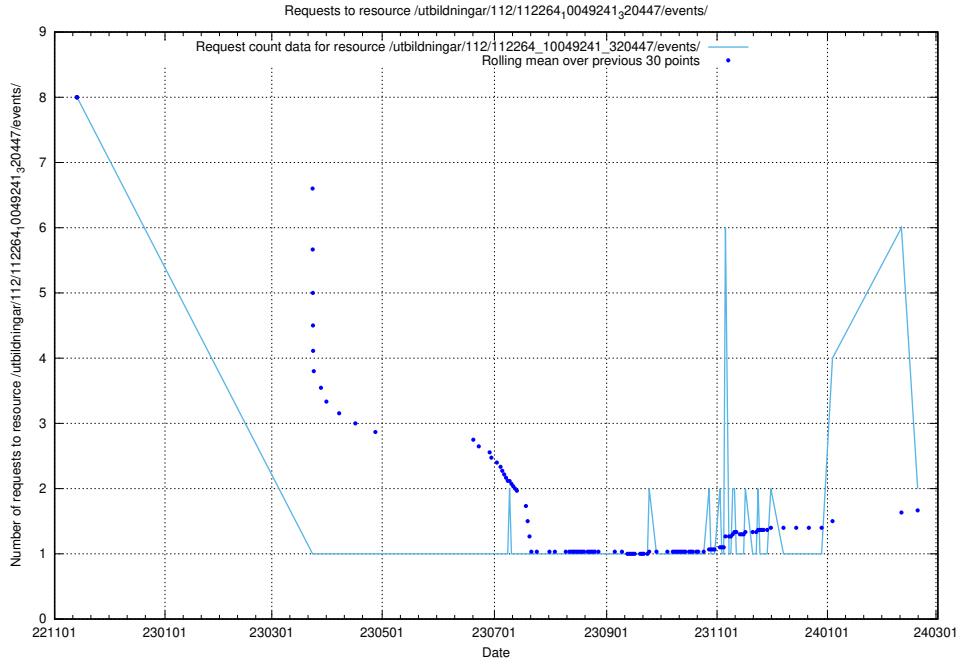

5.936 Usage of /utbildningar/112/112264_10049241_320447/events/

Here, we count the number of requests to resource /utbildningar/112/112264_10049241_320447/events/