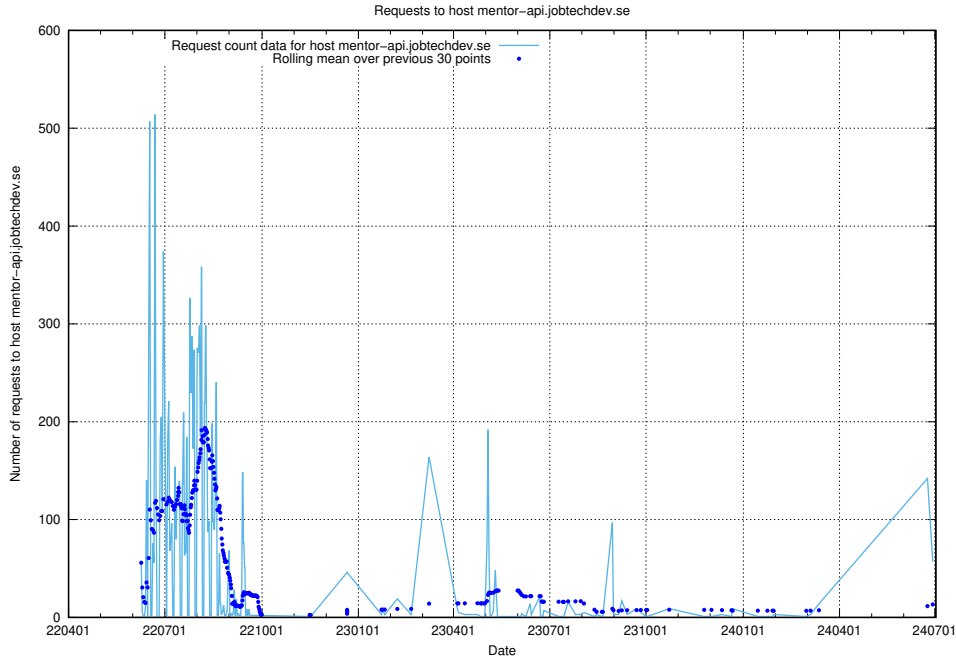

## 7.27 Usage of openshift-gitops-server-openshift-gitops.prod.services.jtech.se

Here, we count the number of requests to host openshift-gitops-server-openshift-gitops.prod.services.jtech.se.