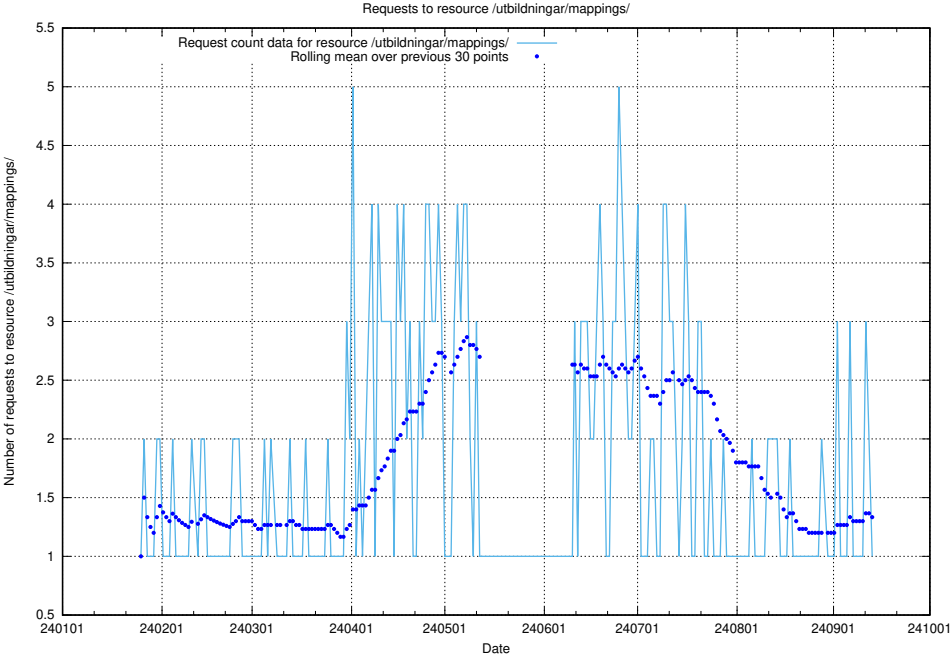

5.4437 Usage of /utbildningar/mappings/

Here, we count the number of requests to resource /utbildningar/mappings/.