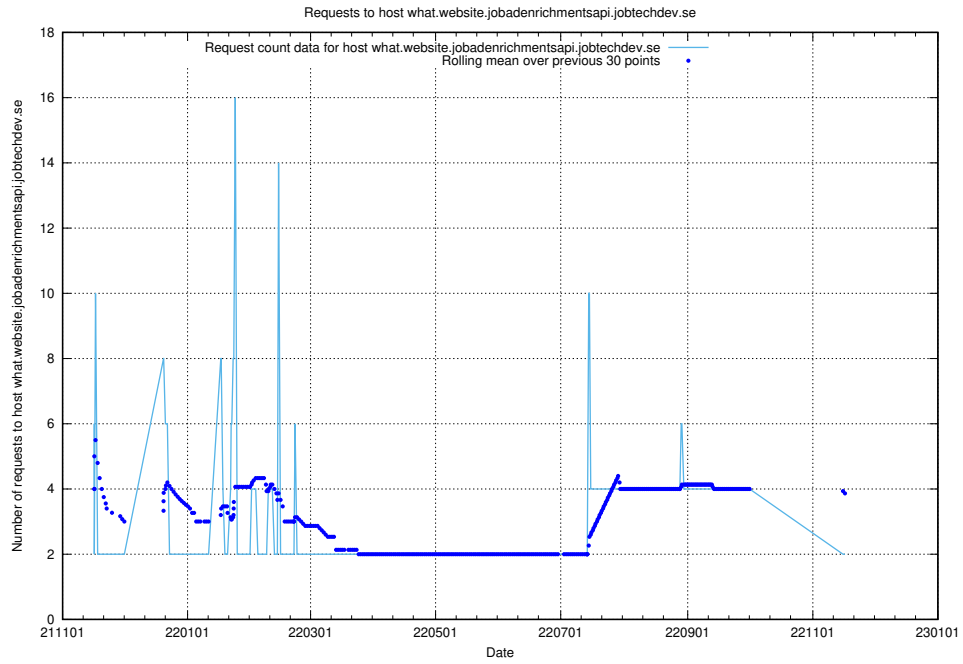

7.509 Usage of what.website.jobadenrichmentsapi.jobtechdev.se

Here, we count the number of requests to host what.website.jobadenrichmentsapi.jobtechdev.se.