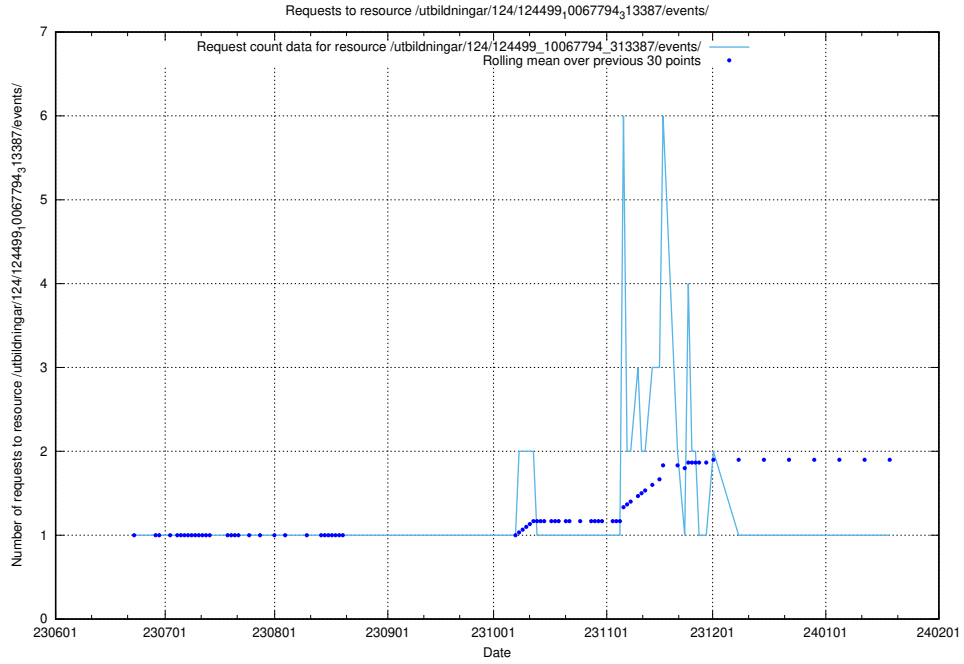

5.6441 Usage of /utbildningar/124/124499_10067794_313387/events/

Here, we count the number of requests to resource /utbildningar/124/124499_10067794_313387/events/