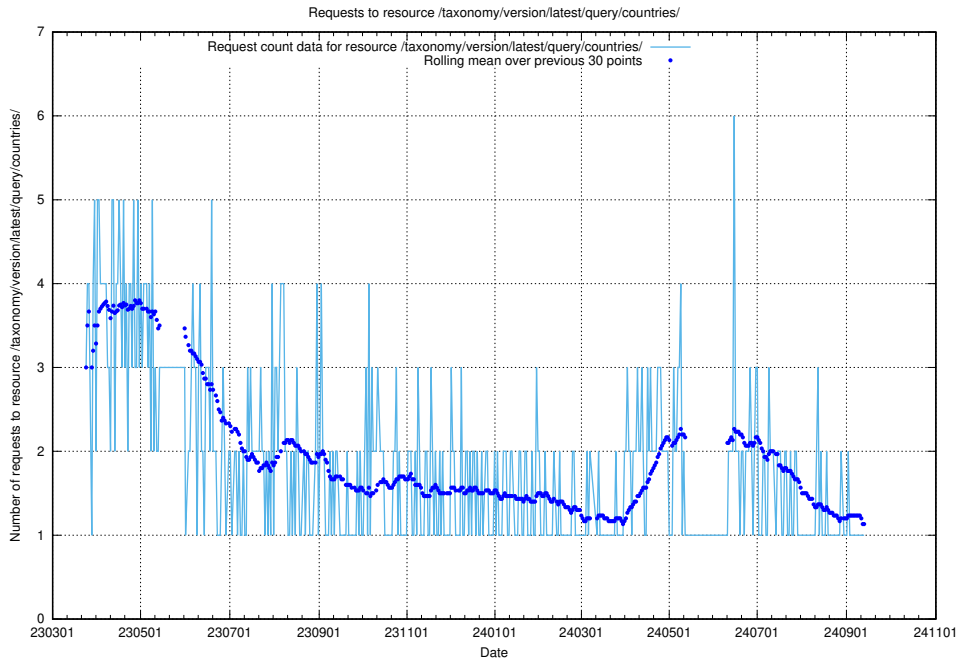

5.6795 Usage of /taxonomy/version/latest/query/countries/

Here, we count the number of requests to resource /taxonomy/version/latest/query/countries/.