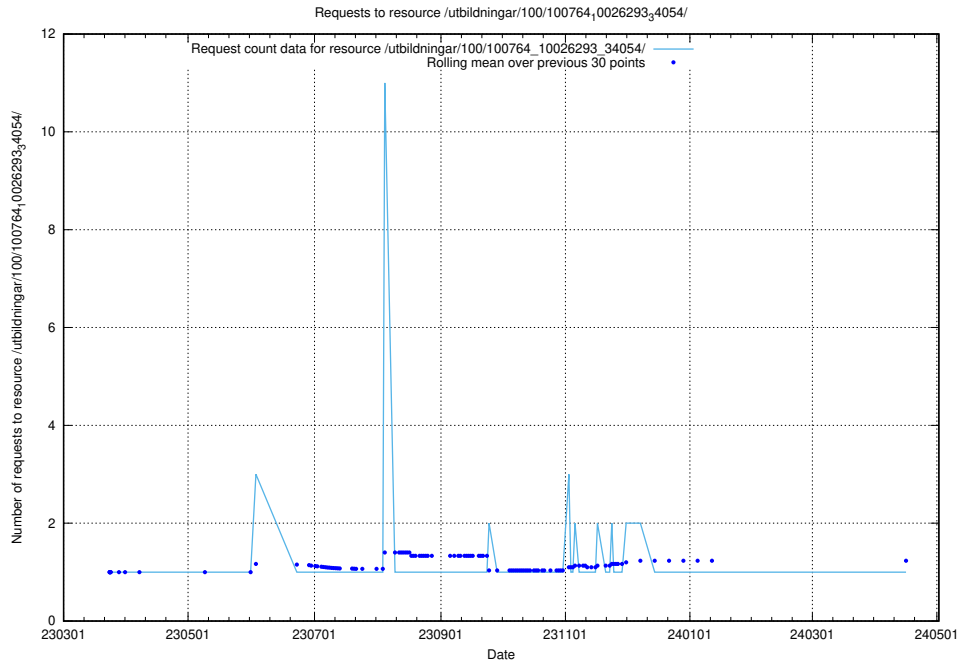

5.6241 Usage of /utbildningar/100/100764_10026293_34054/

Here, we count the number of requests to resource /utbildningar/100/100764_10026293_34054/.