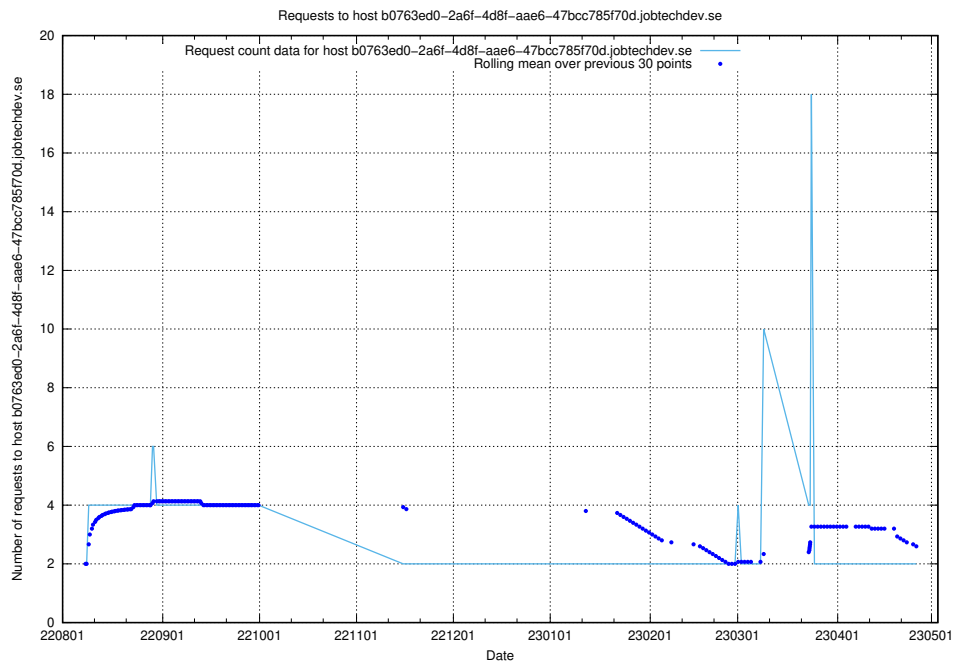

7.352 Usage of b0763ed0-2a6f-4d8f-aae6-47bcc785f70d.jobtechdev.se

Here, we count the number of requests to host b0763ed0-2a6f-4d8f-aae6-47bcc785f70d.jobtechdev.se.