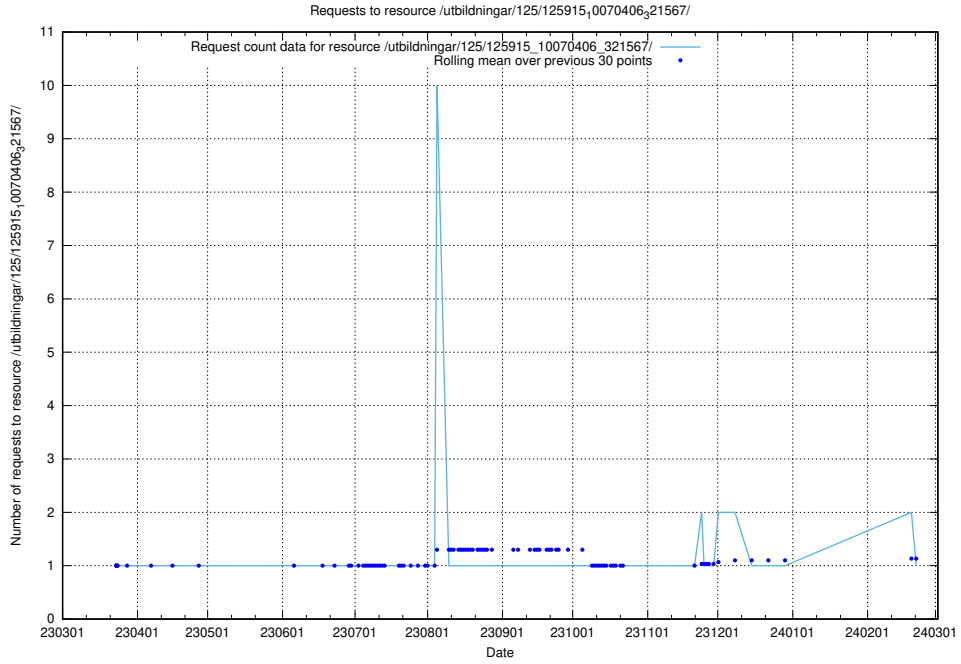

5.7138 Usage of /utbildningar/125/125915_10070406_321567/

Here, we count the number of requests to resource /utbildningar/125/125915_10070406_321567/.