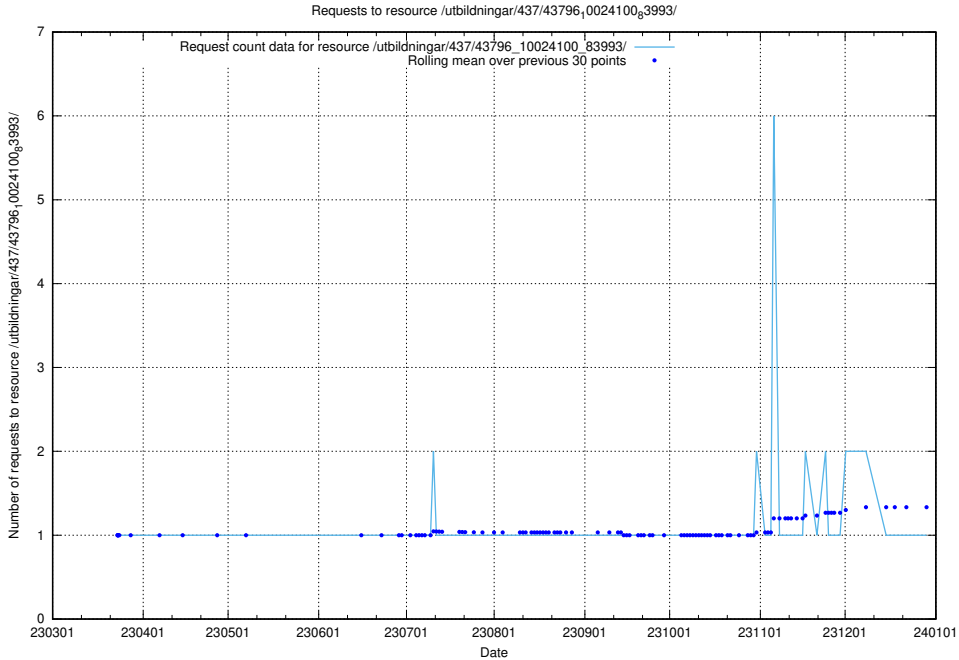

5.7054 Usage of /utbildningar/437/43796_10024100_83993/

Here, we count the number of requests to resource /utbildningar/437/43796_10024100_83993/.