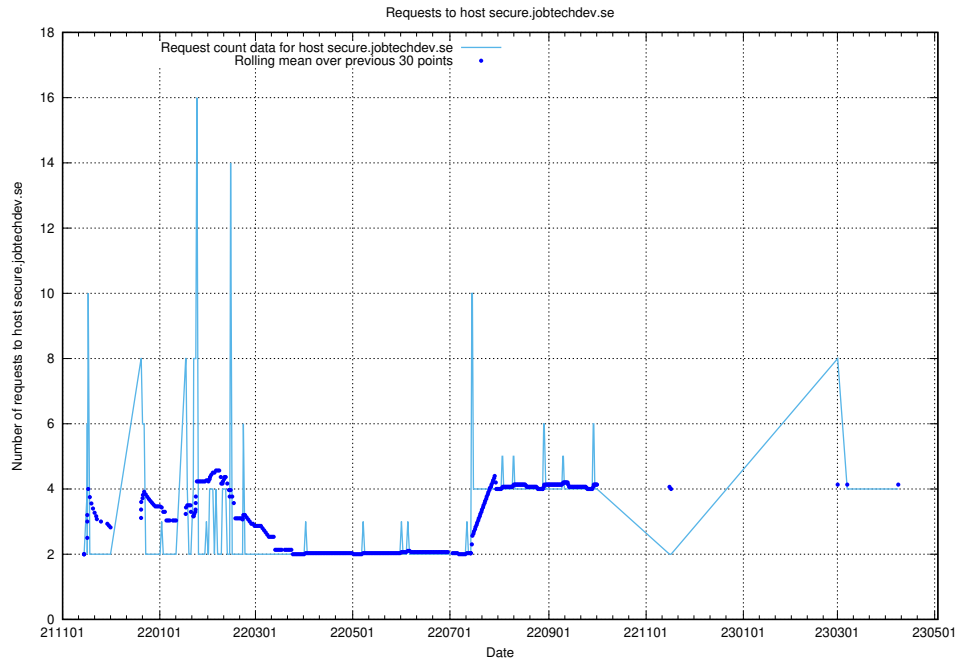

7.171 Usage of secure.jobtechdev.se

Here, we count the number of requests to host secure.jobtechdev.se.