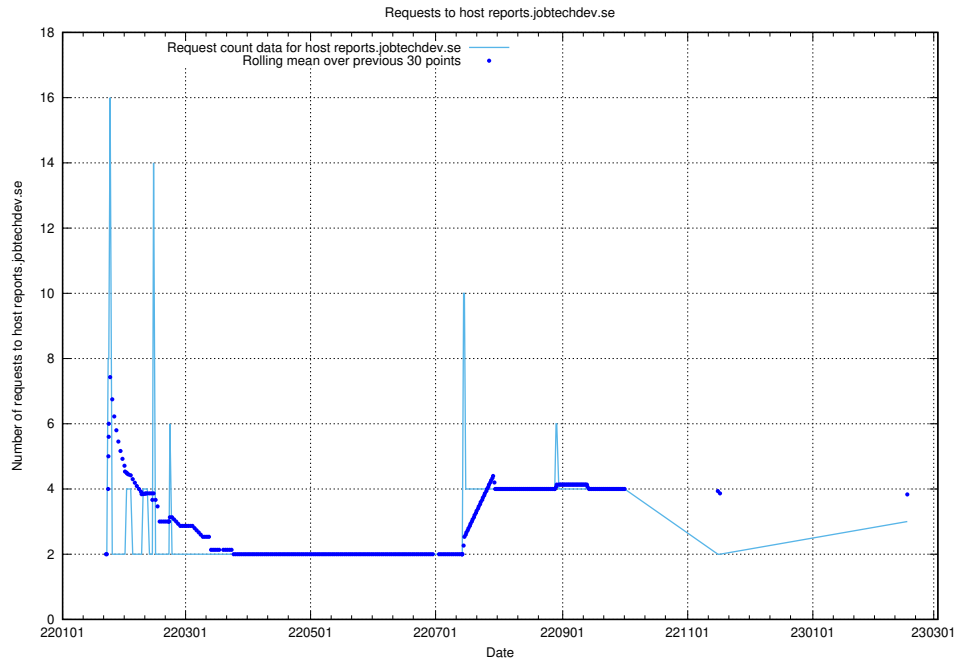

7.254 Usage of reports.jobtechdev.se

Here, we count the number of requests to host reports.jobtechdev.se.