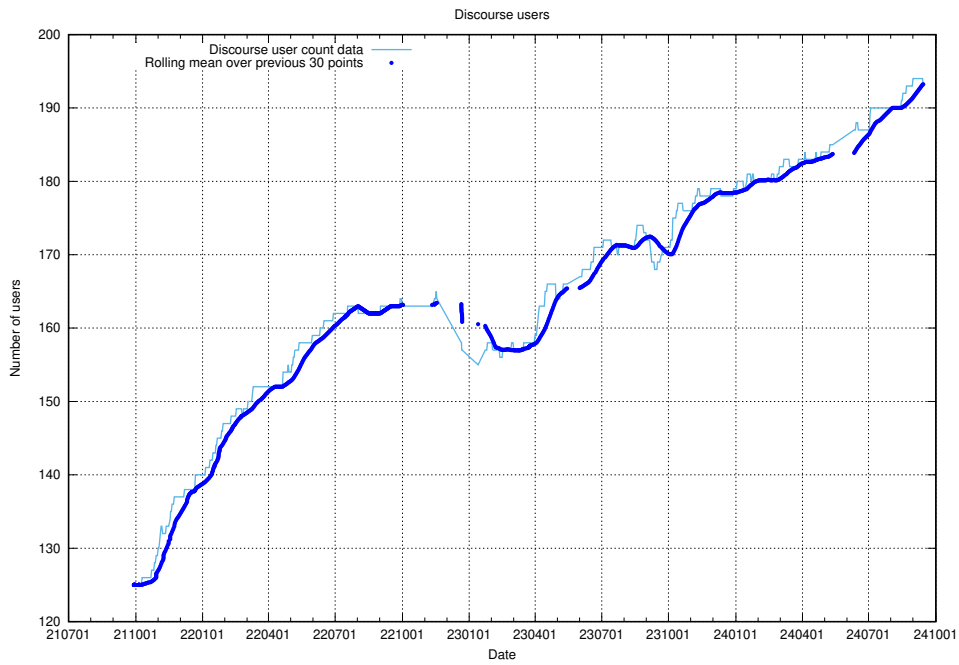

4 Discourse

This section summarises activities from the [JobTech Discourse Forum](https://forum.jobtechdev.se)⁵.

4.1 User count

A table of the number of users in Discourse.

---

⁵<https://forum.jobtechdev.se>