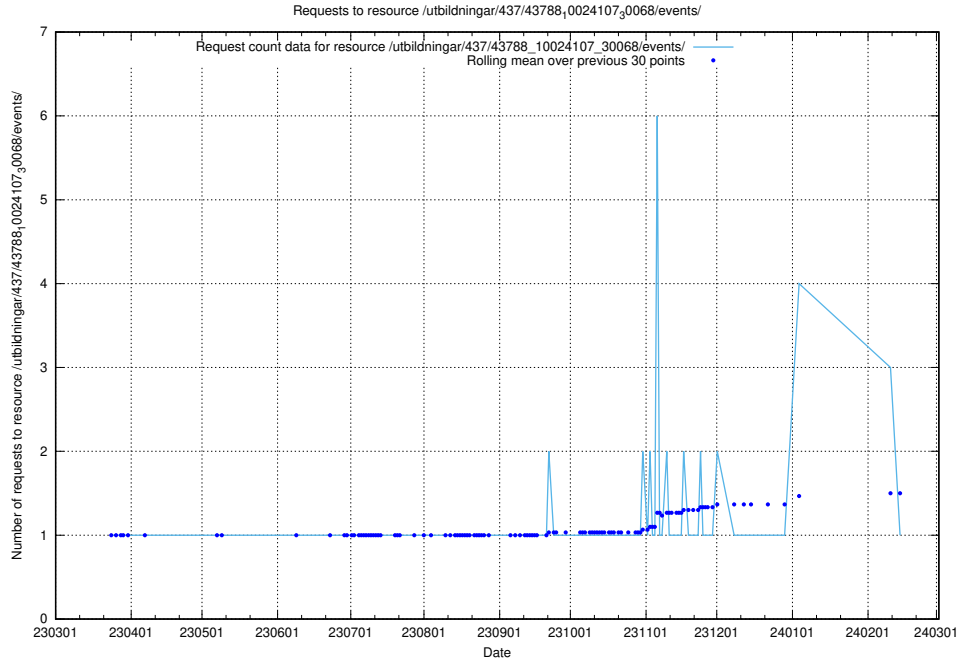

5.6878 Usage of /utbildningar/437/43788_10024107_30068/events/

Here, we count the number of requests to resource /utbildningar/437/43788_10024107_30068/events/.