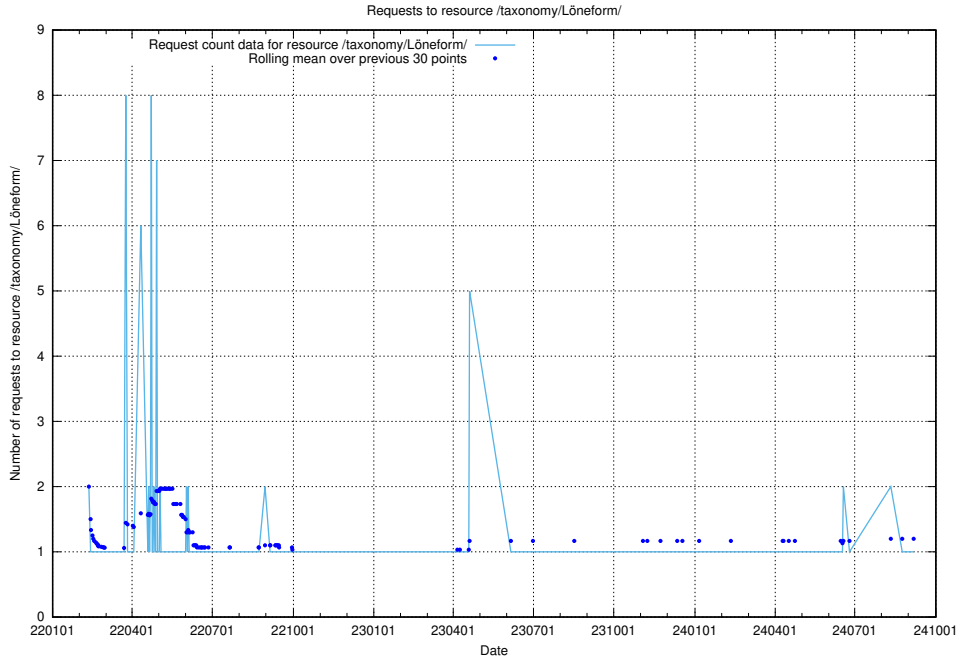

5.2214 Usage of /taxonomy/Löneform/

Here, we count the number of requests to resource /taxonomy/Löneform/.