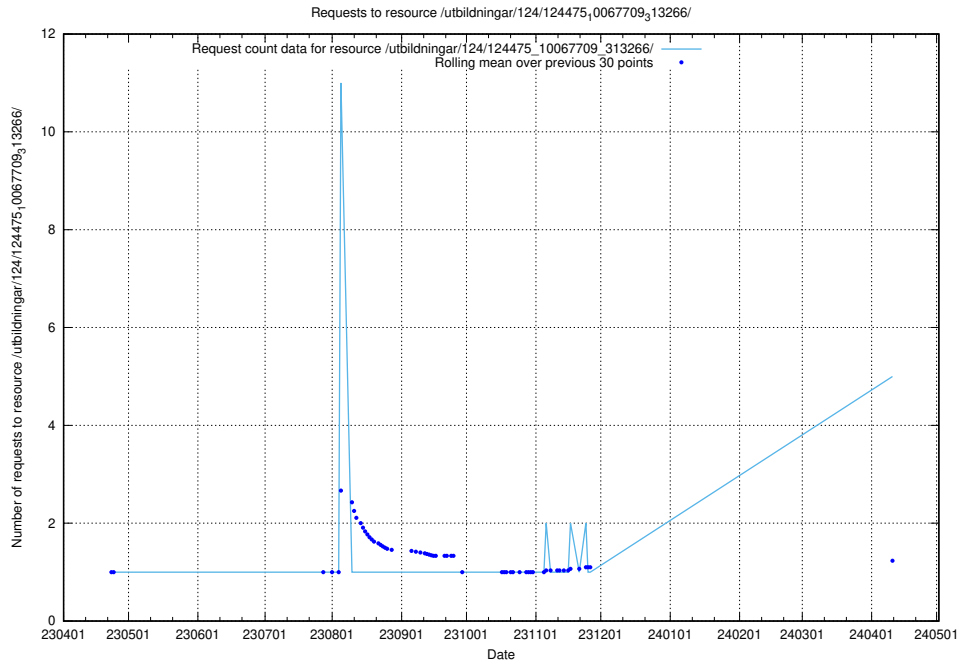

5.210 Usage of /utbildningar/124/124475_10067709_313266/

Here, we count the number of requests to resource /utbildningar/124/124475_10067709_313266/.