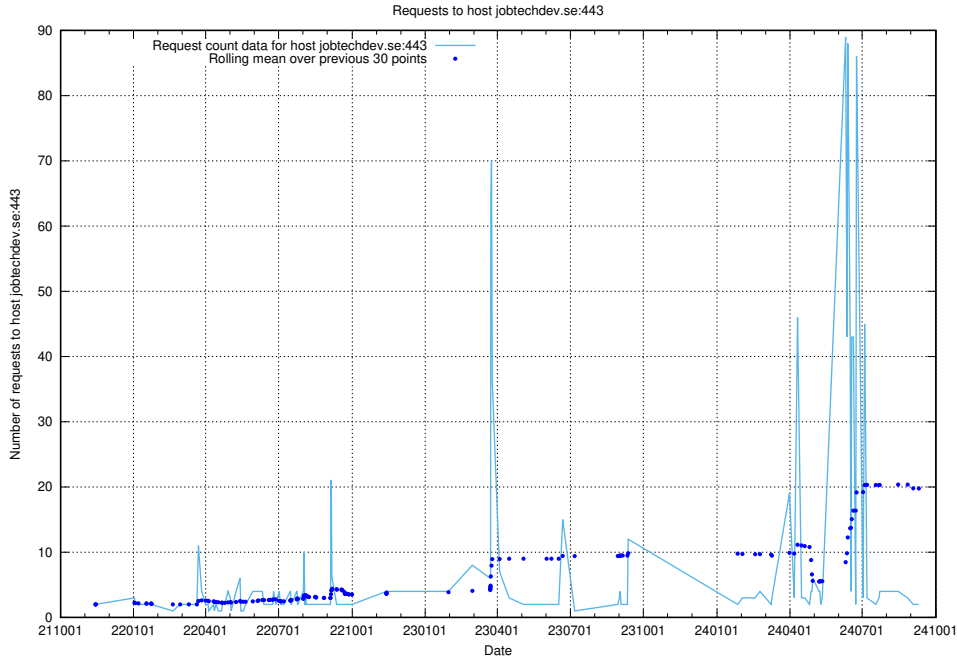

7.583 Usage of jobtechdev.se:443

Here, we count the number of requests to host jobtechdev.se:443.