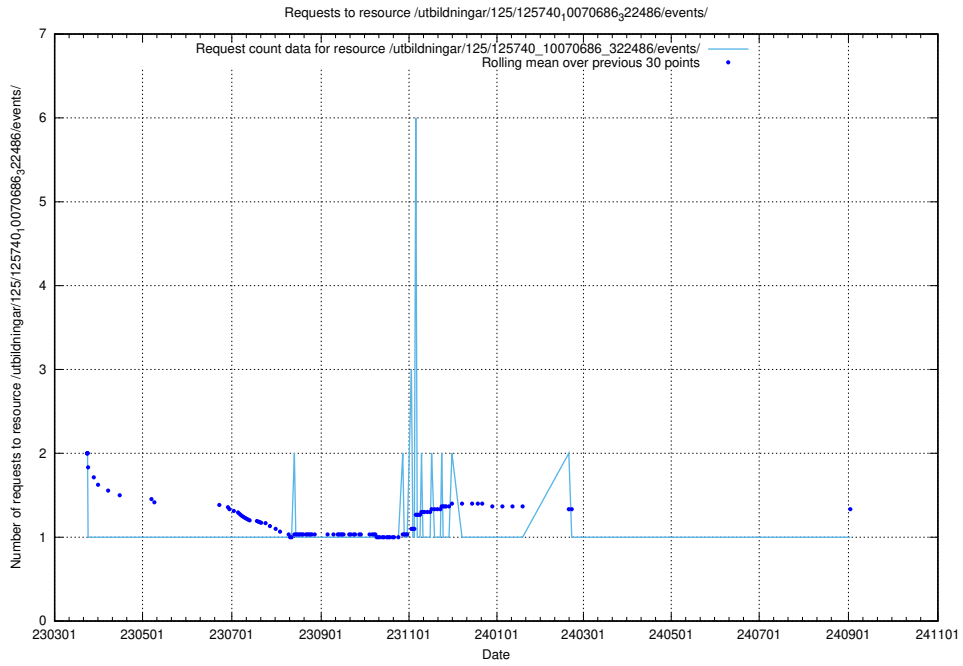

5.6979 Usage of /utbildningar/125/125740_10070686_322486/events/

Here, we count the number of requests to resource /utbildningar/125/125740_10070686_322486/events/