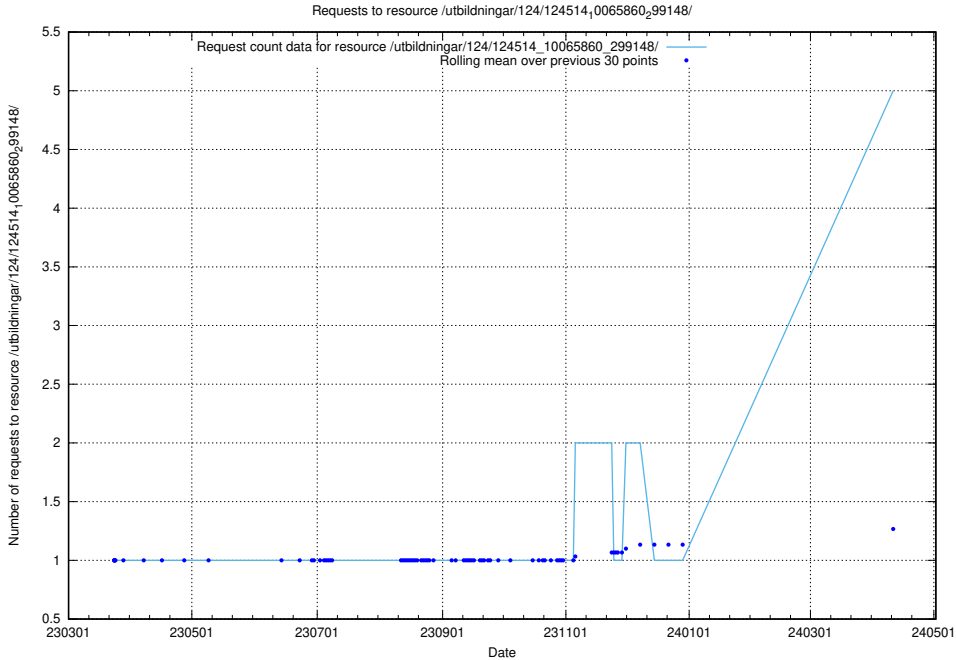

5.167 Usage of /utbildningar/124/124514_10065860_299148/

Here, we count the number of requests to resource /utbildningar/124/124514_10065860_299148/.