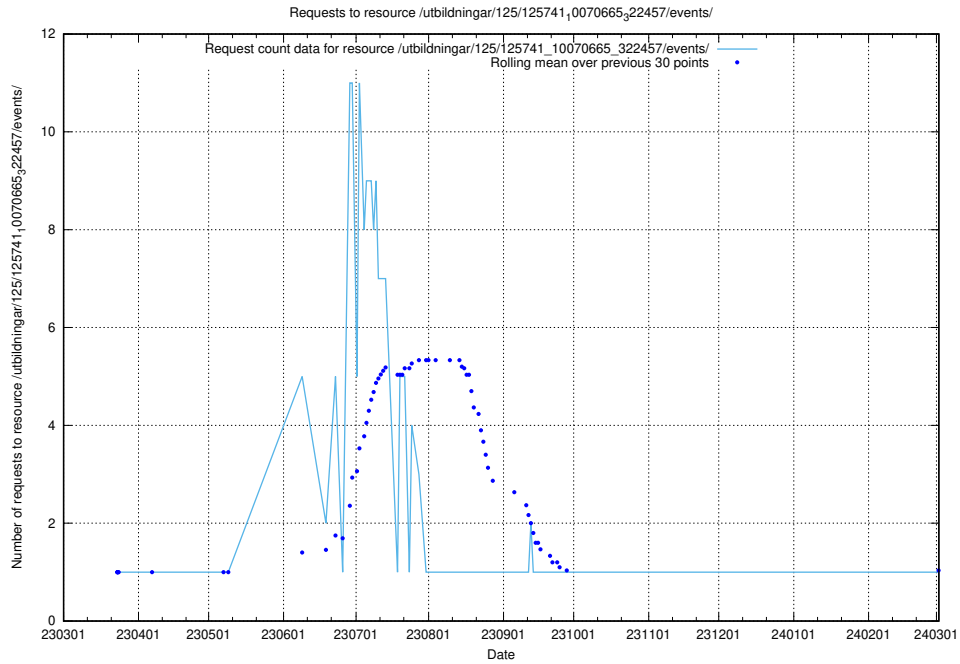

5.7187 Usage of /utbildningar/125/125741_10070665_322457/events/

Here, we count the number of requests to resource /utbildningar/125/125741_10070665_322457/events/