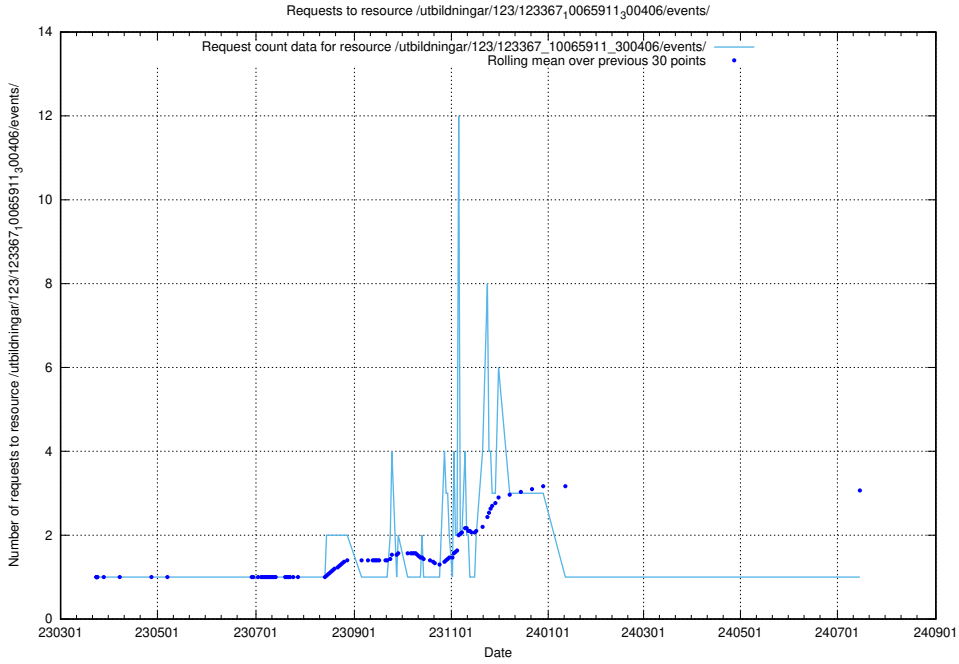

5.5419 Usage of /utbildningar/123/123367_10065911_300406/events/

Here, we count the number of requests to resource /utbildningar/123/123367_10065911_300406/events/