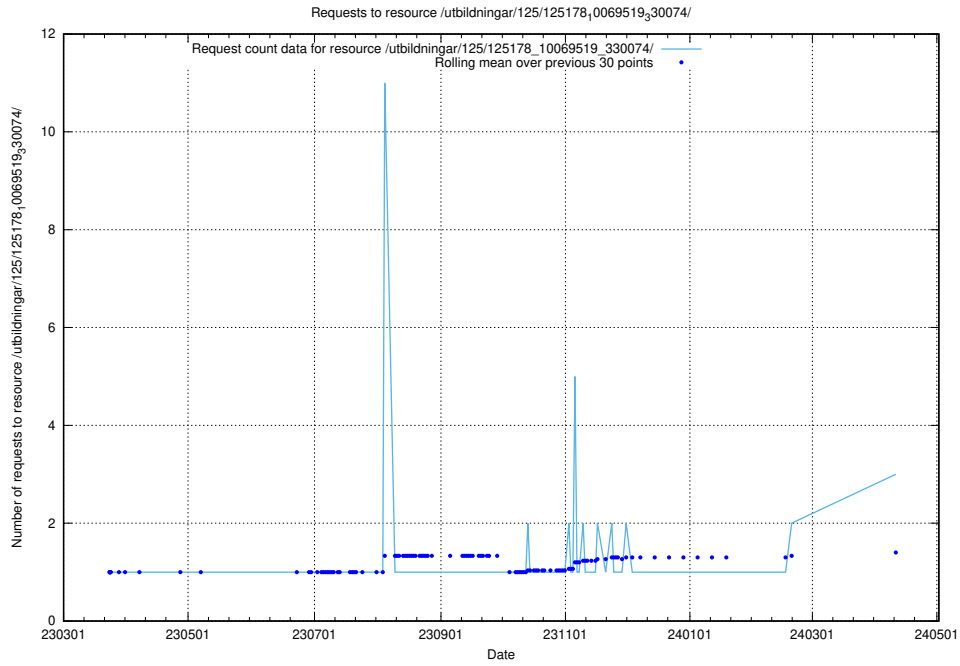

5.352 Usage of /utbildningar/125/125178_10069519_330074/

Here, we count the number of requests to resource /utbildningar/125/125178_10069519_330074/.