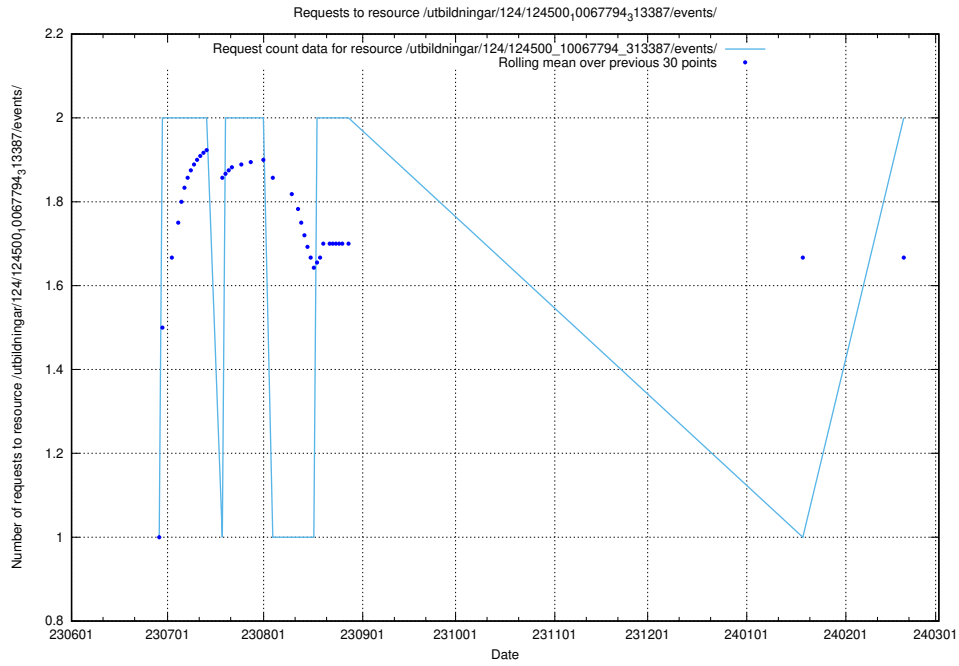

5.901 Usage of /utbildningar/124/124500_10067794_313387/events/

Here, we count the number of requests to resource /utbildningar/124/124500_10067794_313387/events/