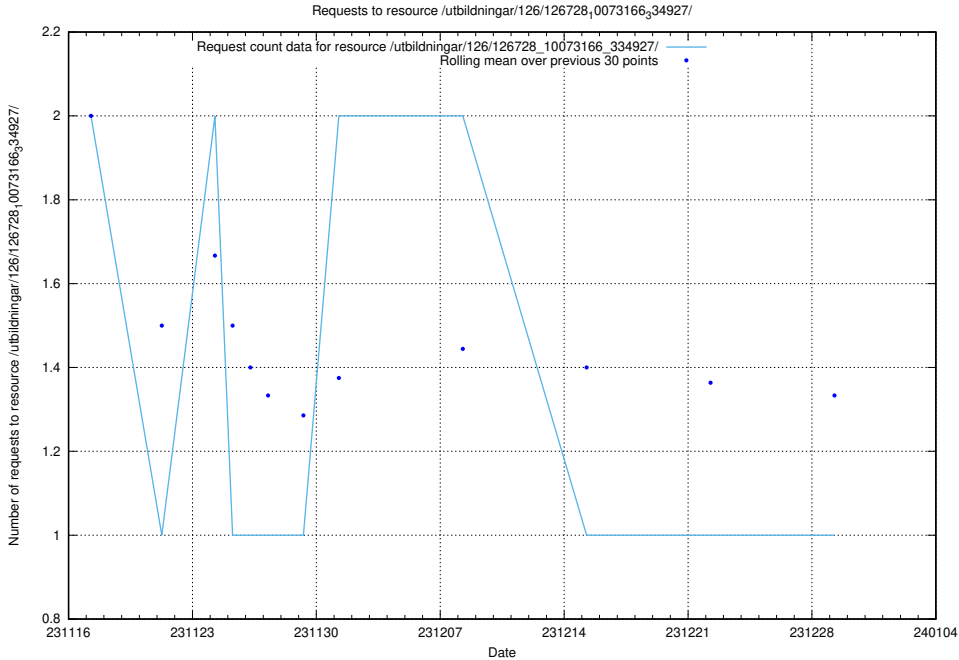

5.4783 Usage of /utbildningar/126/126728_10073166_334927/

Here, we count the number of requests to resource /utbildningar/126/126728_10073166_334927/.