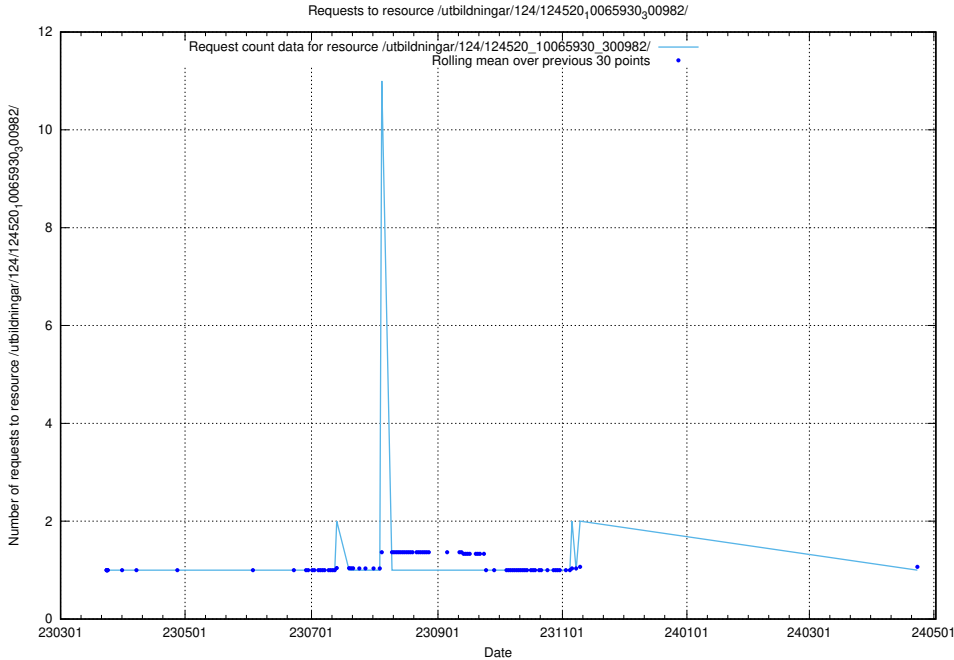

5.1691 Usage of /utbildningar/124/124520_10065930_300982/

Here, we count the number of requests to resource /utbildningar/124/124520_10065930_300982/.