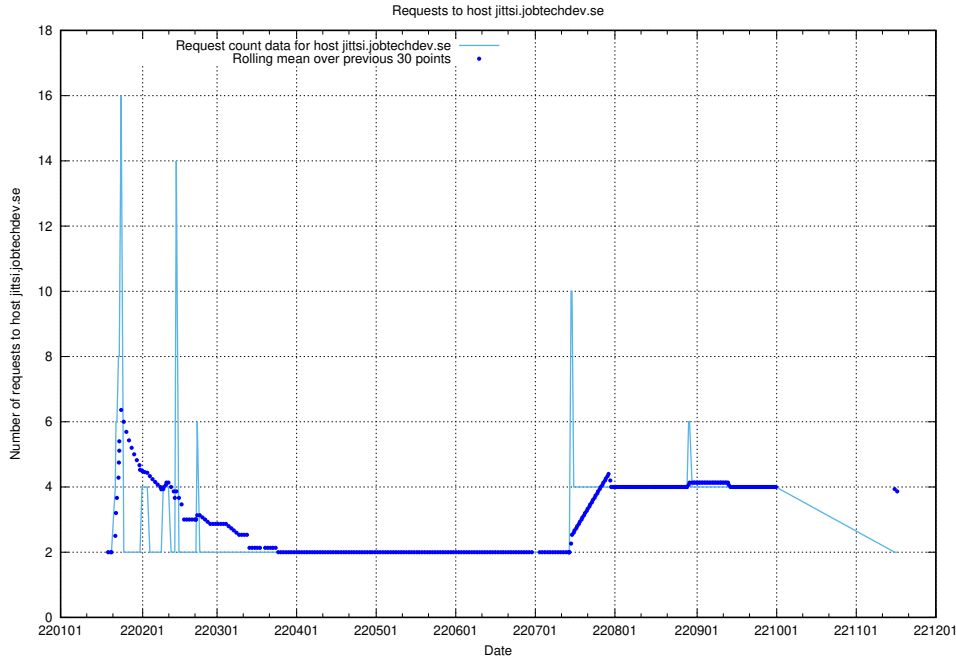

7.274 Usage of jittsi.jobtechdev.se

Here, we count the number of requests to host jittsi.jobtechdev.se.