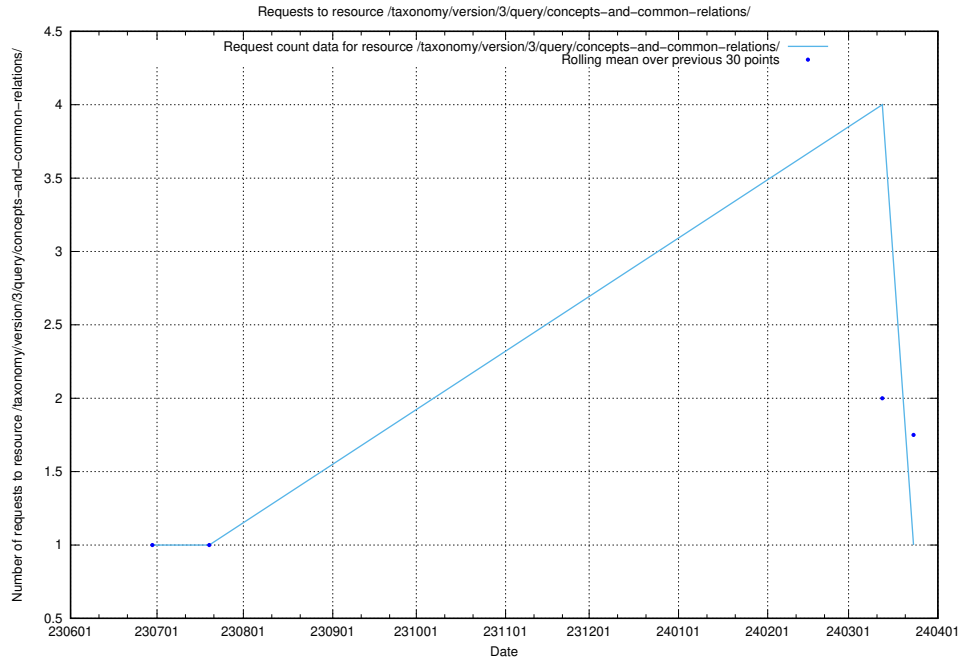

5.6109 Usage of /taxonomy/version/3/query/concepts-and-common-relations/

Here, we count the number of requests to resource /taxonomy/version/3/query/concepts-and-common-relations/.