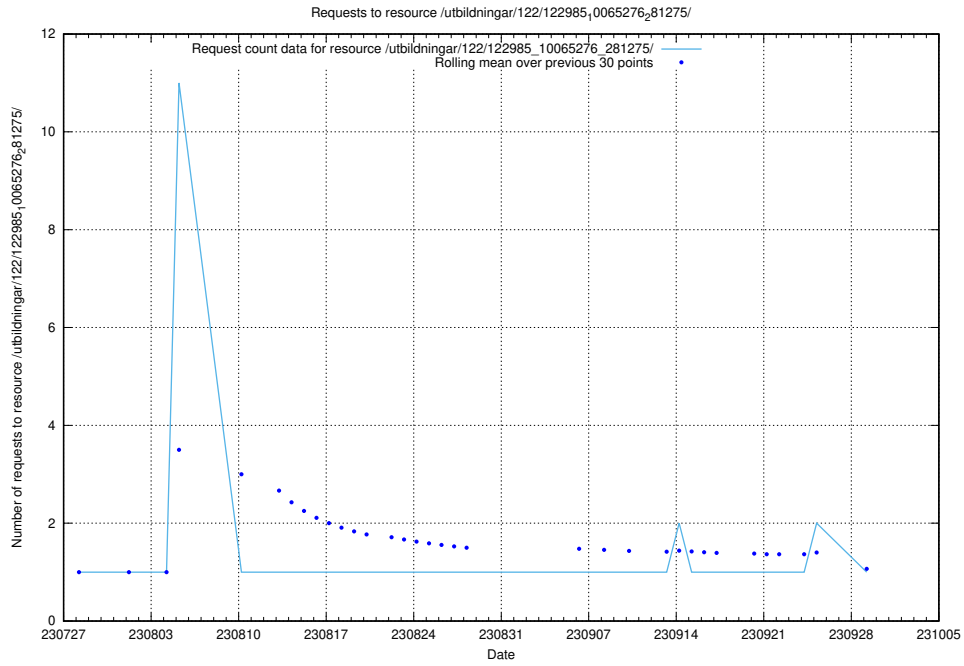

5.5611 Usage of /utbildningar/122/122985_10065276_281275/

Here, we count the number of requests to resource /utbildningar/122/122985_10065276_281275/.