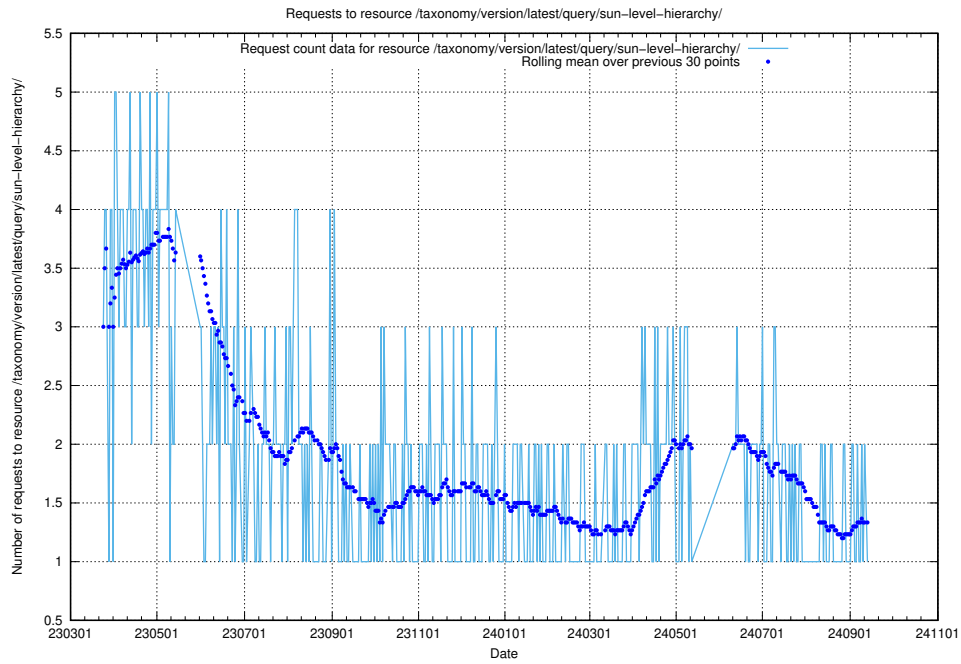

5.6750 Usage of /taxonomy/version/latest/query/sun-level-hierarchy/

Here, we count the number of requests to resource /taxonomy/version/latest/query/sun-level-hierarchy/.