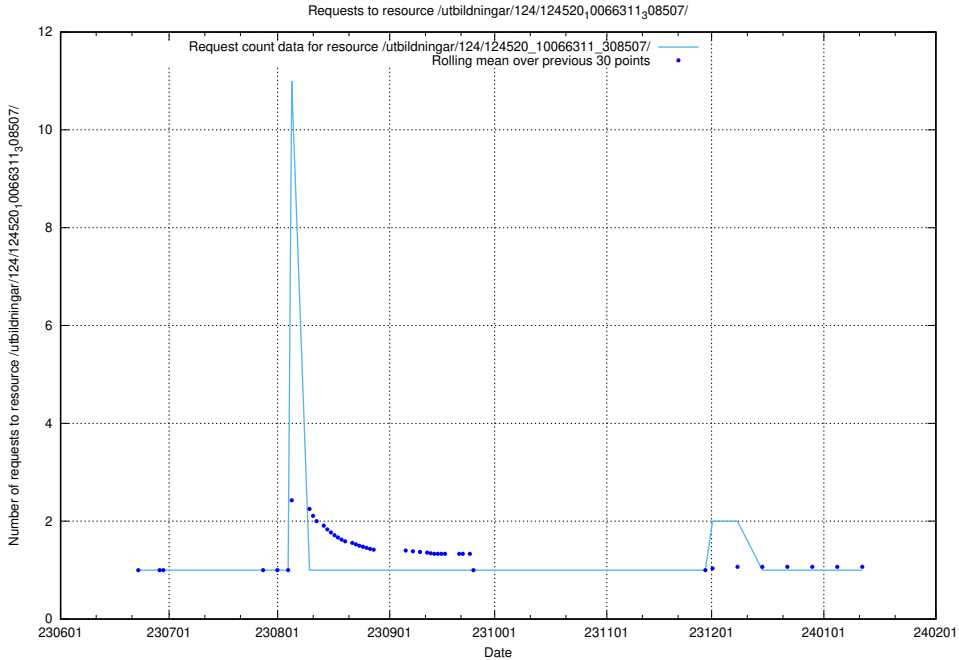

5.6412 Usage of /utbildningar/124/124520_10066311_308507/

Here, we count the number of requests to resource /utbildningar/124/124520_10066311_308507/.