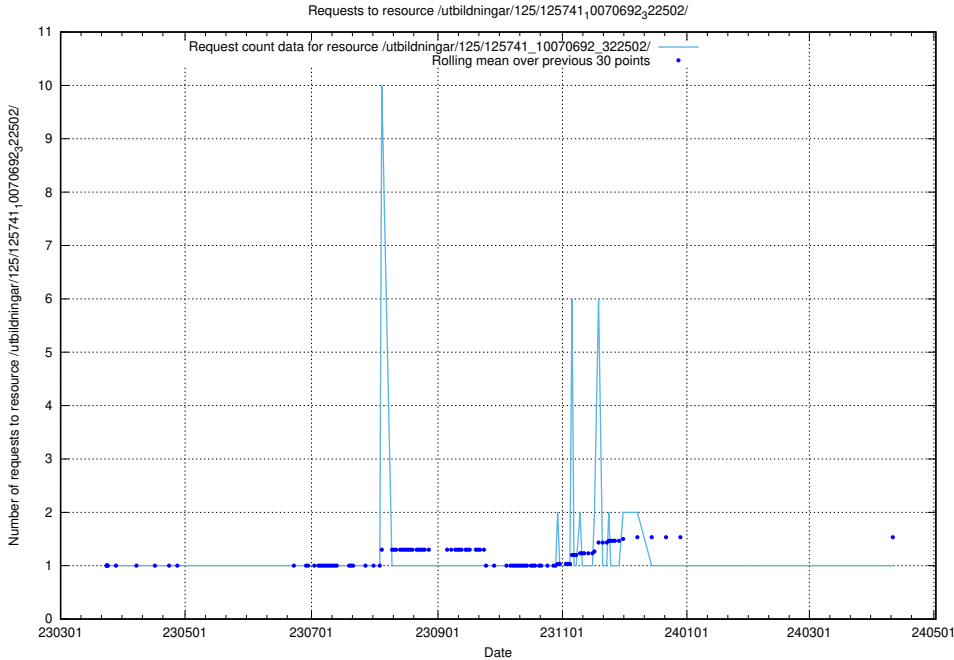

5.7166 Usage of /utbildningar/125/125741_10070692_322502/

Here, we count the number of requests to resource /utbildningar/125/125741_10070692_322502/.