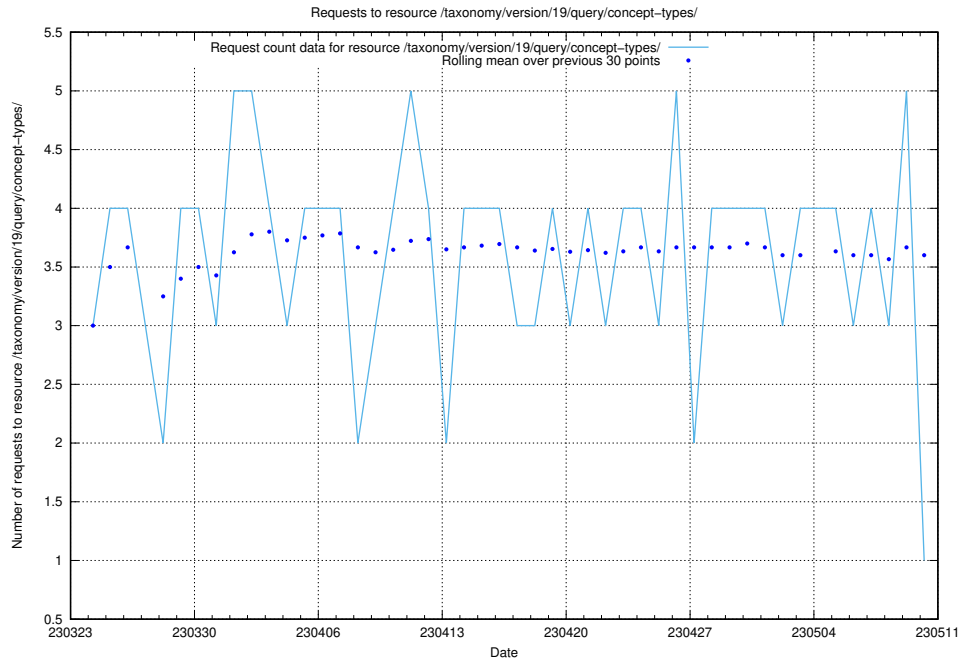

## 5.6849 Usage of /taxonomy/version/19/query/concept-types/

Here, we count the number of requests to resource /taxonomy/version/19/query/concept-types/.