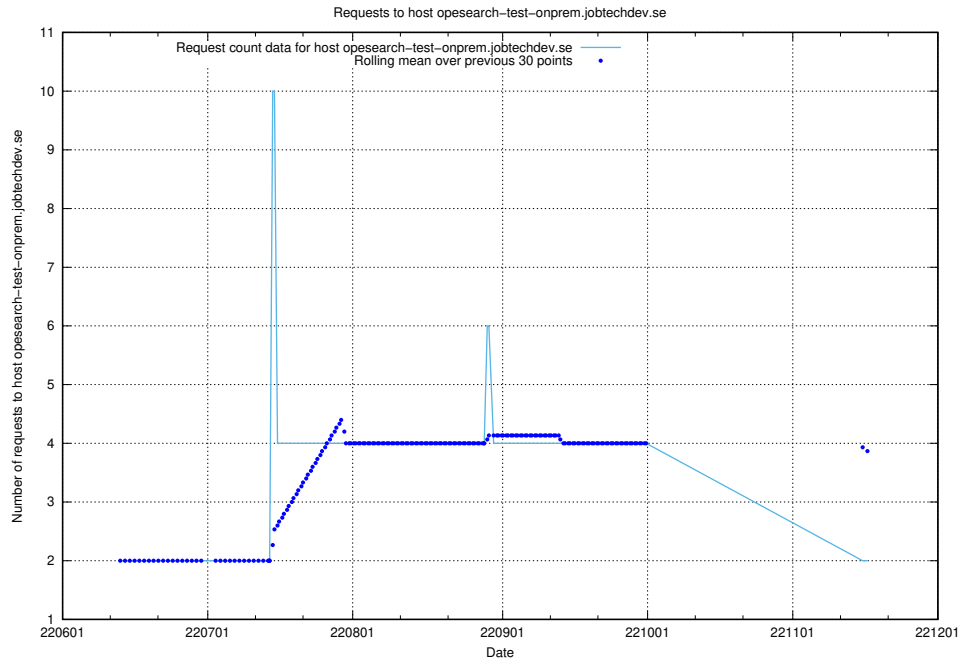

7.410 Usage of opesearch-test-onprem.jobtechdev.se

Here, we count the number of requests to host opesearch-test-onprem.jobtechdev.se.