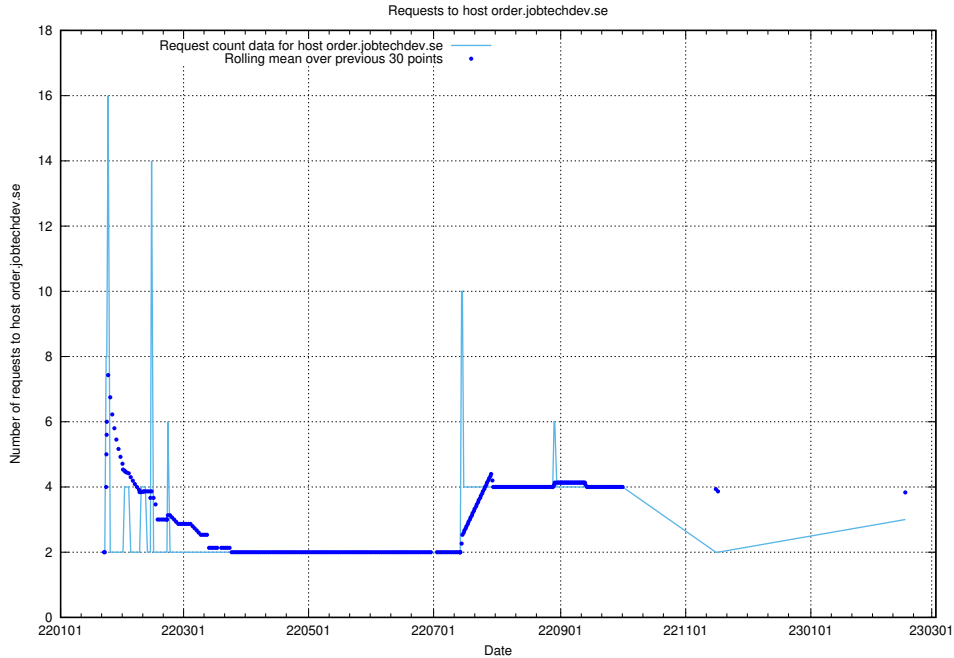

### 7.256 Usage of order.jobtechdev.se

Here, we count the number of requests to host order.jobtechdev.se.