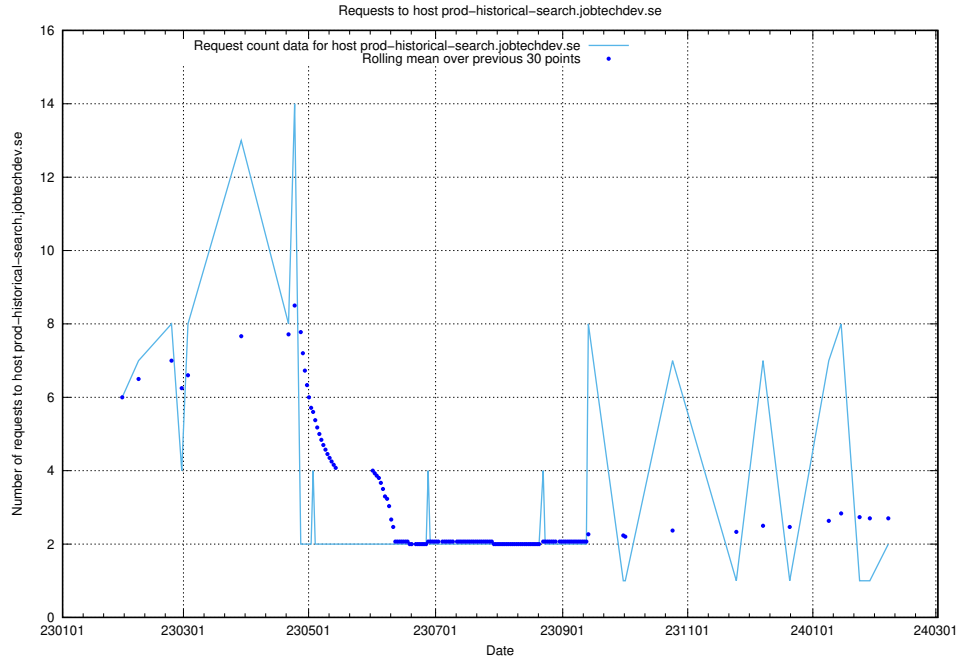

7.298 Usage of prod-historical-search.jobtechdev.se

Here, we count the number of requests to host prod-historical-search.jobtechdev.se.