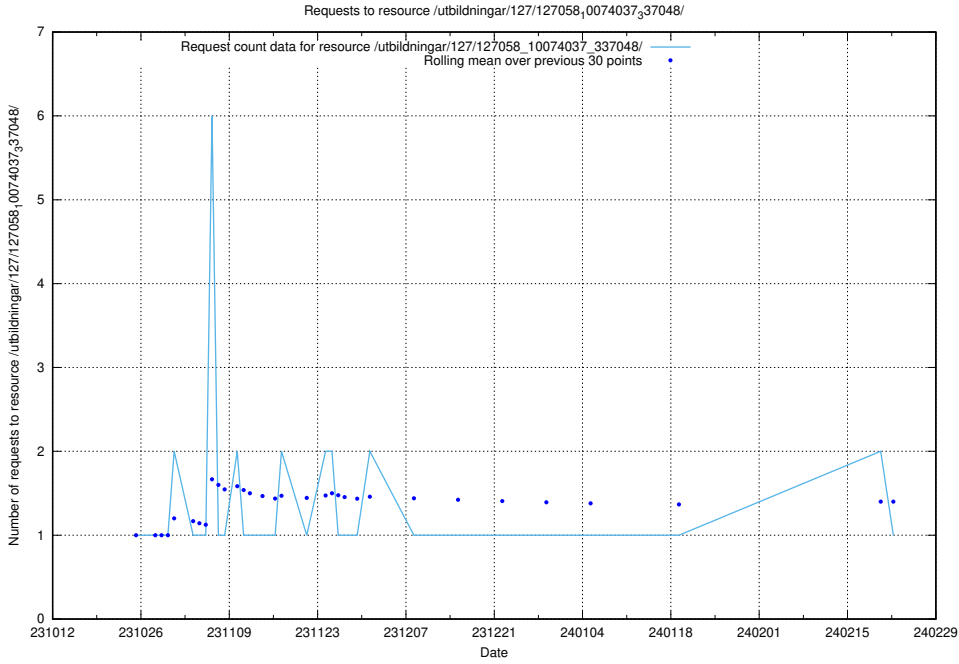

5.4913 Usage of /utbildningar/127/127058_10074037_337048/

Here, we count the number of requests to resource /utbildningar/127/127058_10074037_337048/.