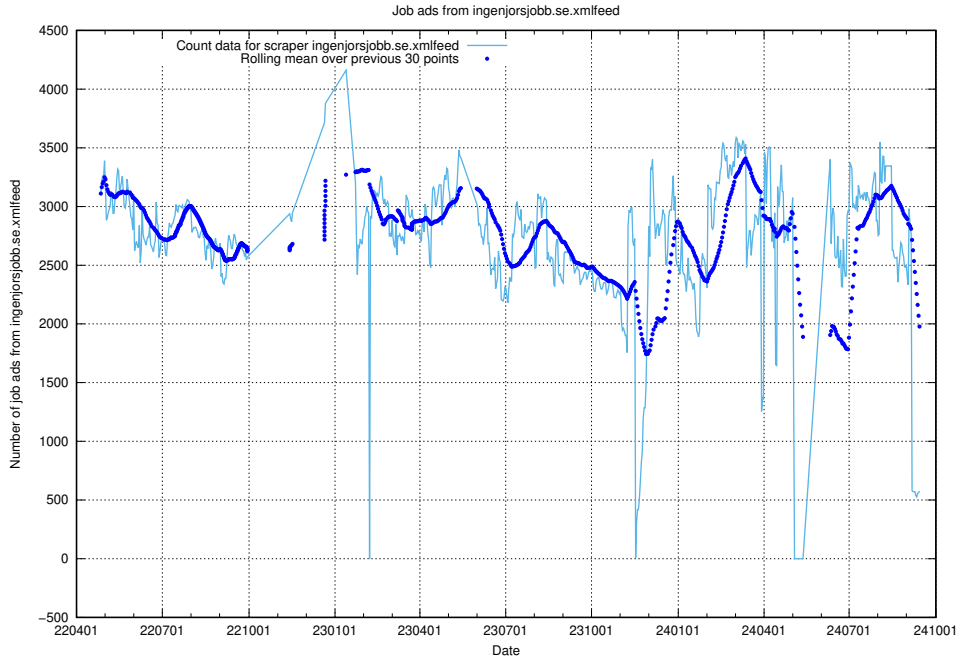

13.8 Number of ads by scraper ingenjorsjobb.se.xmlfeed

Here, we count the number of job ads scraped from ingenjorsjobb.se.xmlfeed.