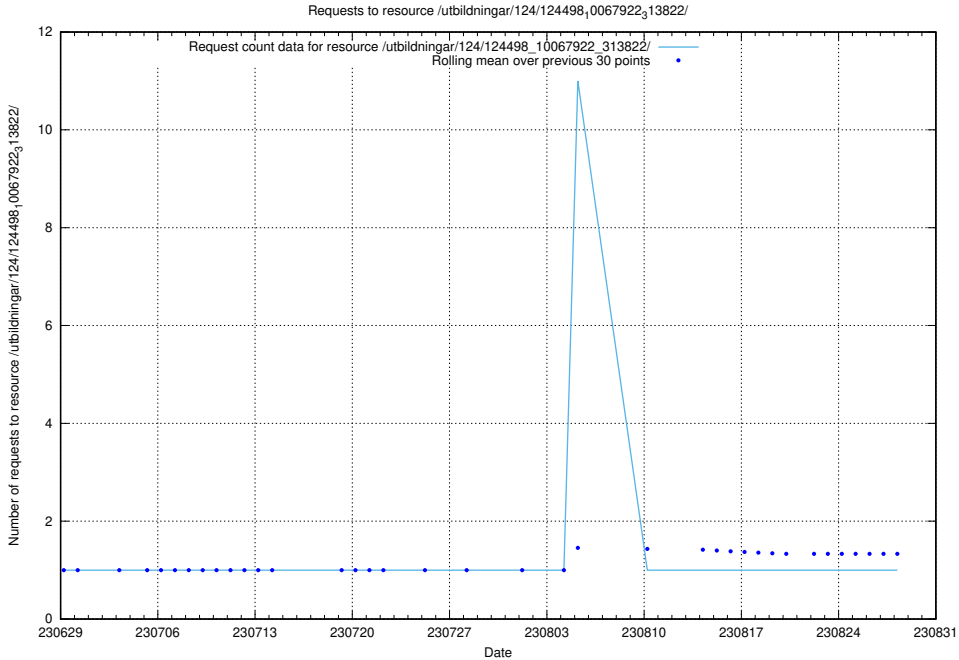

5.6207 Usage of /utbildningar/124/124498_10067922_313822/

Here, we count the number of requests to resource /utbildningar/124/124498_10067922_313822/.