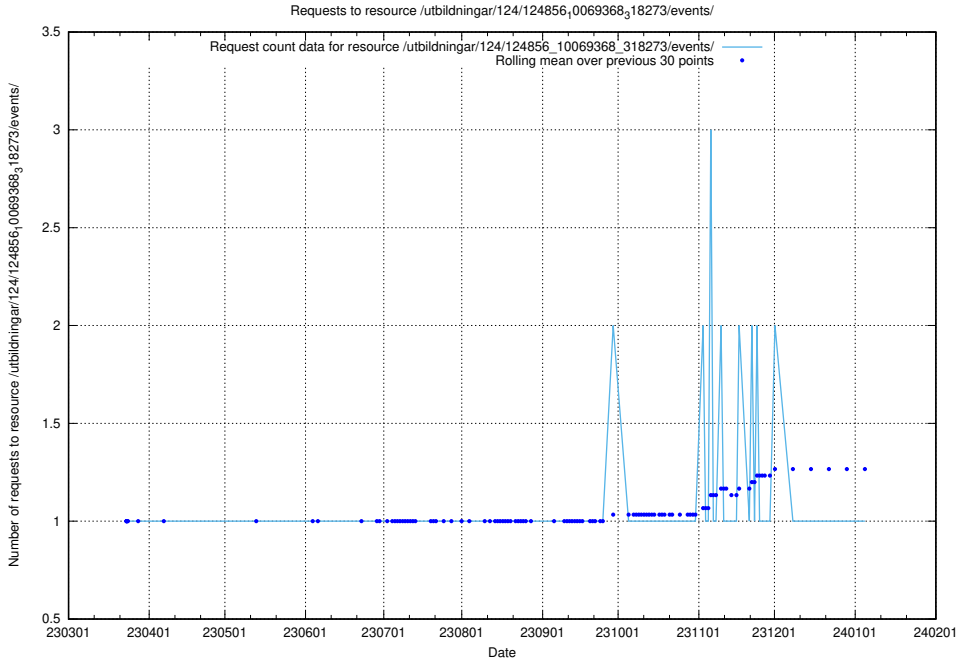

5.1246 Usage of /utbildningar/124/124856_10069368_318273/events/

Here, we count the number of requests to resource /utbildningar/124/124856_10069368_318273/events/