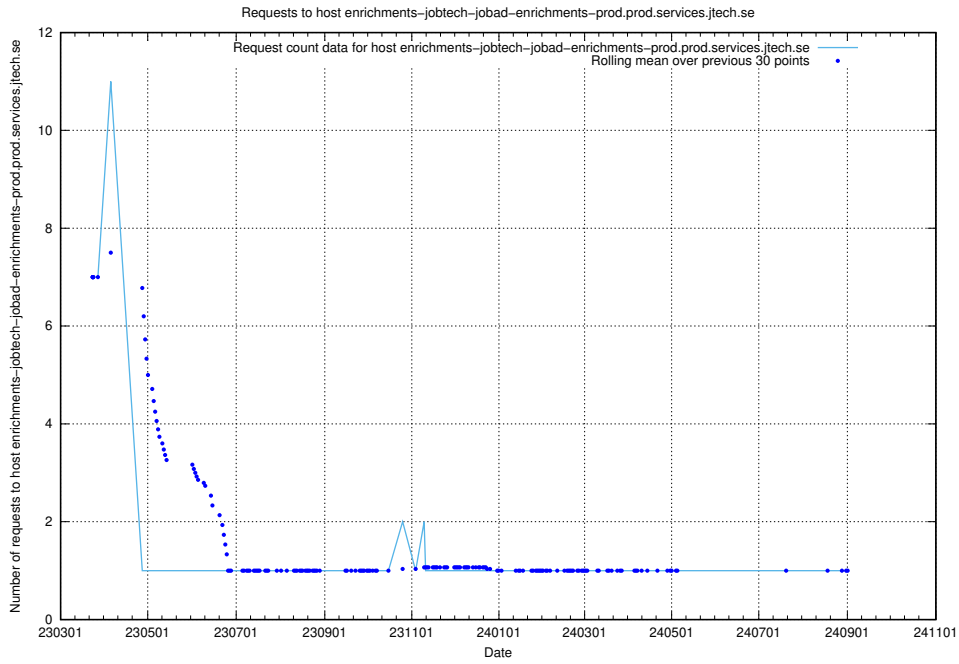

7.616 Usage of enrichments-jobtech-jobad-enrichments-prod.prod.services.jtech.se

Here, we count the number of requests to host enrichments-jobtech-jobad-enrichments-prod.prod.services.jtech.se.