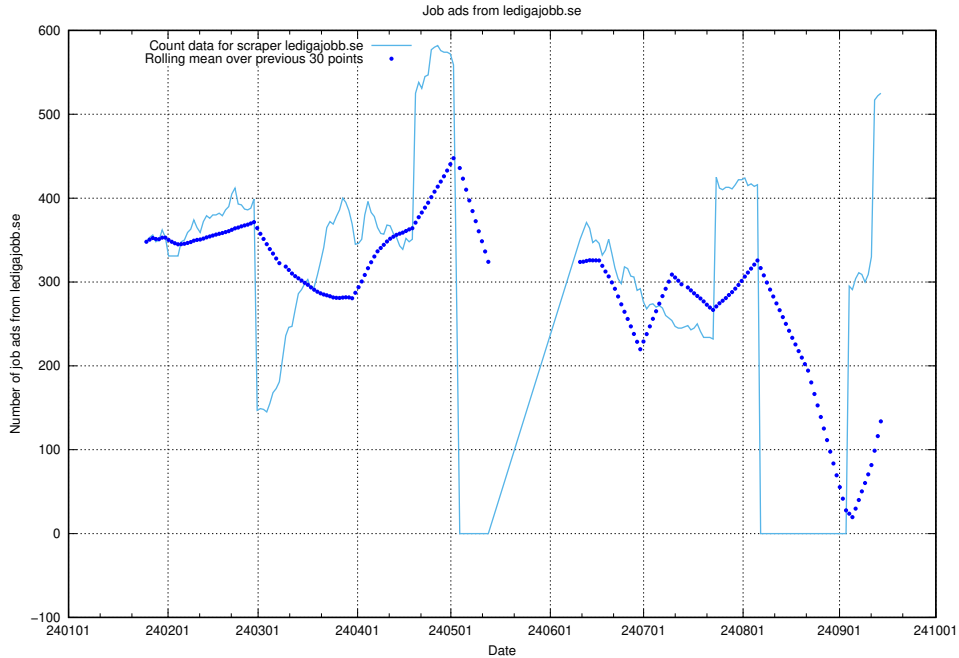

### 13.9 Number of ads by scraper ledigajobb.se

Here, we count the number of job ads scraped from ledigajobb.se.