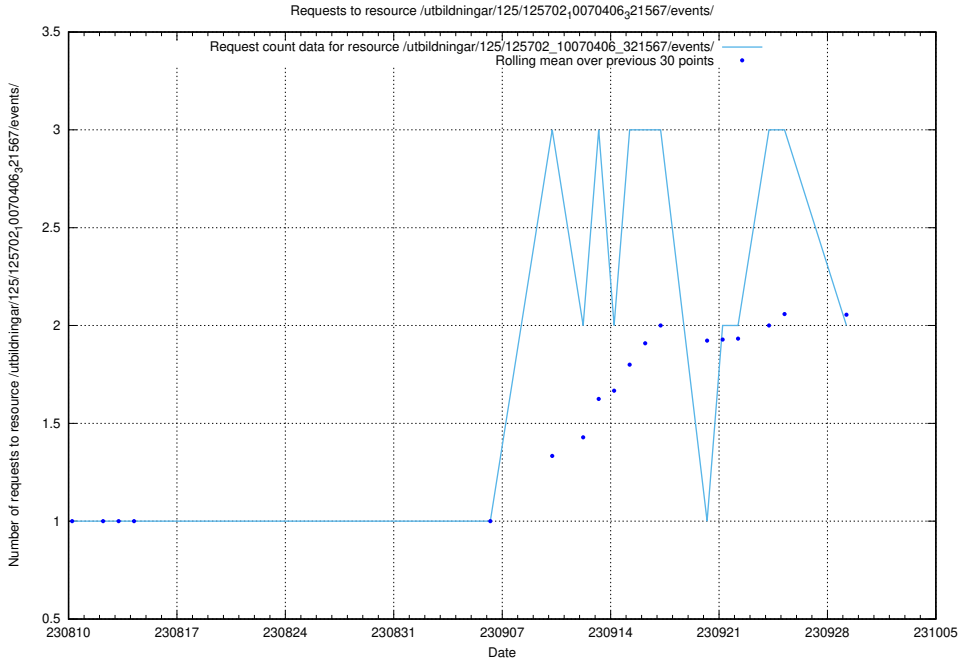

5.849 Usage of /utbildningar/125/125702_10070406_321567/events/

Here, we count the number of requests to resource /utbildningar/125/125702_10070406_321567/events/