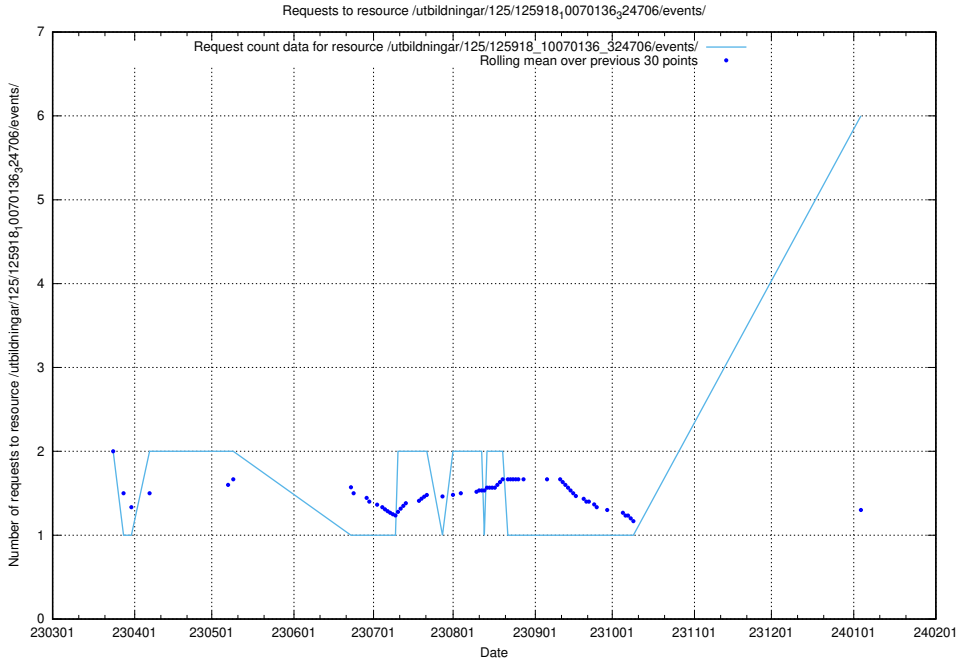

5.137 Usage of /utbildningar/125/125918_10070136_324706/events/

Here, we count the number of requests to resource /utbildningar/125/125918_10070136_324706/events/