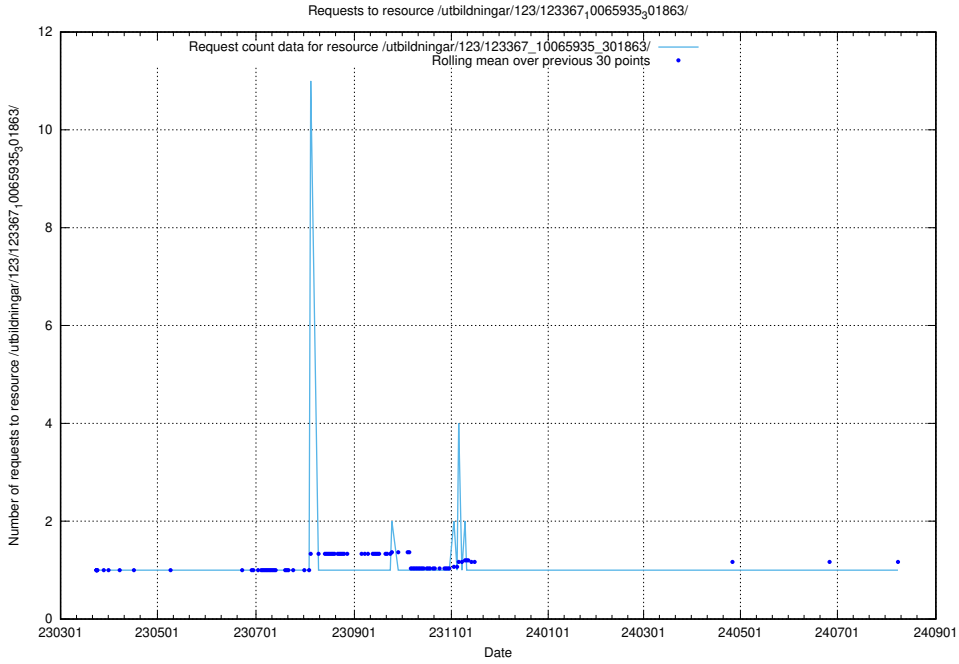

5.5315 Usage of /utbildningar/123/123367_10065935_301863/

Here, we count the number of requests to resource /utbildningar/123/123367_10065935_301863/.