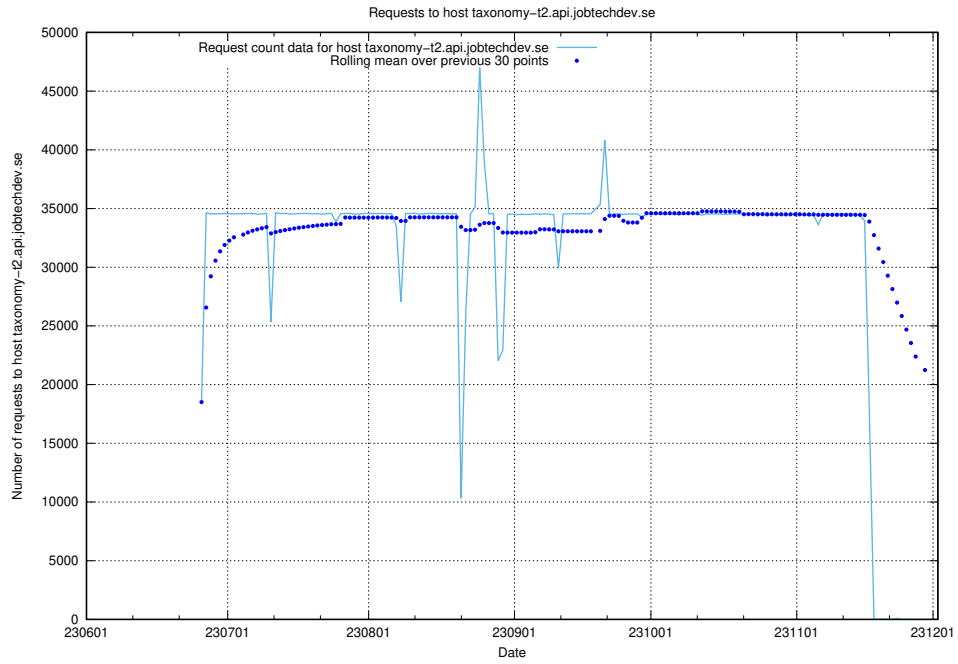

7.42 Usage of taxonomy-t2.api.jobtechdev.se

Here, we count the number of requests to host taxonomy-t2.api.jobtechdev.se.