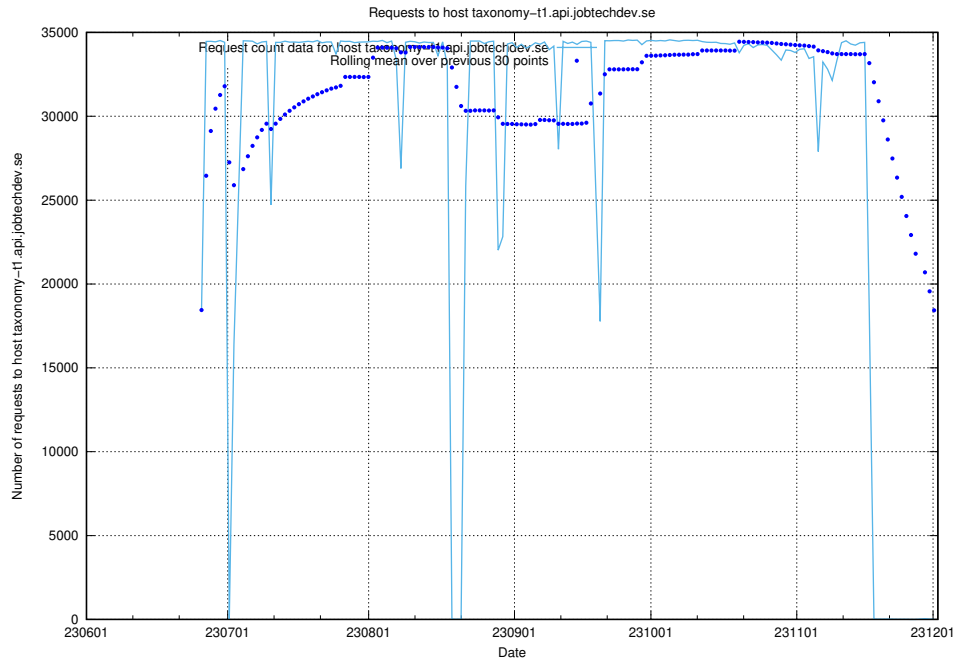

7.179 Usage of taxonomy-t1.api.jobtechdev.se

Here, we count the number of requests to host taxonomy-t1.api.jobtechdev.se.