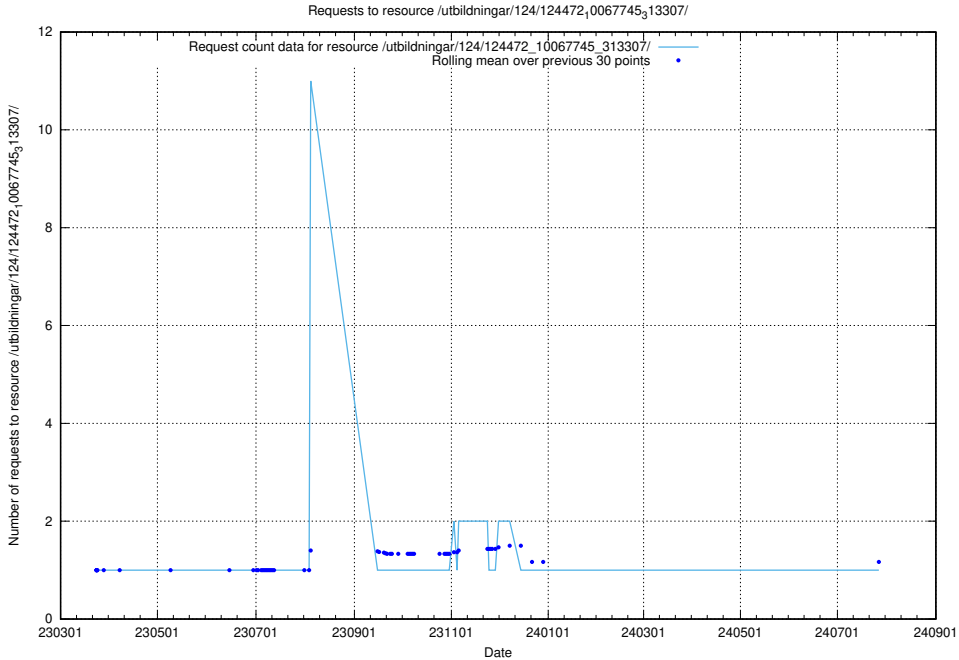

5.3719 Usage of /utbildningar/124/124472_10067745_313307/

Here, we count the number of requests to resource /utbildningar/124/124472_10067745_313307/.