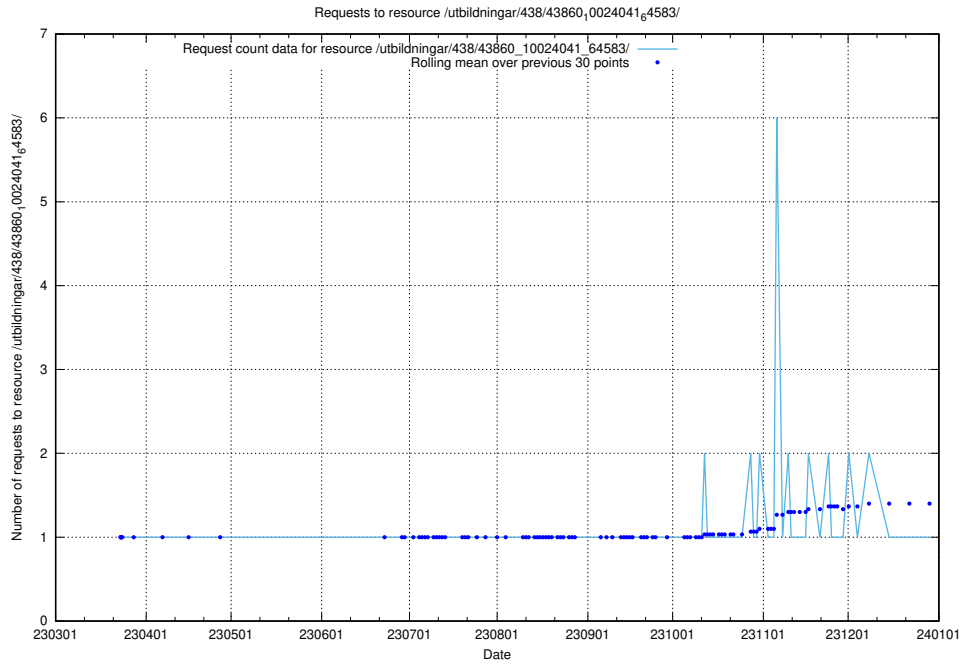

5.7025 Usage of /utbildningar/438/43860_10024041_64583/

Here, we count the number of requests to resource /utbildningar/438/43860_10024041_64583/.