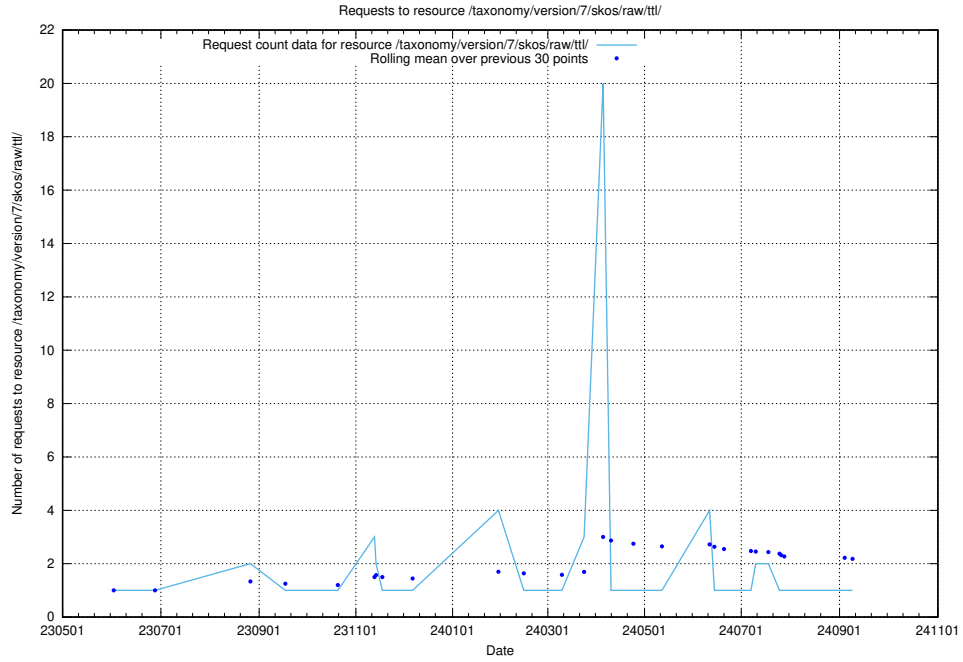

5.6580 Usage of /taxonomy/version/7/skos/raw/ttl/

Here, we count the number of requests to resource /taxonomy/version/7/skos/raw/ttl/.