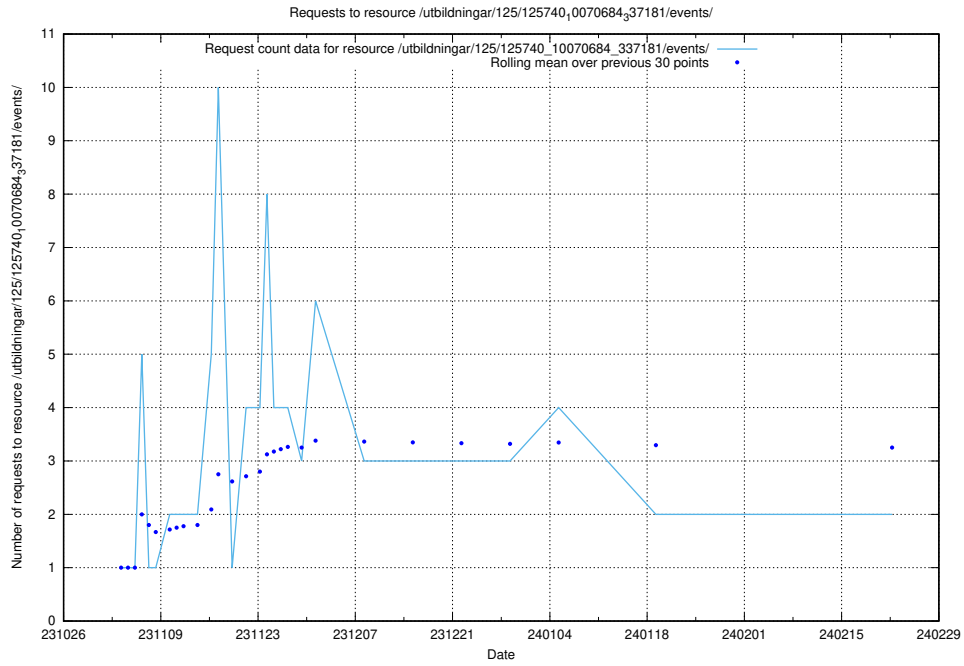

5.784 Usage of /utbildningar/125/125740_10070684_337181/events/

Here, we count the number of requests to resource /utbildningar/125/125740_10070684_337181/events/