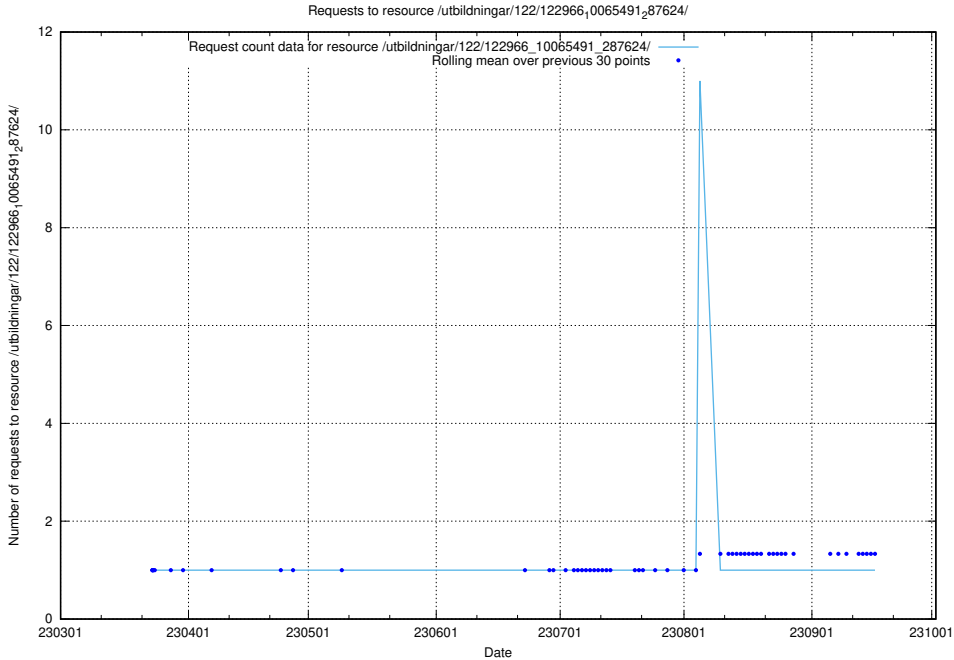

5.5790 Usage of /utbildningar/122/122966_10065491_287624/

Here, we count the number of requests to resource /utbildningar/122/122966_10065491_287624/.