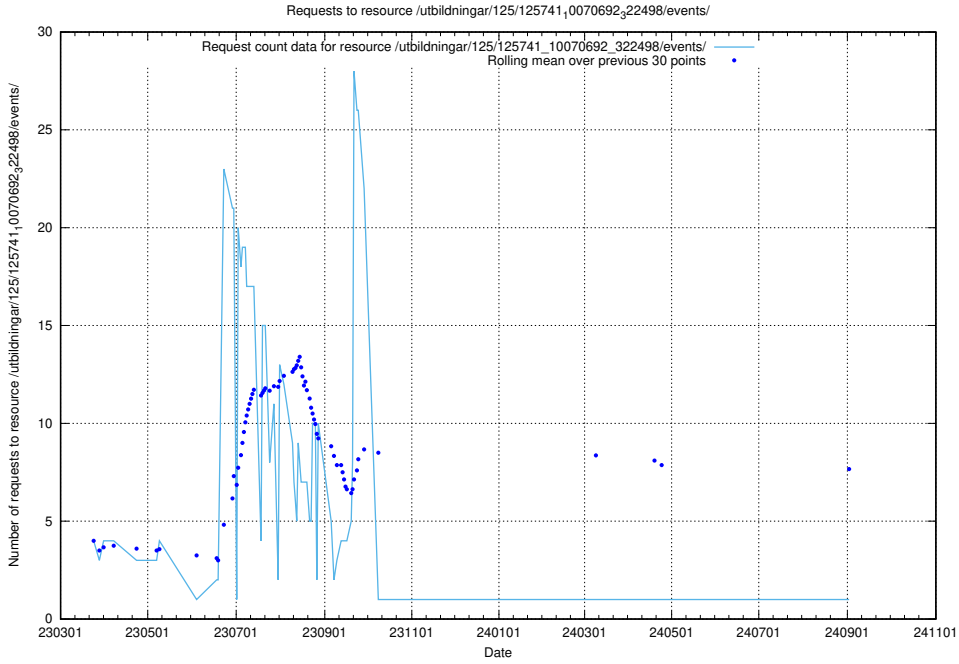

5.6743 Usage of /utbildningar/125/125741_10070692_322498/events/

Here, we count the number of requests to resource /utbildningar/125/125741_10070692_322498/events/