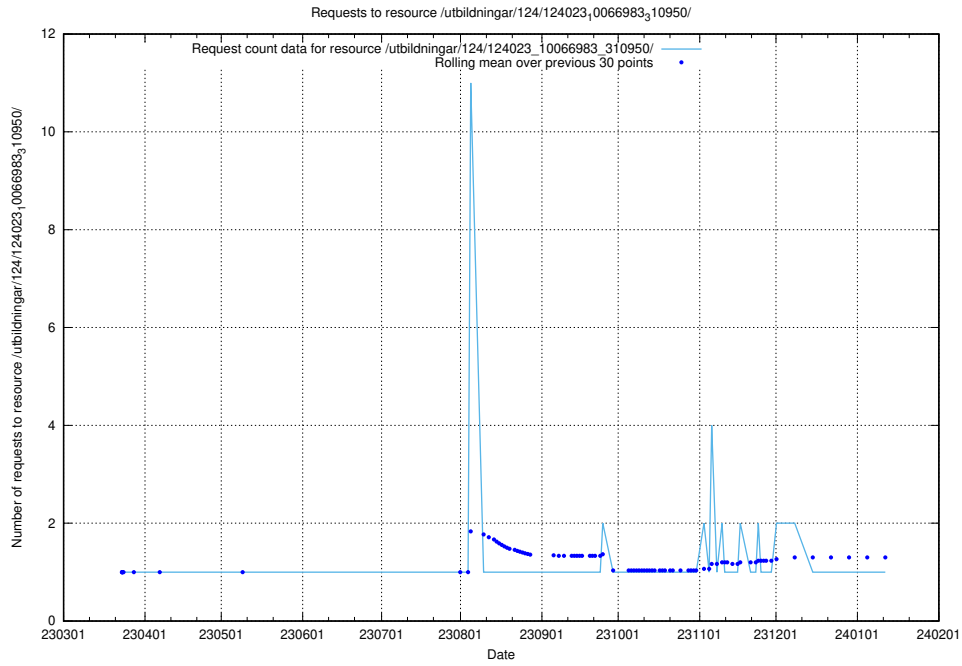

5.5167 Usage of /utbildningar/124/124023_10066983_310950/

Here, we count the number of requests to resource /utbildningar/124/124023_10066983_310950/.