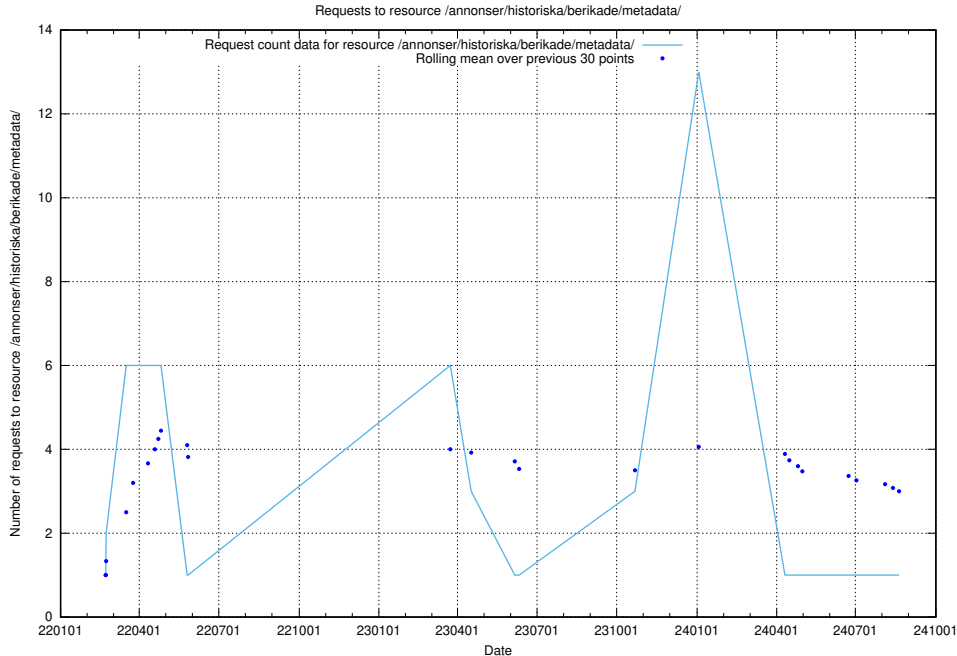

5.1619 Usage of /annonser/historiska/berikade/metadata/

Here, we count the number of requests to resource /annonser/historiska/berikade/metadata/.