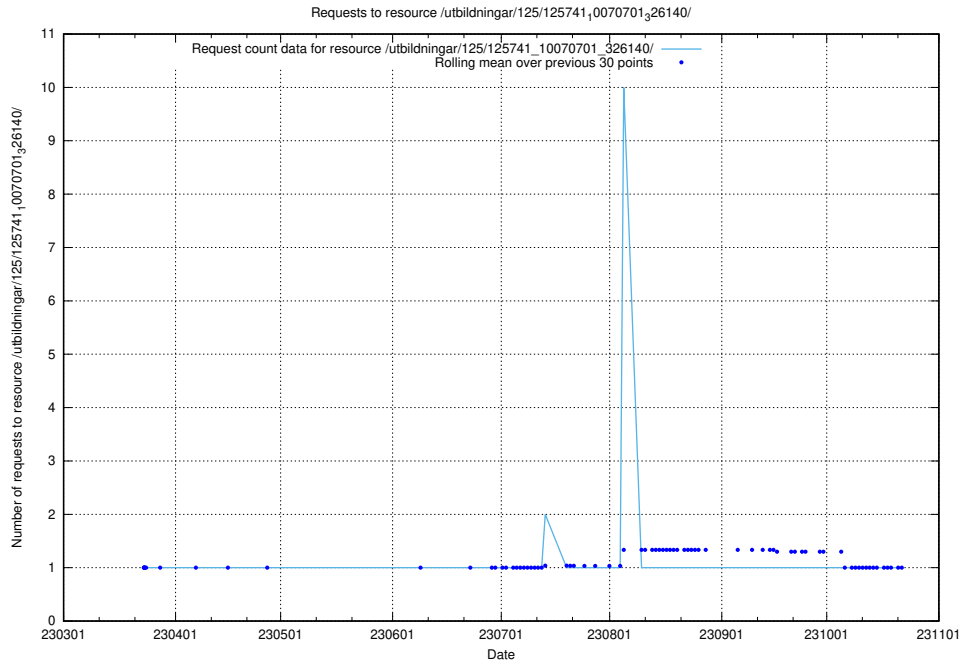

5.7162 Usage of /utbildningar/125/125741_10070701_326140/

Here, we count the number of requests to resource /utbildningar/125/125741_10070701_326140/.