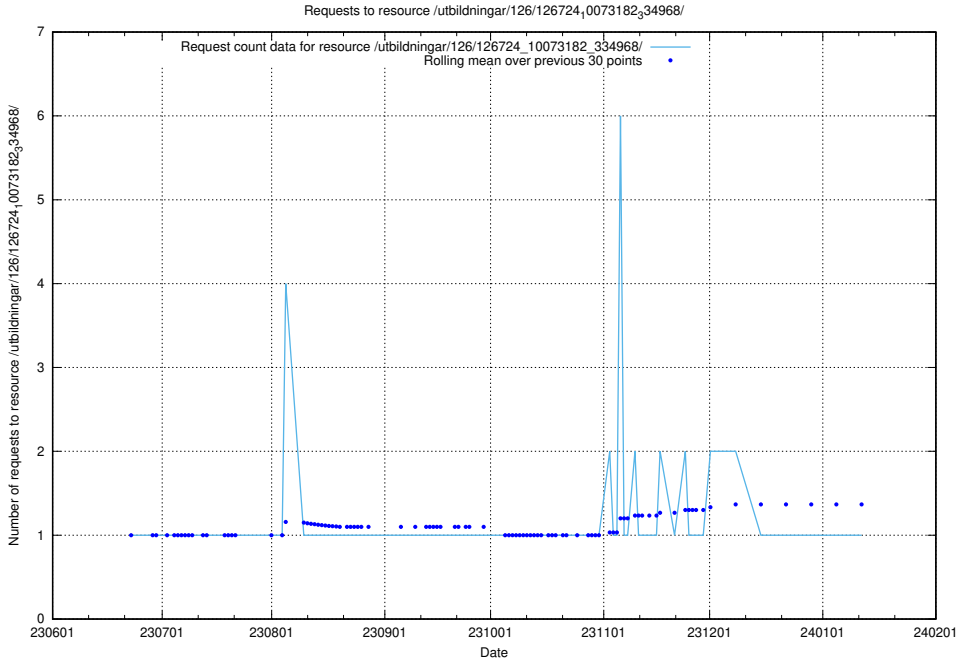

5.6286 Usage of /utbildningar/126/126724_10073182_334968/

Here, we count the number of requests to resource /utbildningar/126/126724_10073182_334968/.