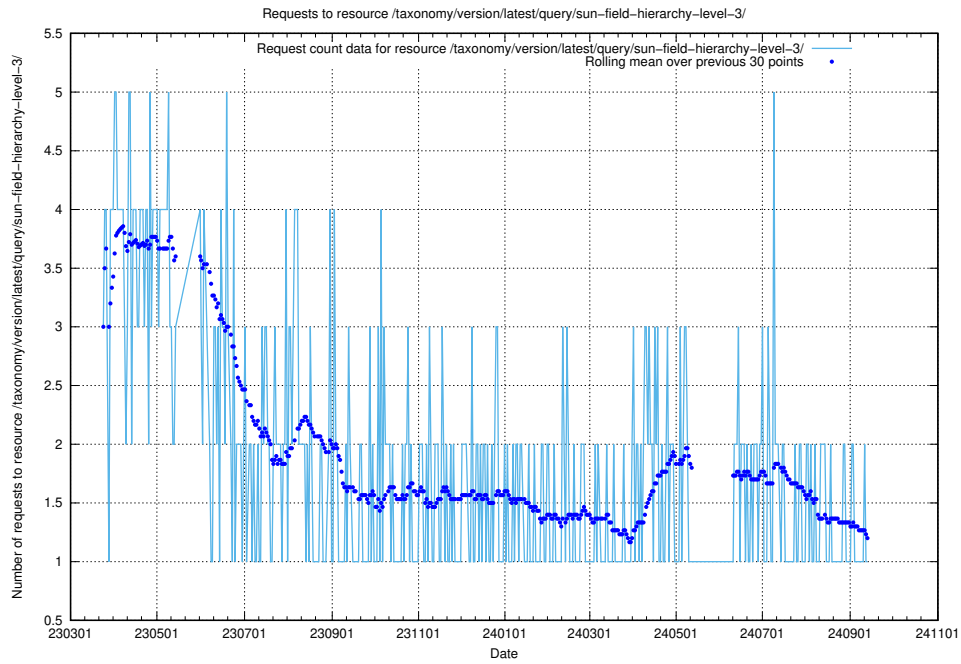

5.6756 Usage of /taxonomy/version/latest/query/sun-field-hierarchy-level-3/

Here, we count the number of requests to resource /taxonomy/version/latest/query/sun-field-hierarchy-level-3/.