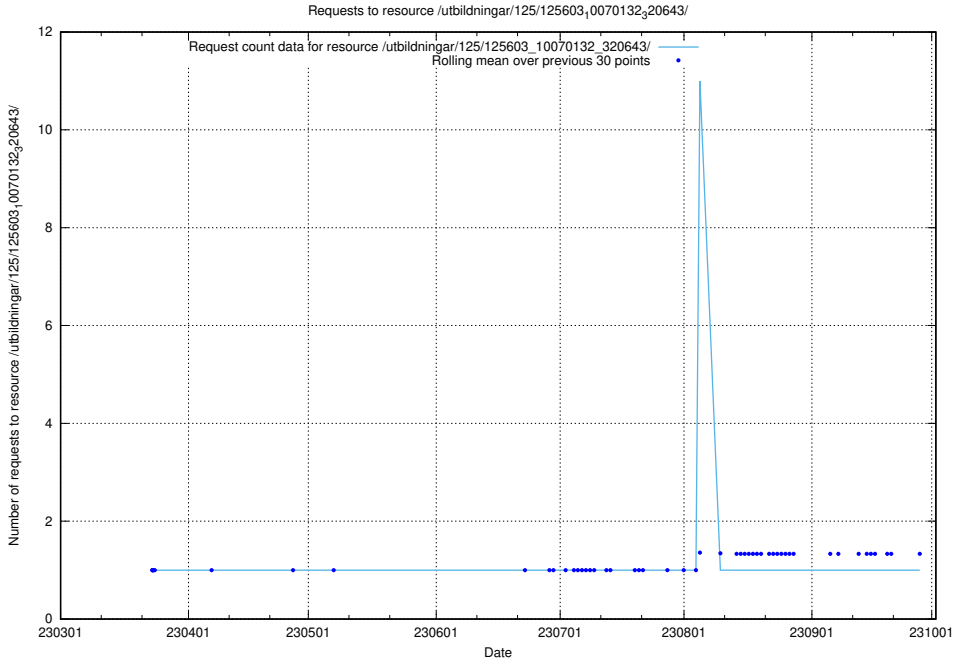

5.1141 Usage of /utbildningar/125/125603_10070132_320643/

Here, we count the number of requests to resource /utbildningar/125/125603_10070132_320643/.