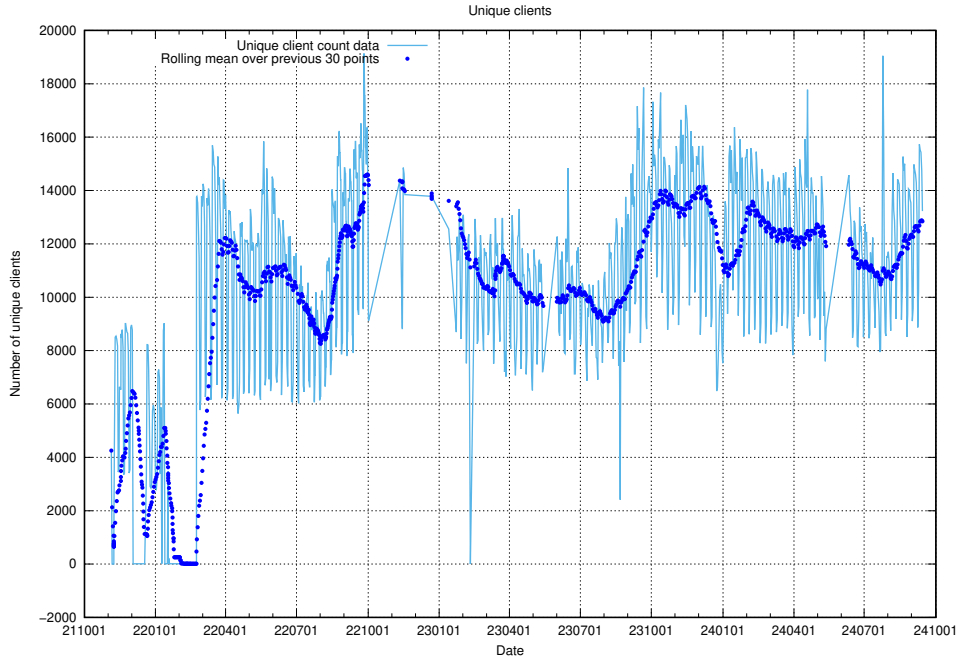

8.2 Number of unique clients

Here we extract the number of unique clients that have used our APIs.