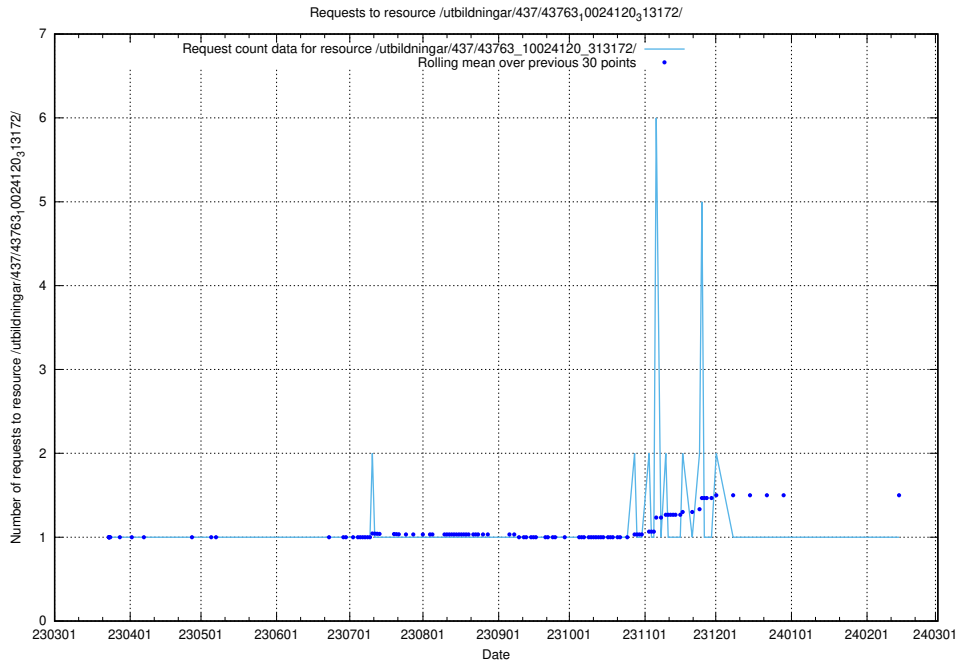

5.7071 Usage of /utbildningar/437/43763_10024120_313172/

Here, we count the number of requests to resource /utbildningar/437/43763_10024120_313172/.