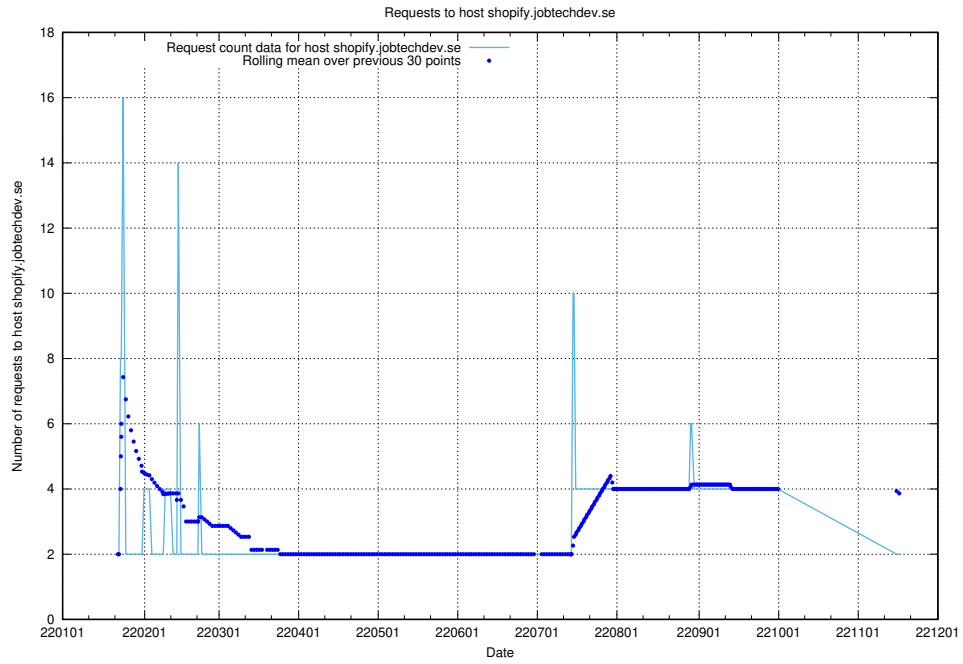

7.595 Usage of shopify.jobtechdev.se

Here, we count the number of requests to host shopify.jobtechdev.se.