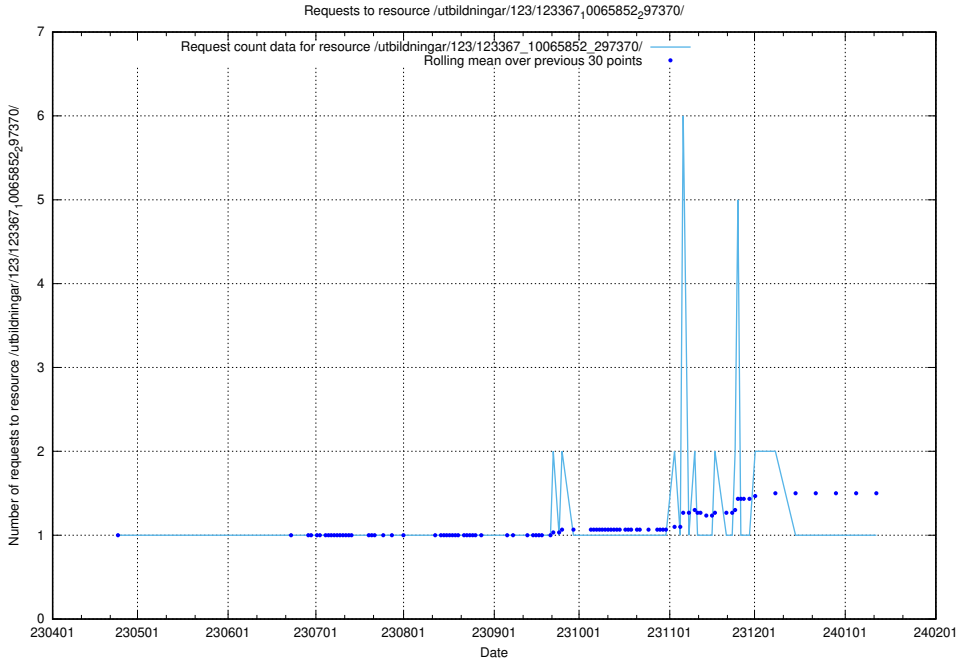

5.6670 Usage of /utbildningar/123/123367_10065852_297370/

Here, we count the number of requests to resource /utbildningar/123/123367_10065852_297370/.