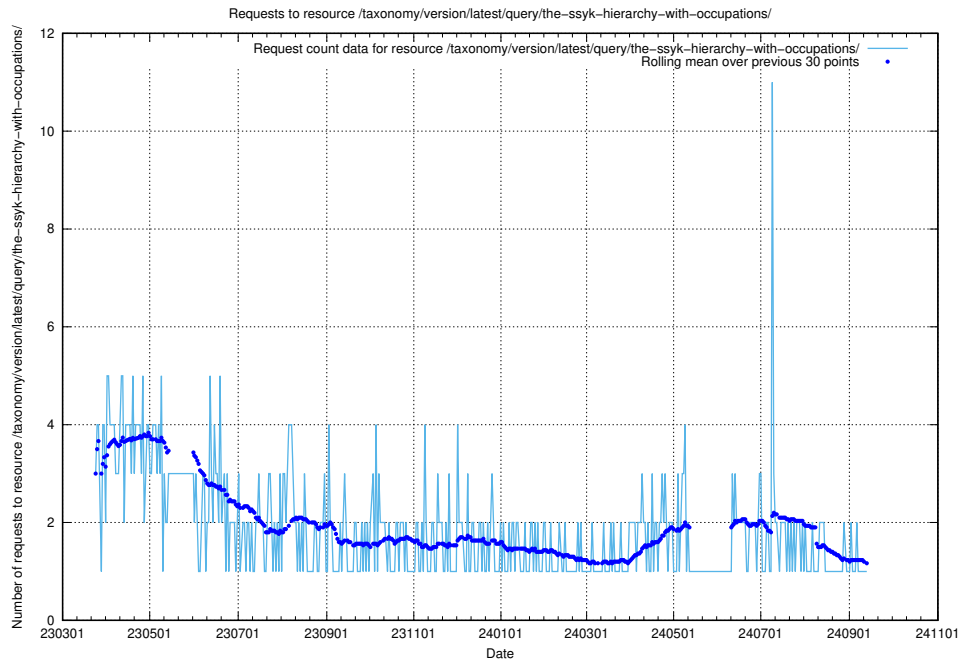

5.6748 Usage of /taxonomy/version/latest/query/the-ssyk-hierarchy-with-occupations/

Here, we count the number of requests to resource /taxonomy/version/latest/query/the-ssyk-hierarchy-with-occupations/.