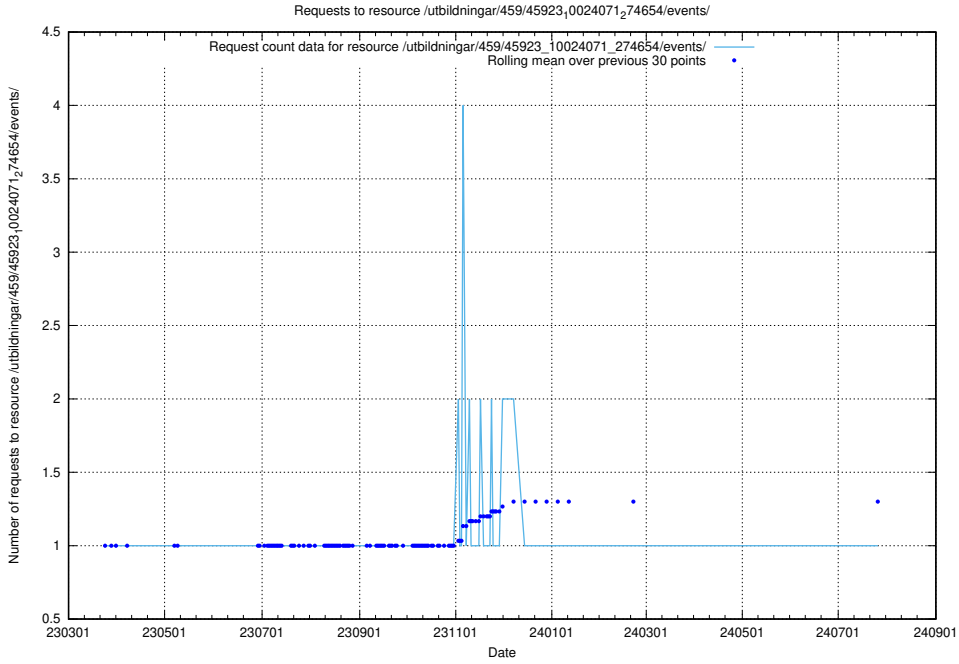

5.6859 Usage of /utbildningar/459/45923_10024071_274654/events/

Here, we count the number of requests to resource /utbildningar/459/45923_10024071_274654/events/.