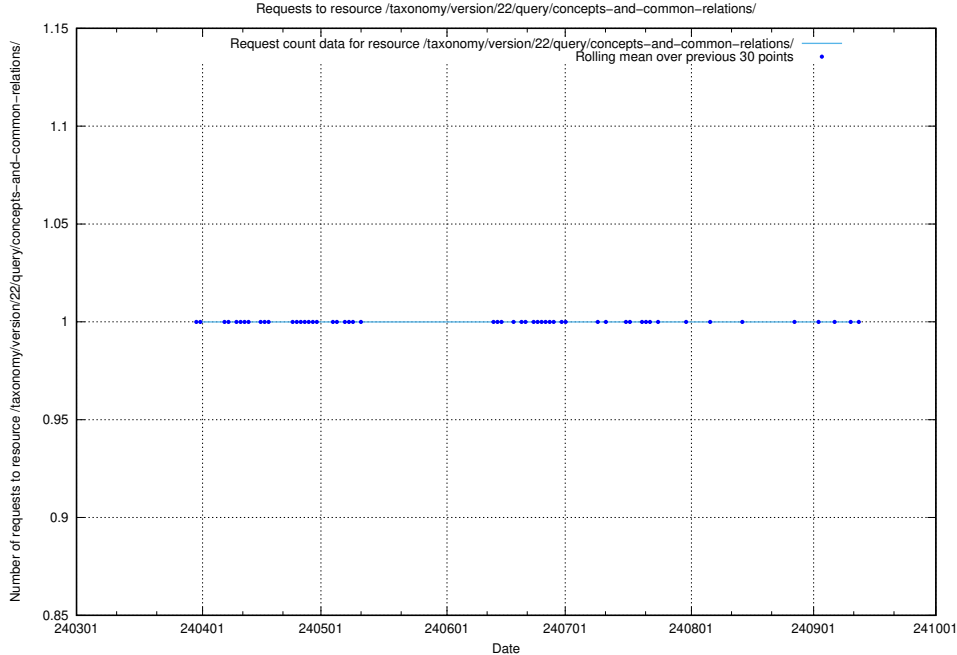

5.2310 Usage of /taxonomy/version/22/query/concepts-and-common-relations/

Here, we count the number of requests to resource /taxonomy/version/22/query/concepts-and-common-relations/.