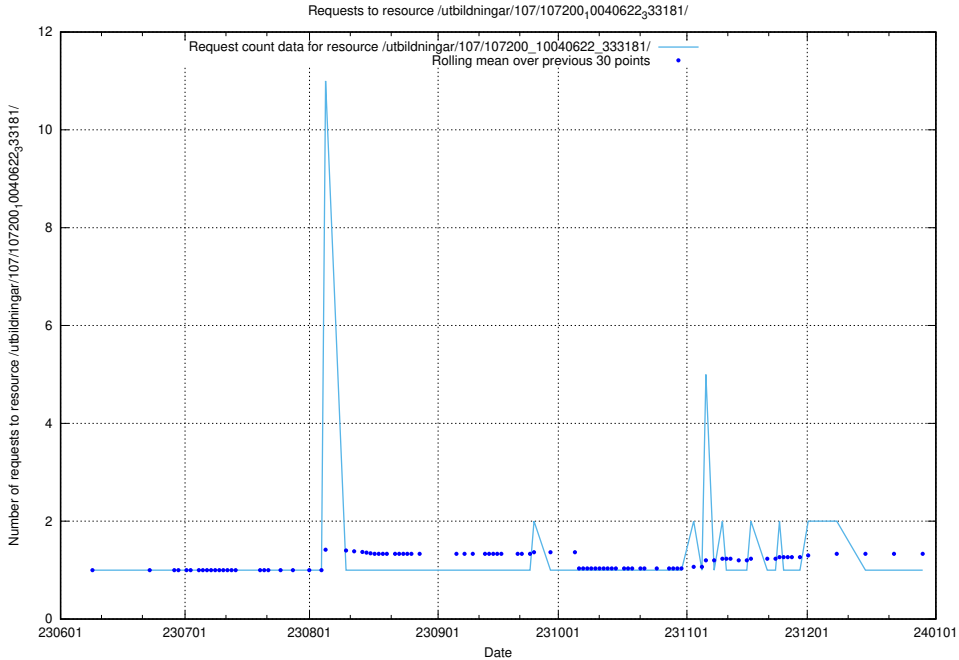

5.6559 Usage of /utbildningar/107/107200_10040622_333181/

Here, we count the number of requests to resource /utbildningar/107/107200_10040622_333181/.