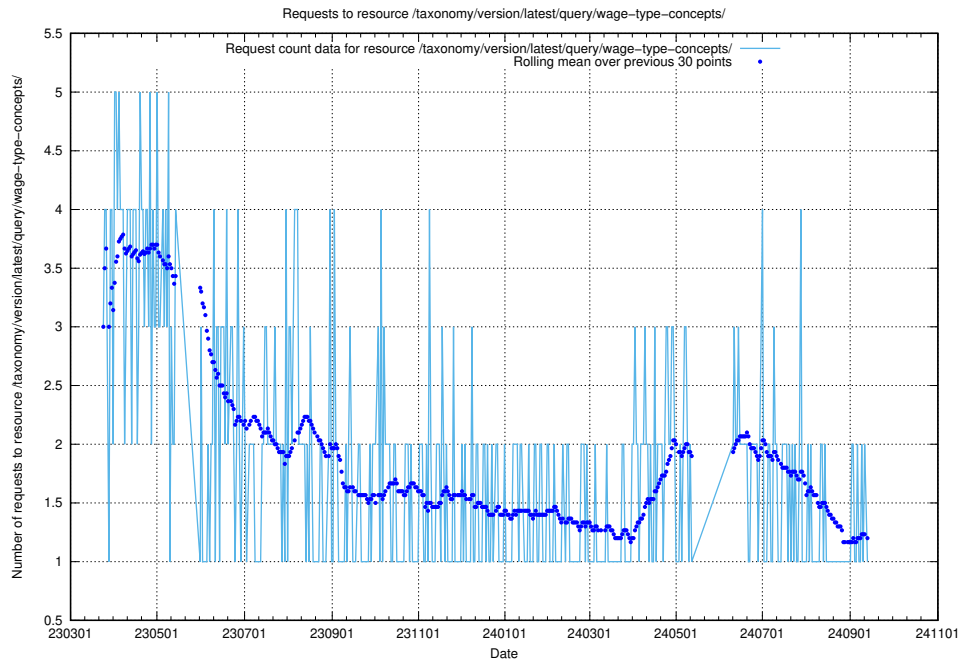

5.6746 Usage of /taxonomy/version/latest/query/wage-type-concepts/

Here, we count the number of requests to resource /taxonomy/version/latest/query/wage-type-concepts/.