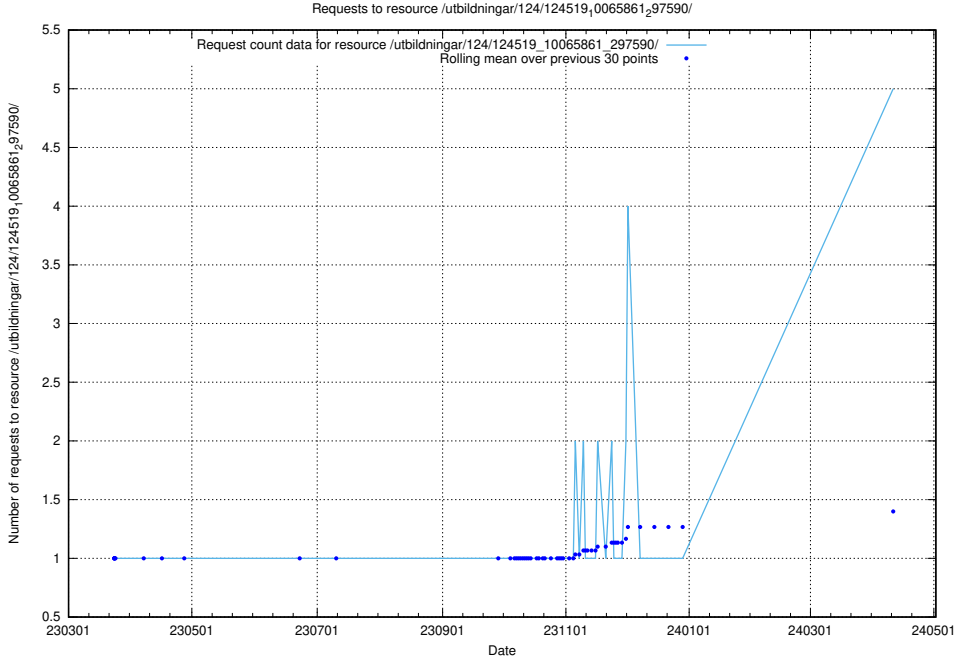

5.160 Usage of /utbildningar/124/124519_10065861_297590/

Here, we count the number of requests to resource /utbildningar/124/124519_10065861_297590/.