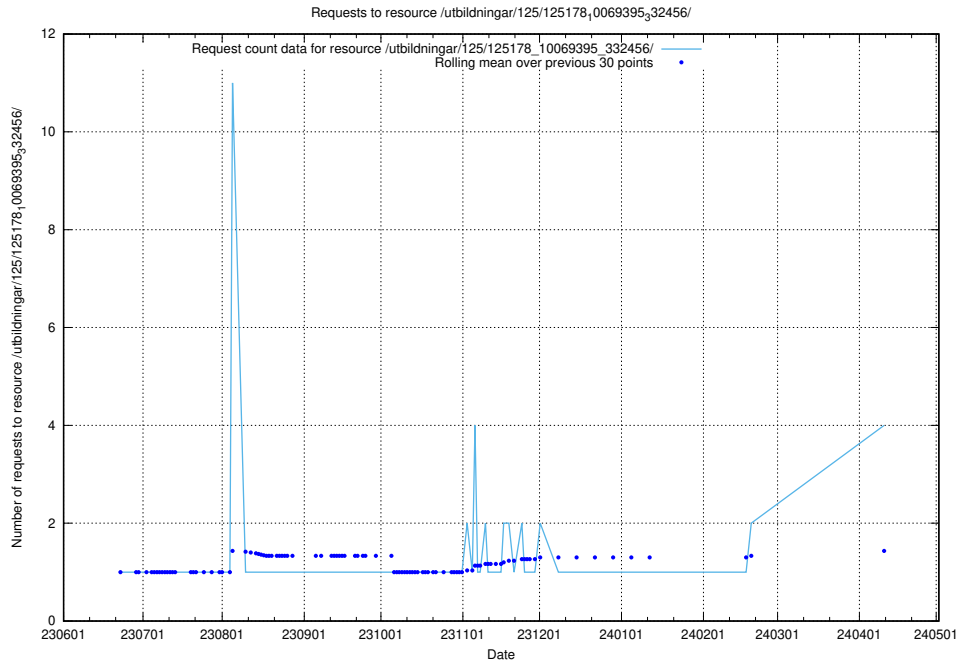

5.325 Usage of /utbildningar/125/125178_10069395_332456/

Here, we count the number of requests to resource /utbildningar/125/125178_10069395_332456/.