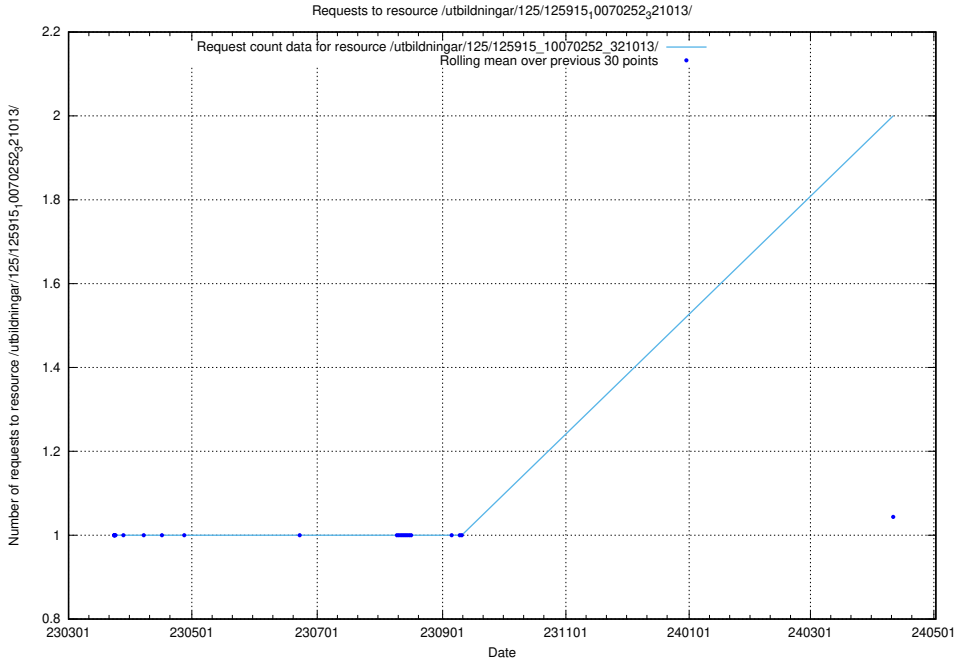

5.1010 Usage of /utbildningar/125/125915_10070252_321013/

Here, we count the number of requests to resource /utbildningar/125/125915_10070252_321013/.