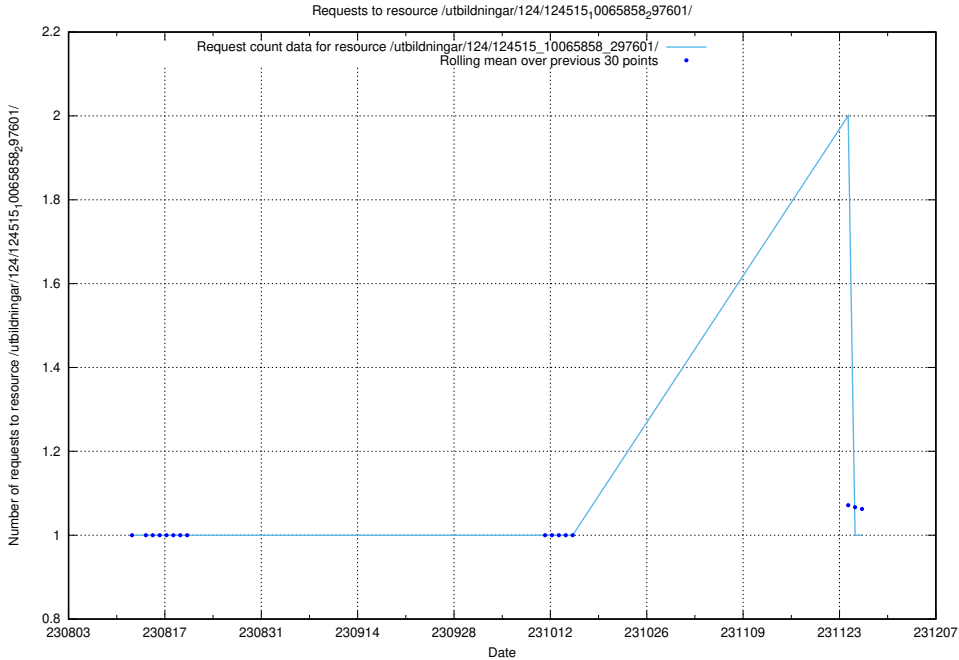

5.5518 Usage of /utbildningar/124/124515_10065858_297601/

Here, we count the number of requests to resource /utbildningar/124/124515_10065858_297601/.