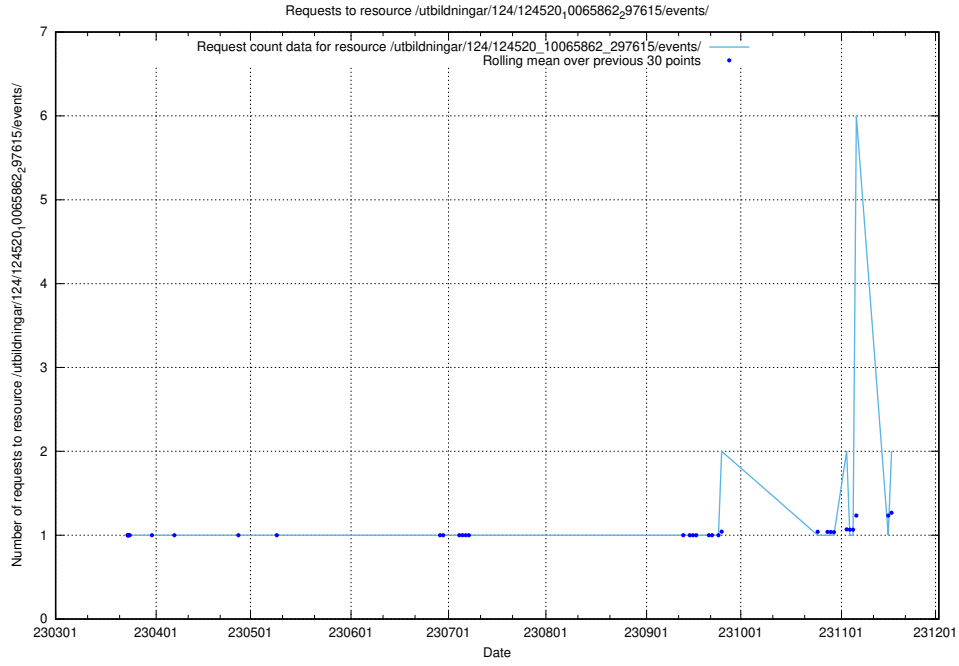

5.604 Usage of /utbildningar/124/124520_10065862_297615/events/

Here, we count the number of requests to resource /utbildningar/124/124520_10065862_297615/events/