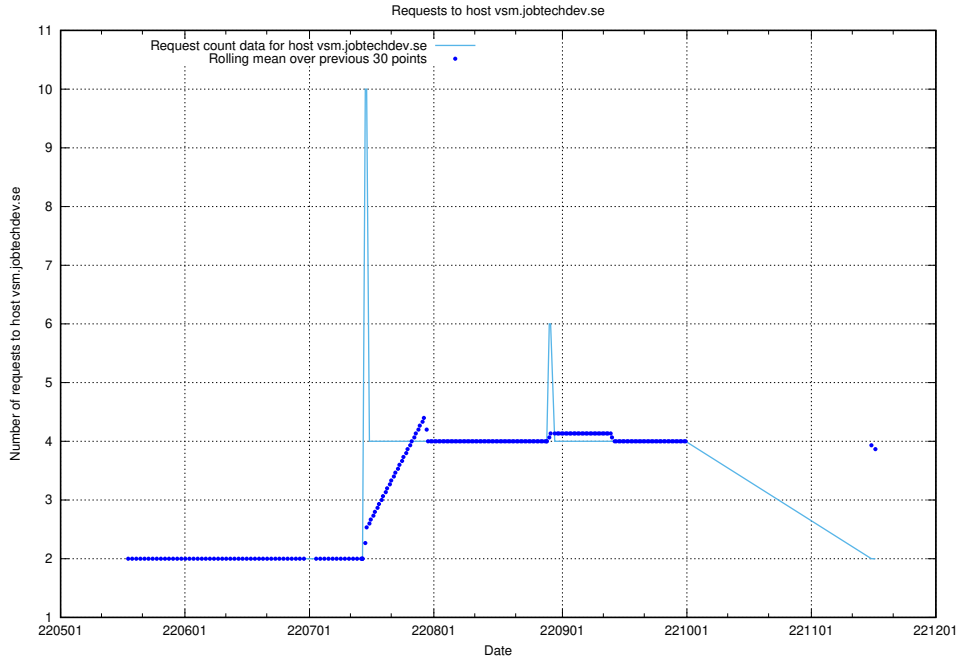

7.431 Usage of vsm.jobtechdev.se

Here, we count the number of requests to host vsm.jobtechdev.se.