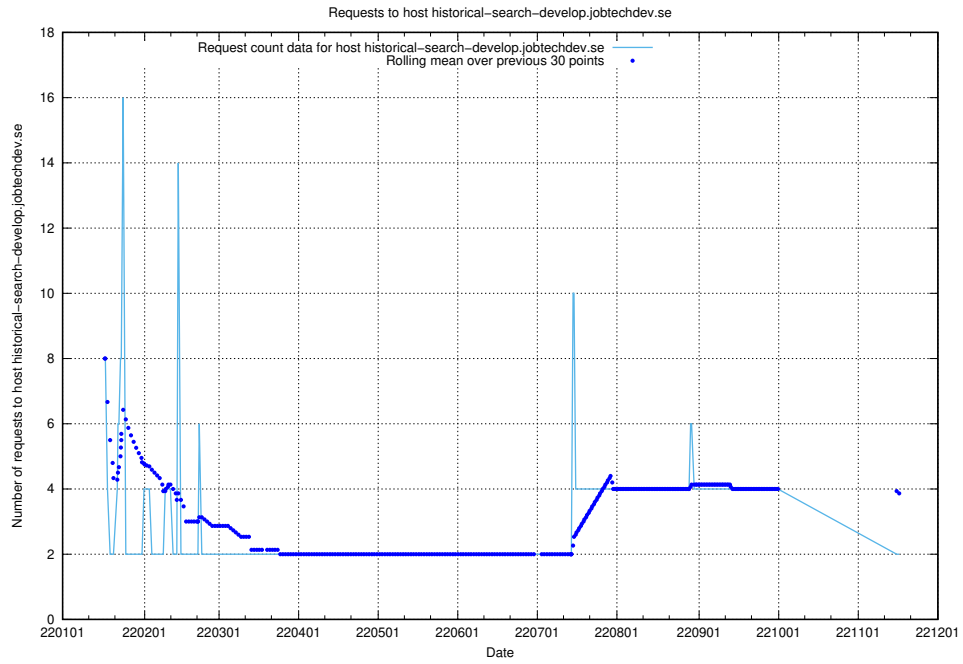

7.279 Usage of historical-search-develop.jobtechdev.se

Here, we count the number of requests to host historical-search-develop.jobtechdev.se.