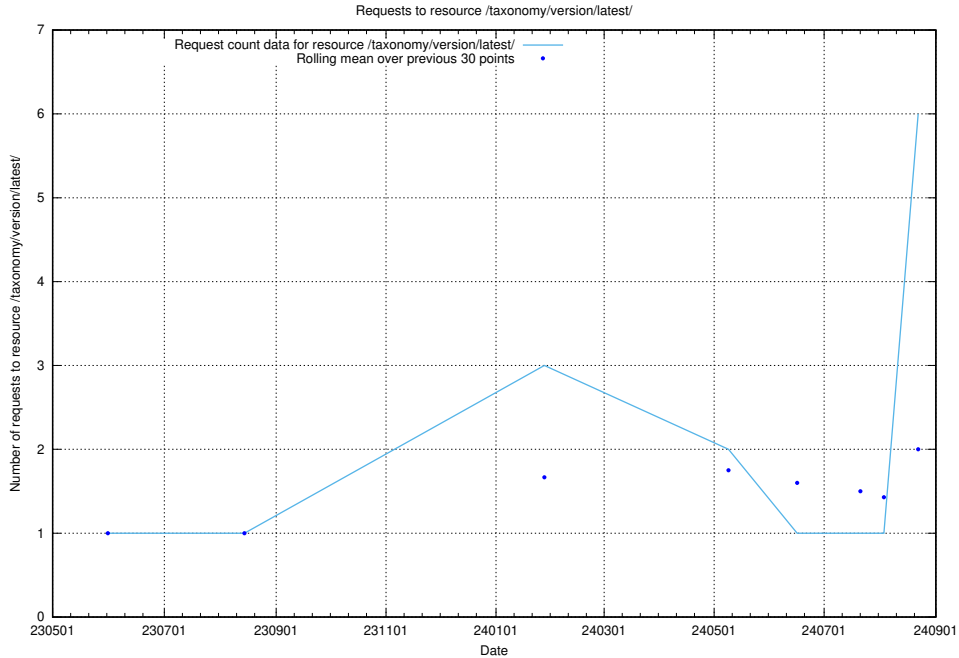

5.131 Usage of /taxonomy/version/latest/

Here, we count the number of requests to resource /taxonomy/version/latest/.