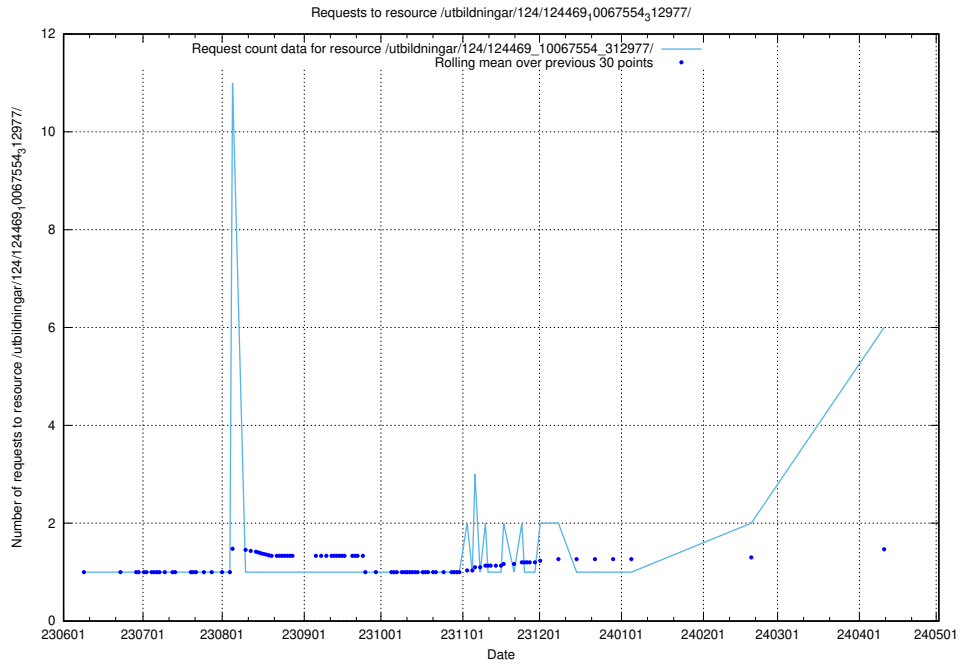

5.130 Usage of /utbildningar/124/124469_10067554_312977/

Here, we count the number of requests to resource /utbildningar/124/124469_10067554_312977/.