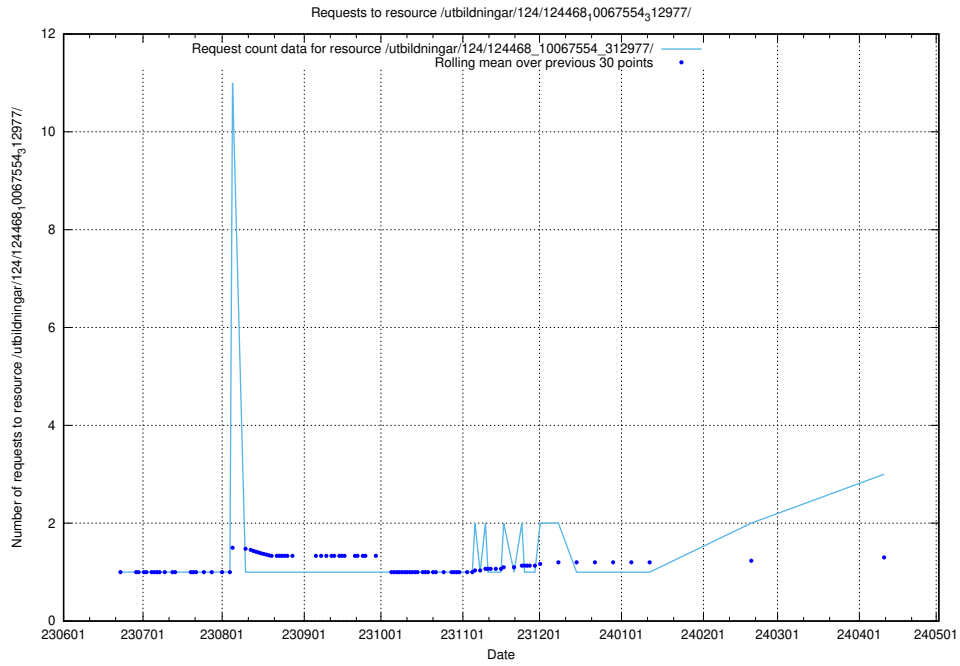

5.487 Usage of /utbildningar/124/124468_10067554_312977/

Here, we count the number of requests to resource /utbildningar/124/124468_10067554_312977/.