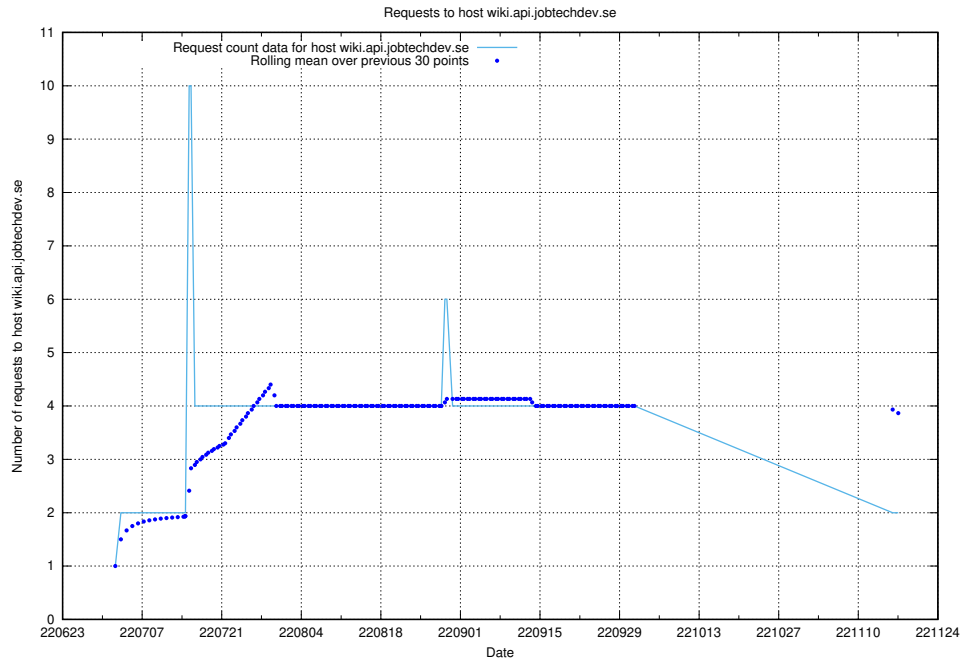

7.398 Usage of wiki.api.jobtechdev.se

Here, we count the number of requests to host wiki.api.jobtechdev.se.