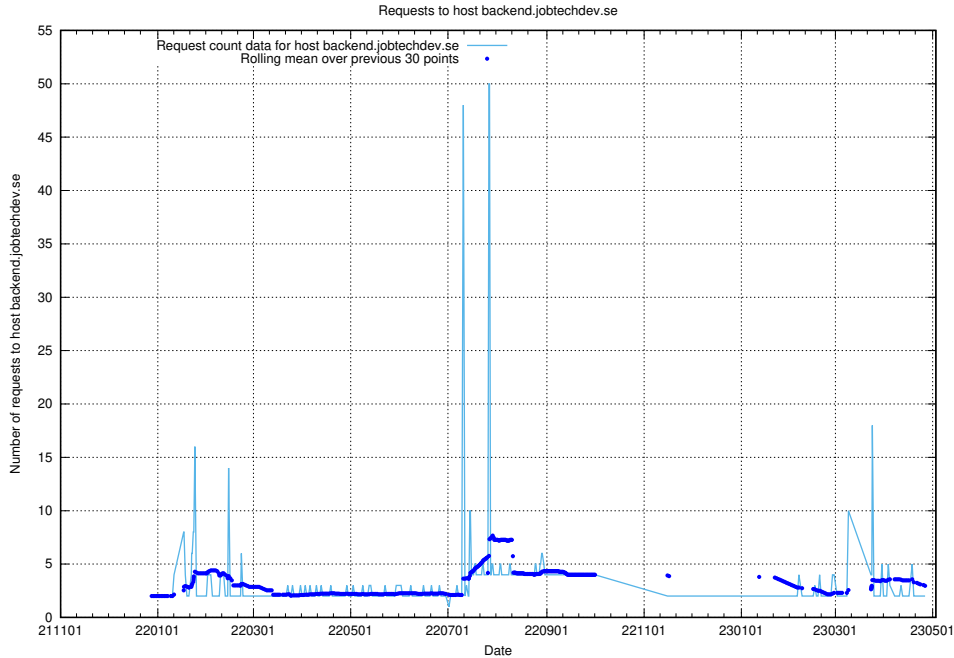

7.364 Usage of backend.jobtechdev.se

Here, we count the number of requests to host backend.jobtechdev.se.