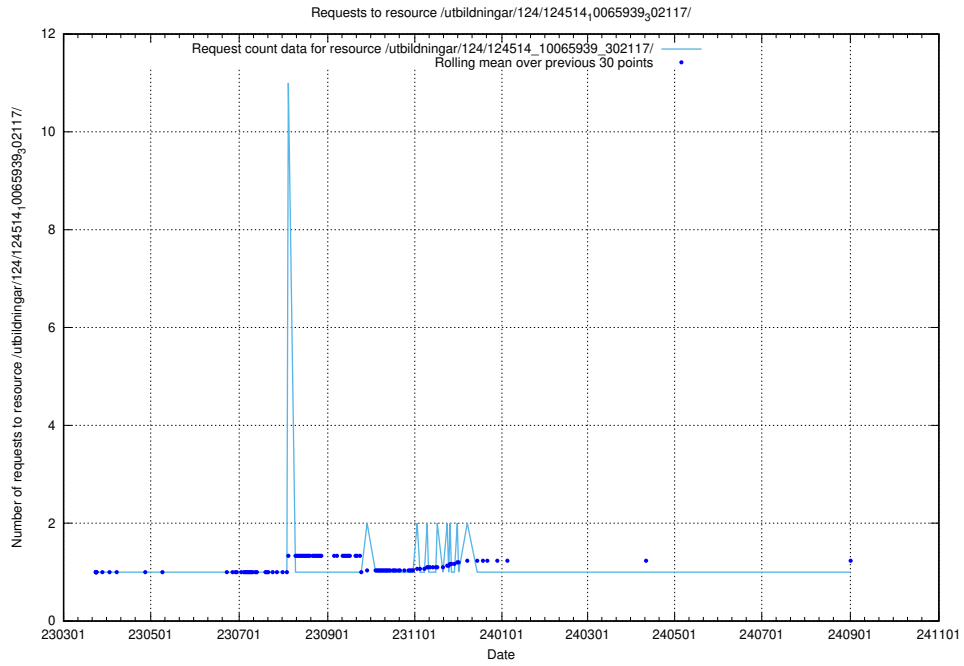

5.2572 Usage of /utbildningar/124/124514_10065939_302117/

Here, we count the number of requests to resource /utbildningar/124/124514_10065939_302117/.