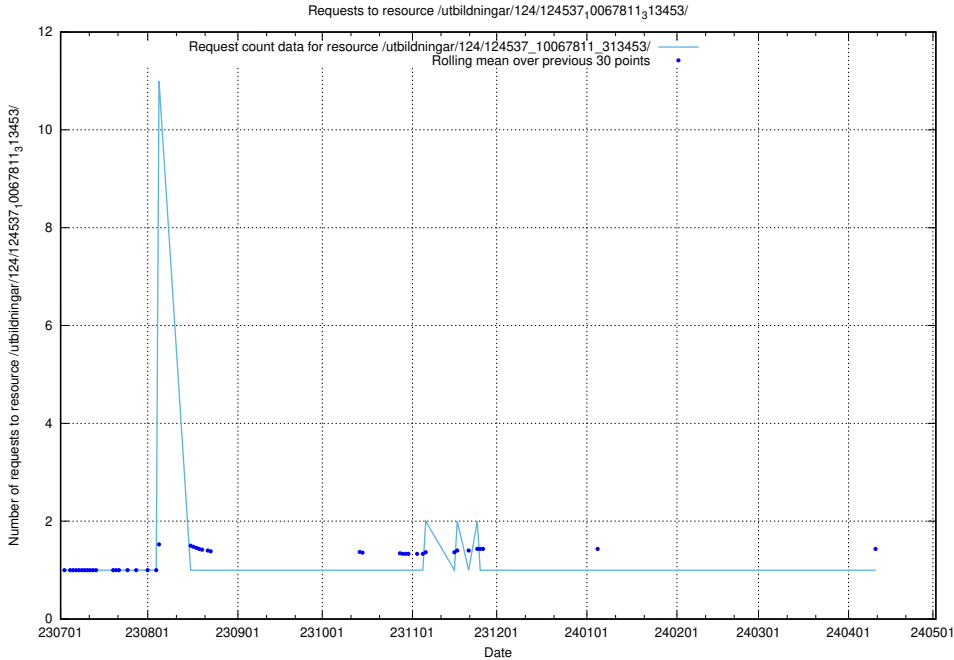

5.6071 Usage of /utbildningar/124/124537_10067811_313453/

Here, we count the number of requests to resource /utbildningar/124/124537_10067811_313453/.