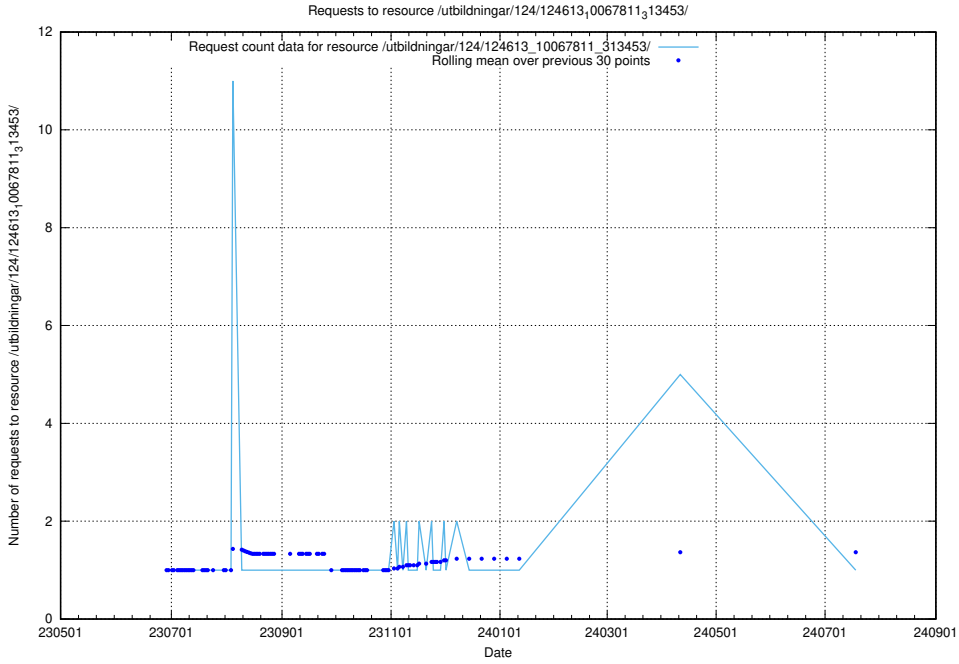

5.6188 Usage of /utbildningar/124/124613_10067811_313453/

Here, we count the number of requests to resource /utbildningar/124/124613_10067811_313453/.