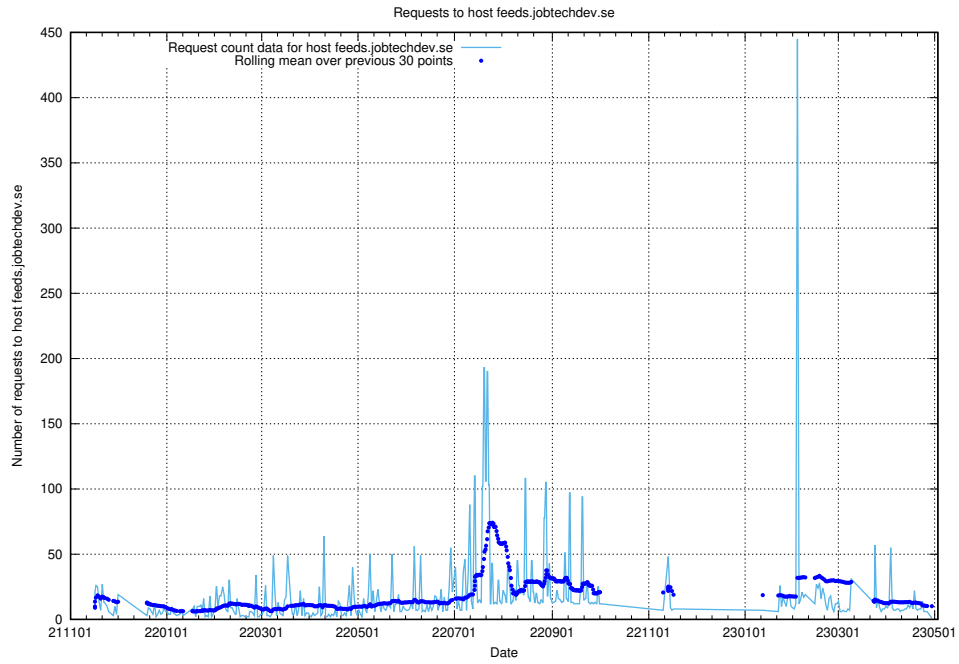

7.659 Usage of feeds.jobtechdev.se

Here, we count the number of requests to host feeds.jobtechdev.se.