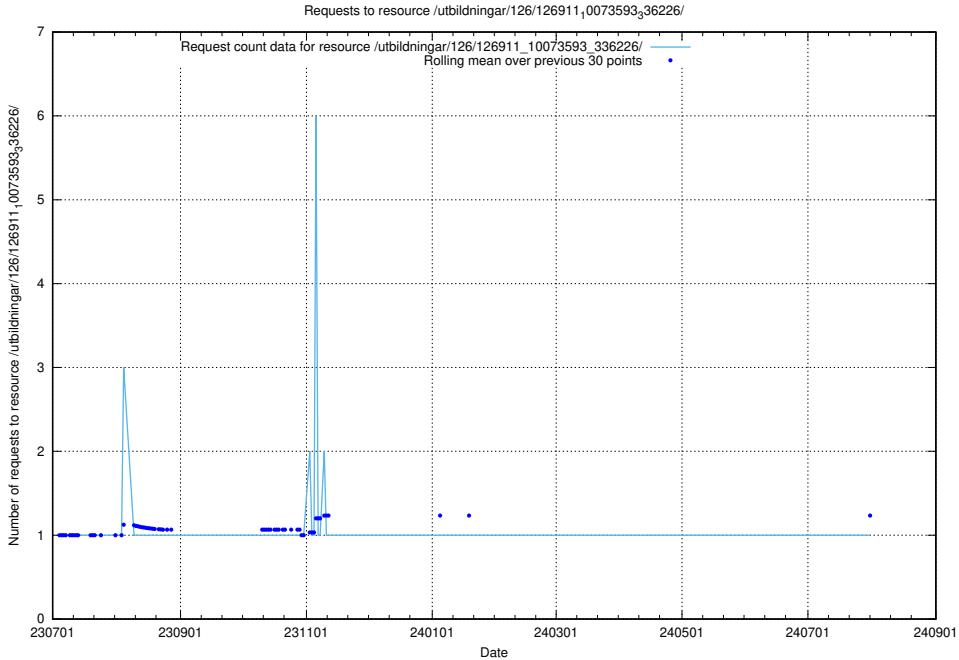

5.6044 Usage of /utbildningar/126/126911_10073593_336226/

Here, we count the number of requests to resource /utbildningar/126/126911_10073593_336226/.