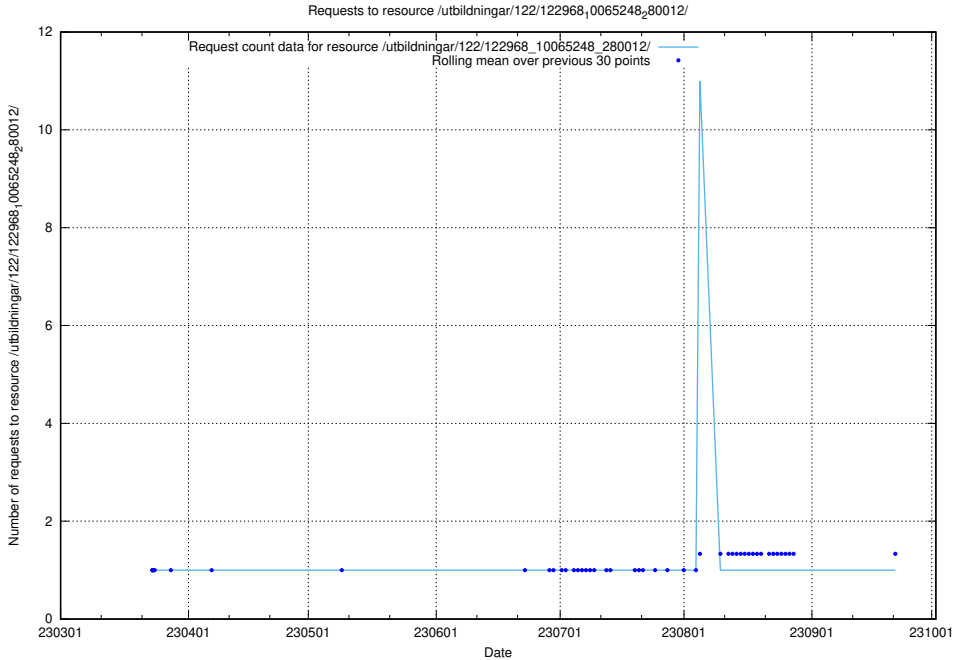

5.5722 Usage of /utbildningar/122/122968_10065248_280012/

Here, we count the number of requests to resource /utbildningar/122/122968_10065248_280012/.