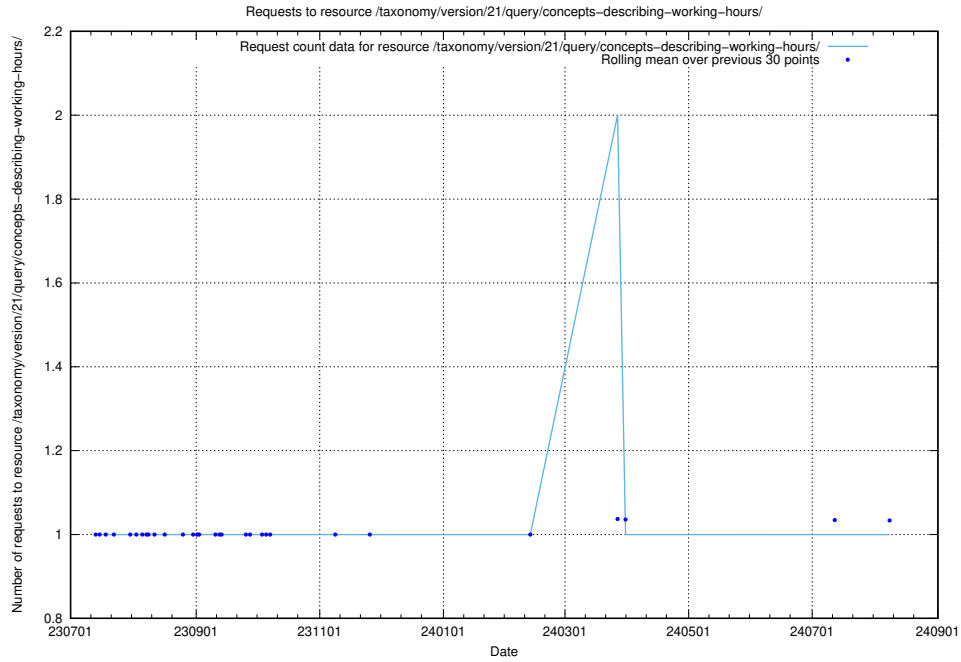

5.5809 Usage of /taxonomy/version/21/query/concepts-describing-working-hours/

Here, we count the number of requests to resource /taxonomy/version/21/query/concepts-describing-working-hours/.