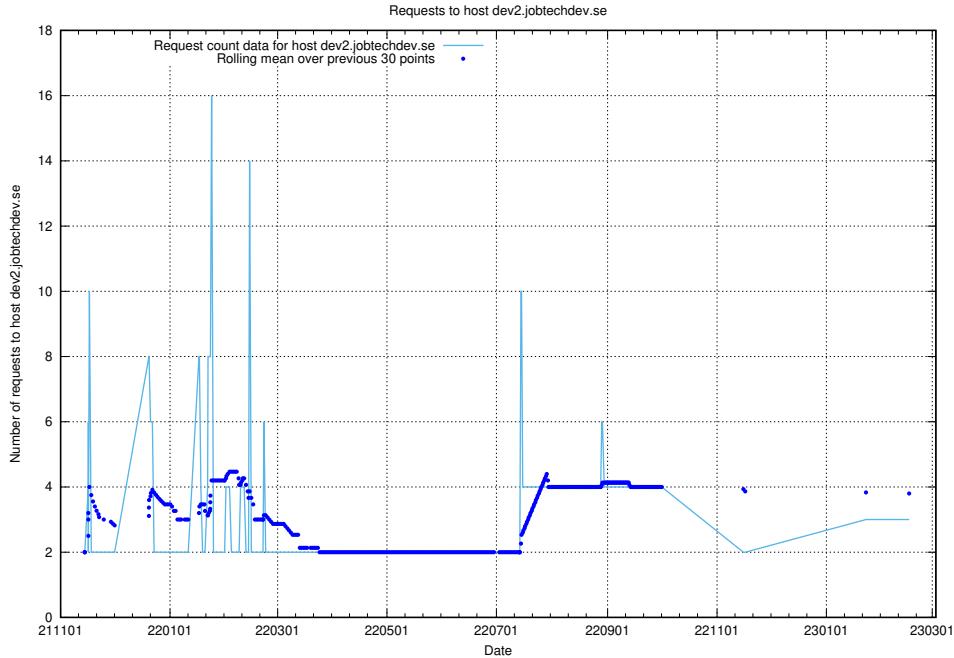

7.177 Usage of dev2.jobtechdev.se

Here, we count the number of requests to host dev2.jobtechdev.se.