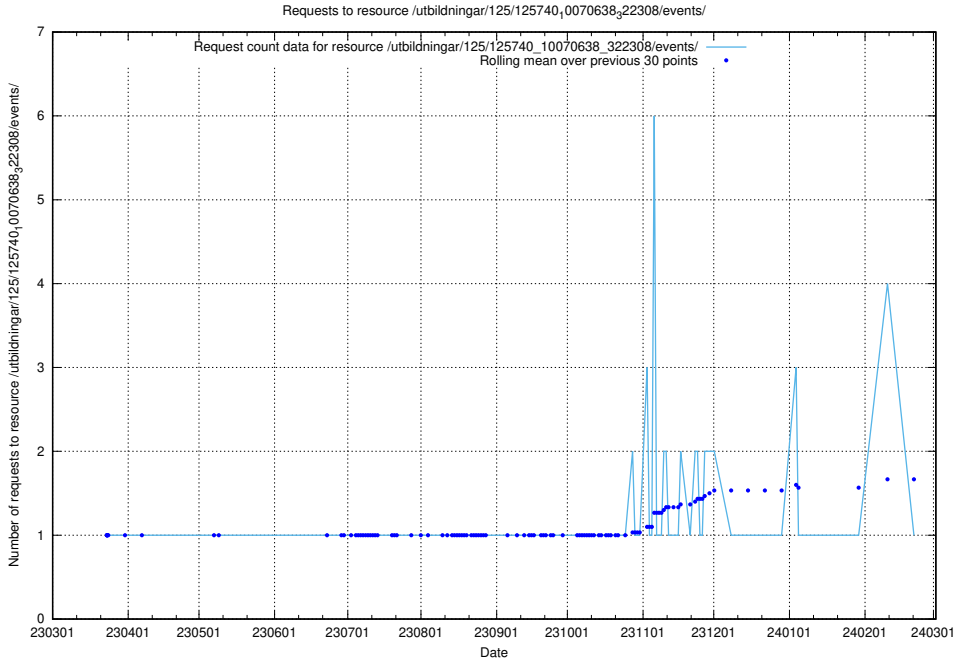

5.1064 Usage of /utbildningar/125/125740_10070638_322308/events/

Here, we count the number of requests to resource /utbildningar/125/125740_10070638_322308/events/