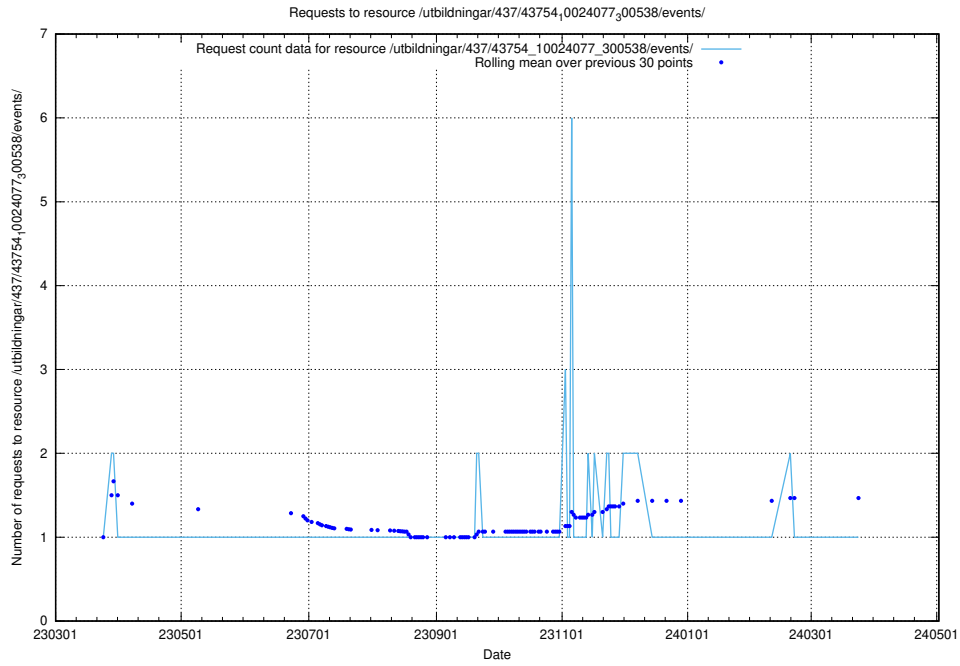

5.6890 Usage of /utbildningar/437/43754_10024077_300538/events/

Here, we count the number of requests to resource /utbildningar/437/43754_10024077_300538/events/.