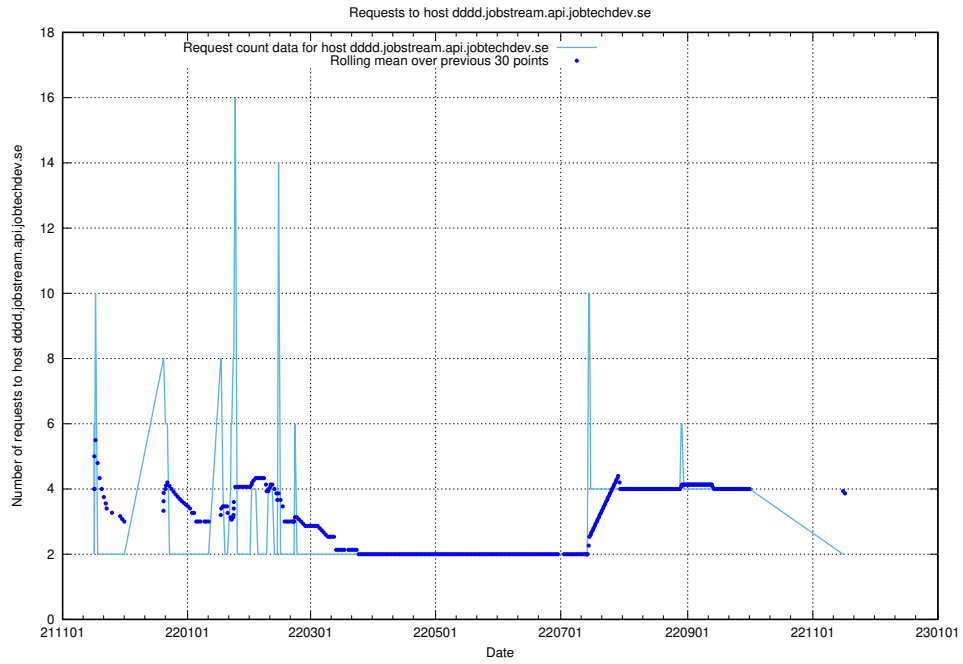

7.532 Usage of dddd.jobstream.api.jobtechdev.se

Here, we count the number of requests to host dddd.jobstream.api.jobtechdev.se.