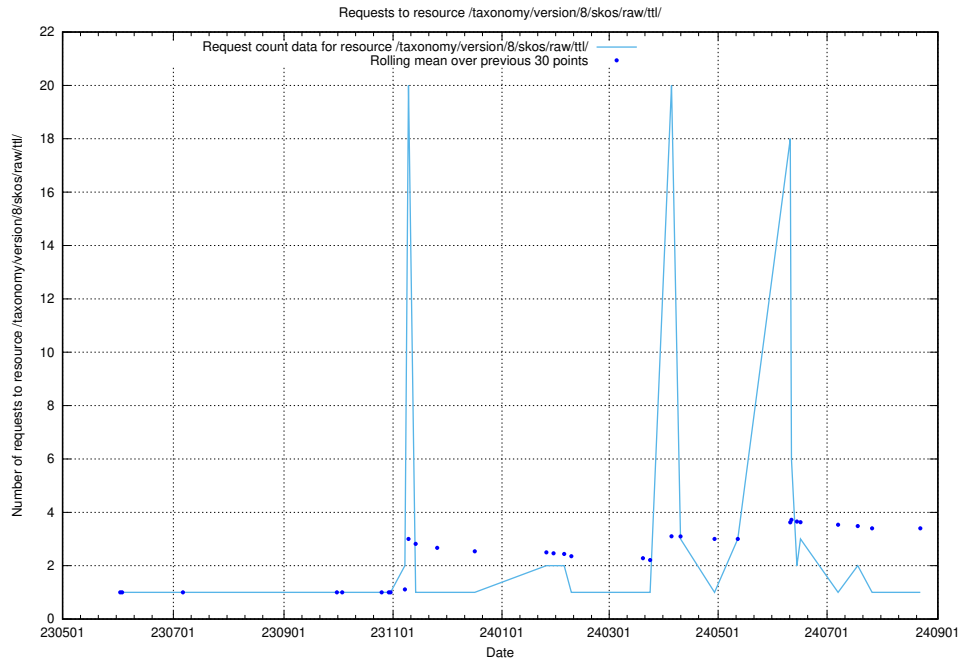

5.6578 Usage of /taxonomy/version/8/skos/raw/ttl/

Here, we count the number of requests to resource /taxonomy/version/8/skos/raw/ttl/.