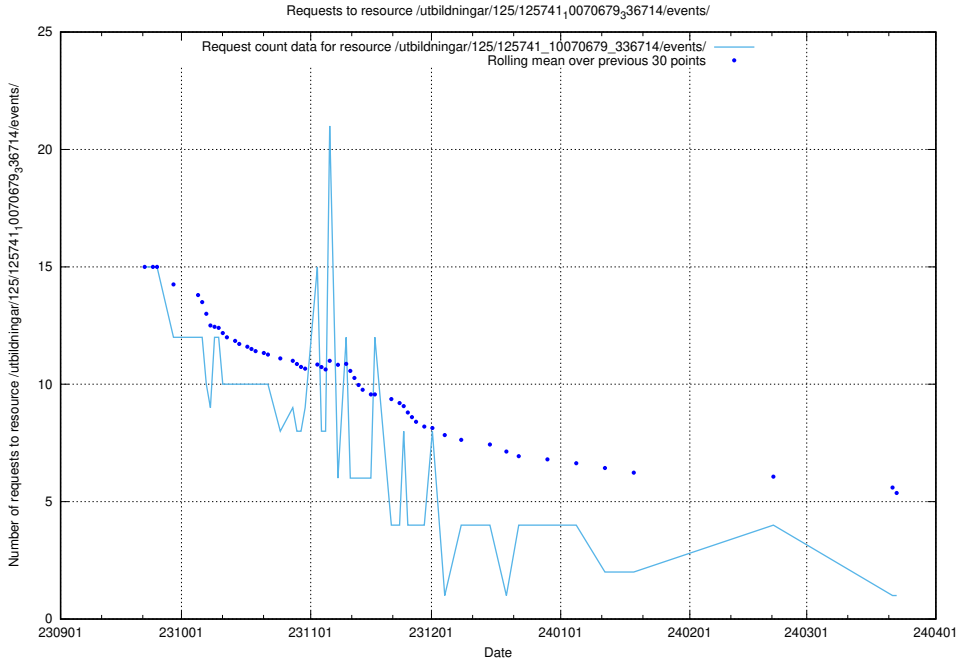

5.5198 Usage of /utbildningar/125/125741_10070679_336714/events/

Here, we count the number of requests to resource /utbildningar/125/125741_10070679_336714/events/