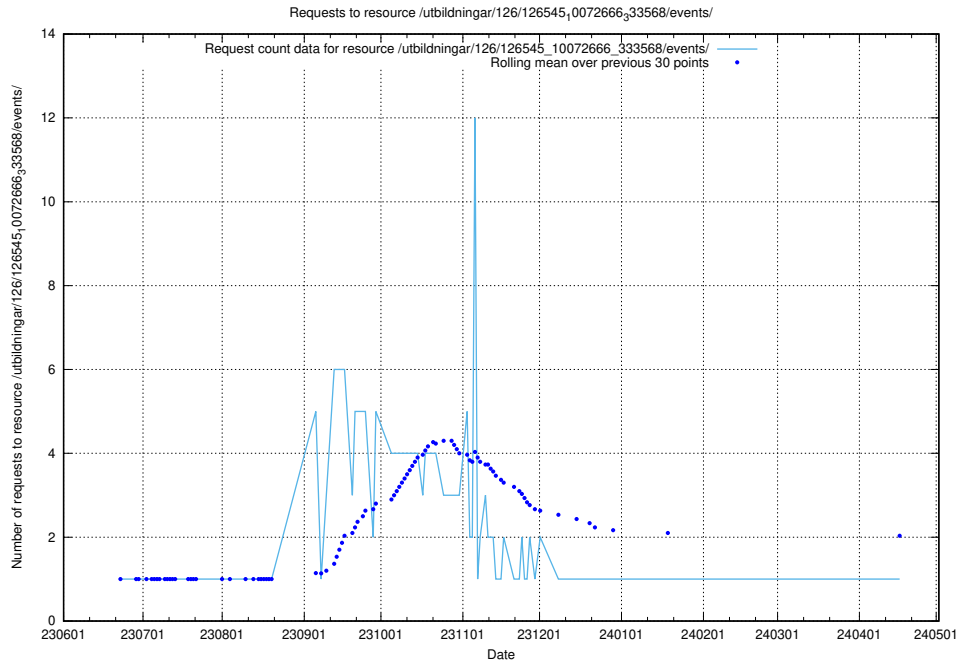

5.6315 Usage of /utbildningar/126/126545_10072666_333568/events/

Here, we count the number of requests to resource /utbildningar/126/126545_10072666_333568/events/