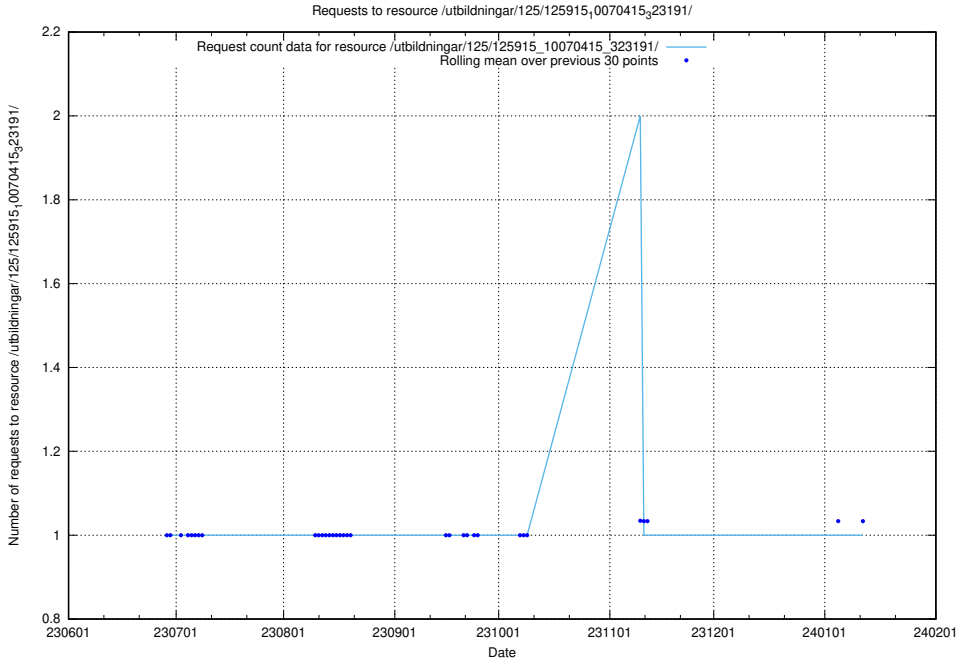

5.6162 Usage of /utbildningar/125/125915_10070415_323191/

Here, we count the number of requests to resource /utbildningar/125/125915_10070415_323191/.