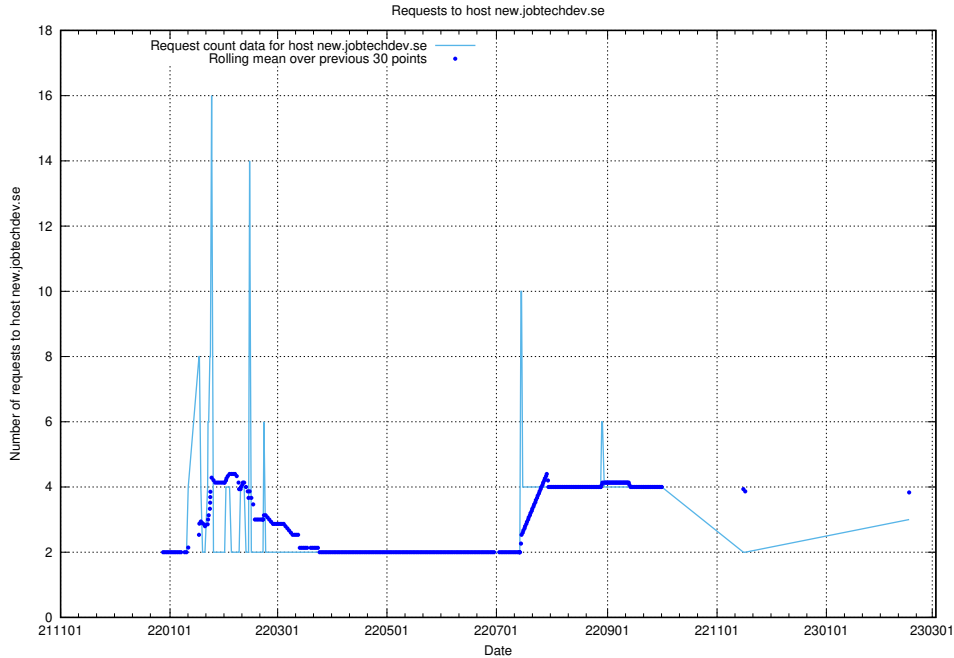

7.203 Usage of new.jobtechdev.se

Here, we count the number of requests to host new.jobtechdev.se.