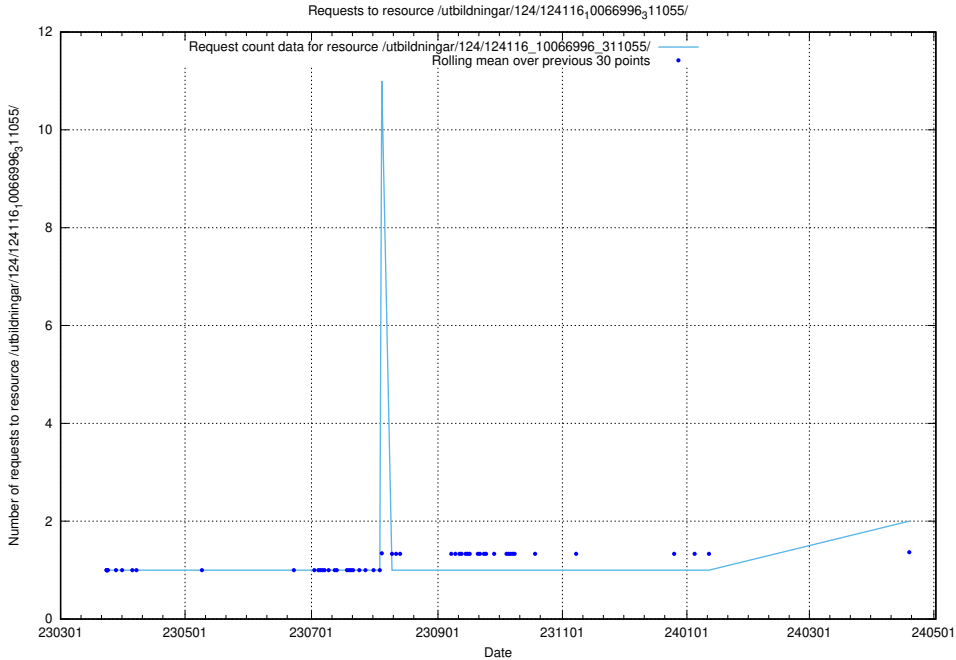

5.791 Usage of /utbildningar/124/124116_10066996_311055/

Here, we count the number of requests to resource /utbildningar/124/124116_10066996_311055/.