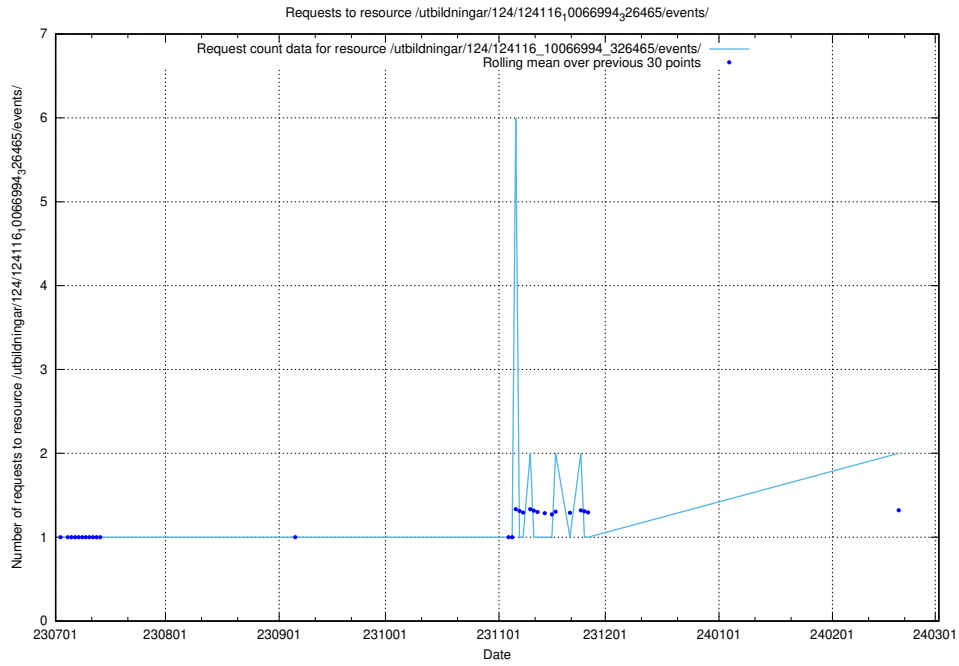

5.889 Usage of /utbildningar/124/124116_10066994_326465/events/

Here, we count the number of requests to resource /utbildningar/124/124116_10066994_326465/events/