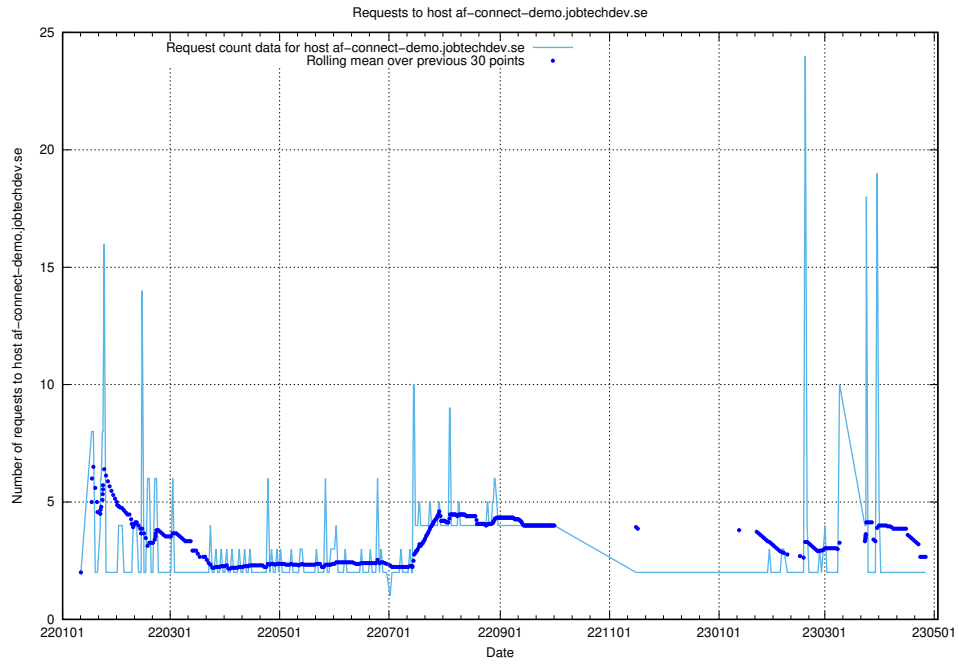

7.288 Usage of af-connect-demo.jobtechdev.se

Here, we count the number of requests to host af-connect-demo.jobtechdev.se.