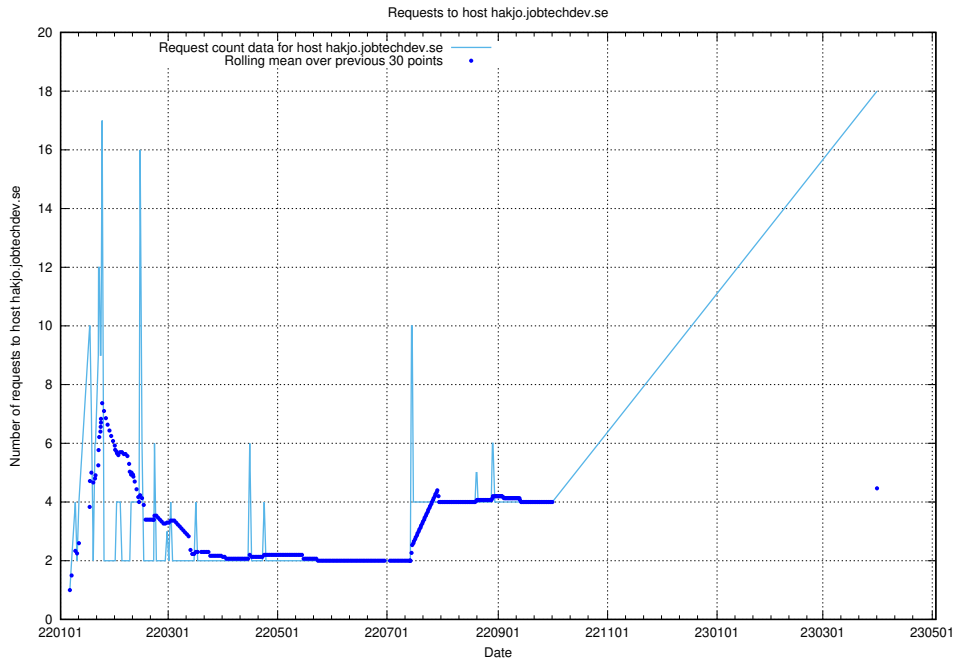

### 7.38 Usage of hakjo.jobtechdev.se

Here, we count the number of requests to host hakjo.jobtechdev.se.