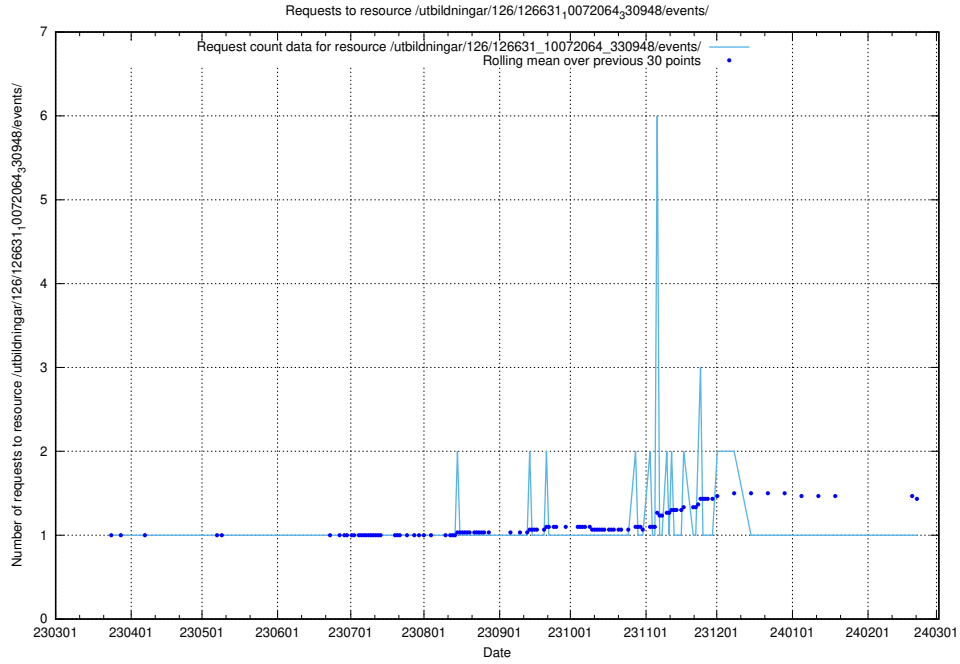

5.6899 Usage of /utbildningar/126/126631_10072064_330948/events/

Here, we count the number of requests to resource /utbildningar/126/126631_10072064_330948/events/