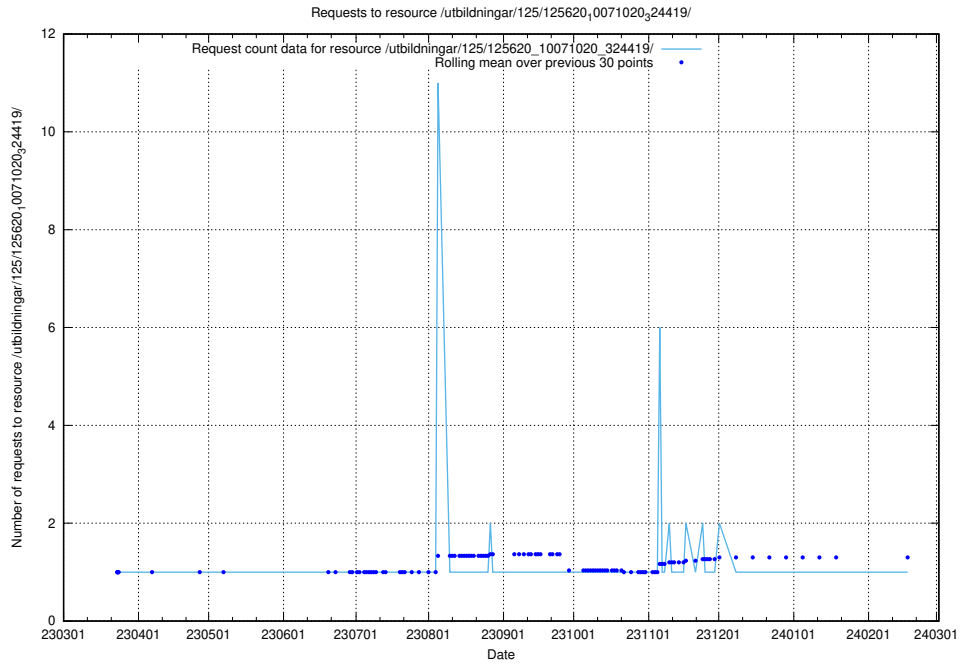

5.1115 Usage of /utbildningar/125/125620_10071020_324419/

Here, we count the number of requests to resource /utbildningar/125/125620_10071020_324419/.