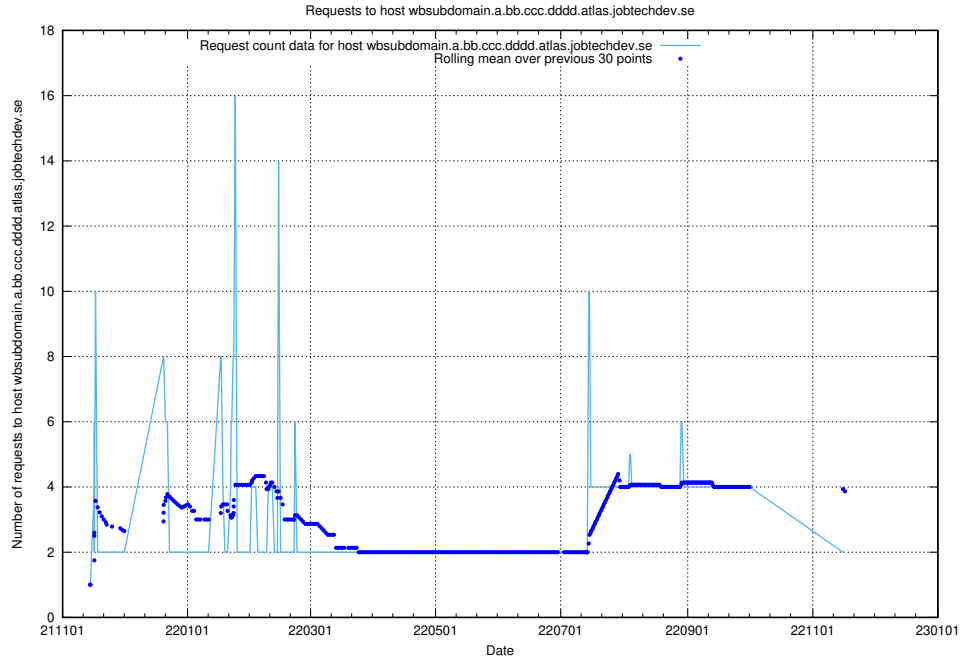

7.557 Usage of wbsubdomain.a.bb.ccc.dddd.atlas.jobtechdev.se

Here, we count the number of requests to host wbsubdomain.a.bb.ccc.dddd.atlas.jobtechdev.se.