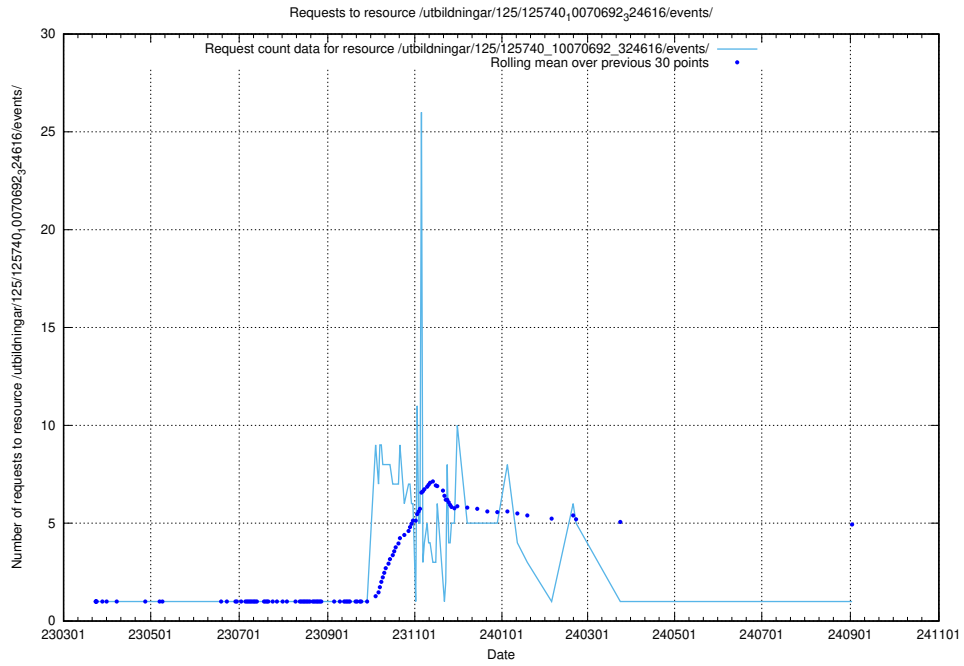

5.1028 Usage of /utbildningar/125/125740_10070692_324616/events/

Here, we count the number of requests to resource /utbildningar/125/125740_10070692_324616/events/