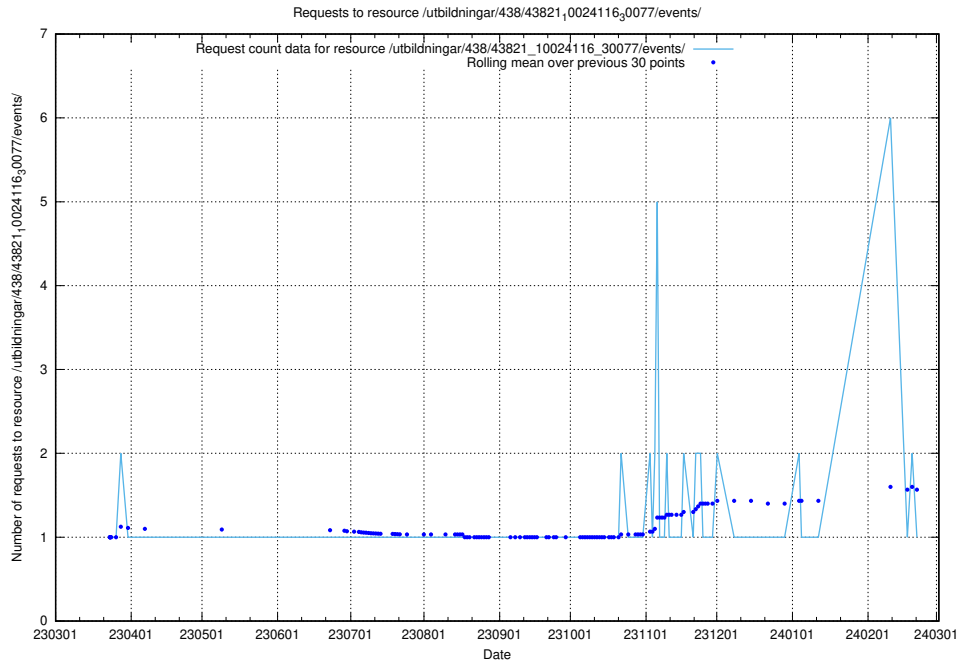

5.7040 Usage of /utbildningar/438/43821_10024116_30077/events/

Here, we count the number of requests to resource /utbildningar/438/43821_10024116_30077/events/.