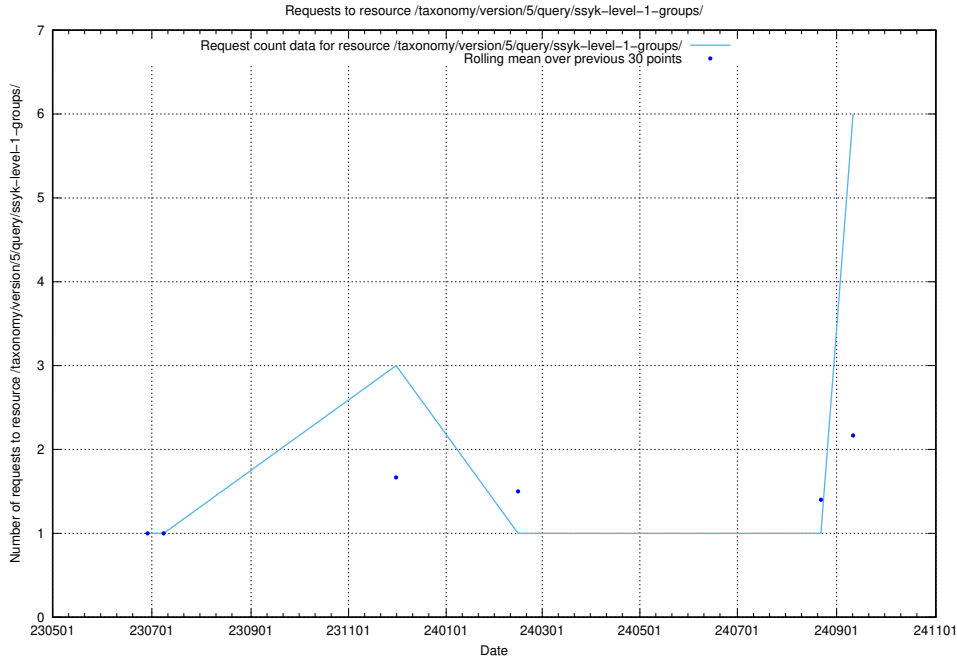

5.121 Usage of /taxonomy/version/5/query/ssyk-level-1-groups/

Here, we count the number of requests to resource /taxonomy/version/5/query/ssyk-level-1-groups/.