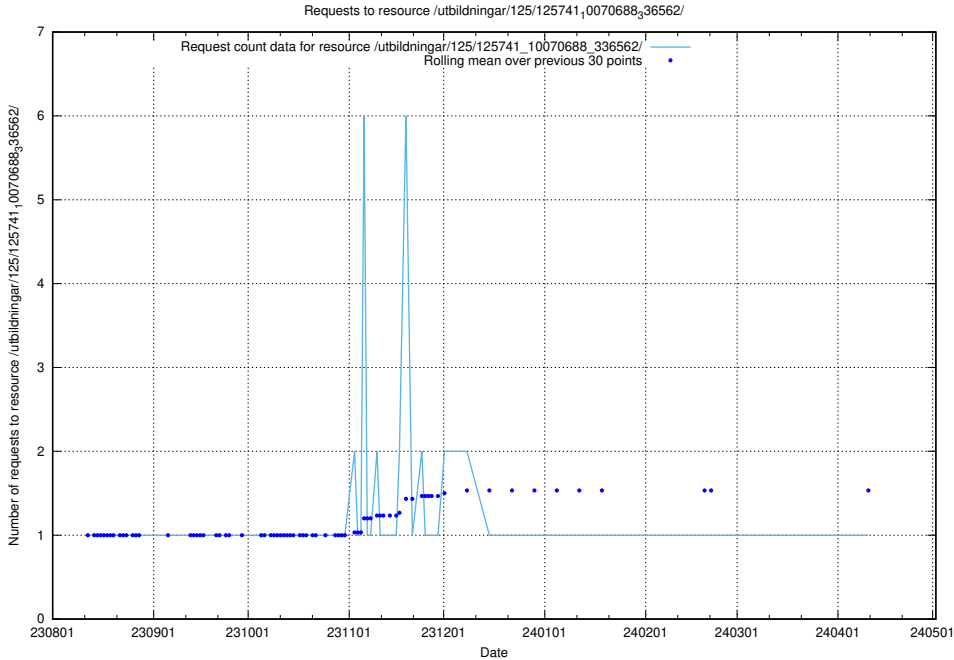

5.5511 Usage of /utbildningar/125/125741_10070688_336562/

Here, we count the number of requests to resource /utbildningar/125/125741_10070688_336562/.