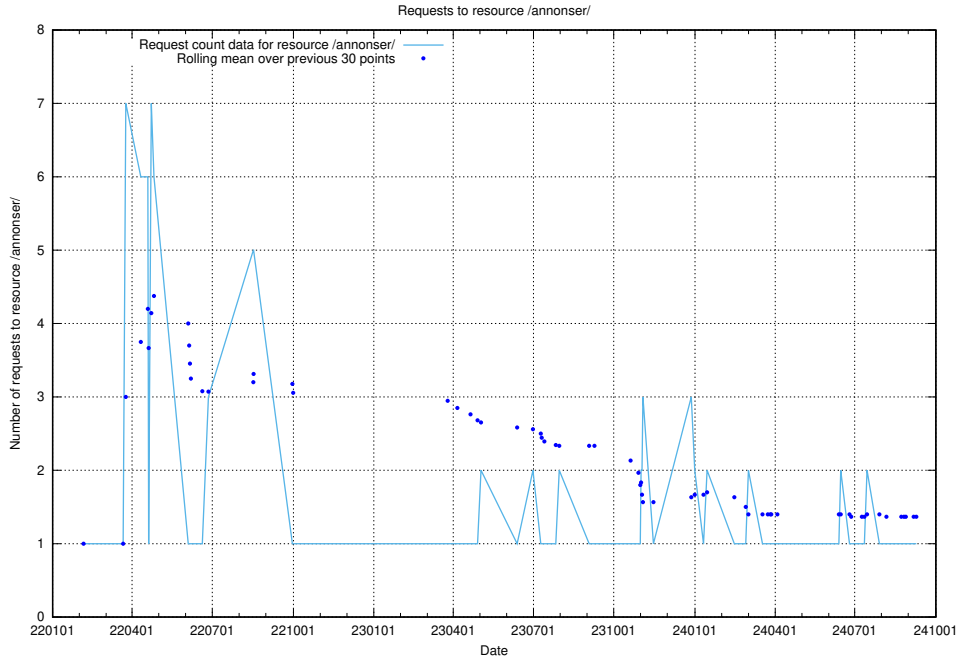

### 5.3237 Usage of /annonser/

Here, we count the number of requests to resource /annonser/.