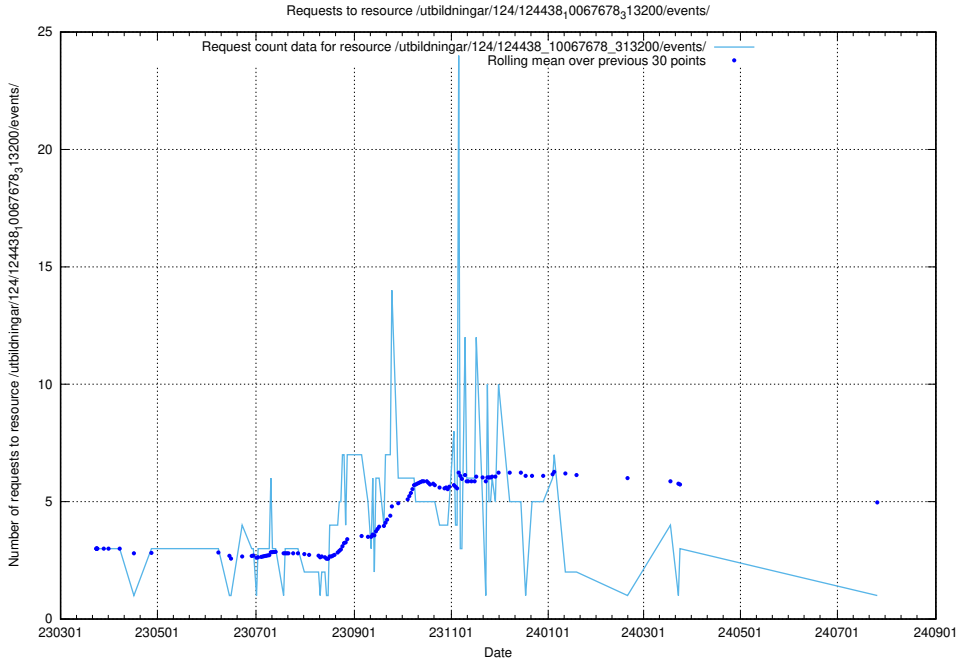

5.6964 Usage of /utbildningar/124/124438_10067678_313200/events/

Here, we count the number of requests to resource /utbildningar/124/124438_10067678_313200/events/