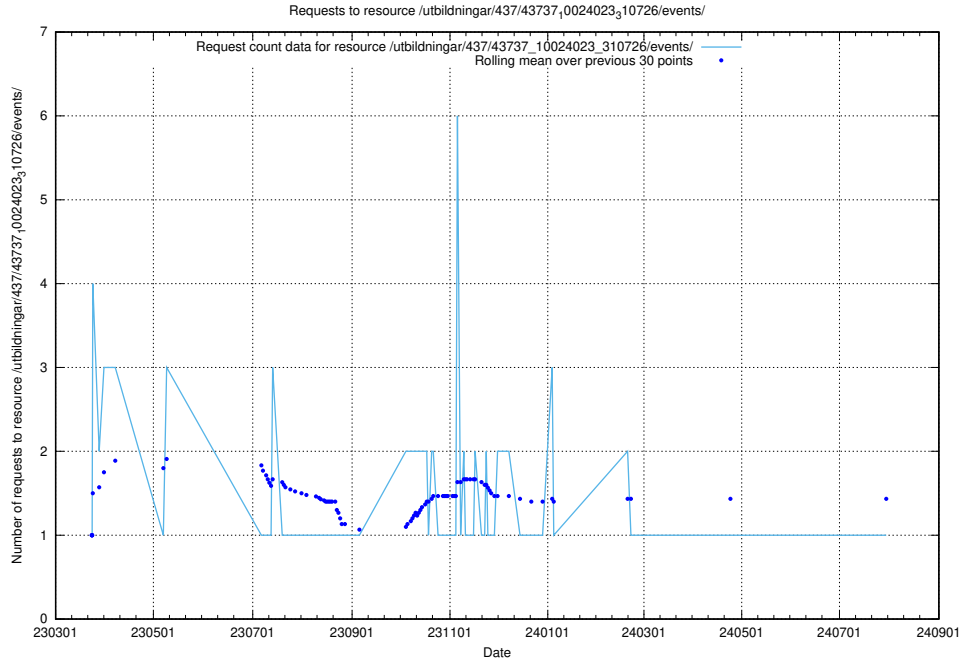

5.7097 Usage of /utbildningar/437/43737_10024023_310726/events/

Here, we count the number of requests to resource /utbildningar/437/43737_10024023_310726/events/.