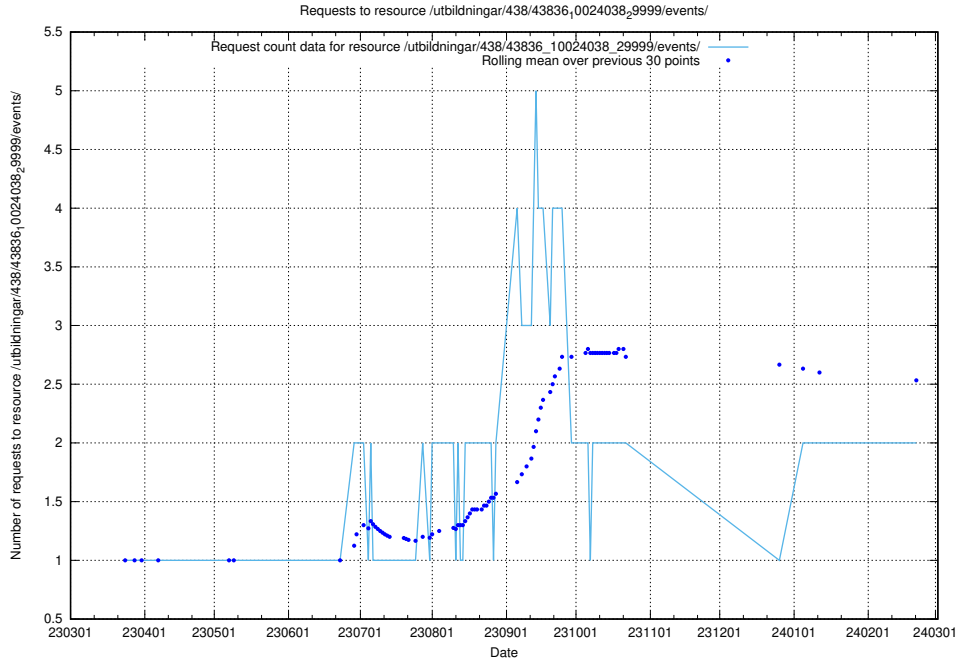

5.983 Usage of /utbildningar/438/43836_10024038_29999/events/

Here, we count the number of requests to resource /utbildningar/438/43836_10024038_29999/events/.