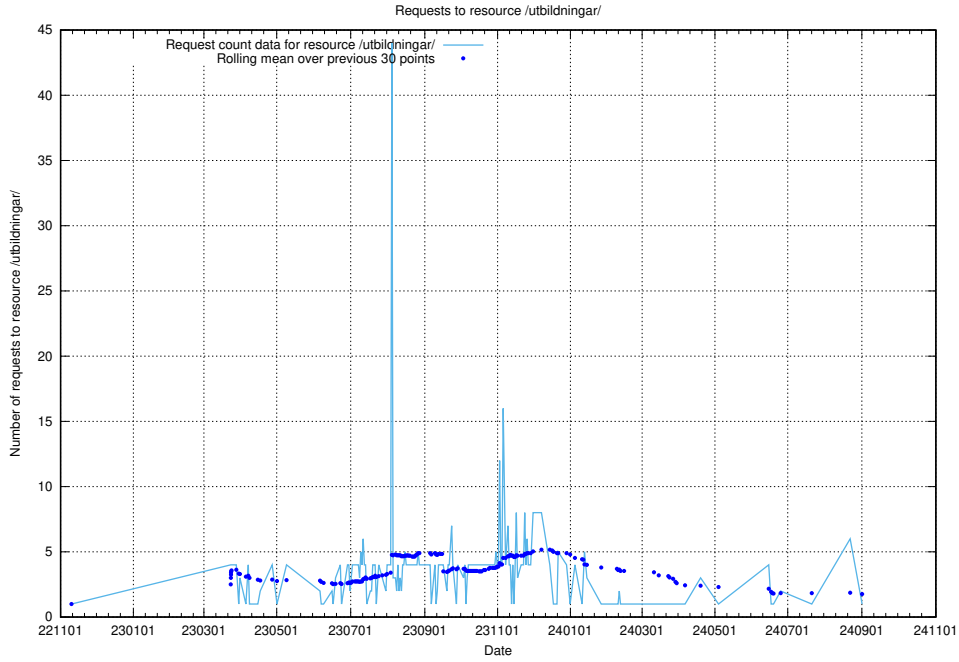

5.6992 Usage of /utbildningar/

Here, we count the number of requests to resource /utbildningar/.