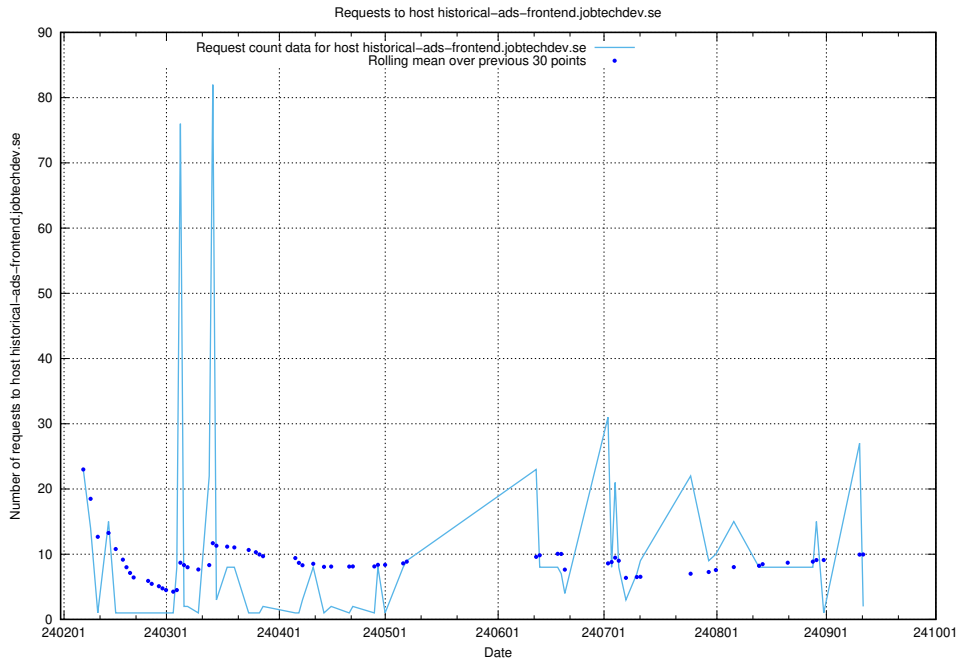

7.571 Usage of historical-ads-frontend.jobtechdev.se

Here, we count the number of requests to host historical-ads-frontend.jobtechdev.se.