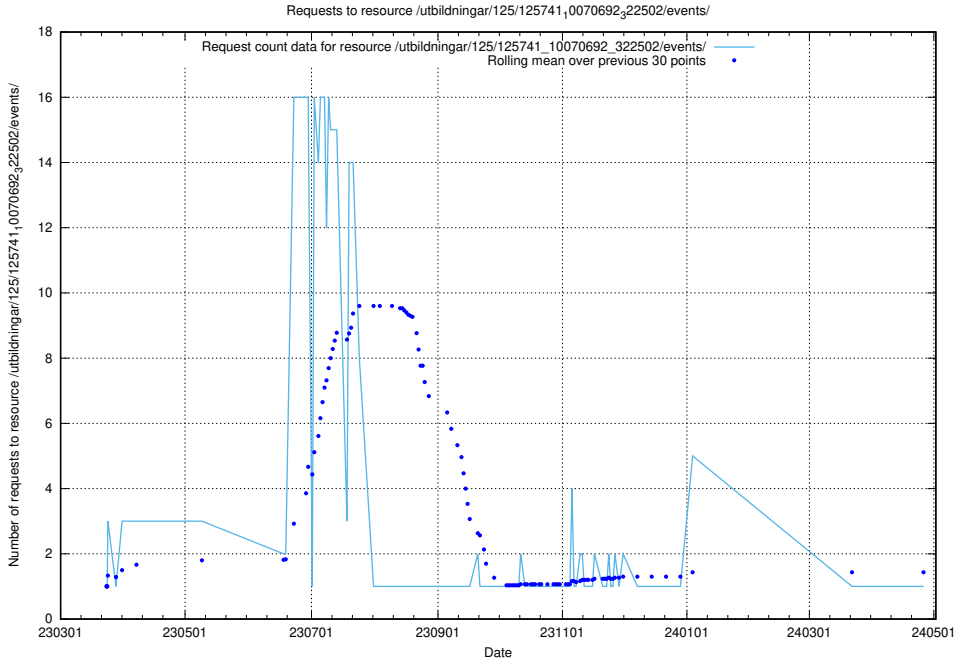

5.7165 Usage of /utbildningar/125/125741_10070692_322502/events/

Here, we count the number of requests to resource /utbildningar/125/125741_10070692_322502/events/