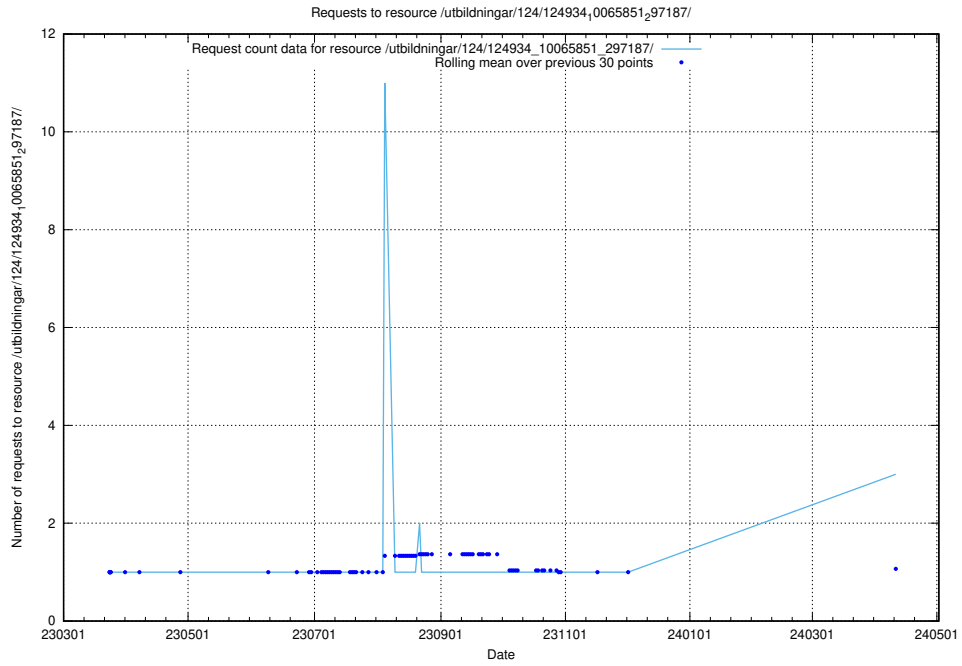

5.354 Usage of /utbildningar/124/124934_10065851_297187/

Here, we count the number of requests to resource /utbildningar/124/124934_10065851_297187/.