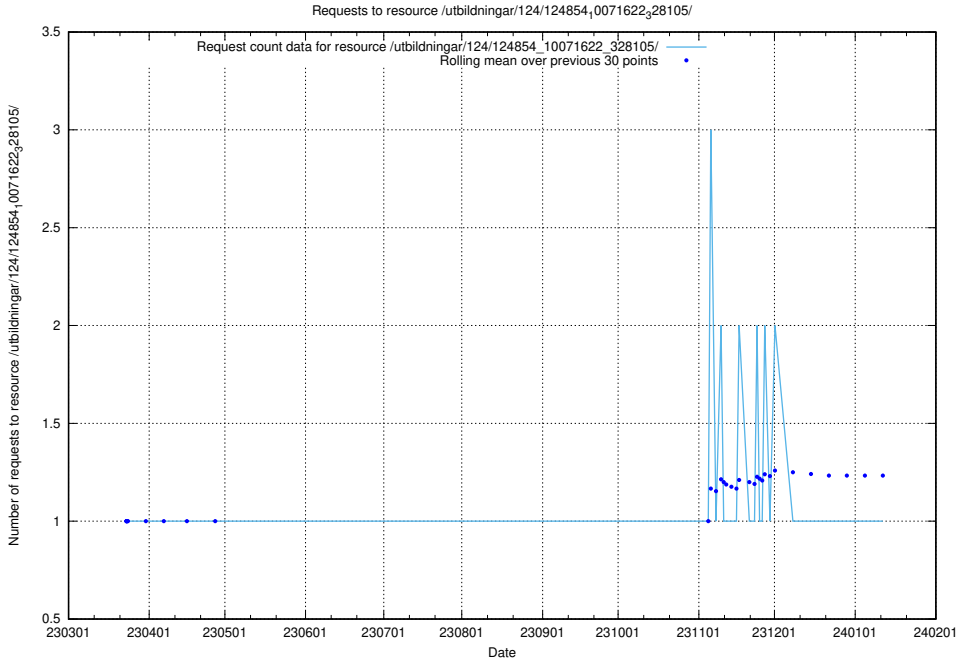

5.1261 Usage of /utbildningar/124/124854_10071622_328105/

Here, we count the number of requests to resource /utbildningar/124/124854_10071622_328105/.