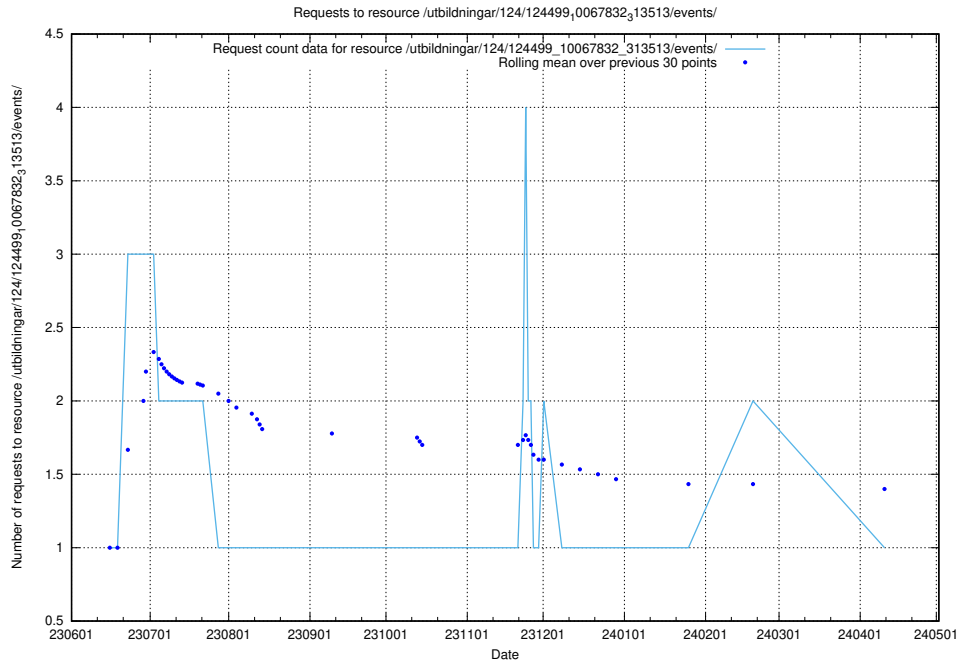

5.6535 Usage of /utbildningar/124/124499_10067832_313513/events/

Here, we count the number of requests to resource /utbildningar/124/124499_10067832_313513/events/