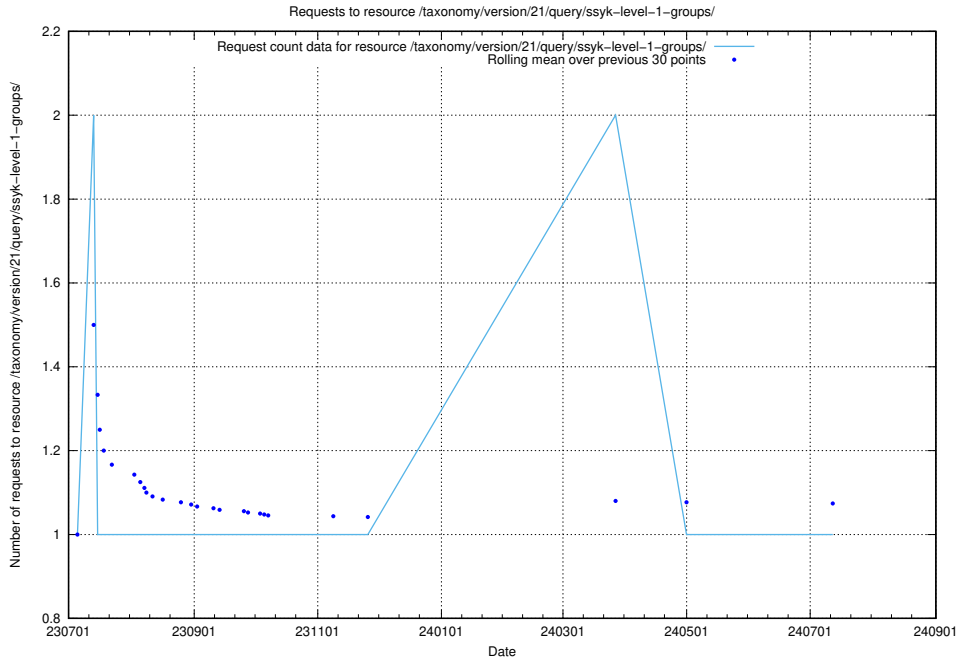

5.6034 Usage of /taxonomy/version/21/query/ssyk-level-1-groups/

Here, we count the number of requests to resource /taxonomy/version/21/query/ssyk-level-1-groups/.