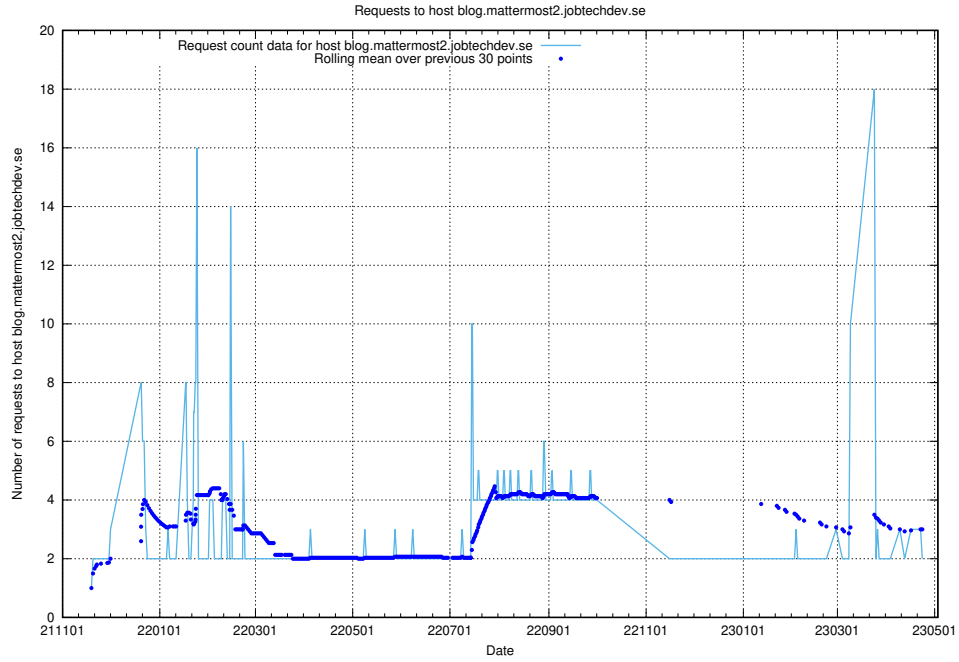

7.477 Usage of `blog.mattermost2.jobtechdev.se`

Here, we count the number of requests to host `blog.mattermost2.jobtechdev.se`.