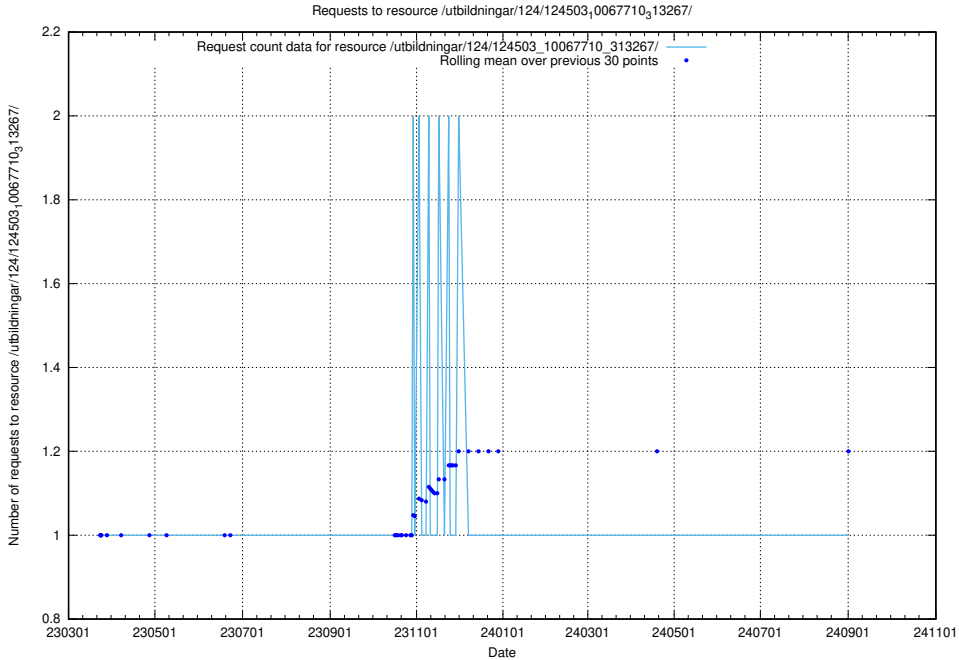

5.2834 Usage of /utbildningar/124/124503_10067710_313267/

Here, we count the number of requests to resource /utbildningar/124/124503_10067710_313267/.