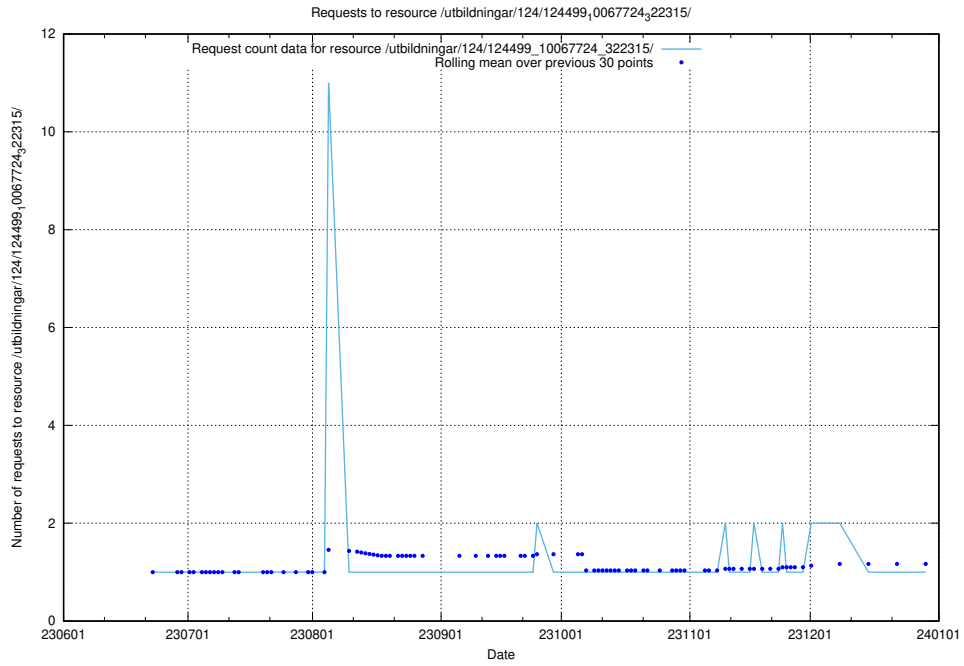

5.6443 Usage of /utbildningar/124/124499_10067724_322315/

Here, we count the number of requests to resource /utbildningar/124/124499_10067724_322315/.