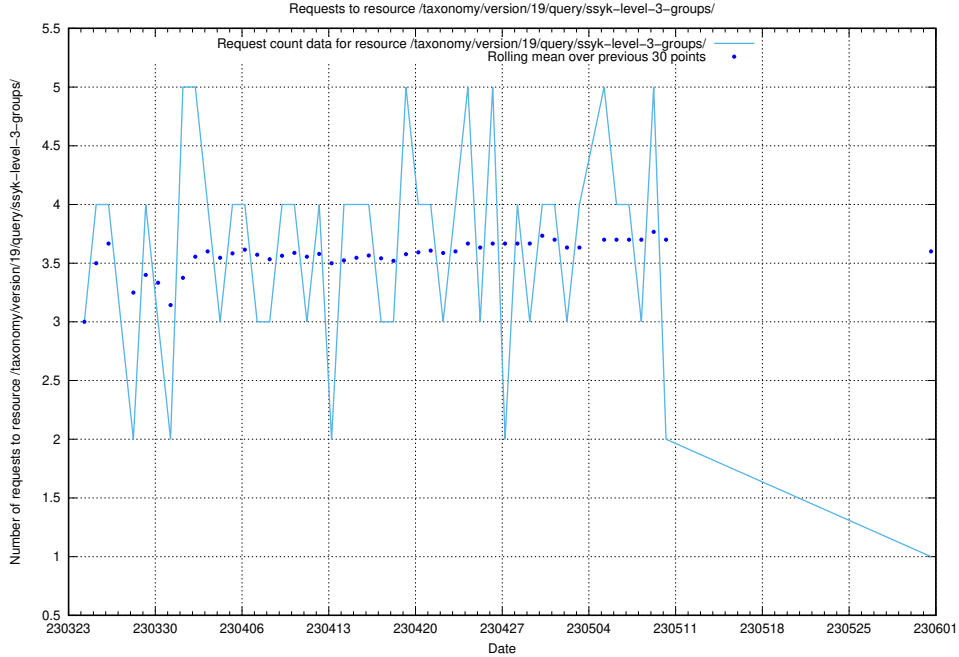

5.6818 Usage of /taxonomy/version/19/query/ssyk-level-3-groups/

Here, we count the number of requests to resource /taxonomy/version/19/query/ssyk-level-3-groups/.