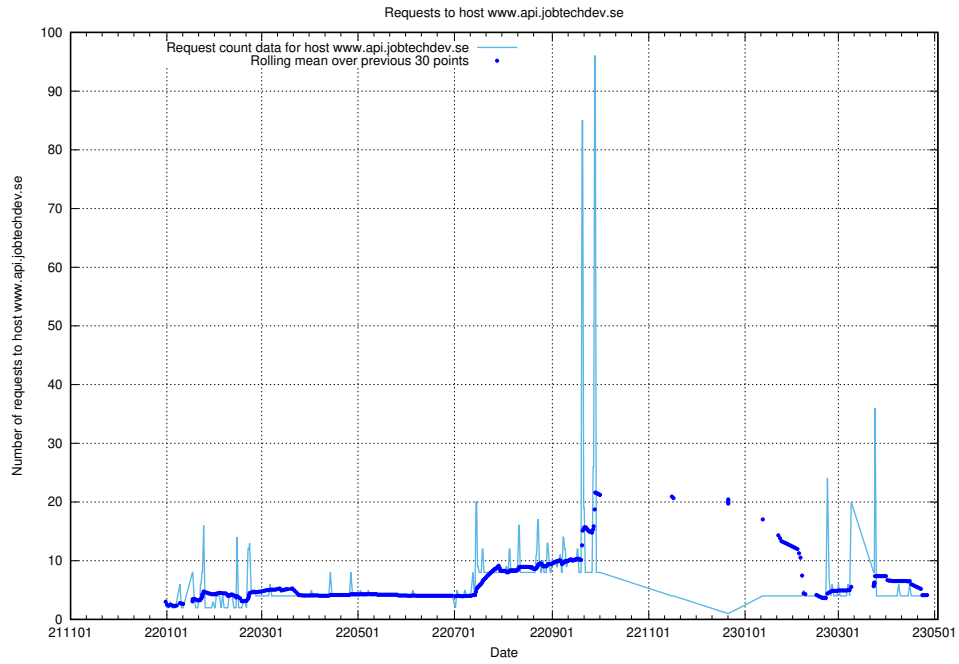

7.141 Usage of www.api.jobtechdev.se

Here, we count the number of requests to host www.api.jobtechdev.se.