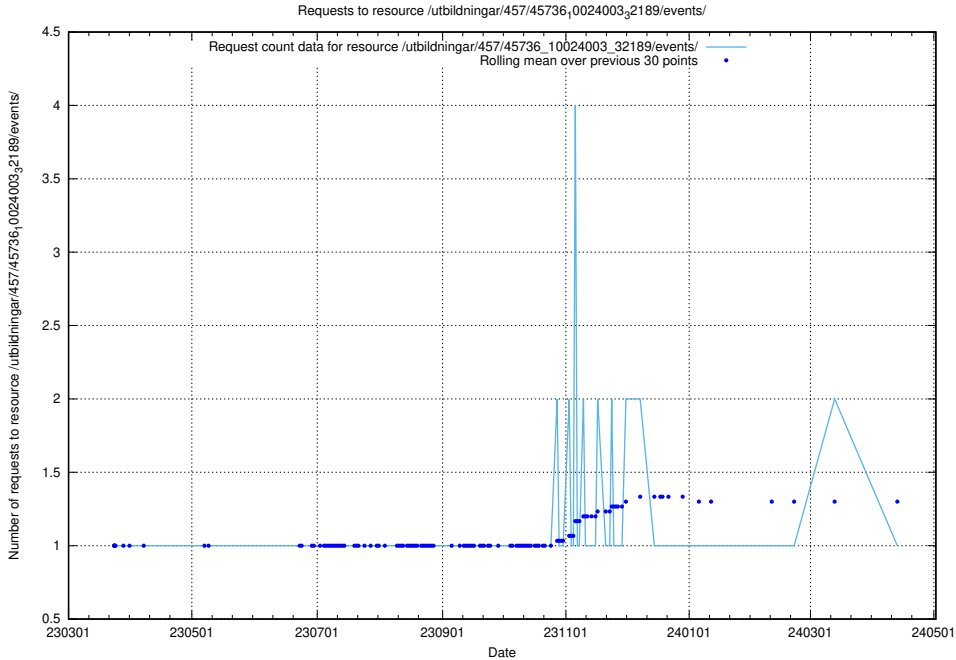

### 5.7019 Usage of /utbildningar/457/45736\_10024003\_32189/events/

Here, we count the number of requests to resource /utbildningar/457/45736\_10024003\_32189/events/.