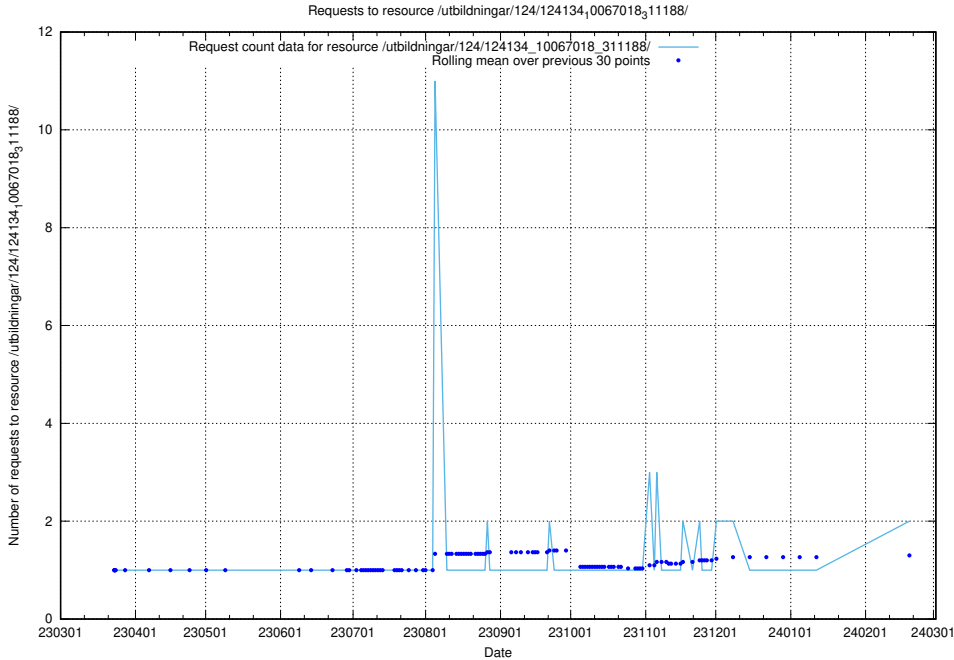

5.775 Usage of /utbildningar/124/124134_10067018_311188/

Here, we count the number of requests to resource /utbildningar/124/124134_10067018_311188/.