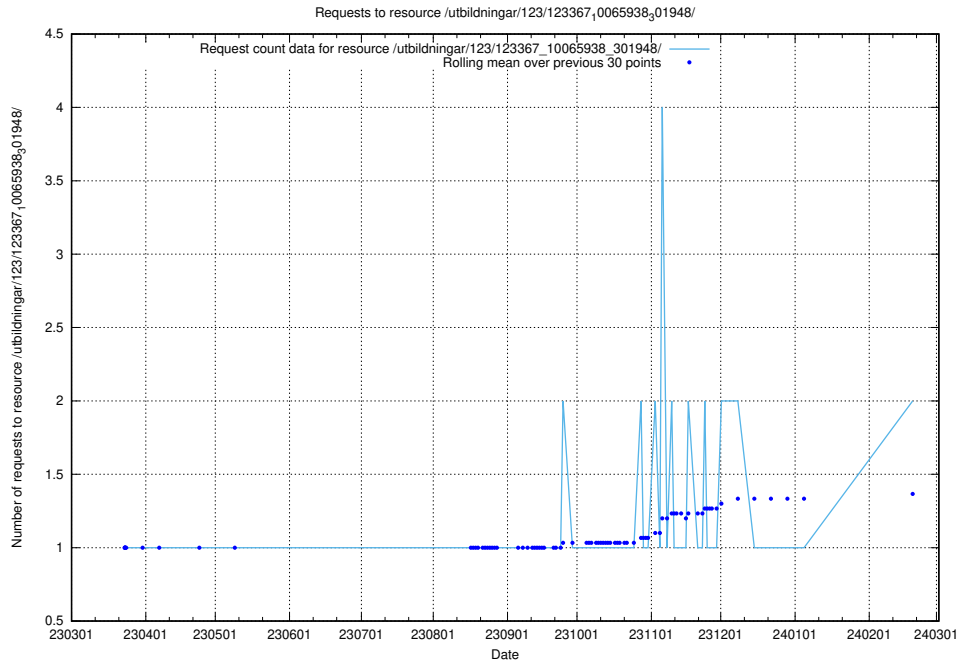

5.826 Usage of /utbildningar/123/123367_10065938_301948/

Here, we count the number of requests to resource /utbildningar/123/123367_10065938_301948/.