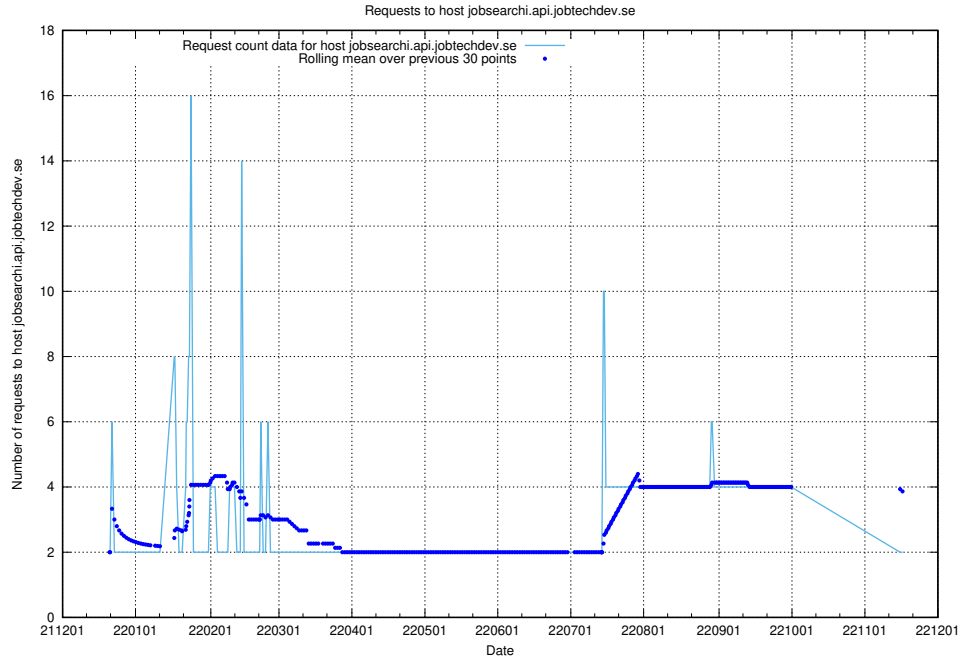

7.371 Usage of jobsearchi.api.jobtechdev.se

Here, we count the number of requests to host jobsearchi.api.jobtechdev.se.