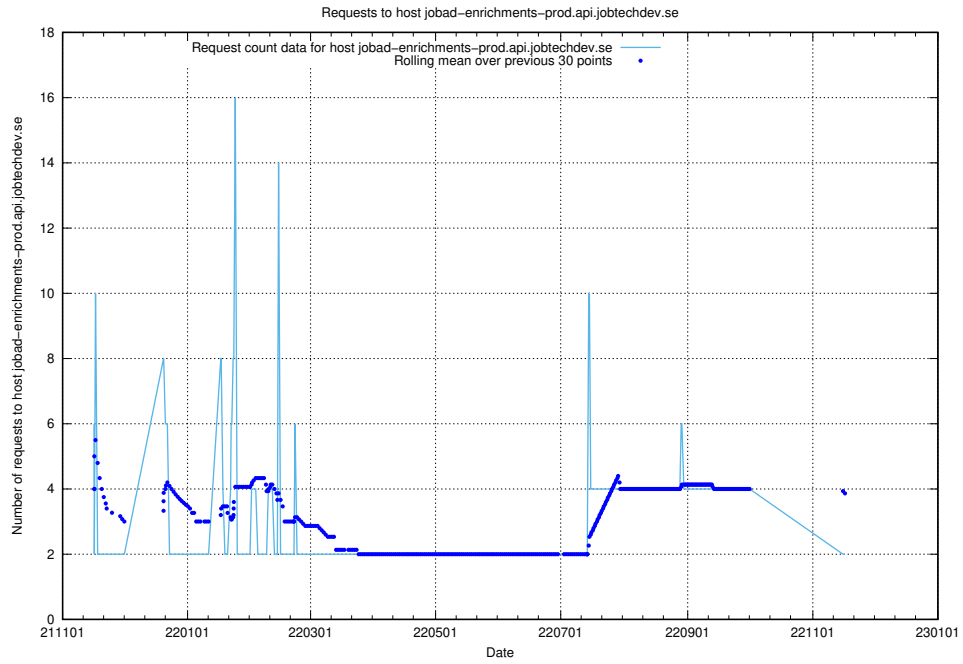

7.552 Usage of jobad-enrichments-prod.api.jobtechdev.se

Here, we count the number of requests to host jobad-enrichments-prod.api.jobtechdev.se.