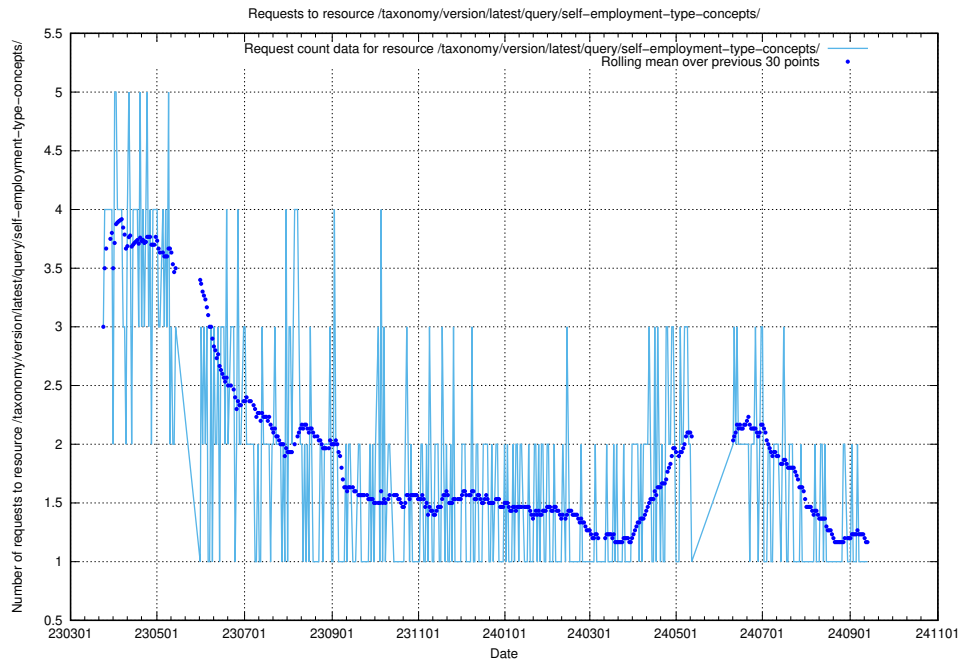

5.6778 Usage of /taxonomy/version/latest/query/self-employment-type-concepts/

Here, we count the number of requests to resource /taxonomy/version/latest/query/self-employment-type-concepts/.