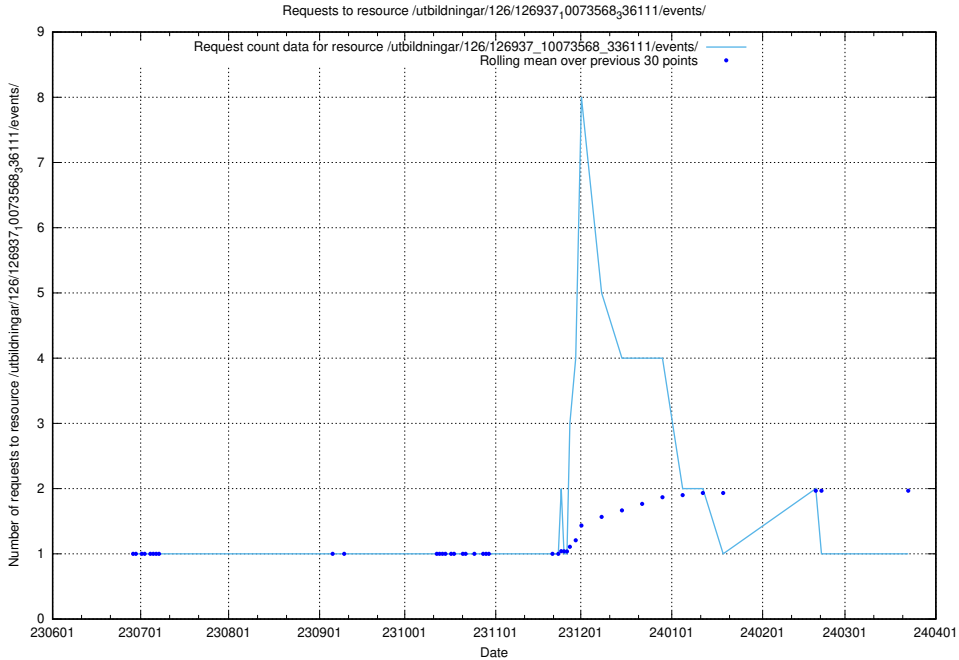

5.6137 Usage of /utbildningar/126/126937_10073568_336111/events/

Here, we count the number of requests to resource /utbildningar/126/126937_10073568_336111/events/