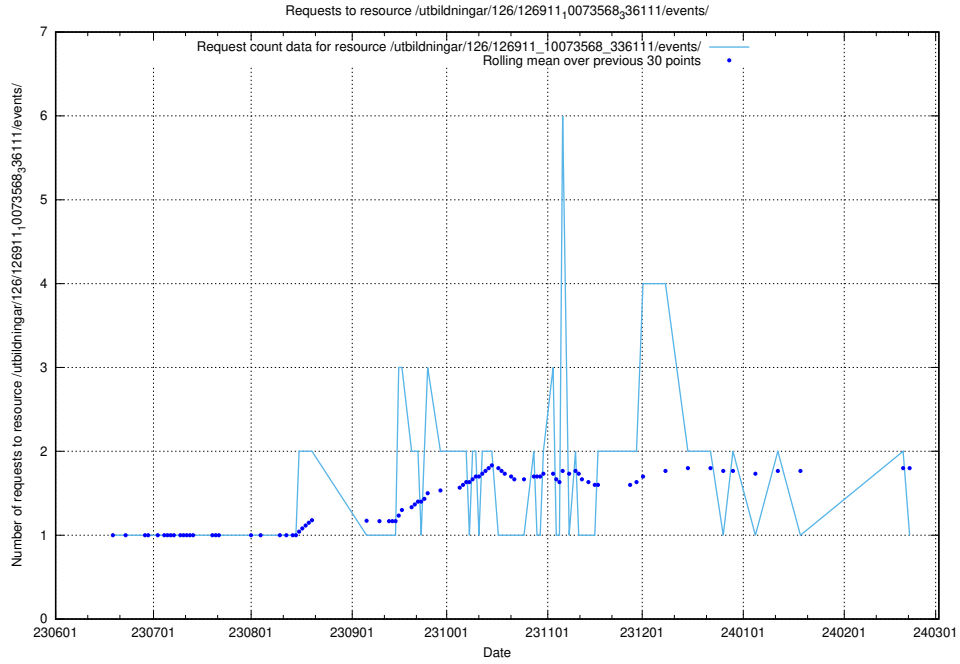

5.6506 Usage of /utbildningar/126/126911_10073568_336111/events/

Here, we count the number of requests to resource /utbildningar/126/126911_10073568_336111/events/