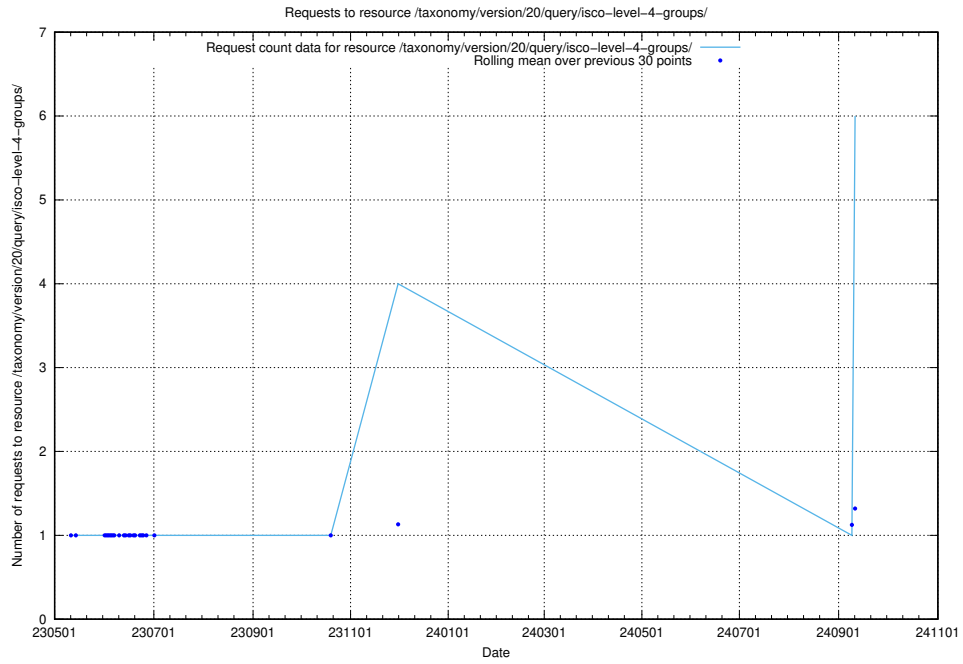

5.133 Usage of /taxonomy/version/20/query/isco-level-4-groups/

Here, we count the number of requests to resource /taxonomy/version/20/query/isco-level-4-groups/.