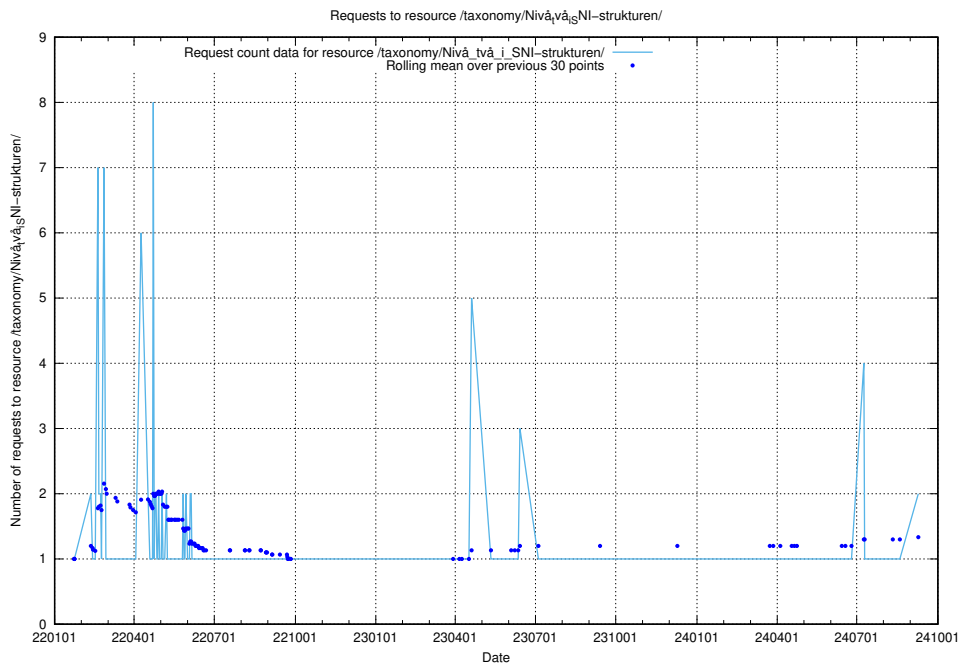

5.788 Usage of /taxonomy/Nivå_två_i_SNI-strukturen/

Here, we count the number of requests to resource /taxonomy/Nivå_två_i_SNI-strukturen/.