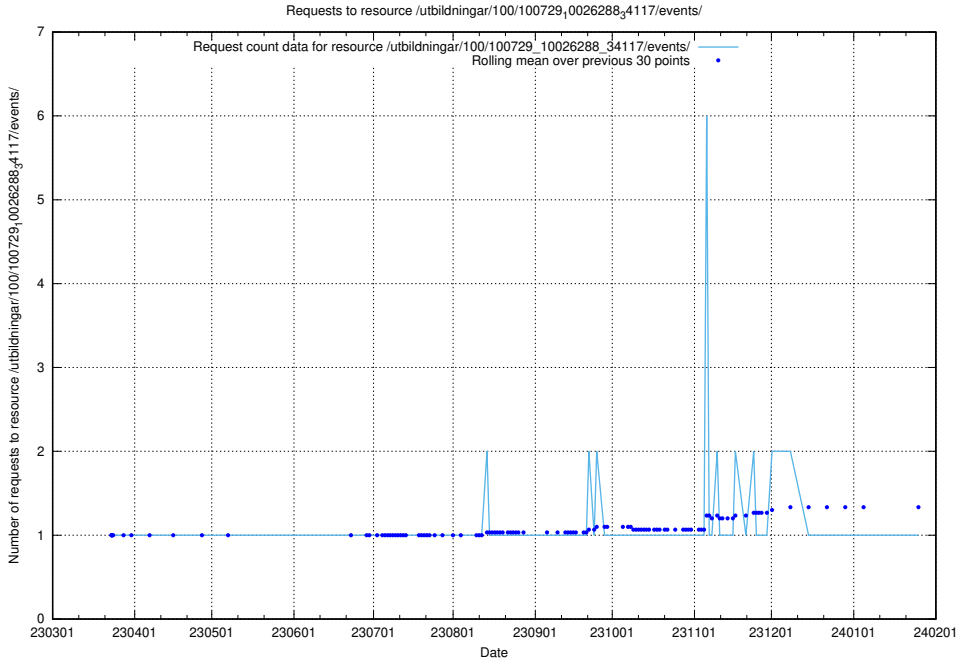

5.6332 Usage of /utbildningar/100/100729_10026288_34117/events/

Here, we count the number of requests to resource /utbildningar/100/100729_10026288_34117/events/.