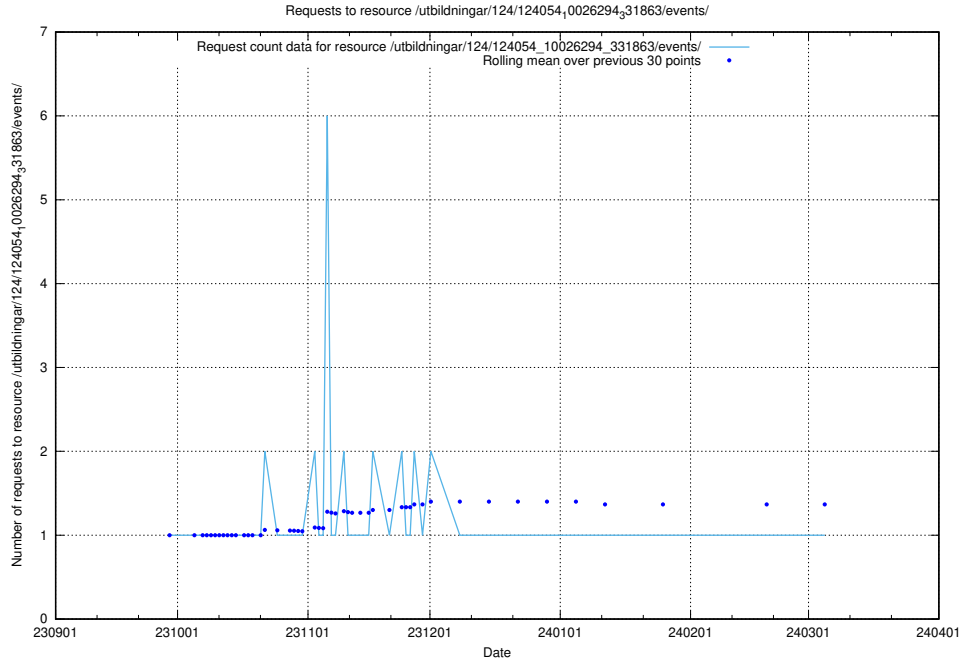

5.5174 Usage of /utbildningar/124/124054_10026294_331863/events/

Here, we count the number of requests to resource /utbildningar/124/124054_10026294_331863/events/