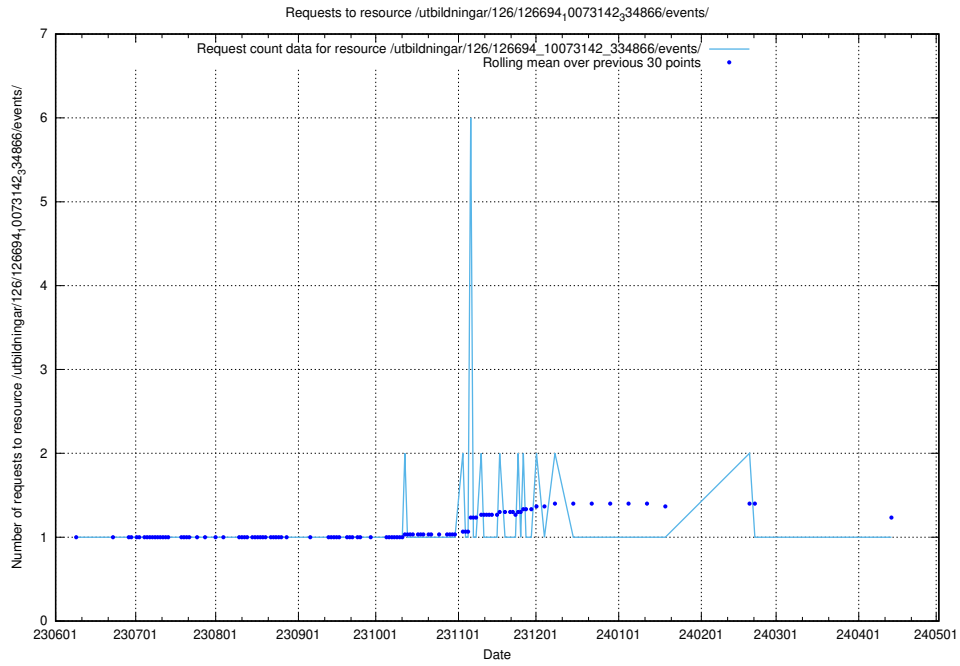

5.6544 Usage of /utbildningar/126/126694_10073142_334866/events/

Here, we count the number of requests to resource /utbildningar/126/126694_10073142_334866/events/