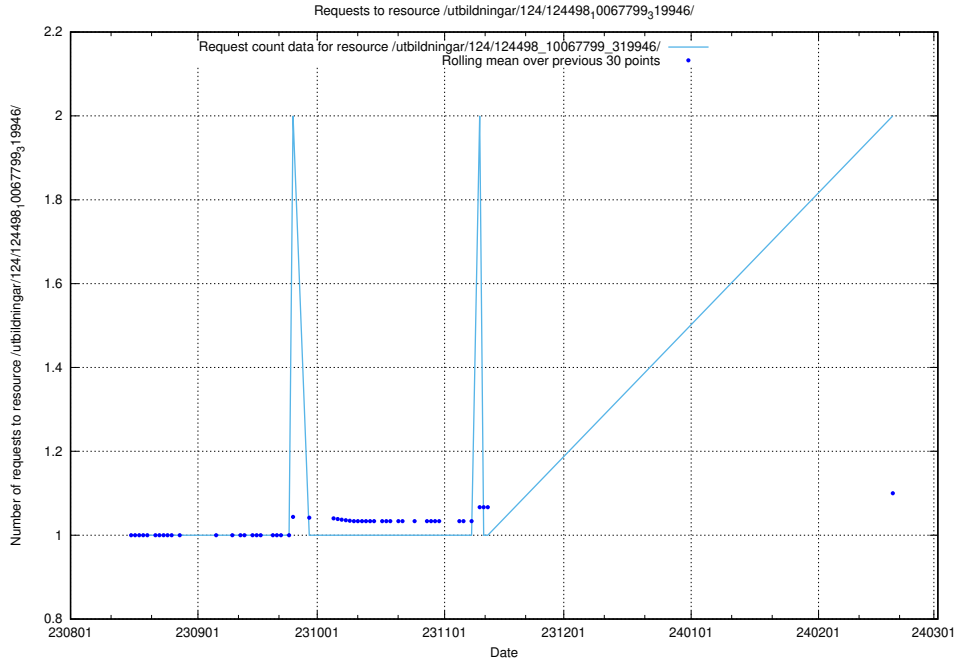

5.839 Usage of /utbildningar/124/124498_10067799_319946/

Here, we count the number of requests to resource /utbildningar/124/124498_10067799_319946/.