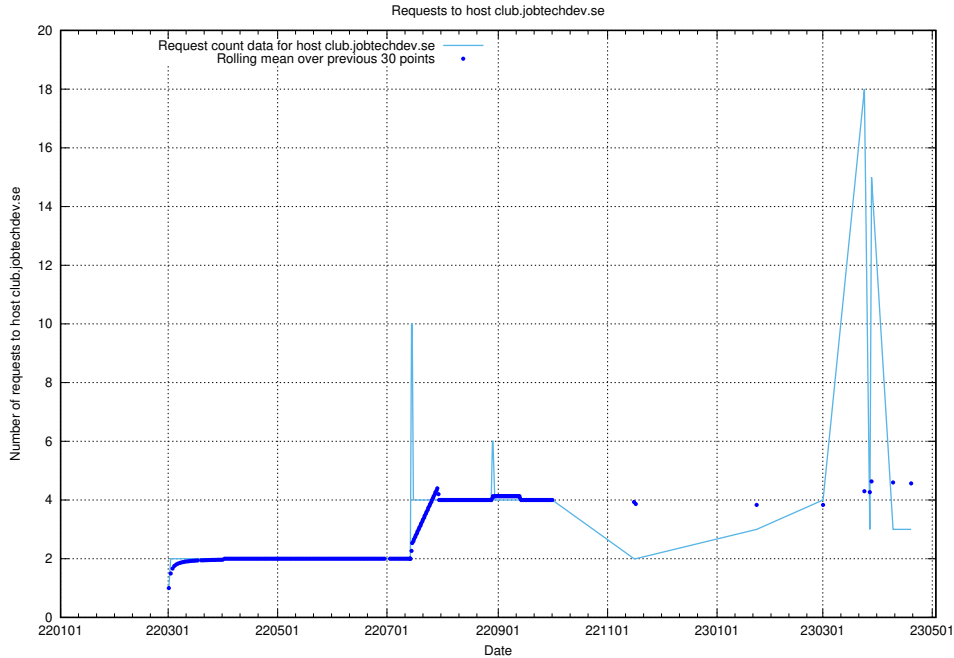

7.232 Usage of club.jobtechdev.se

Here, we count the number of requests to host club.jobtechdev.se.