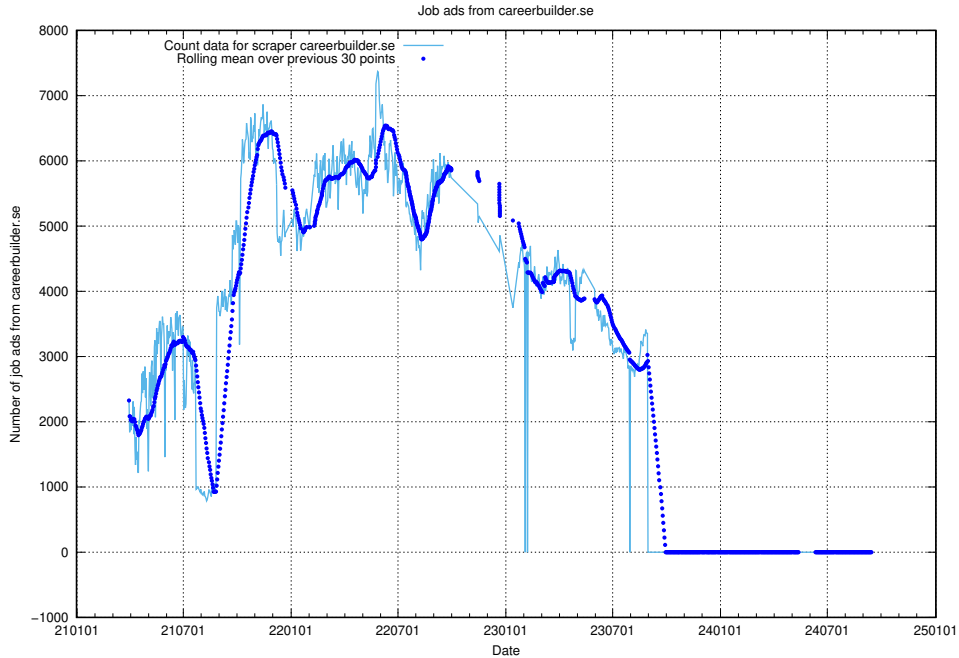

13.20 Number of ads by scraper careerbuilder.se

Here, we count the number of job ads scraped from careerbuilder.se.