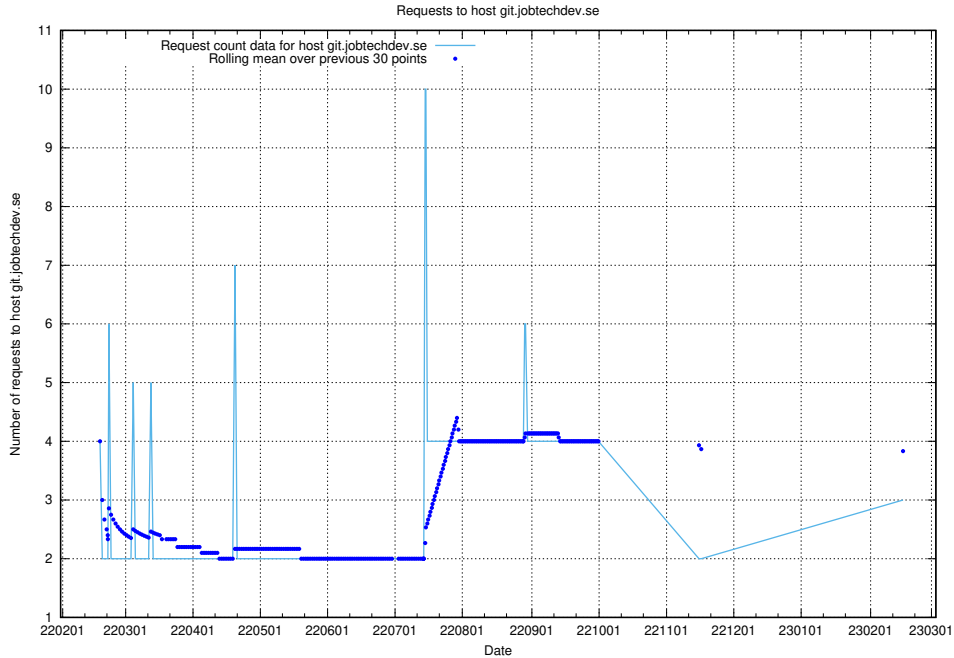

7.237 Usage of git.jobtechdev.se

Here, we count the number of requests to host git.jobtechdev.se.