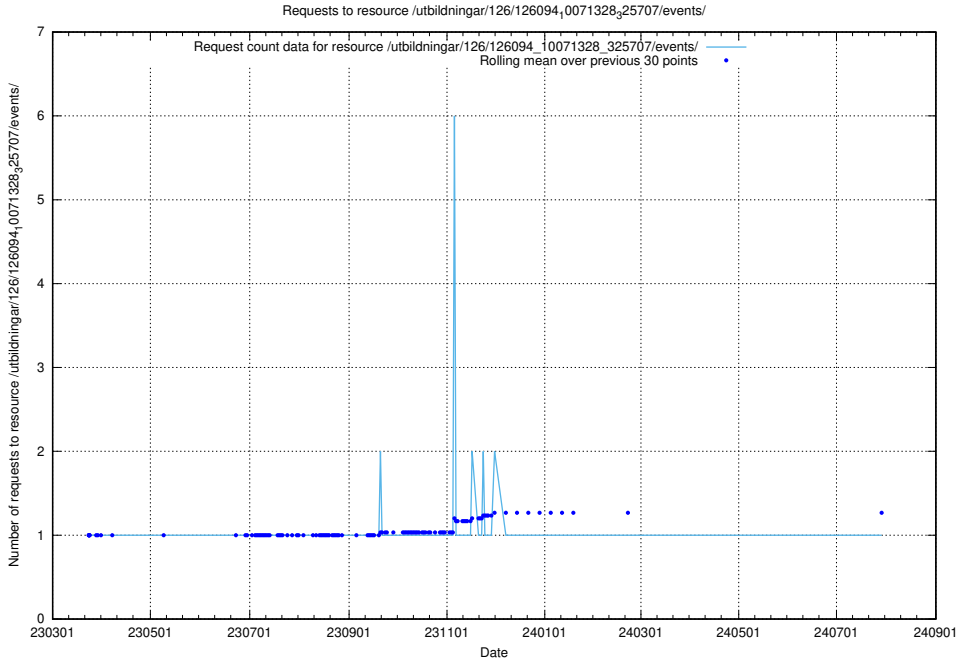

### 5.7128 Usage of /utbildningar/126/126094\_10071328\_325707/events/

Here, we count the number of requests to resource /utbildningar/126/126094\_10071328\_325707/events/