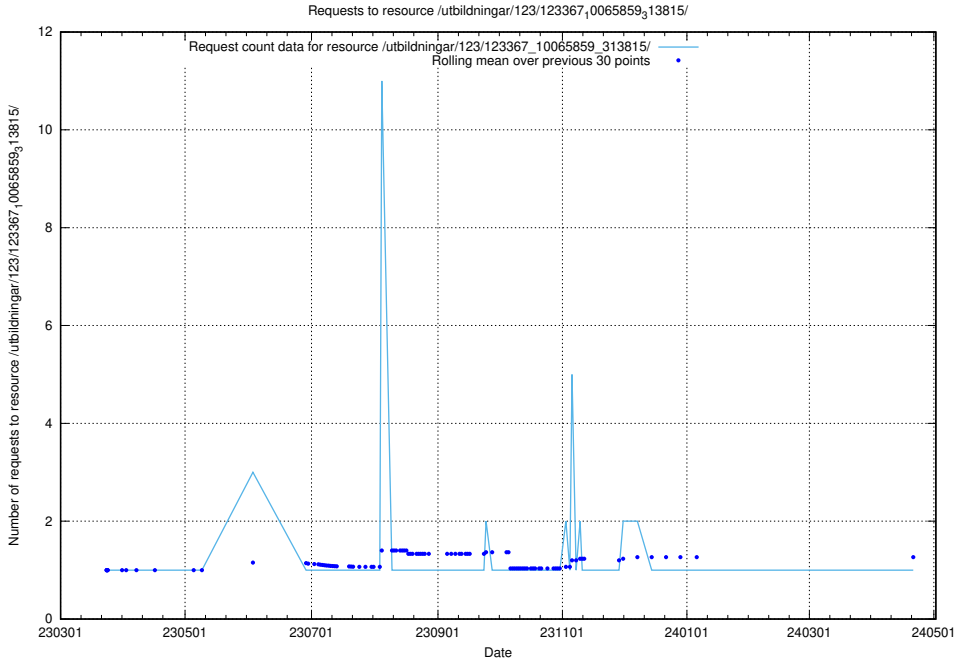

5.5544 Usage of /utbildningar/123/123367_10065859_313815/

Here, we count the number of requests to resource /utbildningar/123/123367_10065859_313815/.