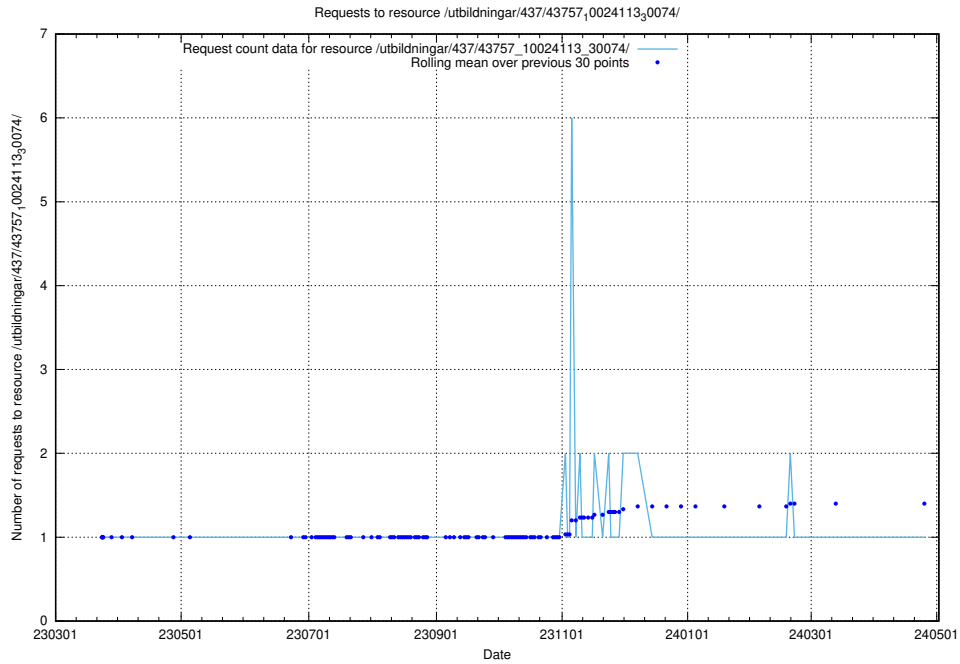

5.7075 Usage of /utbildningar/437/43757_10024113_30074/

Here, we count the number of requests to resource /utbildningar/437/43757_10024113_30074/.