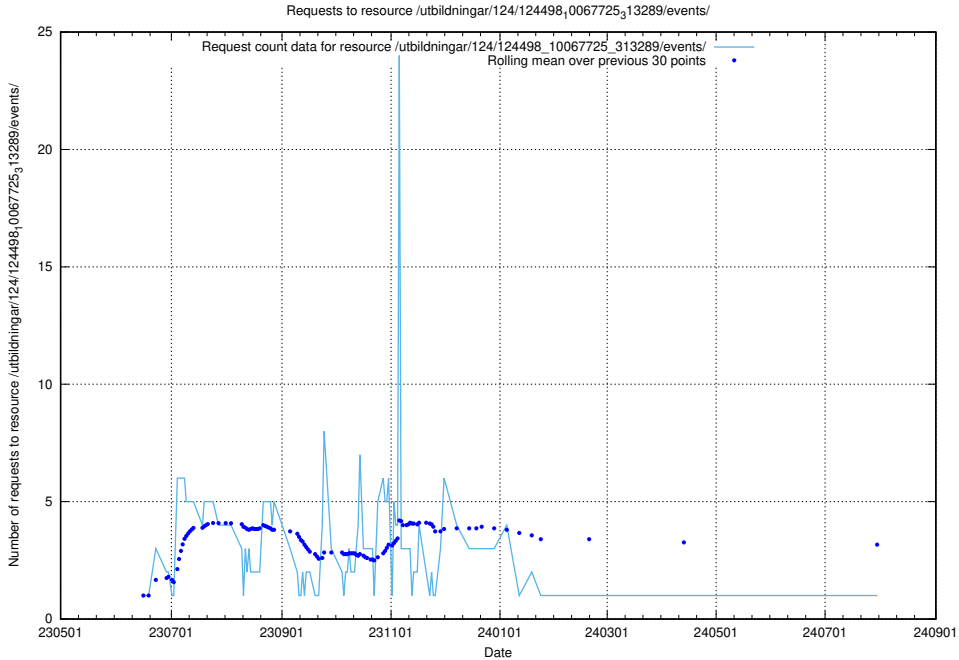

5.6536 Usage of /utbildningar/124/124498_10067725_313289/events/

Here, we count the number of requests to resource /utbildningar/124/124498_10067725_313289/events/