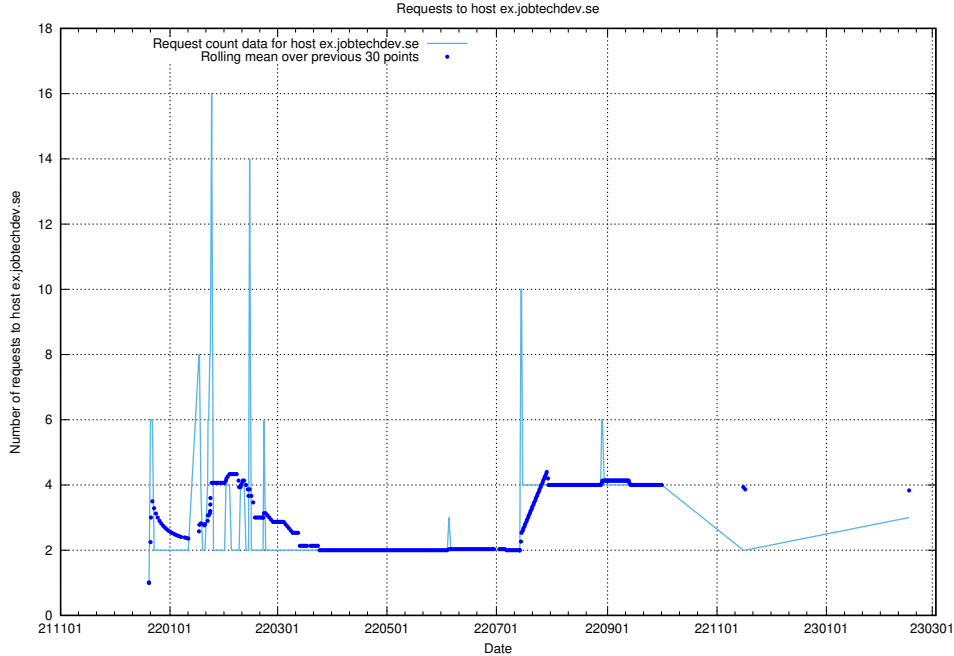

7.211 Usage of ex.jobtechdev.se

Here, we count the number of requests to host ex.jobtechdev.se.