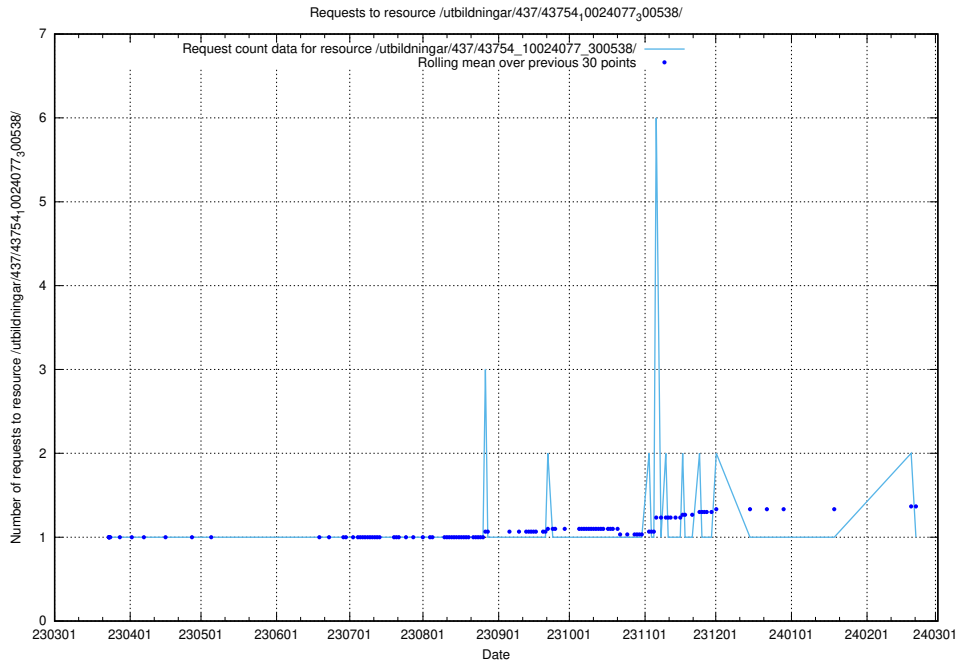

5.7077 Usage of /utbildningar/437/43754_10024077_300538/

Here, we count the number of requests to resource /utbildningar/437/43754_10024077_300538/.