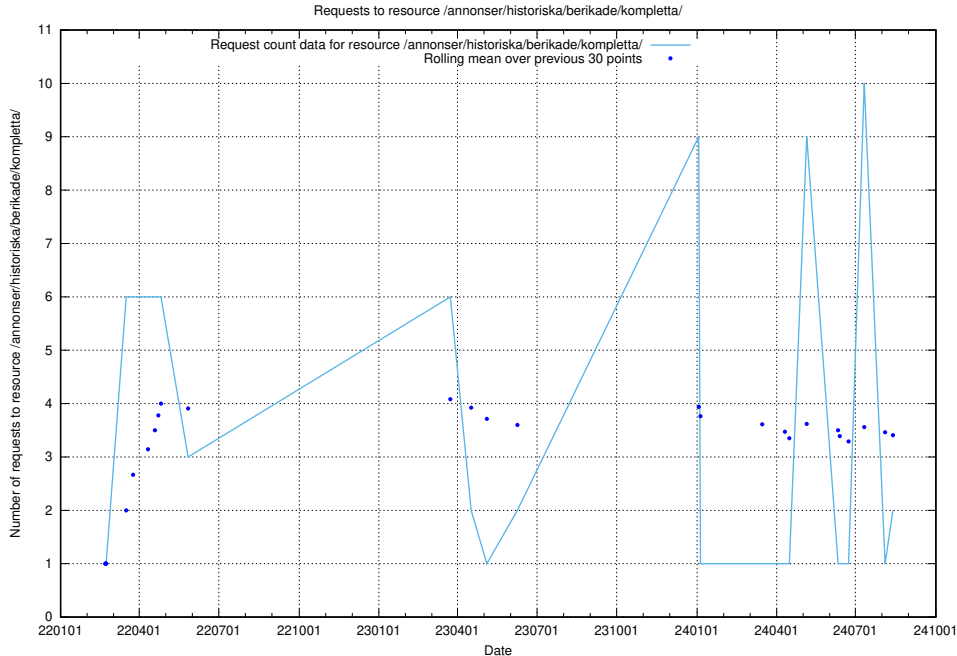

5.597 Usage of /annonser/historiska/berikade/kompletta/

Here, we count the number of requests to resource /annonser/historiska/berikade/kompletta/.