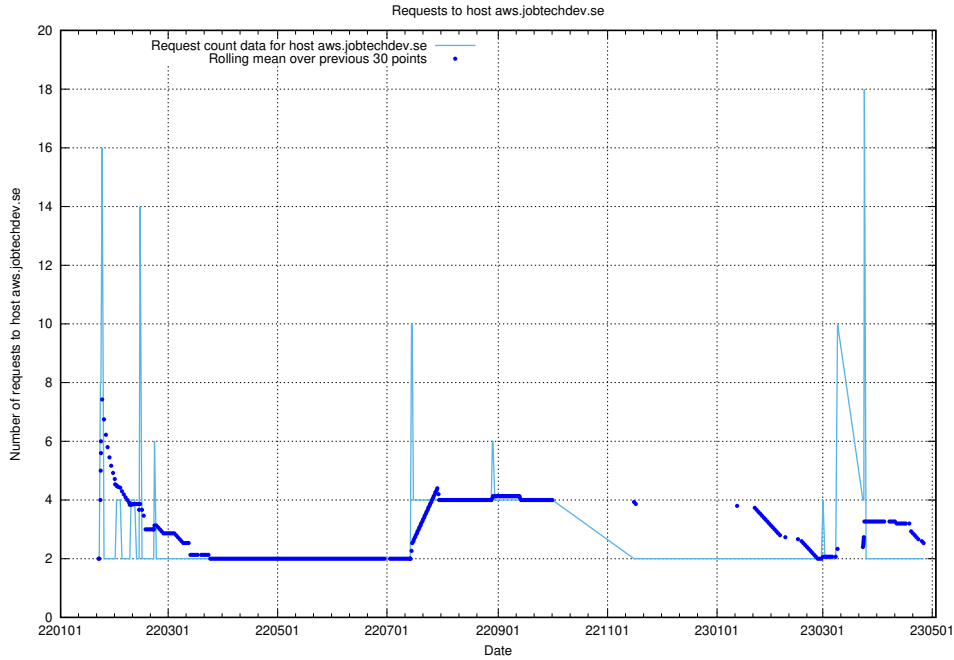

7.265 Usage of aws.jobtechdev.se

Here, we count the number of requests to host aws.jobtechdev.se.