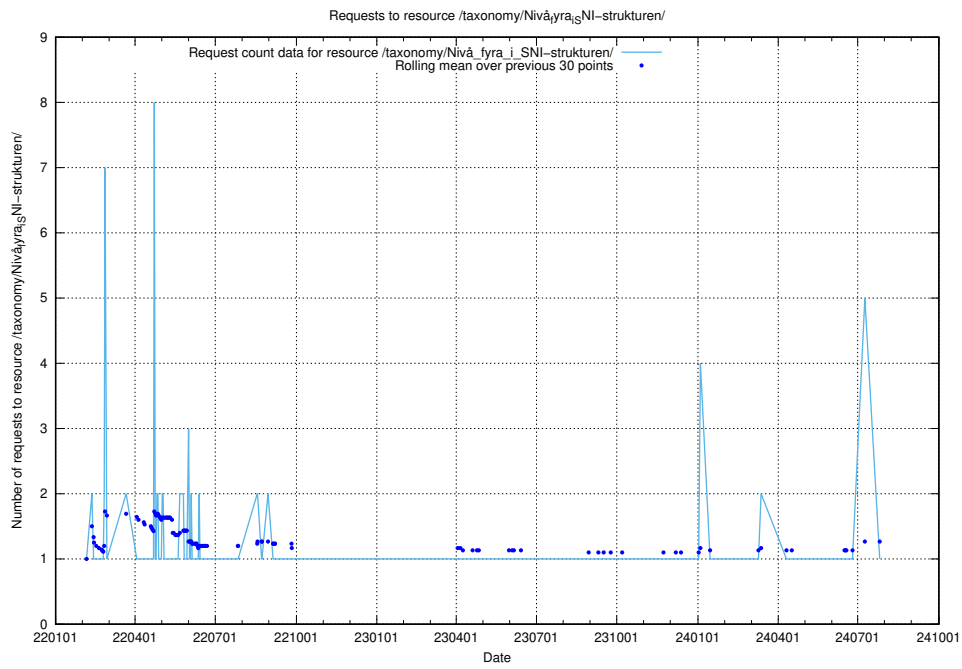

5.3133 Usage of /taxonomy/Nivå_fyra_i_SNI-strukturen/

Here, we count the number of requests to resource /taxonomy/Nivå_fyra_i_SNI-strukturen/.