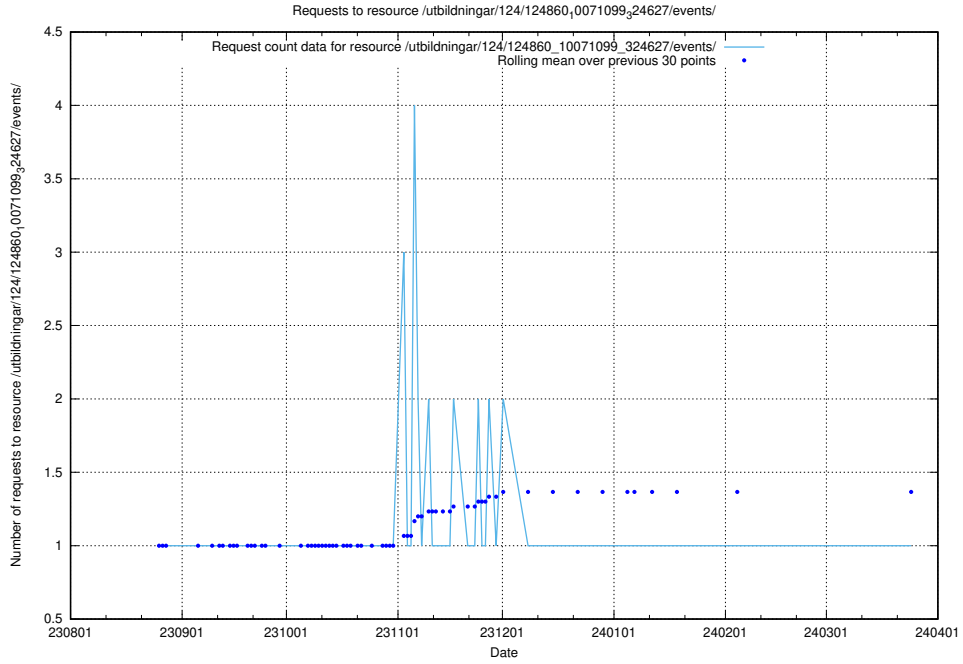

### 5.5414 Usage of /utbildningar/124/124860\_10071099\_324627/events/

Here, we count the number of requests to resource /utbildningar/124/124860\_10071099\_324627/events/