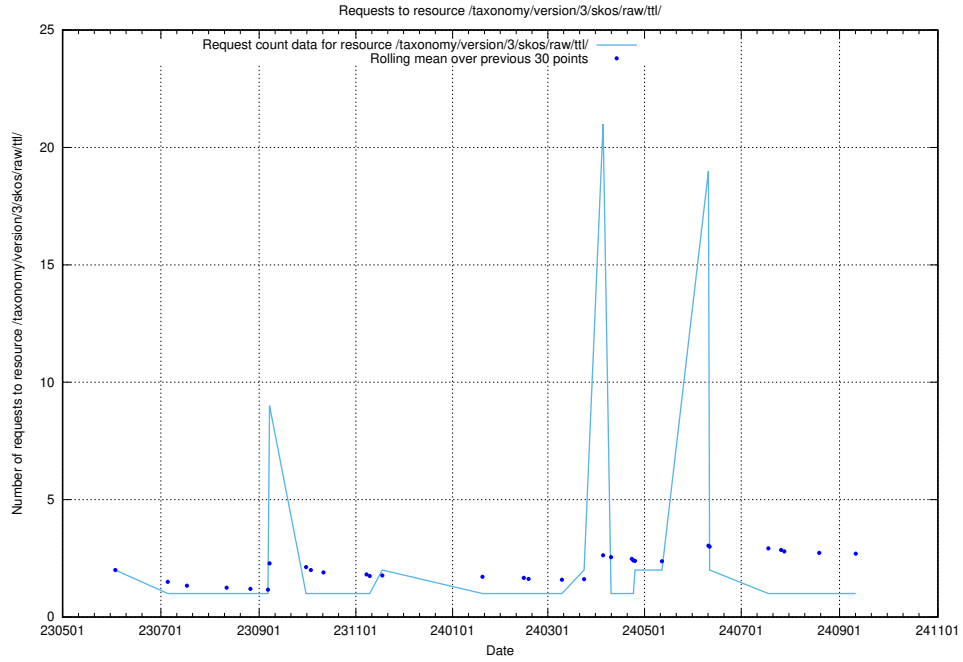

5.6575 Usage of /taxonomy/version/3/skos/raw/ttl/

Here, we count the number of requests to resource /taxonomy/version/3/skos/raw/ttl/.