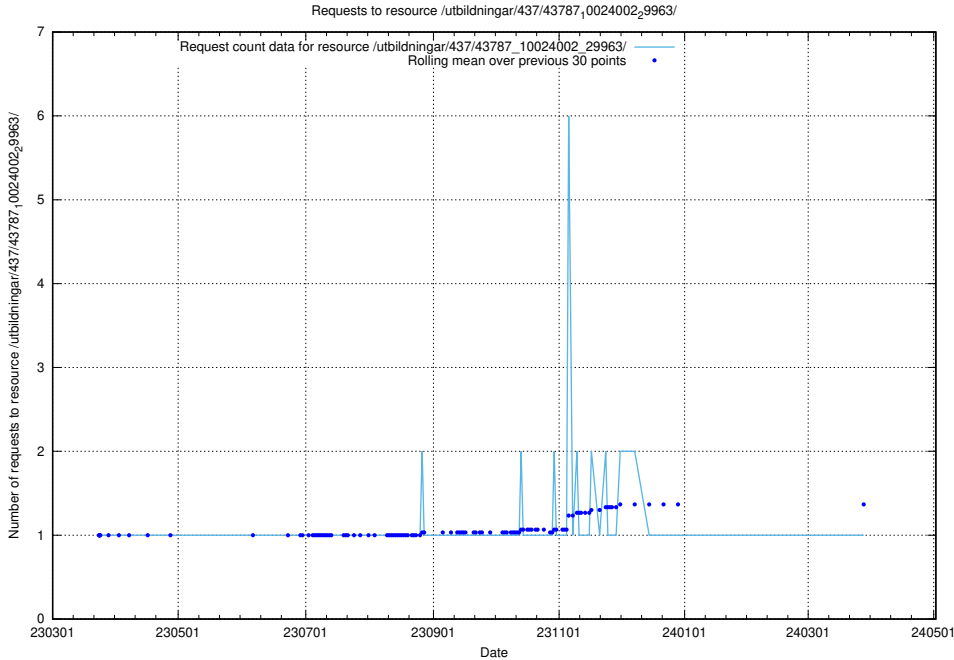

5.7064 Usage of /utbildningar/437/43787_10024002_29963/

Here, we count the number of requests to resource /utbildningar/437/43787_10024002_29963/.