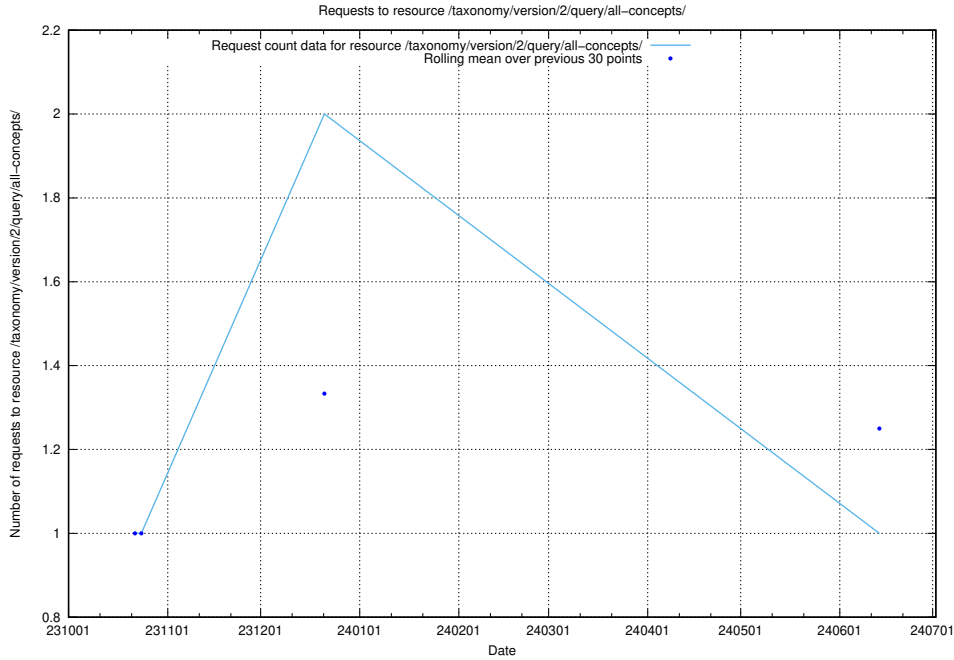

### 5.4959 Usage of /taxonomy/version/2/query/all-concepts/

Here, we count the number of requests to resource /taxonomy/version/2/query/all-concepts/.