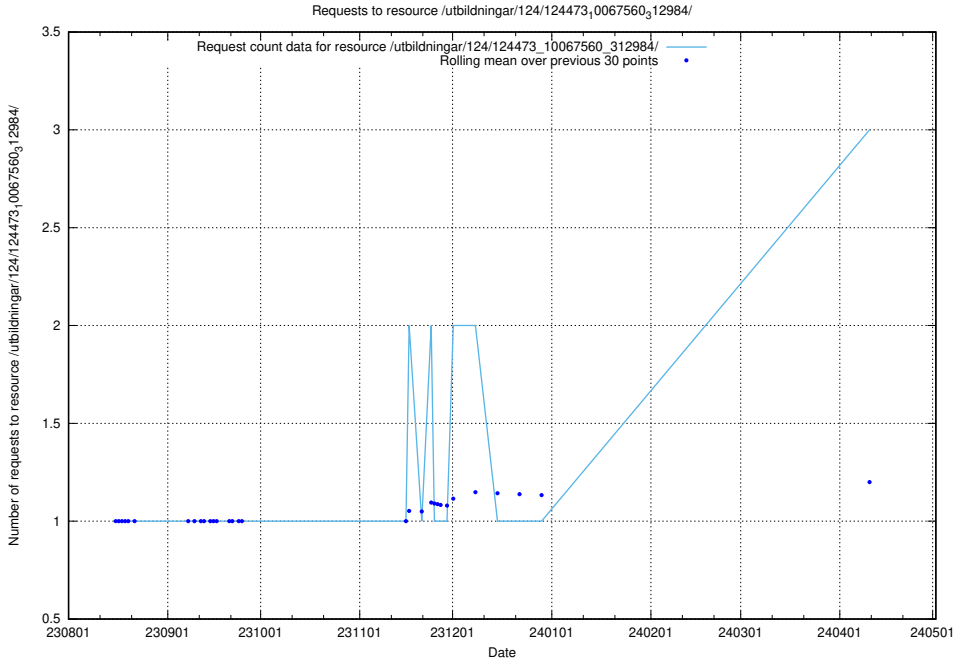

5.442 Usage of /utbildningar/124/124473_10067560_312984/

Here, we count the number of requests to resource /utbildningar/124/124473_10067560_312984/.