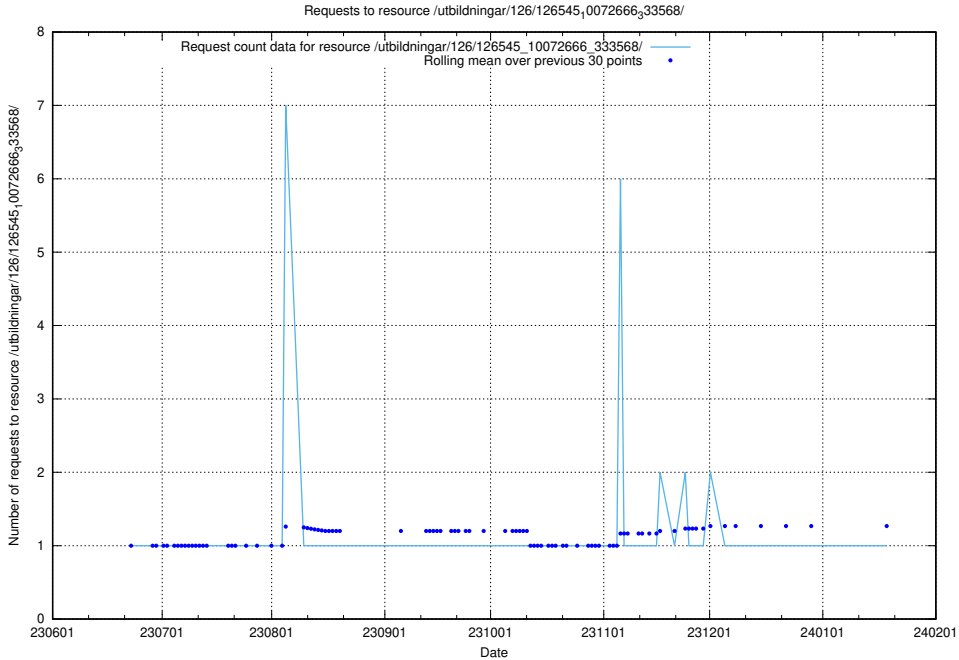

5.6317 Usage of /utbildningar/126/126545_10072666_333568/

Here, we count the number of requests to resource /utbildningar/126/126545_10072666_333568/.