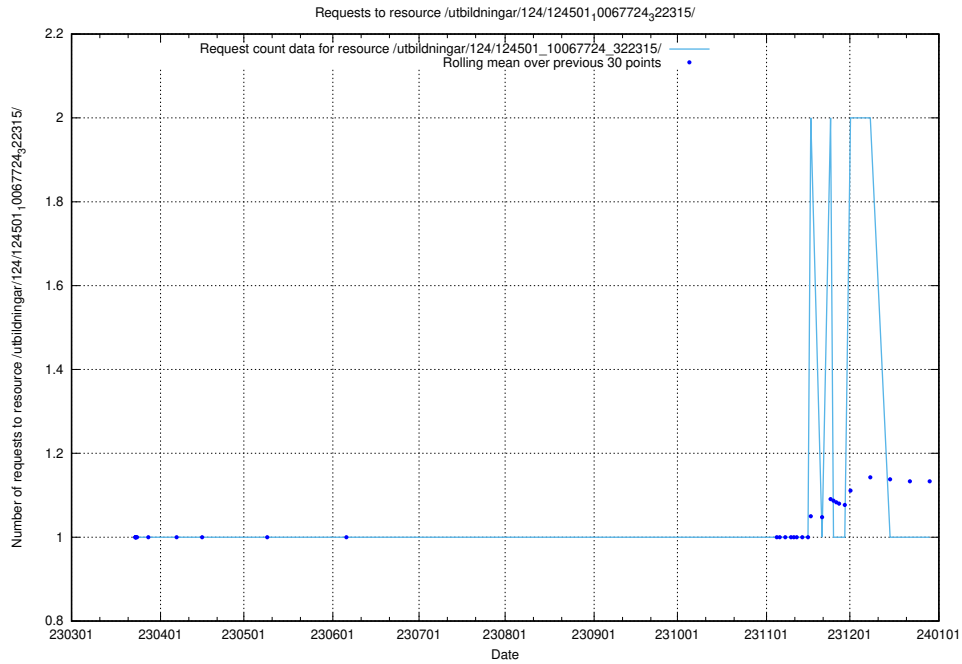

5.2958 Usage of /utbildningar/124/124501_10067724_322315/

Here, we count the number of requests to resource /utbildningar/124/124501_10067724_322315/.