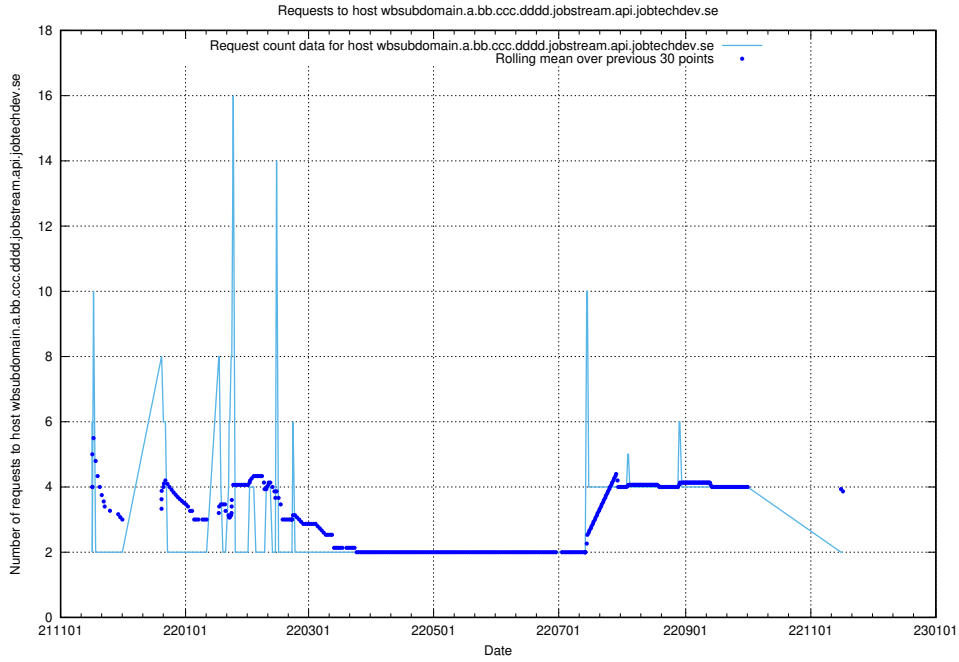

7.529 Usage of wbsubdomain.a.bb.ccc.dddd.jobstream.api.jobtechdev.se

Here, we count the number of requests to host wbsubdomain.a.bb.ccc.dddd.jobstream.api.jobtechdev.se.