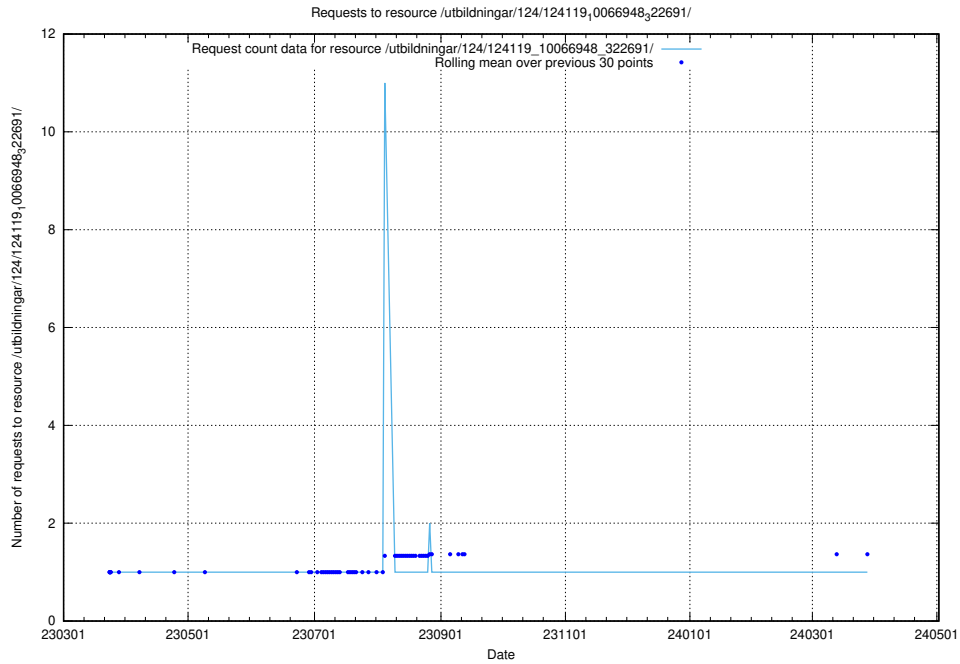

5.4827 Usage of /utbildningar/124/124119_10066948_322691/

Here, we count the number of requests to resource /utbildningar/124/124119_10066948_322691/.