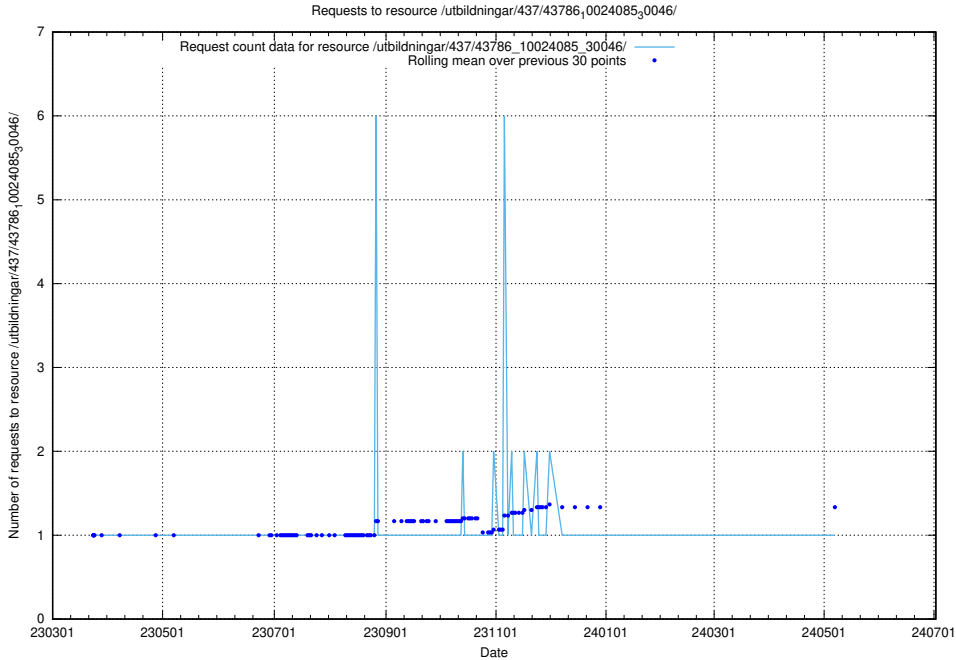

5.7065 Usage of /utbildningar/437/43786_10024085_30046/

Here, we count the number of requests to resource /utbildningar/437/43786_10024085_30046/.