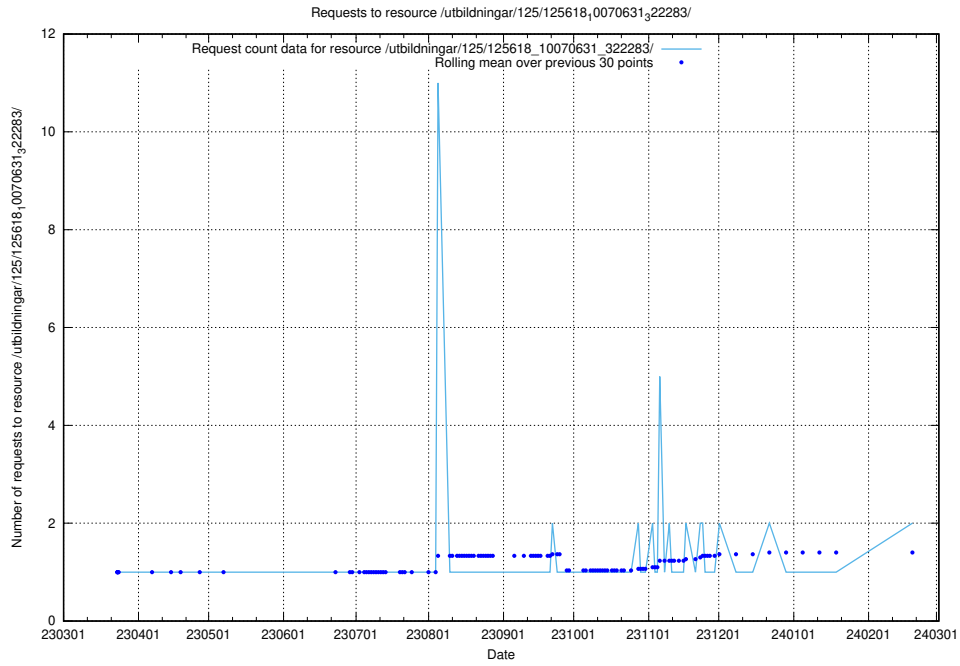

5.533 Usage of /utbildningar/125/125618_10070631_322283/

Here, we count the number of requests to resource /utbildningar/125/125618_10070631_322283/.