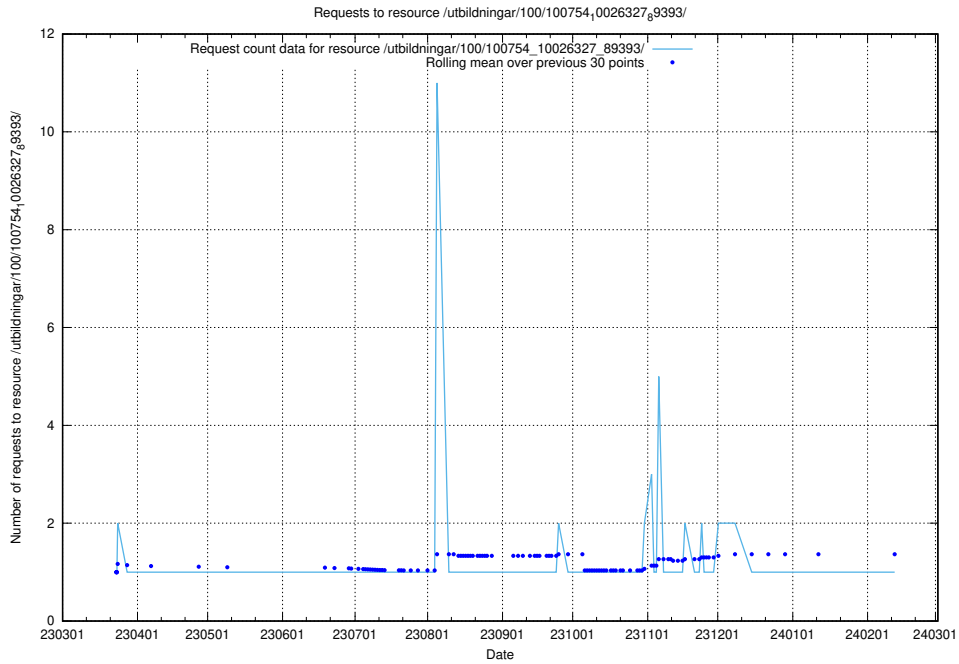

5.6261 Usage of /utbildningar/100/100754_10026327_89393/

Here, we count the number of requests to resource /utbildningar/100/100754_10026327_89393/.