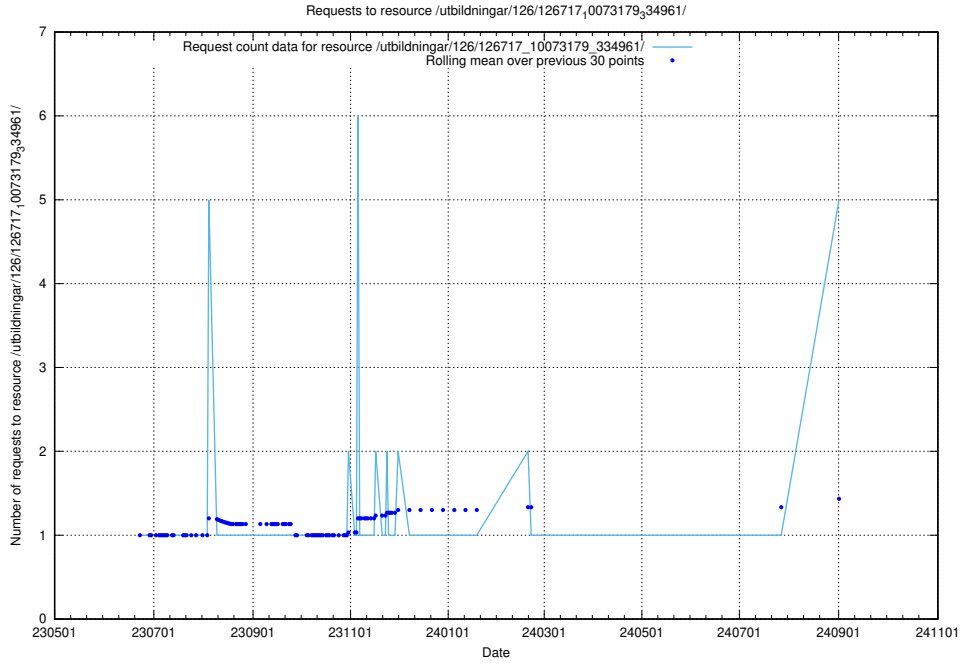

5.198 Usage of /utbildningar/126/126717_10073179_334961/

Here, we count the number of requests to resource /utbildningar/126/126717_10073179_334961/.