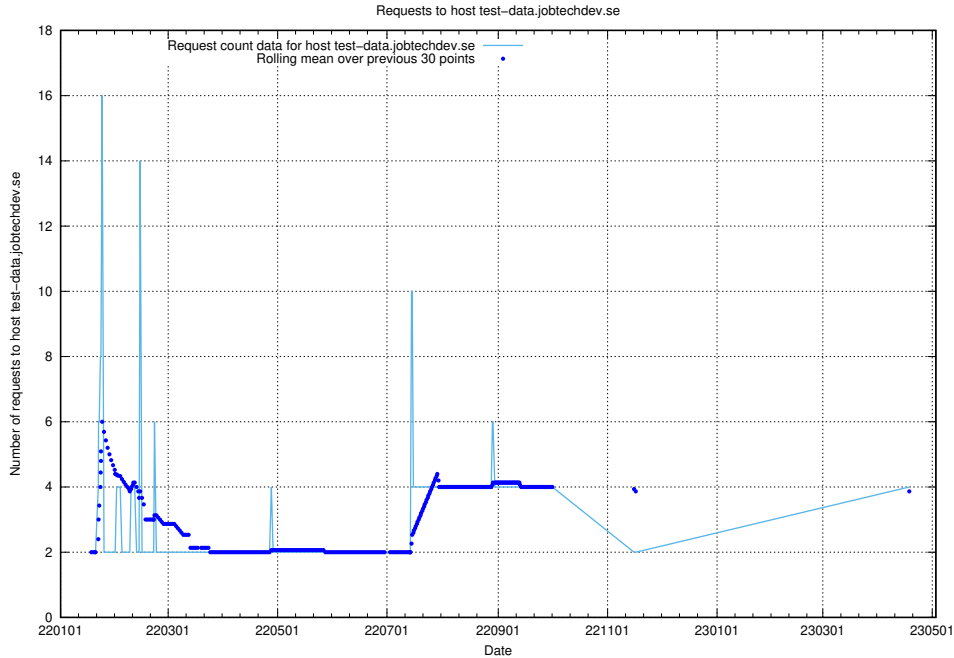

7.112 Usage of test-data.jobtechdev.se

Here, we count the number of requests to host test-data.jobtechdev.se.