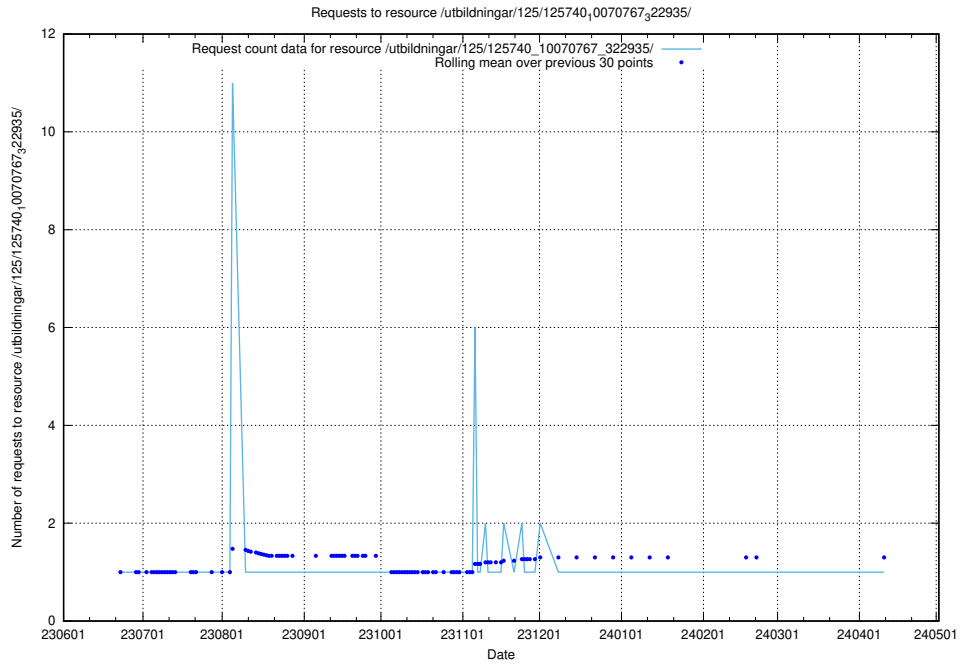

5.6354 Usage of /utbildningar/125/125740_10070767_322935/

Here, we count the number of requests to resource /utbildningar/125/125740_10070767_322935/.