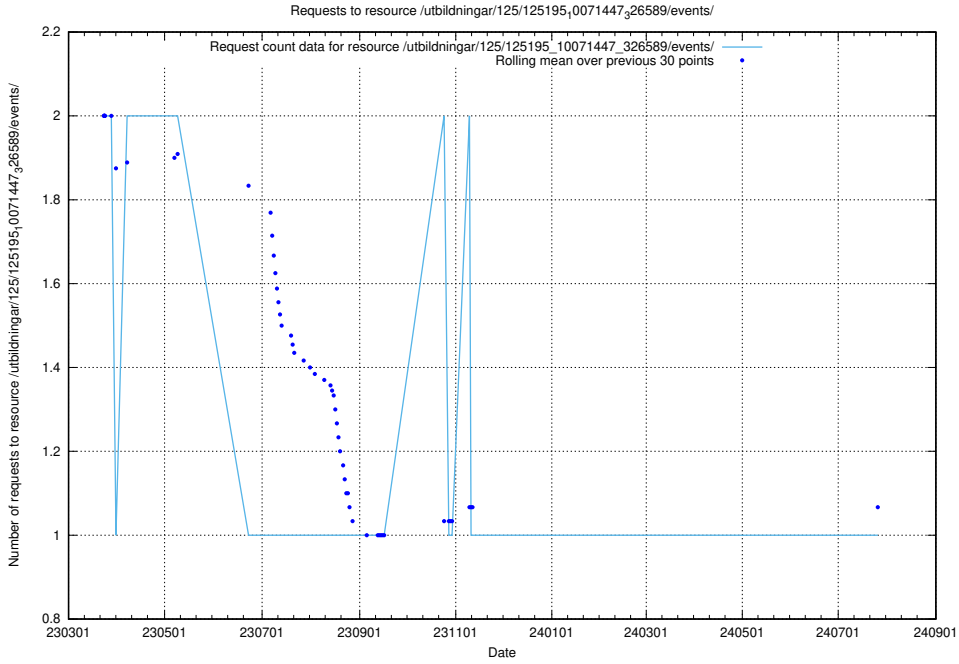

5.6987 Usage of /utbildningar/125/125195_10071447_326589/events/

Here, we count the number of requests to resource /utbildningar/125/125195_10071447_326589/events/