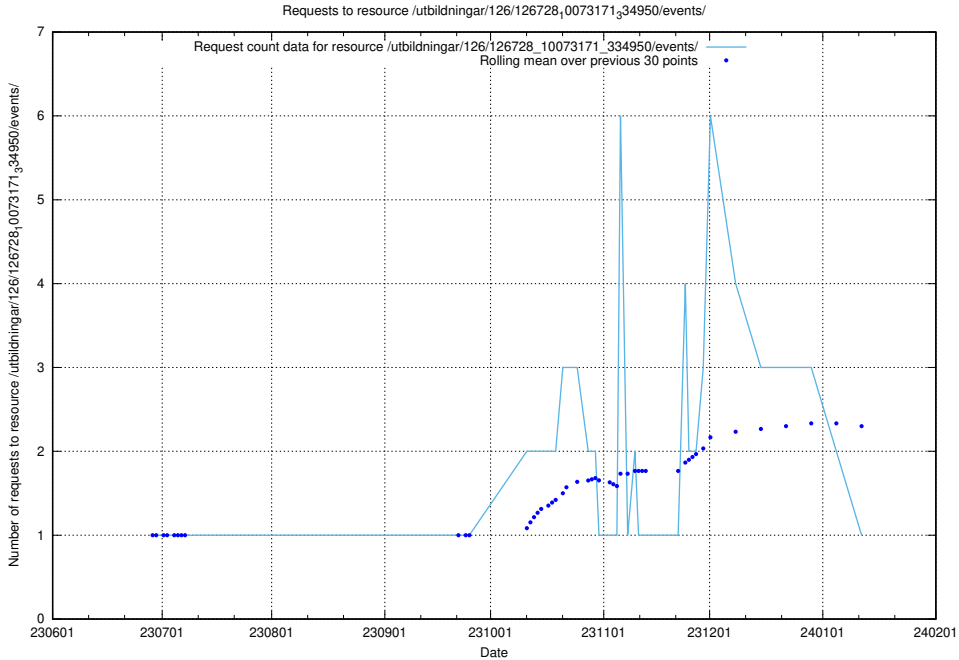

5.6147 Usage of /utbildningar/126/126728_10073171_334950/events/

Here, we count the number of requests to resource /utbildningar/126/126728_10073171_334950/events/