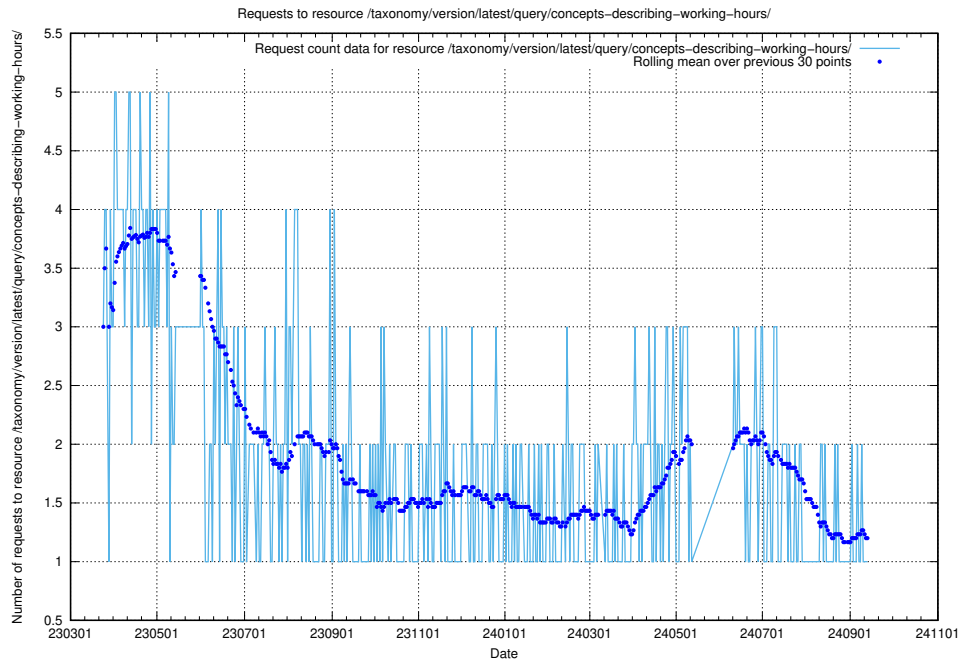

5.6796 Usage of /taxonomy/version/latest/query/concepts-describing-working-hours/

Here, we count the number of requests to resource /taxonomy/version/latest/query/concepts-describing-working-hours/.