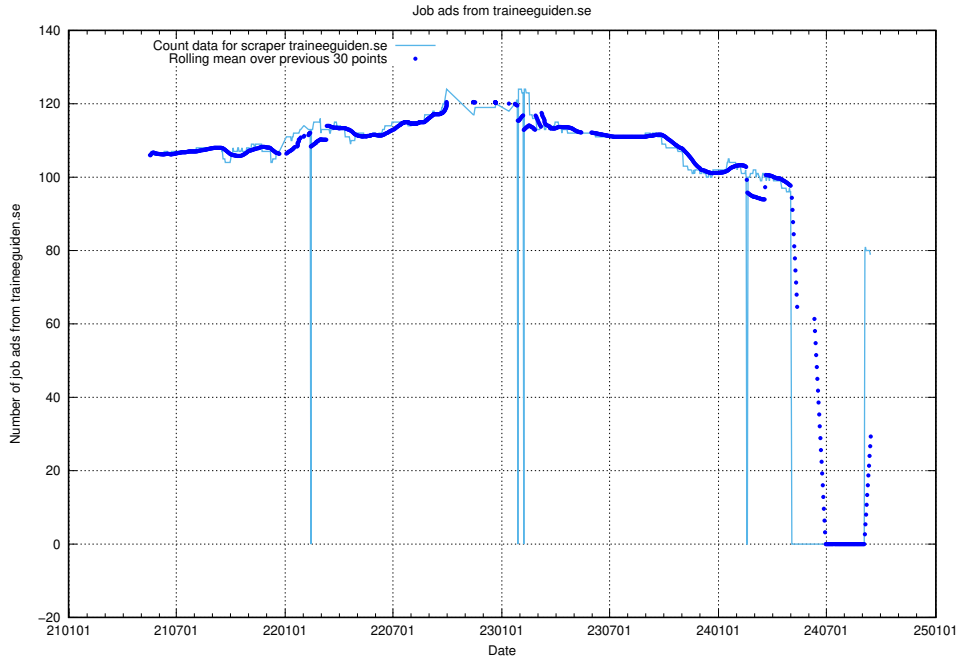

13.14 Number of ads by scraper traineeguiden.se

Here, we count the number of job ads scraped from traineeguiden.se.