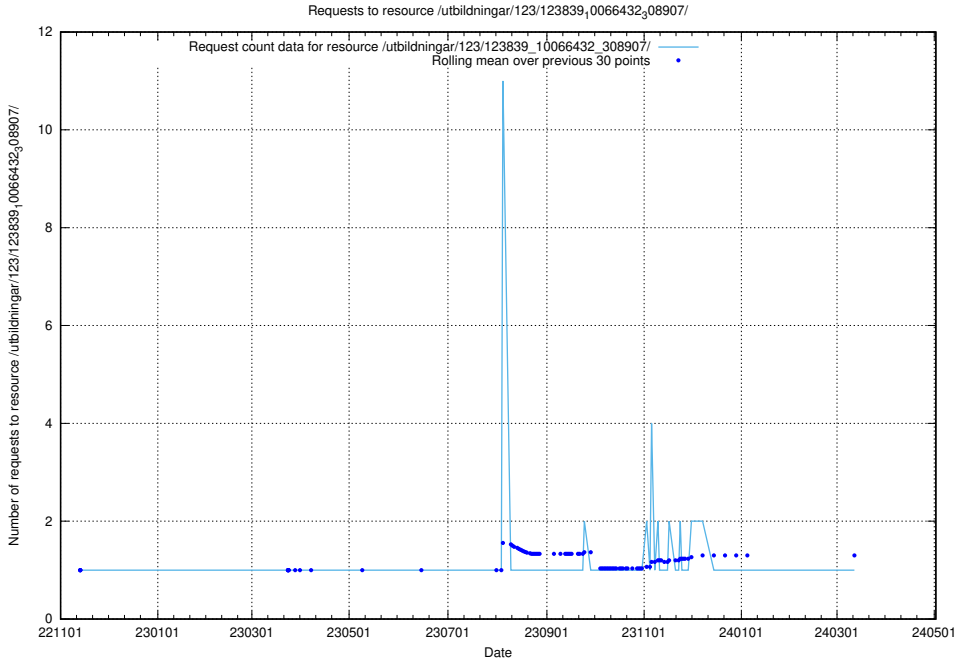

5.6537 Usage of /utbildningar/123/123839_10066432_308907/

Here, we count the number of requests to resource /utbildningar/123/123839_10066432_308907/.