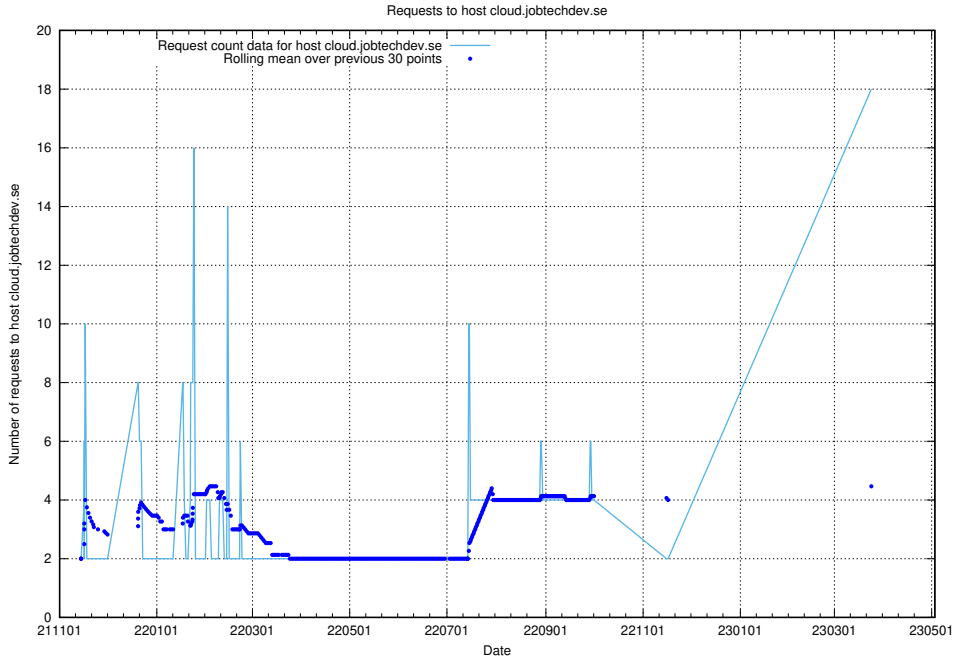

7.36 Usage of cloud.jobtechdev.se

Here, we count the number of requests to host cloud.jobtechdev.se.