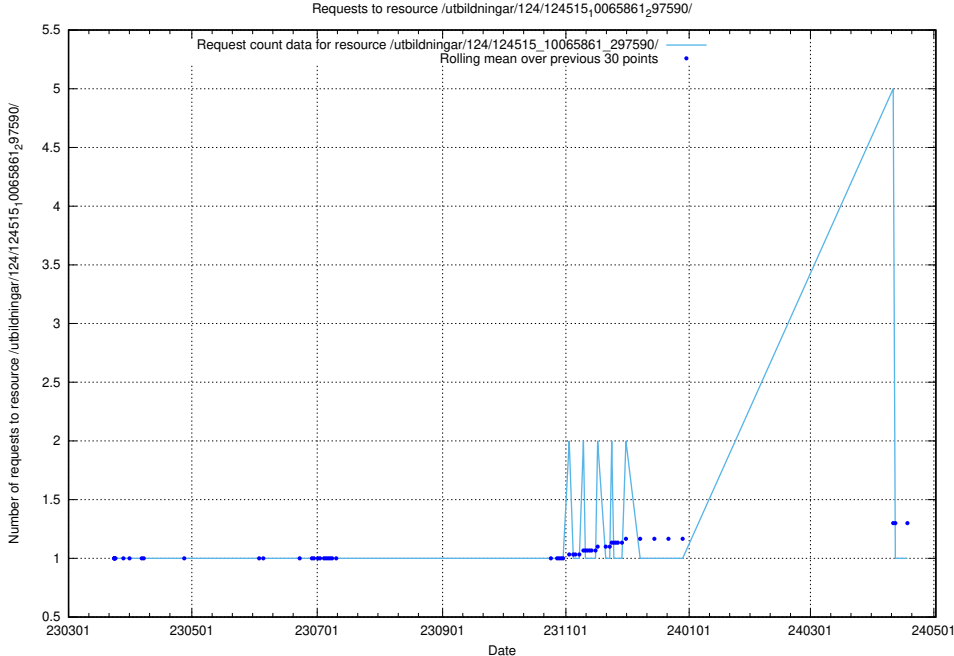

5.2432 Usage of /utbildningar/124/124515_10065861_297590/

Here, we count the number of requests to resource /utbildningar/124/124515_10065861_297590/.