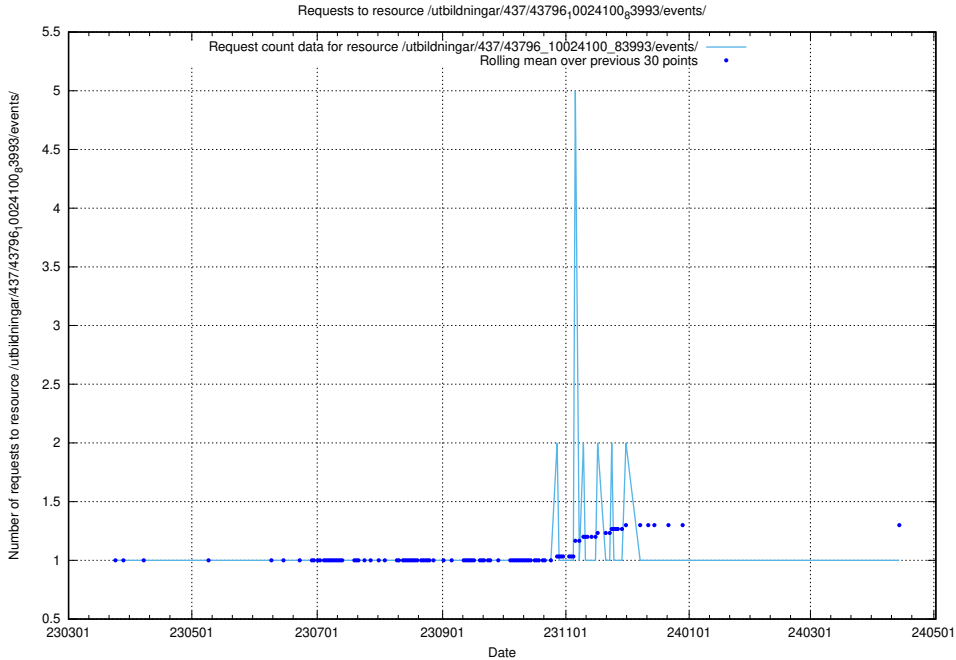

5.6876 Usage of /utbildningar/437/43796_10024100_83993/events/

Here, we count the number of requests to resource /utbildningar/437/43796_10024100_83993/events/.