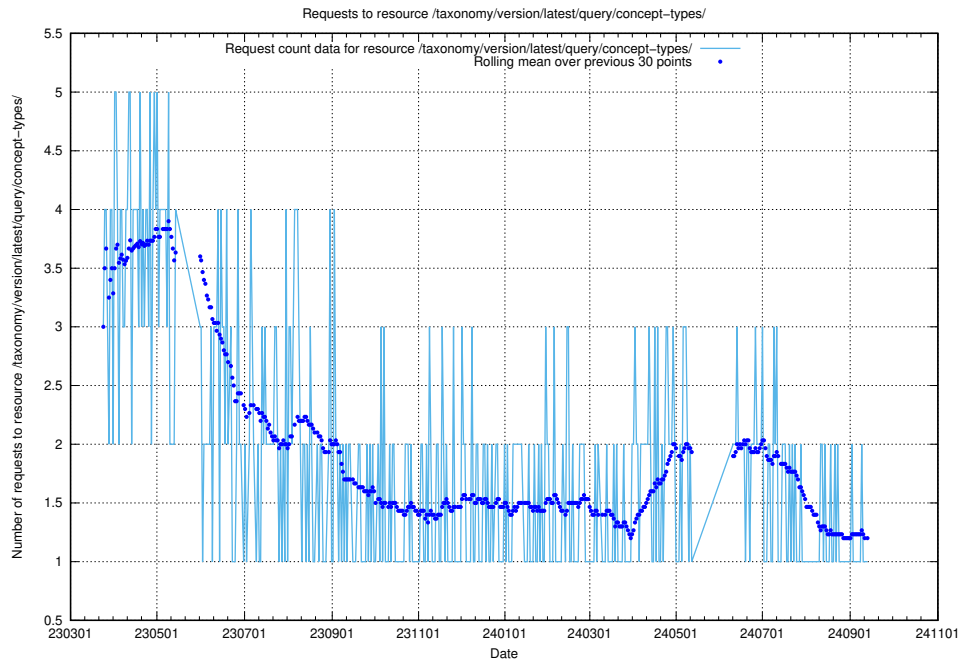

5.6799 Usage of /taxonomy/version/latest/query/concept-types/

Here, we count the number of requests to resource /taxonomy/version/latest/query/concept-types/.