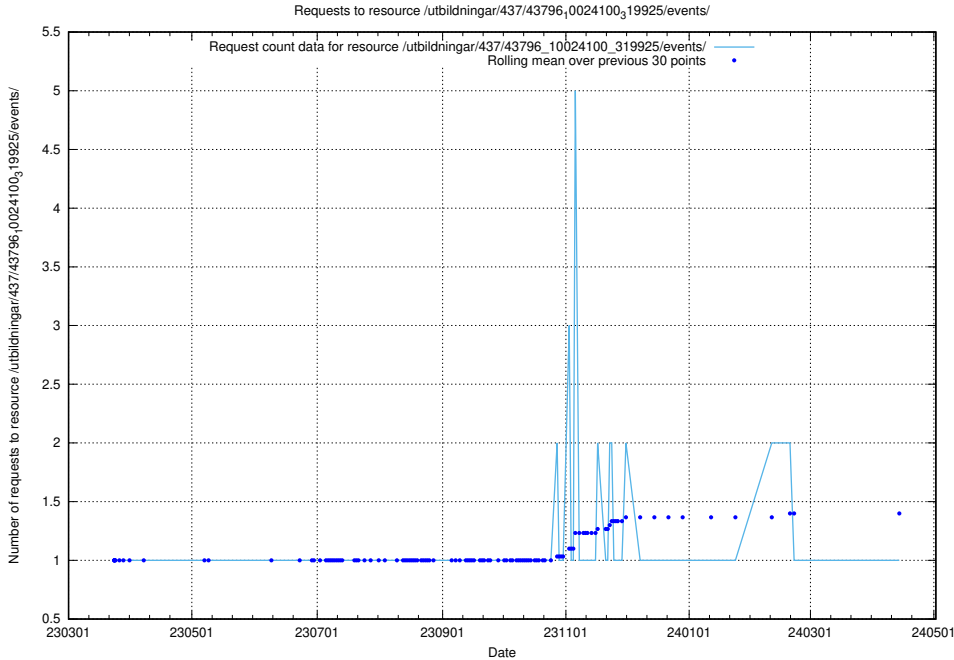

5.7056 Usage of /utbildningar/437/43796_10024100_319925/events/

Here, we count the number of requests to resource /utbildningar/437/43796_10024100_319925/events/.