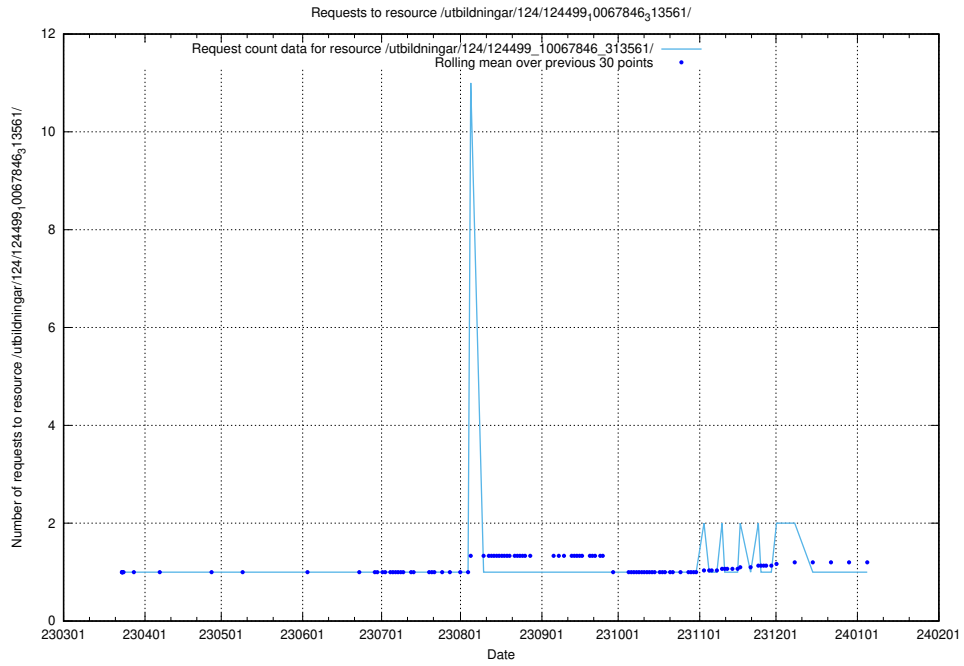

5.3099 Usage of /utbildningar/124/124499_10067846_313561/

Here, we count the number of requests to resource /utbildningar/124/124499_10067846_313561/.