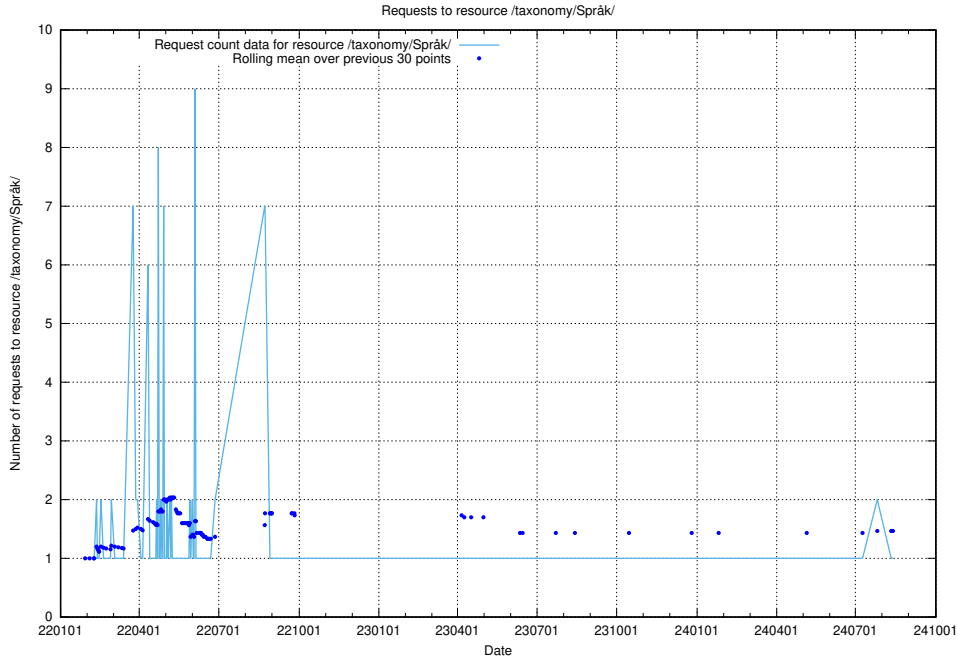

5.4549 Usage of /taxonomy/Språk/

Here, we count the number of requests to resource /taxonomy/Språk/.