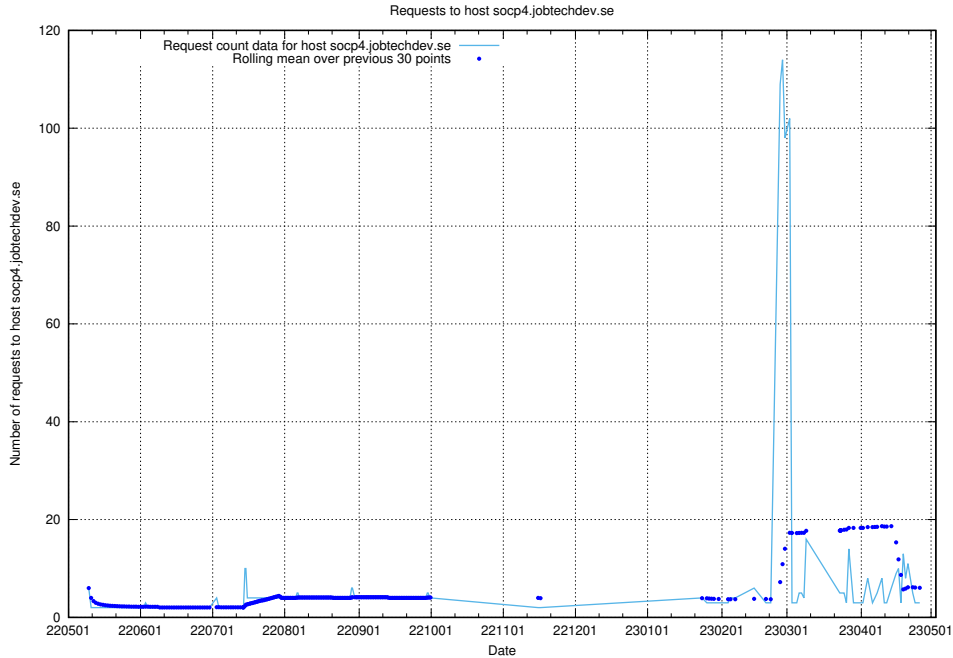

7.226 Usage of socp4.jobtechdev.se

Here, we count the number of requests to host socp4.jobtechdev.se.