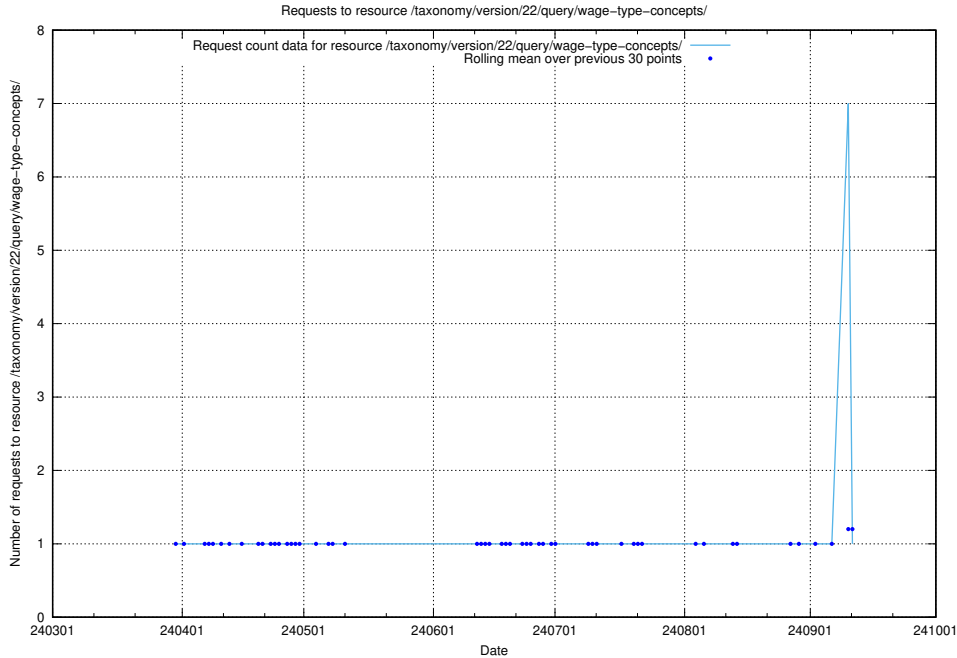

5.2265 Usage of /taxonomy/version/22/query/wage-type-concepts/

Here, we count the number of requests to resource /taxonomy/version/22/query/wage-type-concepts/.