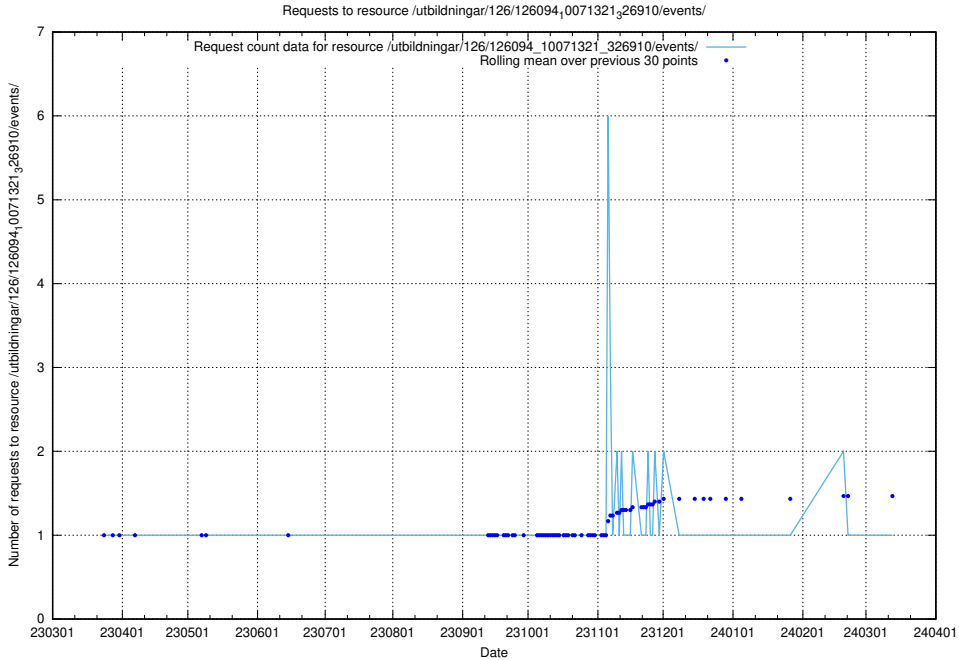

5.6907 Usage of /utbildningar/126/126094_10071321_326910/events/

Here, we count the number of requests to resource /utbildningar/126/126094_10071321_326910/events/