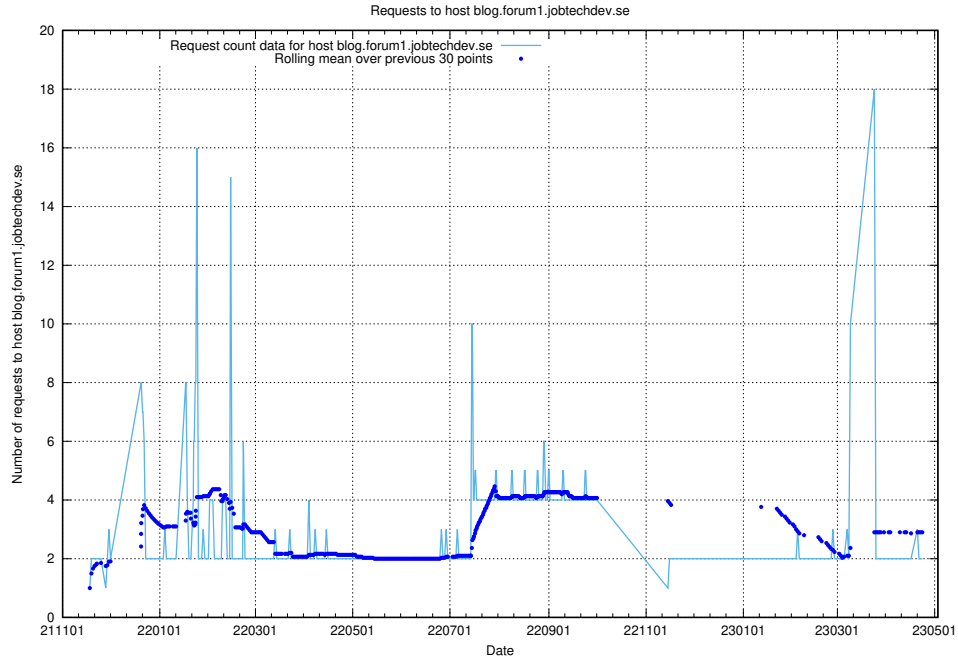

7.489 Usage of `blog.forum1.jobtechdev.se`

Here, we count the number of requests to host `blog.forum1.jobtechdev.se`.