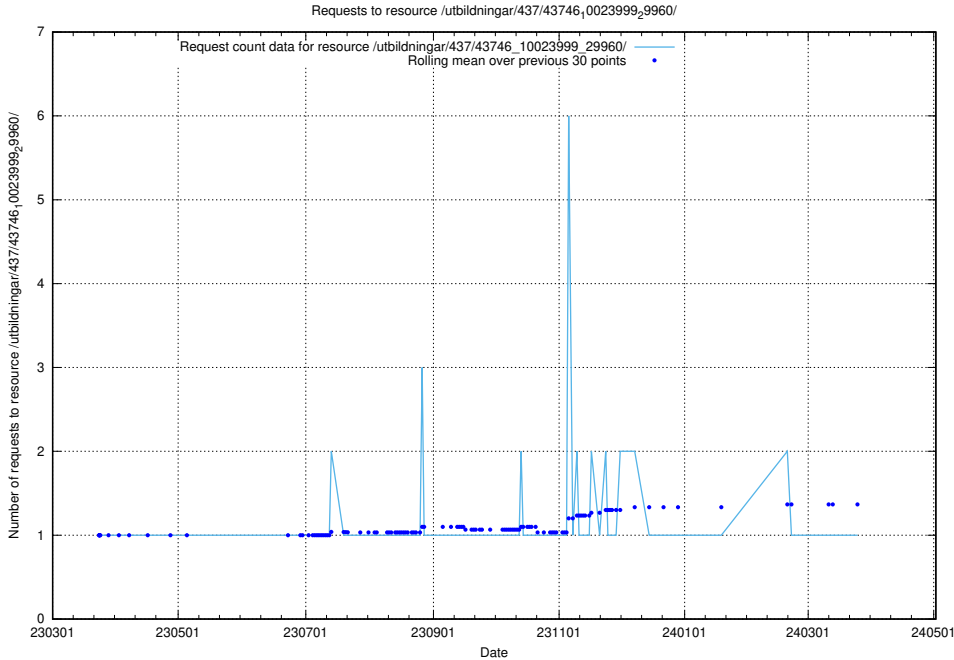

5.7086 Usage of /utbildningar/437/43746_10023999_29960/

Here, we count the number of requests to resource /utbildningar/437/43746_10023999_29960/.