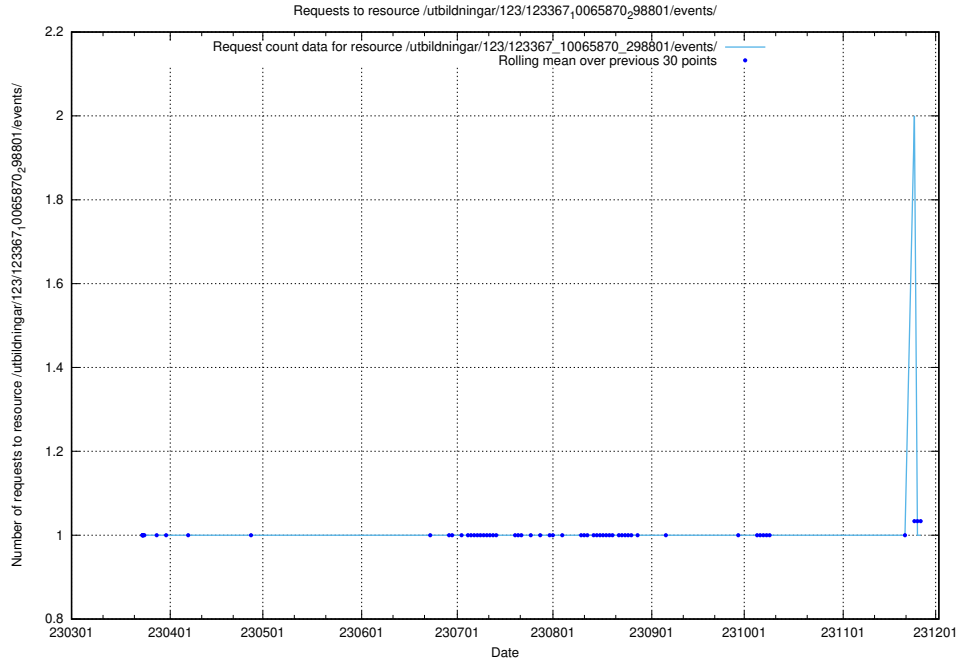

## 5.5460 Usage of /utbildningar/123/123367\_10065870\_298801/events/

Here, we count the number of requests to resource /utbildningar/123/123367\_10065870\_298801/events/