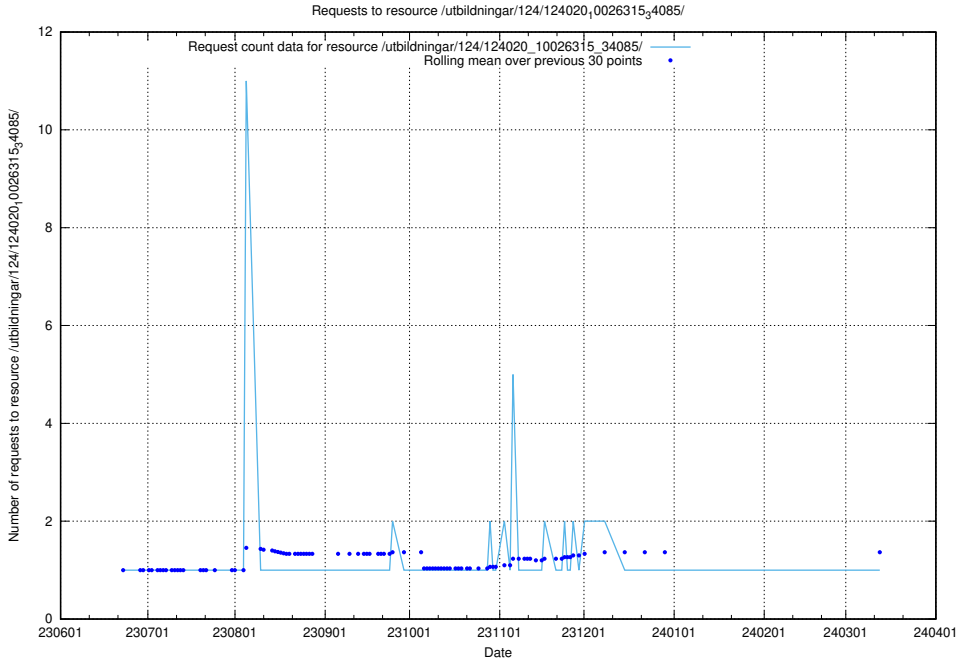

5.6487 Usage of /utbildningar/124/124020_10026315_34085/

Here, we count the number of requests to resource /utbildningar/124/124020_10026315_34085/.