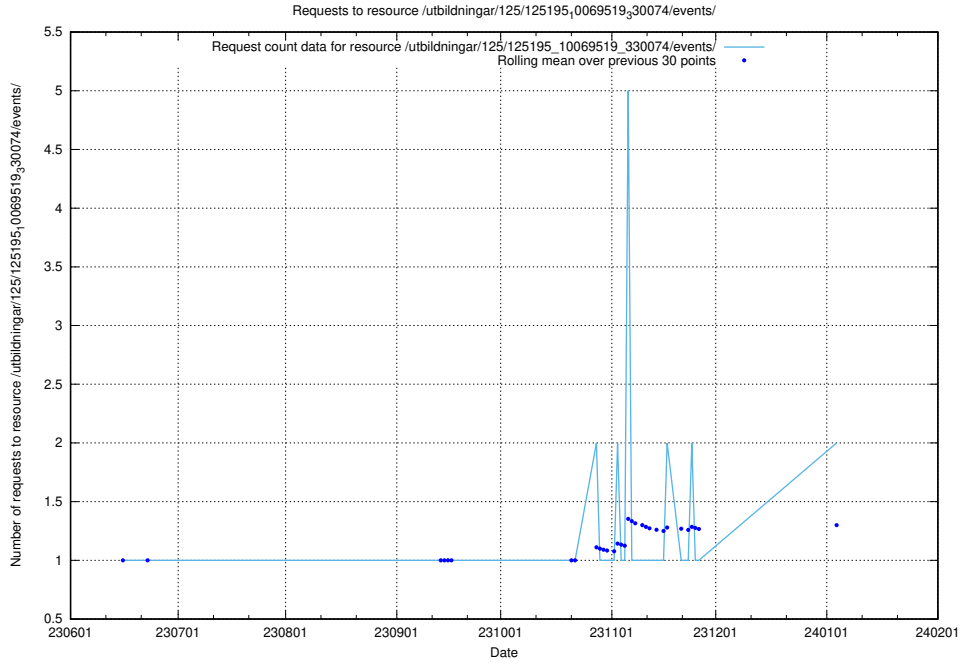

5.961 Usage of /utbildningar/125/125195_10069519_330074/events/

Here, we count the number of requests to resource /utbildningar/125/125195_10069519_330074/events/