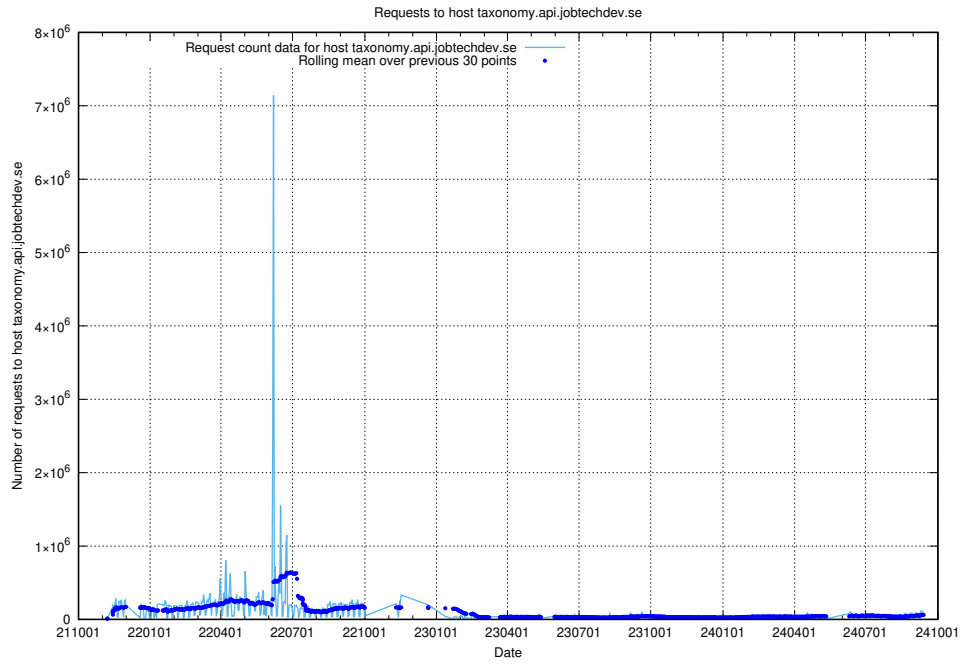

7.5 Usage of taxonomy.api.jobtechdev.se

Here, we count the number of requests to host taxonomy.api.jobtechdev.se.