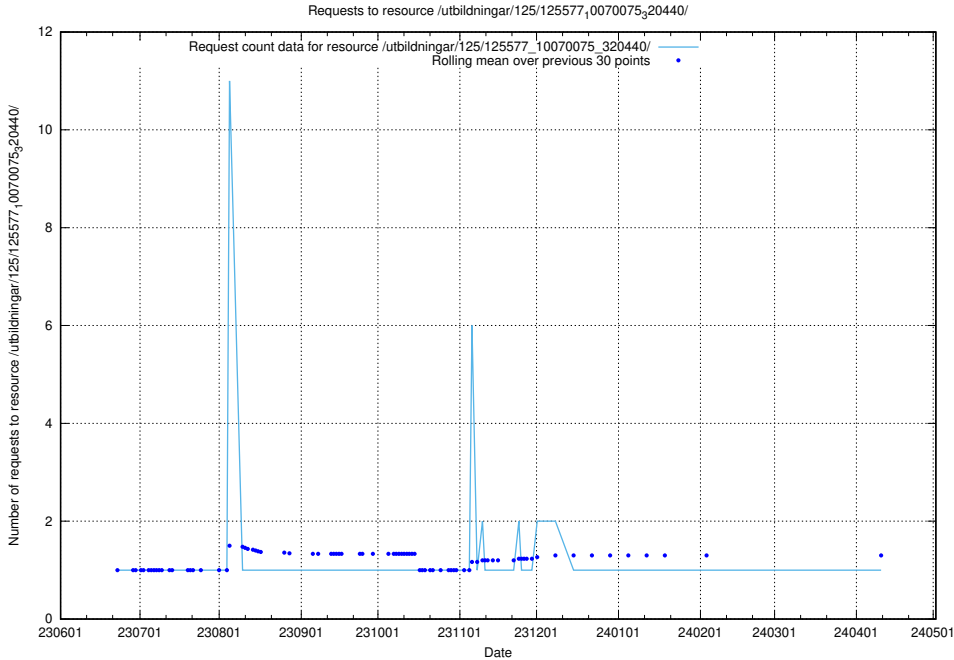

5.6379 Usage of /utbildningar/125/125577_10070075_320440/

Here, we count the number of requests to resource /utbildningar/125/125577_10070075_320440/.