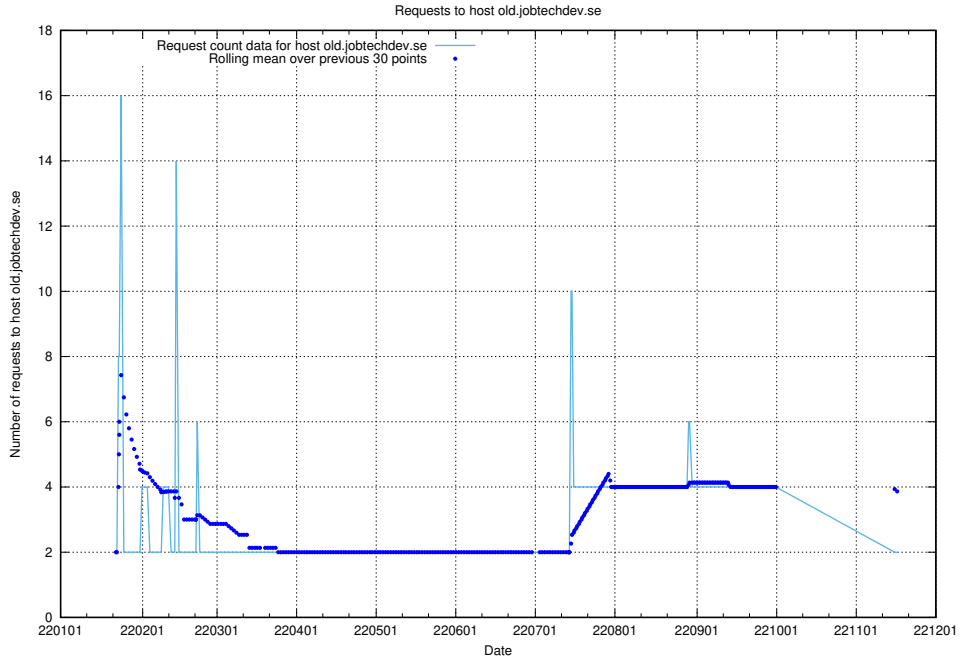

### 7.601 Usage of old.jobtechdev.se

Here, we count the number of requests to host old.jobtechdev.se.