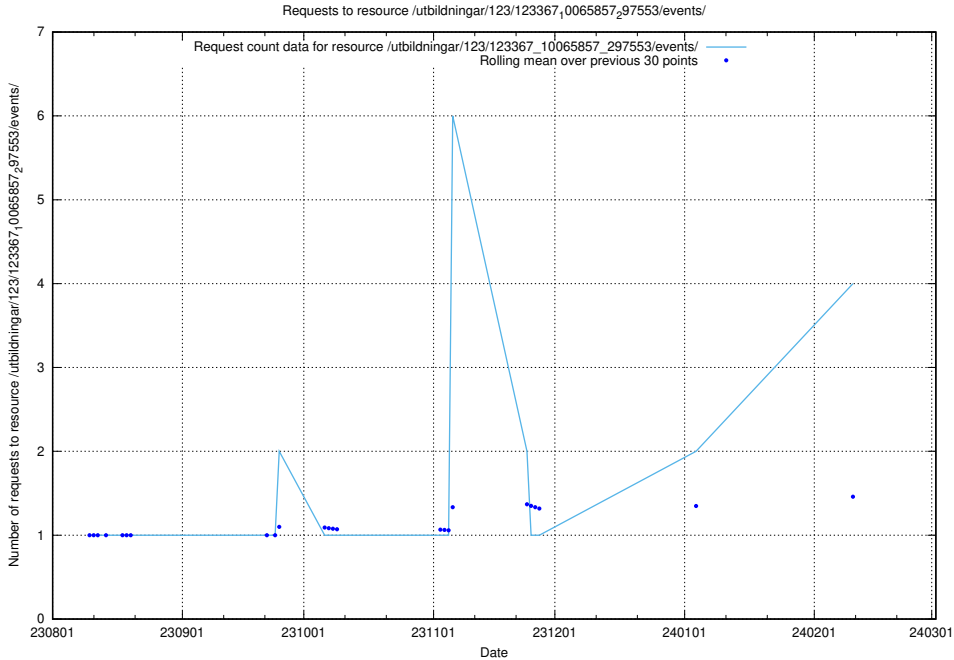

### 5.304 Usage of /utbildningar/123/123367\_10065857\_297553/events/

Here, we count the number of requests to resource /utbildningar/123/123367\_10065857\_297553/events/