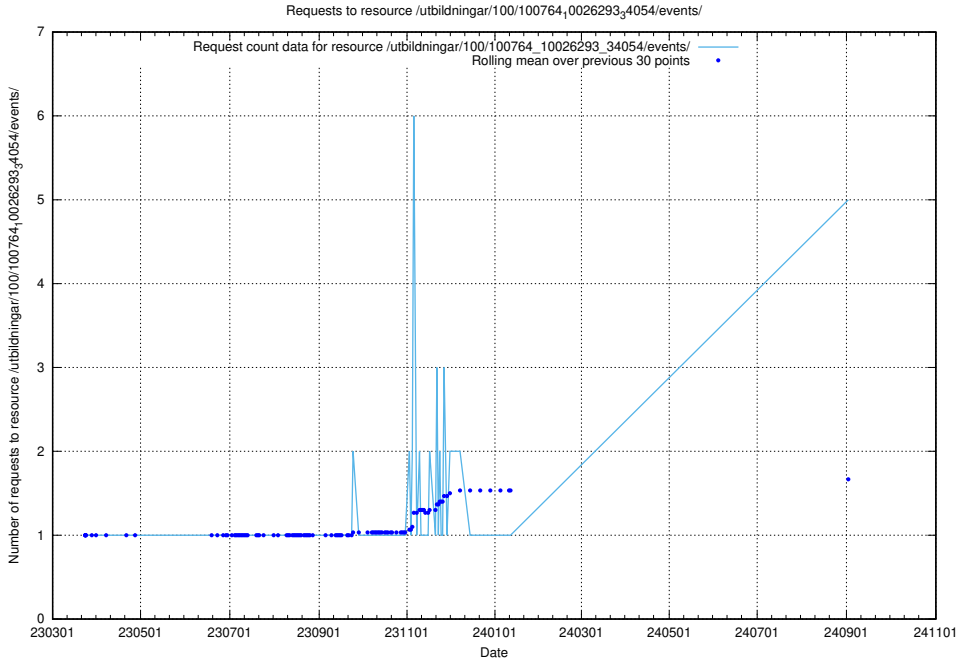

5.193 Usage of /utbildningar/100/100764_10026293_34054/events/

Here, we count the number of requests to resource /utbildningar/100/100764_10026293_34054/events/.