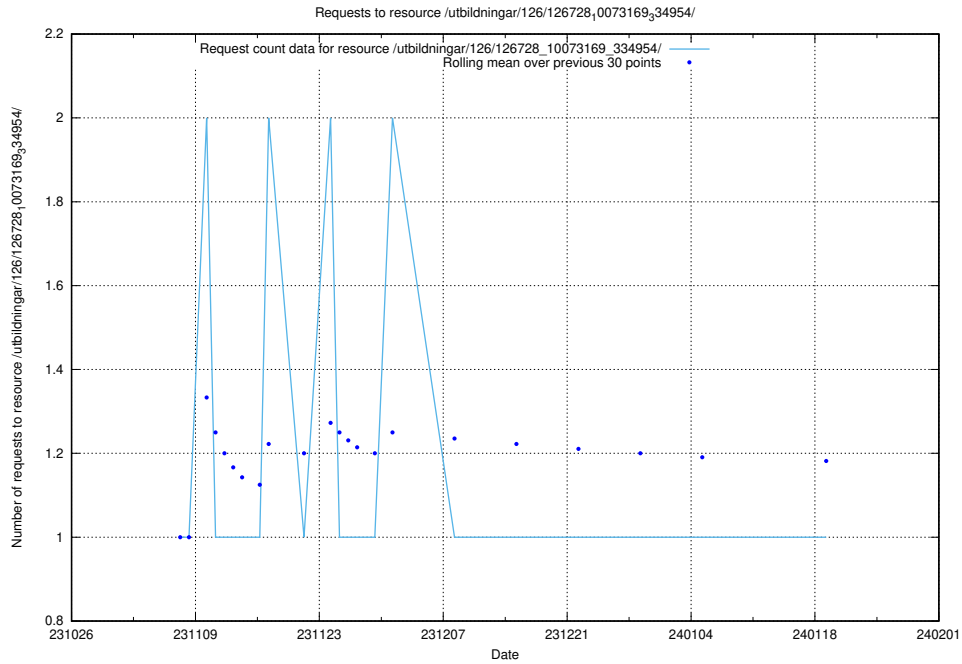

5.4828 Usage of /utbildningar/126/126728_10073169_334954/

Here, we count the number of requests to resource /utbildningar/126/126728_10073169_334954/.