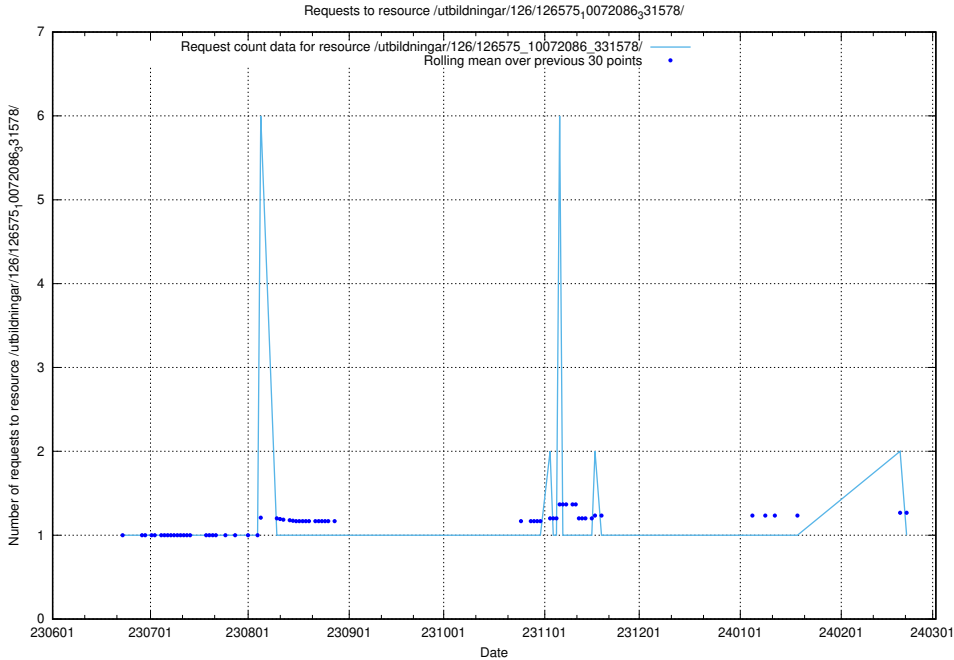

5.6314 Usage of /utbildningar/126/126575_10072086_331578/

Here, we count the number of requests to resource /utbildningar/126/126575_10072086_331578/.