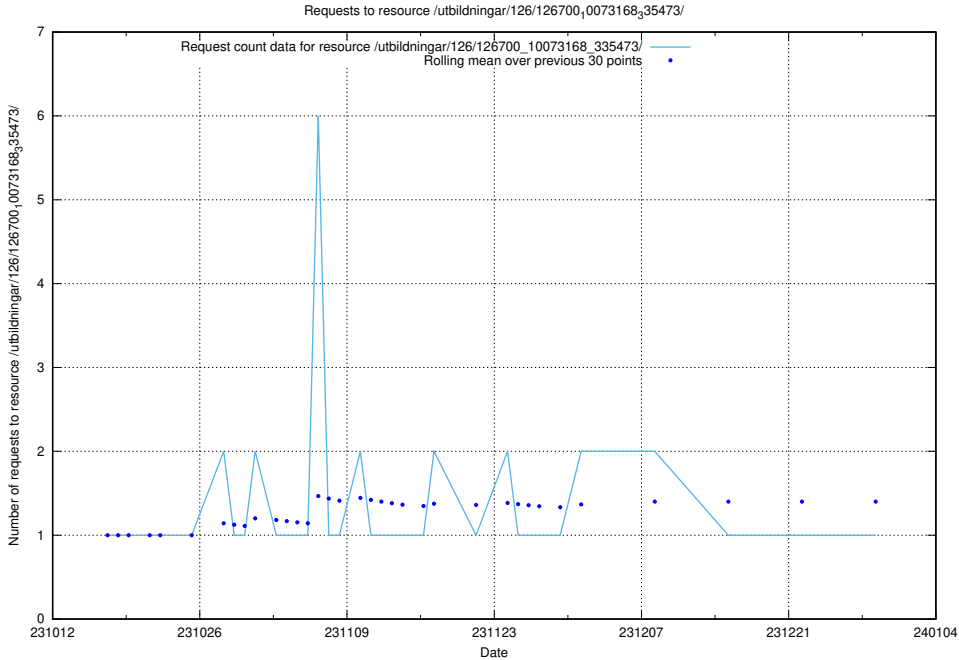

### 5.5004 Usage of /taxonomy/version/12/query/

Here, we count the number of requests to resource /taxonomy/version/12/query/.

5.5005 Usage of /utbildningar/126/126700\_10073168\_335473/

Here, we count the number of requests to resource /utbildningar/126/126700\_10073168\_335473/.