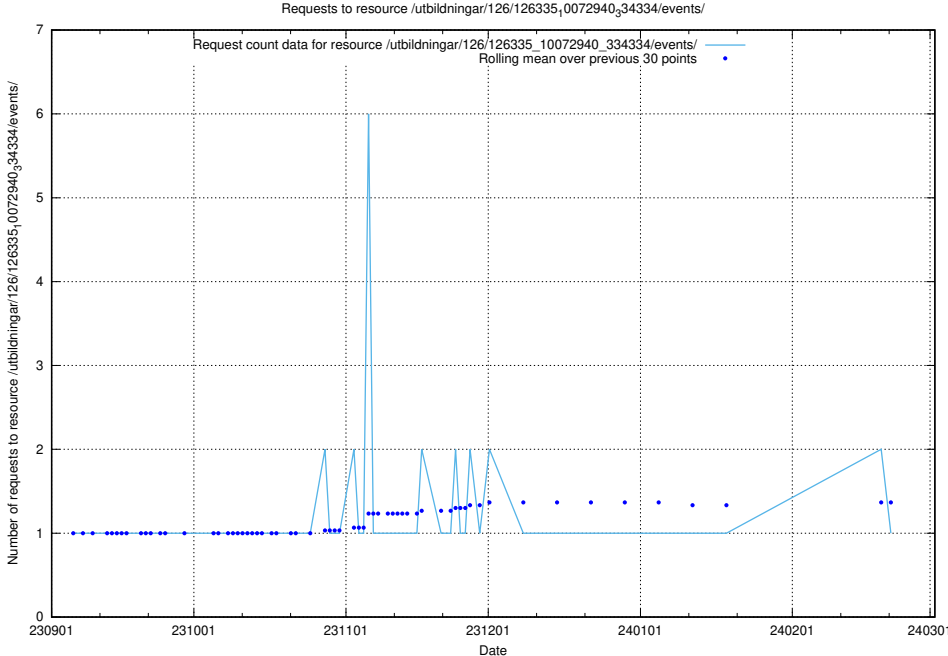

5.5369 Usage of /utbildningar/126/126335_10072940_334334/events/

Here, we count the number of requests to resource /utbildningar/126/126335_10072940_334334/events/