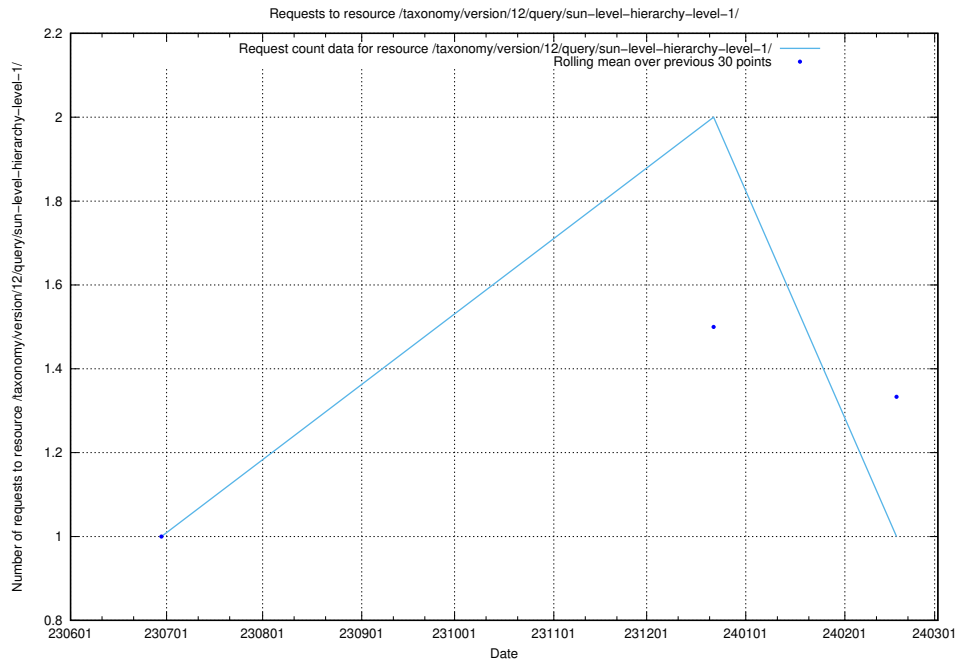

5.6113 Usage of /taxonomy/version/12/query/sun-level-hierarchy-level-1/

Here, we count the number of requests to resource /taxonomy/version/12/query/sun-level-hierarchy-level-1/.