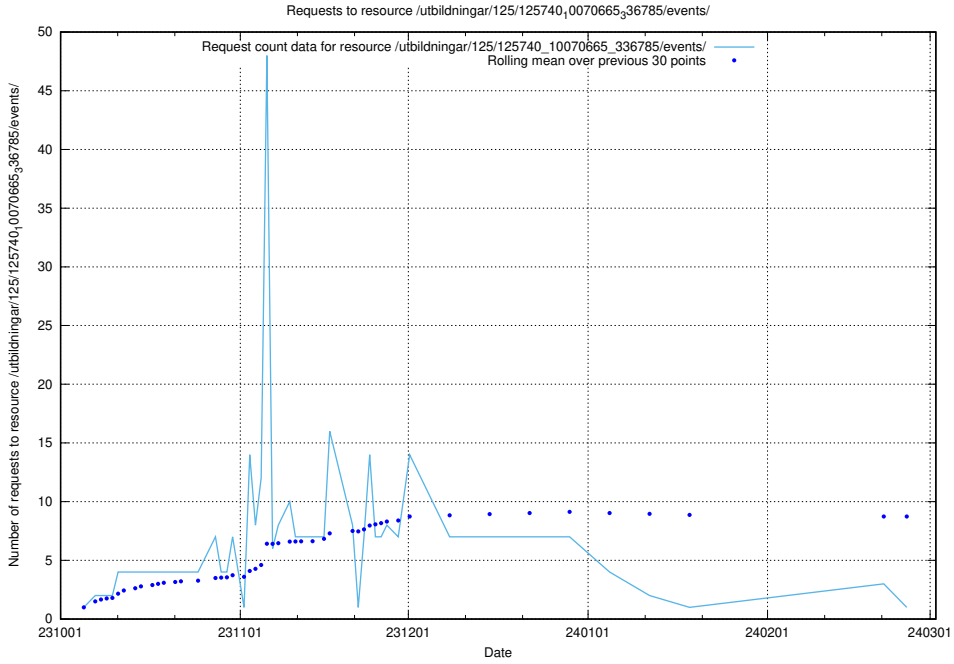

5.5117 Usage of /utbildningar/125/125740_10070665_336785/events/

Here, we count the number of requests to resource /utbildningar/125/125740_10070665_336785/events/