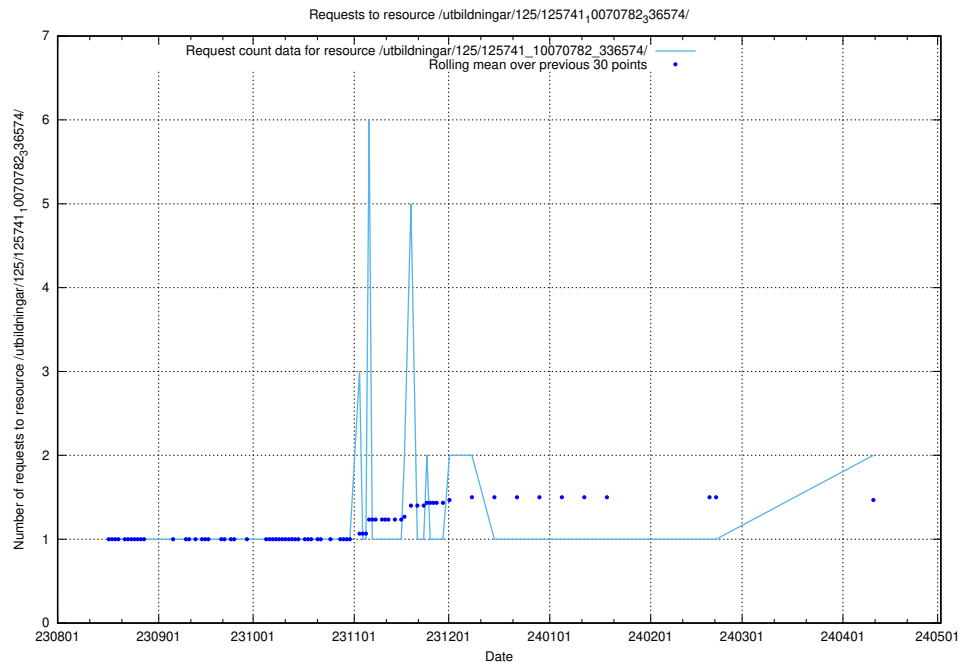

5.836 Usage of /utbildningar/125/125741_10070782_336574/

Here, we count the number of requests to resource /utbildningar/125/125741_10070782_336574/.