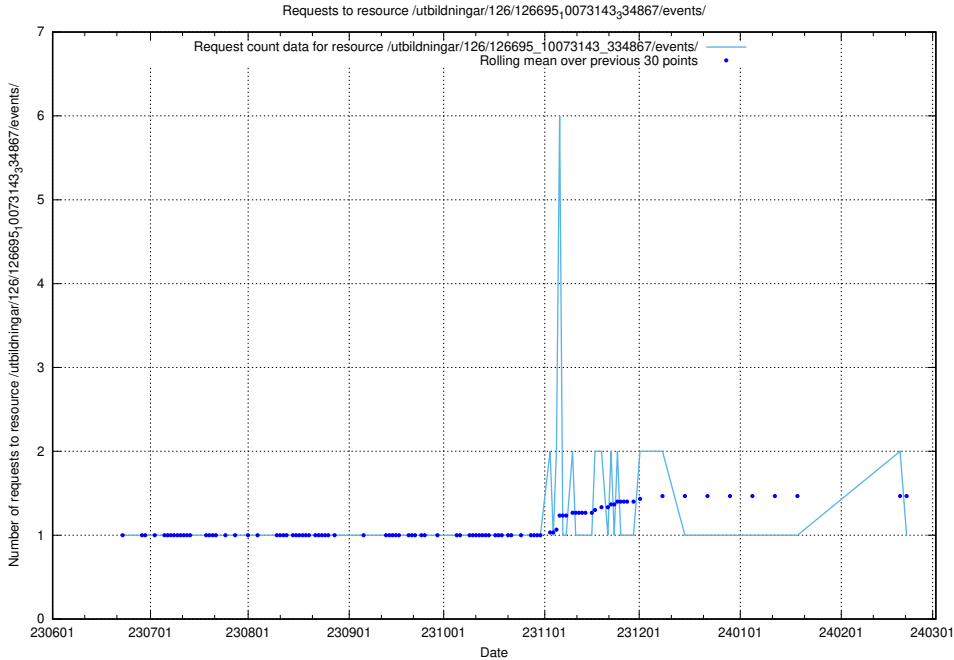

### 5.6300 Usage of /utbildningar/126/126695\_10073143\_334867/events/

Here, we count the number of requests to resource /utbildningar/126/126695\_10073143\_334867/events/