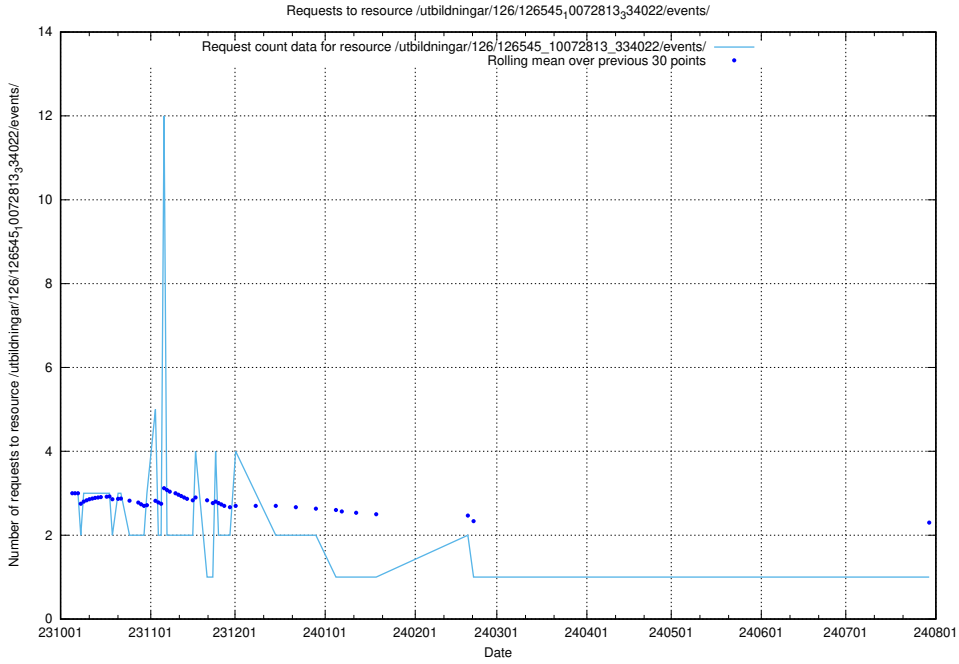

5.5109 Usage of /utbildningar/126/126545_10072813_334022/events/

Here, we count the number of requests to resource /utbildningar/126/126545_10072813_334022/events/