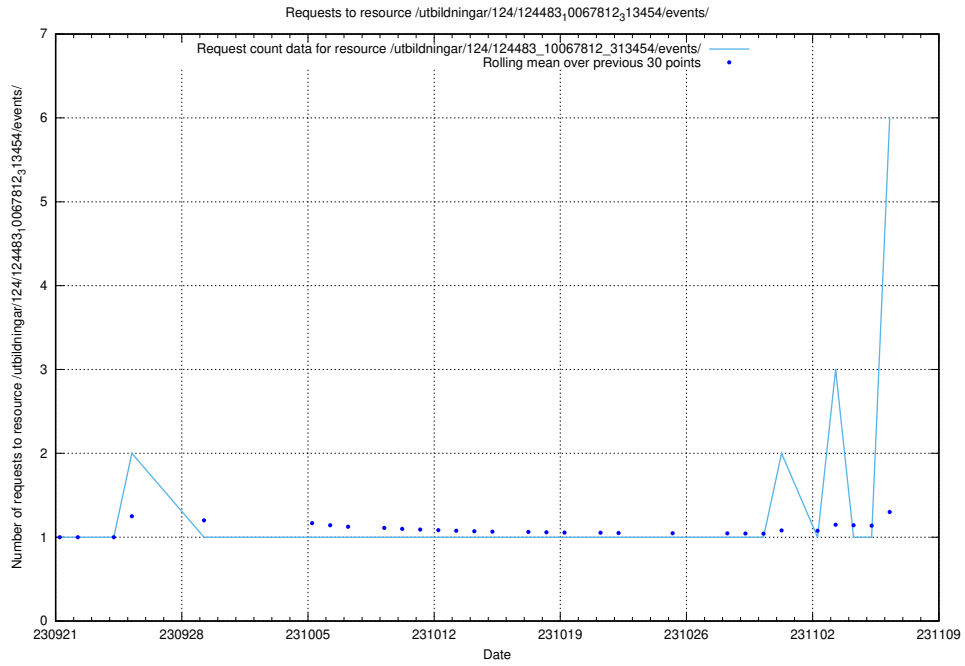

### 5.91 Usage of /utbildningar/124/124483\_10067812\_313454/events/

Here, we count the number of requests to resource /utbildningar/124/124483\_10067812\_313454/events/