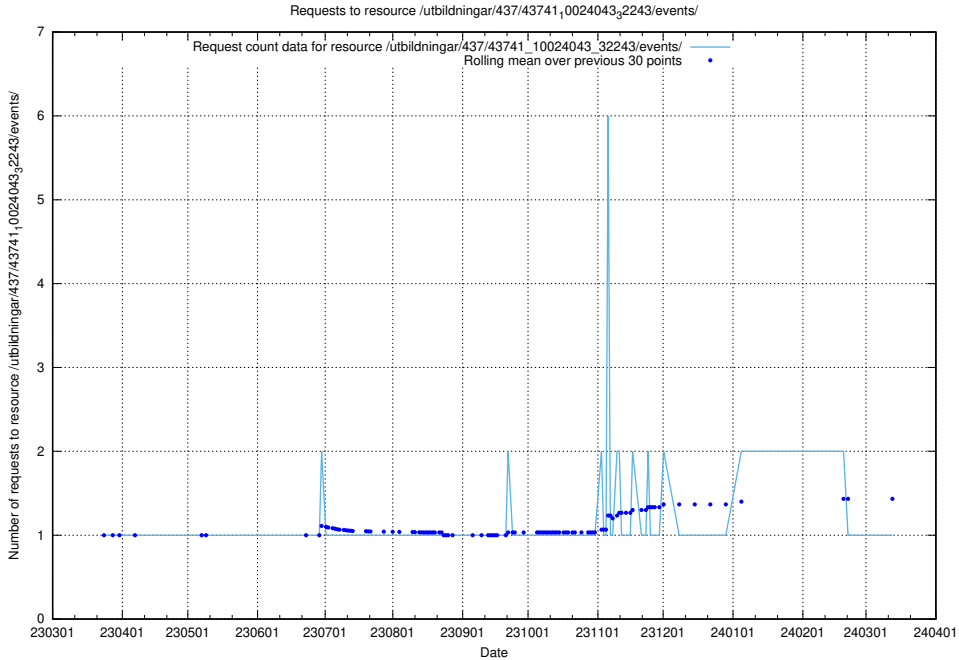

5.6898 Usage of /utbildningar/437/43741_10024043_32243/events/

Here, we count the number of requests to resource /utbildningar/437/43741_10024043_32243/events/.