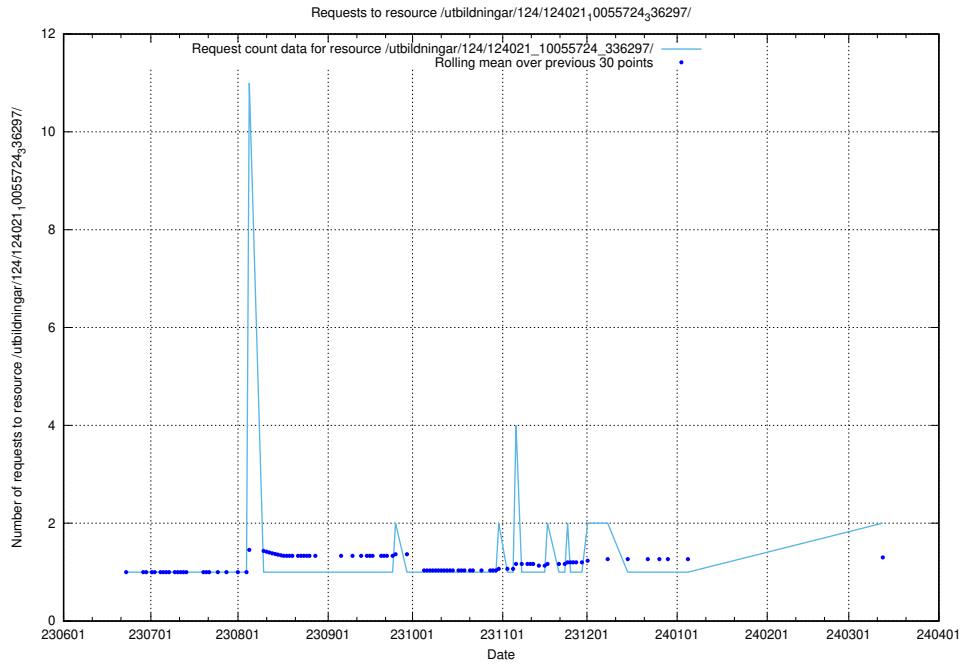

5.950 Usage of /utbildningar/124/124021_10055724_336297/

Here, we count the number of requests to resource /utbildningar/124/124021_10055724_336297/.