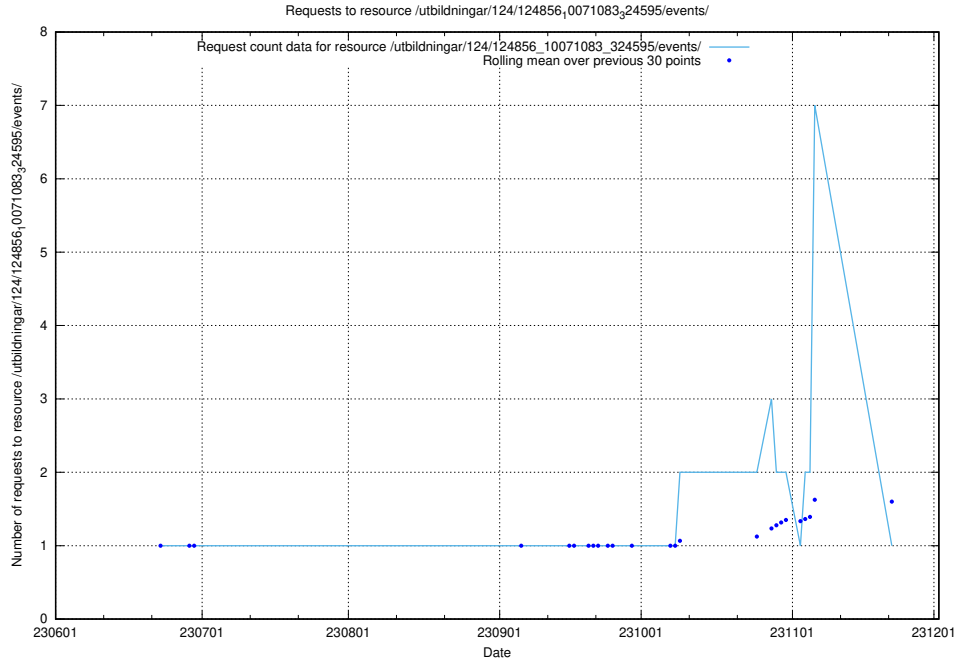

5.6403 Usage of /utbildningar/124/124856_10071083_324595/events/

Here, we count the number of requests to resource /utbildningar/124/124856_10071083_324595/events/