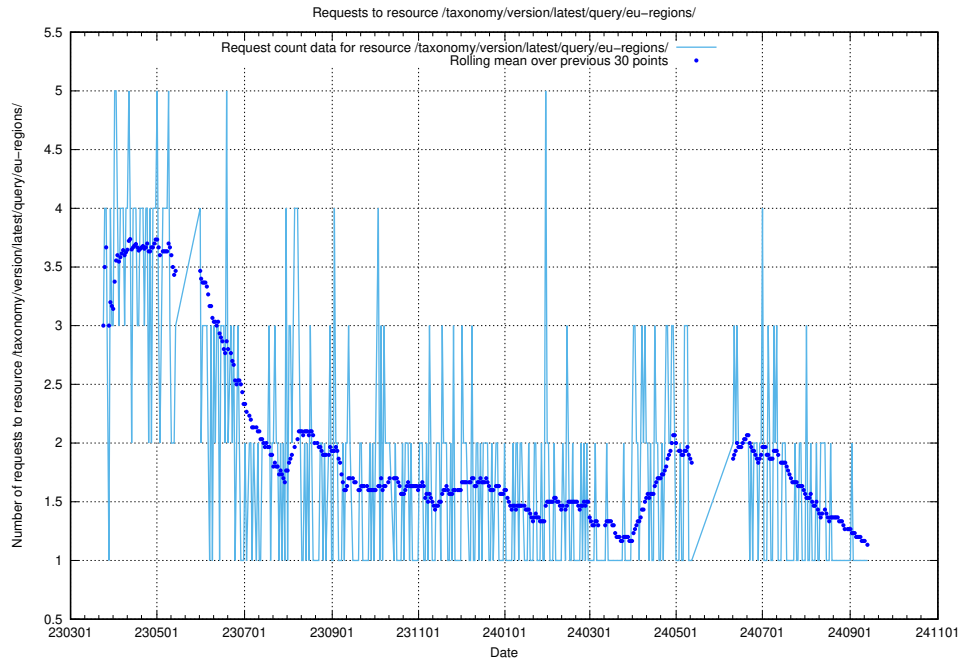

5.6789 Usage of /taxonomy/version/latest/query/eu-regions/

Here, we count the number of requests to resource /taxonomy/version/latest/query/eu-regions/.