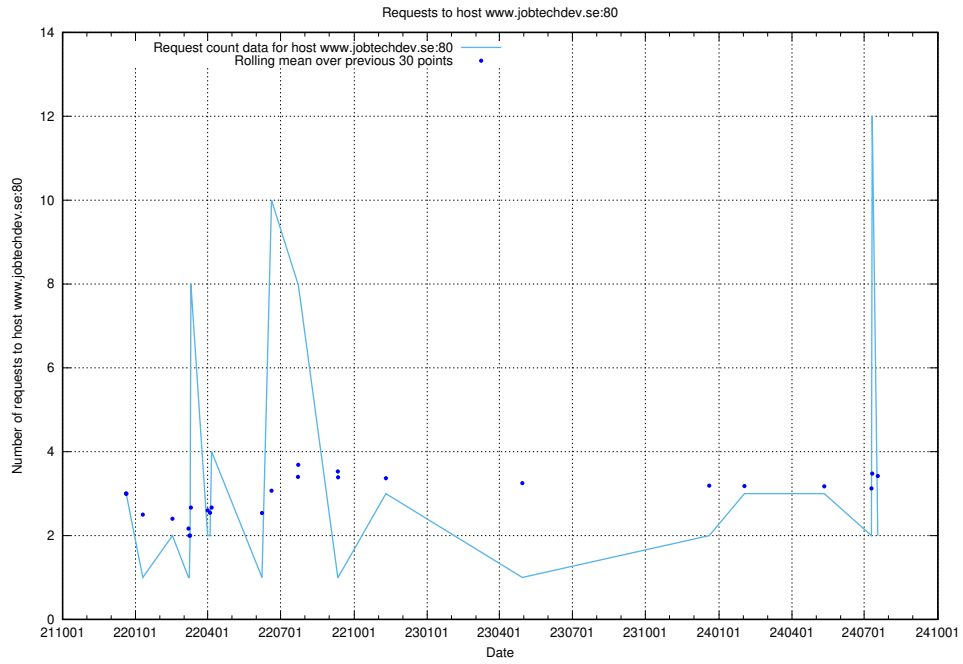

7.373 Usage of www.jobtechdev.se:80

Here, we count the number of requests to host www.jobtechdev.se:80.