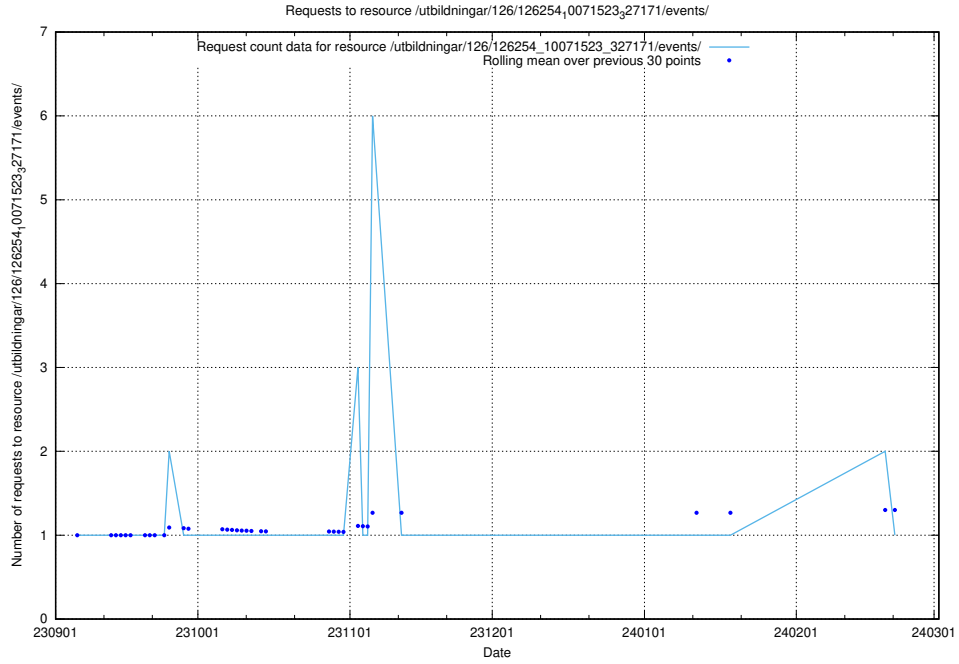

5.5370 Usage of /utbildningar/126/126254_10071523_327171/events/

Here, we count the number of requests to resource /utbildningar/126/126254_10071523_327171/events/