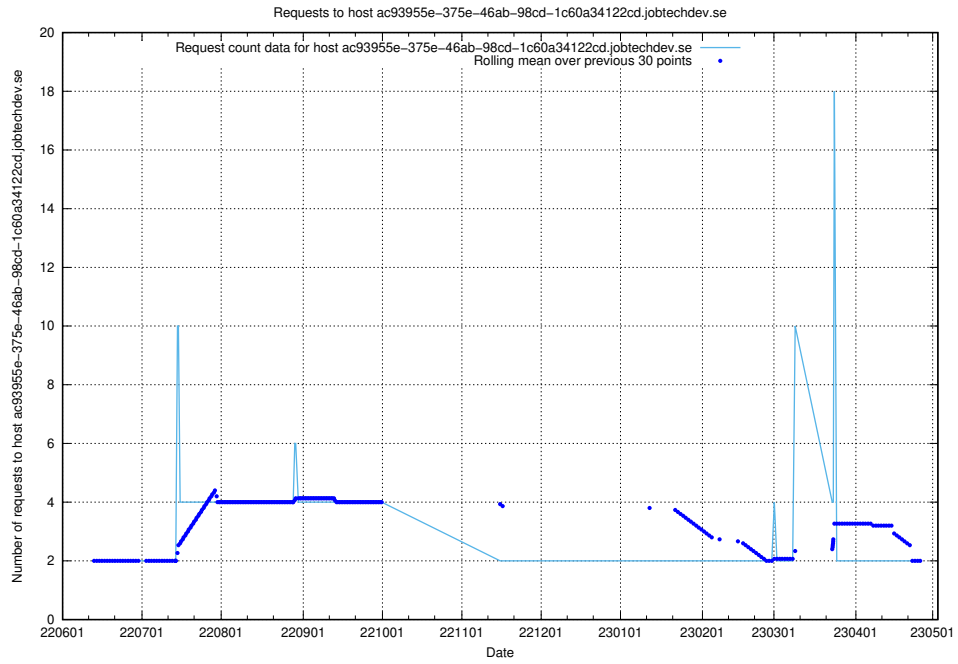

7.413 Usage of ac93955e-375e-46ab-98cd-1c60a34122cd.jobtechdev.se

Here, we count the number of requests to host ac93955e-375e-46ab-98cd-1c60a34122cd.jobtechdev.se.