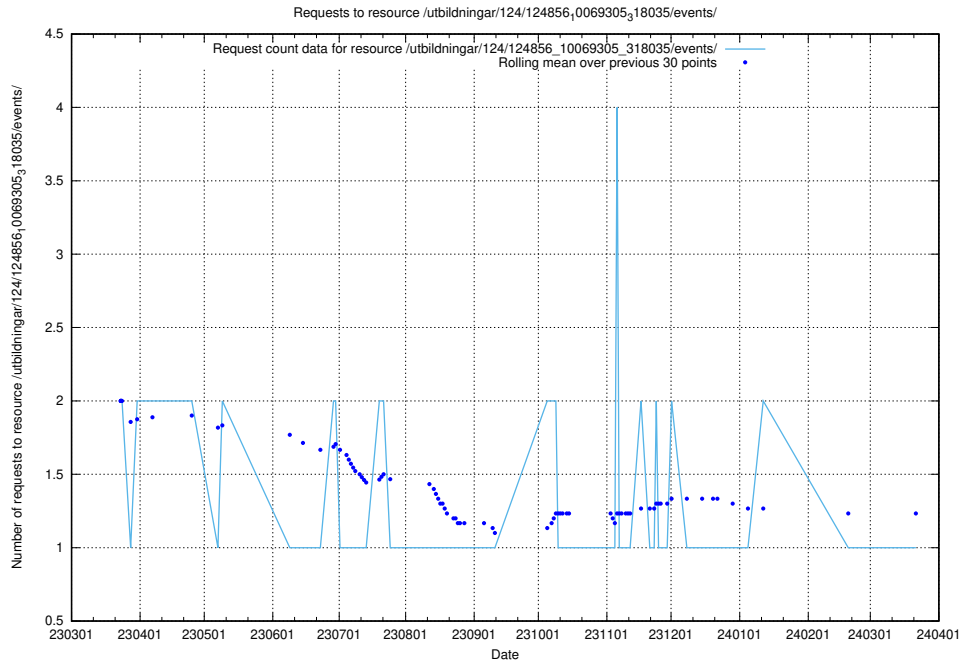

5.6989 Usage of /utbildningar/124/124856_10069305_318035/events/

Here, we count the number of requests to resource /utbildningar/124/124856_10069305_318035/events/