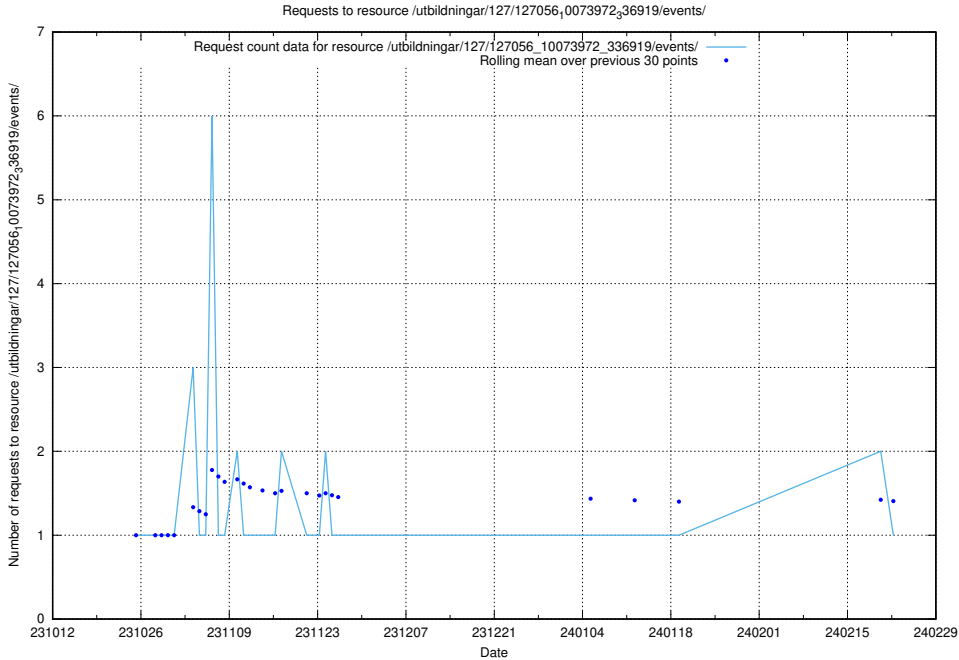

5.4919 Usage of /utbildningar/127/127056_10073972_336919/events/

Here, we count the number of requests to resource /utbildningar/127/127056_10073972_336919/events/