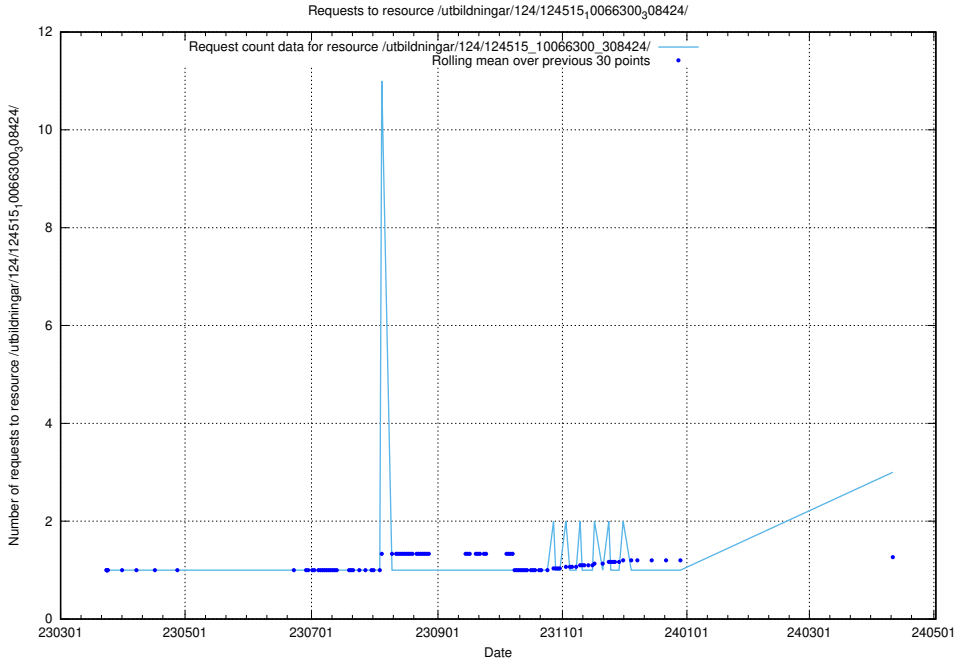

5.384 Usage of /utbildningar/124/124515_10066300_308424/

Here, we count the number of requests to resource /utbildningar/124/124515_10066300_308424/.