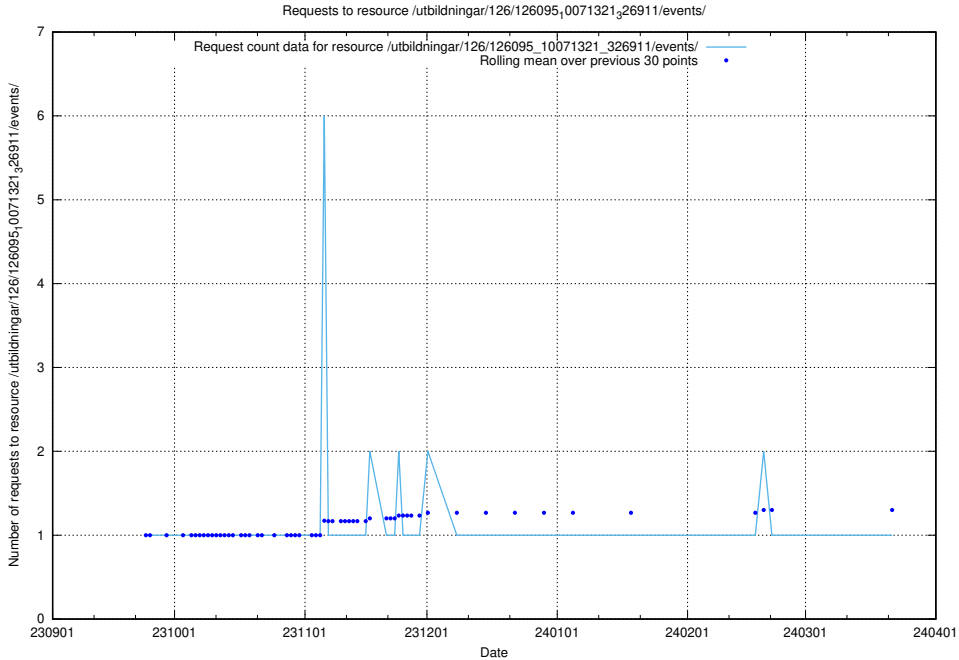

5.5185 Usage of /utbildningar/126/126095_10071321_326911/events/

Here, we count the number of requests to resource /utbildningar/126/126095_10071321_326911/events/