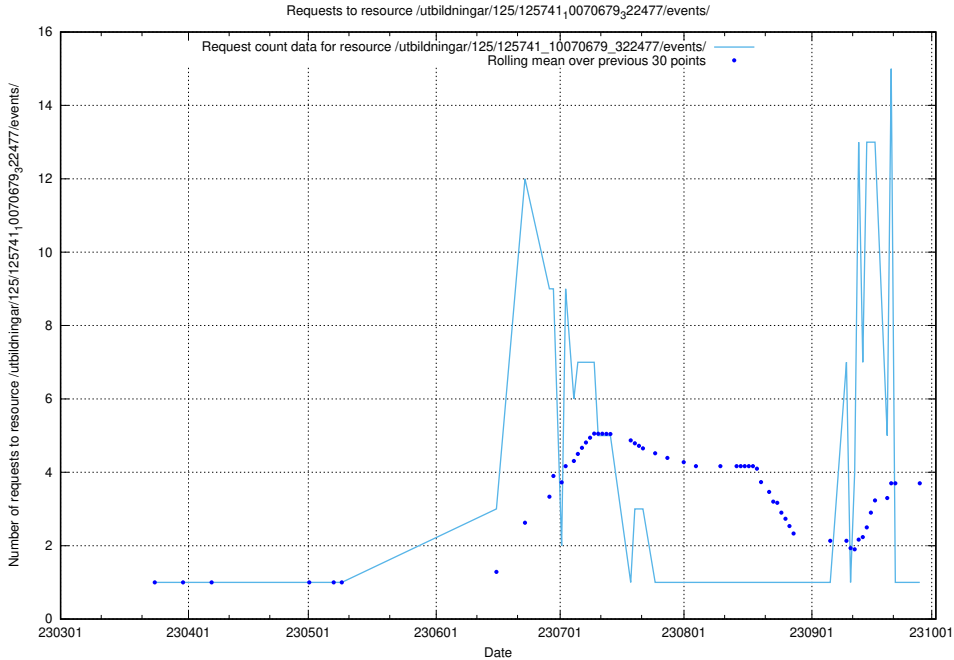

5.6930 Usage of /utbildningar/125/125741_10070679_322477/events/

Here, we count the number of requests to resource /utbildningar/125/125741_10070679_322477/events/