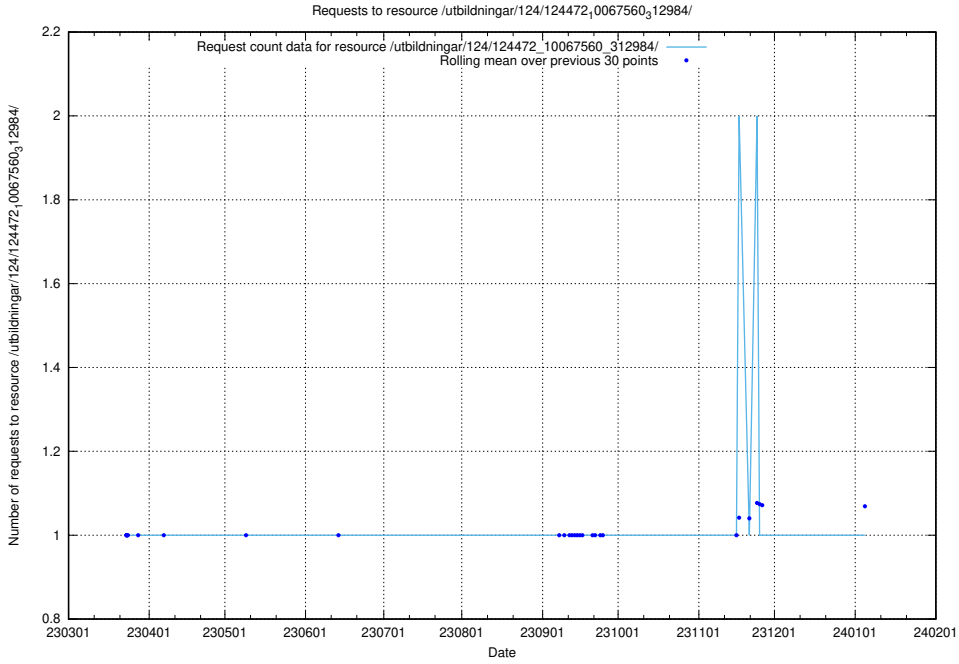

5.3800 Usage of /utbildningar/124/124472_10067560_312984/

Here, we count the number of requests to resource /utbildningar/124/124472_10067560_312984/.