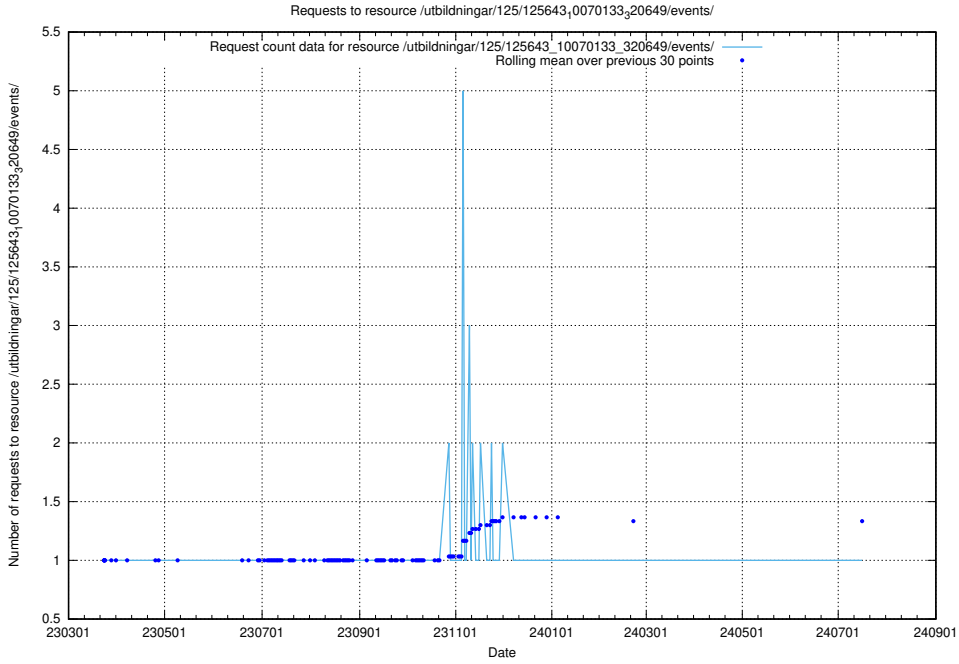

5.1104 Usage of /utbildningar/125/125643_10070133_320649/events/

Here, we count the number of requests to resource /utbildningar/125/125643_10070133_320649/events/