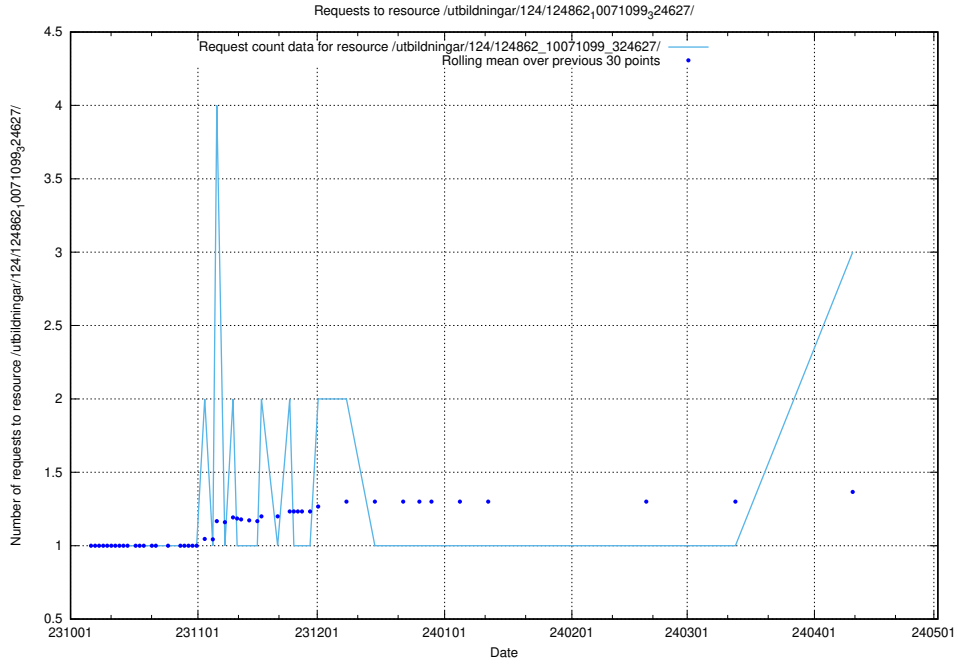

5.434 Usage of /utbildningar/124/124862_10071099_324627/

Here, we count the number of requests to resource /utbildningar/124/124862_10071099_324627/.