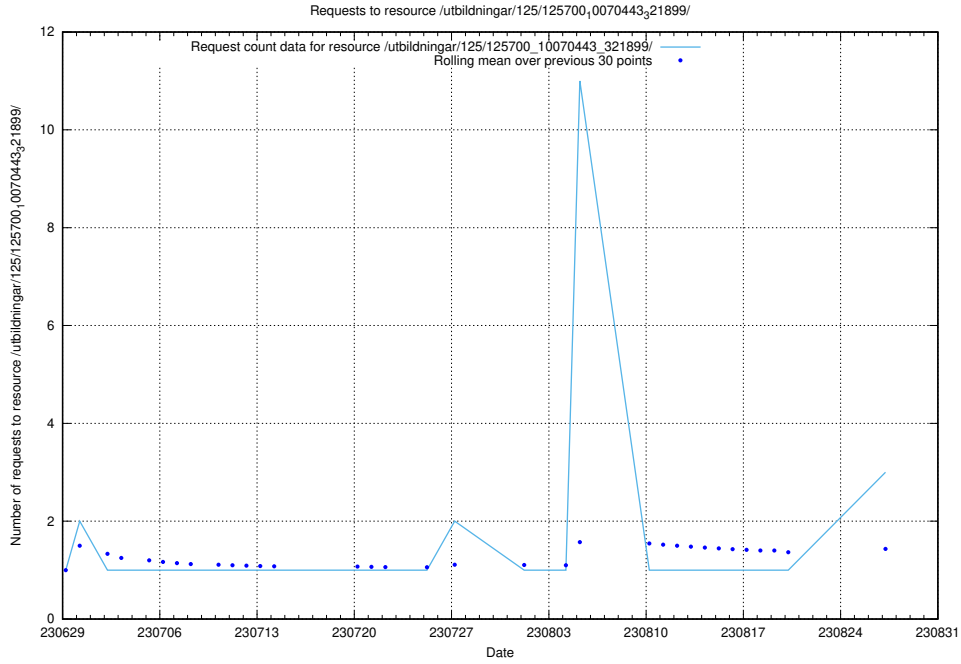

5.458 Usage of /utbildningar/125/125700_10070443_321899/

Here, we count the number of requests to resource /utbildningar/125/125700_10070443_321899/.