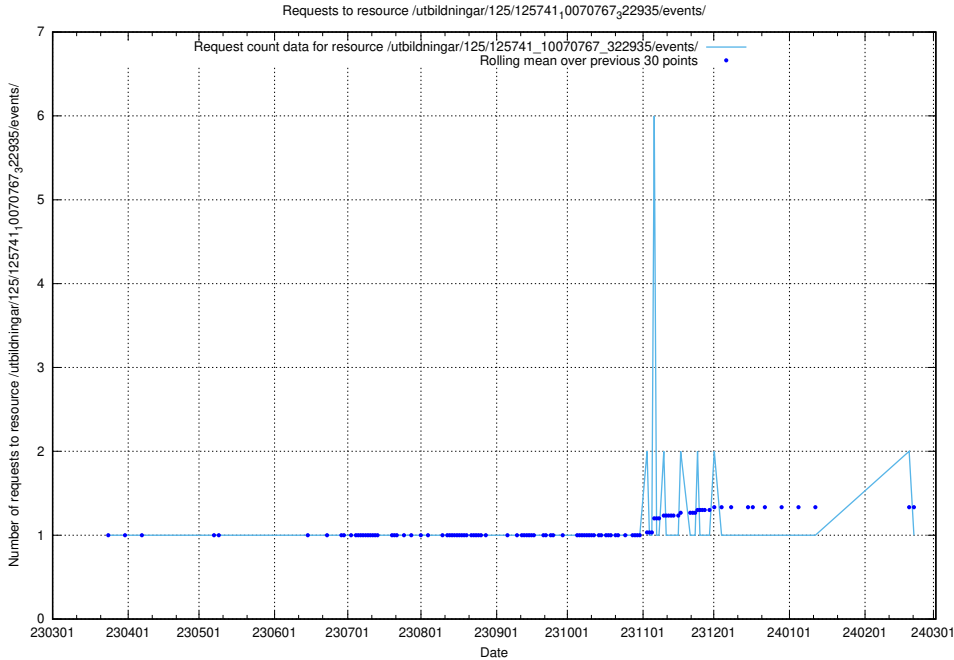

5.6921 Usage of /utbildningar/125/125741_10070767_322935/events/

Here, we count the number of requests to resource /utbildningar/125/125741_10070767_322935/events/