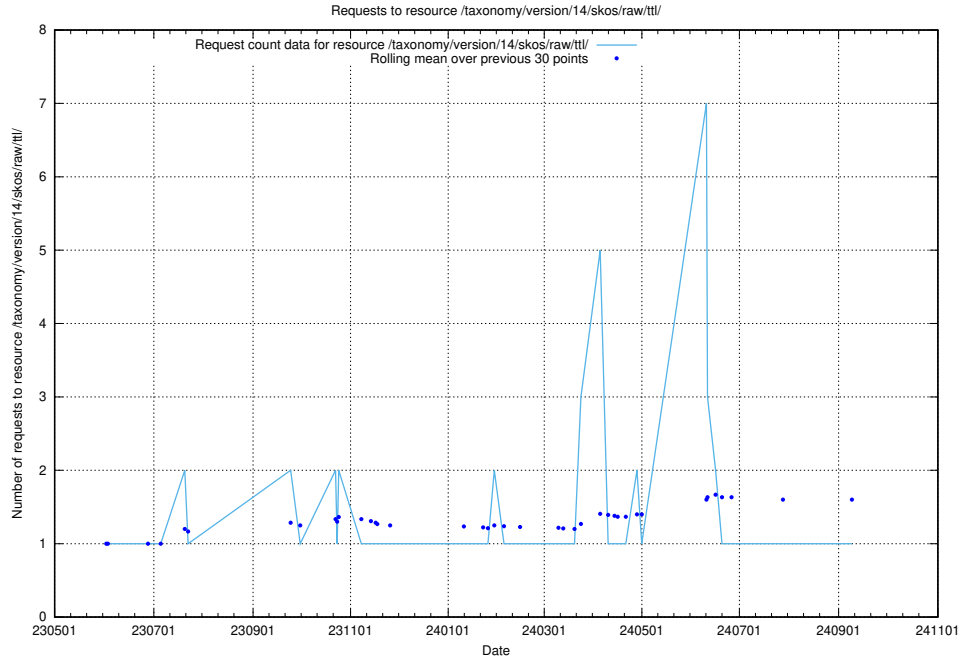

5.6584 Usage of /taxonomy/version/14/skos/raw/ttl/

Here, we count the number of requests to resource /taxonomy/version/14/skos/raw/ttl/.