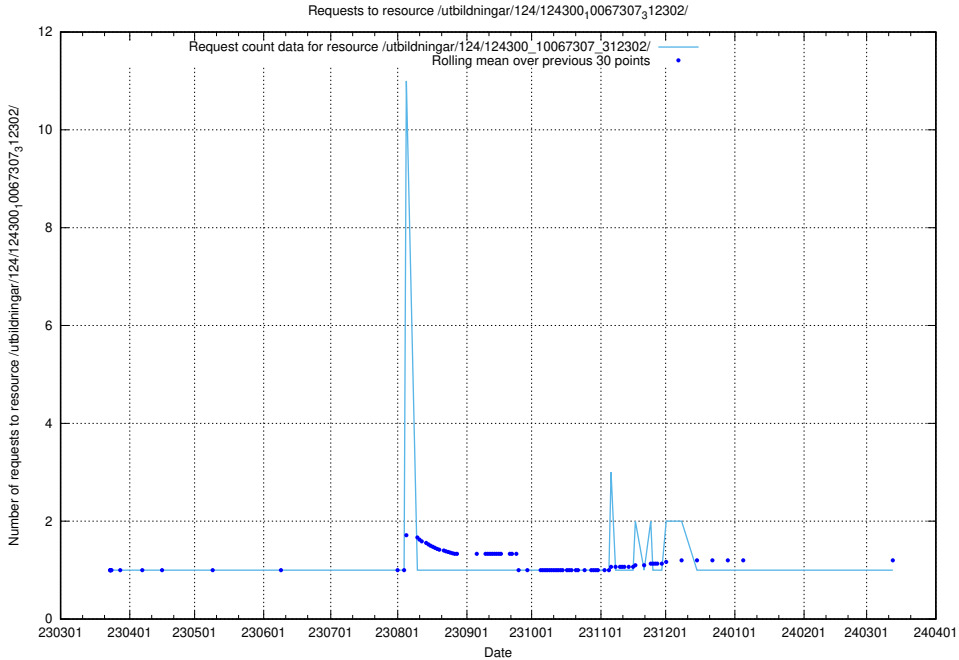

5.4653 Usage of /utbildningar/124/124300_10067307_312302/

Here, we count the number of requests to resource /utbildningar/124/124300_10067307_312302/.