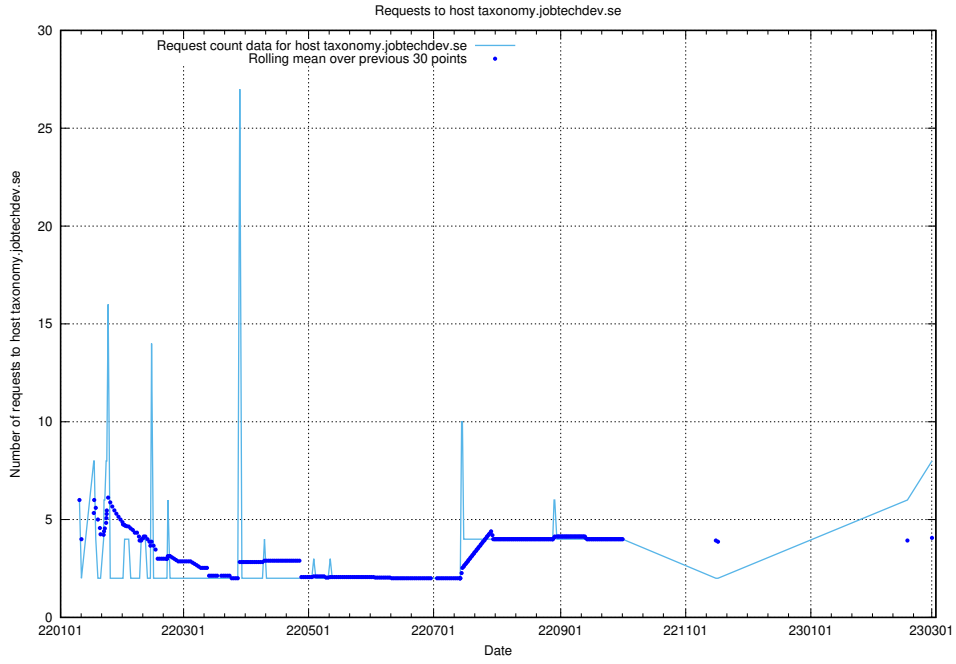

### 7.73 Usage of taxonomy.jobtechdev.se

Here, we count the number of requests to host taxonomy.jobtechdev.se.