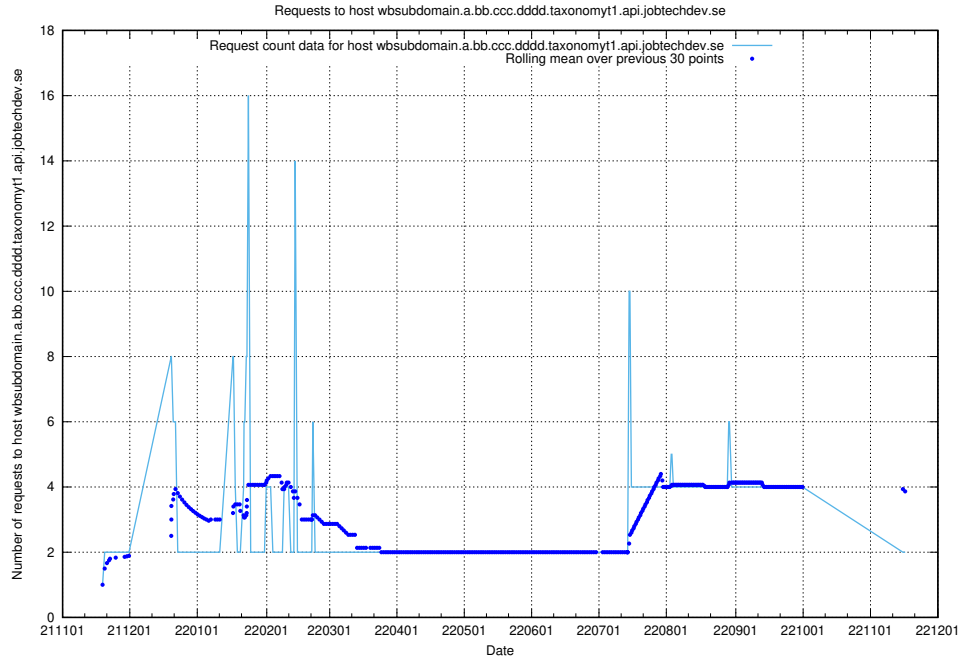

7.464 Usage of wbsubdomain.a.bb.ccc.dddd.taxonomyt1.api.jobtechdev.se

Here, we count the number of requests to host wbsubdomain.a.bb.ccc.dddd.taxonomyt1.api.jobtechdev.se