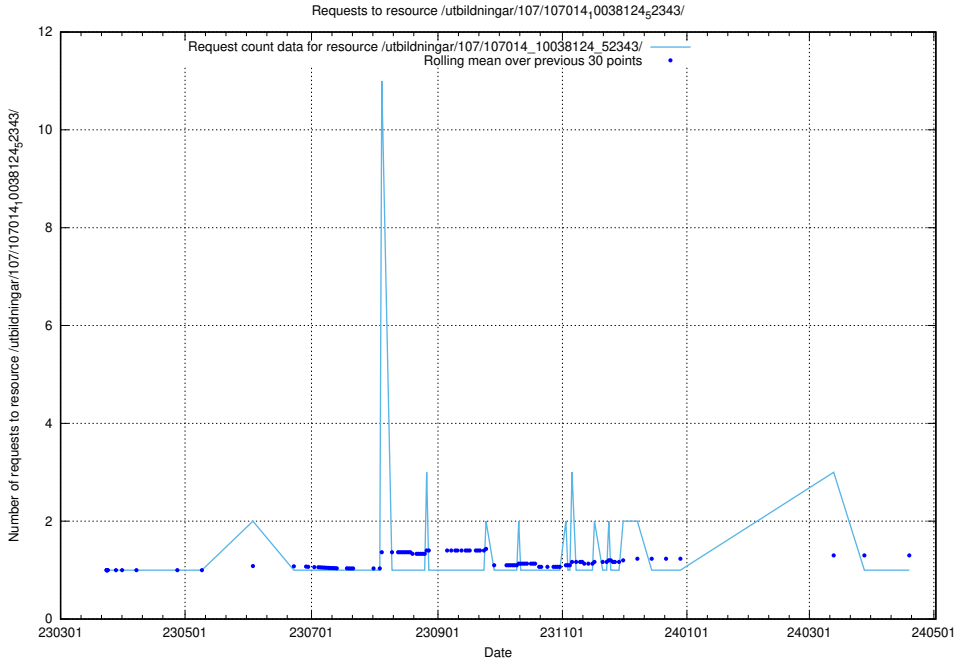

5.6098 Usage of /utbildningar/107/107014_10038124_52343/

Here, we count the number of requests to resource /utbildningar/107/107014_10038124_52343/.