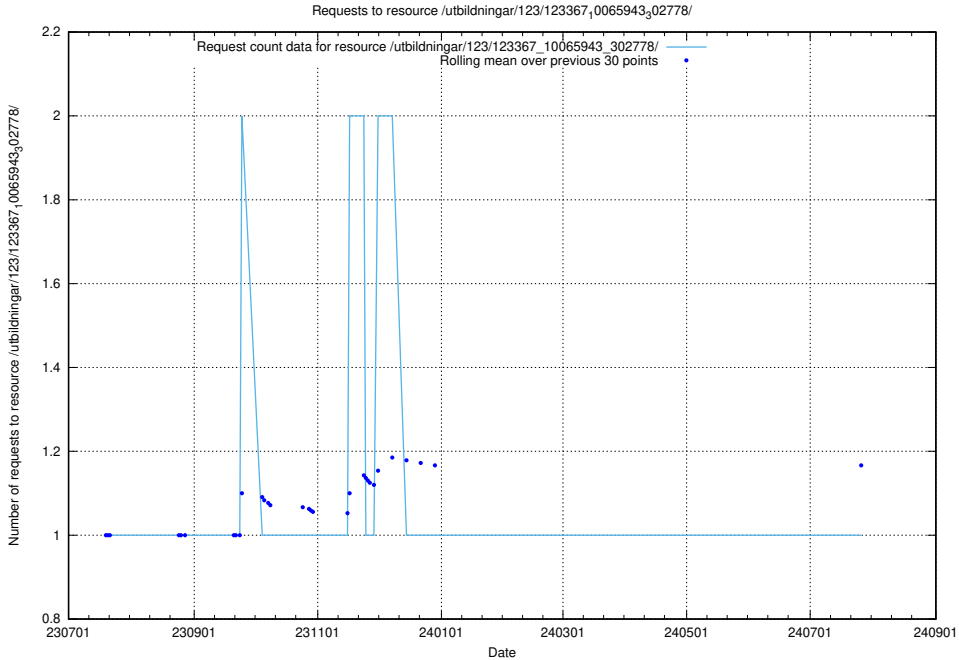

5.5710 Usage of /utbildningar/123/123367_10065943_302778/

Here, we count the number of requests to resource /utbildningar/123/123367_10065943_302778/.