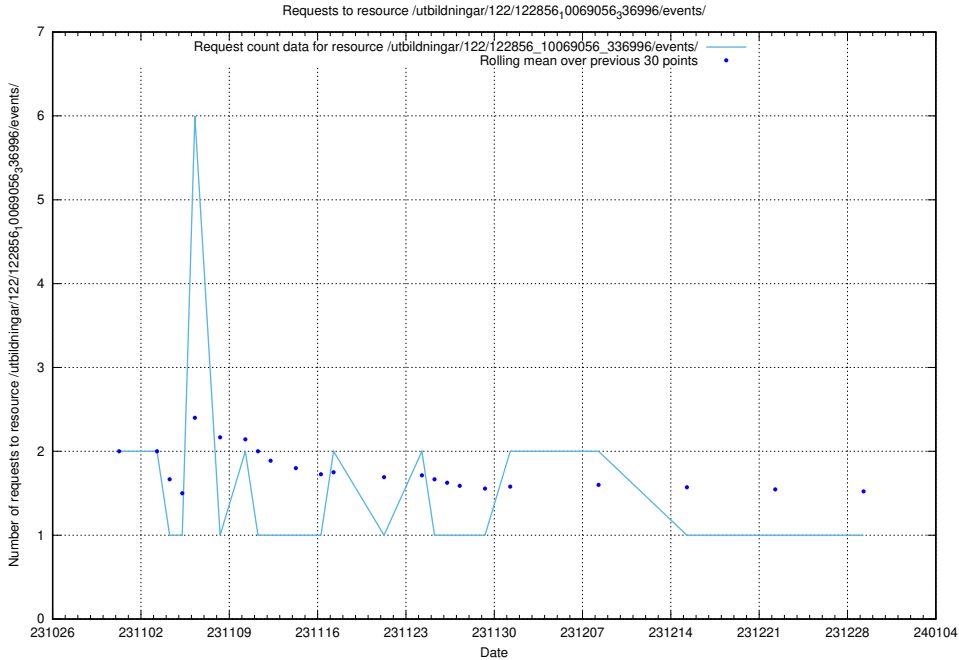

5.4871 Usage of /utbildningar/122/122856_10069056_336996/events/

Here, we count the number of requests to resource /utbildningar/122/122856_10069056_336996/events/