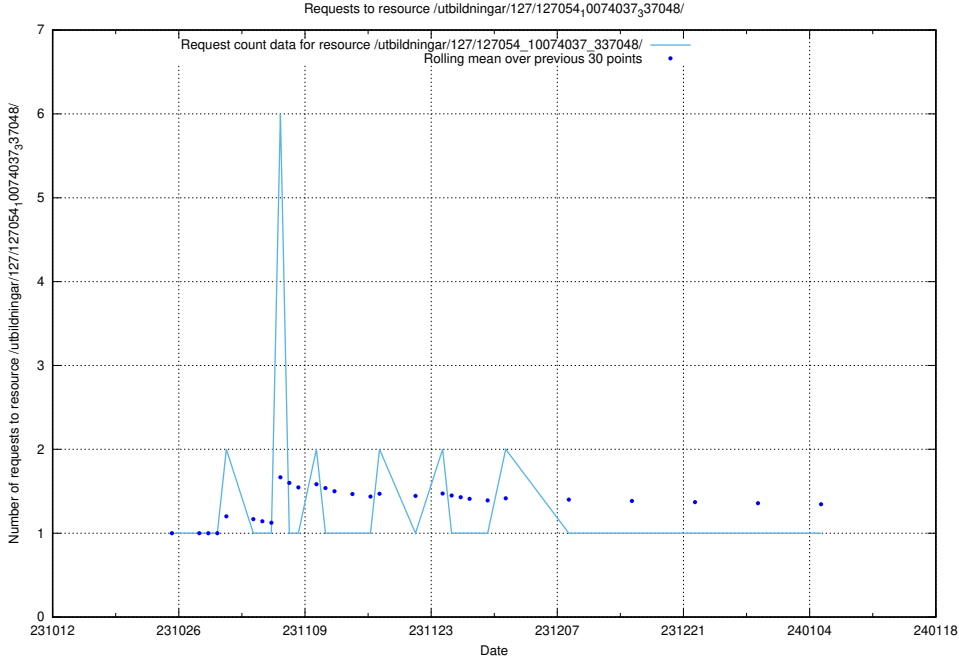

5.4922 Usage of /utbildningar/127/127054_10074037_337048/

Here, we count the number of requests to resource /utbildningar/127/127054_10074037_337048/.