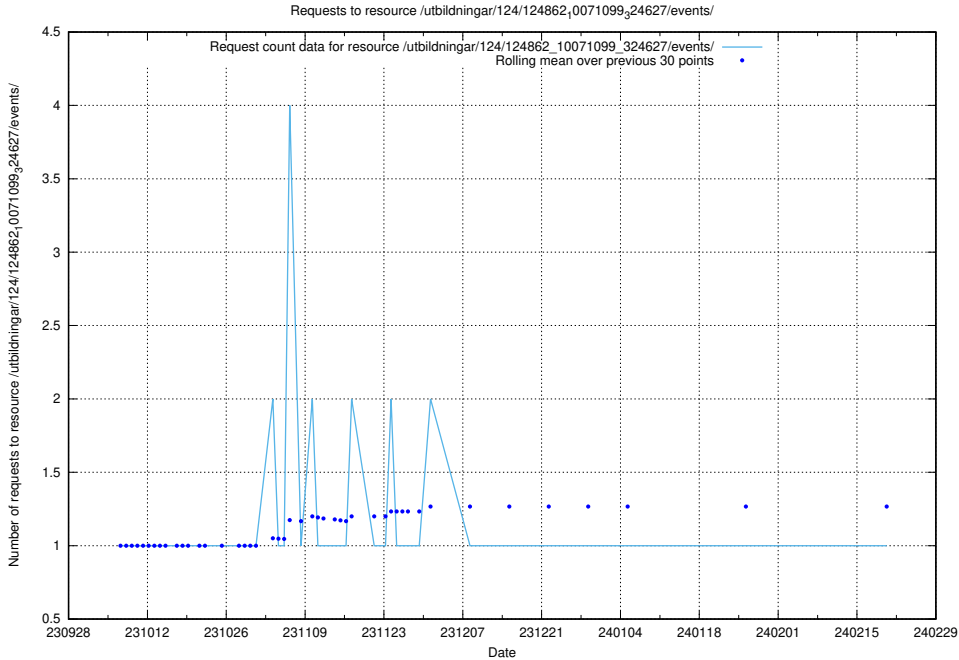

### 5.5100 Usage of /utbildningar/124/124862\_10071099\_324627/events/

Here, we count the number of requests to resource /utbildningar/124/124862\_10071099\_324627/events/