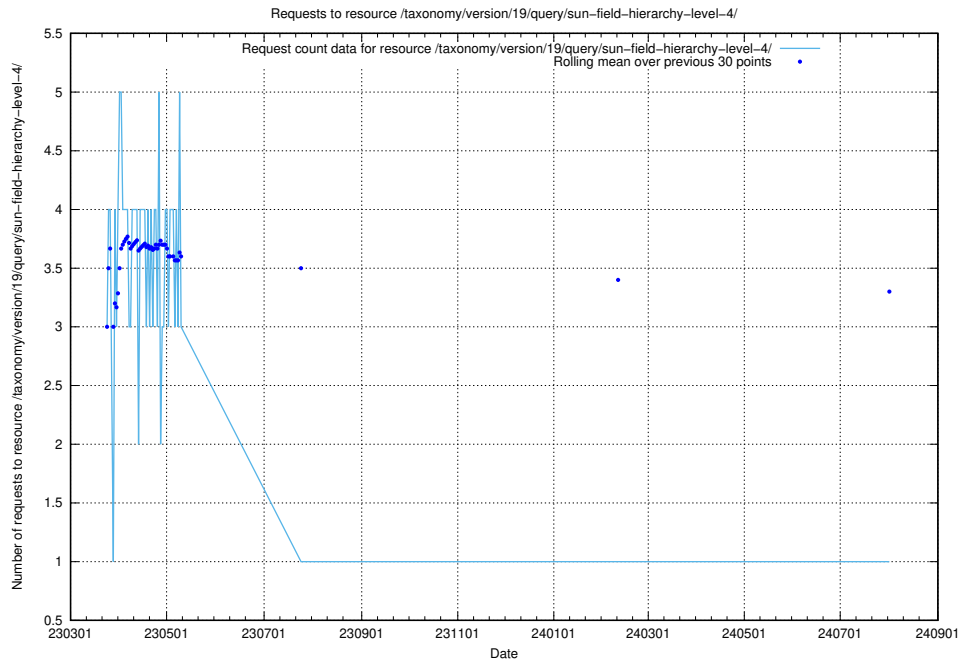

5.6810 Usage of /taxonomy/version/19/query/sun-field-hierarchy-level-4/

Here, we count the number of requests to resource /taxonomy/version/19/query/sun-field-hierarchy-level-4/.