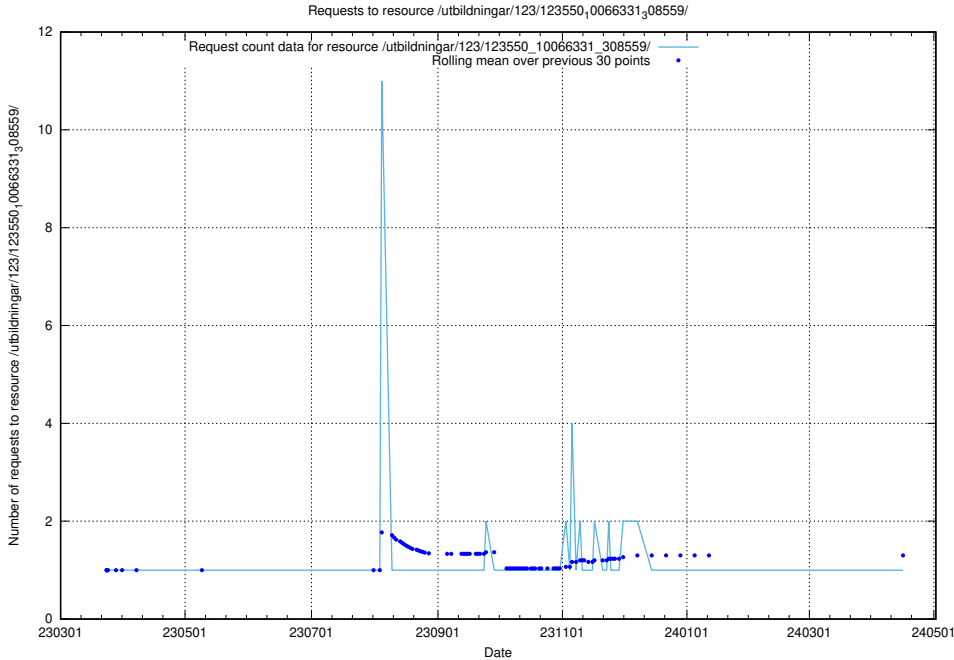

5.5203 Usage of /utbildningar/123/123550_10066331_308559/

Here, we count the number of requests to resource /utbildningar/123/123550_10066331_308559/.