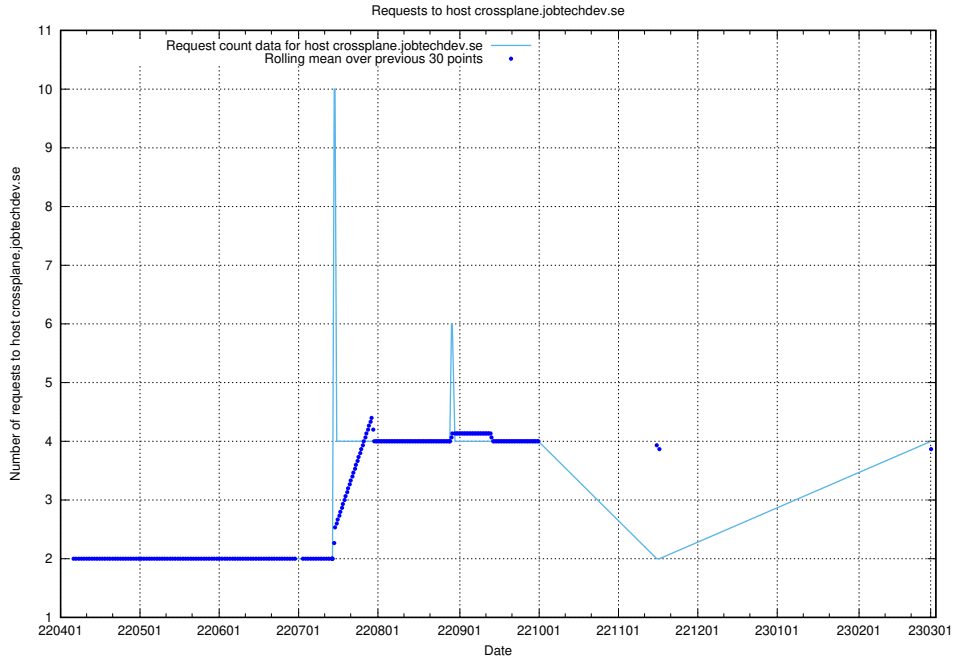

7.163 Usage of crossplane.jobtechdev.se

Here, we count the number of requests to host crossplane.jobtechdev.se.