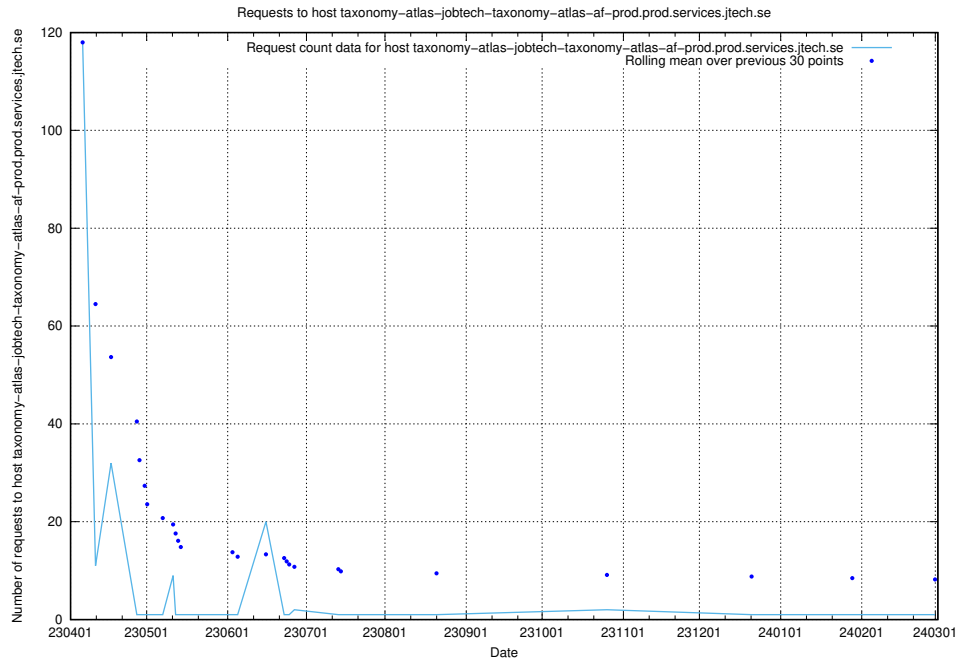

7.615 Usage of taxonomy-atlas-jobtech-taxonomy-atlas-af-prod.prod.services.jtech

Here, we count the number of requests to host taxonomy-atlas-jobtech-taxonomy-atlas-af-prod.prod.services.jtech.se.