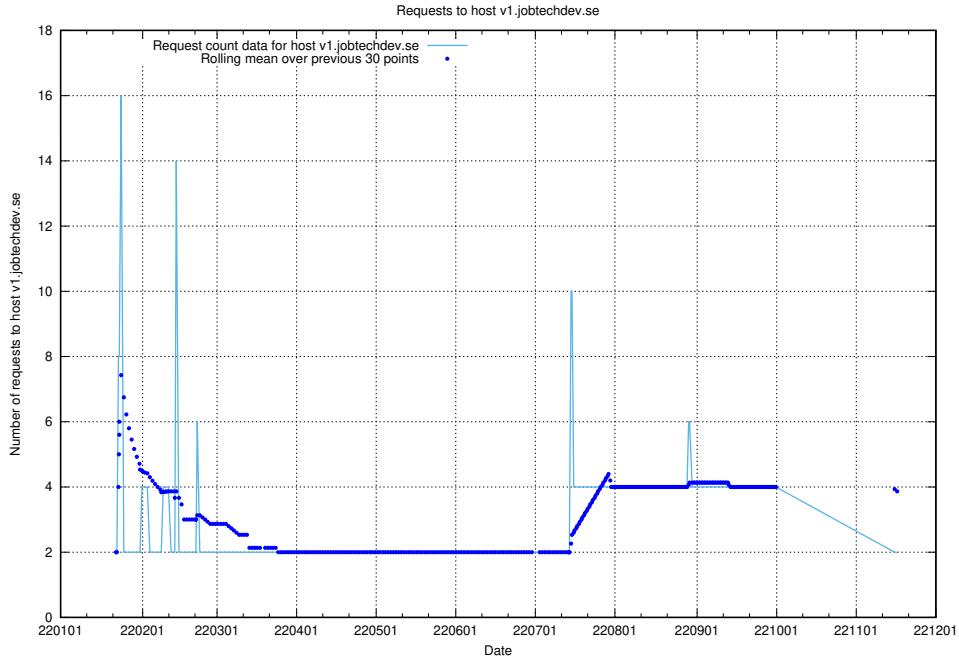

7.589 Usage of v1.jobtechdev.se

Here, we count the number of requests to host v1.jobtechdev.se.