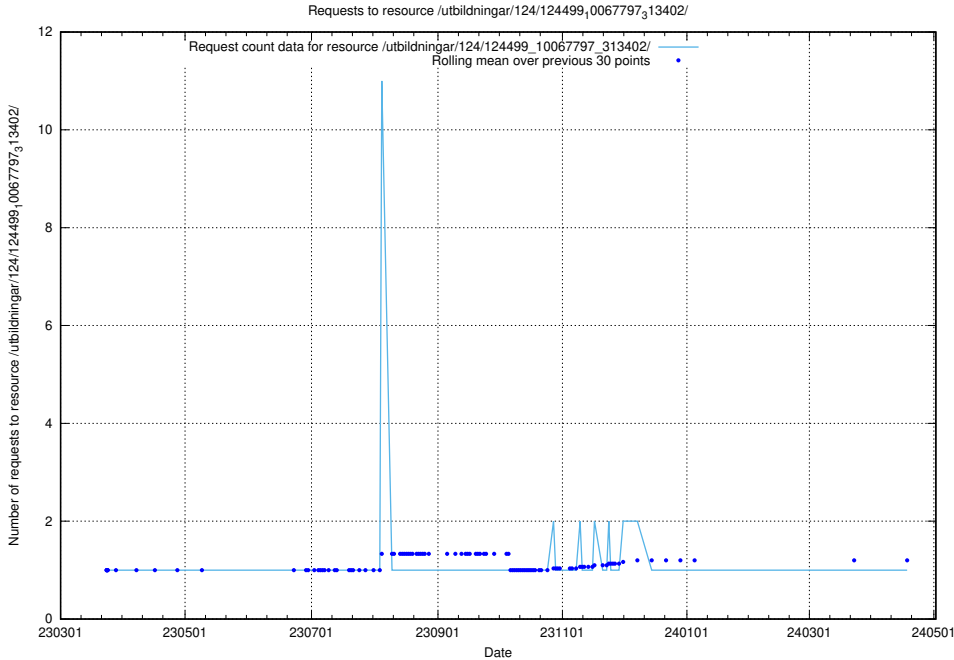

5.3177 Usage of /utbildningar/124/124499_10067797_313402/

Here, we count the number of requests to resource /utbildningar/124/124499_10067797_313402/.