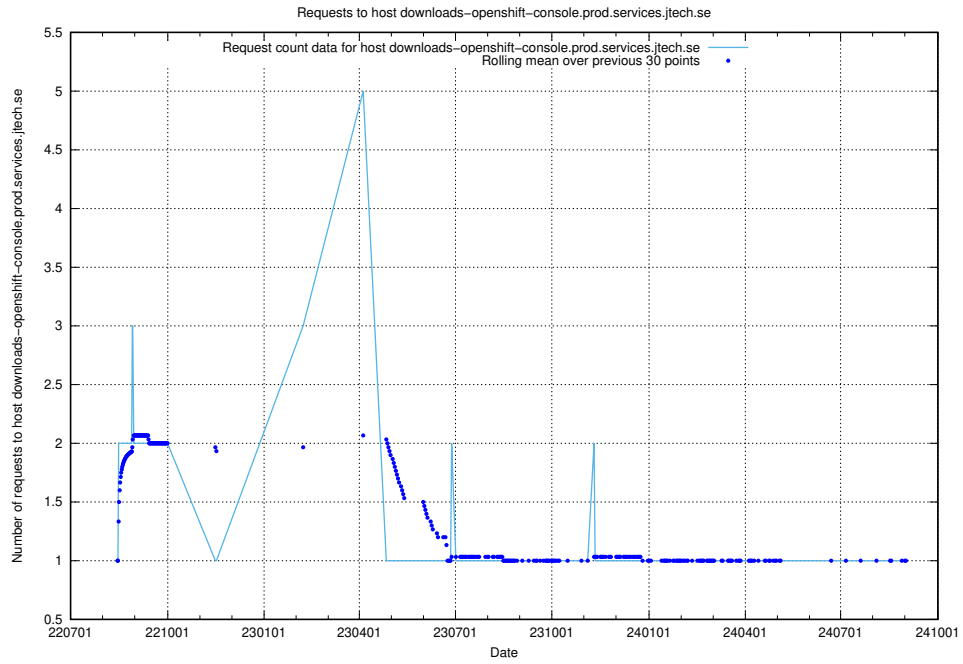

7.625 Usage of downloads-openshift-console.prod.services.jtech.se

Here, we count the number of requests to host downloads-openshift-console.prod.services.jtech.se.