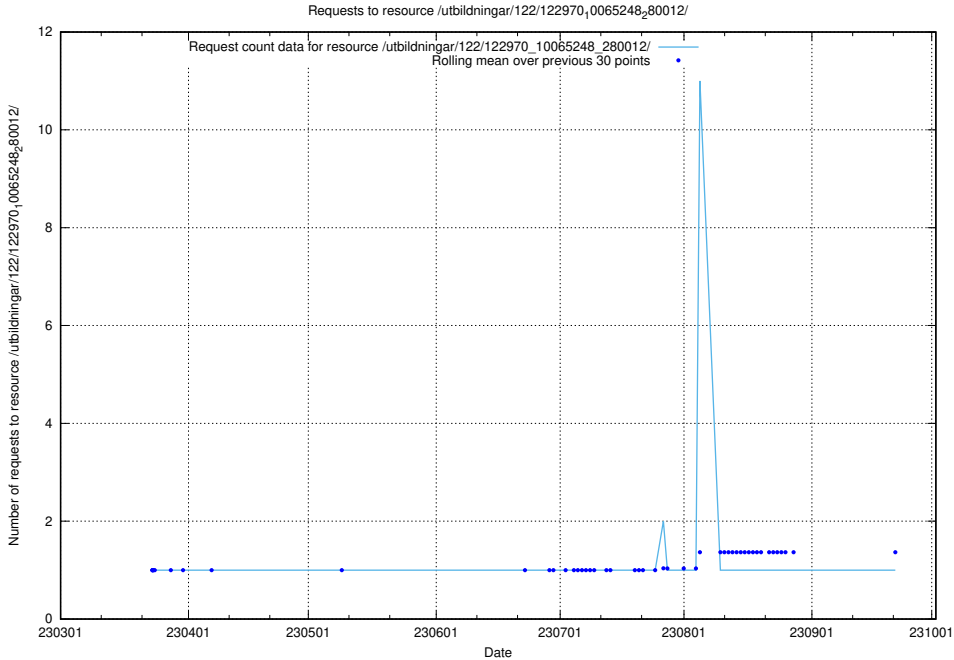

5.5683 Usage of /utbildningar/122/122970_10065248_280012/

Here, we count the number of requests to resource /utbildningar/122/122970_10065248_280012/.