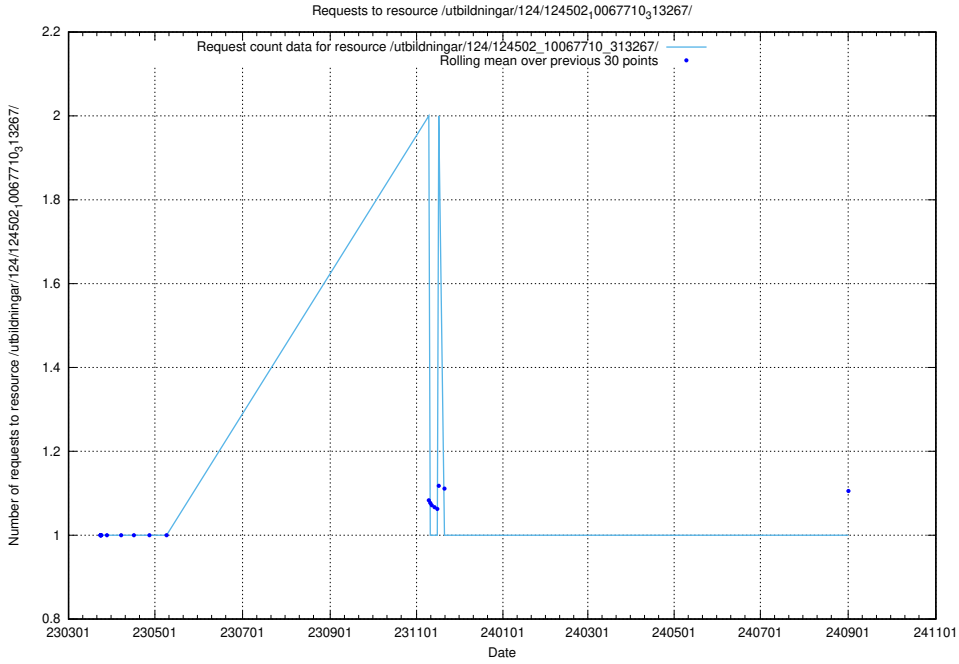

5.2867 Usage of /utbildningar/124/124502_10067710_313267/

Here, we count the number of requests to resource /utbildningar/124/124502_10067710_313267/.