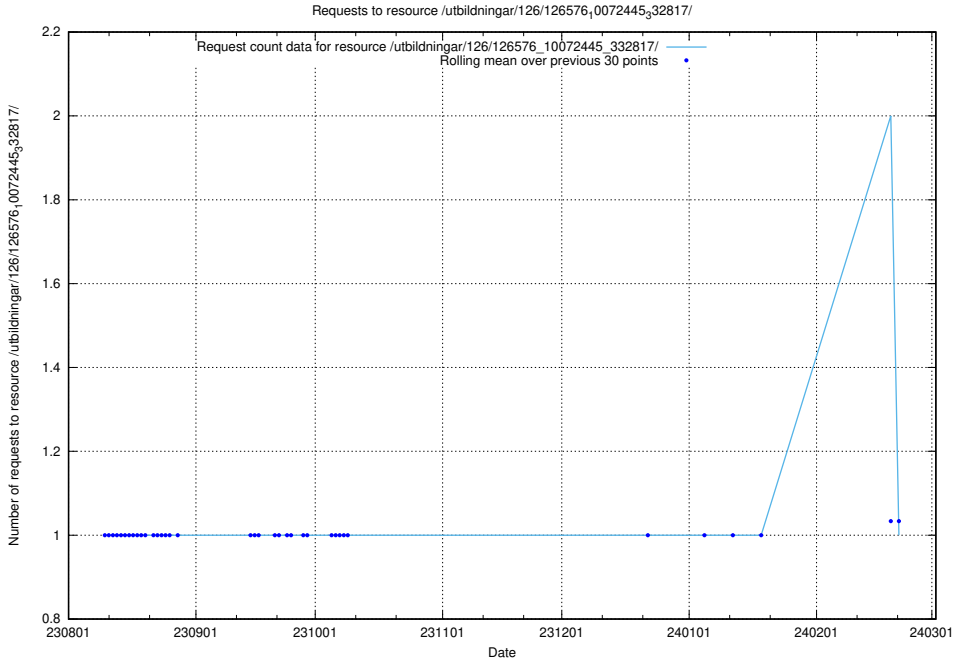

5.5527 Usage of /utbildningar/126/126576_10072445_332817/

Here, we count the number of requests to resource /utbildningar/126/126576_10072445_332817/.