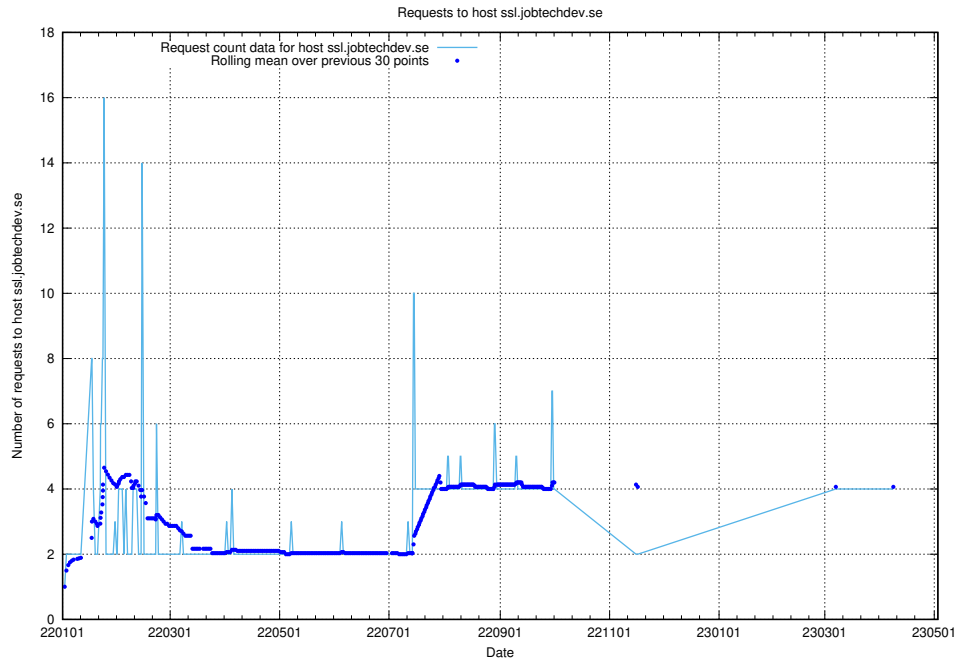

7.126 Usage of ssl.jobtechdev.se

Here, we count the number of requests to host ssl.jobtechdev.se.