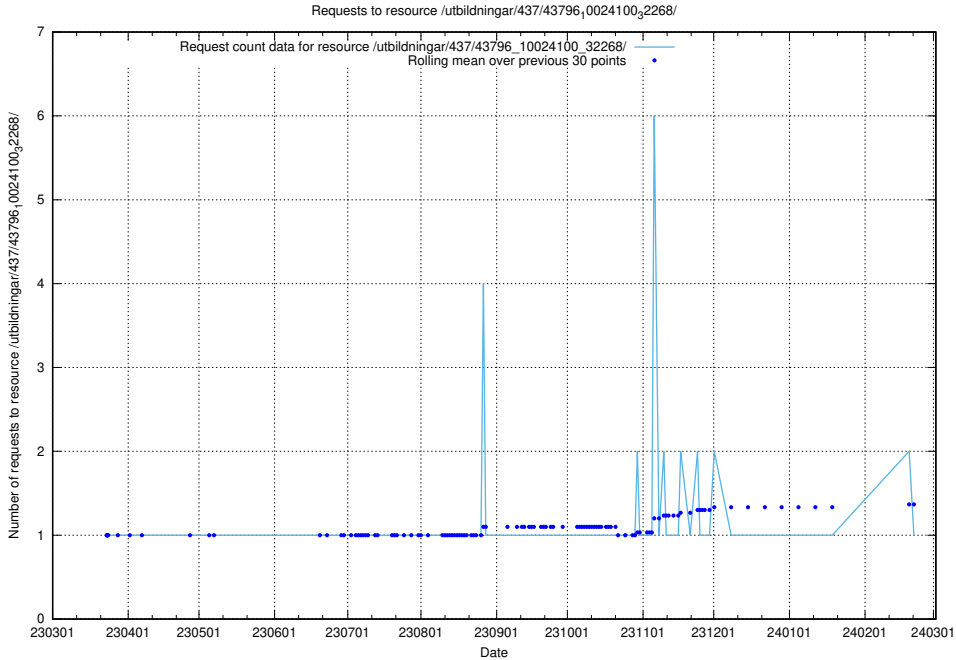

5.7055 Usage of /utbildningar/437/43796_10024100_32268/

Here, we count the number of requests to resource /utbildningar/437/43796_10024100_32268/.