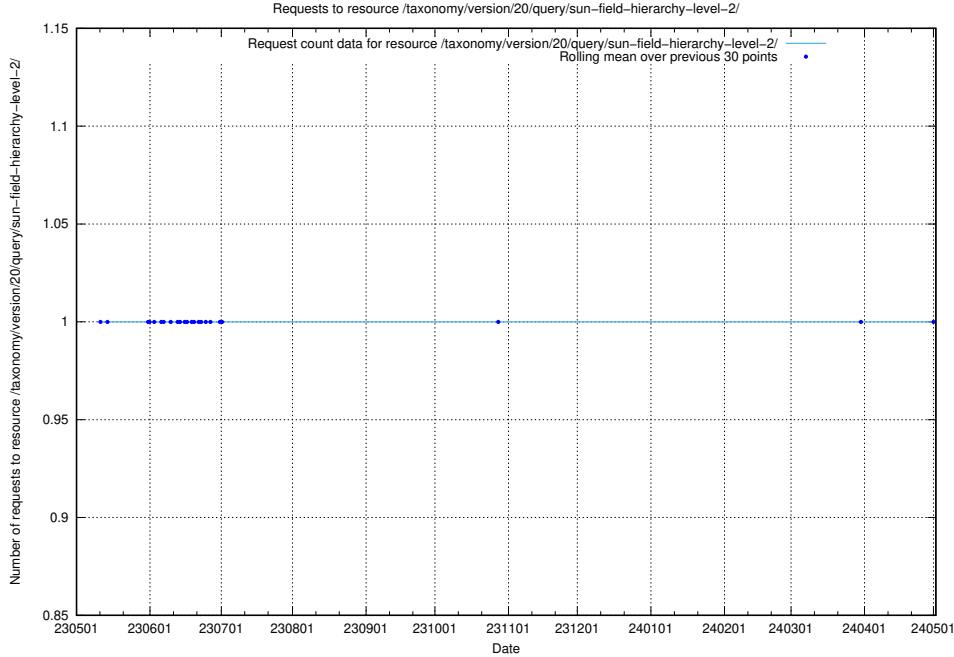

### 5.6617 Usage of /utbildningar/122/122546\_10064825\_267299/events/

Here, we count the number of requests to resource /utbildningar/122/122546\_10064825\_267299/events/