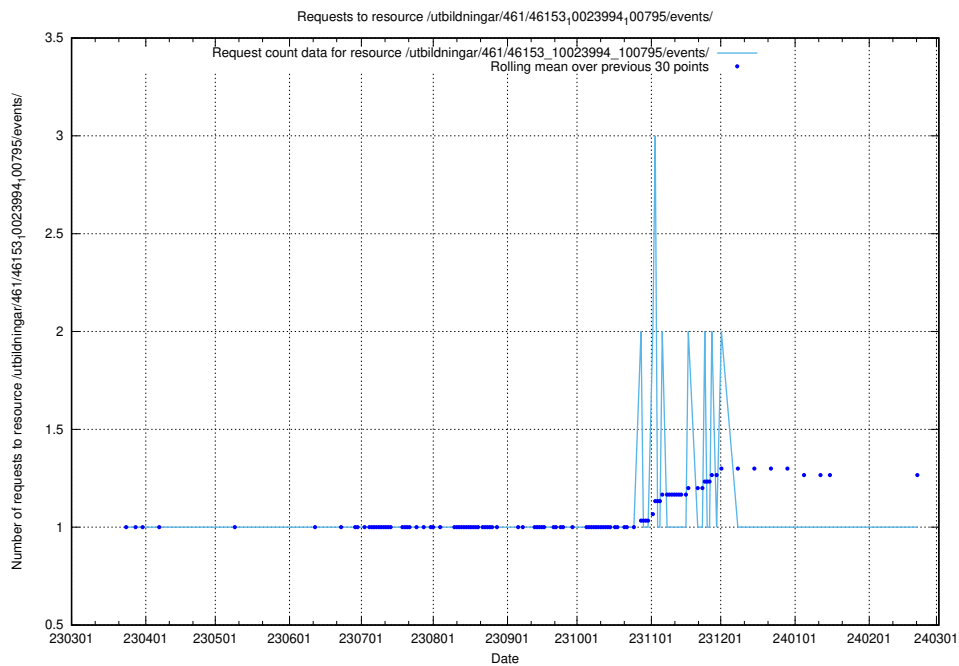

5.6858 Usage of /utbildningar/461/46153_10023994_100795/events/

Here, we count the number of requests to resource /utbildningar/461/46153_10023994_100795/events/.