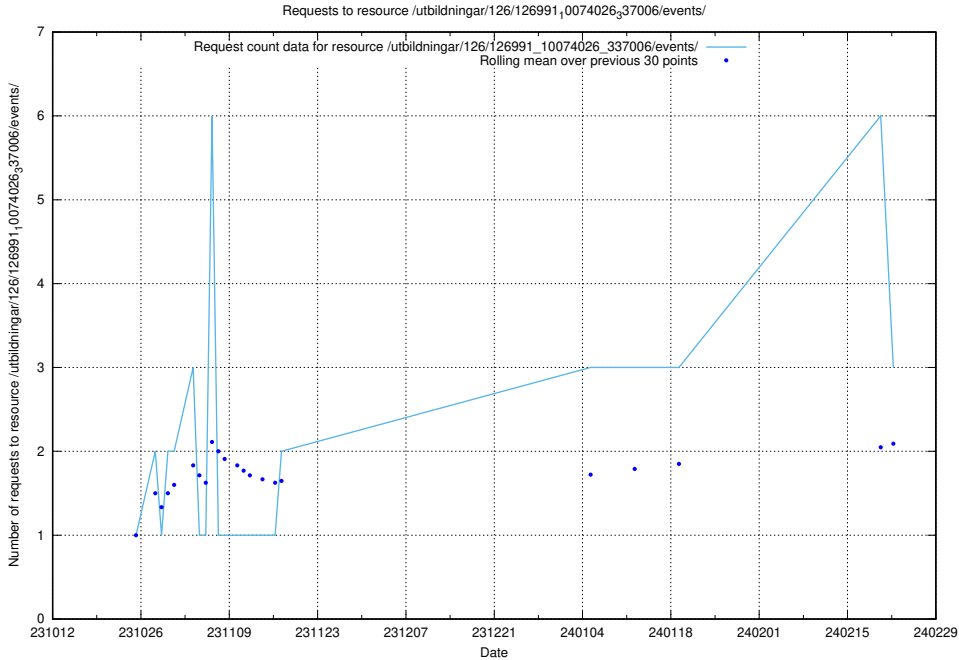

5.428 Usage of /utbildningar/126/126991_10074026_337006/events/

Here, we count the number of requests to resource /utbildningar/126/126991_10074026_337006/events/