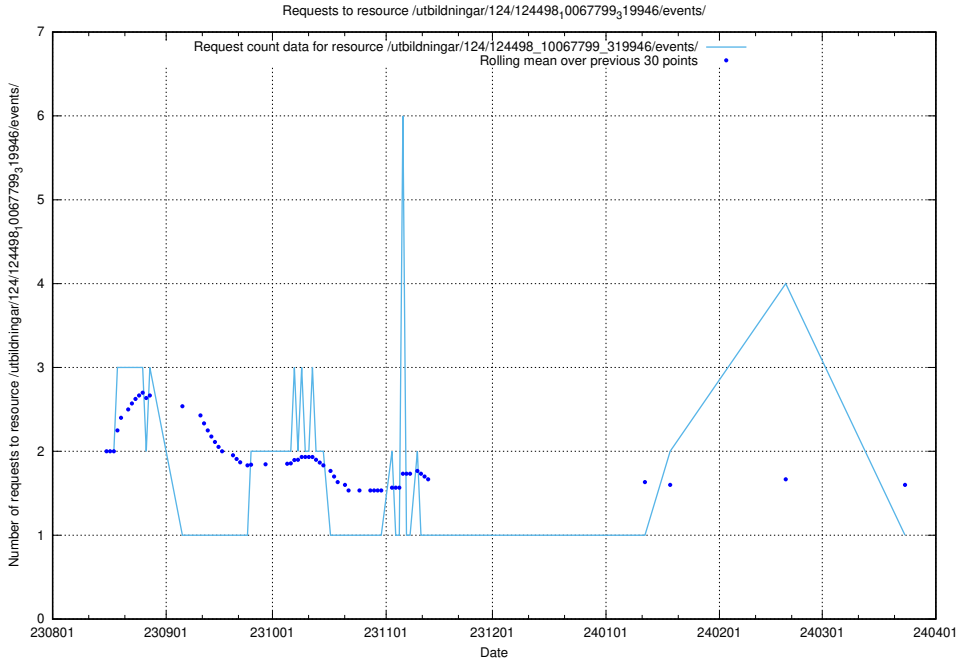

5.5495 Usage of /utbildningar/124/124498_10067799_319946/events/

Here, we count the number of requests to resource /utbildningar/124/124498_10067799_319946/events/