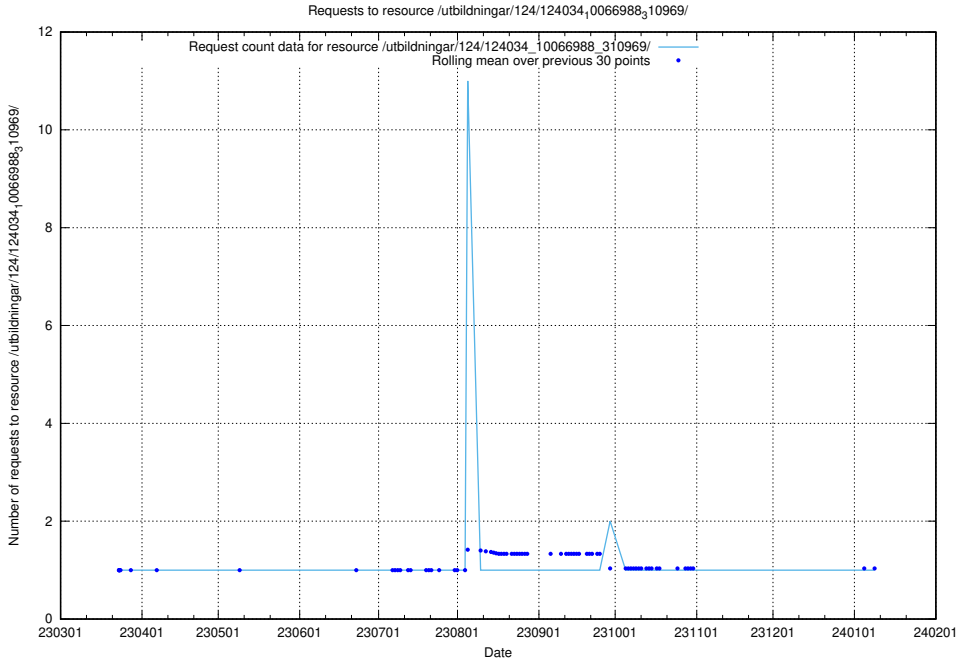

5.5106 Usage of /utbildningar/124/124034_10066988_310969/

Here, we count the number of requests to resource /utbildningar/124/124034_10066988_310969/.