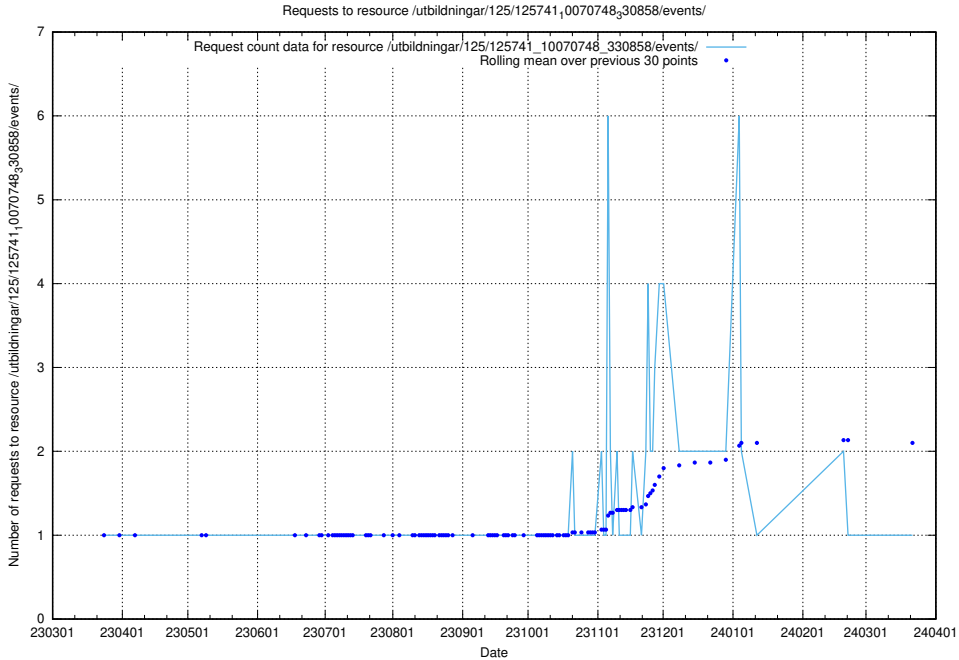

5.6923 Usage of /utbildningar/125/125741_10070748_330858/events/

Here, we count the number of requests to resource /utbildningar/125/125741_10070748_330858/events/