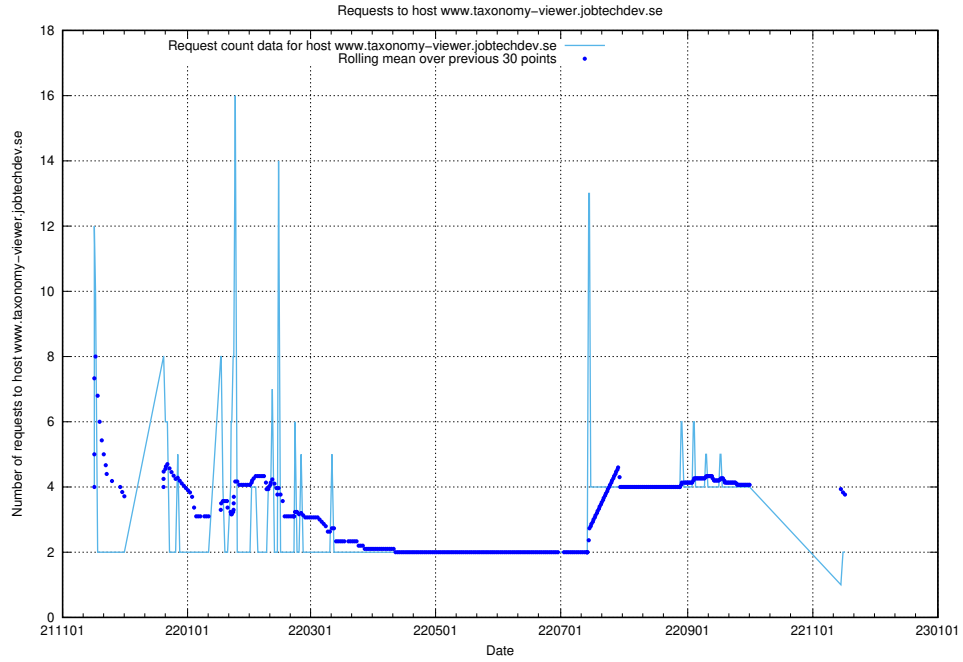

7.508 Usage of `www.taxonomy-viewer.jobtechdev.se`

Here, we count the number of requests to host `www.taxonomy-viewer.jobtechdev.se`.