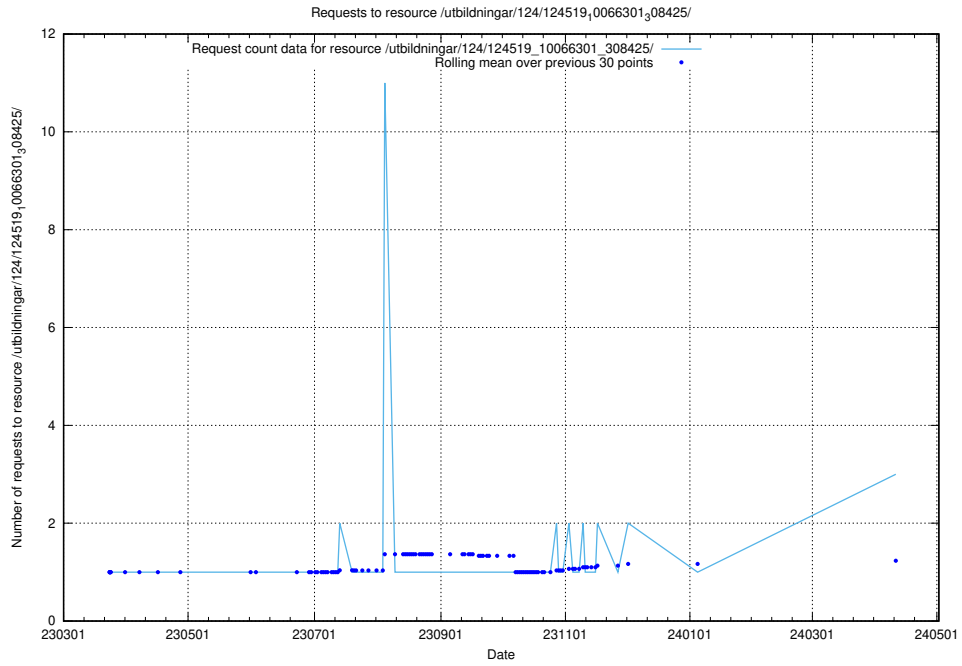

### 5.380 Usage of /utbildningar/124/124519\_10066301\_308425/

Here, we count the number of requests to resource /utbildningar/124/124519\_10066301\_308425/.