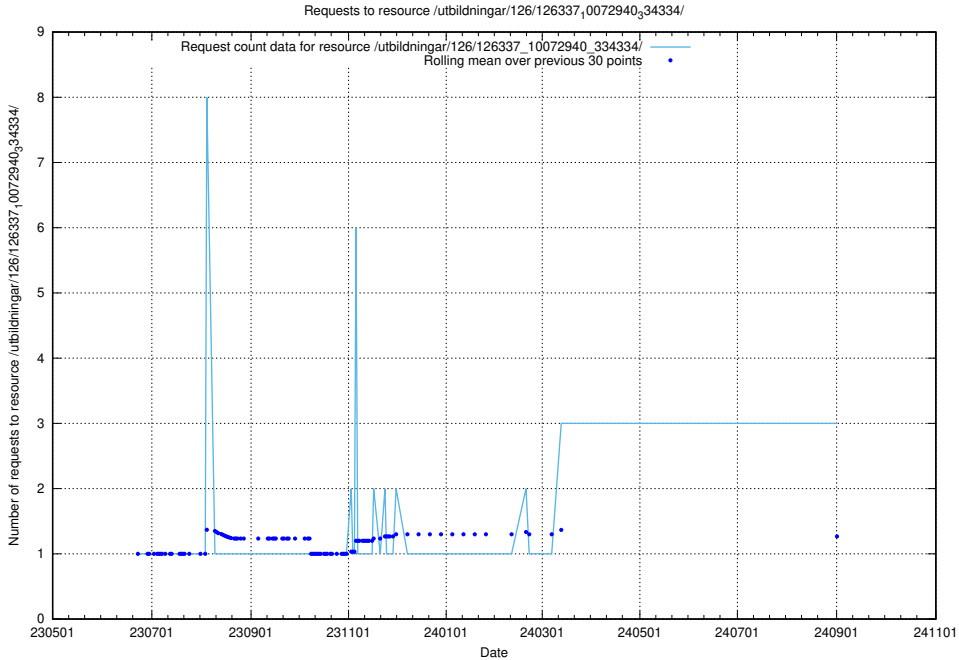

5.473 Usage of /utbildningar/126/126337_10072940_334334/

Here, we count the number of requests to resource /utbildningar/126/126337_10072940_334334/.