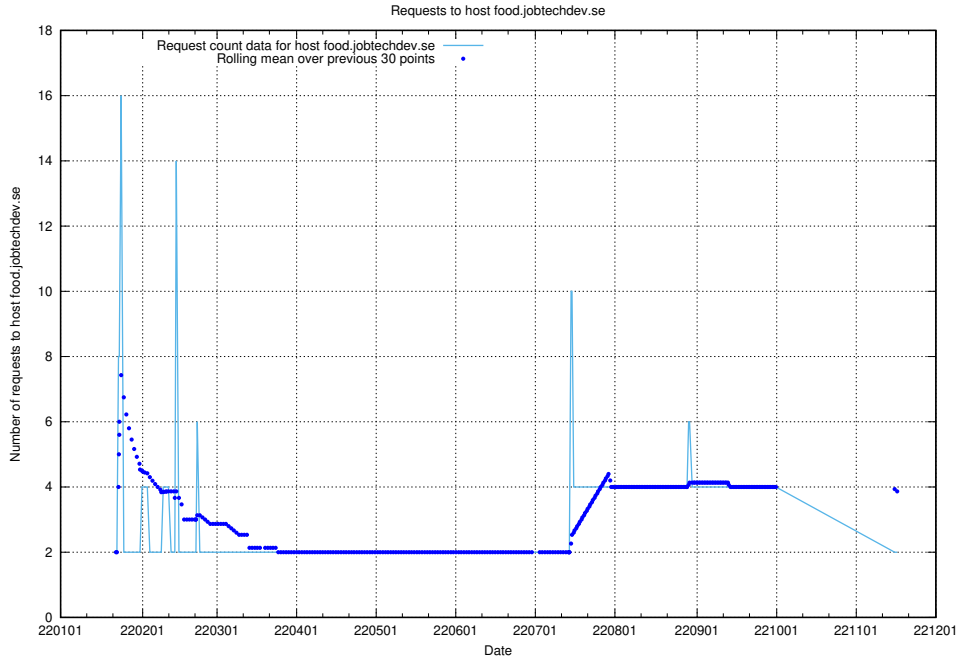

7.607 Usage of food.jobtechdev.se

Here, we count the number of requests to host food.jobtechdev.se.