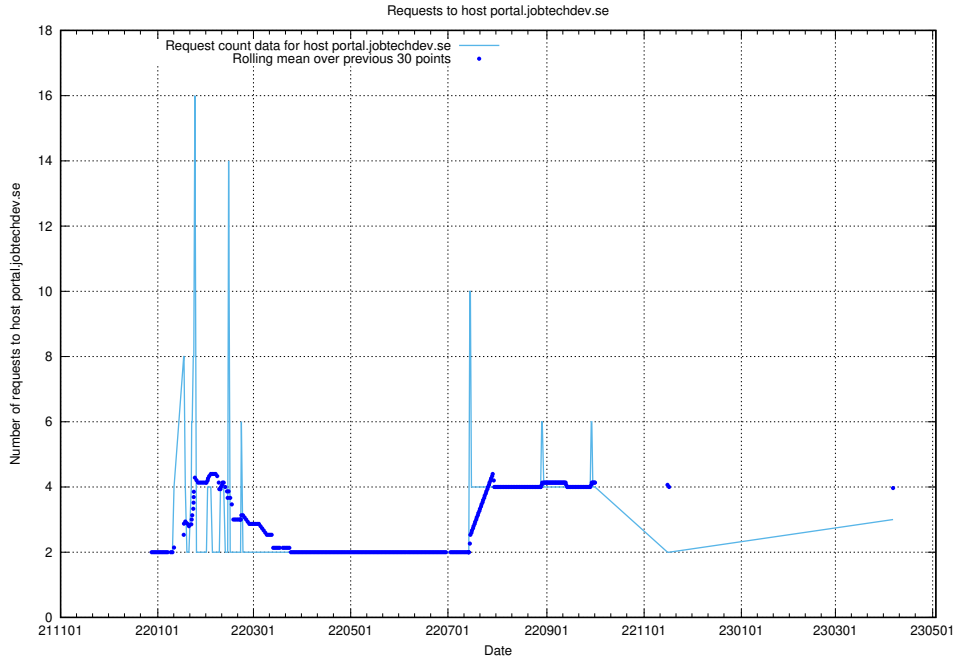

### 7.201 Usage of portal.jobtechdev.se

Here, we count the number of requests to host portal.jobtechdev.se.