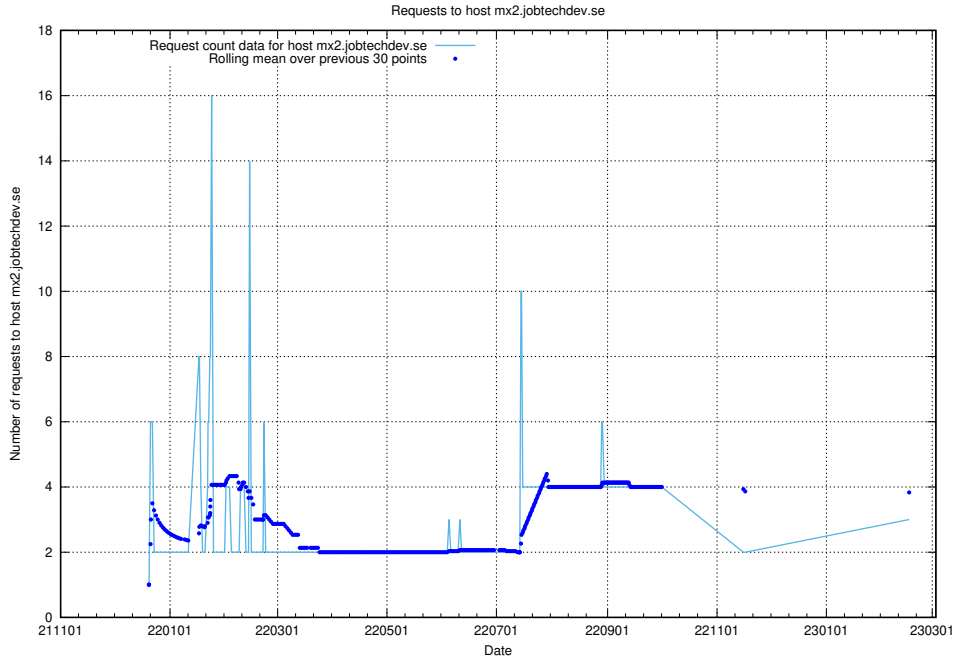

7.207 Usage of mx2.jobtechdev.se

Here, we count the number of requests to host mx2.jobtechdev.se.