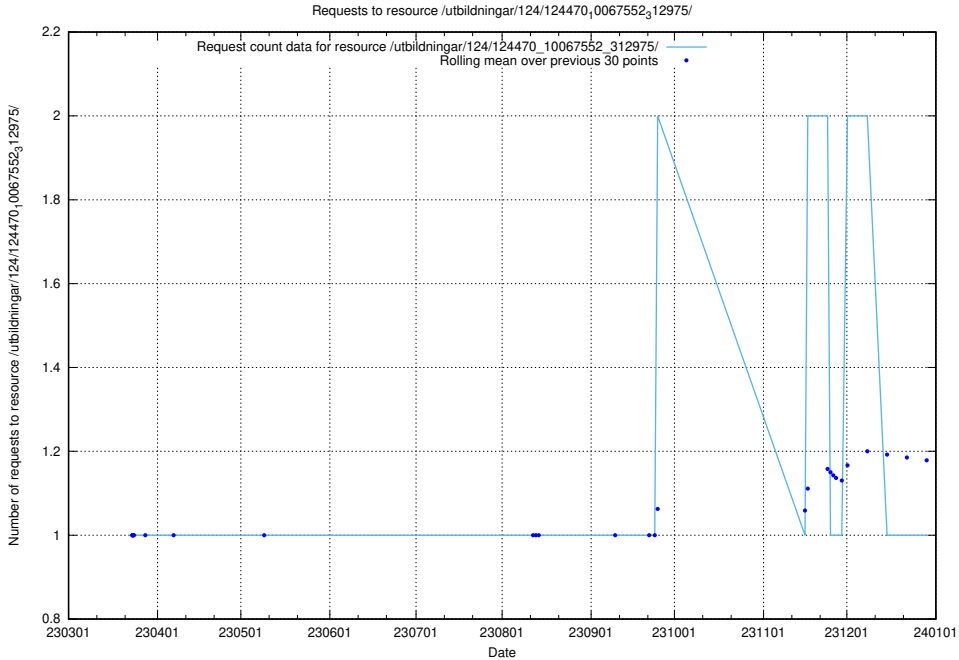

5.3893 Usage of /utbildningar/124/124470_10067552_312975/

Here, we count the number of requests to resource /utbildningar/124/124470_10067552_312975/.