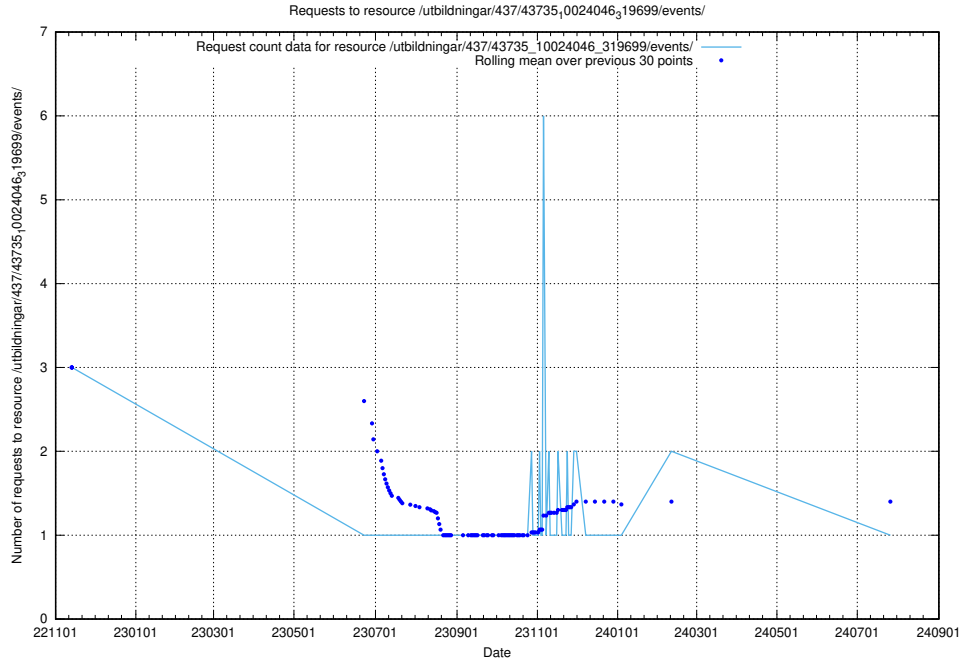

5.6466 Usage of /utbildningar/437/43735_10024046_319699/events/

Here, we count the number of requests to resource /utbildningar/437/43735_10024046_319699/events/.