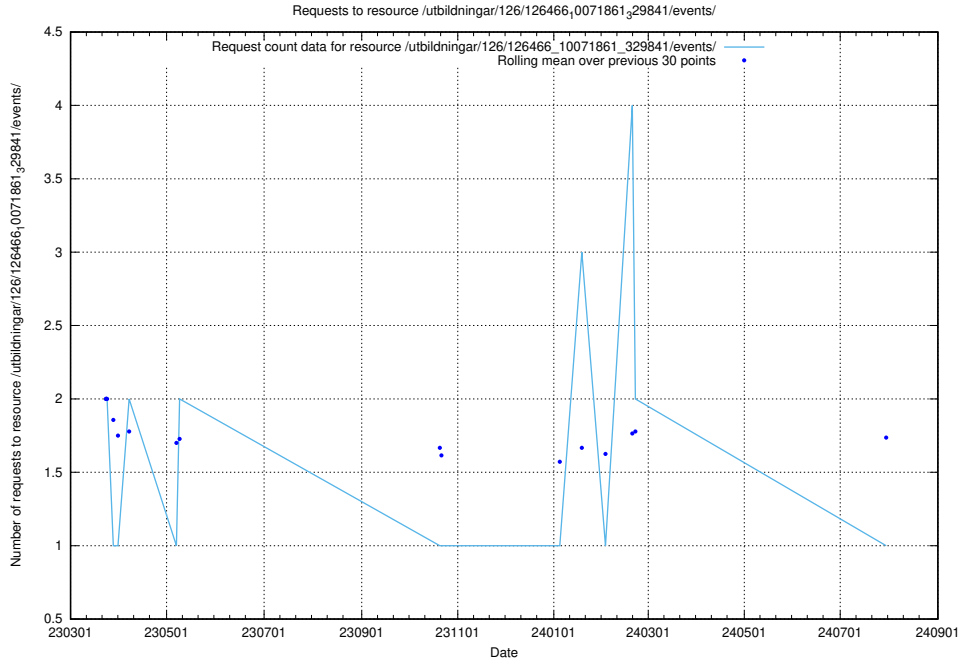

5.6970 Usage of /utbildningar/126/126466_10071861_329841/events/

Here, we count the number of requests to resource /utbildningar/126/126466_10071861_329841/events/