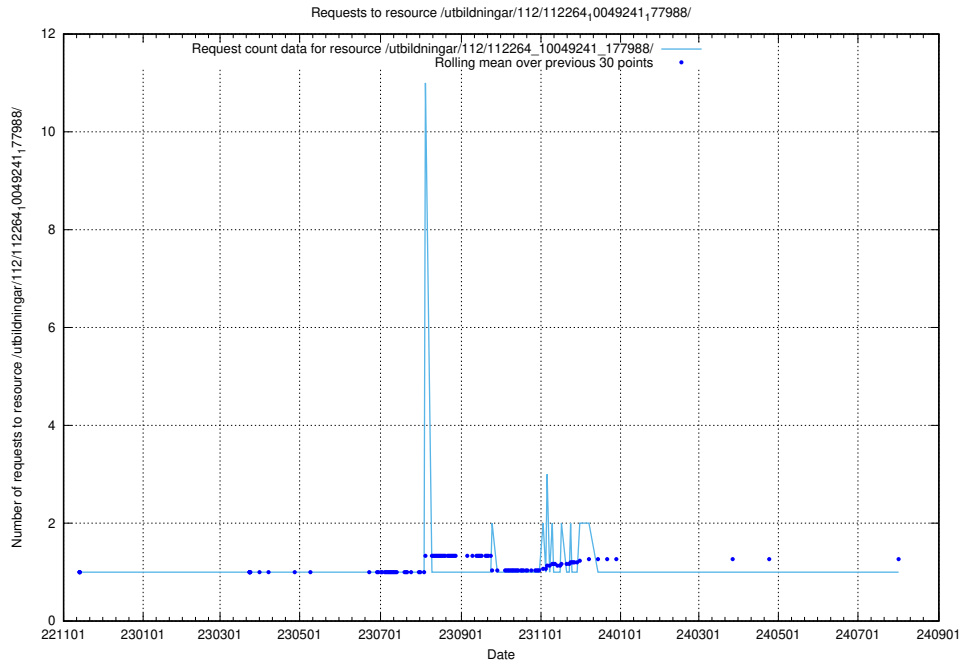

5.6889 Usage of /utbildningar/112/112264_10049241_177988/

Here, we count the number of requests to resource /utbildningar/112/112264_10049241_177988/.