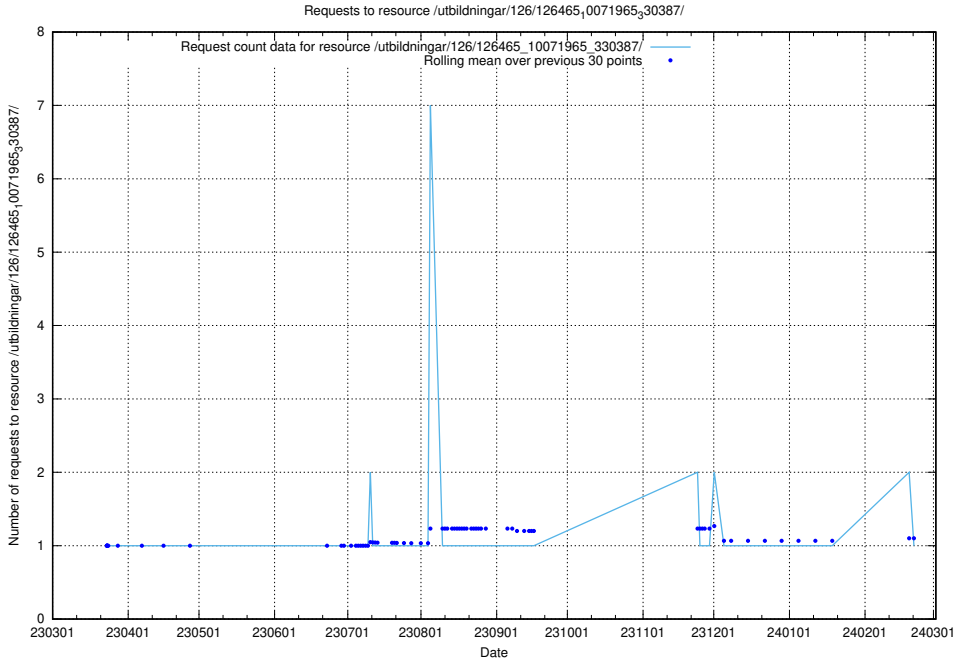

5.7116 Usage of /utbildningar/126/126465_10071965_330387/

Here, we count the number of requests to resource /utbildningar/126/126465_10071965_330387/.