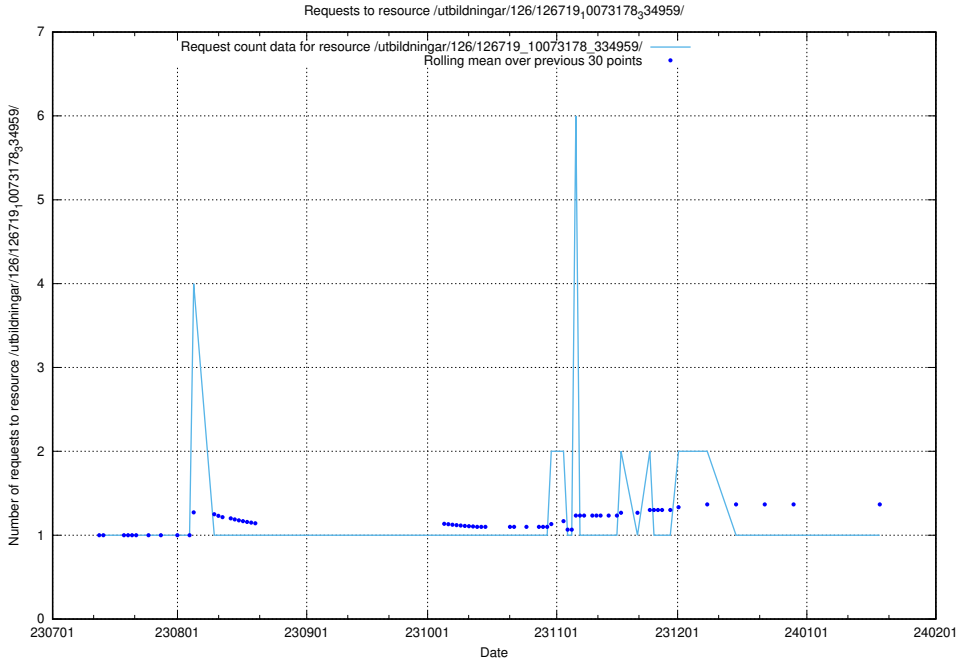

5.5817 Usage of /utbildningar/126/126719_10073178_334959/

Here, we count the number of requests to resource /utbildningar/126/126719_10073178_334959/.