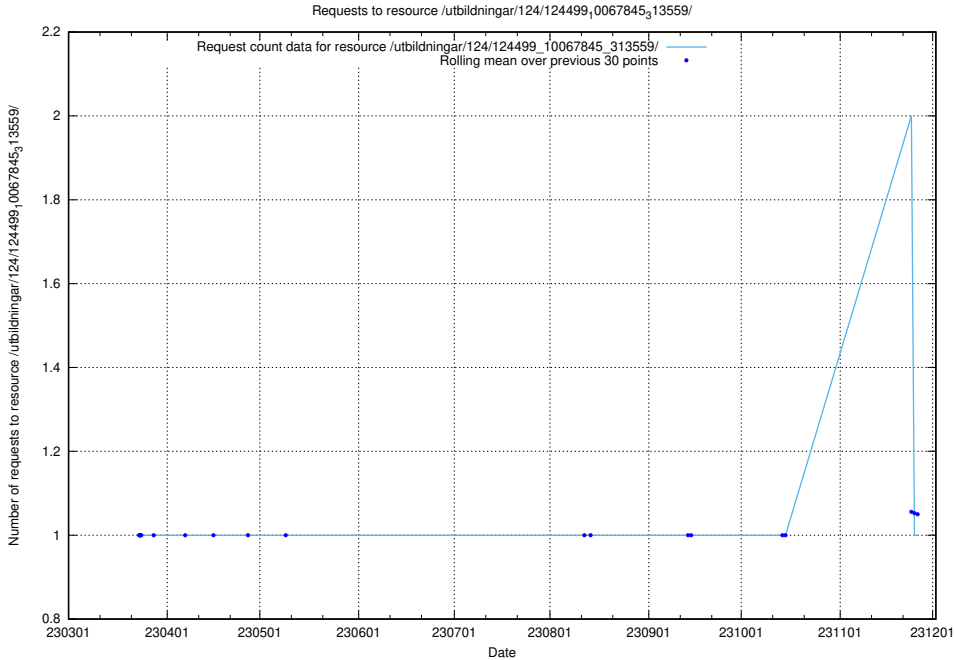

5.3110 Usage of /utbildningar/124/124499_10067845_313559/

Here, we count the number of requests to resource /utbildningar/124/124499_10067845_313559/.