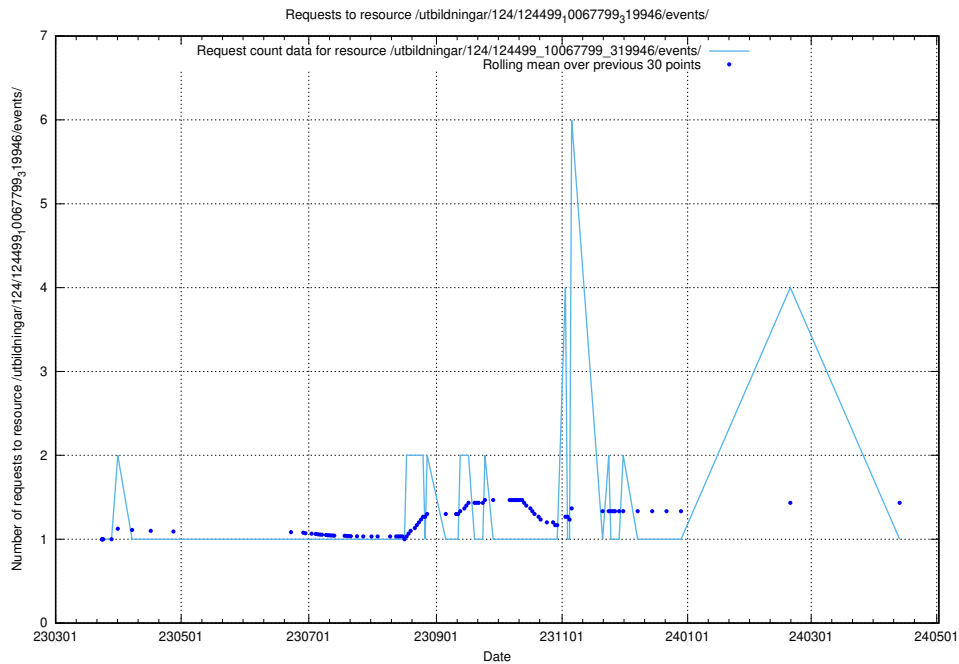

5.3155 Usage of /utbildningar/124/124499_10067799_319946/events/

Here, we count the number of requests to resource /utbildningar/124/124499_10067799_319946/events/