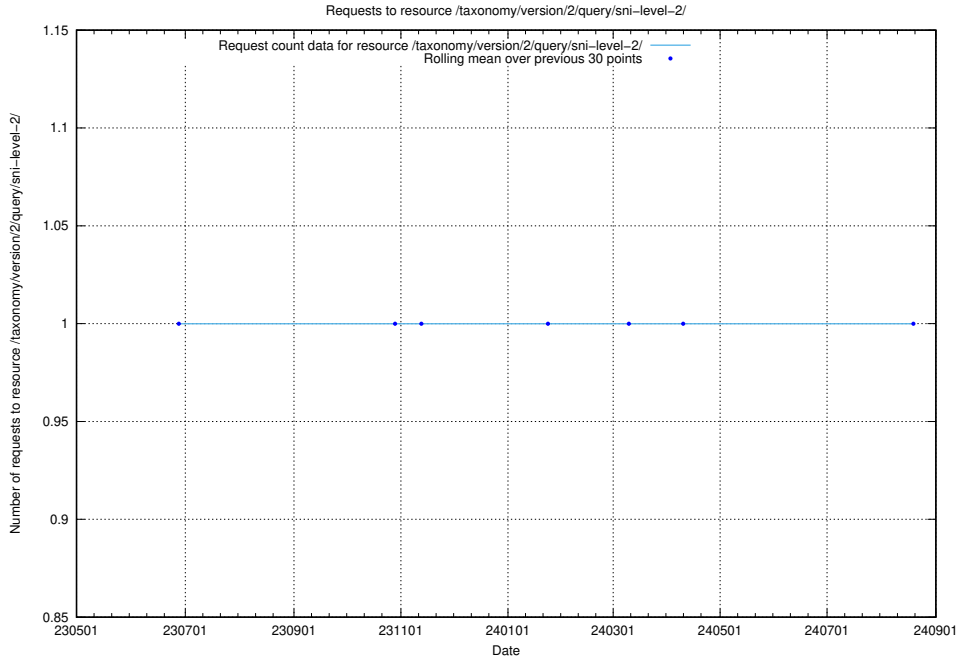

5.6243 Usage of /taxonomy/version/2/query/sni-level-2/

Here, we count the number of requests to resource /taxonomy/version/2/query/sni-level-2/.