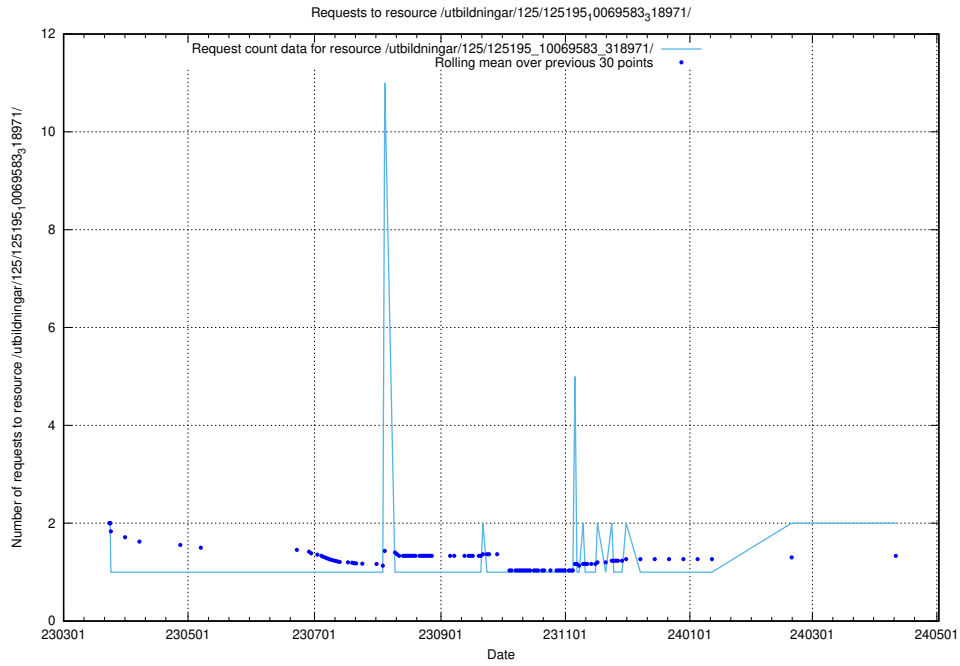

5.997 Usage of /utbildningar/125/125195_10069583_318971/

Here, we count the number of requests to resource /utbildningar/125/125195_10069583_318971/.