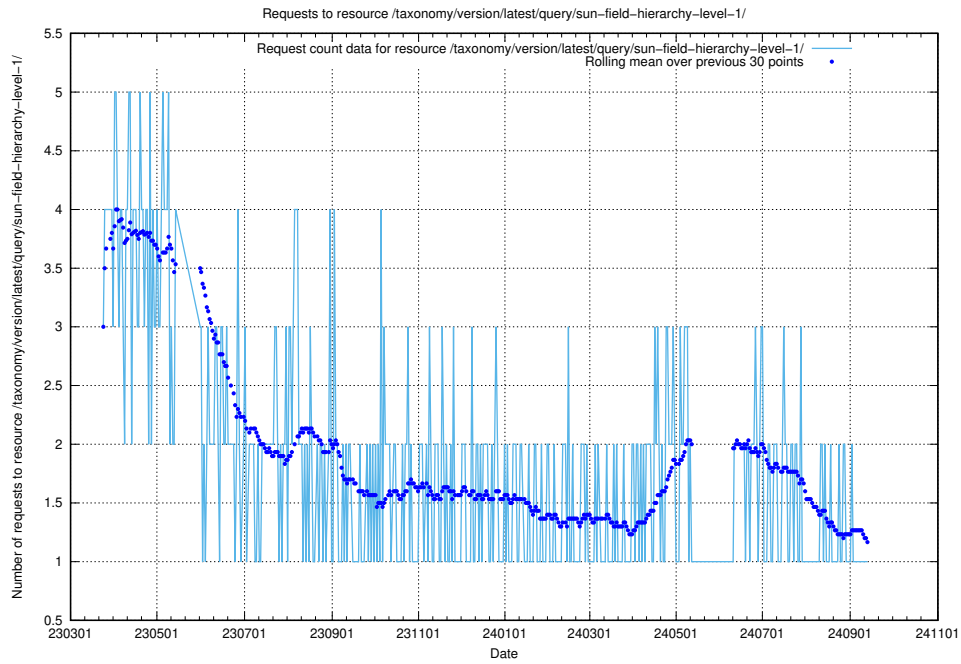

5.6759 Usage of /taxonomy/version/latest/query/sun-field-hierarchy-level-1/

Here, we count the number of requests to resource /taxonomy/version/latest/query/sun-field-hierarchy-level-1/.