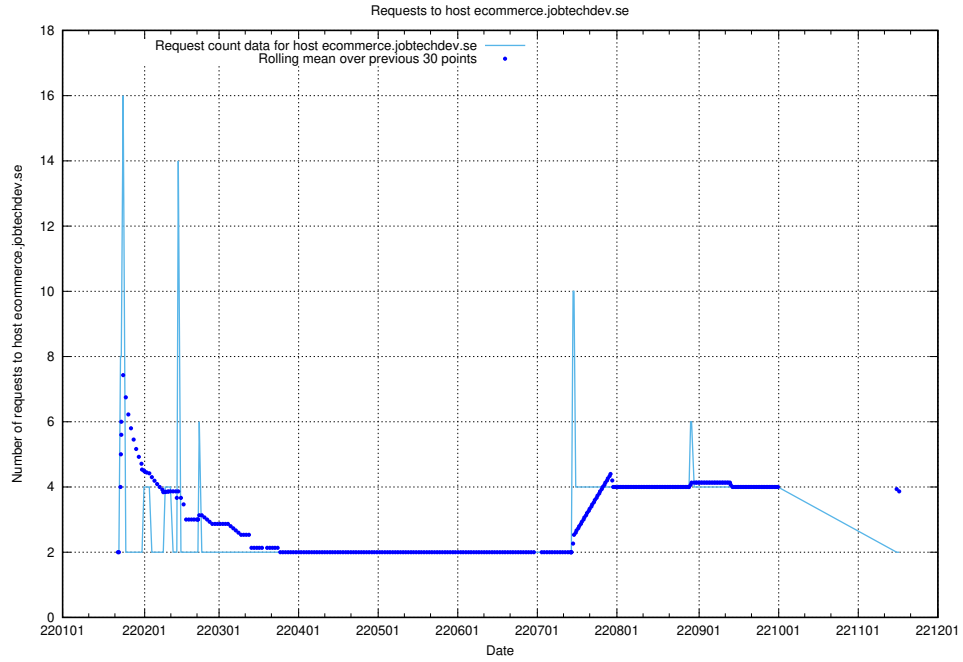

7.262 Usage of ecommerce.jobtechdev.se

Here, we count the number of requests to host ecommerce.jobtechdev.se.