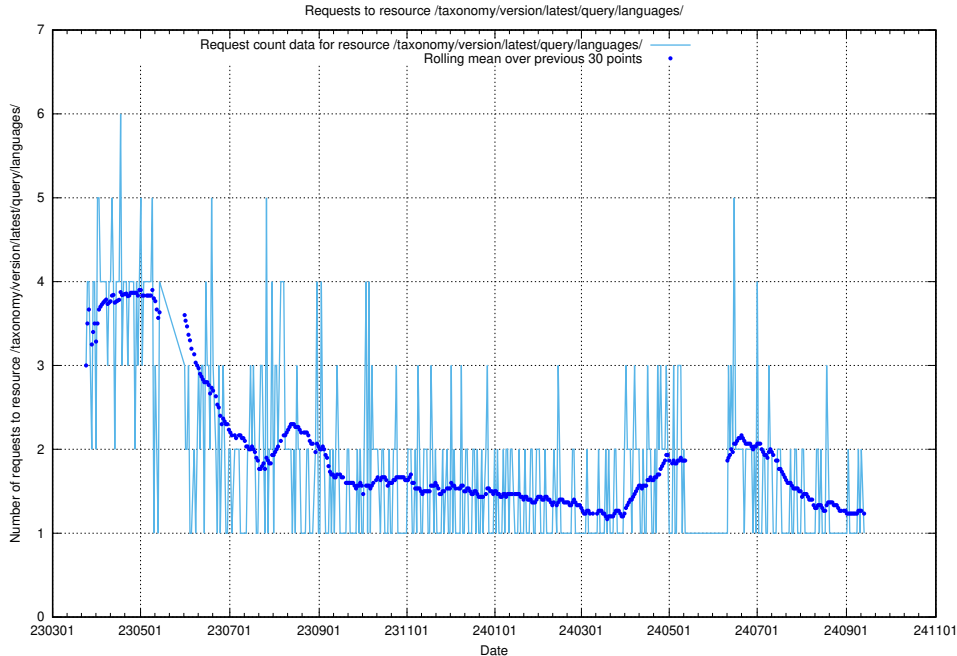

5.6785 Usage of /taxonomy/version/latest/query/languages/

Here, we count the number of requests to resource /taxonomy/version/latest/query/languages/.