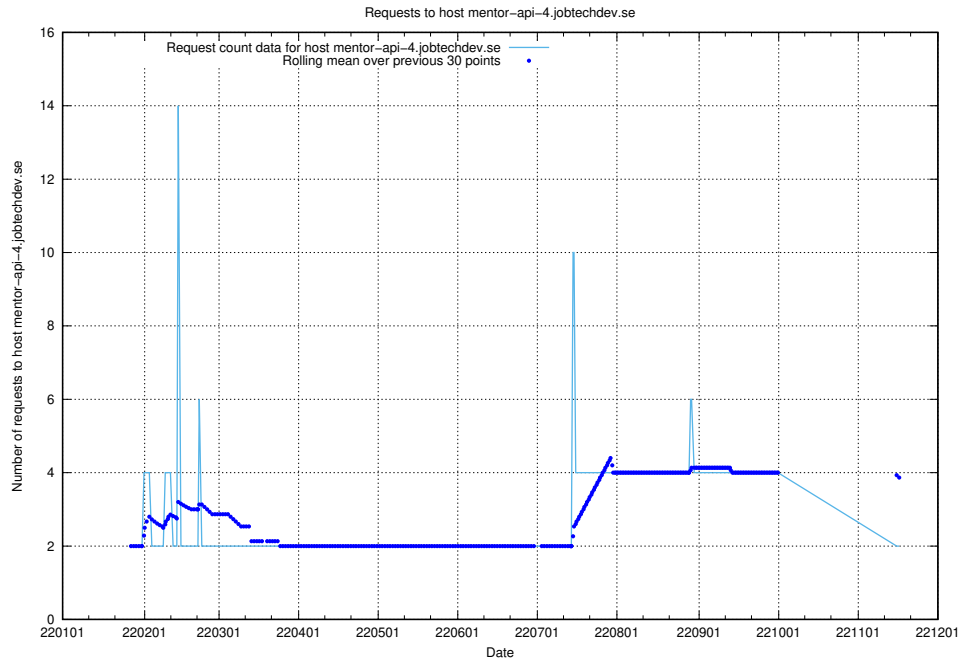

7.581 Usage of mentor-api-4.jobtechdev.se

Here, we count the number of requests to host mentor-api-4.jobtechdev.se.