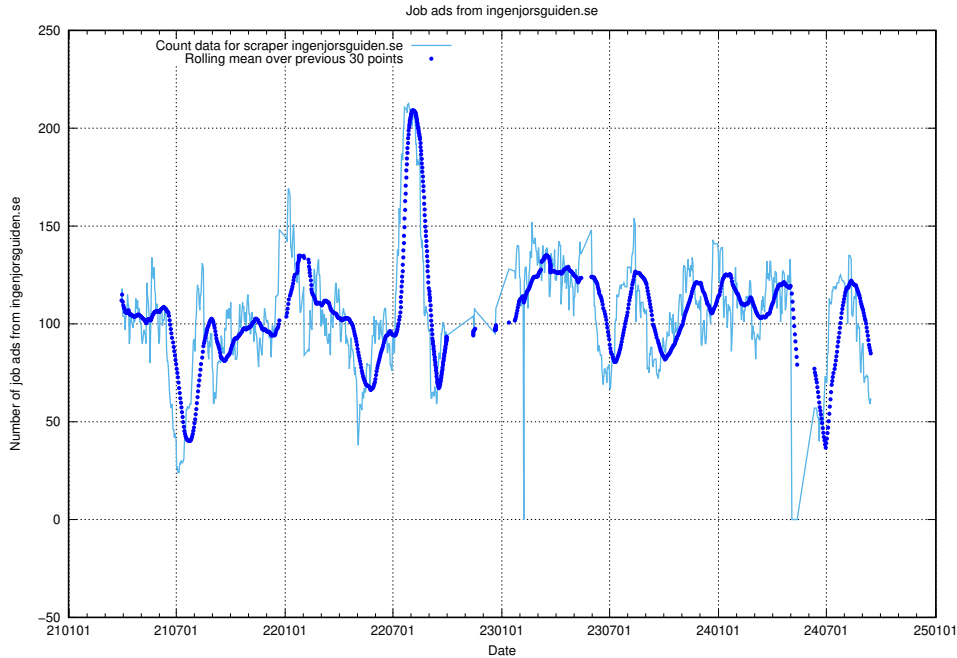

13.15 Number of ads by scraper ingenjorsguiden.se

Here, we count the number of job ads scraped from ingenjorsguiden.se.