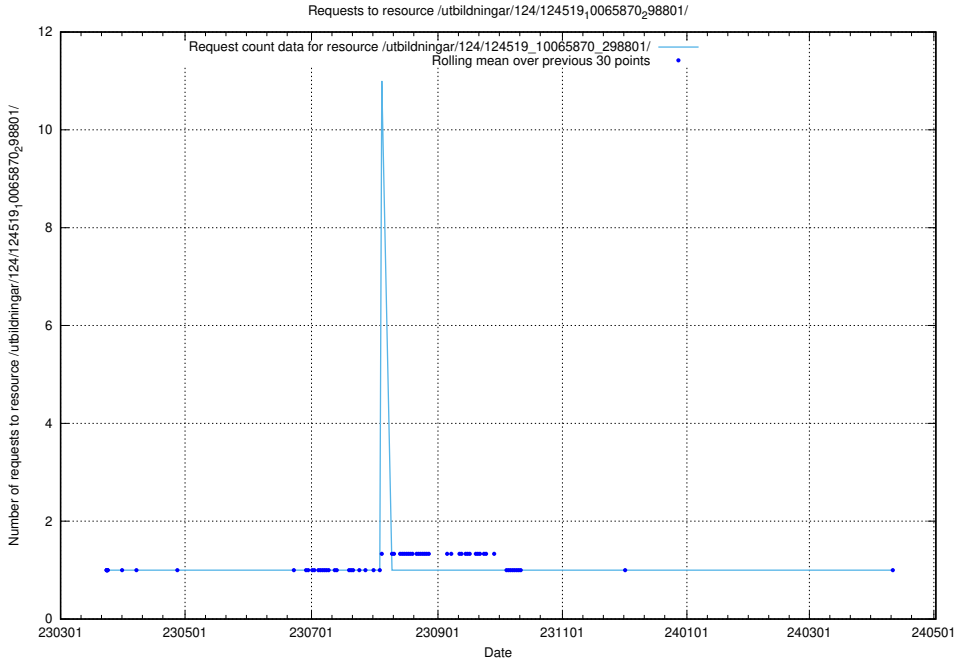

5.1964 Usage of /utbildningar/124/124519_10065870_298801/

Here, we count the number of requests to resource /utbildningar/124/124519_10065870_298801/.