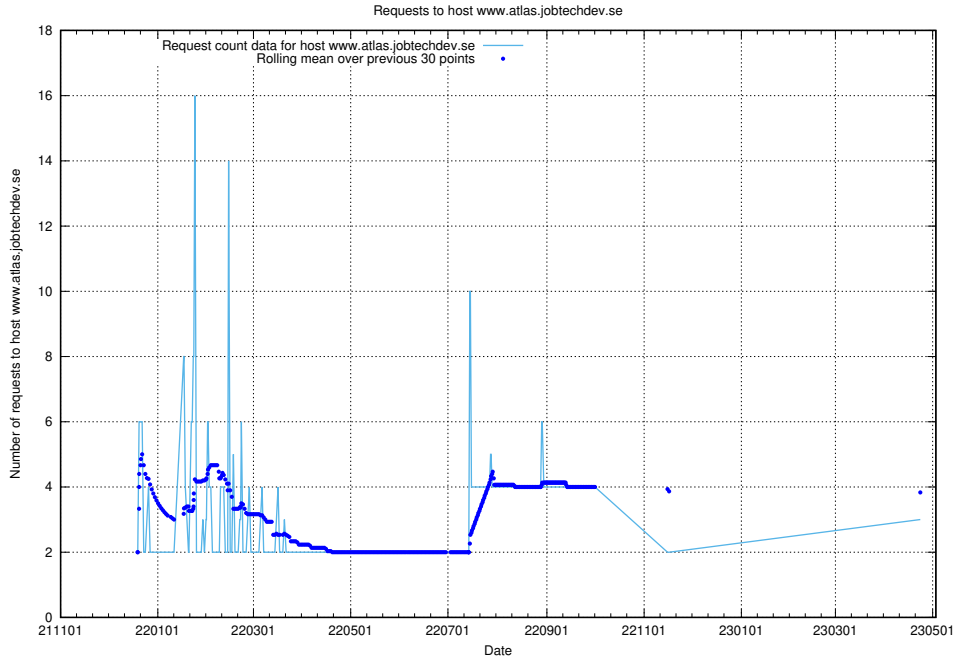

7.215 Usage of www.atlas.jobtechdev.se

Here, we count the number of requests to host www.atlas.jobtechdev.se.