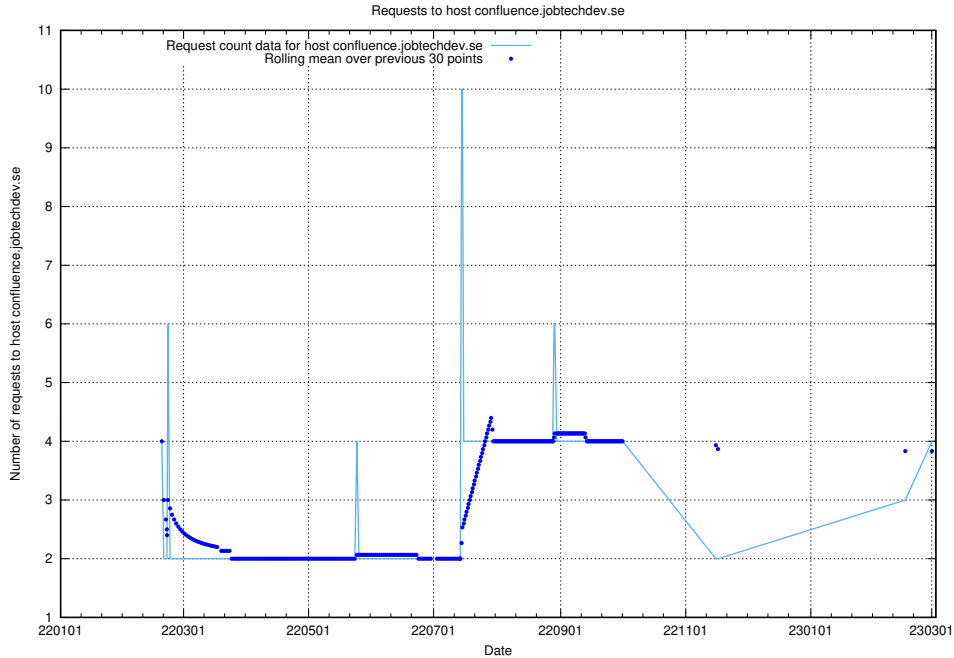

## 7.170 Usage of gitlab.jobtechdev.se

Here, we count the number of requests to host gitlab.jobtechdev.se.