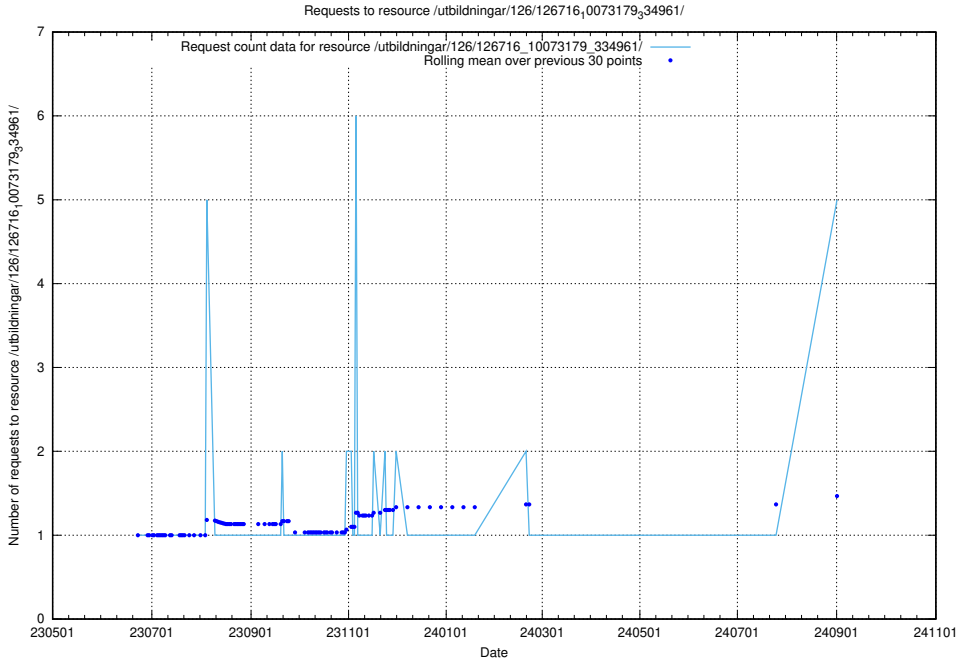

5.199 Usage of /utbildningar/126/126716_10073179_334961/

Here, we count the number of requests to resource /utbildningar/126/126716_10073179_334961/.