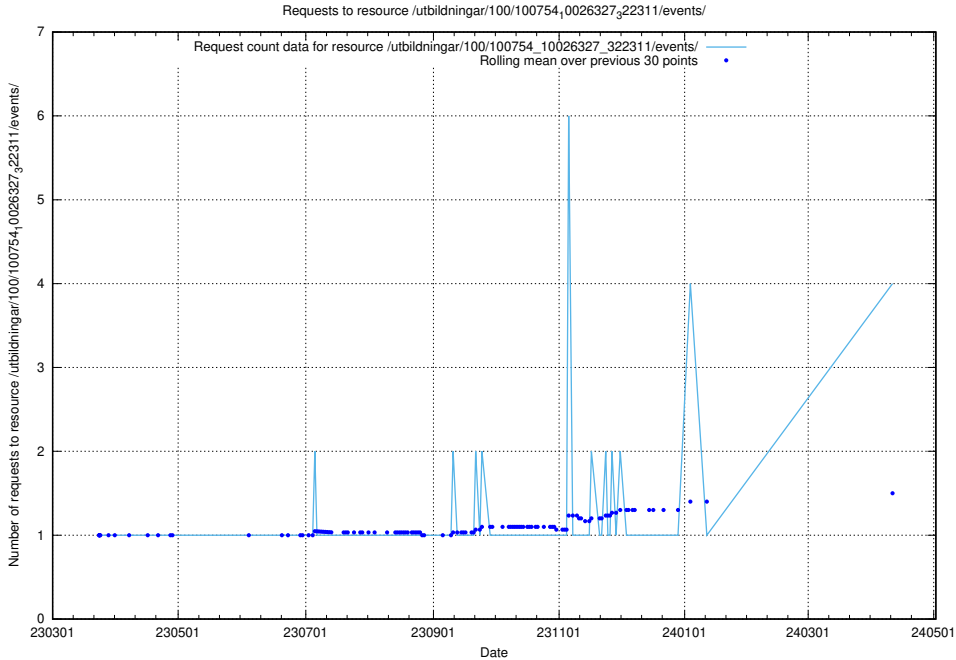

5.318 Usage of /utbildningar/100/100754_10026327_322311/events/

Here, we count the number of requests to resource /utbildningar/100/100754_10026327_322311/events/