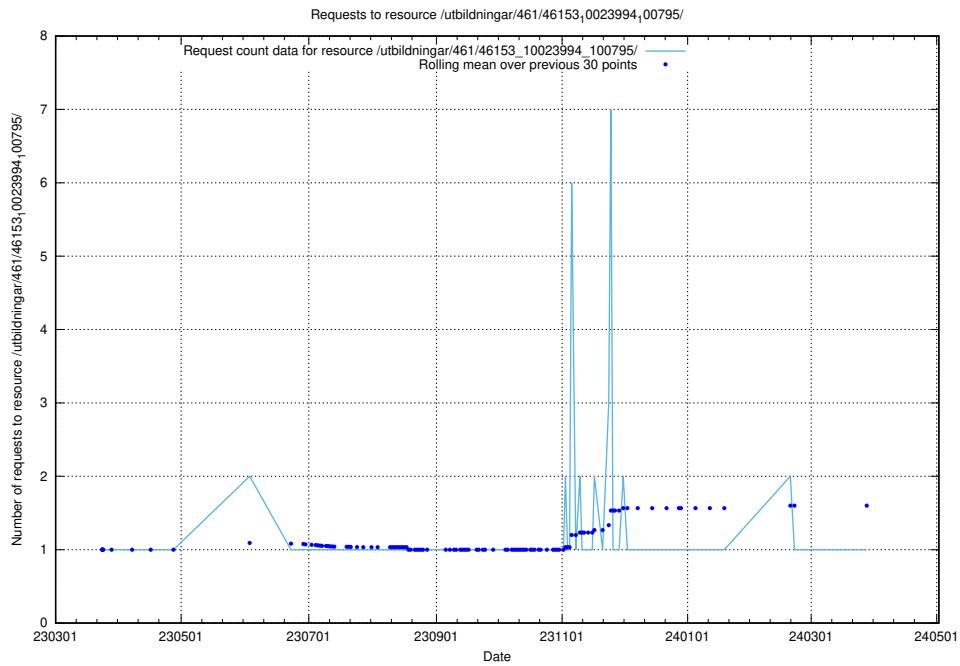

5.7018 Usage of /utbildningar/461/46153_10023994_100795/

Here, we count the number of requests to resource /utbildningar/461/46153_10023994_100795/.