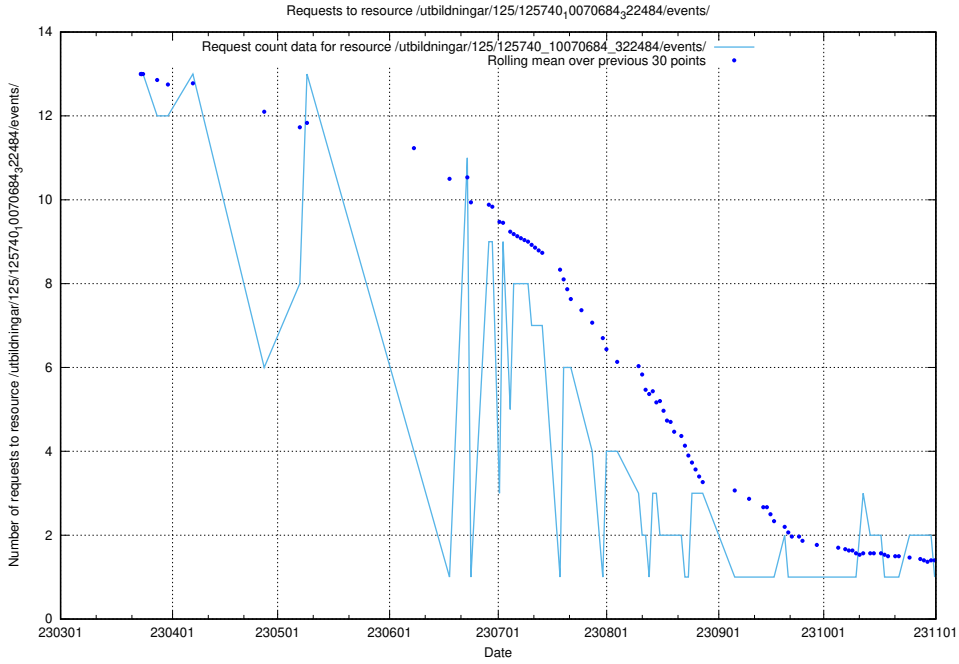

5.6944 Usage of /utbildningar/125/125740_10070684_322484/events/

Here, we count the number of requests to resource /utbildningar/125/125740_10070684_322484/events/