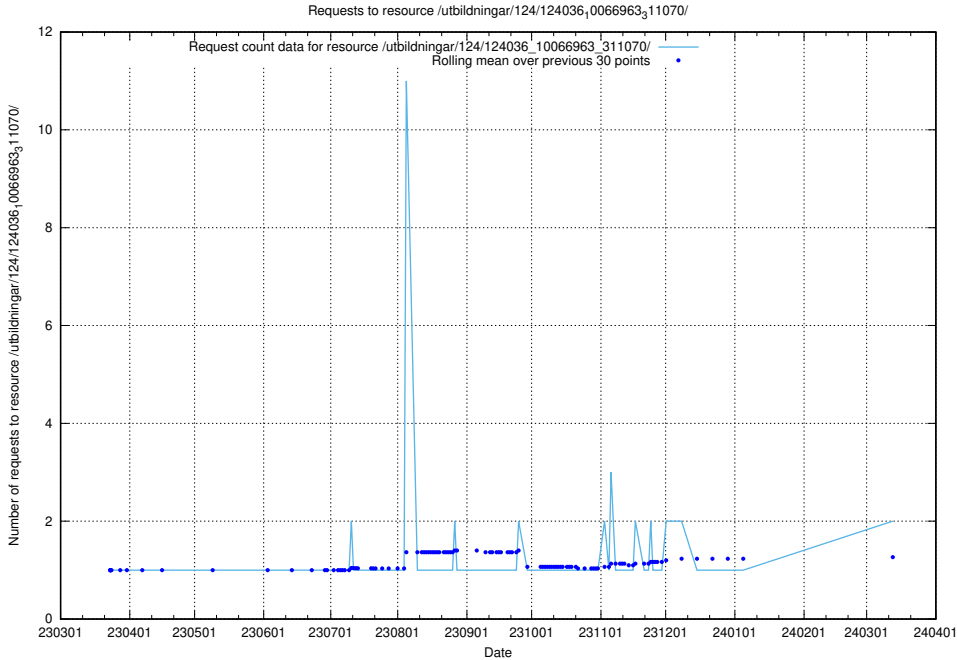

5.801 Usage of /utbildningar/124/124036_10066963_311070/

Here, we count the number of requests to resource /utbildningar/124/124036_10066963_311070/.