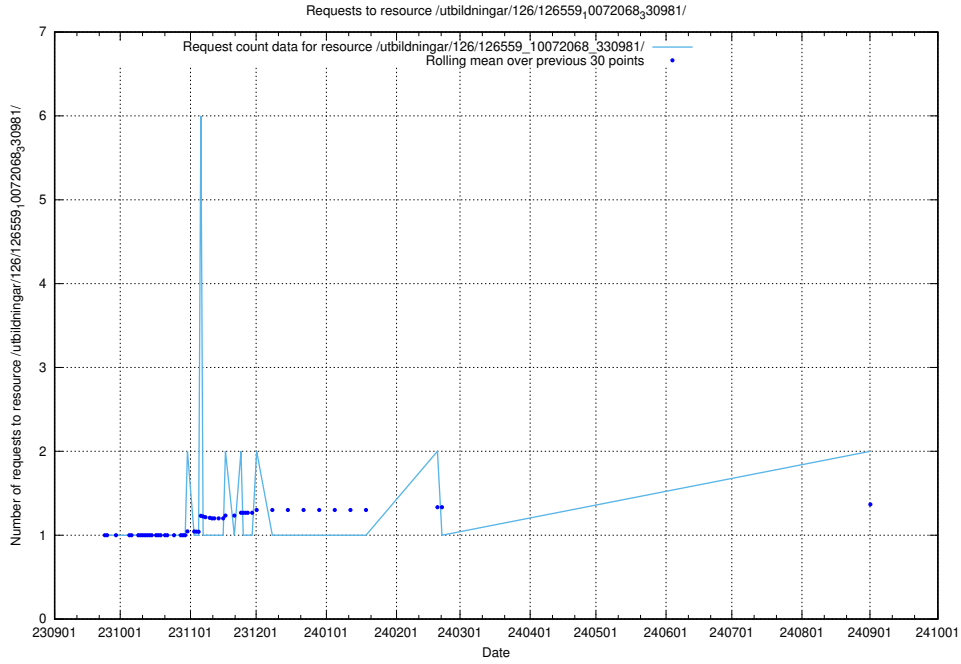

5.812 Usage of /utbildningar/126/126559_10072068_330981/

Here, we count the number of requests to resource /utbildningar/126/126559_10072068_330981/.