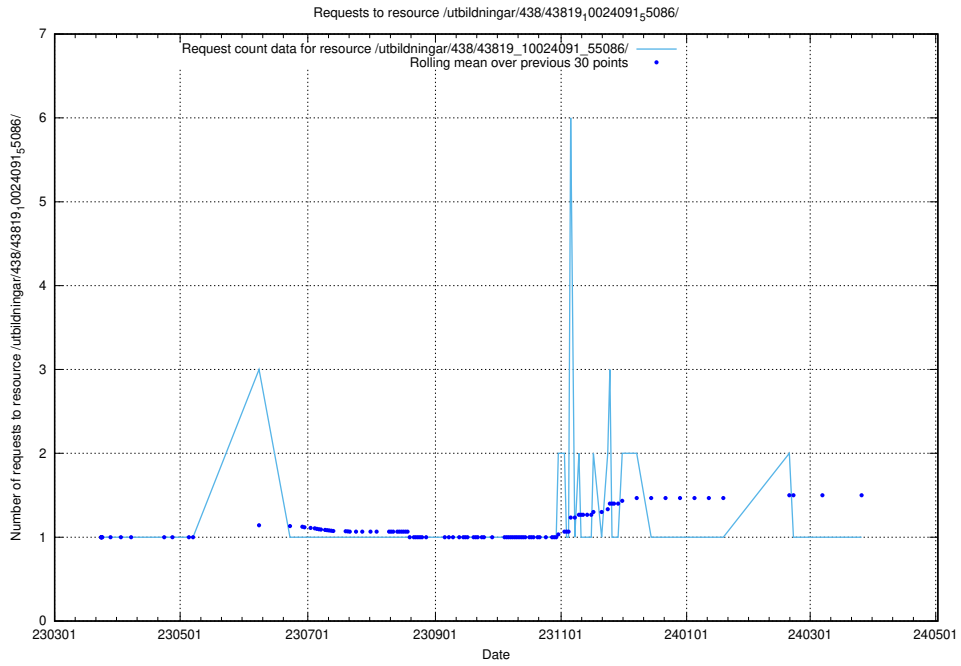

5.7043 Usage of /utbildningar/438/43819_10024091_55086/

Here, we count the number of requests to resource /utbildningar/438/43819_10024091_55086/.