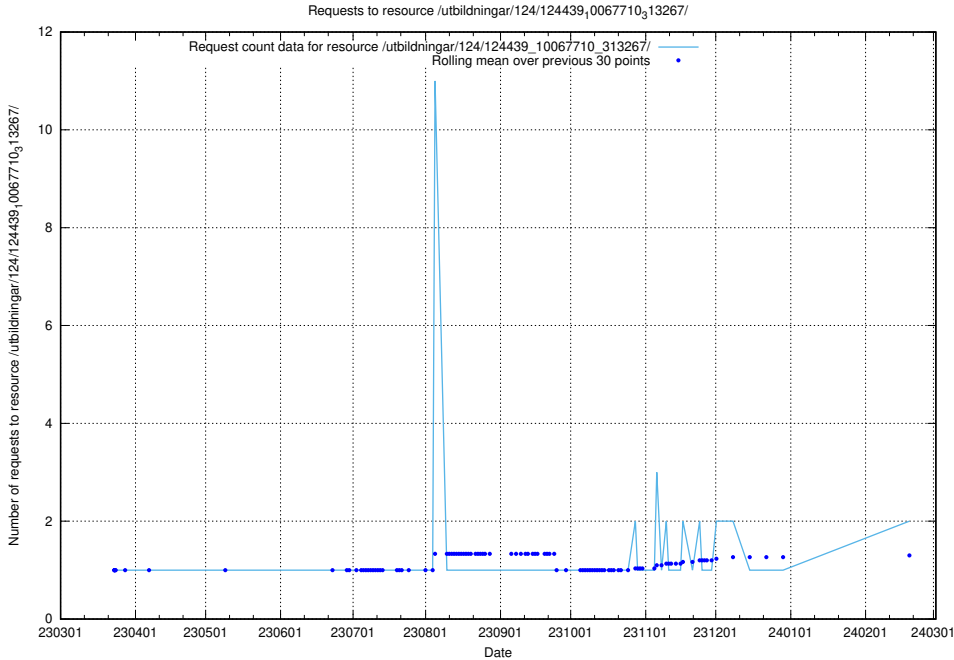

5.745 Usage of /utbildningar/124/124439_10067710_313267/

Here, we count the number of requests to resource /utbildningar/124/124439_10067710_313267/.