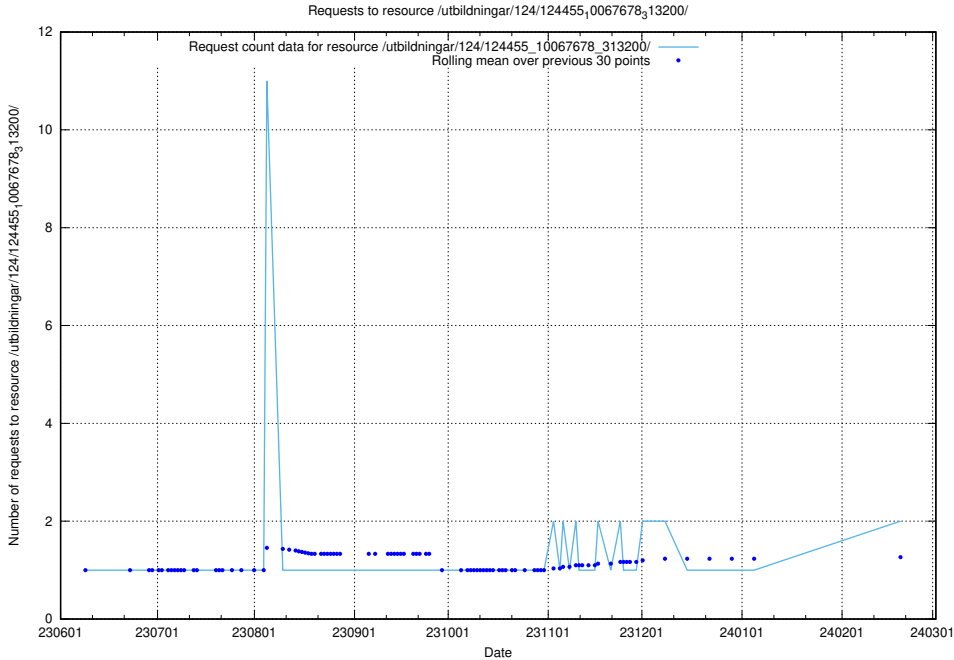

5.967 Usage of /utbildningar/124/124455_10067678_313200/

Here, we count the number of requests to resource /utbildningar/124/124455_10067678_313200/.