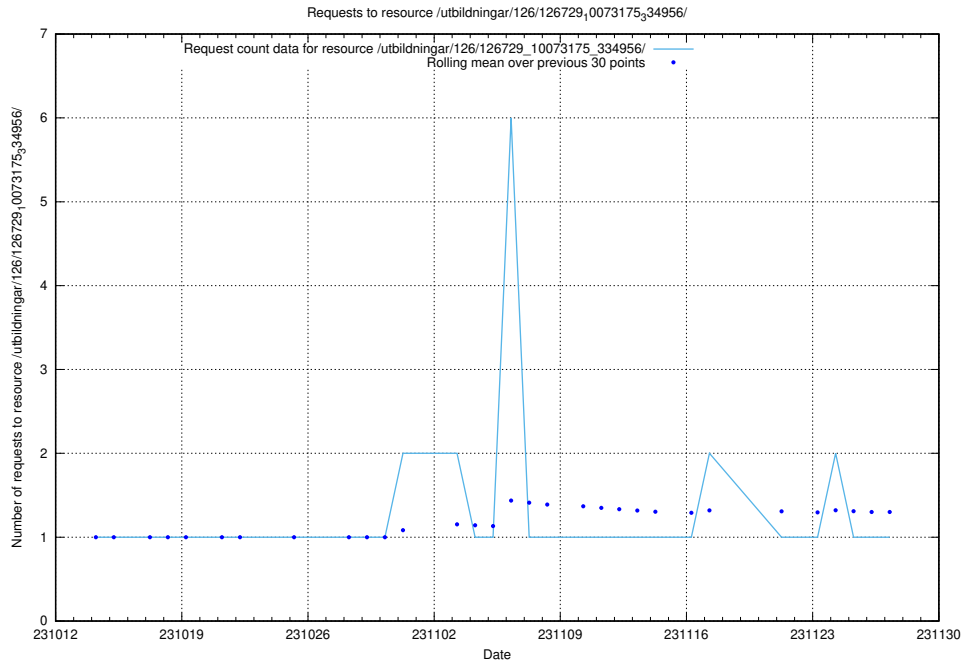

5.5038 Usage of /utbildningar/126/126729_10073175_334956/

Here, we count the number of requests to resource /utbildningar/126/126729_10073175_334956/.