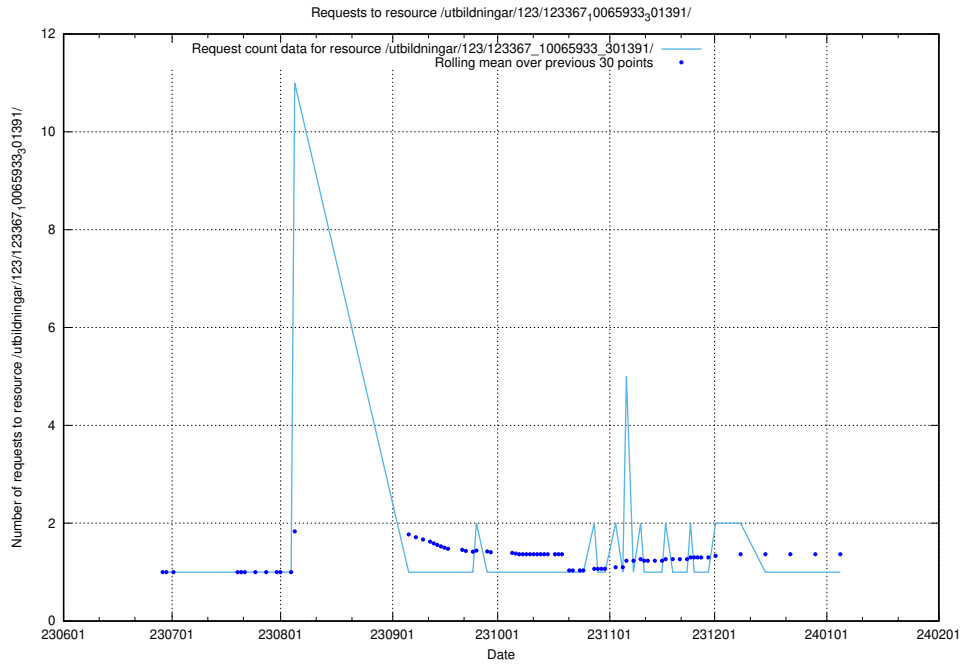

5.6228 Usage of /utbildningar/123/123367_10065933_301391/

Here, we count the number of requests to resource /utbildningar/123/123367_10065933_301391/.