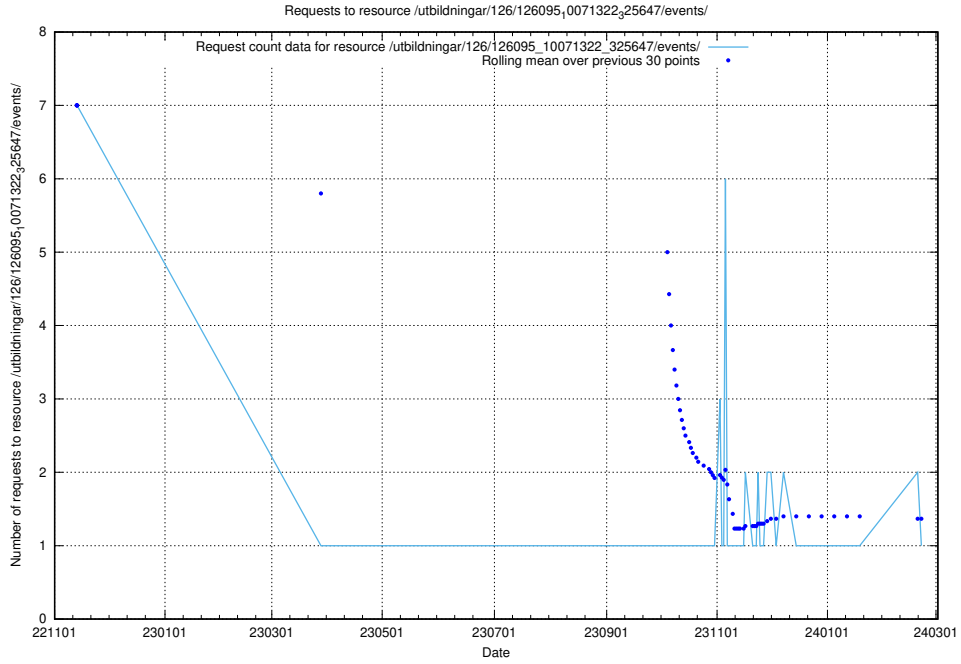

### 5.6460 Usage of /utbildningar/126/126095\_10071322\_325647/events/

Here, we count the number of requests to resource /utbildningar/126/126095\_10071322\_325647/events/