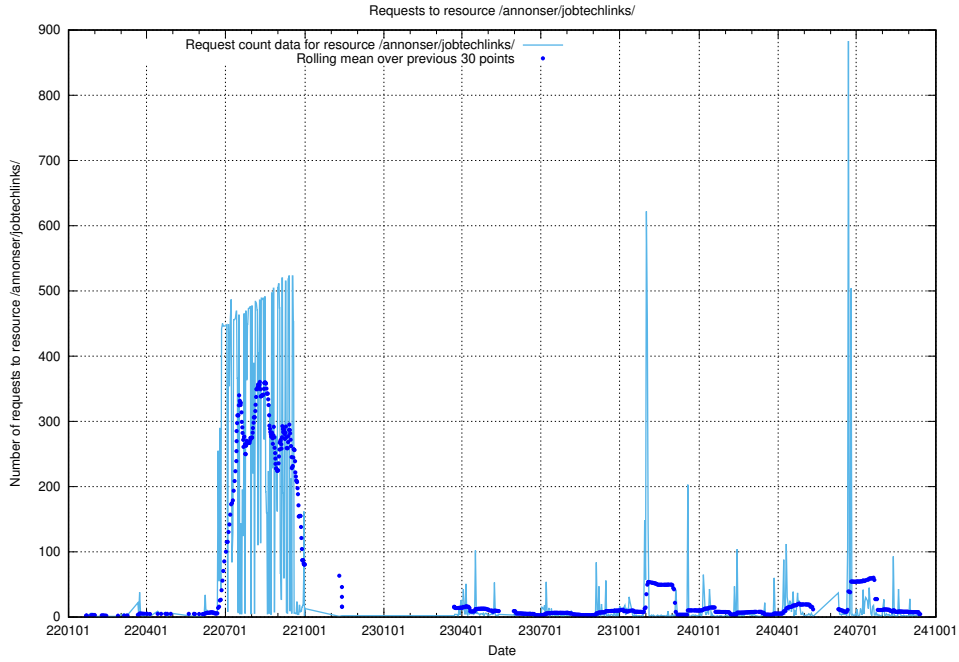

5.3419 Usage of /annonser/jobtechlinks/

Here, we count the number of requests to resource /annonser/jobtechlinks/.