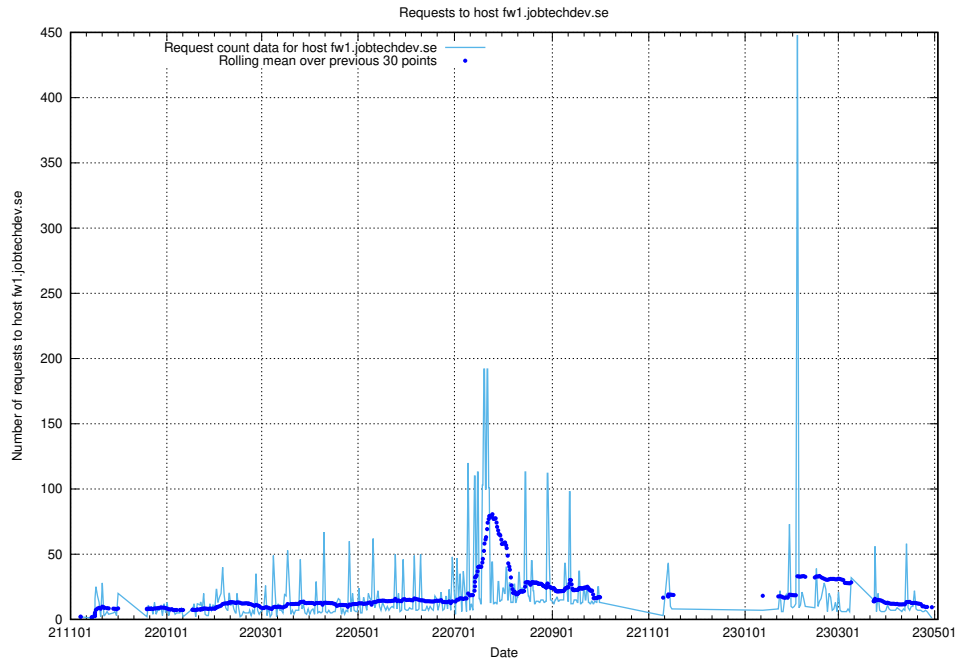

7.635 Usage of fw1.jobtechdev.se

Here, we count the number of requests to host fw1.jobtechdev.se.