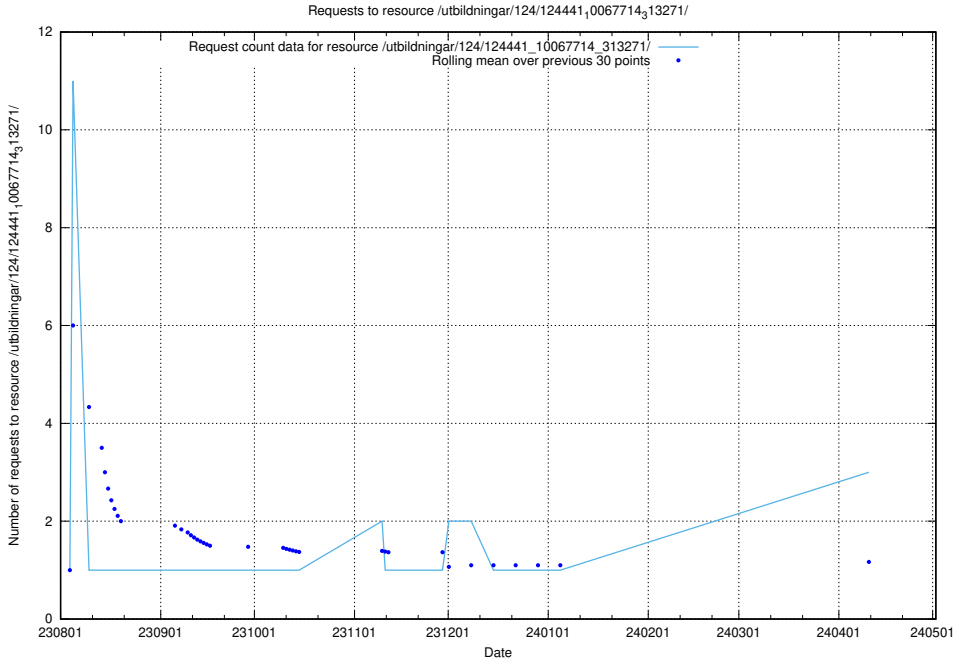

5.446 Usage of /utbildningar/124/124441_10067714_313271/

Here, we count the number of requests to resource /utbildningar/124/124441_10067714_313271/.