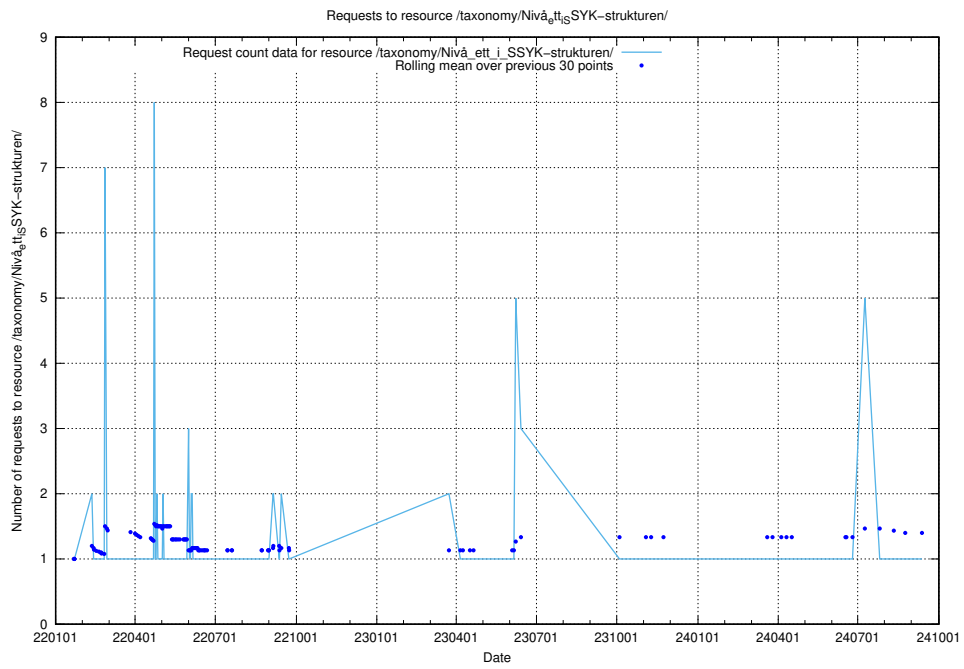

5.6307 Usage of /taxonomy/Nivå_ett_i_SSYK-strukturen/

Here, we count the number of requests to resource /taxonomy/Nivå_ett_i_SSYK-strukturen/.