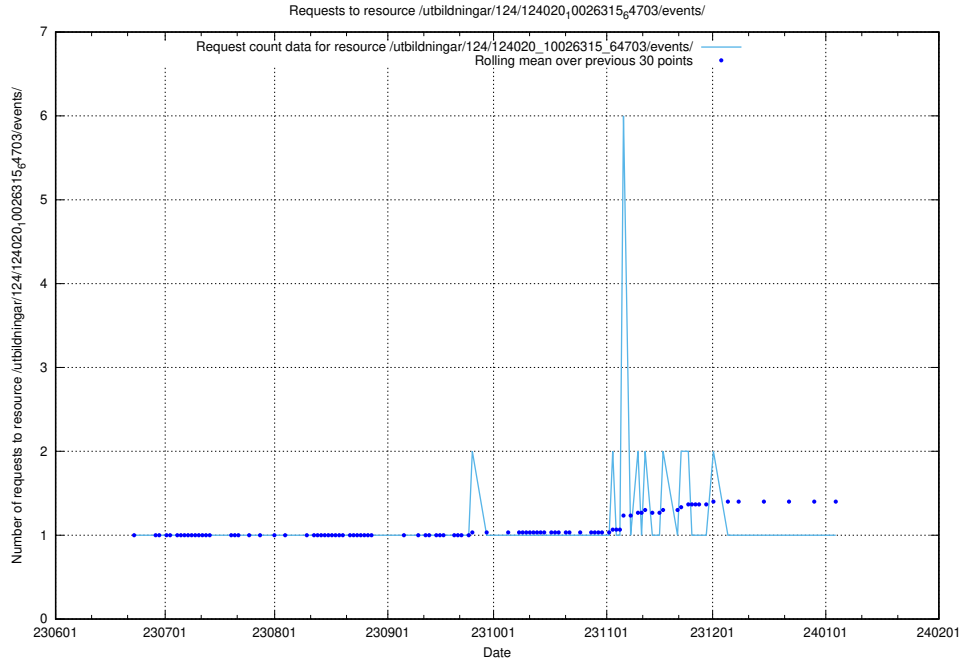

## 5.6484 Usage of /utbildningar/124/124020\_10026315\_64703/events/

Here, we count the number of requests to resource /utbildningar/124/124020\_10026315\_64703/events/.