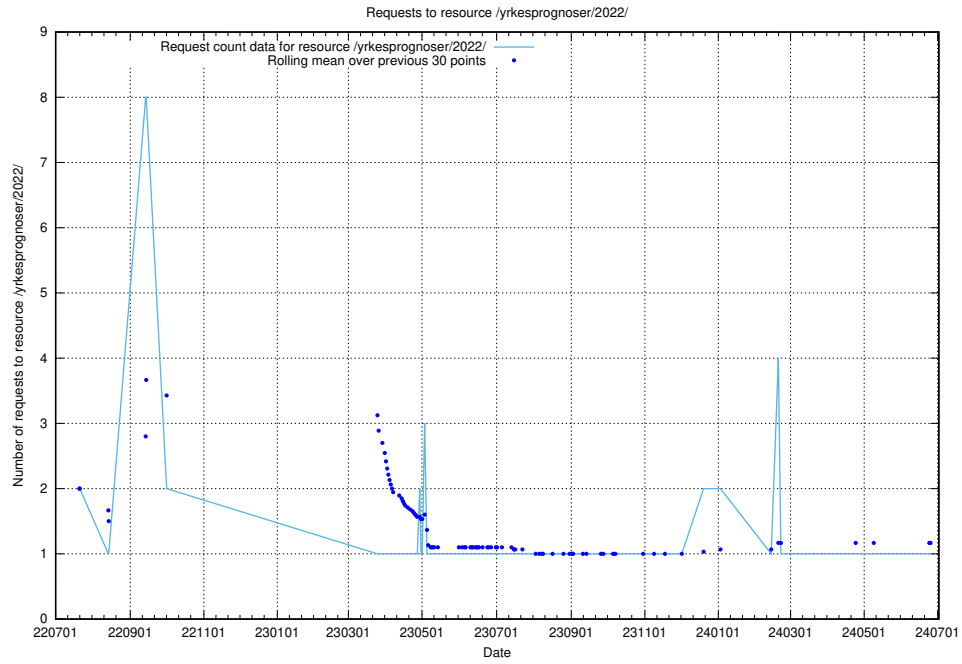

5.1042 Usage of /yrkesprognoser/2022/

Here, we count the number of requests to resource /yrkesprognoser/2022/.