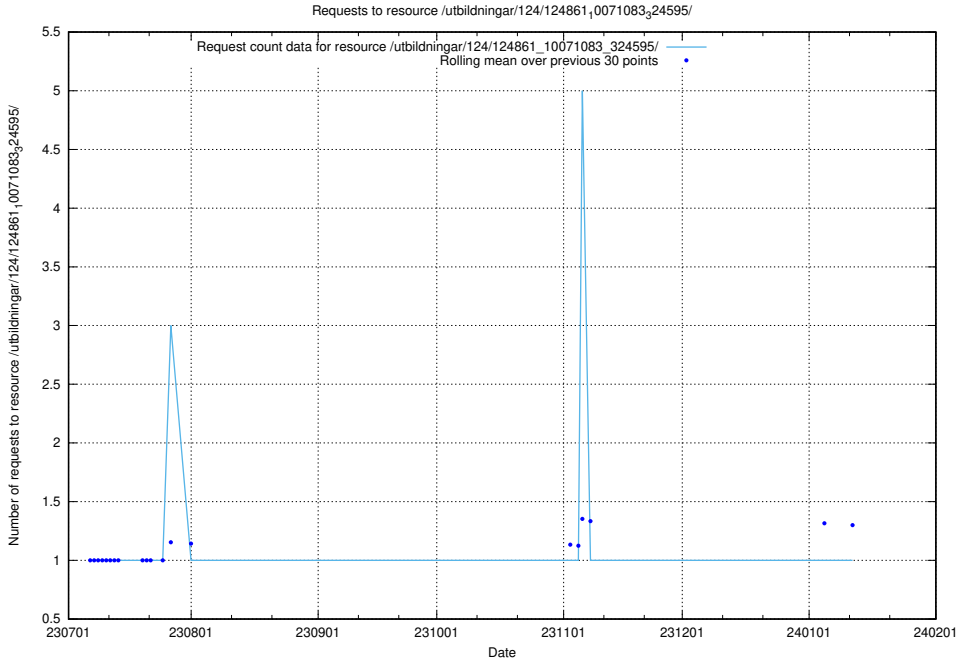

5.6010 Usage of /utbildningar/124/124861_10071083_324595/

Here, we count the number of requests to resource /utbildningar/124/124861_10071083_324595/.