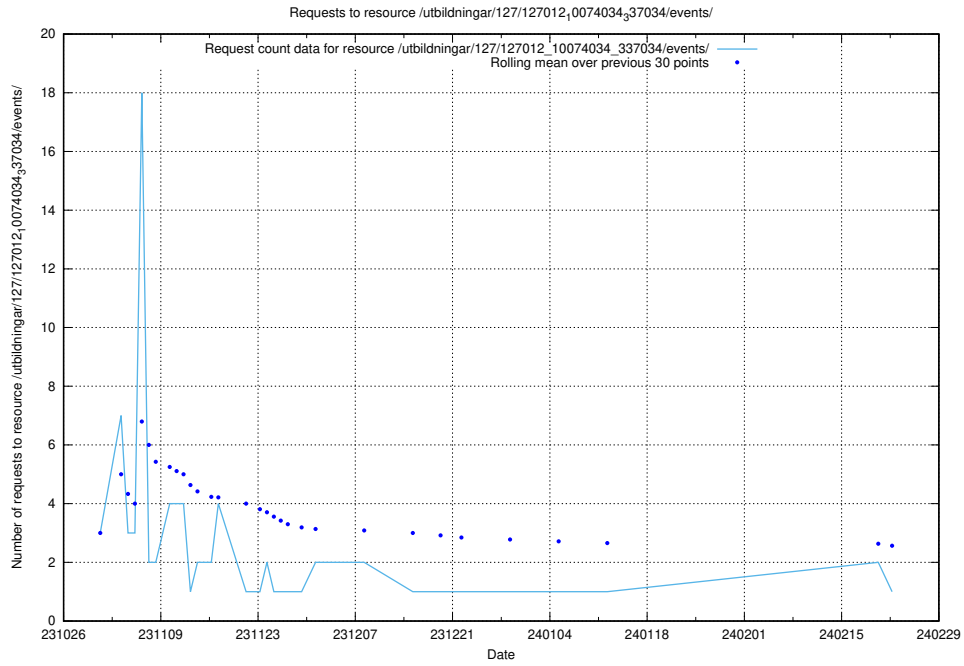

5.4870 Usage of /utbildningar/127/127012_10074034_337034/events/

Here, we count the number of requests to resource /utbildningar/127/127012_10074034_337034/events/