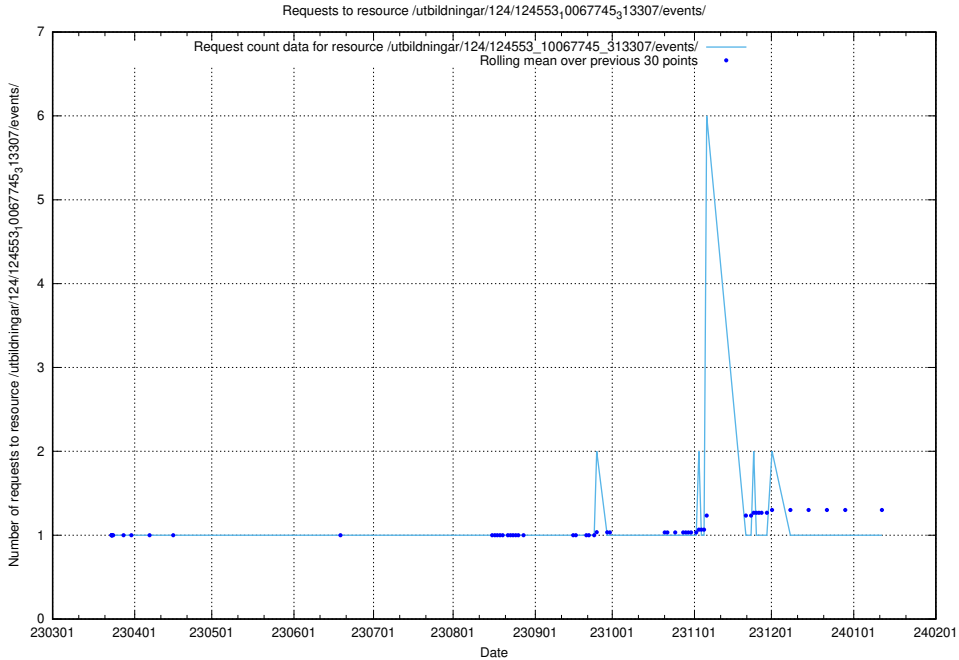

### 5.1329 Usage of /utbildningar/124/124553\_10067745\_313307/events/

Here, we count the number of requests to resource /utbildningar/124/124553\_10067745\_313307/events/