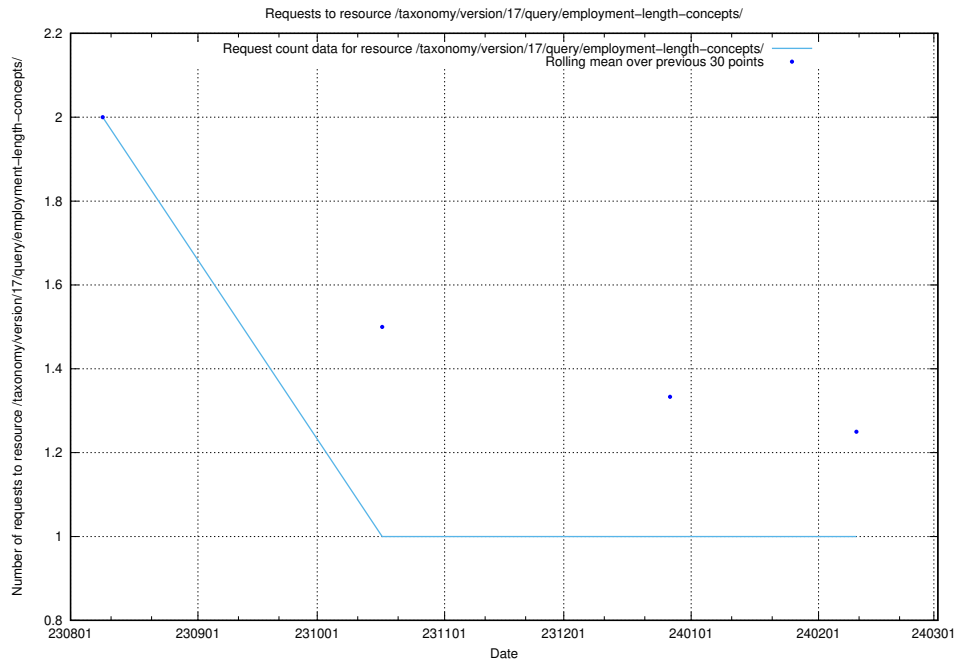

5.5558 Usage of /taxonomy/version/17/query/employment-length-concepts/

Here, we count the number of requests to resource /taxonomy/version/17/query/employment-length-concepts/.