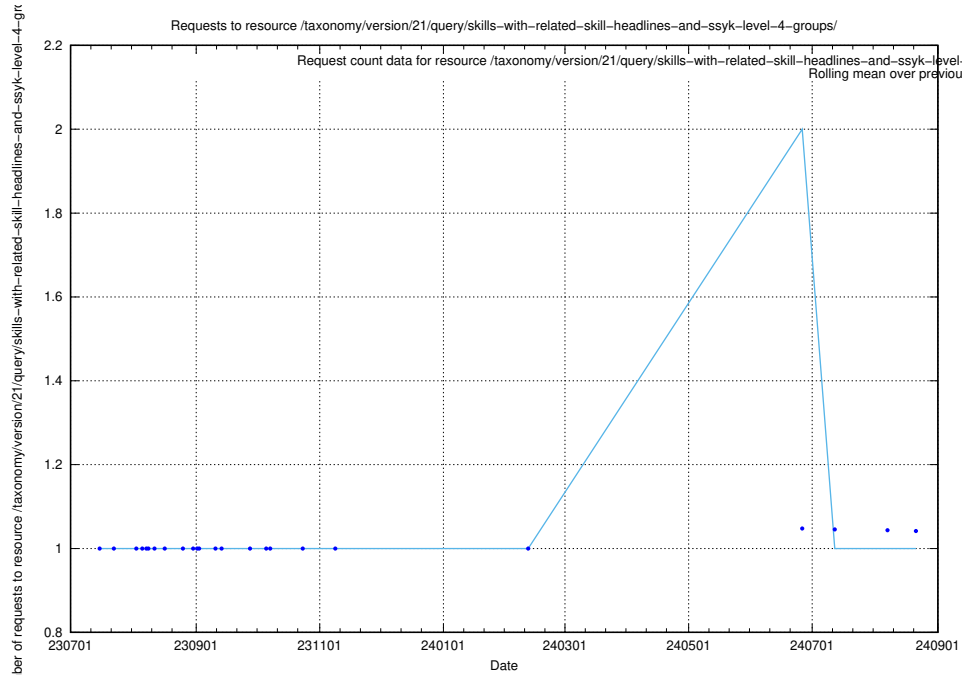

5.5768 Usage of /taxonomy/version/21/query/skills-with-related-skill-headlines-and-ssyk-level-4-groups/

Here, we count the number of requests to resource /taxonomy/version/21/query/skills-with-related-skill-headlines-and-ssyk-level-4-groups/.