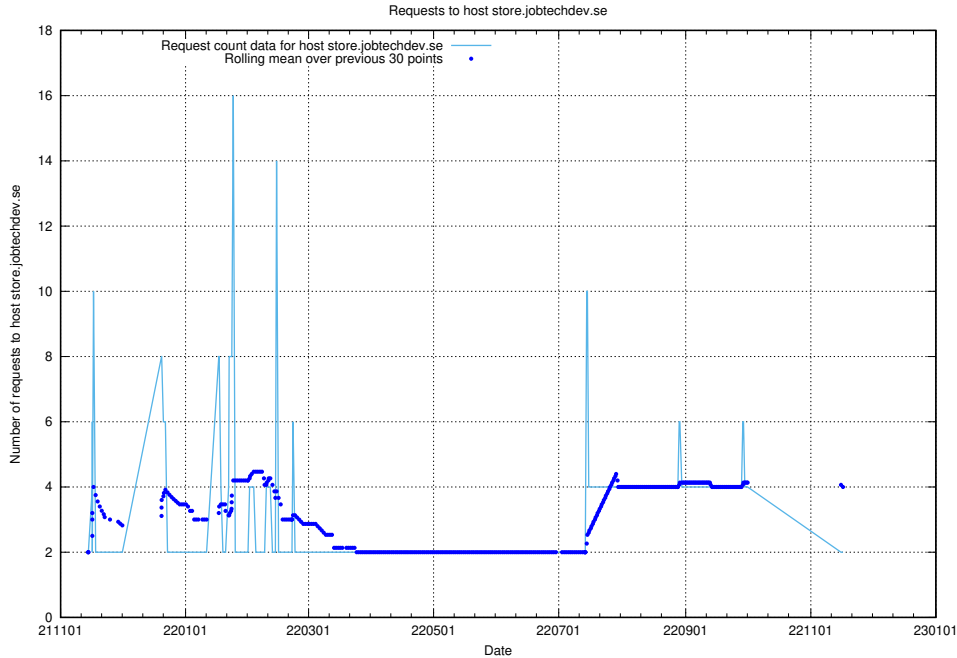

### 7.562 Usage of store.jobtechdev.se

Here, we count the number of requests to host store.jobtechdev.se.