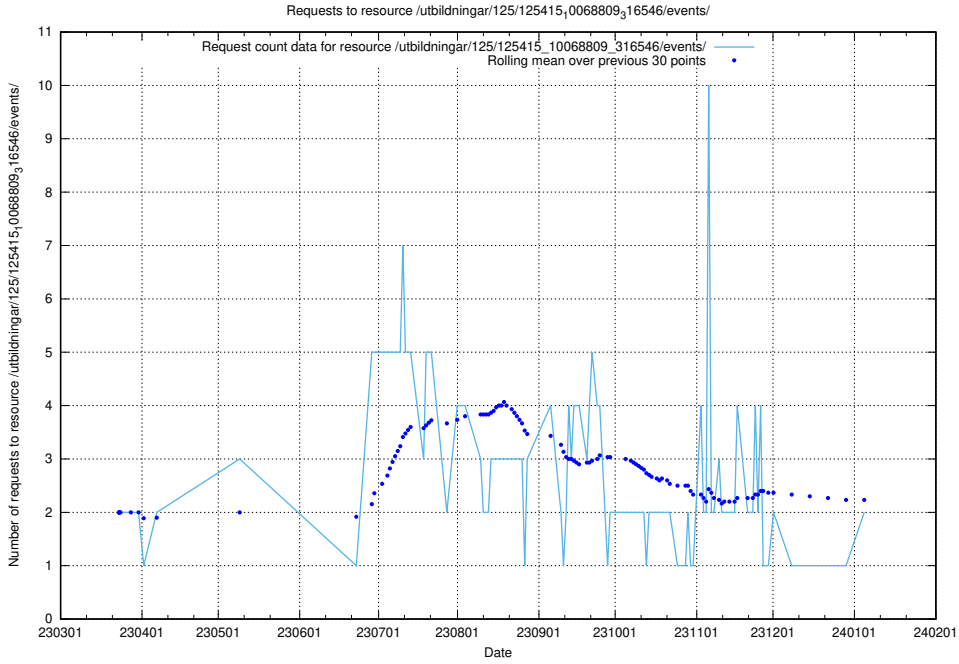

5.994 Usage of /utbildningar/125/125415_10068809_316546/events/

Here, we count the number of requests to resource /utbildningar/125/125415_10068809_316546/events/