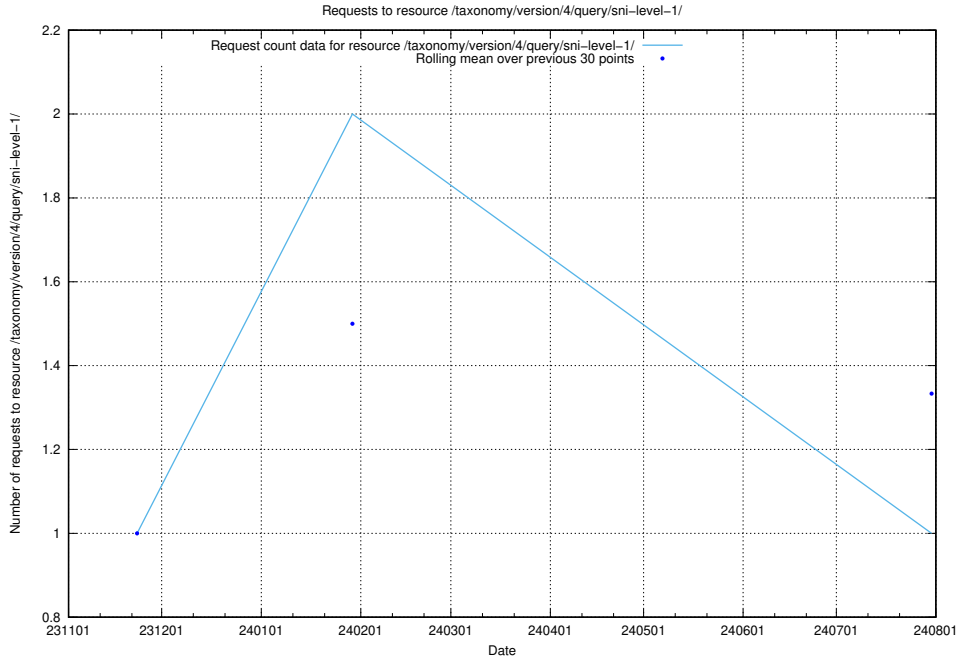

5.4745 Usage of /taxonomy/version/4/query/sni-level-1/

Here, we count the number of requests to resource /taxonomy/version/4/query/sni-level-1/.