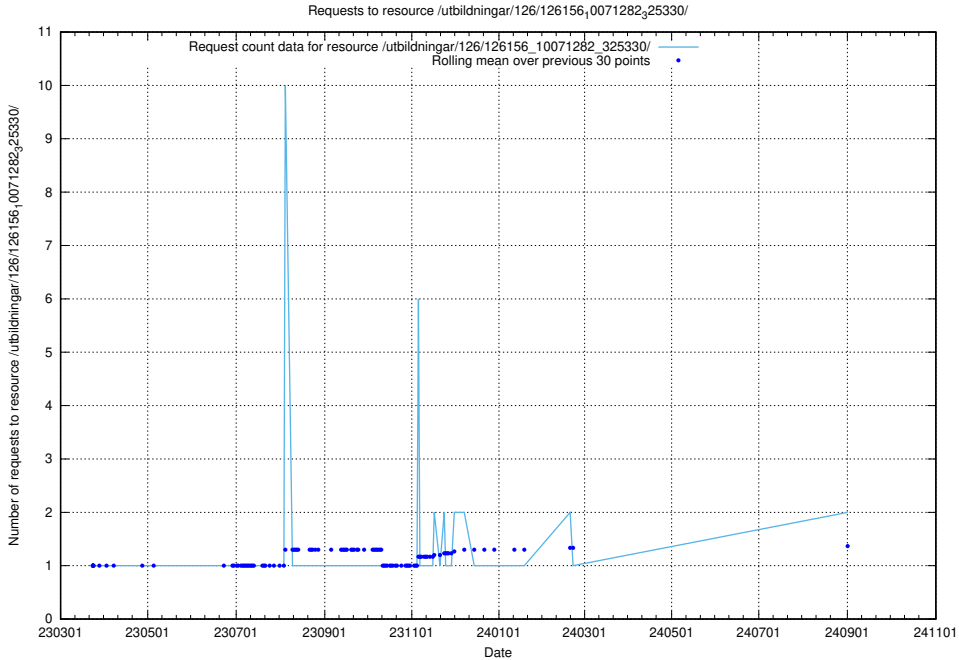

5.1007 Usage of /utbildningar/126/126156_10071282_325330/

Here, we count the number of requests to resource /utbildningar/126/126156_10071282_325330/.