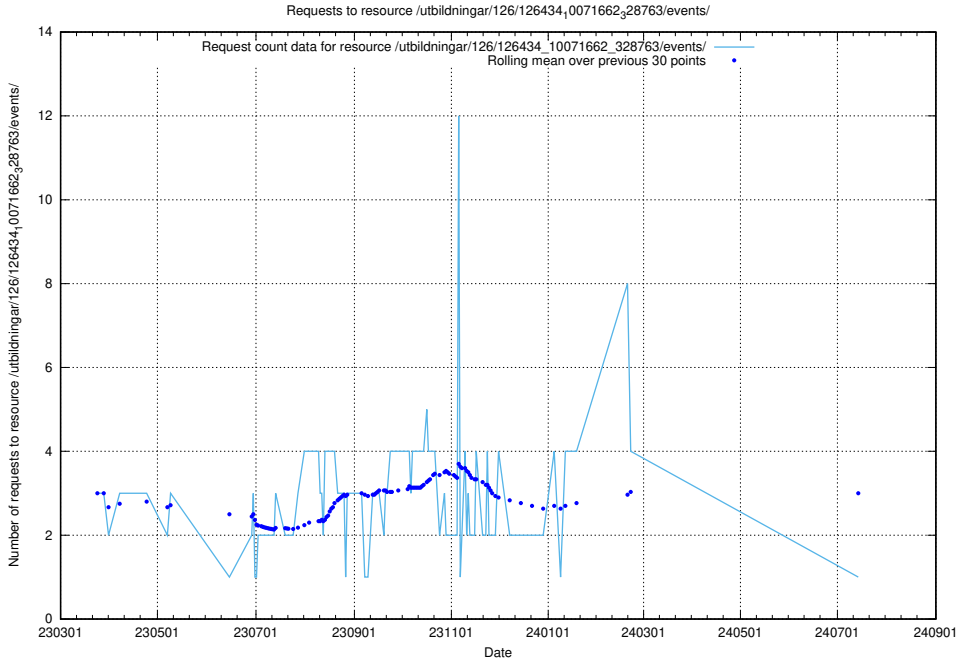

5.6744 Usage of /utbildningar/126/126434_10071662_328763/events/

Here, we count the number of requests to resource /utbildningar/126/126434_10071662_328763/events/