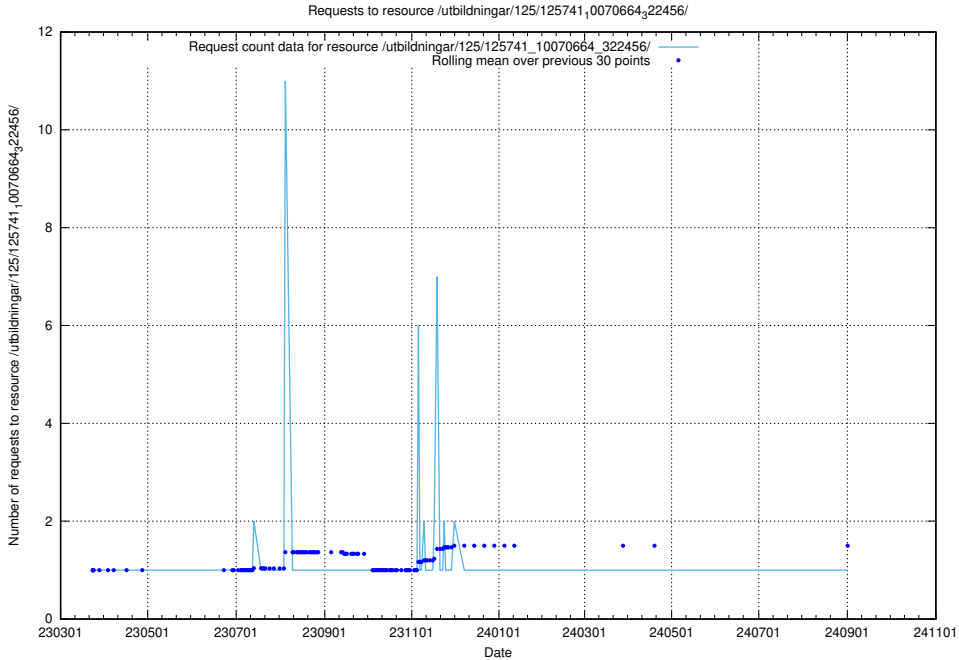

5.7189 Usage of /utbildningar/125/125741_10070664_322456/

Here, we count the number of requests to resource /utbildningar/125/125741_10070664_322456/.