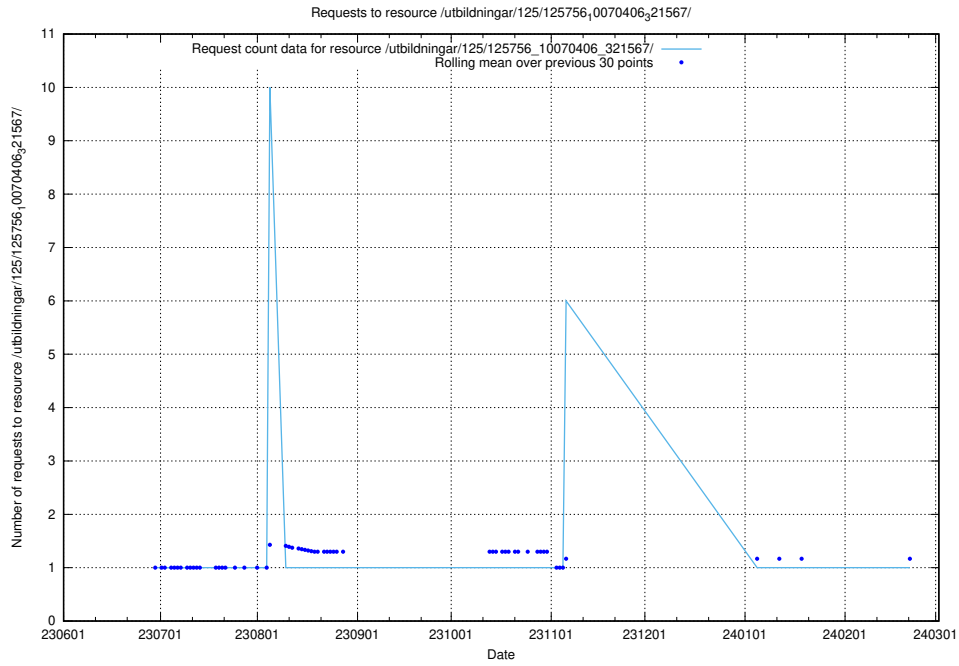

5.6084 Usage of /utbildningar/125/125756_10070406_321567/

Here, we count the number of requests to resource /utbildningar/125/125756_10070406_321567/.