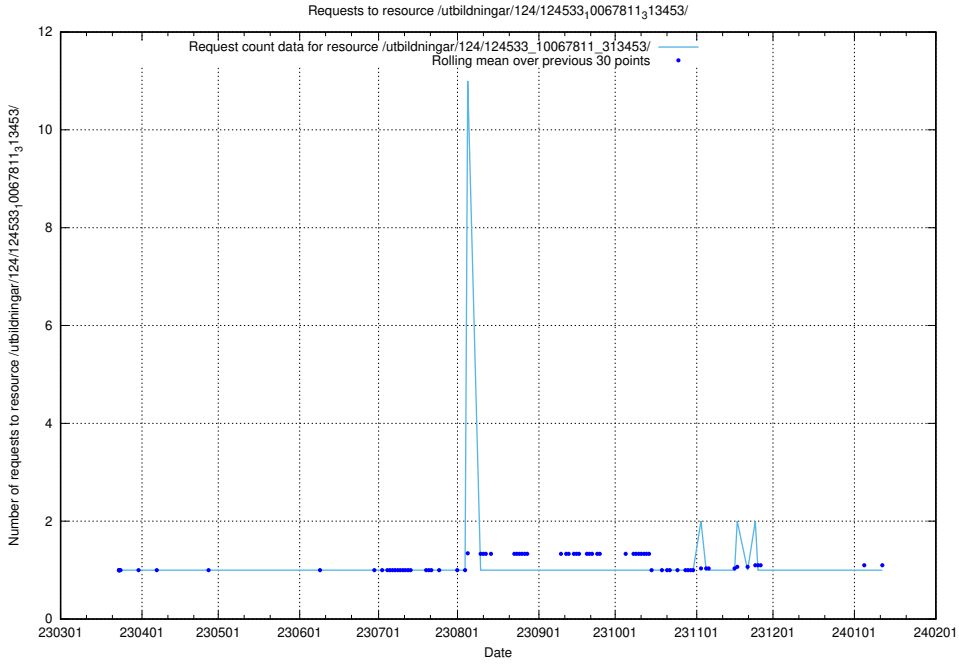

5.1423 Usage of /utbildningar/124/124533_10067811_313453/

Here, we count the number of requests to resource /utbildningar/124/124533_10067811_313453/.