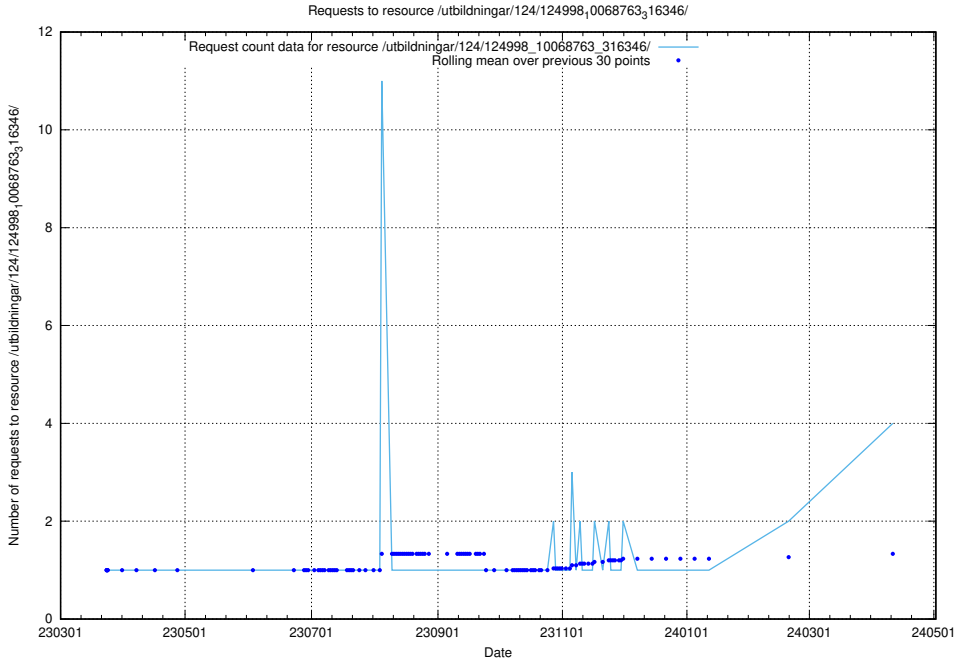

### 5.229 Usage of /utbildningar/124/124998\_10068763\_316346/

Here, we count the number of requests to resource /utbildningar/124/124998\_10068763\_316346/.