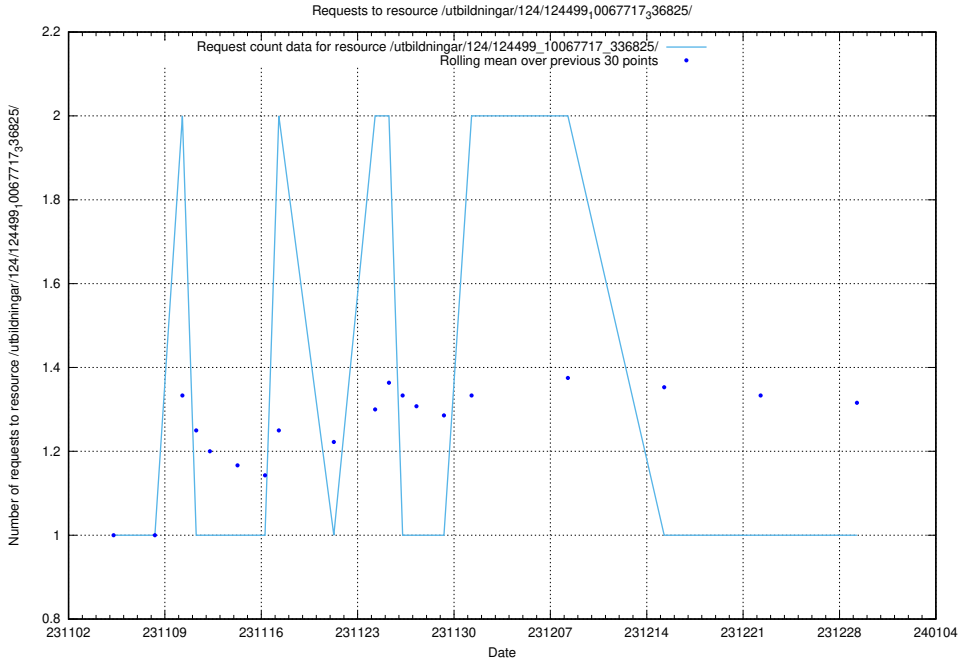

5.4829 Usage of /utbildningar/124/124499_10067717_336825/

Here, we count the number of requests to resource /utbildningar/124/124499_10067717_336825/.