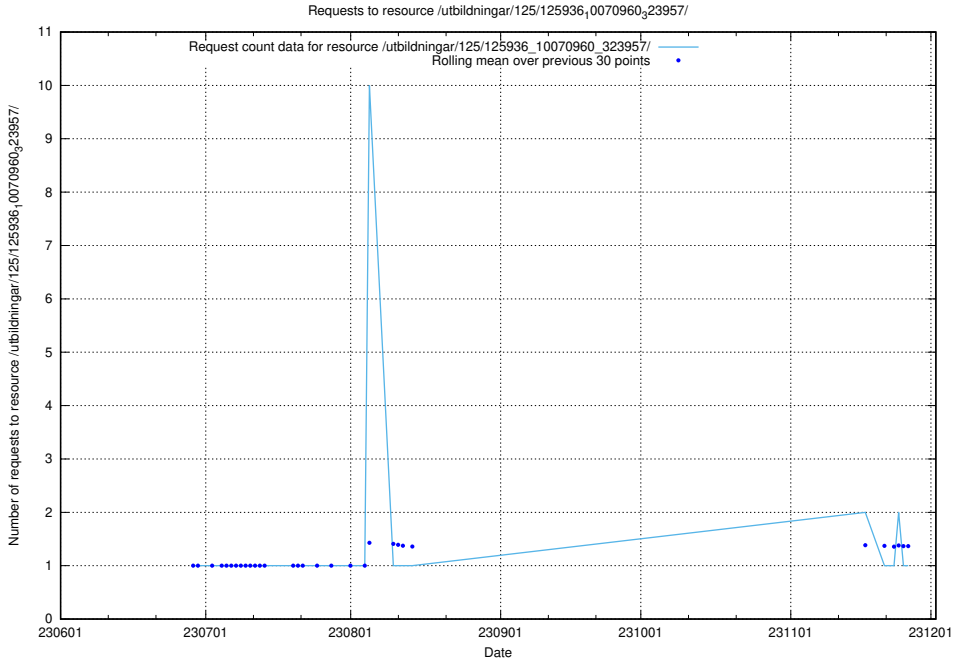

5.6160 Usage of /utbildningar/125/125936_10070960_323957/

Here, we count the number of requests to resource /utbildningar/125/125936_10070960_323957/.