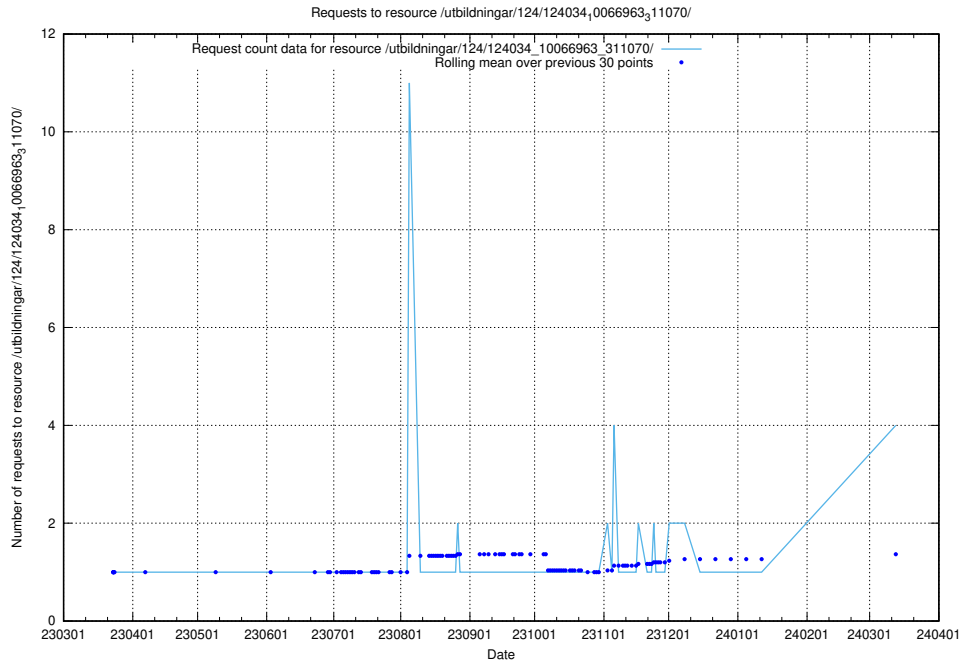

5.297 Usage of /utbildningar/124/124034_10066963_311070/

Here, we count the number of requests to resource /utbildningar/124/124034_10066963_311070/.