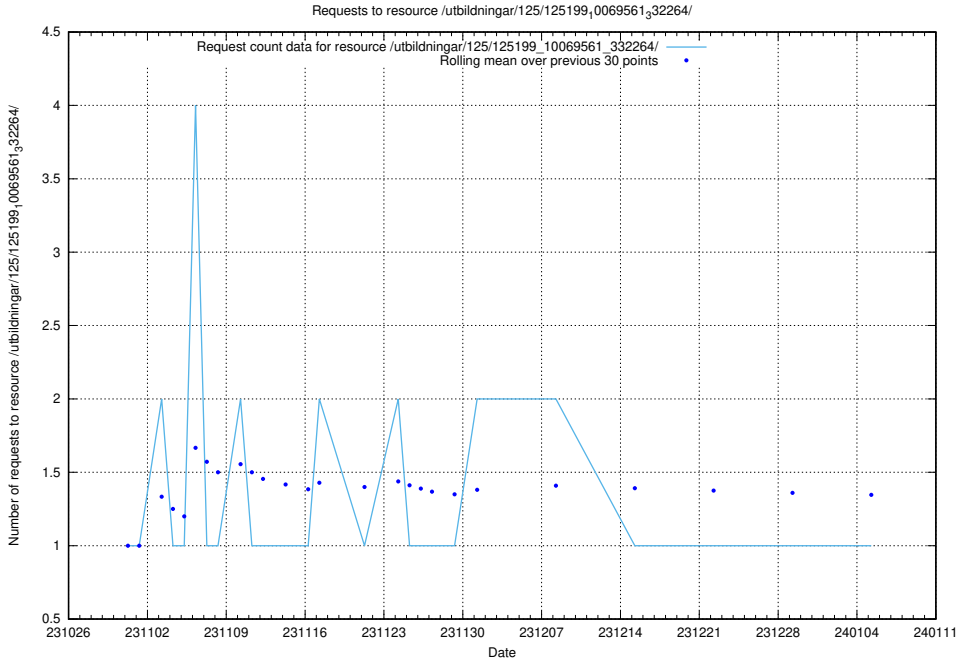

5.4874 Usage of /utbildningar/125/125199_10069561_332264/

Here, we count the number of requests to resource /utbildningar/125/125199_10069561_332264/.