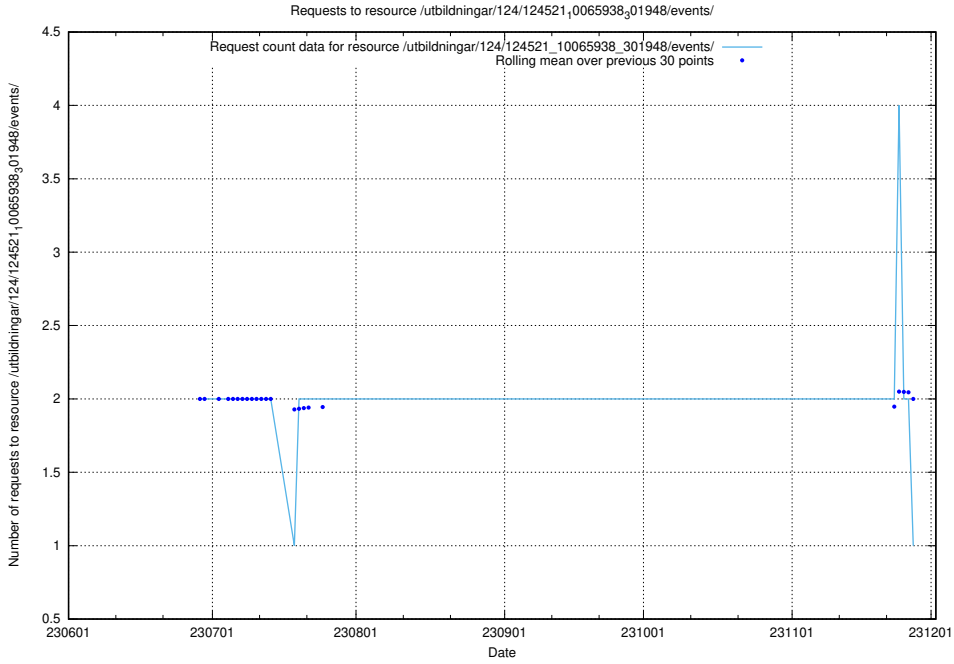

5.6117 Usage of /utbildningar/124/124521_10065938_301948/events/

Here, we count the number of requests to resource /utbildningar/124/124521_10065938_301948/events/