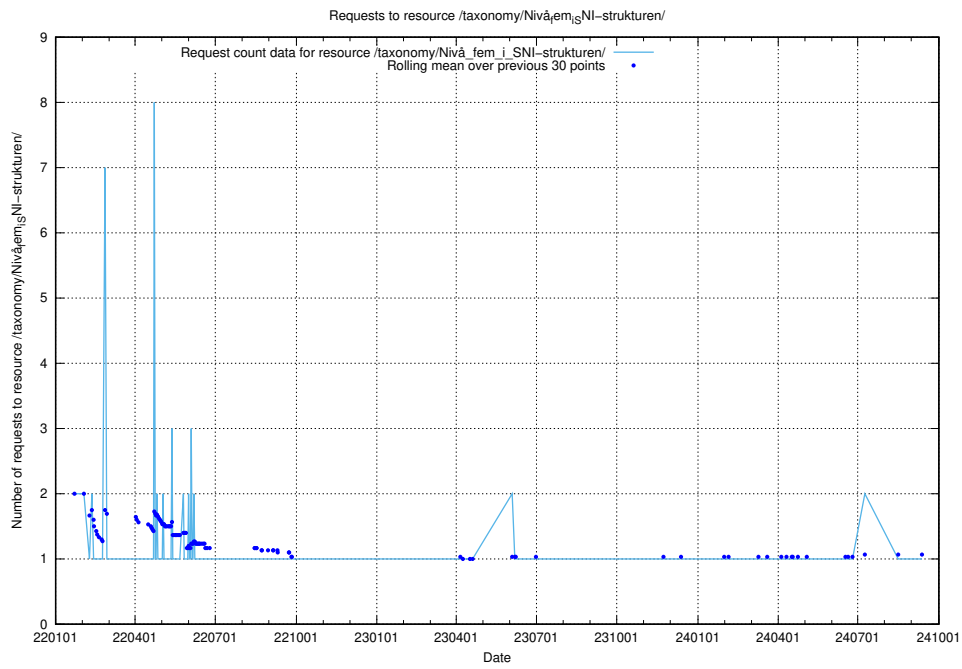

5.5195 Usage of /taxonomy/Nivå_fem_i_SNI-strukturen/

Here, we count the number of requests to resource /taxonomy/Nivå_fem_i_SNI-strukturen/.