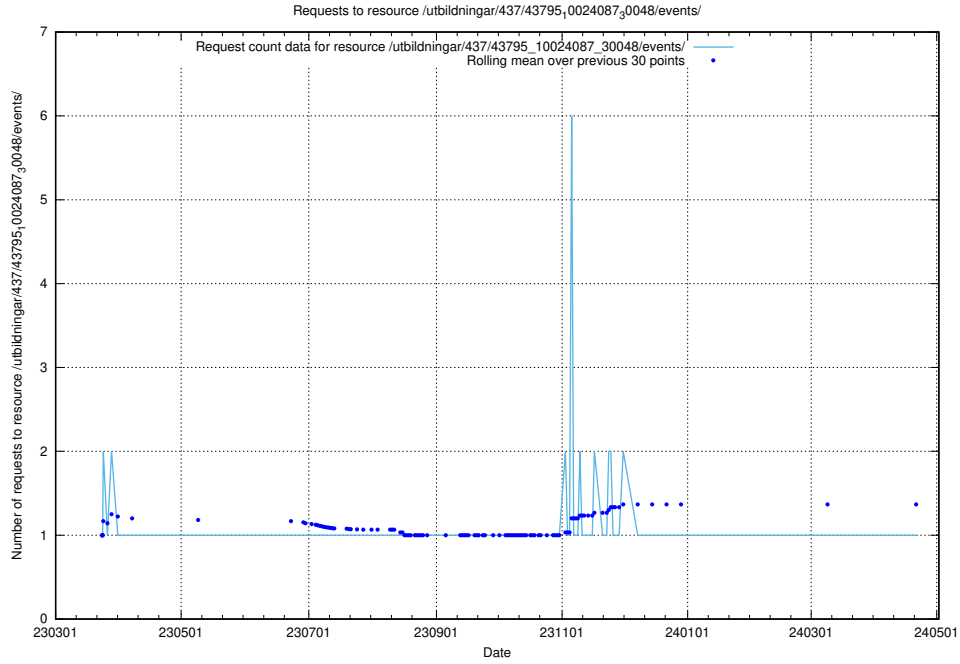

## 5.7060 Usage of /utbildningar/437/43795\_10024087\_30048/events/

Here, we count the number of requests to resource /utbildningar/437/43795\_10024087\_30048/events/.