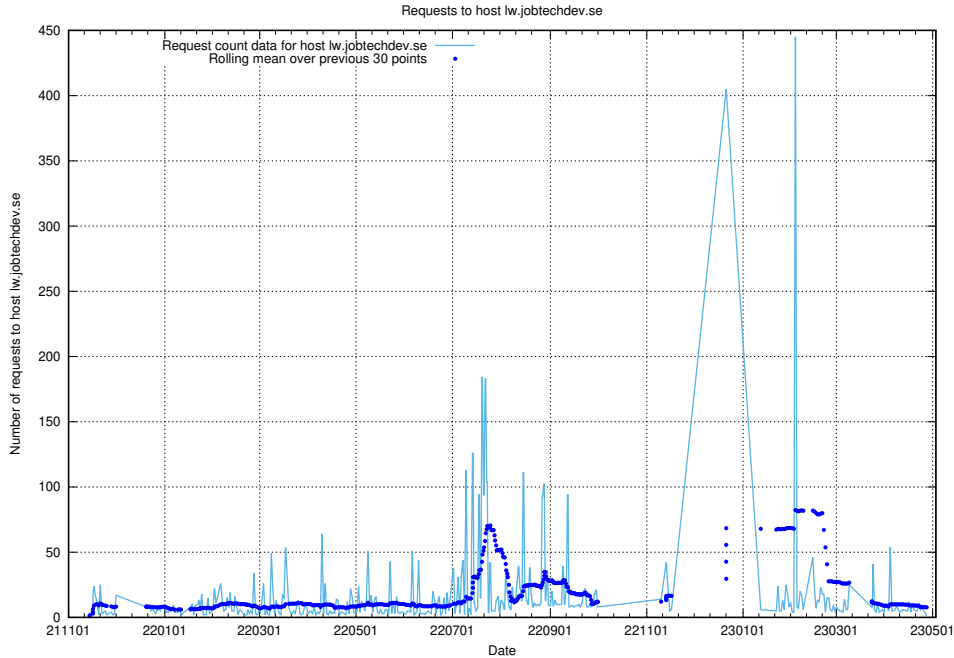

7.663 Usage of lw.jobtechdev.se

Here, we count the number of requests to host lw.jobtechdev.se.