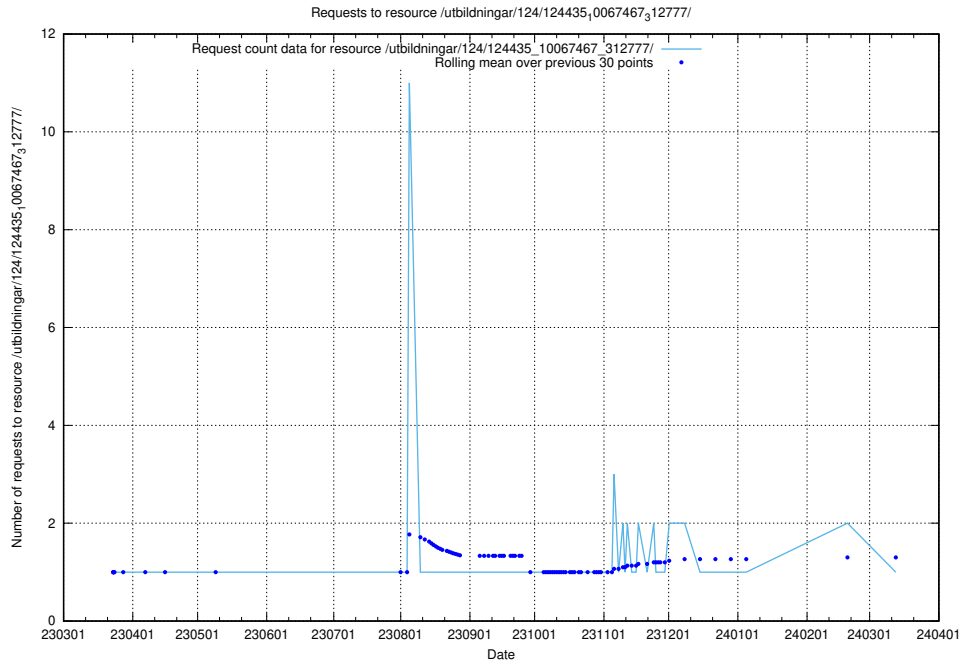

5.4459 Usage of /utbildningar/124/124435_10067467_312777/

Here, we count the number of requests to resource /utbildningar/124/124435_10067467_312777/.