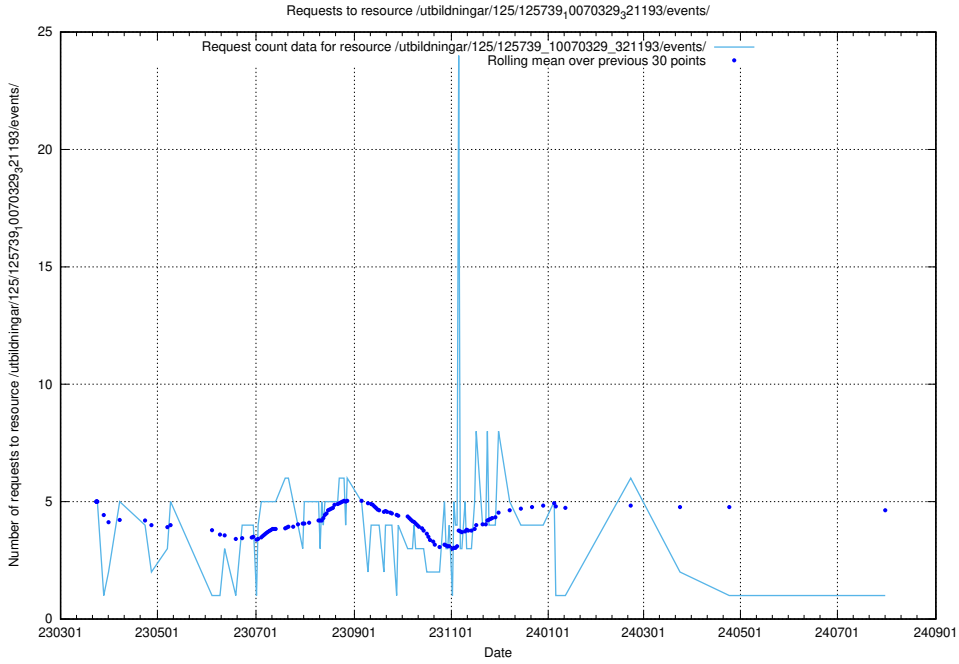

5.6949 Usage of /utbildningar/125/125739_10070329_321193/events/

Here, we count the number of requests to resource /utbildningar/125/125739_10070329_321193/events/