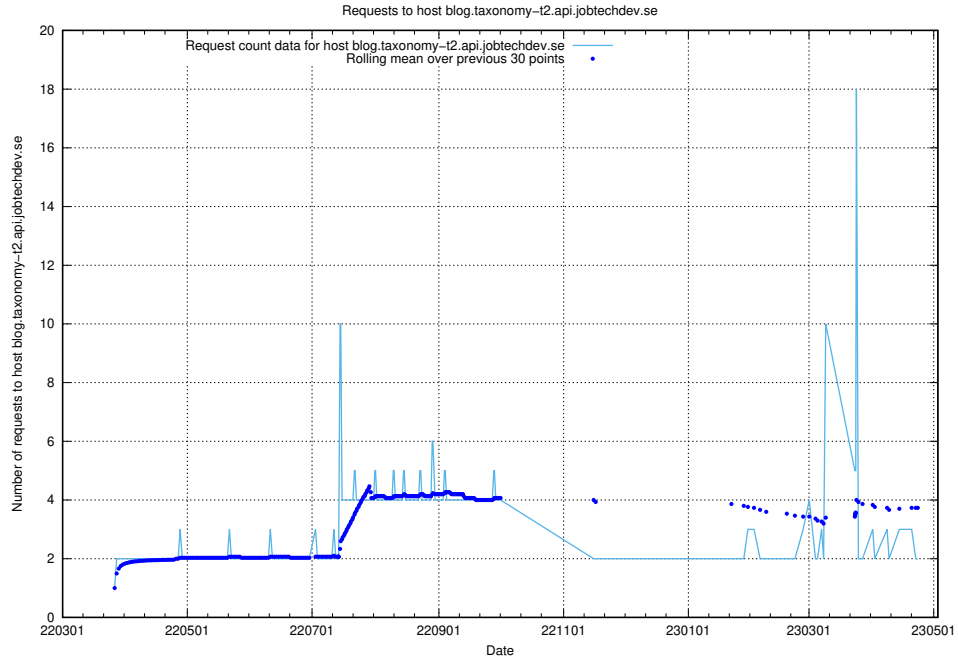

7.496 Usage of `blog.taxonomy-t2.api.jobtechdev.se`

Here, we count the number of requests to host `blog.taxonomy-t2.api.jobtechdev.se`.