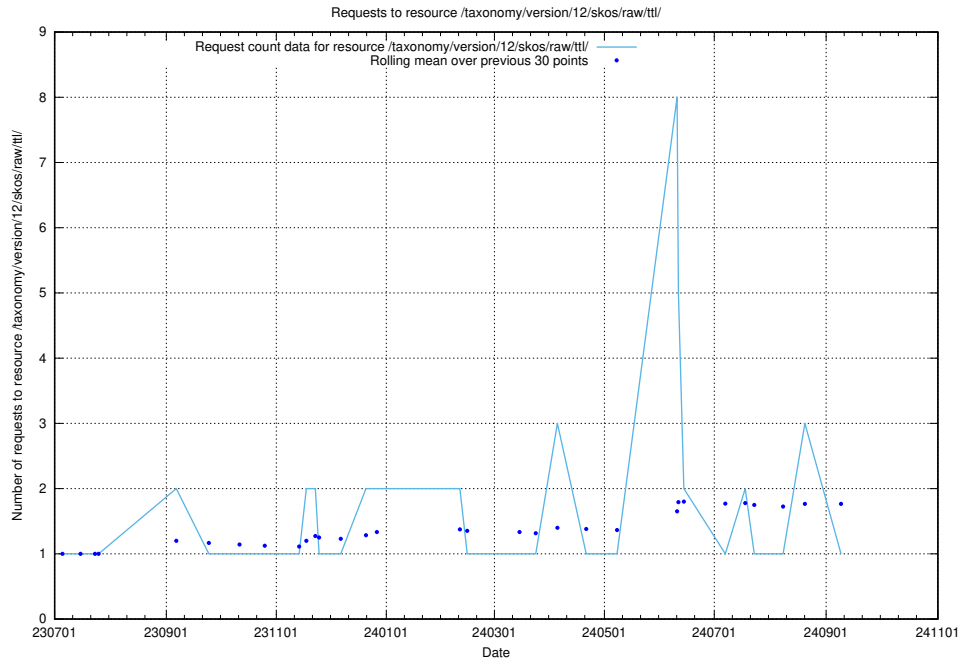

### 5.6043 Usage of /utbildningar/126/126911\_10073593\_336226/events/

Here, we count the number of requests to resource /utbildningar/126/126911\_10073593\_336226/events/