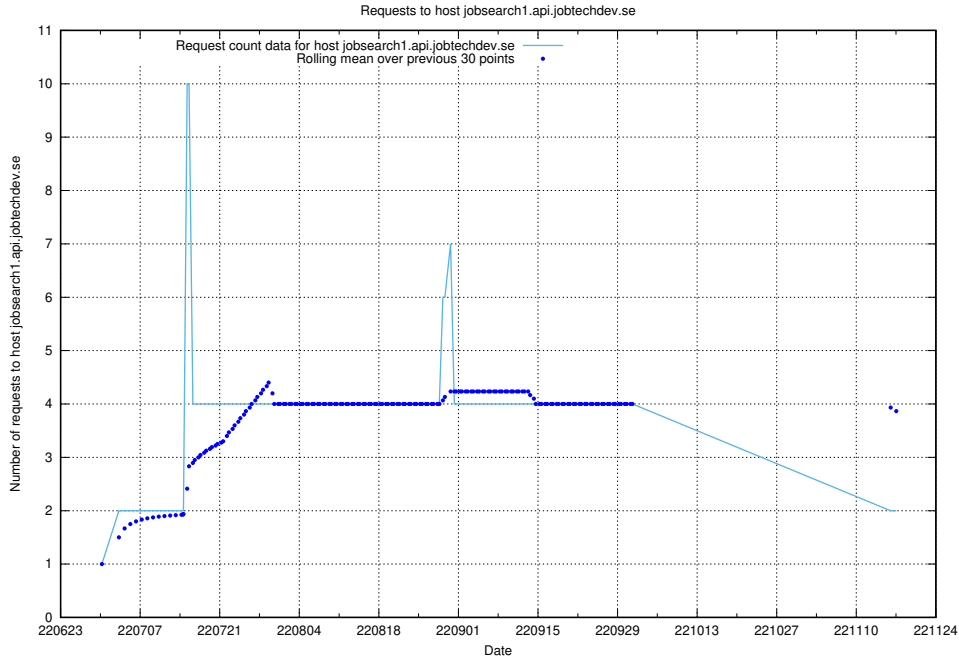

7.400 Usage of jobsearch1.api.jobtechdev.se

Here, we count the number of requests to host jobsearch1.api.jobtechdev.se.