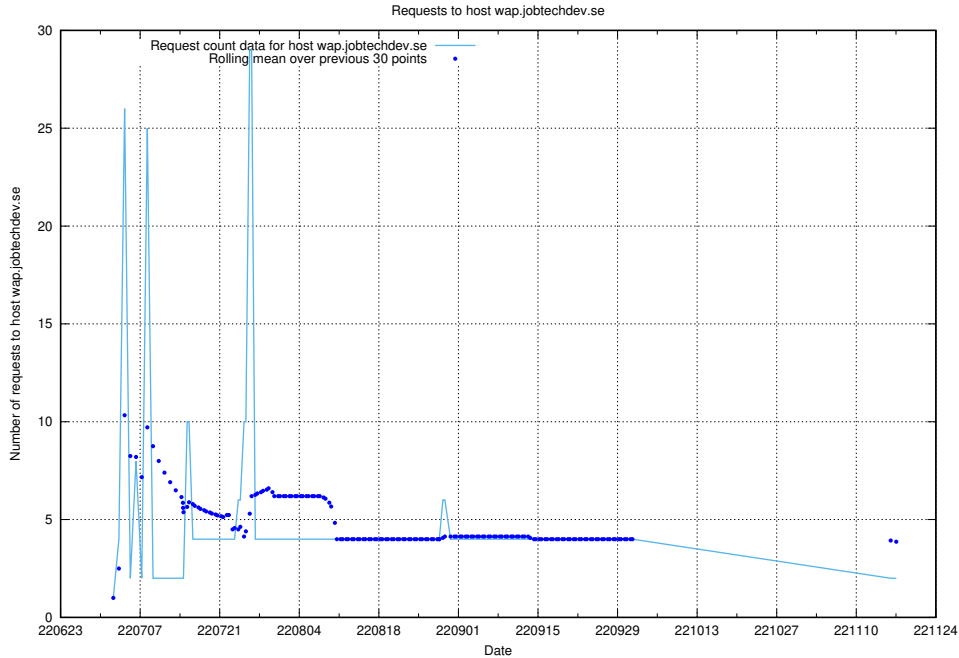

7.399 Usage of wap.jobtechdev.se

Here, we count the number of requests to host wap.jobtechdev.se.