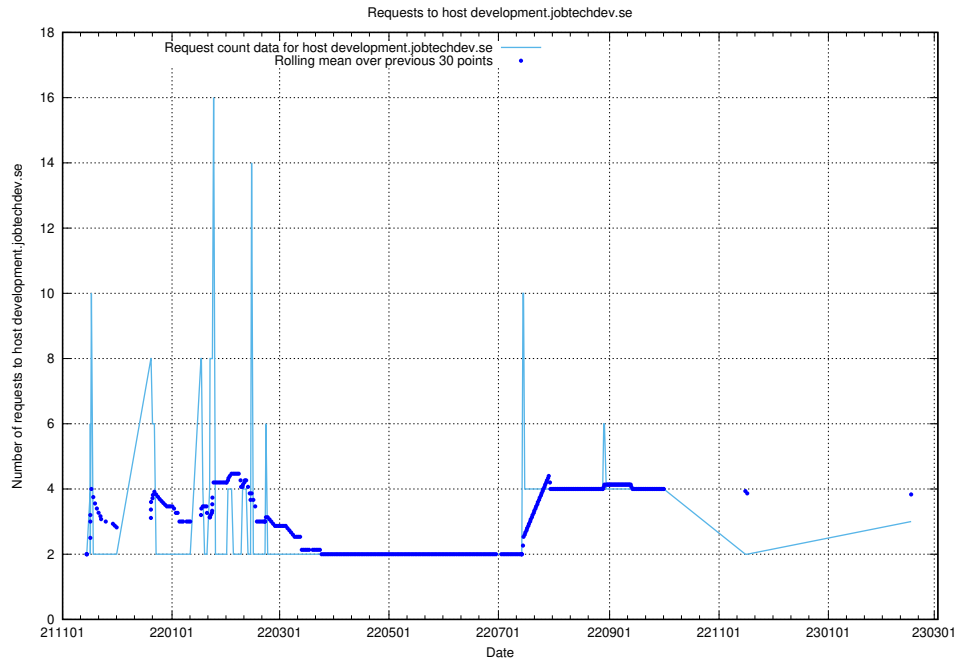

7.176 Usage of development.jobtechdev.se

Here, we count the number of requests to host development.jobtechdev.se.