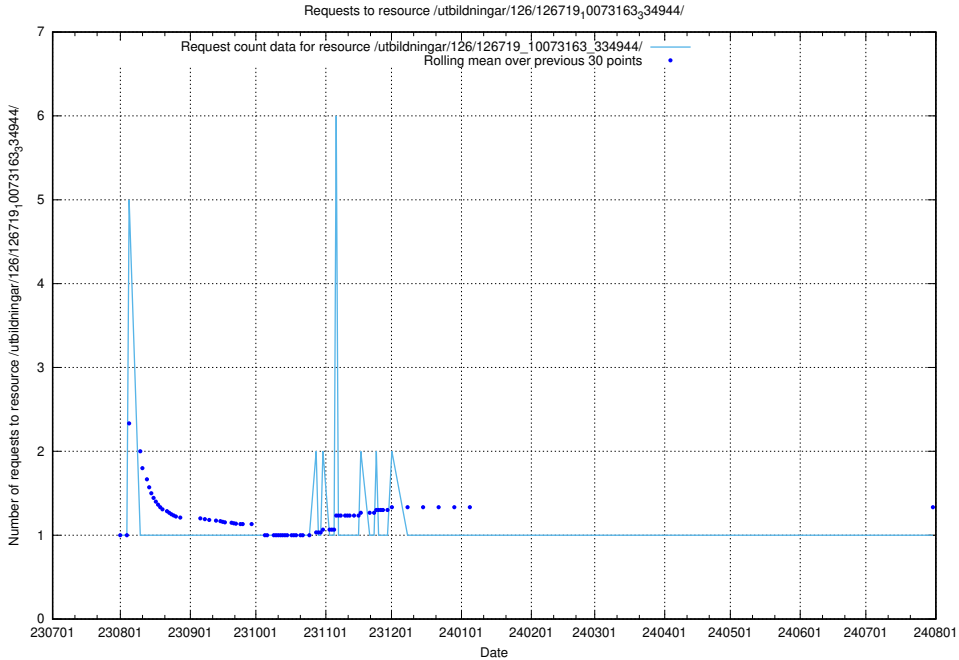

5.5591 Usage of /utbildningar/126/126719_10073163_334944/

Here, we count the number of requests to resource /utbildningar/126/126719_10073163_334944/.