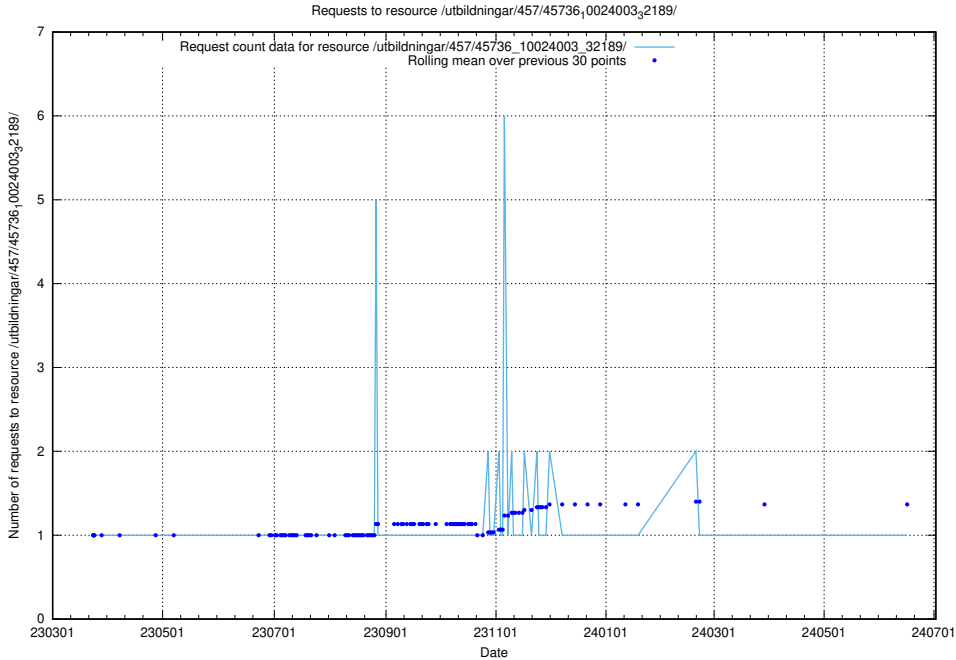

5.7021 Usage of /utbildningar/457/45736_10024003_32189/

Here, we count the number of requests to resource /utbildningar/457/45736_10024003_32189/.