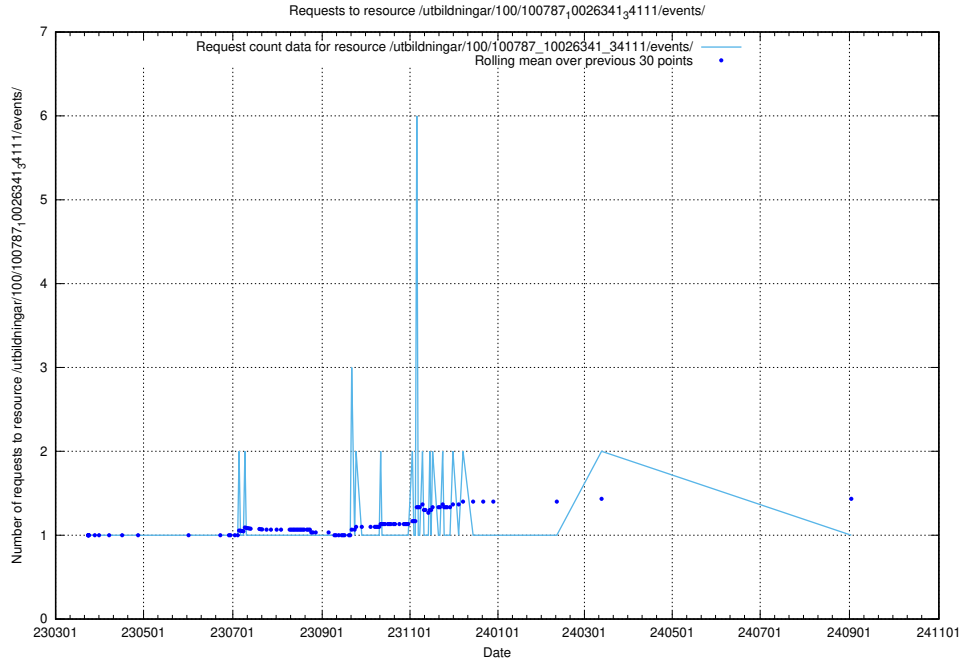

5.6216 Usage of /utbildningar/100/100787_10026341_34111/events/

Here, we count the number of requests to resource /utbildningar/100/100787_10026341_34111/events/.