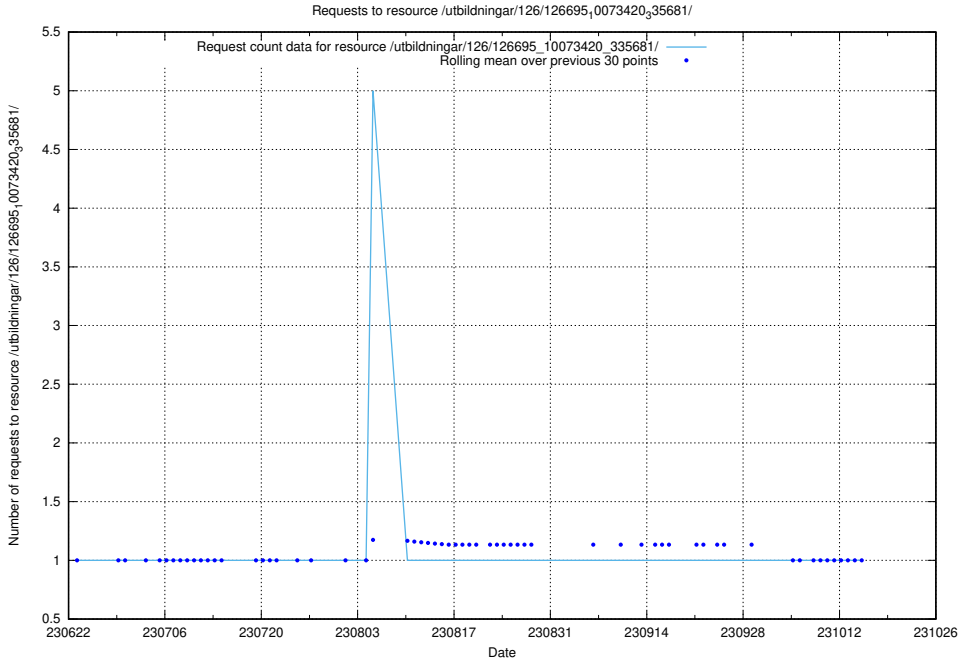

5.6299 Usage of /utbildningar/126/126695_10073420_335681/

Here, we count the number of requests to resource /utbildningar/126/126695_10073420_335681/.