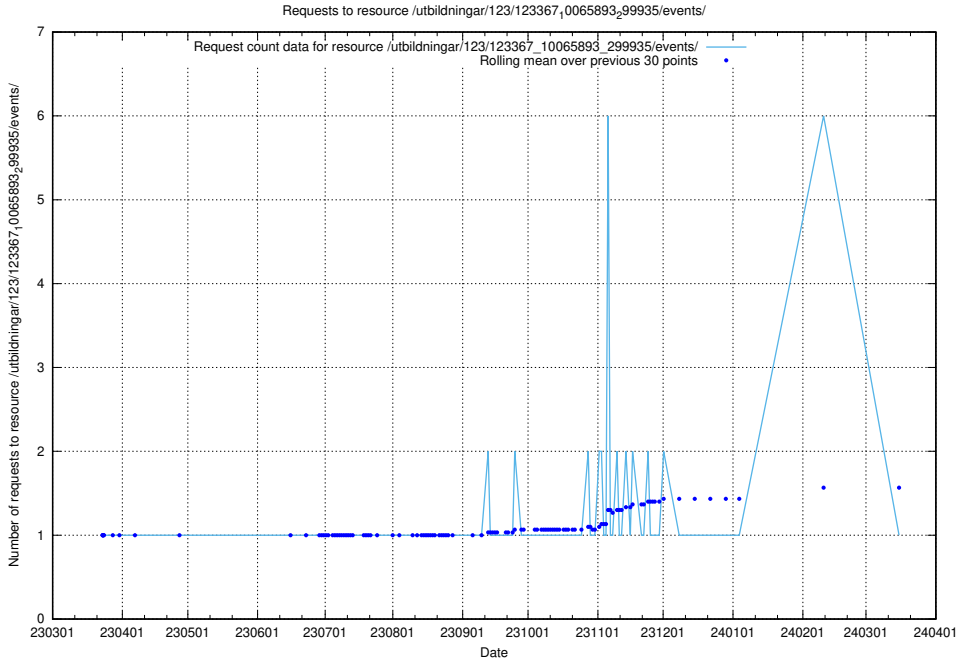

5.5441 Usage of /utbildningar/123/123367_10065893_299935/events/

Here, we count the number of requests to resource /utbildningar/123/123367_10065893_299935/events/