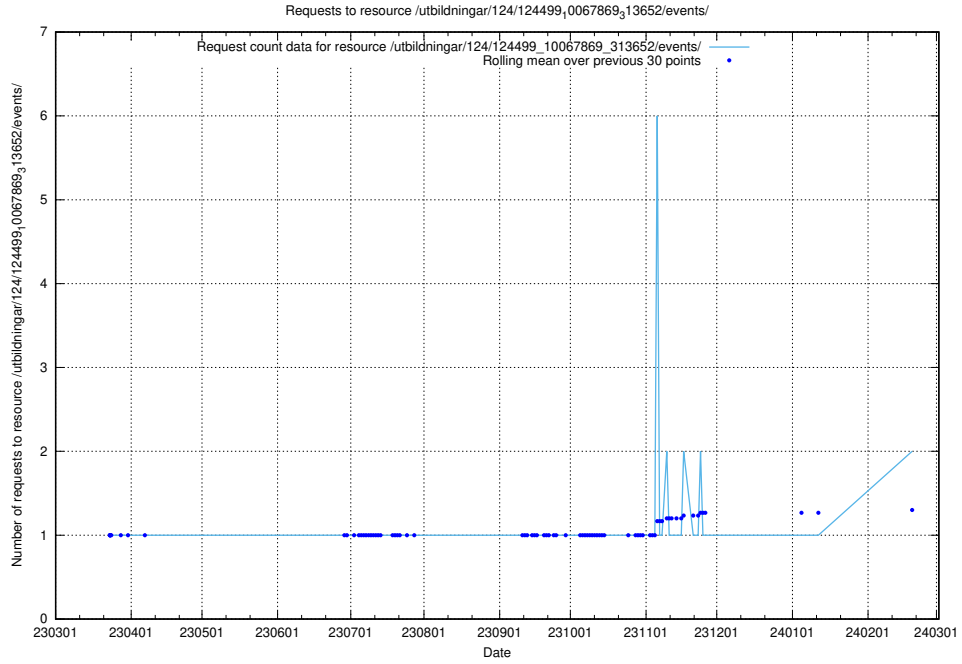

5.665 Usage of /utbildningar/124/124499_10067869_313652/events/

Here, we count the number of requests to resource /utbildningar/124/124499_10067869_313652/events/