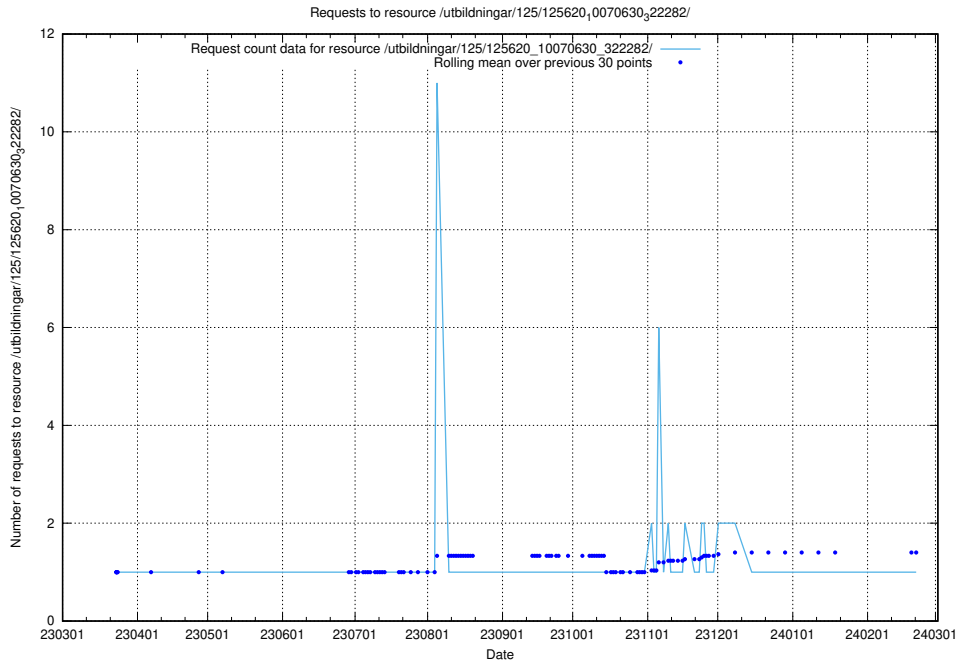

5.1118 Usage of /utbildningar/125/125620_10070630_322282/

Here, we count the number of requests to resource /utbildningar/125/125620_10070630_322282/.