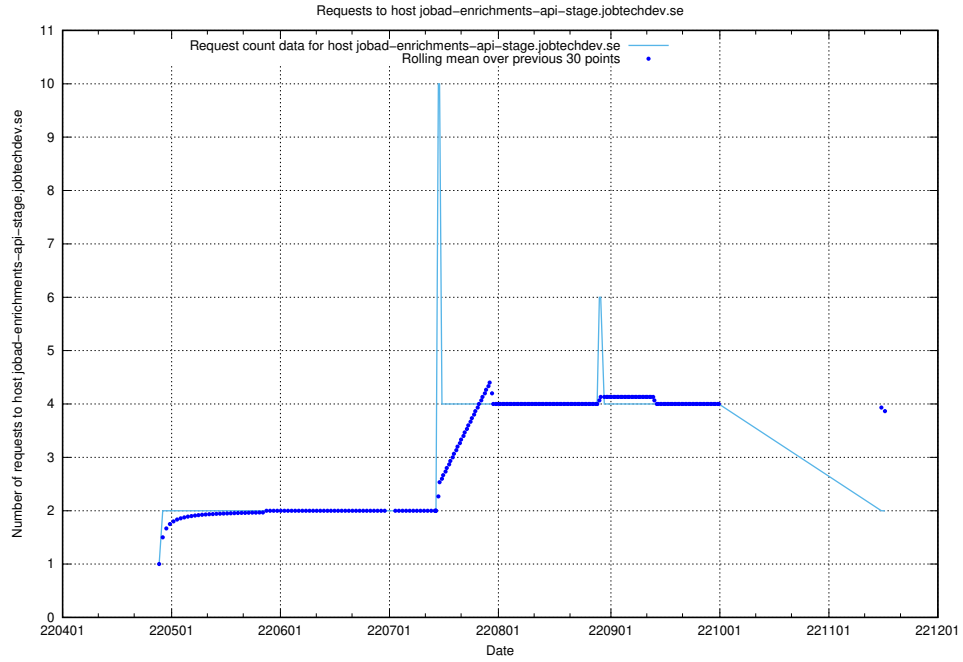

7.450 Usage of `jobad-enrichments-api-stage.jobtechdev.se`

Here, we count the number of requests to host `jobad-enrichments-api-stage.jobtechdev.se`.