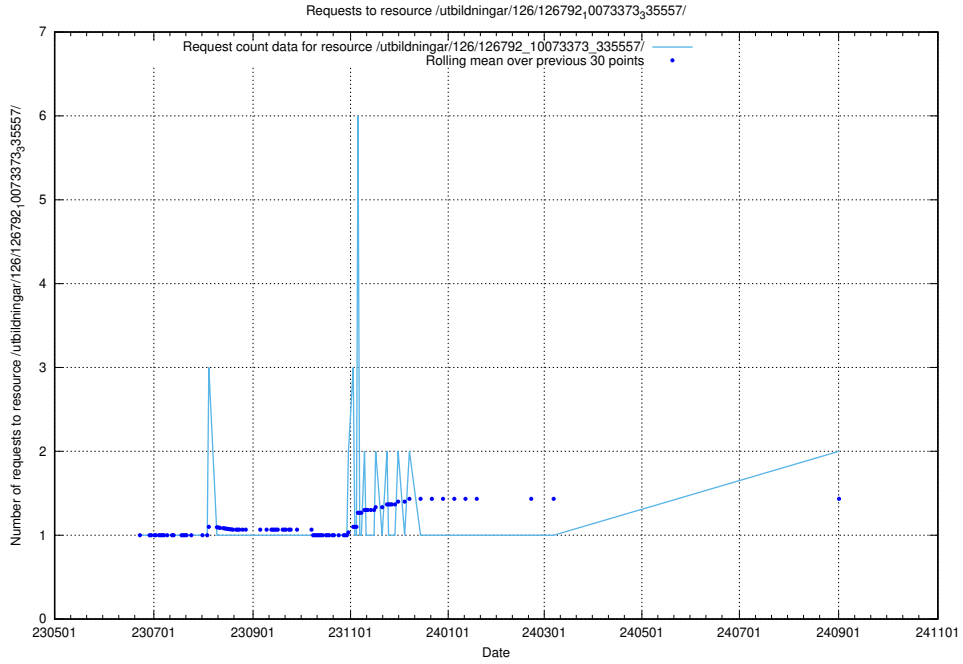

5.912 Usage of /utbildningar/126/126792_10073373_335557/

Here, we count the number of requests to resource /utbildningar/126/126792_10073373_335557/.