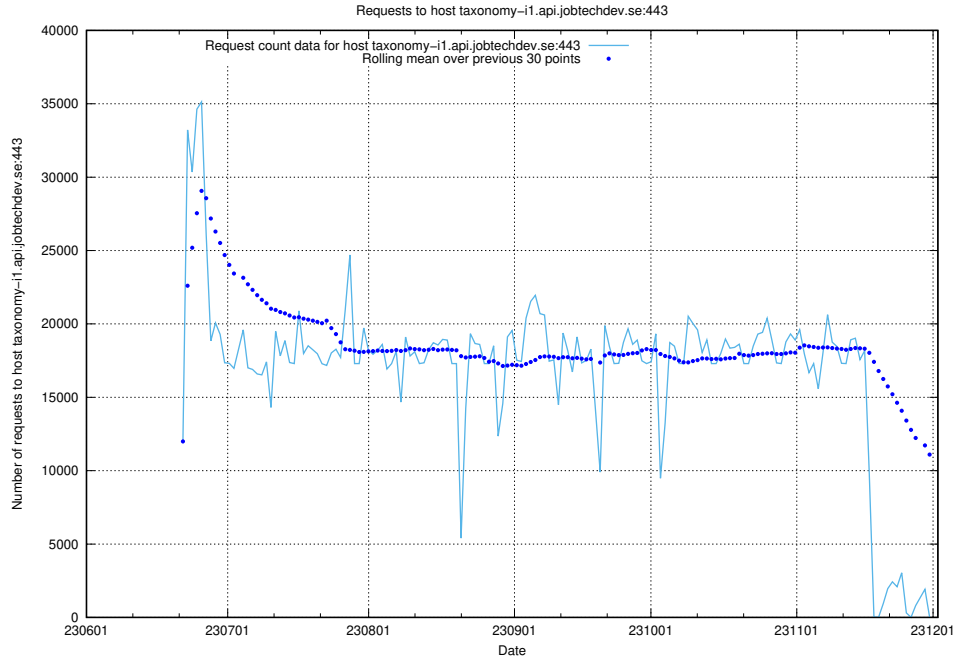

7.46 Usage of taxonomy-i1.api.jobtechdev.se:443

Here, we count the number of requests to host taxonomy-i1.api.jobtechdev.se:443.