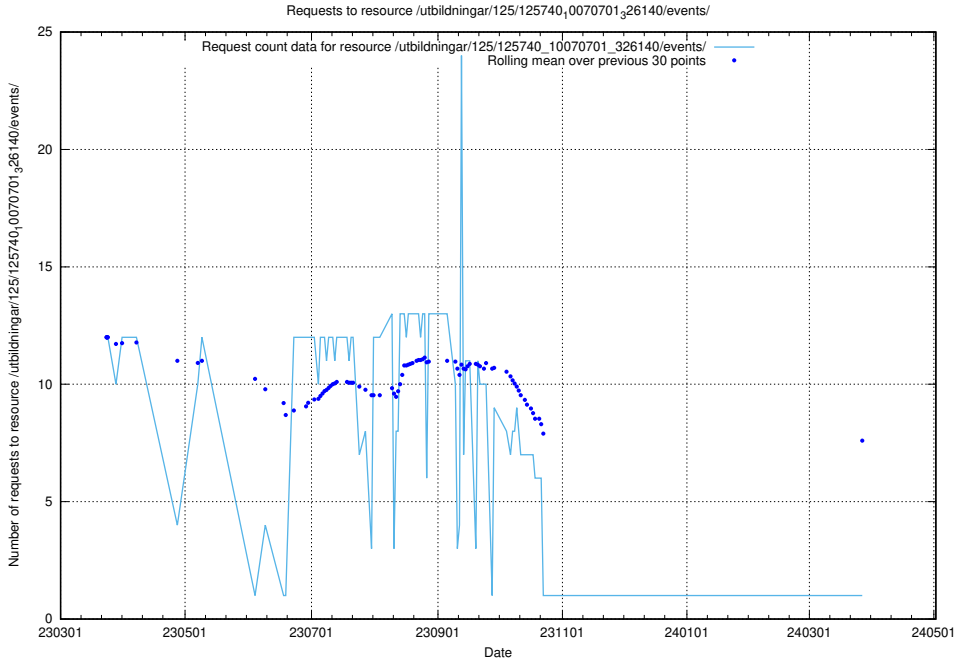

5.6947 Usage of /utbildningar/125/125740_10070701_326140/events/

Here, we count the number of requests to resource /utbildningar/125/125740_10070701_326140/events/