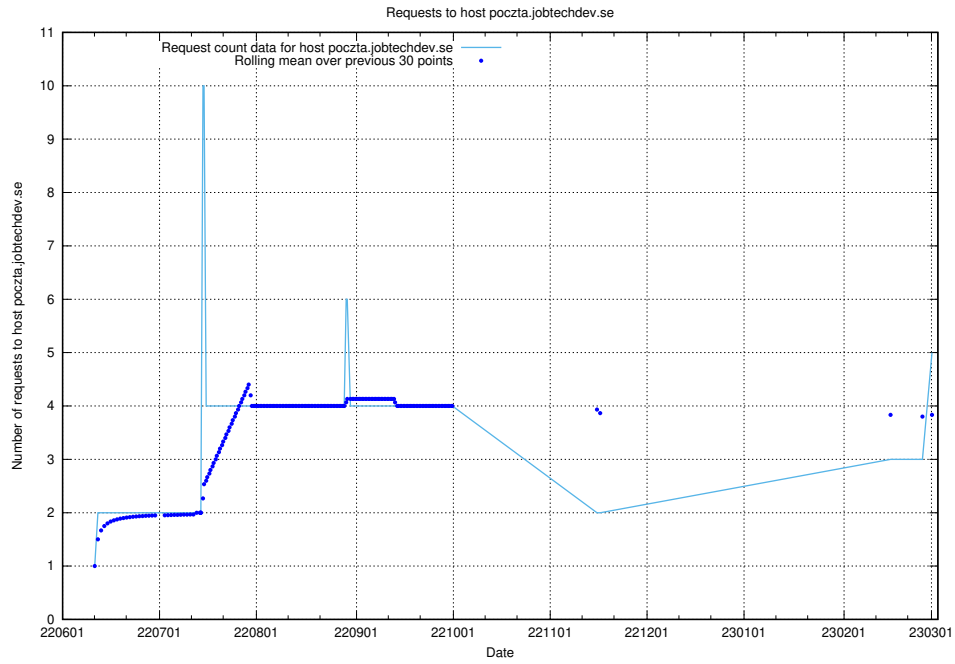

7.102 Usage of poczta.jobtechdev.se

Here, we count the number of requests to host poczta.jobtechdev.se.