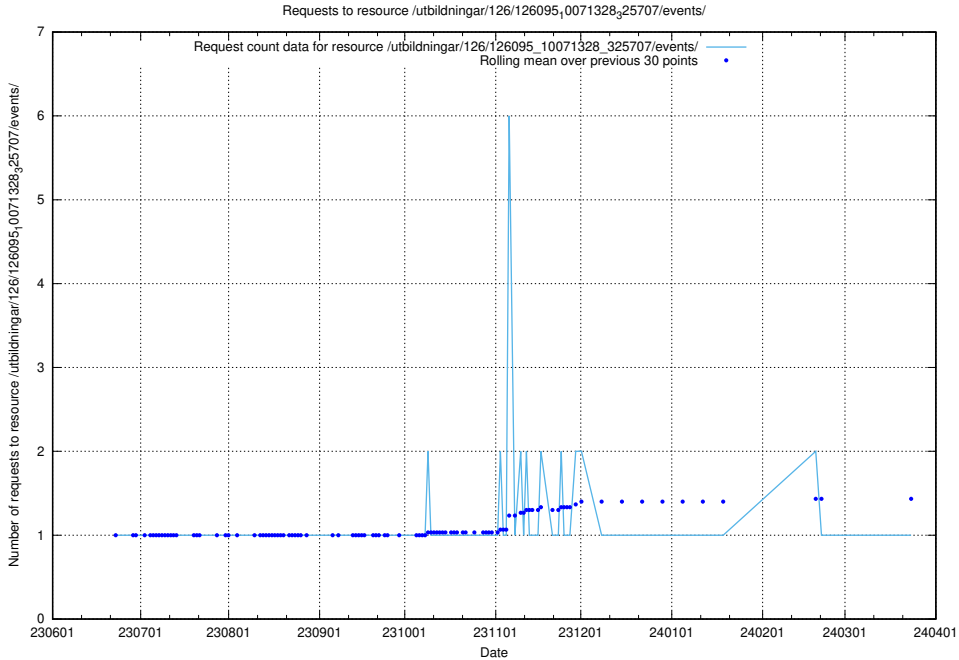

5.6336 Usage of /utbildningar/126/126095_10071328_325707/events/

Here, we count the number of requests to resource /utbildningar/126/126095_10071328_325707/events/