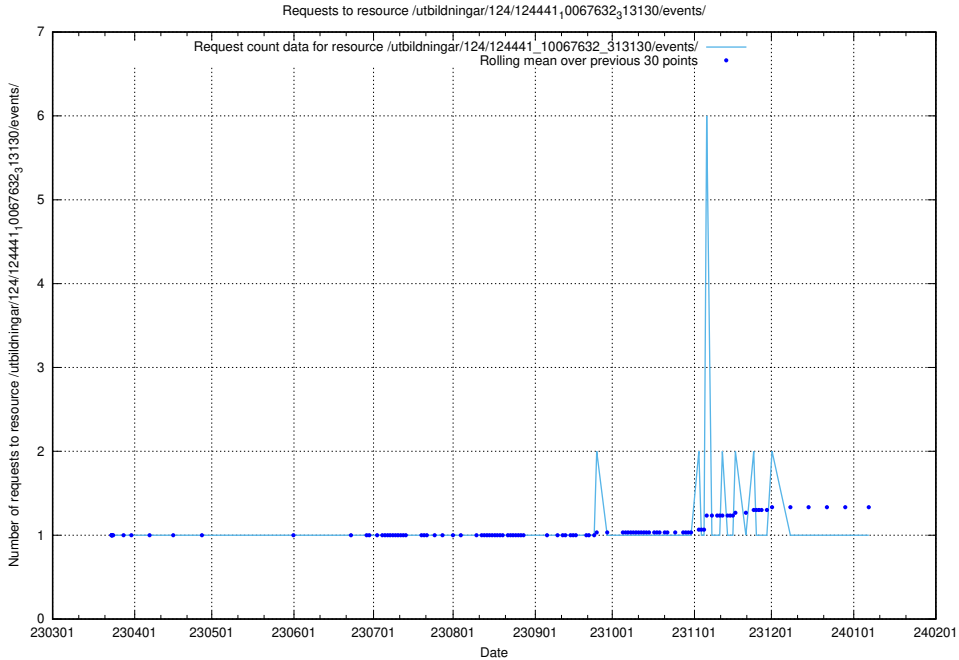

5.4256 Usage of /utbildningar/124/124441_10067632_313130/events/

Here, we count the number of requests to resource /utbildningar/124/124441_10067632_313130/events/