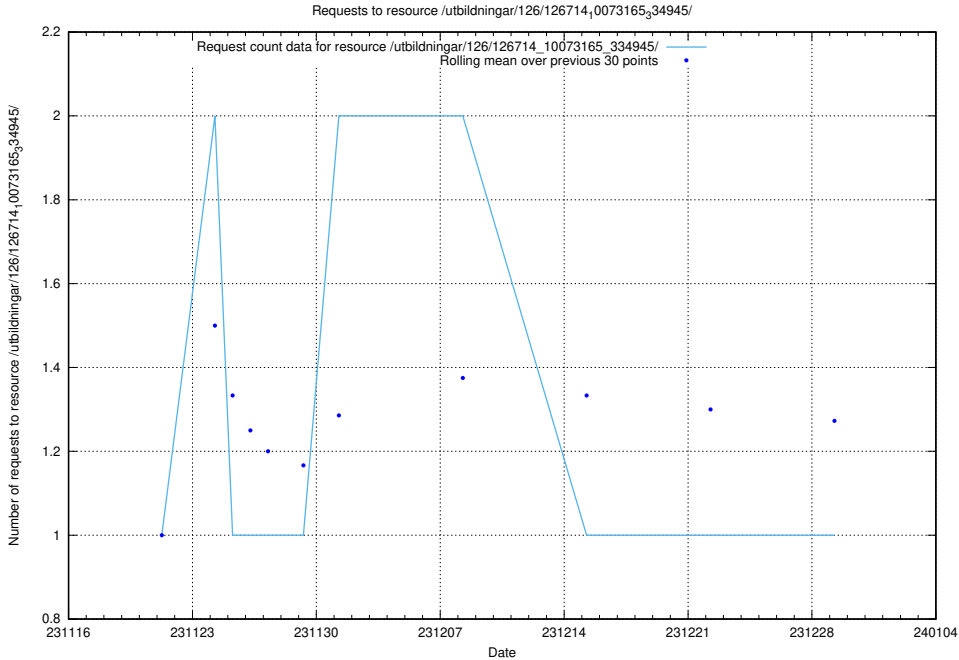

5.4760 Usage of /utbildningar/126/126714_10073165_334945/

Here, we count the number of requests to resource /utbildningar/126/126714_10073165_334945/.