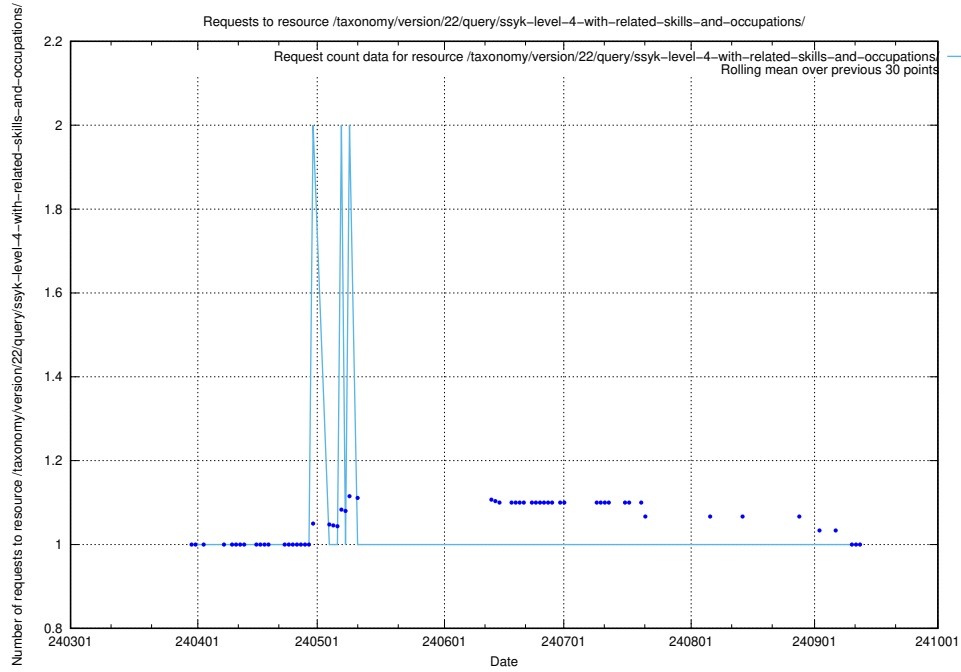

5.2278 Usage of /taxonomy/version/22/query/ssyk-level-4-with-related-skills-and-occupations/

Here, we count the number of requests to resource /taxonomy/version/22/query/ssyk-level-4-with-related-skills-and-occupations/.