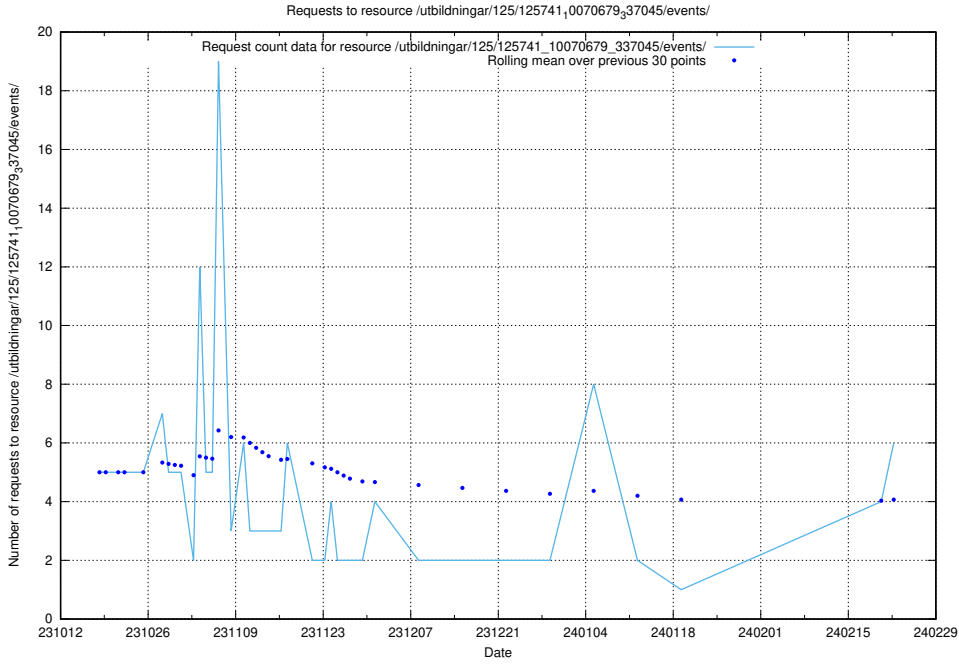

5.80 Usage of /utbildningar/125/125741_10070679_337045/events/

Here, we count the number of requests to resource /utbildningar/125/125741_10070679_337045/events/