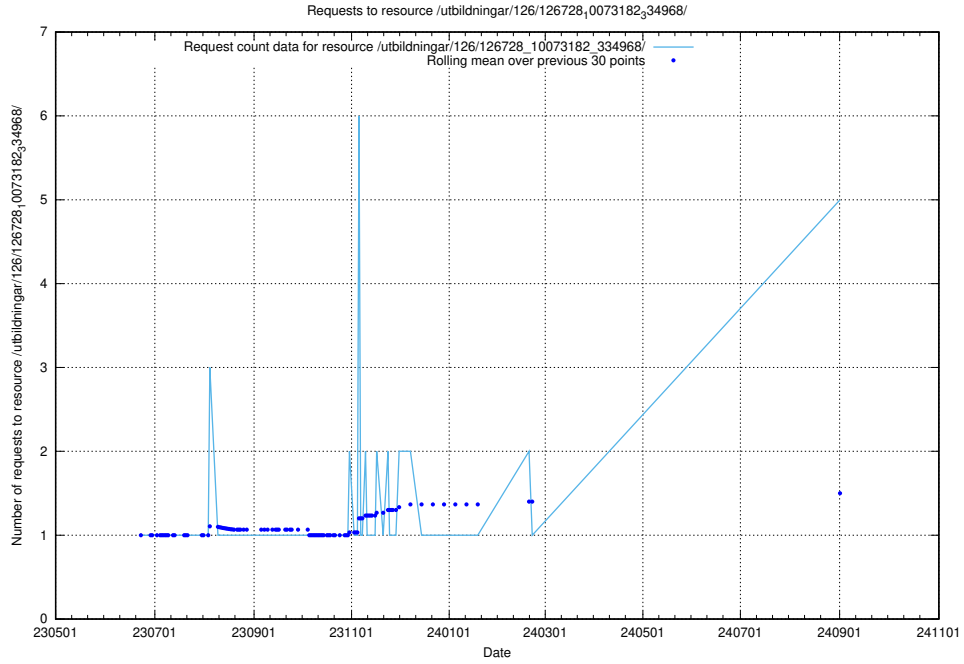

5.196 Usage of /utbildningar/126/126728_10073182_334968/

Here, we count the number of requests to resource /utbildningar/126/126728_10073182_334968/.