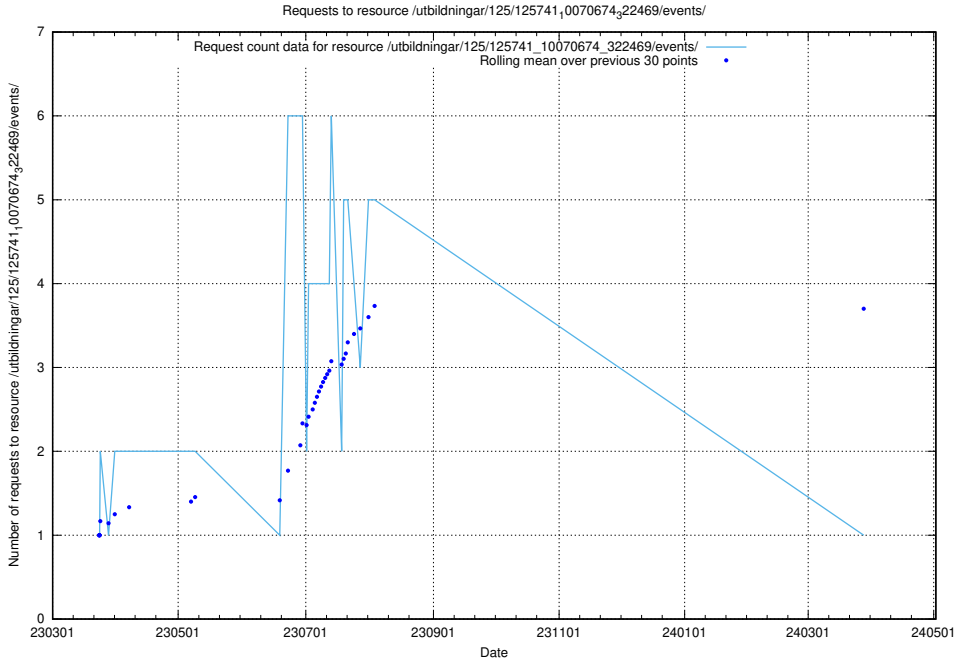

5.7181 Usage of /utbildningar/125/125741_10070674_322469/events/

Here, we count the number of requests to resource /utbildningar/125/125741_10070674_322469/events/