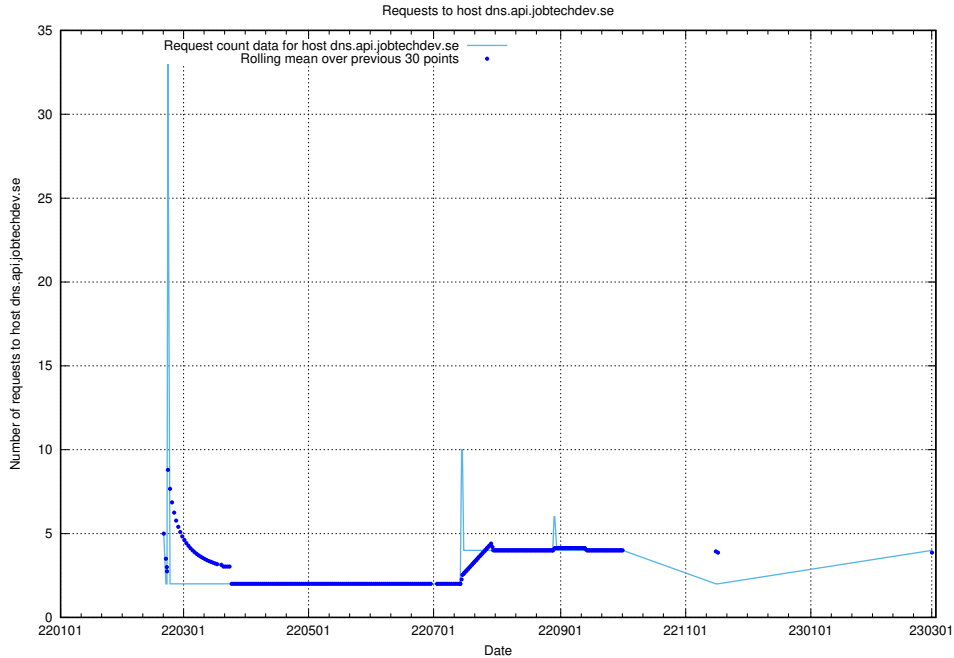

7.168 Usage of dns.api.jobtechdev.se

Here, we count the number of requests to host dns.api.jobtechdev.se.