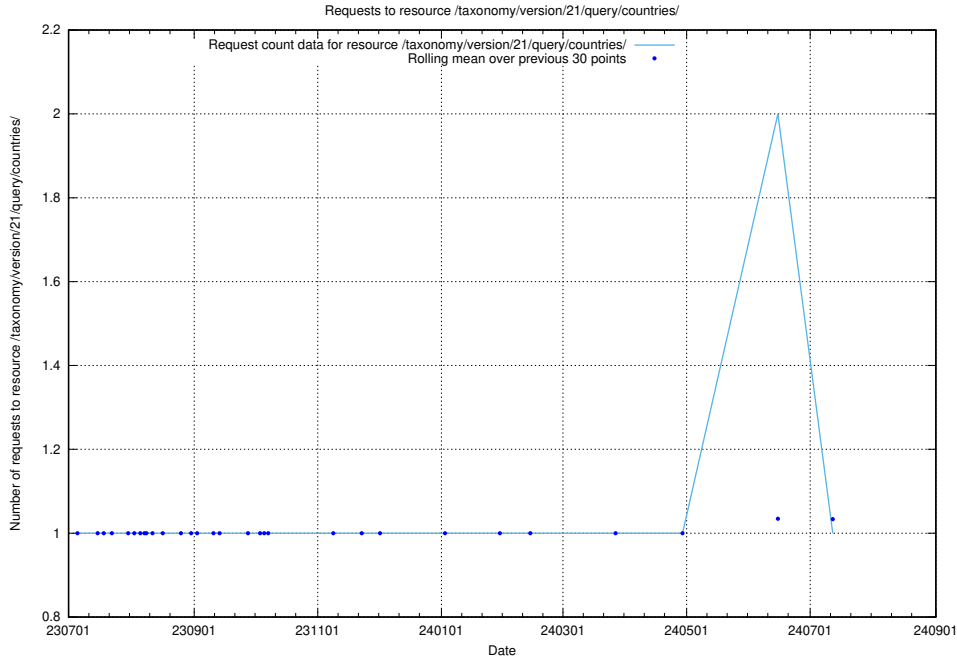

5.6039 Usage of /taxonomy/version/21/query/countries/

Here, we count the number of requests to resource /taxonomy/version/21/query/countries/.