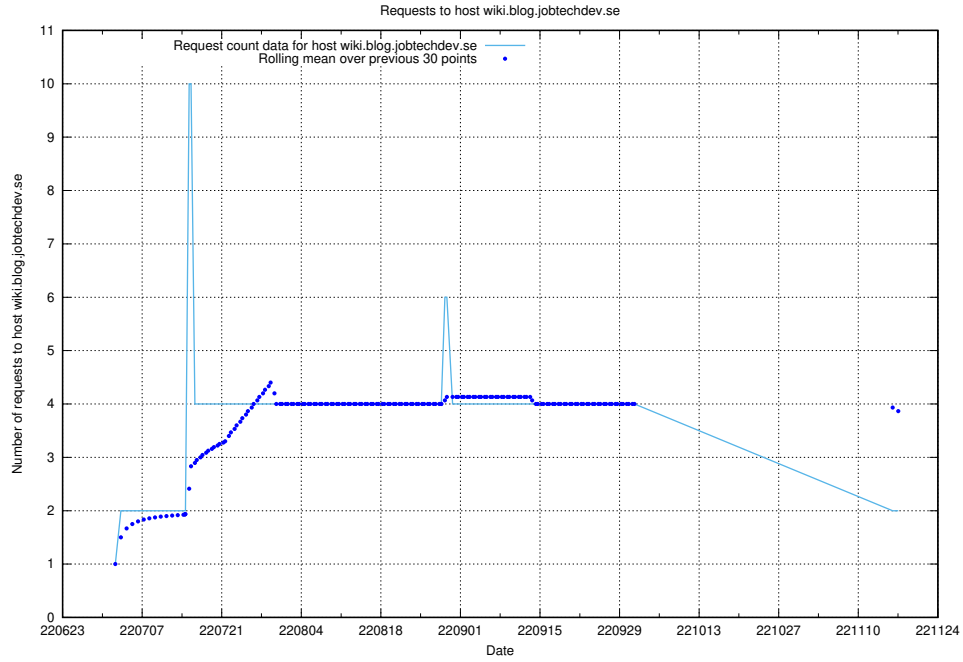

7.396 Usage of wiki.blog.jobtechdev.se

Here, we count the number of requests to host wiki.blog.jobtechdev.se.