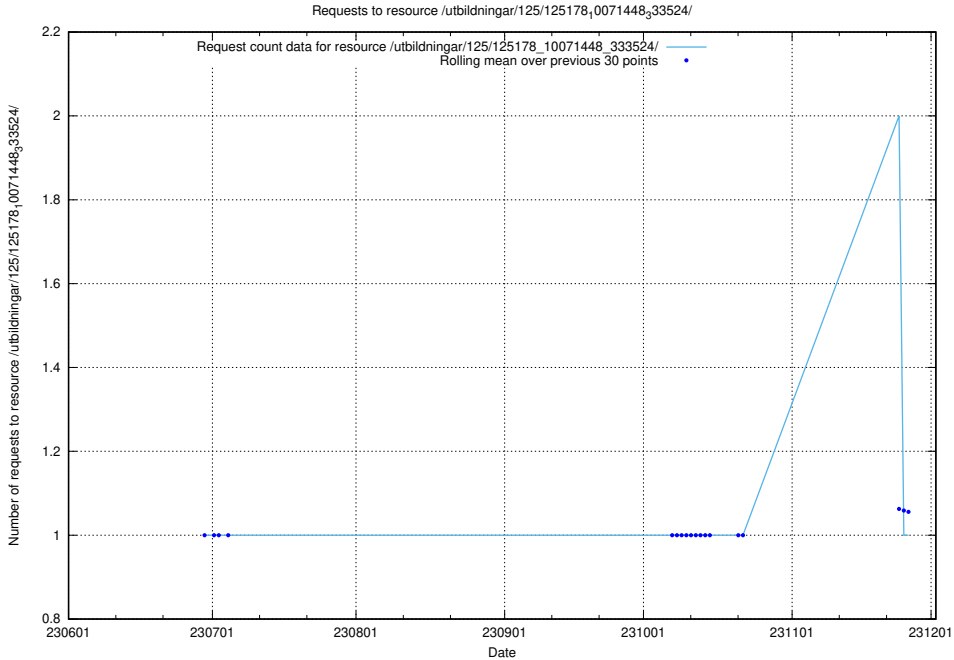

5.6091 Usage of /utbildningar/125/125178_10071448_333524/

Here, we count the number of requests to resource /utbildningar/125/125178_10071448_333524/.