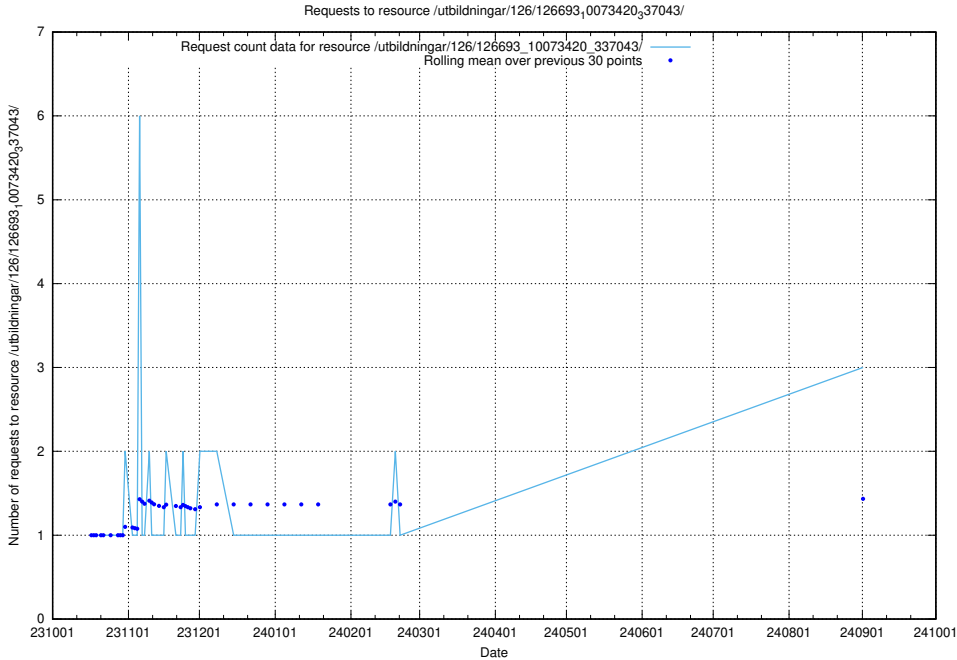

5.431 Usage of /utbildningar/126/126693_10073420_337043/

Here, we count the number of requests to resource /utbildningar/126/126693_10073420_337043/.