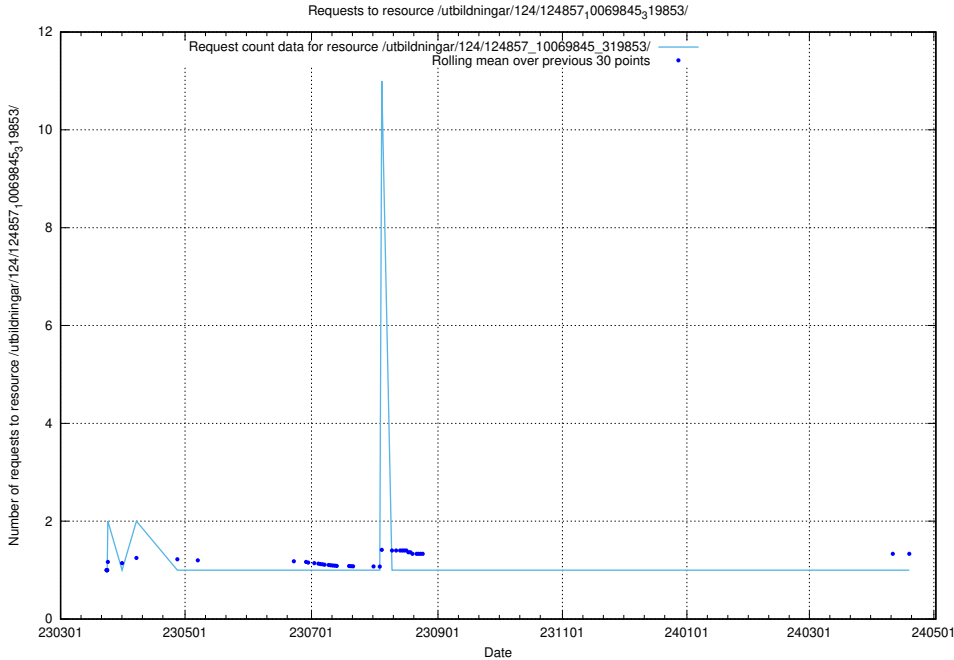

5.1243 Usage of /utbildningar/124/124857_10069845_319853/

Here, we count the number of requests to resource /utbildningar/124/124857_10069845_319853/.