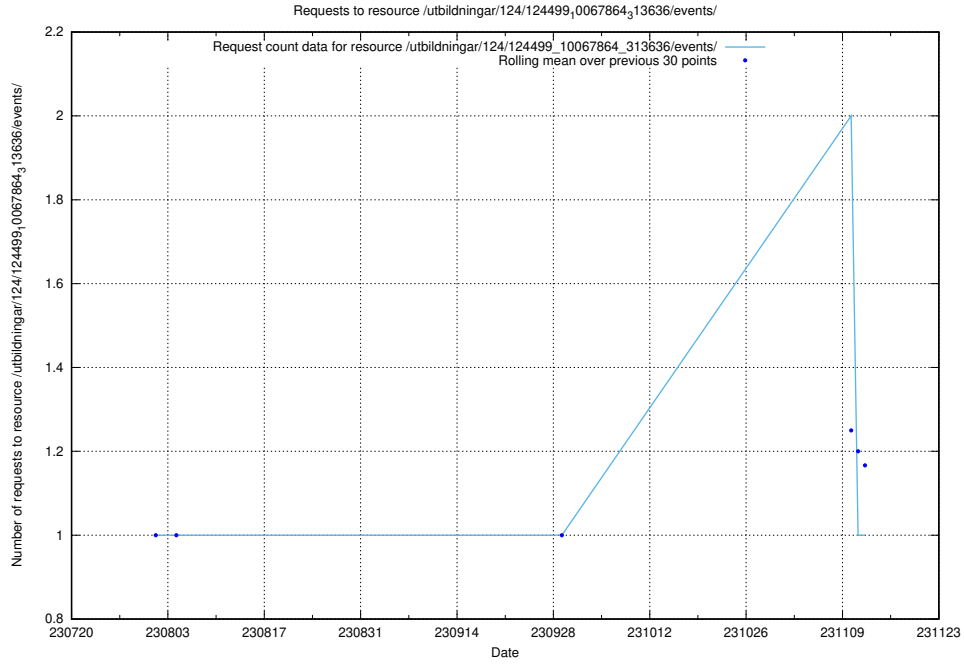

## 5.5596 Usage of /utbildningar/124/124499\_10067864\_313636/events/

Here, we count the number of requests to resource /utbildningar/124/124499\_10067864\_313636/events/