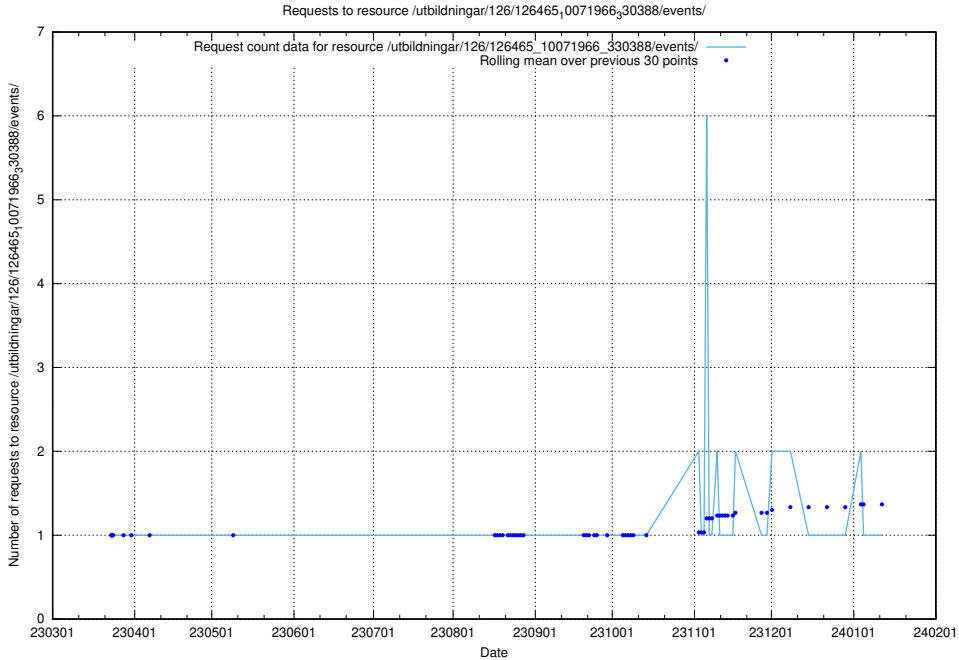

5.7114 Usage of /utbildningar/126/126465_10071966_330388/events/

Here, we count the number of requests to resource /utbildningar/126/126465_10071966_330388/events/