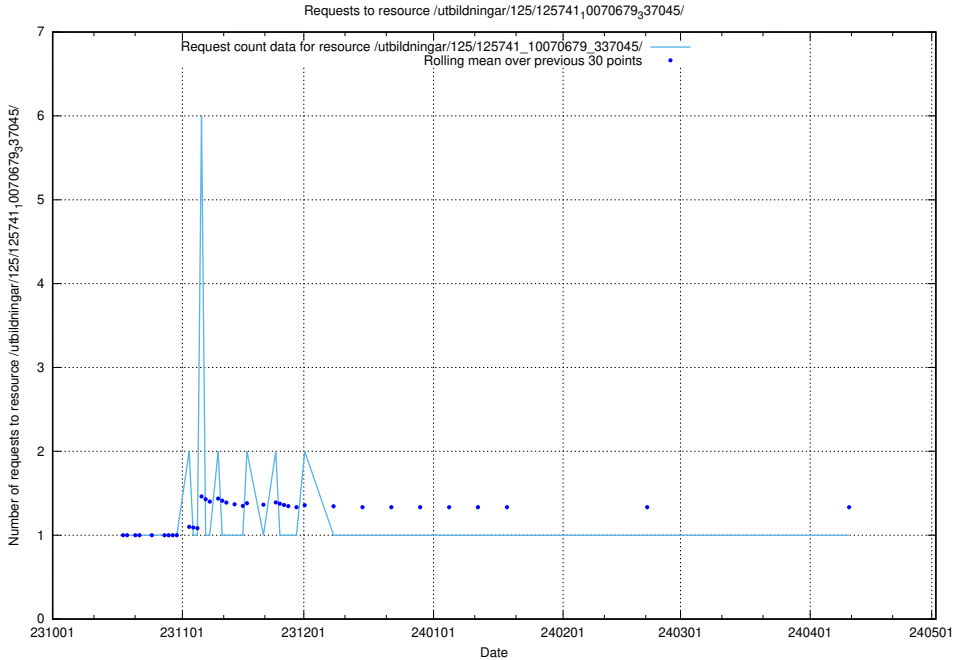

5.4990 Usage of /utbildningar/125/125741_10070679_337045/

Here, we count the number of requests to resource /utbildningar/125/125741_10070679_337045/.