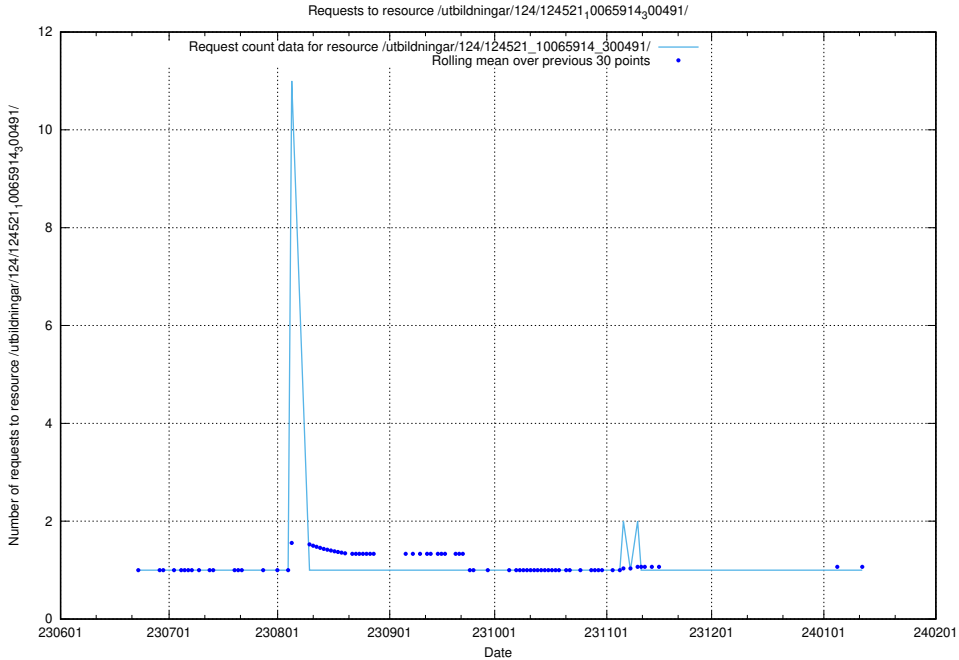

5.6408 Usage of /utbildningar/124/124521_10065914_300491/

Here, we count the number of requests to resource /utbildningar/124/124521_10065914_300491/.