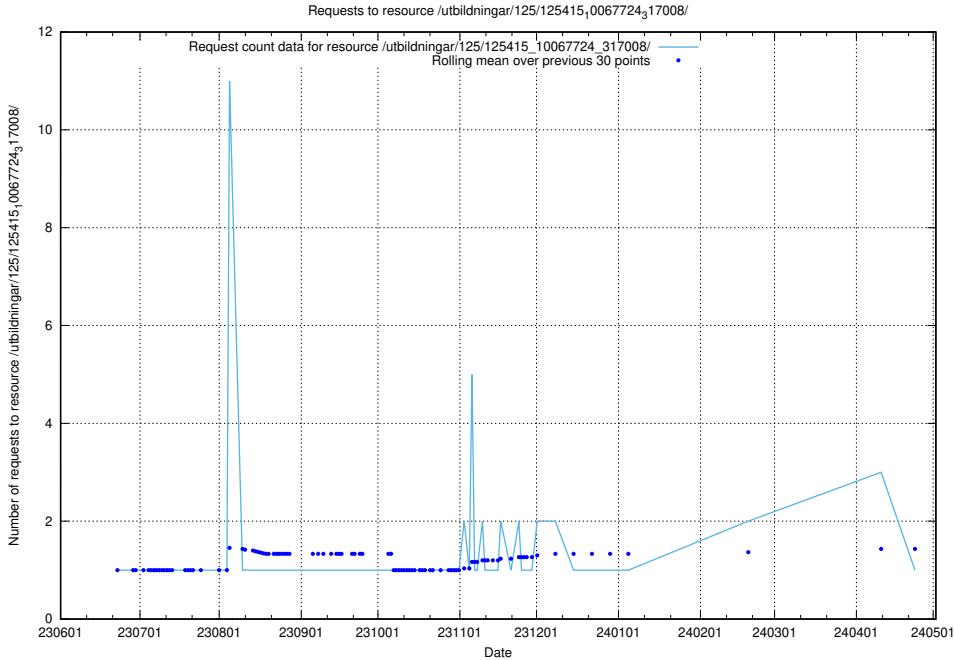

5.6382 Usage of /utbildningar/125/125415_10067724_317008/

Here, we count the number of requests to resource /utbildningar/125/125415_10067724_317008/.