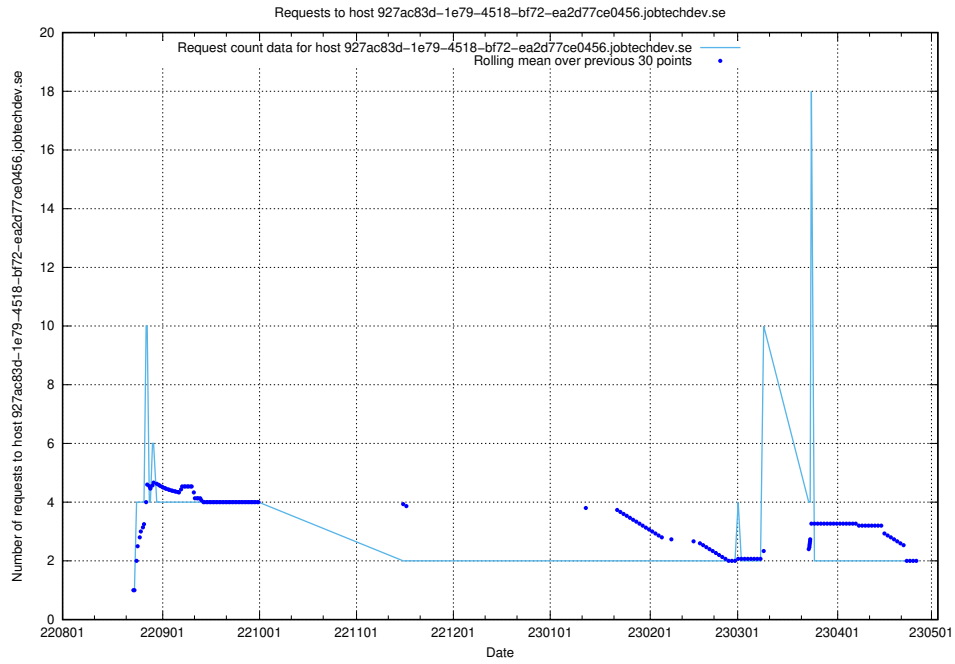

7.345 Usage of 927ac83d-1e79-4518-bf72-ea2d77ce0456.jobtechdev.se

Here, we count the number of requests to host 927ac83d-1e79-4518-bf72-ea2d77ce0456.jobtechdev.se.