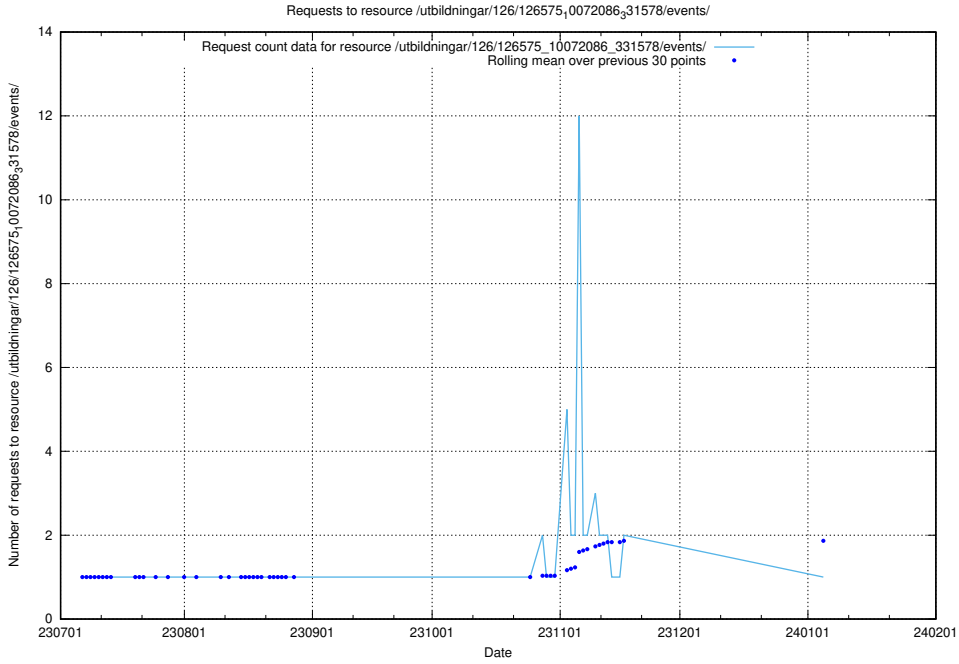

5.5997 Usage of /utbildningar/126/126575_10072086_331578/events/

Here, we count the number of requests to resource /utbildningar/126/126575_10072086_331578/events/