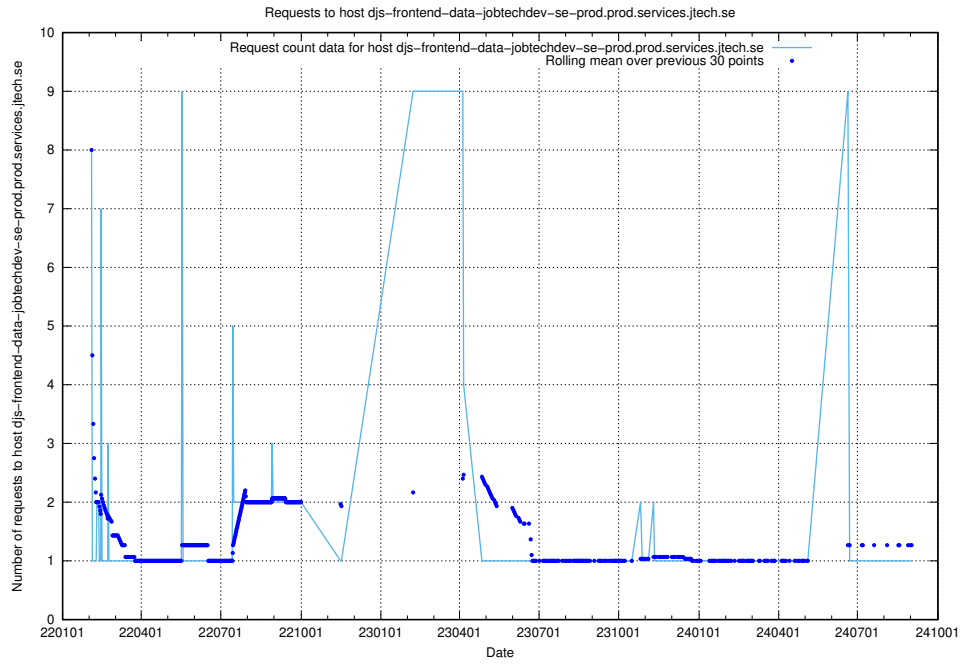

7.662 Usage of djs-frontend-data-jobtechdev-se-prod.prod.services.jtech.se

Here, we count the number of requests to host djs-frontend-data-jobtechdev-se-prod.prod.services.jtech.se.