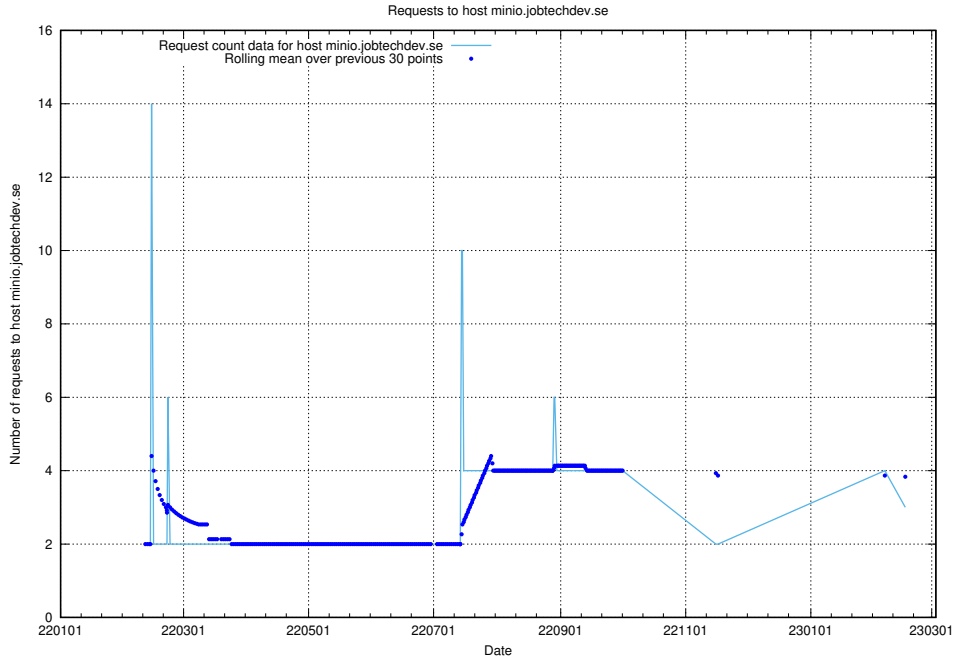

7.241 Usage of minio.jobtechdev.se

Here, we count the number of requests to host minio.jobtechdev.se.