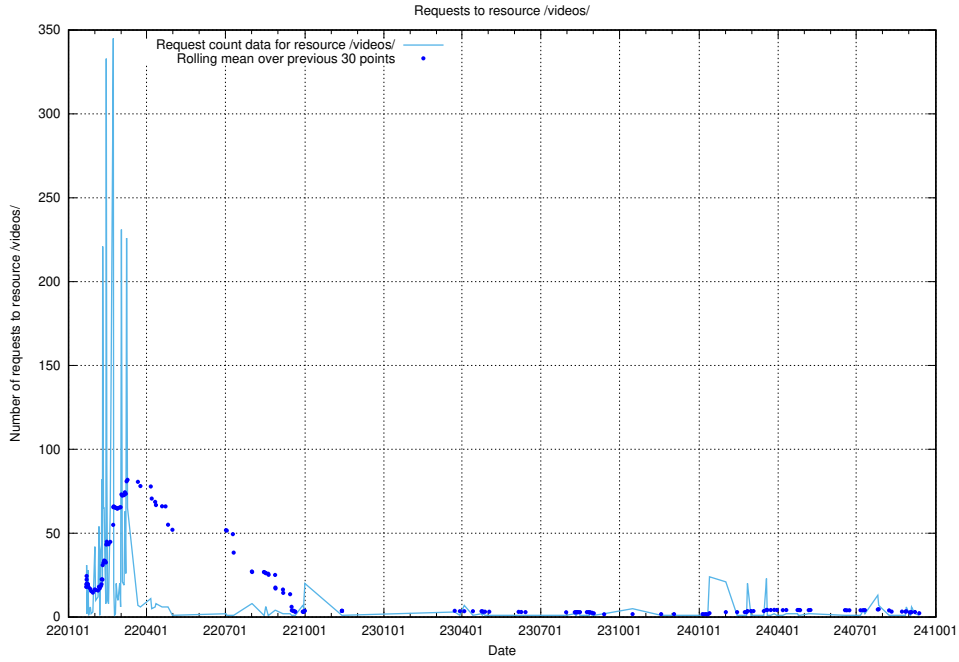

5.6636 Usage of /videos/

Here, we count the number of requests to resource /videos/.