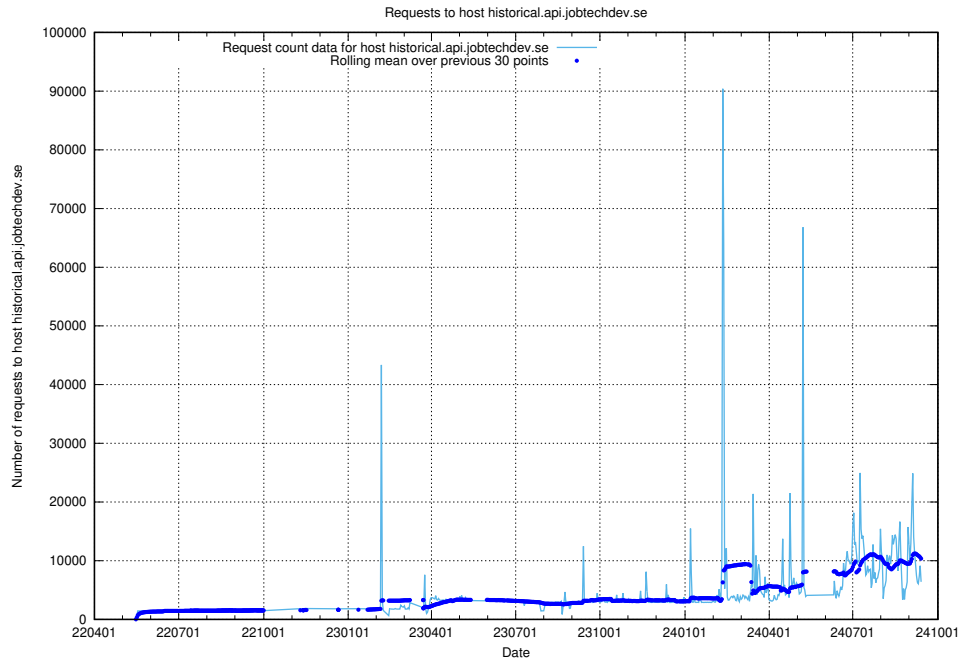

7.13 Usage of historical.api.jobtechdev.se

Here, we count the number of requests to host historical.api.jobtechdev.se.