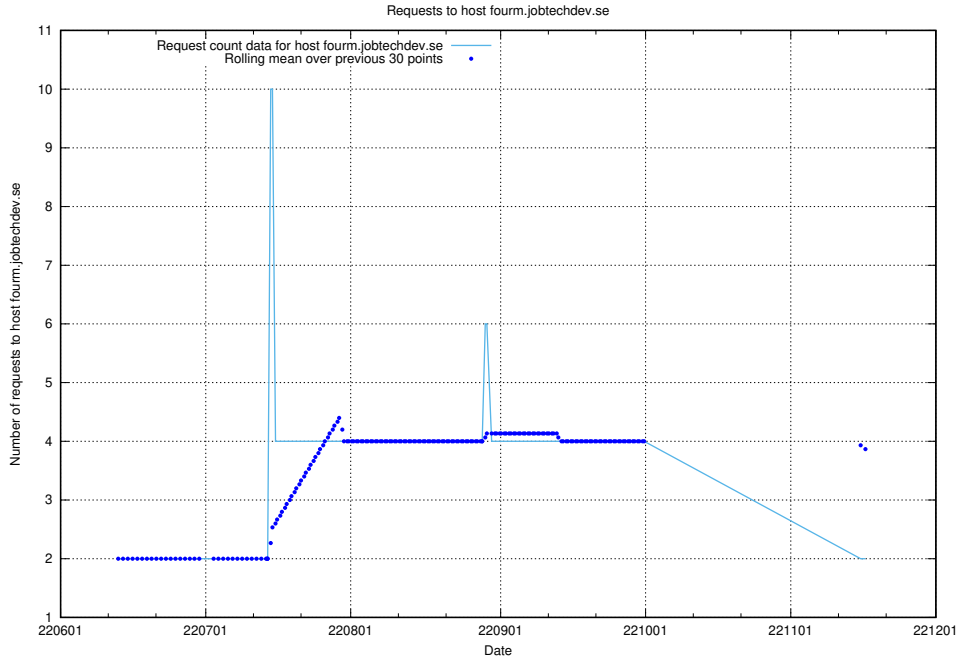

7.412 Usage of fourm.jobtechdev.se

Here, we count the number of requests to host fourm.jobtechdev.se.