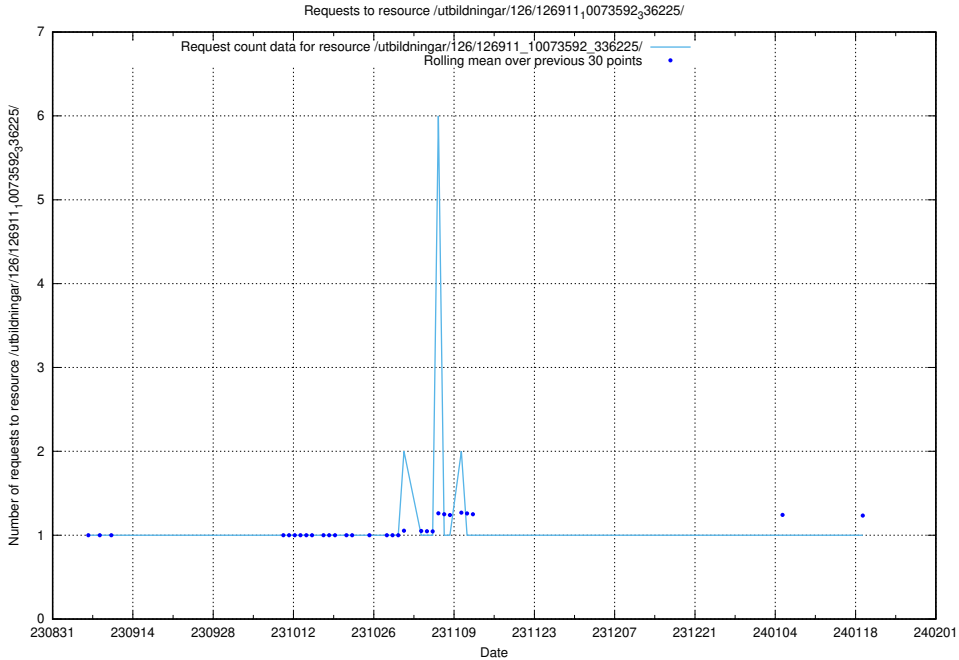

5.5364 Usage of /utbildningar/126/126911_10073592_336225/

Here, we count the number of requests to resource /utbildningar/126/126911_10073592_336225/.