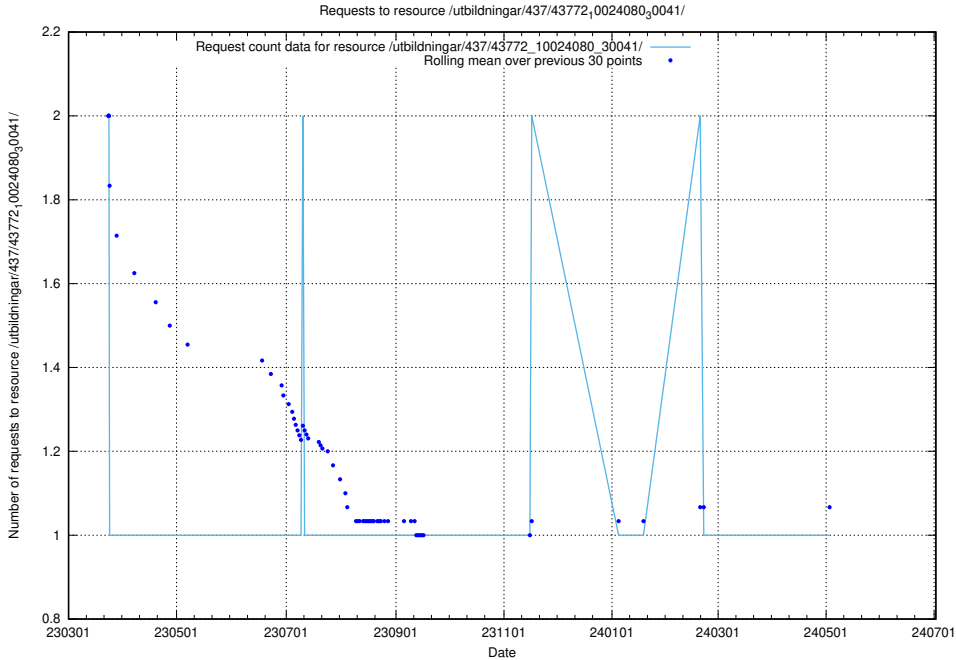

5.6968 Usage of /utbildningar/437/43772_10024080_30041/

Here, we count the number of requests to resource /utbildningar/437/43772_10024080_30041/.