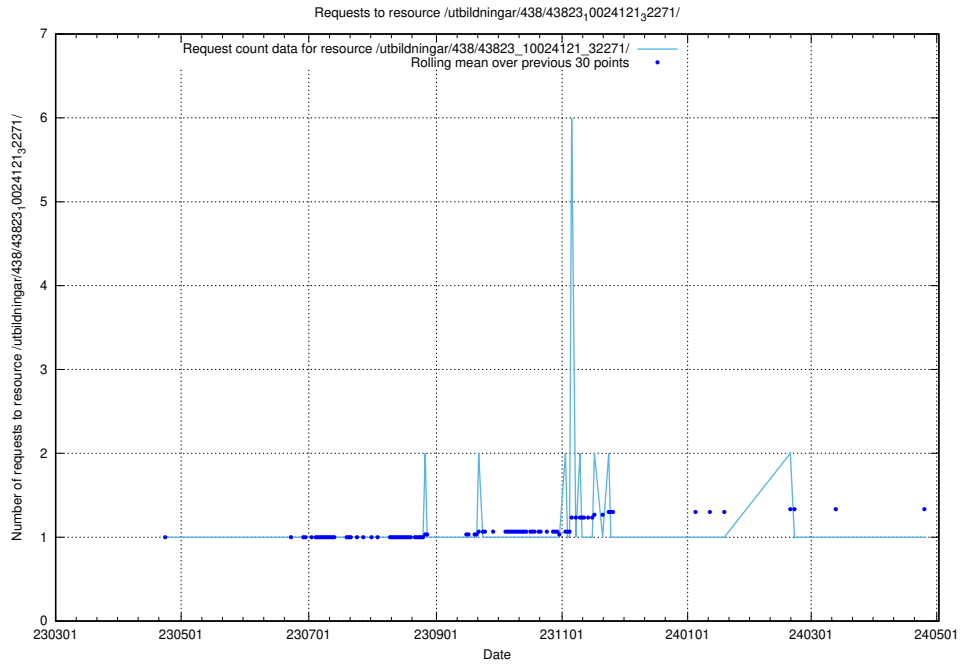

5.6685 Usage of /utbildningar/438/43823_10024121_32271/

Here, we count the number of requests to resource /utbildningar/438/43823_10024121_32271/.