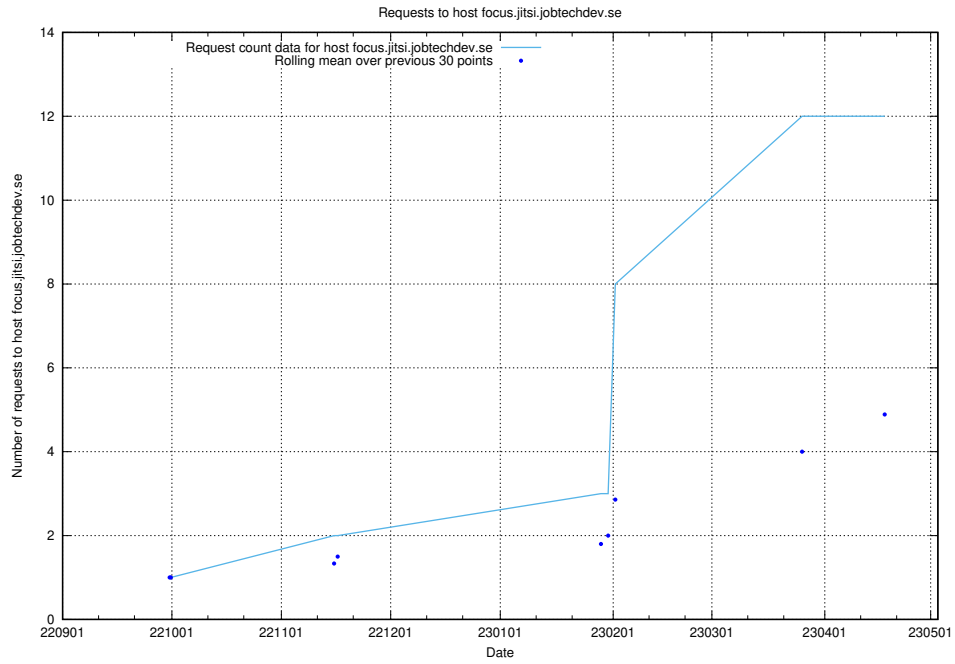

7.60 Usage of focus.jitsi.jobtechdev.se

Here, we count the number of requests to host focus.jitsi.jobtechdev.se.