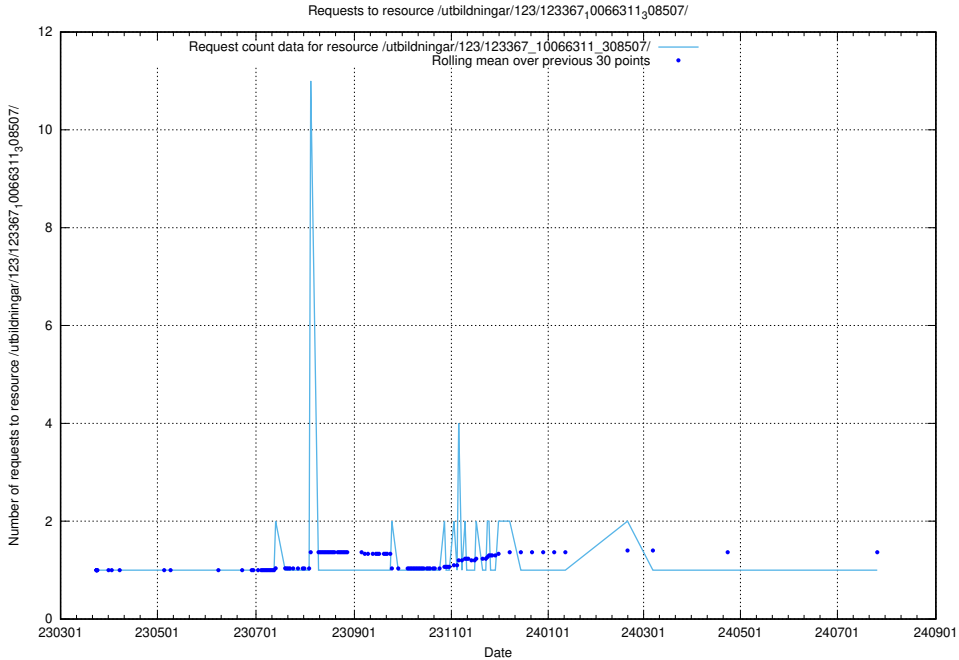

5.5220 Usage of /utbildningar/123/123367_10066311_308507/

Here, we count the number of requests to resource /utbildningar/123/123367_10066311_308507/.