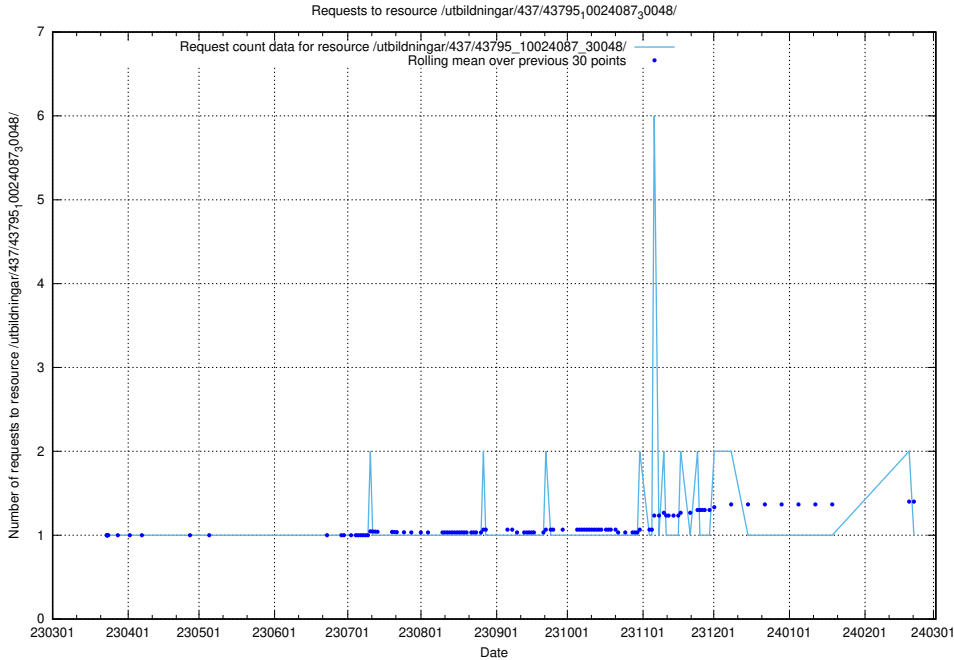

5.7061 Usage of /utbildningar/437/43795_10024087_30048/

Here, we count the number of requests to resource /utbildningar/437/43795_10024087_30048/.