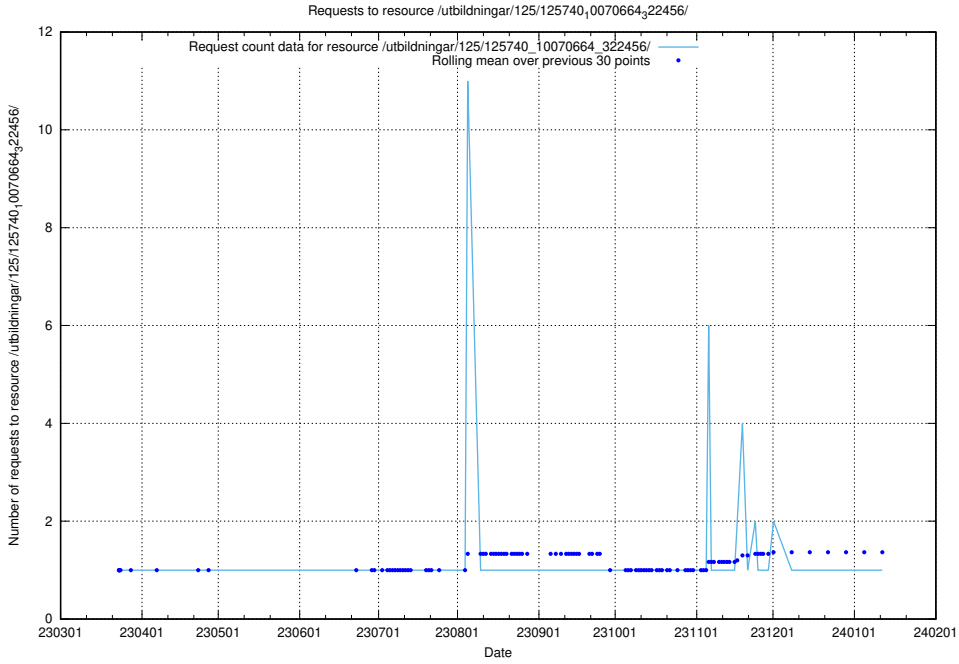

5.1063 Usage of /utbildningar/125/125740_10070664_322456/

Here, we count the number of requests to resource /utbildningar/125/125740_10070664_322456/.