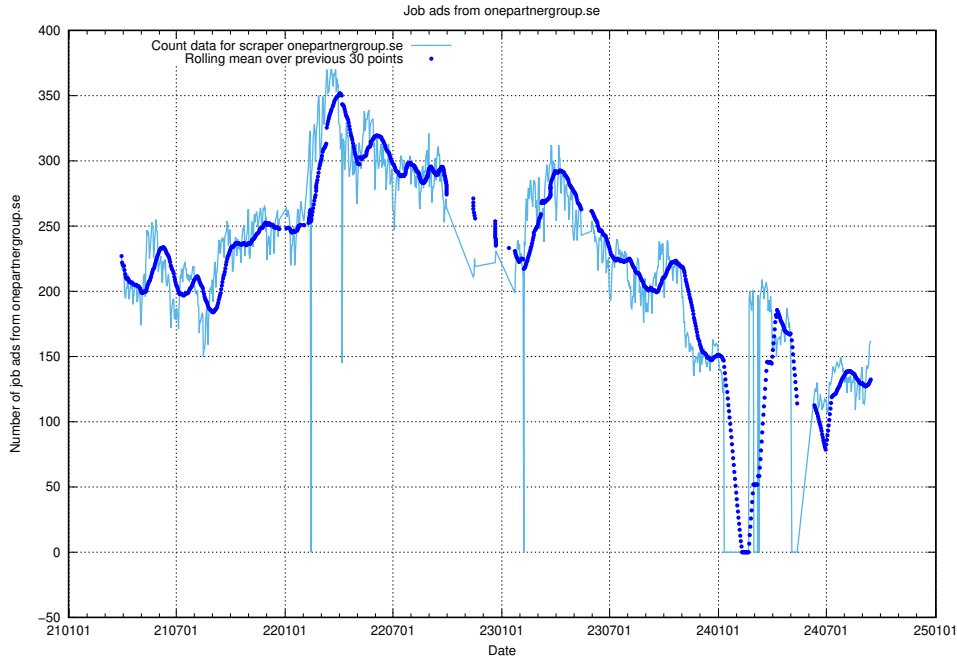

13.13 Number of ads by scraper onepartnergroup.se

Here, we count the number of job ads scraped from onepartnergroup.se.