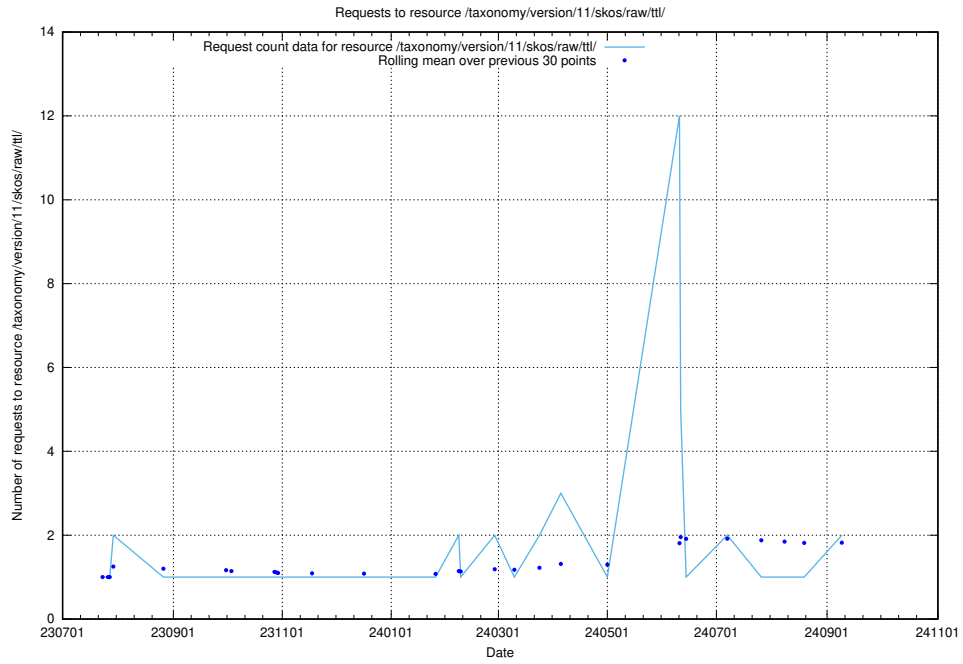

5.867 Usage of /taxonomy/version/11/skos/raw/ttl/

Here, we count the number of requests to resource /taxonomy/version/11/skos/raw/ttl/.