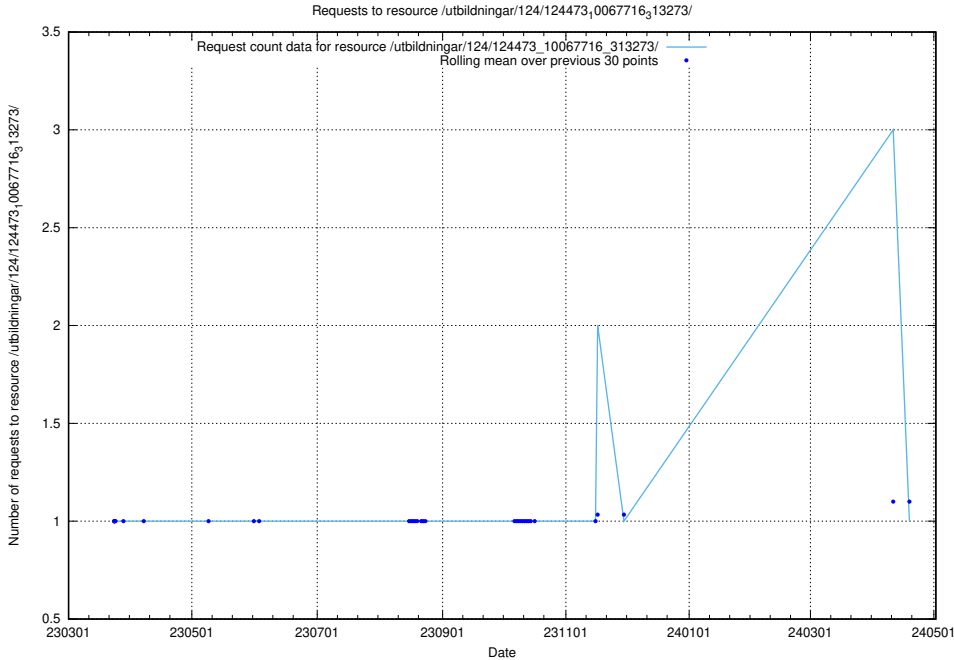

5.3626 Usage of /utbildningar/124/124473_10067716_313273/

Here, we count the number of requests to resource /utbildningar/124/124473_10067716_313273/.