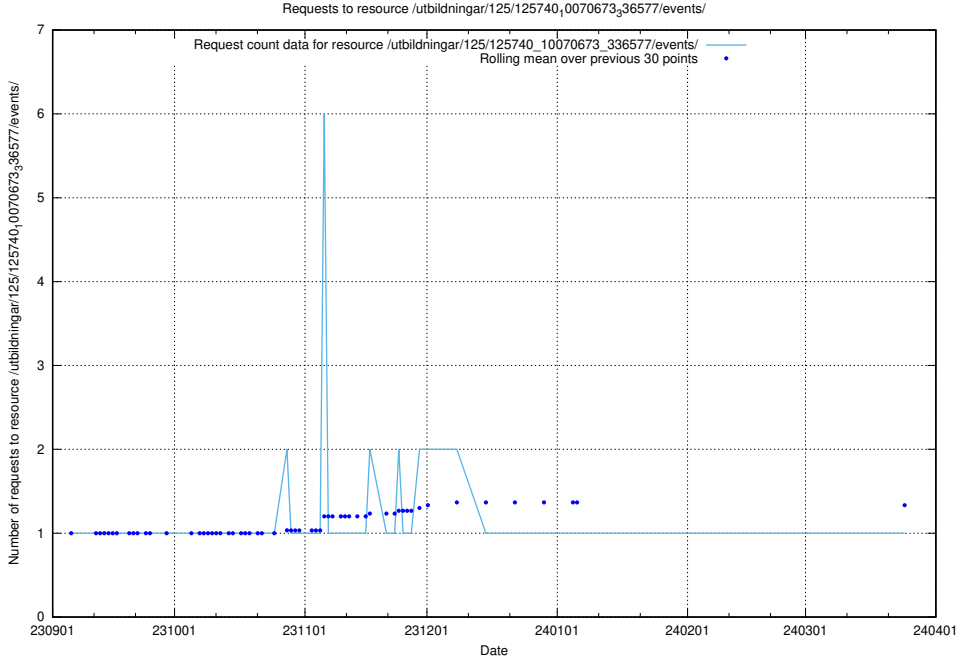

5.5376 Usage of /utbildningar/125/125740_10070673_336577/events/

Here, we count the number of requests to resource /utbildningar/125/125740_10070673_336577/events/