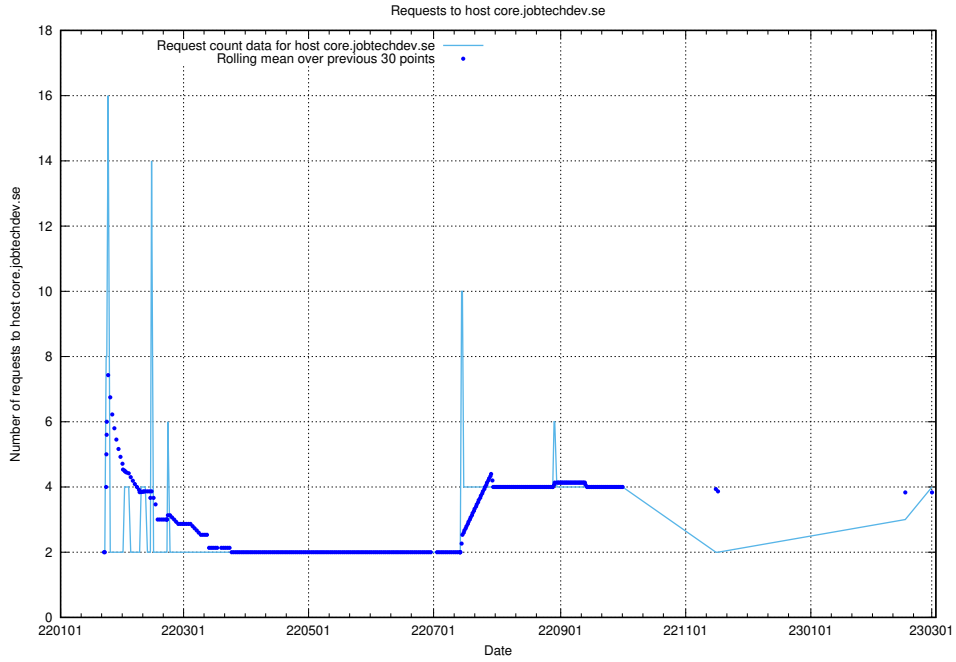

7.110 Usage of core.jobtechdev.se

Here, we count the number of requests to host core.jobtechdev.se.