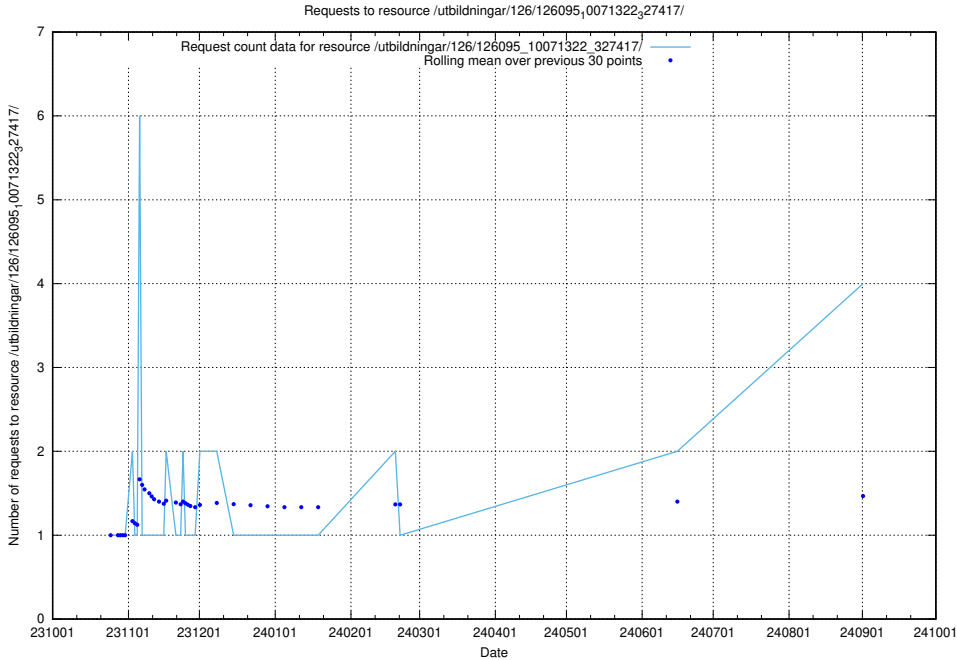

5.286 Usage of /utbildningar/126/126095_10071322_327417/

Here, we count the number of requests to resource /utbildningar/126/126095_10071322_327417/.