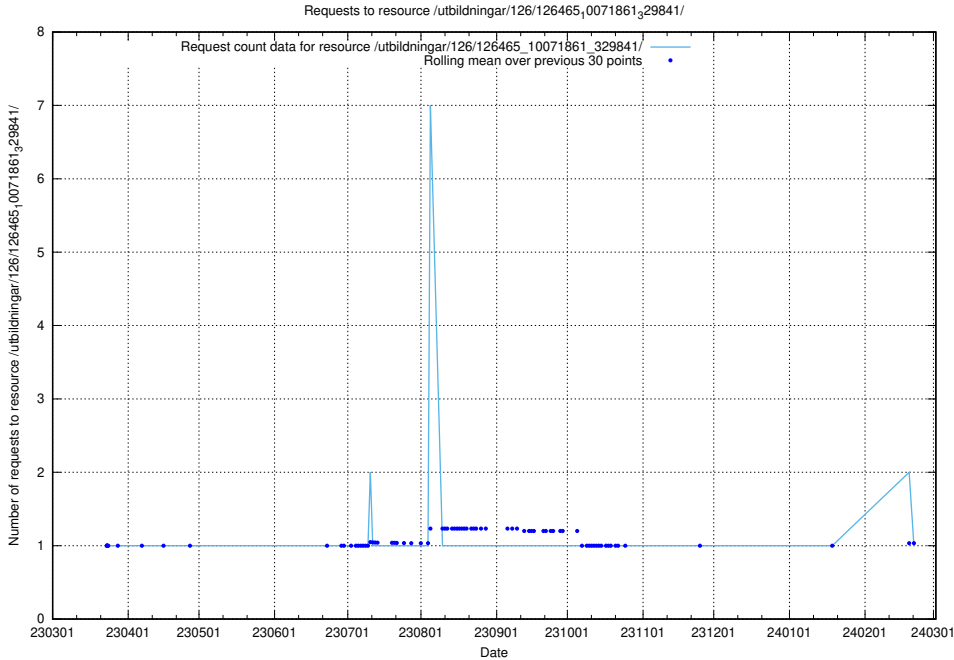

5.7118 Usage of /utbildningar/126/126465_10071861_329841/

Here, we count the number of requests to resource /utbildningar/126/126465_10071861_329841/.