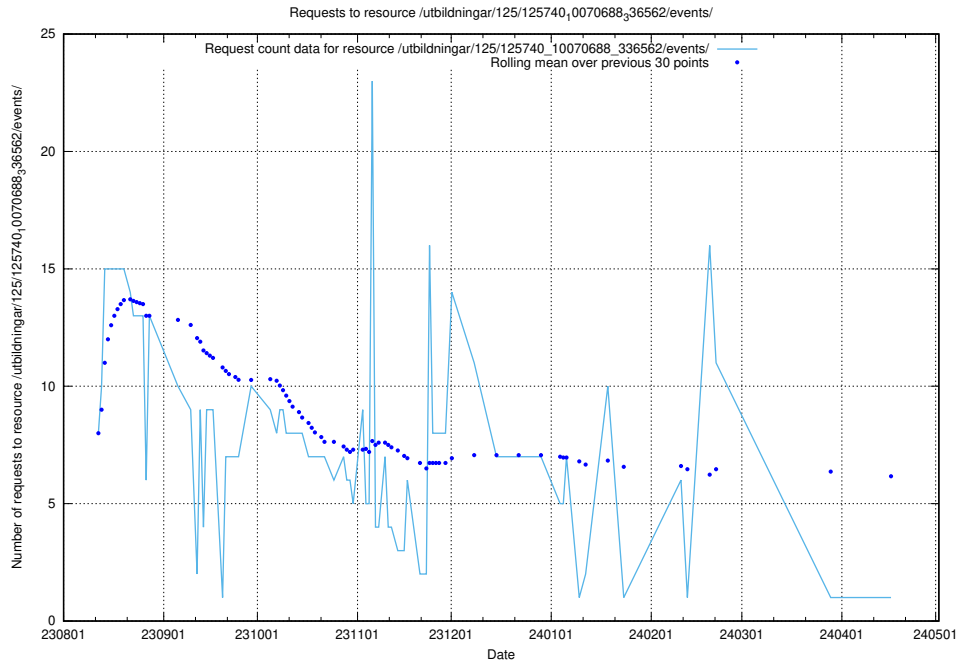

5.5506 Usage of /utbildningar/125/125740_10070688_336562/events/

Here, we count the number of requests to resource /utbildningar/125/125740_10070688_336562/events/