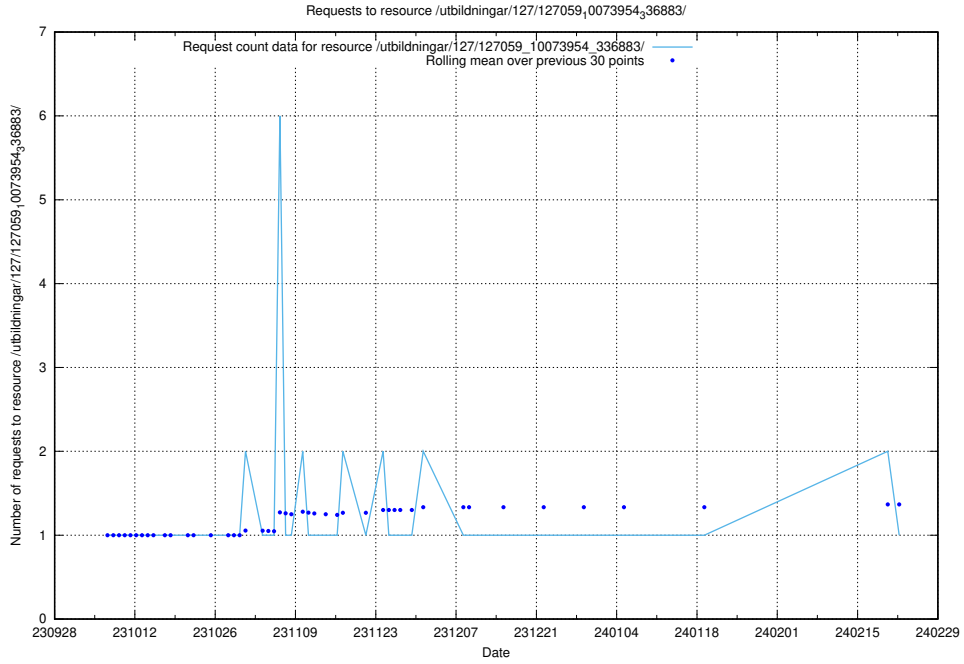

5.5094 Usage of /utbildningar/127/127059_10073954_336883/

Here, we count the number of requests to resource /utbildningar/127/127059_10073954_336883/.