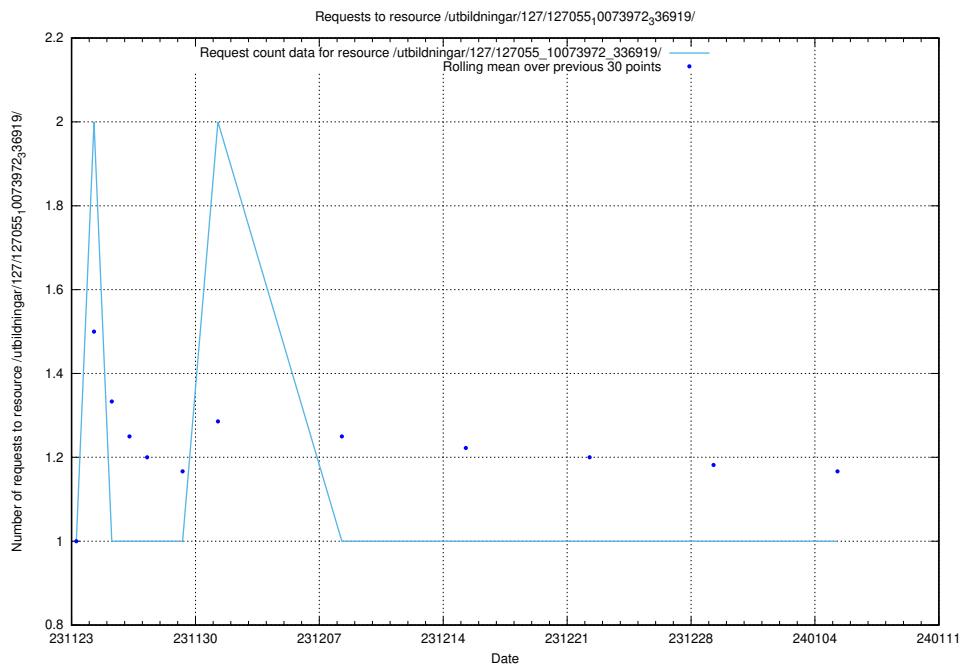

5.4738 Usage of /utbildningar/127/127055_10073972_336919/

Here, we count the number of requests to resource /utbildningar/127/127055_10073972_336919/.