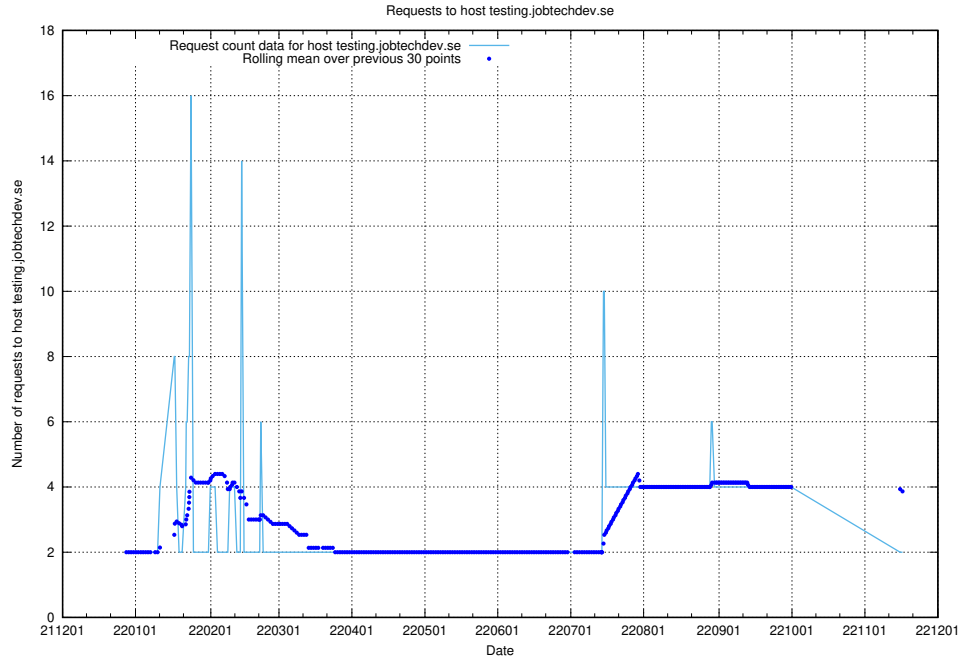

7.360 Usage of testing.jobtechdev.se

Here, we count the number of requests to host testing.jobtechdev.se.