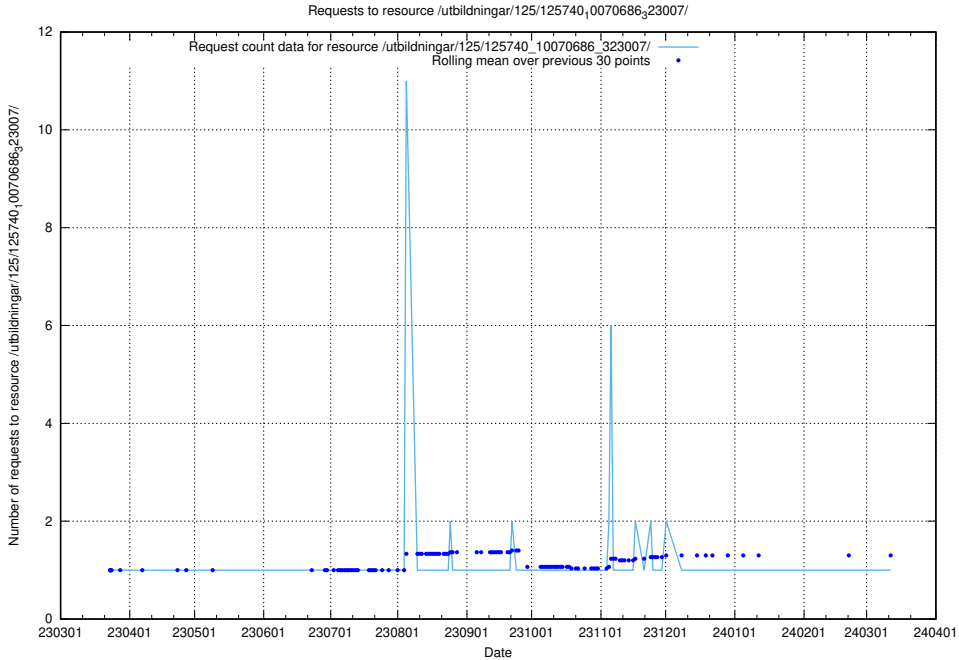

5.1035 Usage of /utbildningar/125/125740_10070686_323007/

Here, we count the number of requests to resource /utbildningar/125/125740_10070686_323007/.