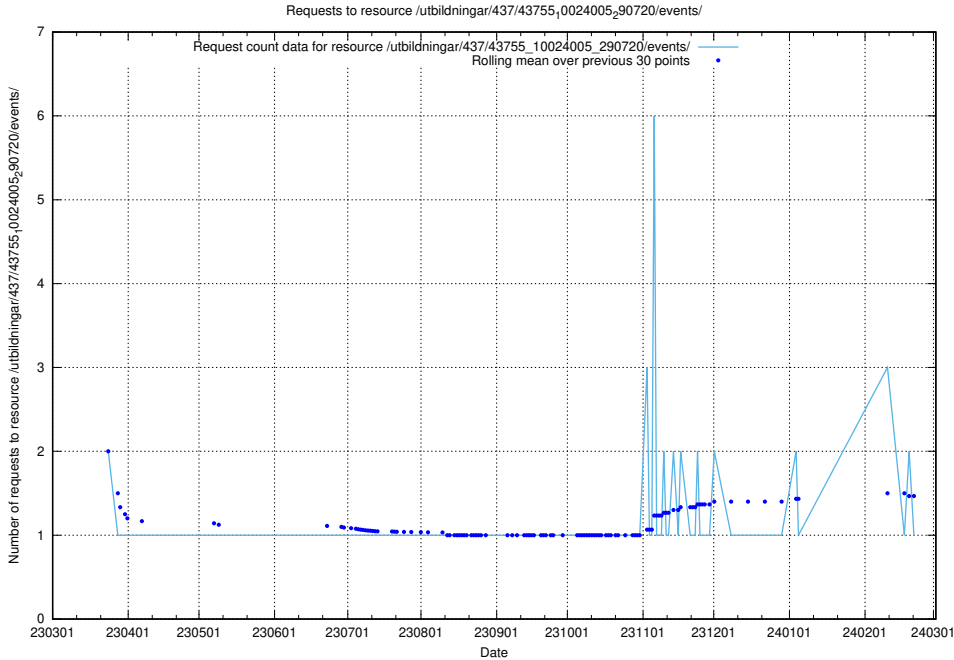

5.6851 Usage of /utbildningar/437/43755_10024005_290720/events/

Here, we count the number of requests to resource /utbildningar/437/43755_10024005_290720/events/.