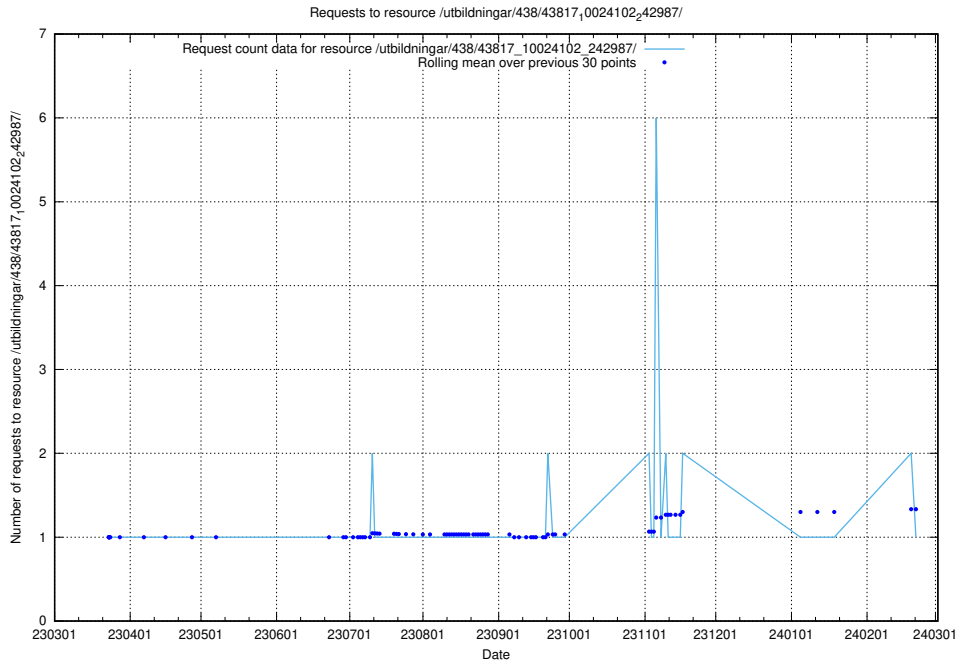

5.7046 Usage of /utbildningar/438/43817_10024102_242987/

Here, we count the number of requests to resource /utbildningar/438/43817_10024102_242987/.