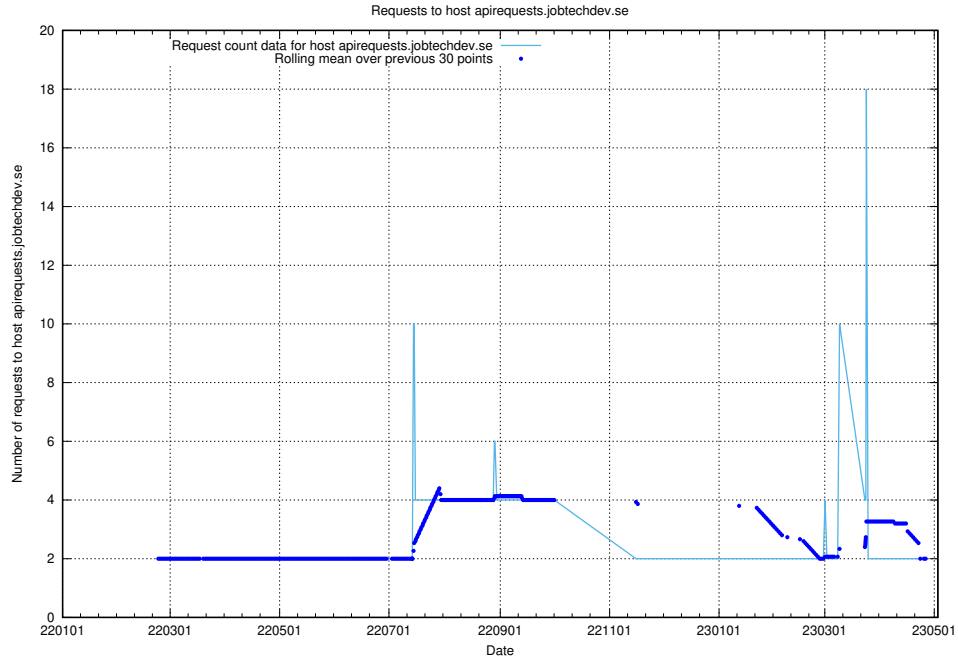

7.520 Usage of apirequests.jobtechdev.se

Here, we count the number of requests to host apirequests.jobtechdev.se.