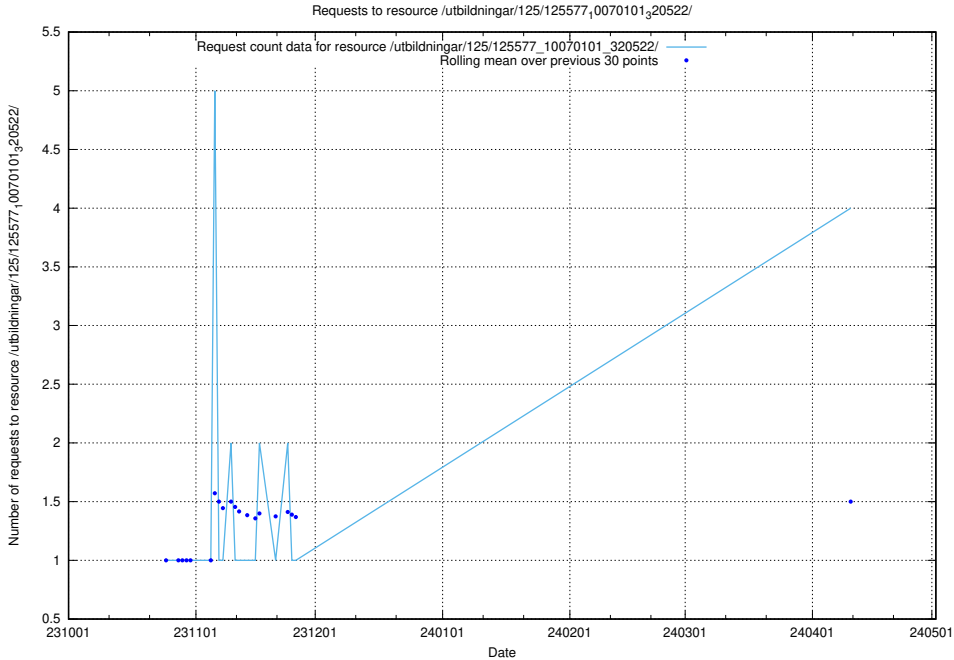

5.287 Usage of /utbildningar/125/125577_10070101_320522/

Here, we count the number of requests to resource /utbildningar/125/125577_10070101_320522/.