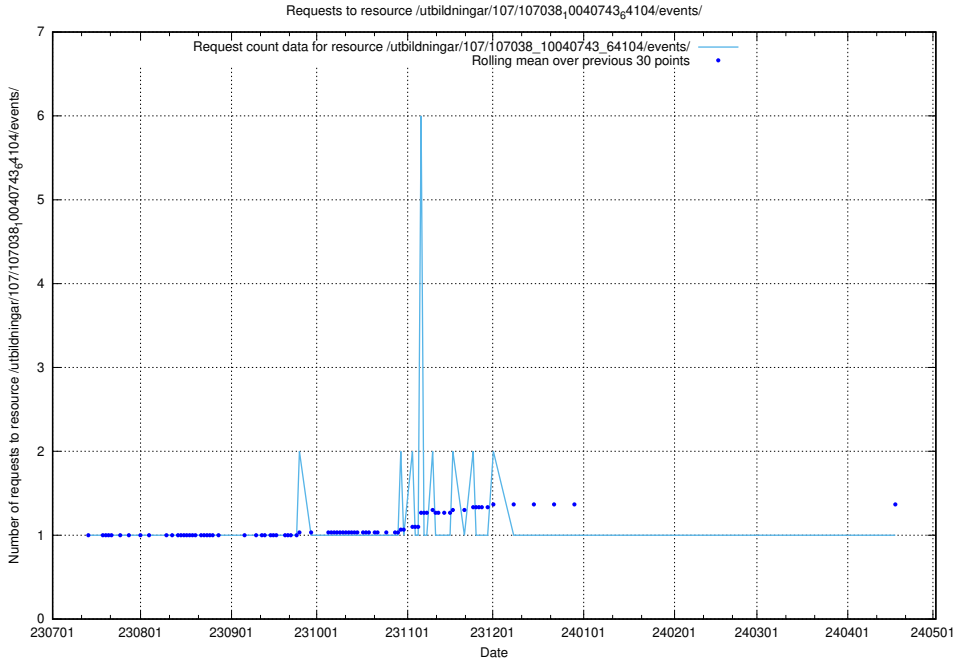

5.5784 Usage of /utbildningar/107/107038_10040743_64104/events/

Here, we count the number of requests to resource /utbildningar/107/107038_10040743_64104/events/.