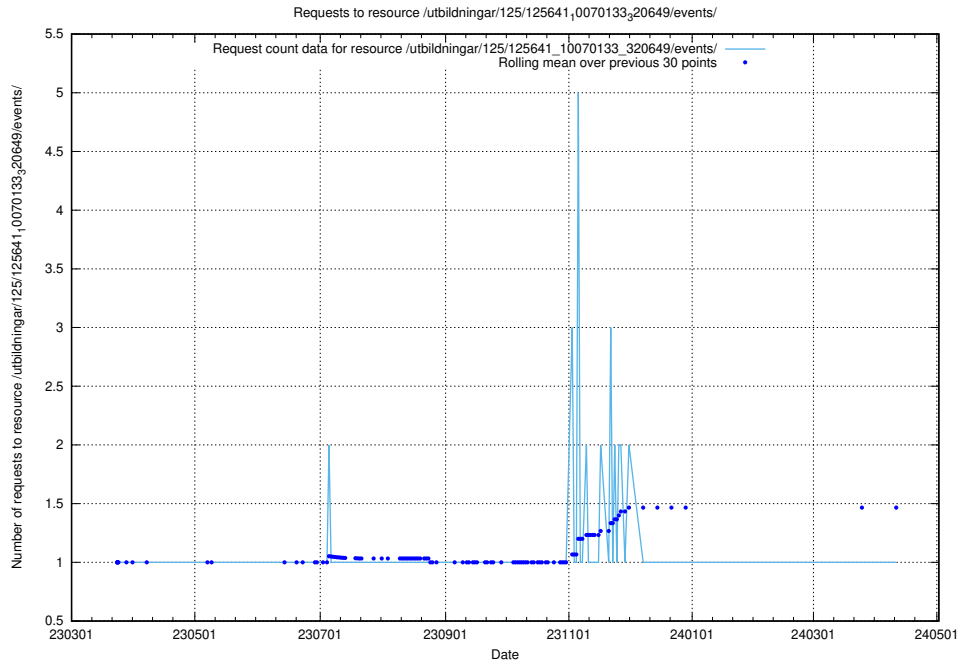

5.1110 Usage of /utbildningar/125/125641_10070133_320649/events/

Here, we count the number of requests to resource /utbildningar/125/125641_10070133_320649/events/