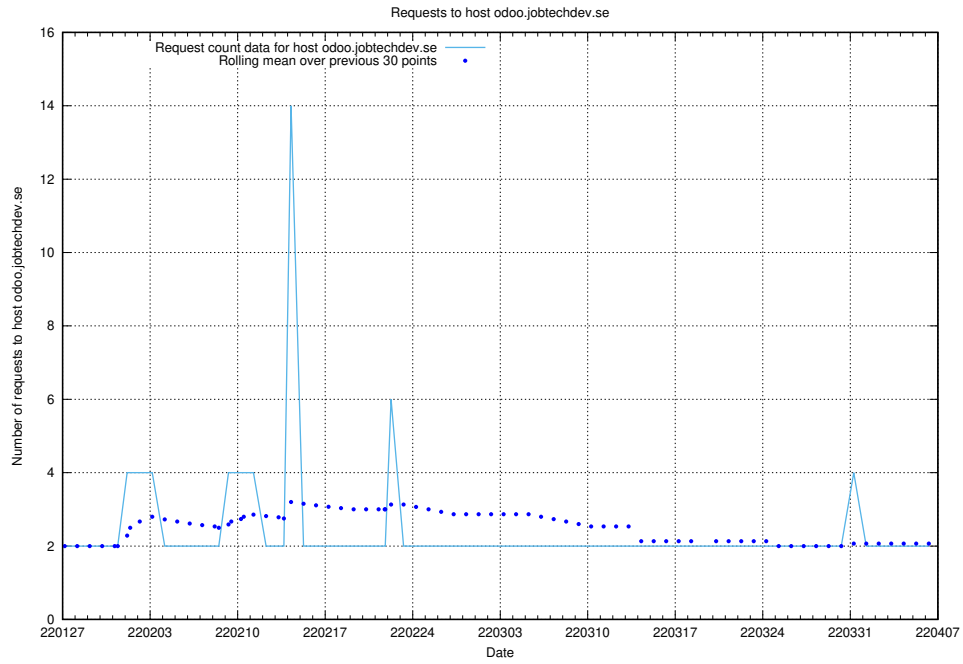

## 7.579 Usage of mentor-api.openshift.jobtechdev.se

Here, we count the number of requests to host mentor-api.openshift.jobtechdev.se.