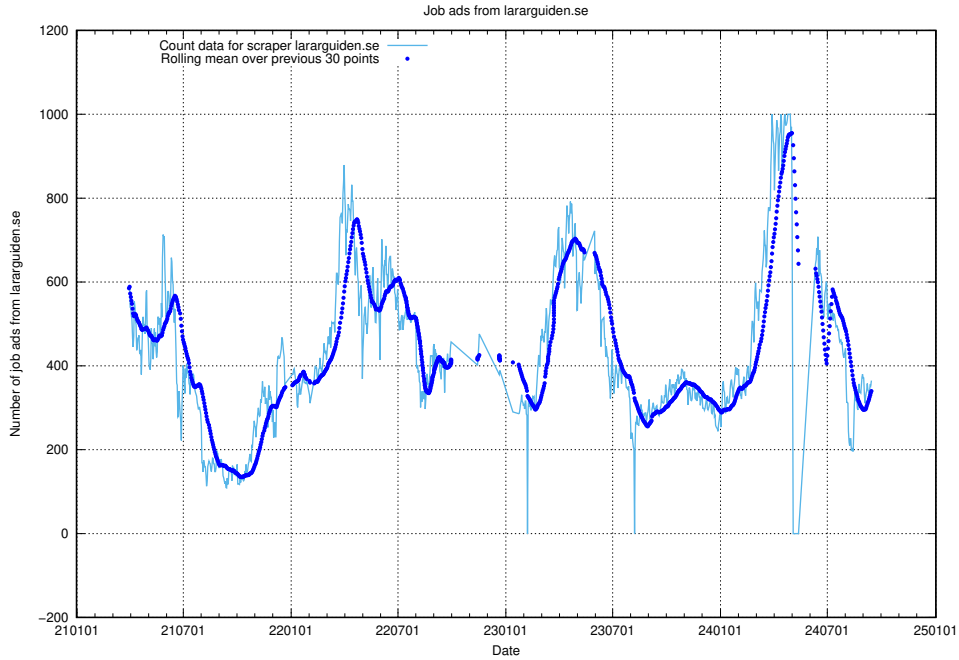

13.10 Number of ads by scraper lararguiden.se

Here, we count the number of job ads scraped from lararguiden.se.