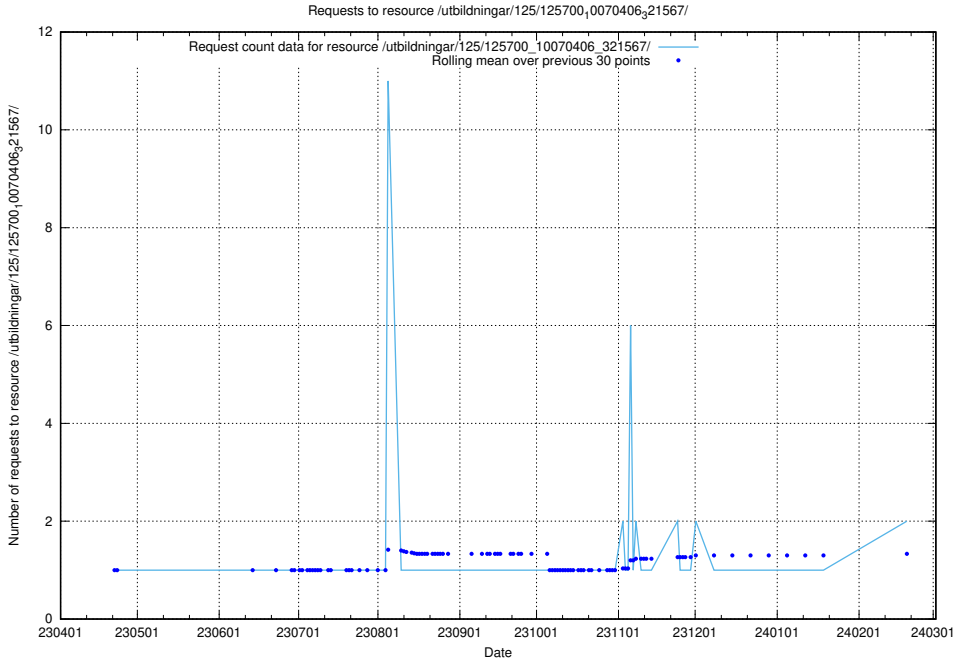

### 5.978 Usage of /utbildningar/126/

Here, we count the number of requests to resource /utbildningar/126/.