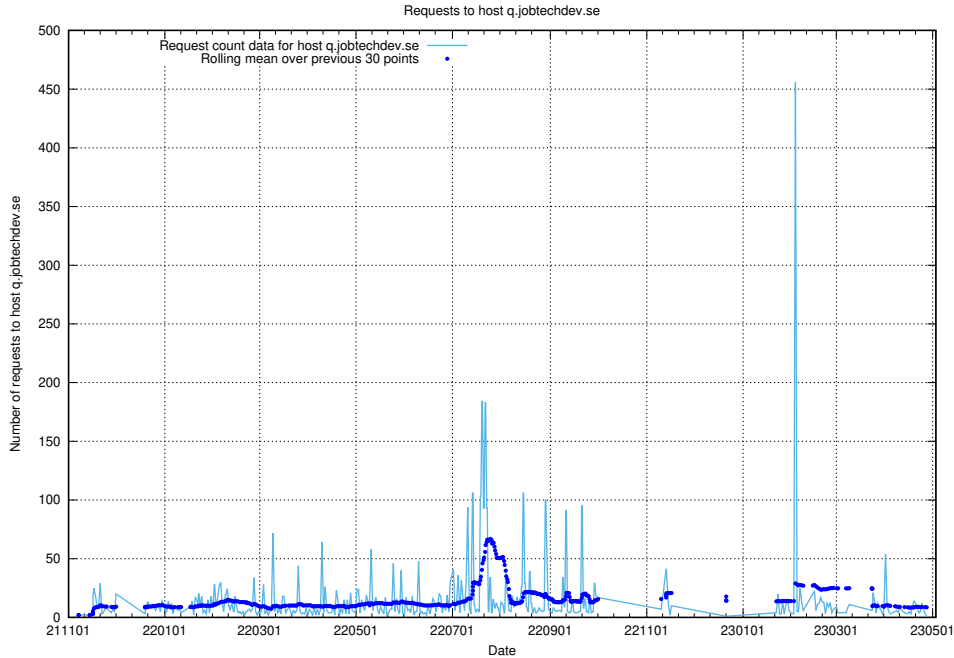

### 7.629 Usage of q.jobtechdev.se

Here, we count the number of requests to host q.jobtechdev.se.