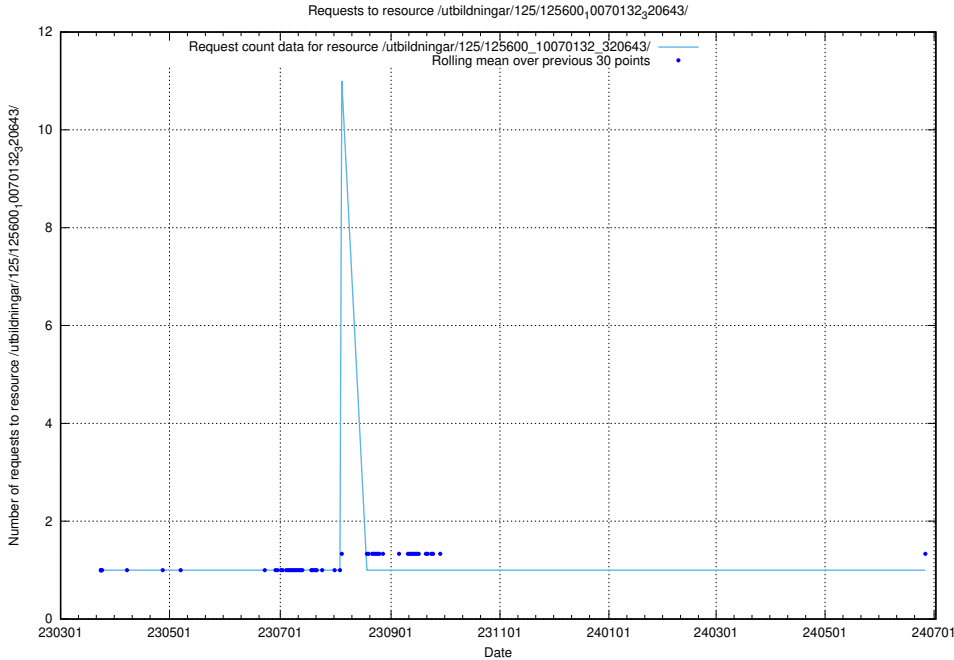

5.1145 Usage of /utbildningar/125/125600_10070132_320643/

Here, we count the number of requests to resource /utbildningar/125/125600_10070132_320643/.