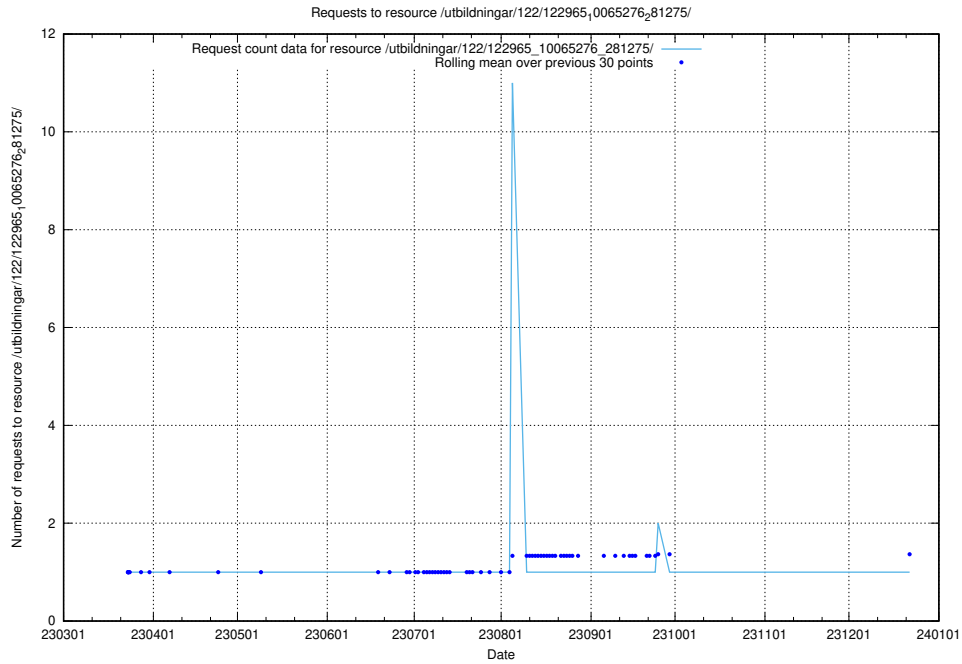

5.5831 Usage of /utbildningar/122/122965_10065276_281275/

Here, we count the number of requests to resource /utbildningar/122/122965_10065276_281275/.