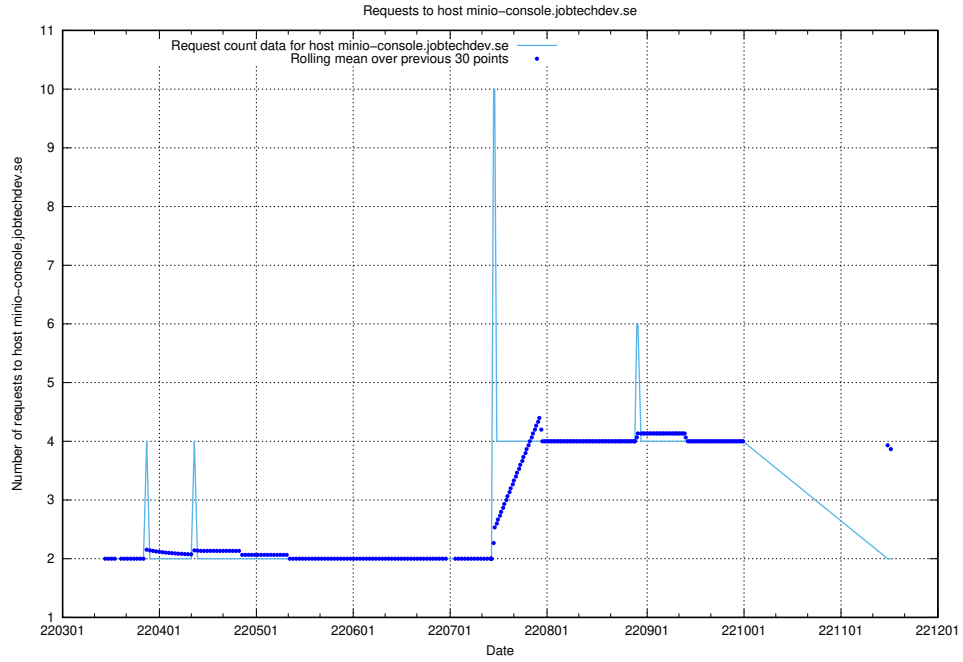

7.503 Usage of minio-console.jobtechdev.se

Here, we count the number of requests to host minio-console.jobtechdev.se.