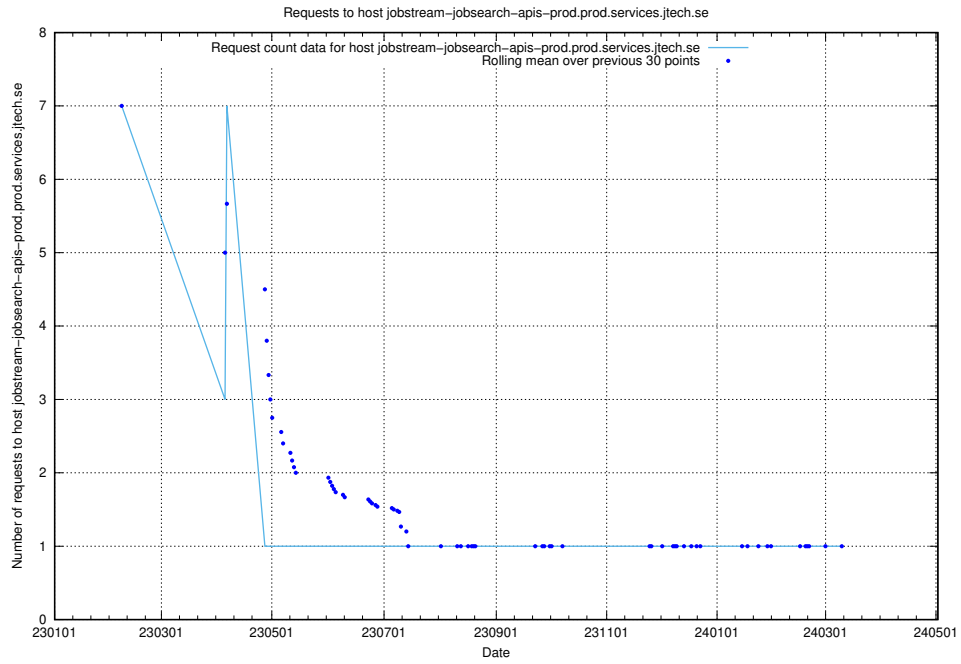

7.619 Usage of jobstream-jobsearch-apis-prod.prod.services.jtech.se

Here, we count the number of requests to host jobstream-jobsearch-apis-prod.prod.services.jtech.se.