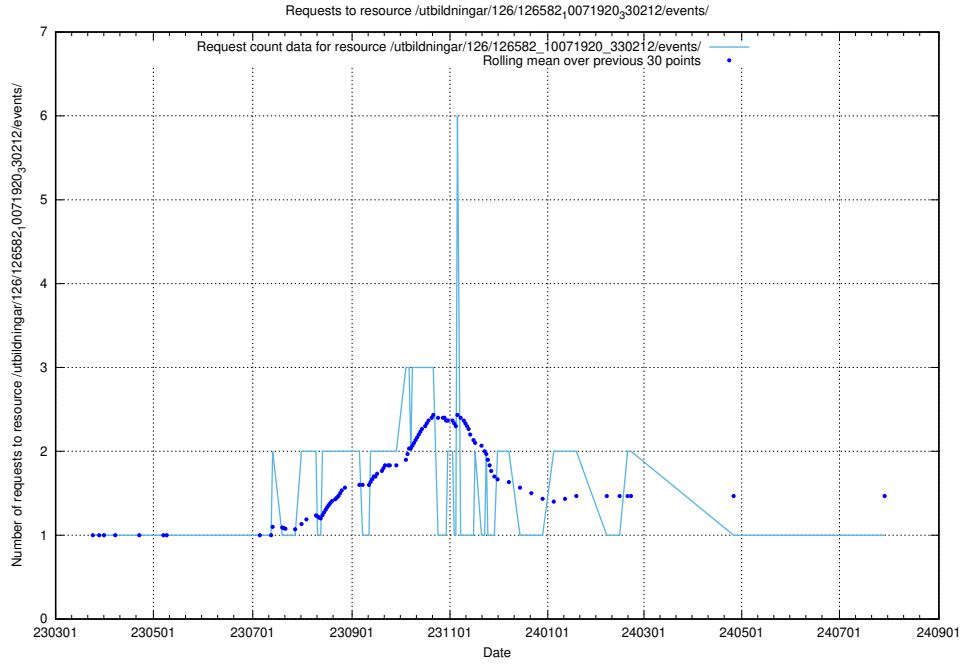

5.6900 Usage of /utbildningar/126/126582_10071920_330212/events/

Here, we count the number of requests to resource /utbildningar/126/126582_10071920_330212/events/