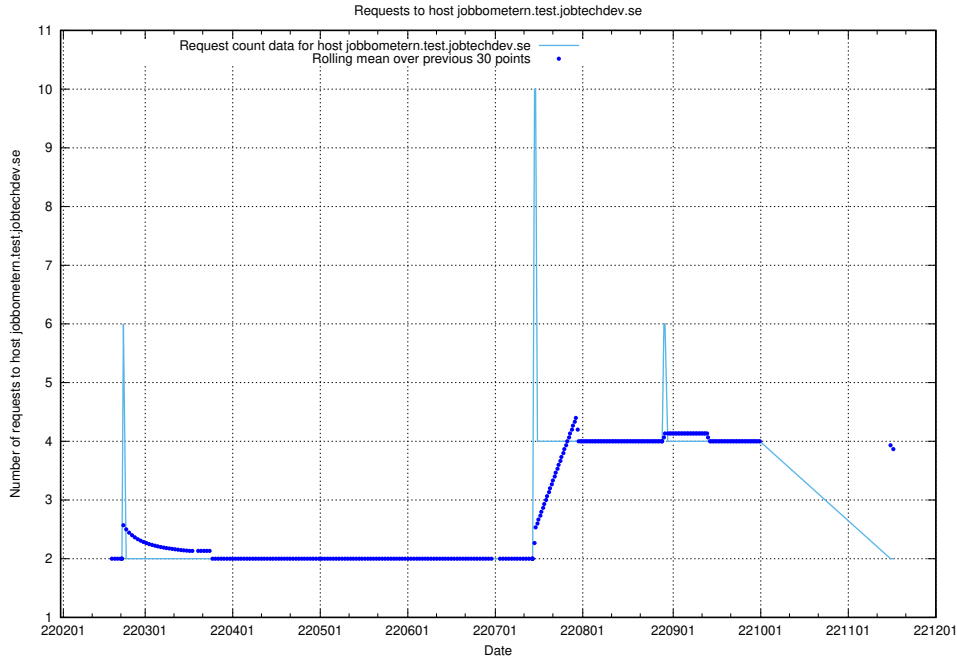

7.540 Usage of `jobbometern.test.jobtechdev.se`

Here, we count the number of requests to host `jobbometern.test.jobtechdev.se`.