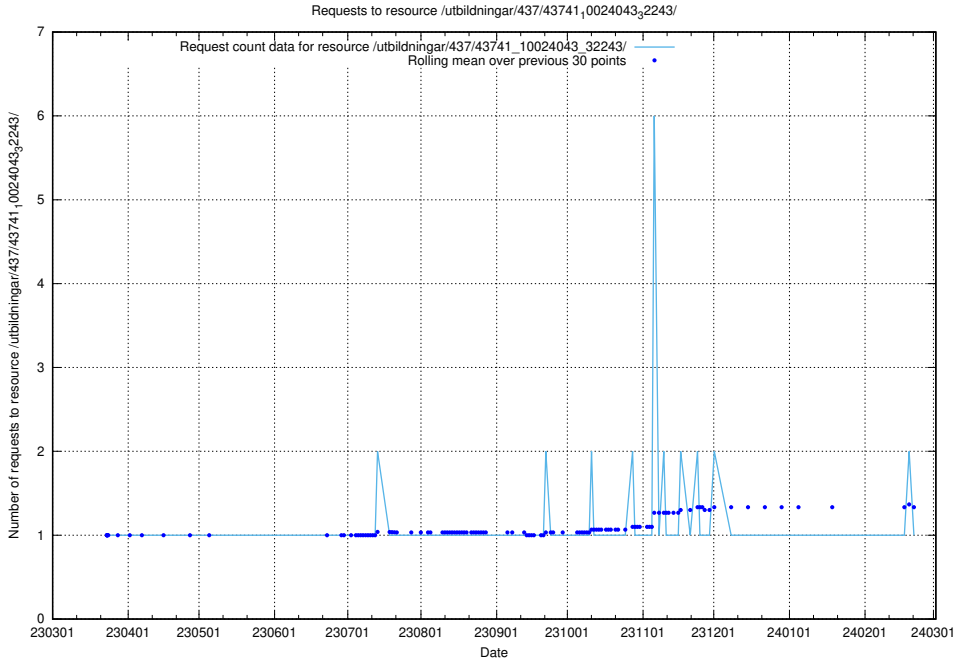

### 5.7093 Usage of /utbildningar/437/43740\_10024108\_30069/events/

Here, we count the number of requests to resource /utbildningar/437/43740\_10024108\_30069/events/.