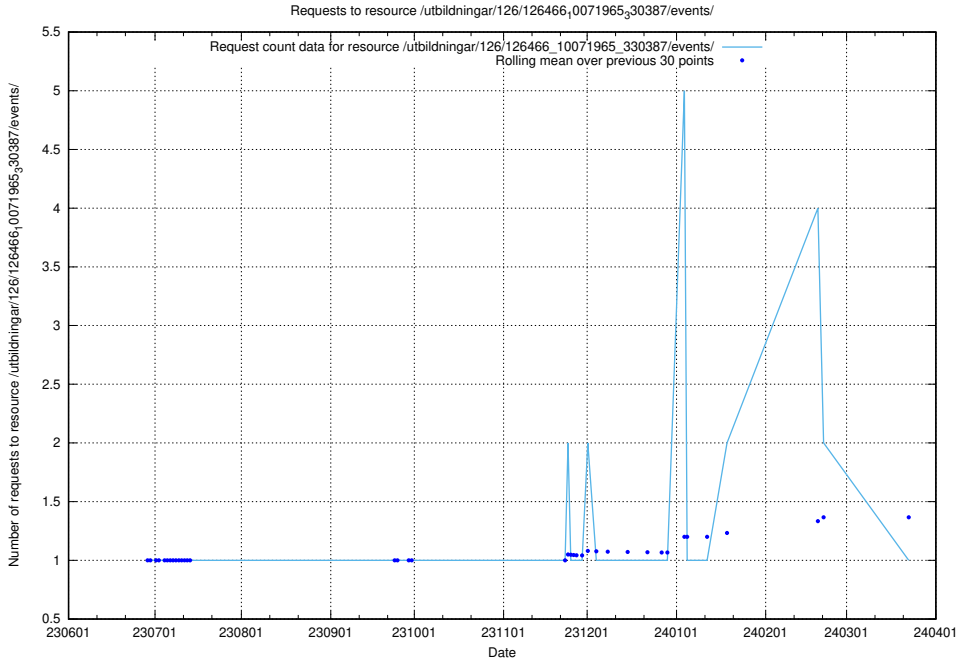

5.6153 Usage of /utbildningar/126/126466_10071965_330387/events/

Here, we count the number of requests to resource /utbildningar/126/126466_10071965_330387/events/