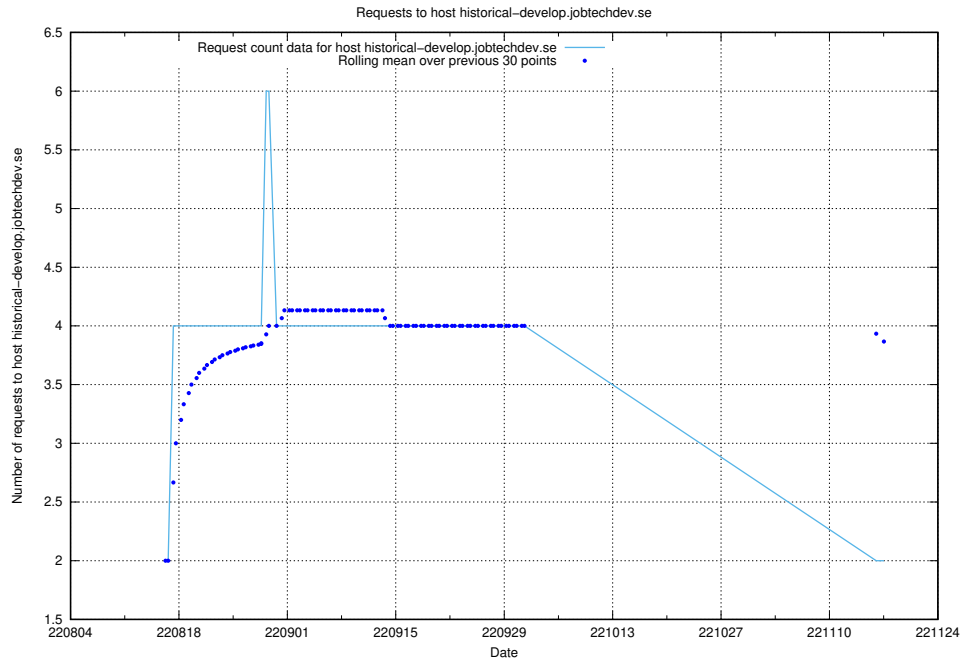

7.348 Usage of historical-develop.jobtechdev.se

Here, we count the number of requests to host historical-develop.jobtechdev.se.