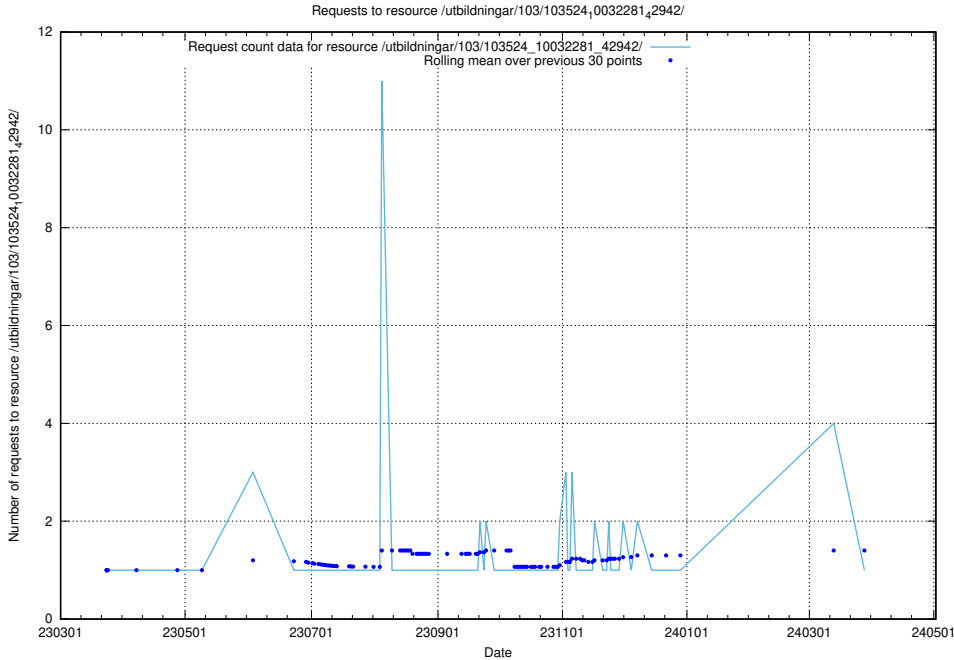

5.6156 Usage of /utbildningar/103/103524_10032281_42942/

Here, we count the number of requests to resource /utbildningar/103/103524_10032281_42942/.