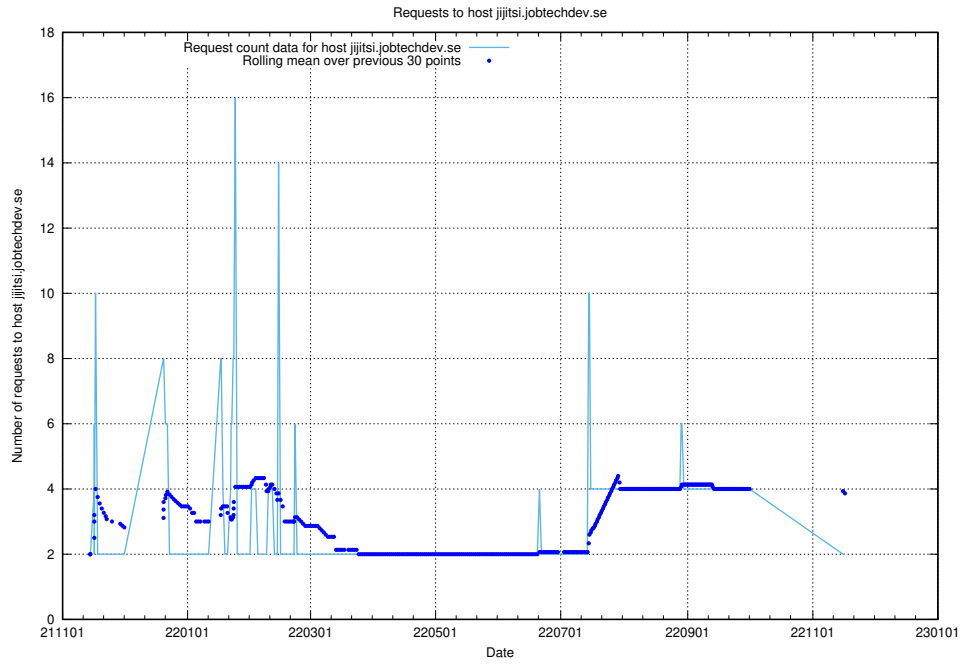

7.596 Usage of jijitsi.jobtechdev.se

Here, we count the number of requests to host jijitsi.jobtechdev.se.