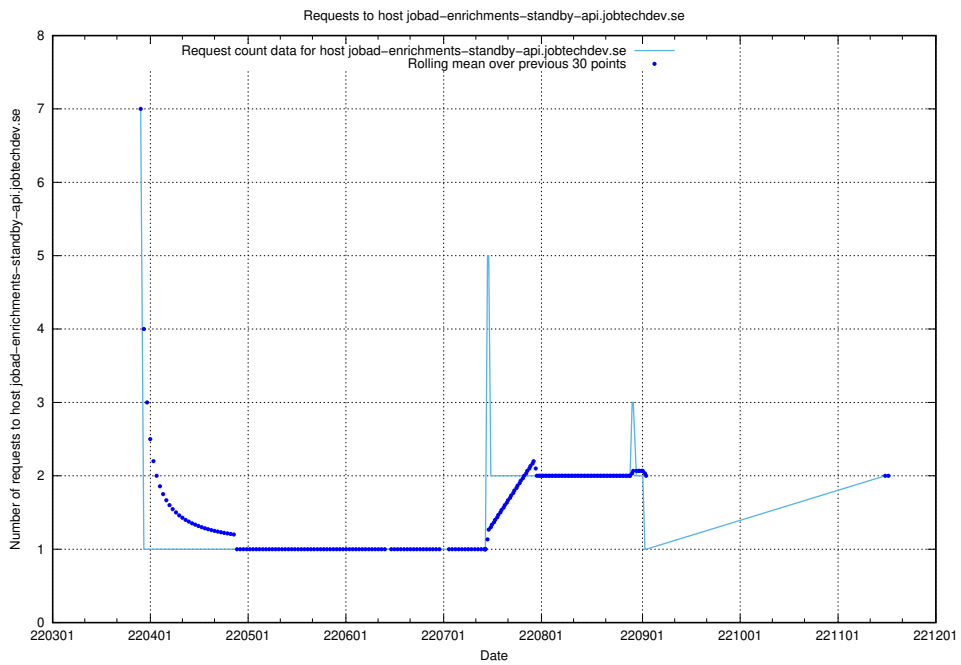

7.490 Usage of jobad-enrichments-standby-api.jobtechdev.se

Here, we count the number of requests to host jobad-enrichments-standby-api.jobtechdev.se.