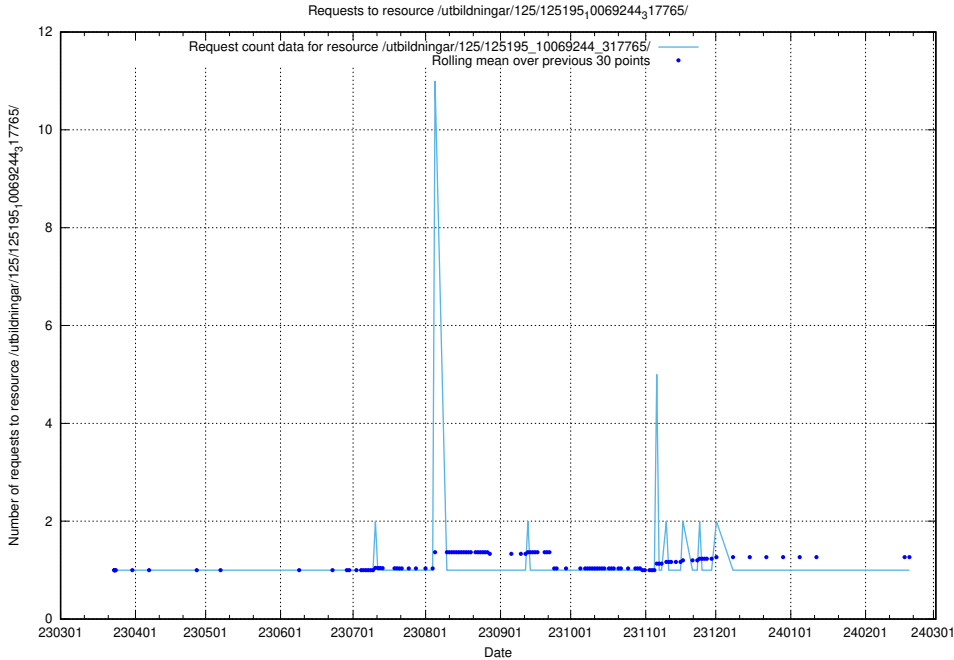

5.1193 Usage of /utbildningar/125/125195_10069244_317765/

Here, we count the number of requests to resource /utbildningar/125/125195_10069244_317765/.