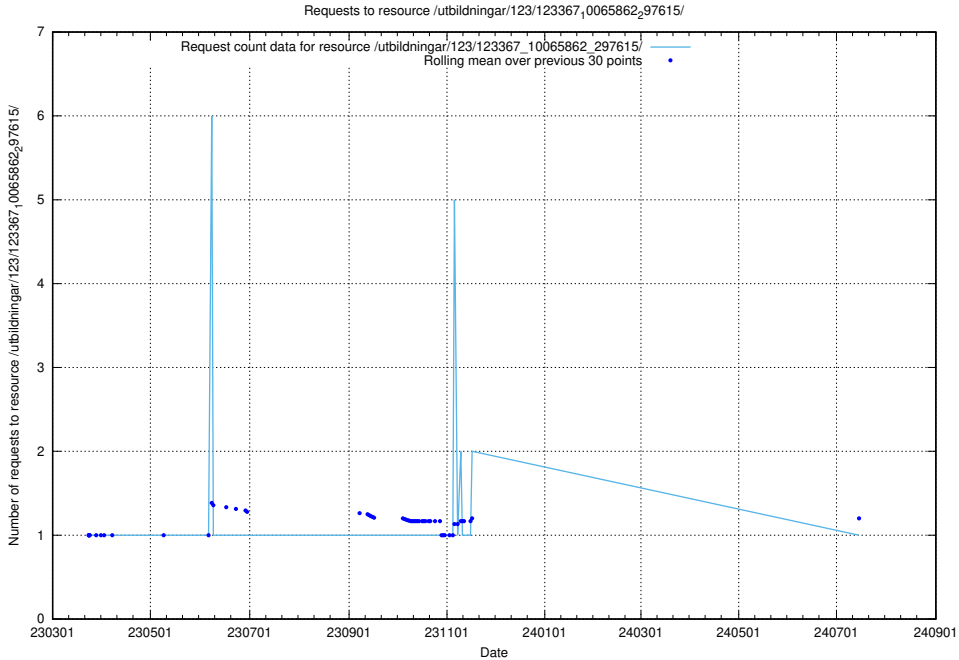

5.5498 Usage of /utbildningar/123/123367_10065862_297615/

Here, we count the number of requests to resource /utbildningar/123/123367_10065862_297615/.