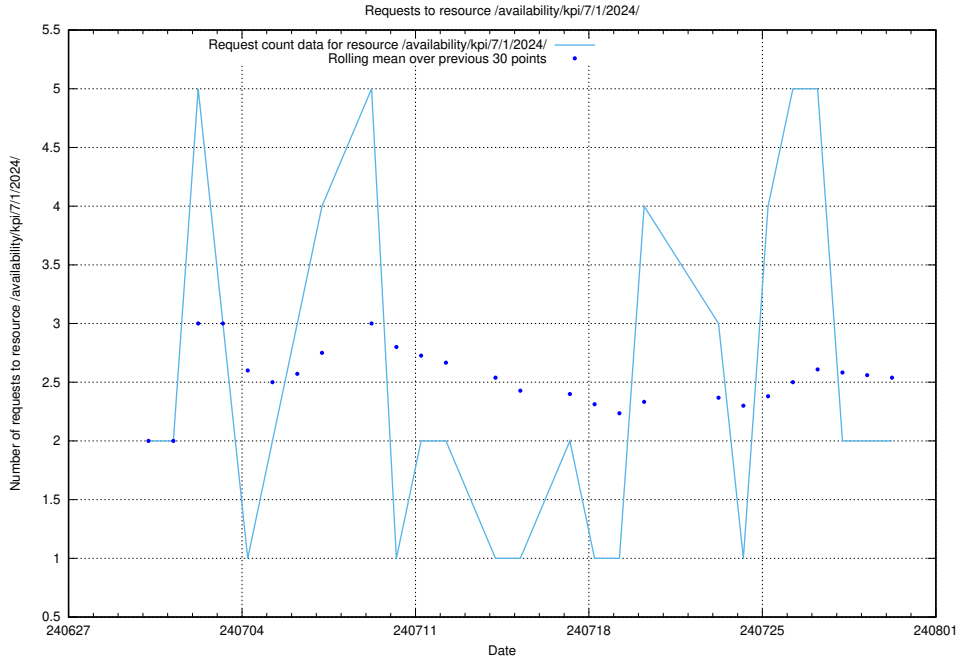

5.595 Usage of /availability/kpi/7/1/2024/

Here, we count the number of requests to resource /availability/kpi/7/1/2024/.