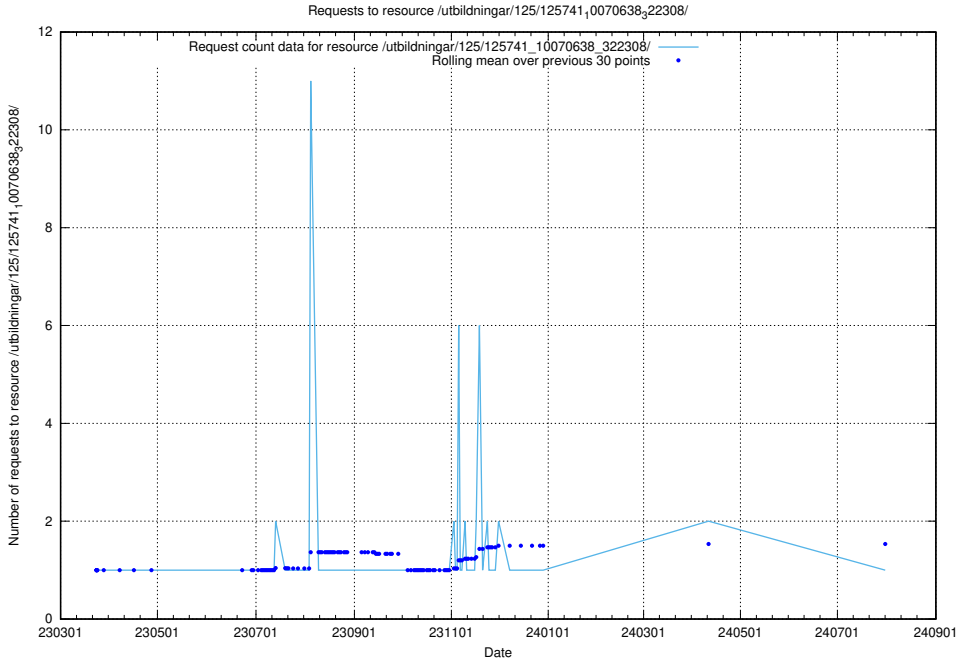

5.1018 Usage of /utbildningar/125/125741_10070638_322308/

Here, we count the number of requests to resource /utbildningar/125/125741_10070638_322308/.