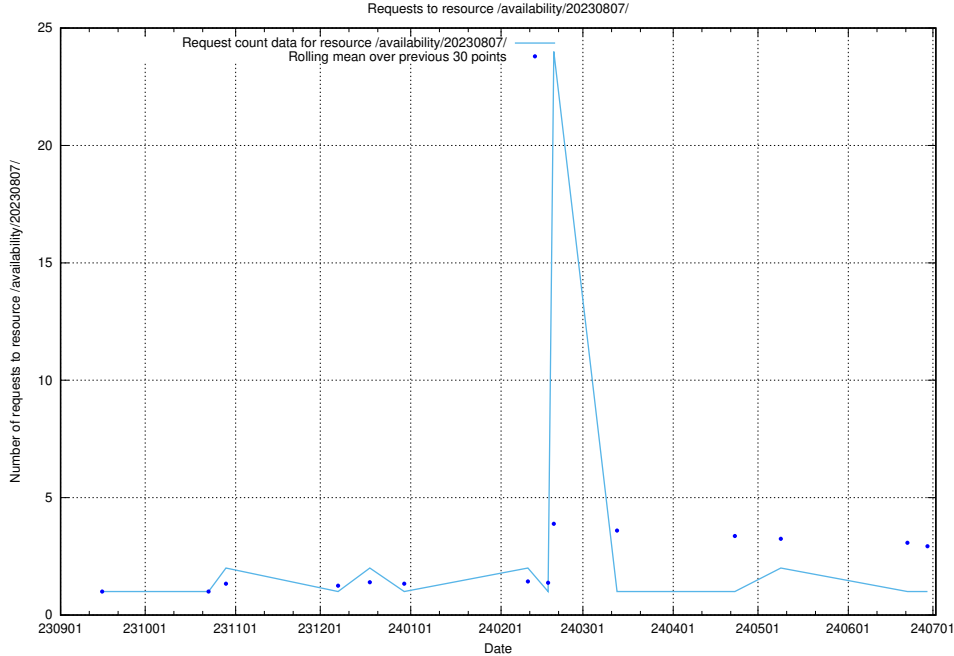

5.5262 Usage of /availability/20230807/

Here, we count the number of requests to resource /availability/20230807/.