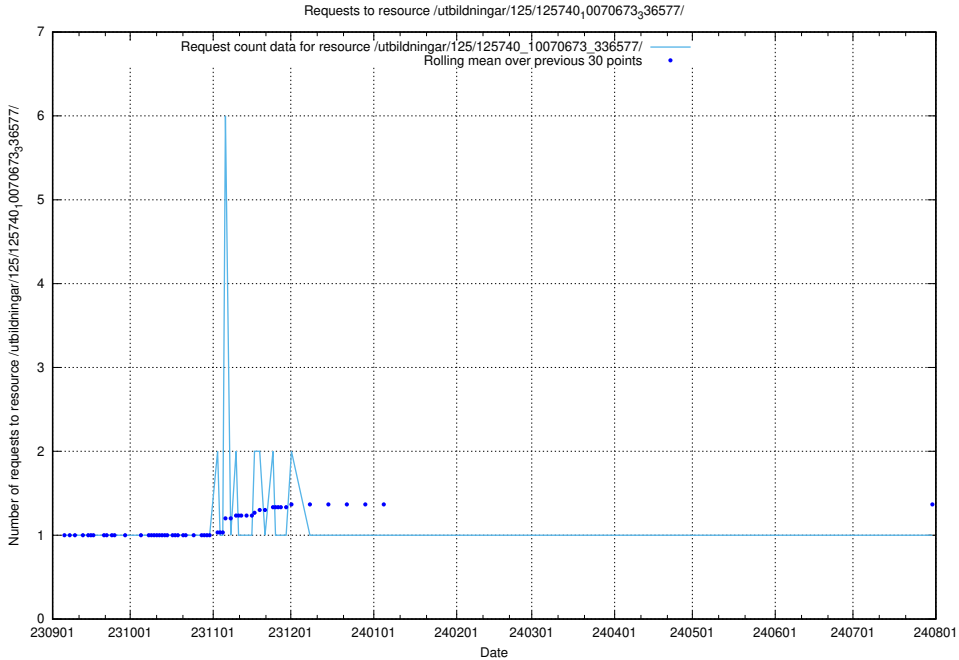

5.5378 Usage of /utbildningar/125/125740_10070673_336577/

Here, we count the number of requests to resource /utbildningar/125/125740_10070673_336577/.