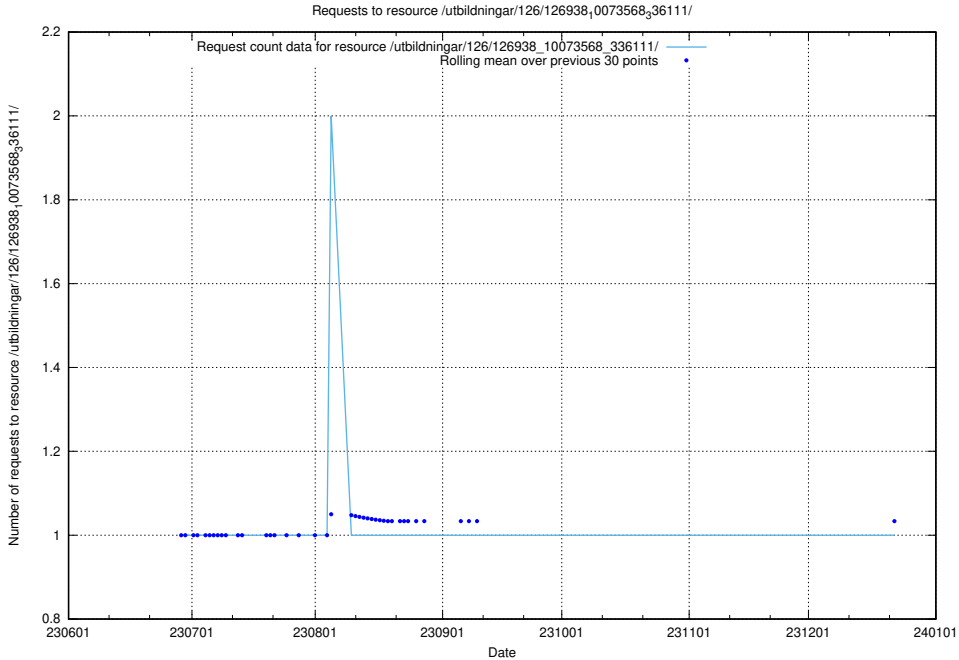

5.6134 Usage of /utbildningar/126/126938_10073568_336111/

Here, we count the number of requests to resource /utbildningar/126/126938_10073568_336111/.