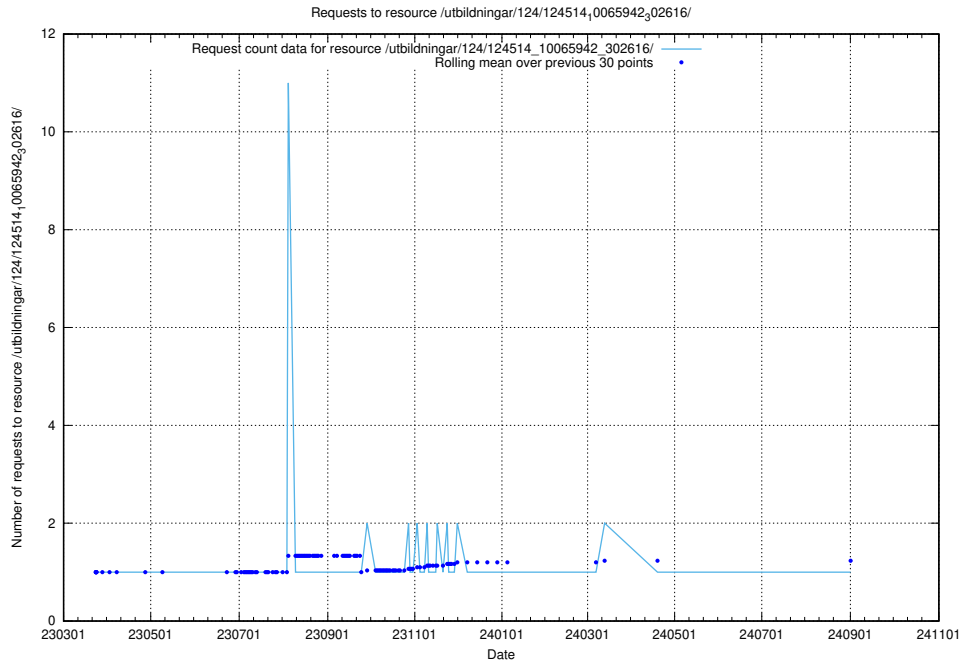

5.2565 Usage of /utbildningar/124/124514_10065942_302616/

Here, we count the number of requests to resource /utbildningar/124/124514_10065942_302616/.