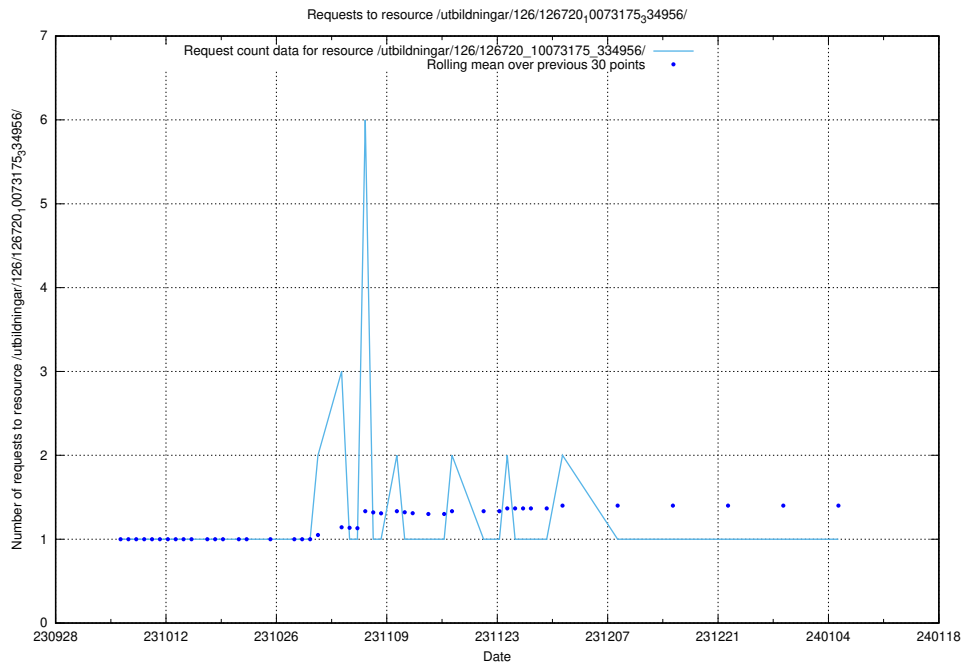

5.5104 Usage of /utbildningar/126/126720_10073175_334956/

Here, we count the number of requests to resource /utbildningar/126/126720_10073175_334956/.