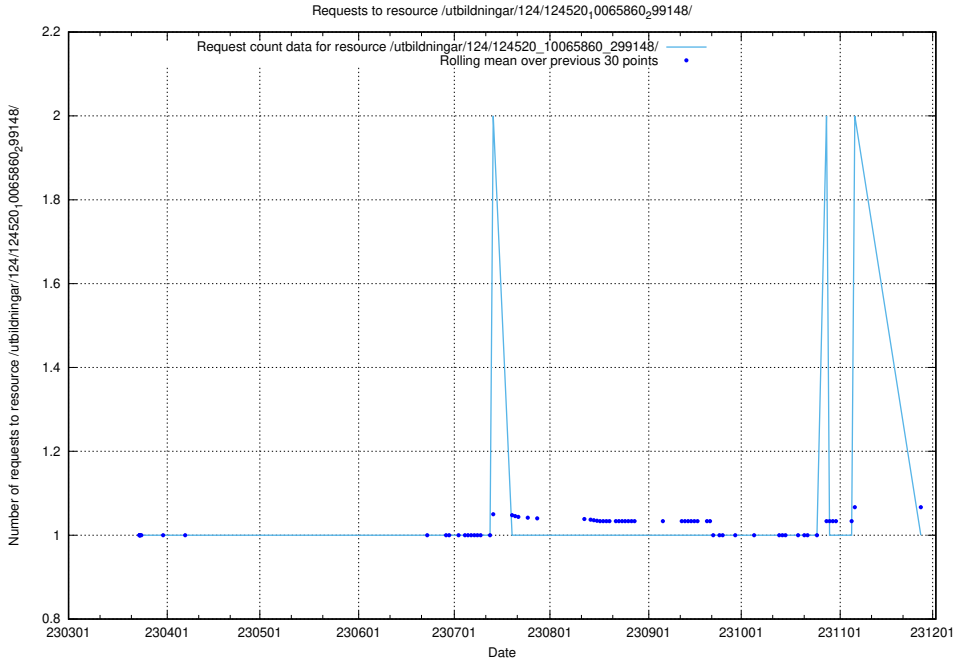

5.1863 Usage of /utbildningar/124/124520_10065860_299148/

Here, we count the number of requests to resource /utbildningar/124/124520_10065860_299148/.