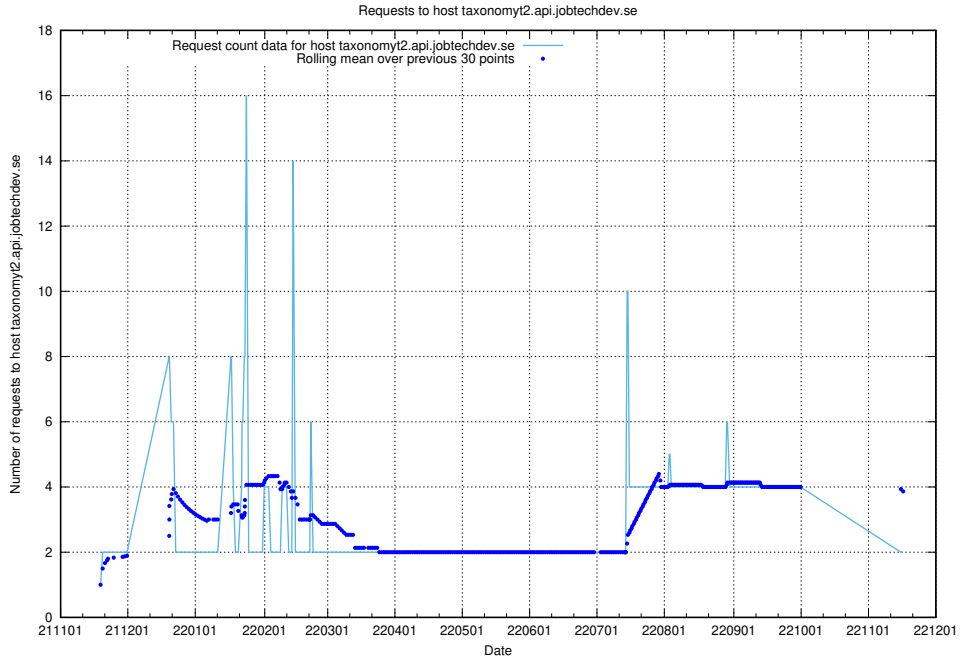

7.468 Usage of taxonomyt2.api.jobtechdev.se

Here, we count the number of requests to host taxonomyt2.api.jobtechdev.se.