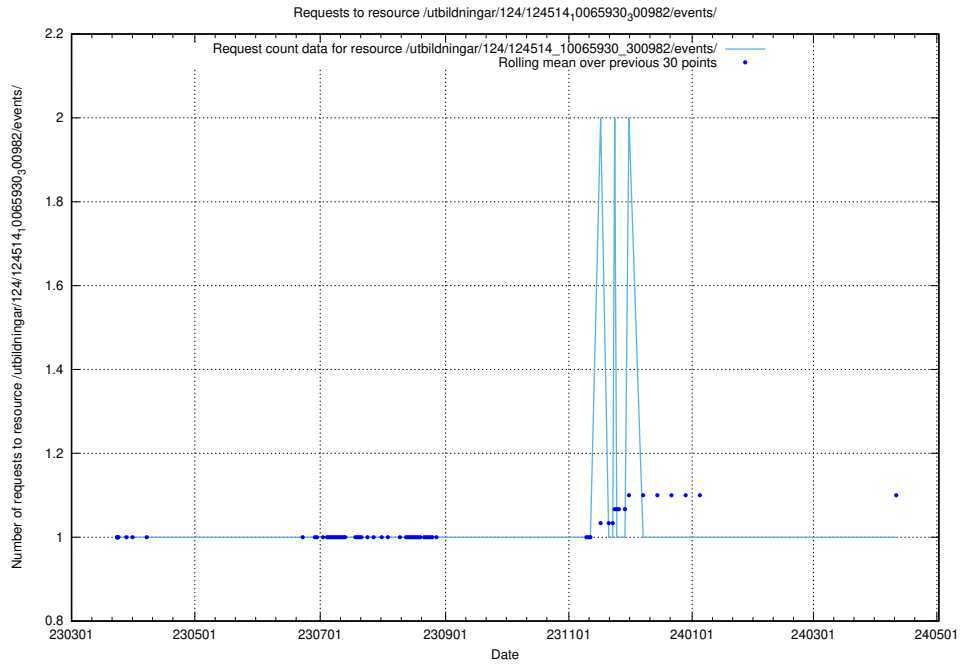

5.2592 Usage of /utbildningar/124/124514_10065930_300982/events/

Here, we count the number of requests to resource /utbildningar/124/124514_10065930_300982/events/