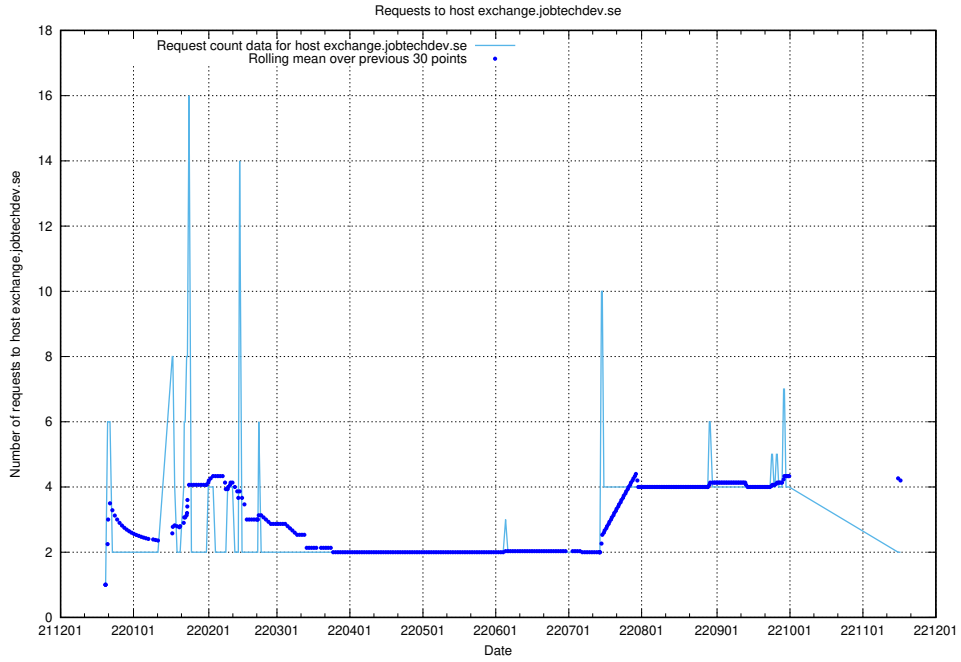

### 7.383 Usage of exchange.jobtechdev.se

Here, we count the number of requests to host exchange.jobtechdev.se.