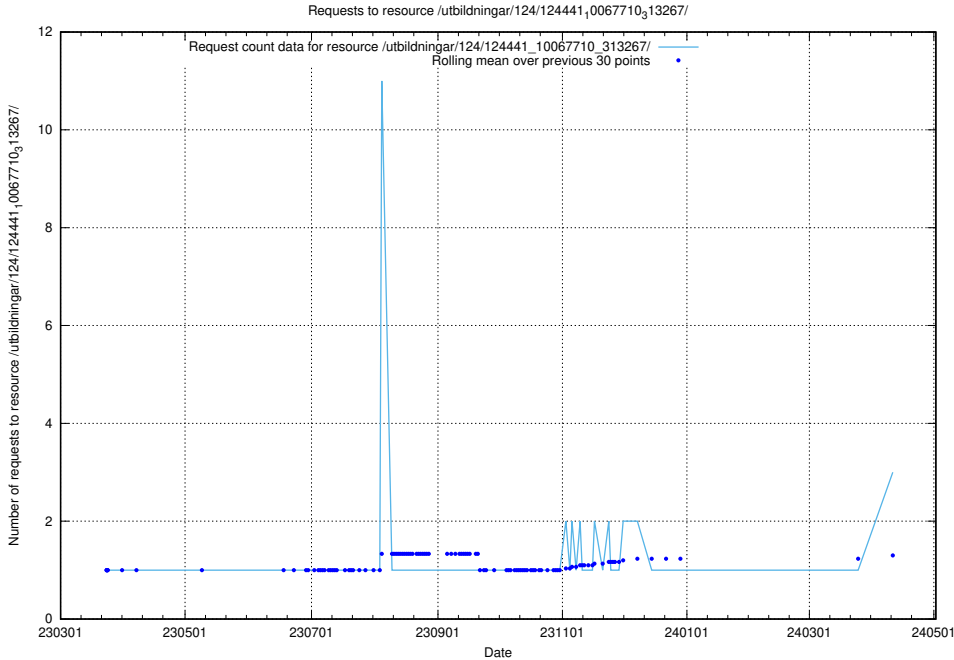

5.408 Usage of /utbildningar/124/124441_10067710_313267/

Here, we count the number of requests to resource /utbildningar/124/124441_10067710_313267/.