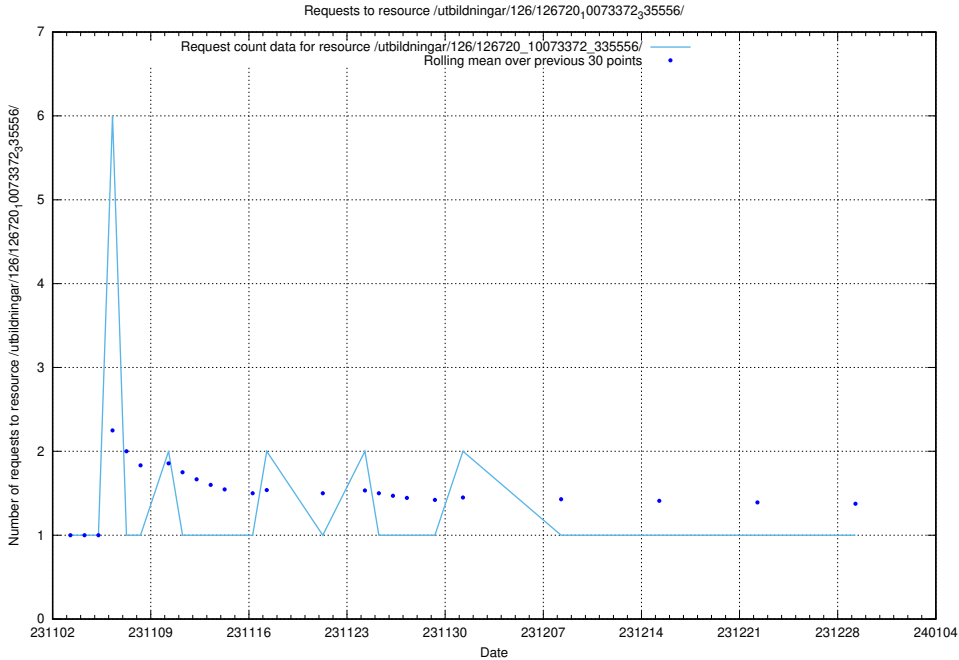

5.4859 Usage of /utbildningar/126/126720_10073372_335556/

Here, we count the number of requests to resource /utbildningar/126/126720_10073372_335556/.