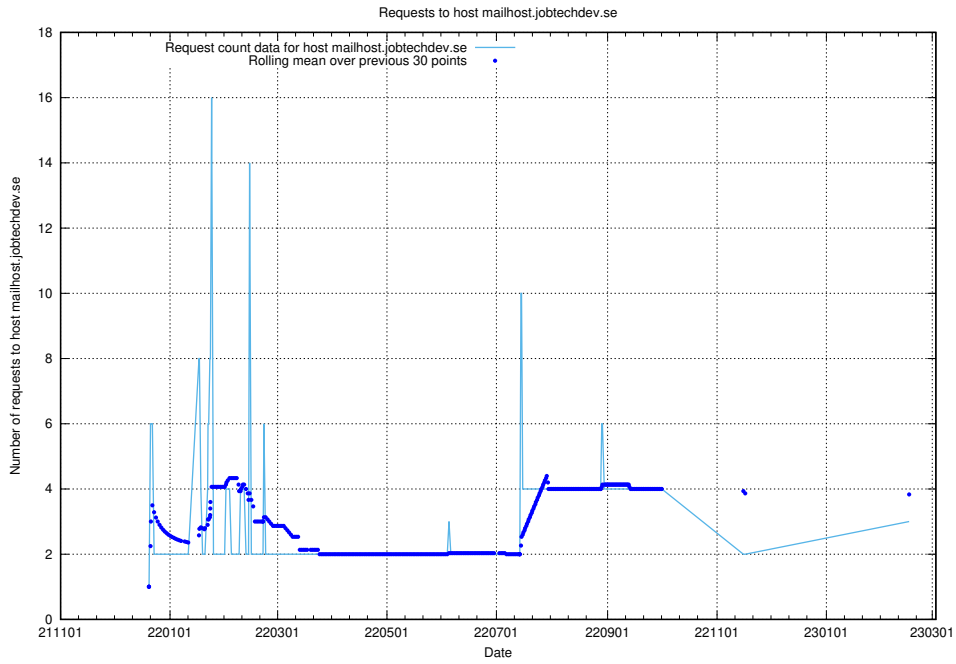

7.209 Usage of mailhost.jobtechdev.se

Here, we count the number of requests to host mailhost.jobtechdev.se.