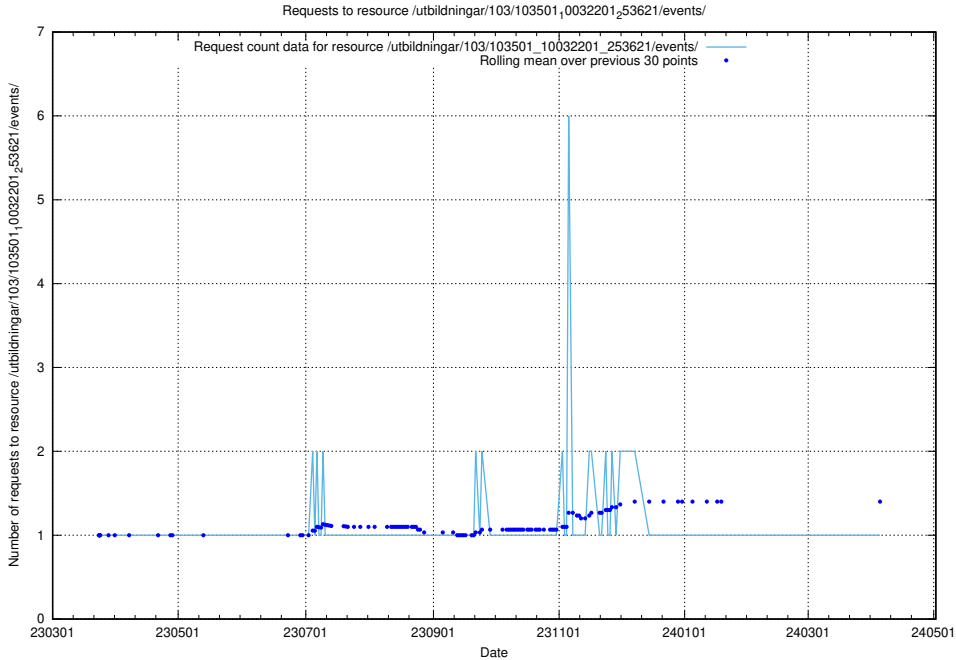

5.6180 Usage of /utbildningar/103/103501_10032201_253621/events/

Here, we count the number of requests to resource /utbildningar/103/103501_10032201_253621/events/