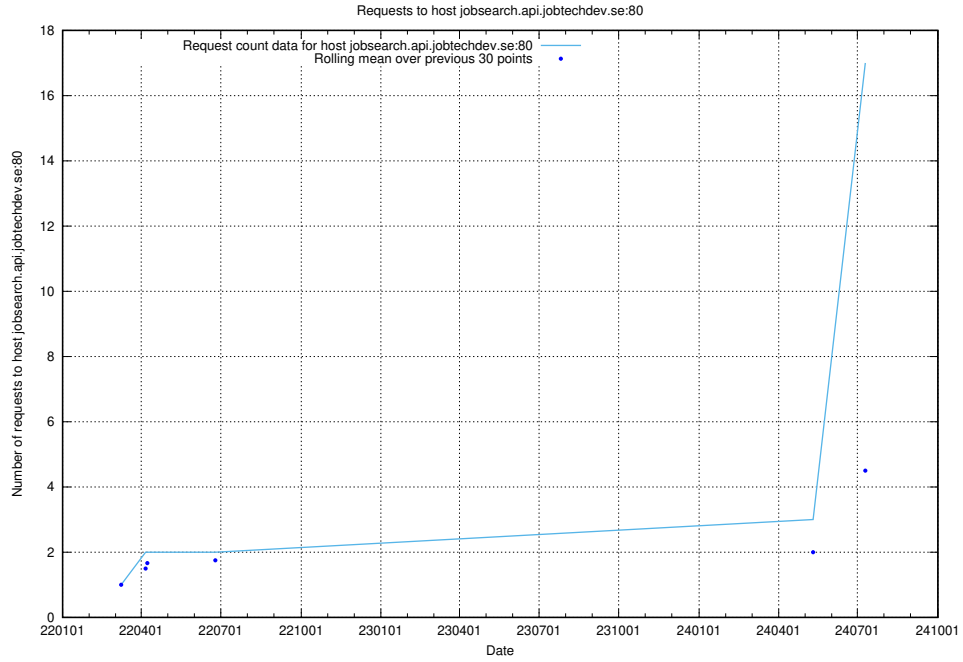

7.43 Usage of jobsearch.api.jobtechdev.se:80

Here, we count the number of requests to host jobsearch.api.jobtechdev.se:80.