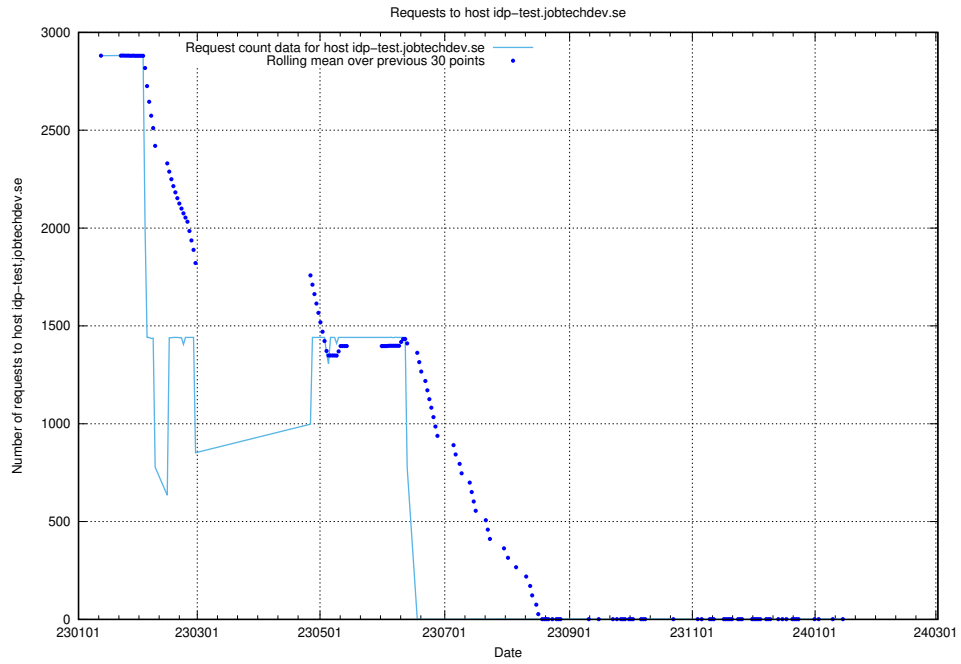

7.309 Usage of idp-test.jobtechdev.se

Here, we count the number of requests to host idp-test.jobtechdev.se.