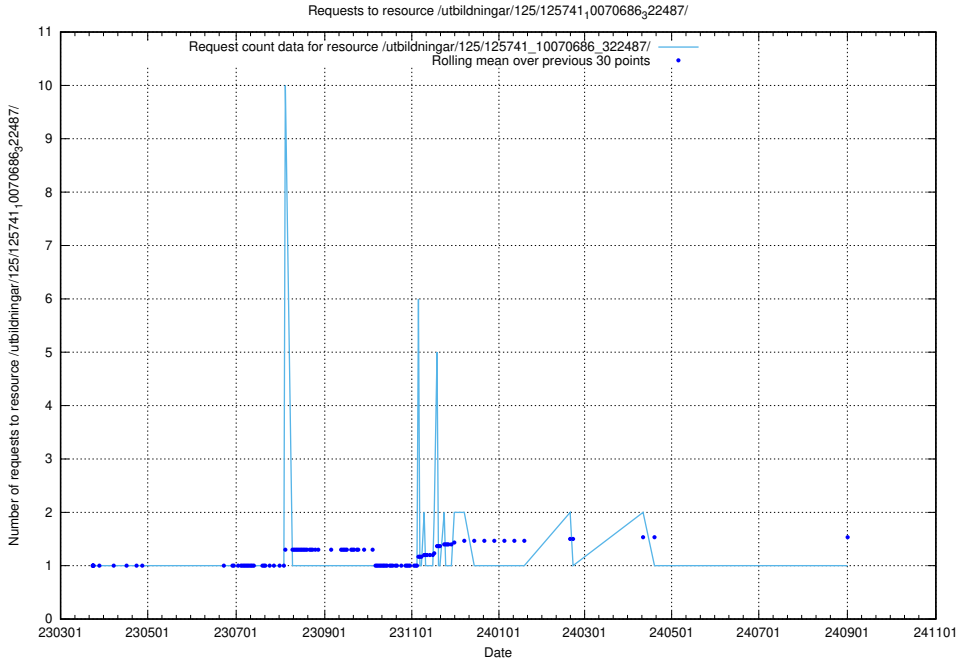

5.7170 Usage of /utbildningar/125/125741_10070686_322487/

Here, we count the number of requests to resource /utbildningar/125/125741_10070686_322487/.