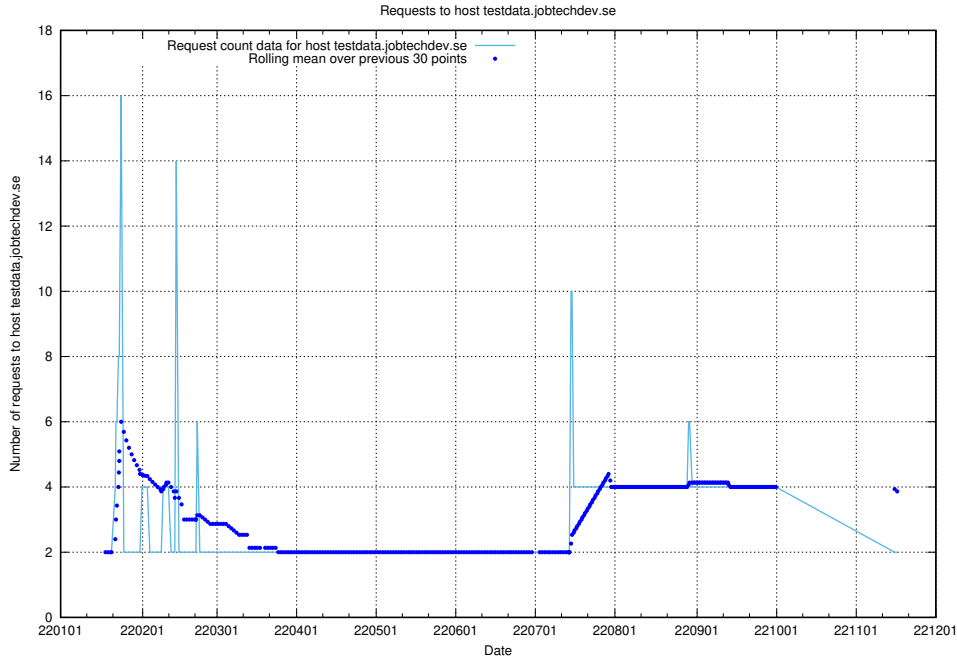

7.277 Usage of testdata.jobtechdev.se

Here, we count the number of requests to host testdata.jobtechdev.se.