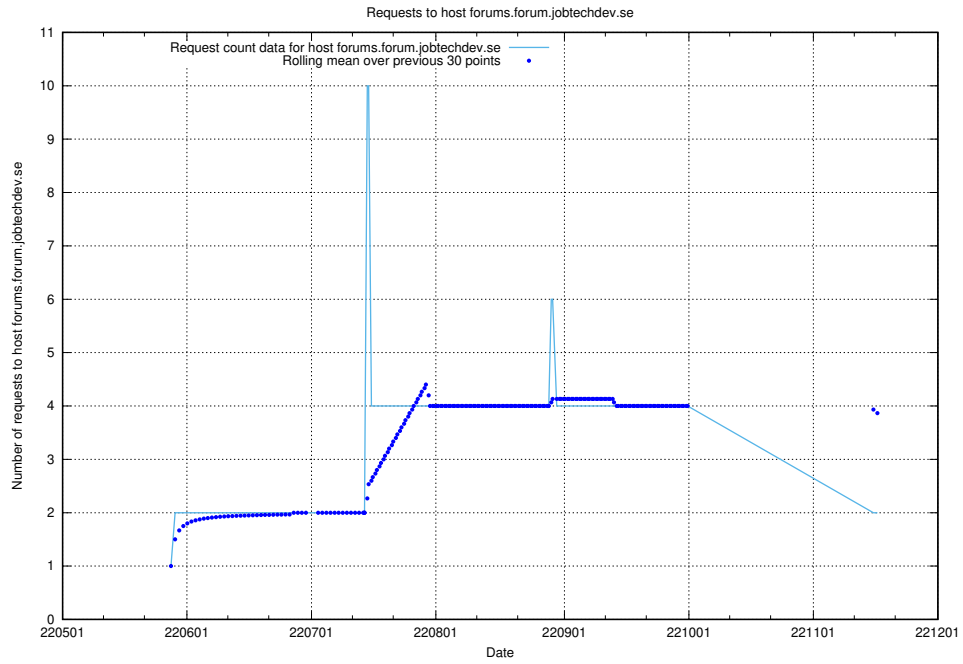

7.424 Usage of forums.forum.jobtechdev.se

Here, we count the number of requests to host forums.forum.jobtechdev.se.