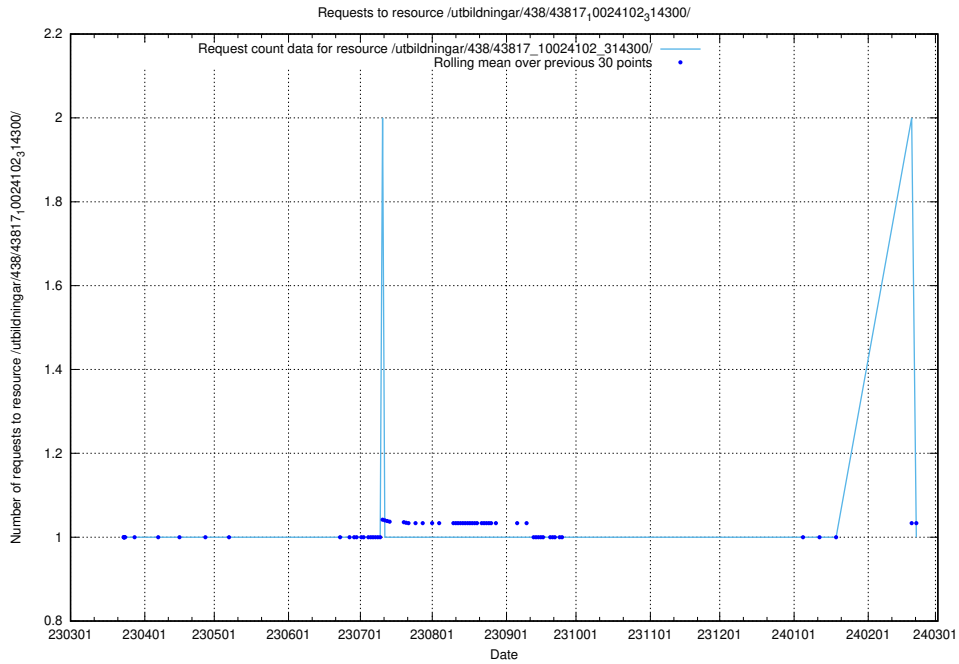

5.7045 Usage of /utbildningar/438/43817_10024102_314300/

Here, we count the number of requests to resource /utbildningar/438/43817_10024102_314300/.