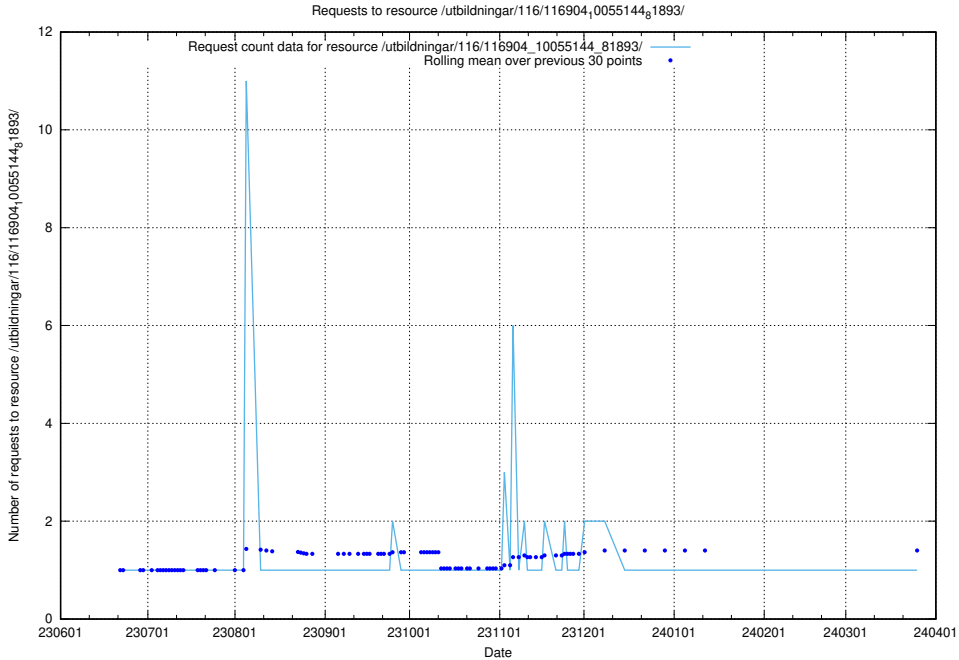

5.6503 Usage of /utbildningar/116/116904_10055144_81893/

Here, we count the number of requests to resource /utbildningar/116/116904_10055144_81893/.