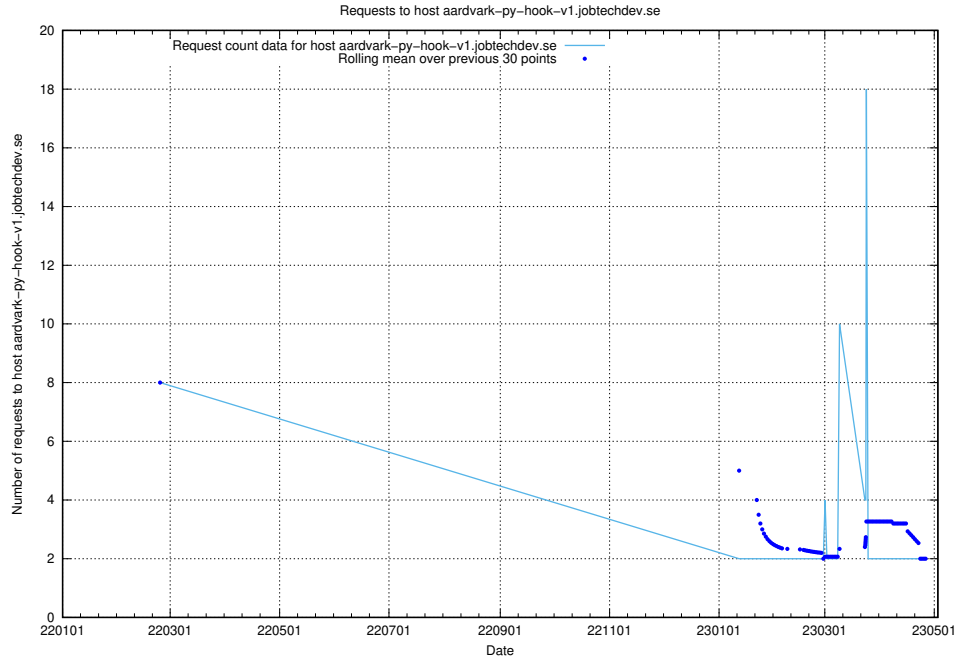

7.517 Usage of aardvark-py-hook-v1.jobtechdev.se

Here, we count the number of requests to host `aardvark-py-hook-v1.jobtechdev.se`.