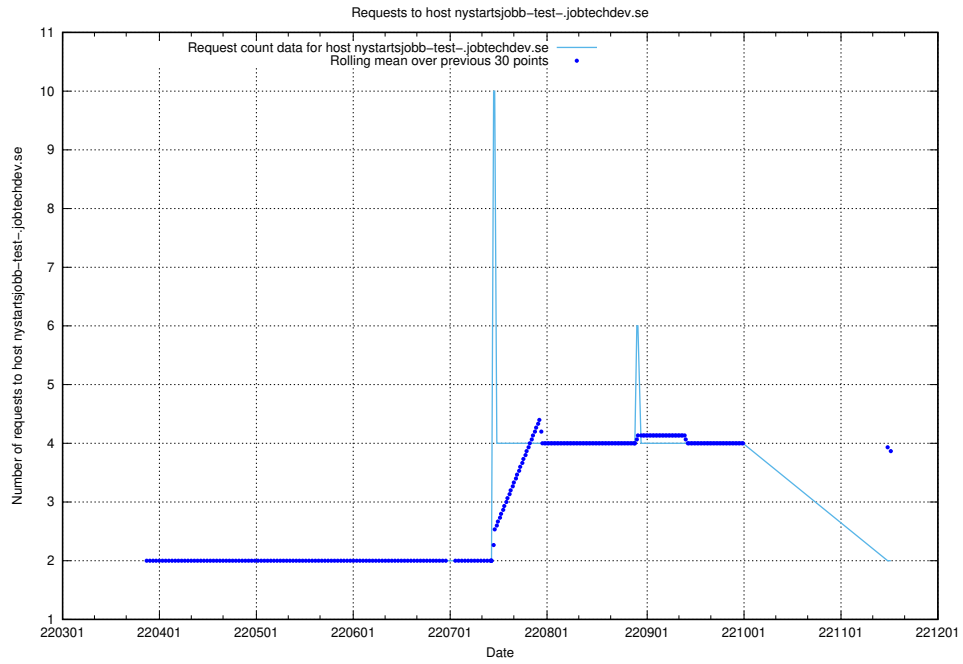

7.494 Usage of nystartsjobb-test-.jobtechdev.se

Here, we count the number of requests to host nystartsjobb-test-.jobtechdev.se.