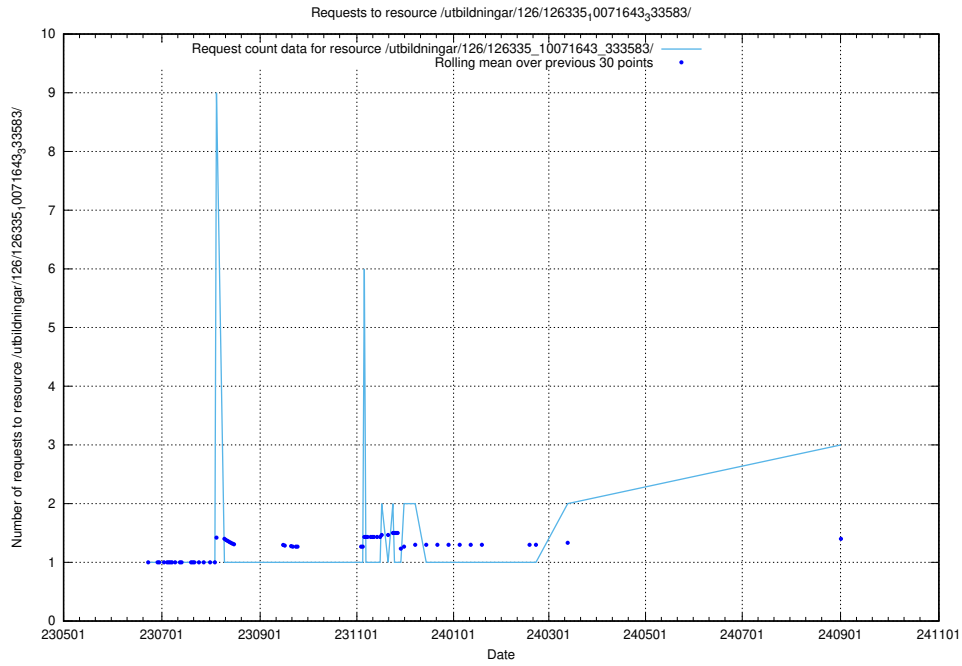

5.475 Usage of /utbildningar/126/126335_10071643_333583/

Here, we count the number of requests to resource /utbildningar/126/126335_10071643_333583/.