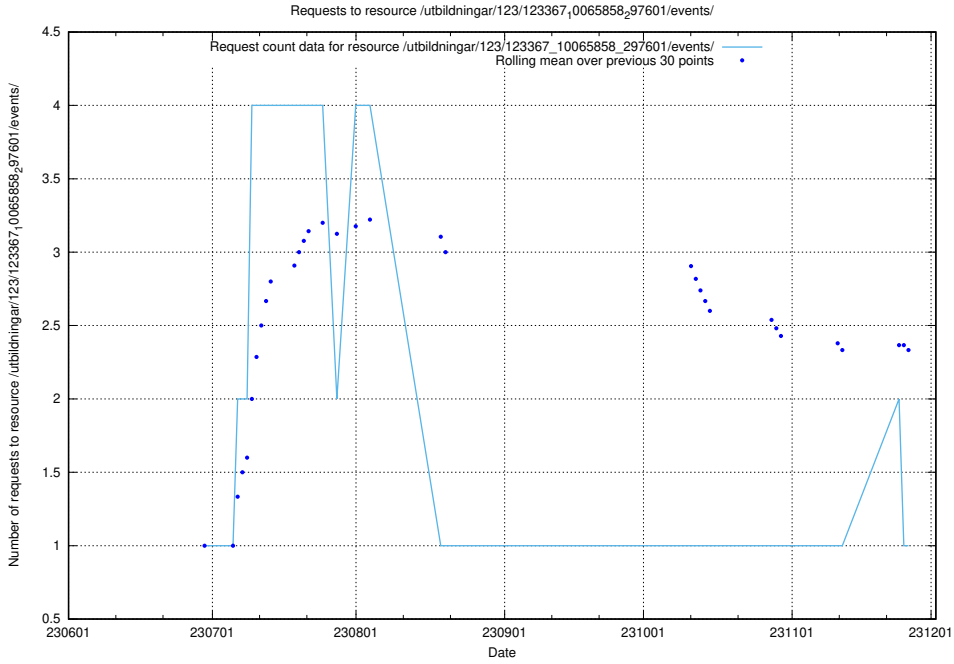

5.6101 Usage of /utbildningar/123/123367_10065858_297601/events/

Here, we count the number of requests to resource /utbildningar/123/123367_10065858_297601/events/