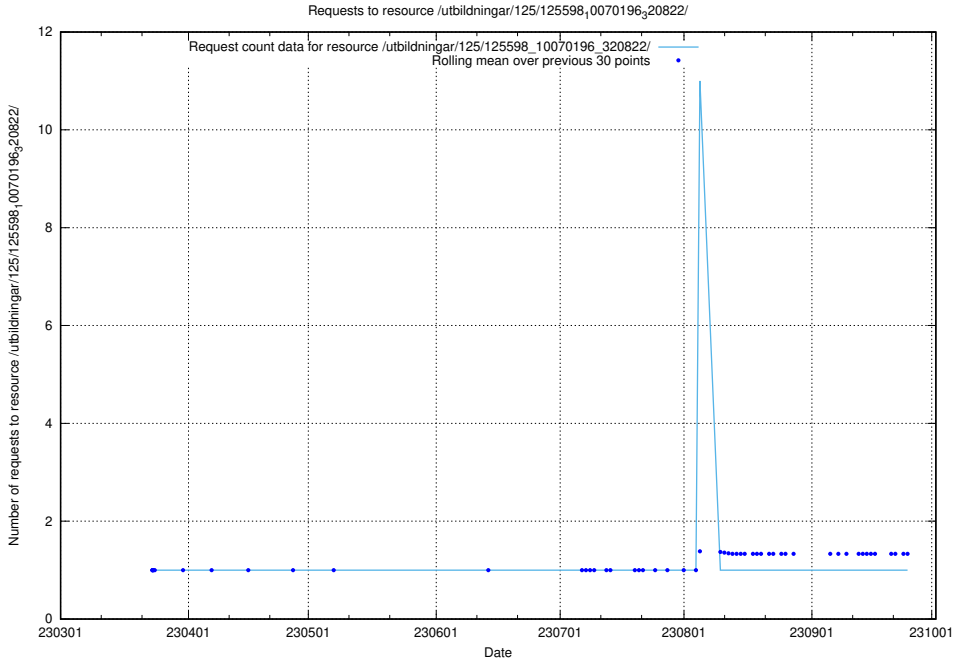

5.1150 Usage of /utbildningar/125/125598_10070196_320822/

Here, we count the number of requests to resource /utbildningar/125/125598_10070196_320822/.