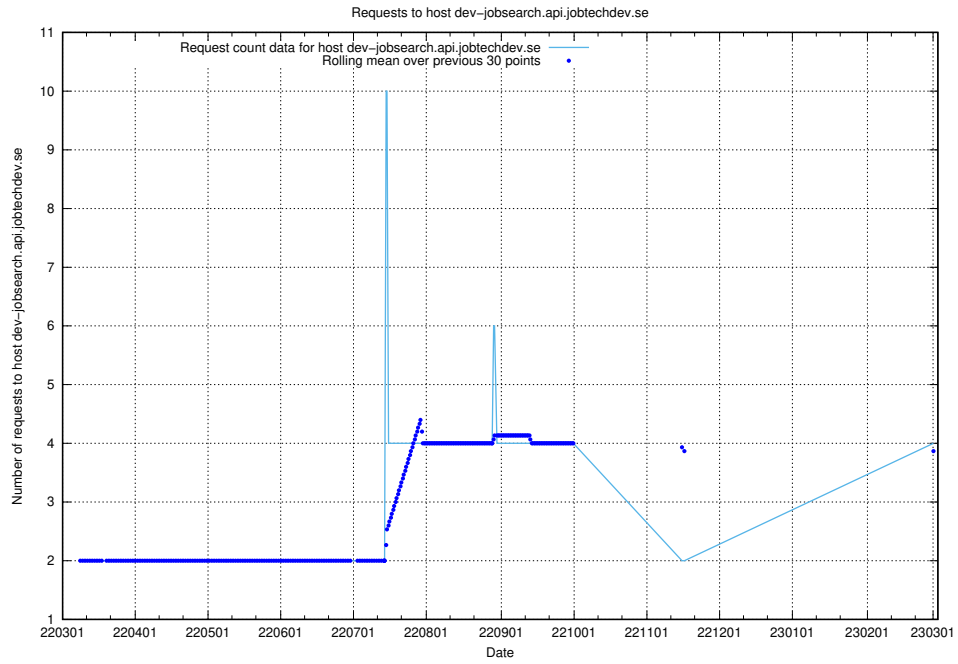

7.165 Usage of dev-jobsearch.api.jobtechdev.se

Here, we count the number of requests to host dev-jobsearch.api.jobtechdev.se.