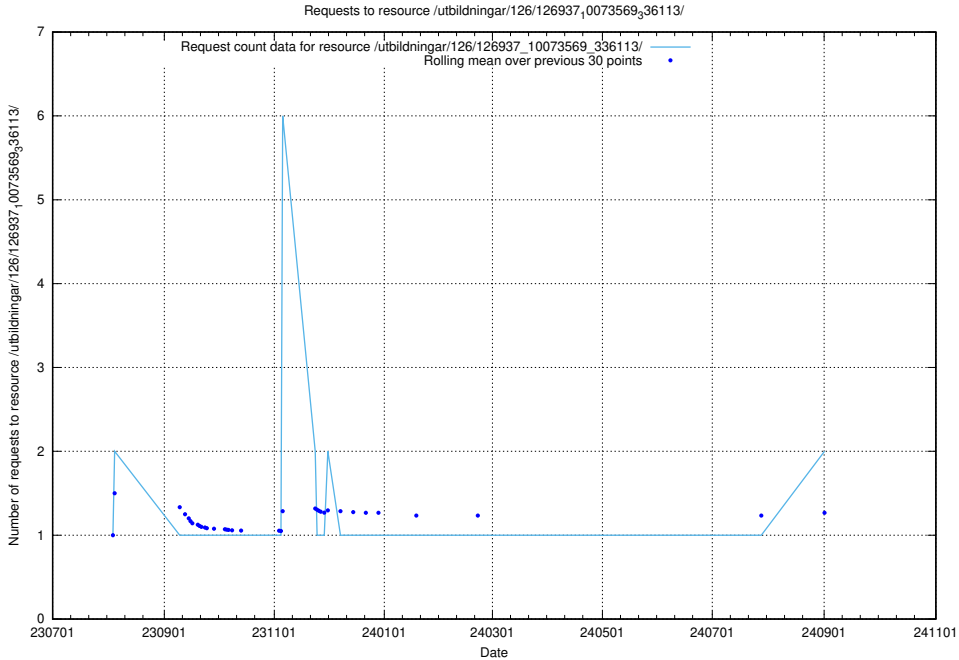

5.855 Usage of /utbildningar/126/126937_10073569_336113/

Here, we count the number of requests to resource /utbildningar/126/126937_10073569_336113/.