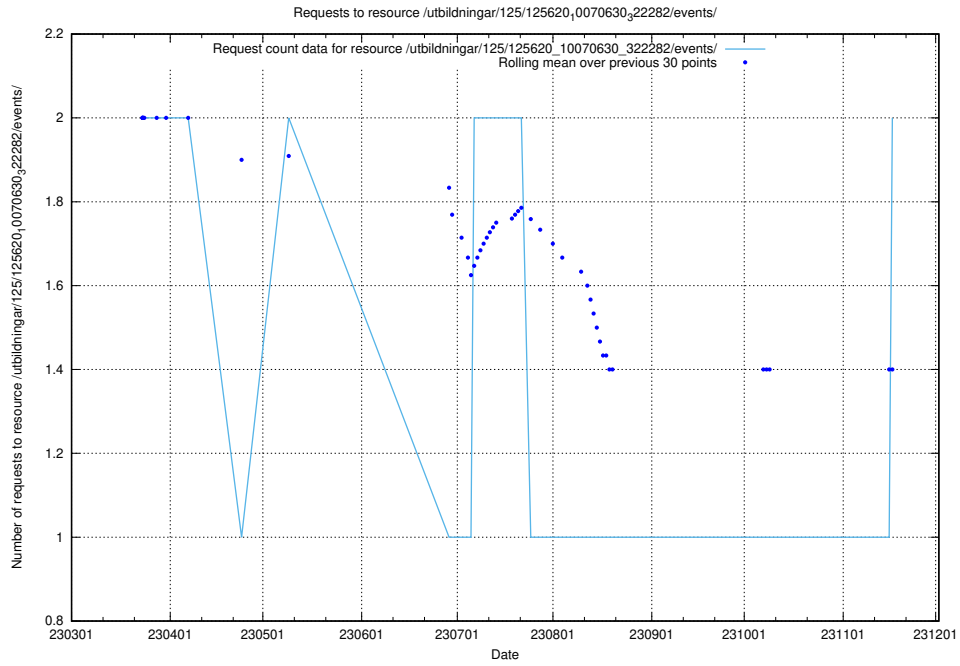

5.993 Usage of /utbildningar/125/125620_10070630_322282/events/

Here, we count the number of requests to resource /utbildningar/125/125620_10070630_322282/events/