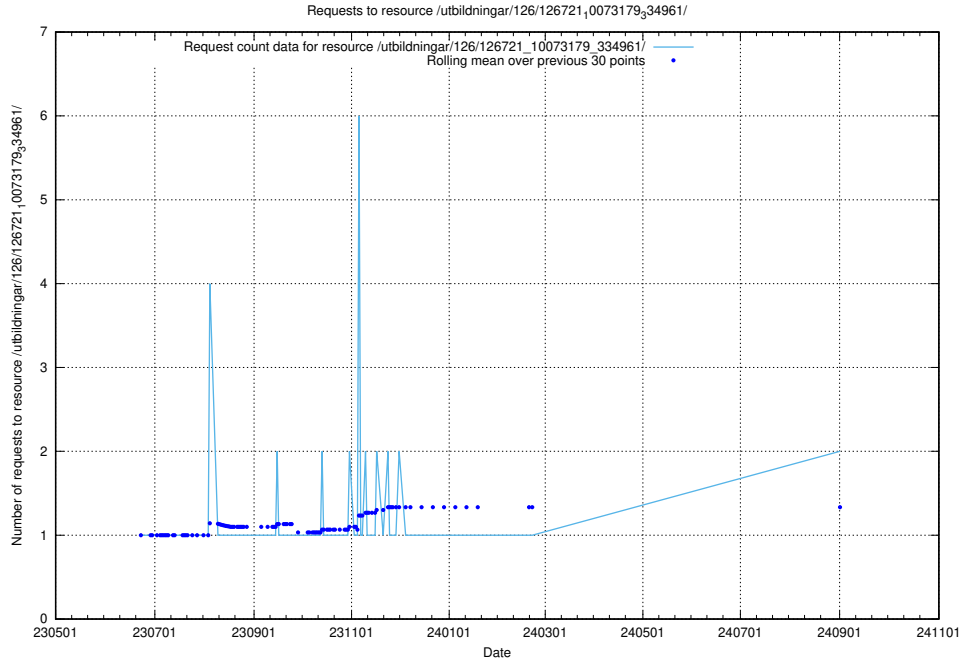

5.917 Usage of /utbildningar/126/126721_10073179_334961/

Here, we count the number of requests to resource /utbildningar/126/126721_10073179_334961/.