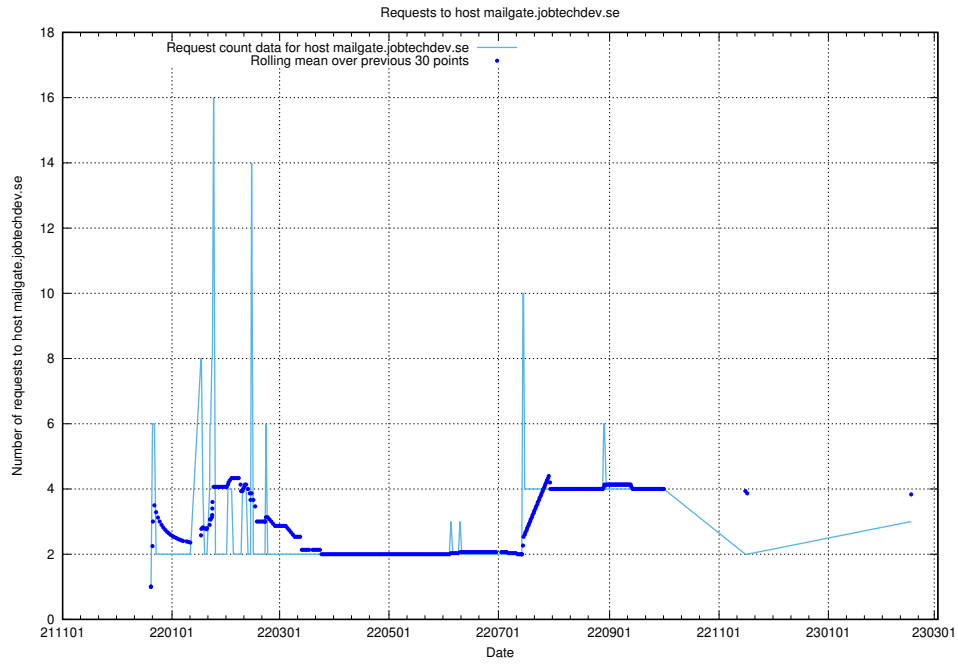

7.210 Usage of mailgate.jobtechdev.se

Here, we count the number of requests to host mailgate.jobtechdev.se.