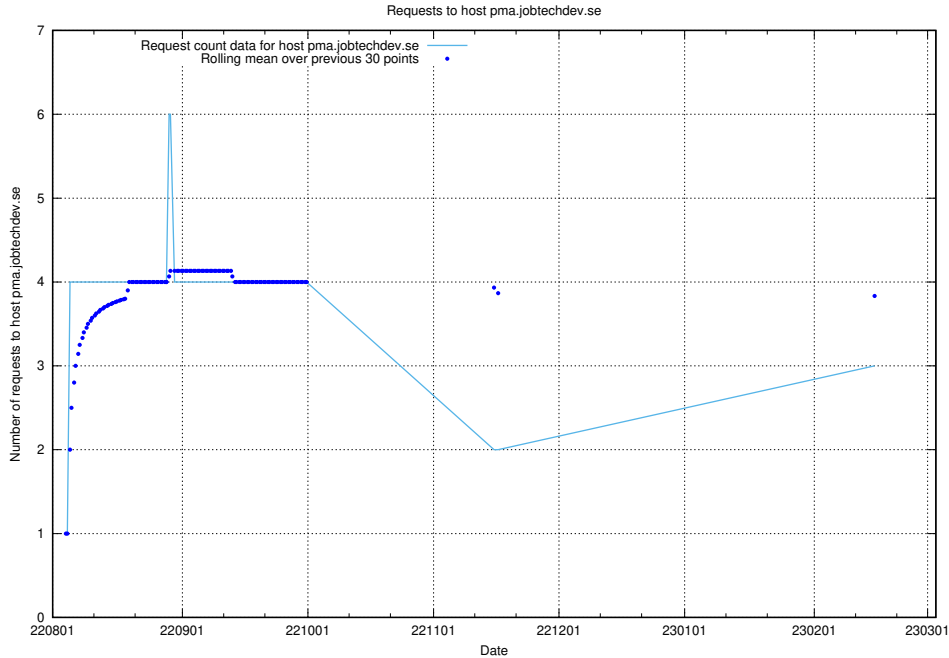

7.197 Usage of pma.jobtechdev.se

Here, we count the number of requests to host pma.jobtechdev.se.