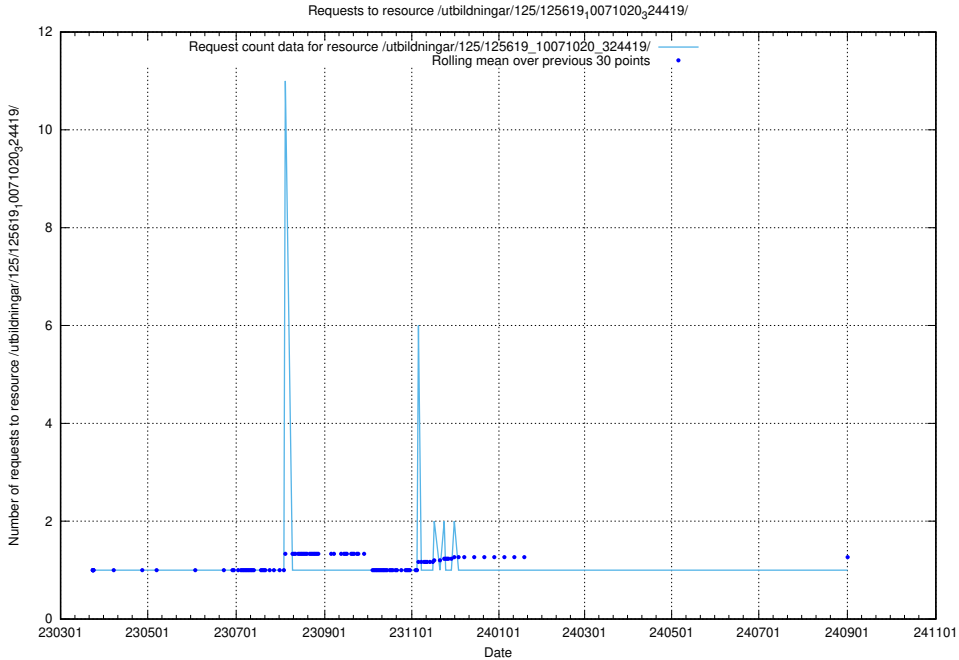

5.1121 Usage of /utbildningar/125/125619_10071020_324419/

Here, we count the number of requests to resource /utbildningar/125/125619_10071020_324419/.