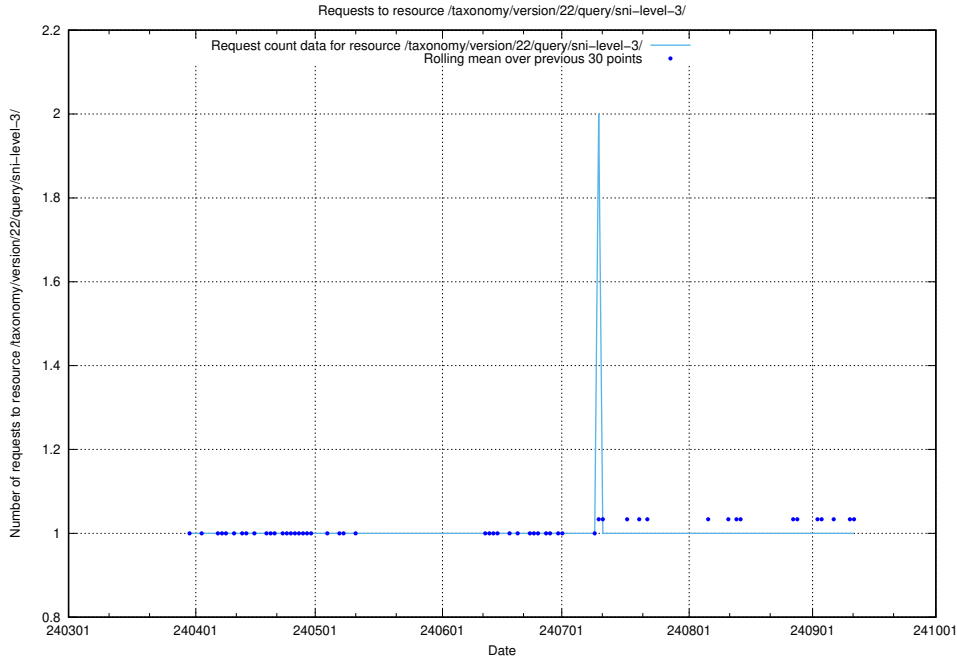

5.2288 Usage of /taxonomy/version/22/query/sni-level-3/

Here, we count the number of requests to resource /taxonomy/version/22/query/sni-level-3/.