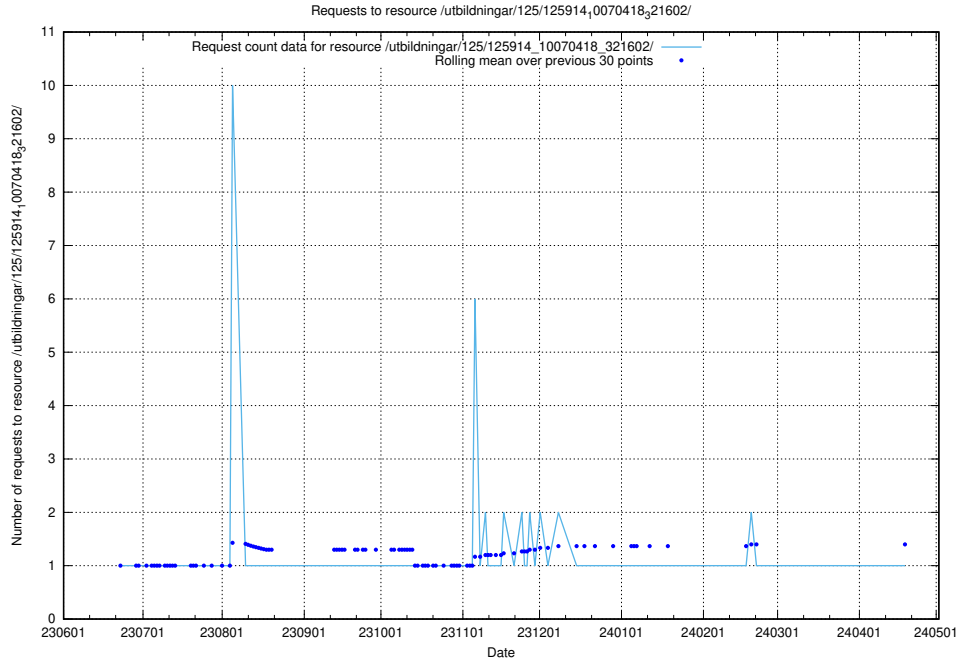

5.6344 Usage of /utbildningar/125/125914_10070418_321602/

Here, we count the number of requests to resource /utbildningar/125/125914_10070418_321602/.