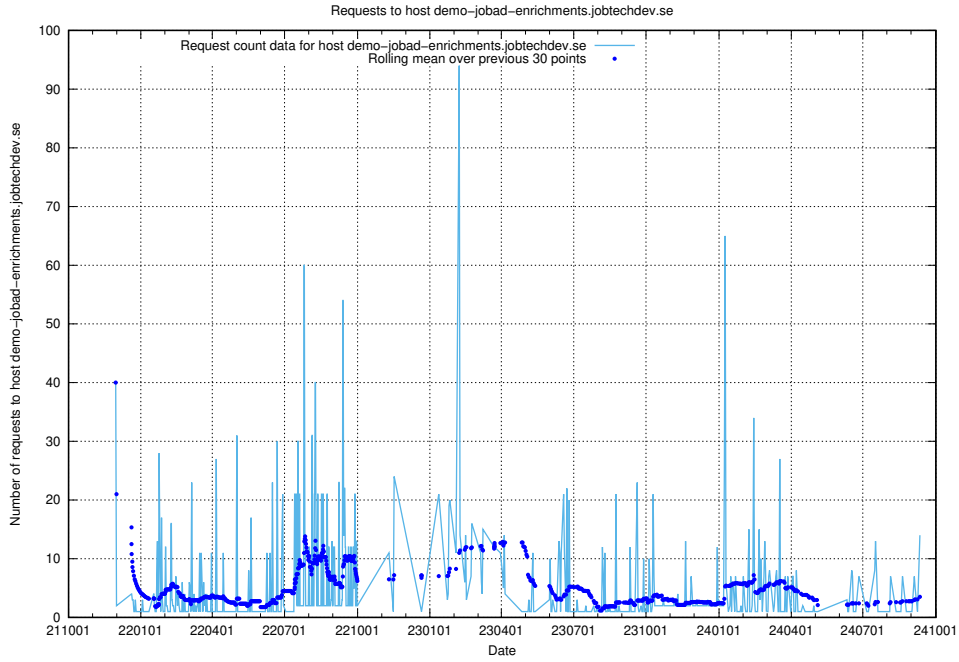

## 7.49 Usage of demo-jobad-enrichments.jobtechdev.se

Here, we count the number of requests to host demo-jobad-enrichments.jobtechdev.se.