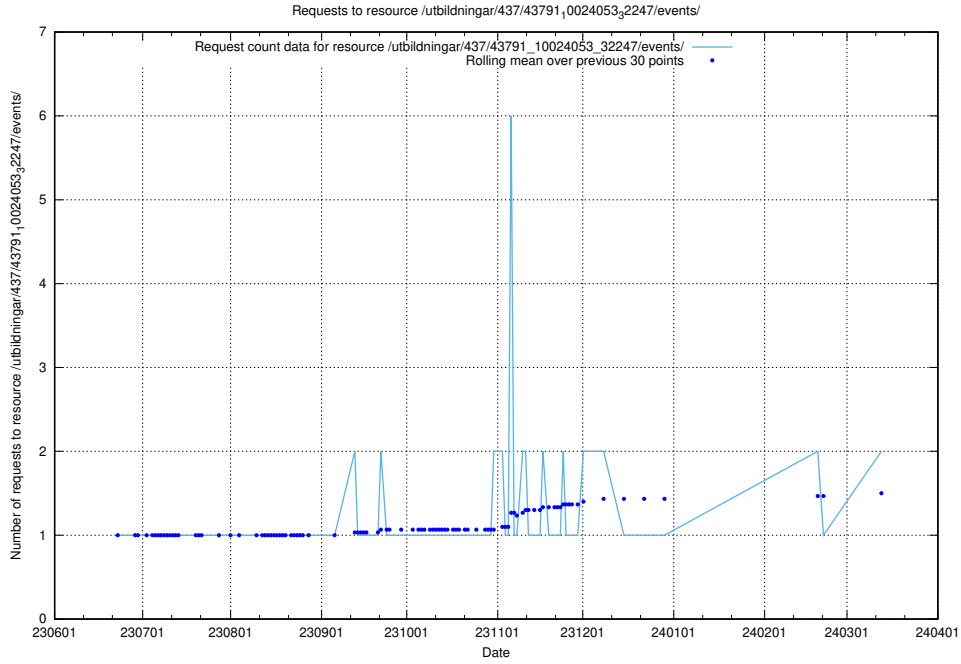

5.910 Usage of /utbildningar/437/43791_10024053_32247/events/

Here, we count the number of requests to resource /utbildningar/437/43791_10024053_32247/events/.