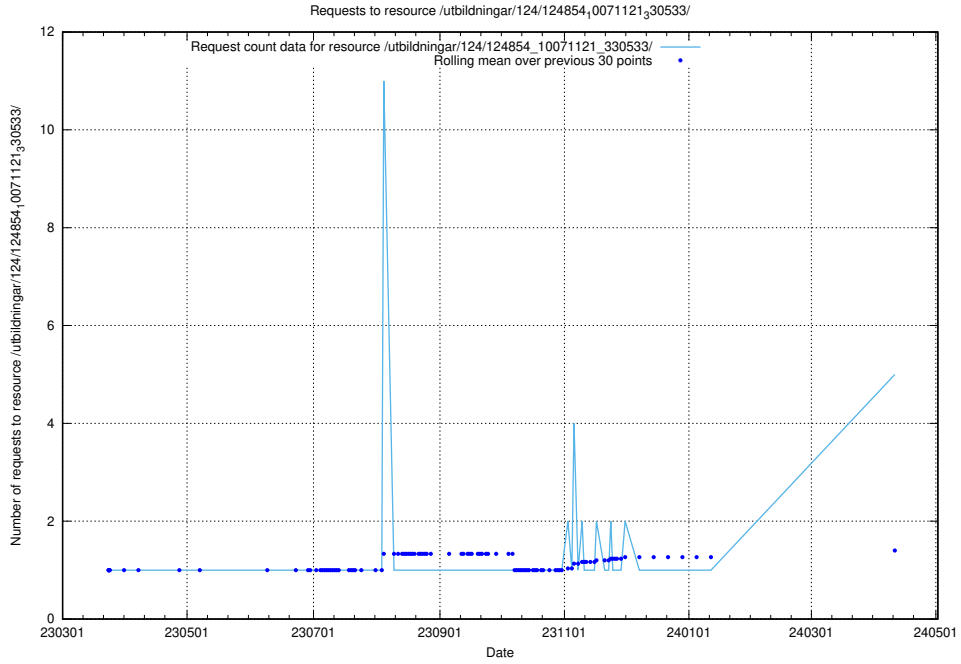

5.150 Usage of /utbildningar/124/124854_10071121_330533/

Here, we count the number of requests to resource /utbildningar/124/124854_10071121_330533/.