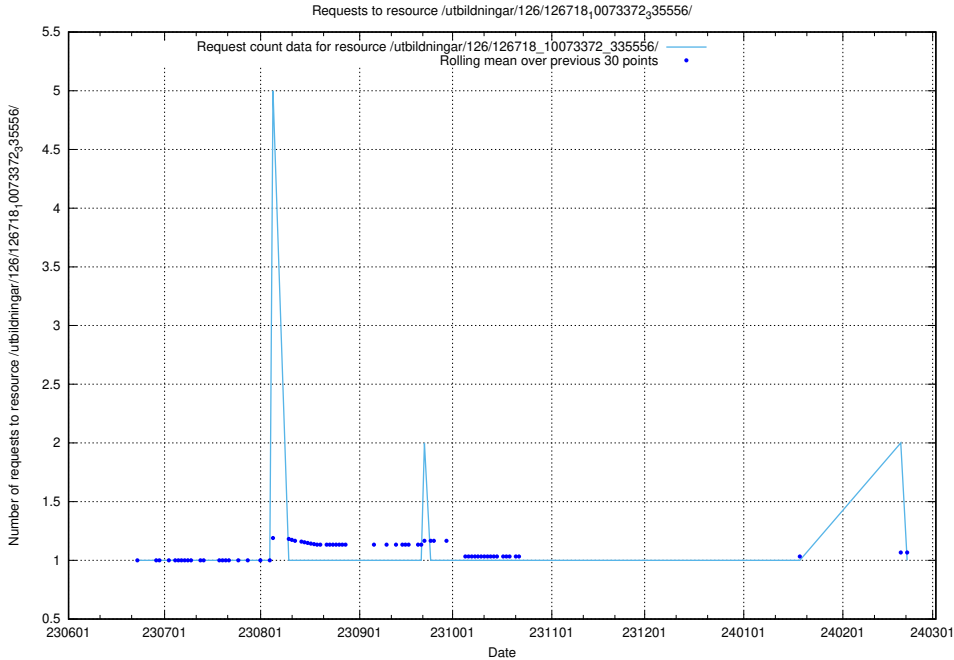

5.6291 Usage of /utbildningar/126/126718_10073372_335556/

Here, we count the number of requests to resource /utbildningar/126/126718_10073372_335556/.