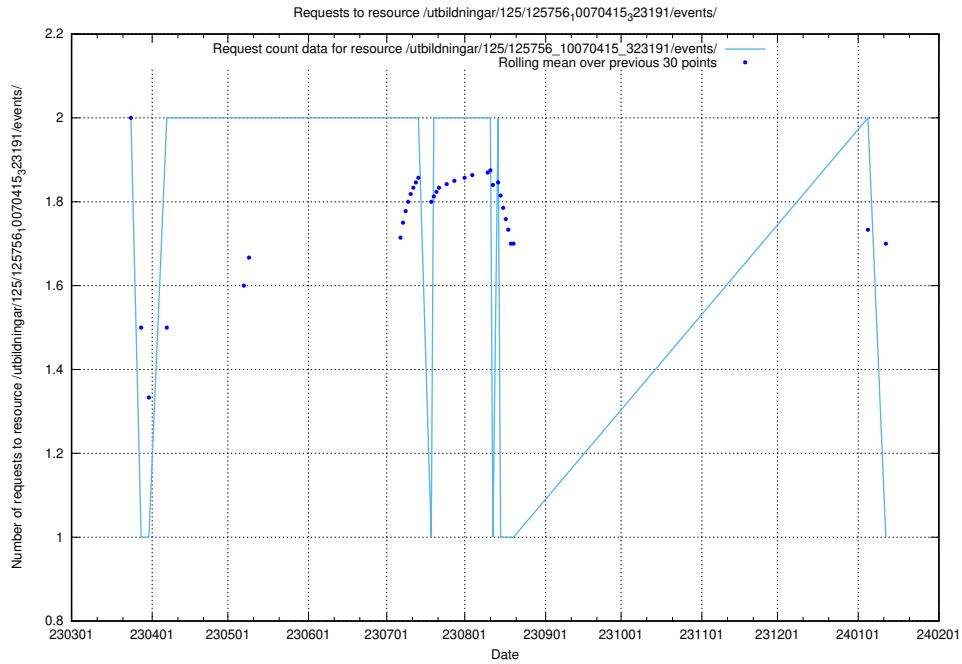

5.6854 Usage of /utbildningar/125/125756_10070415_323191/events/

Here, we count the number of requests to resource /utbildningar/125/125756_10070415_323191/events/