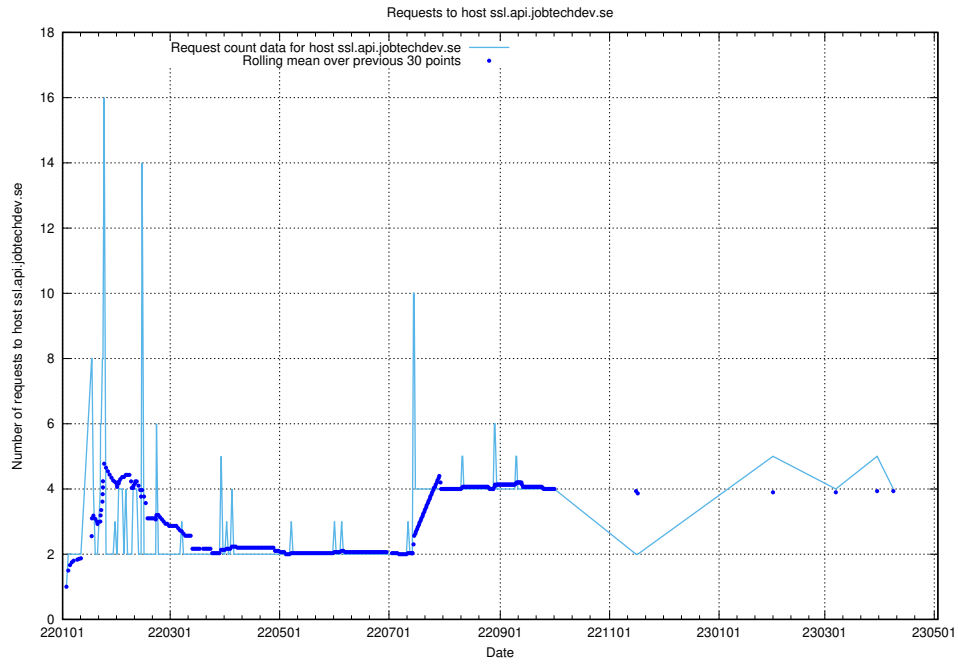

7.120 Usage of ssl.api.jobtechdev.se

Here, we count the number of requests to host ssl.api.jobtechdev.se.