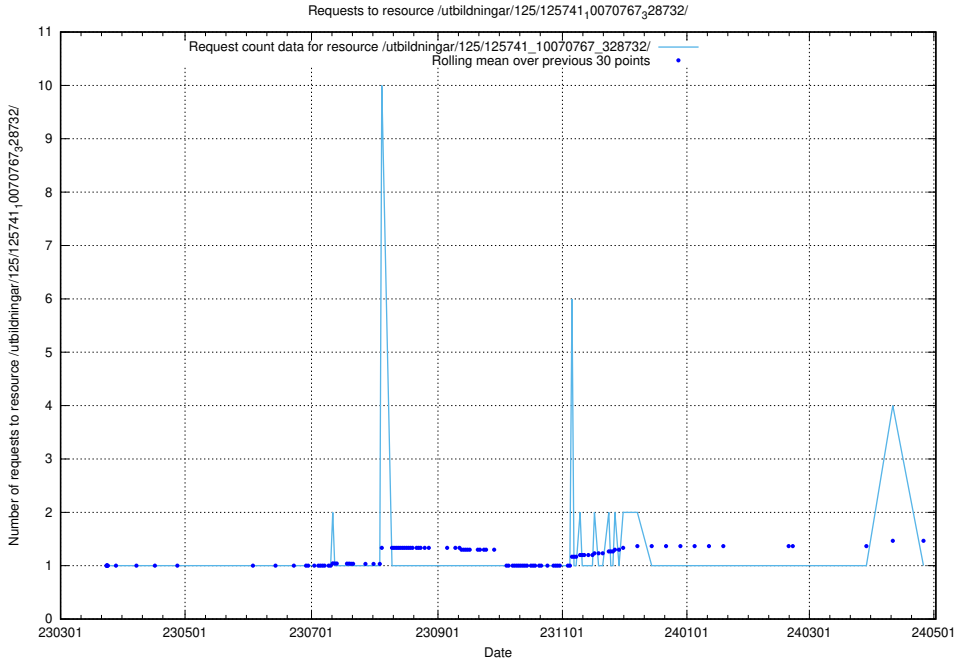

5.7160 Usage of /utbildningar/125/125741_10070767_328732/

Here, we count the number of requests to resource /utbildningar/125/125741_10070767_328732/.