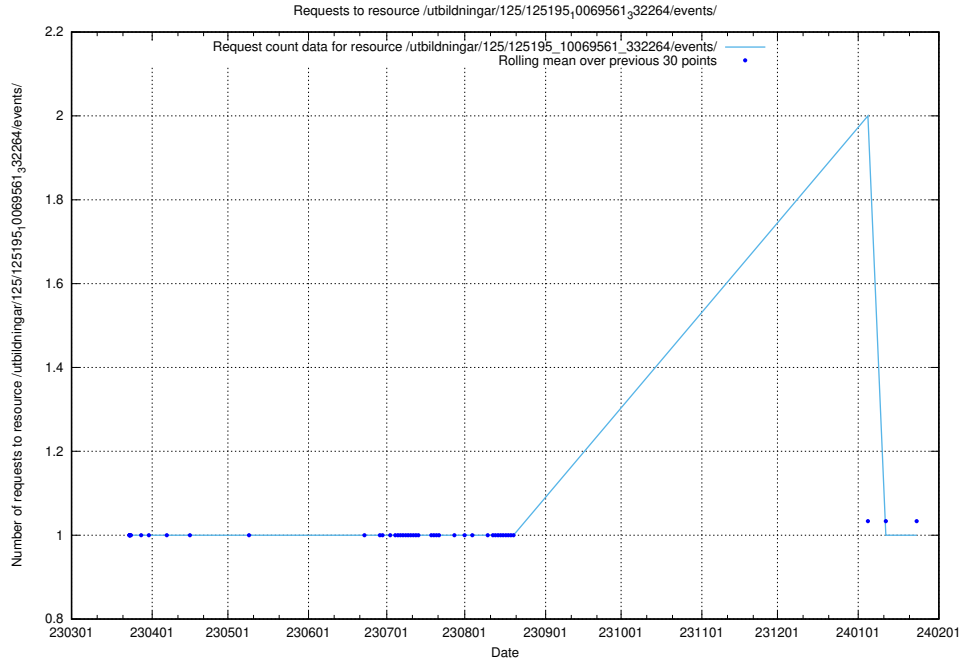

5.1184 Usage of /utbildningar/125/125195_10069561_332264/events/

Here, we count the number of requests to resource /utbildningar/125/125195_10069561_332264/events/