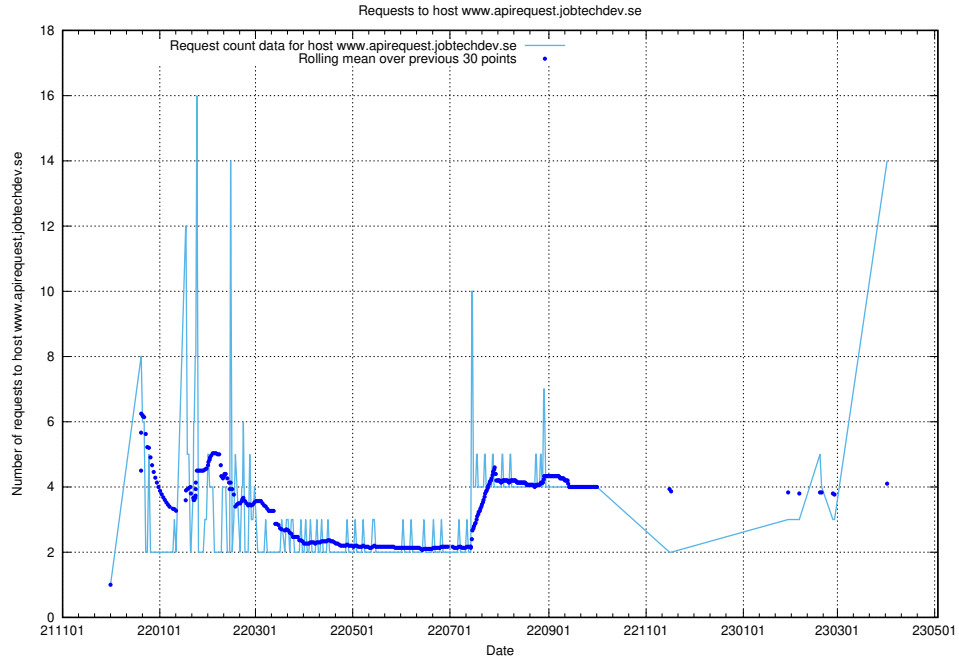

7.48 Usage of `www.apirequest.jobtechdev.se`

Here, we count the number of requests to host `www.apirequest.jobtechdev.se`.