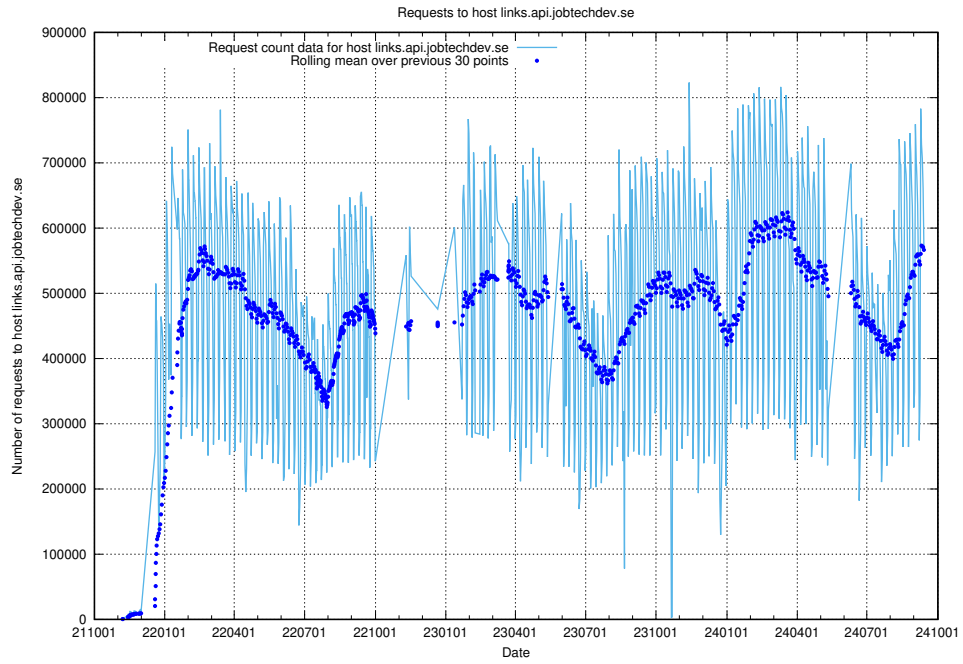

7.3 Usage of links.api.jobtechdev.se

Here, we count the number of requests to host links.api.jobtechdev.se.