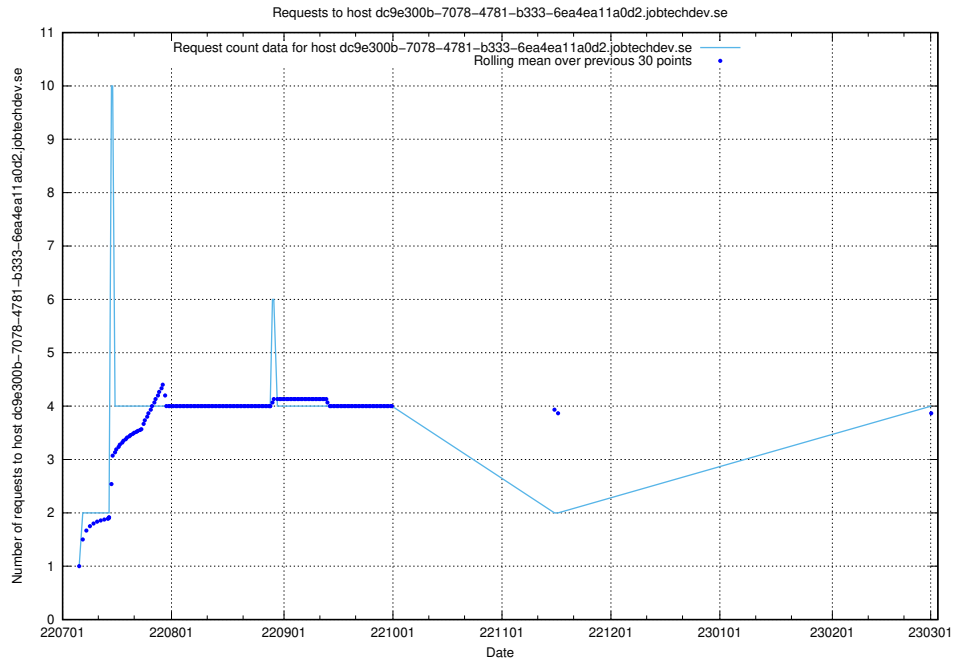

7.150 Usage of dc9e300b-7078-4781-b333-6ea4ea11a0d2.jobtechdev.se

Here, we count the number of requests to host dc9e300b-7078-4781-b333-6ea4ea11a0d2.jobtechdev.se.