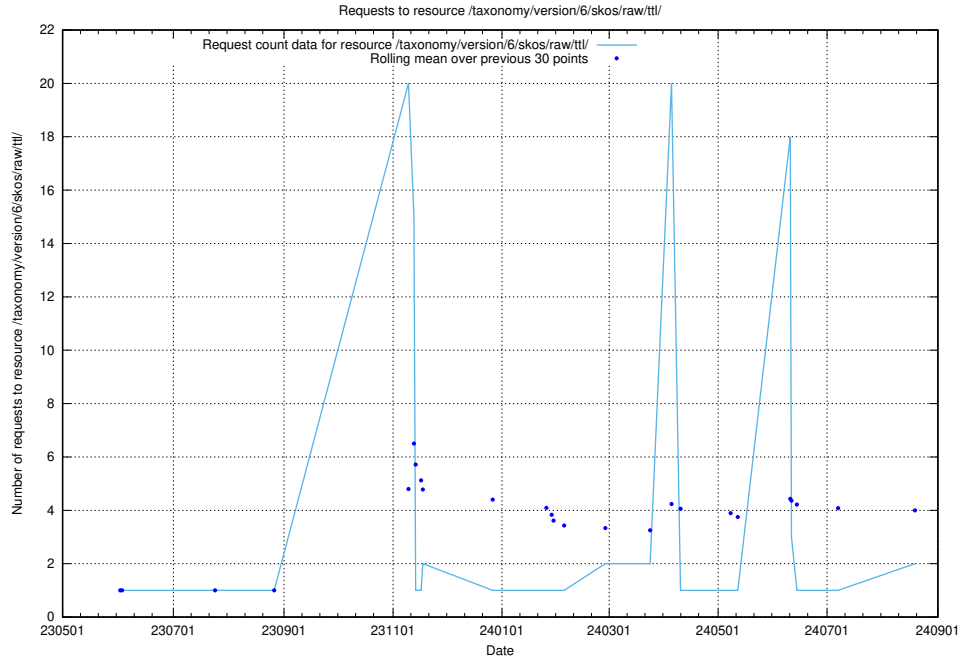

5.971 Usage of /taxonomy/version/6/skos/raw/ttl/

Here, we count the number of requests to resource /taxonomy/version/6/skos/raw/ttl/.