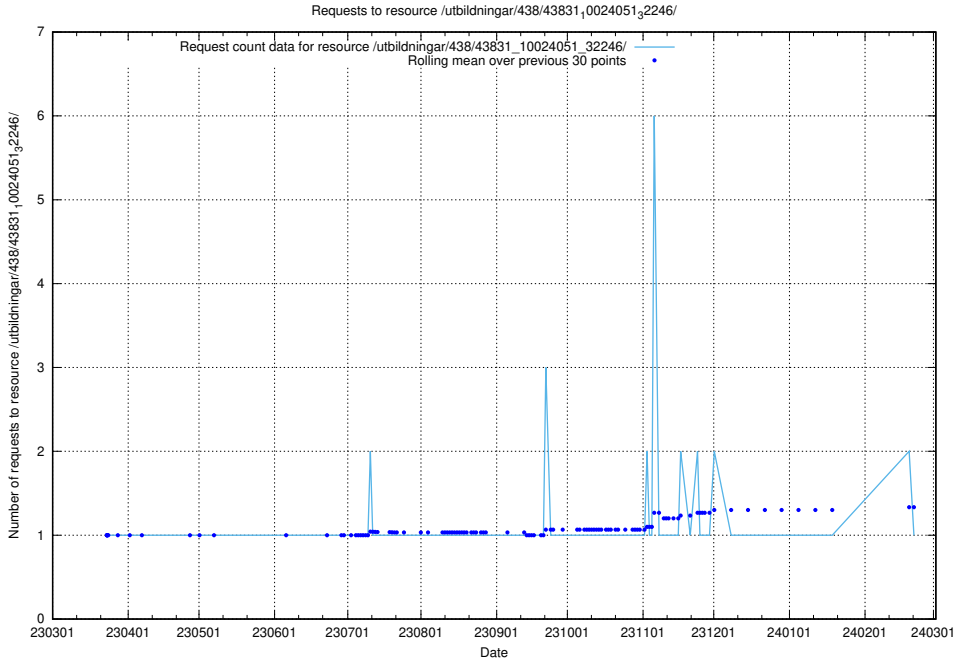

5.7034 Usage of /utbildningar/438/43831_10024051_32246/

Here, we count the number of requests to resource /utbildningar/438/43831_10024051_32246/.