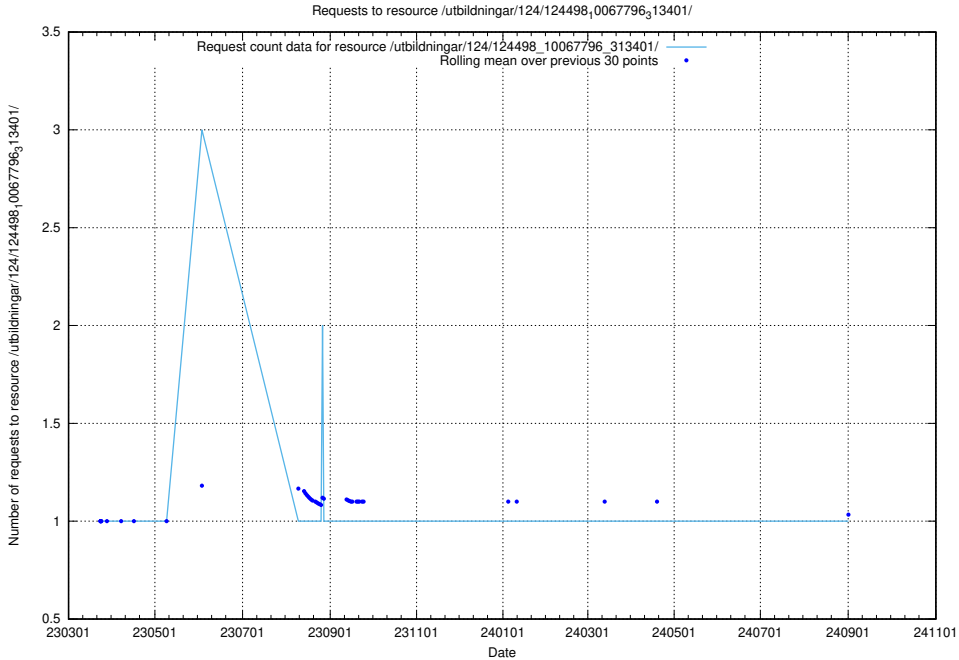

5.3389 Usage of /utbildningar/124/124498_10067796_313401/

Here, we count the number of requests to resource /utbildningar/124/124498_10067796_313401/.