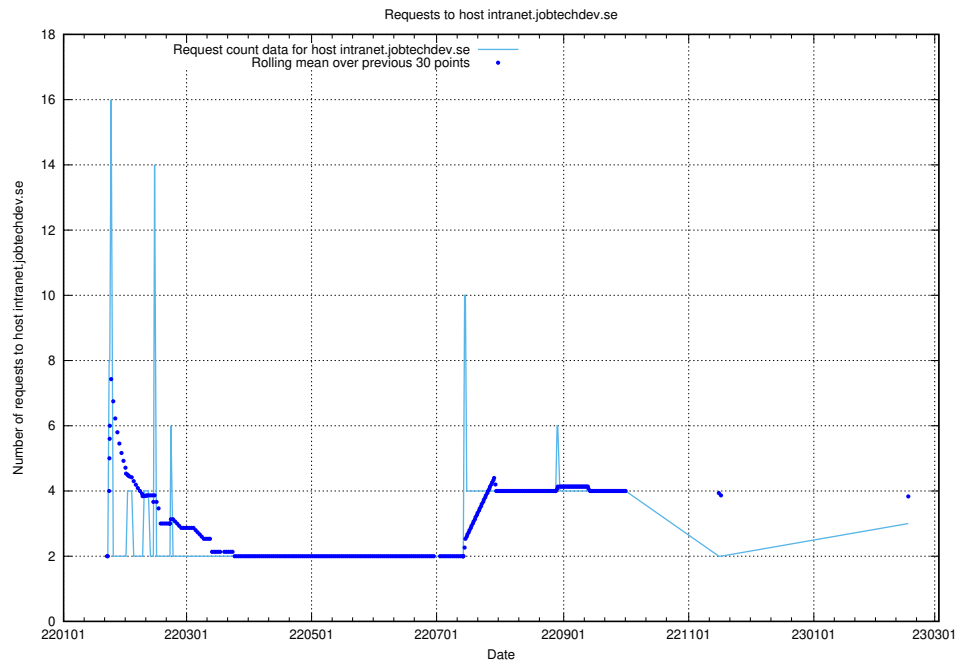

7.261 Usage of intranet.jobtechdev.se

Here, we count the number of requests to host intranet.jobtechdev.se.