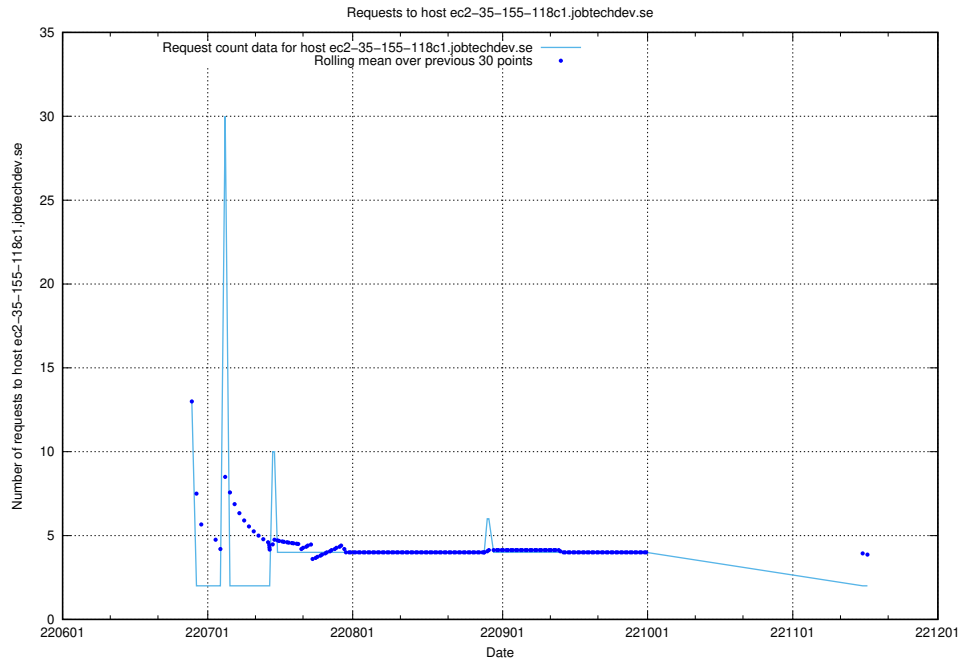

7.401 Usage of ec2-35-155-118c1.jobtechdev.se

Here, we count the number of requests to host ec2-35-155-118c1.jobtechdev.se.