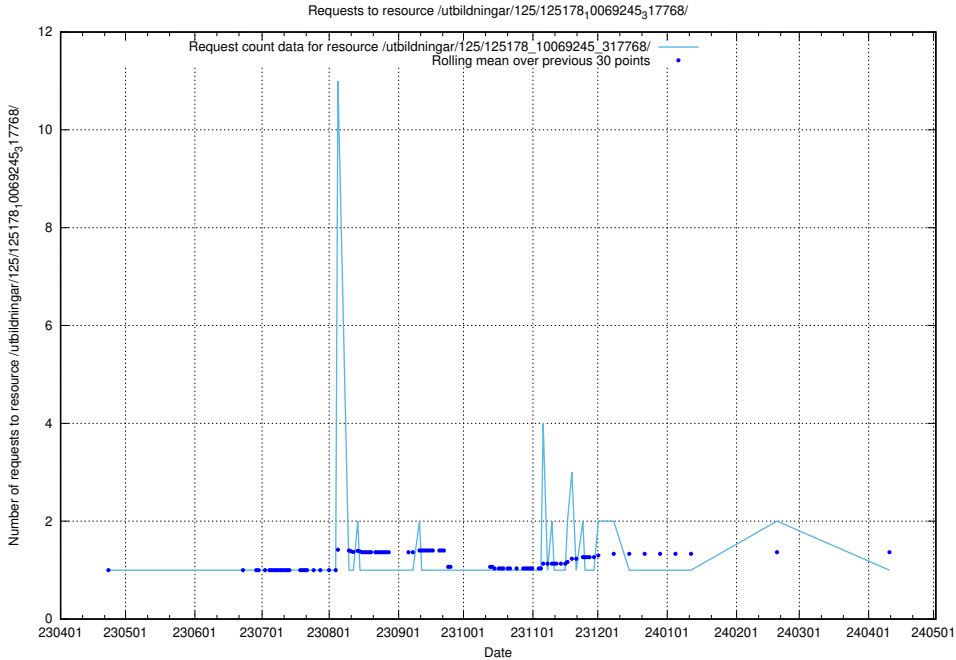

5.6697 Usage of /utbildningar/125/125178_10069245_317768/

Here, we count the number of requests to resource /utbildningar/125/125178_10069245_317768/.