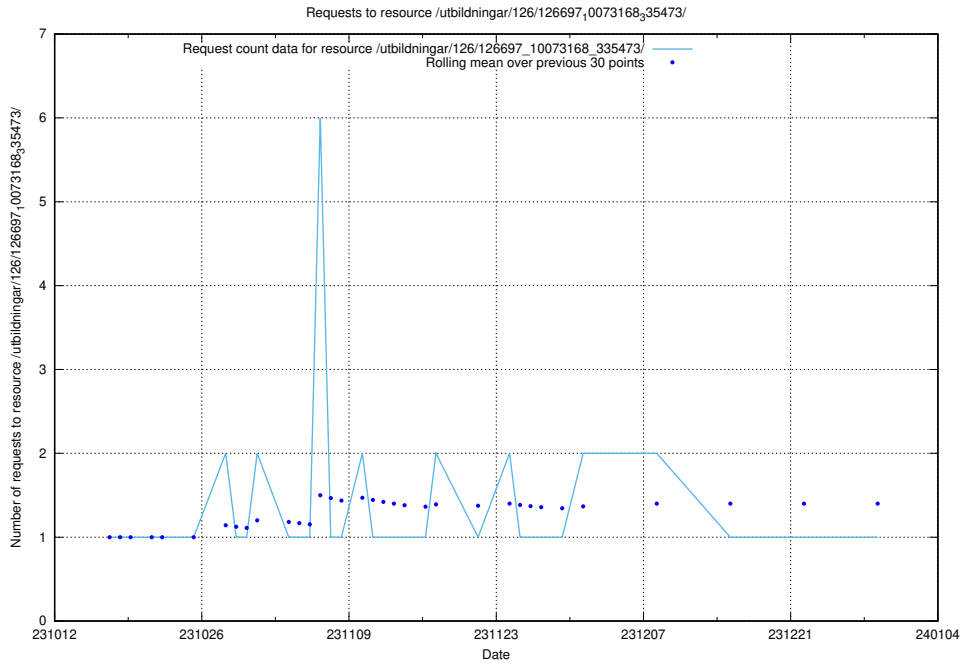

5.5008 Usage of /utbildningar/126/126697_10073168_335473/

Here, we count the number of requests to resource /utbildningar/126/126697_10073168_335473/.