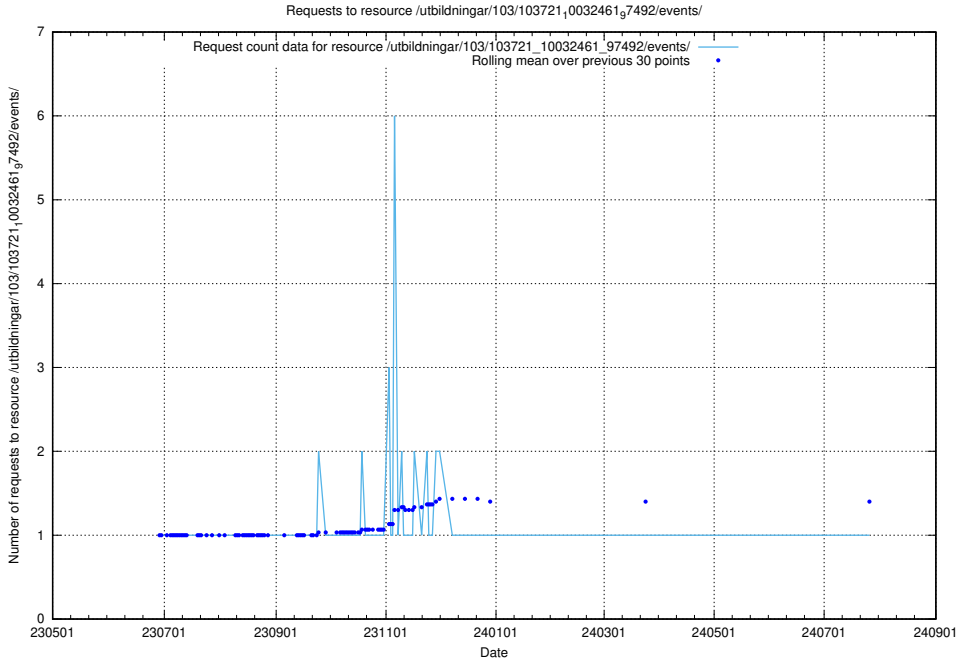

5.6230 Usage of /utbildningar/103/103721_10032461_97492/events/

Here, we count the number of requests to resource /utbildningar/103/103721_10032461_97492/events/.