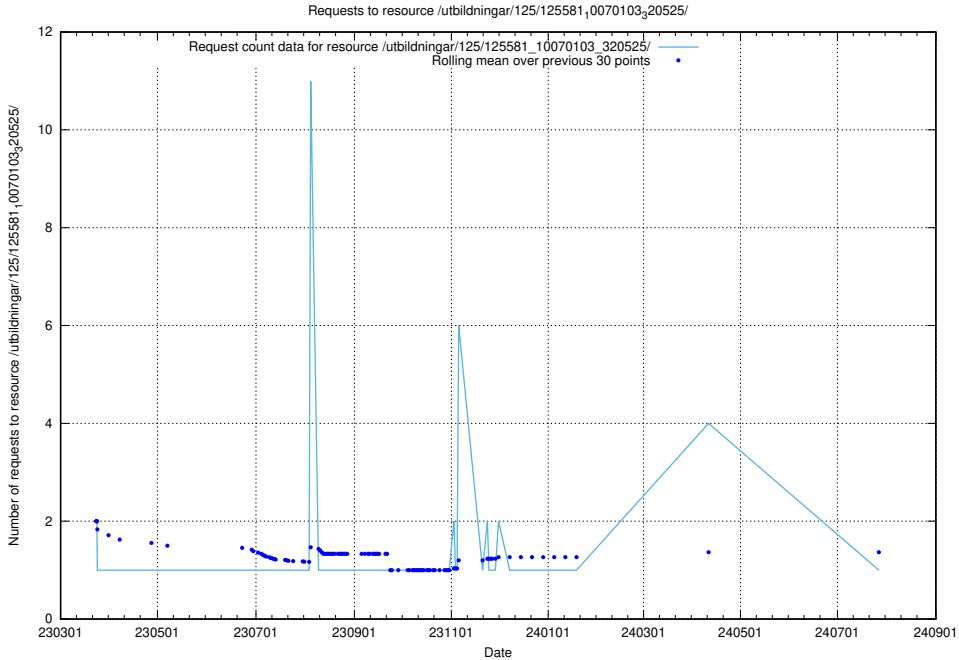

5.6985 Usage of /utbildningar/125/125581_10070103_320525/

Here, we count the number of requests to resource /utbildningar/125/125581_10070103_320525/.