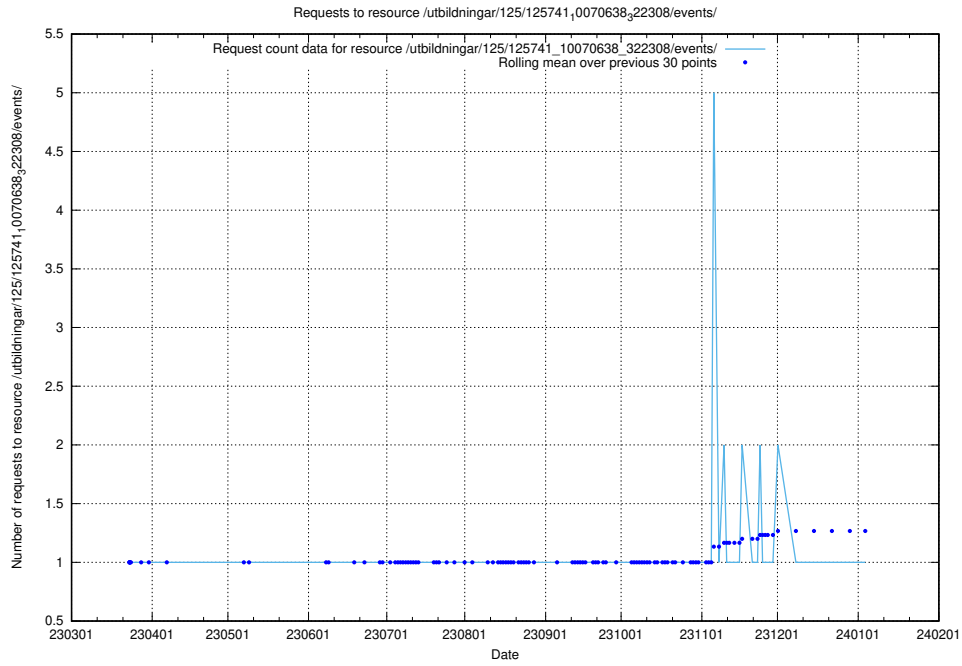

5.7190 Usage of /utbildningar/125/125741_10070638_322308/events/

Here, we count the number of requests to resource /utbildningar/125/125741_10070638_322308/events/