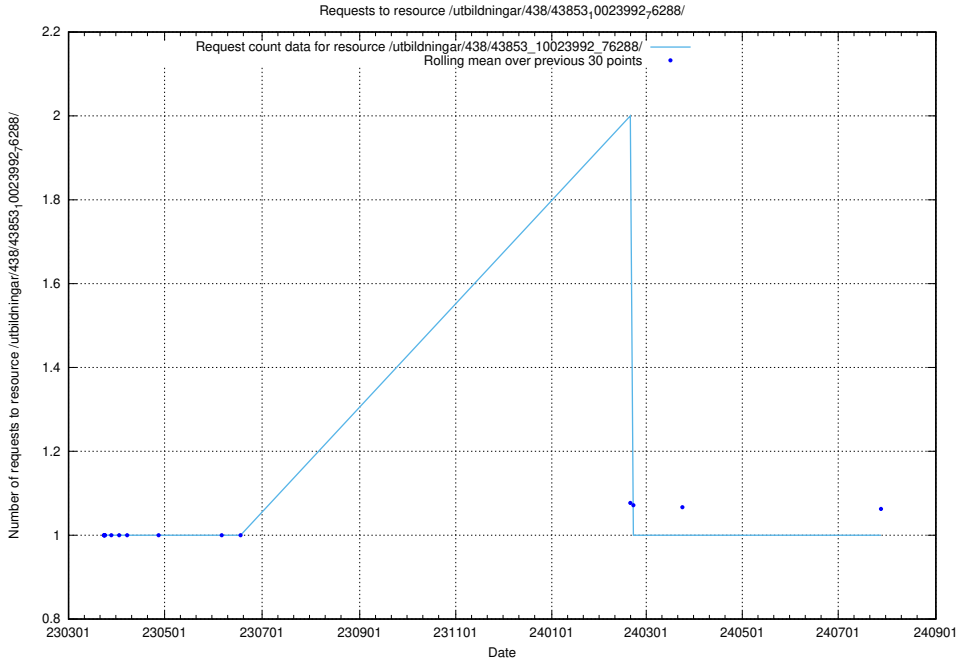

5.7027 Usage of /utbildningar/438/43853_10023992_76288/

Here, we count the number of requests to resource /utbildningar/438/43853_10023992_76288/.