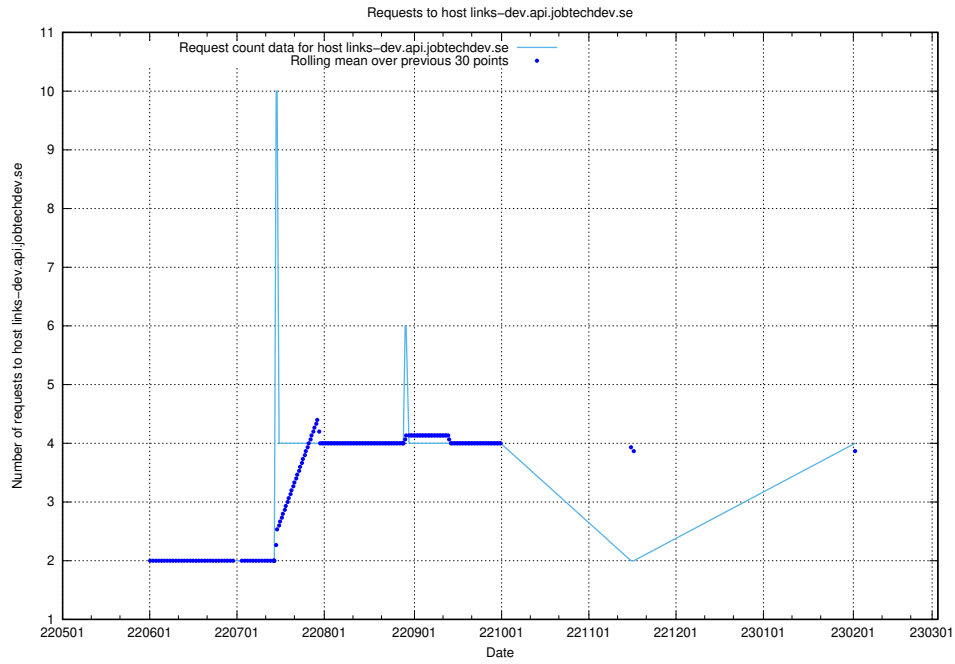

7.159 Usage of links-dev.api.jobtechdev.se

Here, we count the number of requests to host links-dev.api.jobtechdev.se.