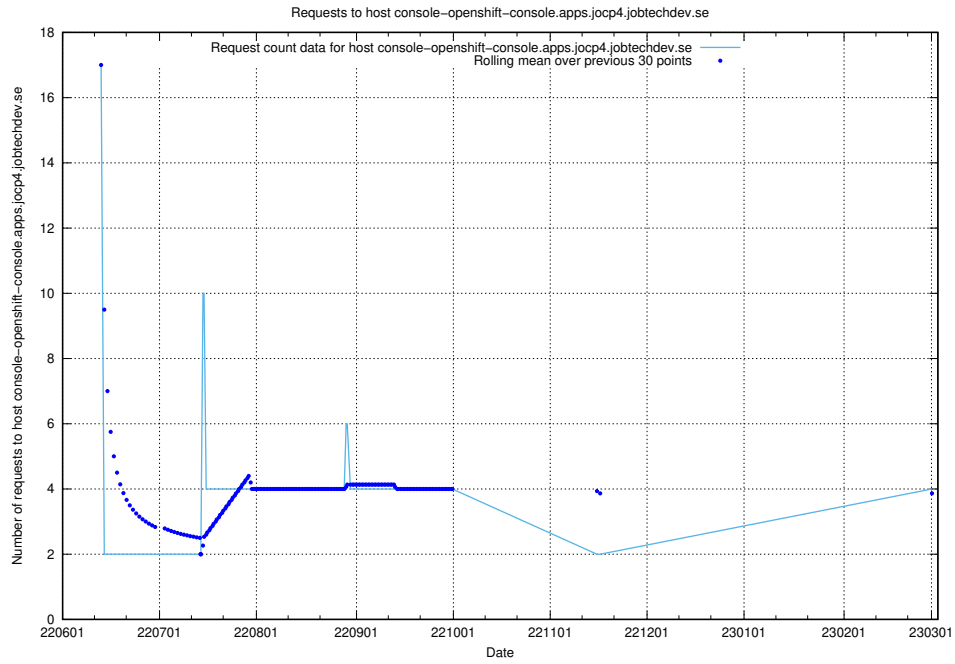

7.156 Usage of console-openshift-console.apps.jocp4.jobtechdev.se

Here, we count the number of requests to host console-openshift-console.apps.jocp4.jobtechdev.se.