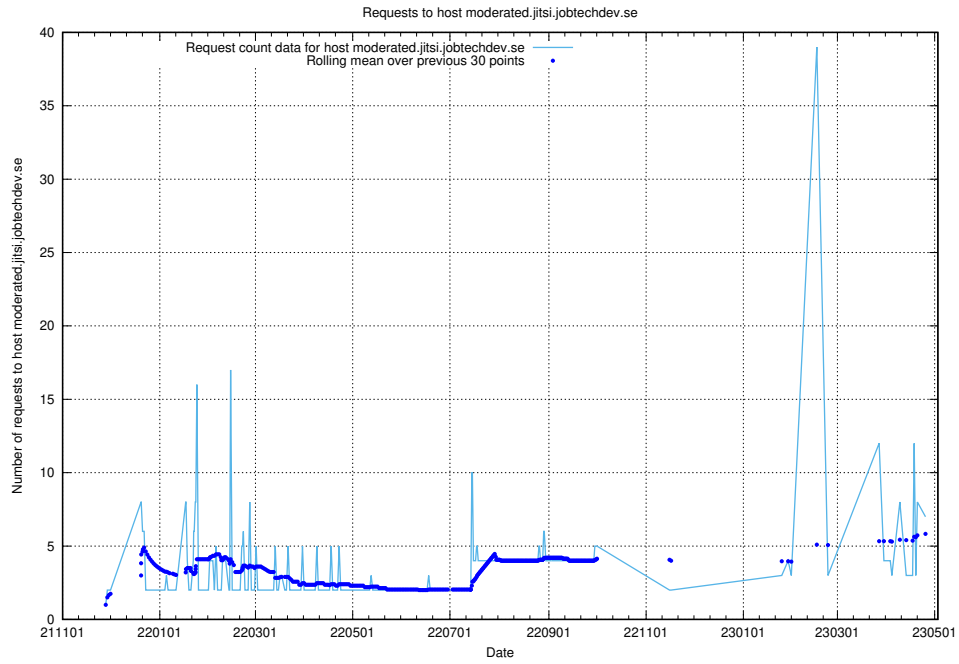

7.85 Usage of moderated.jitsi.jobtechdev.se

Here, we count the number of requests to host moderated.jitsi.jobtechdev.se.