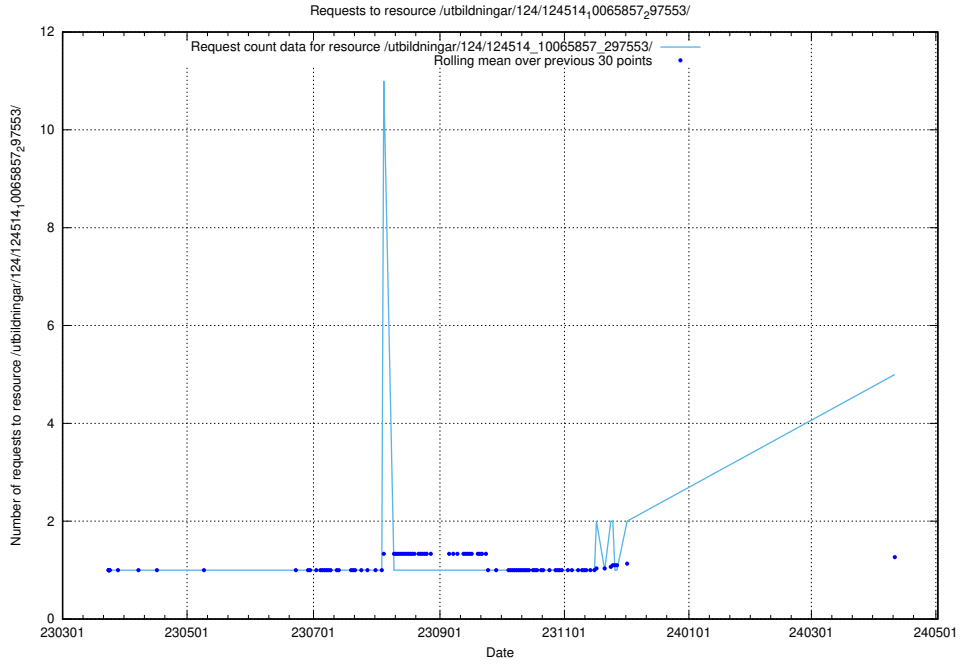

5.168 Usage of /utbildningar/124/124514_10065857_297553/

Here, we count the number of requests to resource /utbildningar/124/124514_10065857_297553/.