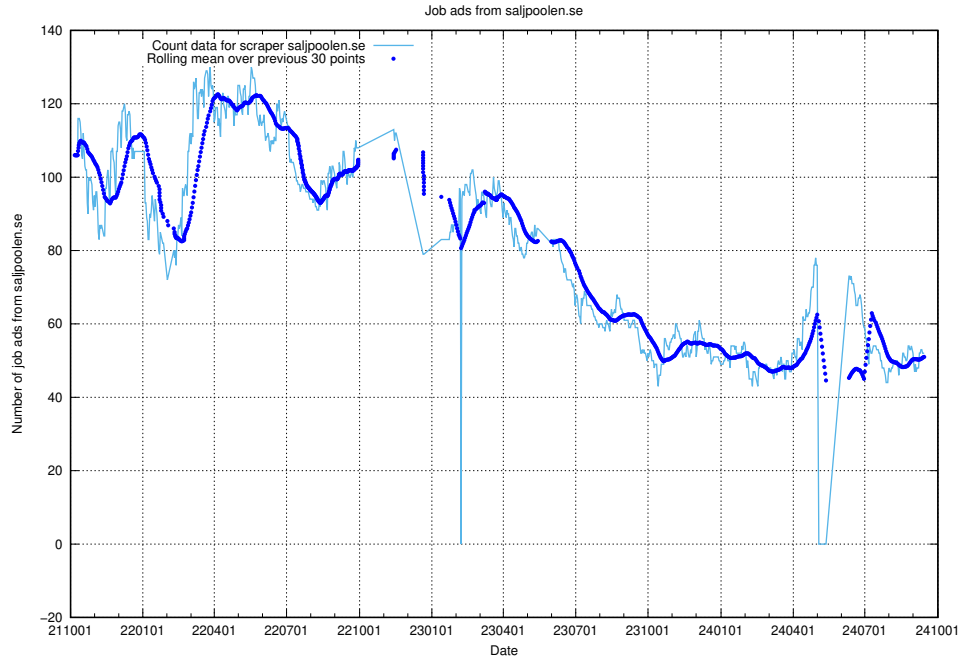

13.16 Number of ads by scraper saljpoolen.se

Here, we count the number of job ads scraped from saljpoolen.se.