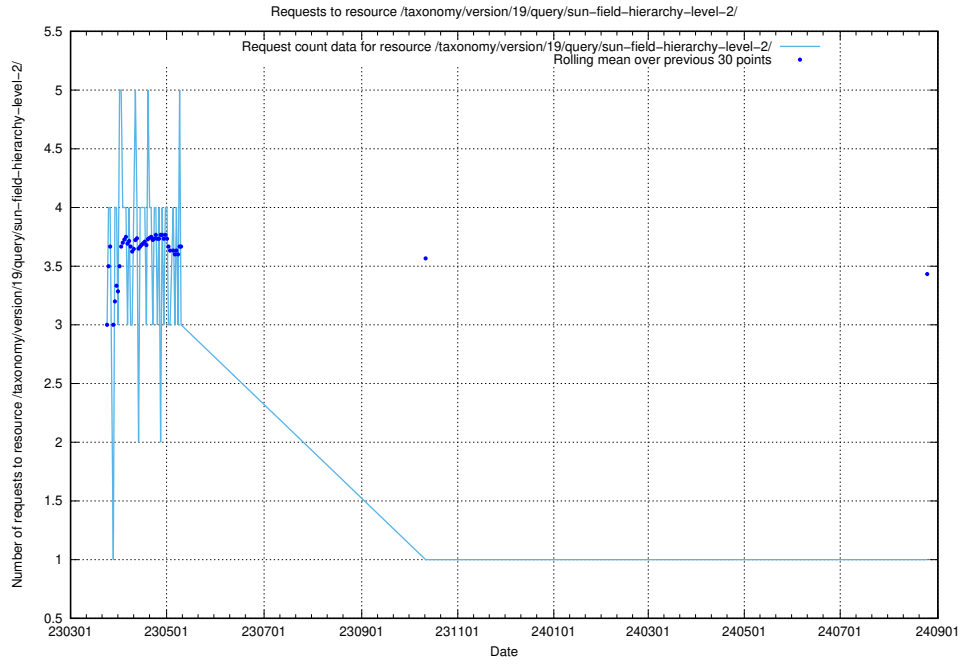

5.6812 Usage of /taxonomy/version/19/query/sun-field-hierarchy-level-2/

Here, we count the number of requests to resource /taxonomy/version/19/query/sun-field-hierarchy-level-2/.