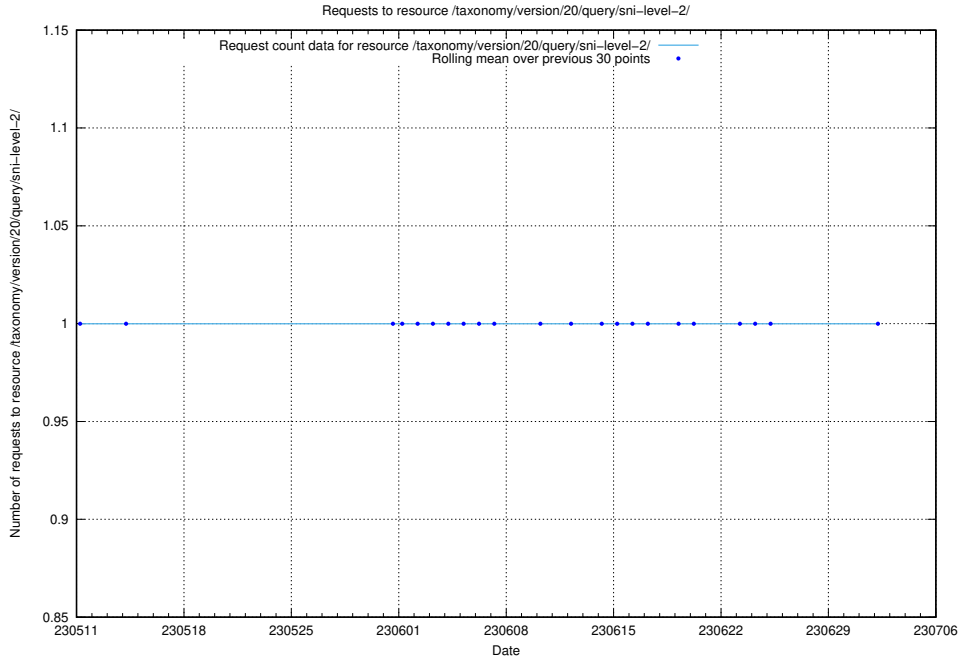

5.6628 Usage of /taxonomy/version/20/query/sni-level-2/

Here, we count the number of requests to resource /taxonomy/version/20/query/sni-level-2/.