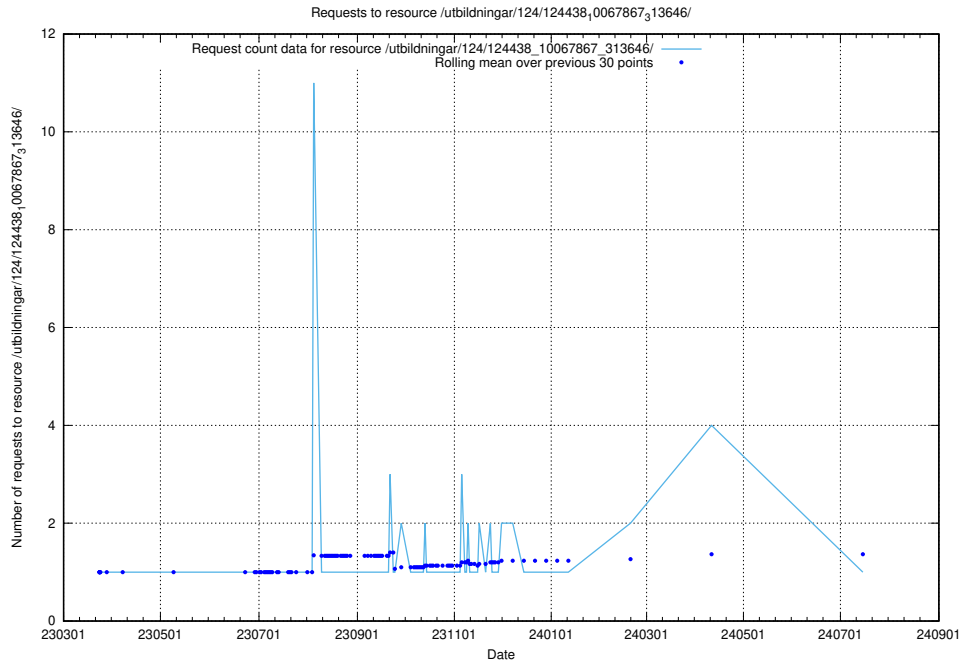

5.4378 Usage of /utbildningar/124/124438_10067867_313646/

Here, we count the number of requests to resource /utbildningar/124/124438_10067867_313646/.