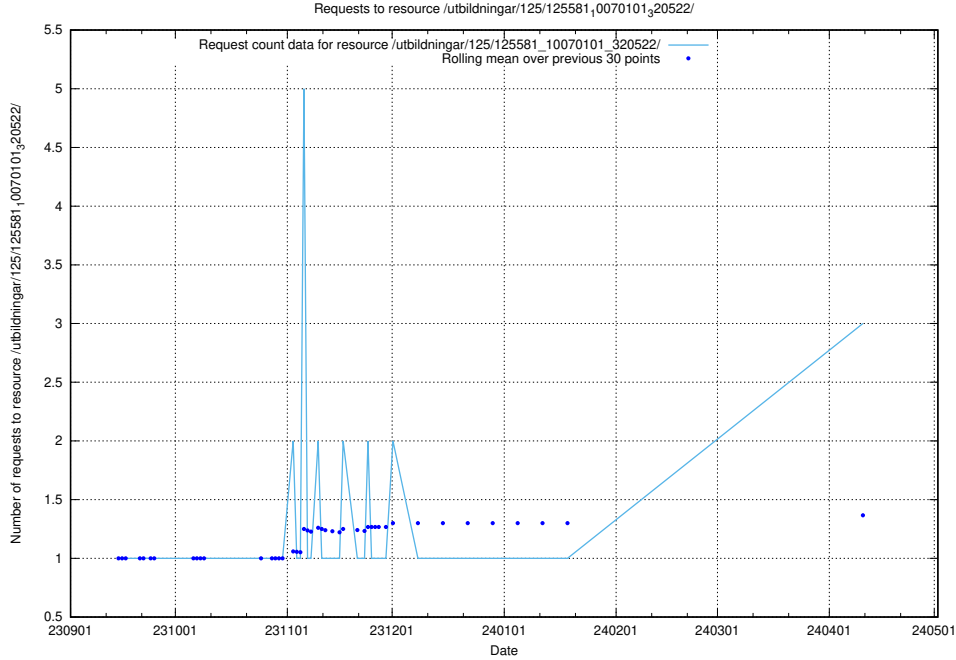

5.438 Usage of /utbildningar/125/125581_10070101_320522/

Here, we count the number of requests to resource /utbildningar/125/125581_10070101_320522/.