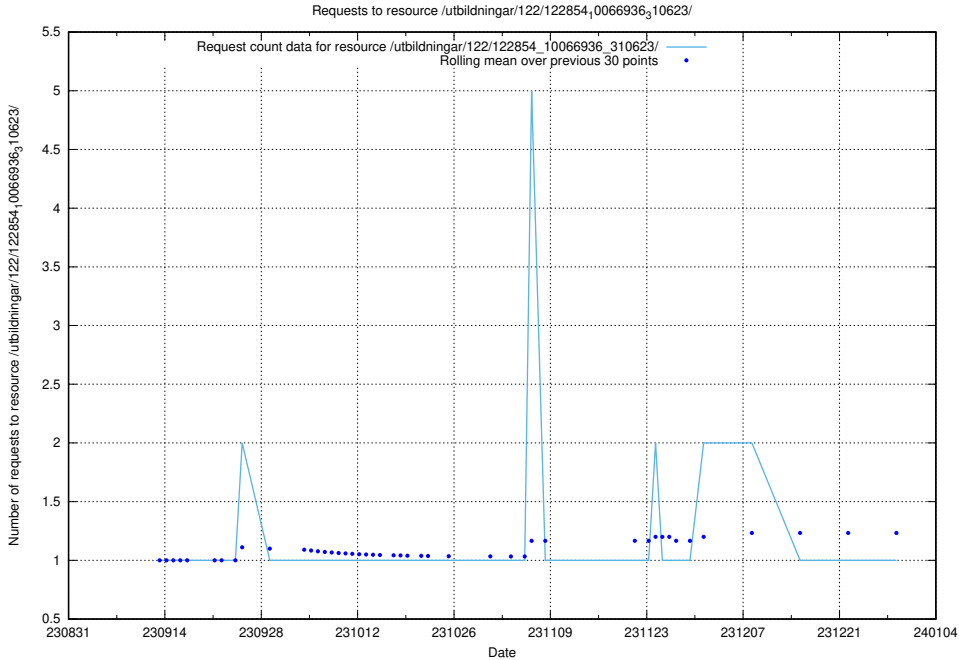

5.5299 Usage of /utbildningar/122/122854_10066936_310623/

Here, we count the number of requests to resource /utbildningar/122/122854_10066936_310623/.