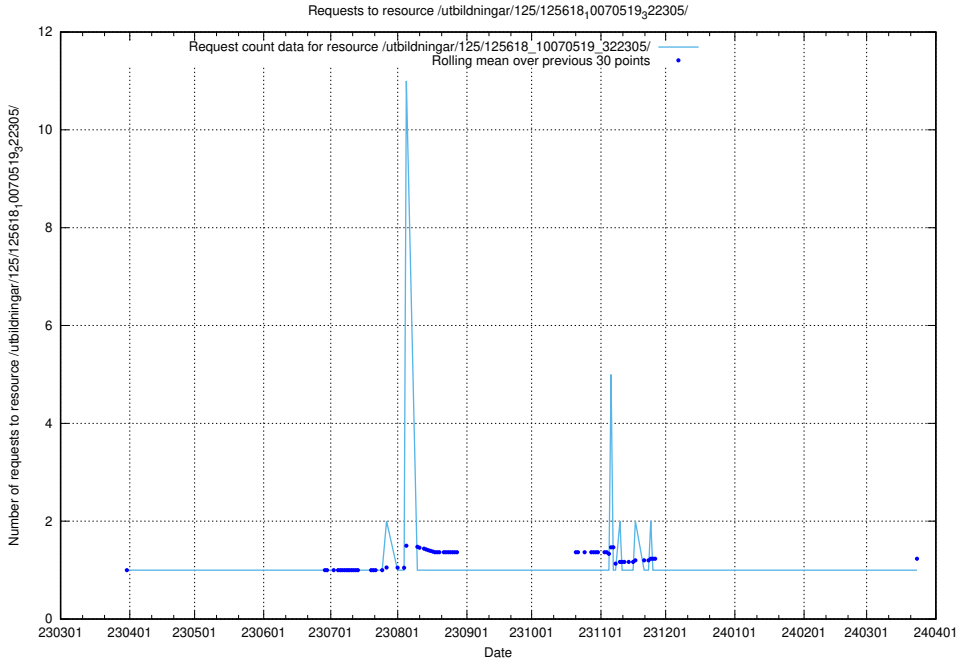

5.6721 Usage of /utbildningar/125/125618_10070519_322305/

Here, we count the number of requests to resource /utbildningar/125/125618_10070519_322305/.