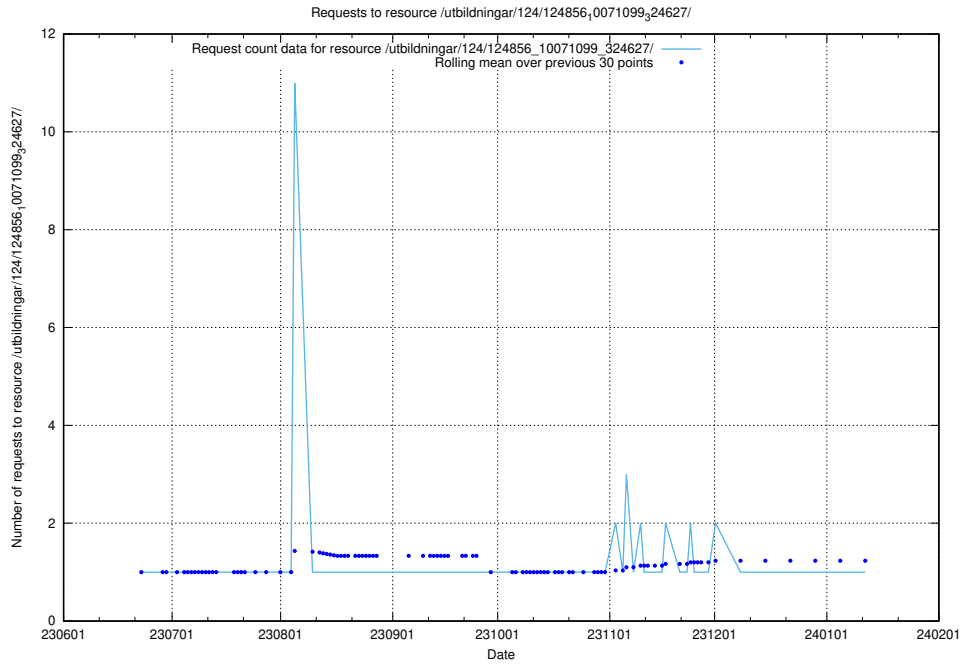

5.6402 Usage of /utbildningar/124/124856_10071099_324627/

Here, we count the number of requests to resource /utbildningar/124/124856_10071099_324627/.