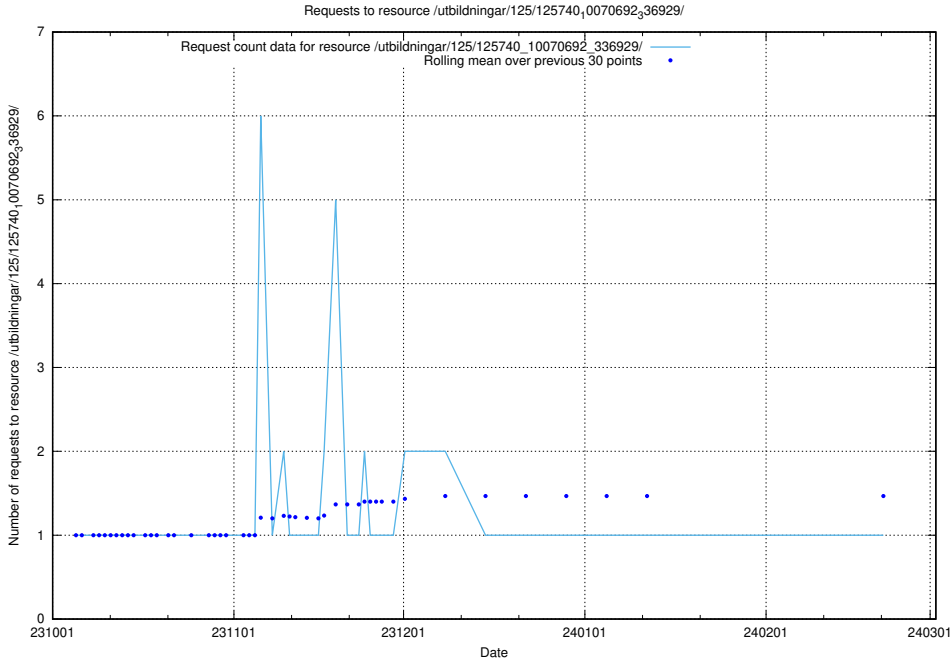

5.5115 Usage of /utbildningar/125/125740_10070692_336929/

Here, we count the number of requests to resource /utbildningar/125/125740_10070692_336929/.