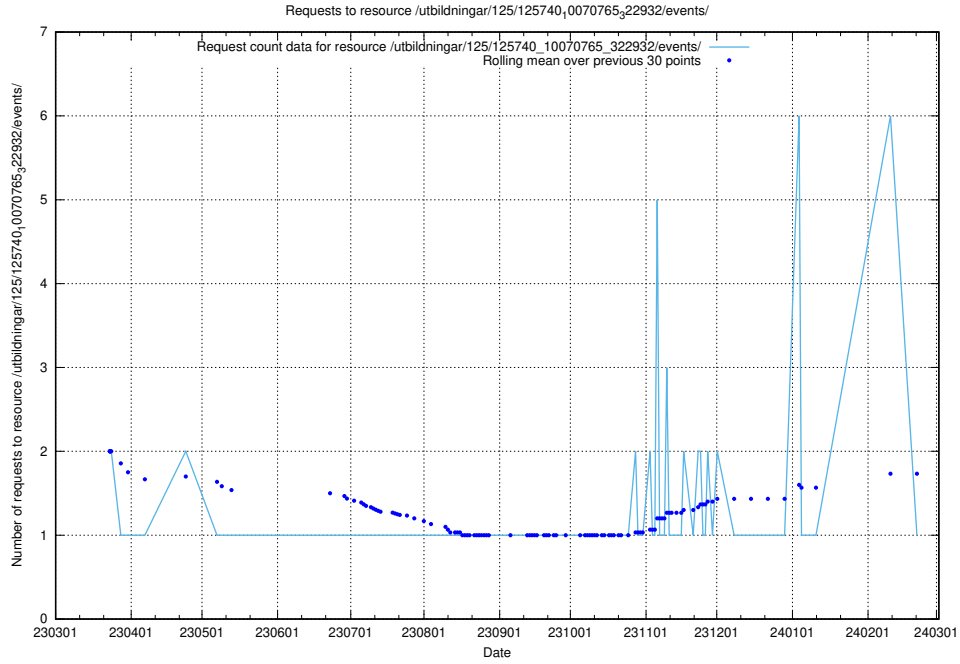

5.6978 Usage of /utbildningar/125/125740_10070765_322932/events/

Here, we count the number of requests to resource /utbildningar/125/125740_10070765_322932/events/