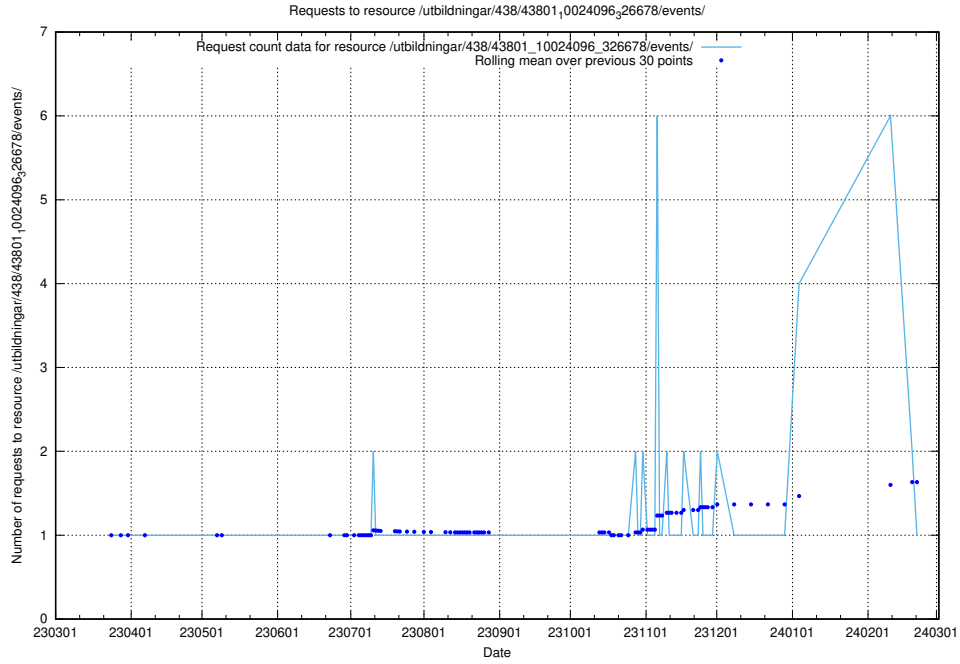

5.6872 Usage of /utbildningar/438/43801_10024096_326678/events/

Here, we count the number of requests to resource /utbildningar/438/43801_10024096_326678/events/.