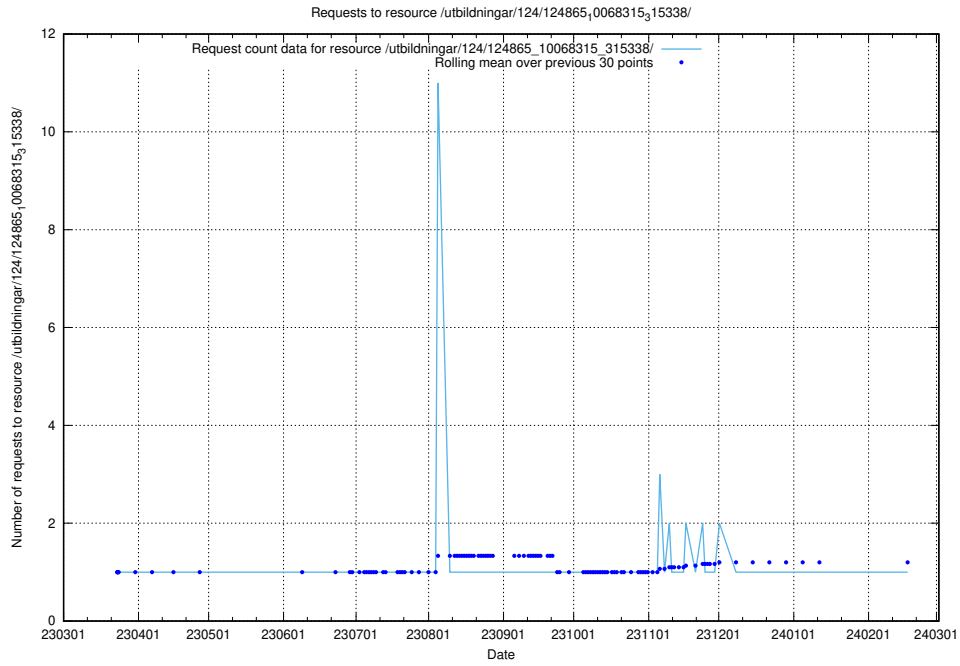

5.1222 Usage of /utbildningar/124/124865_10068315_315338/

Here, we count the number of requests to resource /utbildningar/124/124865_10068315_315338/.