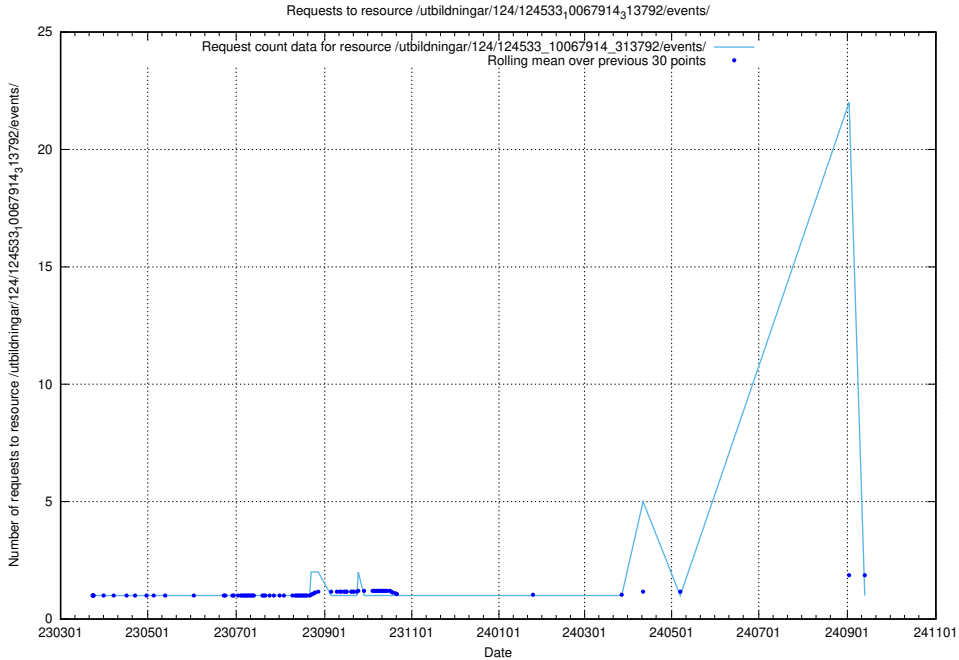

5.1402 Usage of /utbildningar/124/124533_10067914_313792/events/

Here, we count the number of requests to resource /utbildningar/124/124533_10067914_313792/events/