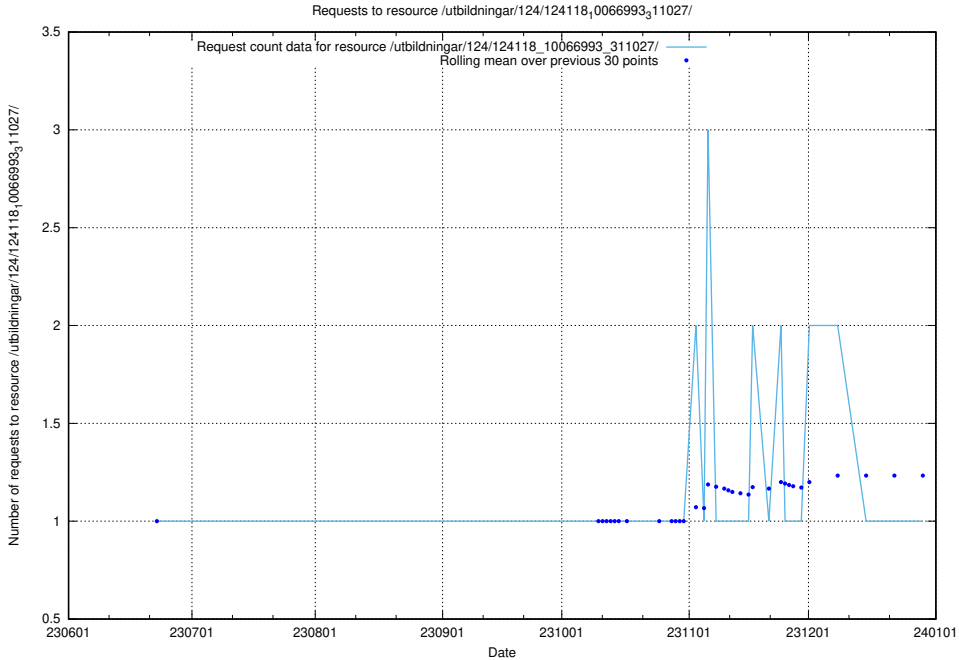

5.6475 Usage of /utbildningar/124/124118_10066993_311027/

Here, we count the number of requests to resource /utbildningar/124/124118_10066993_311027/.