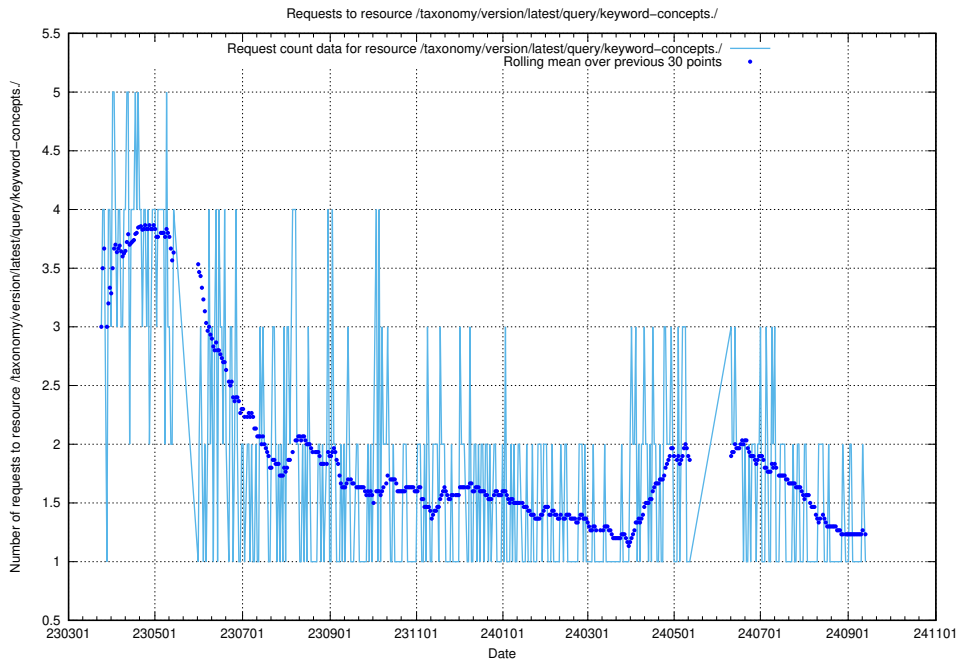

## 5.6787 Usage of /taxonomy/version/latest/query/keyword-concepts-with-relations/

Here, we count the number of requests to resource /taxonomy/version/latest/query/keyword-concepts-with-relations/.