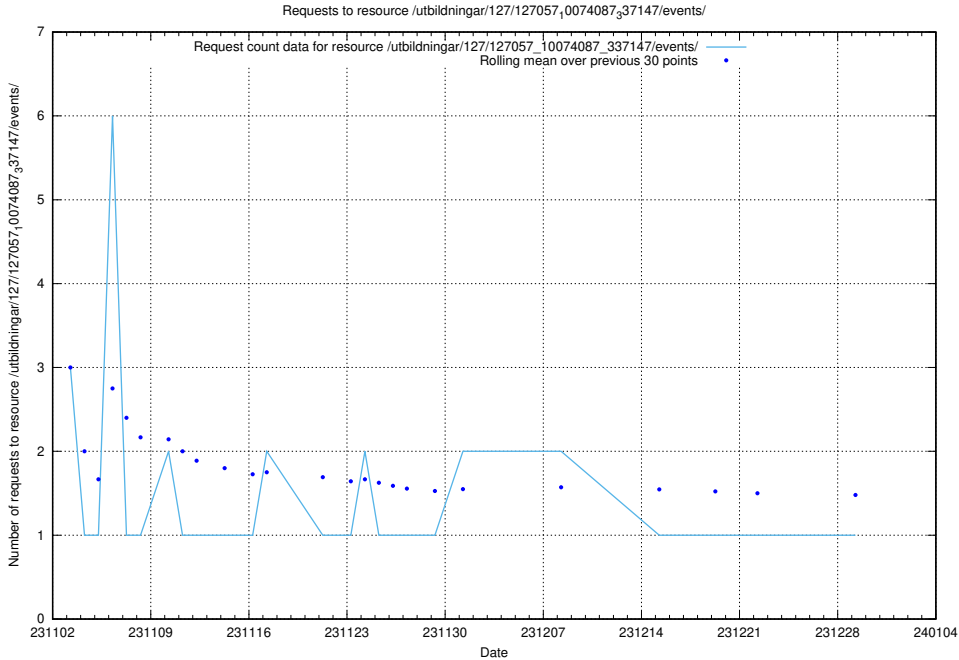

5.4846 Usage of /utbildningar/127/127057_10074087_337147/events/

Here, we count the number of requests to resource /utbildningar/127/127057_10074087_337147/events/