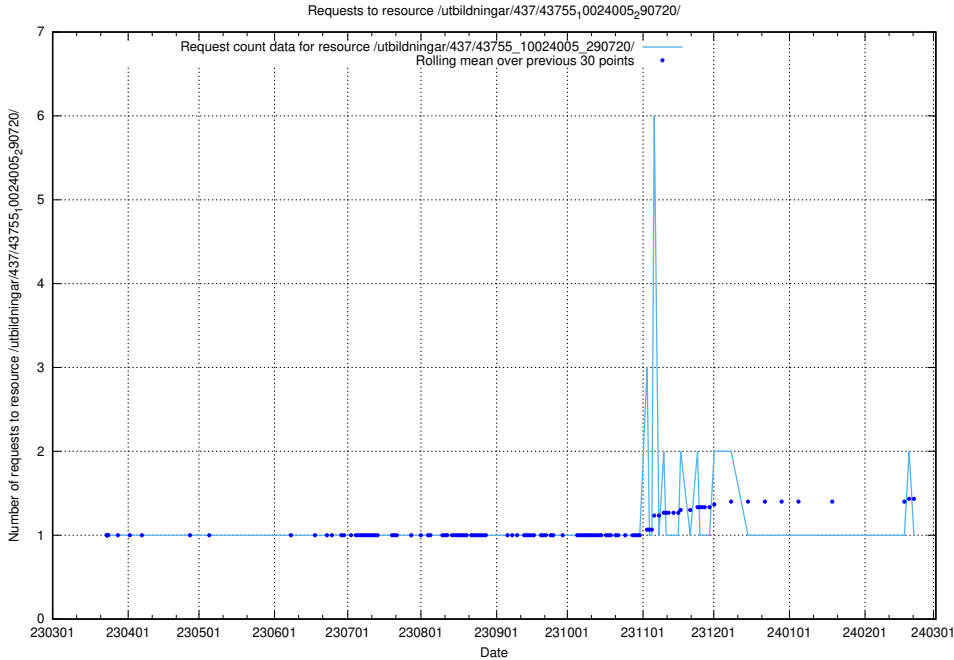

5.7076 Usage of /utbildningar/437/43755_10024005_290720/

Here, we count the number of requests to resource /utbildningar/437/43755_10024005_290720/.