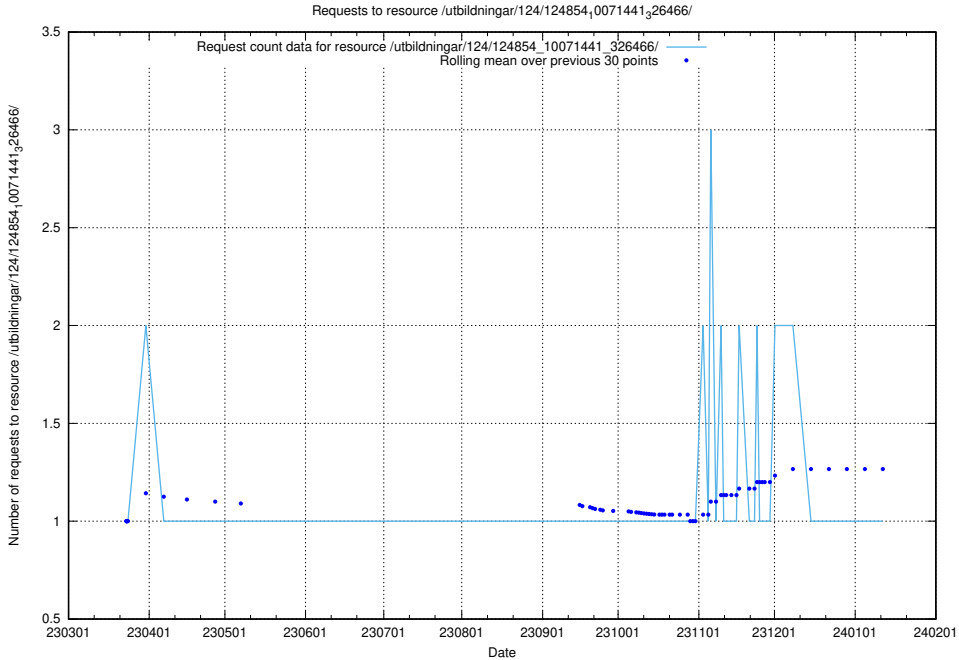

5.1262 Usage of /utbildningar/124/124854_10071441_326466/

Here, we count the number of requests to resource /utbildningar/124/124854_10071441_326466/.