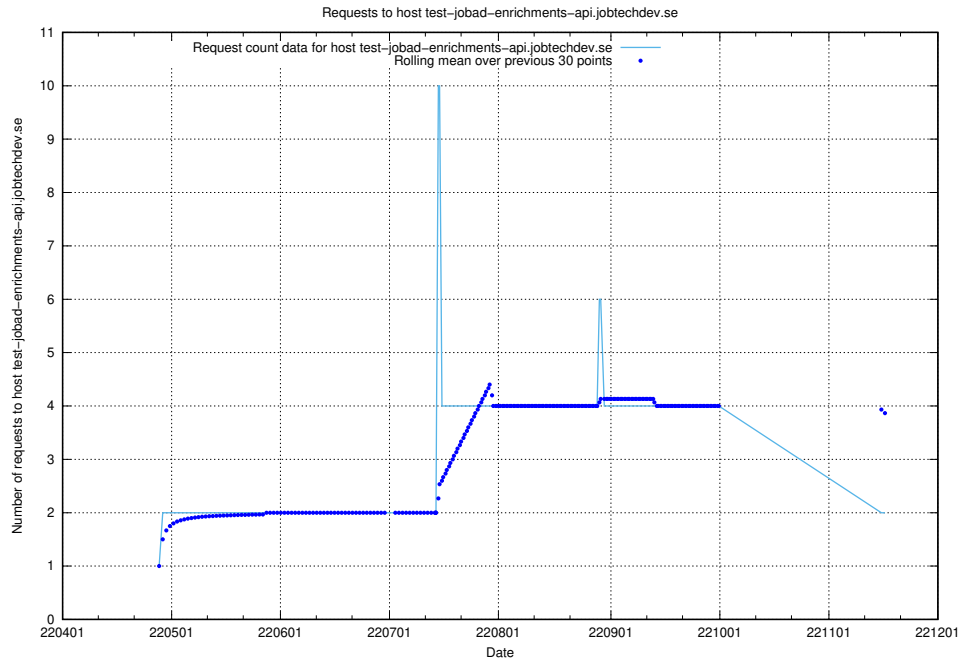

## 7.445 Usage of jobtech-jobad-enrichments-develop.jobtechdev.se

Here, we count the number of requests to host jobtech-jobad-enrichments-develop.jobtechdev.se.