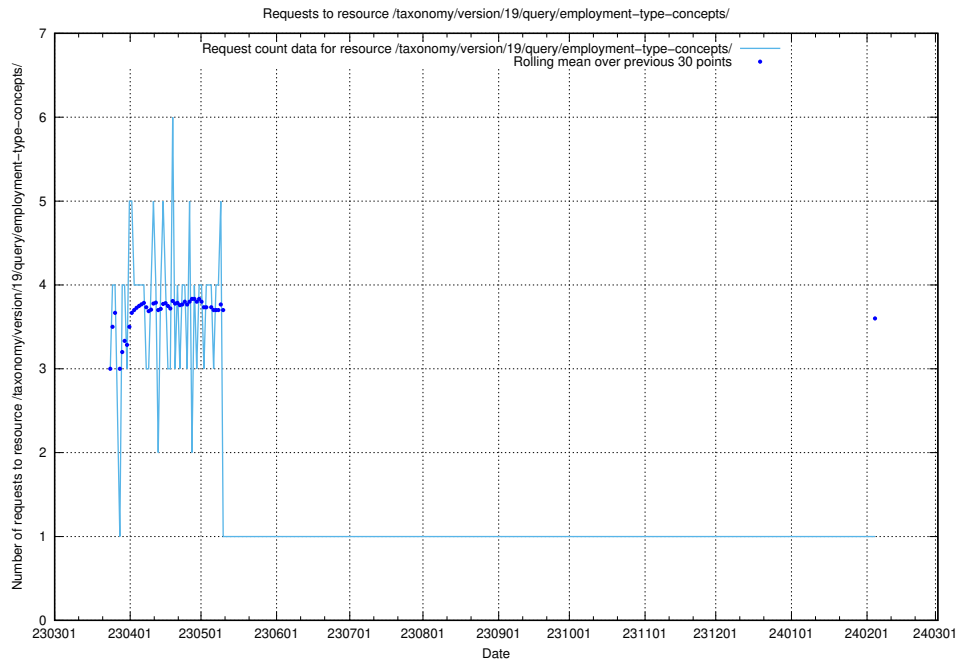

5.6842 Usage of /taxonomy/version/19/query/employment-type-concepts/

Here, we count the number of requests to resource /taxonomy/version/19/query/employment-type-concepts/.