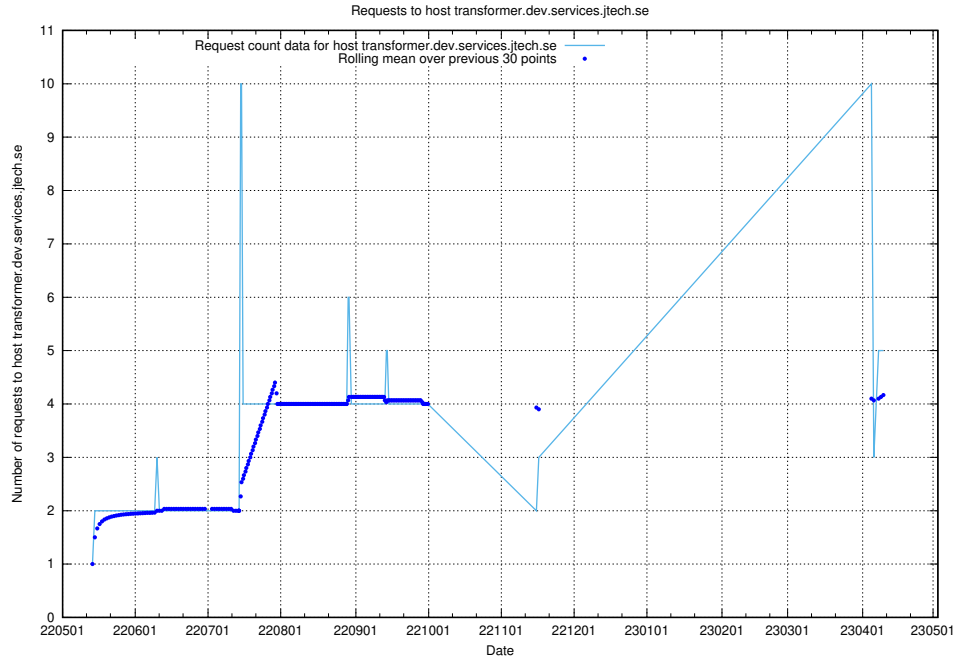

7.104 Usage of transformer.dev.services.jtech.se

Here, we count the number of requests to host transformer.dev.services.jtech.se.