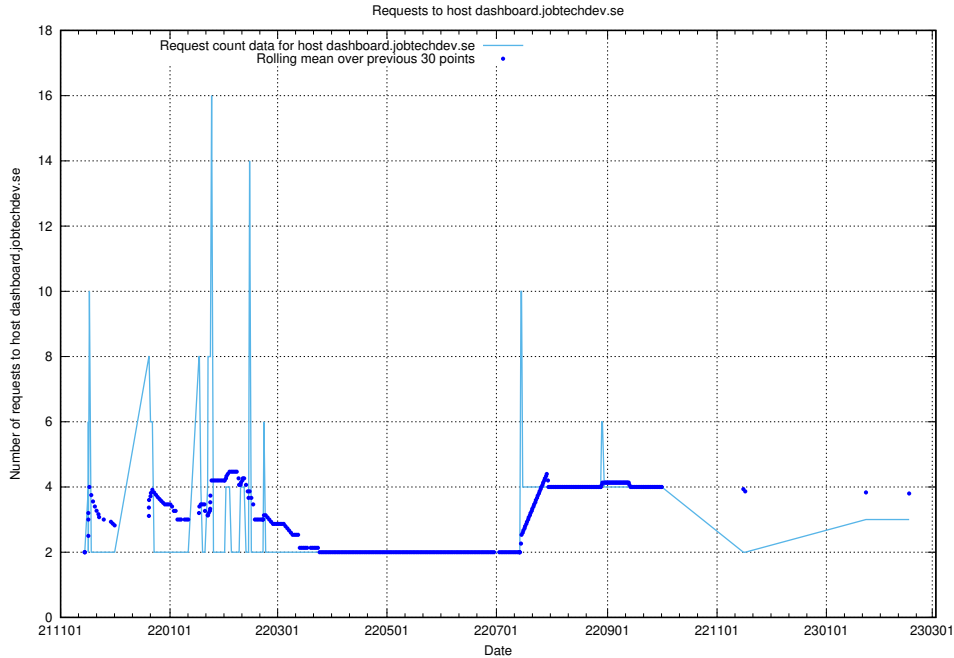

### 7.180 Usage of dashboard.jobtechdev.se

Here, we count the number of requests to host dashboard.jobtechdev.se.