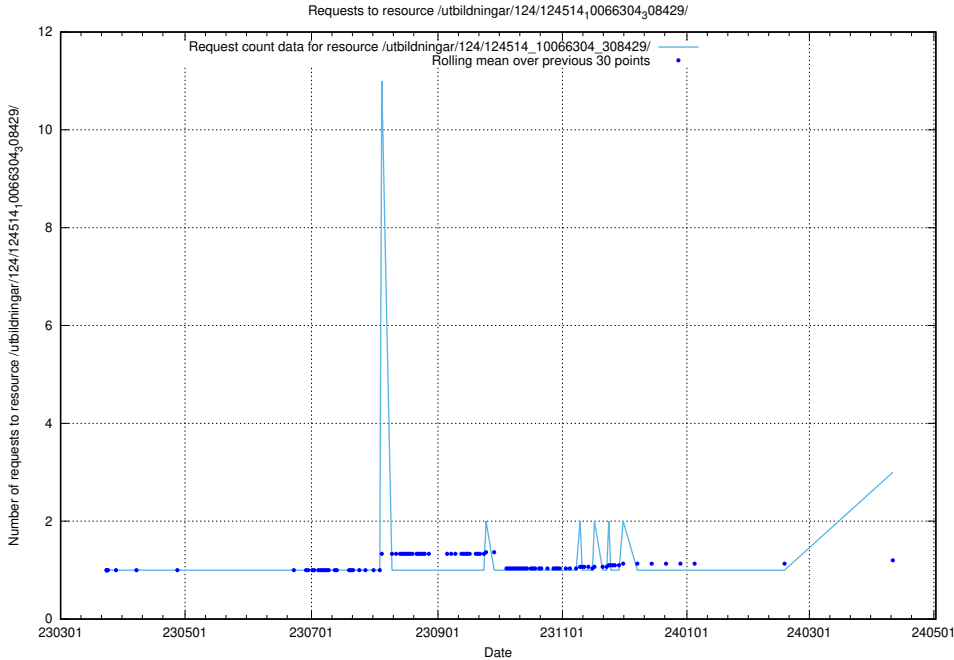

5.388 Usage of /utbildningar/124/124514_10066304_308429/

Here, we count the number of requests to resource /utbildningar/124/124514_10066304_308429/.