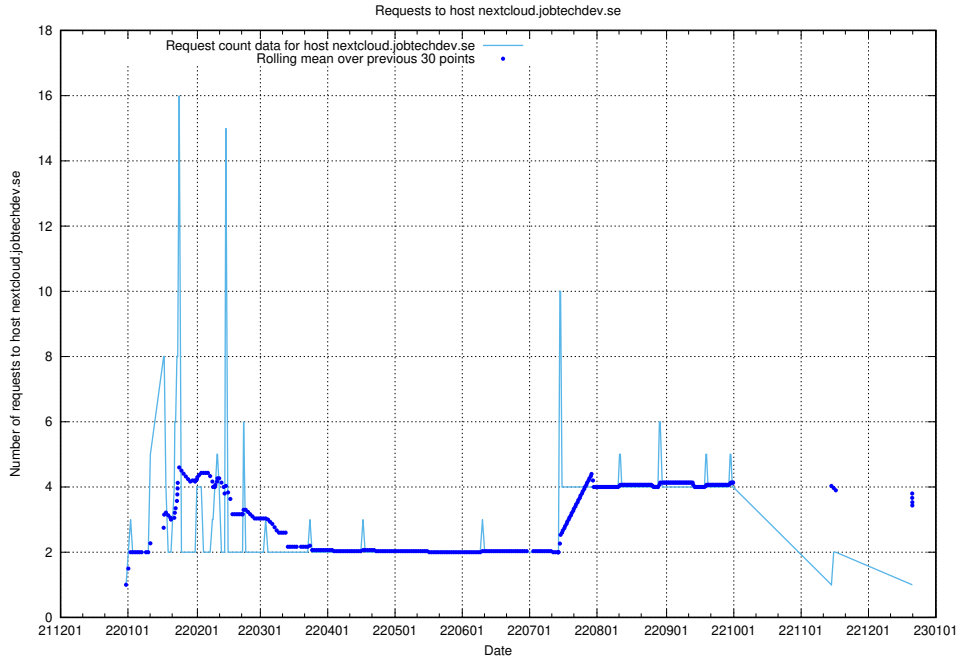

7.627 Usage of nextcloud.jobtechdev.se

Here, we count the number of requests to host nextcloud.jobtechdev.se.