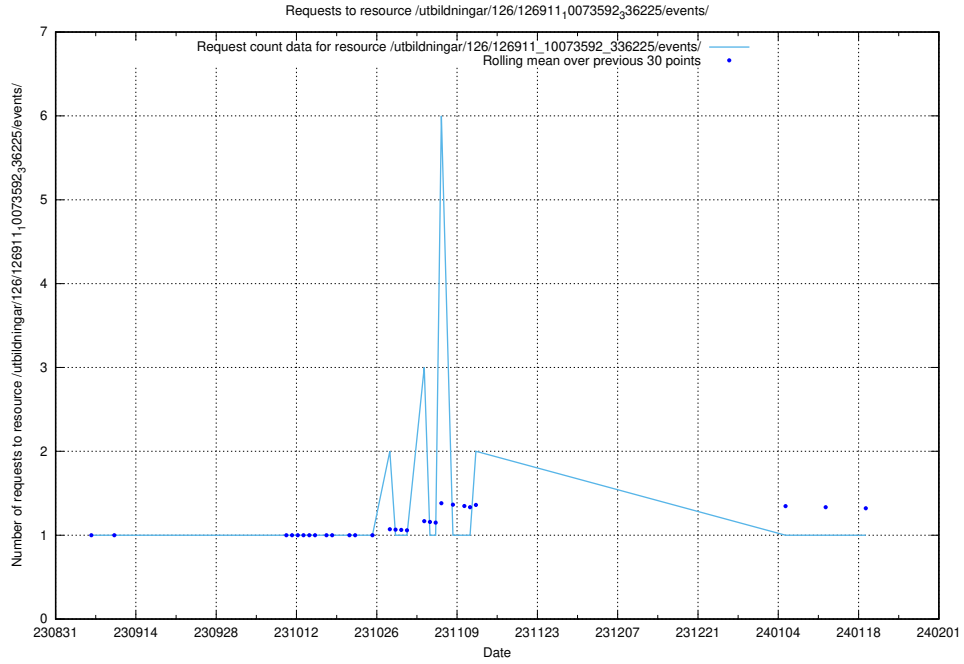

5.5363 Usage of /utbildningar/126/126911_10073592_336225/events/

Here, we count the number of requests to resource /utbildningar/126/126911_10073592_336225/events/