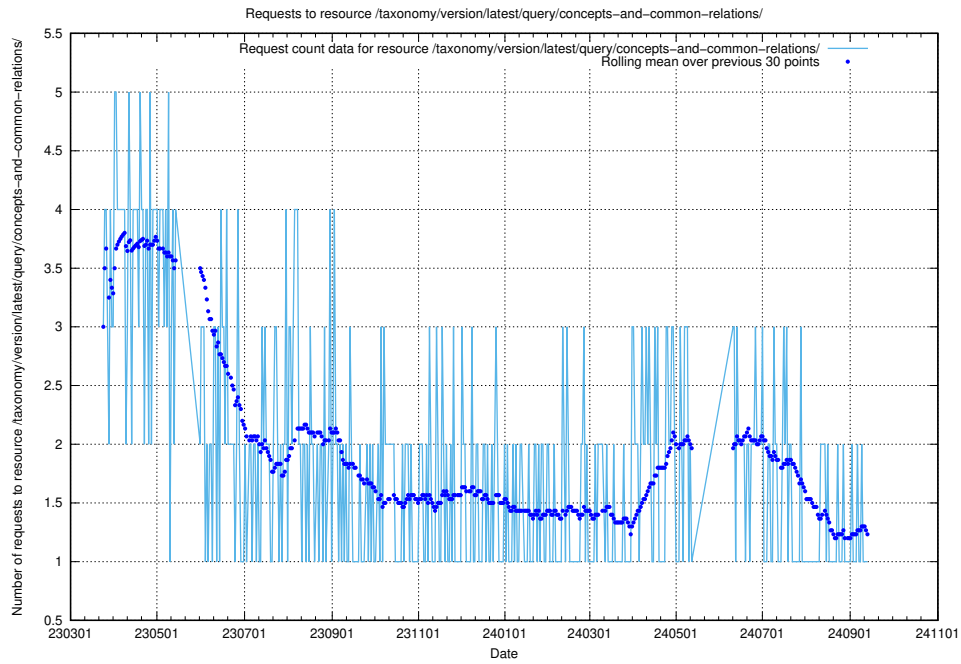

## 5.6798 Usage of /taxonomy/version/latest/query/concepts-and-common-relations/

Here, we count the number of requests to resource /taxonomy/version/latest/query/concepts-and-common-relations/.