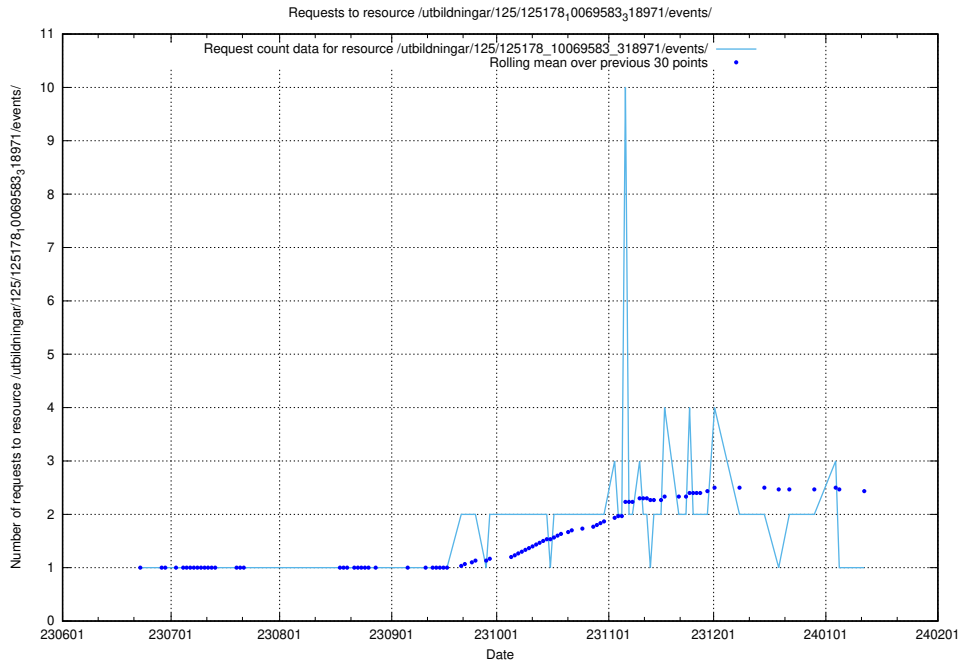

5.6387 Usage of /utbildningar/125/125178_10069583_318971/events/

Here, we count the number of requests to resource /utbildningar/125/125178_10069583_318971/events/