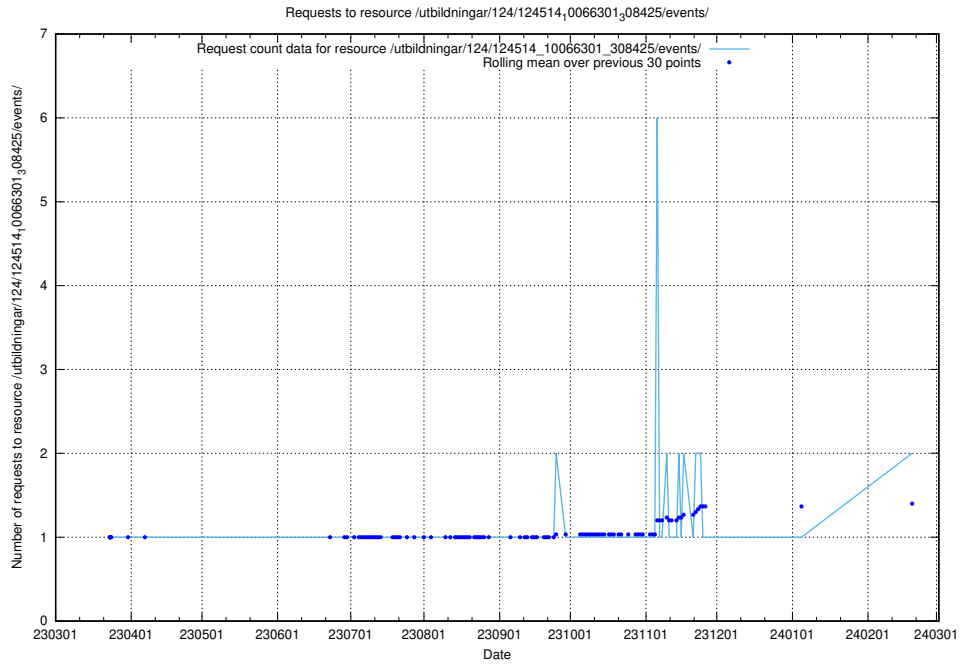

5.636 Usage of /utbildningar/124/124514_10066301_308425/events/

Here, we count the number of requests to resource /utbildningar/124/124514_10066301_308425/events/