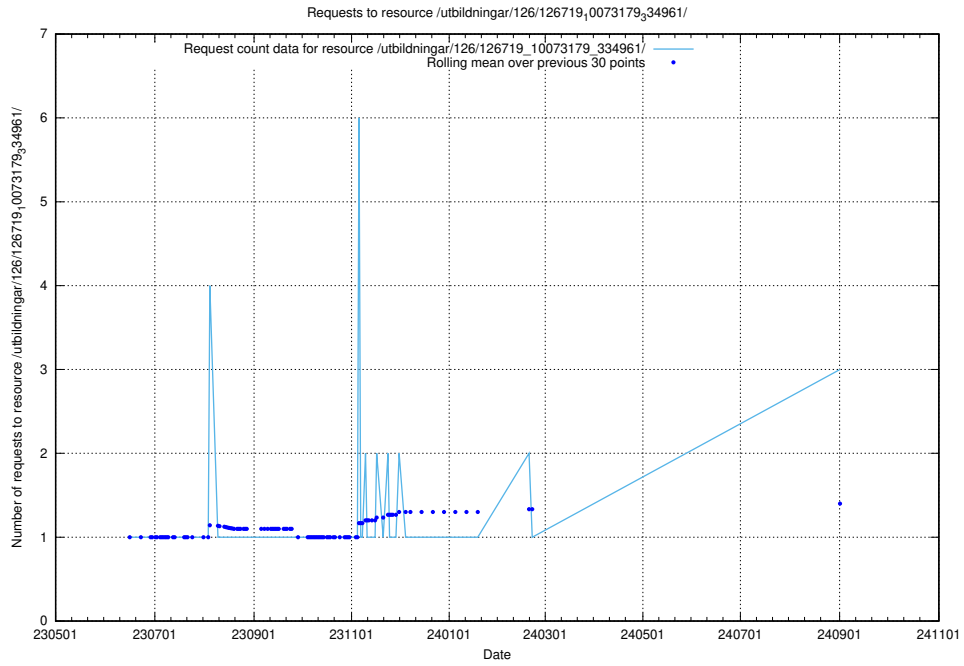

5.493 Usage of /utbildningar/126/126719_10073179_334961/

Here, we count the number of requests to resource /utbildningar/126/126719_10073179_334961/.