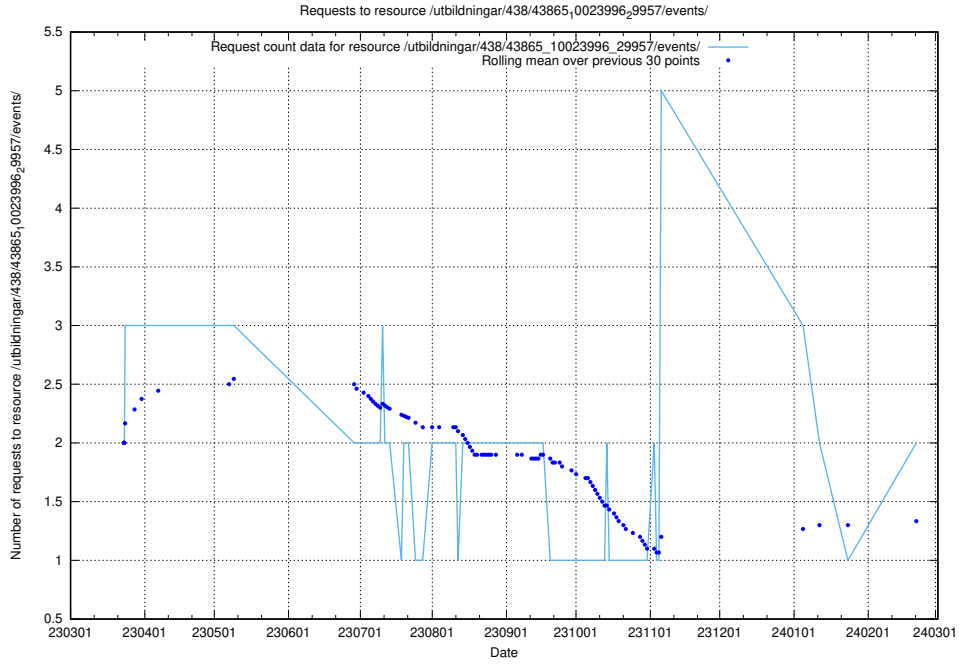

5.989 Usage of /utbildningar/438/43865_10023996_29957/events/

Here, we count the number of requests to resource /utbildningar/438/43865_10023996_29957/events/.