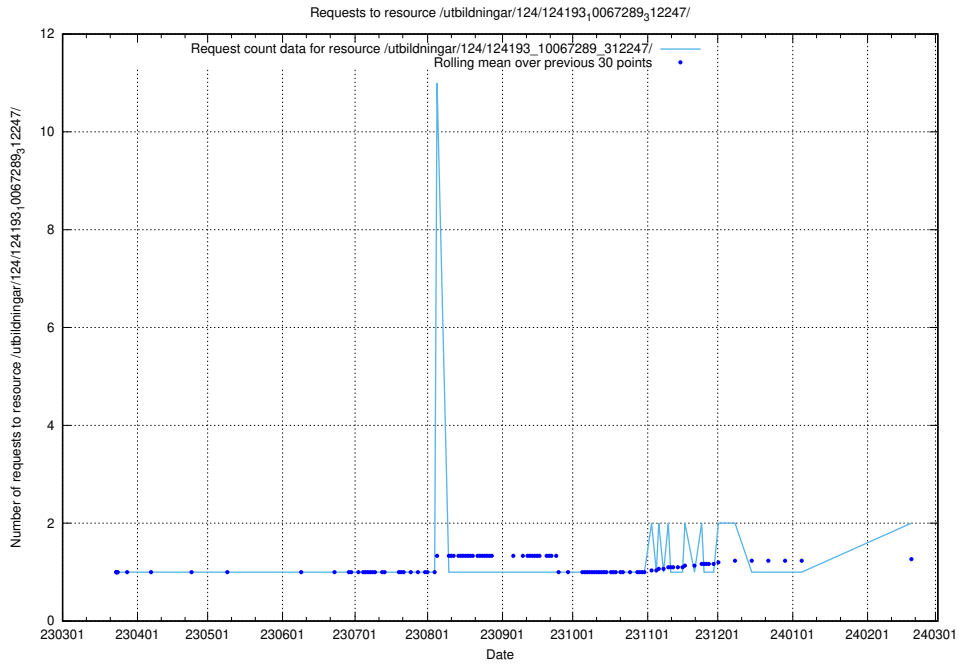

5.771 Usage of /utbildningar/124/124193_10067289_312247/

Here, we count the number of requests to resource /utbildningar/124/124193_10067289_312247/.