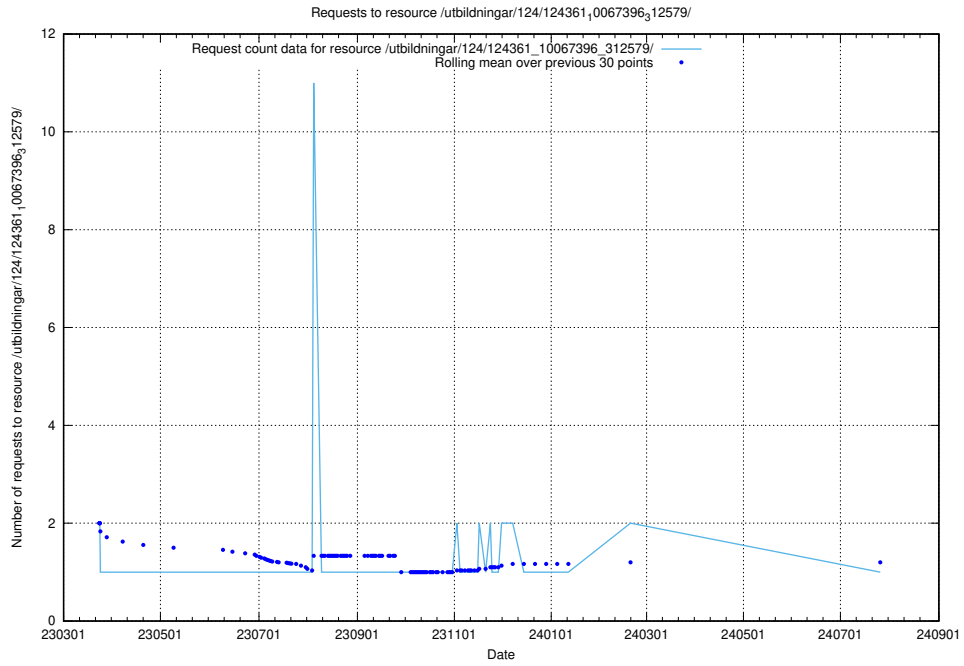

5.7005 Usage of /utbildningar/124/124361_10067396_312579/

Here, we count the number of requests to resource /utbildningar/124/124361_10067396_312579/.