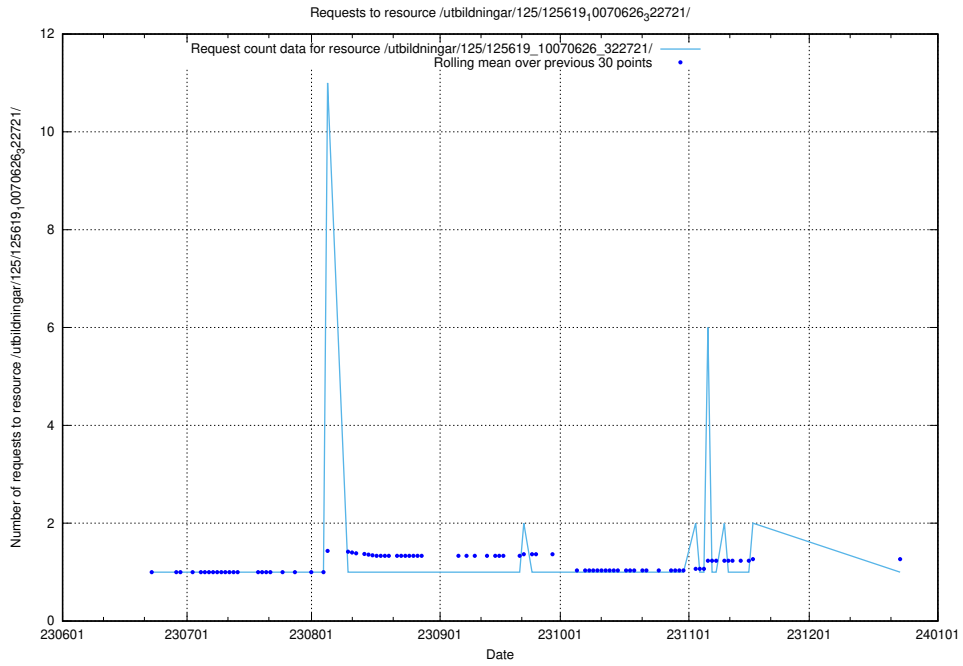

5.6375 Usage of /utbildningar/125/125619_10070626_322721/

Here, we count the number of requests to resource /utbildningar/125/125619_10070626_322721/.