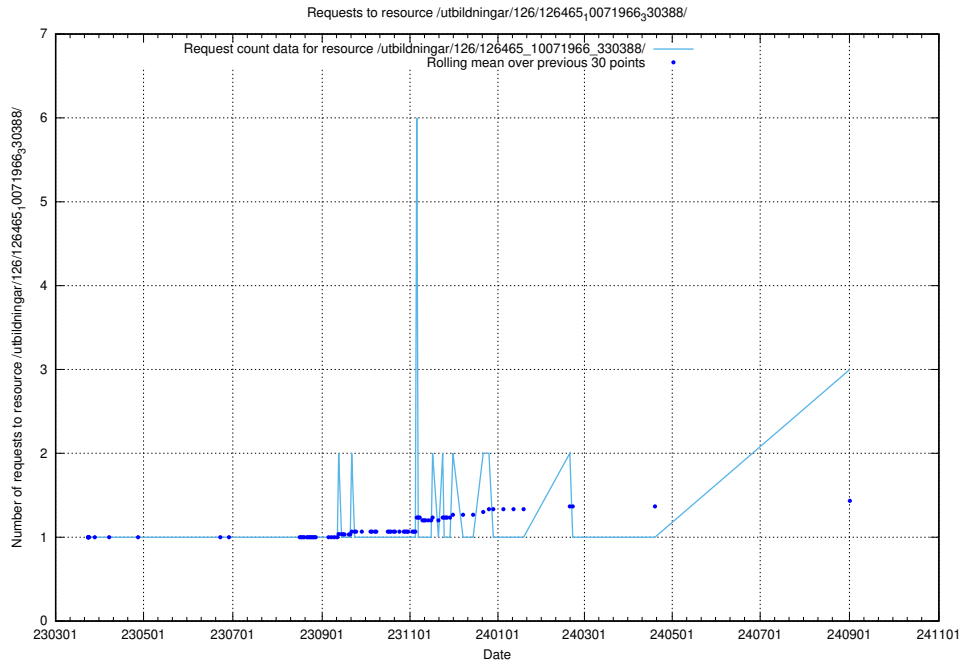

5.515 Usage of /utbildningar/126/126465_10071966_330388/

Here, we count the number of requests to resource /utbildningar/126/126465_10071966_330388/.