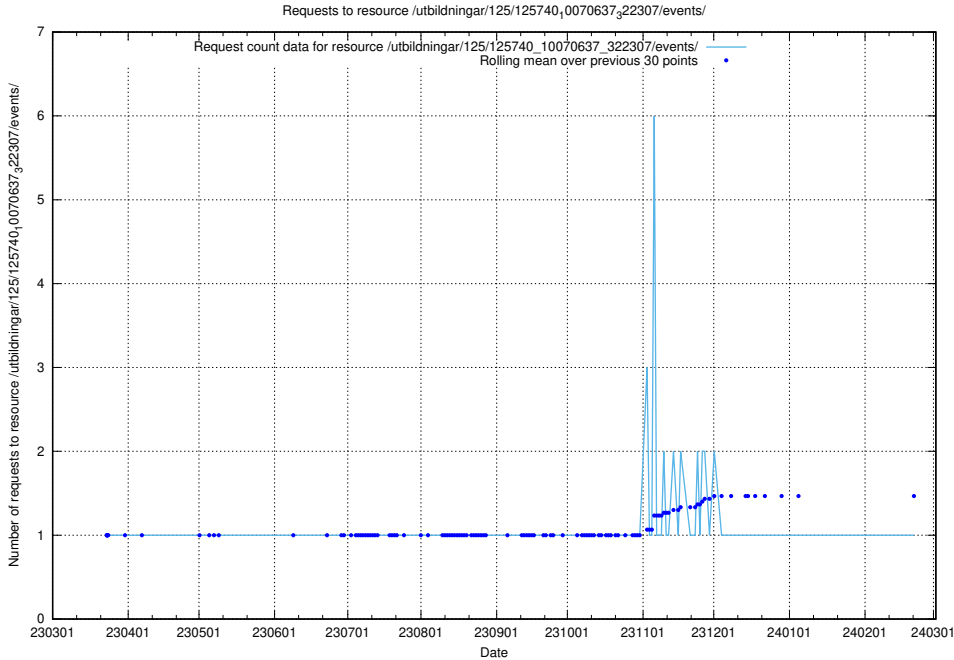

5.1066 Usage of /utbildningar/125/125740_10070637_322307/events/

Here, we count the number of requests to resource /utbildningar/125/125740_10070637_322307/events/