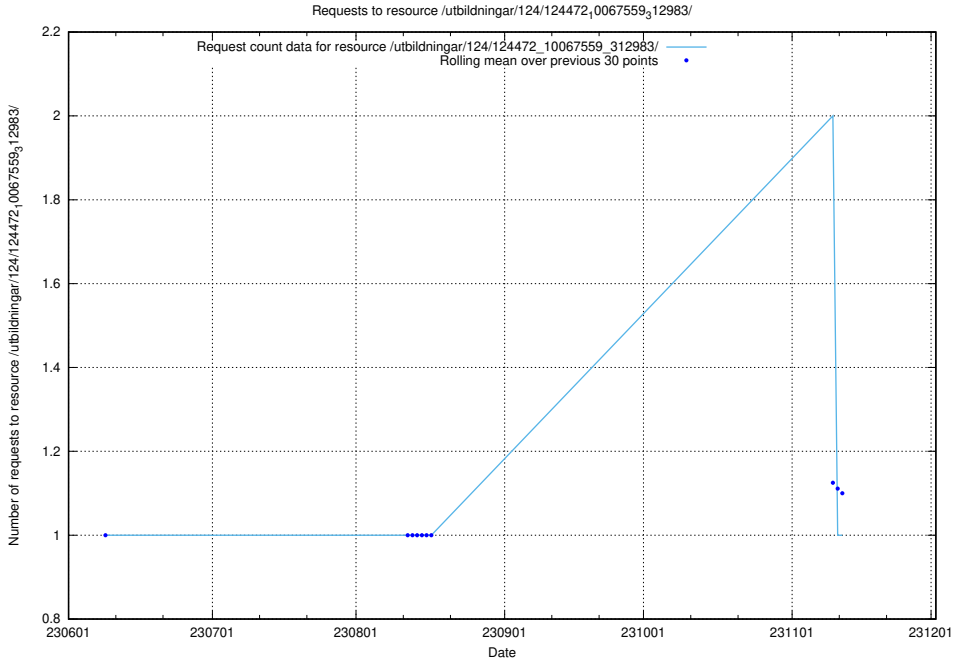

5.6557 Usage of /utbildningar/124/124472_10067559_312983/

Here, we count the number of requests to resource /utbildningar/124/124472_10067559_312983/.