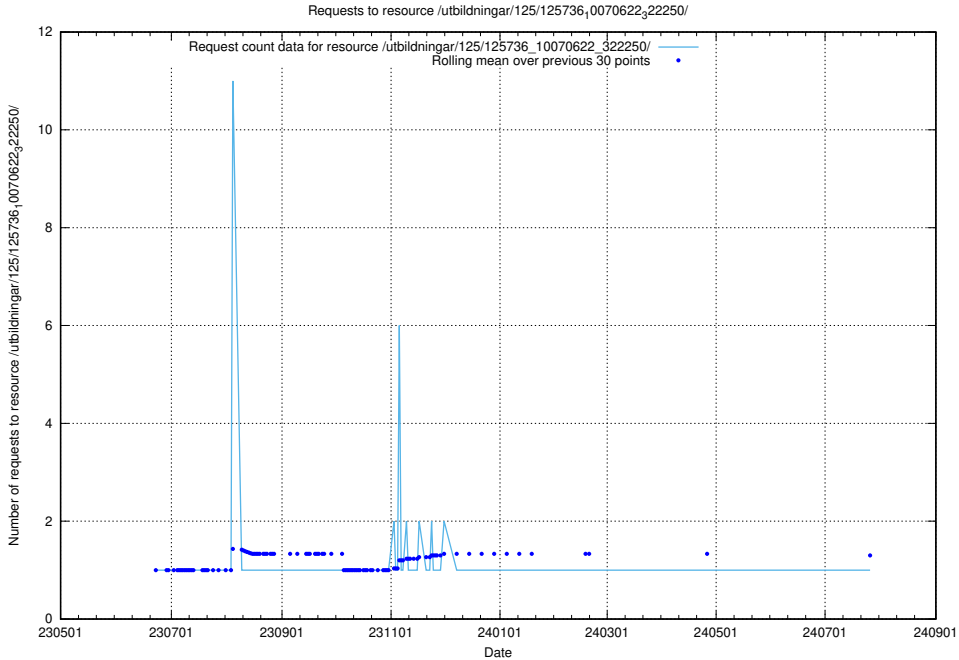

5.6356 Usage of /utbildningar/125/125736_10070622_322250/

Here, we count the number of requests to resource /utbildningar/125/125736_10070622_322250/.