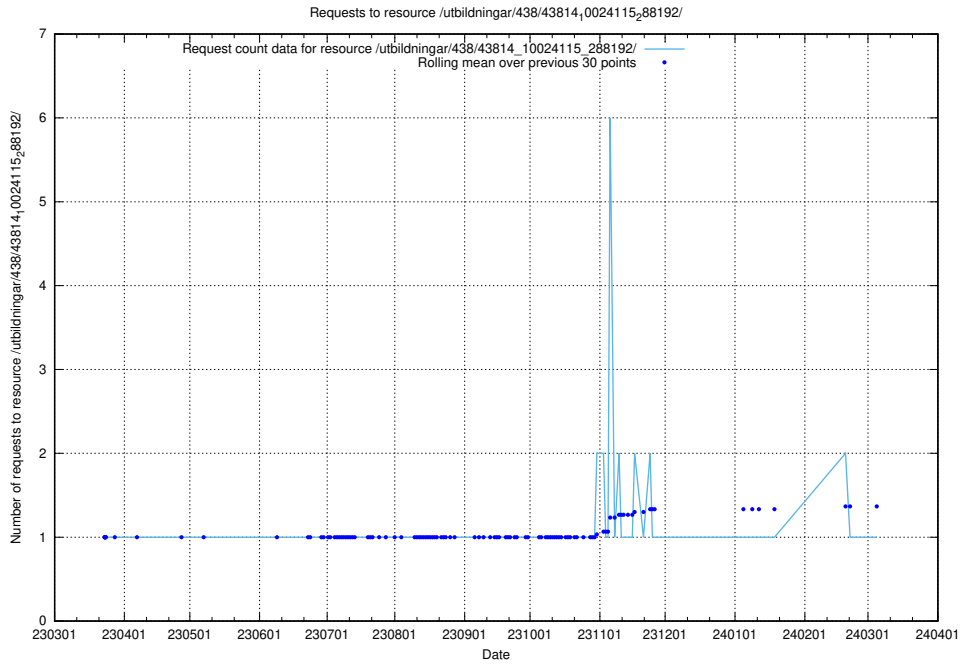

5.7047 Usage of /utbildningar/438/43814_10024115_288192/

Here, we count the number of requests to resource /utbildningar/438/43814_10024115_288192/.