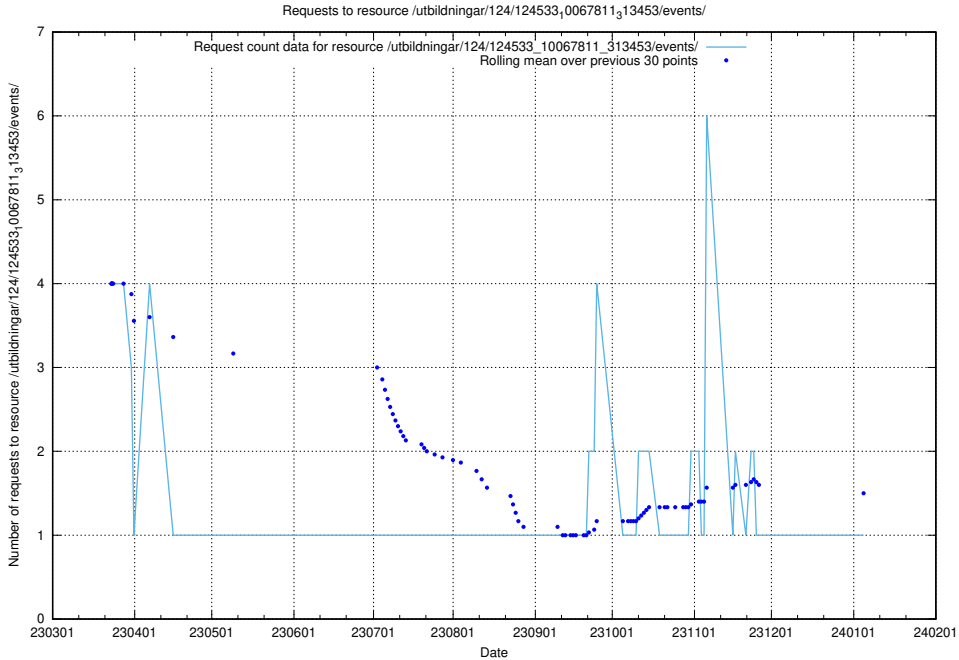

5.6952 Usage of /utbildningar/124/124533_10067811_313453/events/

Here, we count the number of requests to resource /utbildningar/124/124533_10067811_313453/events/