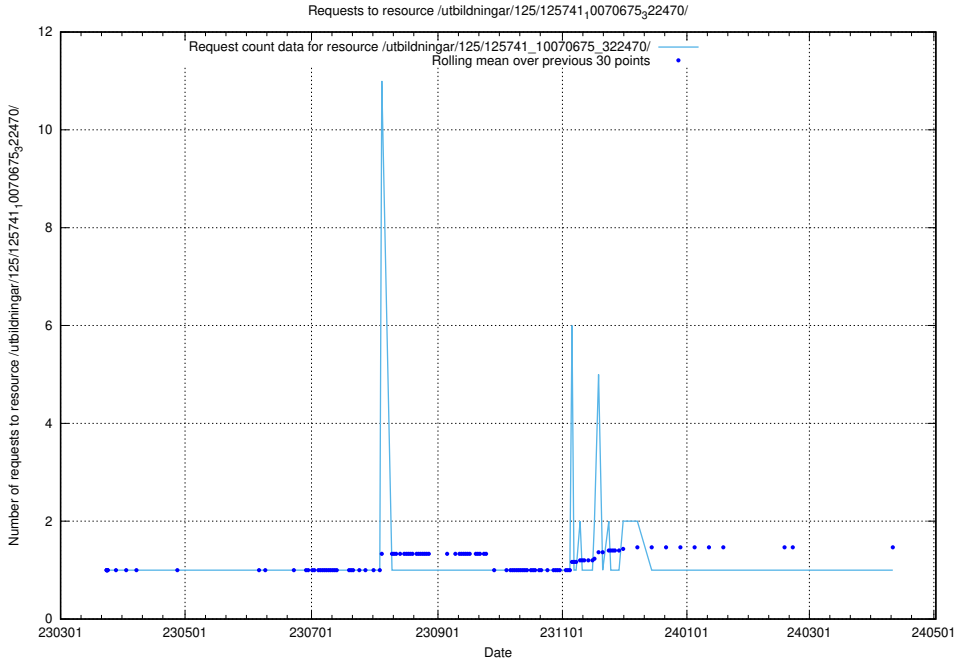

5.7178 Usage of /utbildningar/125/125741_10070675_322470/

Here, we count the number of requests to resource /utbildningar/125/125741_10070675_322470/.