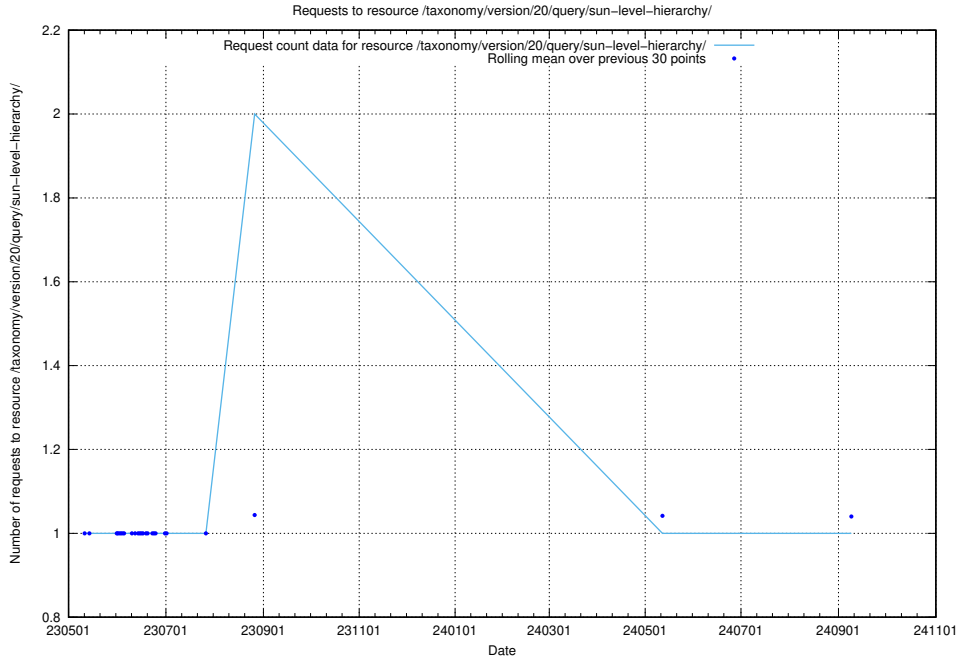

5.6610 Usage of /taxonomy/version/20/query/sun-level-hierarchy/

Here, we count the number of requests to resource /taxonomy/version/20/query/sun-level-hierarchy/.