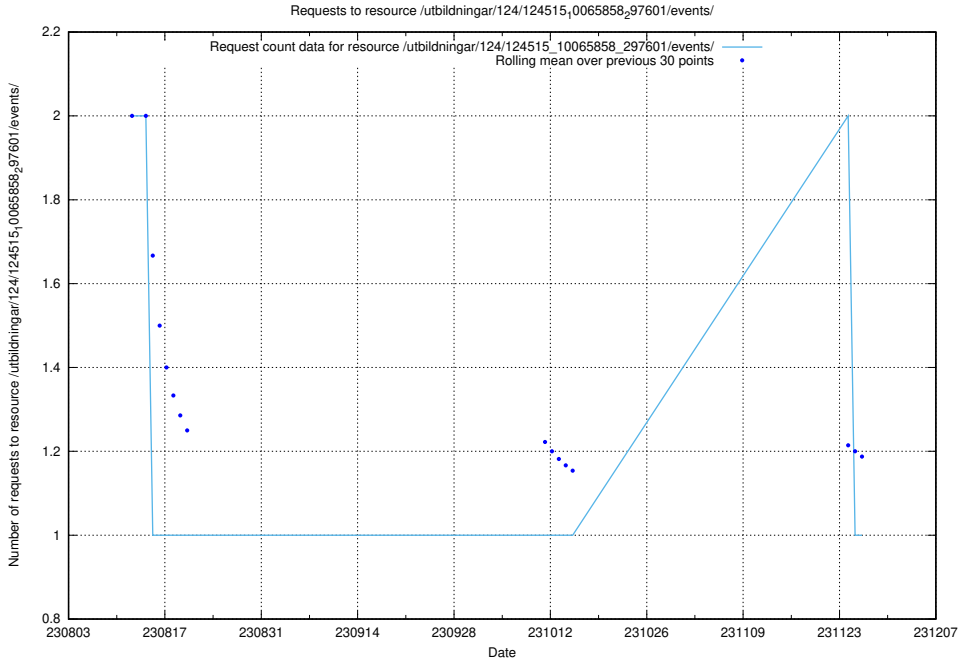

5.5509 Usage of /utbildningar/124/124515_10065858_297601/events/

Here, we count the number of requests to resource /utbildningar/124/124515_10065858_297601/events/