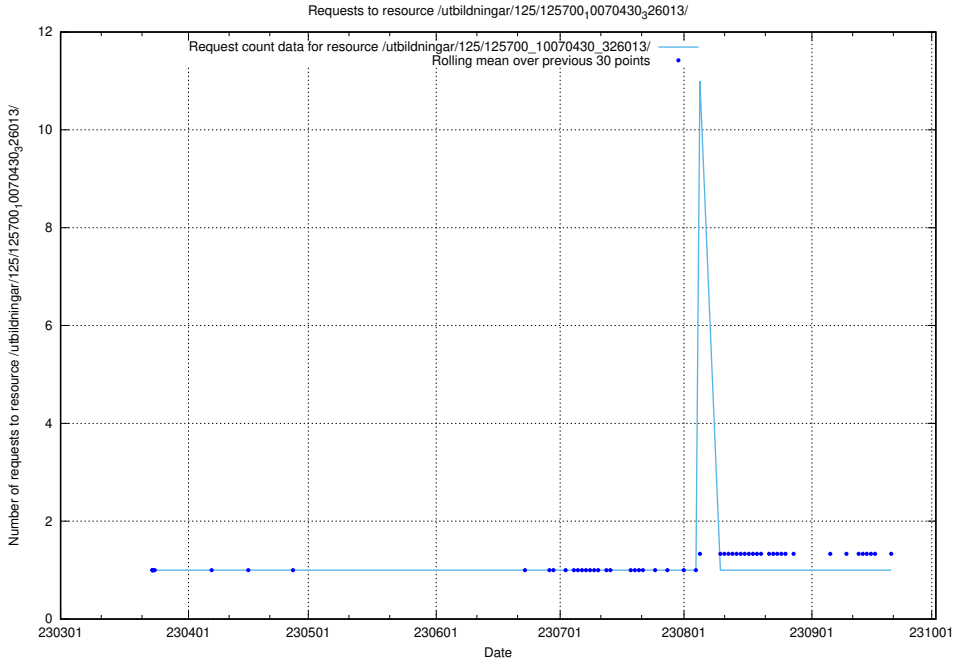

5.1083 Usage of /utbildningar/125/125700_10070430_326013/

Here, we count the number of requests to resource /utbildningar/125/125700_10070430_326013/.