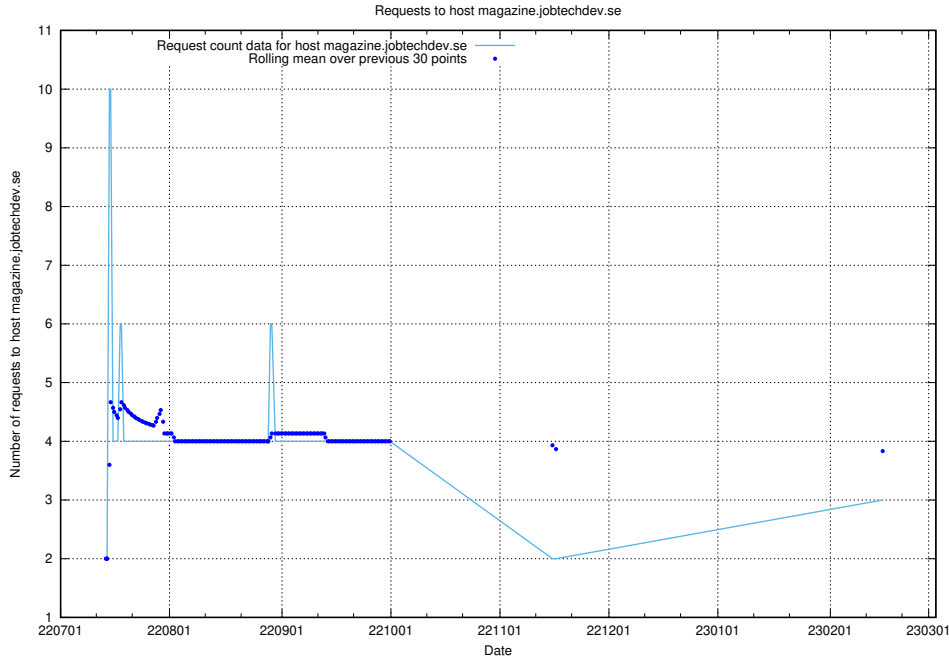

### 7.219 Usage of magazine.jobtechdev.se

Here, we count the number of requests to host magazine.jobtechdev.se.