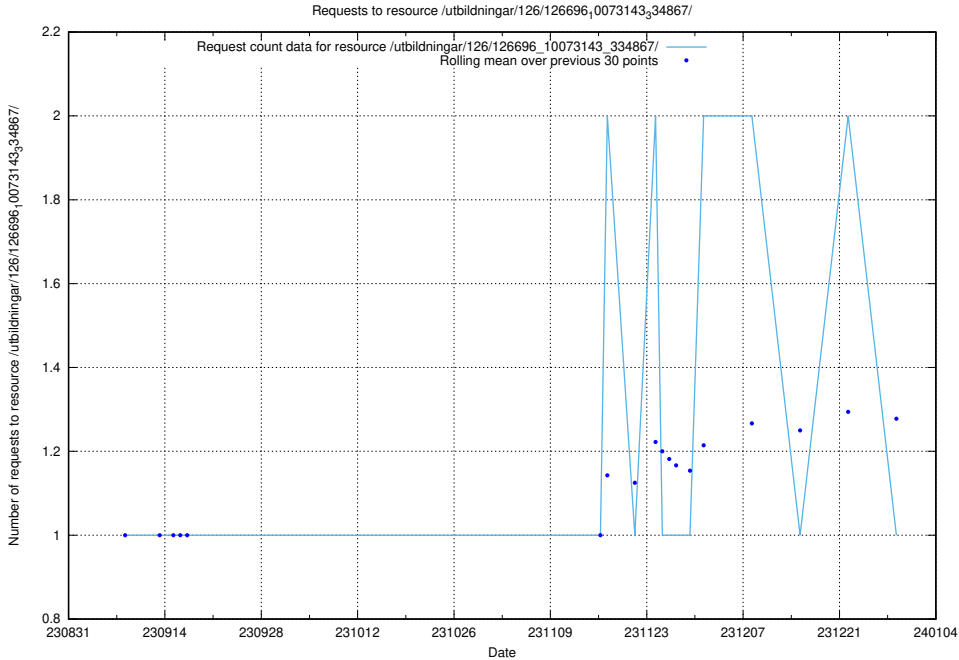

5.5338 Usage of /utbildningar/126/126696_10073143_334867/

Here, we count the number of requests to resource /utbildningar/126/126696_10073143_334867/.