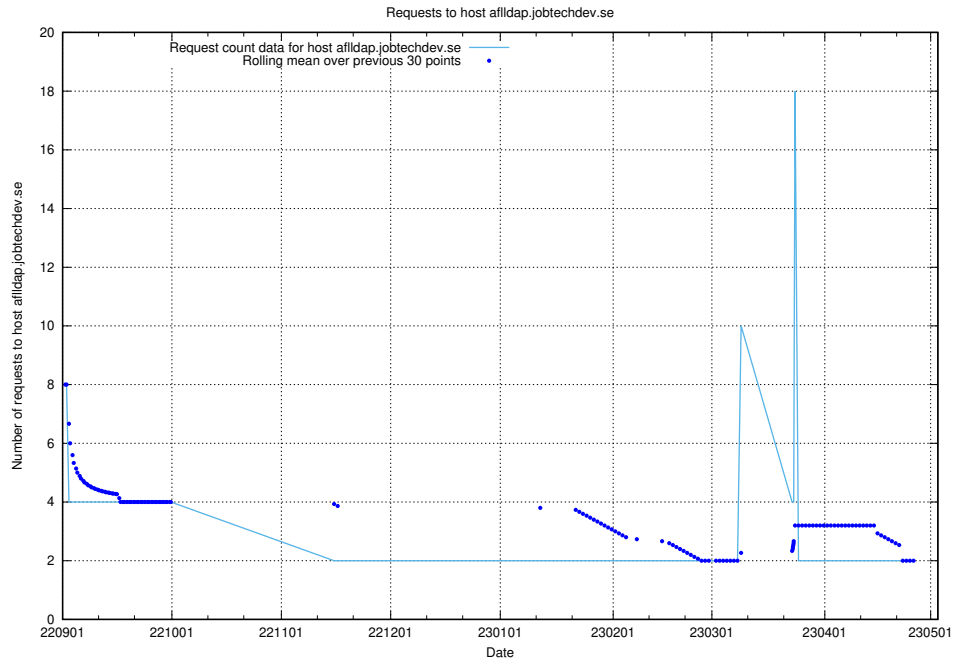

7.338 Usage of afldap.jobtechdev.se

Here, we count the number of requests to host afldap.jobtechdev.se.