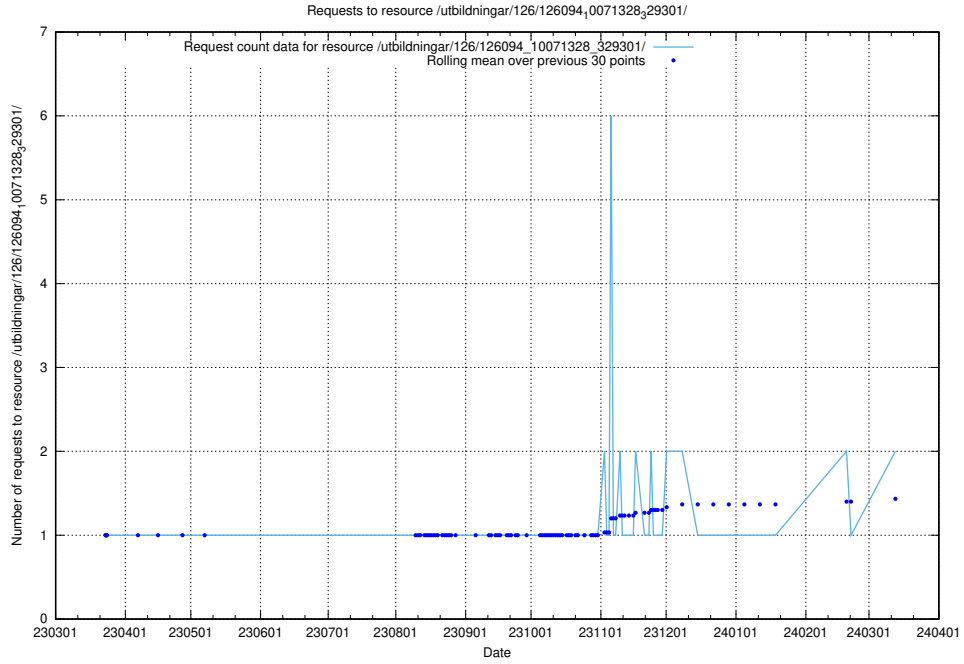

5.1008 Usage of /utbildningar/126/126094_10071328_329301/

Here, we count the number of requests to resource /utbildningar/126/126094_10071328_329301/.