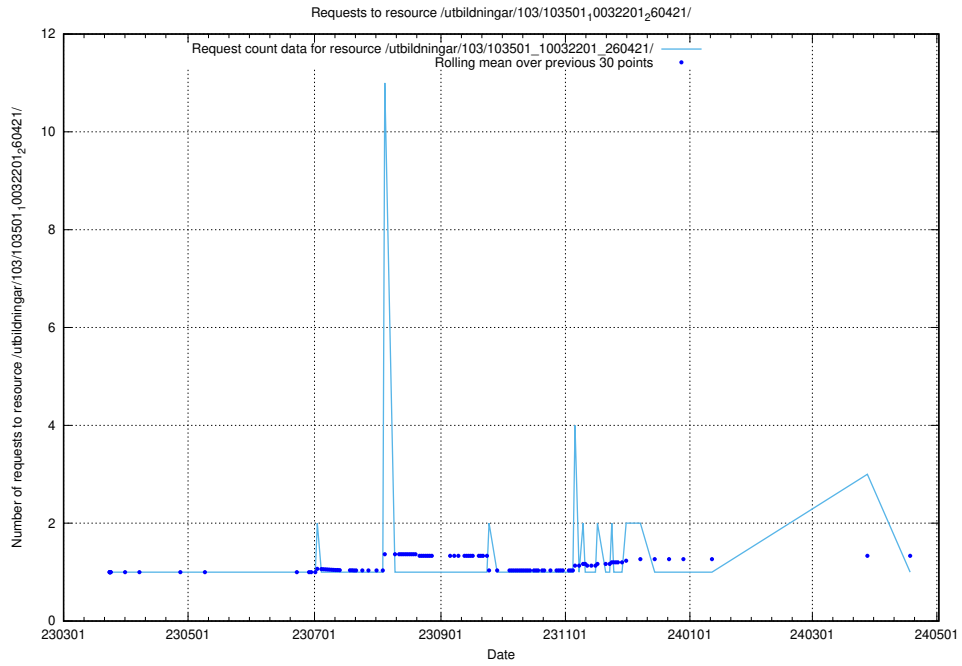

5.6171 Usage of /utbildningar/103/103501_10032201_260421/

Here, we count the number of requests to resource /utbildningar/103/103501_10032201_260421/.