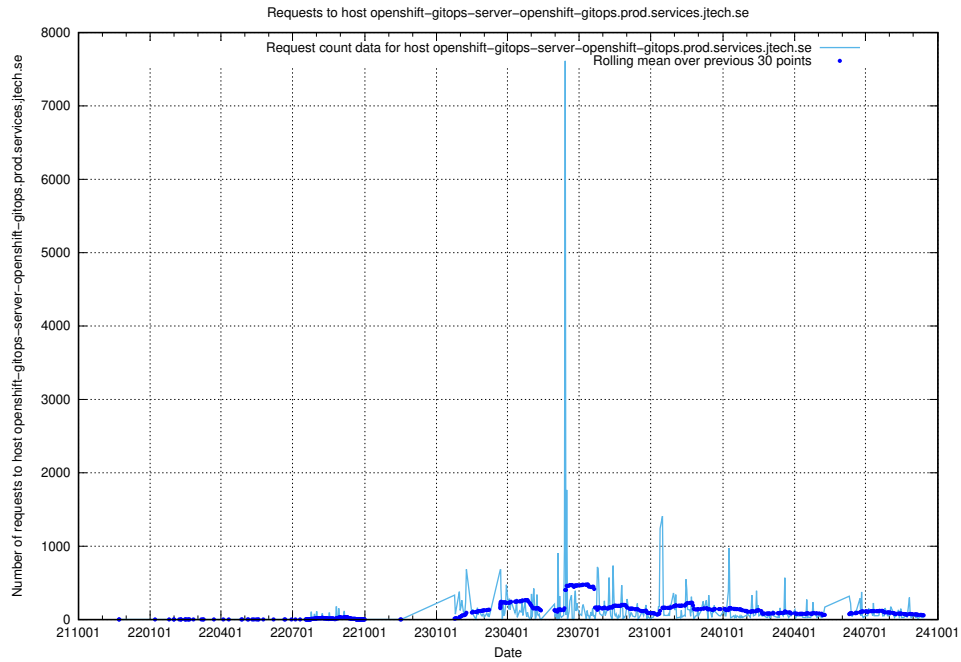

## 7.27 Usage of openshift-gitops-server-openshift-gitops.prod.services.jtech.se

Here, we count the number of requests to host openshift-gitops-server-openshift-gitops.prod.services.jtech.se.