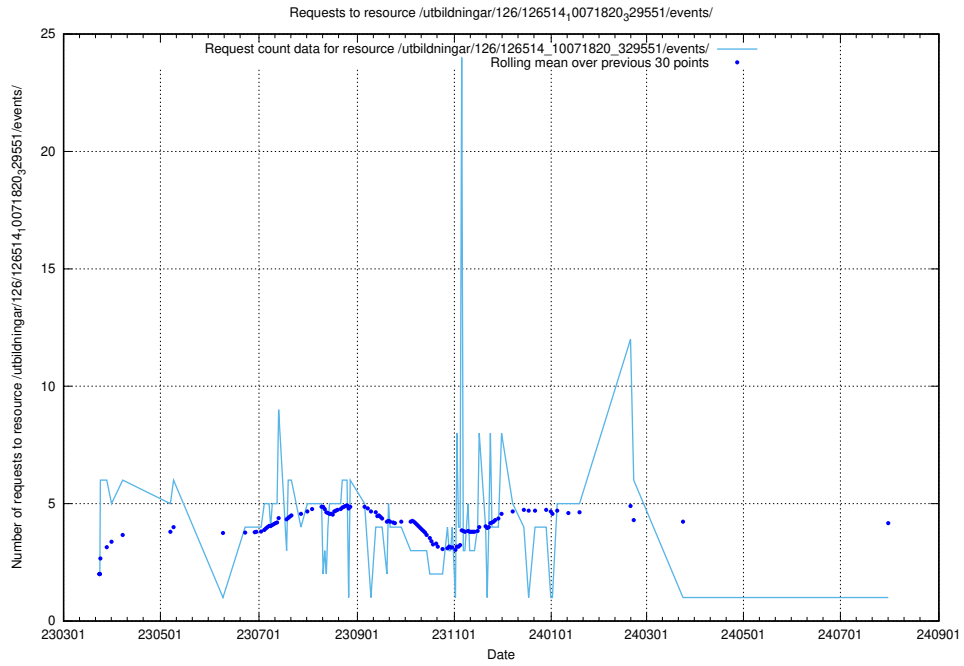

5.6969 Usage of /utbildningar/126/126514_10071820_329551/events/

Here, we count the number of requests to resource /utbildningar/126/126514_10071820_329551/events/