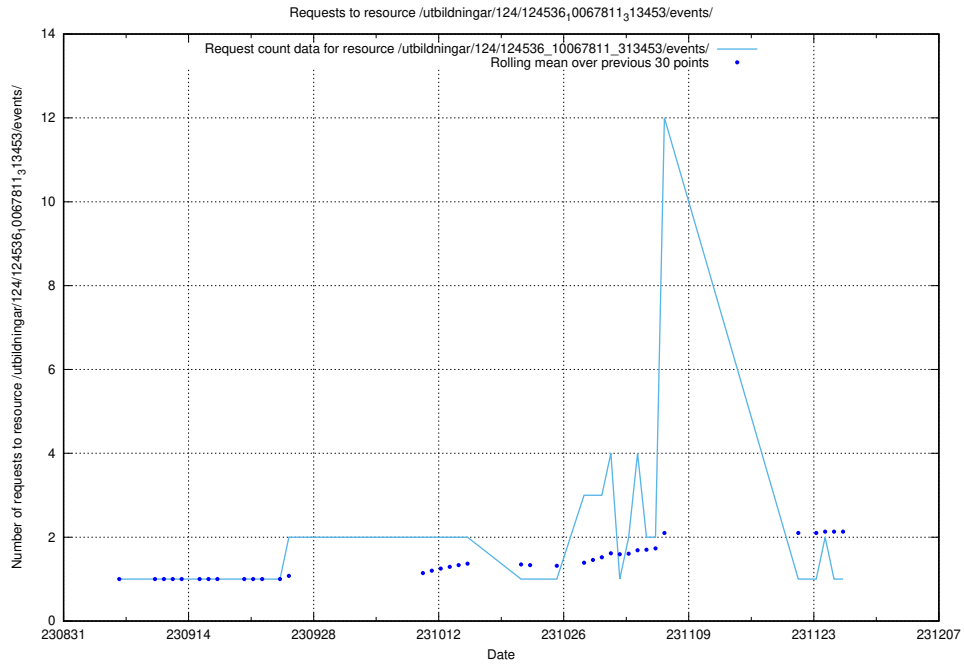

5.5389 Usage of /utbildningar/124/124536_10067811_313453/events/

Here, we count the number of requests to resource /utbildningar/124/124536_10067811_313453/events/