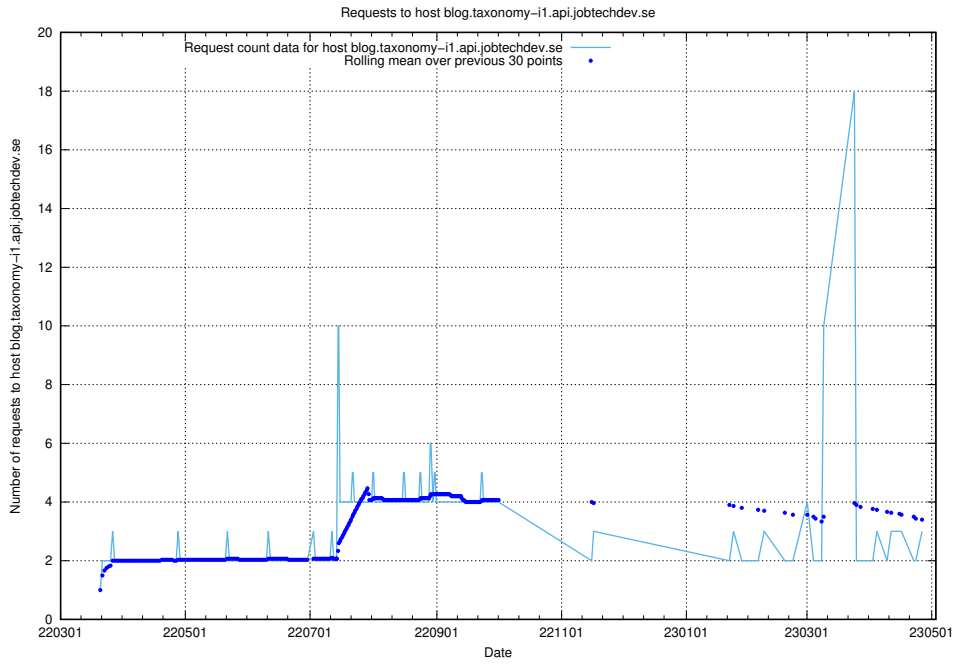

7.231 Usage of `blog.taxonomy-i1.api.jobtechdev.se`

Here, we count the number of requests to host `blog.taxonomy-i1.api.jobtechdev.se`.