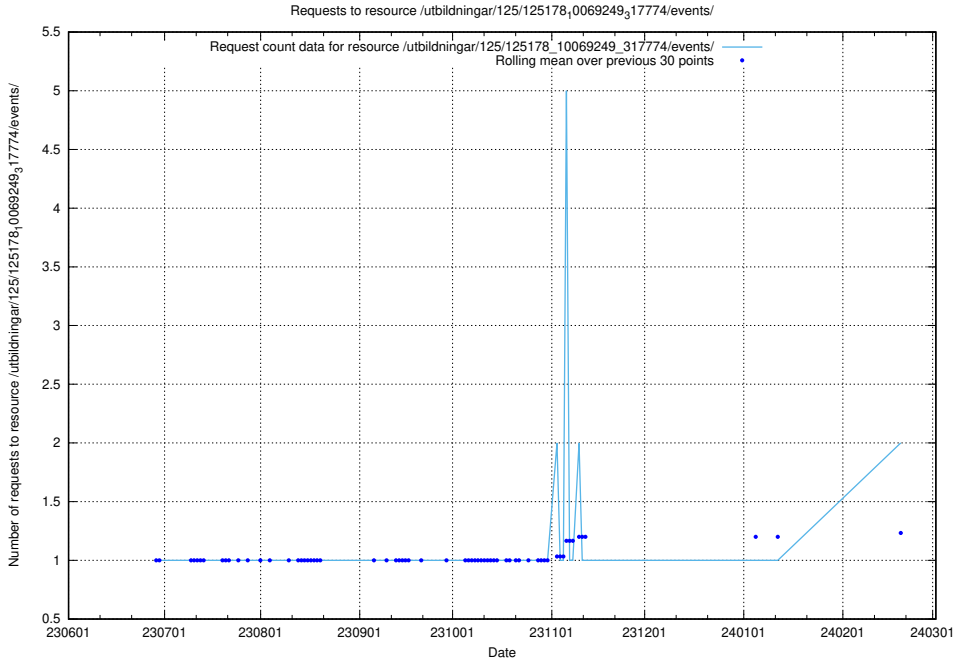

5.897 Usage of /utbildningar/125/125178_10069249_317774/events/

Here, we count the number of requests to resource /utbildningar/125/125178_10069249_317774/events/