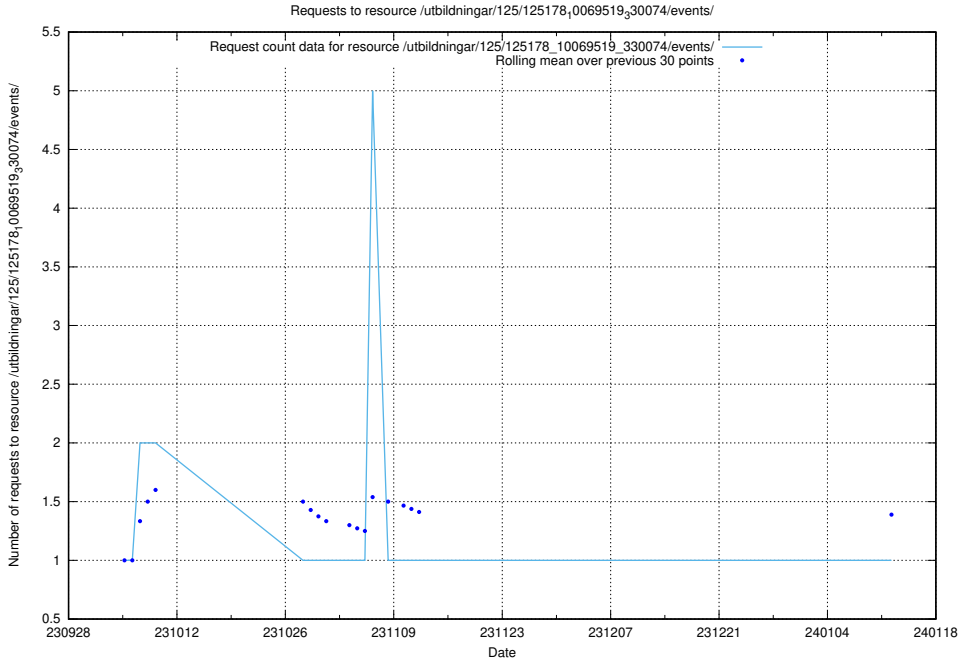

5.5124 Usage of /utbildningar/125/125178_10069519_330074/events/

Here, we count the number of requests to resource /utbildningar/125/125178_10069519_330074/events/