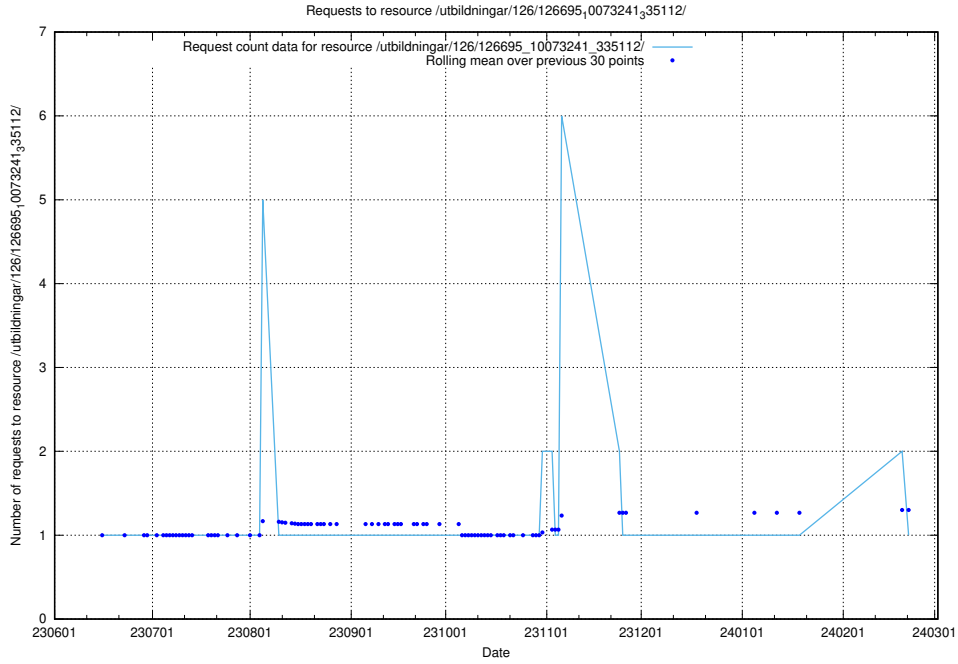

5.6528 Usage of /utbildningar/126/126695_10073241_335112/

Here, we count the number of requests to resource /utbildningar/126/126695_10073241_335112/.