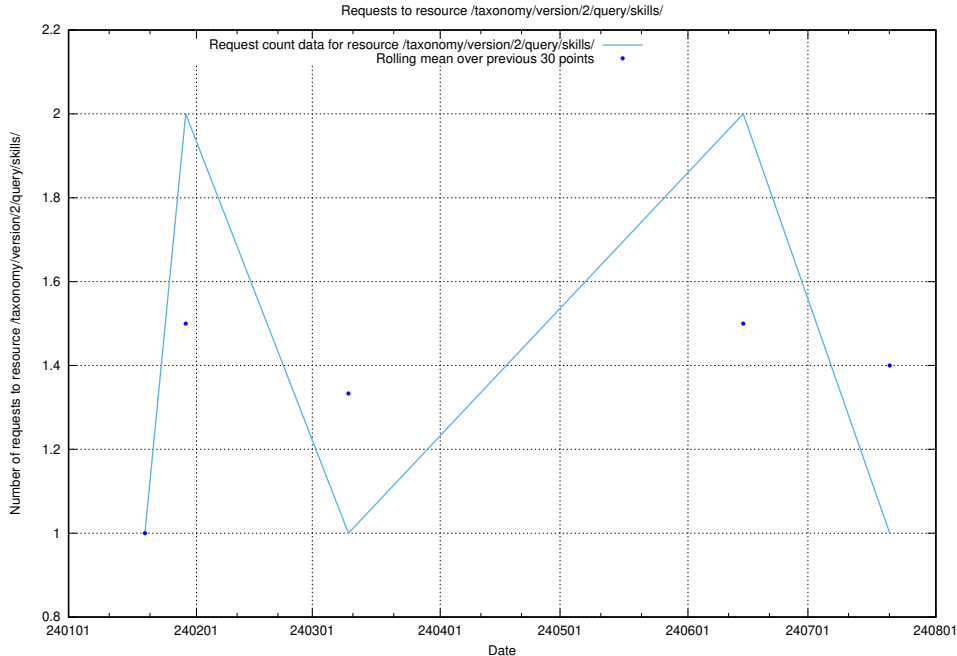

### 5.4457 Usage of /taxonomy/version/2/query/skills/

Here, we count the number of requests to resource /taxonomy/version/2/query/skills/.