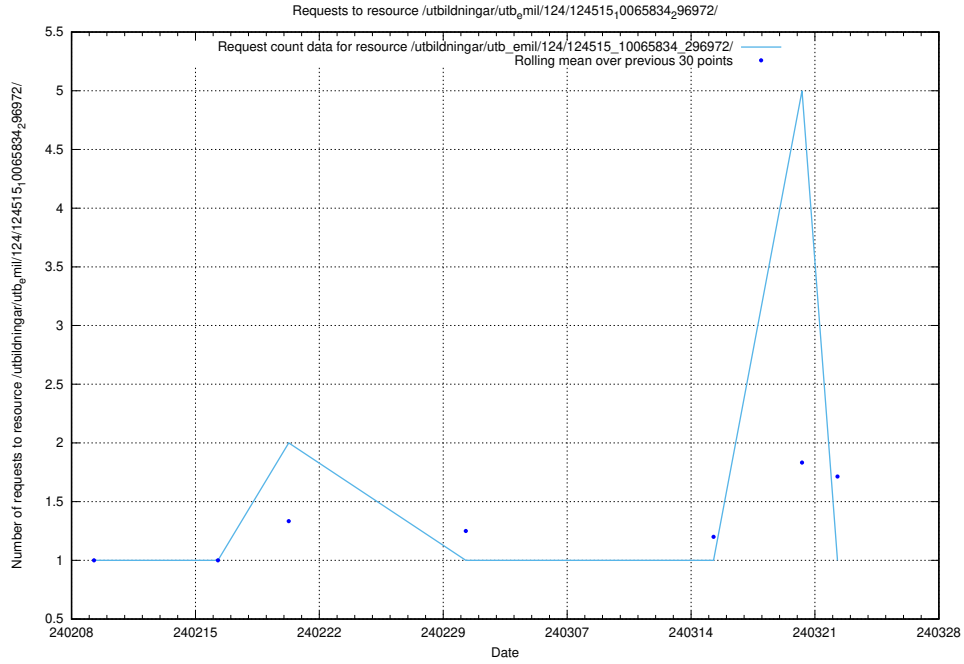

5.2952 Usage of /utbildningar/utb_emil/124/124515_10065834_296972/

Here, we count the number of requests to resource /utbildningar/utb_emil/124/124515_10065834_296972/