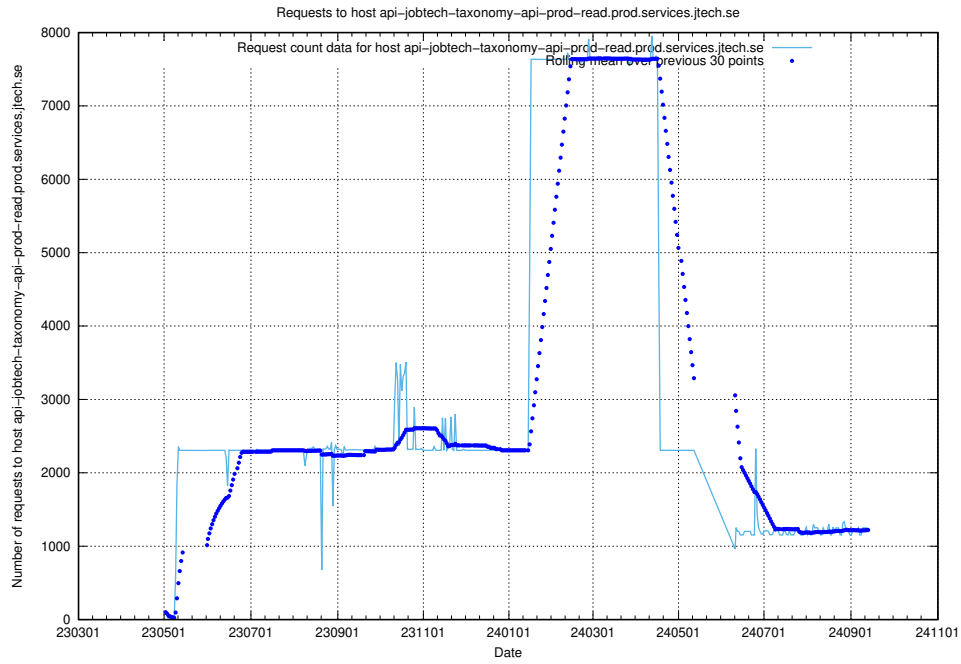

7.20 Usage of api-jobtech-taxonomy-api-prod-read.prod.services.jtech.se

Here, we count the number of requests to host api-jobtech-taxonomy-api-prod-read.prod.services.jtech.se.