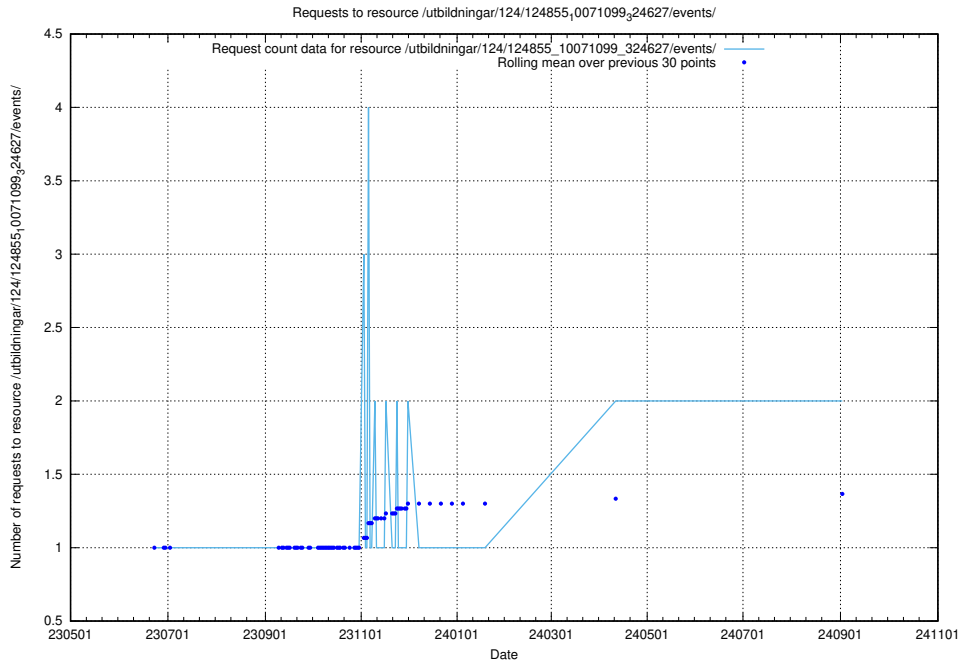

5.931 Usage of /utbildningar/124/124855_10071099_324627/events/

Here, we count the number of requests to resource /utbildningar/124/124855_10071099_324627/events/