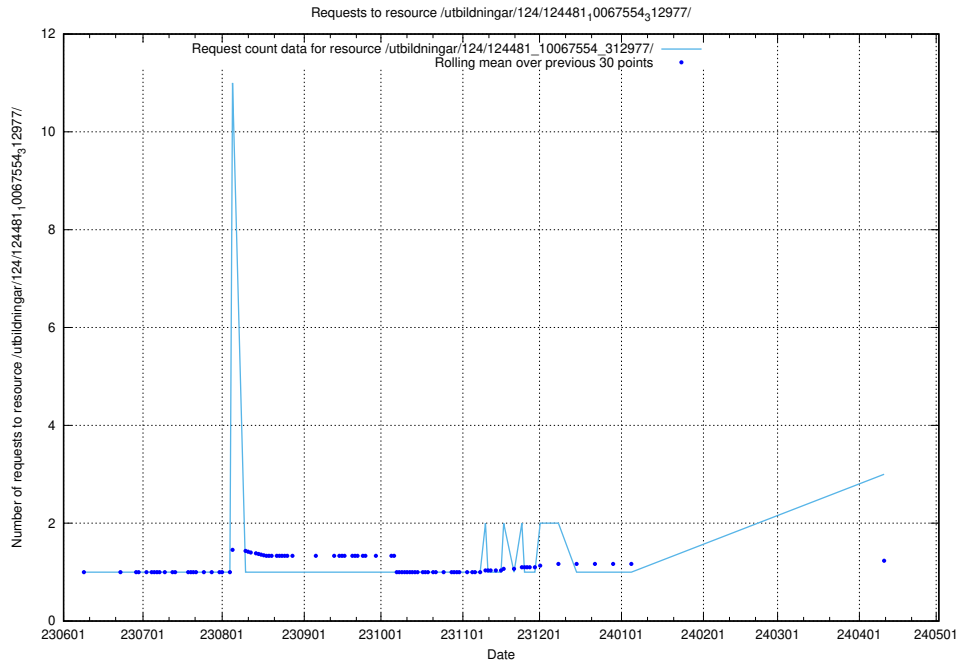

5.496 Usage of /utbildningar/124/124481_10067554_312977/

Here, we count the number of requests to resource /utbildningar/124/124481_10067554_312977/.