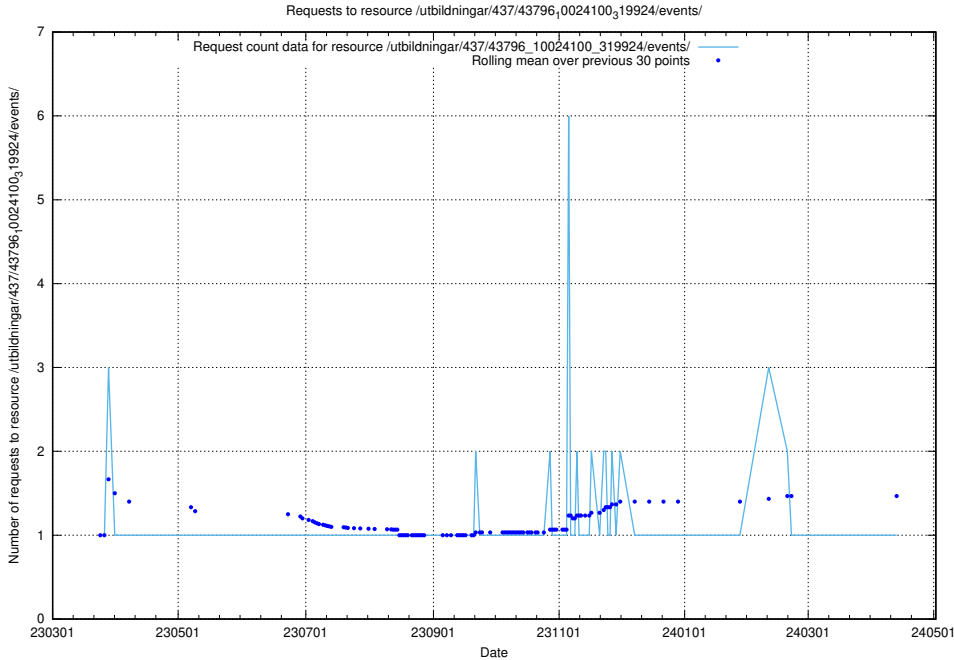

5.6877 Usage of /utbildningar/437/43796_10024100_319924/events/

Here, we count the number of requests to resource /utbildningar/437/43796_10024100_319924/events/.