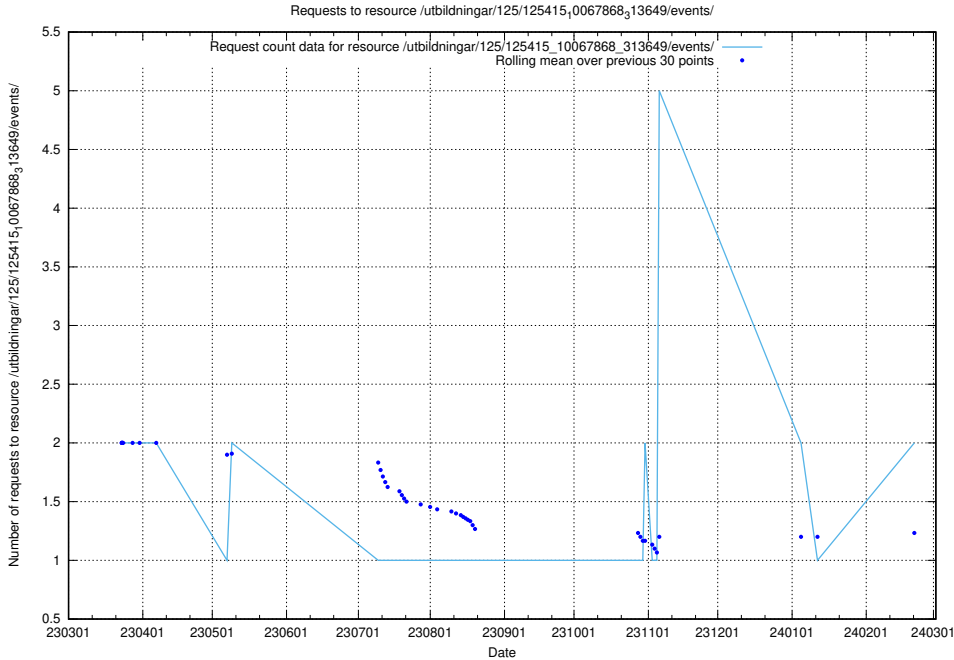

5.996 Usage of /utbildningar/125/125415_10067868_313649/events/

Here, we count the number of requests to resource /utbildningar/125/125415_10067868_313649/events/