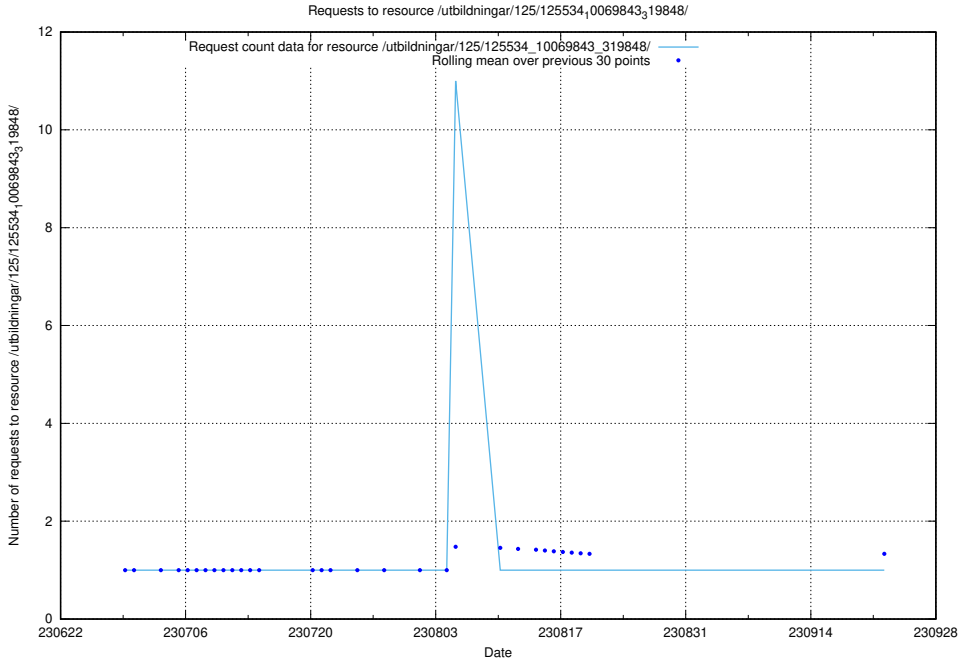

5.6174 Usage of /utbildningar/125/125534_10069843_319848/

Here, we count the number of requests to resource /utbildningar/125/125534_10069843_319848/.