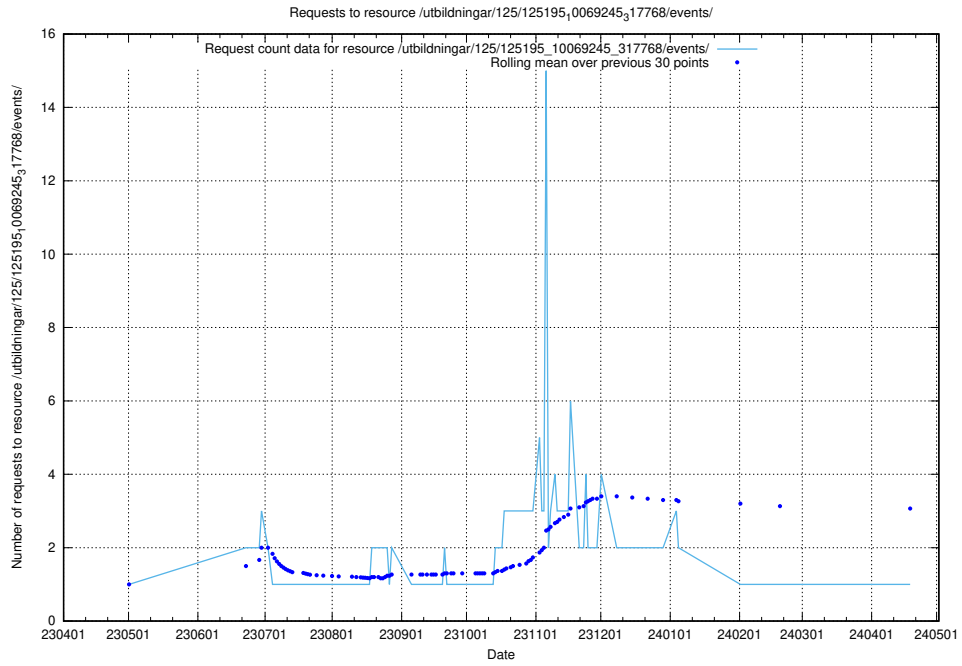

5.6657 Usage of /utbildningar/125/125195_10069245_317768/events/

Here, we count the number of requests to resource /utbildningar/125/125195_10069245_317768/events/