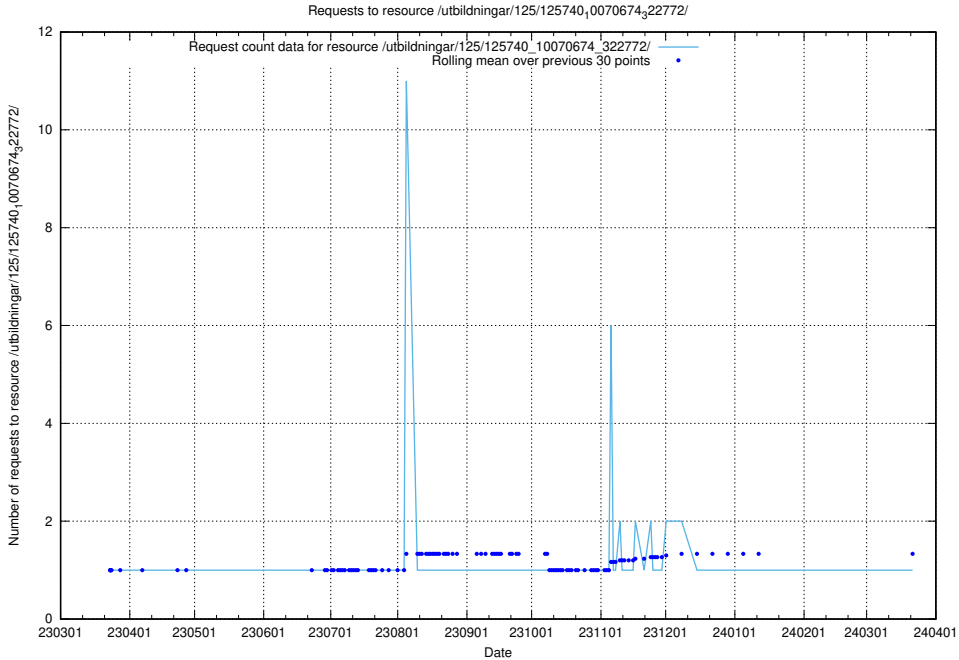

5.1053 Usage of /utbildningar/125/125740_10070674_322772/

Here, we count the number of requests to resource /utbildningar/125/125740_10070674_322772/.