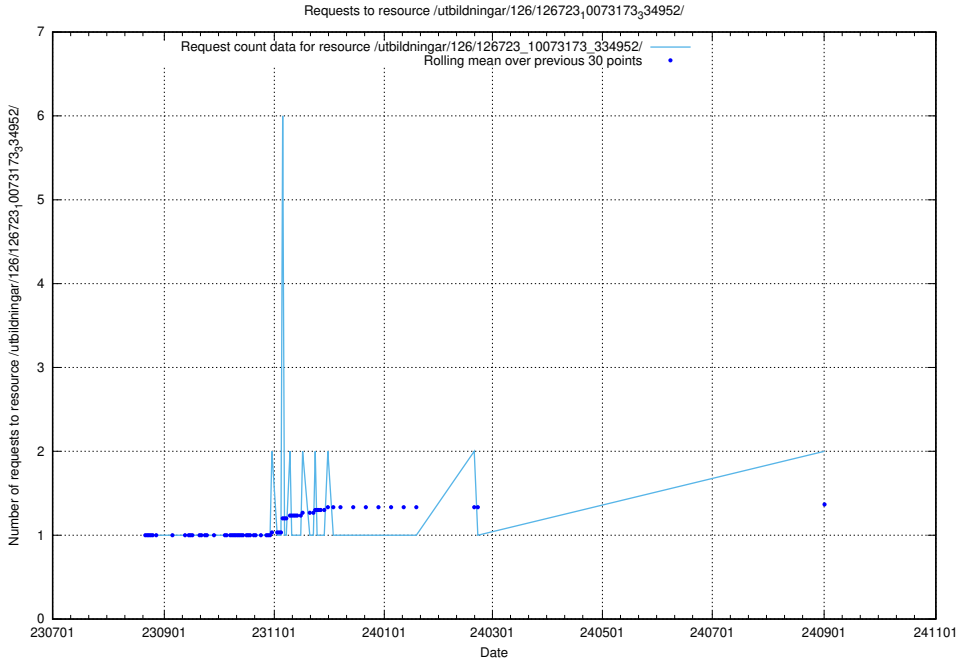

5.833 Usage of /utbildningar/126/126723_10073173_334952/

Here, we count the number of requests to resource /utbildningar/126/126723_10073173_334952/.