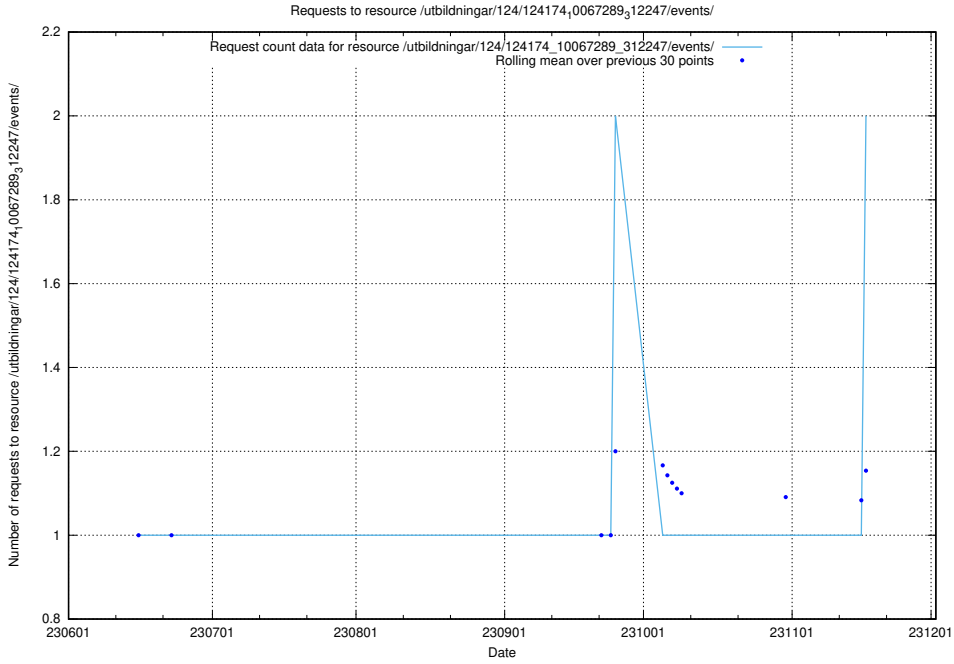

5.962 Usage of /utbildningar/124/124174_10067289_312247/events/

Here, we count the number of requests to resource /utbildningar/124/124174_10067289_312247/events/