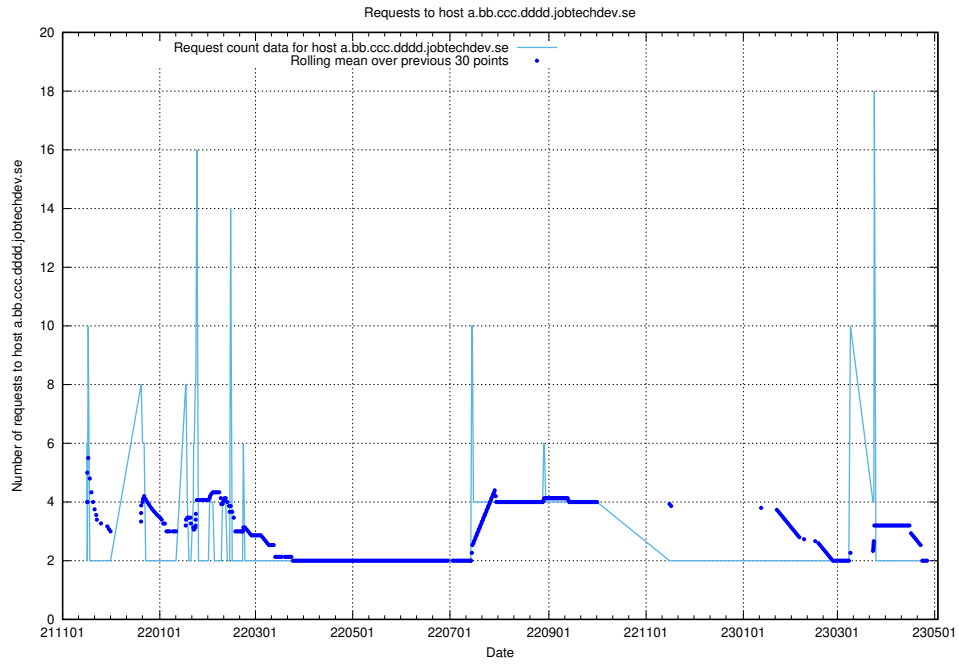

7.535 Usage of a.bb.ccc.dddd.jobtechdev.se

Here, we count the number of requests to host a.bb.ccc.dddd.jobtechdev.se.