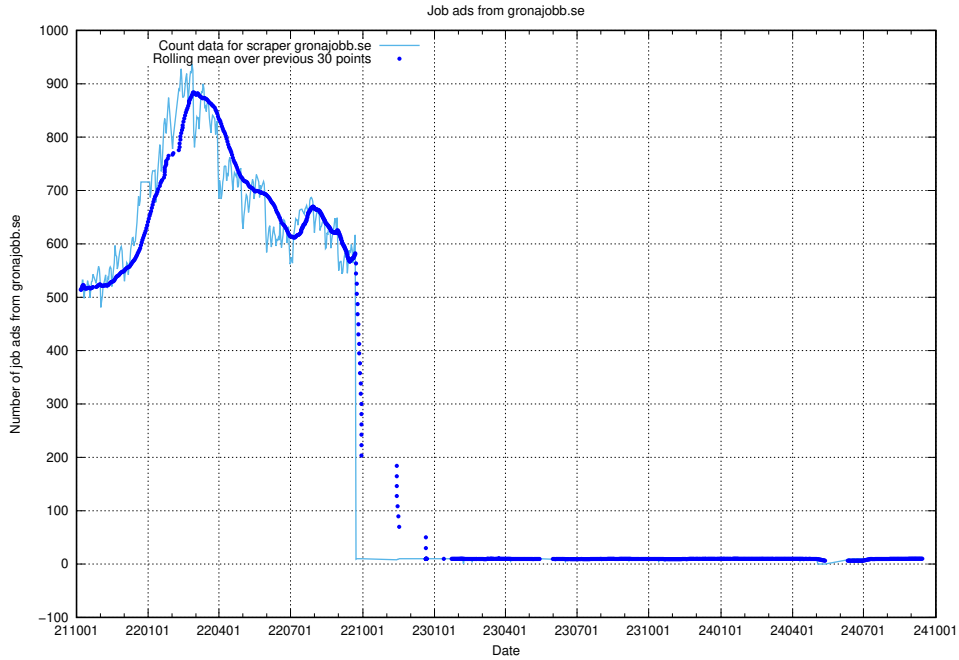

13.18 Number of ads by scraper gronajobb.se

Here, we count the number of job ads scraped from gronajobb.se.