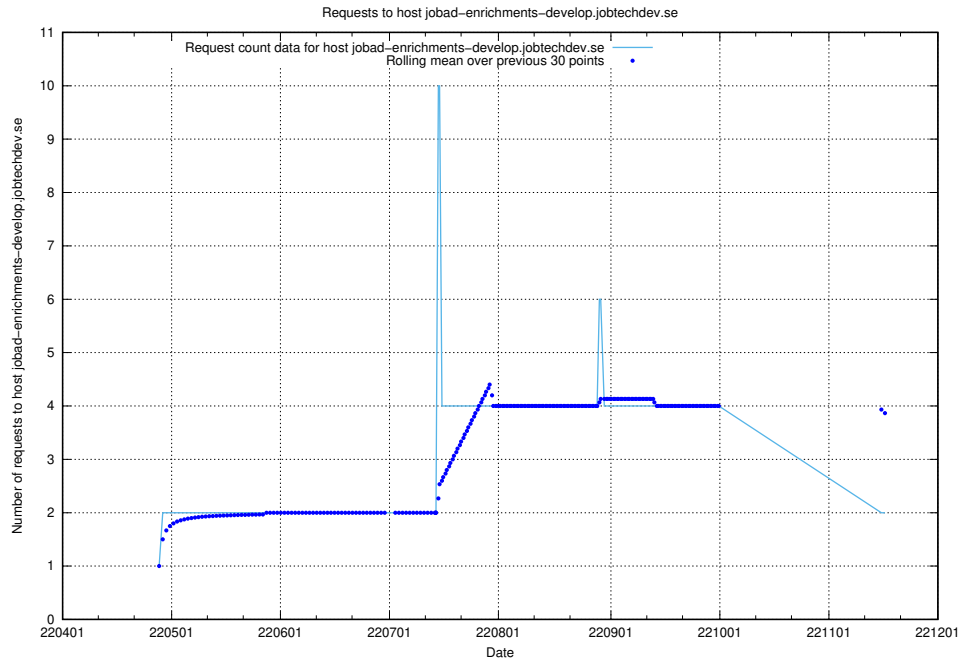

7.448 Usage of jobad-enrichments-develop.jobtechdev.se

Here, we count the number of requests to host jobad-enrichments-develop.jobtechdev.se.