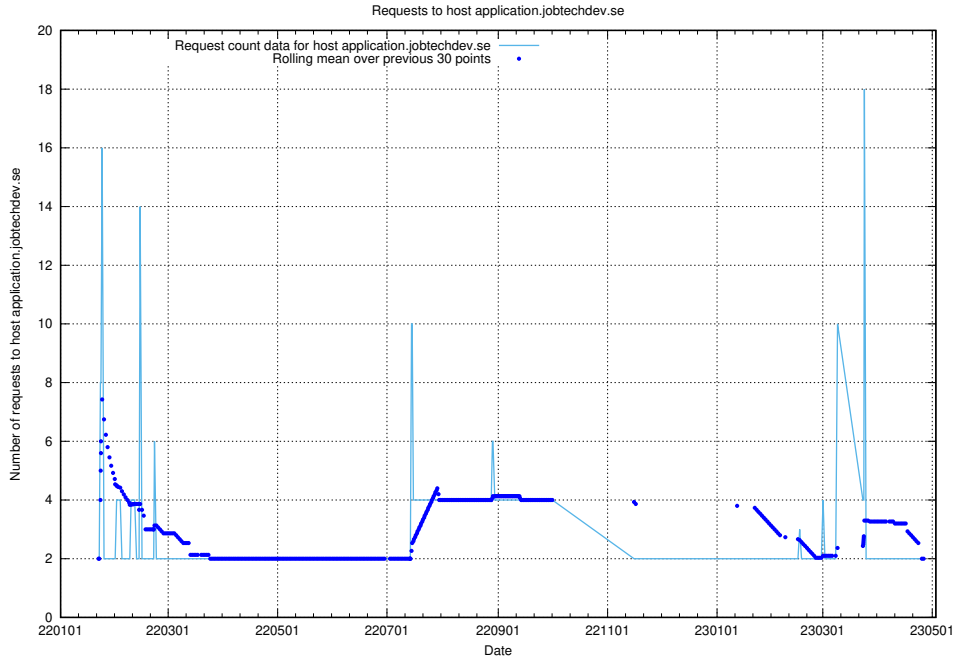

7.266 Usage of application.jobtechdev.se

Here, we count the number of requests to host application.jobtechdev.se.