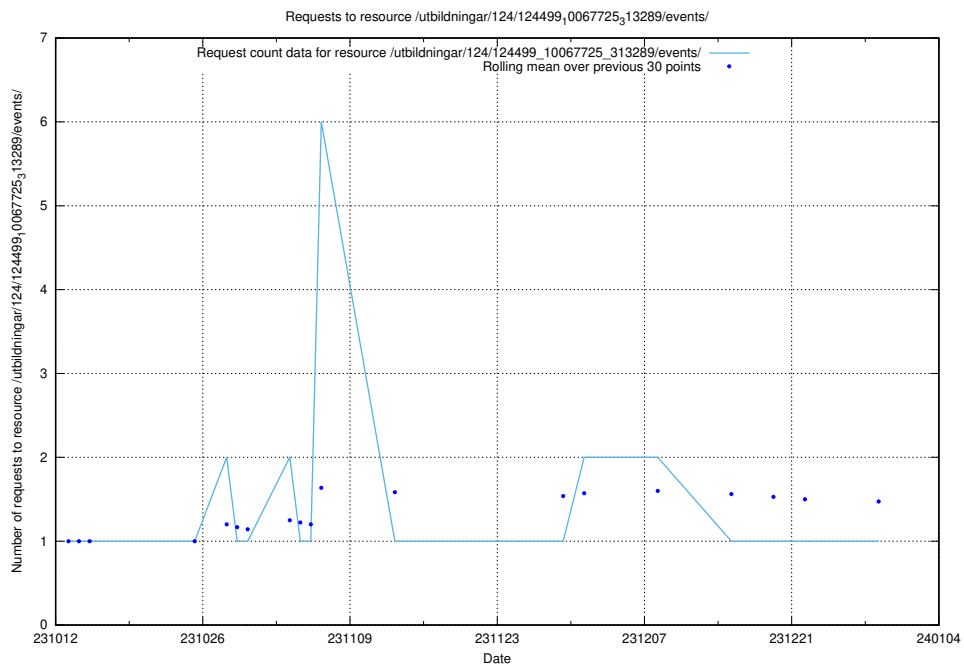

### 5.5063 Usage of /utbildningar/124/124499\_10067725\_313289/events/

Here, we count the number of requests to resource /utbildningar/124/124499\_10067725\_313289/events/