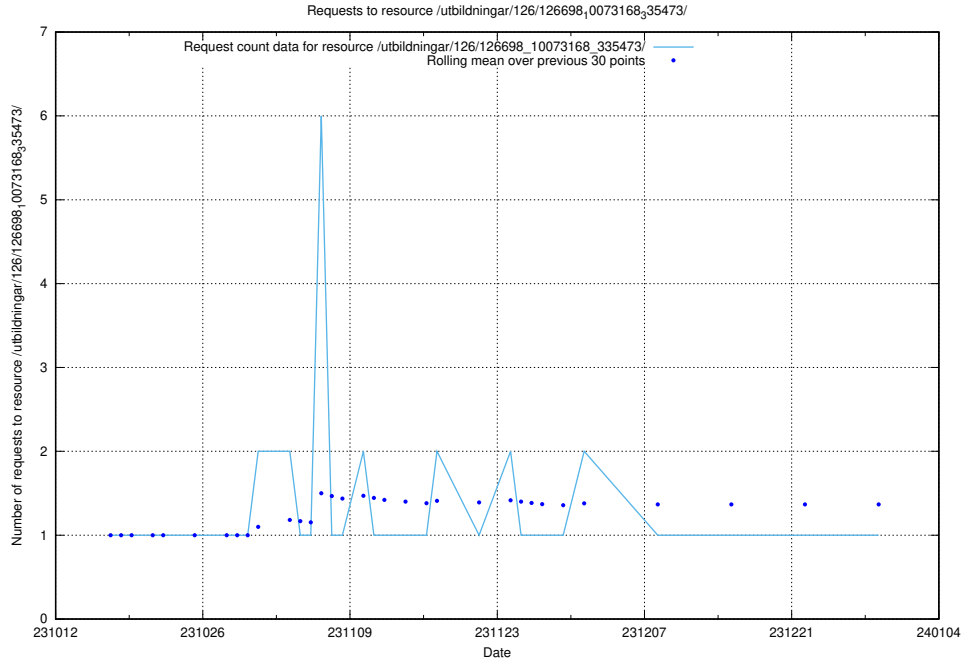

5.5007 Usage of /utbildningar/126/126698_10073168_335473/

Here, we count the number of requests to resource /utbildningar/126/126698_10073168_335473/.