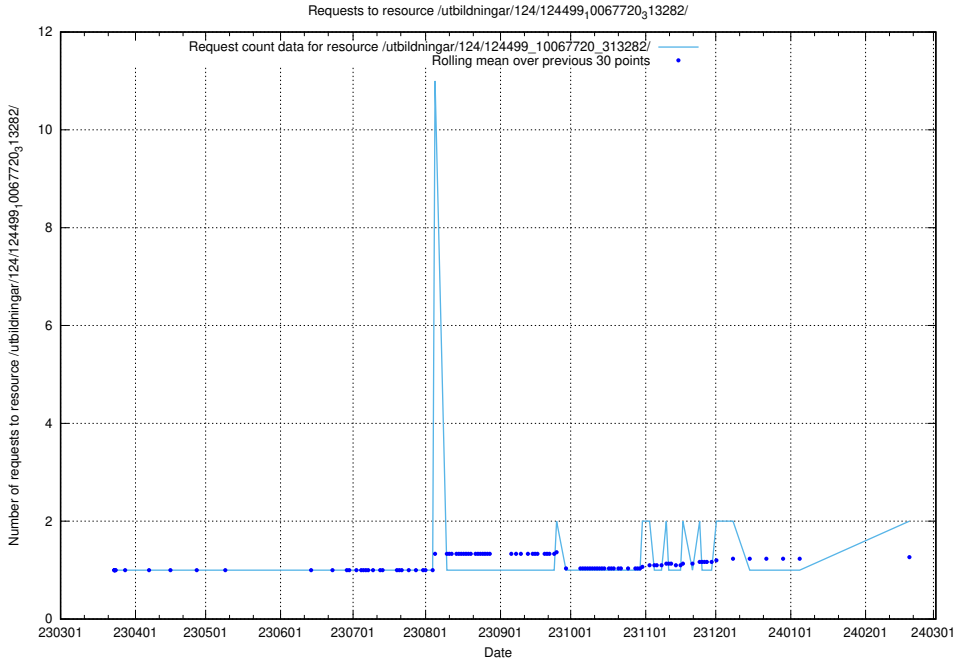

5.673 Usage of /utbildningar/124/124499_10067720_313282/

Here, we count the number of requests to resource /utbildningar/124/124499_10067720_313282/.