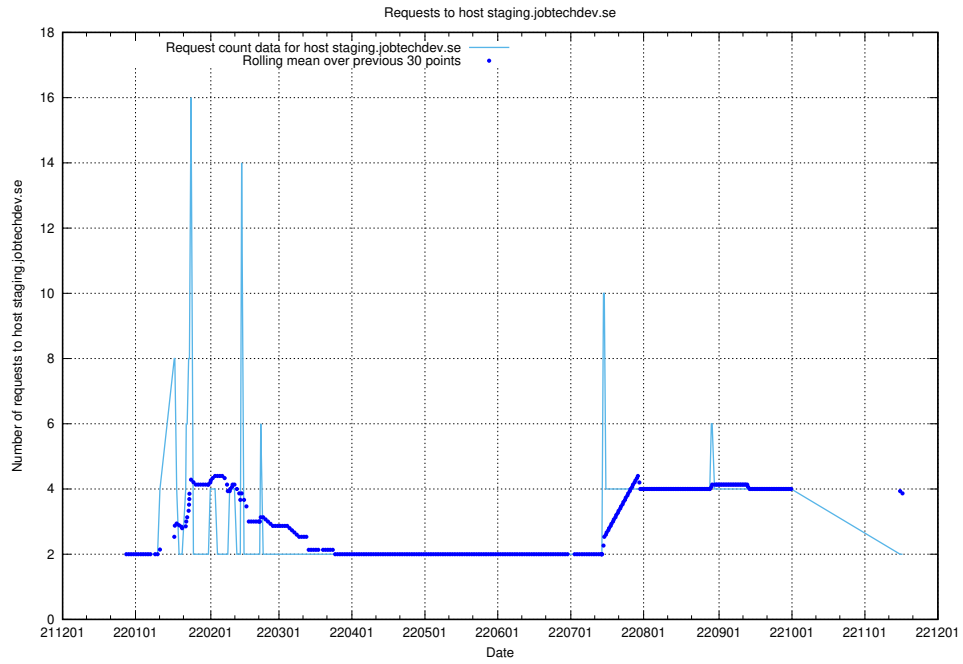

7.362 Usage of staging.jobtechdev.se

Here, we count the number of requests to host staging.jobtechdev.se.