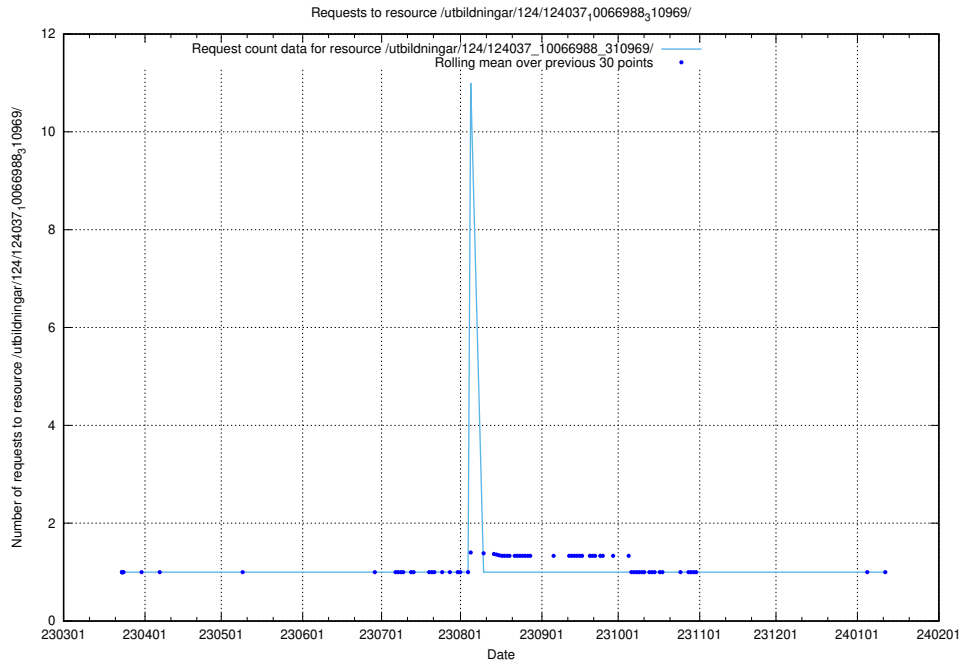

5.5079 Usage of /utbildningar/124/124037_10066988_310969/

Here, we count the number of requests to resource /utbildningar/124/124037_10066988_310969/.