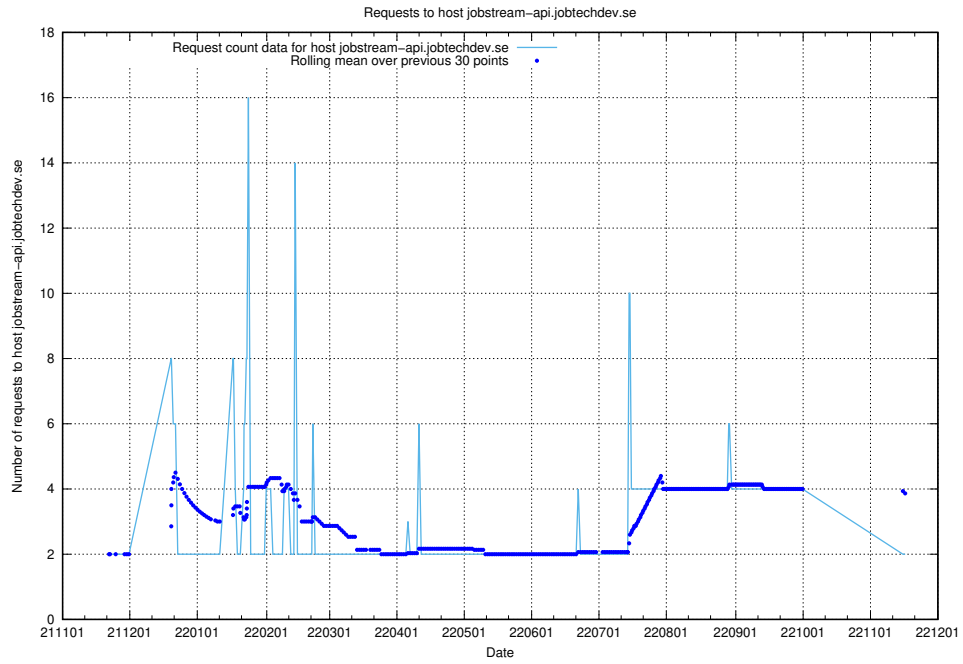

7.441 Usage of jobstream-api.jobtechdev.se

Here, we count the number of requests to host jobstream-api.jobtechdev.se.