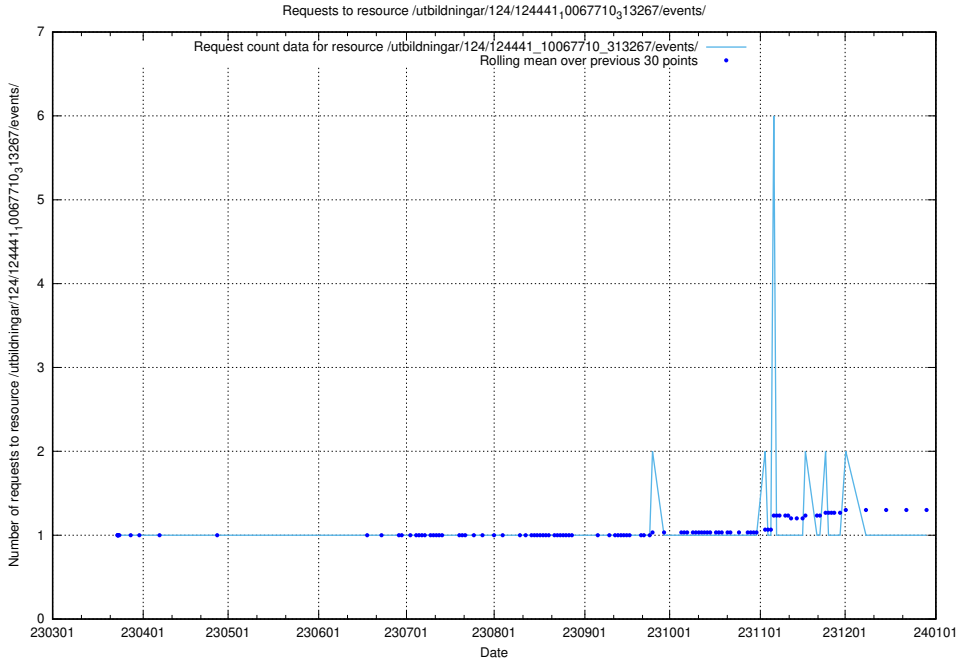

5.4225 Usage of /utbildningar/124/124441_10067710_313267/events/

Here, we count the number of requests to resource /utbildningar/124/124441_10067710_313267/events/