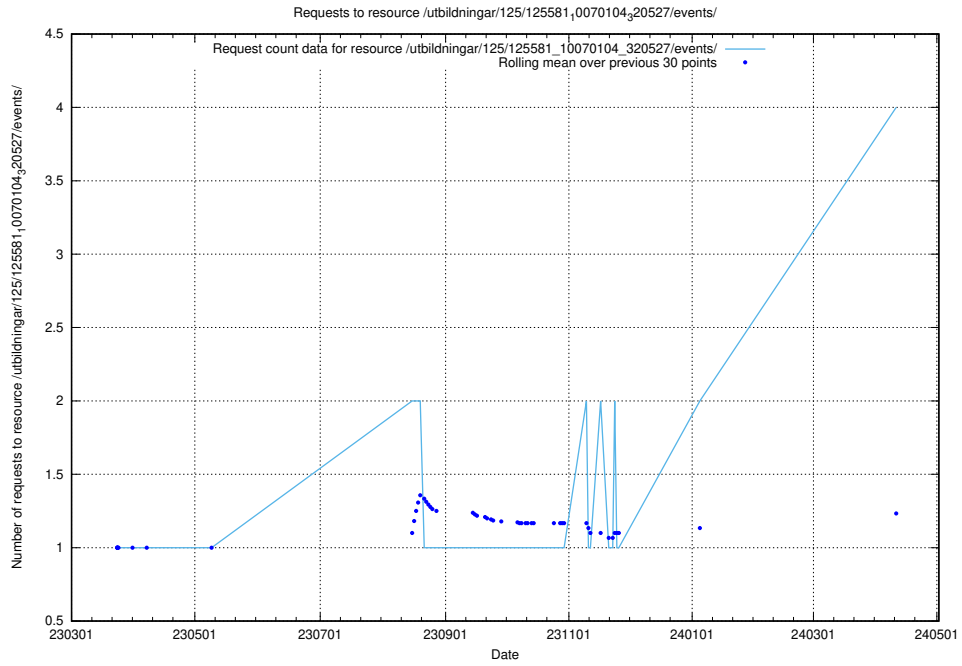

5.224 Usage of /utbildningar/125/125581_10070104_320527/events/

Here, we count the number of requests to resource /utbildningar/125/125581_10070104_320527/events/