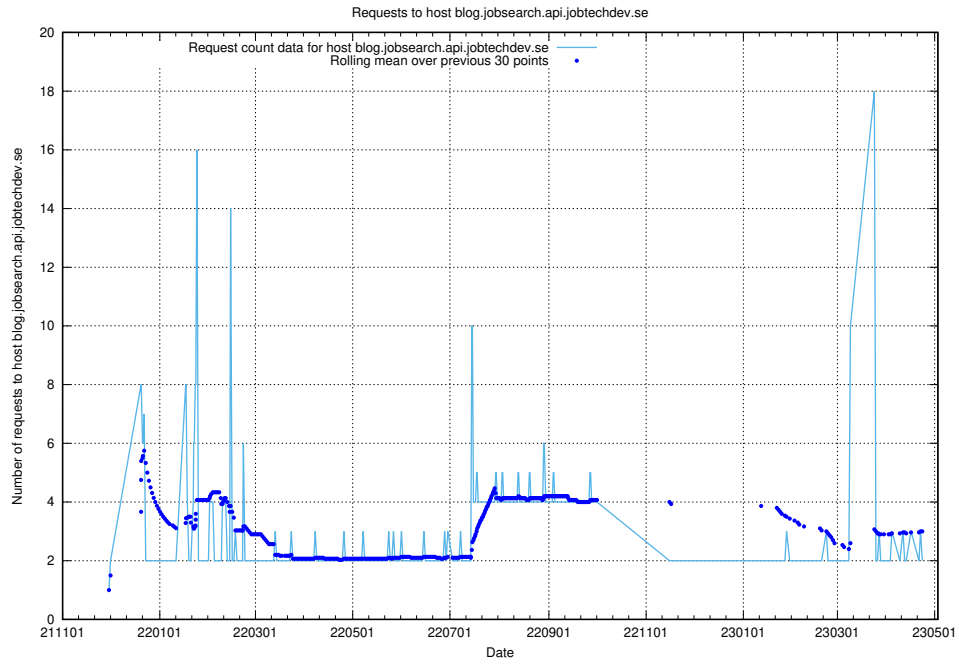

7.389 Usage of `blog.jobsearch.api.jobtechdev.se`

Here, we count the number of requests to host `blog.jobsearch.api.jobtechdev.se`.