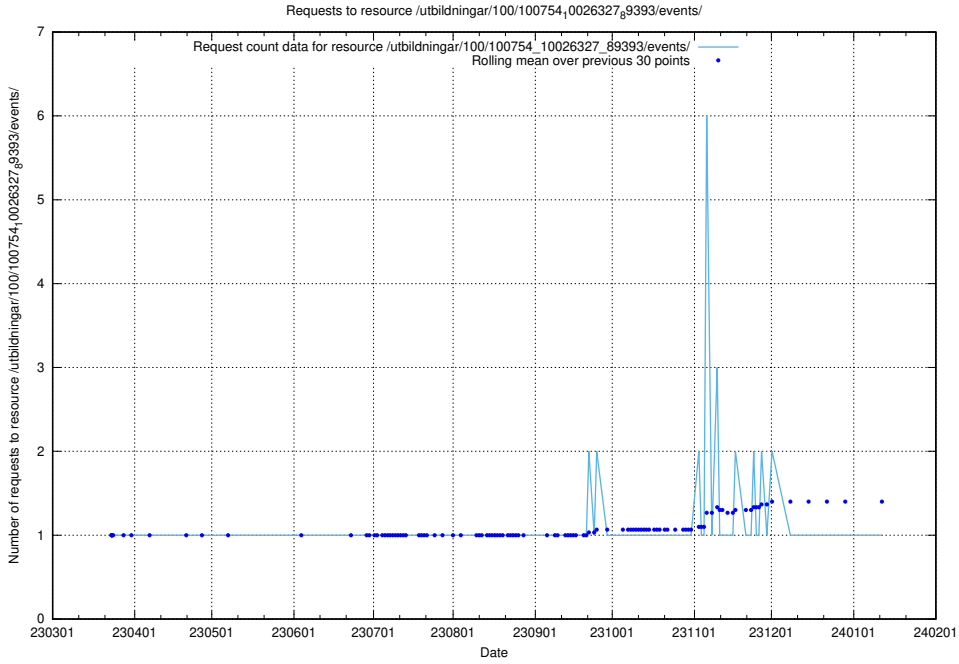

### 5.6253 Usage of /utbildningar/125/125741\_10070782\_335875/events/

Here, we count the number of requests to resource /utbildningar/125/125741\_10070782\_335875/events/