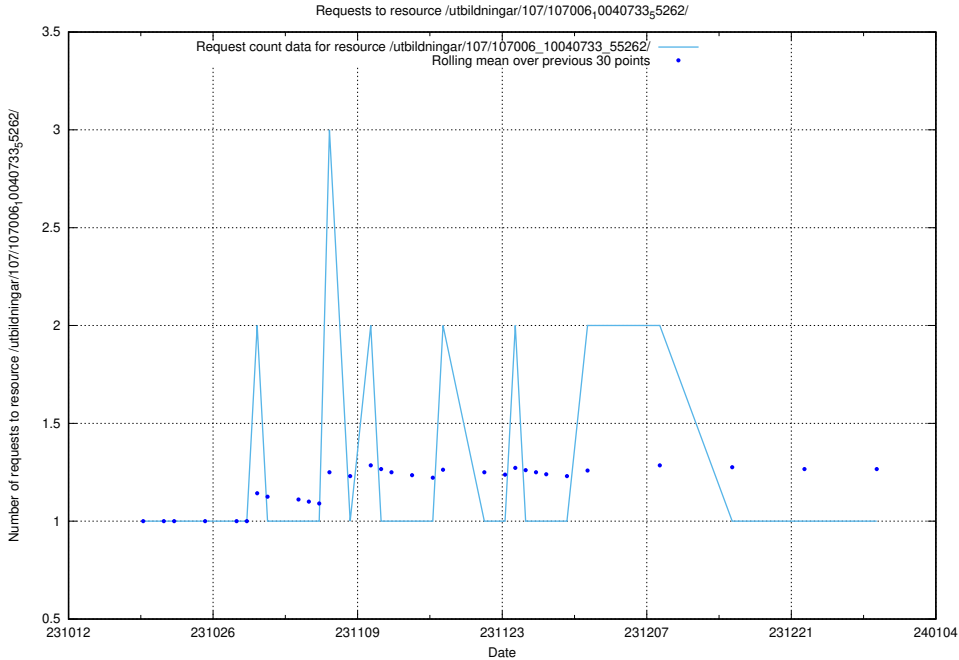

5.4977 Usage of /utbildningar/107/107006_10040733_55262/

Here, we count the number of requests to resource /utbildningar/107/107006_10040733_55262/.