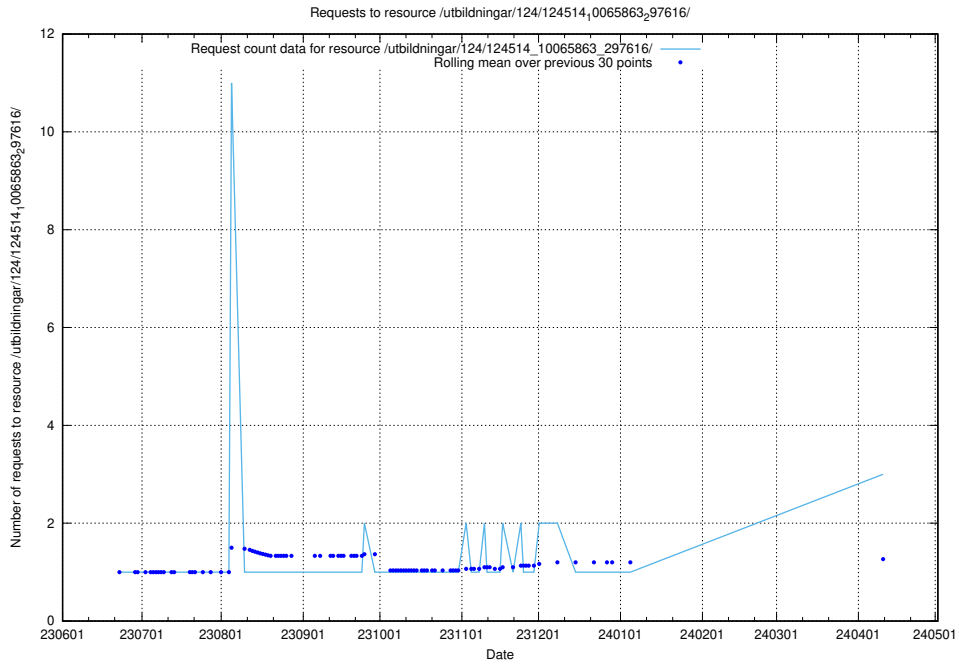

5.481 Usage of /utbildningar/124/124514_10065863_297616/

Here, we count the number of requests to resource /utbildningar/124/124514_10065863_297616/.