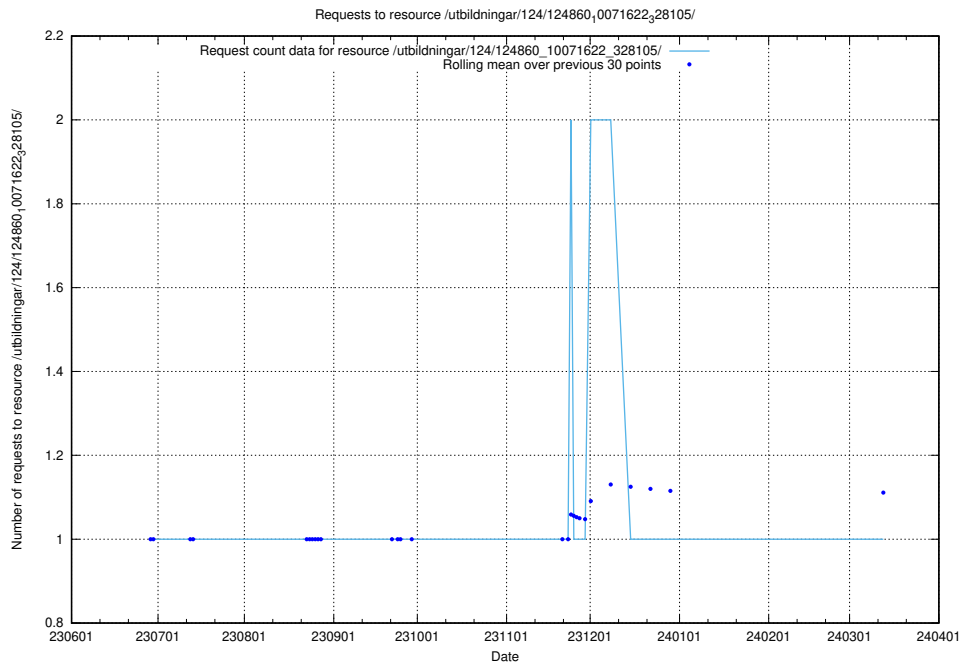

5.6183 Usage of /utbildningar/124/124860_10071622_328105/

Here, we count the number of requests to resource /utbildningar/124/124860_10071622_328105/.