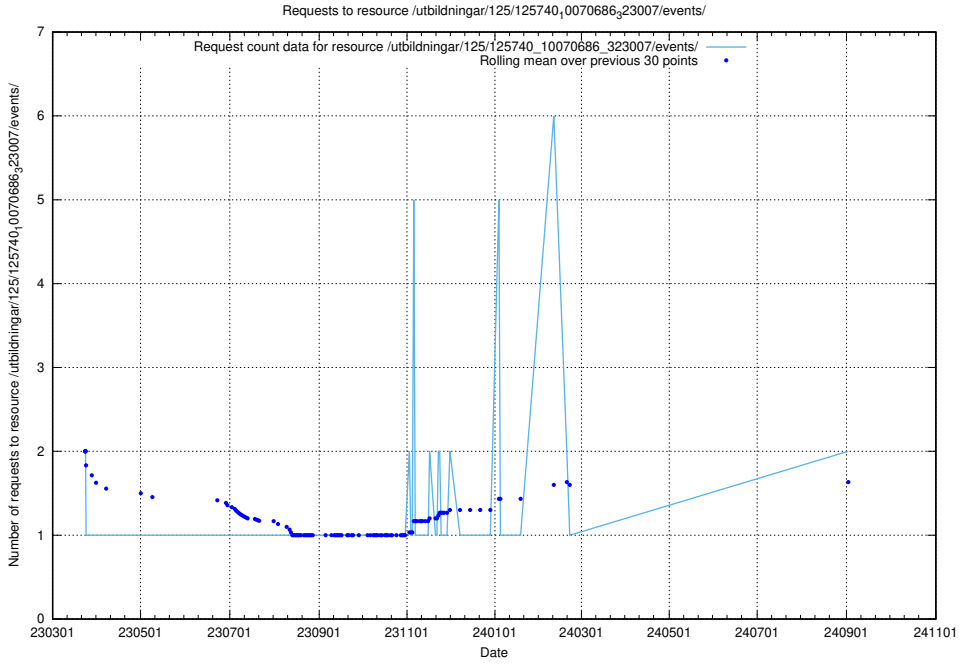

5.991 Usage of /utbildningar/125/125740_10070686_323007/events/

Here, we count the number of requests to resource /utbildningar/125/125740_10070686_323007/events/