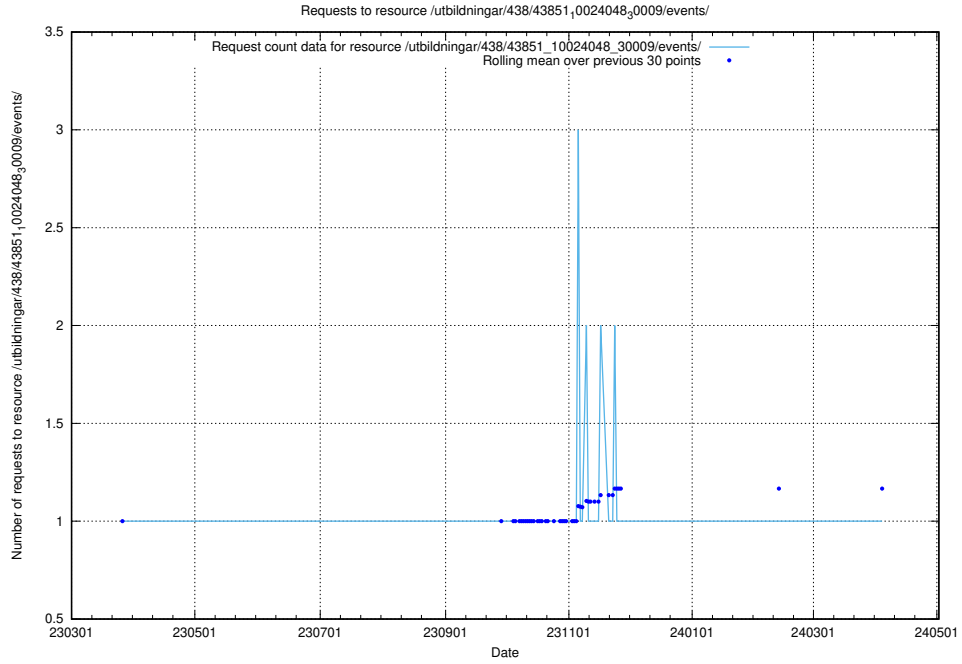

5.6732 Usage of /utbildningar/438/43851_10024048_30009/events/

Here, we count the number of requests to resource /utbildningar/438/43851_10024048_30009/events/.