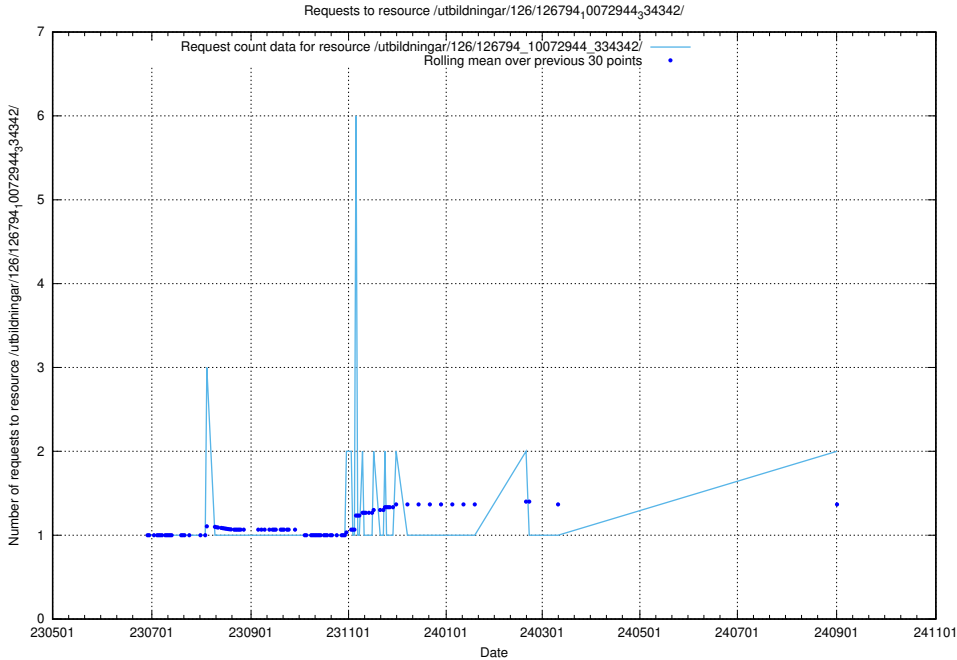

5.893 Usage of /utbildningar/126/126794_10072944_334342/

Here, we count the number of requests to resource /utbildningar/126/126794_10072944_334342/.