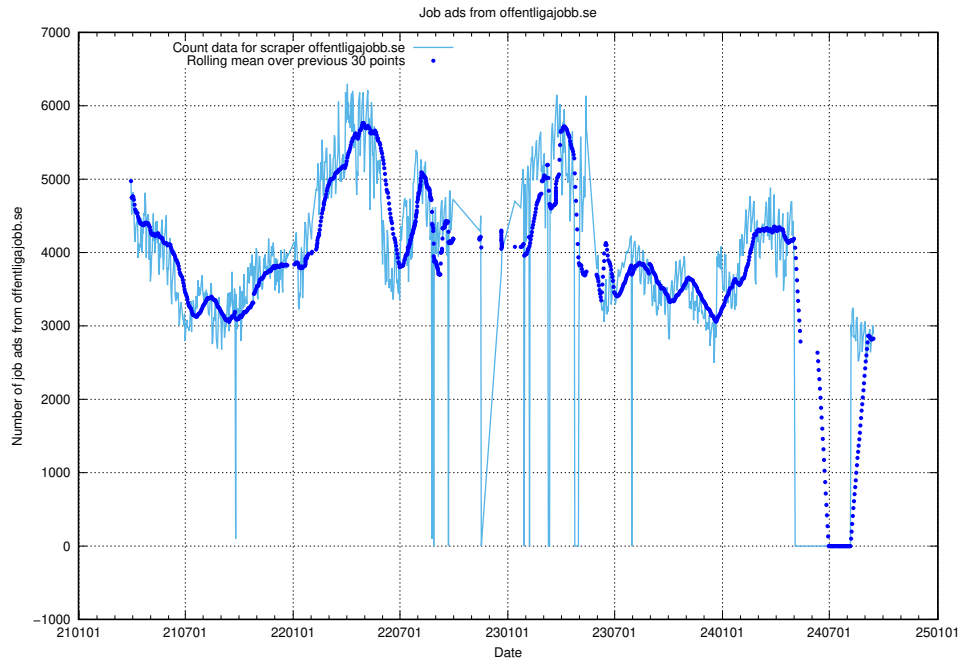

13.3 Number of ads by scraper offentligajobb.se

Here, we count the number of job ads scraped from offentligajobb.se.