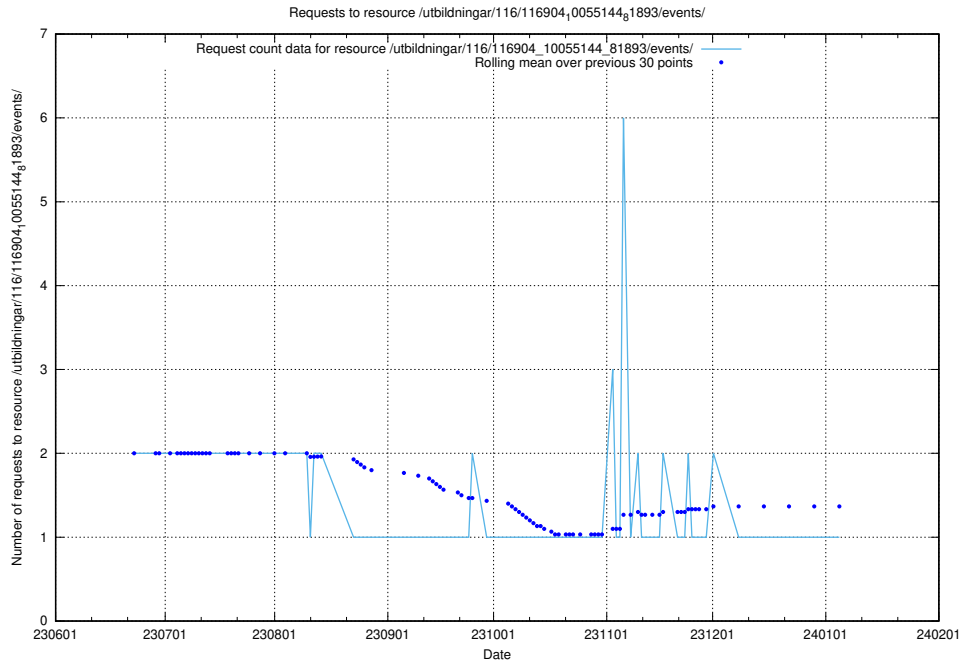

5.6265 Usage of /utbildningar/116/116904_10055144_81893/events/

Here, we count the number of requests to resource /utbildningar/116/116904_10055144_81893/events/.