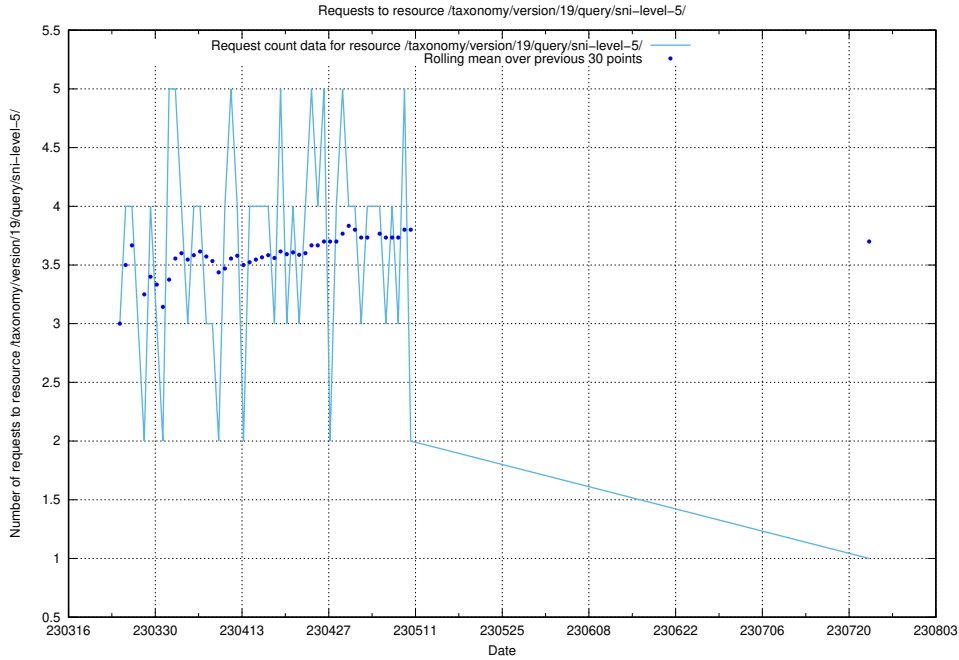

5.6822 Usage of /taxonomy/version/19/query/sni-level-5/

Here, we count the number of requests to resource /taxonomy/version/19/query/sni-level-5/.