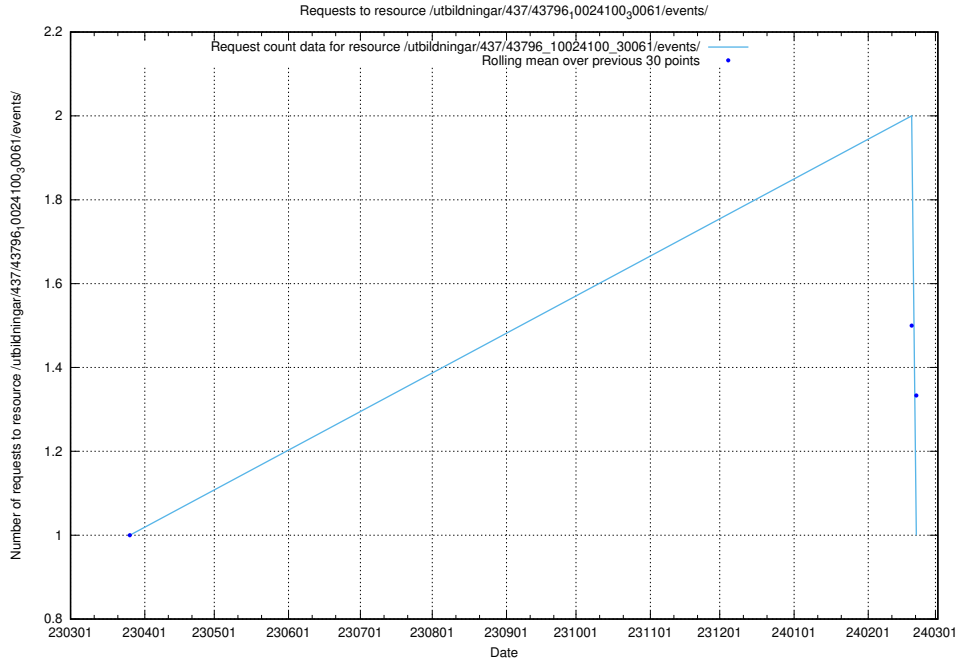

5.6735 Usage of /utbildningar/437/43796_10024100_30061/events/

Here, we count the number of requests to resource /utbildningar/437/43796_10024100_30061/events/.