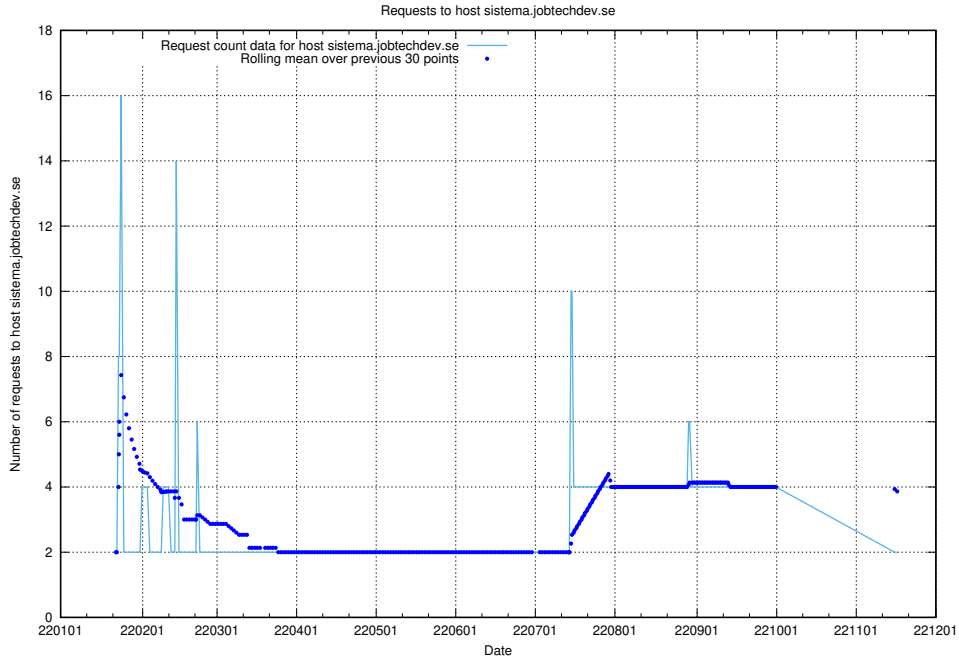

7.594 Usage of sistema.jobtechdev.se

Here, we count the number of requests to host sistema.jobtechdev.se.