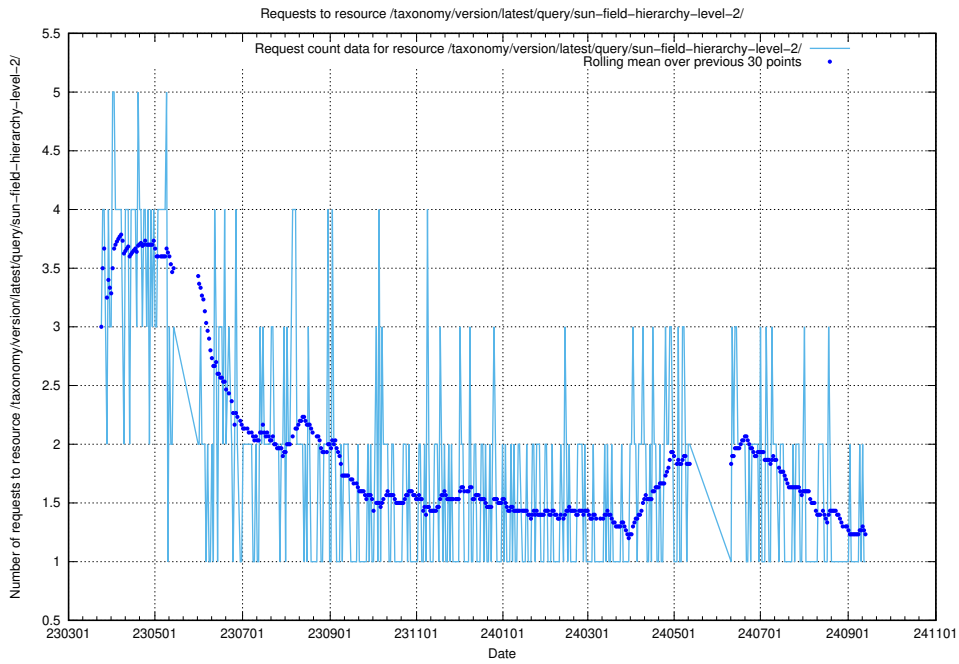

5.6757 Usage of /taxonomy/version/latest/query/sun-field-hierarchy-level-2/

Here, we count the number of requests to resource /taxonomy/version/latest/query/sun-field-hierarchy-level-2/.