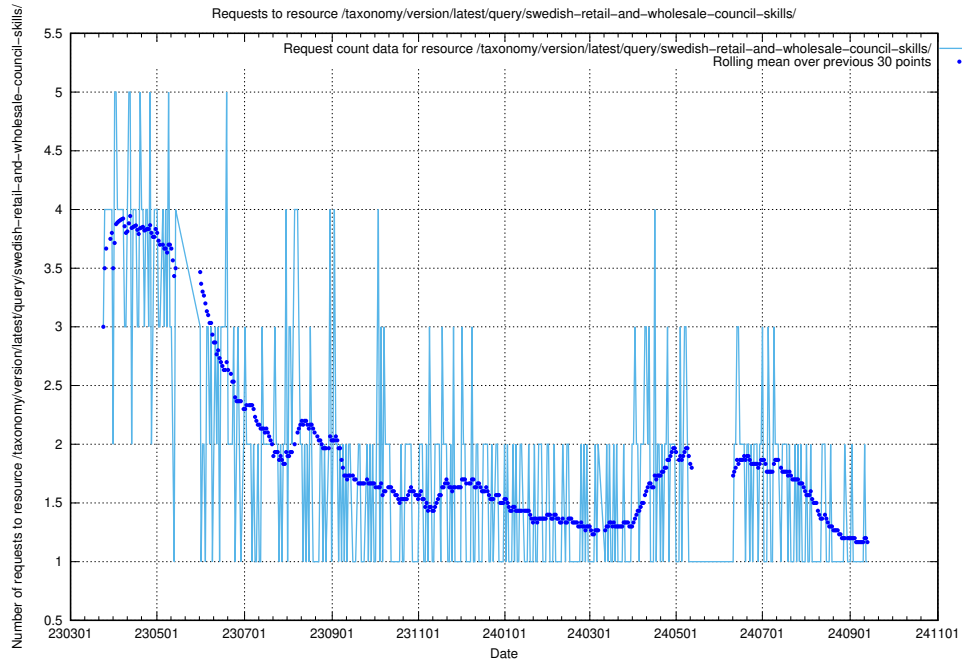

5.6749 Usage of /taxonomy/version/latest/query/swedish-retail-and-wholesale-council-skills/

Here, we count the number of requests to resource /taxonomy/version/latest/query/swedish-retail-and-wholesale-council-skills/.