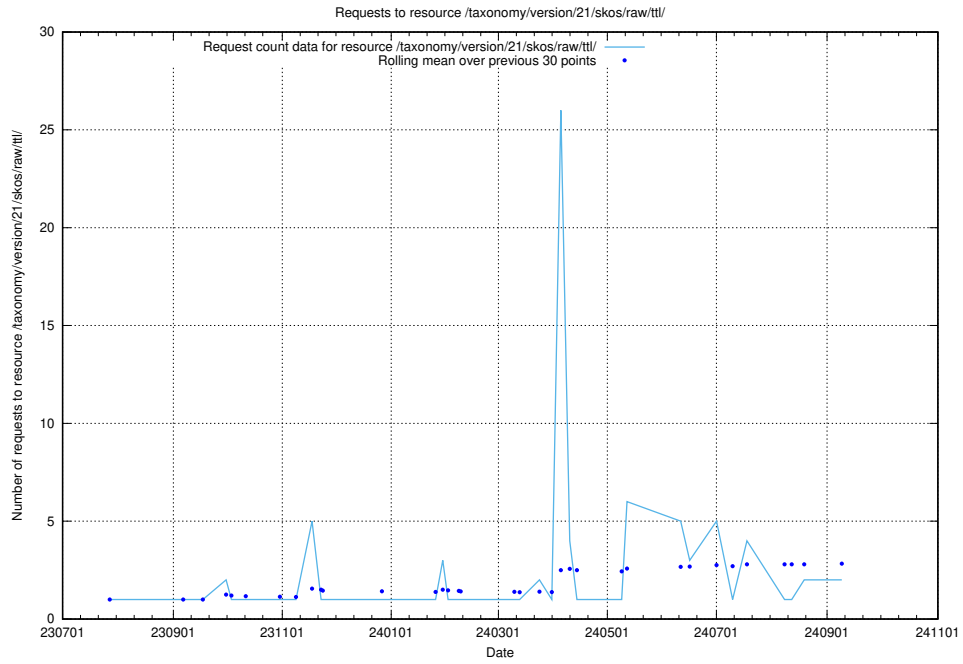

5.861 Usage of `/taxonomy/version/21/skos/raw/ttl/`

Here, we count the number of requests to resource `/taxonomy/version/21/skos/raw/ttl/`.