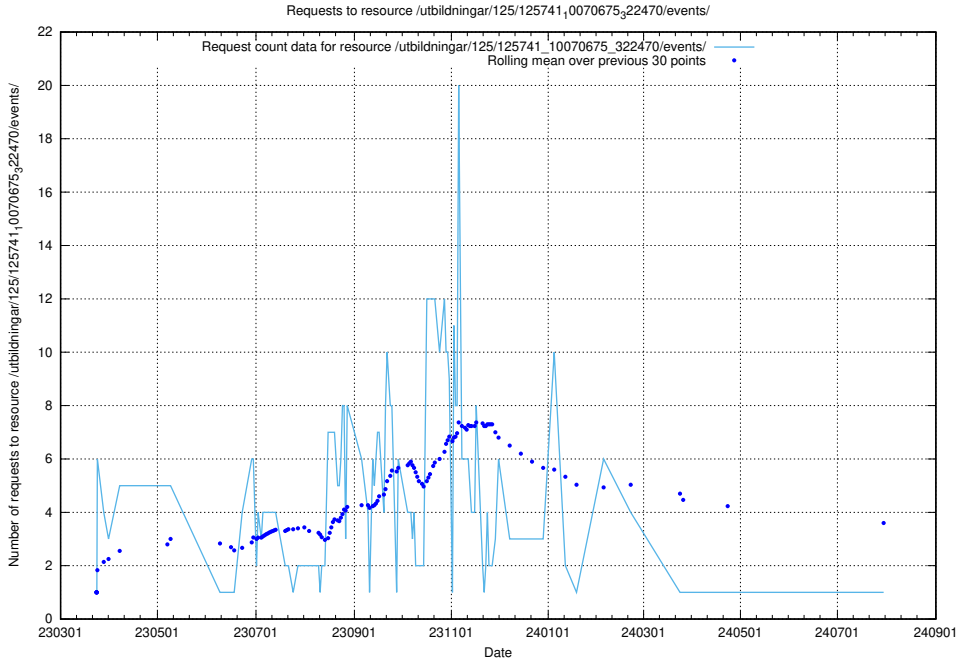

5.7177 Usage of /utbildningar/125/125741_10070675_322470/events/

Here, we count the number of requests to resource /utbildningar/125/125741_10070675_322470/events/