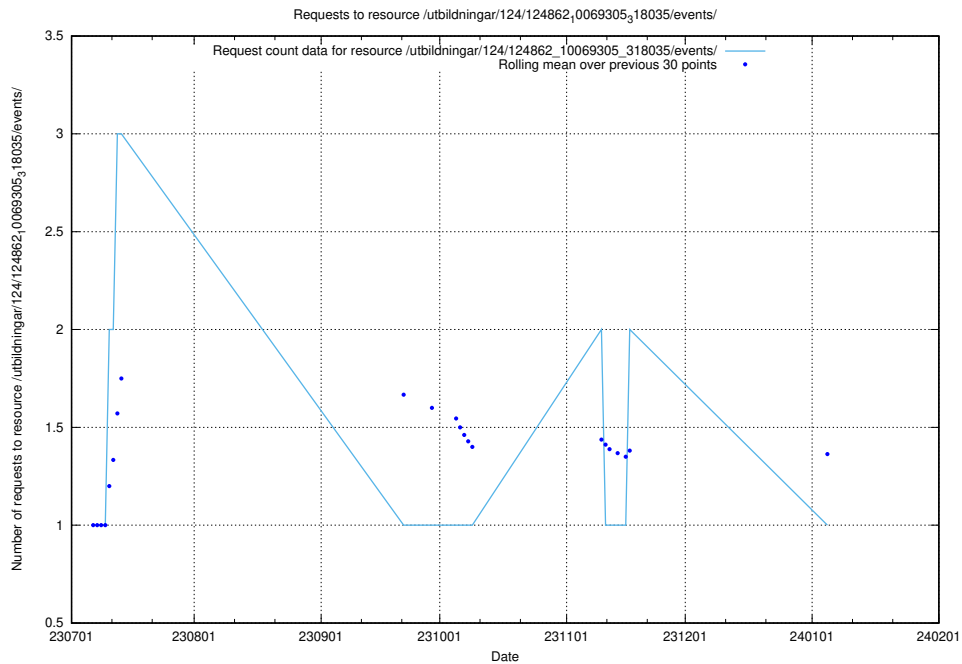

5.6006 Usage of /utbildningar/124/124862_10069305_318035/events/

Here, we count the number of requests to resource /utbildningar/124/124862_10069305_318035/events/