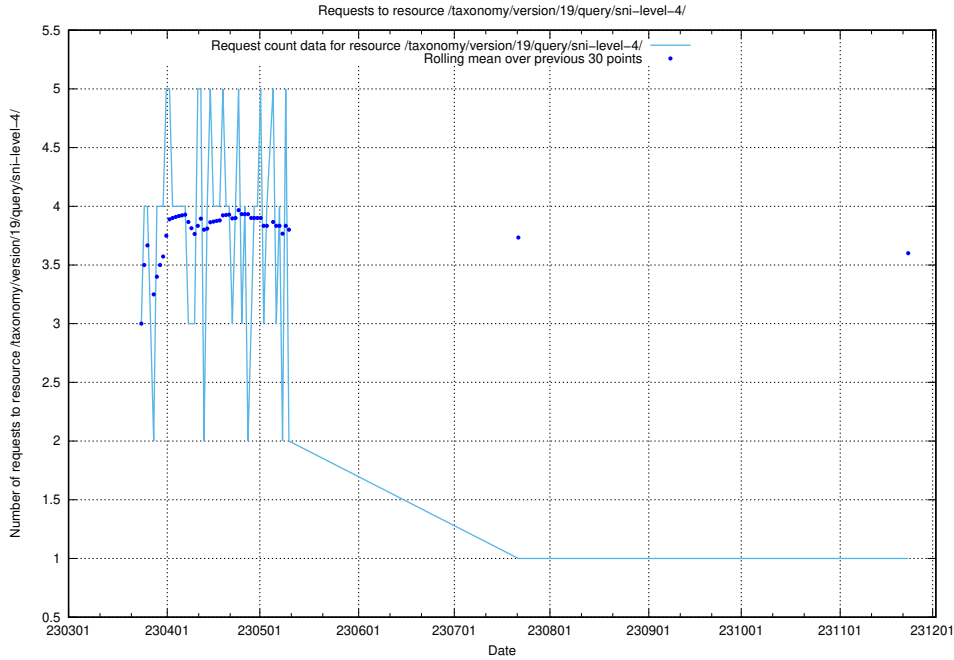

5.6823 Usage of /taxonomy/version/19/query/sni-level-4/

Here, we count the number of requests to resource /taxonomy/version/19/query/sni-level-4/.