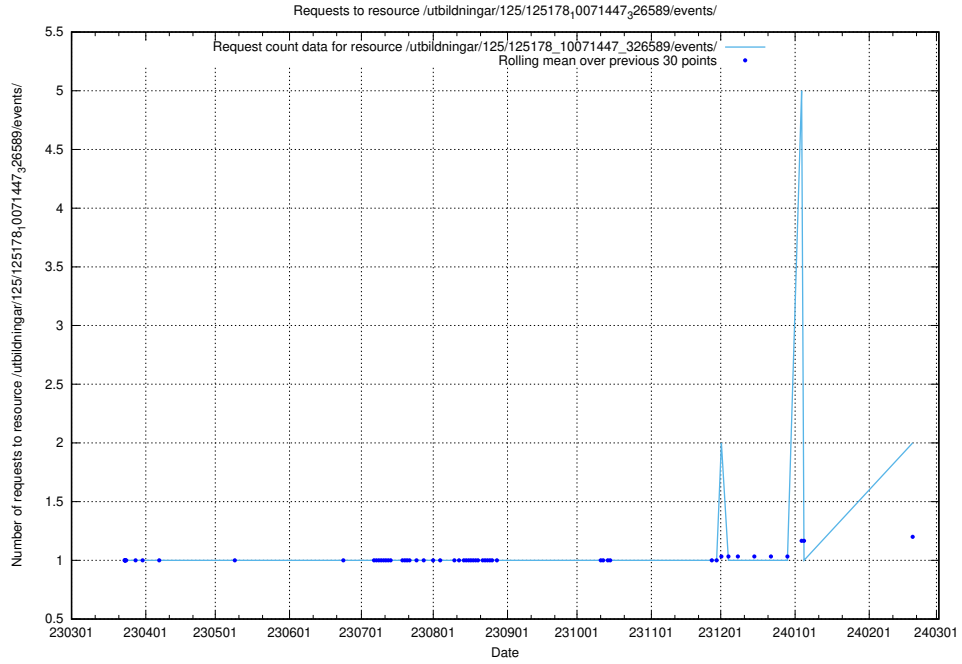

5.543 Usage of /utbildningar/125/125178_10071447_326589/events/

Here, we count the number of requests to resource /utbildningar/125/125178_10071447_326589/events/