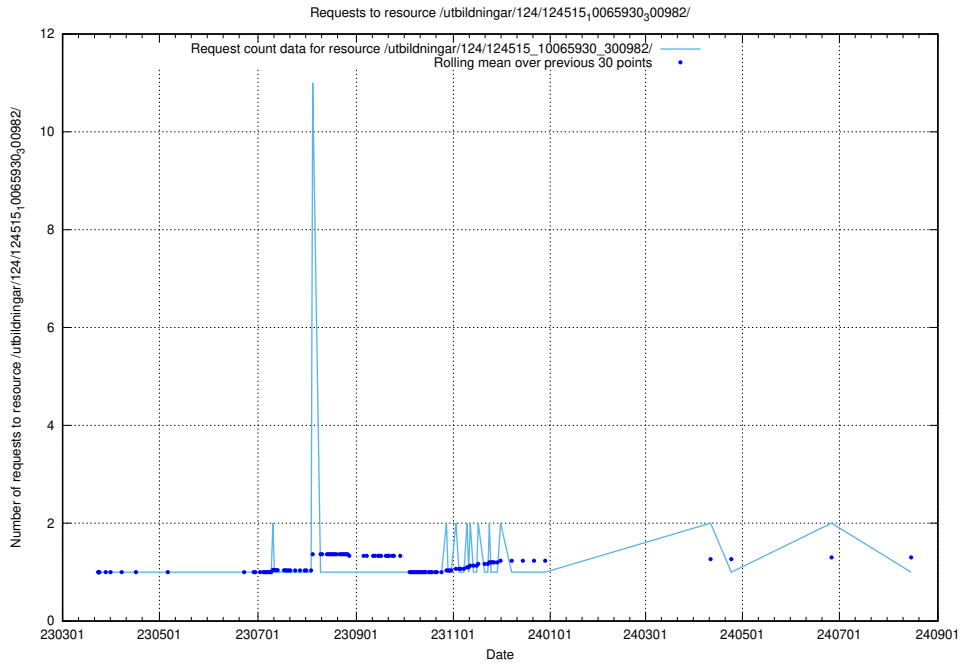

### 5.2283 Usage of /utbildningar/124/124515\_10065930\_300982/

Here, we count the number of requests to resource /utbildningar/124/124515\_10065930\_300982/.