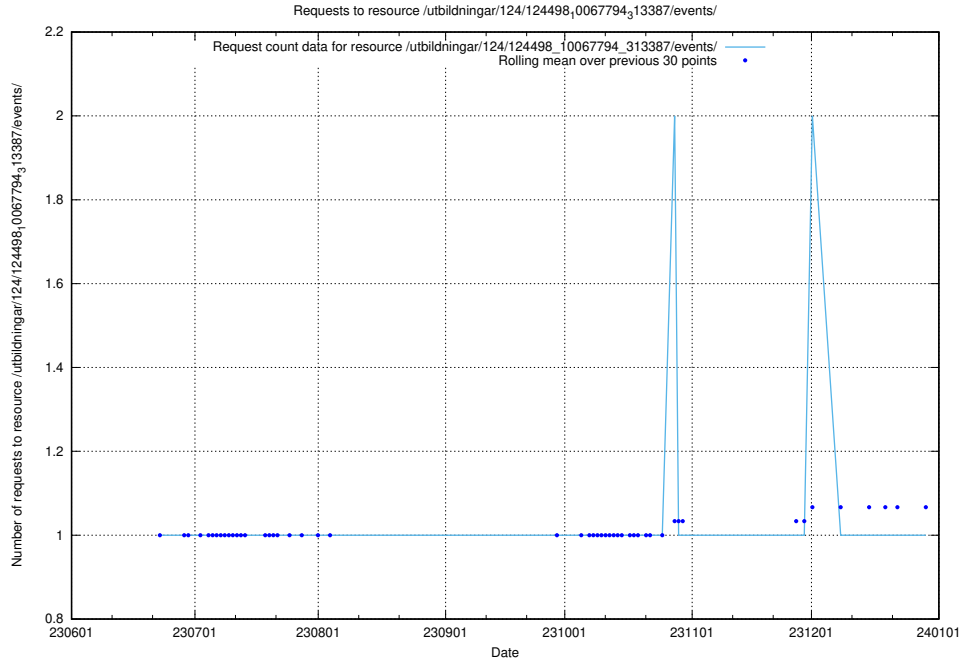

5.6449 Usage of /utbildningar/124/124498_10067794_313387/events/

Here, we count the number of requests to resource /utbildningar/124/124498_10067794_313387/events/