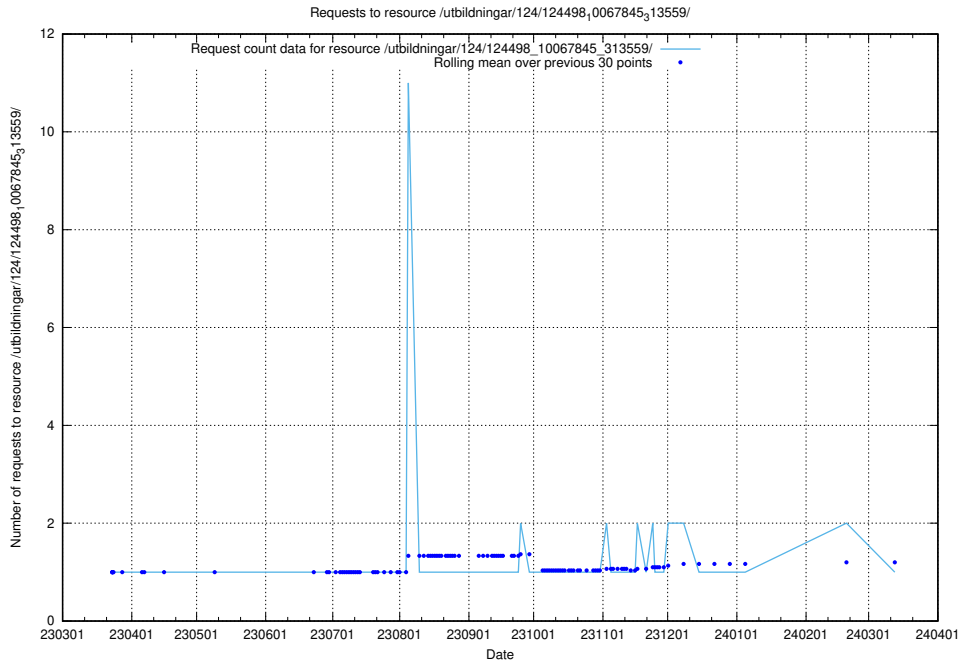

5.3378 Usage of /utbildningar/124/124498_10067845_313559/

Here, we count the number of requests to resource /utbildningar/124/124498_10067845_313559/.