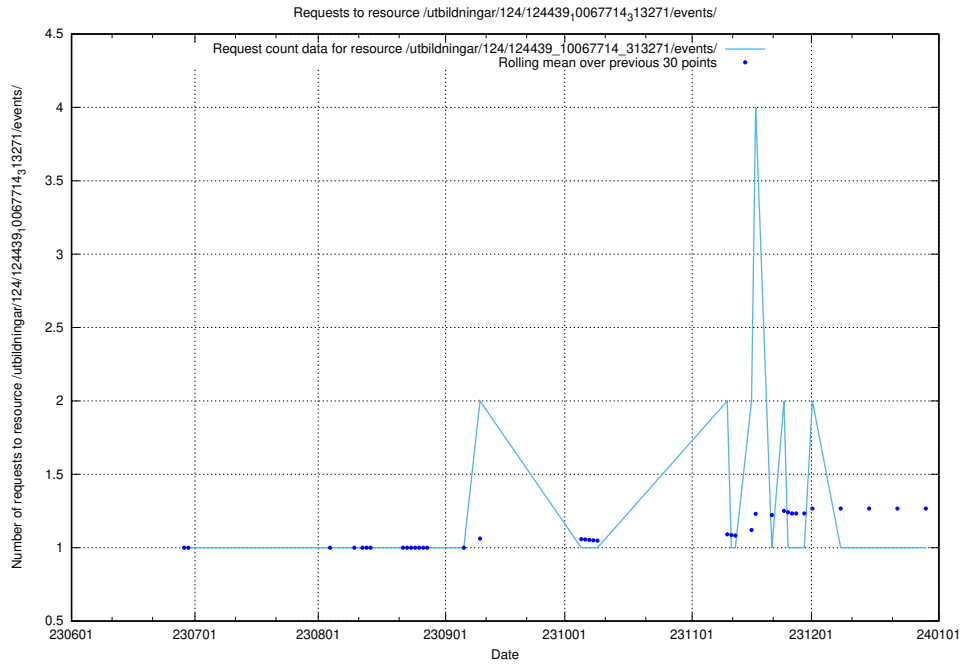

5.6220 Usage of /utbildningar/124/124439_10067714_313271/events/

Here, we count the number of requests to resource /utbildningar/124/124439_10067714_313271/events/