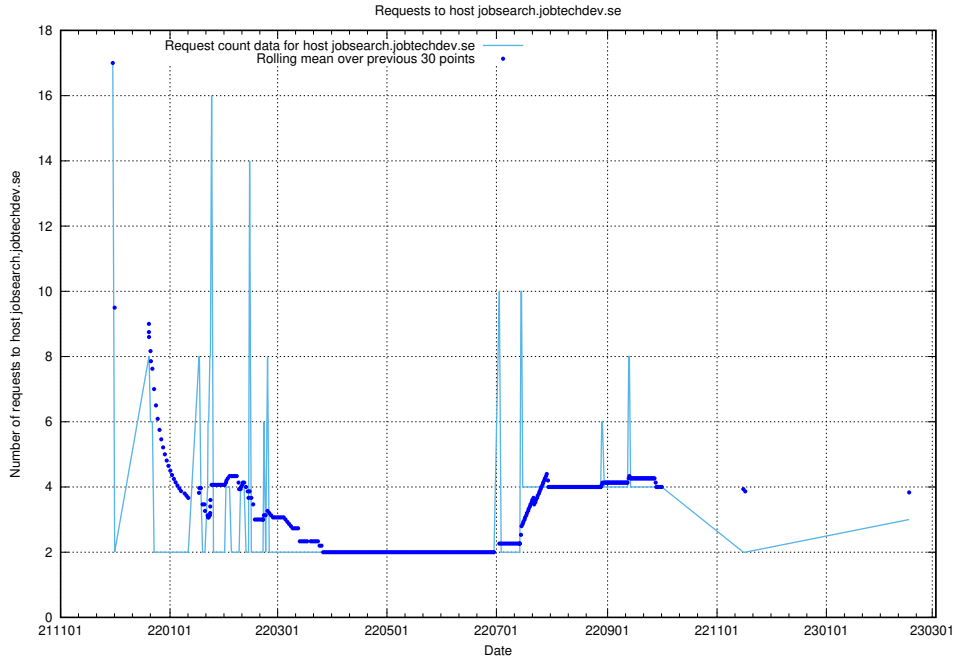

7.216 Usage of jobsearch.jobtechdev.se

Here, we count the number of requests to host jobsearch.jobtechdev.se.