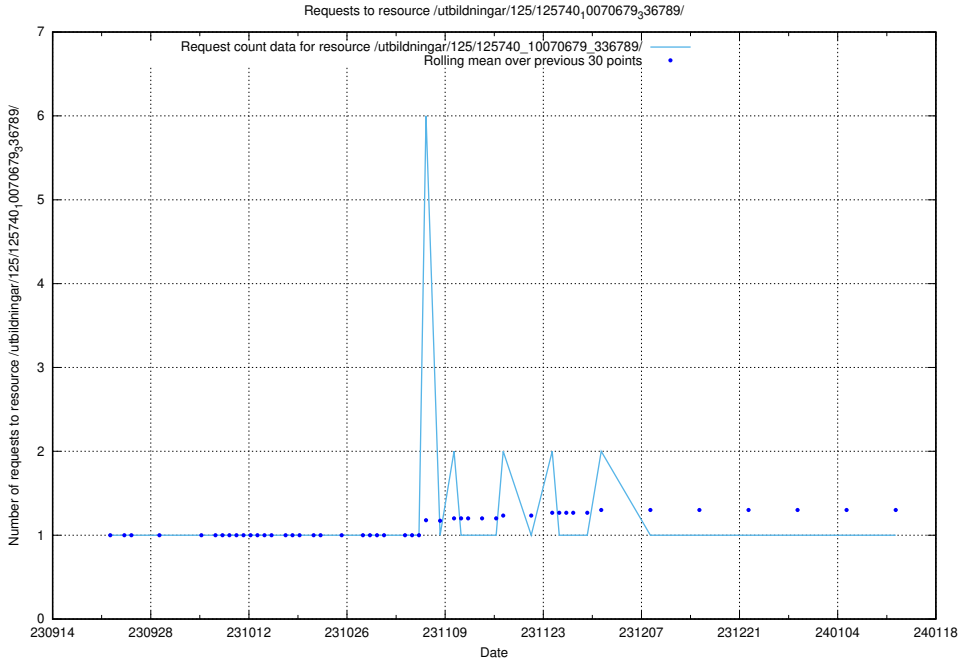

5.5211 Usage of /utbildningar/125/125740_10070679_336789/

Here, we count the number of requests to resource /utbildningar/125/125740_10070679_336789/.