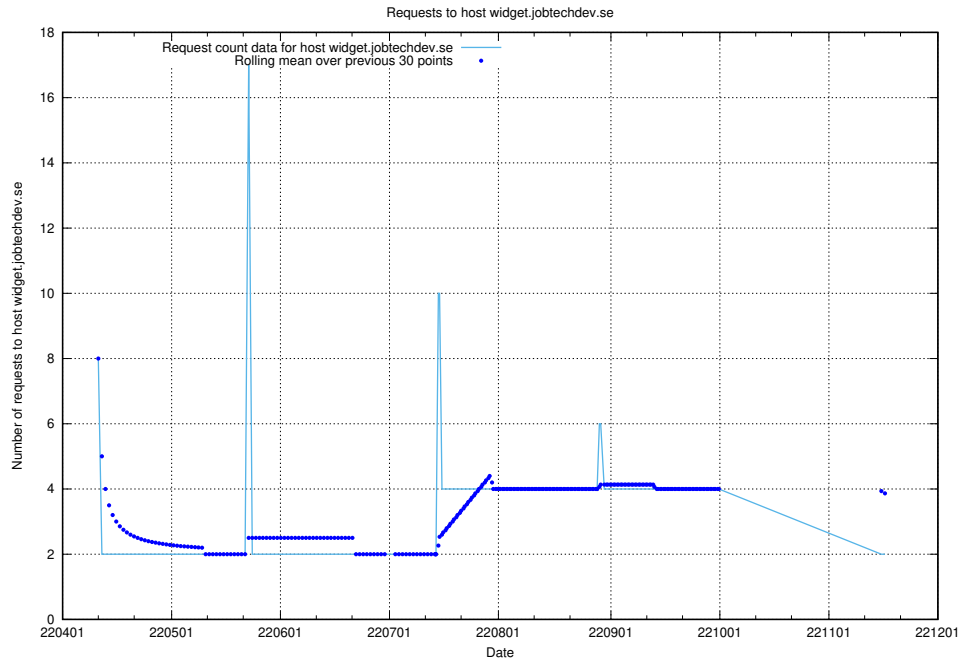

7.469 Usage of widget.jobtechdev.se

Here, we count the number of requests to host widget.jobtechdev.se.