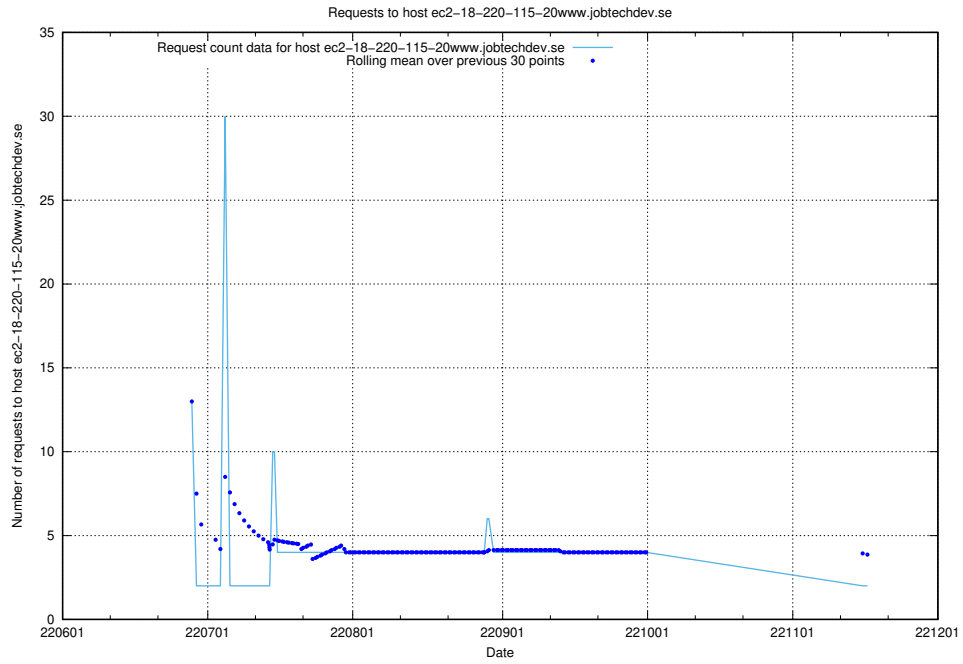

7.402 Usage of ec2-18-220-115-20www.jobtechdev.se

Here, we count the number of requests to host ec2-18-220-115-20www.jobtechdev.se.