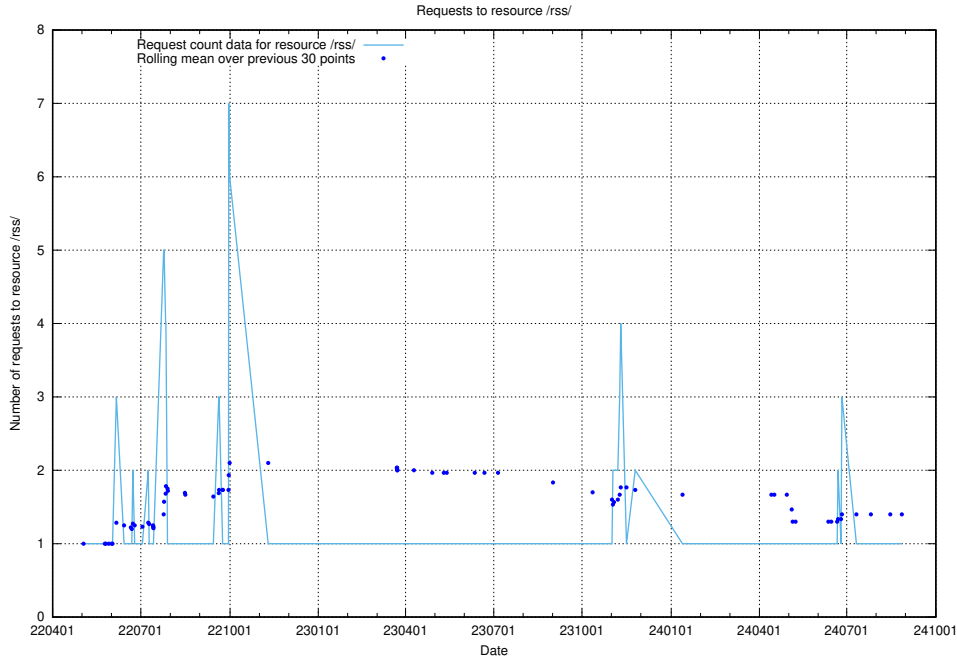

5.1138 Usage of /rss/

Here, we count the number of requests to resource /rss/.