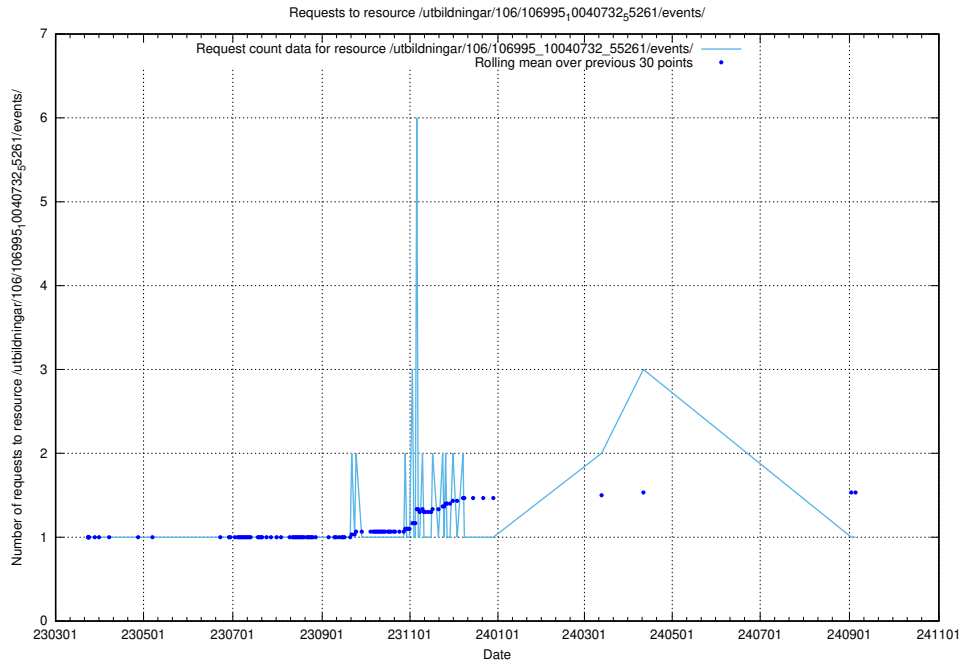

5.6126 Usage of /utbildningar/106/106995_10040732_55261/events/

Here, we count the number of requests to resource /utbildningar/106/106995_10040732_55261/events/.