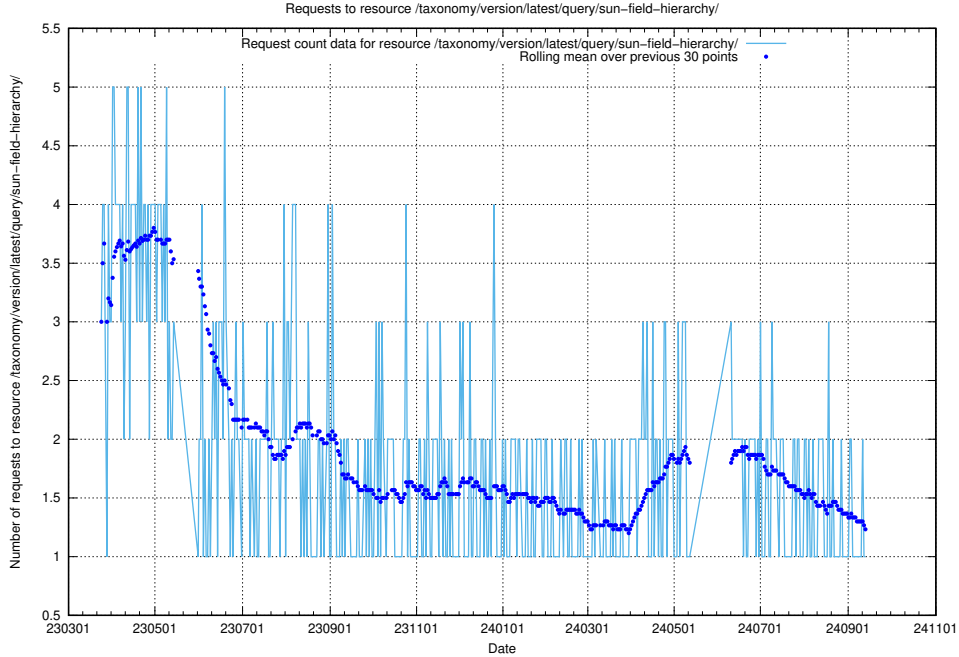

5.6754 Usage of /taxonomy/version/latest/query/sun-field-hierarchy/

Here, we count the number of requests to resource /taxonomy/version/latest/query/sun-field-hierarchy/.