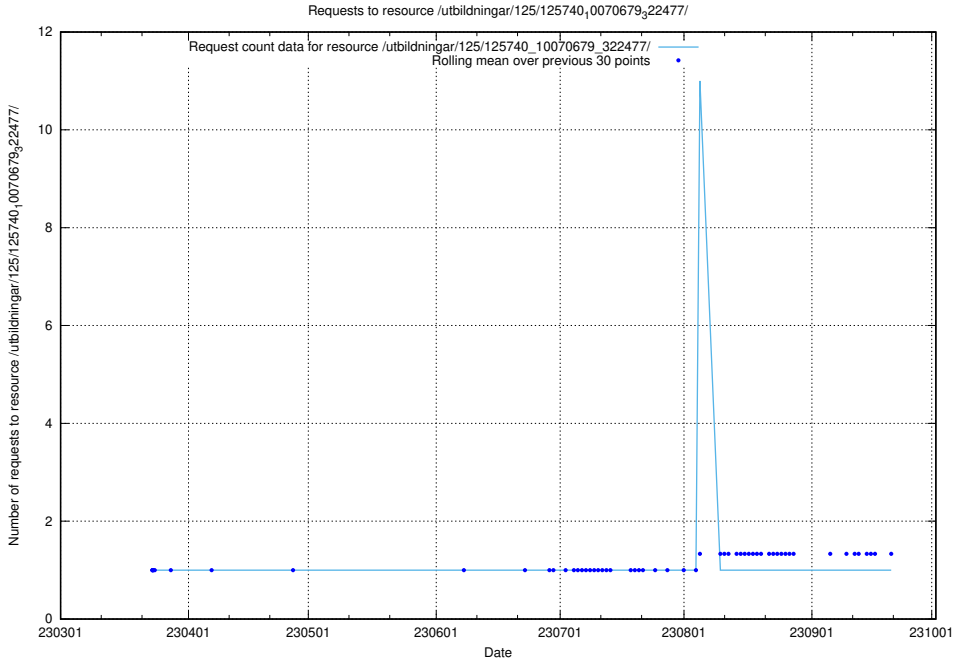

5.1046 Usage of /utbildningar/125/125740_10070679_322477/

Here, we count the number of requests to resource /utbildningar/125/125740_10070679_322477/.