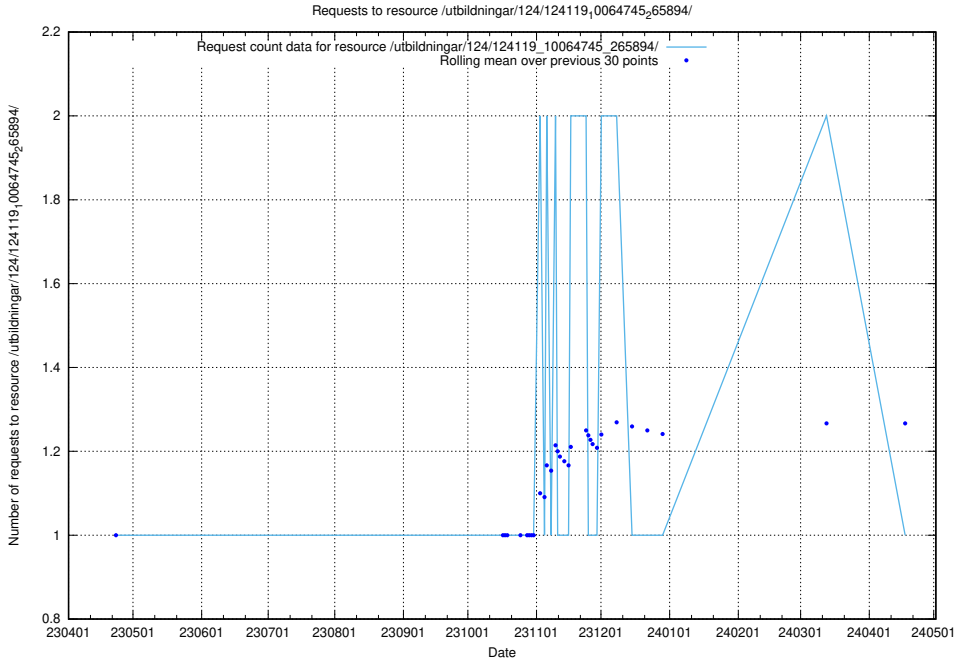

5.6699 Usage of /utbildningar/124/124119_10064745_265894/

Here, we count the number of requests to resource /utbildningar/124/124119_10064745_265894/.