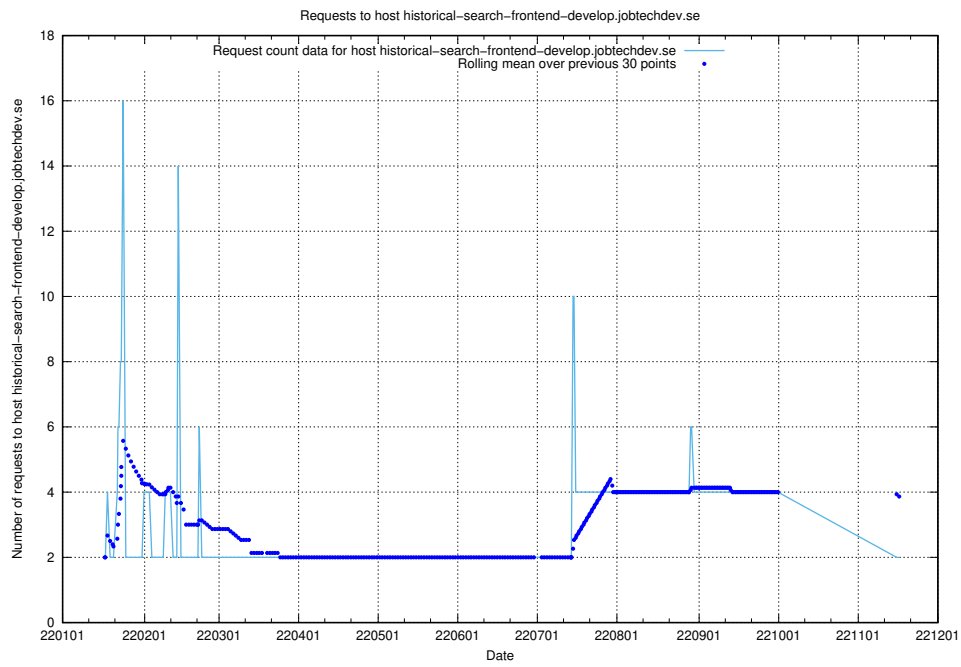

7.278 Usage of `historical-search-frontend-develop.jobtechdev.se`

Here, we count the number of requests to host `historical-search-frontend-develop.jobtechdev.se`.