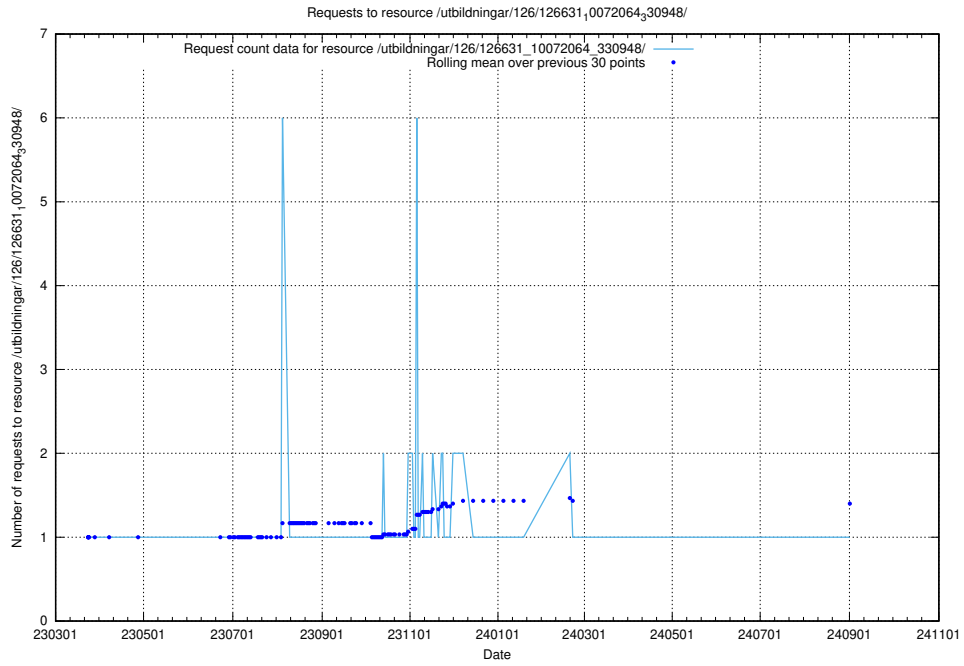

5.7098 Usage of /utbildningar/126/126631_10072064_330948/

Here, we count the number of requests to resource /utbildningar/126/126631_10072064_330948/.