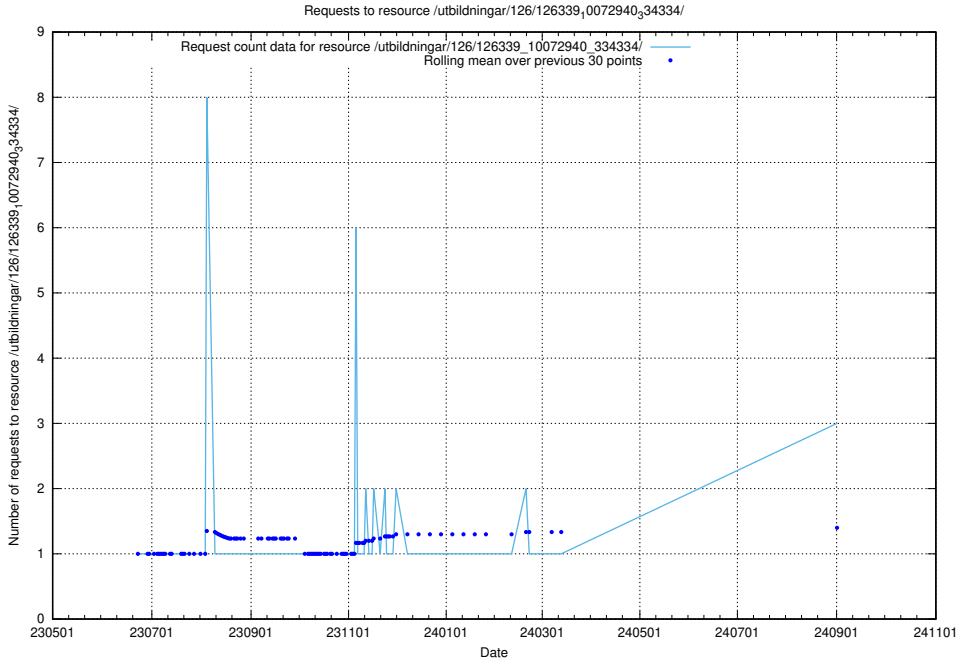

5.471 Usage of /utbildningar/126/126339_10072940_334334/

Here, we count the number of requests to resource /utbildningar/126/126339_10072940_334334/.