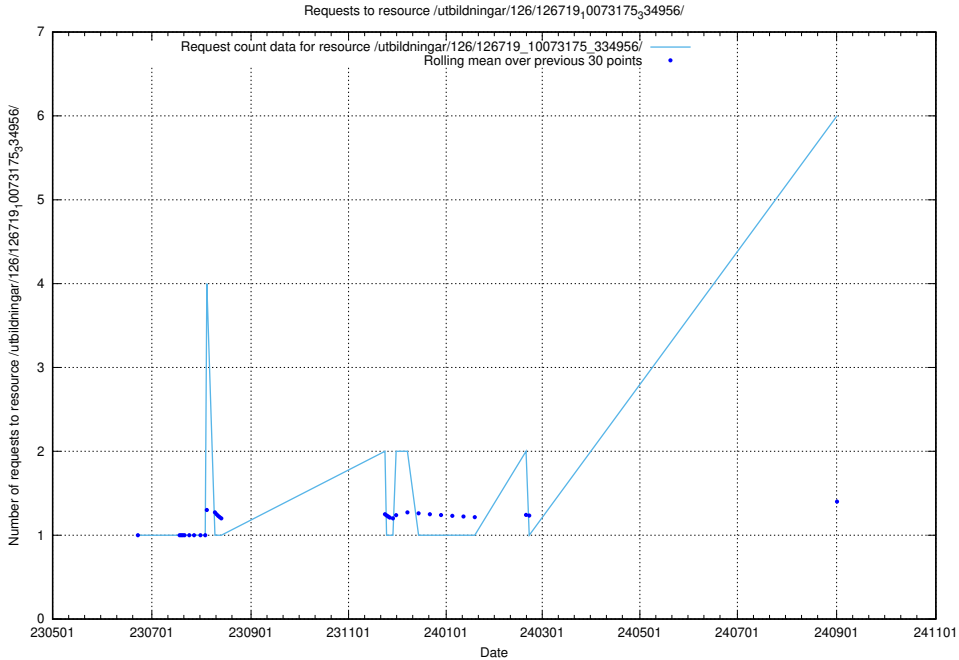

5.123 Usage of /utbildningar/126/126719_10073175_334956/

Here, we count the number of requests to resource /utbildningar/126/126719_10073175_334956/.