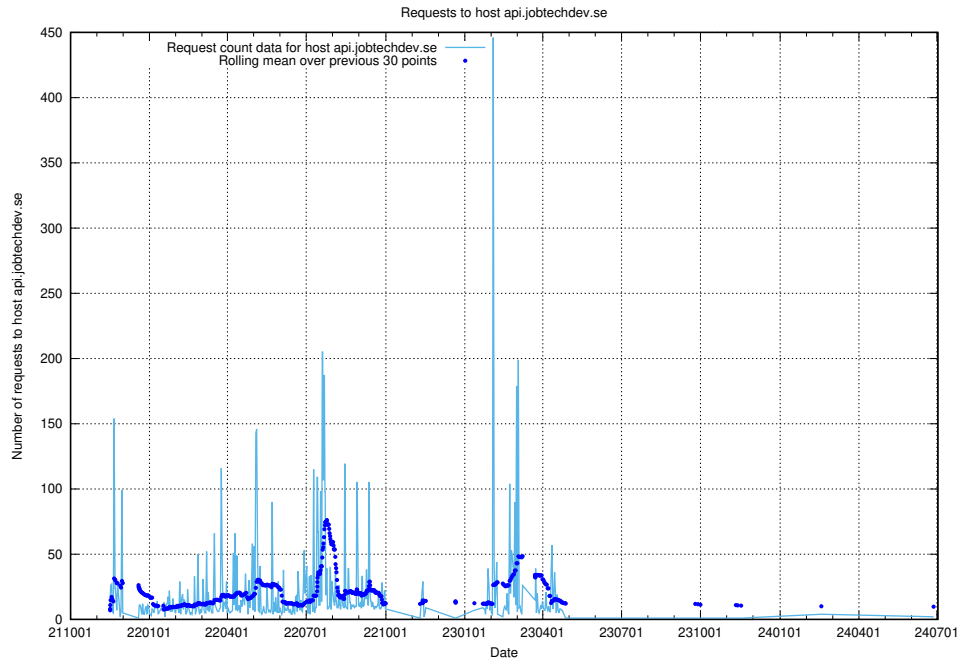

7.514 Usage of api.jobtechdev.se

Here, we count the number of requests to host api.jobtechdev.se.