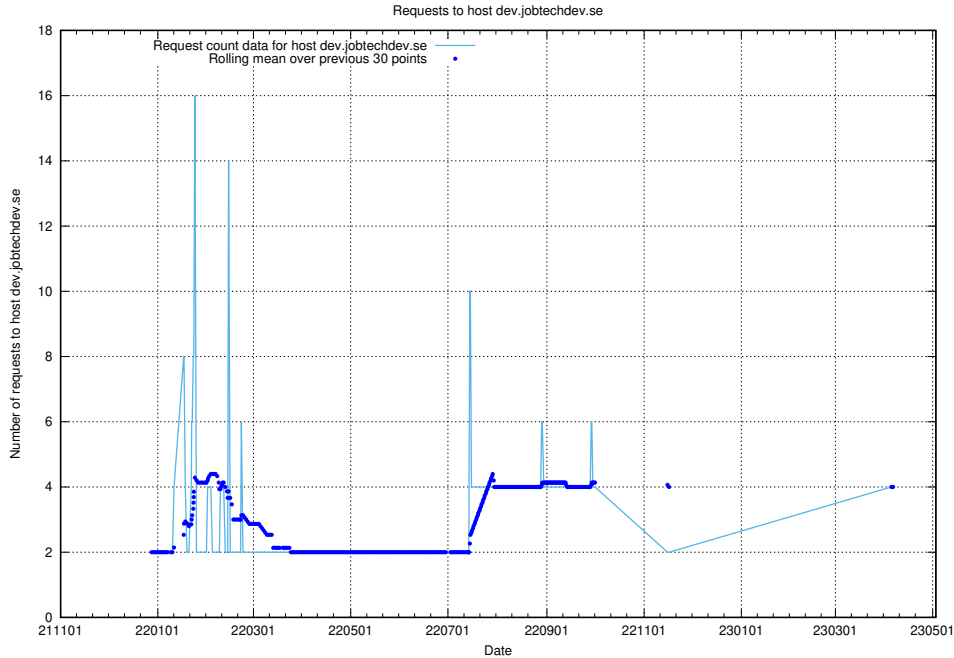

7.142 Usage of dev.jobtechdev.se

Here, we count the number of requests to host dev.jobtechdev.se.