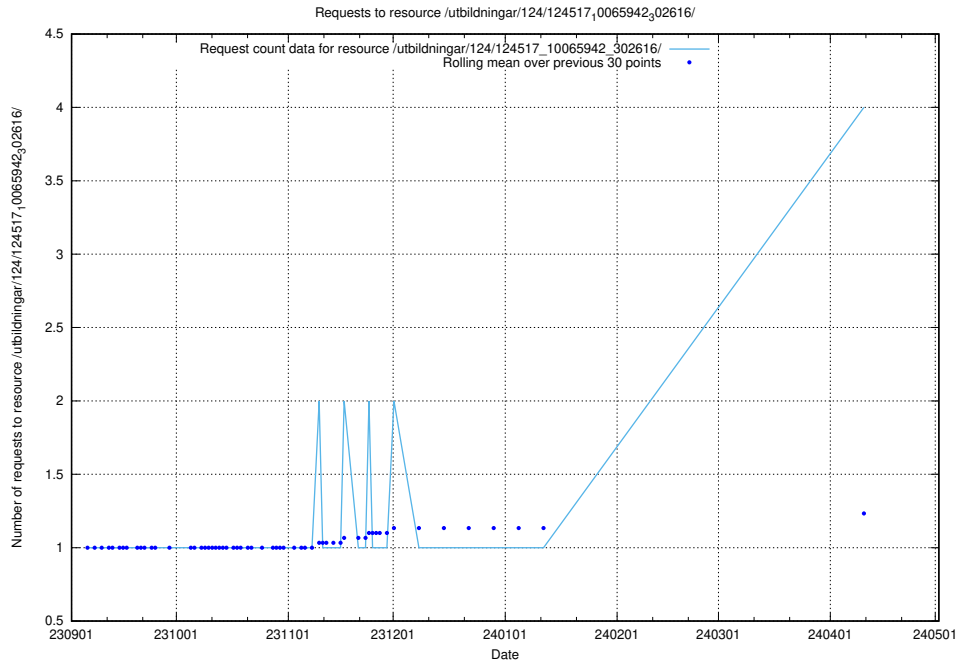

5.302 Usage of /utbildningar/124/124517_10065942_302616/

Here, we count the number of requests to resource /utbildningar/124/124517_10065942_302616/.