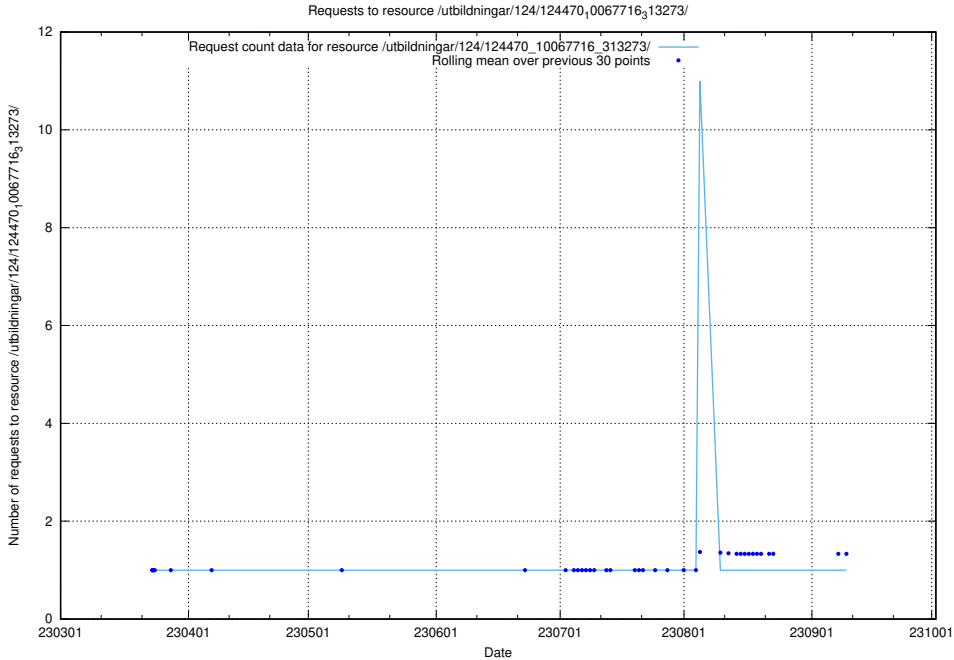

5.3872 Usage of /utbildningar/124/124470_10067716_313273/

Here, we count the number of requests to resource /utbildningar/124/124470_10067716_313273/.