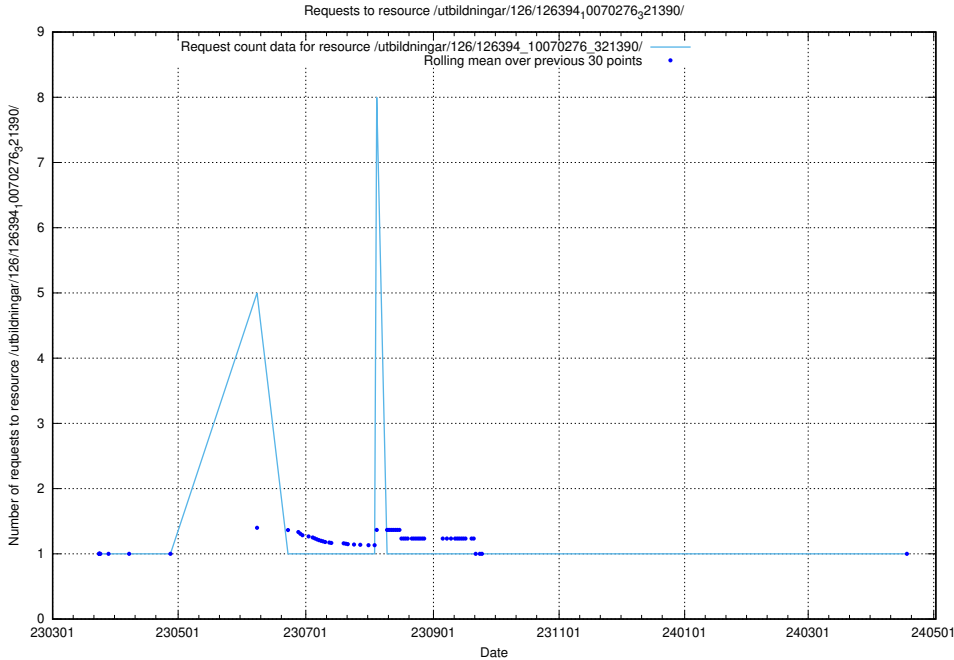

5.7120 Usage of /utbildningar/126/126394_10070276_321390/

Here, we count the number of requests to resource /utbildningar/126/126394_10070276_321390/.