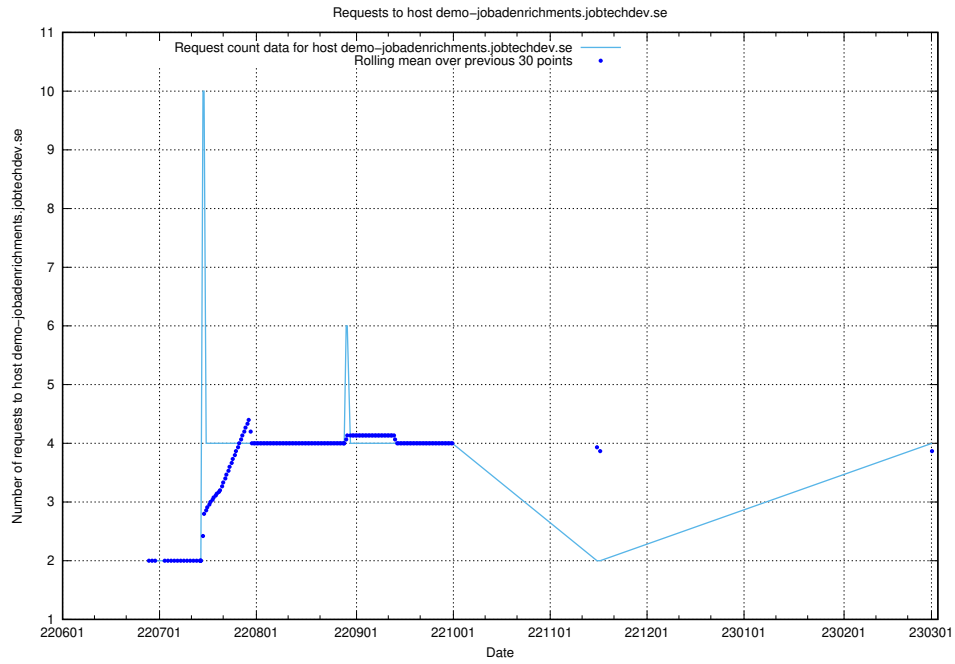

## 7.153 Usage of demo-jobadenrichments.jobtechdev.se

Here, we count the number of requests to host demo-jobadenrichments.jobtechdev.se.