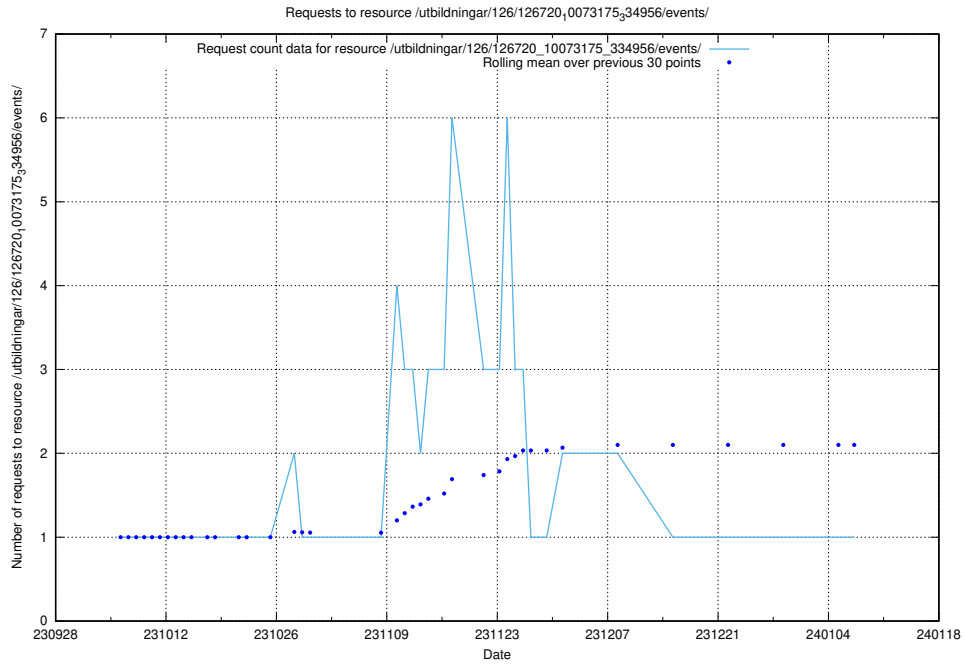

5.5103 Usage of /utbildningar/126/126720_10073175_334956/events/

Here, we count the number of requests to resource /utbildningar/126/126720_10073175_334956/events/