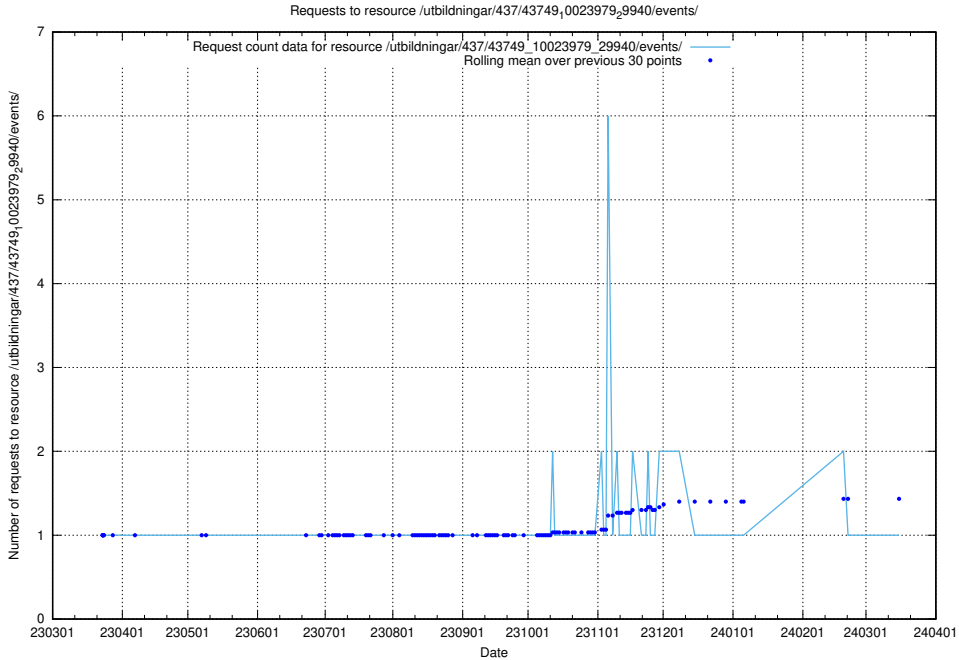

5.7082 Usage of /utbildningar/437/43749_10023979_29940/events/

Here, we count the number of requests to resource /utbildningar/437/43749_10023979_29940/events/.