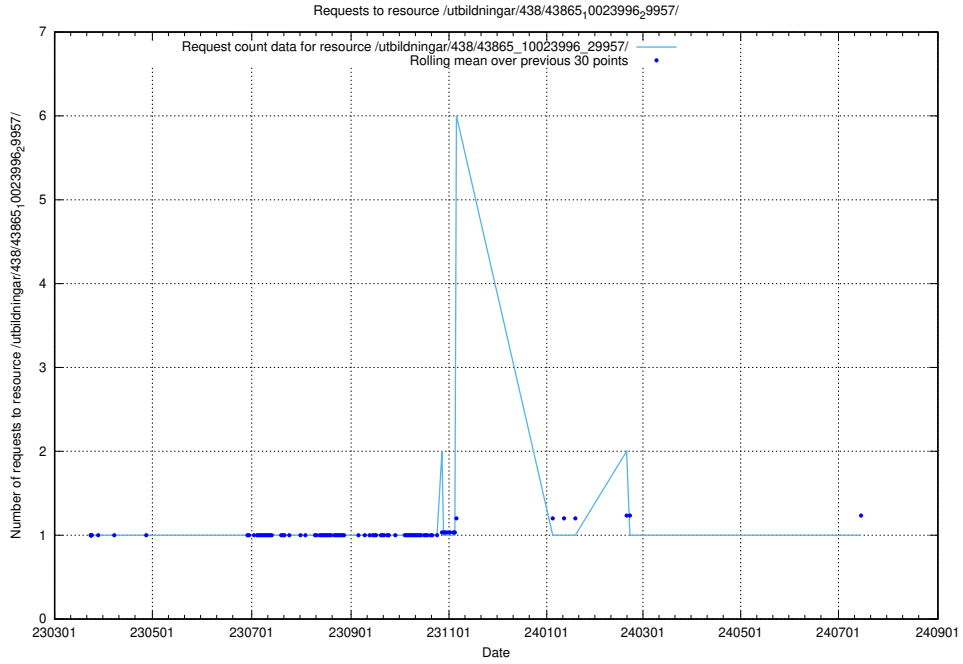

5.7023 Usage of /utbildningar/438/43865_10023996_29957/

Here, we count the number of requests to resource /utbildningar/438/43865_10023996_29957/.