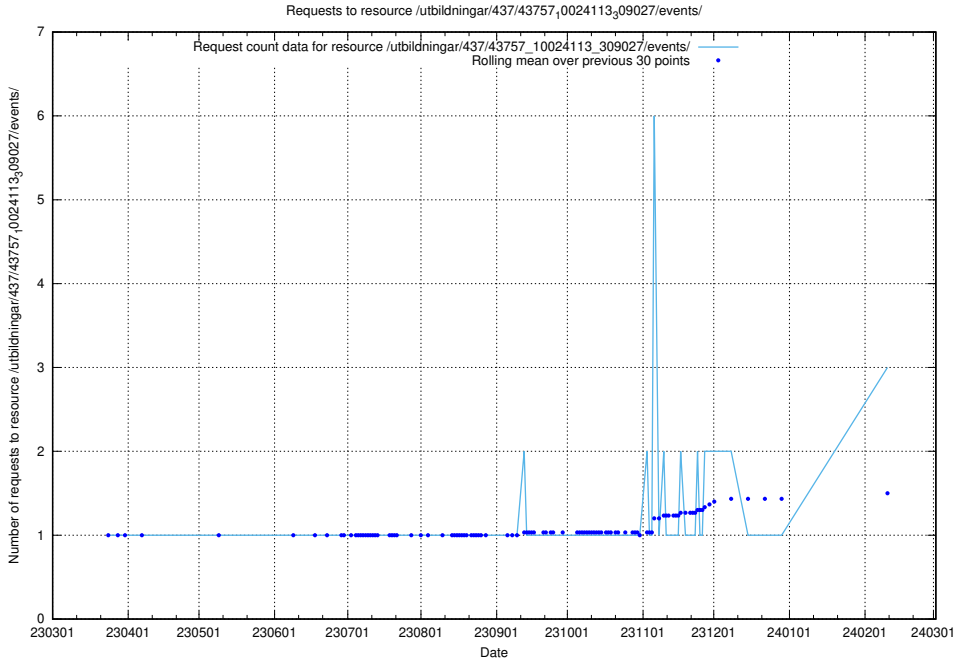

5.509 Usage of /utbildningar/437/43757_10024113_309027/events/

Here, we count the number of requests to resource /utbildningar/437/43757_10024113_309027/events/.