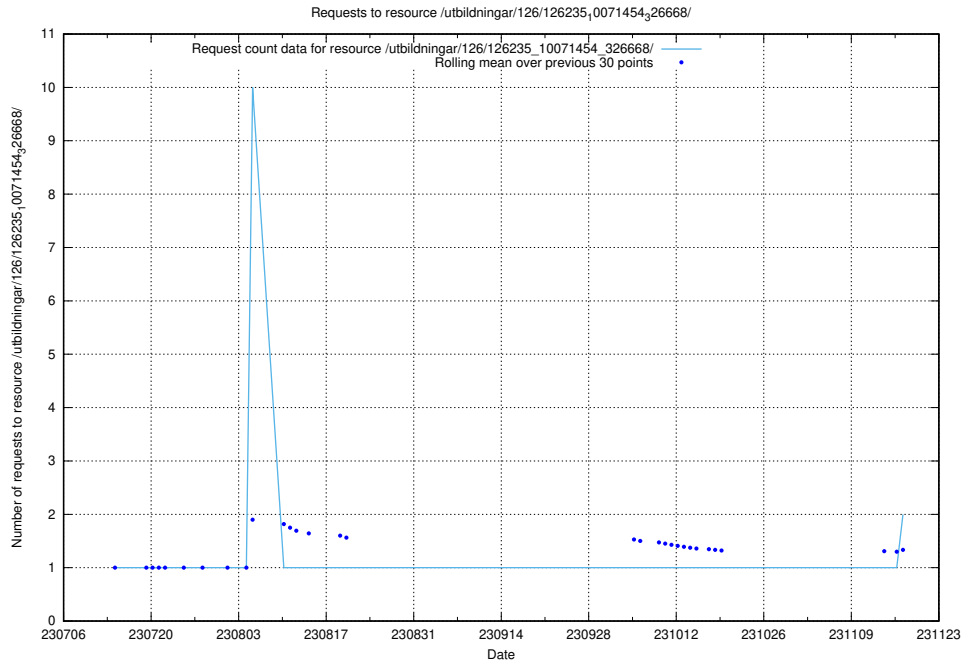

5.875 Usage of /utbildningar/126/126235_10071454_326668/

Here, we count the number of requests to resource /utbildningar/126/126235_10071454_326668/.