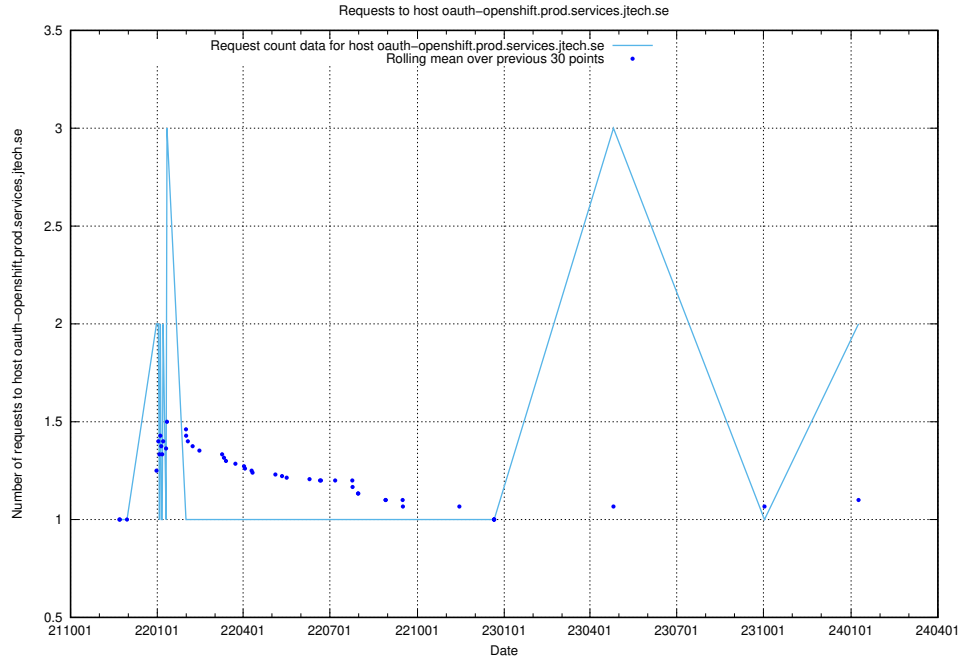

7.438 Usage of `oauth-openshift.prod.services.jtech.se`

Here, we count the number of requests to host `oauth-openshift.prod.services.jtech.se`.