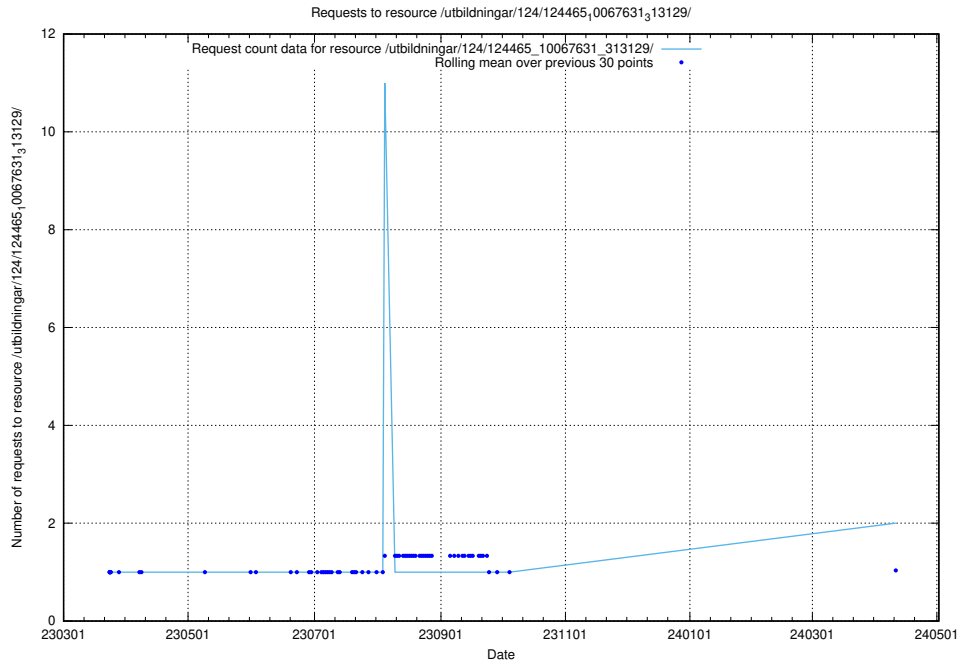

5.731 Usage of /utbildningar/124/124465_10067631_313129/

Here, we count the number of requests to resource /utbildningar/124/124465_10067631_313129/.