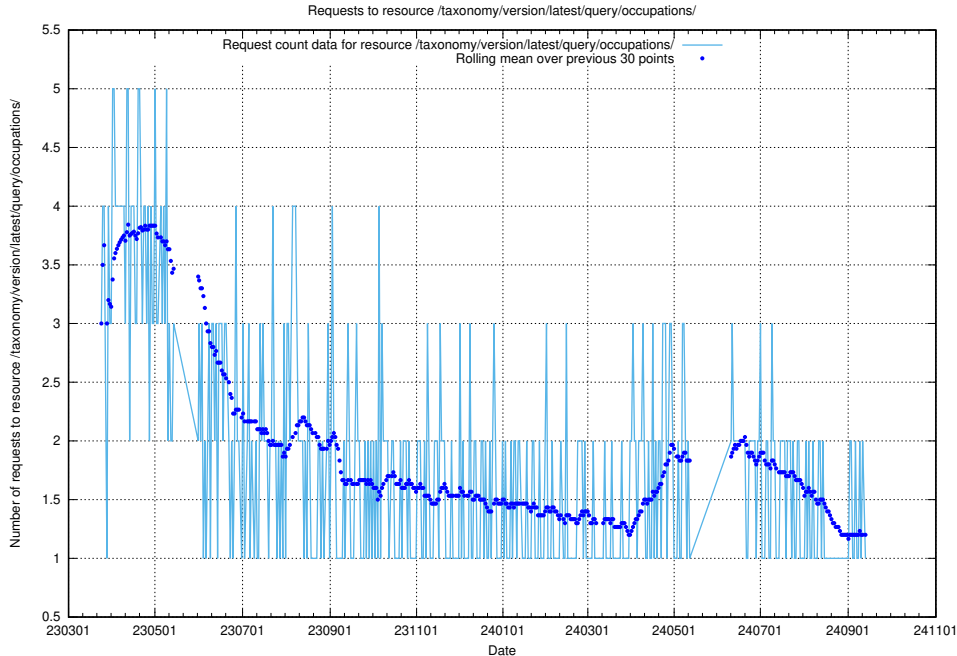

5.6779 Usage of /taxonomy/version/latest/query/occupations/

Here, we count the number of requests to resource /taxonomy/version/latest/query/occupations/.