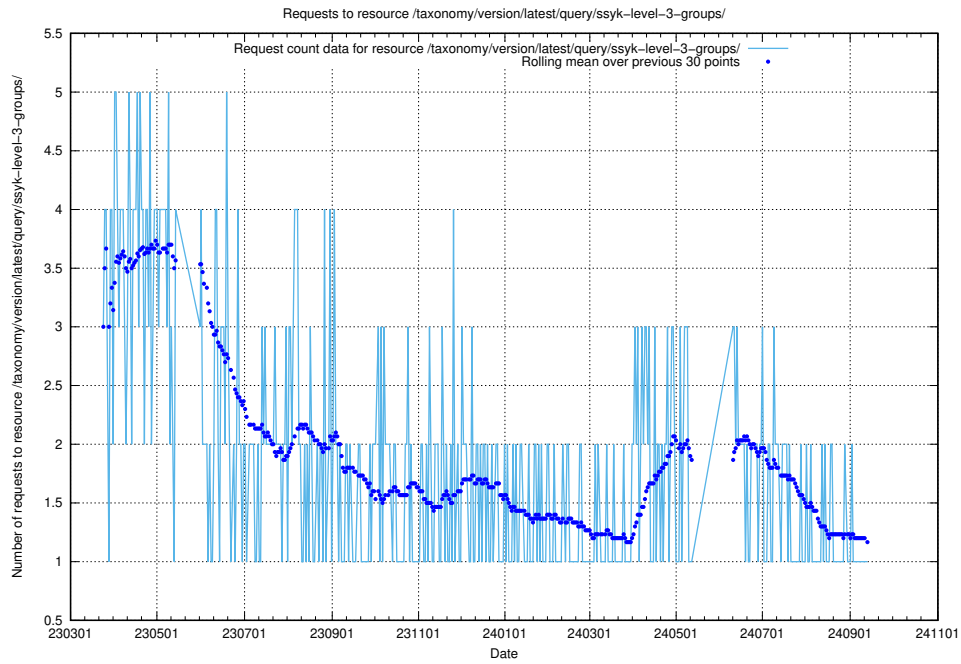

5.6766 Usage of /taxonomy/version/latest/query/ssyk-level-3-groups/

Here, we count the number of requests to resource /taxonomy/version/latest/query/ssyk-level-3-groups/.