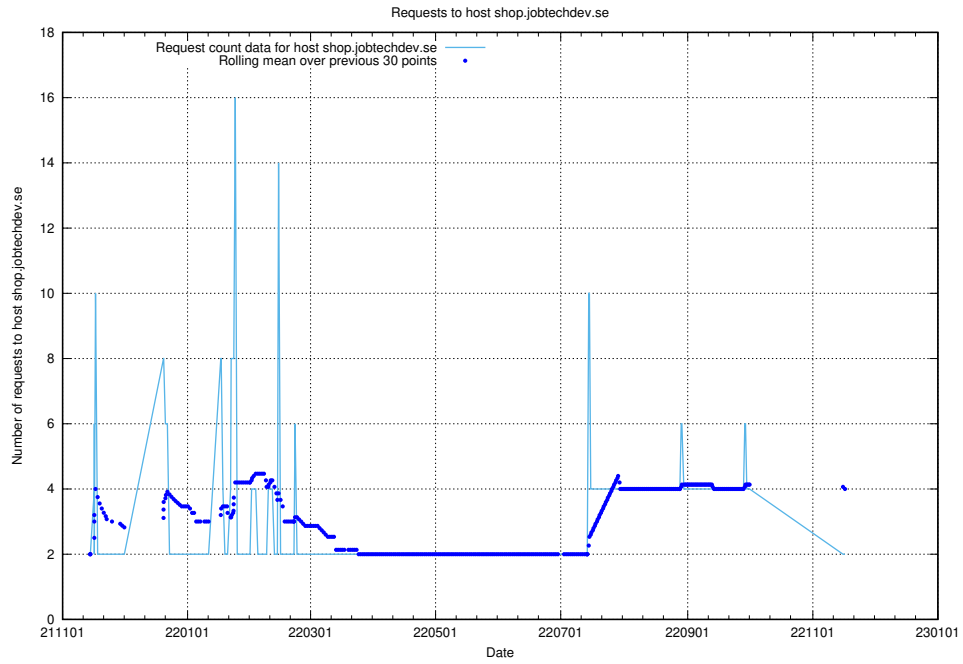

7.569 Usage of shop.jobtechdev.se

Here, we count the number of requests to host shop.jobtechdev.se.