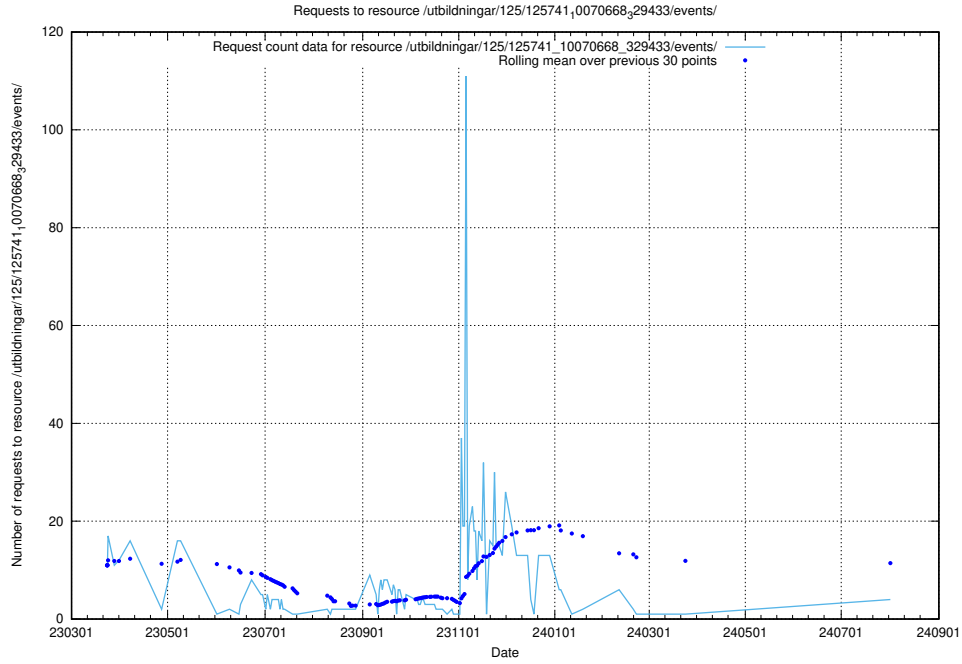

5.335 Usage of /utbildningar/125/125741_10070668_329433/events/

Here, we count the number of requests to resource /utbildningar/125/125741_10070668_329433/events/