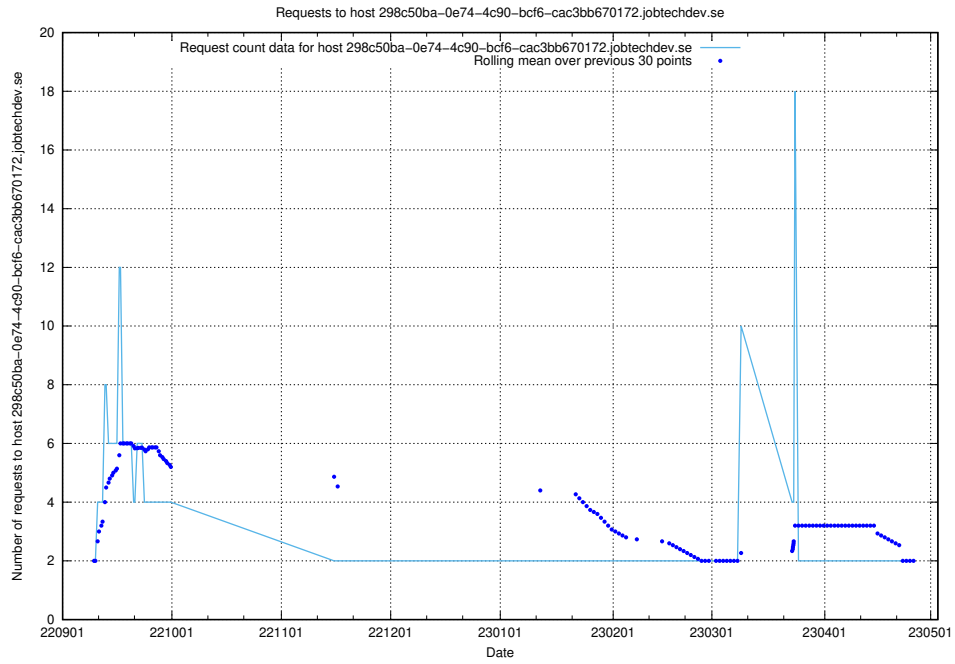

7.332 Usage of 298c50ba-0e74-4c90-bcf6-cac3bb670172.jobtechdev.se

Here, we count the number of requests to host 298c50ba-0e74-4c90-bcf6-cac3bb670172.jobtechdev.se.