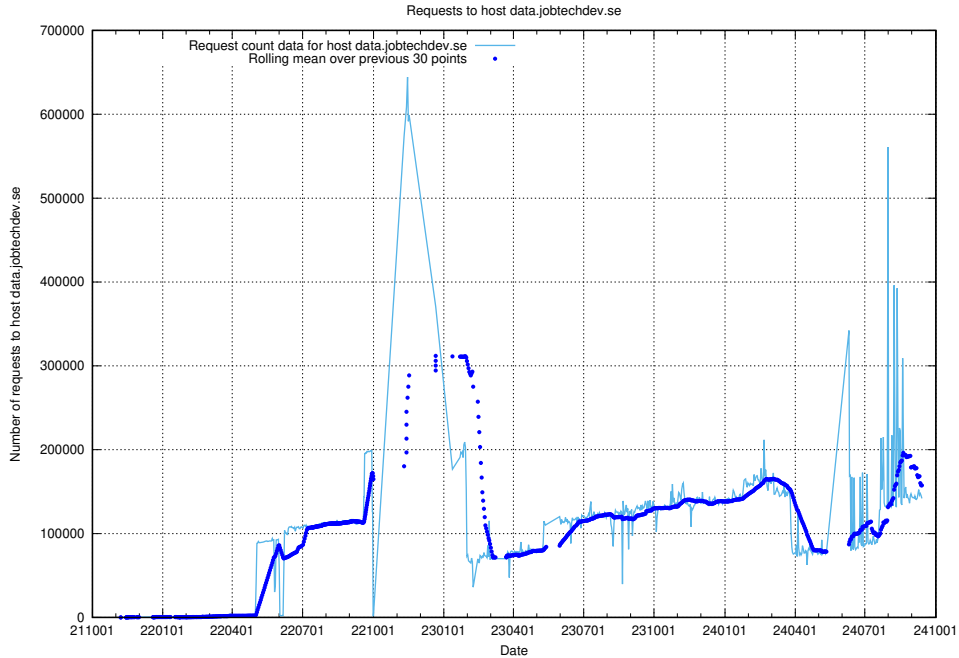

7.4 Usage of data.jobtechdev.se

Here, we count the number of requests to host data.jobtechdev.se.