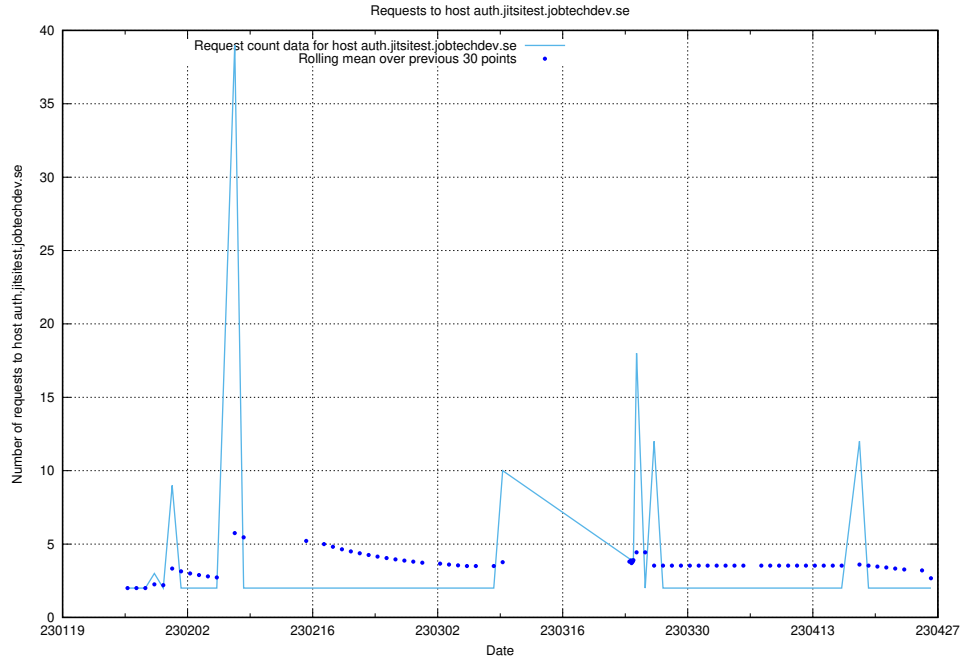

7.300 Usage of auth.jitsitest.jobtechdev.se

Here, we count the number of requests to host auth.jitsitest.jobtechdev.se.