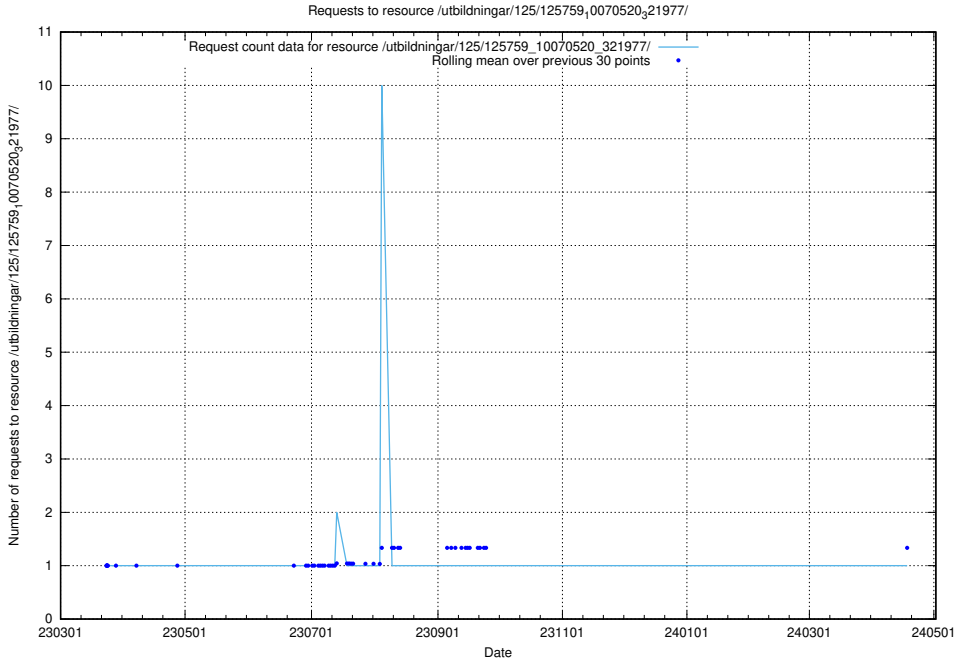

5.7144 Usage of /utbildningar/125/125759_10070520_321977/

Here, we count the number of requests to resource /utbildningar/125/125759_10070520_321977/.