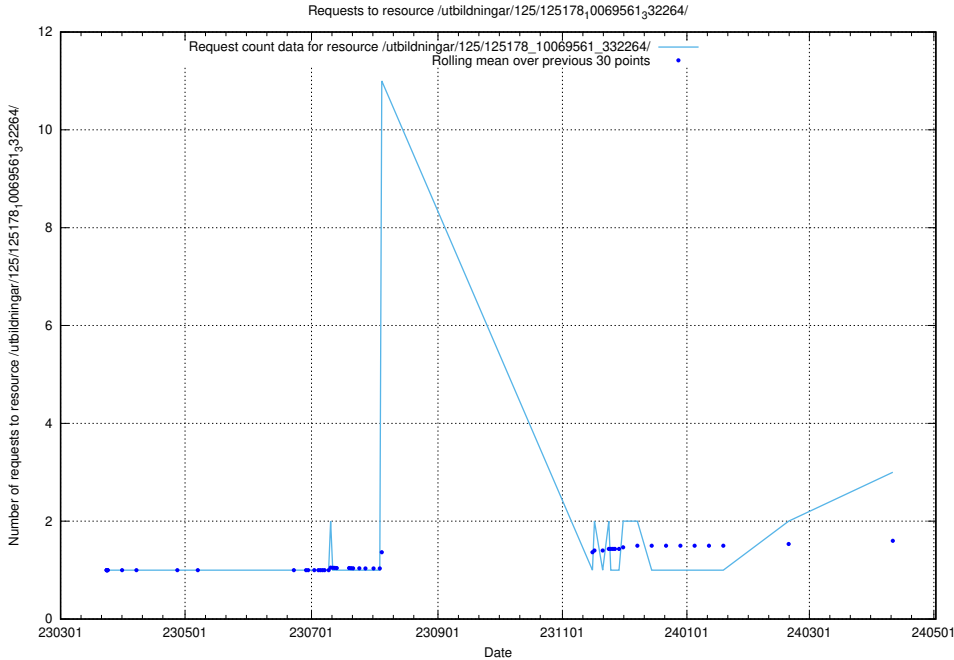

5.351 Usage of /utbildningar/125/125178_10069561_332264/

Here, we count the number of requests to resource /utbildningar/125/125178_10069561_332264/.