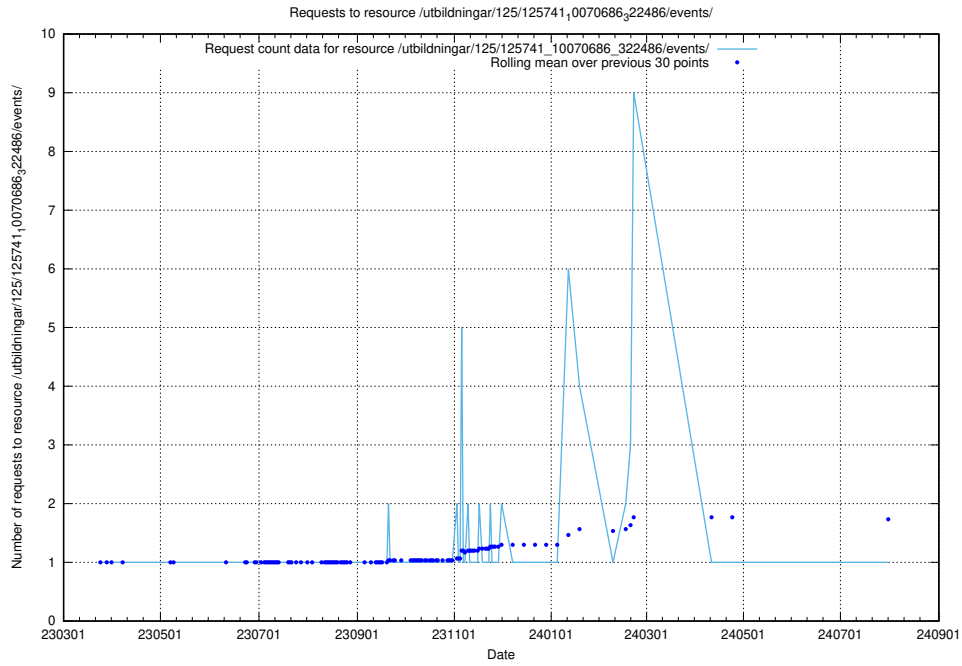

5.6928 Usage of /utbildningar/125/125741_10070686_322486/events/

Here, we count the number of requests to resource /utbildningar/125/125741_10070686_322486/events/