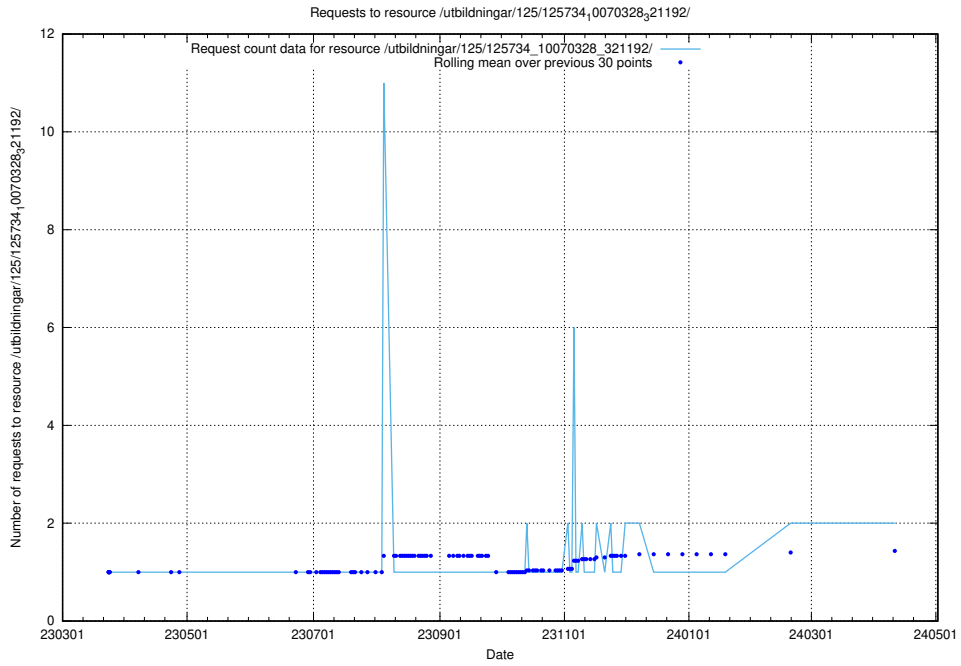

5.528 Usage of /utbildningar/125/125734_10070328_321192/

Here, we count the number of requests to resource /utbildningar/125/125734_10070328_321192/.