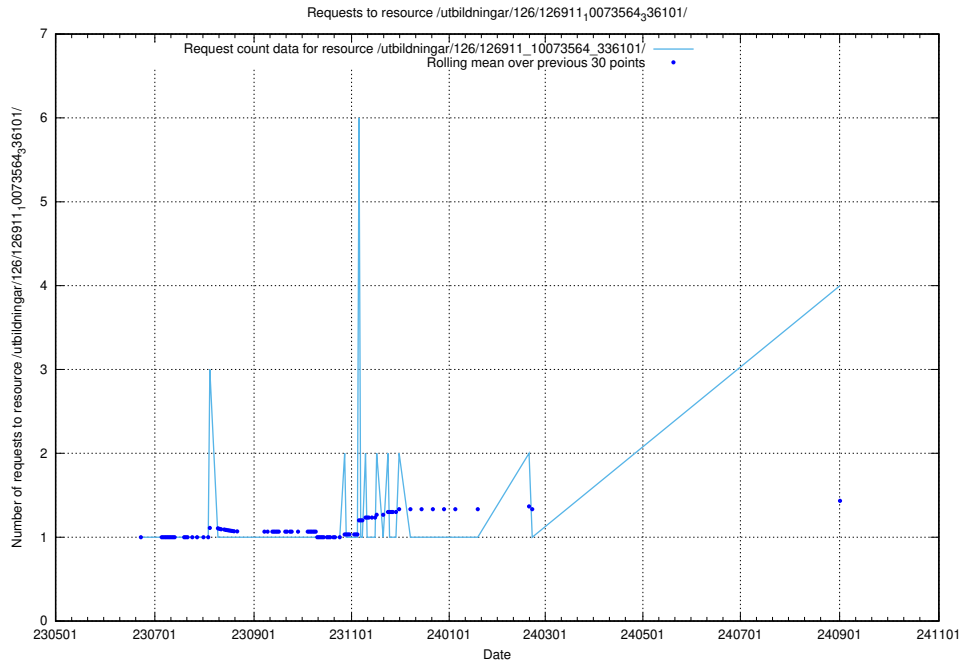

5.319 Usage of /utbildningar/126/126911_10073564_336101/

Here, we count the number of requests to resource /utbildningar/126/126911_10073564_336101/.