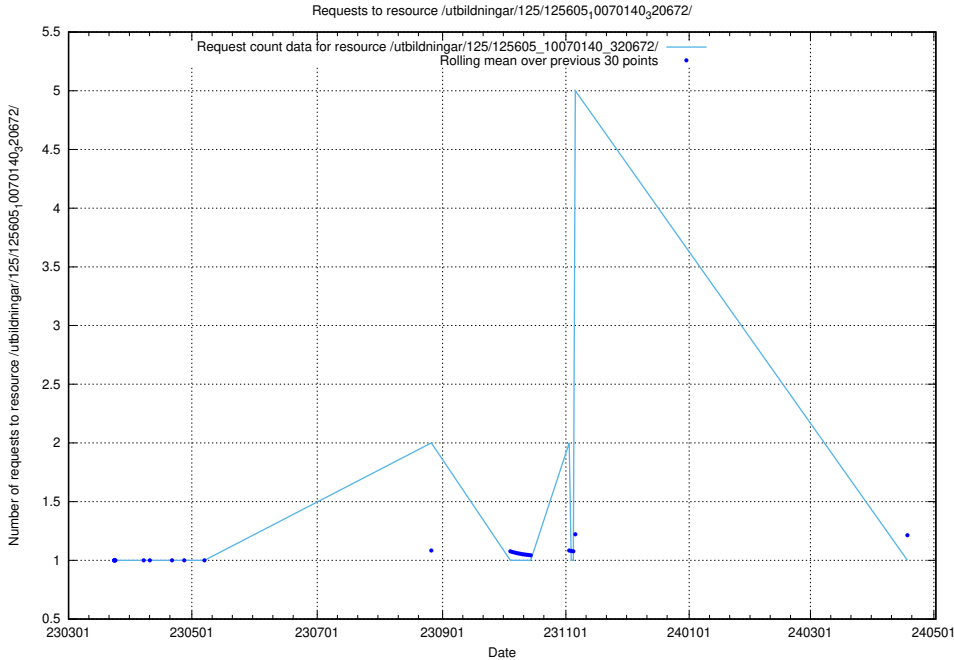

5.1135 Usage of /utbildningar/125/125605_10070140_320672/

Here, we count the number of requests to resource /utbildningar/125/125605_10070140_320672/.