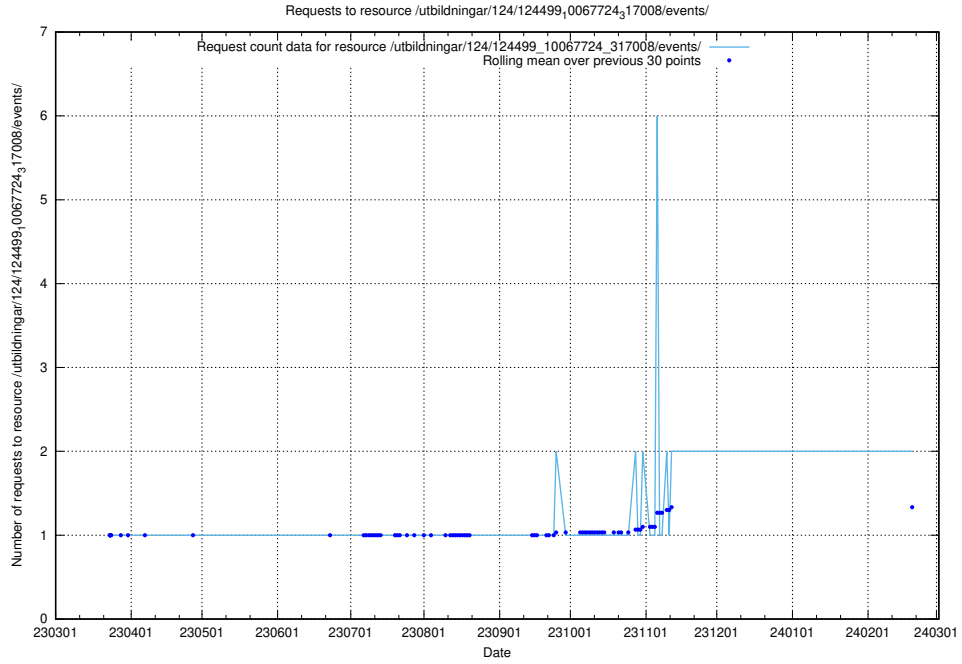

5.671 Usage of /utbildningar/124/124499_10067724_317008/events/

Here, we count the number of requests to resource /utbildningar/124/124499_10067724_317008/events/