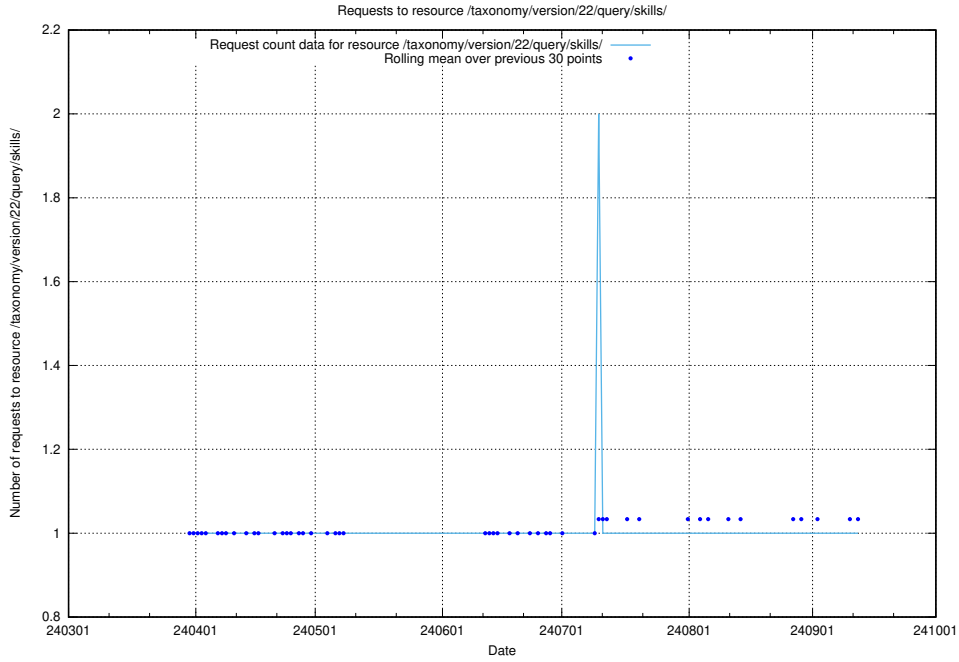

### 5.2290 Usage of /taxonomy/version/22/query/skills/

Here, we count the number of requests to resource /taxonomy/version/22/query/skills/.