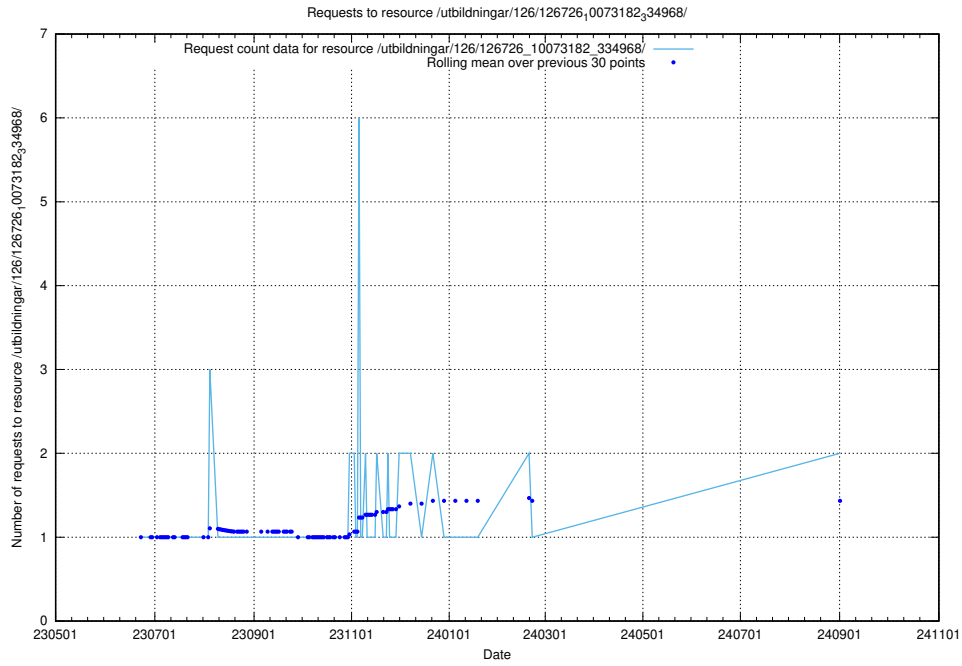

5.914 Usage of /utbildningar/126/126726_10073182_334968/

Here, we count the number of requests to resource /utbildningar/126/126726_10073182_334968/.