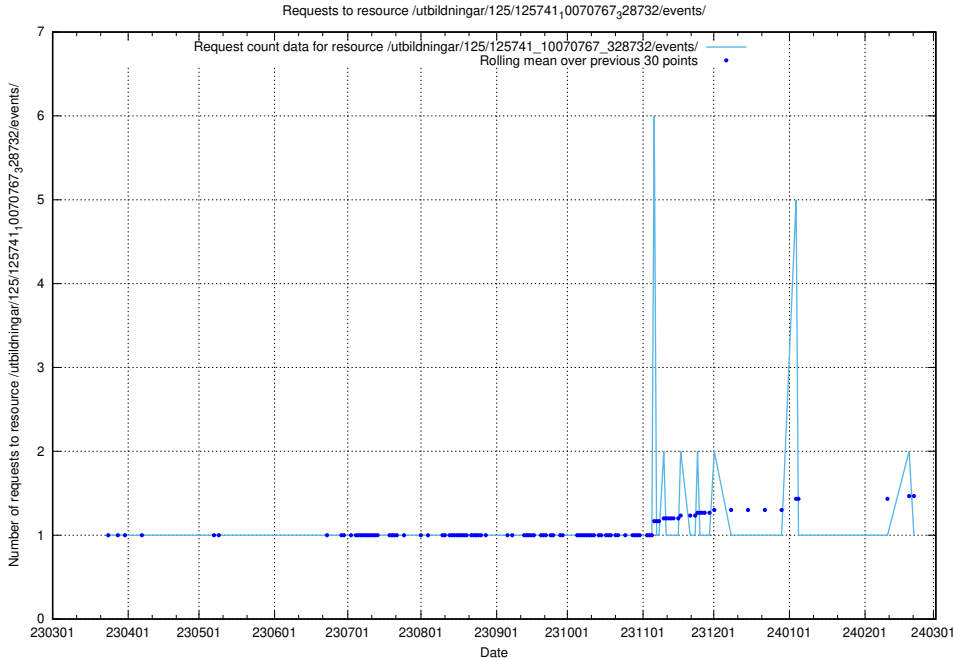

5.6920 Usage of /utbildningar/125/125741_10070767_328732/events/

Here, we count the number of requests to resource /utbildningar/125/125741_10070767_328732/events/