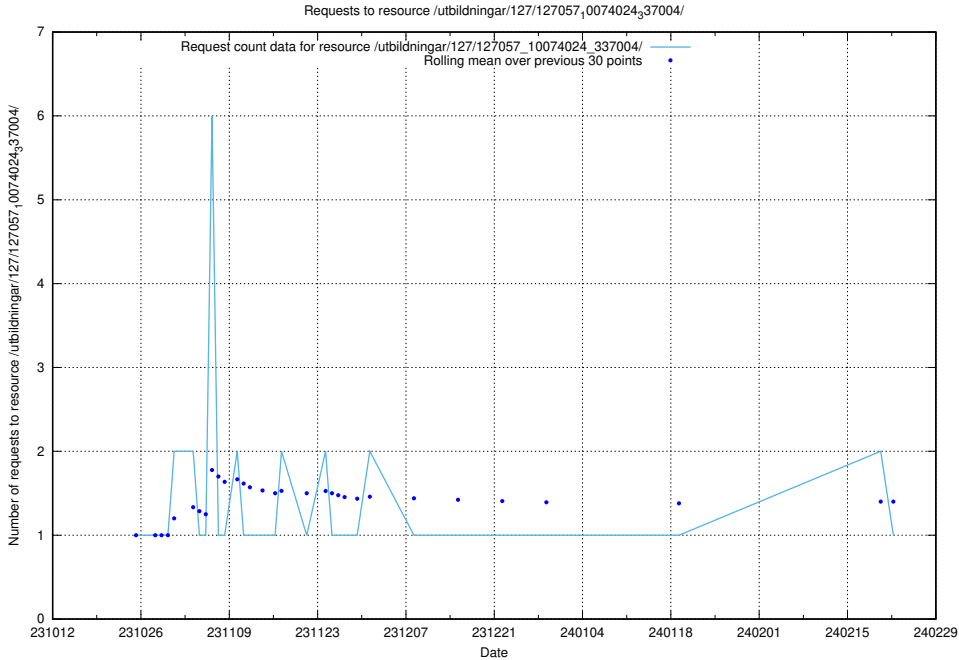

5.4916 Usage of /utbildningar/127/127057_10074024_337004/

Here, we count the number of requests to resource /utbildningar/127/127057_10074024_337004/.