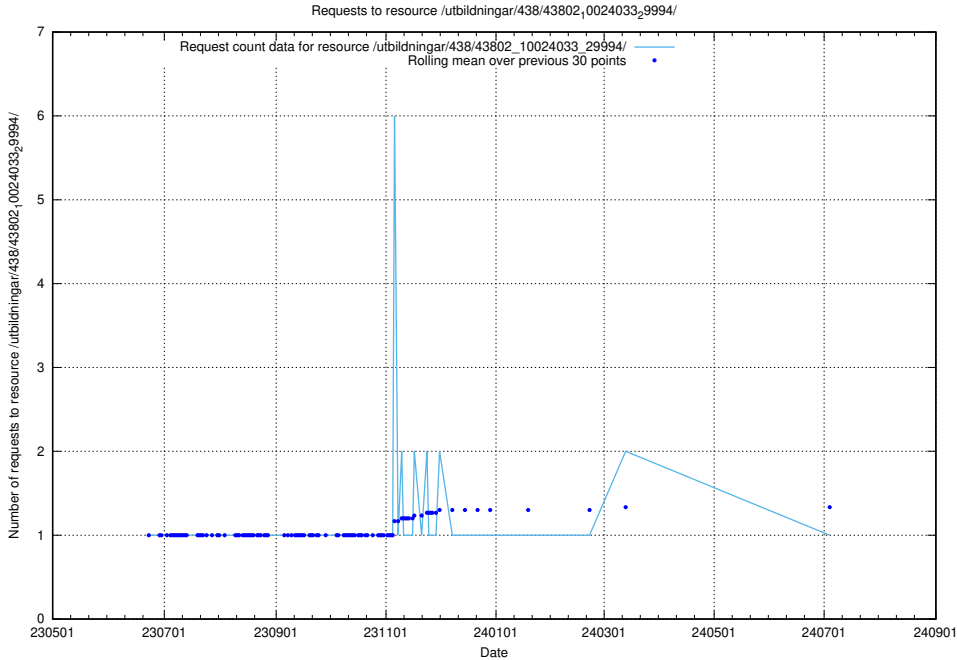

5.6268 Usage of /utbildningar/438/43802_10024033_29994/

Here, we count the number of requests to resource /utbildningar/438/43802_10024033_29994/.