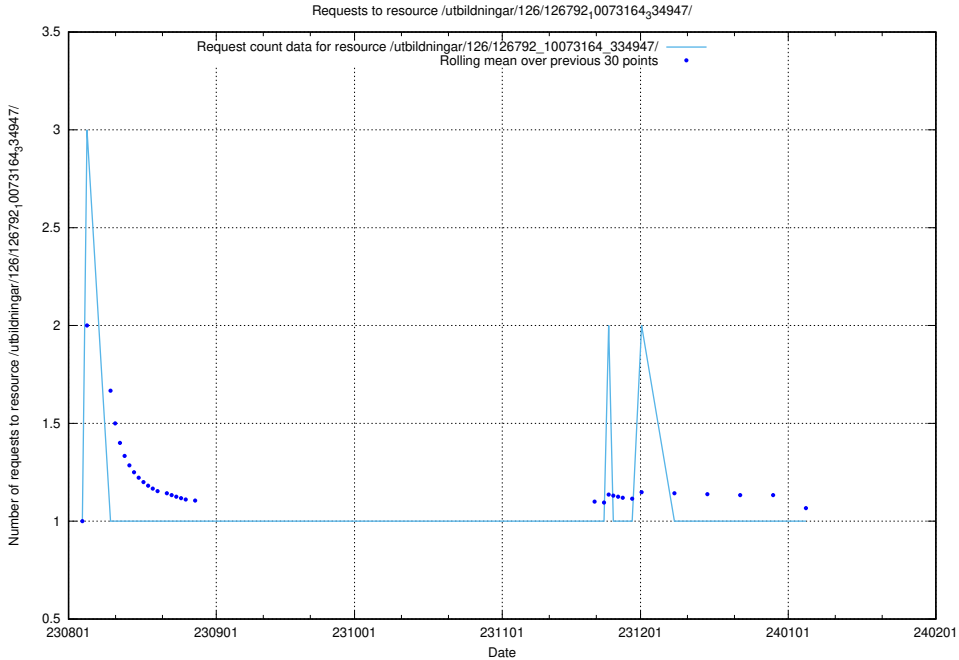

5.5569 Usage of /utbildningar/126/126792_10073164_334947/

Here, we count the number of requests to resource /utbildningar/126/126792_10073164_334947/.