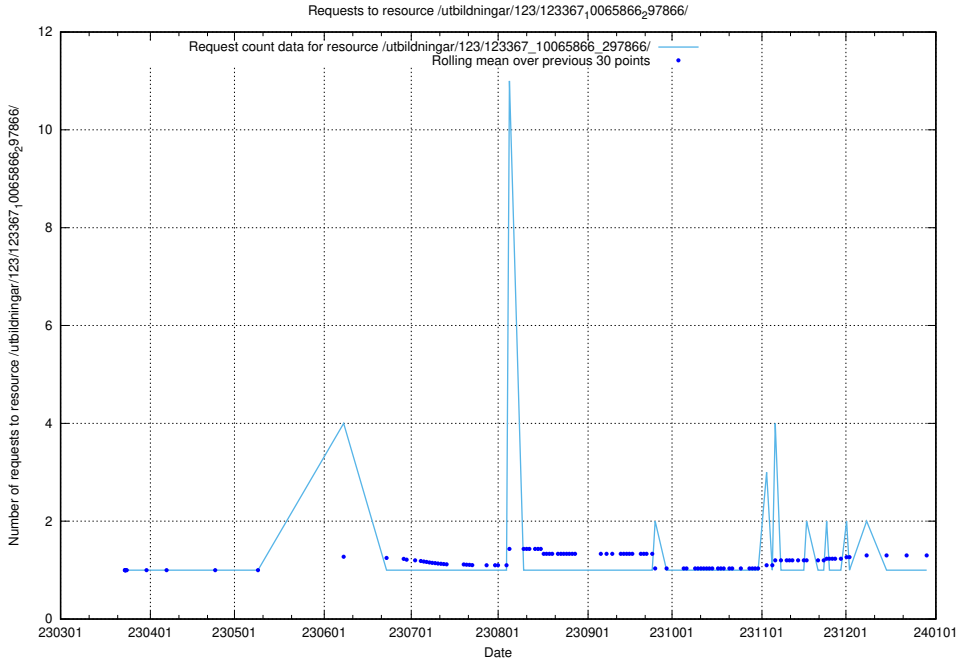

5.5480 Usage of /utbildningar/123/123367_10065866_297866/

Here, we count the number of requests to resource /utbildningar/123/123367_10065866_297866/.