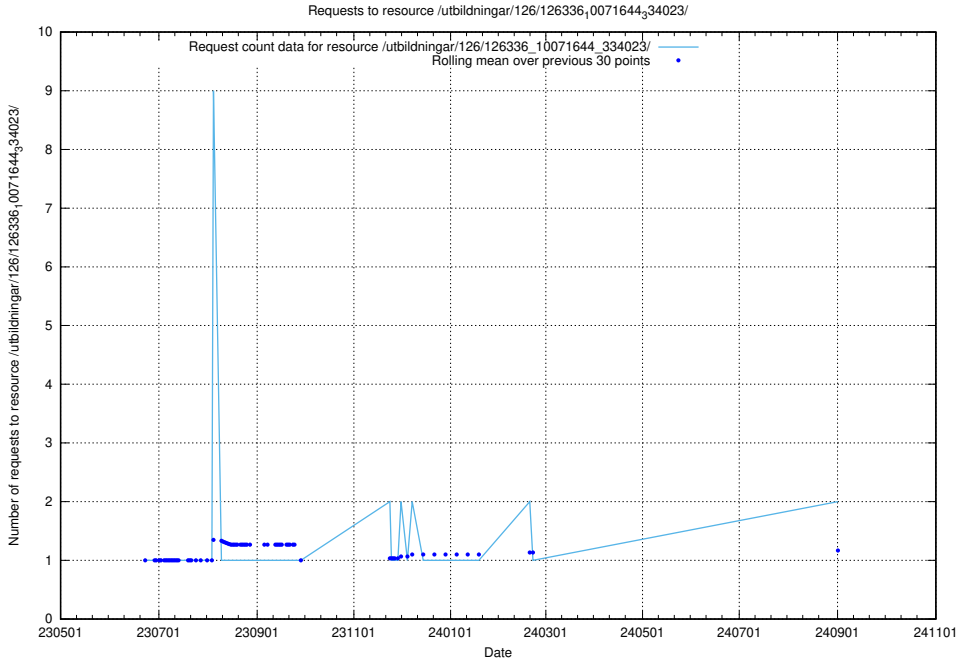

5.924 Usage of /utbildningar/126/126336_10071644_334023/

Here, we count the number of requests to resource /utbildningar/126/126336_10071644_334023/.