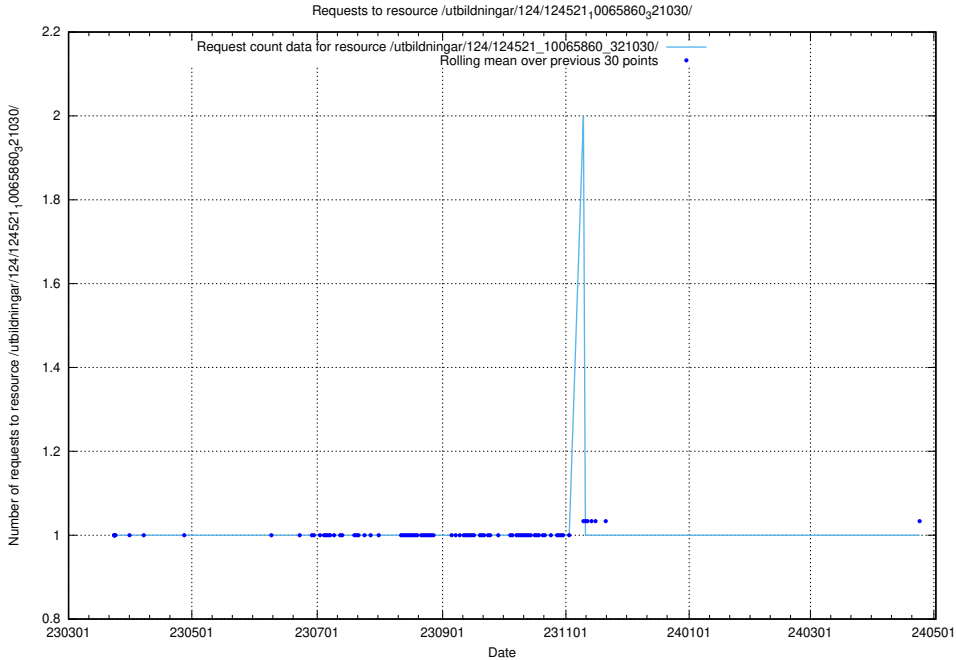

5.1597 Usage of /utbildningar/124/124521_10065860_321030/

Here, we count the number of requests to resource /utbildningar/124/124521_10065860_321030/.