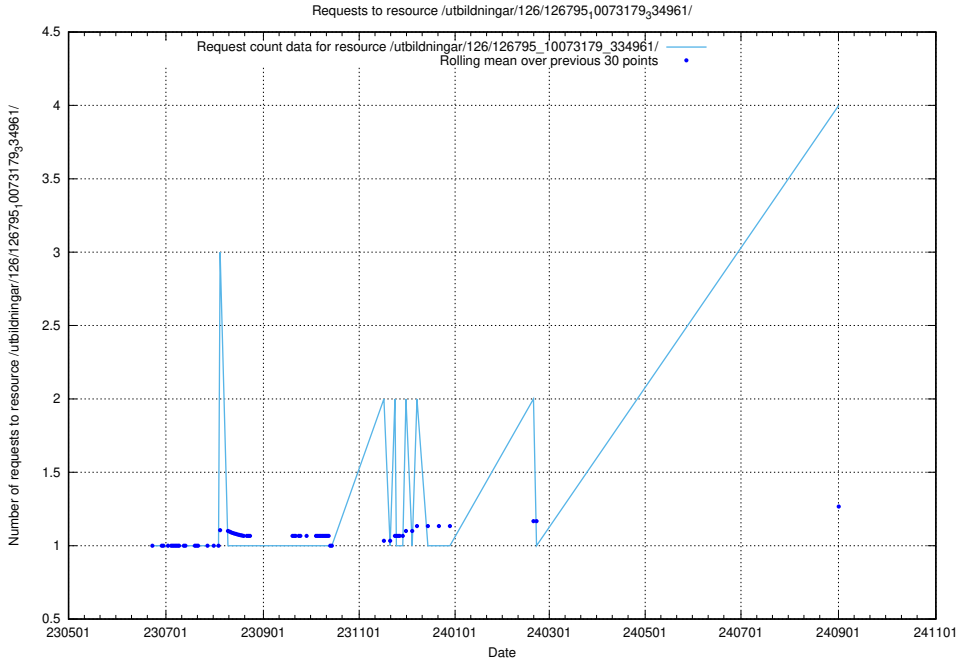

5.320 Usage of /utbildningar/126/126795_10073179_334961/

Here, we count the number of requests to resource /utbildningar/126/126795_10073179_334961/.