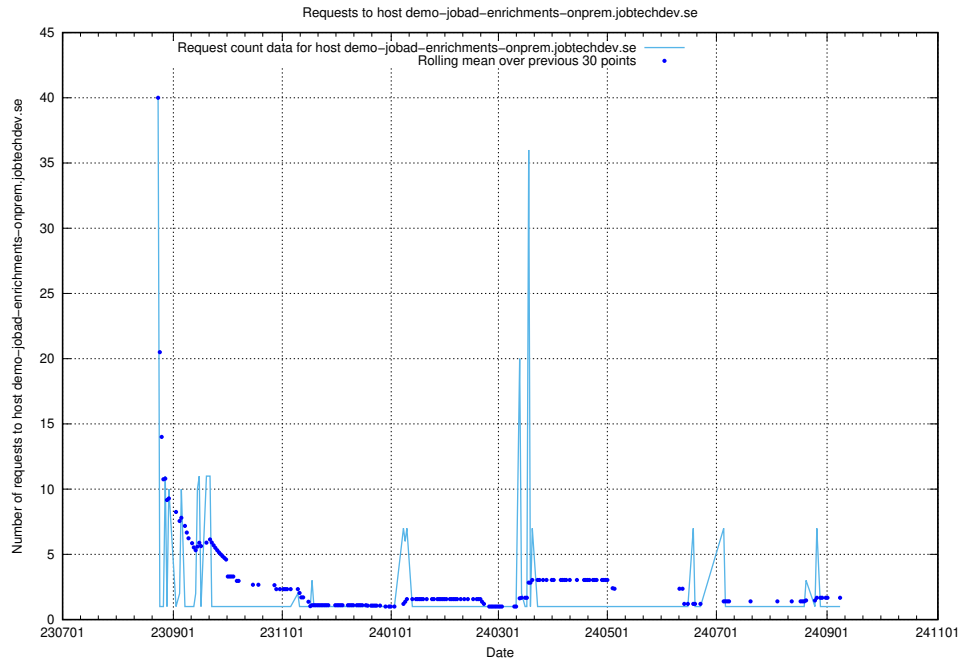

7.613 Usage of demo-jobad-enrichments-onprem.jobtechdev.se

Here, we count the number of requests to host demo-jobad-enrichments-onprem.jobtechdev.se.