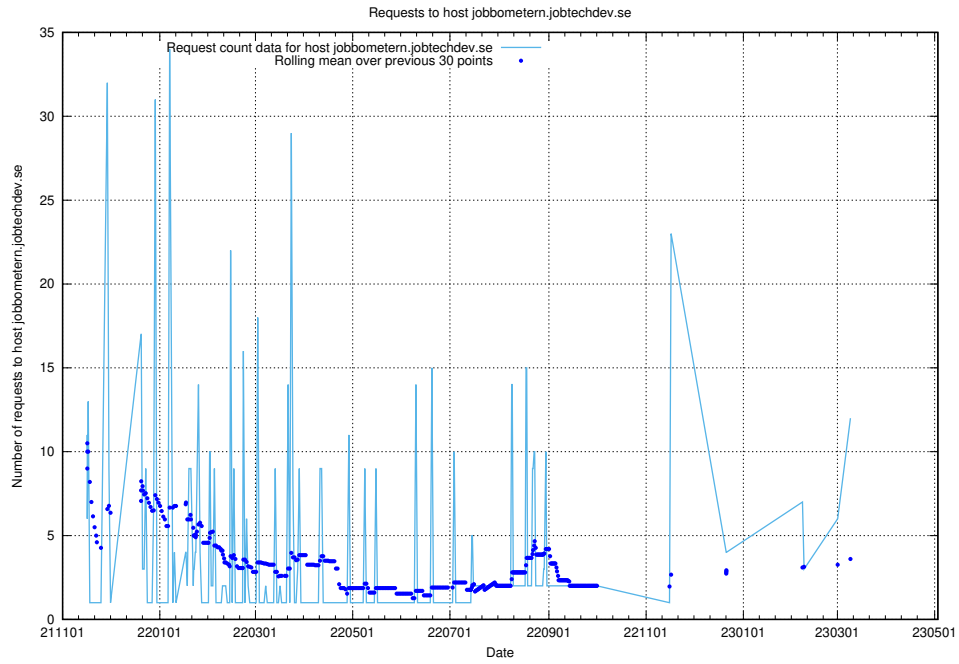

7.64 Usage of `jobbometern.jobtechdev.se`

Here, we count the number of requests to host `jobbometern.jobtechdev.se`.