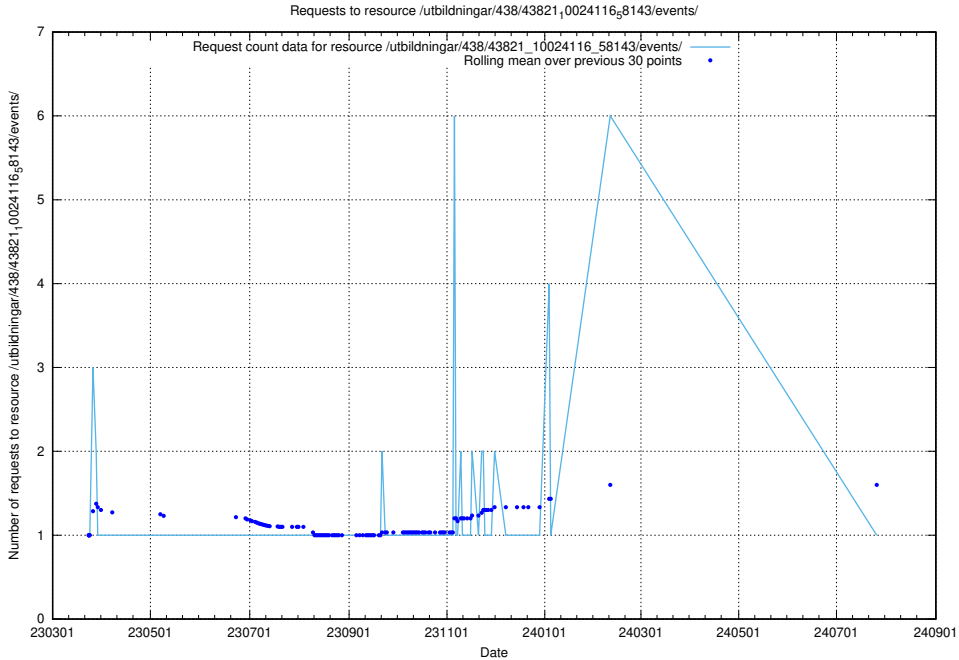

5.7037 Usage of /utbildningar/438/43821_10024116_58143/events/

Here, we count the number of requests to resource /utbildningar/438/43821_10024116_58143/events/.