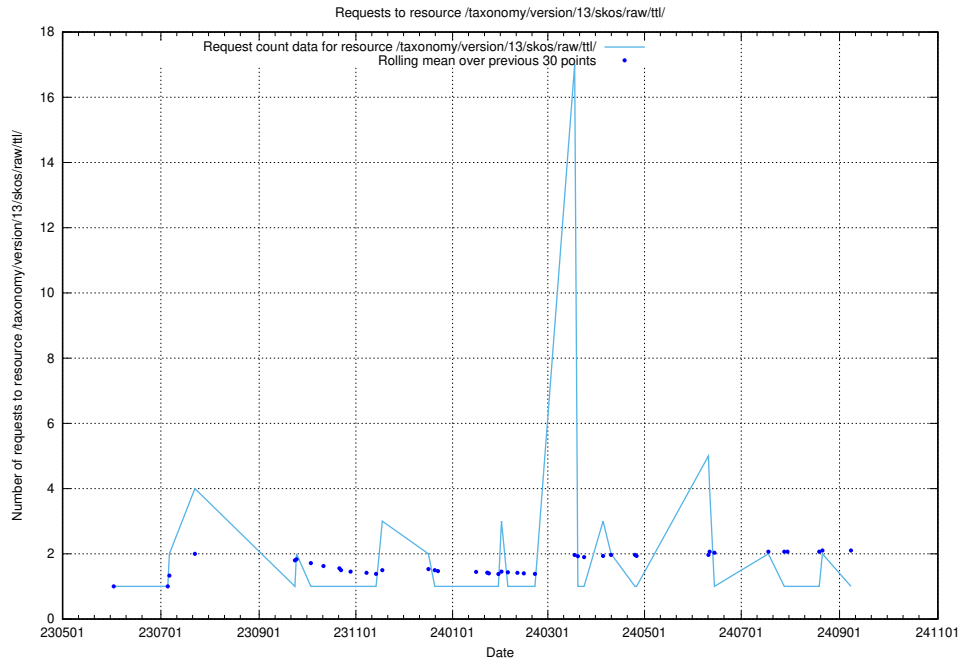

## 5.6586 Usage of /utbildningar/124/124055\_10023995\_319697/events/

Here, we count the number of requests to resource /utbildningar/124/124055\_10023995\_319697/events/