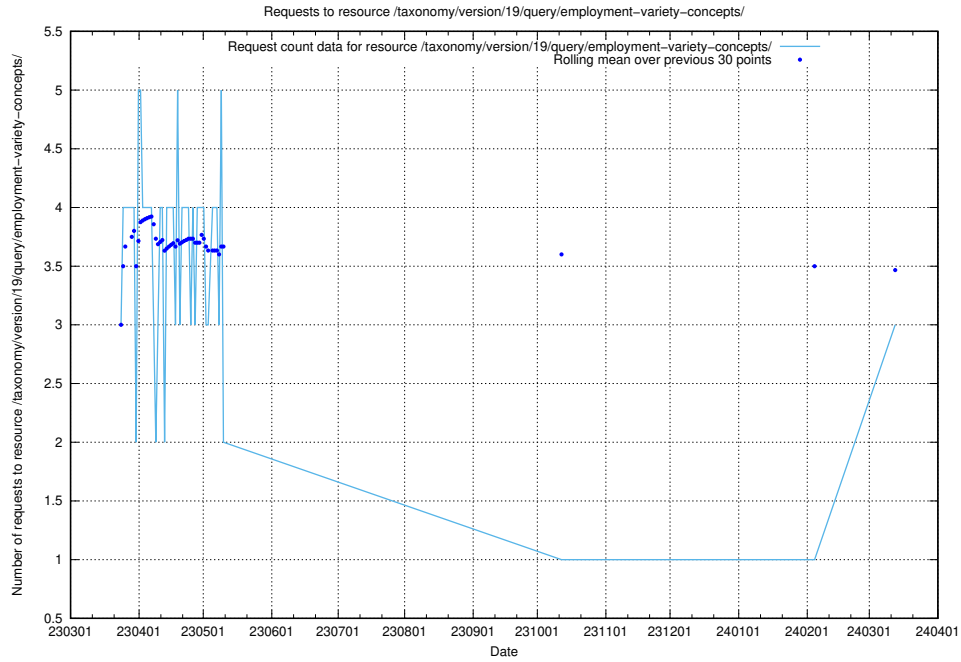

5.507 Usage of /taxonomy/version/19/query/employment-variety-concepts/

Here, we count the number of requests to resource /taxonomy/version/19/query/employment-variety-concepts/.