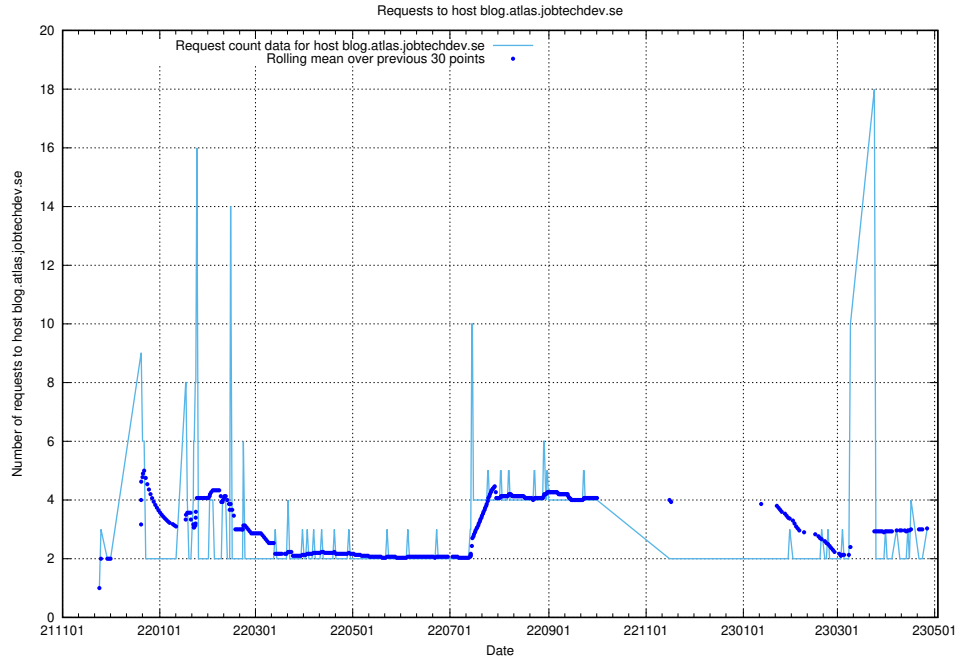

7.220 Usage of `blog.atlas.jobtechdev.se`

Here, we count the number of requests to host `blog.atlas.jobtechdev.se`.