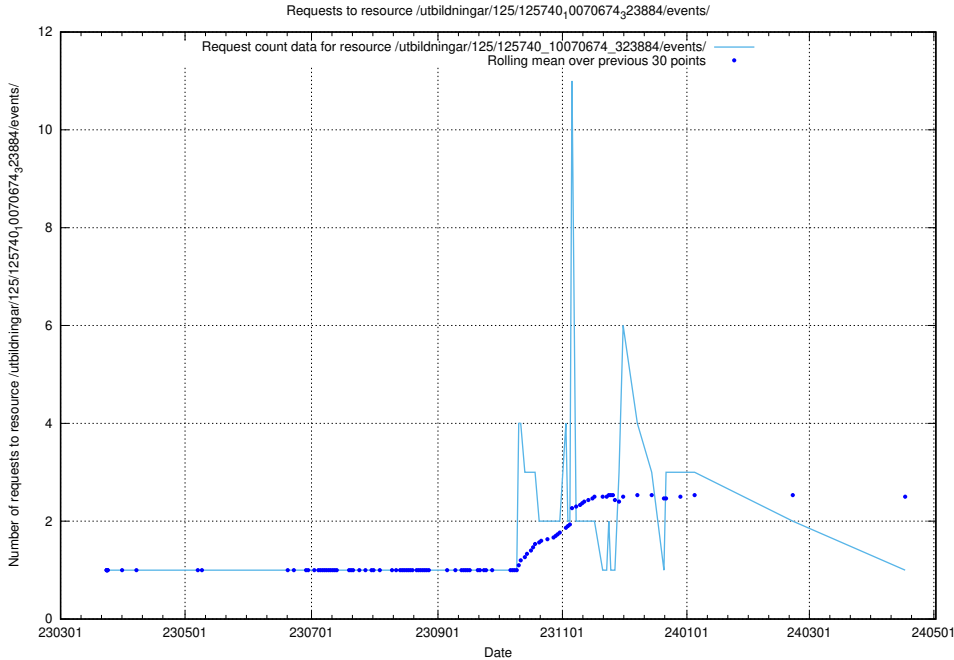

5.1049 Usage of /utbildningar/125/125740_10070674_323884/events/

Here, we count the number of requests to resource /utbildningar/125/125740_10070674_323884/events/