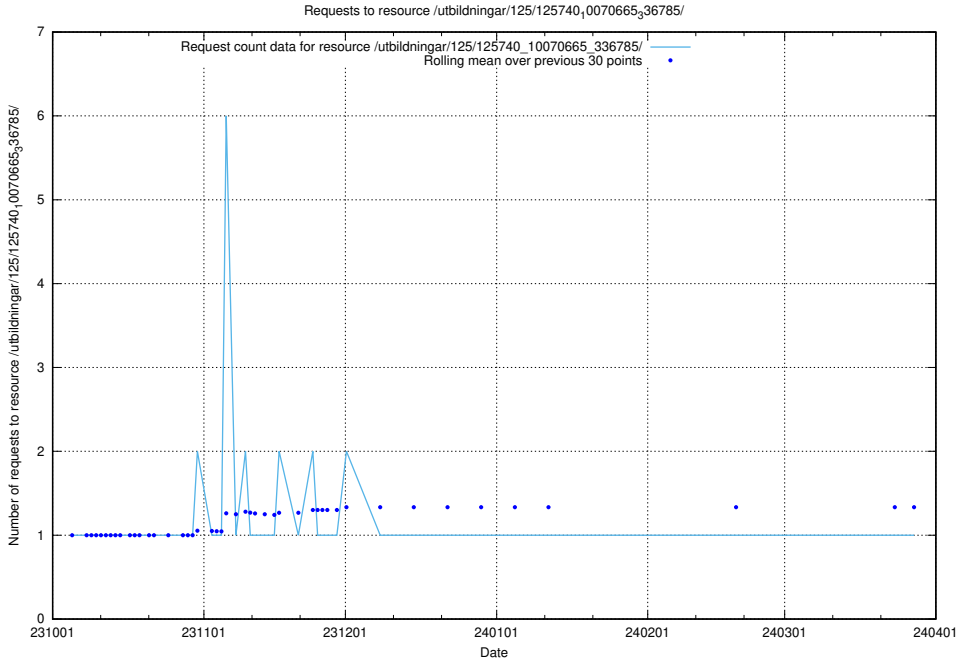

5.5118 Usage of /utbildningar/125/125740_10070665_336785/

Here, we count the number of requests to resource /utbildningar/125/125740_10070665_336785/.