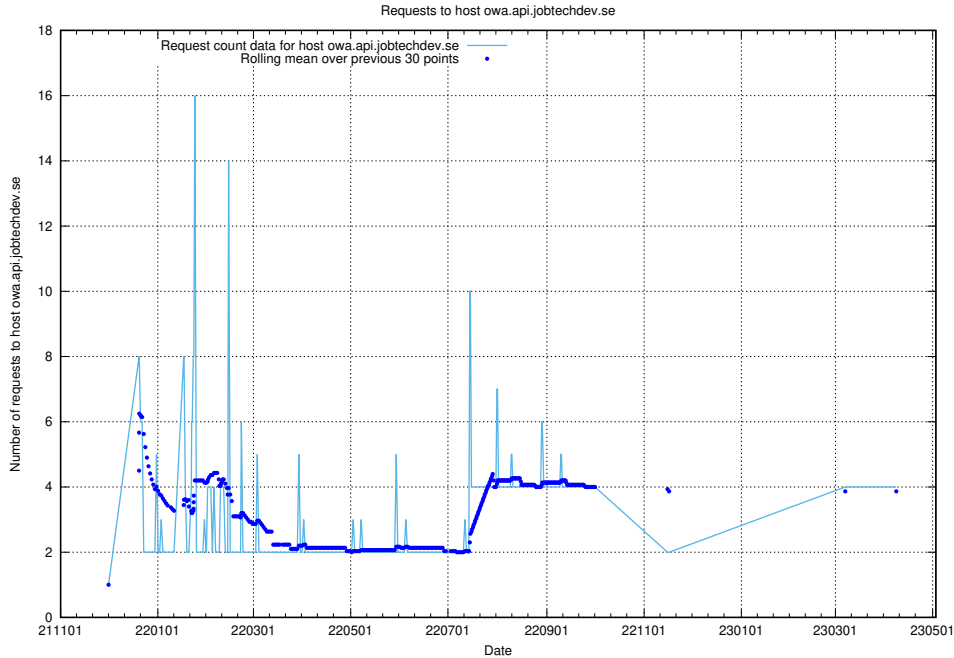

7.145 Usage of owa.api.jobtechdev.se

Here, we count the number of requests to host owa.api.jobtechdev.se.