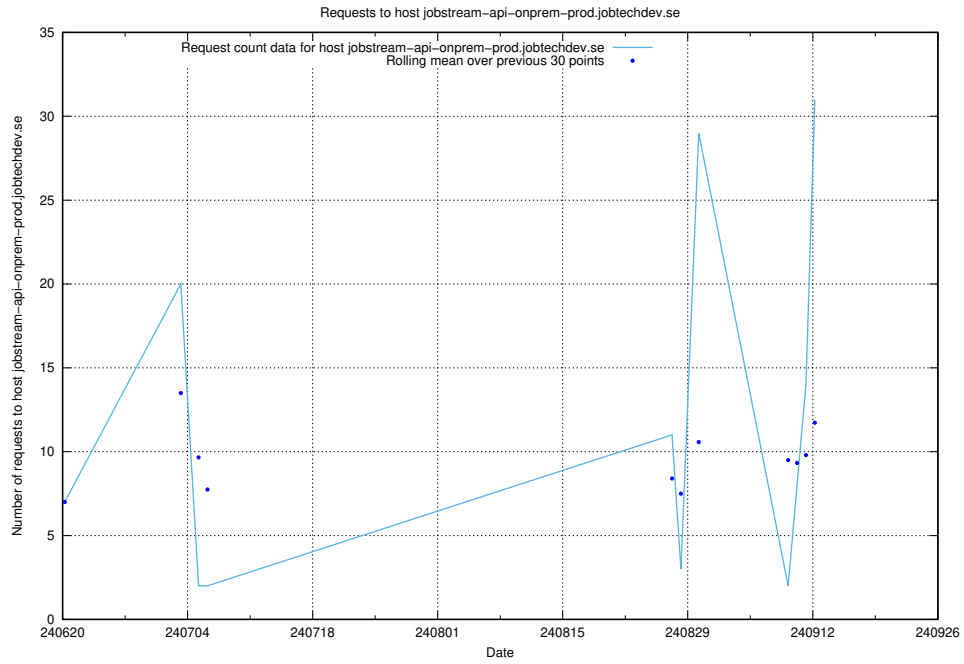

7.30 Usage of jobstream-api-onprem-prod.jobtechdev.se

Here, we count the number of requests to host jobstream-api-onprem-prod.jobtechdev.se.