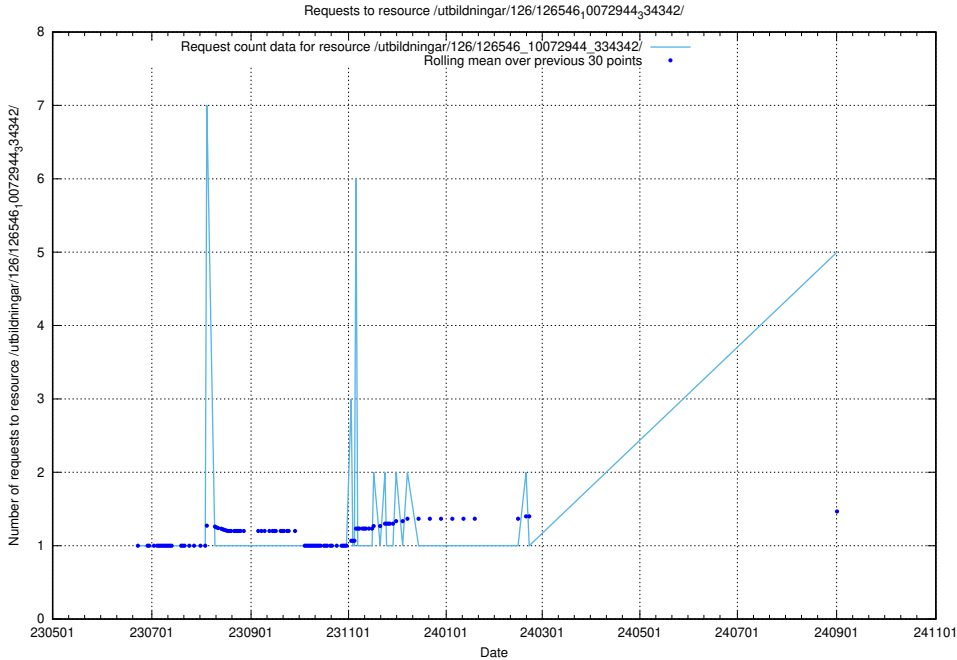

5.201 Usage of /utbildningar/126/126546_10072944_334342/

Here, we count the number of requests to resource /utbildningar/126/126546_10072944_334342/.