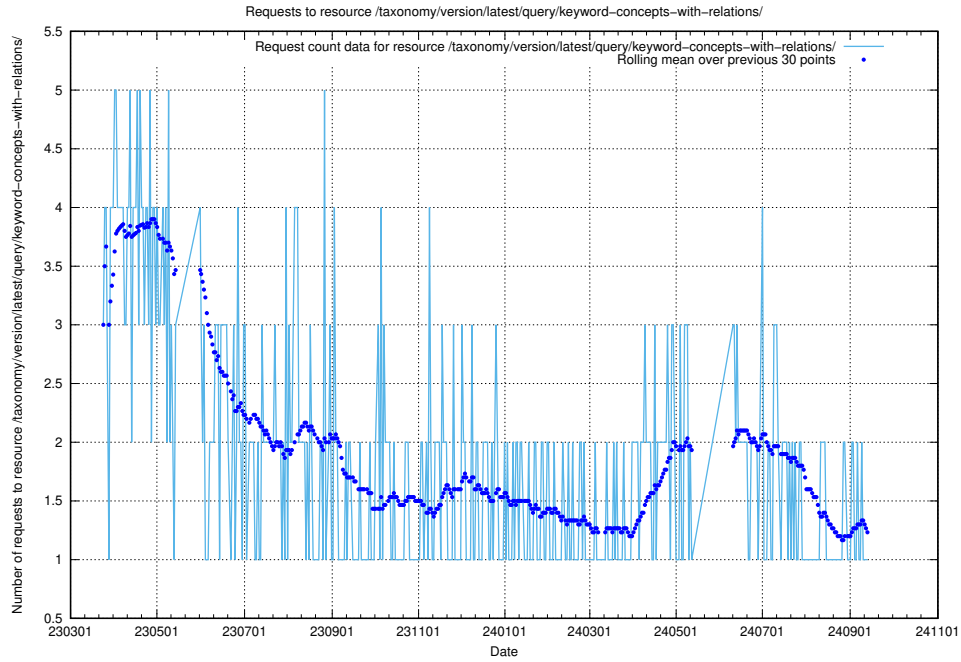

## 5.6787 Usage of /taxonomy/version/latest/query/keyword-concepts-with-relations/

Here, we count the number of requests to resource /taxonomy/version/latest/query/keyword-concepts-with-relations/.