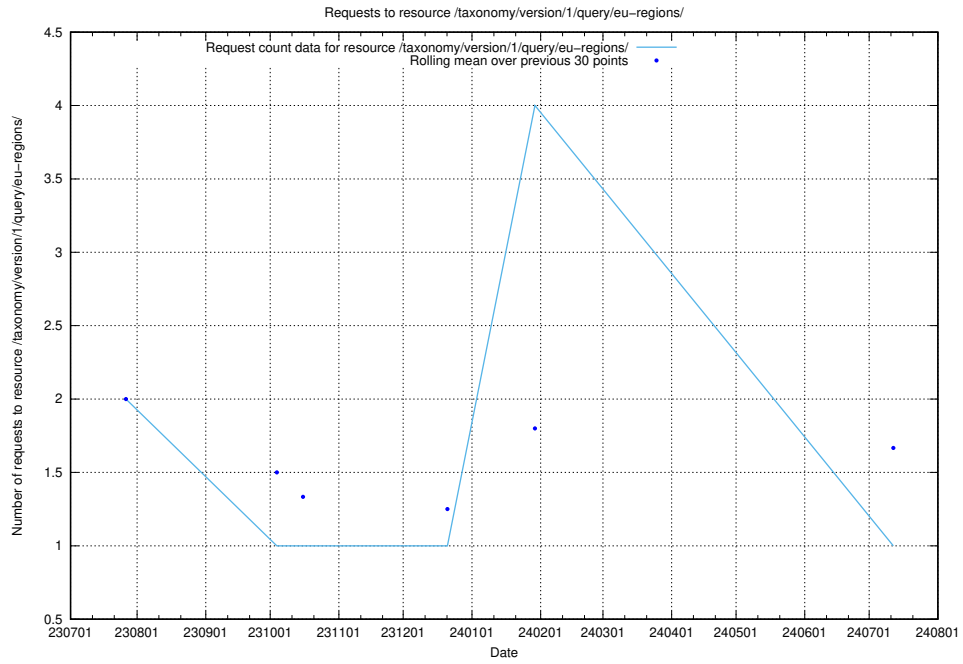

5.5635 Usage of /taxonomy/version/1/query/eu-regions/

Here, we count the number of requests to resource /taxonomy/version/1/query/eu-regions/.