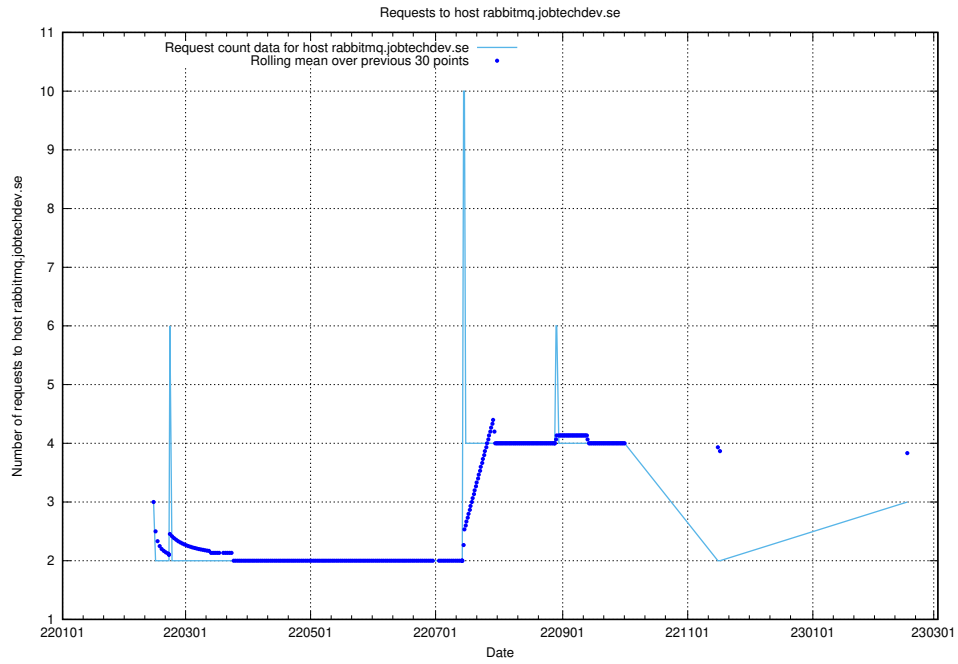

## 7.240 Usage of kam-openshift-gitops.prod.services.jtech.se

Here, we count the number of requests to host kam-openshift-gitops.prod.services.jtech.se.