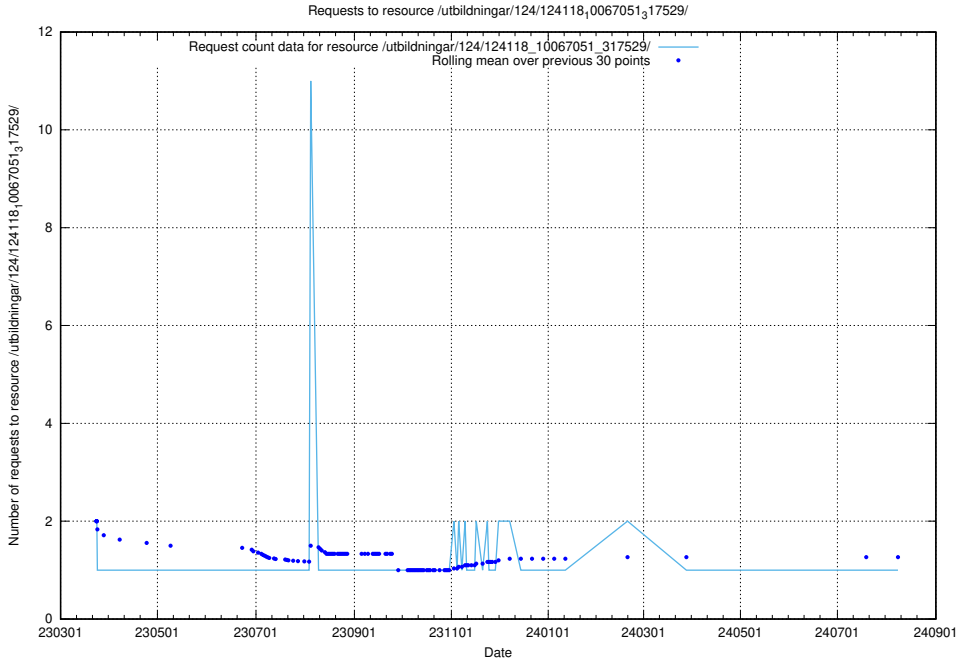

5.7008 Usage of /utbildningar/124/124118_10067051_317529/

Here, we count the number of requests to resource /utbildningar/124/124118_10067051_317529/.