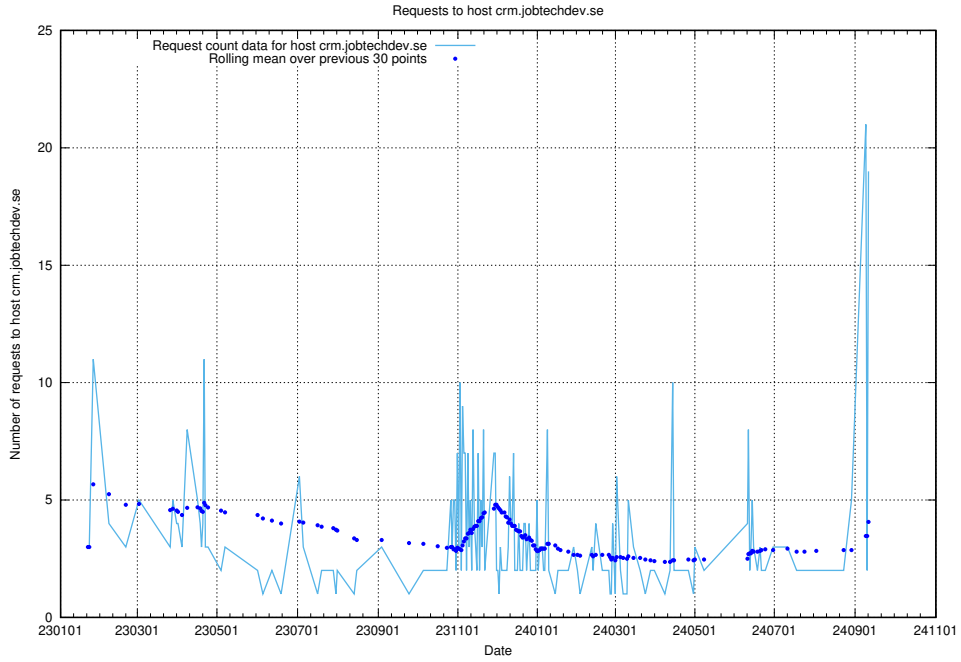

7.34 Usage of crm.jobtechdev.se

Here, we count the number of requests to host crm.jobtechdev.se.