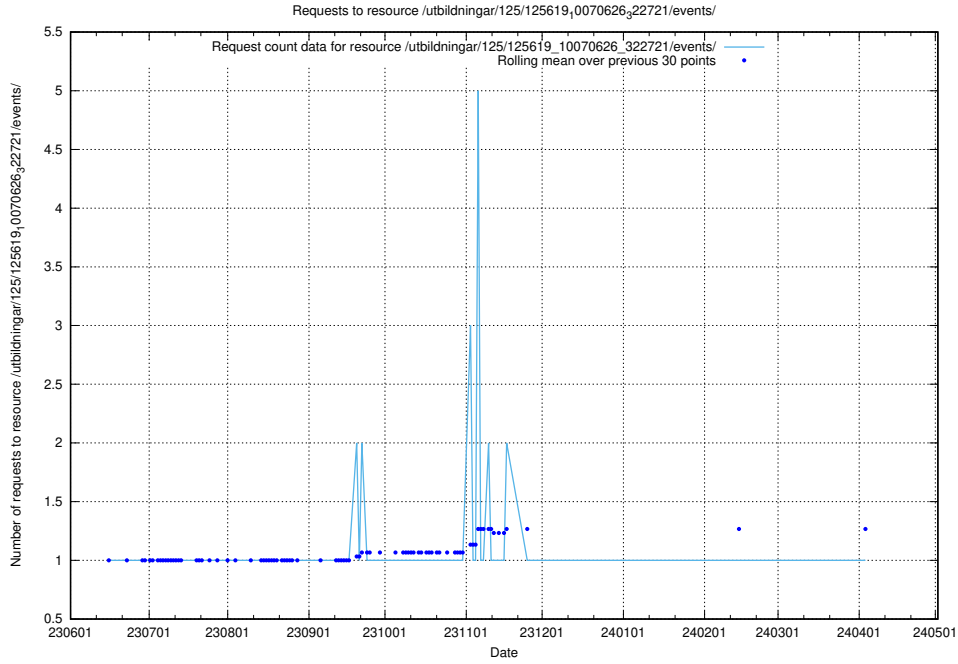

5.6531 Usage of /utbildningar/125/125619_10070626_322721/events/

Here, we count the number of requests to resource /utbildningar/125/125619_10070626_322721/events/