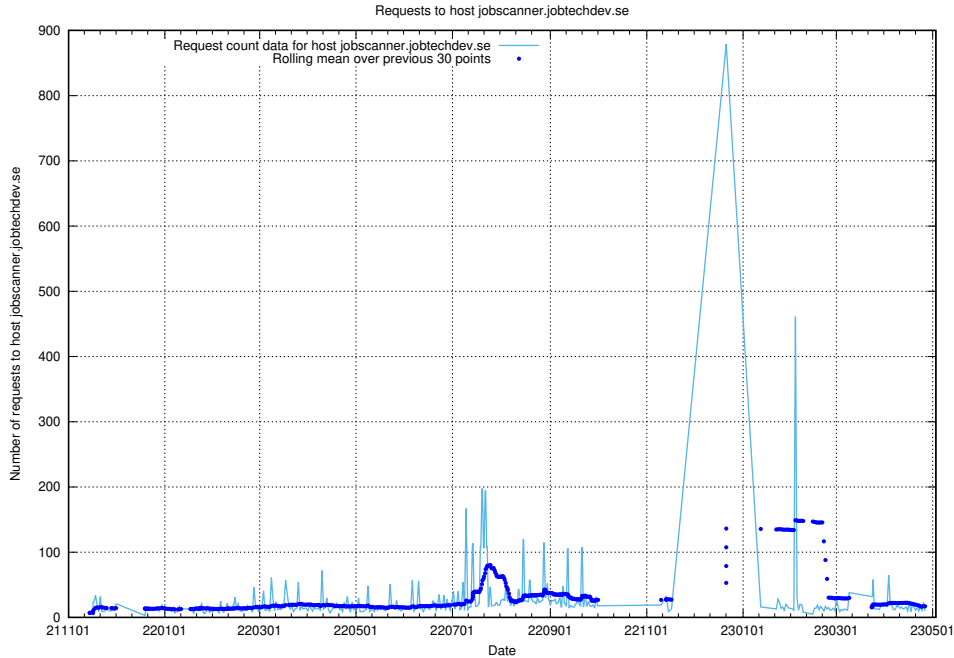

7.69 Usage of jobscanner.jobtechdev.se

Here, we count the number of requests to host jobscanner.jobtechdev.se.