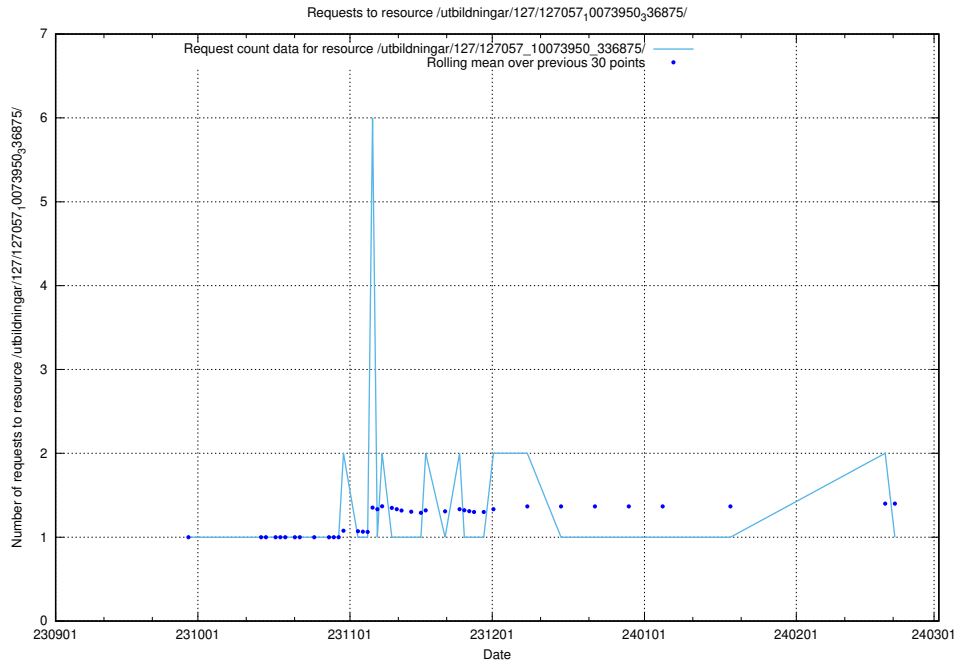

5.5151 Usage of /utbildningar/127/127057_10073950_336875/

Here, we count the number of requests to resource /utbildningar/127/127057_10073950_336875/.