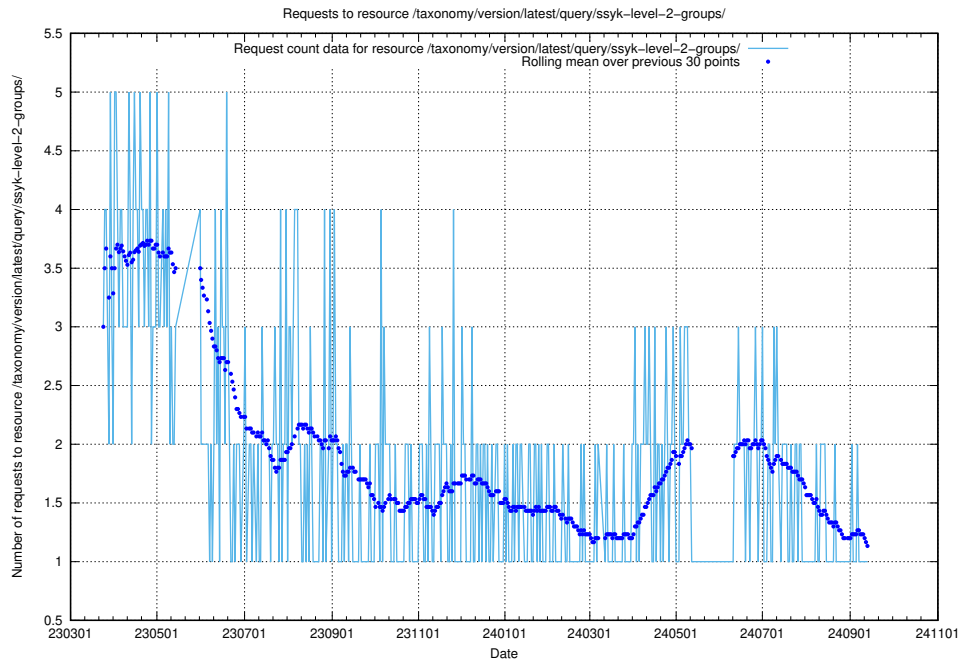

5.6767 Usage of /taxonomy/version/latest/query/ssyk-level-2-groups/

Here, we count the number of requests to resource /taxonomy/version/latest/query/ssyk-level-2-groups/.