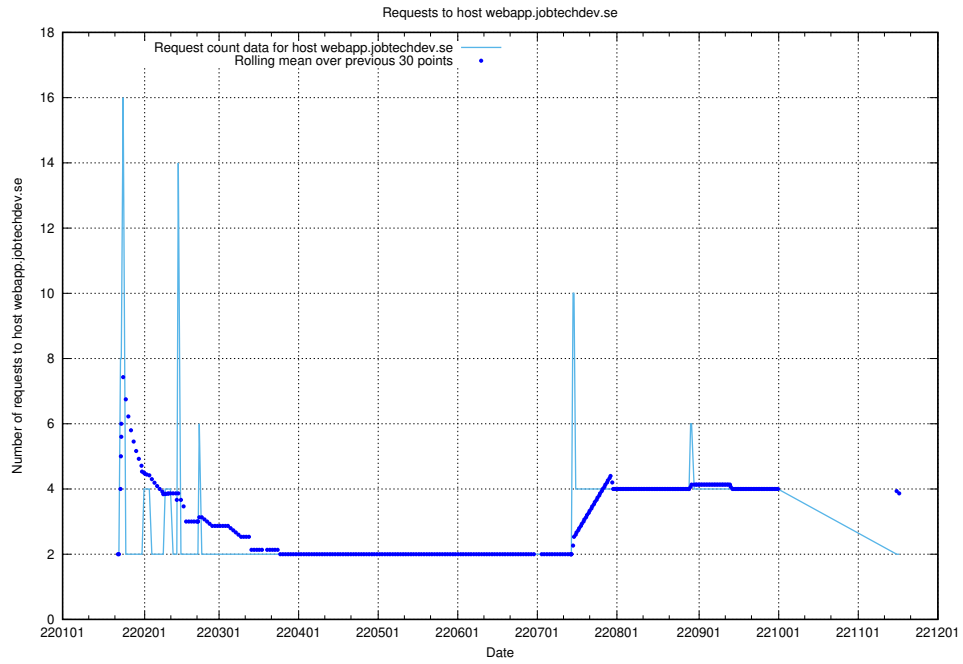

7.587 Usage of webapp.jobtechdev.se

Here, we count the number of requests to host webapp.jobtechdev.se.