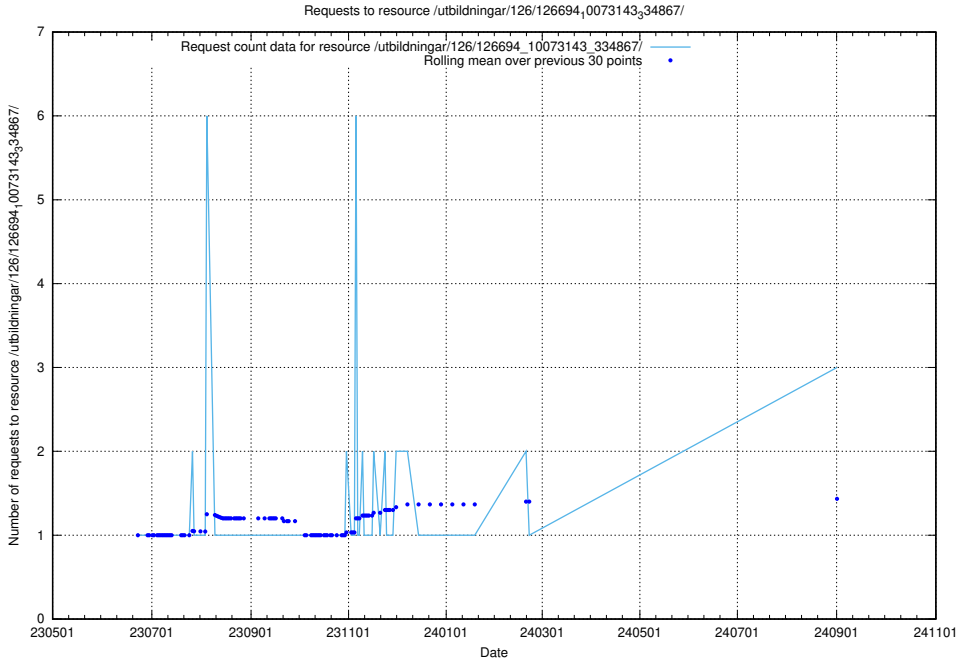

5.469 Usage of /utbildningar/126/126694_10073143_334867/

Here, we count the number of requests to resource /utbildningar/126/126694_10073143_334867/.