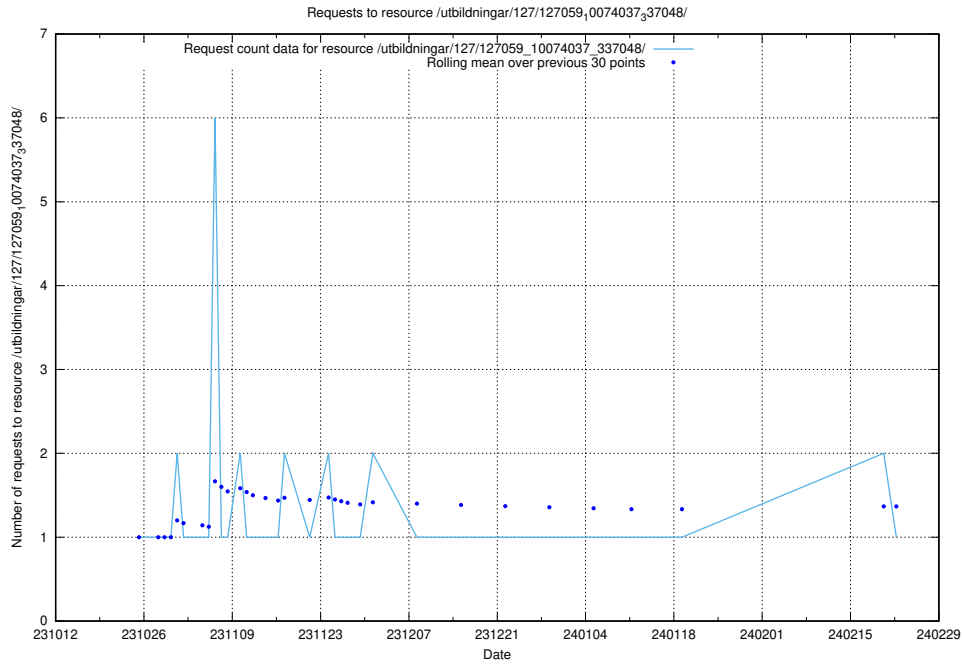

5.4912 Usage of /utbildningar/127/127059_10074037_337048/

Here, we count the number of requests to resource /utbildningar/127/127059_10074037_337048/.