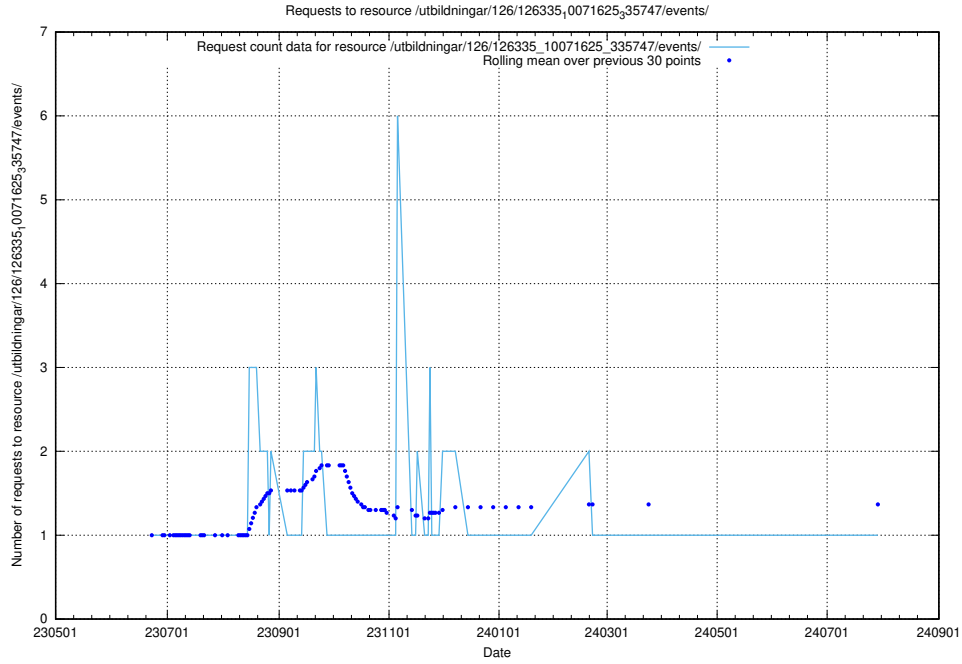

5.6331 Usage of /utbildningar/126/126335_10071625_335747/events/

Here, we count the number of requests to resource /utbildningar/126/126335_10071625_335747/events/