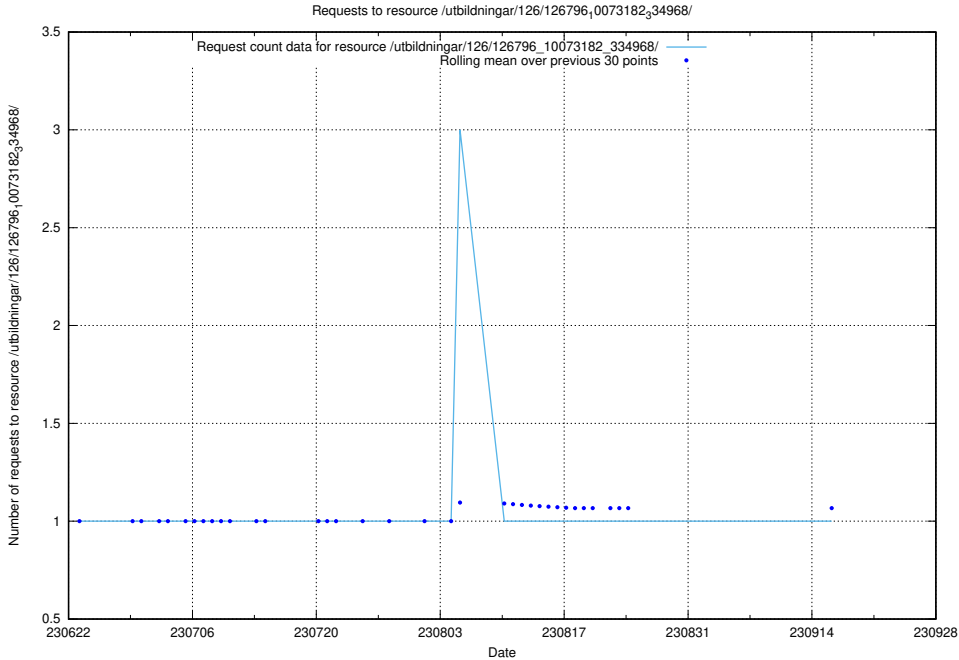

5.6277 Usage of /utbildningar/126/126796_10073182_334968/

Here, we count the number of requests to resource /utbildningar/126/126796_10073182_334968/.