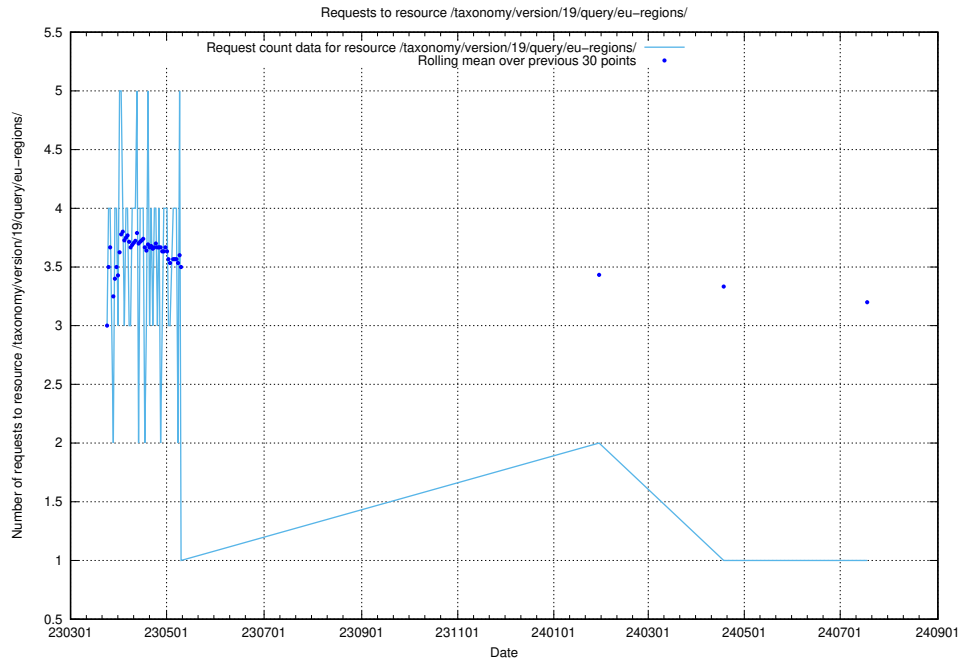

5.6840 Usage of /taxonomy/version/19/query/eu-regions/

Here, we count the number of requests to resource /taxonomy/version/19/query/eu-regions/.