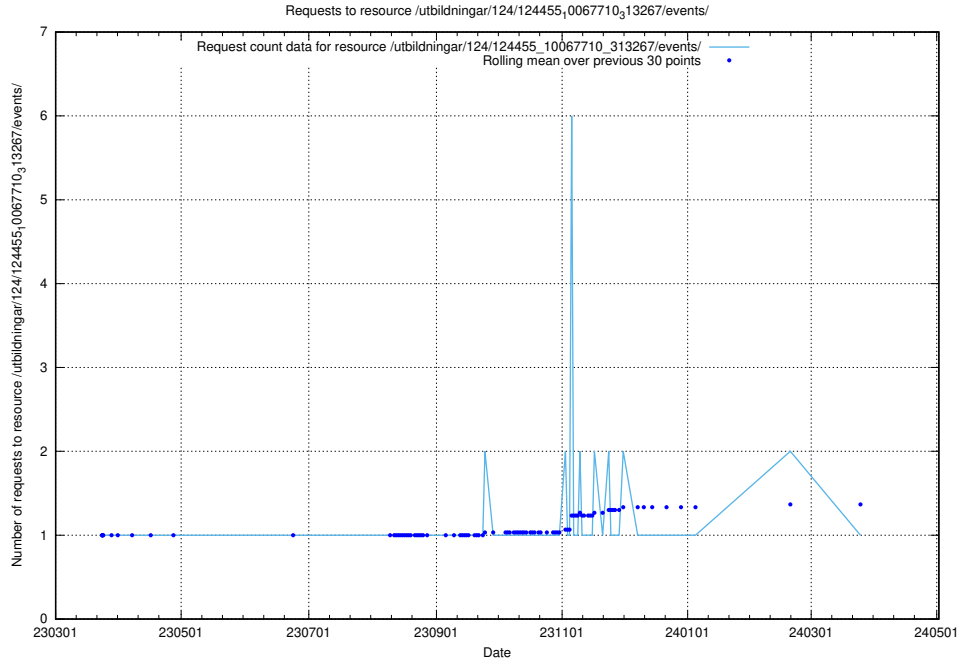

5.4143 Usage of /utbildningar/124/124455_10067710_313267/events/

Here, we count the number of requests to resource /utbildningar/124/124455_10067710_313267/events/