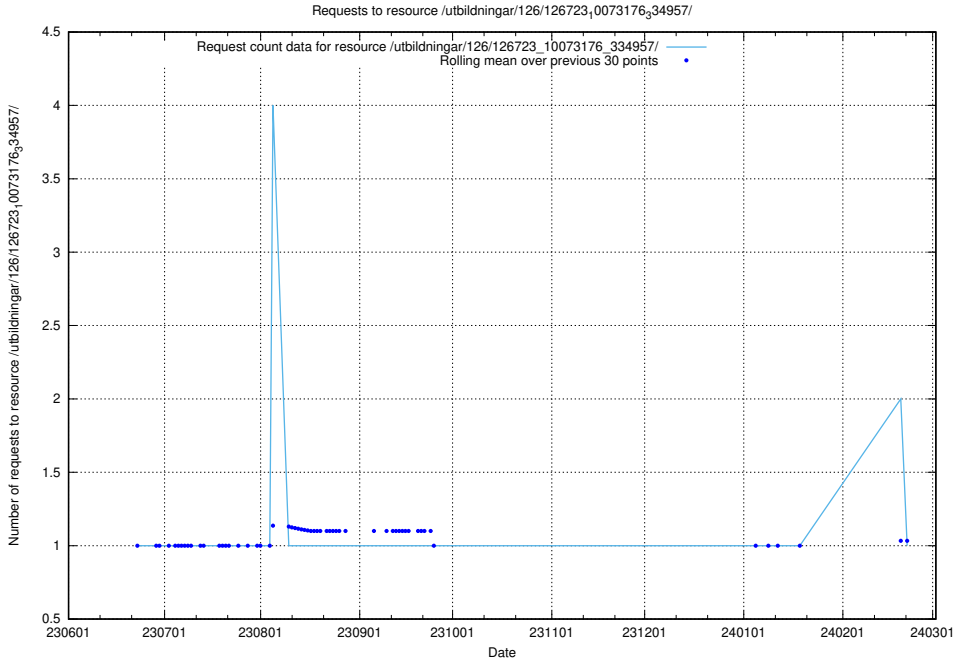

5.6287 Usage of /utbildningar/126/126723_10073176_334957/

Here, we count the number of requests to resource /utbildningar/126/126723_10073176_334957/.