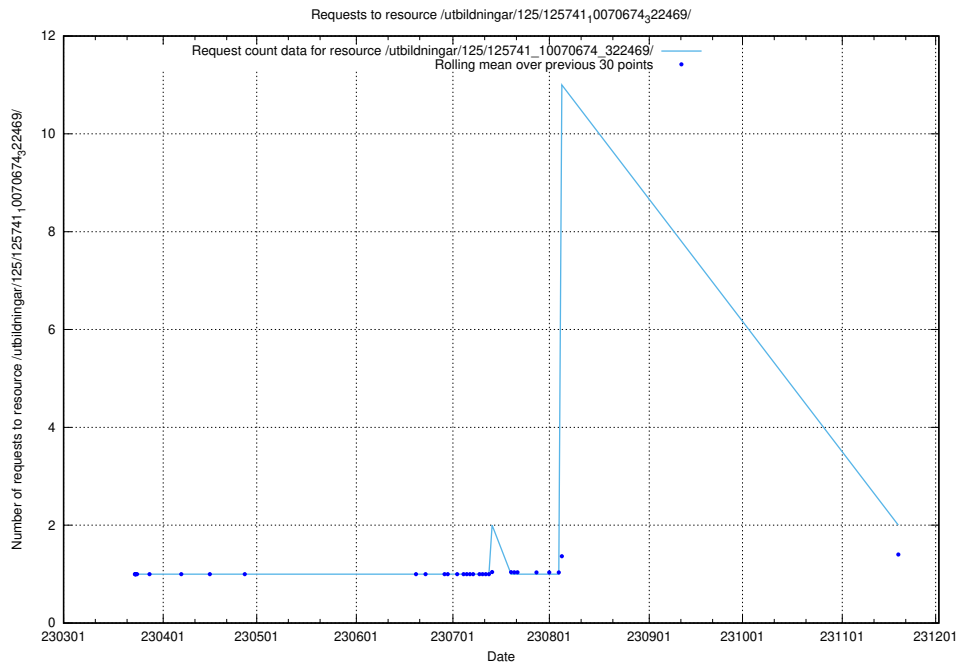

5.1016 Usage of /utbildningar/125/125741_10070674_322469/

Here, we count the number of requests to resource /utbildningar/125/125741_10070674_322469/.