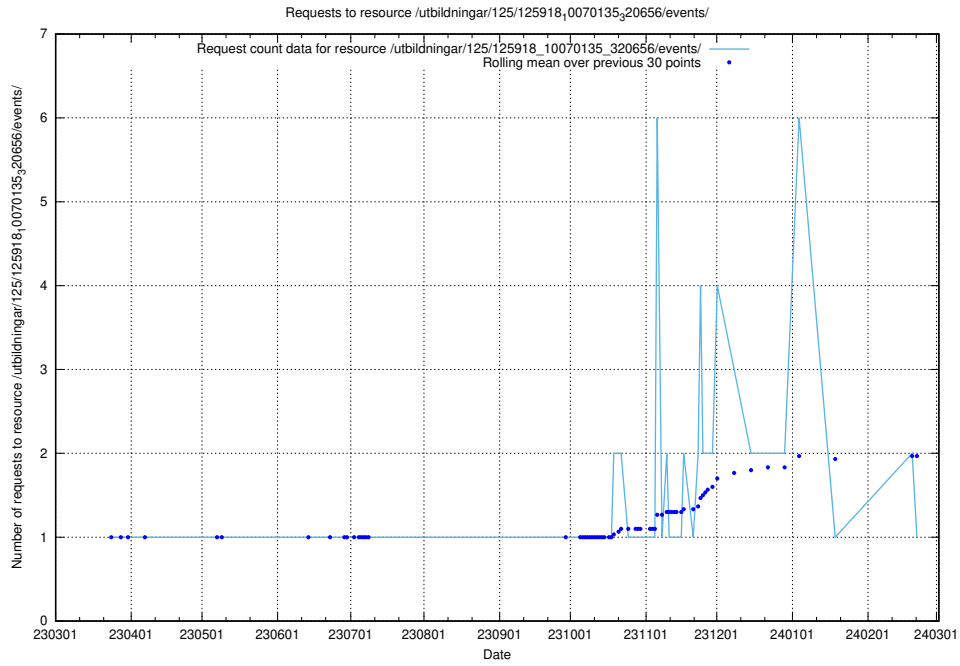

5.6908 Usage of /utbildningar/125/125918_10070135_320656/events/

Here, we count the number of requests to resource /utbildningar/125/125918_10070135_320656/events/