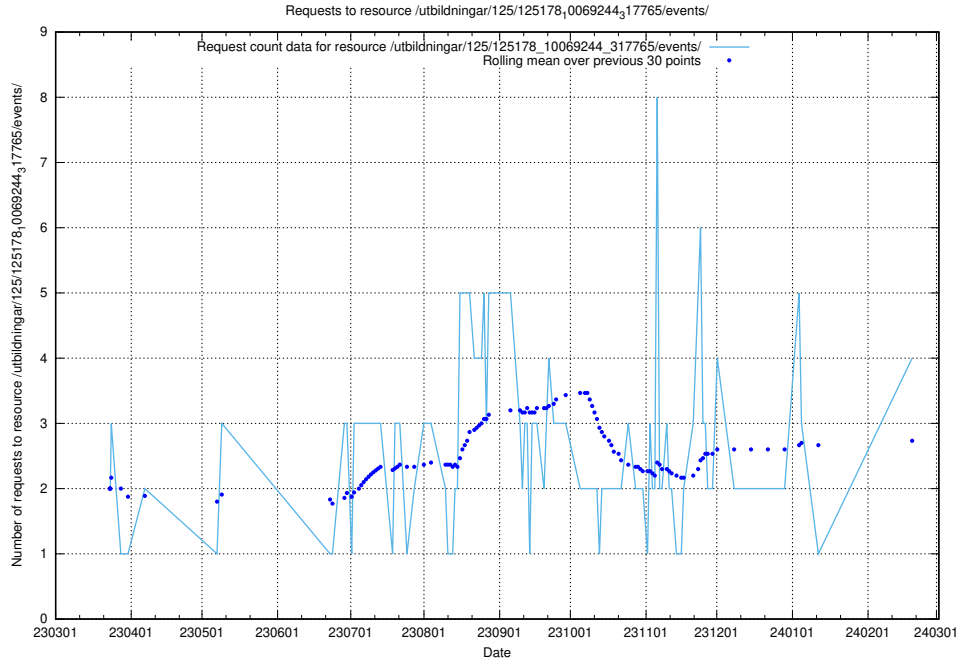

5.337 Usage of /utbildningar/125/125178_10069244_317765/events/

Here, we count the number of requests to resource /utbildningar/125/125178_10069244_317765/events/