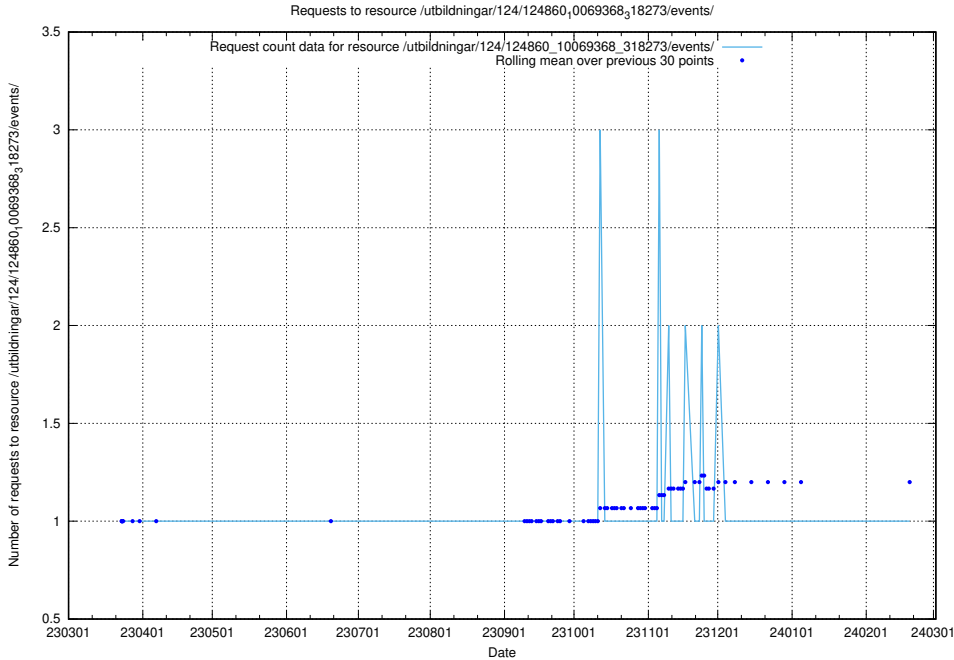

5.1235 Usage of /utbildningar/124/124860_10069368_318273/events/

Here, we count the number of requests to resource /utbildningar/124/124860_10069368_318273/events/