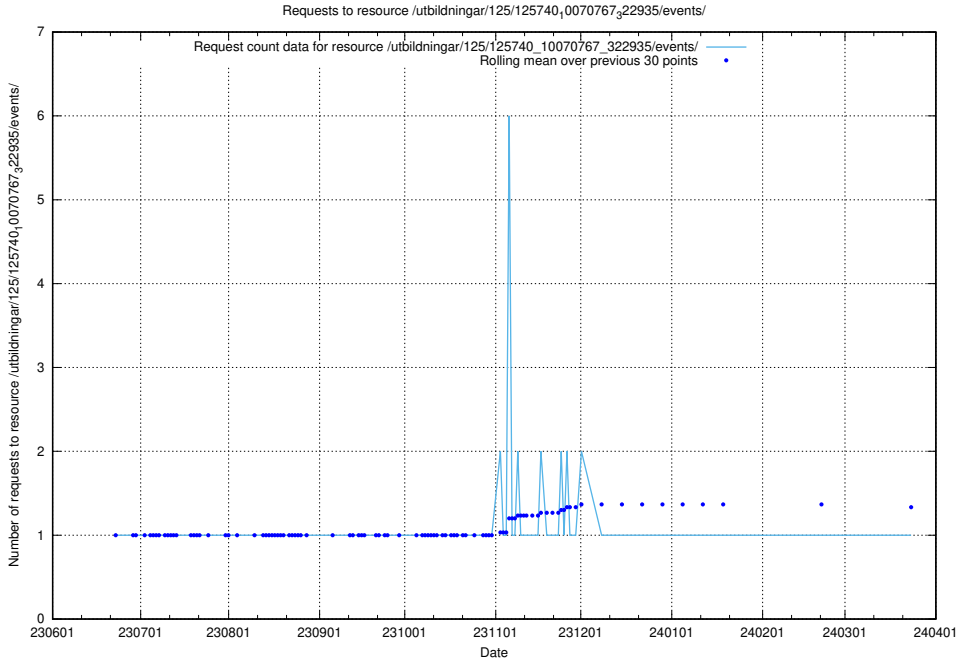

### 5.6353 Usage of /utbildningar/125/125740\_10070767\_322935/events/

Here, we count the number of requests to resource /utbildningar/125/125740\_10070767\_322935/events/