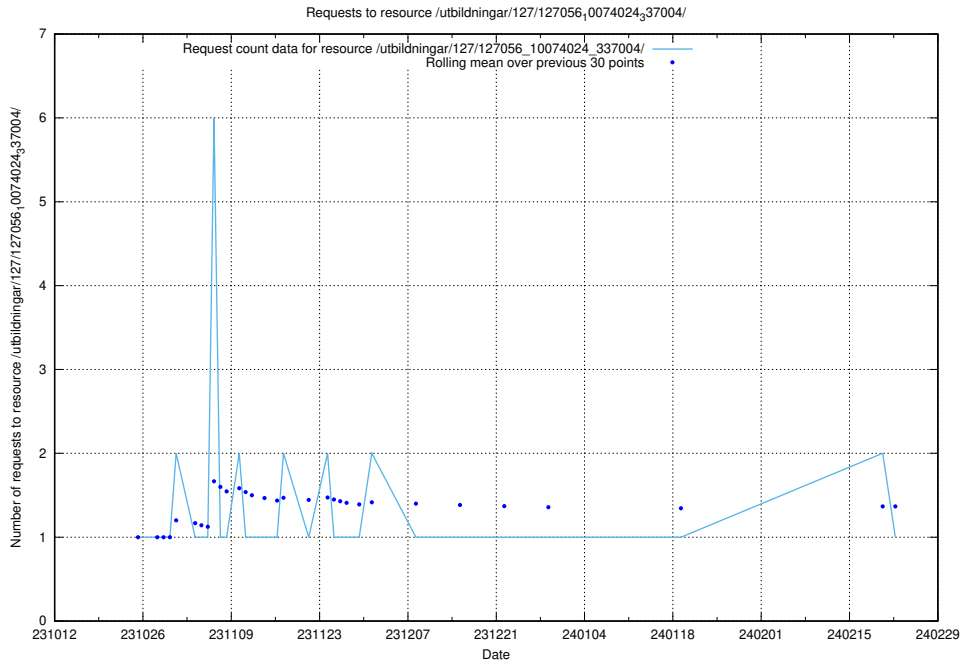

5.4918 Usage of /utbildningar/127/127056_10074024_337004/

Here, we count the number of requests to resource /utbildningar/127/127056_10074024_337004/.