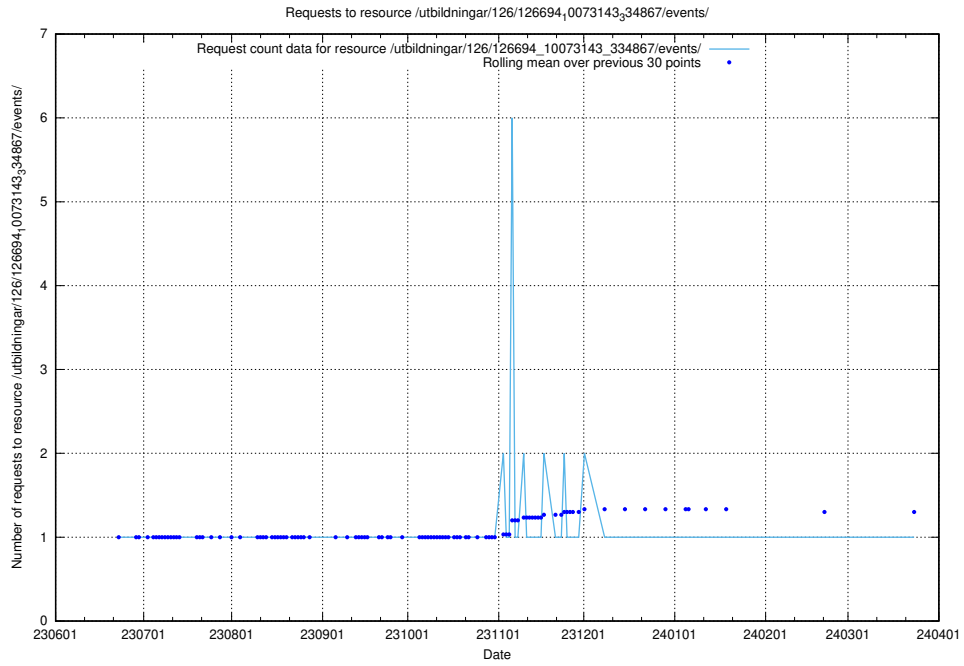

5.6305 Usage of /utbildningar/126/126694_10073143_334867/events/

Here, we count the number of requests to resource /utbildningar/126/126694_10073143_334867/events/