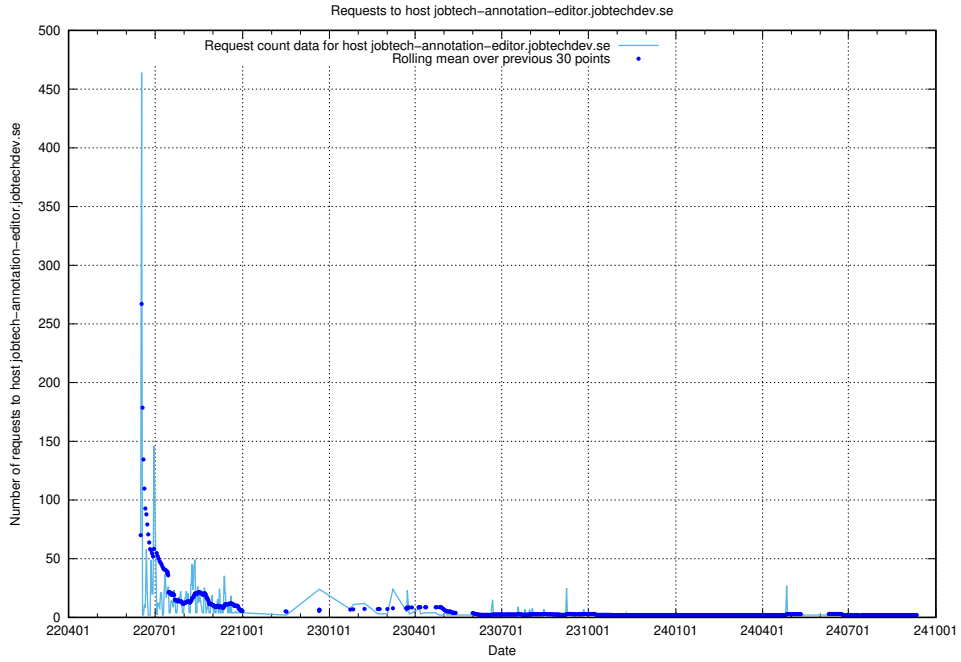

7.409 Usage of `jobtech-annotation-editor.jobtechdev.se`

Here, we count the number of requests to host `jobtech-annotation-editor.jobtechdev.se`.