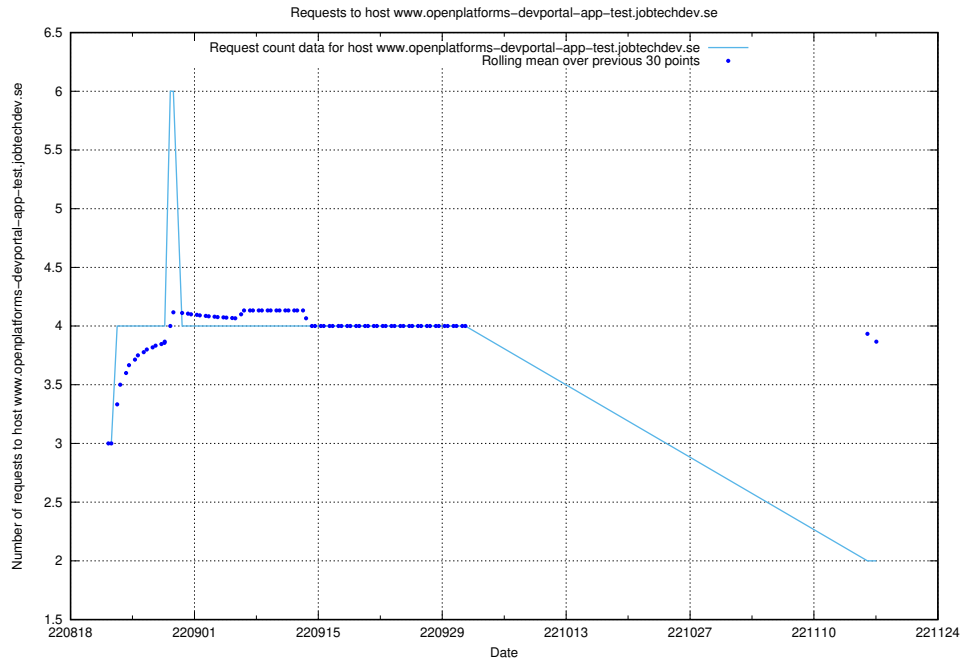

7.346 Usage of `www.openplatforms-devportal-app-test.jobtechdev.se`

Here, we count the number of requests to host `www.openplatforms-devportal-app-test.jobtechdev.se`.