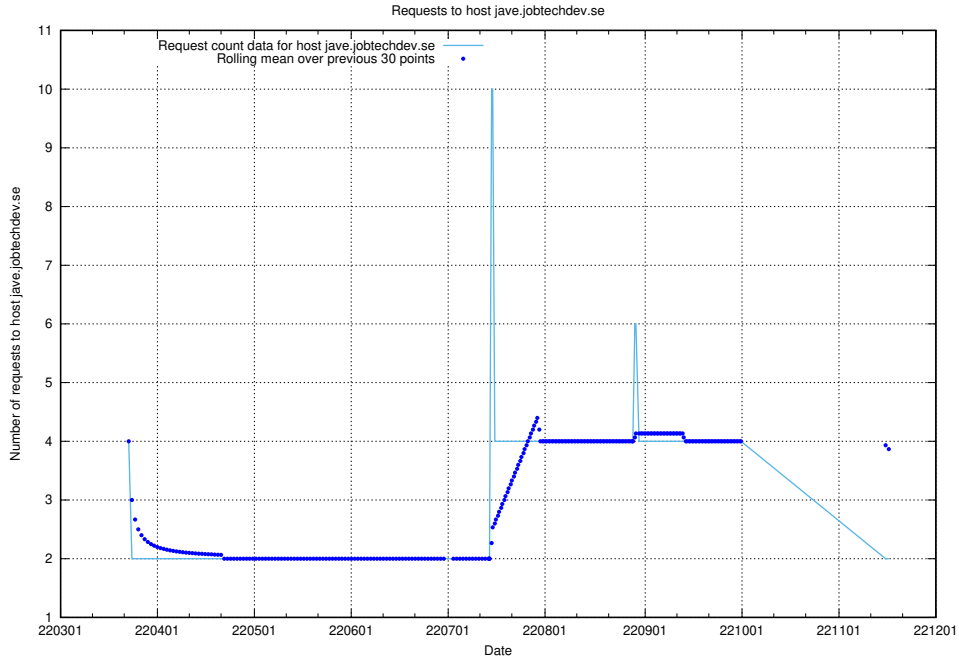

### 7.498 Usage of jobstream-smoke.jobtechdev.se

Here, we count the number of requests to host jobstream-smoke.jobtechdev.se.