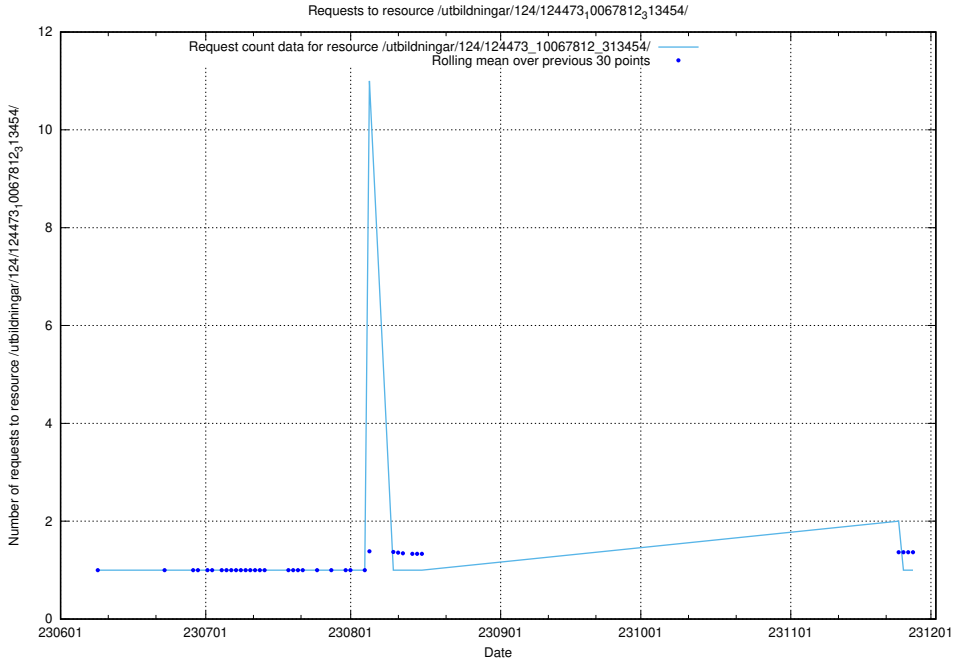

5.6555 Usage of /utbildningar/124/124473_10067812_313454/

Here, we count the number of requests to resource /utbildningar/124/124473_10067812_313454/.