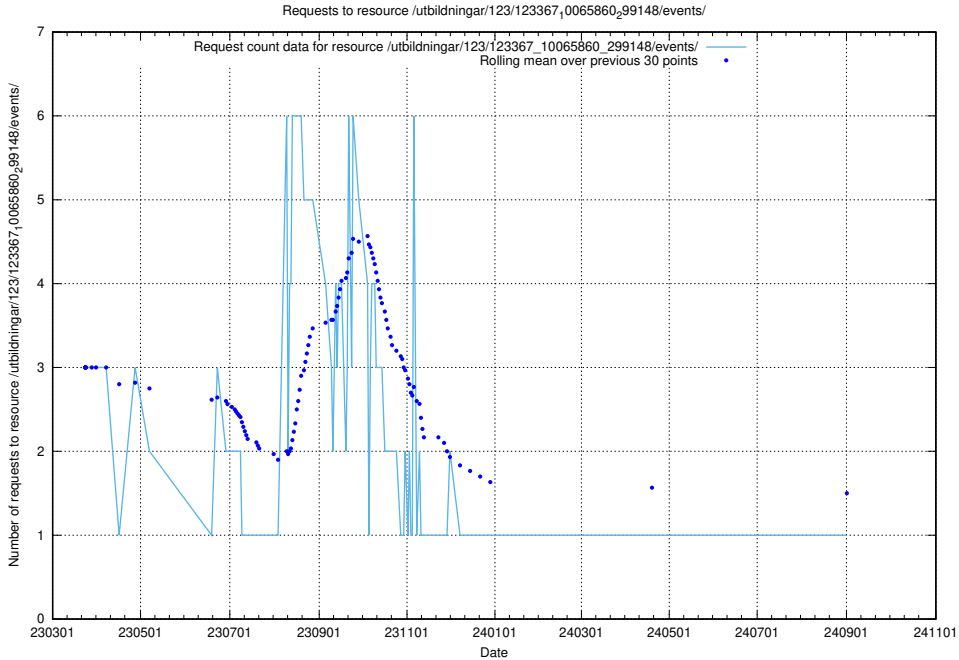

5.6966 Usage of /utbildningar/123/123367_10065860_299148/events/

Here, we count the number of requests to resource /utbildningar/123/123367_10065860_299148/events/