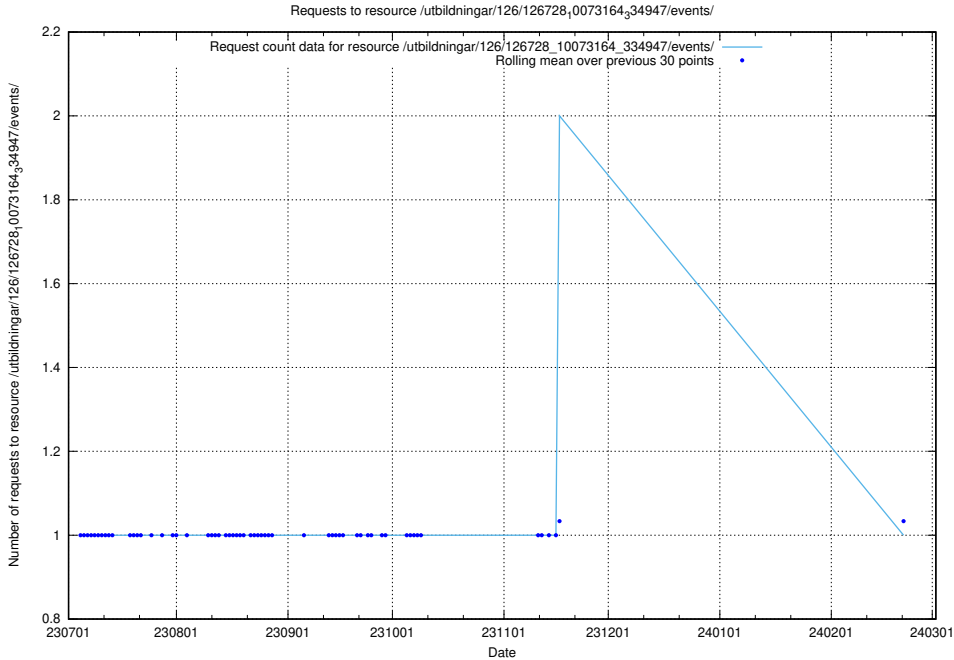

5.6045 Usage of /utbildningar/126/126728_10073164_334947/events/

Here, we count the number of requests to resource /utbildningar/126/126728_10073164_334947/events/