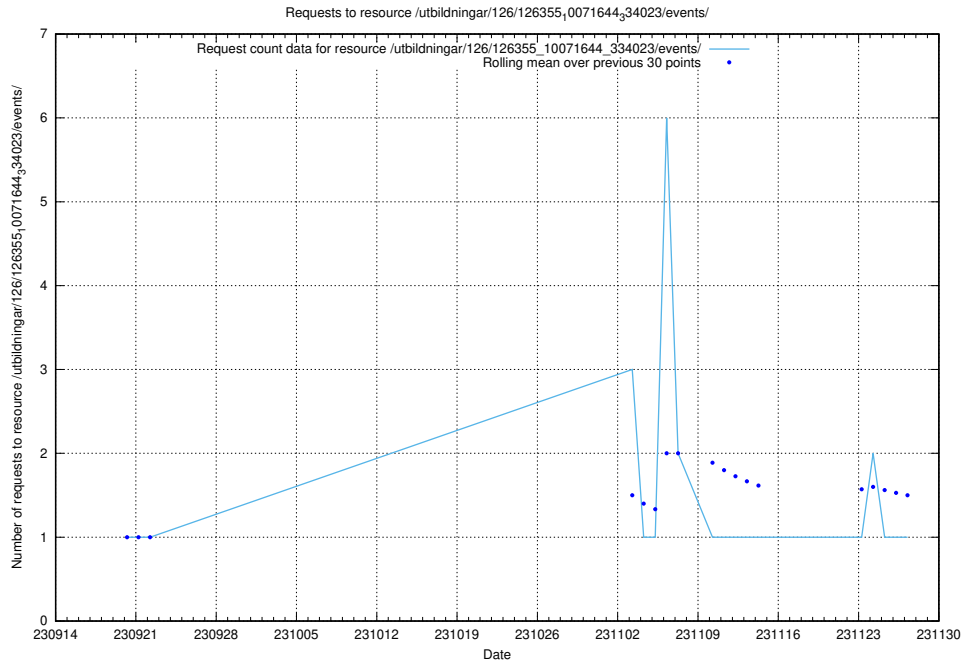

5.5232 Usage of /utbildningar/126/126355_10071644_334023/events/

Here, we count the number of requests to resource /utbildningar/126/126355_10071644_334023/events/