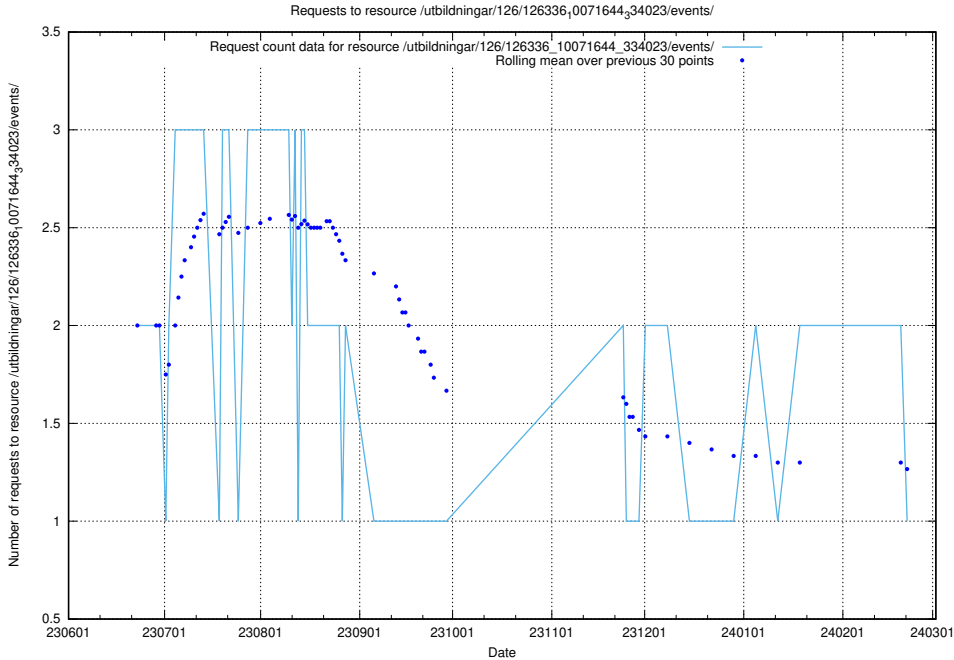

### 5.6260 Usage of /utbildningar/126/126336\_10071644\_334023/events/

Here, we count the number of requests to resource /utbildningar/126/126336\_10071644\_334023/events/