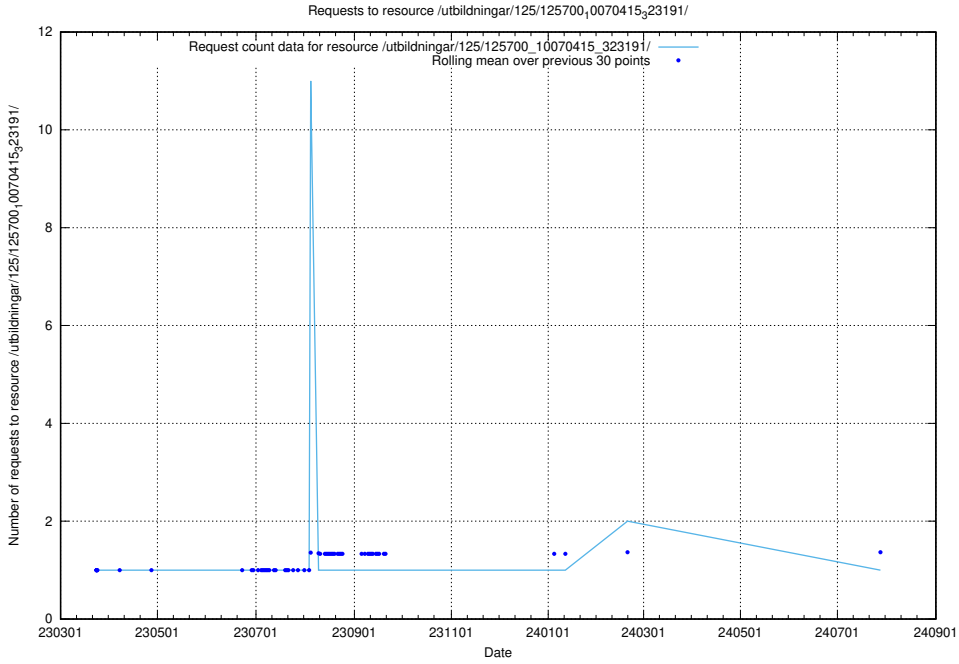

5.1085 Usage of /utbildningar/125/125700_10070415_323191/

Here, we count the number of requests to resource /utbildningar/125/125700_10070415_323191/.