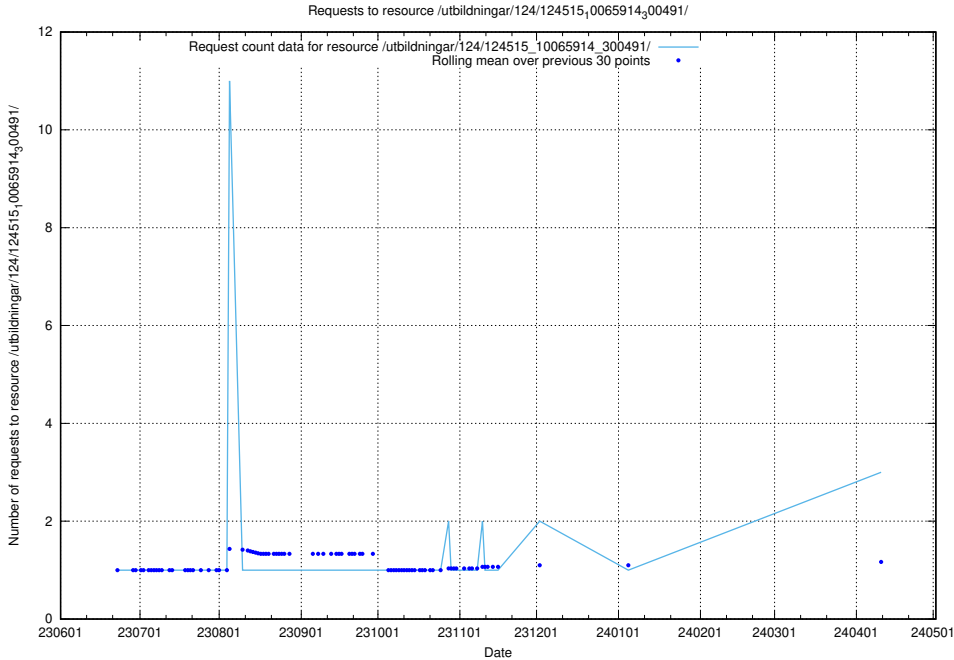

5.480 Usage of /utbildningar/124/124515_10065914_300491/

Here, we count the number of requests to resource /utbildningar/124/124515_10065914_300491/.