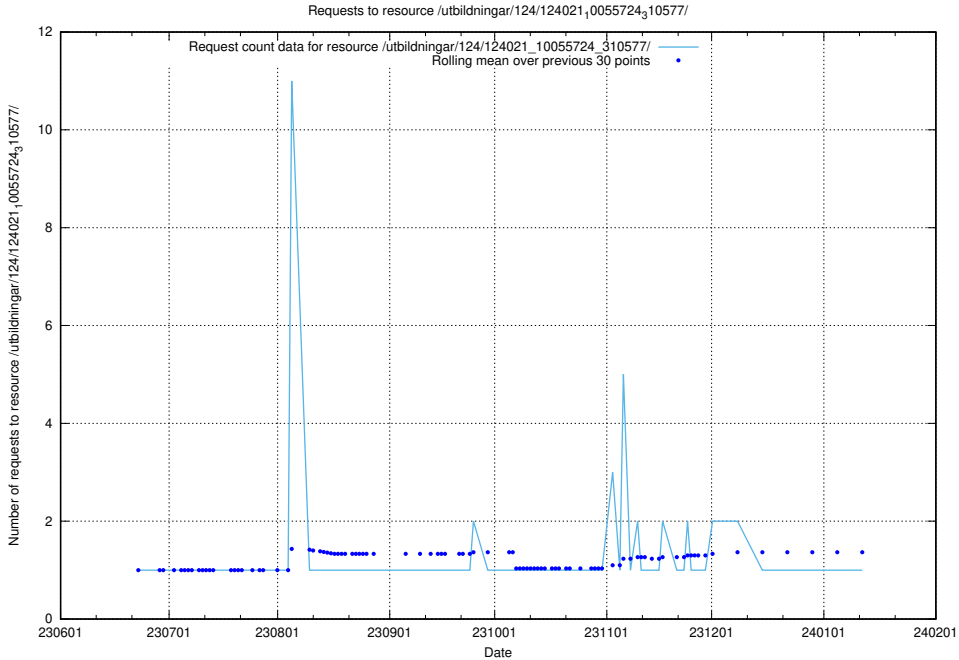

5.6483 Usage of /utbildningar/124/124021_10055724_310577/

Here, we count the number of requests to resource /utbildningar/124/124021_10055724_310577/.