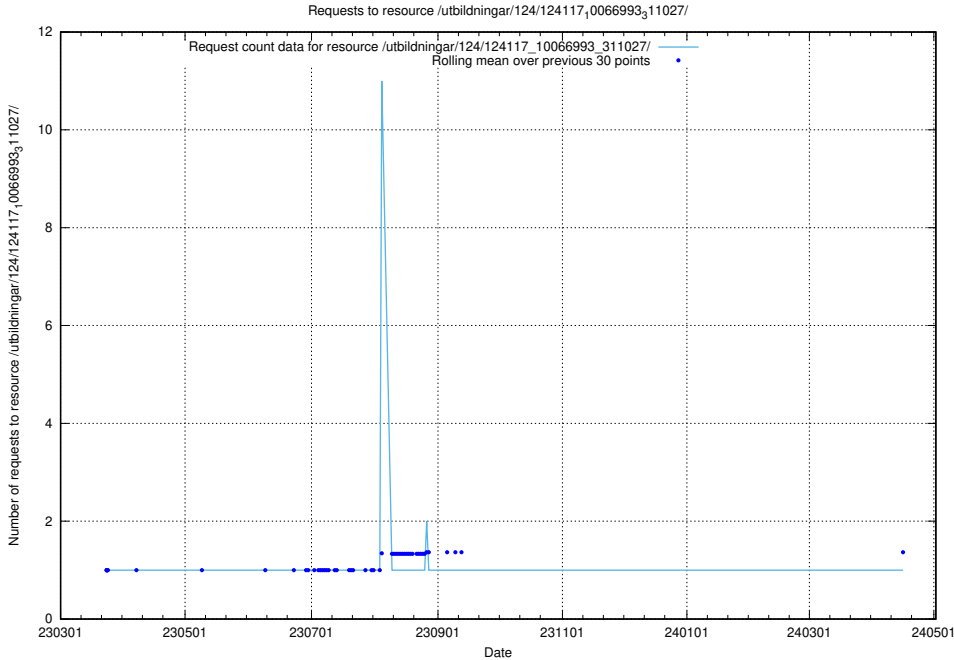

5.4947 Usage of /utbildningar/124/124117_10066993_311027/

Here, we count the number of requests to resource /utbildningar/124/124117_10066993_311027/.