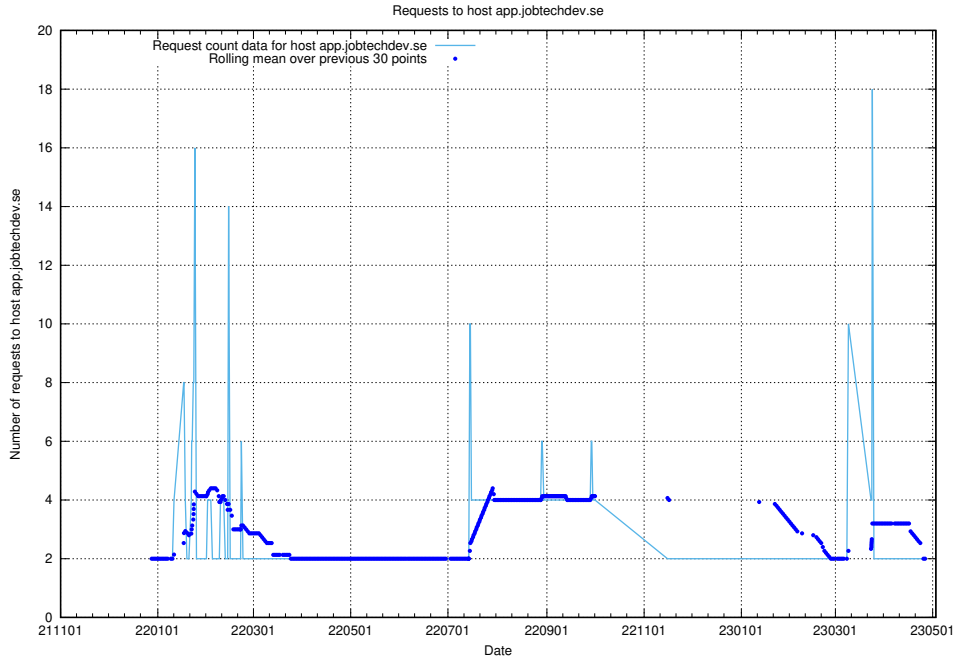

7.366 Usage of app.jobtechdev.se

Here, we count the number of requests to host app.jobtechdev.se.