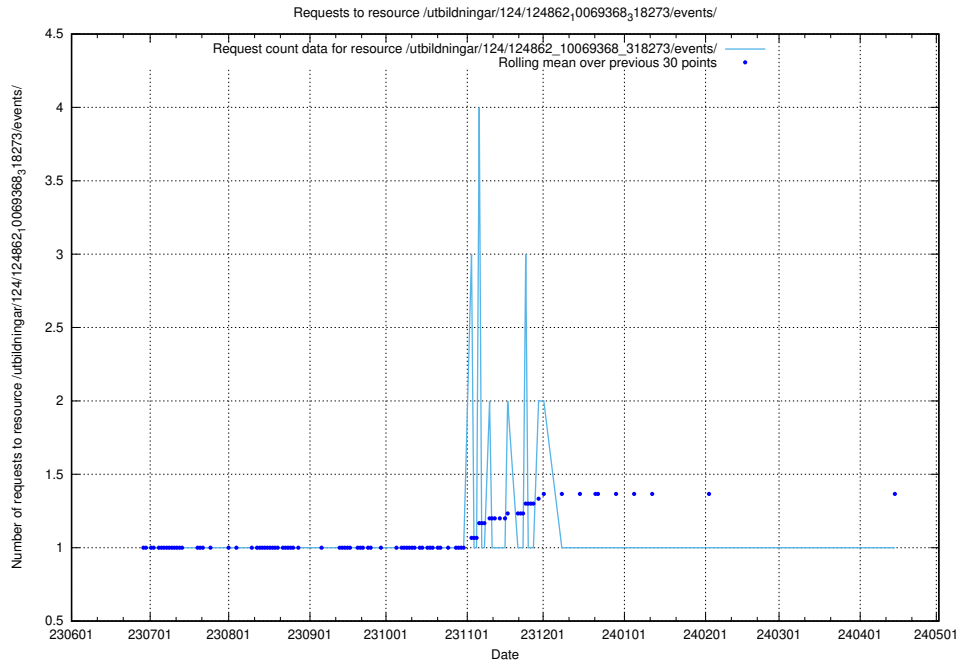

5.6176 Usage of /utbildningar/124/124862_10069368_318273/events/

Here, we count the number of requests to resource /utbildningar/124/124862_10069368_318273/events/