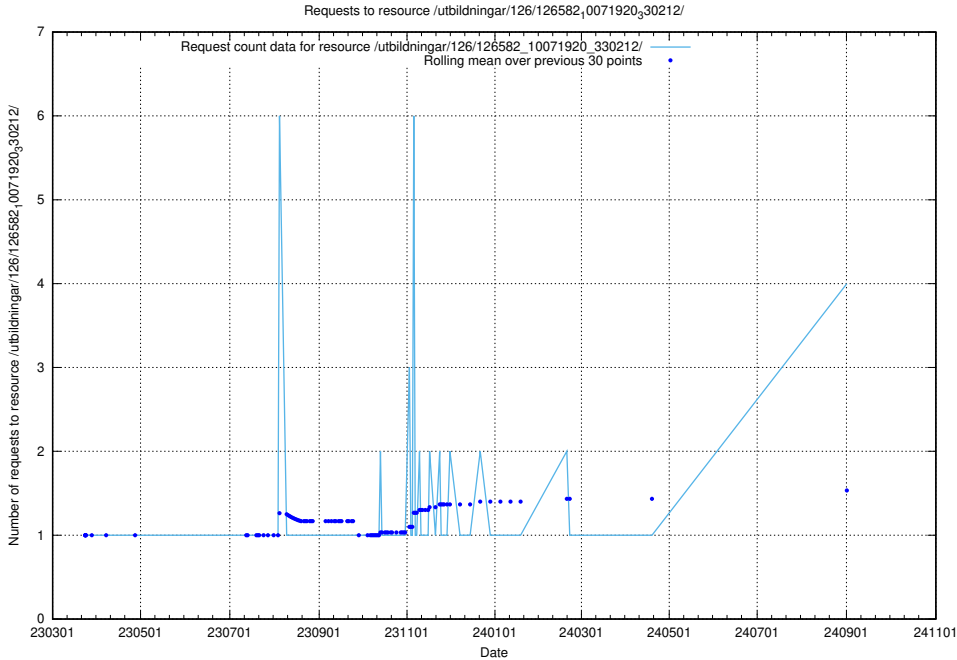

5.340 Usage of /utbildningar/126/126582_10071920_330212/

Here, we count the number of requests to resource /utbildningar/126/126582_10071920_330212/.