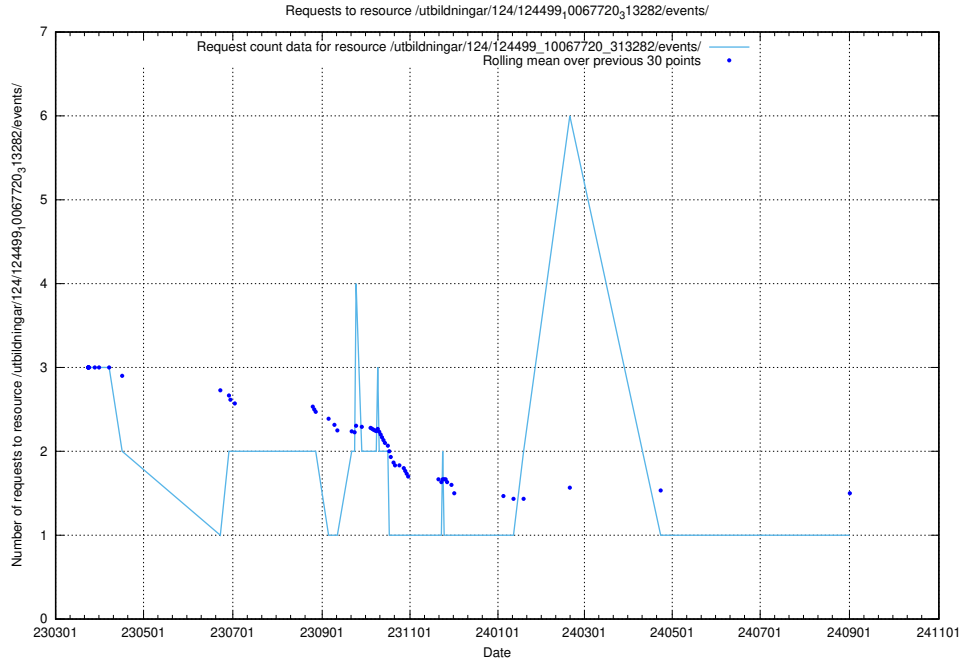

5.6963 Usage of /utbildningar/124/124499_10067720_313282/events/

Here, we count the number of requests to resource /utbildningar/124/124499_10067720_313282/events/