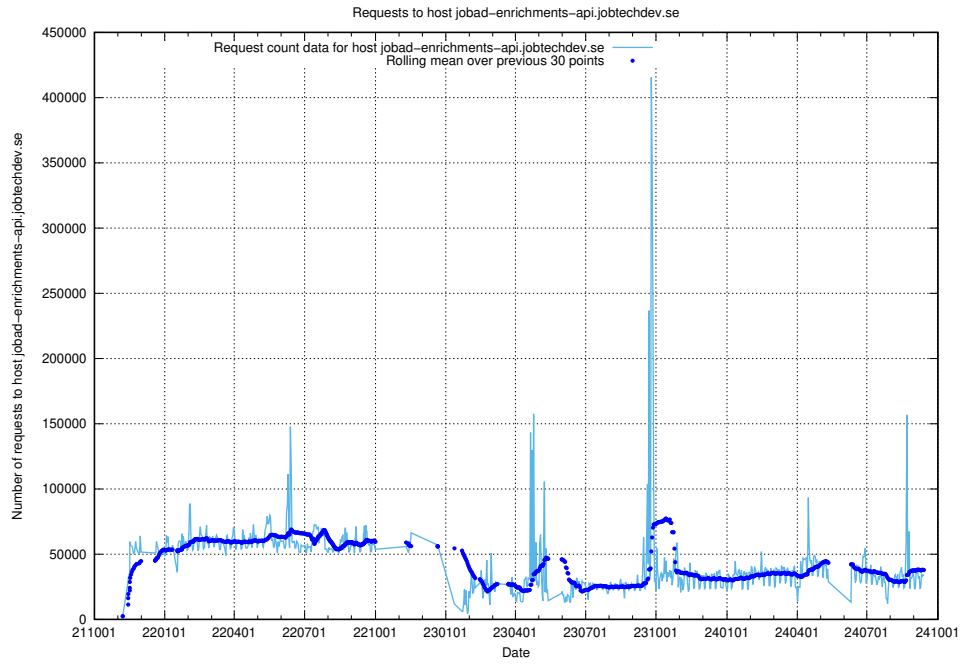

7.6 Usage of jobad-enrichments-api.jobtechdev.se

Here, we count the number of requests to host jobad-enrichments-api.jobtechdev.se.