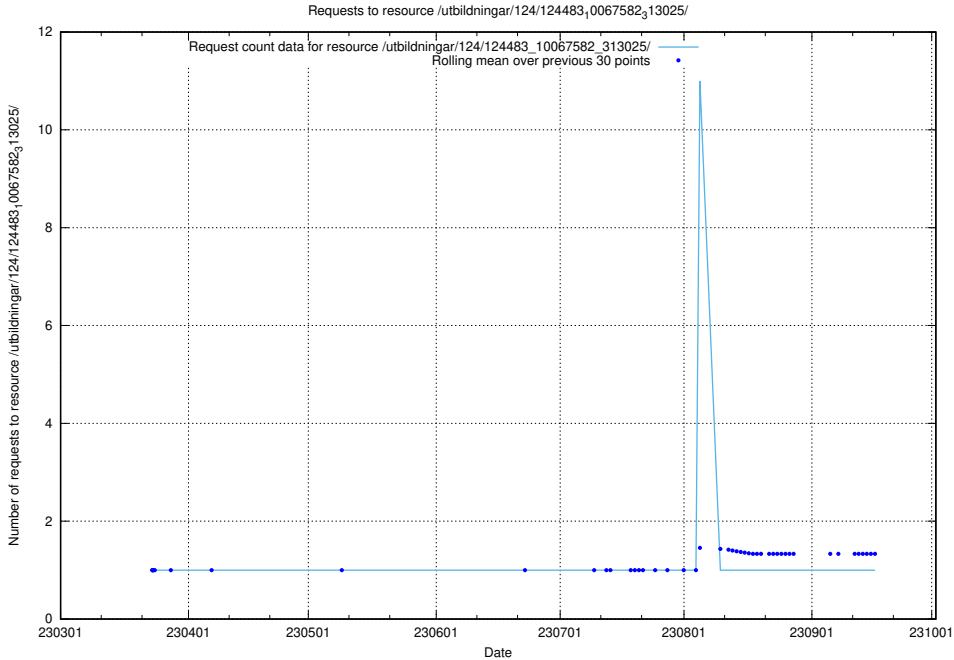

5.3490 Usage of /utbildningar/124/124483_10067582_313025/

Here, we count the number of requests to resource /utbildningar/124/124483_10067582_313025/.