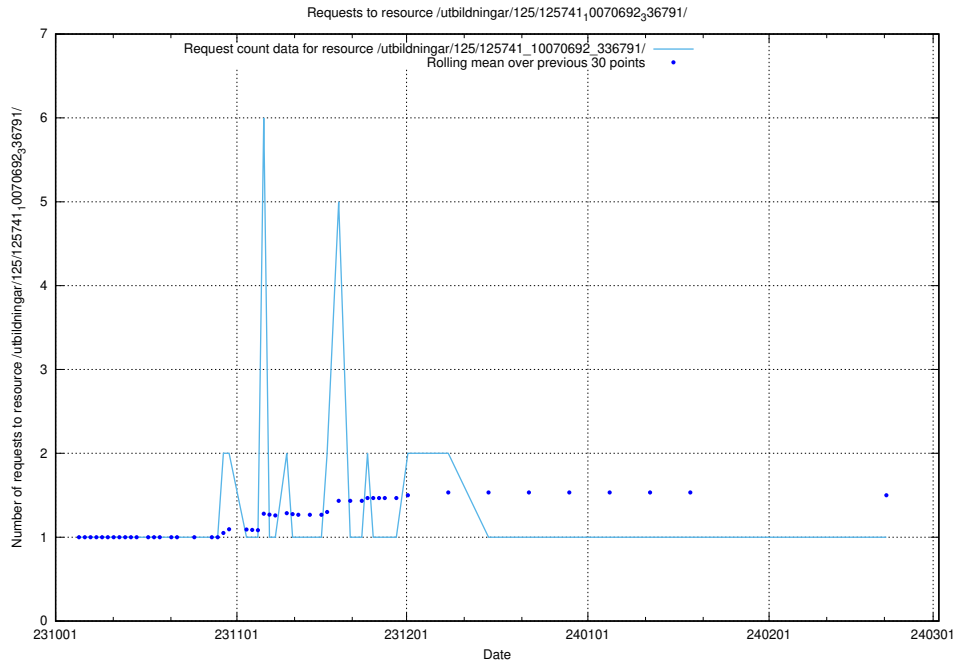

5.5113 Usage of /utbildningar/125/125741_10070692_336791/

Here, we count the number of requests to resource /utbildningar/125/125741_10070692_336791/.