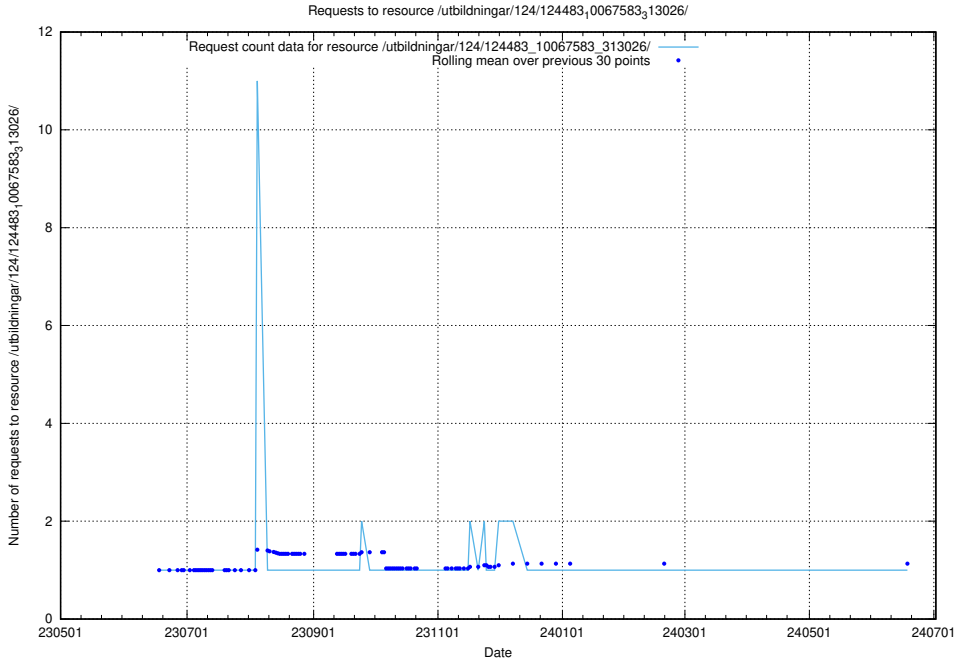

5.6519 Usage of /utbildningar/124/124483_10067583_313026/

Here, we count the number of requests to resource /utbildningar/124/124483_10067583_313026/.