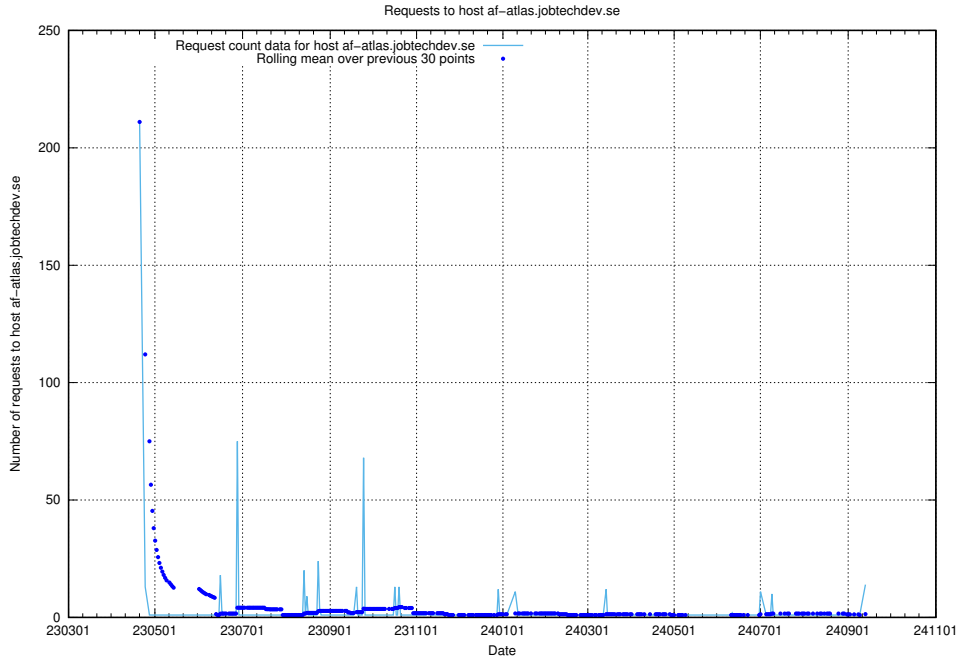

7.47 Usage of af-atlas.jobtechdev.se

Here, we count the number of requests to host af-atlas.jobtechdev.se.