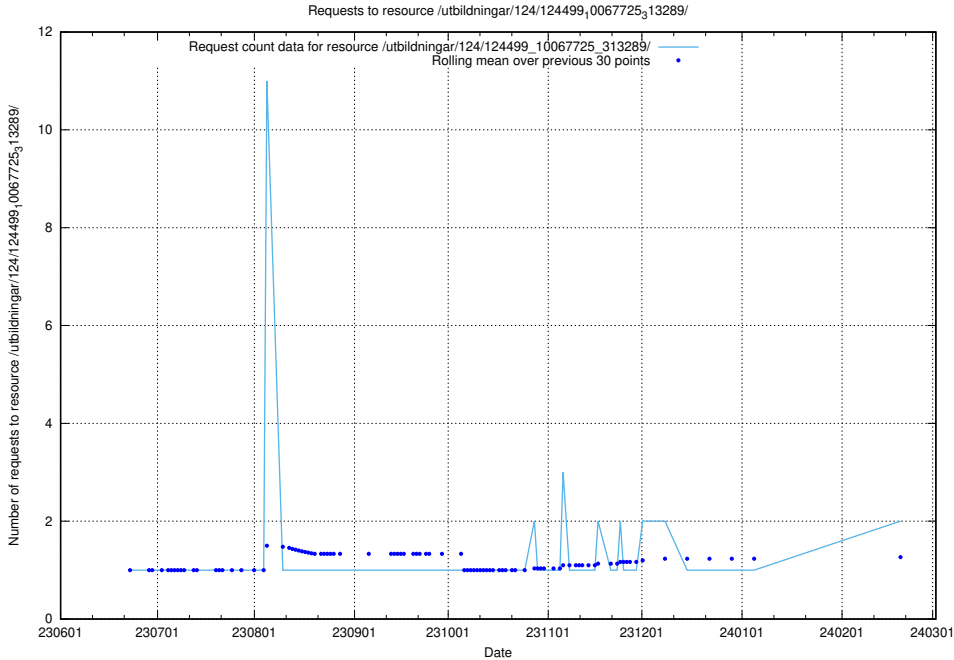

5.937 Usage of /utbildningar/124/124499_10067725_313289/

Here, we count the number of requests to resource /utbildningar/124/124499_10067725_313289/.