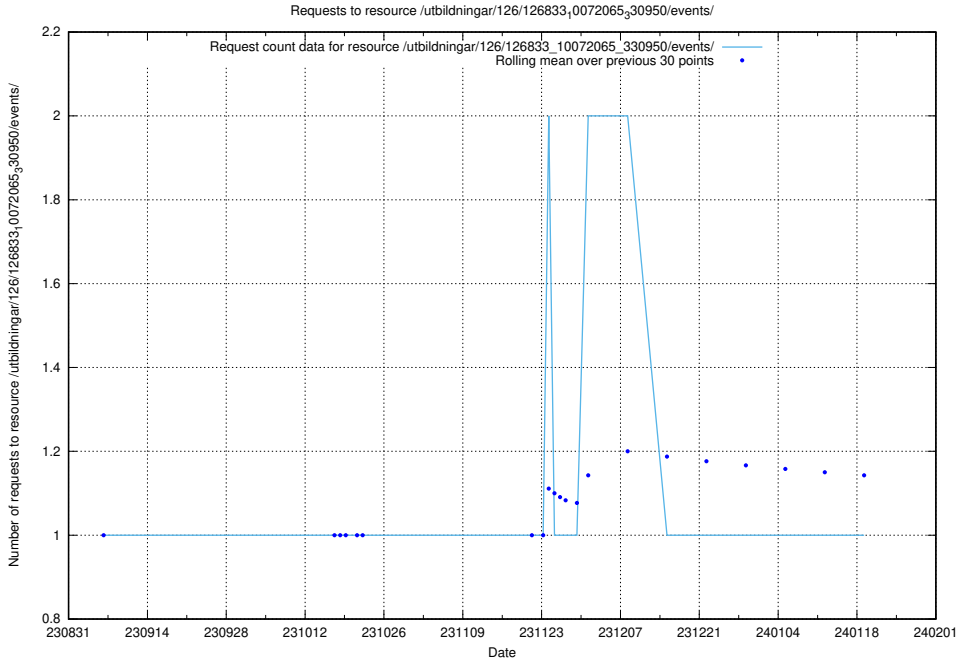

5.5366 Usage of /utbildningar/126/126833_10072065_330950/events/

Here, we count the number of requests to resource /utbildningar/126/126833_10072065_330950/events/