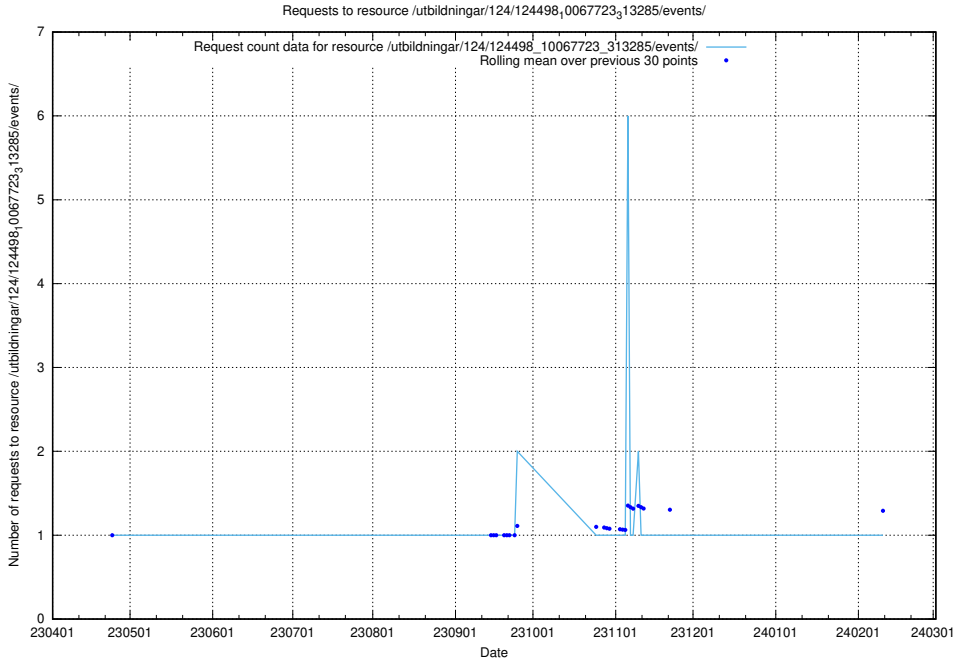

5.6668 Usage of /utbildningar/124/124498_10067723_313285/events/

Here, we count the number of requests to resource /utbildningar/124/124498_10067723_313285/events/