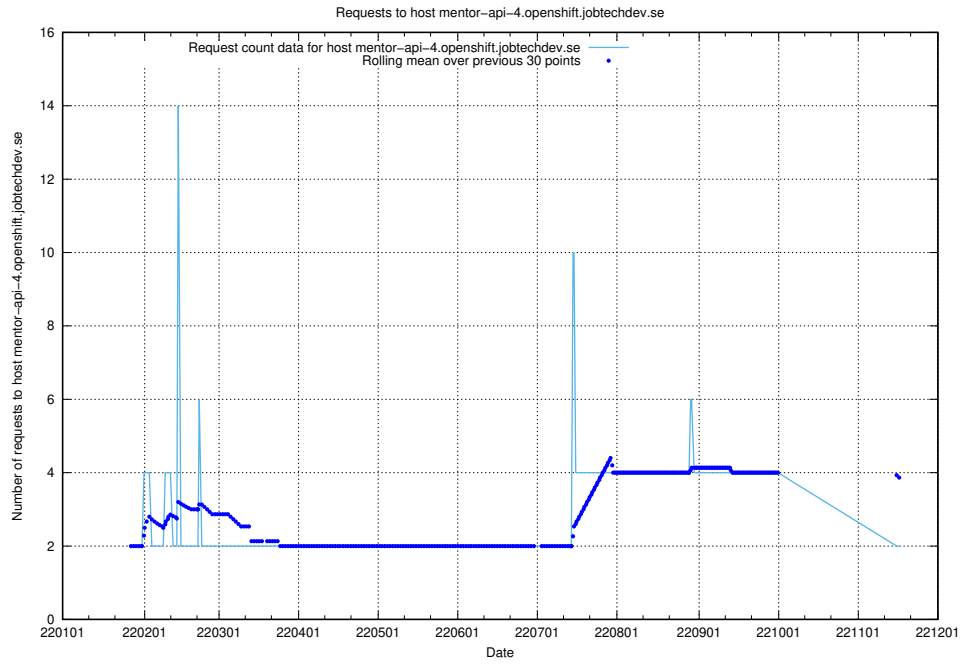

7.580 Usage of mentor-api-4.openshift.jobtechdev.se

Here, we count the number of requests to host mentor-api-4.openshift.jobtechdev.se.