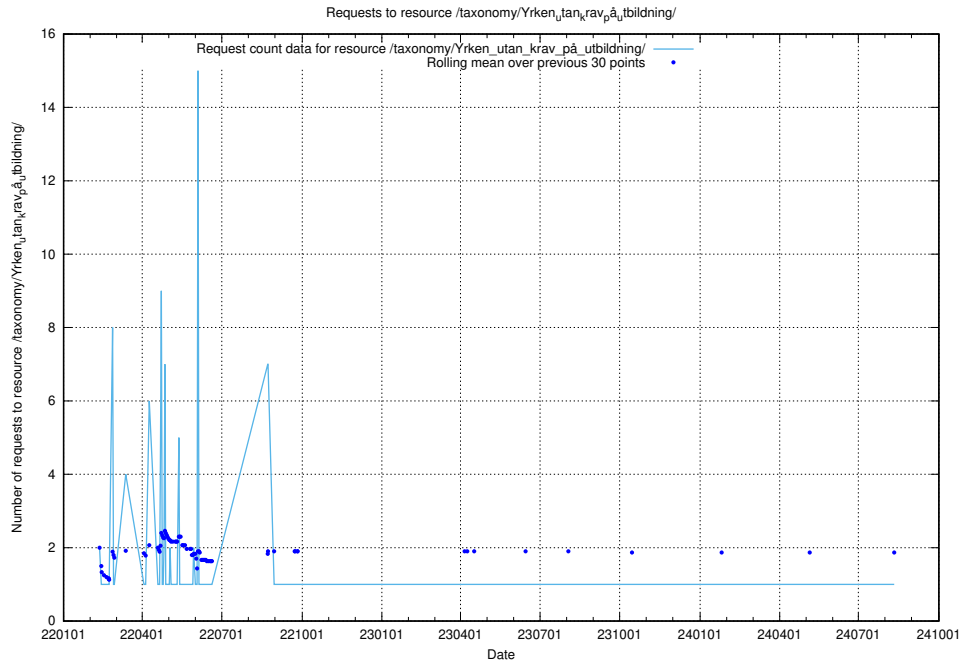

5.2115 Usage of /taxonomy/Yrken_utan_krav_på_utbildning/

Here, we count the number of requests to resource /taxonomy/Yrken_utan_krav_på_utbildning/.