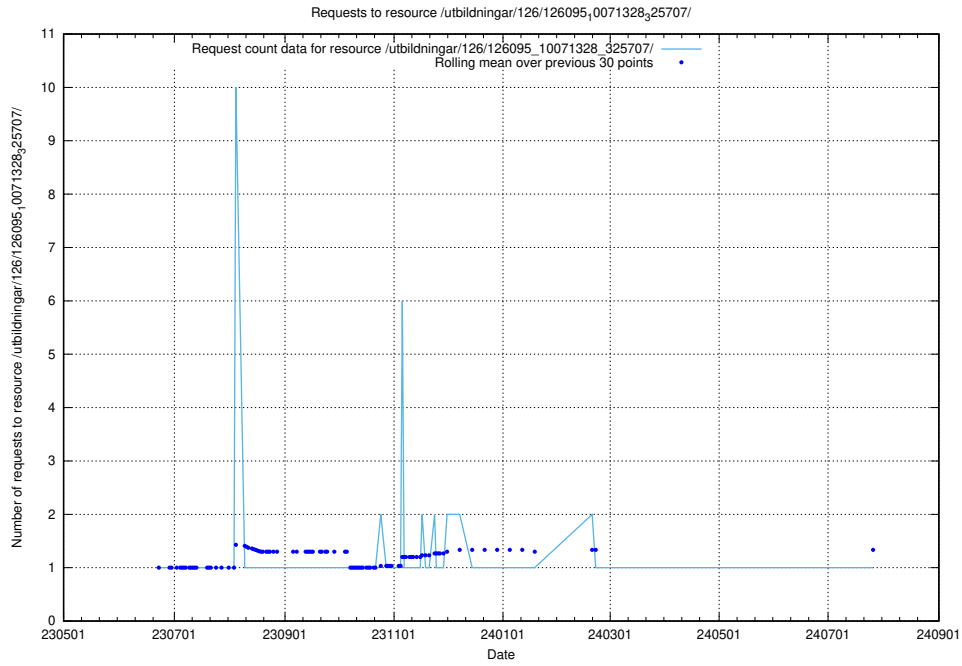

5.6337 Usage of /utbildningar/126/126095_10071328_325707/

Here, we count the number of requests to resource /utbildningar/126/126095_10071328_325707/.