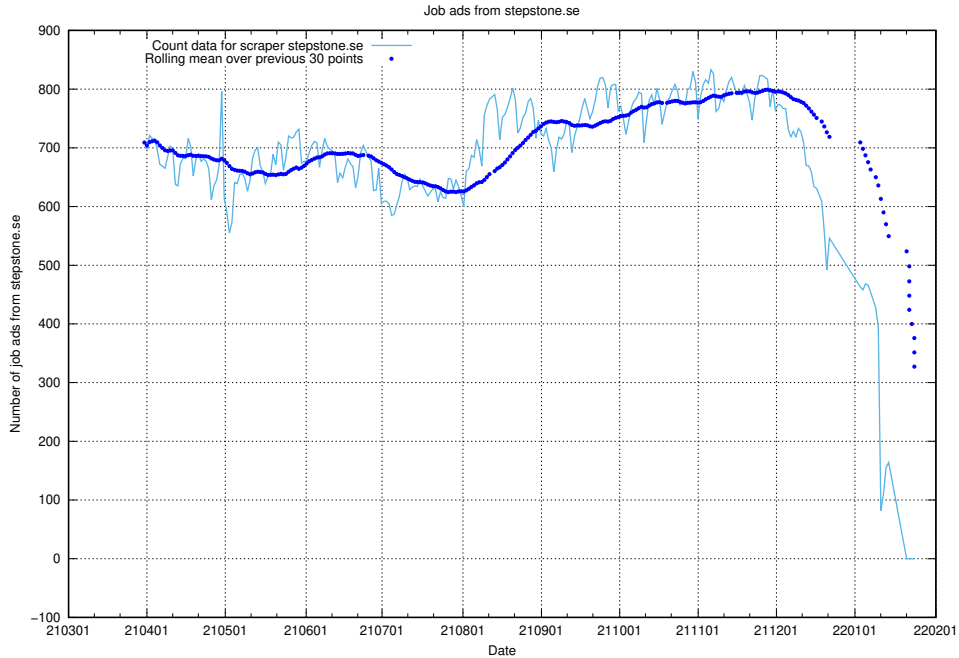

13.21 Number of ads by scraper stepstone.se

Here, we count the number of job ads scraped from stepstone.se.