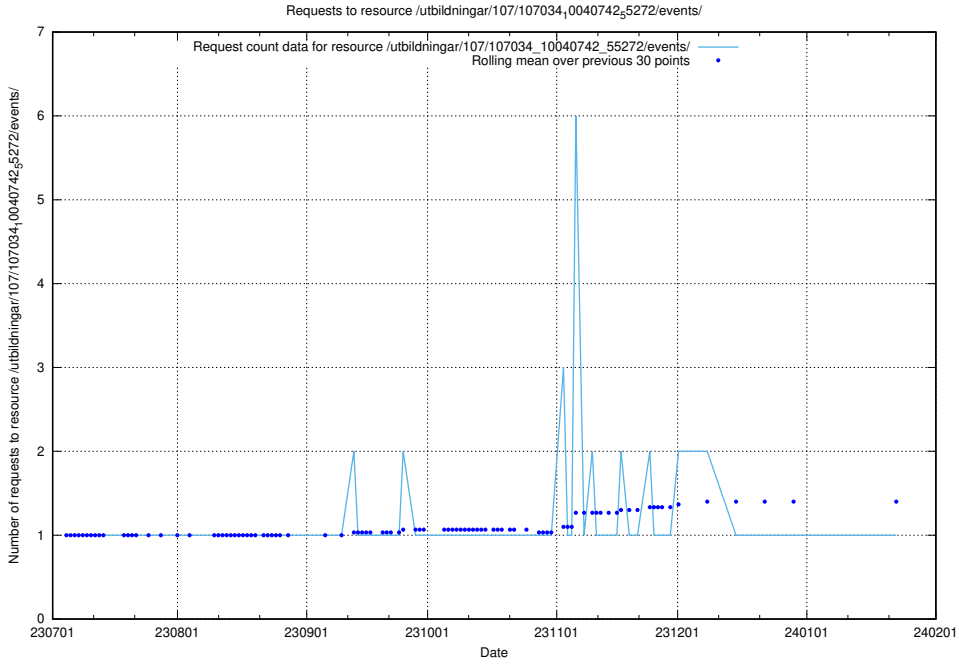

5.6058 Usage of /utbildningar/107/107034_10040742_55272/events/

Here, we count the number of requests to resource /utbildningar/107/107034_10040742_55272/events/.