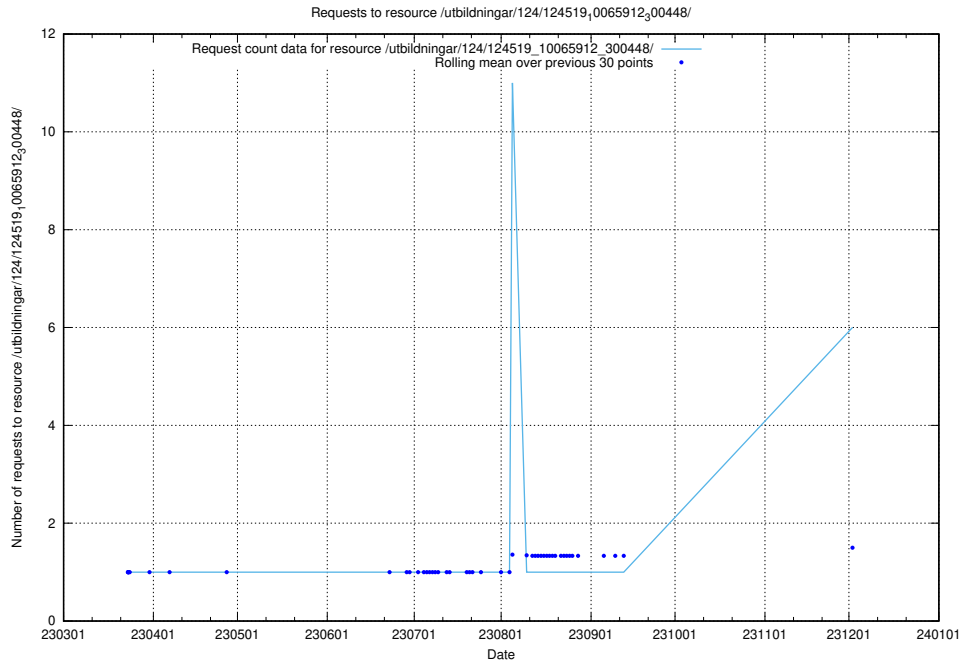

5.58 Usage of /utbildningar/124/124519_10065912_300448/

Here, we count the number of requests to resource /utbildningar/124/124519_10065912_300448/.