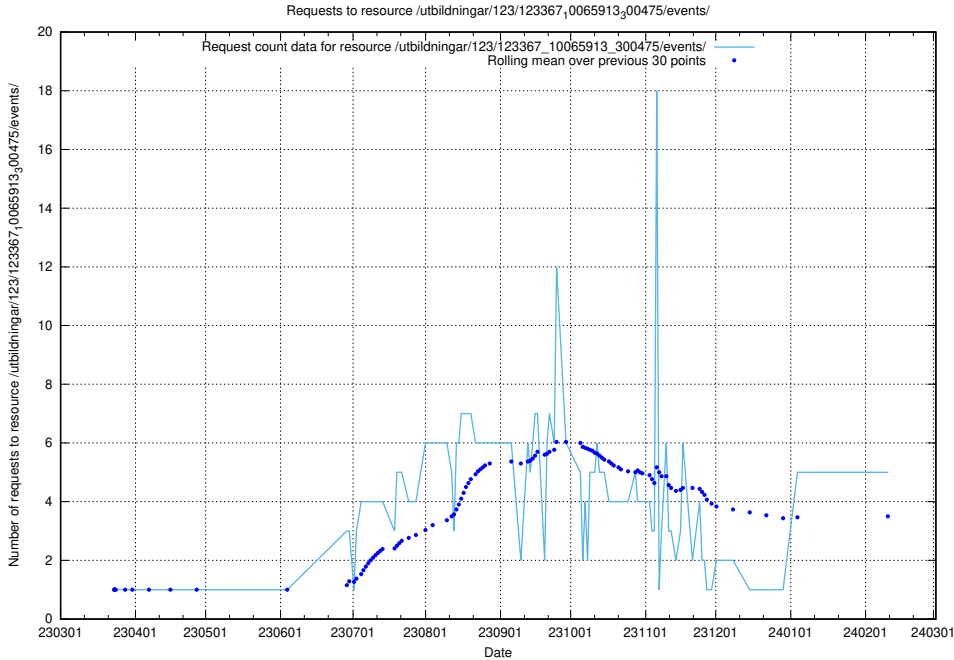

5.185 Usage of /utbildningar/123/123367_10065913_300475/events/

Here, we count the number of requests to resource /utbildningar/123/123367_10065913_300475/events/