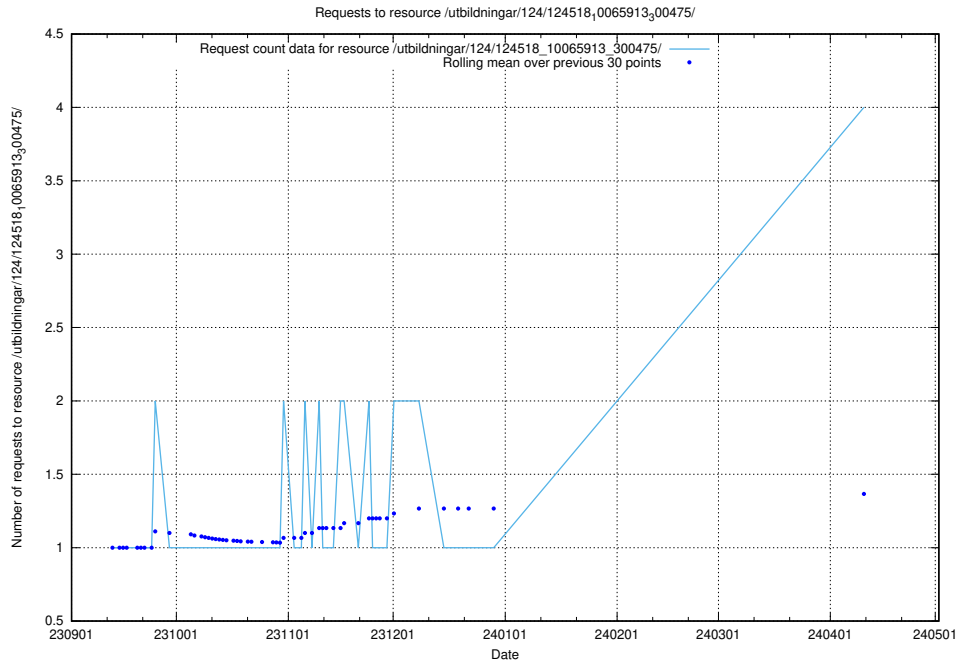

5.300 Usage of /utbildningar/124/124518_10065913_300475/

Here, we count the number of requests to resource /utbildningar/124/124518_10065913_300475/.