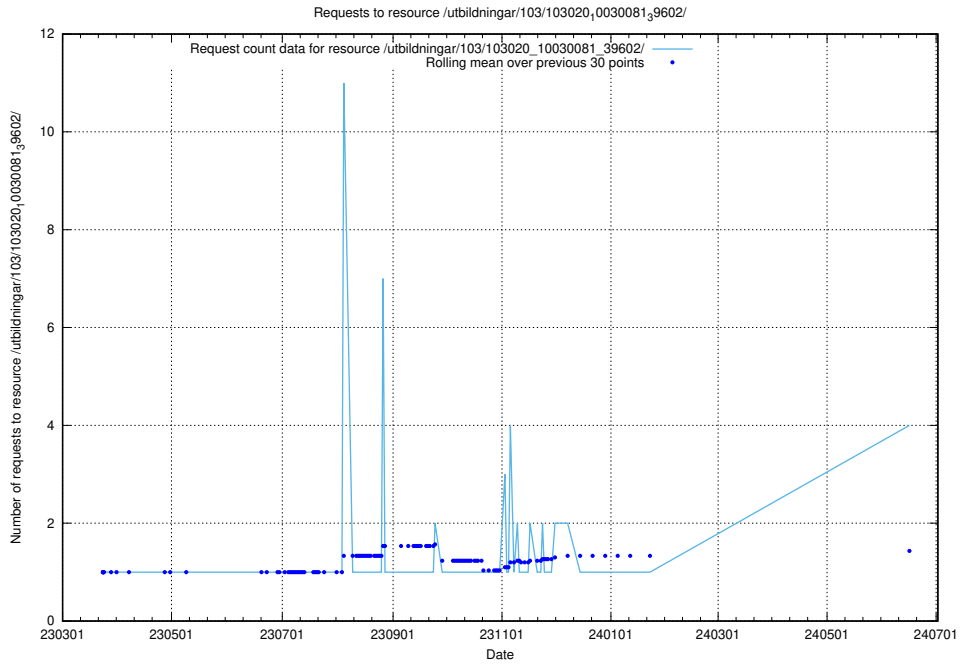

5.317 Usage of /utbildningar/103/103020_10030081_39602/

Here, we count the number of requests to resource /utbildningar/103/103020_10030081_39602/.