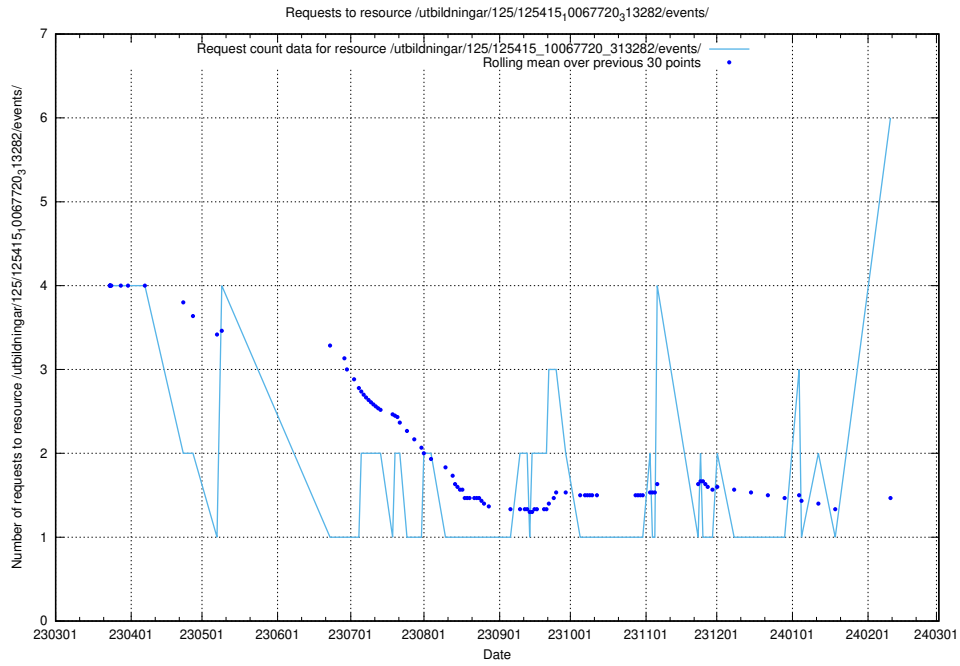

5.140 Usage of /utbildningar/125/125415_10067720_313282/events/

Here, we count the number of requests to resource /utbildningar/125/125415_10067720_313282/events/