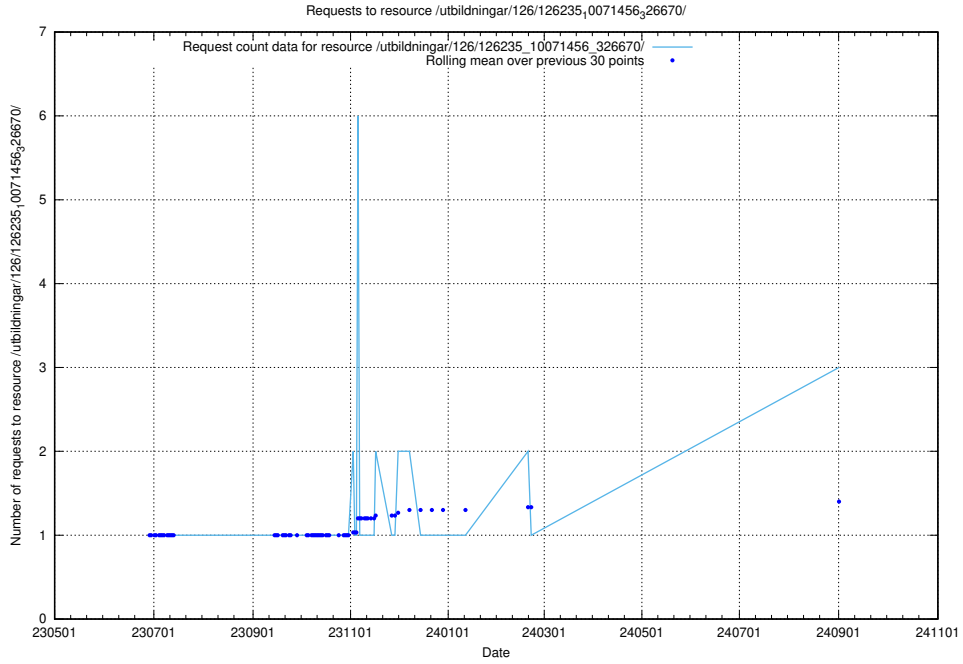

5.455 Usage of /utbildningar/126/126235_10071456_326670/

Here, we count the number of requests to resource /utbildningar/126/126235_10071456_326670/.