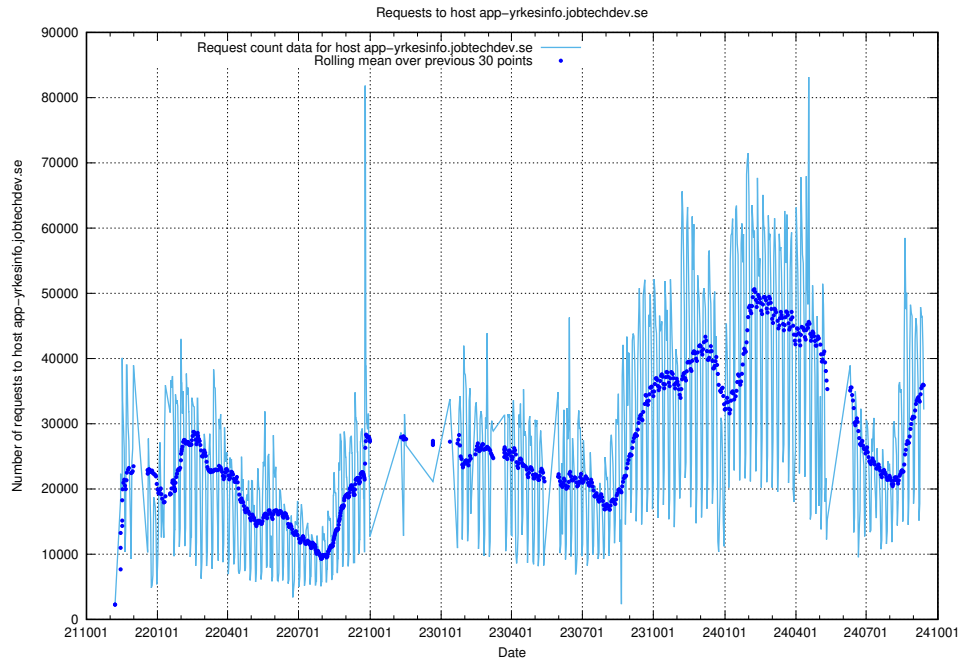

7.7 Usage of app-yrkesinfo.jobtechdev.se

Here, we count the number of requests to host app-yrkesinfo.jobtechdev.se.