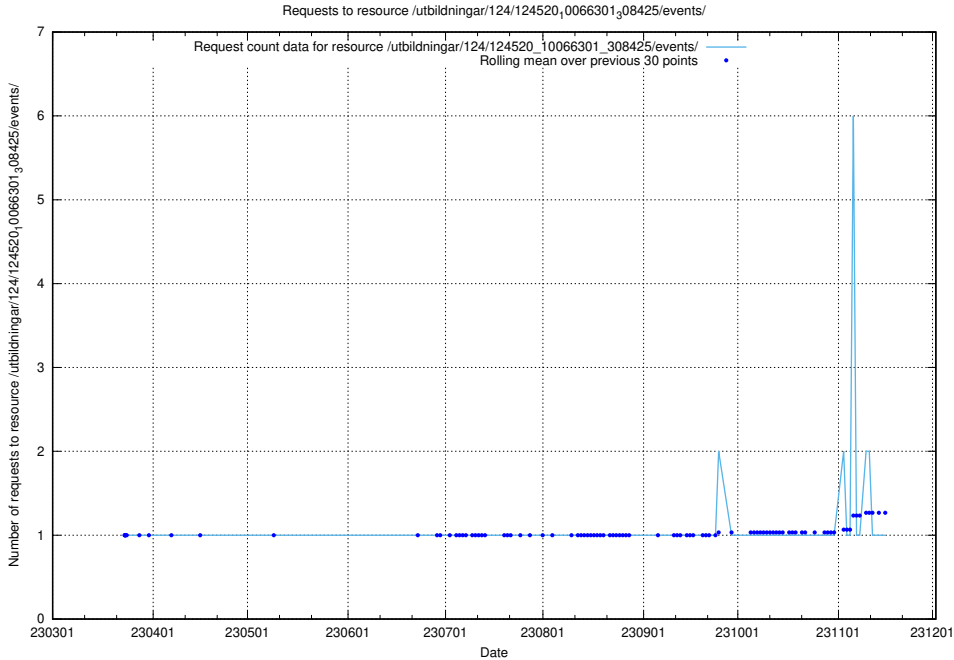

5.1650 Usage of /utbildningar/124/124520_10066301_308425/events/

Here, we count the number of requests to resource /utbildningar/124/124520_10066301_308425/events/