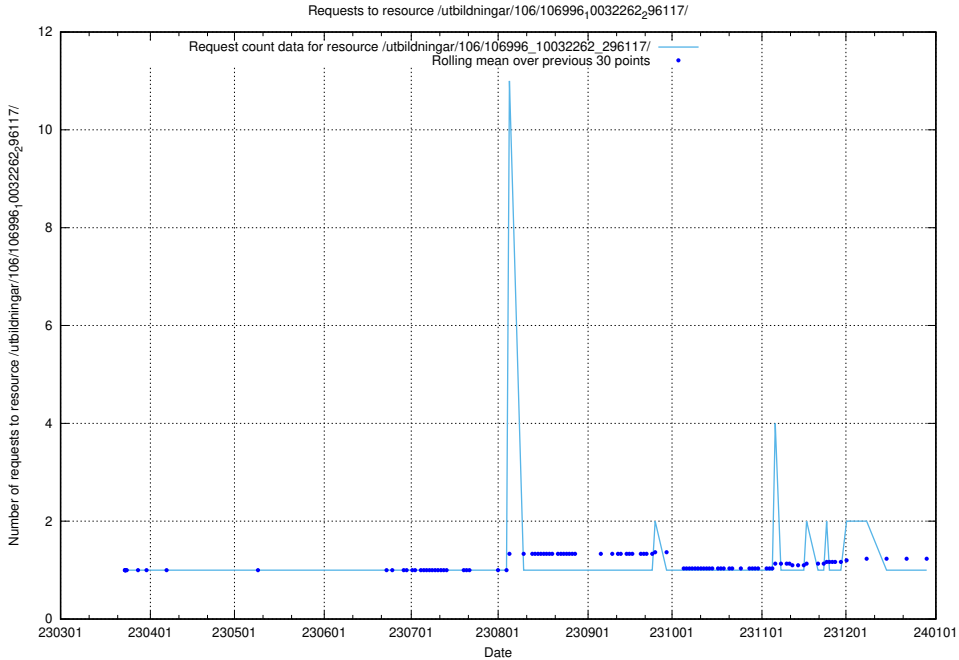

5.6116 Usage of /utbildningar/106/106996_10032262_296117/

Here, we count the number of requests to resource /utbildningar/106/106996_10032262_296117/.