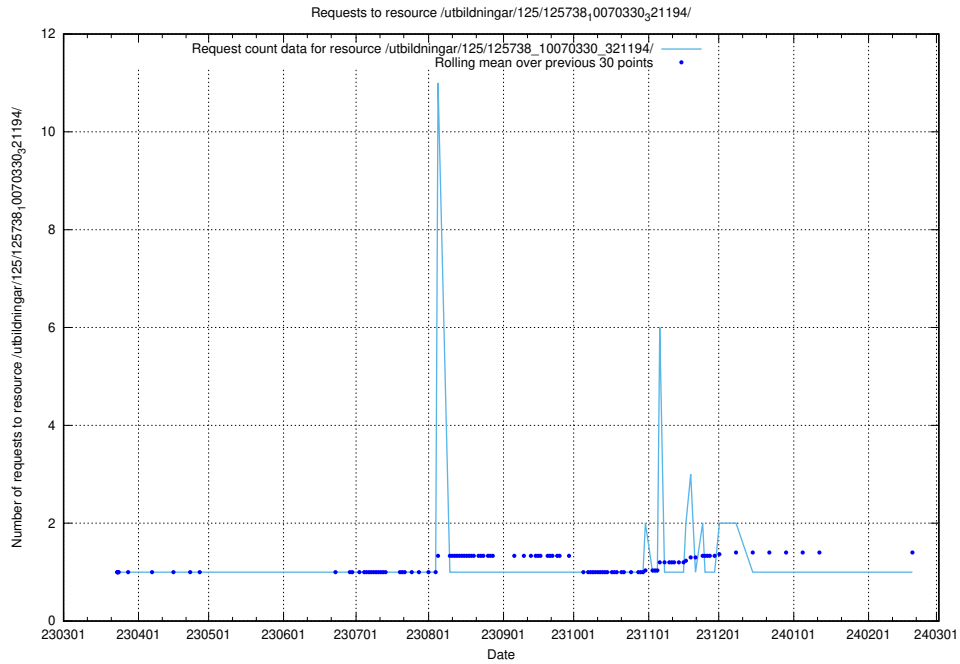

5.1068 Usage of /utbildningar/125/125738_10070330_321194/

Here, we count the number of requests to resource /utbildningar/125/125738_10070330_321194/.