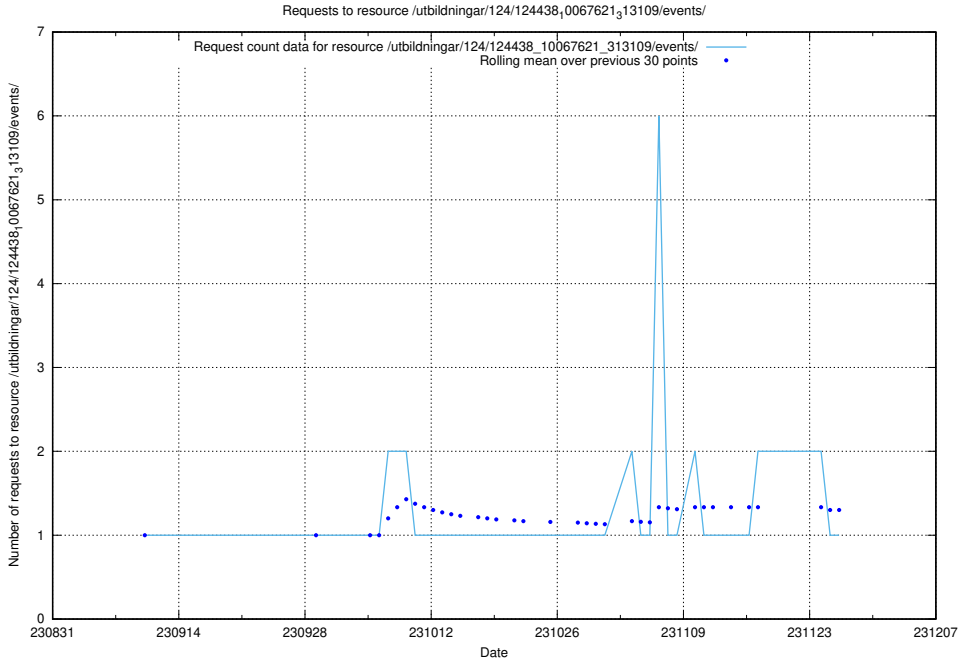

5.5327 Usage of /utbildningar/124/124438_10067621_313109/events/

Here, we count the number of requests to resource /utbildningar/124/124438_10067621_313109/events/