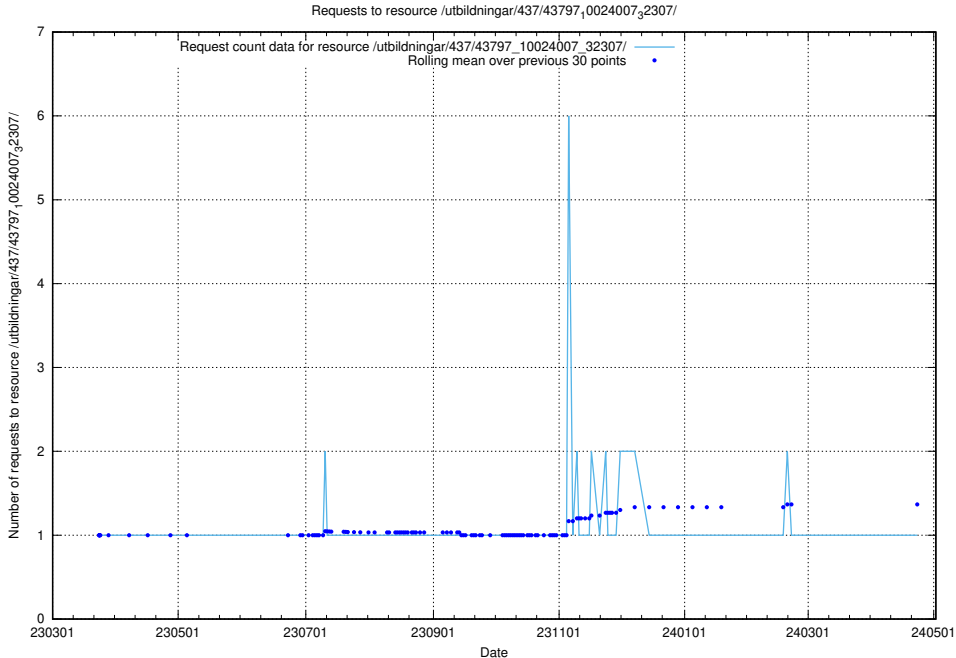

5.7052 Usage of /utbildningar/437/43797_10024007_32307/

Here, we count the number of requests to resource /utbildningar/437/43797_10024007_32307/.