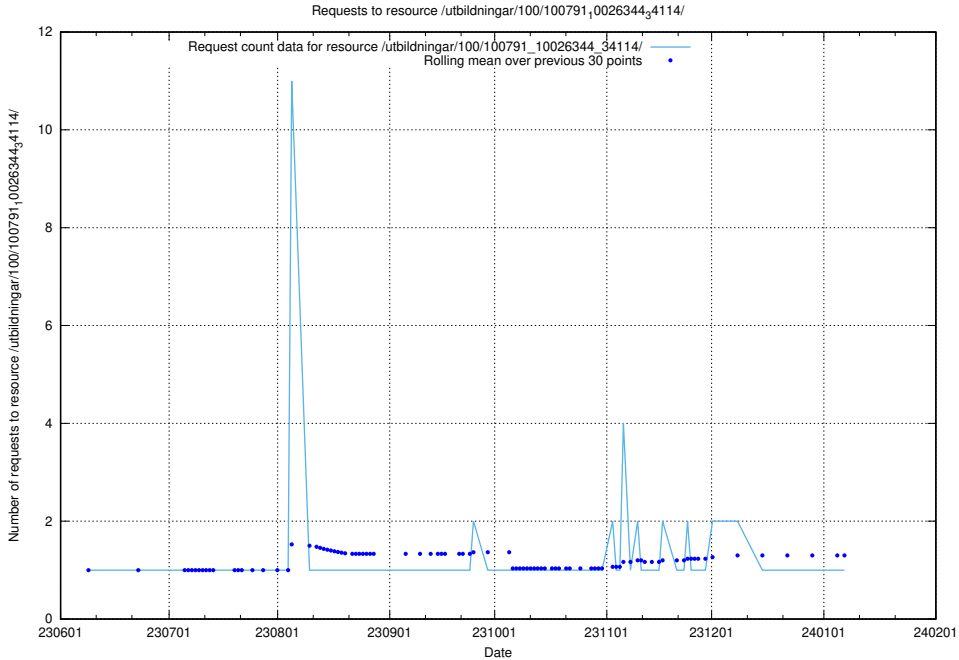

### 5.6562 Usage of /taxonomy/version/17/query/skills/

Here, we count the number of requests to resource /taxonomy/version/17/query/skills/.