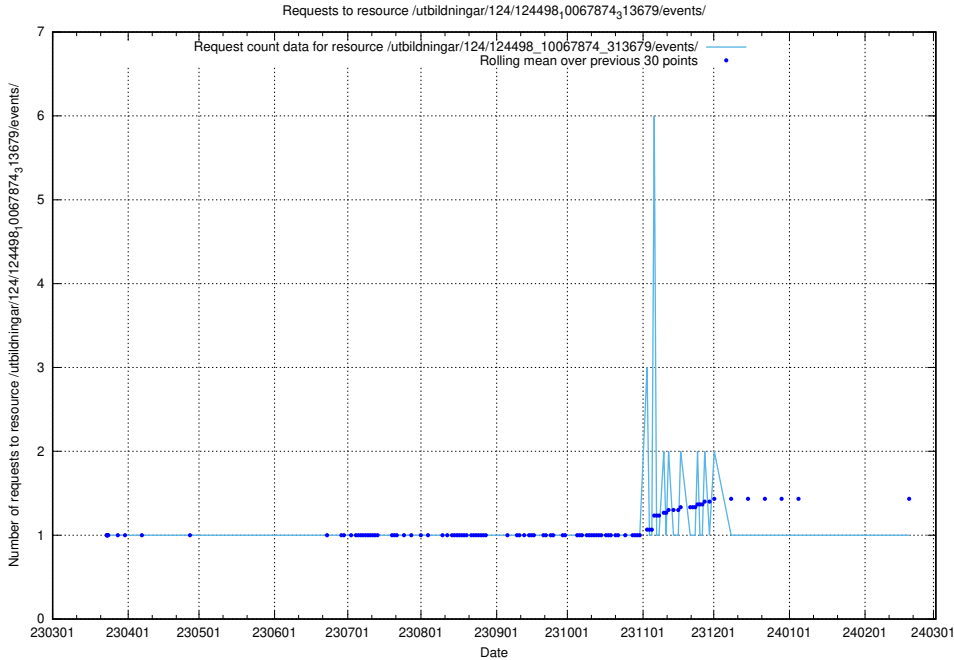

5.3328 Usage of /utbildningar/124/124498_10067874_313679/events/

Here, we count the number of requests to resource /utbildningar/124/124498_10067874_313679/events/