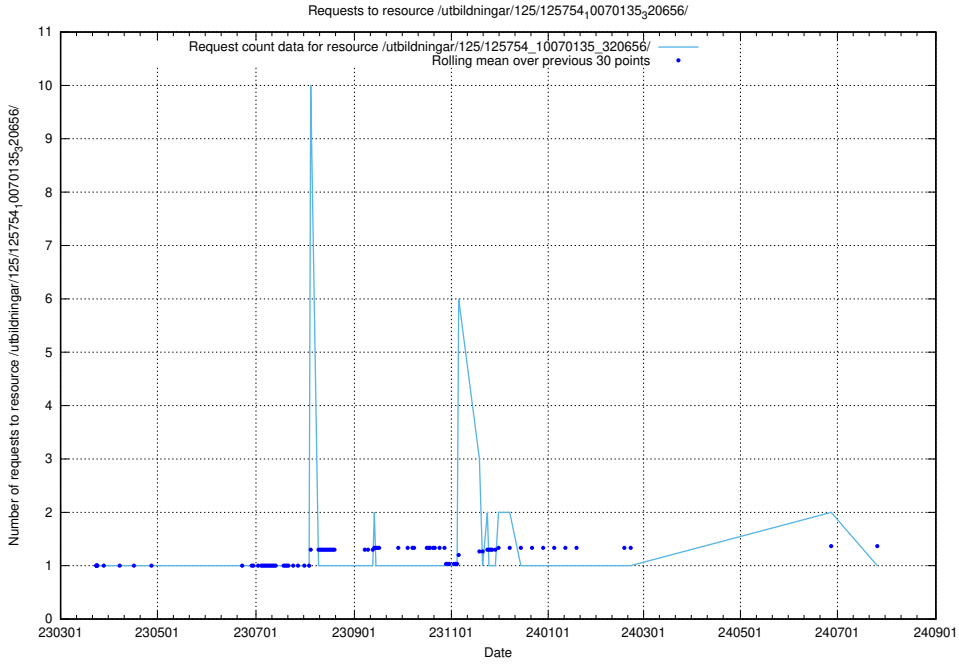

### 5.7157 Usage of /texter/

Here, we count the number of requests to resource /texter/.