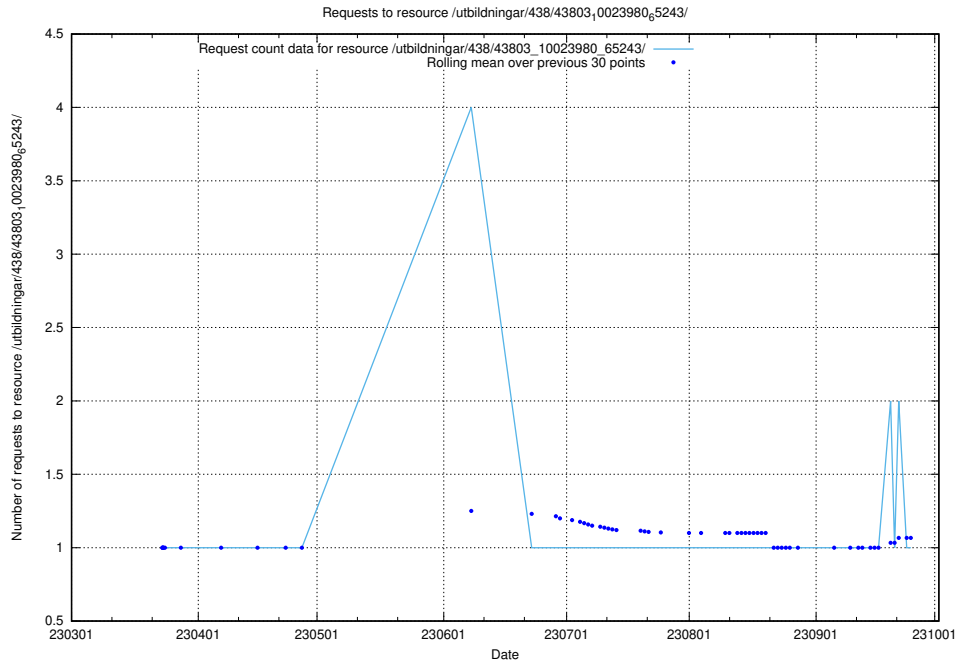

### 5.7050 Usage of /utbildningar/437/43799\_10024013\_29974/

Here, we count the number of requests to resource /utbildningar/437/43799\_10024013\_29974/.