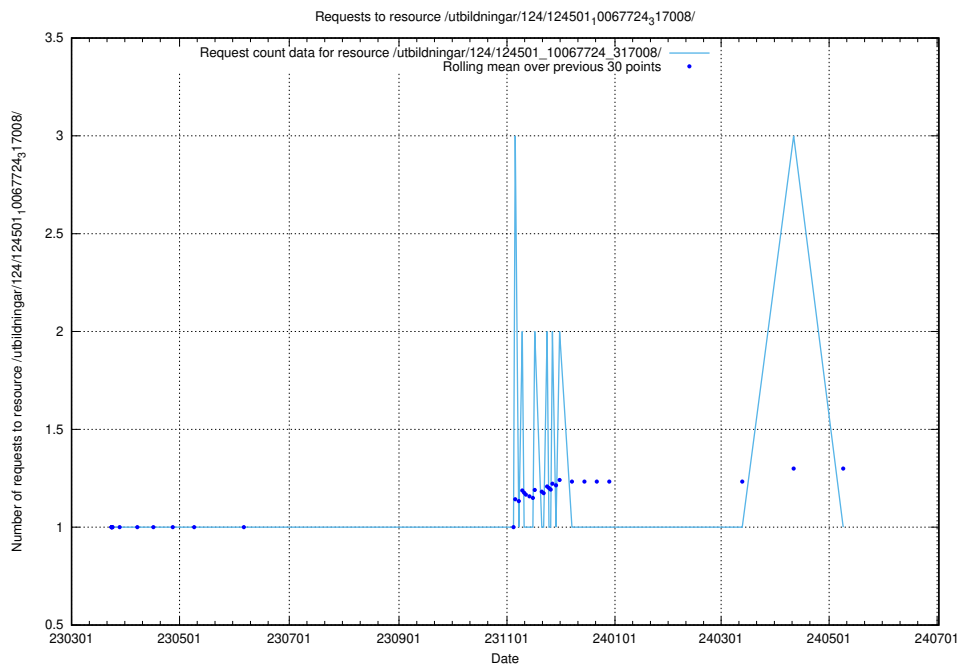

5.2968 Usage of /utbildningar/124/124501_10067724_317008/

Here, we count the number of requests to resource /utbildningar/124/124501_10067724_317008/.