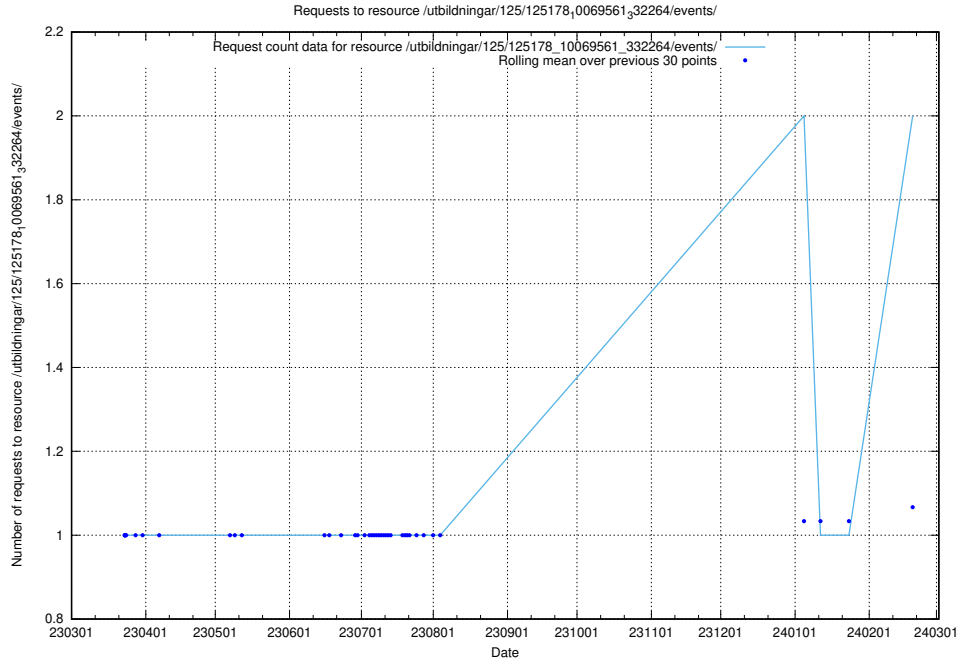

5.544 Usage of /utbildningar/125/125178_10069561_332264/events/

Here, we count the number of requests to resource /utbildningar/125/125178_10069561_332264/events/