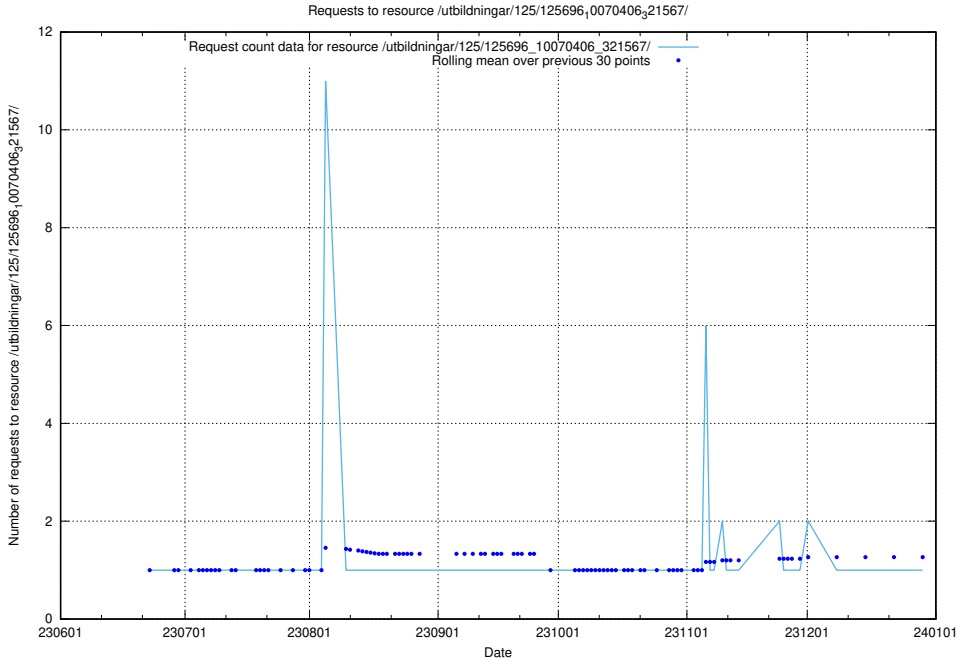

5.6372 Usage of /utbildningar/125/125696_10070406_321567/

Here, we count the number of requests to resource /utbildningar/125/125696_10070406_321567/.