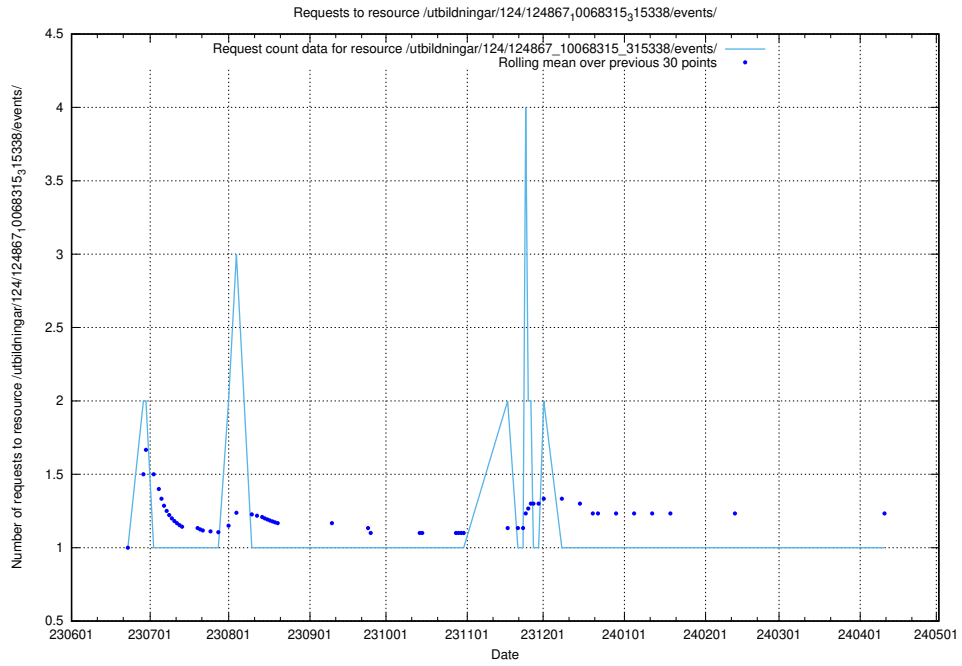

5.6395 Usage of /utbildningar/124/124867_10068315_315338/events/

Here, we count the number of requests to resource /utbildningar/124/124867_10068315_315338/events/