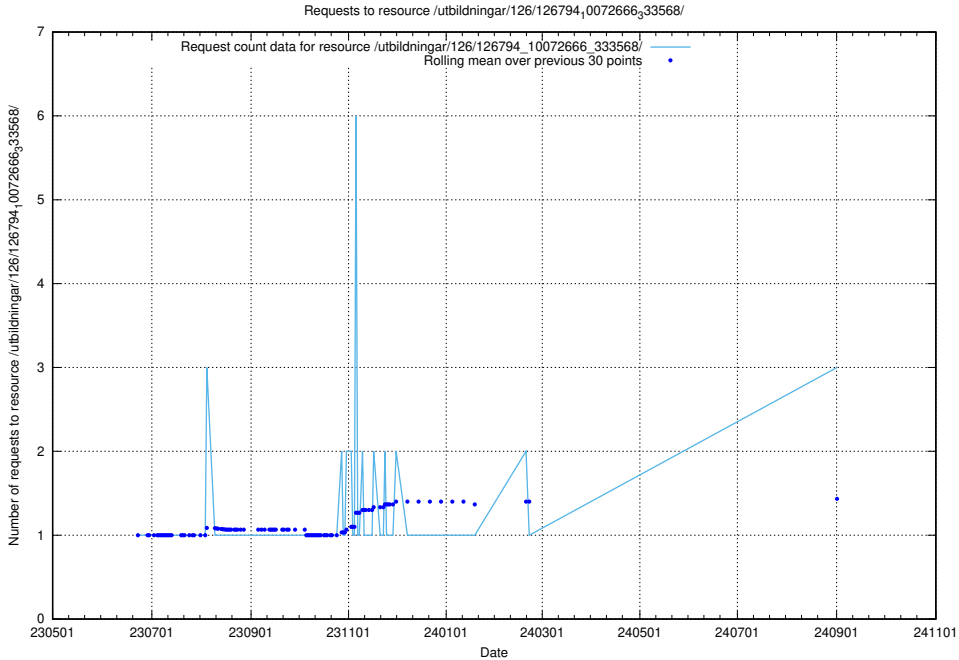

5.462 Usage of /utbildningar/126/126794_10072666_333568/

Here, we count the number of requests to resource /utbildningar/126/126794_10072666_333568/.