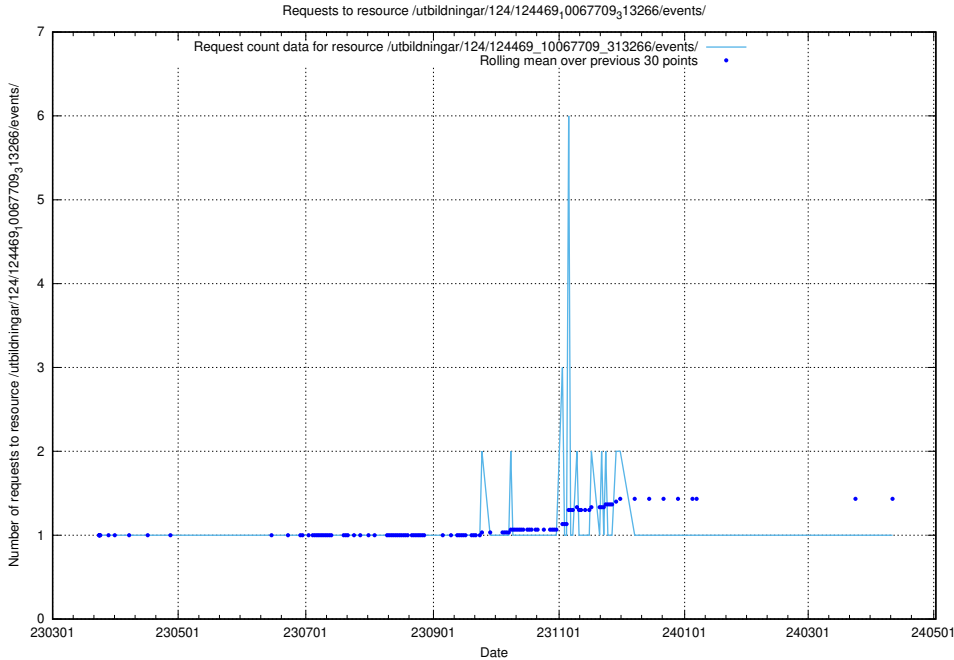

5.3944 Usage of /utbildningar/124/124469_10067709_313266/events/

Here, we count the number of requests to resource /utbildningar/124/124469_10067709_313266/events/