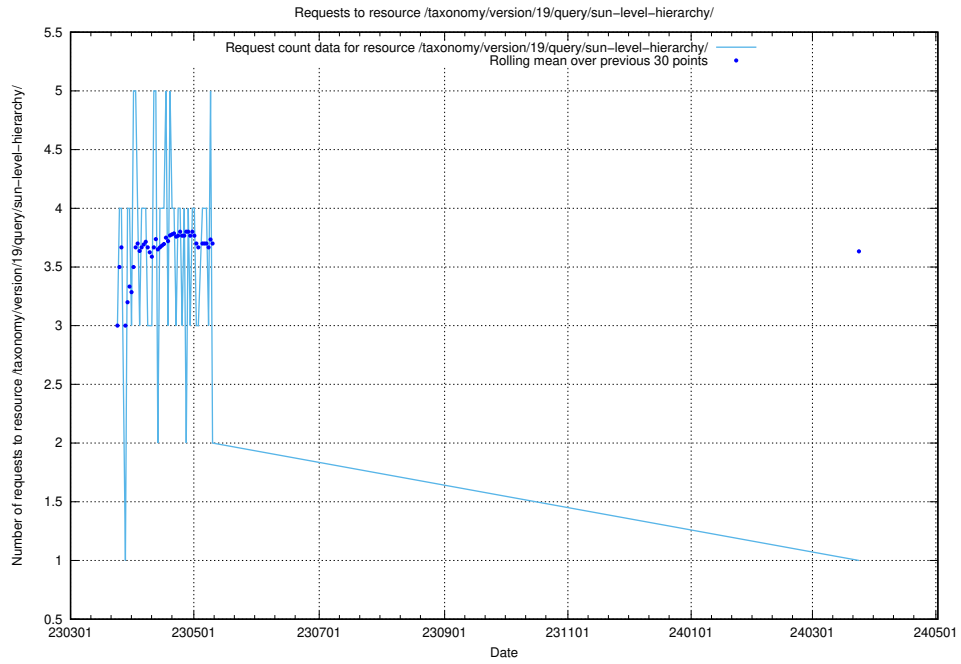

5.6805 Usage of /taxonomy/version/19/query/sun-level-hierarchy/

Here, we count the number of requests to resource /taxonomy/version/19/query/sun-level-hierarchy/.