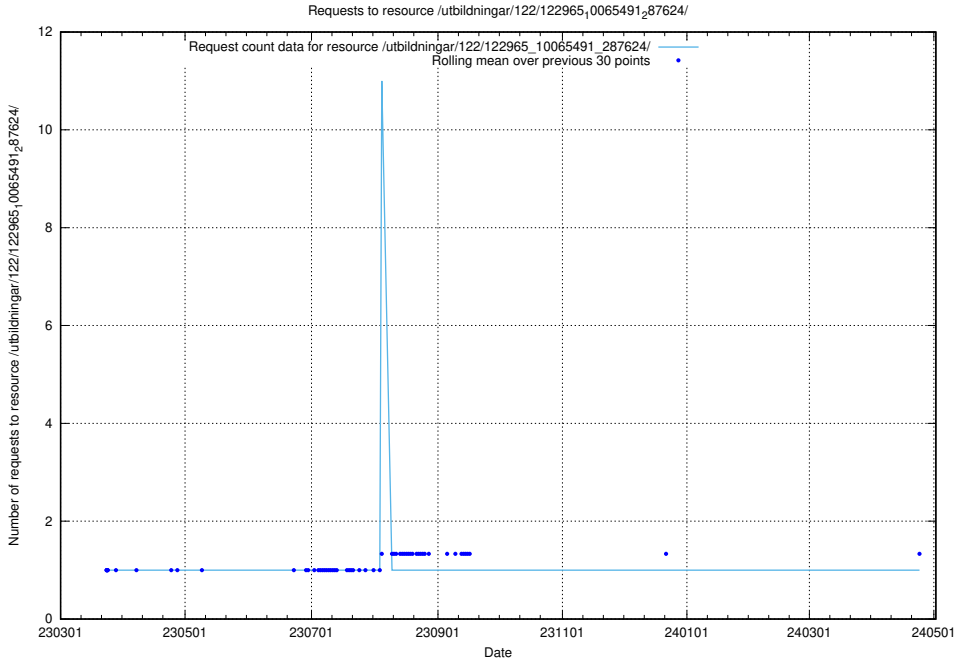

5.5812 Usage of /utbildningar/122/122965_10065491_287624/

Here, we count the number of requests to resource /utbildningar/122/122965_10065491_287624/.