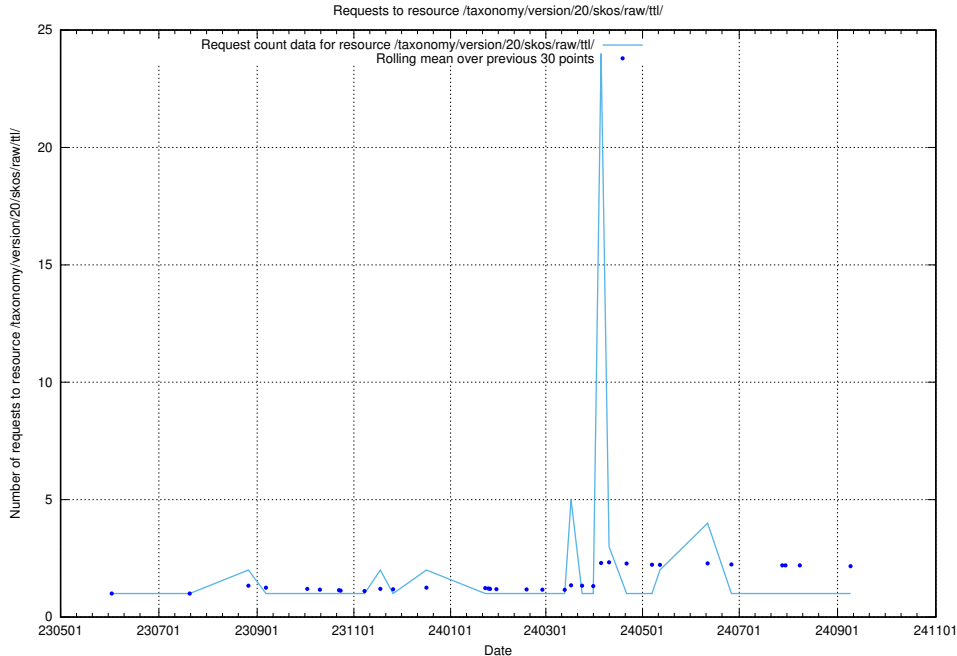

5.6581 Usage of /taxonomy/version/20/skos/raw/ttl/

Here, we count the number of requests to resource /taxonomy/version/20/skos/raw/ttl/.