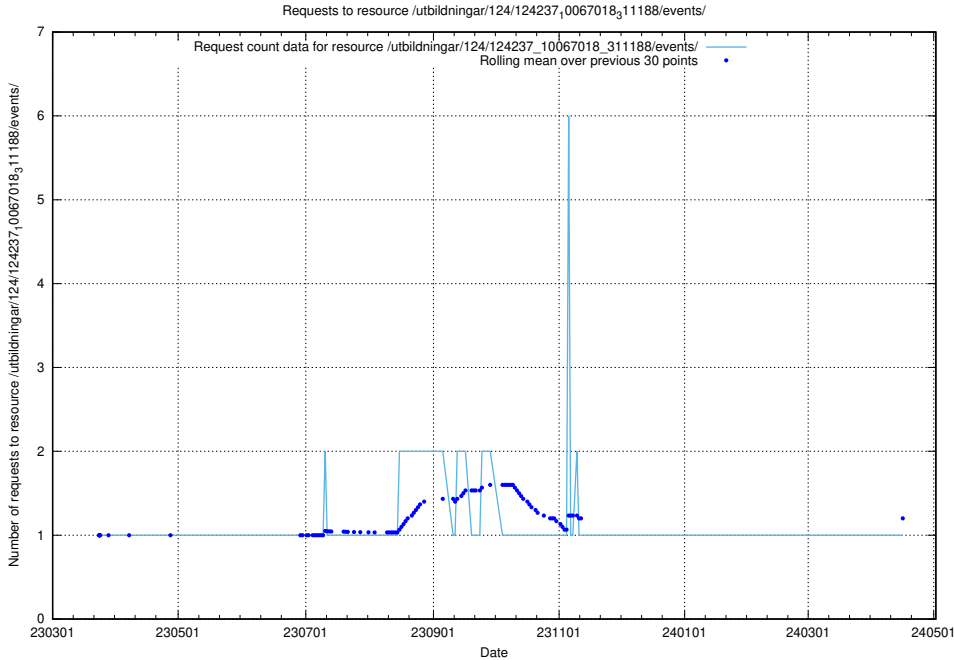

5.4717 Usage of /utbildningar/124/124237_10067018_311188/events/

Here, we count the number of requests to resource /utbildningar/124/124237_10067018_311188/events/