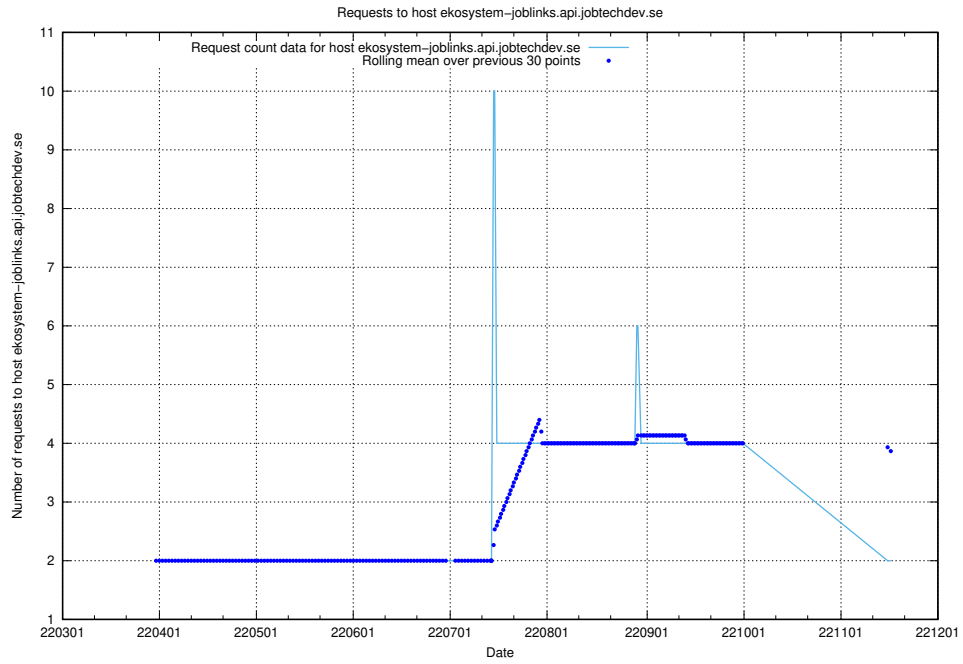

7.488 Usage of ekosystem-joblins.api.jobtechdev.se

Here, we count the number of requests to host ekosystem-joblins.api.jobtechdev.se.