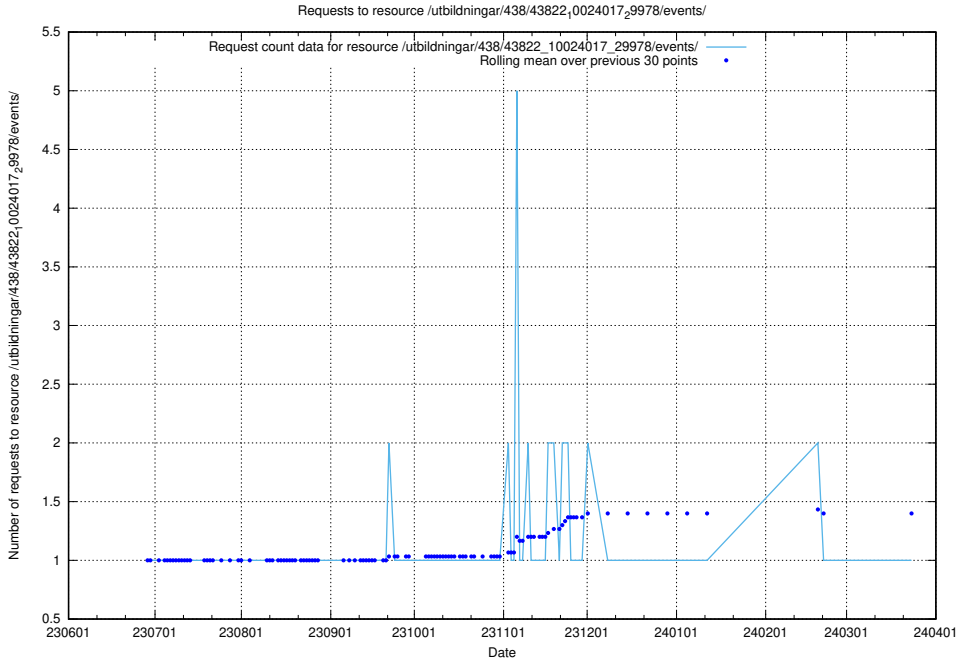

5.6128 Usage of /utbildningar/438/43822_10024017_29978/events/

Here, we count the number of requests to resource /utbildningar/438/43822_10024017_29978/events/.