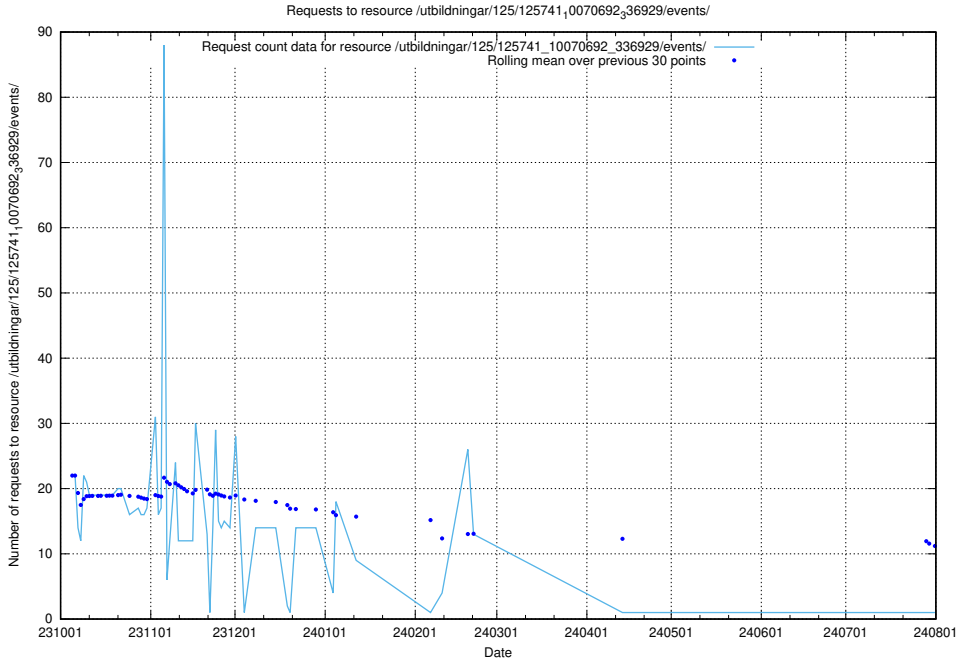

### 5.5108 Usage of /utbildningar/125/125741\_10070692\_336929/events/

Here, we count the number of requests to resource /utbildningar/125/125741\_10070692\_336929/events/