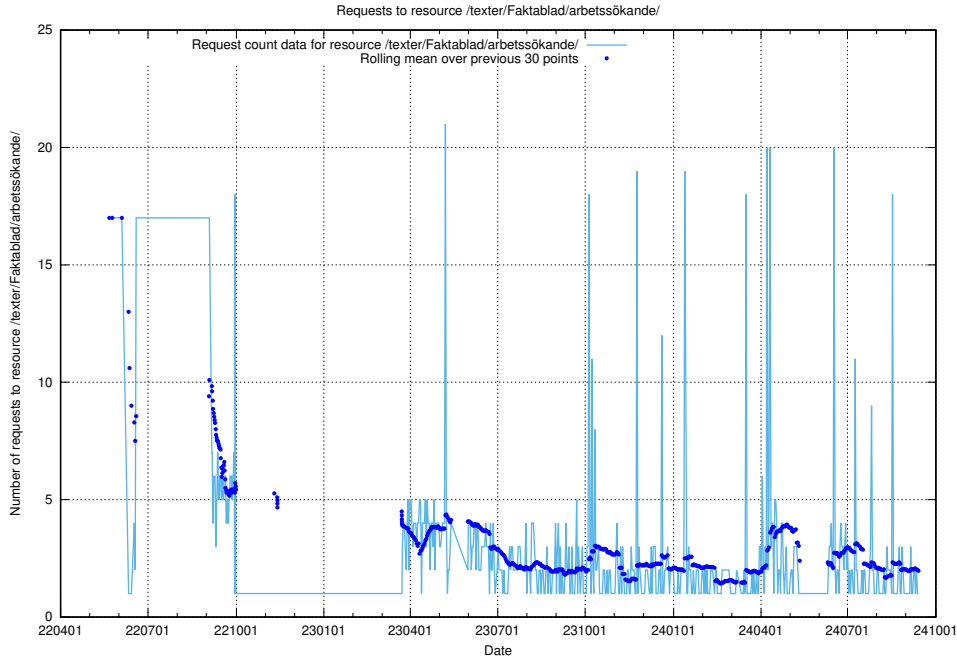

5.1108 Usage of /texter/Faktablad/arbetsökande/

Here, we count the number of requests to resource /texter/Faktablad/arbetsökande/.