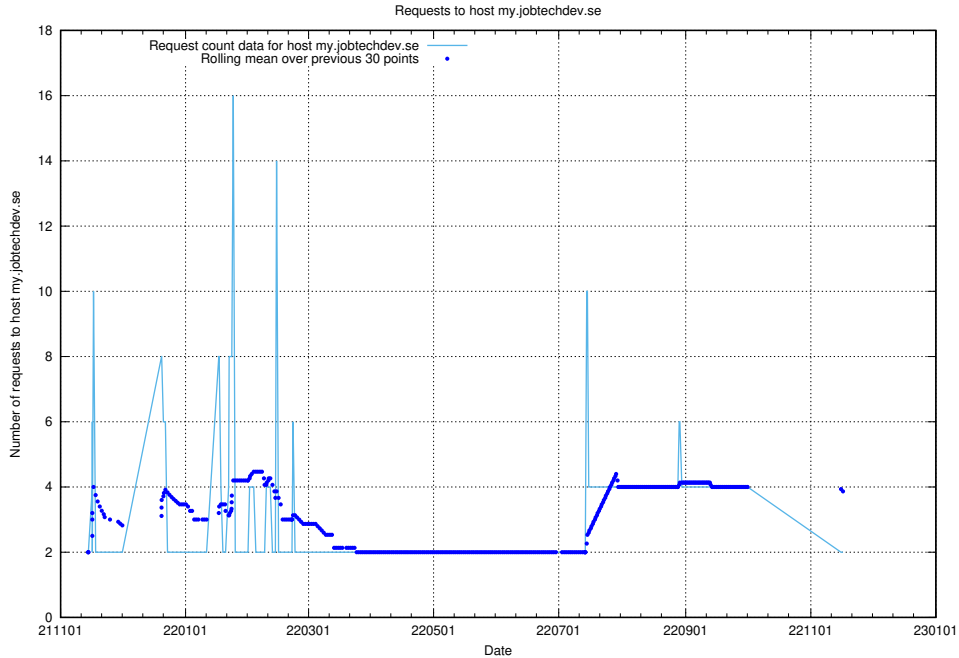

7.572 Usage of my.jobtechdev.se

Here, we count the number of requests to host my.jobtechdev.se.