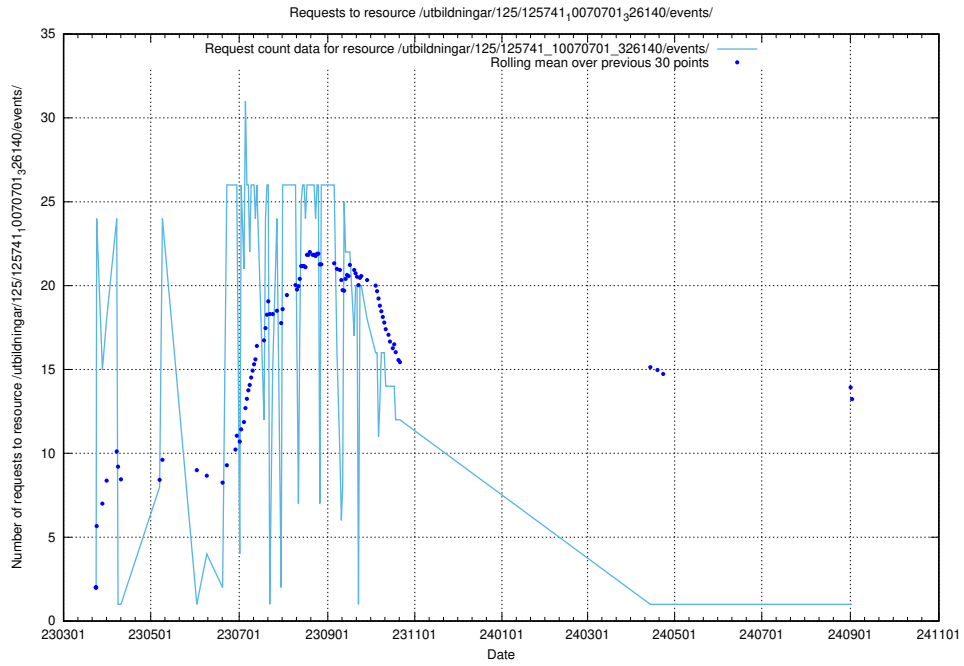

5.6975 Usage of /utbildningar/125/125741_10070701_326140/events/

Here, we count the number of requests to resource /utbildningar/125/125741_10070701_326140/events/