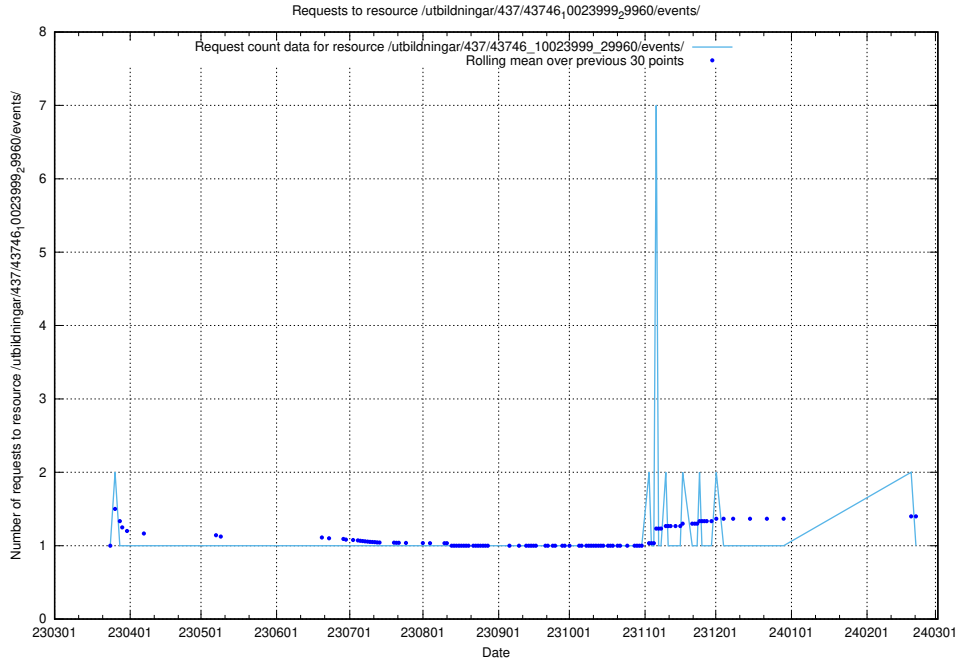

5.6896 Usage of /utbildningar/437/43746_10023999_29960/events/

Here, we count the number of requests to resource /utbildningar/437/43746_10023999_29960/events/.