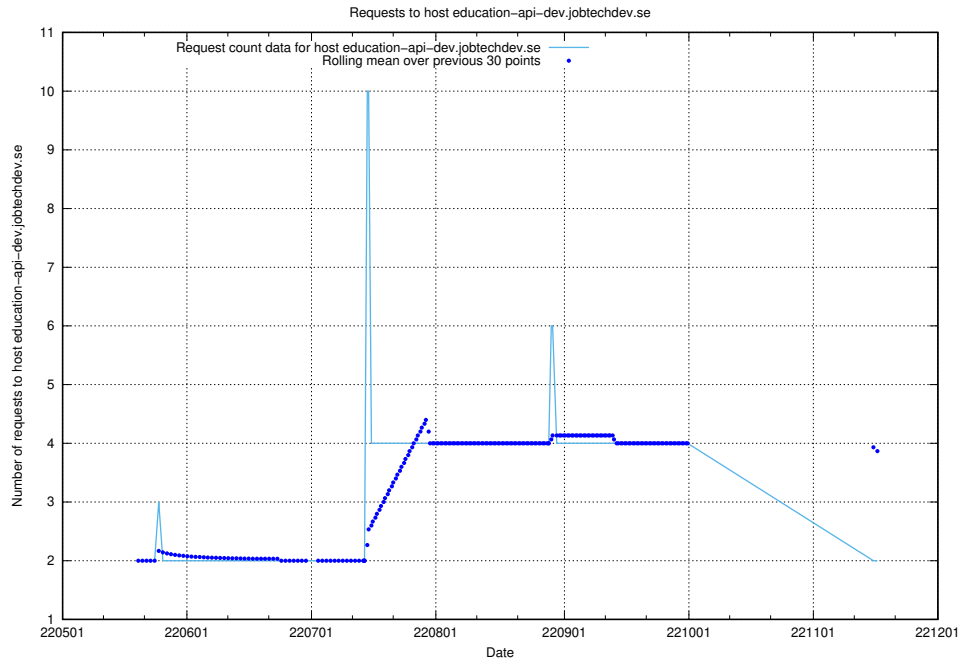

7.429 Usage of education-api-dev.jobtechdev.se

Here, we count the number of requests to host education-api-dev.jobtechdev.se.