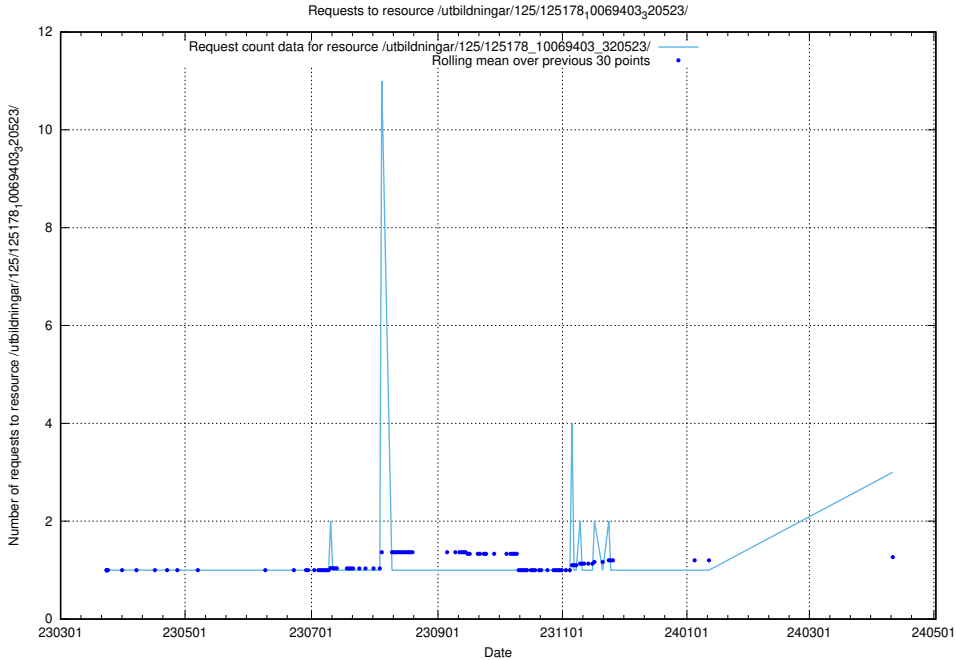

5.353 Usage of /utbildningar/125/125178_10069403_320523/

Here, we count the number of requests to resource /utbildningar/125/125178_10069403_320523/.