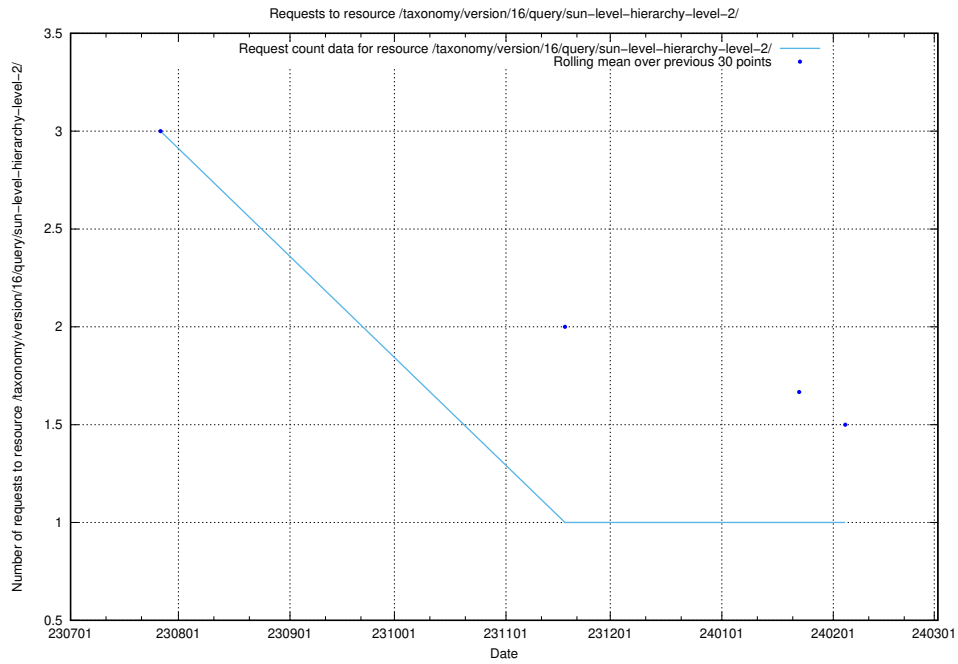

### 5.5620 Usage of /taxonomy/version/16/query/skills/

Here, we count the number of requests to resource /taxonomy/version/16/query/skills/.