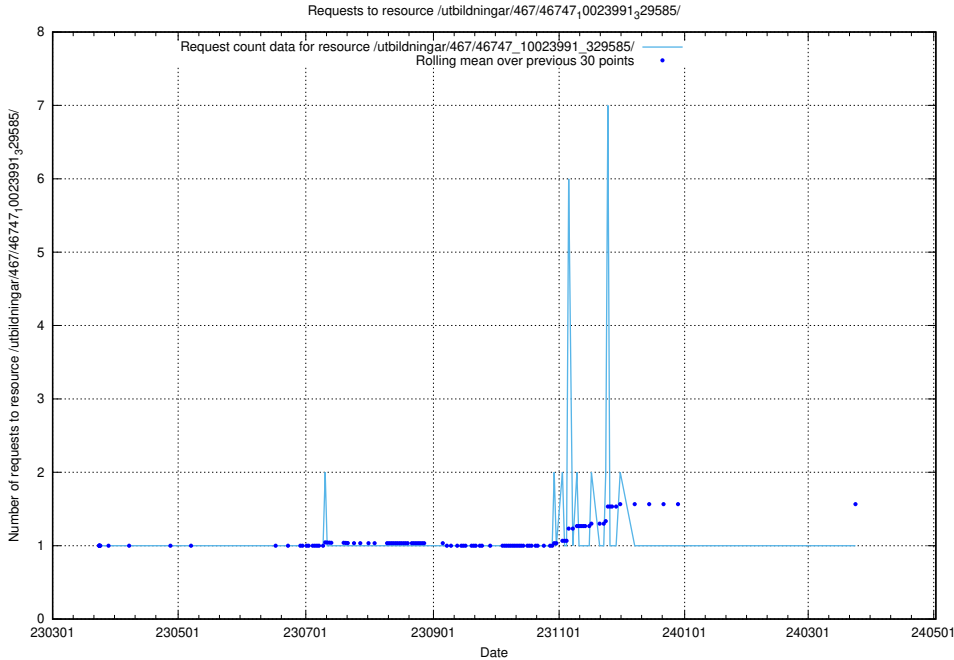

5.7016 Usage of /utbildningar/467/46747_10023991_329585/

Here, we count the number of requests to resource /utbildningar/467/46747_10023991_329585/.