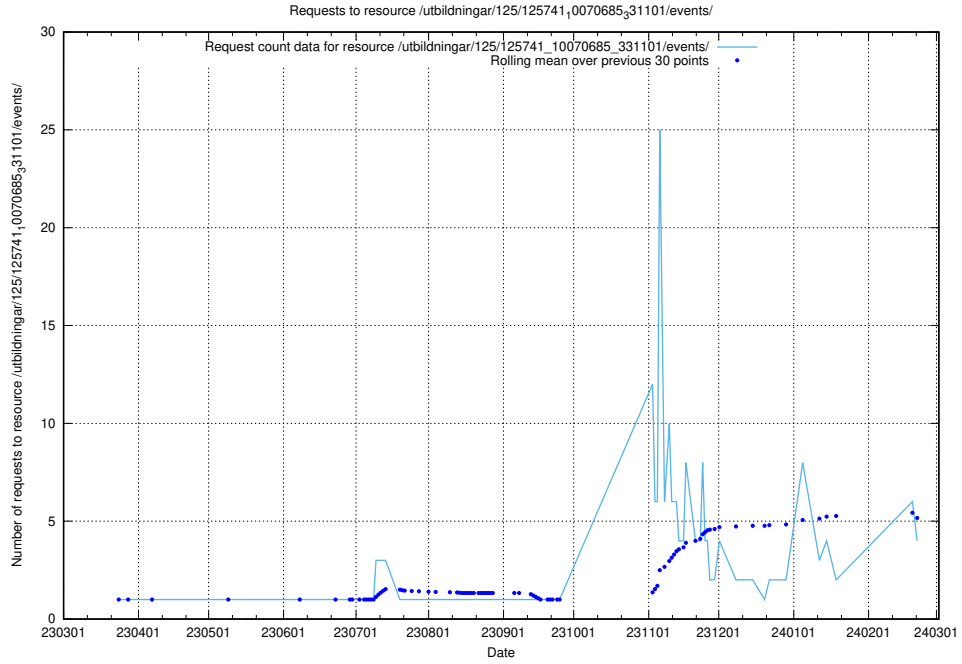

5.334 Usage of /utbildningar/125/125741_10070685_331101/events/

Here, we count the number of requests to resource /utbildningar/125/125741_10070685_331101/events/