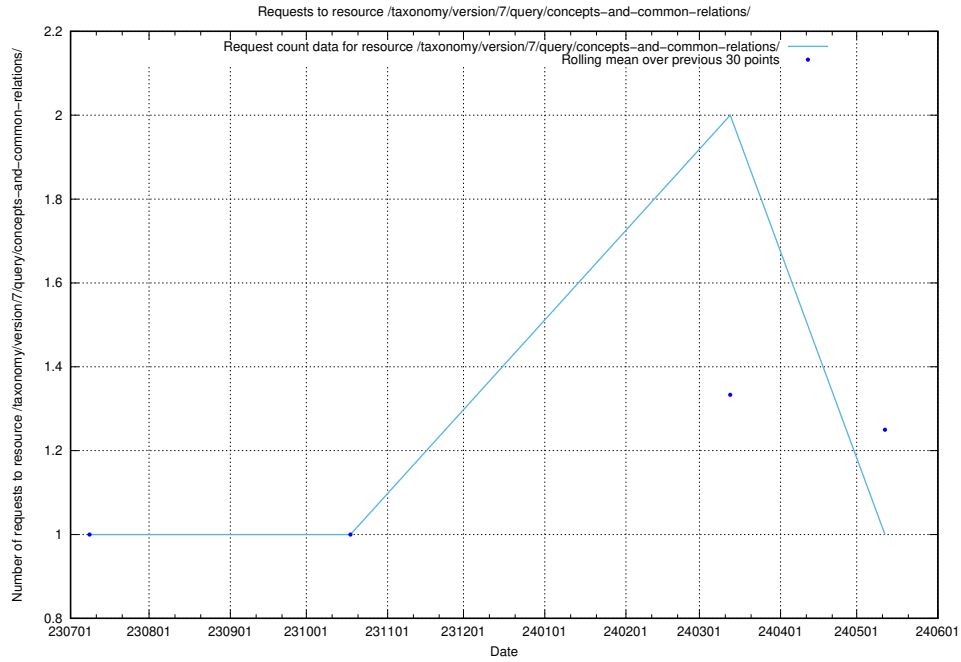

### 5.5921 Usage of /taxonomy/version/7/query/concept-types/

Here, we count the number of requests to resource /taxonomy/version/7/query/concept-types/.