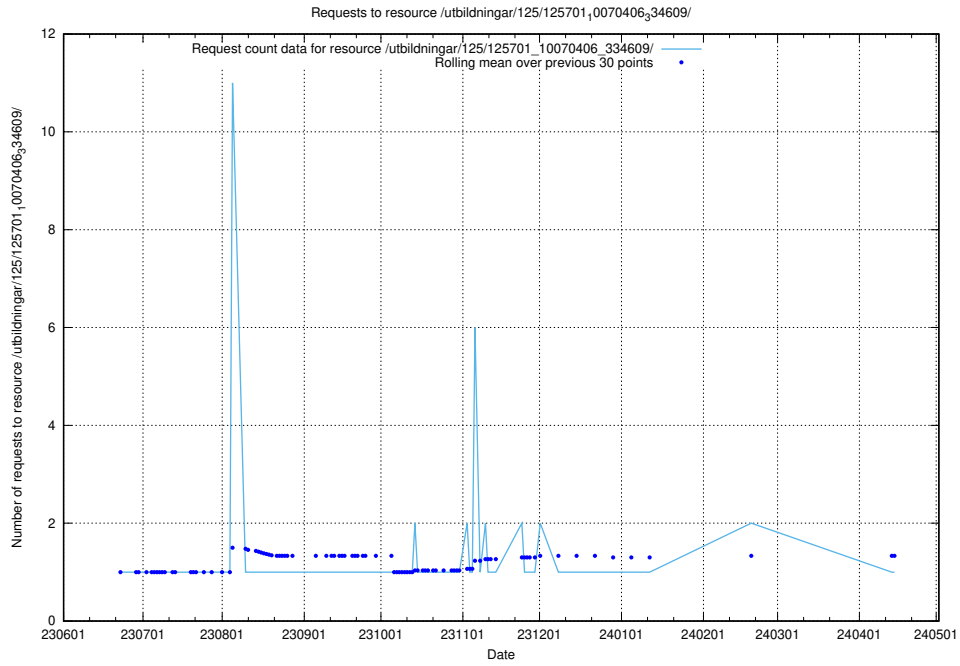

5.6361 Usage of /utbildningar/125/125701_10070406_334609/

Here, we count the number of requests to resource /utbildningar/125/125701_10070406_334609/.