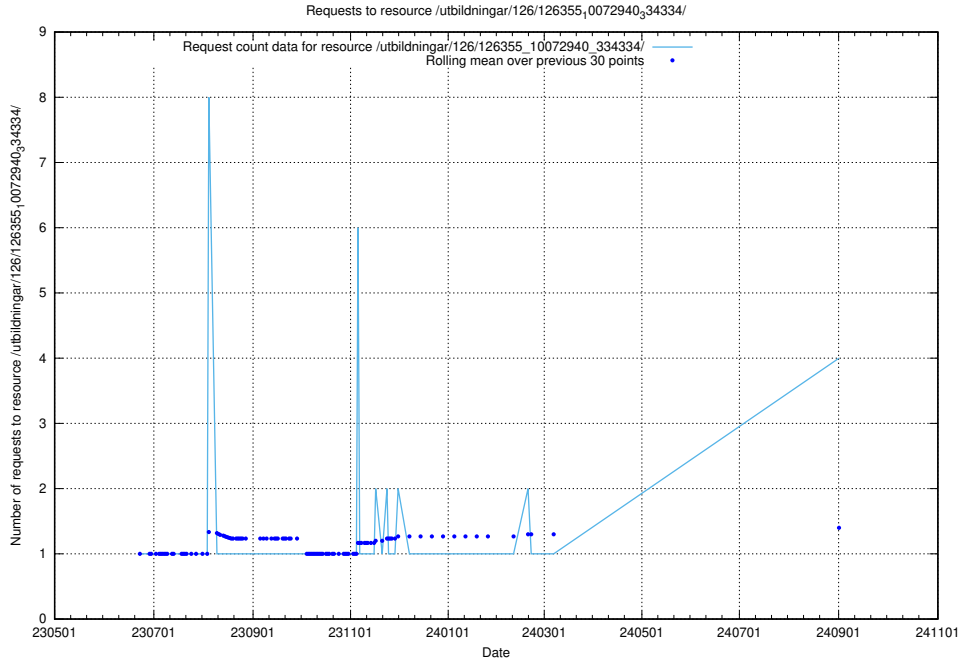

5.322 Usage of /utbildningar/126/126355_10072940_334334/

Here, we count the number of requests to resource /utbildningar/126/126355_10072940_334334/.