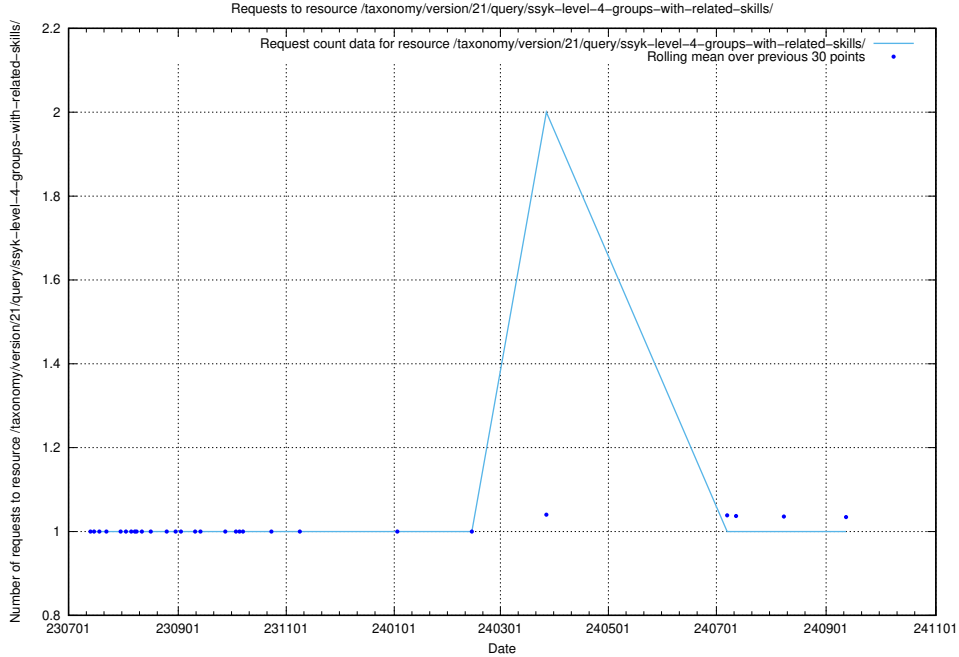

5.5796 Usage of /taxonomy/version/21/query/ssyk-level-4-groups-with-related-skills/

Here, we count the number of requests to resource /taxonomy/version/21/query/ssyk-level-4-groups-with-related-skills/.