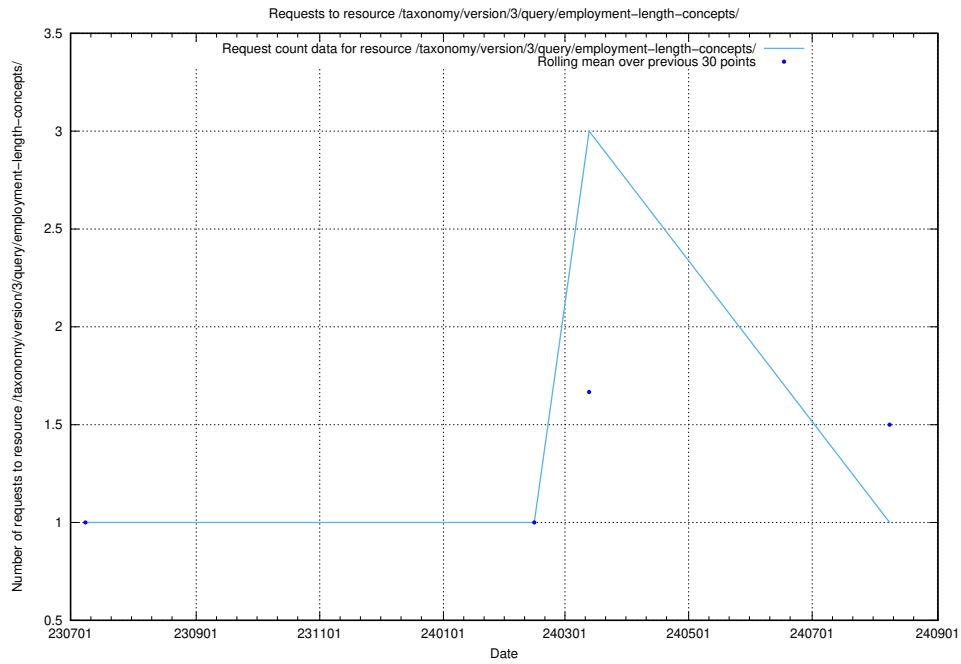

5.5985 Usage of /taxonomy/version/3/query/employment-length-concepts/

Here, we count the number of requests to resource /taxonomy/version/3/query/employment-length-concepts/.