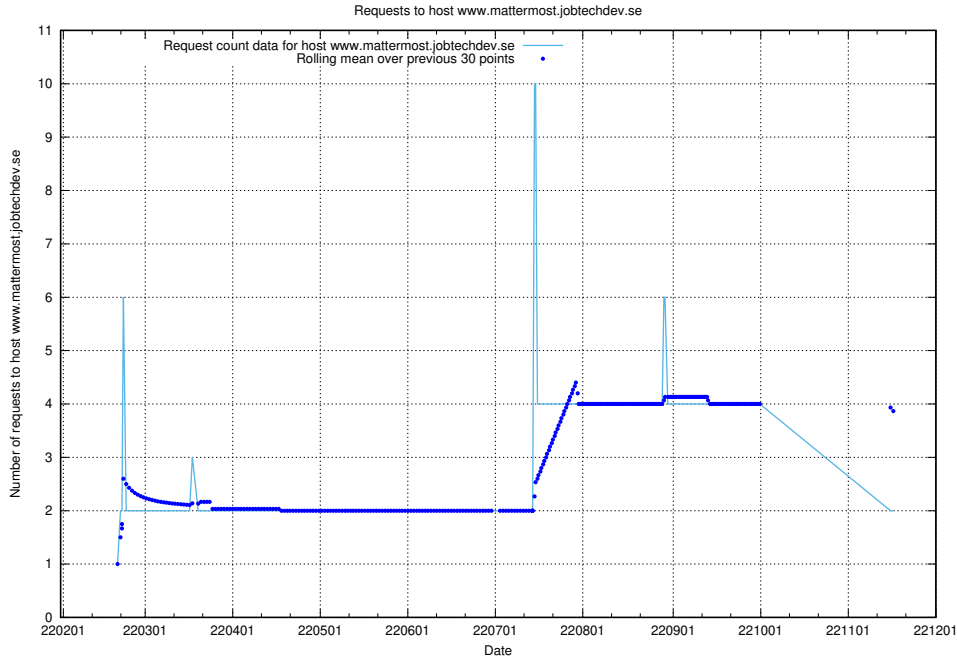

7.531 Usage of www.mattermost.jobtechdev.se

Here, we count the number of requests to host www.mattermost.jobtechdev.se.