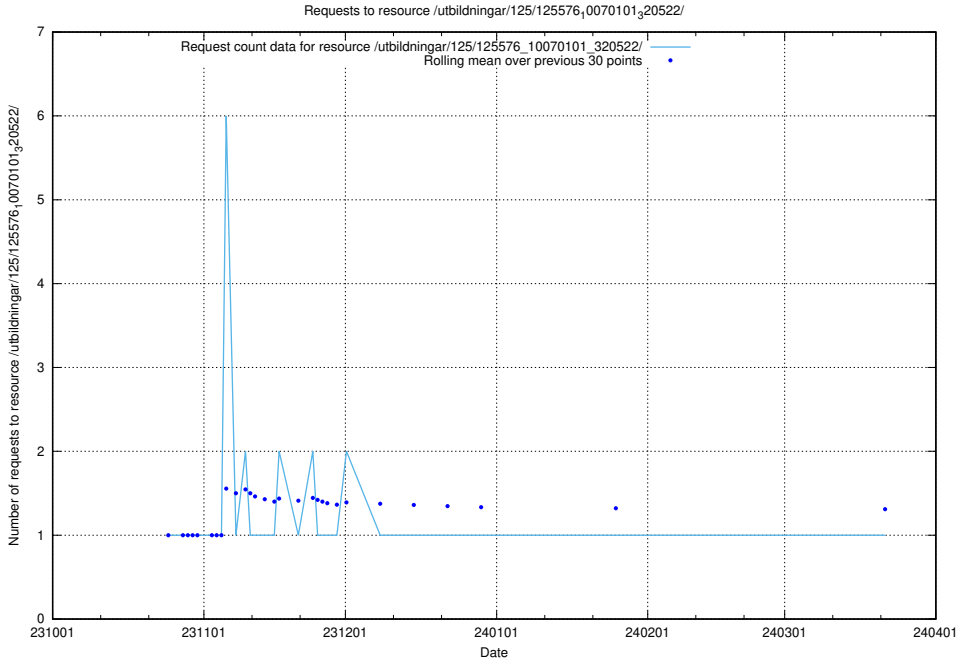

5.4926 Usage of /utbildningar/125/125576_10070101_320522/

Here, we count the number of requests to resource /utbildningar/125/125576_10070101_320522/.