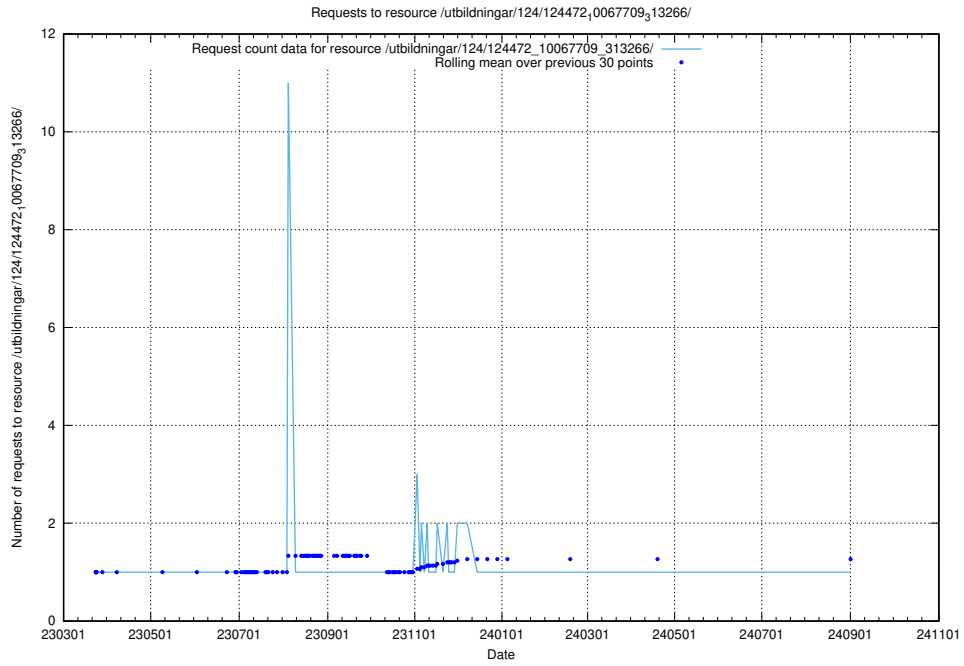

5.3756 Usage of /utbildningar/124/124472_10067709_313266/

Here, we count the number of requests to resource /utbildningar/124/124472_10067709_313266/.