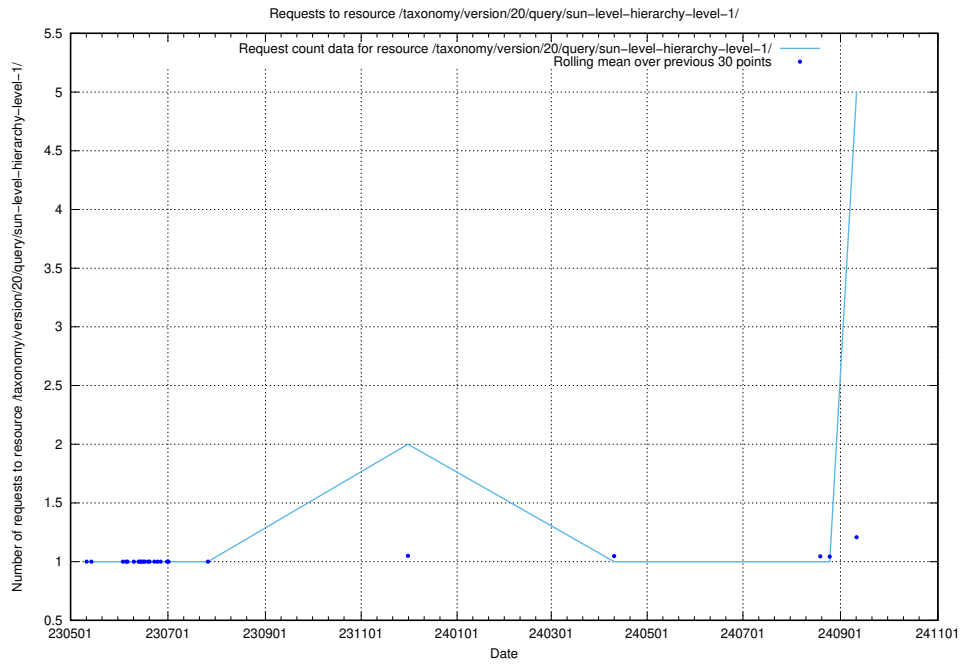

5.209 Usage of /taxonomy/version/20/query/sun-level-hierarchy-level-1/

Here, we count the number of requests to resource /taxonomy/version/20/query/sun-level-hierarchy-level-1/.