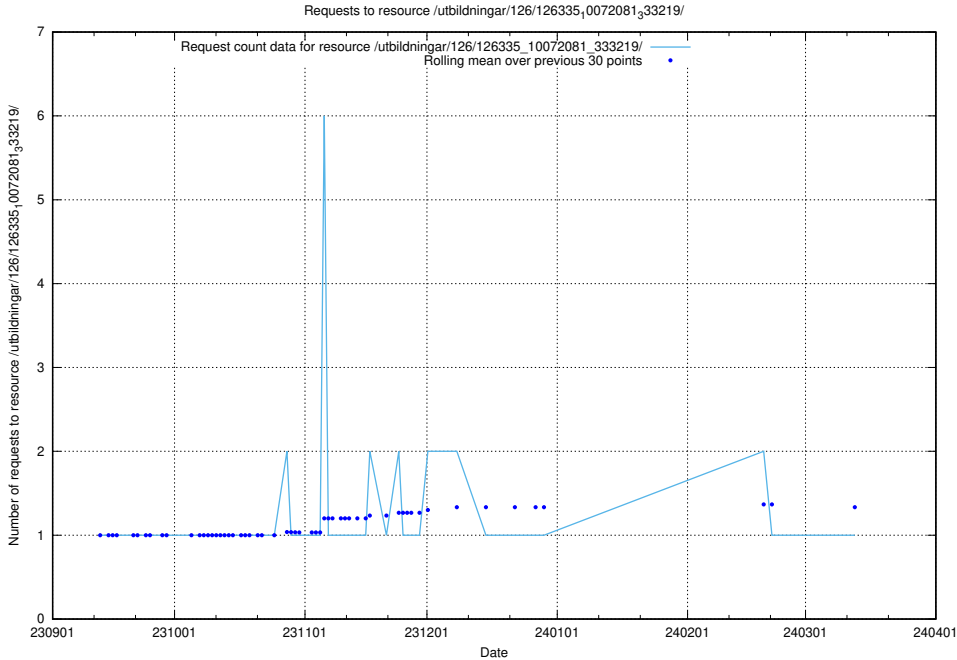

5.5294 Usage of /utbildningar/126/126335_10072081_333219/

Here, we count the number of requests to resource /utbildningar/126/126335_10072081_333219/.