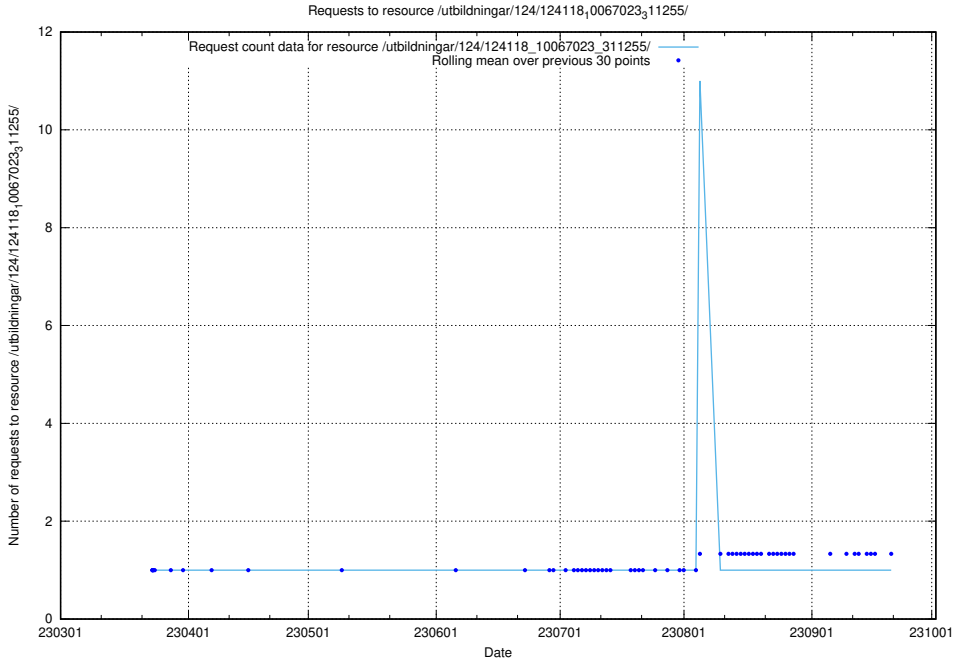

5.4905 Usage of /utbildningar/124/124118_10067023_311255/

Here, we count the number of requests to resource /utbildningar/124/124118_10067023_311255/.