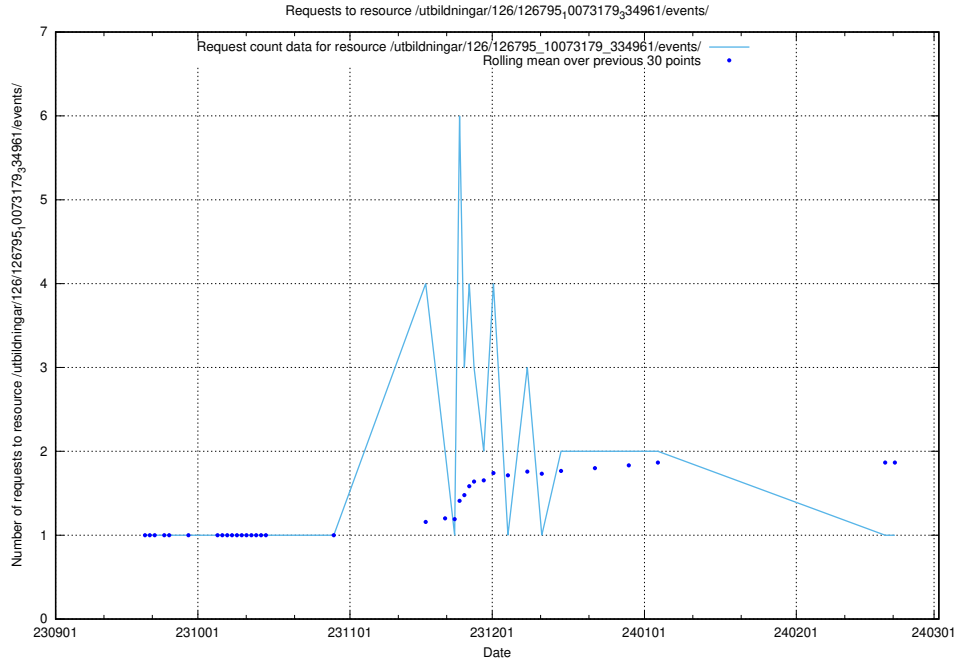

5.5229 Usage of /utbildningar/126/126795_10073179_334961/events/

Here, we count the number of requests to resource /utbildningar/126/126795_10073179_334961/events/