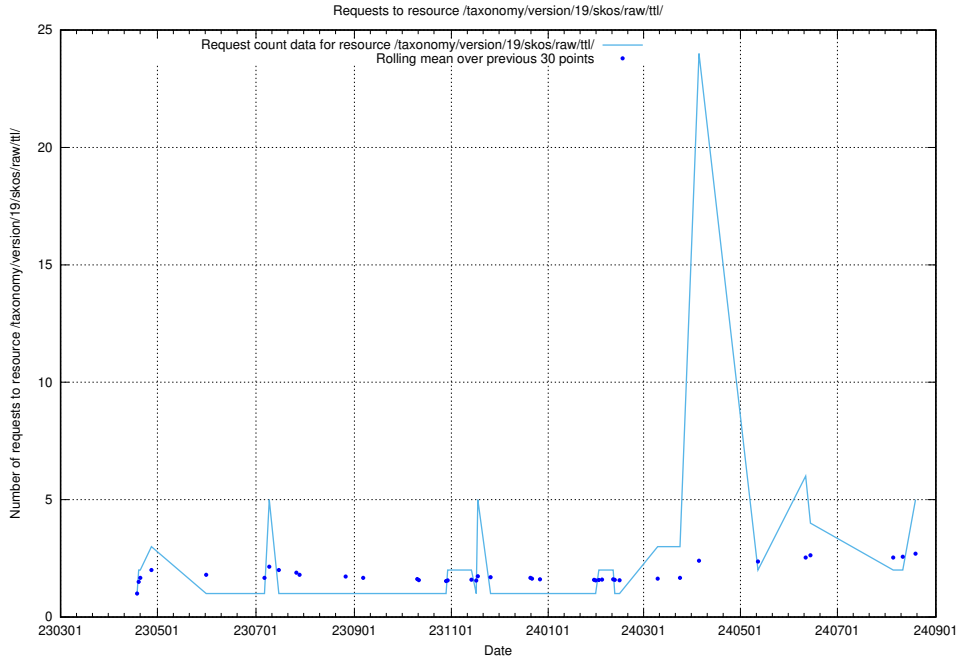

5.211 Usage of /taxonomy/version/19/skos/raw/ttl/

Here, we count the number of requests to resource /taxonomy/version/19/skos/raw/ttl/.