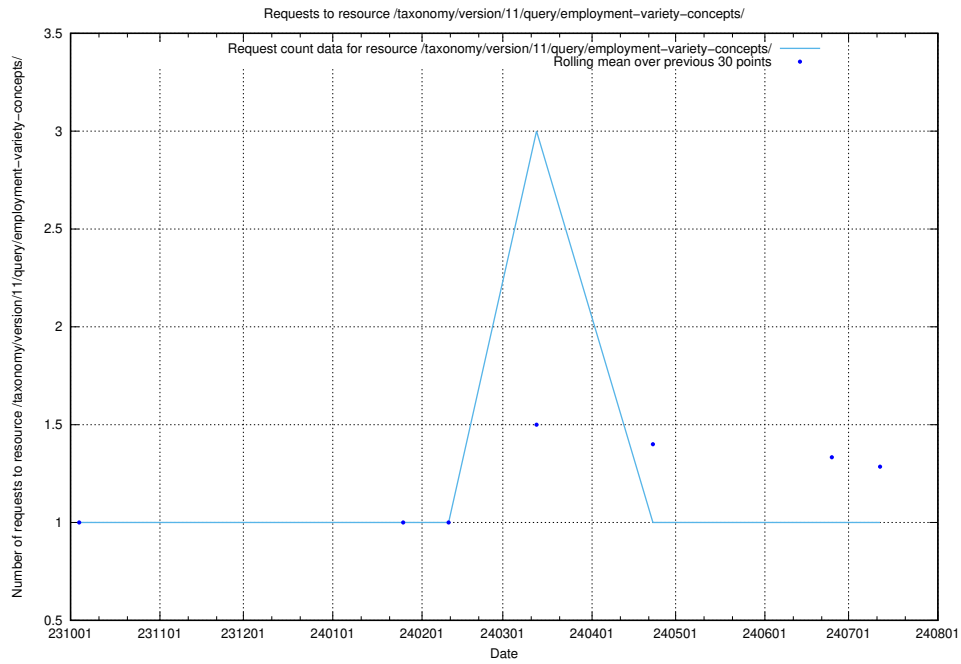

5.5141 Usage of /taxonomy/version/11/query/employment-variety-concepts/

Here, we count the number of requests to resource /taxonomy/version/11/query/employment-variety-concepts/.