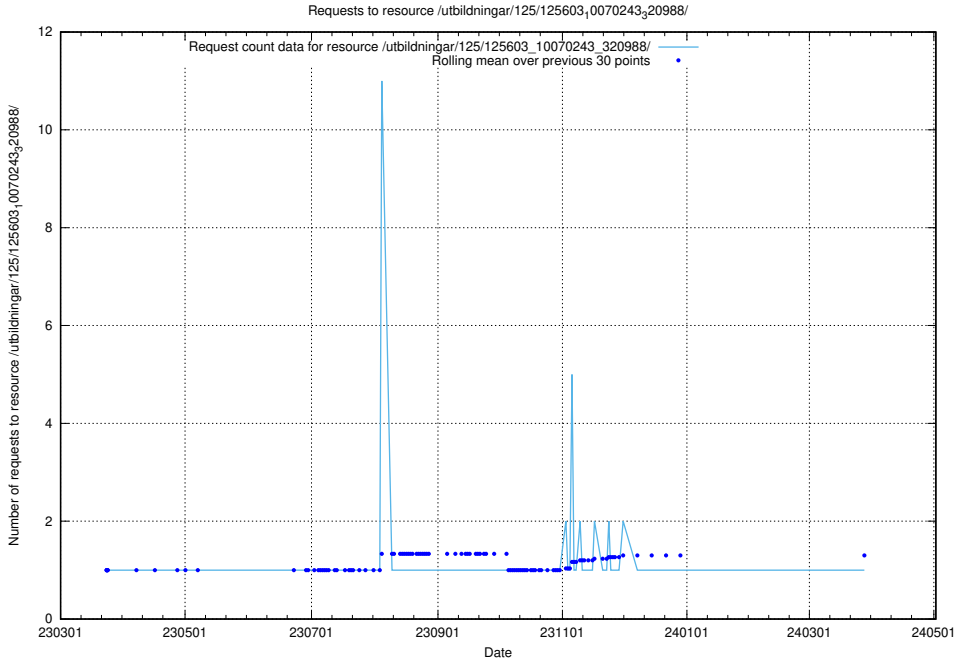

5.1139 Usage of /utbildningar/125/125603_10070243_320988/

Here, we count the number of requests to resource /utbildningar/125/125603_10070243_320988/.