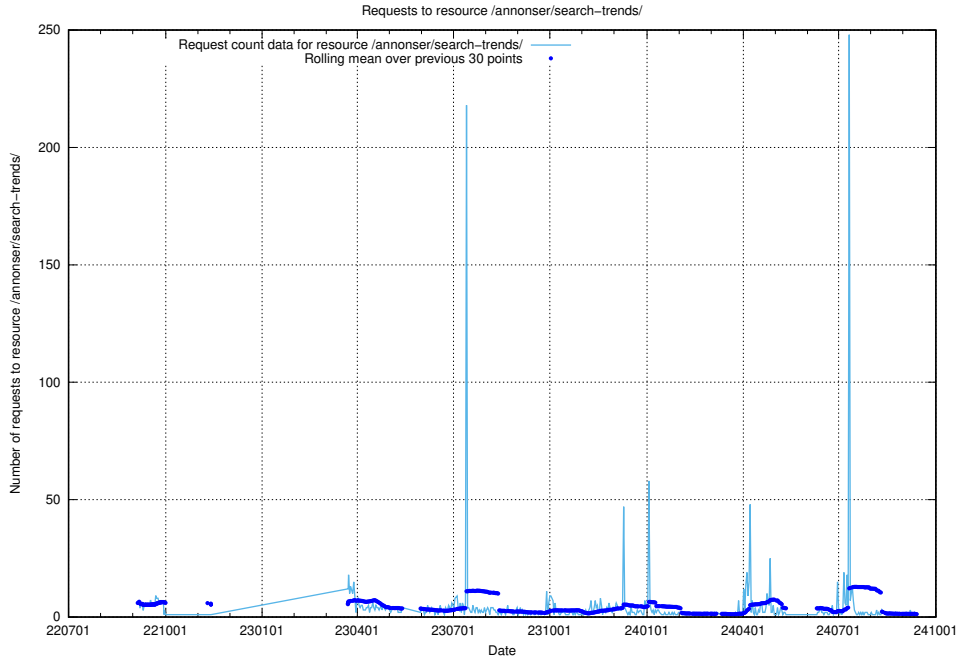

### 5.7133 Usage of /annonser/search-trends/

Here, we count the number of requests to resource /annonser/search-trends/.