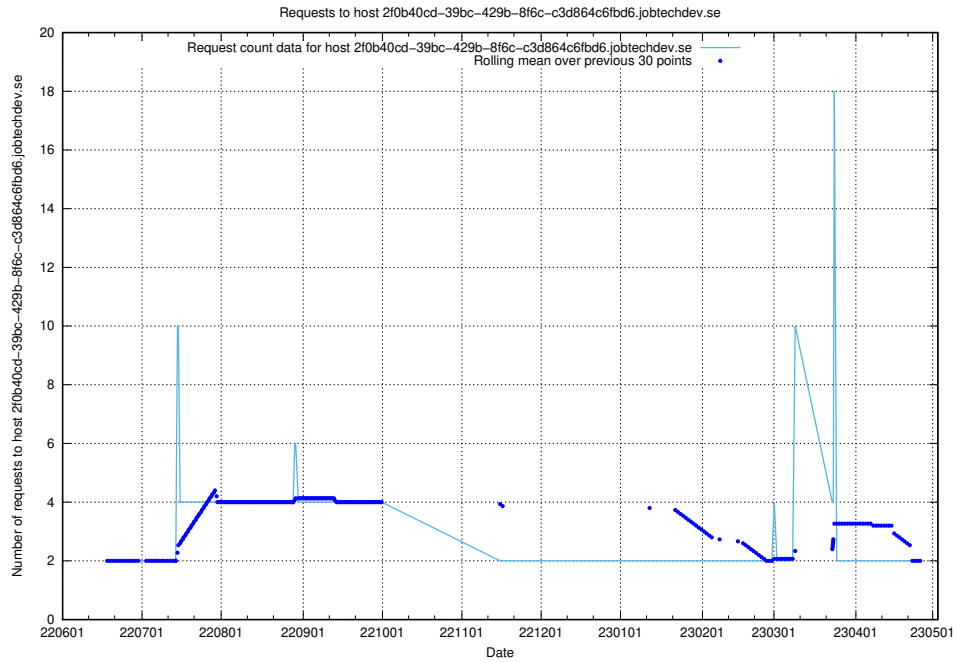

7.406 Usage of 2f0b40cd-39bc-429b-8f6c-c3d864c6fbd6.jobtechdev.se

Here, we count the number of requests to host 2f0b40cd-39bc-429b-8f6c-c3d864c6fbd6.jobtechdev.se.