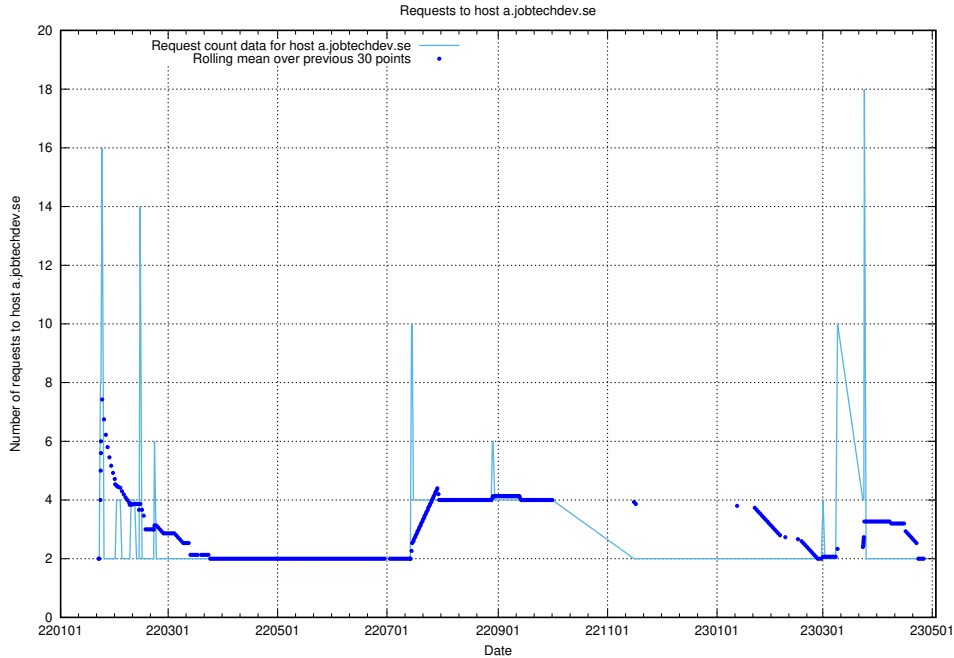

### 7.270 Usage of game.jobtechdev.se

Here, we count the number of requests to host game.jobtechdev.se.