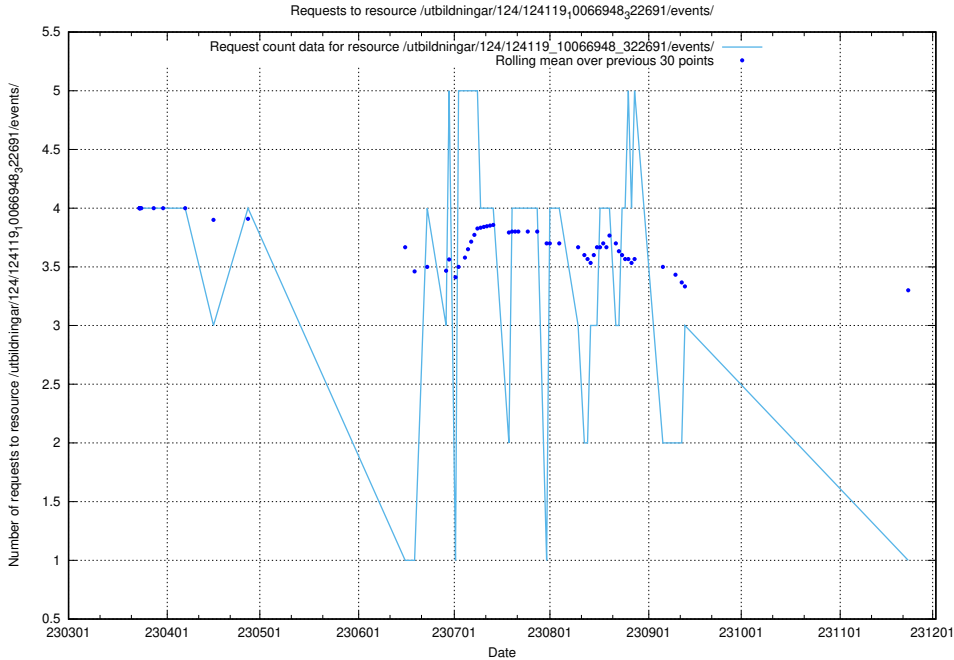

5.6955 Usage of /utbildningar/124/124119_10066948_322691/events/

Here, we count the number of requests to resource /utbildningar/124/124119_10066948_322691/events/