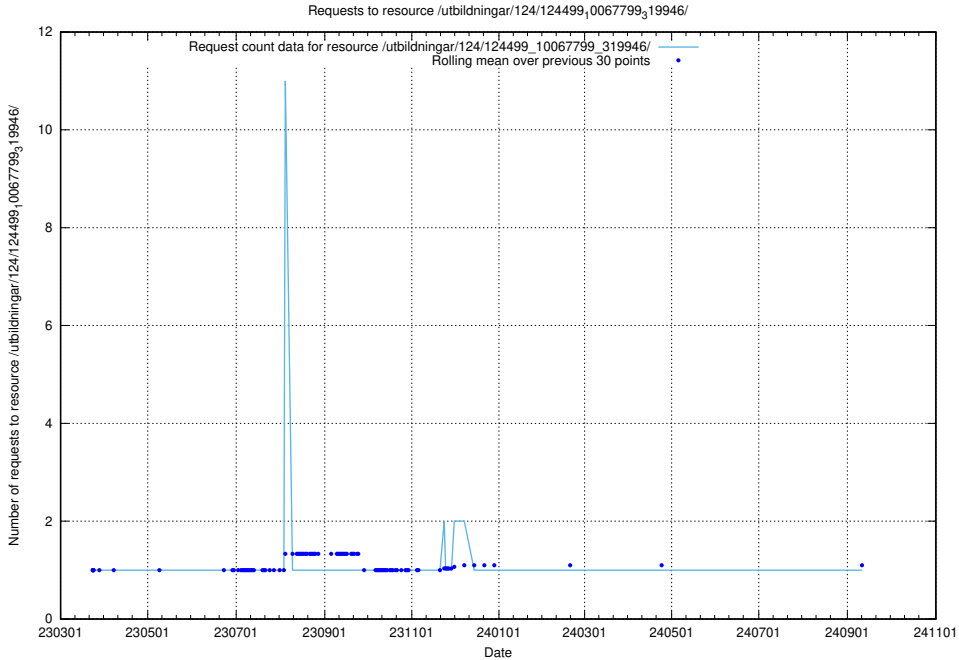

5.3166 Usage of /utbildningar/124/124499_10067799_319946/

Here, we count the number of requests to resource /utbildningar/124/124499_10067799_319946/.