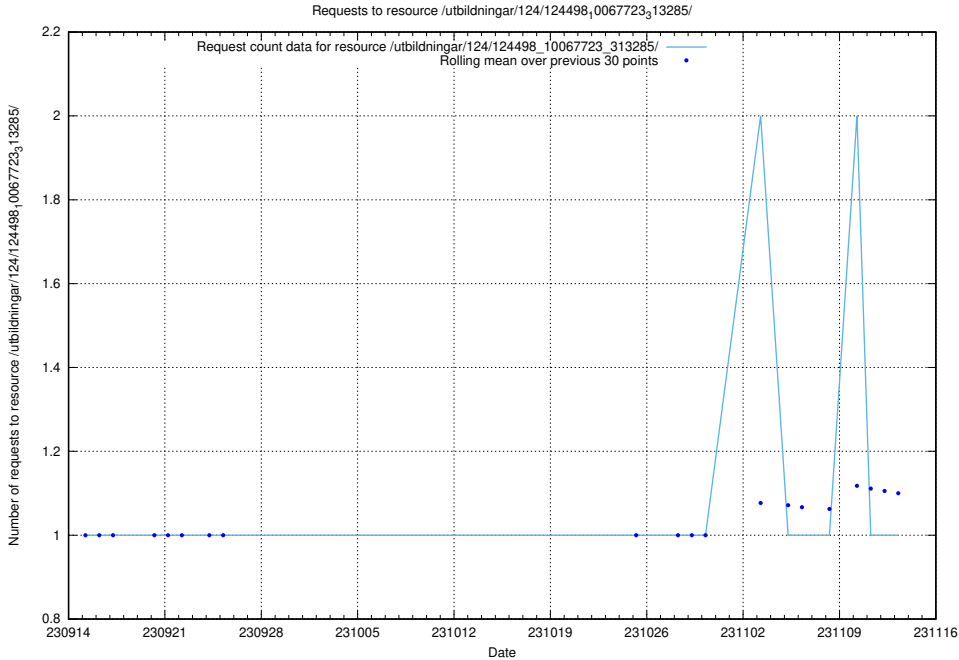

5.5285 Usage of /utbildningar/124/124498_10067723_313285/

Here, we count the number of requests to resource /utbildningar/124/124498_10067723_313285/.