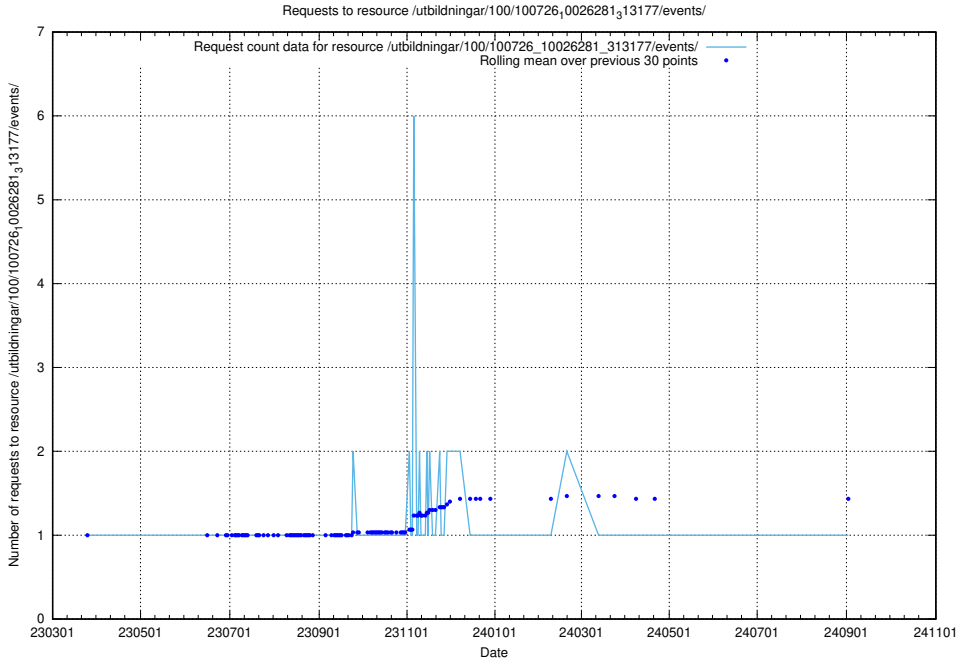

5.6739 Usage of /utbildningar/100/100726_10026281_313177/events/

Here, we count the number of requests to resource /utbildningar/100/100726_10026281_313177/events/