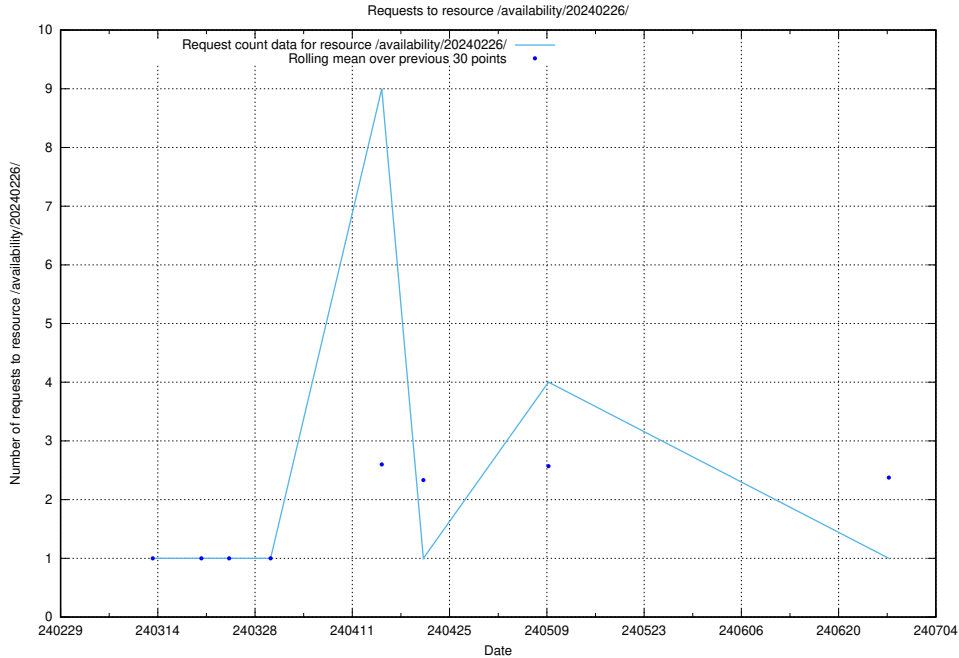

### 5.2575 Usage of /availability/20240226/

Here, we count the number of requests to resource /availability/20240226/.