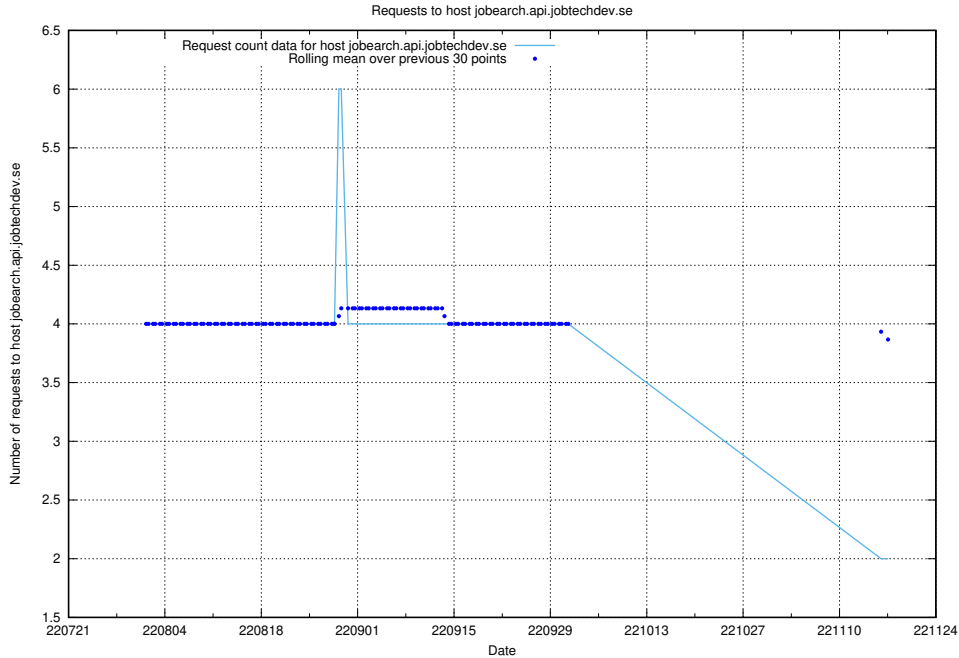

7.387 Usage of jobearch.api.jobtechdev.se

Here, we count the number of requests to host jobearch.api.jobtechdev.se.