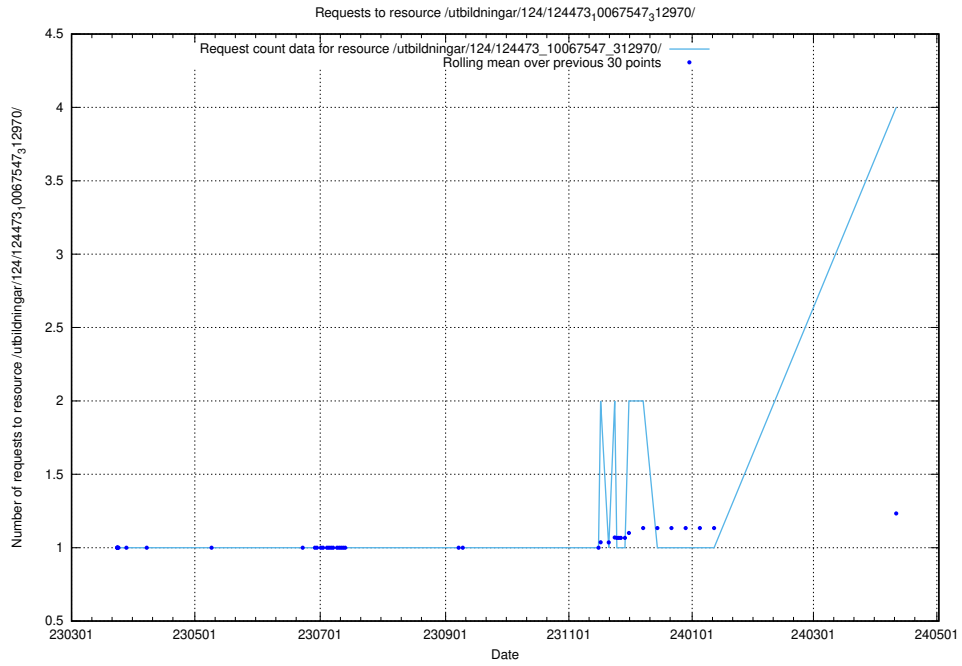

5.272 Usage of /utbildningar/124/124473_10067547_312970/

Here, we count the number of requests to resource /utbildningar/124/124473_10067547_312970/.