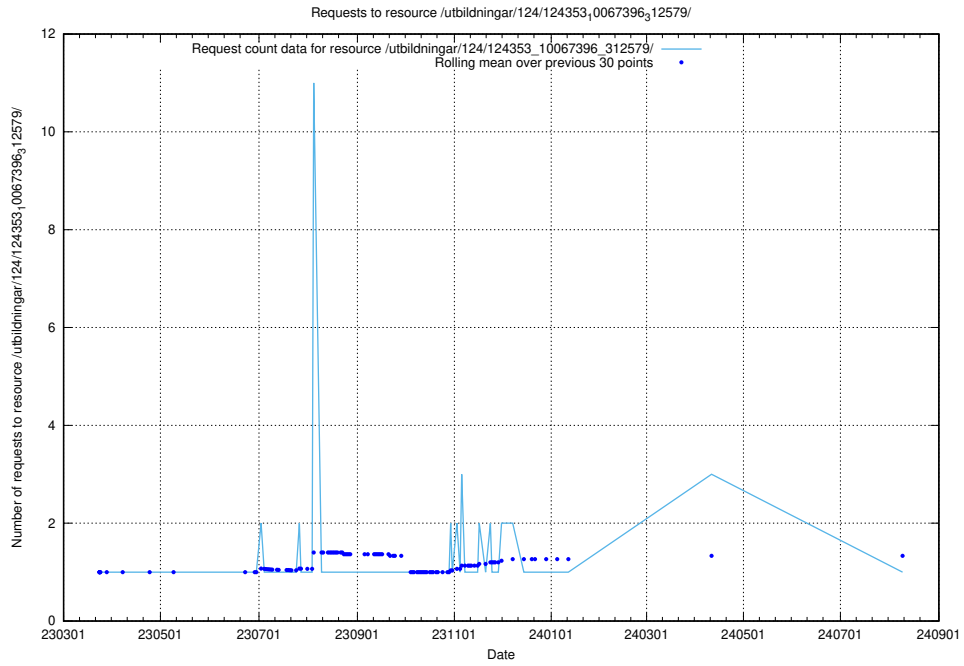

5.4643 Usage of /utbildningar/124/124353_10067396_312579/

Here, we count the number of requests to resource /utbildningar/124/124353_10067396_312579/.