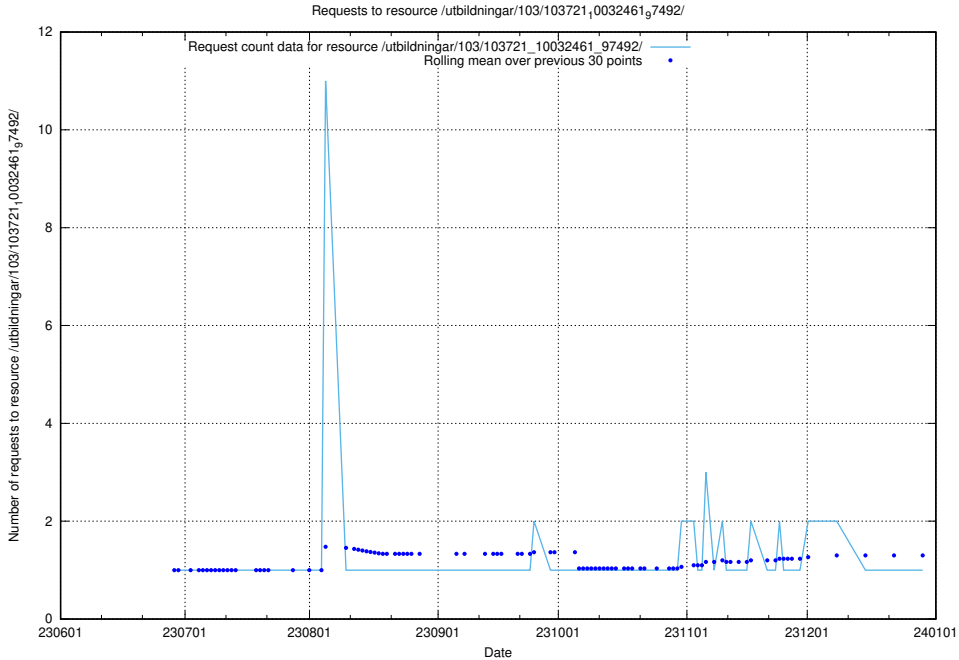

5.6231 Usage of /utbildningar/103/103721_10032461_97492/

Here, we count the number of requests to resource /utbildningar/103/103721_10032461_97492/.