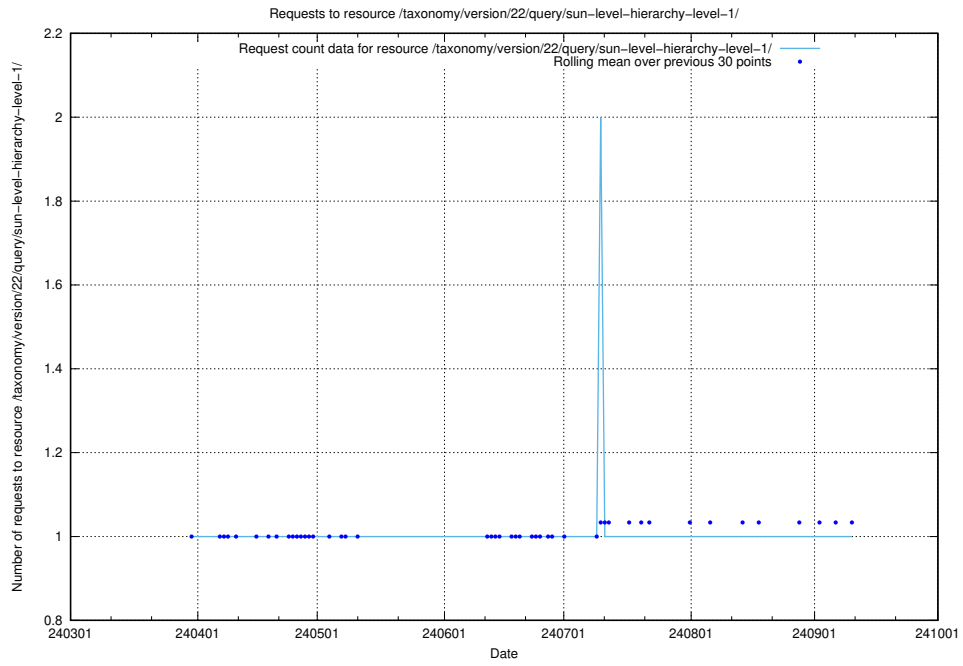

5.2271 Usage of /taxonomy/version/22/query/sun-level-hierarchy-level-1/

Here, we count the number of requests to resource /taxonomy/version/22/query/sun-level-hierarchy-level-1/.