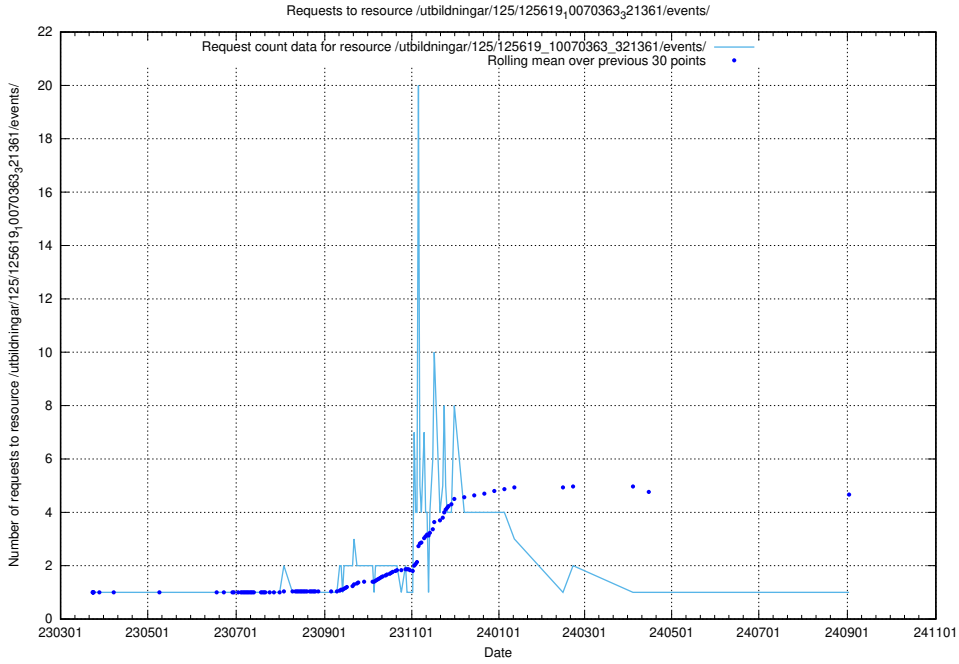

### 5.1124 Usage of /utbildningar/125/125619\_10070363\_321361/events/

Here, we count the number of requests to resource /utbildningar/125/125619\_10070363\_321361/events/