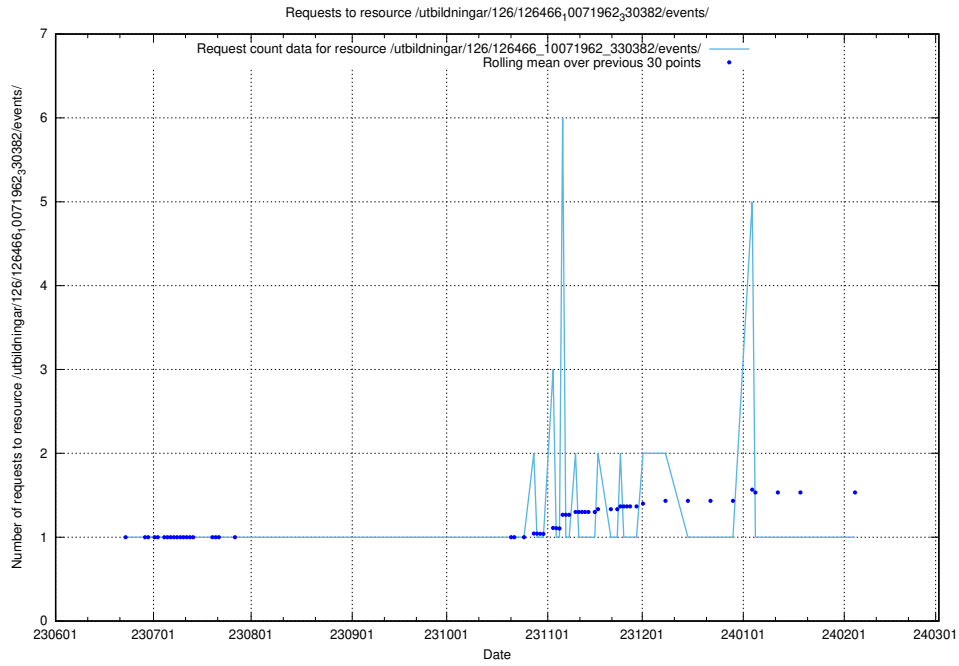

5.6318 Usage of /utbildningar/126/126466_10071962_330382/events/

Here, we count the number of requests to resource /utbildningar/126/126466_10071962_330382/events/