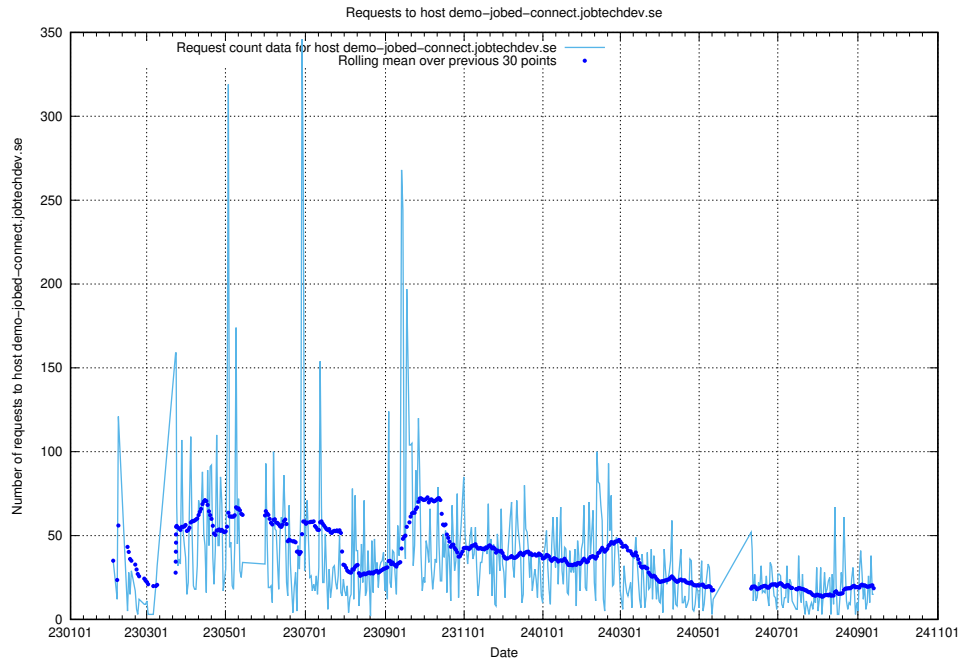

7.45 Usage of demo-jobed-connect.jobtechdev.se

Here, we count the number of requests to host demo-jobed-connect.jobtechdev.se.