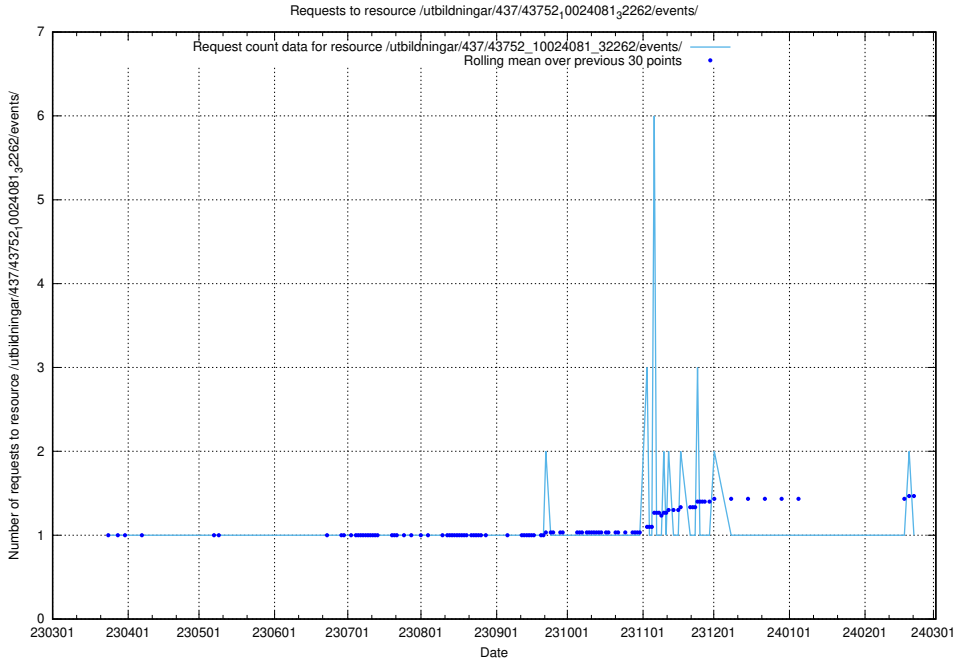

5.6892 Usage of /utbildningar/437/43752_10024081_32262/events/

Here, we count the number of requests to resource /utbildningar/437/43752_10024081_32262/events/.