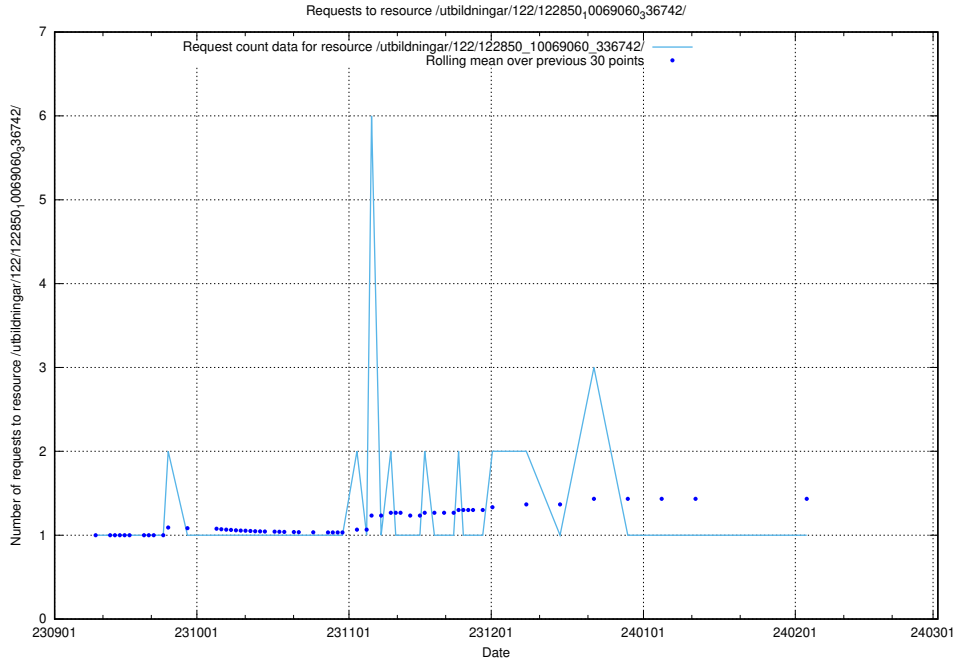

5.5335 Usage of /utbildningar/122/122850_10069060_336742/

Here, we count the number of requests to resource /utbildningar/122/122850_10069060_336742/.