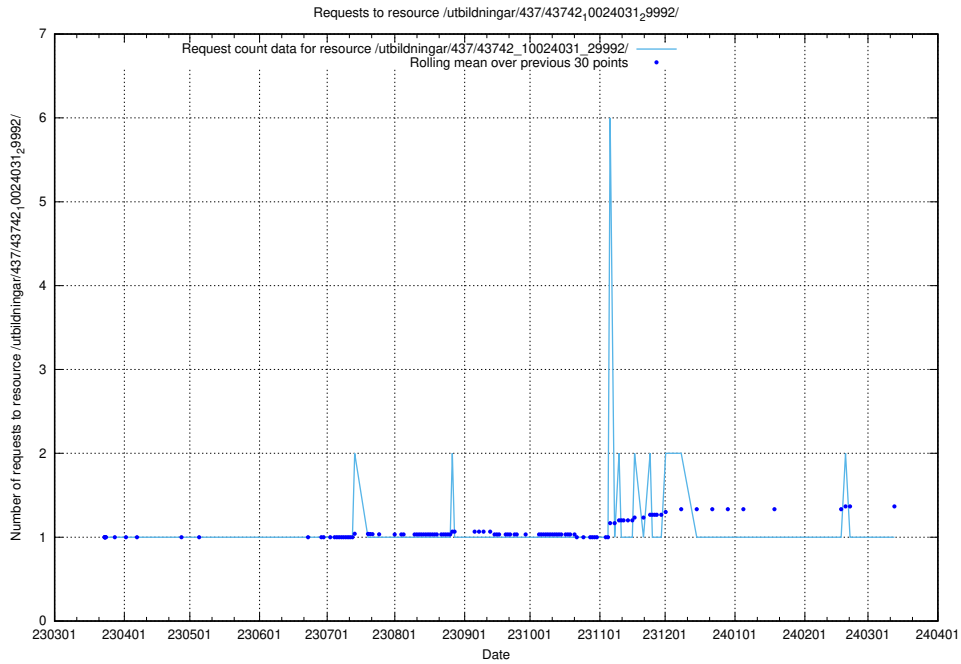

5.7091 Usage of /utbildningar/437/43742_10024031_29992/

Here, we count the number of requests to resource /utbildningar/437/43742_10024031_29992/.