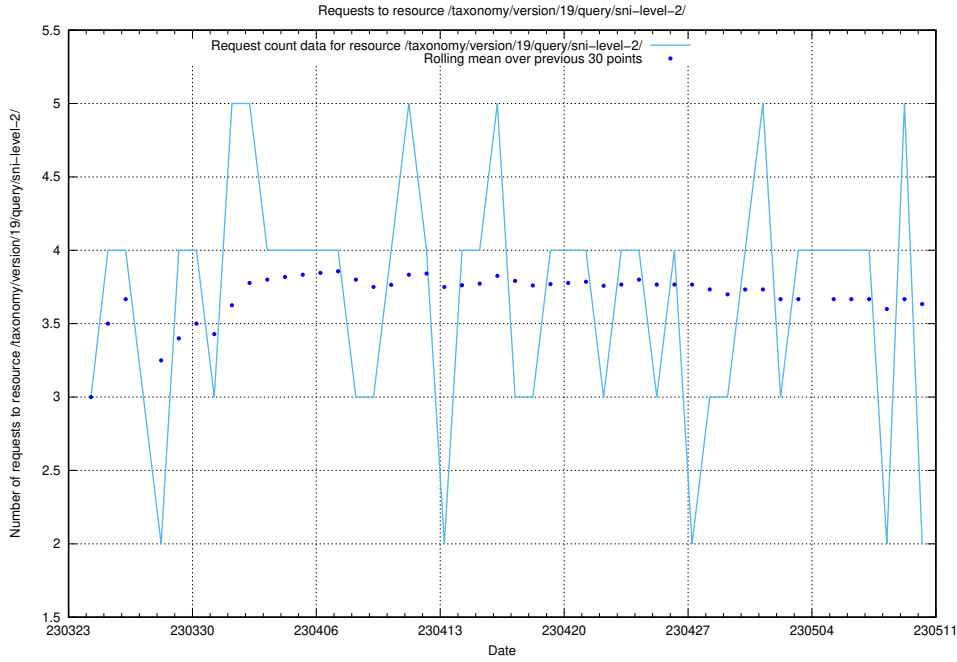

5.981 Usage of /taxonomy/version/19/query/sni-level-2/

Here, we count the number of requests to resource /taxonomy/version/19/query/sni-level-2/.