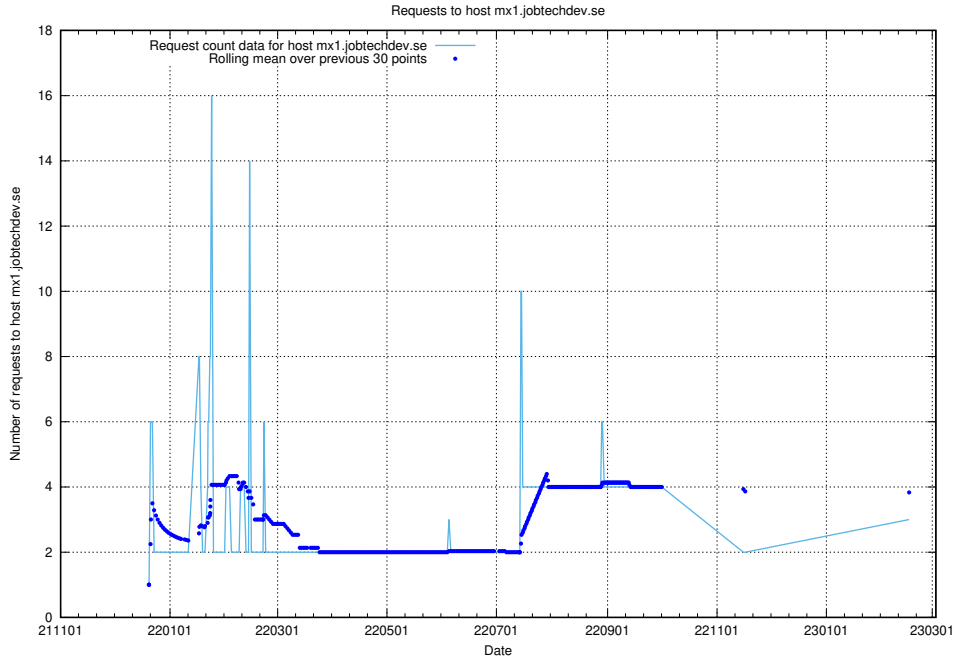

7.208 Usage of mx1.jobtechdev.se

Here, we count the number of requests to host mx1.jobtechdev.se.