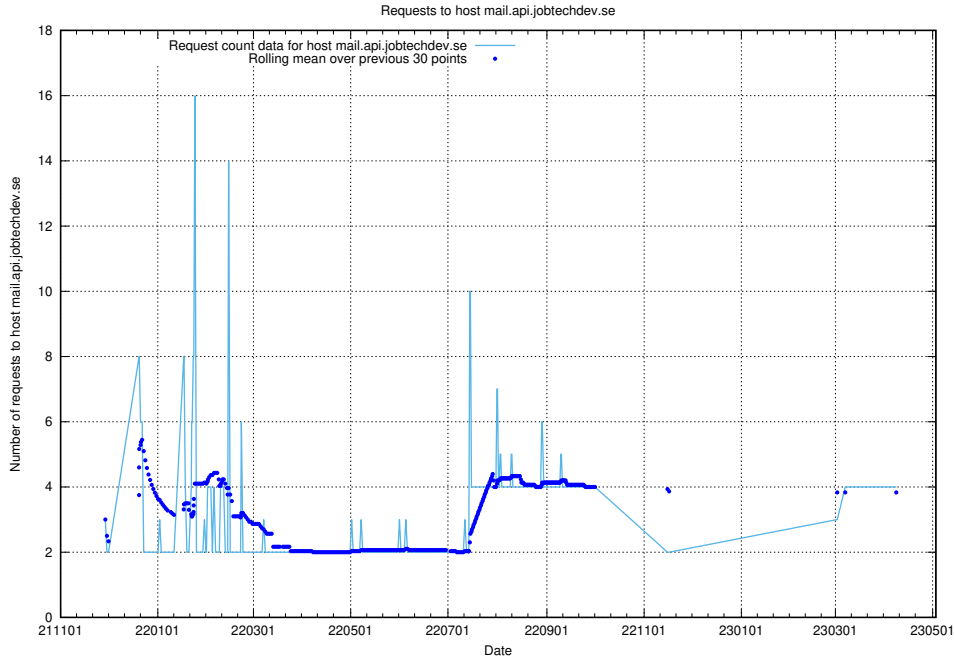

7.148 Usage of mail.api.jobtechdev.se

Here, we count the number of requests to host mail.api.jobtechdev.se.