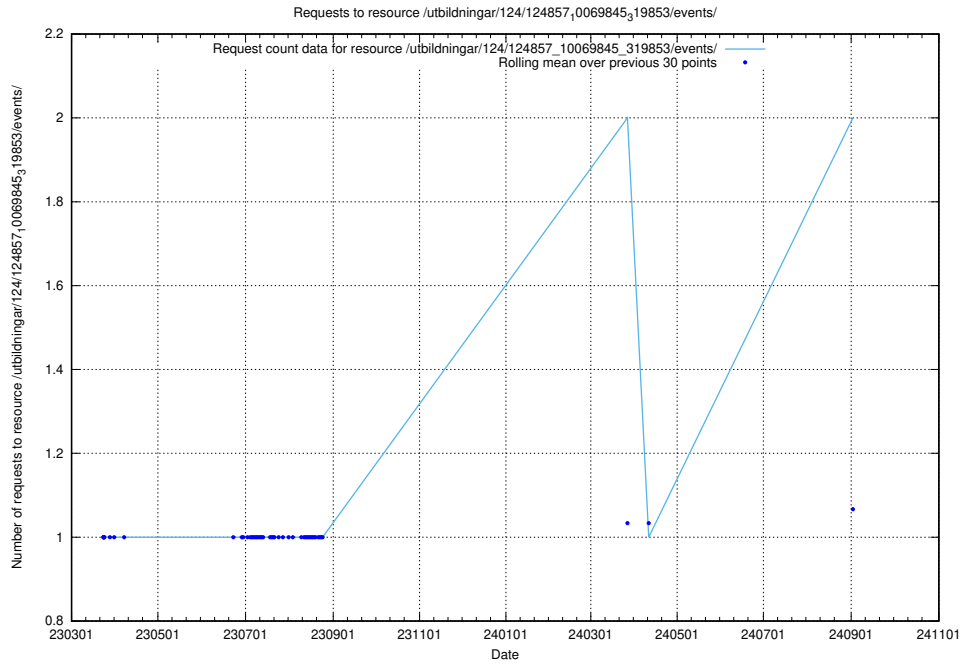

5.549 Usage of /utbildningar/124/124857_10069845_319853/events/

Here, we count the number of requests to resource /utbildningar/124/124857_10069845_319853/events/