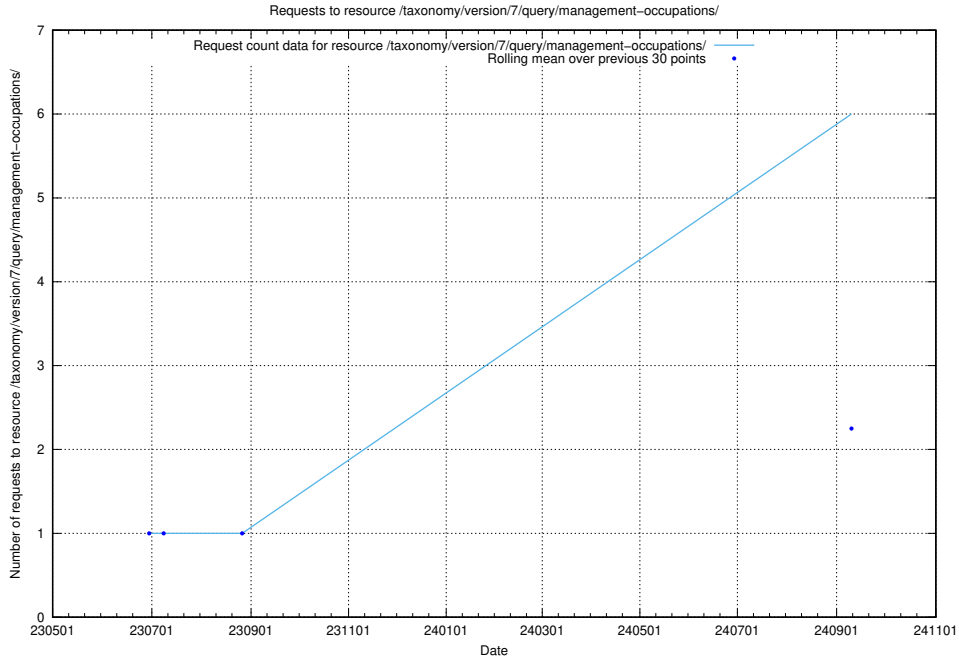

5.117 Usage of /taxonomy/version/7/query/management-occupations/

Here, we count the number of requests to resource /taxonomy/version/7/query/management-occupations/.