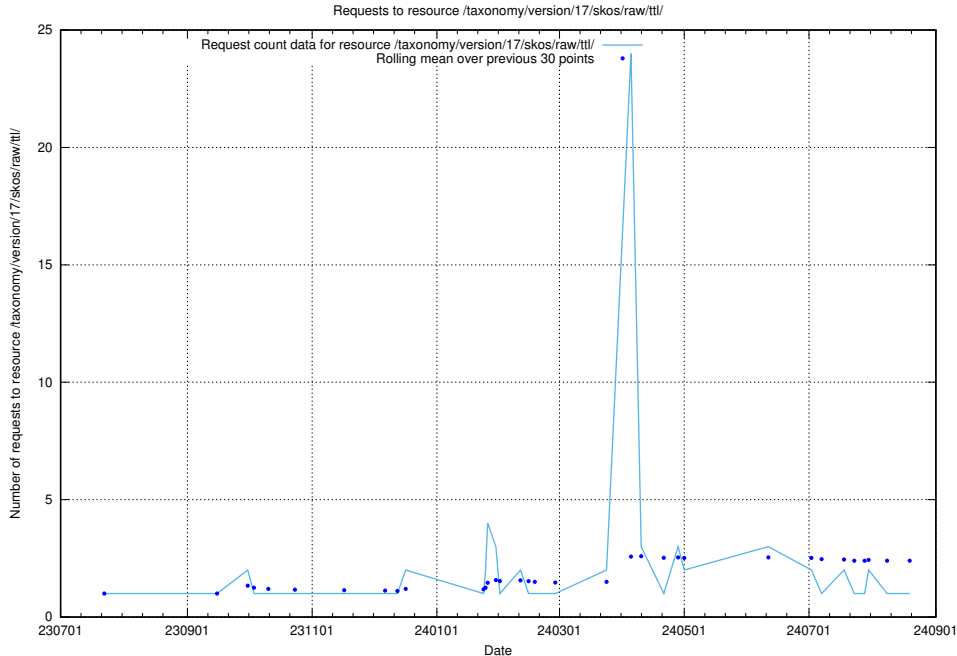

5.5676 Usage of /taxonomy/version/17/skos/raw/ttl/

Here, we count the number of requests to resource /taxonomy/version/17/skos/raw/ttl/.