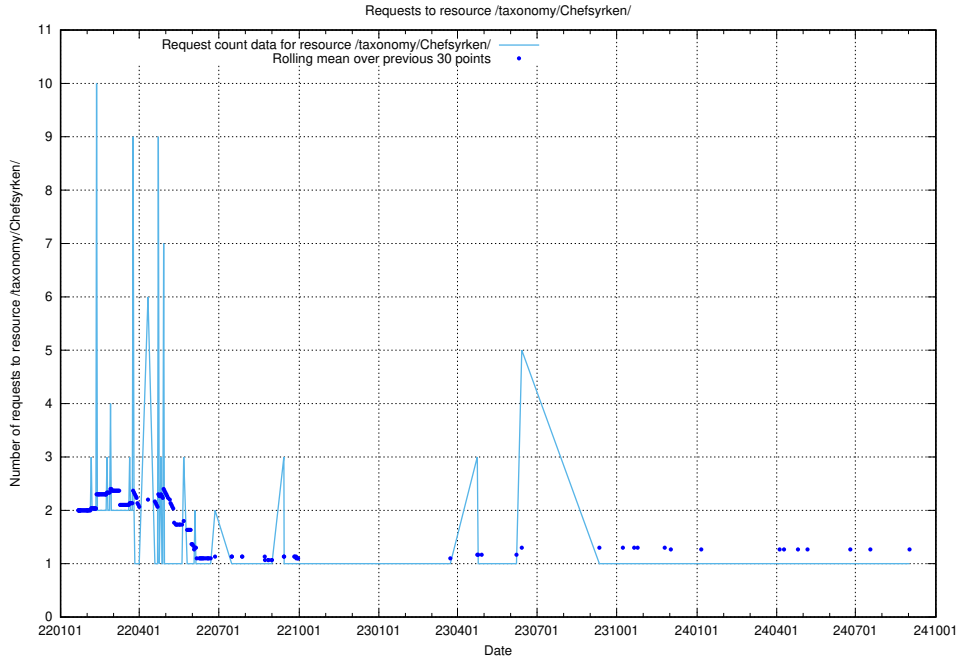

5.1440 Usage of /taxonomy/Chefsyrken/

Here, we count the number of requests to resource /taxonomy/Chefsyrken/.