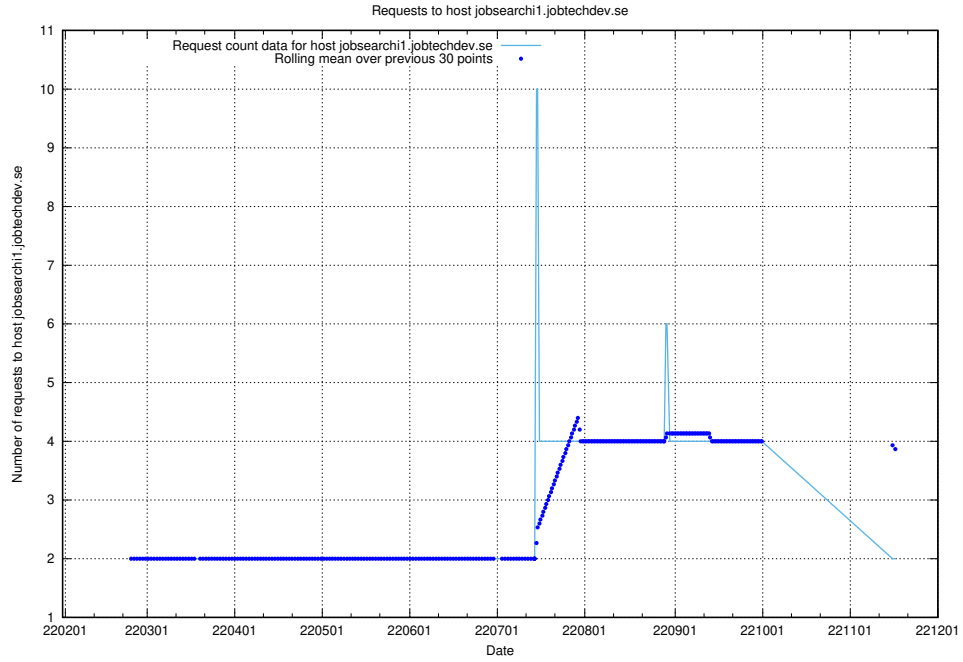

7.516 Usage of jobsearchi1.jobtechdev.se

Here, we count the number of requests to host jobsearchi1.jobtechdev.se.