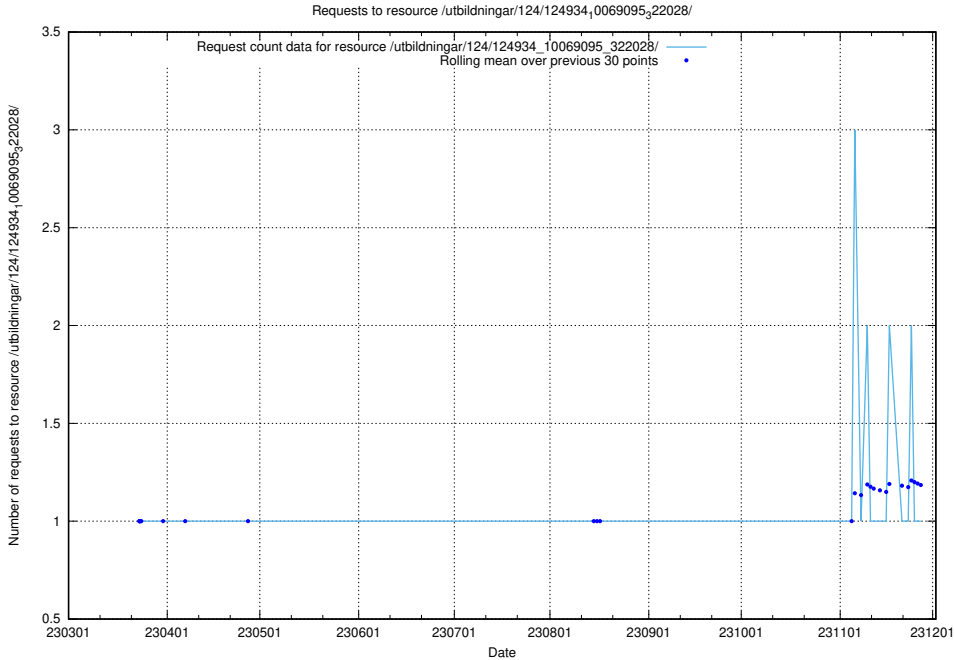

5.1209 Usage of /utbildningar/124/124934_10069095_322028/

Here, we count the number of requests to resource /utbildningar/124/124934_10069095_322028/.