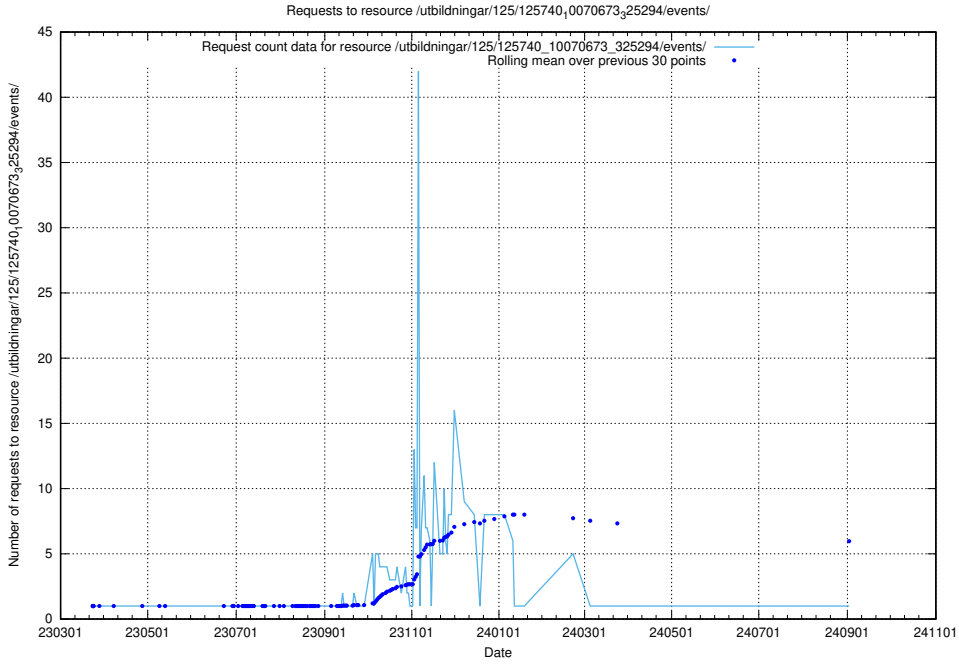

5.1055 Usage of /utbildningar/125/125740_10070673_325294/events/

Here, we count the number of requests to resource /utbildningar/125/125740_10070673_325294/events/