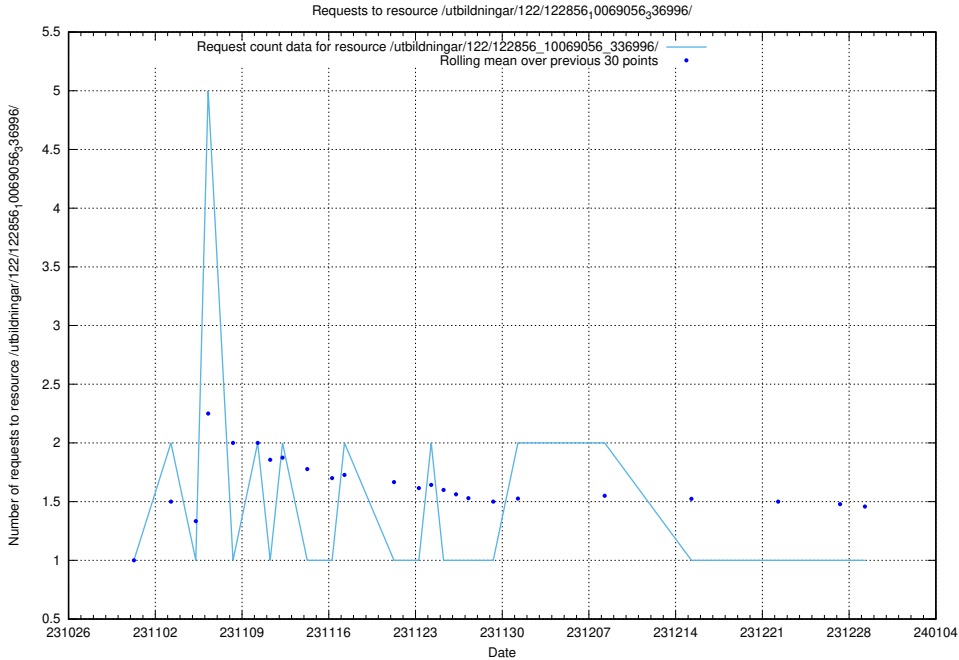

5.4875 Usage of /utbildningar/122/122856_10069056_336996/

Here, we count the number of requests to resource /utbildningar/122/122856_10069056_336996/.