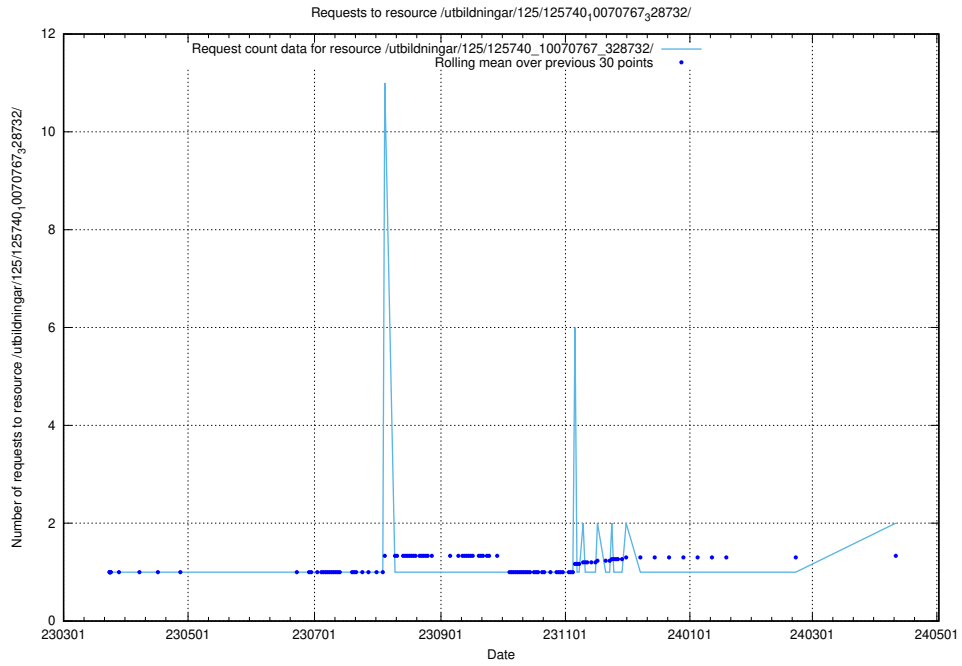

5.523 Usage of /utbildningar/125/125740_10070767_328732/

Here, we count the number of requests to resource /utbildningar/125/125740_10070767_328732/.