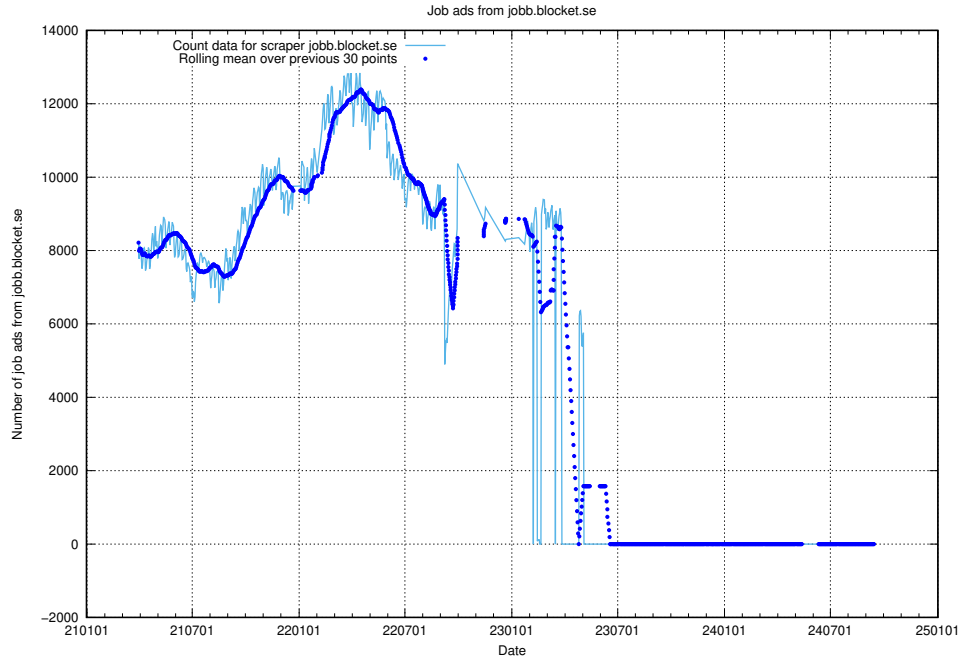

13.23 Number of ads by scraper jobb.blocket.se

Here, we count the number of job ads scraped from jobb.blocket.se.