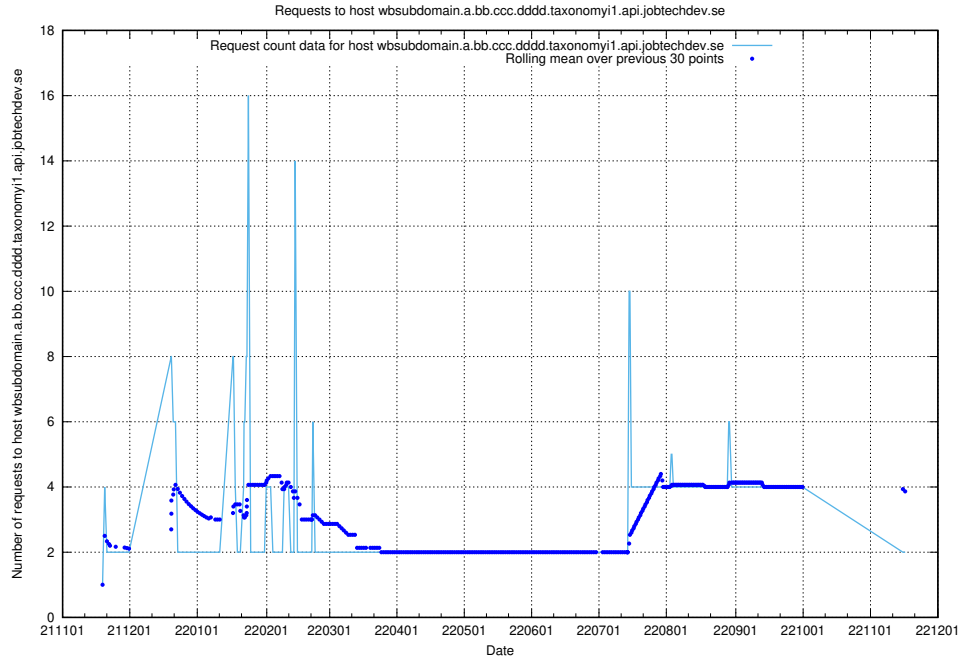

### 7.466 Usage of taxonomyviewer.jobtechdev.se

Here, we count the number of requests to host taxonomyviewer.jobtechdev.se.