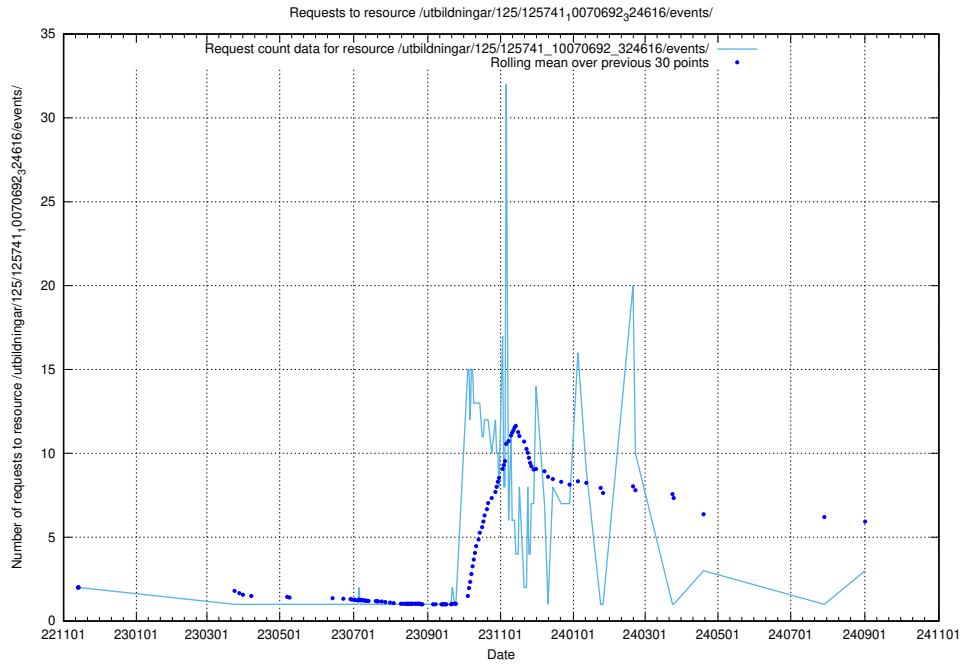

5.489 Usage of /utbildningar/125/125741_10070692_324616/events/

Here, we count the number of requests to resource /utbildningar/125/125741_10070692_324616/events/