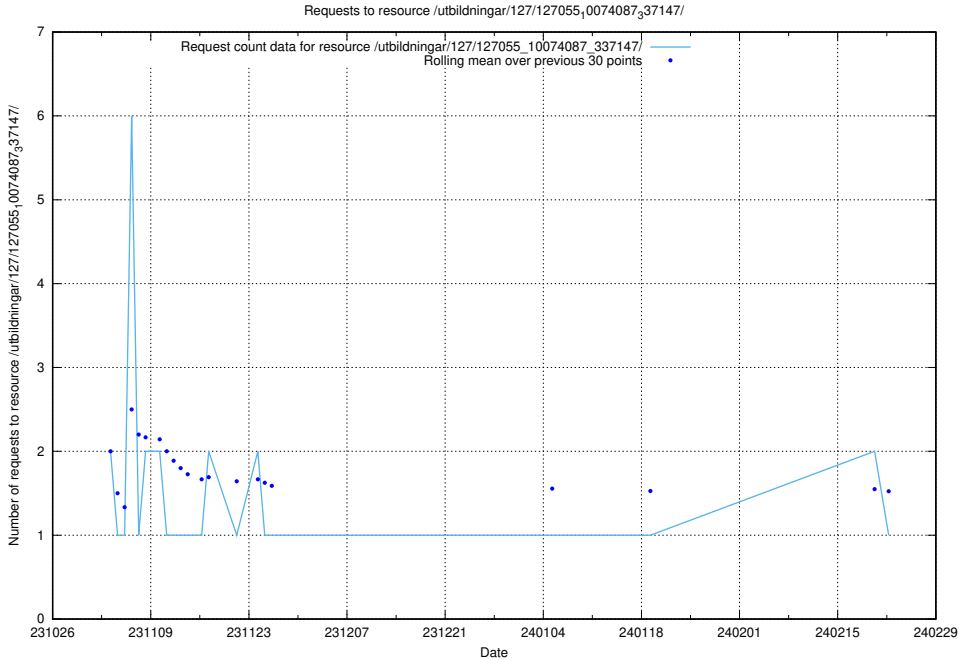

5.4852 Usage of /utbildningar/127/127055_10074087_337147/

Here, we count the number of requests to resource /utbildningar/127/127055_10074087_337147/.