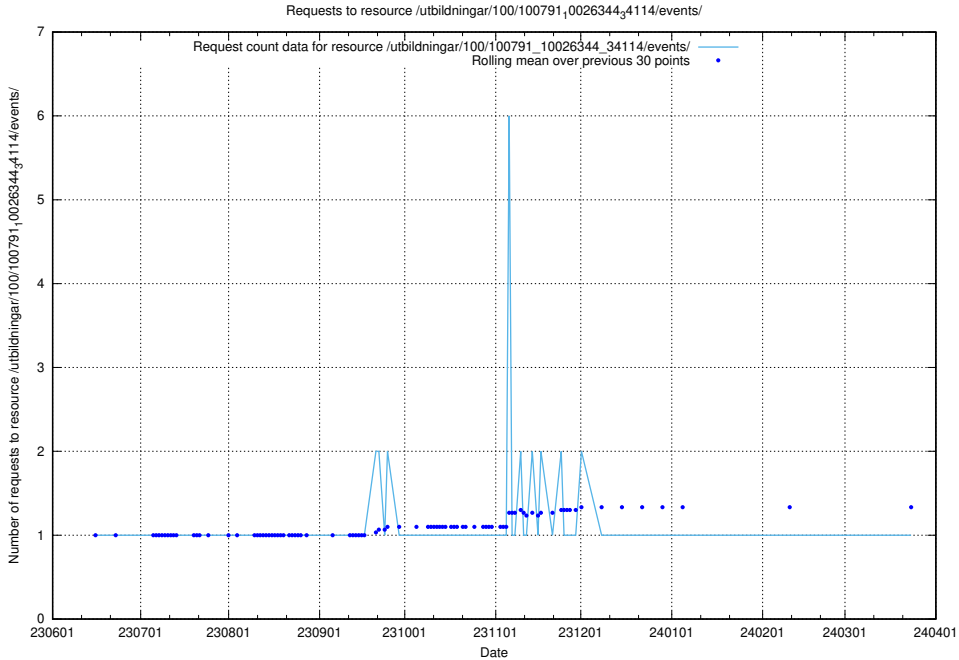

5.6541 Usage of /utbildningar/100/100791_10026344_34114/events/

Here, we count the number of requests to resource /utbildningar/100/100791_10026344_34114/events/.