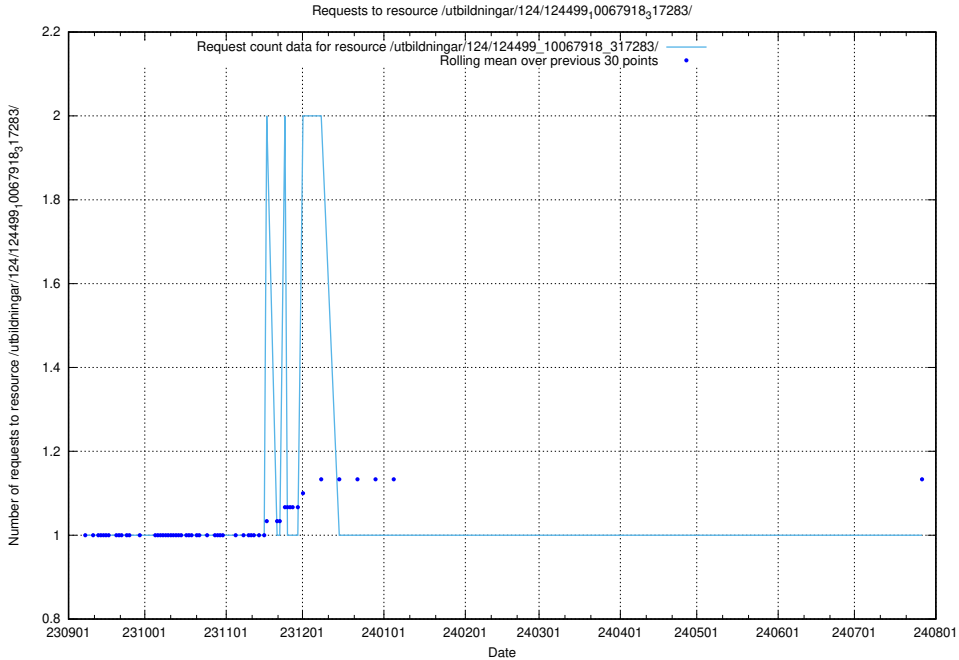

5.5344 Usage of /utbildningar/124/124499_10067918_317283/

Here, we count the number of requests to resource /utbildningar/124/124499_10067918_317283/.