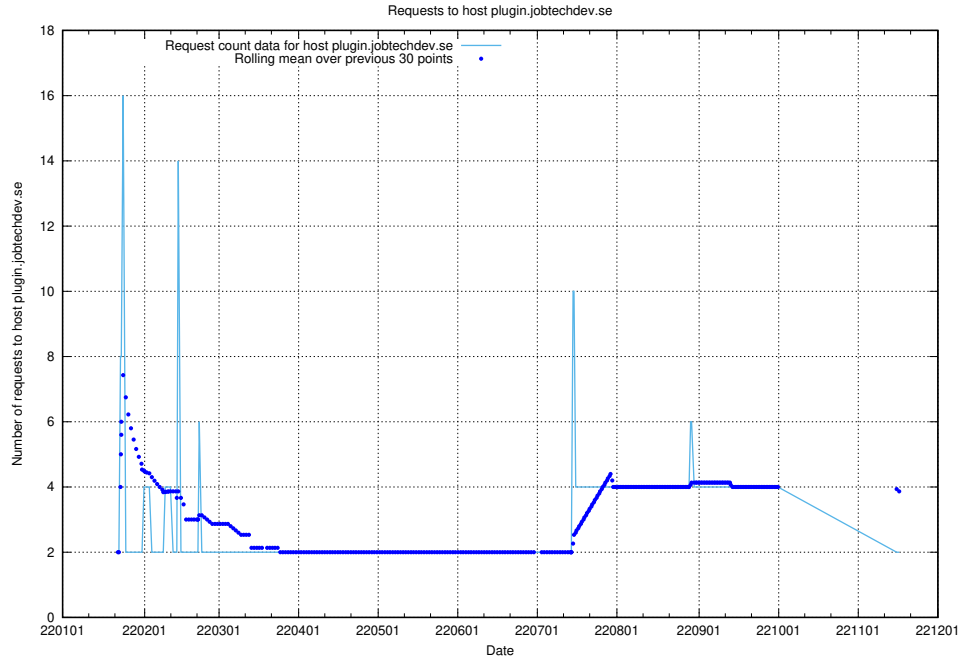

7.599 Usage of plugin.jobtechdev.se

Here, we count the number of requests to host plugin.jobtechdev.se.