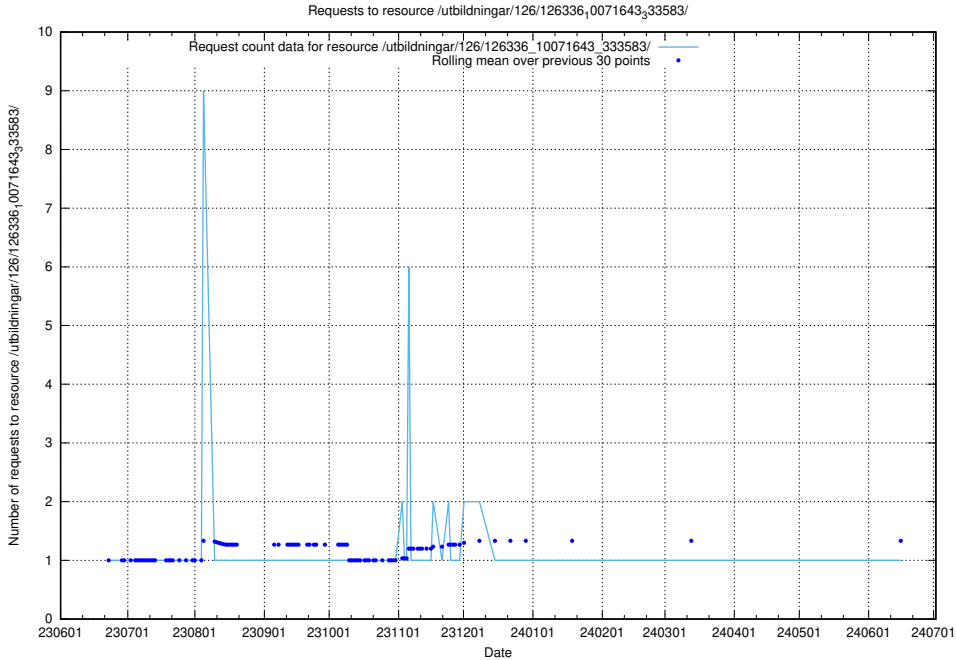

5.6329 Usage of /utbildningar/126/126336_10071643_333583/

Here, we count the number of requests to resource /utbildningar/126/126336_10071643_333583/.