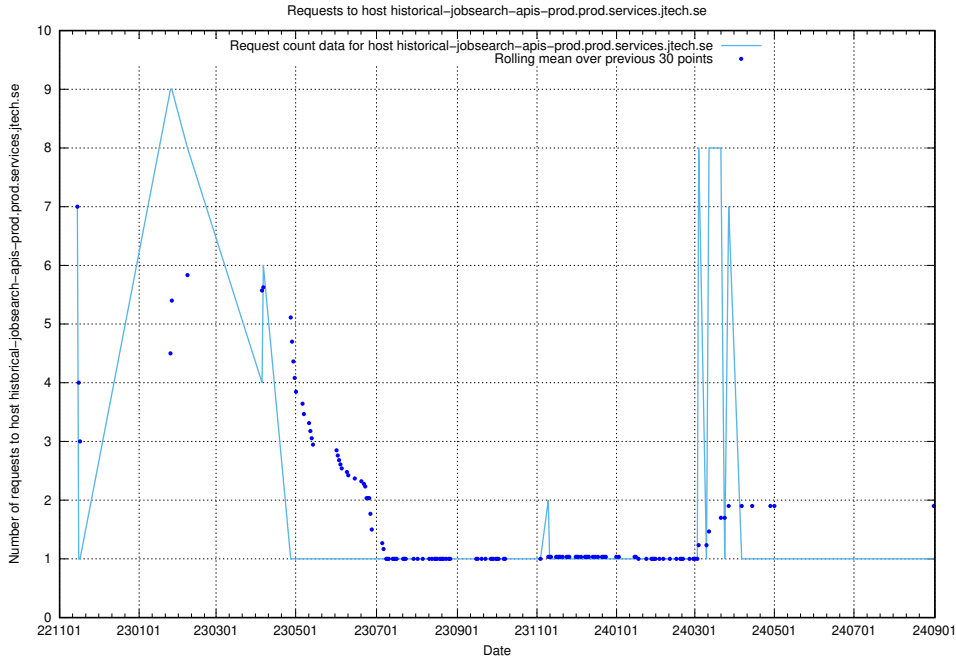

7.620 Usage of historical-jobsearch-apis-prod.prod.services.jtech.se

Here, we count the number of requests to host historical-jobsearch-apis-prod.prod.services.jtech.se.