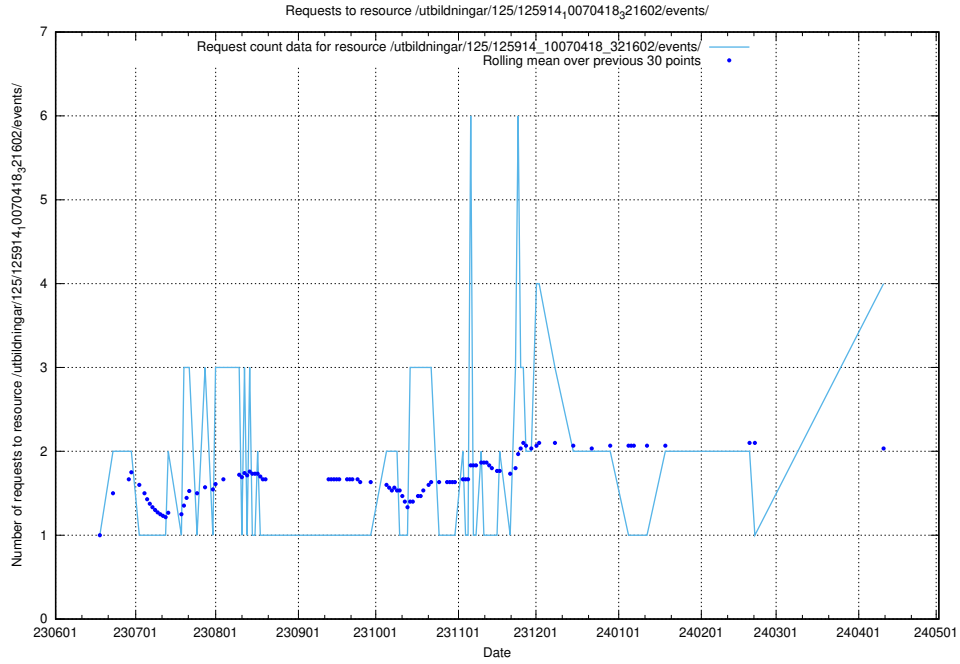

5.329 Usage of /utbildningar/125/125914_10070418_321602/events/

Here, we count the number of requests to resource /utbildningar/125/125914_10070418_321602/events/