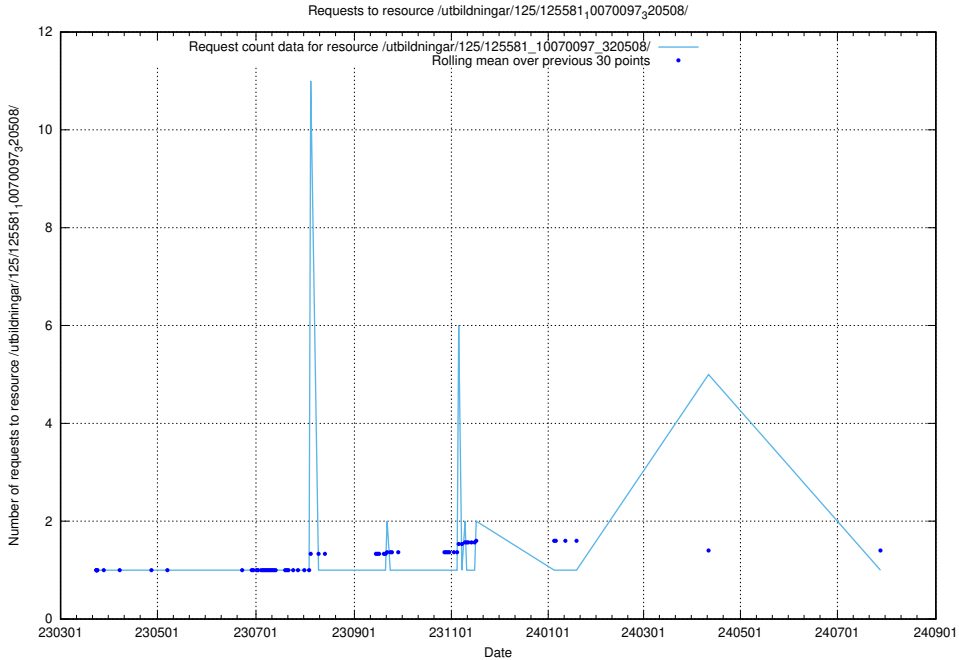

5.1157 Usage of /utbildningar/125/125581_10070097_320508/

Here, we count the number of requests to resource /utbildningar/125/125581_10070097_320508/.