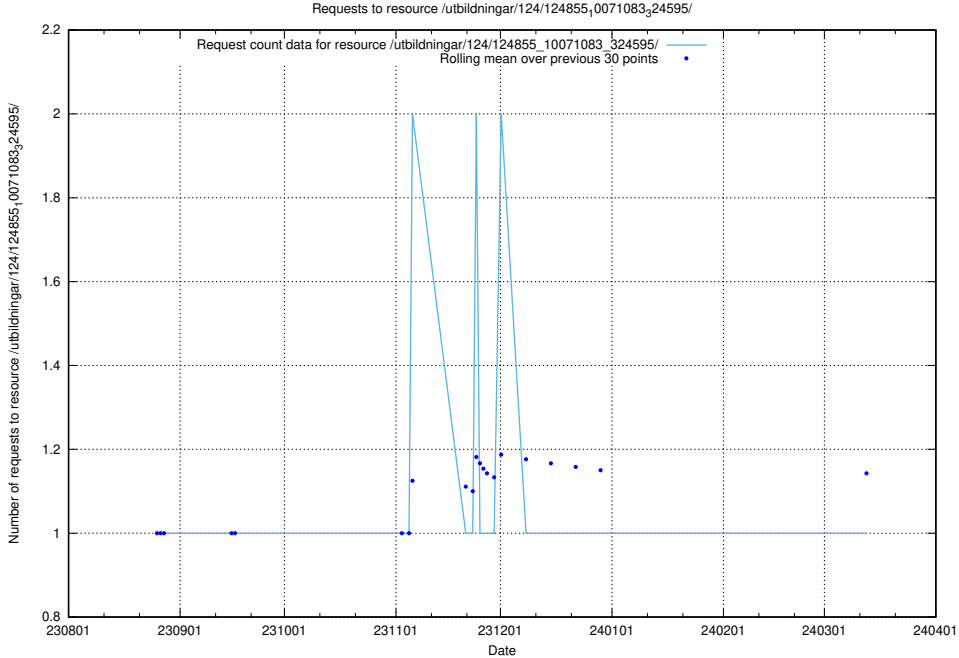

5.5416 Usage of /utbildningar/124/124855_10071083_324595/

Here, we count the number of requests to resource /utbildningar/124/124855_10071083_324595/.