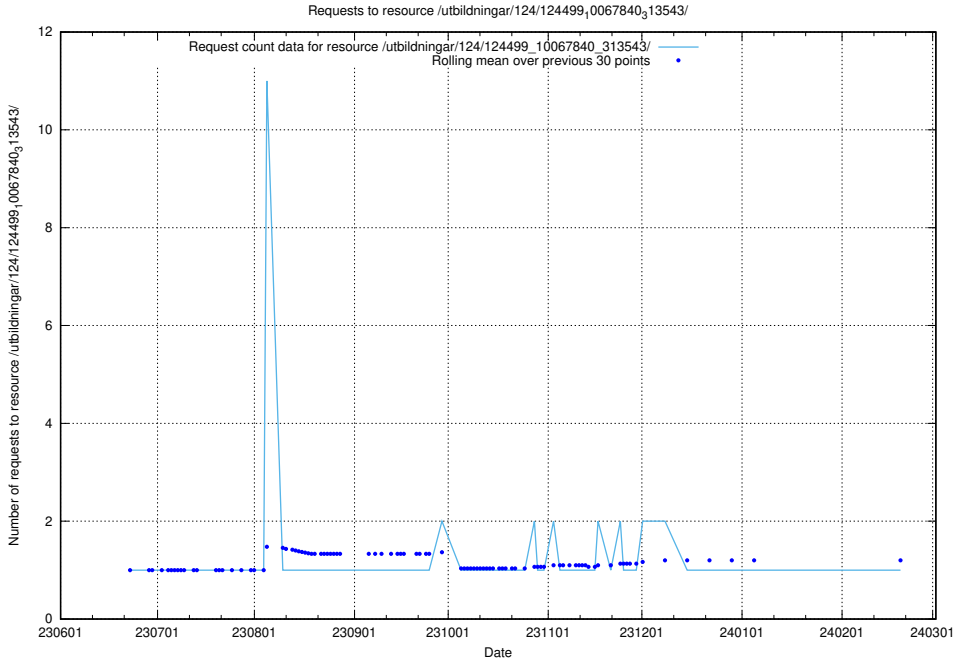

5.6440 Usage of /utbildningar/124/124499_10067840_313543/

Here, we count the number of requests to resource /utbildningar/124/124499_10067840_313543/.