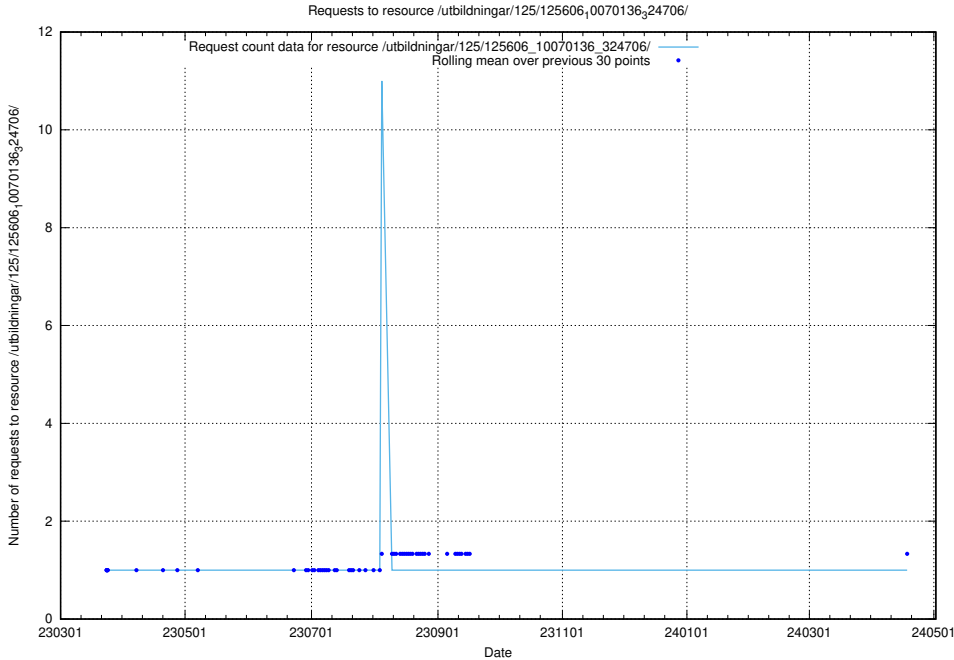

5.1133 Usage of /utbildningar/125/125606_10070136_324706/

Here, we count the number of requests to resource /utbildningar/125/125606_10070136_324706/.