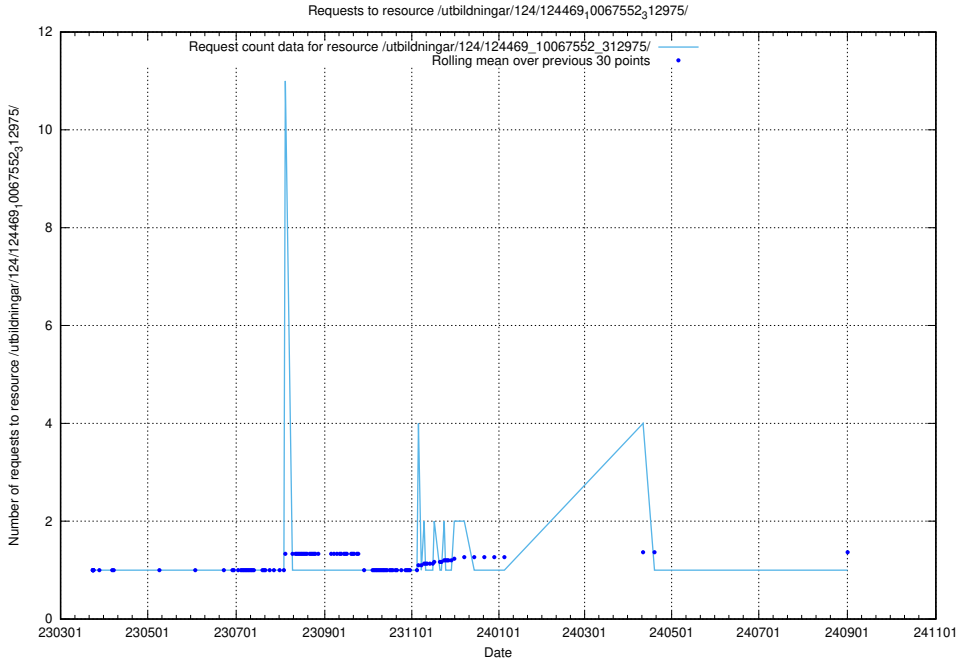

5.4037 Usage of /utbildningar/124/124469_10067552_312975/

Here, we count the number of requests to resource /utbildningar/124/124469_10067552_312975/.