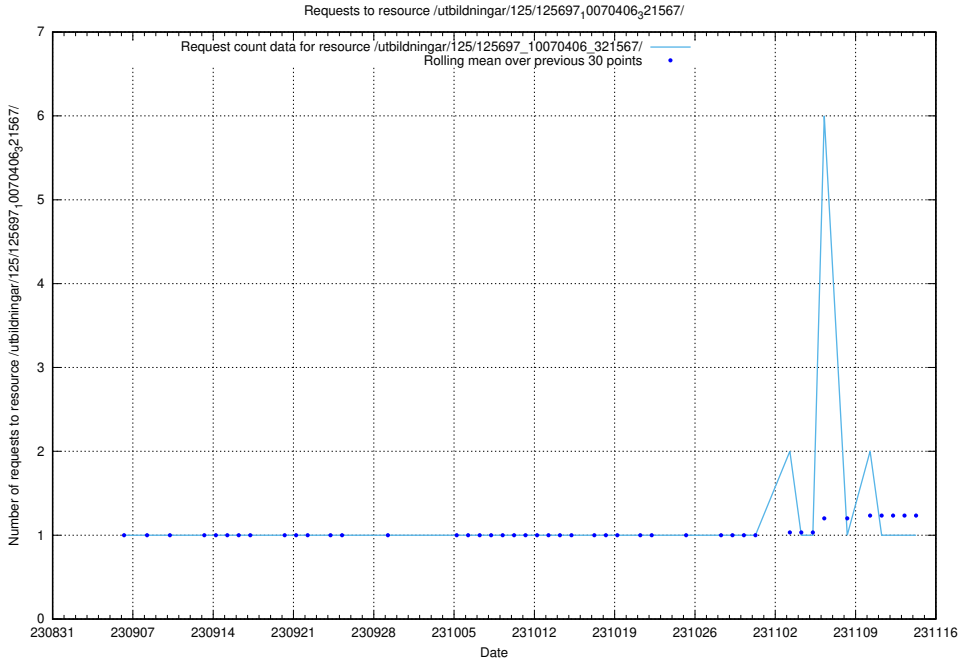

5.5382 Usage of /utbildningar/125/125697_10070406_321567/

Here, we count the number of requests to resource /utbildningar/125/125697_10070406_321567/.