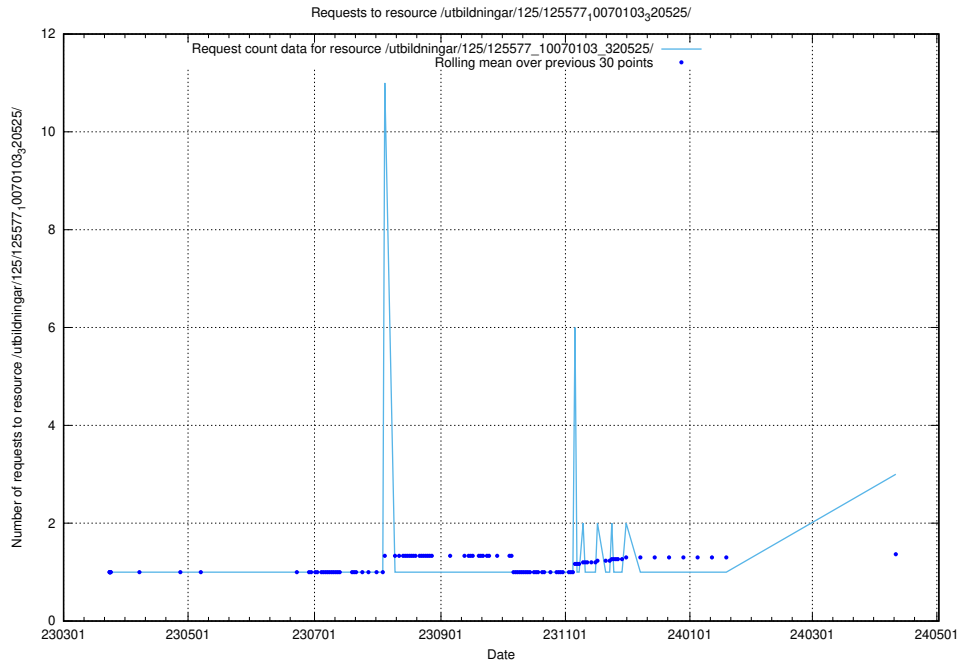

5.350 Usage of /utbildningar/125/125577_10070103_320525/

Here, we count the number of requests to resource /utbildningar/125/125577_10070103_320525/.