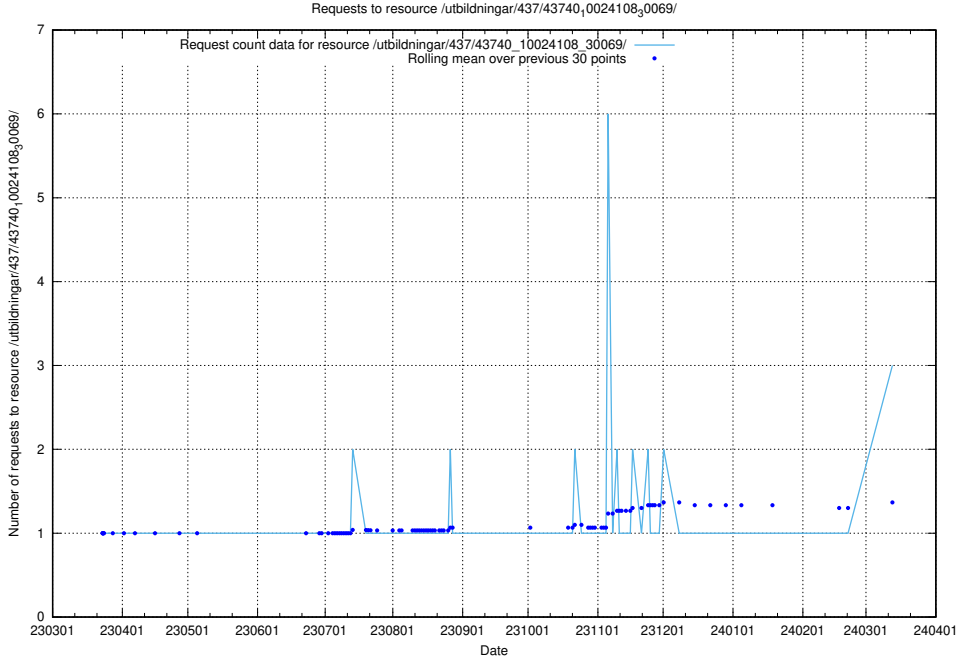

5.514 Usage of /utbildningar/437/43740_10024108_30069/

Here, we count the number of requests to resource /utbildningar/437/43740_10024108_30069/.