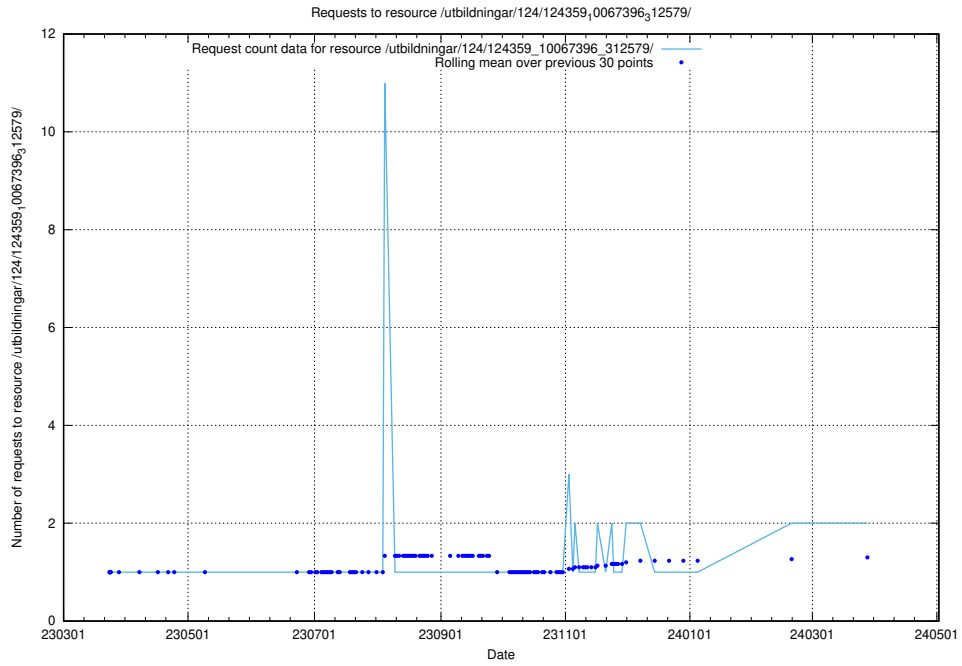

5.759 Usage of /utbildningar/124/124359_10067396_312579/

Here, we count the number of requests to resource /utbildningar/124/124359_10067396_312579/.