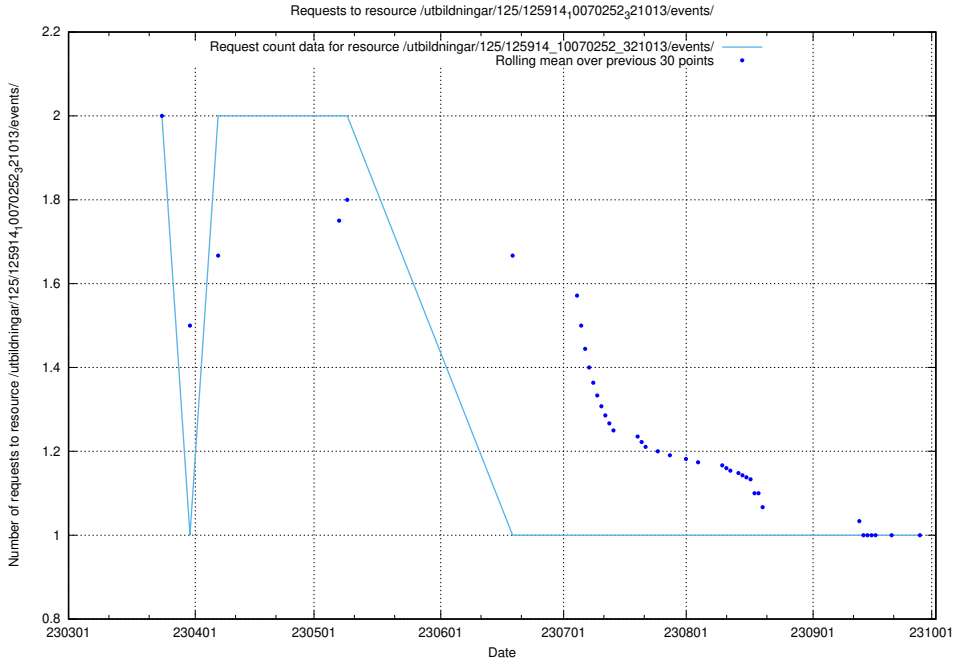

5.6853 Usage of /utbildningar/125/125914_10070252_321013/events/

Here, we count the number of requests to resource /utbildningar/125/125914_10070252_321013/events/