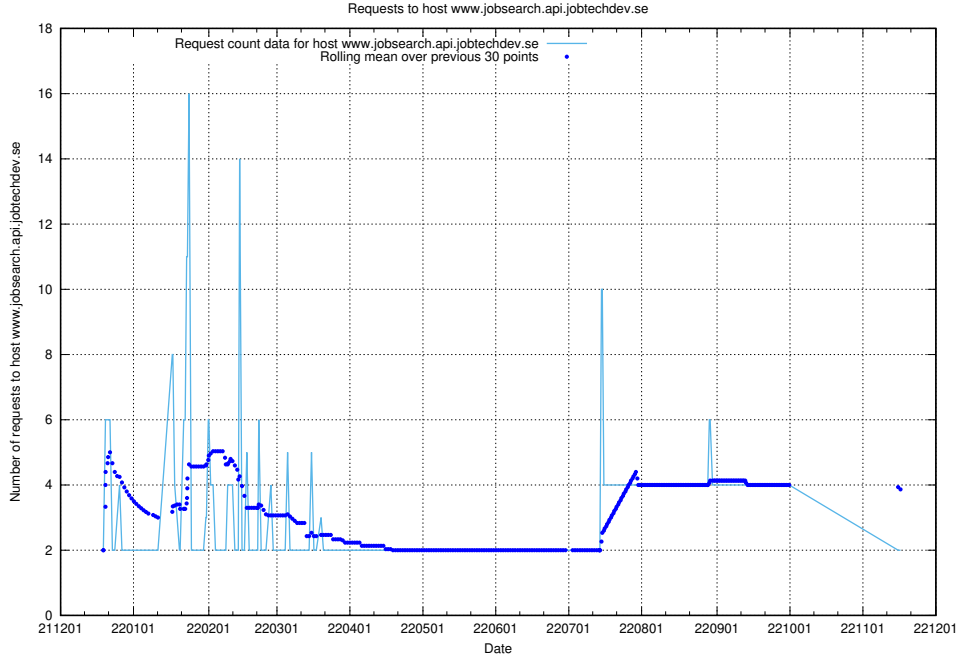

7.386 Usage of www.jobsearch.api.jobtechdev.se

Here, we count the number of requests to host www.jobsearch.api.jobtechdev.se.