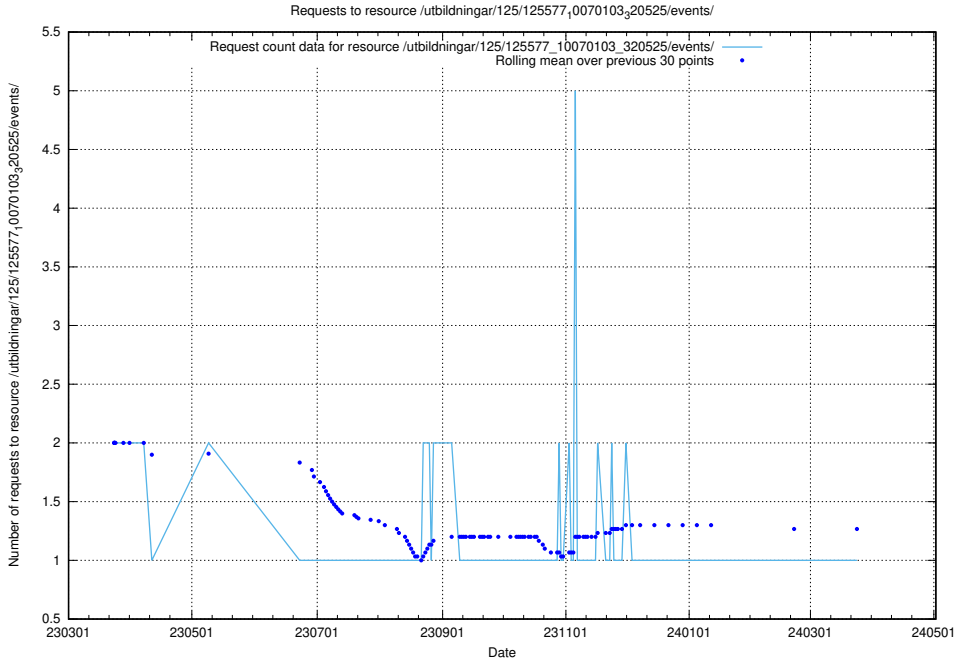

5.6986 Usage of /utbildningar/125/125577_10070103_320525/events/

Here, we count the number of requests to resource /utbildningar/125/125577_10070103_320525/events/