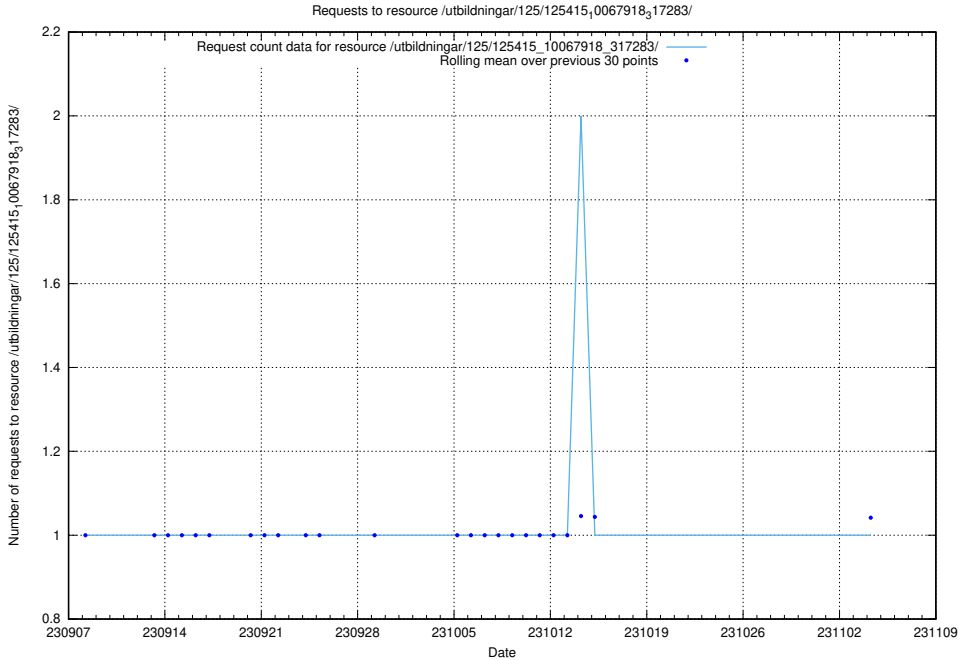

5.5341 Usage of /utbildningar/125/125415_10067918_317283/

Here, we count the number of requests to resource /utbildningar/125/125415_10067918_317283/.