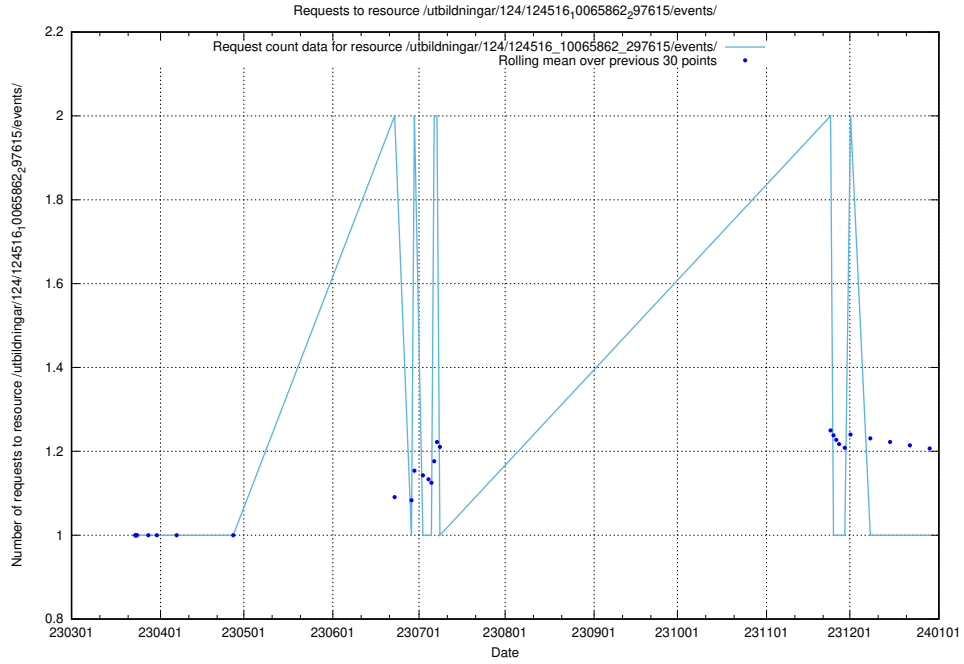

## 5.2162 Usage of /utbildningar/124/124516\_10065862\_297615/events/

Here, we count the number of requests to resource /utbildningar/124/124516\_10065862\_297615/events/