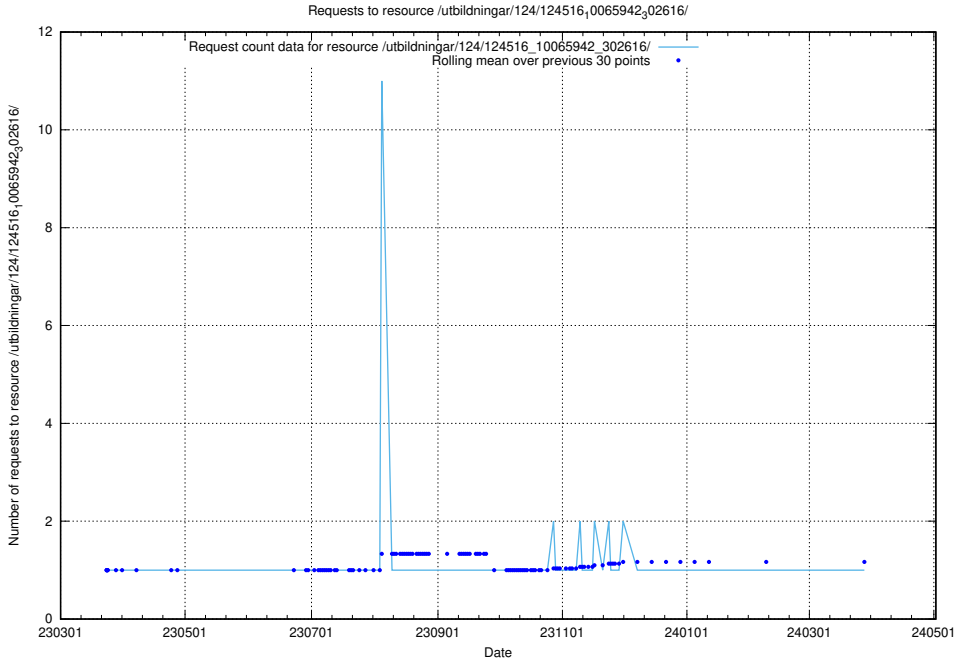

### 5.2153 Usage of /utbildningar/124/124516\_10065942\_302616/

Here, we count the number of requests to resource /utbildningar/124/124516\_10065942\_302616/.