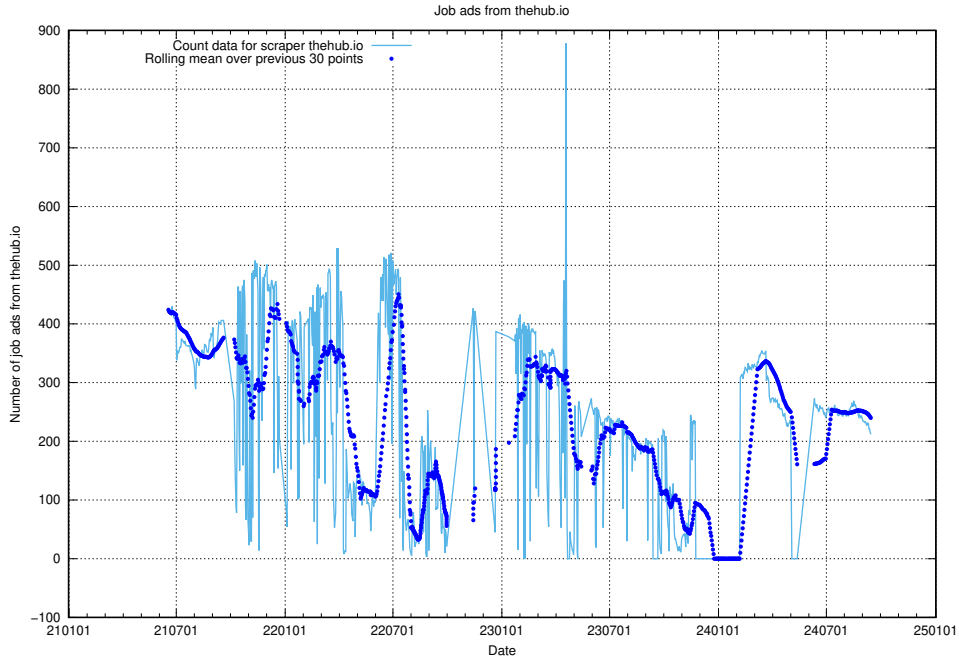

13.12 Number of ads by scraper thehub.io

Here, we count the number of job ads scraped from thehub.io.