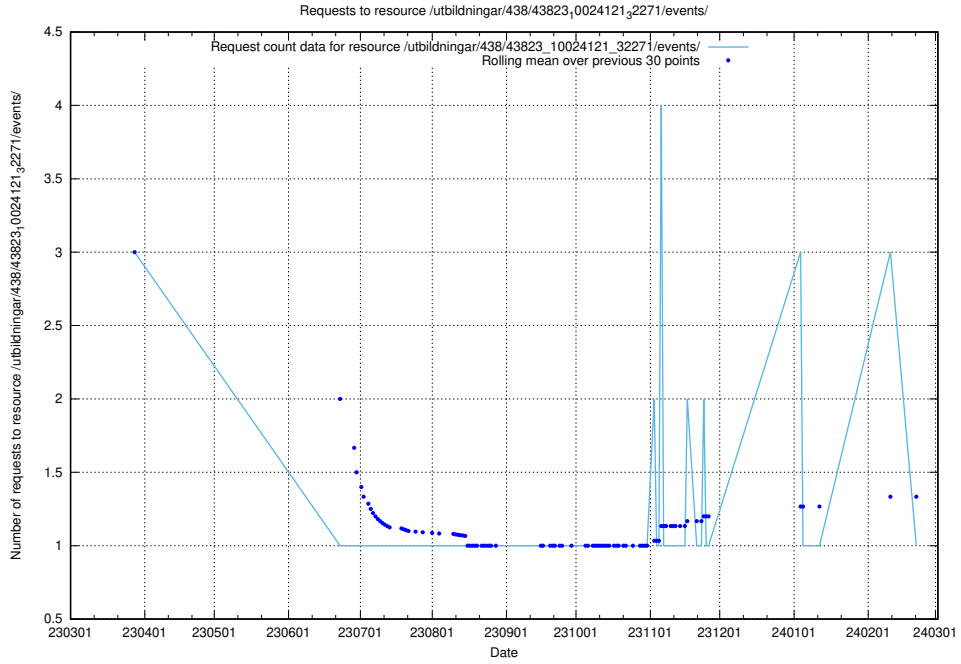

5.6730 Usage of /utbildningar/438/43823_10024121_32271/events/

Here, we count the number of requests to resource /utbildningar/438/43823_10024121_32271/events/.