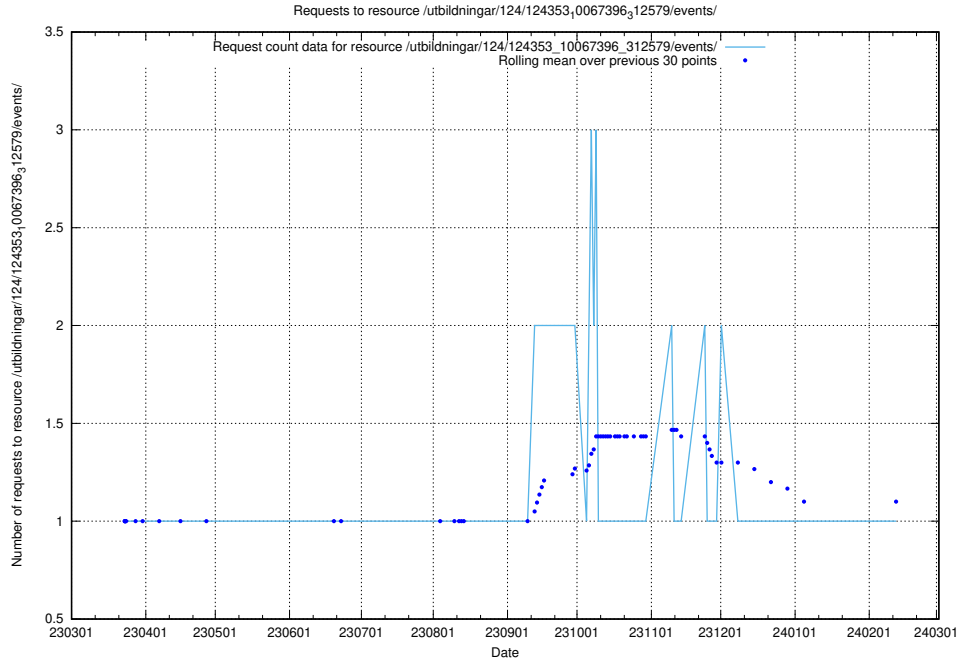

5.4636 Usage of /utbildningar/124/124353_10067396_312579/events/

Here, we count the number of requests to resource /utbildningar/124/124353_10067396_312579/events/