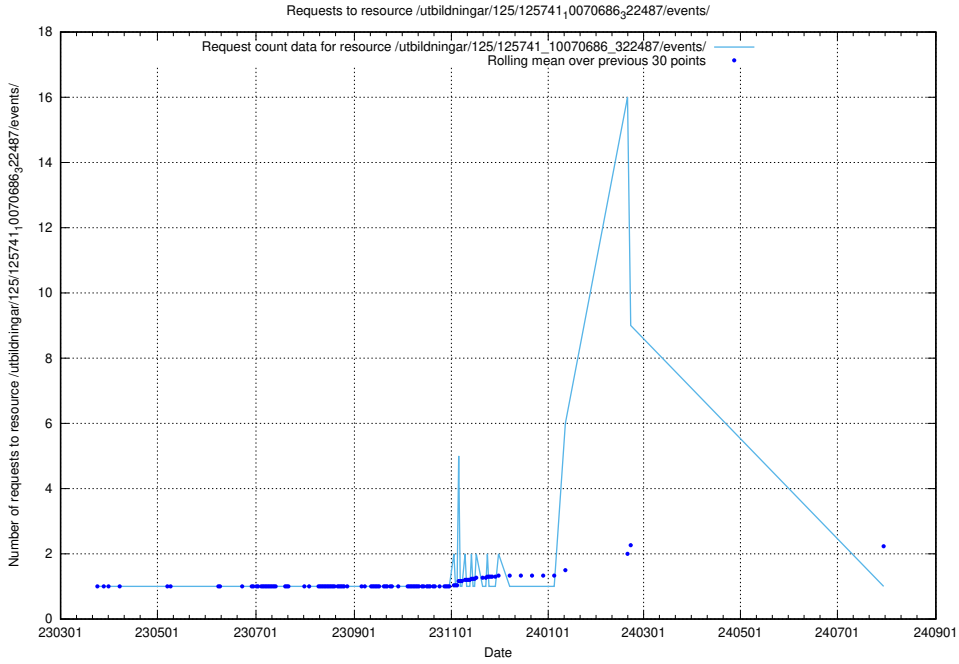

5.6925 Usage of /utbildningar/125/125741_10070686_322487/events/

Here, we count the number of requests to resource /utbildningar/125/125741_10070686_322487/events/