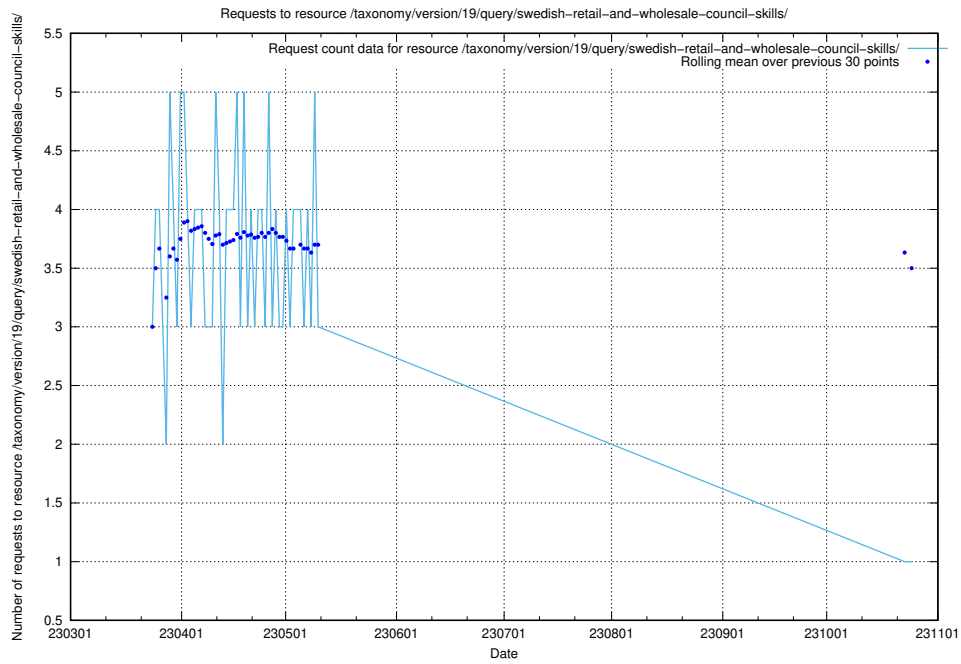

5.6804 Usage of /taxonomy/version/19/query/swedish-retail-and-wholesale-council-skills/

Here, we count the number of requests to resource /taxonomy/version/19/query/swedish-retail-and-wholesale-council-skills/.