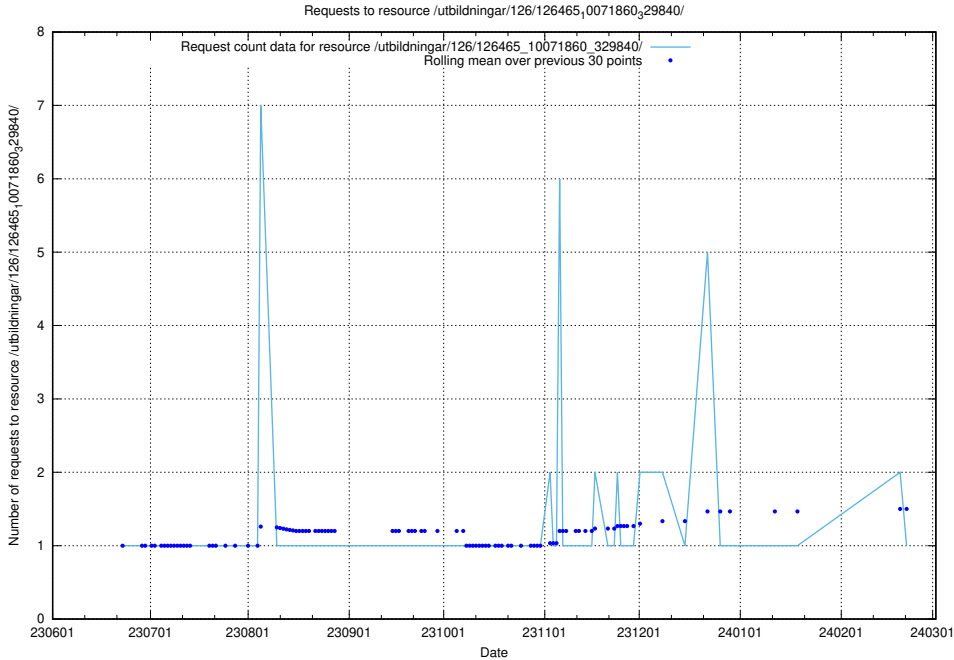

5.6320 Usage of /utbildningar/126/126465_10071860_329840/

Here, we count the number of requests to resource /utbildningar/126/126465_10071860_329840/.