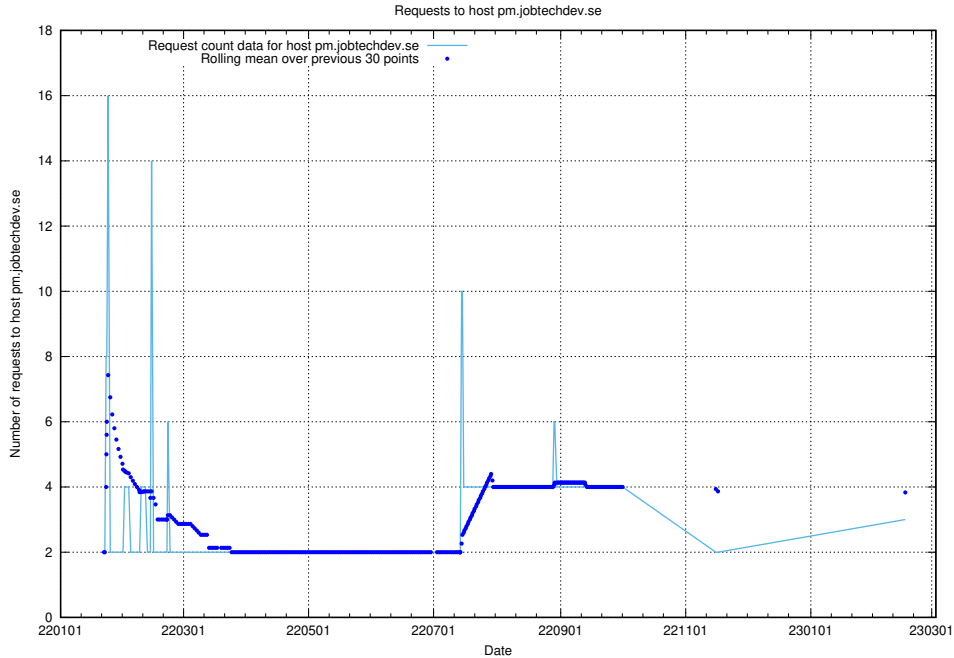

7.255 Usage of pm.jobtechdev.se

Here, we count the number of requests to host pm.jobtechdev.se.