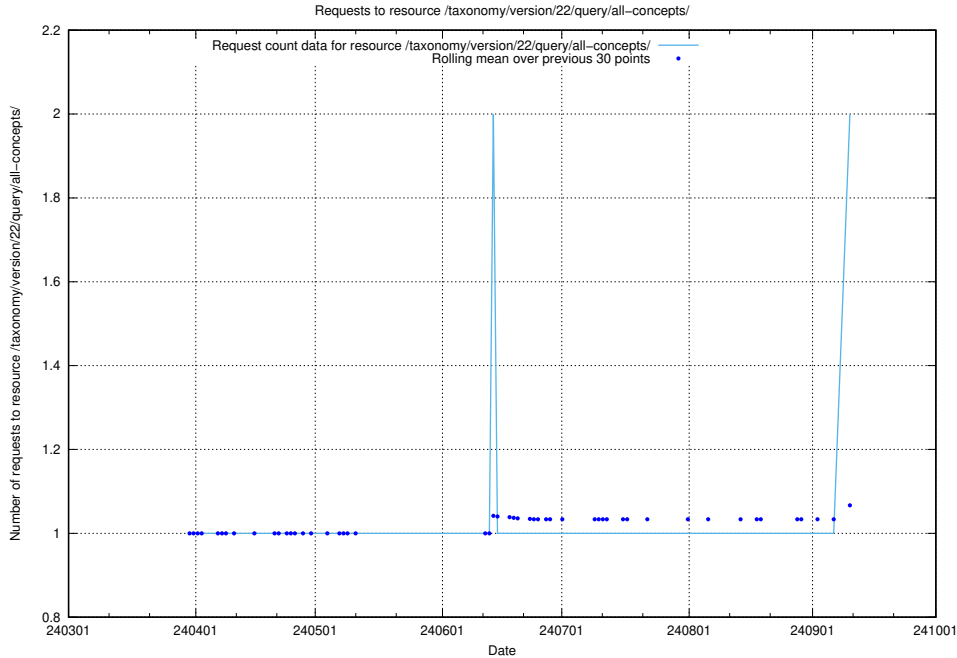

5.631 Usage of /taxonomy/version/22/query/all-concepts/

Here, we count the number of requests to resource /taxonomy/version/22/query/all-concepts/.