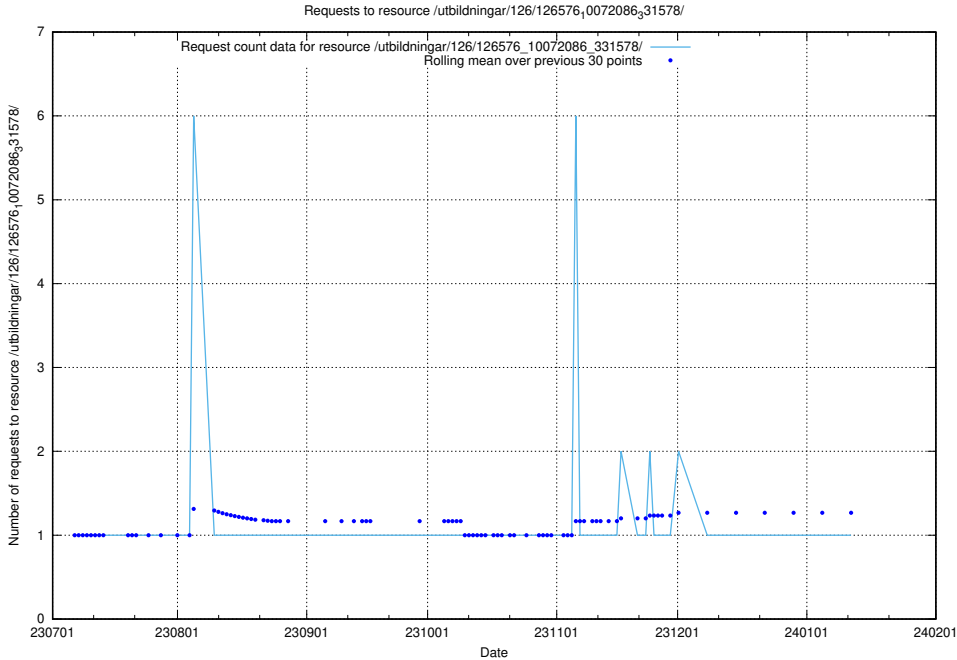

5.5996 Usage of /utbildningar/126/126576_10072086_331578/

Here, we count the number of requests to resource /utbildningar/126/126576_10072086_331578/.