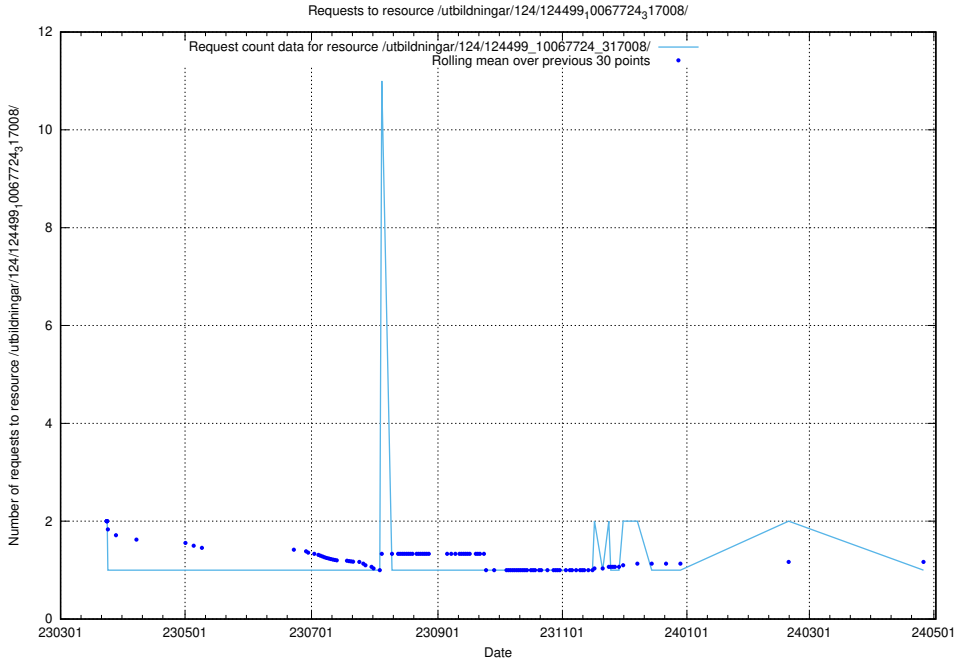

5.6998 Usage of /utbildningar/124/124499_10067724_317008/

Here, we count the number of requests to resource /utbildningar/124/124499_10067724_317008/.