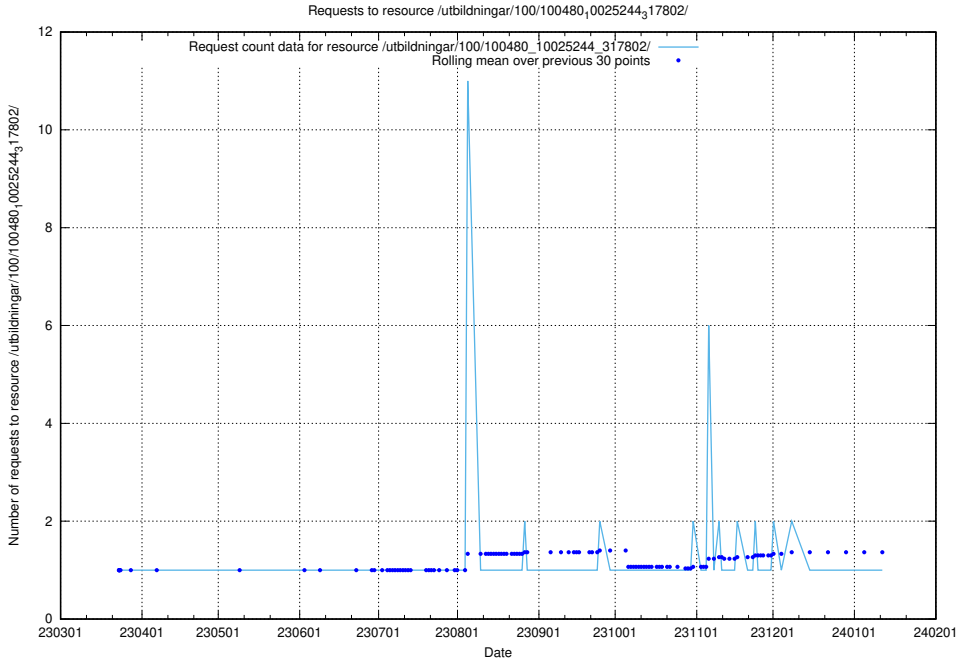

5.6370 Usage of /utbildningar/100/100480_10025244_317802/

Here, we count the number of requests to resource /utbildningar/100/100480_10025244_317802/.