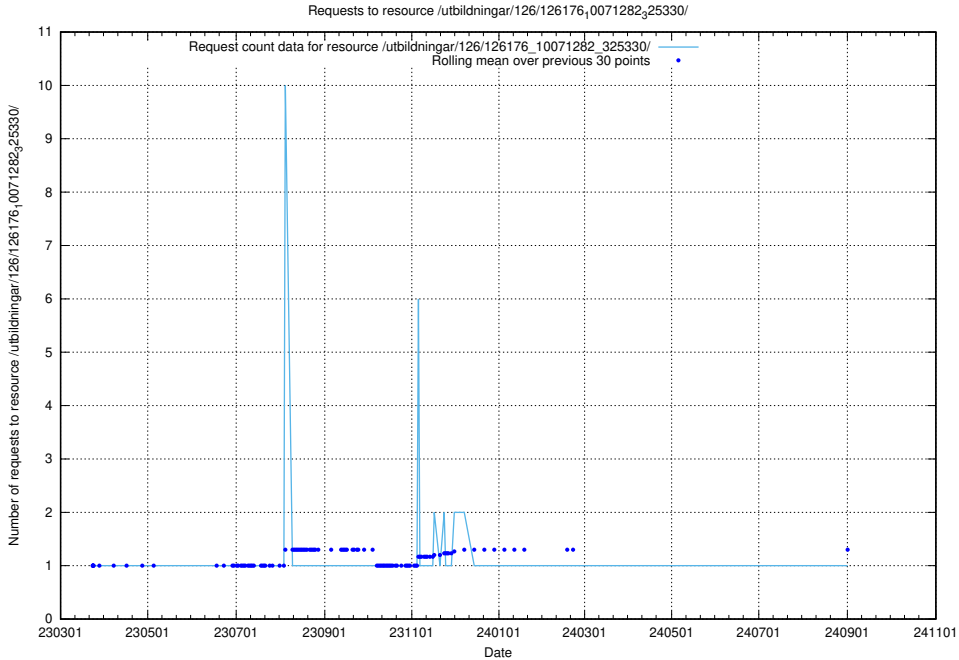

5.7125 Usage of /utbildningar/126/126176_10071282_325330/

Here, we count the number of requests to resource /utbildningar/126/126176_10071282_325330/.