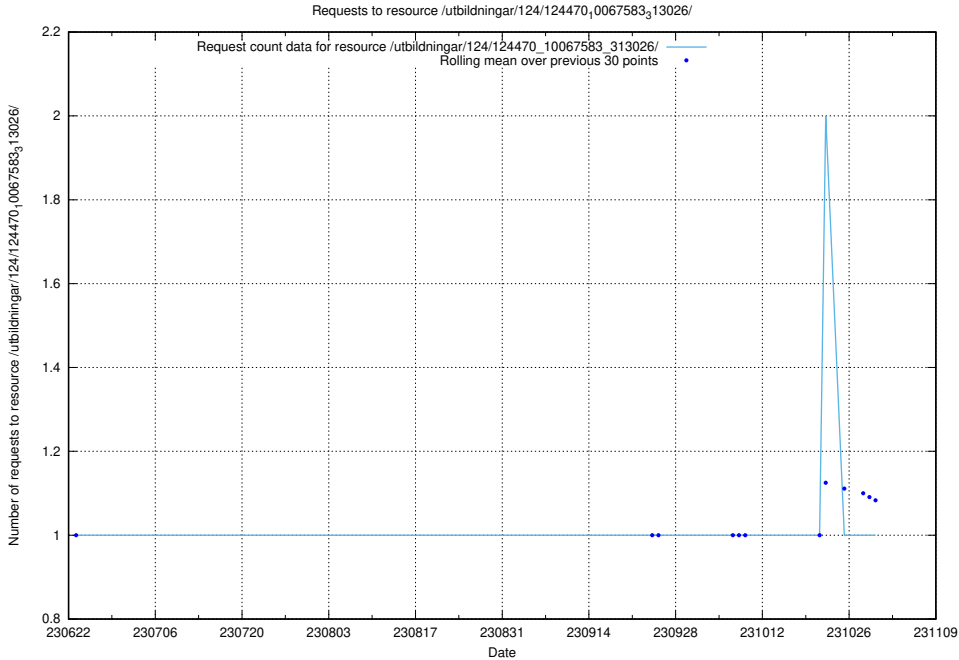

5.6464 Usage of /utbildningar/124/124470_10067583_313026/

Here, we count the number of requests to resource /utbildningar/124/124470_10067583_313026/.