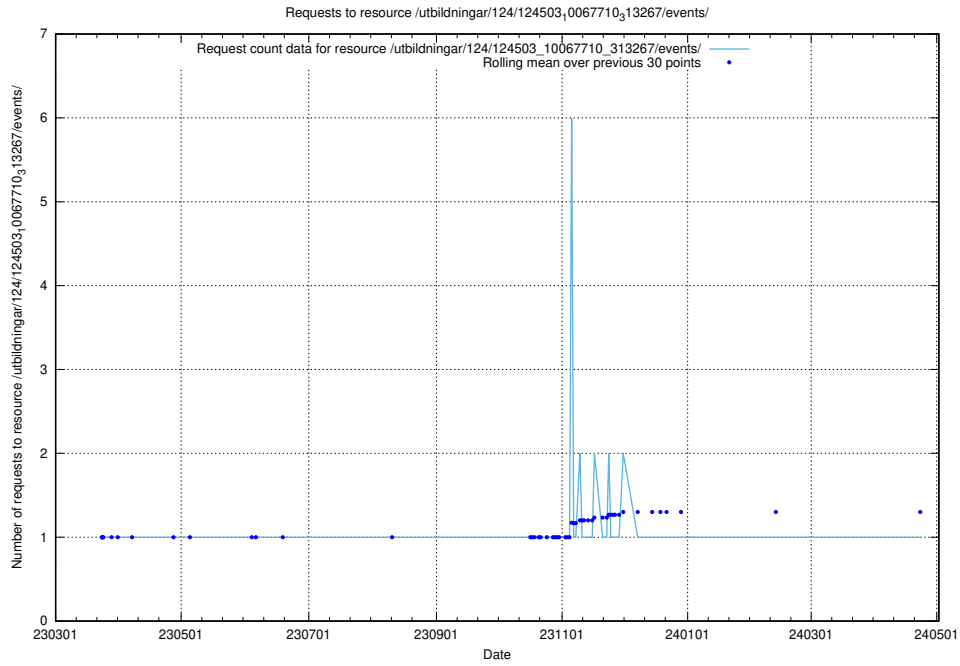

5.2823 Usage of /utbildningar/124/124503_10067710_313267/events/

Here, we count the number of requests to resource /utbildningar/124/124503_10067710_313267/events/