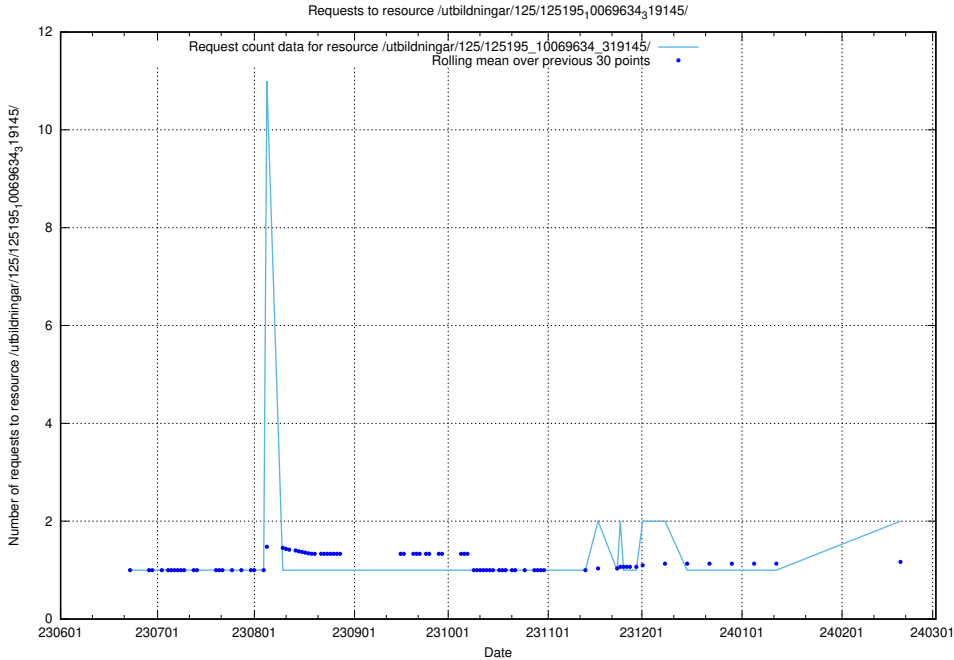

5.929 Usage of /utbildningar/125/125195_10069634_319145/

Here, we count the number of requests to resource /utbildningar/125/125195_10069634_319145/.