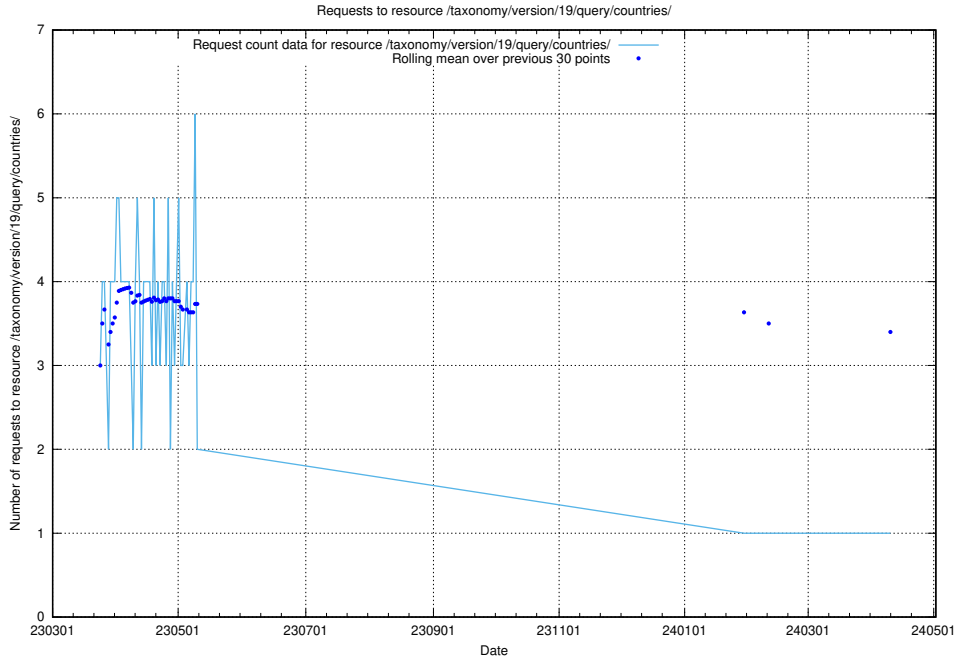

5.6845 Usage of /taxonomy/version/19/query/countries/

Here, we count the number of requests to resource /taxonomy/version/19/query/countries/.