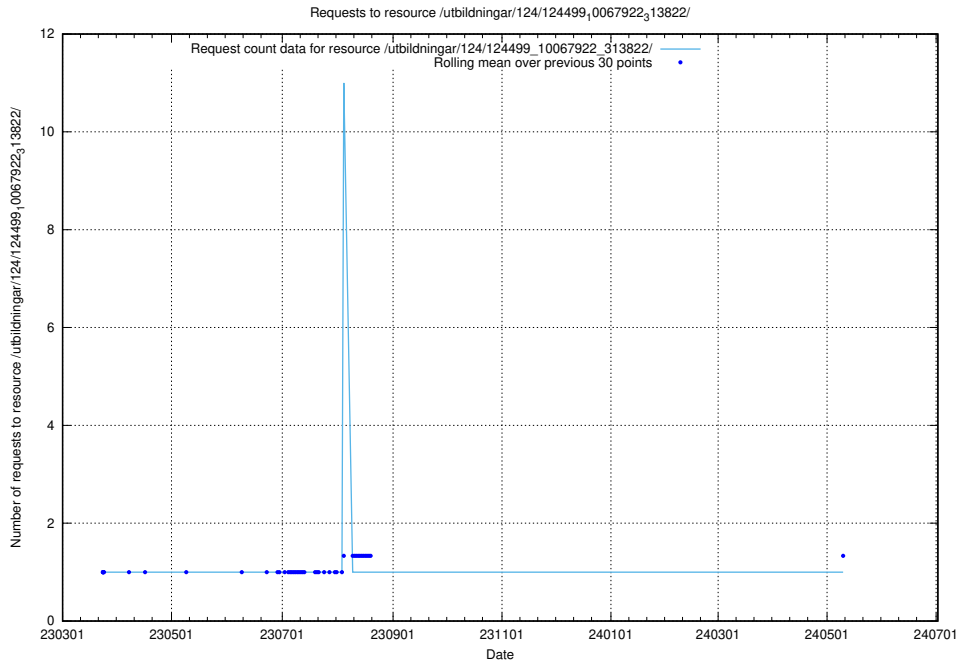

5.3016 Usage of /utbildningar/124/124499_10067922_313822/

Here, we count the number of requests to resource /utbildningar/124/124499_10067922_313822/.