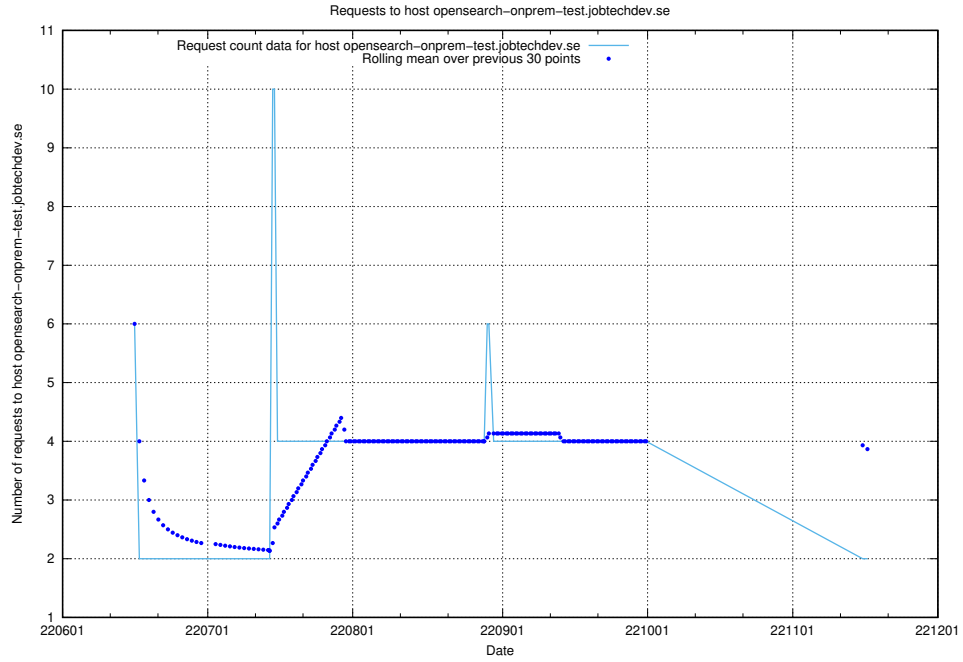

7.408 Usage of opensearch-onprem-test.jobtechdev.se

Here, we count the number of requests to host opensearch-onprem-test.jobtechdev.se.