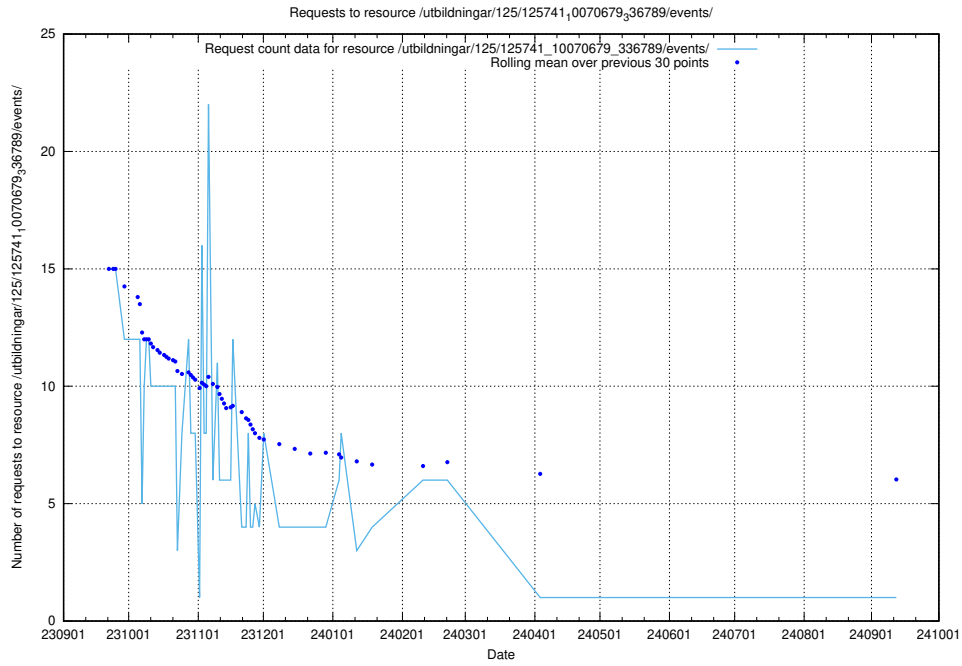

5.5197 Usage of /utbildningar/125/125741_10070679_336789/events/

Here, we count the number of requests to resource /utbildningar/125/125741_10070679_336789/events/