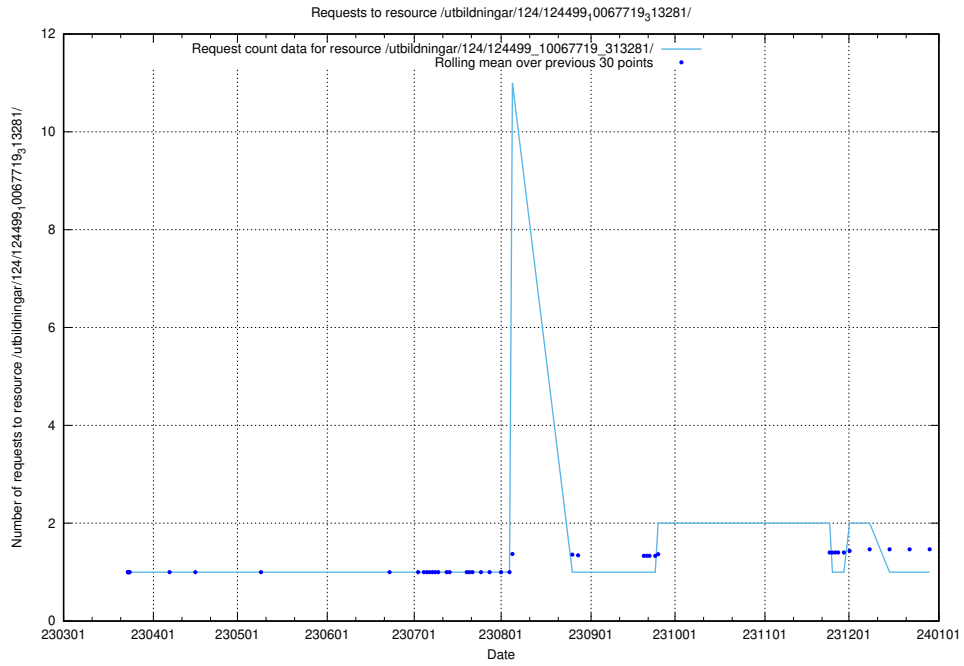

### 5.3237 Usage of /annonser/

Here, we count the number of requests to resource /annonser/.