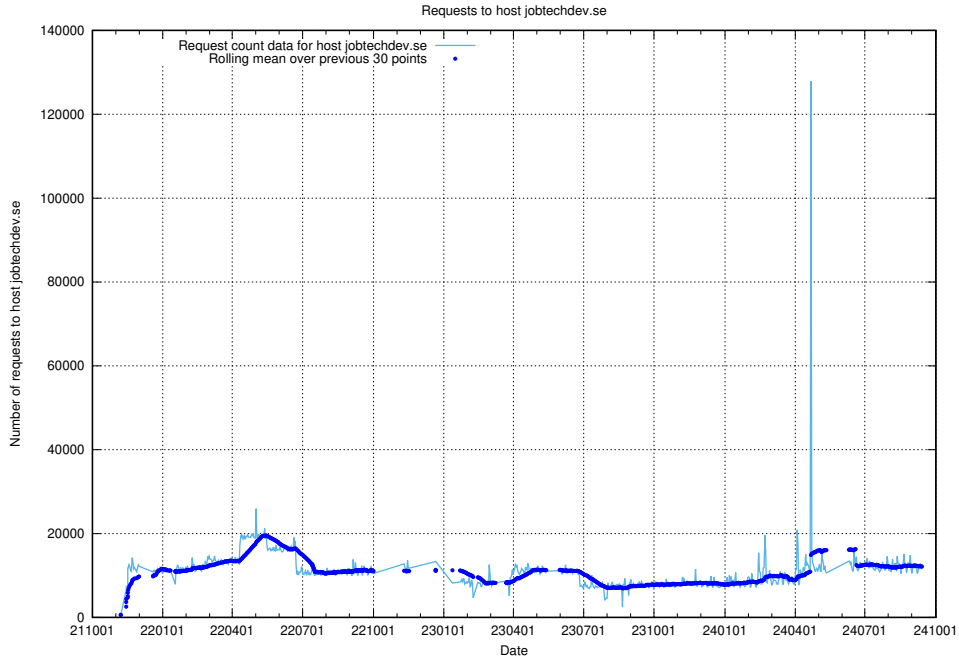

7.11 Usage of jobtechdev.se

Here, we count the number of requests to host jobtechdev.se.