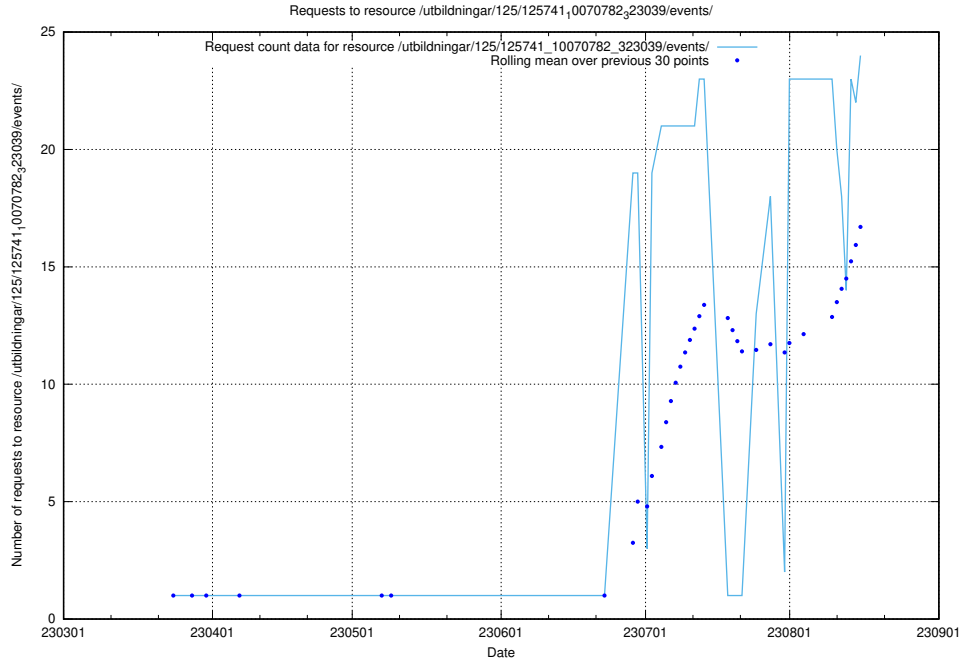

5.5 Usage of /utbildningar/125/125741_10070782_323039/events/

Here, we count the number of requests to resource /utbildningar/125/125741_10070782_323039/events/