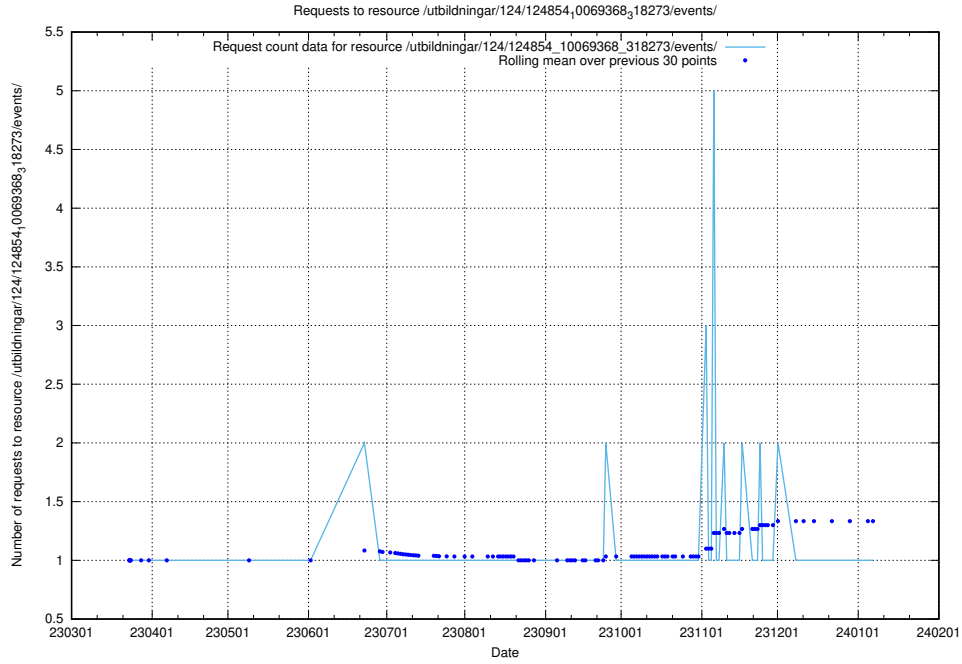

5.1266 Usage of /utbildningar/124/124854_10069368_318273/events/

Here, we count the number of requests to resource /utbildningar/124/124854_10069368_318273/events/