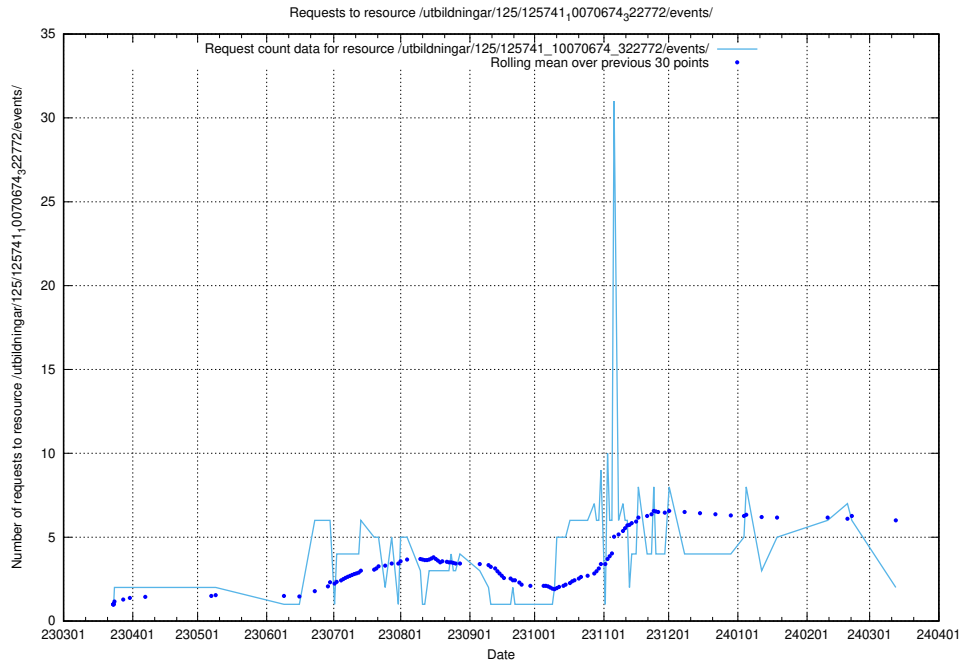

5.1015 Usage of /utbildningar/125/125741_10070674_322772/events/

Here, we count the number of requests to resource /utbildningar/125/125741_10070674_322772/events/