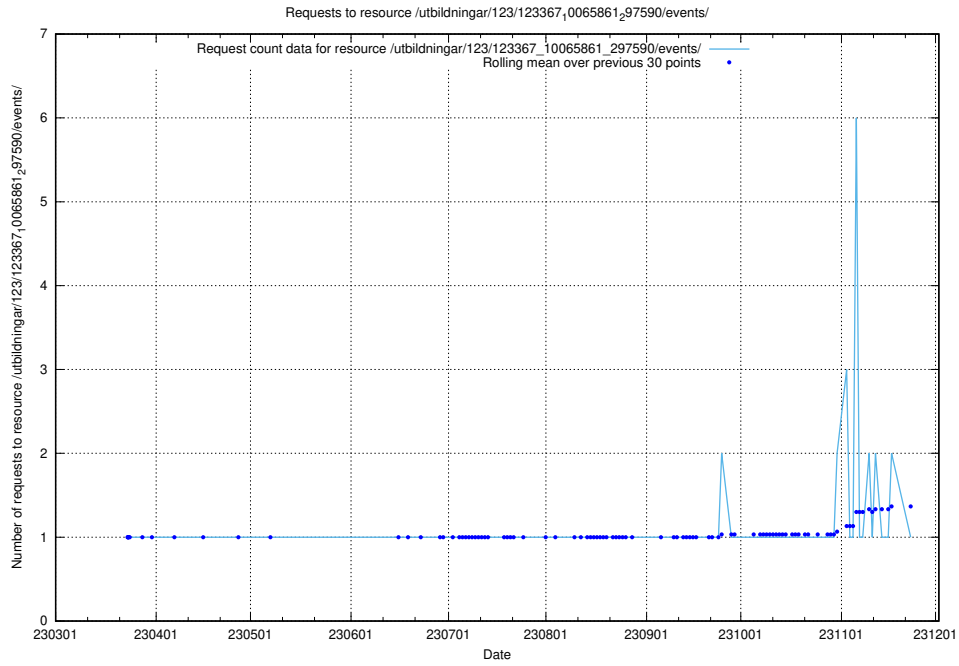

## 5.5507 Usage of /utbildningar/123/123367\_10065861\_297590/events/

Here, we count the number of requests to resource /utbildningar/123/123367\_10065861\_297590/events/