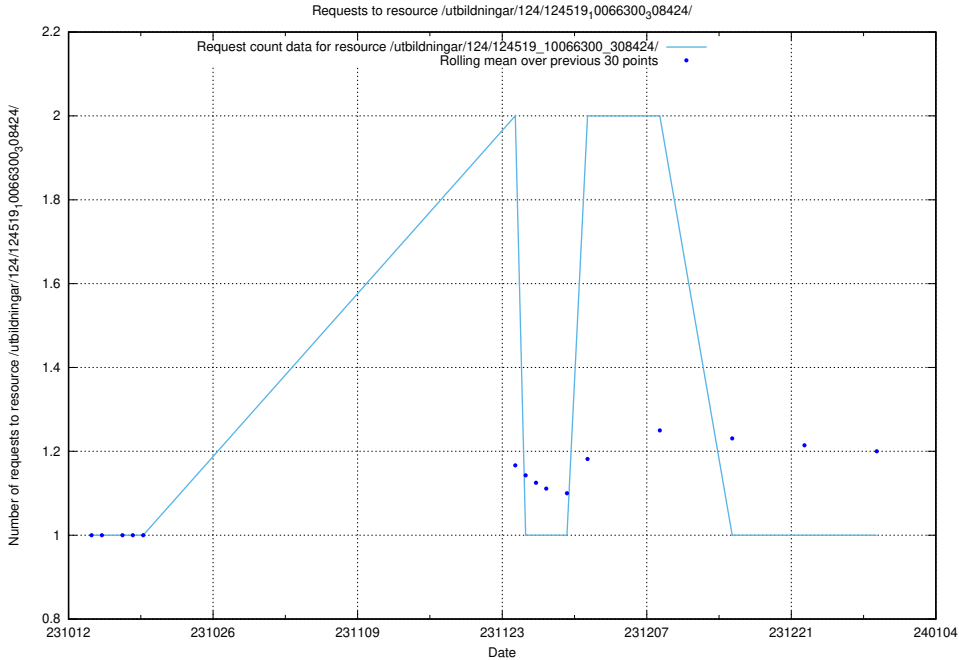

5.5044 Usage of /utbildningar/124/124519_10066300_308424/

Here, we count the number of requests to resource /utbildningar/124/124519_10066300_308424/.