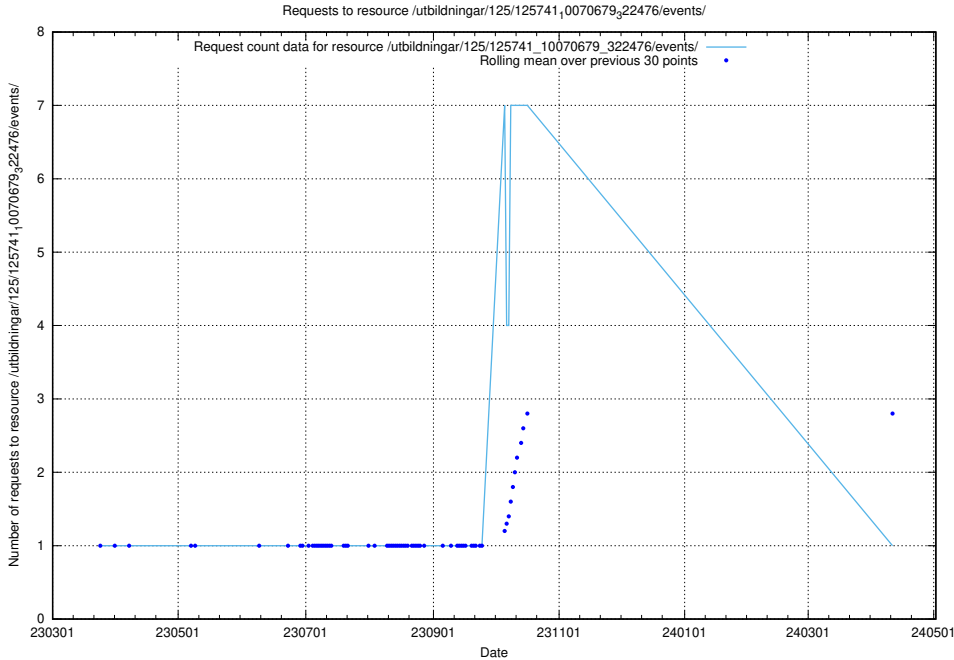

5.6931 Usage of /utbildningar/125/125741_10070679_322476/events/

Here, we count the number of requests to resource /utbildningar/125/125741_10070679_322476/events/