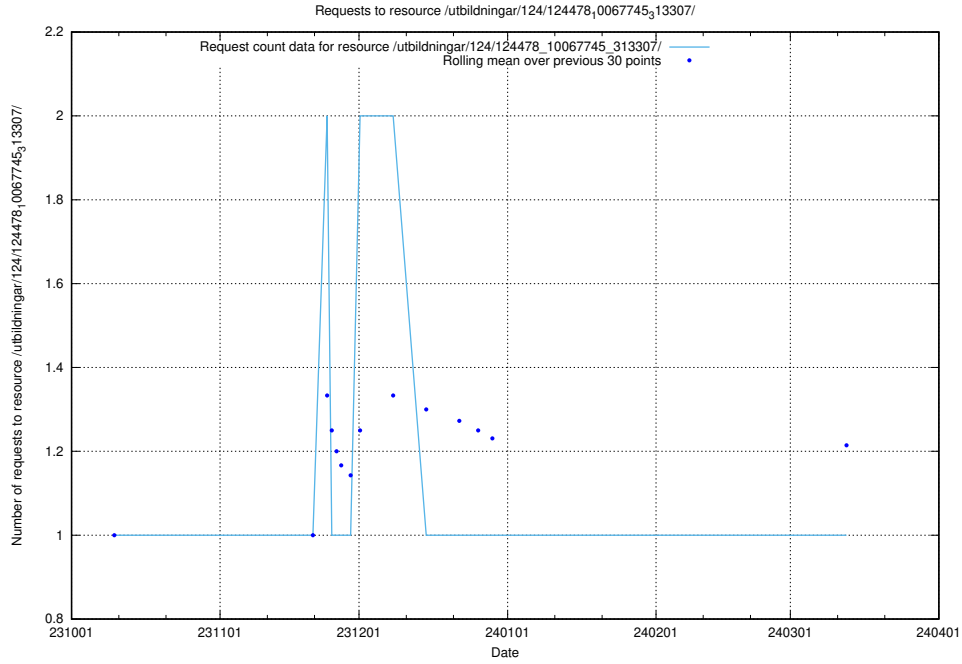

5.5087 Usage of /utbildningar/124/124478_10067745_313307/

Here, we count the number of requests to resource /utbildningar/124/124478_10067745_313307/.