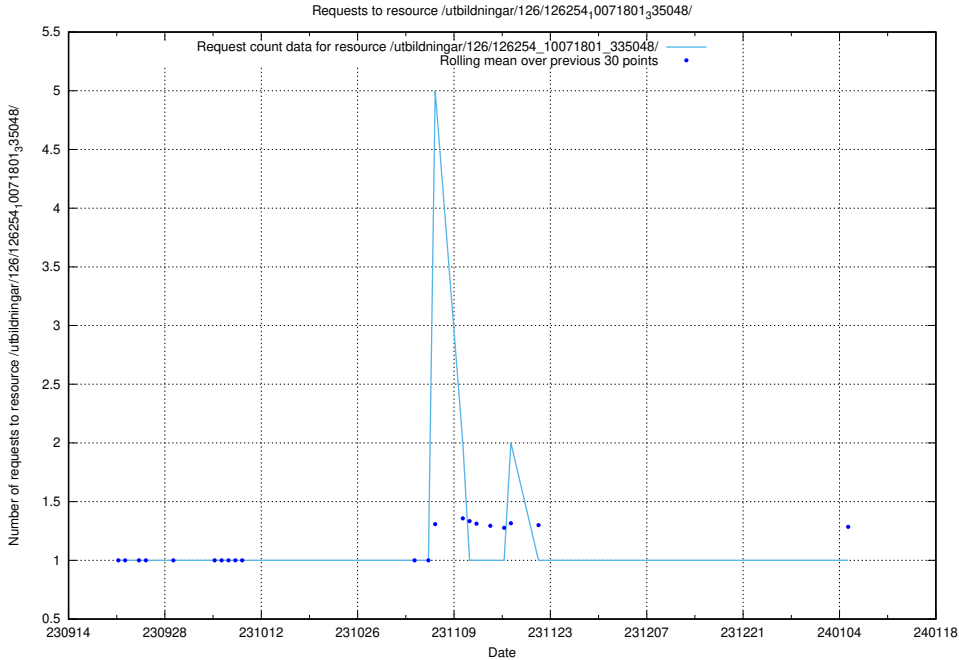

5.5225 Usage of /utbildningar/126/126254_10071801_335048/

Here, we count the number of requests to resource /utbildningar/126/126254_10071801_335048/.