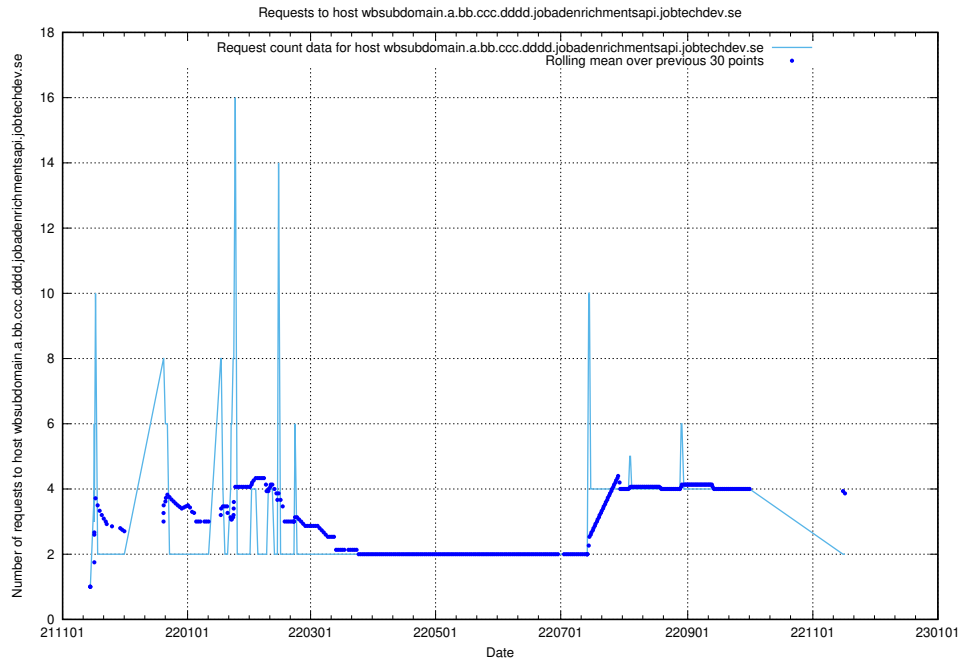

7.555 Usage of wbsubdomain.a.bb.ccc.dddd.jobadenrichmentsapi.jobtechdev.se

Here, we count the number of requests to host wbsubdomain.a.bb.ccc.dddd.jobadenrichmentsapi.jobtechdev.se