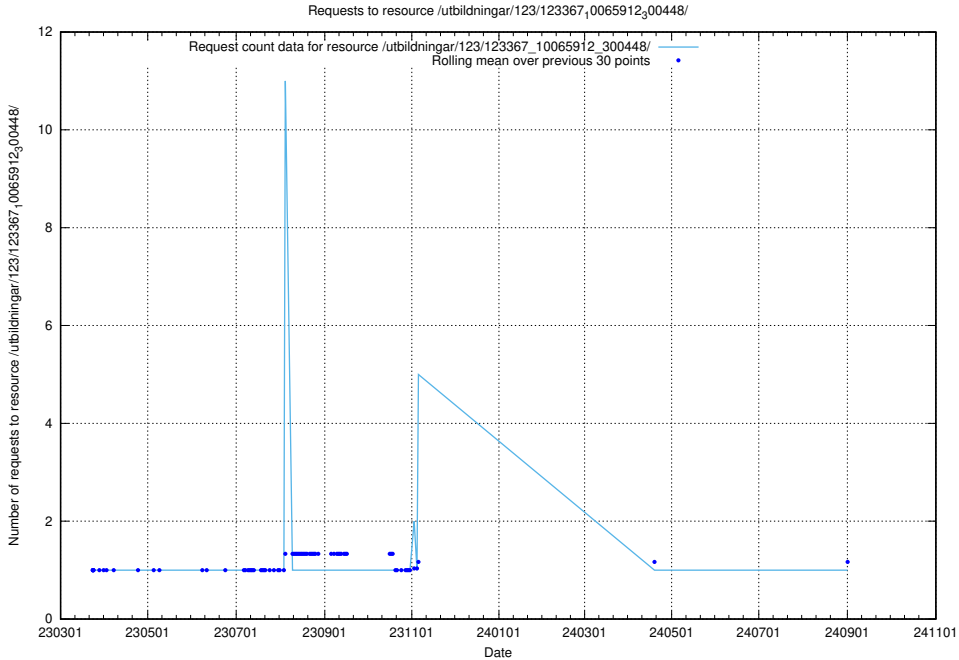

5.5408 Usage of /utbildningar/123/123367_10065912_300448/

Here, we count the number of requests to resource /utbildningar/123/123367_10065912_300448/.