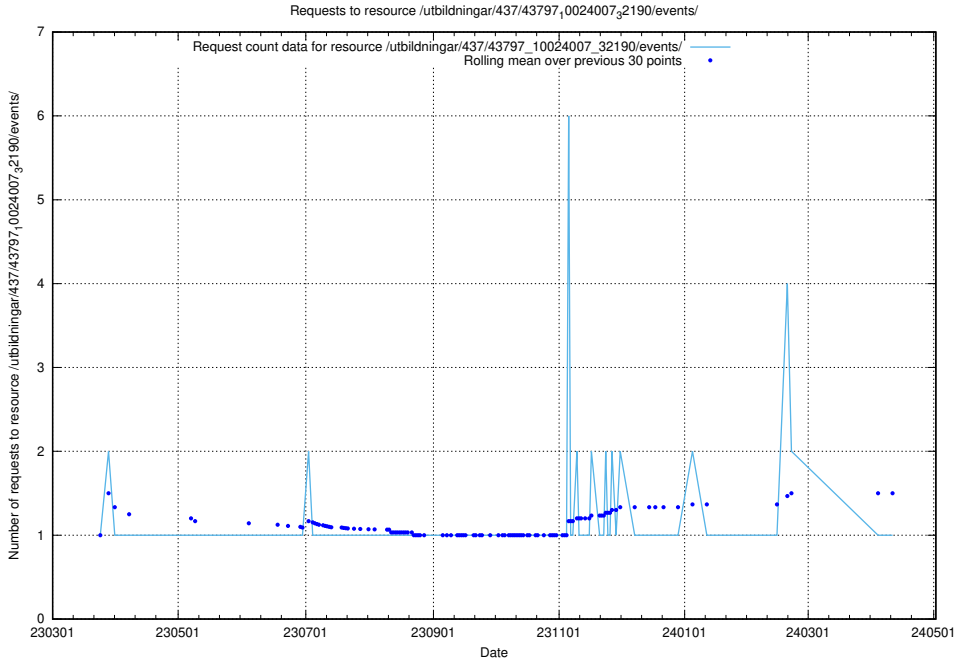

5.6875 Usage of /utbildningar/437/43797_10024007_32190/events/

Here, we count the number of requests to resource /utbildningar/437/43797_10024007_32190/events/.