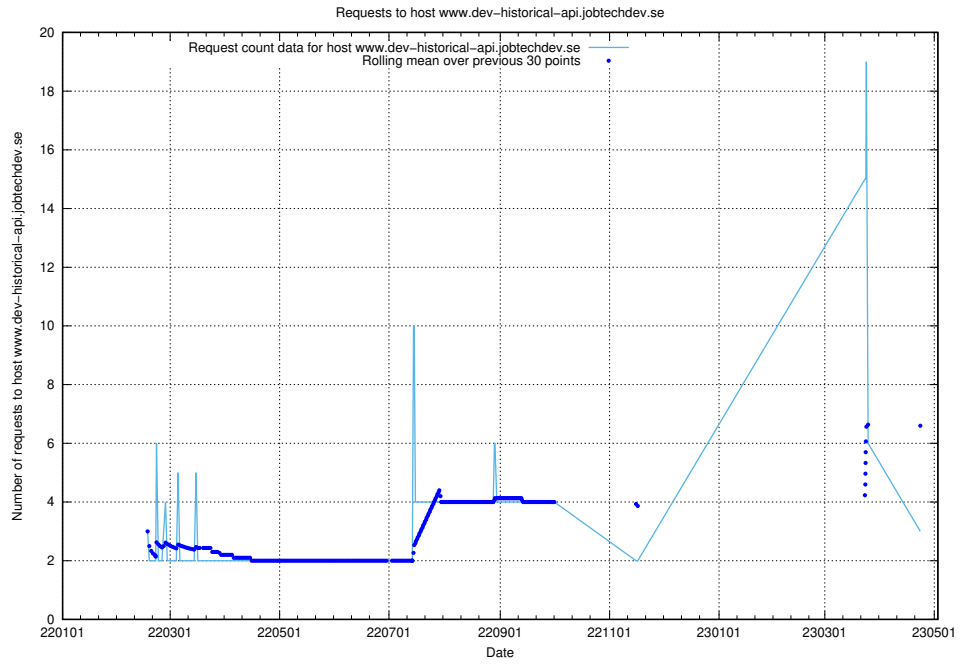

7.238 Usage of `www.dev-historical-api.jobtechdev.se`

Here, we count the number of requests to host `www.dev-historical-api.jobtechdev.se`.