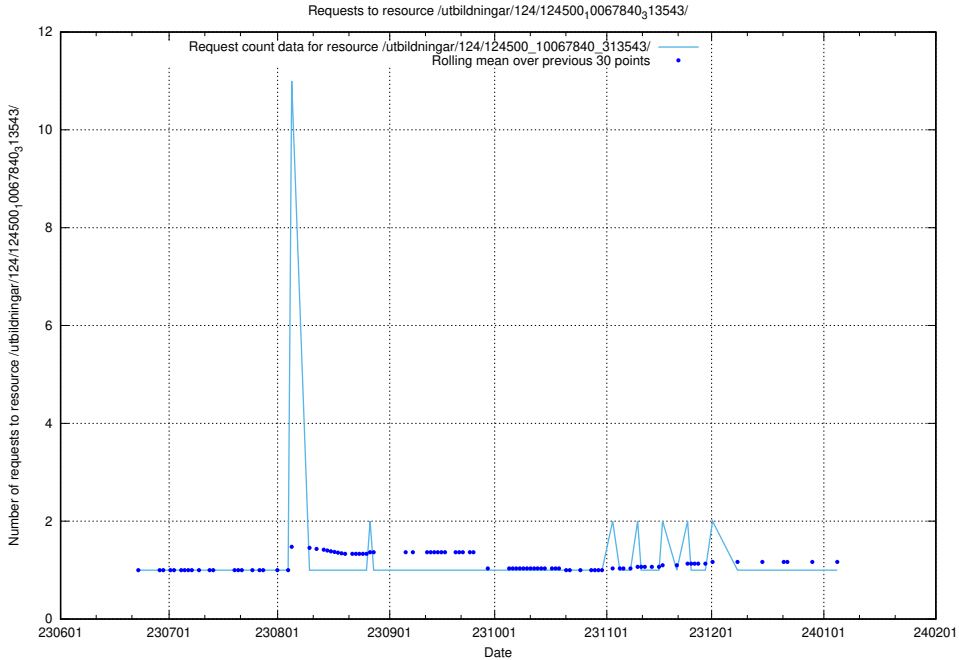

5.6436 Usage of /utbildningar/124/124500_10067840_313543/

Here, we count the number of requests to resource /utbildningar/124/124500_10067840_313543/.