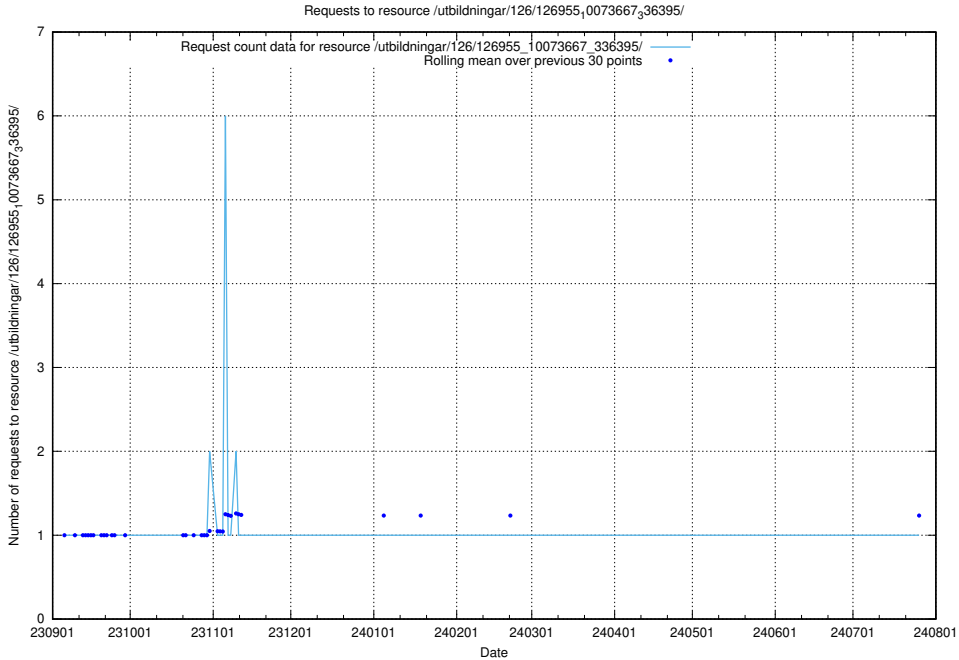

5.5360 Usage of /utbildningar/126/126955_10073667_336395/

Here, we count the number of requests to resource /utbildningar/126/126955_10073667_336395/.