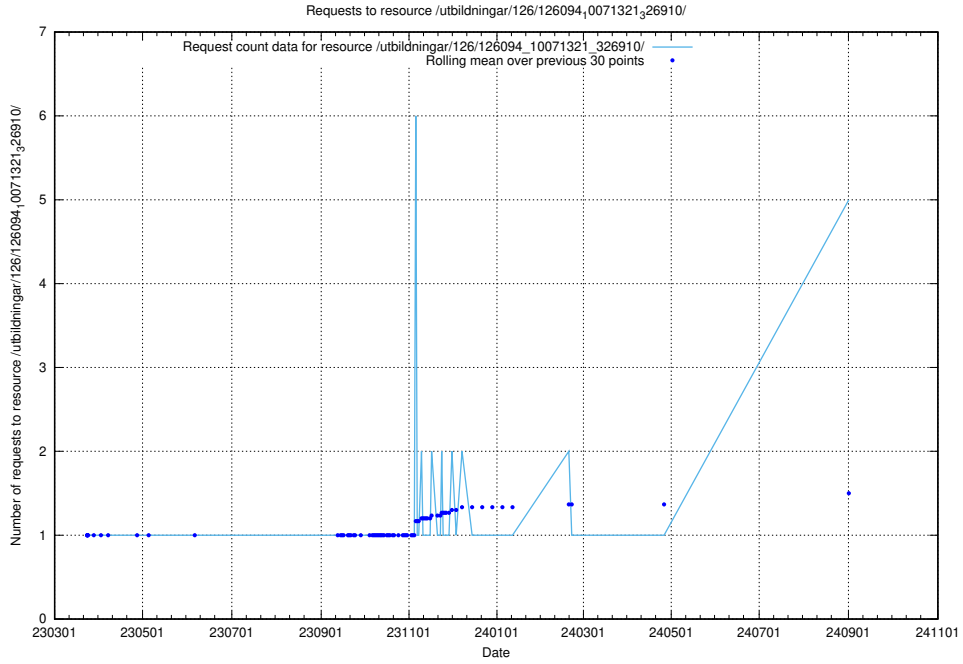

5.218 Usage of /utbildningar/126/126094_10071321_326910/

Here, we count the number of requests to resource /utbildningar/126/126094_10071321_326910/.