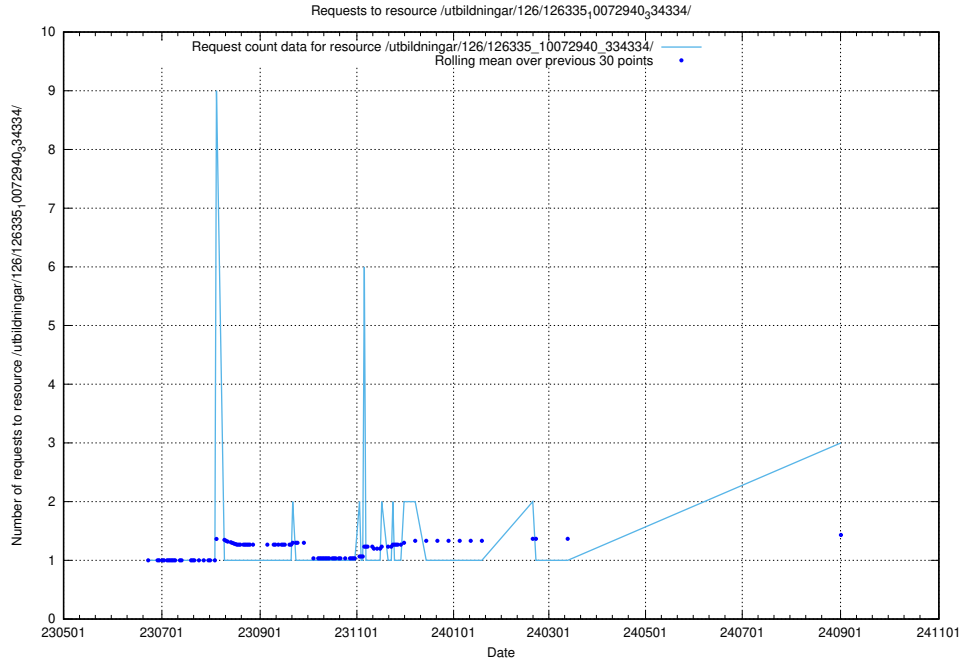

5.474 Usage of /utbildningar/126/126335_10072940_334334/

Here, we count the number of requests to resource /utbildningar/126/126335_10072940_334334/.