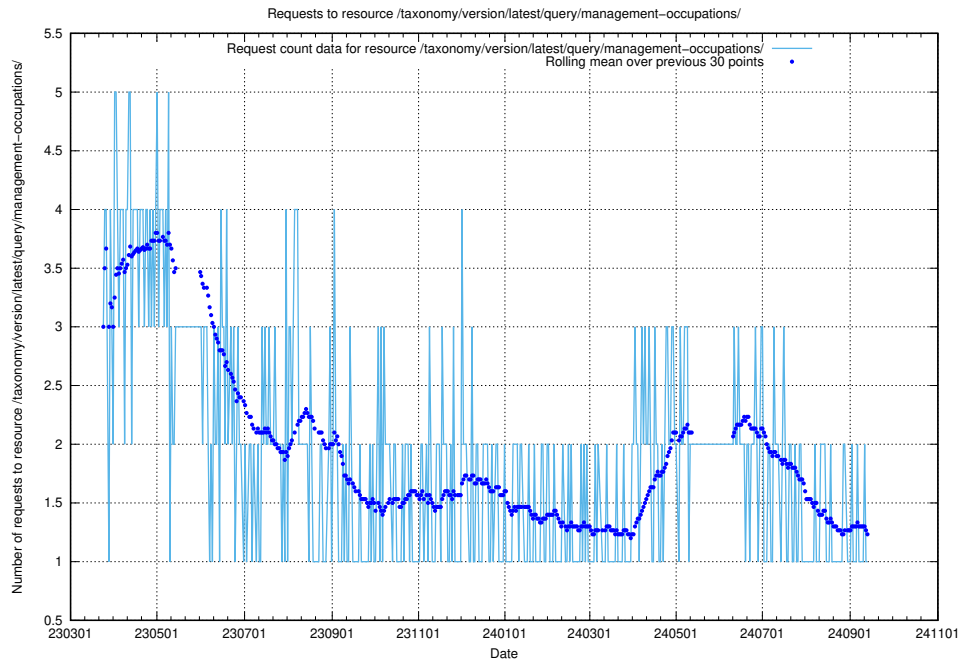

5.6784 Usage of /taxonomy/version/latest/query/management-occupations/

Here, we count the number of requests to resource /taxonomy/version/latest/query/management-occupations/.