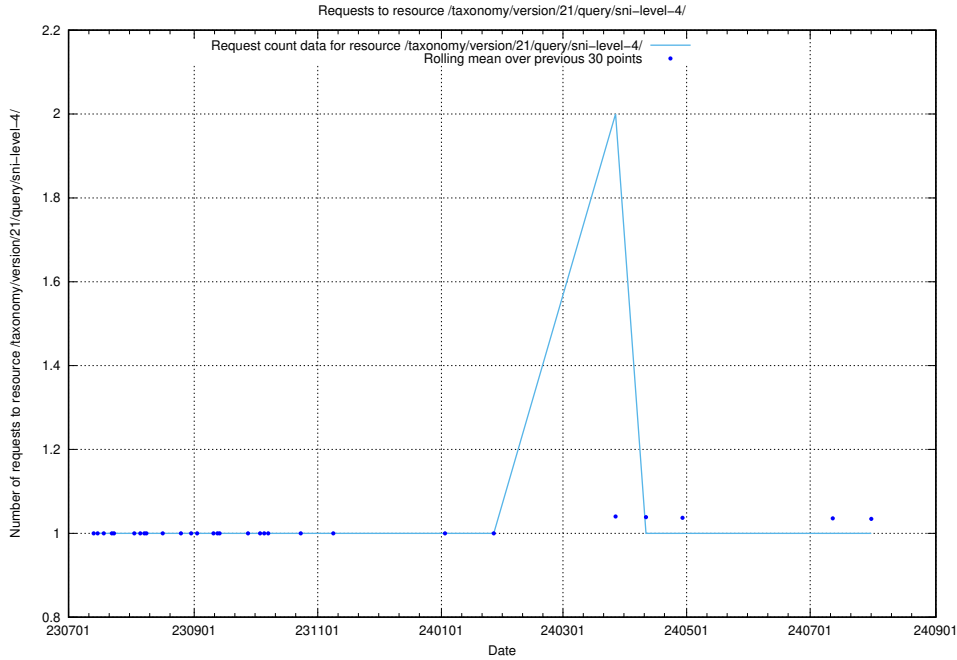

5.5799 Usage of /taxonomy/version/21/query/sni-level-4/

Here, we count the number of requests to resource /taxonomy/version/21/query/sni-level-4/.