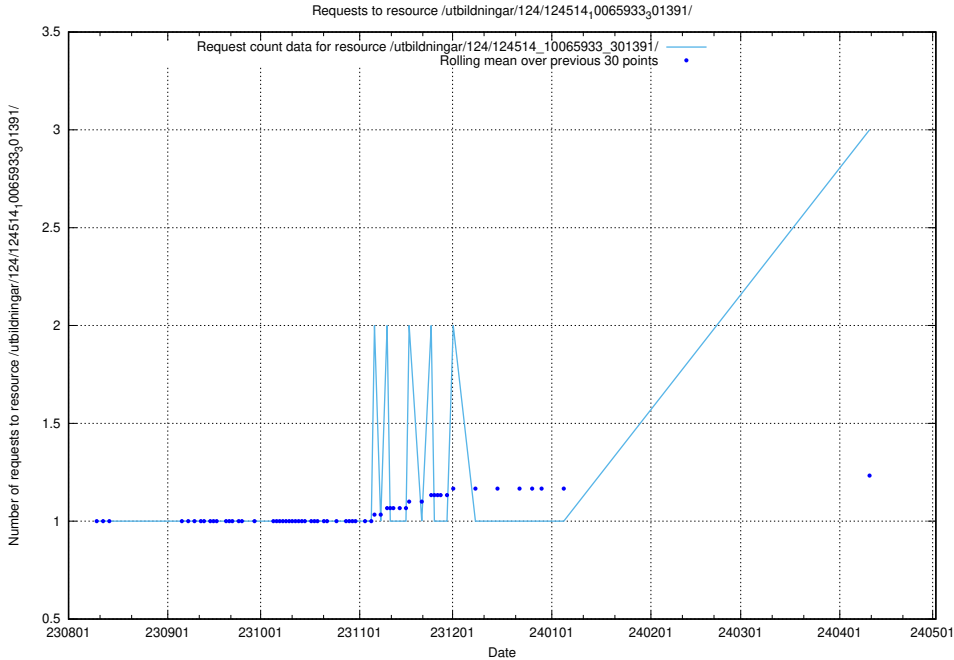

5.445 Usage of /utbildningar/124/124514_10065933_301391/

Here, we count the number of requests to resource /utbildningar/124/124514_10065933_301391/.