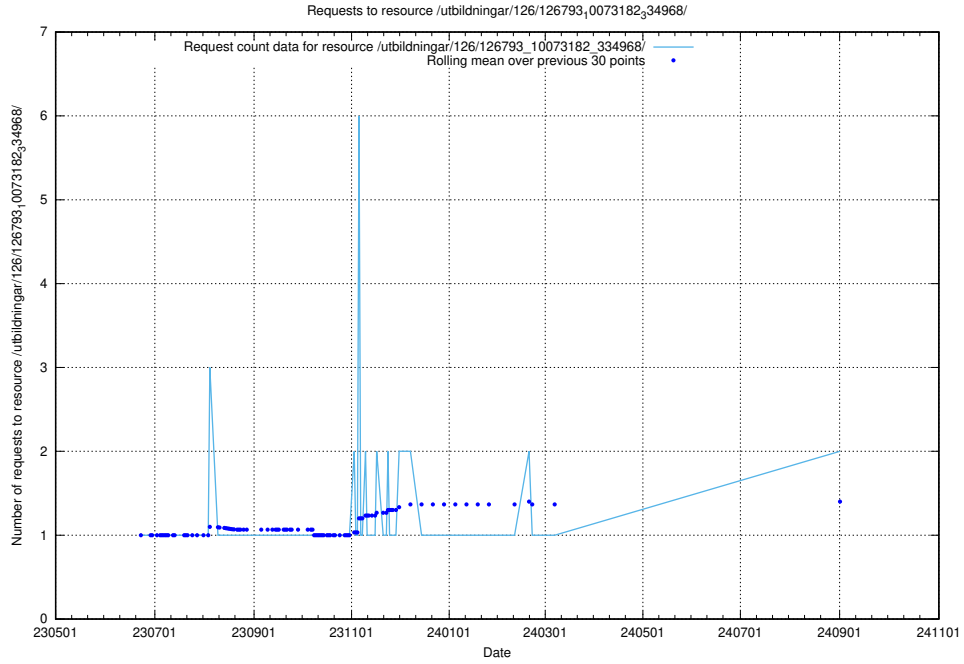

5.911 Usage of /utbildningar/126/126793_10073182_334968/

Here, we count the number of requests to resource /utbildningar/126/126793_10073182_334968/.