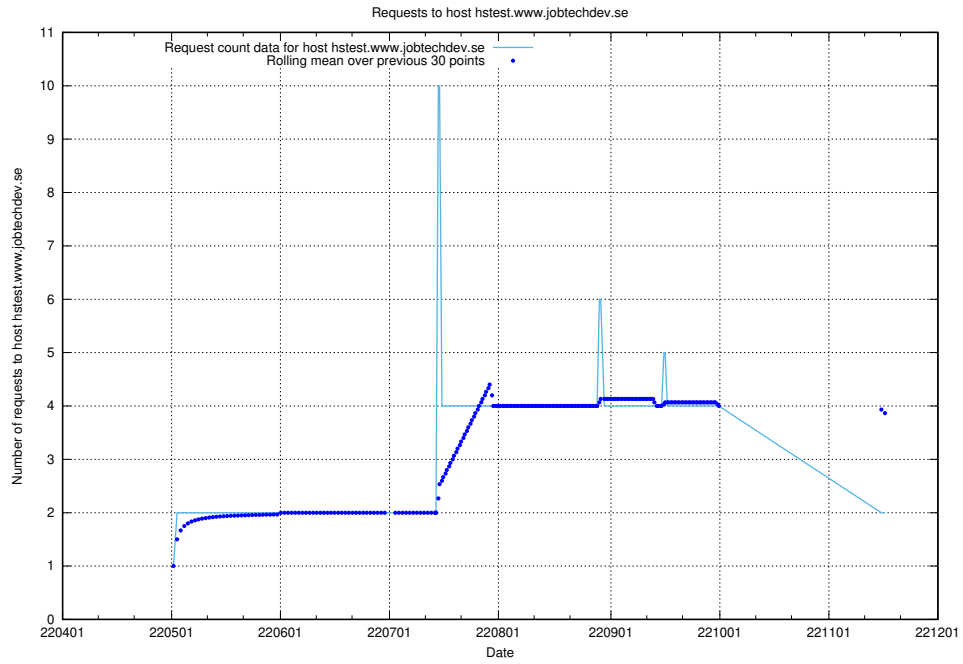

7.440 Usage of hstest.www.jobtechdev.se

Here, we count the number of requests to host hstest.www.jobtechdev.se.