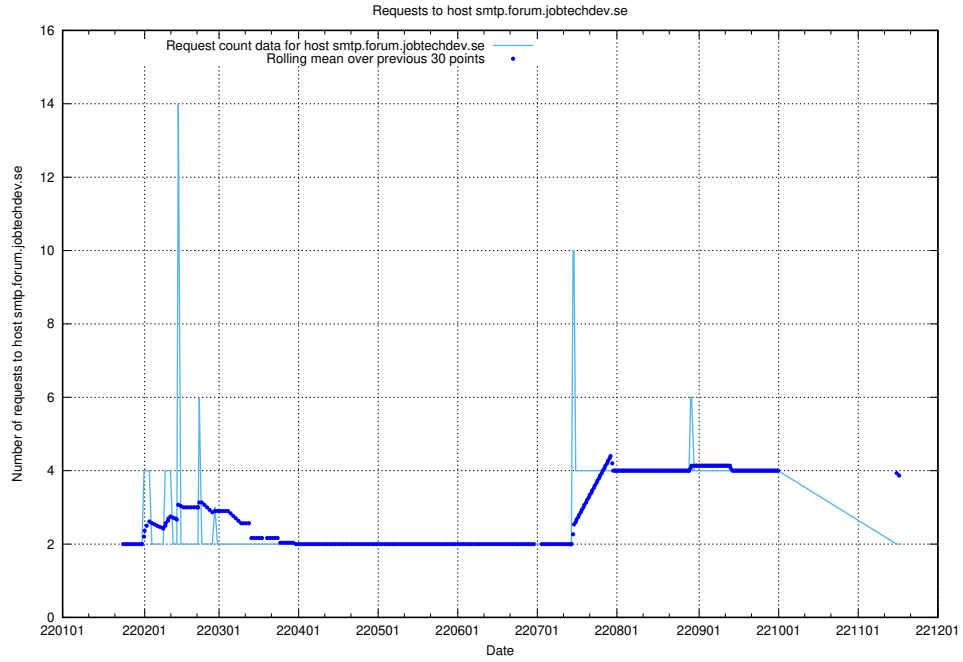

7.584 Usage of smtp.forum.jobtechdev.se

Here, we count the number of requests to host smtp.forum.jobtechdev.se.