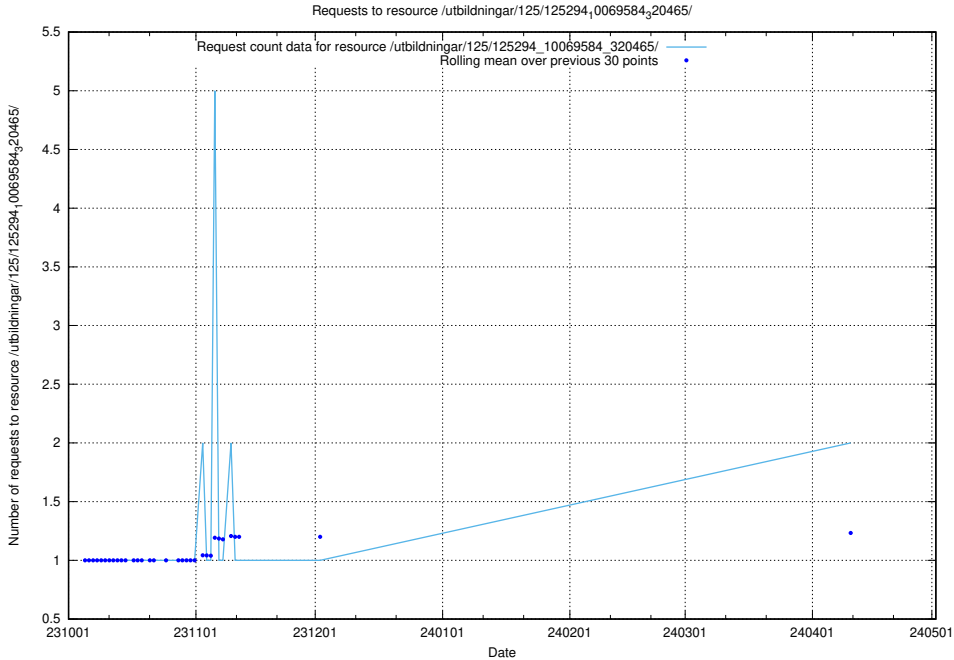

5.805 Usage of /utbildningar/125/125294_10069584_320465/

Here, we count the number of requests to resource /utbildningar/125/125294_10069584_320465/.