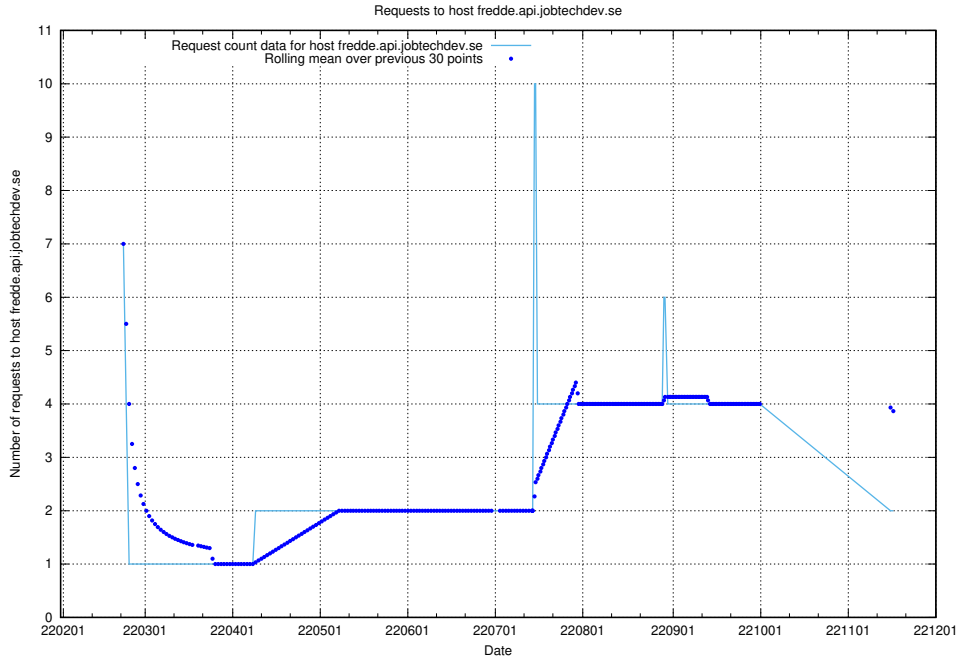

7.524 Usage of fredde.api.jobtechdev.se

Here, we count the number of requests to host fredde.api.jobtechdev.se.