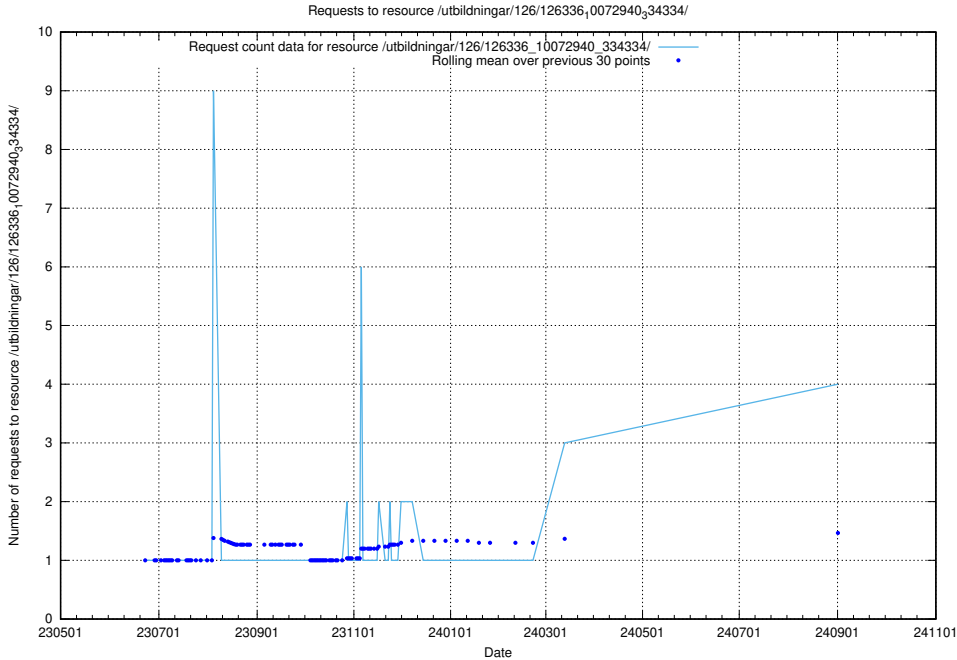

5.323 Usage of /utbildningar/126/126336_10072940_334334/

Here, we count the number of requests to resource /utbildningar/126/126336_10072940_334334/.