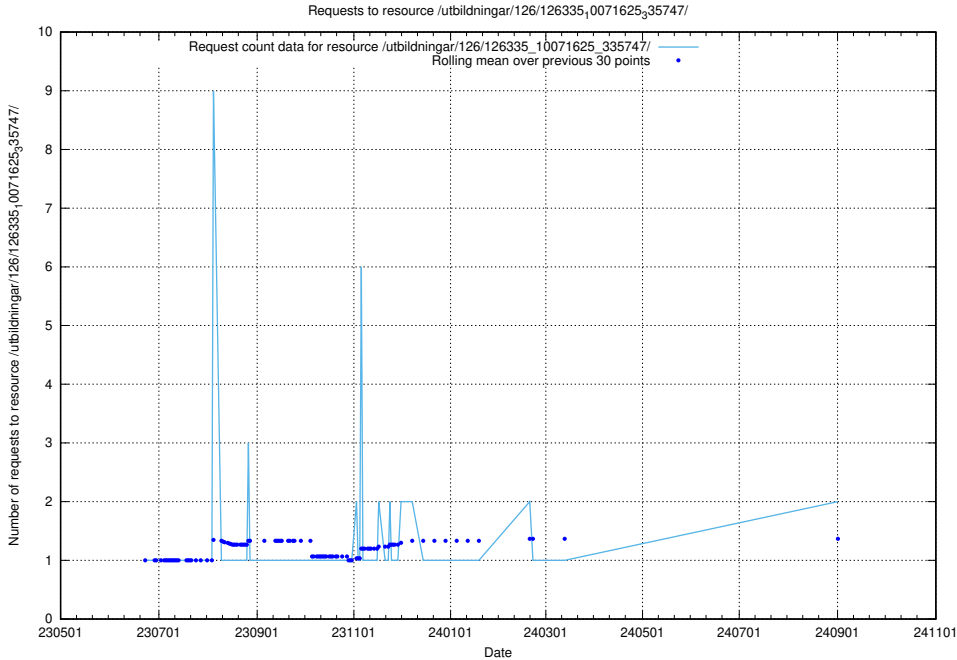

5.925 Usage of /utbildningar/126/126335_10071625_335747/

Here, we count the number of requests to resource /utbildningar/126/126335_10071625_335747/.