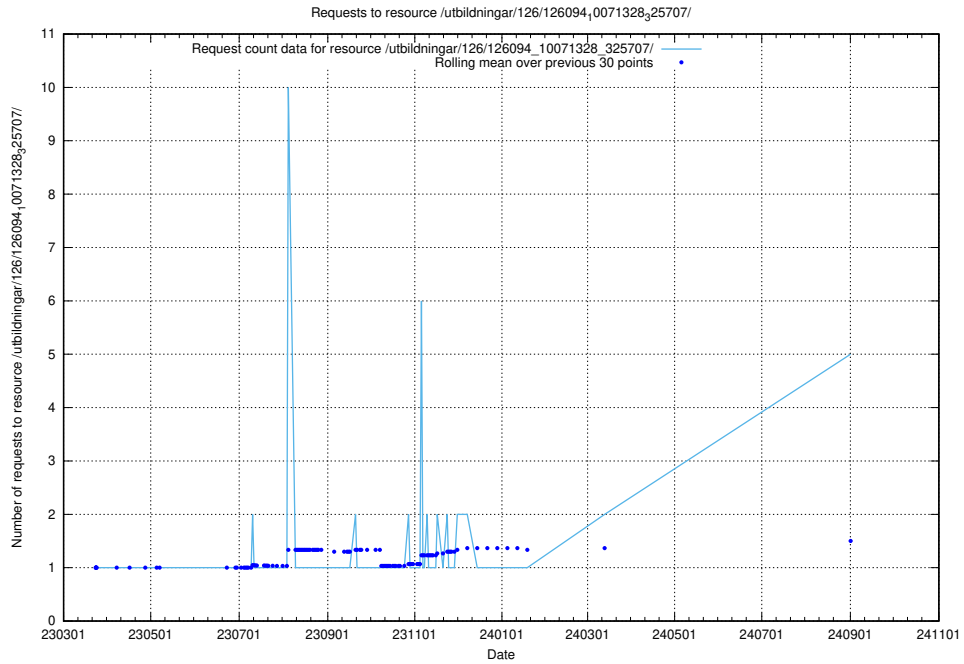

5.217 Usage of /utbildningar/126/126094_10071328_325707/

Here, we count the number of requests to resource /utbildningar/126/126094_10071328_325707/.