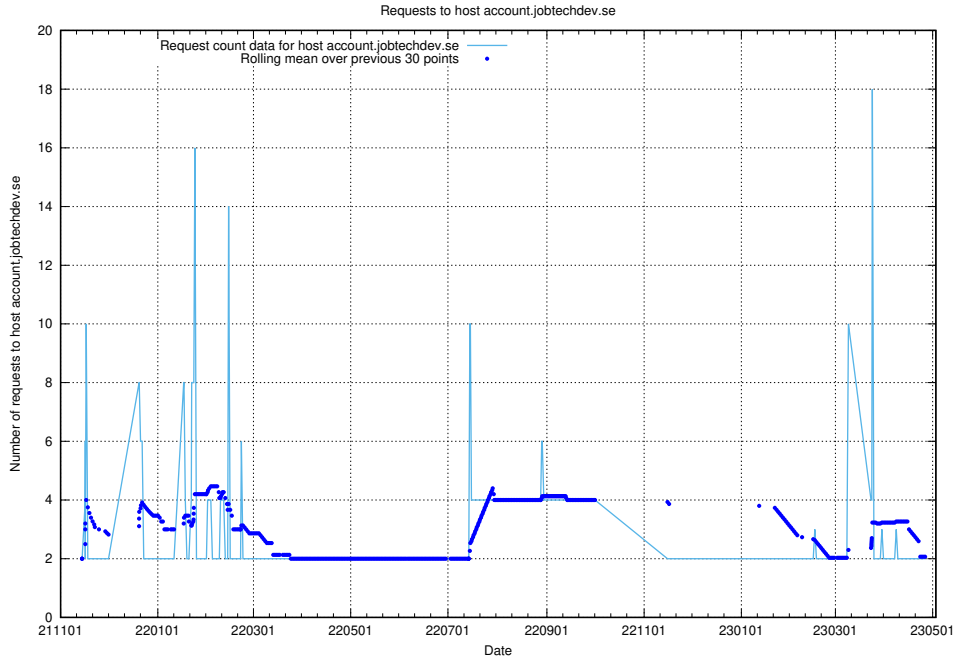

7.303 Usage of account.jobtechdev.se

Here, we count the number of requests to host account.jobtechdev.se.