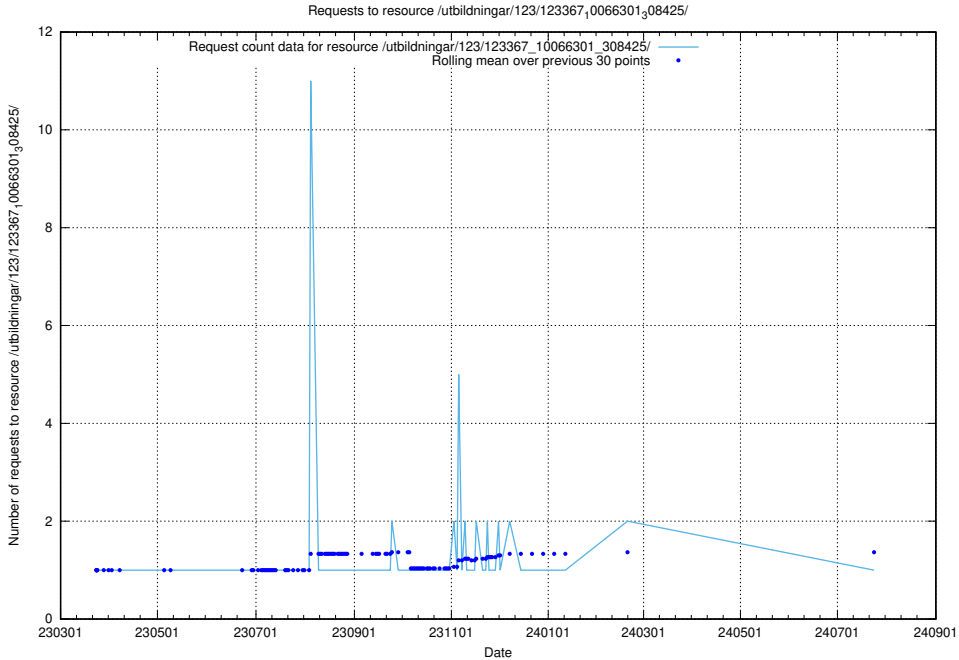

5.5259 Usage of /utbildningar/123/123367_10066301_308425/

Here, we count the number of requests to resource /utbildningar/123/123367_10066301_308425/.