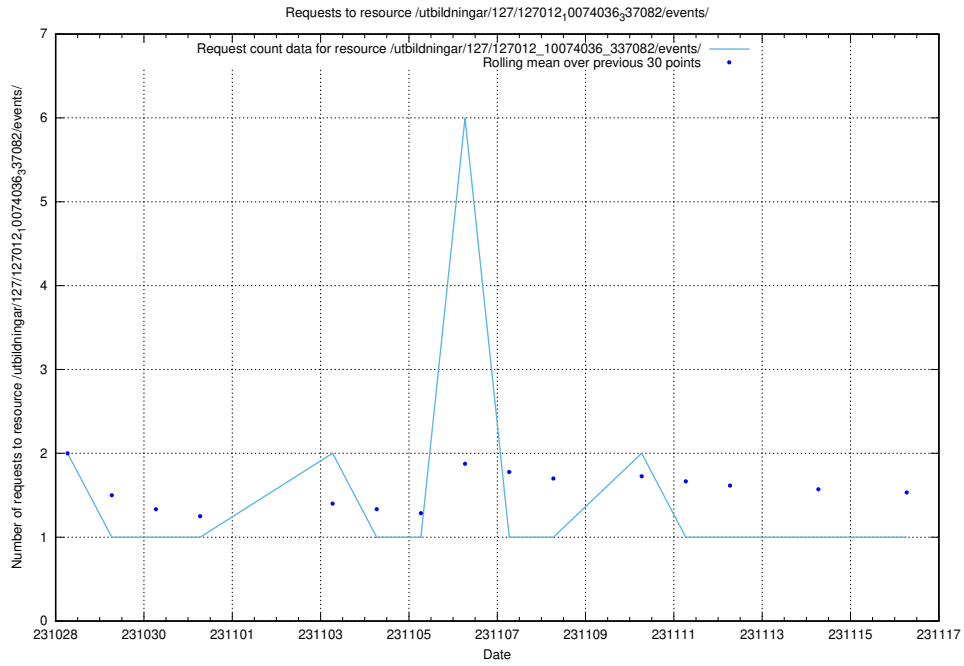

5.4890 Usage of /utbildningar/127/127012_10074036_337082/events/

Here, we count the number of requests to resource /utbildningar/127/127012_10074036_337082/events/