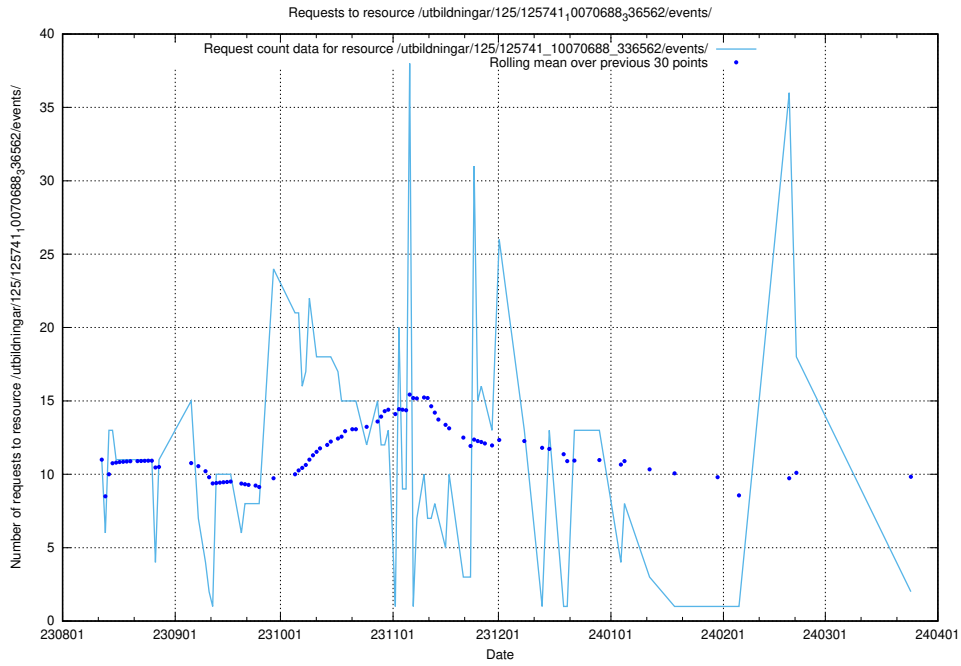

5.840 Usage of /utbildningar/125/125741_10070688_336562/events/

Here, we count the number of requests to resource /utbildningar/125/125741_10070688_336562/events/