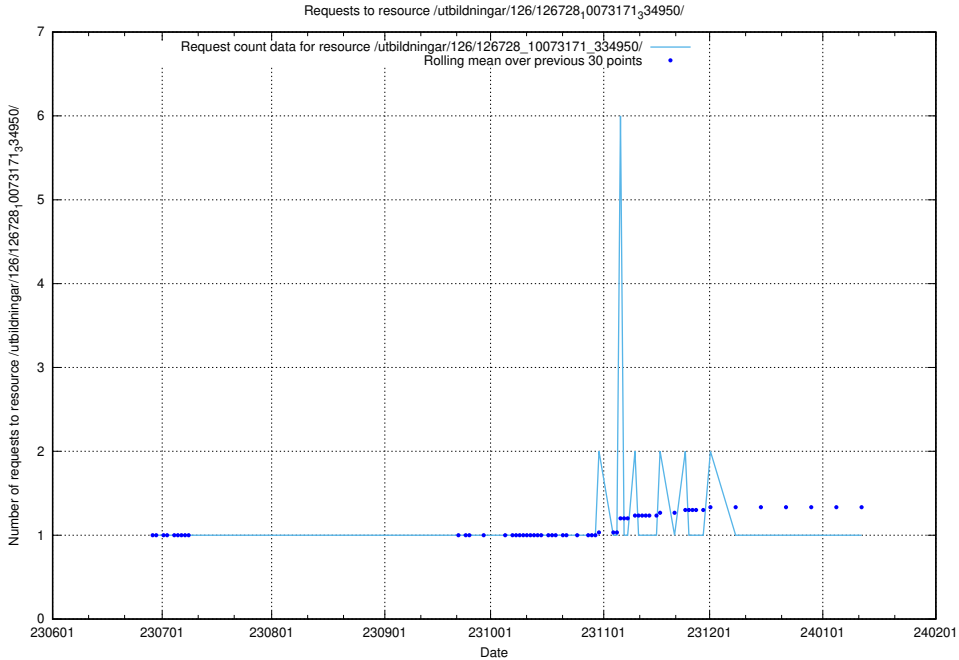

5.6148 Usage of /utbildningar/126/126728_10073171_334950/

Here, we count the number of requests to resource /utbildningar/126/126728_10073171_334950/.