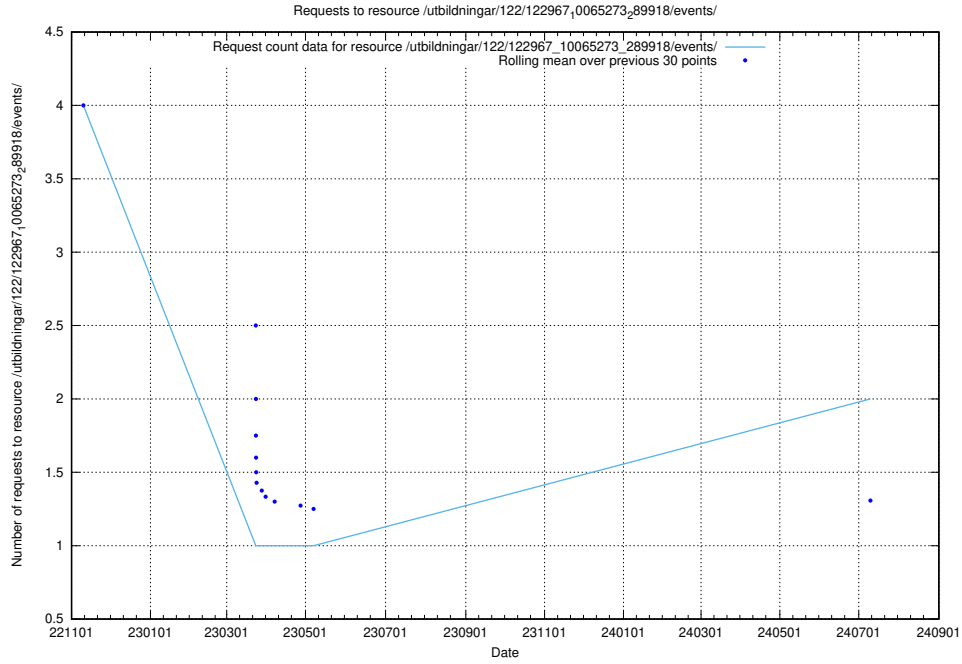

5.988 Usage of /utbildningar/122/122967_10065273_289918/events/

Here, we count the number of requests to resource /utbildningar/122/122967_10065273_289918/events/