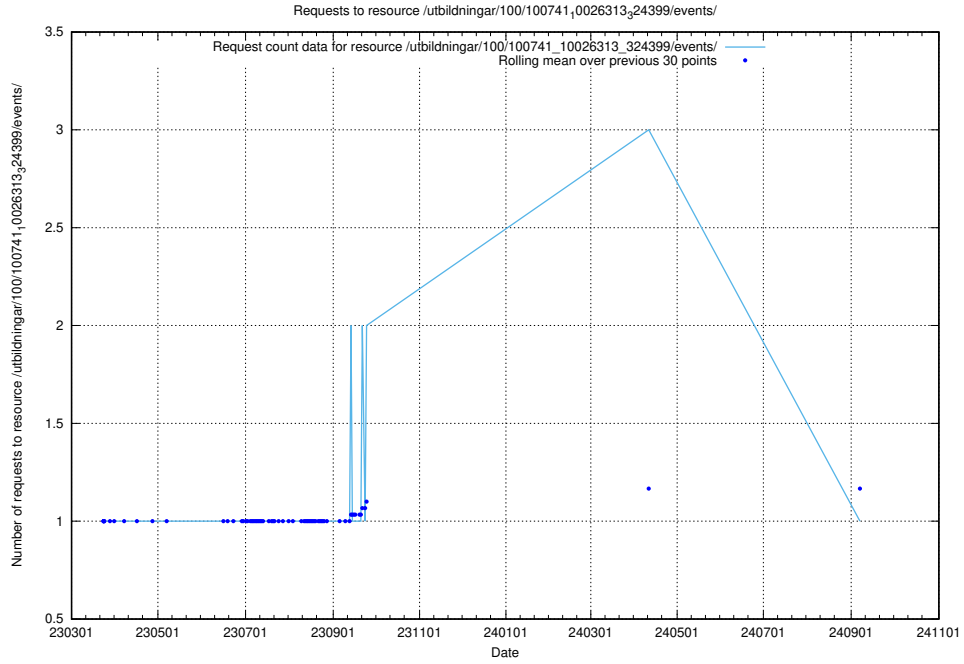

5.6323 Usage of /utbildningar/100/100741_10026313_324399/events/

Here, we count the number of requests to resource /utbildningar/100/100741_10026313_324399/events/