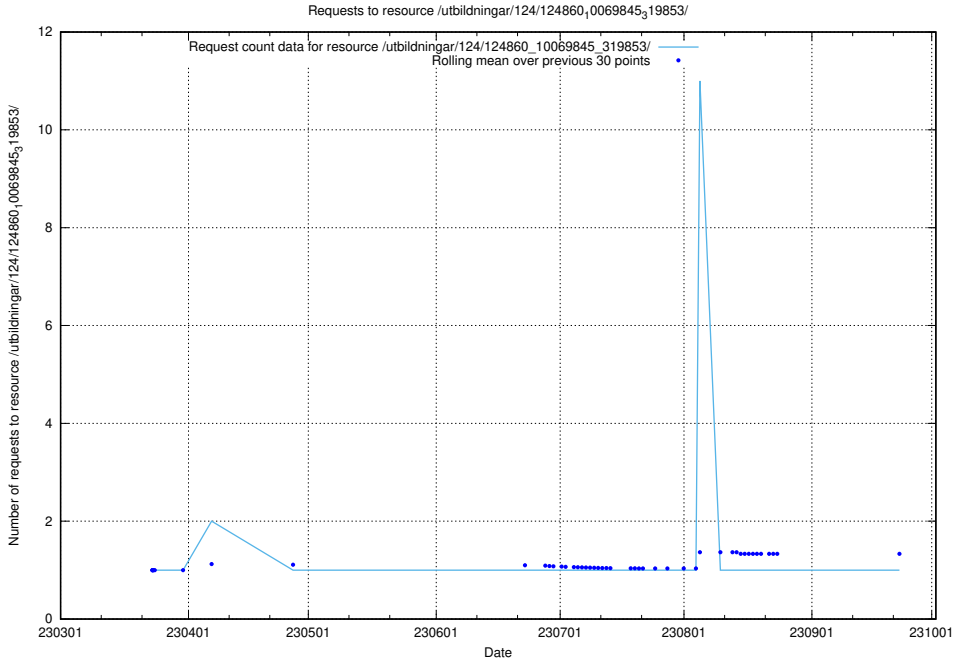

5.1234 Usage of /utbildningar/124/124860_10069845_319853/

Here, we count the number of requests to resource /utbildningar/124/124860_10069845_319853/.