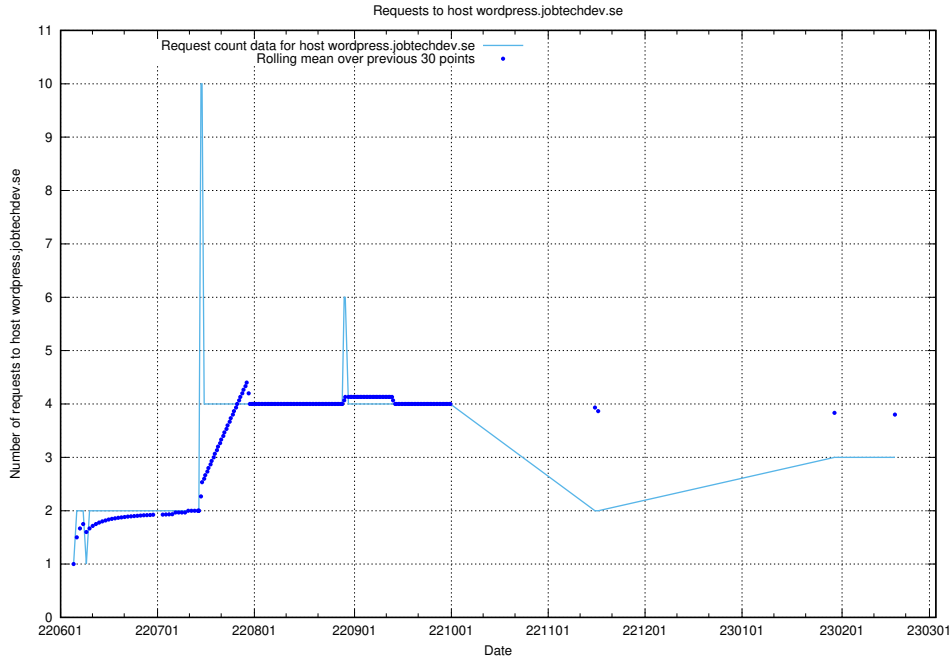

7.224 Usage of wordpress.jobtechdev.se

Here, we count the number of requests to host wordpress.jobtechdev.se.