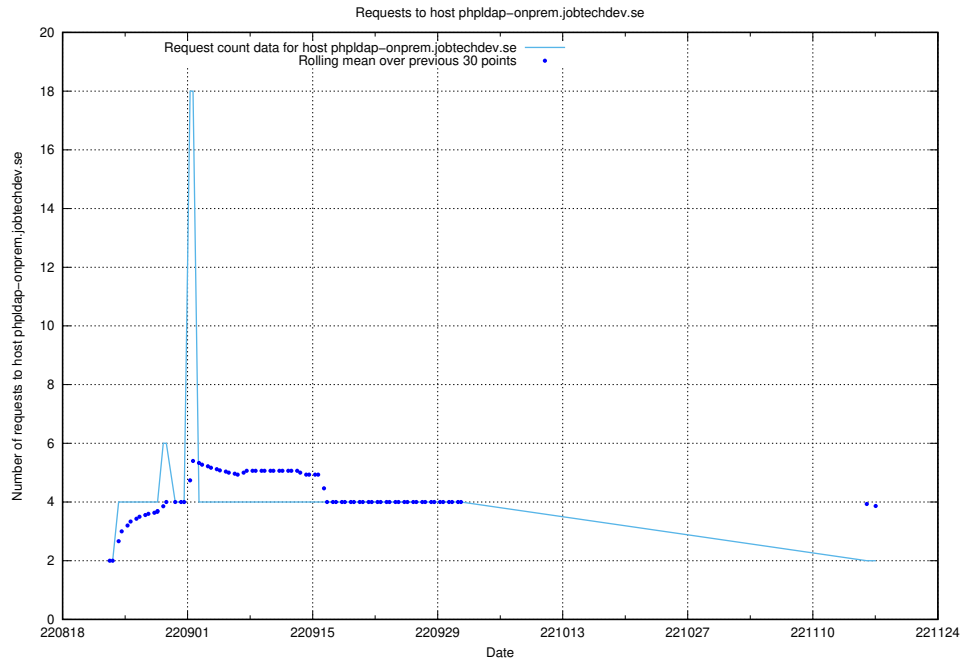

7.344 Usage of phpldap-onprem.jobtechdev.se

Here, we count the number of requests to host phpldap-onprem.jobtechdev.se.