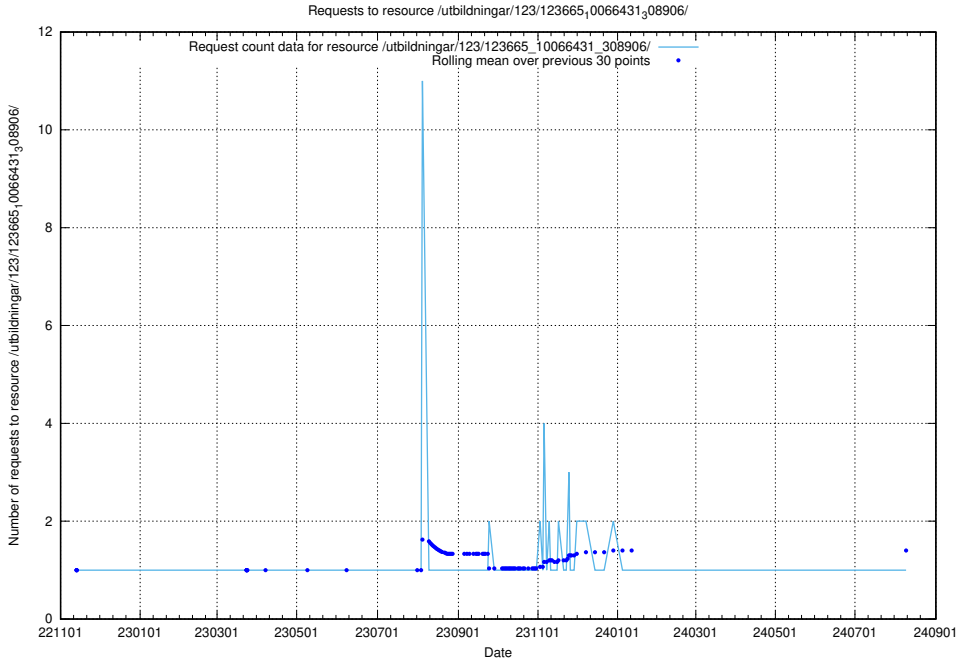

5.6587 Usage of /utbildningar/123/123665_10066431_308906/

Here, we count the number of requests to resource /utbildningar/123/123665_10066431_308906/.