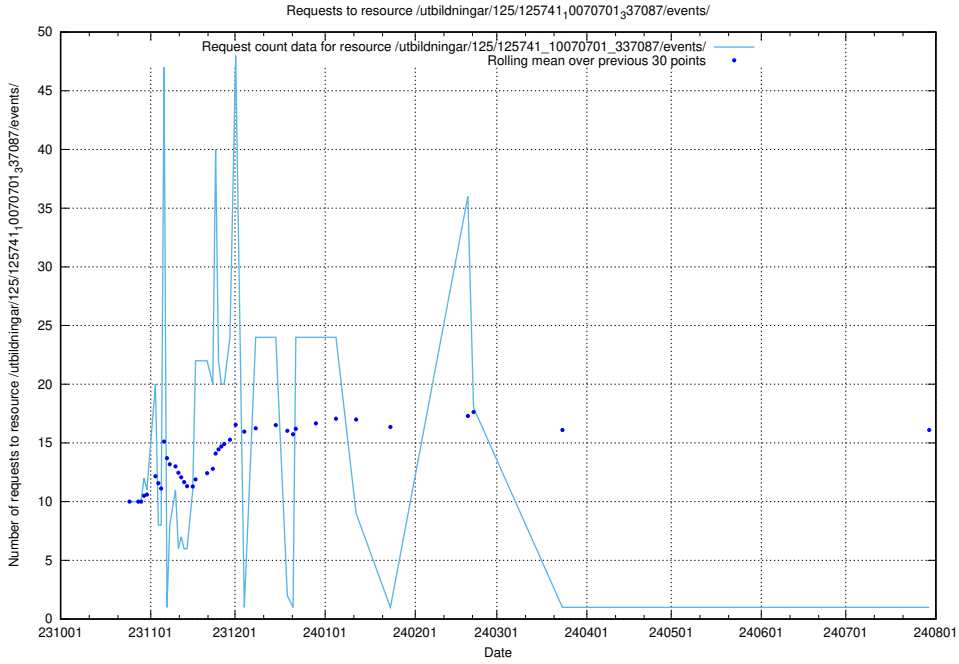

5.4908 Usage of /utbildningar/125/125741_10070701_337087/events/

Here, we count the number of requests to resource /utbildningar/125/125741_10070701_337087/events/