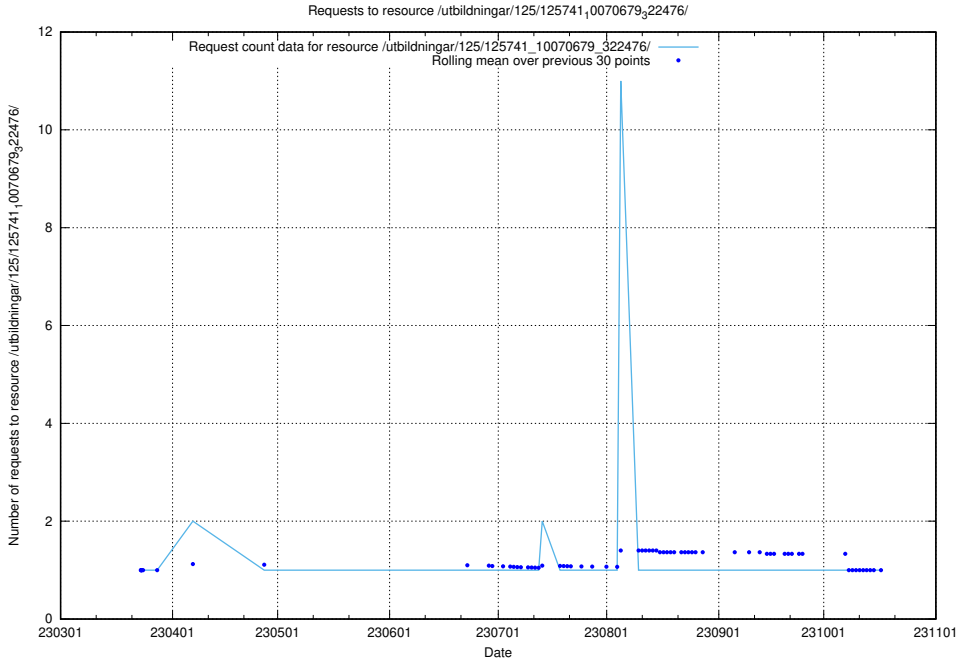

5.7175 Usage of /utbildningar/125/125741_10070679_322476/

Here, we count the number of requests to resource /utbildningar/125/125741_10070679_322476/.