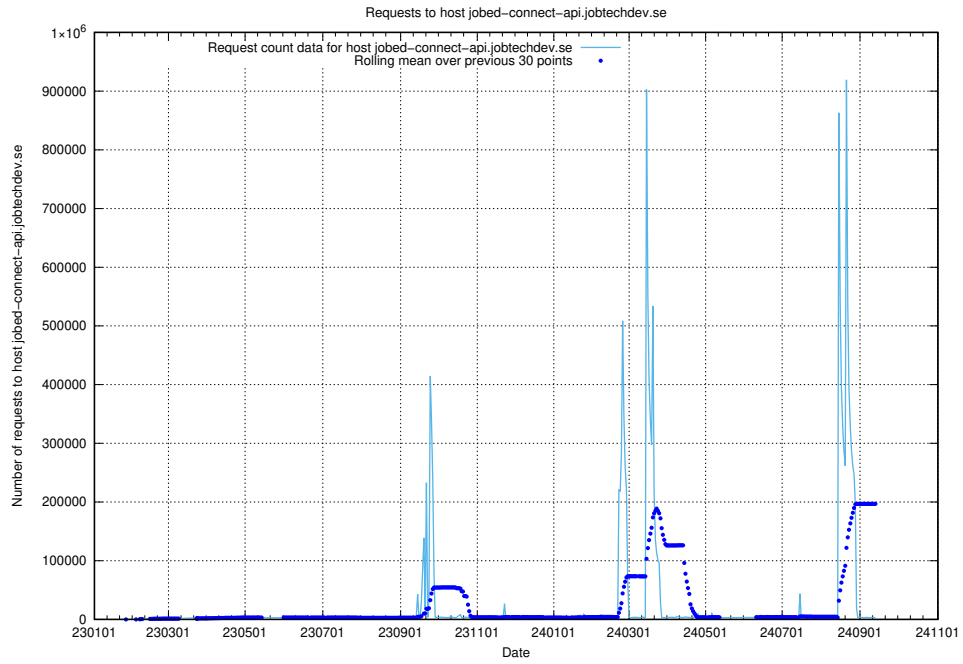

7.15 Usage of `jobed-connect-api.jobtechdev.se`

Here, we count the number of requests to host `jobed-connect-api.jobtechdev.se`.