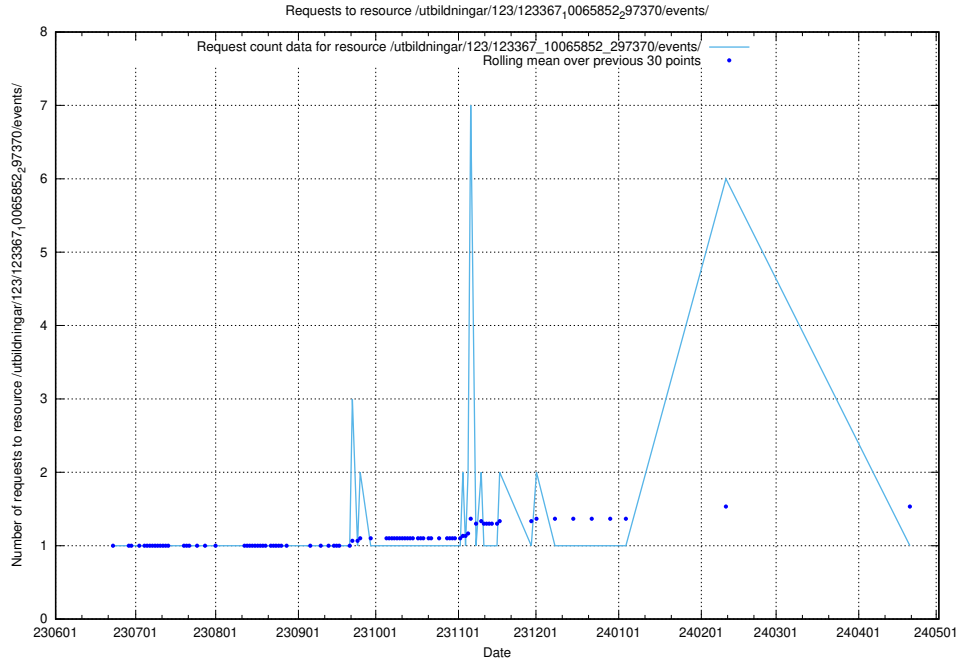

5.6488 Usage of /utbildningar/123/123367_10065852_297370/events/

Here, we count the number of requests to resource /utbildningar/123/123367_10065852_297370/events/