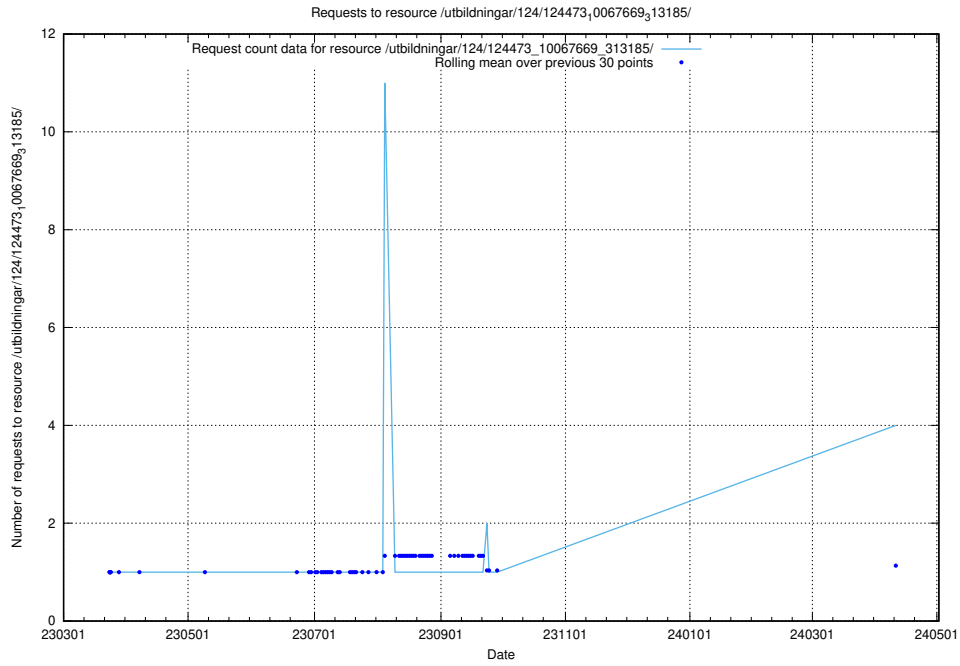

5.271 Usage of /utbildningar/124/124473_10067669_313185/

Here, we count the number of requests to resource /utbildningar/124/124473_10067669_313185/.