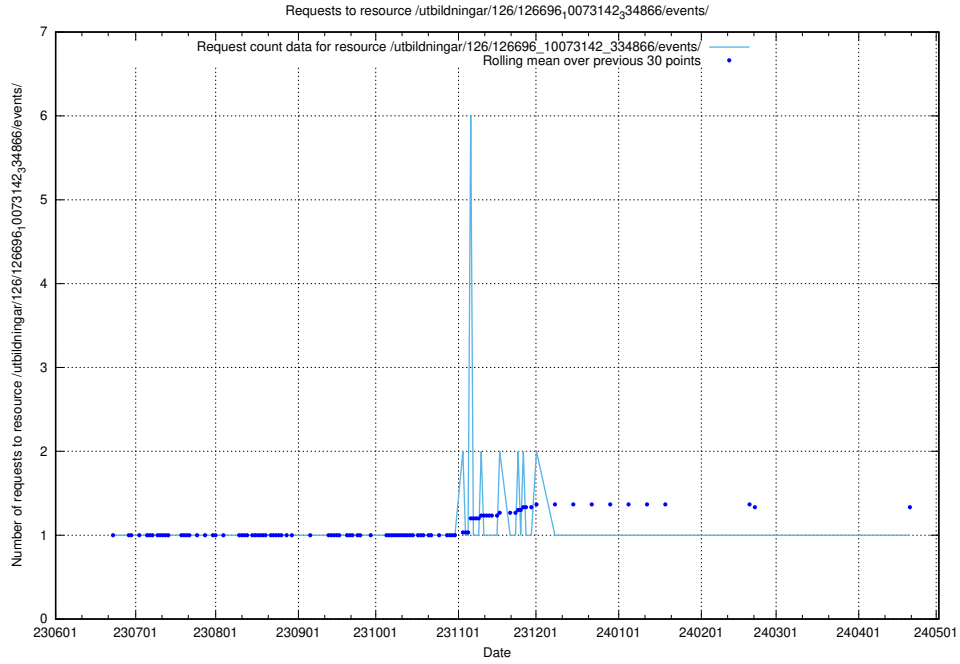

5.6295 Usage of /utbildningar/126/126696_10073142_334866/events/

Here, we count the number of requests to resource /utbildningar/126/126696_10073142_334866/events/