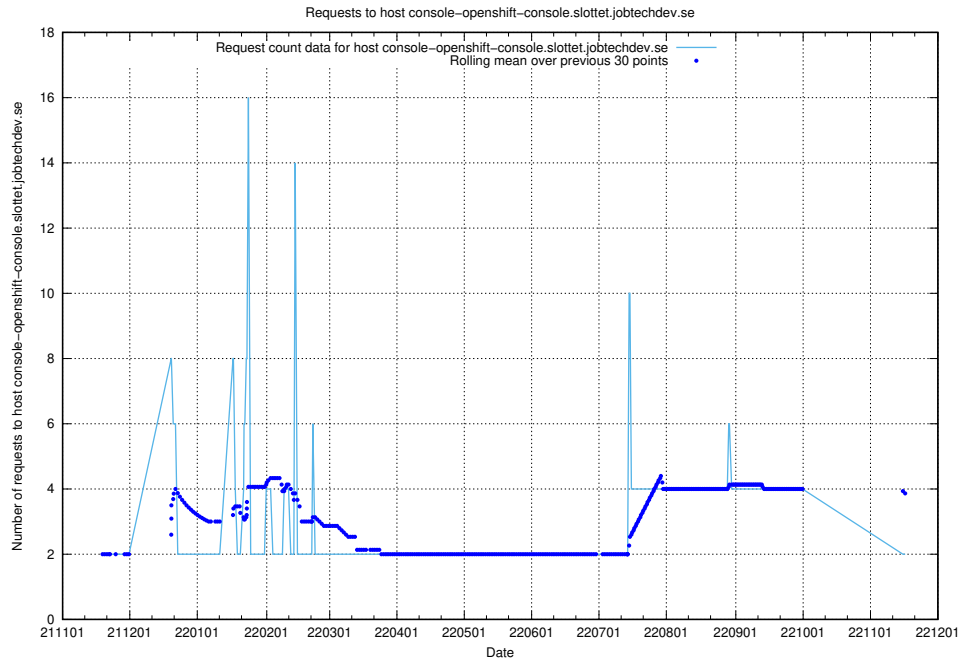

## 7.476 Usage of console-openshift-console.slottet.jobtechdev.se

Here, we count the number of requests to host console-openshift-console.slottet.jobtechdev.se.