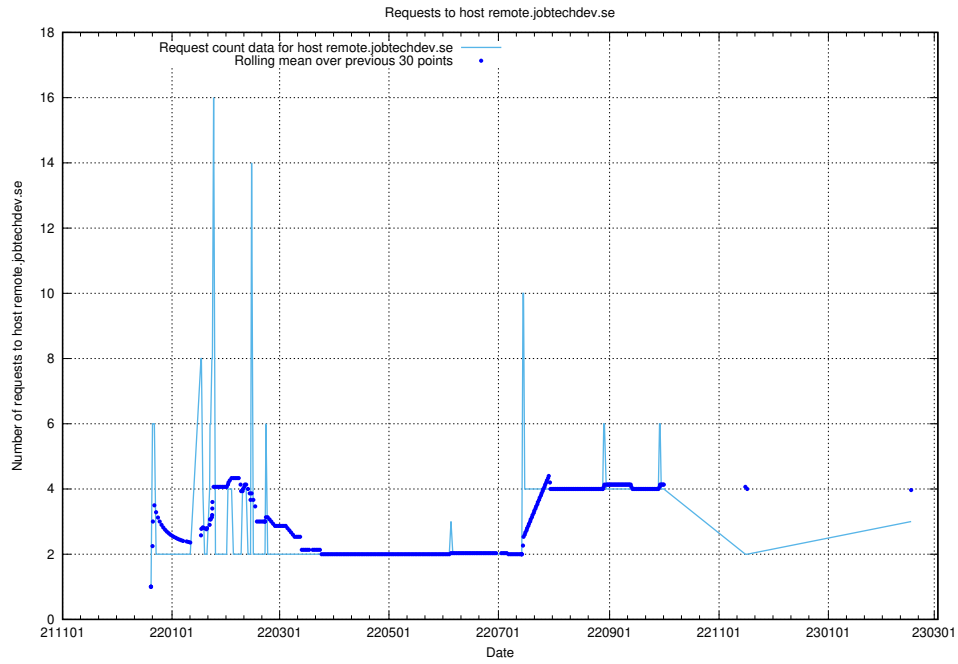

7.205 Usage of remote.jobtechdev.se

Here, we count the number of requests to host remote.jobtechdev.se.