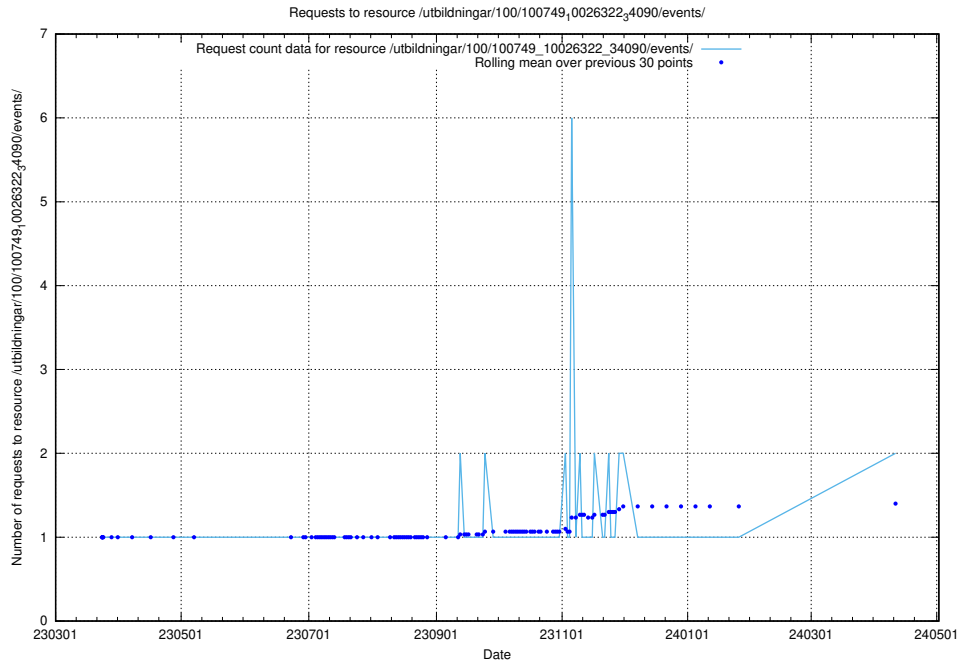

5.919 Usage of /utbildningar/100/100749_10026322_34090/events/

Here, we count the number of requests to resource /utbildningar/100/100749_10026322_34090/events/.