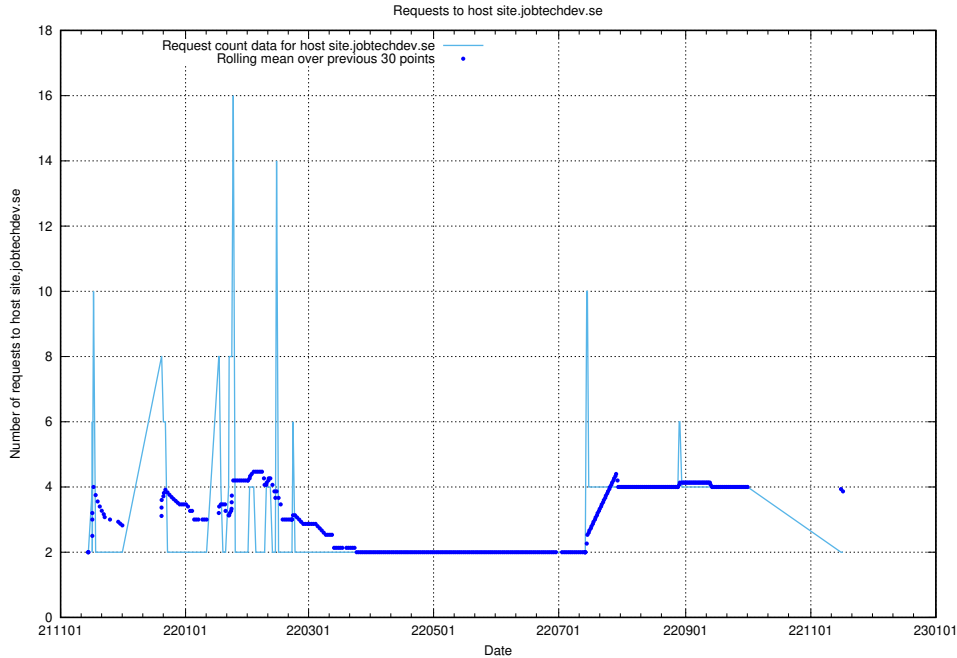

7.568 Usage of site.jobtechdev.se

Here, we count the number of requests to host site.jobtechdev.se.