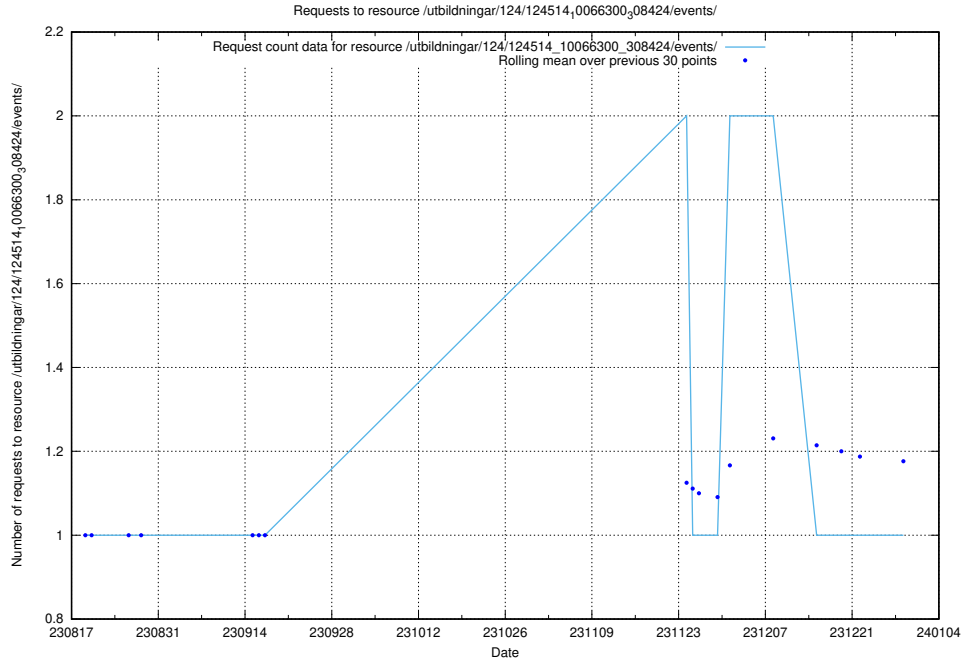

5.5469 Usage of /utbildningar/124/124514_10066300_308424/events/

Here, we count the number of requests to resource /utbildningar/124/124514_10066300_308424/events/