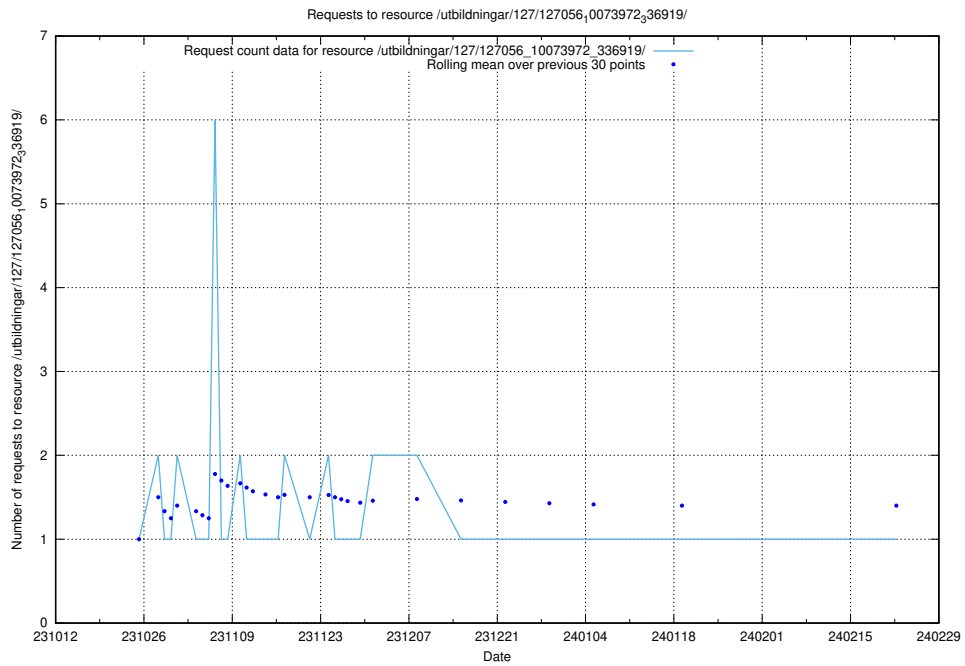

5.4920 Usage of /utbildningar/127/127056_10073972_336919/

Here, we count the number of requests to resource /utbildningar/127/127056_10073972_336919/.