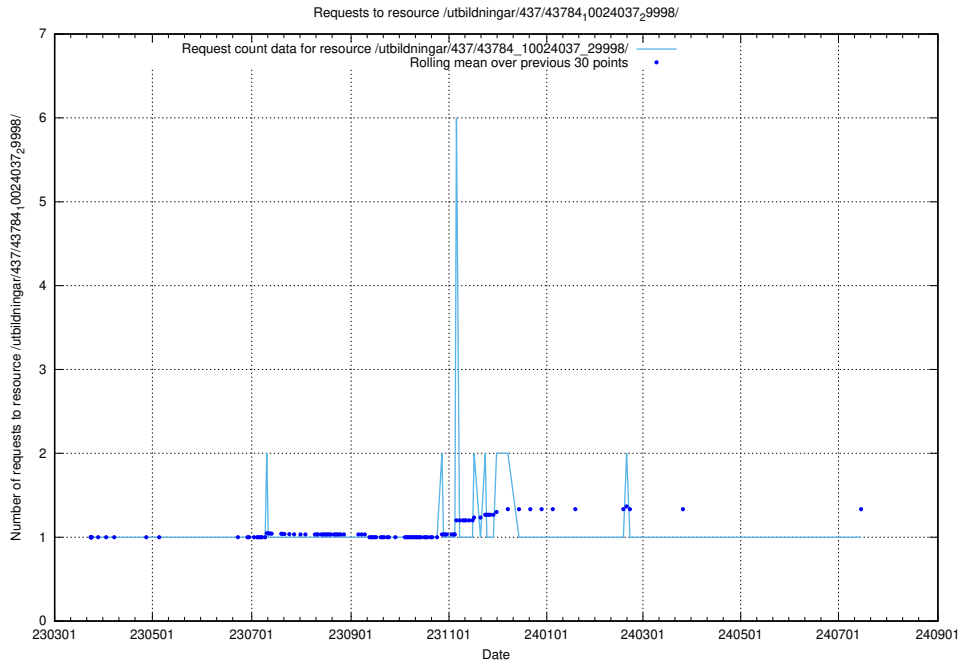

5.7066 Usage of /utbildningar/437/43784_10024037_29998/

Here, we count the number of requests to resource /utbildningar/437/43784_10024037_29998/.