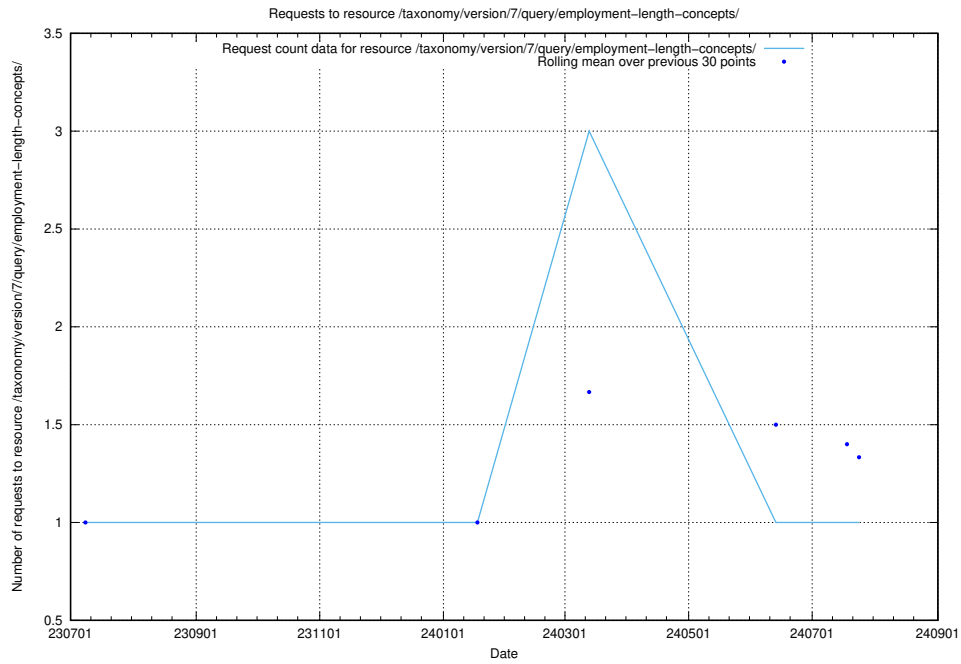

5.5914 Usage of /taxonomy/version/7/query/employment-length-concepts/

Here, we count the number of requests to resource /taxonomy/version/7/query/employment-length-concepts/.