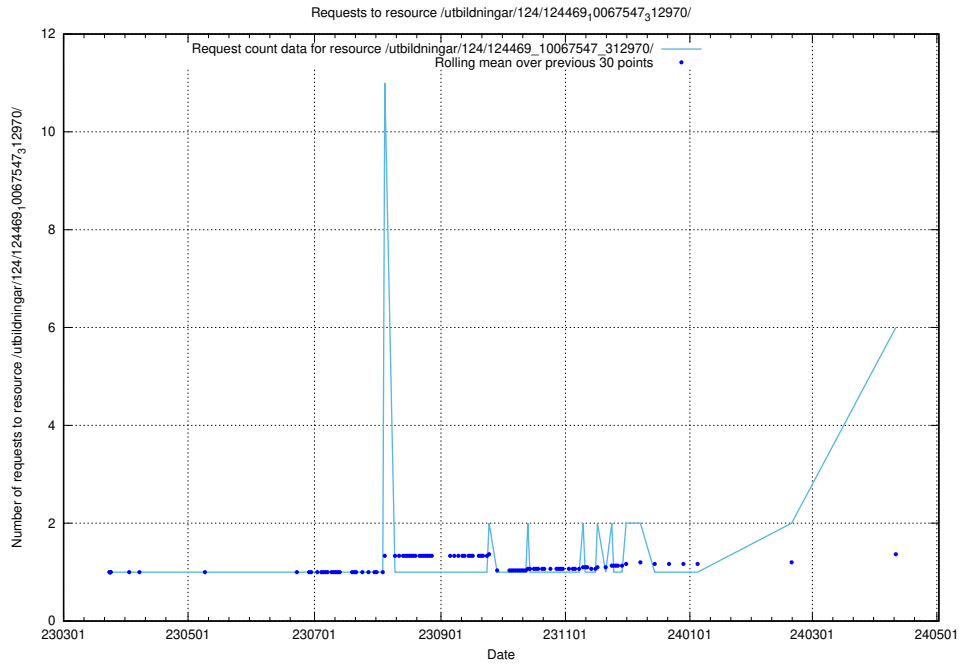

5.66 Usage of /utbildningar/124/124469_10067547_312970/

Here, we count the number of requests to resource /utbildningar/124/124469_10067547_312970/.