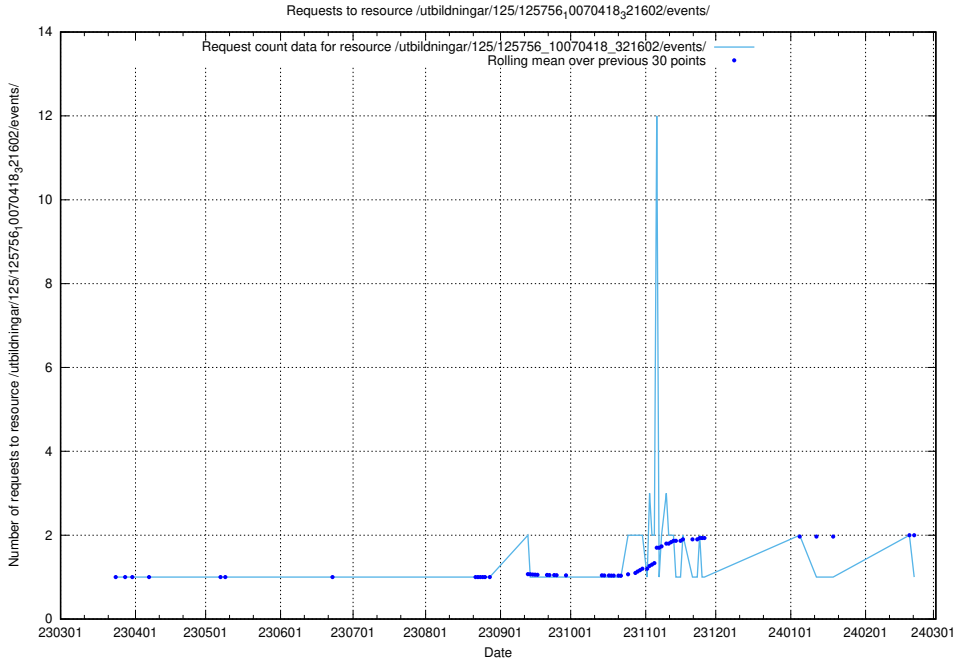

5.6917 Usage of /utbildningar/125/125756_10070418_321602/events/

Here, we count the number of requests to resource /utbildningar/125/125756_10070418_321602/events/