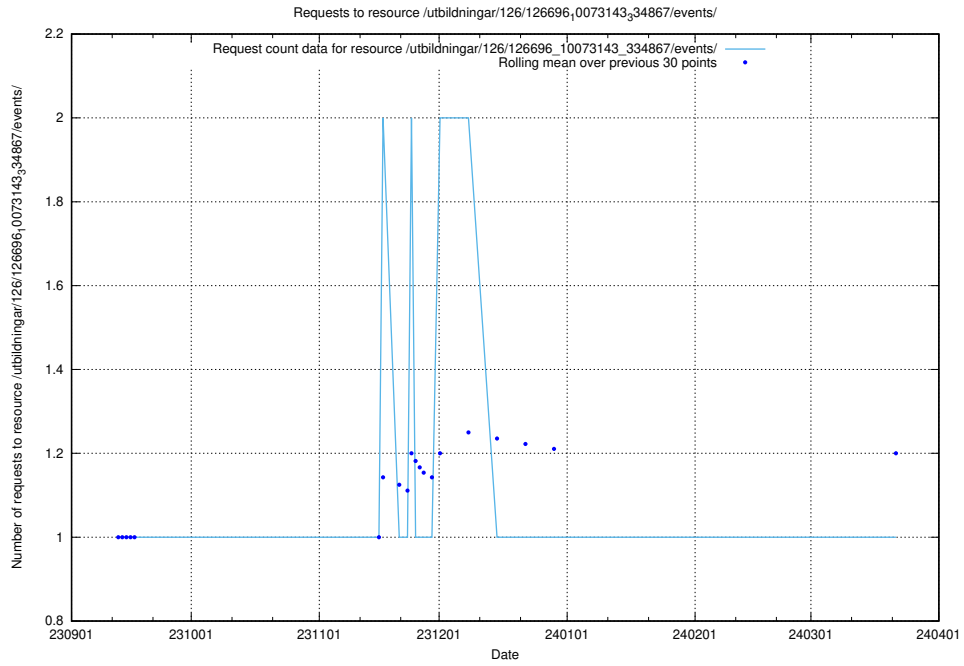

5.5293 Usage of /utbildningar/126/126696_10073143_334867/events/

Here, we count the number of requests to resource /utbildningar/126/126696_10073143_334867/events/