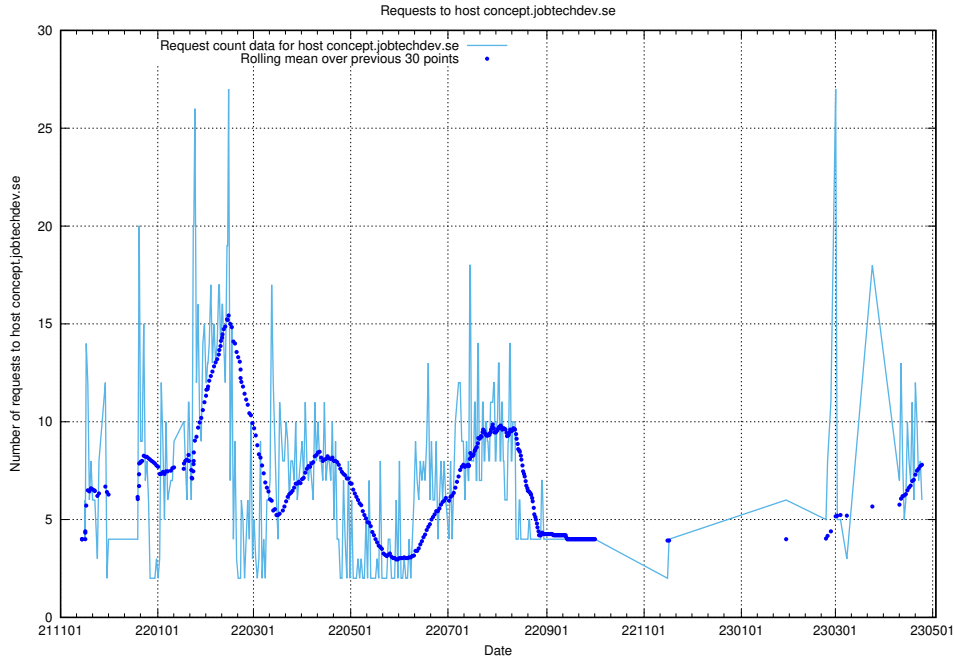

7.86 Usage of concept.jobtechdev.se

Here, we count the number of requests to host concept.jobtechdev.se.