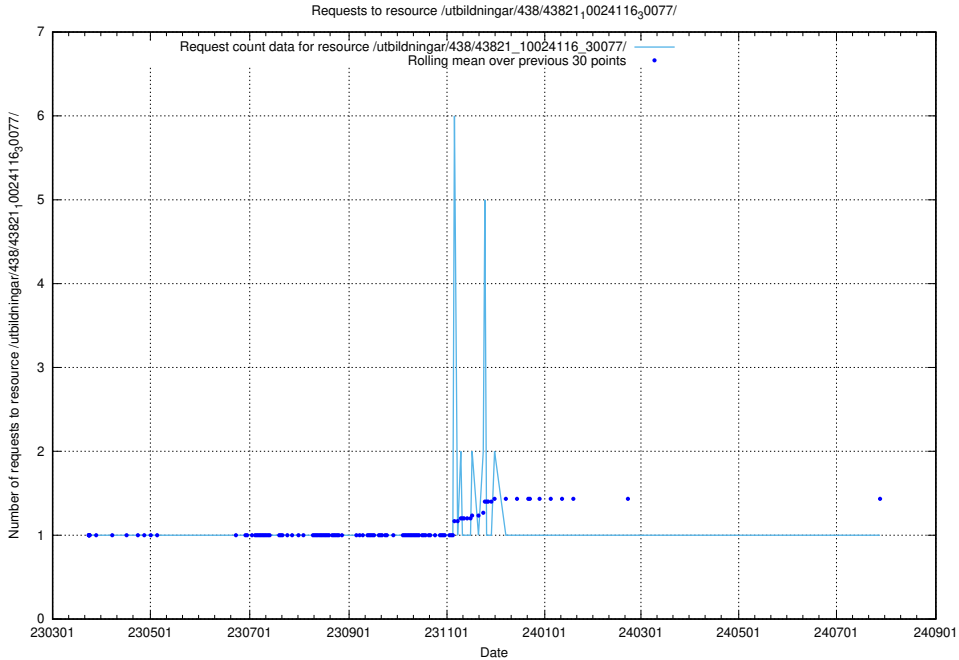

5.7041 Usage of /utbildningar/438/43821_10024116_30077/

Here, we count the number of requests to resource /utbildningar/438/43821_10024116_30077/.