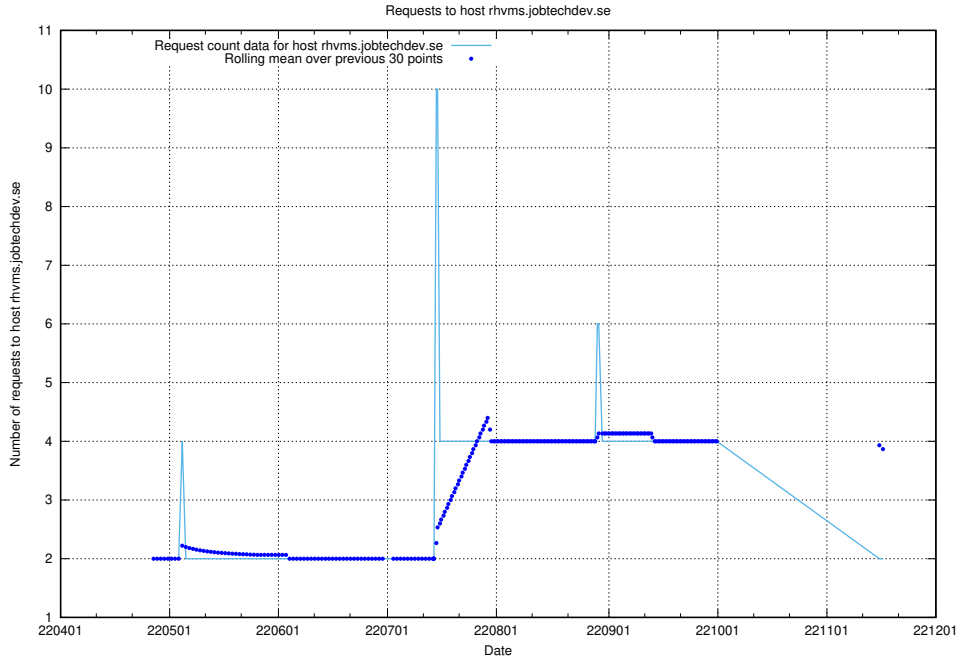

7.452 Usage of rhvms.jobtechdev.se

Here, we count the number of requests to host rhvms.jobtechdev.se.