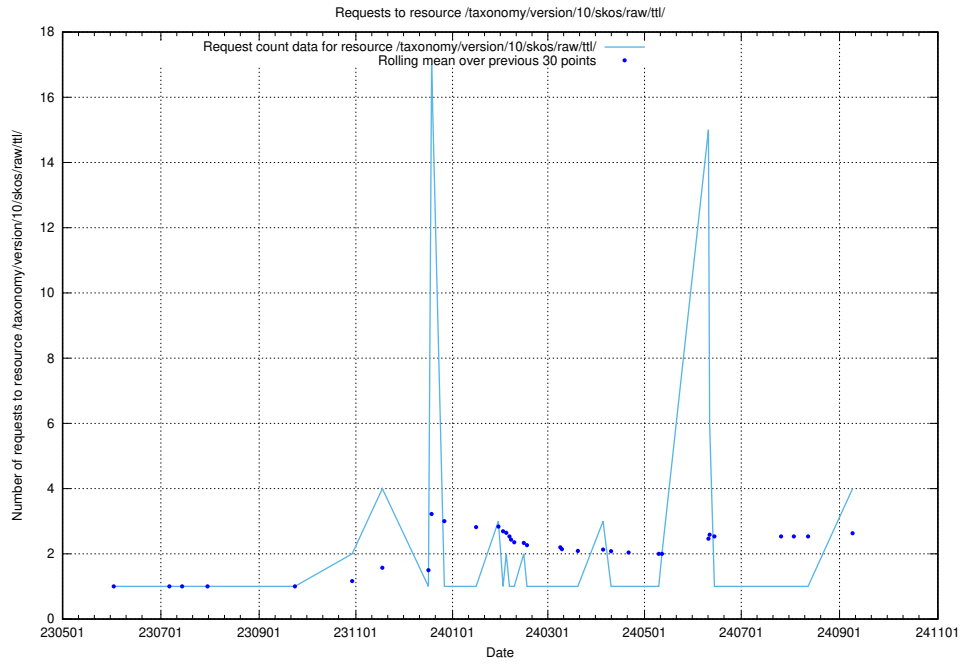

5.331 Usage of /taxonomy/version/10/skos/raw/ttl/

Here, we count the number of requests to resource /taxonomy/version/10/skos/raw/ttl/.