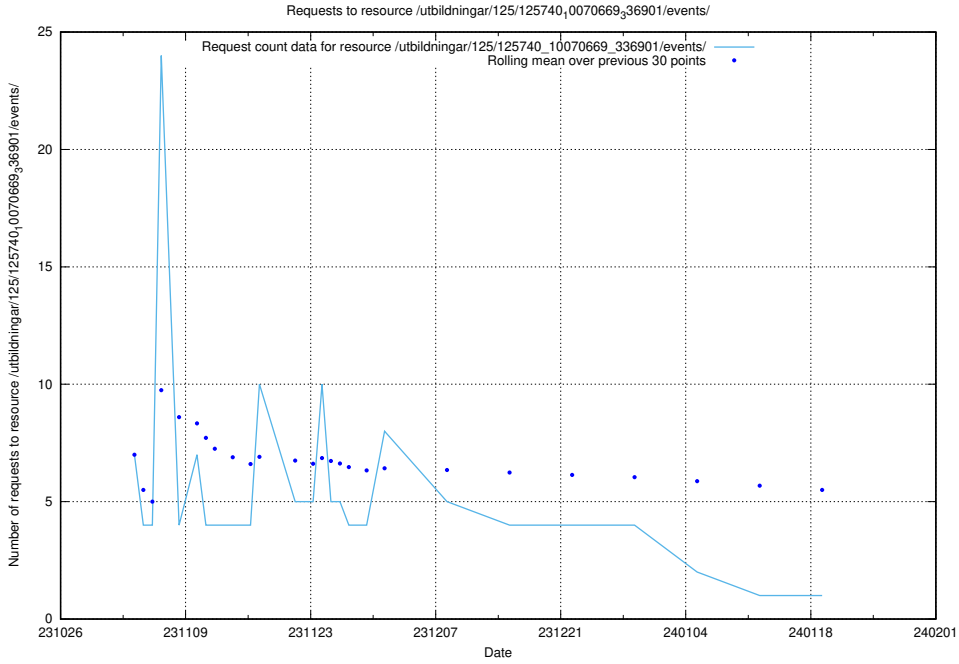

5.4844 Usage of /utbildningar/125/125740_10070669_336901/events/

Here, we count the number of requests to resource /utbildningar/125/125740_10070669_336901/events/