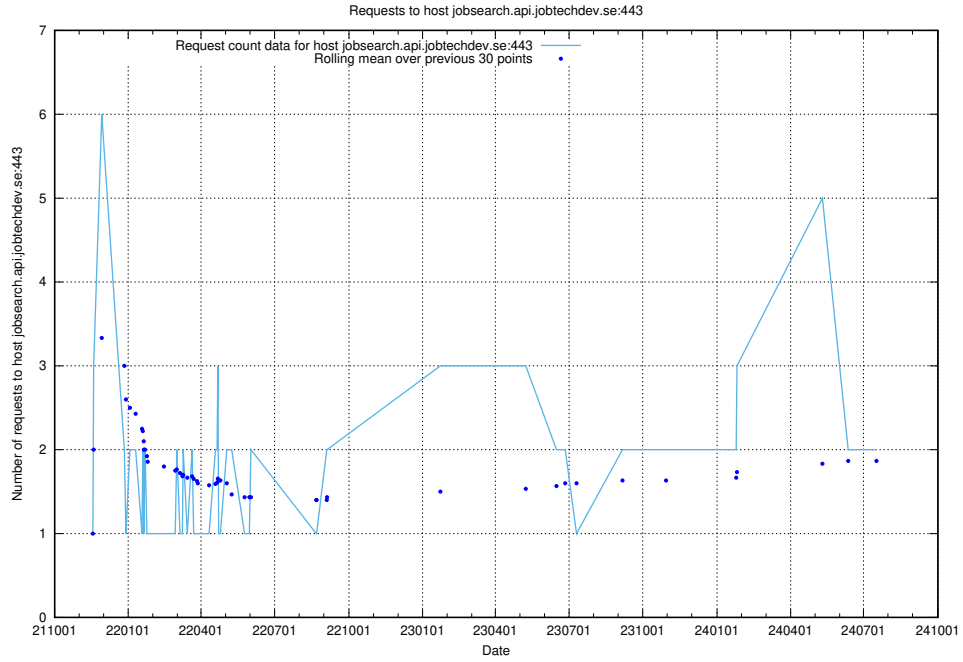

7.482 Usage of jobsearch.api.jobtechdev.se:443

Here, we count the number of requests to host jobsearch.api.jobtechdev.se:443.