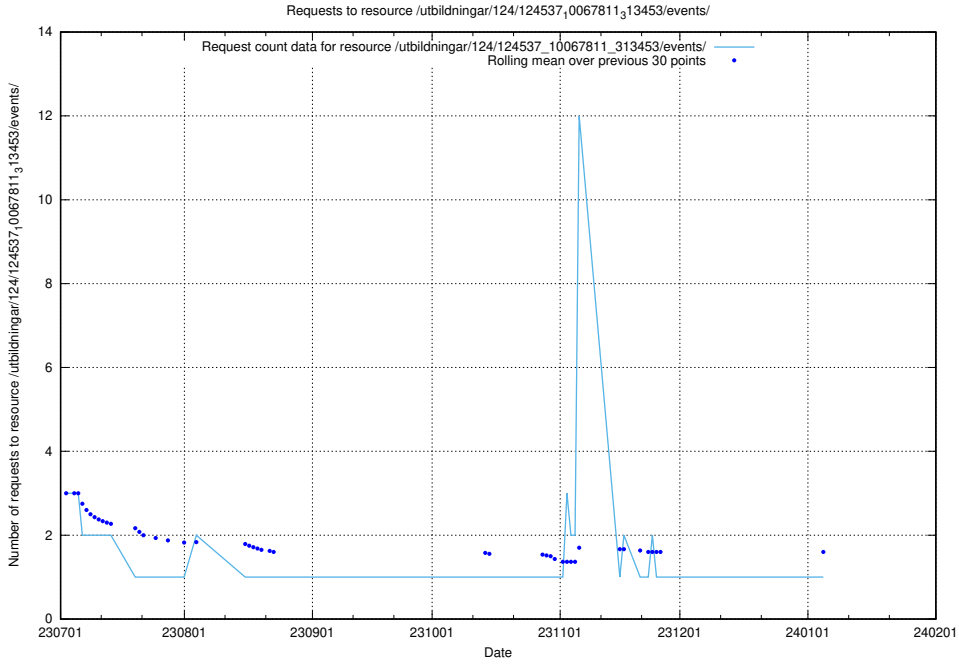

5.6061 Usage of /utbildningar/124/124537_10067811_313453/events/

Here, we count the number of requests to resource /utbildningar/124/124537_10067811_313453/events/