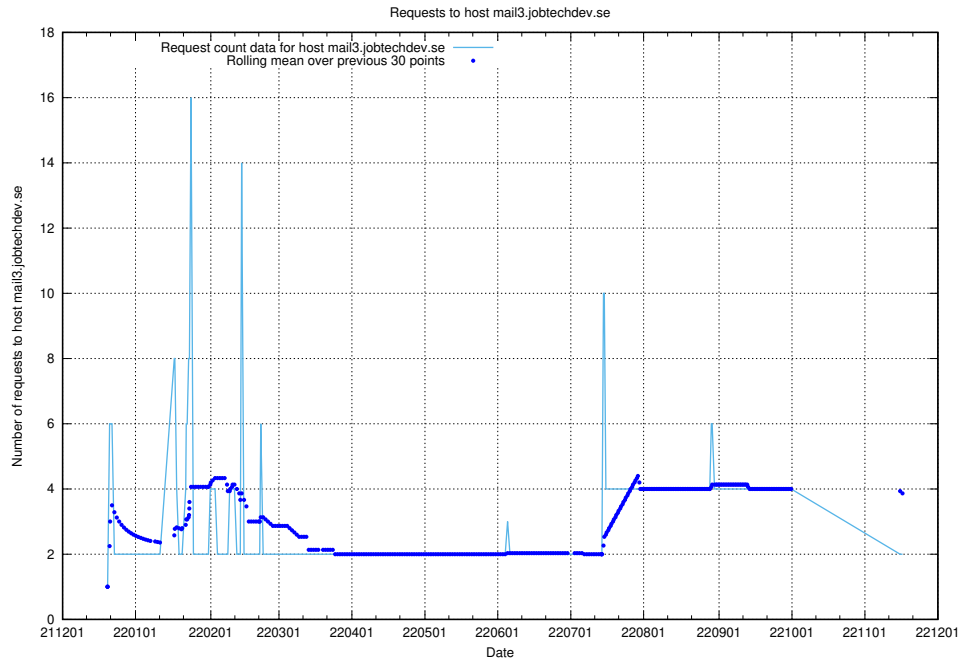

7.379 Usage of mail3.jobtechdev.se

Here, we count the number of requests to host mail3.jobtechdev.se.