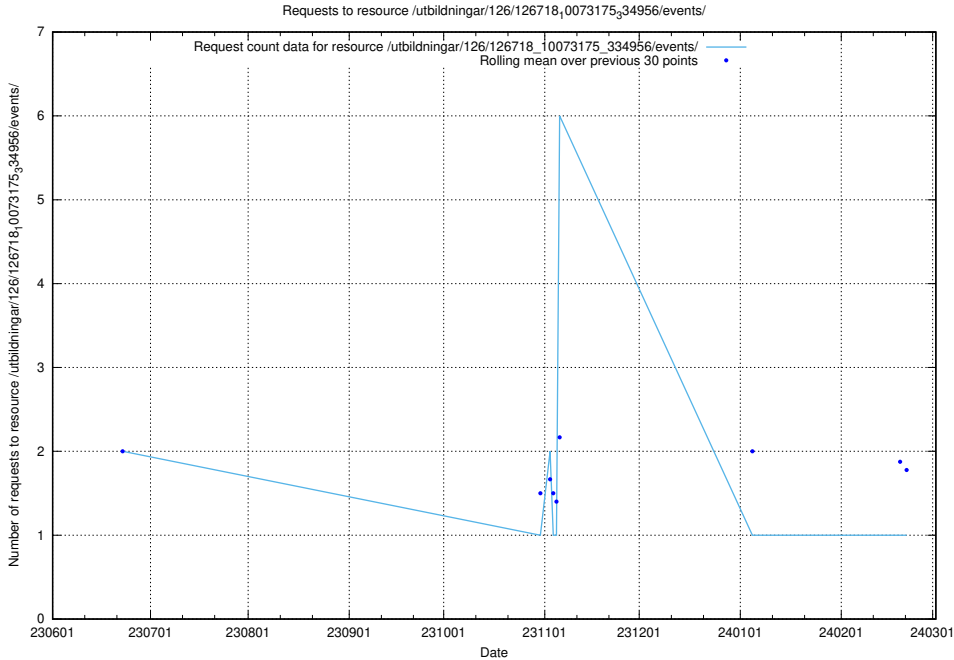

5.6257 Usage of /utbildningar/126/126718_10073175_334956/events/

Here, we count the number of requests to resource /utbildningar/126/126718_10073175_334956/events/