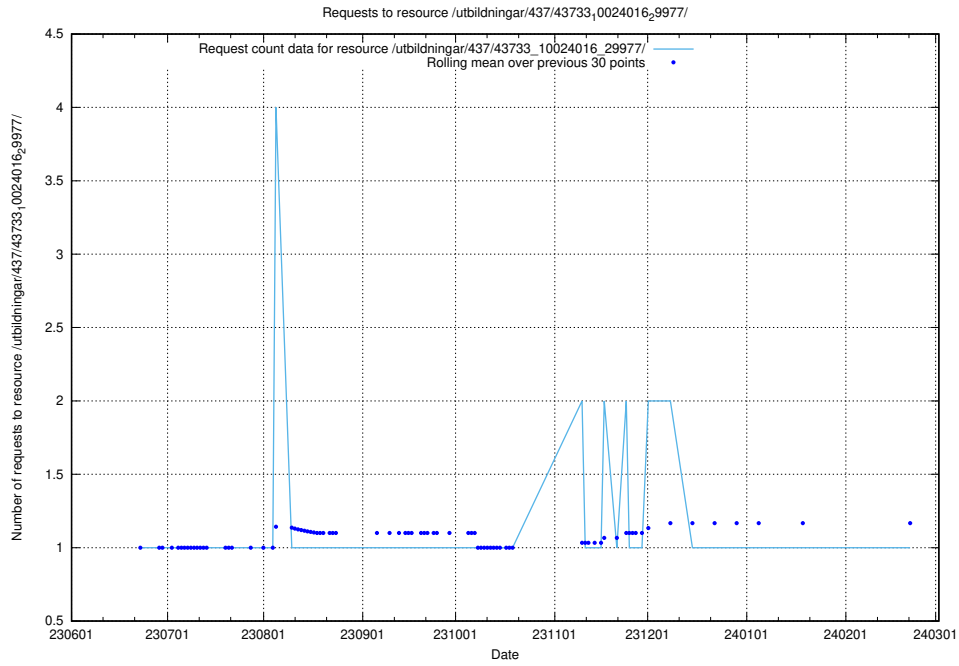

5.6274 Usage of /utbildningar/437/43733_10024016_29977/

Here, we count the number of requests to resource /utbildningar/437/43733_10024016_29977/.