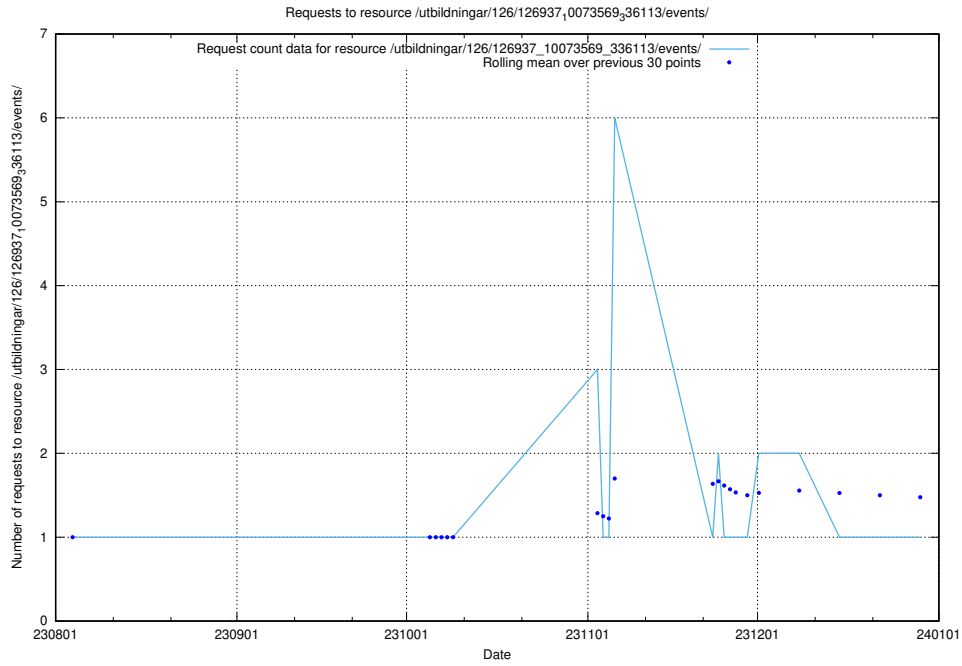

5.5566 Usage of /utbildningar/126/126937_10073569_336113/events/

Here, we count the number of requests to resource /utbildningar/126/126937_10073569_336113/events/