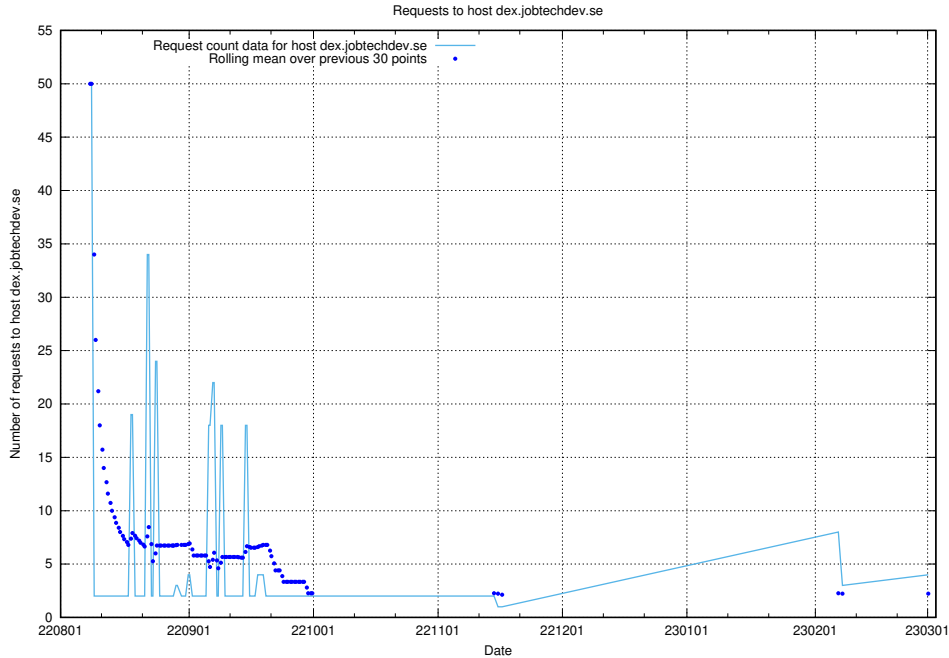

7.140 Usage of dex.jobtechdev.se

Here, we count the number of requests to host dex.jobtechdev.se.