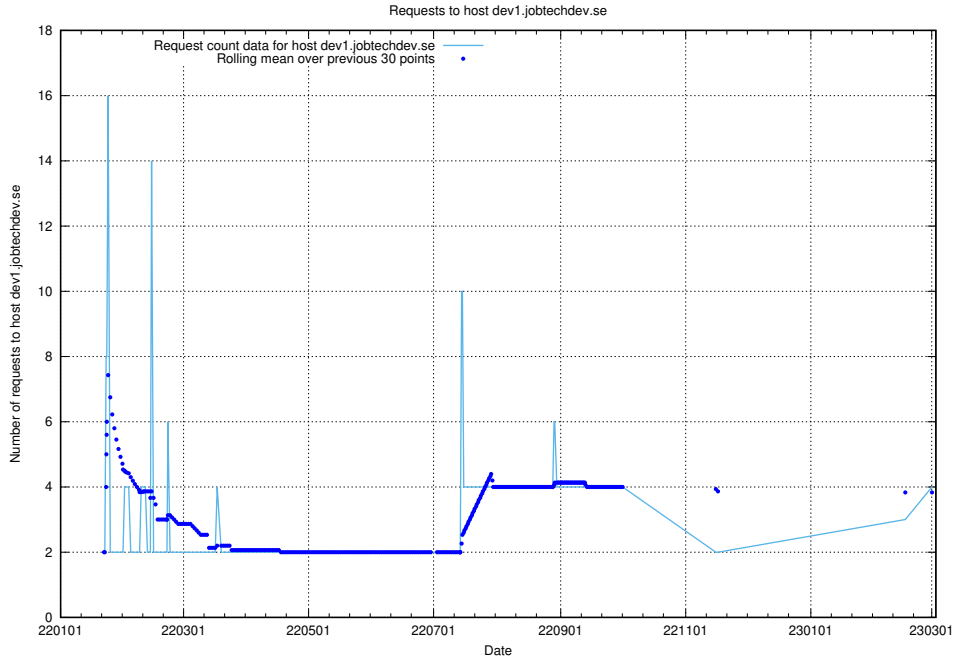

7.108 Usage of dev1.jobtechdev.se

Here, we count the number of requests to host dev1.jobtechdev.se.