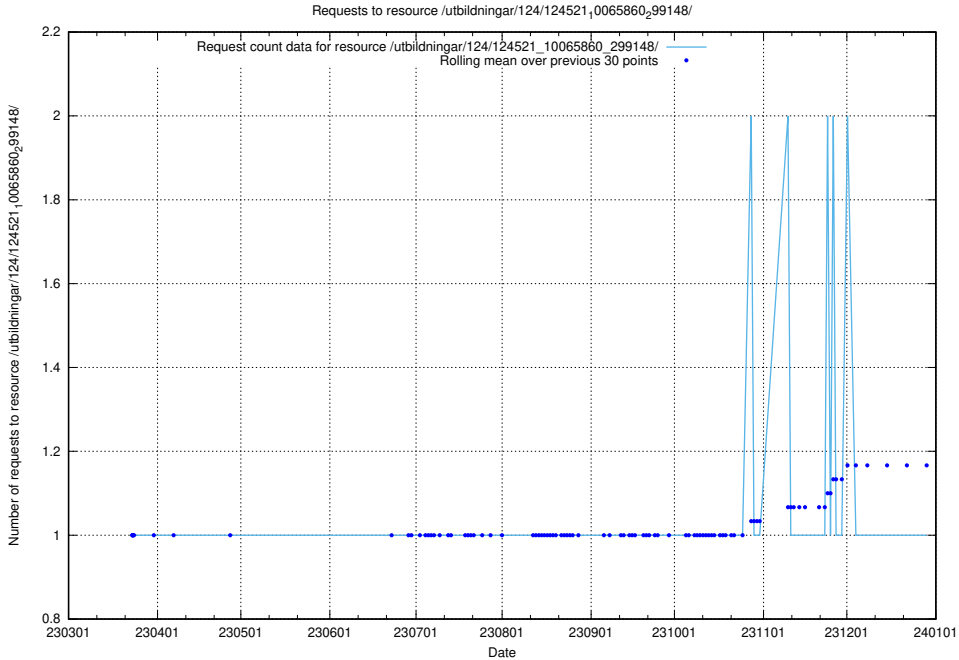

5.1608 Usage of /utbildningar/124/124521_10065860_299148/

Here, we count the number of requests to resource /utbildningar/124/124521_10065860_299148/.