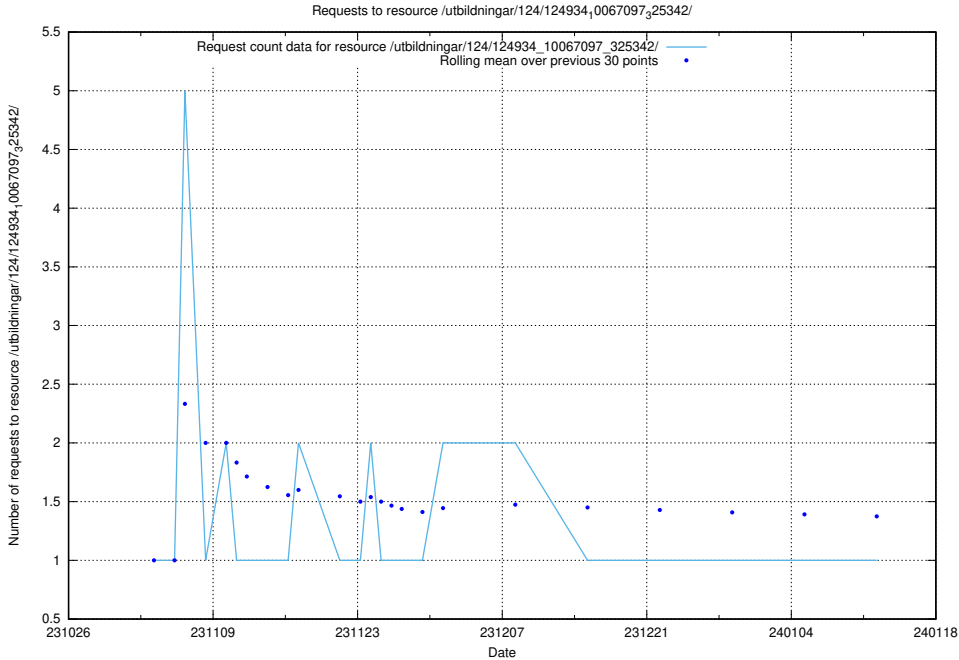

5.4864 Usage of /utbildningar/124/124934_10067097_325342/

Here, we count the number of requests to resource /utbildningar/124/124934_10067097_325342/.