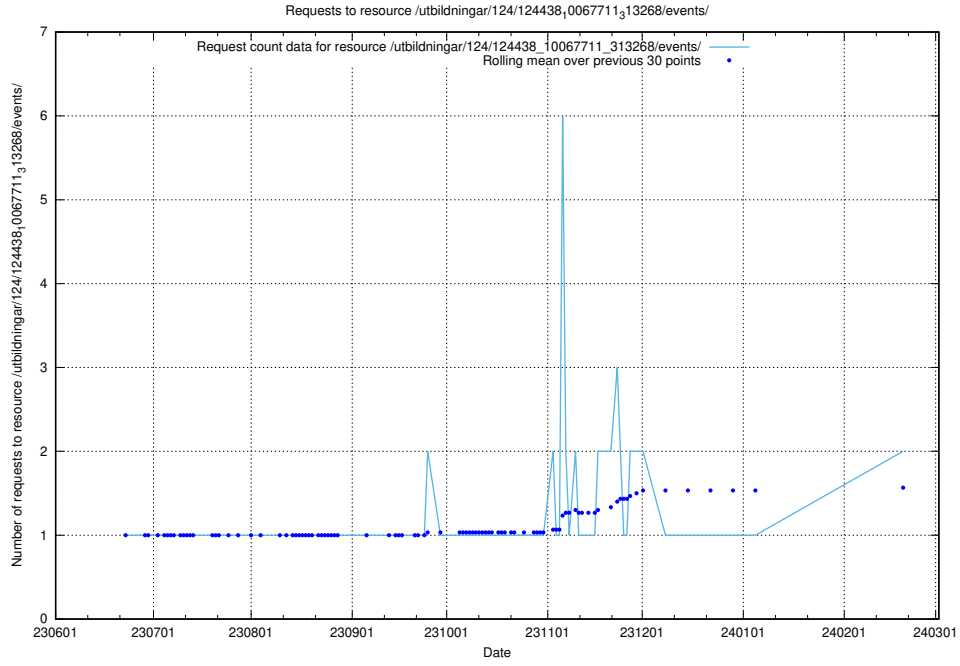

5.949 Usage of /utbildningar/124/124438_10067711_313268/events/

Here, we count the number of requests to resource /utbildningar/124/124438_10067711_313268/events/