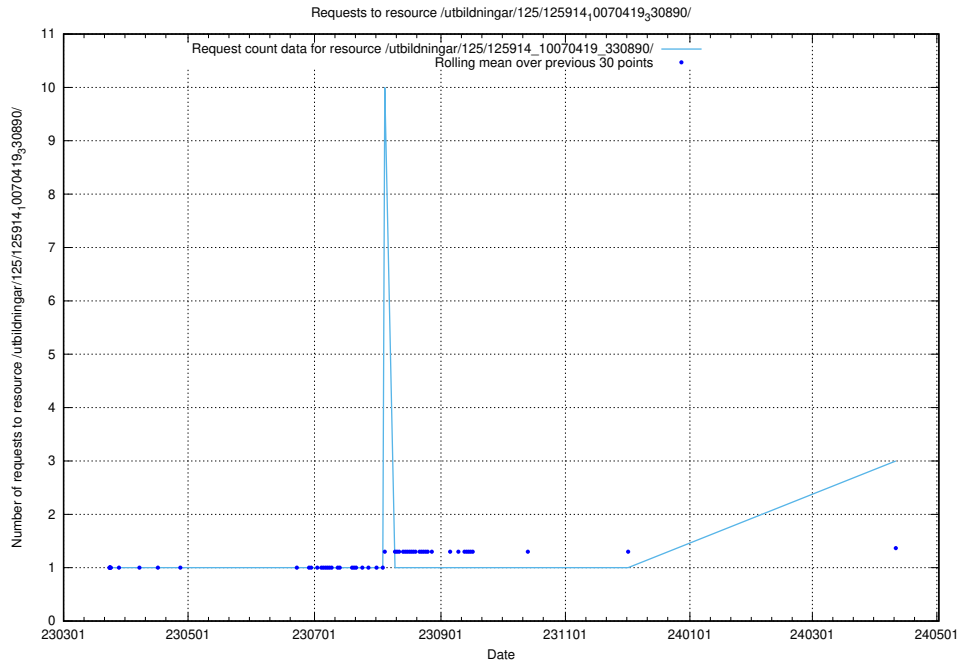

5.518 Usage of /utbildningar/125/125914_10070419_330890/

Here, we count the number of requests to resource /utbildningar/125/125914_10070419_330890/.