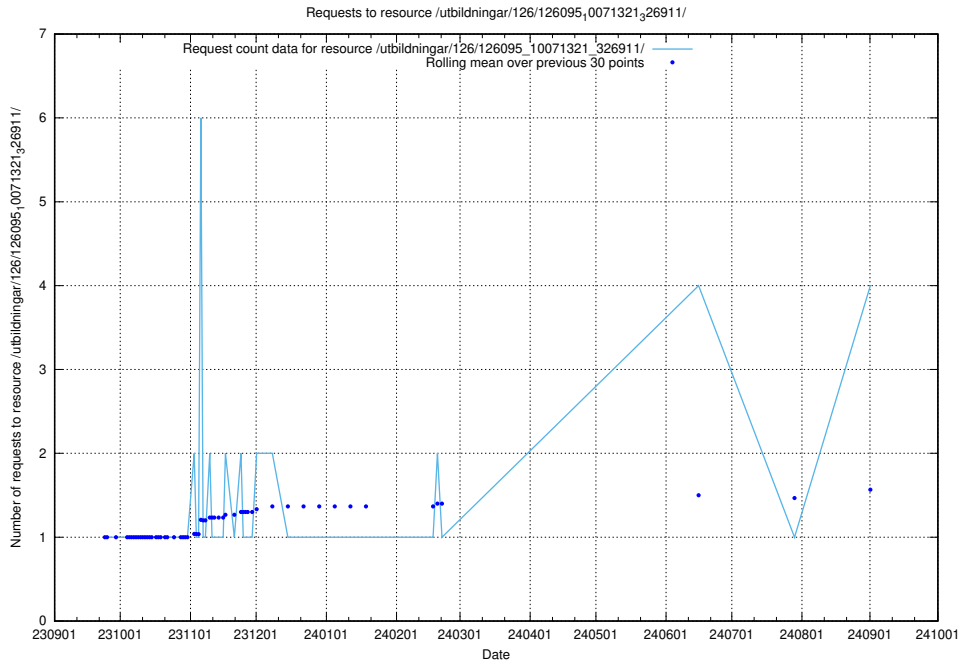

5.299 Usage of /utbildningar/126/126095_10071321_326911/

Here, we count the number of requests to resource /utbildningar/126/126095_10071321_326911/.