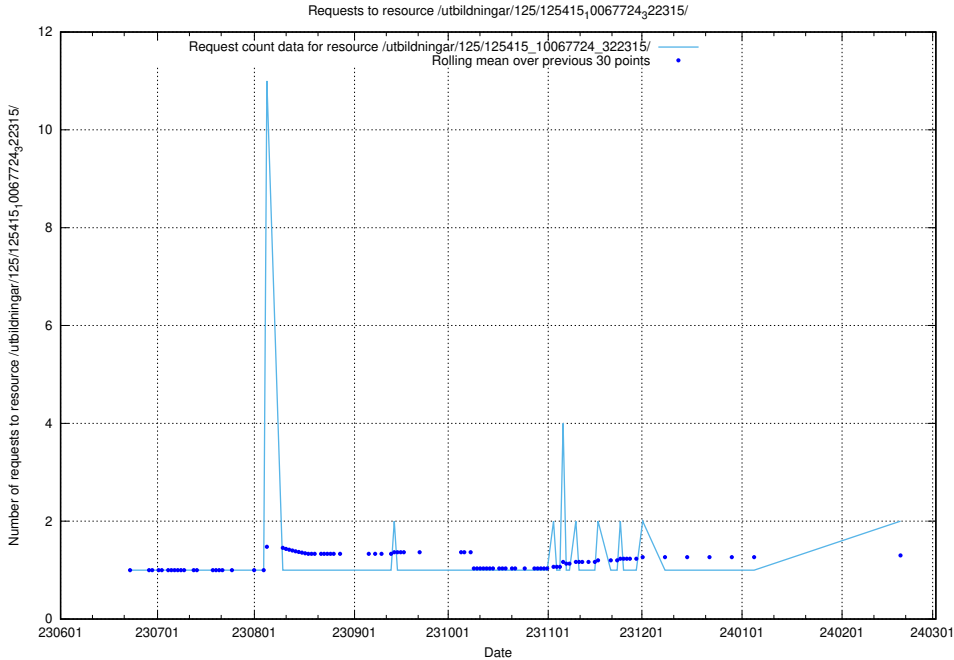

5.928 Usage of /utbildningar/125/125415_10067724_322315/

Here, we count the number of requests to resource /utbildningar/125/125415_10067724_322315/.