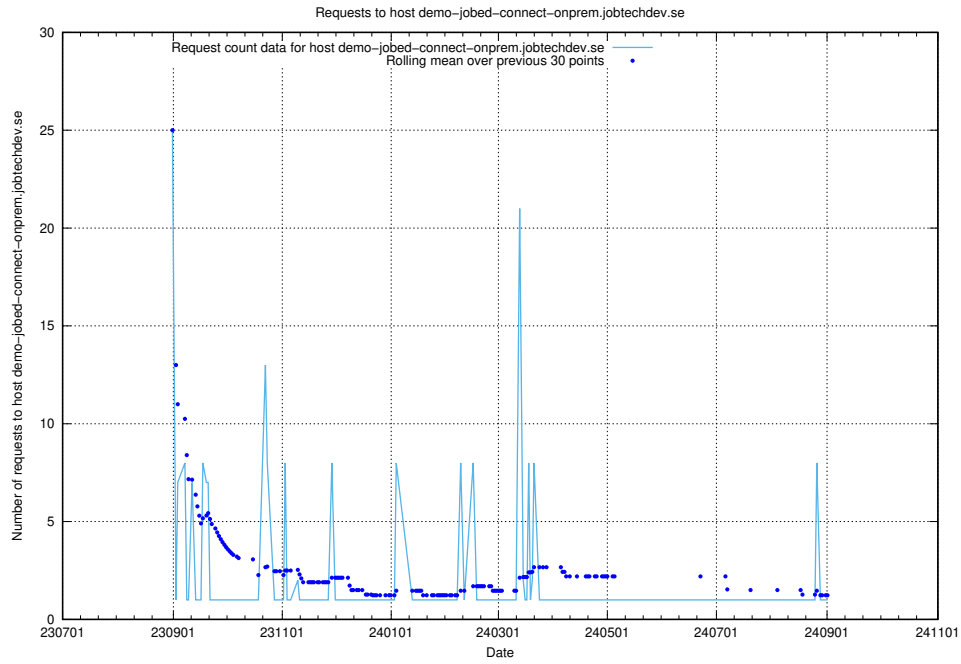

7.610 Usage of demo-jobed-connect-onprem.jobtechdev.se

Here, we count the number of requests to host demo-jobed-connect-onprem.jobtechdev.se.