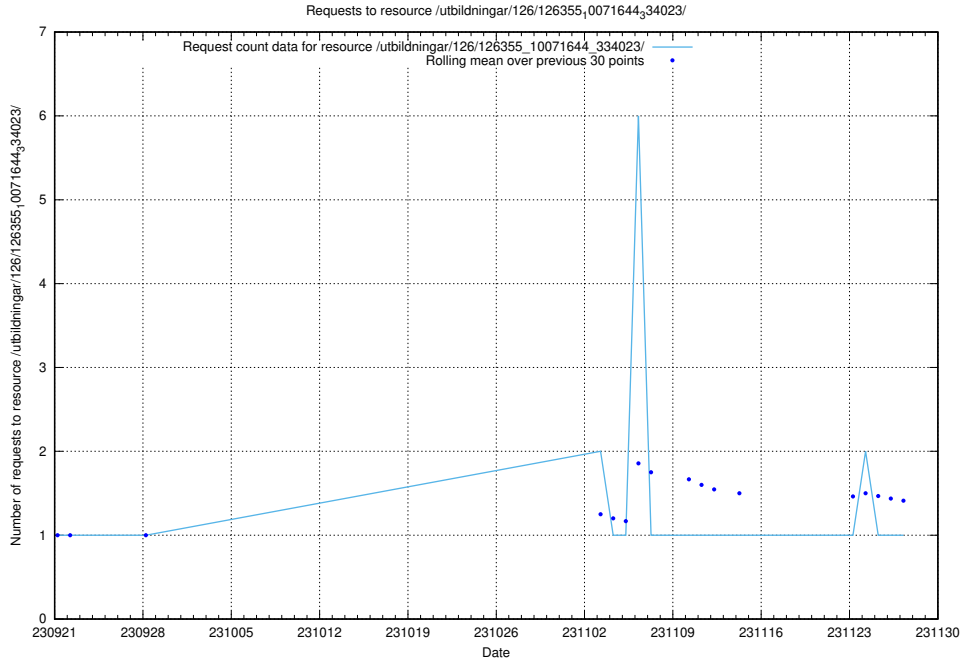

5.5224 Usage of /utbildningar/126/126355_10071644_334023/

Here, we count the number of requests to resource /utbildningar/126/126355_10071644_334023/.