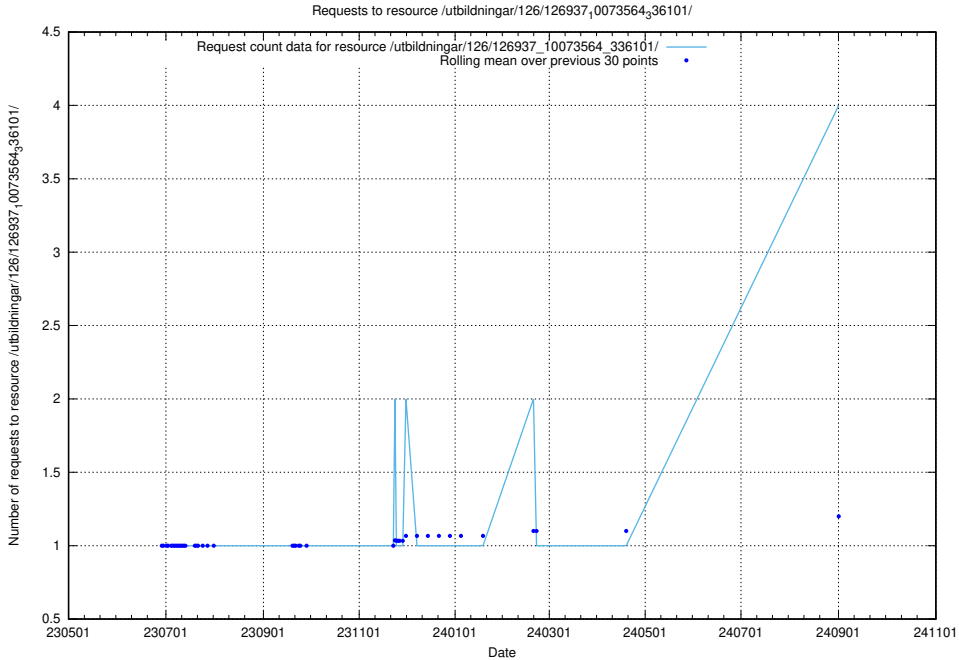

5.316 Usage of /utbildningar/126/126937_10073564_336101/

Here, we count the number of requests to resource /utbildningar/126/126937_10073564_336101/.