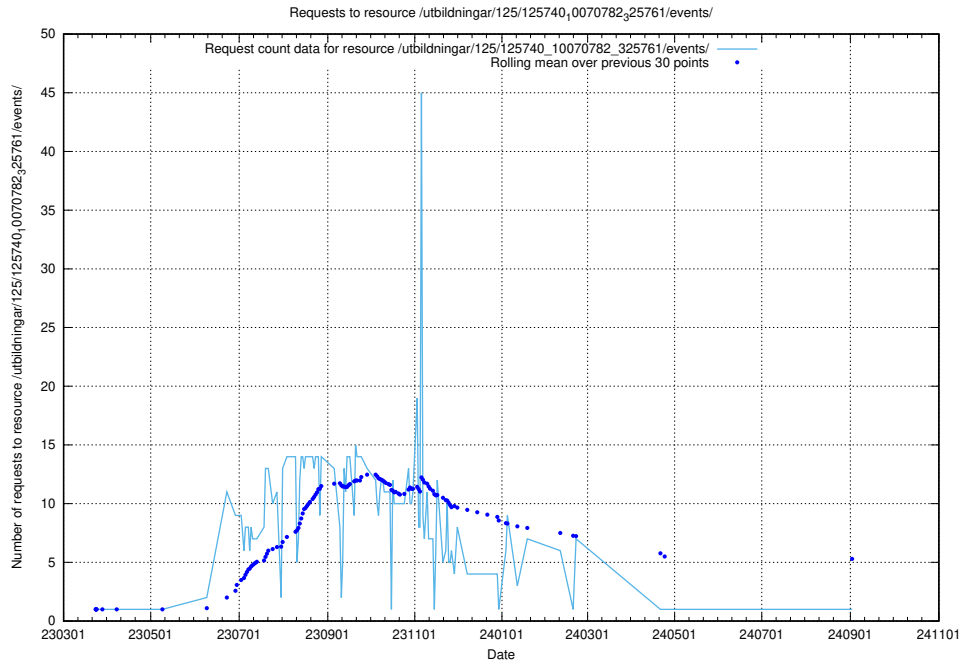

5.1020 Usage of /utbildningar/125/125740_10070782_325761/events/

Here, we count the number of requests to resource /utbildningar/125/125740_10070782_325761/events/