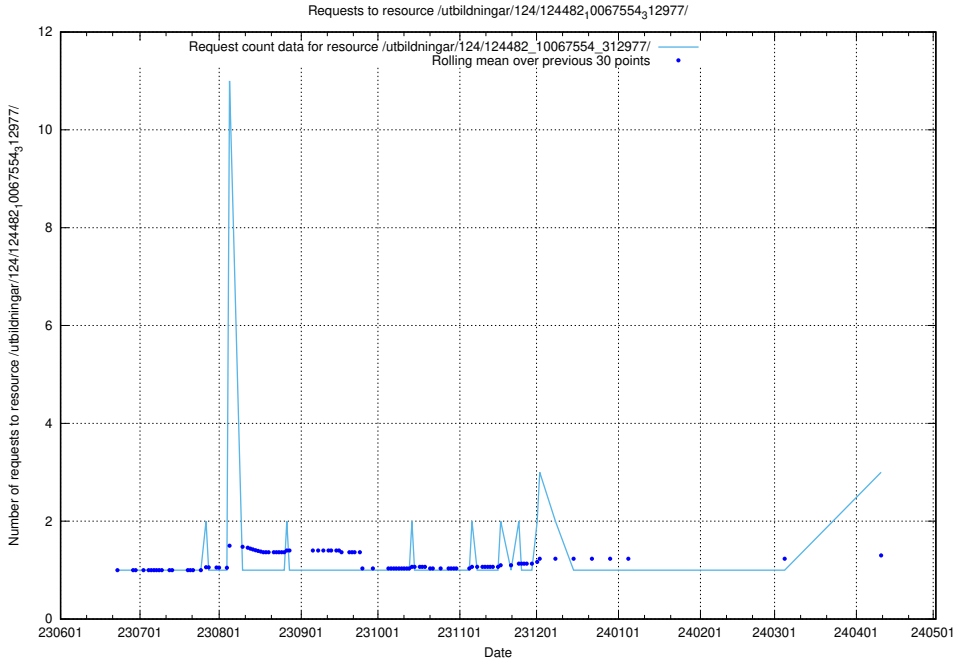

5.483 Usage of /utbildningar/124/124482_10067554_312977/

Here, we count the number of requests to resource /utbildningar/124/124482_10067554_312977/.