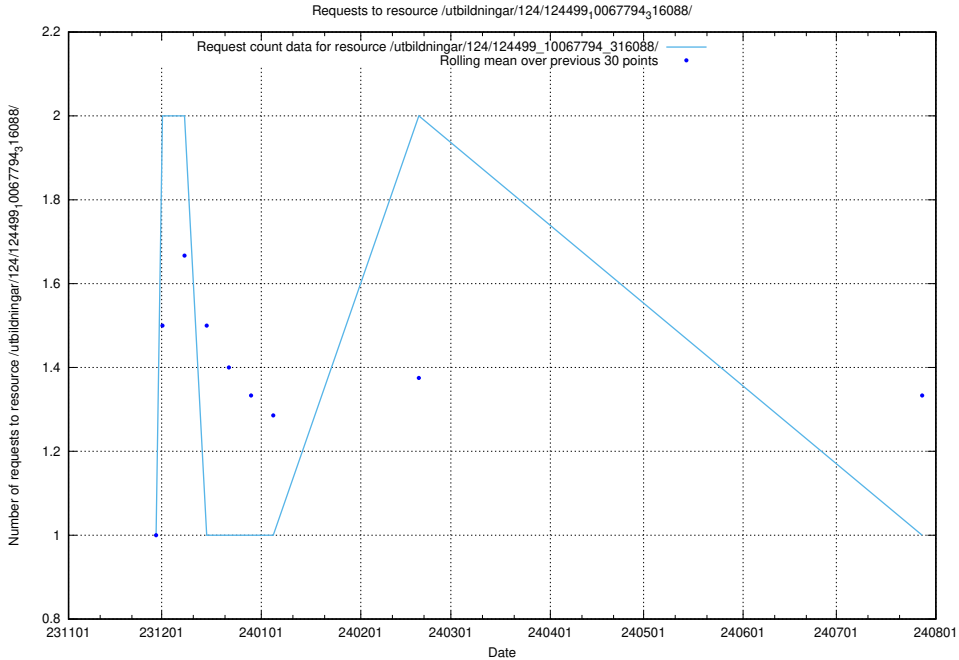

5.4646 Usage of /utbildningar/124/124499_10067794_316088/

Here, we count the number of requests to resource /utbildningar/124/124499_10067794_316088/.