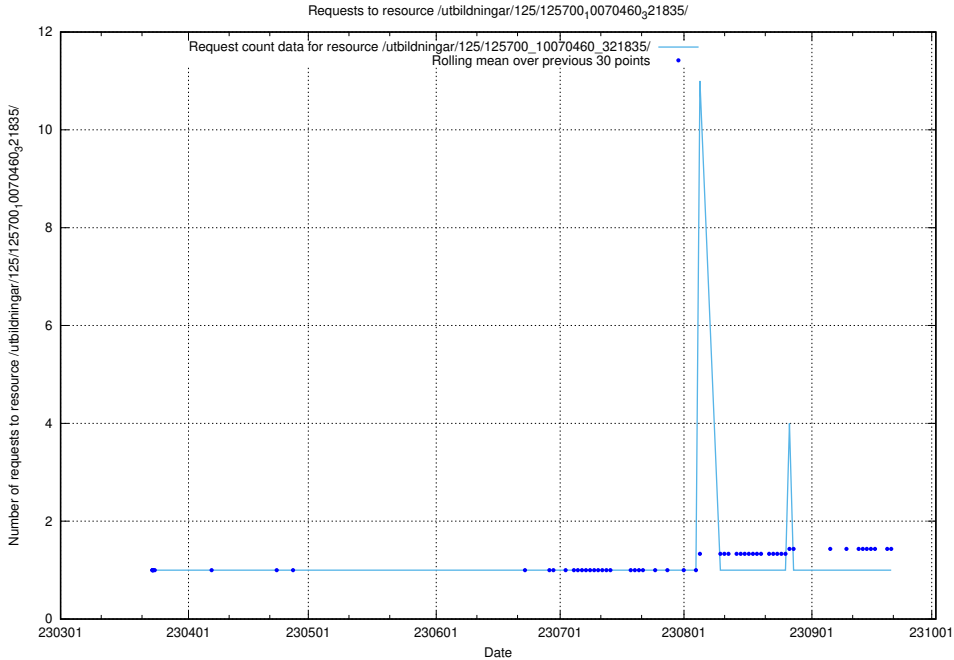

5.1082 Usage of /utbildningar/125/125700_10070460_321835/

Here, we count the number of requests to resource /utbildningar/125/125700_10070460_321835/.