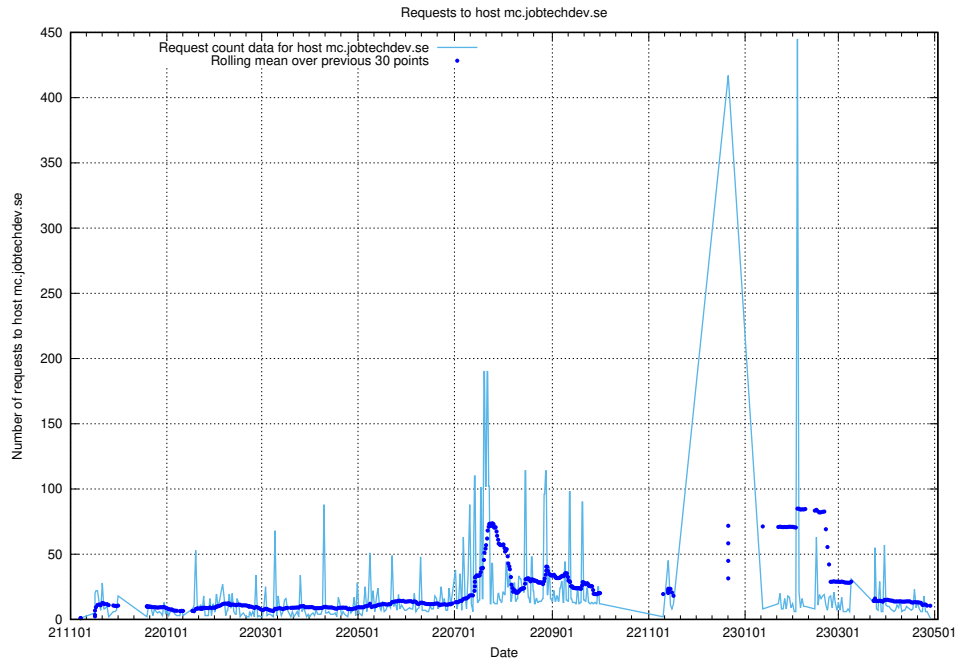

7.630 Usage of mc.jobtechdev.se

Here, we count the number of requests to host mc.jobtechdev.se.