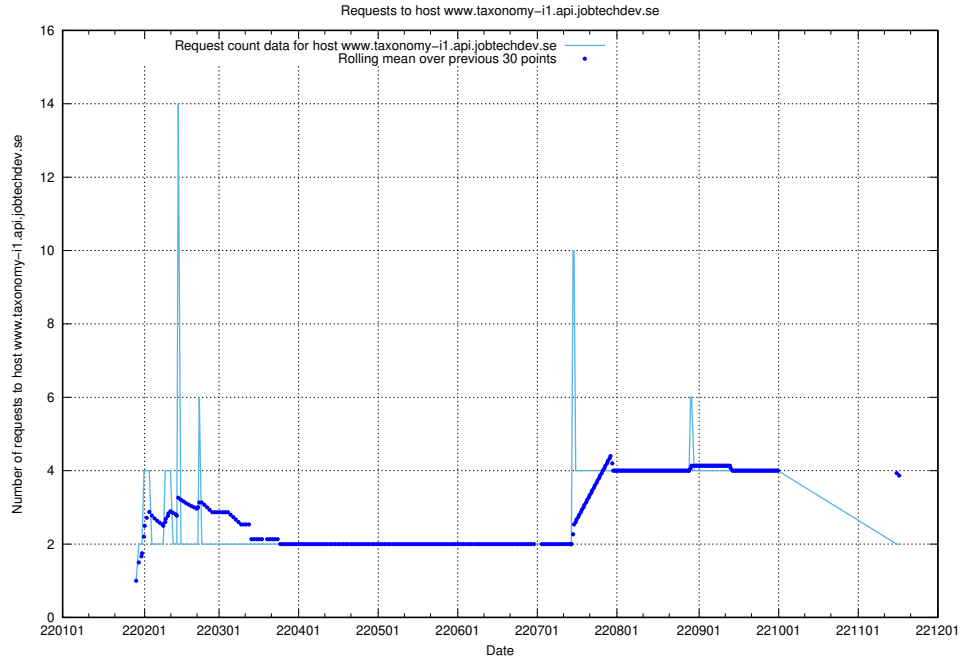

7.575 Usage of `www.taxonomy-i1.api.jobtechdev.se`

Here, we count the number of requests to host `www.taxonomy-i1.api.jobtechdev.se`.