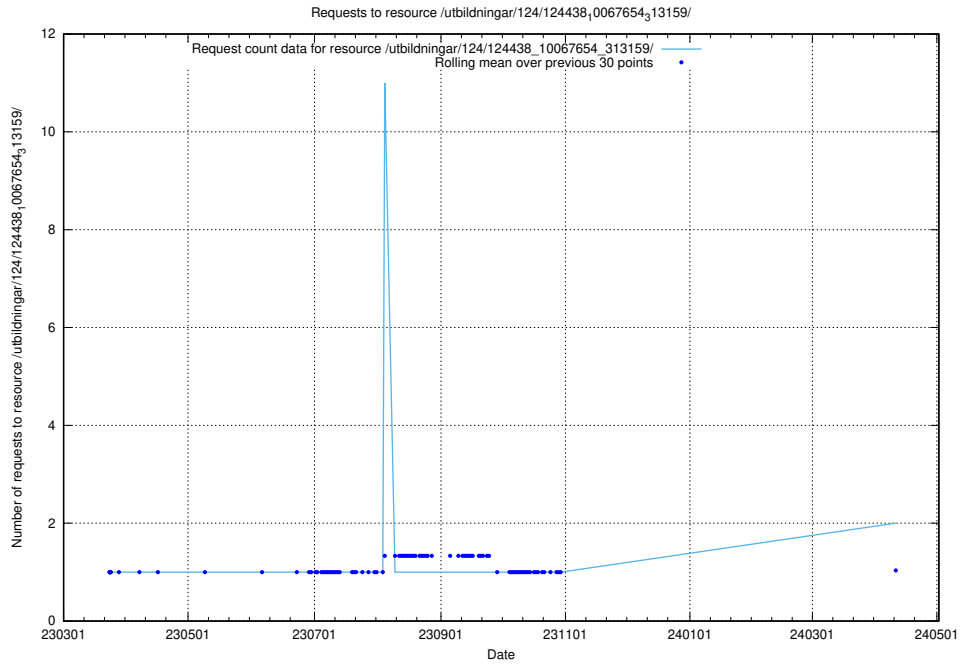

5.754 Usage of /utbildningar/124/124438_10067654_313159/

Here, we count the number of requests to resource /utbildningar/124/124438_10067654_313159/.