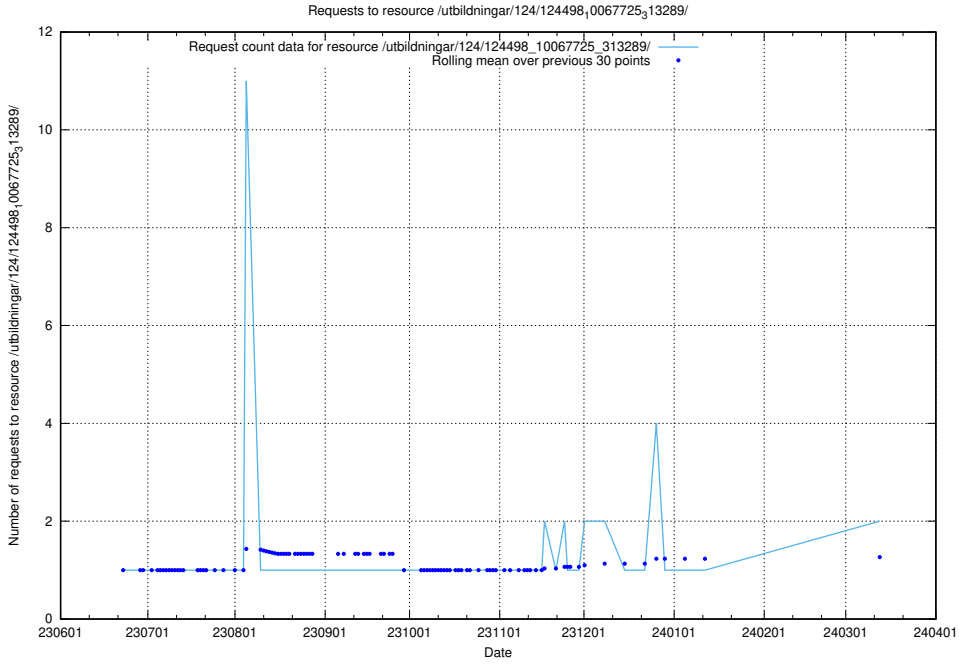

5.938 Usage of /utbildningar/124/124498_10067725_313289/

Here, we count the number of requests to resource /utbildningar/124/124498_10067725_313289/.