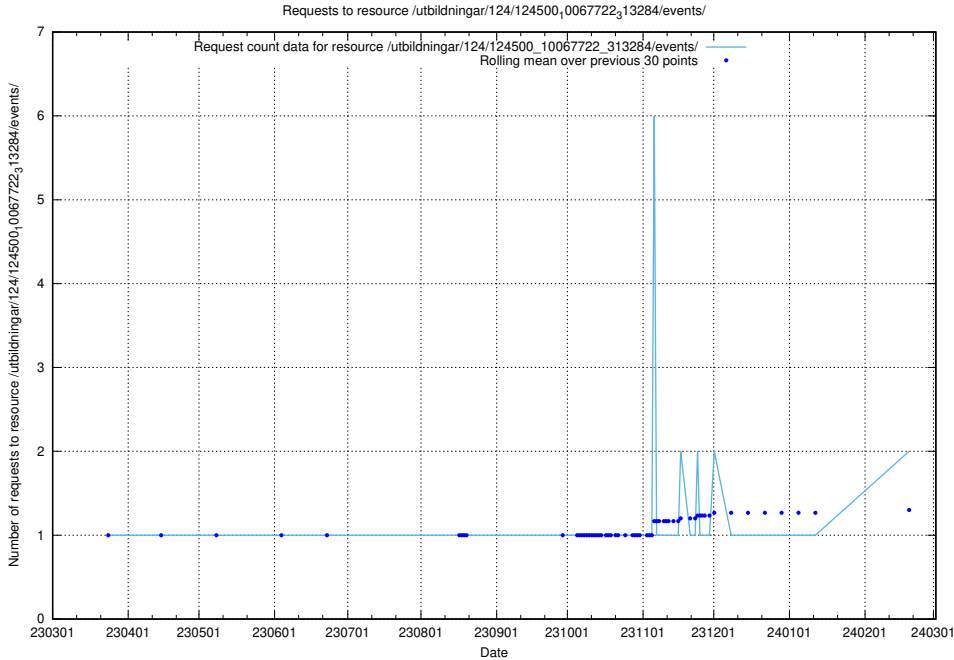

5.986 Usage of /utbildningar/124/124500_10067722_313284/events/

Here, we count the number of requests to resource /utbildningar/124/124500_10067722_313284/events/