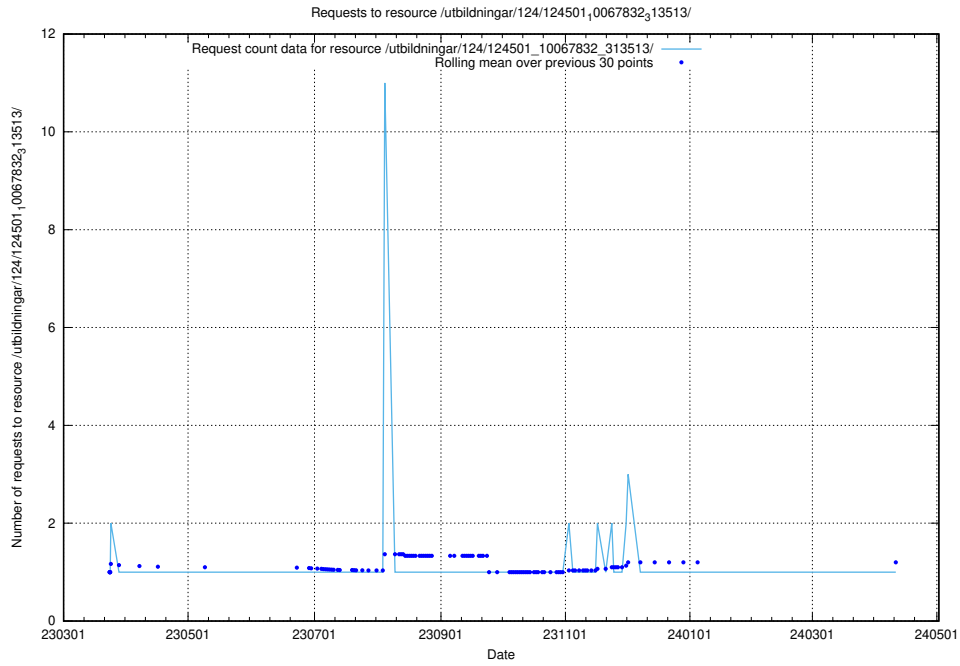

5.2928 Usage of /utbildningar/124/124501_10067832_313513/

Here, we count the number of requests to resource /utbildningar/124/124501_10067832_313513/.