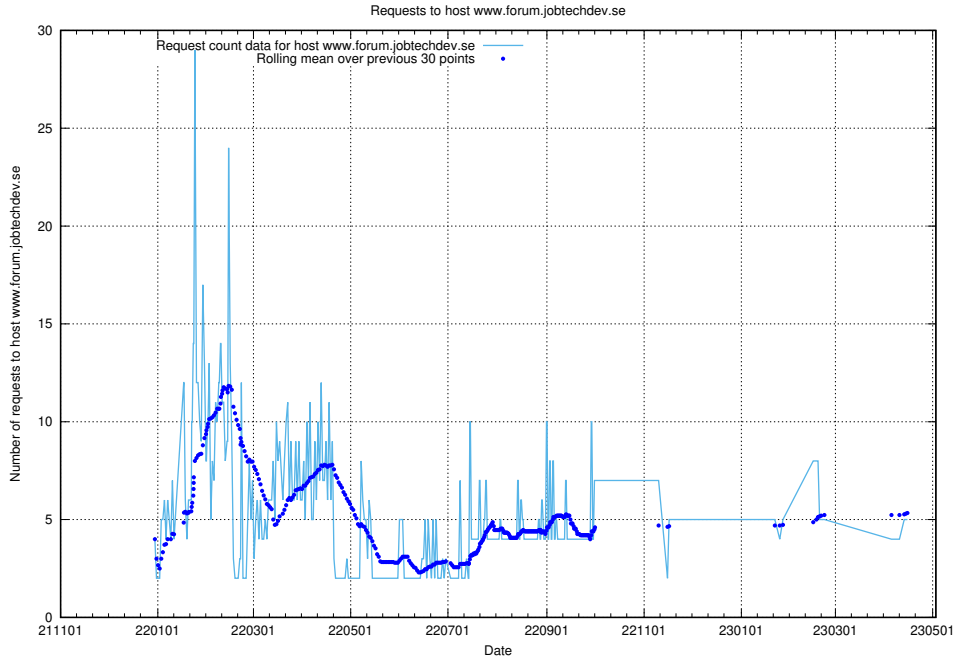

7.101 Usage of www.forum.jobtechdev.se

Here, we count the number of requests to host www.forum.jobtechdev.se.