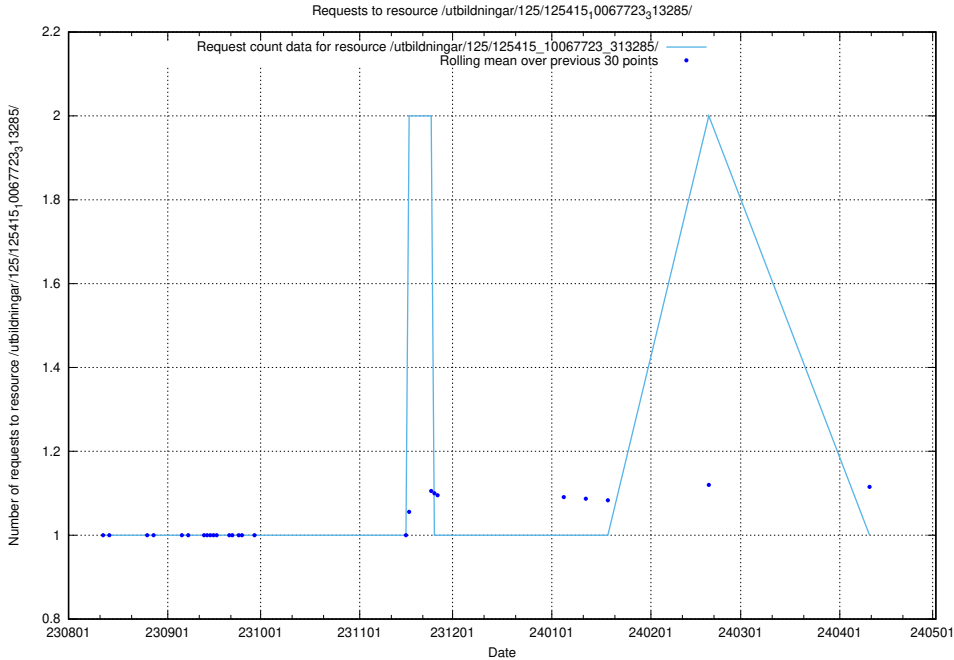

### 5.5517 Usage of /utbildningar/124/124515\_10065860\_299148/events/

Here, we count the number of requests to resource /utbildningar/124/124515\_10065860\_299148/events/