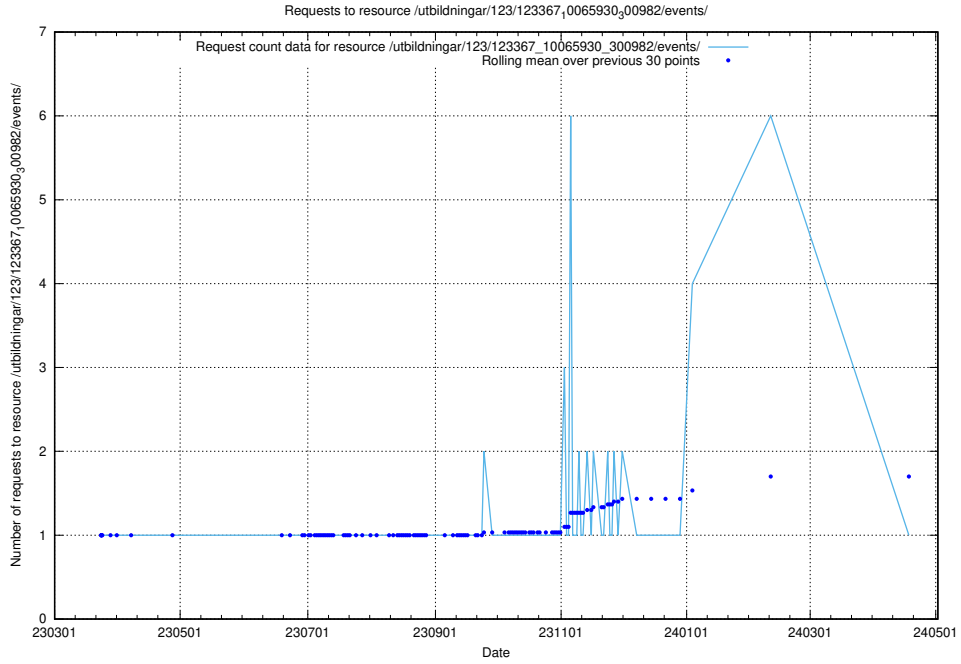

5.5326 Usage of /utbildningar/123/123367_10065930_300982/events/

Here, we count the number of requests to resource /utbildningar/123/123367_10065930_300982/events/