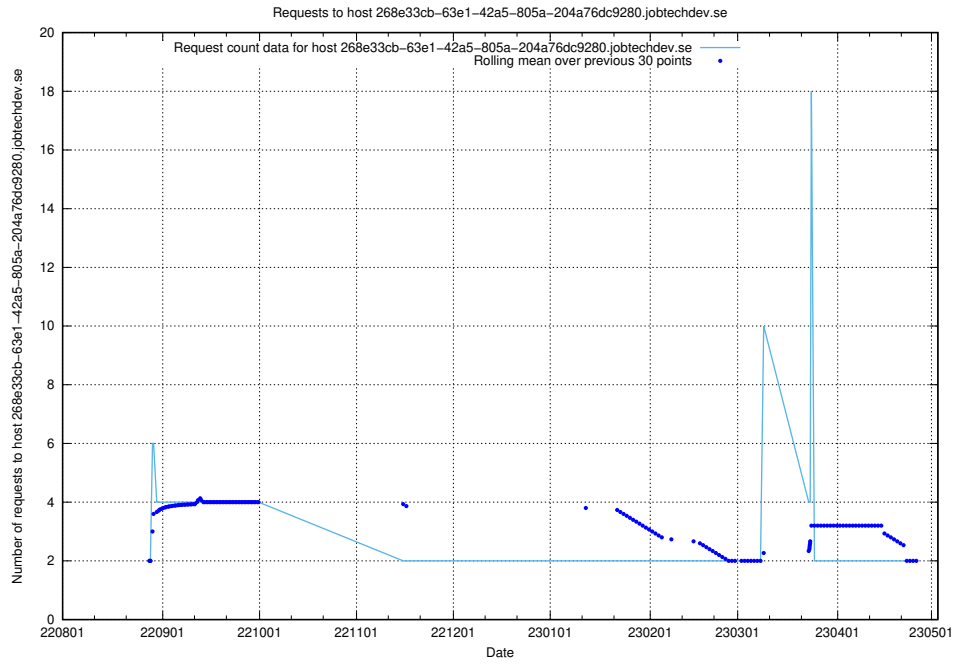

7.343 Usage of 268e33cb-63e1-42a5-805a-204a76dc9280.jobtechdev.se

Here, we count the number of requests to host 268e33cb-63e1-42a5-805a-204a76dc9280.jobtechdev.se.