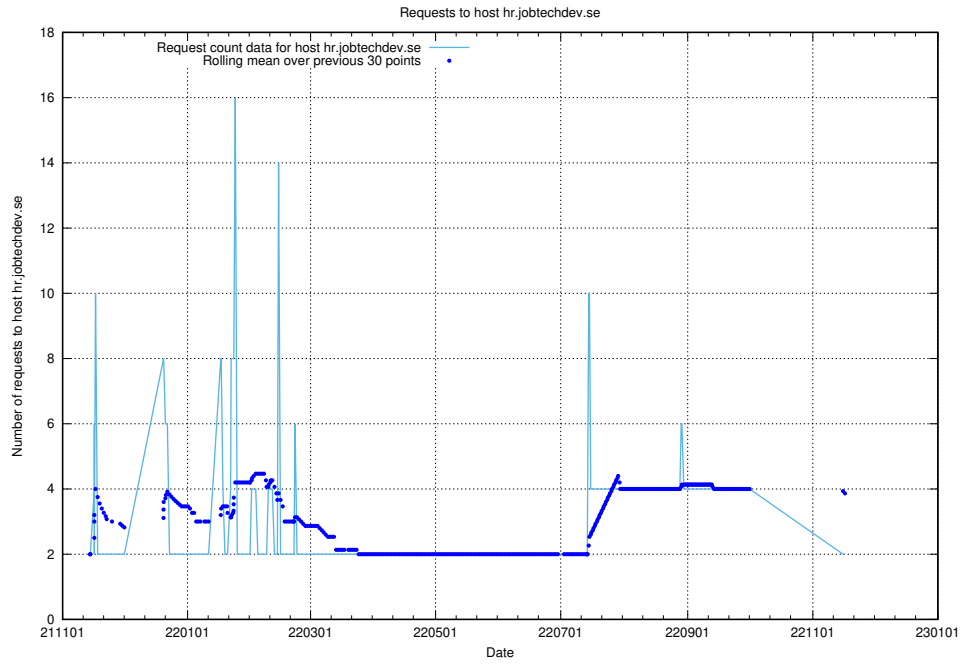

7.609 Usage of hr.jobtechdev.se

Here, we count the number of requests to host hr.jobtechdev.se.