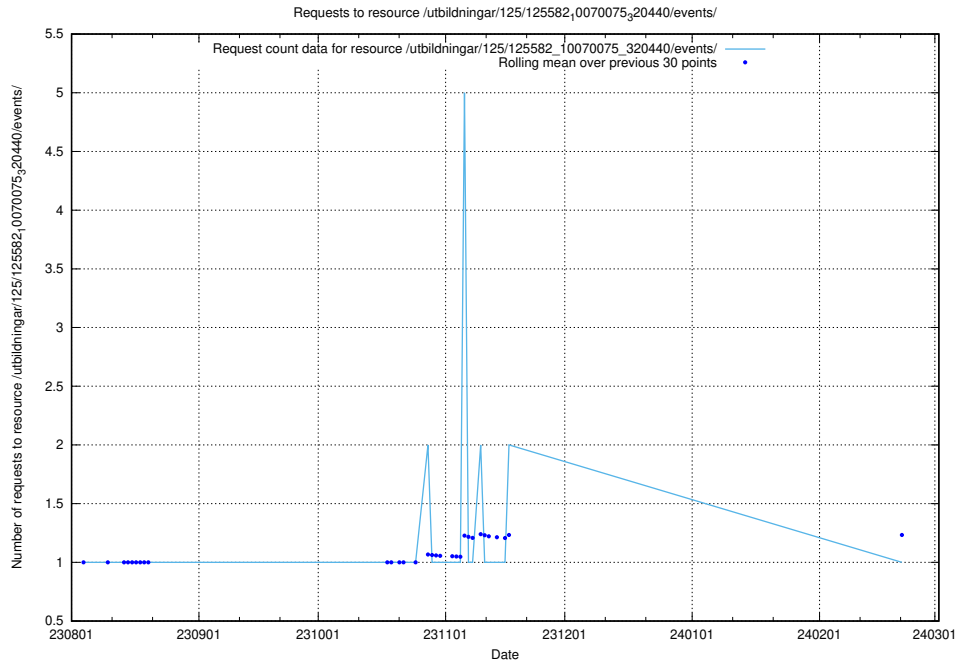

5.5577 Usage of /utbildningar/125/125582_10070075_320440/events/

Here, we count the number of requests to resource /utbildningar/125/125582_10070075_320440/events/