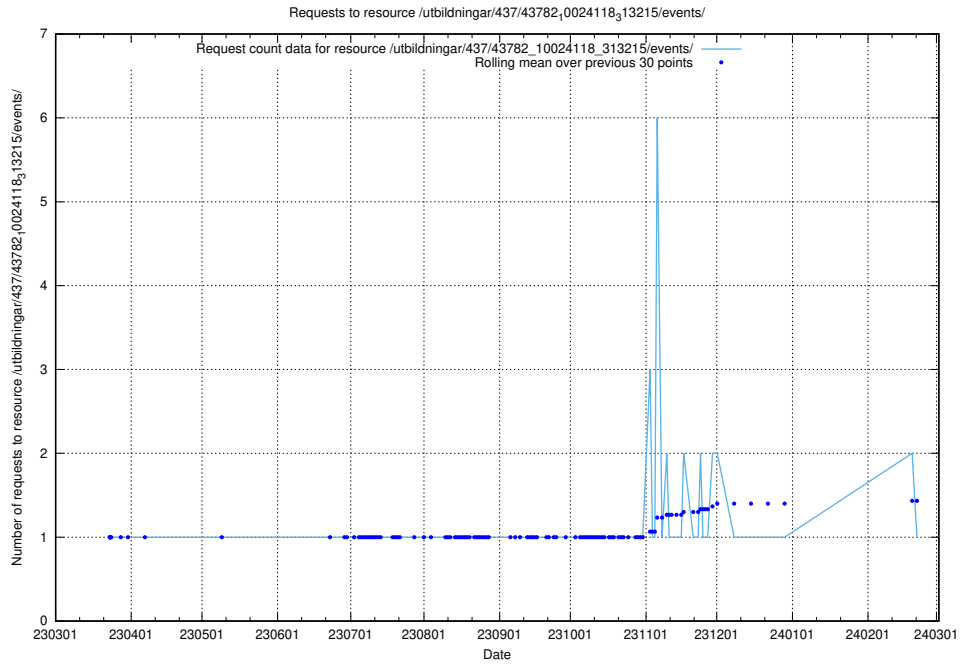

5.7067 Usage of /utbildningar/437/43782_10024118_313215/events/

Here, we count the number of requests to resource /utbildningar/437/43782_10024118_313215/events/.