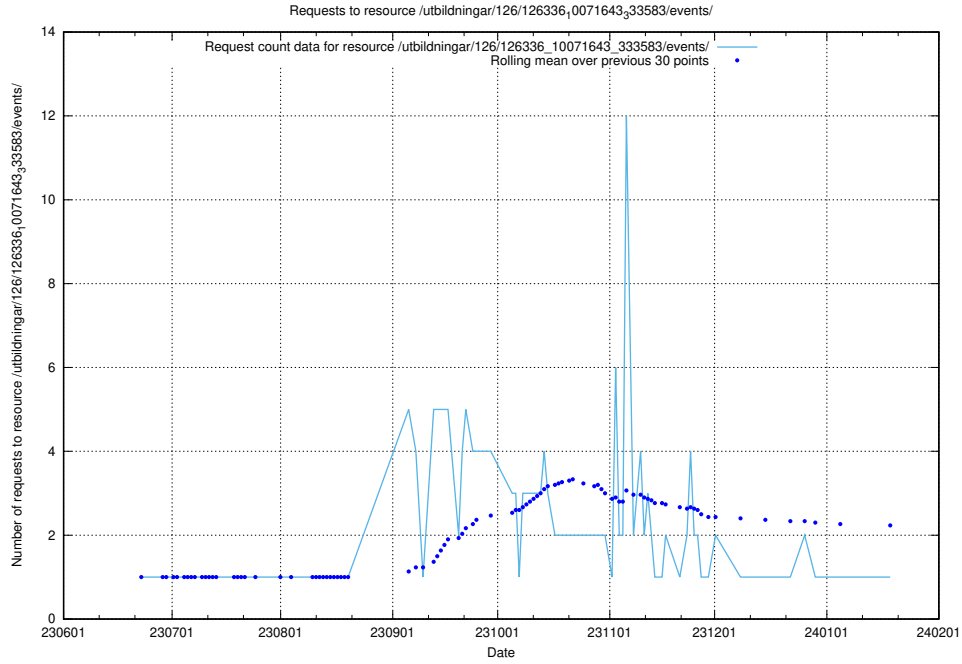

5.6328 Usage of /utbildningar/126/126336_10071643_333583/events/

Here, we count the number of requests to resource /utbildningar/126/126336_10071643_333583/events/