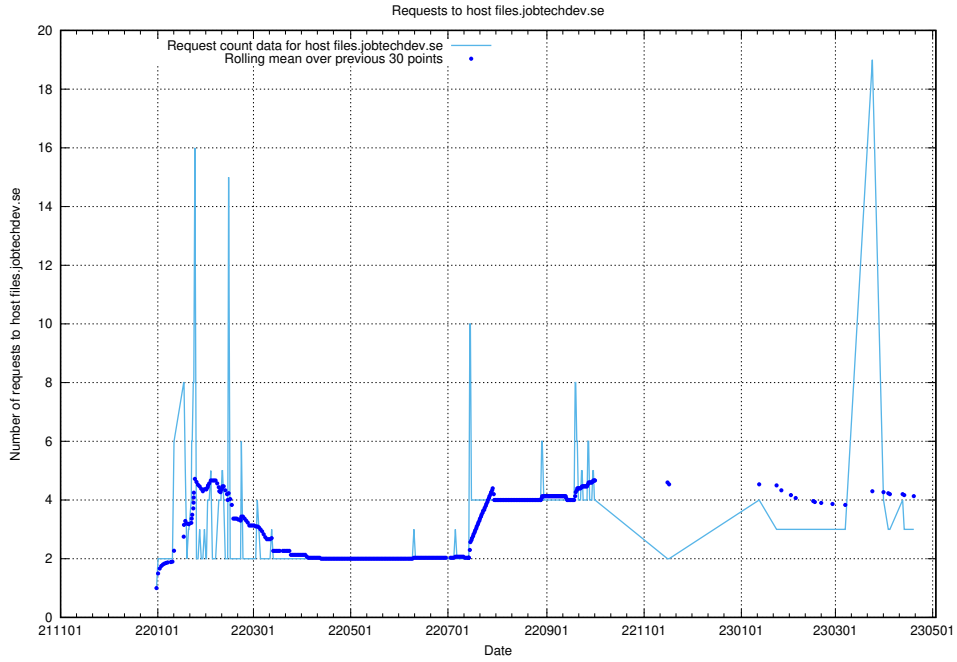

7.200 Usage of files.jobtechdev.se

Here, we count the number of requests to host files.jobtechdev.se.