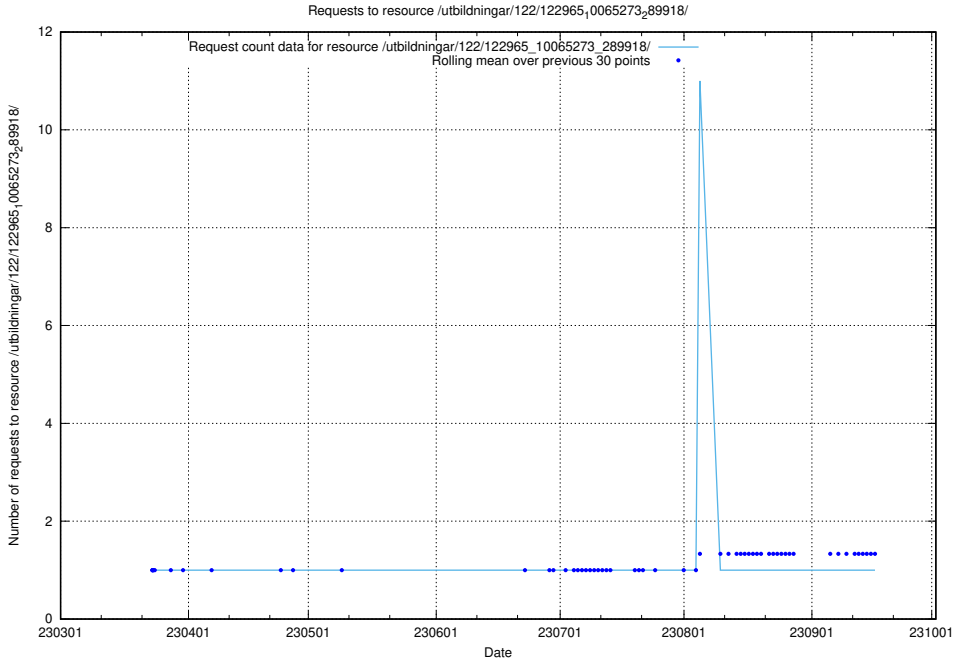

5.5852 Usage of /utbildningar/122/122965_10065273_289918/

Here, we count the number of requests to resource /utbildningar/122/122965_10065273_289918/.