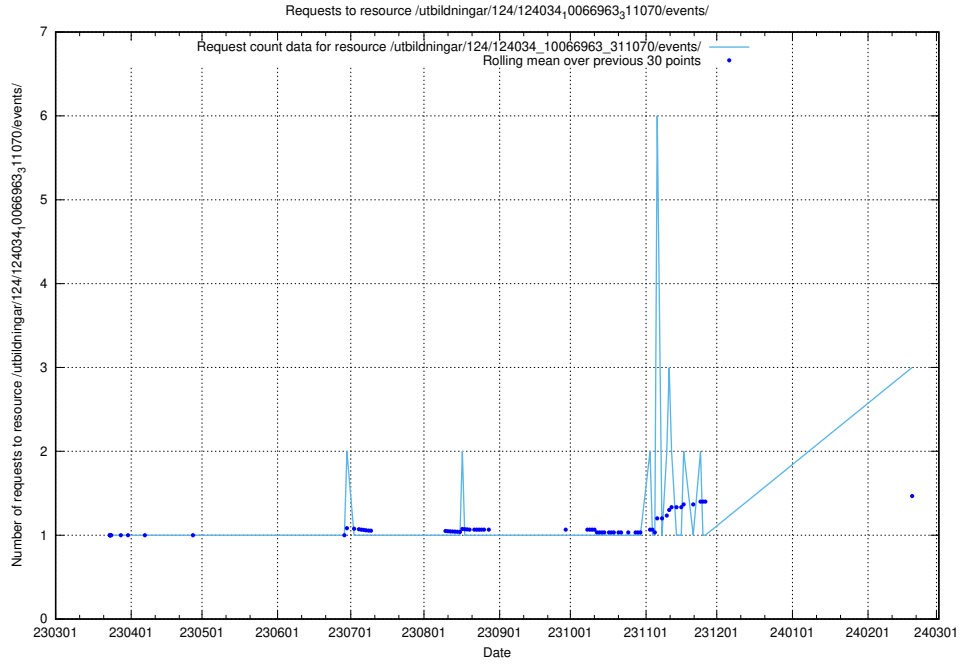

5.435 Usage of /utbildningar/124/124034_10066963_311070/events/

Here, we count the number of requests to resource /utbildningar/124/124034_10066963_311070/events/