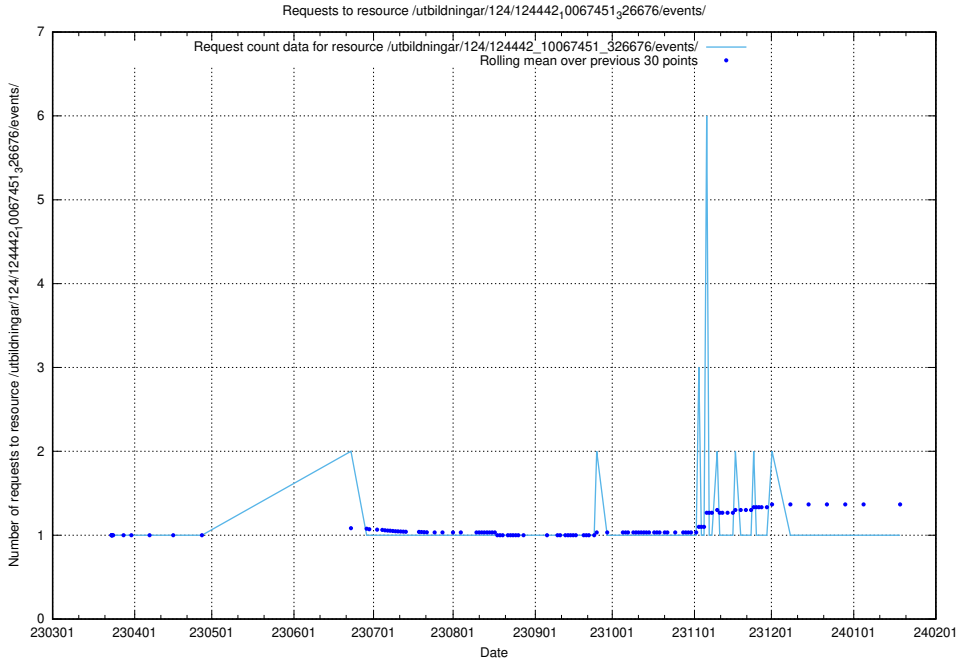

5.4204 Usage of /utbildningar/124/124442_10067451_326676/events/

Here, we count the number of requests to resource /utbildningar/124/124442_10067451_326676/events/