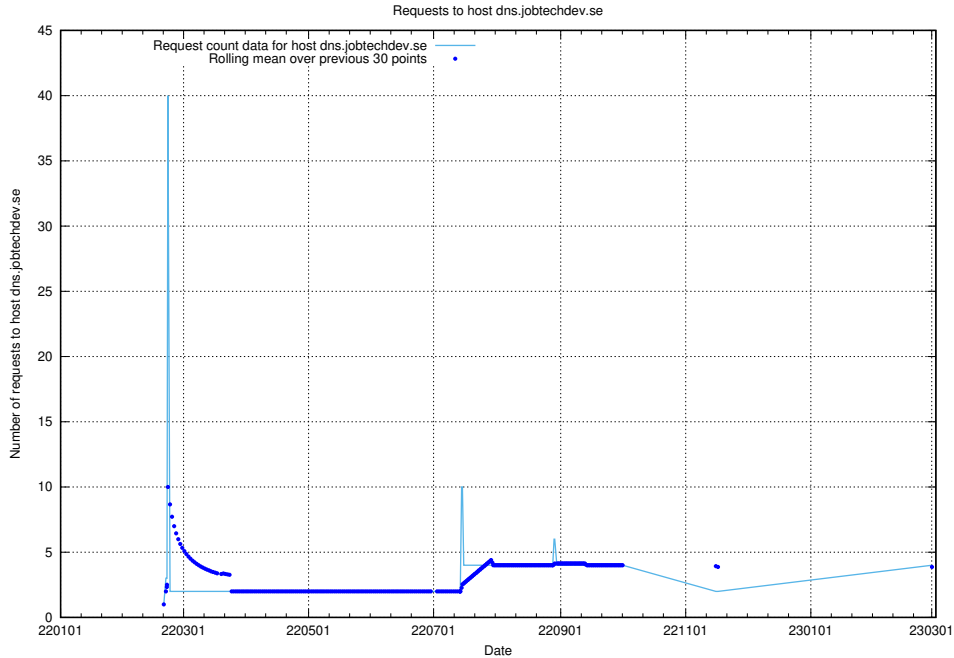

7.167 Usage of dns.jobtechdev.se

Here, we count the number of requests to host dns.jobtechdev.se.