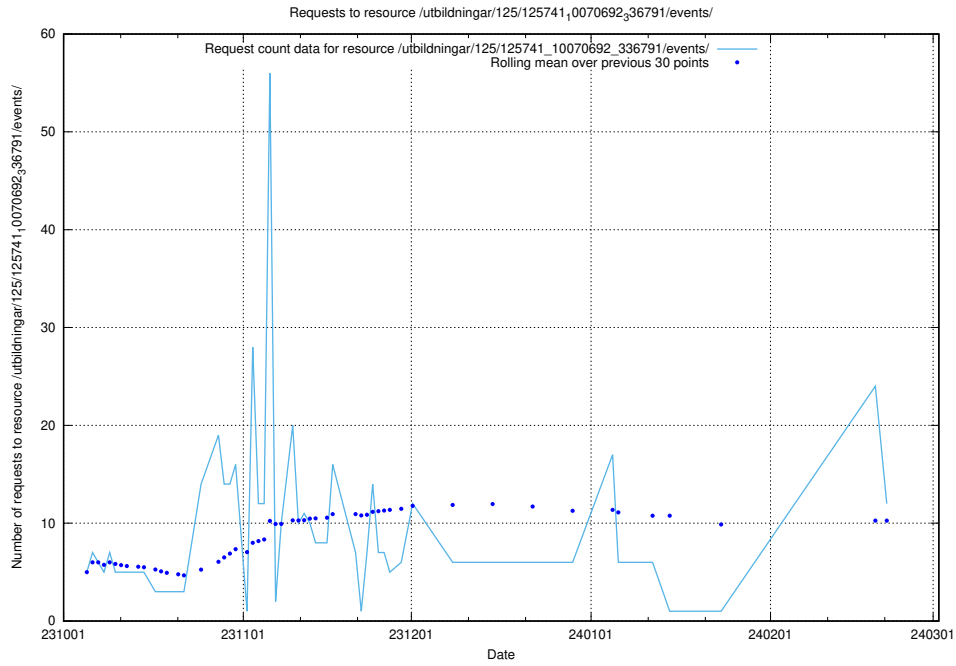

5.9 Usage of /utbildningar/125/125741_10070692_336791/events/

Here, we count the number of requests to resource /utbildningar/125/125741_10070692_336791/events/