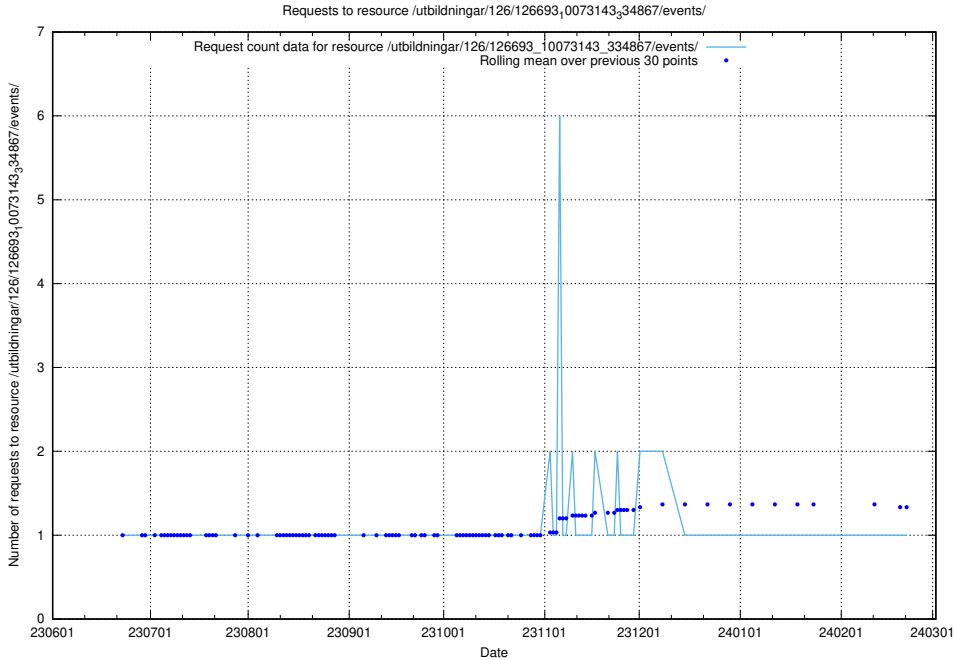

5.6312 Usage of /utbildningar/126/126693_10073143_334867/events/

Here, we count the number of requests to resource /utbildningar/126/126693_10073143_334867/events/