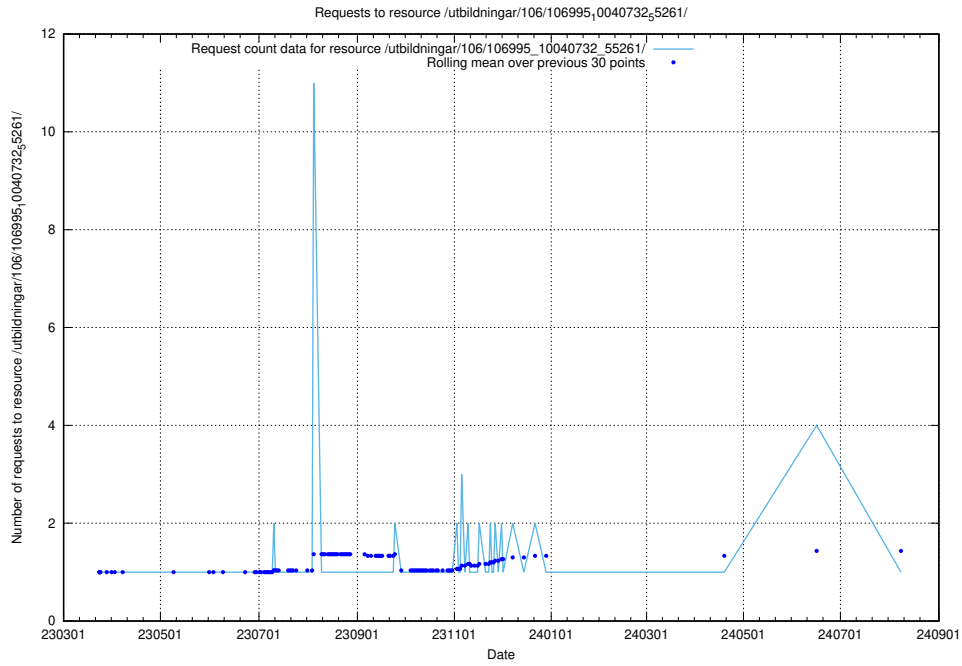

5.6136 Usage of /utbildningar/106/106995_10040732_55261/

Here, we count the number of requests to resource /utbildningar/106/106995_10040732_55261/.