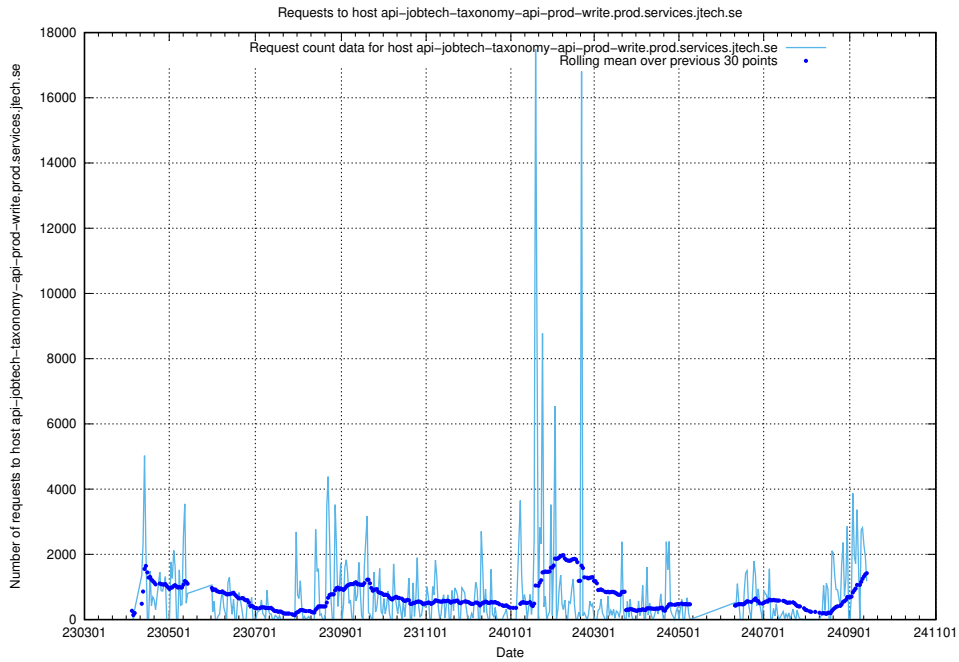

7.21 Usage of api-jobtech-taxonomy-api-prod-write.prod.services.jtech.se

Here, we count the number of requests to host api-jobtech-taxonomy-api-prod-write.prod.services.jtech.se.