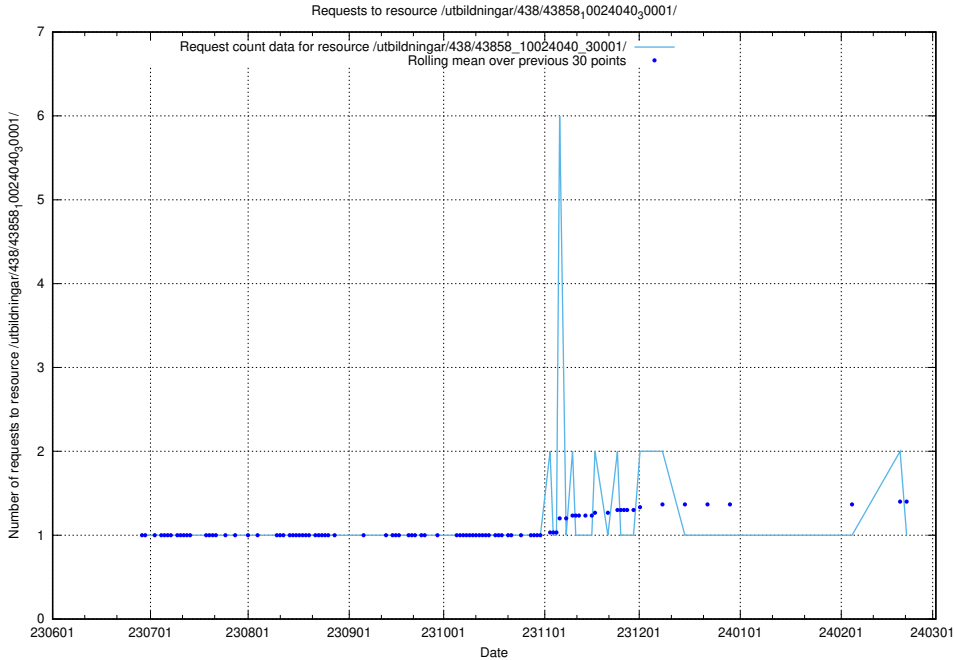

5.6122 Usage of /utbildningar/438/43858_10024040_30001/

Here, we count the number of requests to resource /utbildningar/438/43858_10024040_30001/.