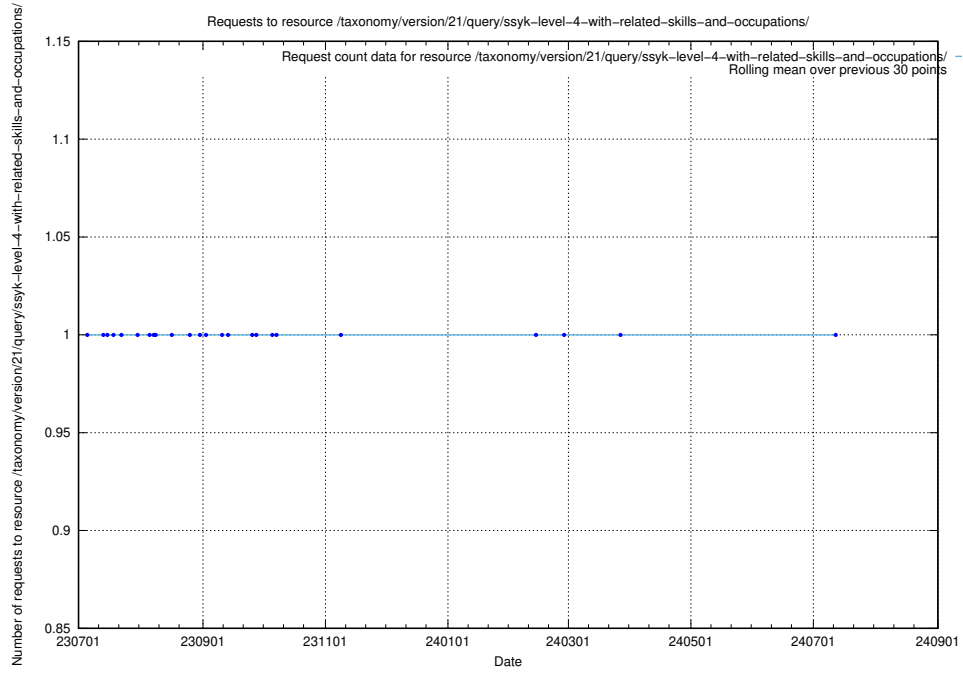

5.6033 Usage of /taxonomy/version/21/query/ssyk-level-4-with-related-skills-and-occupations/

Here, we count the number of requests to resource /taxonomy/version/21/query/ssyk-level-4-with-related-skills-and-occupations/.