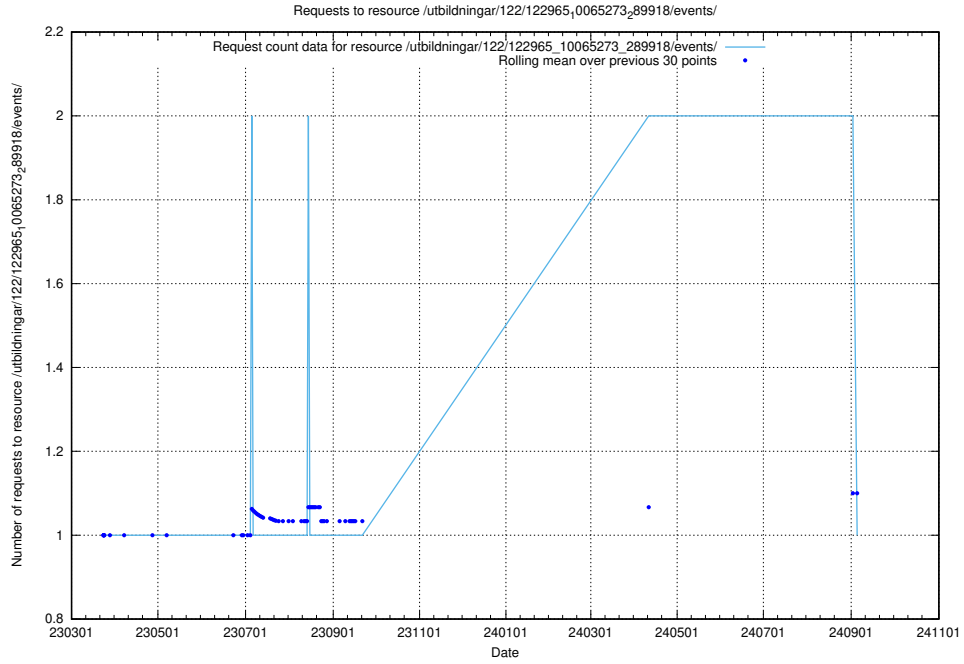

5.5841 Usage of /utbildningar/122/122965_10065273_289918/events/

Here, we count the number of requests to resource /utbildningar/122/122965_10065273_289918/events/