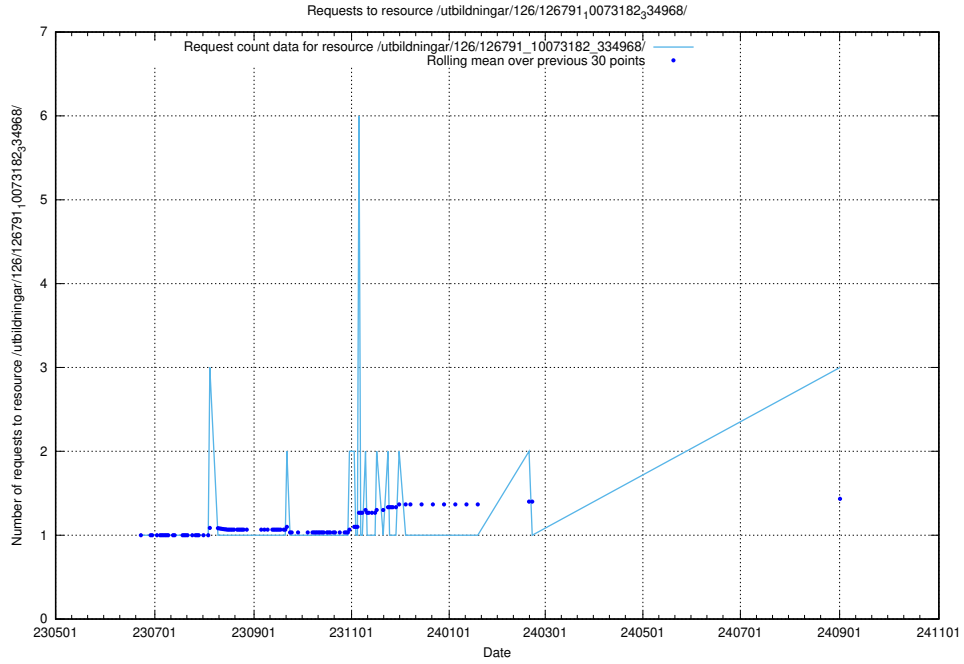

5.463 Usage of /utbildningar/126/126791_10073182_334968/

Here, we count the number of requests to resource /utbildningar/126/126791_10073182_334968/.