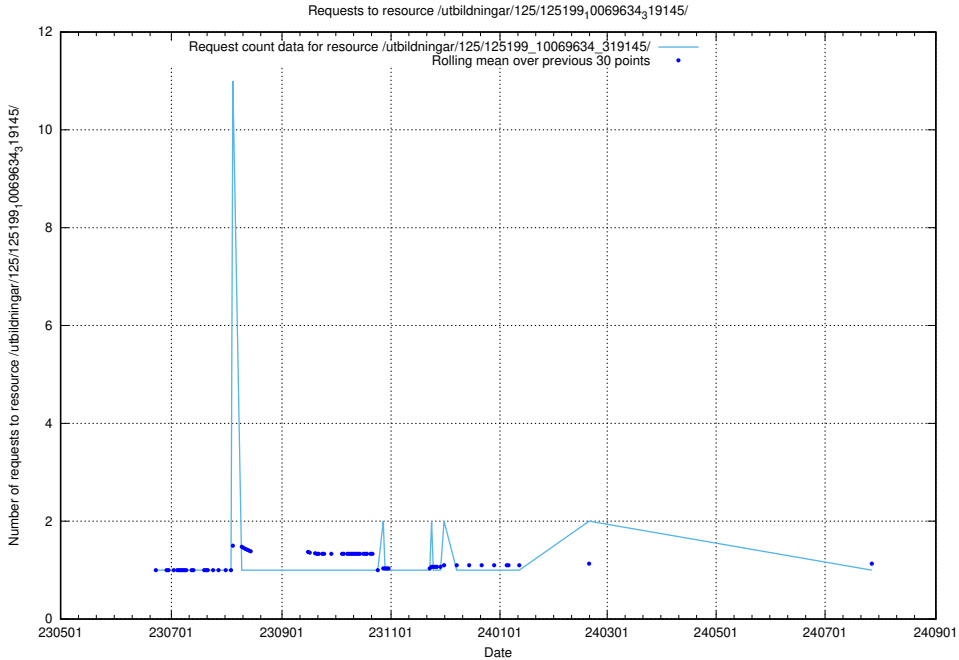

5.6383 Usage of /utbildningar/125/125199_10069634_319145/

Here, we count the number of requests to resource /utbildningar/125/125199_10069634_319145/.