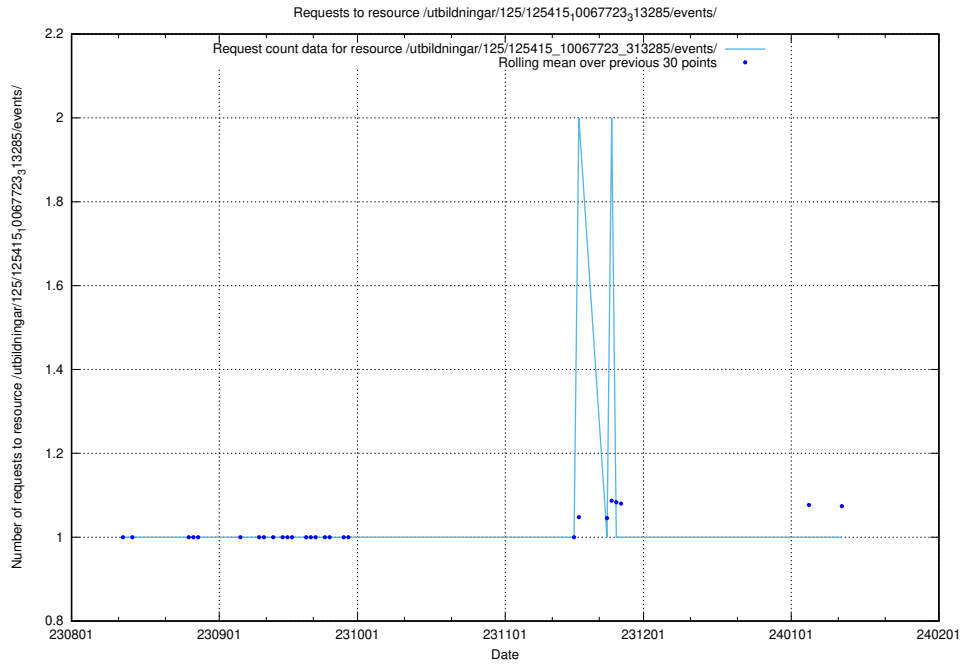

5.5515 Usage of /utbildningar/125/125415_10067723_313285/events/

Here, we count the number of requests to resource /utbildningar/125/125415_10067723_313285/events/