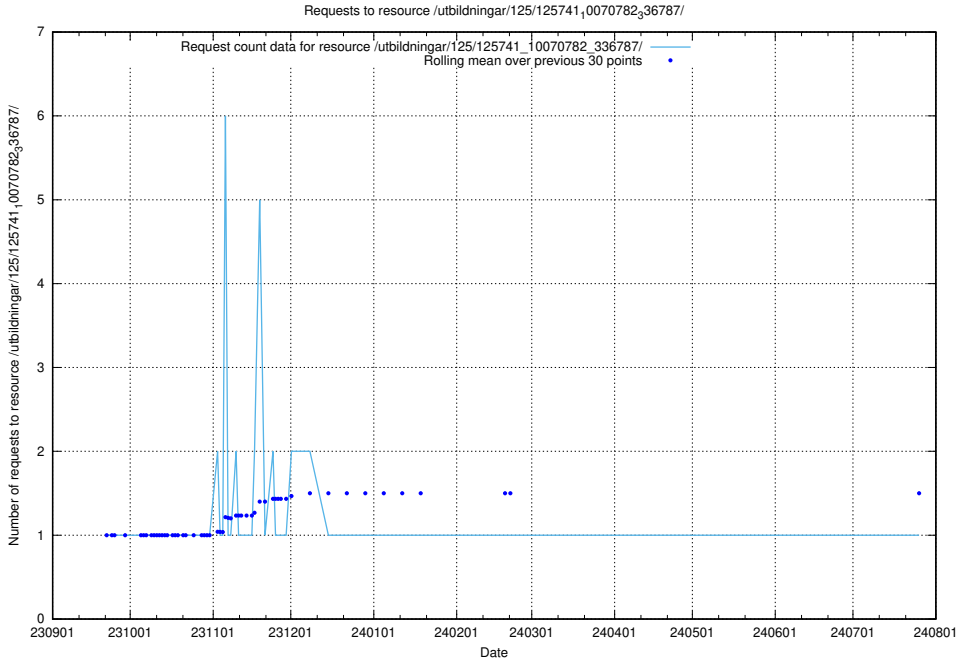

5.5208 Usage of /utbildningar/125/125741_10070782_336787/

Here, we count the number of requests to resource /utbildningar/125/125741_10070782_336787/.