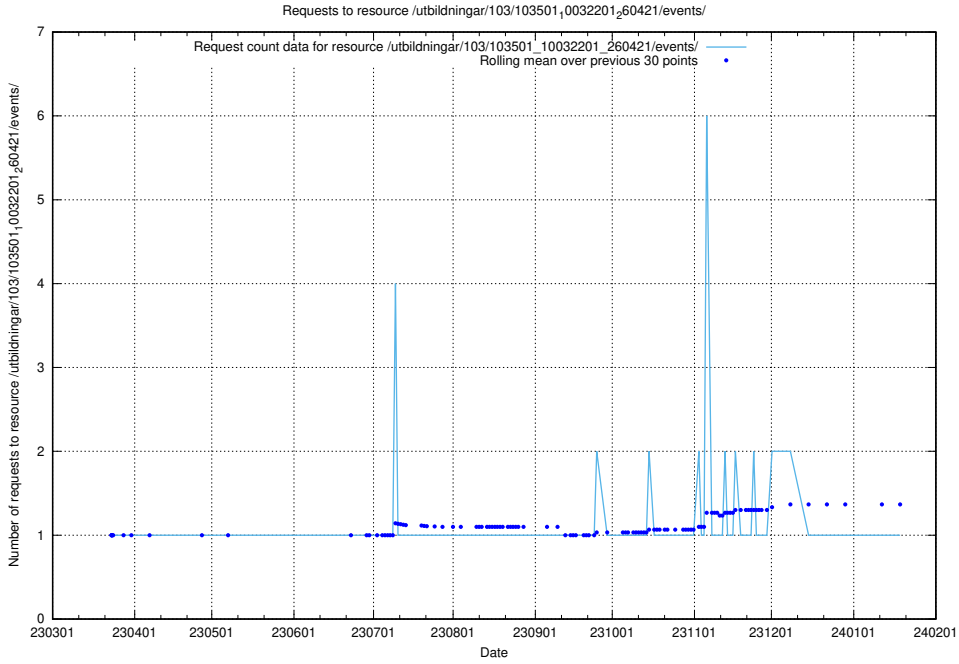

5.6163 Usage of /utbildningar/103/103501_10032201_260421/events/

Here, we count the number of requests to resource /utbildningar/103/103501_10032201_260421/events/