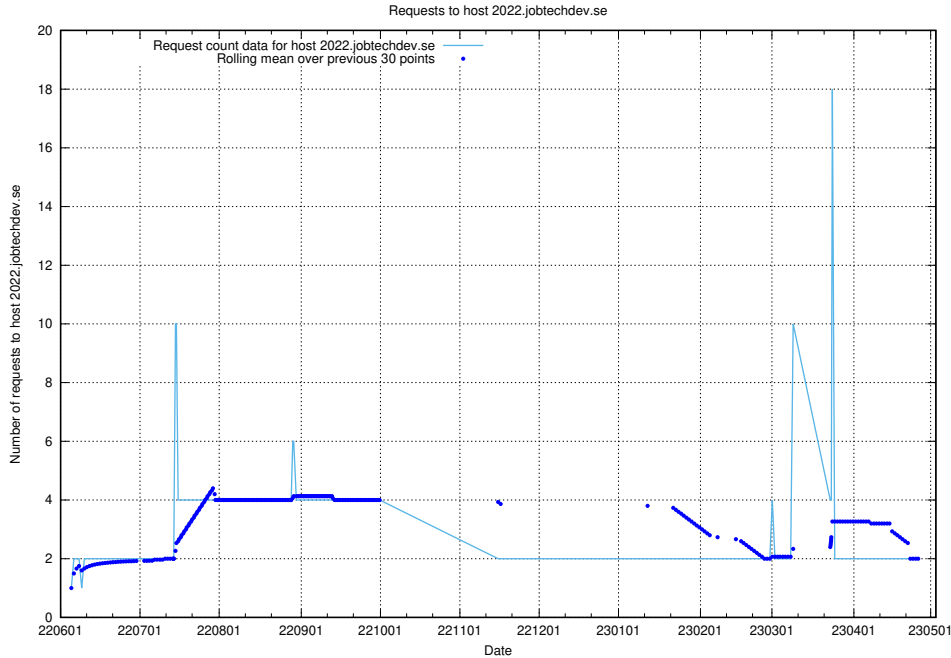

7.419 Usage of 2022.jobtechdev.se

Here, we count the number of requests to host 2022.jobtechdev.se.