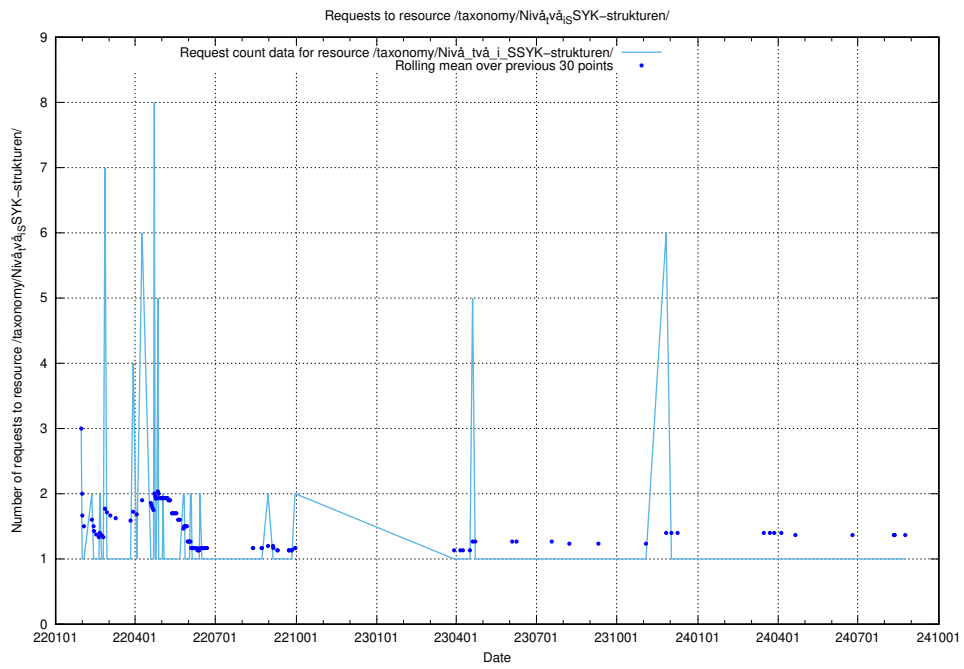

5.4246 Usage of /taxonomy/Nivå_två_i_SSYK-strukturen/

Here, we count the number of requests to resource /taxonomy/Nivå_två_i_SSYK-strukturen/.