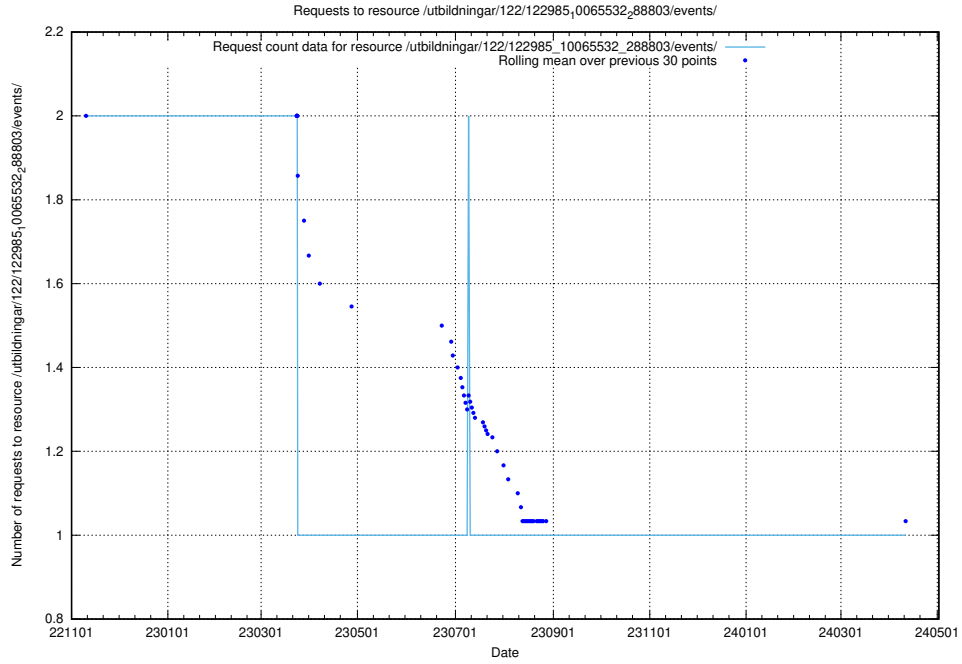

5.6962 Usage of /utbildningar/122/122985_10065532_288803/events/

Here, we count the number of requests to resource /utbildningar/122/122985_10065532_288803/events/