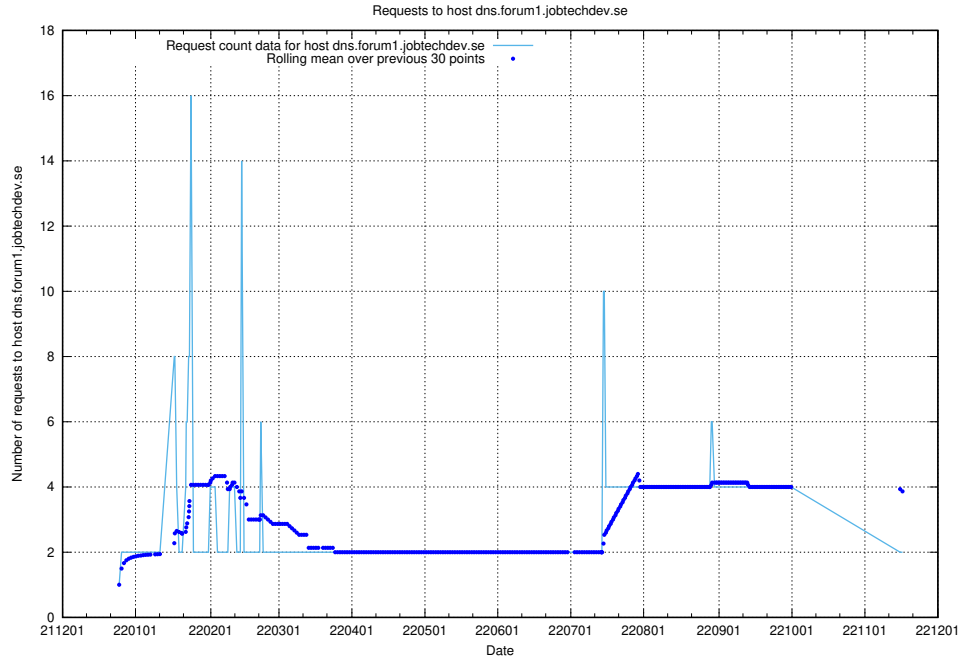

7.370 Usage of dns.forum1.jobtechdev.se

Here, we count the number of requests to host dns.forum1.jobtechdev.se.