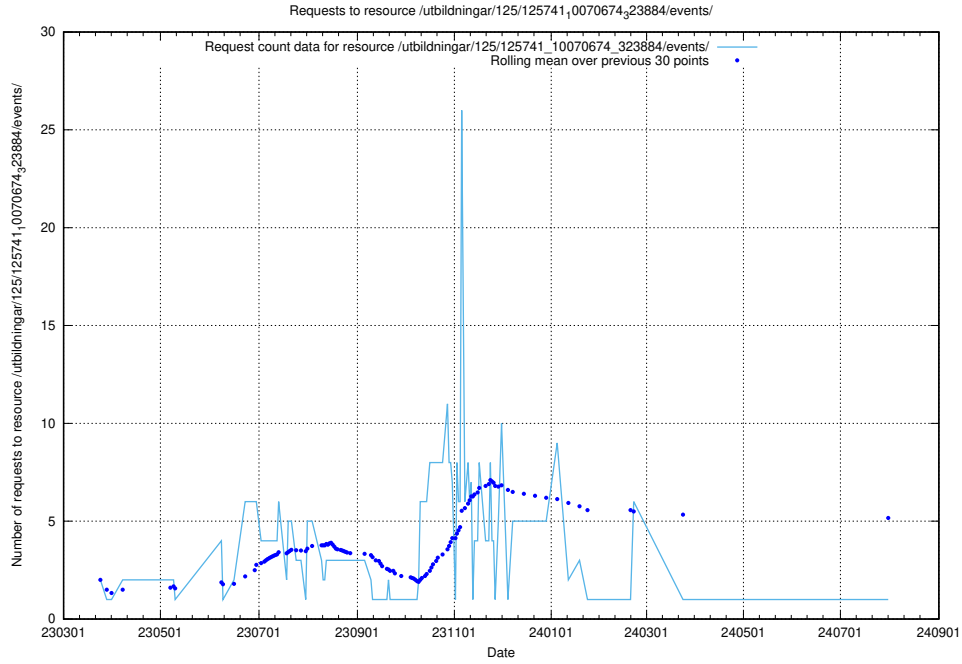

5.6856 Usage of /utbildningar/125/125741_10070674_323884/events/

Here, we count the number of requests to resource /utbildningar/125/125741_10070674_323884/events/