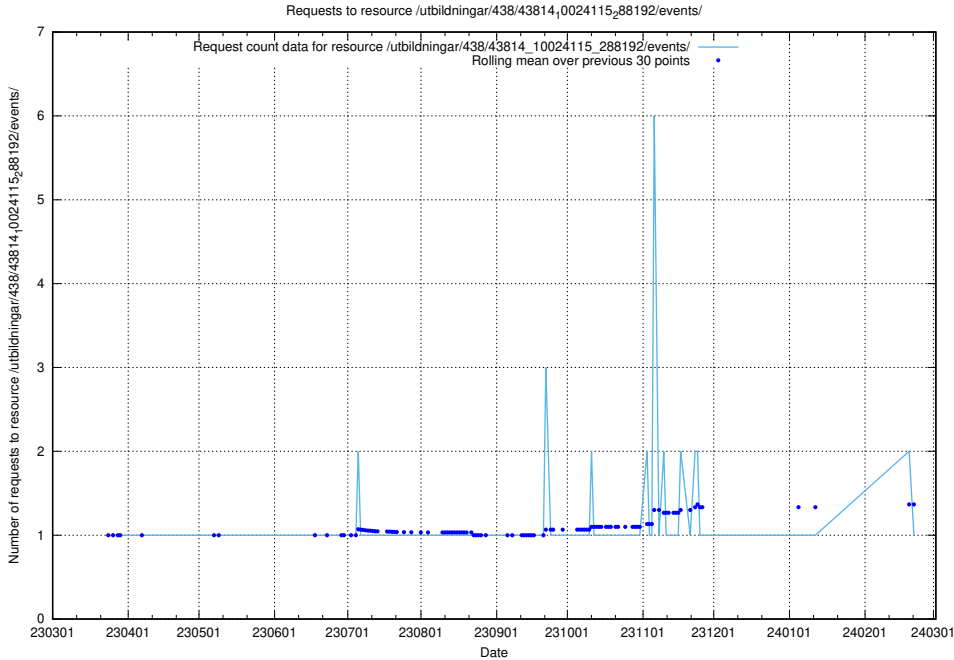

5.6868 Usage of /utbildningar/438/43814_10024115_288192/events/

Here, we count the number of requests to resource /utbildningar/438/43814_10024115_288192/events/.