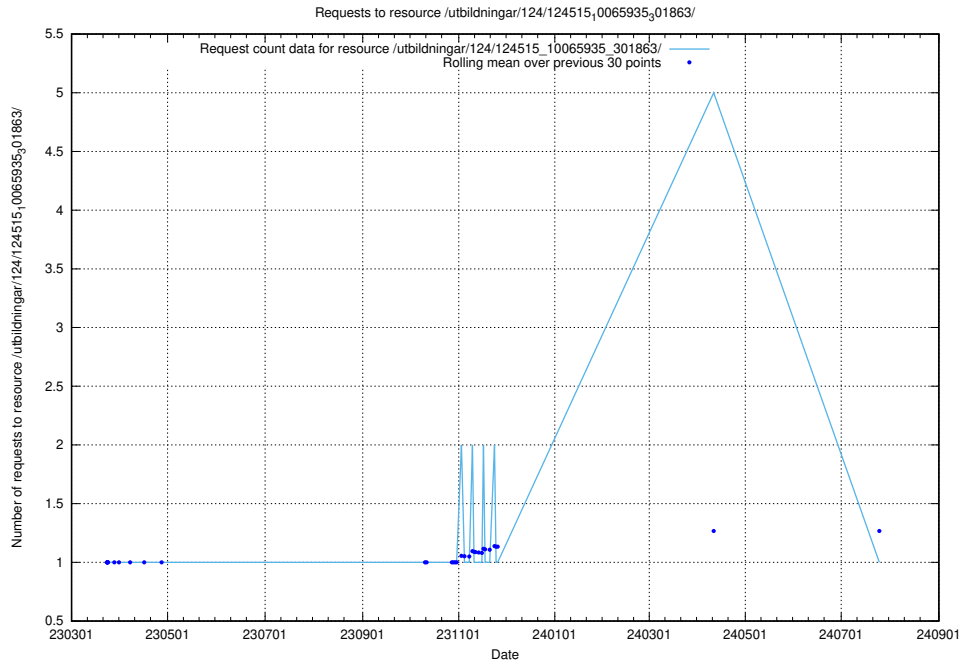

5.2262 Usage of /utbildningar/124/124515_10065935_301863/

Here, we count the number of requests to resource /utbildningar/124/124515_10065935_301863/.