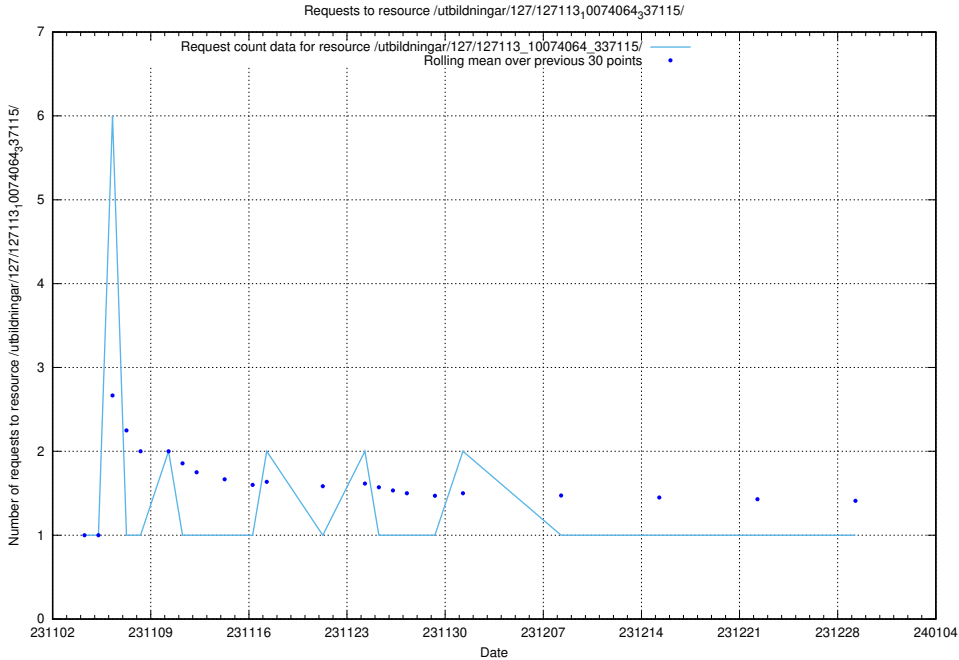

5.4833 Usage of /utbildningar/127/127113_10074064_337115/

Here, we count the number of requests to resource /utbildningar/127/127113_10074064_337115/.