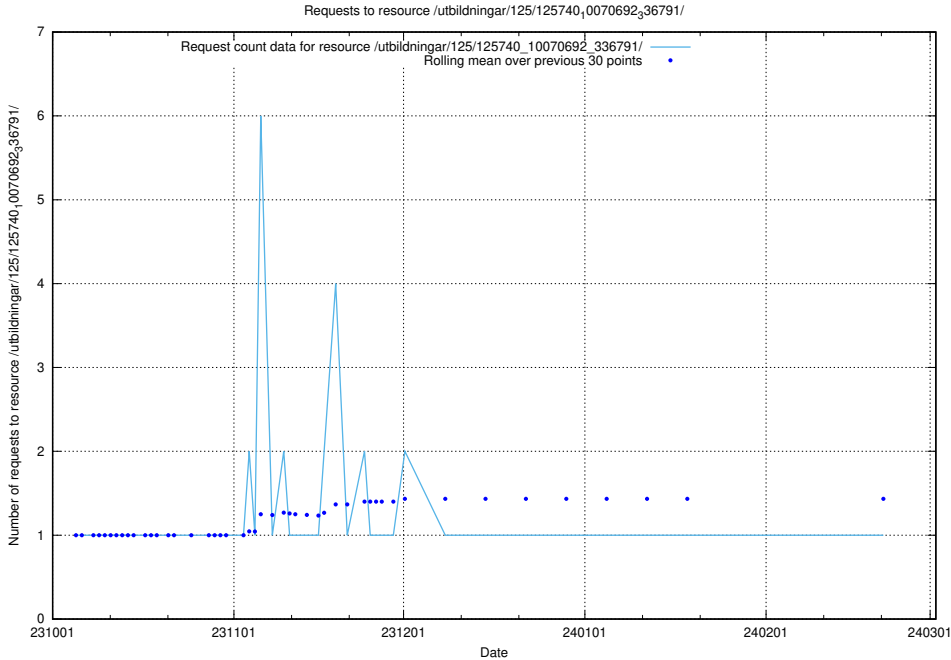

5.5116 Usage of /utbildningar/125/125740_10070692_336791/

Here, we count the number of requests to resource /utbildningar/125/125740_10070692_336791/.