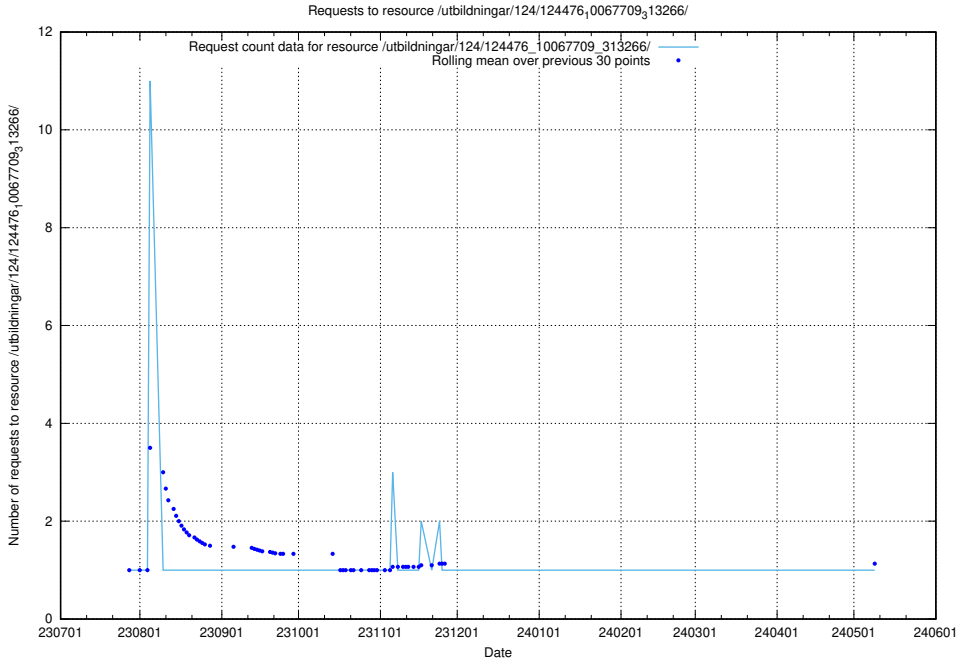

5.5608 Usage of /utbildningar/124/124476_10067709_313266/

Here, we count the number of requests to resource /utbildningar/124/124476_10067709_313266/.