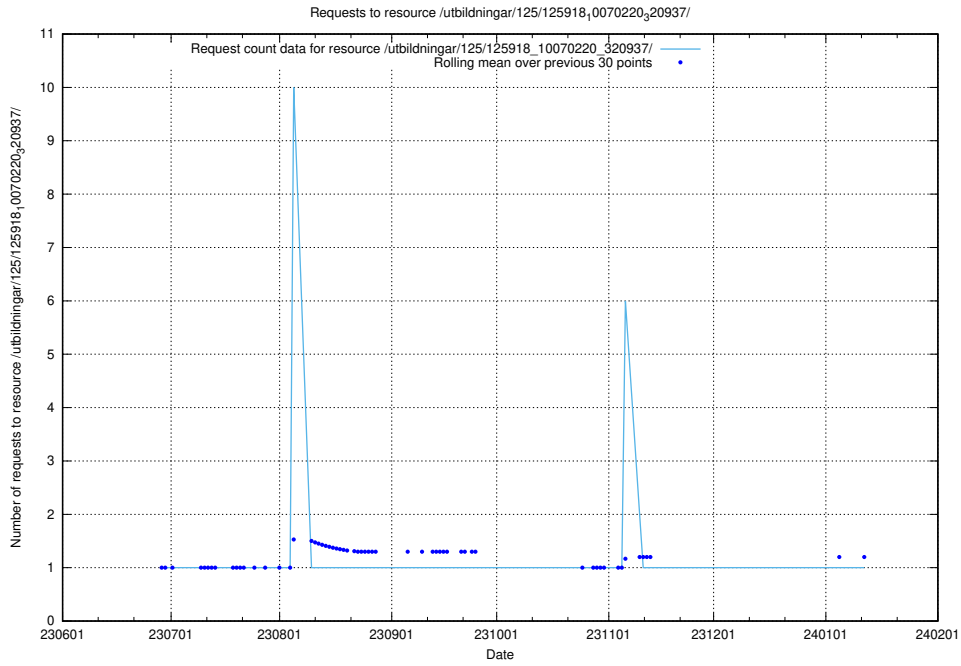

5.6161 Usage of /utbildningar/125/125918_10070220_320937/

Here, we count the number of requests to resource /utbildningar/125/125918_10070220_320937/.