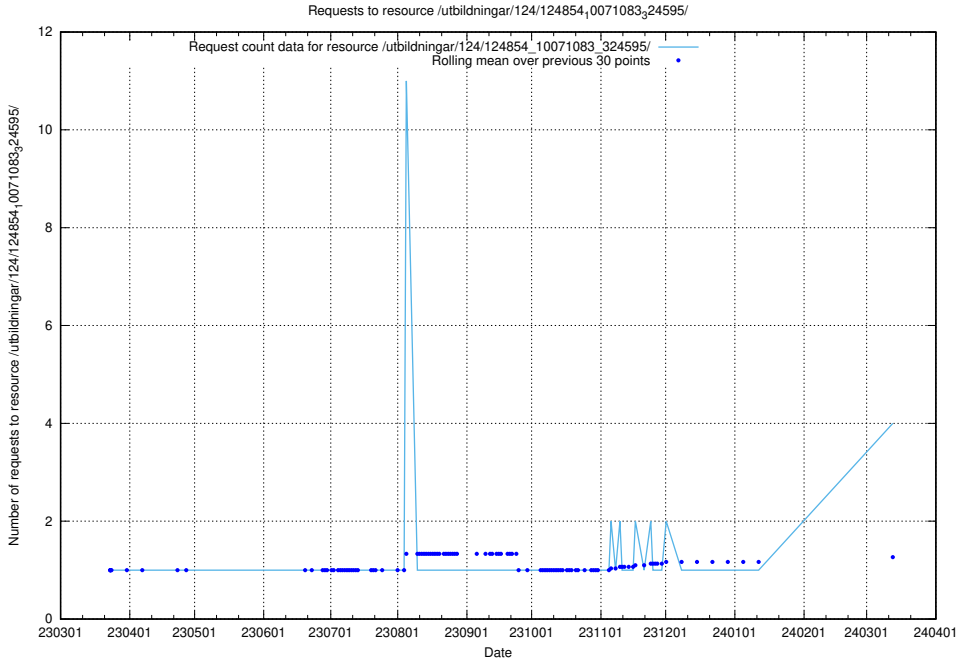

5.230 Usage of /utbildningar/124/124854_10071083_324595/

Here, we count the number of requests to resource /utbildningar/124/124854_10071083_324595/.