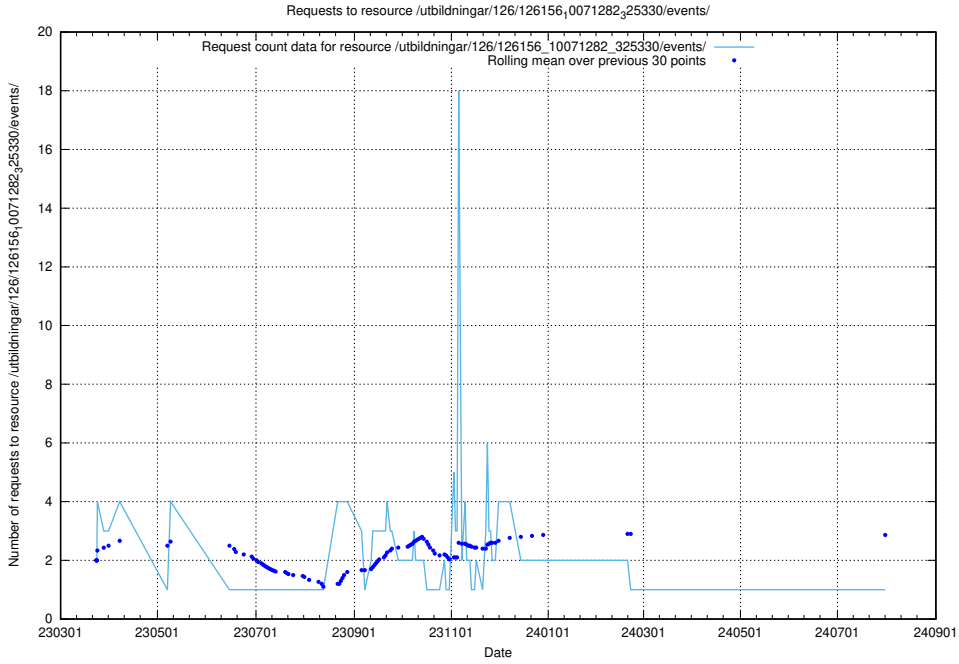

5.6973 Usage of /utbildningar/126/126156_10071282_325330/events/

Here, we count the number of requests to resource /utbildningar/126/126156_10071282_325330/events/