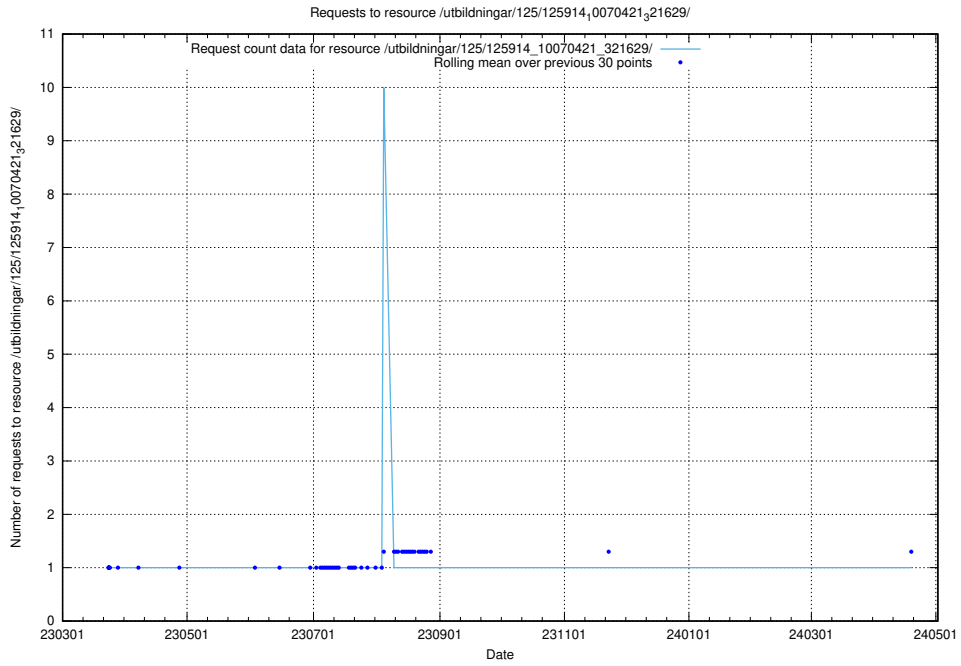

5.7141 Usage of /utbildningar/125/125914_10070421_321629/

Here, we count the number of requests to resource /utbildningar/125/125914_10070421_321629/.