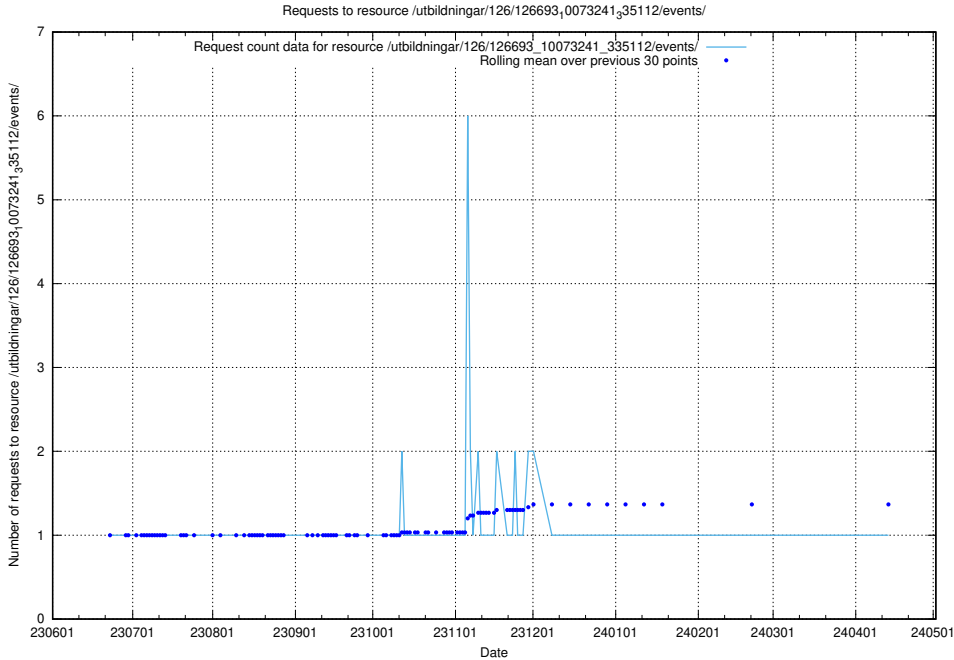

5.6311 Usage of /utbildningar/126/126693_10073241_335112/events/

Here, we count the number of requests to resource /utbildningar/126/126693_10073241_335112/events/