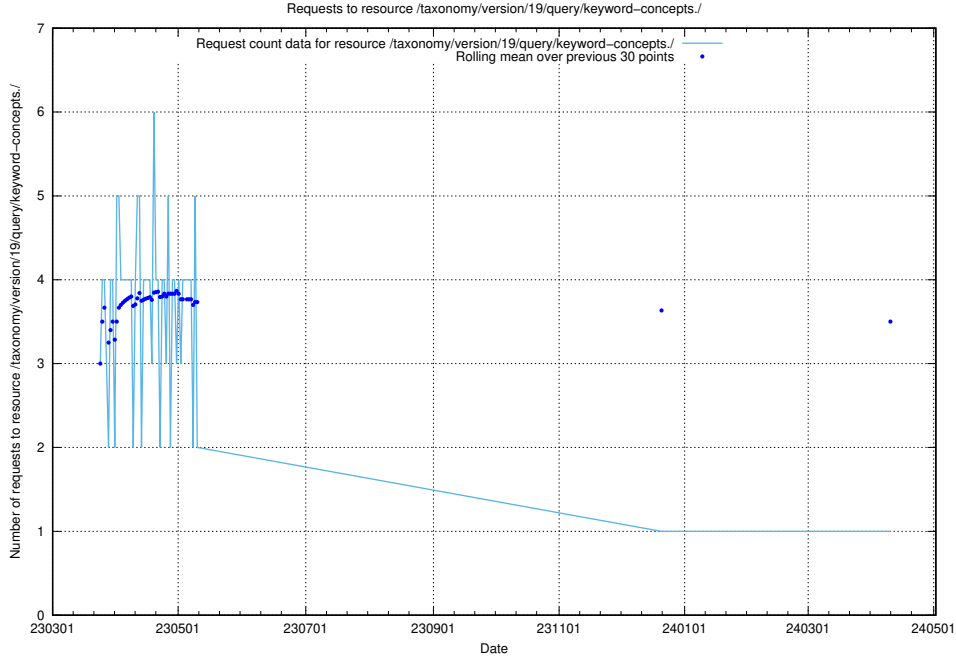

### 5.6838 Usage of /taxonomy/version/19/query/keyword-concepts-with-relations/

Here, we count the number of requests to resource /taxonomy/version/19/query/keyword-concepts-with-relations/.