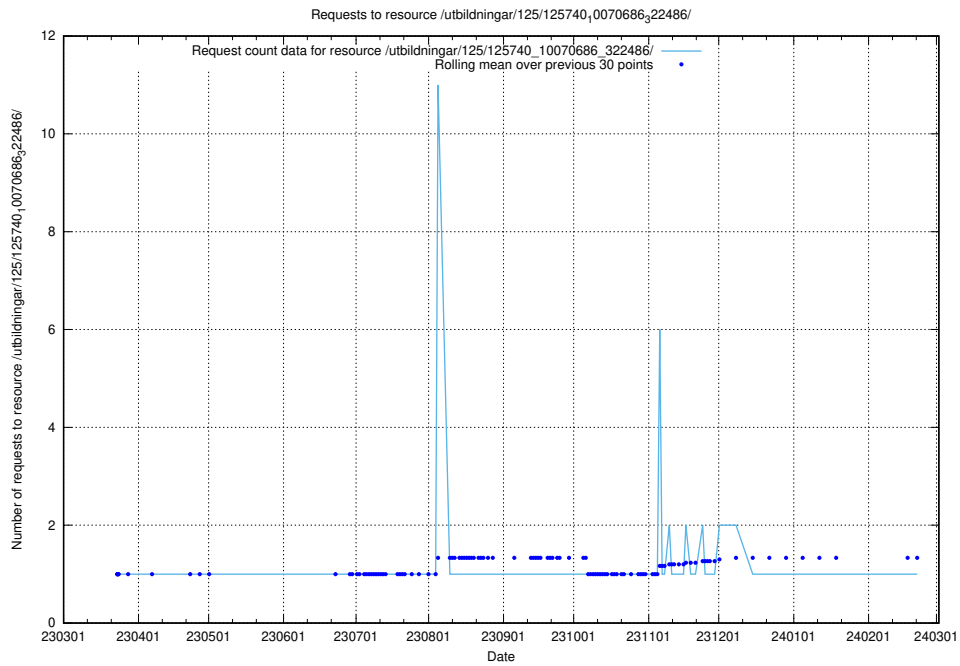

5.1038 Usage of /utbildningar/125/125740_10070686_322486/

Here, we count the number of requests to resource /utbildningar/125/125740_10070686_322486/.