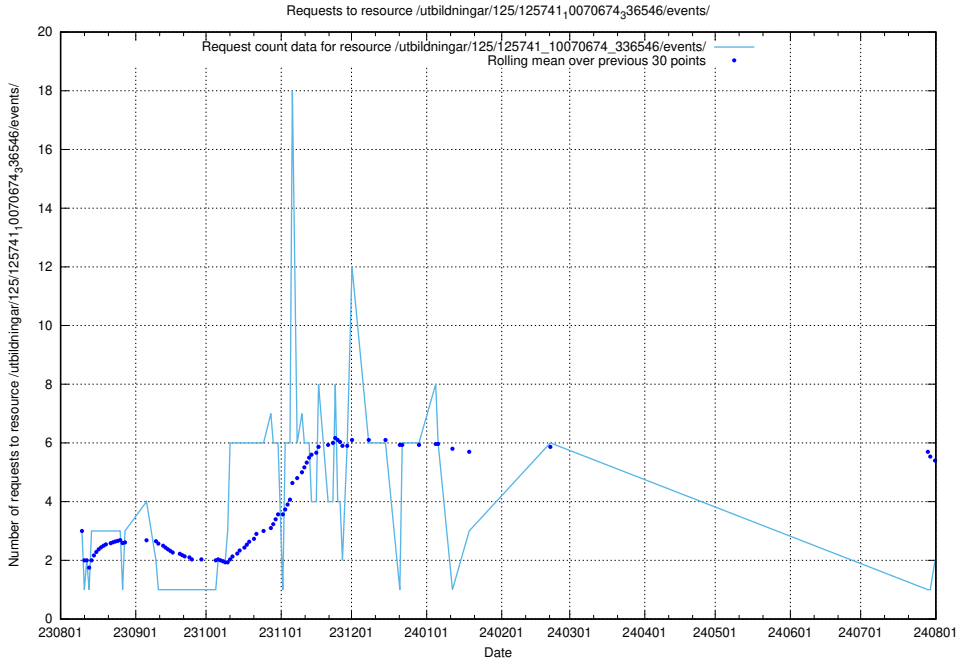

5.845 Usage of /utbildningar/125/125741_10070674_336546/events/

Here, we count the number of requests to resource /utbildningar/125/125741_10070674_336546/events/