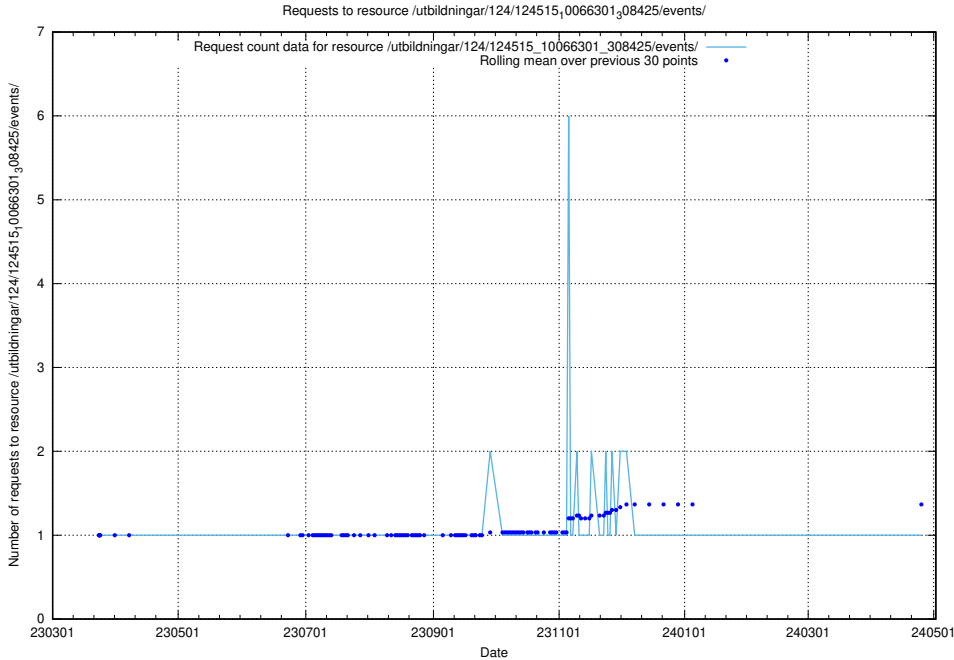

### 5.2192 Usage of /utbildningar/124/124515\_10066301\_308425/events/

Here, we count the number of requests to resource /utbildningar/124/124515\_10066301\_308425/events/