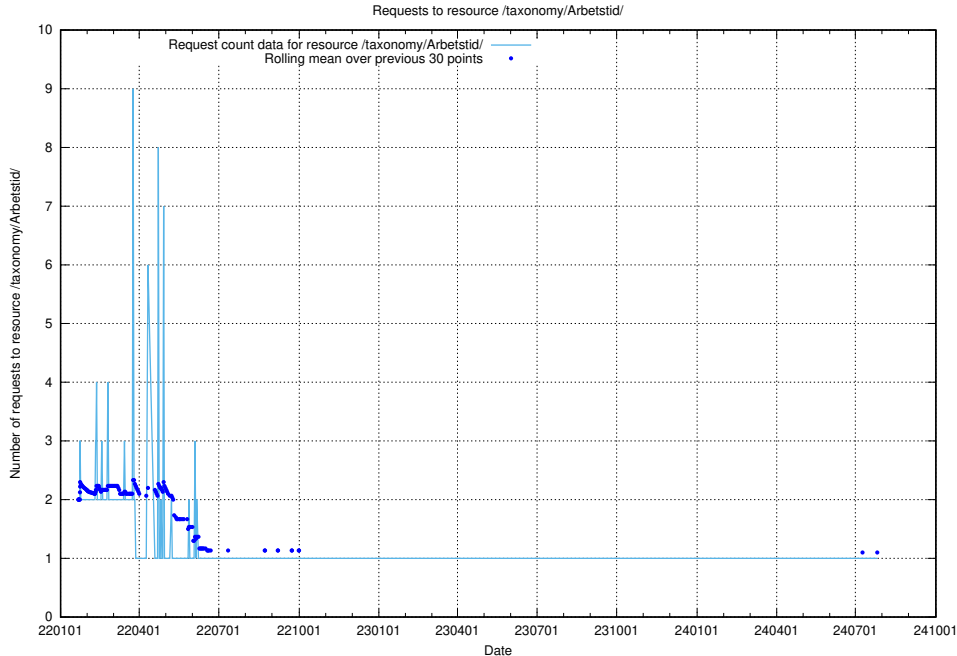

5.2421 Usage of /taxonomy/Arbetstid/

Here, we count the number of requests to resource /taxonomy/Arbetstid/.