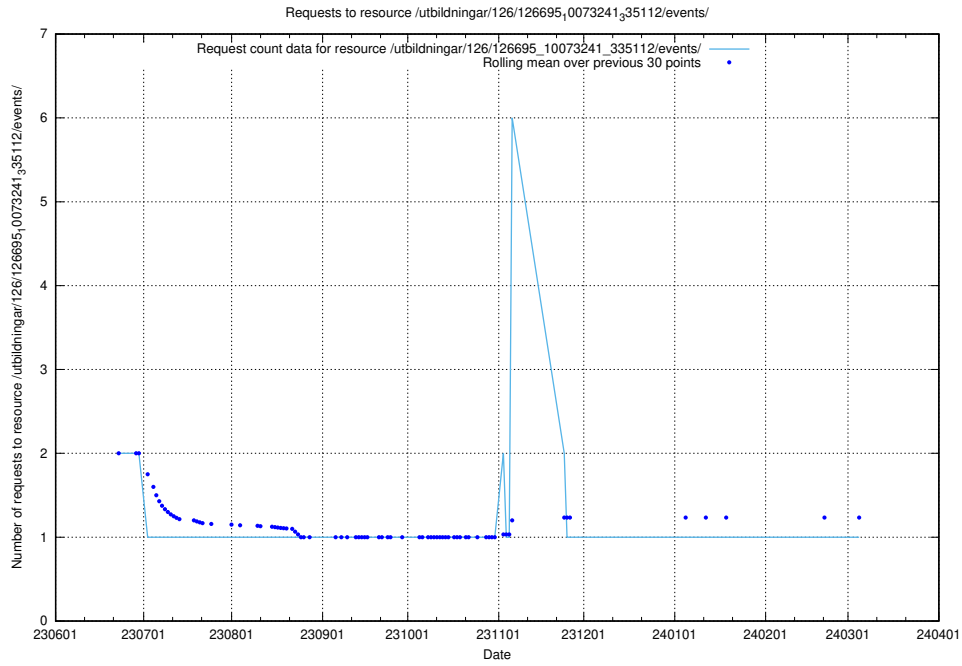

5.6258 Usage of /utbildningar/126/126695_10073241_335112/events/

Here, we count the number of requests to resource /utbildningar/126/126695_10073241_335112/events/