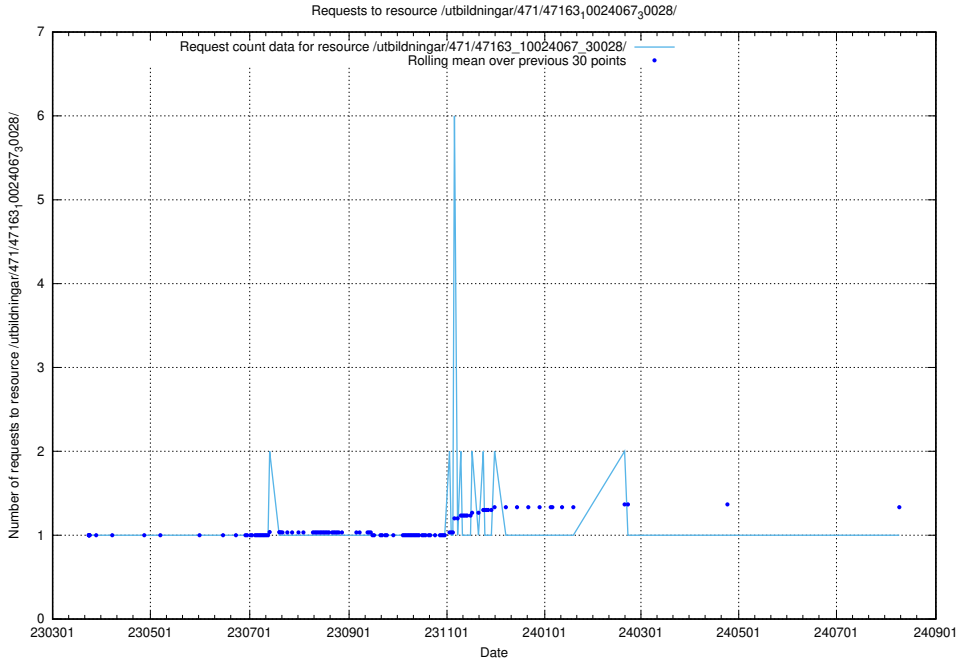

5.7015 Usage of /utbildningar/471/47163_10024067_30028/

Here, we count the number of requests to resource /utbildningar/471/47163_10024067_30028/.