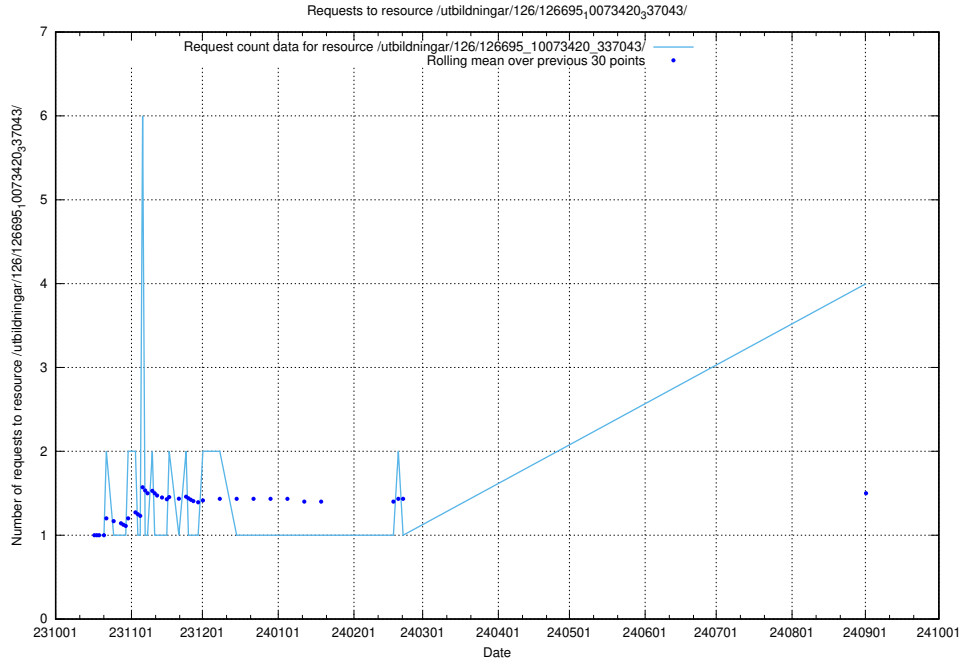

5.291 Usage of /utbildningar/126/126695_10073420_337043/

Here, we count the number of requests to resource /utbildningar/126/126695_10073420_337043/.