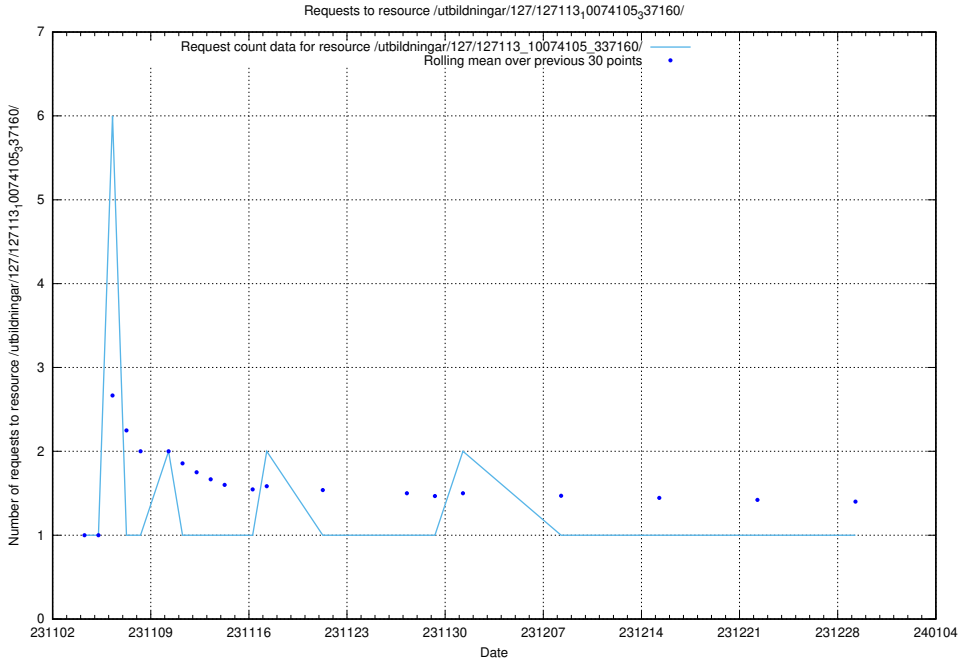

5.4831 Usage of /utbildningar/127/127113_10074105_337160/

Here, we count the number of requests to resource /utbildningar/127/127113_10074105_337160/.