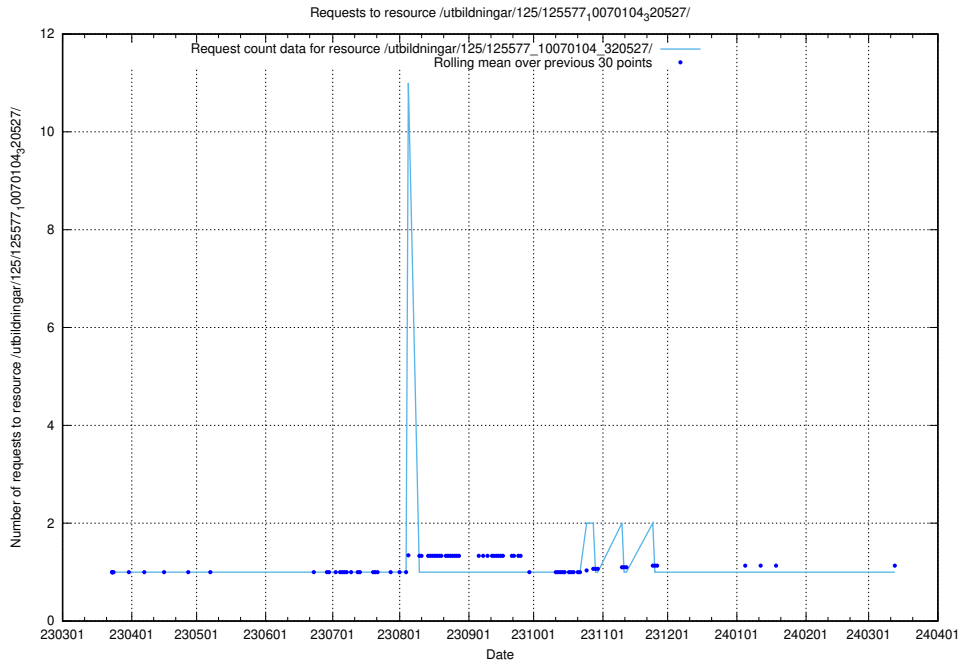

5.1159 Usage of /utbildningar/125/125577_10070104_320527/

Here, we count the number of requests to resource /utbildningar/125/125577_10070104_320527/.