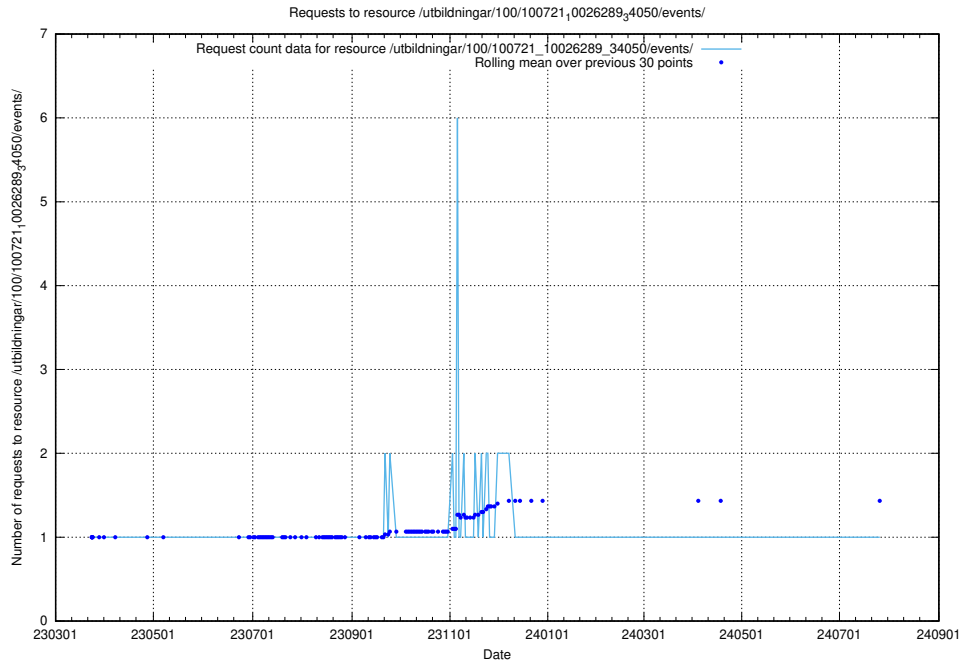

5.6349 Usage of /utbildningar/100/100721_10026289_34050/events/

Here, we count the number of requests to resource /utbildningar/100/100721_10026289_34050/events/.