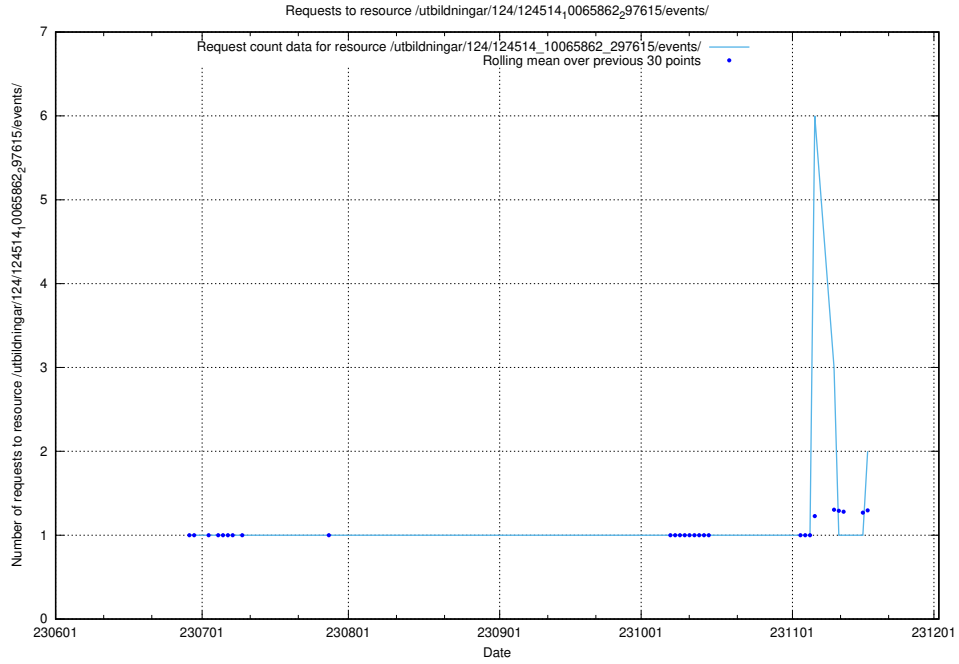

5.900 Usage of /utbildningar/124/124514_10065862_297615/events/

Here, we count the number of requests to resource /utbildningar/124/124514_10065862_297615/events/