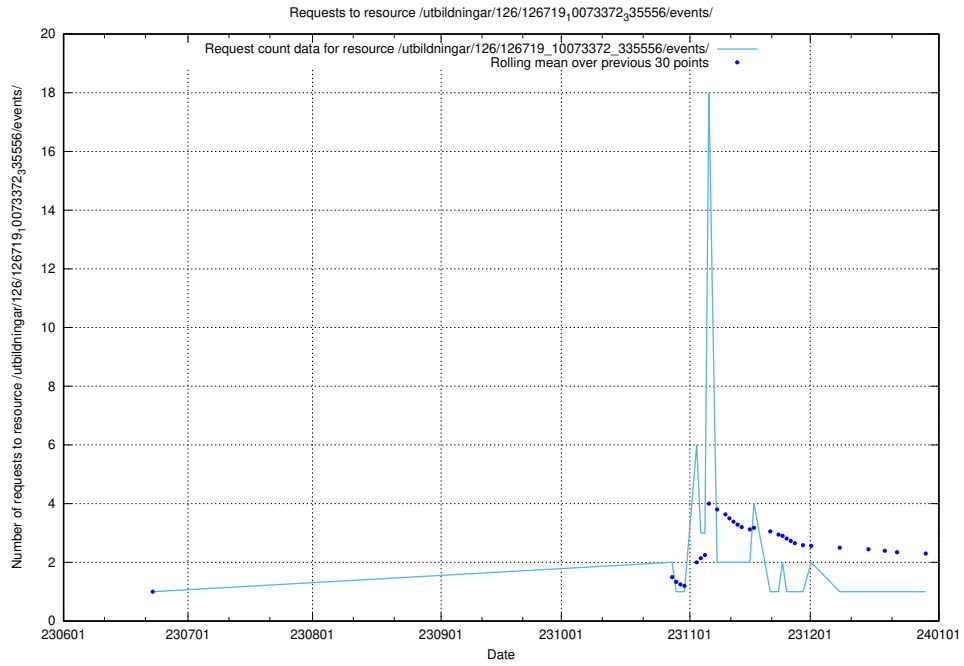

5.6288 Usage of /utbildningar/126/126719_10073372_335556/events/

Here, we count the number of requests to resource /utbildningar/126/126719_10073372_335556/events/