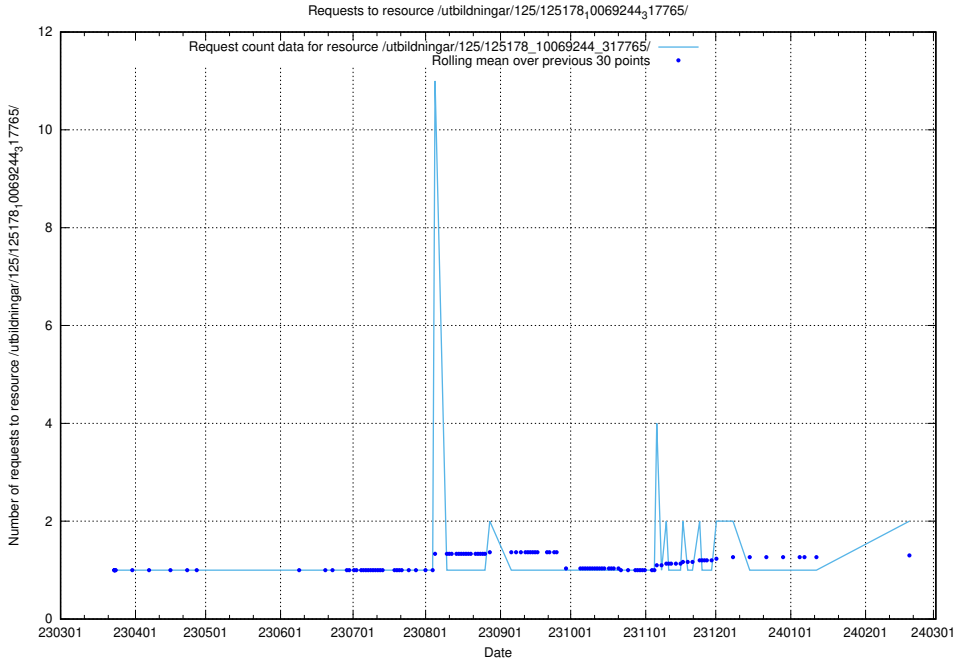

5.545 Usage of /utbildningar/125/125178_10069244_317765/

Here, we count the number of requests to resource /utbildningar/125/125178_10069244_317765/.