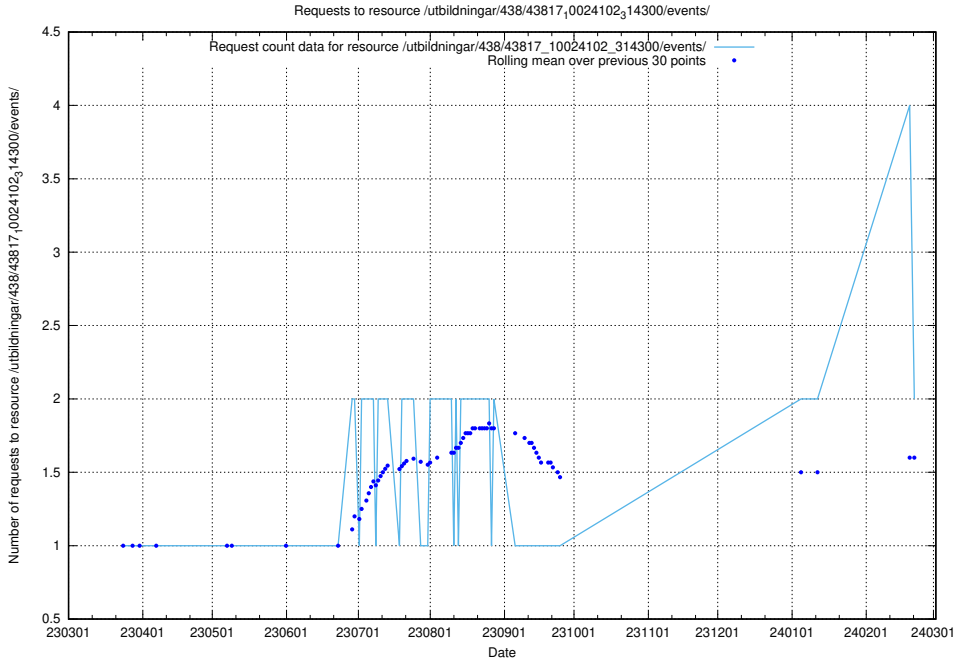

5.984 Usage of /utbildningar/438/43817_10024102_314300/events/

Here, we count the number of requests to resource /utbildningar/438/43817_10024102_314300/events/.