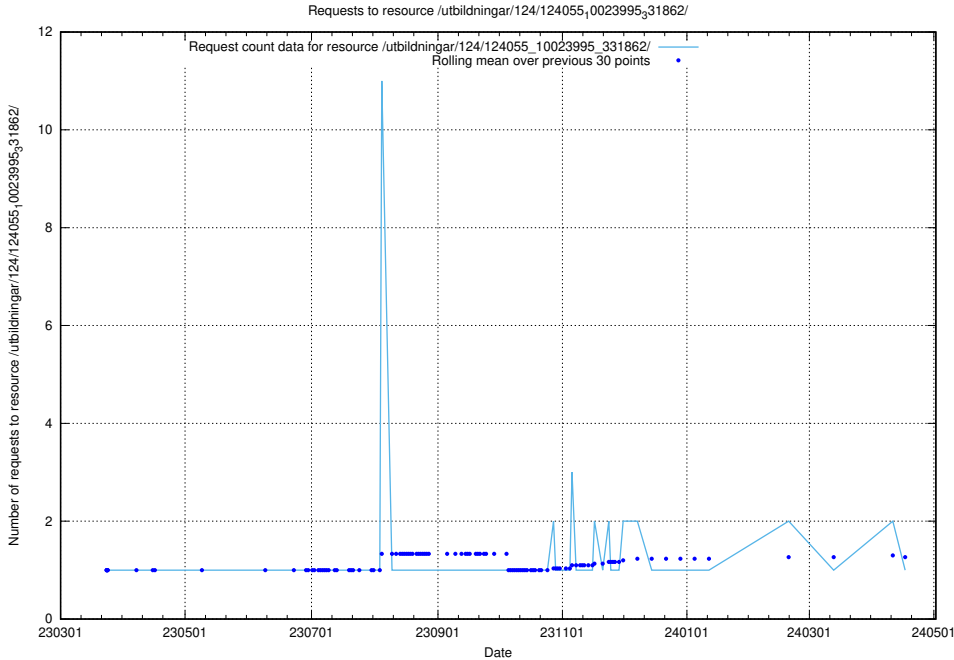

5.4998 Usage of /utbildningar/124/124055_10023995_331862/

Here, we count the number of requests to resource /utbildningar/124/124055_10023995_331862/.