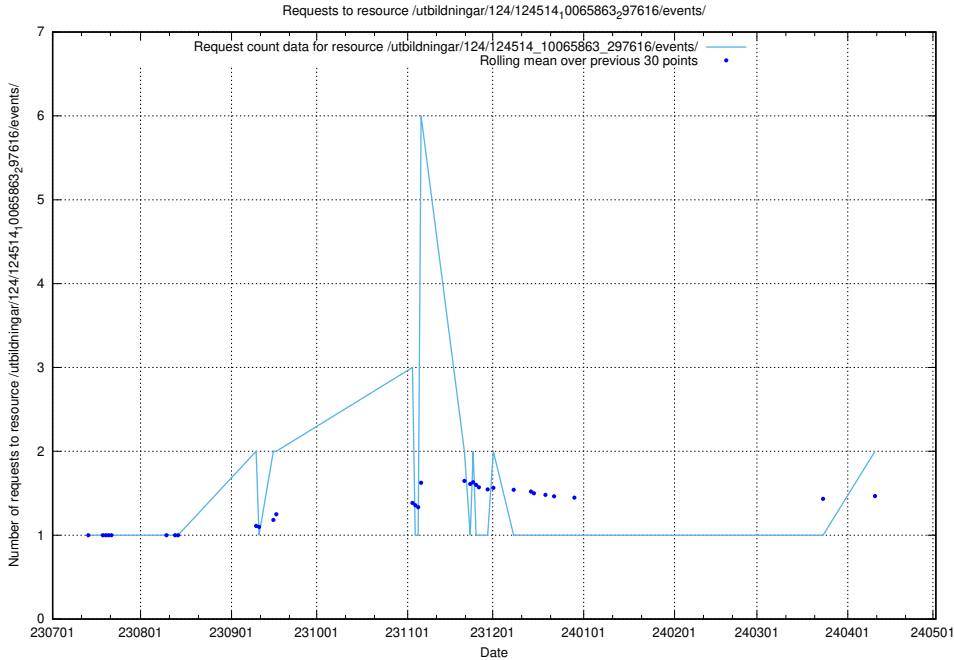

5.877 Usage of /utbildningar/124/124514_10065863_297616/events/

Here, we count the number of requests to resource /utbildningar/124/124514_10065863_297616/events/