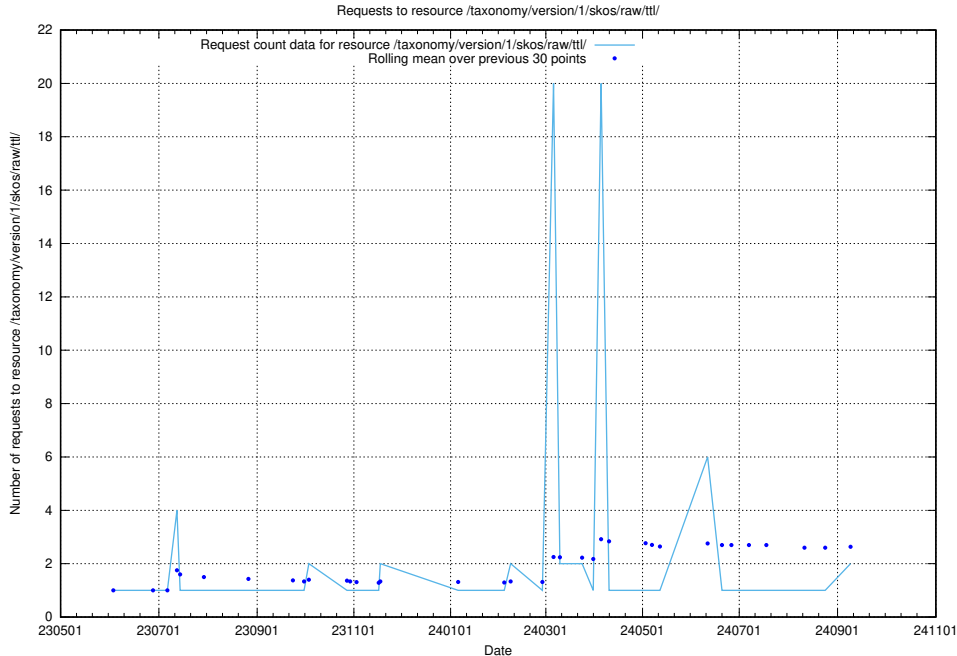

5.969 Usage of /taxonomy/version/1/skos/raw/ttl/

Here, we count the number of requests to resource /taxonomy/version/1/skos/raw/ttl/.