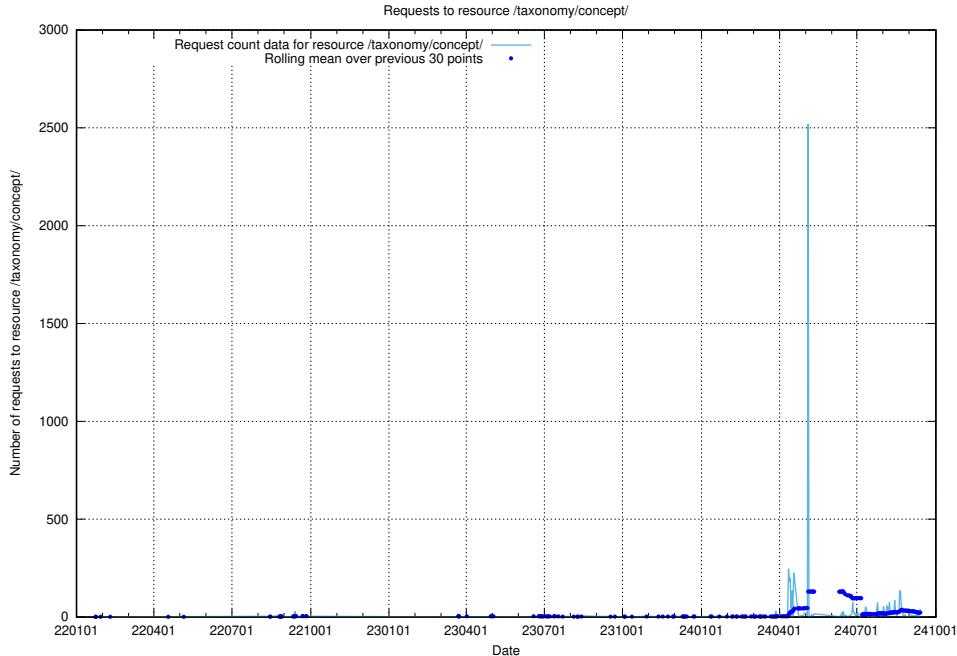

5.3 Usage of /taxonomy/concept/

Here, we count the number of requests to resource /taxonomy/concept/.