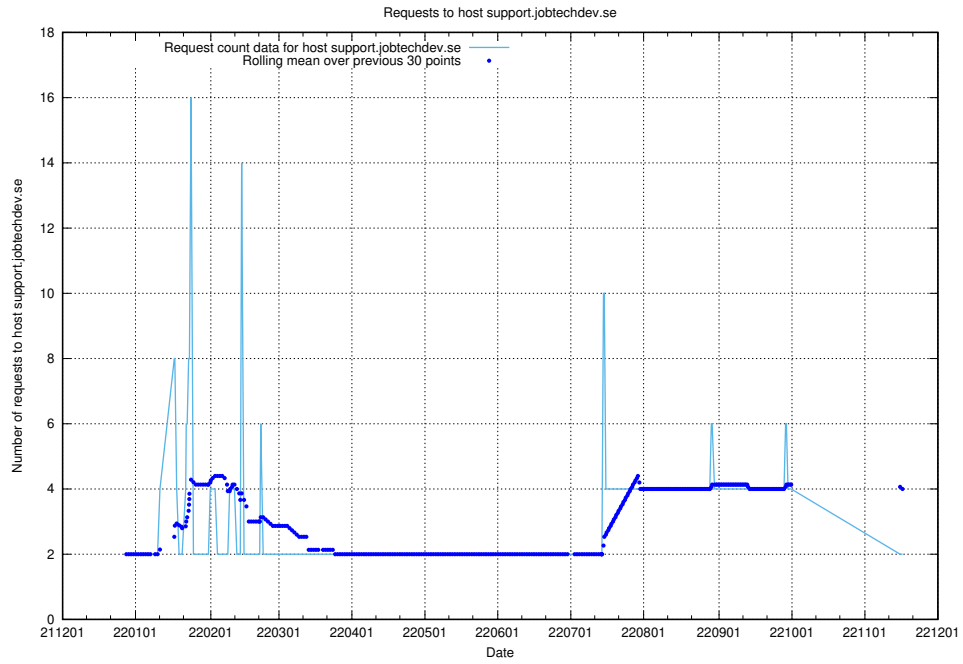

7.361 Usage of support.jobtechdev.se

Here, we count the number of requests to host support.jobtechdev.se.