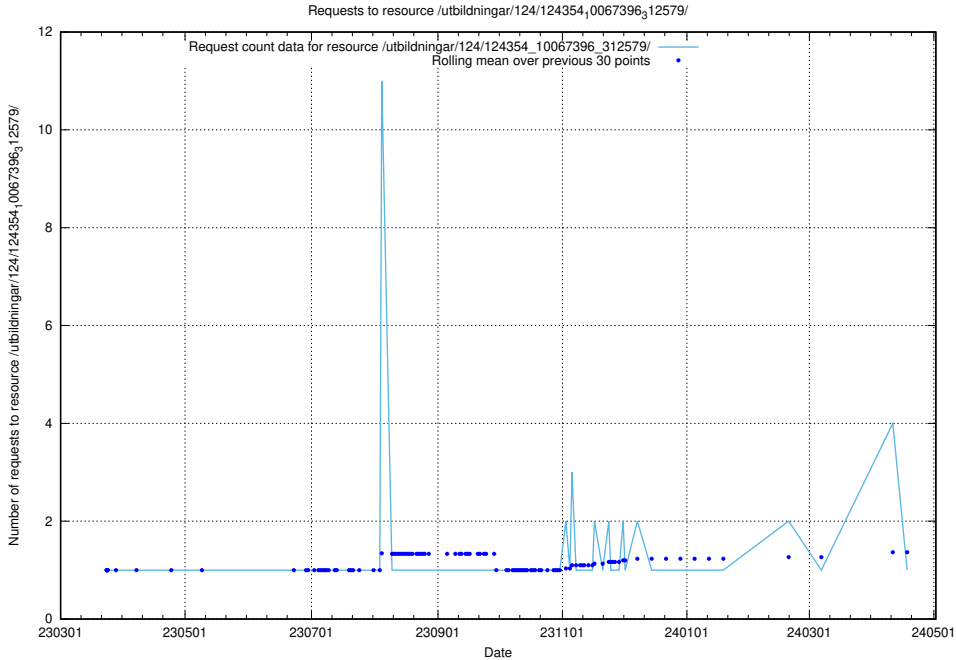

5.4617 Usage of /utbildningar/124/124354_10067396_312579/

Here, we count the number of requests to resource /utbildningar/124/124354_10067396_312579/.