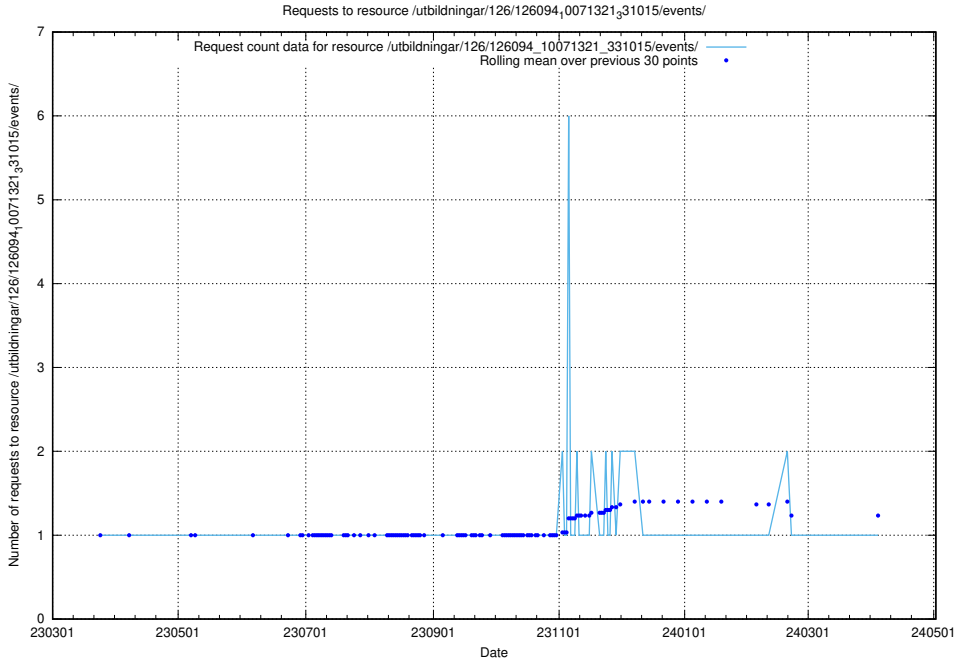

5.6906 Usage of /utbildningar/126/126094_10071321_331015/events/

Here, we count the number of requests to resource /utbildningar/126/126094_10071321_331015/events/