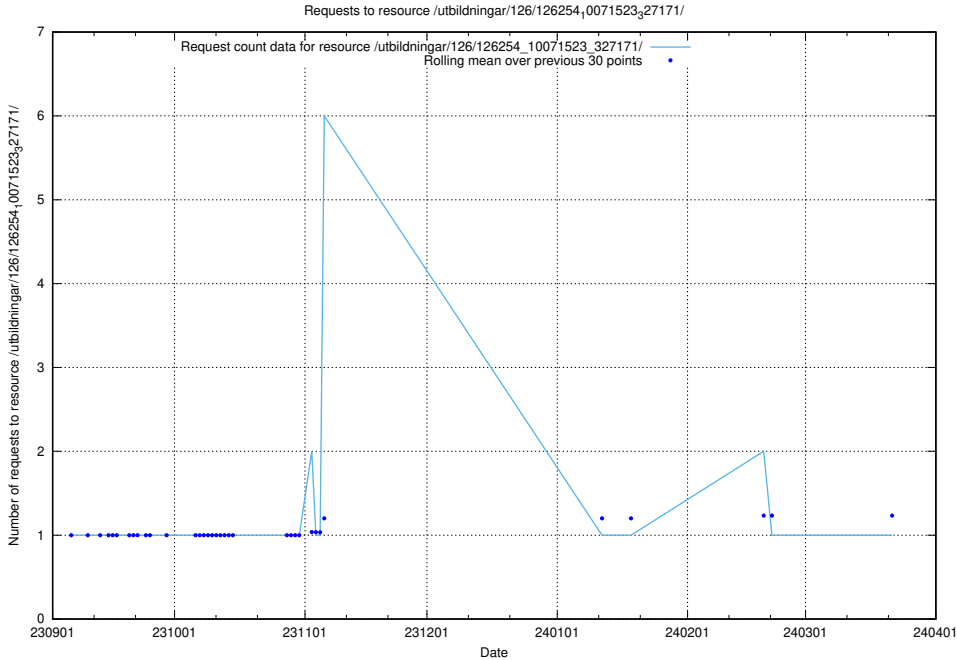

5.5371 Usage of /utbildningar/126/126254_10071523_327171/

Here, we count the number of requests to resource /utbildningar/126/126254_10071523_327171/.