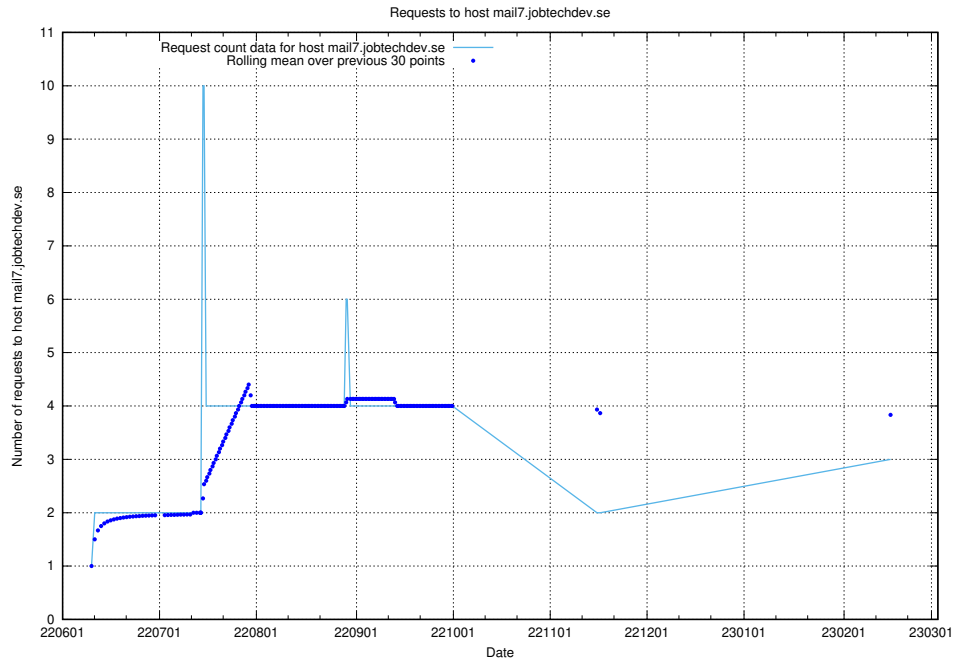

7.222 Usage of mail7.jobtechdev.se

Here, we count the number of requests to host mail7.jobtechdev.se.