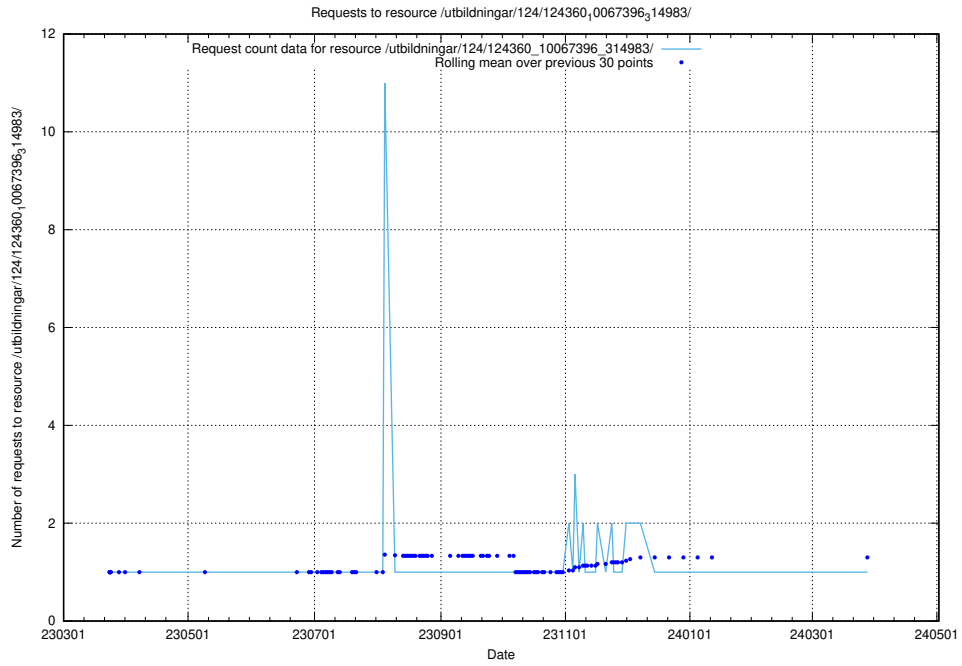

5.4488 Usage of /utbildningar/124/124360_10067396_314983/

Here, we count the number of requests to resource /utbildningar/124/124360_10067396_314983/.