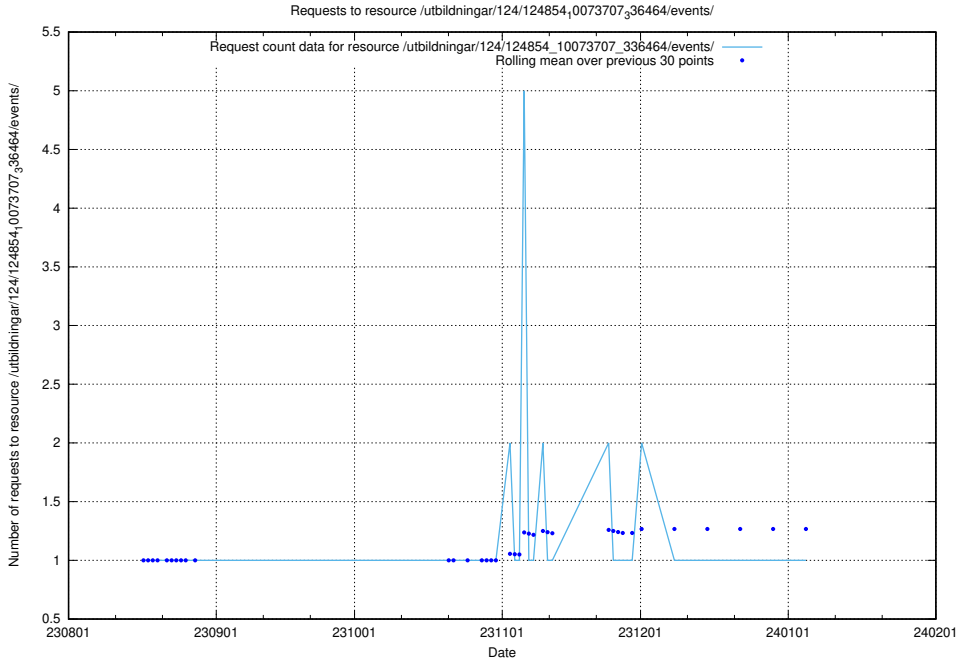

5.5489 Usage of /utbildningar/124/124854_10073707_336464/events/

Here, we count the number of requests to resource /utbildningar/124/124854_10073707_336464/events/