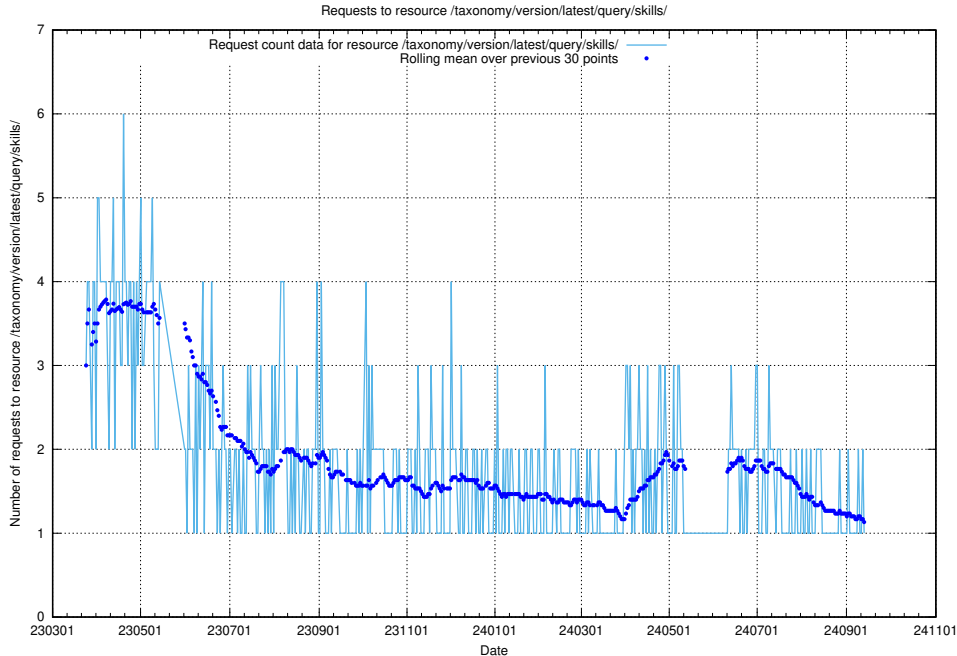

### 5.6776 Usage of /taxonomy/version/latest/query/skills/

Here, we count the number of requests to resource /taxonomy/version/latest/query/skills/.