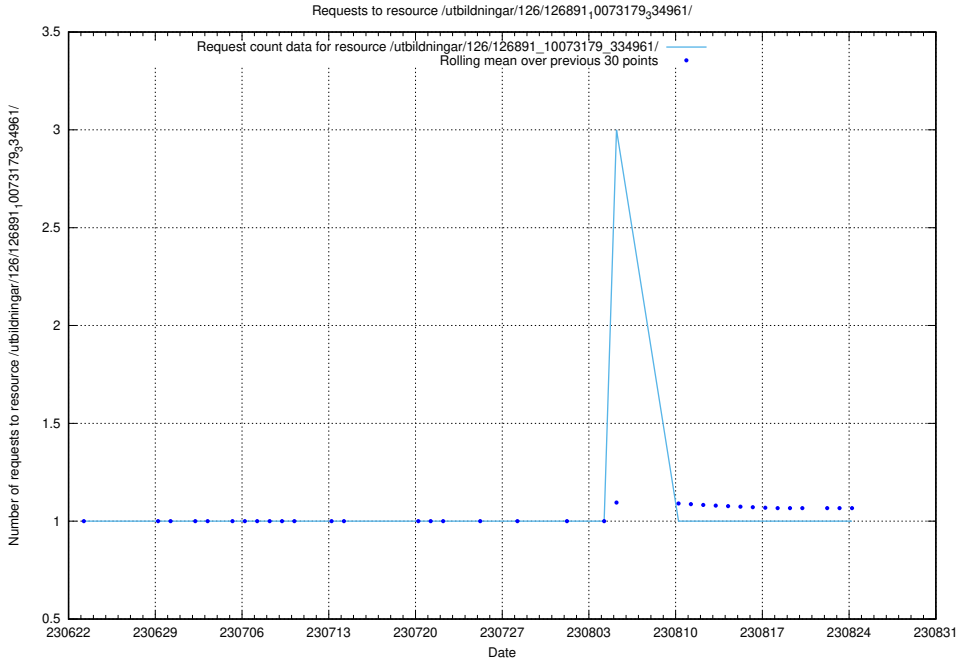

5.6276 Usage of /utbildningar/126/126891_10073179_334961/

Here, we count the number of requests to resource /utbildningar/126/126891_10073179_334961/.