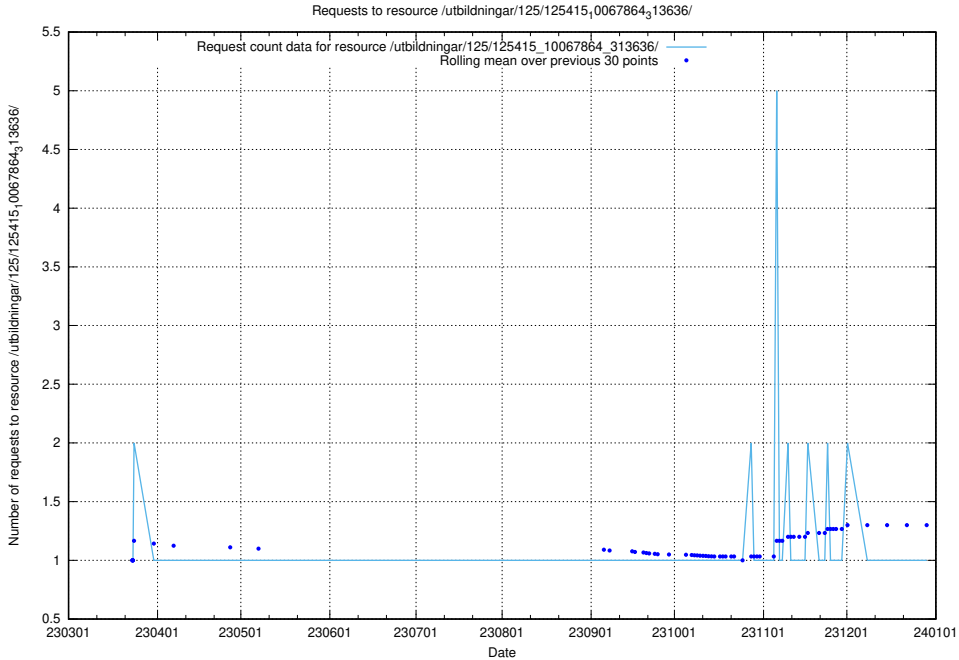

5.1166 Usage of /utbildningar/125/125415_10067864_313636/

Here, we count the number of requests to resource /utbildningar/125/125415_10067864_313636/.