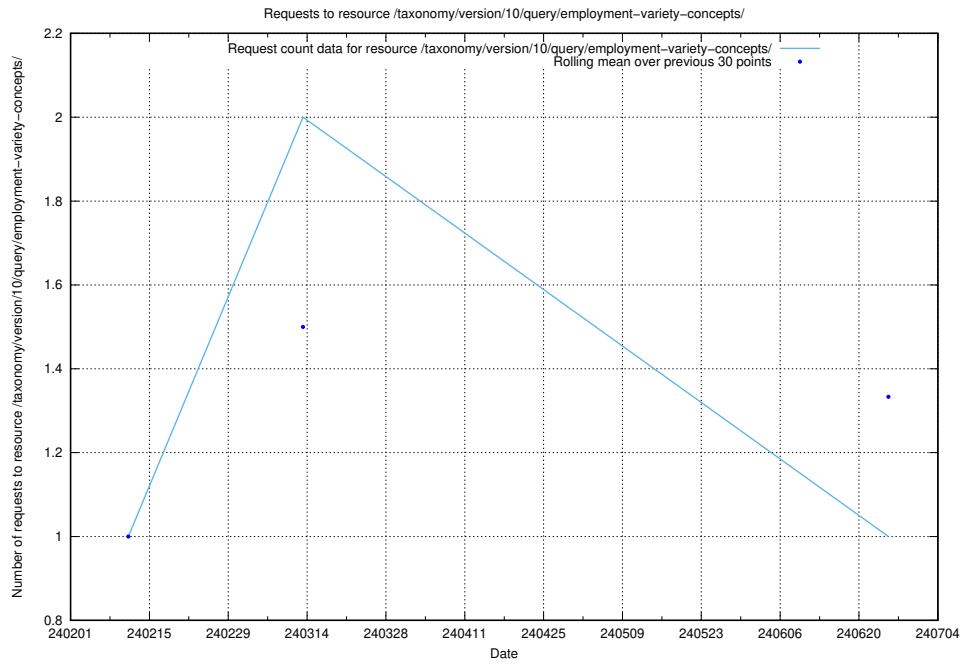

5.2893 Usage of /taxonomy/version/10/query/employment-variety-concepts/

Here, we count the number of requests to resource /taxonomy/version/10/query/employment-variety-concepts/.