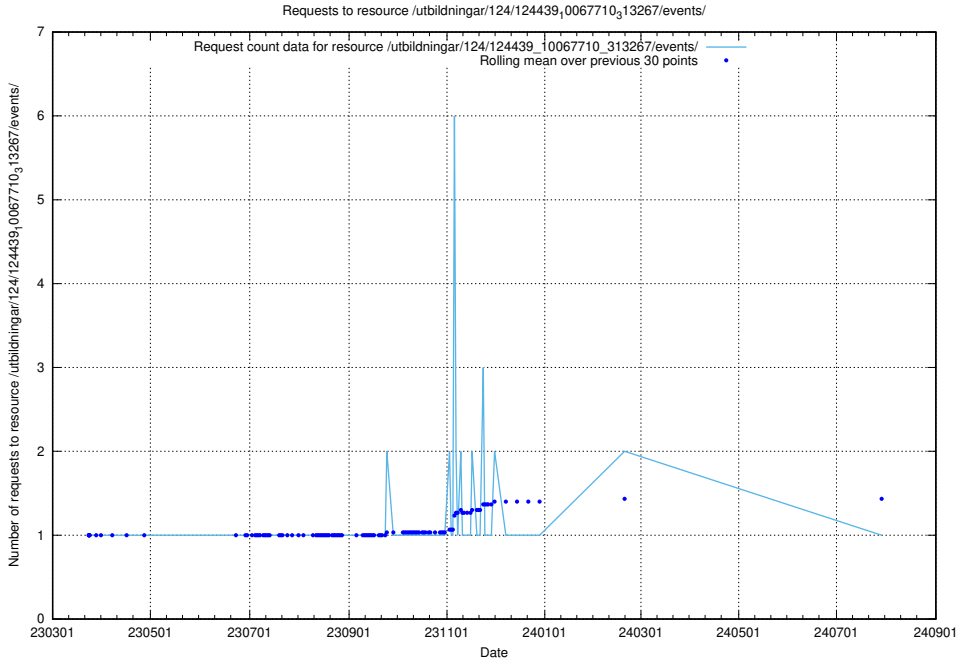

5.4339 Usage of /utbildningar/124/124439_10067710_313267/events/

Here, we count the number of requests to resource /utbildningar/124/124439_10067710_313267/events/