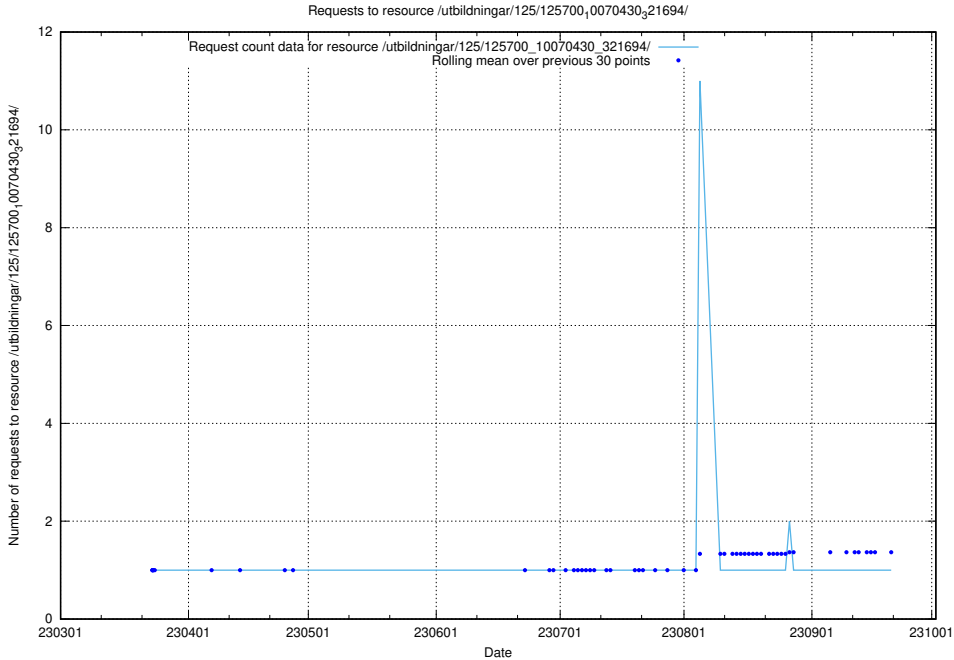

5.1084 Usage of /utbildningar/125/125700_10070430_321694/

Here, we count the number of requests to resource /utbildningar/125/125700_10070430_321694/.