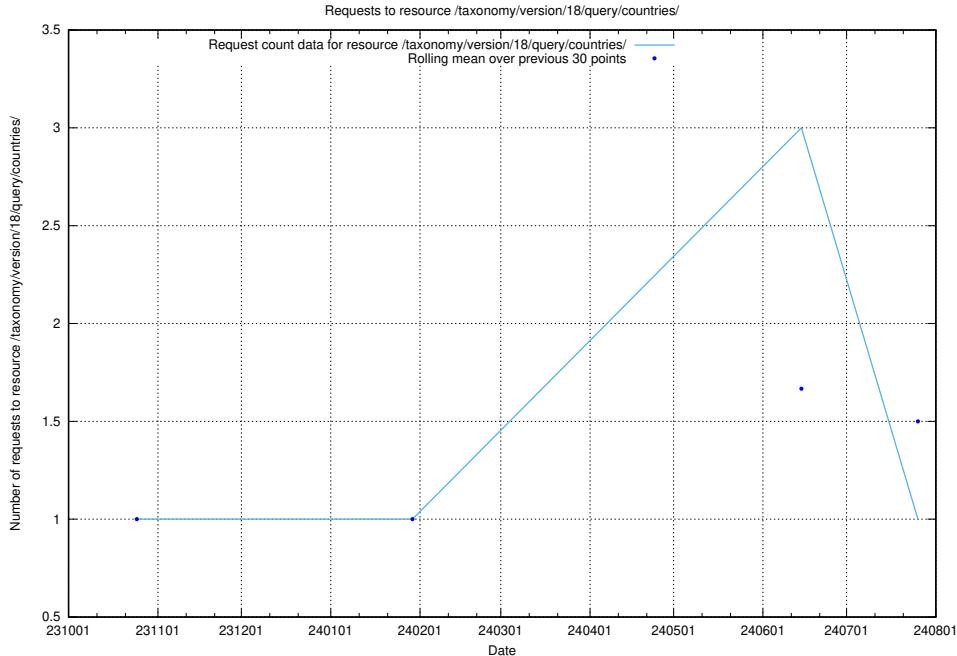

5.4935 Usage of /taxonomy/version/18/query/countries/

Here, we count the number of requests to resource /taxonomy/version/18/query/countries/.