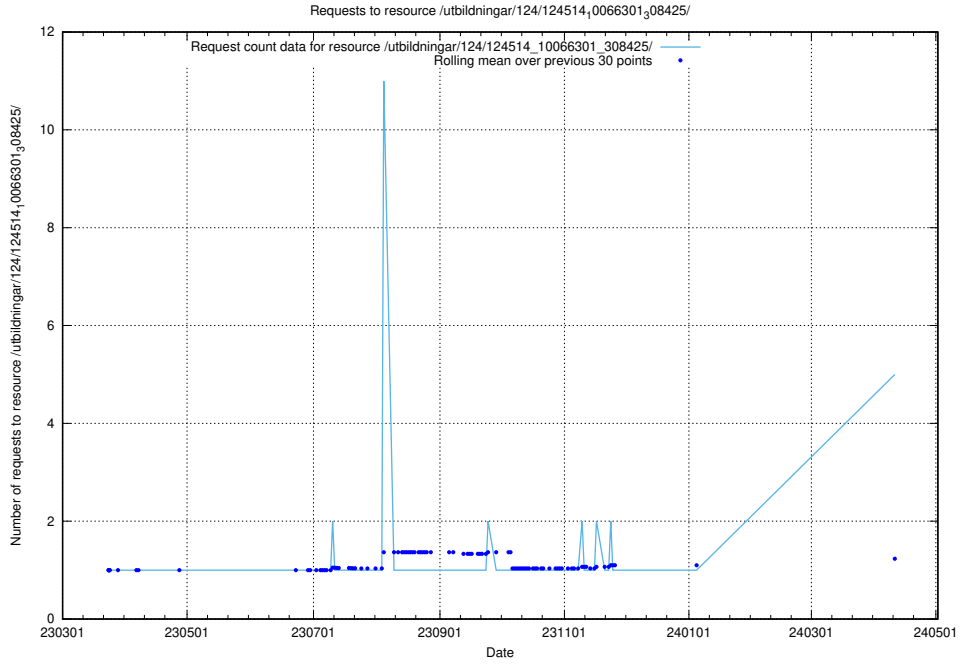

5.164 Usage of /utbildningar/124/124514_10066301_308425/

Here, we count the number of requests to resource /utbildningar/124/124514_10066301_308425/.