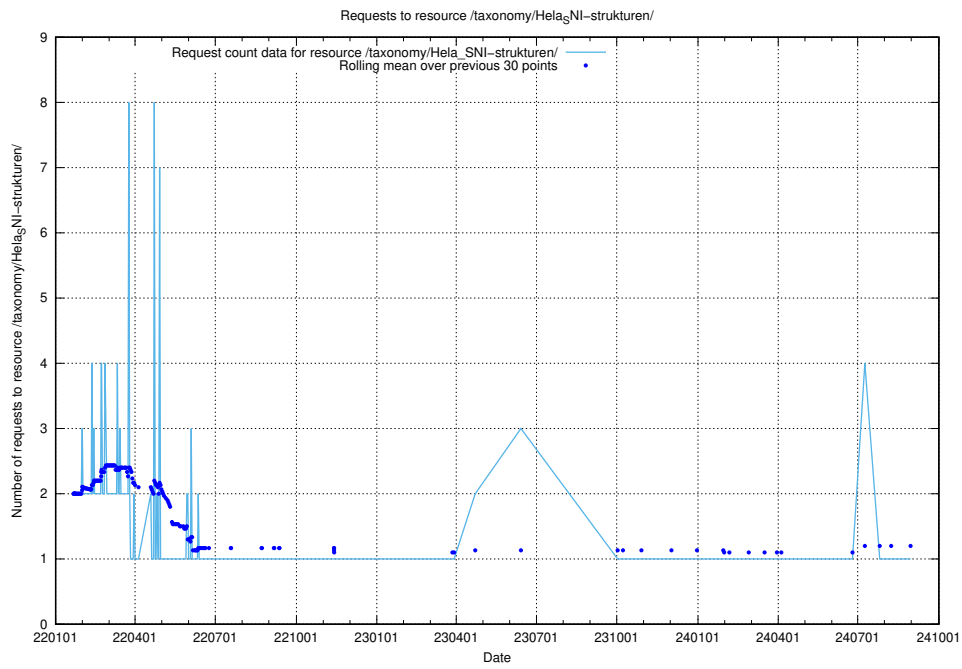

5.1109 Usage of /taxonomy/Hela_SNI-strukturen/

Here, we count the number of requests to resource /taxonomy/Hela_SNI-strukturen/.