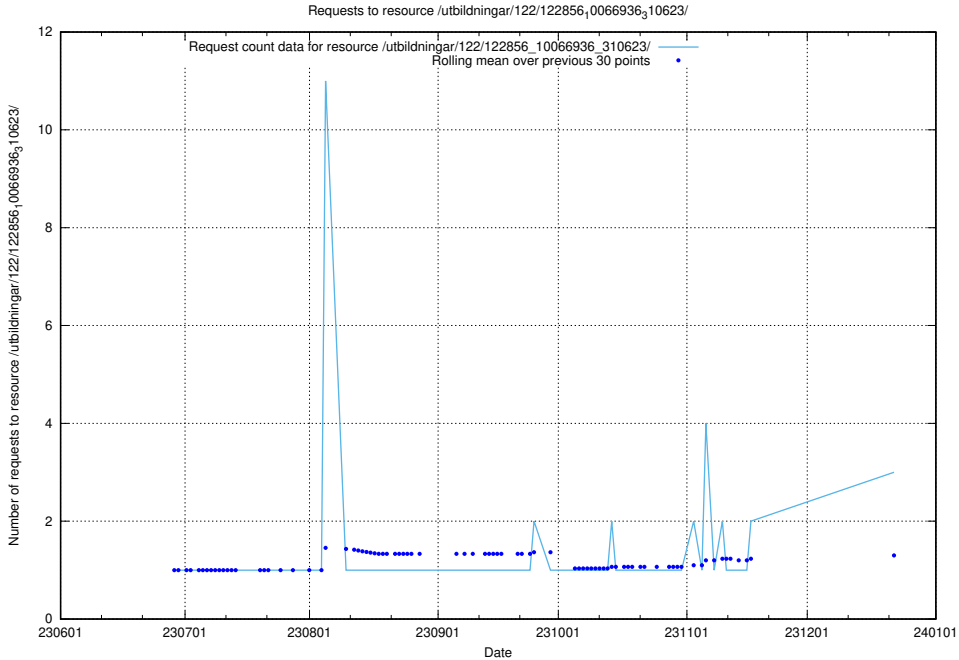

5.459 Usage of /utbildningar/122/122856_10066936_310623/

Here, we count the number of requests to resource /utbildningar/122/122856_10066936_310623/.