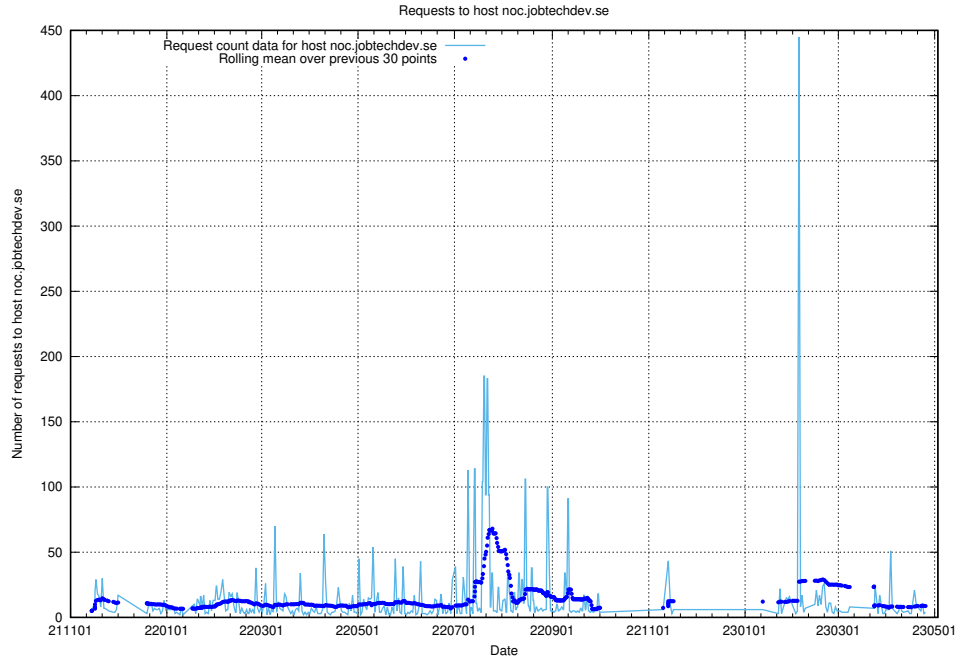

7.173 Usage of noc.jobtechdev.se

Here, we count the number of requests to host noc.jobtechdev.se.