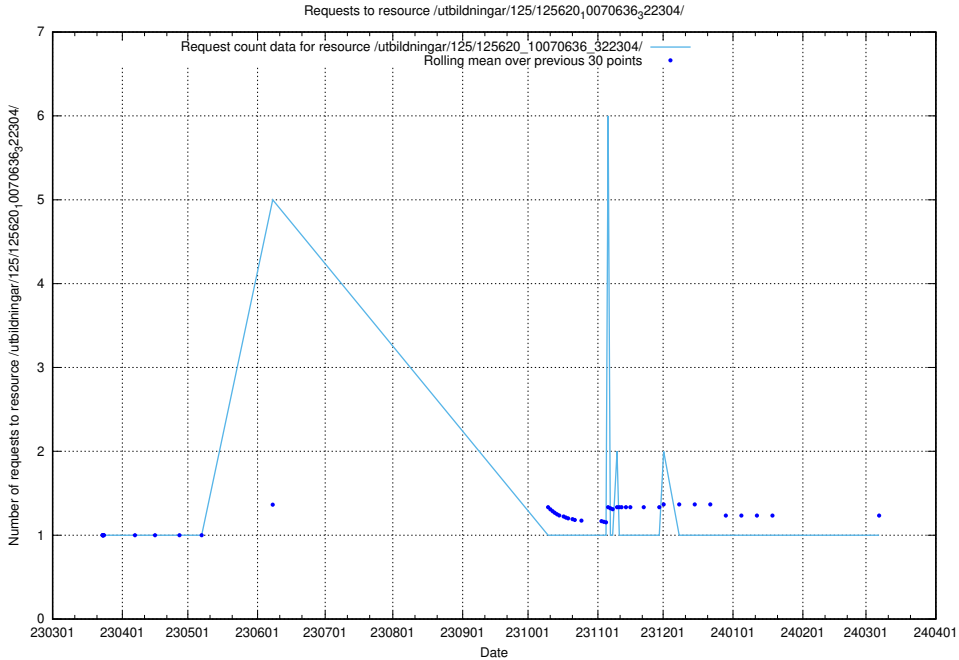

5.1116 Usage of /utbildningar/125/125620_10070636_322304/

Here, we count the number of requests to resource /utbildningar/125/125620_10070636_322304/.