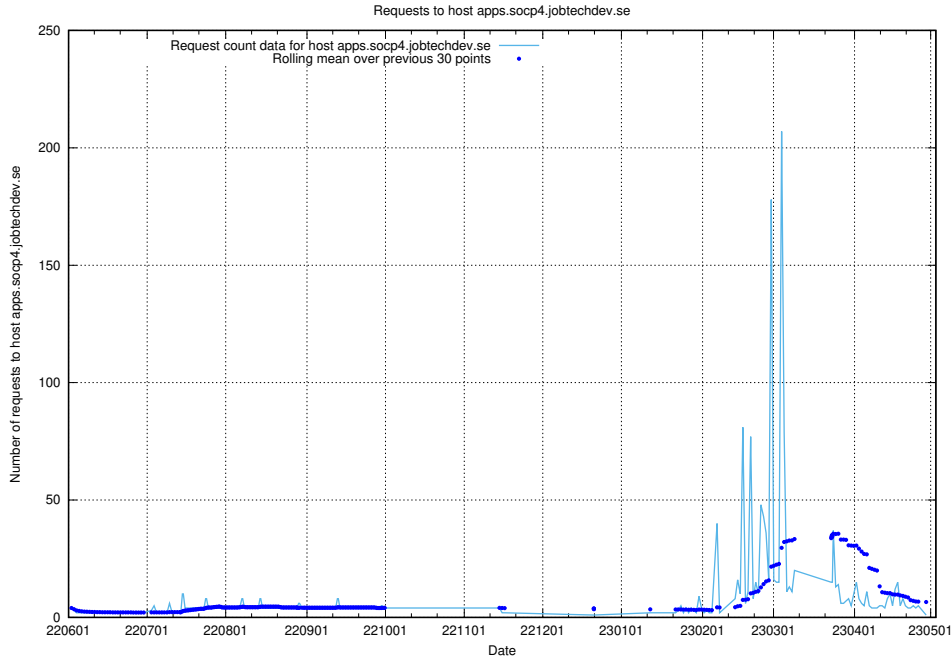

7.634 Usage of apps.socp4.jobtechdev.se

Here, we count the number of requests to host apps.socp4.jobtechdev.se.