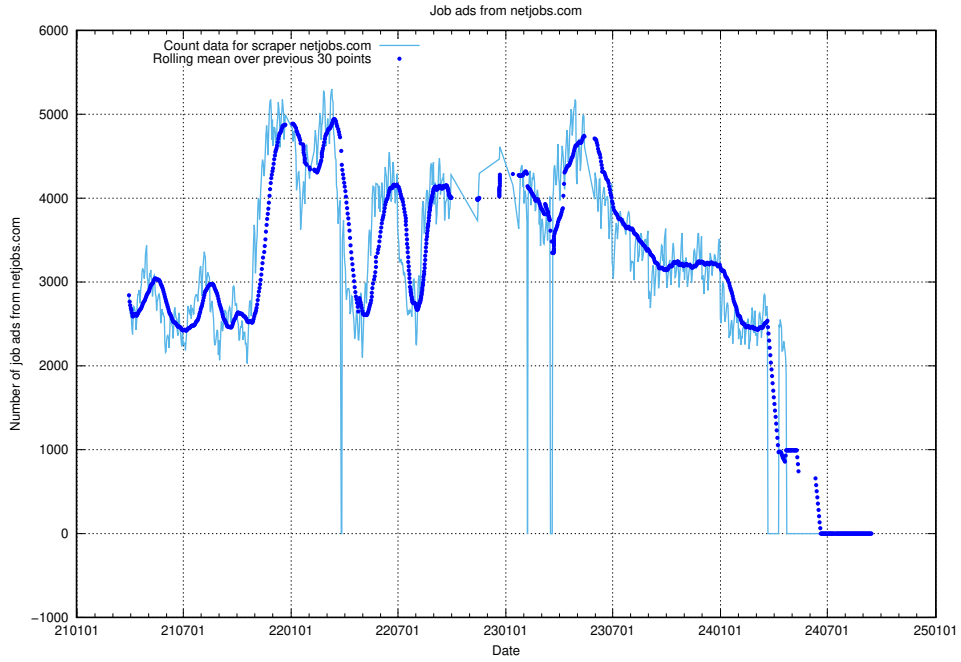

13.19 Number of ads by scraper netjobs.com

Here, we count the number of job ads scraped from netjobs.com.