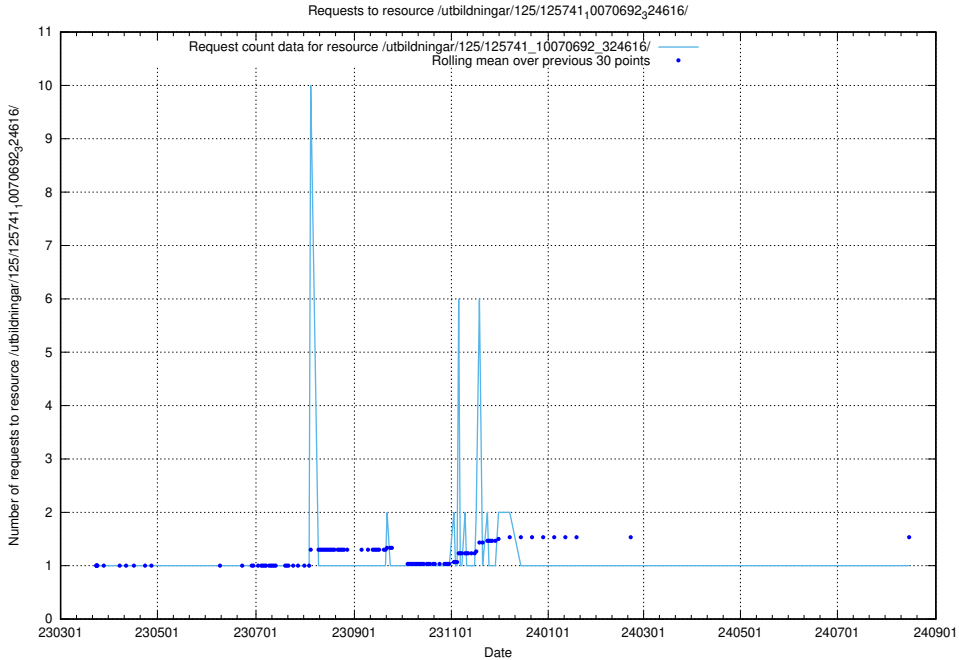

5.7163 Usage of /utbildningar/125/125741_10070692_324616/

Here, we count the number of requests to resource /utbildningar/125/125741_10070692_324616/.