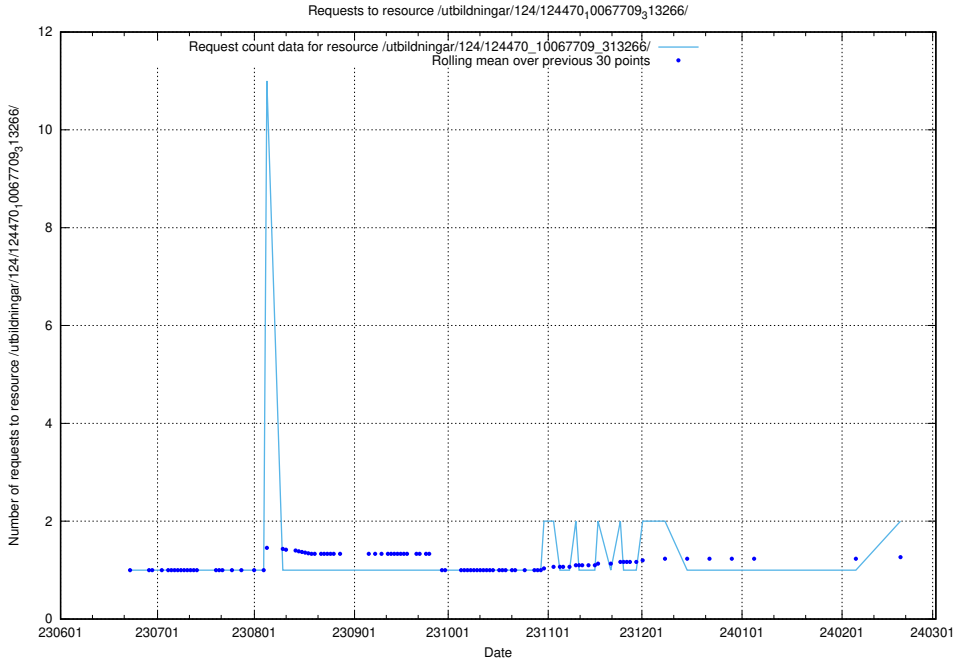

5.944 Usage of /utbildningar/124/124470_10067709_313266/

Here, we count the number of requests to resource /utbildningar/124/124470_10067709_313266/.