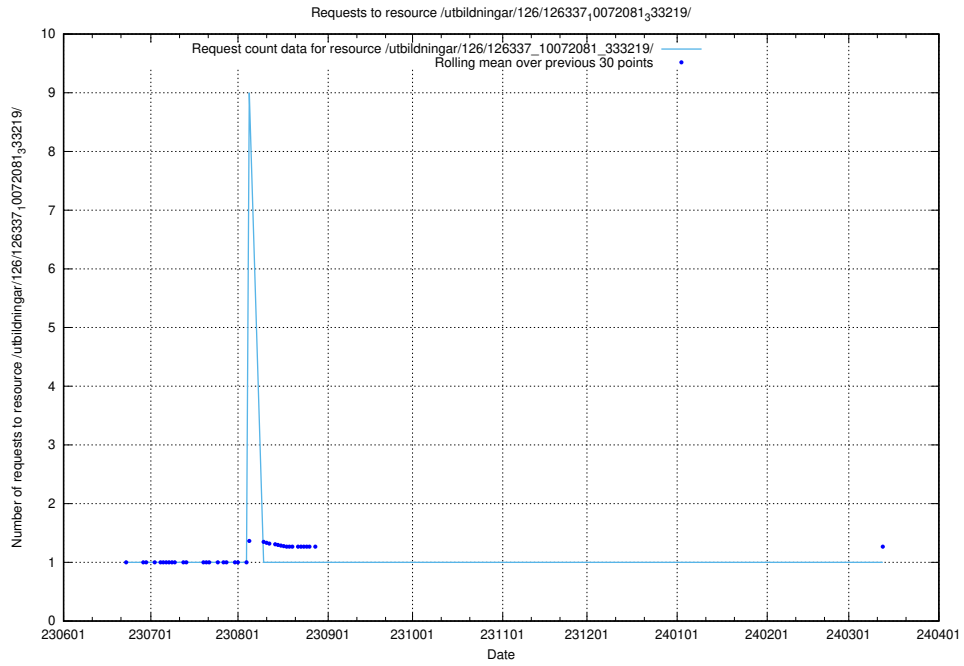

5.6326 Usage of /utbildningar/126/126337_10072081_333219/

Here, we count the number of requests to resource /utbildningar/126/126337_10072081_333219/.