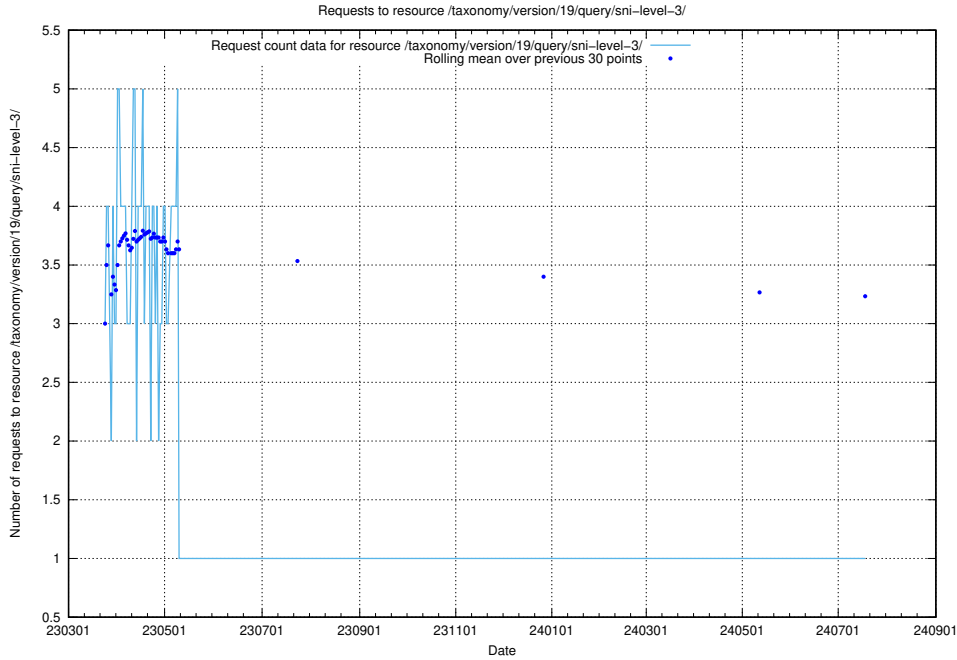

5.6824 Usage of /taxonomy/version/19/query/sni-level-3/

Here, we count the number of requests to resource /taxonomy/version/19/query/sni-level-3/.