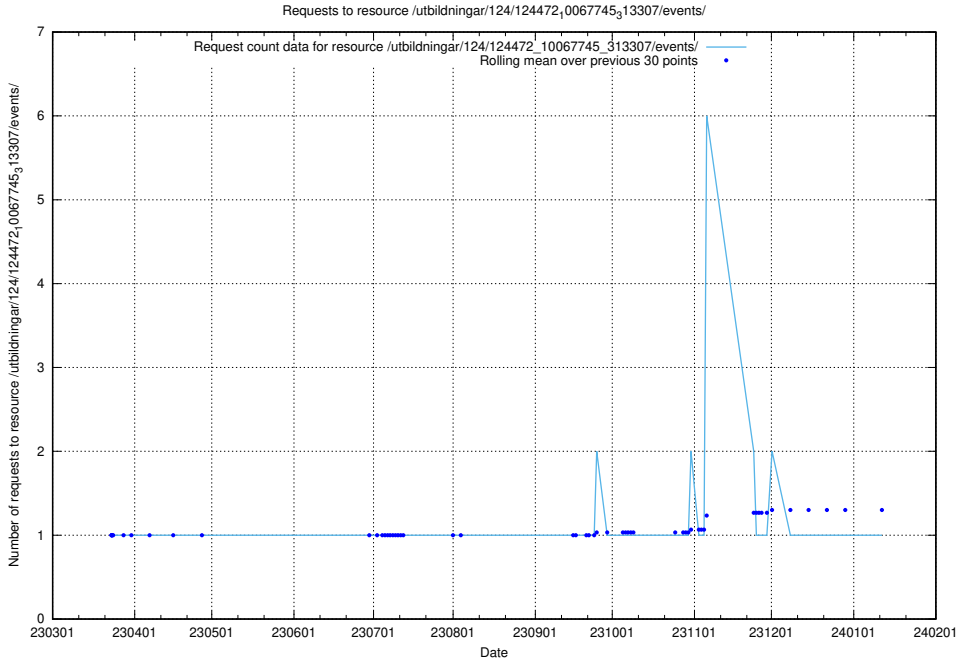

5.3709 Usage of /utbildningar/124/124472_10067745_313307/events/

Here, we count the number of requests to resource /utbildningar/124/124472_10067745_313307/events/