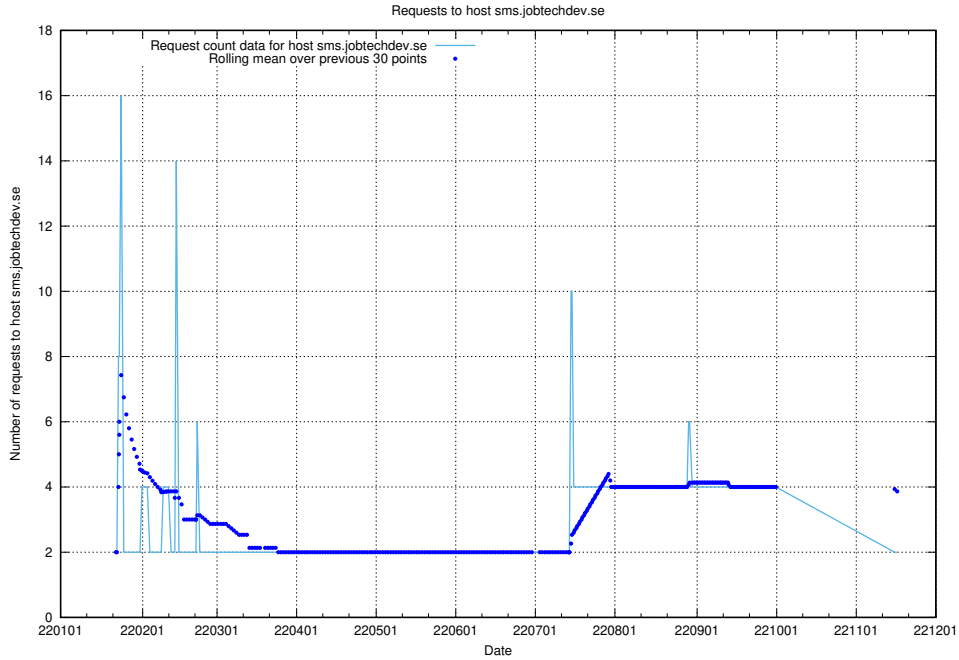

### 7.593 Usage of sms.jobtechdev.se

Here, we count the number of requests to host sms.jobtechdev.se.