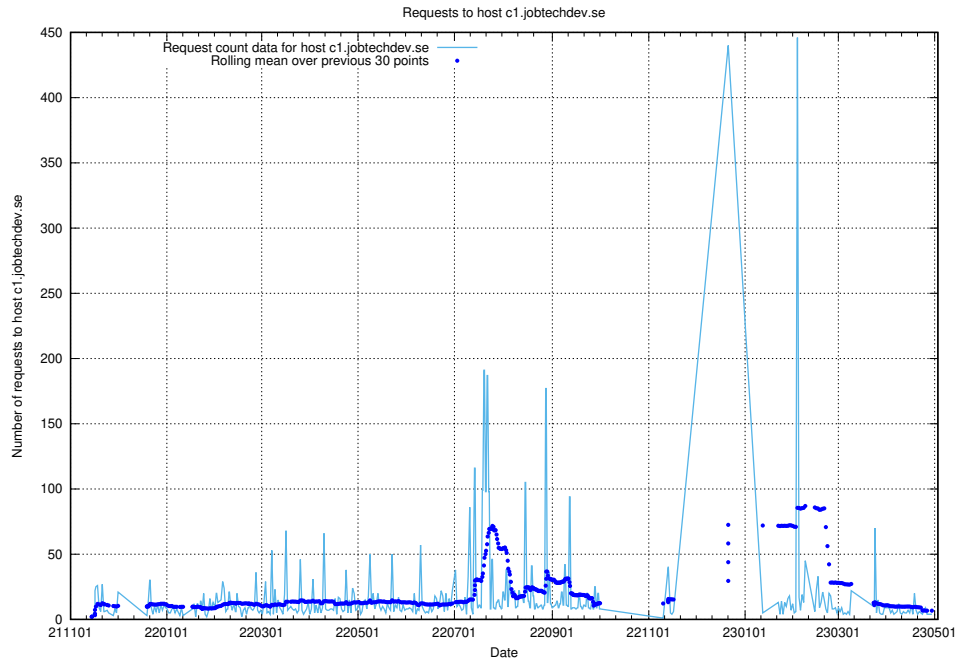

7.113 Usage of c1.jobtechdev.se

Here, we count the number of requests to host c1.jobtechdev.se.