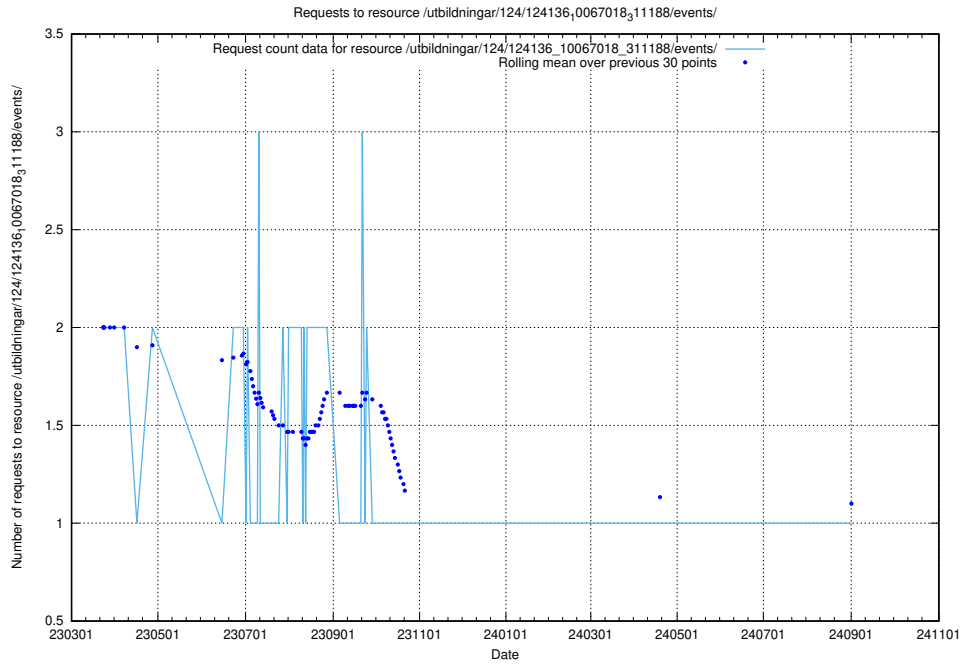

5.7006 Usage of /utbildningar/124/124136_10067018_311188/events/

Here, we count the number of requests to resource /utbildningar/124/124136_10067018_311188/events/