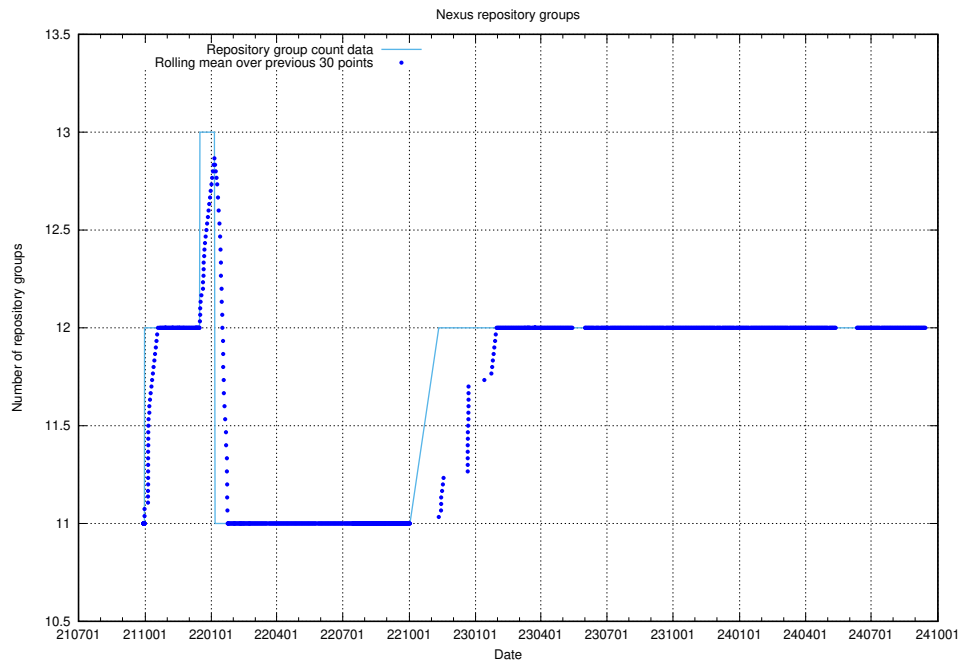

9 Nexus

This section contains statistics from the [image and package repositories](https://nexus.jobtechdev.se)⁹ of JobTech.

9.1 Number of repository groups in Nexus

A graph showing the number of repository groups.

⁹<https://nexus.jobtechdev.se>