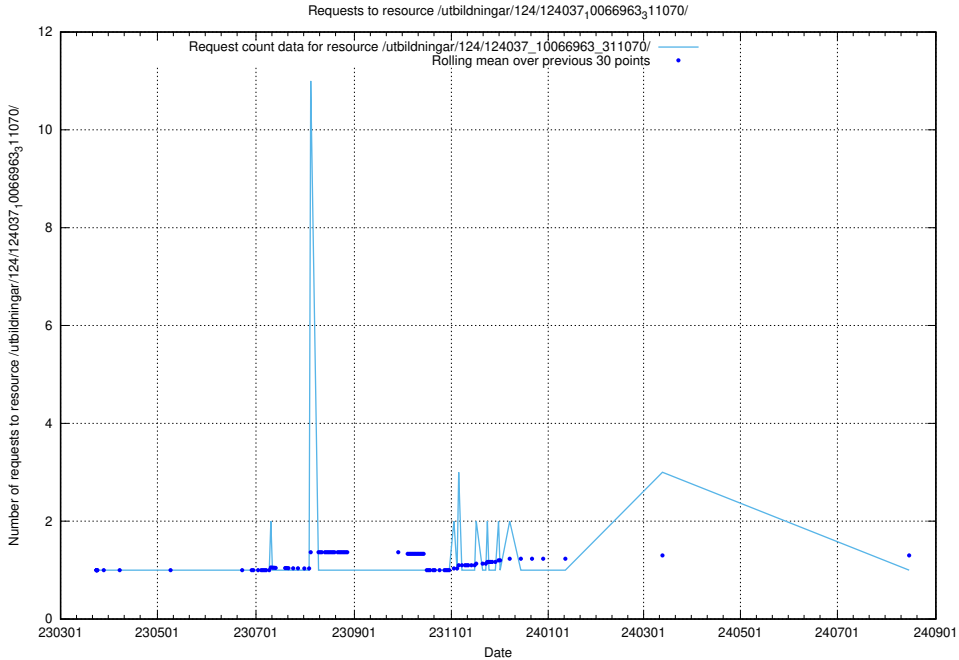

5.5088 Usage of /utbildningar/124/124037_10066963_311070/

Here, we count the number of requests to resource /utbildningar/124/124037_10066963_311070/.