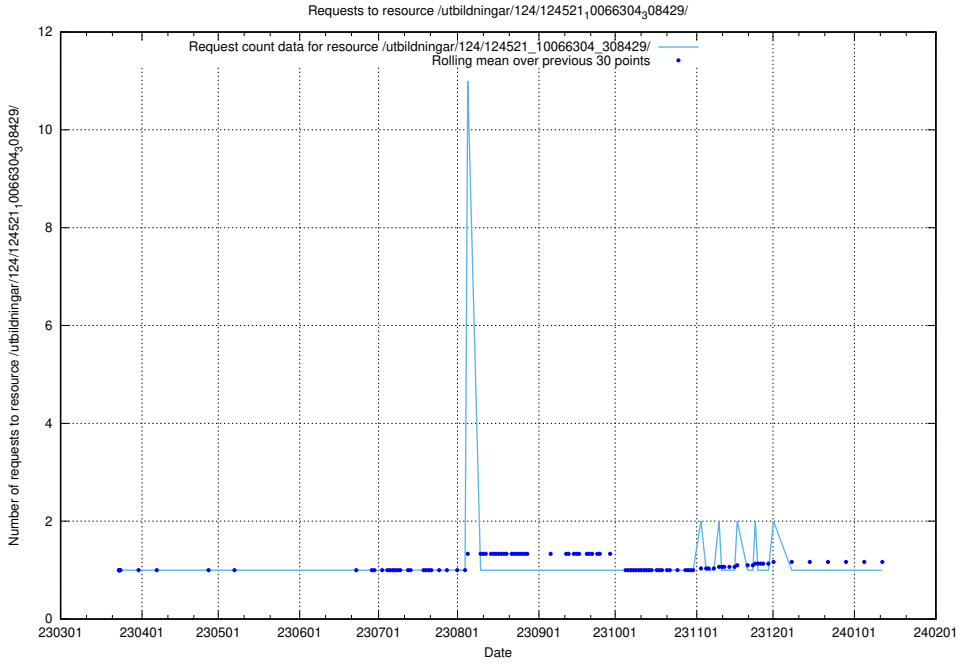

5.1439 Usage of /utbildningar/124/124521_10066304_308429/

Here, we count the number of requests to resource /utbildningar/124/124521_10066304_308429/.