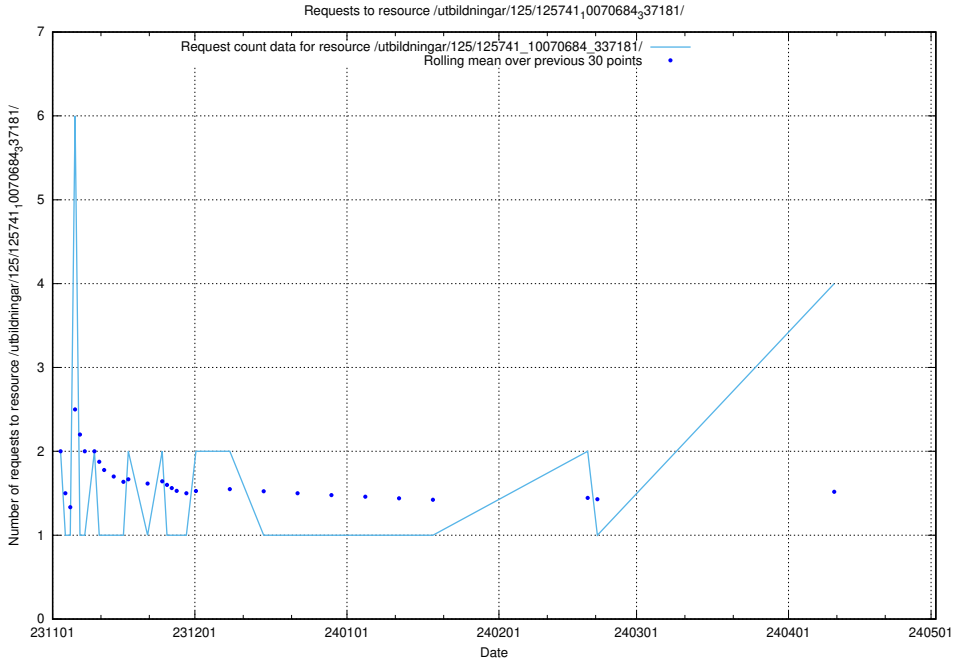

5.285 Usage of /utbildningar/125/125741_10070684_337181/

Here, we count the number of requests to resource /utbildningar/125/125741_10070684_337181/.