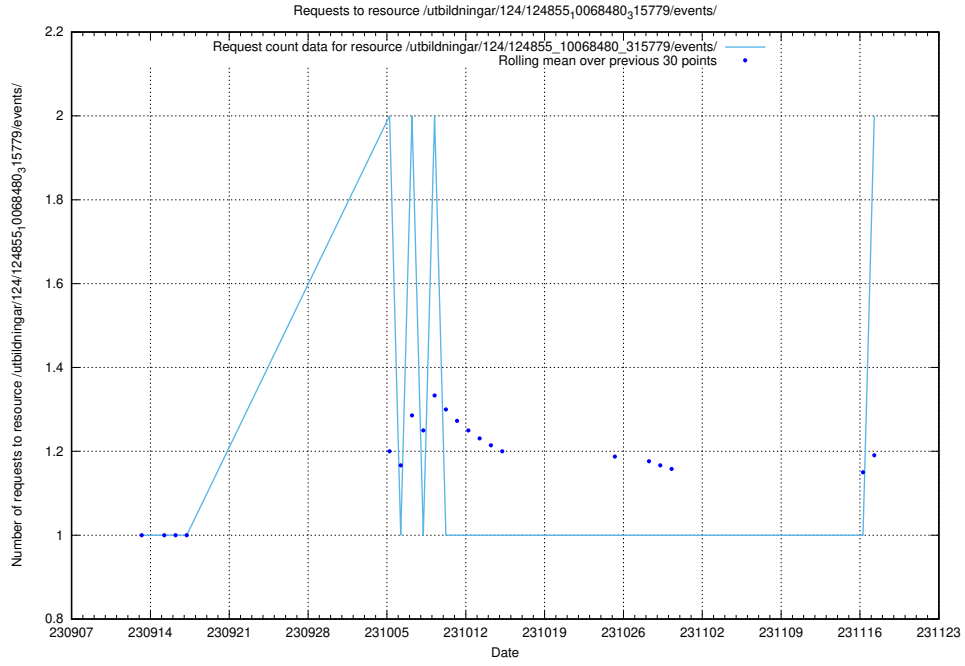

5.824 Usage of /utbildningar/124/124855_10068480_315779/events/

Here, we count the number of requests to resource /utbildningar/124/124855_10068480_315779/events/