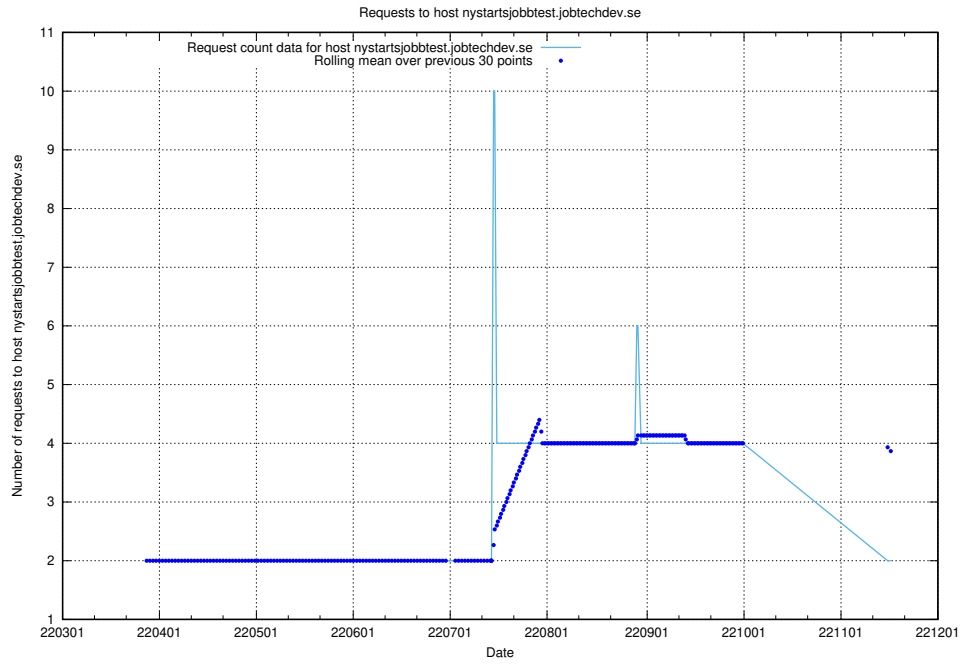

7.493 Usage of nystartsjobbtest.jobtechdev.se

Here, we count the number of requests to host nystartsjobbtest.jobtechdev.se.