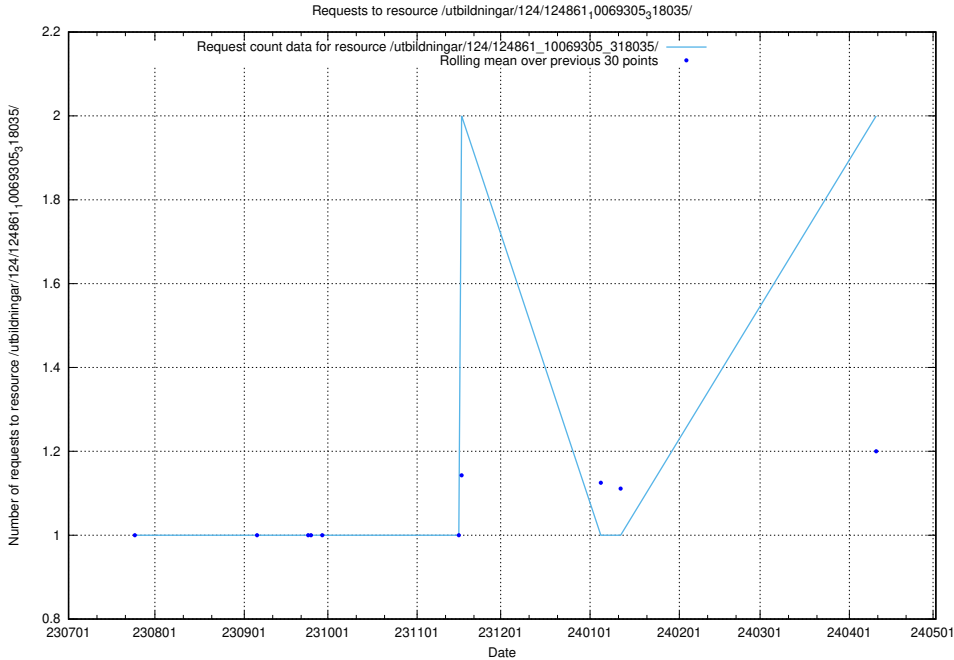

5.866 Usage of /utbildningar/124/124861_10069305_318035/

Here, we count the number of requests to resource /utbildningar/124/124861_10069305_318035/.