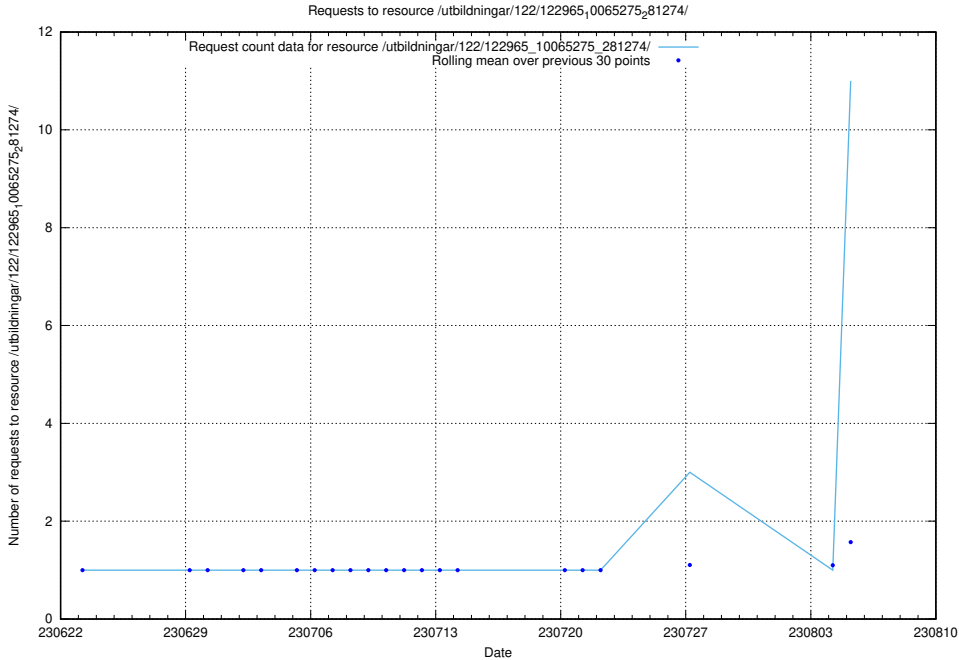

5.16 Usage of /utbildningar/122/122965_10065275_281274/

Here, we count the number of requests to resource /utbildningar/122/122965_10065275_281274/.