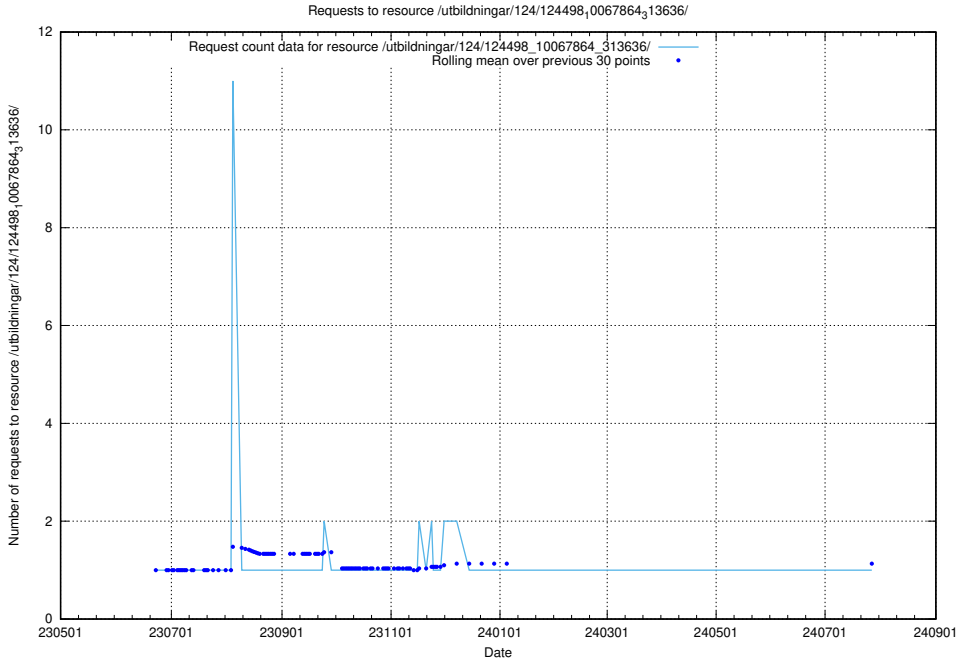

5.6446 Usage of /utbildningar/124/124498_10067864_313636/

Here, we count the number of requests to resource /utbildningar/124/124498_10067864_313636/.