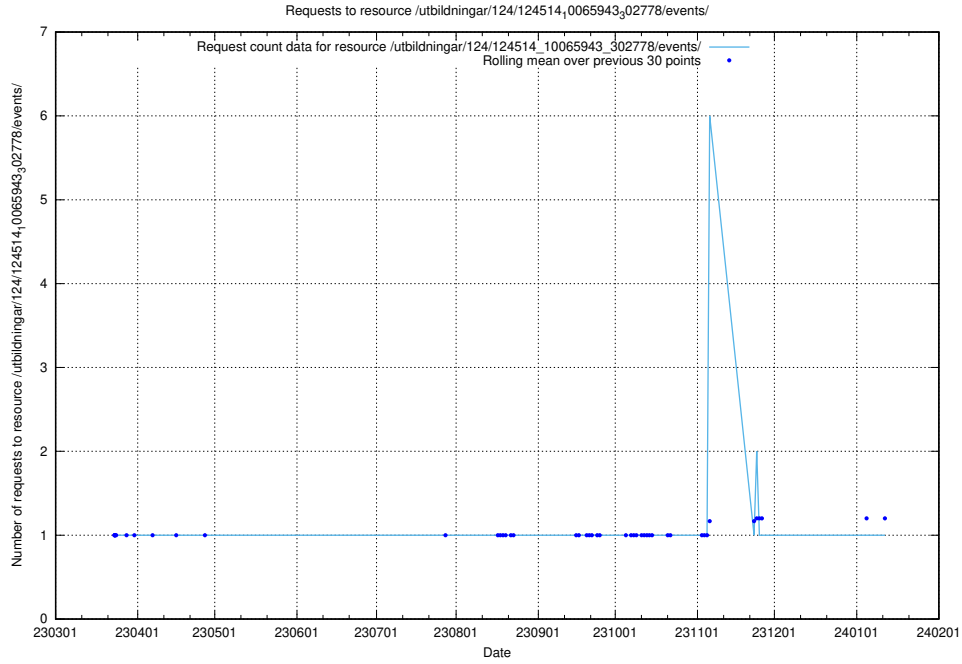

5.2544 Usage of /utbildningar/124/124514_10065943_302778/events/

Here, we count the number of requests to resource /utbildningar/124/124514_10065943_302778/events/