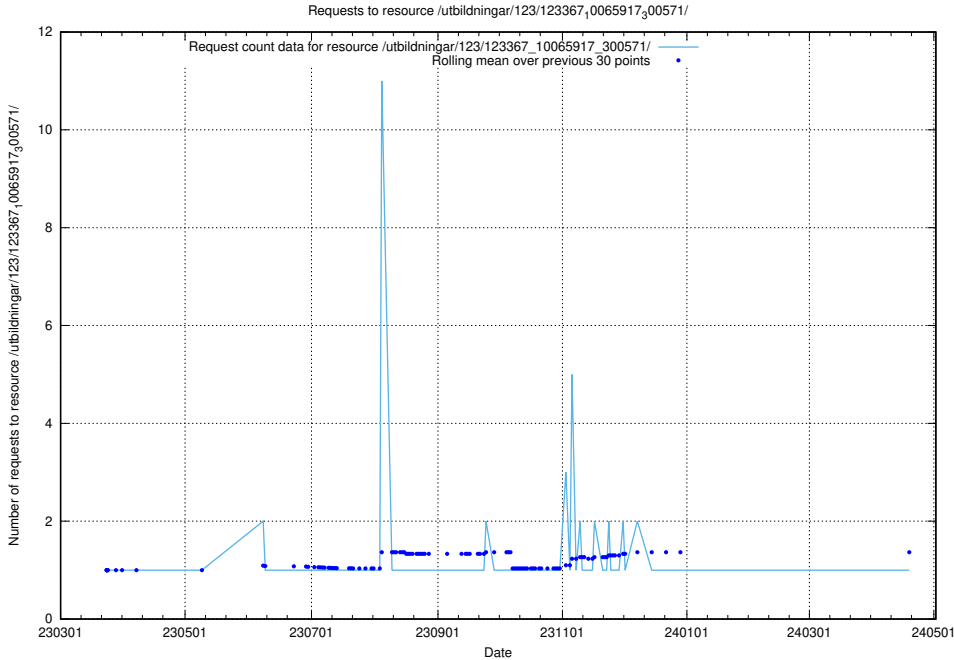

5.5357 Usage of /utbildningar/123/123367_10065917_300571/

Here, we count the number of requests to resource /utbildningar/123/123367_10065917_300571/.