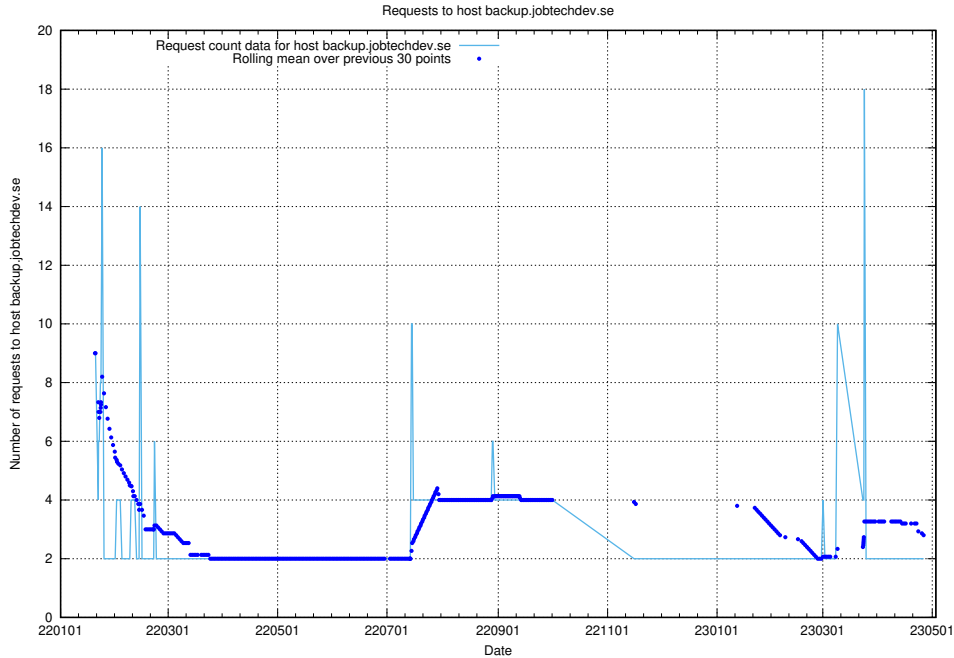

7.272 Usage of backup.jobtechdev.se

Here, we count the number of requests to host backup.jobtechdev.se.