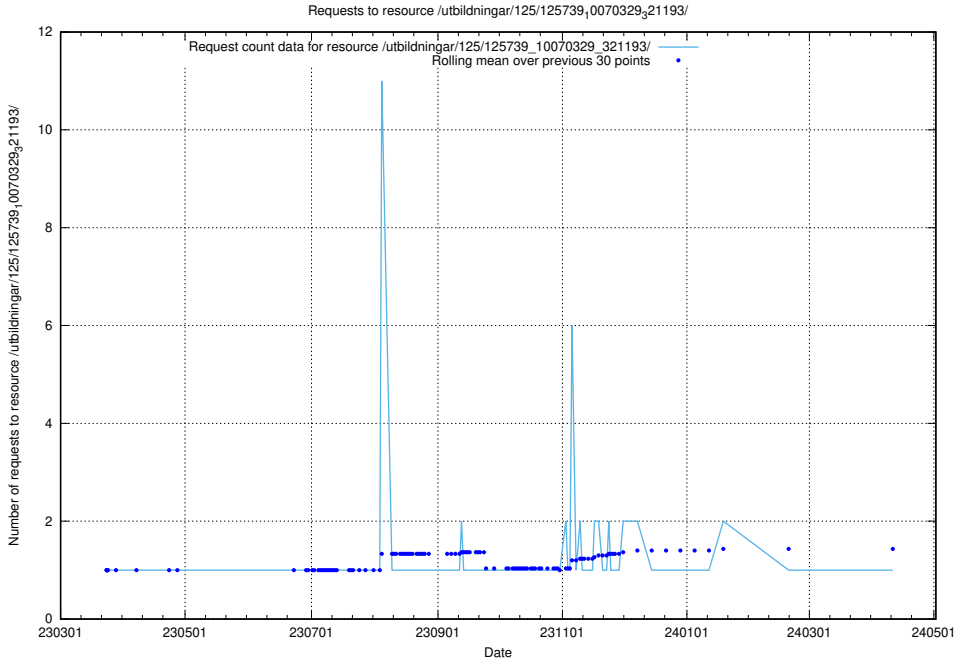

5.1067 Usage of /utbildningar/125/125739_10070329_321193/

Here, we count the number of requests to resource /utbildningar/125/125739_10070329_321193/.