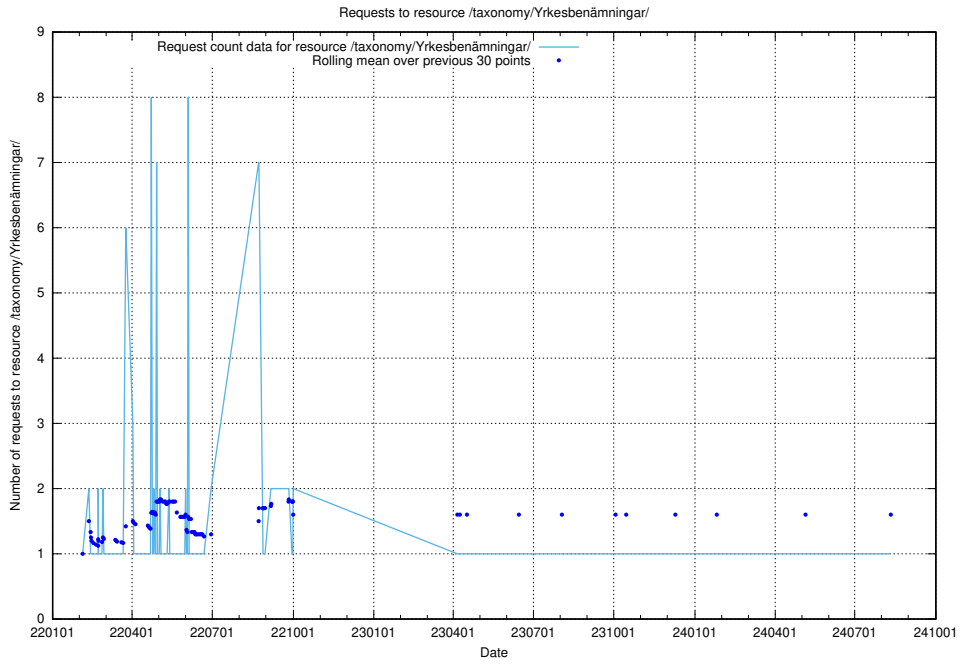

5.3339 Usage of /taxonomy/Yrkesbenämningar/

Here, we count the number of requests to resource /taxonomy/Yrkesbenämningar/.