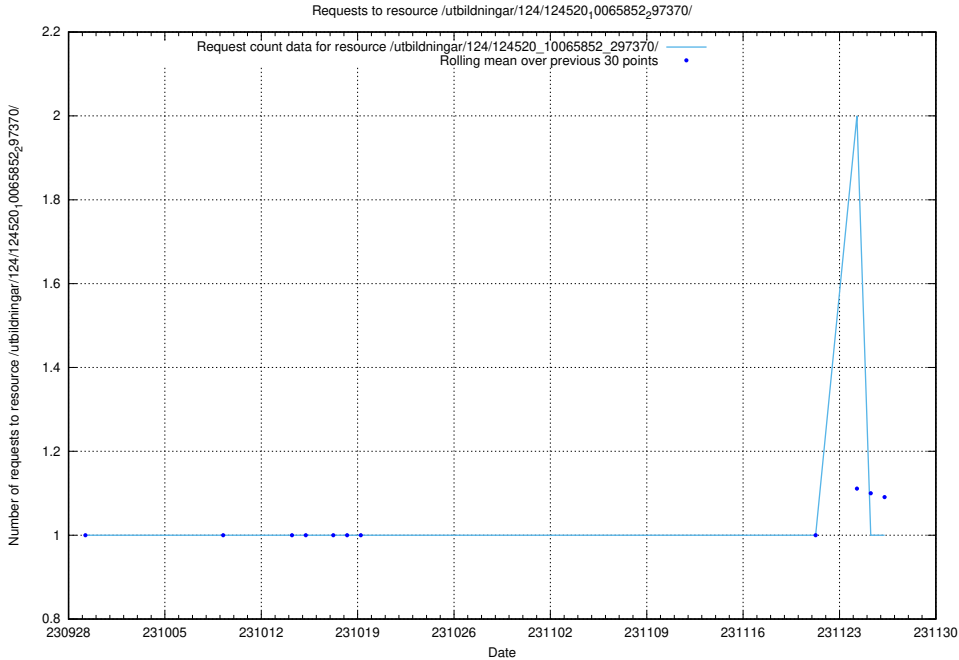

5.5166 Usage of /utbildningar/124/124520_10065852_297370/

Here, we count the number of requests to resource /utbildningar/124/124520_10065852_297370/.