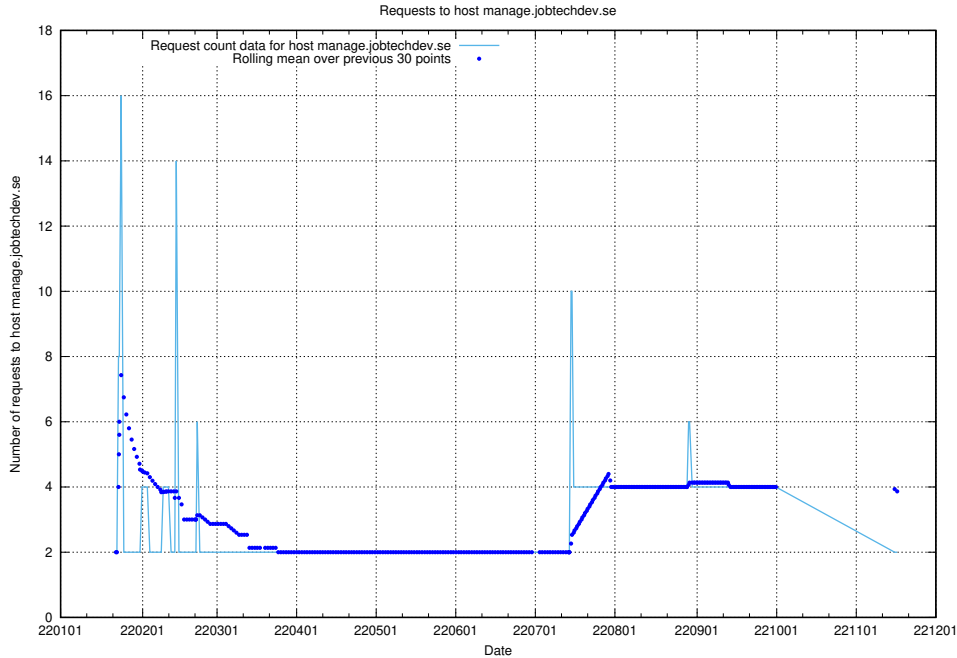

7.604 Usage of manage.jobtechdev.se

Here, we count the number of requests to host manage.jobtechdev.se.