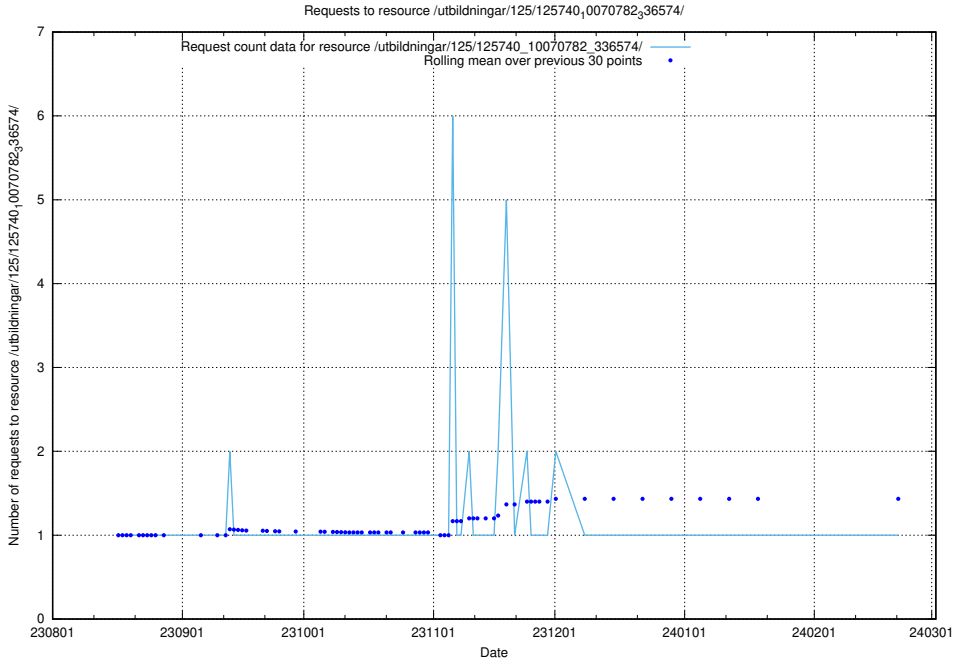

5.5488 Usage of /utbildningar/125/125740_10070782_336574/

Here, we count the number of requests to resource /utbildningar/125/125740_10070782_336574/.