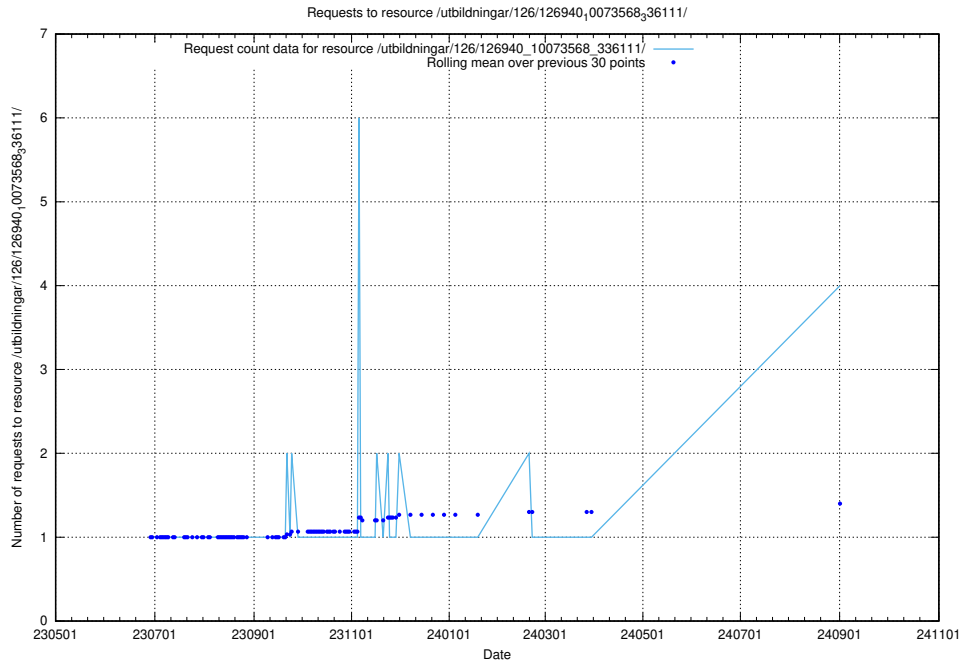

5.315 Usage of /utbildningar/126/126940_10073568_336111/

Here, we count the number of requests to resource /utbildningar/126/126940_10073568_336111/.