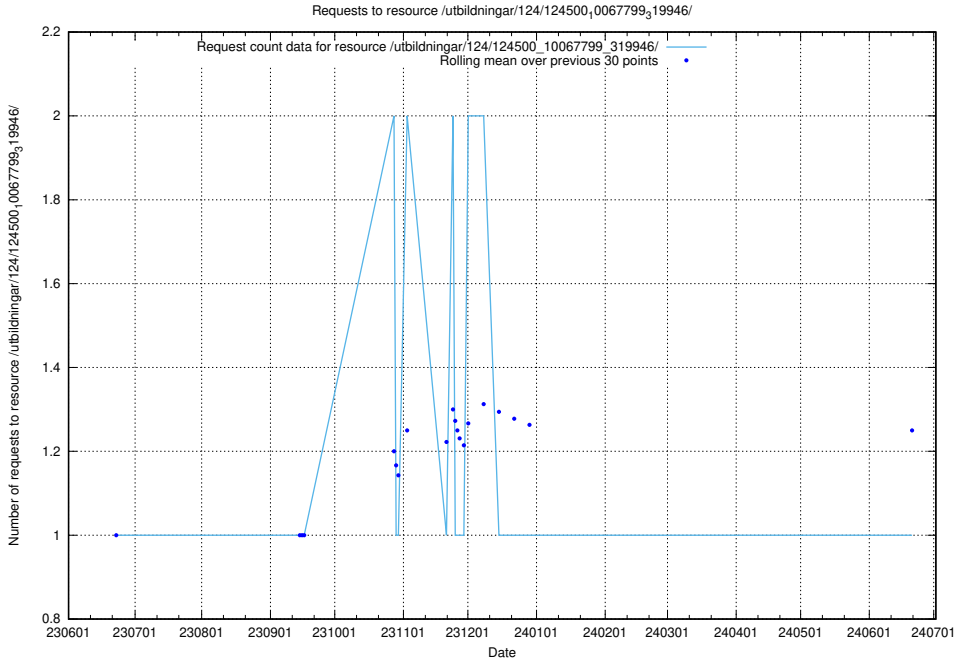

5.6437 Usage of /utbildningar/124/124500_10067799_319946/

Here, we count the number of requests to resource /utbildningar/124/124500_10067799_319946/.