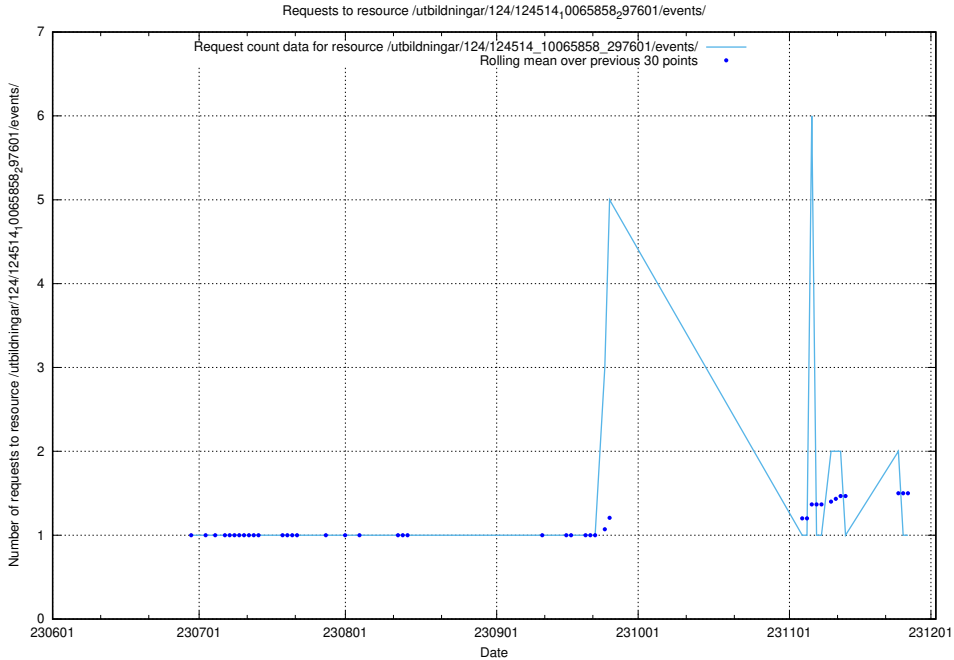

5.6095 Usage of /utbildningar/124/124514_10065858_297601/events/

Here, we count the number of requests to resource /utbildningar/124/124514_10065858_297601/events/