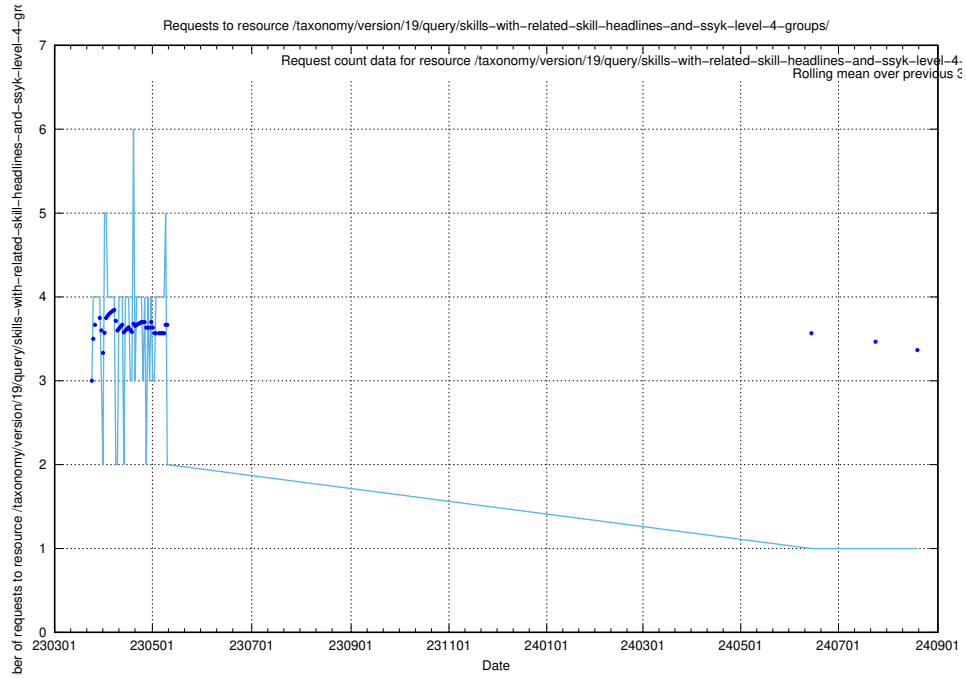

5.6827 Usage of /taxonomy/version/19/query/skills-with-related-skill-headlines-and-ssyk-level-4-groups/

Here, we count the number of requests to resource /taxonomy/version/19/query/skills-with-related-skill-headlines-and-ssyk-level-4-groups/.