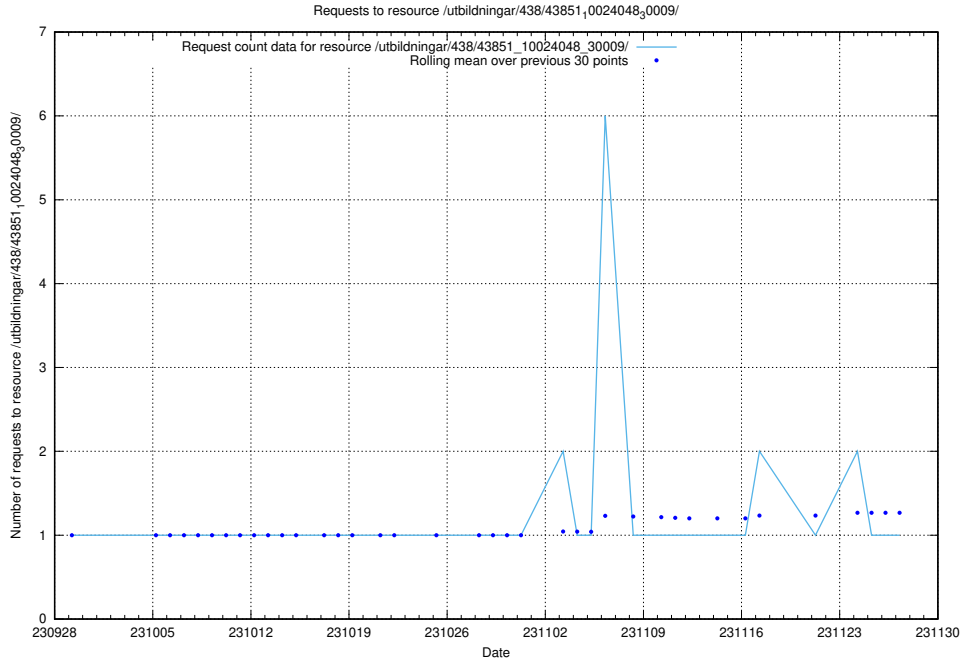

5.5147 Usage of /utbildningar/438/43851_10024048_30009/

Here, we count the number of requests to resource /utbildningar/438/43851_10024048_30009/.