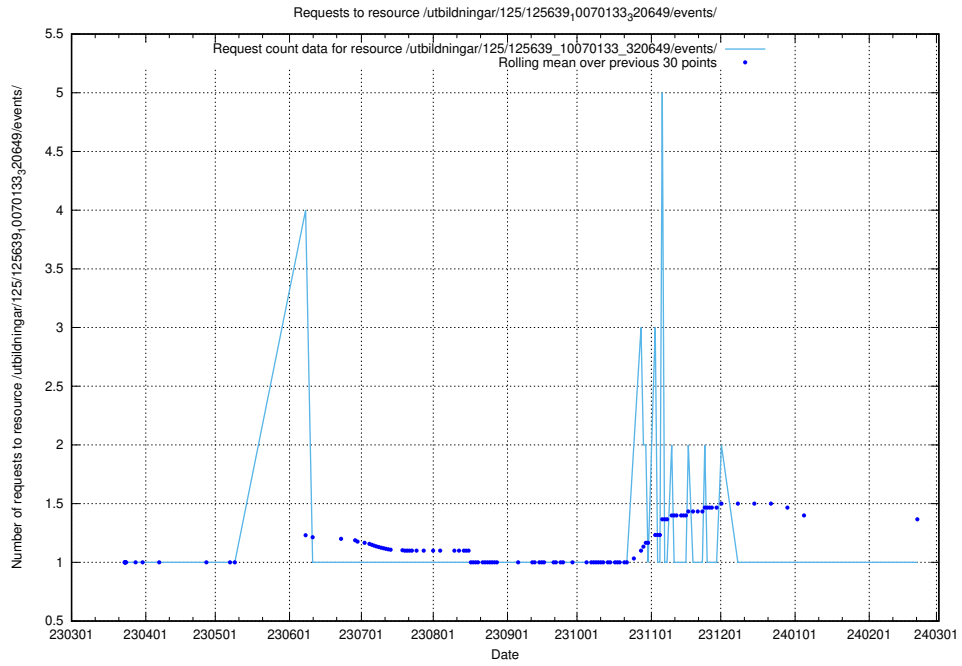

5.1114 Usage of /utbildningar/125/125639_10070133_320649/events/

Here, we count the number of requests to resource /utbildningar/125/125639_10070133_320649/events/