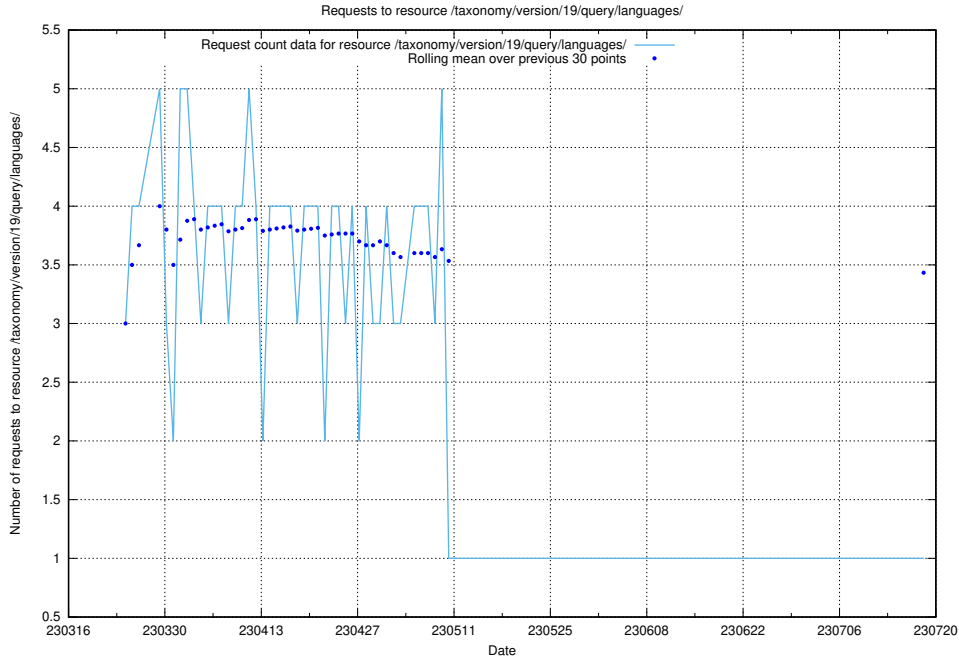

5.6836 Usage of /taxonomy/version/19/query/languages/

Here, we count the number of requests to resource /taxonomy/version/19/query/languages/.