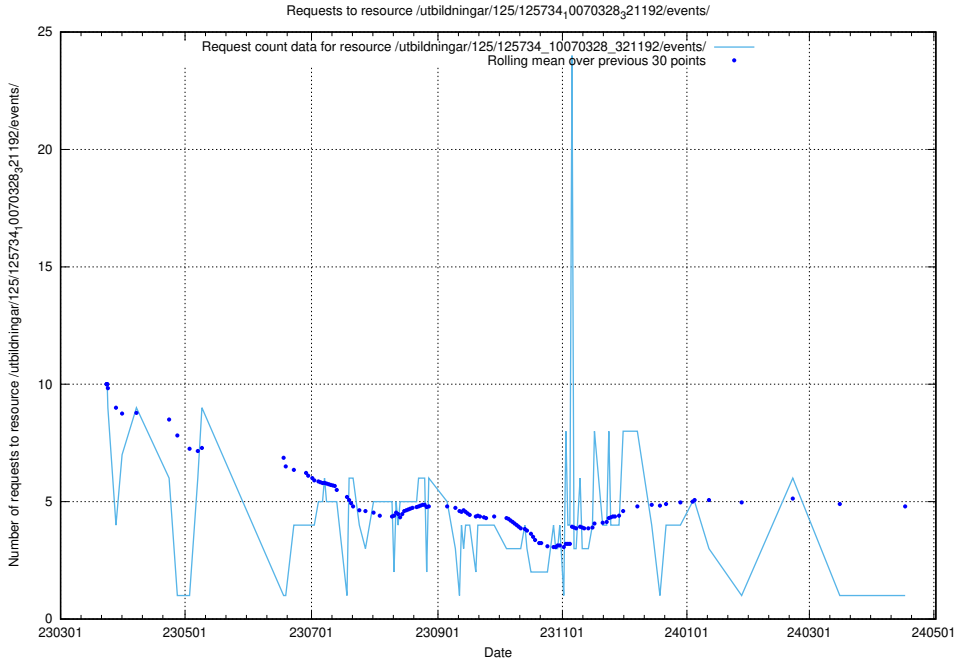

5.6948 Usage of /utbildningar/125/125734_10070328_321192/events/

Here, we count the number of requests to resource /utbildningar/125/125734_10070328_321192/events/