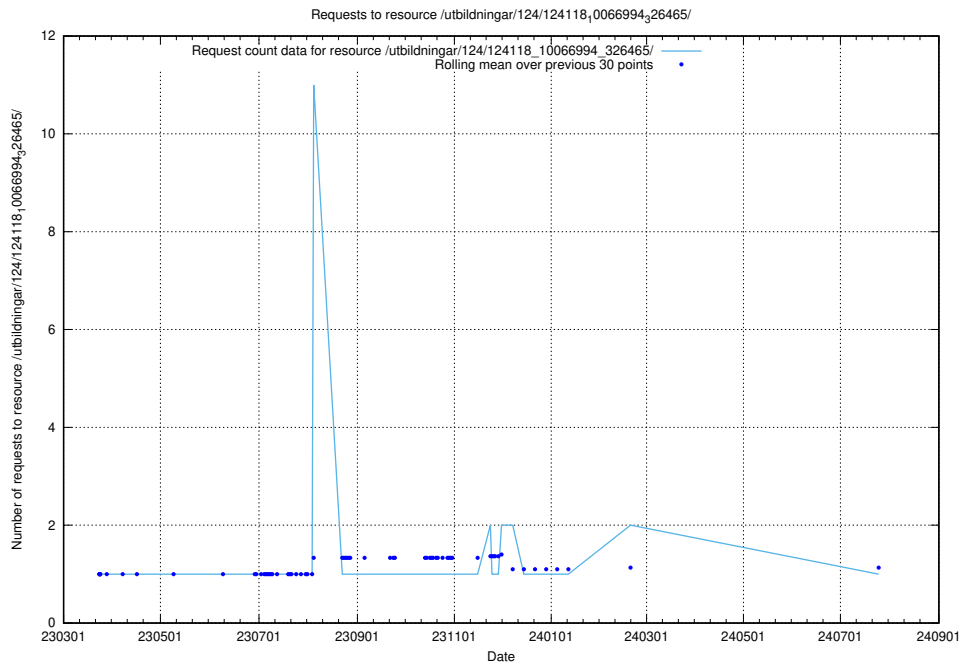

5.4924 Usage of /utbildningar/124/124118_10066994_326465/

Here, we count the number of requests to resource /utbildningar/124/124118_10066994_326465/.