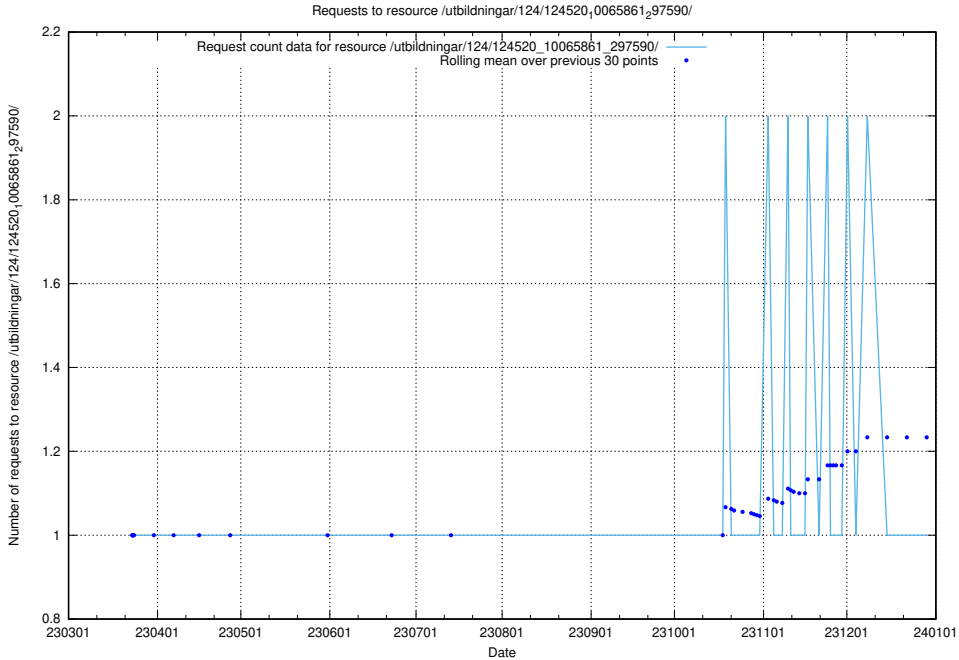

5.1841 Usage of /utbildningar/124/124520_10065861_297590/

Here, we count the number of requests to resource /utbildningar/124/124520_10065861_297590/.