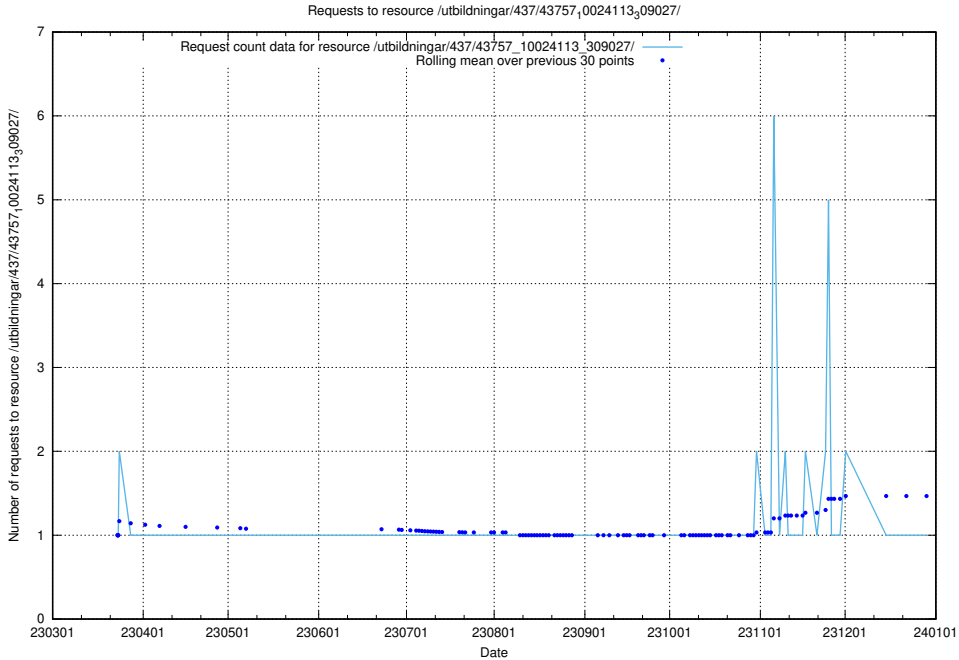

5.7074 Usage of /utbildningar/437/43757_10024113_309027/

Here, we count the number of requests to resource /utbildningar/437/43757_10024113_309027/.