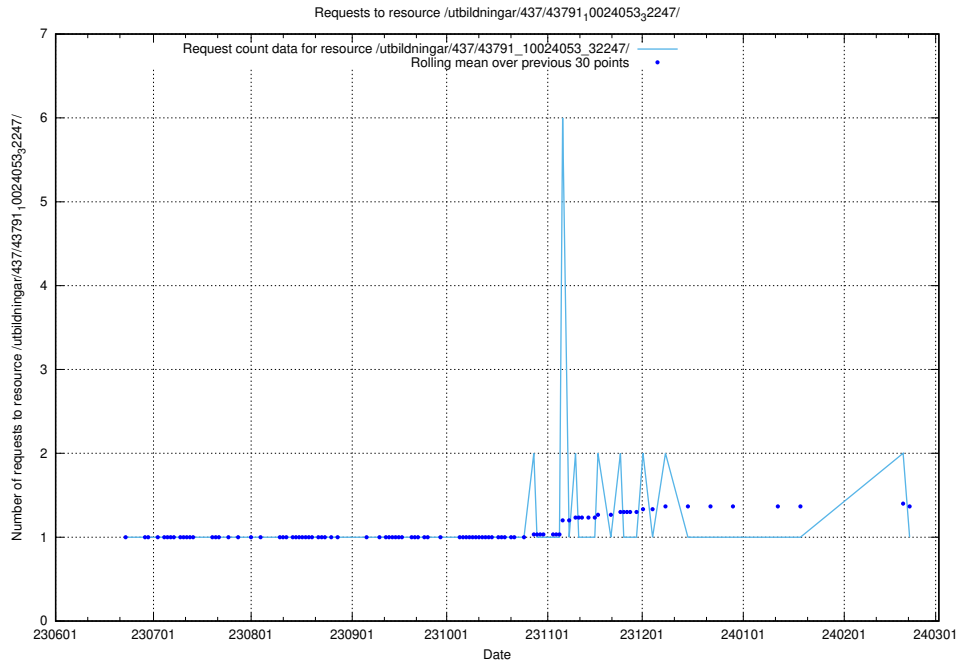

5.6269 Usage of /utbildningar/437/43791_10024053_32247/

Here, we count the number of requests to resource /utbildningar/437/43791_10024053_32247/.