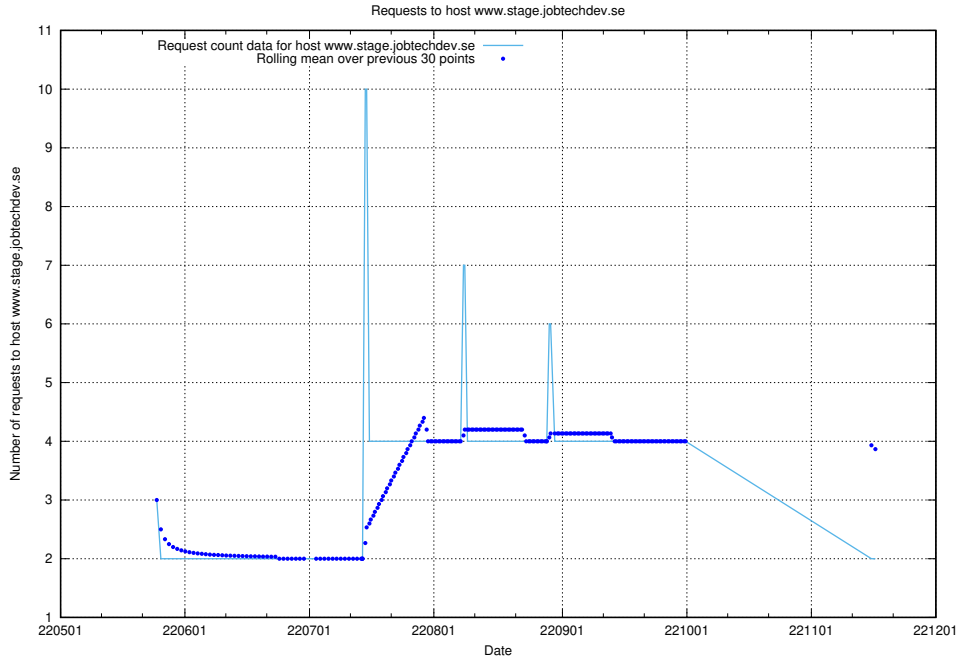

7.426 Usage of www.stage.jobtechdev.se

Here, we count the number of requests to host www.stage.jobtechdev.se.