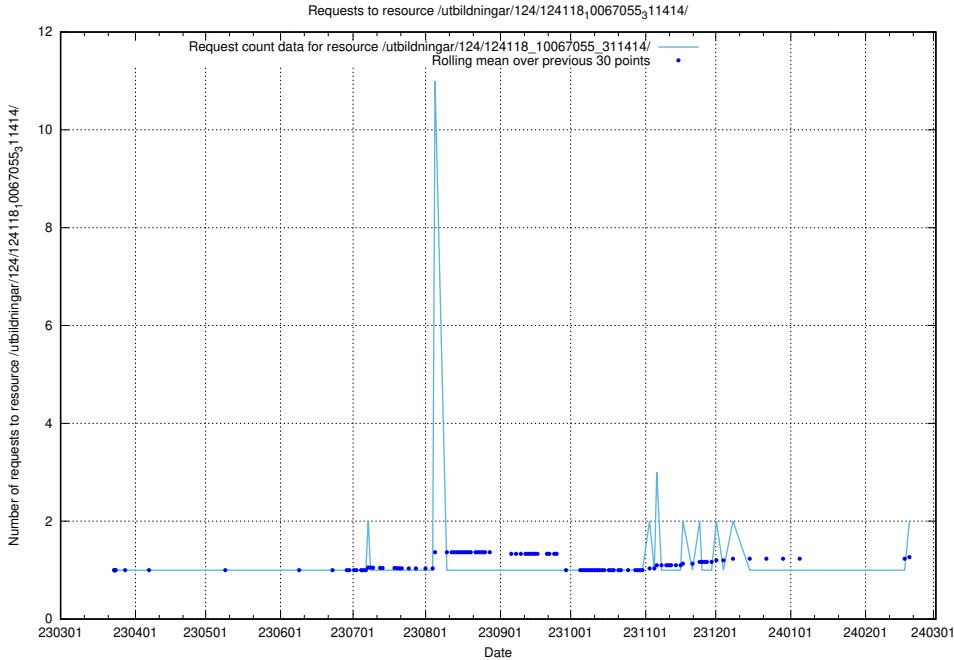

5.781 Usage of /utbildningar/124/124118_10067055_311414/

Here, we count the number of requests to resource /utbildningar/124/124118_10067055_311414/.