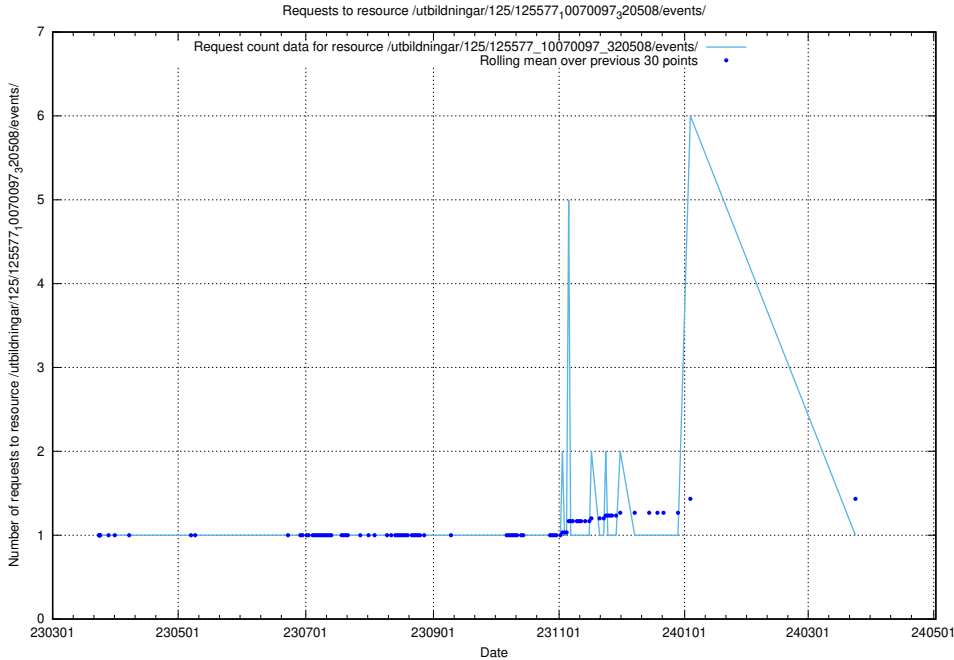

5.1161 Usage of /utbildningar/125/125577_10070097_320508/events/

Here, we count the number of requests to resource /utbildningar/125/125577_10070097_320508/events/