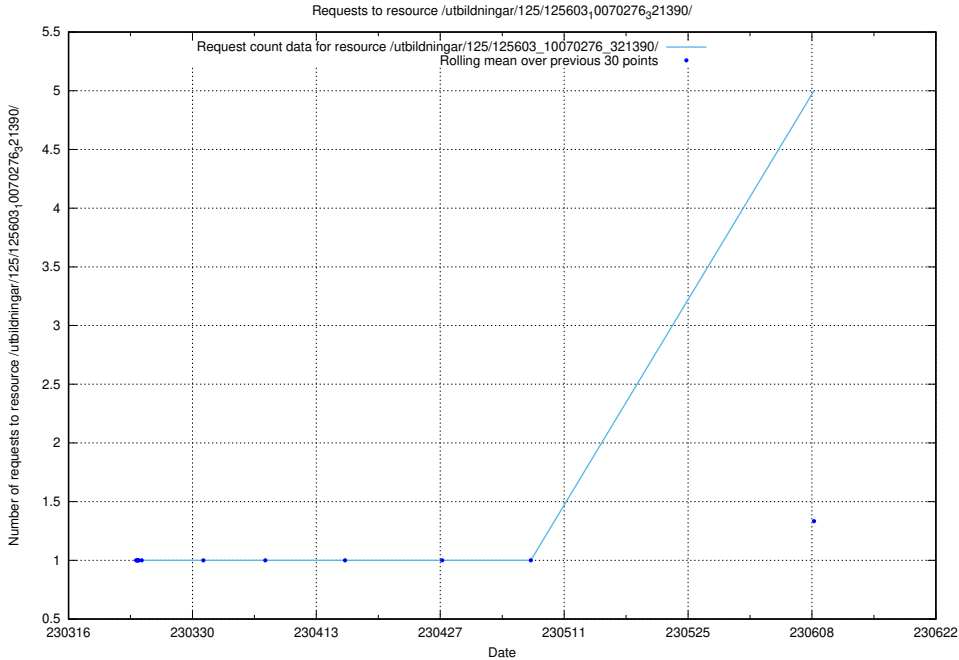

5.146 Usage of /utbildningar/125/125603_10070276_321390/

Here, we count the number of requests to resource /utbildningar/125/125603_10070276_321390/.