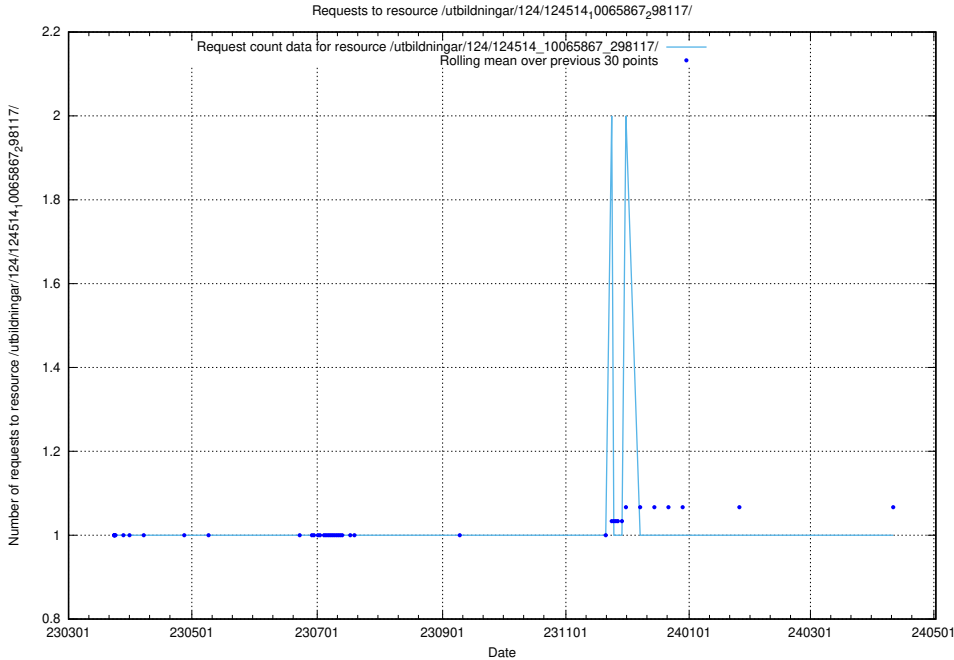

5.2688 Usage of /utbildningar/124/124514_10065867_298117/

Here, we count the number of requests to resource /utbildningar/124/124514_10065867_298117/.