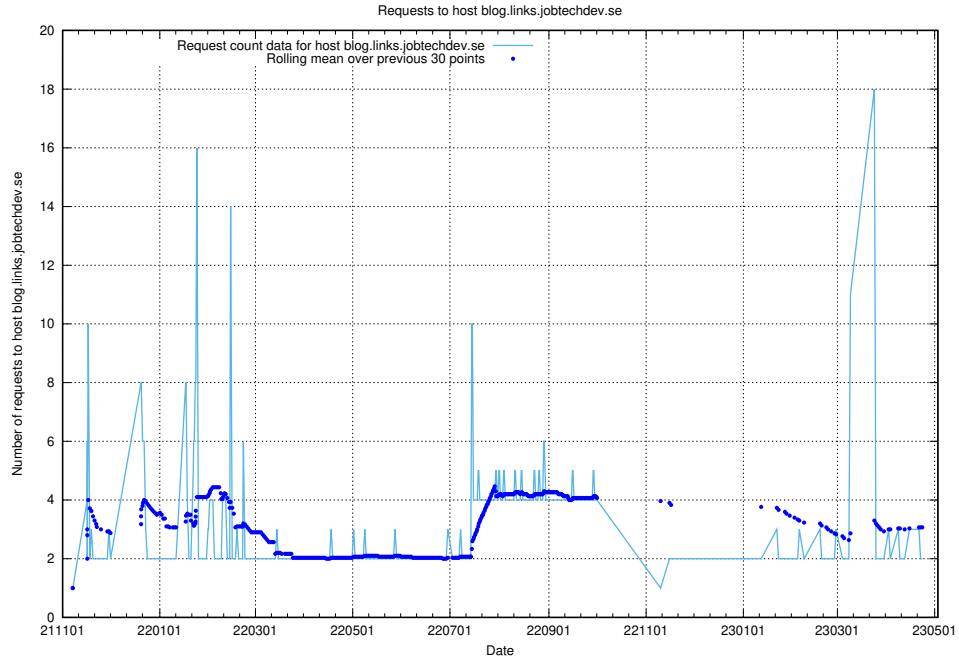

7.436 Usage of `blog.links.jobtechdev.se`

Here, we count the number of requests to host `blog.links.jobtechdev.se`.