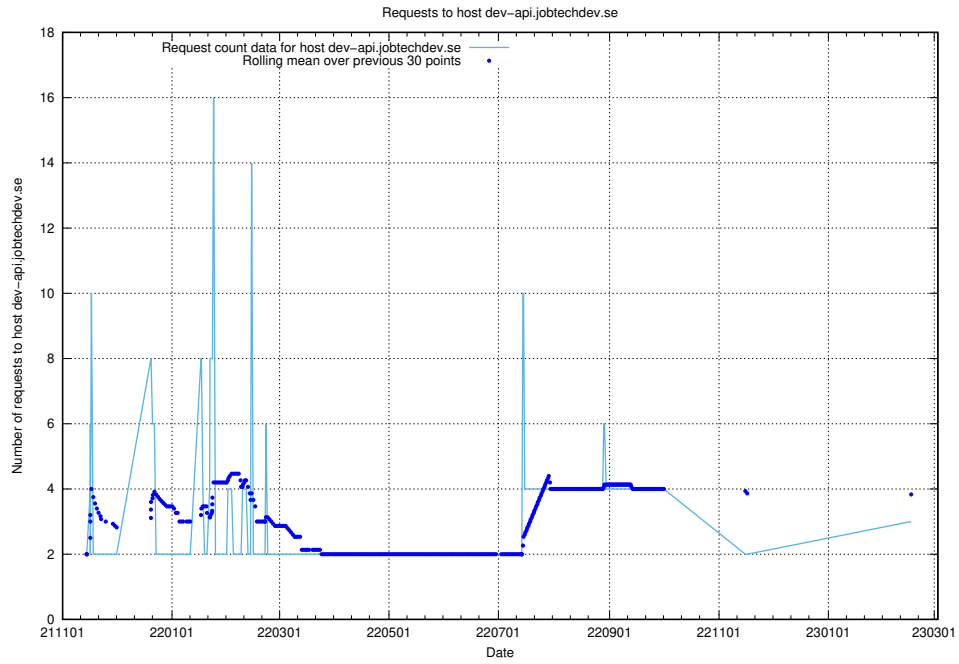

7.178 Usage of dev-api.jobtechdev.se

Here, we count the number of requests to host dev-api.jobtechdev.se.