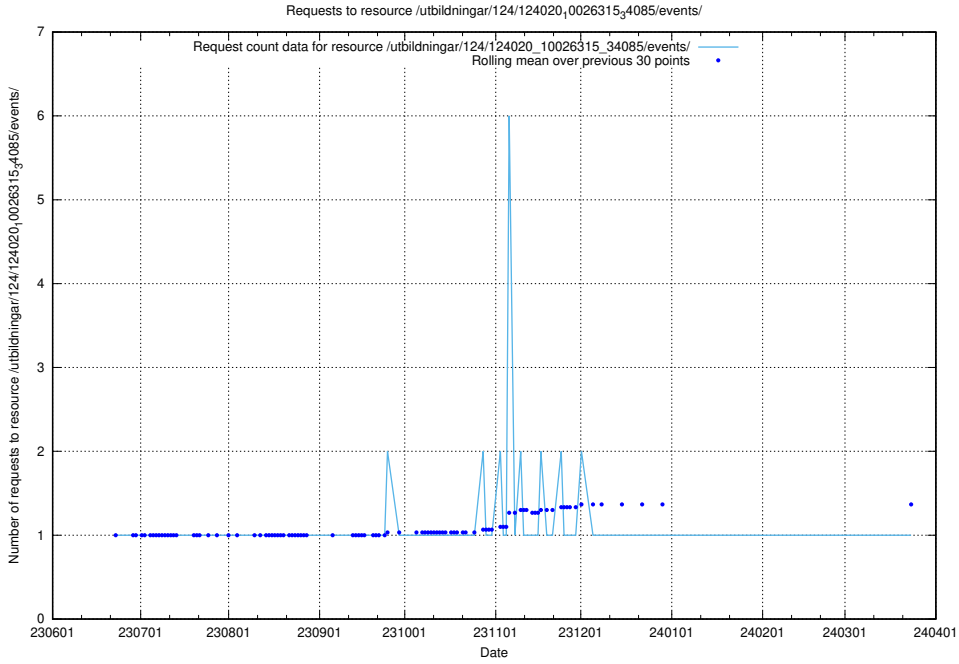

5.6486 Usage of /utbildningar/124/124020_10026315_34085/events/

Here, we count the number of requests to resource /utbildningar/124/124020_10026315_34085/events/.