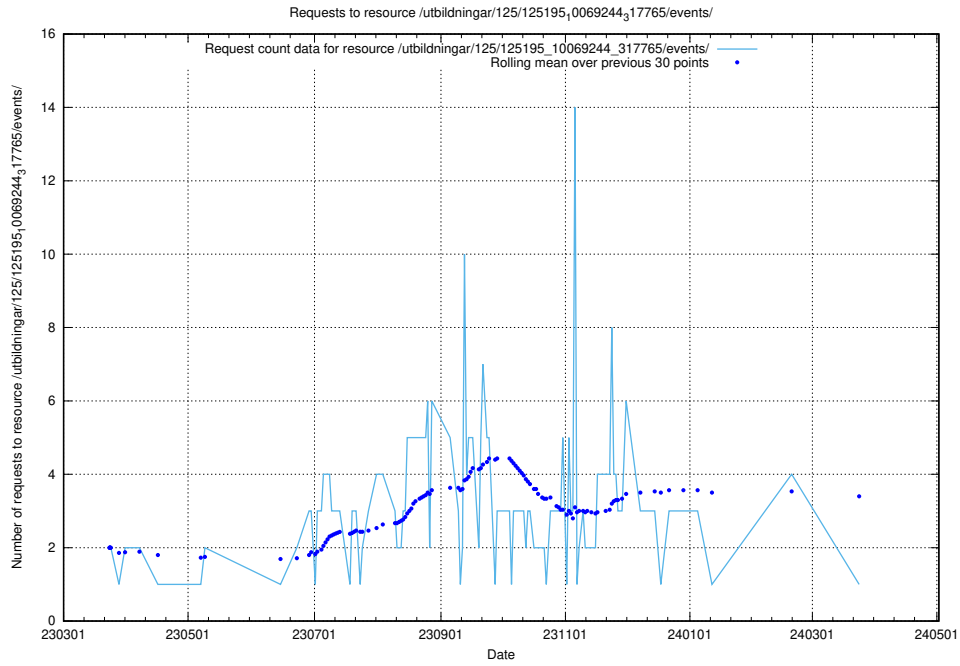

5.6988 Usage of /utbildningar/125/125195_10069244_317765/events/

Here, we count the number of requests to resource /utbildningar/125/125195_10069244_317765/events/