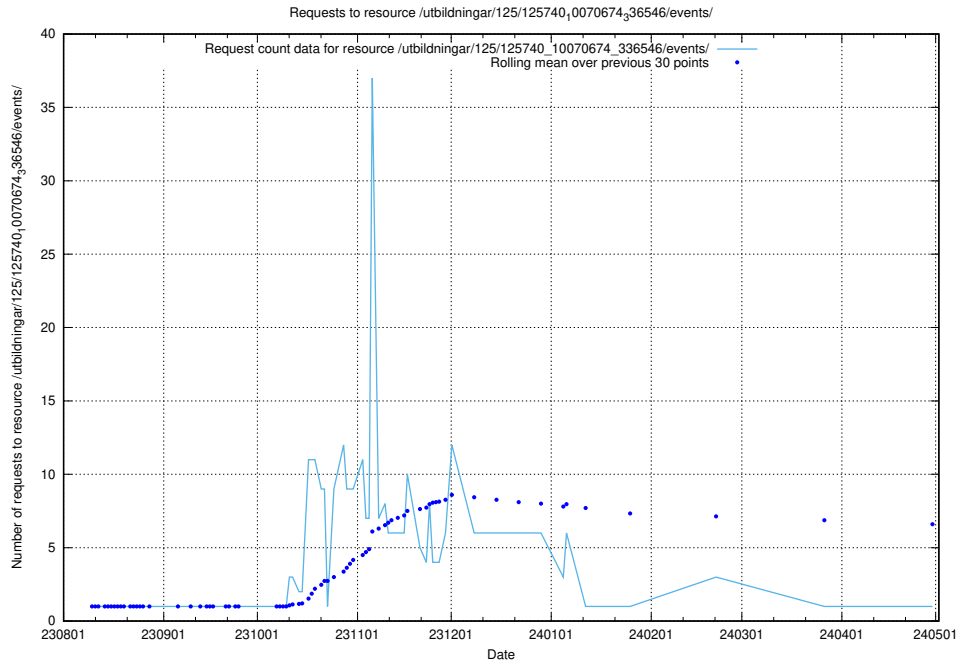

5.5534 Usage of /utbildningar/125/125740_10070674_336546/events/

Here, we count the number of requests to resource /utbildningar/125/125740_10070674_336546/events/