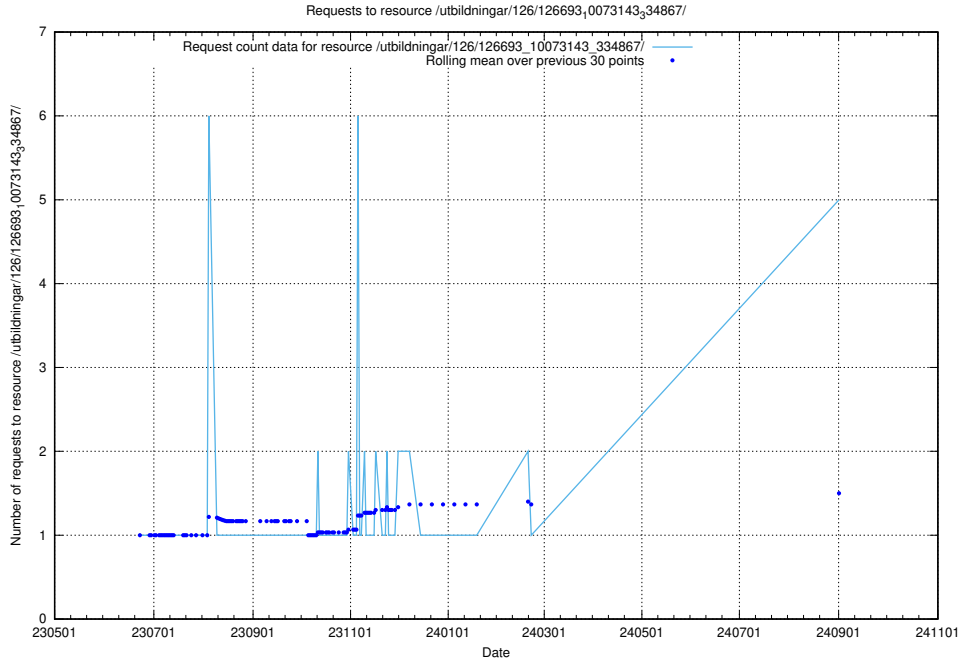

5.200 Usage of /utbildningar/126/126693_10073143_334867/

Here, we count the number of requests to resource /utbildningar/126/126693_10073143_334867/.