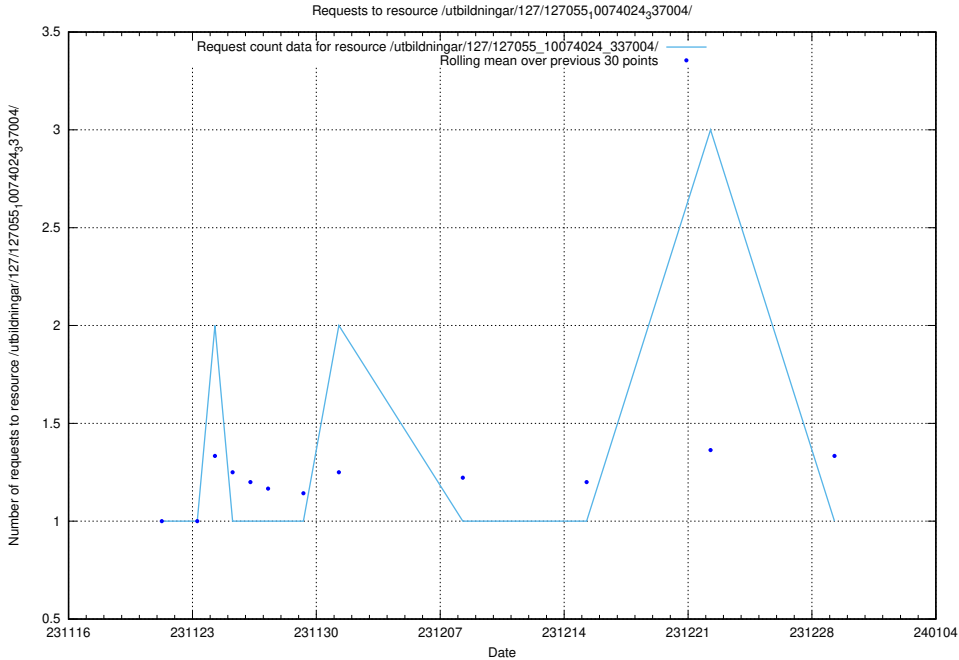

5.4758 Usage of /utbildningar/127/127055_10074024_337004/

Here, we count the number of requests to resource /utbildningar/127/127055_10074024_337004/.