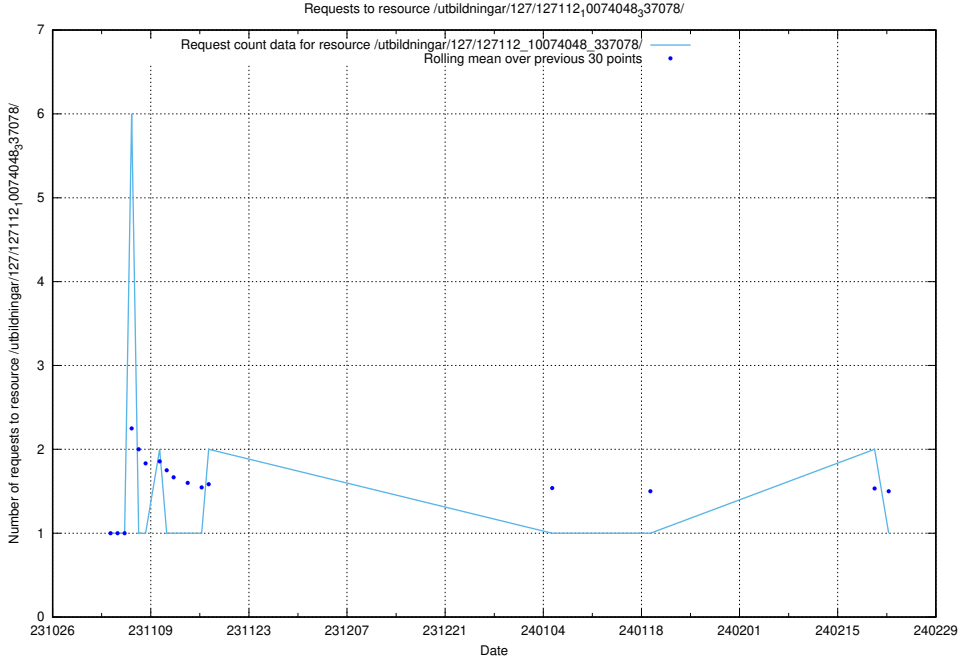

5.4856 Usage of /utbildningar/127/127112_10074048_337078/

Here, we count the number of requests to resource /utbildningar/127/127112_10074048_337078/.