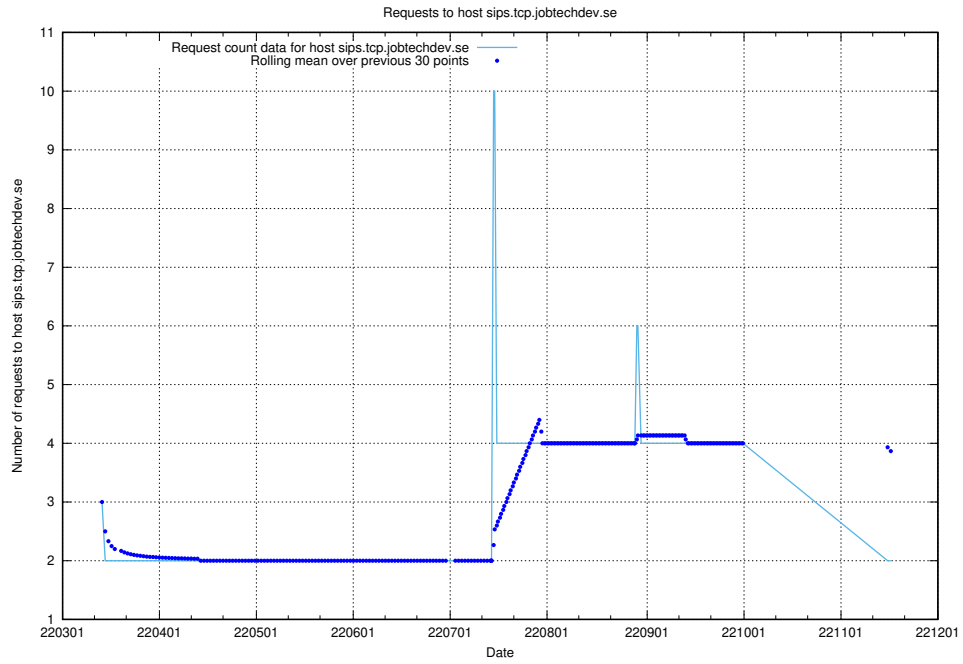

7.505 Usage of sips.tcp.jobtechdev.se

Here, we count the number of requests to host sips.tcp.jobtechdev.se.