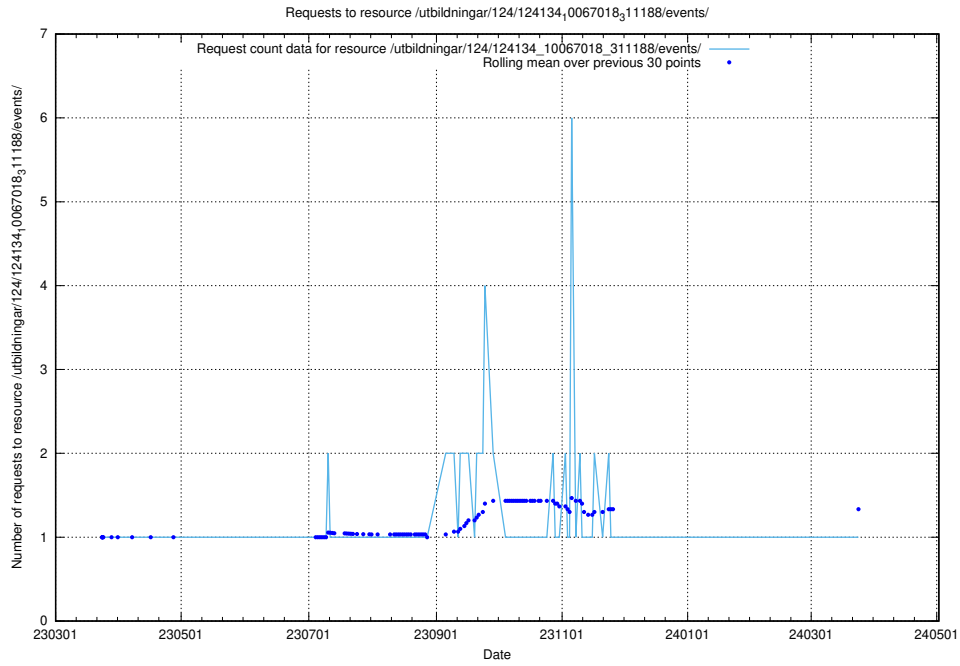

5.4790 Usage of /utbildningar/124/124134_10067018_311188/events/

Here, we count the number of requests to resource /utbildningar/124/124134_10067018_311188/events/