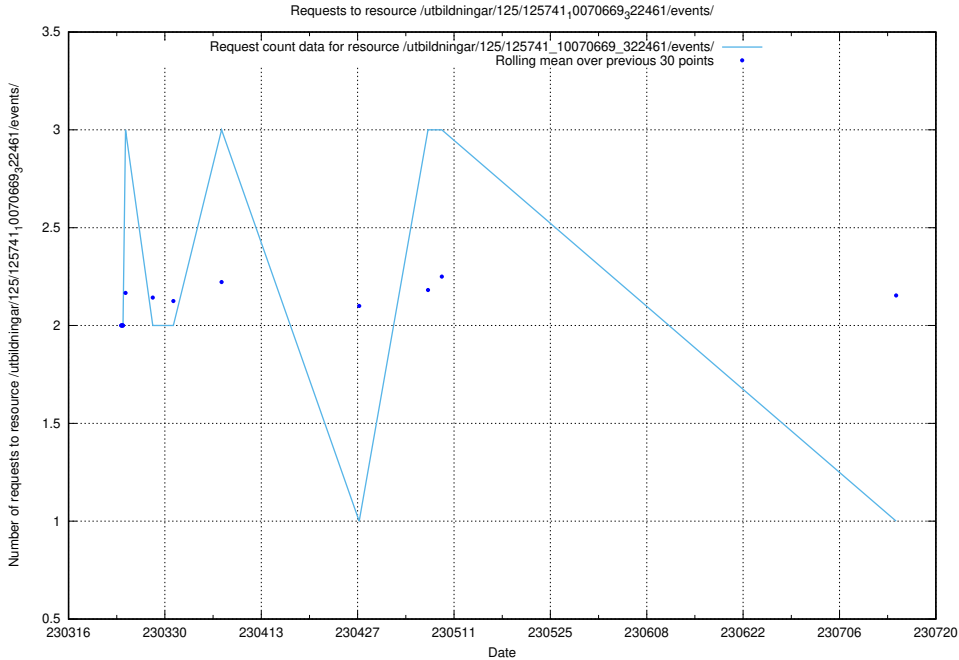

5.6977 Usage of /utbildningar/125/125741_10070669_322461/events/

Here, we count the number of requests to resource /utbildningar/125/125741_10070669_322461/events/