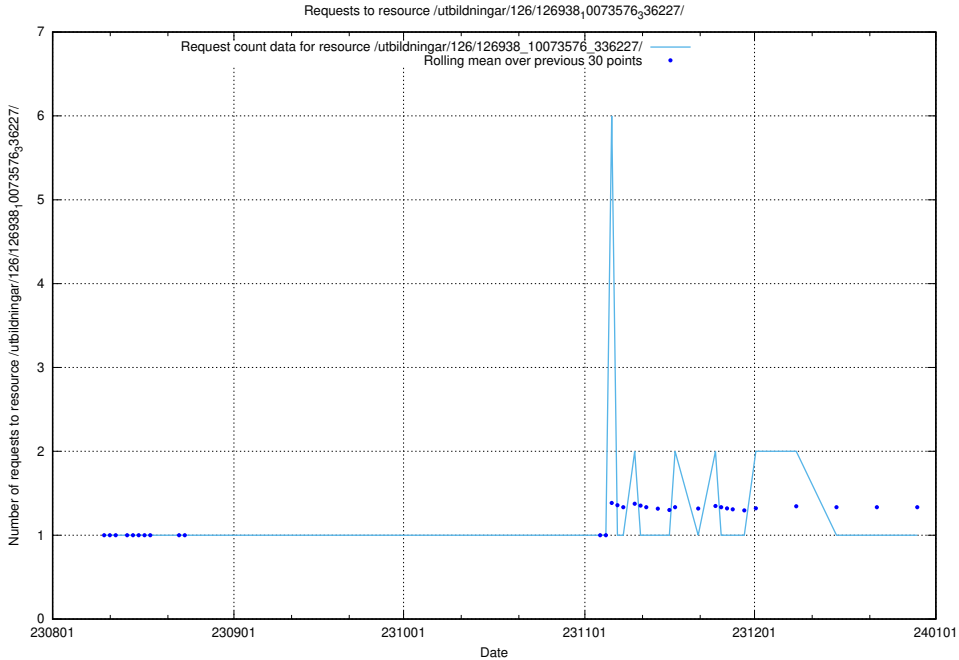

5.5522 Usage of /utbildningar/126/126938_10073576_336227/

Here, we count the number of requests to resource /utbildningar/126/126938_10073576_336227/.