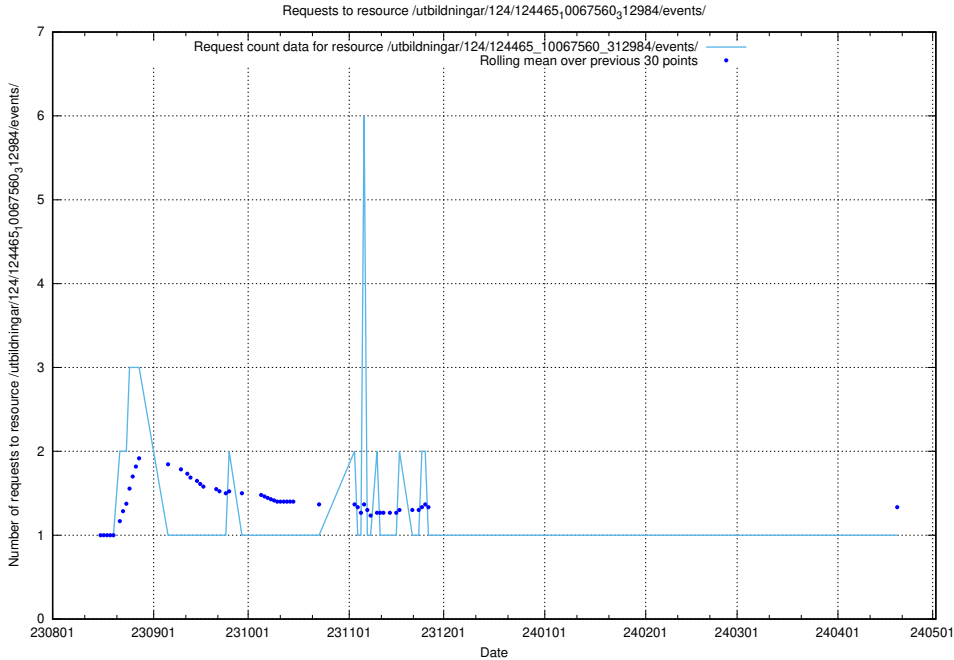

5.5499 Usage of /utbildningar/124/124465_10067560_312984/events/

Here, we count the number of requests to resource /utbildningar/124/124465_10067560_312984/events/