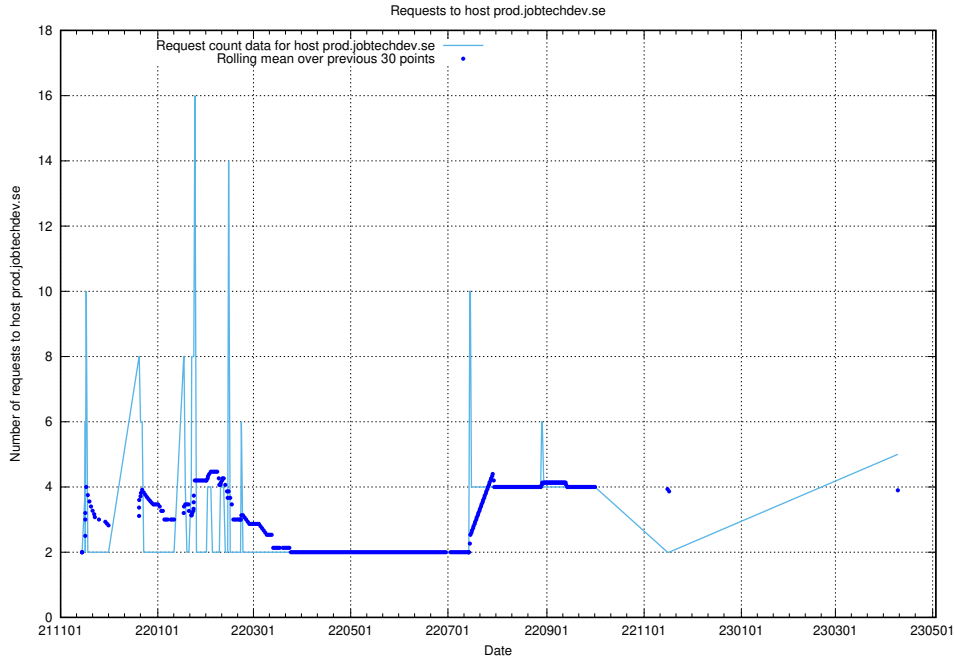

7.106 Usage of prod.jobtechdev.se

Here, we count the number of requests to host prod.jobtechdev.se.