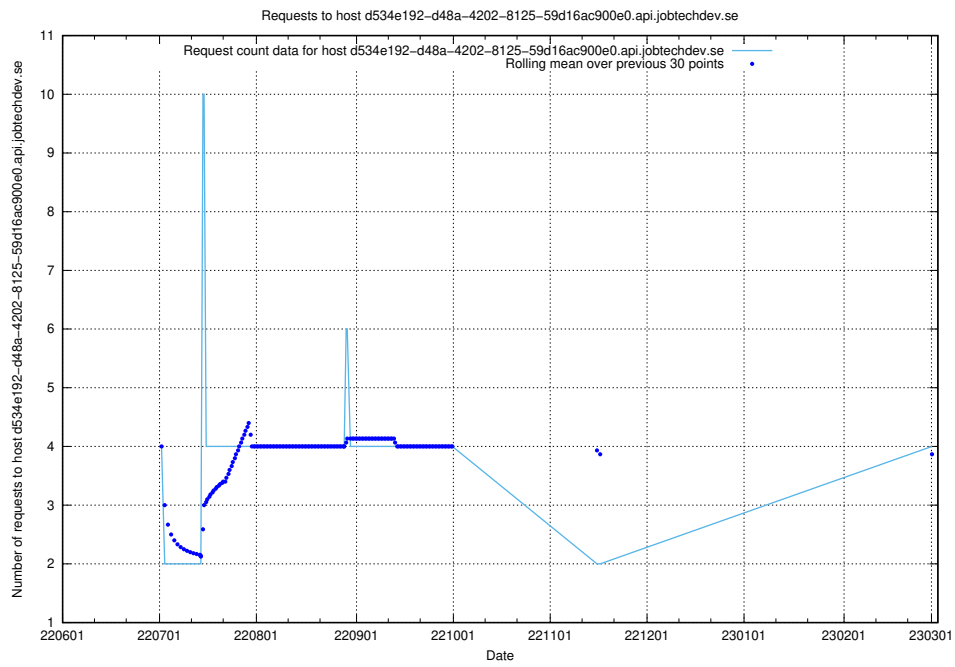

7.152 Usage of d534e192-d48a-4202-8125-59d16ac900e0.api.jobtechdev.se

Here, we count the number of requests to host d534e192-d48a-4202-8125-59d16ac900e0.api.jobtechdev.se.