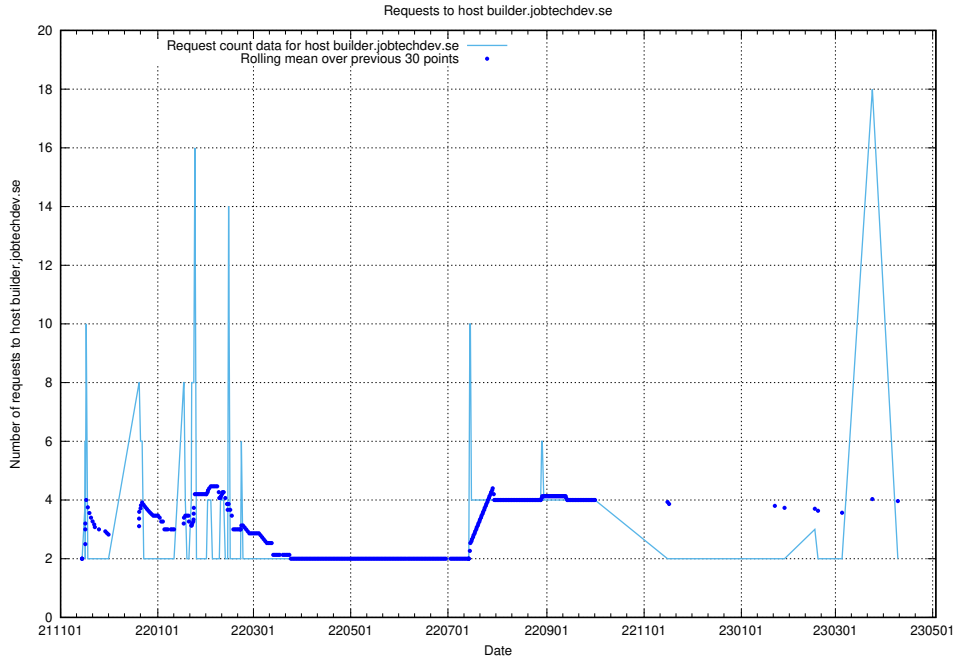

7.285 Usage of builder.jobtechdev.se

Here, we count the number of requests to host builder.jobtechdev.se.