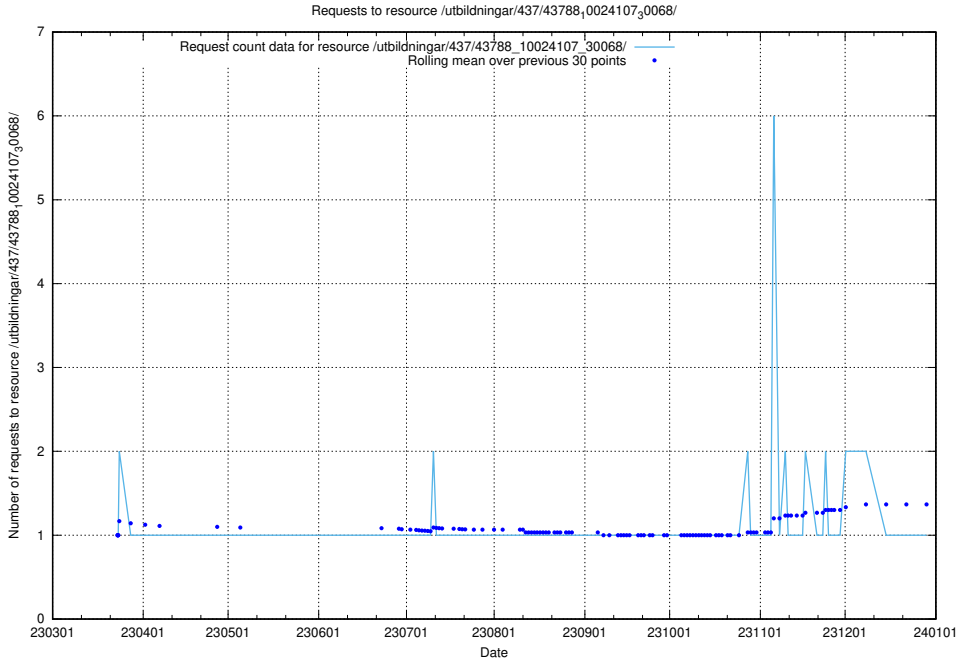

5.7063 Usage of /utbildningar/437/43788_10024107_30068/

Here, we count the number of requests to resource /utbildningar/437/43788_10024107_30068/.