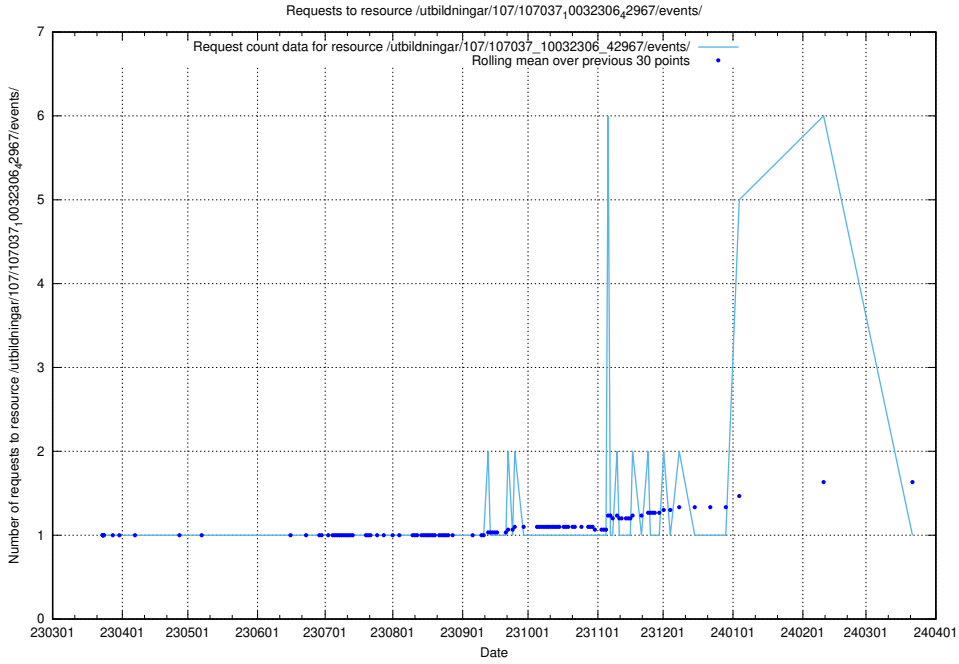

5.6069 Usage of /utbildningar/107/107037_10032306_42967/events/

Here, we count the number of requests to resource /utbildningar/107/107037_10032306_42967/events/.