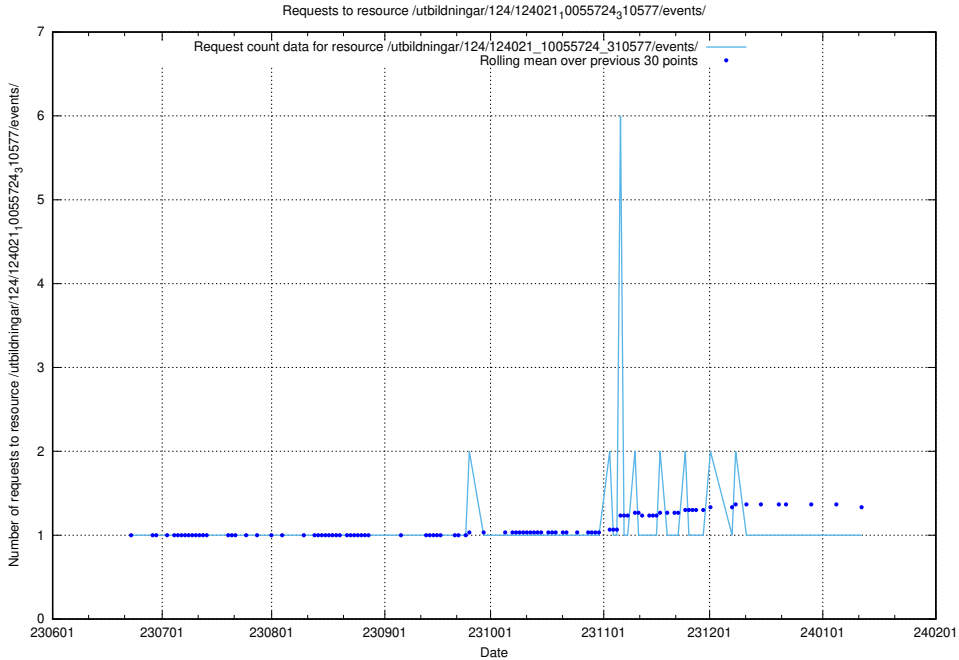

5.6482 Usage of /utbildningar/124/124021_10055724_310577/events/

Here, we count the number of requests to resource /utbildningar/124/124021_10055724_310577/events/