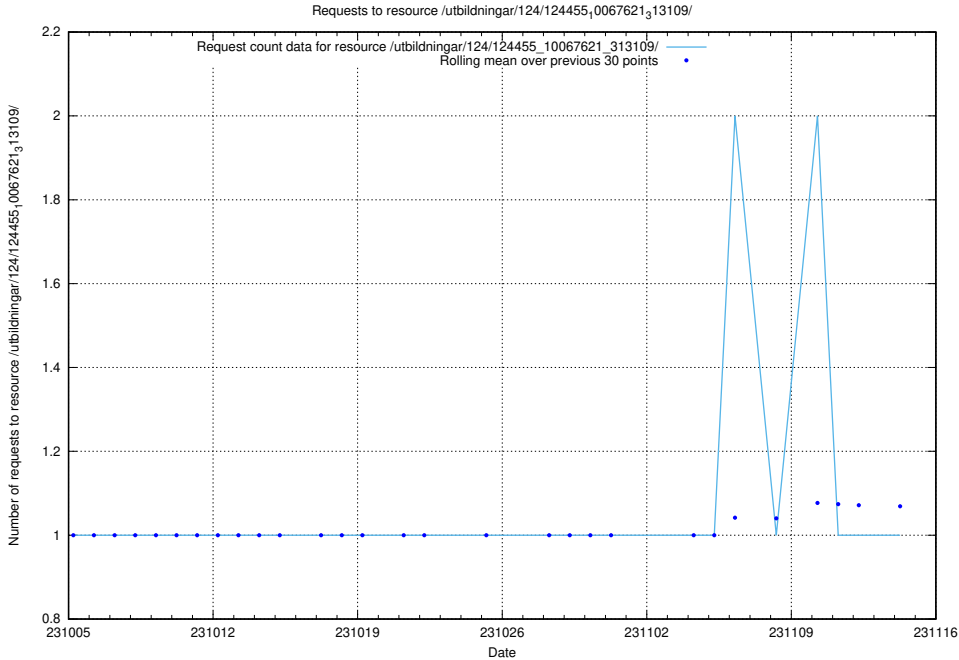

5.5125 Usage of /utbildningar/124/124455_10067621_313109/

Here, we count the number of requests to resource /utbildningar/124/124455_10067621_313109/.