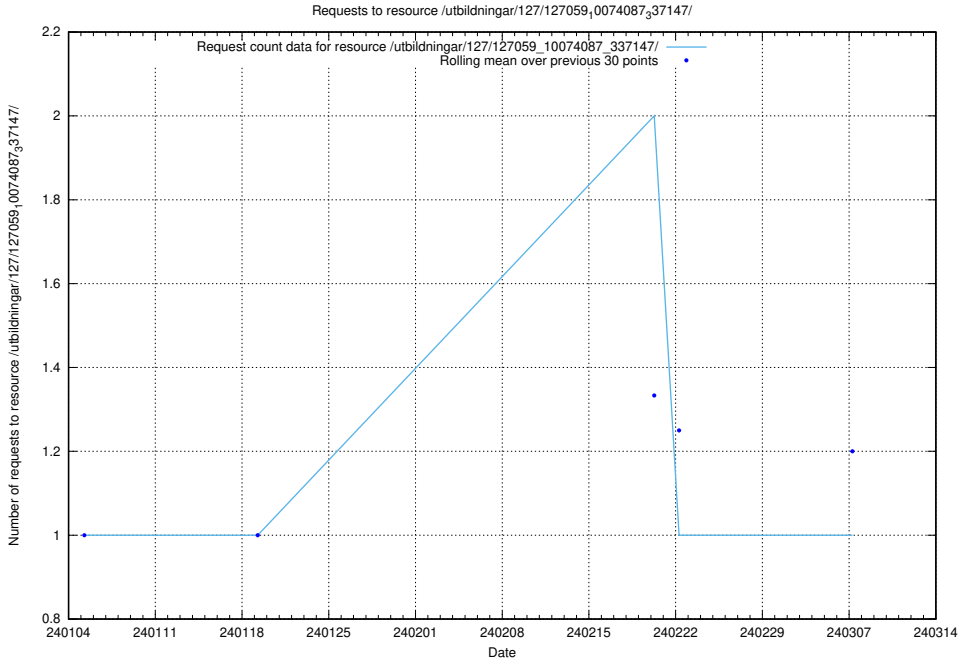

5.4551 Usage of /utbildningar/127/127059_10074087_337147/

Here, we count the number of requests to resource /utbildningar/127/127059_10074087_337147/.