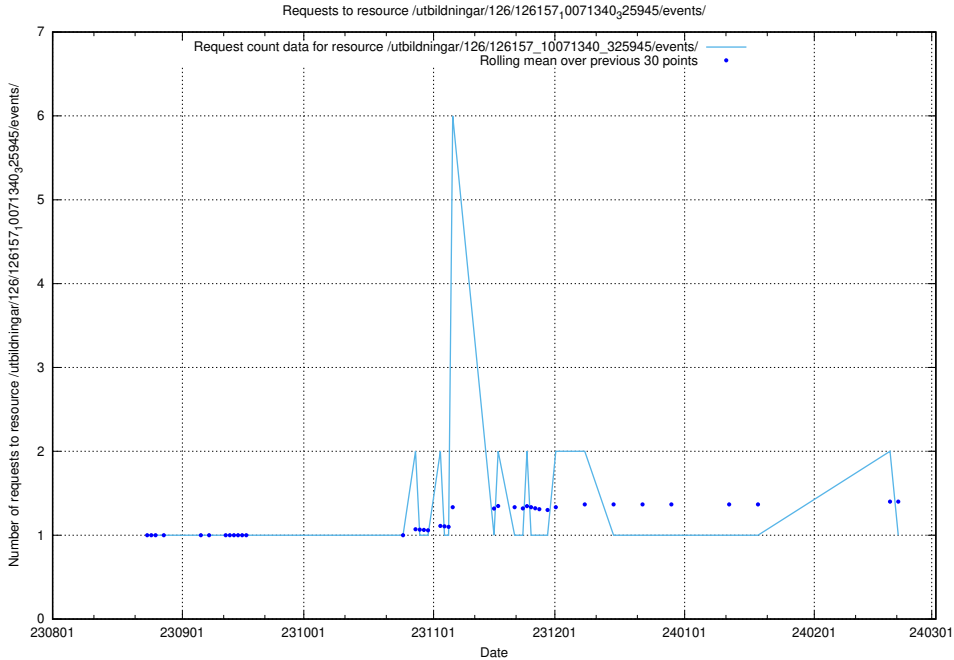

5.5431 Usage of /utbildningar/126/126157_10071340_325945/events/

Here, we count the number of requests to resource /utbildningar/126/126157_10071340_325945/events/