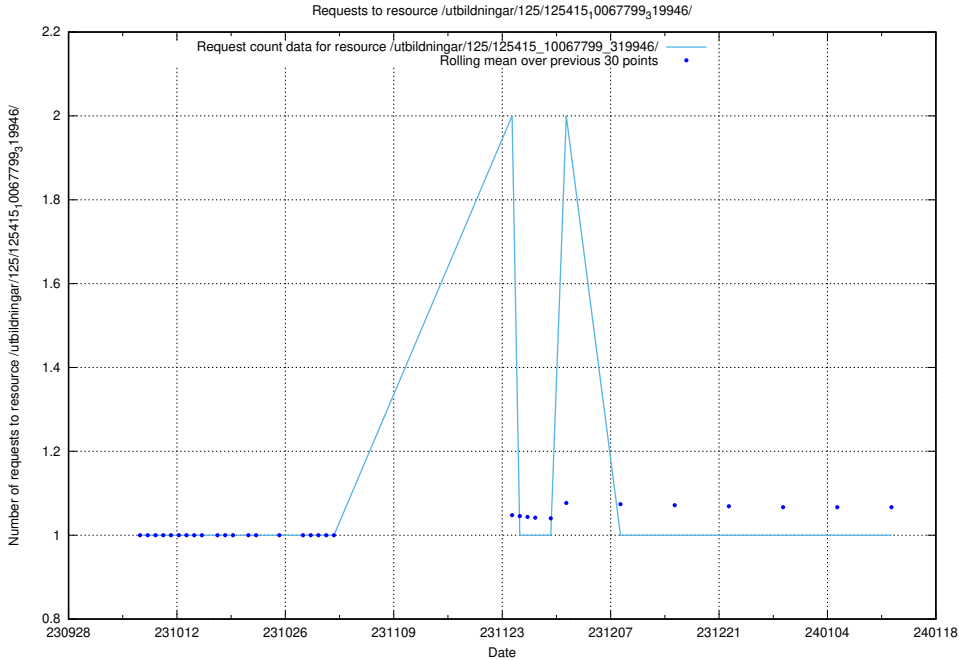

5.5099 Usage of /utbildningar/125/125415_10067799_319946/

Here, we count the number of requests to resource /utbildningar/125/125415_10067799_319946/.