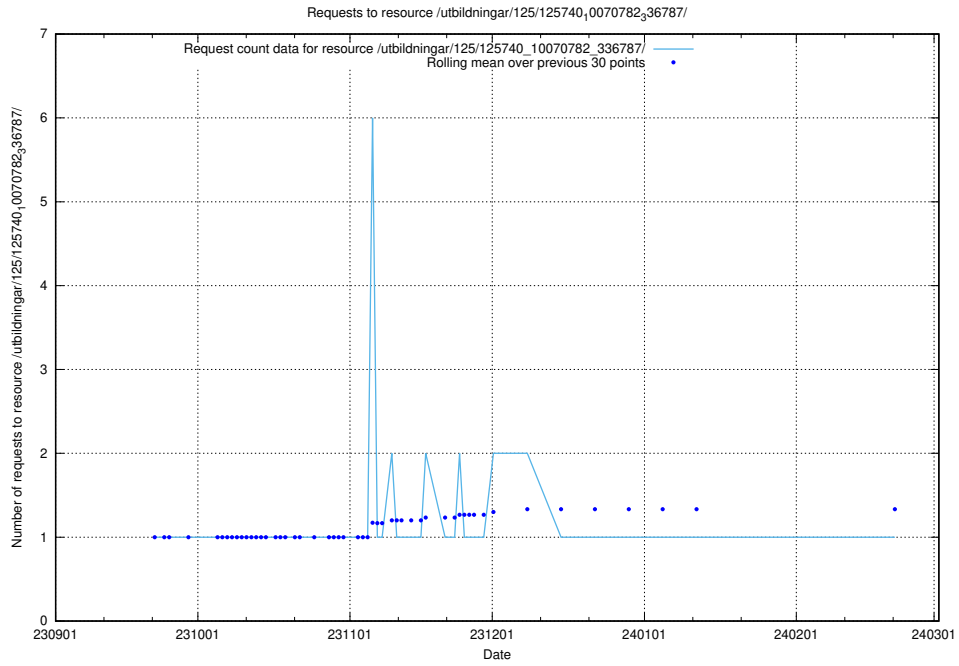

5.5210 Usage of /utbildningar/125/125740_10070782_336787/

Here, we count the number of requests to resource /utbildningar/125/125740_10070782_336787/.