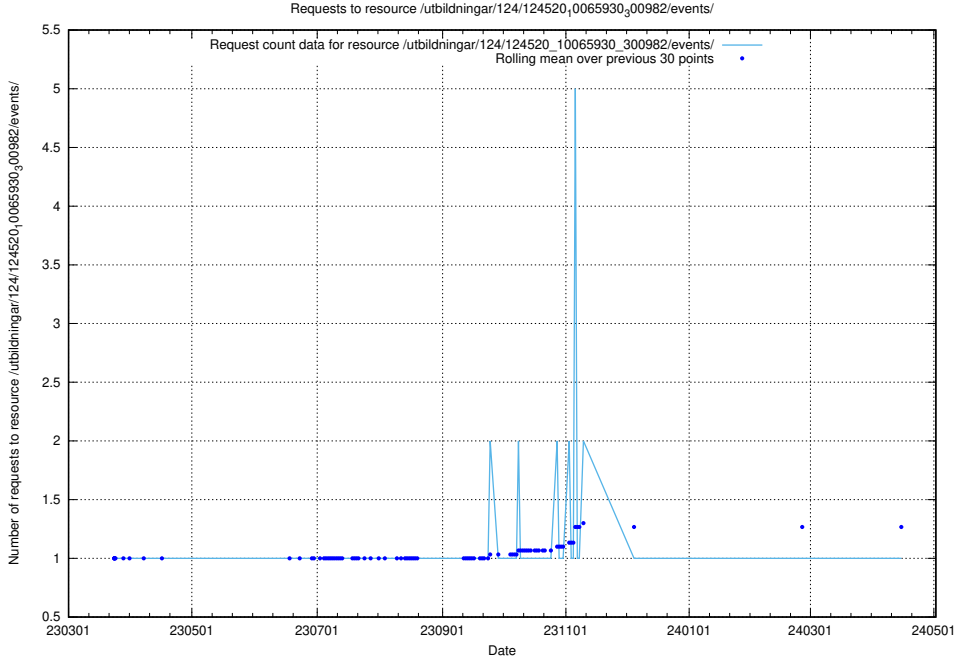

5.1680 Usage of /utbildningar/124/124520_10065930_300982/events/

Here, we count the number of requests to resource /utbildningar/124/124520_10065930_300982/events/