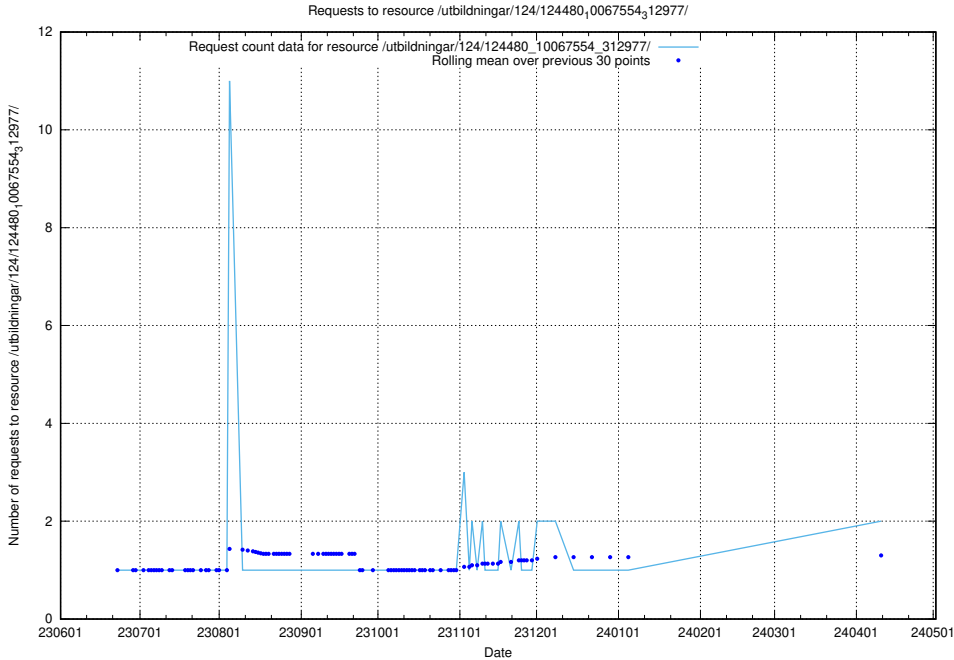

5.940 Usage of /utbildningar/124/124480_10067554_312977/

Here, we count the number of requests to resource /utbildningar/124/124480_10067554_312977/.