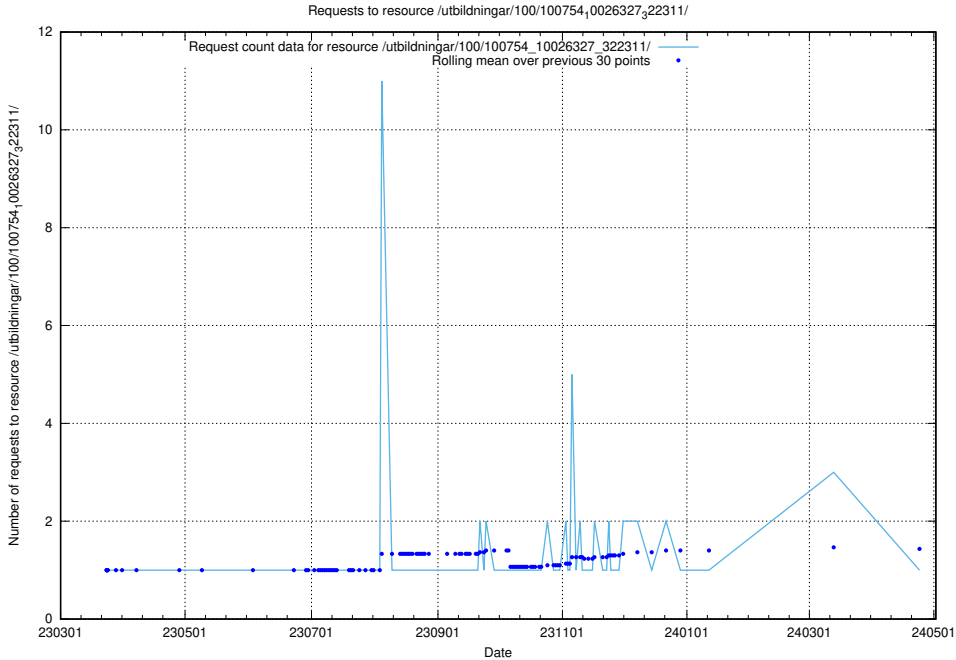

5.6278 Usage of /utbildningar/100/100754_10026327_322311/

Here, we count the number of requests to resource /utbildningar/100/100754_10026327_322311/.