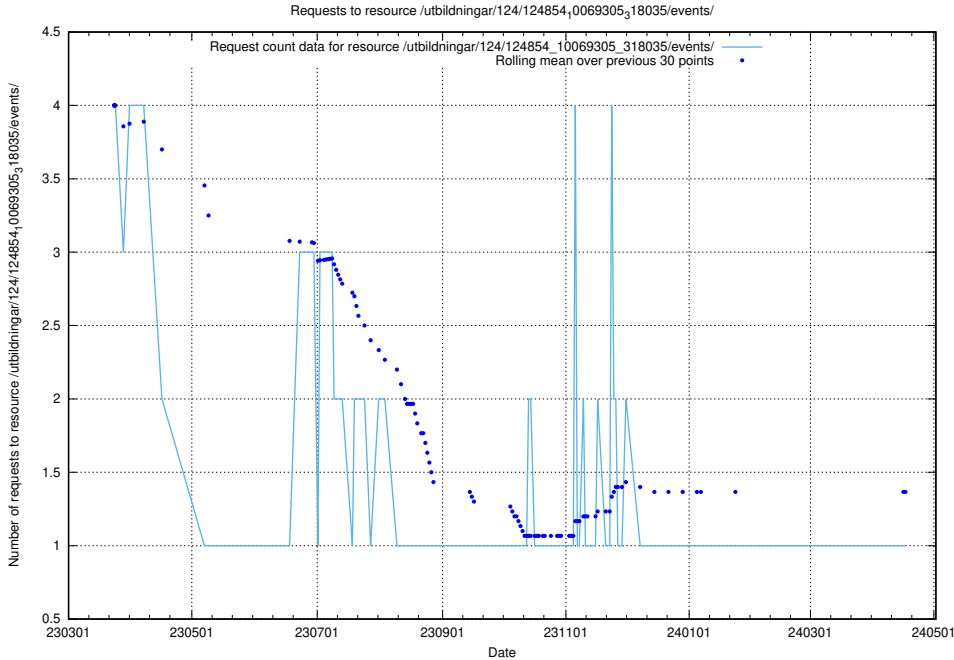

5.6951 Usage of /utbildningar/124/124854_10069305_318035/events/

Here, we count the number of requests to resource /utbildningar/124/124854_10069305_318035/events/