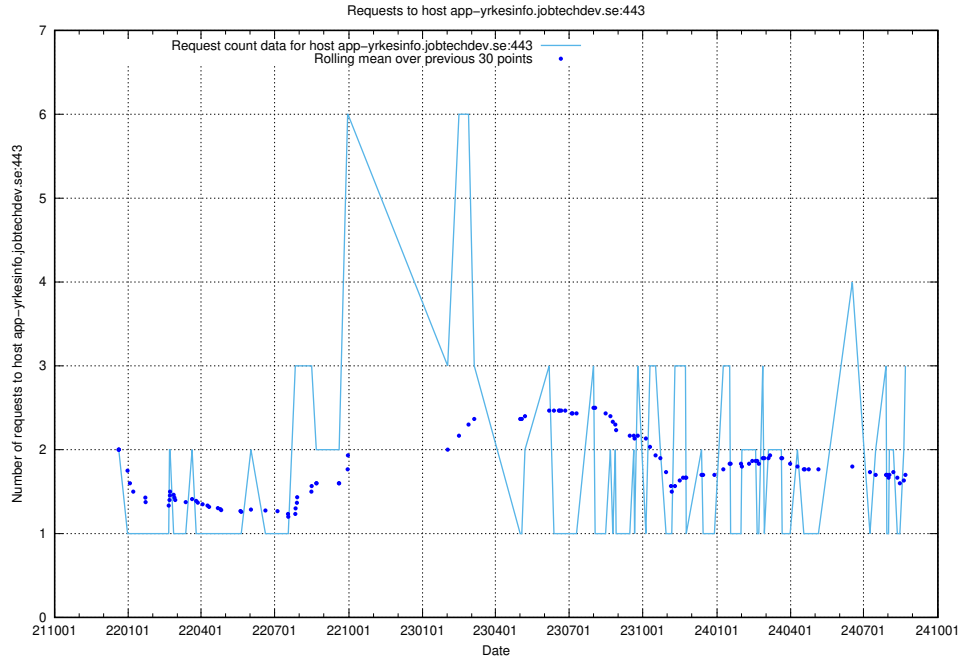

7.214 Usage of app-yrkesinfo.jobtechdev.se:443

Here, we count the number of requests to host app-yrkesinfo.jobtechdev.se:443.