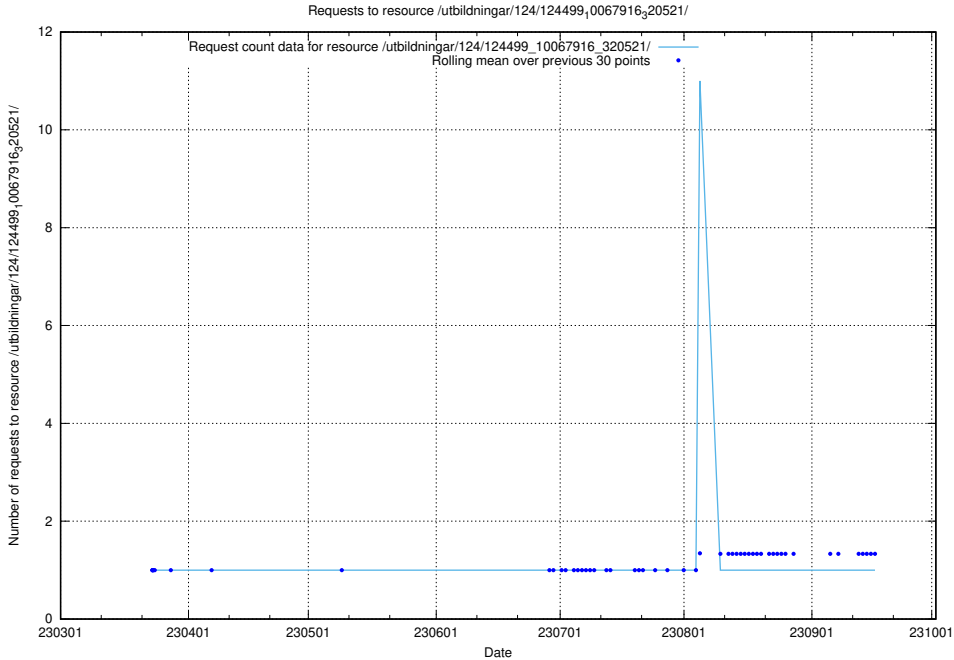

5.3027 Usage of /utbildningar/124/124499_10067916_320521/

Here, we count the number of requests to resource /utbildningar/124/124499_10067916_320521/.