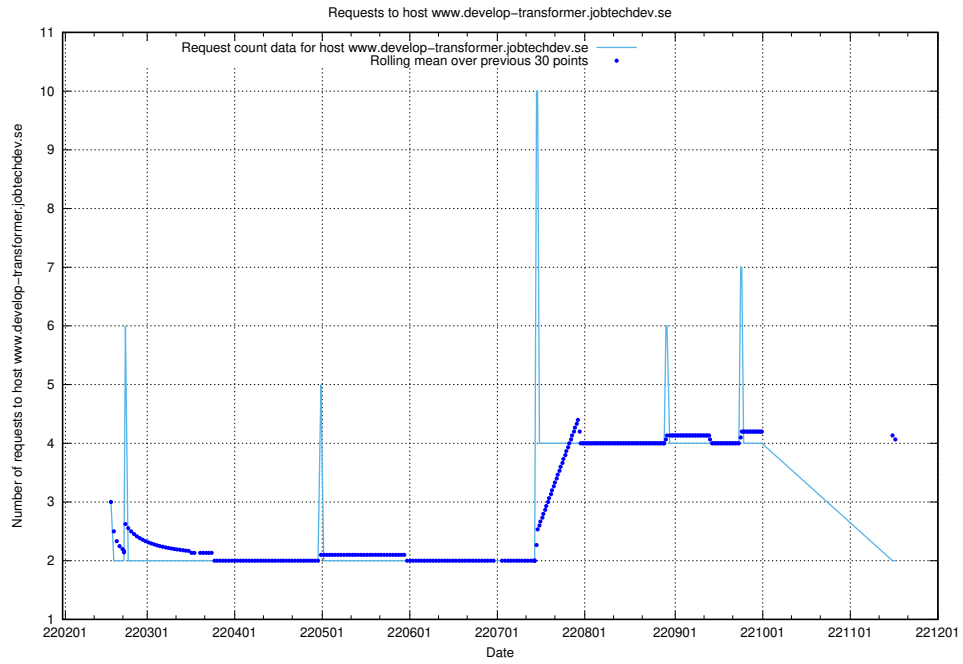

7.545 Usage of `www.develop-transformer.jobtechdev.se`

Here, we count the number of requests to host `www.develop-transformer.jobtechdev.se`.