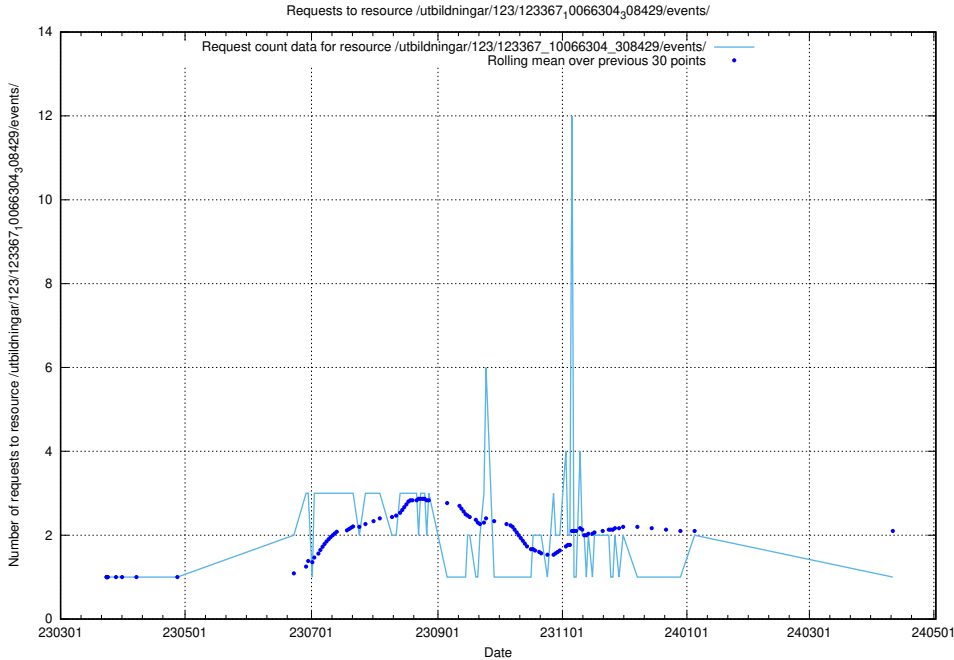

5.5230 Usage of /utbildningar/123/123367_10066304_308429/events/

Here, we count the number of requests to resource /utbildningar/123/123367_10066304_308429/events/