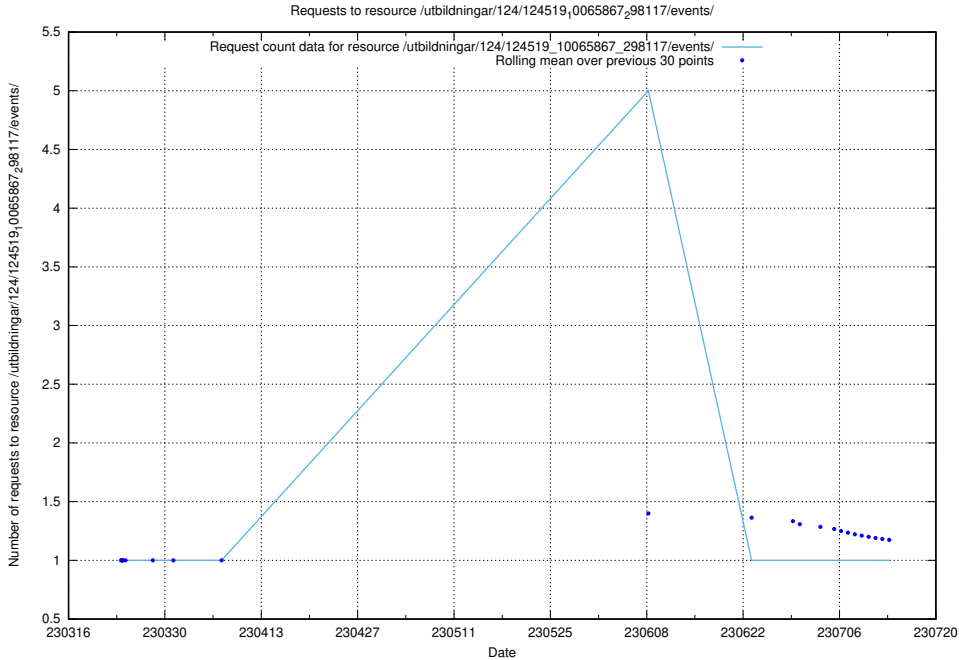

5.1975 Usage of /utbildningar/124/124519_10065867_298117/events/

Here, we count the number of requests to resource /utbildningar/124/124519_10065867_298117/events/