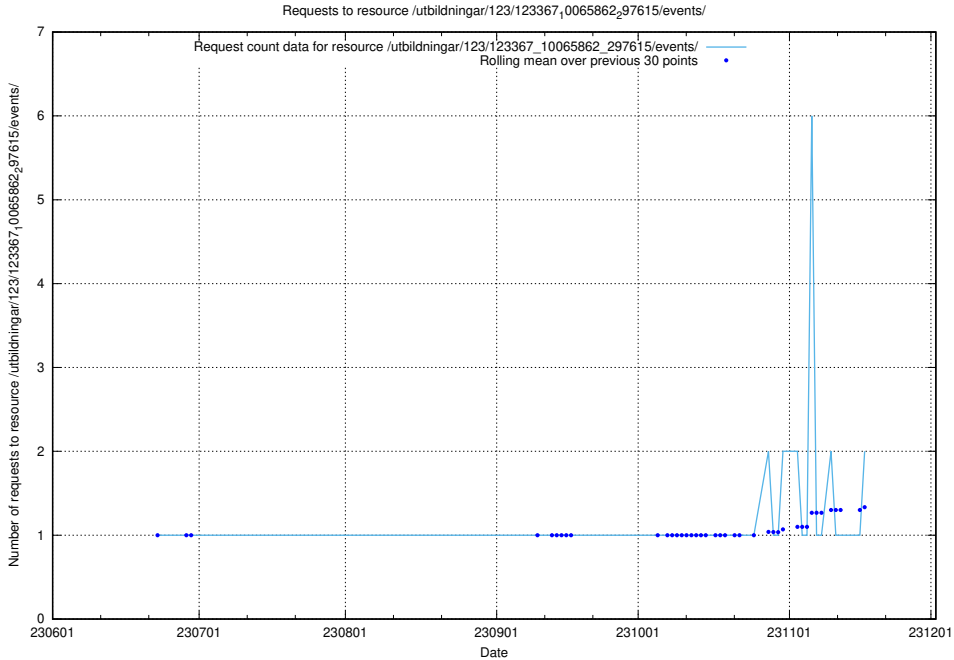

5.951 Usage of /utbildningar/123/123367_10065862_297615/events/

Here, we count the number of requests to resource /utbildningar/123/123367_10065862_297615/events/