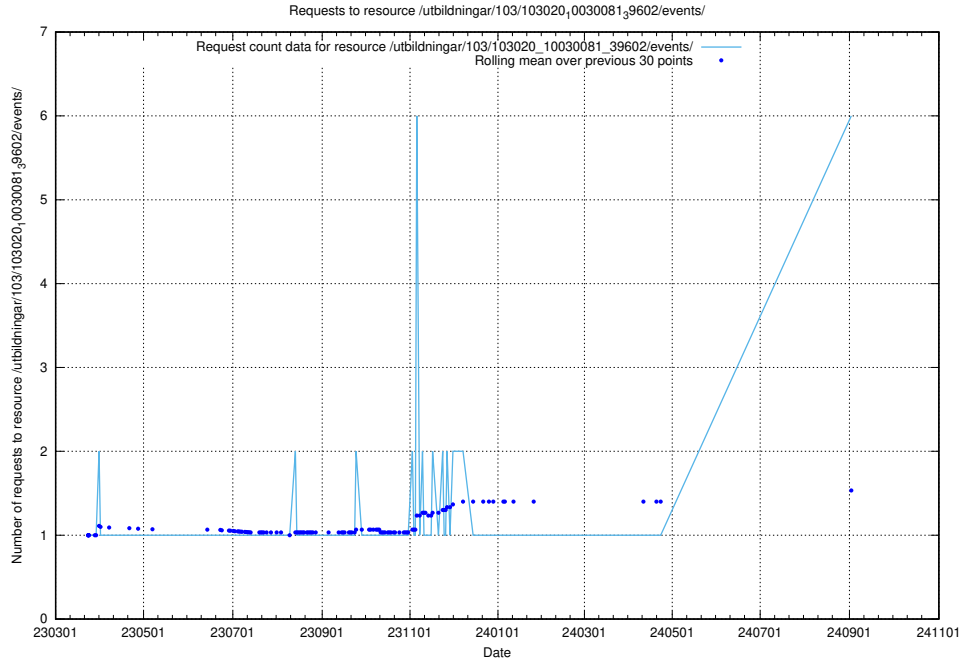

5.118 Usage of /utbildningar/103/103020_10030081_39602/events/

Here, we count the number of requests to resource /utbildningar/103/103020_10030081_39602/events/.