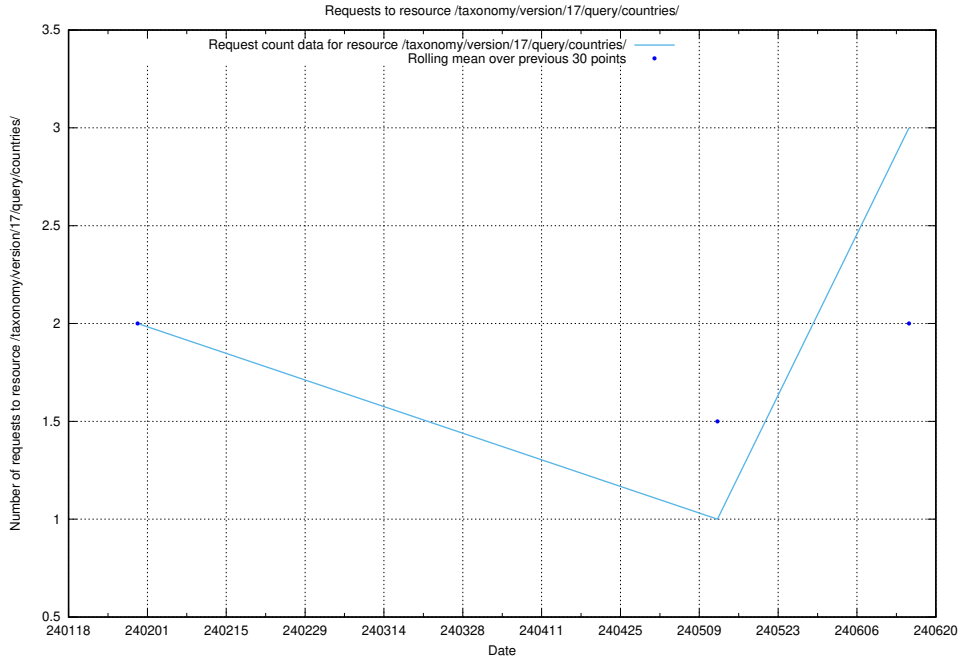

5.398 Usage of /taxonomy/version/17/query/countries/

Here, we count the number of requests to resource /taxonomy/version/17/query/countries/.