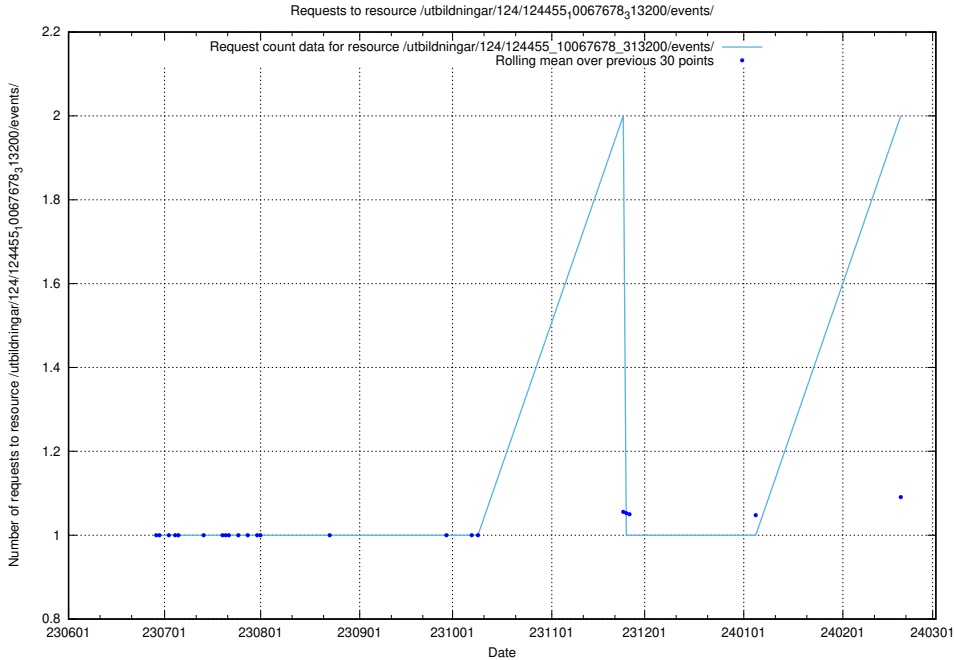

5.904 Usage of /utbildningar/124/124455_10067678_313200/events/

Here, we count the number of requests to resource /utbildningar/124/124455_10067678_313200/events/