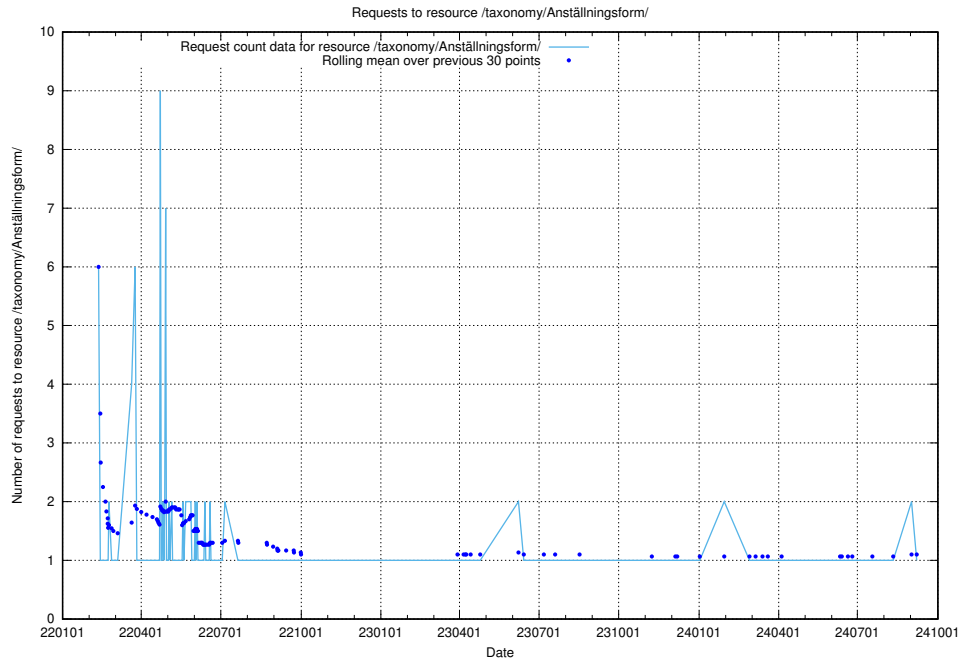

### 5.2008 Usage of /shopdb/

Here, we count the number of requests to resource /shopdb/.