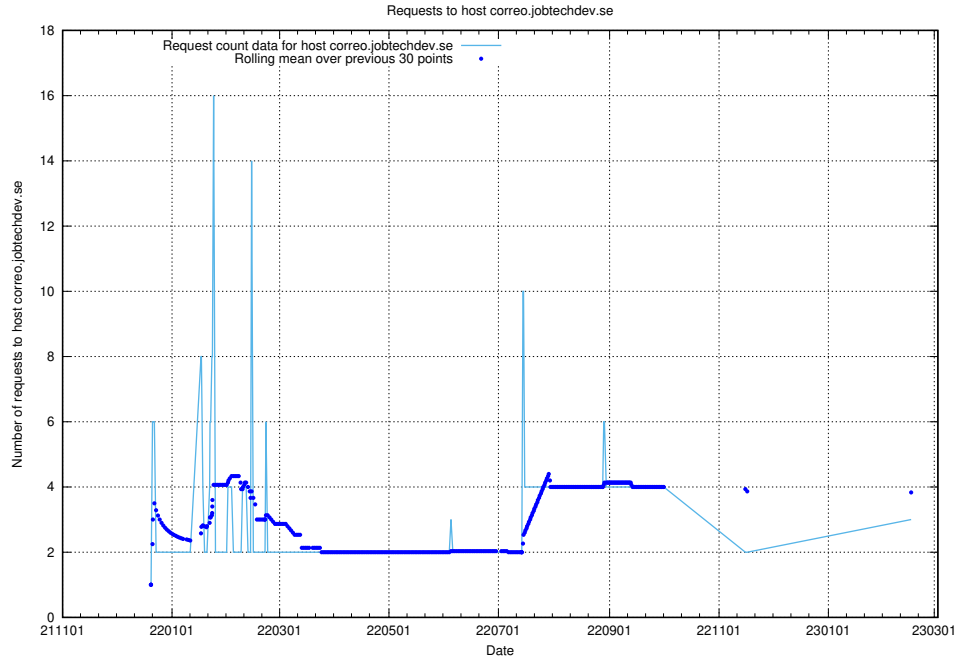

### 7.213 Usage of correo.jobtechdev.se

Here, we count the number of requests to host correo.jobtechdev.se.