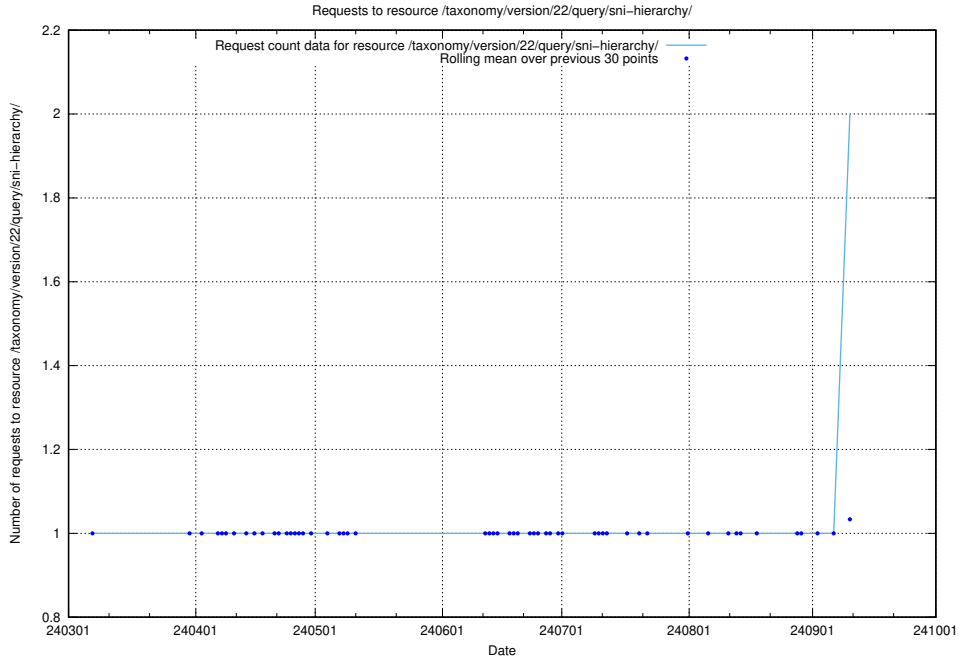

5.639 Usage of /taxonomy/version/22/query/sni-hierarchy/

Here, we count the number of requests to resource /taxonomy/version/22/query/sni-hierarchy/.