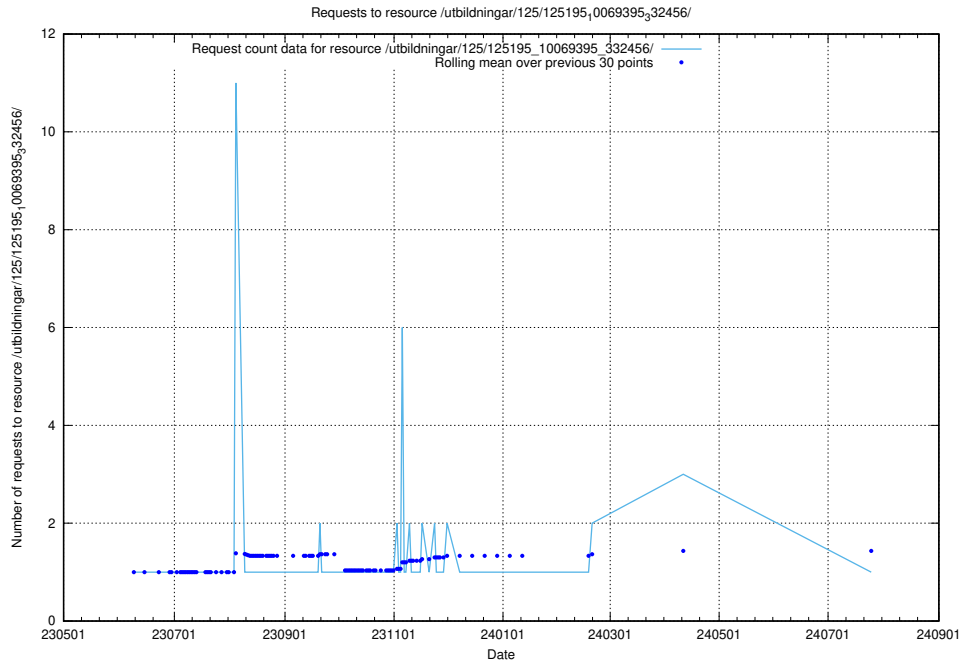

5.6547 Usage of /utbildningar/125/125195_10069395_332456/

Here, we count the number of requests to resource /utbildningar/125/125195_10069395_332456/.