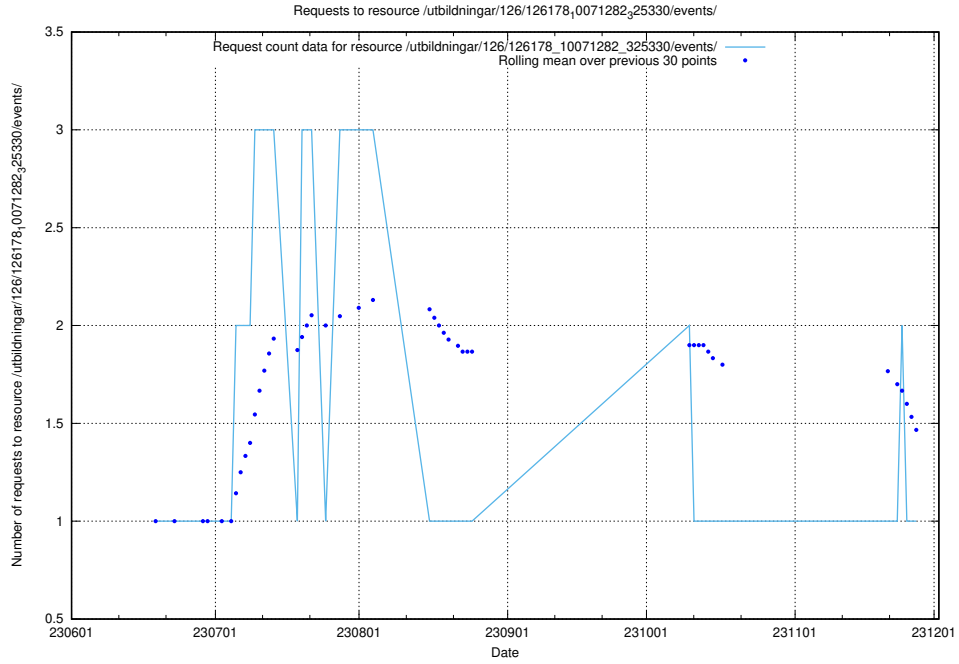

5.6508 Usage of /utbildningar/126/126178_10071282_325330/events/

Here, we count the number of requests to resource /utbildningar/126/126178_10071282_325330/events/