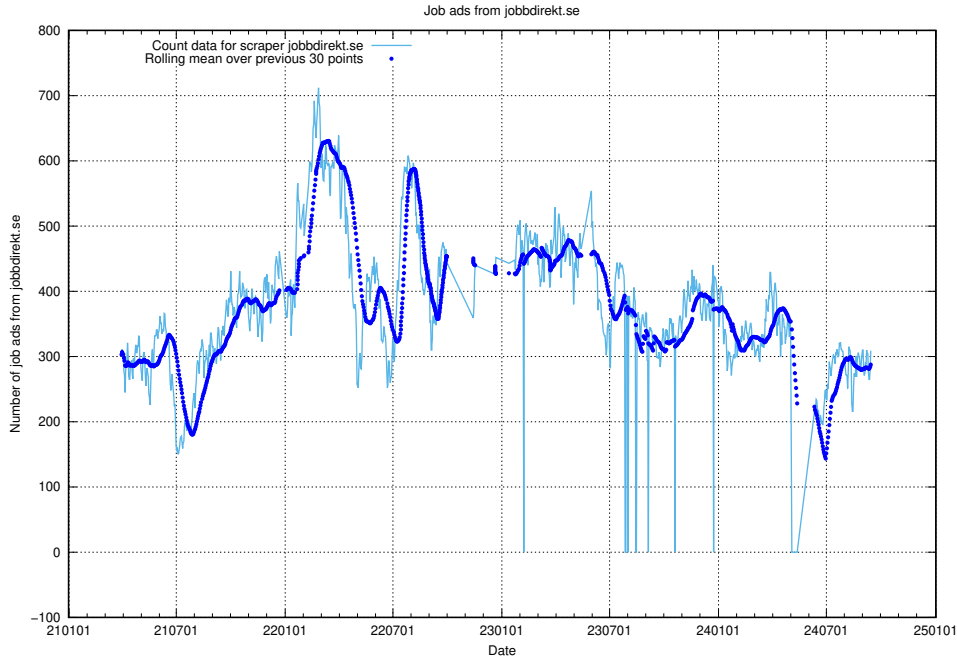

13.11 Number of ads by scraper jobbdirekt.se

Here, we count the number of job ads scraped from jobbdirekt.se.