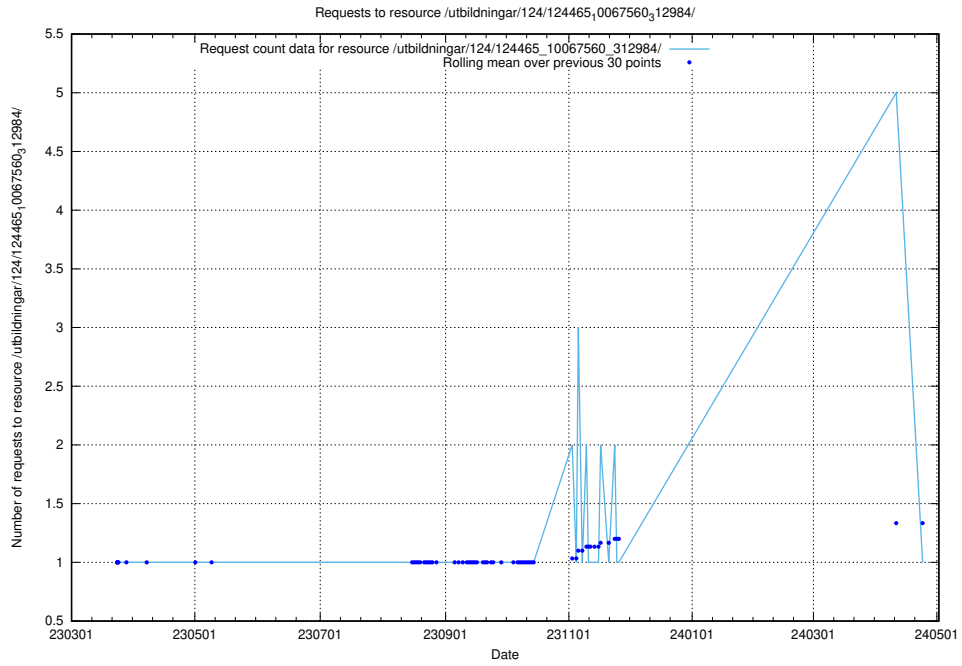

5.4123 Usage of /utbildningar/124/124465_10067560_312984/

Here, we count the number of requests to resource /utbildningar/124/124465_10067560_312984/.