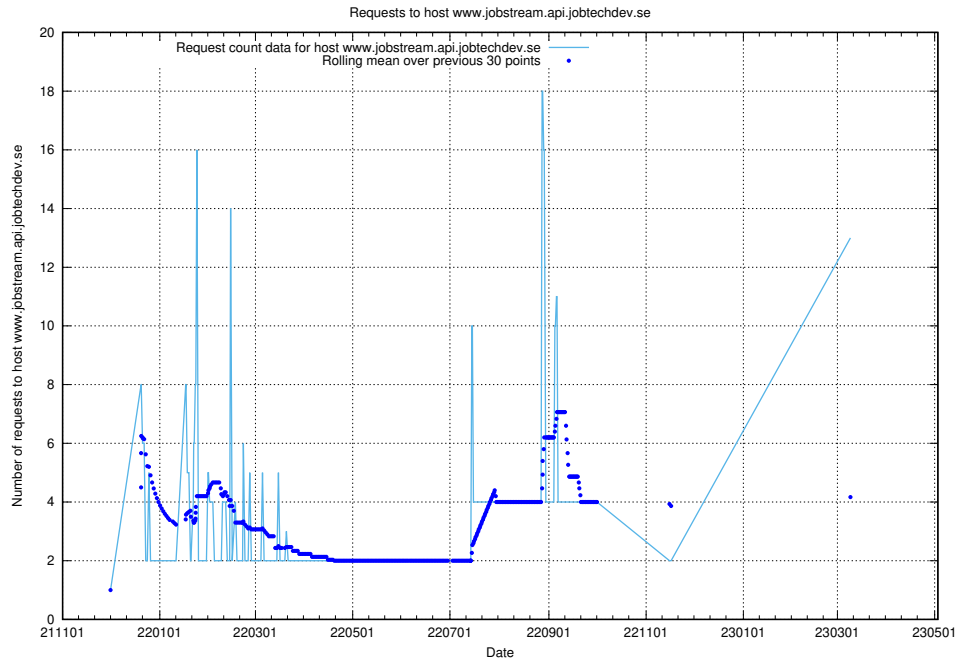

7.52 Usage of `www.jobstream.api.jobtechdev.se`

Here, we count the number of requests to host `www.jobstream.api.jobtechdev.se`.