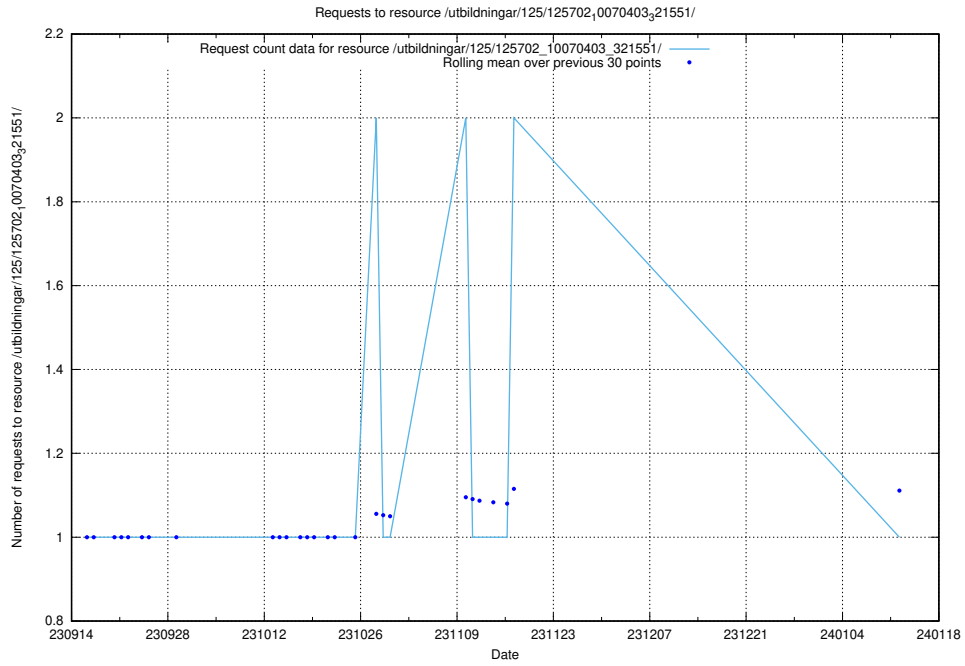

5.5257 Usage of /utbildningar/125/125702_10070403_321551/

Here, we count the number of requests to resource /utbildningar/125/125702_10070403_321551/.