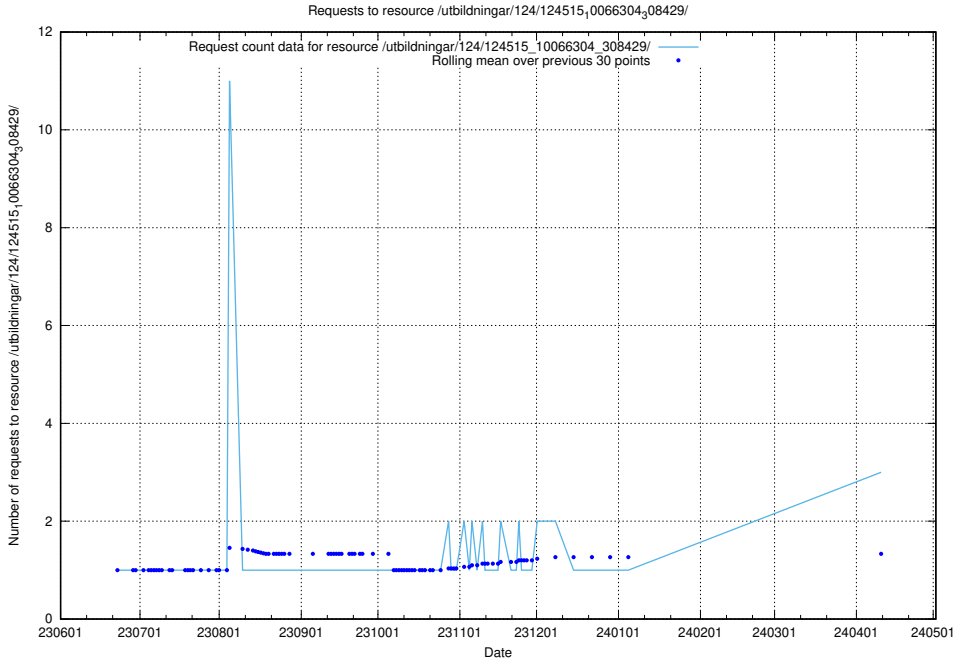

5.479 Usage of /utbildningar/124/124515_10066304_308429/

Here, we count the number of requests to resource /utbildningar/124/124515_10066304_308429/.