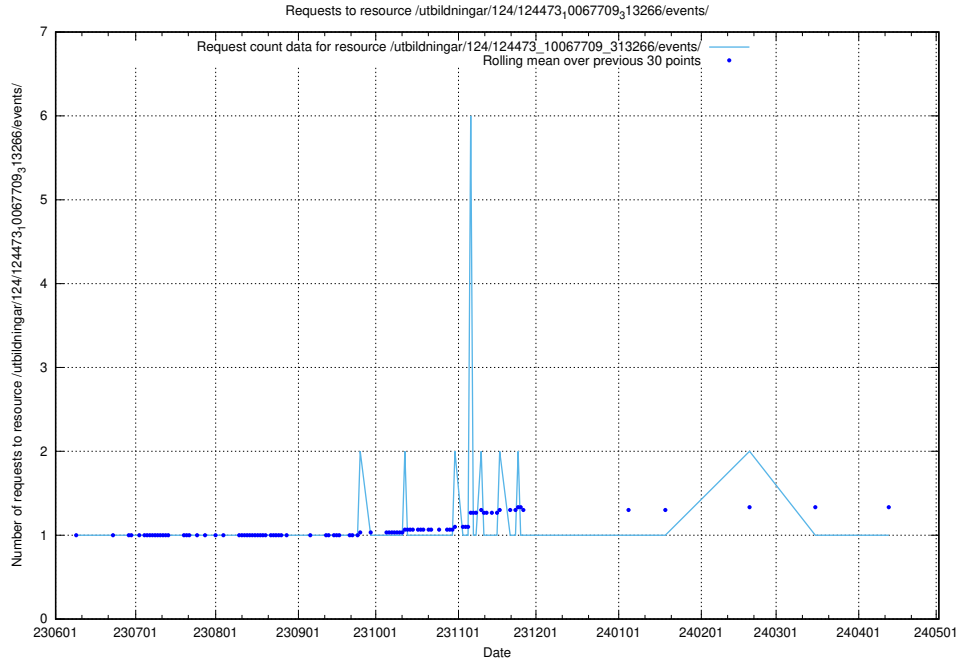

## 5.6556 Usage of /utbildningar/124/124473\_10067709\_313266/events/

Here, we count the number of requests to resource /utbildningar/124/124473\_10067709\_313266/events/