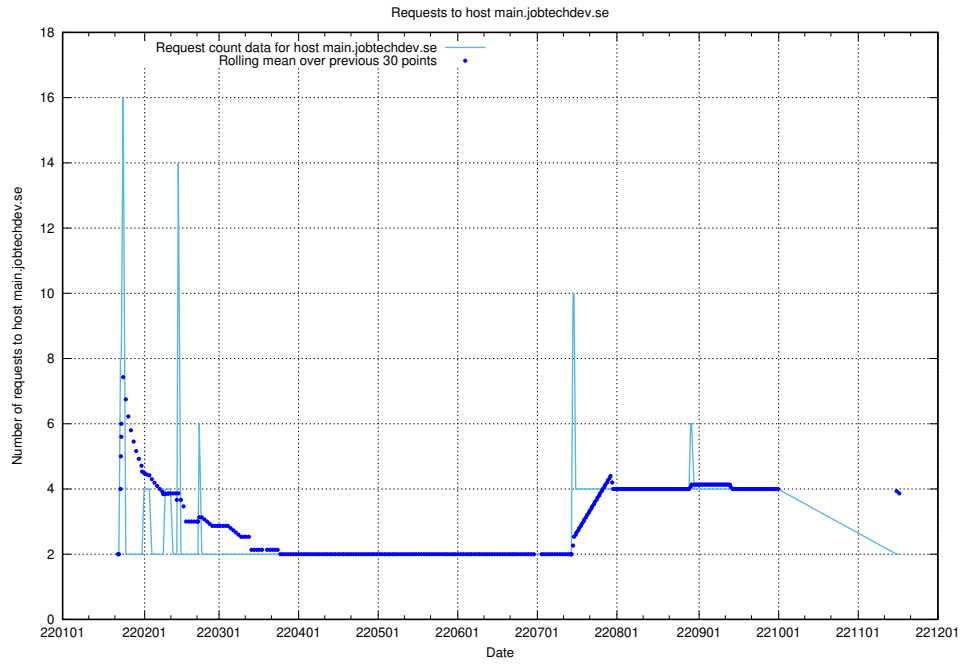

### 7.606 Usage of hub.jobtechdev.se

Here, we count the number of requests to host hub.jobtechdev.se.