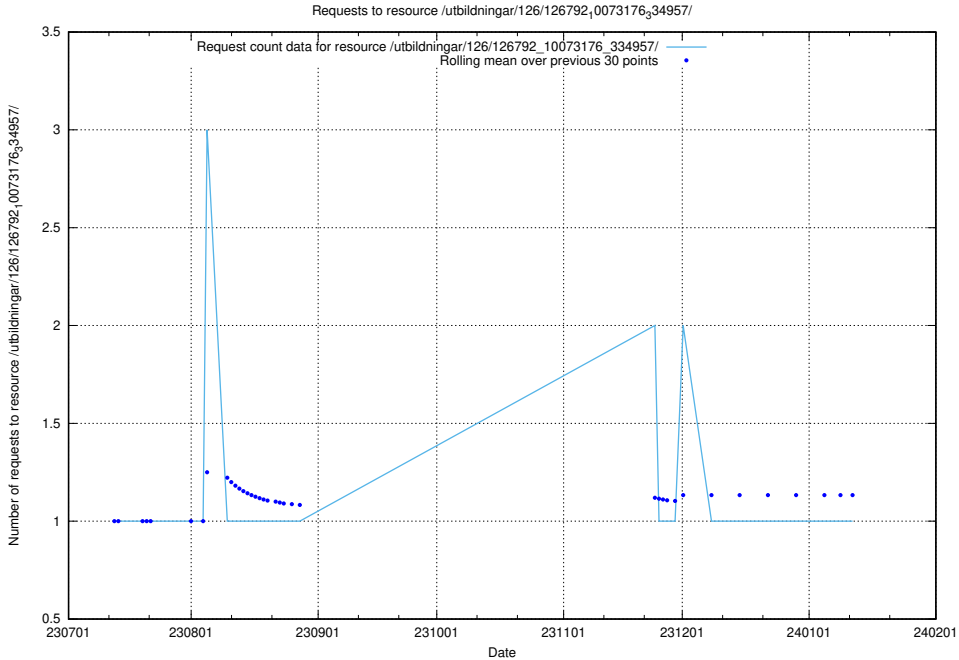

5.5815 Usage of /utbildningar/126/126792_10073176_334957/

Here, we count the number of requests to resource /utbildningar/126/126792_10073176_334957/.