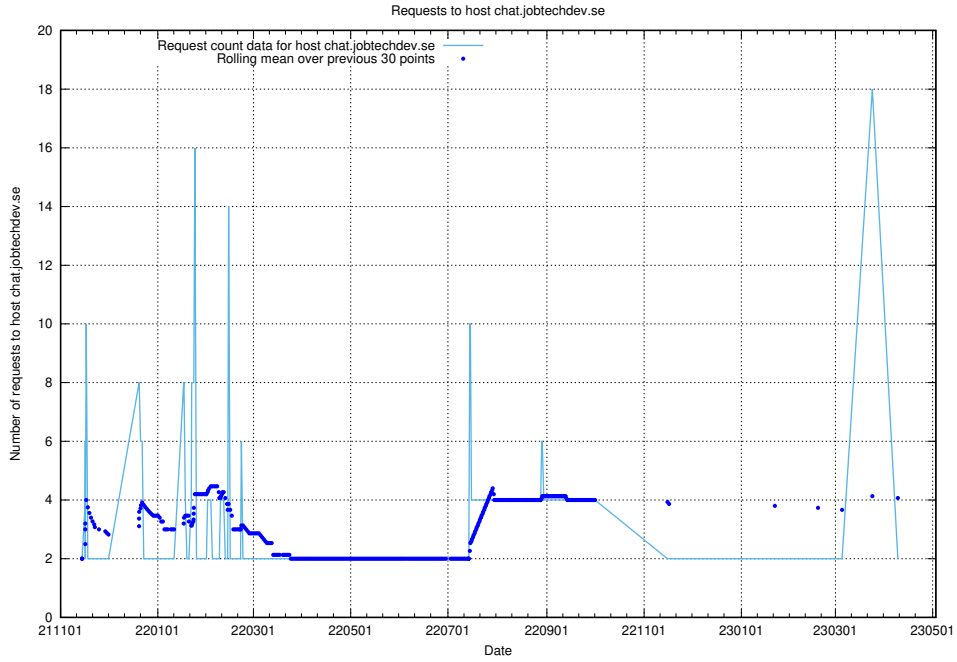

7.282 Usage of chat.jobtechdev.se

Here, we count the number of requests to host chat.jobtechdev.se.