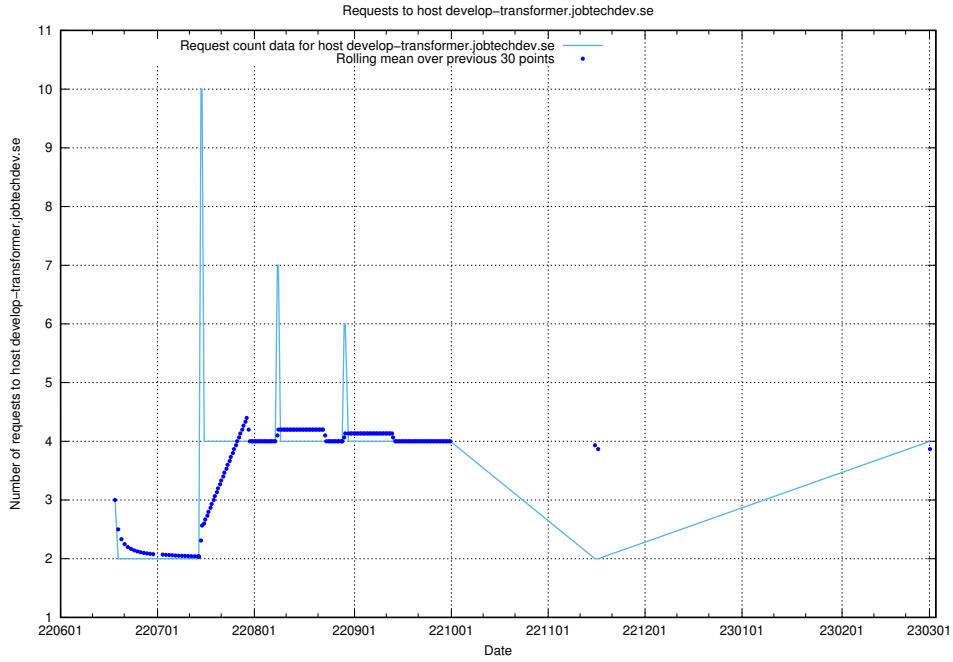

7.154 Usage of develop-transformer.jobtechdev.se

Here, we count the number of requests to host develop-transformer.jobtechdev.se.