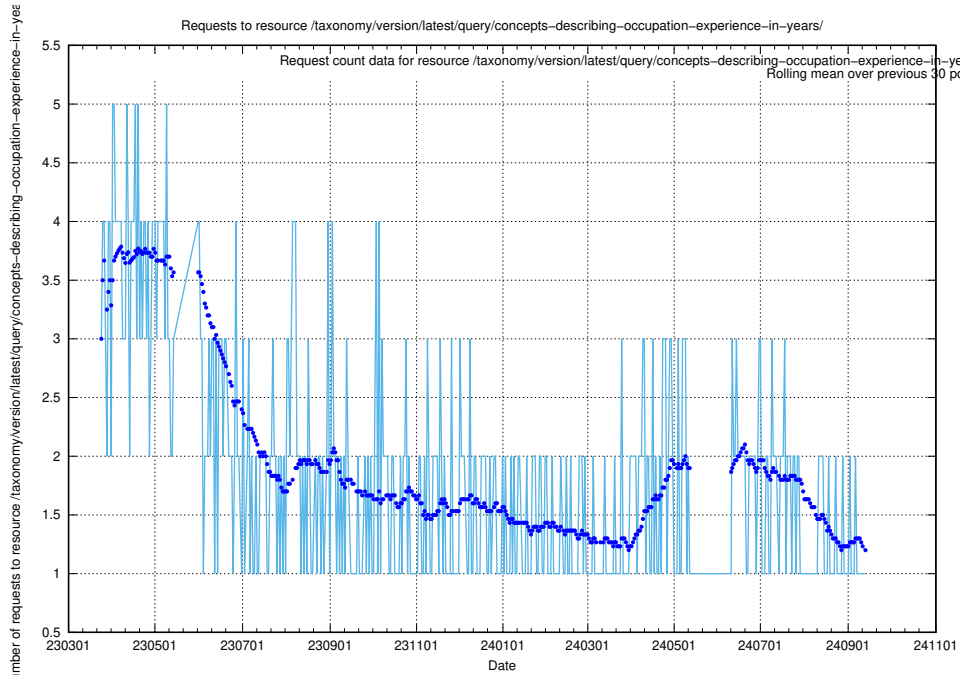

5.6797 Usage of /taxonomy/version/latest/query/concepts-describing-occupation-experience-in-years/

Here, we count the number of requests to resource /taxonomy/version/latest/query/concepts-describing-occupation-experience-in-years/.