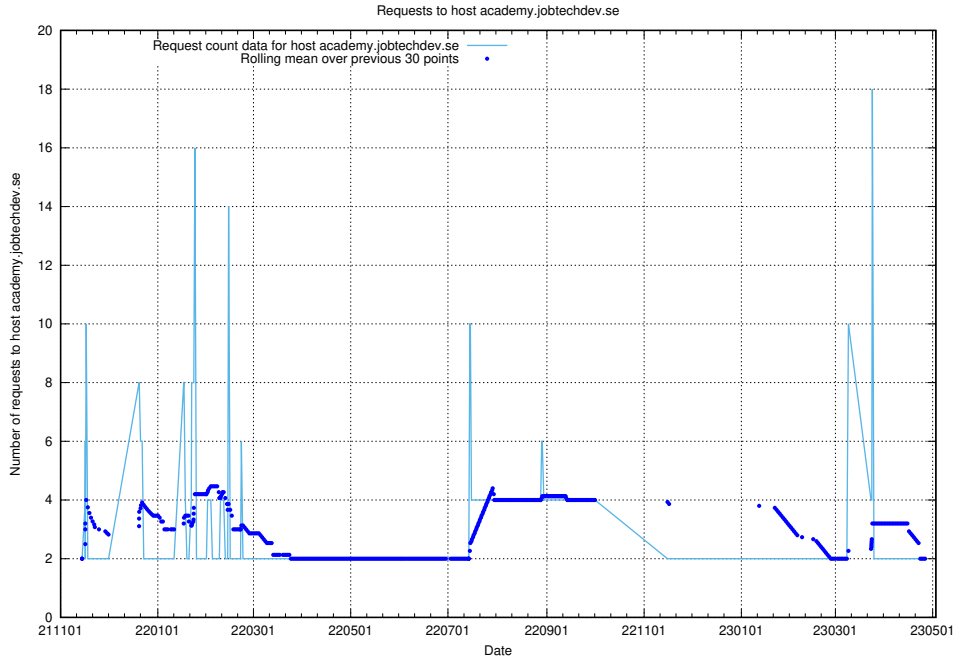

7.311 Usage of academy.jobtechdev.se

Here, we count the number of requests to host academy.jobtechdev.se.