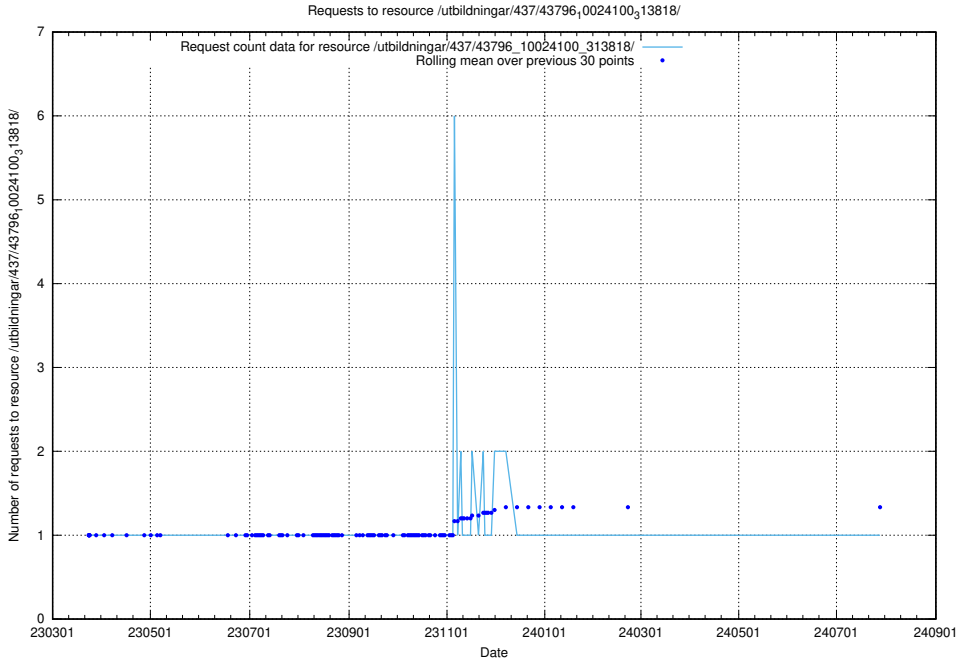

5.7059 Usage of /utbildningar/437/43796_10024100_313818/

Here, we count the number of requests to resource /utbildningar/437/43796_10024100_313818/.