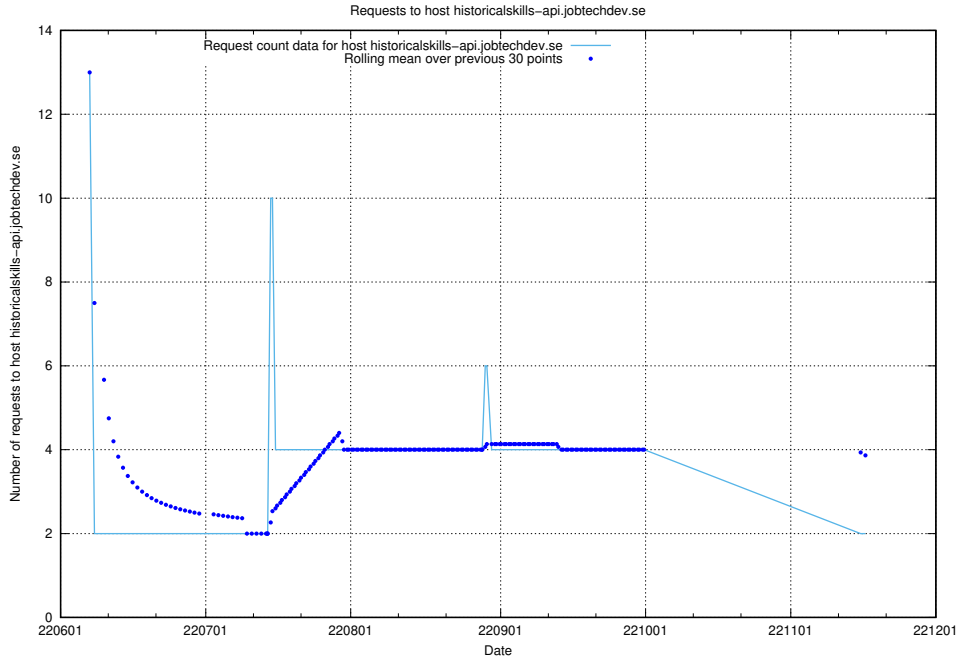

7.416 Usage of historicalskills-api.jobtechdev.se

Here, we count the number of requests to host historicalskills-api.jobtechdev.se.