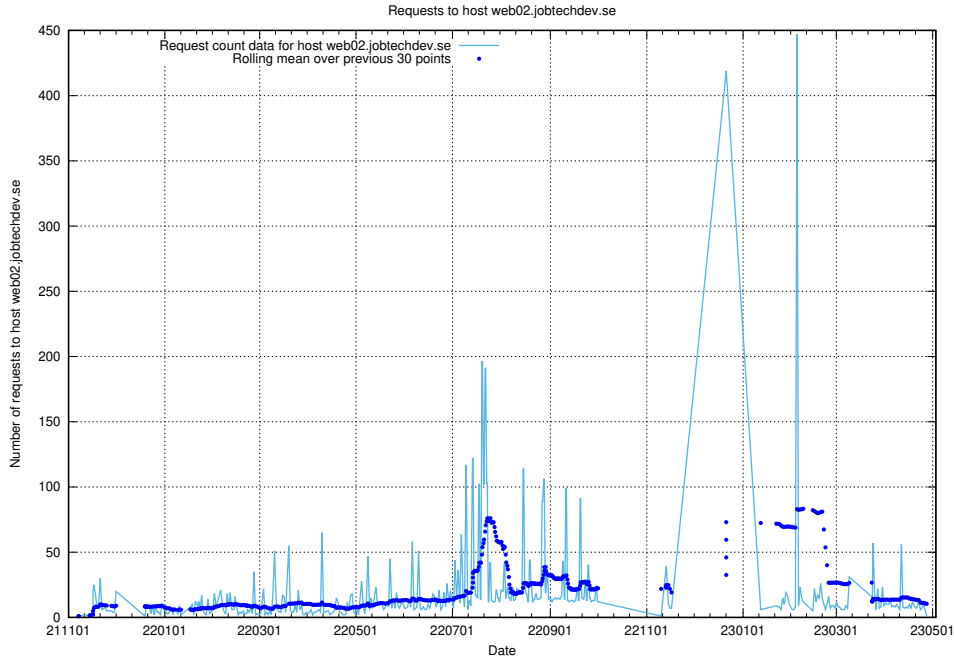

7.628 Usage of web02.jobtechdev.se

Here, we count the number of requests to host web02.jobtechdev.se.