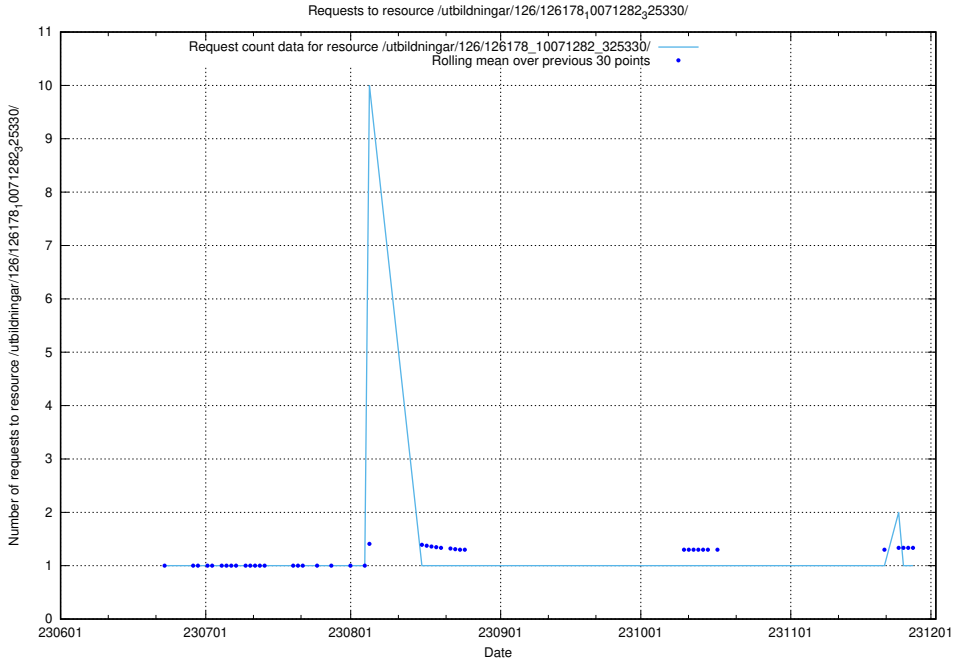

5.6334 Usage of /utbildningar/126/126178_10071282_325330/

Here, we count the number of requests to resource /utbildningar/126/126178_10071282_325330/.