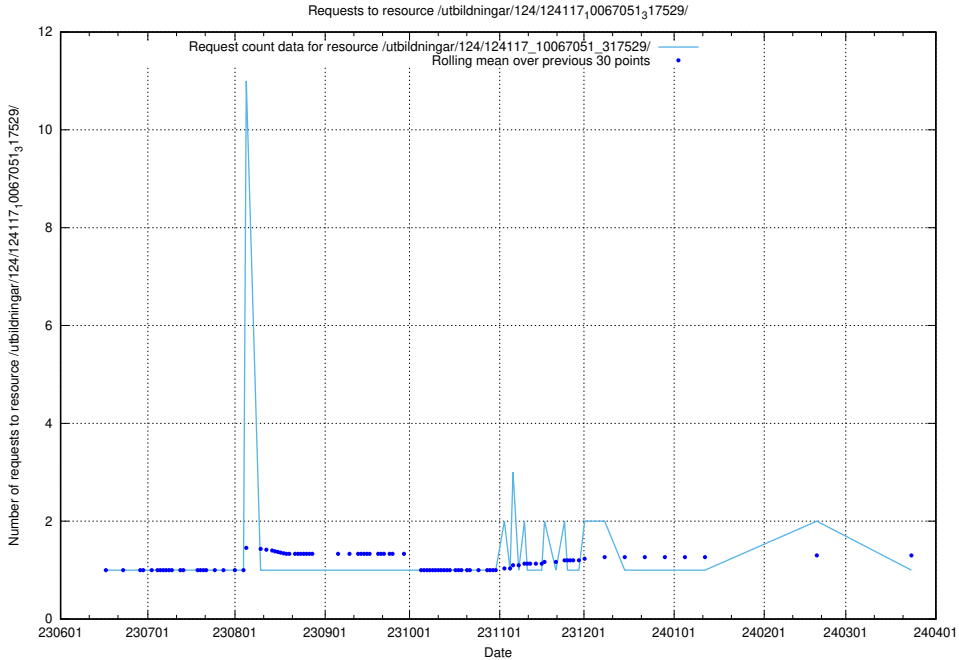

5.6526 Usage of /utbildningar/124/124117_10067051_317529/

Here, we count the number of requests to resource /utbildningar/124/124117_10067051_317529/.