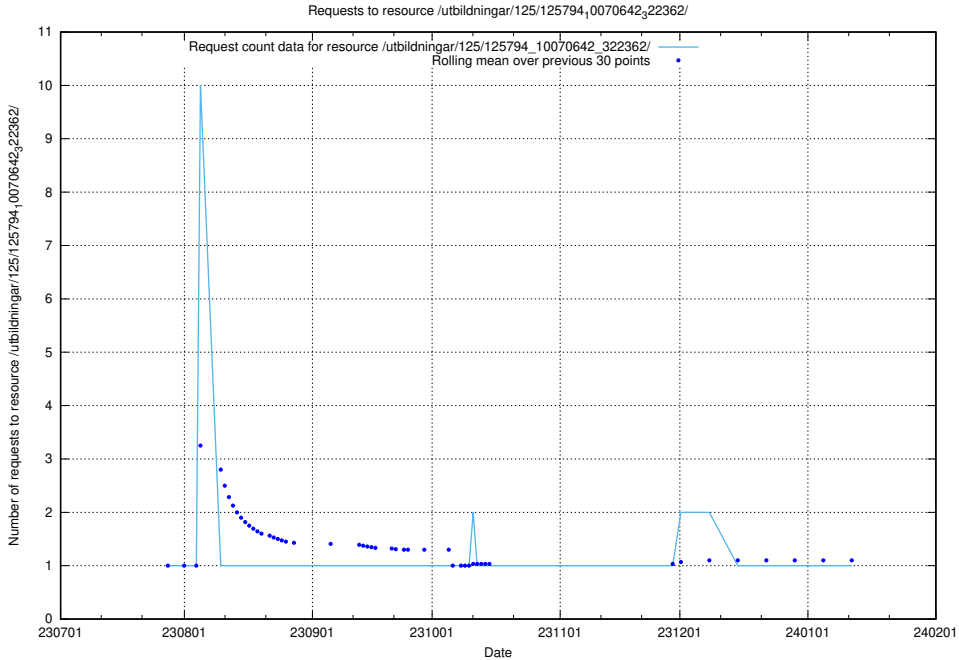

5.5603 Usage of /utbildningar/125/125794_10070642_322362/

Here, we count the number of requests to resource /utbildningar/125/125794_10070642_322362/.