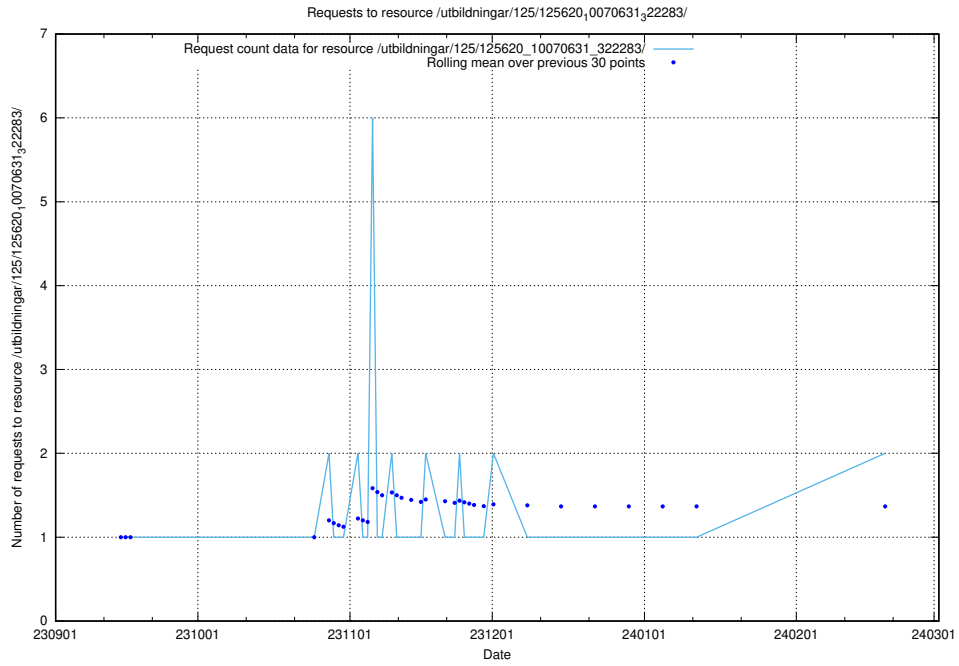

5.823 Usage of /utbildningar/125/125620_10070631_322283/

Here, we count the number of requests to resource /utbildningar/125/125620_10070631_322283/.