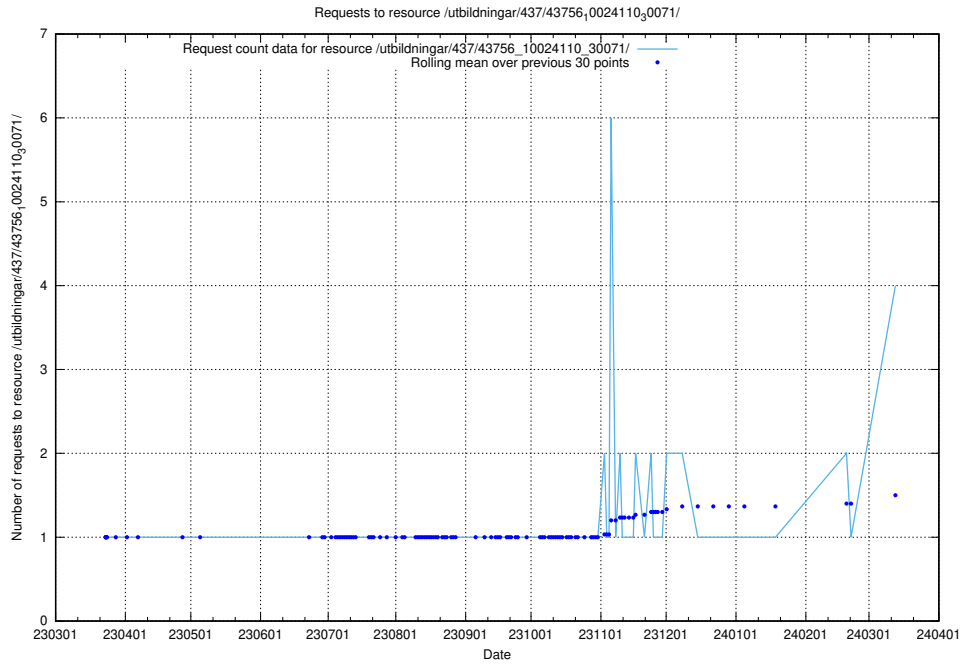

5.338 Usage of /utbildningar/437/43756_10024110_30071/

Here, we count the number of requests to resource /utbildningar/437/43756_10024110_30071/.