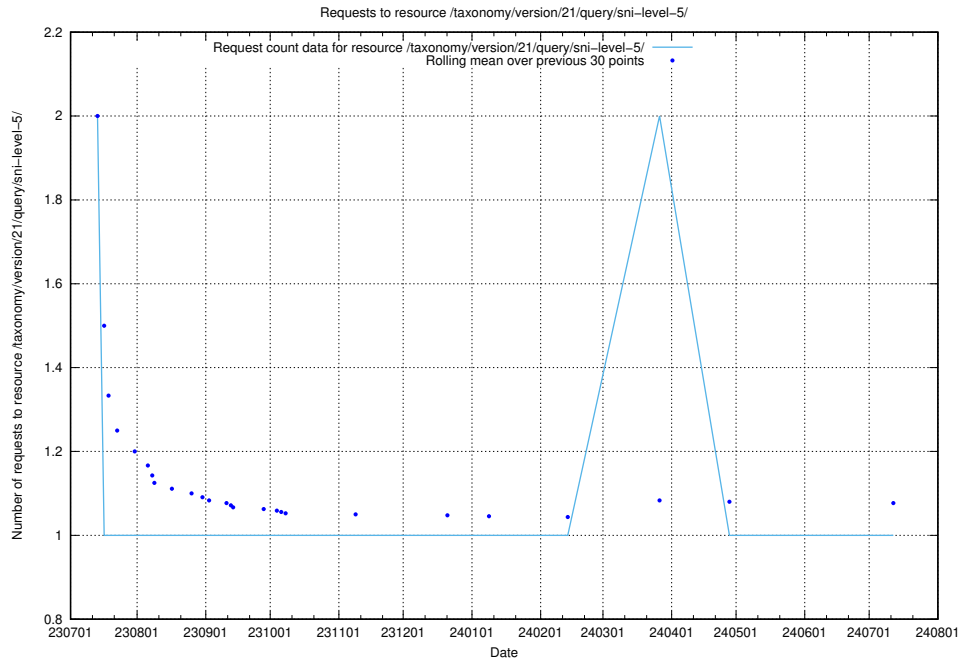

5.5776 Usage of /taxonomy/version/21/query/sni-level-5/

Here, we count the number of requests to resource /taxonomy/version/21/query/sni-level-5/.