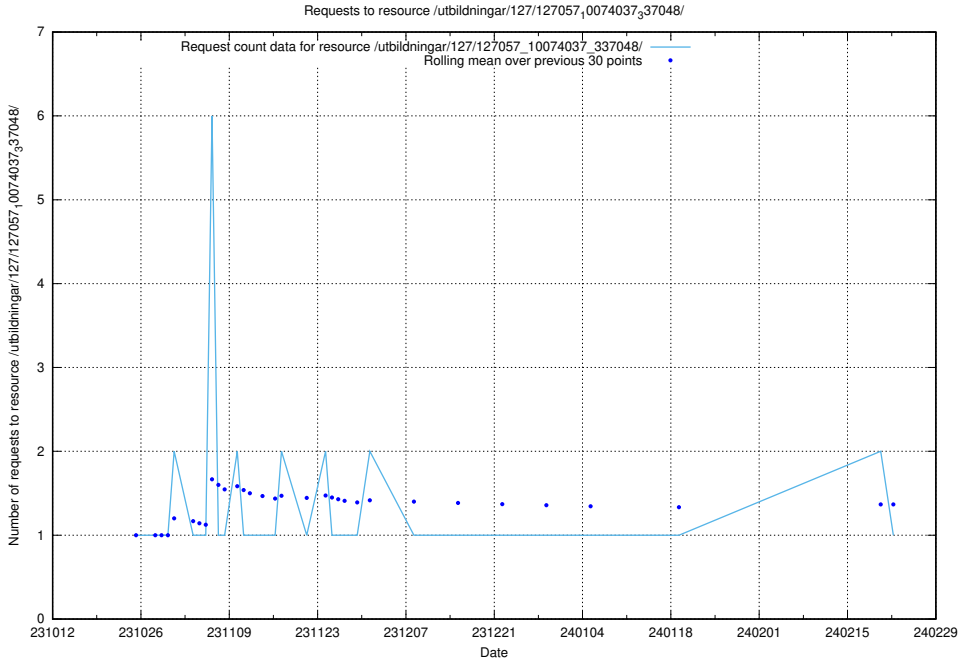

5.4915 Usage of /utbildningar/127/127057_10074037_337048/

Here, we count the number of requests to resource /utbildningar/127/127057_10074037_337048/.