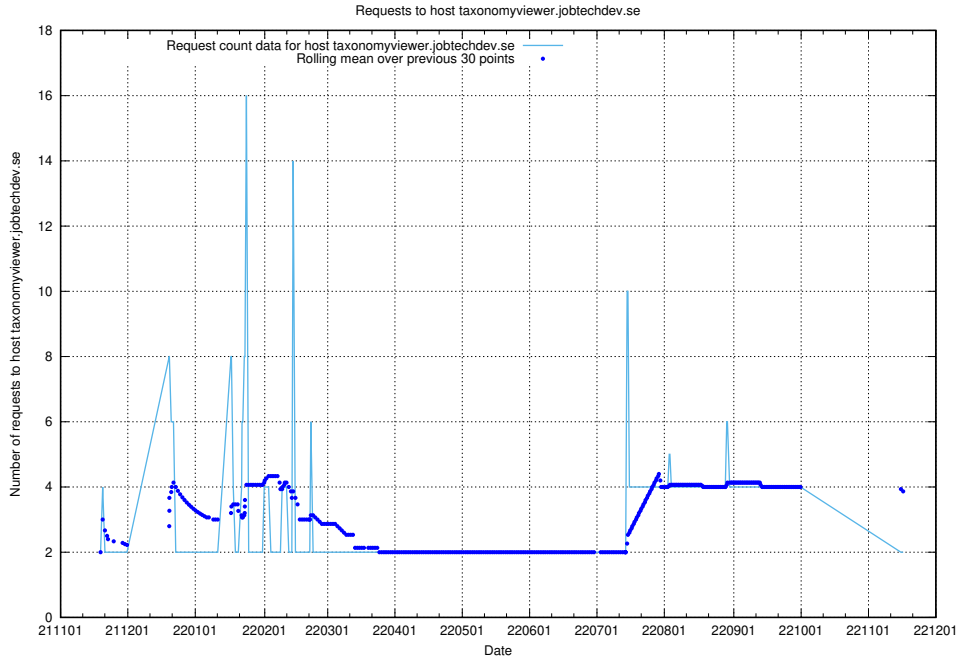

### 7.466 Usage of taxonomyviewer.jobtechdev.se

Here, we count the number of requests to host taxonomyviewer.jobtechdev.se.