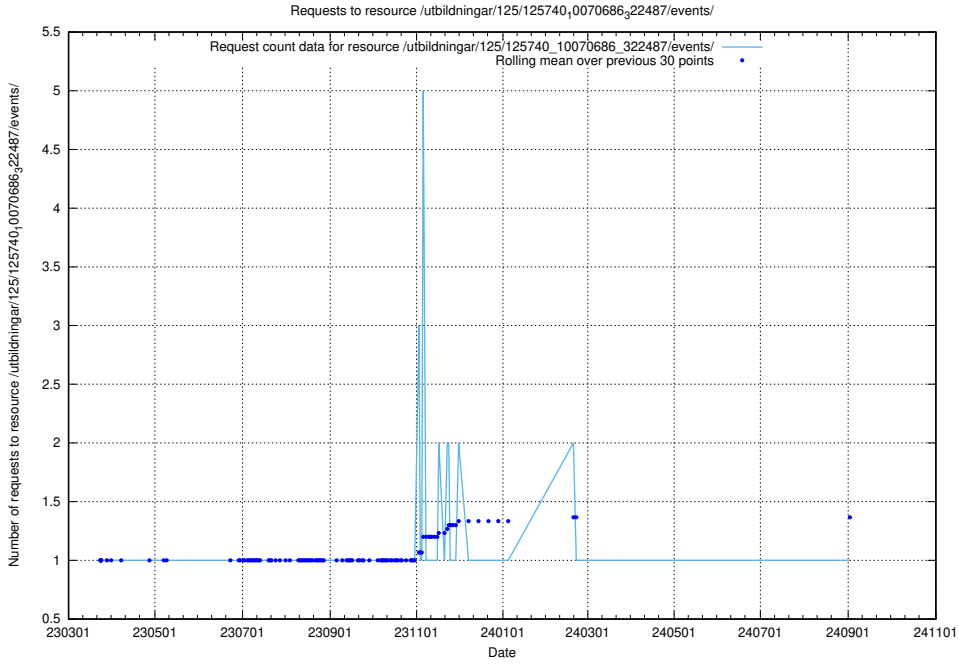

### 5.1036 Usage of /utbildningar/125/125740\_10070686\_322487/events/

Here, we count the number of requests to resource /utbildningar/125/125740\_10070686\_322487/events/