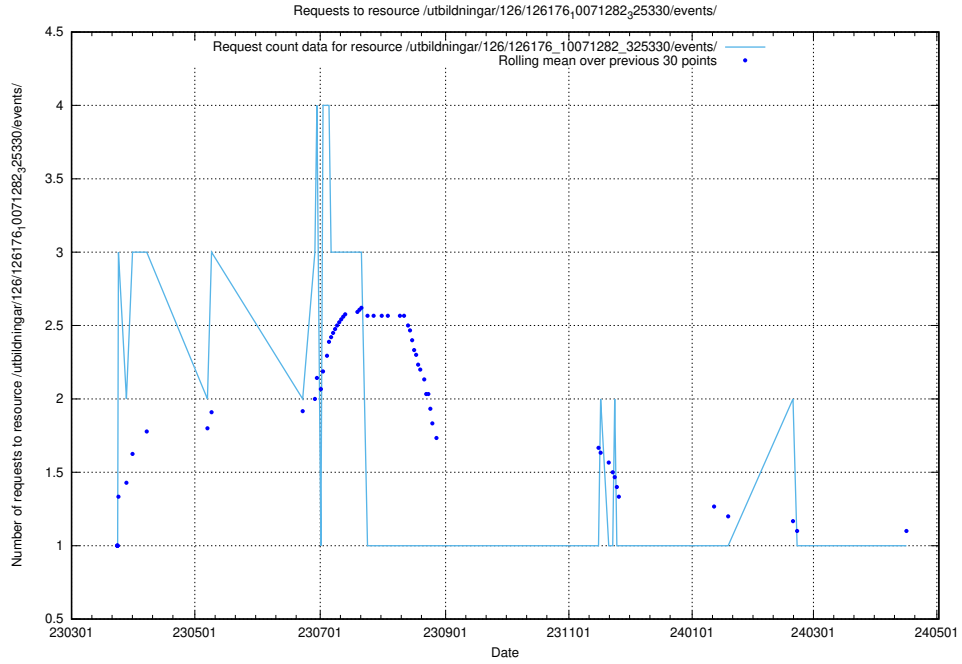

### 5.7124 Usage of /utbildningar/126/126176\_10071282\_325330/events/

Here, we count the number of requests to resource /utbildningar/126/126176\_10071282\_325330/events/