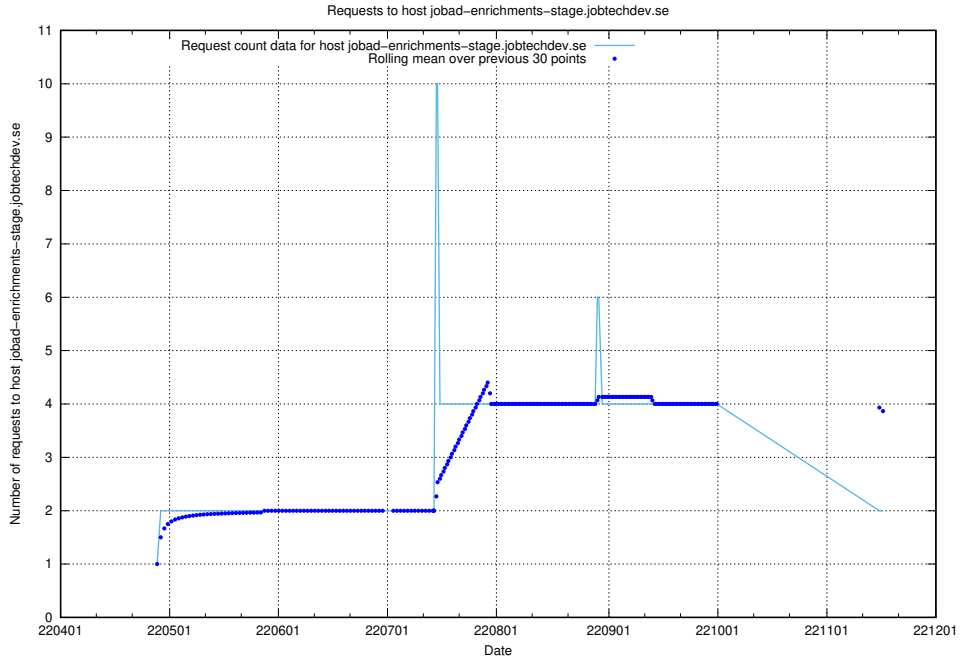

7.447 Usage of jobad-enrichments-stage.jobtechdev.se

Here, we count the number of requests to host jobad-enrichments-stage.jobtechdev.se.