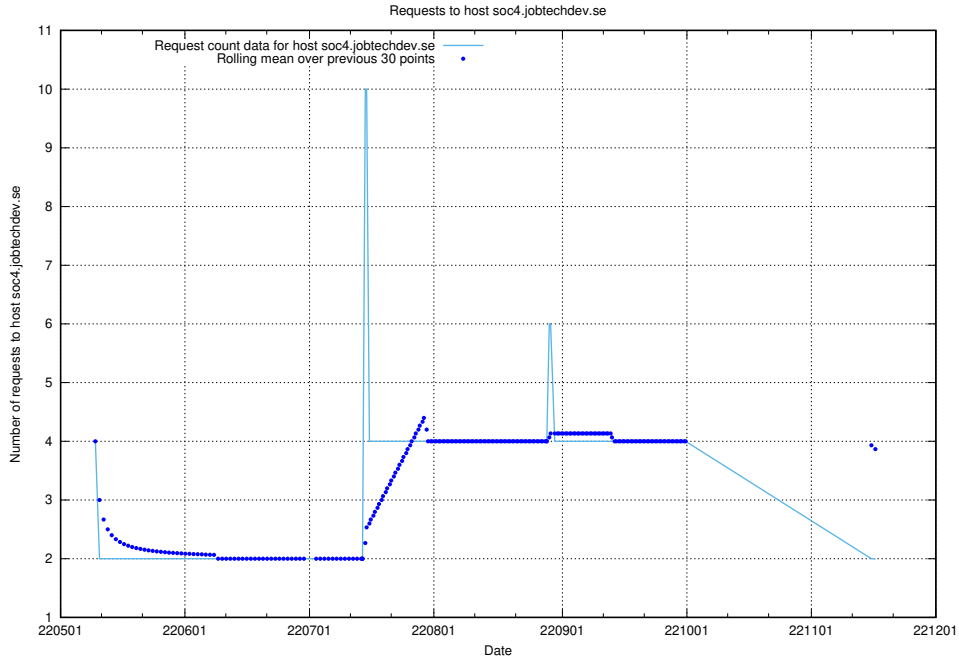

7.433 Usage of soc4.jobtechdev.se

Here, we count the number of requests to host soc4.jobtechdev.se.