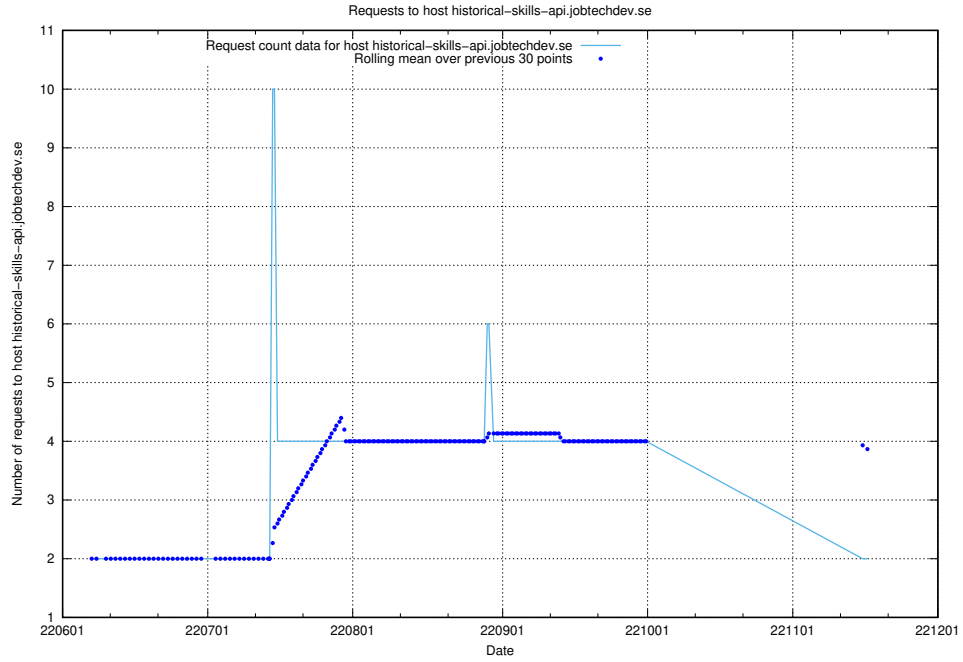

7.417 Usage of historical-skills-api.jobtechdev.se

Here, we count the number of requests to host historical-skills-api.jobtechdev.se.