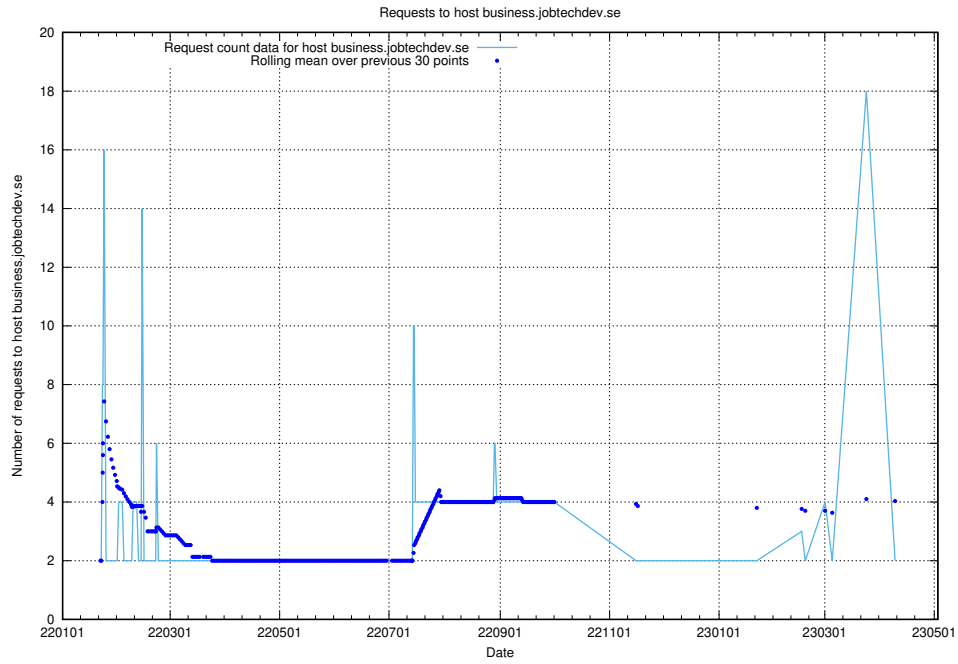

7.263 Usage of business.jobtechdev.se

Here, we count the number of requests to host business.jobtechdev.se.