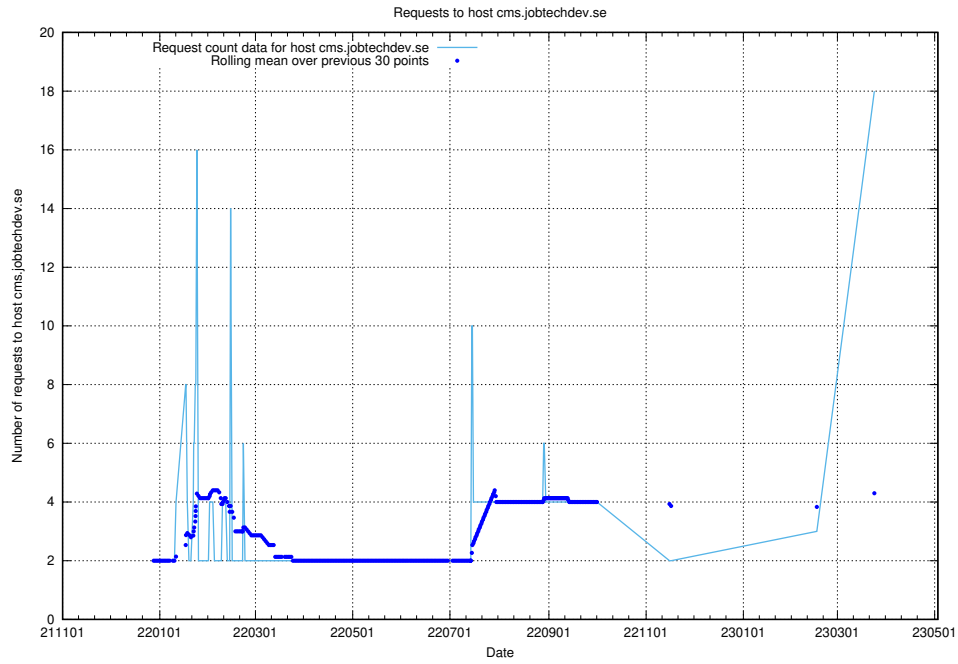

7.39 Usage of cms.jobtechdev.se

Here, we count the number of requests to host cms.jobtechdev.se.