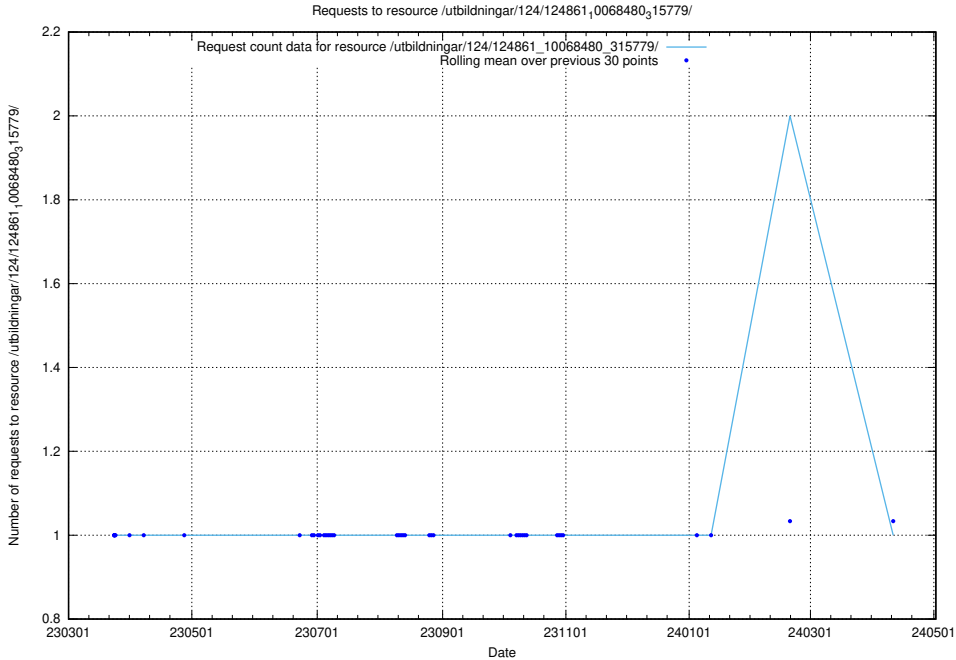

5.1231 Usage of /utbildningar/124/124861_10068480_315779/

Here, we count the number of requests to resource /utbildningar/124/124861_10068480_315779/.