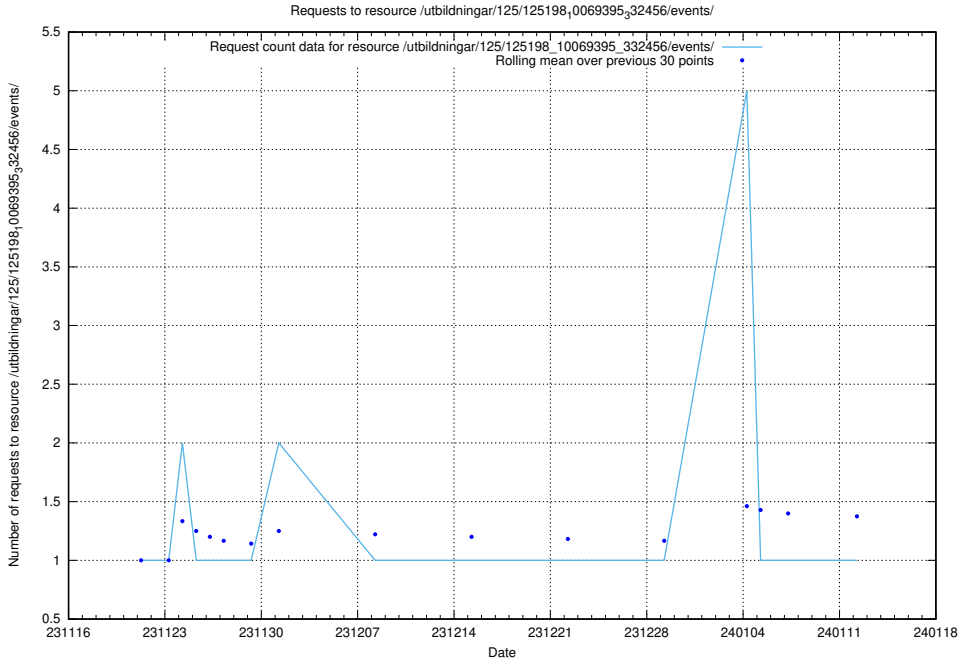

### 5.4763 Usage of /utbildningar/125/125198\_10069395\_332456/events/

Here, we count the number of requests to resource /utbildningar/125/125198\_10069395\_332456/events/