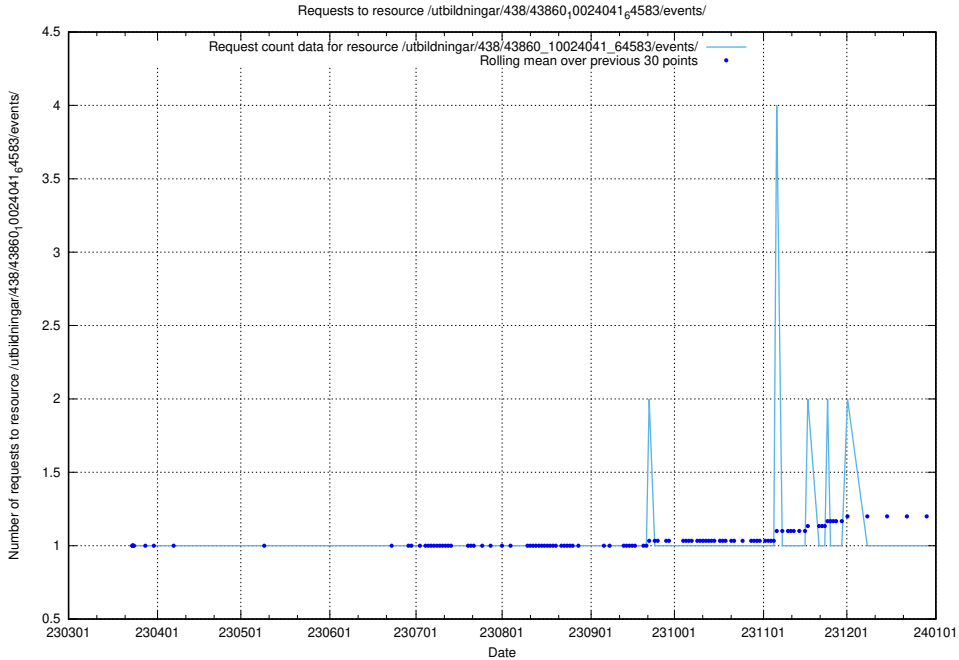

5.7024 Usage of /utbildningar/438/43860_10024041_64583/events/

Here, we count the number of requests to resource /utbildningar/438/43860_10024041_64583/events/.