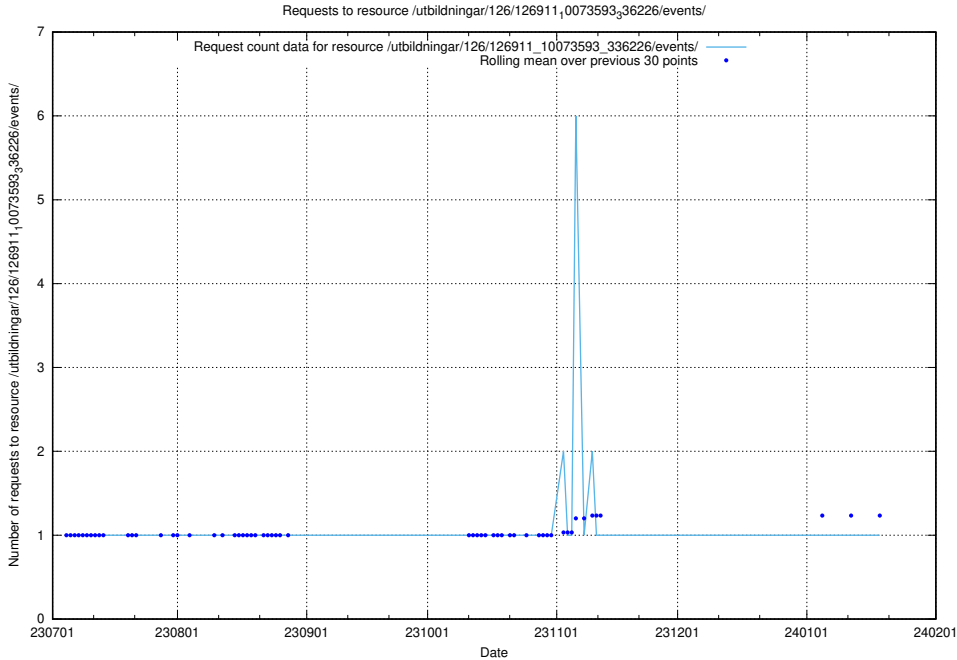

### 5.6043 Usage of /utbildningar/126/126911\_10073593\_336226/events/

Here, we count the number of requests to resource /utbildningar/126/126911\_10073593\_336226/events/