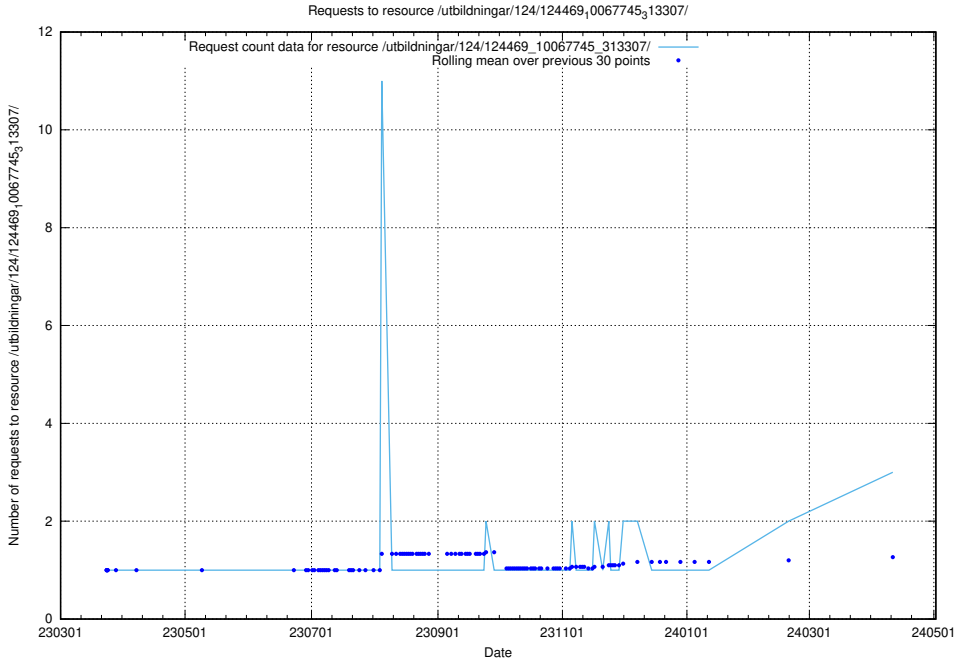

5.406 Usage of /utbildningar/124/124469_10067745_313307/

Here, we count the number of requests to resource /utbildningar/124/124469_10067745_313307/.