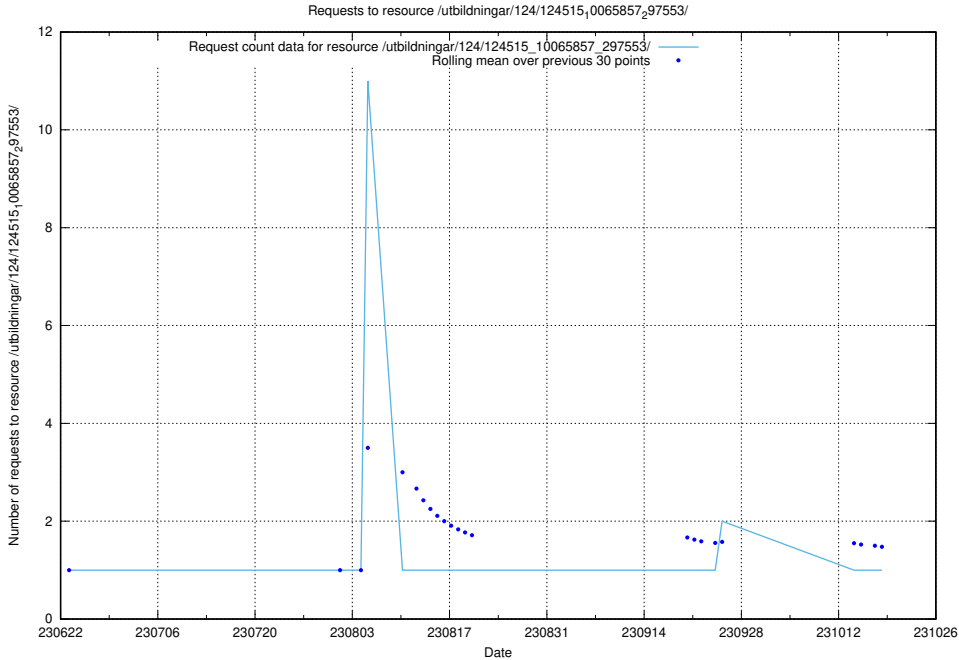

5.6428 Usage of /utbildningar/124/124515_10065857_297553/

Here, we count the number of requests to resource /utbildningar/124/124515_10065857_297553/.