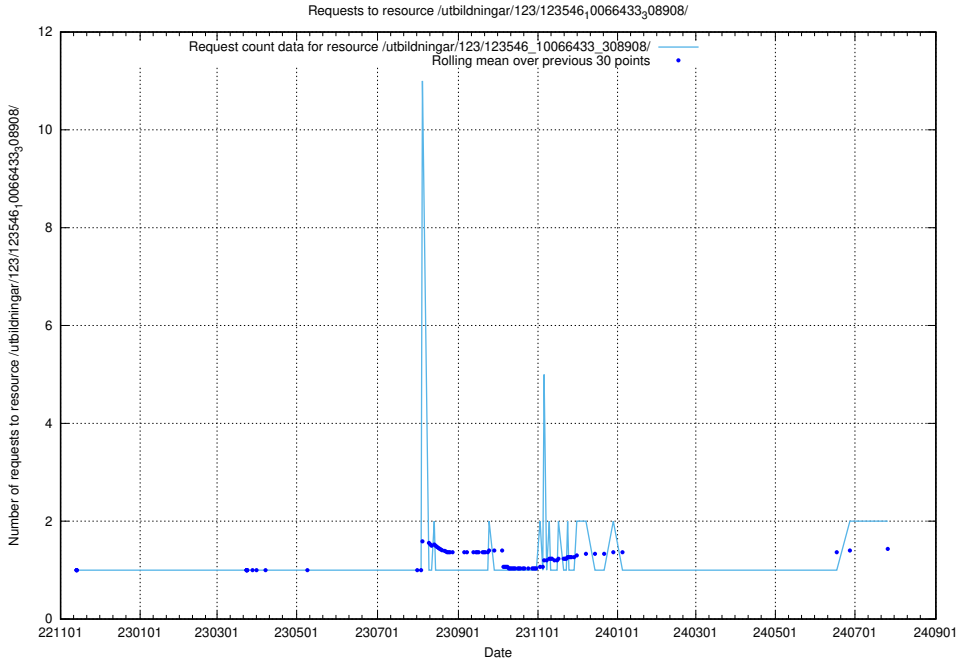

### 5.972 Usage of /utbildningar/123/123546\_10066433\_308908/

Here, we count the number of requests to resource /utbildningar/123/123546\_10066433\_308908/.