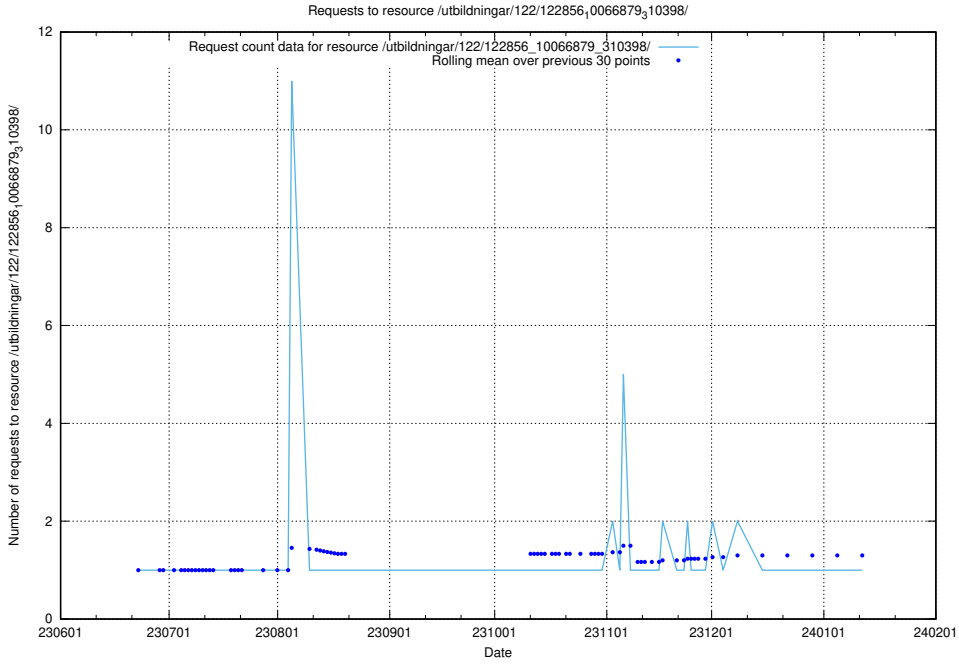

5.6491 Usage of /utbildningar/122/122856_10066879_310398/

Here, we count the number of requests to resource /utbildningar/122/122856_10066879_310398/.