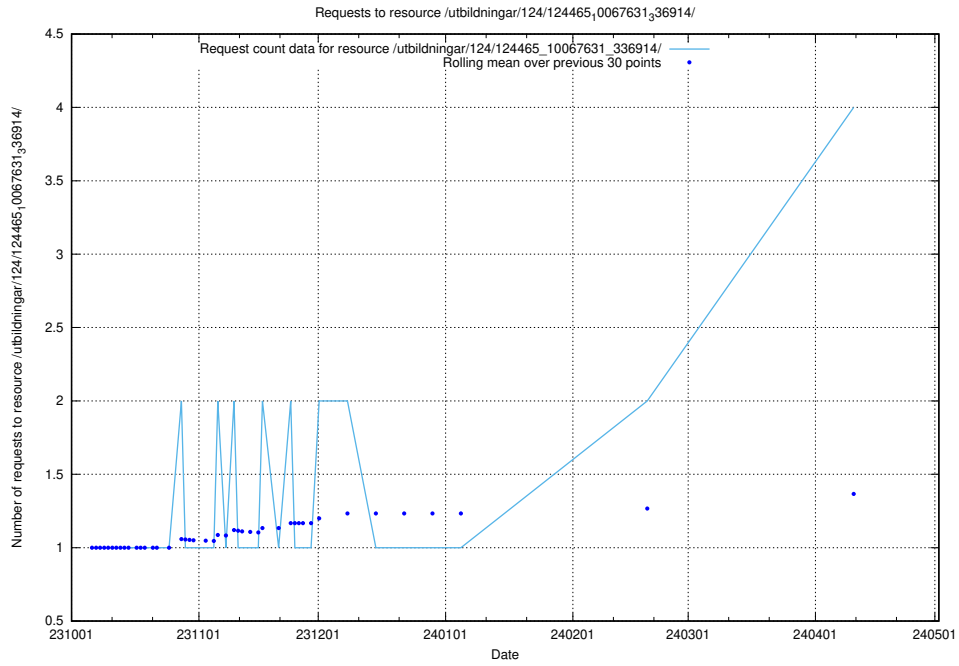

5.295 Usage of /utbildningar/124/124465_10067631_336914/

Here, we count the number of requests to resource /utbildningar/124/124465_10067631_336914/.