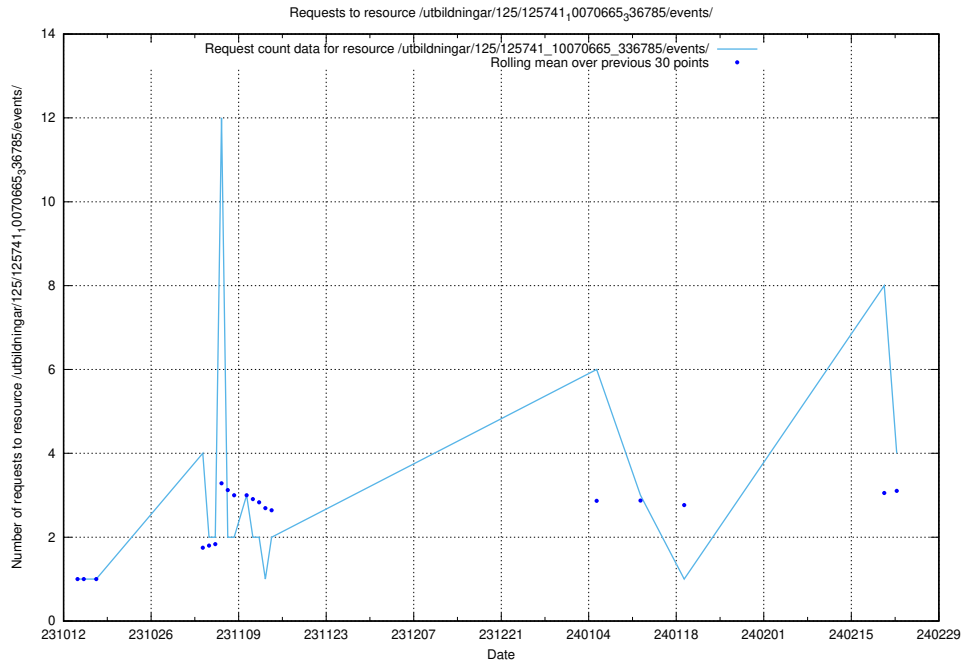

5.293 Usage of /utbildningar/125/125741_10070665_336785/events/

Here, we count the number of requests to resource /utbildningar/125/125741_10070665_336785/events/