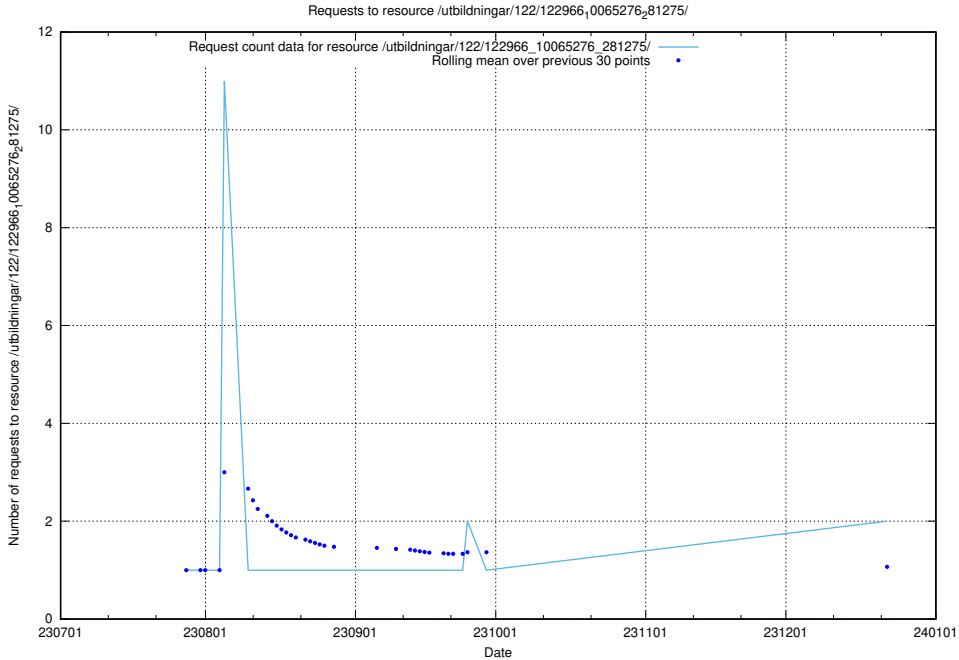

5.860 Usage of /utbildningar/122/122966_10065276_281275/

Here, we count the number of requests to resource /utbildningar/122/122966_10065276_281275/.