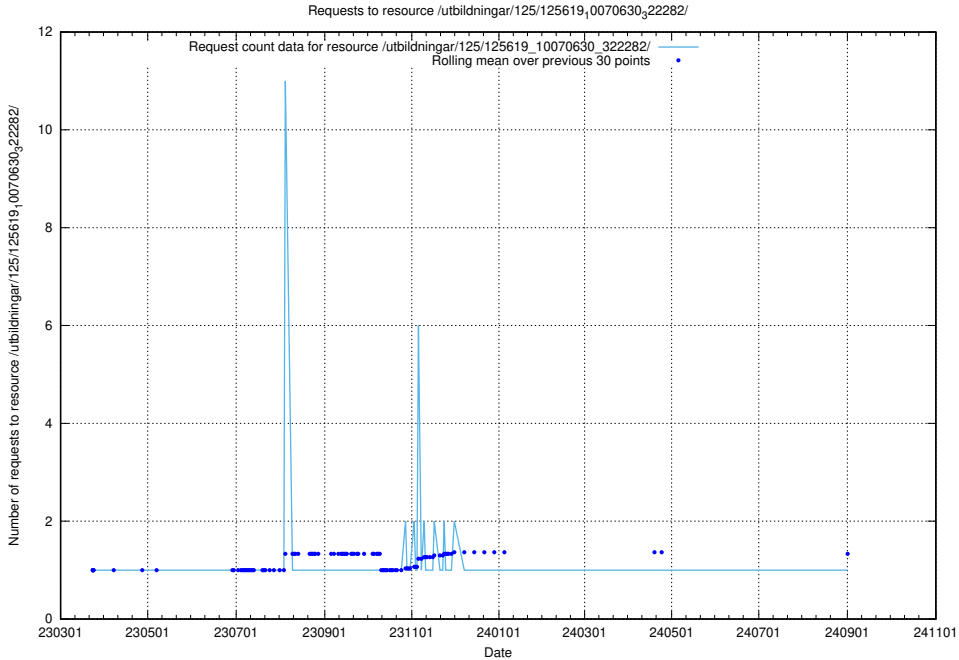

5.1123 Usage of /utbildningar/125/125619_10070630_322282/

Here, we count the number of requests to resource /utbildningar/125/125619_10070630_322282/.