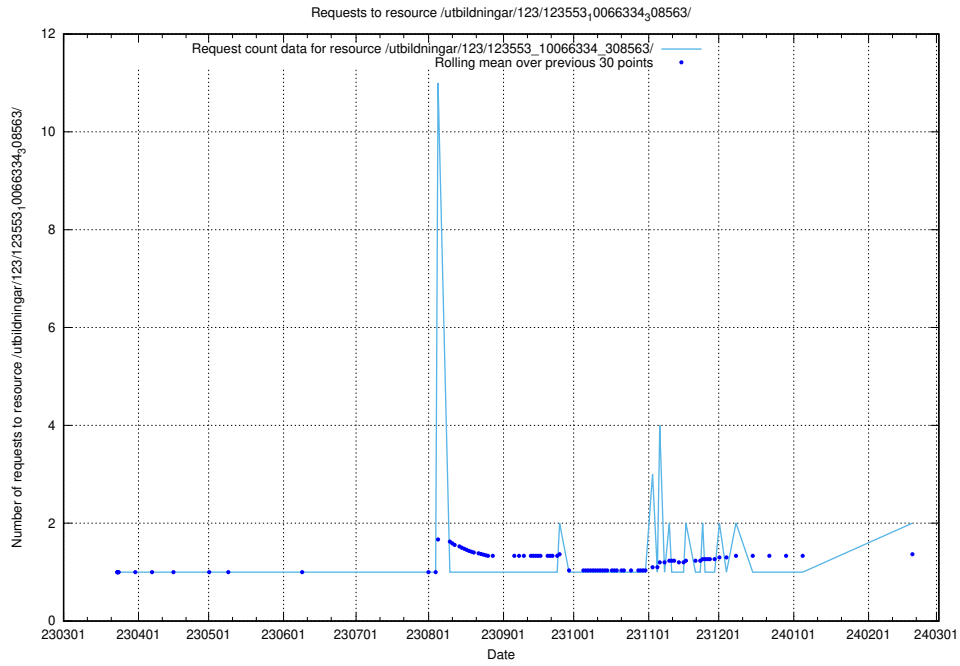

5.813 Usage of /utbildningar/123/123553_10066334_308563/

Here, we count the number of requests to resource /utbildningar/123/123553_10066334_308563/.