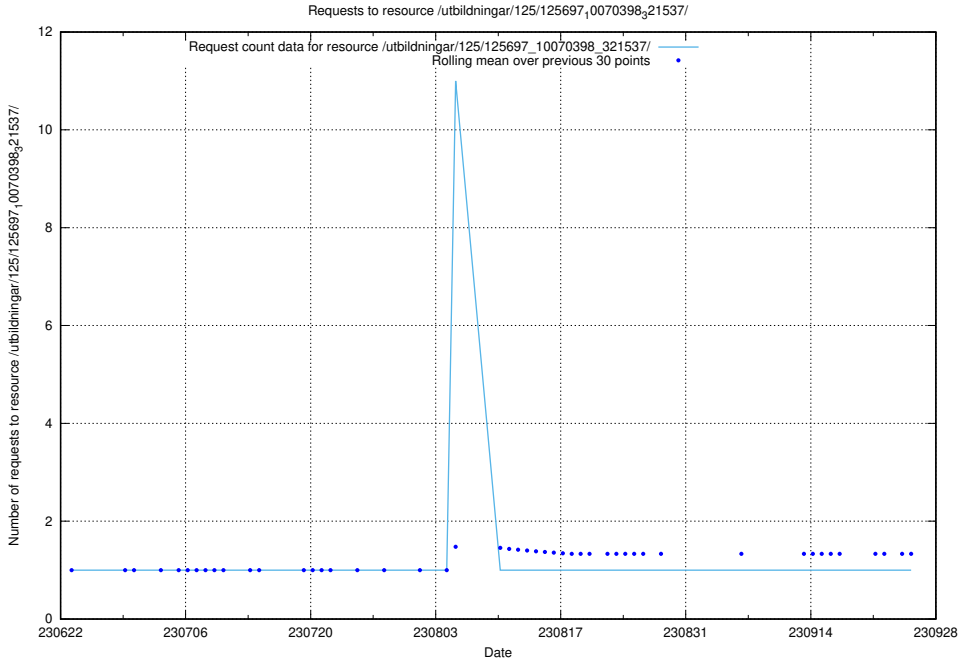

5.6367 Usage of /utbildningar/125/125697_10070398_321537/

Here, we count the number of requests to resource /utbildningar/125/125697_10070398_321537/.