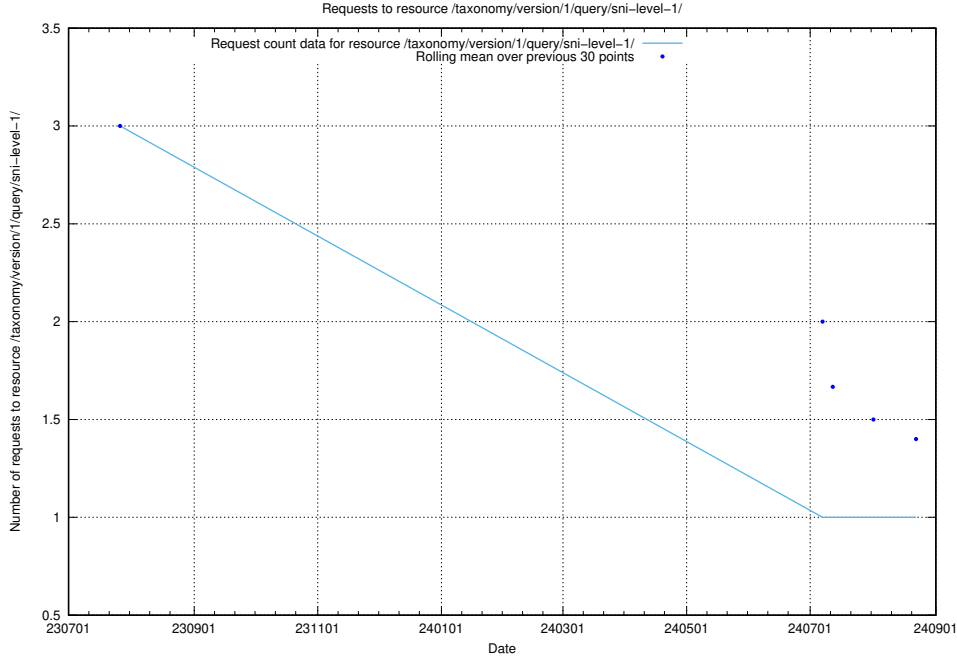

5.5624 Usage of /taxonomy/version/1/query/sni-level-1/

Here, we count the number of requests to resource /taxonomy/version/1/query/sni-level-1/.