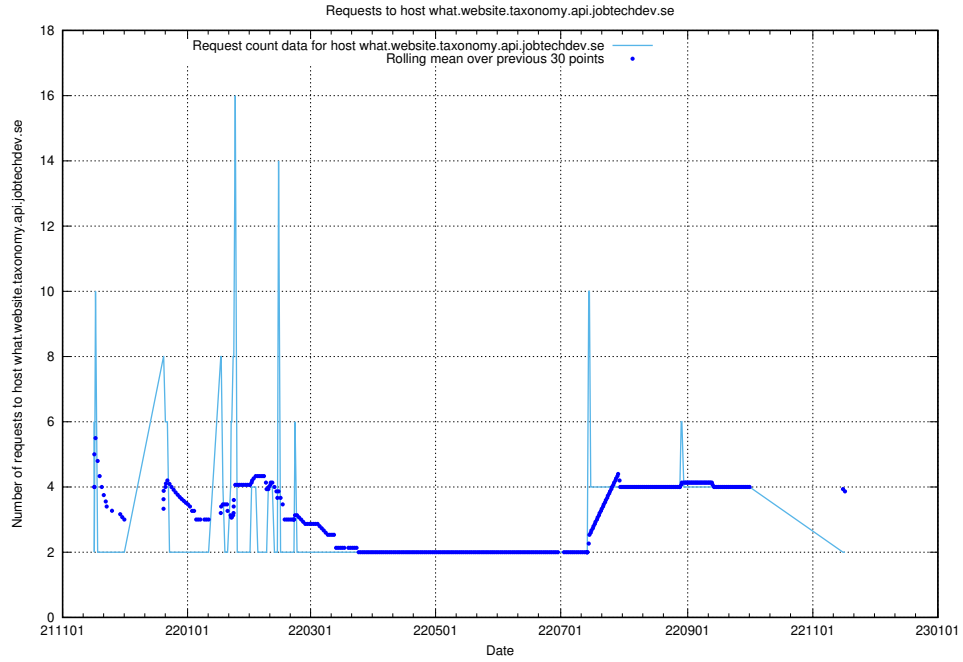

## 7.526 Usage of doh.apps.standby.services.jtech.se

Here, we count the number of requests to host doh.apps.standby.services.jtech.se.