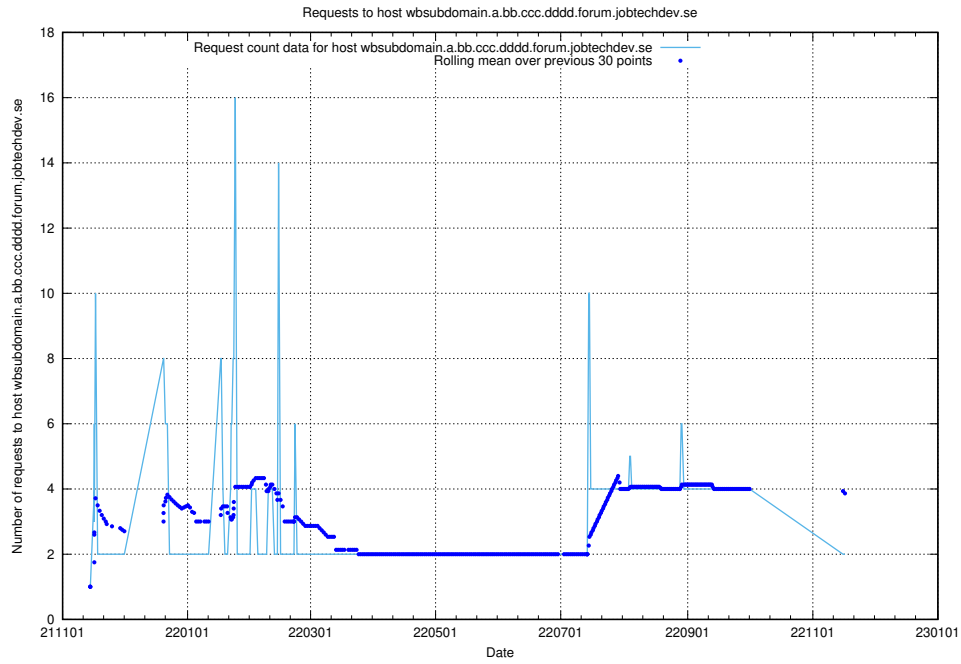

7.556 Usage of wbsubdomain.a.bb.ccc.dddd.forum.jobtechdev.se

Here, we count the number of requests to host wbsubdomain.a.bb.ccc.dddd.forum.jobtechdev.se.