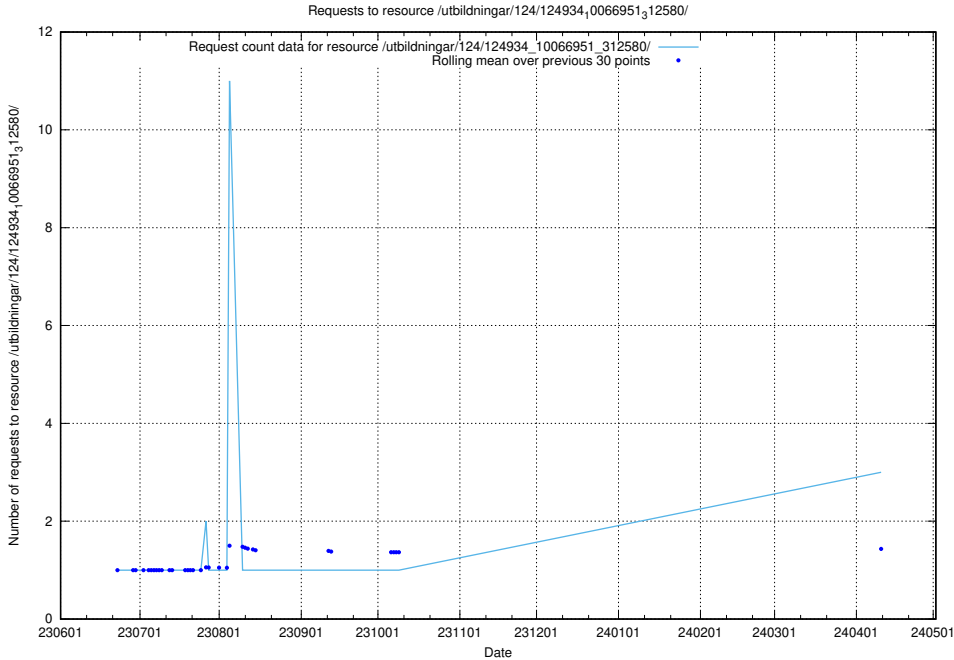

5.478 Usage of /utbildningar/124/124934_10066951_312580/

Here, we count the number of requests to resource /utbildningar/124/124934_10066951_312580/.