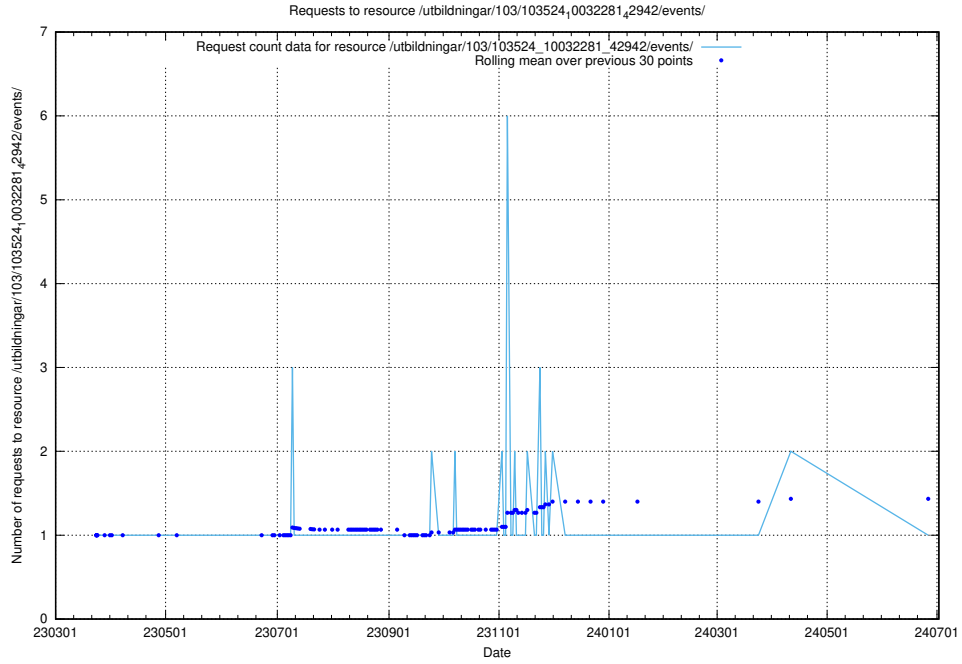

5.6145 Usage of /utbildningar/103/103524_10032281_42942/events/

Here, we count the number of requests to resource /utbildningar/103/103524_10032281_42942/events/.