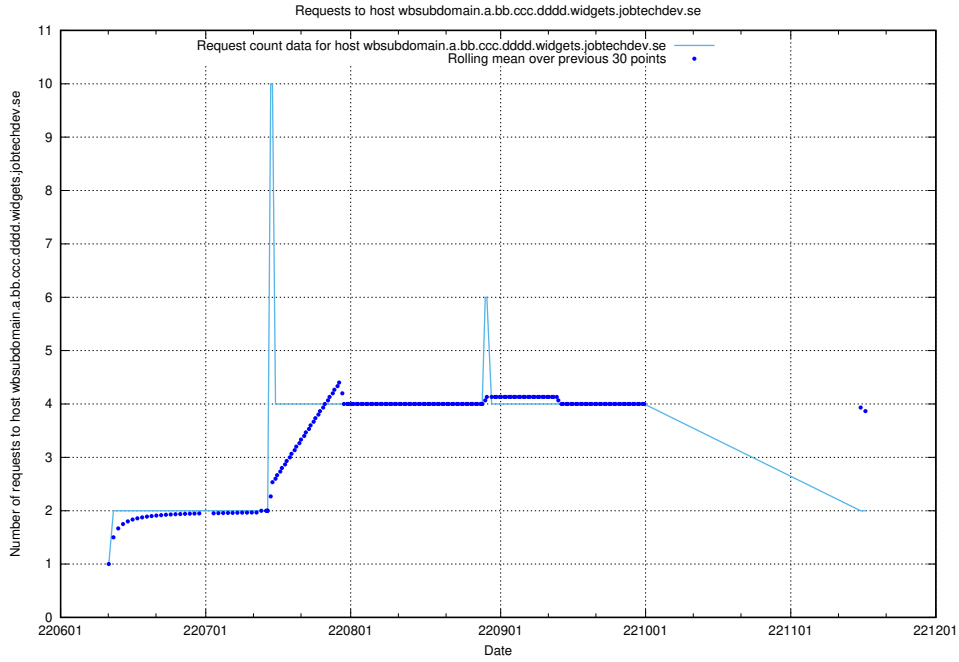

7.414 Usage of wbsubdomain.a.bb.ccc.dddd.widgets.jobtechdev.se

Here, we count the number of requests to host wbsubdomain.a.bb.ccc.dddd.widgets.jobtechdev.se.