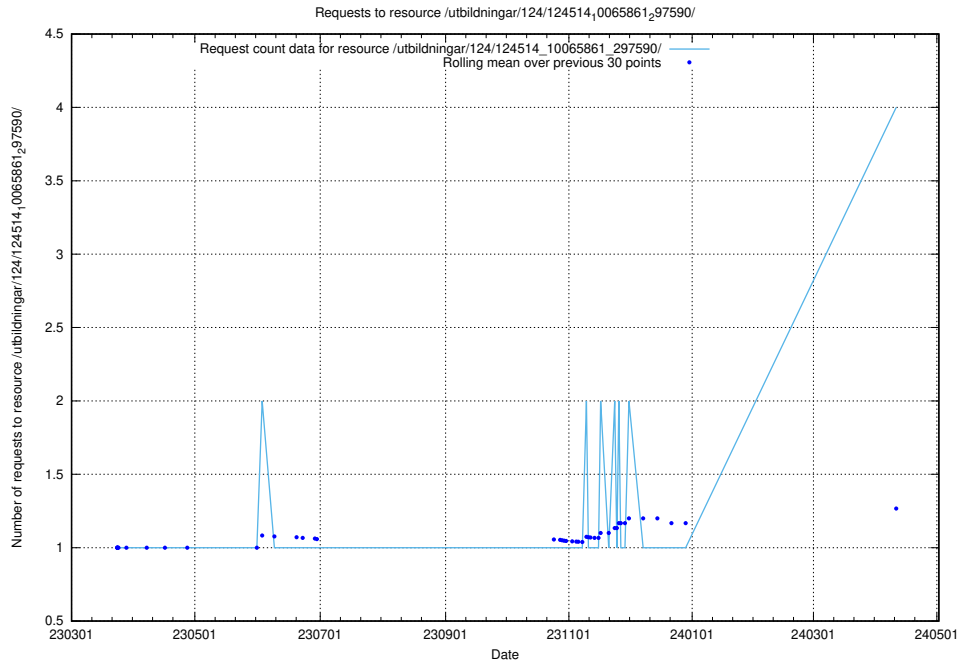

5.259 Usage of /utbildningar/124/124514_10065861_297590/

Here, we count the number of requests to resource /utbildningar/124/124514_10065861_297590/.