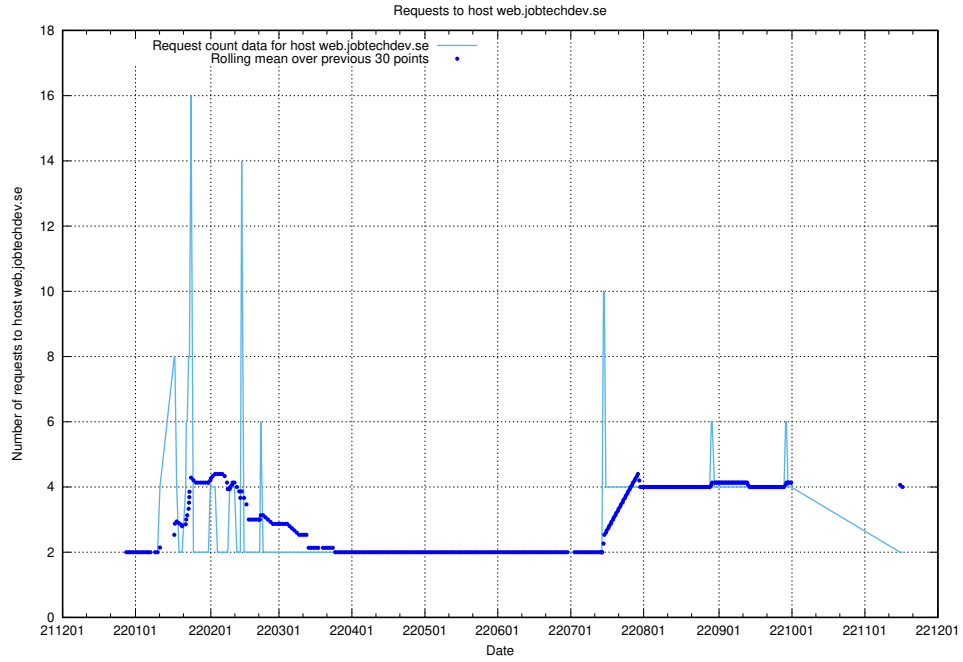

7.359 Usage of web.jobtechdev.se

Here, we count the number of requests to host web.jobtechdev.se.