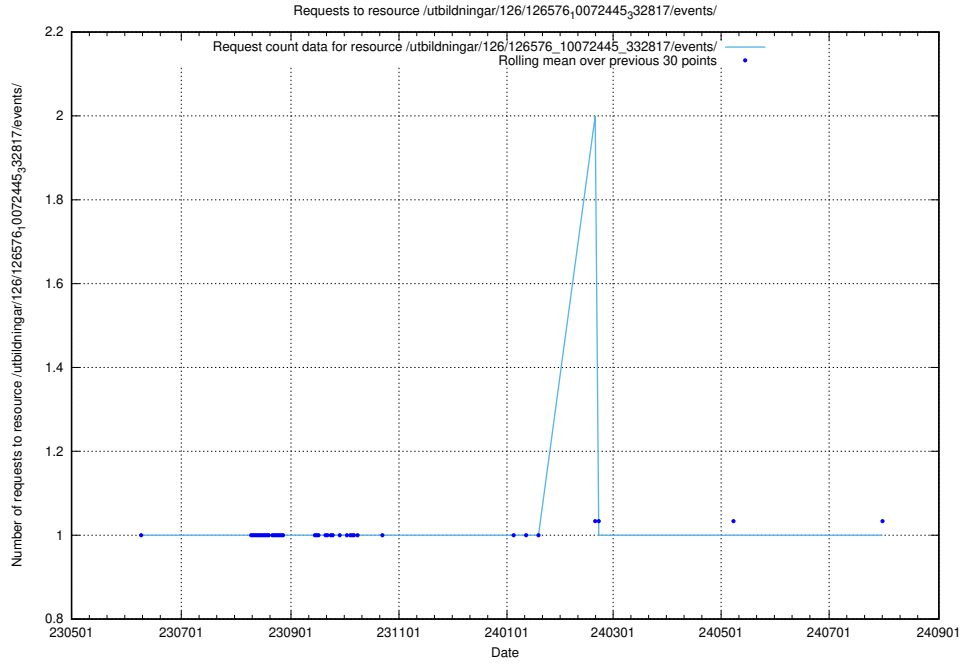

5.6545 Usage of /utbildningar/126/126576_10072445_332817/events/

Here, we count the number of requests to resource /utbildningar/126/126576_10072445_332817/events/