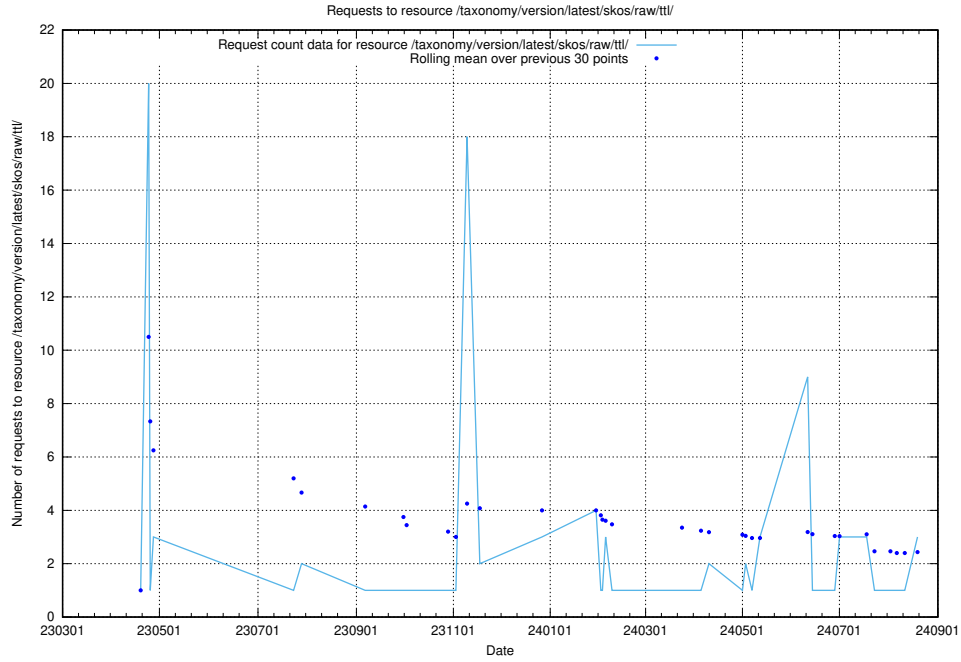

5.502 Usage of `/taxonomy/version/latest/skos/raw/ttl/`

Here, we count the number of requests to resource `/taxonomy/version/latest/skos/raw/ttl/`.