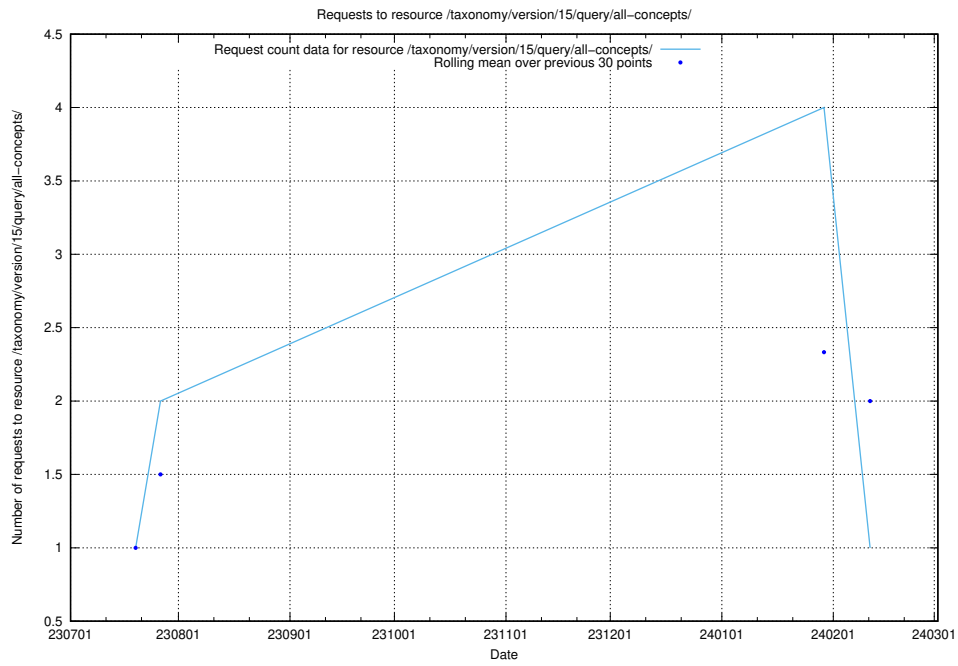

5.5719 Usage of /taxonomy/version/15/query/all-concepts/

Here, we count the number of requests to resource /taxonomy/version/15/query/all-concepts/.