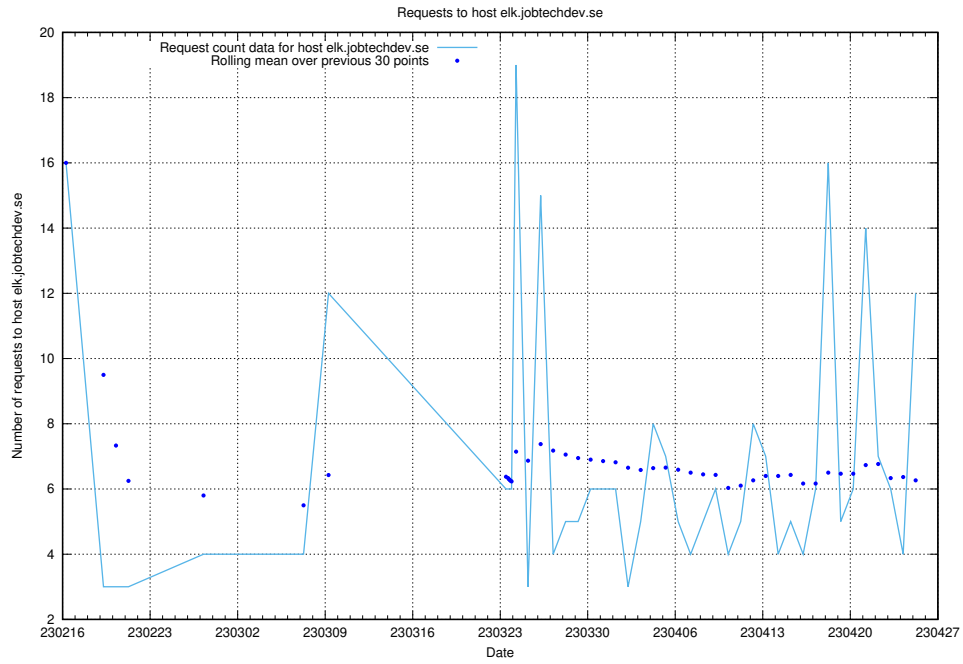

7.54 Usage of elk.jobtechdev.se

Here, we count the number of requests to host elk.jobtechdev.se.