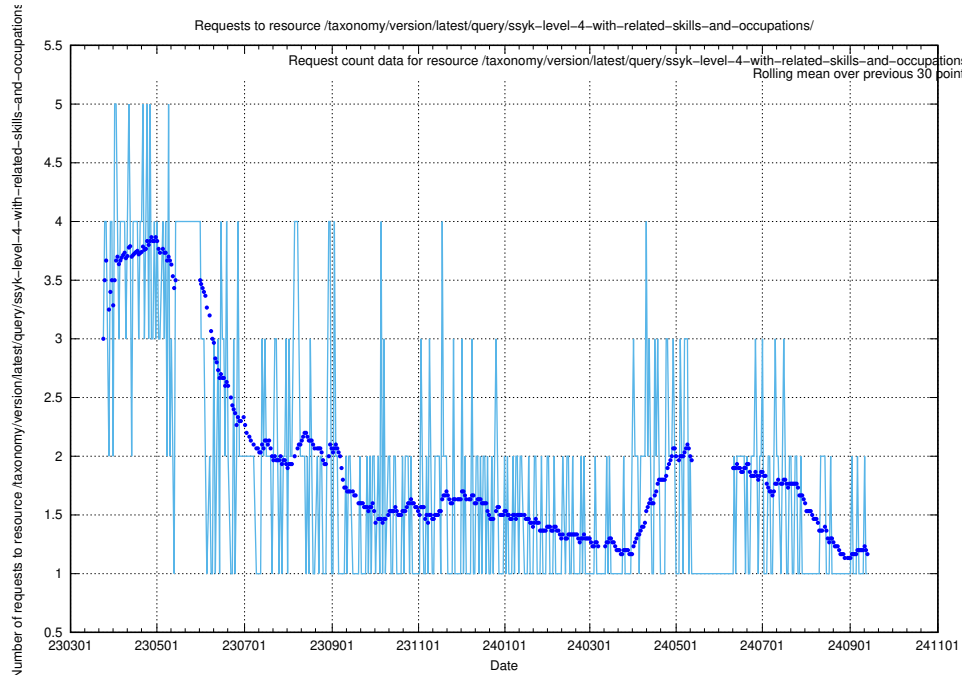

## 5.6762 Usage of /taxonomy/version/latest/query/ssyk-level-4-with-related-isco-level-4-groups/

Here, we count the number of requests to resource /taxonomy/version/latest/query/ssyk-level-4-with-related-isco-level-4-groups/.