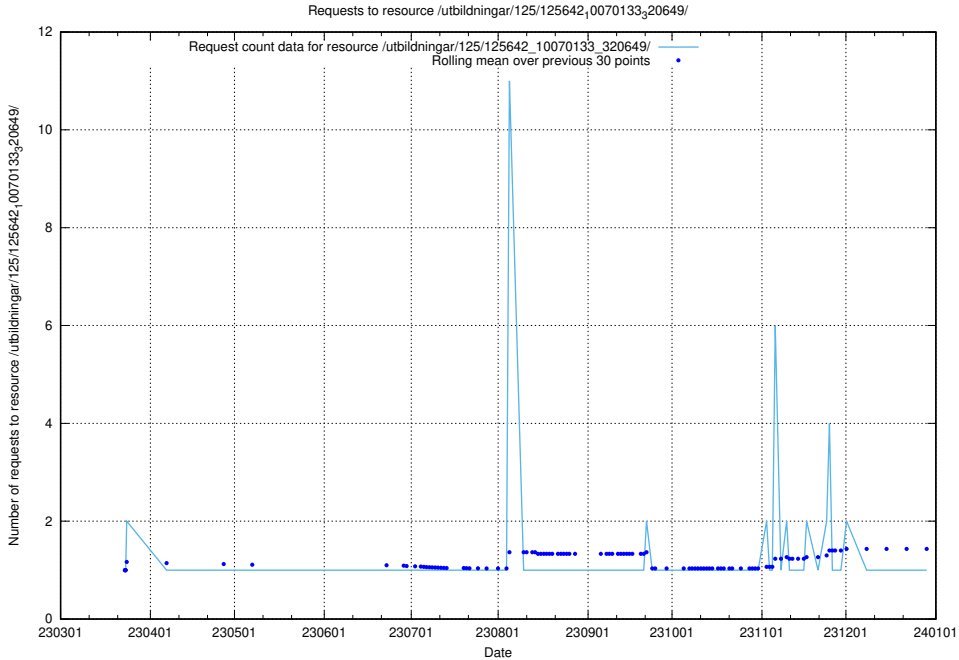

5.1107 Usage of /utbildningar/125/125642_10070133_320649/

Here, we count the number of requests to resource /utbildningar/125/125642_10070133_320649/.