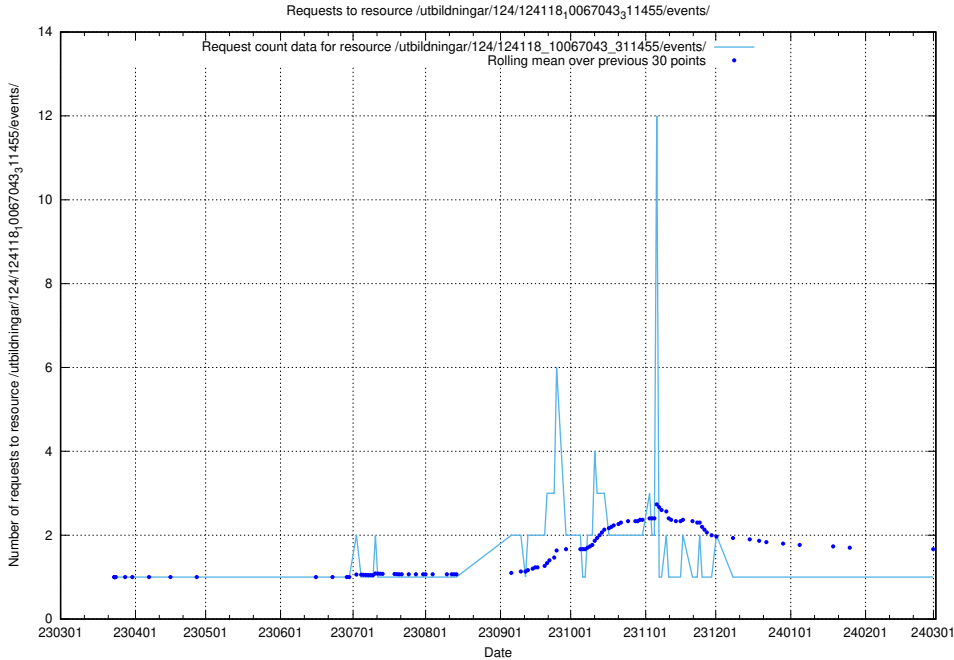

5.4879 Usage of /utbildningar/124/124118_10067043_311455/events/

Here, we count the number of requests to resource /utbildningar/124/124118_10067043_311455/events/