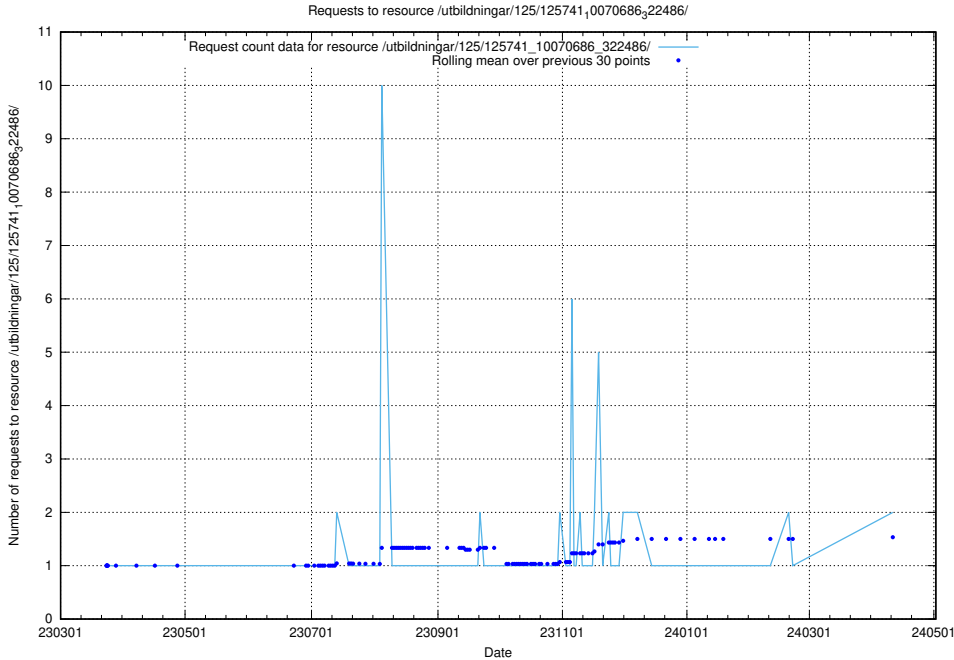

5.1013 Usage of /utbildningar/125/125741_10070686_322486/

Here, we count the number of requests to resource /utbildningar/125/125741_10070686_322486/.