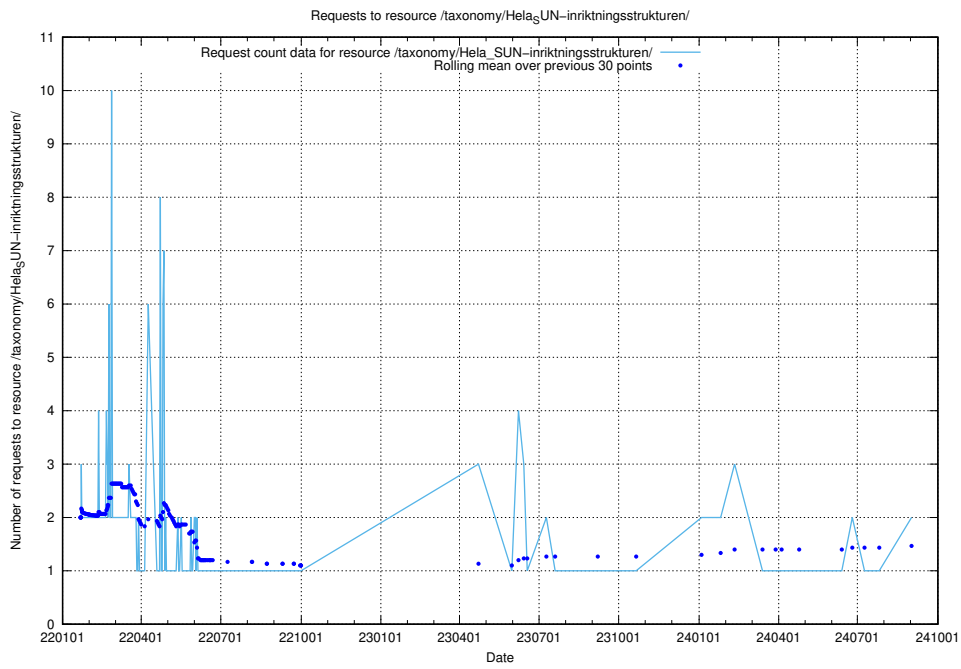

5.1017 Usage of /taxonomy/Hela_SUN-inriktningsstrukturen/

Here, we count the number of requests to resource /taxonomy/Hela_SUN-inriktningsstrukturen/.