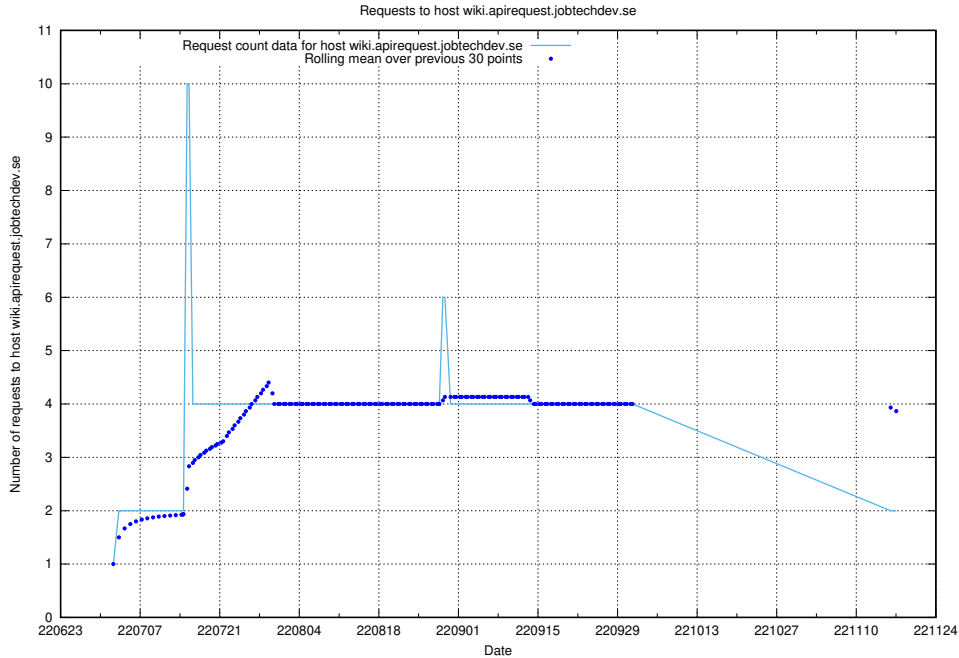

### 7.397 Usage of wiki.apirequest.jobtechdev.se

Here, we count the number of requests to host wiki.apirequest.jobtechdev.se.