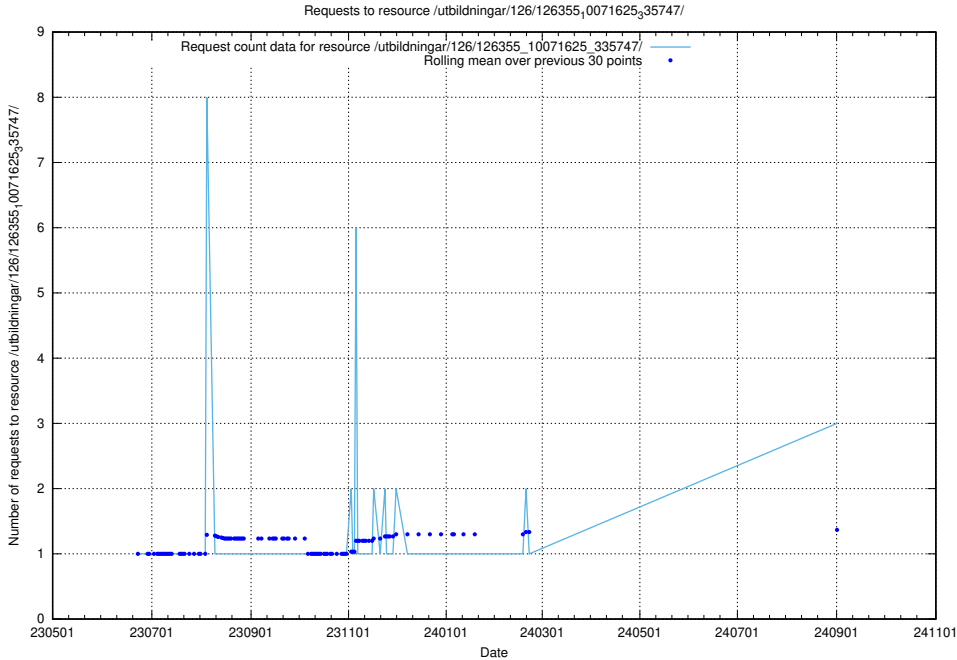

5.470 Usage of /utbildningar/126/126355_10071625_335747/

Here, we count the number of requests to resource /utbildningar/126/126355_10071625_335747/.