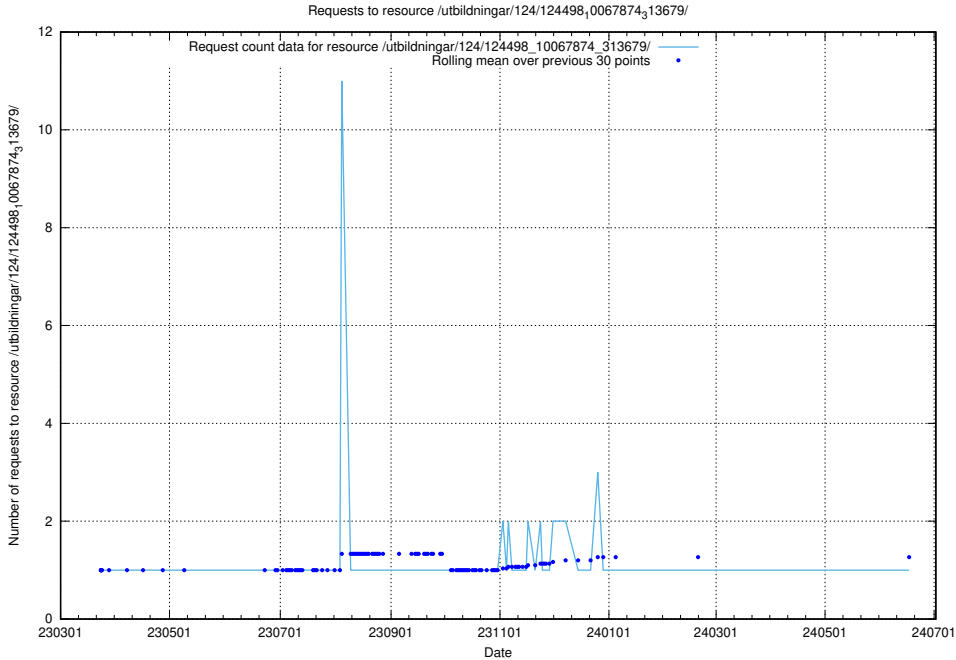

5.3338 Usage of /utbildningar/124/124498_10067874_313679/

Here, we count the number of requests to resource /utbildningar/124/124498_10067874_313679/.