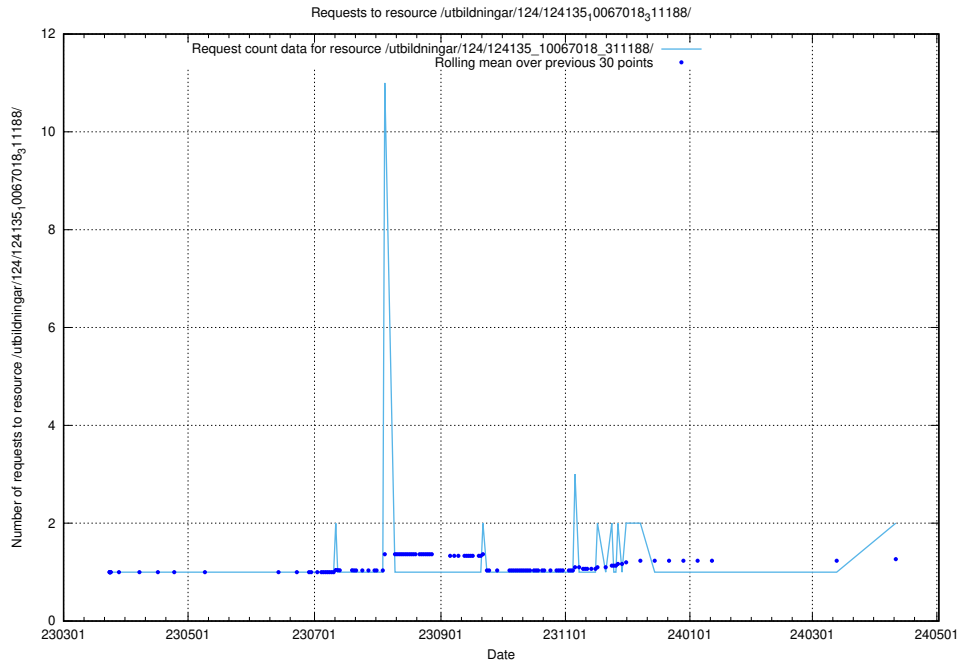

5.773 Usage of /utbildningar/124/124135_10067018_311188/

Here, we count the number of requests to resource /utbildningar/124/124135_10067018_311188/.