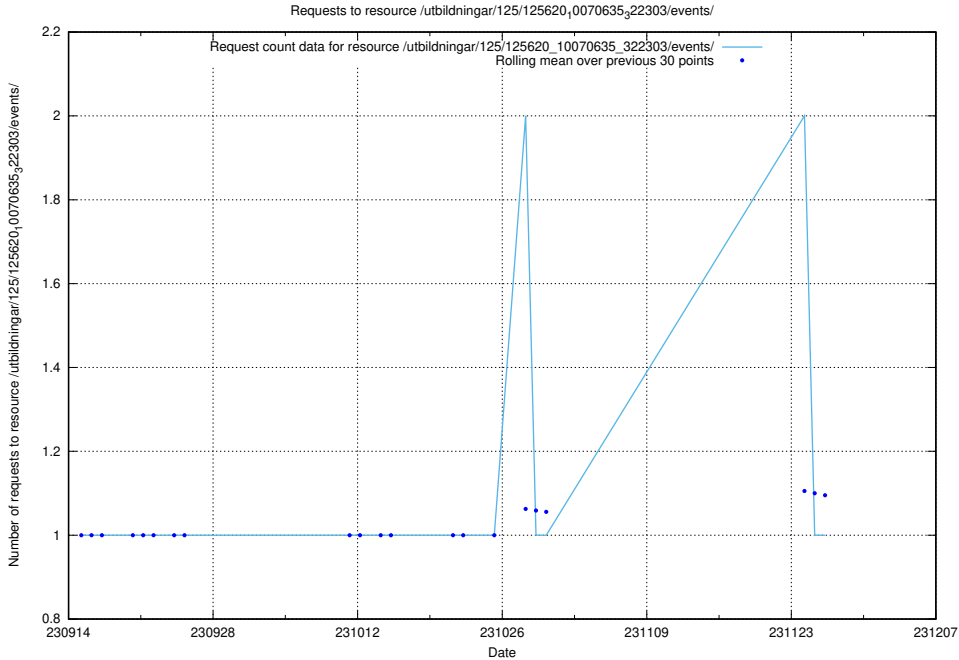

5.5276 Usage of /utbildningar/125/125620_10070635_322303/events/

Here, we count the number of requests to resource /utbildningar/125/125620_10070635_322303/events/