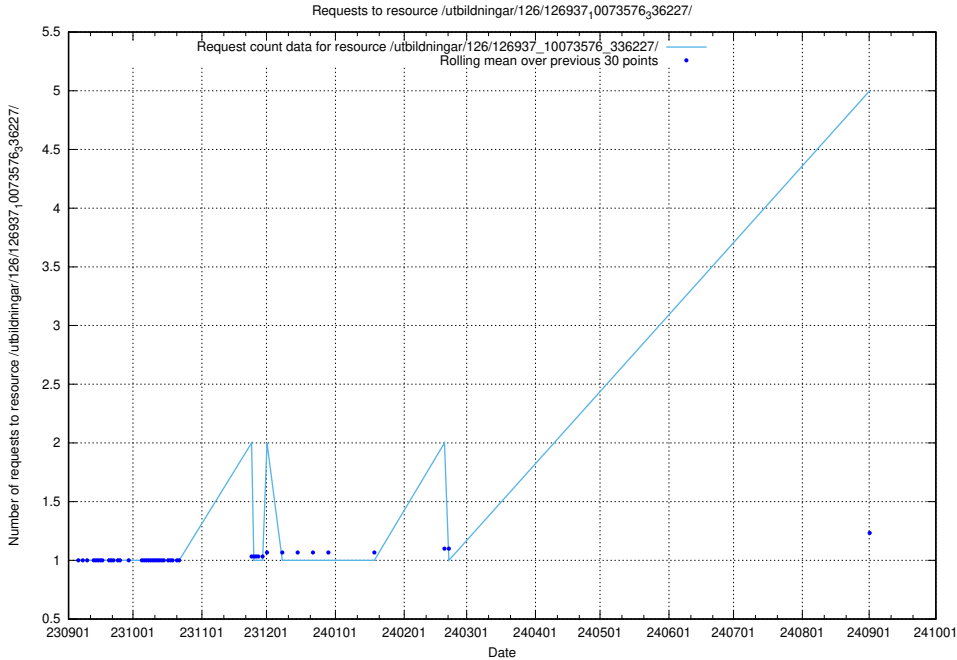

5.184 Usage of /utbildningar/126/126937_10073576_336227/

Here, we count the number of requests to resource /utbildningar/126/126937_10073576_336227/.