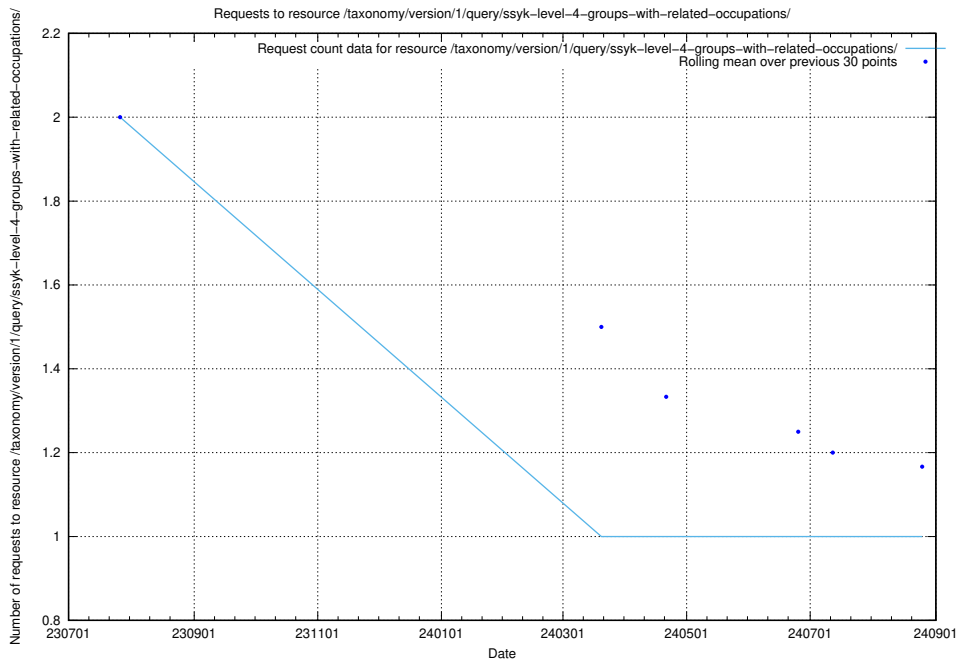

5.5633 Usage of /taxonomy/version/1/query/ssyk-level-4-groups-with-related-occupations/

Here, we count the number of requests to resource /taxonomy/version/1/query/ssyk-level-4-groups-with-related-occupations/.