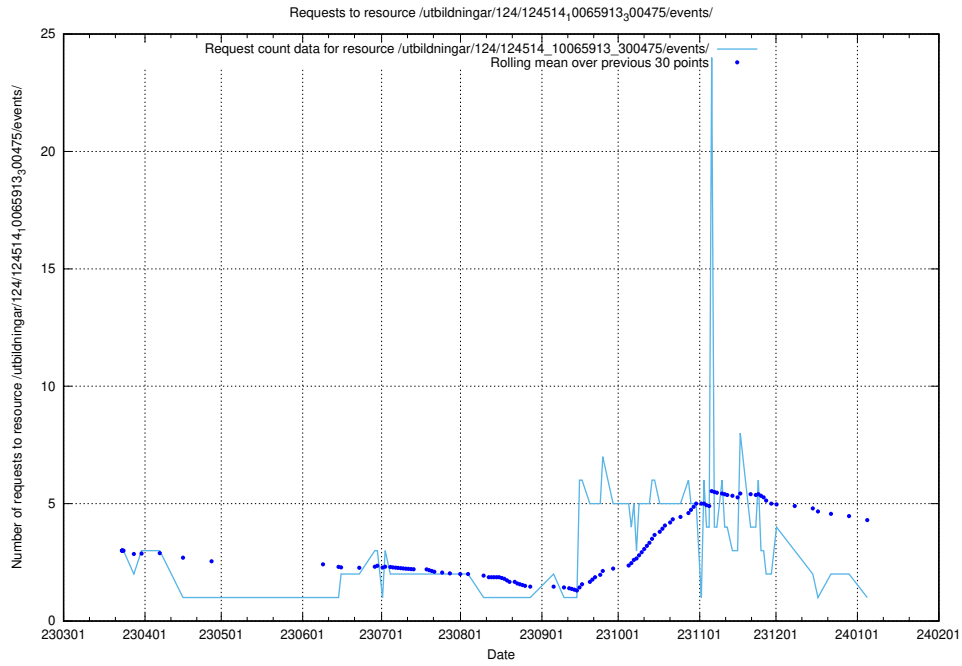

5.6961 Usage of /utbildningar/124/124514_10065913_300475/events/

Here, we count the number of requests to resource /utbildningar/124/124514_10065913_300475/events/