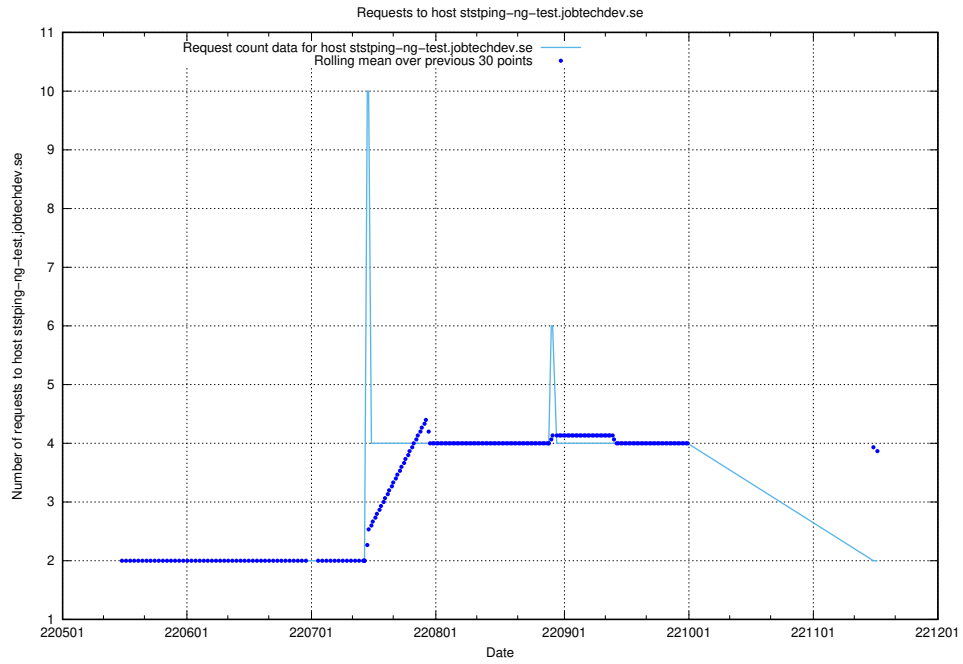

7.432 Usage of ststping-ng-test.jobtechdev.se

Here, we count the number of requests to host ststping-ng-test.jobtechdev.se.