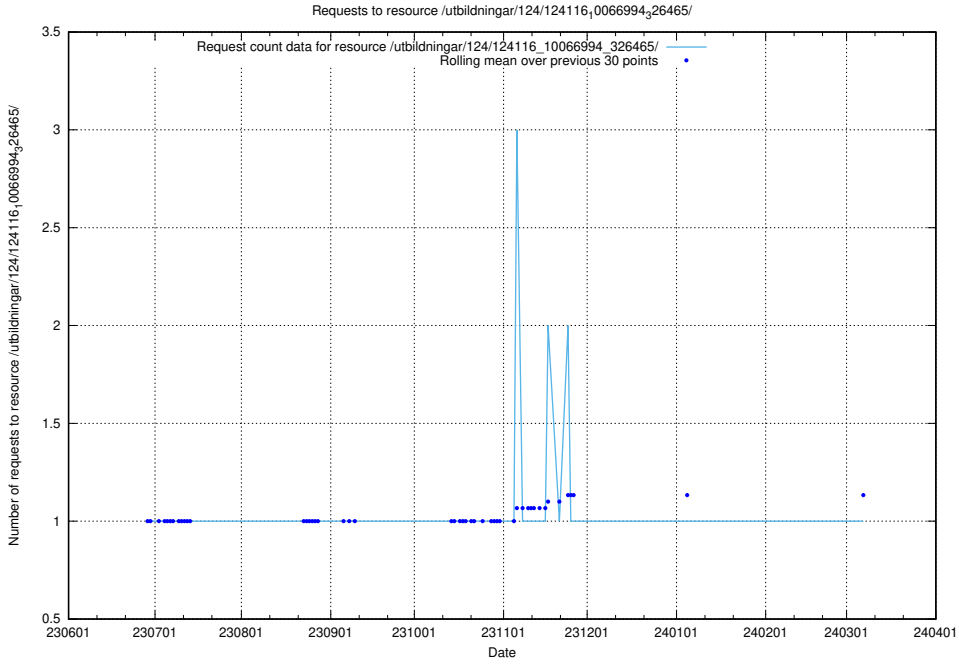

5.6223 Usage of /utbildningar/124/124116_10066994_326465/

Here, we count the number of requests to resource /utbildningar/124/124116_10066994_326465/.