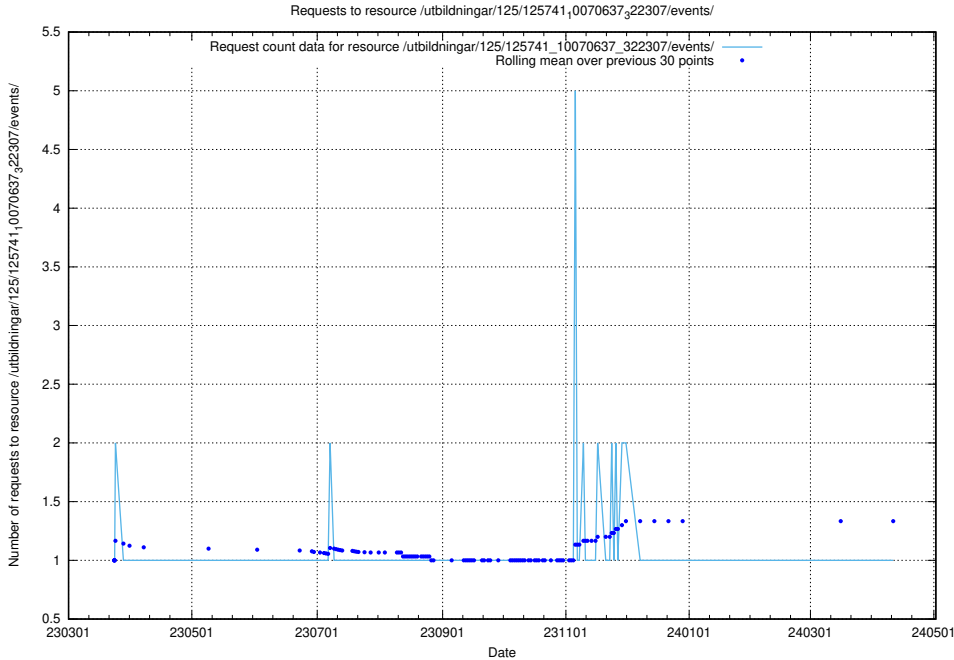

### 5.1019 Usage of /utbildningar/125/125741\_10070637\_322307/events/

Here, we count the number of requests to resource /utbildningar/125/125741\_10070637\_322307/events/