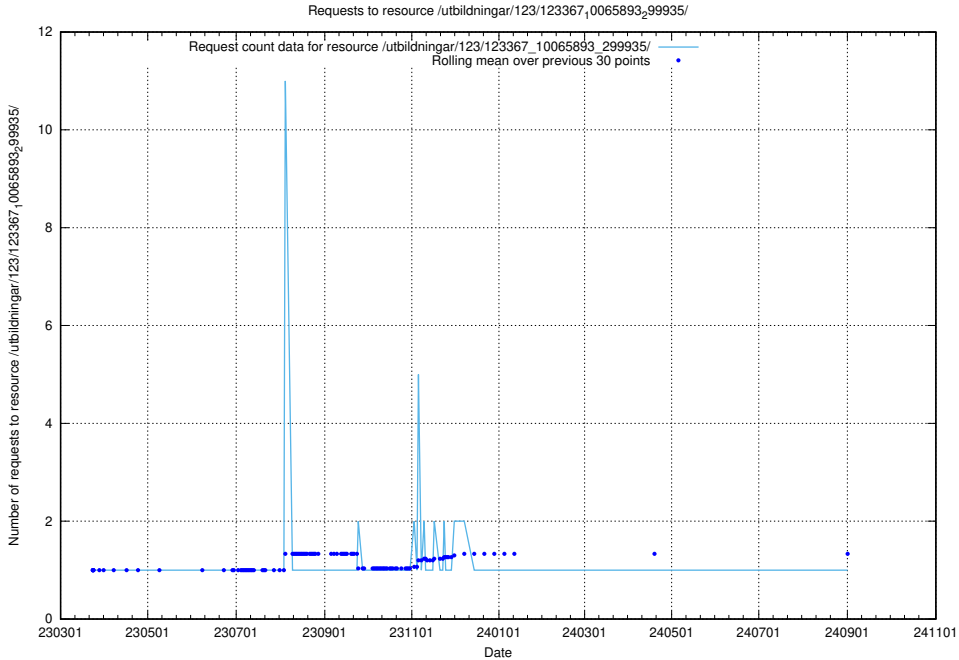

5.5450 Usage of /utbildningar/123/123367_10065893_299935/

Here, we count the number of requests to resource /utbildningar/123/123367_10065893_299935/.