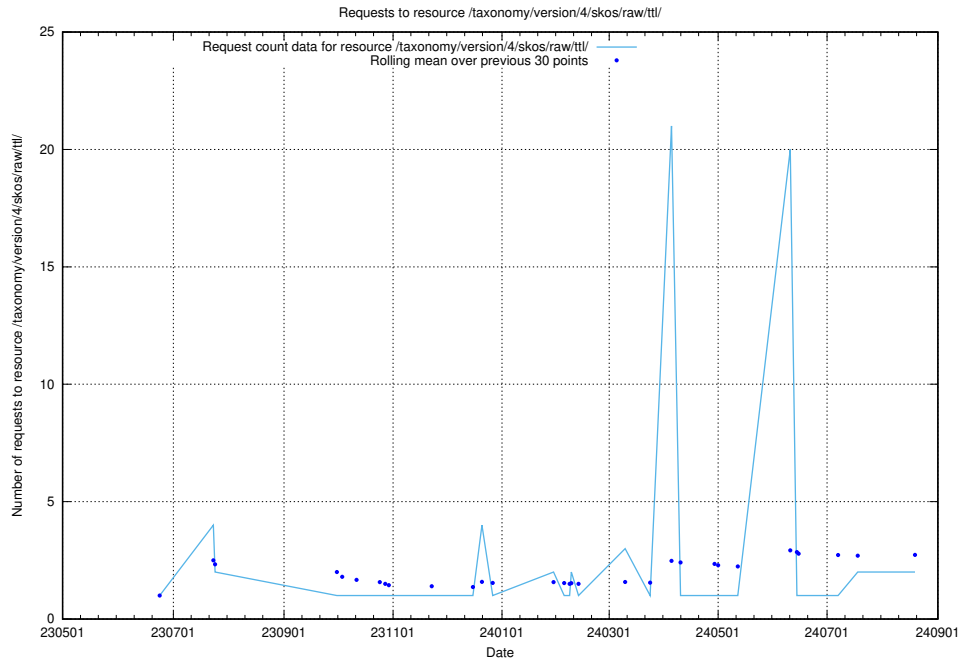

5.908 Usage of /taxonomy/version/4/skos/raw/ttl/

Here, we count the number of requests to resource /taxonomy/version/4/skos/raw/ttl/.