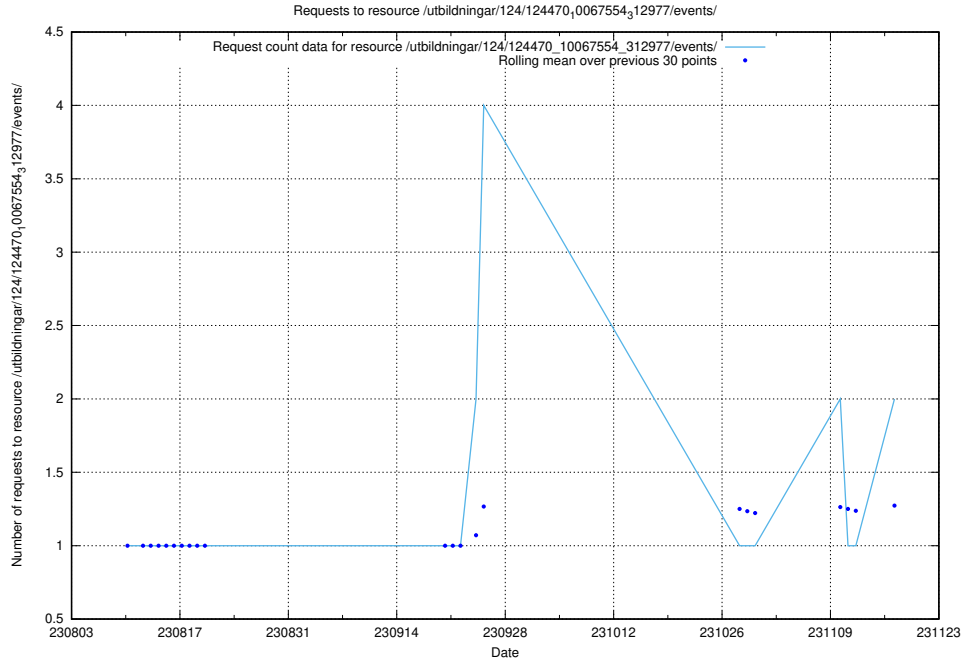

5.853 Usage of /utbildningar/124/124470_10067554_312977/events/

Here, we count the number of requests to resource /utbildningar/124/124470_10067554_312977/events/