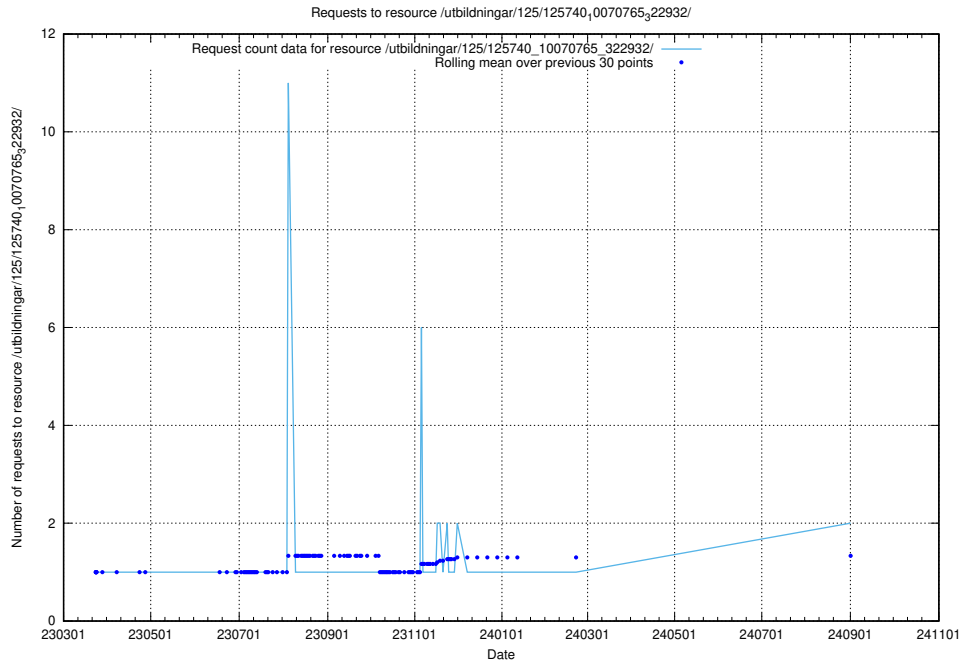

5.524 Usage of /utbildningar/125/125740_10070765_322932/

Here, we count the number of requests to resource /utbildningar/125/125740_10070765_322932/.