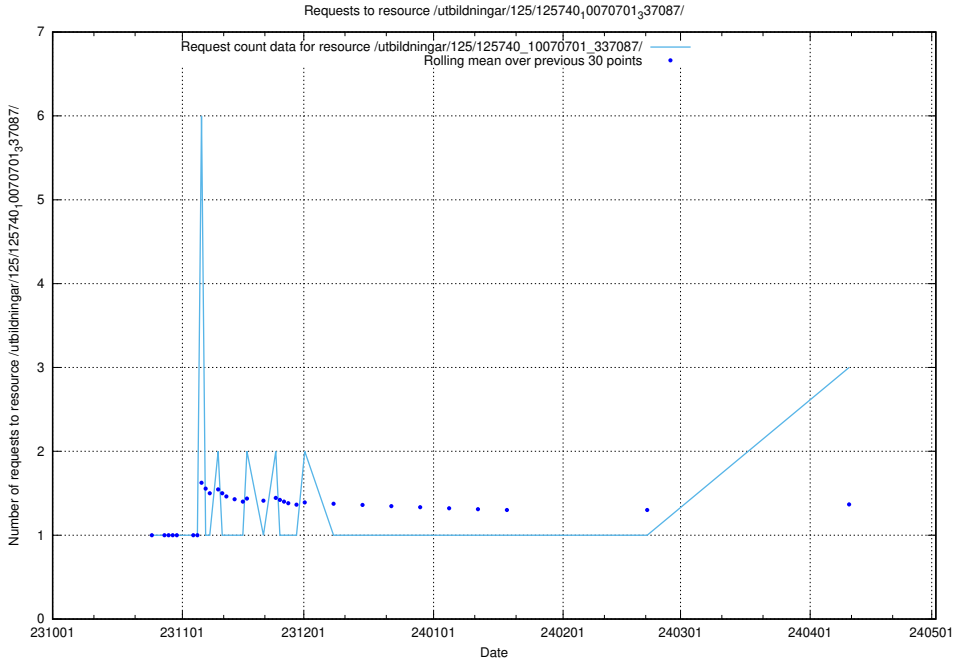

5.429 Usage of /utbildningar/125/125740_10070701_337087/

Here, we count the number of requests to resource /utbildningar/125/125740_10070701_337087/.