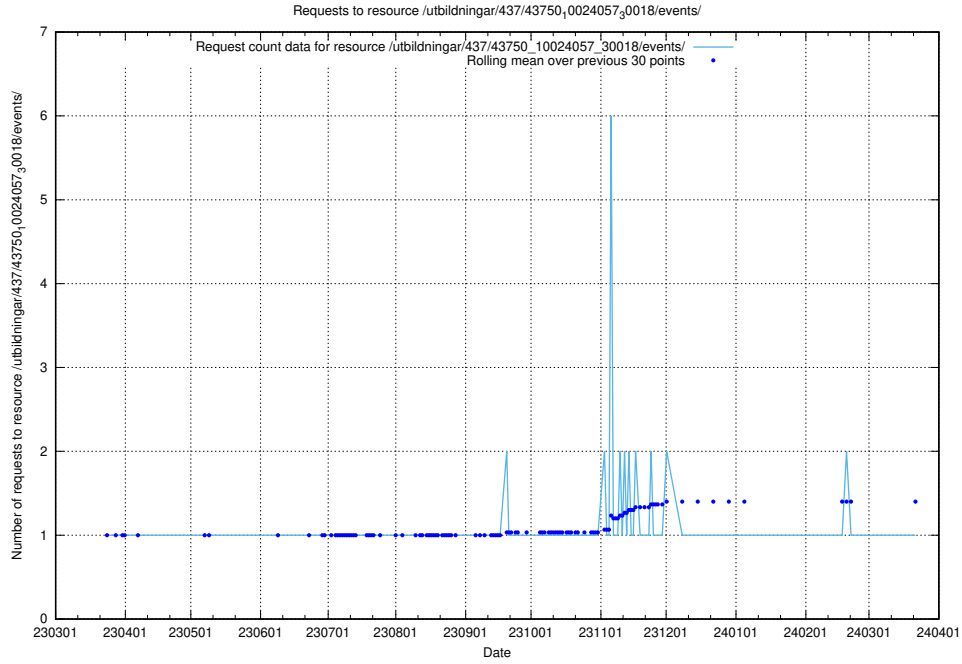

5.6894 Usage of /utbildningar/437/43750_10024057_30018/events/

Here, we count the number of requests to resource /utbildningar/437/43750_10024057_30018/events/.