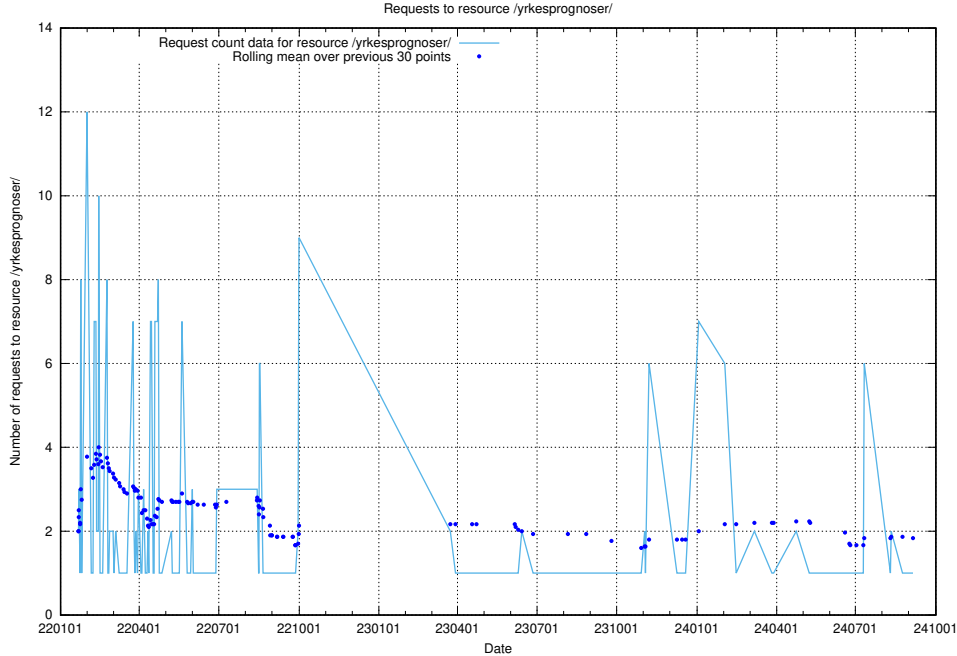

5.6927 Usage of /yrkesprognoser/

Here, we count the number of requests to resource /yrkesprognoser/.