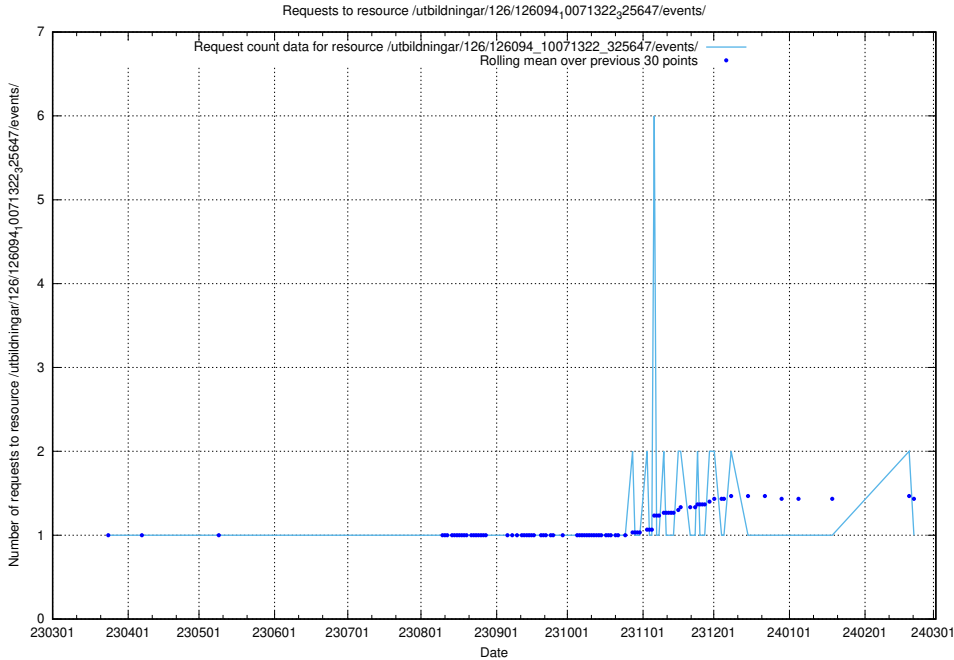

5.6905 Usage of /utbildningar/126/126094_10071322_325647/events/

Here, we count the number of requests to resource /utbildningar/126/126094_10071322_325647/events/