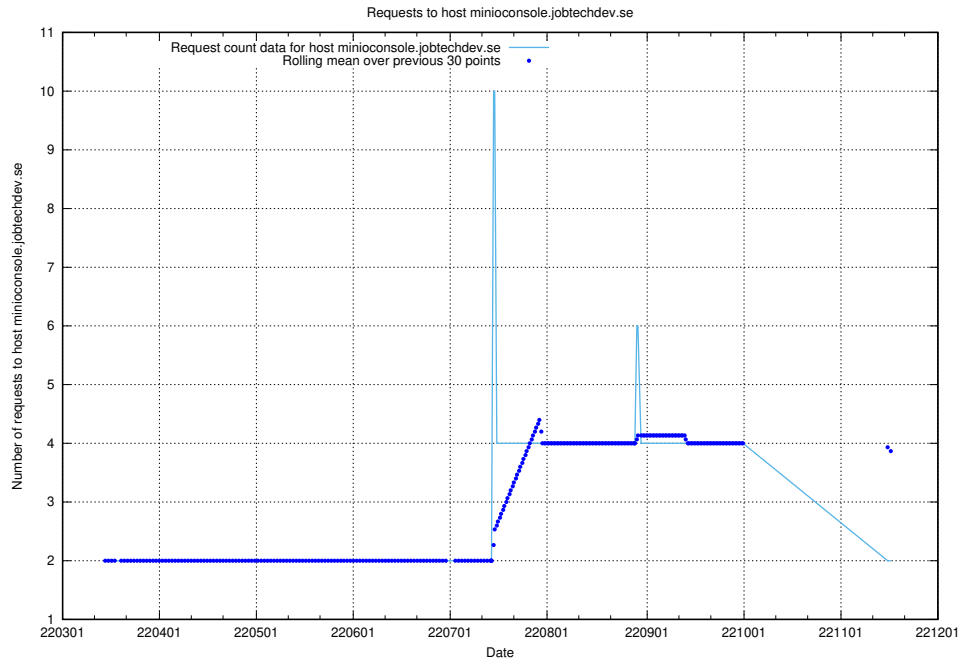

7.502 Usage of minioconsole.jobtechdev.se

Here, we count the number of requests to host minioconsole.jobtechdev.se.