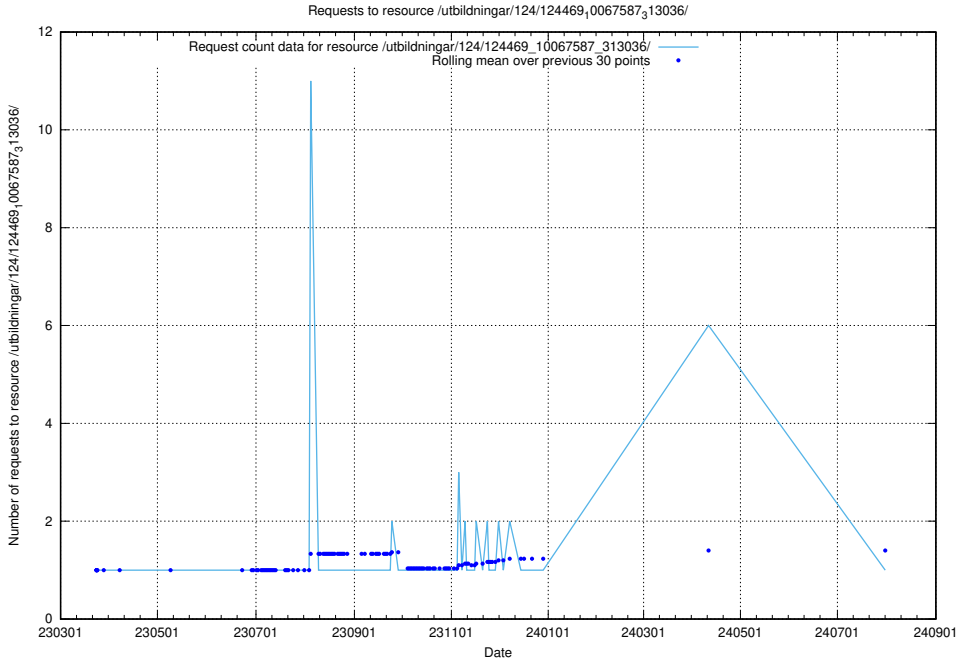

5.3975 Usage of /utbildningar/124/124469_10067587_313036/

Here, we count the number of requests to resource /utbildningar/124/124469_10067587_313036/.