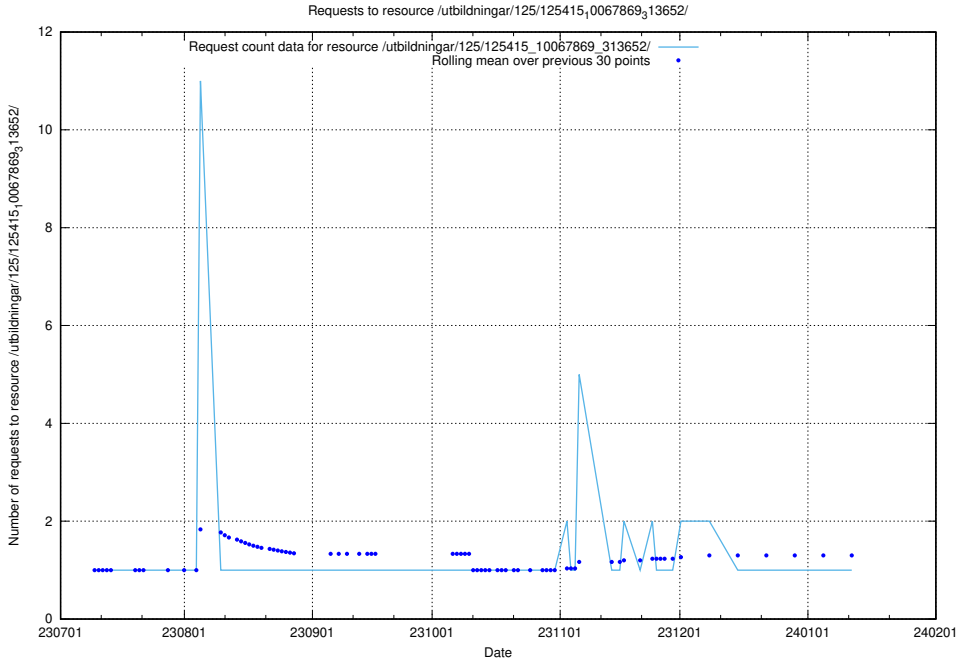

5.5832 Usage of /utbildningar/125/125415_10067869_313652/

Here, we count the number of requests to resource /utbildningar/125/125415_10067869_313652/.