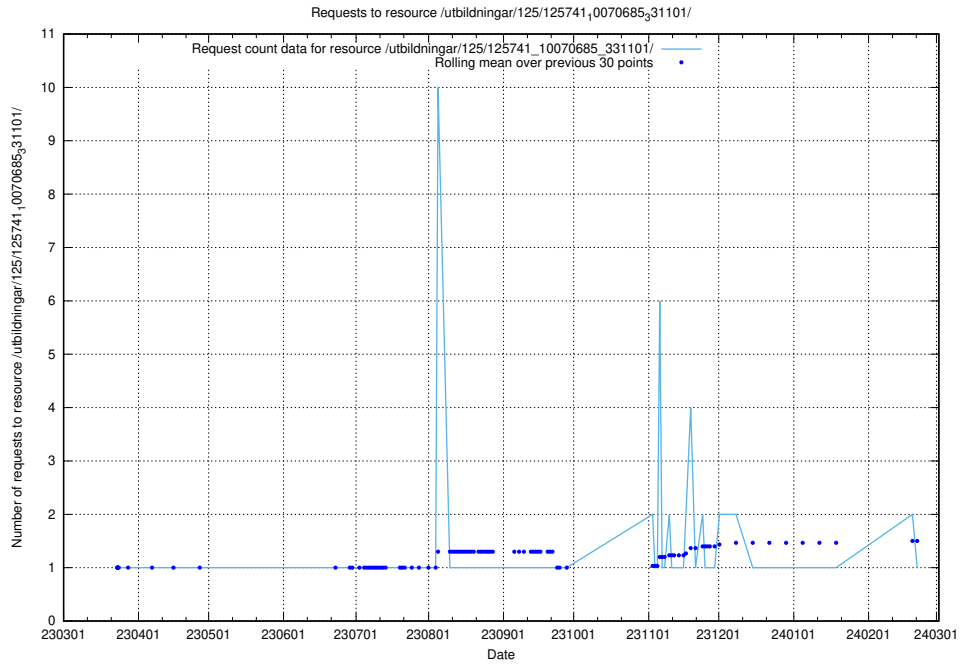

5.7171 Usage of /utbildningar/125/125741_10070685_331101/

Here, we count the number of requests to resource /utbildningar/125/125741_10070685_331101/.