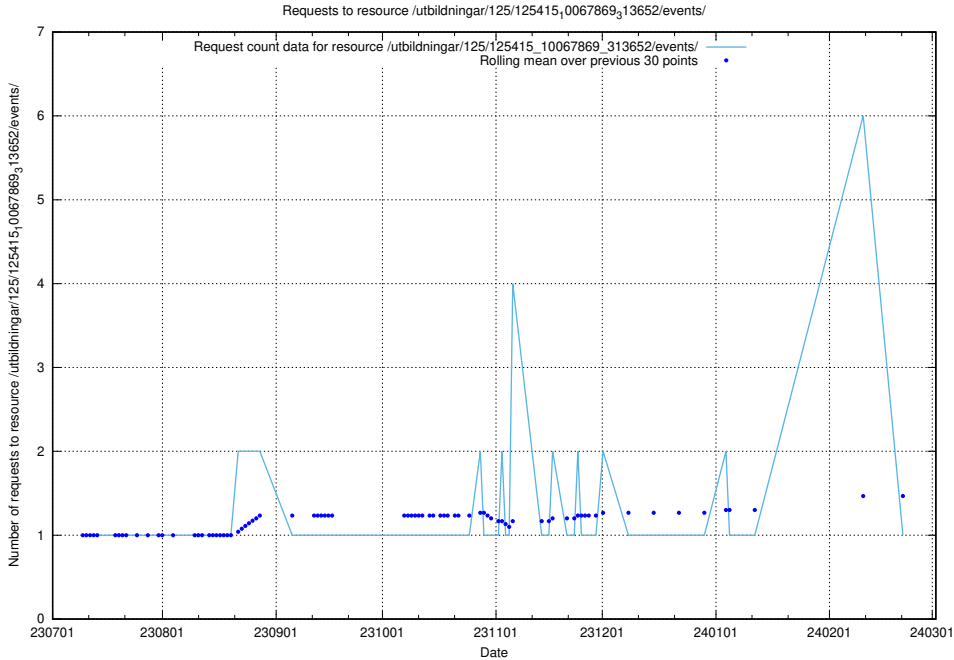

5.5830 Usage of /utbildningar/125/125415_10067869_313652/events/

Here, we count the number of requests to resource /utbildningar/125/125415_10067869_313652/events/