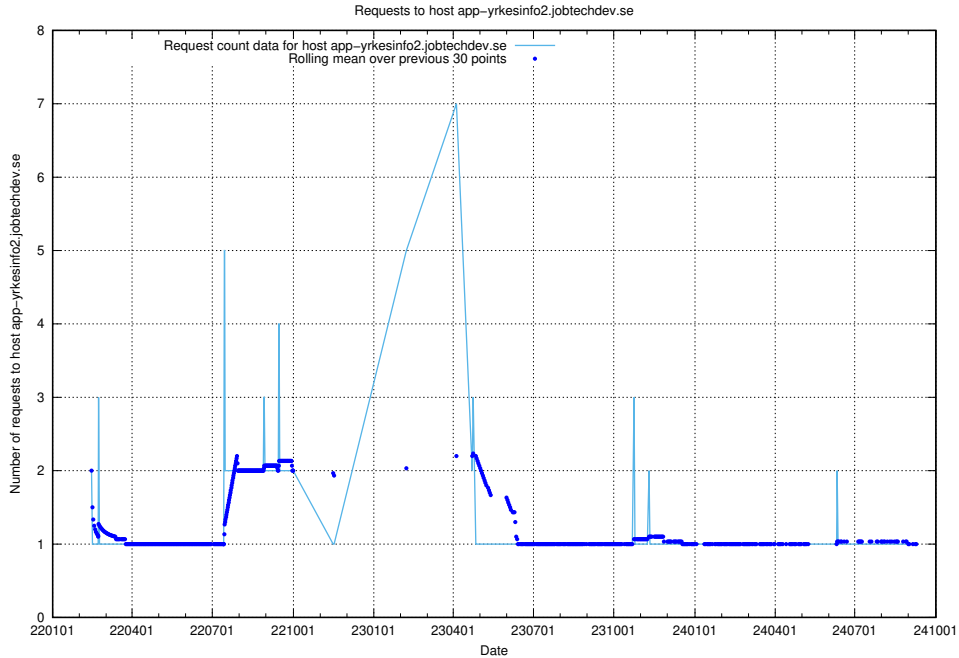

7.661 Usage of app-yrkesinfo2.jobtechdev.se

Here, we count the number of requests to host app-yrkesinfo2.jobtechdev.se.