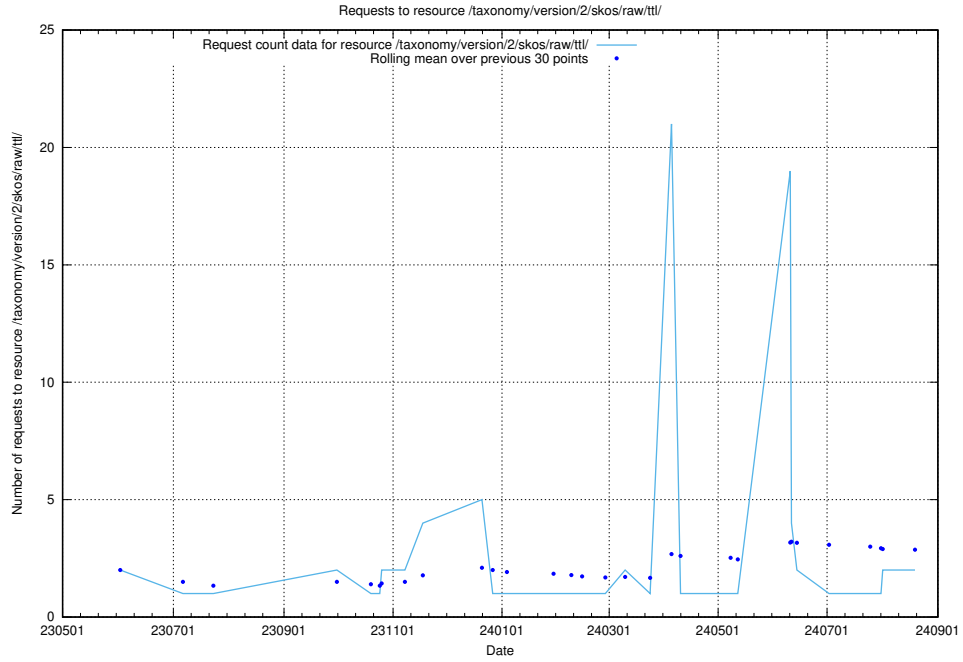

5.970 Usage of /taxonomy/version/2/skos/raw/ttl/

Here, we count the number of requests to resource /taxonomy/version/2/skos/raw/ttl/.