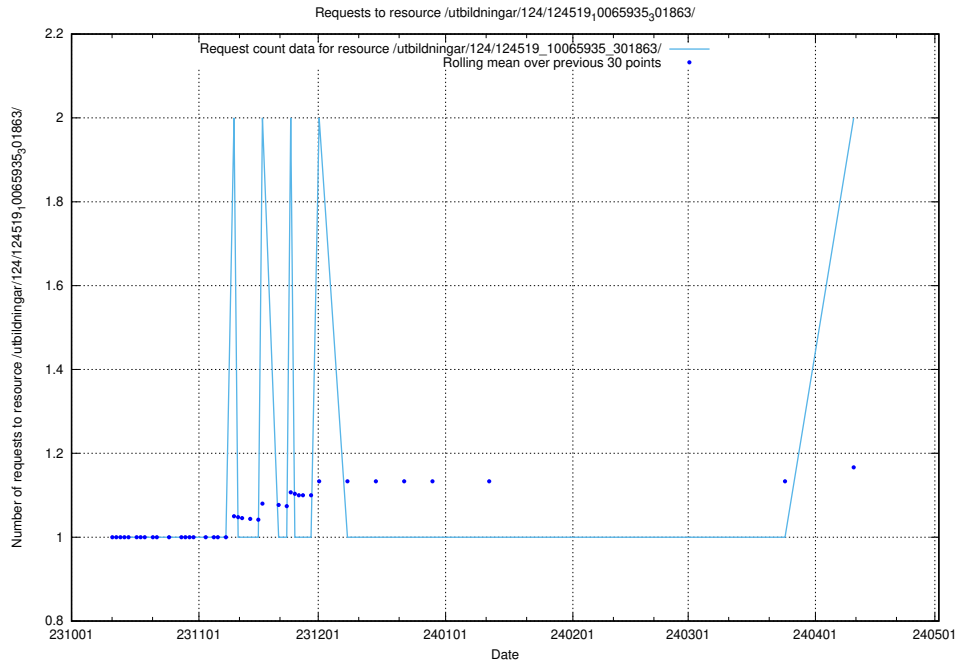

5.800 Usage of /utbildningar/124/124519_10065935_301863/

Here, we count the number of requests to resource /utbildningar/124/124519_10065935_301863/.