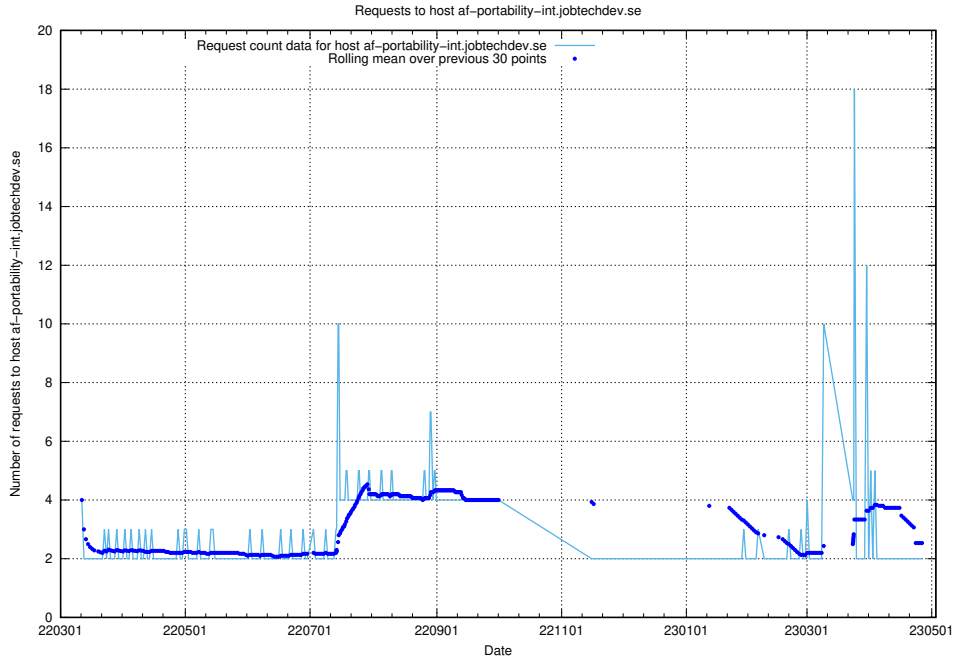

7.507 Usage of af-portability-int.jobtechdev.se

Here, we count the number of requests to host af-portability-int.jobtechdev.se.