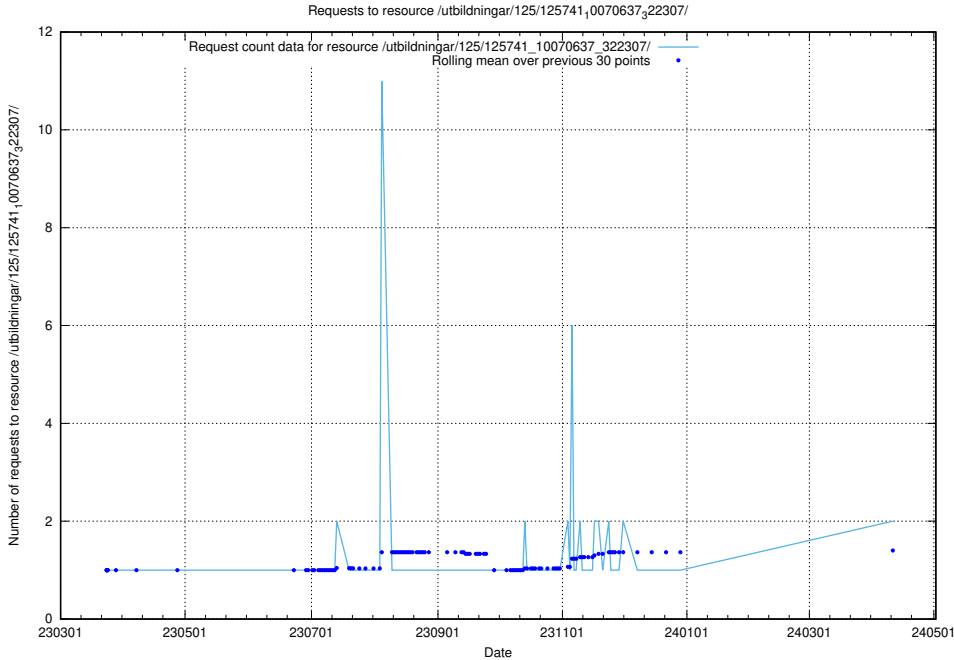

5.522 Usage of /utbildningar/125/125741_10070637_322307/

Here, we count the number of requests to resource /utbildningar/125/125741_10070637_322307/.