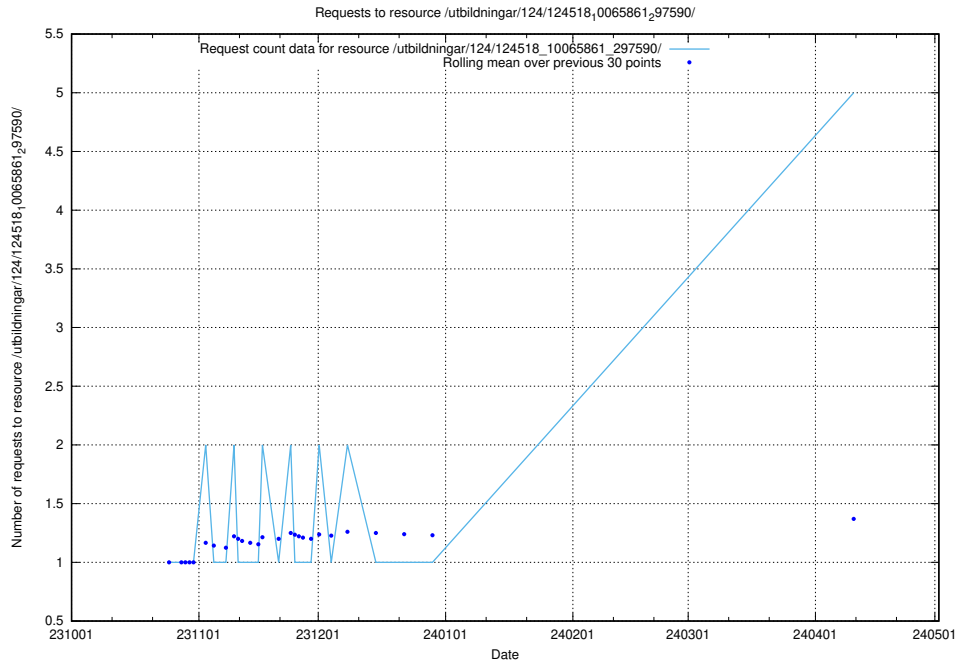

5.179 Usage of /utbildningar/124/124518_10065861_297590/

Here, we count the number of requests to resource /utbildningar/124/124518_10065861_297590/.