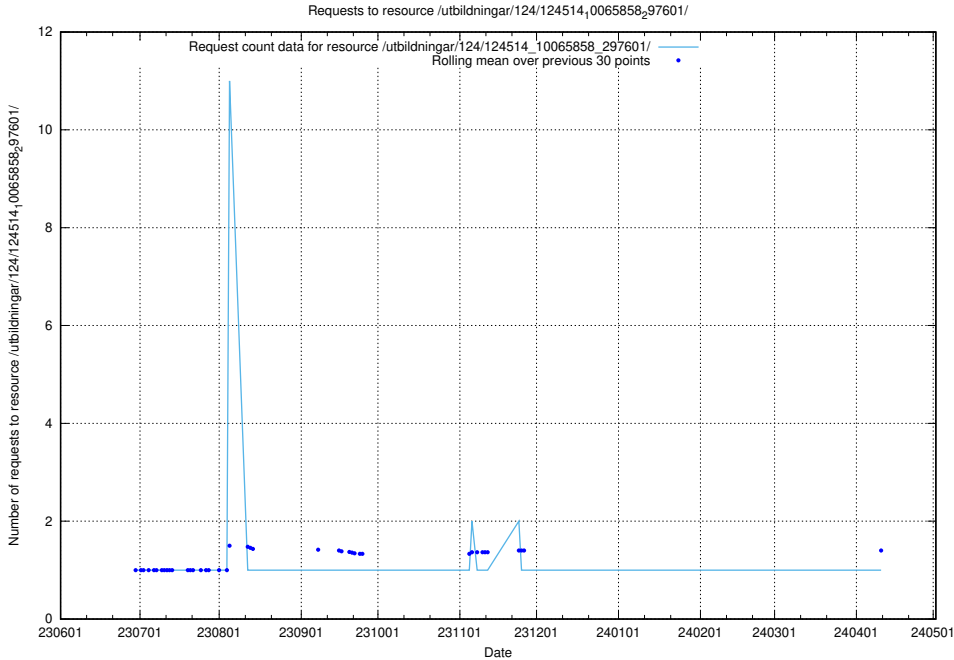

5.6096 Usage of /utbildningar/124/124514_10065858_297601/

Here, we count the number of requests to resource /utbildningar/124/124514_10065858_297601/.