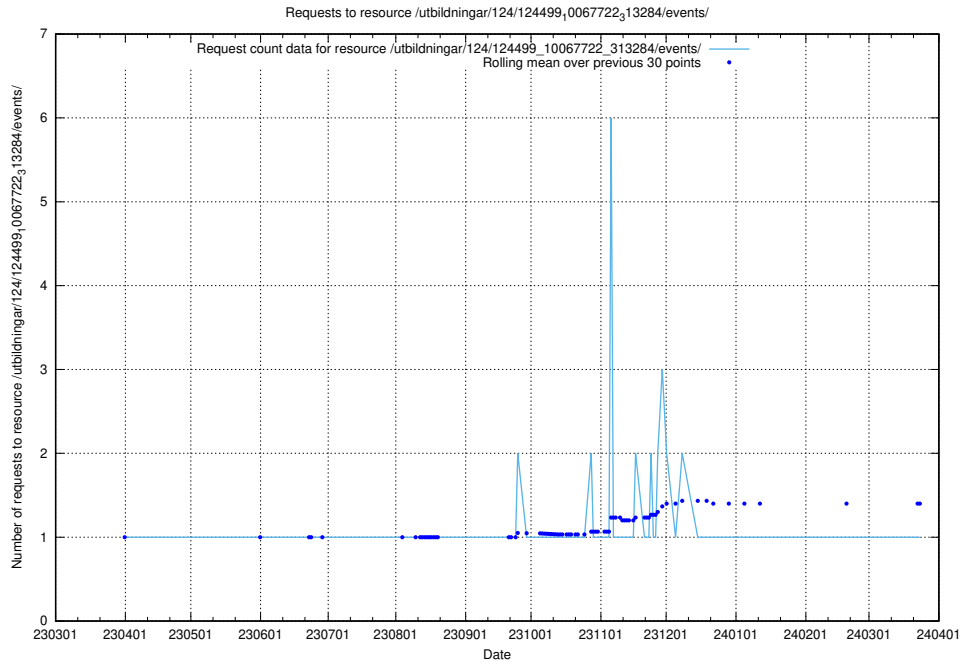

5.6719 Usage of /utbildningar/124/124499_10067722_313284/events/

Here, we count the number of requests to resource /utbildningar/124/124499_10067722_313284/events/