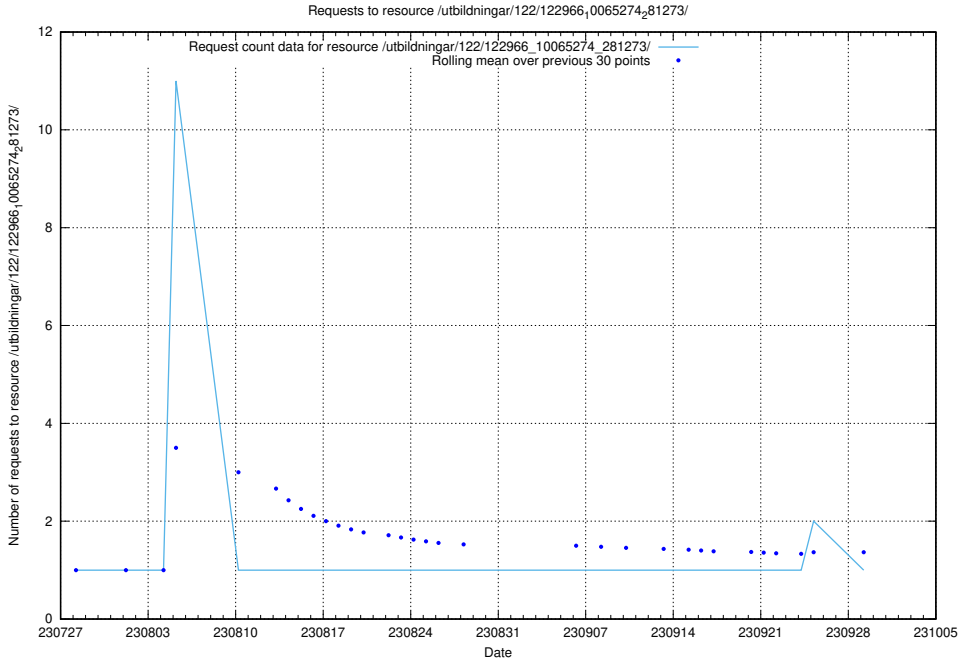

5.5612 Usage of /utbildningar/122/122966_10065274_281273/

Here, we count the number of requests to resource /utbildningar/122/122966_10065274_281273/.