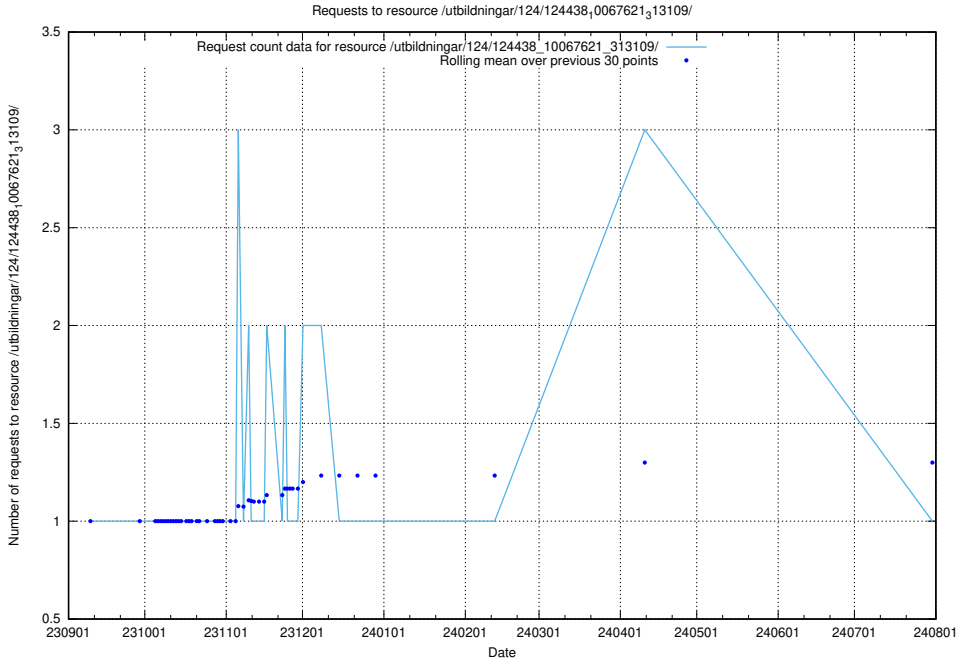

5.5328 Usage of /utbildningar/124/124438_10067621_313109/

Here, we count the number of requests to resource /utbildningar/124/124438_10067621_313109/.