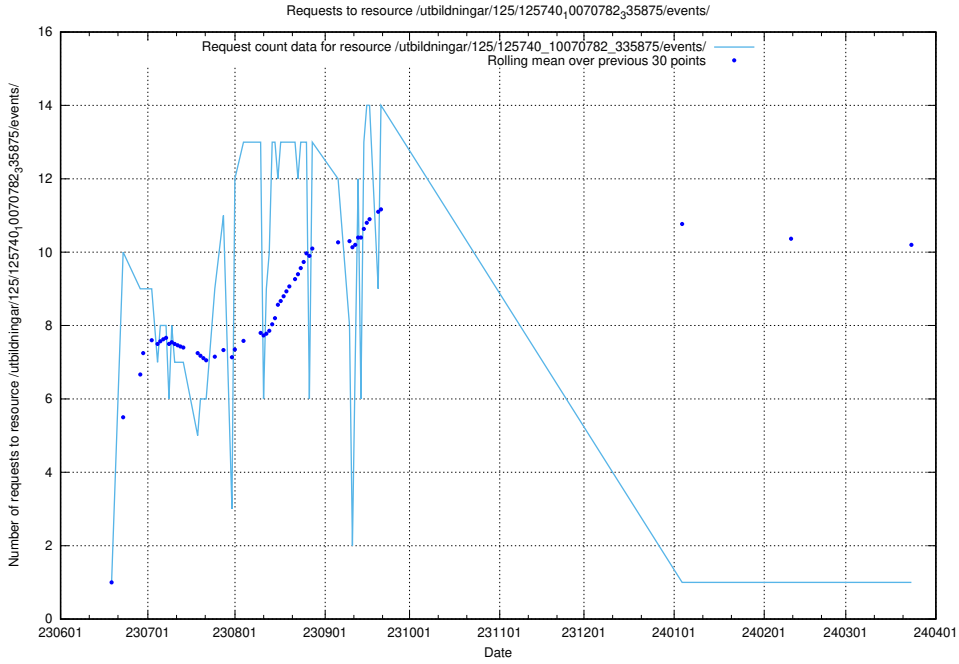

5.6509 Usage of /utbildningar/125/125740_10070782_335875/events/

Here, we count the number of requests to resource /utbildningar/125/125740_10070782_335875/events/