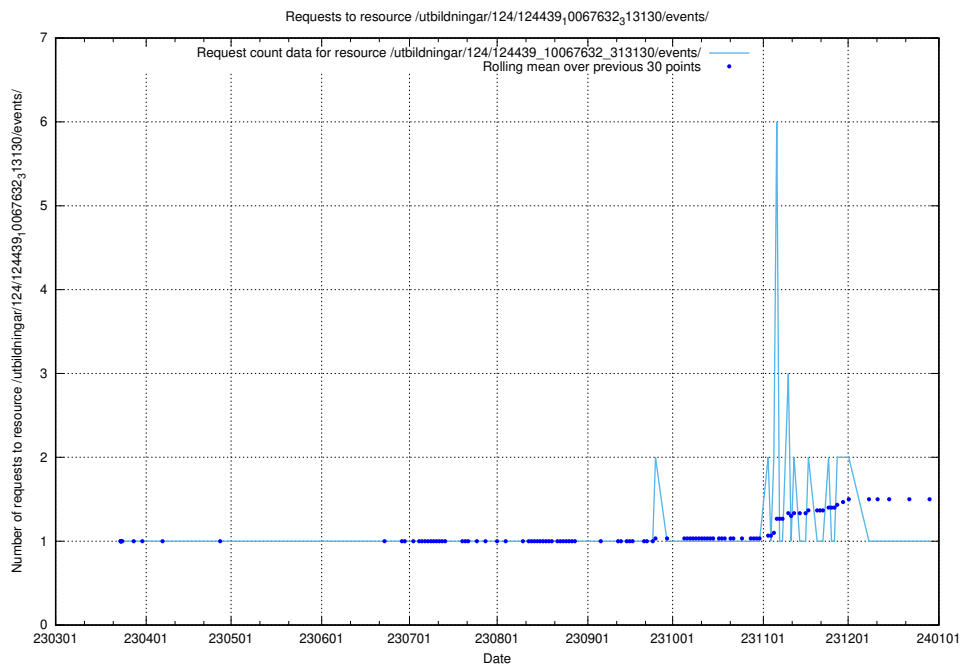

5.4359 Usage of /utbildningar/124/124439_10067632_313130/events/

Here, we count the number of requests to resource /utbildningar/124/124439_10067632_313130/events/