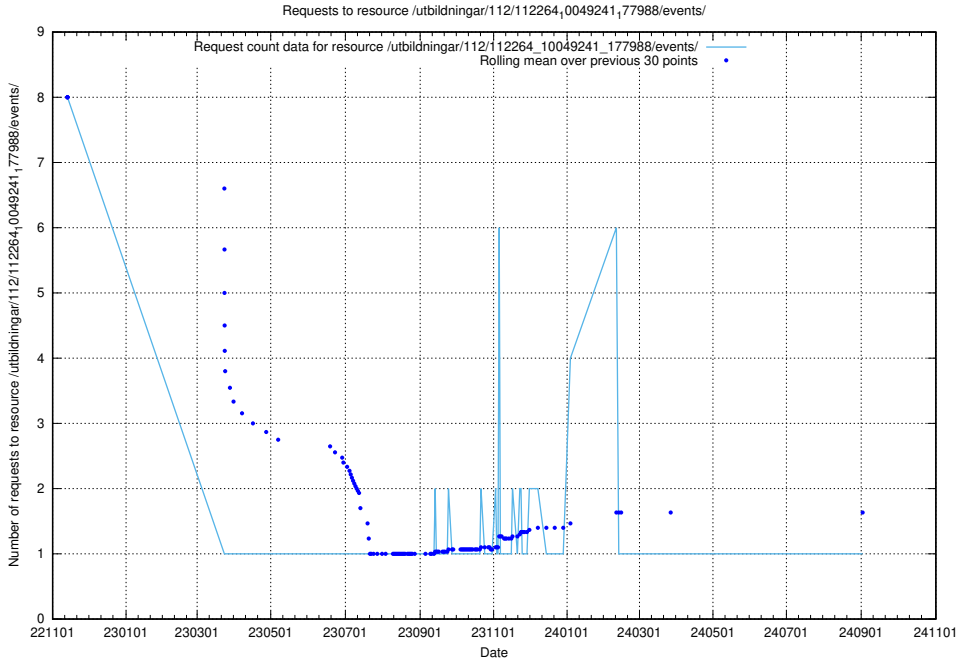

5.6448 Usage of /utbildningar/112/112264_10049241_177988/events/

Here, we count the number of requests to resource /utbildningar/112/112264_10049241_177988/events/