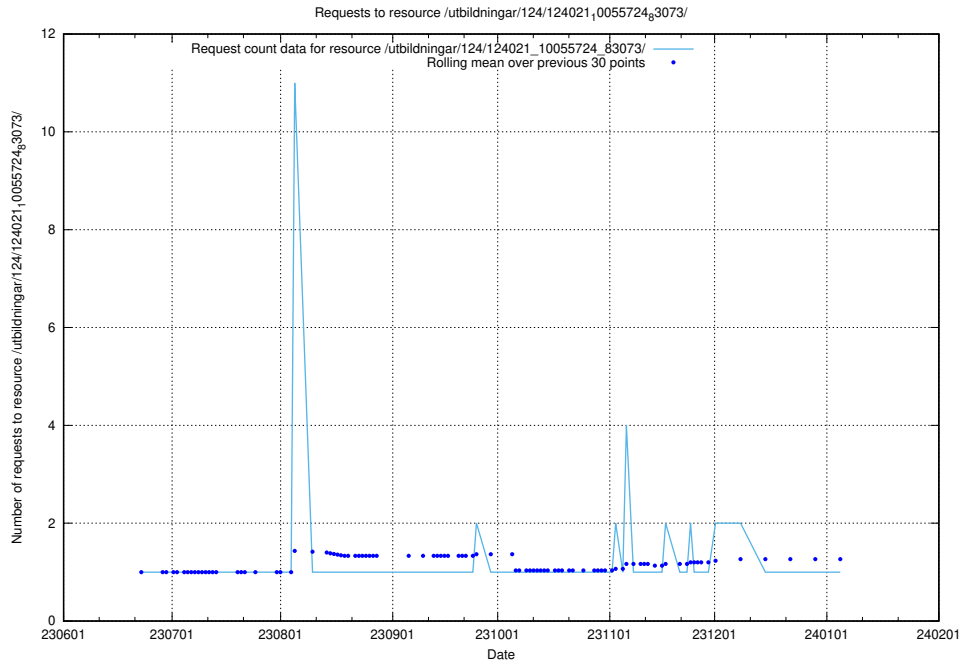

5.6478 Usage of /utbildningar/124/124021_10055724_83073/

Here, we count the number of requests to resource /utbildningar/124/124021_10055724_83073/.