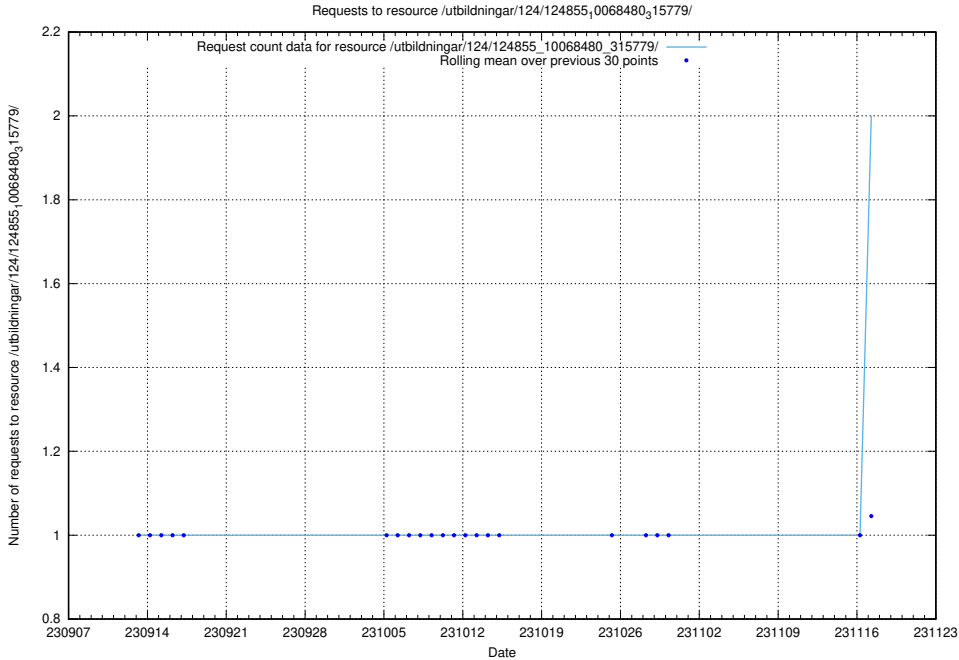

5.825 Usage of /utbildningar/124/124855_10068480_315779/

Here, we count the number of requests to resource /utbildningar/124/124855_10068480_315779/.