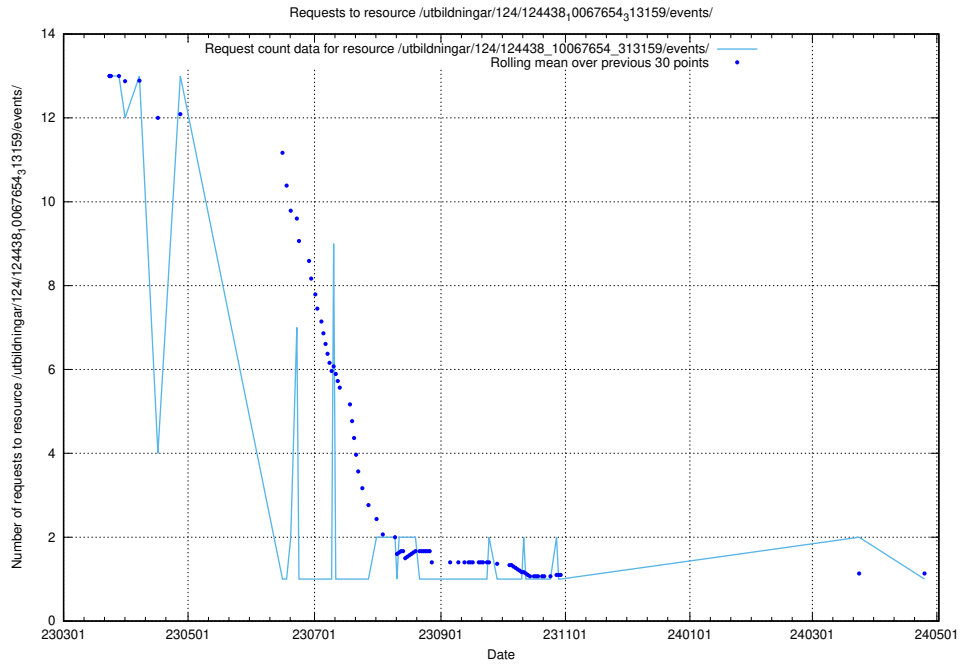

5.6945 Usage of /utbildningar/124/124438_10067654_313159/events/

Here, we count the number of requests to resource /utbildningar/124/124438_10067654_313159/events/