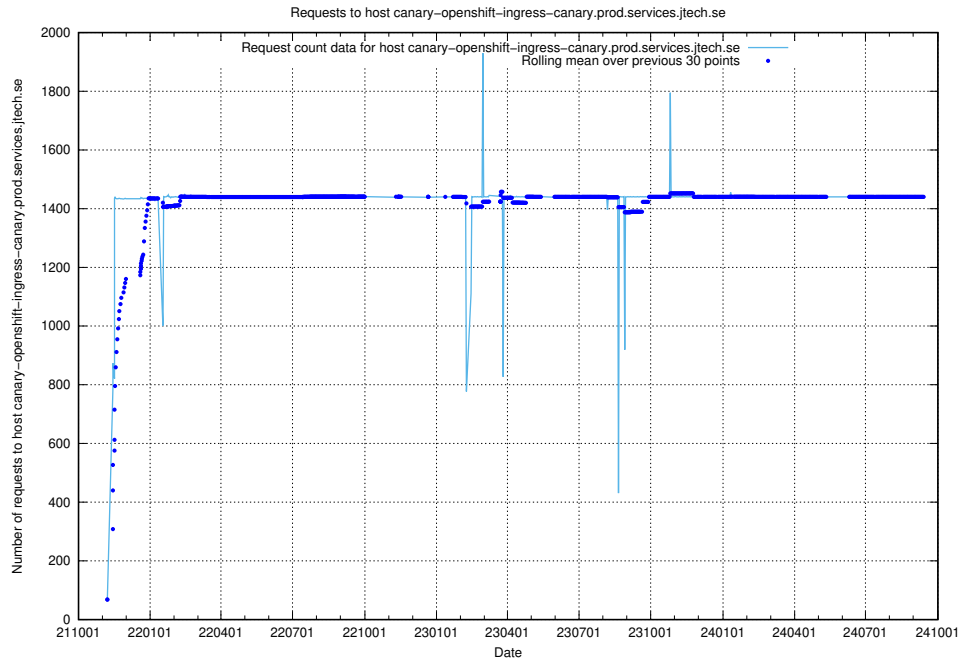

7.19 Usage of canary-openshift-ingress-canary.prod.services.jtech.se

Here, we count the number of requests to host canary-openshift-ingress-canary.prod.services.jtech.se.