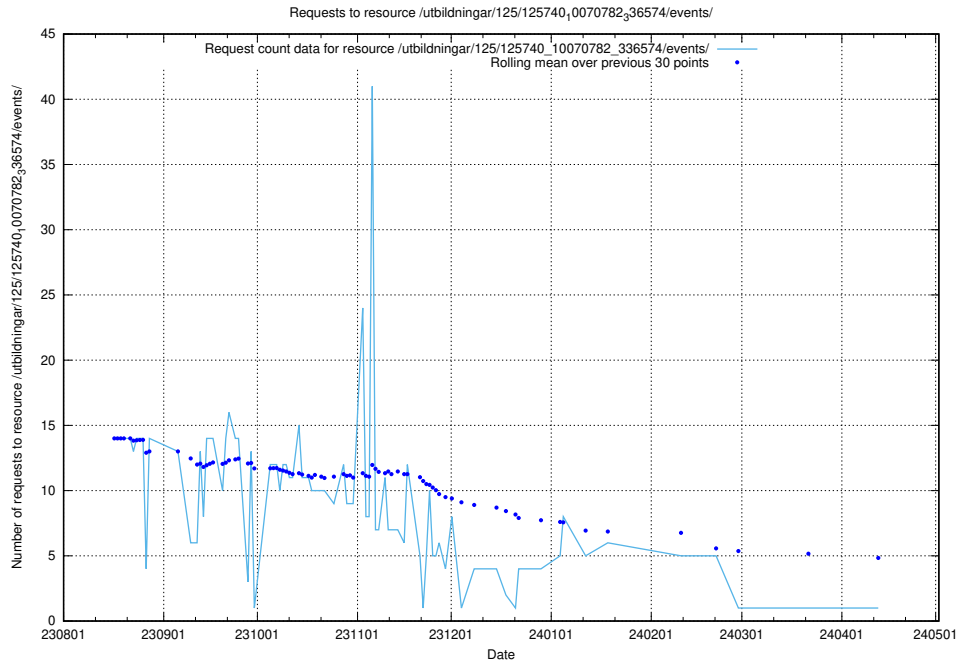

5.5481 Usage of /utbildningar/125/125740_10070782_336574/events/

Here, we count the number of requests to resource /utbildningar/125/125740_10070782_336574/events/