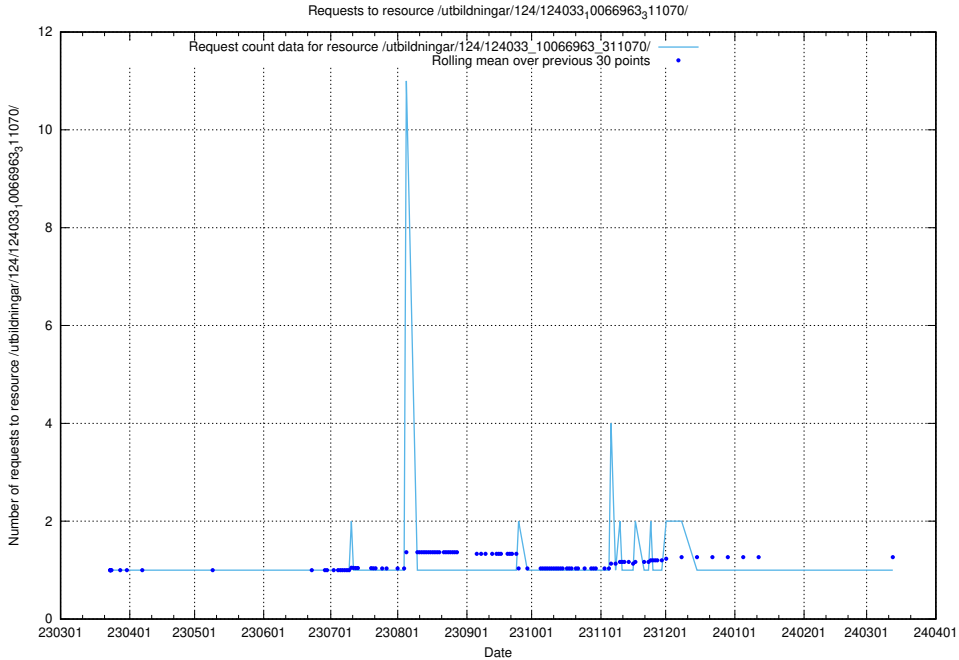

5.5156 Usage of /utbildningar/124/124033_10066963_311070/

Here, we count the number of requests to resource /utbildningar/124/124033_10066963_311070/.