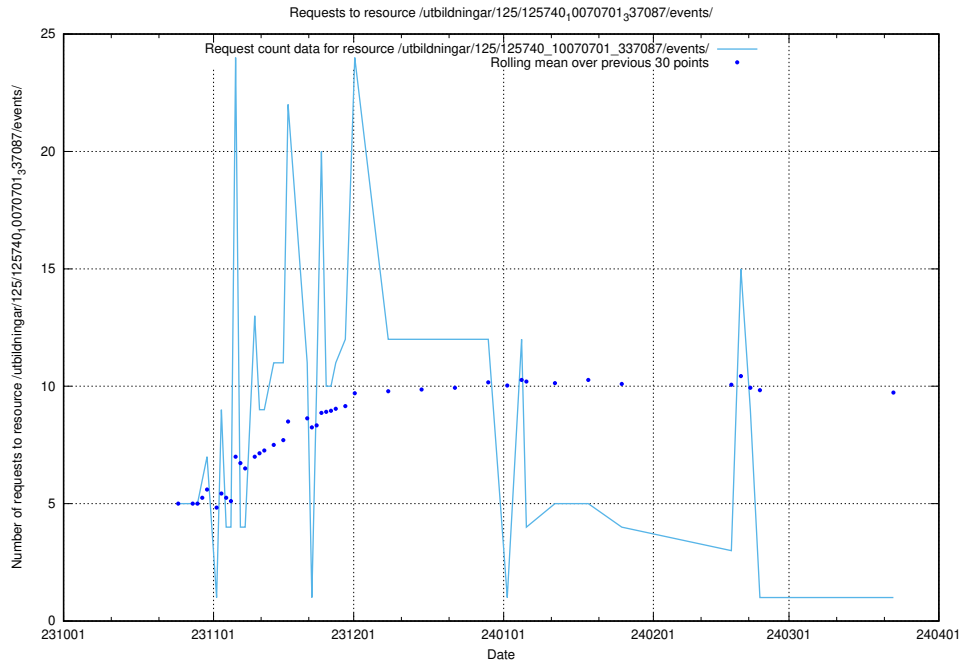

5.4909 Usage of /utbildningar/125/125740_10070701_337087/events/

Here, we count the number of requests to resource /utbildningar/125/125740_10070701_337087/events/