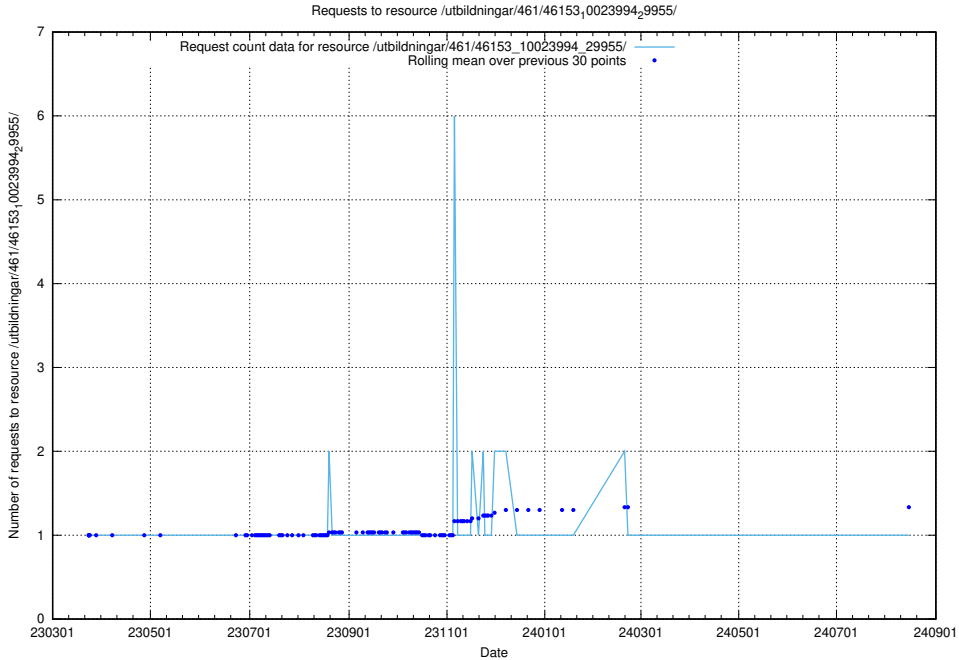

5.7017 Usage of /utbildningar/461/46153_10023994_29955/

Here, we count the number of requests to resource /utbildningar/461/46153_10023994_29955/.