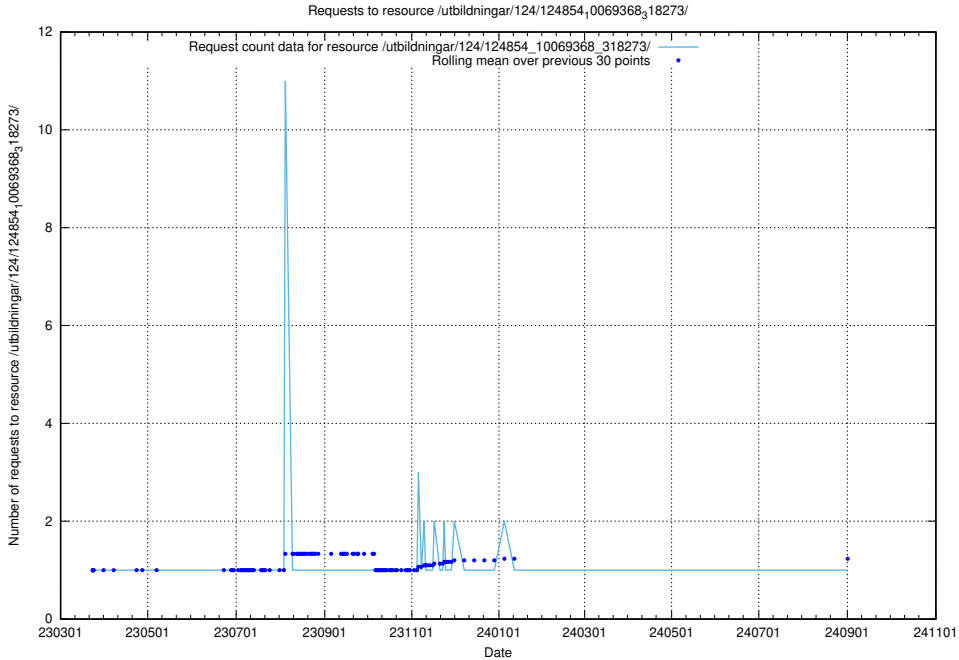

5.1267 Usage of /utbildningar/124/124854_10069368_318273/

Here, we count the number of requests to resource /utbildningar/124/124854_10069368_318273/.