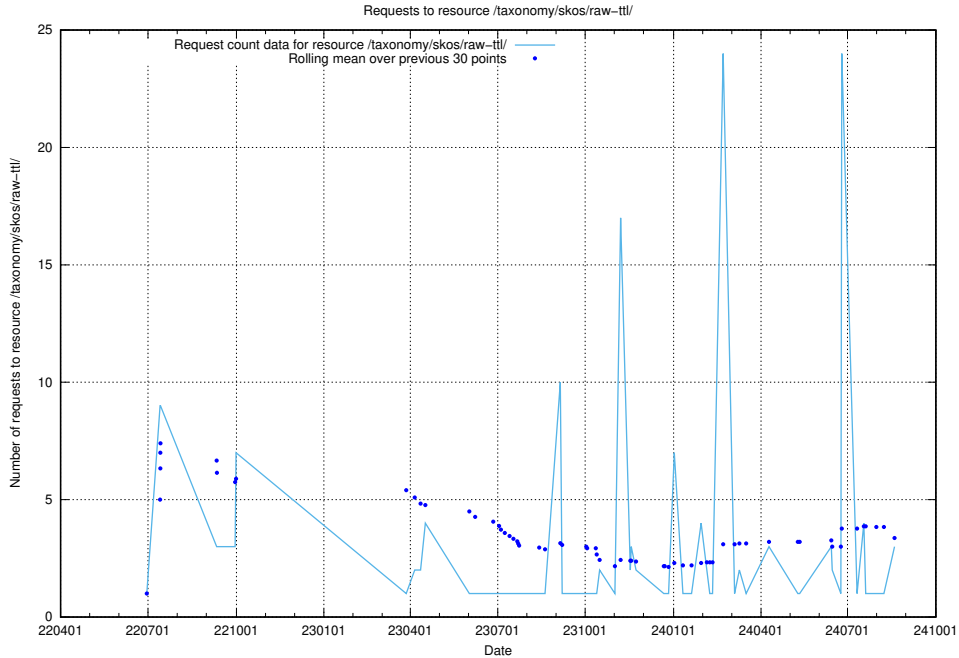

5.348 Usage of /taxonomy/skos/raw-ttl/

Here, we count the number of requests to resource /taxonomy/skos/raw-ttl/.