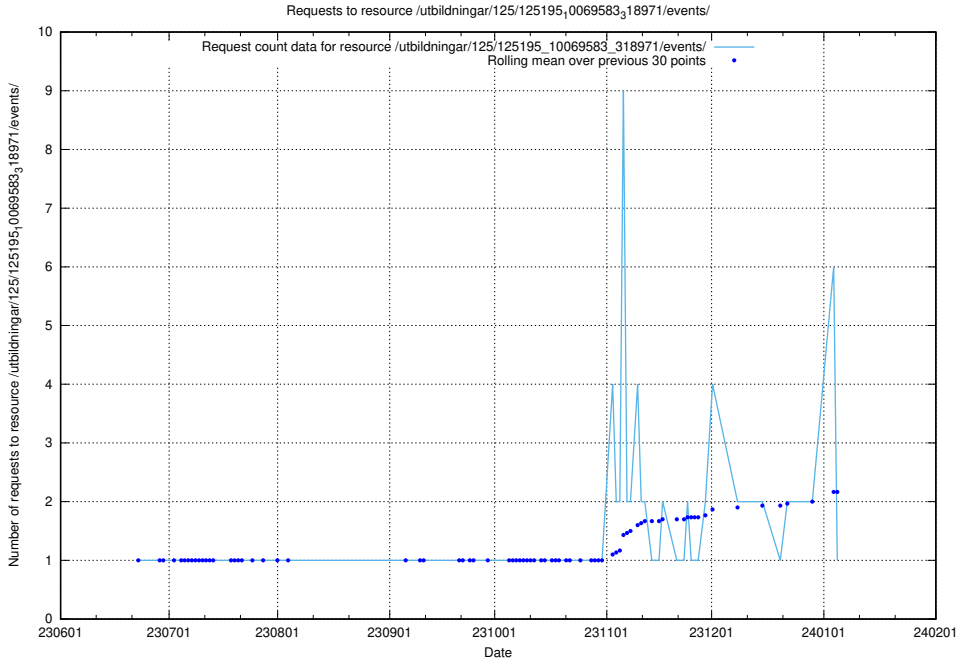

5.6386 Usage of /utbildningar/125/125195_10069583_318971/events/

Here, we count the number of requests to resource /utbildningar/125/125195_10069583_318971/events/