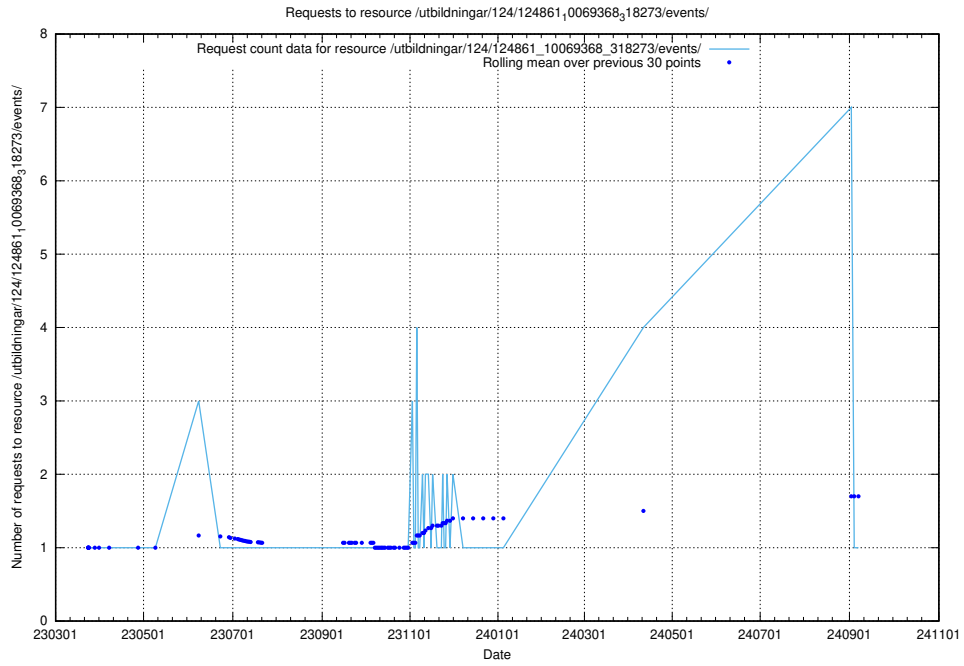

5.1227 Usage of /utbildningar/124/124861_10069368_318273/events/

Here, we count the number of requests to resource /utbildningar/124/124861_10069368_318273/events/