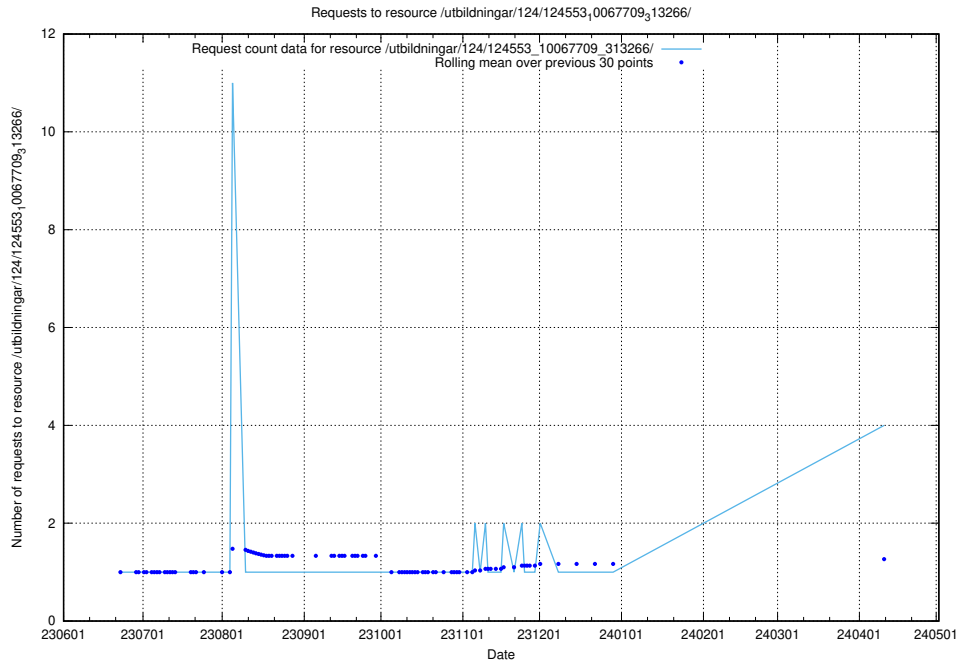

5.326 Usage of /utbildningar/124/124553_10067709_313266/

Here, we count the number of requests to resource /utbildningar/124/124553_10067709_313266/.