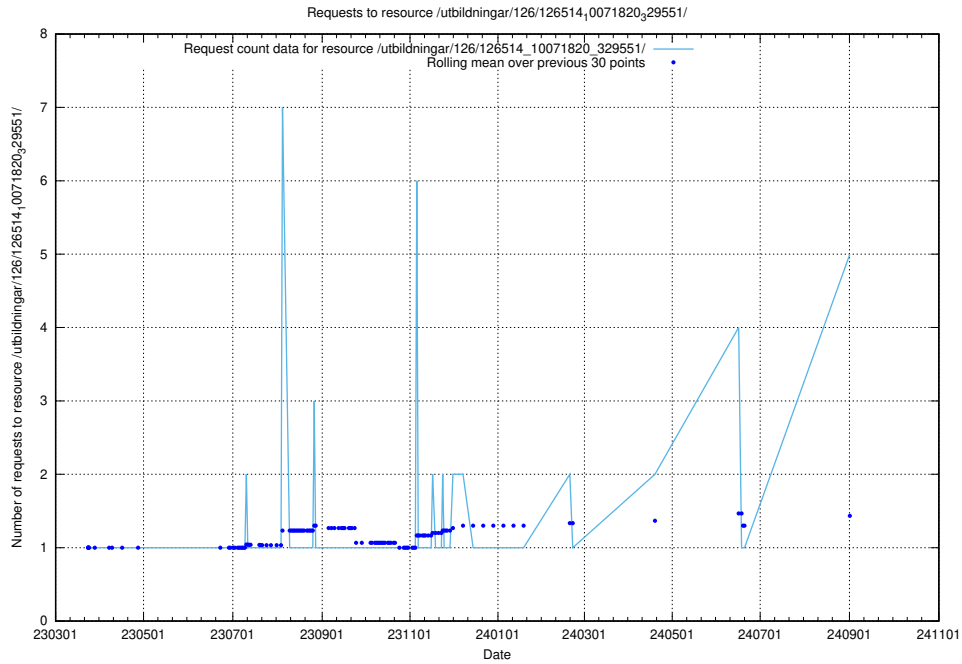

5.216 Usage of /utbildningar/126/126514_10071820_329551/

Here, we count the number of requests to resource /utbildningar/126/126514_10071820_329551/.