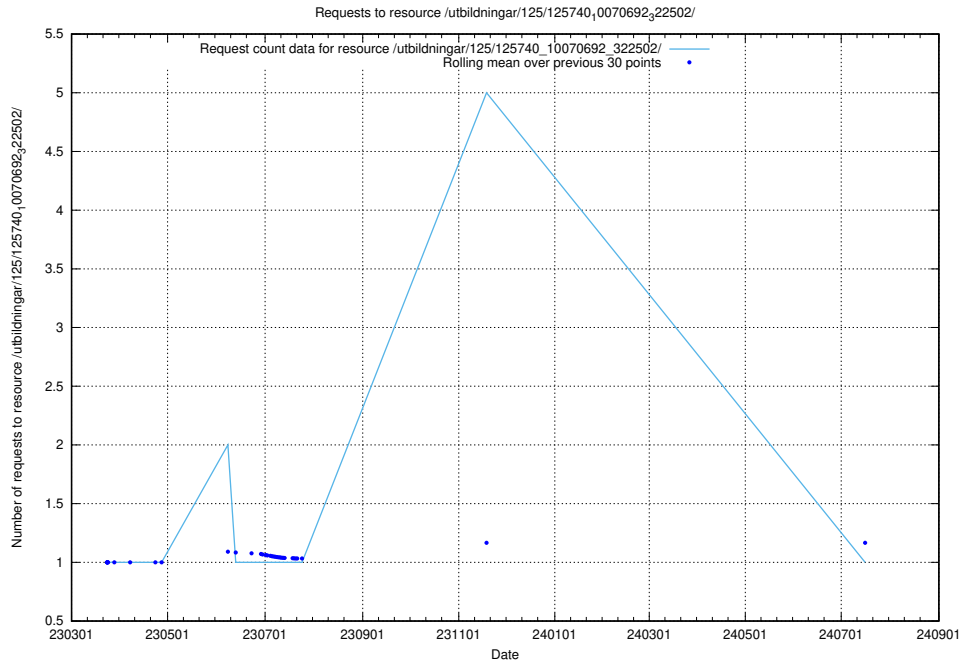

5.1031 Usage of /utbildningar/125/125740_10070692_322502/

Here, we count the number of requests to resource /utbildningar/125/125740_10070692_322502/.