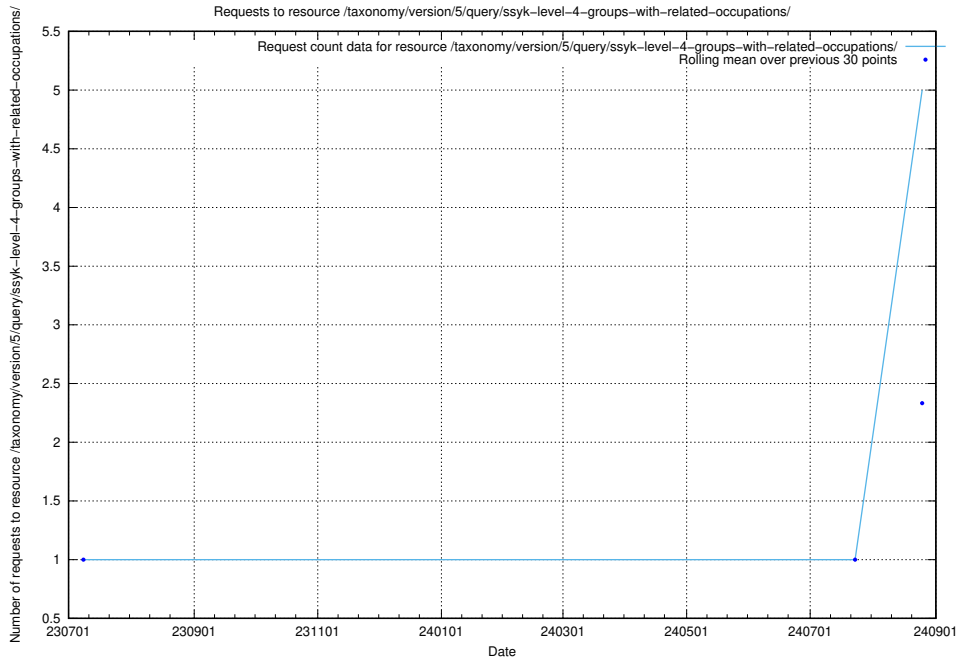

5.190 Usage of /taxonomy/version/5/query/ssyk-level-4-groups-with-related-occupations/

Here, we count the number of requests to resource /taxonomy/version/5/query/ssyk-level-4-groups-with-related-occupations/.