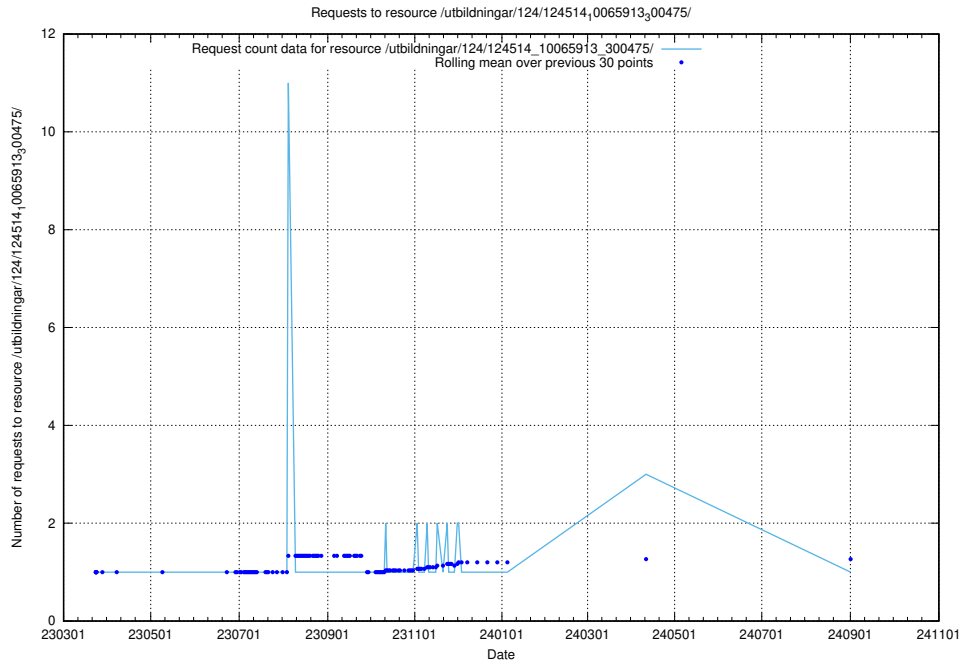

5.2613 Usage of /utbildningar/124/124514_10065913_300475/

Here, we count the number of requests to resource /utbildningar/124/124514_10065913_300475/.