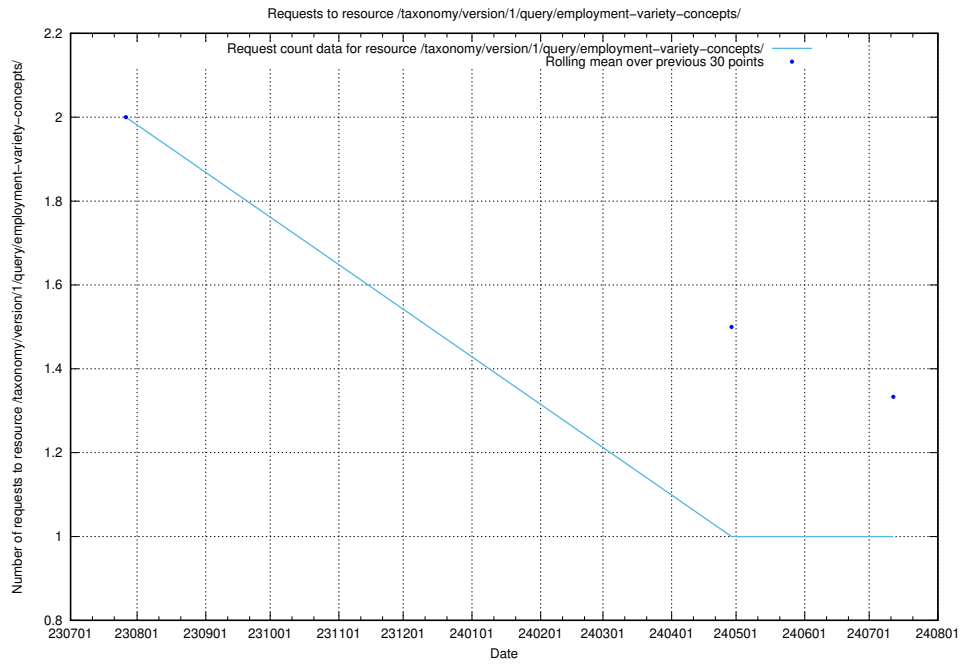

### 5.5638 Usage of /taxonomy/version/6/query/all-concepts/

Here, we count the number of requests to resource /taxonomy/version/6/query/all-concepts/.