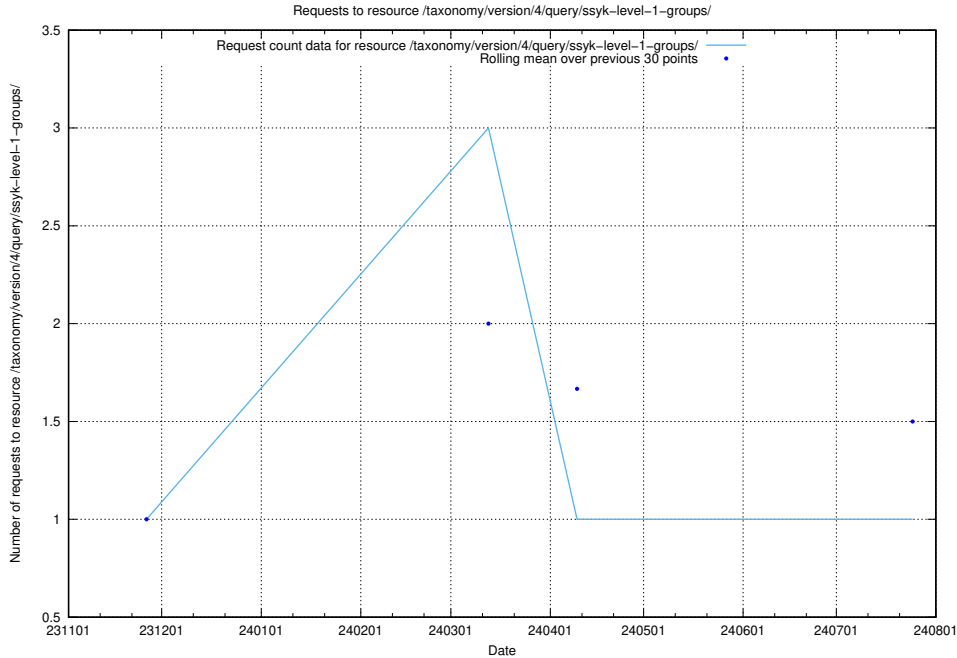

5.4690 Usage of /taxonomy/version/4/query/ssyk-level-1-groups/

Here, we count the number of requests to resource /taxonomy/version/4/query/ssyk-level-1-groups/.