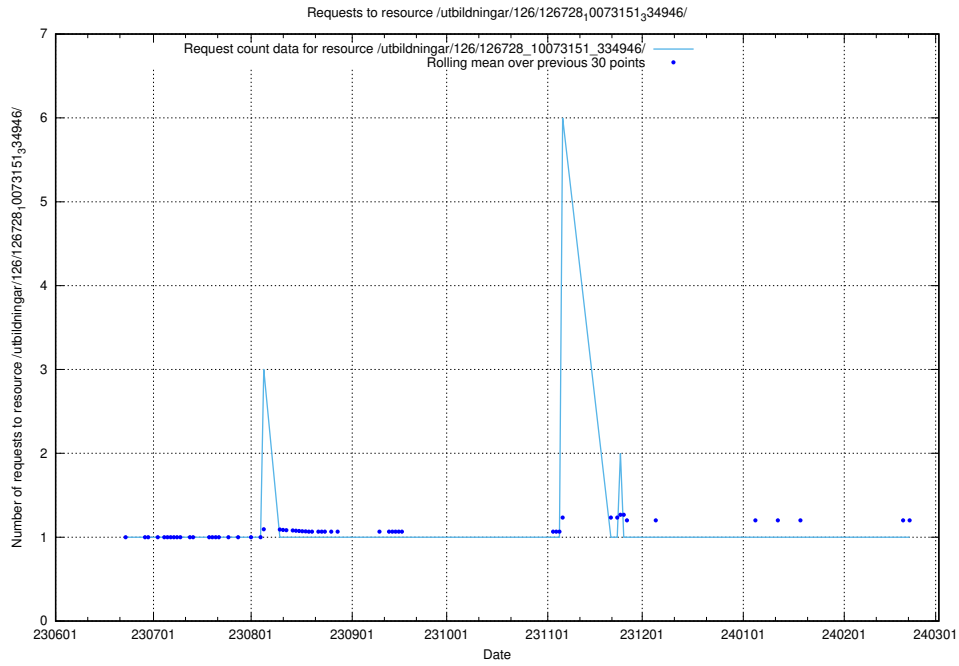

5.6285 Usage of /utbildningar/126/126728_10073151_334946/

Here, we count the number of requests to resource /utbildningar/126/126728_10073151_334946/.