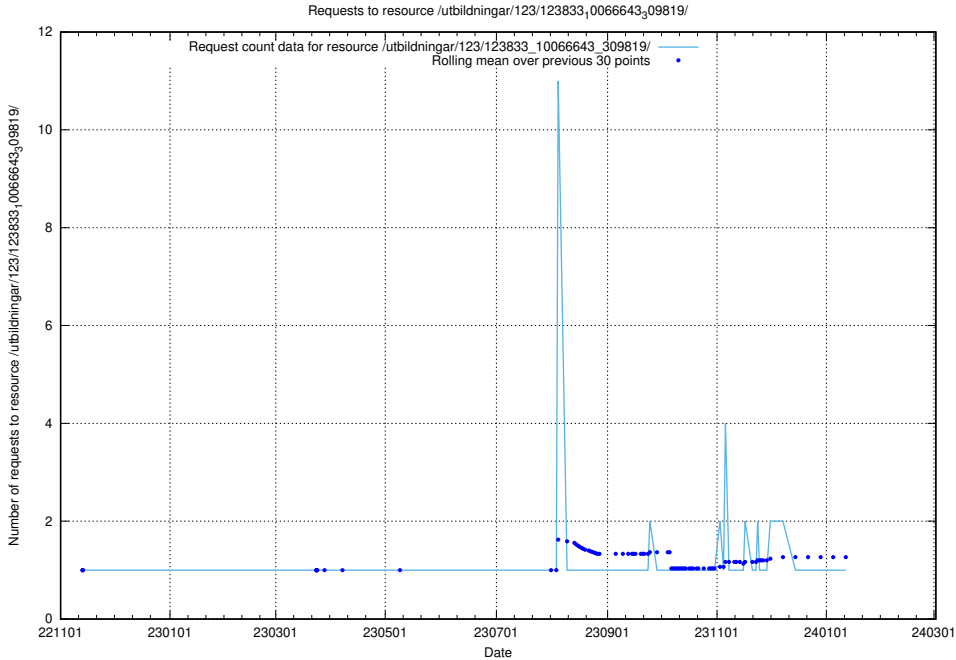

5.6571 Usage of /utbildningar/123/123833_10066643_309819/

Here, we count the number of requests to resource /utbildningar/123/123833_10066643_309819/.