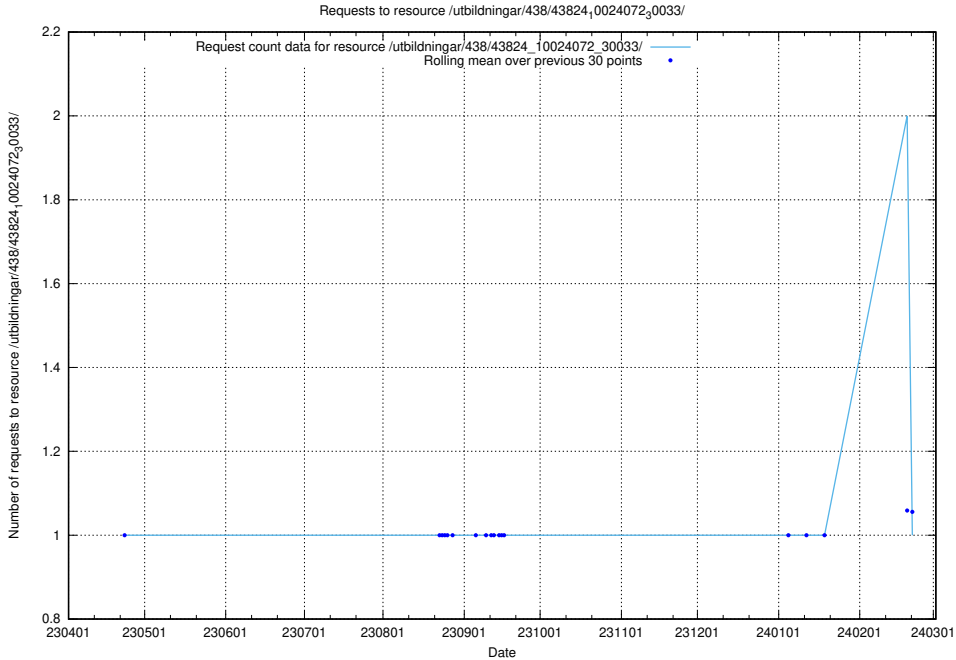

5.6684 Usage of /utbildningar/438/43824_10024072_30033/

Here, we count the number of requests to resource /utbildningar/438/43824_10024072_30033/.