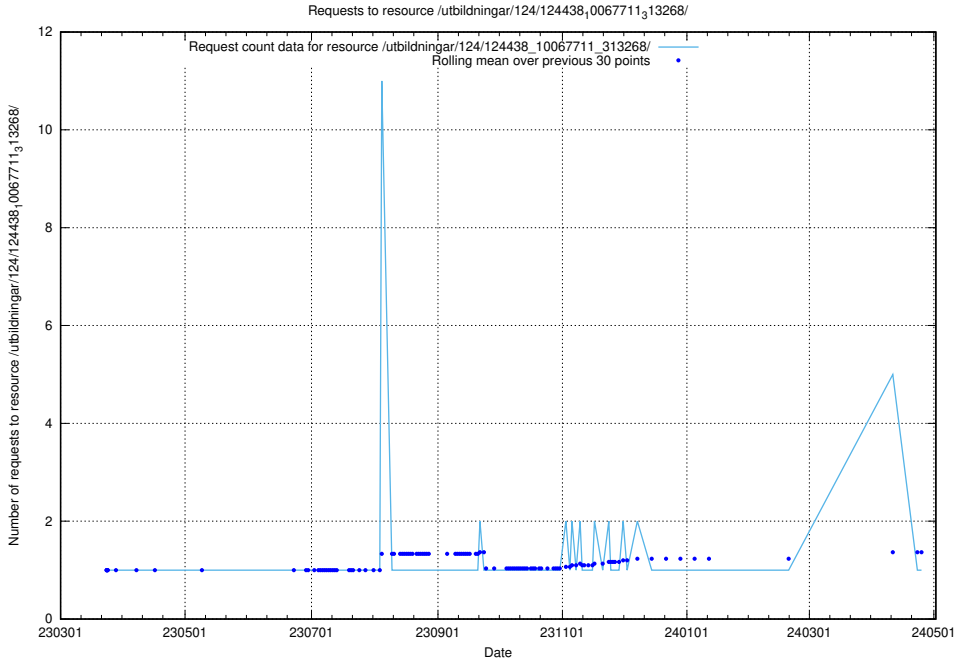

5.4409 Usage of /utbildningar/124/124438_10067711_313268/

Here, we count the number of requests to resource /utbildningar/124/124438_10067711_313268/.