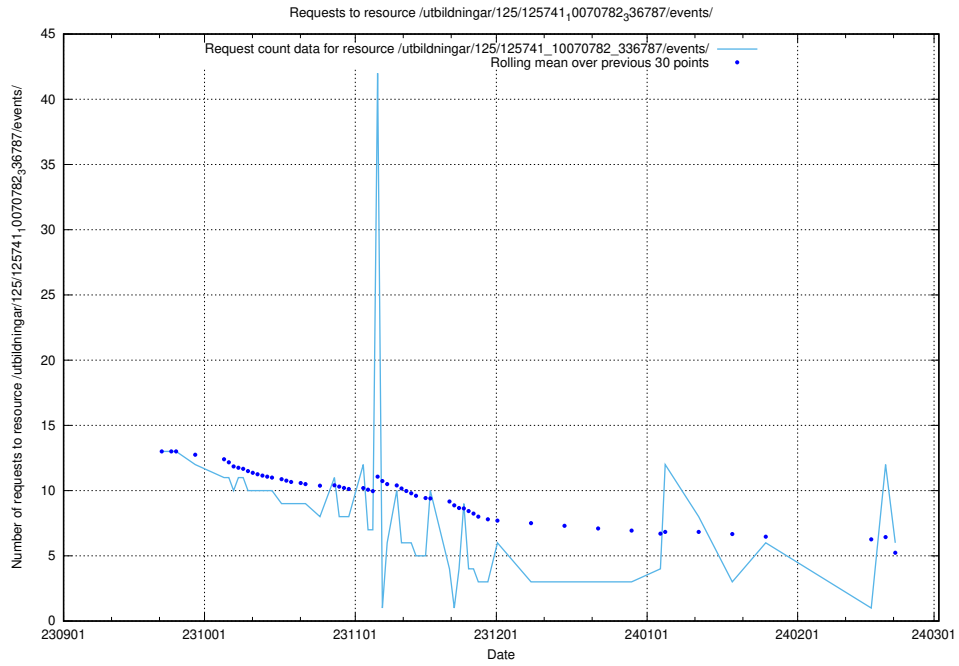

5.90 Usage of /utbildningar/125/125741_10070782_336787/events/

Here, we count the number of requests to resource /utbildningar/125/125741_10070782_336787/events/