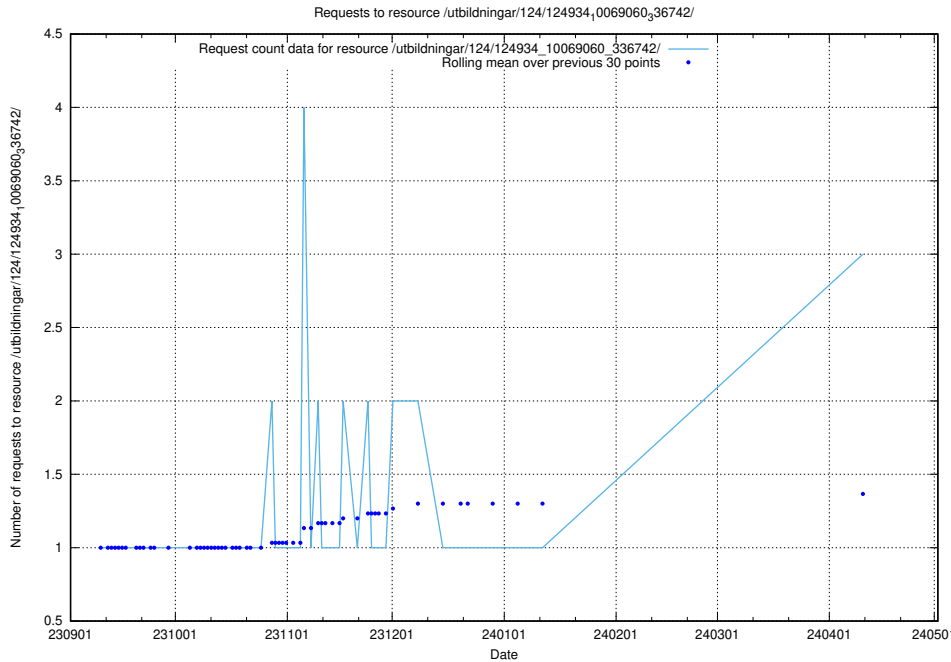

5.439 Usage of /utbildningar/124/124934_10069060_336742/

Here, we count the number of requests to resource /utbildningar/124/124934_10069060_336742/.