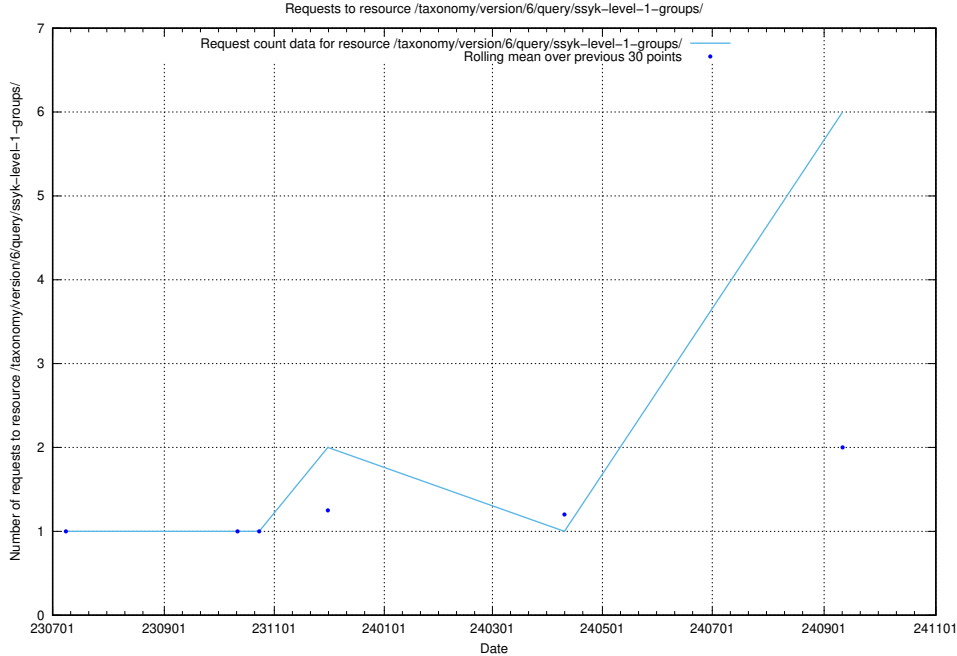

5.109 Usage of /taxonomy/version/6/query/ssyk-level-1-groups/

Here, we count the number of requests to resource /taxonomy/version/6/query/ssyk-level-1-groups/.