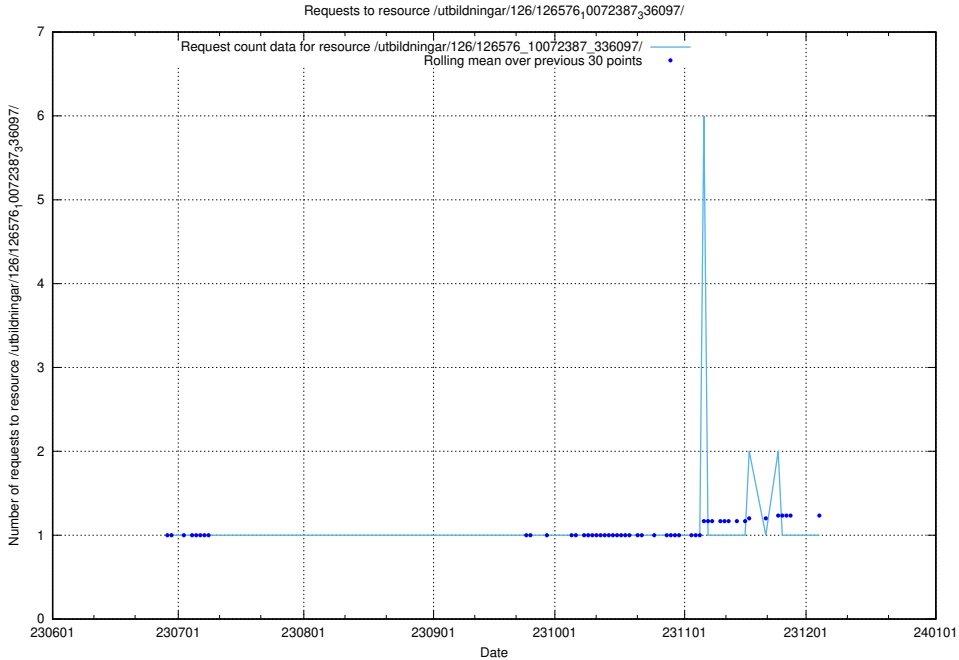

5.6152 Usage of /utbildningar/126/126576_10072387_336097/

Here, we count the number of requests to resource /utbildningar/126/126576_10072387_336097/.