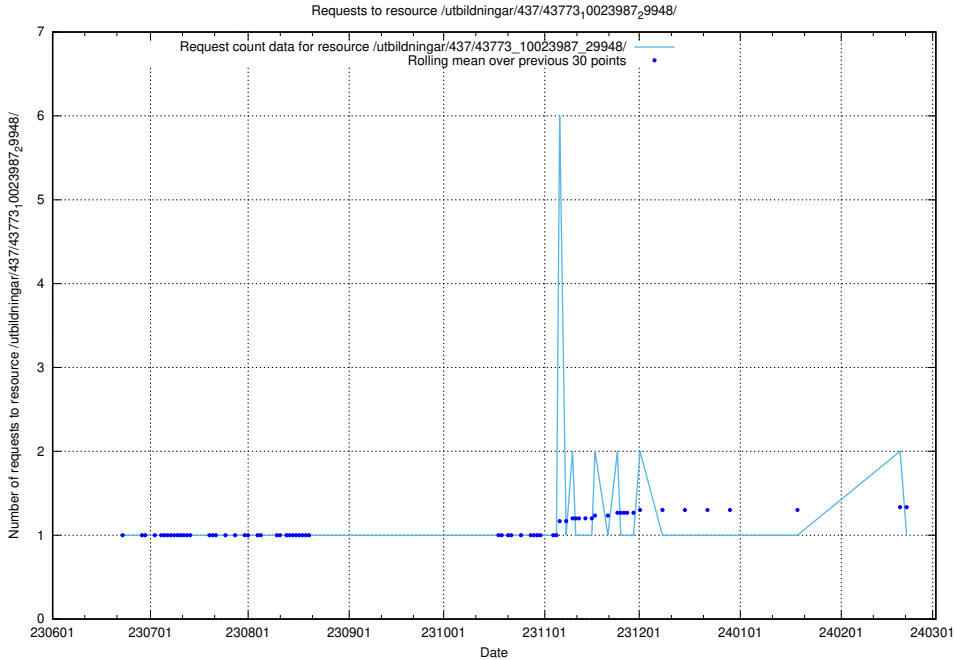

5.6271 Usage of /utbildningar/437/43773_10023987_29948/

Here, we count the number of requests to resource /utbildningar/437/43773_10023987_29948/.