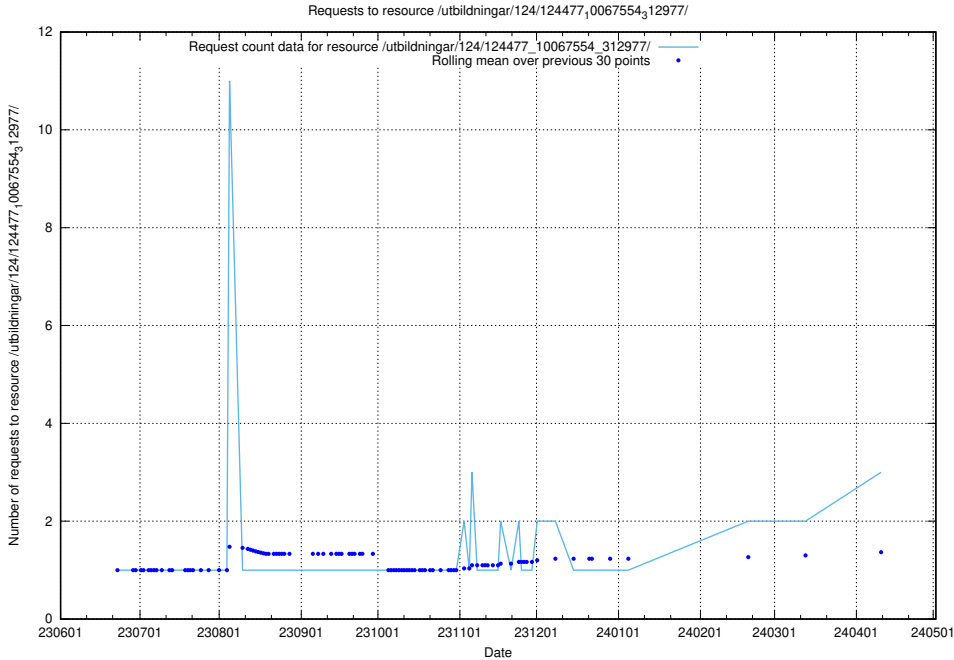

5.485 Usage of /utbildningar/124/124477_10067554_312977/

Here, we count the number of requests to resource /utbildningar/124/124477_10067554_312977/.