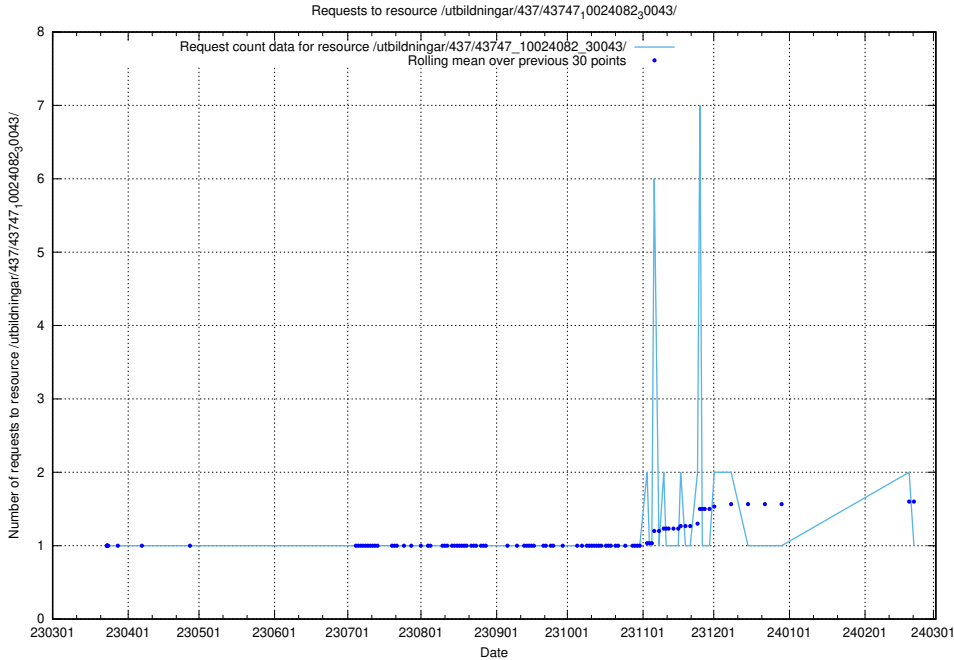

5.7085 Usage of /utbildningar/437/43747_10024082_30043/

Here, we count the number of requests to resource /utbildningar/437/43747_10024082_30043/.