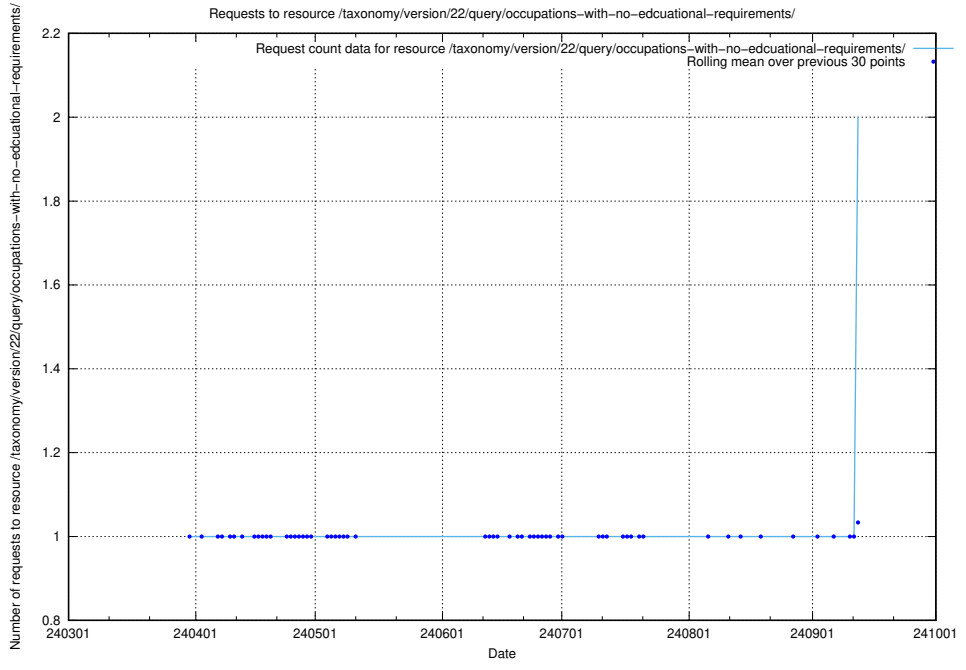

5.630 Usage of `/taxonomy/version/22/query/occupations-with-no-educational-requirements/`

Here, we count the number of requests to resource `/taxonomy/version/22/query/occupations-with-no-educational-requirements/`.