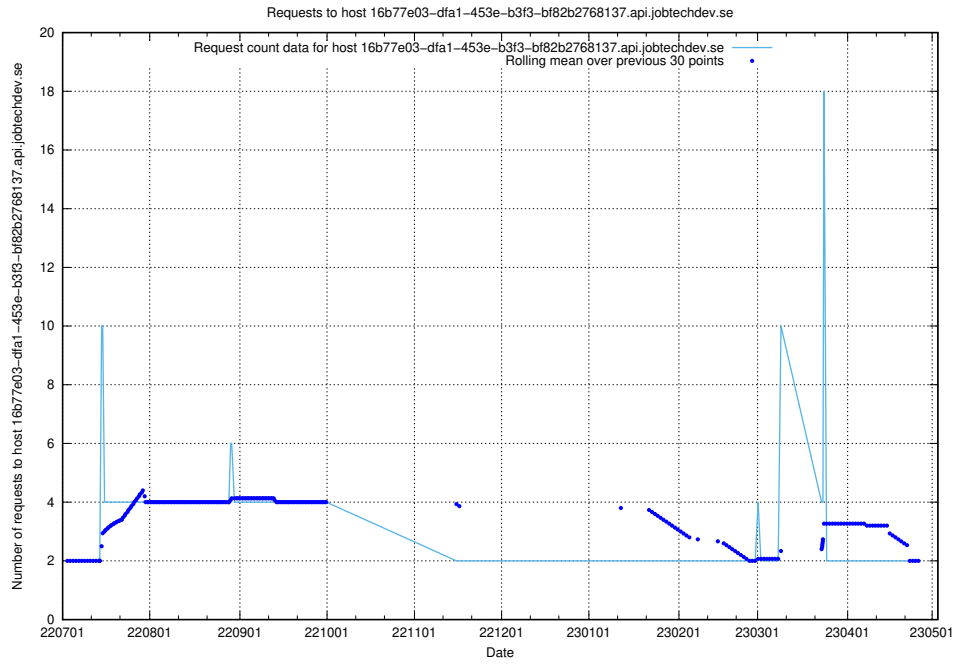

7.395 Usage of 16b77e03-dfa1-453e-b3f3-bf82b2768137.api.jobtechdev.se

Here, we count the number of requests to host 16b77e03-dfa1-453e-b3f3-bf82b2768137.api.jobtechdev.se.