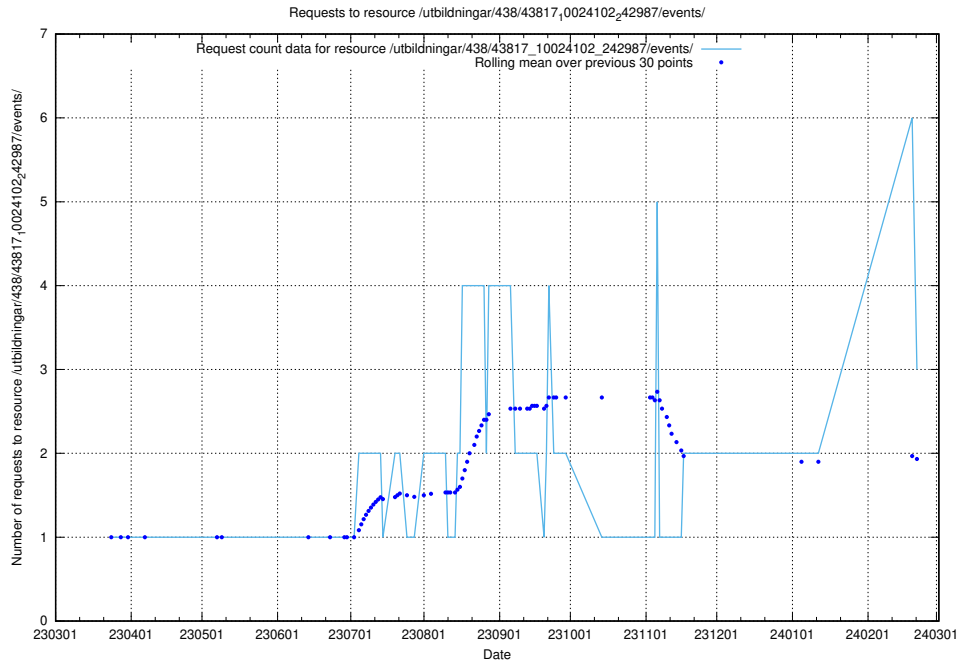

### 5.508 Usage of /utbildningar/438/43817\_10024102\_242987/events/

Here, we count the number of requests to resource /utbildningar/438/43817\_10024102\_242987/events/.