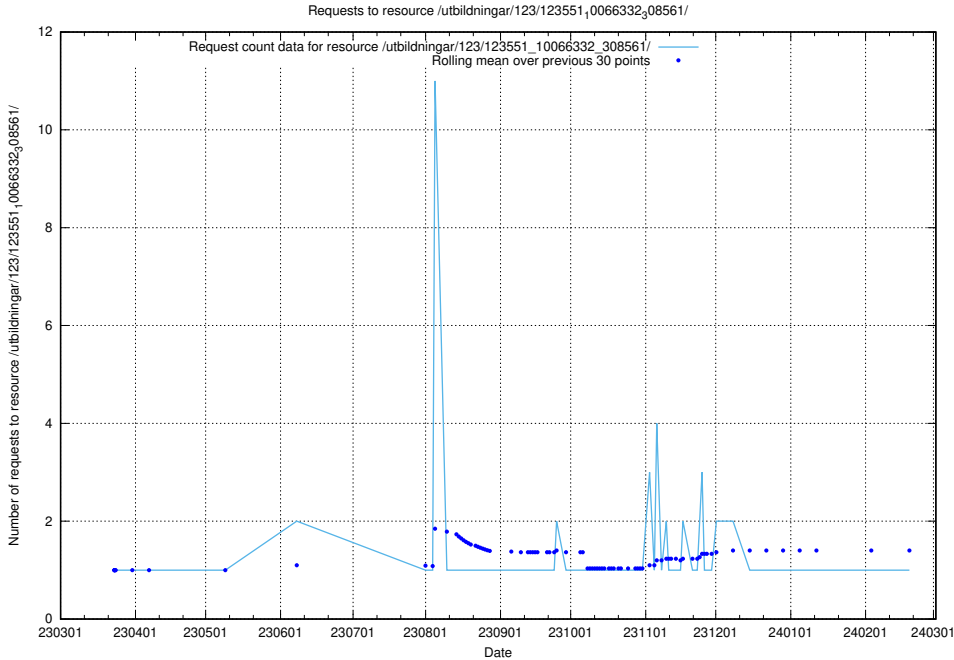

5.5194 Usage of /utbildningar/123/123551_10066332_308561/

Here, we count the number of requests to resource /utbildningar/123/123551_10066332_308561/.