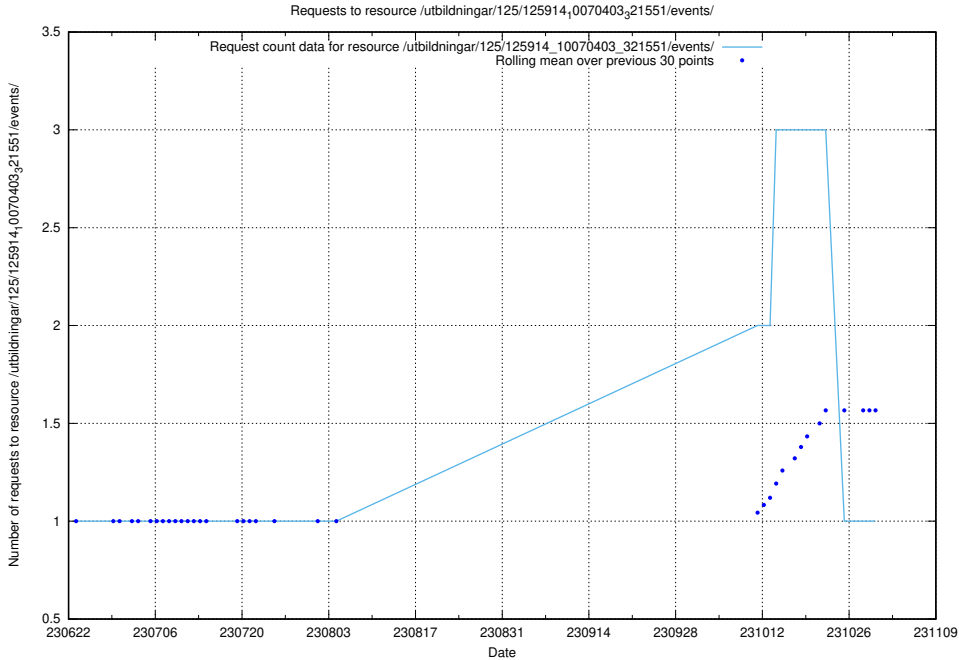

5.6345 Usage of /utbildningar/125/125914_10070403_321551/events/

Here, we count the number of requests to resource /utbildningar/125/125914_10070403_321551/events/