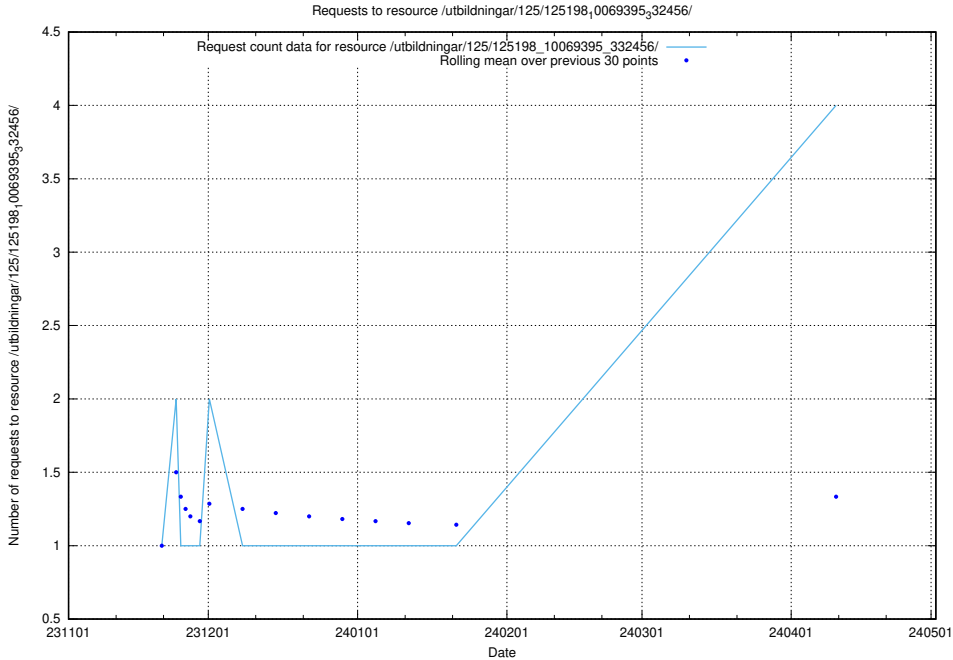

5.283 Usage of /utbildningar/125/125198_10069395_332456/

Here, we count the number of requests to resource /utbildningar/125/125198_10069395_332456/.