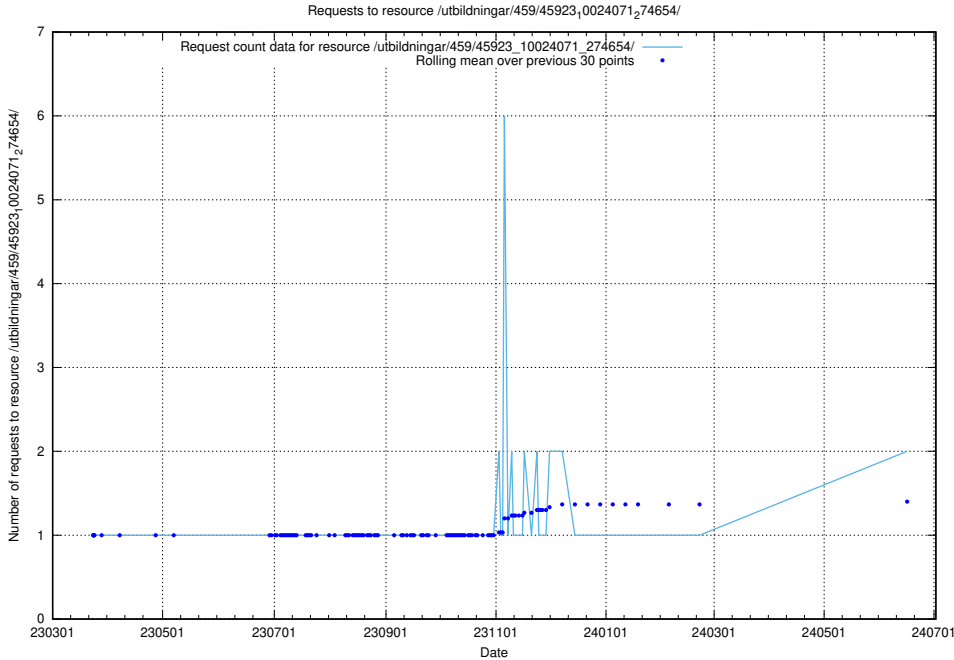

5.1004 Usage of /utbildningar/459/45923_10024071_274654/

Here, we count the number of requests to resource /utbildningar/459/45923_10024071_274654/.