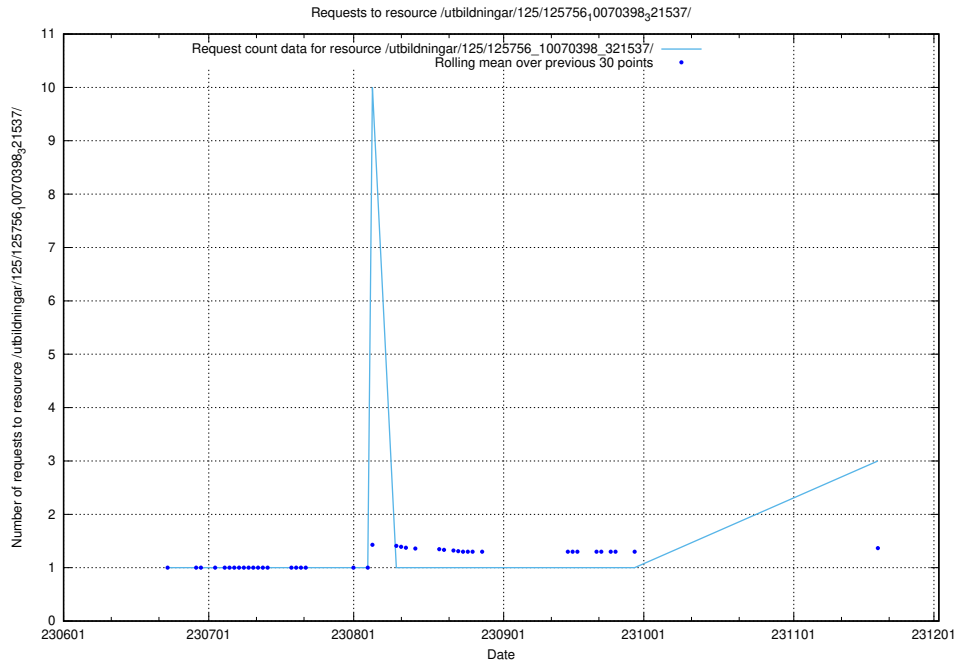

5.477 Usage of /utbildningar/125/125756_10070398_321537/

Here, we count the number of requests to resource /utbildningar/125/125756_10070398_321537/.