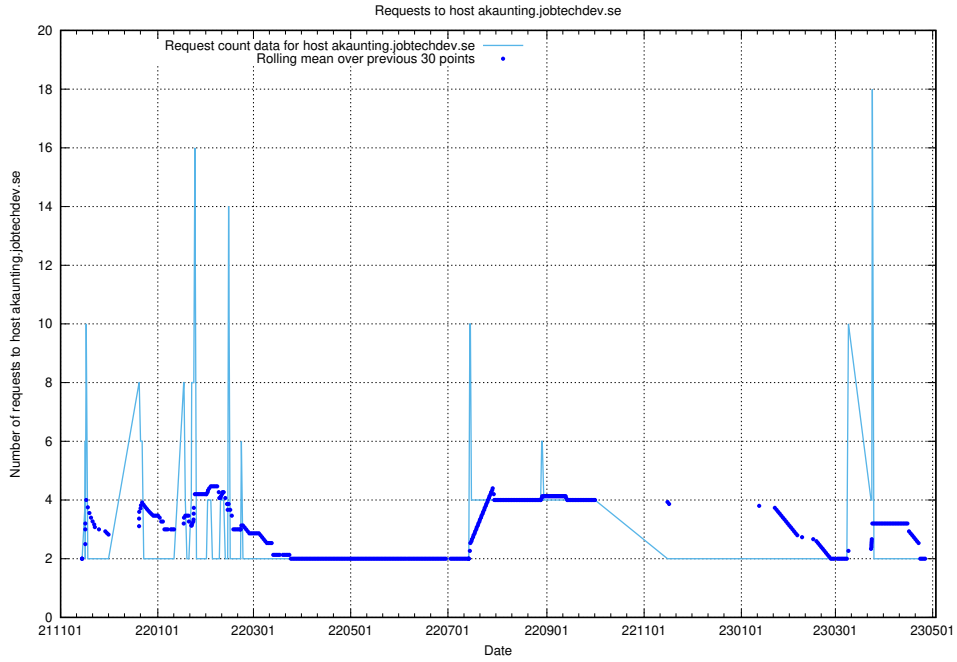

## 7.297 Usage of akaunting.jobtechdev.se

Here, we count the number of requests to host akaunting.jobtechdev.se.