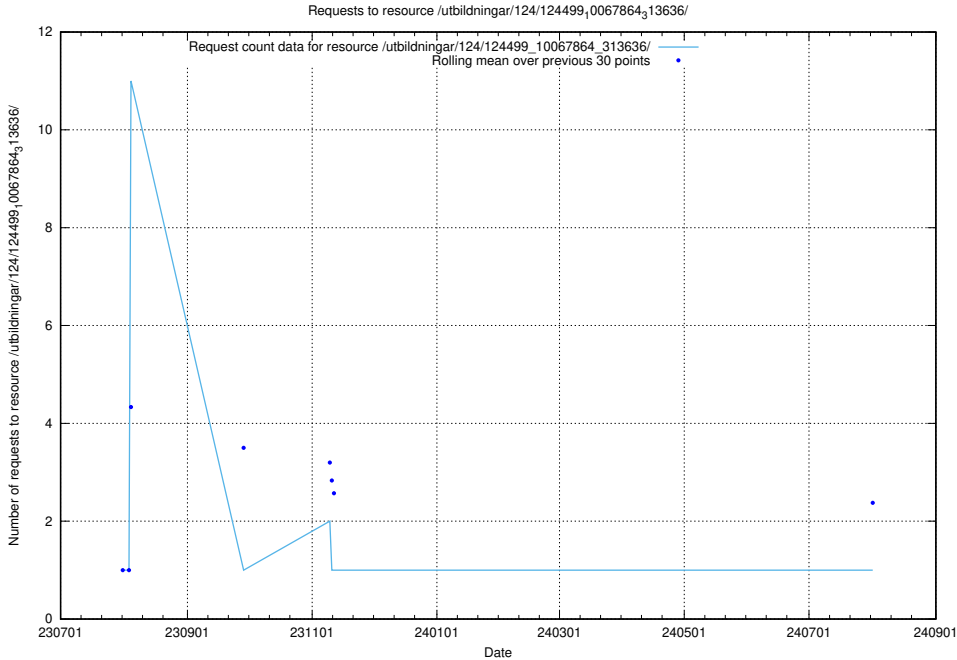

5.5597 Usage of /utbildningar/124/124499_10067864_313636/

Here, we count the number of requests to resource /utbildningar/124/124499_10067864_313636/.