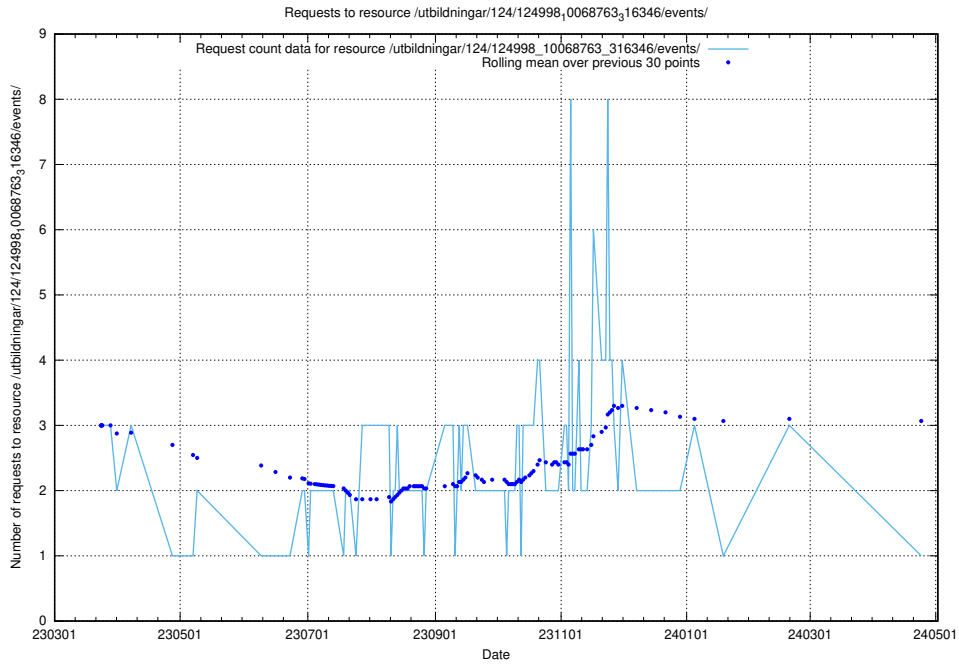

5.6958 Usage of /utbildningar/124/124998_10068763_316346/events/

Here, we count the number of requests to resource /utbildningar/124/124998_10068763_316346/events/