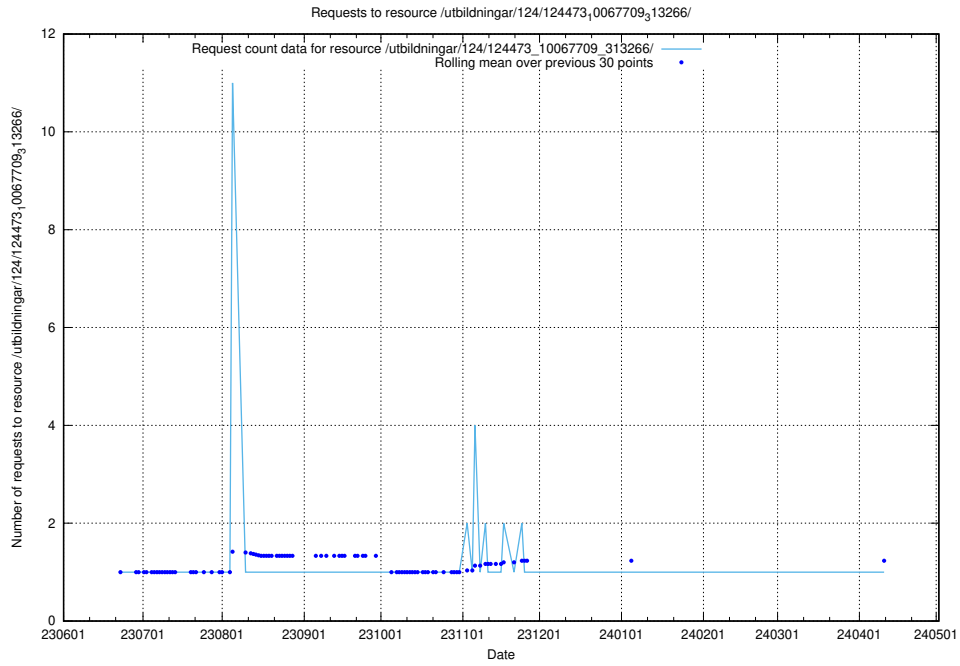

5.6459 Usage of /utbildningar/124/124473_10067709_313266/

Here, we count the number of requests to resource /utbildningar/124/124473_10067709_313266/.