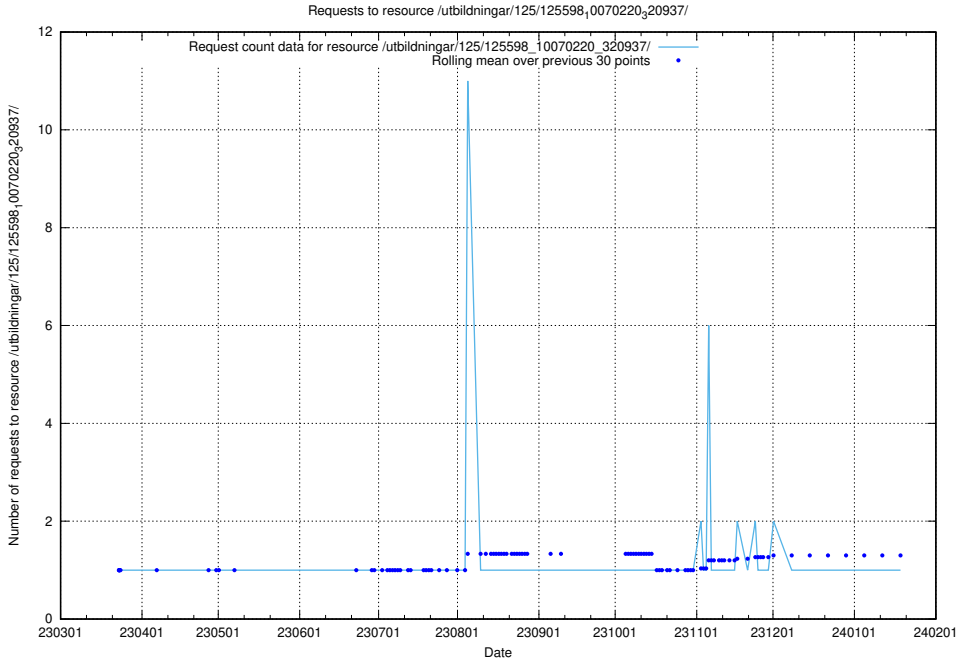

5.1149 Usage of /utbildningar/125/125598_10070220_320937/

Here, we count the number of requests to resource /utbildningar/125/125598_10070220_320937/.