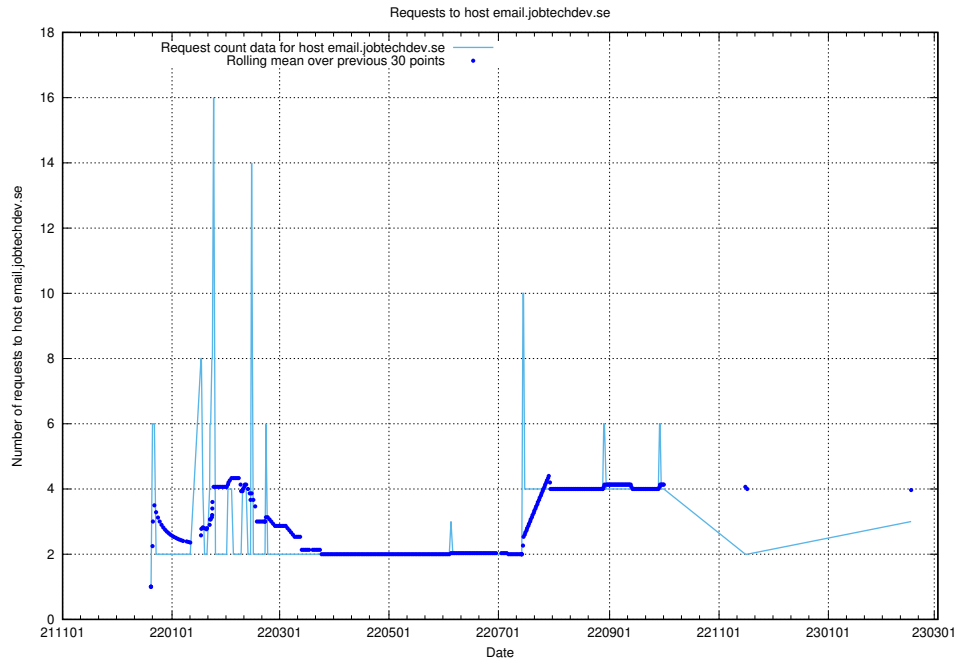

7.212 Usage of email.jobtechdev.se

Here, we count the number of requests to host email.jobtechdev.se.