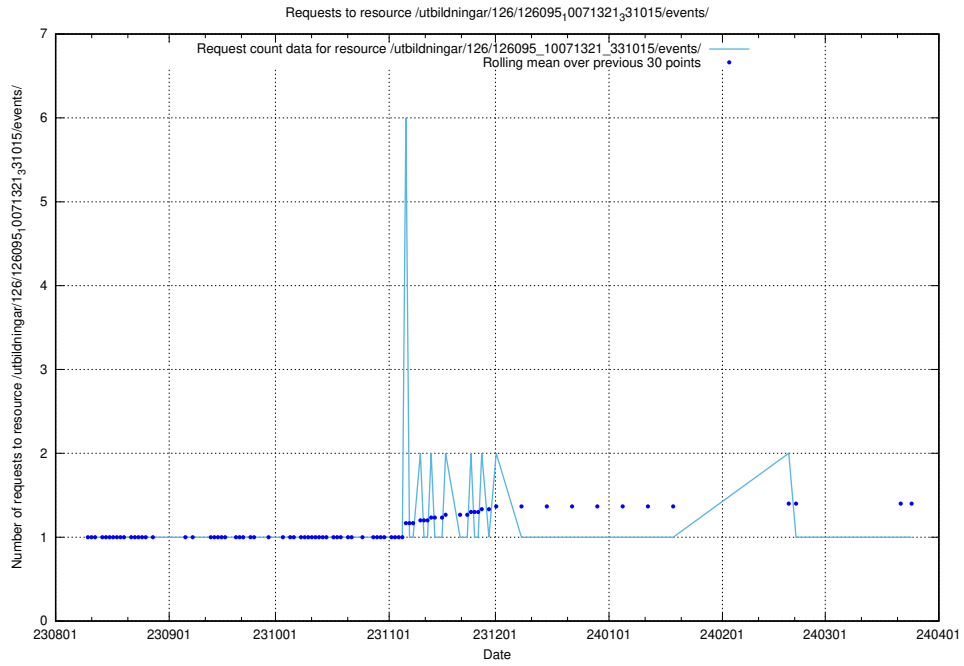

5.5532 Usage of /utbildningar/126/126095_10071321_331015/events/

Here, we count the number of requests to resource /utbildningar/126/126095_10071321_331015/events/