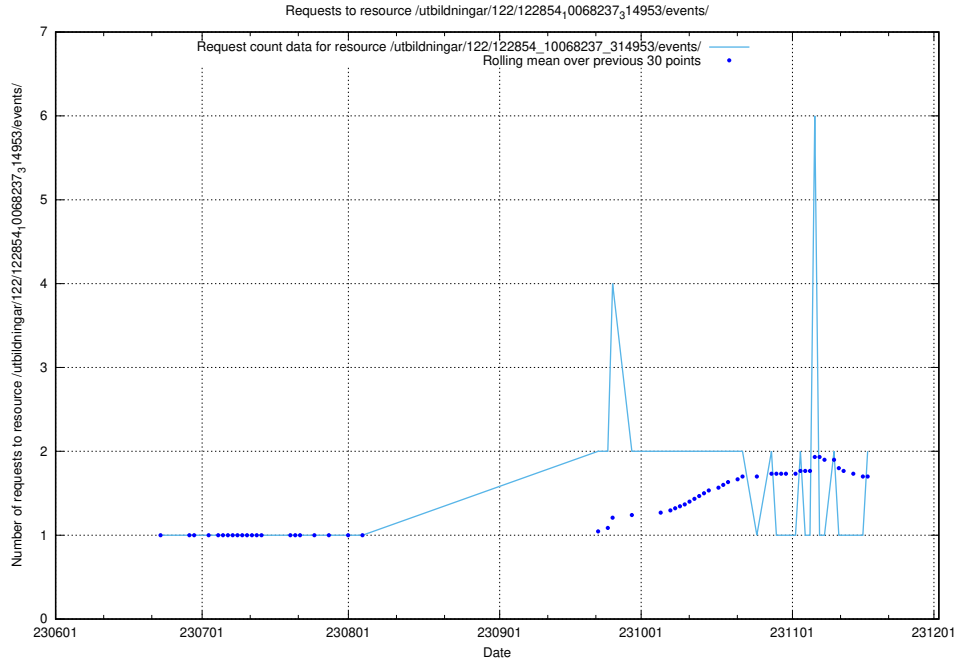

5.952 Usage of /utbildningar/122/122854_10068237_314953/events/

Here, we count the number of requests to resource /utbildningar/122/122854_10068237_314953/events/