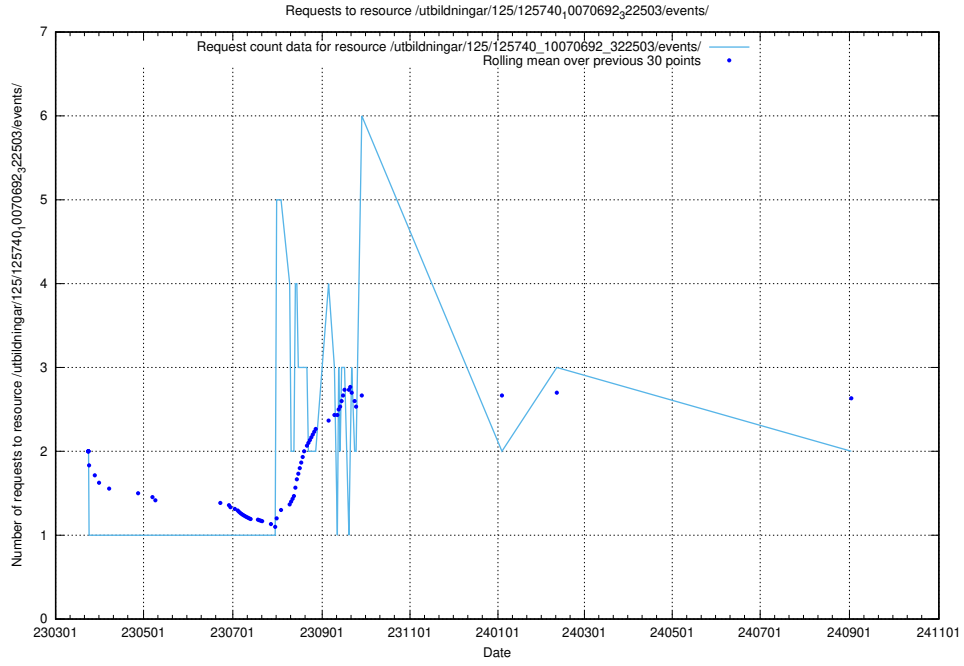

5.990 Usage of /utbildningar/125/125740_10070692_322503/events/

Here, we count the number of requests to resource /utbildningar/125/125740_10070692_322503/events/