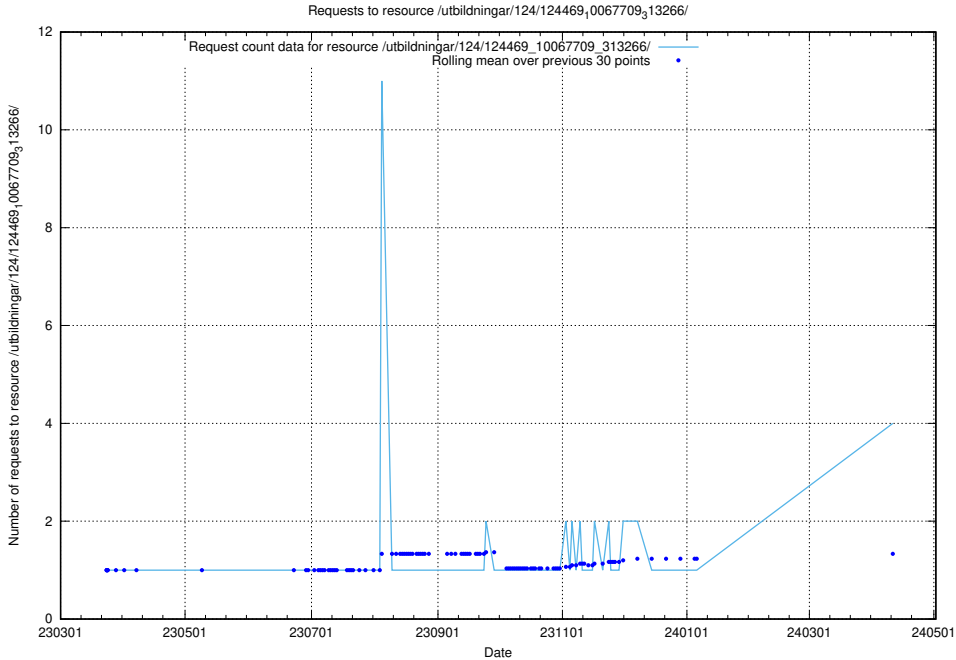

5.274 Usage of /utbildningar/124/124469_10067709_313266/

Here, we count the number of requests to resource /utbildningar/124/124469_10067709_313266/.