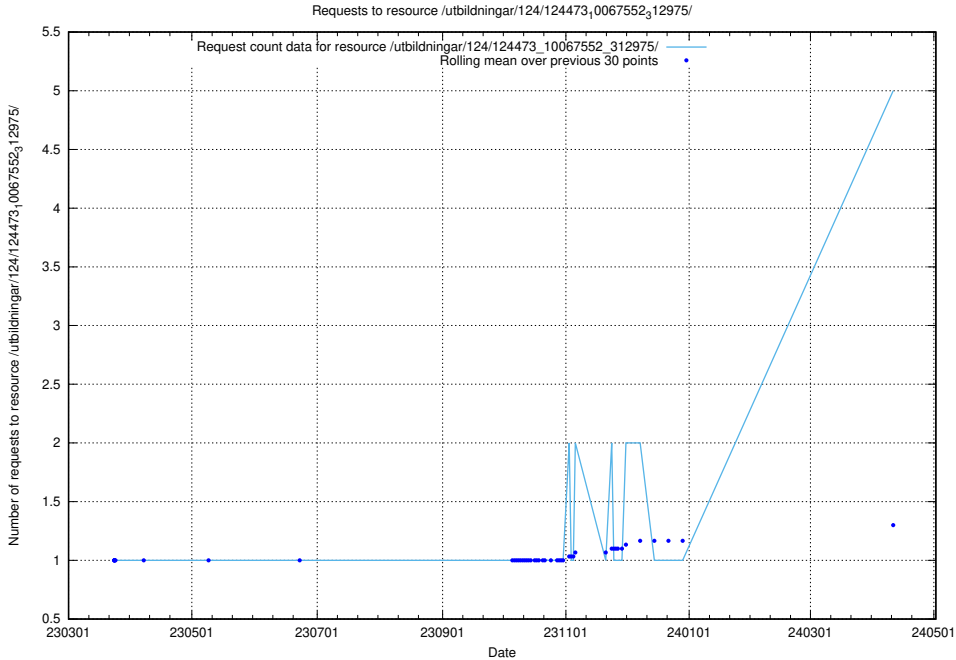

5.171 Usage of /utbildningar/124/124473_10067552_312975/

Here, we count the number of requests to resource /utbildningar/124/124473_10067552_312975/.