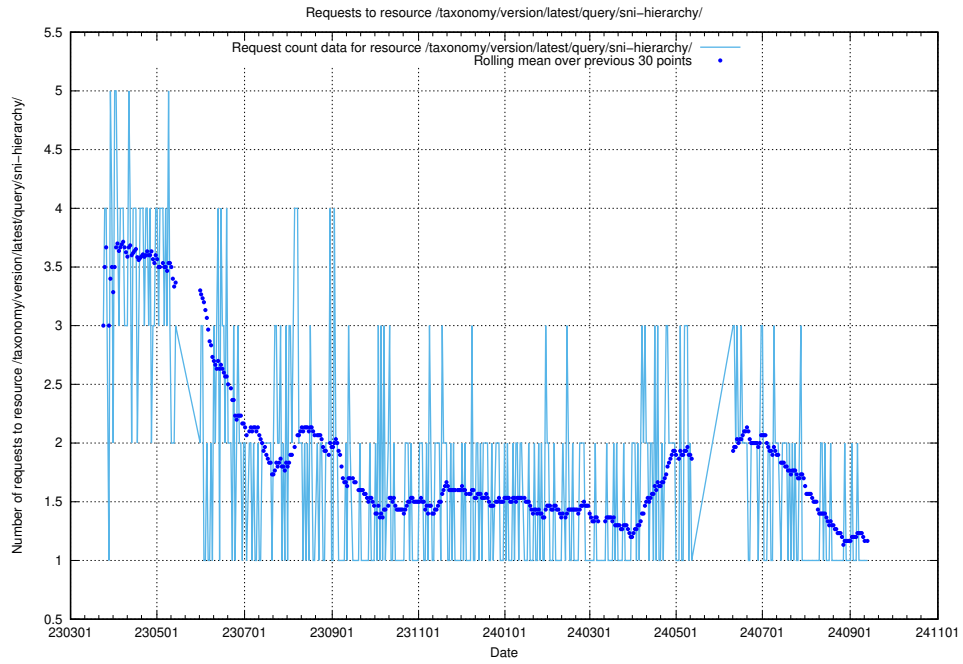

### 5.6776 Usage of /taxonomy/version/latest/query/skills/

Here, we count the number of requests to resource /taxonomy/version/latest/query/skills/.