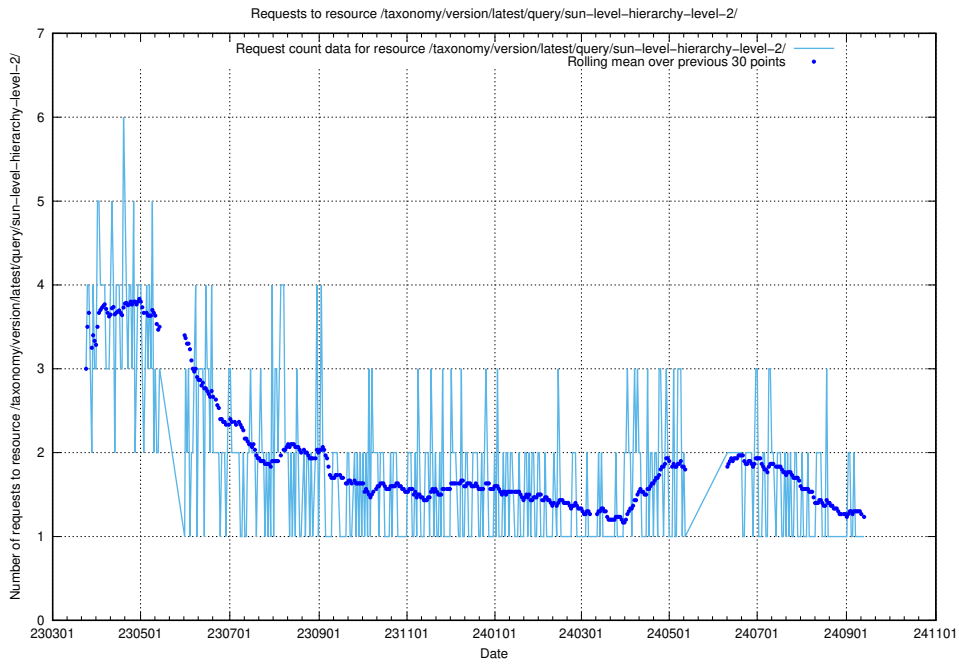

5.6752 Usage of /taxonomy/version/latest/query/sun-level-hierarchy-level-2/

Here, we count the number of requests to resource /taxonomy/version/latest/query/sun-level-hierarchy-level-2/.