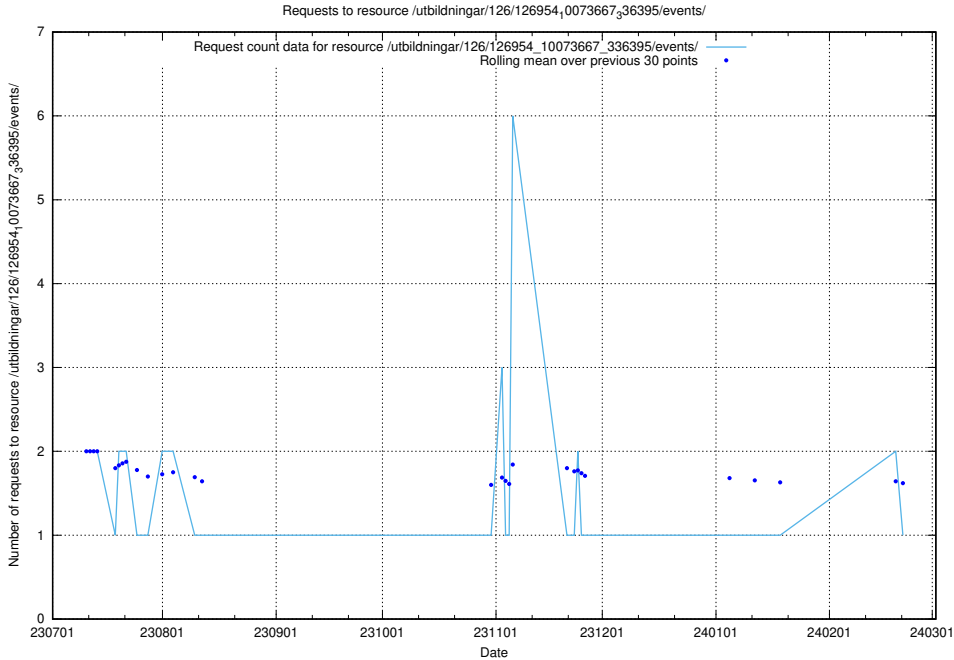

5.5824 Usage of /utbildningar/126/126954_10073667_336395/events/

Here, we count the number of requests to resource /utbildningar/126/126954_10073667_336395/events/