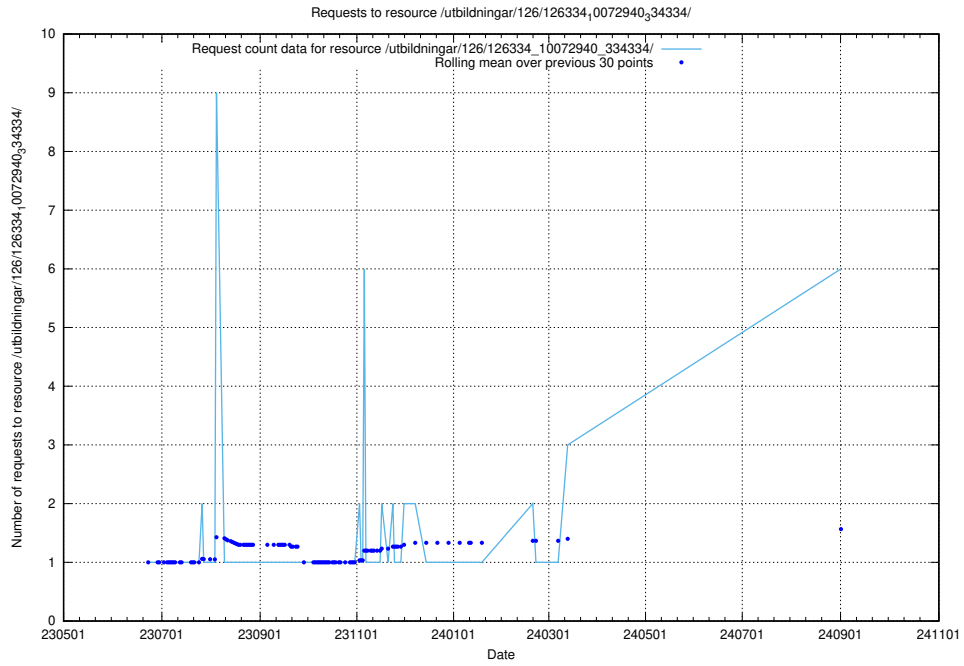

5.125 Usage of /utbildningar/126/126334_10072940_334334/

Here, we count the number of requests to resource /utbildningar/126/126334_10072940_334334/.