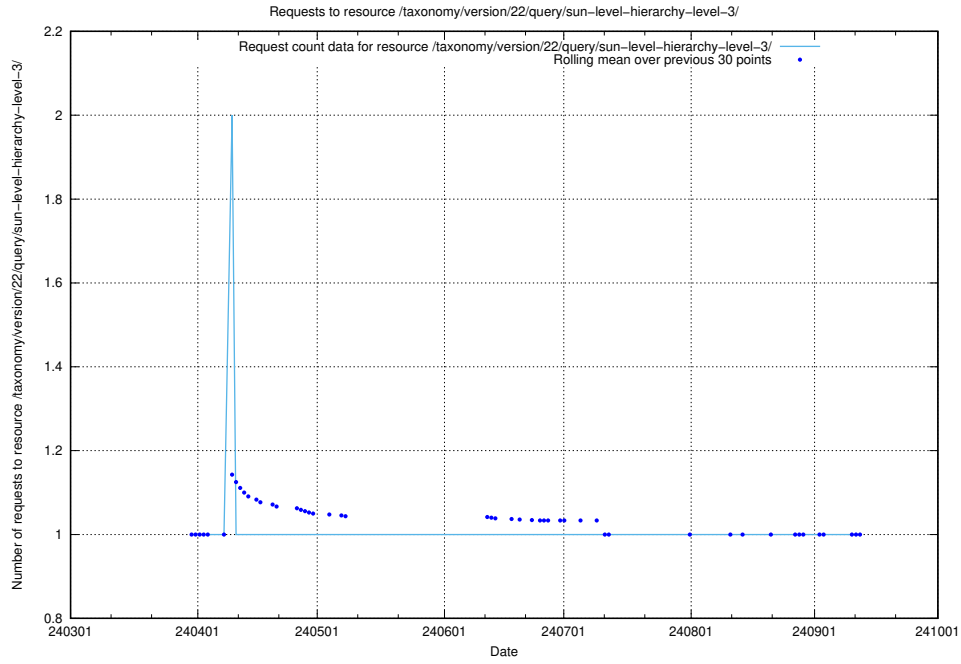

5.2269 Usage of /taxonomy/version/22/query/sun-level-hierarchy-level-3/

Here, we count the number of requests to resource /taxonomy/version/22/query/sun-level-hierarchy-level-3/.