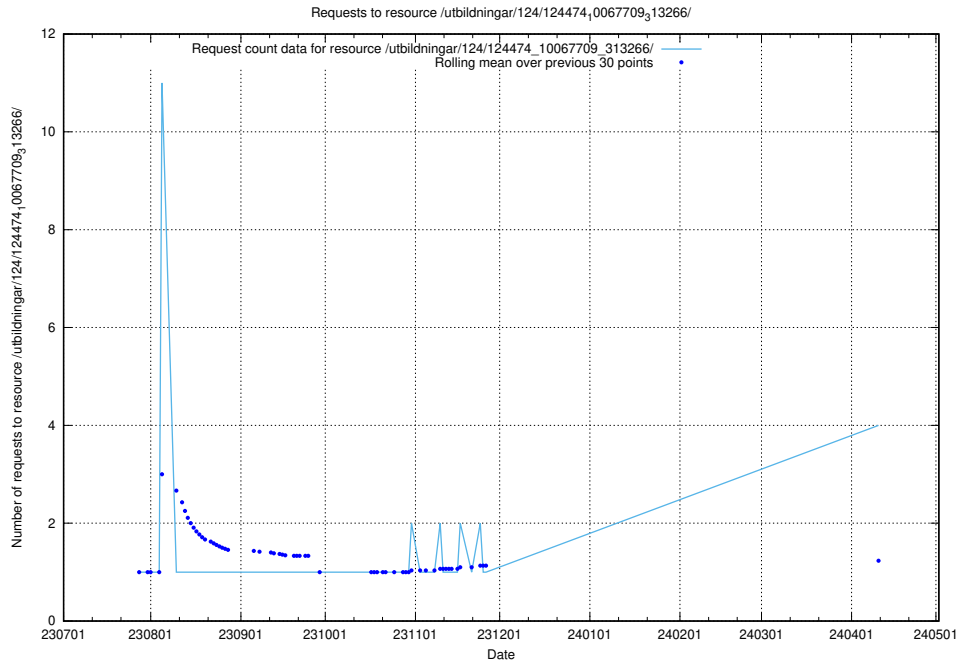

5.306 Usage of /utbildningar/124/124474_10067709_313266/

Here, we count the number of requests to resource /utbildningar/124/124474_10067709_313266/.