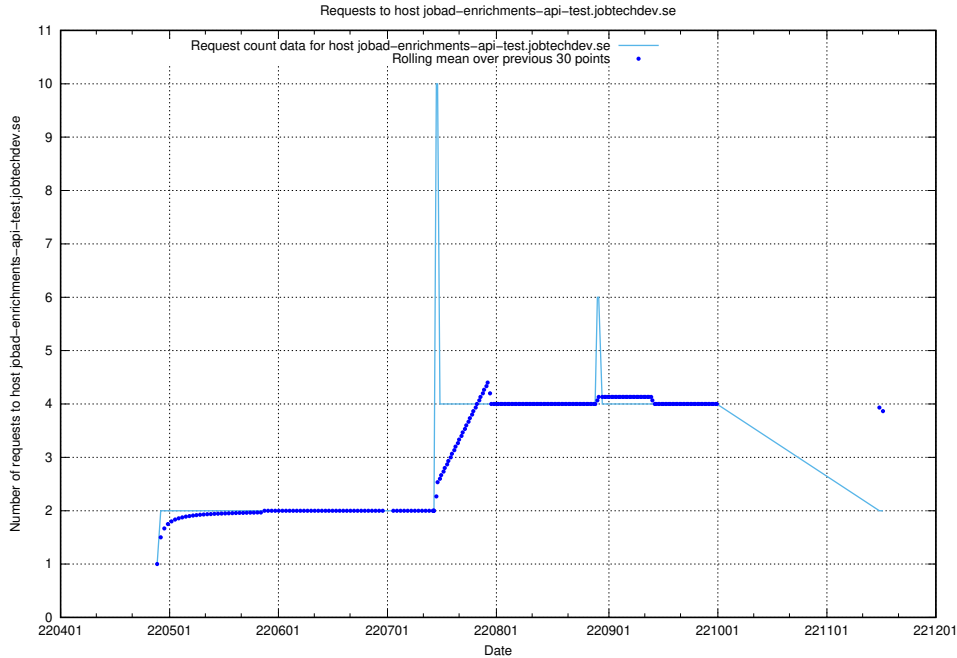

7.449 Usage of jobad-enrichments-api-test.jobtechdev.se

Here, we count the number of requests to host jobad-enrichments-api-test.jobtechdev.se.