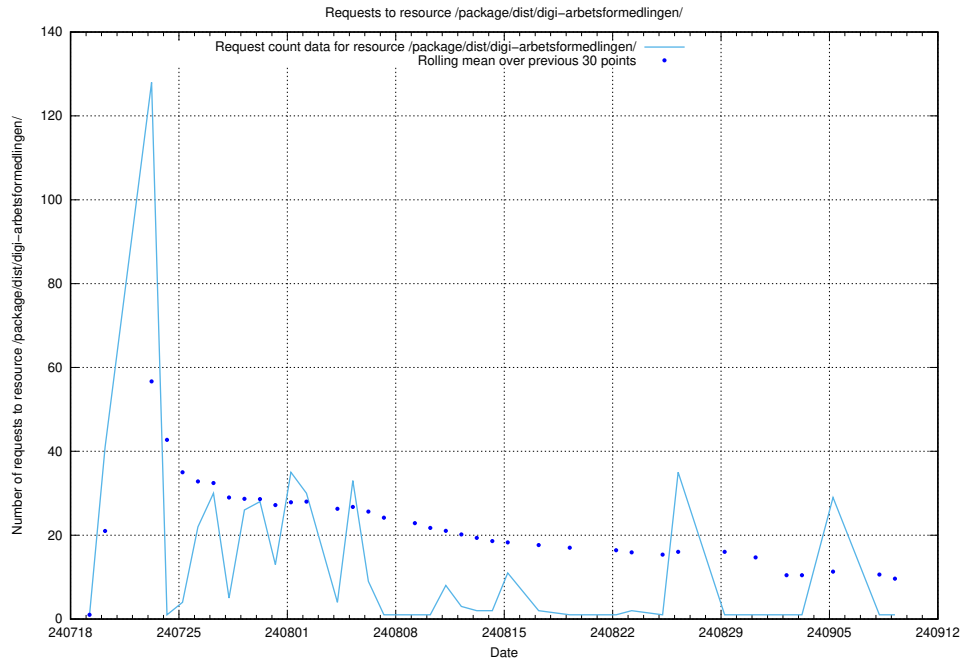

5.1529 Usage of /package/dist/digi-arbetsformedlingen/

Here, we count the number of requests to resource /package/dist/digi-arbetsformedlingen/.