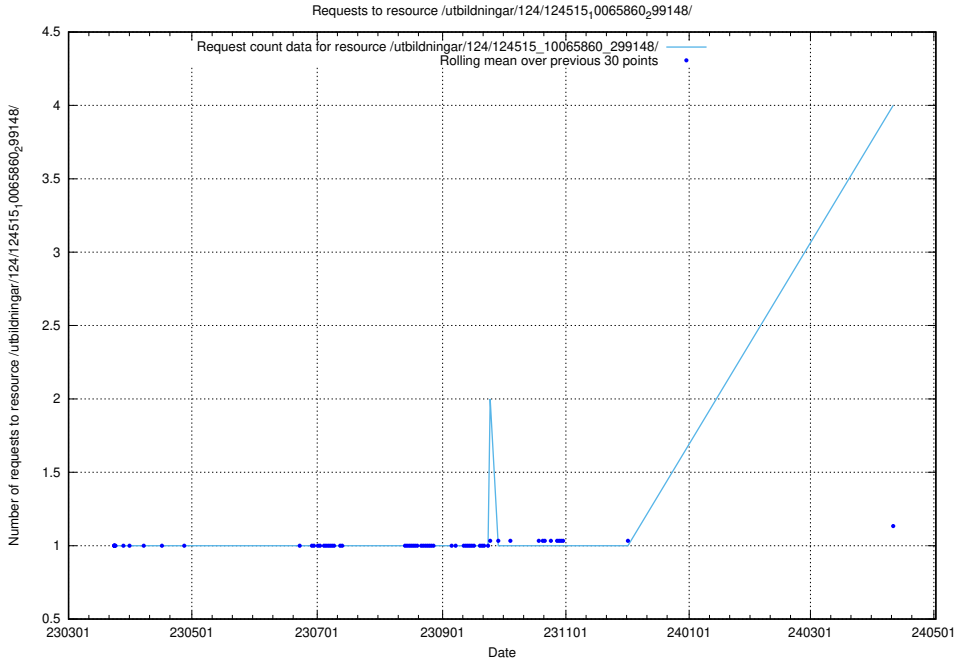

5.254 Usage of /utbildningar/124/124515_10065860_299148/

Here, we count the number of requests to resource /utbildningar/124/124515_10065860_299148/.