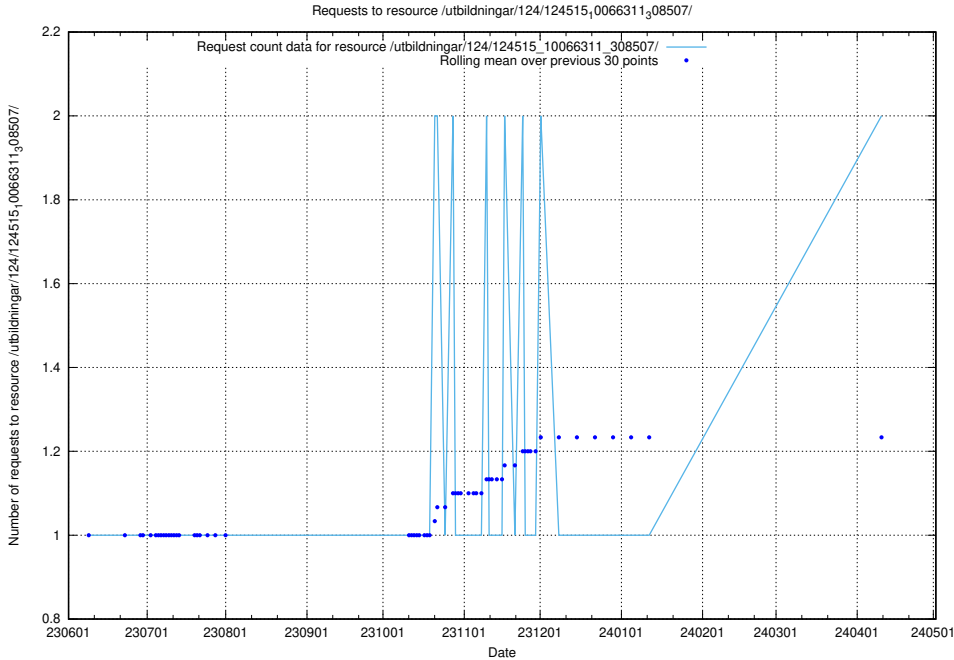

5.965 Usage of /utbildningar/124/124515_10066311_308507/

Here, we count the number of requests to resource /utbildningar/124/124515_10066311_308507/.