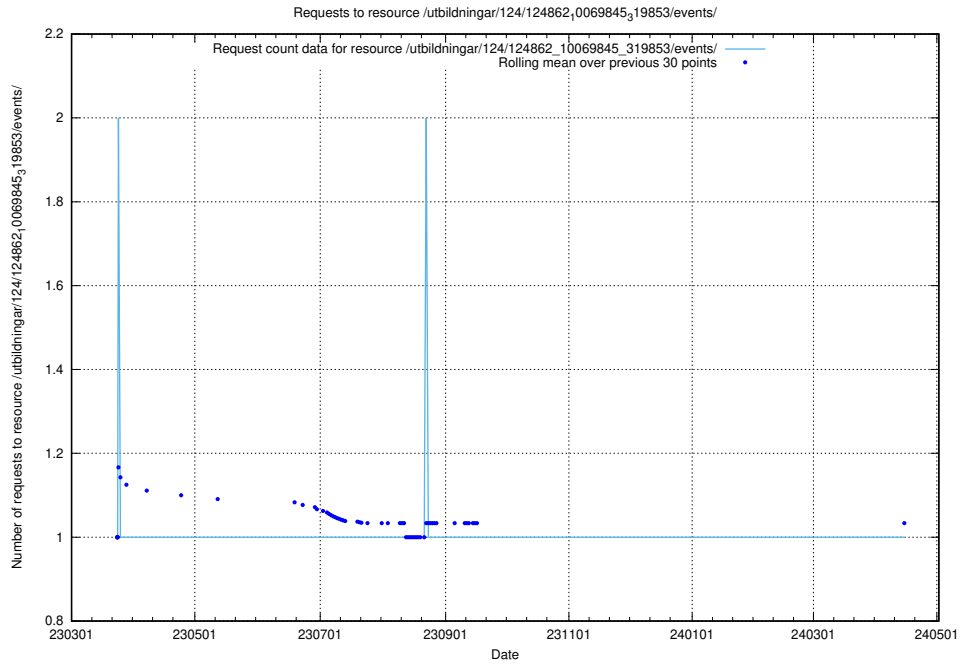

5.1223 Usage of /utbildningar/124/124862_10069845_319853/events/

Here, we count the number of requests to resource /utbildningar/124/124862_10069845_319853/events/