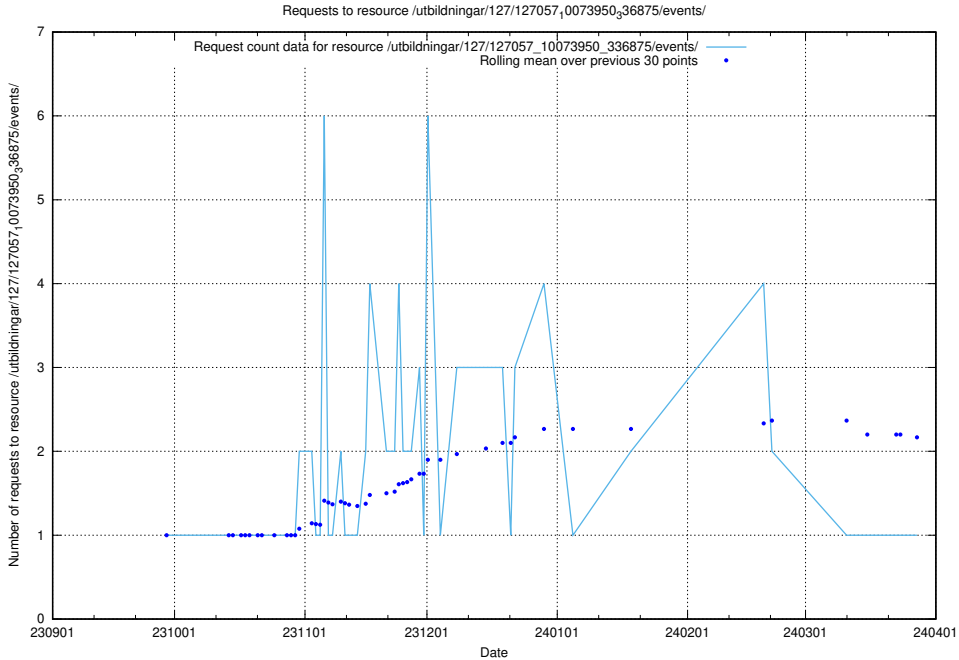

5.5150 Usage of /utbildningar/127/127057_10073950_336875/events/

Here, we count the number of requests to resource /utbildningar/127/127057_10073950_336875/events/