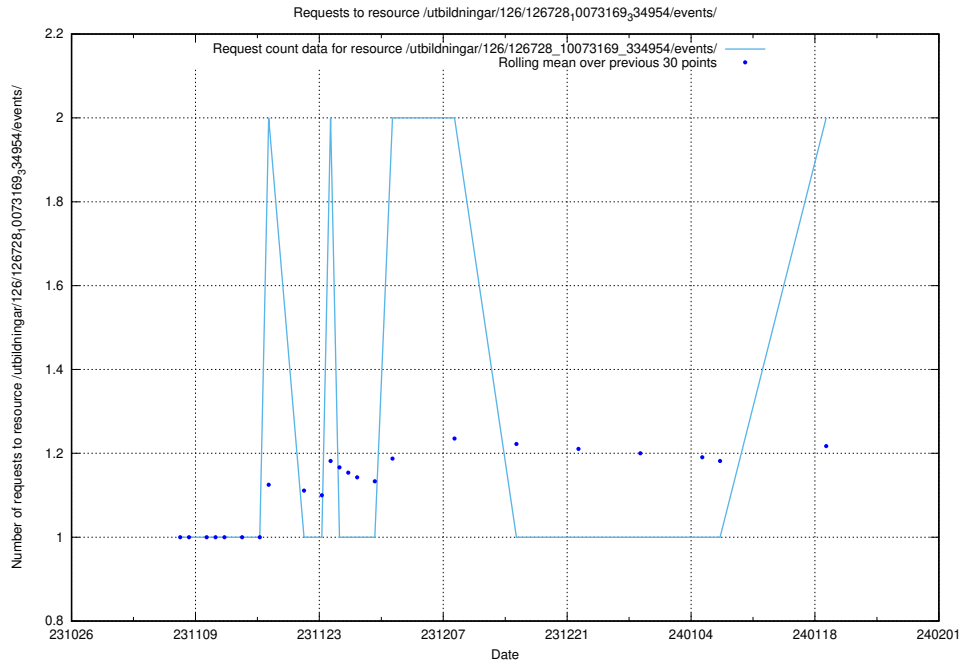

5.779 Usage of /utbildningar/126/126728_10073169_334954/events/

Here, we count the number of requests to resource /utbildningar/126/126728_10073169_334954/events/