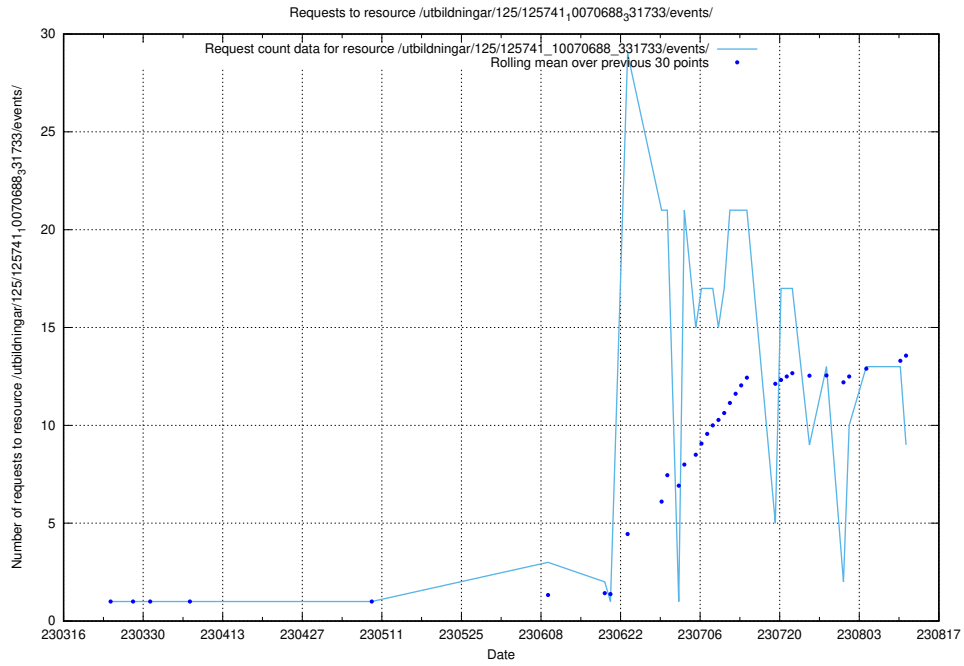

5.24 Usage of /utbildningar/125/125741_10070688_331733/events/

Here, we count the number of requests to resource /utbildningar/125/125741_10070688_331733/events/