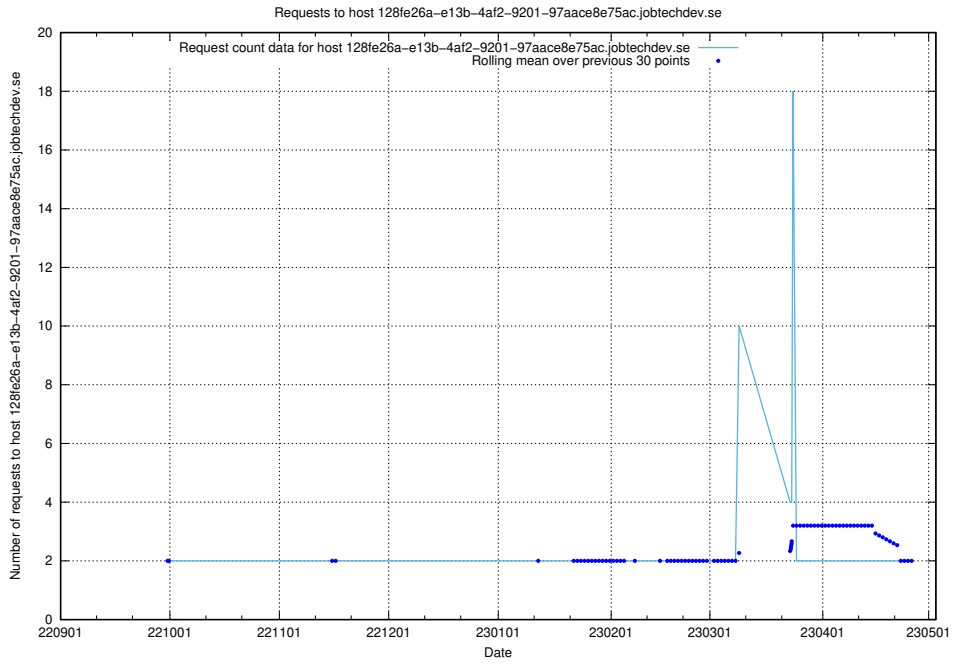

7.314 Usage of 128fe26a-e13b-4af2-9201-97aace8e75ac.jobtechdev.se

Here, we count the number of requests to host 128fe26a-e13b-4af2-9201-97aace8e75ac.jobtechdev.se.