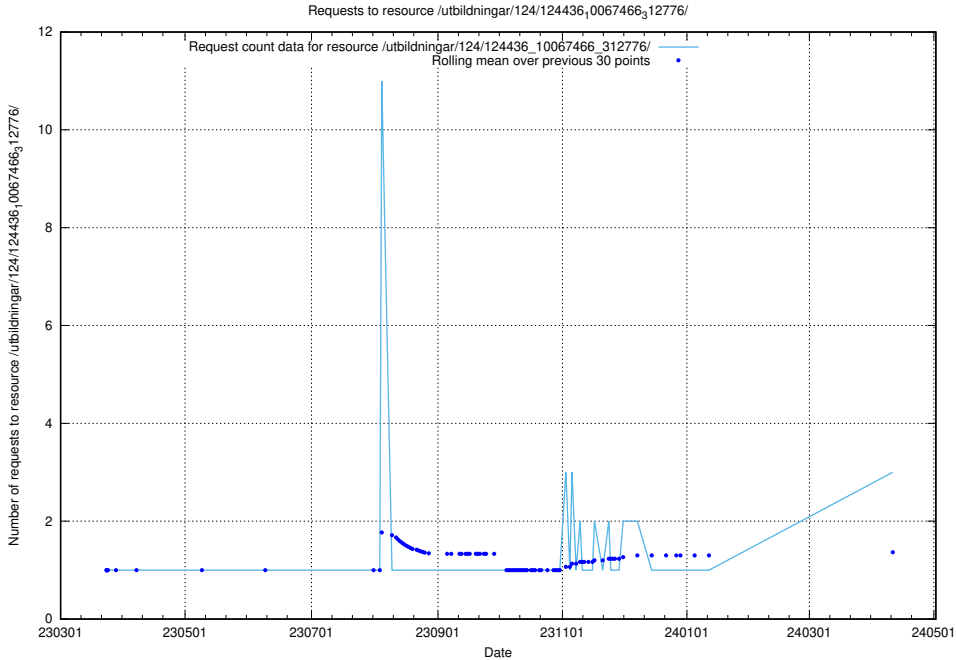

5.410 Usage of /utbildningar/124/124436_10067466_312776/

Here, we count the number of requests to resource /utbildningar/124/124436_10067466_312776/.