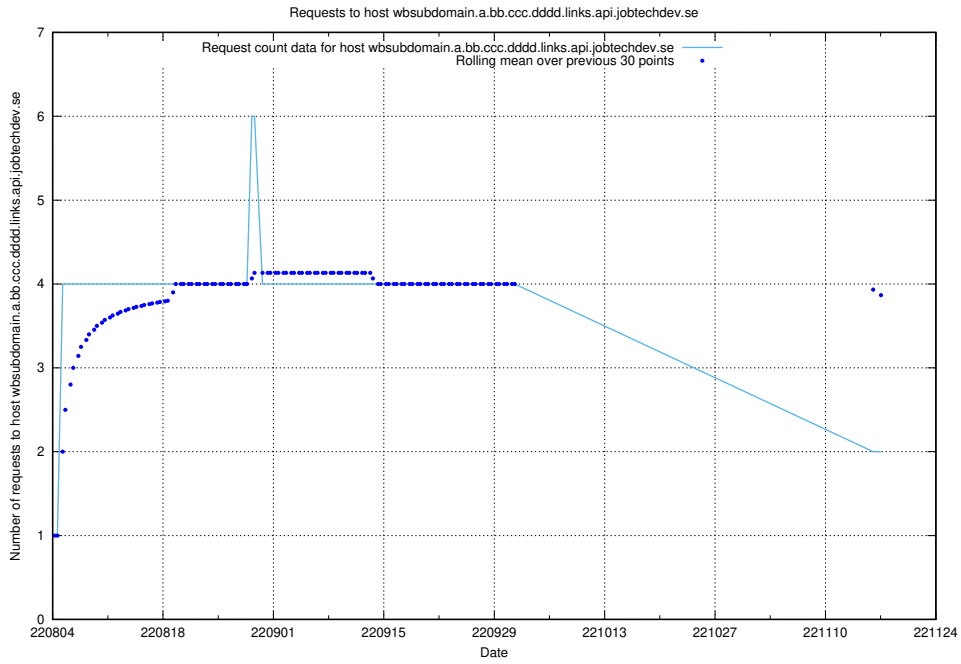

7.354 Usage of wbsubdomain.a.bb.ccc.dddd.links.api.jobtechdev.se

Here, we count the number of requests to host wbsubdomain.a.bb.ccc.dddd.links.api.jobtechdev.se.