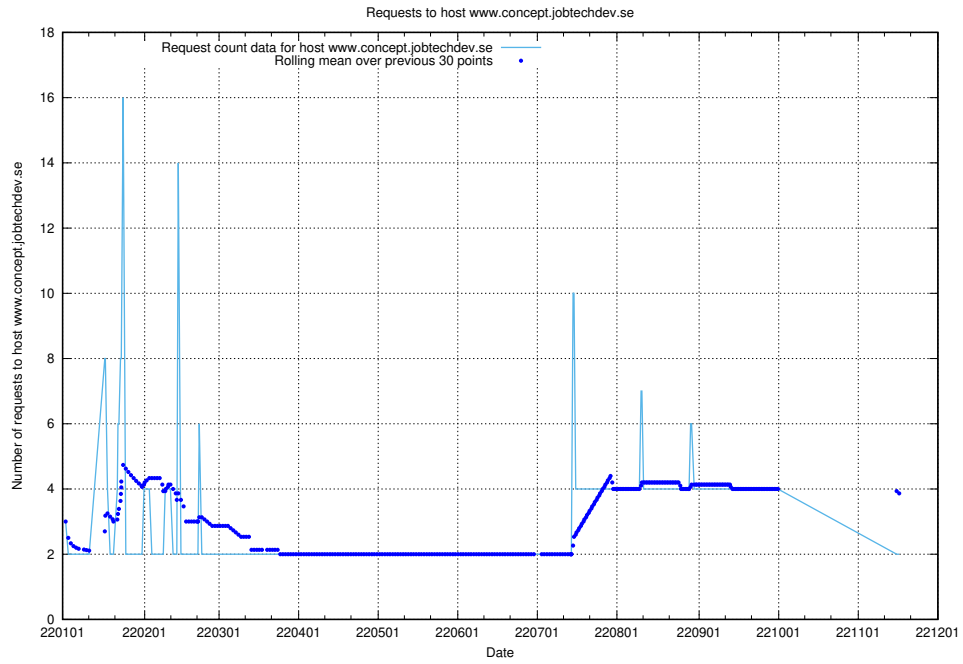

### 7.313 Usage of [www.concept.jobtechdev.se](http://www.concept.jobtechdev.se)

Here, we count the number of requests to host [www.concept.jobtechdev.se](http://www.concept.jobtechdev.se).