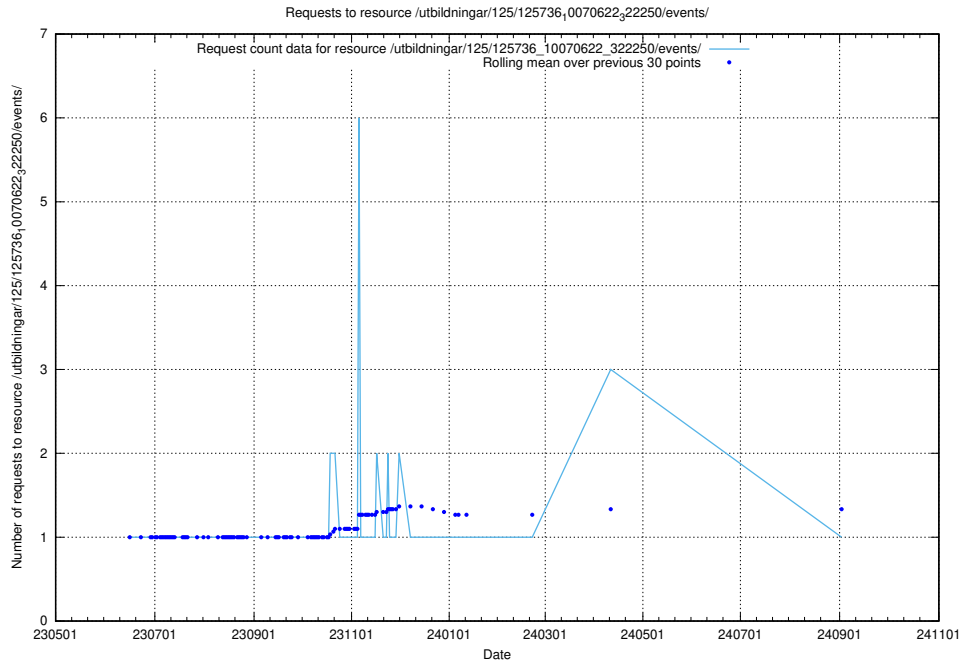

### 5.6530 Usage of /utbildningar/125/125736\_10070622\_322250/events/

Here, we count the number of requests to resource /utbildningar/125/125736\_10070622\_322250/events/