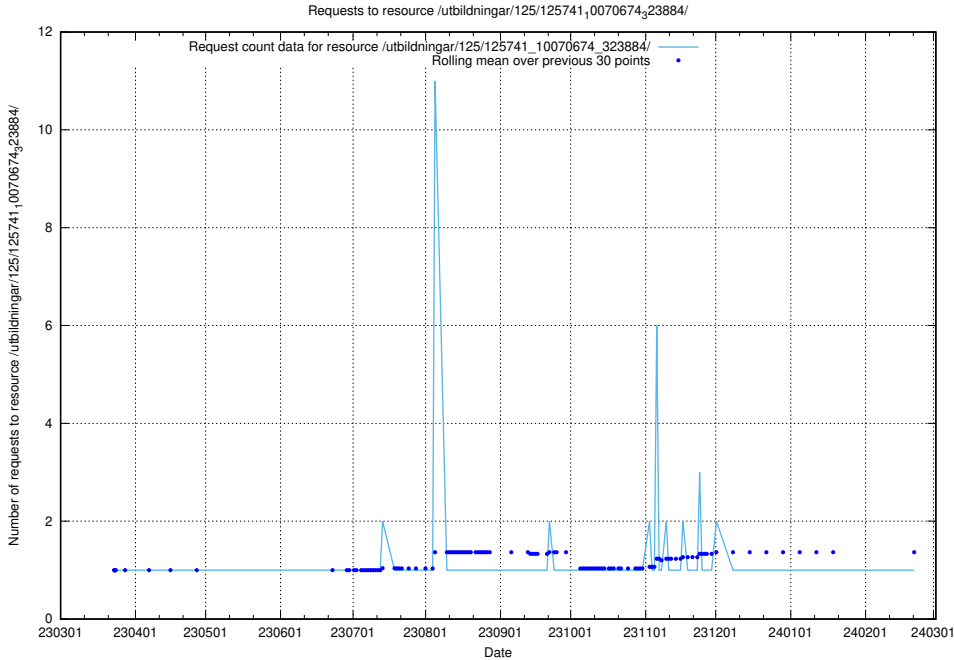

5.7179 Usage of /utbildningar/125/125741_10070674_323884/

Here, we count the number of requests to resource /utbildningar/125/125741_10070674_323884/.