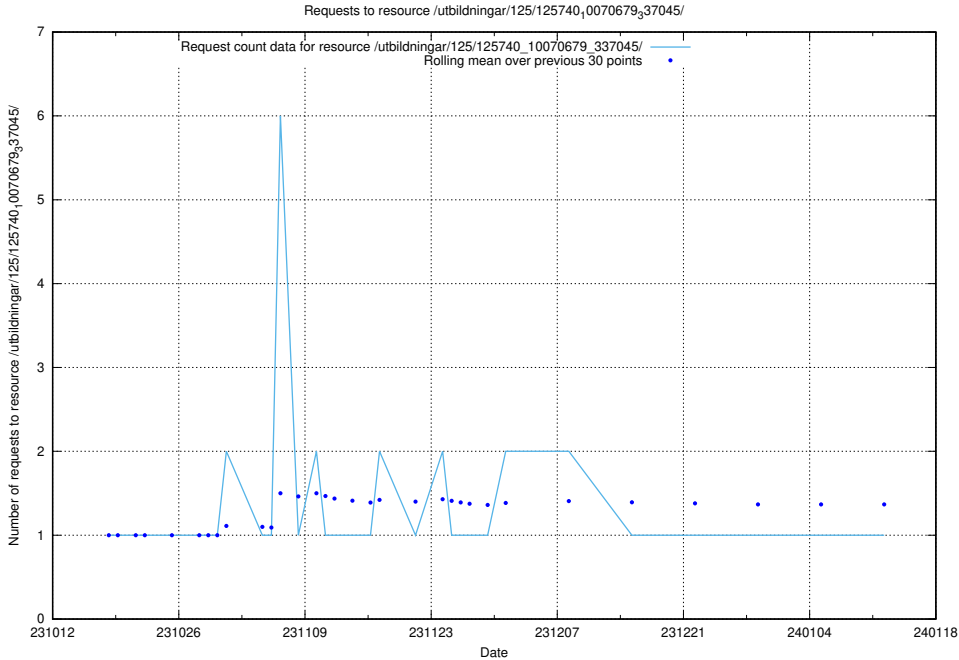

5.4991 Usage of /utbildningar/125/125740_10070679_337045/

Here, we count the number of requests to resource /utbildningar/125/125740_10070679_337045/.