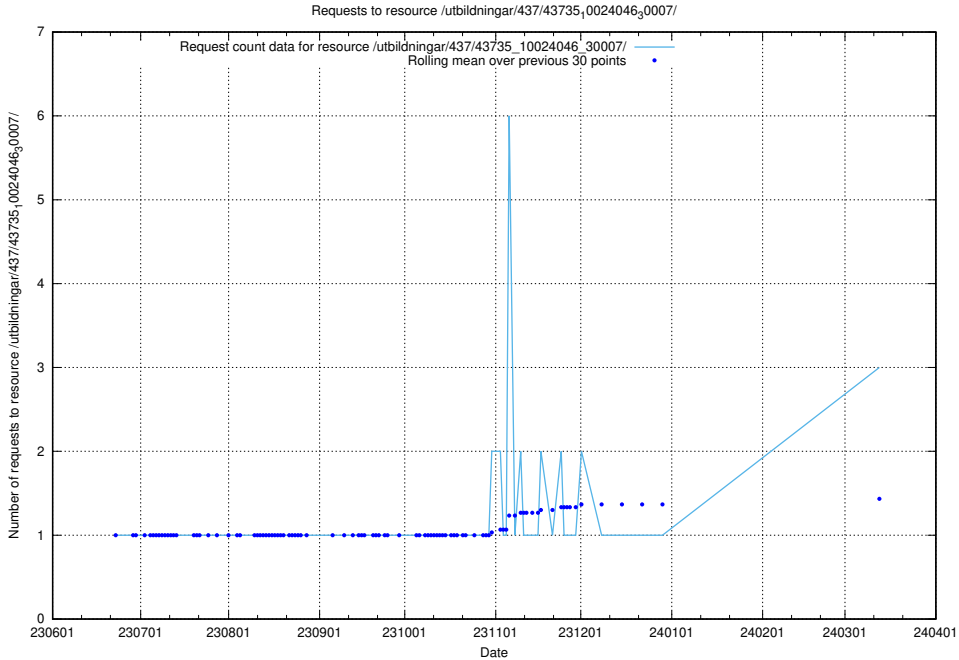

5.461 Usage of /utbildningar/437/43735_10024046_30007/

Here, we count the number of requests to resource /utbildningar/437/43735_10024046_30007/.