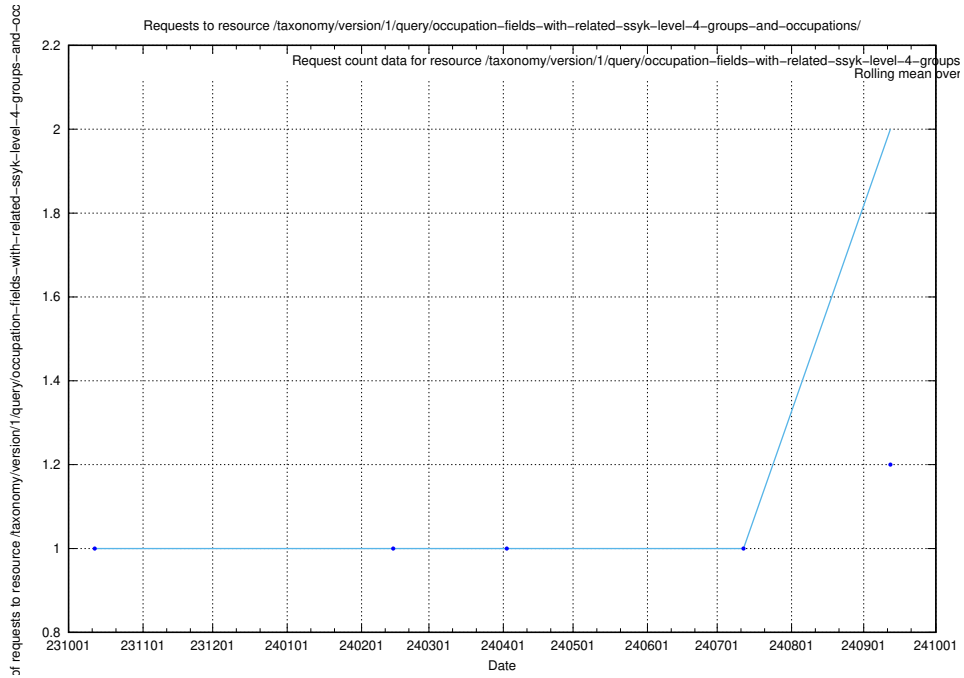

5.799 Usage of /taxonomy/version/1/query/occupation-fields-with-related-ssyk-level-4-groups-and-occupations/

Here, we count the number of requests to resource /taxonomy/version/1/query/occupation-fields-with-related-ssyk-level-4-groups-and-occupations/.