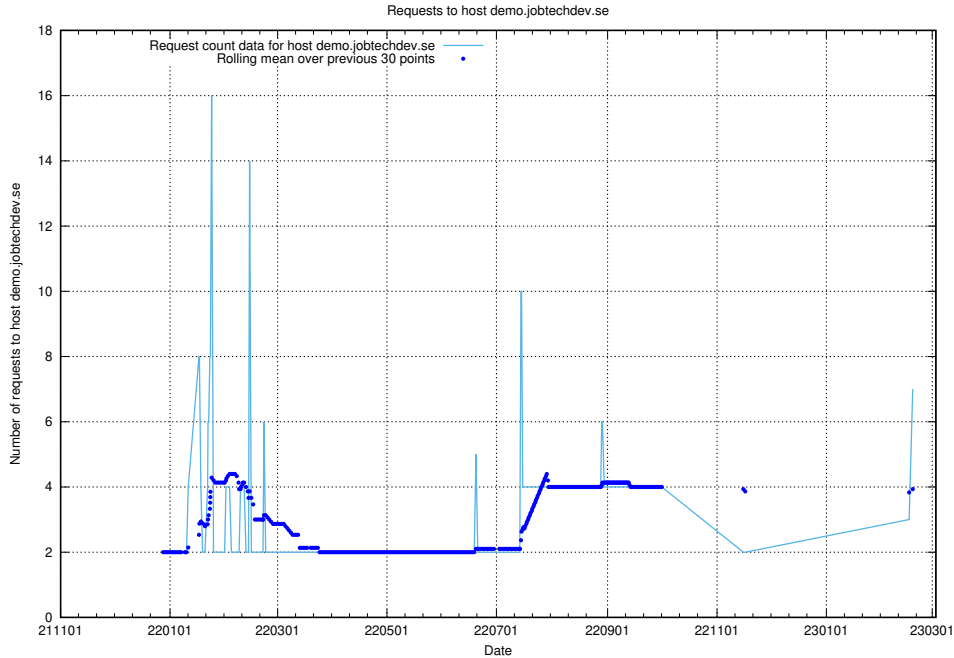

### 7.83 Usage of demo.jobtechdev.se

Here, we count the number of requests to host demo.jobtechdev.se.