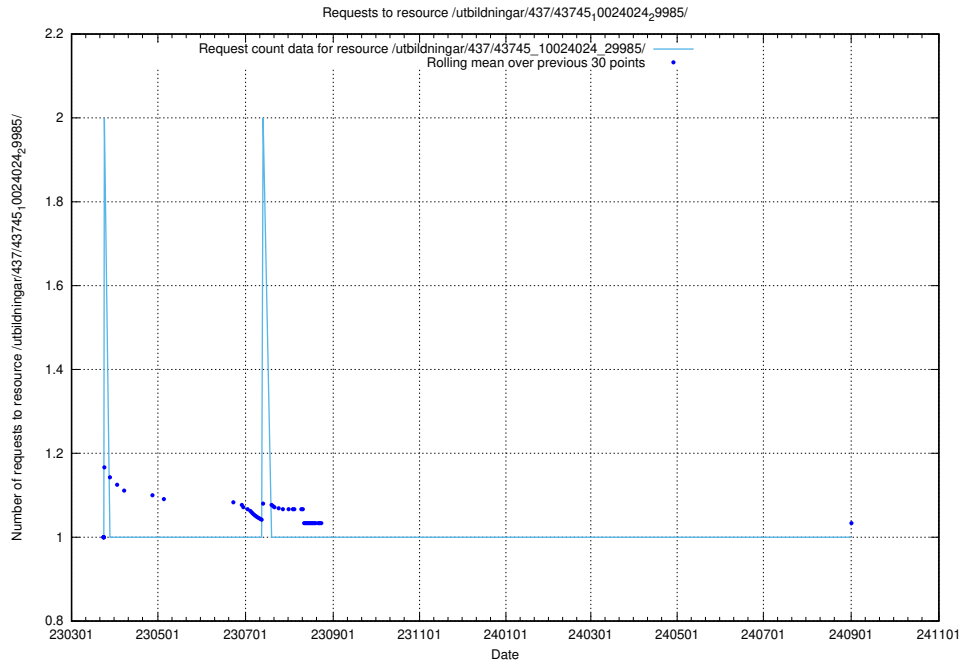

5.7089 Usage of /utbildningar/437/43745_10024024_29985/

Here, we count the number of requests to resource /utbildningar/437/43745_10024024_29985/.