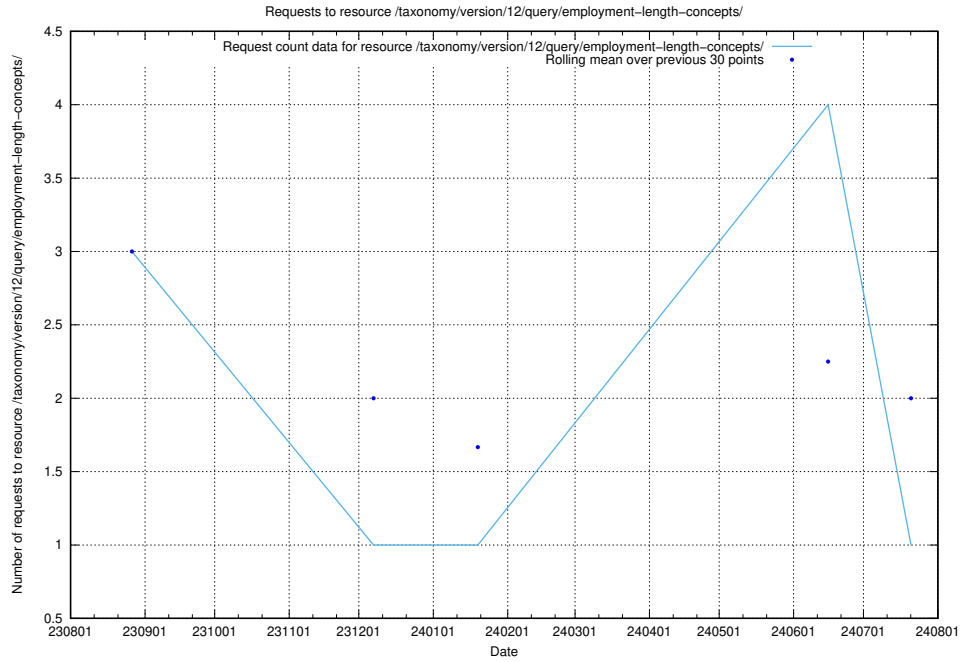

5.5398 Usage of /taxonomy/version/12/query/employment-length-concepts/

Here, we count the number of requests to resource /taxonomy/version/12/query/employment-length-concepts/.