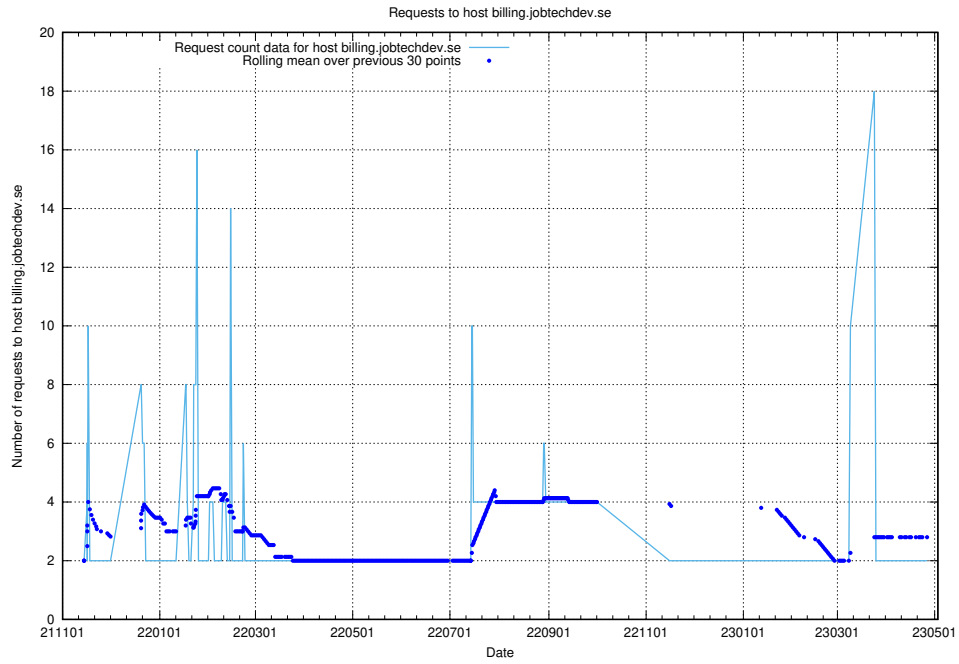

7.291 Usage of billing.jobtechdev.se

Here, we count the number of requests to host billing.jobtechdev.se.