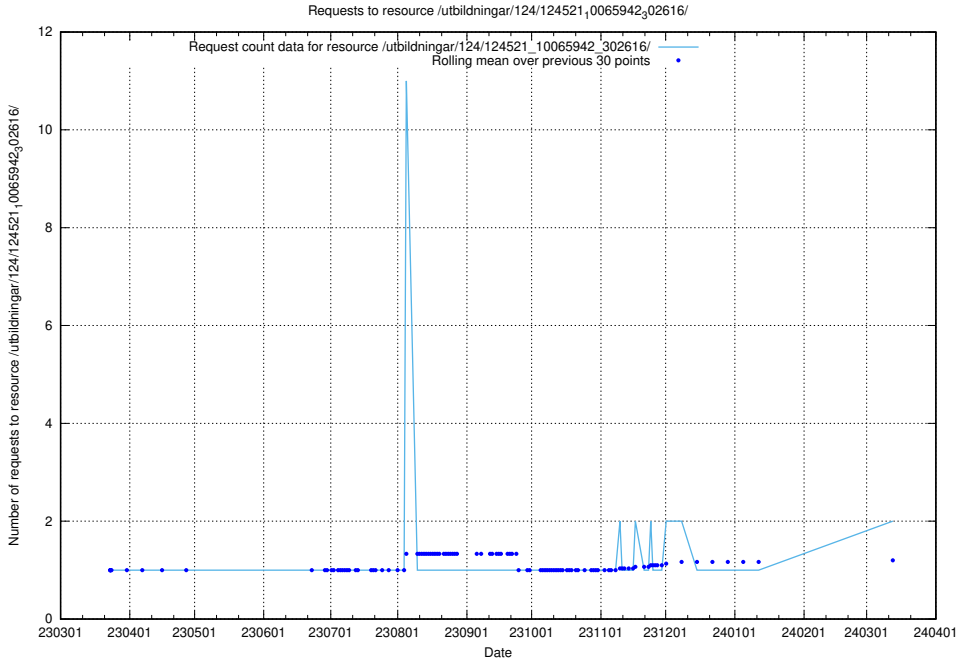

5.578 Usage of /utbildningar/124/124521_10065942_302616/

Here, we count the number of requests to resource /utbildningar/124/124521_10065942_302616/.