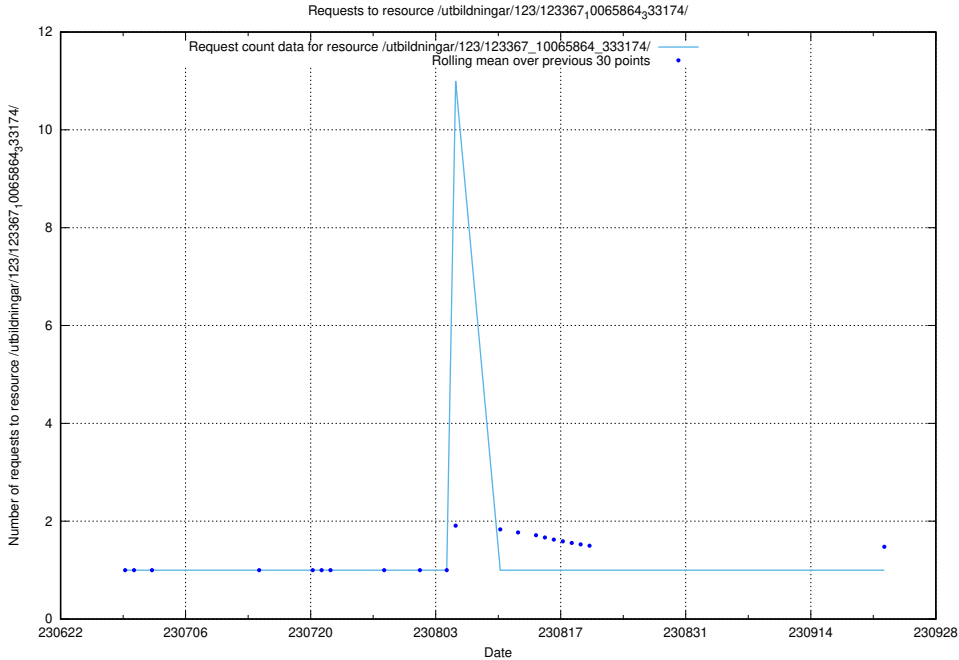

5.6229 Usage of /utbildningar/123/123367_10065864_333174/

Here, we count the number of requests to resource /utbildningar/123/123367_10065864_333174/.