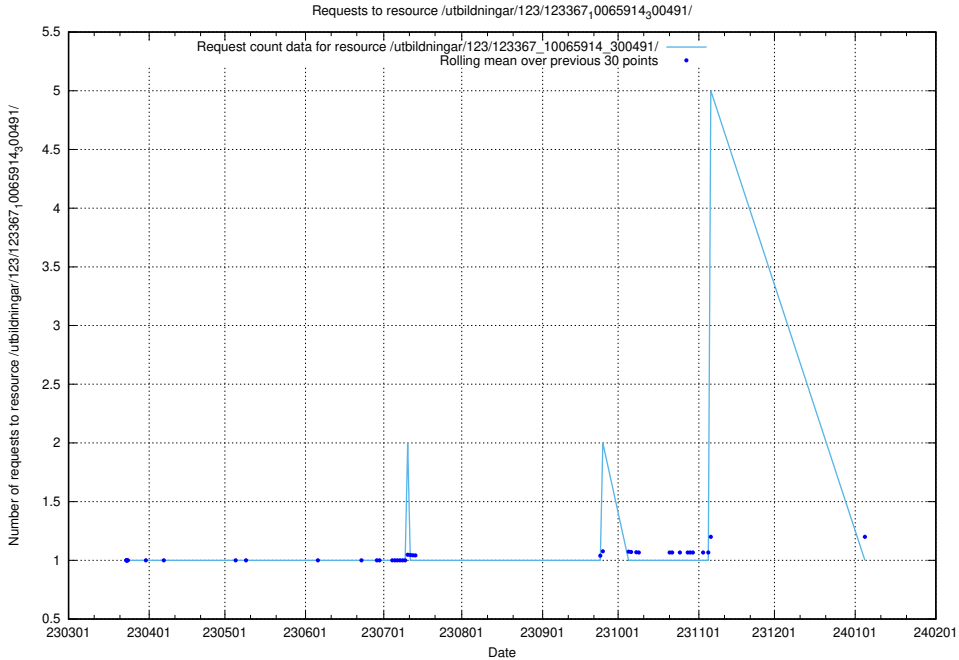

5.5377 Usage of /utbildningar/123/123367_10065914_300491/

Here, we count the number of requests to resource /utbildningar/123/123367_10065914_300491/.