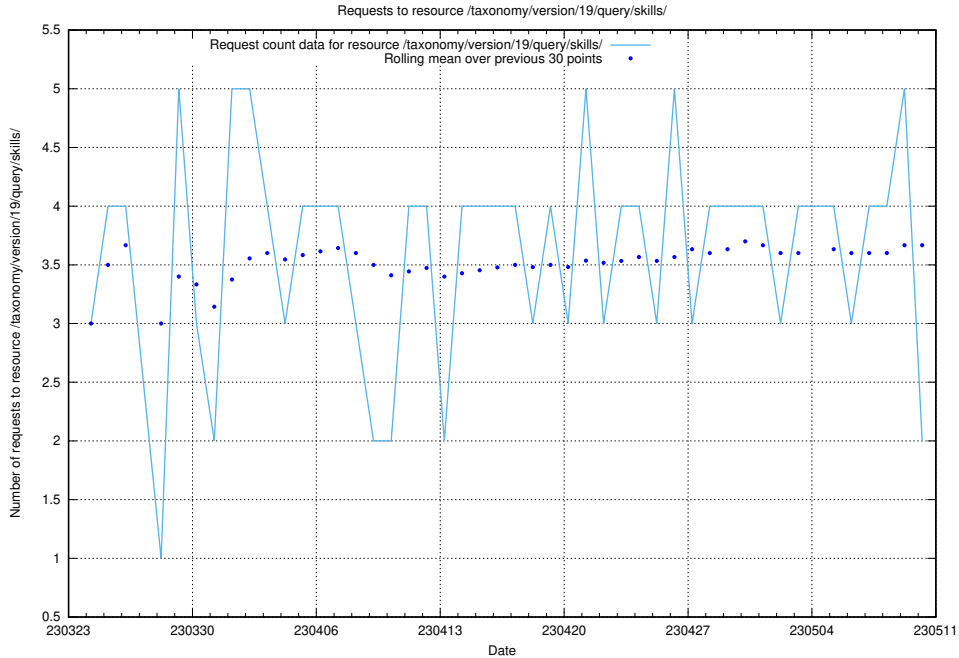

5.982 Usage of /taxonomy/version/19/query/skills/

Here, we count the number of requests to resource /taxonomy/version/19/query/skills/.