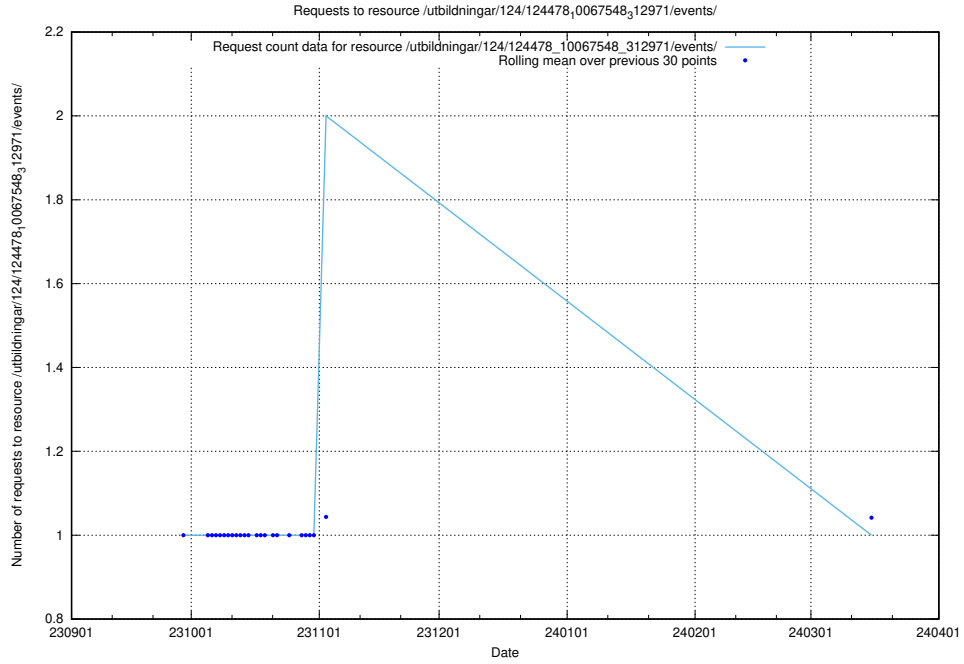

5.5171 Usage of /utbildningar/124/124478_10067548_312971/events/

Here, we count the number of requests to resource /utbildningar/124/124478_10067548_312971/events/