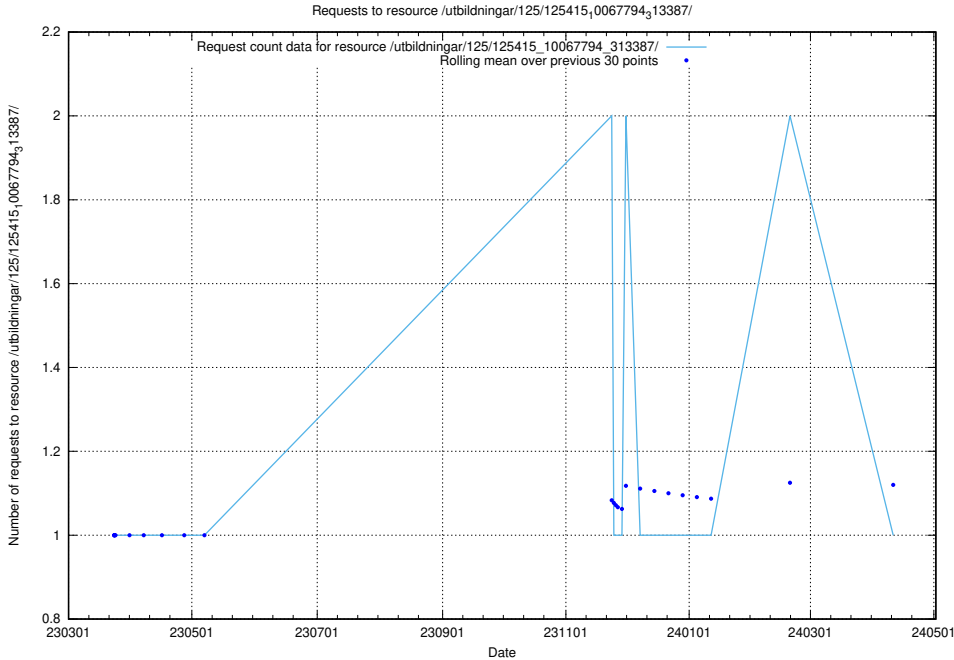

5.1168 Usage of /utbildningar/125/125415_10067794_313387/

Here, we count the number of requests to resource /utbildningar/125/125415_10067794_313387/.