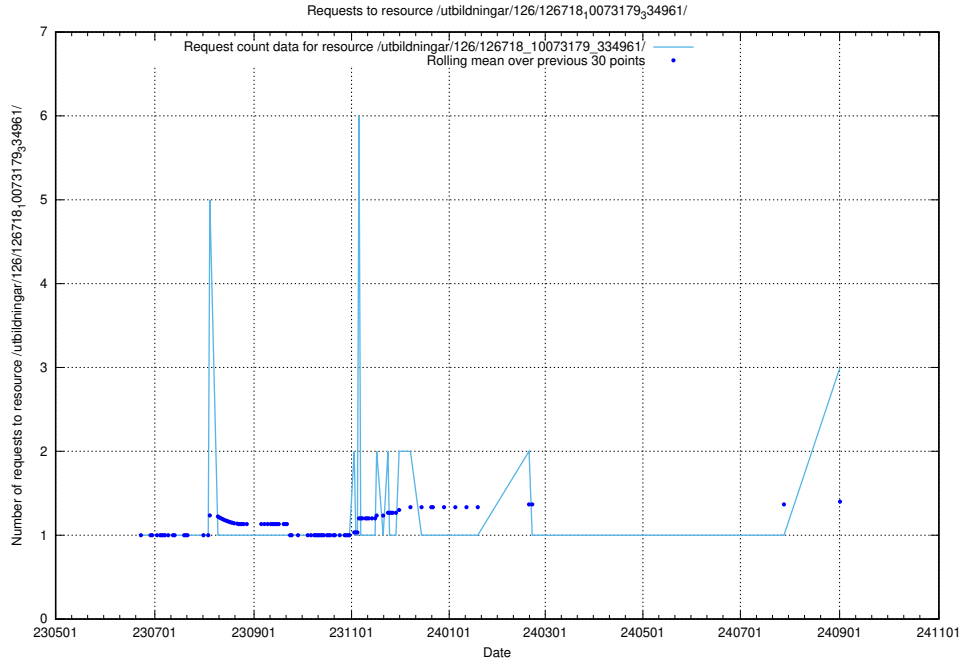

5.465 Usage of /utbildningar/126/126718_10073179_334961/

Here, we count the number of requests to resource /utbildningar/126/126718_10073179_334961/.