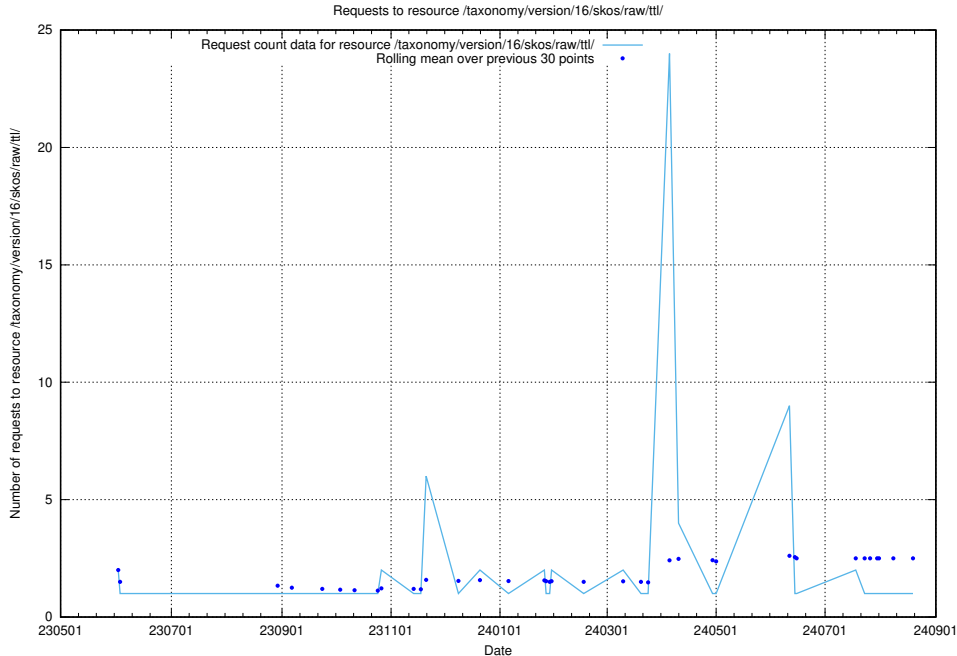

5.6576 Usage of /taxonomy/version/16/skos/raw/ttl/

Here, we count the number of requests to resource /taxonomy/version/16/skos/raw/ttl/.