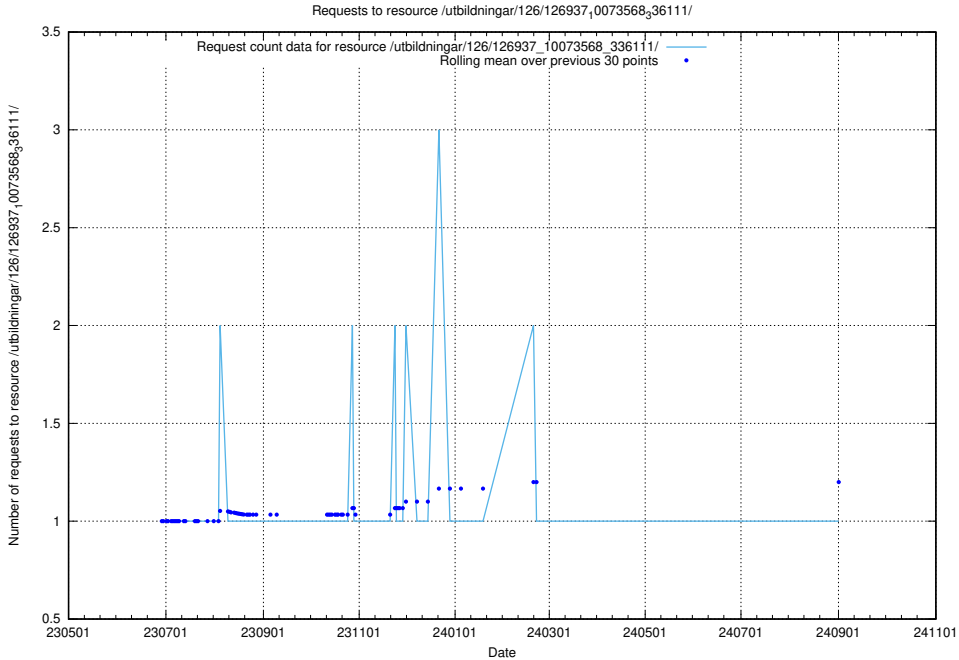

5.6138 Usage of /utbildningar/126/126937_10073568_336111/

Here, we count the number of requests to resource /utbildningar/126/126937_10073568_336111/.