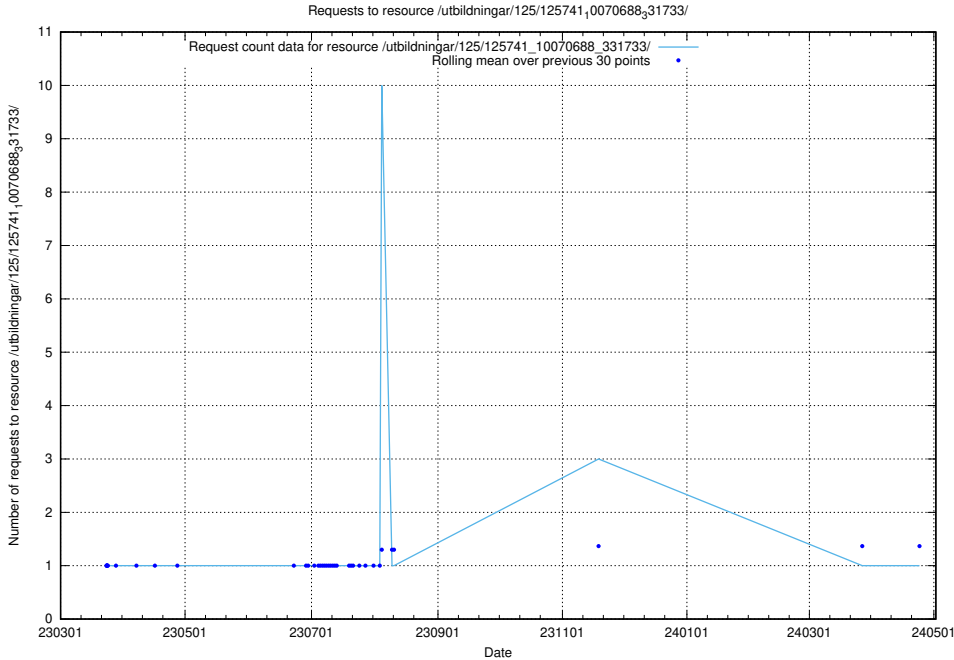

5.7168 Usage of /utbildningar/125/125741_10070688_331733/

Here, we count the number of requests to resource /utbildningar/125/125741_10070688_331733/.