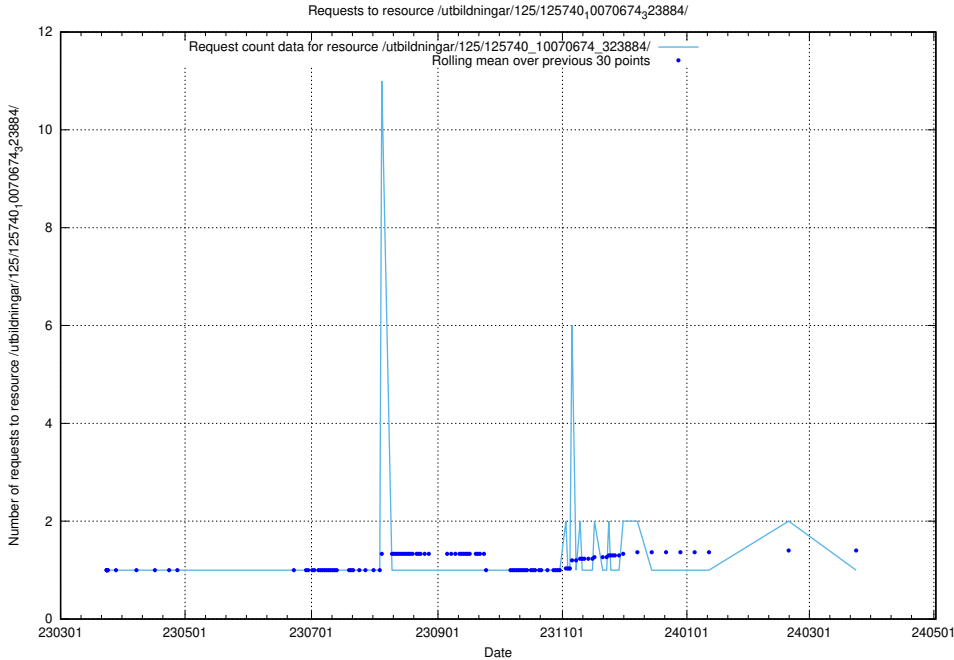

5.1050 Usage of /utbildningar/125/125740_10070674_323884/

Here, we count the number of requests to resource /utbildningar/125/125740_10070674_323884/.