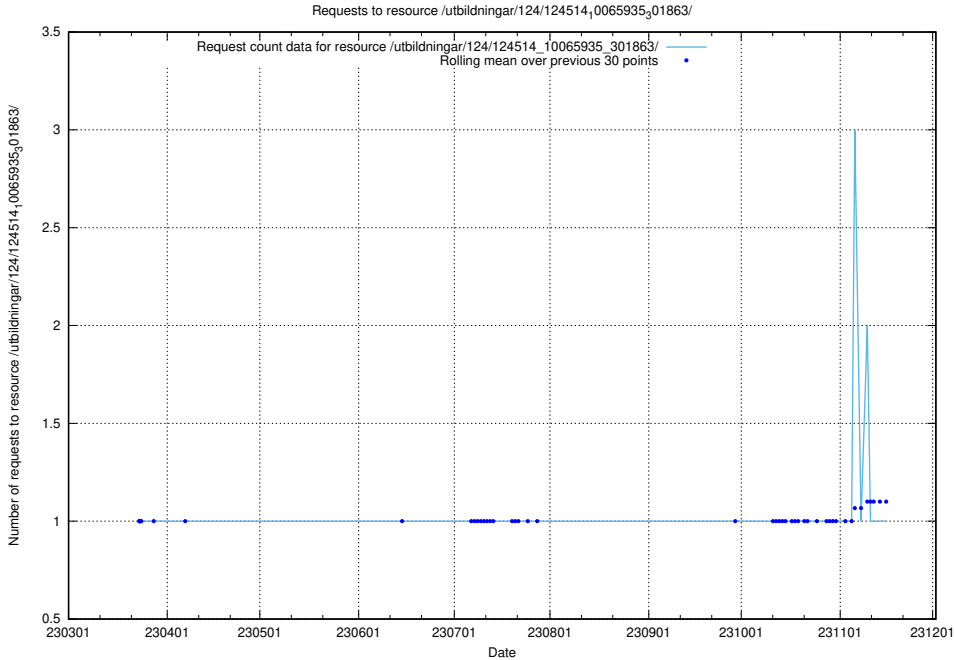

5.2583 Usage of /utbildningar/124/124514_10065935_301863/

Here, we count the number of requests to resource /utbildningar/124/124514_10065935_301863/.