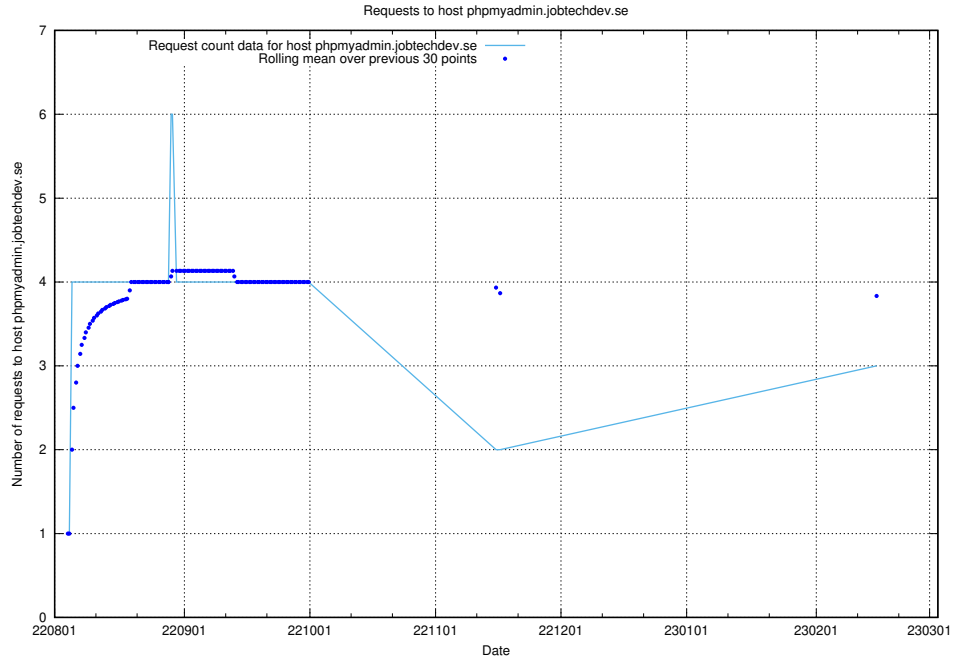

7.198 Usage of phpmyadmin.jobtechdev.se

Here, we count the number of requests to host phpmyadmin.jobtechdev.se.