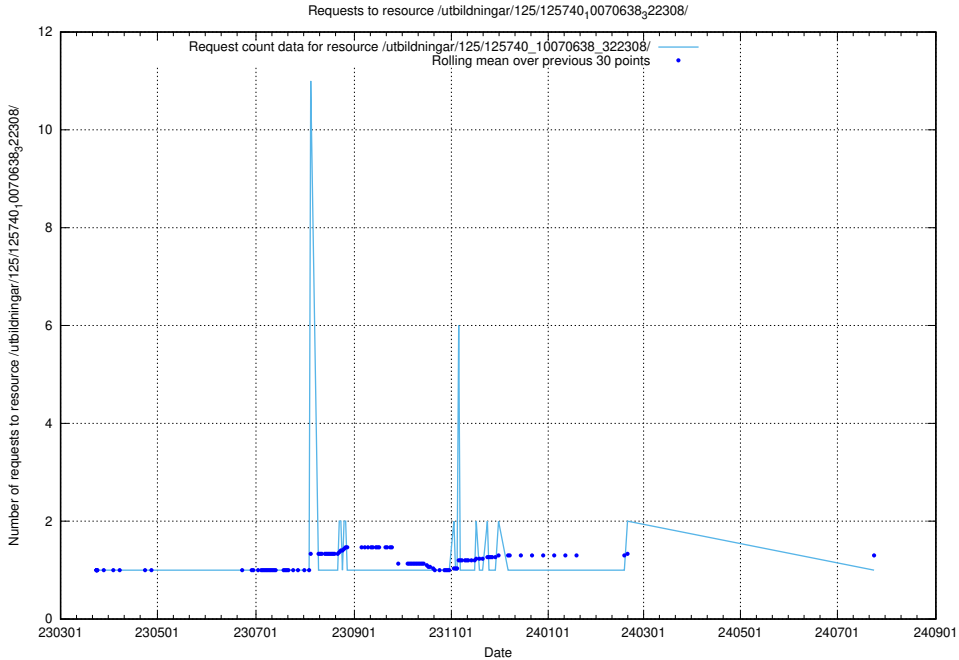

5.1065 Usage of /utbildningar/125/125740_10070638_322308/

Here, we count the number of requests to resource /utbildningar/125/125740_10070638_322308/.