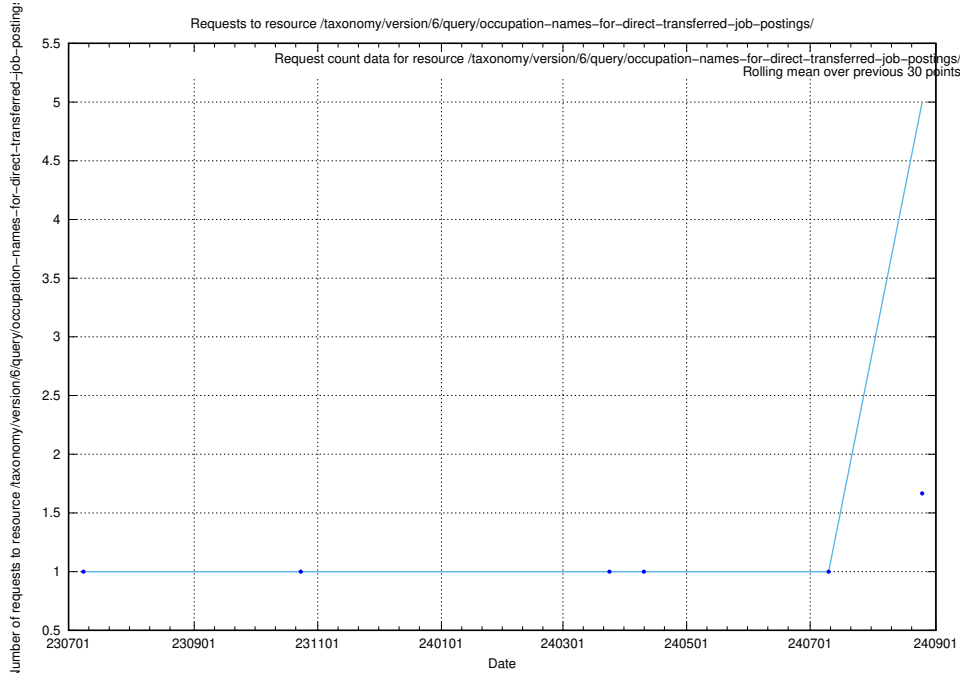

5.189 Usage of /taxonomy/version/6/query/occupation-names-for-direct-transferred-job-postings/

Here, we count the number of requests to resource /taxonomy/version/6/query/occupation-names-for-direct-transferred-job-postings/.