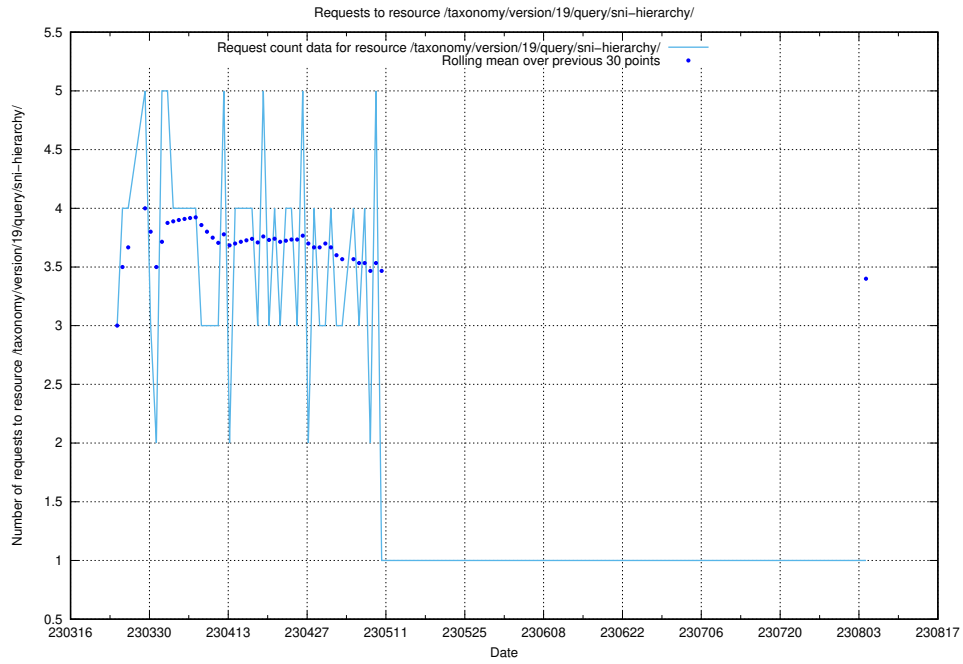

5.6826 Usage of /taxonomy/version/19/query/sni-hierarchy/

Here, we count the number of requests to resource /taxonomy/version/19/query/sni-hierarchy/.