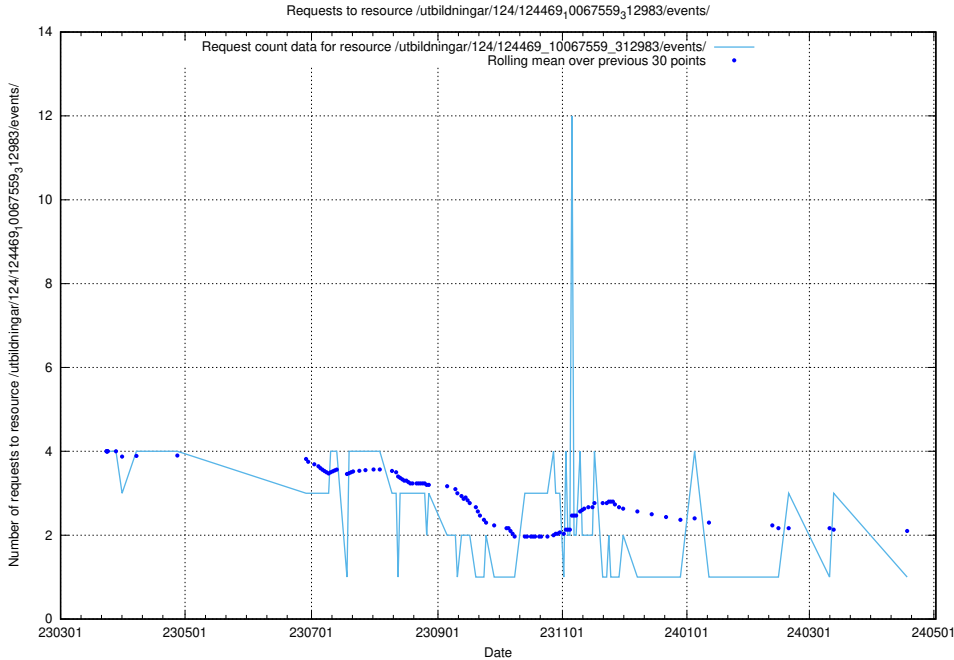

5.6953 Usage of /utbildningar/124/124469_10067559_312983/events/

Here, we count the number of requests to resource /utbildningar/124/124469_10067559_312983/events/