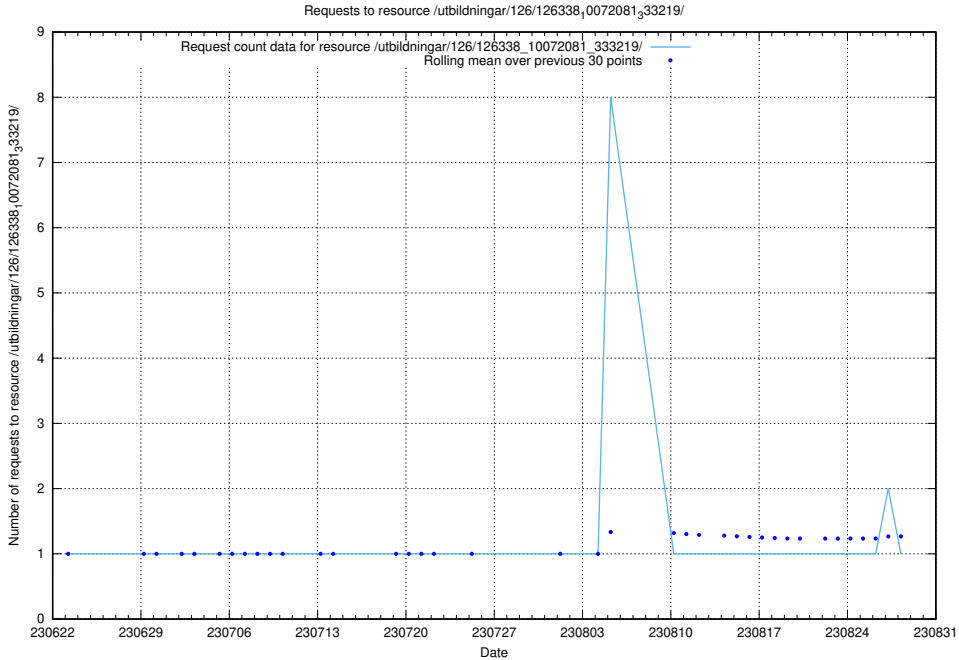

5.6325 Usage of /utbildningar/126/126338_10072081_333219/

Here, we count the number of requests to resource /utbildningar/126/126338_10072081_333219/.