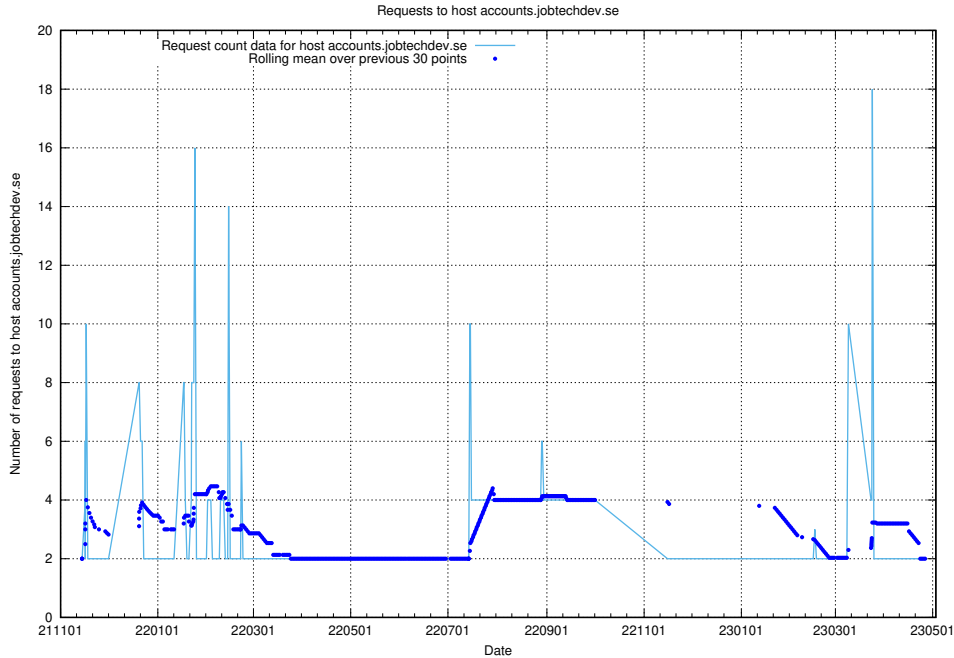

7.299 Usage of accounts.jobtechdev.se

Here, we count the number of requests to host accounts.jobtechdev.se.