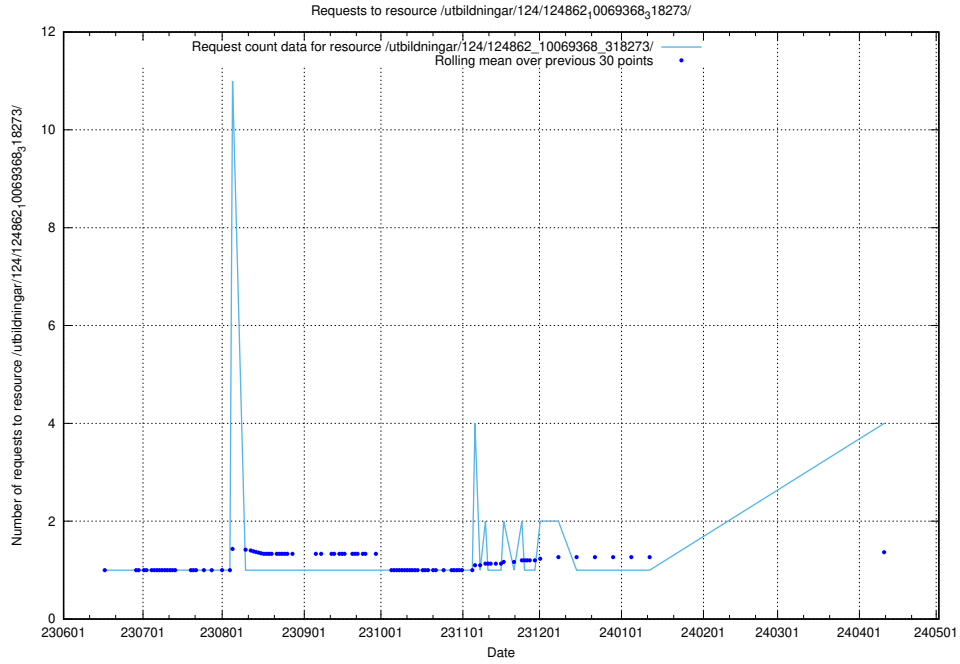

5.330 Usage of /utbildningar/124/124862_10069368_318273/

Here, we count the number of requests to resource /utbildningar/124/124862_10069368_318273/.