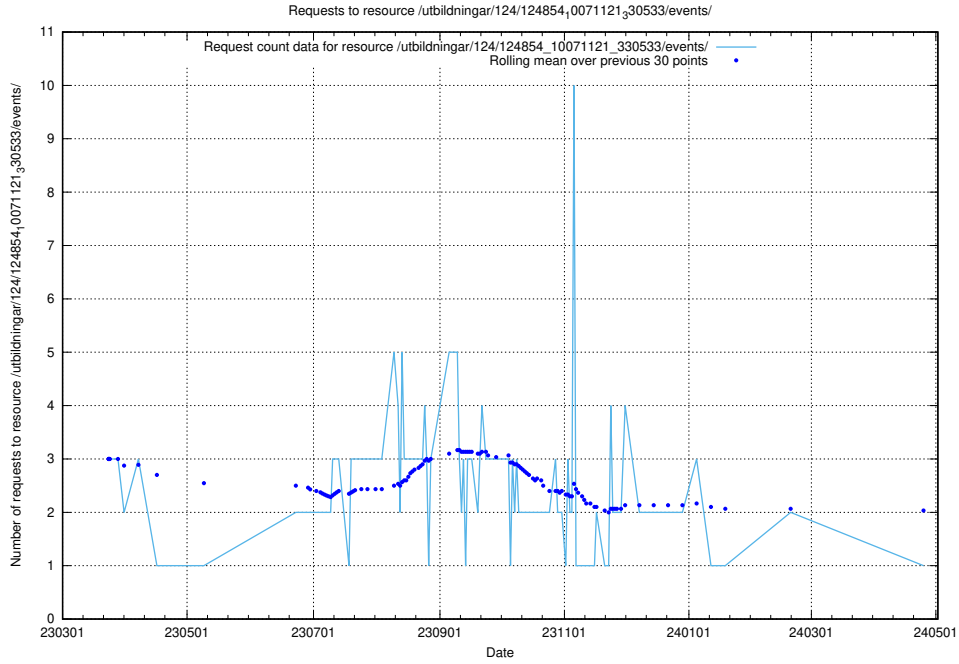

5.6959 Usage of /utbildningar/124/124854_10071121_330533/events/

Here, we count the number of requests to resource /utbildningar/124/124854_10071121_330533/events/