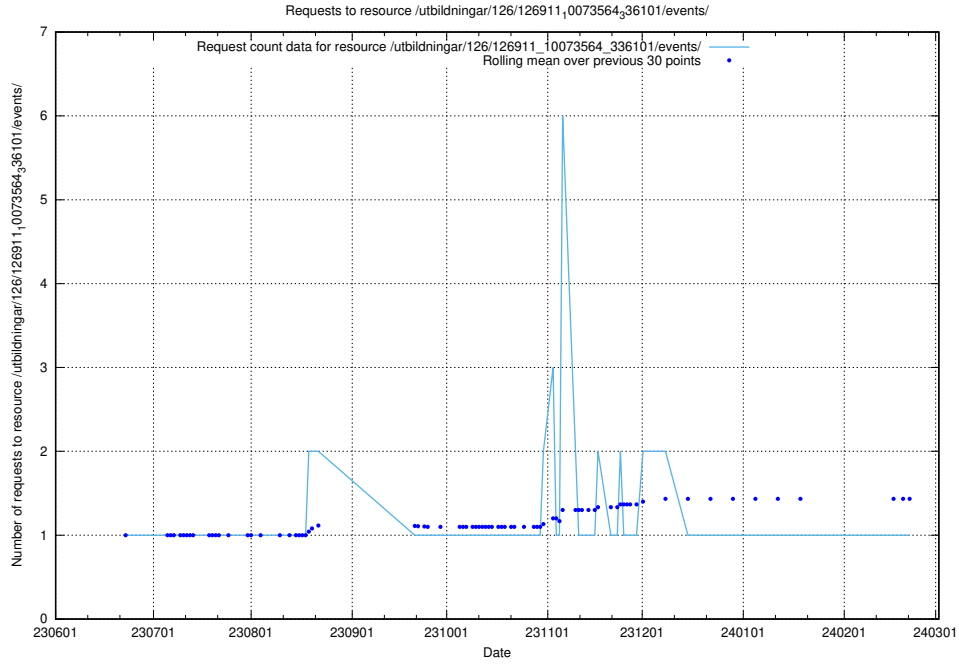

5.6275 Usage of /utbildningar/126/126911_10073564_336101/events/

Here, we count the number of requests to resource /utbildningar/126/126911_10073564_336101/events/