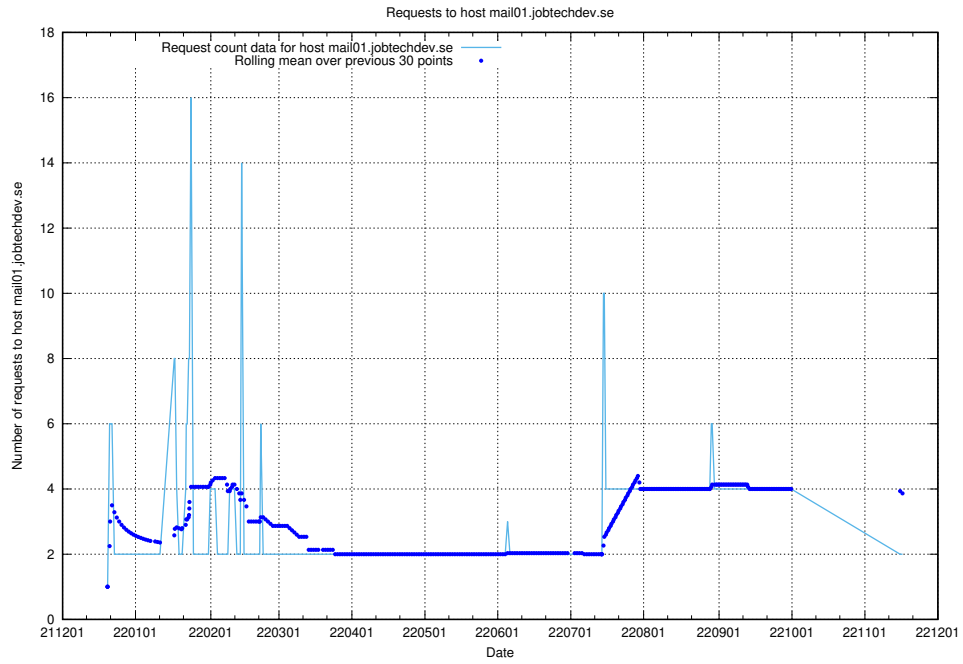

### 7.383 Usage of exchange.jobtechdev.se

Here, we count the number of requests to host exchange.jobtechdev.se.