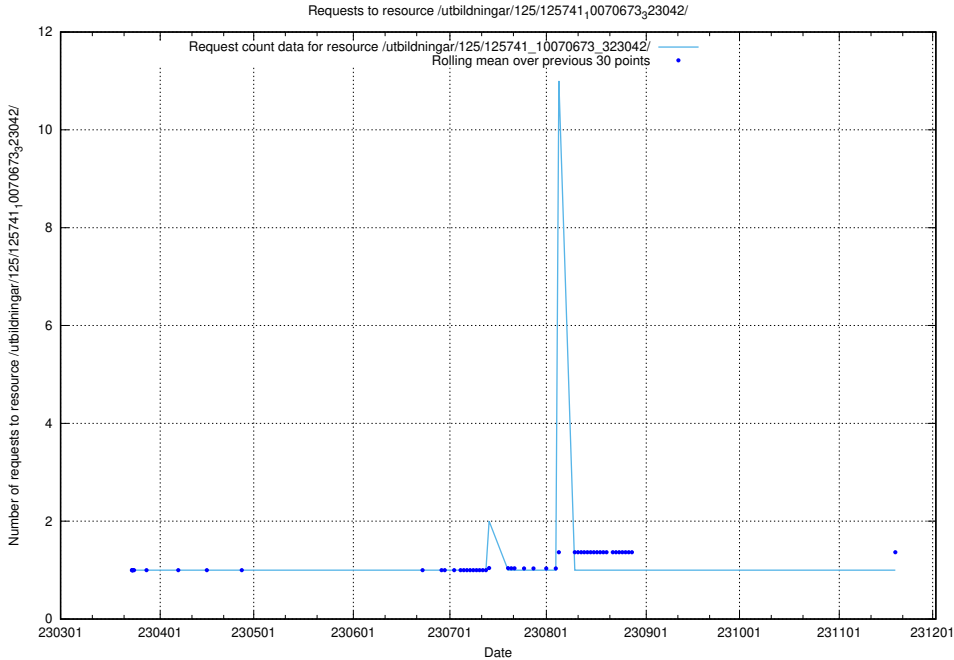

5.7185 Usage of /utbildningar/125/125741_10070673_323042/

Here, we count the number of requests to resource /utbildningar/125/125741_10070673_323042/.