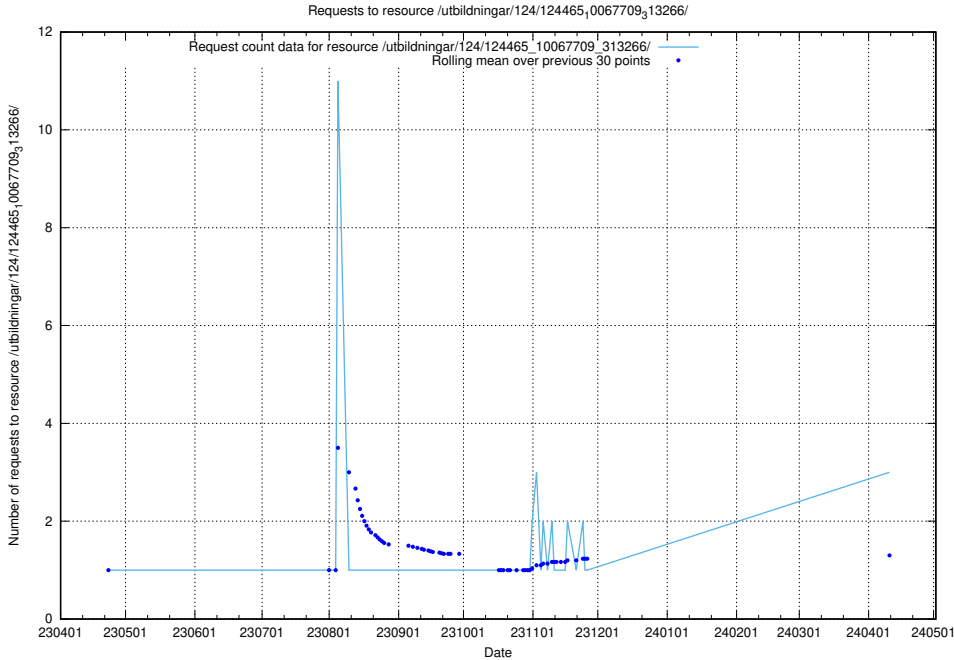

5.501 Usage of /utbildningar/124/124465_10067709_313266/

Here, we count the number of requests to resource /utbildningar/124/124465_10067709_313266/.