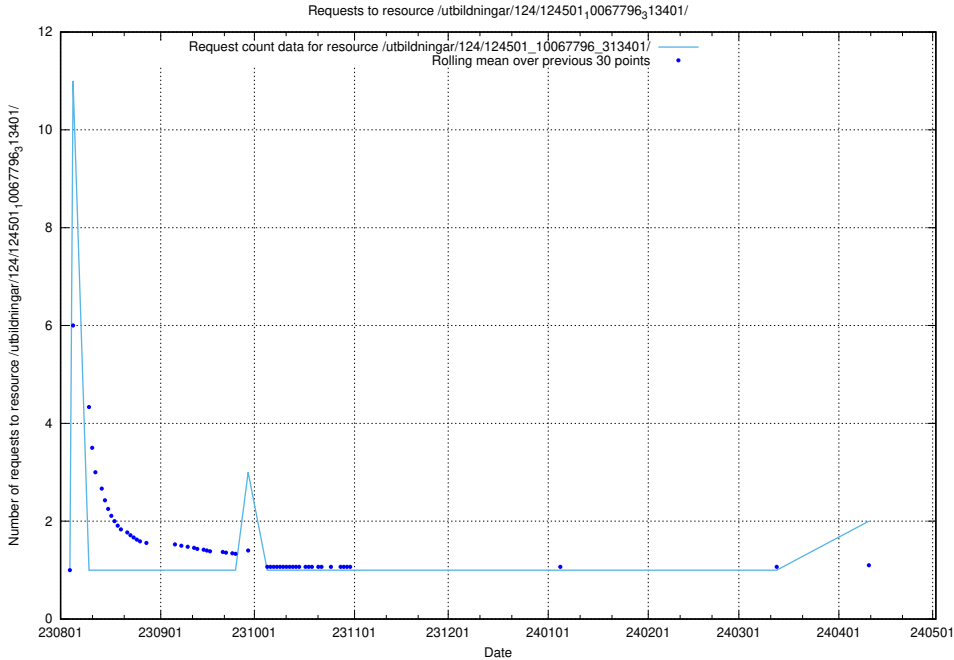

5.857 Usage of /utbildningar/124/124501_10067796_313401/

Here, we count the number of requests to resource /utbildningar/124/124501_10067796_313401/.