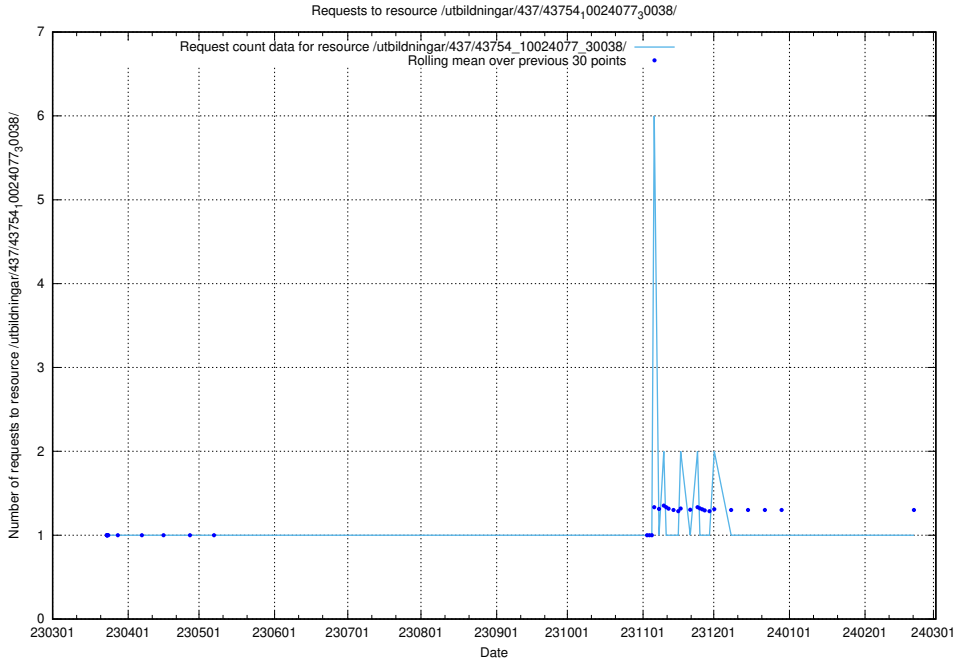

5.7078 Usage of /utbildningar/437/43754_10024077_30038/

Here, we count the number of requests to resource /utbildningar/437/43754_10024077_30038/.