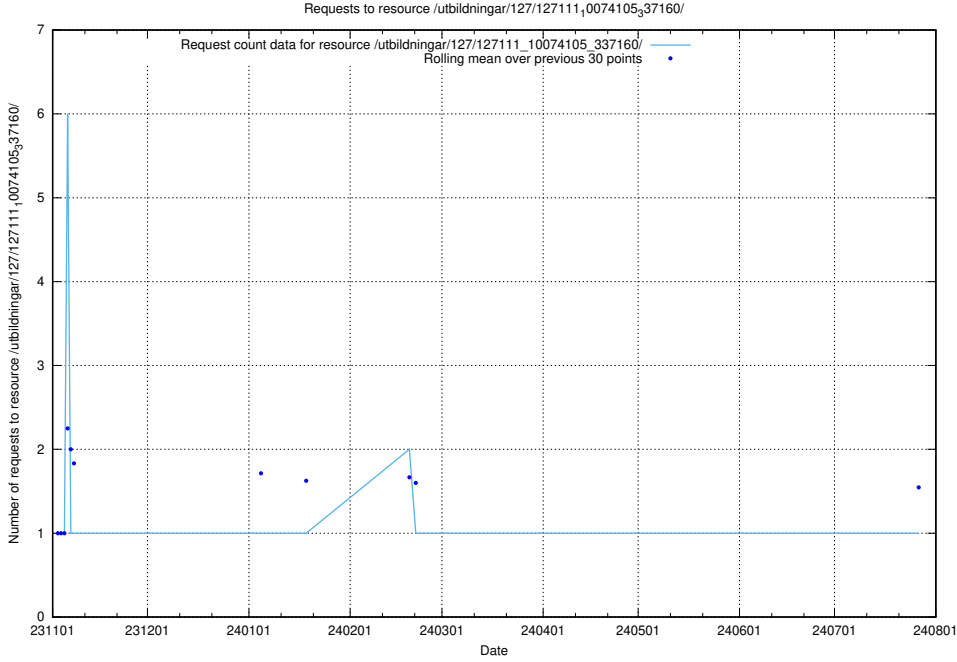

5.4857 Usage of /utbildningar/127/127111_10074105_337160/

Here, we count the number of requests to resource /utbildningar/127/127111_10074105_337160/.