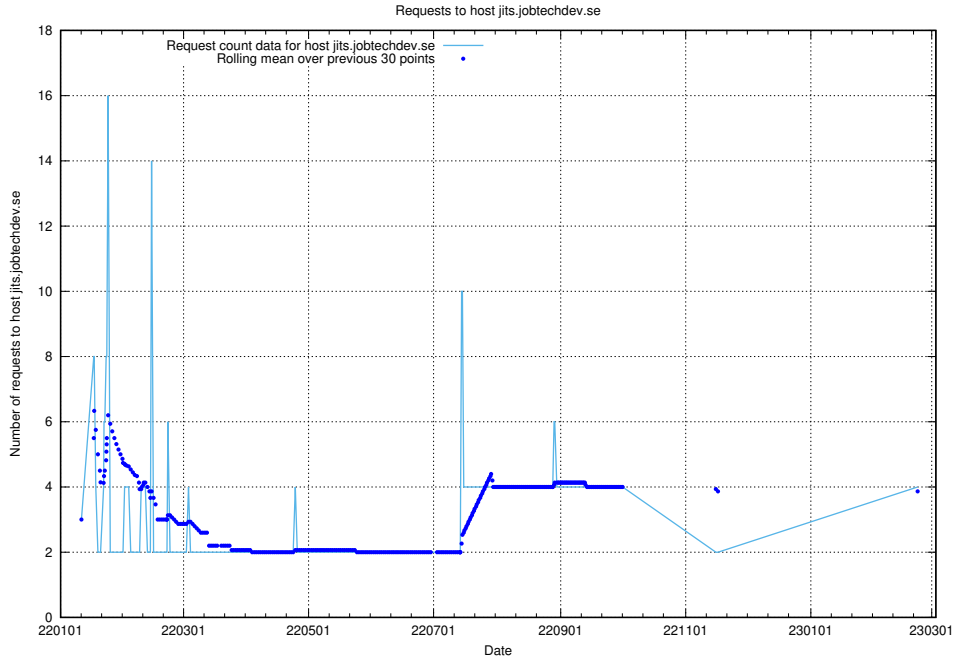

7.117 Usage of jits.jobtechdev.se

Here, we count the number of requests to host jits.jobtechdev.se.