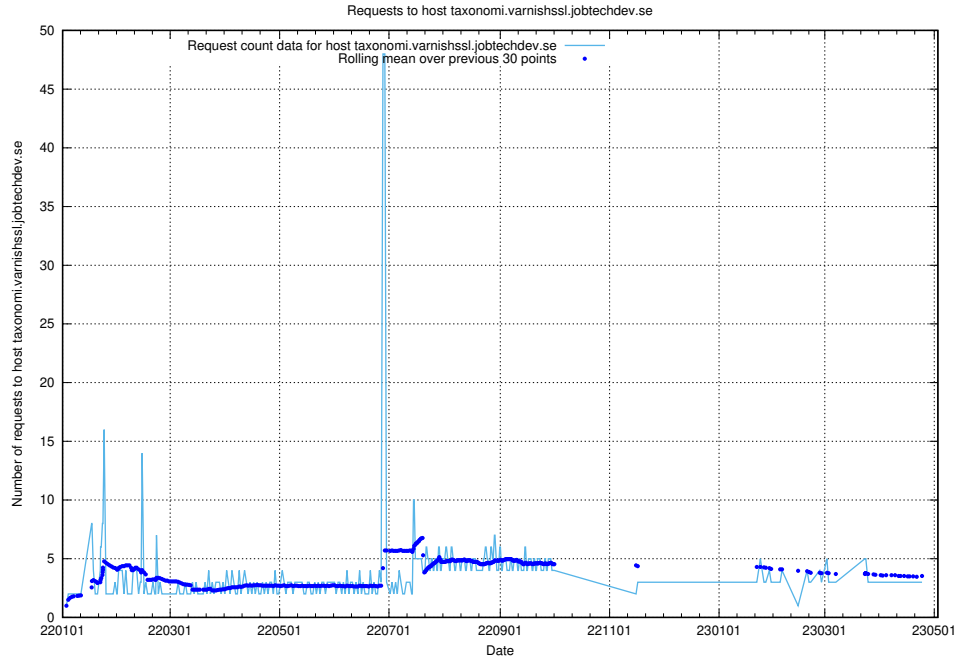

7.188 Usage of `taxonomi.varnishssl.jobtechdev.se`

Here, we count the number of requests to host `taxonomi.varnishssl.jobtechdev.se`.