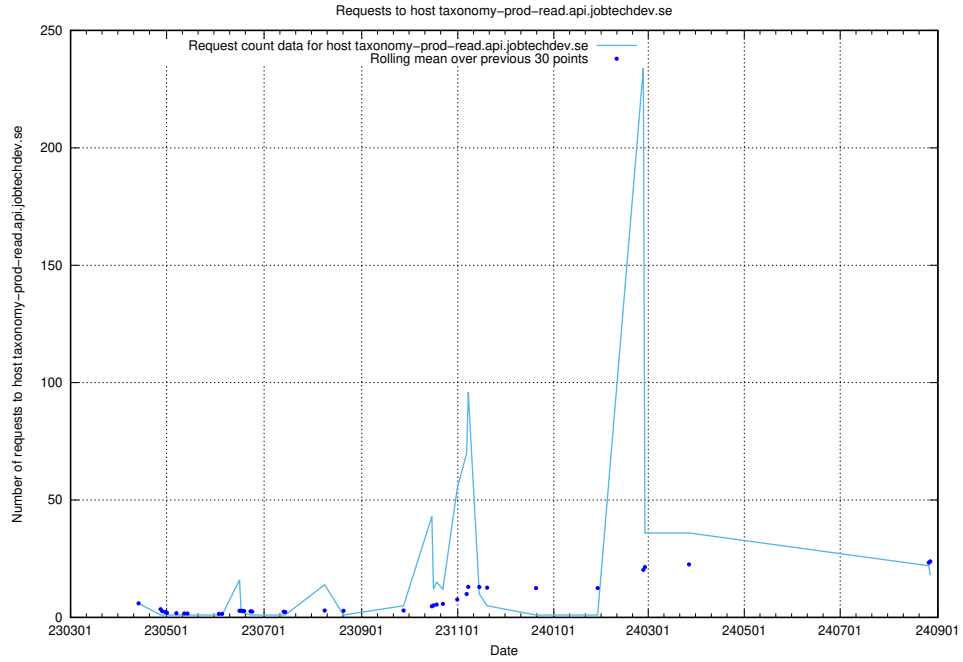

### 7.38 Usage of hakjo.jobtechdev.se

Here, we count the number of requests to host hakjo.jobtechdev.se.