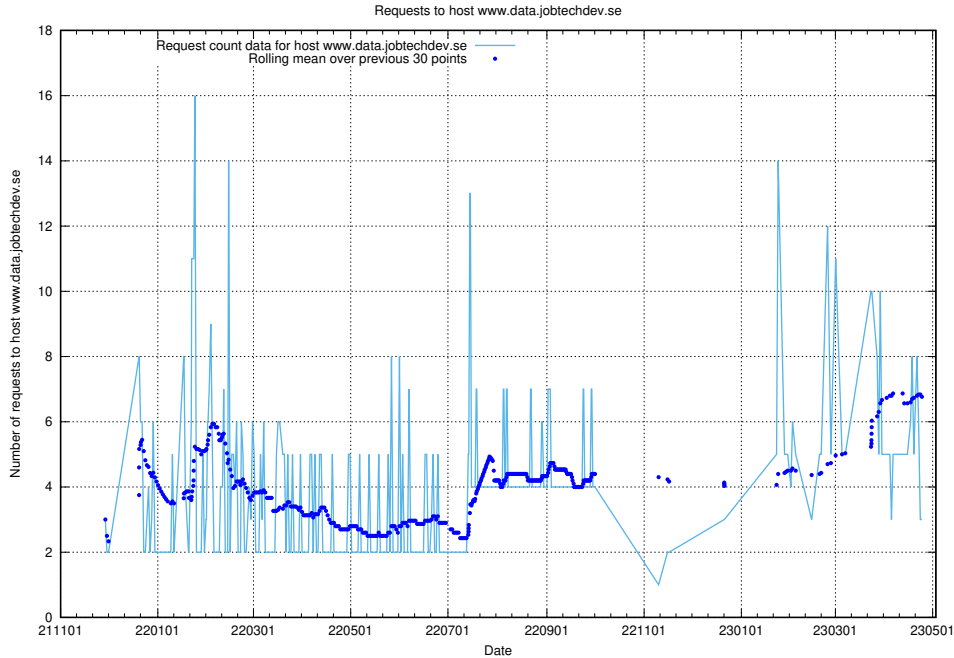

7.217 Usage of www.data.jobtechdev.se

Here, we count the number of requests to host www.data.jobtechdev.se.