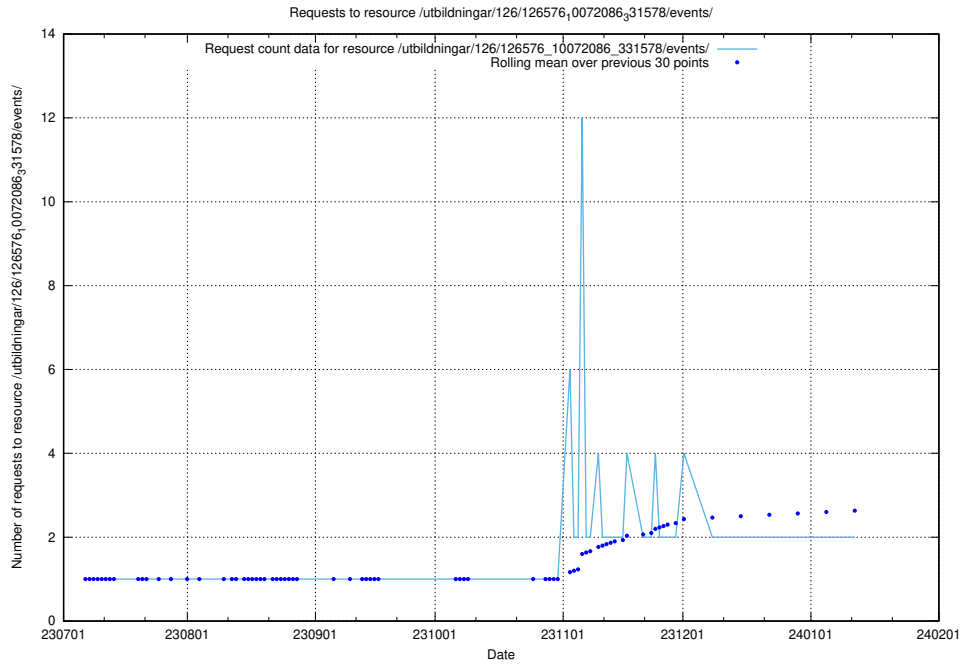

5.884 Usage of /utbildningar/126/126576_10072086_331578/events/

Here, we count the number of requests to resource /utbildningar/126/126576_10072086_331578/events/