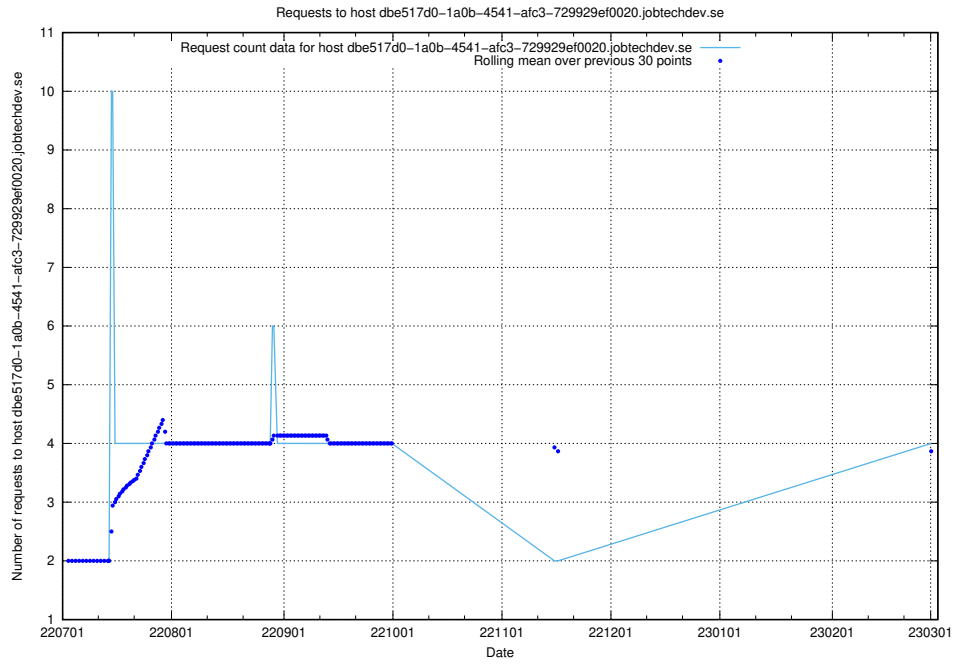

7.151 Usage of dbe517d0-1a0b-4541-afc3-729929ef0020.jobtechdev.se

Here, we count the number of requests to host dbe517d0-1a0b-4541-afc3-729929ef0020.jobtechdev.se.