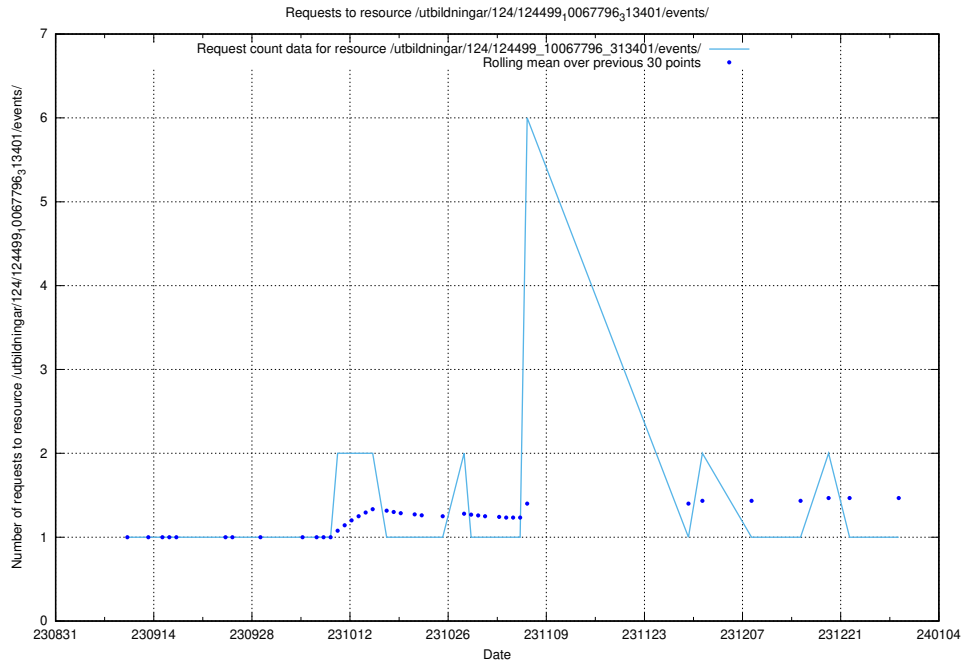

5.5319 Usage of /utbildningar/124/124499_10067796_313401/events/

Here, we count the number of requests to resource /utbildningar/124/124499_10067796_313401/events/