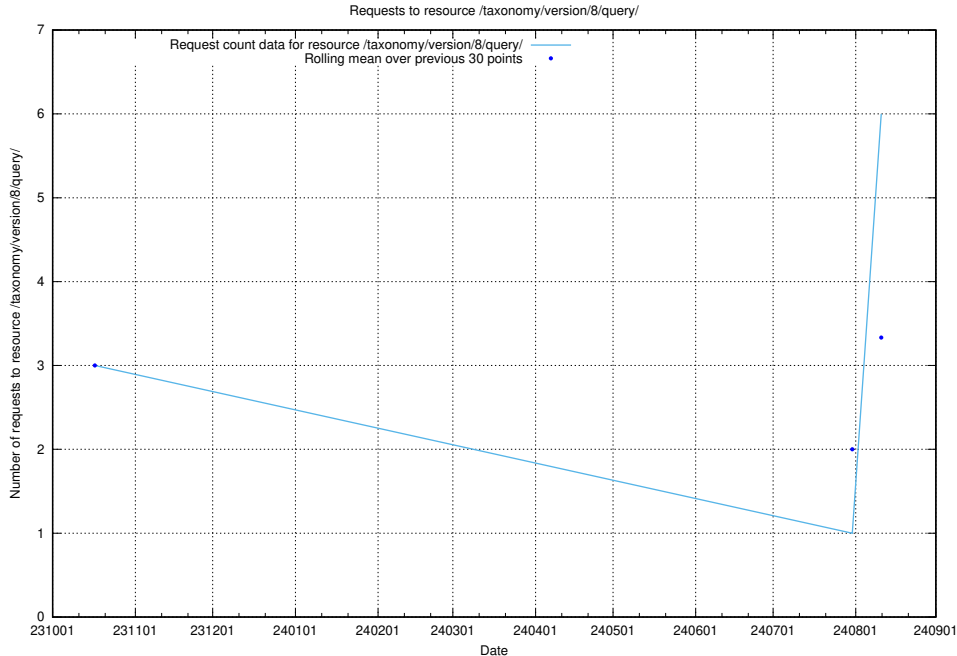

5.81 Usage of /taxonomy/version/8/query/

Here, we count the number of requests to resource /taxonomy/version/8/query/.