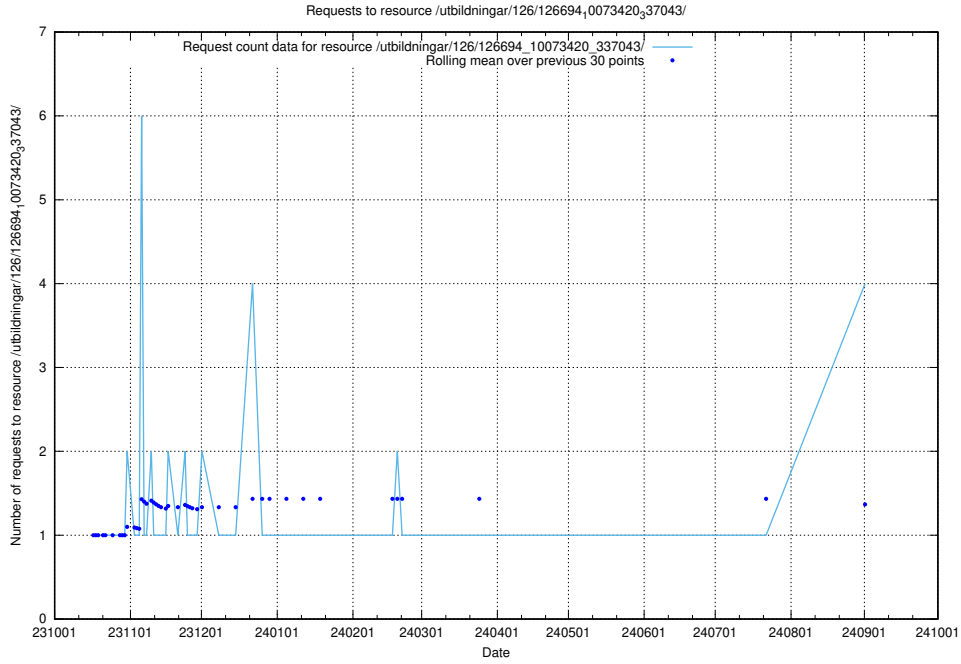

5.292 Usage of /utbildningar/126/126694_10073420_337043/

Here, we count the number of requests to resource /utbildningar/126/126694_10073420_337043/.