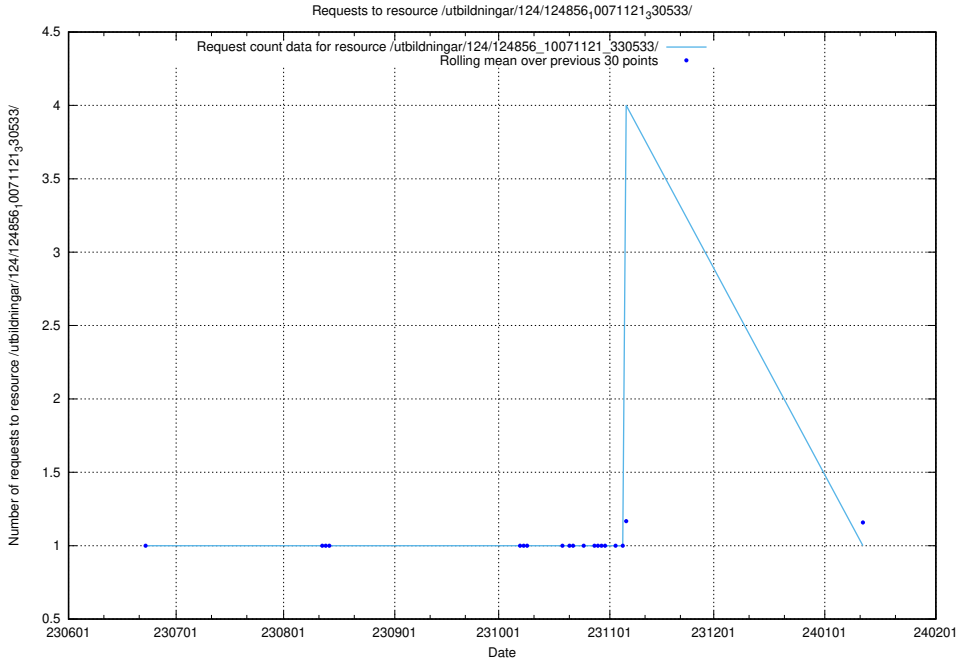

5.6400 Usage of /utbildningar/124/124856_10071121_330533/

Here, we count the number of requests to resource /utbildningar/124/124856_10071121_330533/.