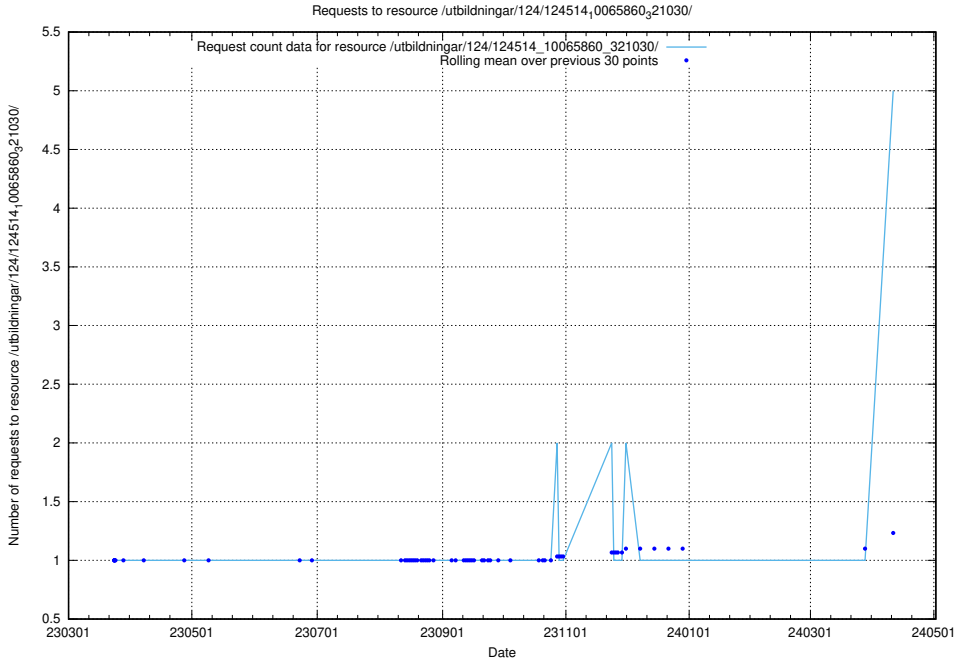

5.166 Usage of /utbildningar/124/124514_10065860_321030/

Here, we count the number of requests to resource /utbildningar/124/124514_10065860_321030/.