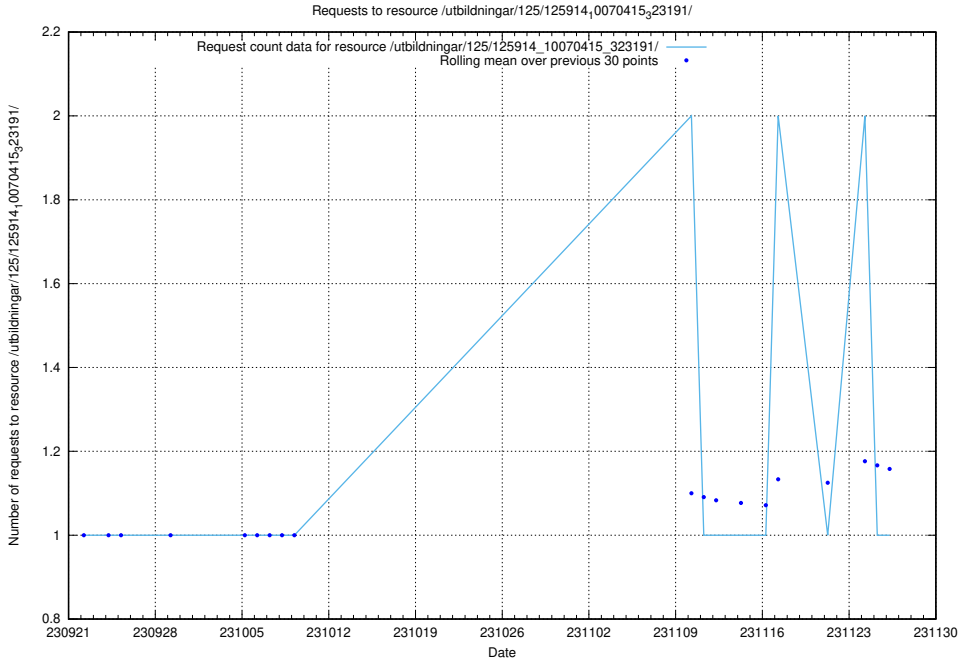

5.5207 Usage of /utbildningar/125/125914_10070415_323191/

Here, we count the number of requests to resource /utbildningar/125/125914_10070415_323191/.