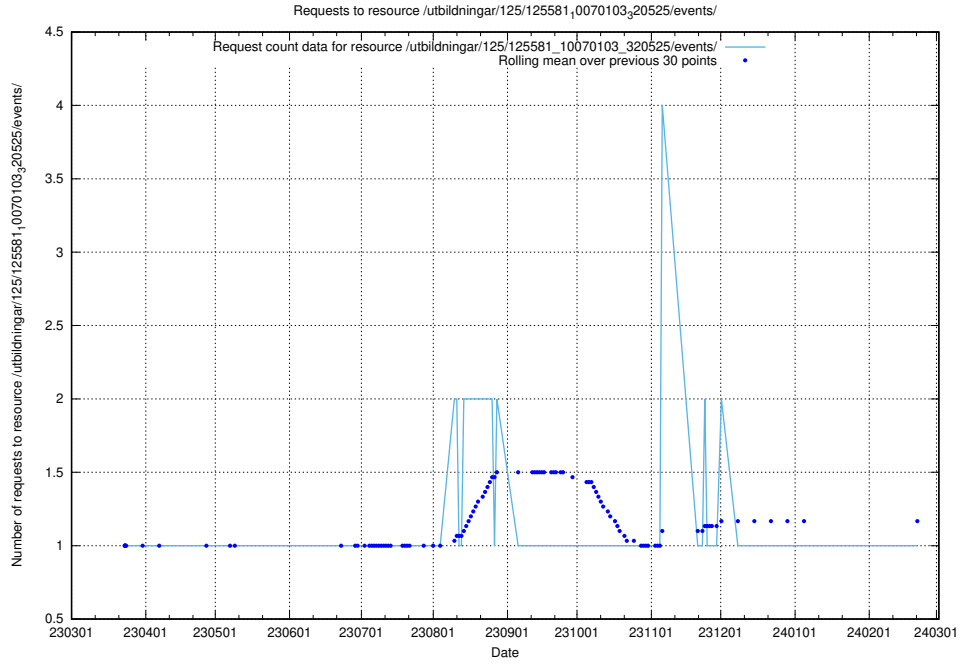

5.1154 Usage of /utbildningar/125/125581_10070103_320525/events/

Here, we count the number of requests to resource /utbildningar/125/125581_10070103_320525/events/