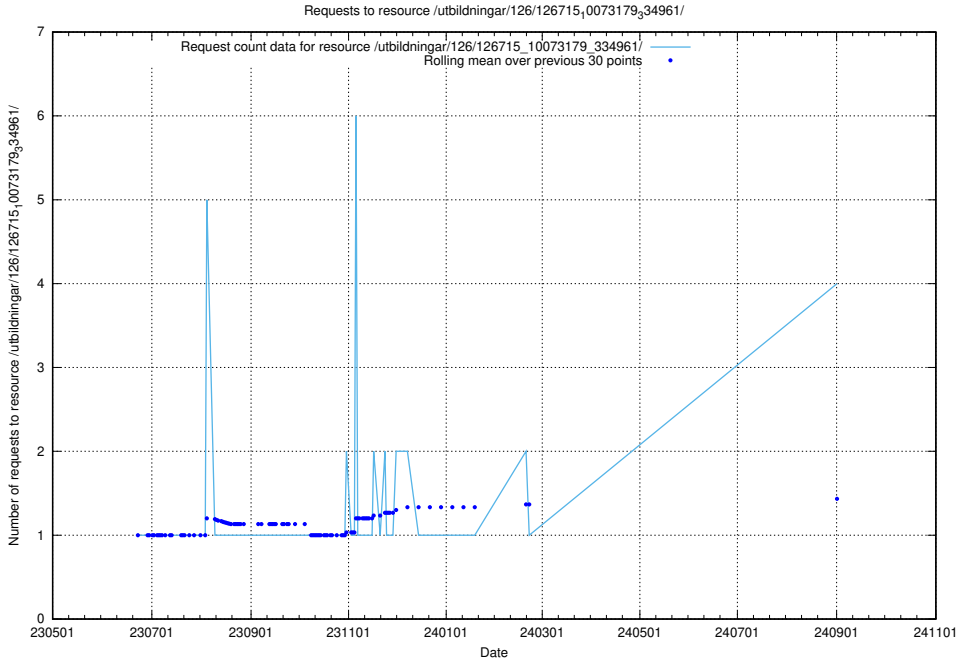

5.321 Usage of /utbildningar/126/126715_10073179_334961/

Here, we count the number of requests to resource /utbildningar/126/126715_10073179_334961/.