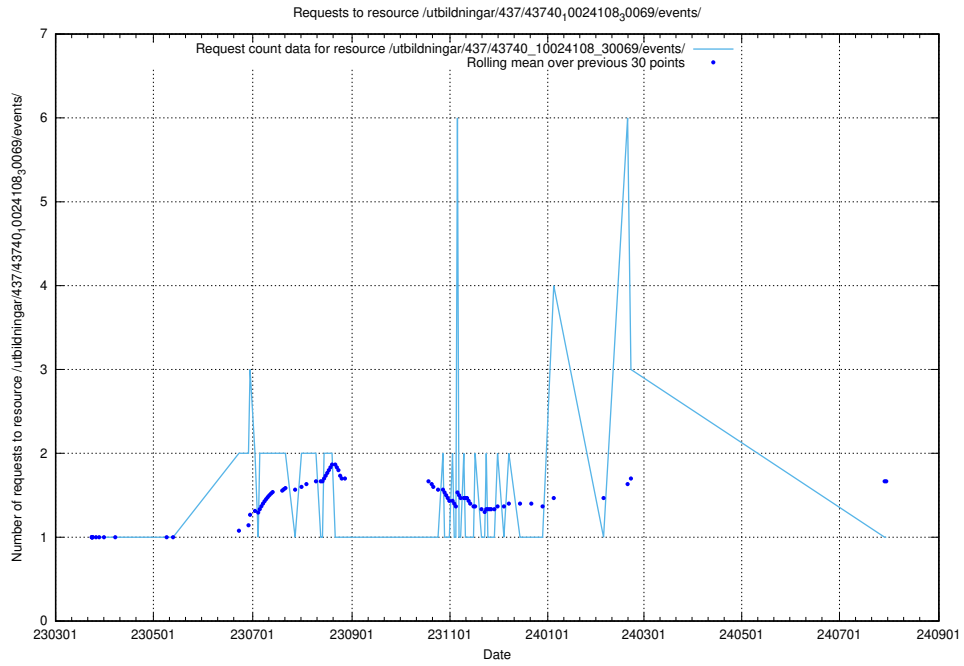

### 5.7093 Usage of /utbildningar/437/43740\_10024108\_30069/events/

Here, we count the number of requests to resource /utbildningar/437/43740\_10024108\_30069/events/.