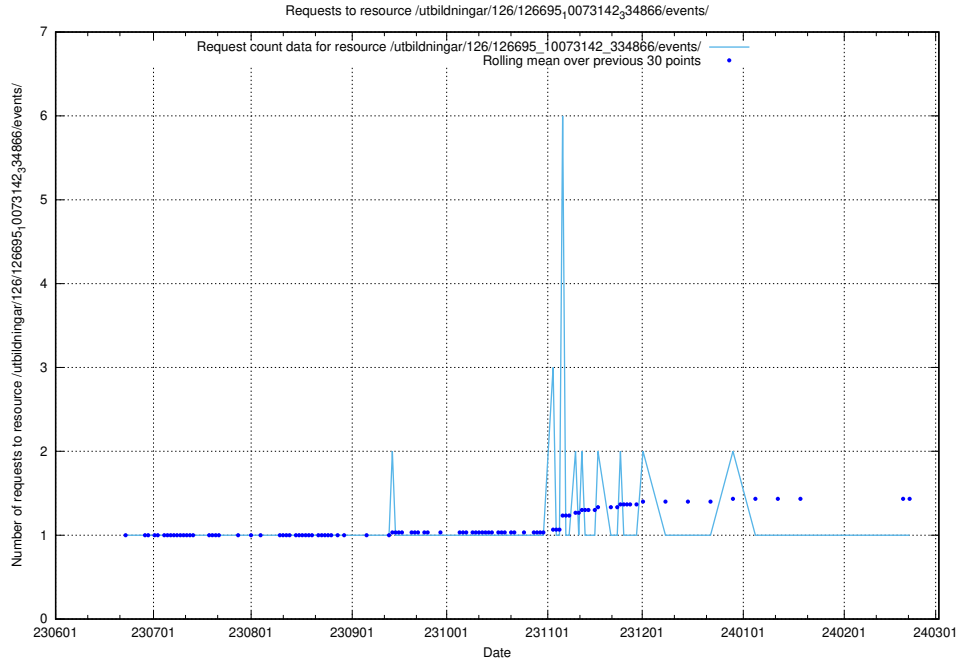

5.6302 Usage of /utbildningar/126/126695_10073142_334866/events/

Here, we count the number of requests to resource /utbildningar/126/126695_10073142_334866/events/