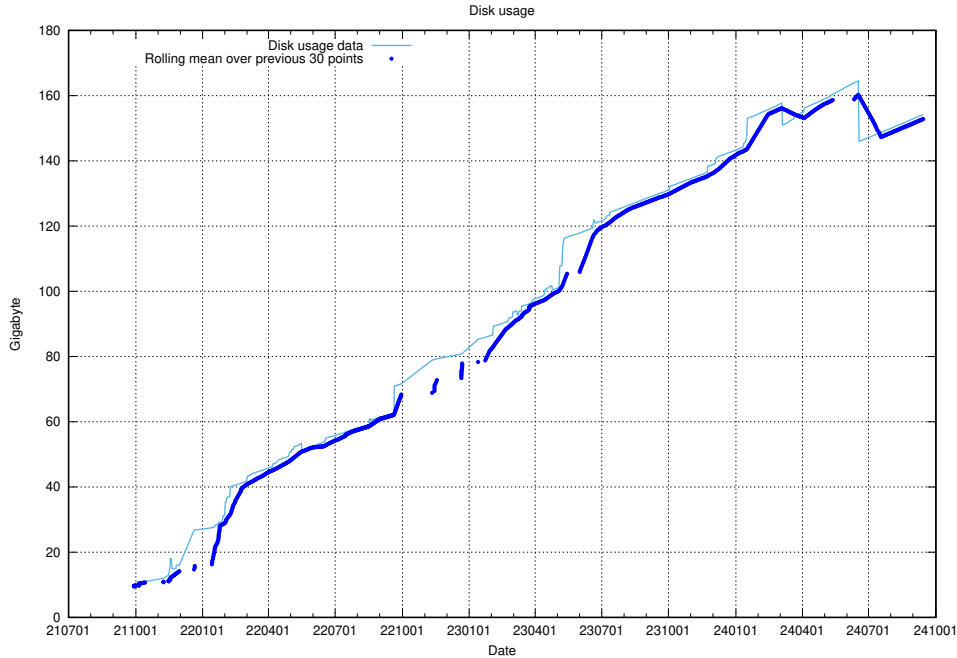

5.2 Disk space usage

A table showing the disk space usage on the data server.