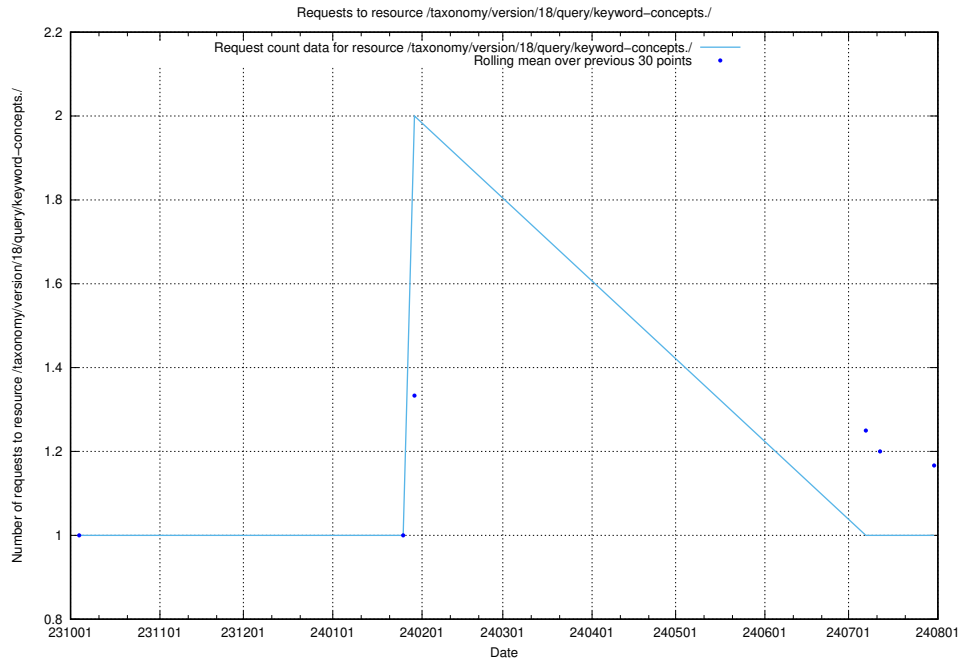

5.5132 Usage of /taxonomy/version/18/query/keyword-concepts./

Here, we count the number of requests to resource /taxonomy/version/18/query/keyword-concepts./.