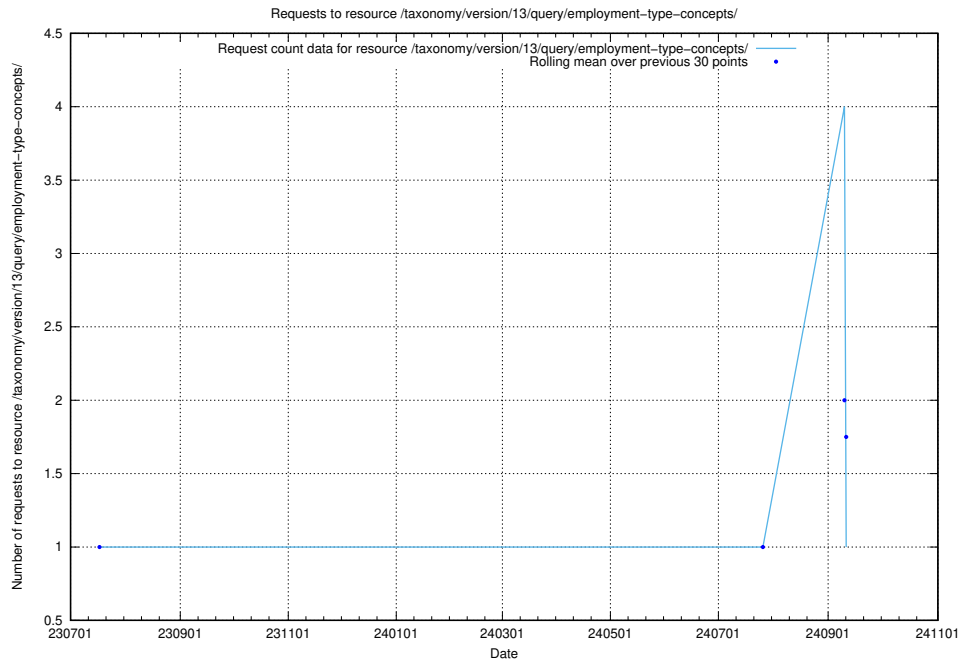

5.5755 Usage of /taxonomy/version/13/query/employment-type-concepts/

Here, we count the number of requests to resource /taxonomy/version/13/query/employment-type-concepts/.