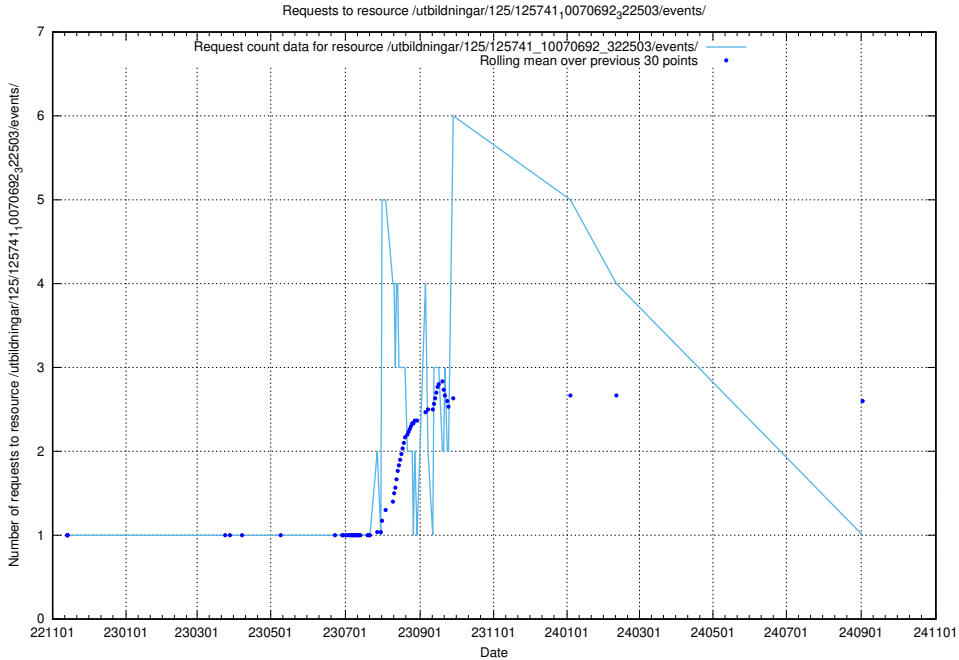

5.6522 Usage of /utbildningar/125/125741_10070692_322503/events/

Here, we count the number of requests to resource /utbildningar/125/125741_10070692_322503/events/