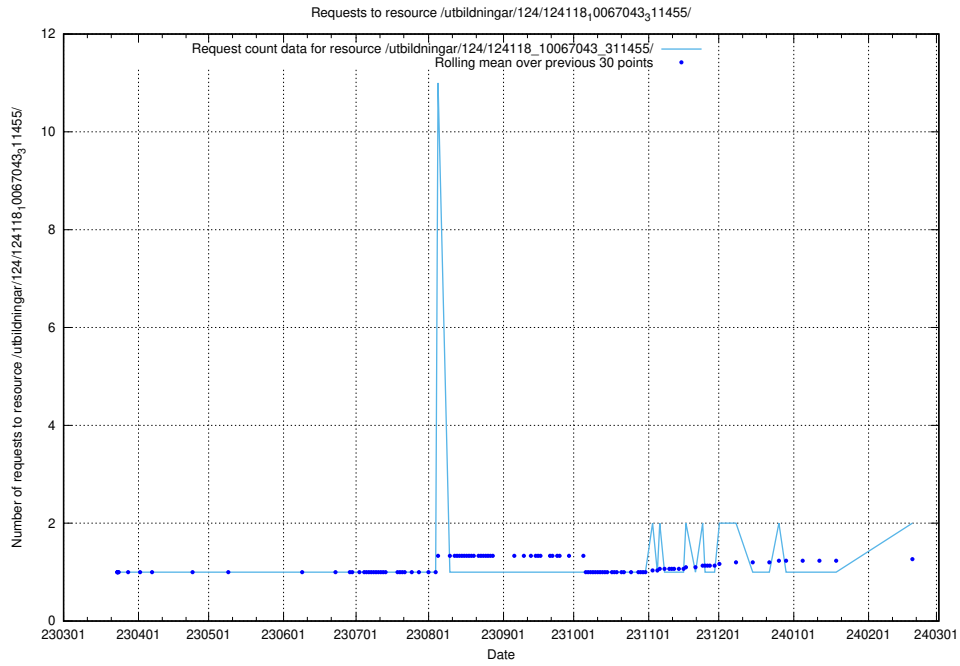

5.786 Usage of /utbildningar/124/124118_10067043_311455/

Here, we count the number of requests to resource /utbildningar/124/124118_10067043_311455/.