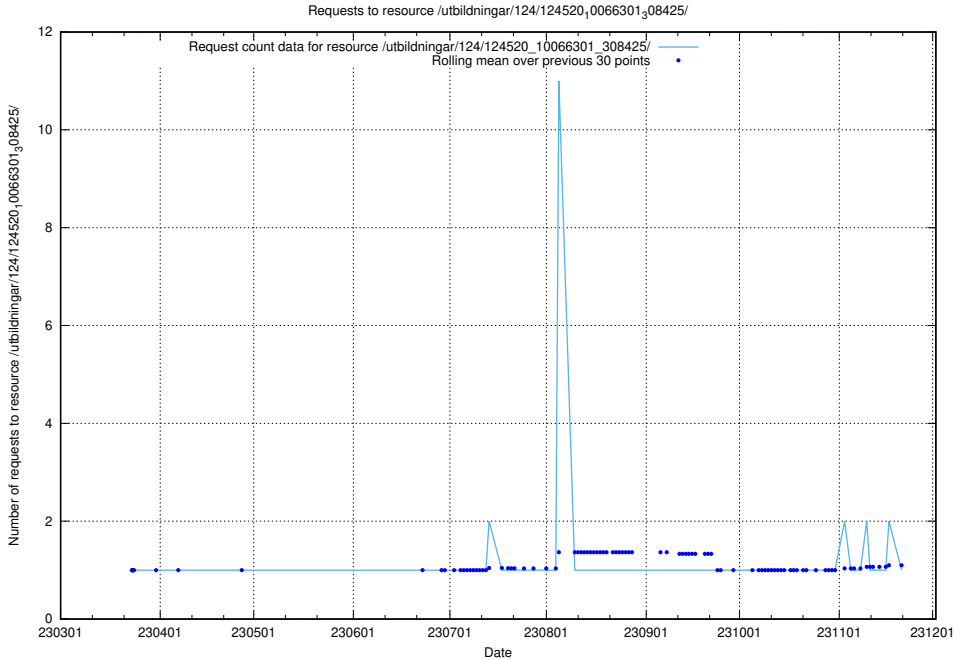

5.1660 Usage of /utbildningar/124/124520_10066301_308425/

Here, we count the number of requests to resource /utbildningar/124/124520_10066301_308425/.