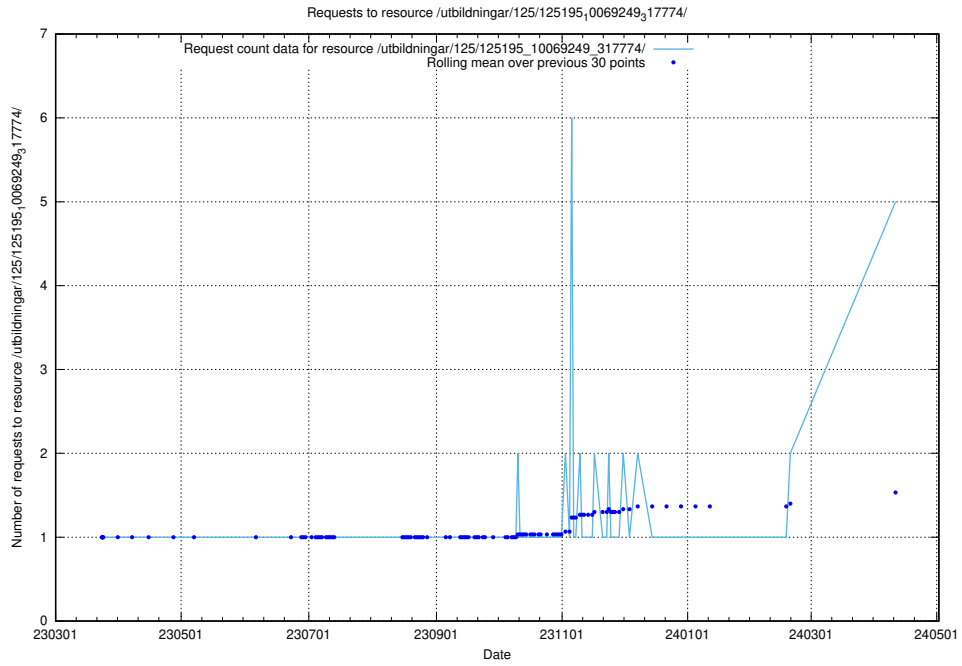

5.148 Usage of /utbildningar/125/125195_10069249_317774/

Here, we count the number of requests to resource /utbildningar/125/125195_10069249_317774/.