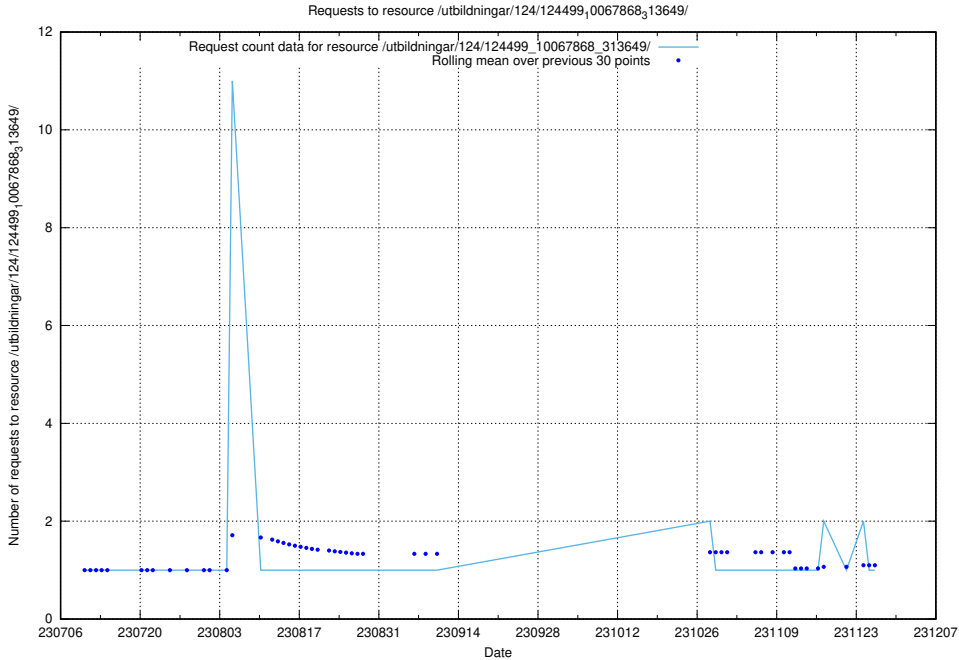

5.5834 Usage of /utbildningar/124/124499_10067868_313649/

Here, we count the number of requests to resource /utbildningar/124/124499_10067868_313649/.