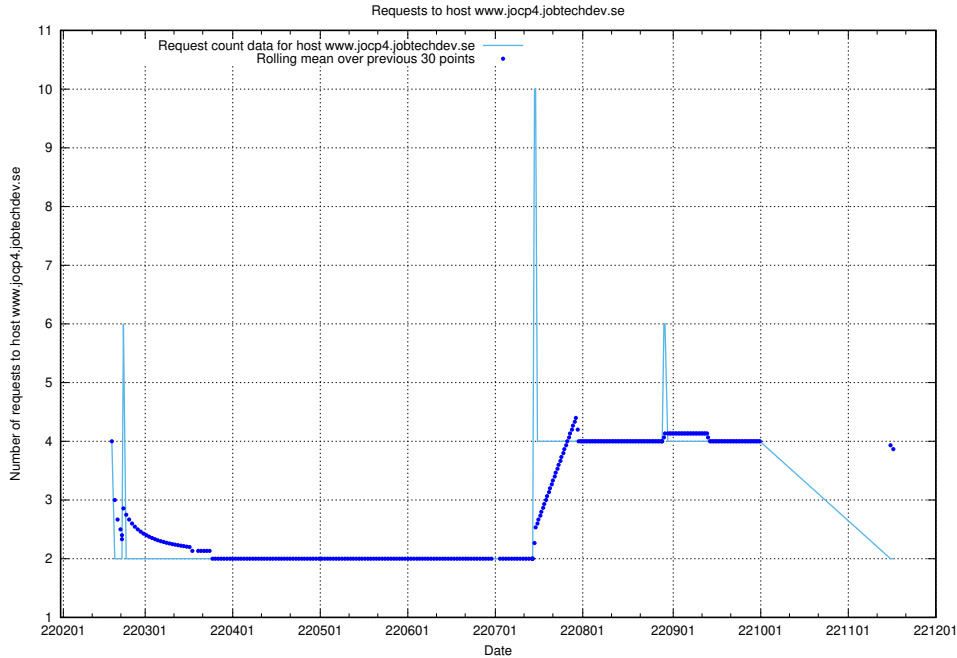

### 7.537 Usage of www.jocp4.jobtechdev.se

Here, we count the number of requests to host www.jocp4.jobtechdev.se.