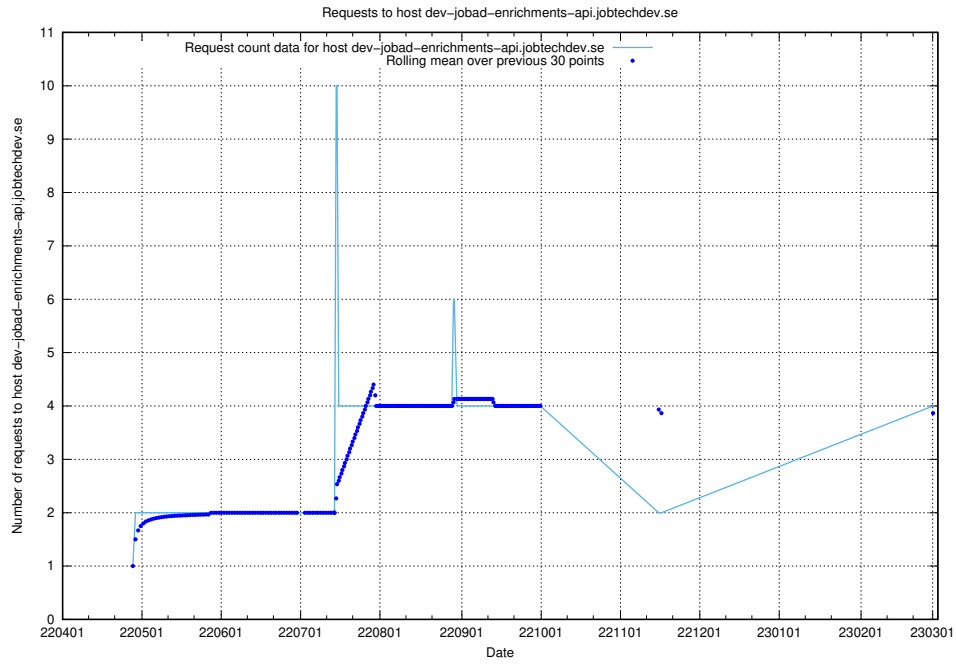

7.162 Usage of dev-jobad-enrichments-api.jobtechdev.se

Here, we count the number of requests to host dev-jobad-enrichments-api.jobtechdev.se.