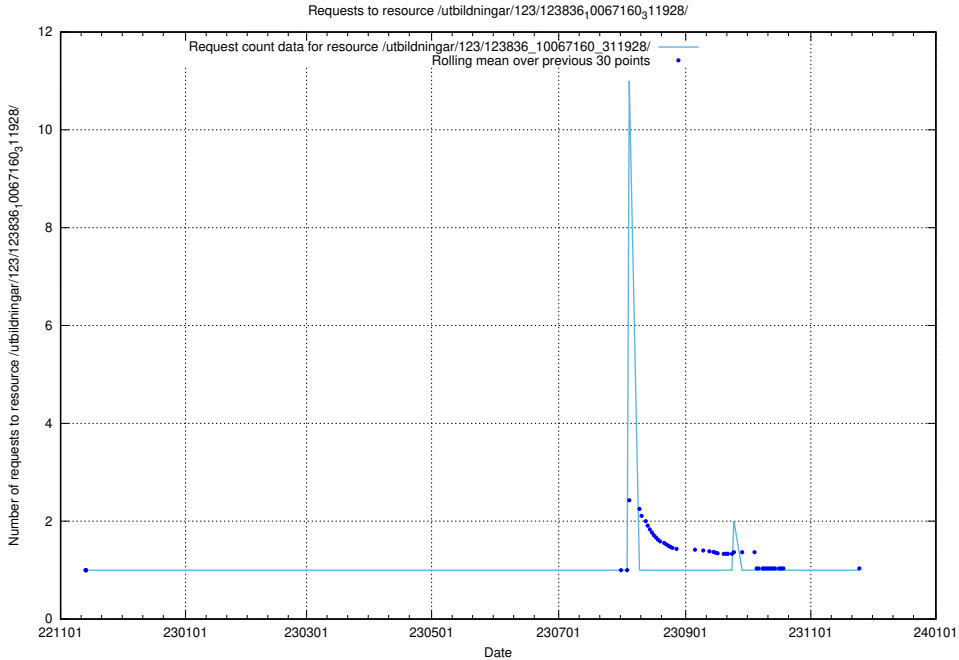

5.6553 Usage of /utbildningar/123/123836_10067160_311928/

Here, we count the number of requests to resource /utbildningar/123/123836_10067160_311928/.