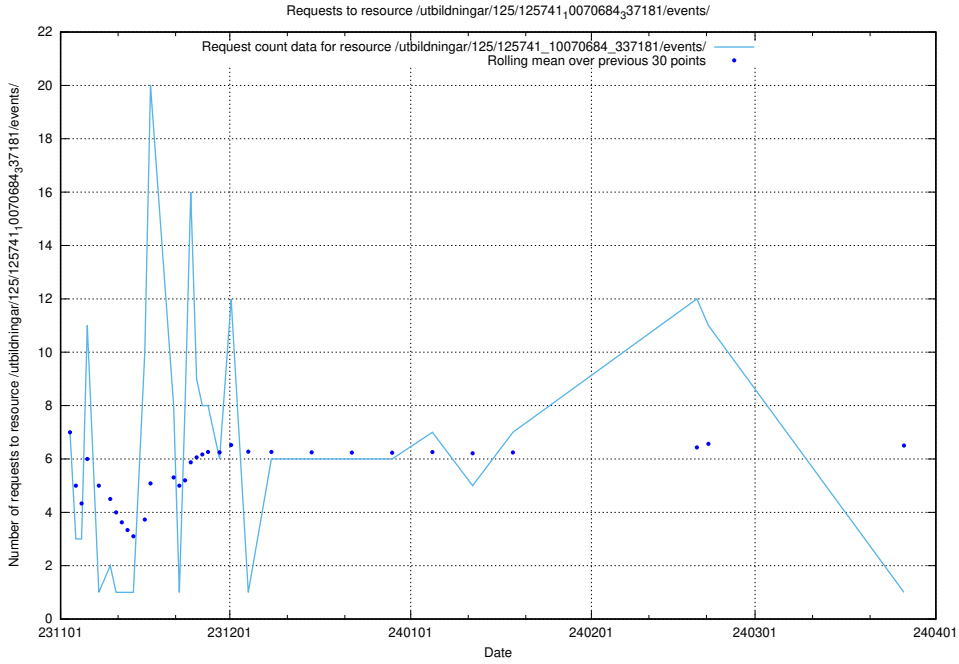

### 5.4843 Usage of /utbildningar/125/125741\_10070684\_337181/events/

Here, we count the number of requests to resource /utbildningar/125/125741\_10070684\_337181/events/