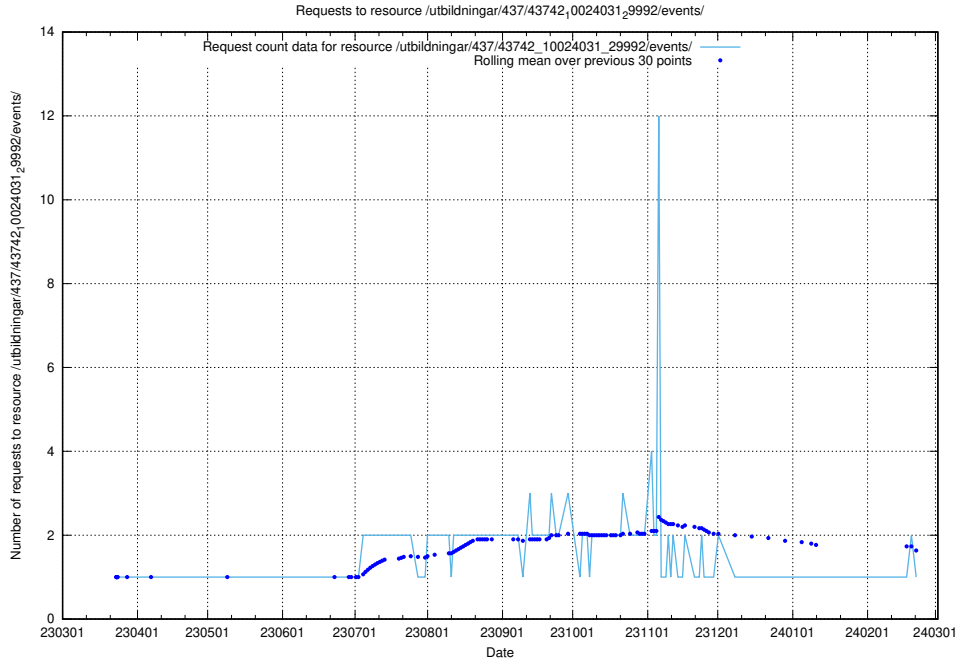

5.7090 Usage of /utbildningar/437/43742_10024031_29992/events/

Here, we count the number of requests to resource /utbildningar/437/43742_10024031_29992/events/.