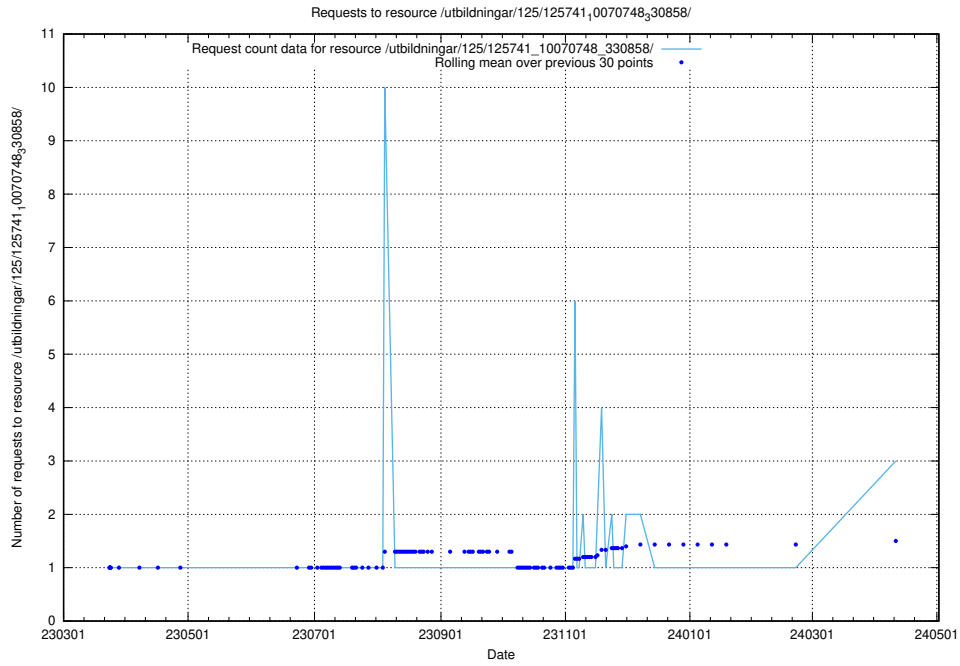

5.521 Usage of /utbildningar/125/125741_10070748_330858/

Here, we count the number of requests to resource /utbildningar/125/125741_10070748_330858/.