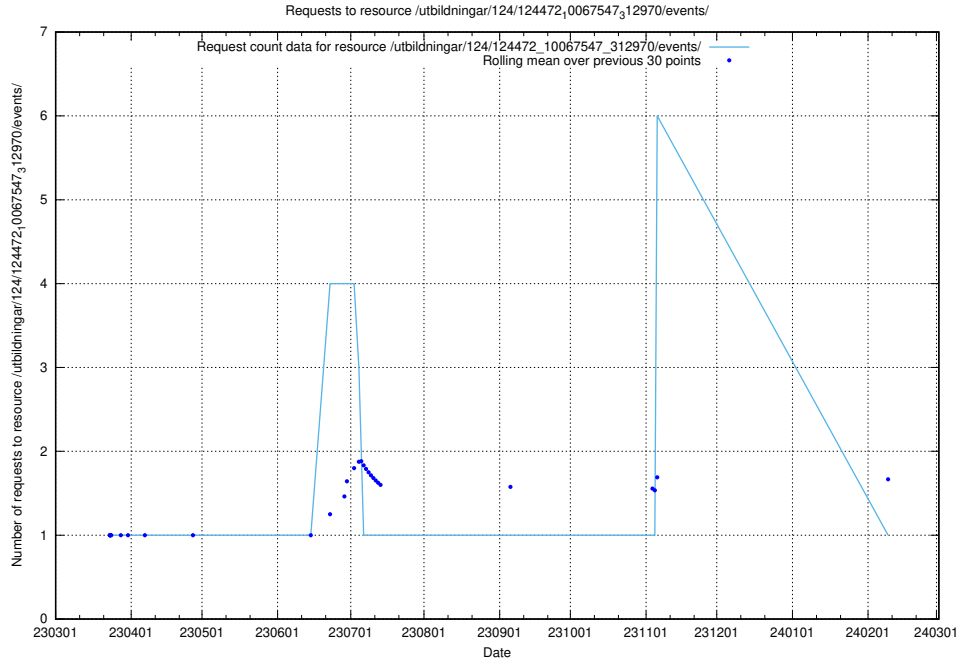

5.3829 Usage of /utbildningar/124/124472_10067547_312970/events/

Here, we count the number of requests to resource /utbildningar/124/124472_10067547_312970/events/