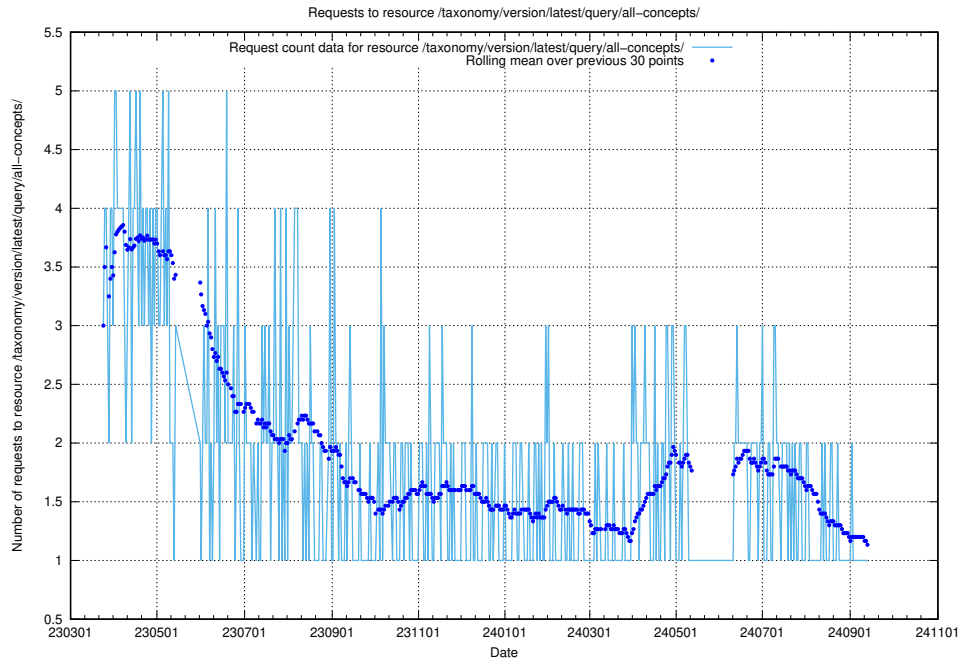

5.6800 Usage of /taxonomy/version/latest/query/all-concepts/

Here, we count the number of requests to resource /taxonomy/version/latest/query/all-concepts/.