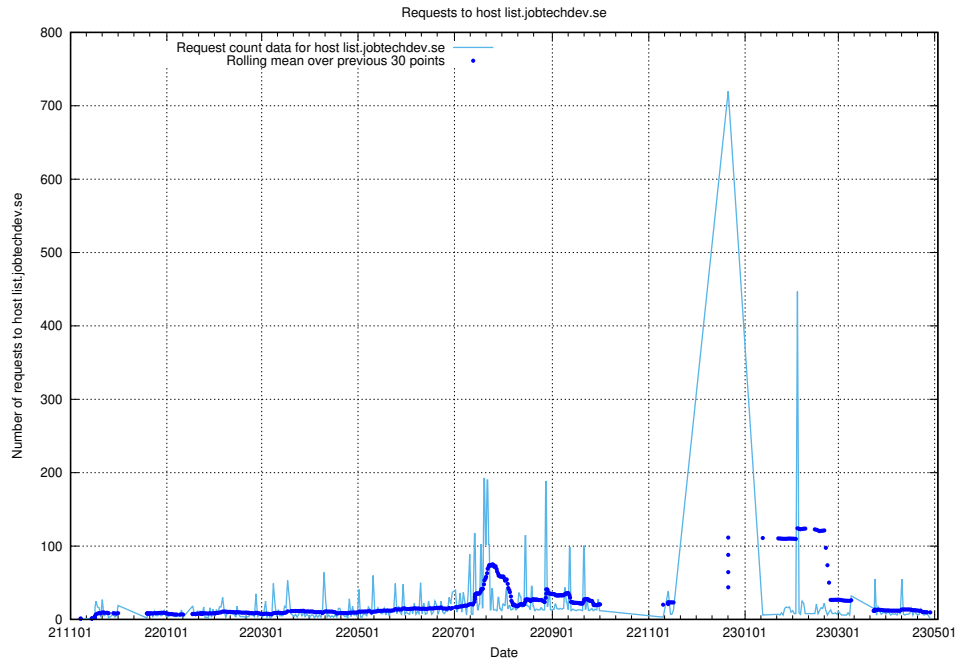

7.631 Usage of list.jobtechdev.se

Here, we count the number of requests to host list.jobtechdev.se.