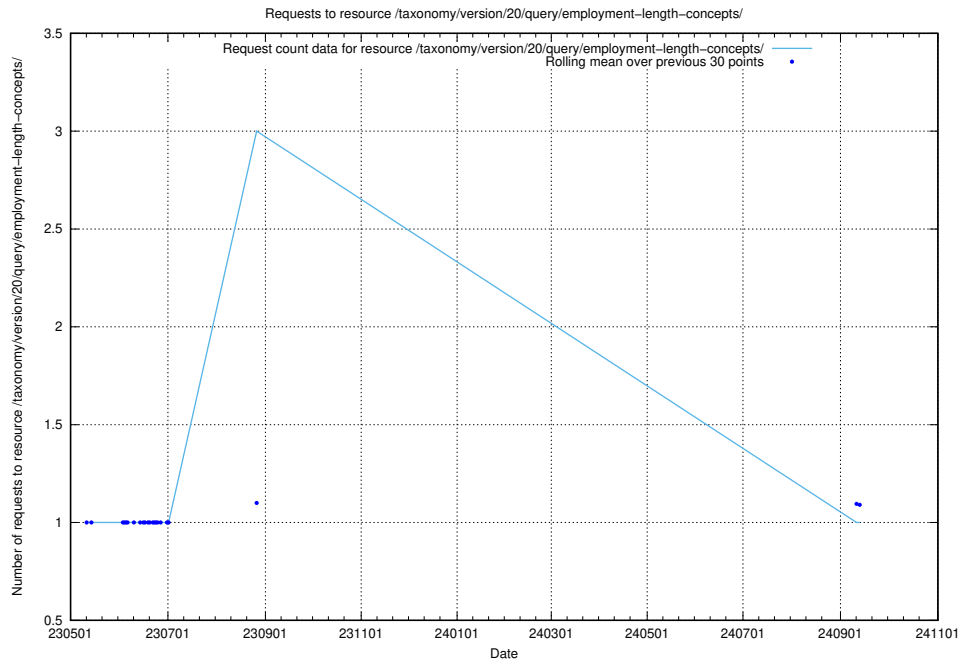

5.6645 Usage of /taxonomy/version/20/query/employment-length-concepts/

Here, we count the number of requests to resource /taxonomy/version/20/query/employment-length-concepts/.