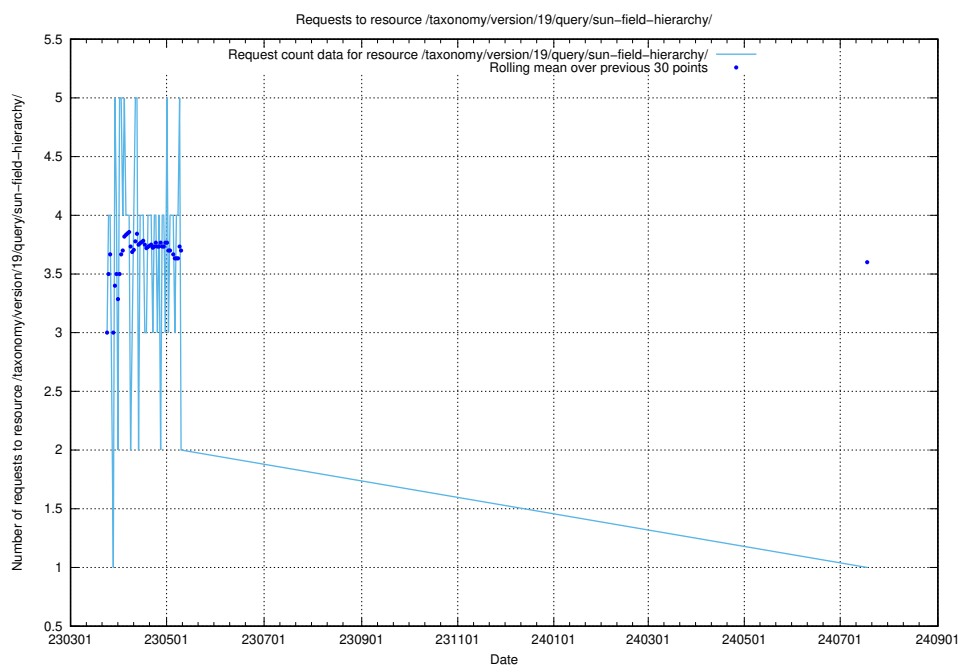

5.6809 Usage of /taxonomy/version/19/query/sun-field-hierarchy/

Here, we count the number of requests to resource /taxonomy/version/19/query/sun-field-hierarchy/.