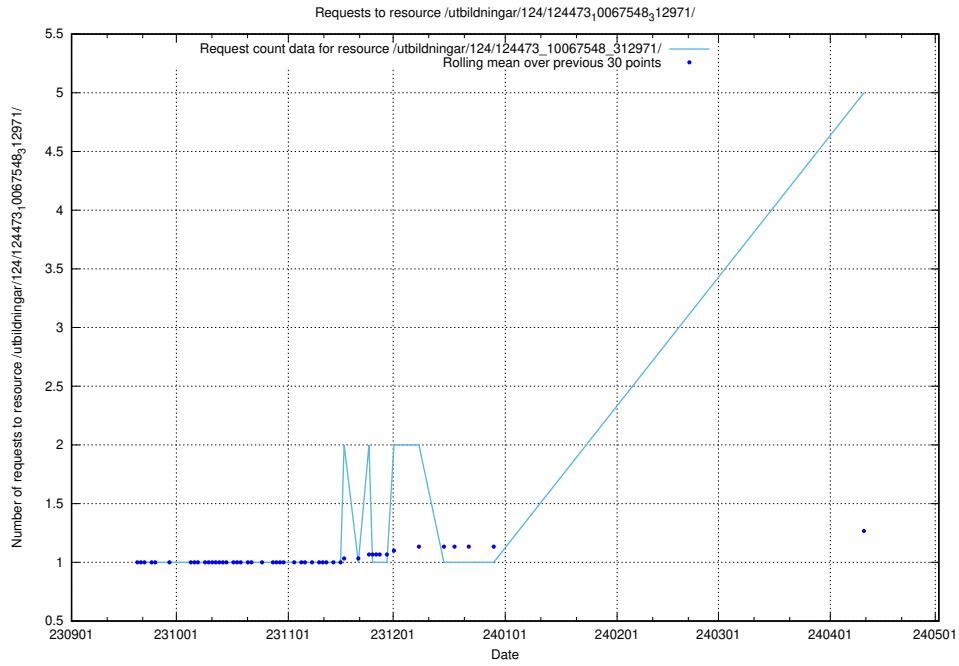

5.182 Usage of /utbildningar/124/124473_10067548_312971/

Here, we count the number of requests to resource /utbildningar/124/124473_10067548_312971/.