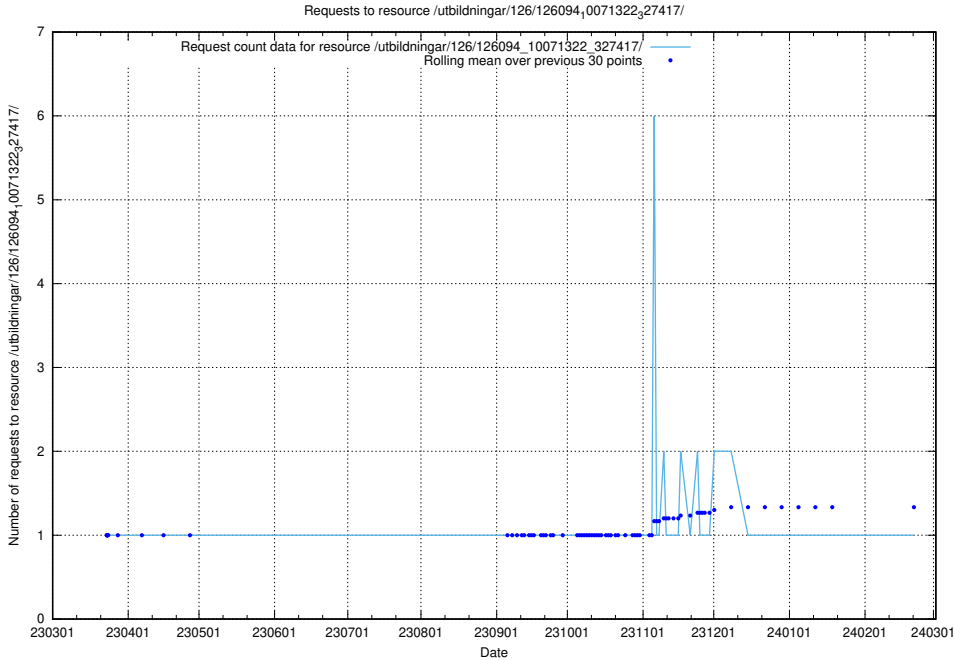

5.7129 Usage of /utbildningar/126/126094_10071322_327417/

Here, we count the number of requests to resource /utbildningar/126/126094_10071322_327417/.