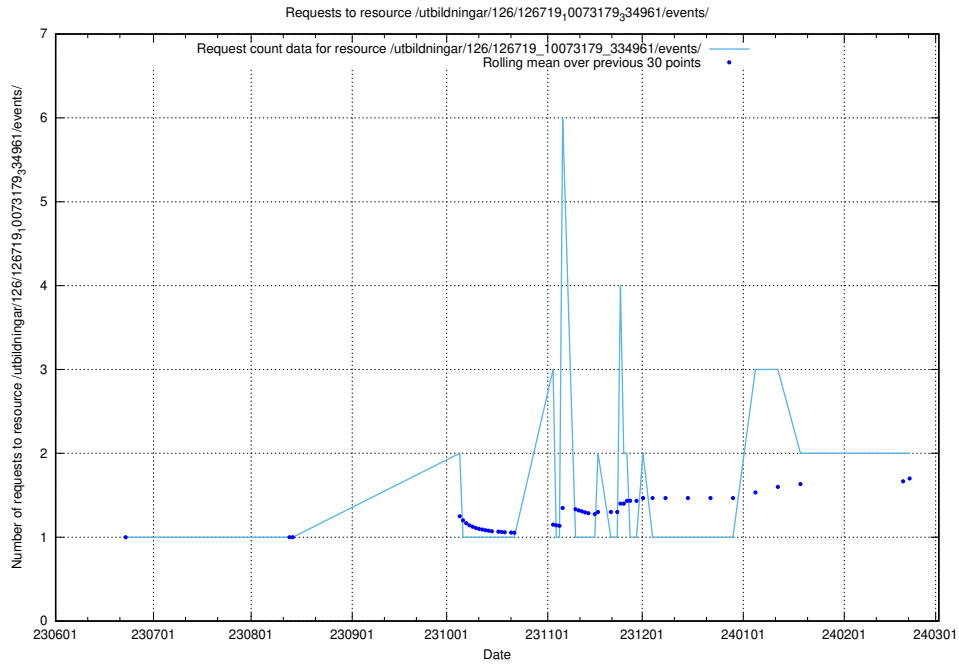

5.918 Usage of /utbildningar/126/126719_10073179_334961/events/

Here, we count the number of requests to resource /utbildningar/126/126719_10073179_334961/events/