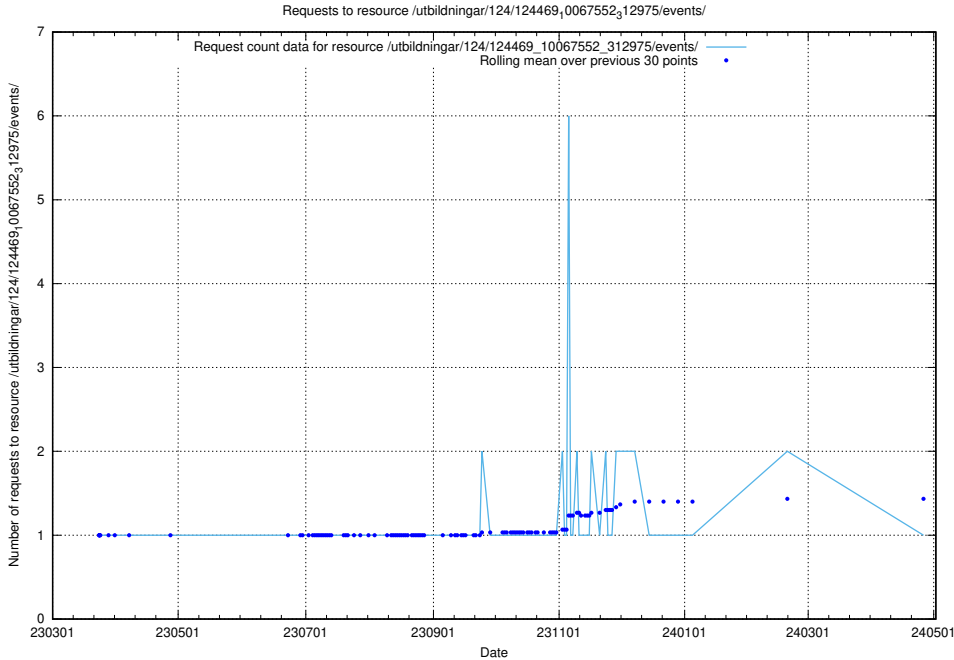

5.4027 Usage of /utbildningar/124/124469_10067552_312975/events/

Here, we count the number of requests to resource /utbildningar/124/124469_10067552_312975/events/