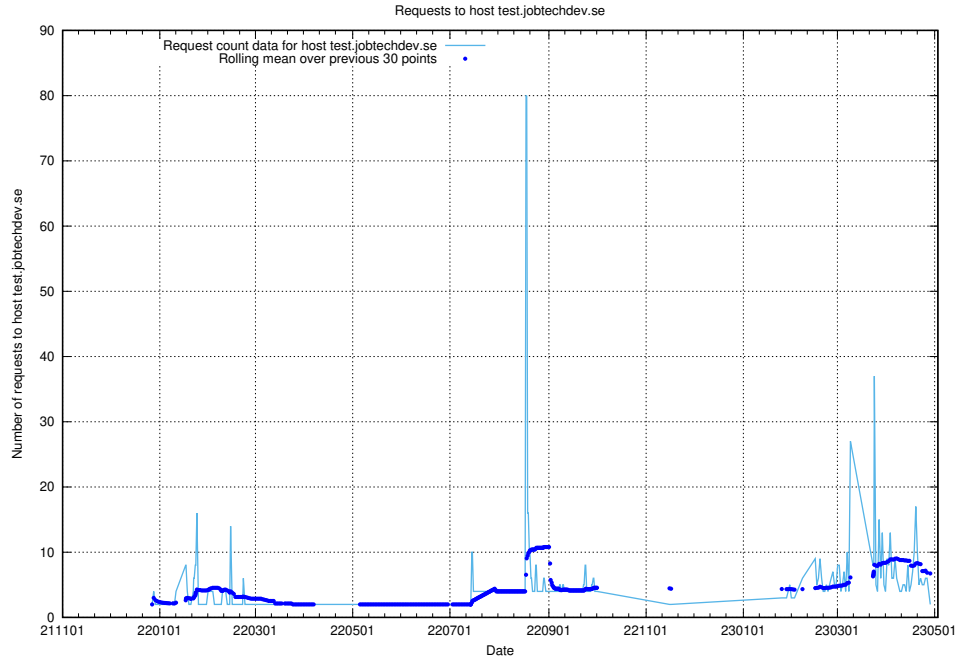

7.368 Usage of test.jobtechdev.se

Here, we count the number of requests to host test.jobtechdev.se.