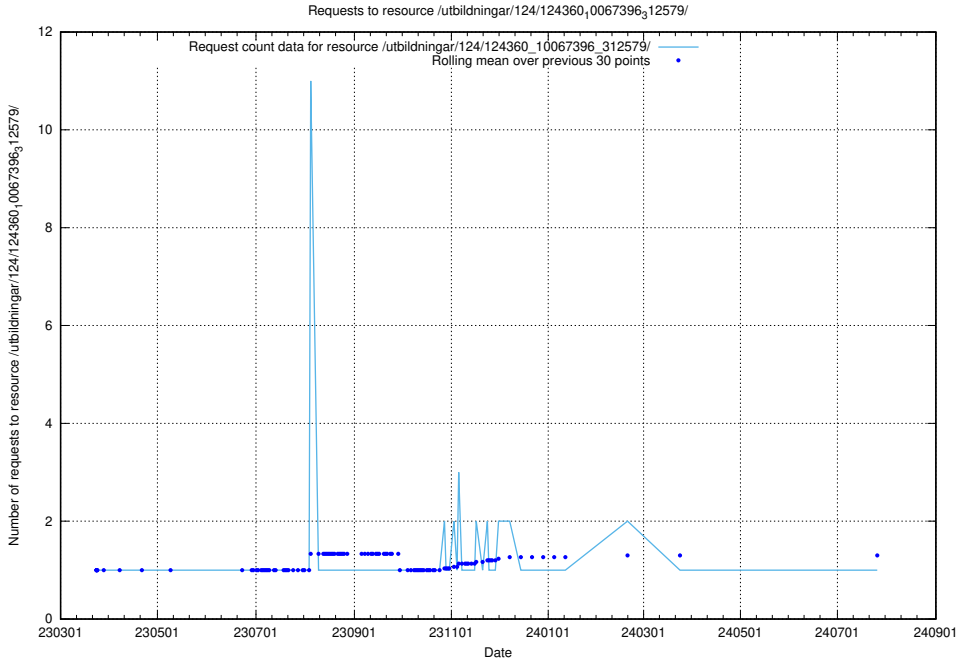

5.4499 Usage of /utbildningar/124/124360_10067396_312579/

Here, we count the number of requests to resource /utbildningar/124/124360_10067396_312579/.