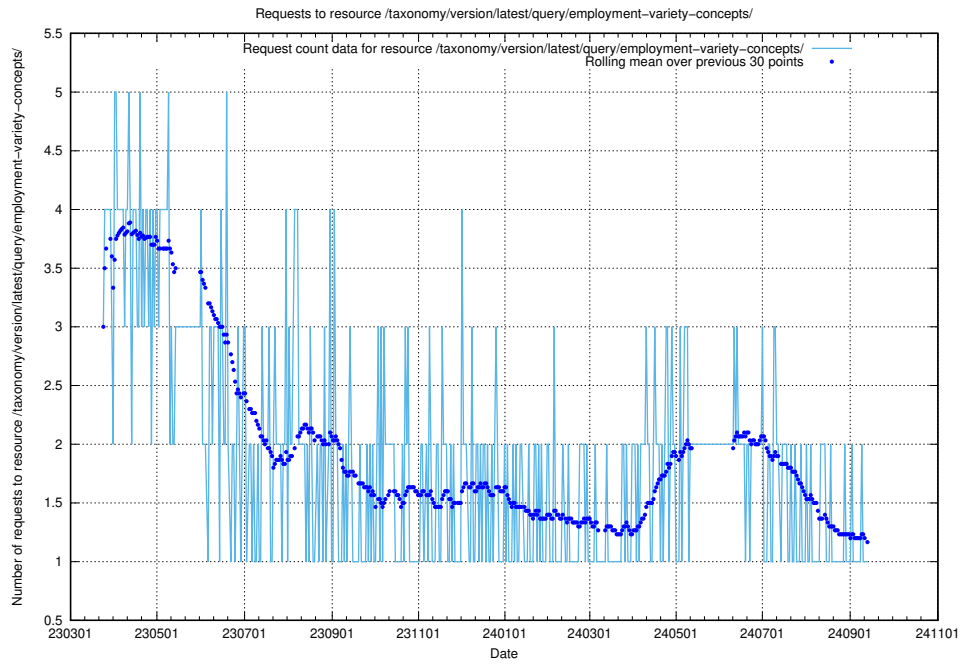

5.6790 Usage of /taxonomy/version/latest/query/employment-variety-concepts/

Here, we count the number of requests to resource /taxonomy/version/latest/query/employment-variety-concepts/.