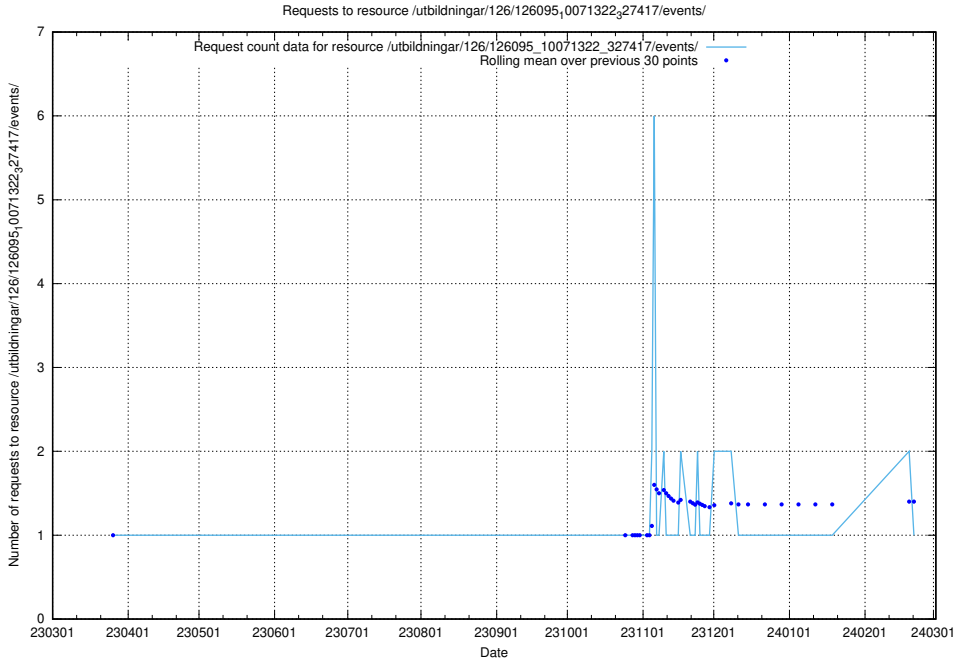

5.6738 Usage of /utbildningar/126/126095_10071322_327417/events/

Here, we count the number of requests to resource /utbildningar/126/126095_10071322_327417/events/