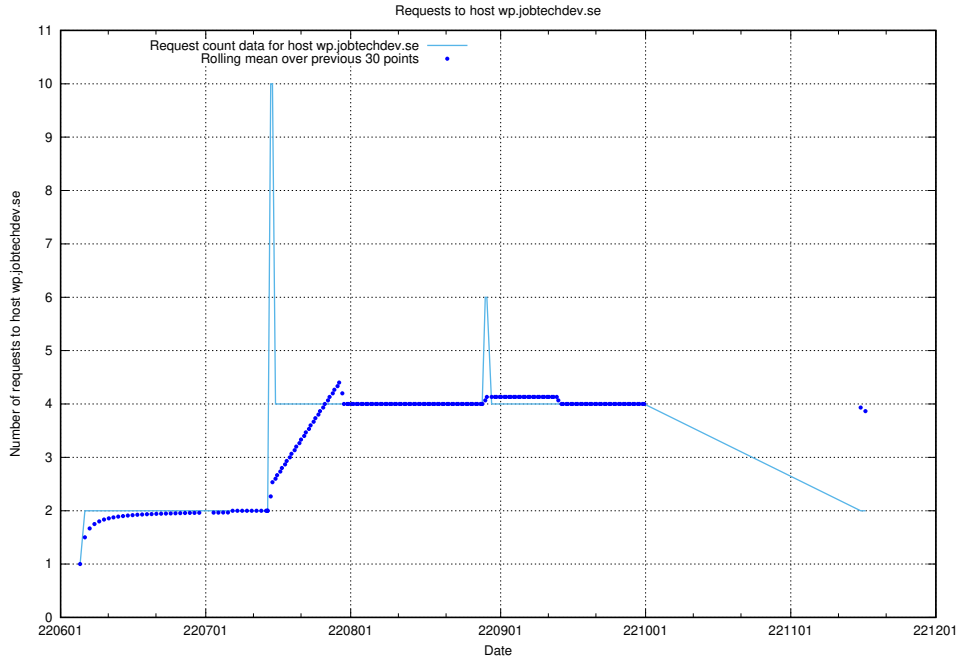

7.418 Usage of wp.jobtechdev.se

Here, we count the number of requests to host wp.jobtechdev.se.