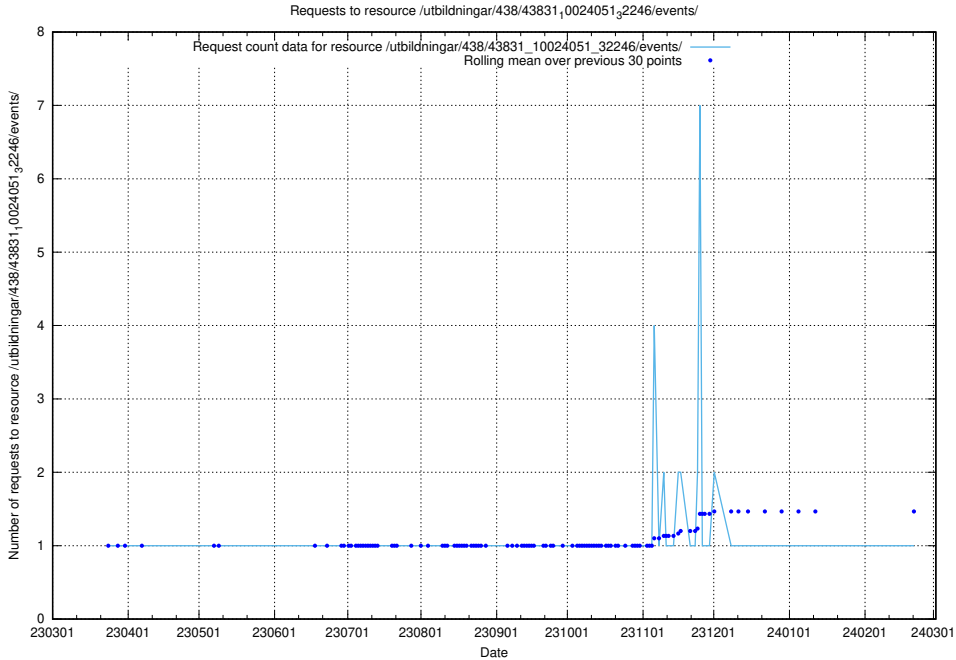

5.6865 Usage of /utbildningar/438/43831_10024051_32246/events/

Here, we count the number of requests to resource /utbildningar/438/43831_10024051_32246/events/.