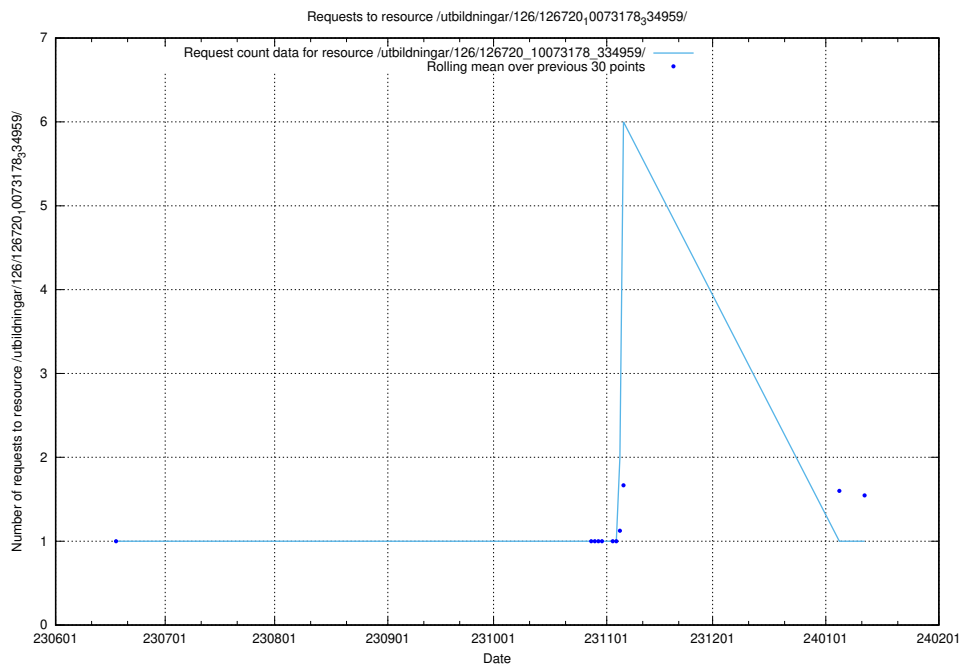

5.6513 Usage of /utbildningar/126/126720_10073178_334959/

Here, we count the number of requests to resource /utbildningar/126/126720_10073178_334959/.