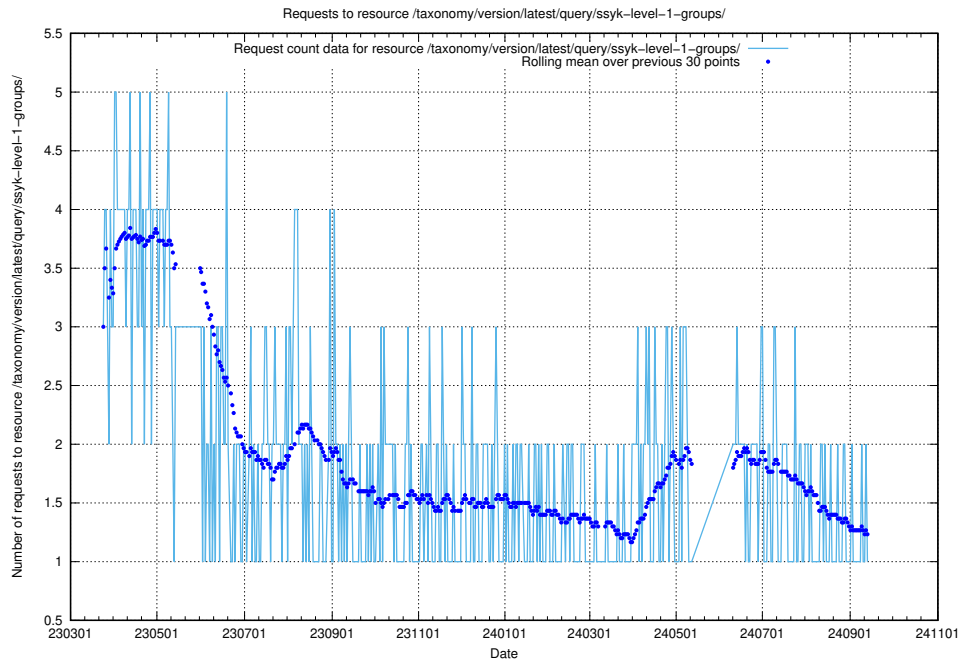

5.6768 Usage of /taxonomy/version/latest/query/ssyk-level-1-groups/

Here, we count the number of requests to resource /taxonomy/version/latest/query/ssyk-level-1-groups/.