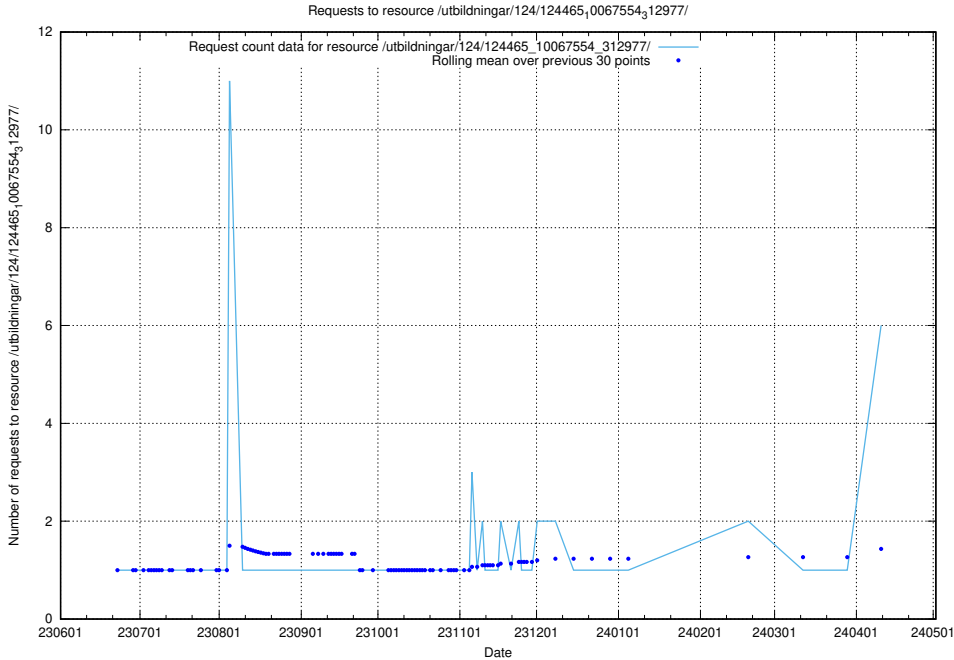

5.129 Usage of /utbildningar/124/124465_10067554_312977/

Here, we count the number of requests to resource /utbildningar/124/124465_10067554_312977/.