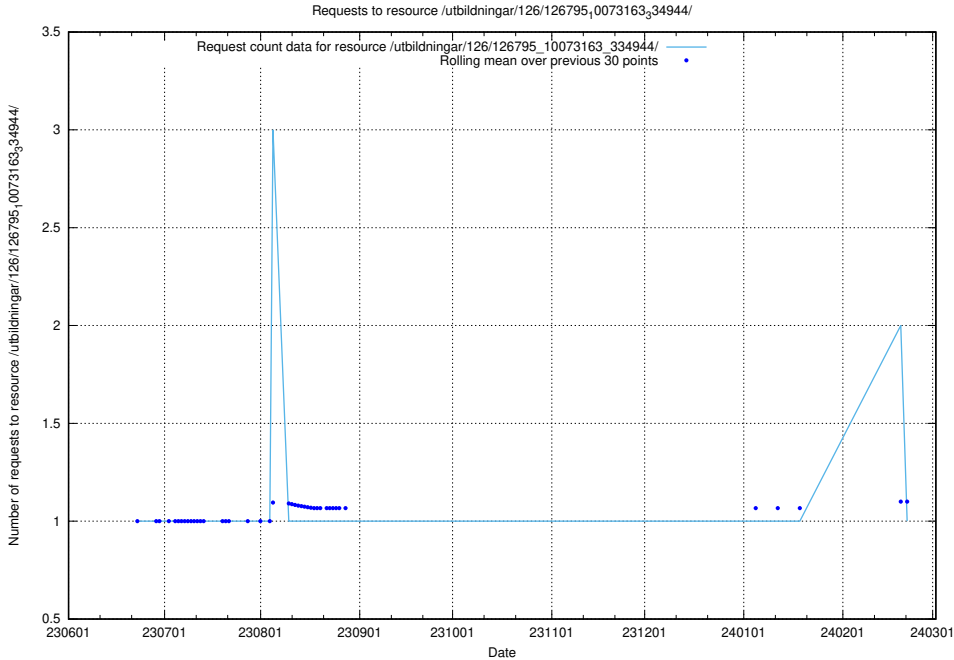

5.6280 Usage of /utbildningar/126/126795_10073163_334944/

Here, we count the number of requests to resource /utbildningar/126/126795_10073163_334944/.