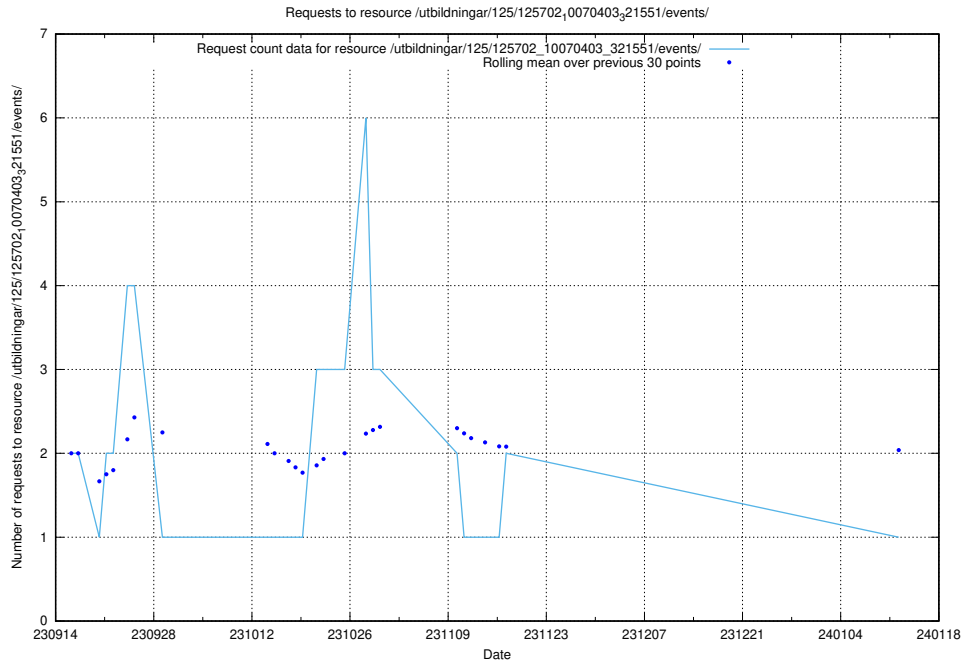

5.5242 Usage of /utbildningar/125/125702_10070403_321551/events/

Here, we count the number of requests to resource /utbildningar/125/125702_10070403_321551/events/