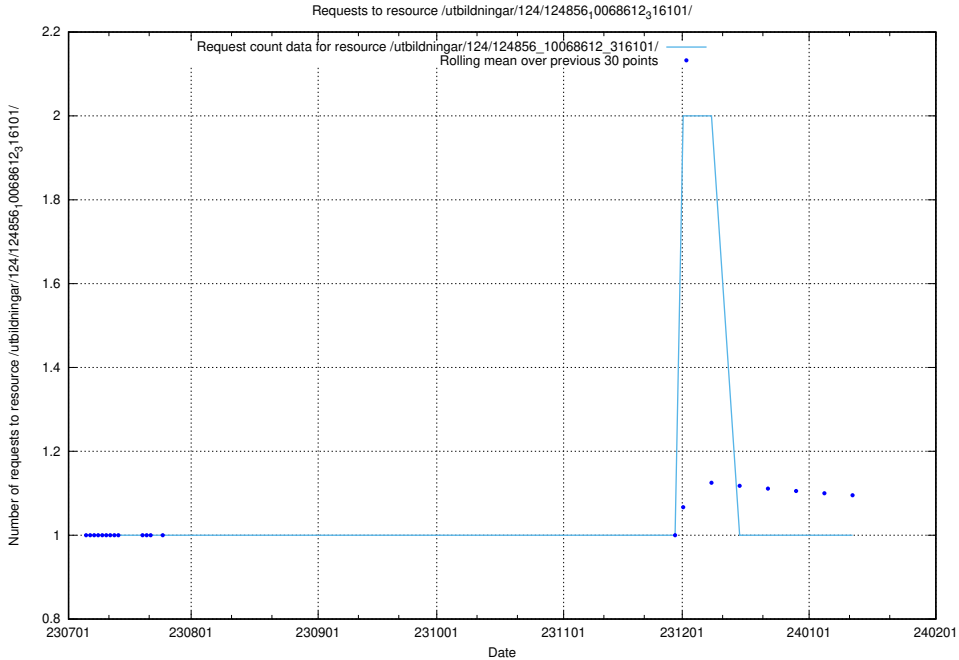

5.6027 Usage of /utbildningar/124/124856_10068612_316101/

Here, we count the number of requests to resource /utbildningar/124/124856_10068612_316101/.