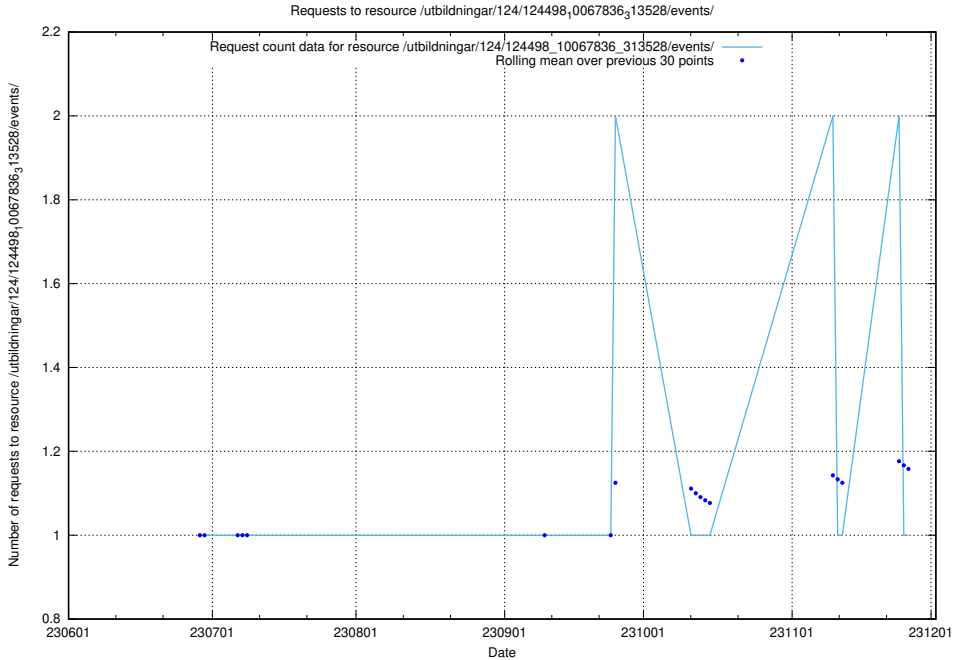

5.6208 Usage of /utbildningar/124/124498_10067836_313528/events/

Here, we count the number of requests to resource /utbildningar/124/124498_10067836_313528/events/