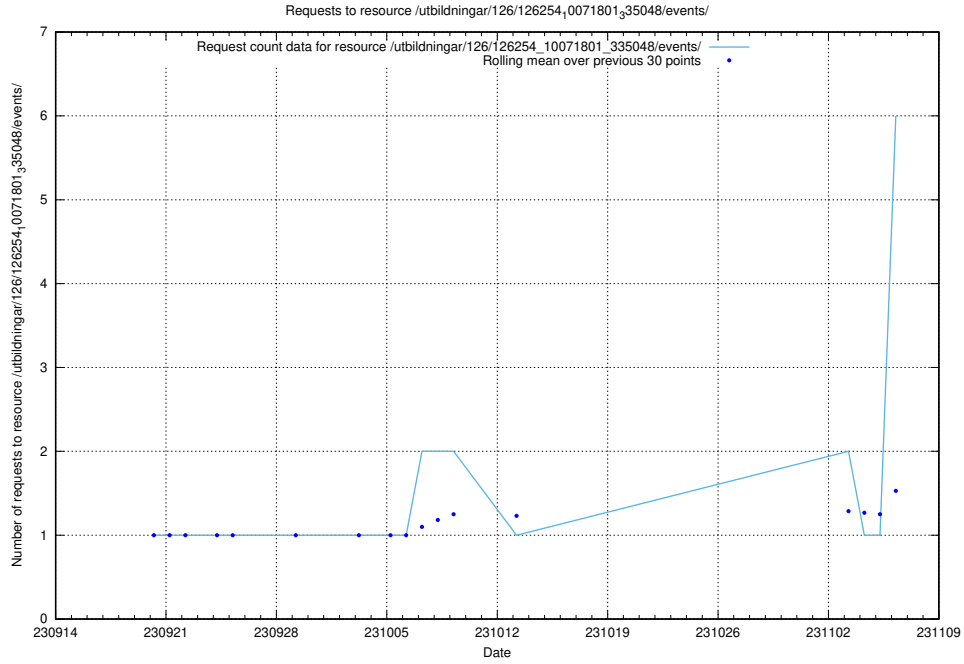

5.92 Usage of /utbildningar/126/126254_10071801_335048/events/

Here, we count the number of requests to resource /utbildningar/126/126254_10071801_335048/events/