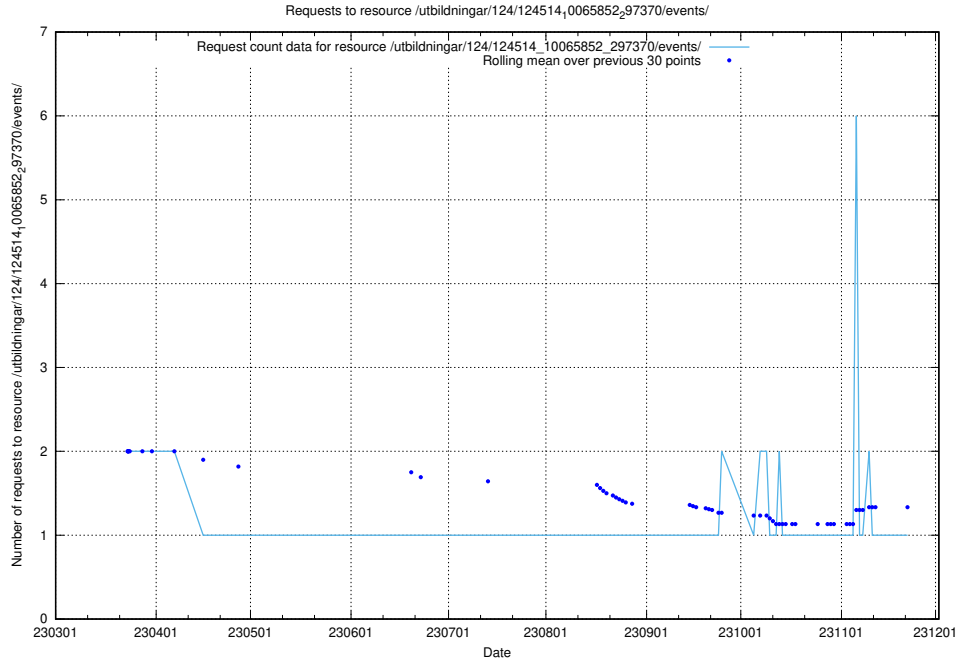

5.6996 Usage of /utbildningar/124/124514_10065852_297370/events/

Here, we count the number of requests to resource /utbildningar/124/124514_10065852_297370/events/