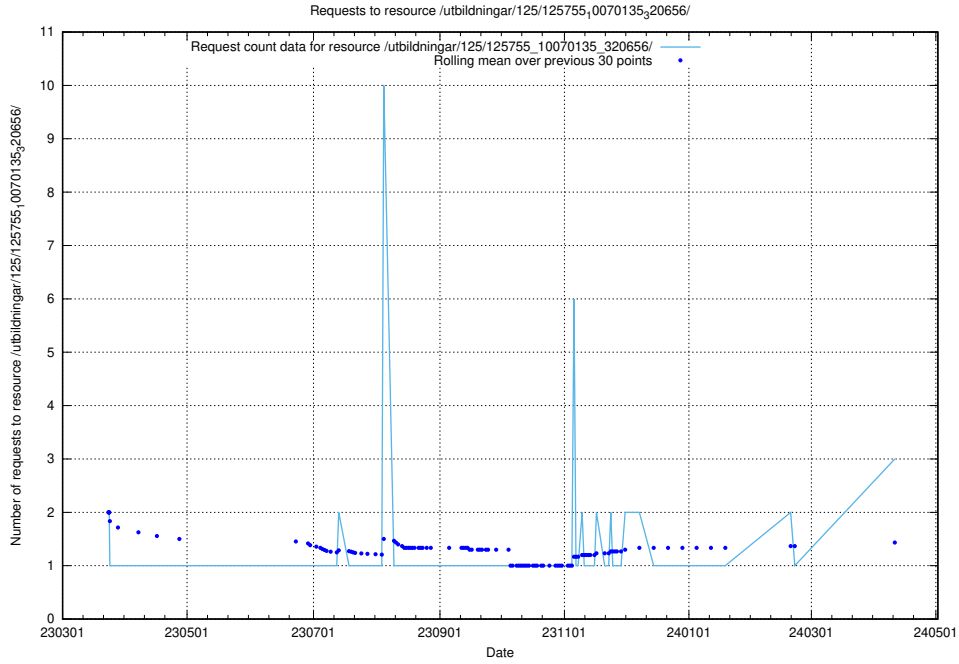

5.513 Usage of /utbildningar/125/125755_10070135_320656/

Here, we count the number of requests to resource /utbildningar/125/125755_10070135_320656/.