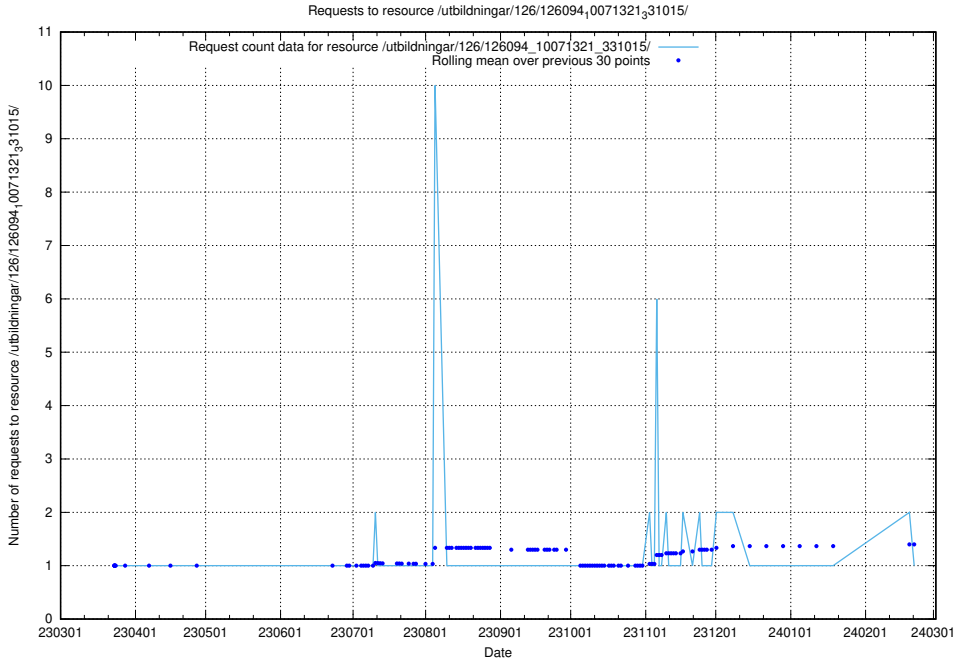

5.7130 Usage of /utbildningar/126/126094_10071321_331015/

Here, we count the number of requests to resource /utbildningar/126/126094_10071321_331015/.