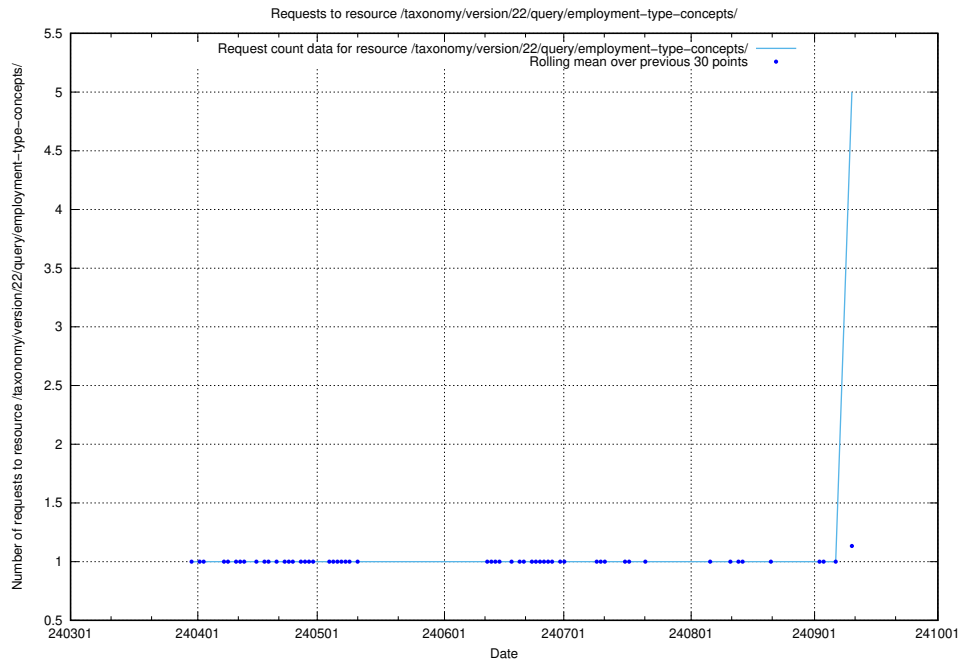

5.163 Usage of /taxonomy/version/22/query/employment-type-concepts/

Here, we count the number of requests to resource /taxonomy/version/22/query/employment-type-concepts/.