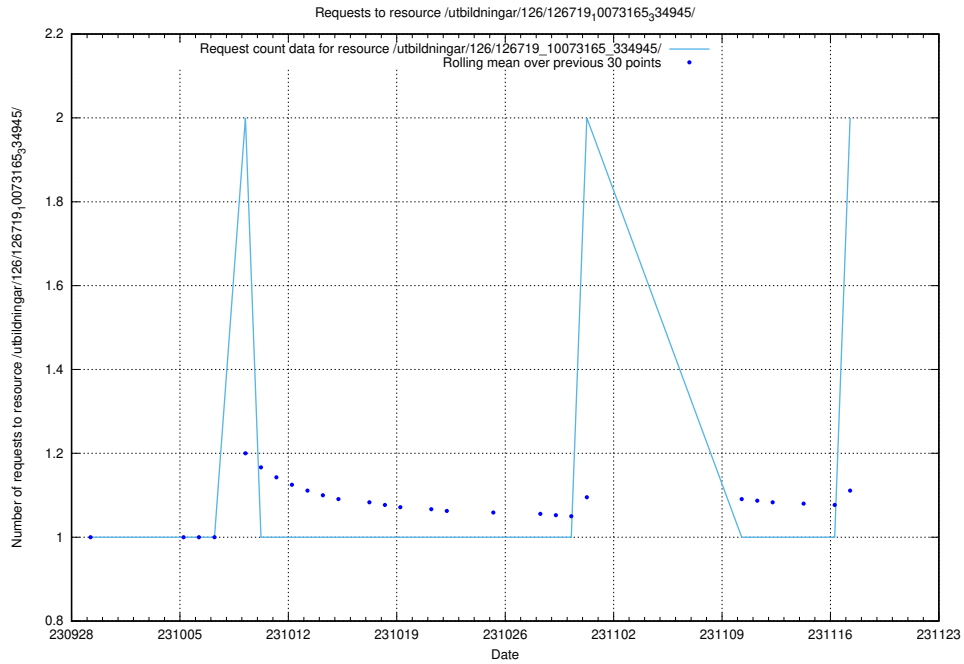

### 5.810 Usage of /utbildningar/124/124118\_10067051\_317529/events/

Here, we count the number of requests to resource /utbildningar/124/124118\_10067051\_317529/events/