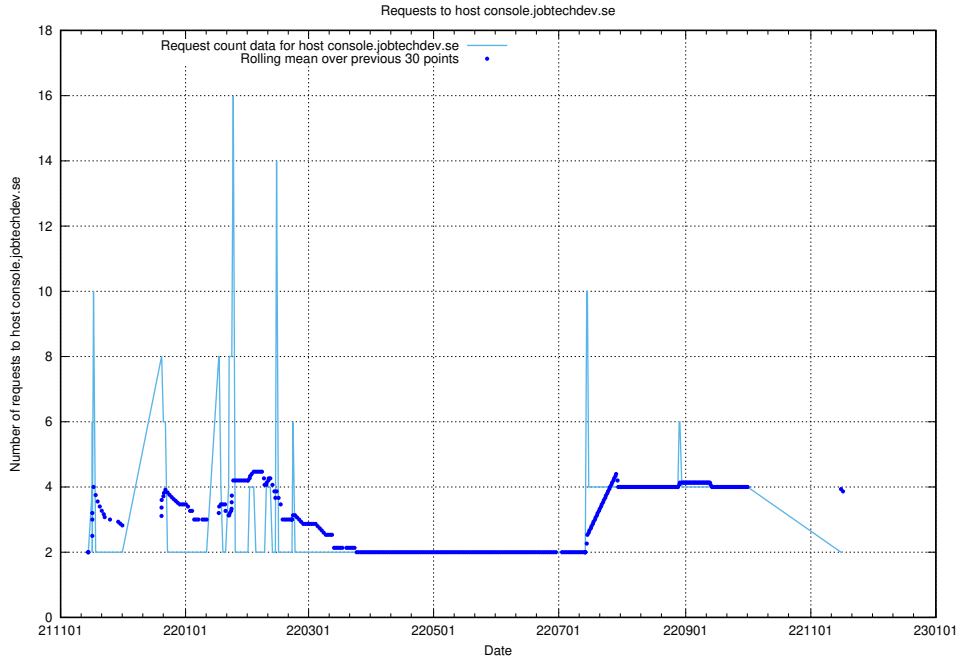

7.276 Usage of console.jobtechdev.se

Here, we count the number of requests to host console.jobtechdev.se.