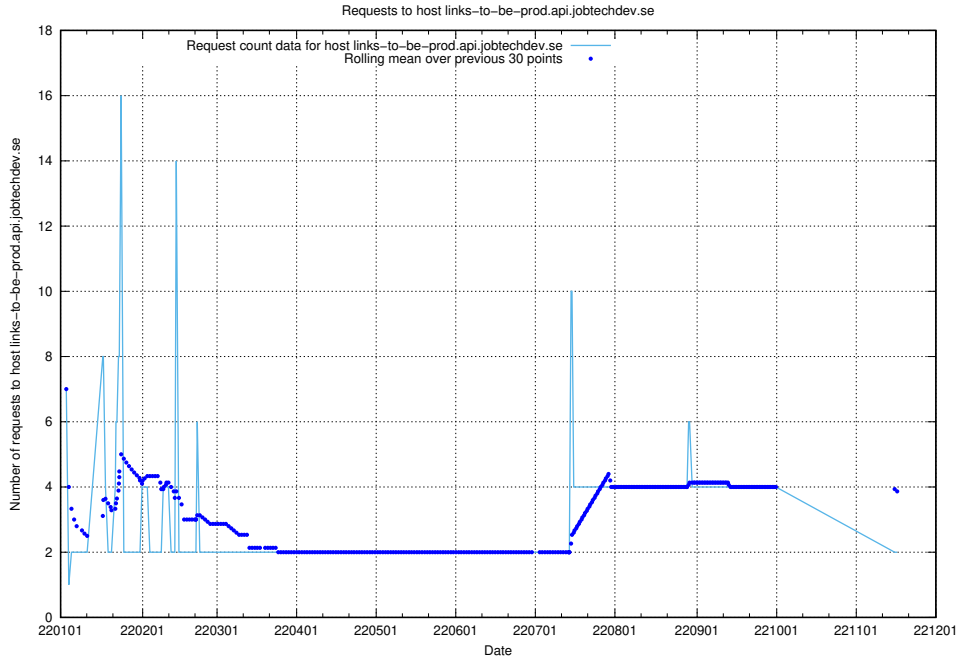

7.302 Usage of links-to-be-prod.api.jobtechdev.se

Here, we count the number of requests to host links-to-be-prod.api.jobtechdev.se.