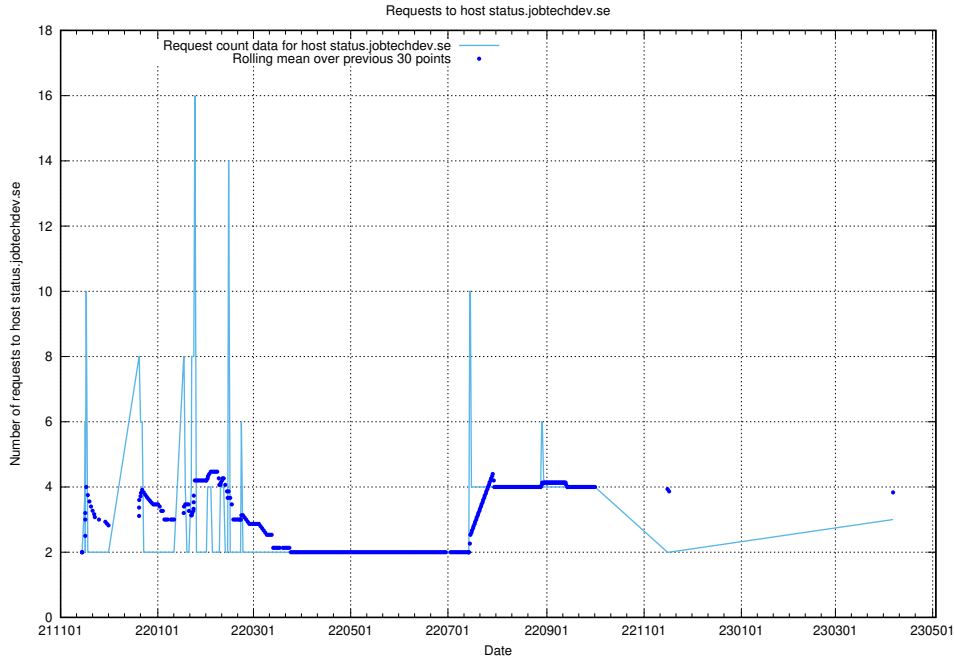

7.242 Usage of status.jobtechdev.se

Here, we count the number of requests to host status.jobtechdev.se.