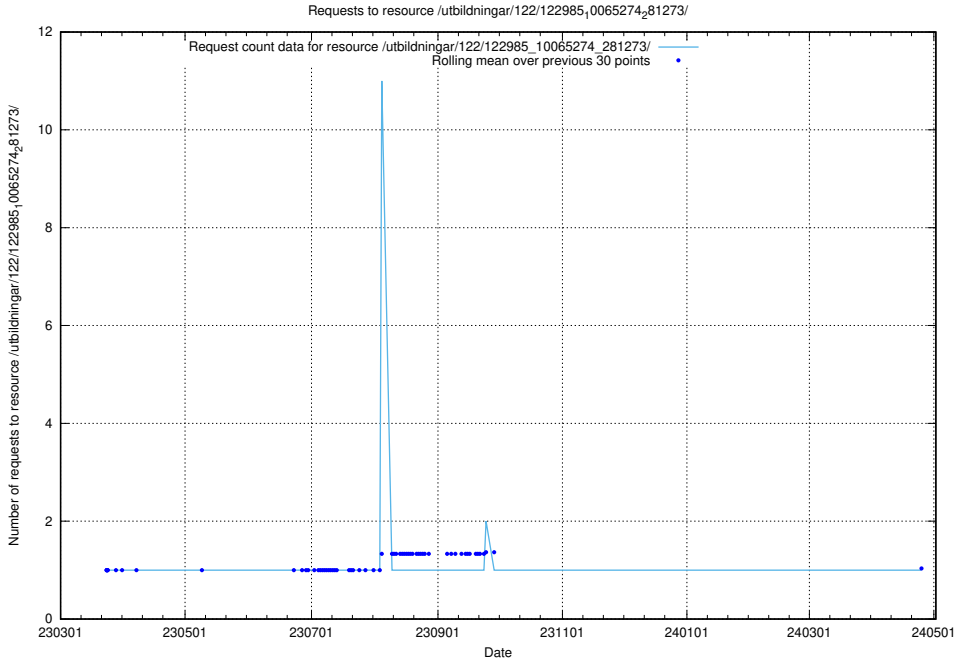

5.5627 Usage of /utbildningar/122/122985_10065274_281273/

Here, we count the number of requests to resource /utbildningar/122/122985_10065274_281273/.