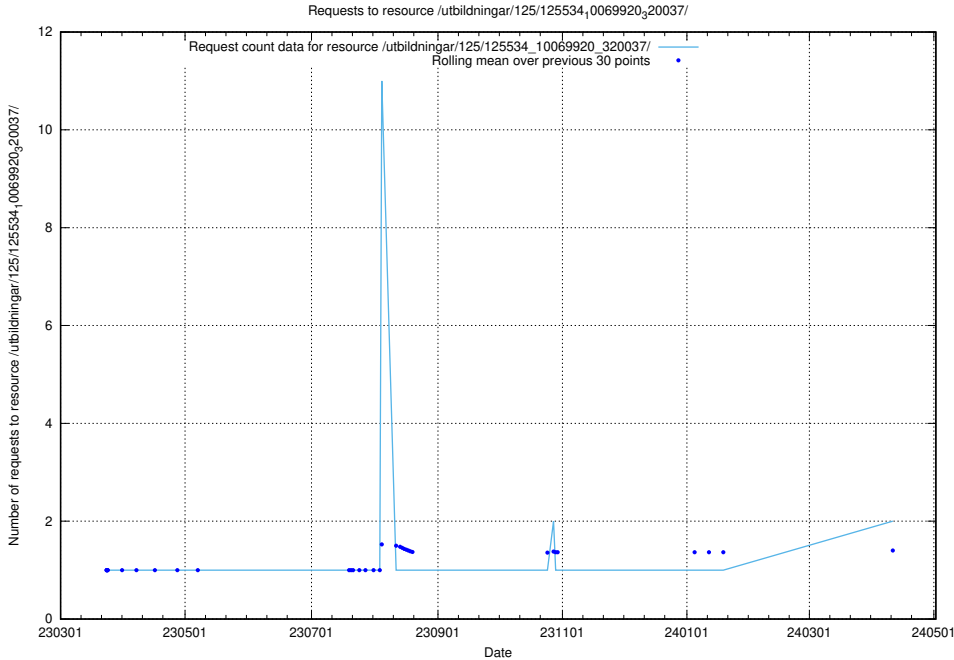

5.539 Usage of /utbildningar/125/125534_10069920_320037/

Here, we count the number of requests to resource /utbildningar/125/125534_10069920_320037/.