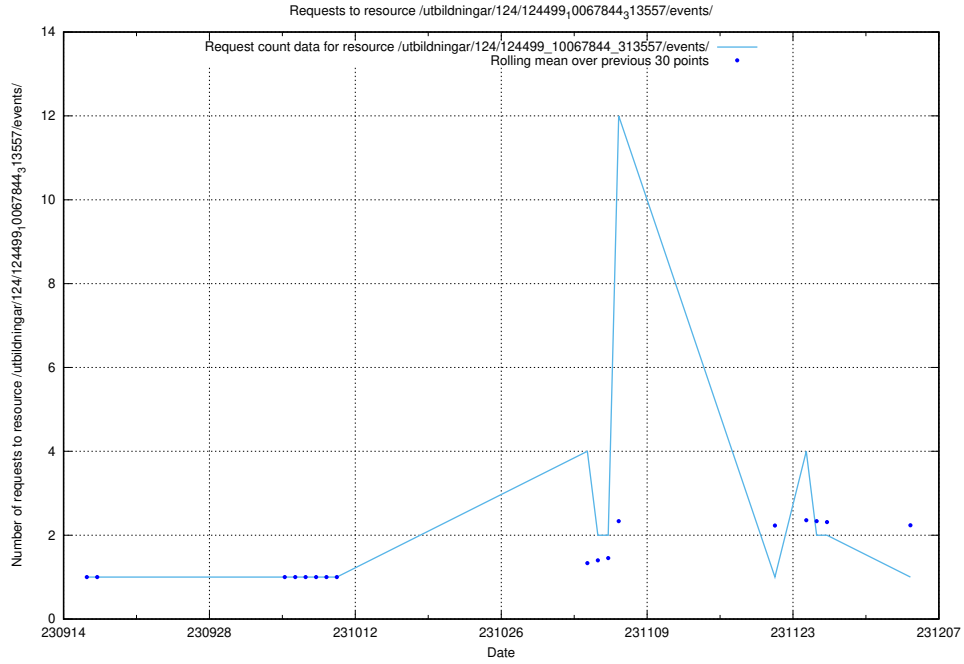

5.5260 Usage of /utbildningar/124/124499_10067844_313557/events/

Here, we count the number of requests to resource /utbildningar/124/124499_10067844_313557/events/