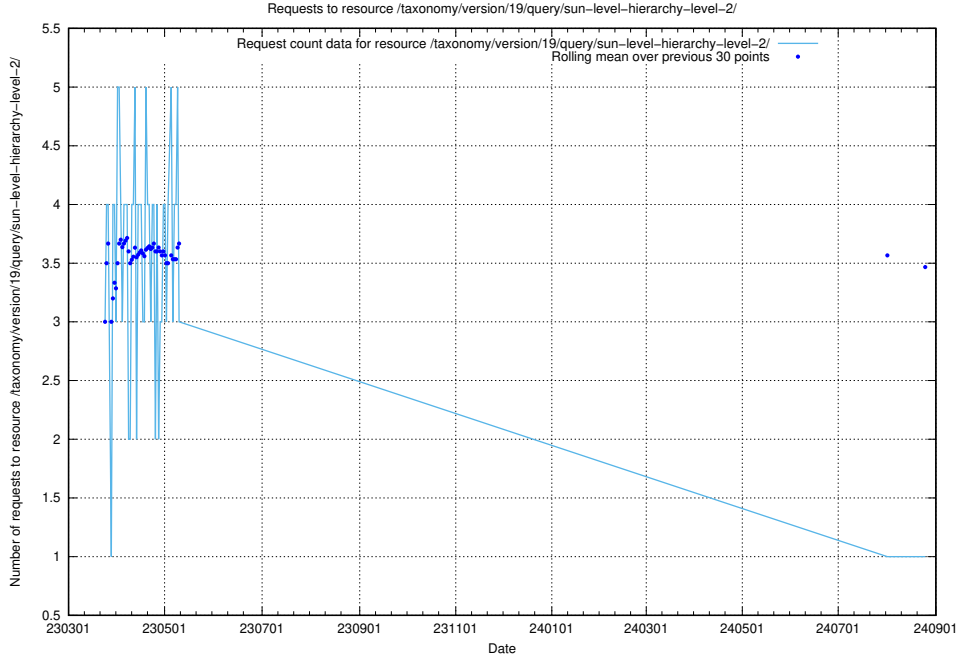

5.6807 Usage of /taxonomy/version/19/query/sun-level-hierarchy-level-2/

Here, we count the number of requests to resource /taxonomy/version/19/query/sun-level-hierarchy-level-2/.