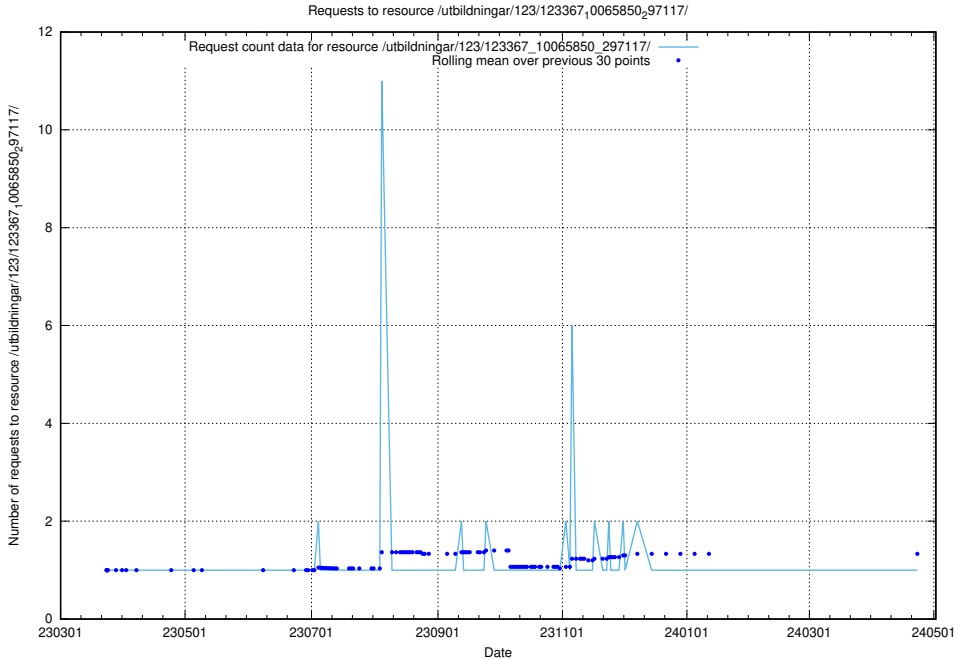

5.5553 Usage of /utbildningar/123/123367_10065850_297117/

Here, we count the number of requests to resource /utbildningar/123/123367_10065850_297117/.