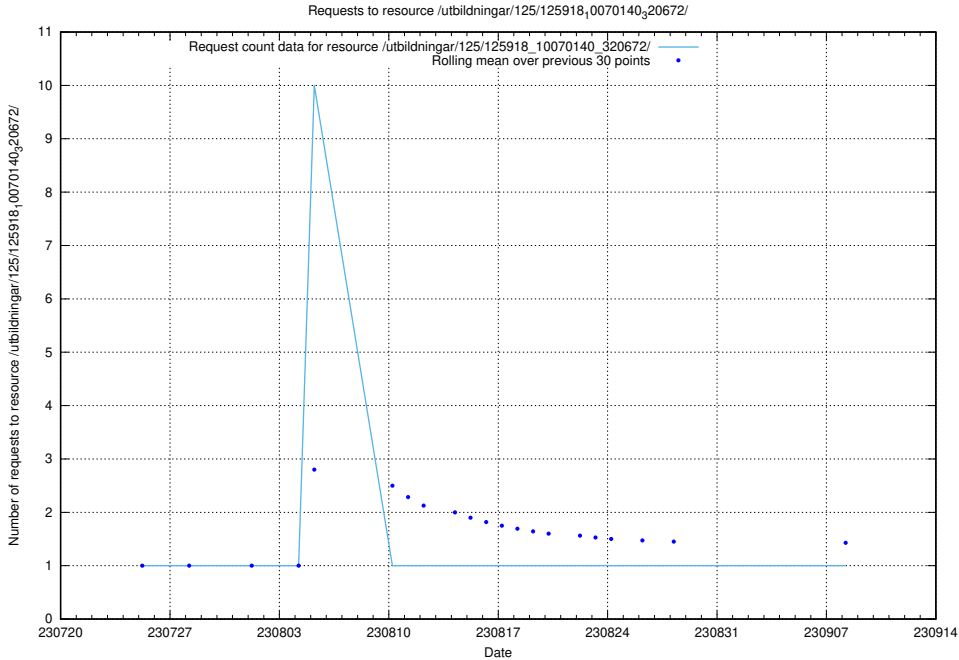

5.5656 Usage of /utbildningar/125/125918_10070140_320672/

Here, we count the number of requests to resource /utbildningar/125/125918_10070140_320672/.