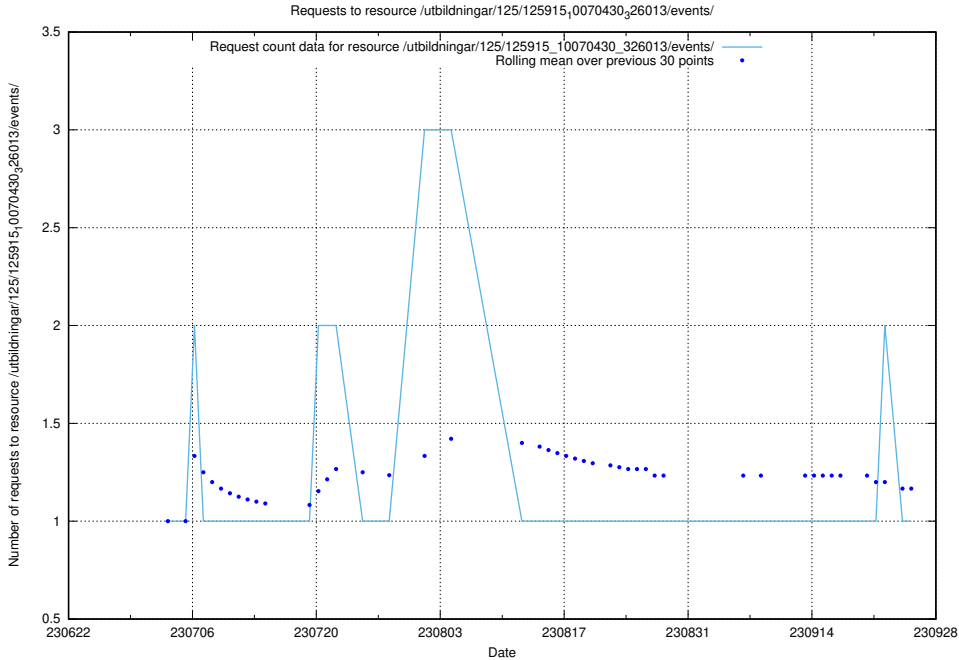

5.6065 Usage of /utbildningar/125/125915_10070430_326013/events/

Here, we count the number of requests to resource /utbildningar/125/125915_10070430_326013/events/