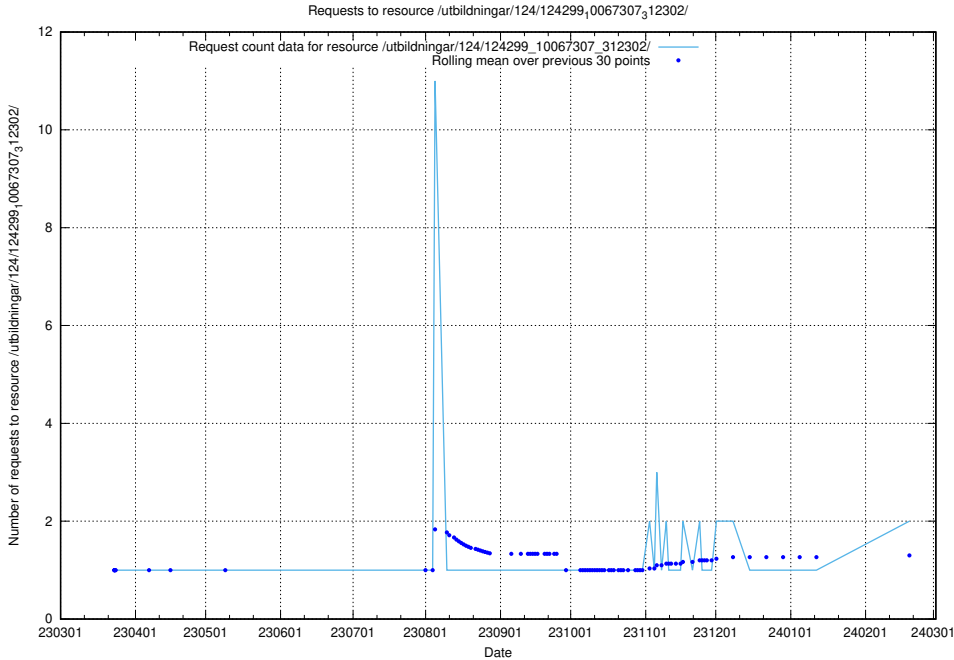

5.767 Usage of /utbildningar/124/124299_10067307_312302/

Here, we count the number of requests to resource /utbildningar/124/124299_10067307_312302/.