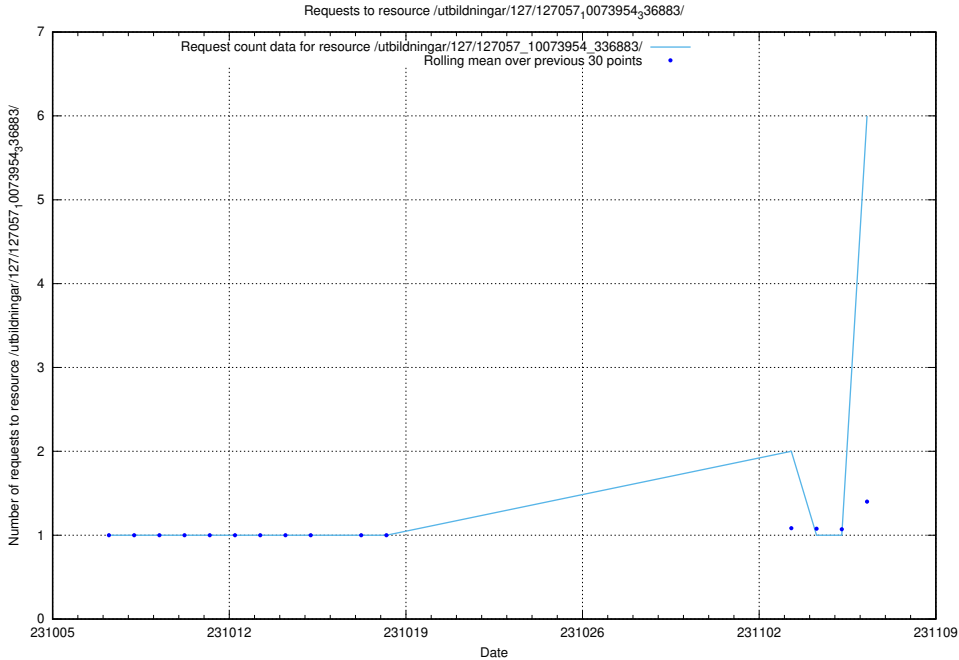

5.87 Usage of /utbildningar/127/127057_10073954_336883/

Here, we count the number of requests to resource /utbildningar/127/127057_10073954_336883/.