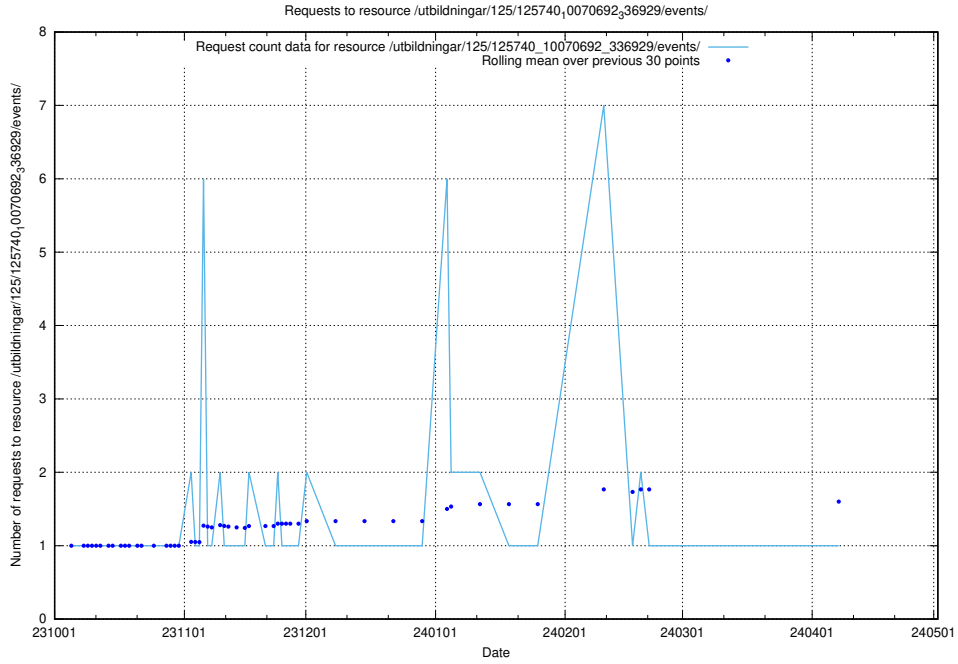

5.5114 Usage of /utbildningar/125/125740_10070692_336929/events/

Here, we count the number of requests to resource /utbildningar/125/125740_10070692_336929/events/