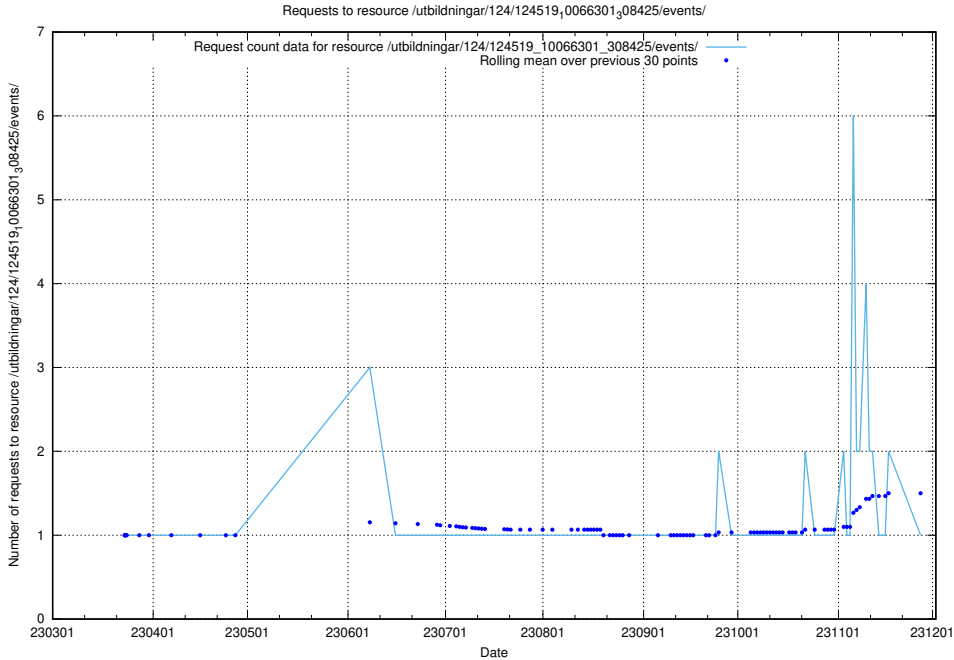

### 5.1908 Usage of /utbildningar/124/124519\_10066301\_308425/events/

Here, we count the number of requests to resource /utbildningar/124/124519\_10066301\_308425/events/