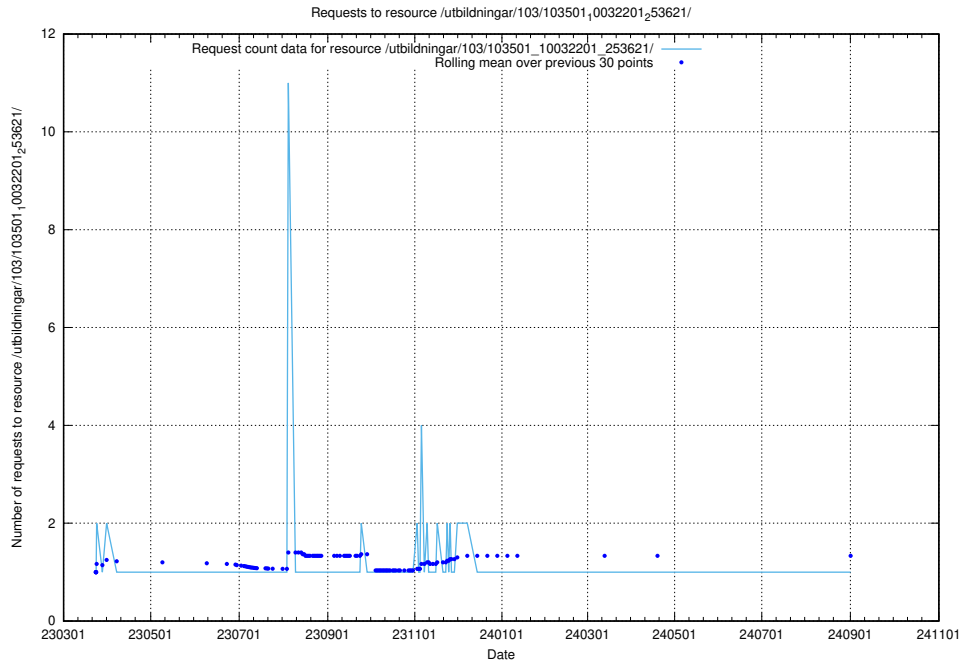

5.6191 Usage of /utbildningar/103/103501_10032201_253621/

Here, we count the number of requests to resource /utbildningar/103/103501_10032201_253621/.