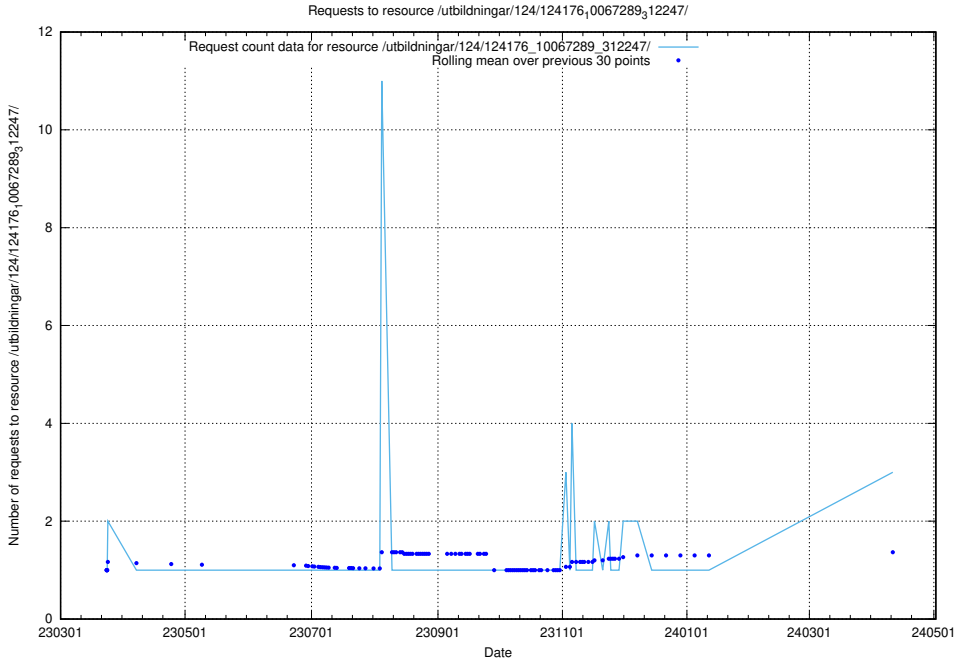

5.415 Usage of /utbildningar/124/124176_10067289_312247/

Here, we count the number of requests to resource /utbildningar/124/124176_10067289_312247/.