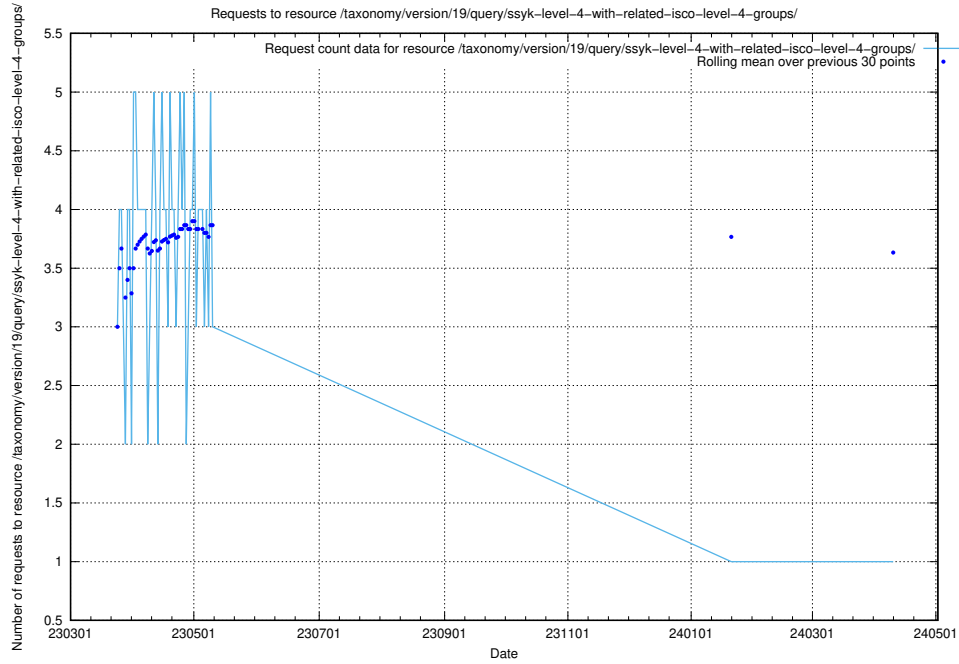

## 5.6816 Usage of /taxonomy/version/19/query/ssyk-level-4-with-related-isco-level-4-groups/

Here, we count the number of requests to resource /taxonomy/version/19/query/ssyk-level-4-with-related-isco-level-4-groups/.