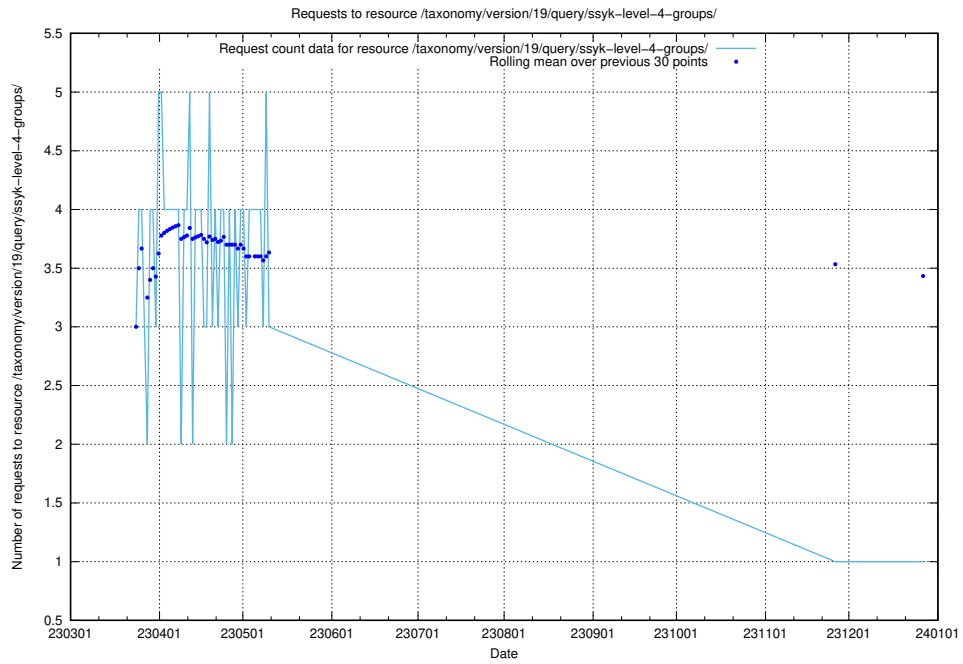

5.6817 Usage of /taxonomy/version/19/query/ssyk-level-4-groups/

Here, we count the number of requests to resource /taxonomy/version/19/query/ssyk-level-4-groups/.