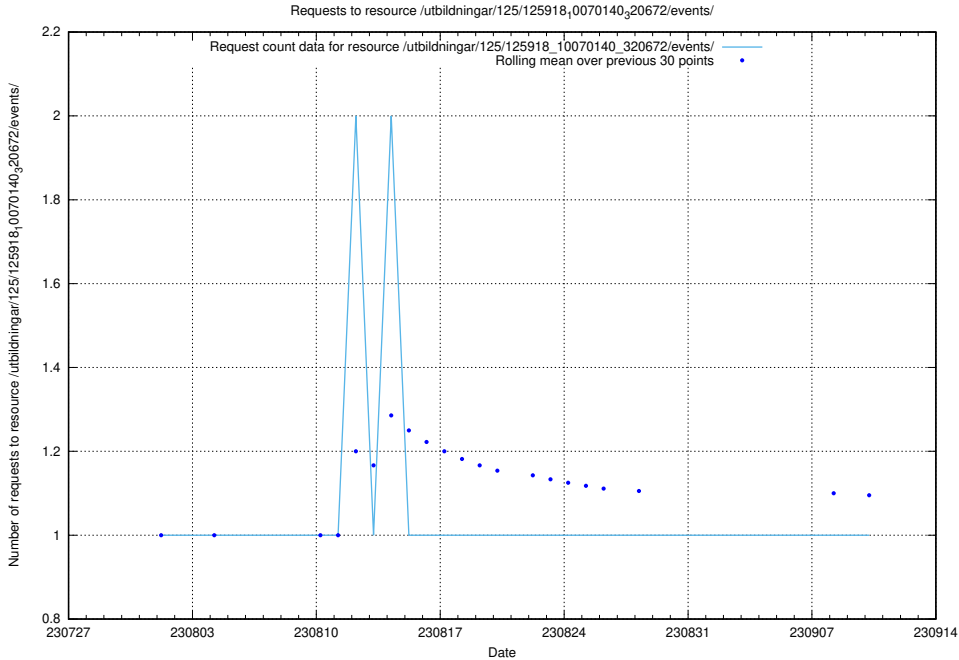

5.5592 Usage of /utbildningar/125/125918_10070140_320672/events/

Here, we count the number of requests to resource /utbildningar/125/125918_10070140_320672/events/