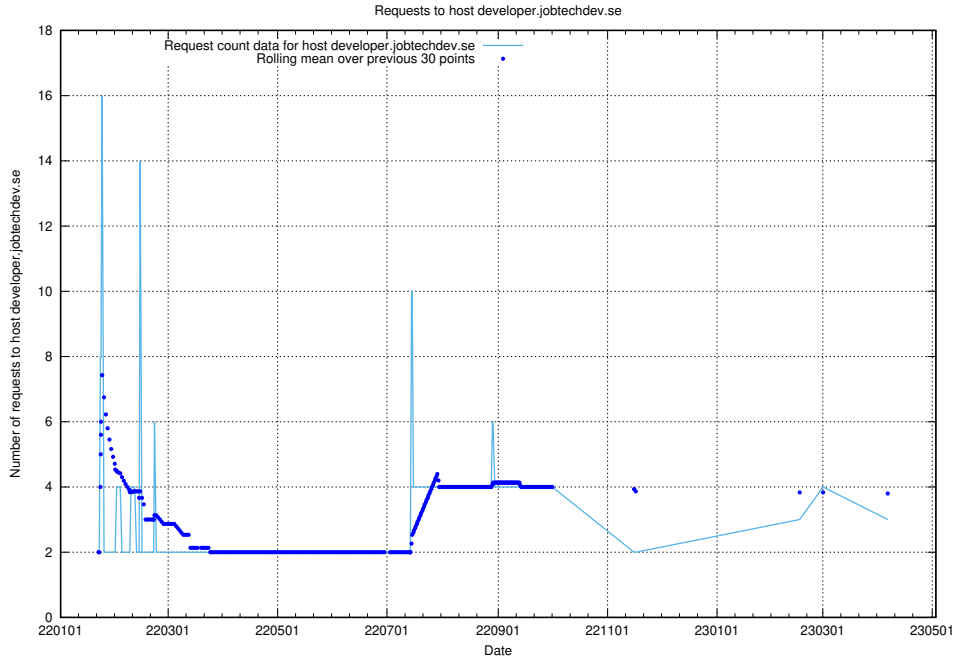

7.174 Usage of developer.jobtechdev.se

Here, we count the number of requests to host developer.jobtechdev.se.