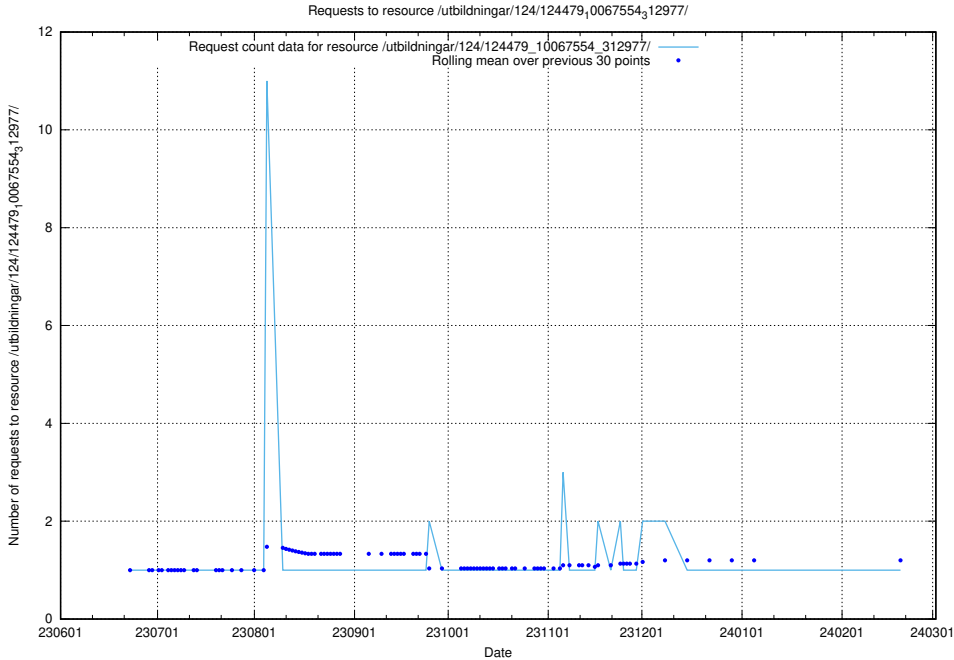

### 5.6453 Usage of /utbildningar/124/124478\_10067812\_313454/events/

Here, we count the number of requests to resource /utbildningar/124/124478\_10067812\_313454/events/