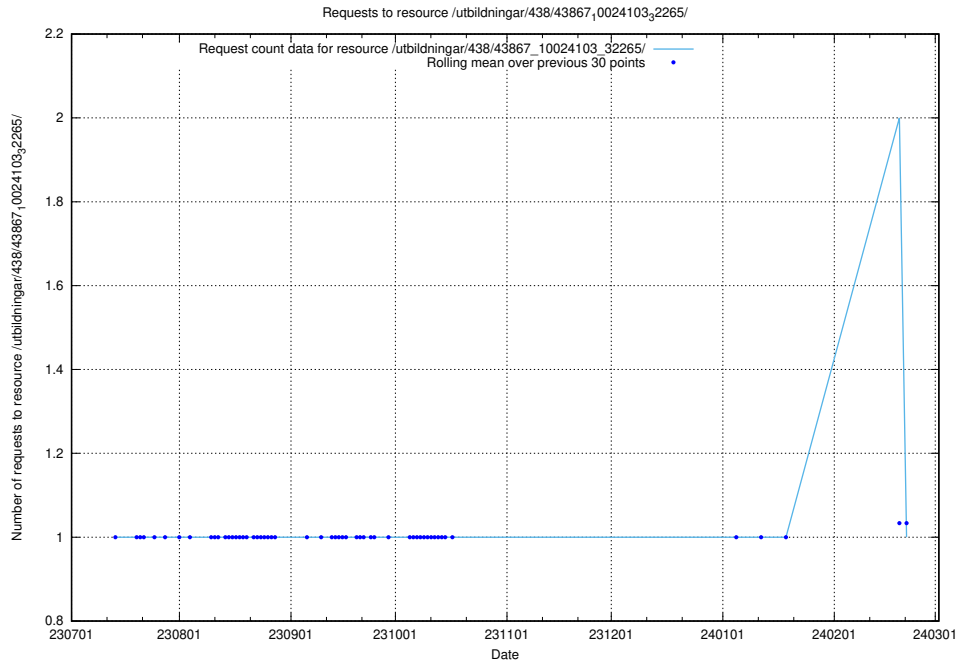

### 5.5778 Usage of /utbildningar/126/126728\_10073173\_334952/events/

Here, we count the number of requests to resource /utbildningar/126/126728\_10073173\_334952/events/