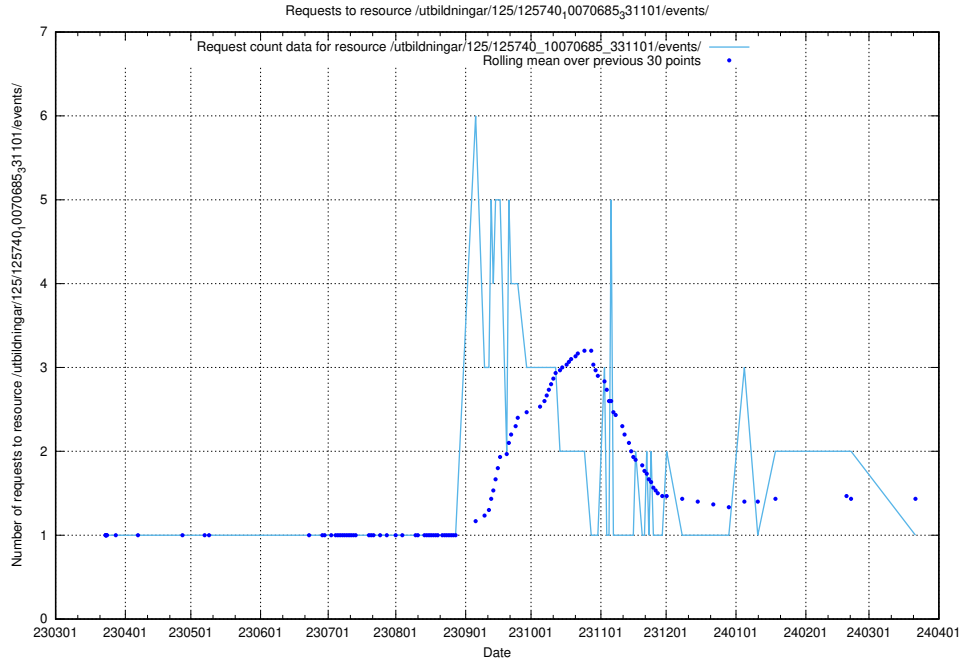

5.1039 Usage of /utbildningar/125/125740_10070685_331101/events/

Here, we count the number of requests to resource /utbildningar/125/125740_10070685_331101/events/