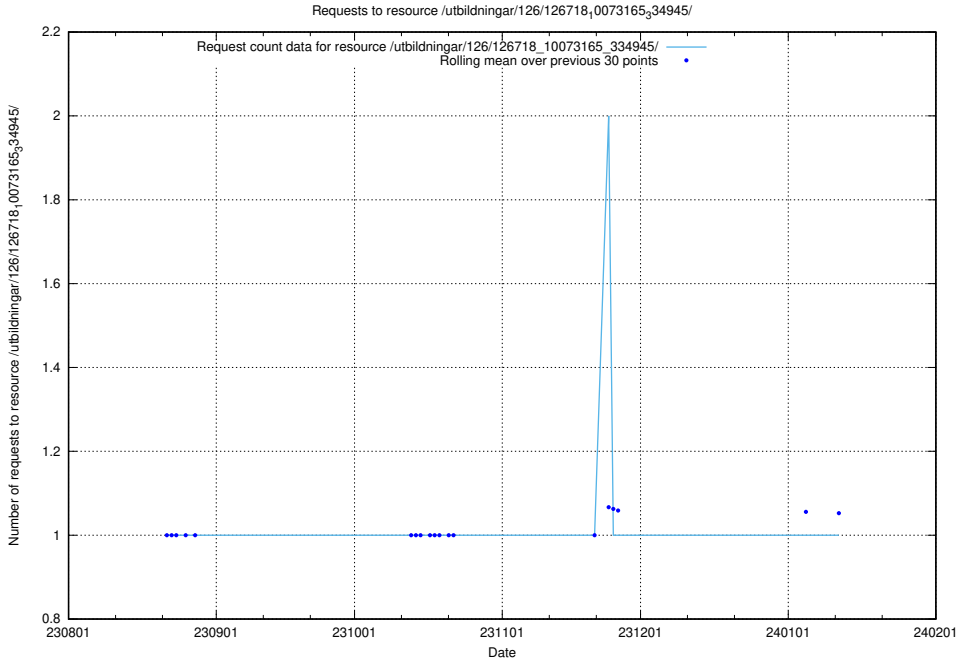

5.5447 Usage of /utbildningar/126/126718_10073165_334945/

Here, we count the number of requests to resource /utbildningar/126/126718_10073165_334945/.