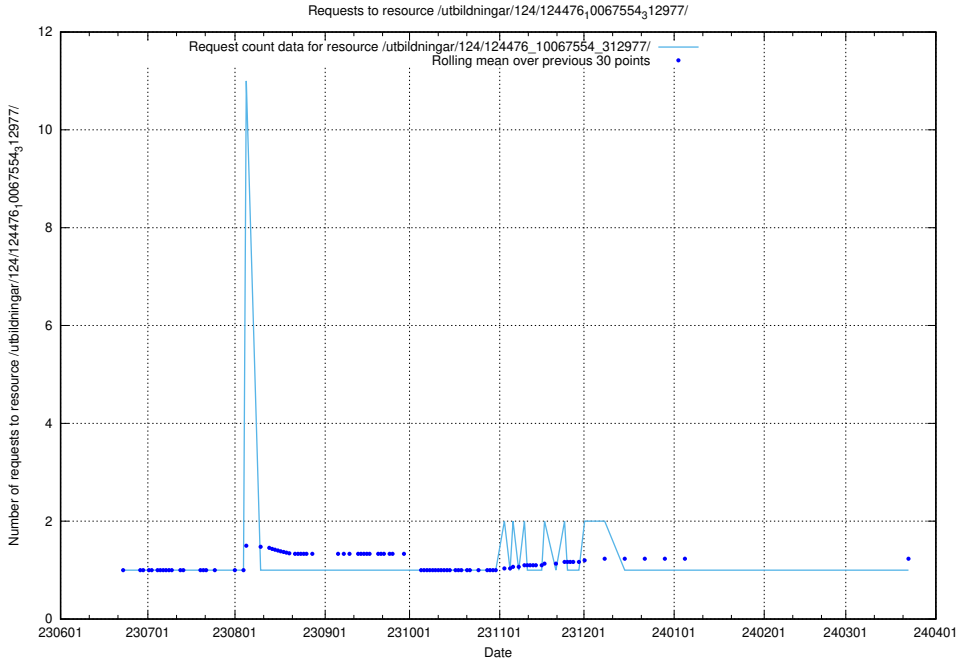

5.6457 Usage of /utbildningar/124/124476_10067554_312977/

Here, we count the number of requests to resource /utbildningar/124/124476_10067554_312977/.