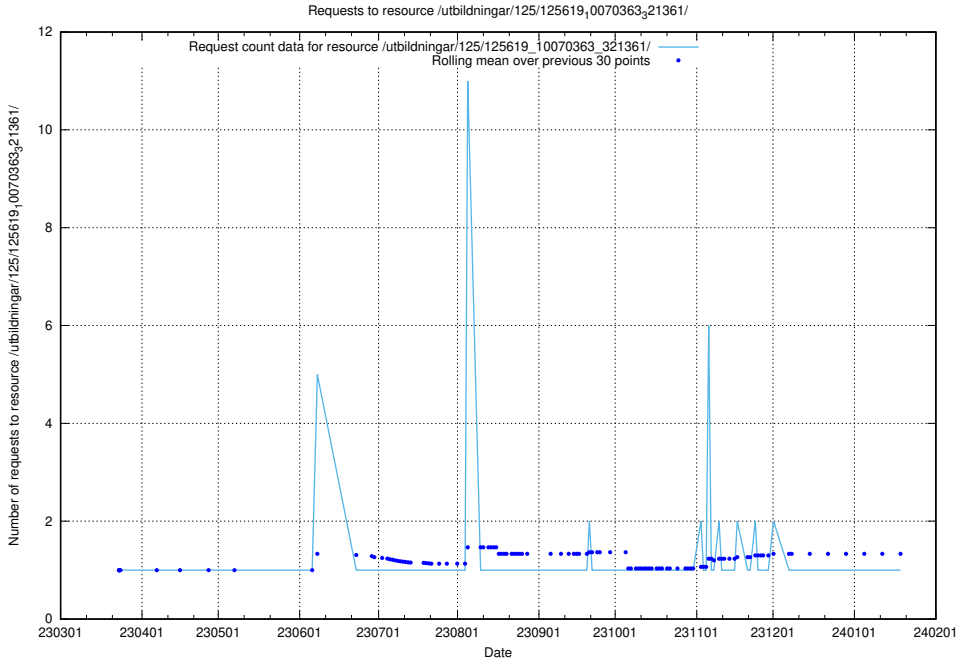

5.1125 Usage of /utbildningar/125/125619_10070363_321361/

Here, we count the number of requests to resource /utbildningar/125/125619_10070363_321361/.