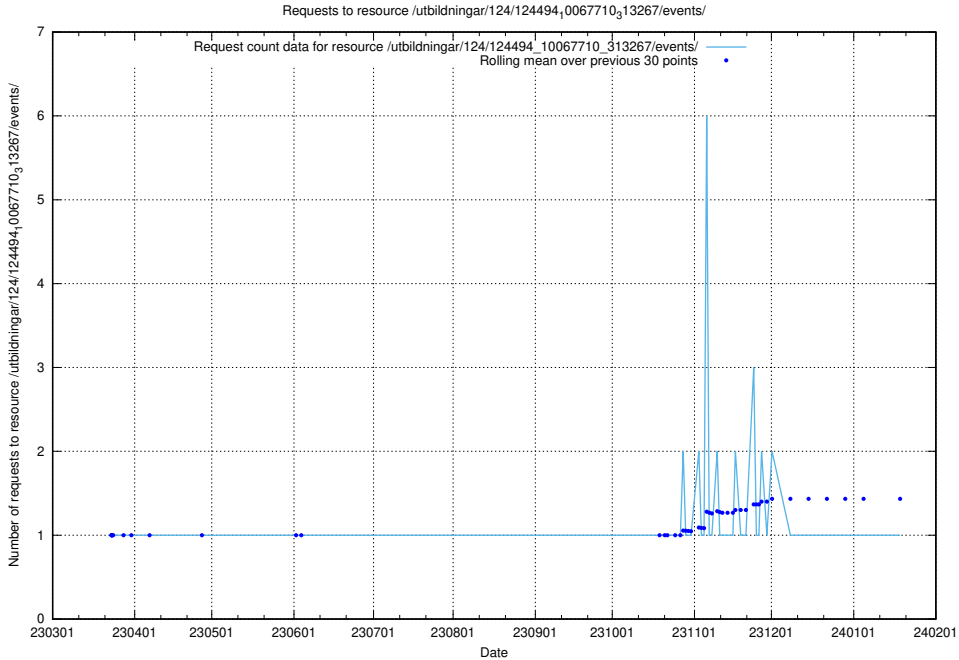

5.3439 Usage of /utbildningar/124/124494_10067710_313267/events/

Here, we count the number of requests to resource /utbildningar/124/124494_10067710_313267/events/