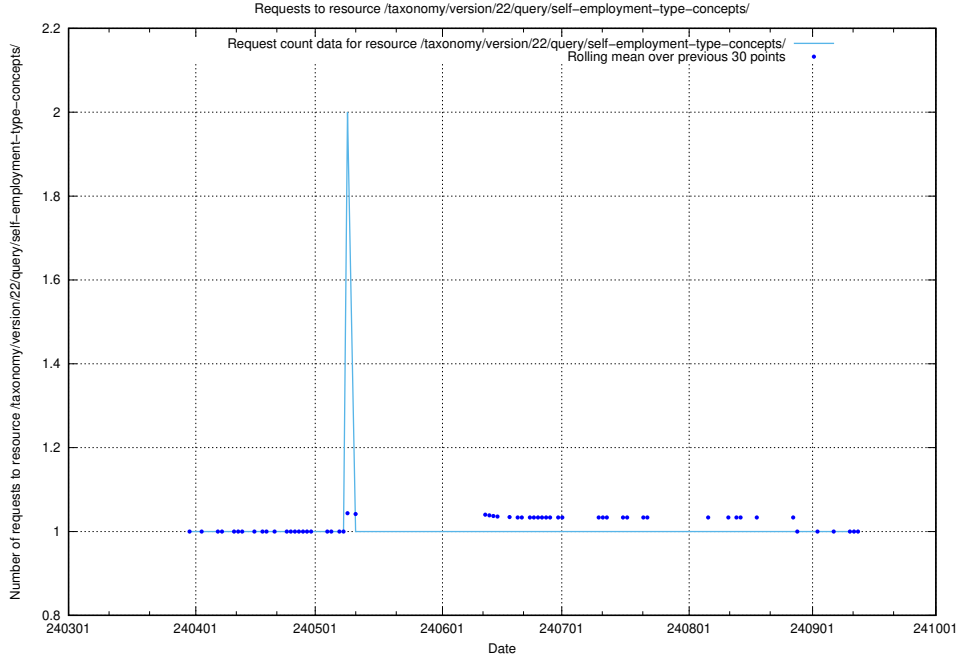

5.2292 Usage of /taxonomy/version/22/query/self-employment-type-concepts/

Here, we count the number of requests to resource /taxonomy/version/22/query/self-employment-type-concepts/.