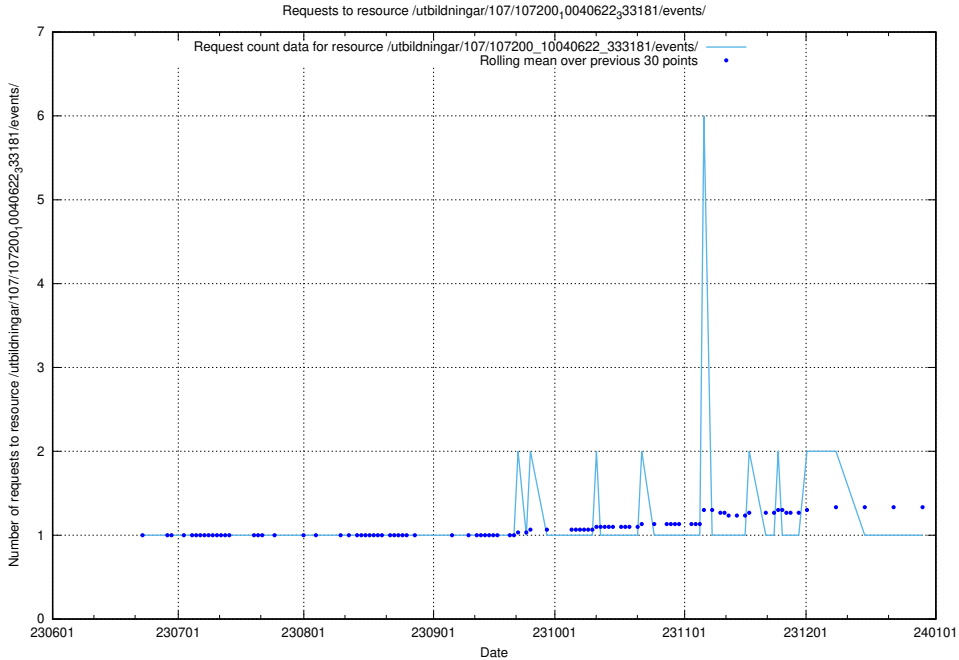

5.6498 Usage of /utbildningar/107/107200_10040622_333181/events/

Here, we count the number of requests to resource /utbildningar/107/107200_10040622_333181/events/