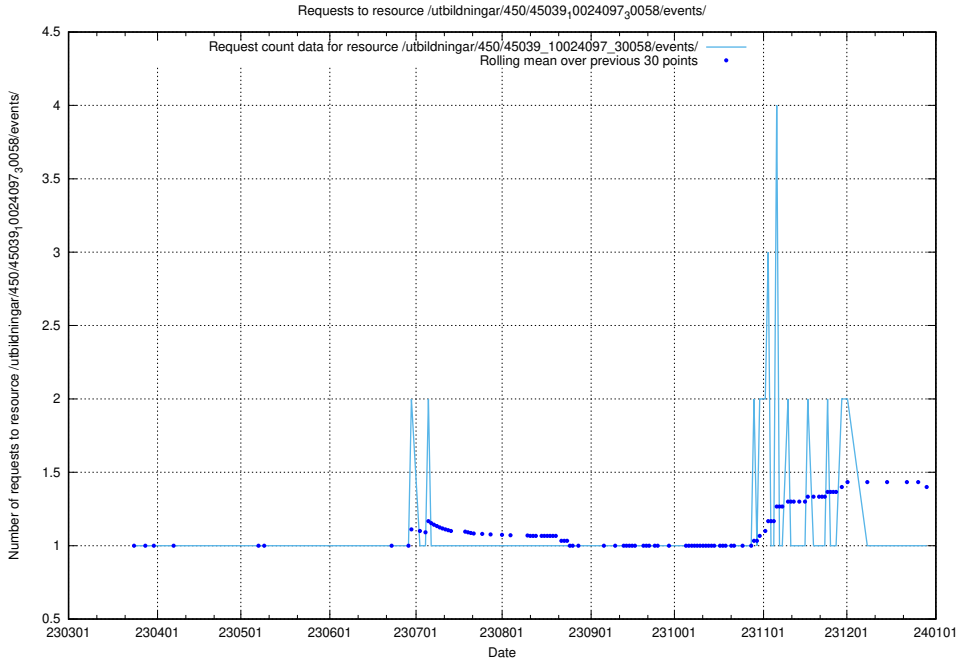

5.6860 Usage of /utbildningar/450/45039_10024097_30058/events/

Here, we count the number of requests to resource /utbildningar/450/45039_10024097_30058/events/.