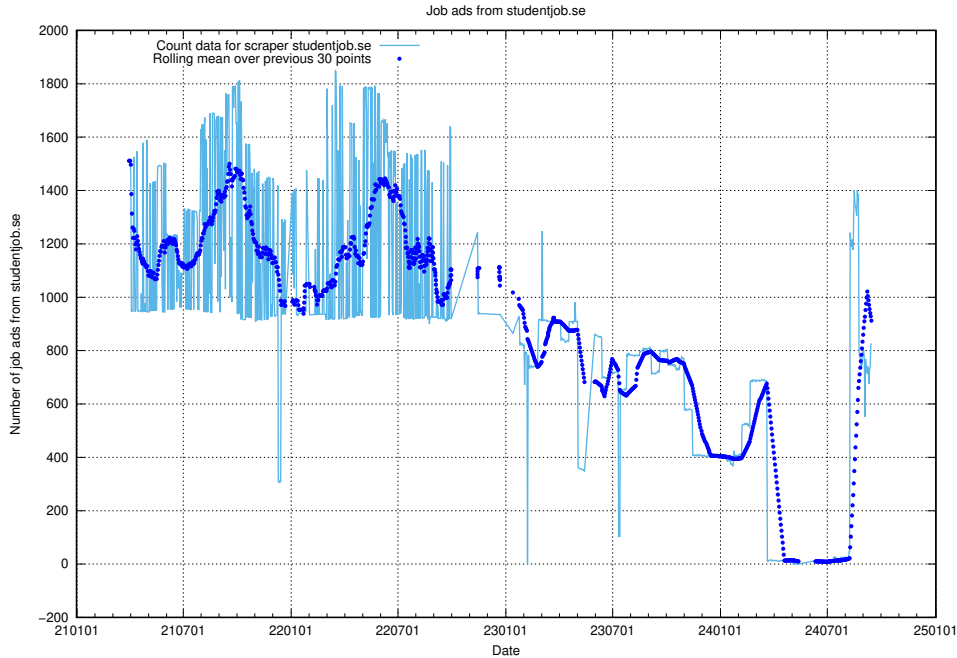

### 13.6 Number of ads by scraper studentjob.se

Here, we count the number of job ads scraped from studentjob.se.