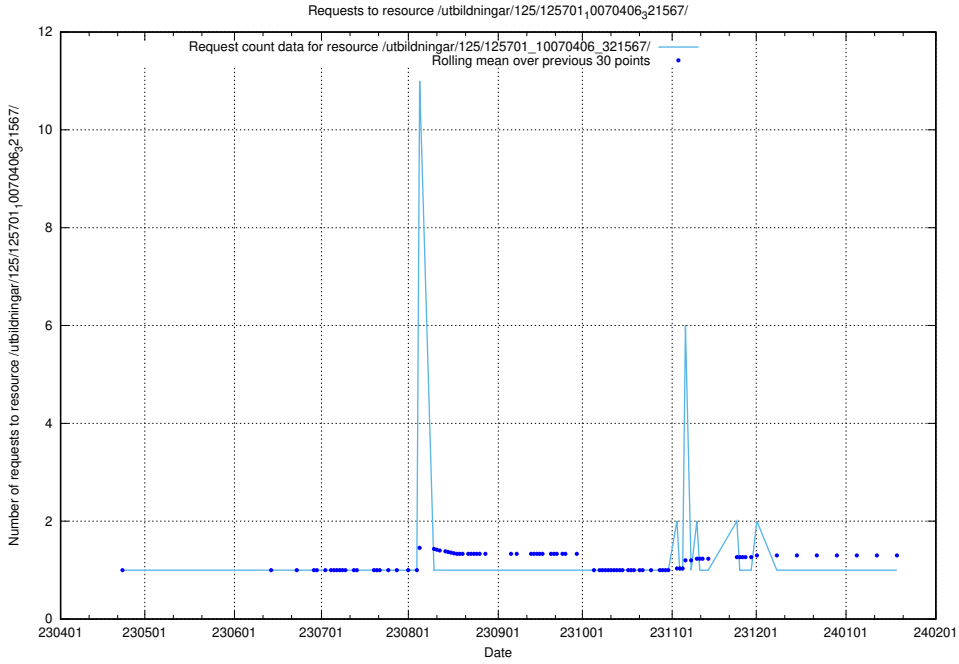

5.6692 Usage of /utbildningar/125/125701_10070406_321567/

Here, we count the number of requests to resource /utbildningar/125/125701_10070406_321567/.