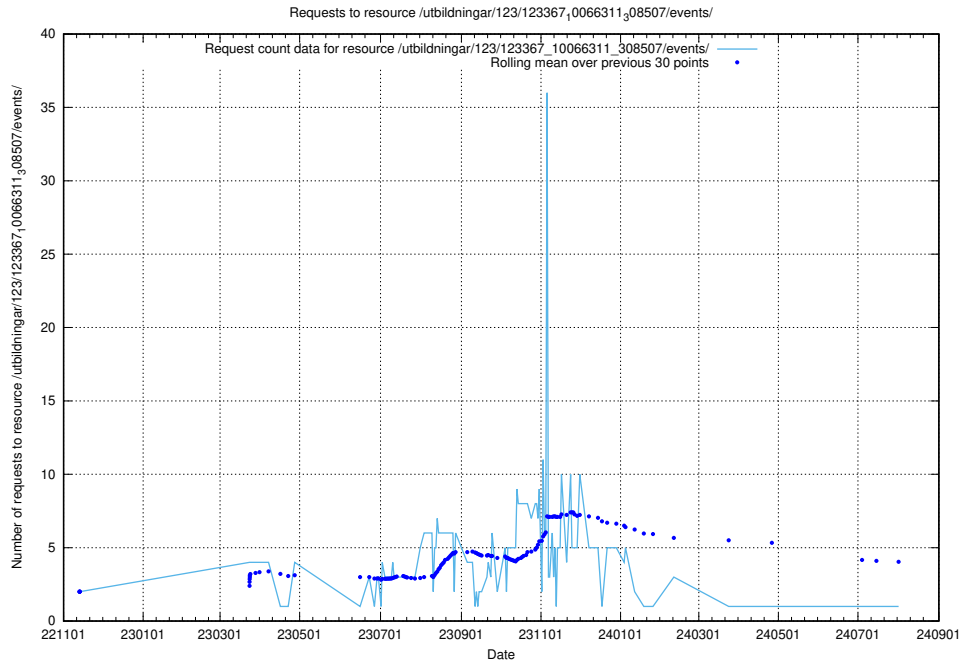

5.6480 Usage of /utbildningar/123/123367_10066311_308507/events/

Here, we count the number of requests to resource /utbildningar/123/123367_10066311_308507/events/