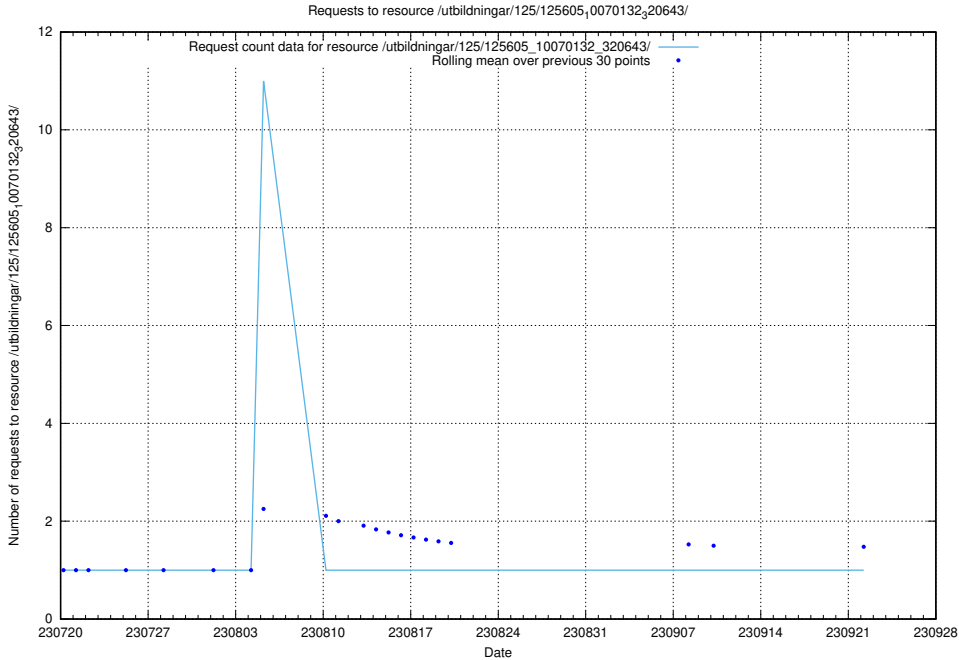

5.5704 Usage of /utbildningar/125/125605_10070132_320643/

Here, we count the number of requests to resource /utbildningar/125/125605_10070132_320643/.