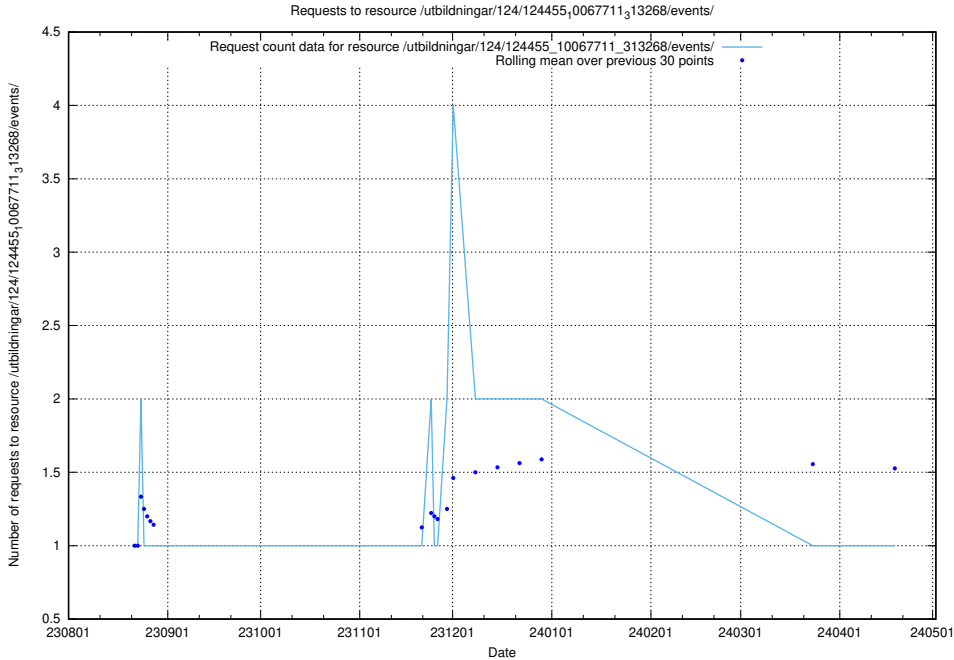

5.5452 Usage of /utbildningar/124/124455_10067711_313268/events/

Here, we count the number of requests to resource /utbildningar/124/124455_10067711_313268/events/