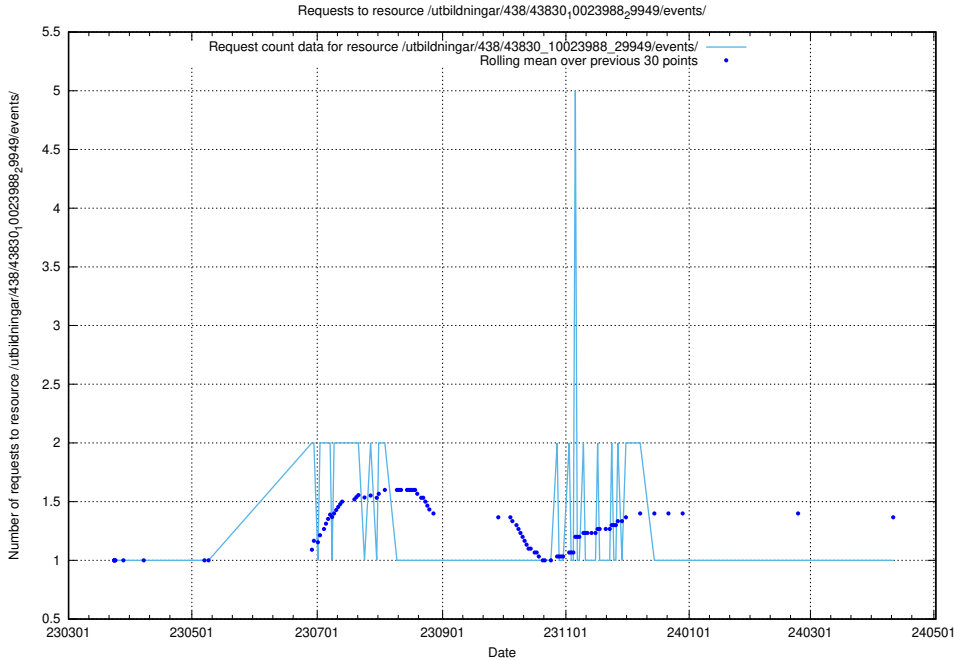

5.7035 Usage of /utbildningar/438/43830_10023988_29949/events/

Here, we count the number of requests to resource /utbildningar/438/43830_10023988_29949/events/.