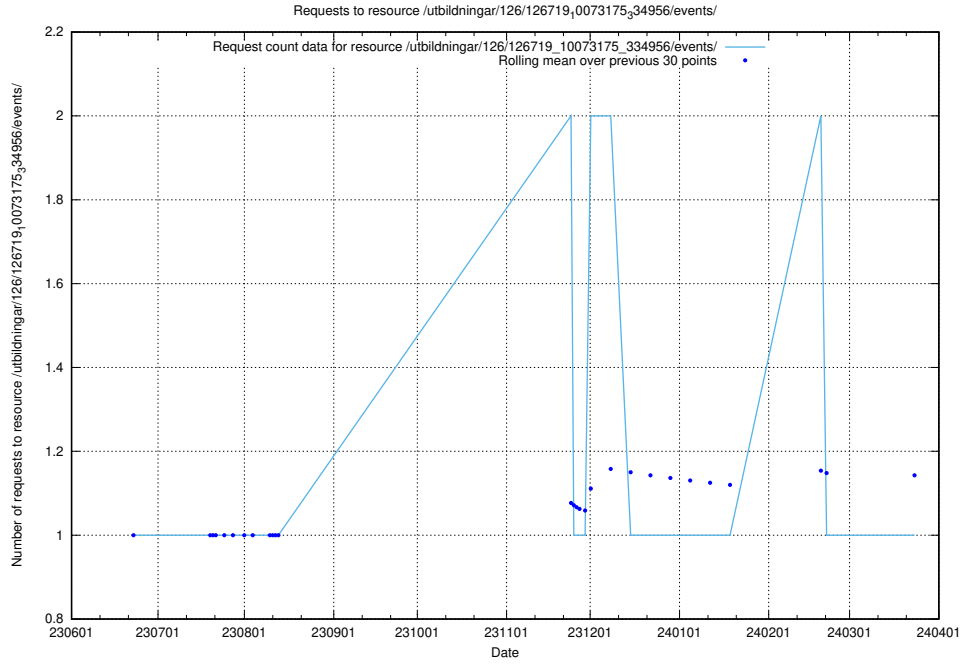

5.6290 Usage of /utbildningar/126/126719_10073175_334956/events/

Here, we count the number of requests to resource /utbildningar/126/126719_10073175_334956/events/