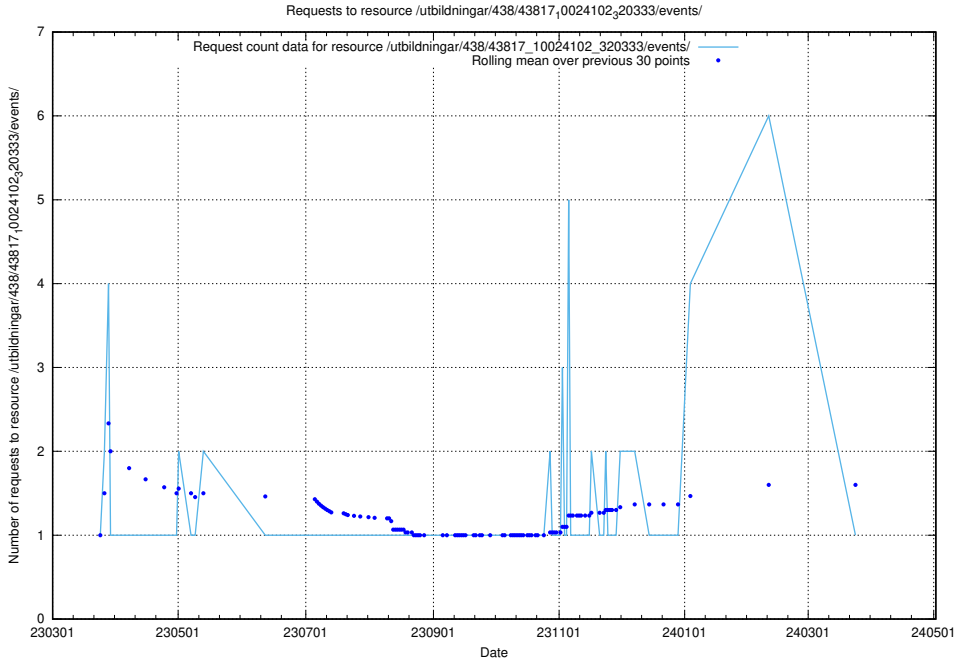

5.6867 Usage of /utbildningar/438/43817_10024102_320333/events/

Here, we count the number of requests to resource /utbildningar/438/43817_10024102_320333/events/.