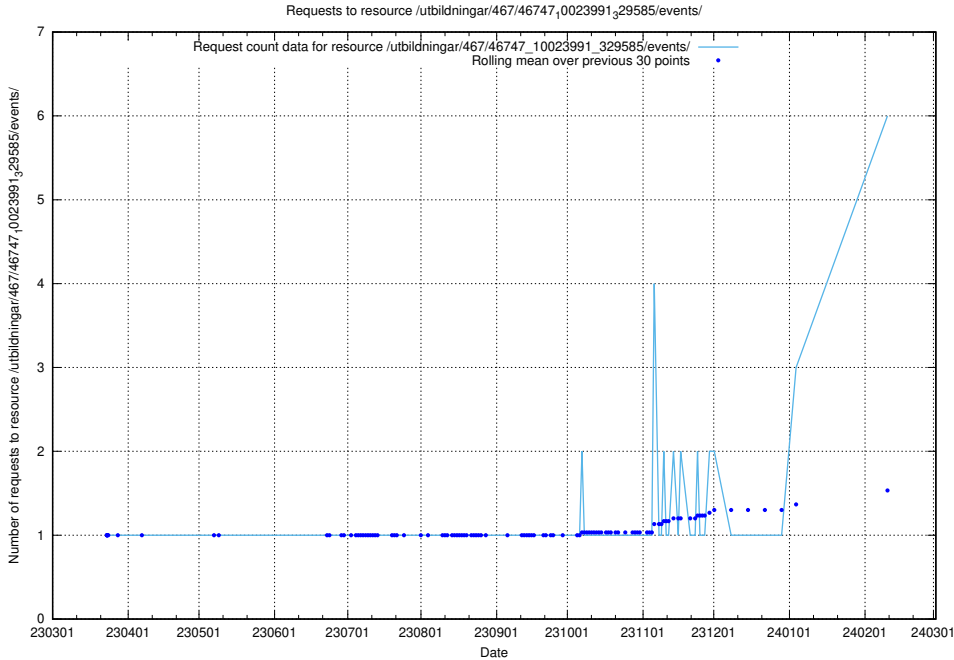

5.141 Usage of /utbildningar/467/46747_10023991_329585/events/

Here, we count the number of requests to resource /utbildningar/467/46747_10023991_329585/events/.