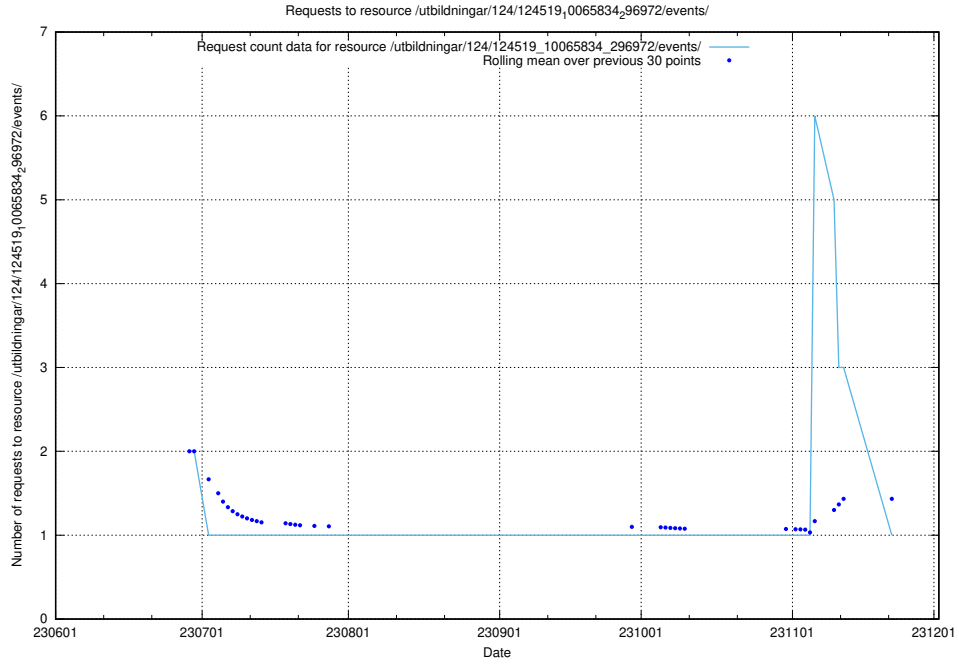

5.6119 Usage of /utbildningar/124/124519_10065834_296972/events/

Here, we count the number of requests to resource /utbildningar/124/124519_10065834_296972/events/