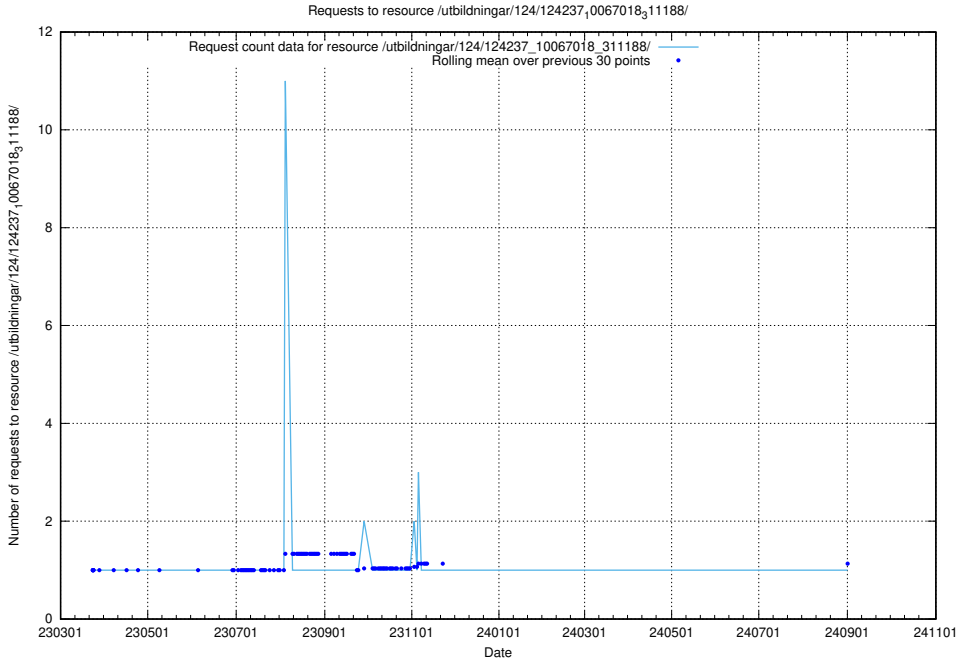

5.4726 Usage of /utbildningar/124/124237_10067018_311188/

Here, we count the number of requests to resource /utbildningar/124/124237_10067018_311188/.