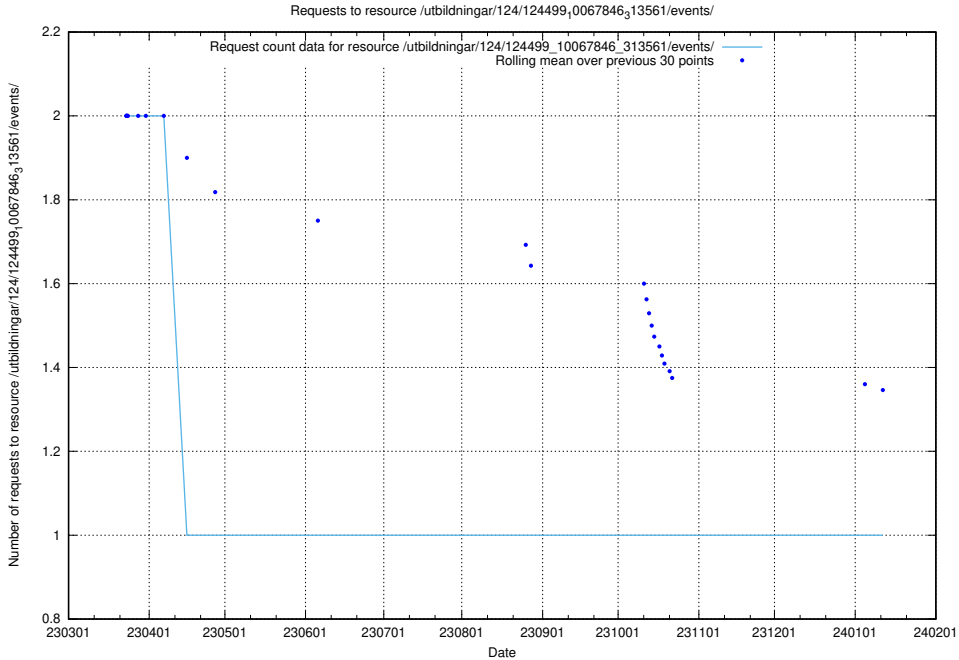

5.6997 Usage of /utbildningar/124/124499_10067846_313561/events/

Here, we count the number of requests to resource /utbildningar/124/124499_10067846_313561/events/