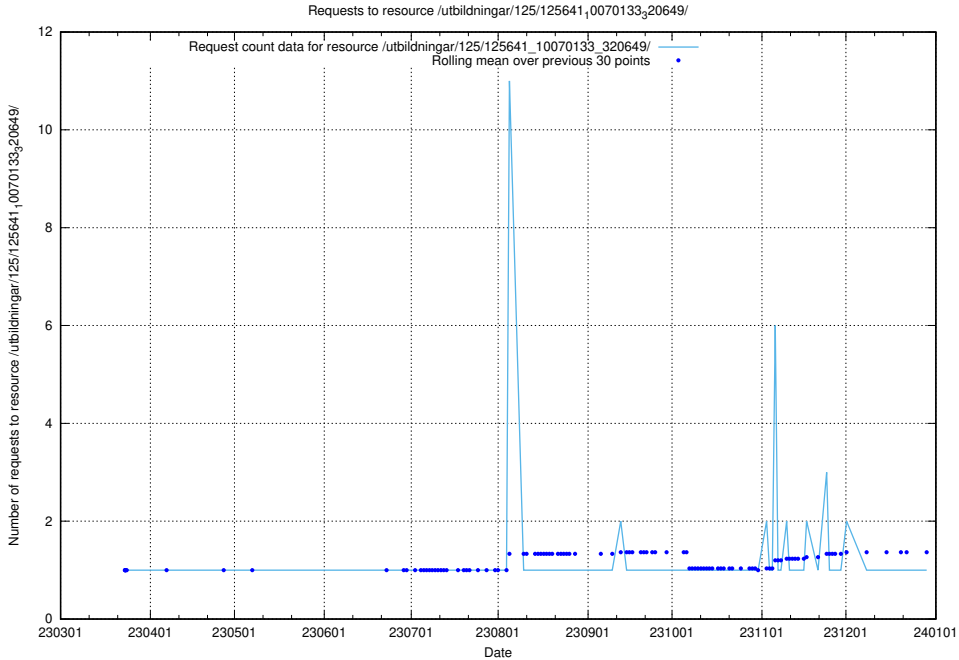

5.1111 Usage of /utbildningar/125/125641_10070133_320649/

Here, we count the number of requests to resource /utbildningar/125/125641_10070133_320649/.