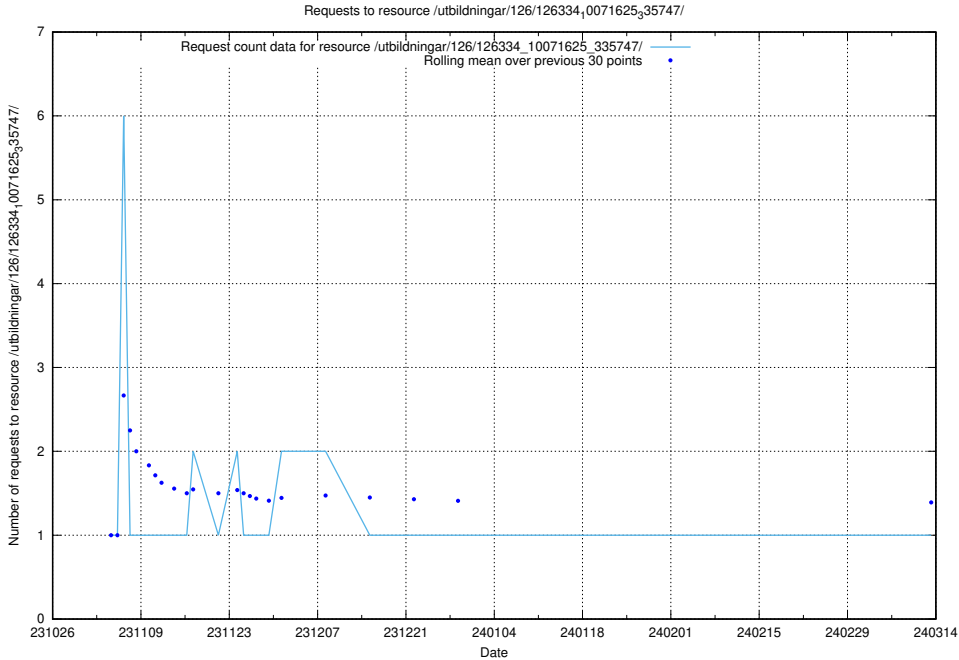

5.4842 Usage of /utbildningar/126/126334_10071625_335747/

Here, we count the number of requests to resource /utbildningar/126/126334_10071625_335747/.