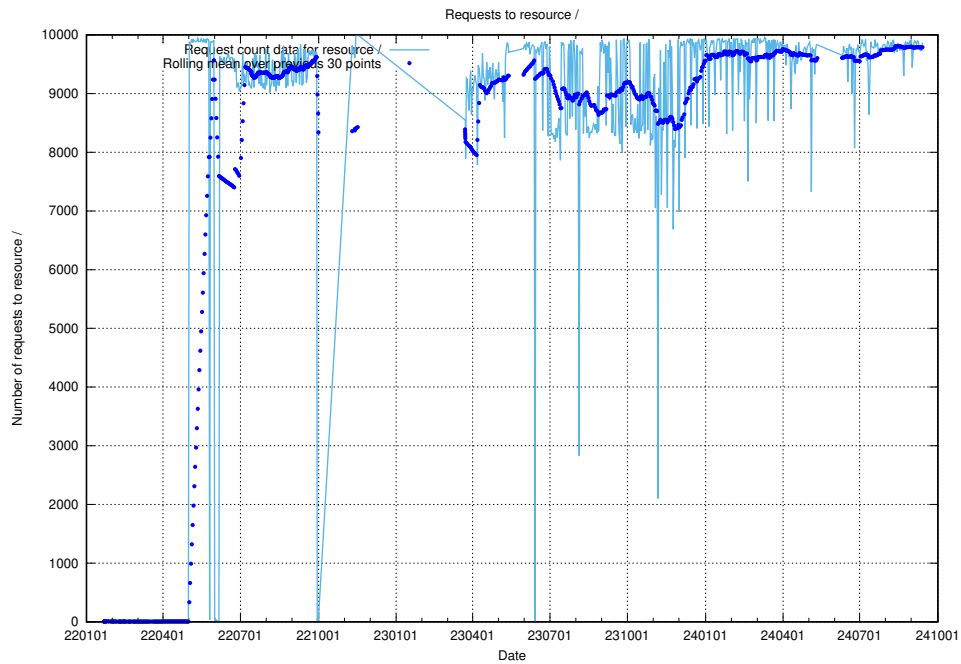

5 JobTechDev Data

This section contains data statistics from the [JobTechDev Data Web](#)⁶.

5.1 Usage of /

Here, we count the number of requests to resource /.

---

⁶<https://data.jobtechdev.se>