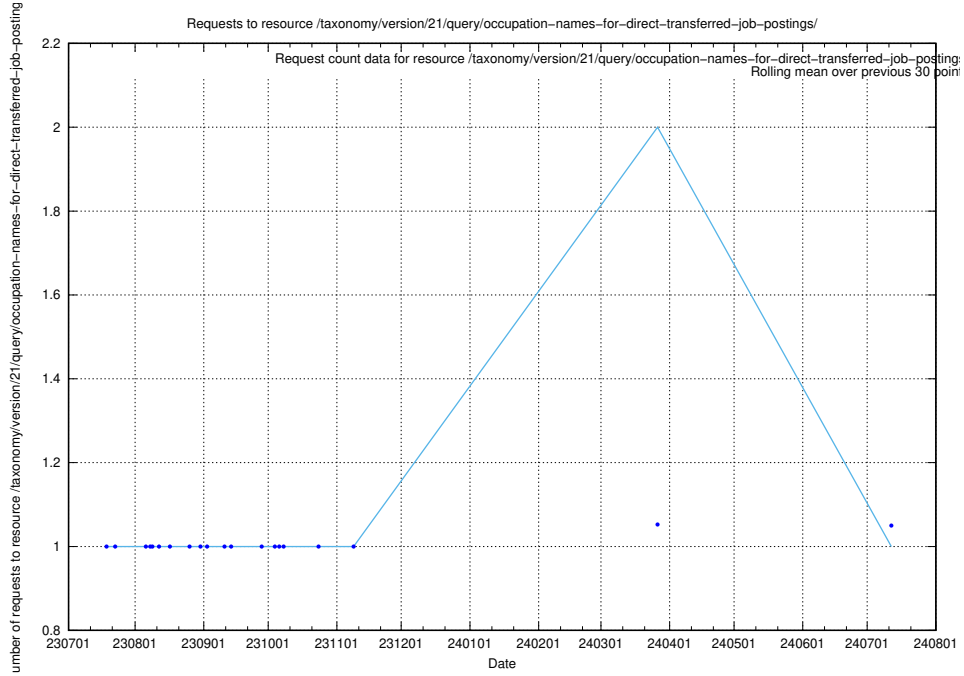

5.5737 Usage of /taxonomy/version/21/query/occupation-names-for-direct-transferred-job-postings/

Here, we count the number of requests to resource /taxonomy/version/21/query/occupation-names-for-direct-transferred-job-postings/.