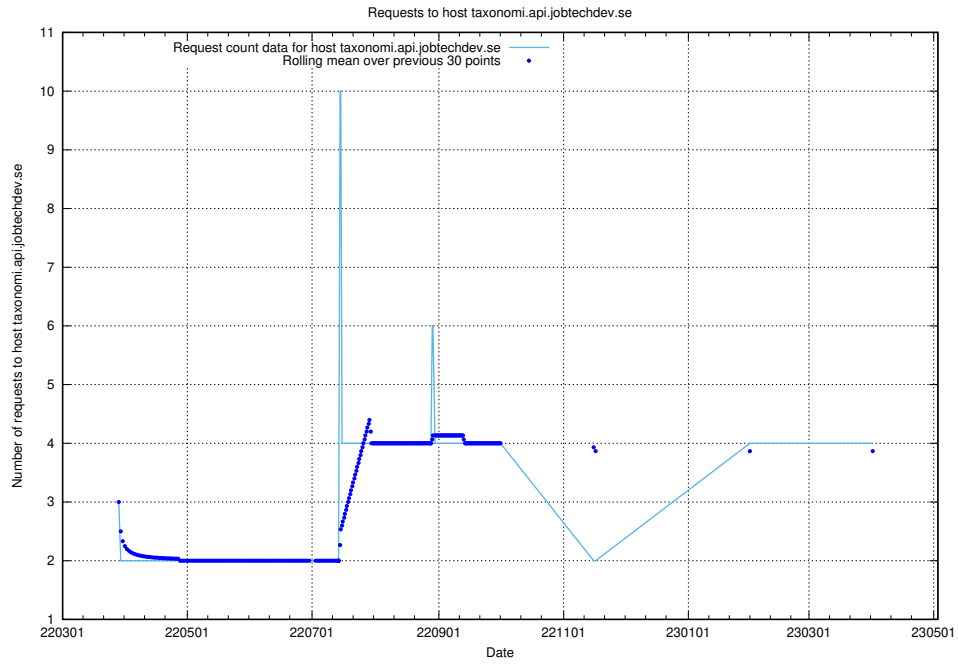

7.164 Usage of taxonomi.api.jobtechdev.se

Here, we count the number of requests to host taxonomi.api.jobtechdev.se.