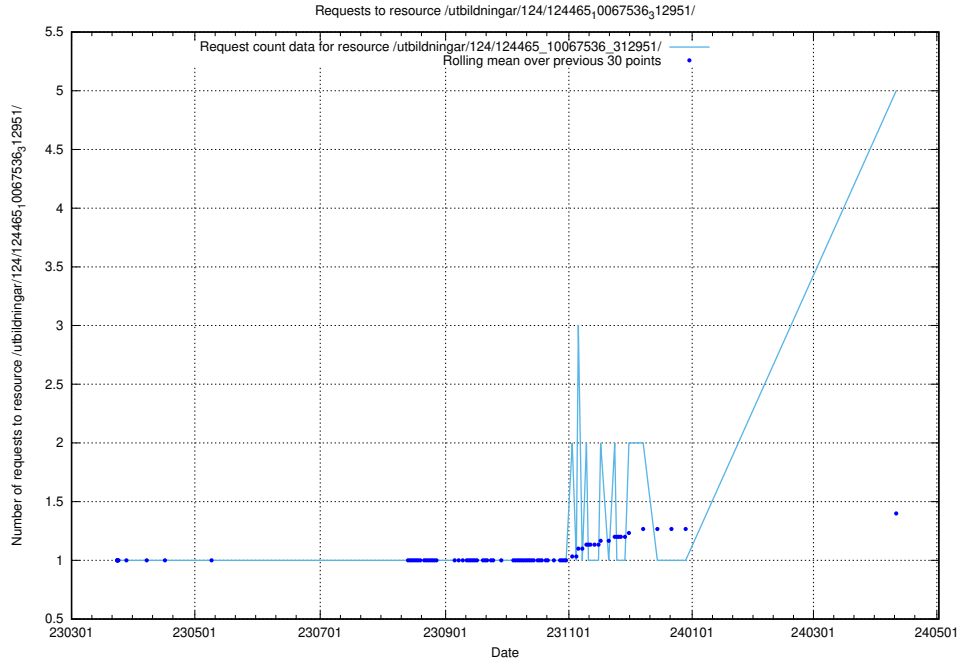

5.174 Usage of /utbildningar/124/124465_10067536_312951/

Here, we count the number of requests to resource /utbildningar/124/124465_10067536_312951/.