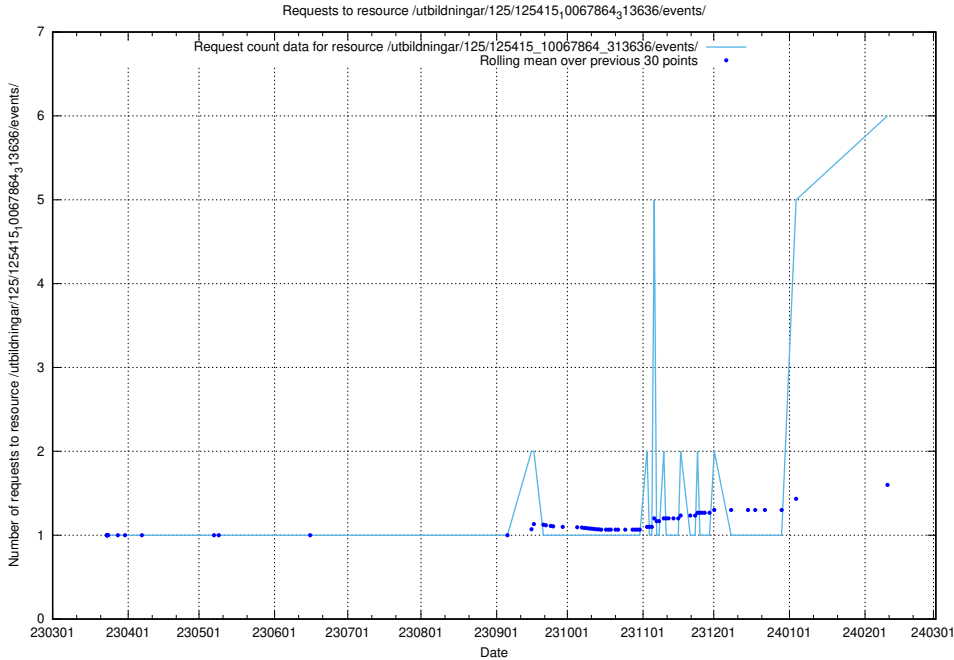

5.43 Usage of /utbildningar/125/125415_10067864_313636/events/

Here, we count the number of requests to resource /utbildningar/125/125415_10067864_313636/events/