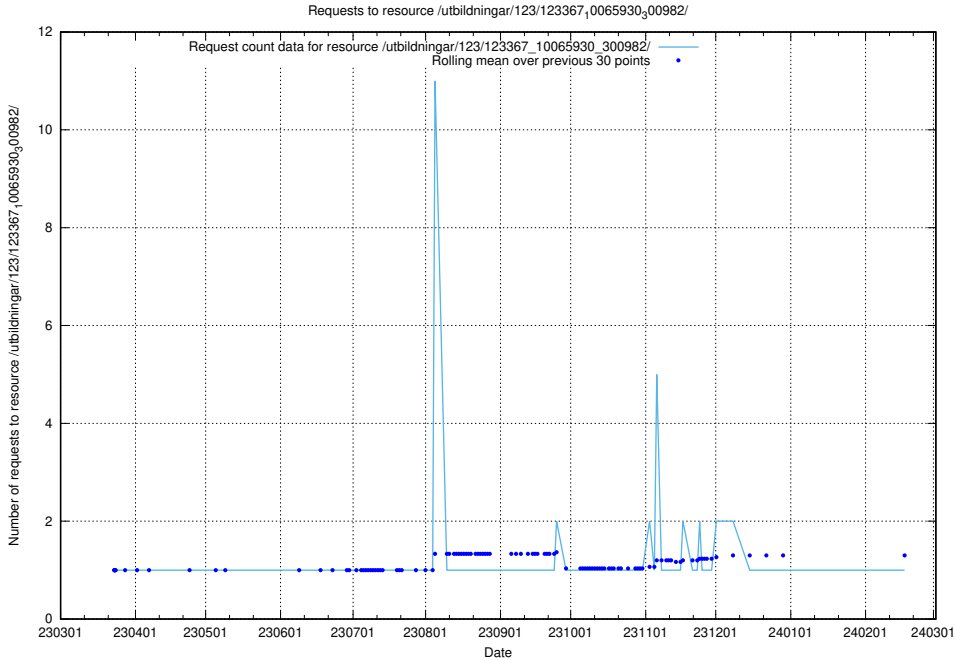

5.5337 Usage of /utbildningar/123/123367_10065930_300982/

Here, we count the number of requests to resource /utbildningar/123/123367_10065930_300982/.