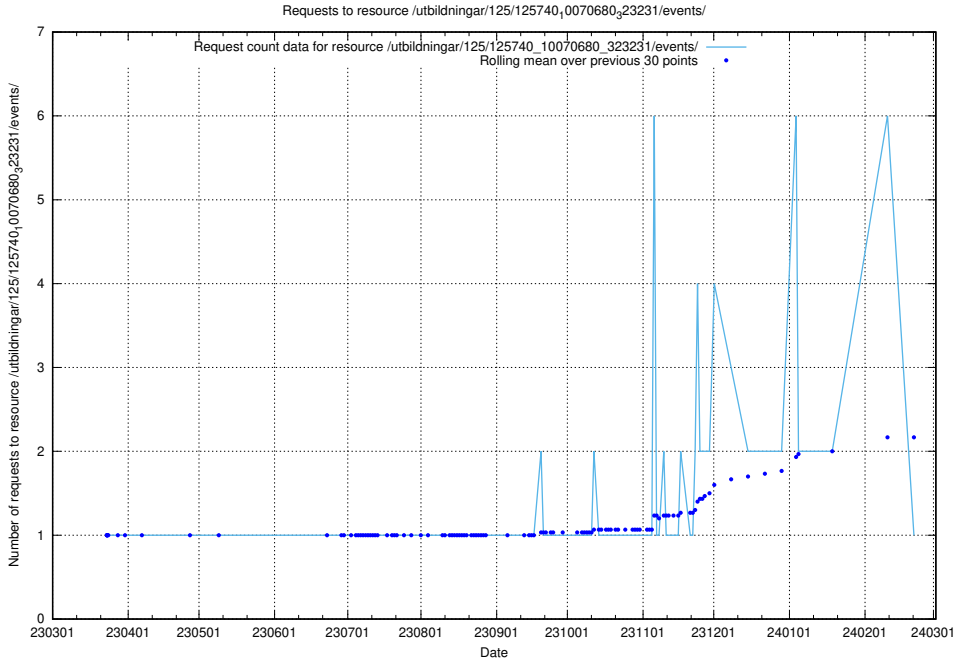

5.1043 Usage of /utbildningar/125/125740_10070680_323231/events/

Here, we count the number of requests to resource /utbildningar/125/125740_10070680_323231/events/