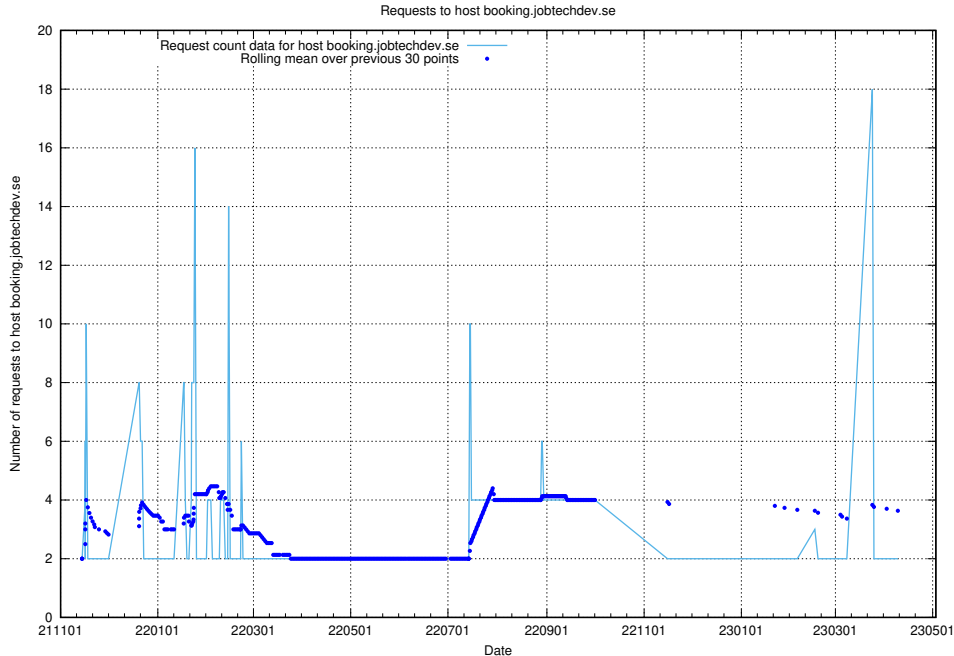

7.287 Usage of booking.jobtechdev.se

Here, we count the number of requests to host booking.jobtechdev.se.