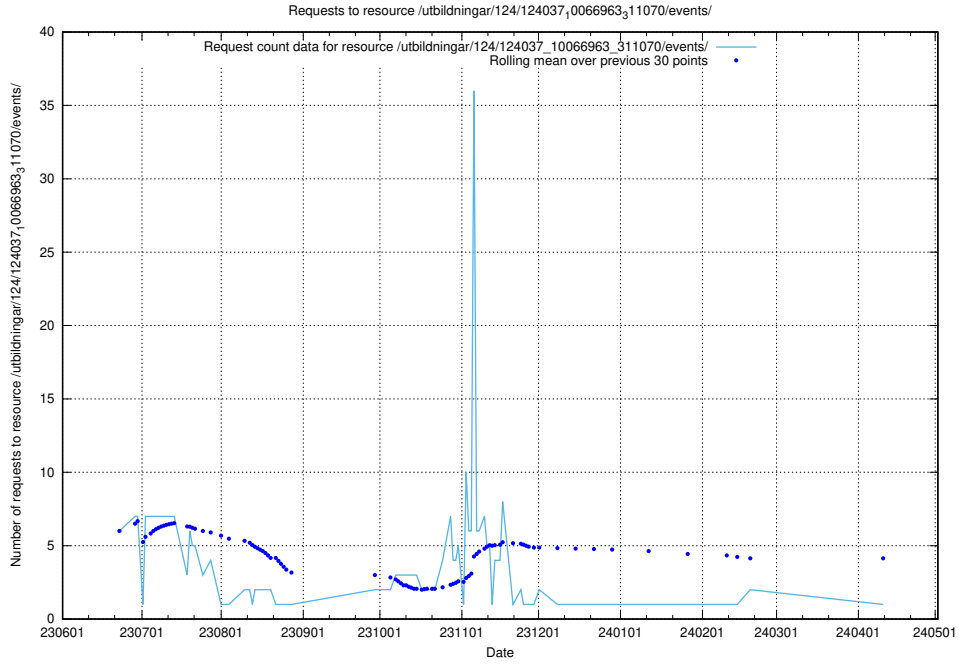

5.6255 Usage of /utbildningar/124/124037_10066963_311070/events/

Here, we count the number of requests to resource /utbildningar/124/124037_10066963_311070/events/