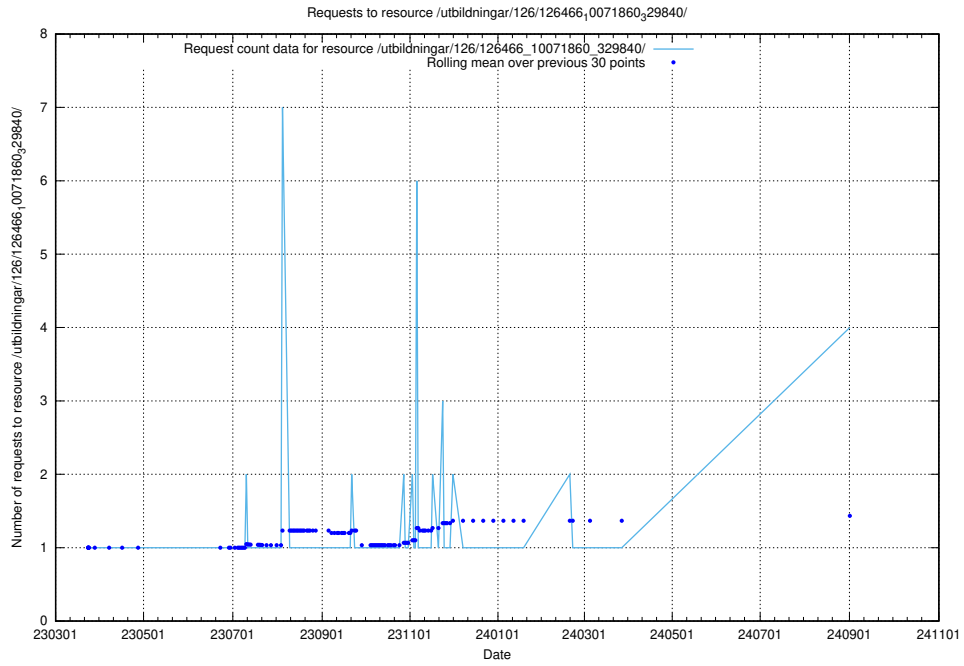

5.341 Usage of /utbildningar/126/126466_10071860_329840/

Here, we count the number of requests to resource /utbildningar/126/126466_10071860_329840/.