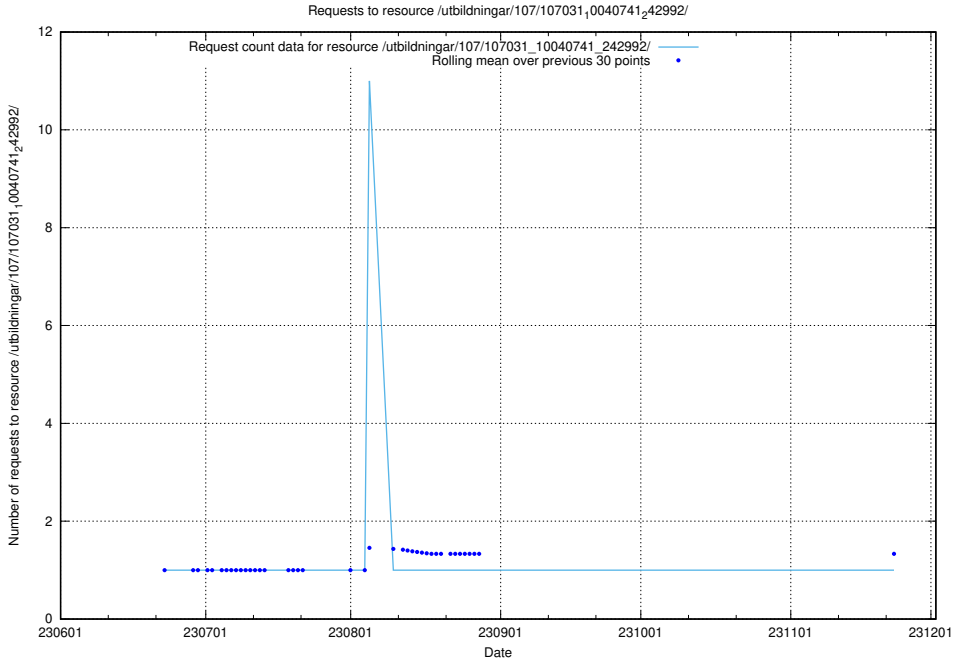

5.6500 Usage of /utbildningar/107/107031_10040741_242992/

Here, we count the number of requests to resource /utbildningar/107/107031_10040741_242992/.