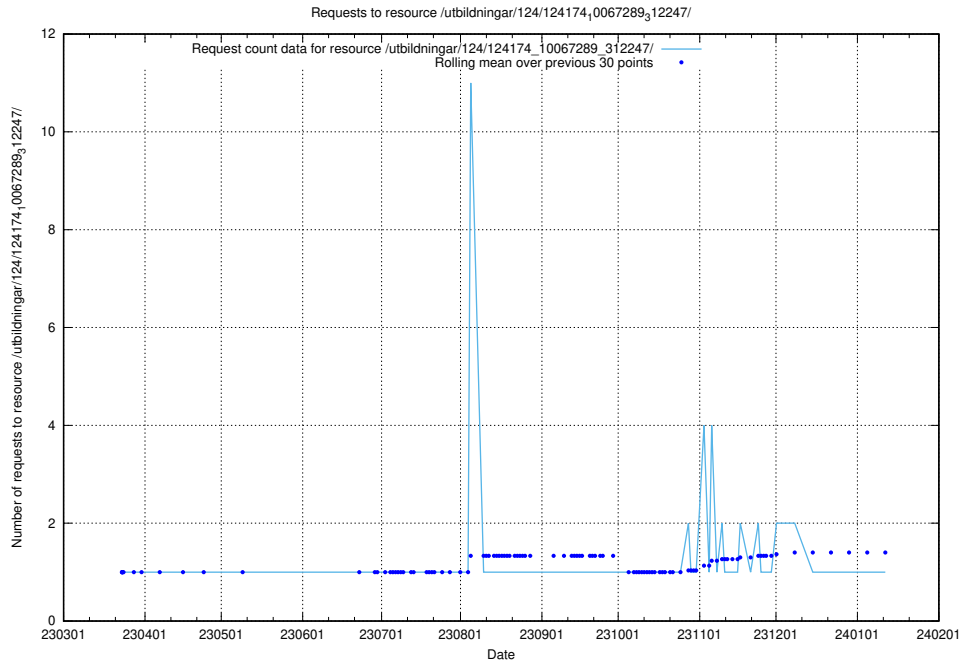

5.4762 Usage of /utbildningar/124/124174_10067289_312247/

Here, we count the number of requests to resource /utbildningar/124/124174_10067289_312247/.