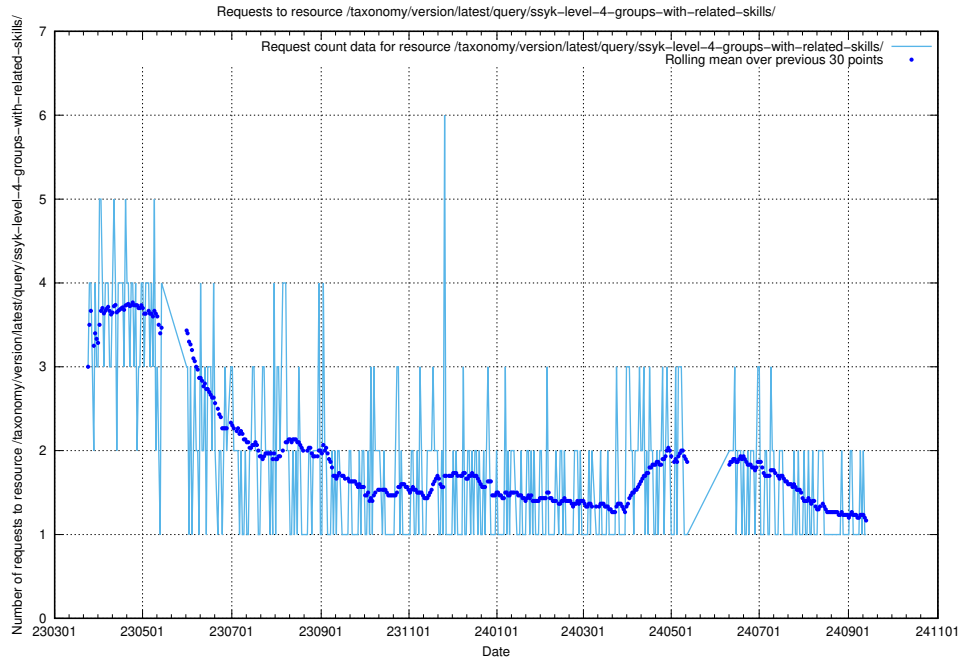

5.6764 Usage of /taxonomy/version/latest/query/ssyk-level-4-groups-with-related-skills/

Here, we count the number of requests to resource /taxonomy/version/latest/query/ssyk-level-4-groups-with-related-skills/.