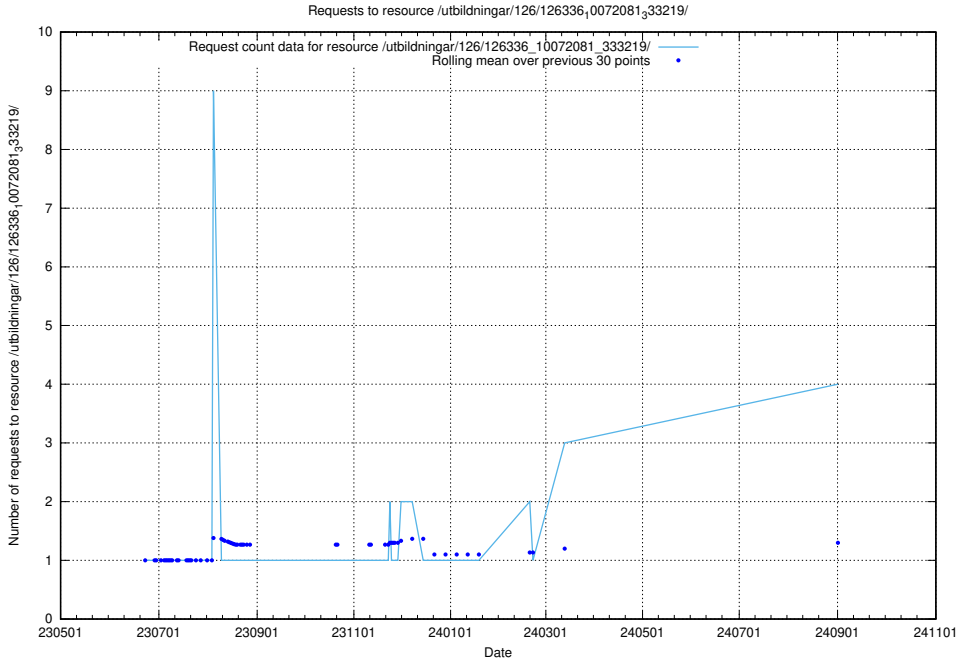

5.324 Usage of /utbildningar/126/126336_10072081_333219/

Here, we count the number of requests to resource /utbildningar/126/126336_10072081_333219/.