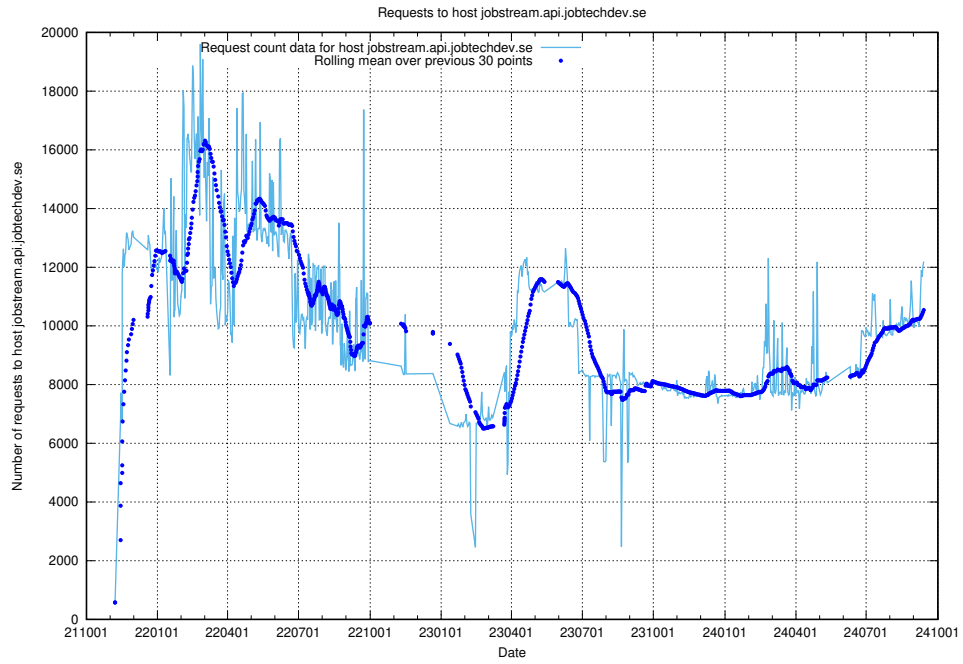

7.10 Usage of jobstream.api.jobtechdev.se

Here, we count the number of requests to host jobstream.api.jobtechdev.se.