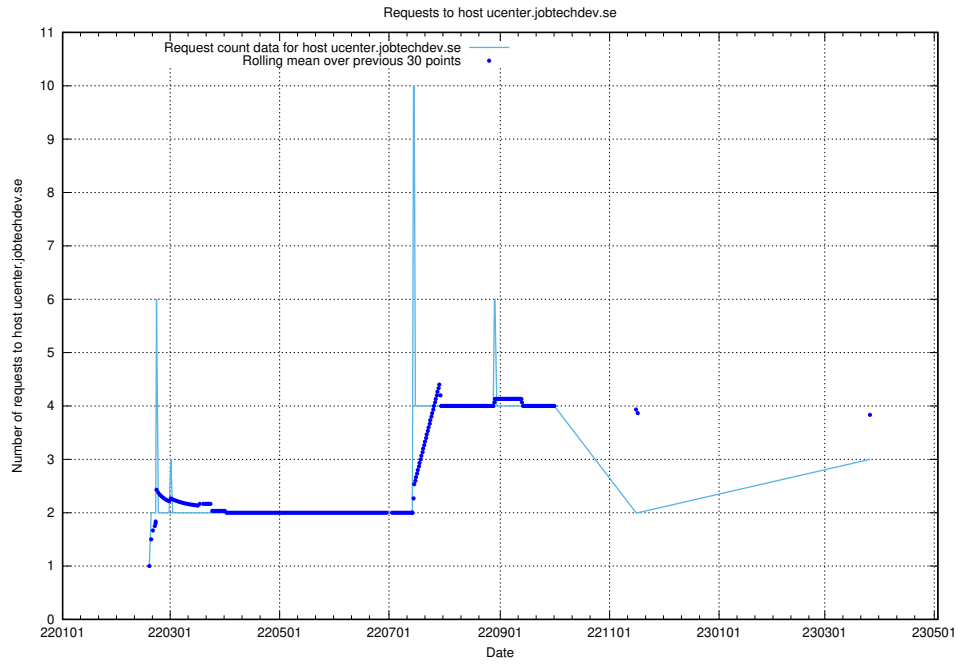

7.235 Usage of ucenter.jobtechdev.se

Here, we count the number of requests to host ucenter.jobtechdev.se.