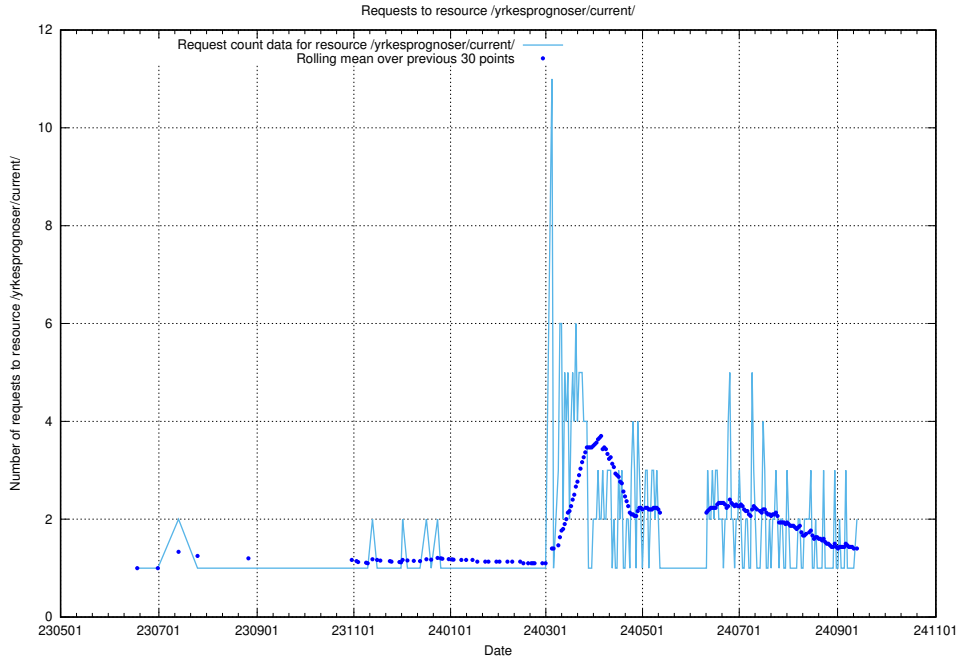

5.958 Usage of /yrkesprognoser/current/

Here, we count the number of requests to resource /yrkesprognoser/current/.