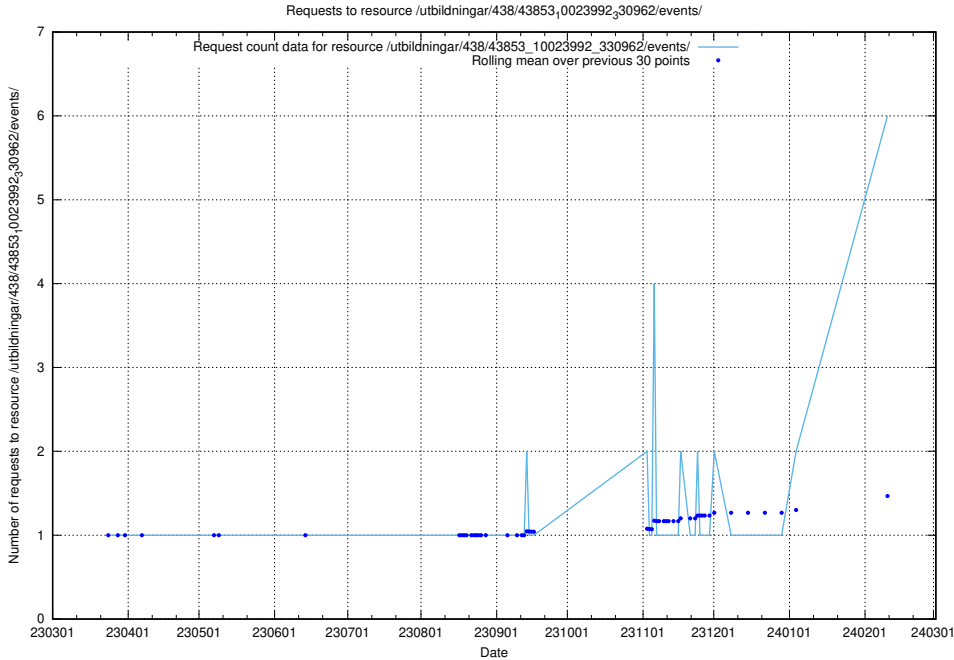

5.138 Usage of /utbildningar/438/43853_10023992_330962/events/

Here, we count the number of requests to resource /utbildningar/438/43853_10023992_330962/events/.