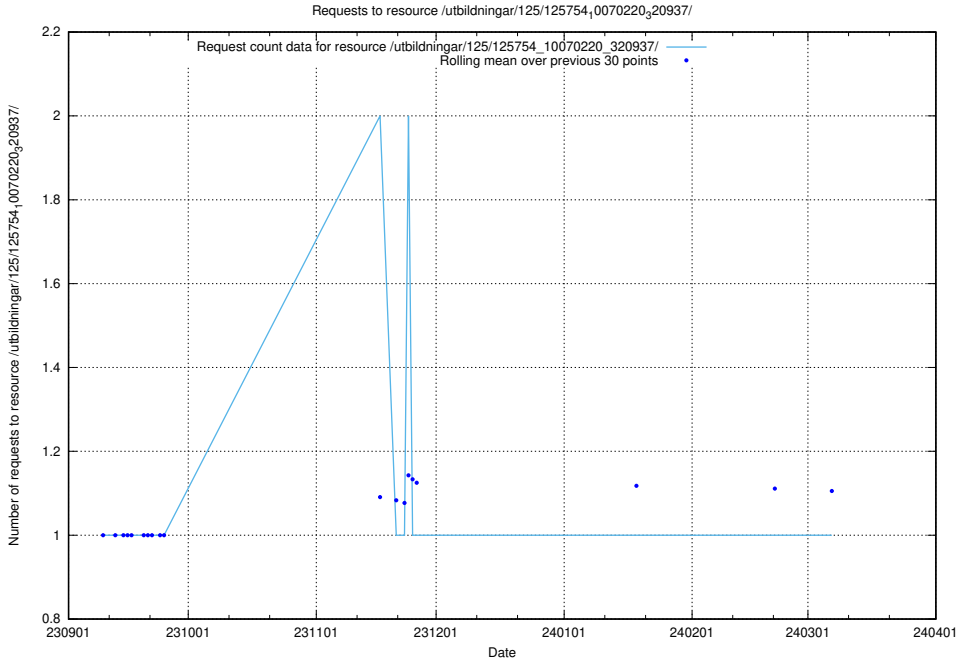

5.5311 Usage of /utbildningar/125/125754_10070220_320937/

Here, we count the number of requests to resource /utbildningar/125/125754_10070220_320937/.