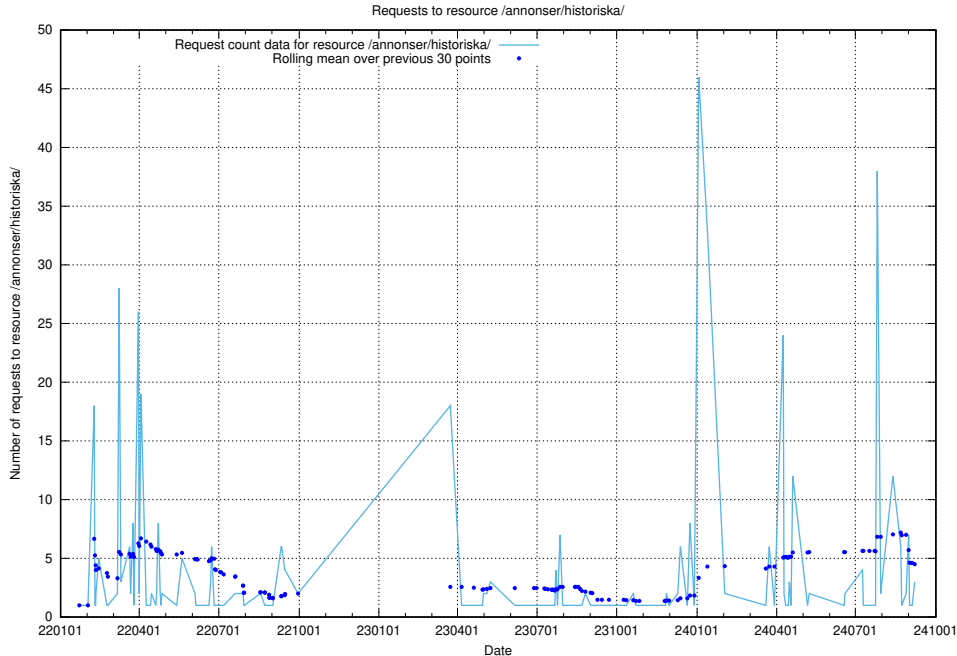

5.449 Usage of /annonser/historiska/

Here, we count the number of requests to resource /annonser/historiska/.