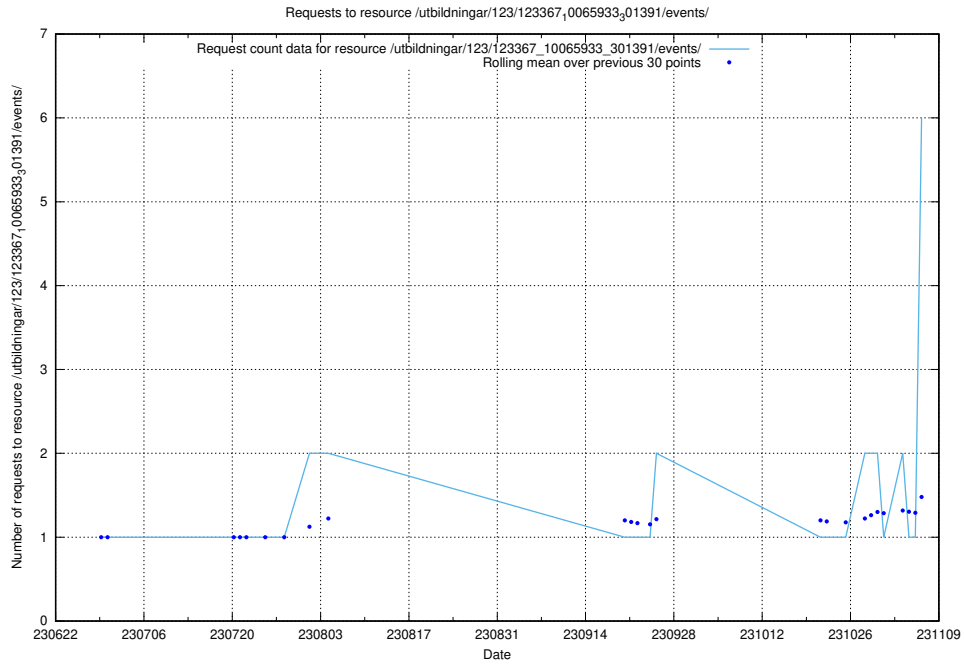

5.120 Usage of /utbildningar/123/123367_10065933_301391/events/

Here, we count the number of requests to resource /utbildningar/123/123367_10065933_301391/events/