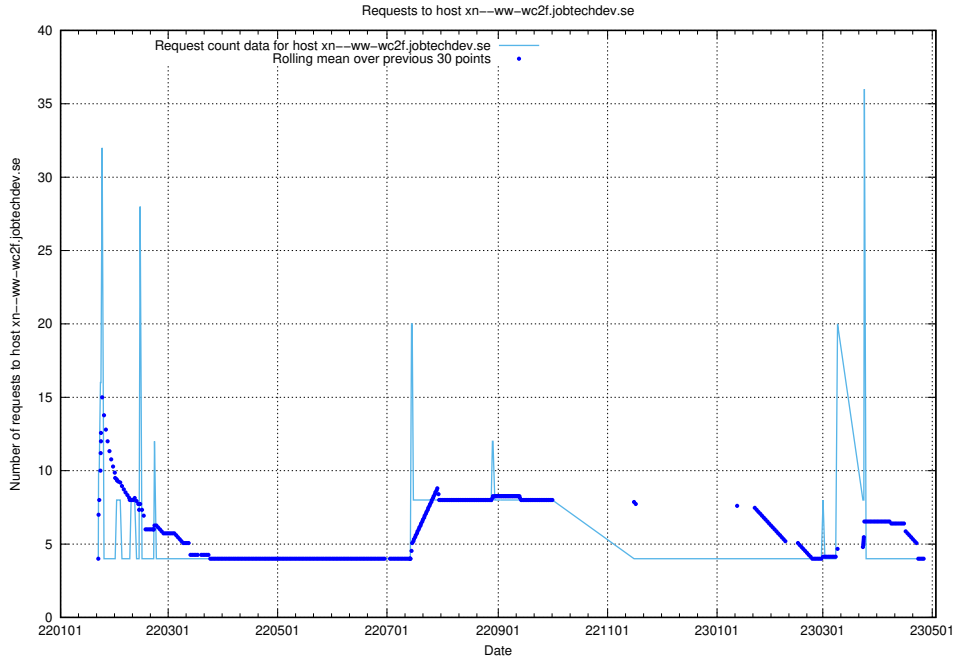

7.111 Usage of xn-ww-wc2f.jobtechdev.se

Here, we count the number of requests to host xn-ww-wc2f.jobtechdev.se.