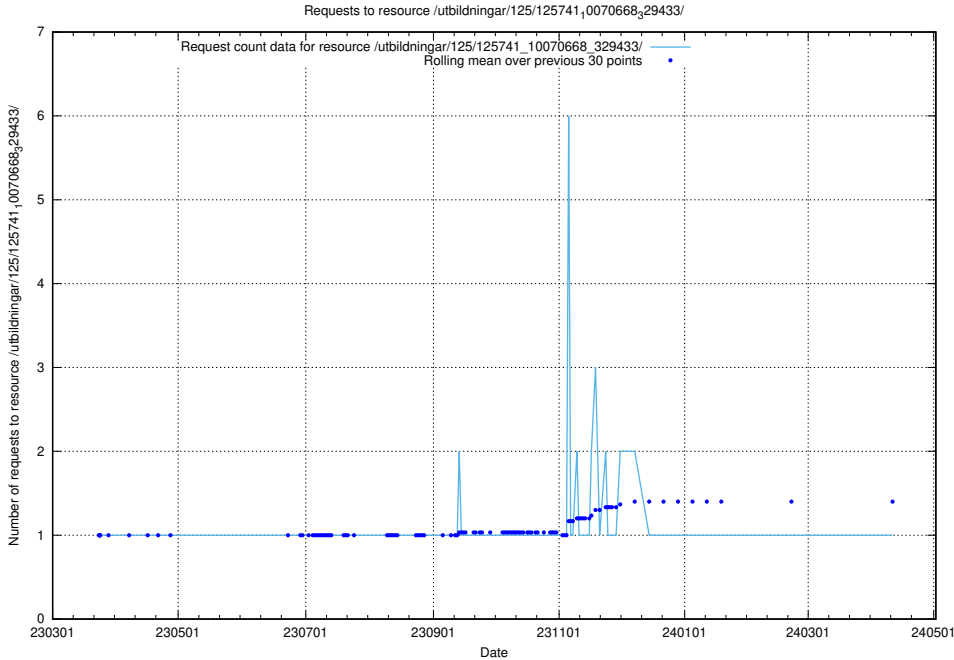

5.7186 Usage of /utbildningar/125/125741_10070668_329433/

Here, we count the number of requests to resource /utbildningar/125/125741_10070668_329433/.