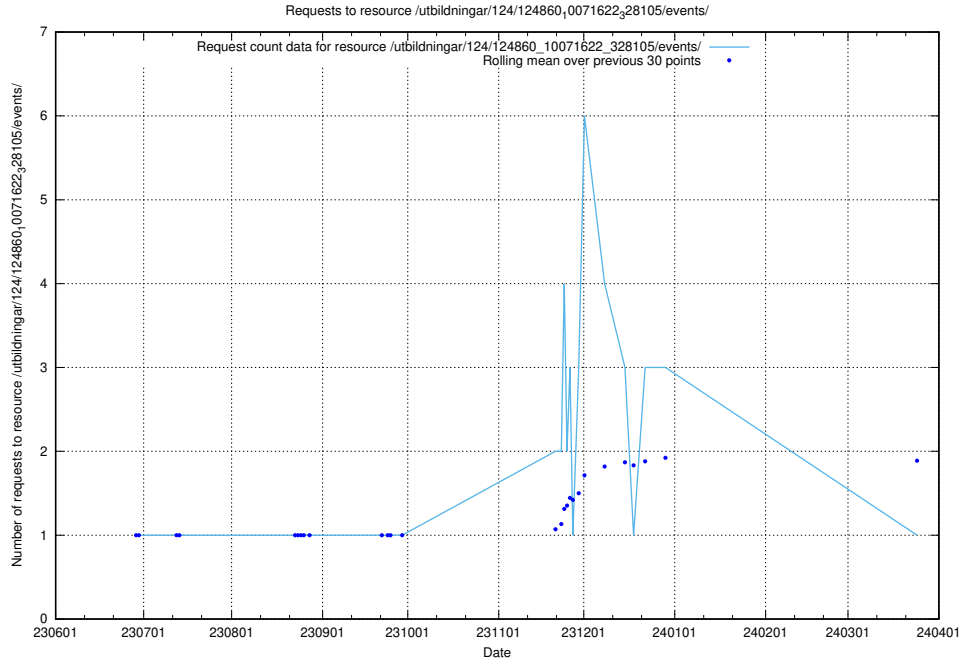

5.6182 Usage of /utbildningar/124/124860_10071622_328105/events/

Here, we count the number of requests to resource /utbildningar/124/124860_10071622_328105/events/