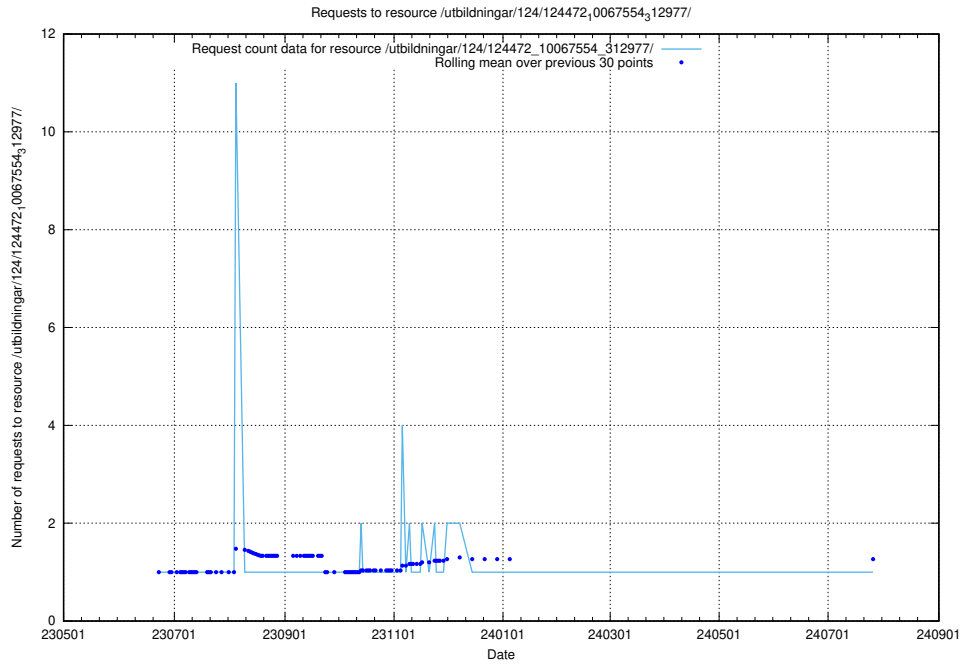

5.6461 Usage of /utbildningar/124/124472_10067554_312977/

Here, we count the number of requests to resource /utbildningar/124/124472_10067554_312977/.