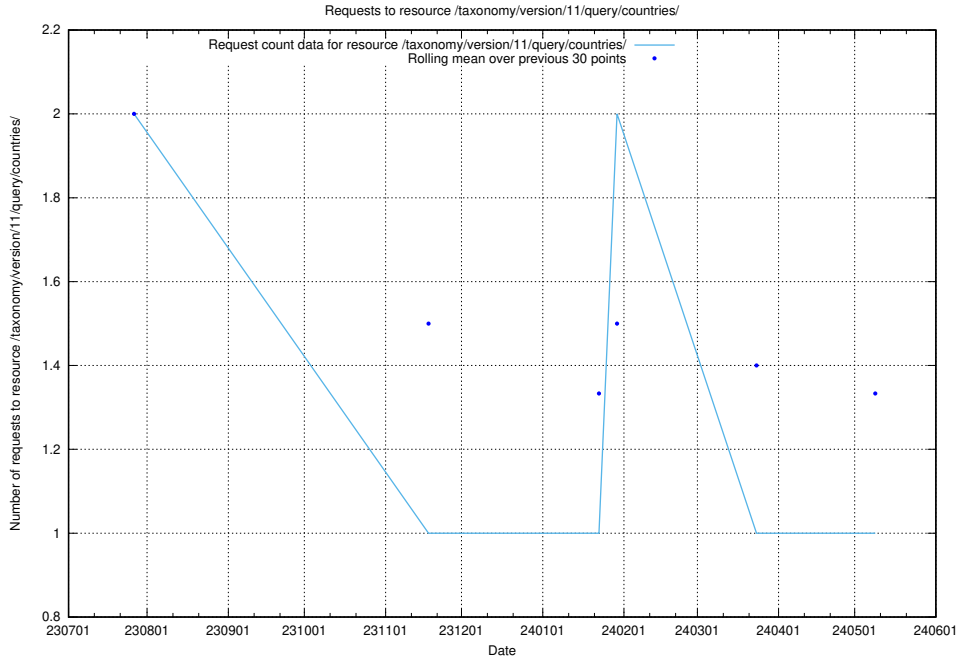

5.5632 Usage of /taxonomy/version/11/query/countries/

Here, we count the number of requests to resource /taxonomy/version/11/query/countries/.