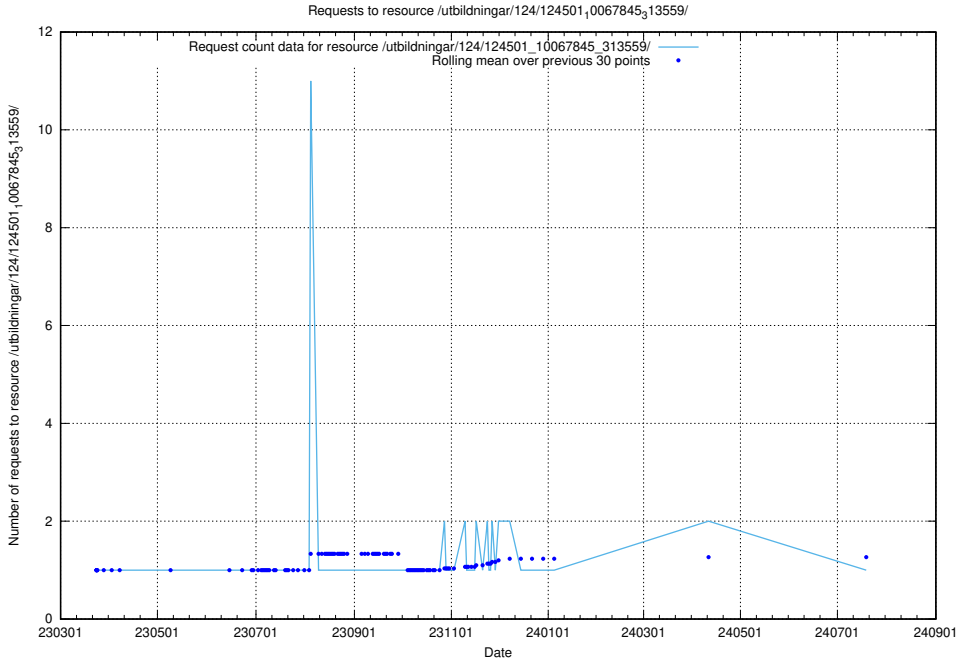

5.2917 Usage of /utbildningar/124/124501_10067845_313559/

Here, we count the number of requests to resource /utbildningar/124/124501_10067845_313559/.