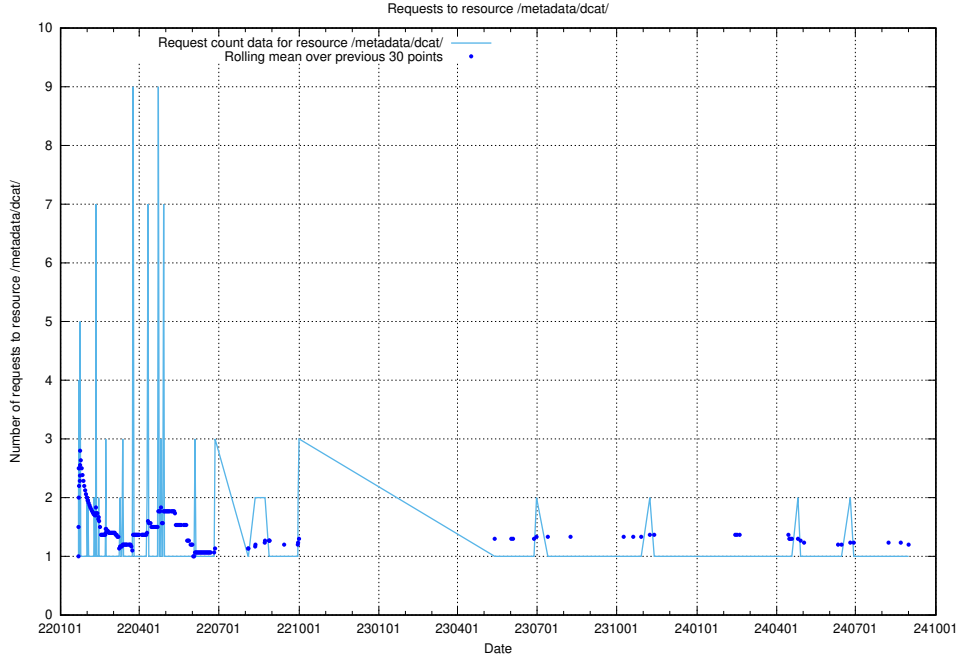

5.7192 Usage of /metadata/dcat/

Here, we count the number of requests to resource /metadata/dcat/.