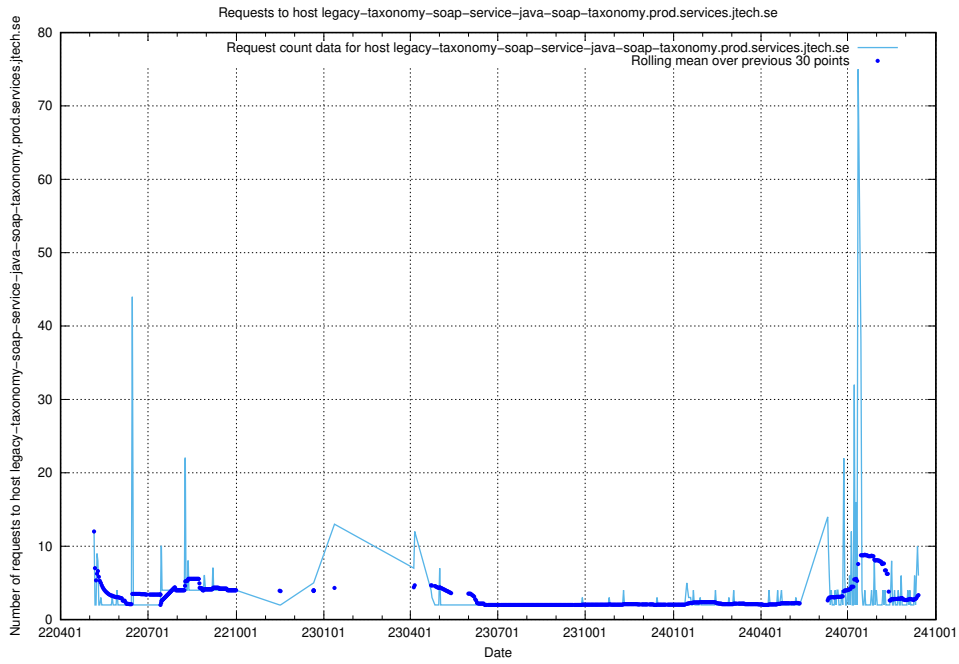

7.91 Usage of legacy-taxonomy-soap-service-java-soap-taxonomy.prod.services.jtech.se

Here, we count the number of requests to host legacy-taxonomy-soap-service-java-soap-taxonomy.prod.services.jtech.se.