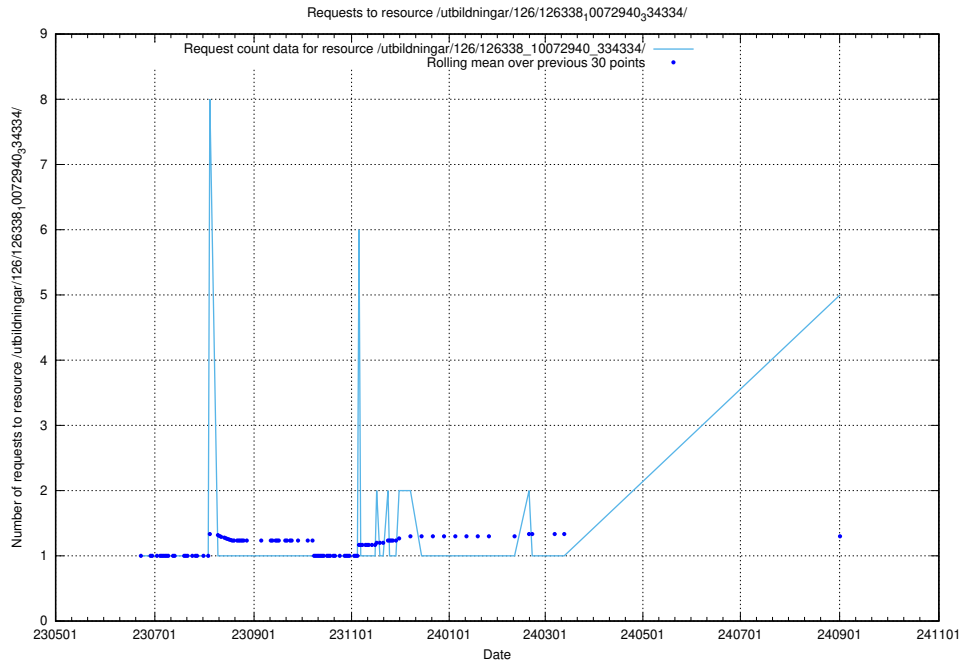

5.203 Usage of /utbildningar/126/126338_10072940_334334/

Here, we count the number of requests to resource /utbildningar/126/126338_10072940_334334/.