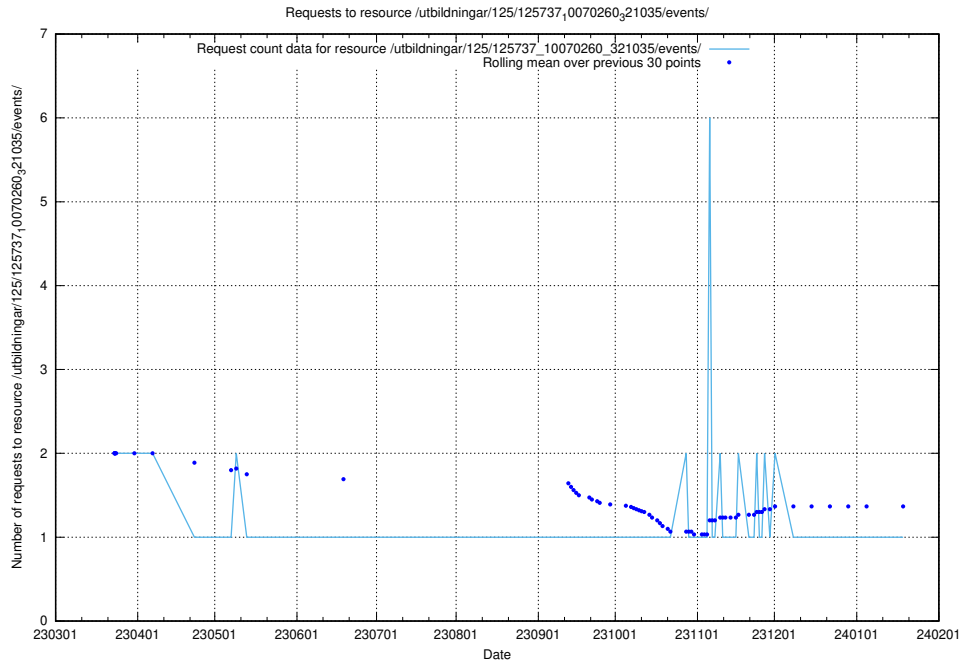

5.6981 Usage of /utbildningar/125/125737_10070260_321035/events/

Here, we count the number of requests to resource /utbildningar/125/125737_10070260_321035/events/