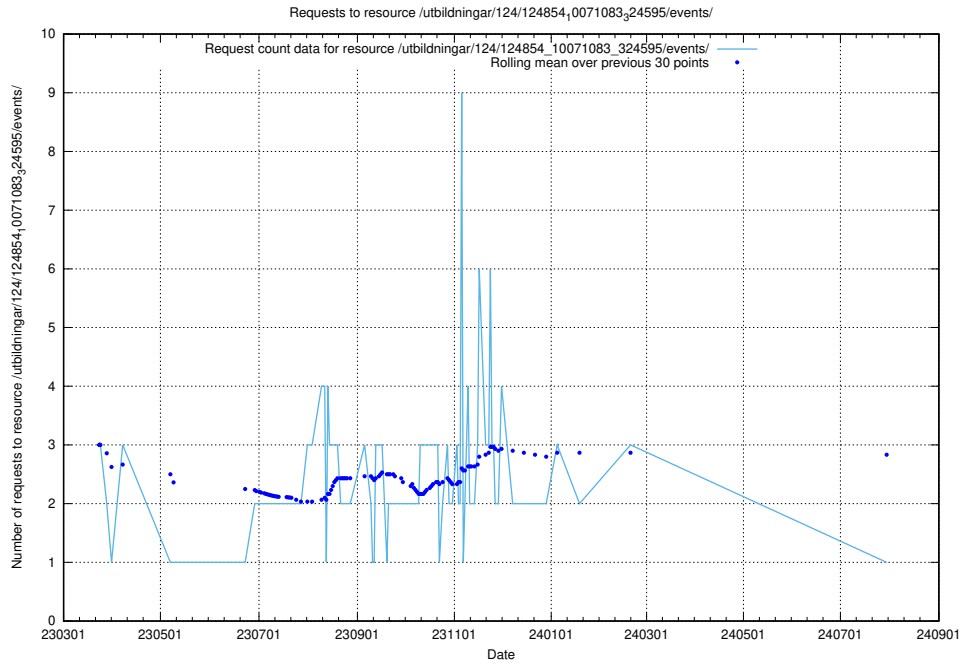

5.6960 Usage of /utbildningar/124/124854_10071083_324595/events/

Here, we count the number of requests to resource /utbildningar/124/124854_10071083_324595/events/