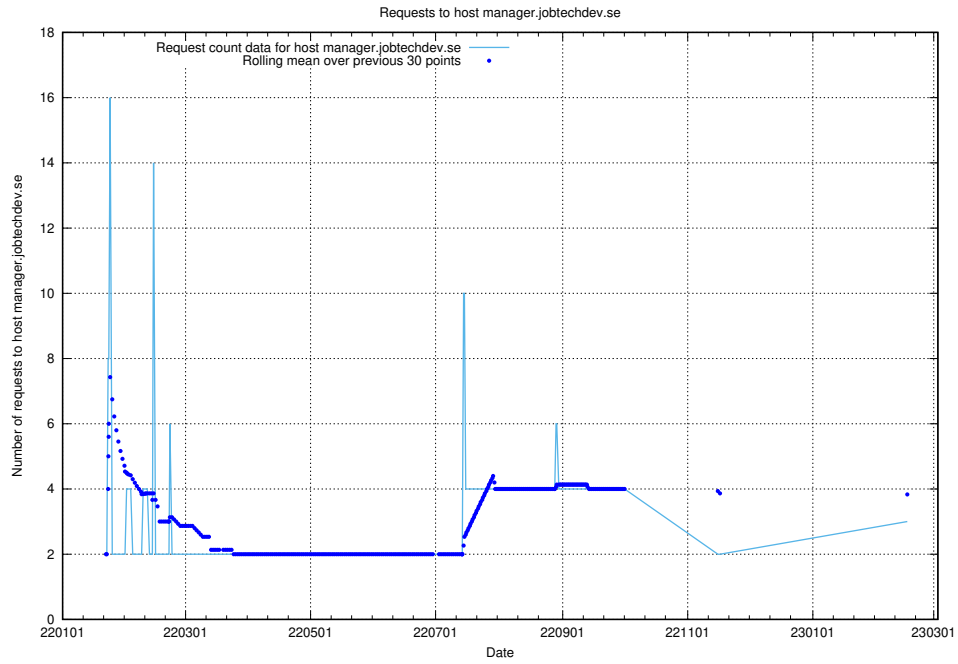

7.257 Usage of manager.jobtechdev.se

Here, we count the number of requests to host manager.jobtechdev.se.