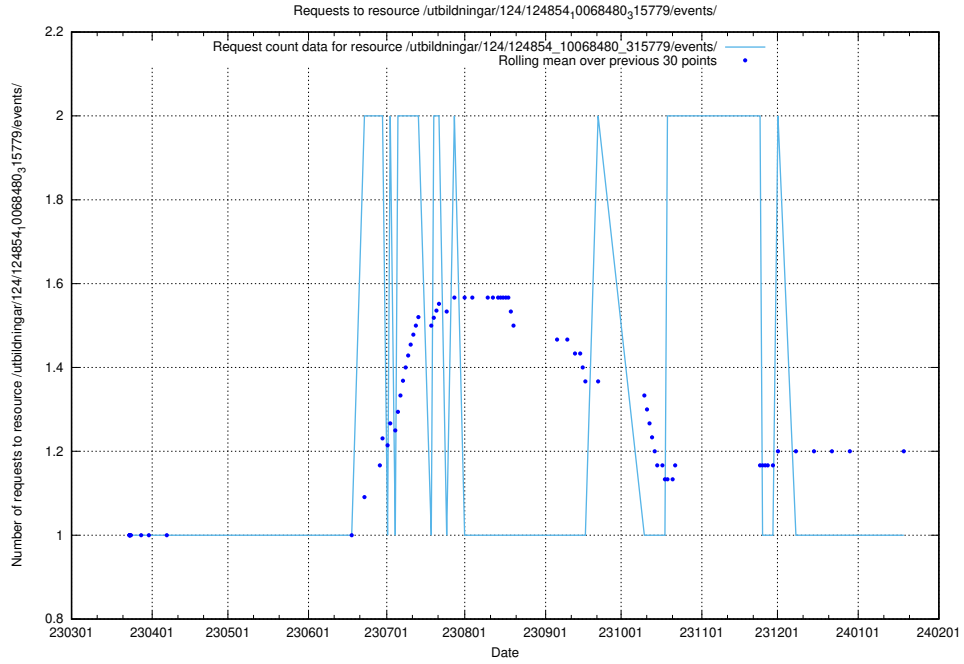

5.1297 Usage of /utbildningar/124/124854_10068480_315779/events/

Here, we count the number of requests to resource /utbildningar/124/124854_10068480_315779/events/