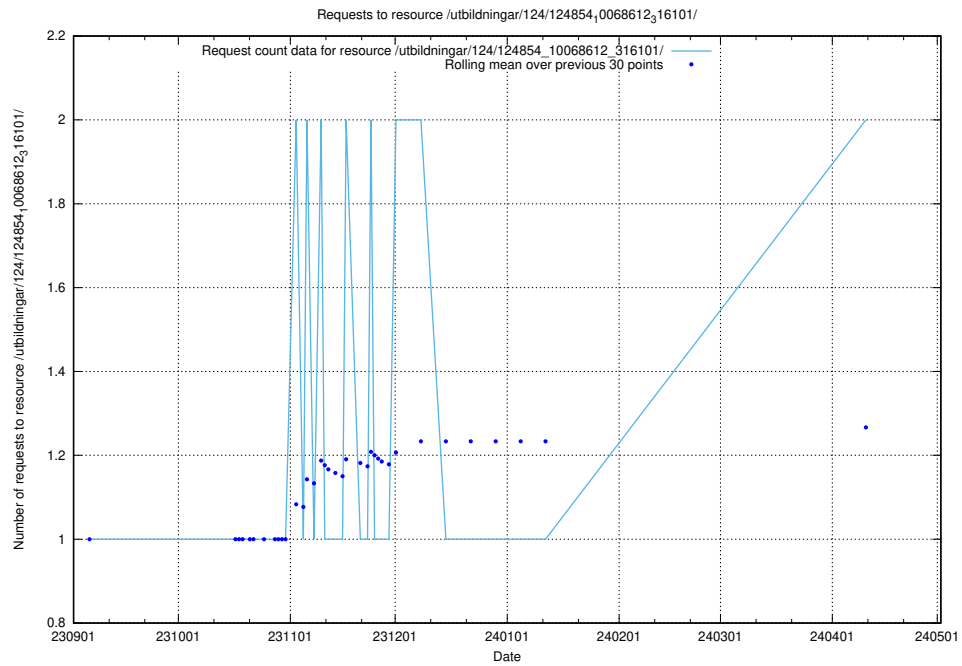

5.831 Usage of /utbildningar/124/124854_10068612_316101/

Here, we count the number of requests to resource /utbildningar/124/124854_10068612_316101/.