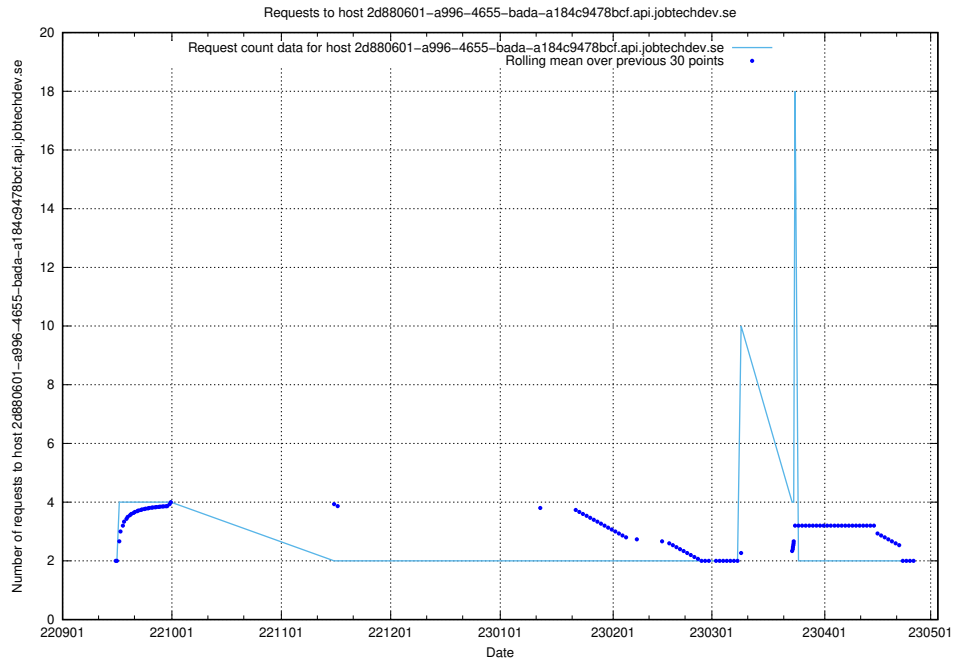

7.328 Usage of 2d880601-a996-4655-bada-a184c9478bcf.api.jobtechdev.se

Here, we count the number of requests to host 2d880601-a996-4655-bada-a184c9478bcf.api.jobtechdev.se.