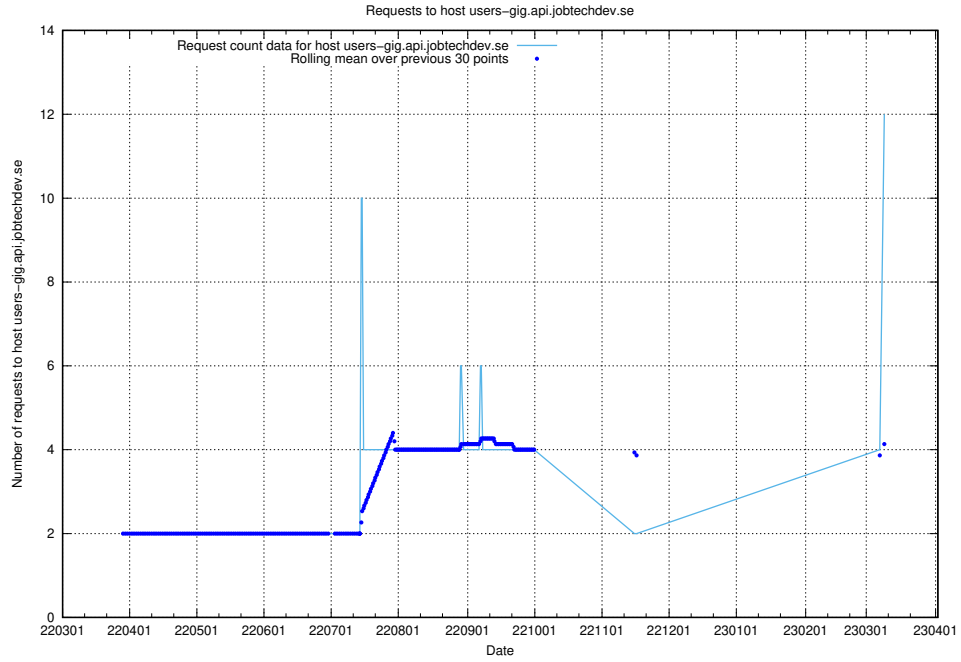

7.63 Usage of users-gig.api.jobtechdev.se

Here, we count the number of requests to host users-gig.api.jobtechdev.se.