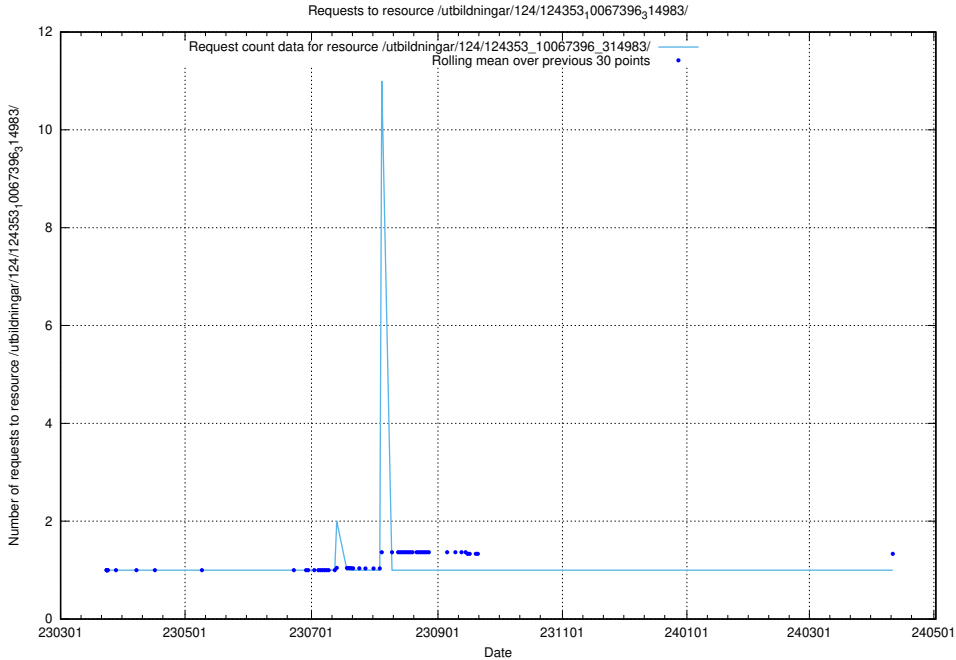

5.4627 Usage of /utbildningar/124/124353_10067396_314983/

Here, we count the number of requests to resource /utbildningar/124/124353_10067396_314983/.