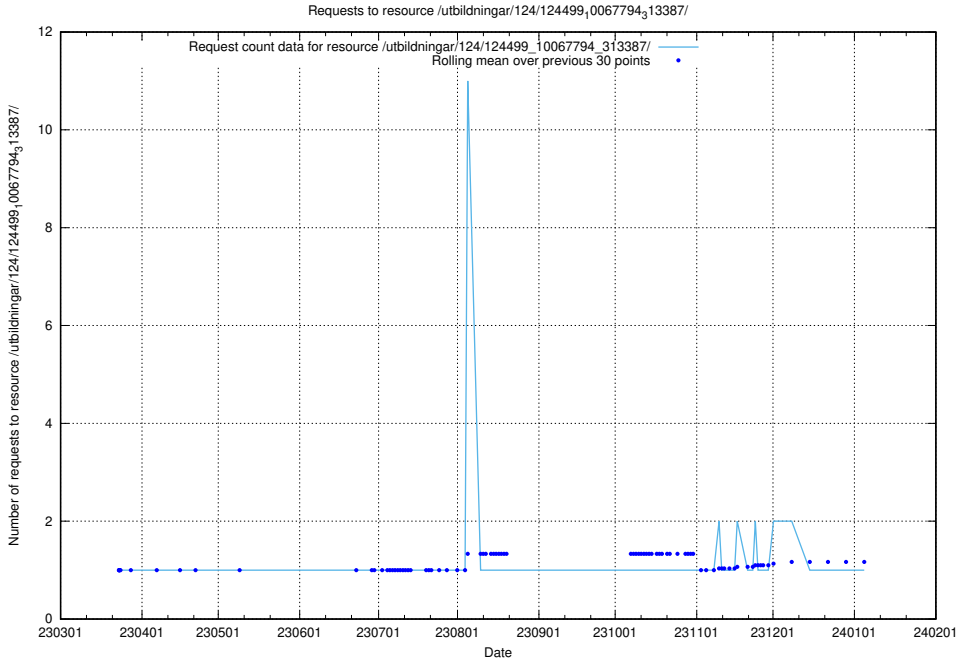

5.3186 Usage of /utbildningar/124/124499_10067794_313387/

Here, we count the number of requests to resource /utbildningar/124/124499_10067794_313387/.