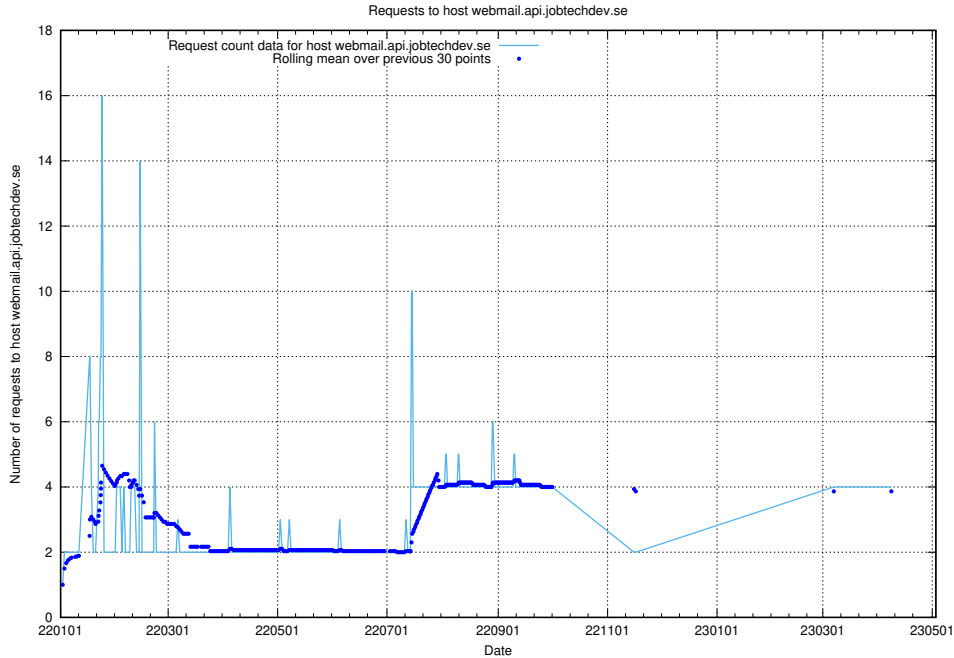

7.125 Usage of webmail.api.jobtechdev.se

Here, we count the number of requests to host webmail.api.jobtechdev.se.