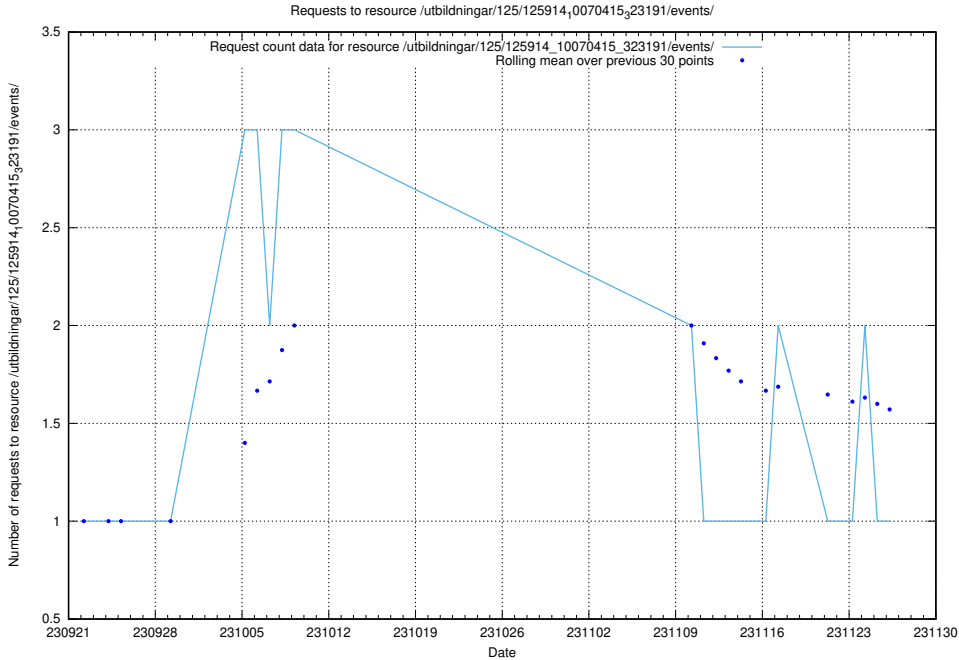

5.5206 Usage of /utbildningar/125/125914_10070415_323191/events/

Here, we count the number of requests to resource /utbildningar/125/125914_10070415_323191/events/