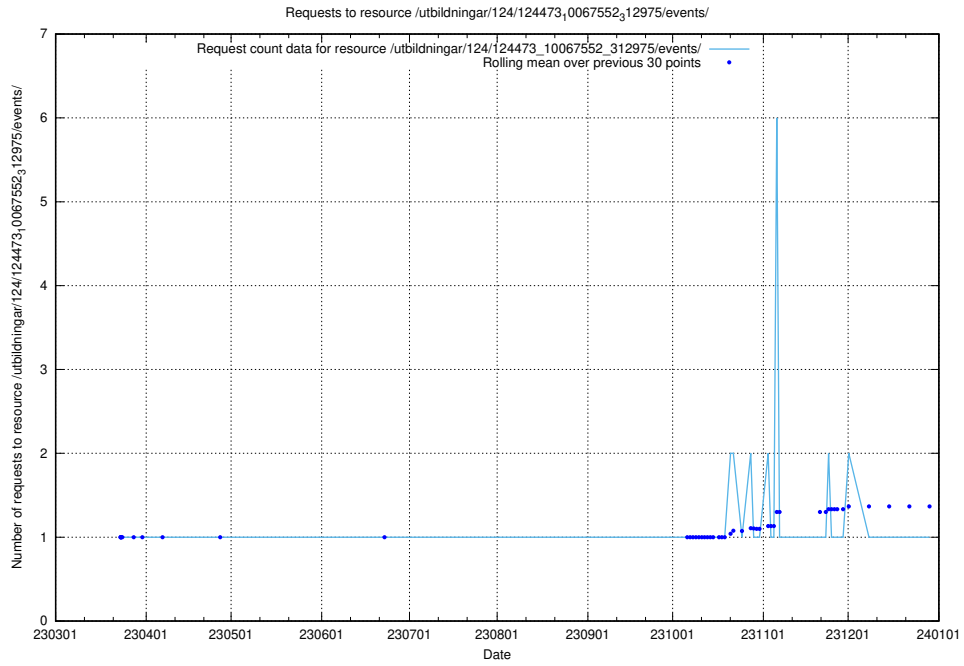

5.3658 Usage of /utbildningar/124/124473_10067552_312975/events/

Here, we count the number of requests to resource /utbildningar/124/124473_10067552_312975/events/