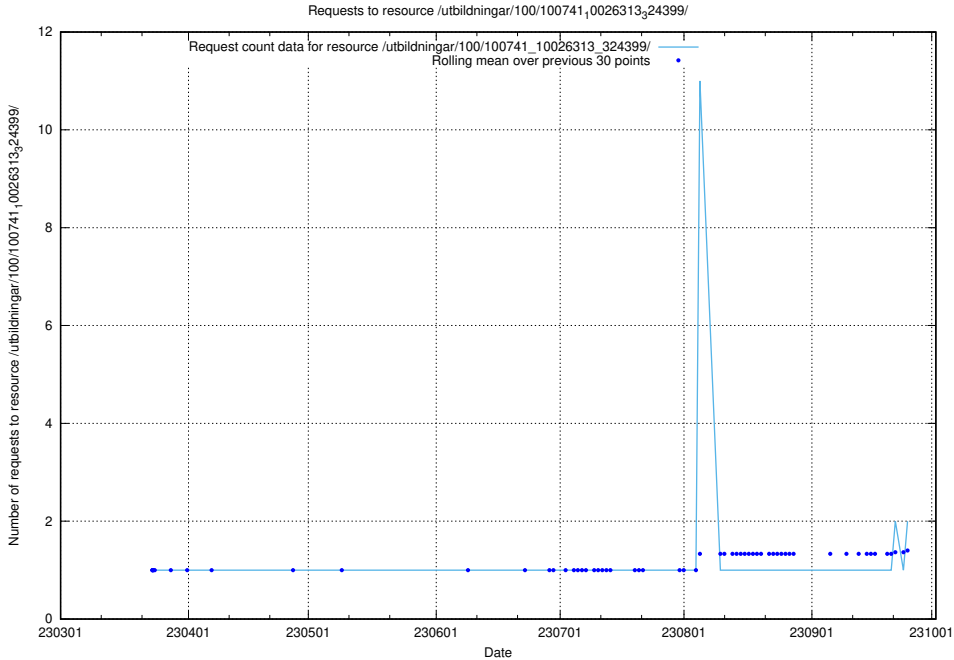

5.923 Usage of /utbildningar/100/100741_10026313_324399/

Here, we count the number of requests to resource /utbildningar/100/100741_10026313_324399/.