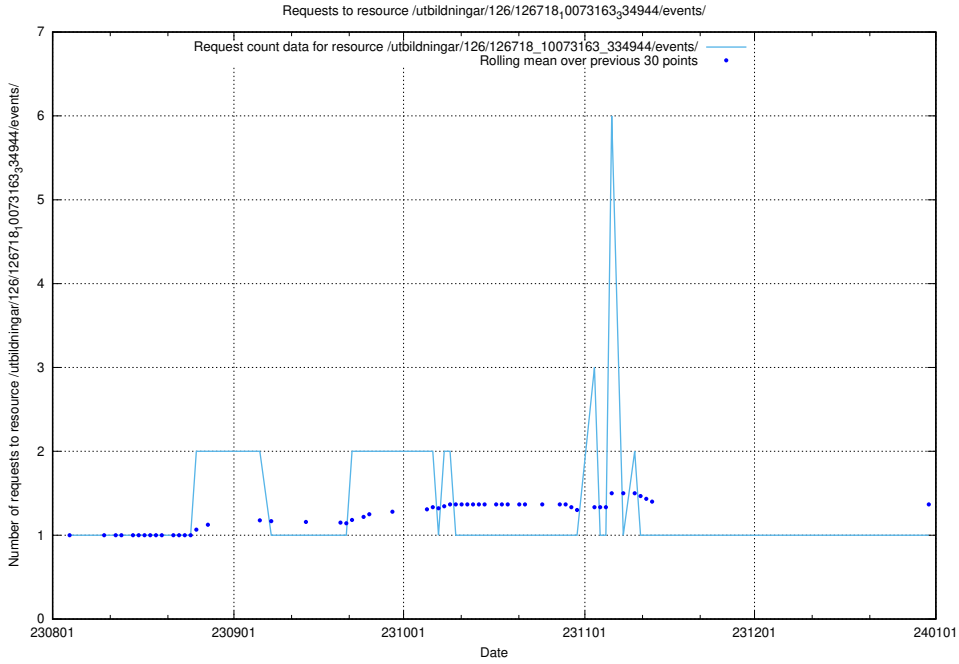

5.5570 Usage of /utbildningar/126/126718_10073163_334944/events/

Here, we count the number of requests to resource /utbildningar/126/126718_10073163_334944/events/