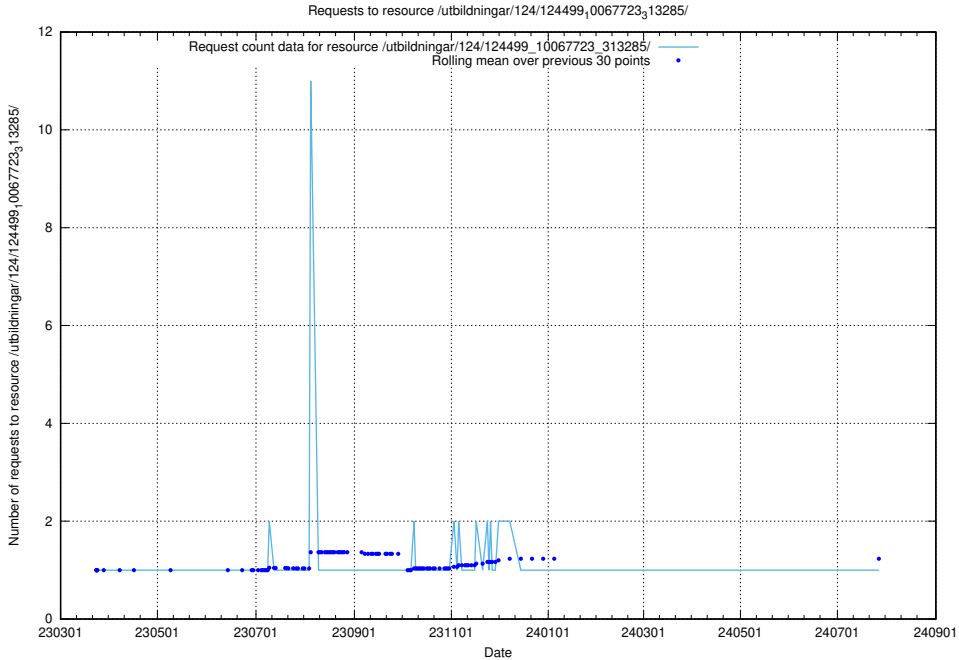

5.3215 Usage of /utbildningar/124/124499_10067723_313285/

Here, we count the number of requests to resource /utbildningar/124/124499_10067723_313285/.