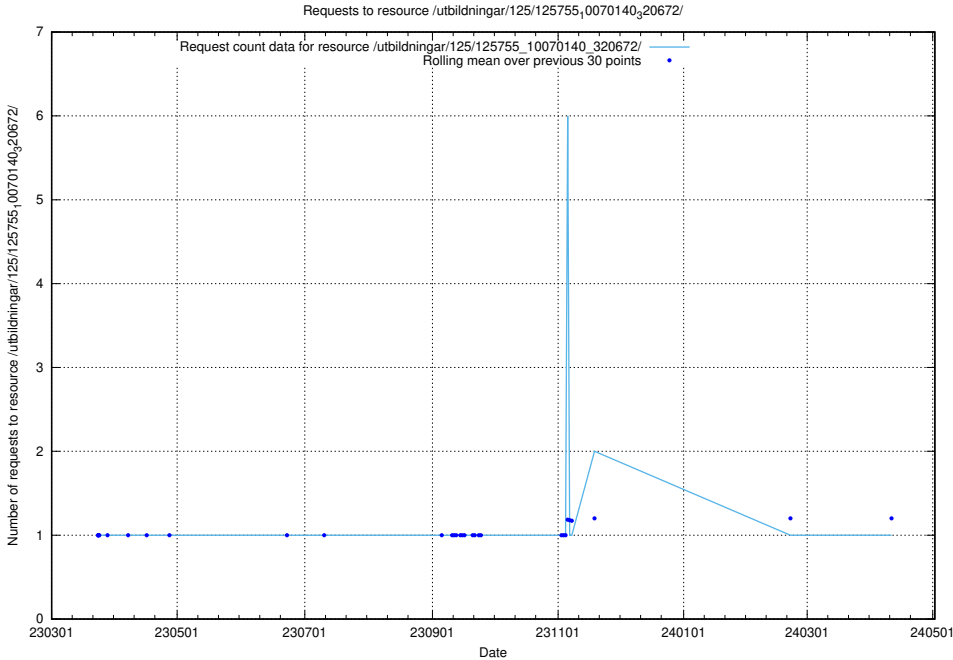

5.7153 Usage of /utbildningar/125/125755_10070140_320672/

Here, we count the number of requests to resource /utbildningar/125/125755_10070140_320672/.