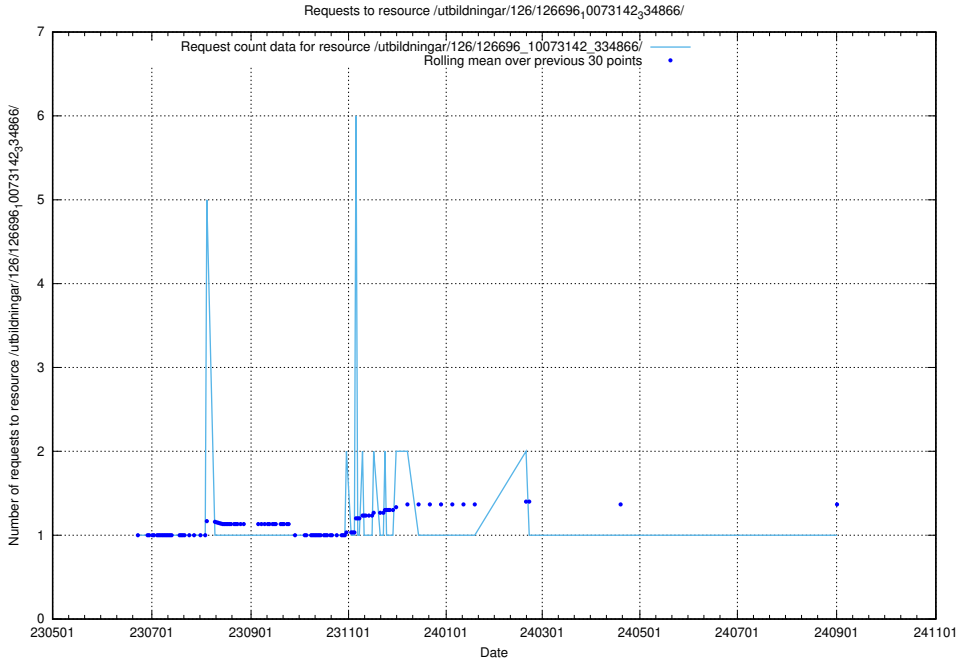

5.6296 Usage of /utbildningar/126/126696_10073142_334866/

Here, we count the number of requests to resource /utbildningar/126/126696_10073142_334866/.