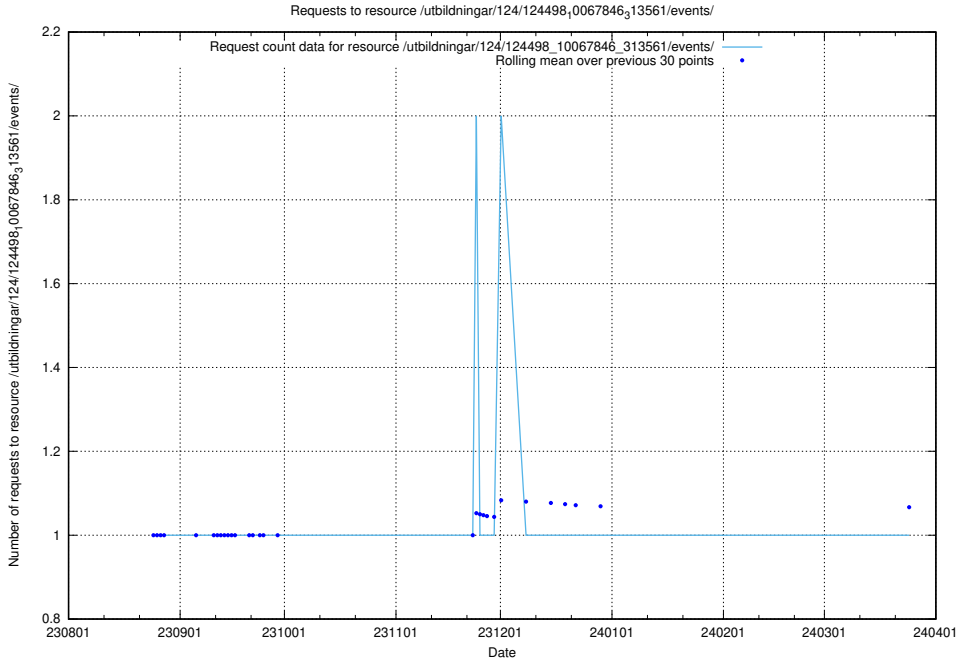

5.5425 Usage of /utbildningar/124/124498_10067846_313561/events/

Here, we count the number of requests to resource /utbildningar/124/124498_10067846_313561/events/