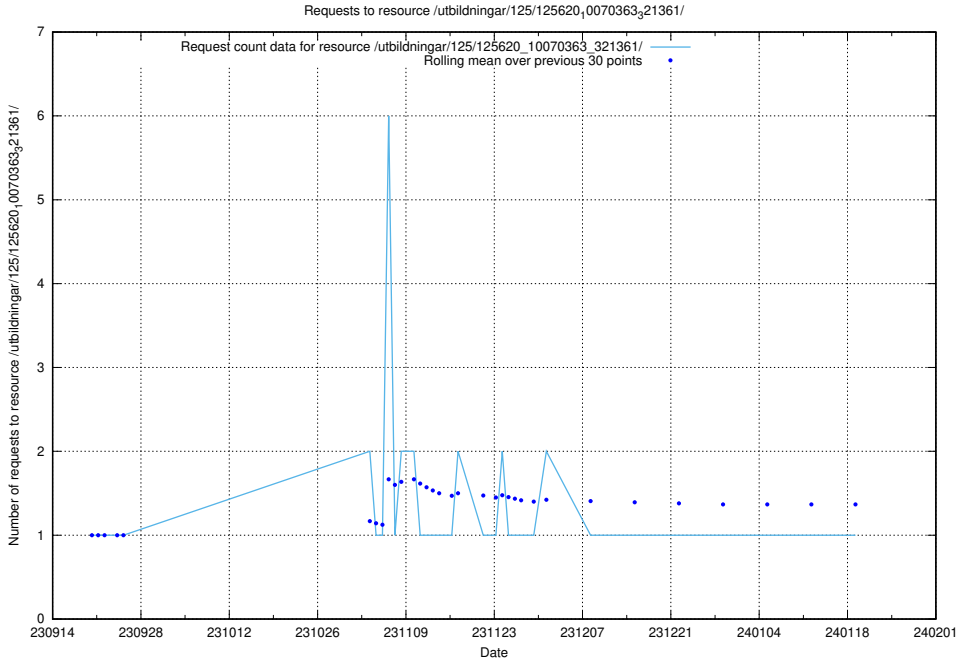

5.5236 Usage of /utbildningar/125/125620_10070363_321361/

Here, we count the number of requests to resource /utbildningar/125/125620_10070363_321361/.