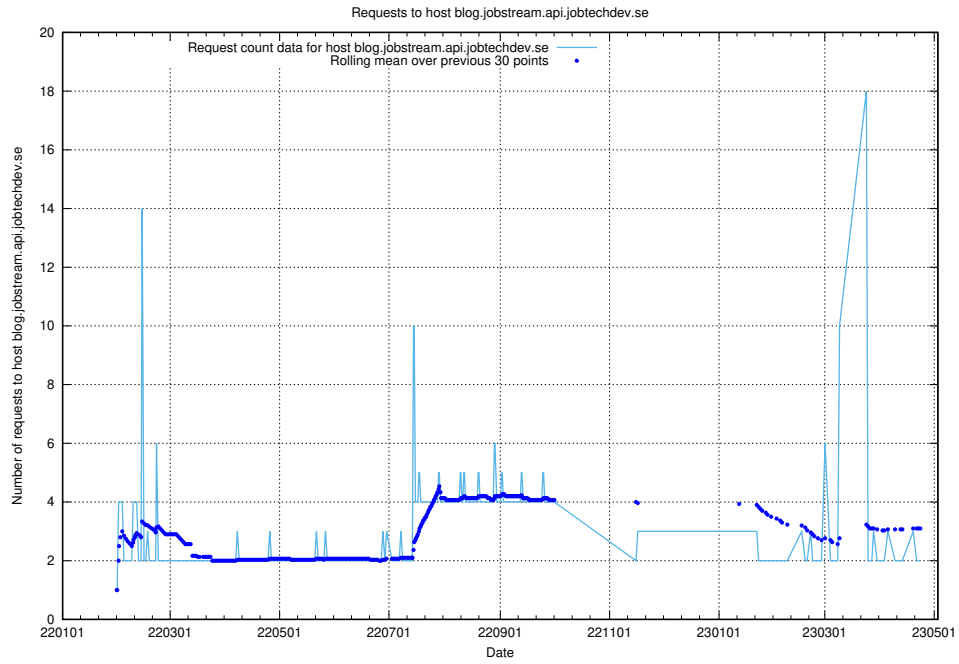

7.573 Usage of `blog.jobstream.api.jobtechdev.se`

Here, we count the number of requests to host `blog.jobstream.api.jobtechdev.se`.