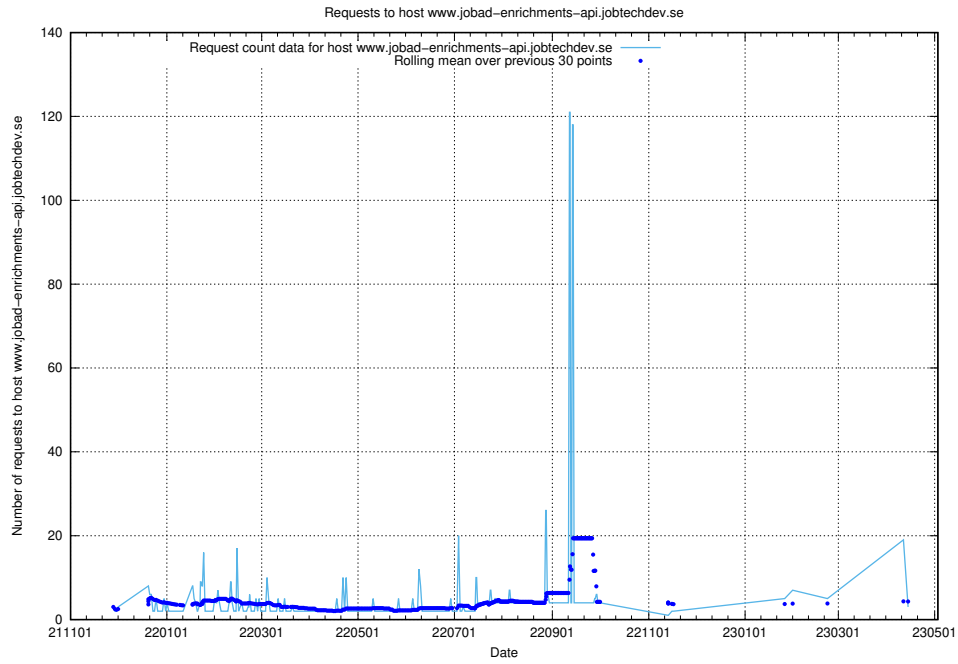

7.218 Usage of www.jobad-enrichments-api.jobtechdev.se

Here, we count the number of requests to host www.jobad-enrichments-api.jobtechdev.se.