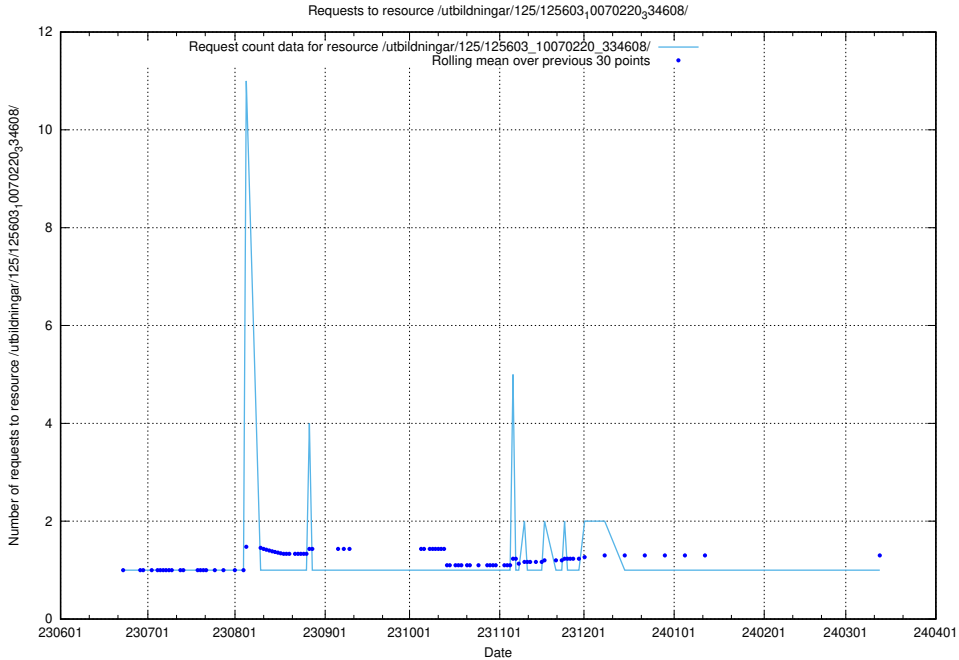

5.6376 Usage of /utbildningar/125/125603_10070220_334608/

Here, we count the number of requests to resource /utbildningar/125/125603_10070220_334608/.