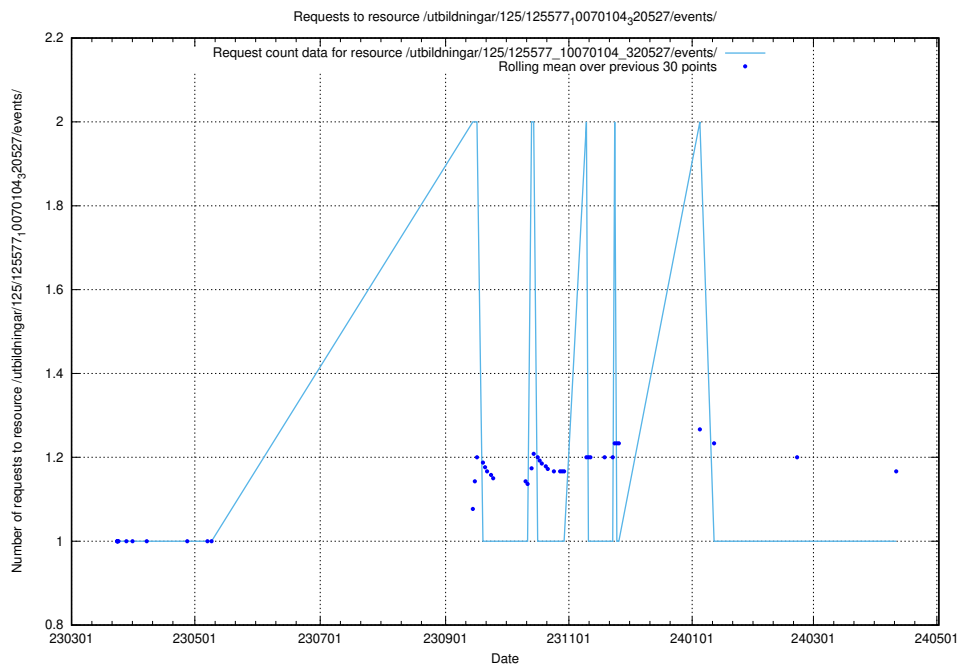

5.1158 Usage of /utbildningar/125/125577_10070104_320527/events/

Here, we count the number of requests to resource /utbildningar/125/125577_10070104_320527/events/