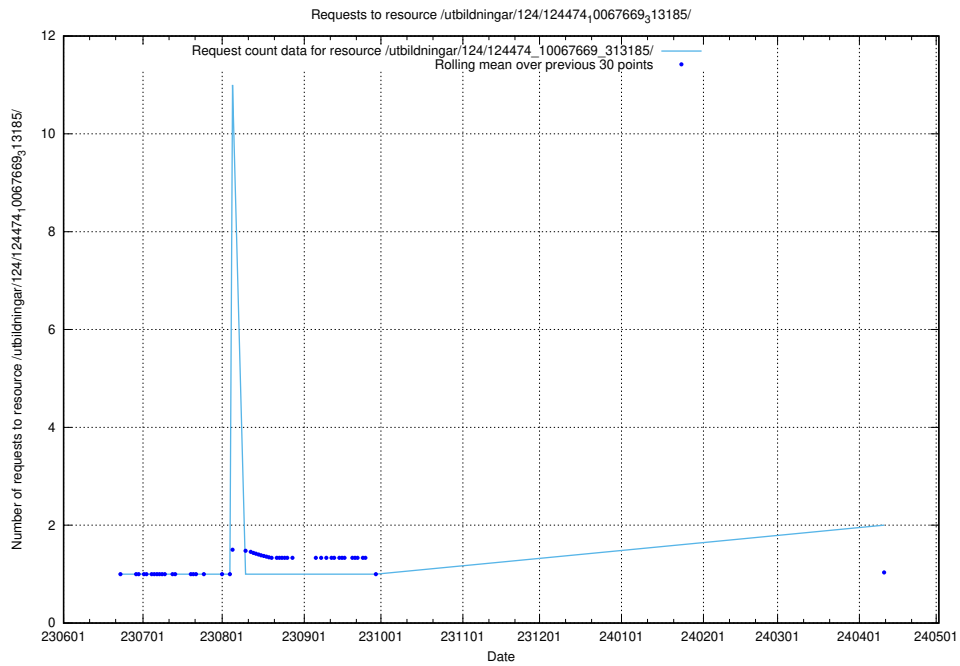

5.941 Usage of /utbildningar/124/124474_10067669_313185/

Here, we count the number of requests to resource /utbildningar/124/124474_10067669_313185/.