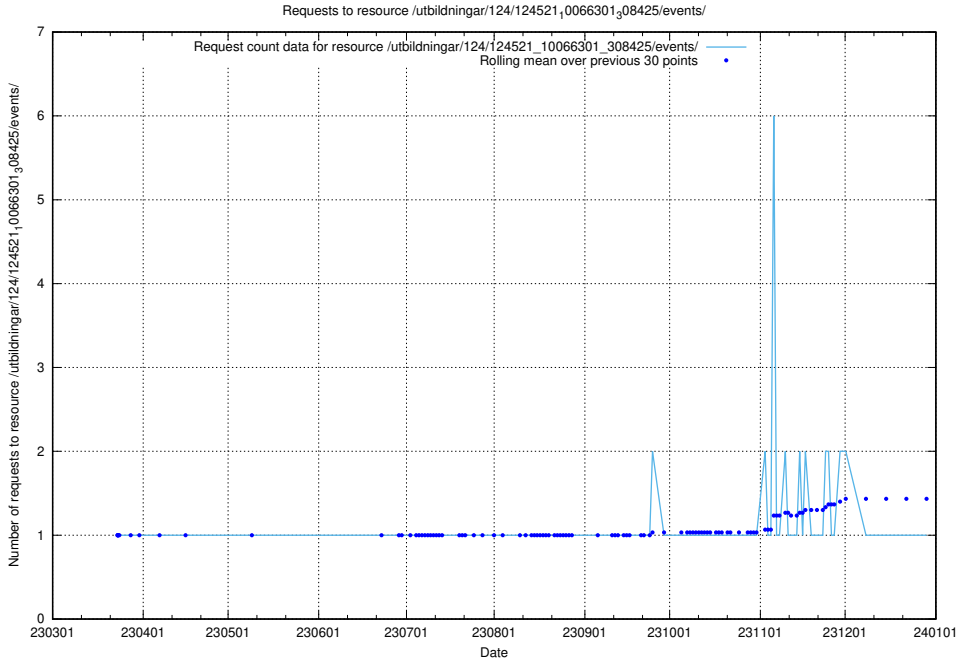

5.1448 Usage of /utbildningar/124/124521_10066301_308425/events/

Here, we count the number of requests to resource /utbildningar/124/124521_10066301_308425/events/