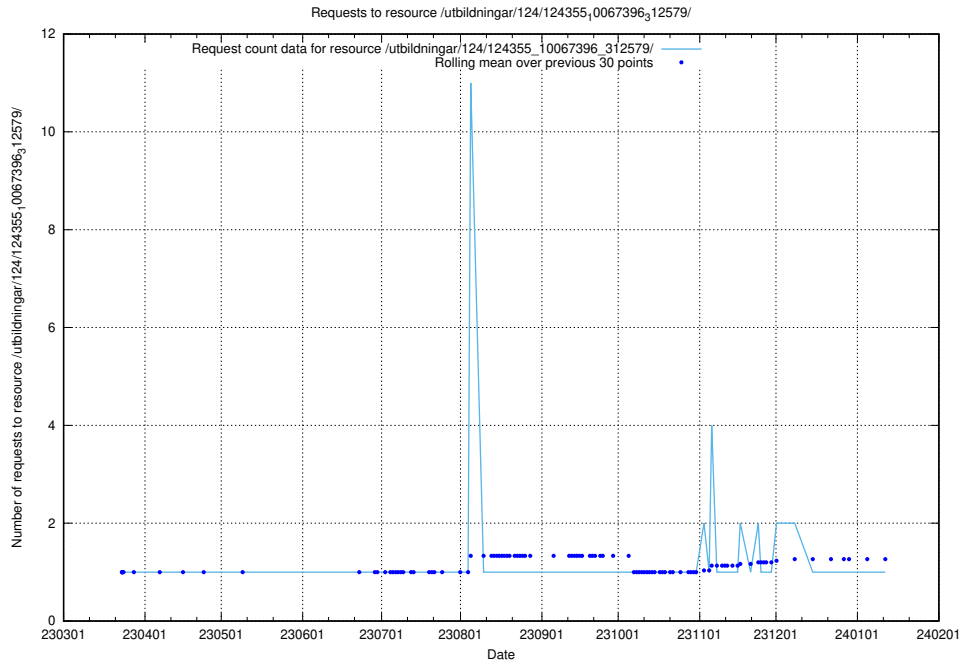

5.4598 Usage of /utbildningar/124/124355_10067396_312579/

Here, we count the number of requests to resource /utbildningar/124/124355_10067396_312579/.