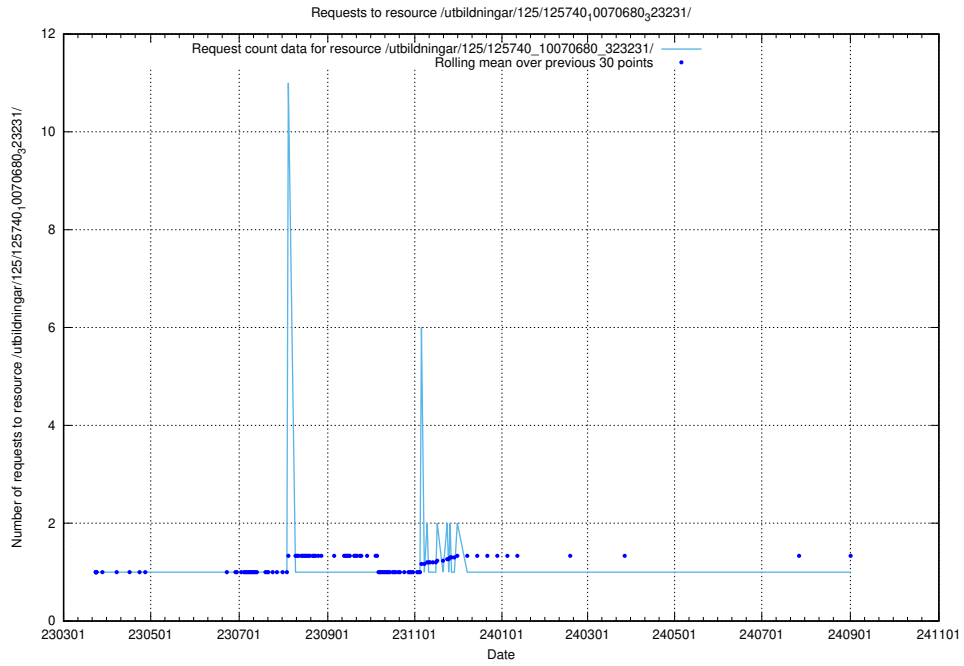

5.1044 Usage of /utbildningar/125/125740_10070680_323231/

Here, we count the number of requests to resource /utbildningar/125/125740_10070680_323231/.