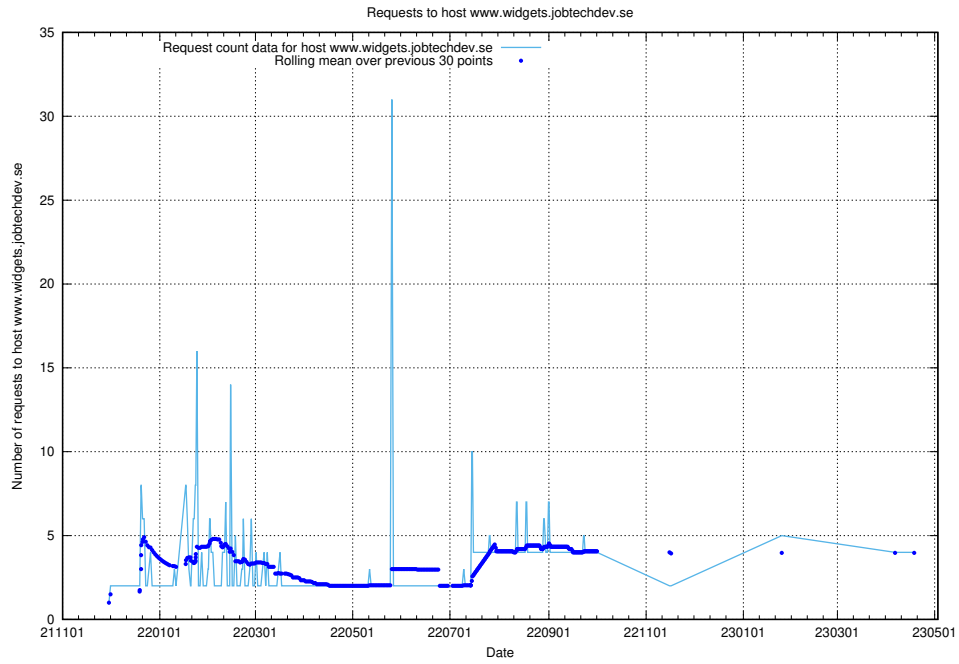

7.146 Usage of `www.widgets.jobtechdev.se`

Here, we count the number of requests to host `www.widgets.jobtechdev.se`.