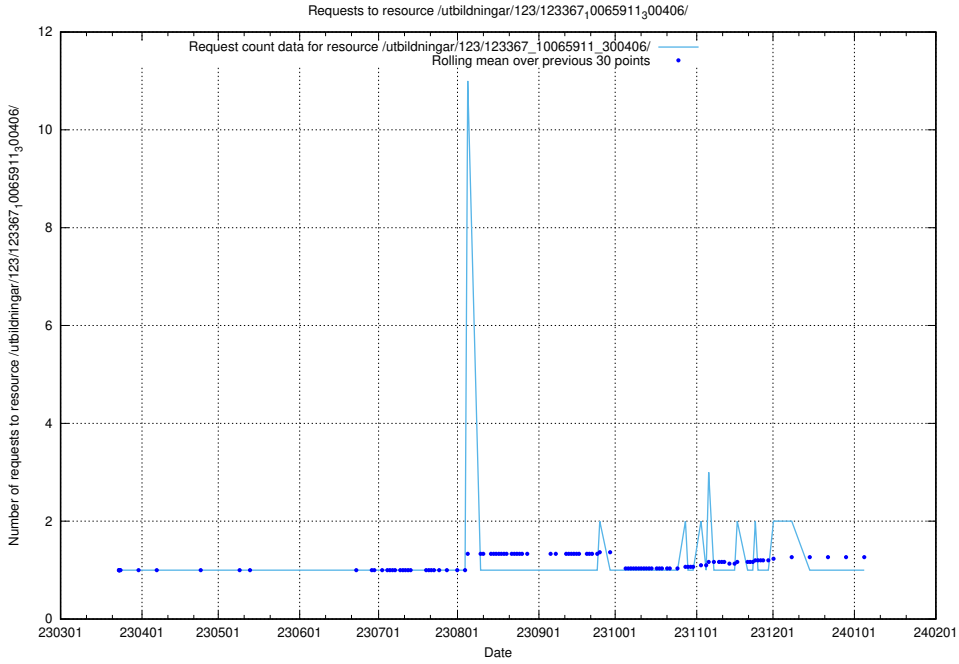

5.5430 Usage of /utbildningar/123/123367_10065911_300406/

Here, we count the number of requests to resource /utbildningar/123/123367_10065911_300406/.