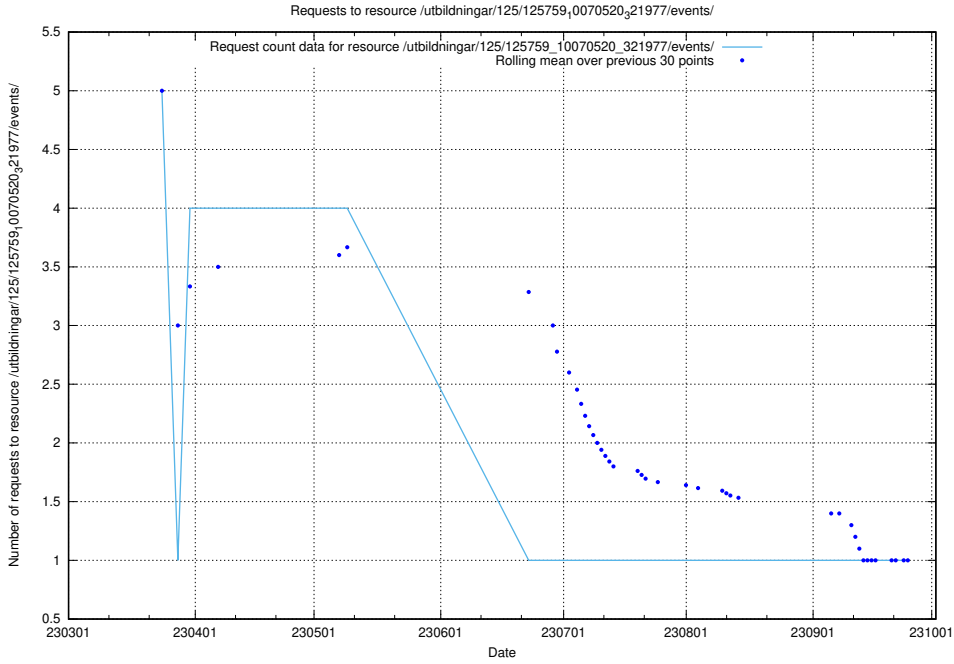

5.6742 Usage of /utbildningar/125/125759_10070520_321977/events/

Here, we count the number of requests to resource /utbildningar/125/125759_10070520_321977/events/