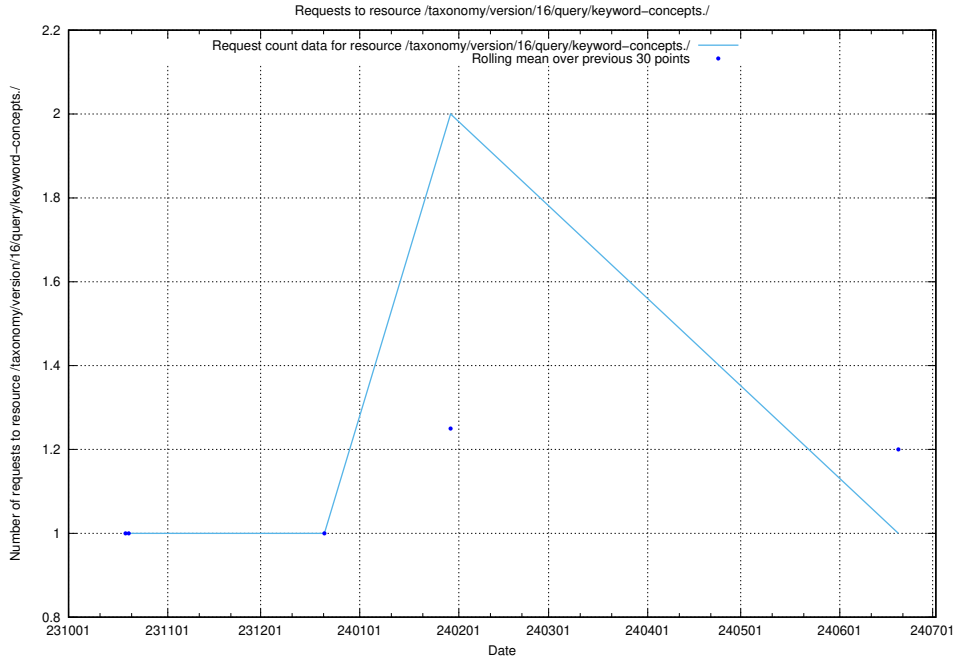

### 5.4984 Usage of /taxonomy/version/16/query/keyword-concepts./

Here, we count the number of requests to resource /taxonomy/version/16/query/keyword-concepts./.