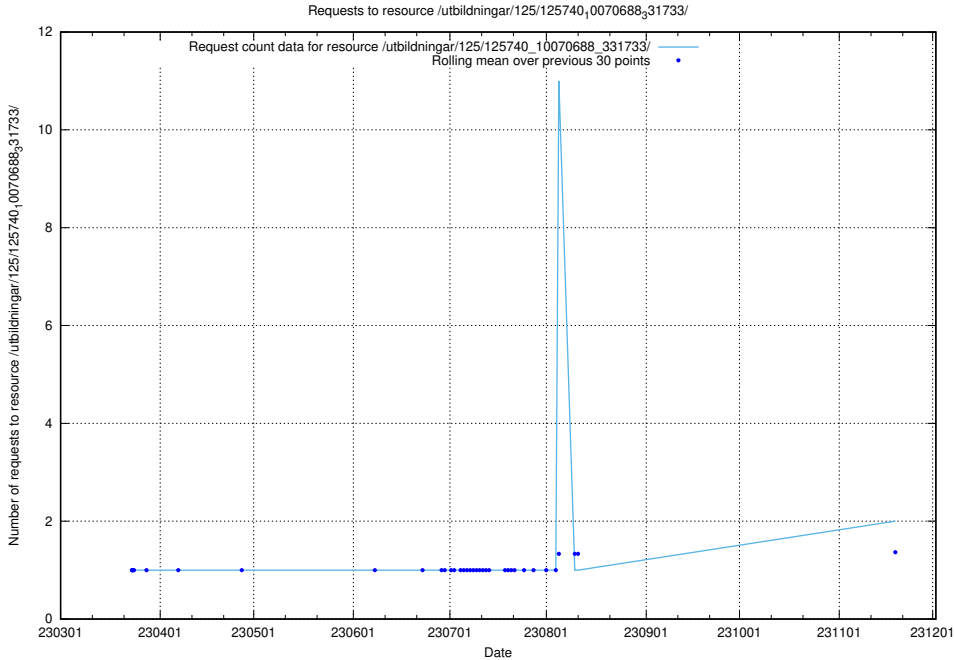

5.526 Usage of /utbildningar/125/125740_10070688_331733/

Here, we count the number of requests to resource /utbildningar/125/125740_10070688_331733/.