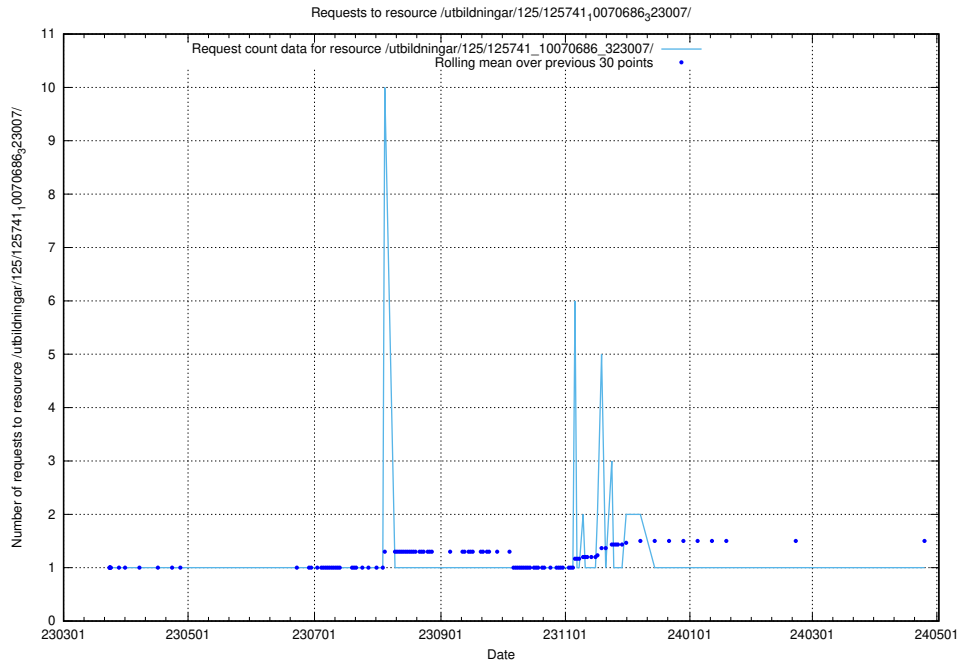

5.7169 Usage of /utbildningar/125/125741_10070686_323007/

Here, we count the number of requests to resource /utbildningar/125/125741_10070686_323007/.