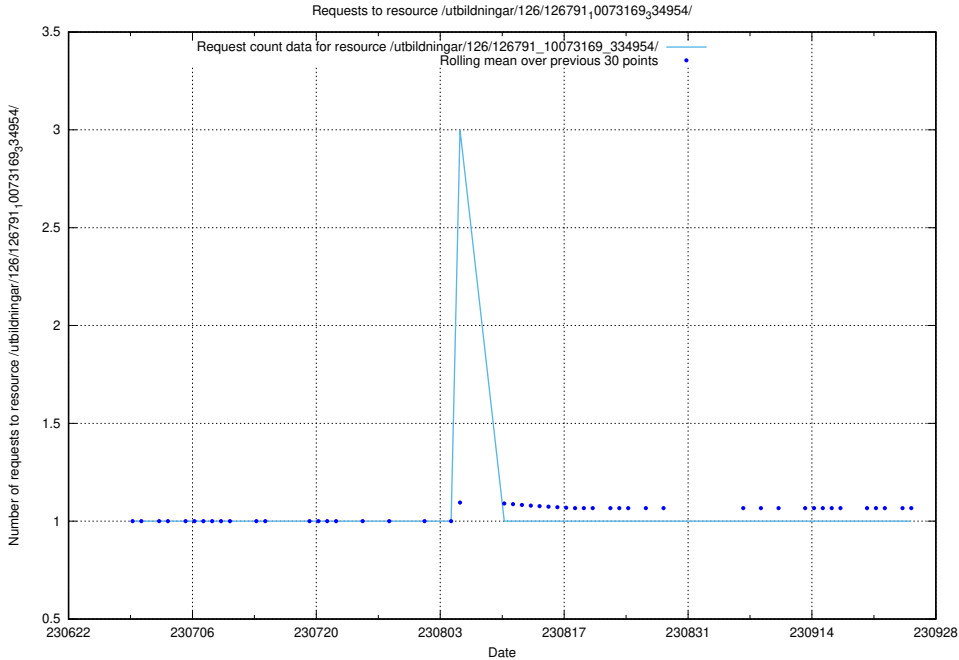

5.6144 Usage of /utbildningar/126/126791_10073169_334954/

Here, we count the number of requests to resource /utbildningar/126/126791_10073169_334954/.