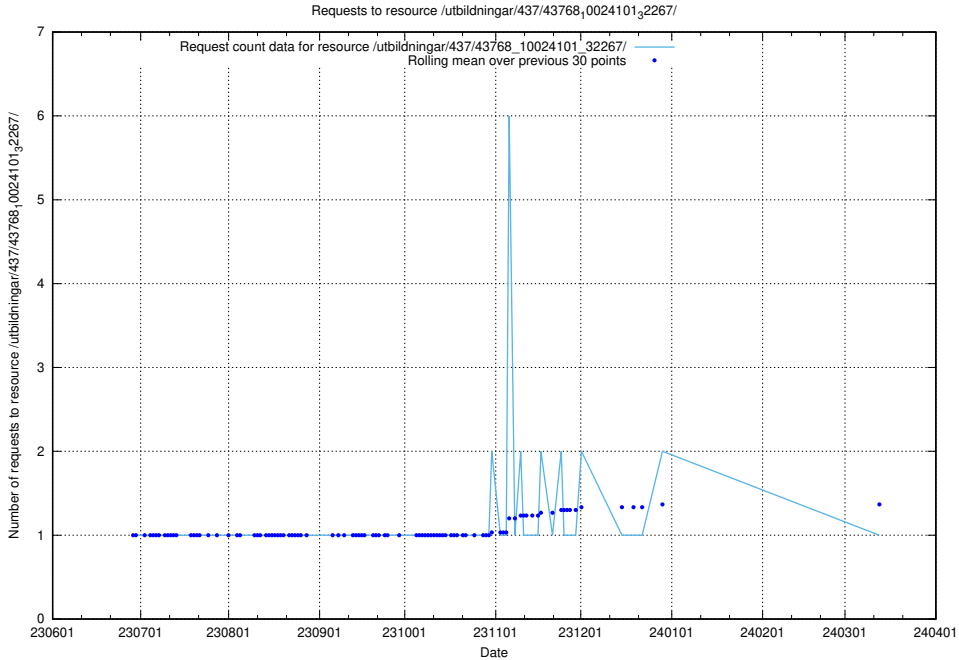

5.6131 Usage of /utbildningar/437/43768_10024101_32267/

Here, we count the number of requests to resource /utbildningar/437/43768_10024101_32267/.