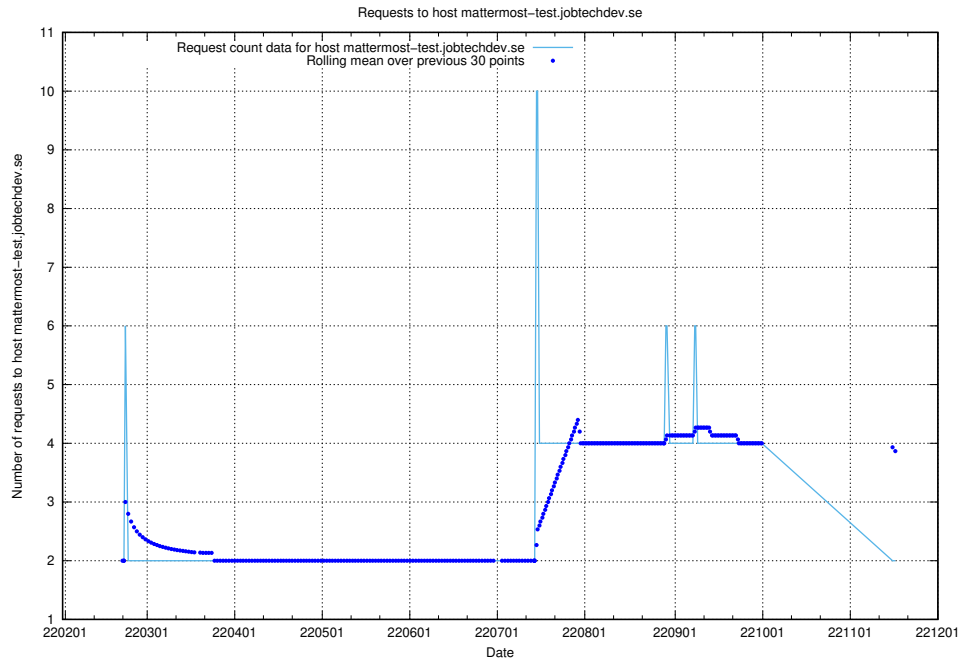

7.530 Usage of mattermost-test.jobtechdev.se

Here, we count the number of requests to host mattermost-test.jobtechdev.se.