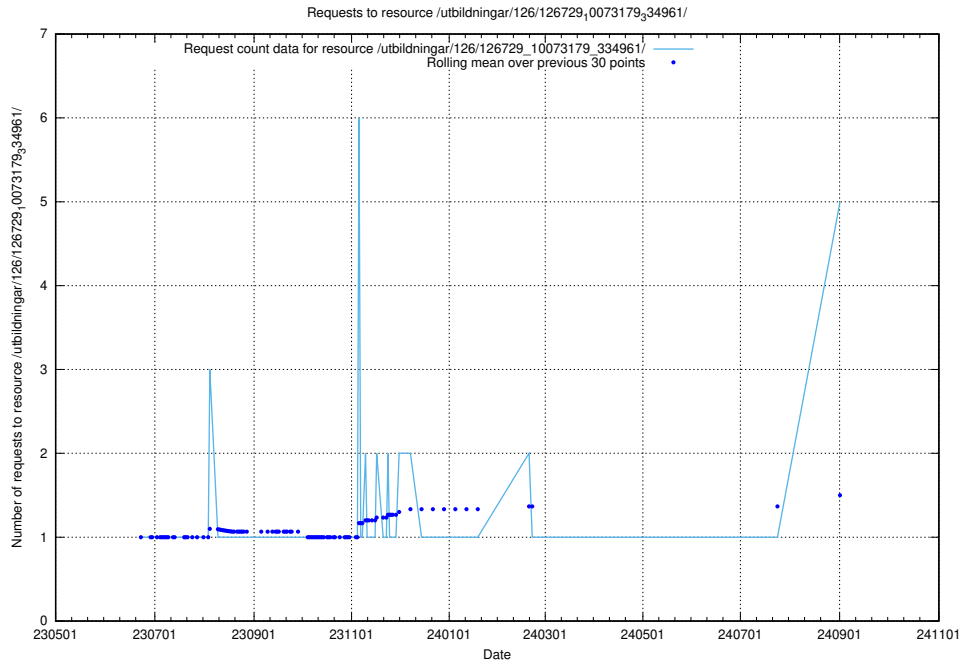

5.195 Usage of /utbildningar/126/126729_10073179_334961/

Here, we count the number of requests to resource /utbildningar/126/126729_10073179_334961/.