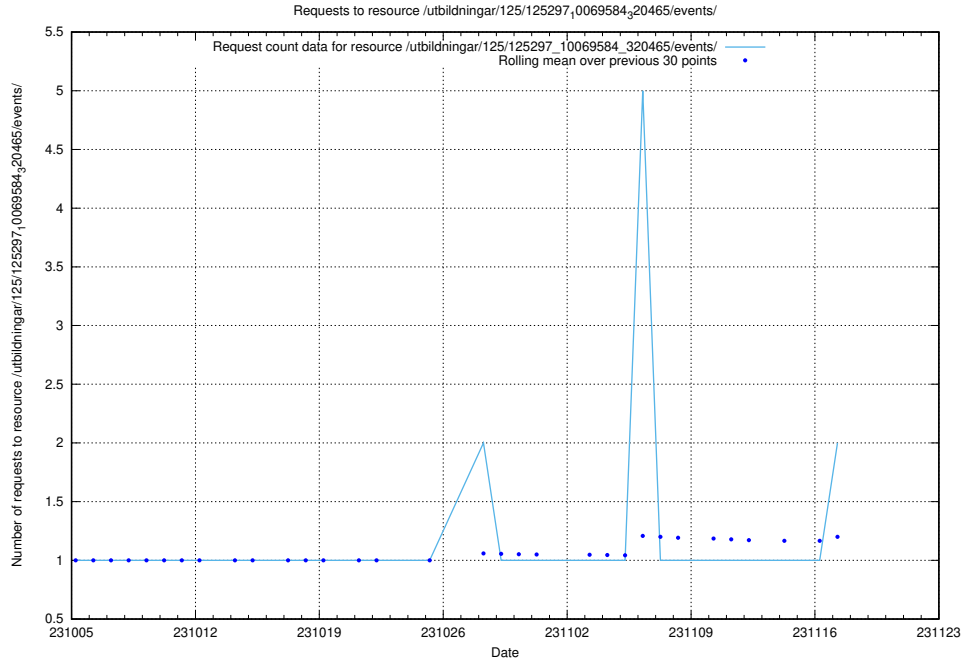

5.804 Usage of /utbildningar/125/125297_10069584_320465/events/

Here, we count the number of requests to resource /utbildningar/125/125297_10069584_320465/events/