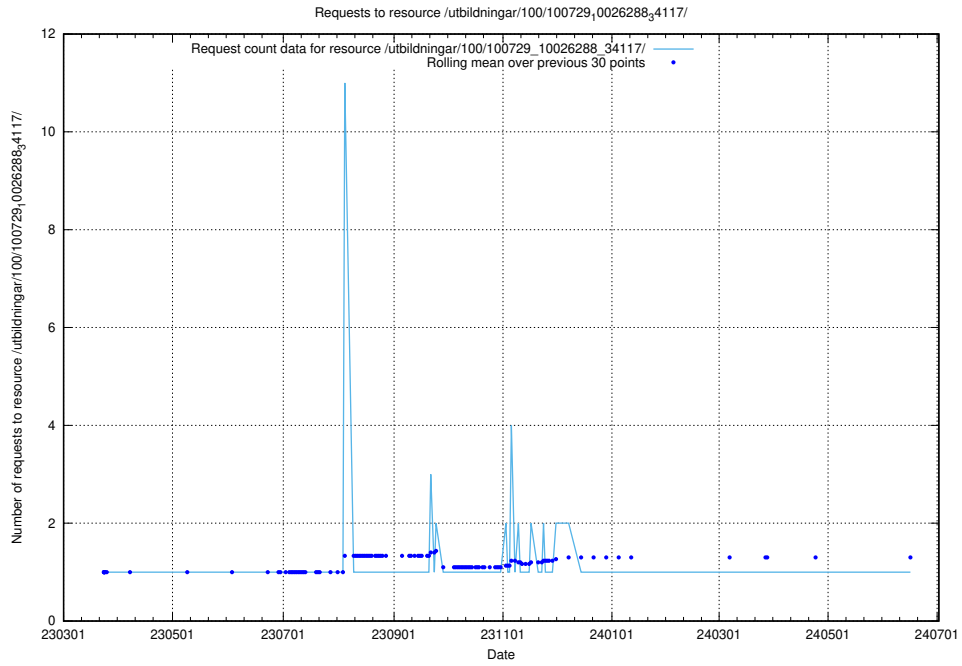

5.6340 Usage of /utbildningar/100/100729_10026288_34117/

Here, we count the number of requests to resource /utbildningar/100/100729_10026288_34117/.