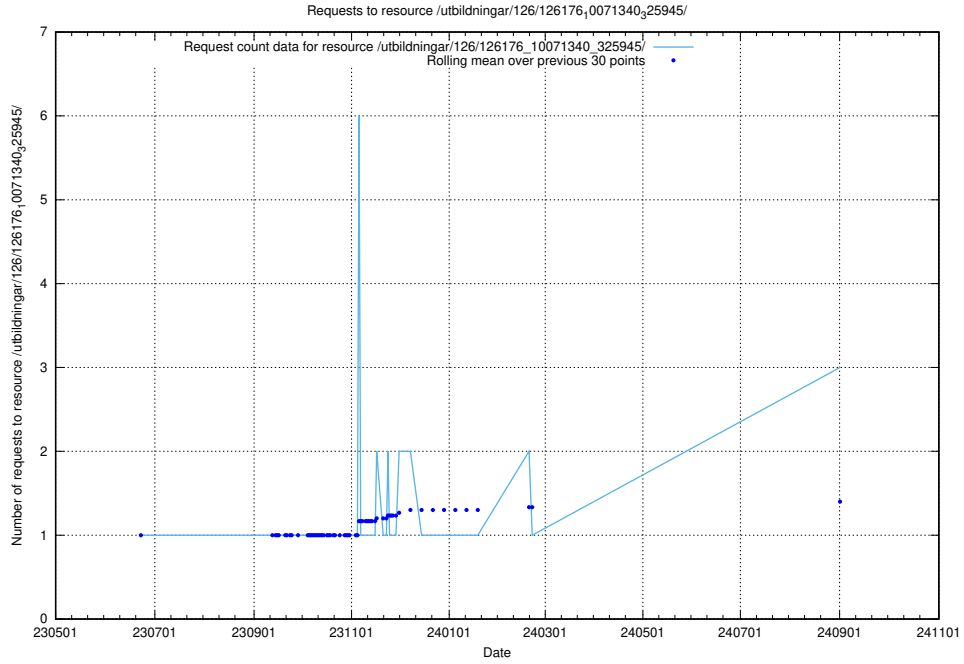

### 5.476 Usage of /utbildningar/126/126176\_10071340\_325945/

Here, we count the number of requests to resource /utbildningar/126/126176\_10071340\_325945/.