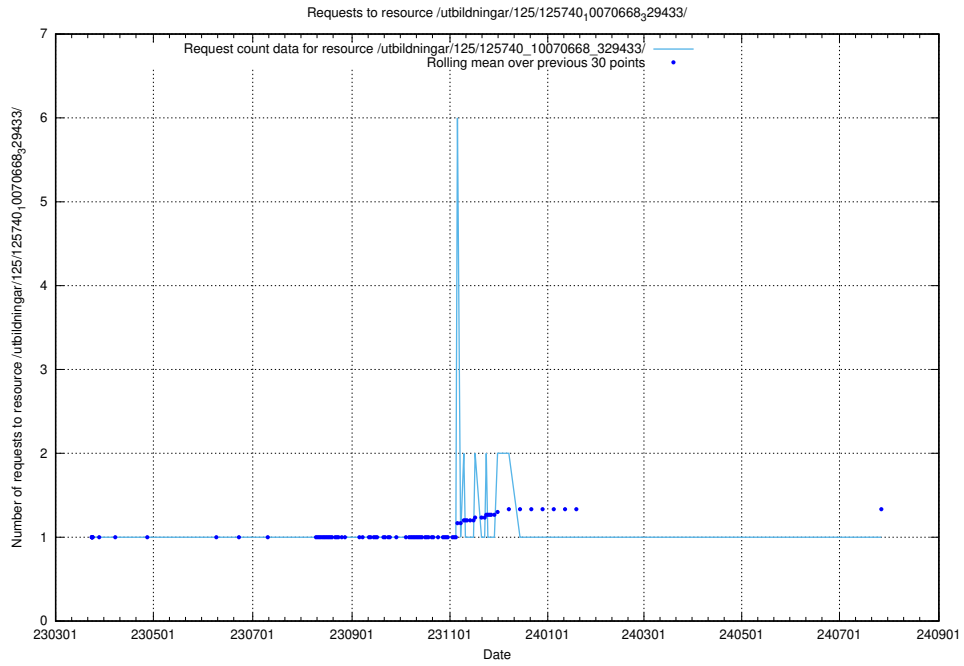

5.1060 Usage of /utbildningar/125/125740_10070668_329433/

Here, we count the number of requests to resource /utbildningar/125/125740_10070668_329433/.