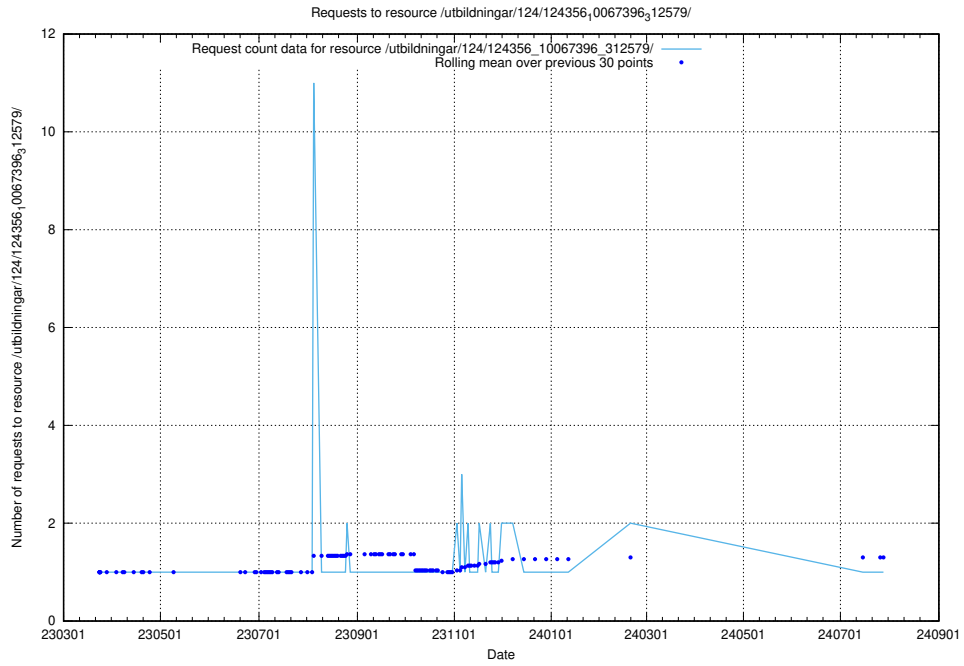

5.4580 Usage of /utbildningar/124/124356_10067396_312579/

Here, we count the number of requests to resource /utbildningar/124/124356_10067396_312579/.