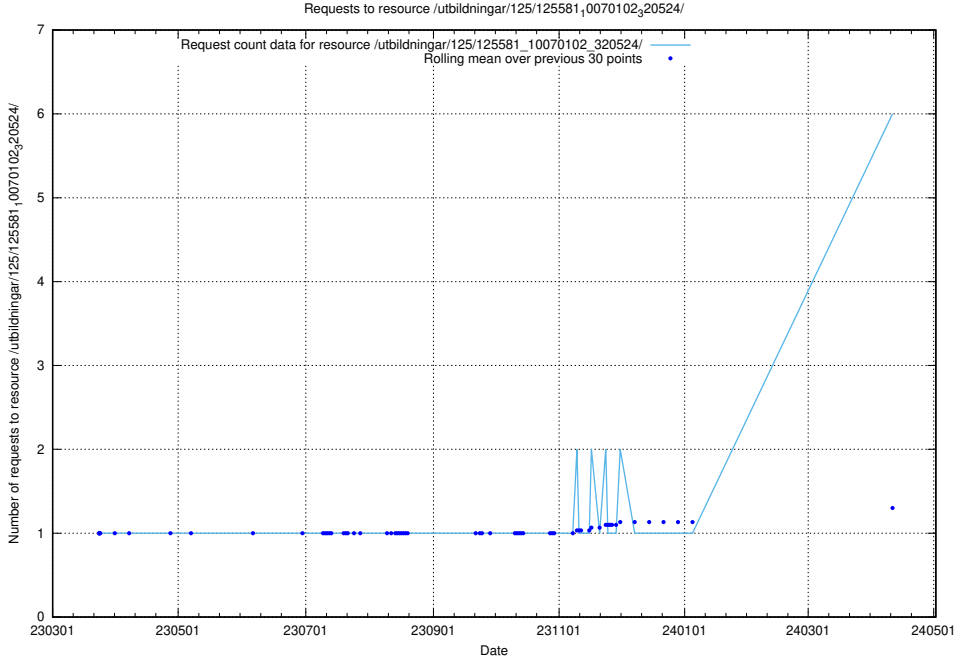

5.42 Usage of /utbildningar/125/125581_10070102_320524/

Here, we count the number of requests to resource /utbildningar/125/125581_10070102_320524/.