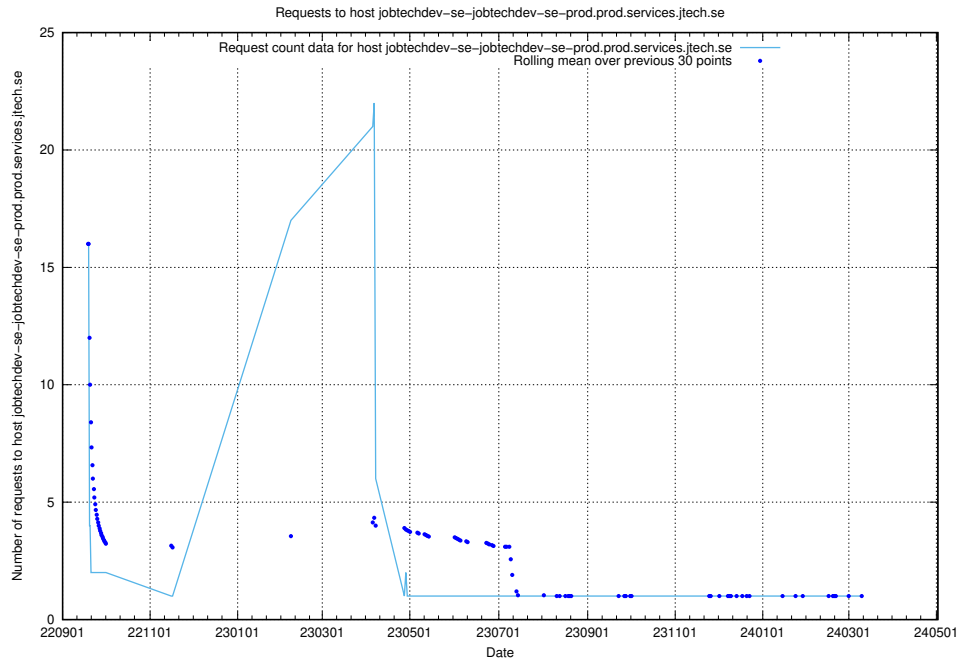

7.621 Usage of jobtechdev-se-jobtechdev-se-prod.prod.services.jtech.se

Here, we count the number of requests to host jobtechdev-se-jobtechdev-se-prod.prod.services.jtech.se.