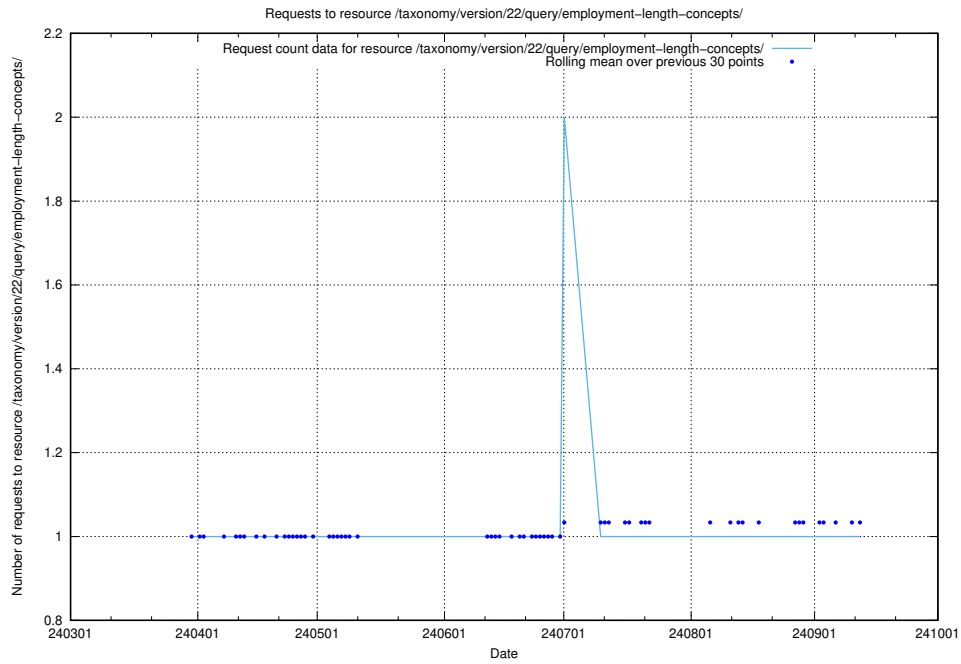

5.2305 Usage of /taxonomy/version/22/query/employment-length-concepts/

Here, we count the number of requests to resource /taxonomy/version/22/query/employment-length-concepts/.