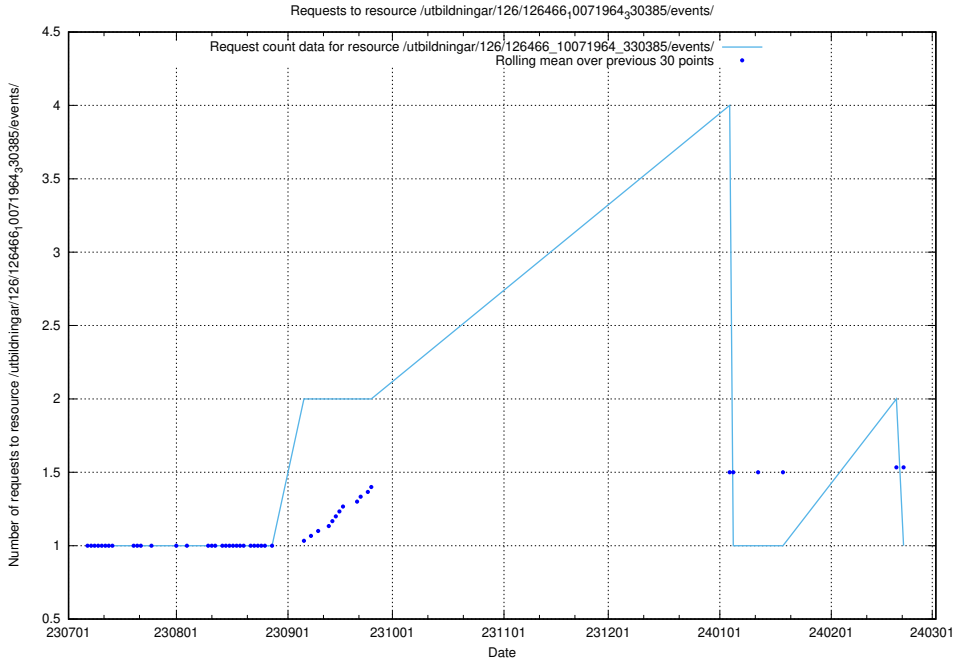

5.5998 Usage of /utbildningar/126/126466_10071964_330385/events/

Here, we count the number of requests to resource /utbildningar/126/126466_10071964_330385/events/