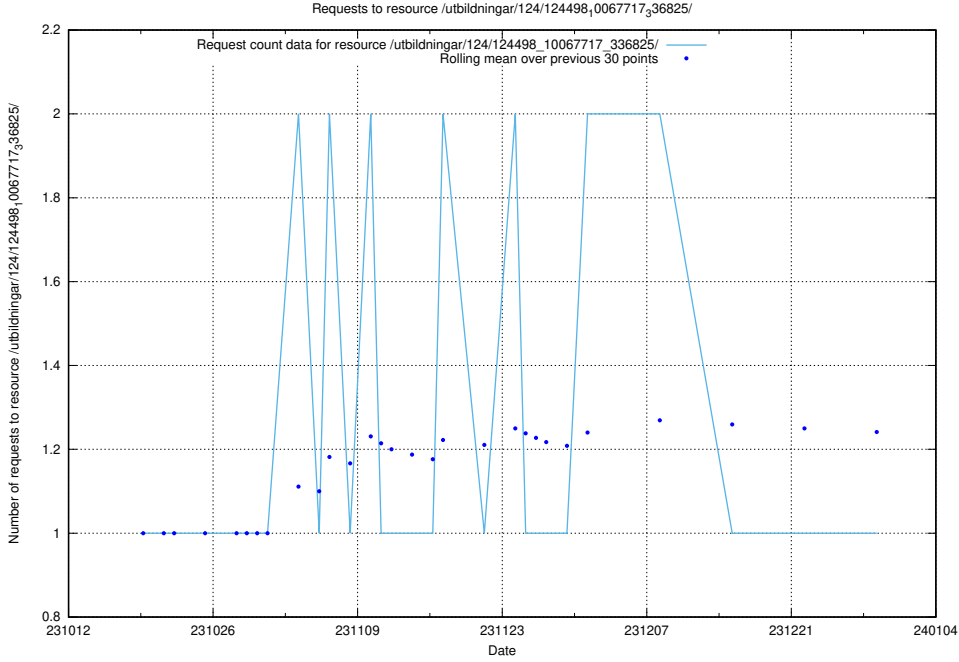

5.4975 Usage of /utbildningar/124/124498_10067717_336825/

Here, we count the number of requests to resource /utbildningar/124/124498_10067717_336825/.