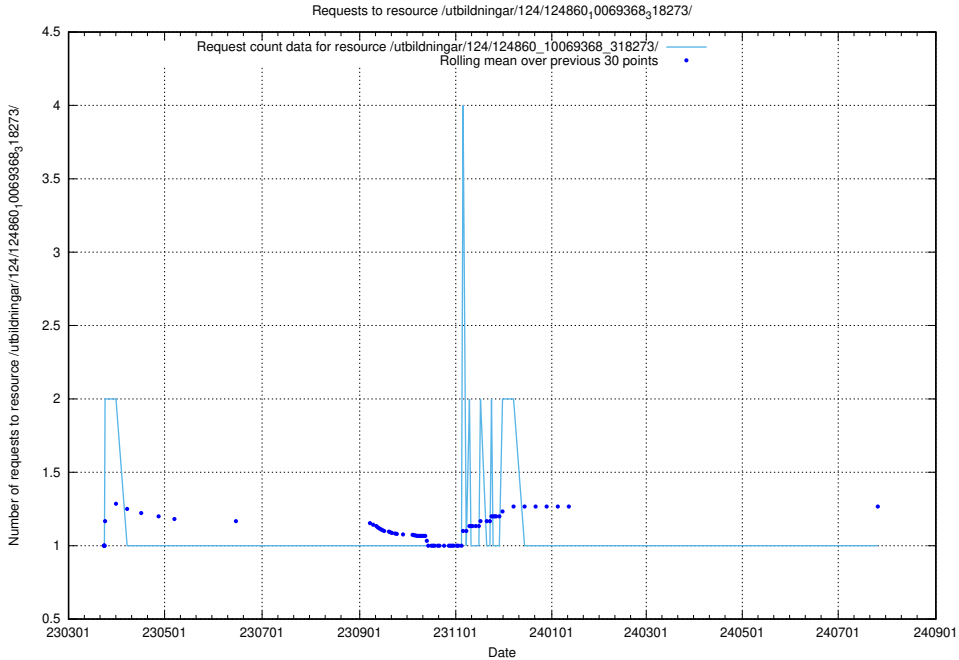

5.1236 Usage of /utbildningar/124/124860_10069368_318273/

Here, we count the number of requests to resource /utbildningar/124/124860_10069368_318273/.