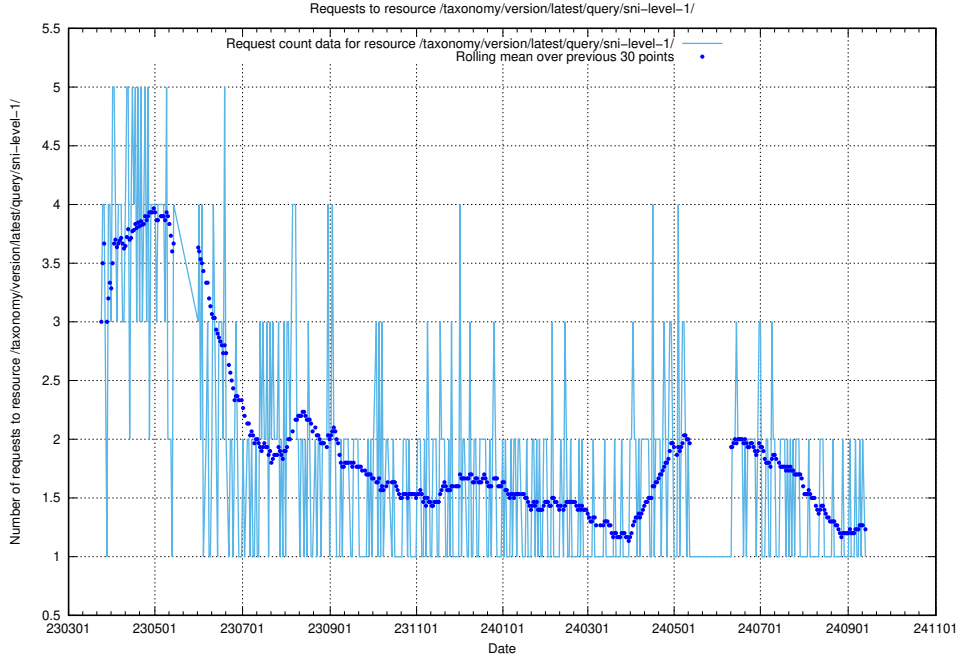

5.6774 Usage of /taxonomy/version/latest/query/sni-level-1/

Here, we count the number of requests to resource /taxonomy/version/latest/query/sni-level-1/.