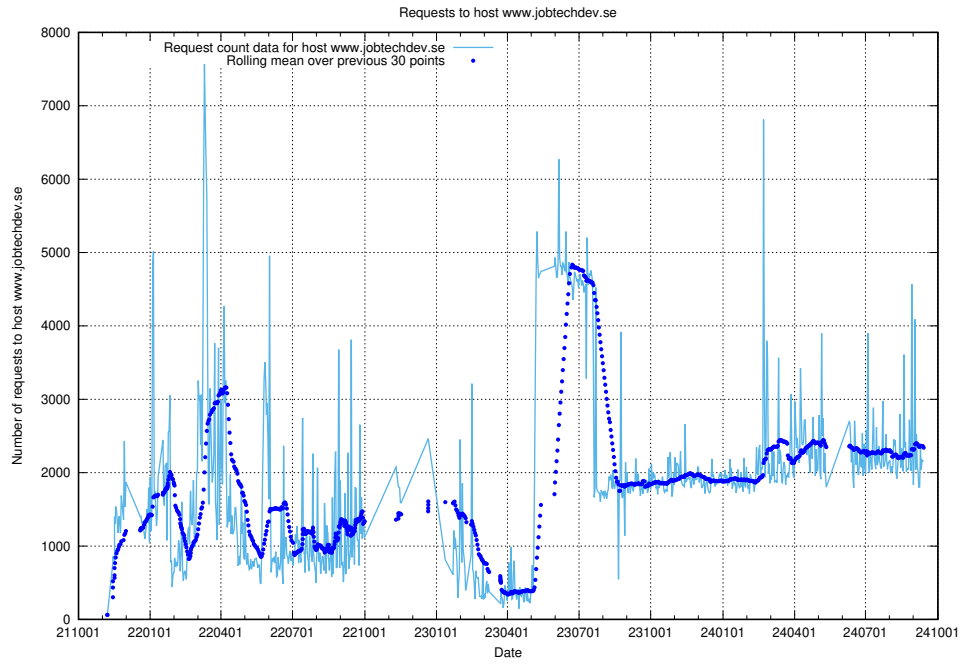

## 7.18 Usage of giggi.jobtechdev.se

Here, we count the number of requests to host giggi.jobtechdev.se.