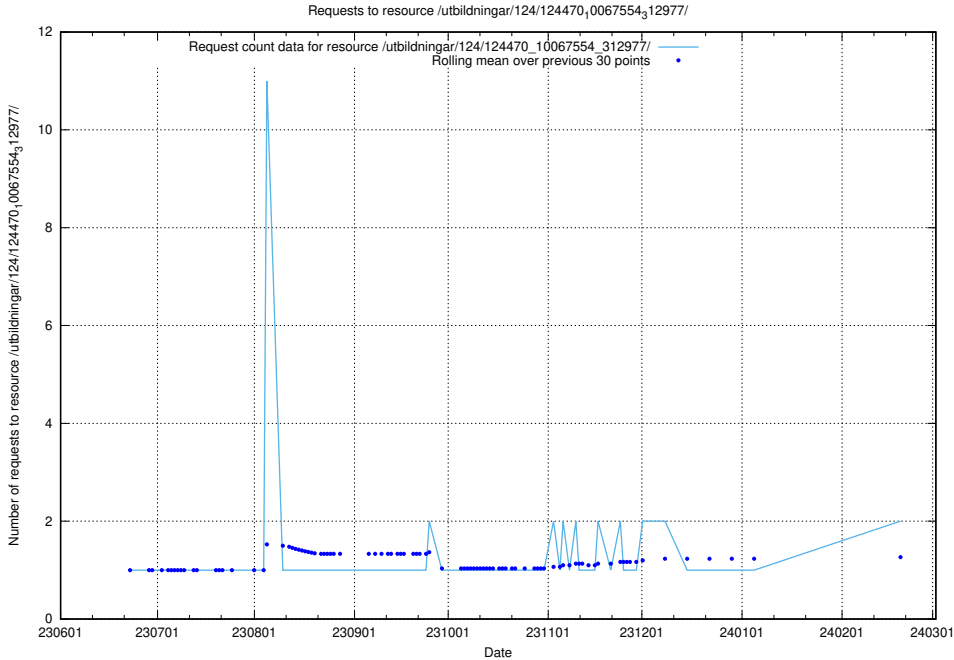

5.945 Usage of /utbildningar/124/124470_10067554_312977/

Here, we count the number of requests to resource /utbildningar/124/124470_10067554_312977/.