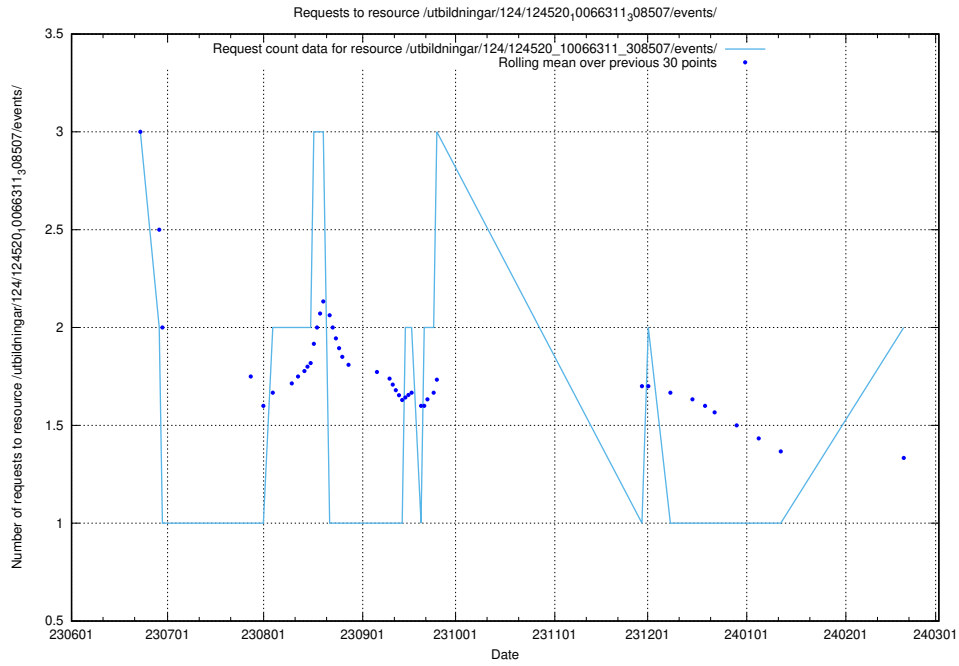

5.909 Usage of /utbildningar/124/124520_10066311_308507/events/

Here, we count the number of requests to resource /utbildningar/124/124520_10066311_308507/events/