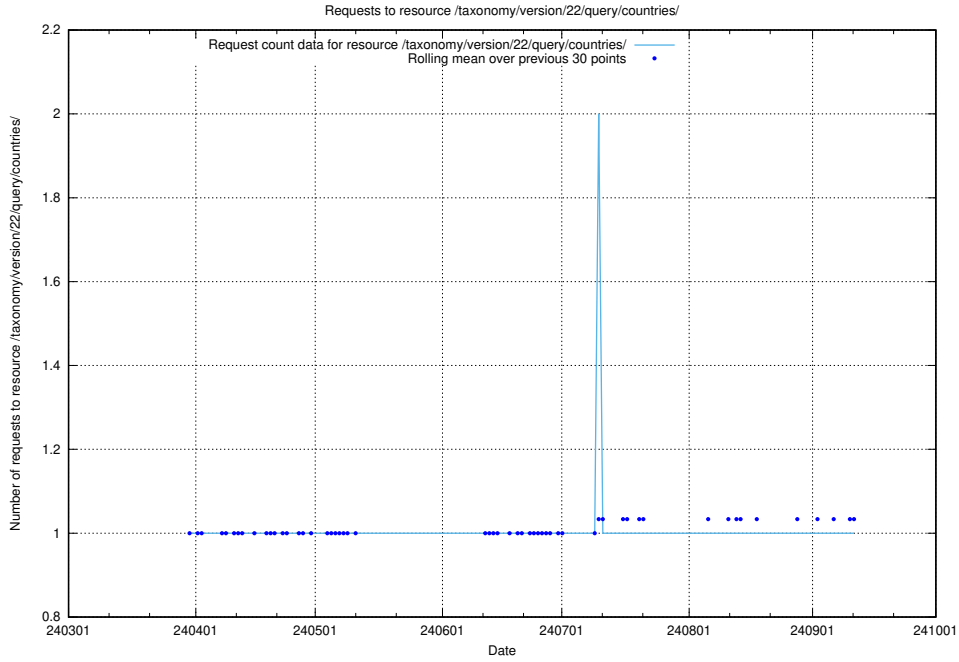

5.2307 Usage of /taxonomy/version/22/query/countries/

Here, we count the number of requests to resource /taxonomy/version/22/query/countries/.