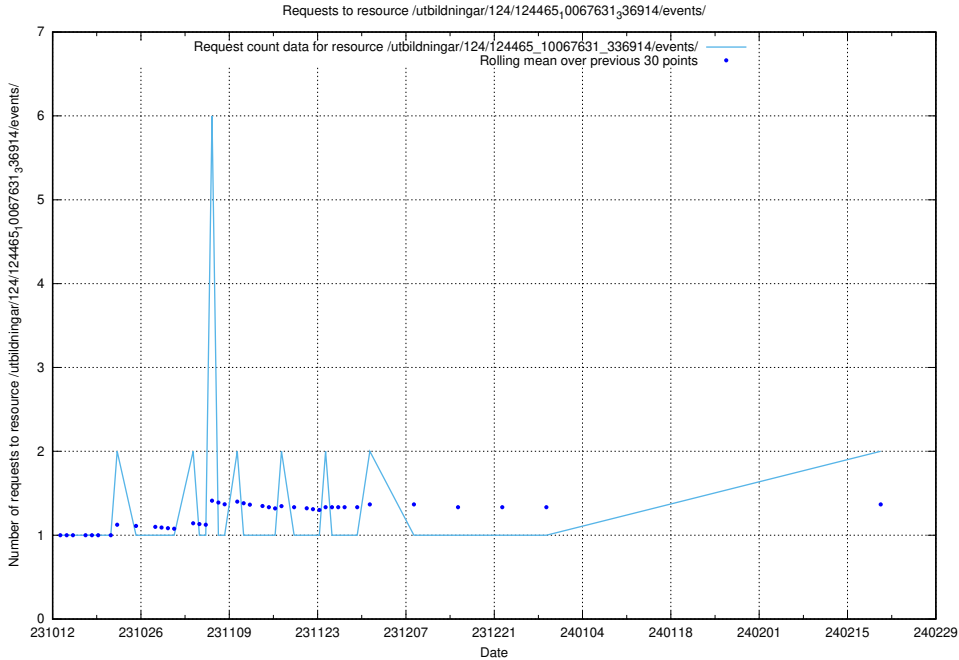

5.798 Usage of /utbildningar/124/124465_10067631_336914/events/

Here, we count the number of requests to resource /utbildningar/124/124465_10067631_336914/events/