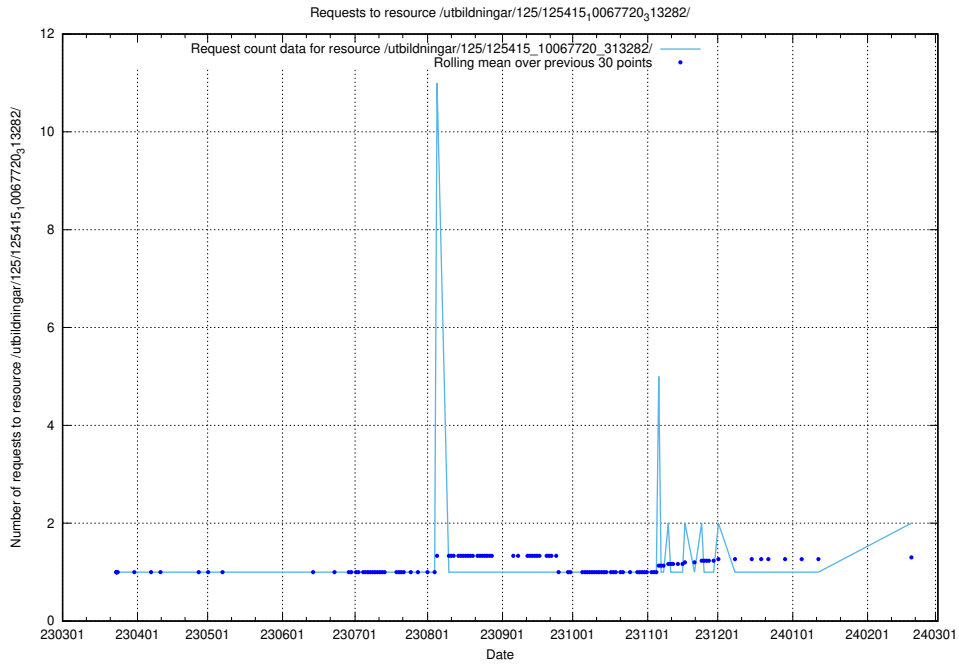

5.541 Usage of /utbildningar/125/125415_10067720_313282/

Here, we count the number of requests to resource /utbildningar/125/125415_10067720_313282/.