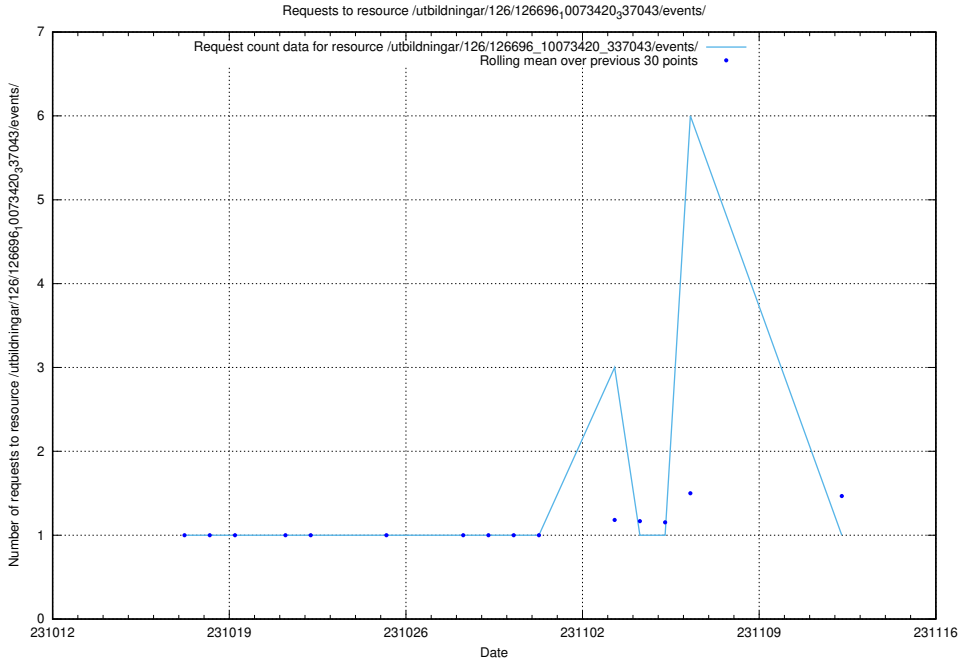

5.5009 Usage of /utbildningar/126/126696_10073420_337043/events/

Here, we count the number of requests to resource /utbildningar/126/126696_10073420_337043/events/