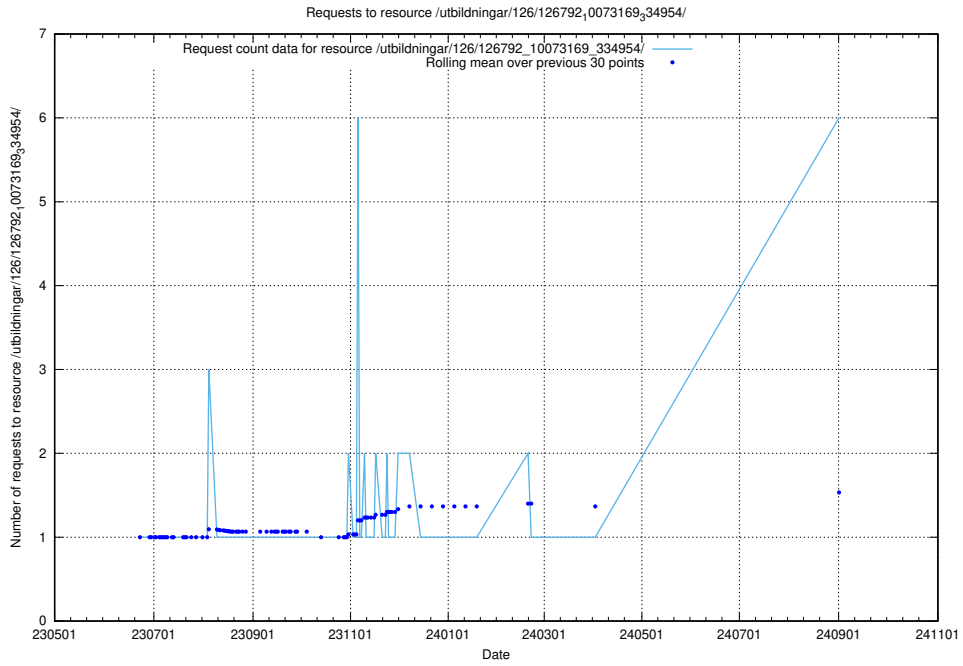

5.122 Usage of /utbildningar/126/126792_10073169_334954/

Here, we count the number of requests to resource /utbildningar/126/126792_10073169_334954/.