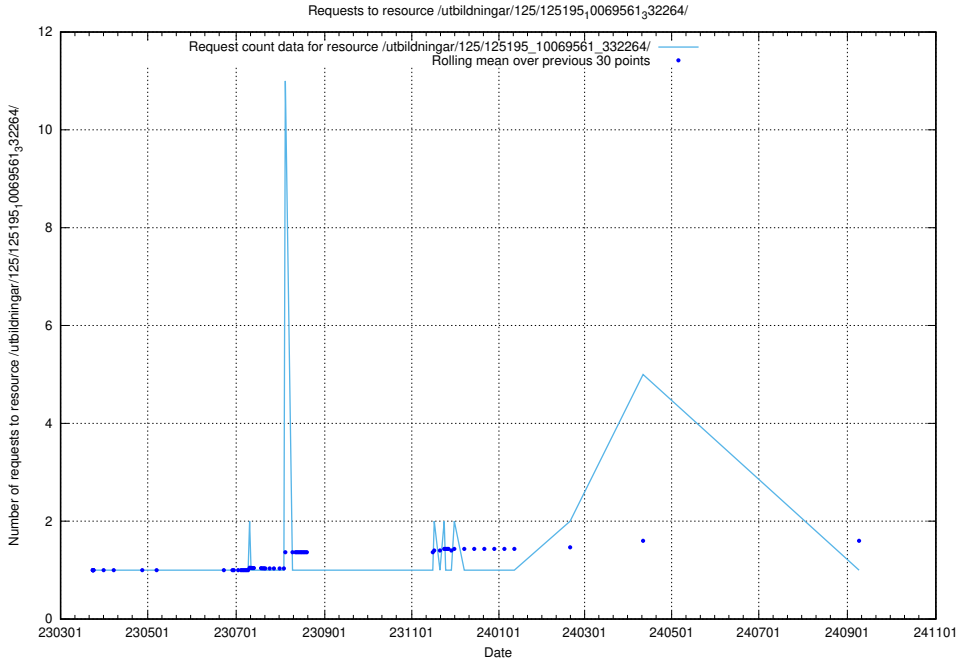

5.1185 Usage of /utbildningar/125/125195_10069561_332264/

Here, we count the number of requests to resource /utbildningar/125/125195_10069561_332264/.