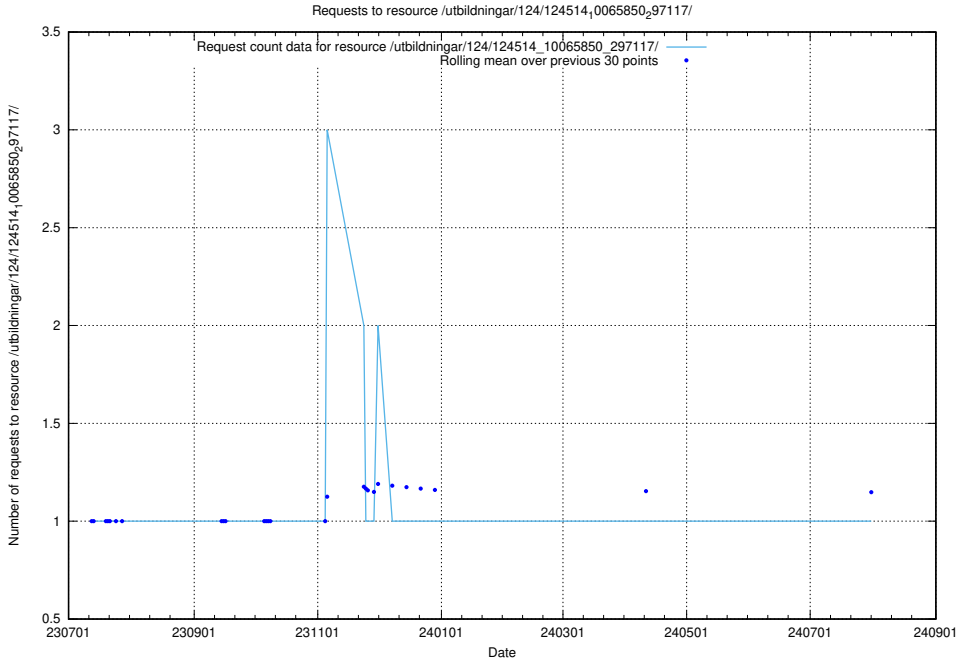

5.5821 Usage of /utbildningar/124/124514_10065850_297117/

Here, we count the number of requests to resource /utbildningar/124/124514_10065850_297117/.