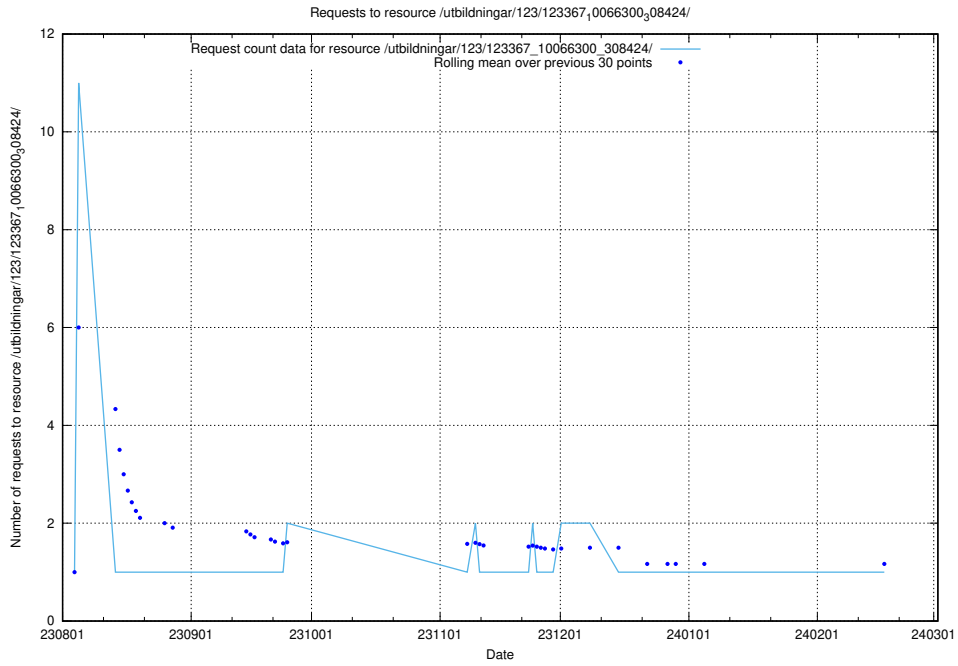

5.5587 Usage of /utbildningar/123/123367_10066300_308424/

Here, we count the number of requests to resource /utbildningar/123/123367_10066300_308424/.