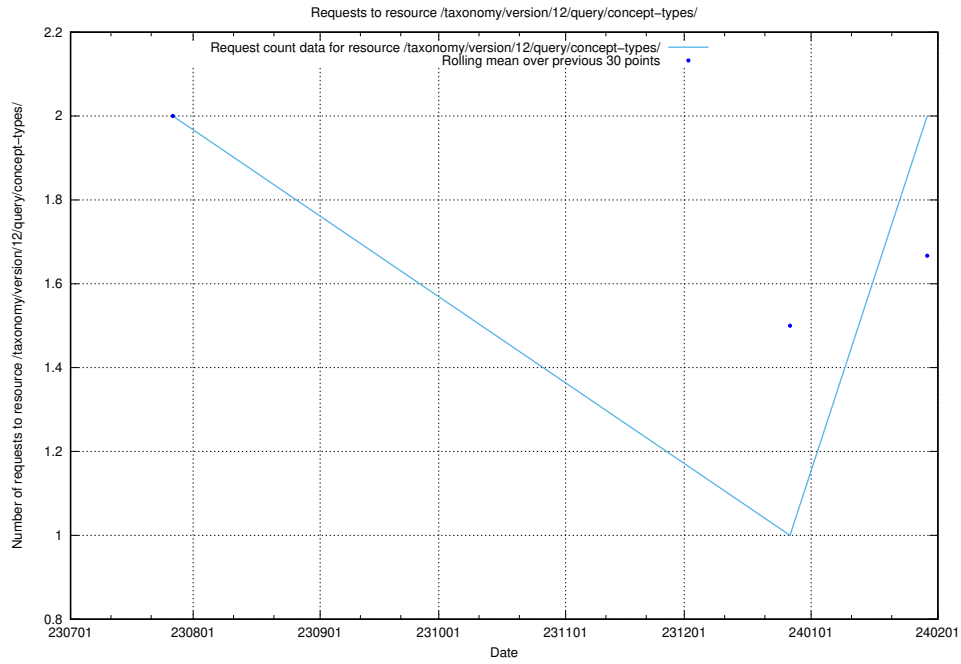

5.863 Usage of /taxonomy/version/12/query/concept-types/

Here, we count the number of requests to resource /taxonomy/version/12/query/concept-types/.