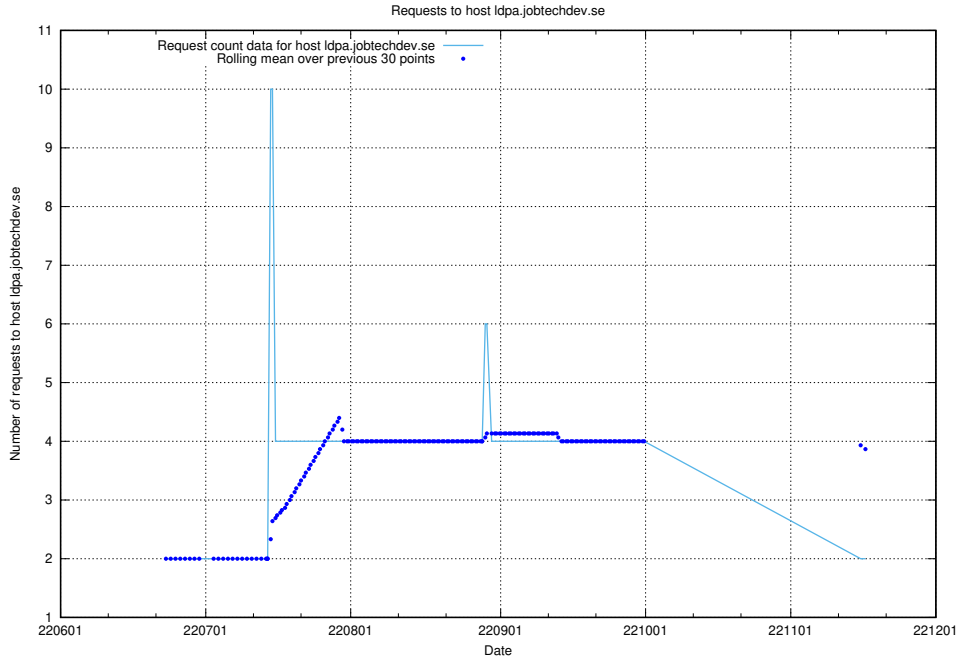

### 7.404 Usage of ldpa.jobtechdev.se

Here, we count the number of requests to host ldpa.jobtechdev.se.