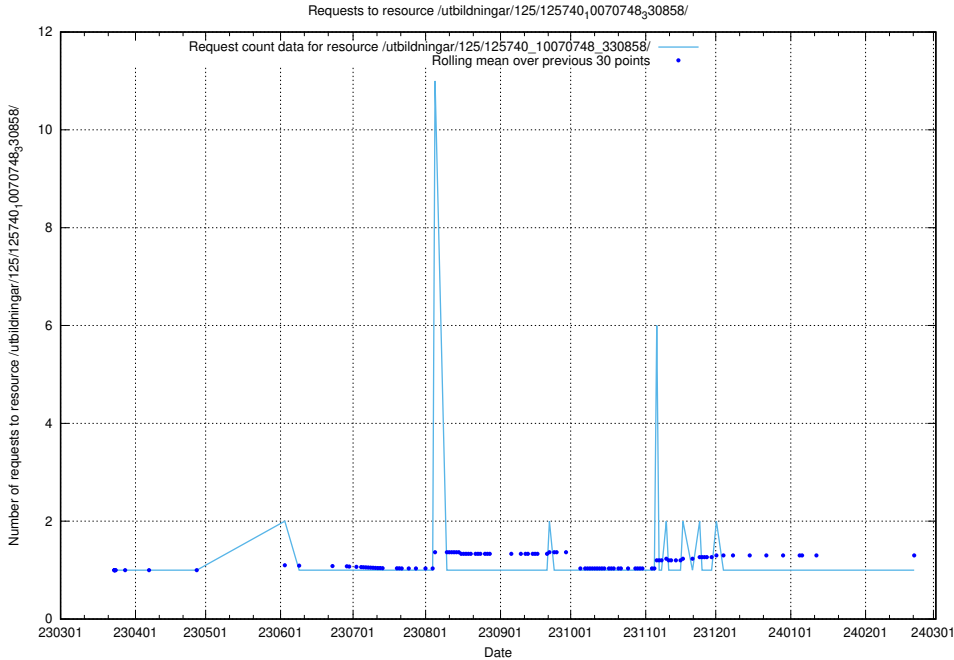

5.1027 Usage of /utbildningar/125/125740_10070748_330858/

Here, we count the number of requests to resource /utbildningar/125/125740_10070748_330858/.