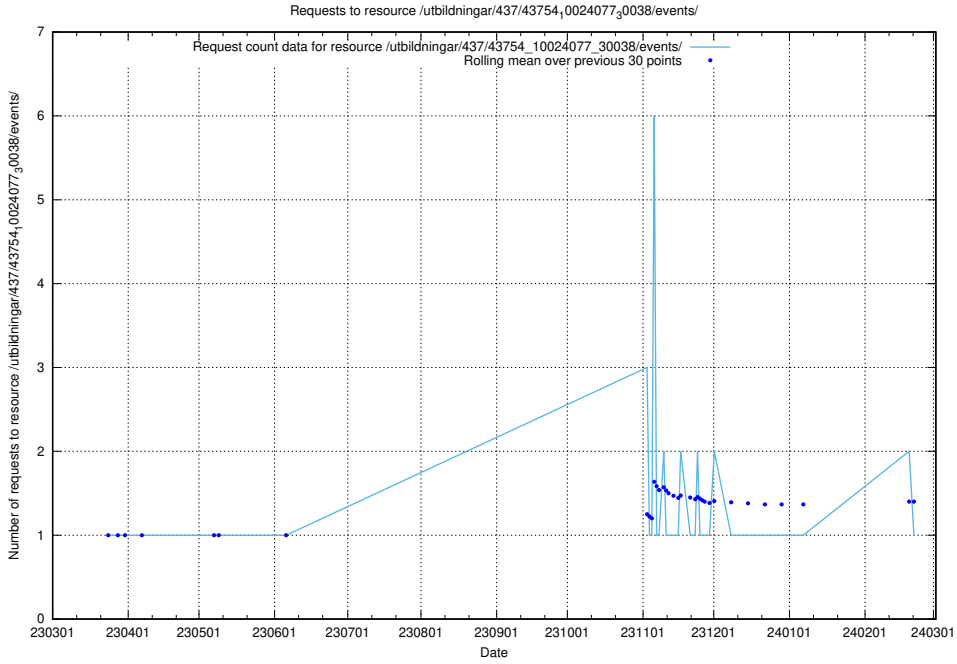

5.6891 Usage of /utbildningar/437/43754_10024077_30038/events/

Here, we count the number of requests to resource /utbildningar/437/43754_10024077_30038/events/.