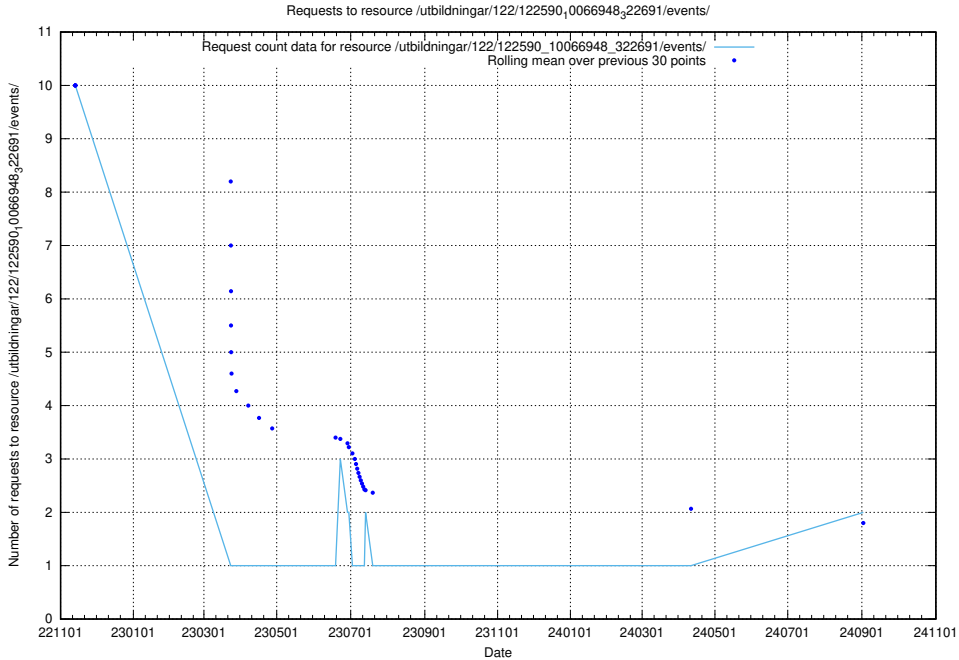

5.932 Usage of /utbildningar/122/122590_10066948_322691/events/

Here, we count the number of requests to resource /utbildningar/122/122590_10066948_322691/events/