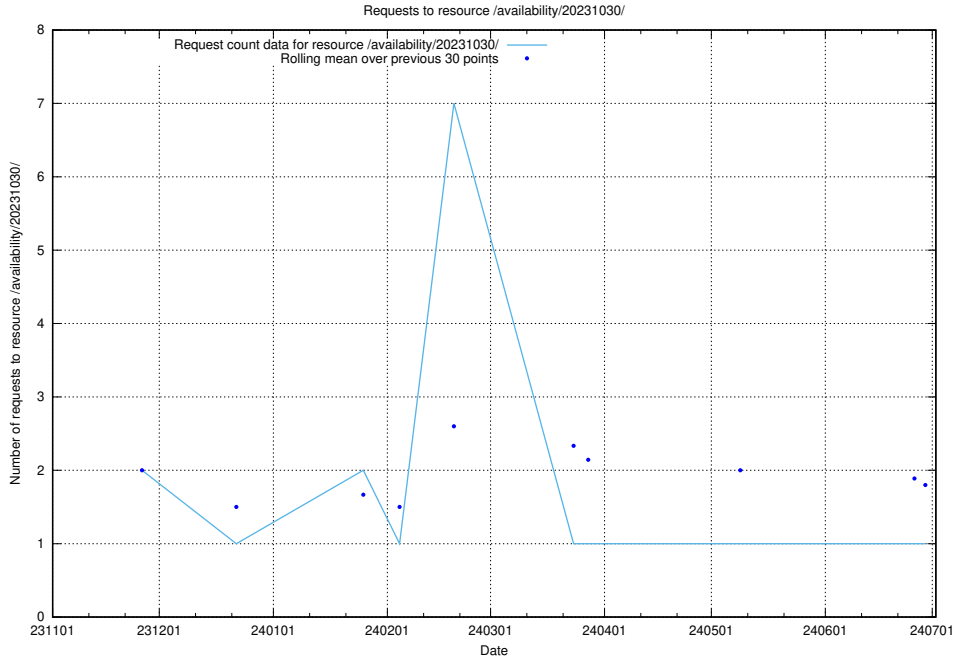

5.4683 Usage of /availability/20231030/

Here, we count the number of requests to resource /availability/20231030/.