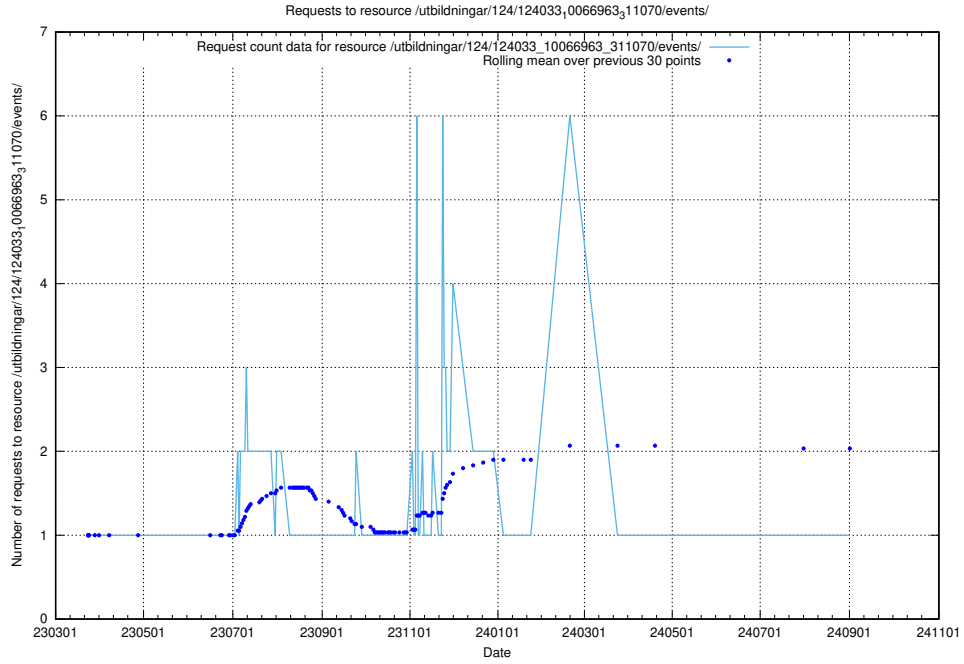

### 5.5148 Usage of /utbildningar/124/124033\_10066963\_311070/events/

Here, we count the number of requests to resource /utbildningar/124/124033\_10066963\_311070/events/