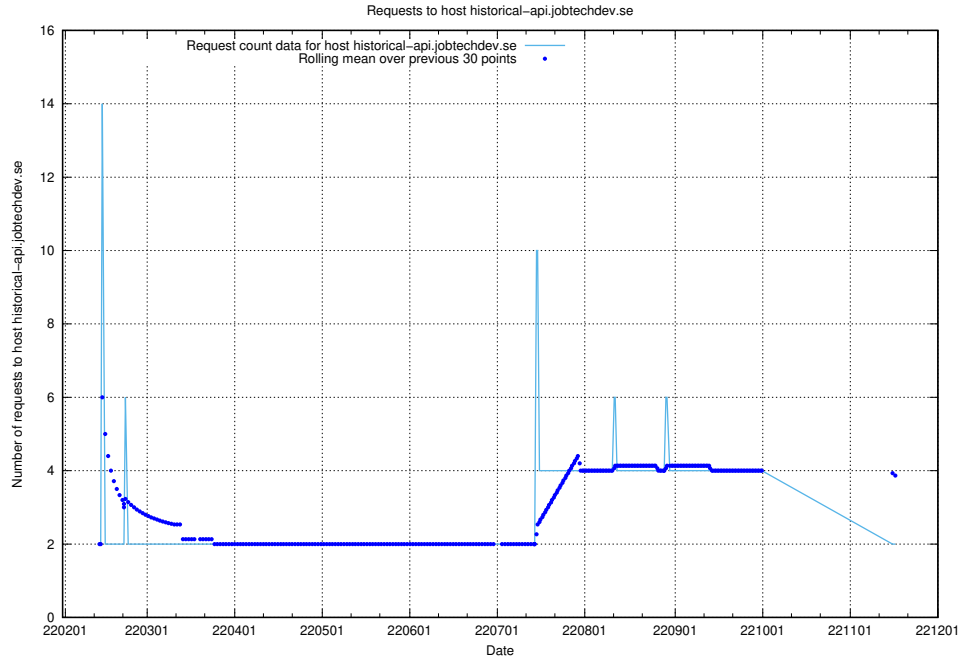

7.551 Usage of historical-api.jobtechdev.se

Here, we count the number of requests to host historical-api.jobtechdev.se.