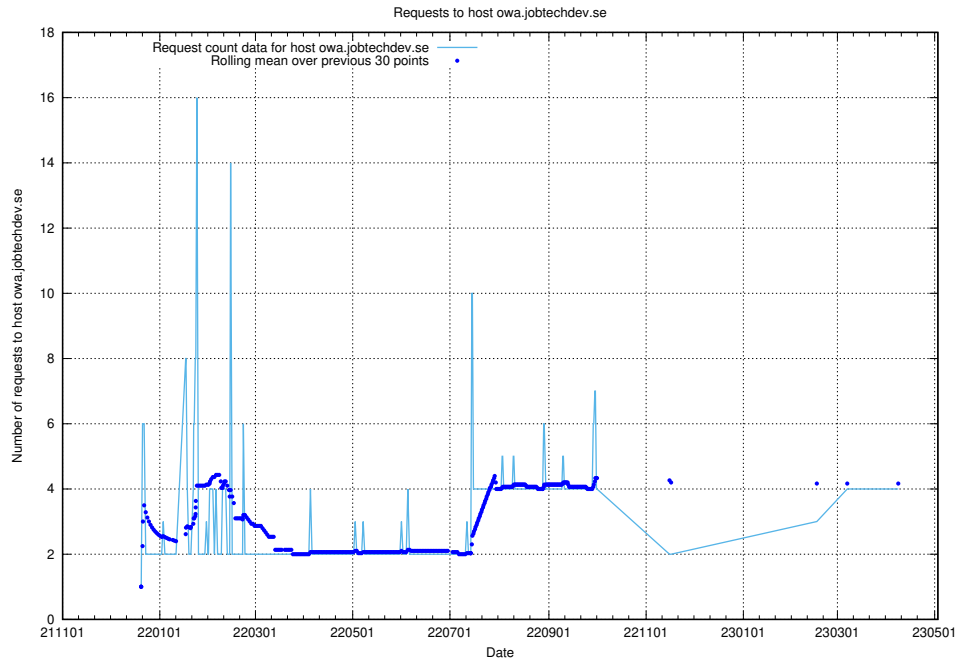

7.144 Usage of owa.jobtechdev.se

Here, we count the number of requests to host owa.jobtechdev.se.