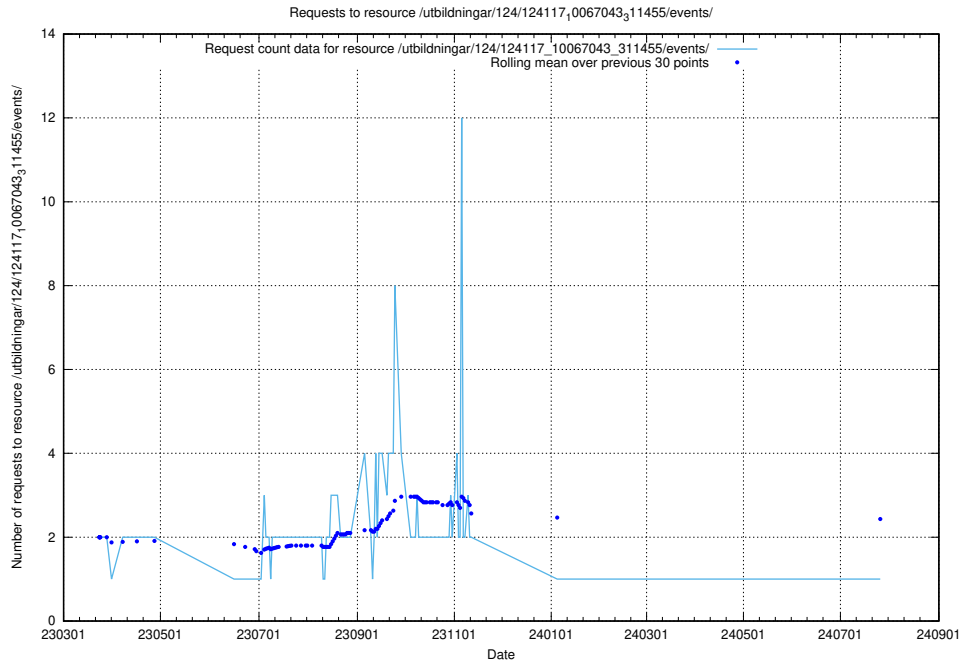

5.7009 Usage of /utbildningar/124/124117_10067043_311455/events/

Here, we count the number of requests to resource /utbildningar/124/124117_10067043_311455/events/