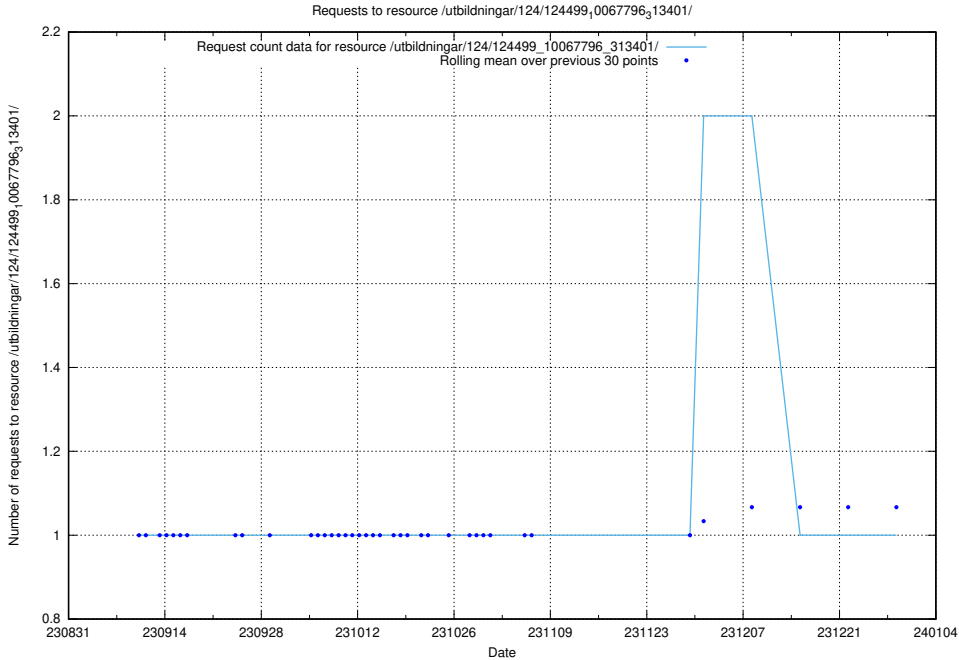

5.5320 Usage of /utbildningar/124/124499_10067796_313401/

Here, we count the number of requests to resource /utbildningar/124/124499_10067796_313401/.