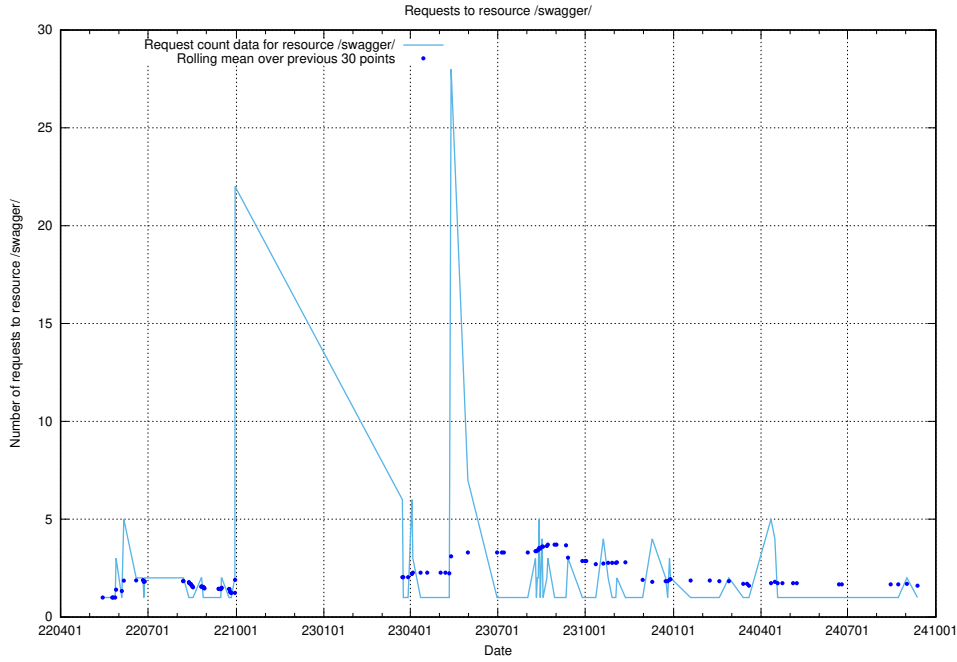

5.1129 Usage of /swagger/

Here, we count the number of requests to resource /swagger/.