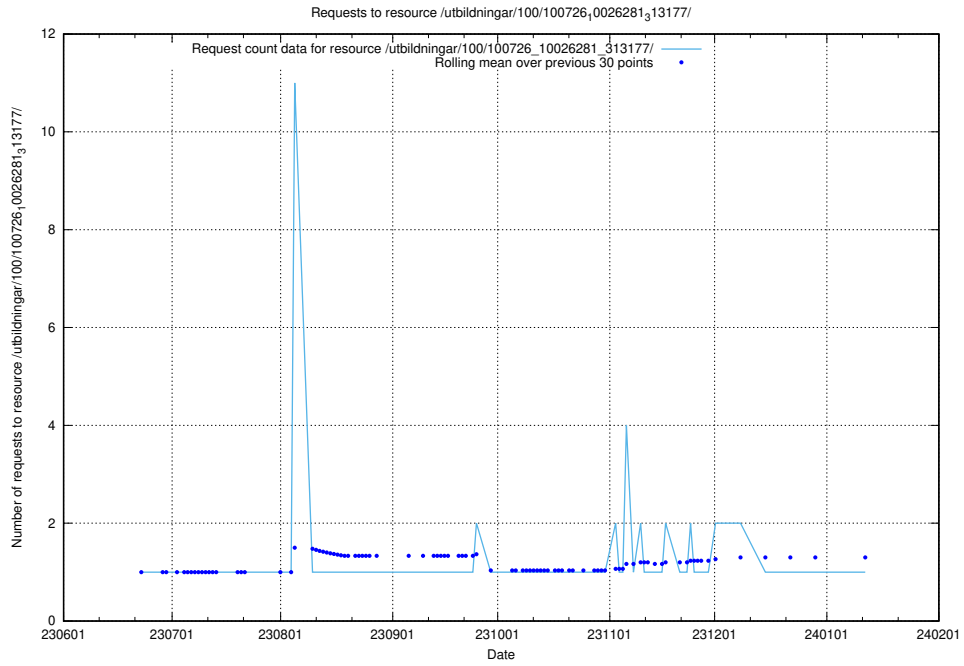

5.6501 Usage of /utbildningar/100/100726_10026281_313177/

Here, we count the number of requests to resource /utbildningar/100/100726_10026281_313177/.