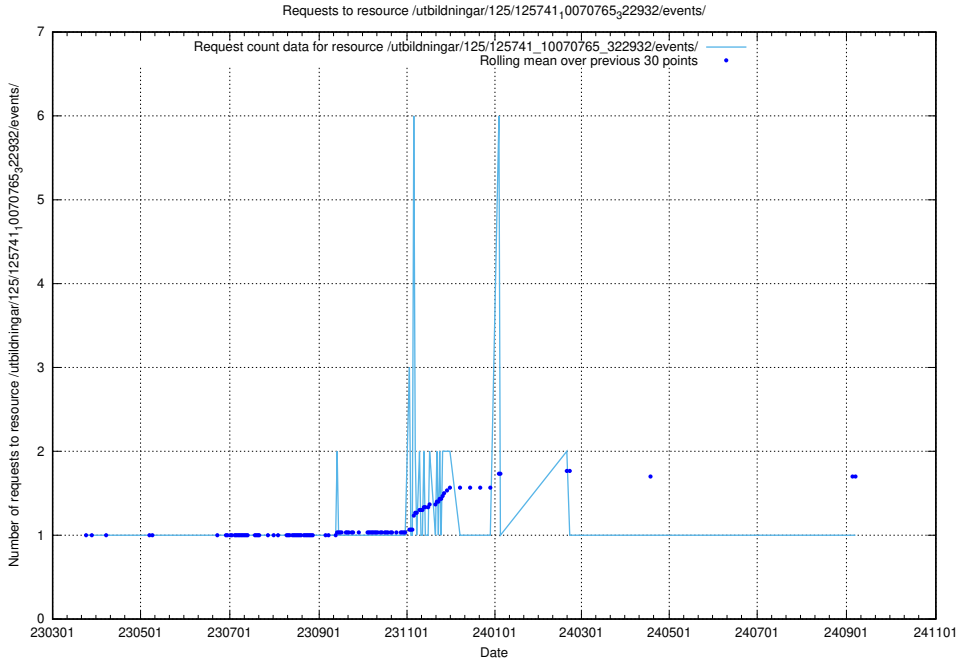

5.6922 Usage of /utbildningar/125/125741_10070765_322932/events/

Here, we count the number of requests to resource /utbildningar/125/125741_10070765_322932/events/