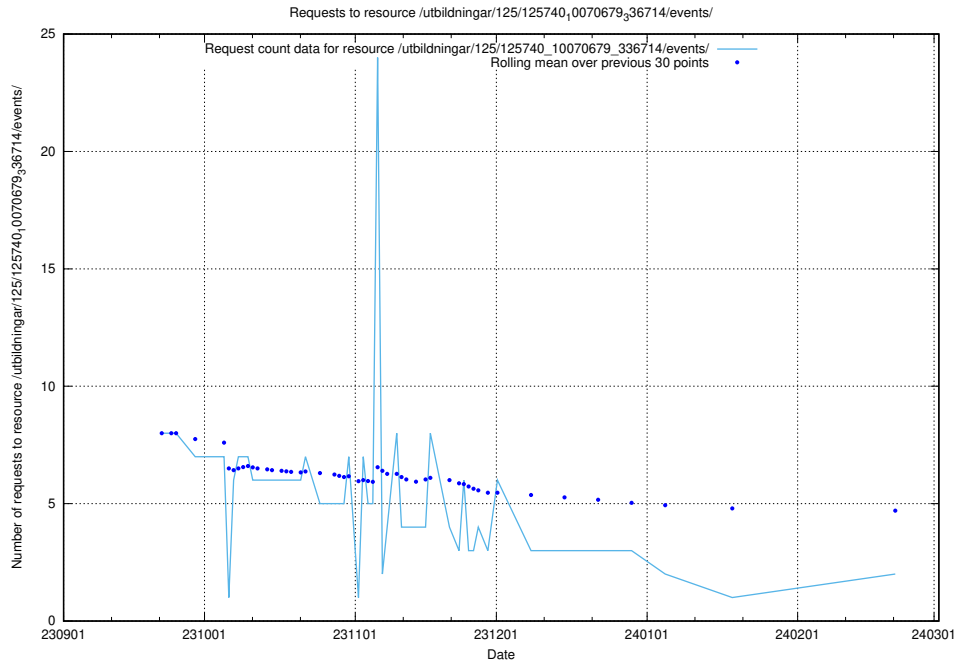

5.815 Usage of /utbildningar/125/125740_10070679_336714/events/

Here, we count the number of requests to resource /utbildningar/125/125740_10070679_336714/events/