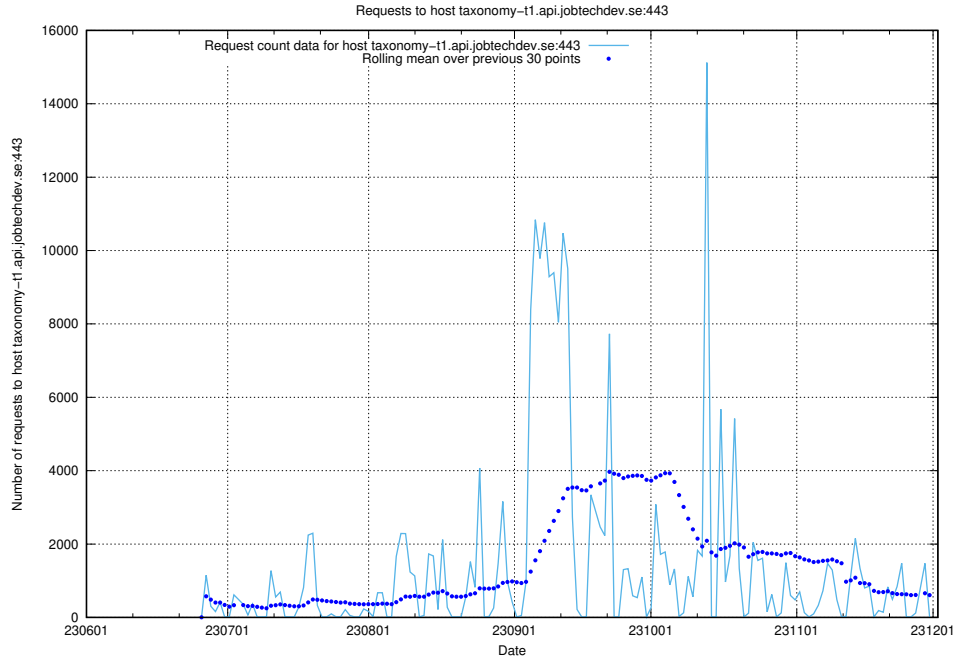

7.66 Usage of taxonomy-t1.api.jobtechdev.se:443

Here, we count the number of requests to host taxonomy-t1.api.jobtechdev.se:443.