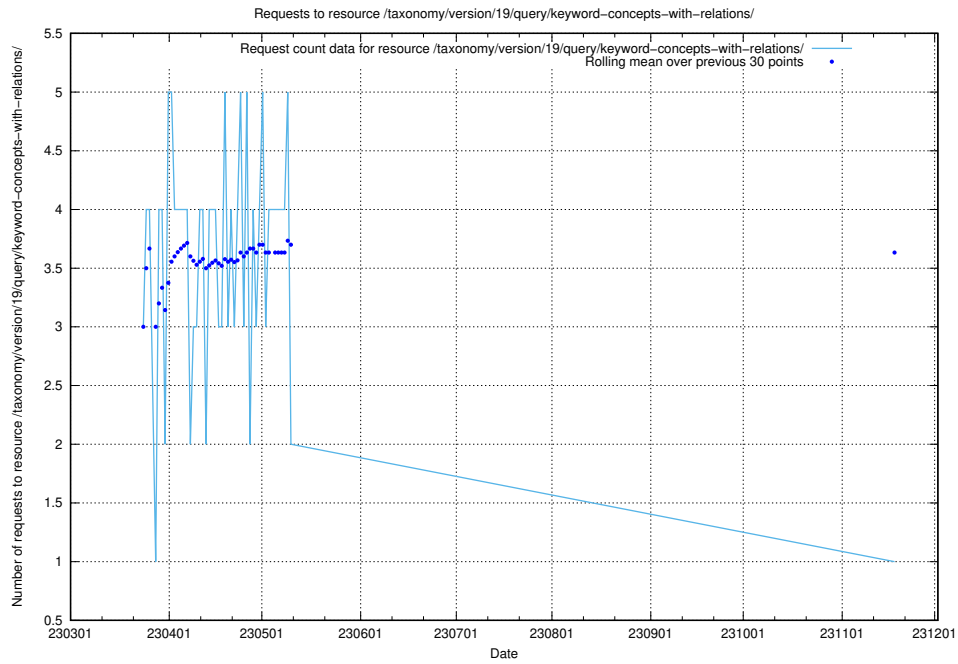

### 5.6838 Usage of /taxonomy/version/19/query/keyword-concepts-with-relations/

Here, we count the number of requests to resource /taxonomy/version/19/query/keyword-concepts-with-relations/.