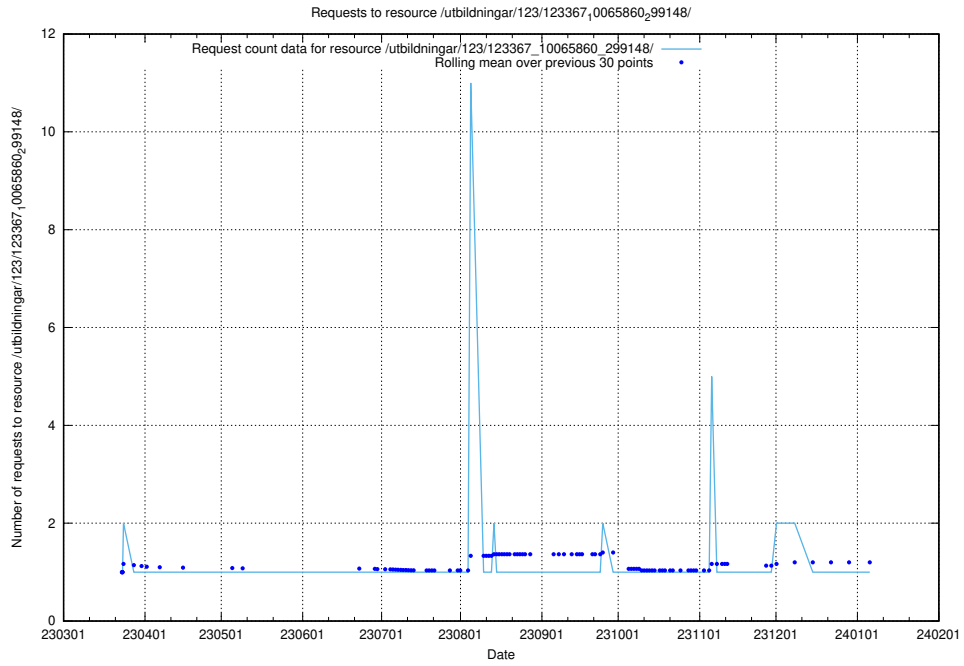

5.5531 Usage of /utbildningar/123/123367_10065860_299148/

Here, we count the number of requests to resource /utbildningar/123/123367_10065860_299148/.