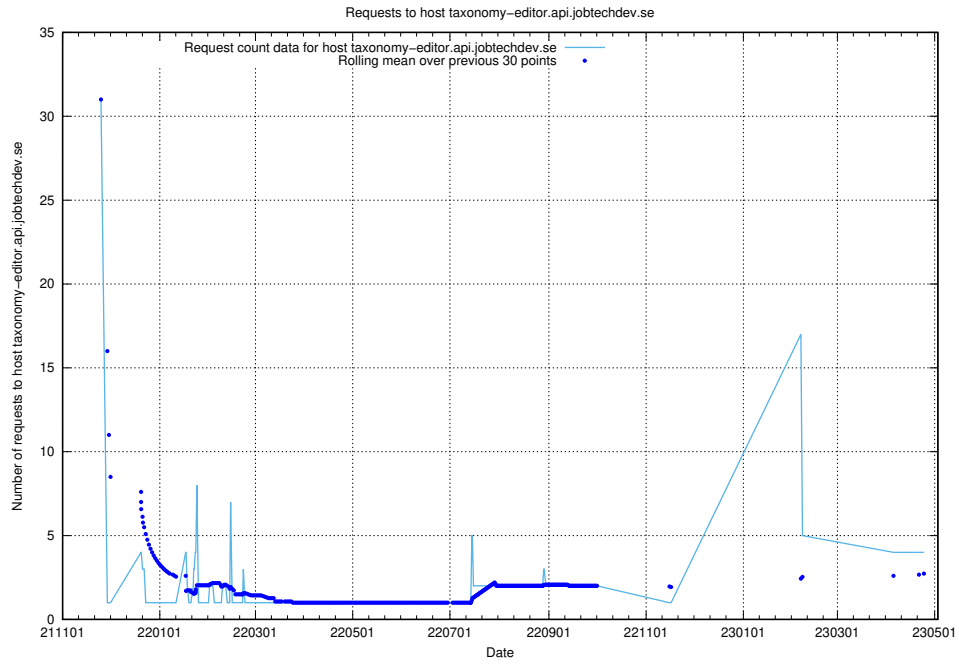

7.149 Usage of taxonomy-editor.api.jobtechdev.se

Here, we count the number of requests to host taxonomy-editor.api.jobtechdev.se.