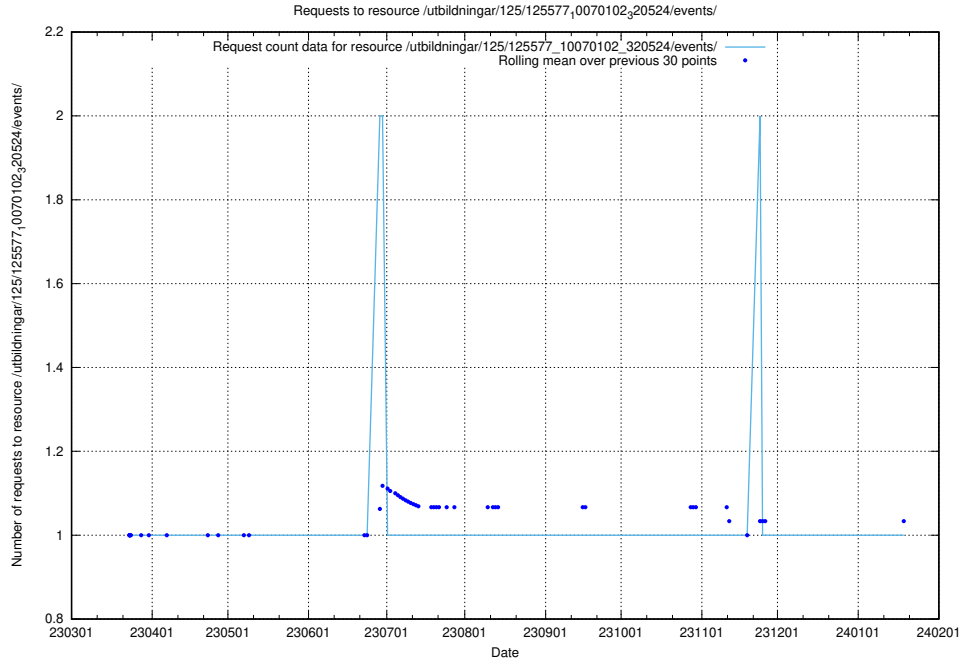

5.1160 Usage of /utbildningar/125/125577_10070102_320524/events/

Here, we count the number of requests to resource /utbildningar/125/125577_10070102_320524/events/