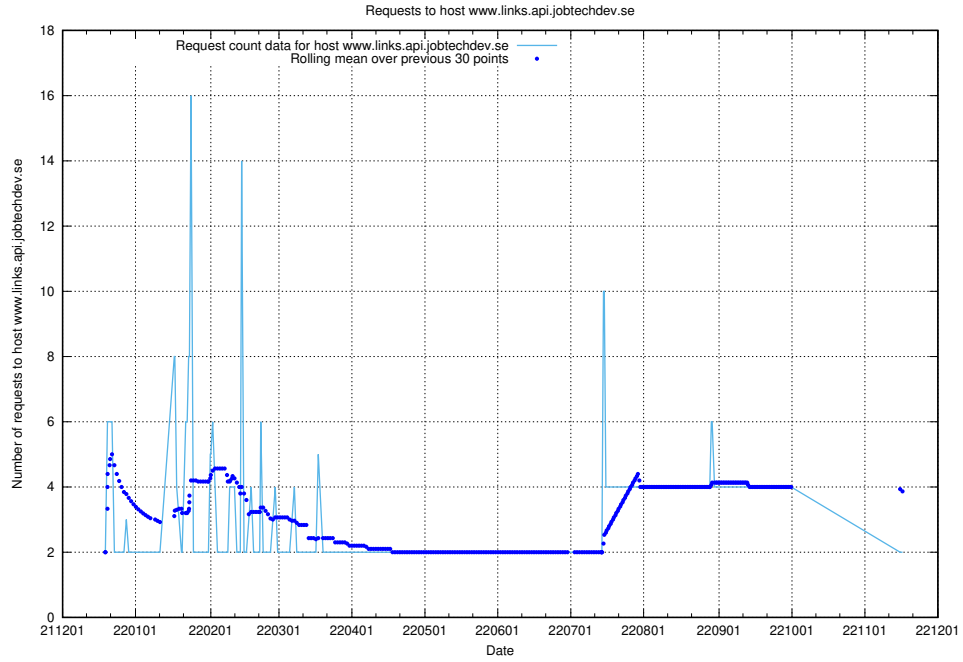

7.385 Usage of www.links.api.jobtechdev.se

Here, we count the number of requests to host www.links.api.jobtechdev.se.