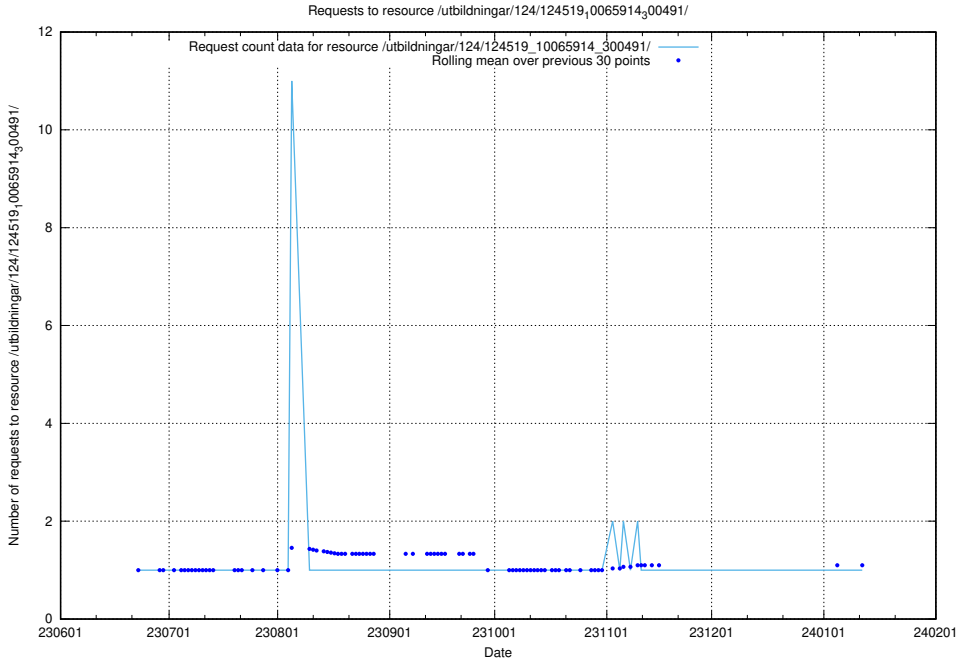

5.6419 Usage of /utbildningar/124/124519_10065914_300491/

Here, we count the number of requests to resource /utbildningar/124/124519_10065914_300491/.