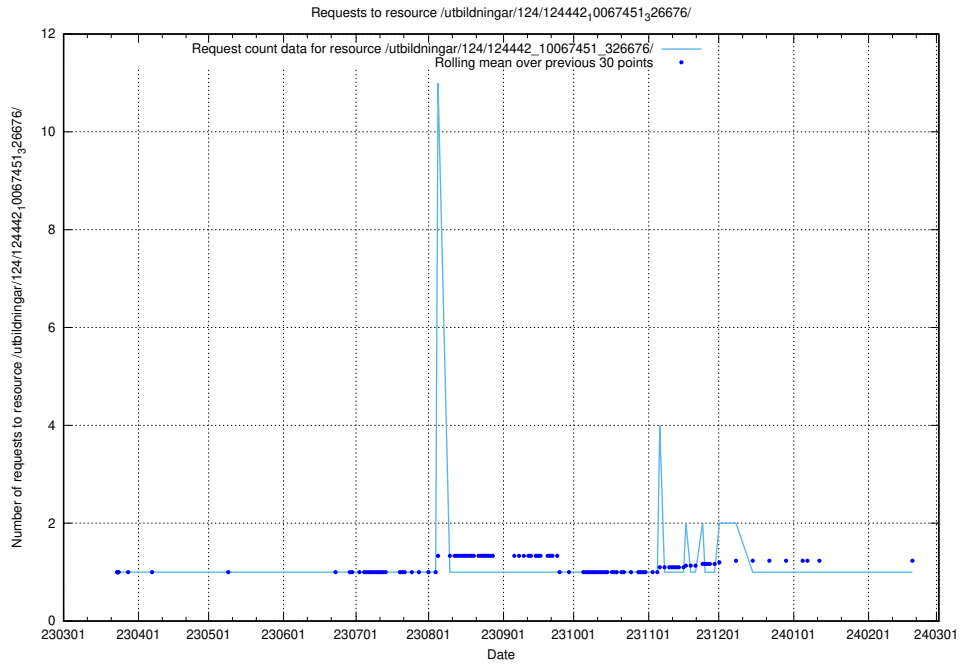

5.4215 Usage of /utbildningar/124/124442_10067451_326676/

Here, we count the number of requests to resource /utbildningar/124/124442_10067451_326676/.