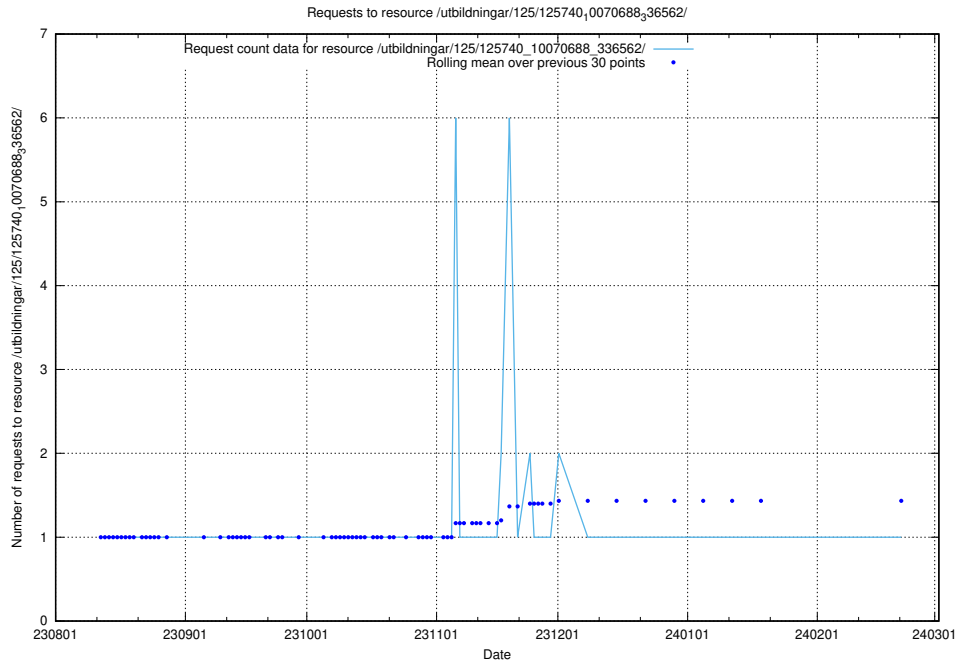

5.5512 Usage of /utbildningar/125/125740_10070688_336562/

Here, we count the number of requests to resource /utbildningar/125/125740_10070688_336562/.