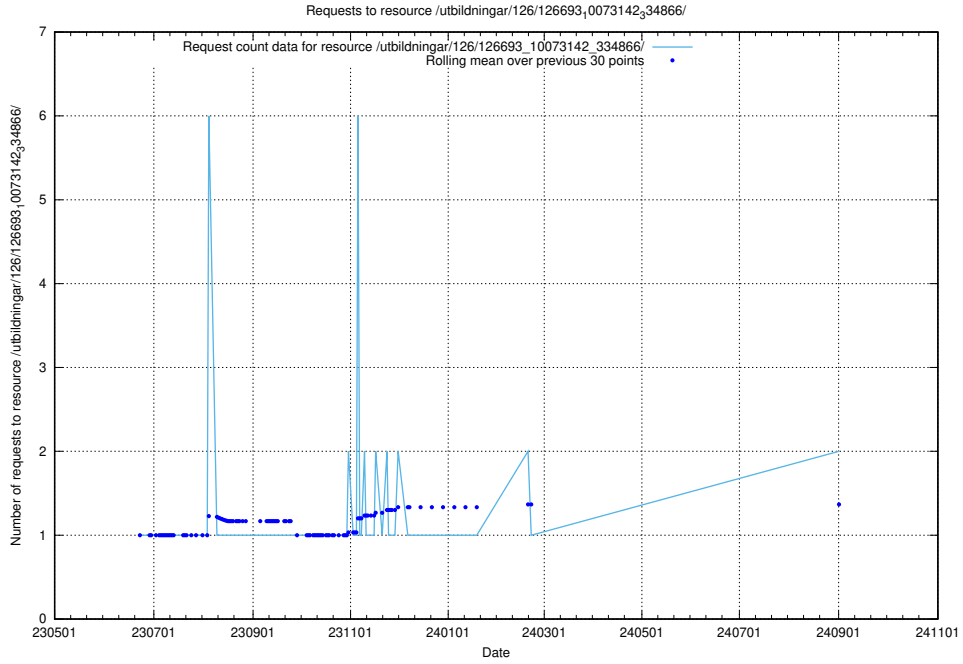

5.921 Usage of /utbildningar/126/126693_10073142_334866/

Here, we count the number of requests to resource /utbildningar/126/126693_10073142_334866/.