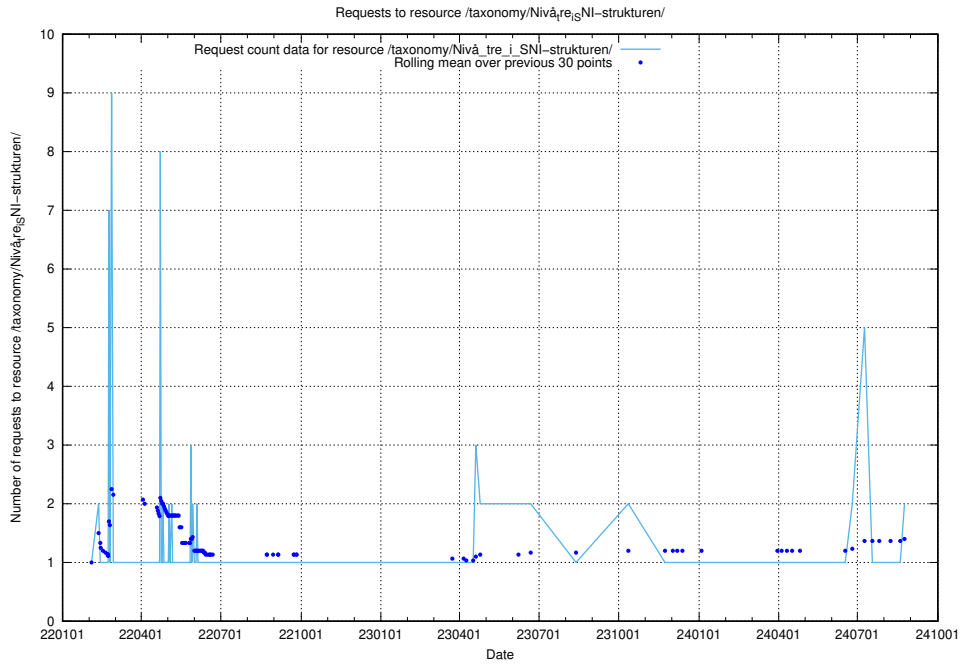

5.715 Usage of /taxonomy/Nivå_tre_i_SNI-strukturen/

Here, we count the number of requests to resource /taxonomy/Nivå_tre_i_SNI-strukturen/.