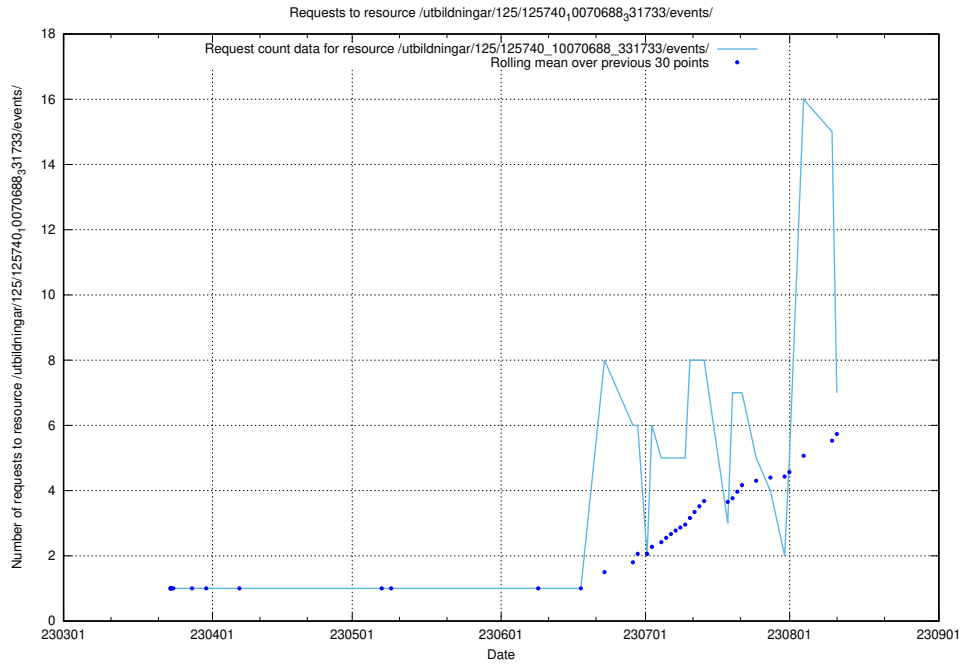

5.35 Usage of /utbildningar/125/125740_10070688_331733/events/

Here, we count the number of requests to resource /utbildningar/125/125740_10070688_331733/events/