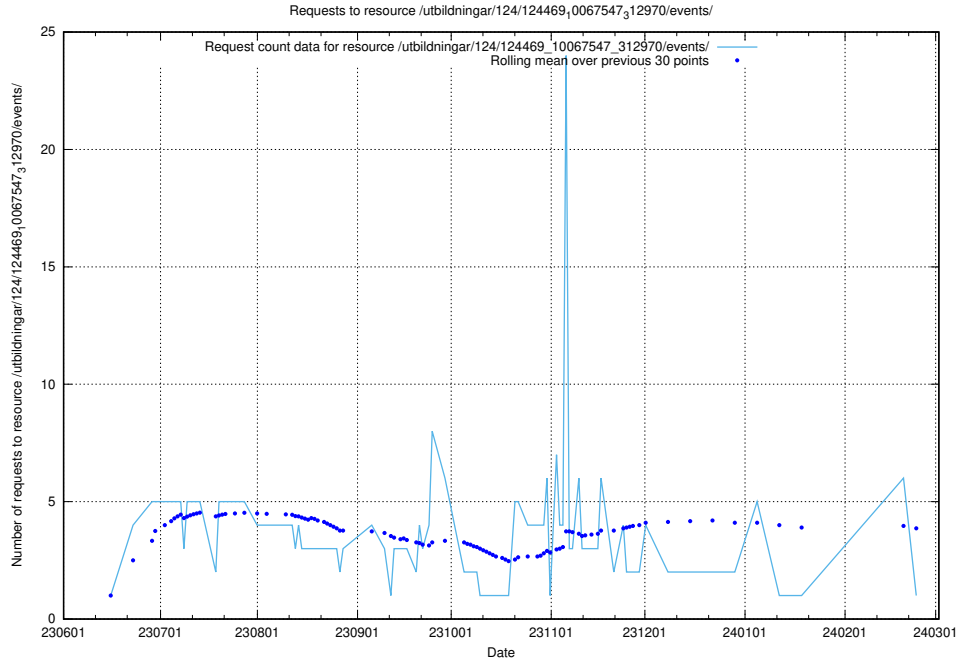

5.6538 Usage of /utbildningar/124/124469_10067547_312970/events/

Here, we count the number of requests to resource /utbildningar/124/124469_10067547_312970/events/