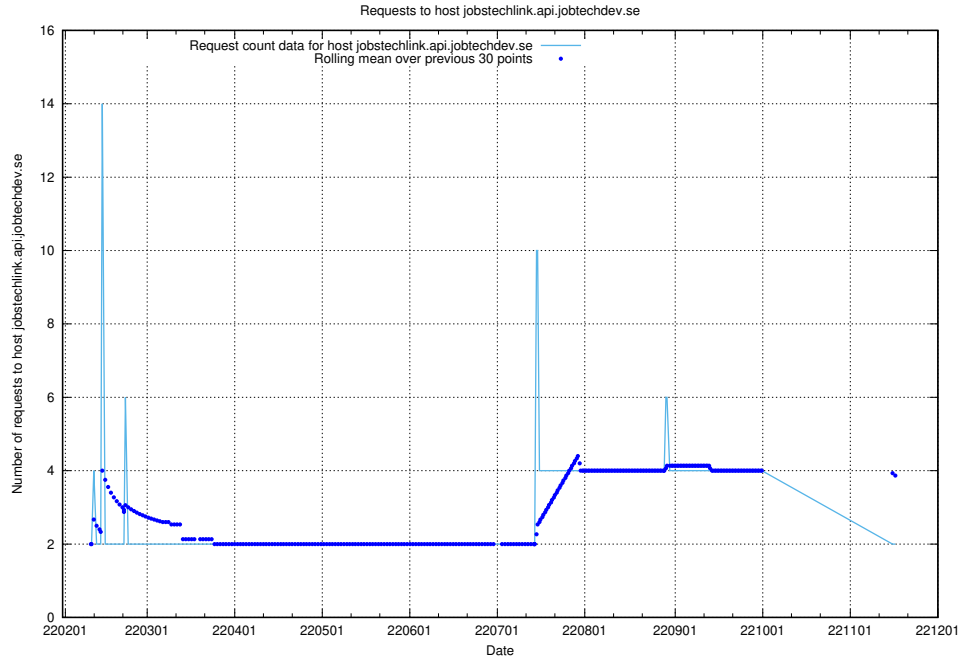

7.565 Usage of jobstechlink.api.jobtechdev.se

Here, we count the number of requests to host jobstechlink.api.jobtechdev.se.