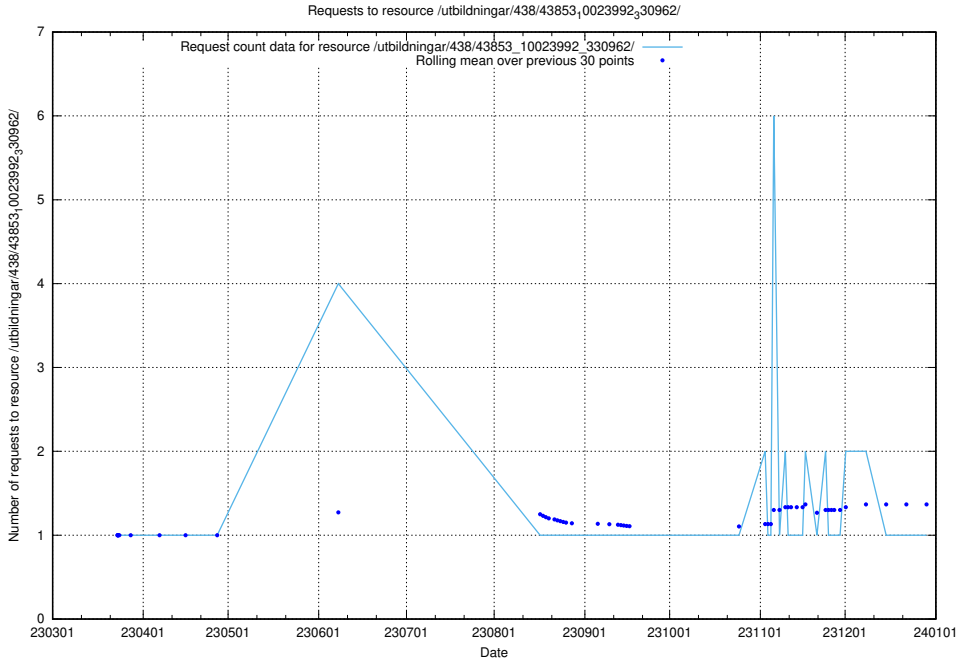

5.7028 Usage of /utbildningar/438/43853_10023992_330962/

Here, we count the number of requests to resource /utbildningar/438/43853_10023992_330962/.