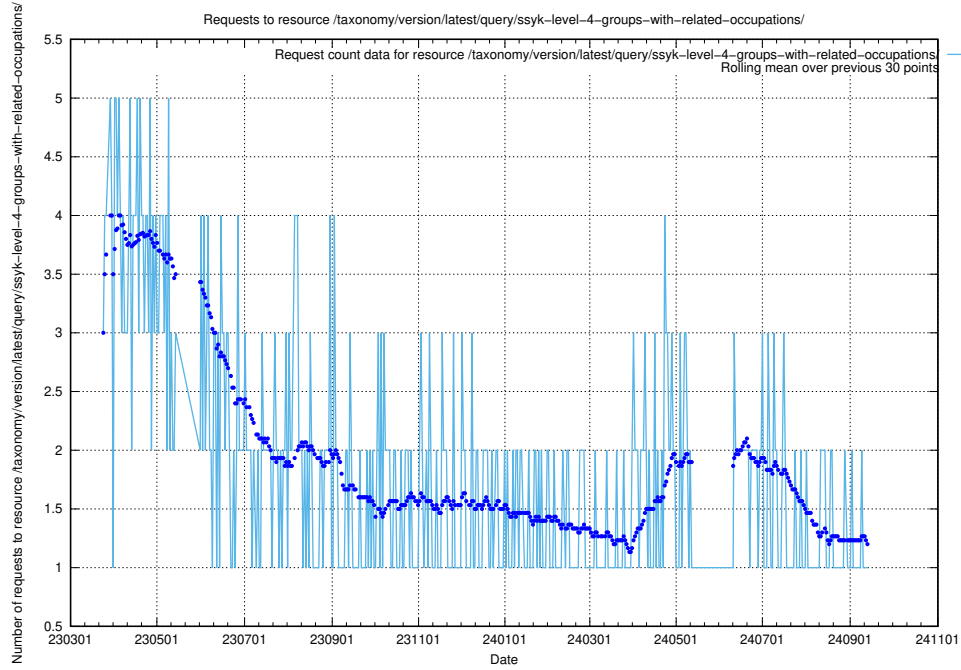

5.6765 Usage of /taxonomy/version/latest/query/ssyk-level-4-groups-with-related-occupations/

Here, we count the number of requests to resource /taxonomy/version/latest/query/ssyk-level-4-groups-with-related-occupations/.