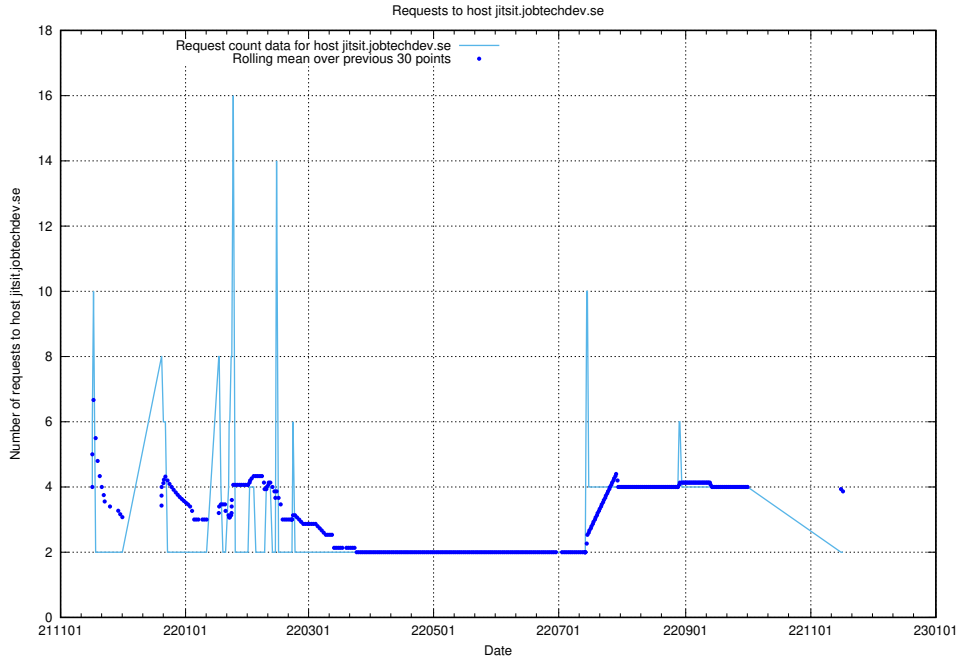

7.504 Usage of jitsit.jobtechdev.se

Here, we count the number of requests to host jitsit.jobtechdev.se.