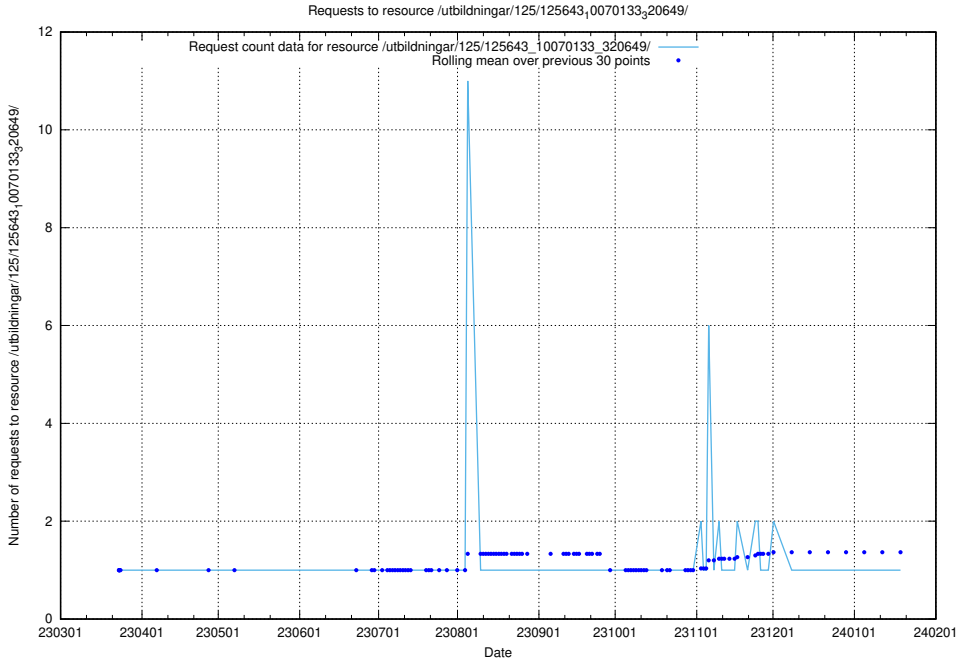

5.1105 Usage of /utbildningar/125/125643_10070133_320649/

Here, we count the number of requests to resource /utbildningar/125/125643_10070133_320649/.