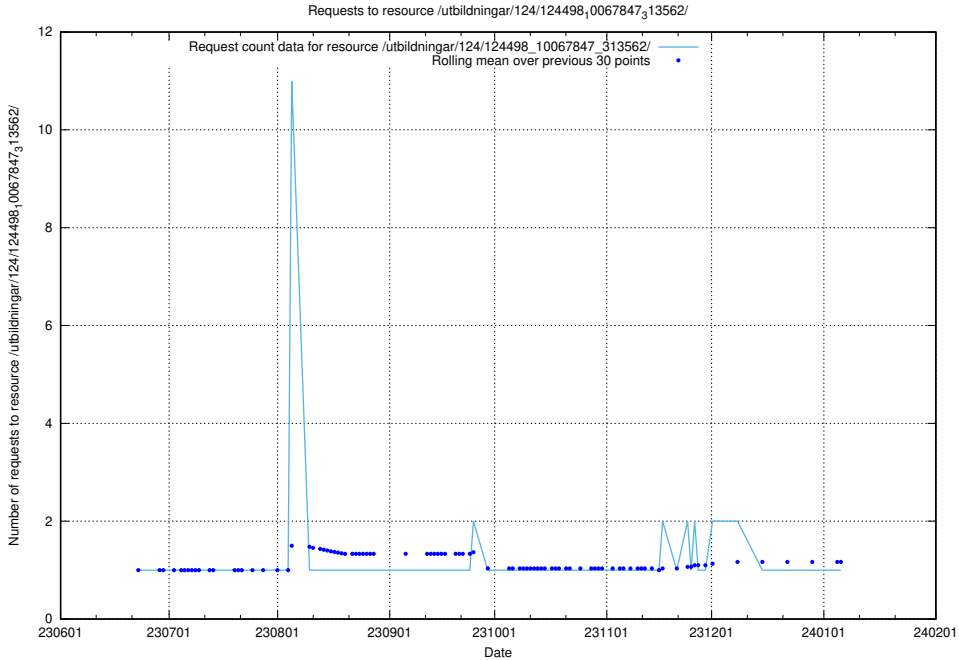

5.6447 Usage of /utbildningar/124/124498_10067847_313562/

Here, we count the number of requests to resource /utbildningar/124/124498_10067847_313562/.