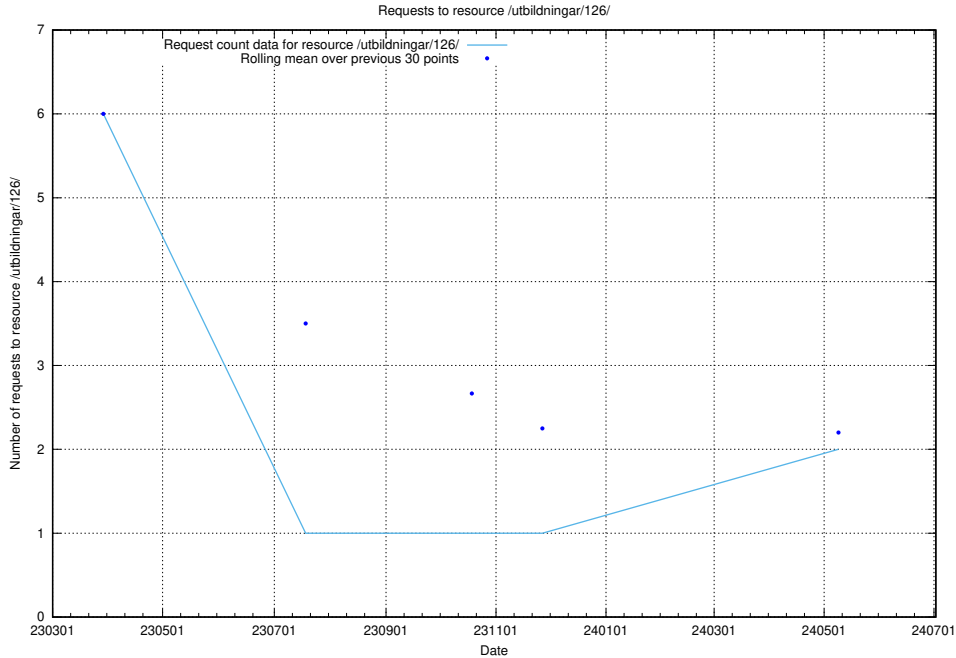

### 5.978 Usage of /utbildningar/126/

Here, we count the number of requests to resource /utbildningar/126/.