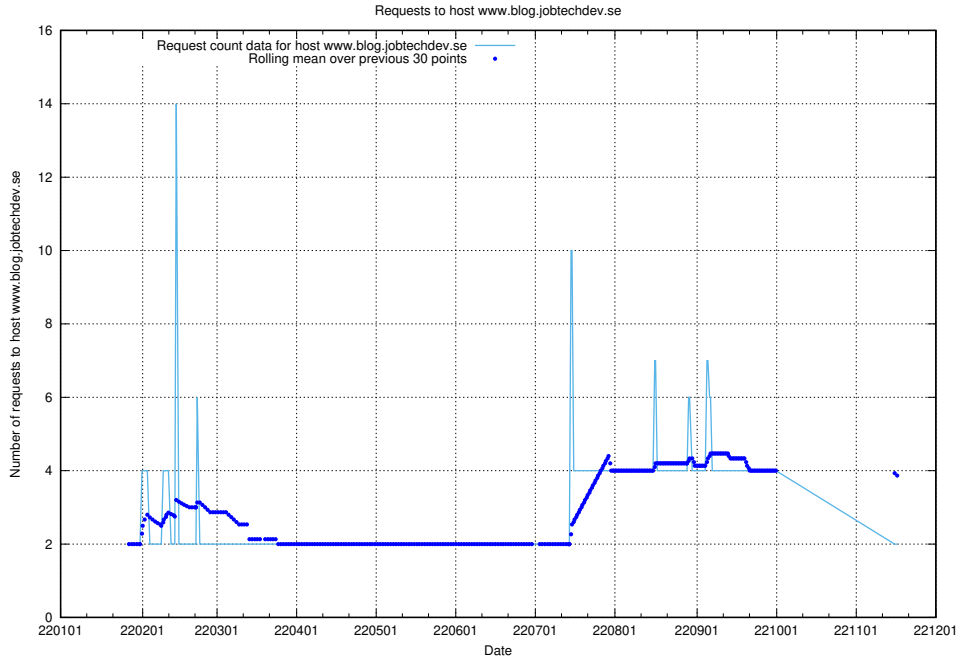

7.577 Usage of www.blog.jobtechdev.se

Here, we count the number of requests to host www.blog.jobtechdev.se.