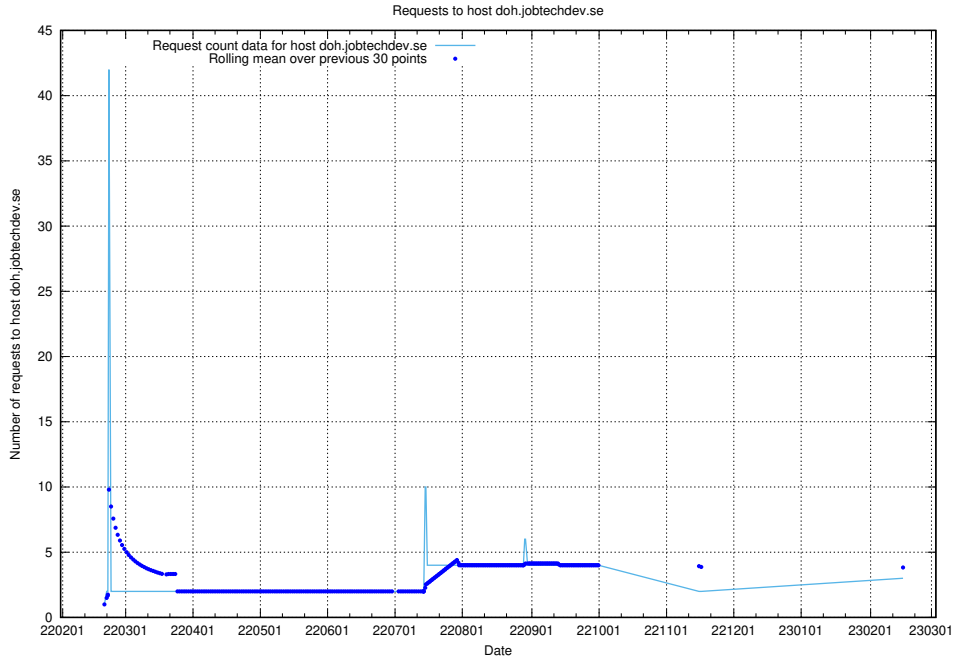

7.234 Usage of doh.jobtechdev.se

Here, we count the number of requests to host doh.jobtechdev.se.