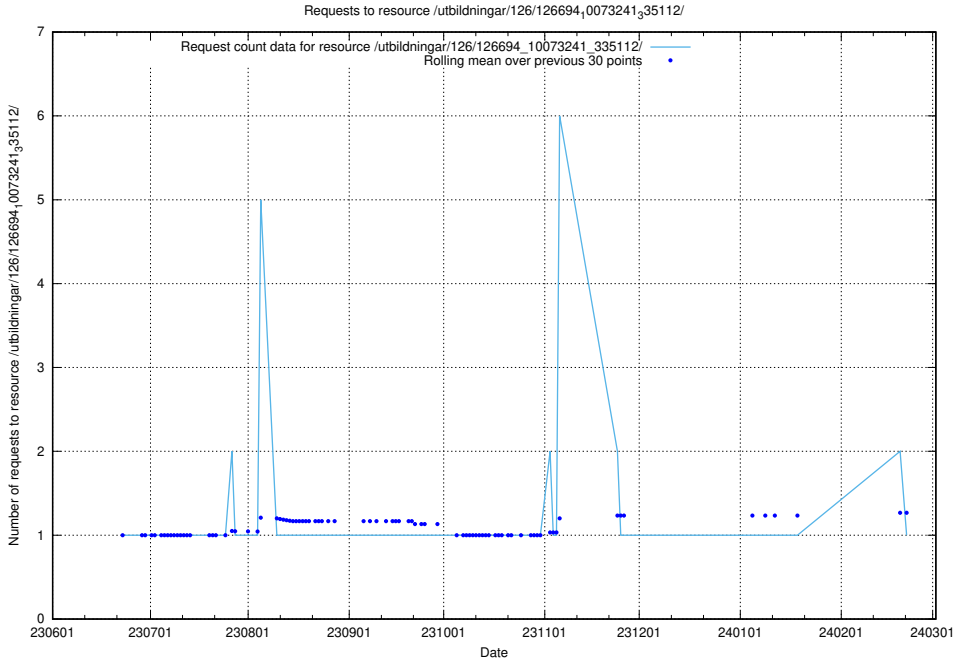

5.6304 Usage of /utbildningar/126/126694_10073241_335112/

Here, we count the number of requests to resource /utbildningar/126/126694_10073241_335112/.