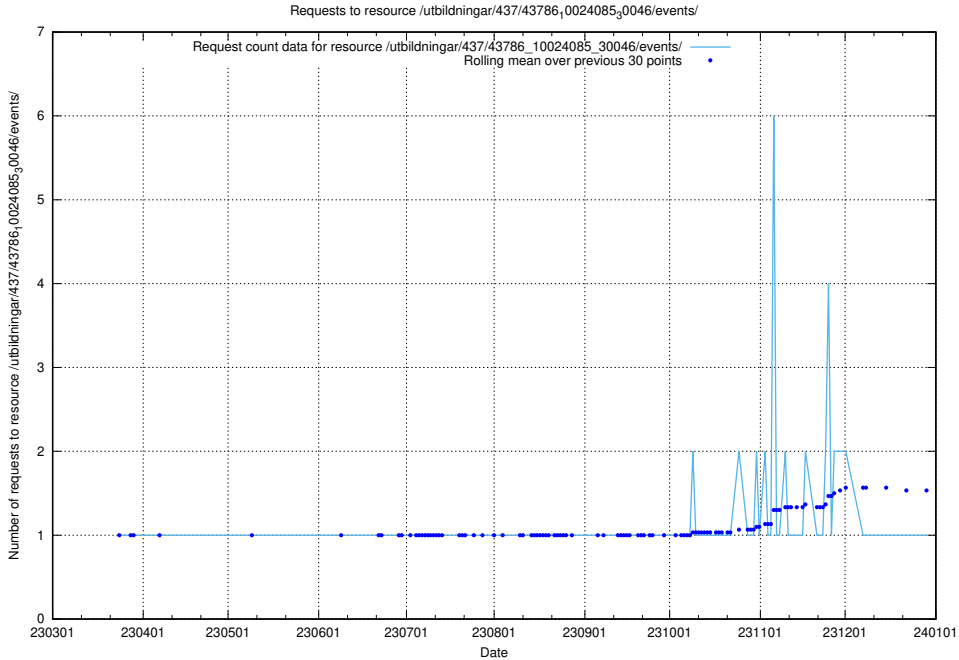

5.6881 Usage of /utbildningar/437/43786_10024085_30046/events/

Here, we count the number of requests to resource /utbildningar/437/43786_10024085_30046/events/.