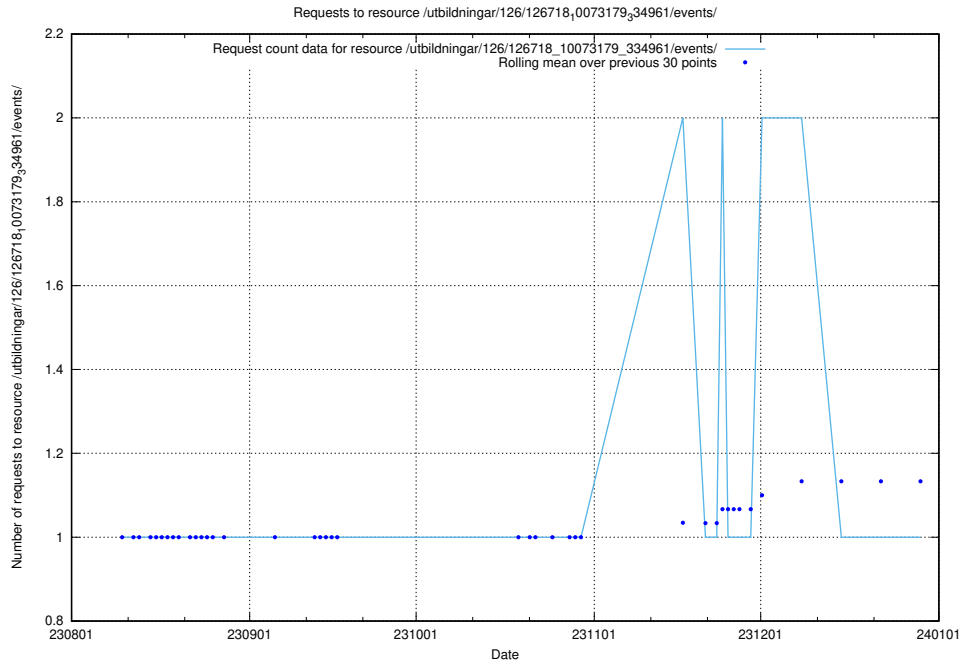

5.5526 Usage of /utbildningar/126/126718_10073179_334961/events/

Here, we count the number of requests to resource /utbildningar/126/126718_10073179_334961/events/