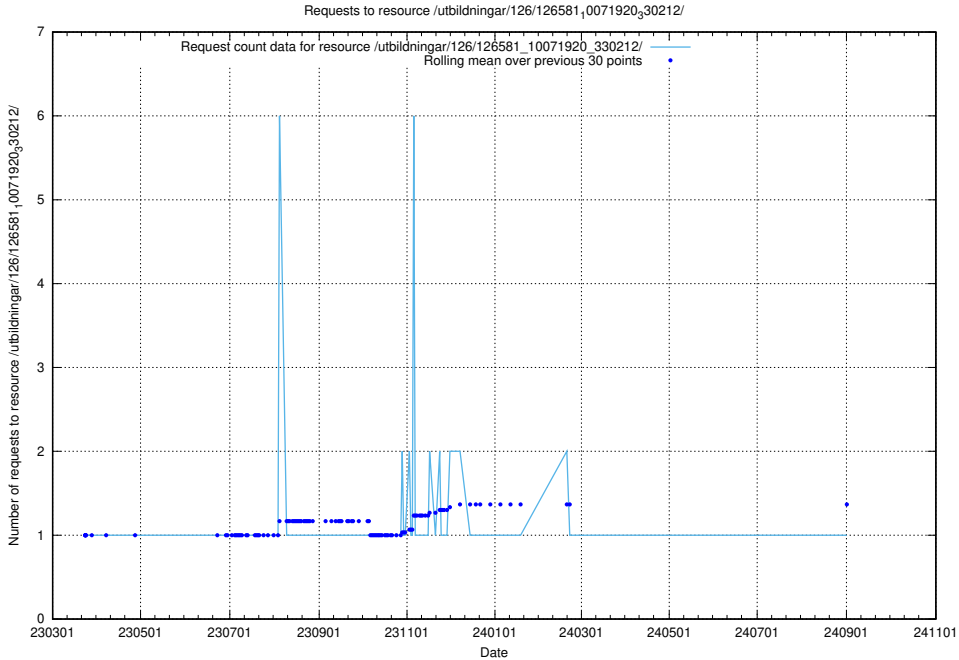

5.7101 Usage of /utbildningar/126/126581_10071920_330212/

Here, we count the number of requests to resource /utbildningar/126/126581_10071920_330212/.