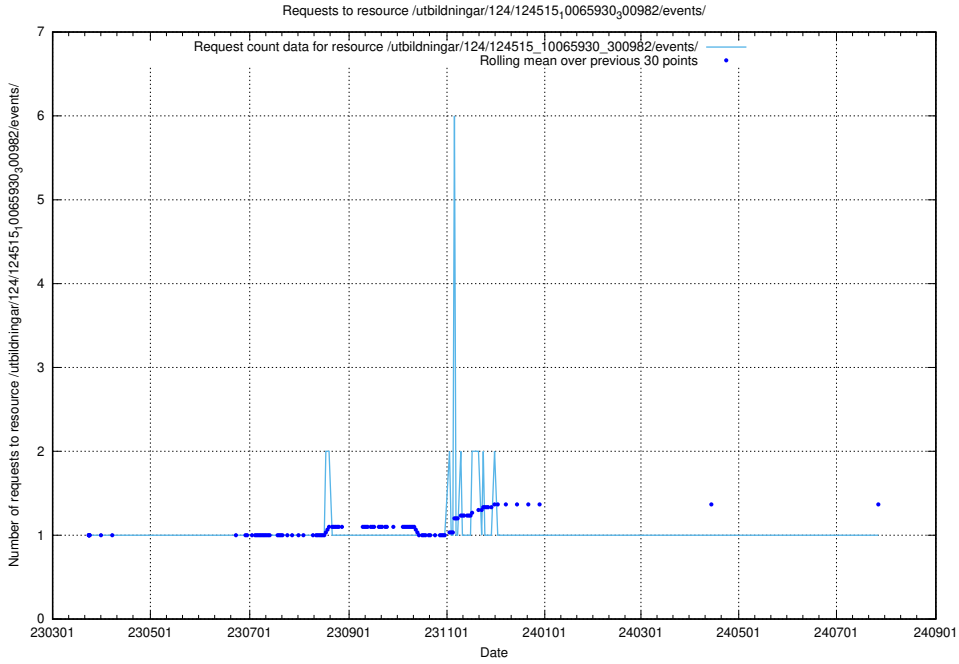

### 5.2272 Usage of /utbildningar/124/124515\_10065930\_300982/events/

Here, we count the number of requests to resource /utbildningar/124/124515\_10065930\_300982/events/