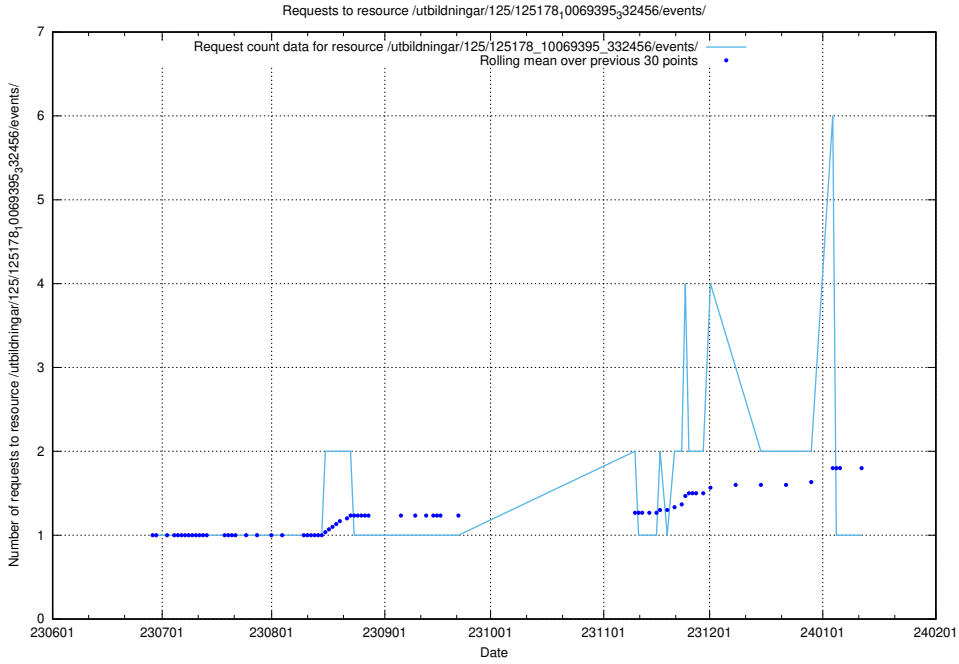

5.6175 Usage of /utbildningar/125/125178_10069395_332456/events/

Here, we count the number of requests to resource /utbildningar/125/125178_10069395_332456/events/