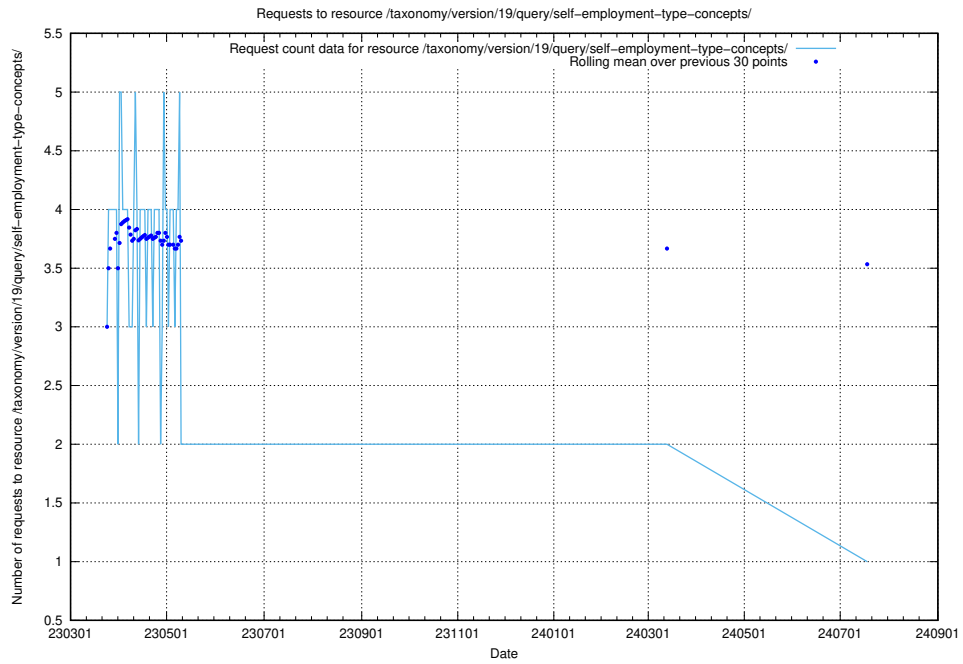

5.6828 Usage of /taxonomy/version/19/query/self-employment-type-concepts/

Here, we count the number of requests to resource /taxonomy/version/19/query/self-employment-type-concepts/.