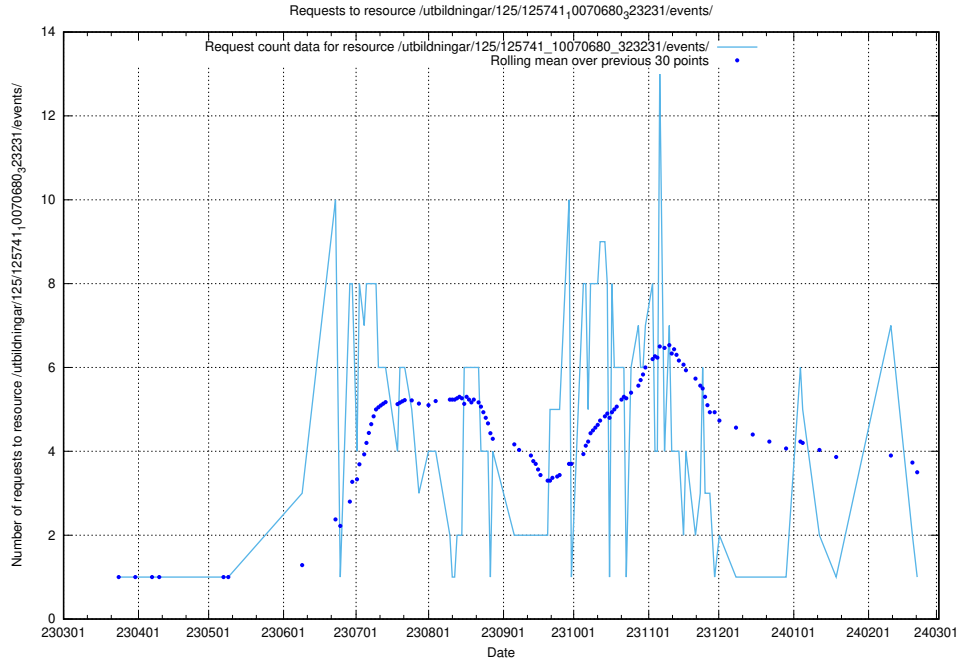

5.6929 Usage of /utbildningar/125/125741_10070680_323231/events/

Here, we count the number of requests to resource /utbildningar/125/125741_10070680_323231/events/