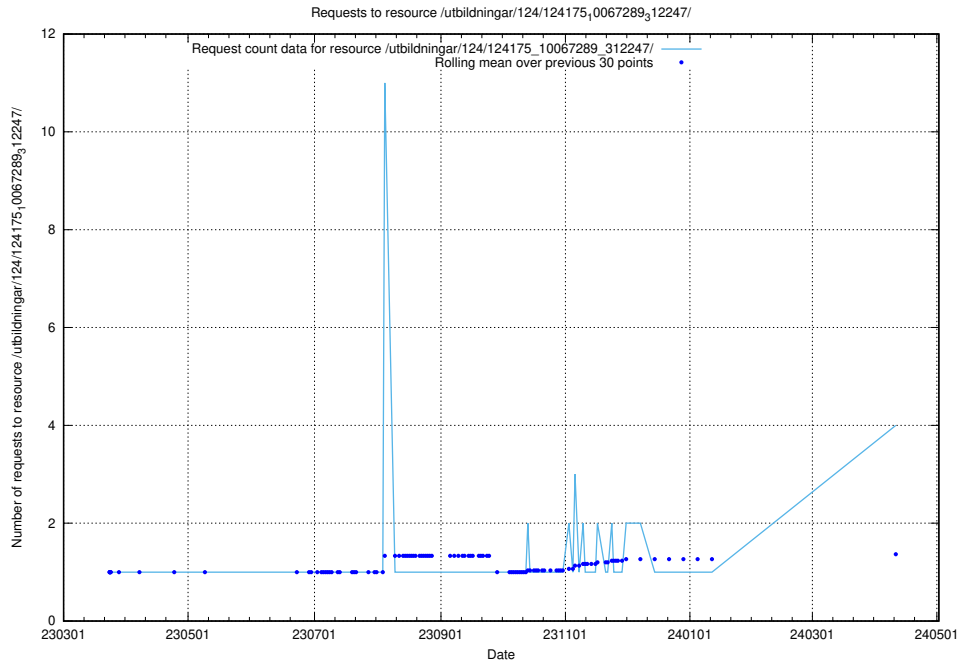

5.282 Usage of /utbildningar/124/124175_10067289_312247/

Here, we count the number of requests to resource /utbildningar/124/124175_10067289_312247/.