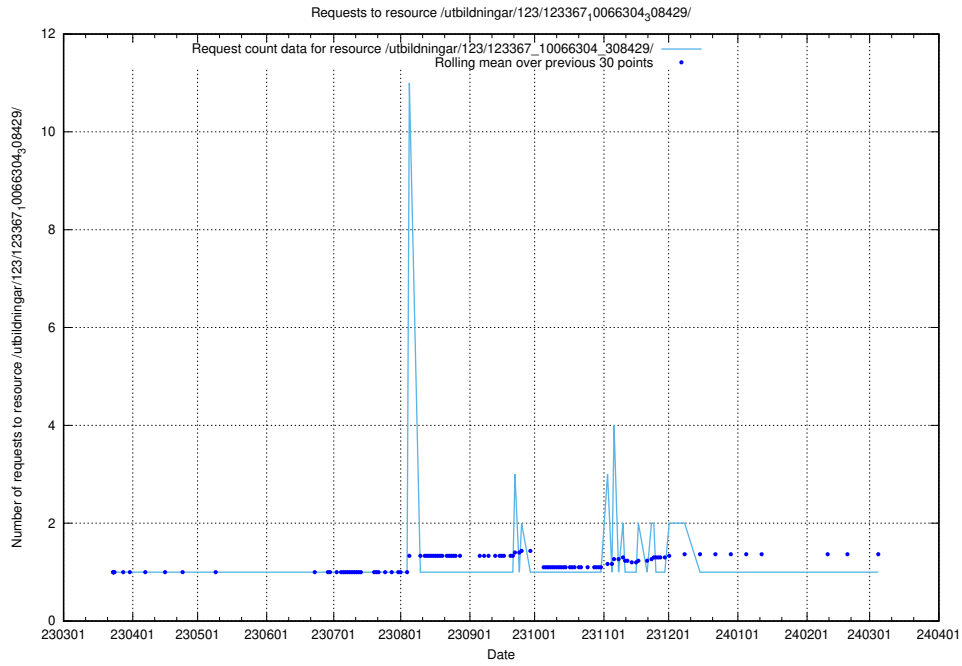

5.5239 Usage of /utbildningar/123/123367_10066304_308429/

Here, we count the number of requests to resource /utbildningar/123/123367_10066304_308429/.