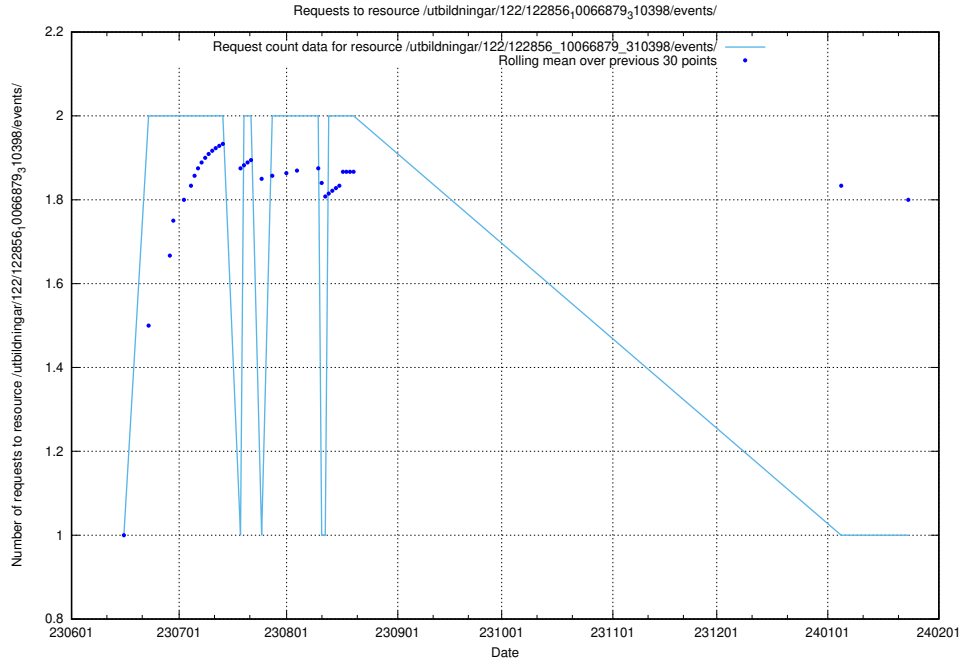

5.6540 Usage of /utbildningar/122/122856_10066879_310398/events/

Here, we count the number of requests to resource /utbildningar/122/122856_10066879_310398/events/