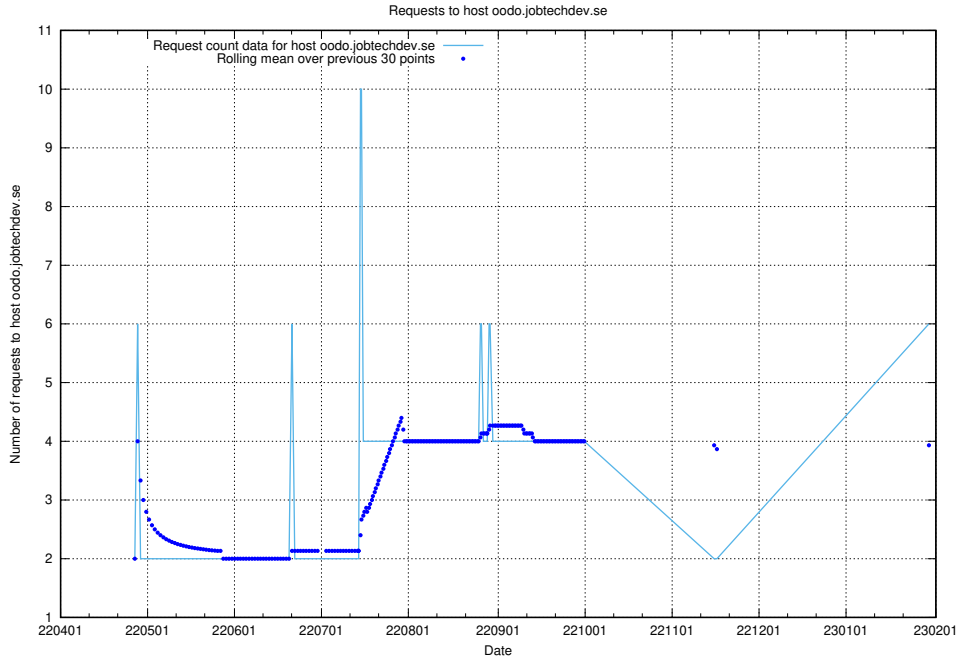

7.92 Usage of oodo.jobtechdev.se

Here, we count the number of requests to host oodo.jobtechdev.se.