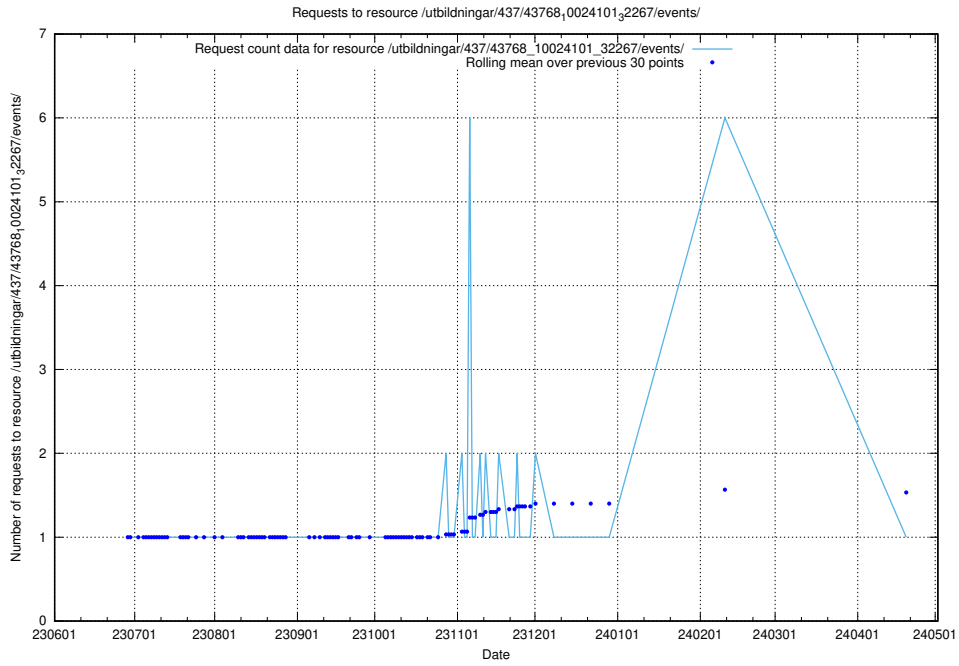

5.6130 Usage of /utbildningar/437/43768_10024101_32267/events/

Here, we count the number of requests to resource /utbildningar/437/43768_10024101_32267/events/.