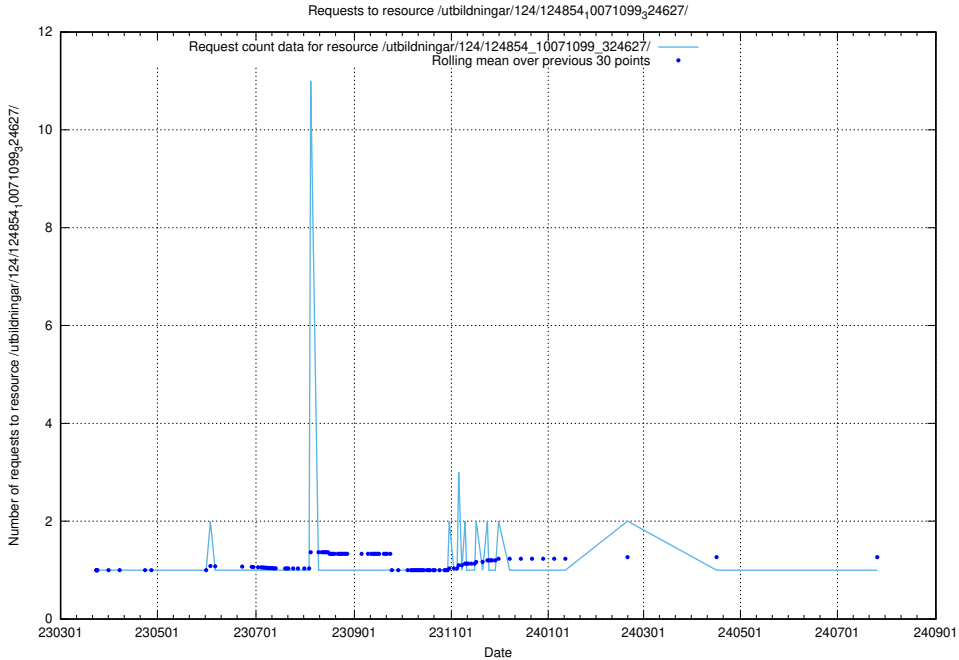

5.1263 Usage of /utbildningar/124/124854_10071099_324627/

Here, we count the number of requests to resource /utbildningar/124/124854_10071099_324627/.