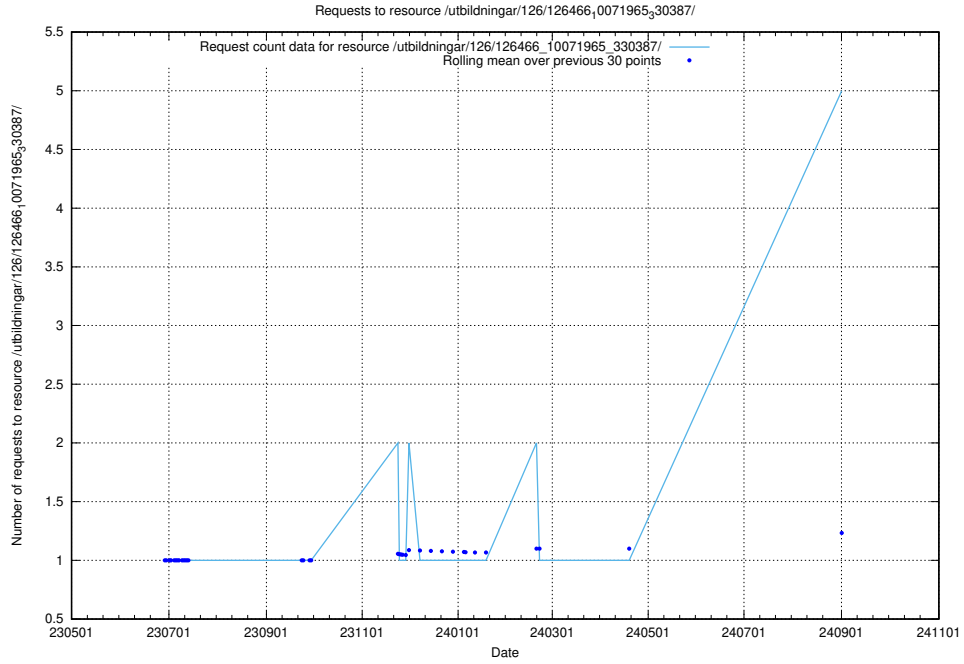

5.192 Usage of /utbildningar/126/126466_10071965_330387/

Here, we count the number of requests to resource /utbildningar/126/126466_10071965_330387/.