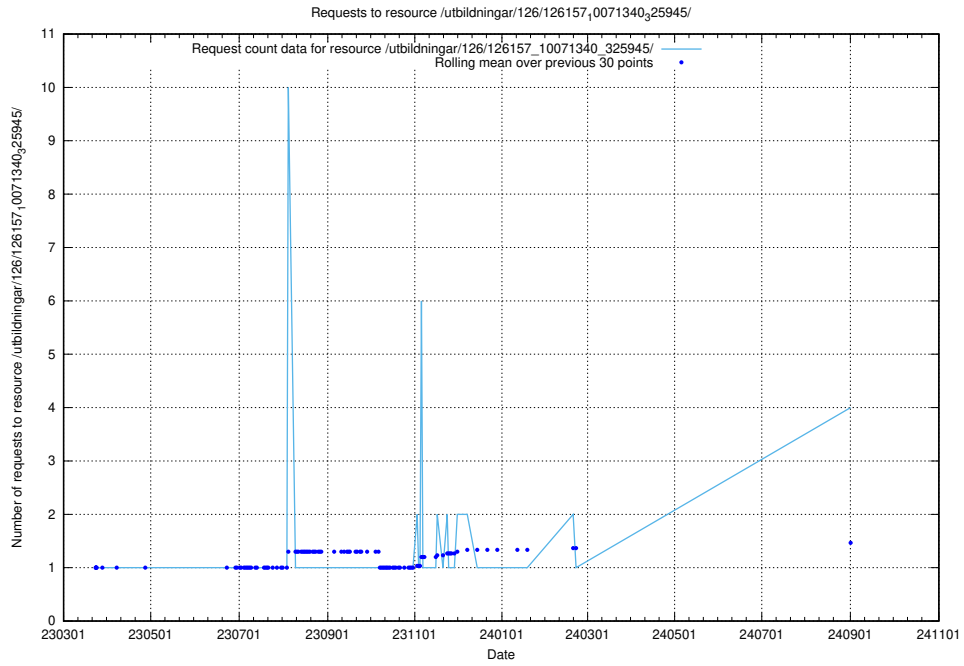

5.343 Usage of /utbildningar/126/126157_10071340_325945/

Here, we count the number of requests to resource /utbildningar/126/126157_10071340_325945/.