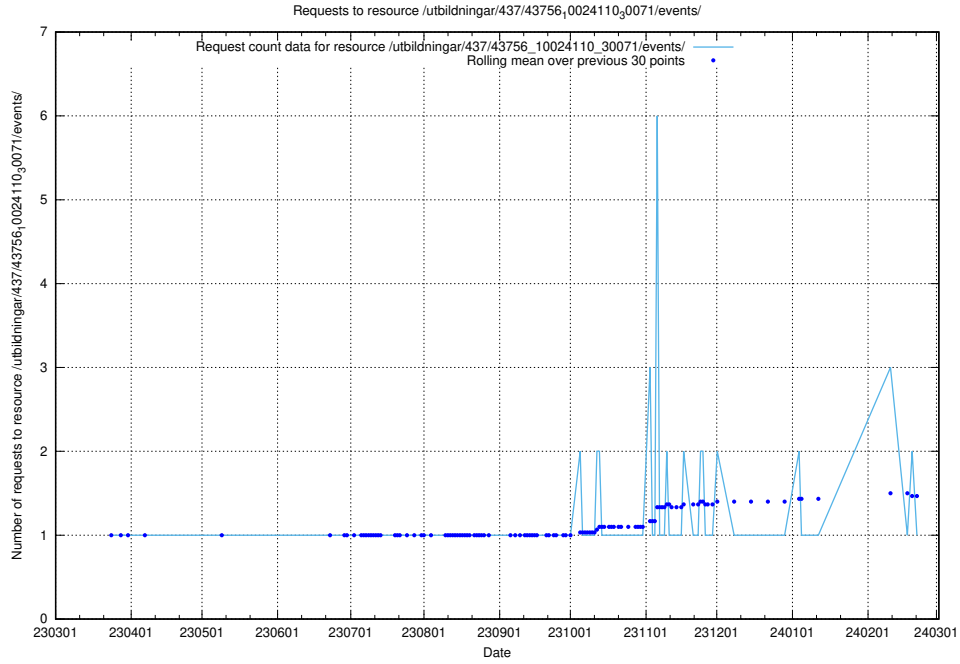

5.6888 Usage of /utbildningar/437/43756_10024110_30071/events/

Here, we count the number of requests to resource /utbildningar/437/43756_10024110_30071/events/.