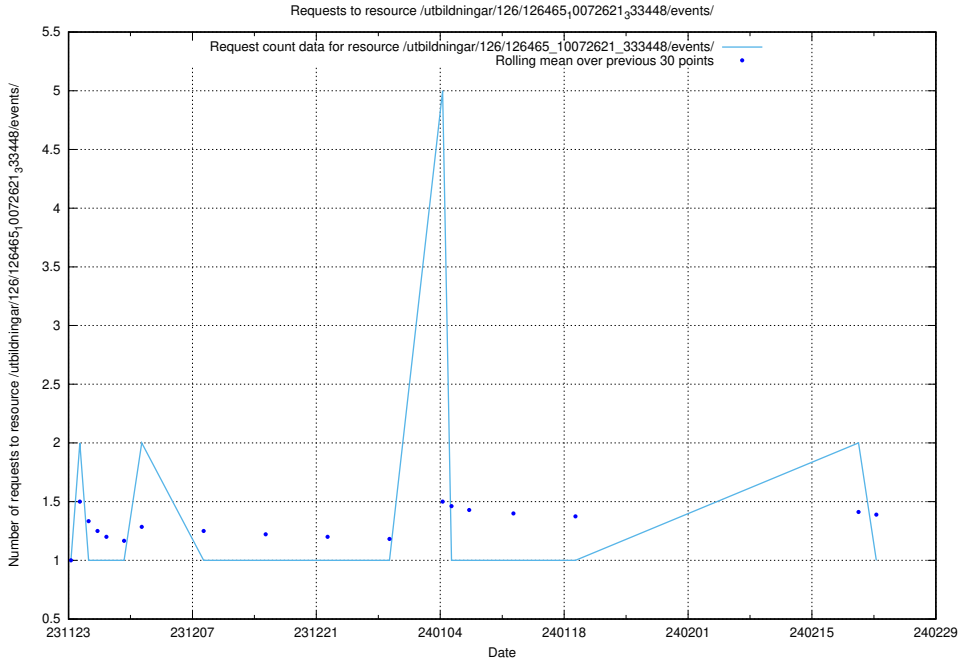

5.4739 Usage of /utbildningar/126/126465_10072621_333448/events/

Here, we count the number of requests to resource /utbildningar/126/126465_10072621_333448/events/