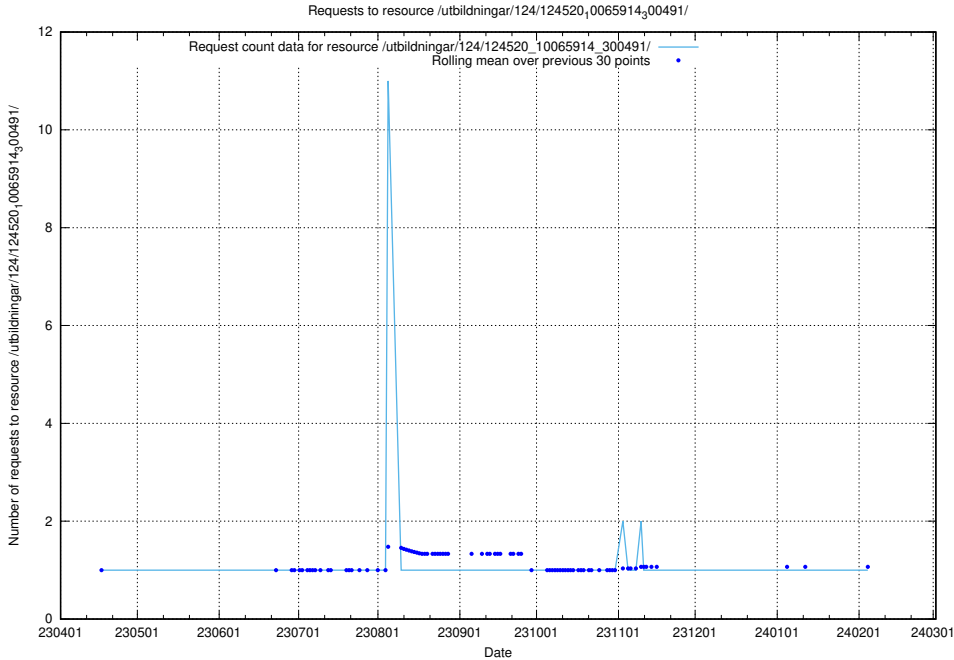

5.6710 Usage of /utbildningar/124/124520_10065914_300491/

Here, we count the number of requests to resource /utbildningar/124/124520_10065914_300491/.