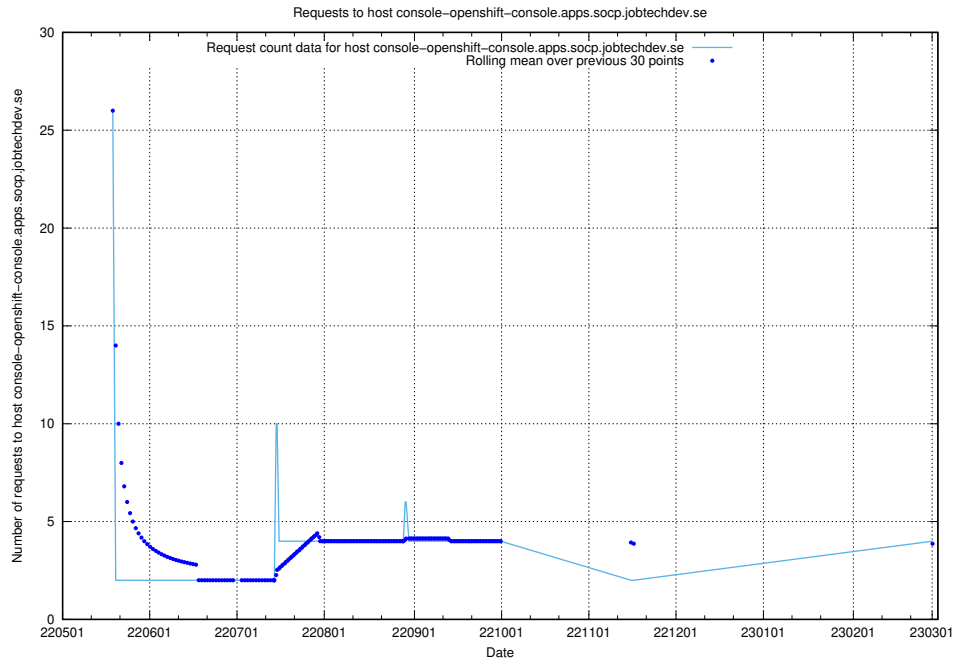

7.160 Usage of console-openshift-console.apps.socp.jobtechdev.se

Here, we count the number of requests to host console-openshift-console.apps.socp.jobtechdev.se.