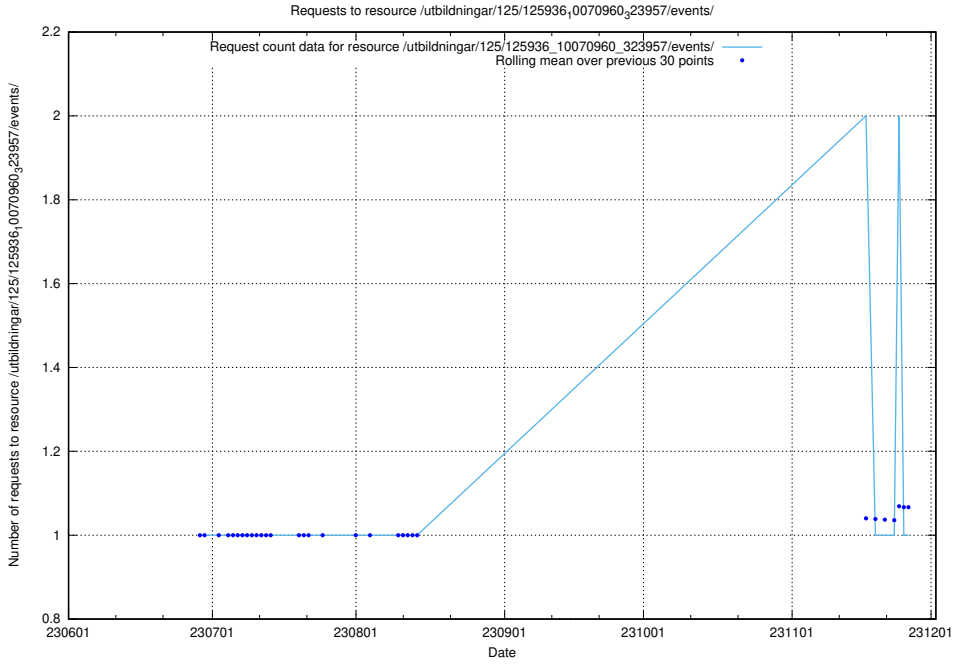

5.6159 Usage of /utbildningar/125/125936_10070960_323957/events/

Here, we count the number of requests to resource /utbildningar/125/125936_10070960_323957/events/