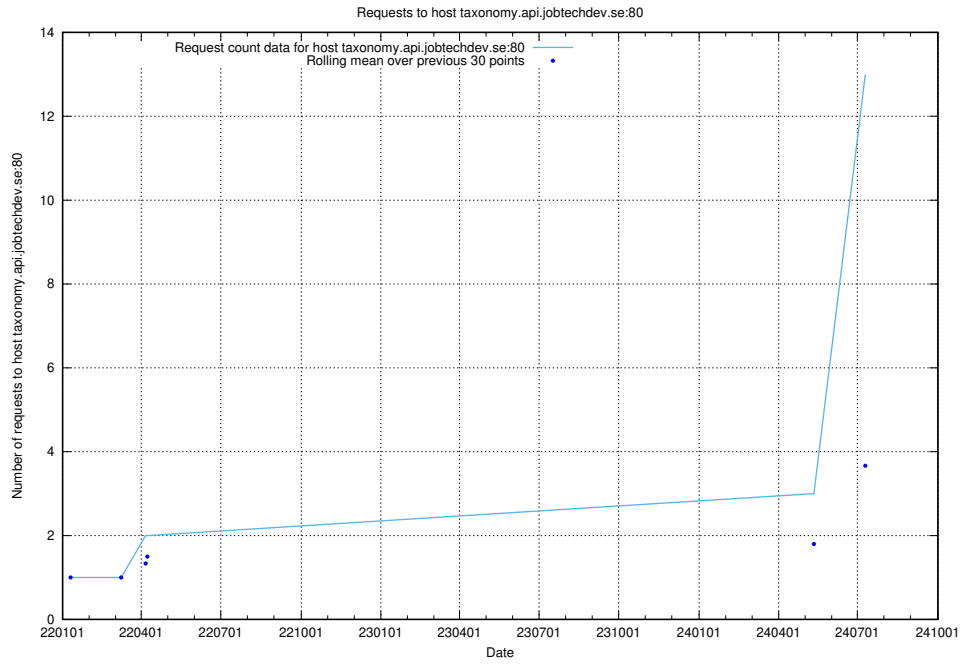

7.51 Usage of taxonomy.api.jobtechdev.se:80

Here, we count the number of requests to host taxonomy.api.jobtechdev.se:80.