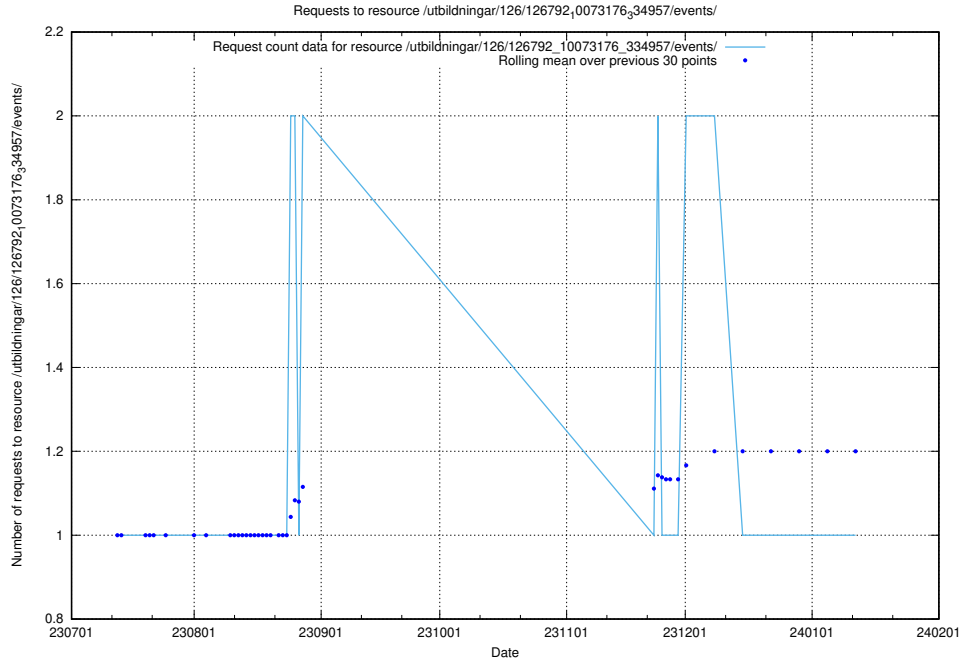

5.5814 Usage of /utbildningar/126/126792_10073176_334957/events/

Here, we count the number of requests to resource /utbildningar/126/126792_10073176_334957/events/