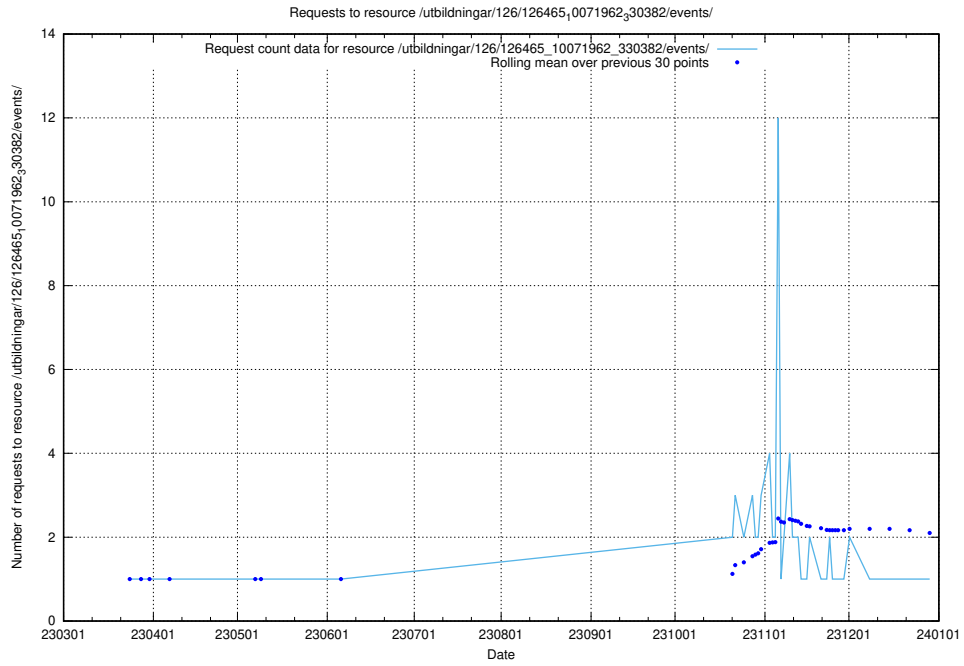

5.6901 Usage of /utbildningar/126/126465_10071962_330382/events/

Here, we count the number of requests to resource /utbildningar/126/126465_10071962_330382/events/