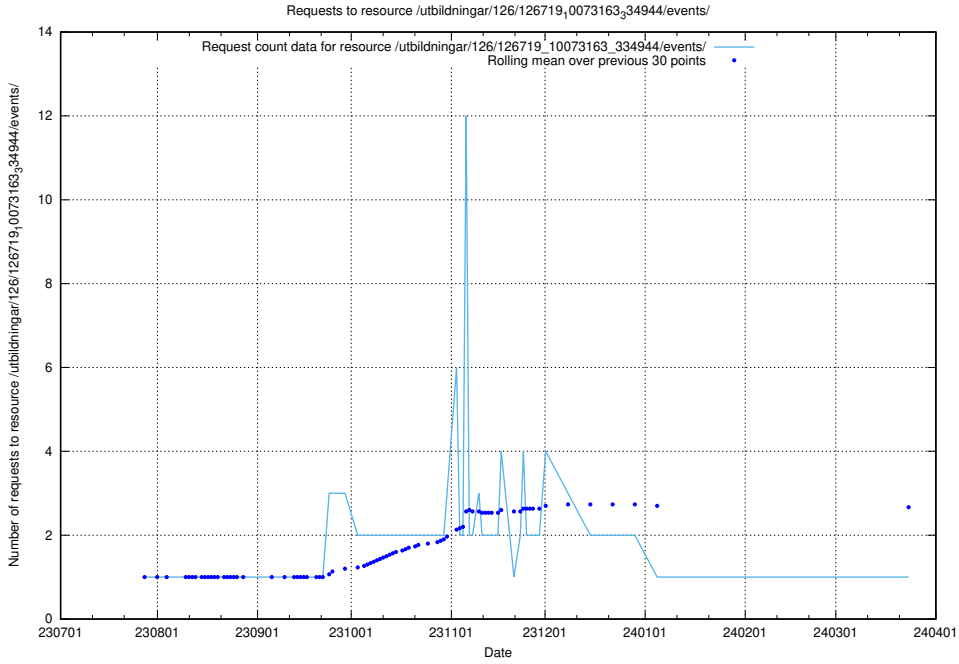

5.5602 Usage of /utbildningar/126/126719_10073163_334944/events/

Here, we count the number of requests to resource /utbildningar/126/126719_10073163_334944/events/