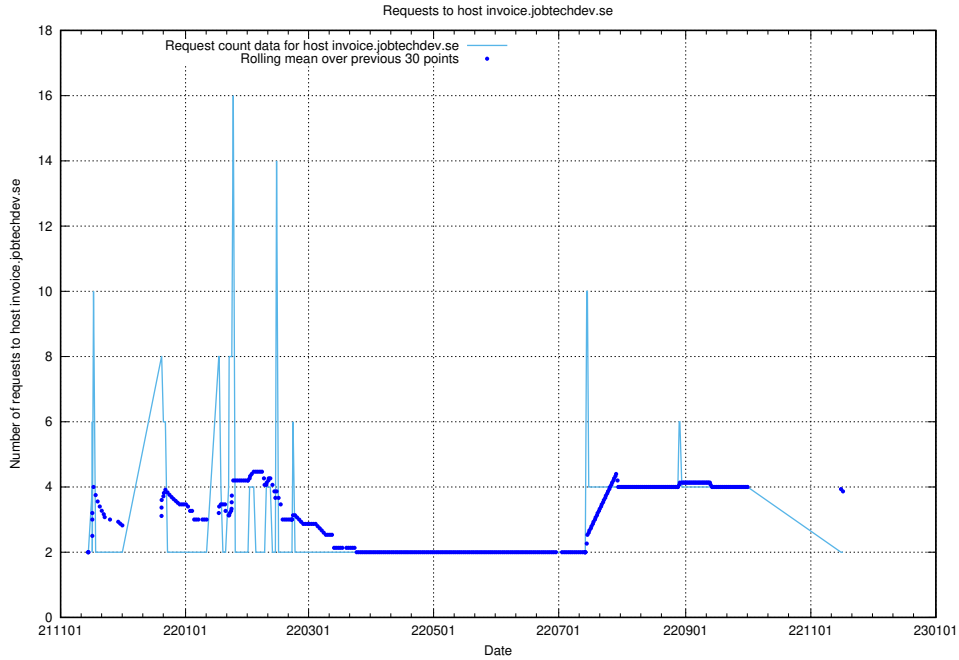

7.603 Usage of invoice.jobtechdev.se

Here, we count the number of requests to host invoice.jobtechdev.se.