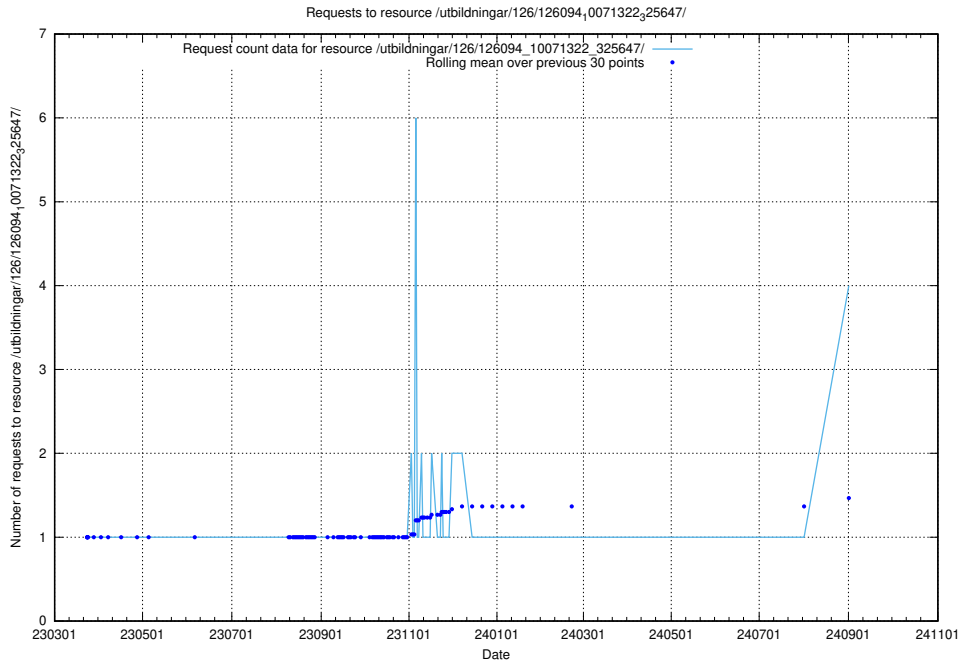

5.344 Usage of /utbildningar/126/126094_10071322_325647/

Here, we count the number of requests to resource /utbildningar/126/126094_10071322_325647/.