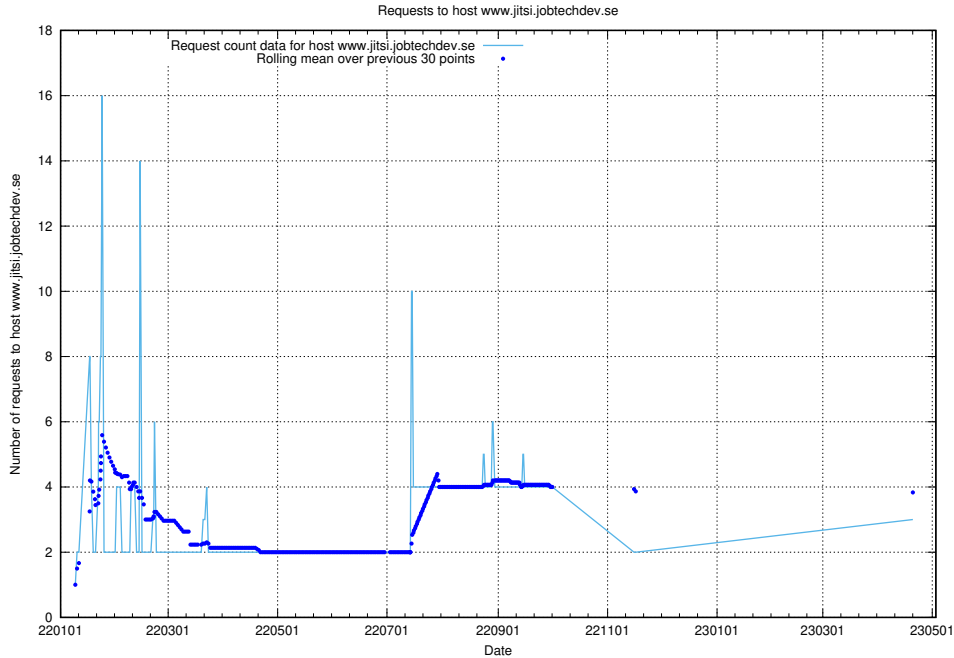

7.187 Usage of www.jitsi.jobtechdev.se

Here, we count the number of requests to host www.jitsi.jobtechdev.se.