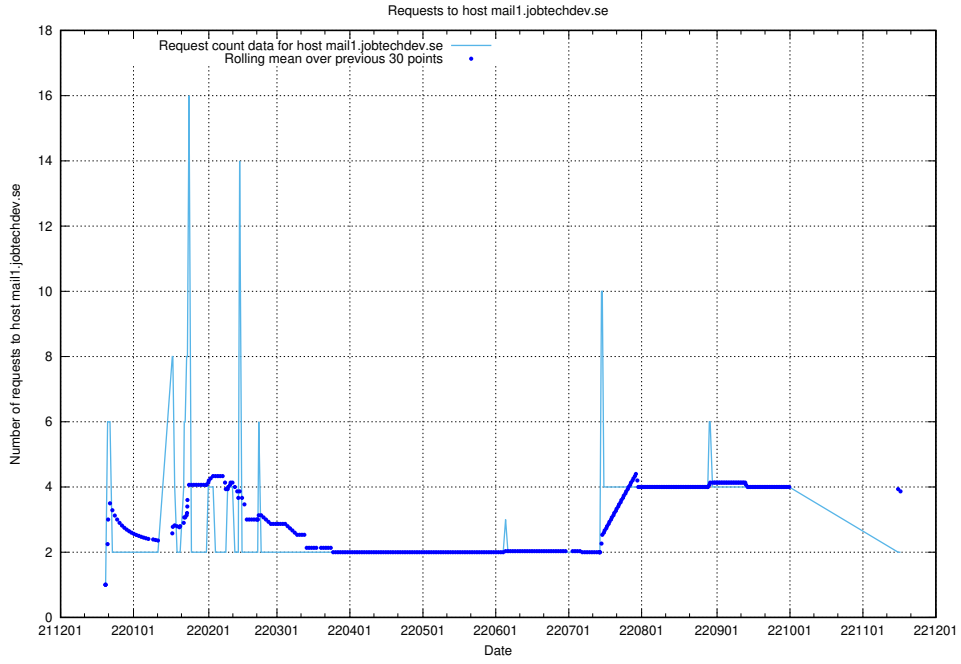

7.381 Usage of mail1.jobtechdev.se

Here, we count the number of requests to host mail1.jobtechdev.se.