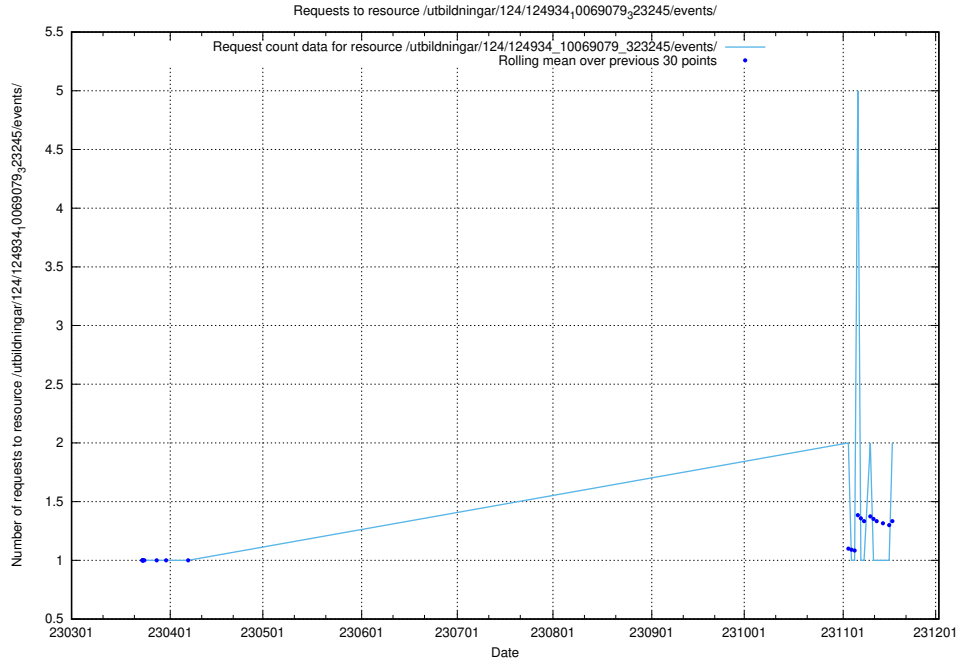

5.546 Usage of /utbildningar/124/124934_10069079_323245/events/

Here, we count the number of requests to resource /utbildningar/124/124934_10069079_323245/events/