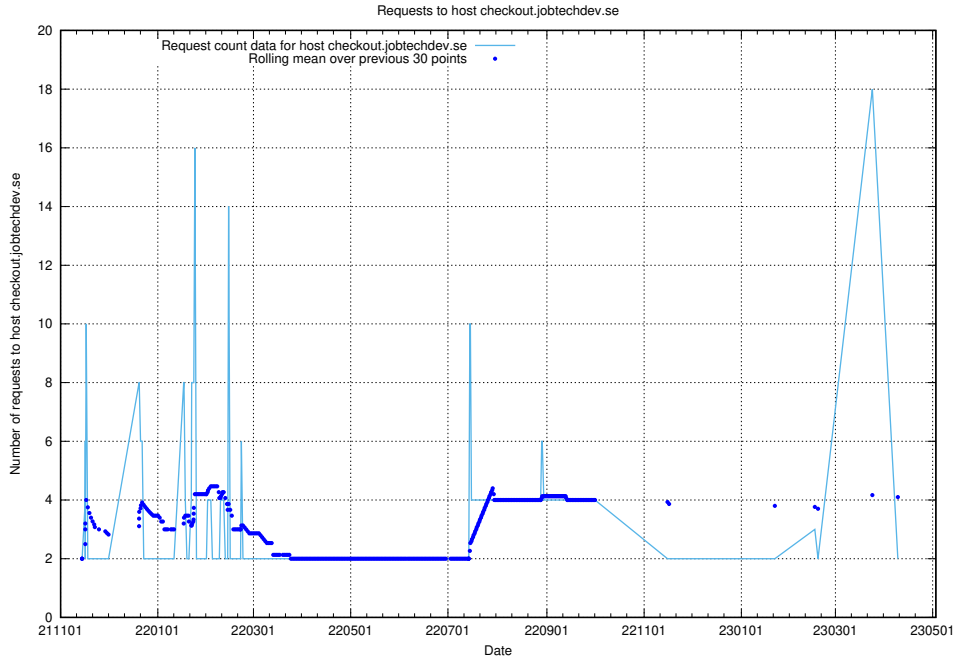

7.281 Usage of checkout.jobtechdev.se

Here, we count the number of requests to host checkout.jobtechdev.se.