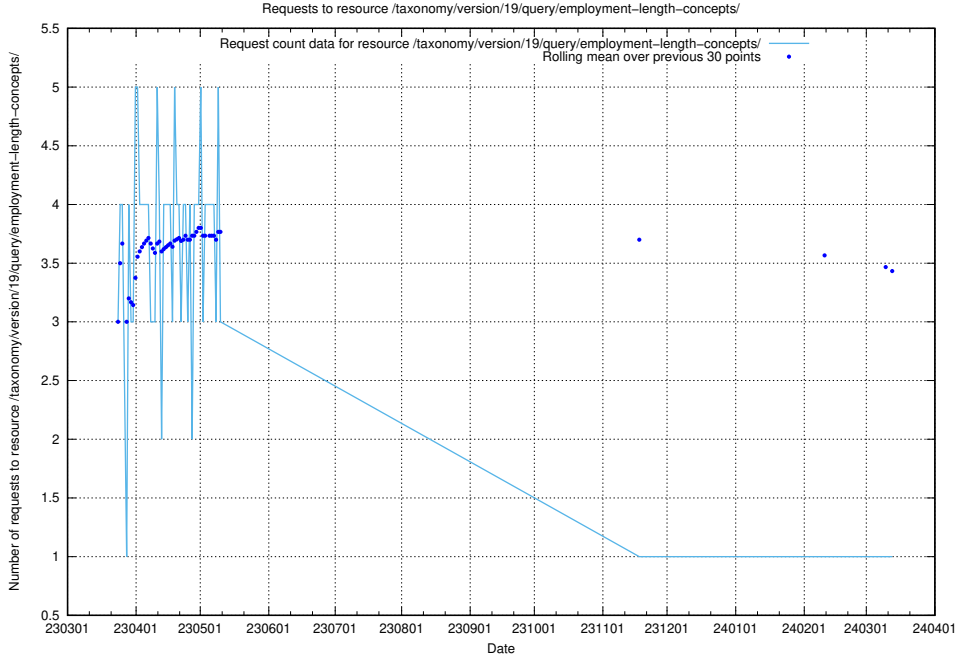

5.6843 Usage of /taxonomy/version/19/query/employment-length-concepts/

Here, we count the number of requests to resource /taxonomy/version/19/query/employment-length-concepts/.