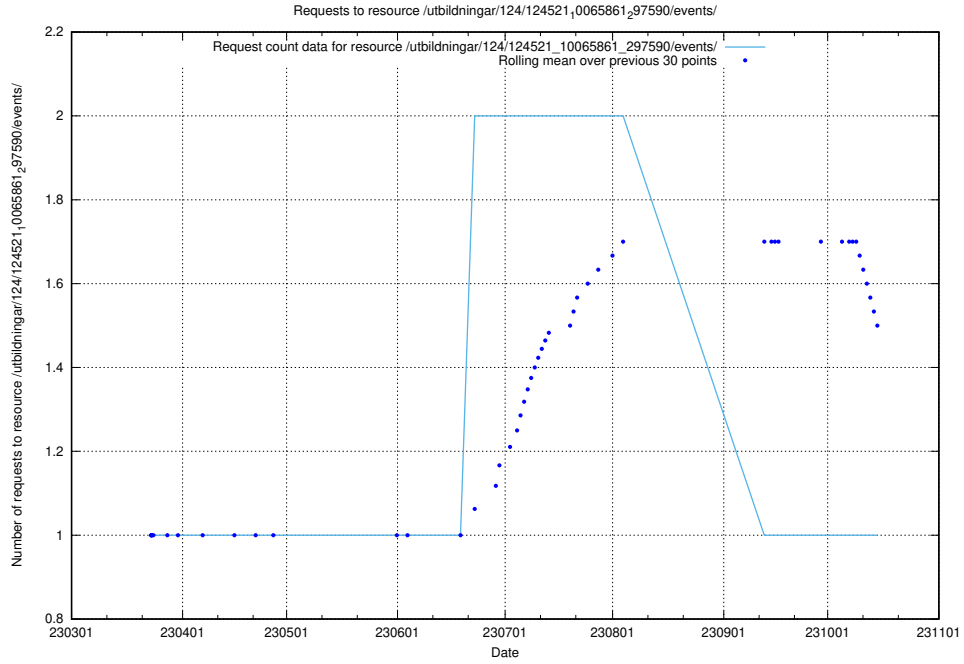

### 5.1575 Usage of /utbildningar/124/124521\_10065861\_297590/events/

Here, we count the number of requests to resource /utbildningar/124/124521\_10065861\_297590/events/