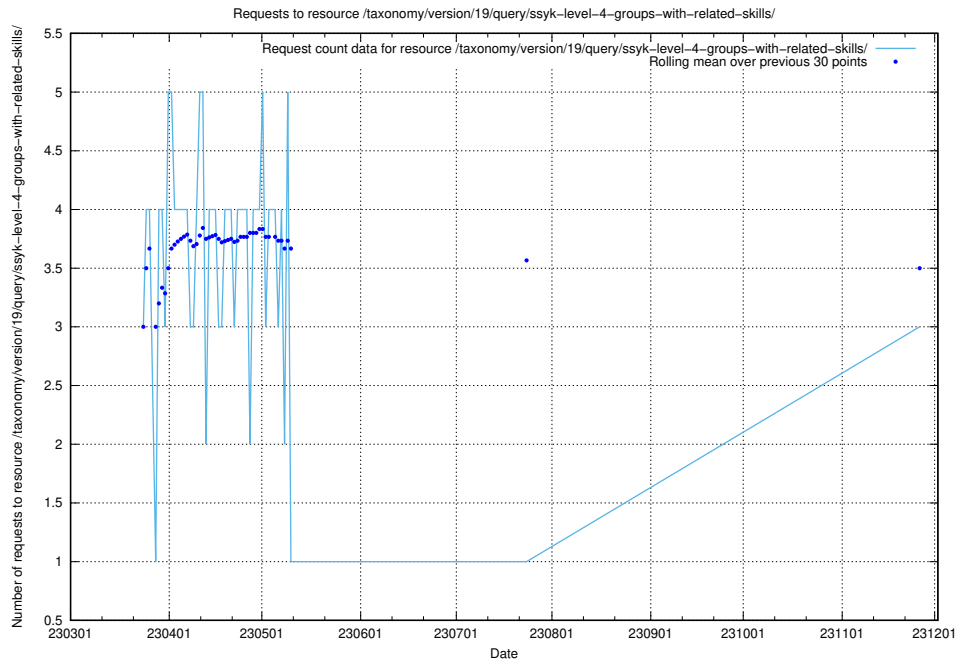

5.506 Usage of /taxonomy/version/19/query/ssyk-level-4-groups-with-related-skills/

Here, we count the number of requests to resource /taxonomy/version/19/query/ssyk-level-4-groups-with-related-skills/.