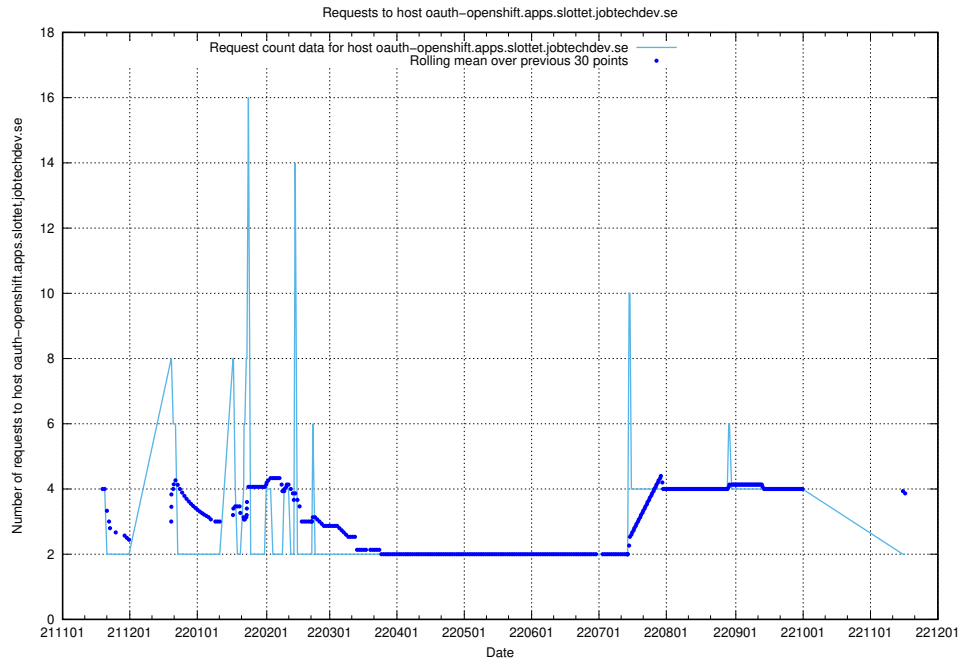

7.473 Usage of `oauth-openshift.apps.slottet.jobtechdev.se`

Here, we count the number of requests to host `oauth-openshift.apps.slottet.jobtechdev.se`.