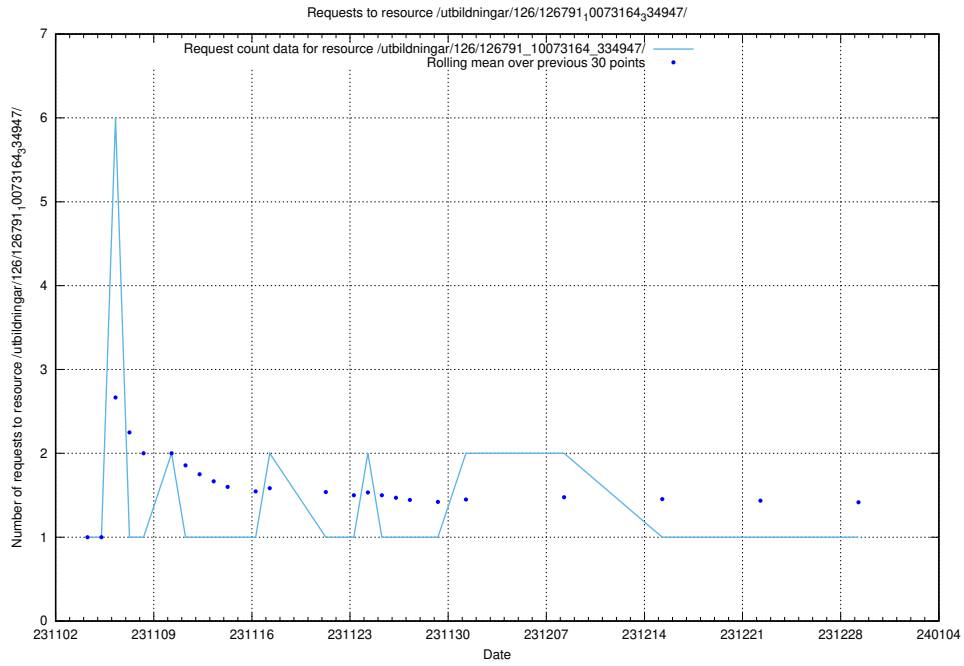

5.4840 Usage of /utbildningar/126/126791_10073164_334947/

Here, we count the number of requests to resource /utbildningar/126/126791_10073164_334947/.