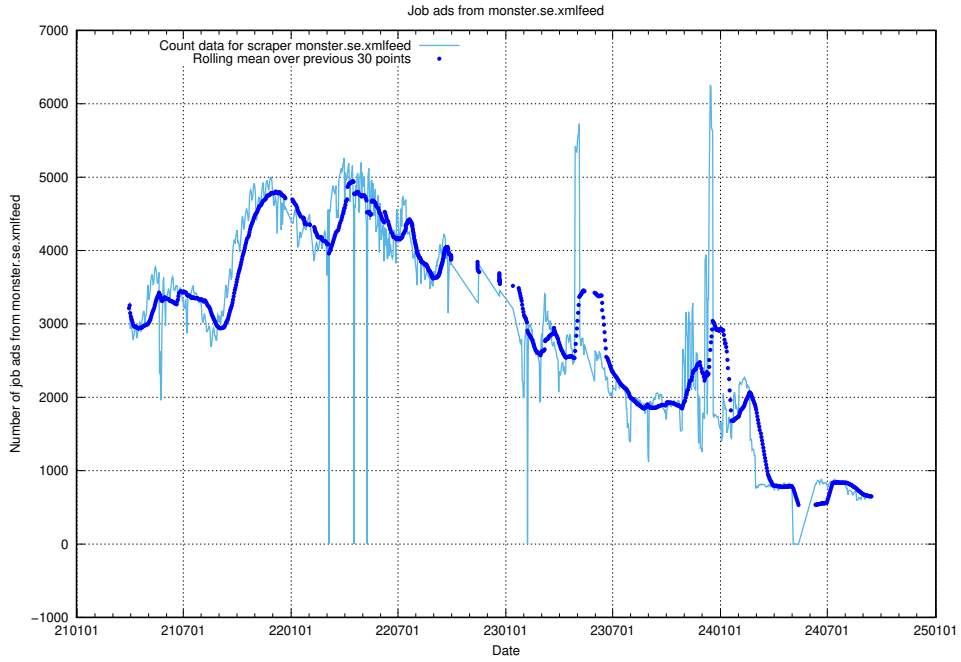

13.7 Number of ads by scraper monster.se.xmlfeed

Here, we count the number of job ads scraped from monster.se.xmlfeed.