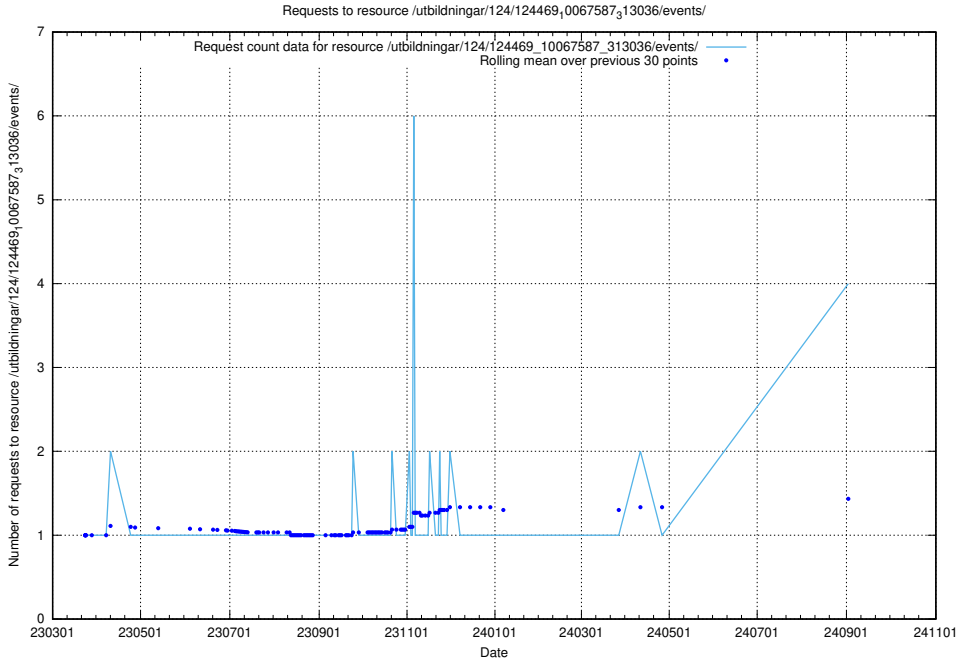

5.275 Usage of /utbildningar/124/124469_10067587_313036/events/

Here, we count the number of requests to resource /utbildningar/124/124469_10067587_313036/events/