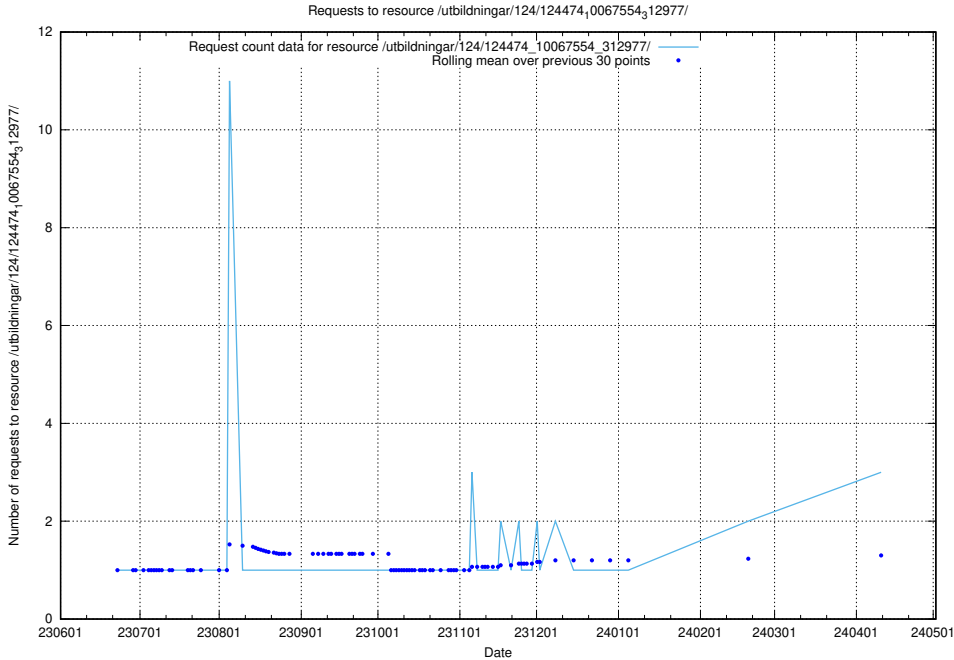

5.486 Usage of /utbildningar/124/124474_10067554_312977/

Here, we count the number of requests to resource /utbildningar/124/124474_10067554_312977/.