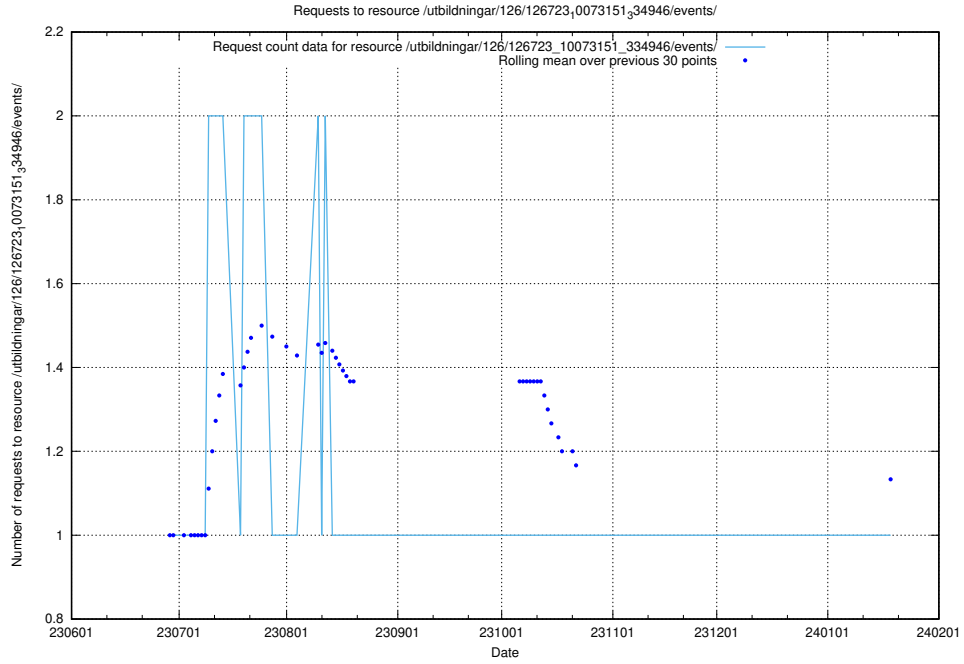

5.6150 Usage of /utbildningar/126/126723_10073151_334946/events/

Here, we count the number of requests to resource /utbildningar/126/126723_10073151_334946/events/