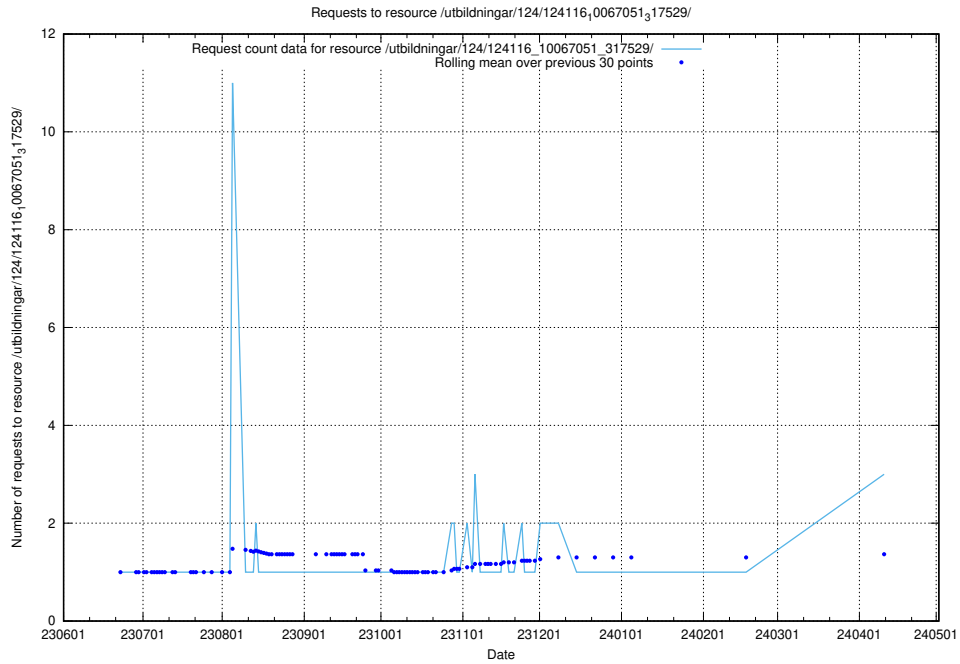

5.490 Usage of /utbildningar/124/124116_10067051_317529/

Here, we count the number of requests to resource /utbildningar/124/124116_10067051_317529/.