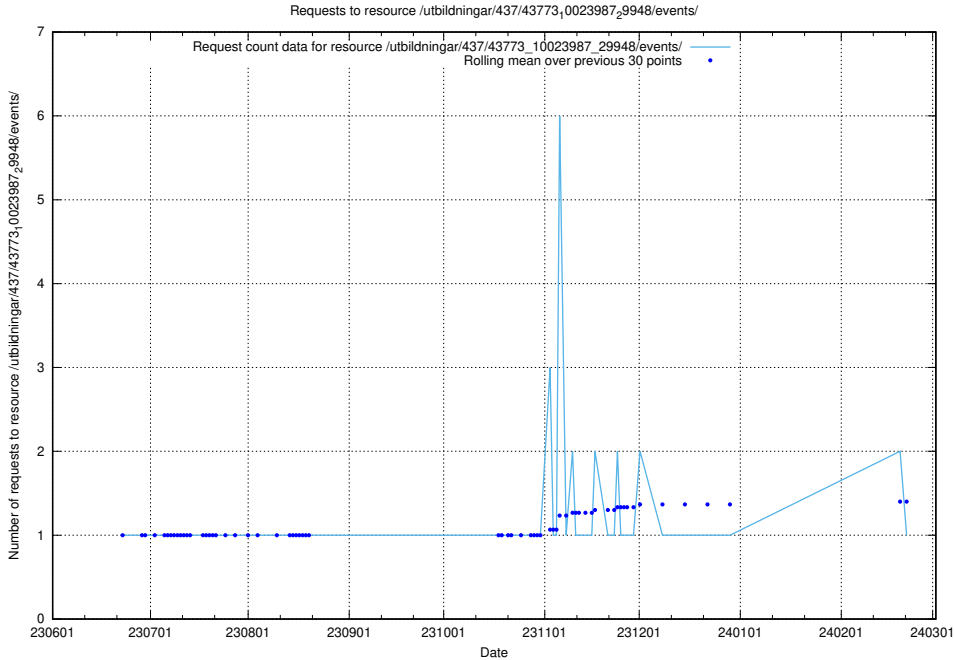

### 5.6270 Usage of /utbildningar/437/43773\_10023987\_29948/events/

Here, we count the number of requests to resource /utbildningar/437/43773\_10023987\_29948/events/.