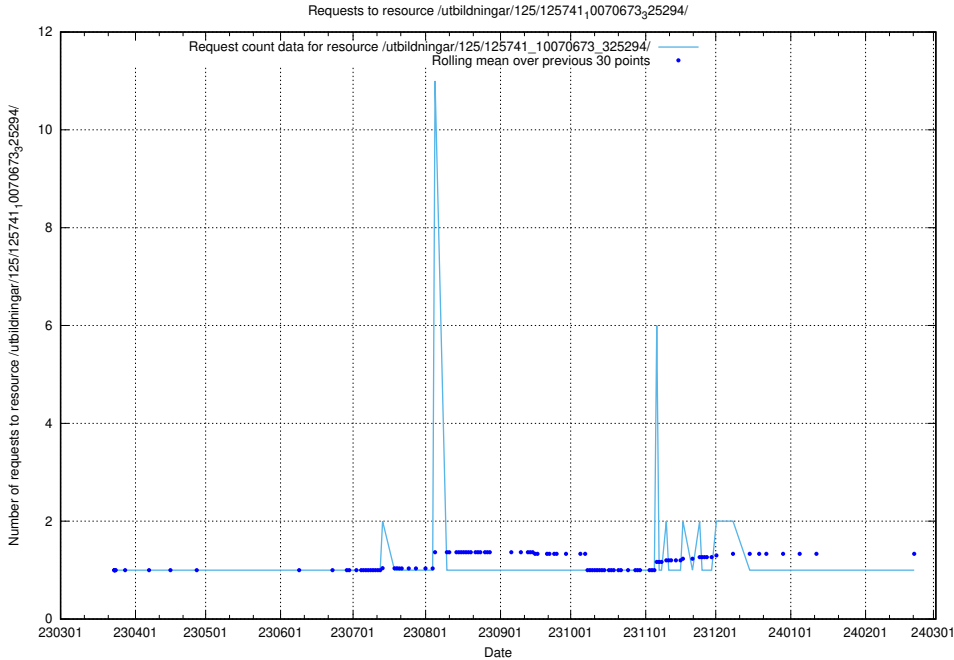

5.7184 Usage of /utbildningar/125/125741_10070673_325294/

Here, we count the number of requests to resource /utbildningar/125/125741_10070673_325294/.