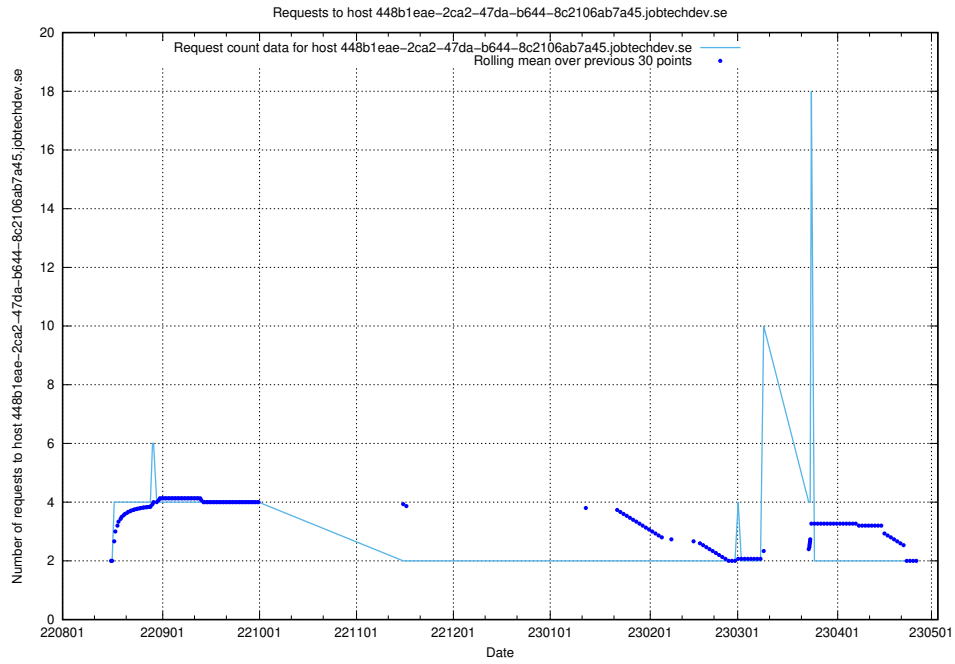

7.350 Usage of 448b1eae-2ca2-47da-b644-8c2106ab7a45.jobtechdev.se

Here, we count the number of requests to host 448b1eae-2ca2-47da-b644-8c2106ab7a45.jobtechdev.se.