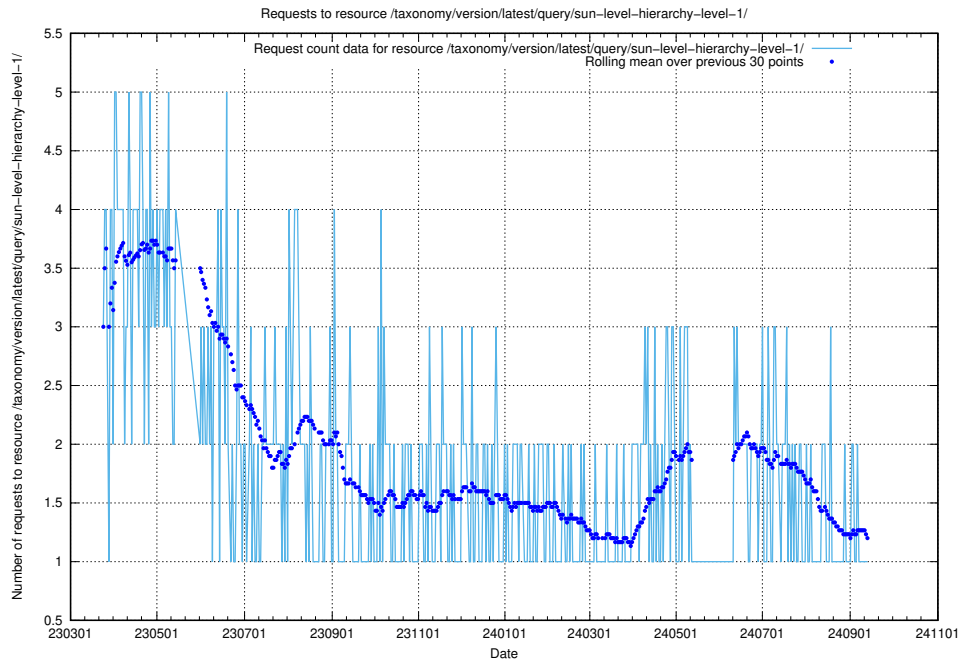

5.6753 Usage of /taxonomy/version/latest/query/sun-level-hierarchy-level-1/

Here, we count the number of requests to resource /taxonomy/version/latest/query/sun-level-hierarchy-level-1/.