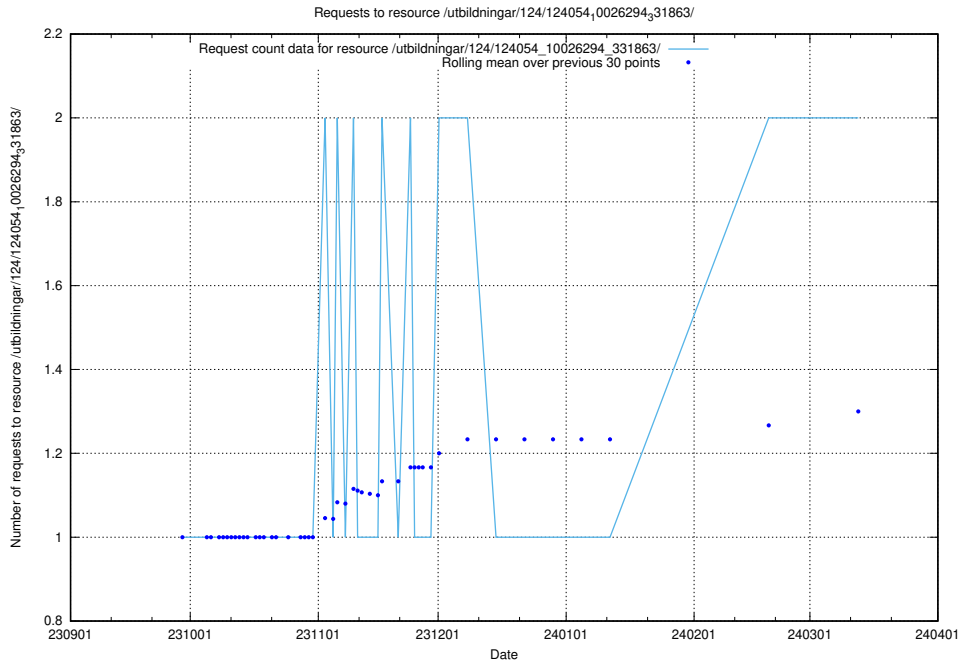

5.811 Usage of /utbildningar/124/124054_10026294_331863/

Here, we count the number of requests to resource /utbildningar/124/124054_10026294_331863/.