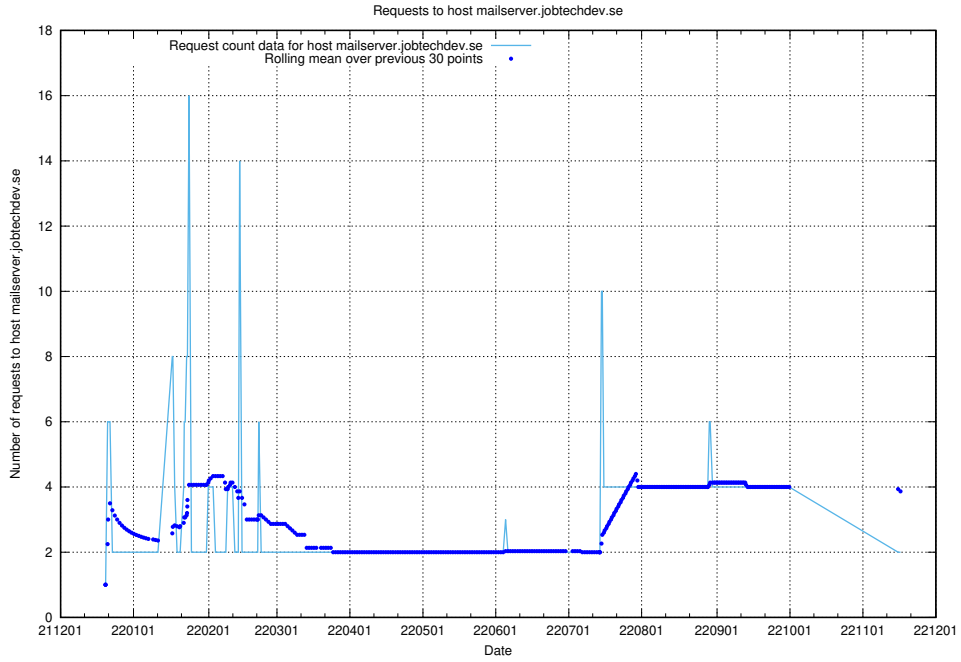

7.378 Usage of mailserver.jobtechdev.se

Here, we count the number of requests to host mailserver.jobtechdev.se.