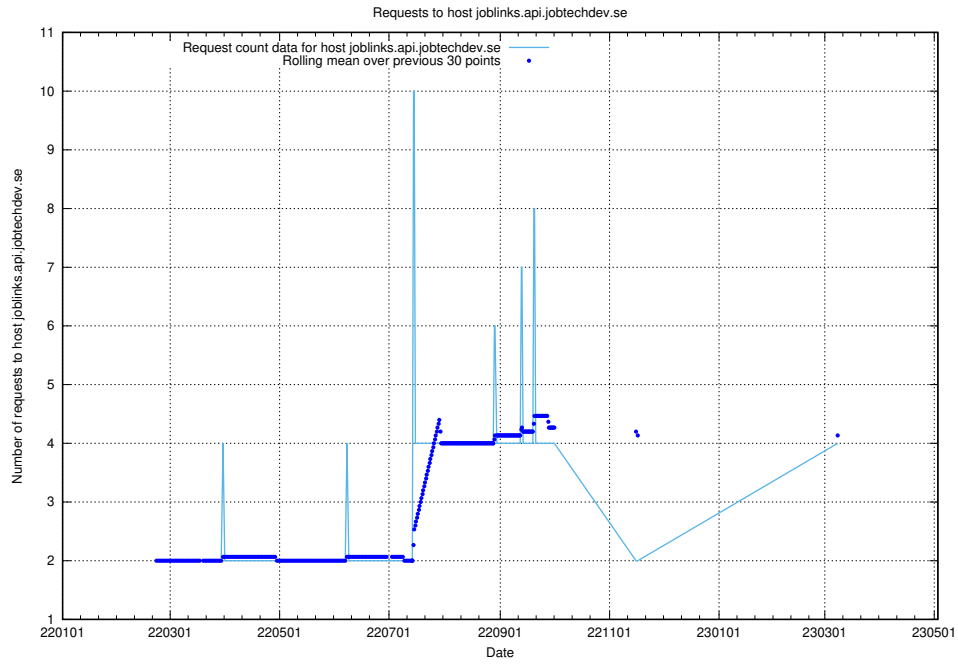

7.166 Usage of `joblinks.api.jobtechdev.se`

Here, we count the number of requests to host `joblinks.api.jobtechdev.se`.