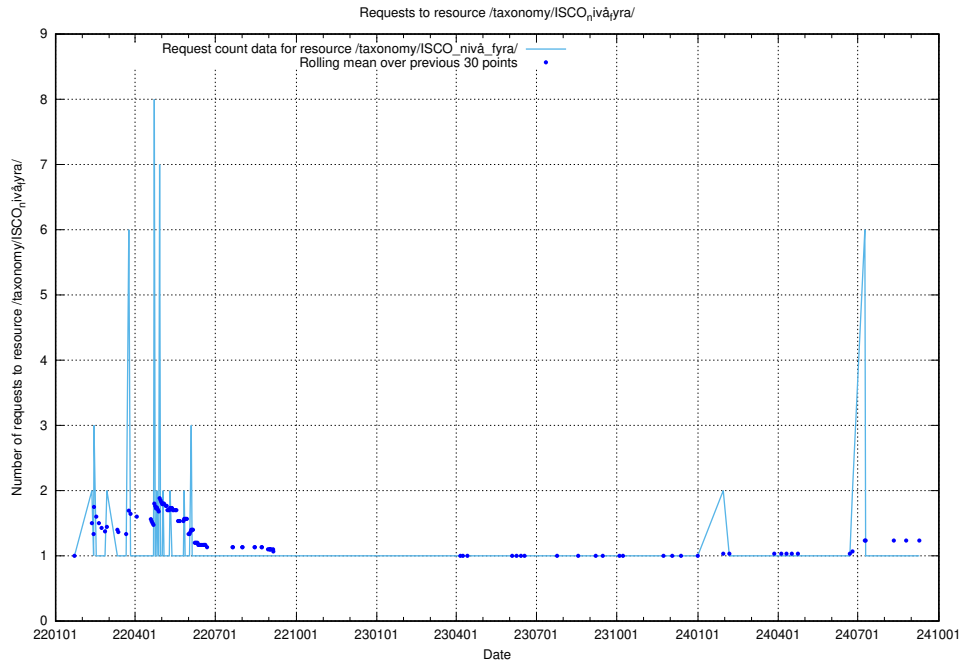

5.5664 Usage of /taxonomy/ISCO_nivå_fyra/

Here, we count the number of requests to resource /taxonomy/ISCO_nivå_fyra/.