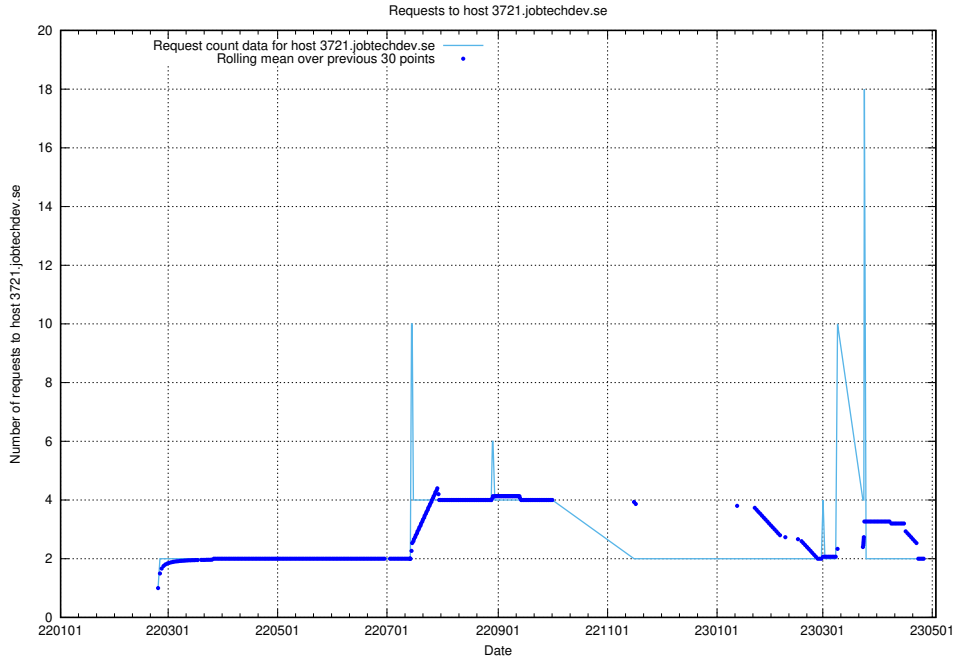

7.518 Usage of 3721.jobtechdev.se

Here, we count the number of requests to host 3721.jobtechdev.se.