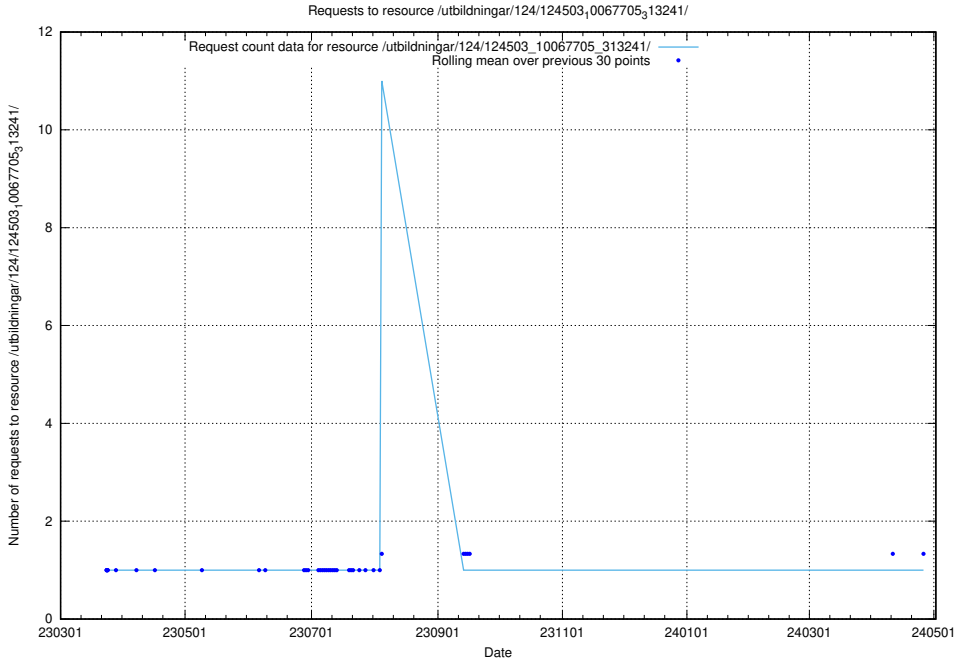

5.2845 Usage of /utbildningar/124/124503_10067705_313241/

Here, we count the number of requests to resource /utbildningar/124/124503_10067705_313241/.