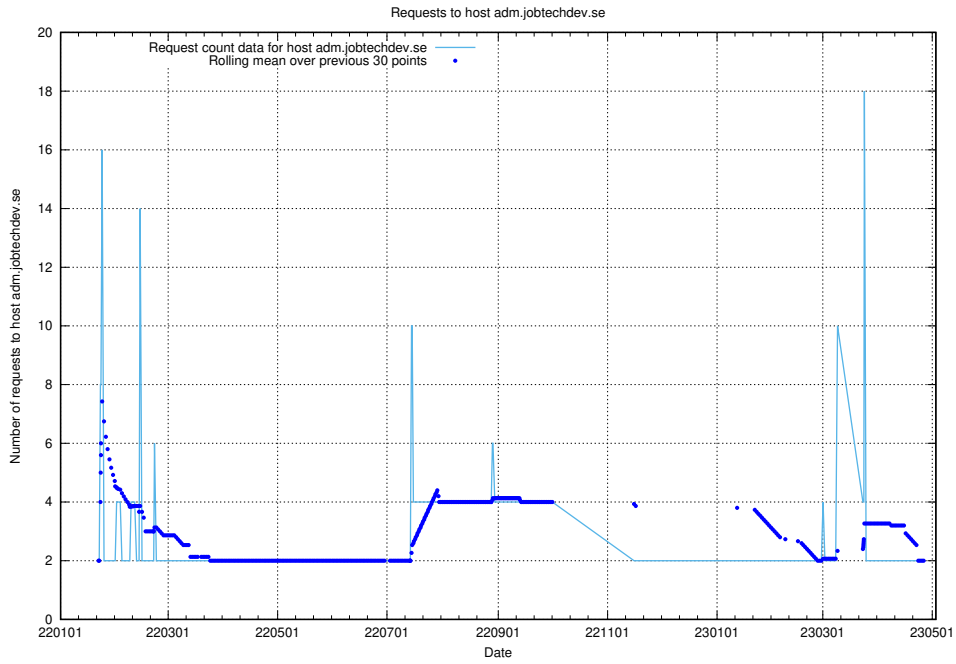

7.267 Usage of adm.jobtechdev.se

Here, we count the number of requests to host adm.jobtechdev.se.