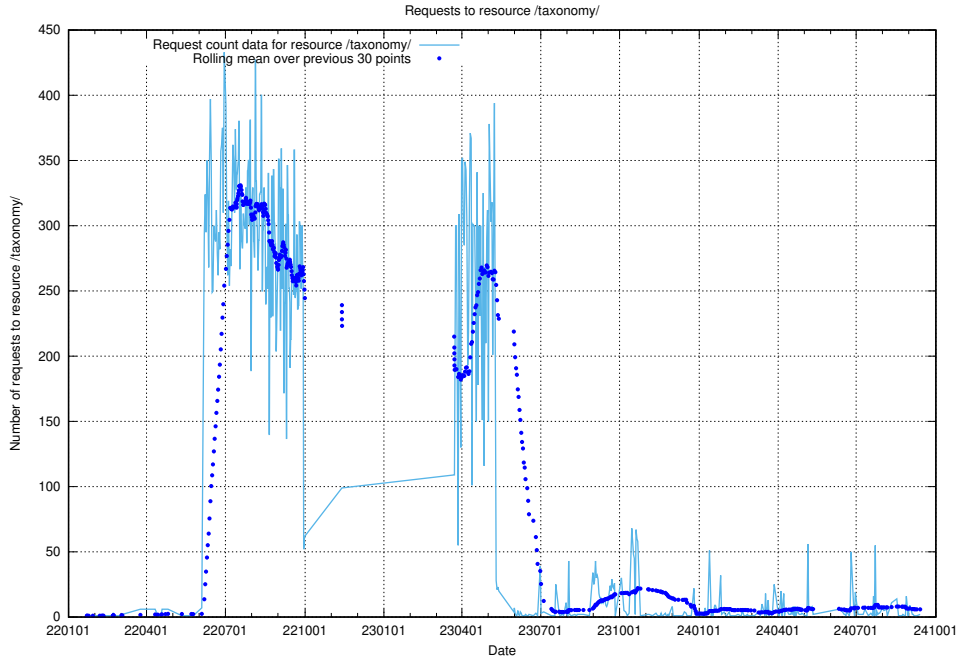

5.883 Usage of /taxonomy/

Here, we count the number of requests to resource /taxonomy/.