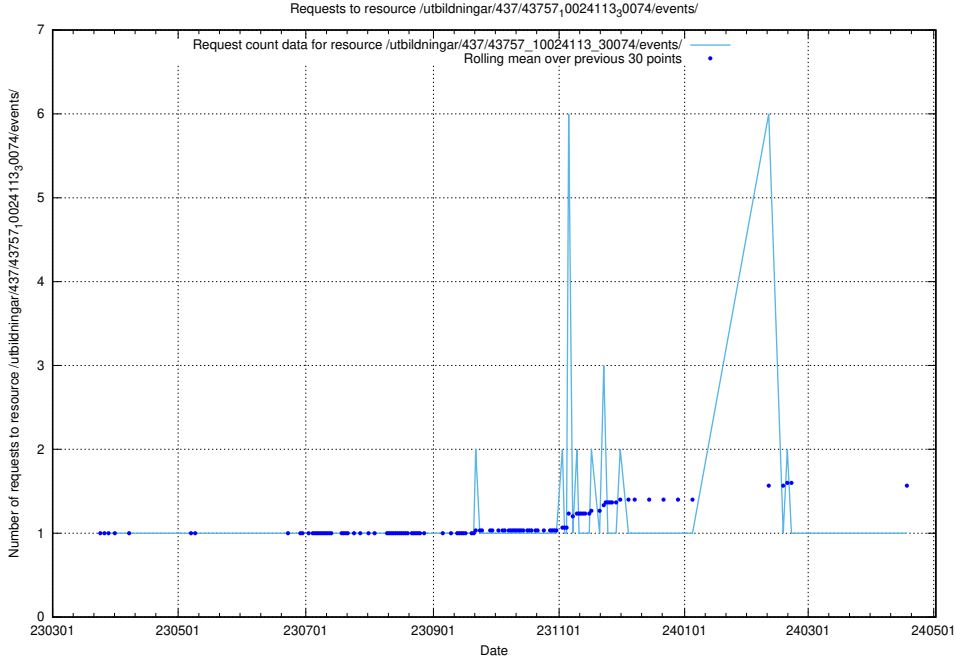

5.6887 Usage of /utbildningar/437/43757_10024113_30074/events/

Here, we count the number of requests to resource /utbildningar/437/43757_10024113_30074/events/.