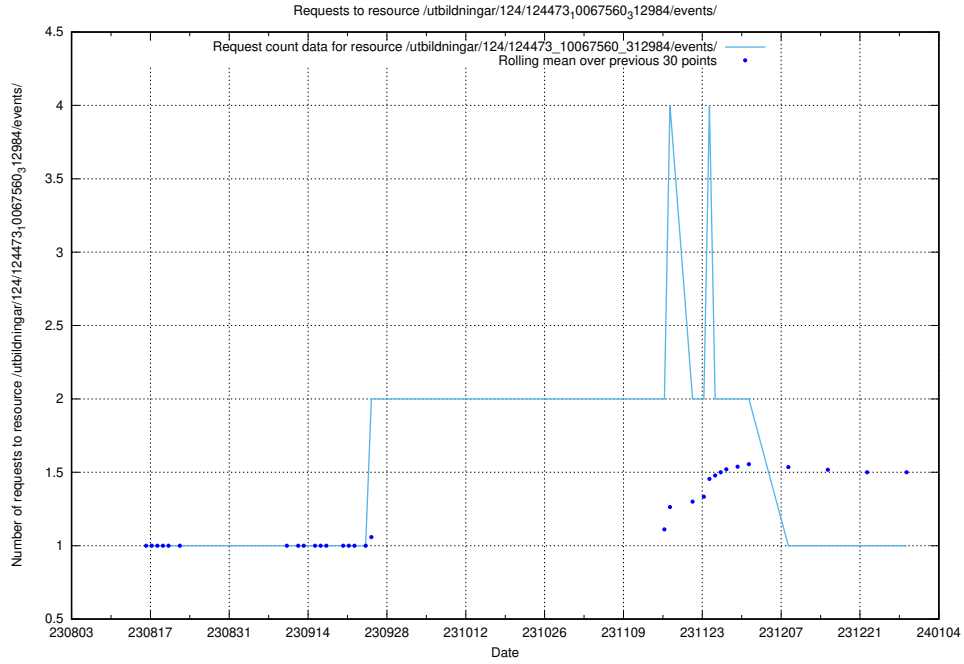

5.5497 Usage of /utbildningar/124/124473_10067560_312984/events/

Here, we count the number of requests to resource /utbildningar/124/124473_10067560_312984/events/