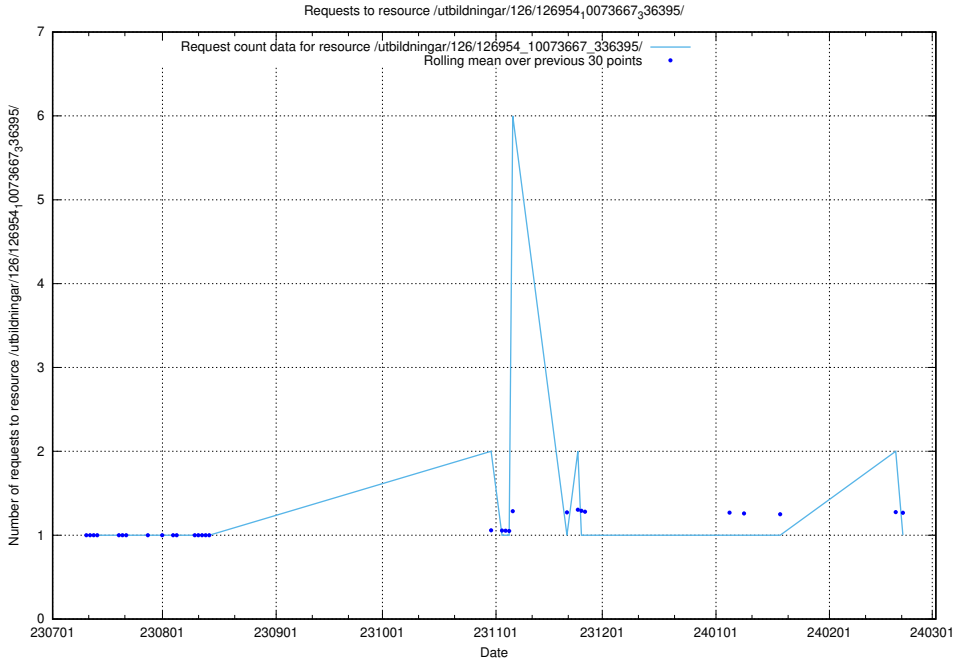

5.5825 Usage of /utbildningar/126/126954_10073667_336395/

Here, we count the number of requests to resource /utbildningar/126/126954_10073667_336395/.