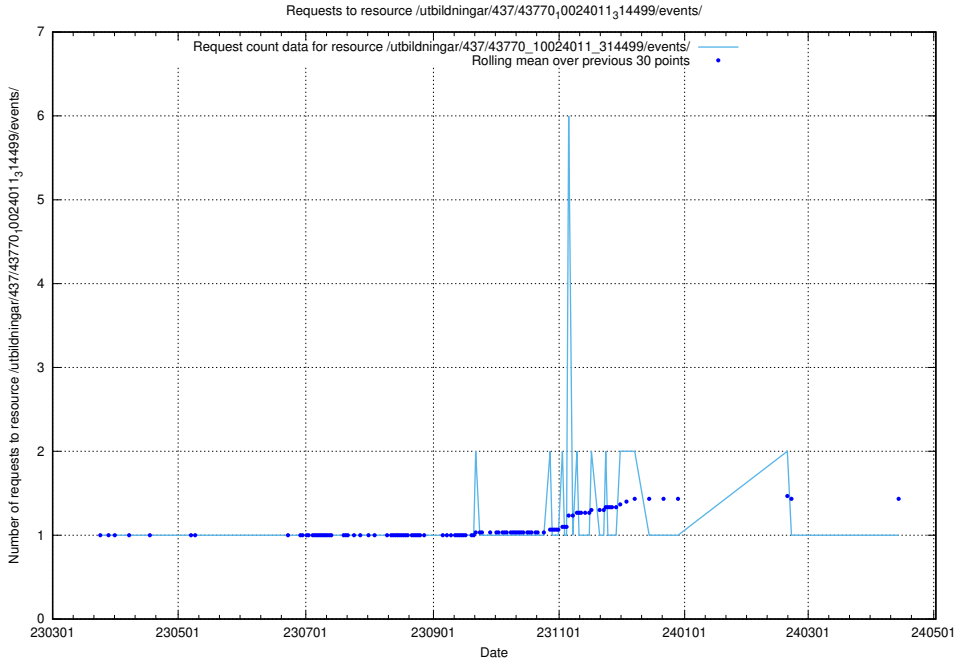

5.6884 Usage of /utbildningar/437/43770_10024011_314499/events/

Here, we count the number of requests to resource /utbildningar/437/43770_10024011_314499/events/.