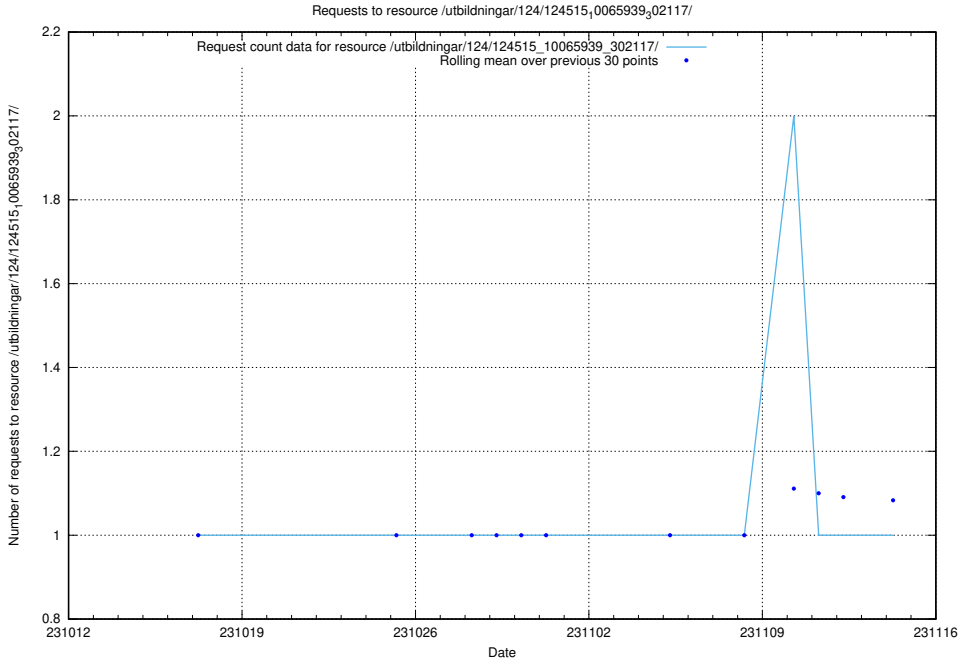

5.5017 Usage of /utbildningar/124/124515_10065939_302117/

Here, we count the number of requests to resource /utbildningar/124/124515_10065939_302117/.