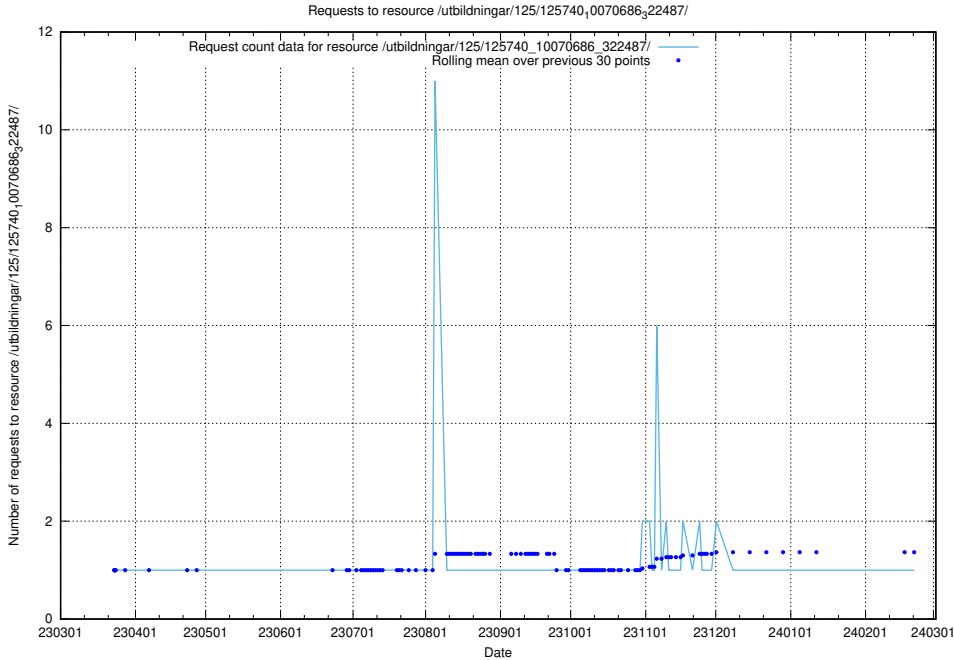

5.1037 Usage of /utbildningar/125/125740_10070686_322487/

Here, we count the number of requests to resource /utbildningar/125/125740_10070686_322487/.