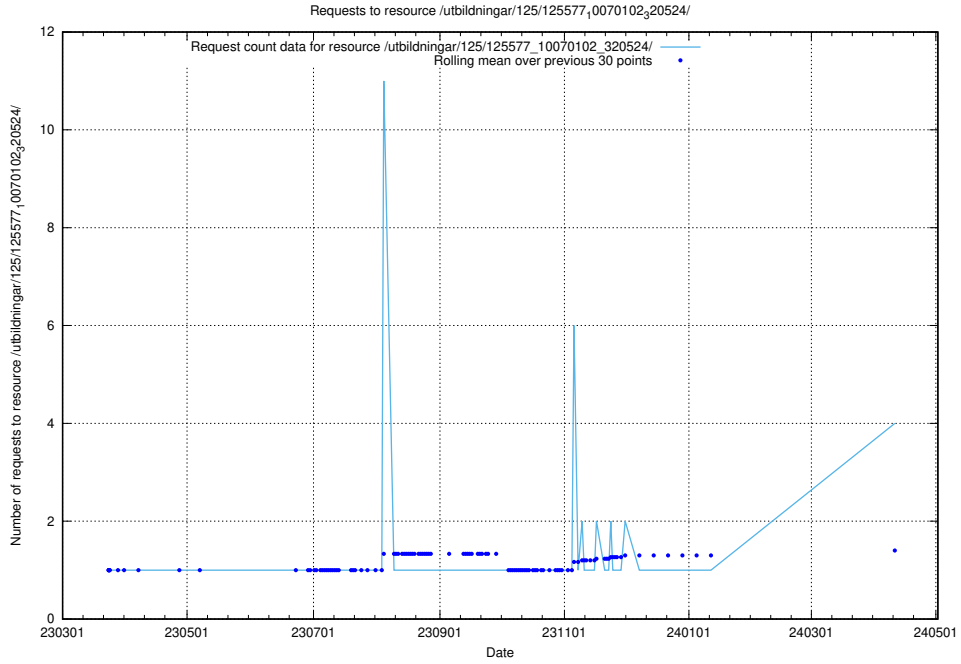

5.225 Usage of /utbildningar/125/125577_10070102_320524/

Here, we count the number of requests to resource /utbildningar/125/125577_10070102_320524/.