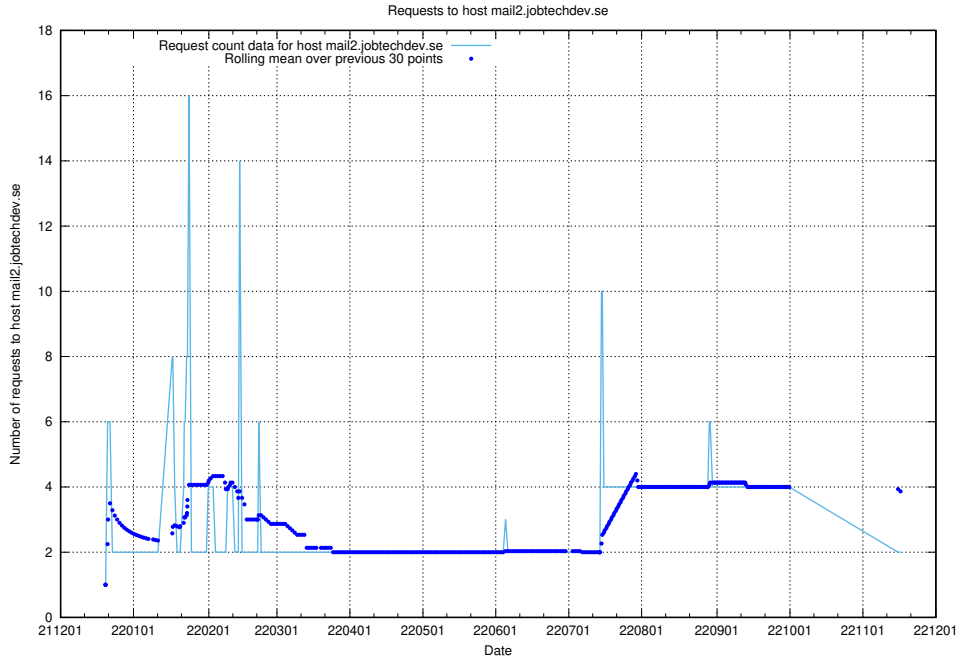

7.380 Usage of mail2.jobtechdev.se

Here, we count the number of requests to host mail2.jobtechdev.se.