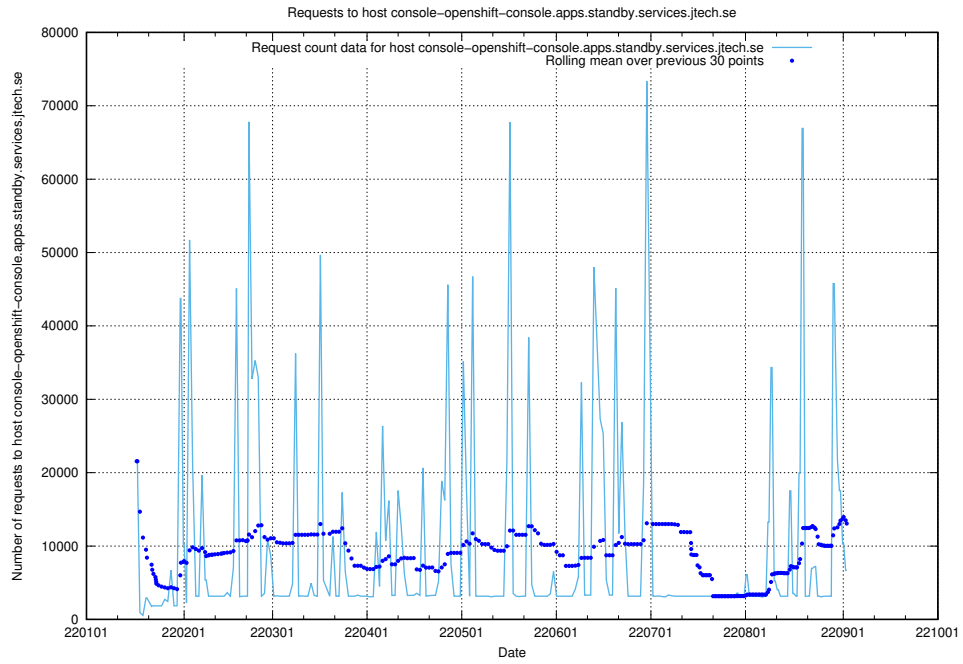

7.12 Usage of console-openshift-console.apps.standby.services.jtech.se

Here, we count the number of requests to host console-openshift-console.apps.standby.services.jtech.se.