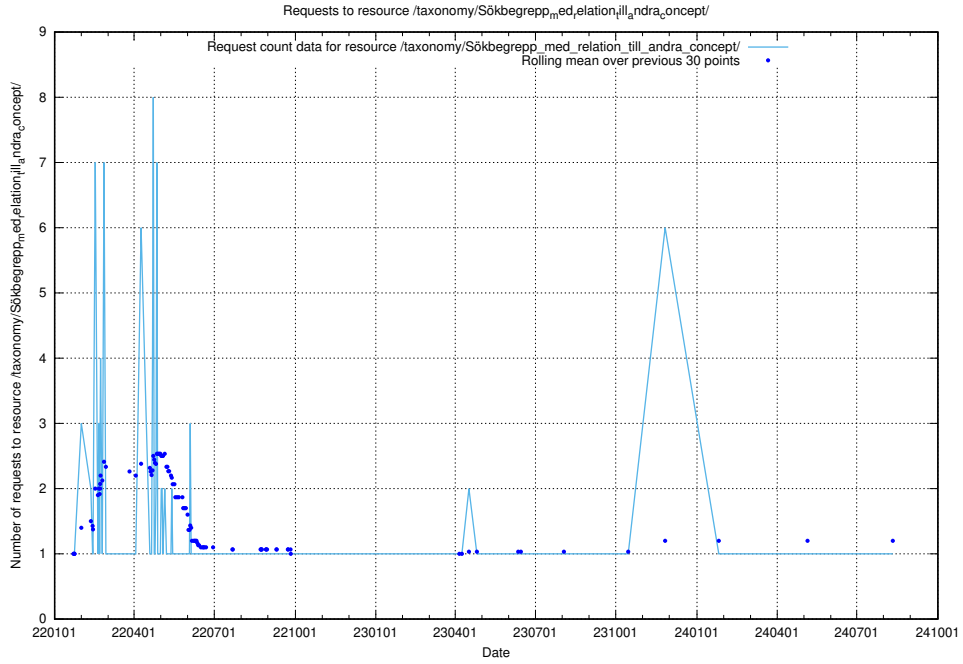

5.5387 Usage of /taxonomy/Sökbegrepp_med_relation_till_andra_concept/

Here, we count the number of requests to resource /taxonomy/Sökbegrepp_med_relation_till_andra_concept/