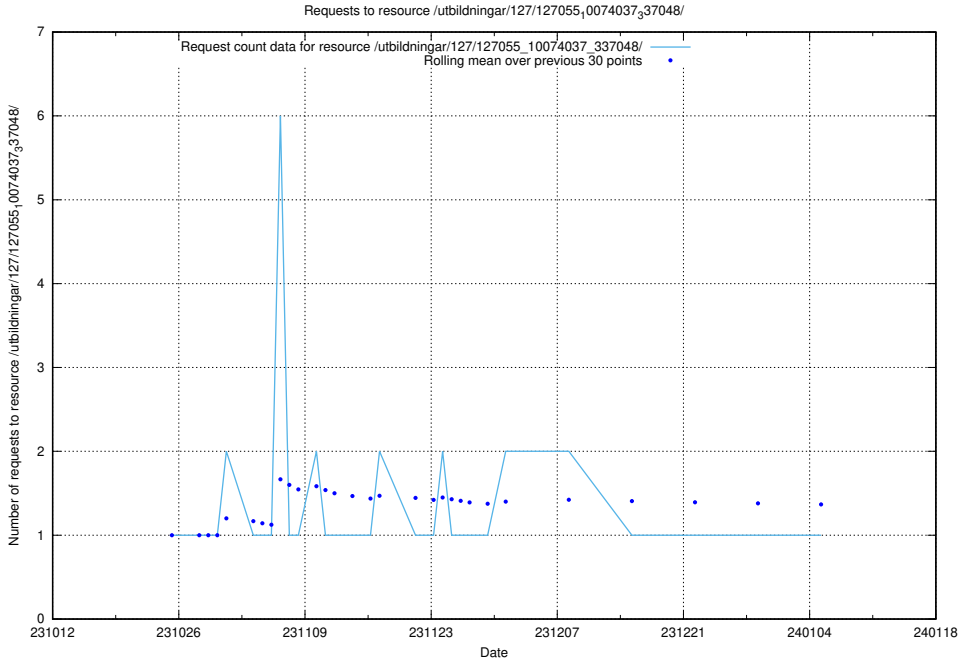

5.4921 Usage of /utbildningar/127/127055_10074037_337048/

Here, we count the number of requests to resource /utbildningar/127/127055_10074037_337048/.