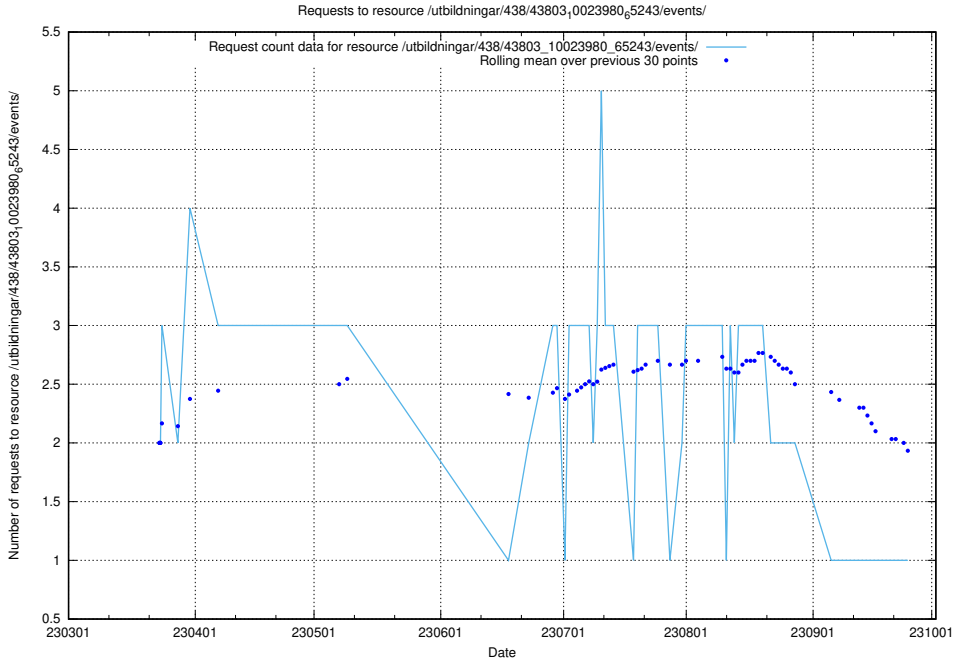

5.6967 Usage of /utbildningar/438/43803_10023980_65243/events/

Here, we count the number of requests to resource /utbildningar/438/43803_10023980_65243/events/.