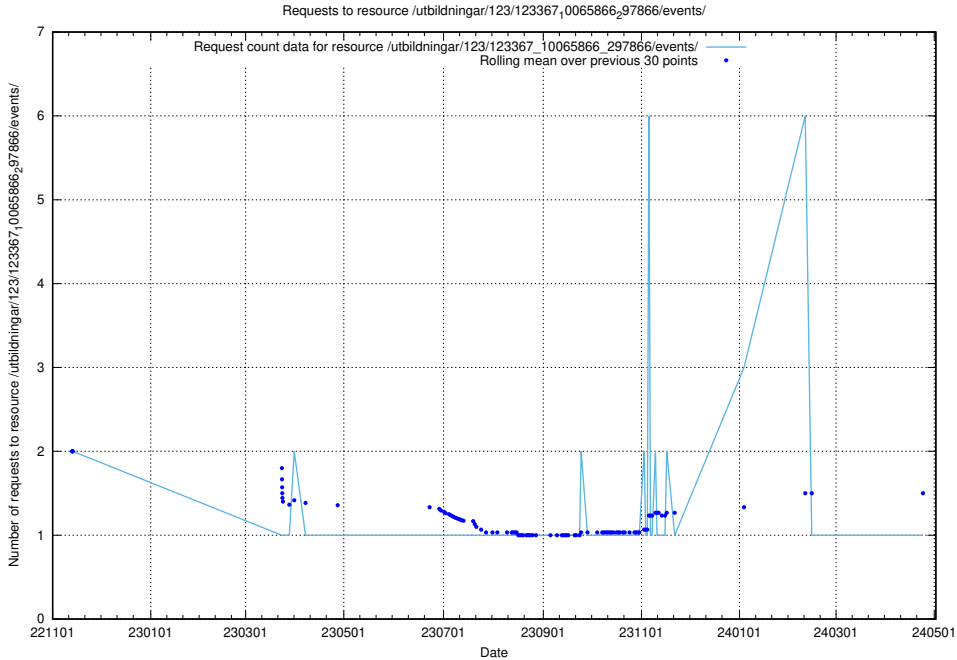

5.6489 Usage of /utbildningar/123/123367_10065866_297866/events/

Here, we count the number of requests to resource /utbildningar/123/123367_10065866_297866/events/