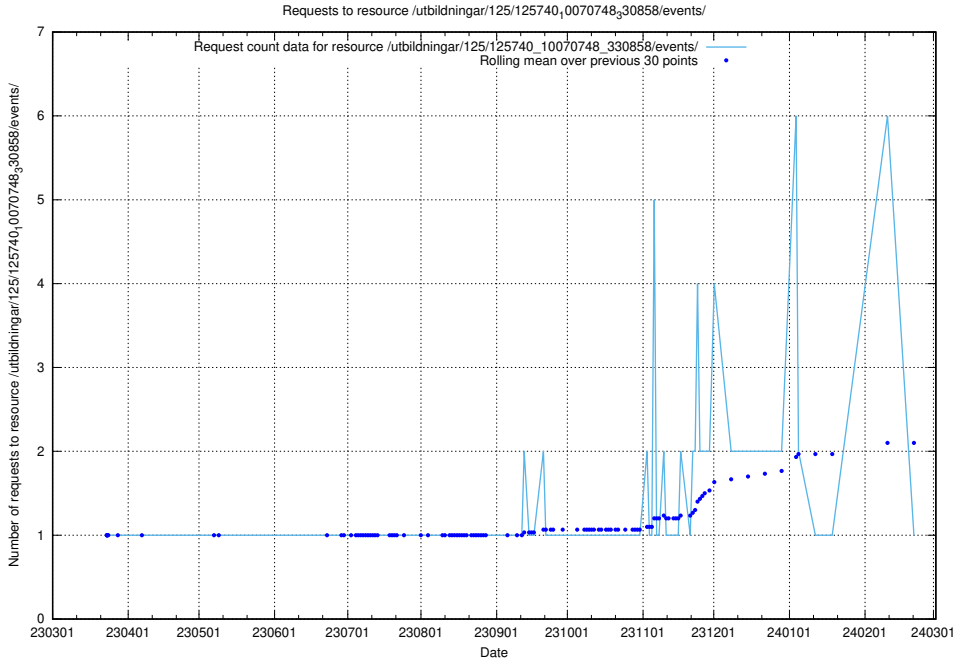

5.1026 Usage of /utbildningar/125/125740_10070748_330858/events/

Here, we count the number of requests to resource /utbildningar/125/125740_10070748_330858/events/