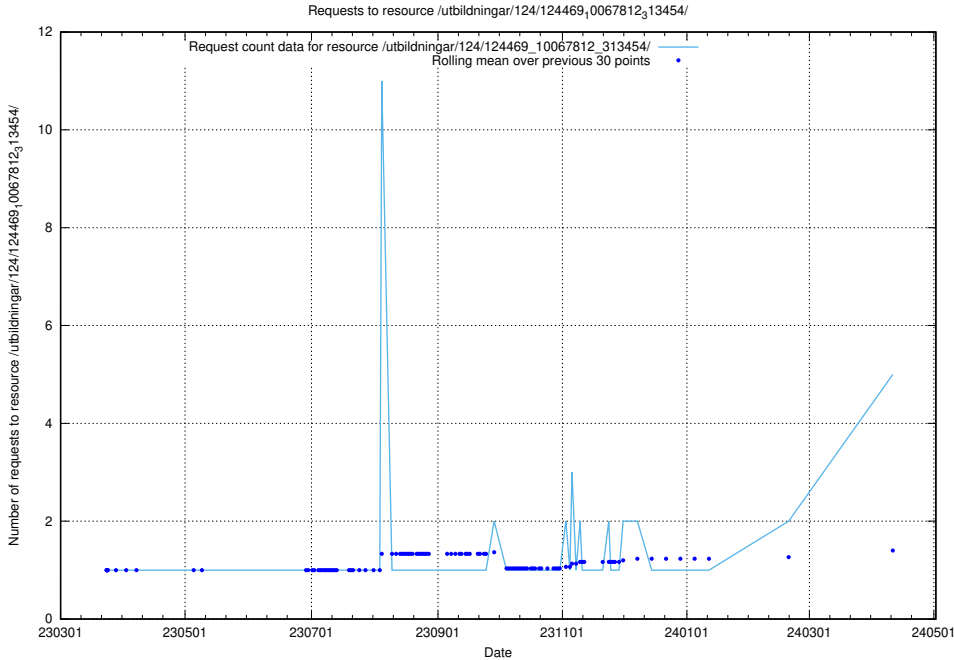

5.172 Usage of /utbildningar/124/124469_10067812_313454/

Here, we count the number of requests to resource /utbildningar/124/124469_10067812_313454/.