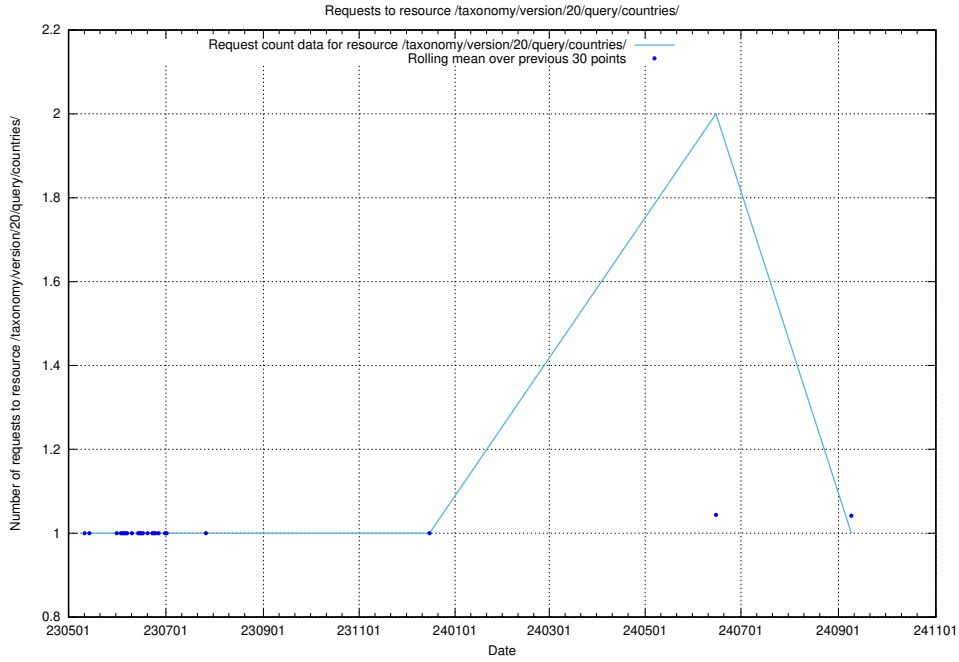

5.6647 Usage of /taxonomy/version/20/query/countries/

Here, we count the number of requests to resource /taxonomy/version/20/query/countries/.