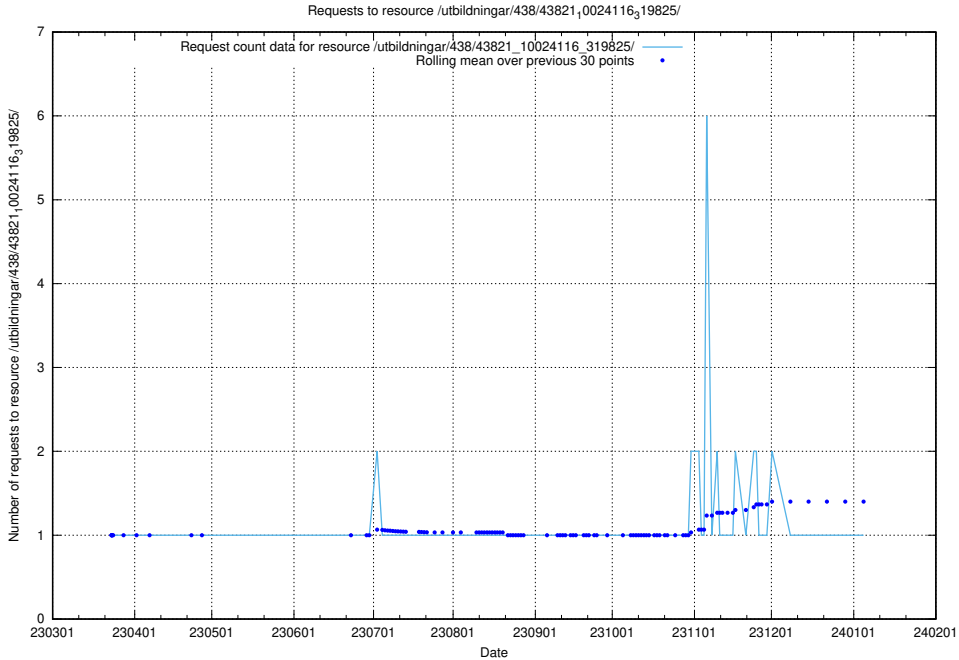

5.7039 Usage of /utbildningar/438/43821_10024116_319825/

Here, we count the number of requests to resource /utbildningar/438/43821_10024116_319825/.