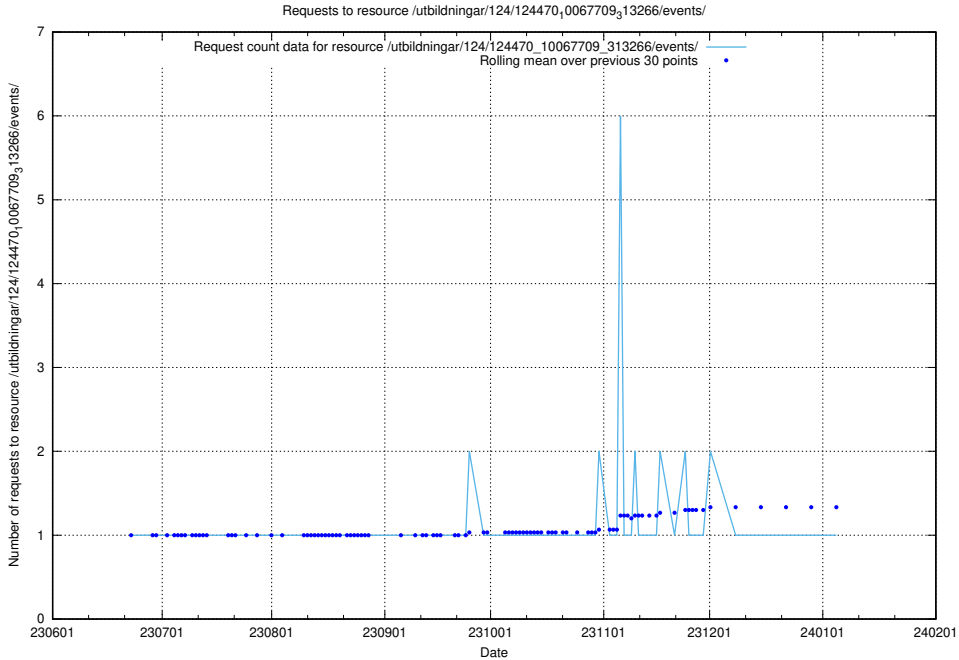

5.6462 Usage of /utbildningar/124/124470_10067709_313266/events/

Here, we count the number of requests to resource /utbildningar/124/124470_10067709_313266/events/