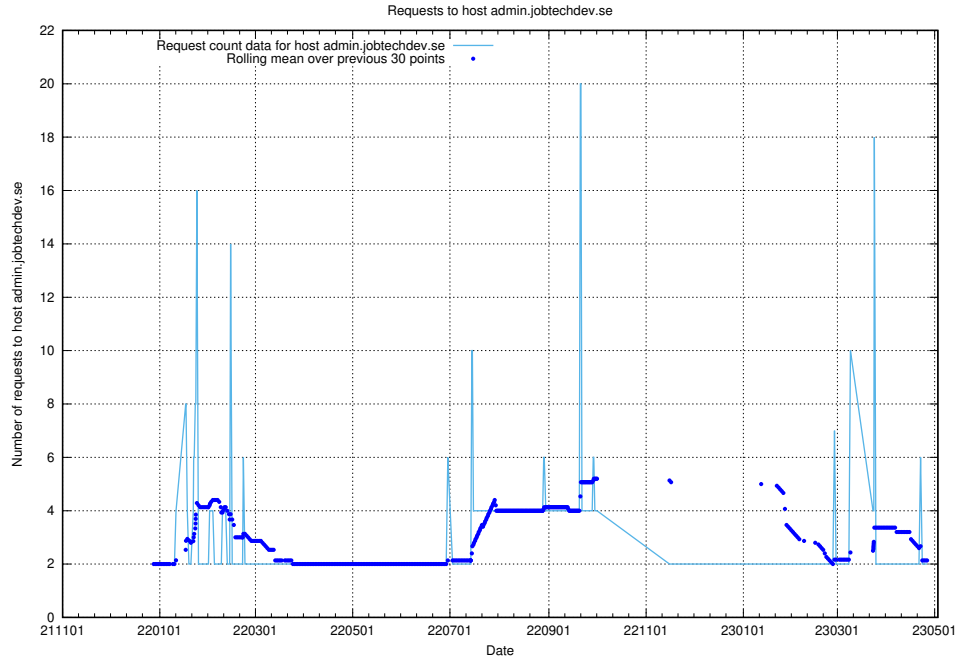

7.367 Usage of admin.jobtechdev.se

Here, we count the number of requests to host admin.jobtechdev.se.