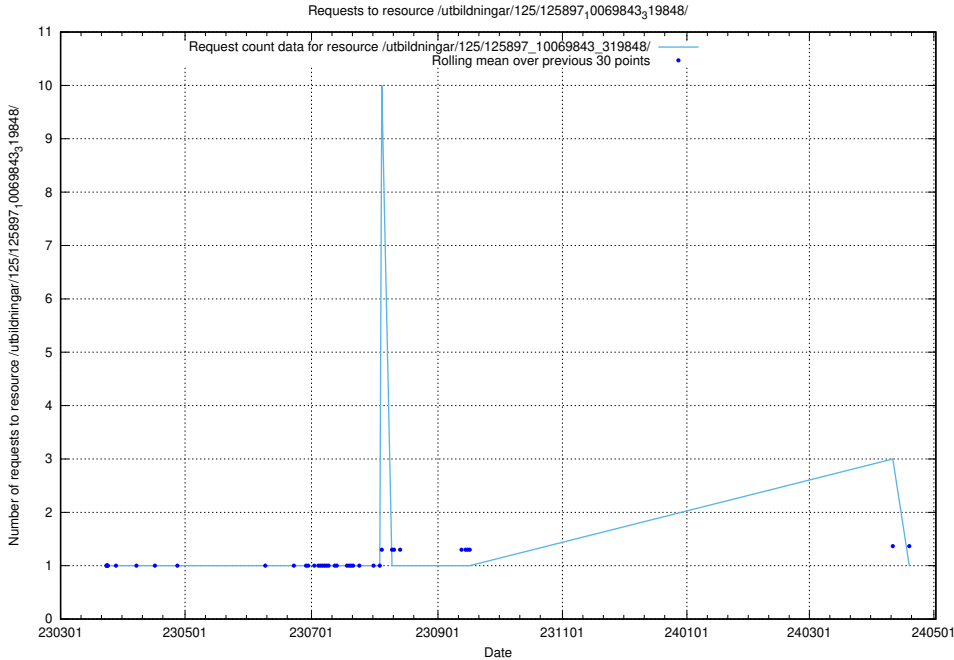

5.7143 Usage of /utbildningar/125/125897_10069843_319848/

Here, we count the number of requests to resource /utbildningar/125/125897_10069843_319848/.