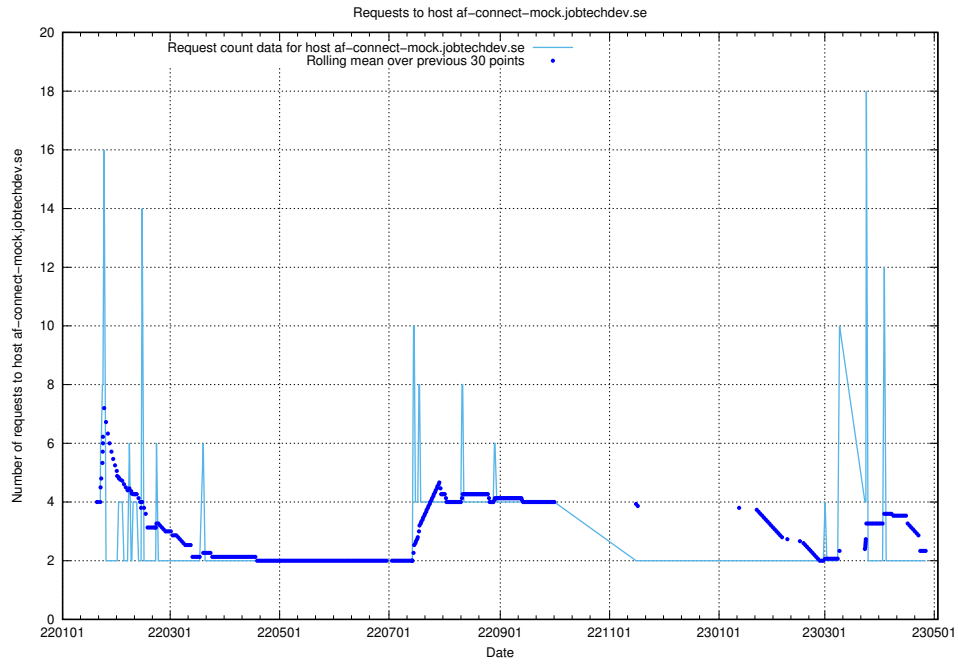

7.273 Usage of af-connect-mock.jobtechdev.se

Here, we count the number of requests to host af-connect-mock.jobtechdev.se.