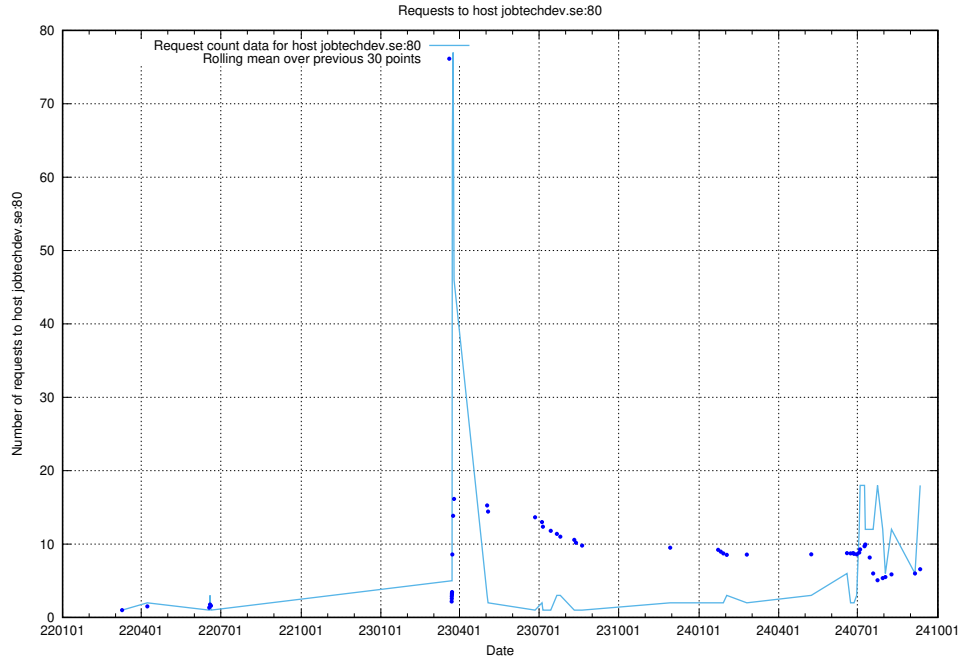

7.40 Usage of jobtechdev.se:80

Here, we count the number of requests to host jobtechdev.se:80.