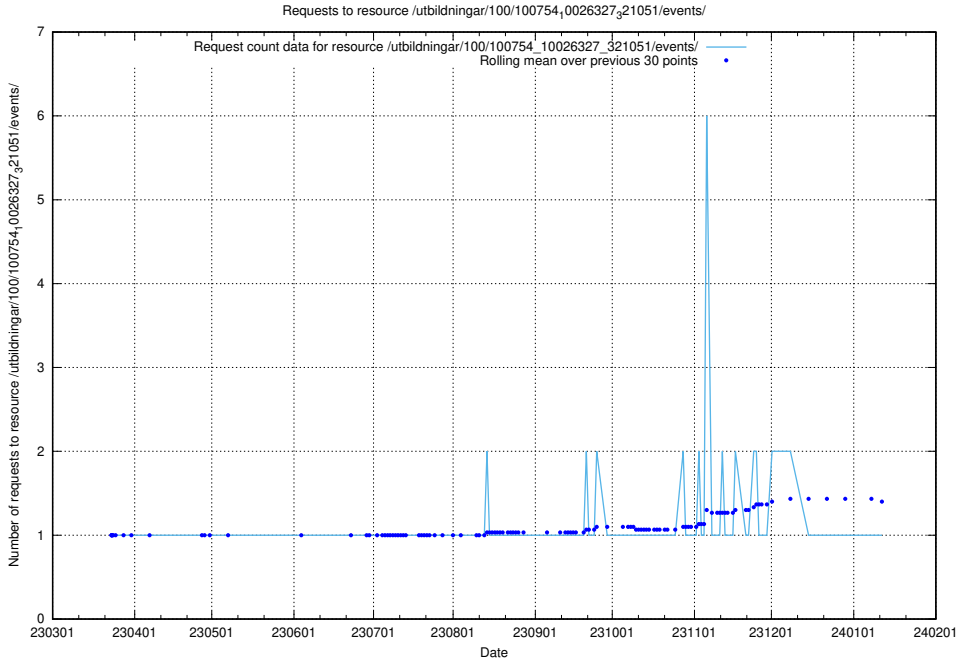

5.6282 Usage of /utbildningar/100/100754_10026327_321051/events/

Here, we count the number of requests to resource /utbildningar/100/100754_10026327_321051/events/