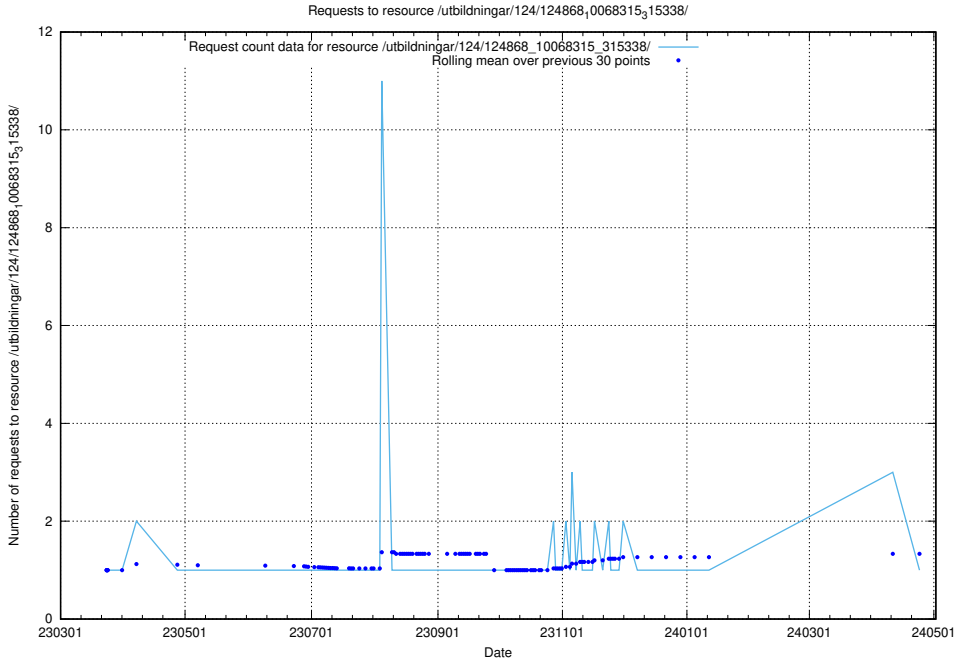

5.1221 Usage of /utbildningar/124/124868_10068315_315338/

Here, we count the number of requests to resource /utbildningar/124/124868_10068315_315338/.