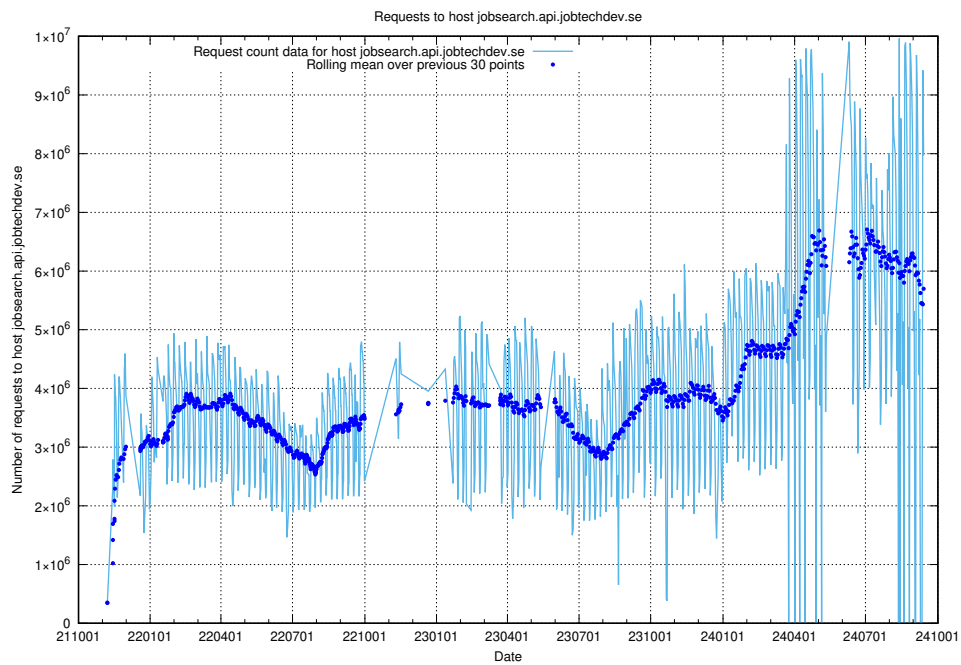

7 Log Stack

This section contains request statistics from [JobTech's log stack](#)⁸.

7.1 Usage of jobsearch.api.jobtechdev.se

Here, we count the number of requests to host jobsearch.api.jobtechdev.se.

---

⁸<https://elk.jobtechdev.se>