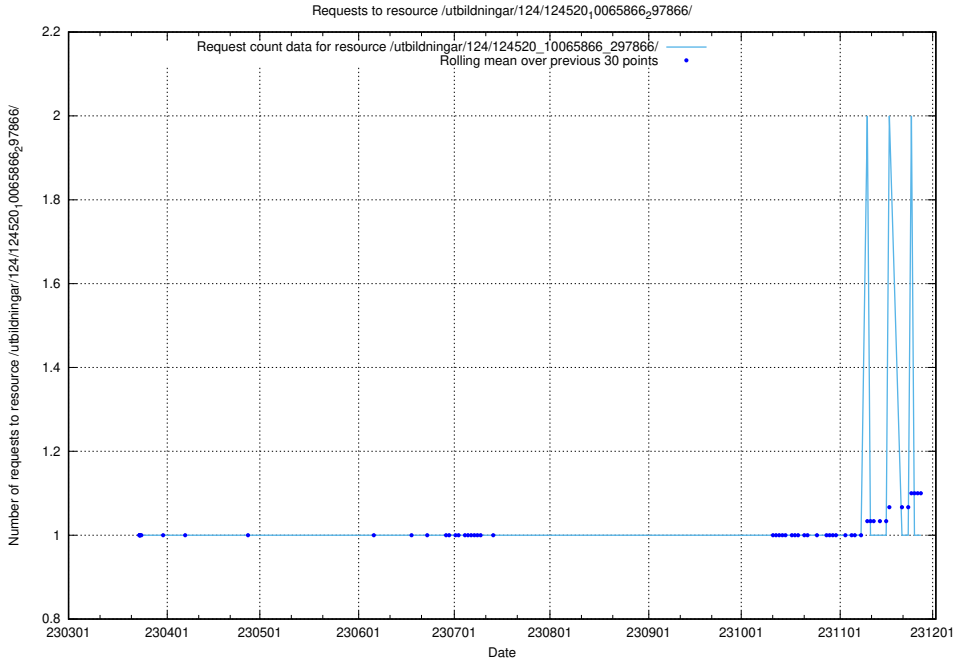

5.1790 Usage of /utbildningar/124/124520_10065866_297866/

Here, we count the number of requests to resource /utbildningar/124/124520_10065866_297866/.