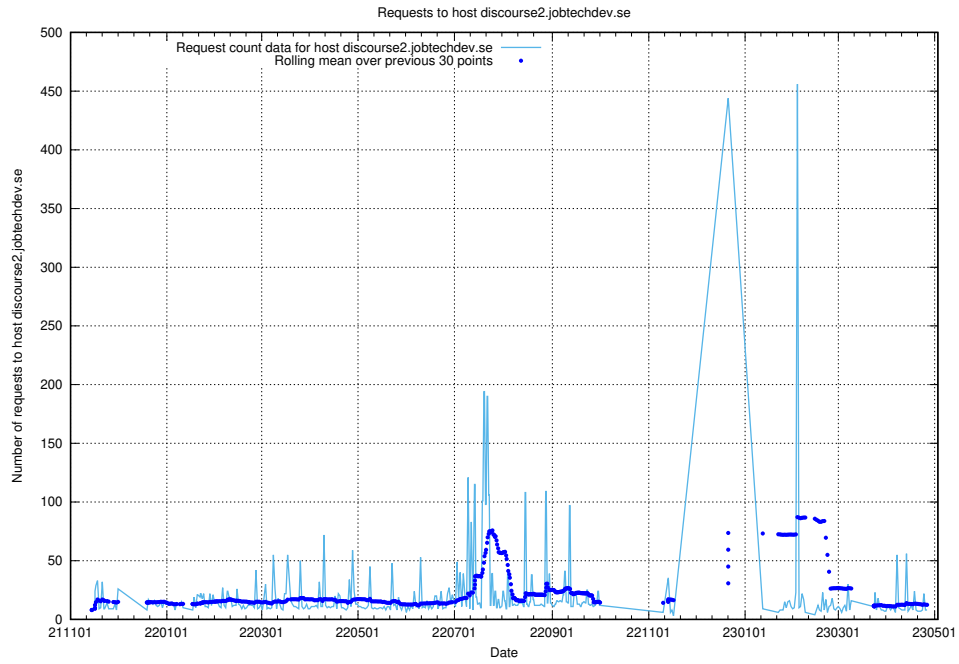

7.72 Usage of discourse2.jobtechdev.se

Here, we count the number of requests to host discourse2.jobtechdev.se.