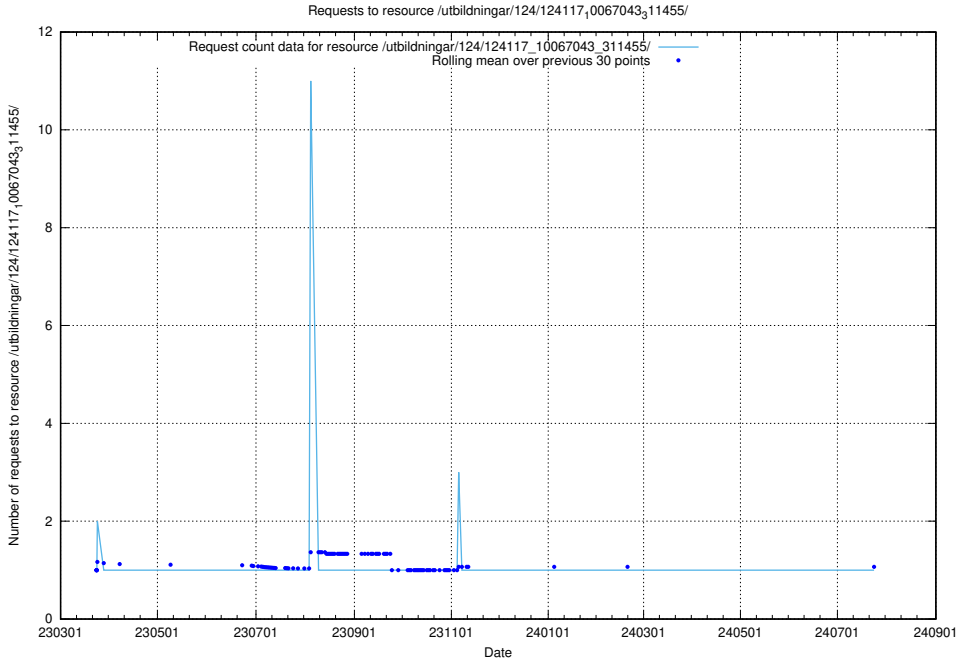

5.4938 Usage of /utbildningar/124/124117_10067043_311455/

Here, we count the number of requests to resource /utbildningar/124/124117_10067043_311455/.