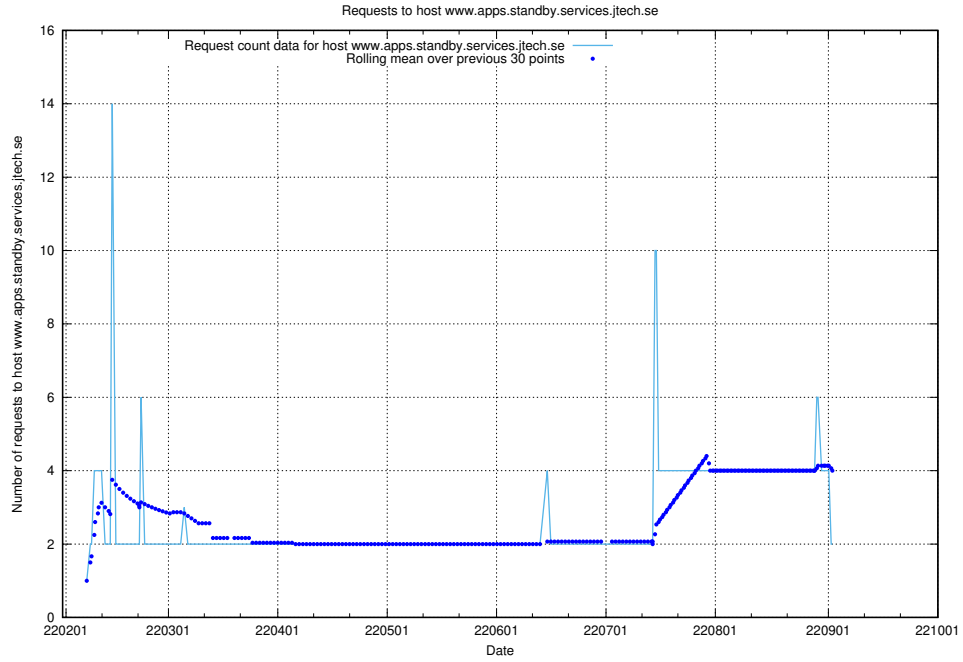

7.567 Usage of `www.apps.standby.services.jtech.se`

Here, we count the number of requests to host `www.apps.standby.services.jtech.se`.