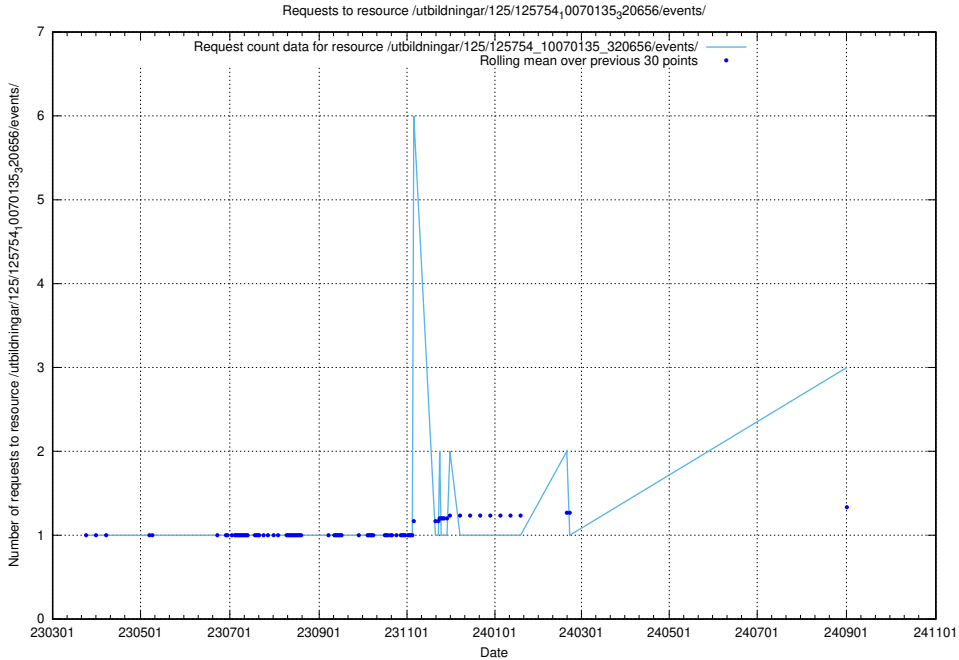

5.511 Usage of /utbildningar/125/125754_10070135_320656/events/

Here, we count the number of requests to resource /utbildningar/125/125754_10070135_320656/events/