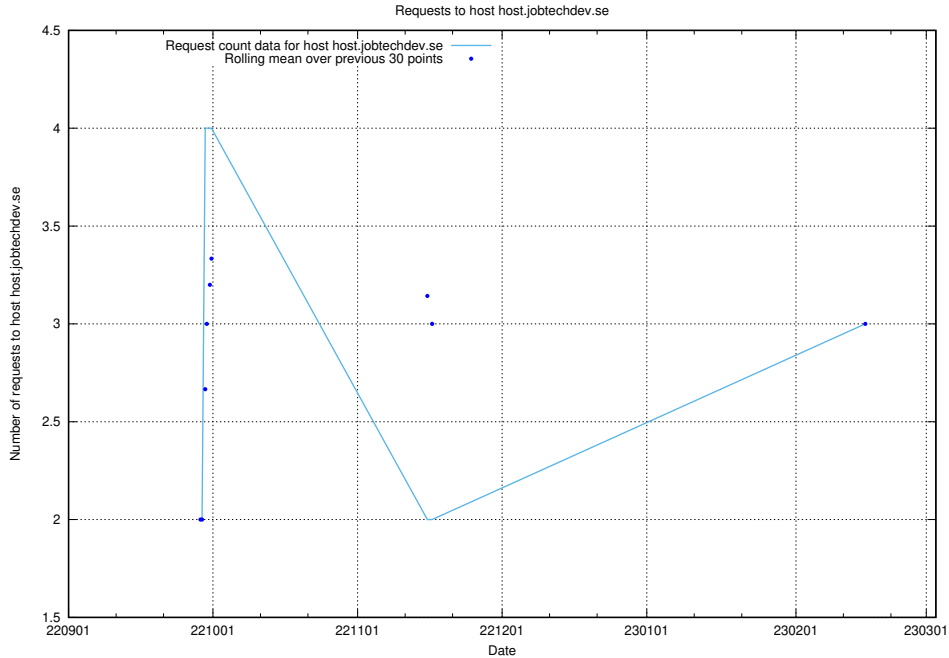

7.192 Usage of host.jobtechdev.se

Here, we count the number of requests to host host.jobtechdev.se.