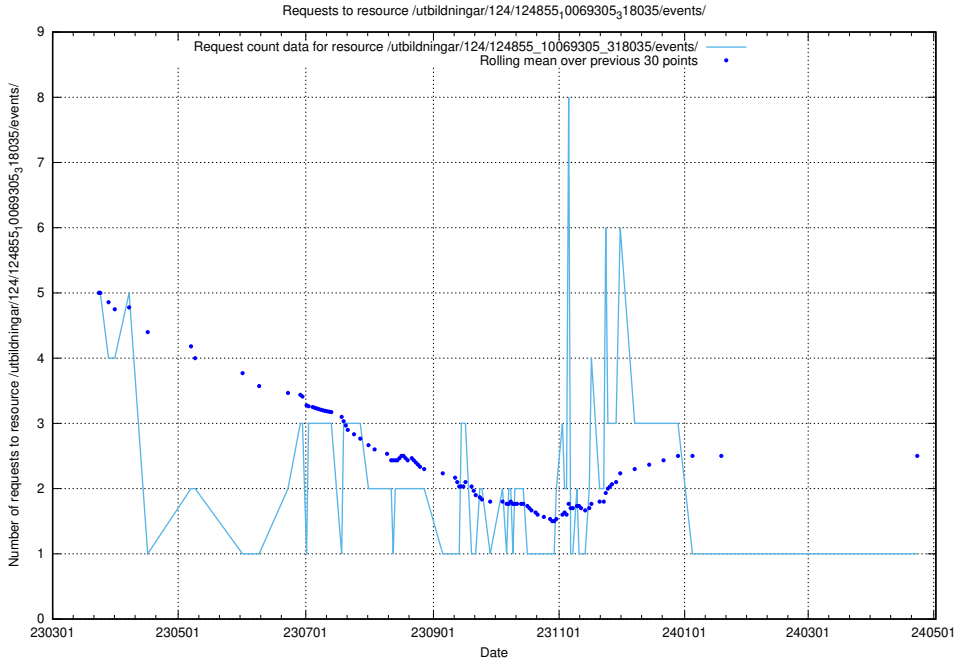

5.6950 Usage of /utbildningar/124/124855_10069305_318035/events/

Here, we count the number of requests to resource /utbildningar/124/124855_10069305_318035/events/