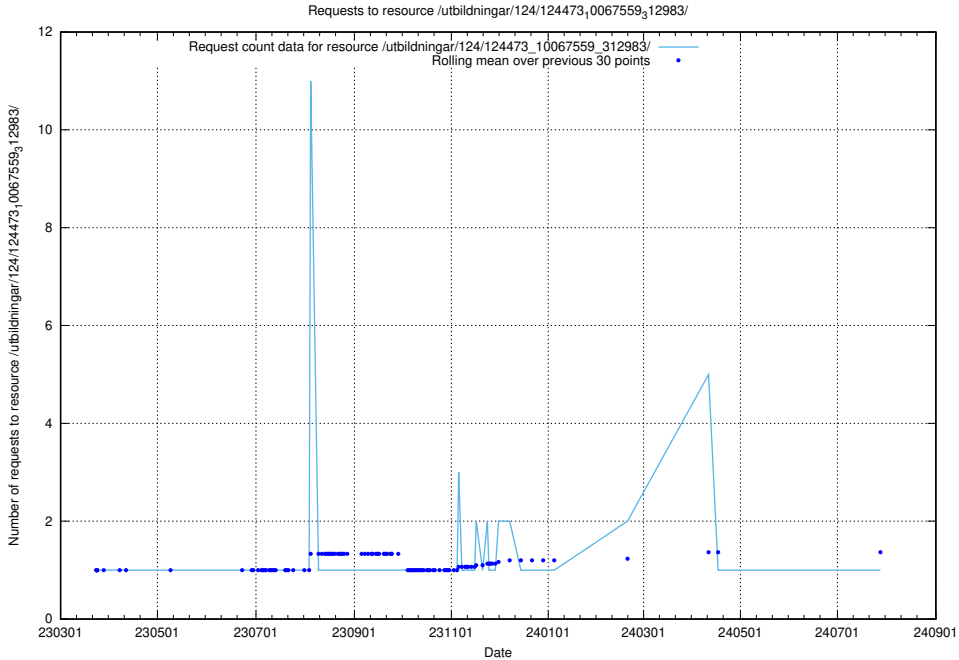

5.3647 Usage of /utbildningar/124/124473_10067559_312983/

Here, we count the number of requests to resource /utbildningar/124/124473_10067559_312983/.