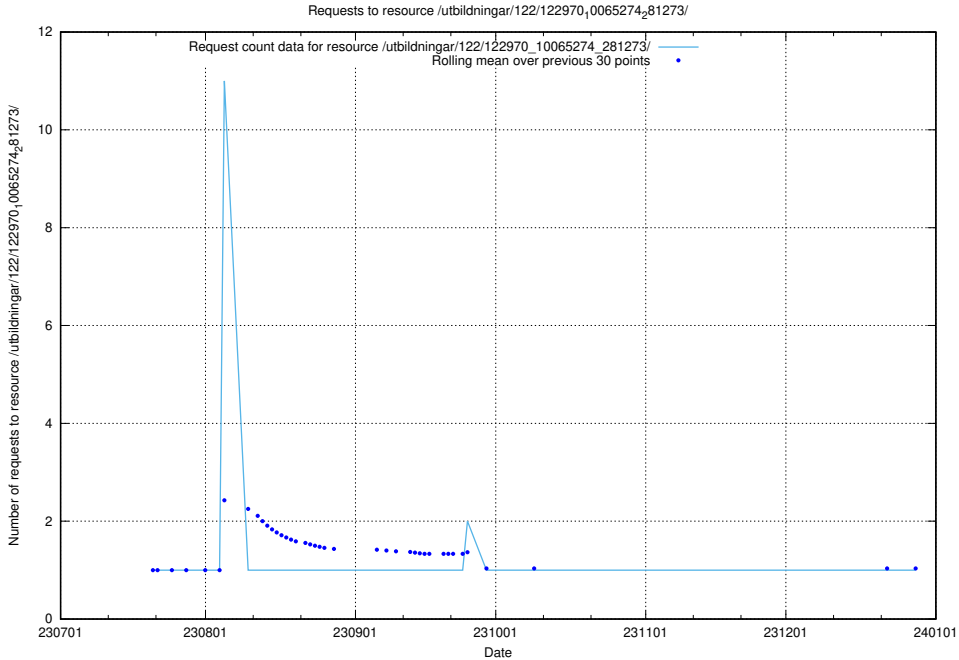

5.5689 Usage of /utbildningar/122/122970_10065274_281273/

Here, we count the number of requests to resource /utbildningar/122/122970_10065274_281273/.