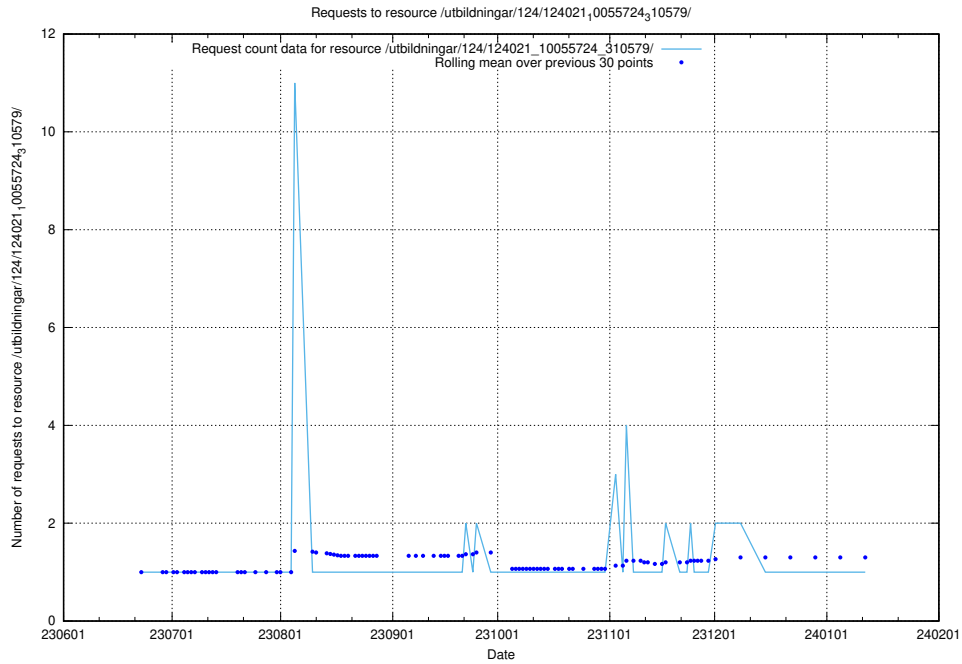

5.6481 Usage of /utbildningar/124/124021_10055724_310579/

Here, we count the number of requests to resource /utbildningar/124/124021_10055724_310579/.