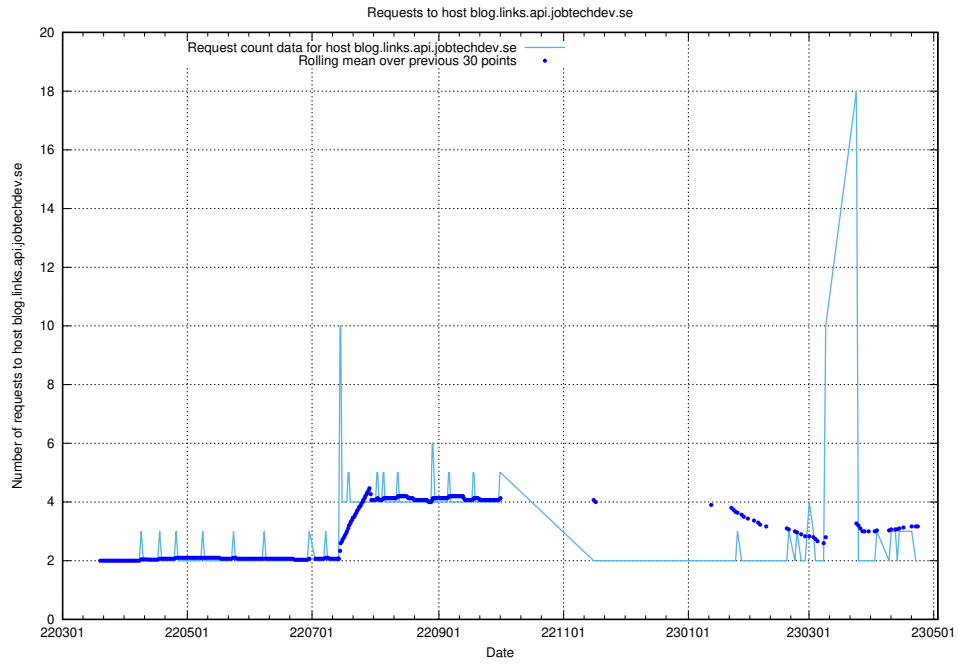

7.500 Usage of `blog.links.api.jobtechdev.se`

Here, we count the number of requests to host `blog.links.api.jobtechdev.se`.