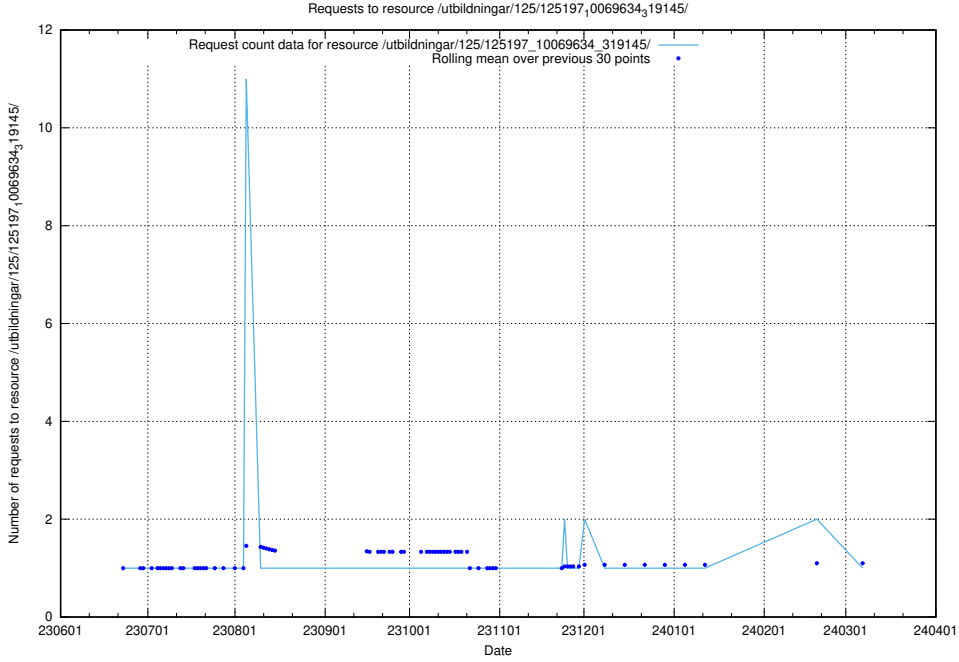

5.6385 Usage of /utbildningar/125/125197_10069634_319145/

Here, we count the number of requests to resource /utbildningar/125/125197_10069634_319145/.