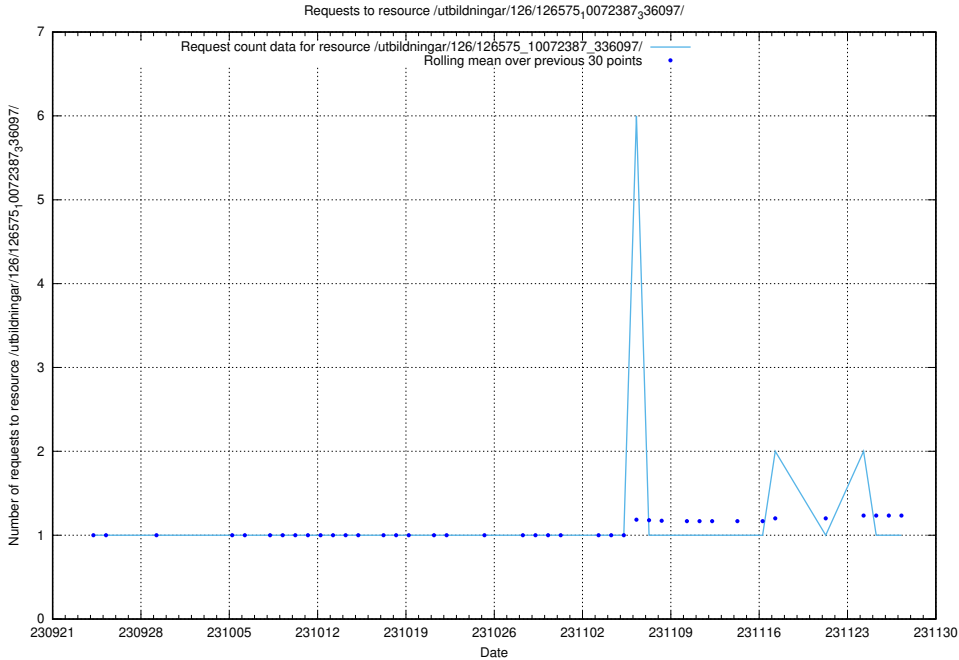

5.5183 Usage of /utbildningar/126/126575_10072387_336097/

Here, we count the number of requests to resource /utbildningar/126/126575_10072387_336097/.