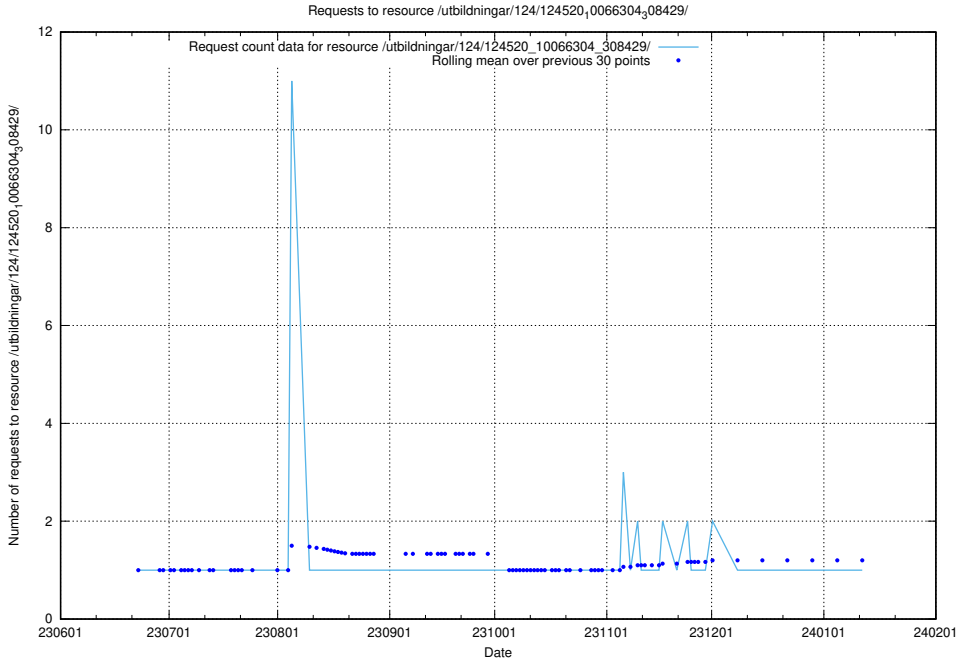

5.6413 Usage of /utbildningar/124/124520_10066304_308429/

Here, we count the number of requests to resource /utbildningar/124/124520_10066304_308429/.