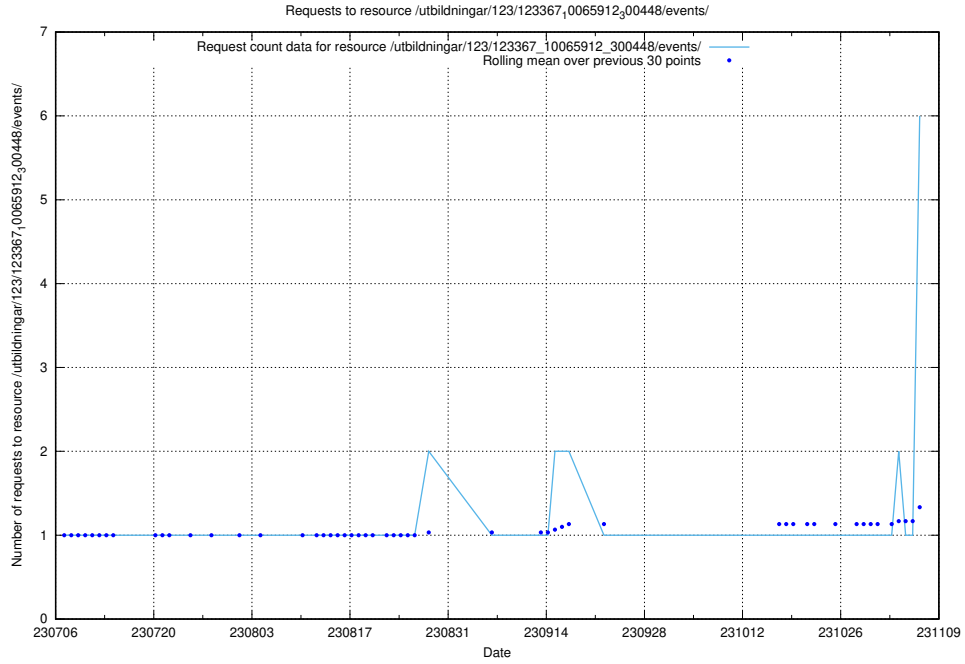

### 5.116 Usage of /utbildningar/123/123367\_10065912\_300448/events/

Here, we count the number of requests to resource /utbildningar/123/123367\_10065912\_300448/events/