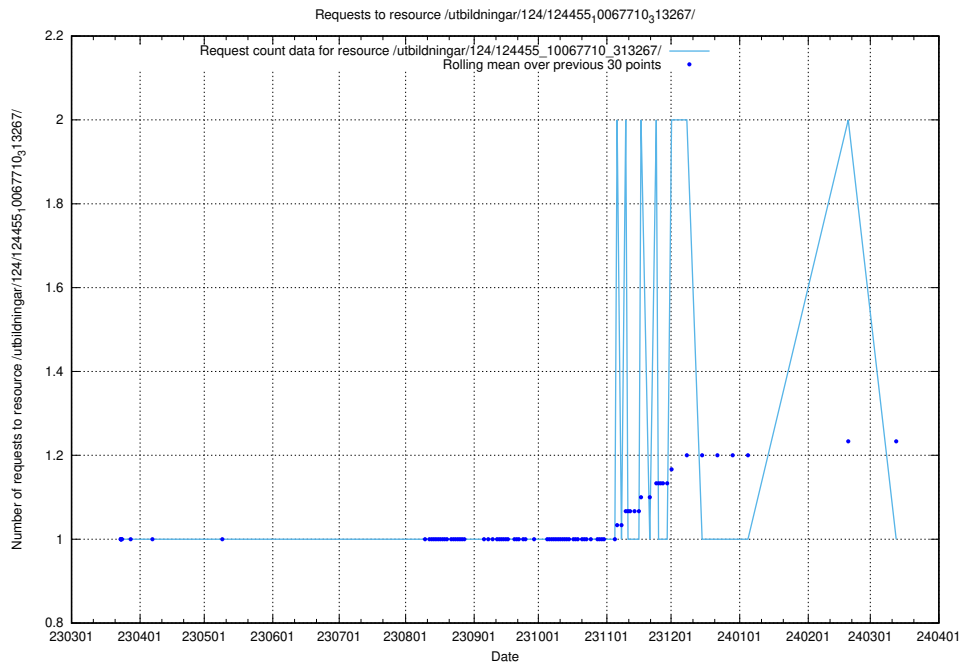

5.4155 Usage of /utbildningar/124/124455_10067710_313267/

Here, we count the number of requests to resource /utbildningar/124/124455_10067710_313267/.