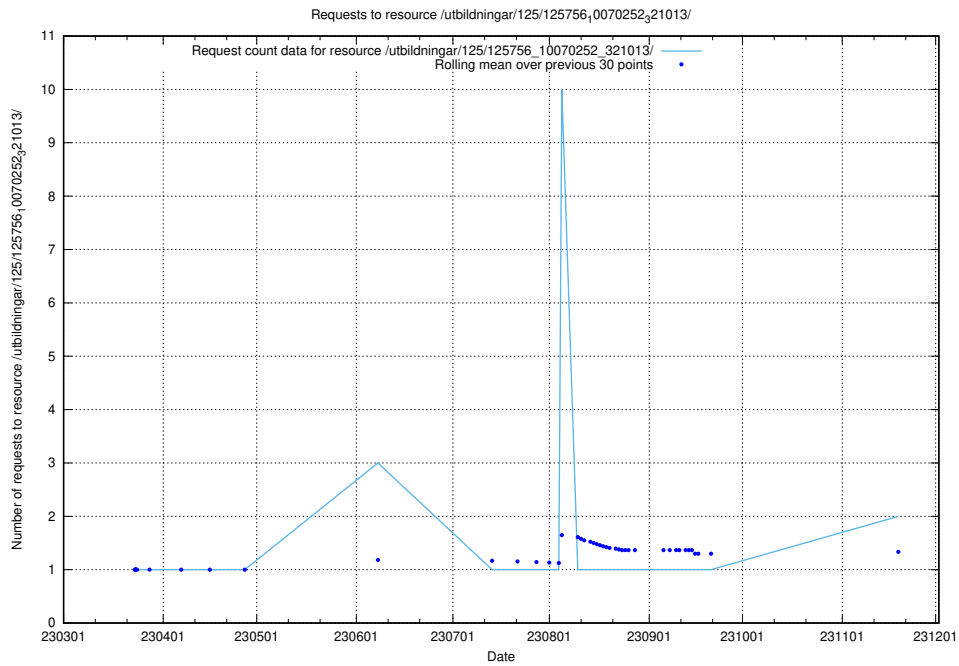

5.1012 Usage of /utbildningar/125/125756_10070252_321013/

Here, we count the number of requests to resource /utbildningar/125/125756_10070252_321013/.