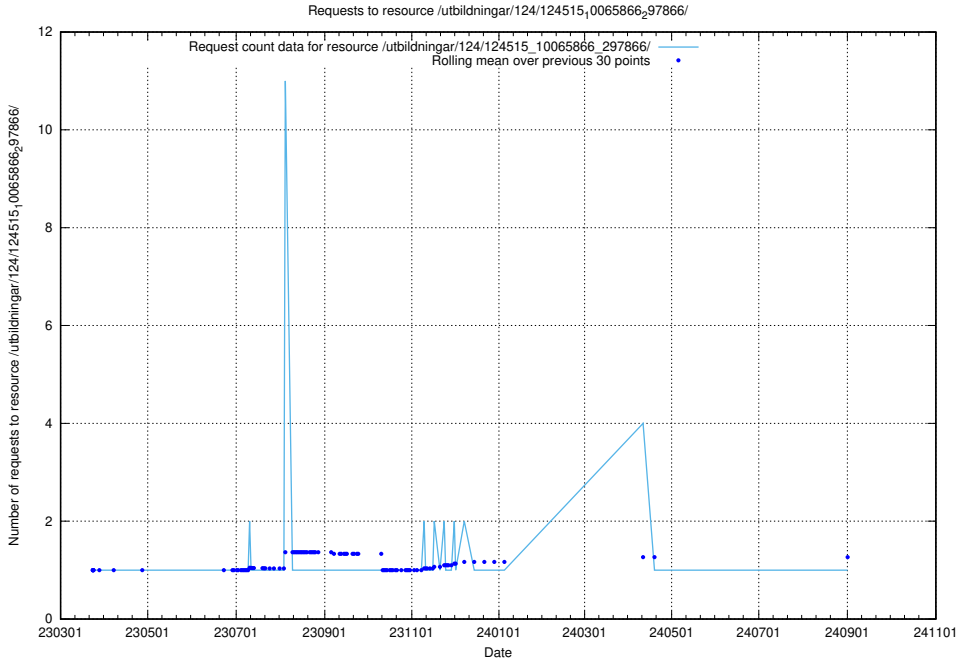

5.2398 Usage of /utbildningar/124/124515_10065866_297866/

Here, we count the number of requests to resource /utbildningar/124/124515_10065866_297866/.