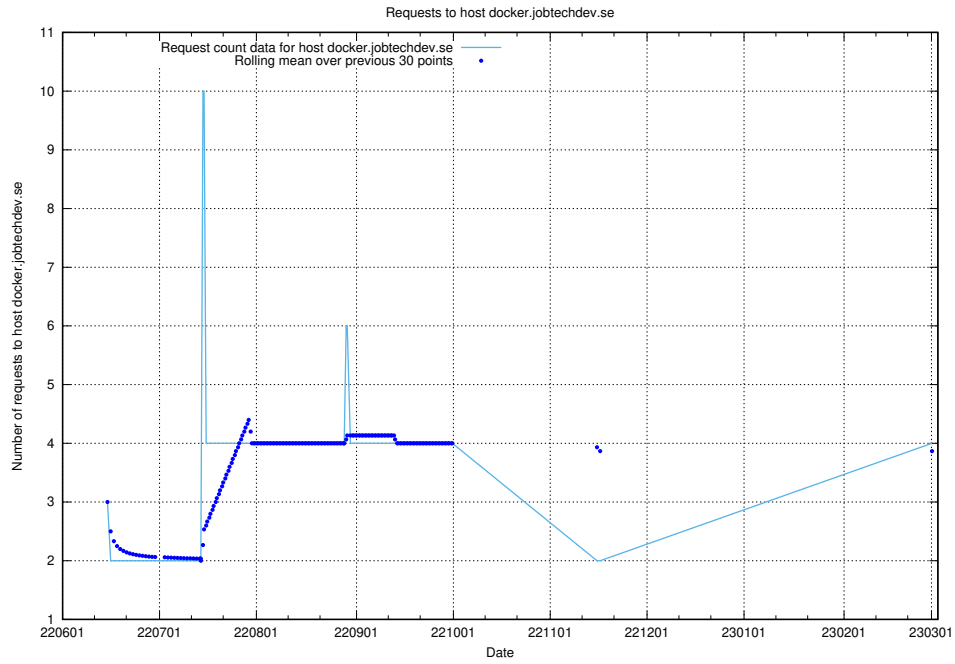

7.155 Usage of docker.jobtechdev.se

Here, we count the number of requests to host docker.jobtechdev.se.