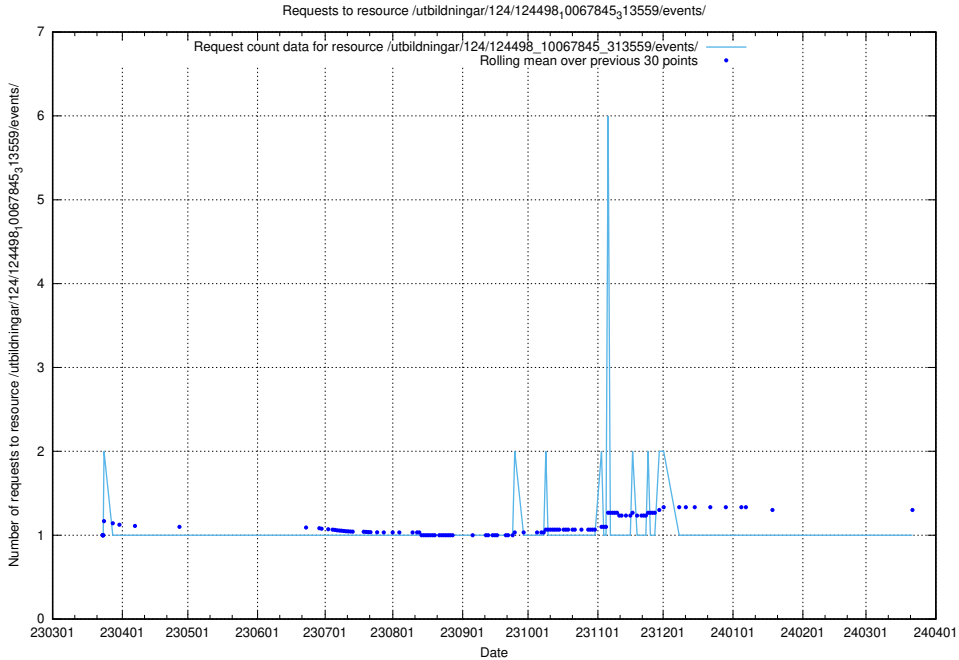

5.3370 Usage of /utbildningar/124/124498_10067845_313559/events/

Here, we count the number of requests to resource /utbildningar/124/124498_10067845_313559/events/