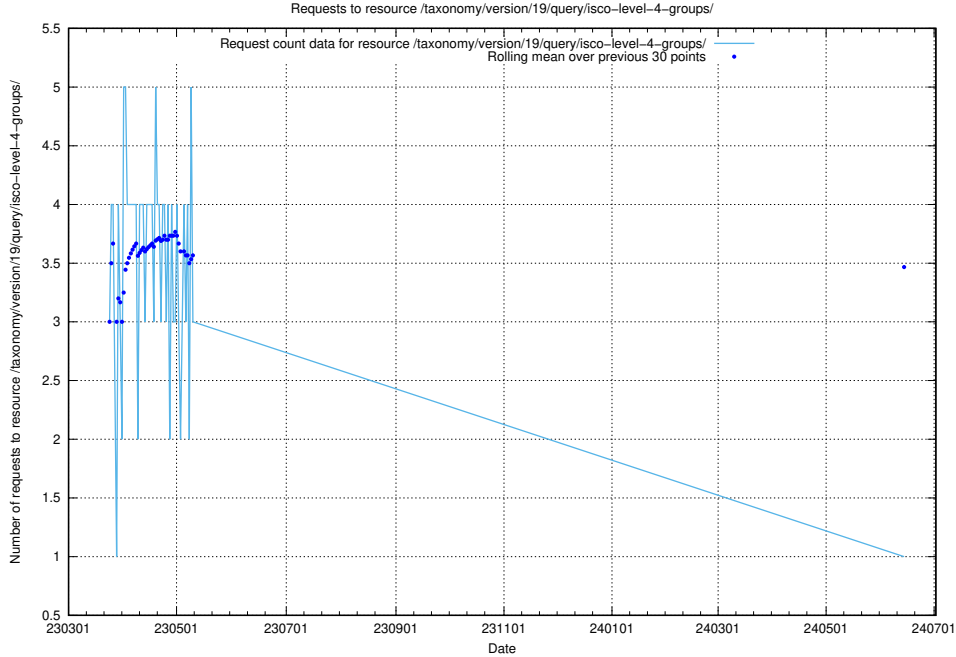

5.6839 Usage of /taxonomy/version/19/query/isco-level-4-groups/

Here, we count the number of requests to resource /taxonomy/version/19/query/isco-level-4-groups/.