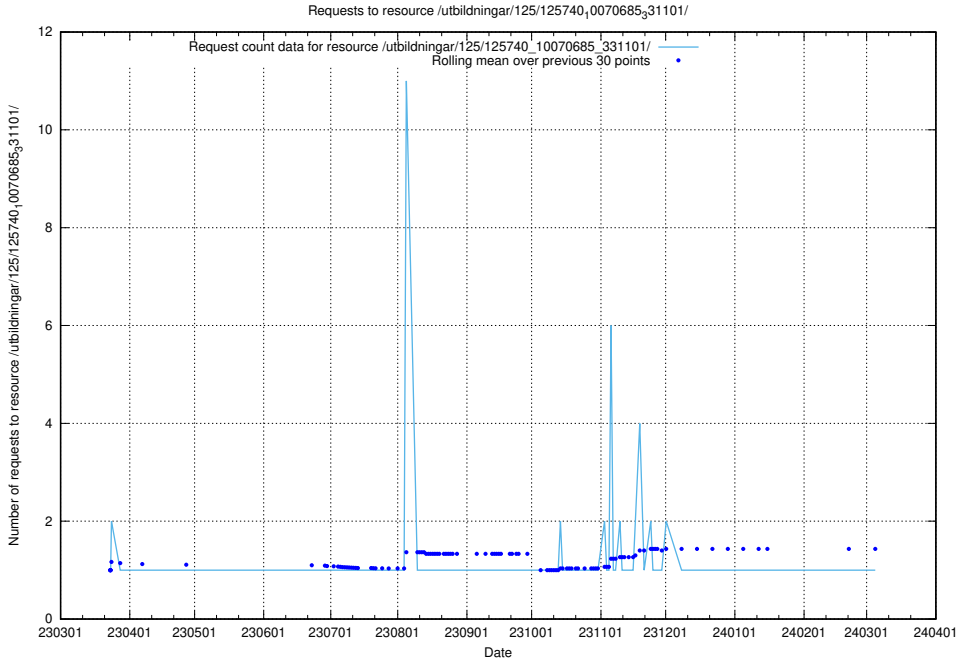

5.1040 Usage of /utbildningar/125/125740_10070685_331101/

Here, we count the number of requests to resource /utbildningar/125/125740_10070685_331101/.