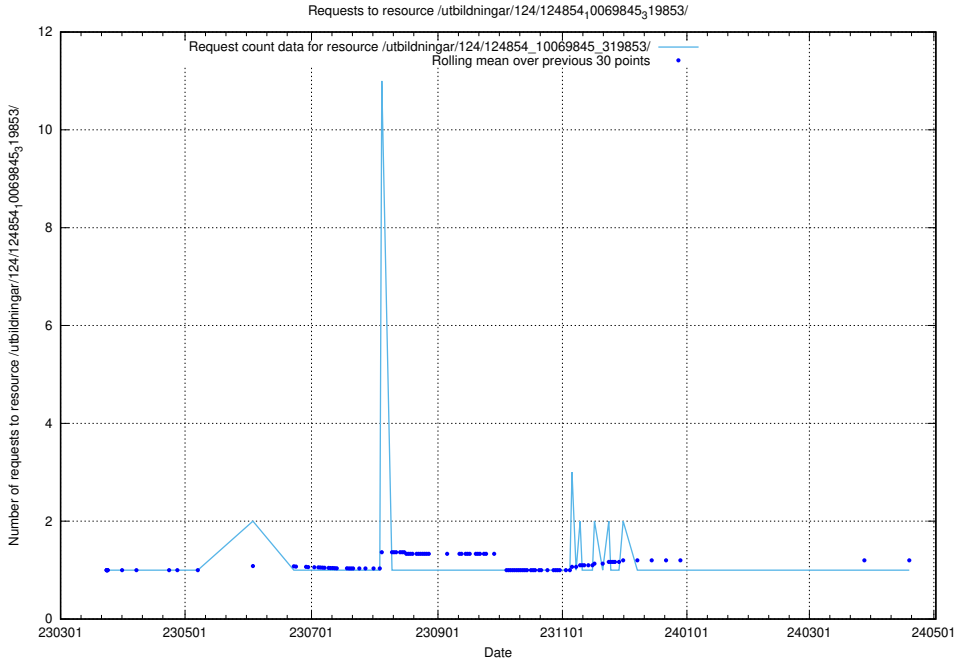

5.1265 Usage of /utbildningar/124/124854_10069845_319853/

Here, we count the number of requests to resource /utbildningar/124/124854_10069845_319853/.