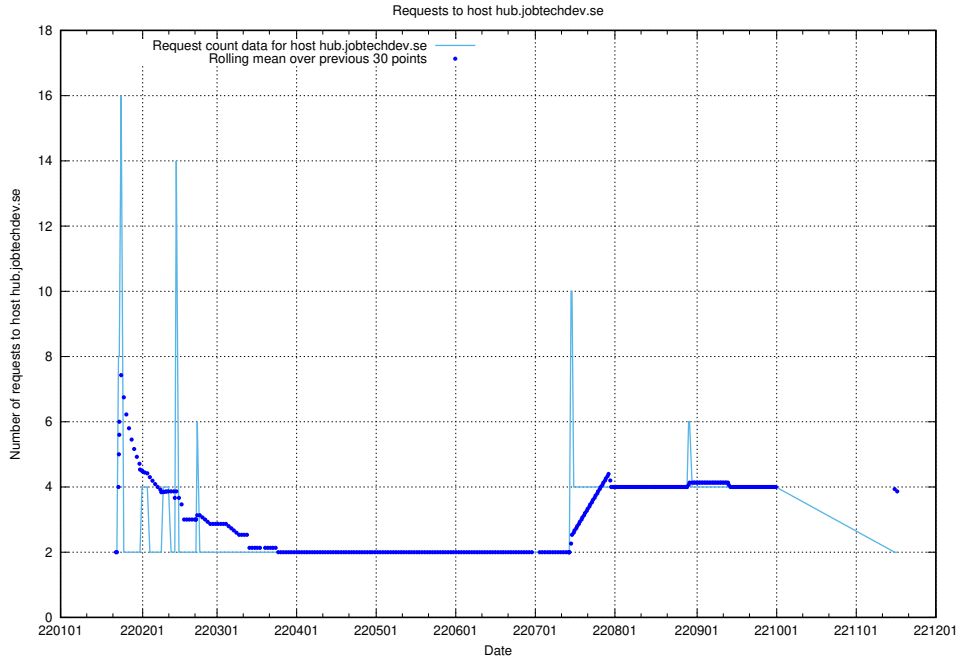

### 7.606 Usage of hub.jobtechdev.se

Here, we count the number of requests to host hub.jobtechdev.se.