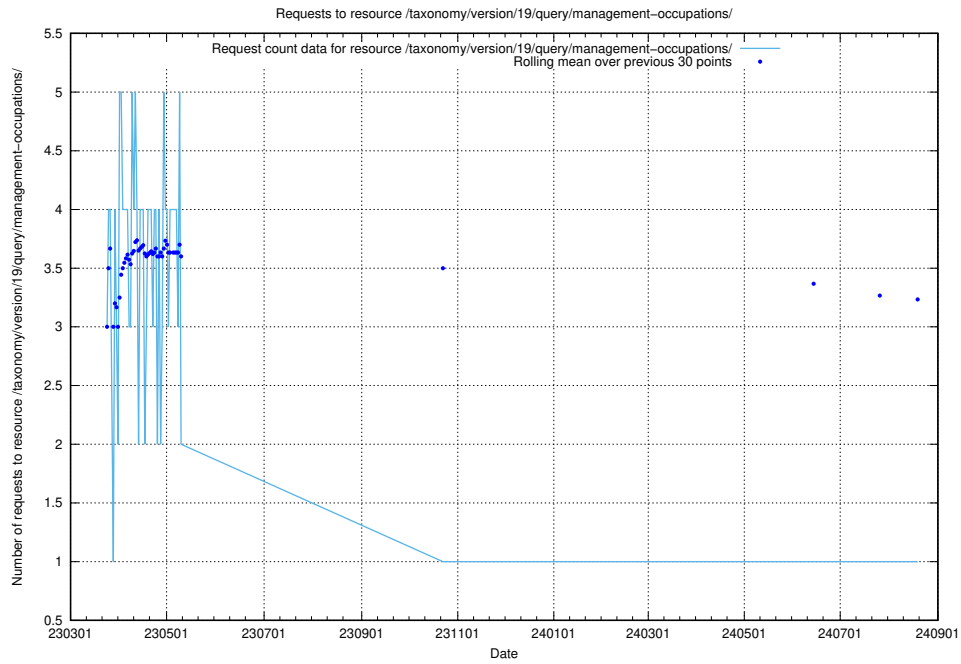

5.6835 Usage of /taxonomy/version/19/query/management-occupations/

Here, we count the number of requests to resource /taxonomy/version/19/query/management-occupations/.