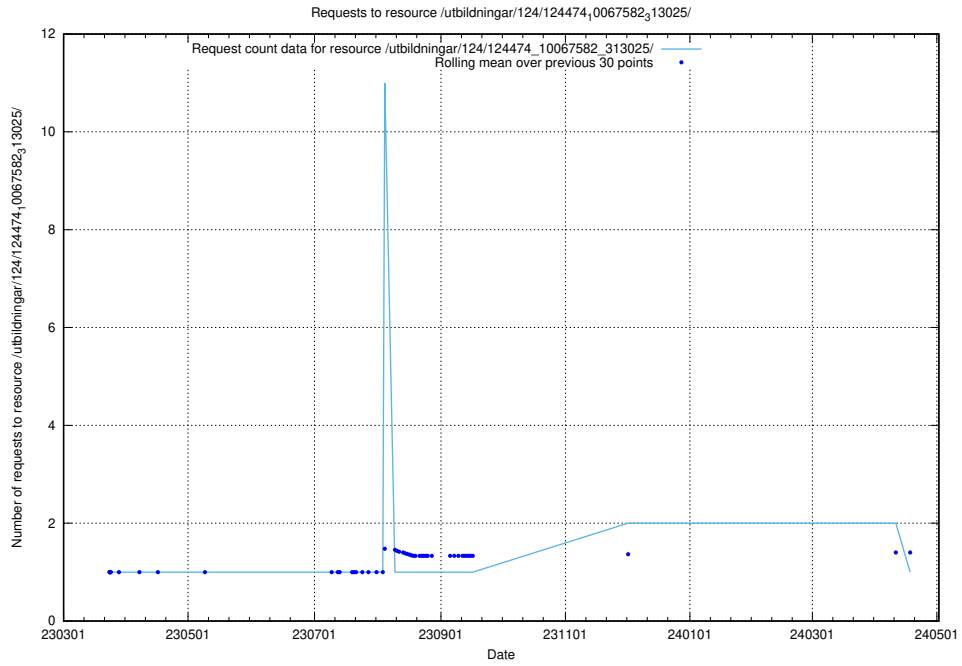

5.3594 Usage of /utbildningar/124/124474_10067582_313025/

Here, we count the number of requests to resource /utbildningar/124/124474_10067582_313025/.