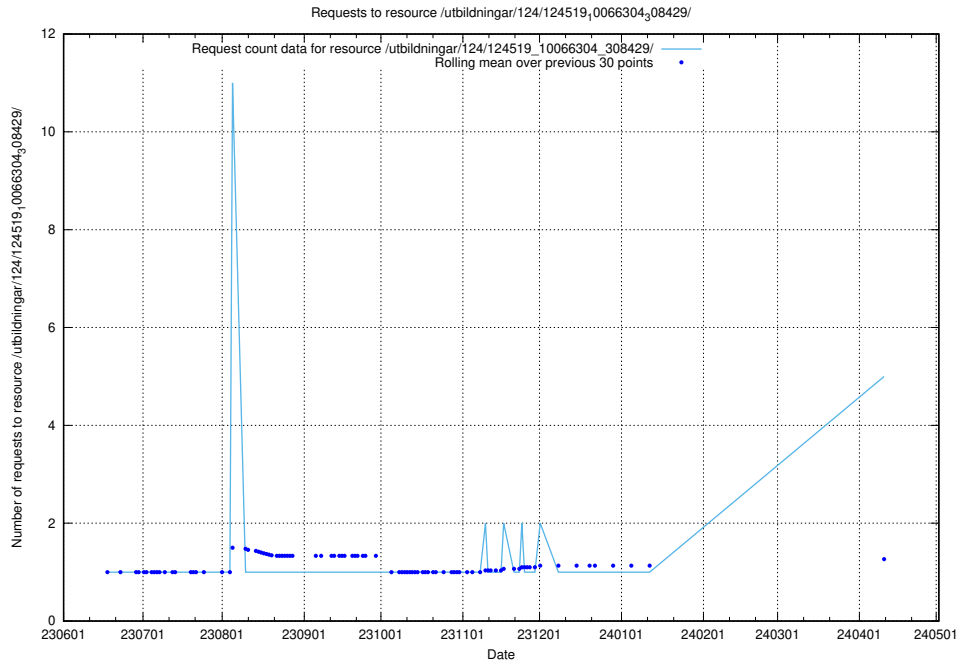

5.206 Usage of /utbildningar/124/124519_10066304_308429/

Here, we count the number of requests to resource /utbildningar/124/124519_10066304_308429/.