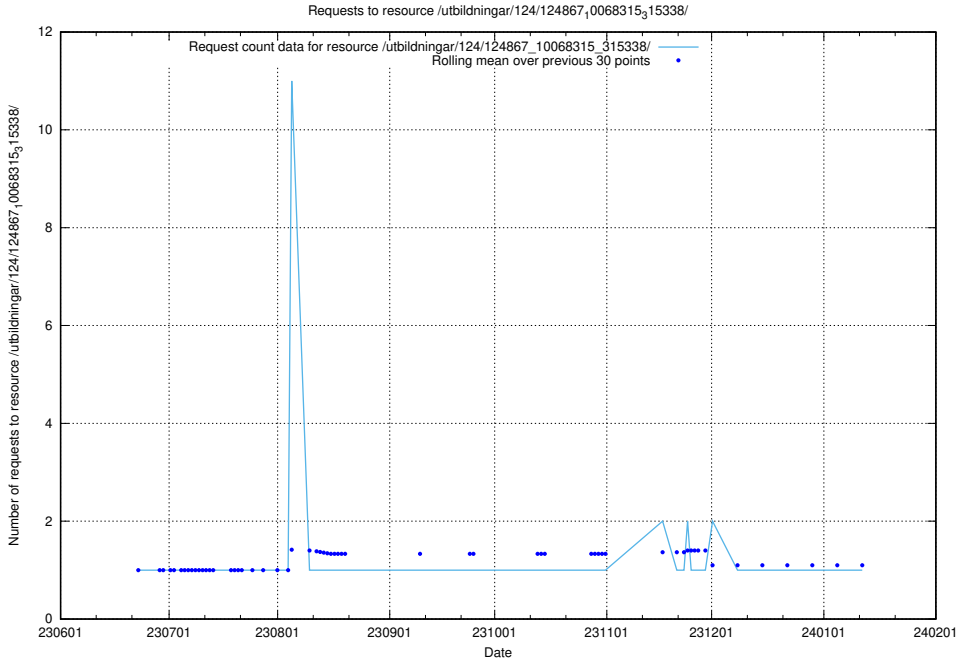

5.6396 Usage of /utbildningar/124/124867_10068315_315338/

Here, we count the number of requests to resource /utbildningar/124/124867_10068315_315338/.