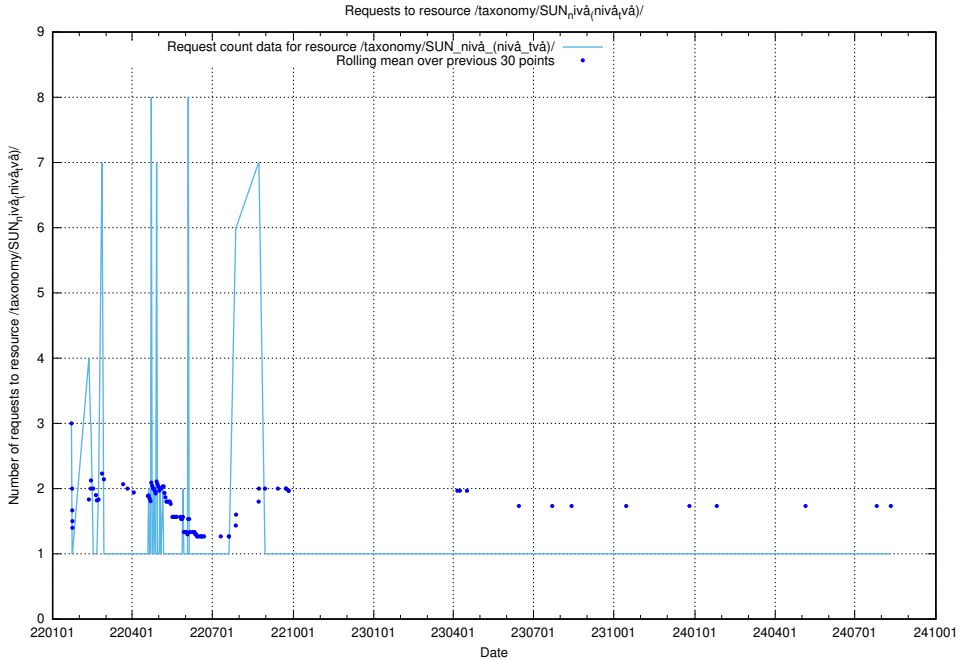

5.5107 Usage of /taxonomy/SUN_nivå_(nivå_två)/

Here, we count the number of requests to resource /taxonomy/SUN_nivå_(nivå_två)/.