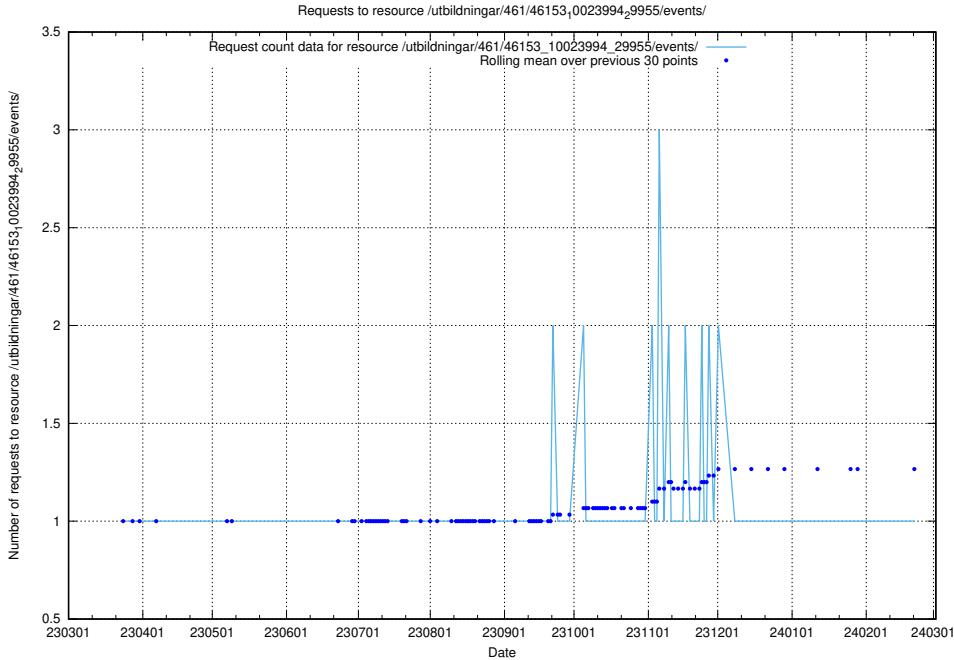

5.6857 Usage of /utbildningar/461/46153_10023994_29955/events/

Here, we count the number of requests to resource /utbildningar/461/46153_10023994_29955/events/.