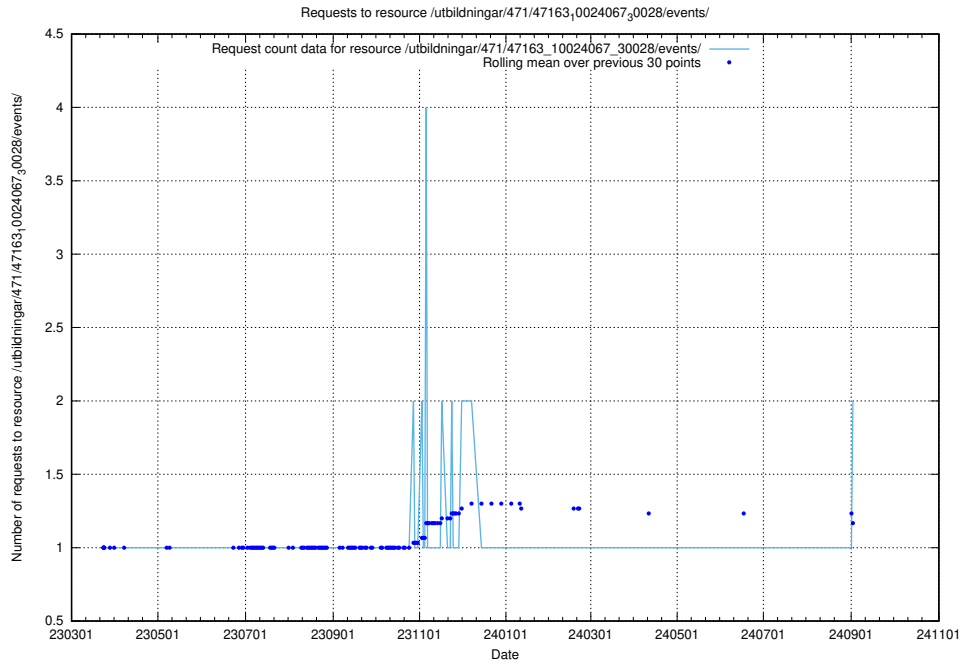

5.1003 Usage of /utbildningar/471/47163_10024067_30028/events/

Here, we count the number of requests to resource /utbildningar/471/47163_10024067_30028/events/.