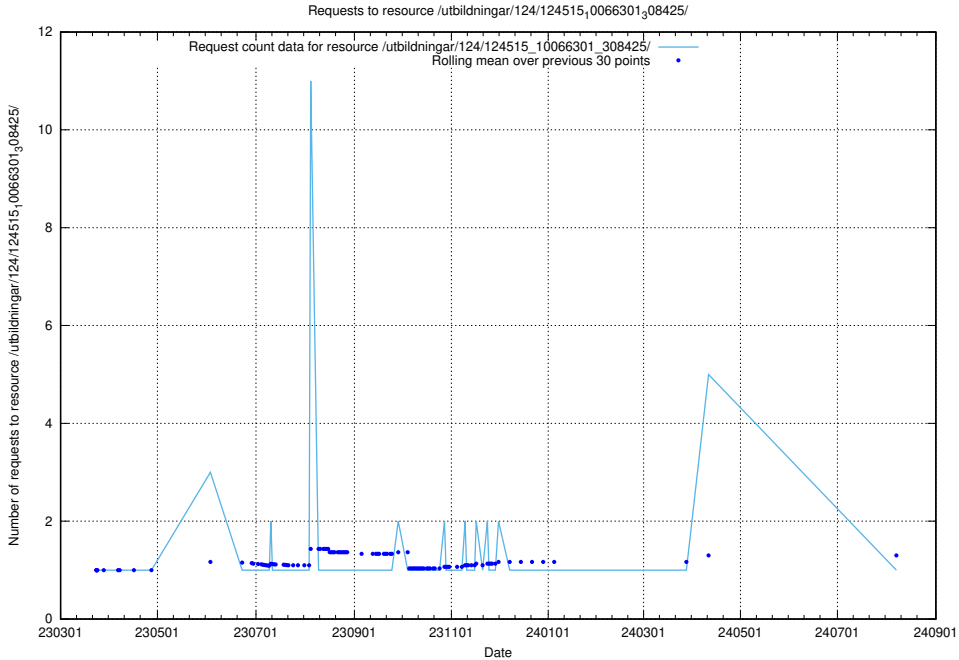

5.2202 Usage of /utbildningar/124/124515_10066301_308425/

Here, we count the number of requests to resource /utbildningar/124/124515_10066301_308425/.