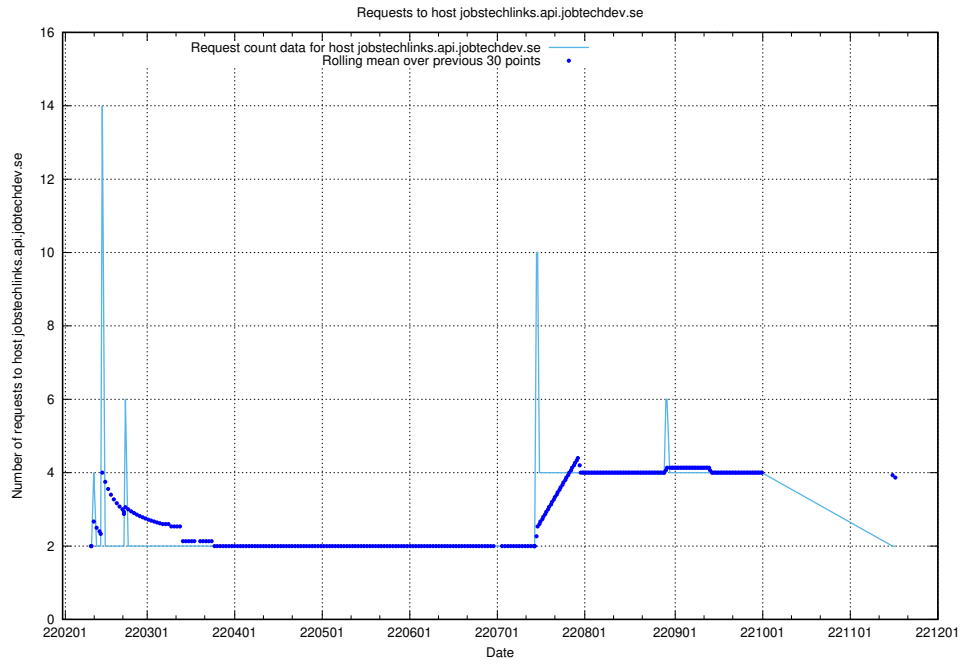

7.564 Usage of `jobstechlinks.api.jobtechdev.se`

Here, we count the number of requests to host `jobstechlinks.api.jobtechdev.se`.