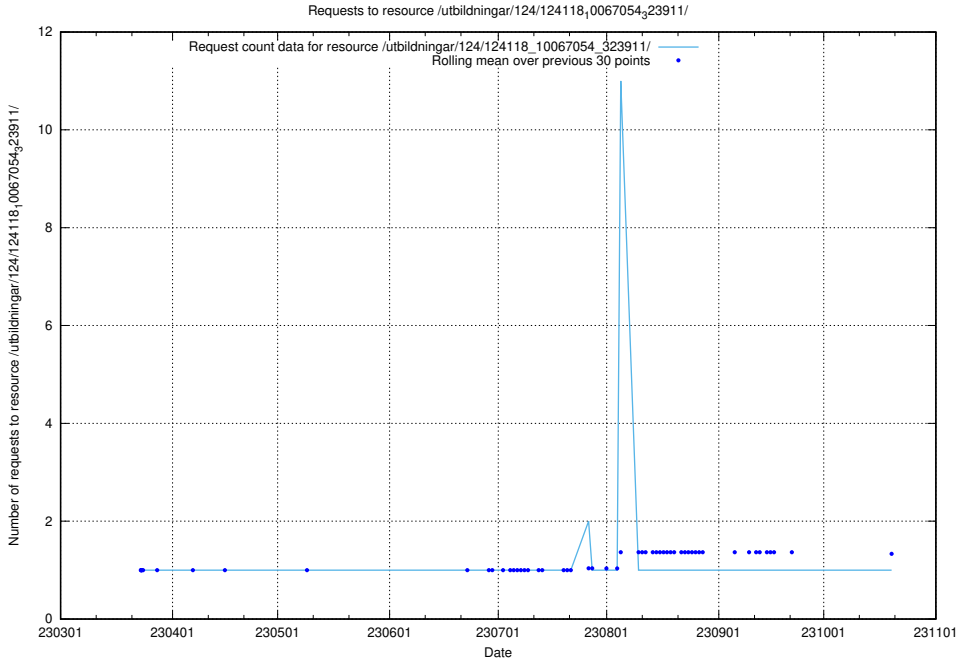

5.4850 Usage of /utbildningar/124/124118_10067054_323911/

Here, we count the number of requests to resource /utbildningar/124/124118_10067054_323911/.