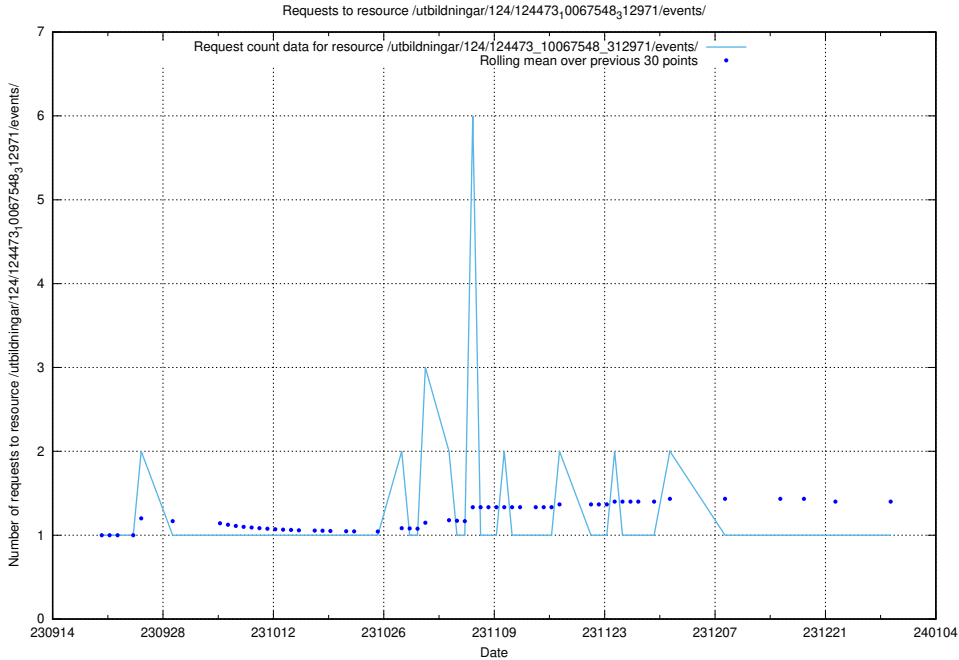

### 5.5238 Usage of /utbildningar/124/124473\_10067548\_312971/events/

Here, we count the number of requests to resource /utbildningar/124/124473\_10067548\_312971/events/