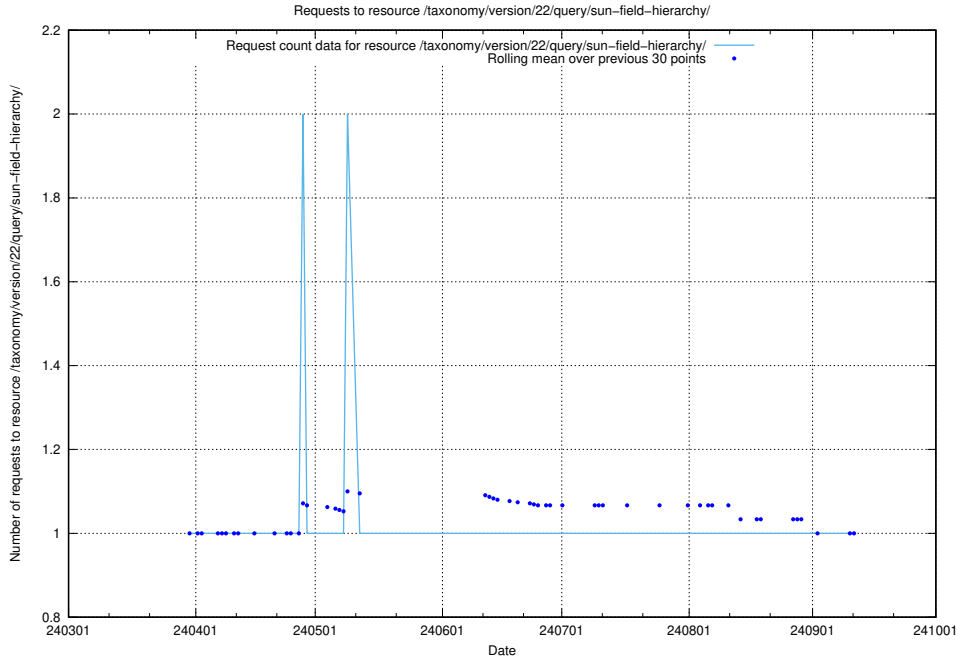

5.2273 Usage of /taxonomy/version/22/query/sun-field-hierarchy/

Here, we count the number of requests to resource /taxonomy/version/22/query/sun-field-hierarchy/.