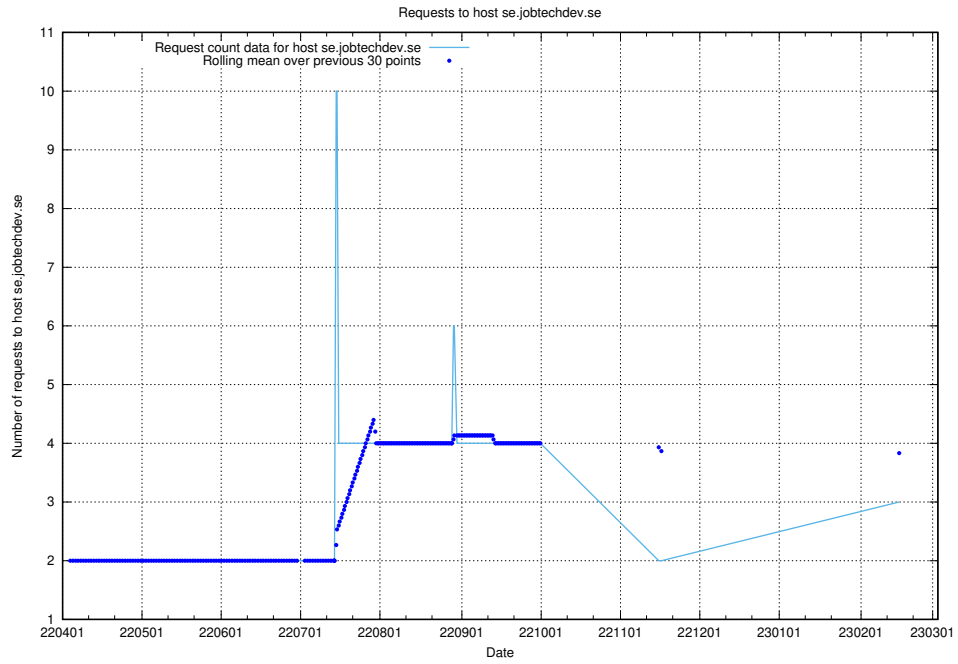

7.229 Usage of se.jobtechdev.se

Here, we count the number of requests to host se.jobtechdev.se.