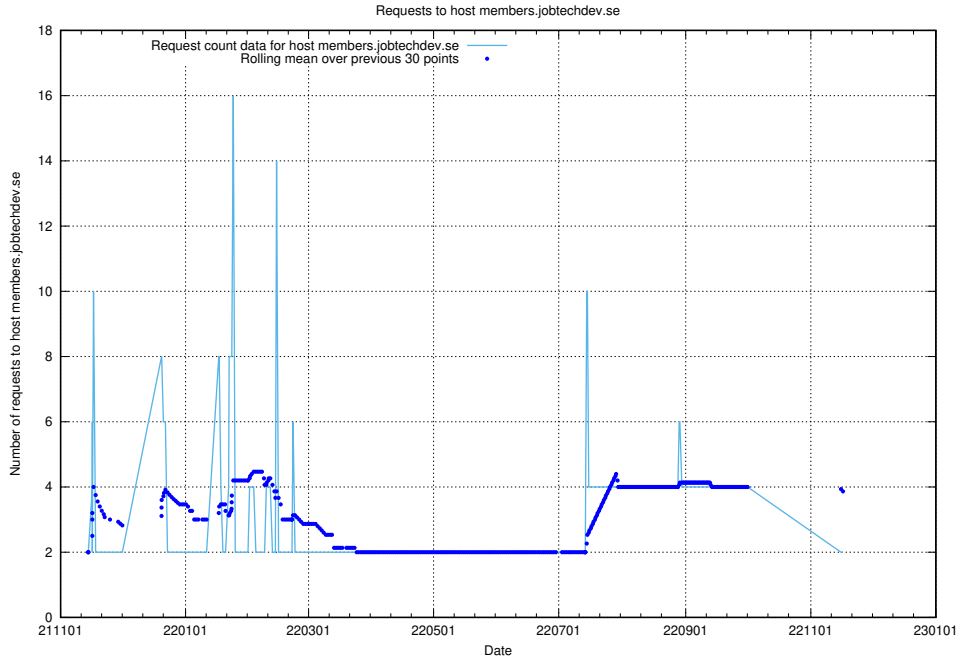

7.576 Usage of members.jobtechdev.se

Here, we count the number of requests to host members.jobtechdev.se.