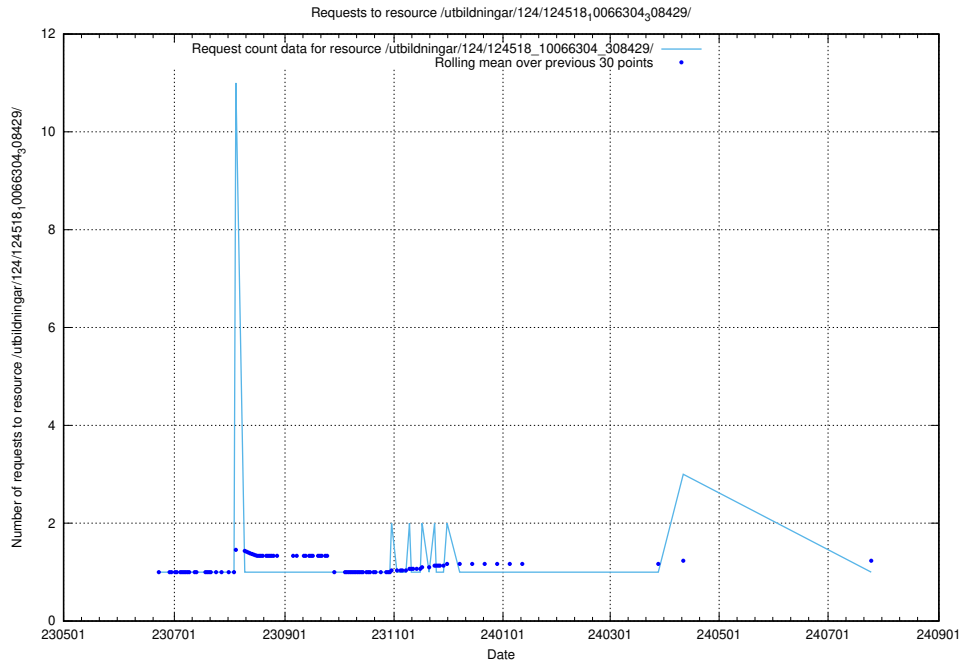

5.6422 Usage of /utbildningar/124/124518_10066304_308429/

Here, we count the number of requests to resource /utbildningar/124/124518_10066304_308429/.