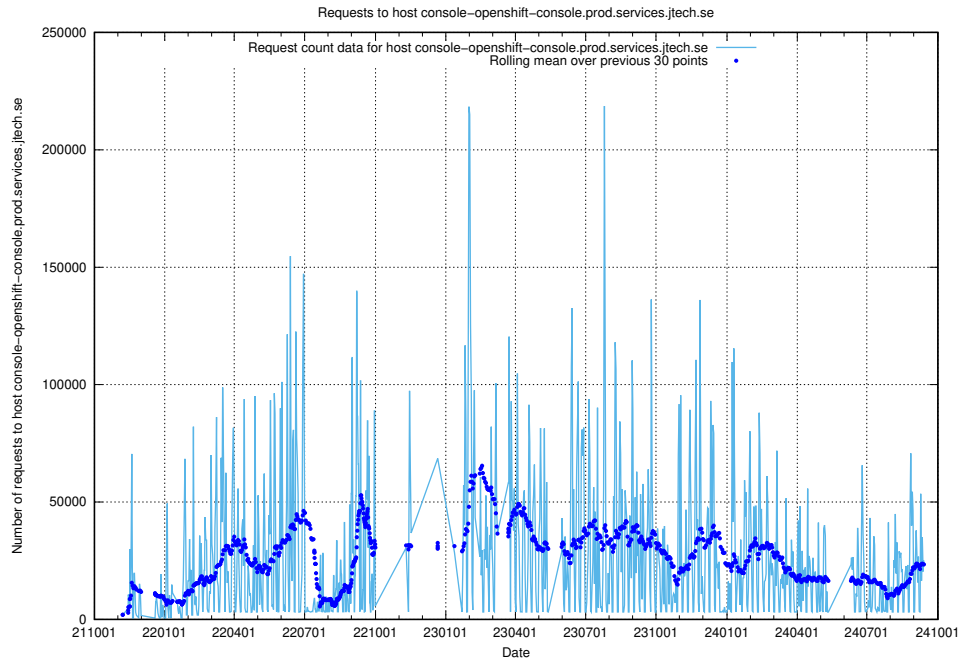

7.8 Usage of console-openshift-console.prod.services.jtech.se

Here, we count the number of requests to host console-openshift-console.prod.services.jtech.se.