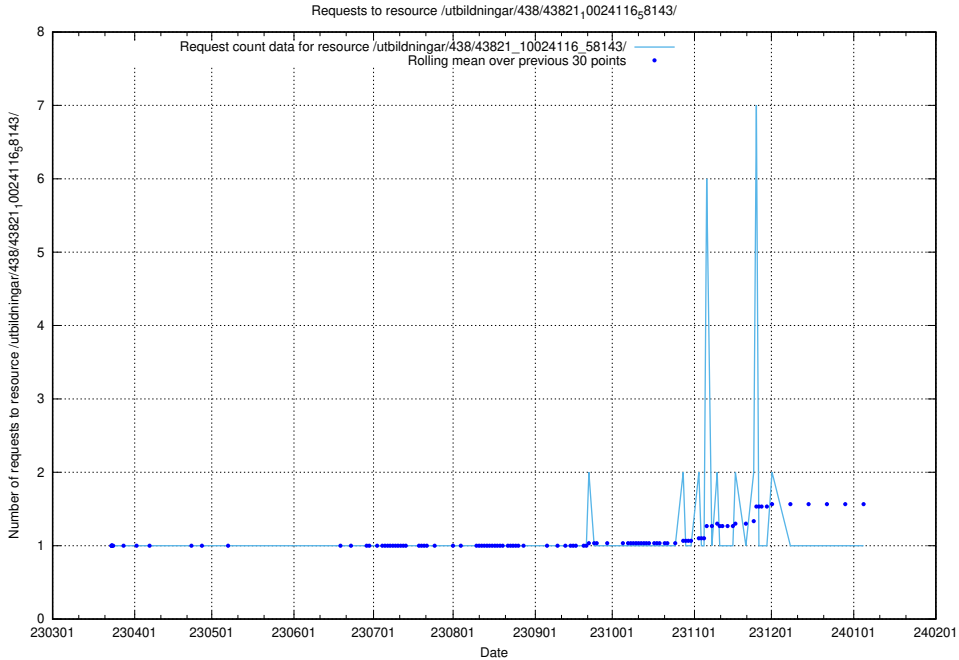

5.7038 Usage of /utbildningar/438/43821_10024116_58143/

Here, we count the number of requests to resource /utbildningar/438/43821_10024116_58143/.