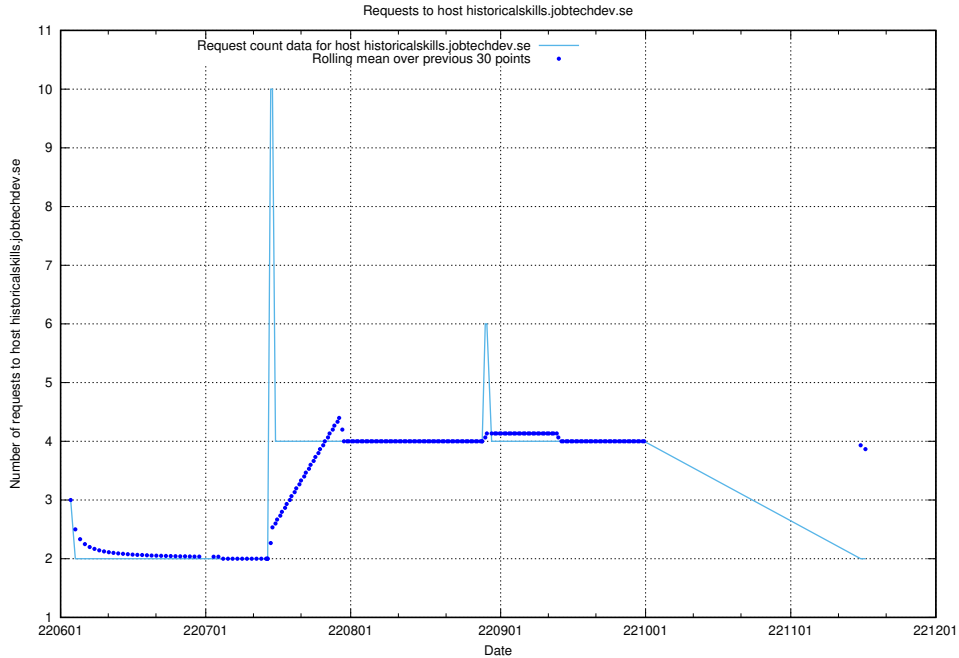

7.420 Usage of `historicalskills.jobtechdev.se`

Here, we count the number of requests to host `historicalskills.jobtechdev.se`.