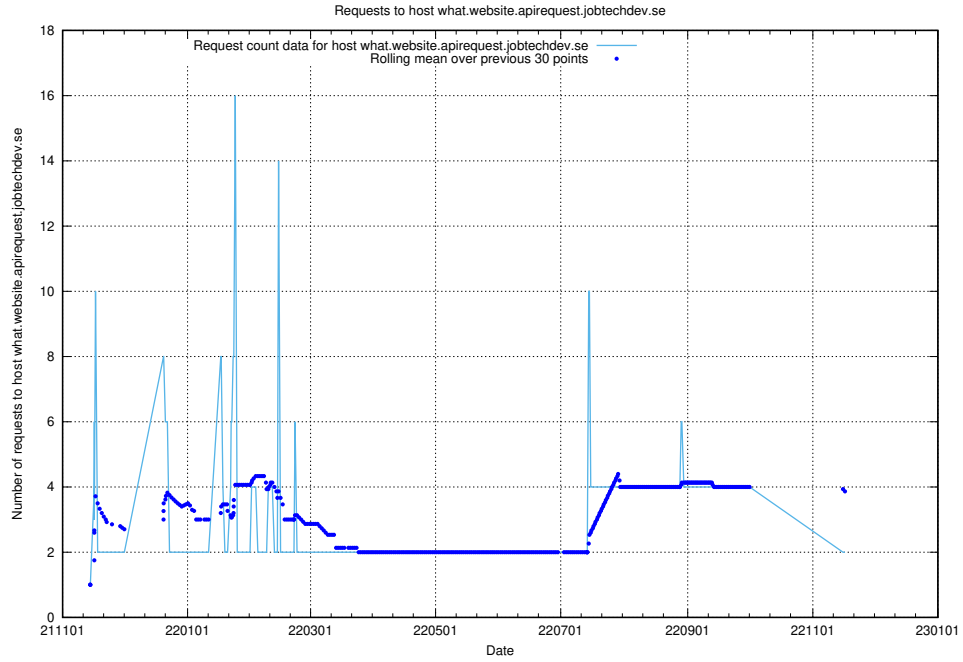

### 7.553 Usage of what.website.apirequest.jobtechdev.se

Here, we count the number of requests to host what.website.apirequest.jobtechdev.se.