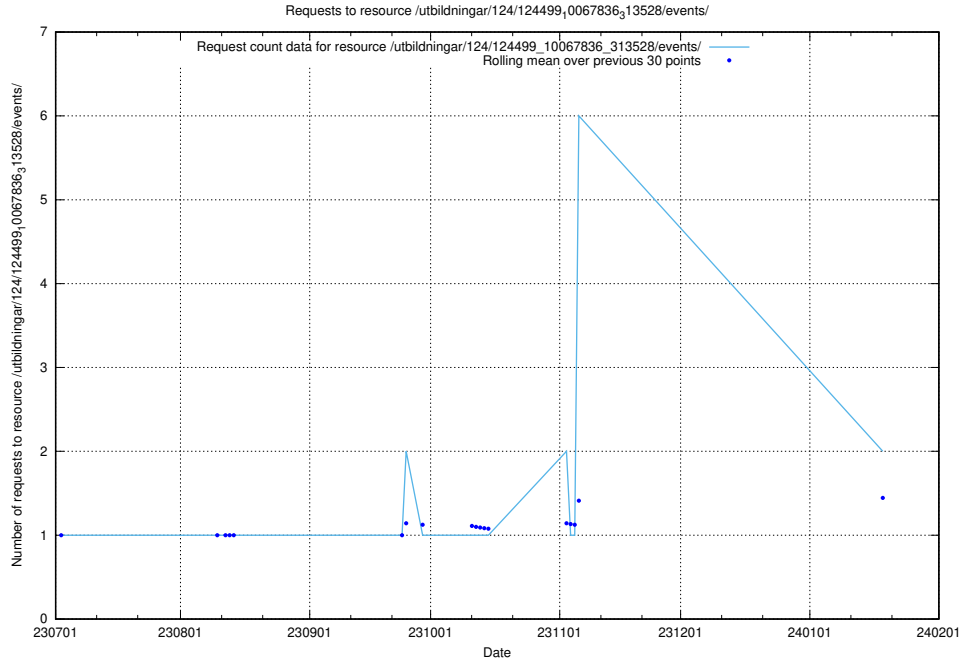

5.887 Usage of /utbildningar/124/124499_10067836_313528/events/

Here, we count the number of requests to resource /utbildningar/124/124499_10067836_313528/events/