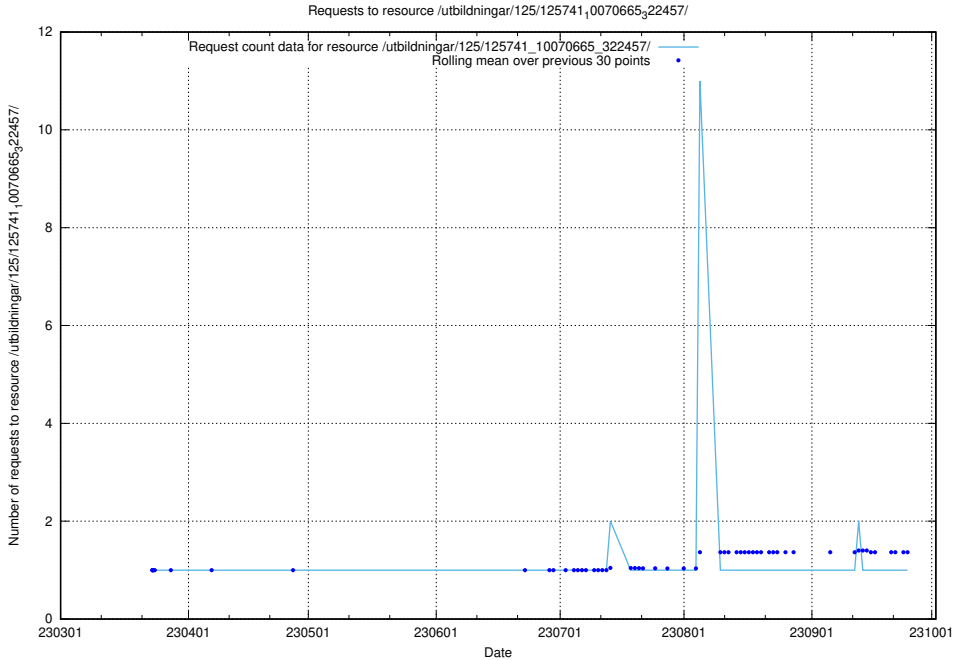

5.7188 Usage of /utbildningar/125/125741_10070665_322457/

Here, we count the number of requests to resource /utbildningar/125/125741_10070665_322457/.