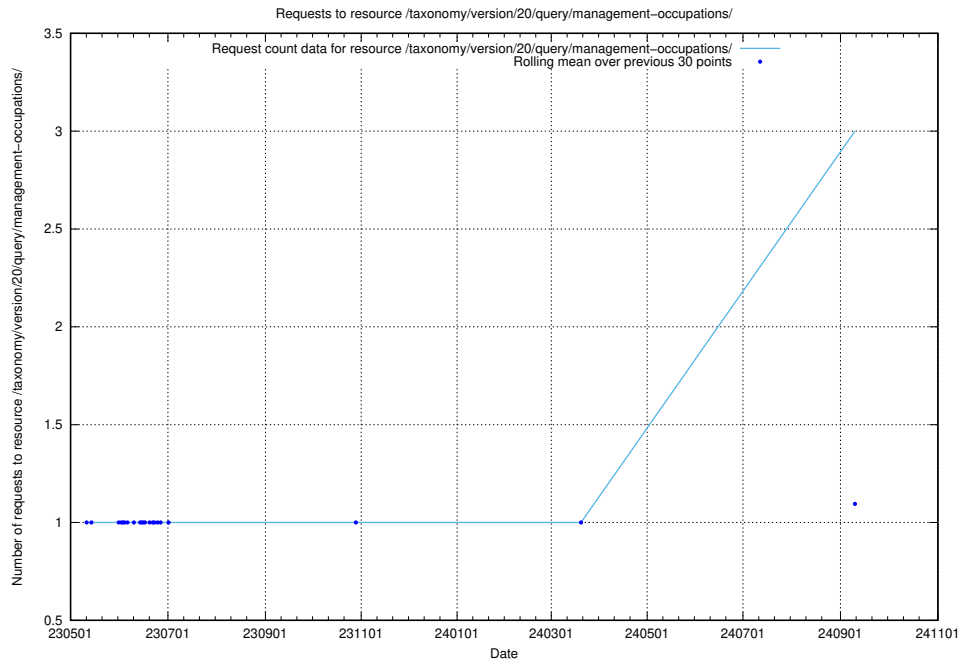

5.499 Usage of /taxonomy/version/20/query/management-occupations/

Here, we count the number of requests to resource /taxonomy/version/20/query/management-occupations/.