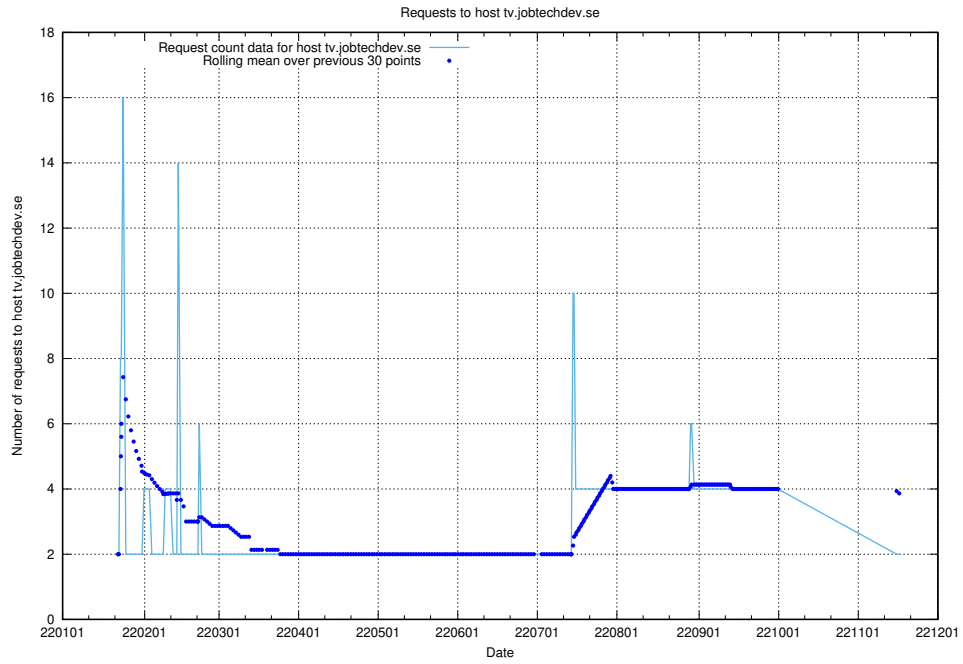

7.591 Usage of tv.jobtechdev.se

Here, we count the number of requests to host tv.jobtechdev.se.