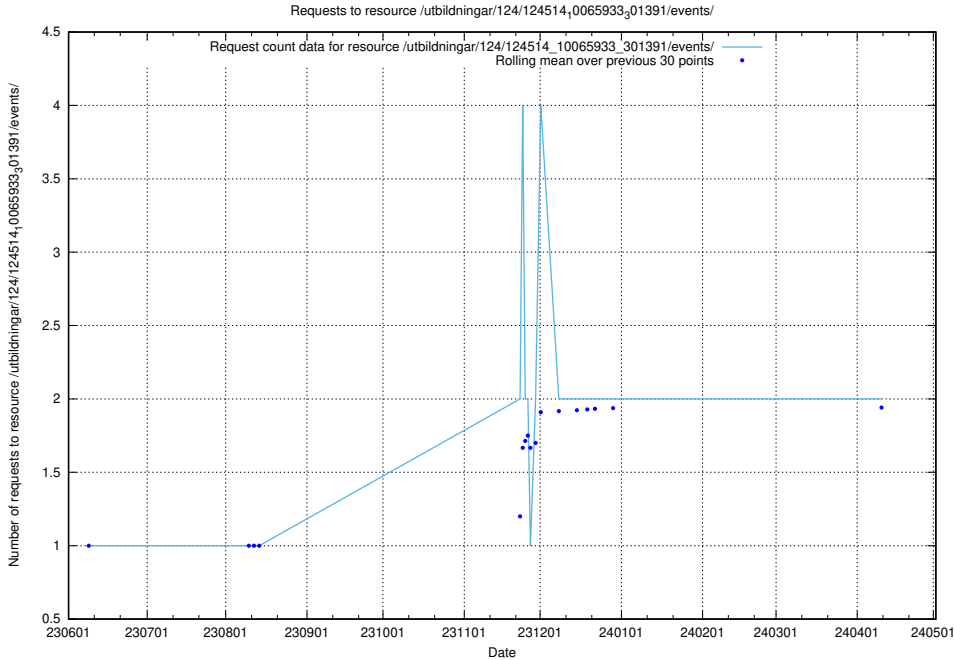

5.966 Usage of /utbildningar/124/124514_10065933_301391/events/

Here, we count the number of requests to resource /utbildningar/124/124514_10065933_301391/events/