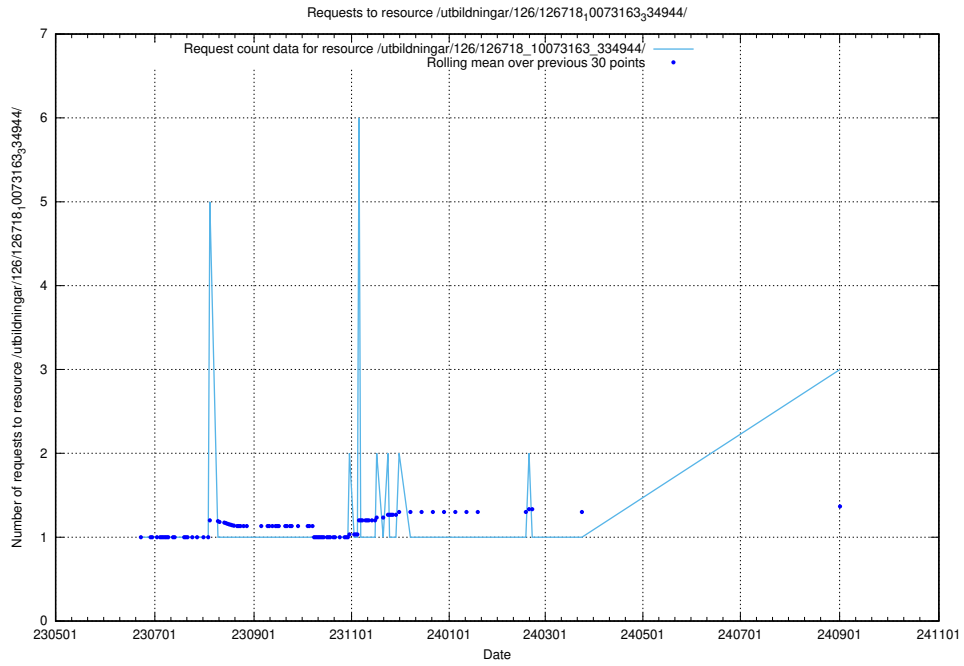

5.466 Usage of /utbildningar/126/126718_10073163_334944/

Here, we count the number of requests to resource /utbildningar/126/126718_10073163_334944/.