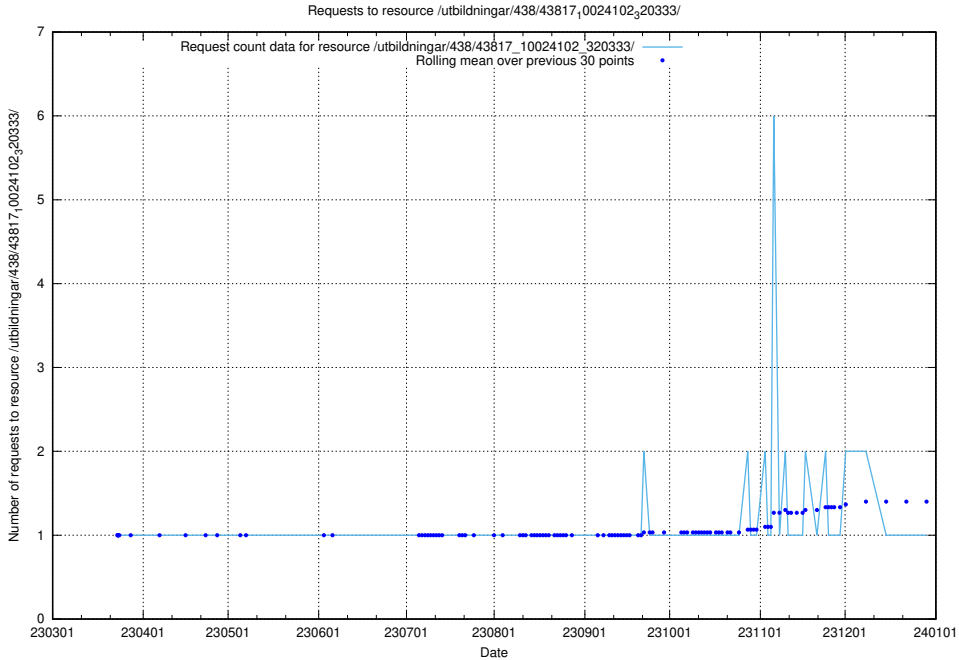

5.7044 Usage of /utbildningar/438/43817_10024102_320333/

Here, we count the number of requests to resource /utbildningar/438/43817_10024102_320333/.