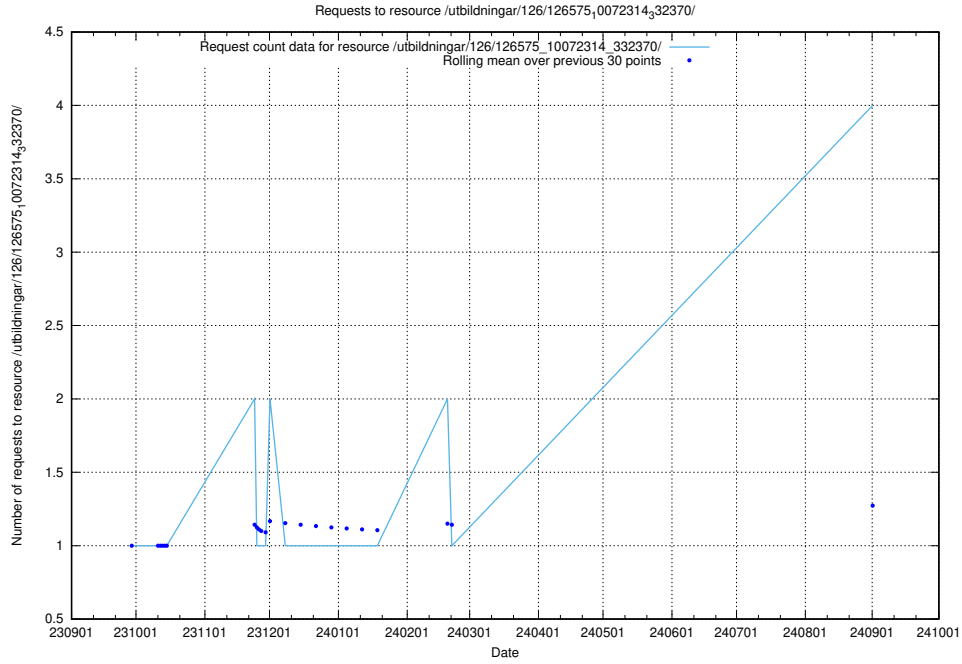

5.298 Usage of /utbildningar/126/126575_10072314_332370/

Here, we count the number of requests to resource /utbildningar/126/126575_10072314_332370/.