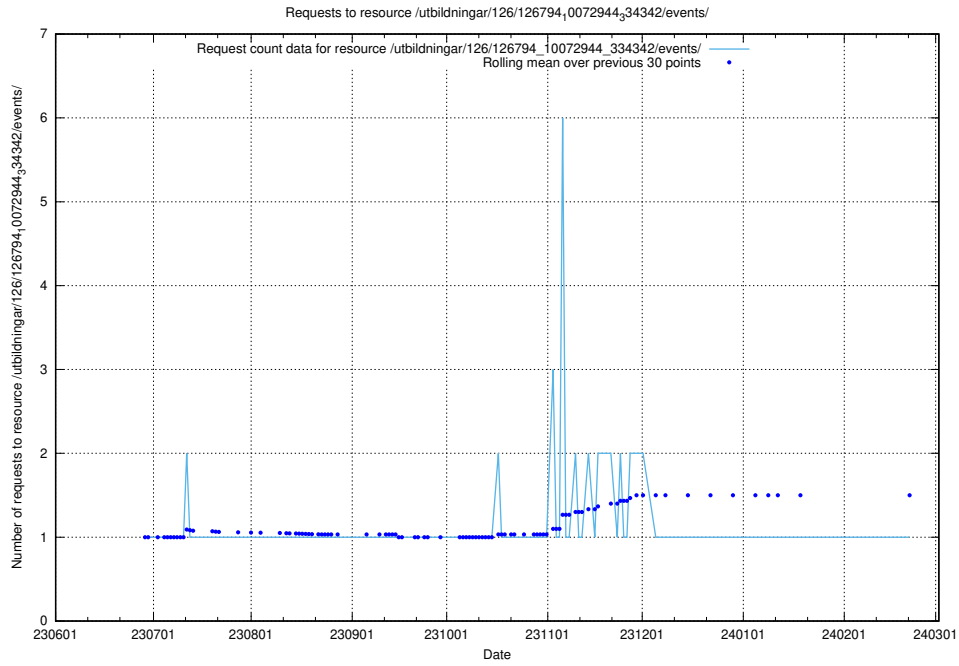

5.6141 Usage of /utbildningar/126/126794_10072944_334342/events/

Here, we count the number of requests to resource /utbildningar/126/126794_10072944_334342/events/