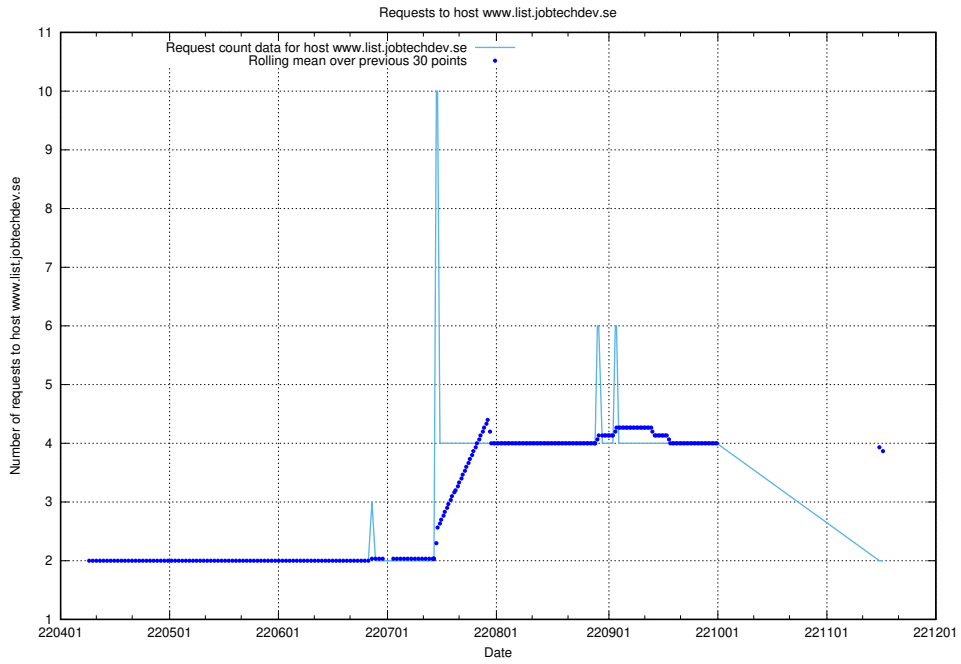

7.474 Usage of `www.list.jobtechdev.se`

Here, we count the number of requests to host `www.list.jobtechdev.se`.