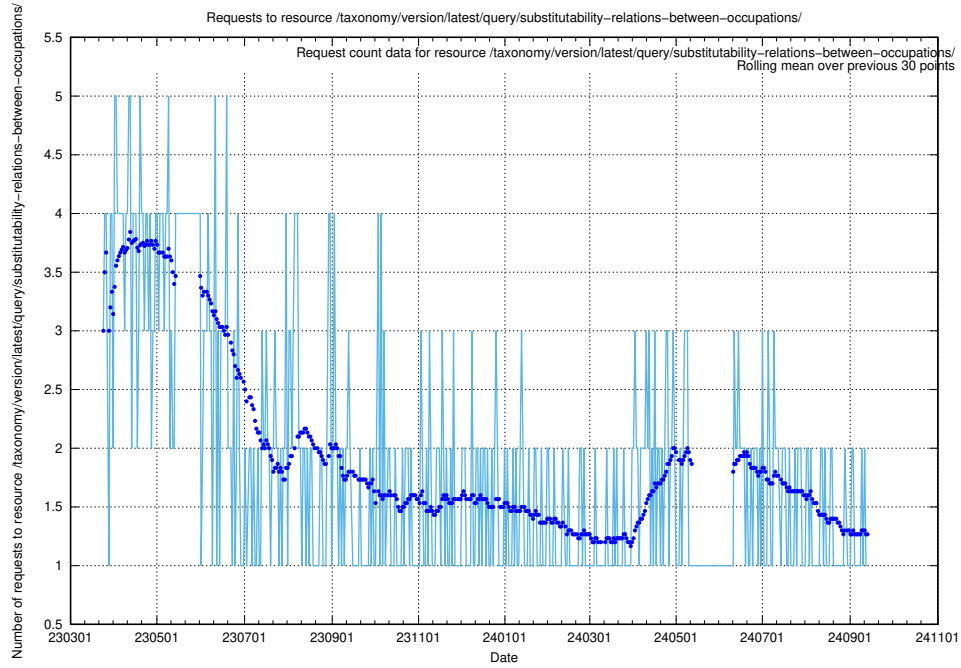

5.6760 Usage of /taxonomy/version/latest/query/substitutability-relations-between-occupations/

Here, we count the number of requests to resource /taxonomy/version/latest/query/substitutability-relations-between-occupations/.