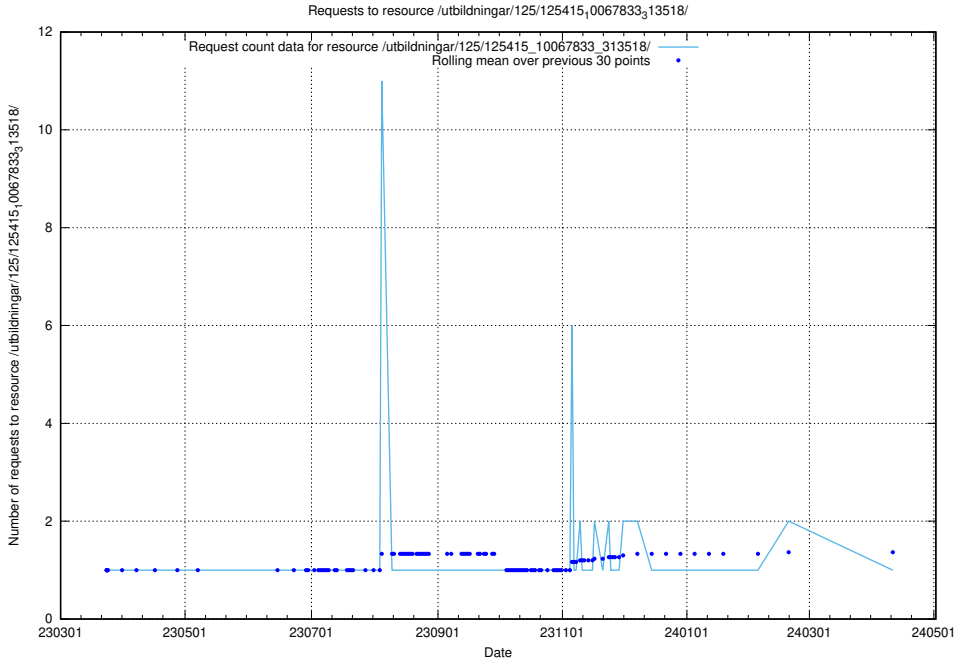

5.1167 Usage of /utbildningar/125/125415_10067833_313518/

Here, we count the number of requests to resource /utbildningar/125/125415_10067833_313518/.