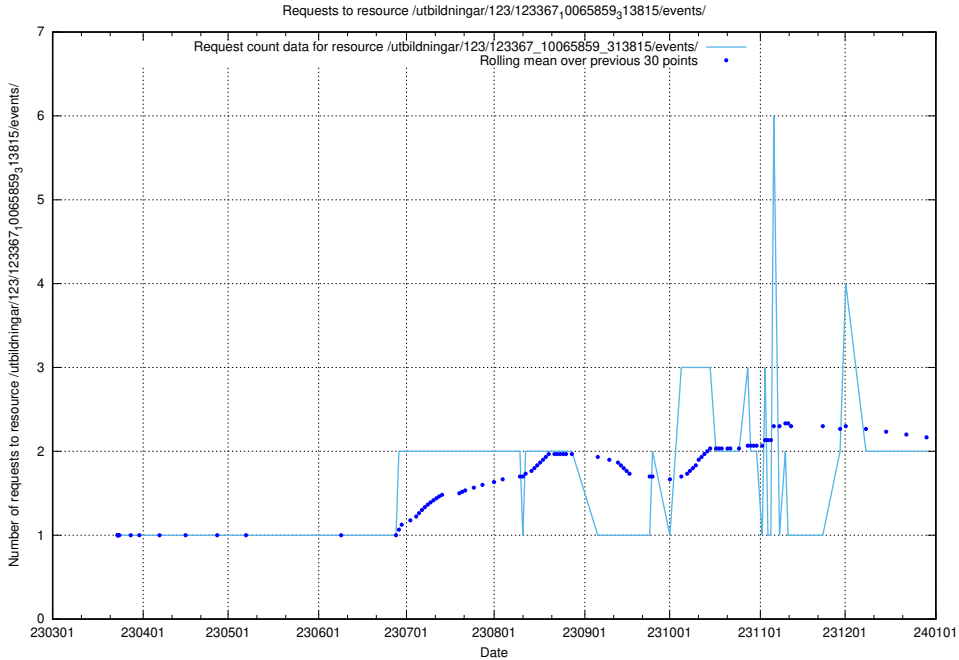

5.850 Usage of /utbildningar/123/123367_10065859_313815/events/

Here, we count the number of requests to resource /utbildningar/123/123367_10065859_313815/events/