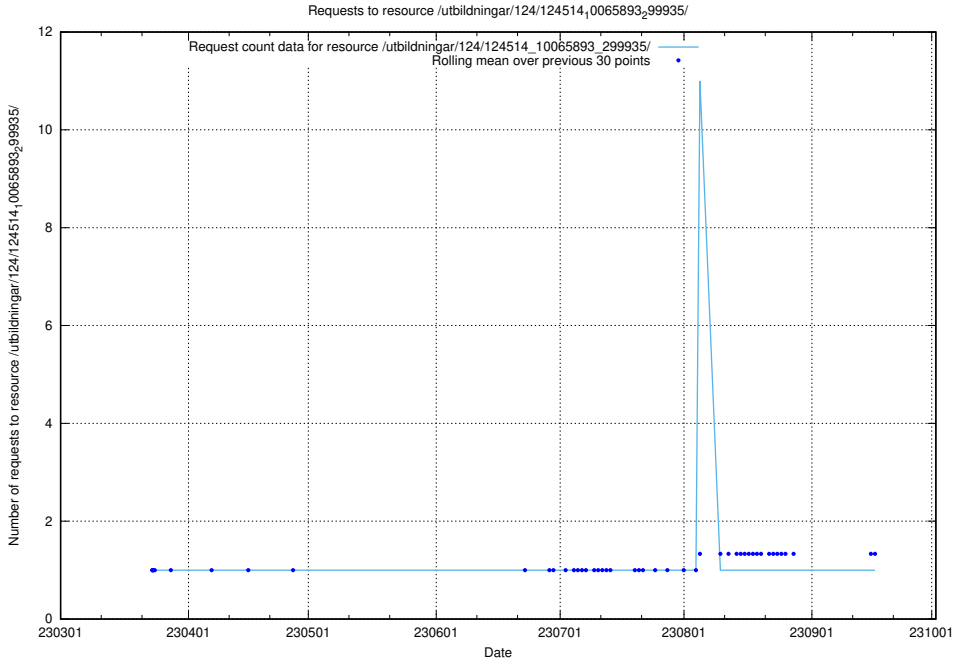

5.2657 Usage of /utbildningar/124/124514_10065893_299935/

Here, we count the number of requests to resource /utbildningar/124/124514_10065893_299935/.