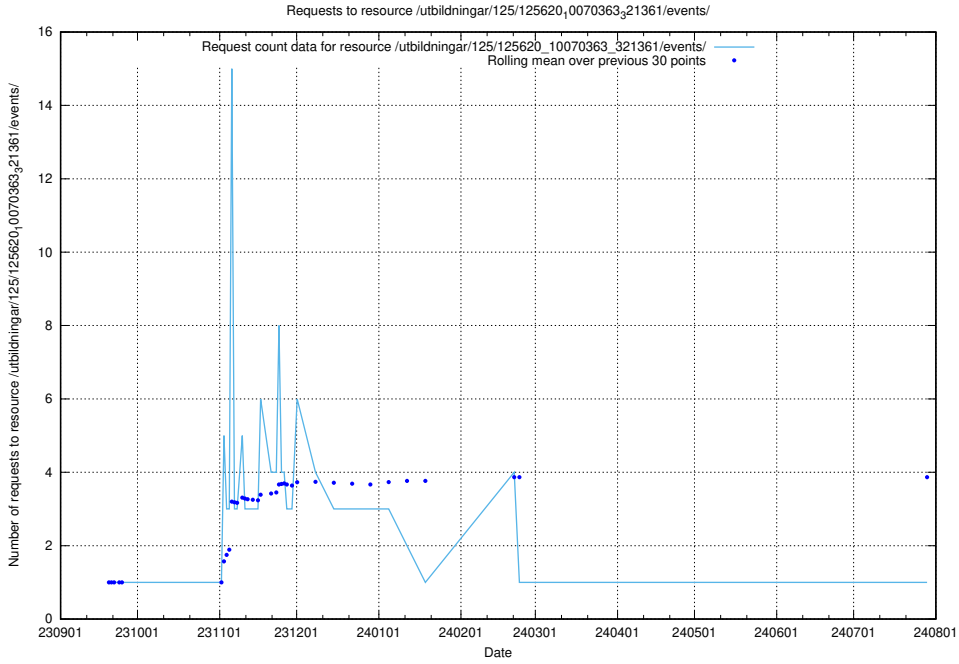

5.5235 Usage of /utbildningar/125/125620_10070363_321361/events/

Here, we count the number of requests to resource /utbildningar/125/125620_10070363_321361/events/