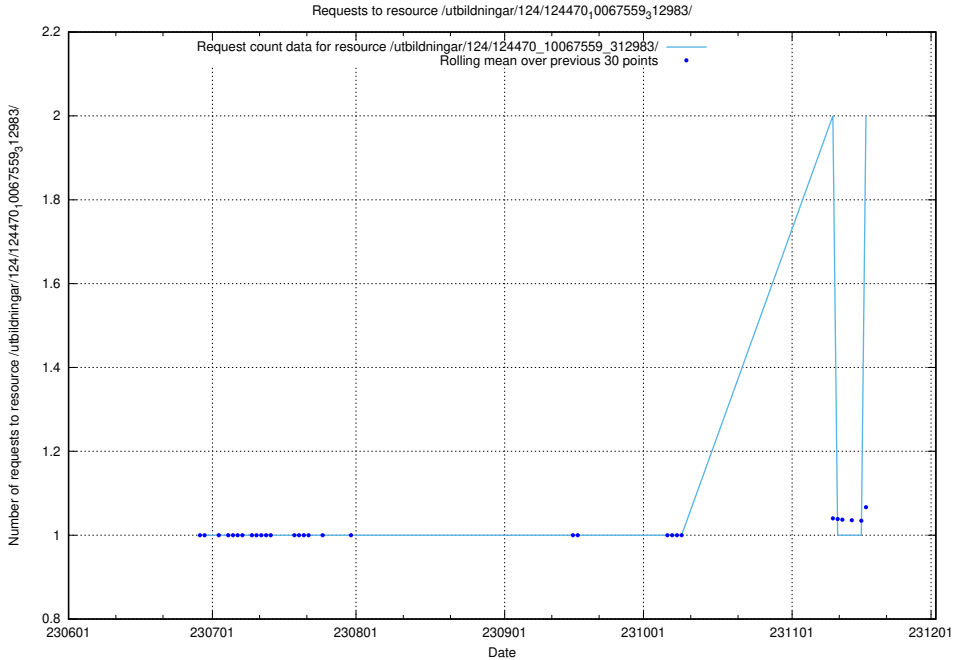

5.903 Usage of /utbildningar/124/124470_10067559_312983/

Here, we count the number of requests to resource /utbildningar/124/124470_10067559_312983/.