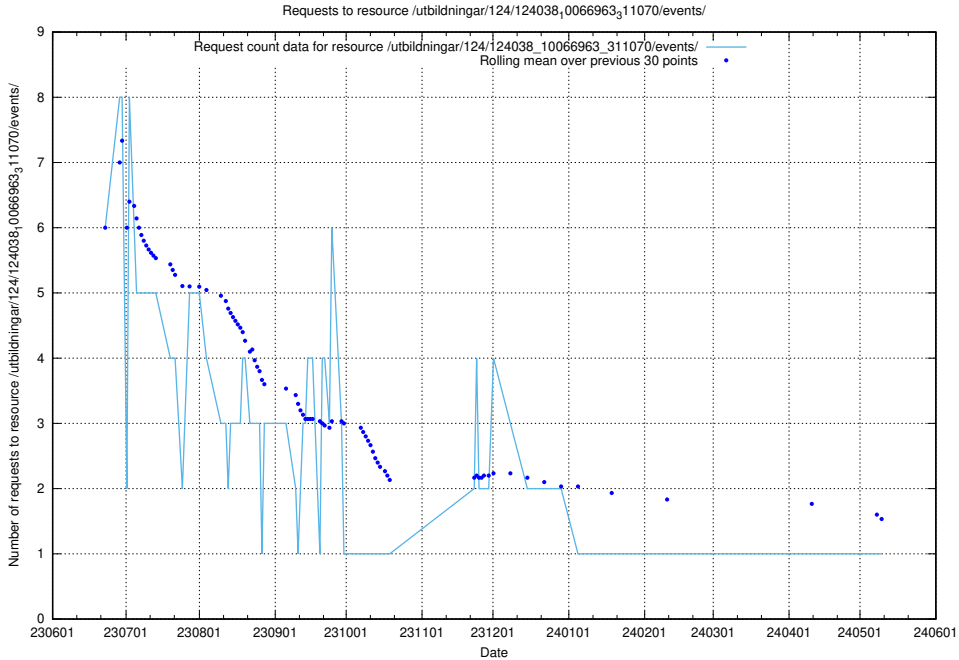

5.6254 Usage of /utbildningar/124/124038_10066963_311070/events/

Here, we count the number of requests to resource /utbildningar/124/124038_10066963_311070/events/