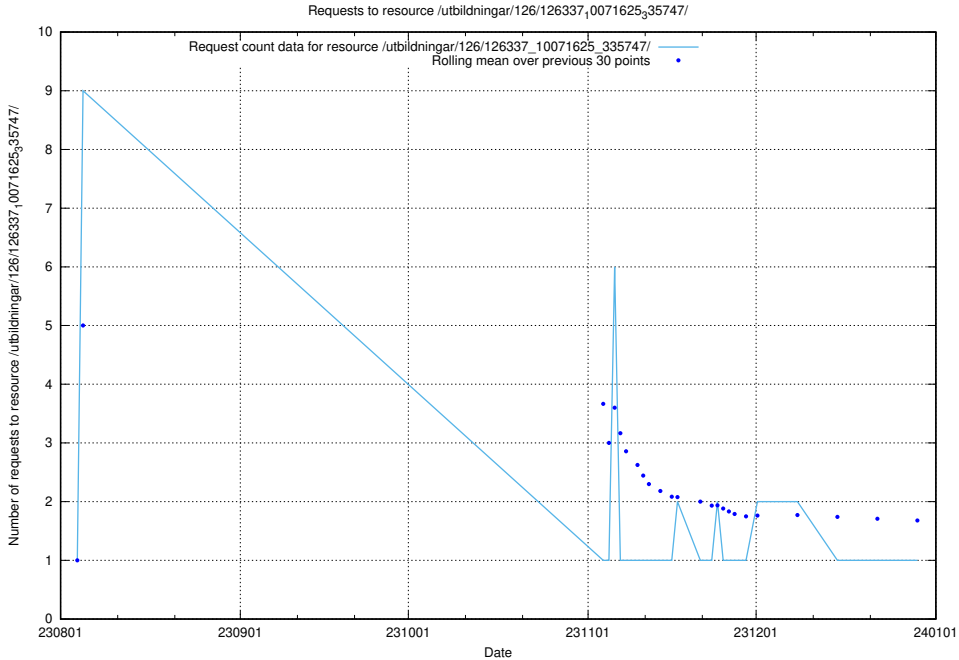

5.5574 Usage of /utbildningar/126/126337_10071625_335747/

Here, we count the number of requests to resource /utbildningar/126/126337_10071625_335747/.