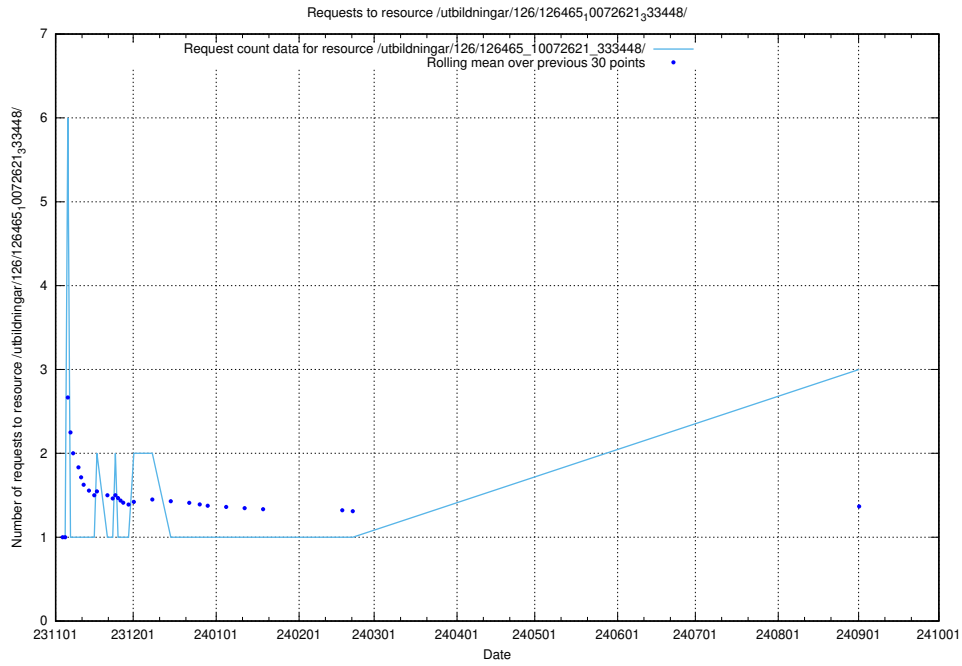

5.421 Usage of /utbildningar/126/126465_10072621_333448/

Here, we count the number of requests to resource /utbildningar/126/126465_10072621_333448/.