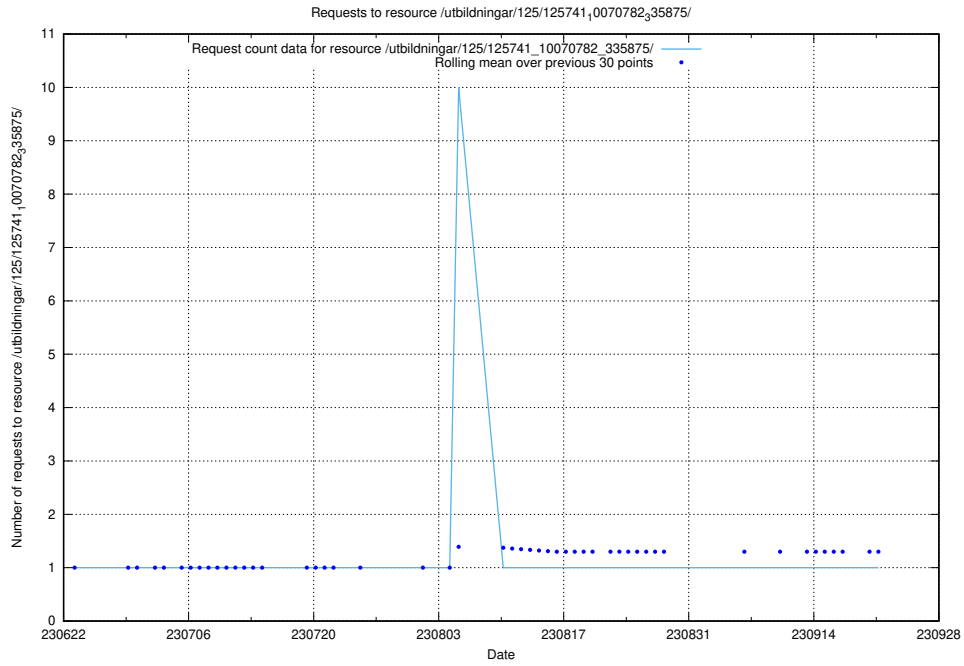

5.6348 Usage of /utbildningar/125/125741_10070782_335875/

Here, we count the number of requests to resource /utbildningar/125/125741_10070782_335875/.