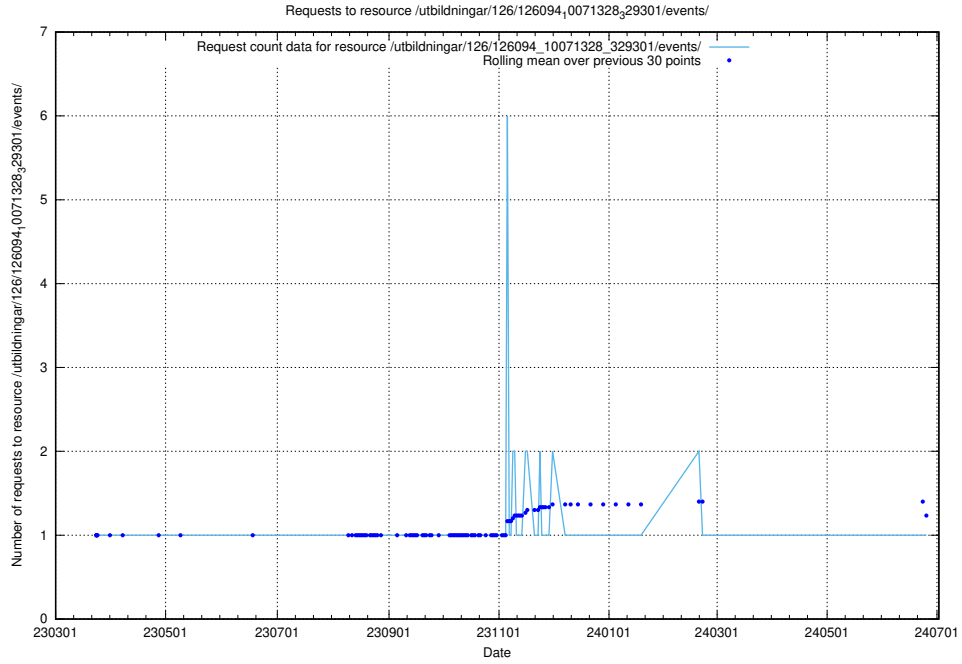

5.7126 Usage of /utbildningar/126/126094_10071328_329301/events/

Here, we count the number of requests to resource /utbildningar/126/126094_10071328_329301/events/