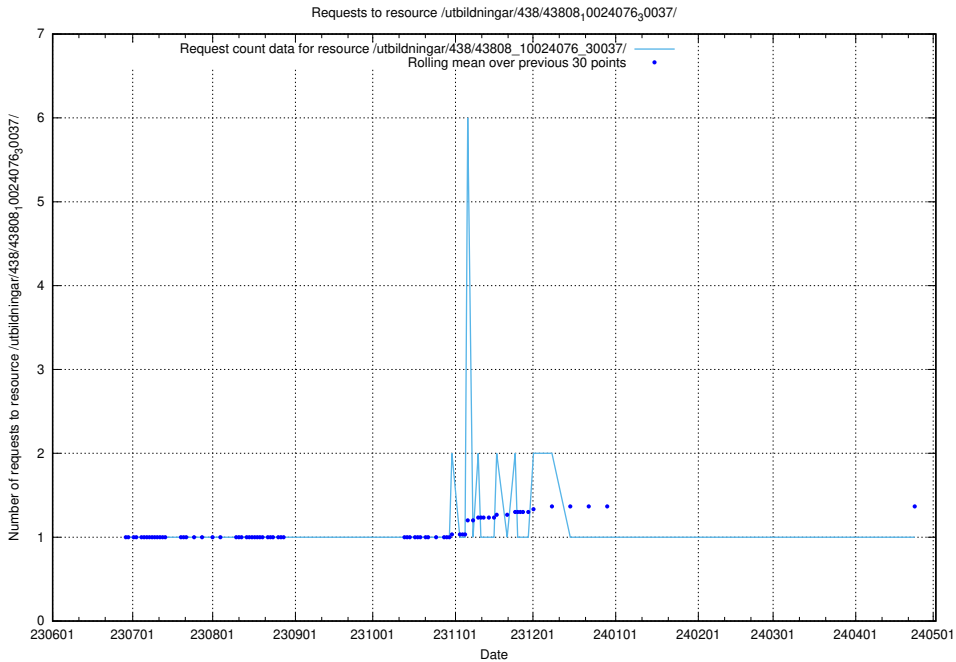

5.6129 Usage of /utbildningar/438/43808_10024076_30037/

Here, we count the number of requests to resource /utbildningar/438/43808_10024076_30037/.