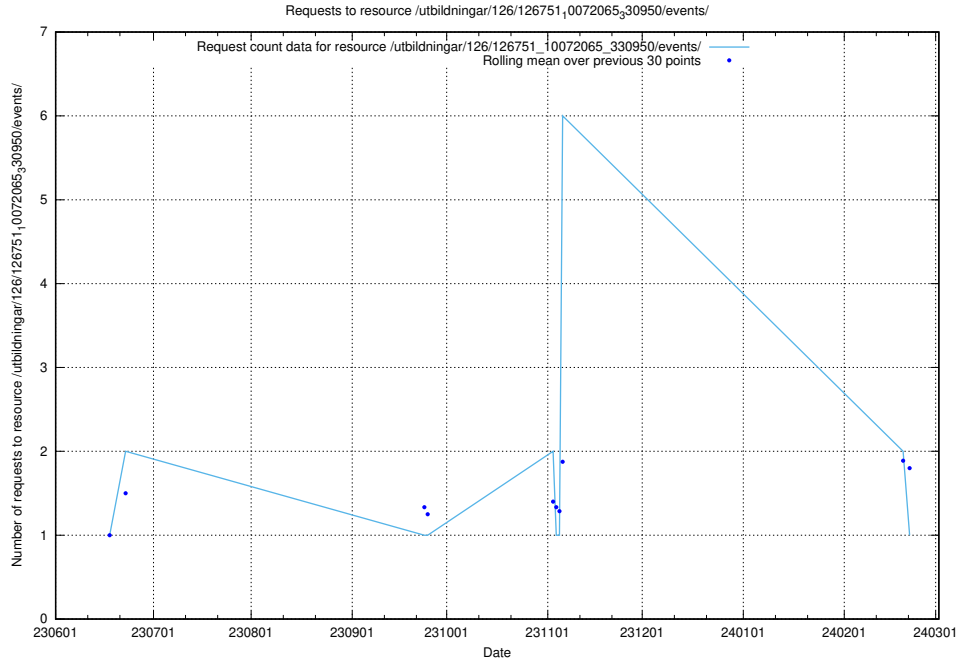

5.6512 Usage of /utbildningar/126/126751_10072065_330950/events/

Here, we count the number of requests to resource /utbildningar/126/126751_10072065_330950/events/