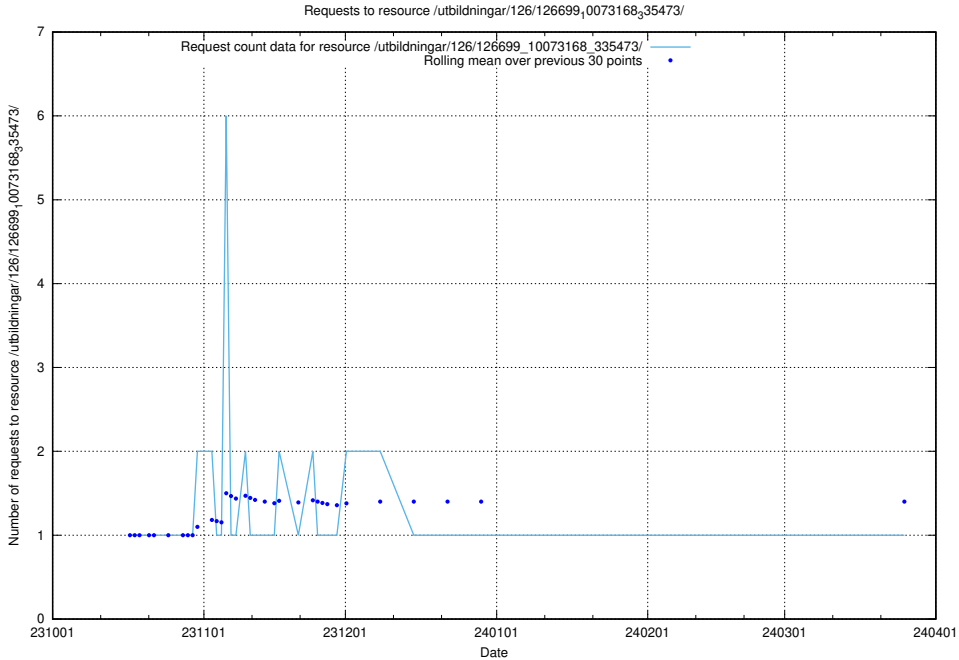

5.5006 Usage of /utbildningar/126/126699_10073168_335473/

Here, we count the number of requests to resource /utbildningar/126/126699_10073168_335473/.