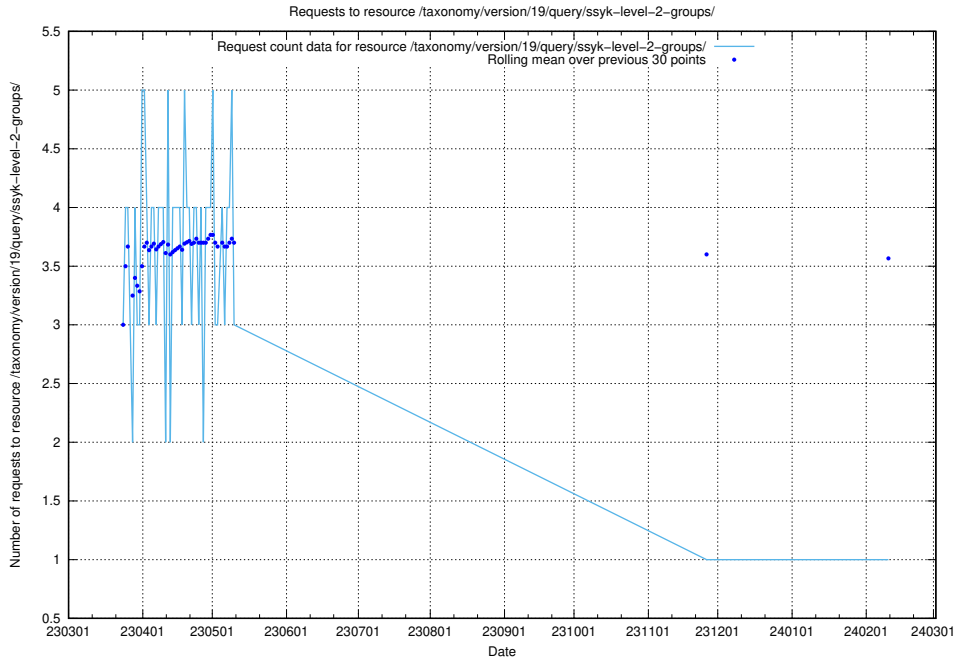

5.6819 Usage of /taxonomy/version/19/query/ssyk-level-2-groups/

Here, we count the number of requests to resource /taxonomy/version/19/query/ssyk-level-2-groups/.