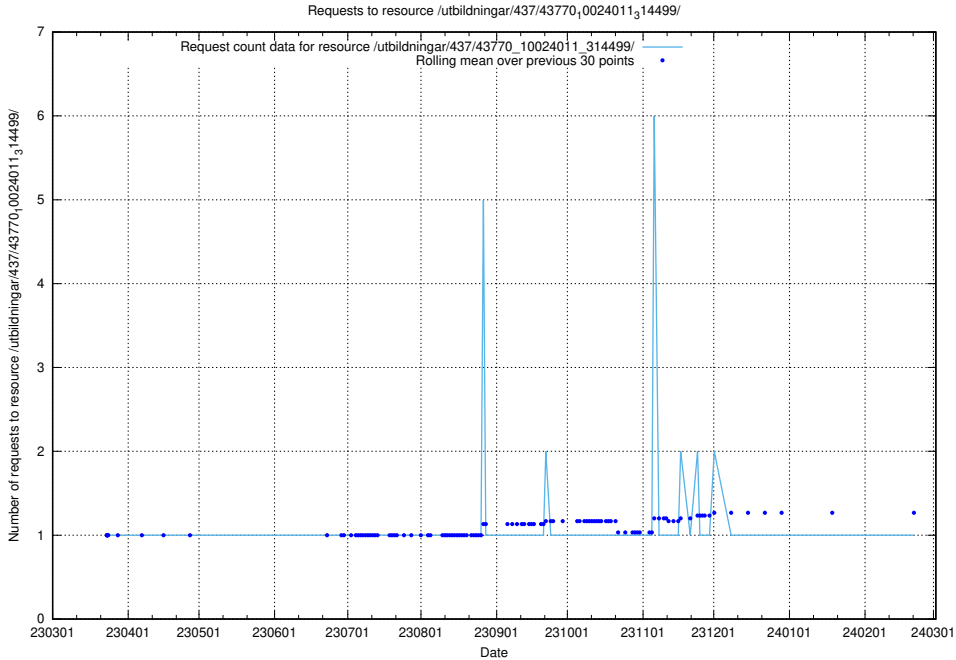

5.7070 Usage of /utbildningar/437/43770_10024011_314499/

Here, we count the number of requests to resource /utbildningar/437/43770_10024011_314499/.