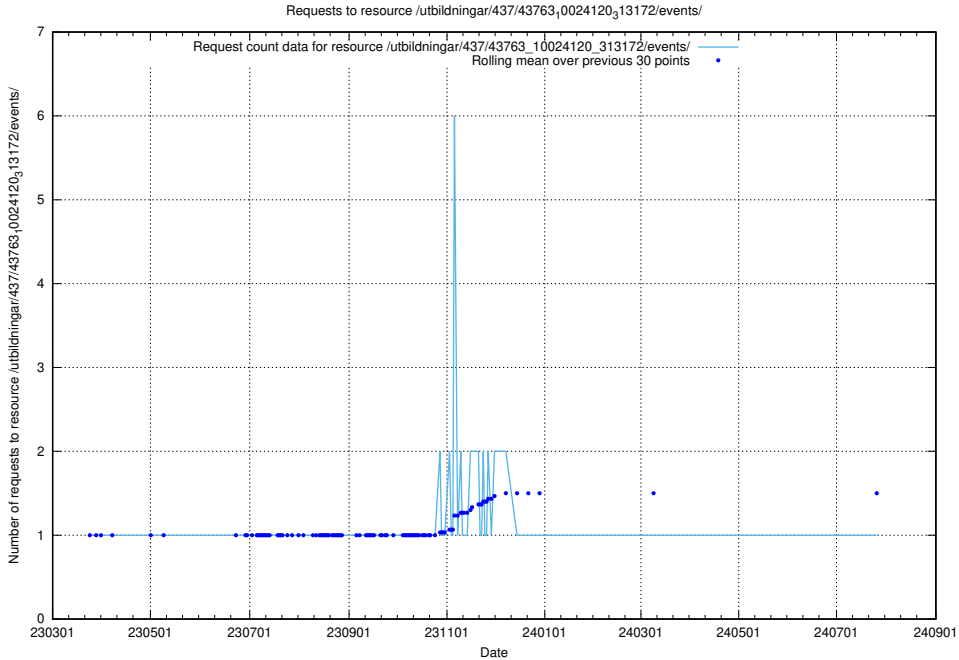

5.6885 Usage of /utbildningar/437/43763_10024120_313172/events/

Here, we count the number of requests to resource /utbildningar/437/43763_10024120_313172/events/.