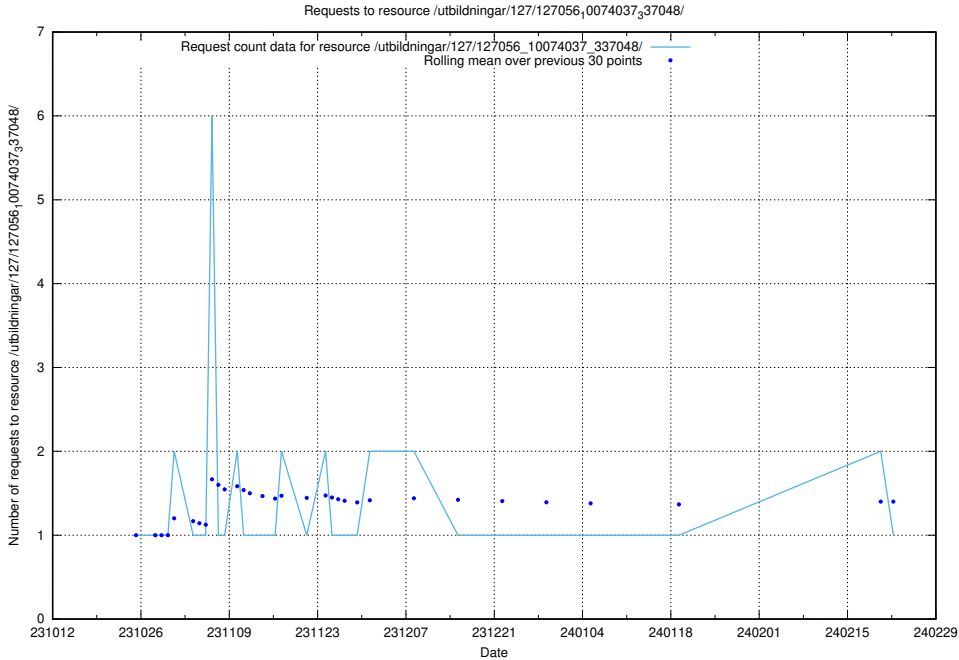

5.4917 Usage of /utbildningar/127/127056_10074037_337048/

Here, we count the number of requests to resource /utbildningar/127/127056_10074037_337048/.