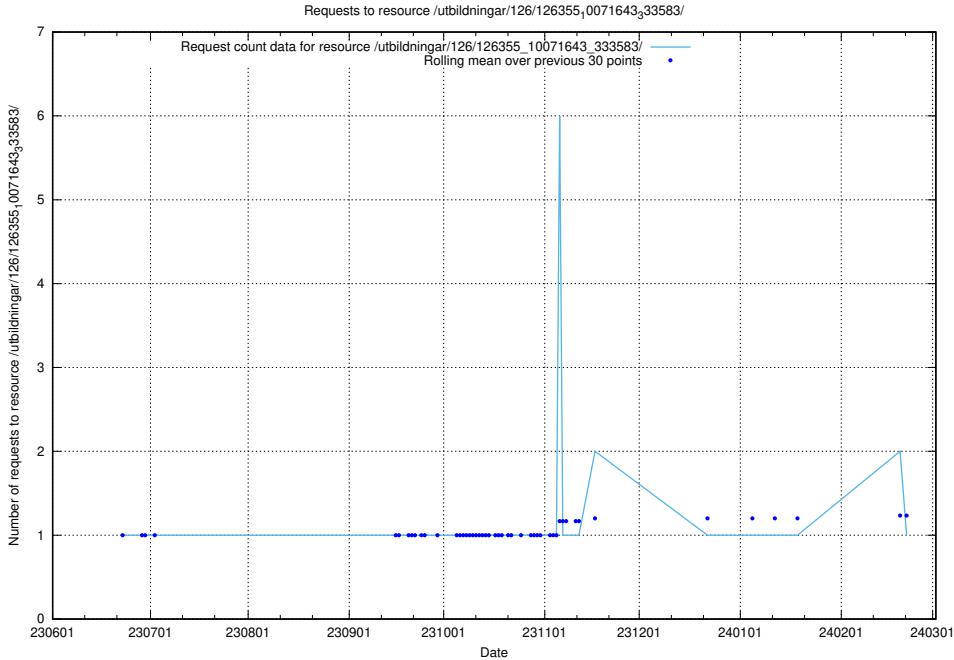

5.6321 Usage of /utbildningar/126/126355_10071643_333583/

Here, we count the number of requests to resource /utbildningar/126/126355_10071643_333583/.