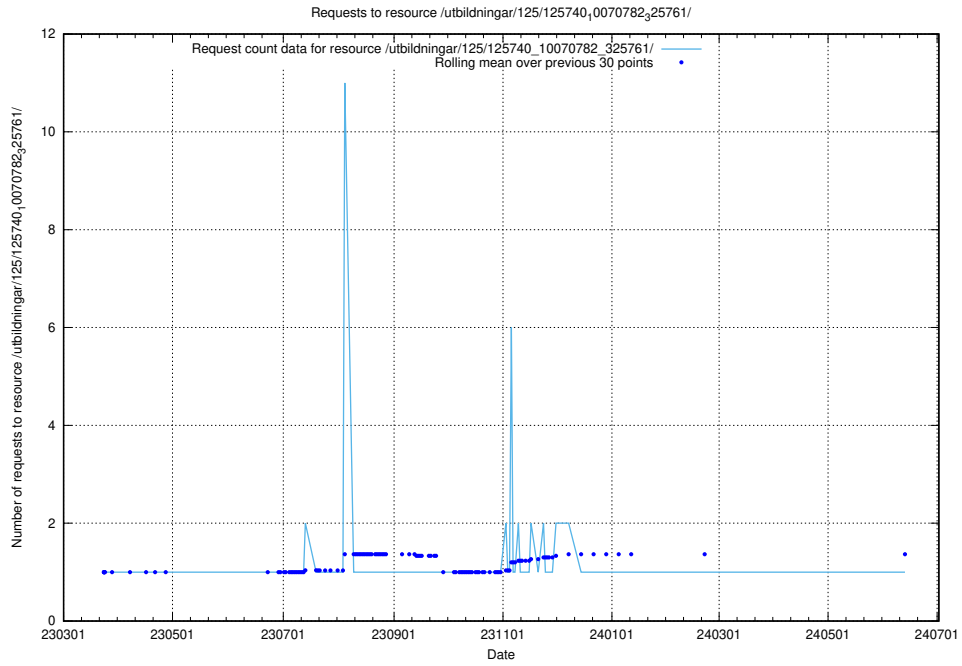

5.1021 Usage of /utbildningar/125/125740_10070782_325761/

Here, we count the number of requests to resource /utbildningar/125/125740_10070782_325761/.