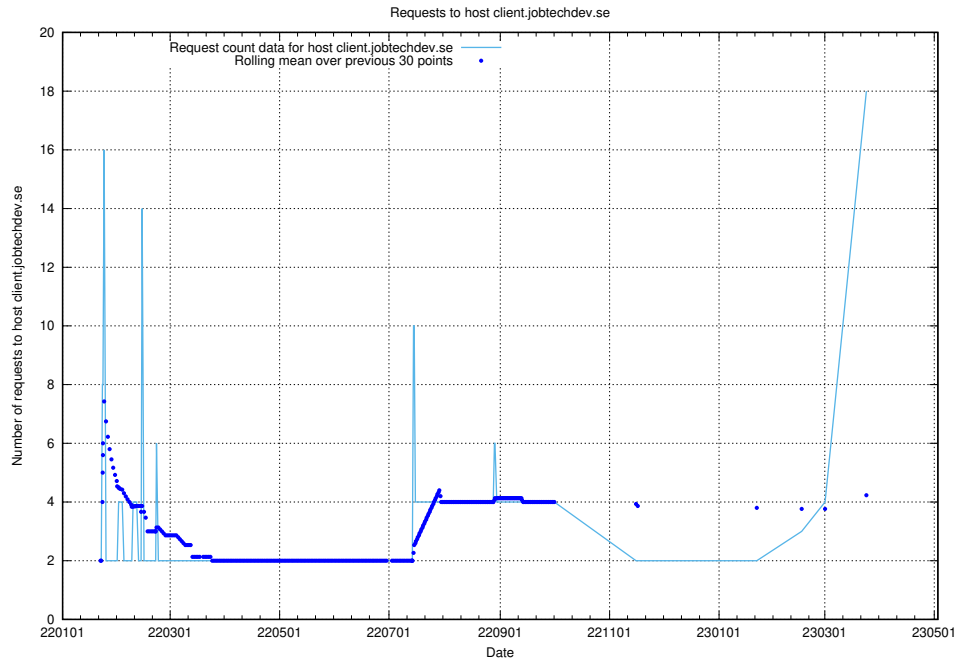

7.35 Usage of client.jobtechdev.se

Here, we count the number of requests to host client.jobtechdev.se.