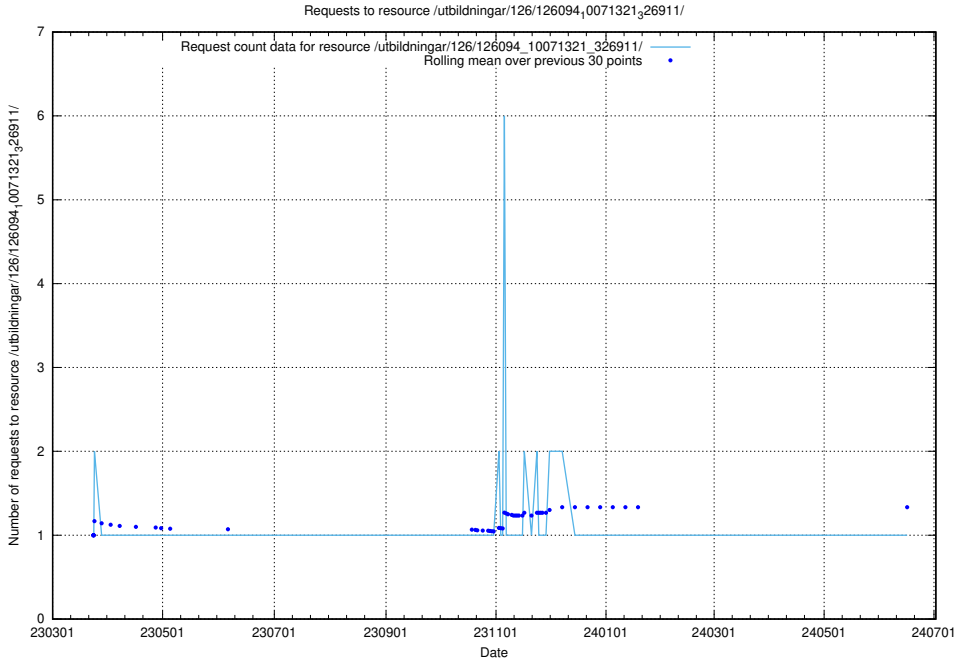

5.7131 Usage of /utbildningar/126/126094_10071321_326911/

Here, we count the number of requests to resource /utbildningar/126/126094_10071321_326911/.