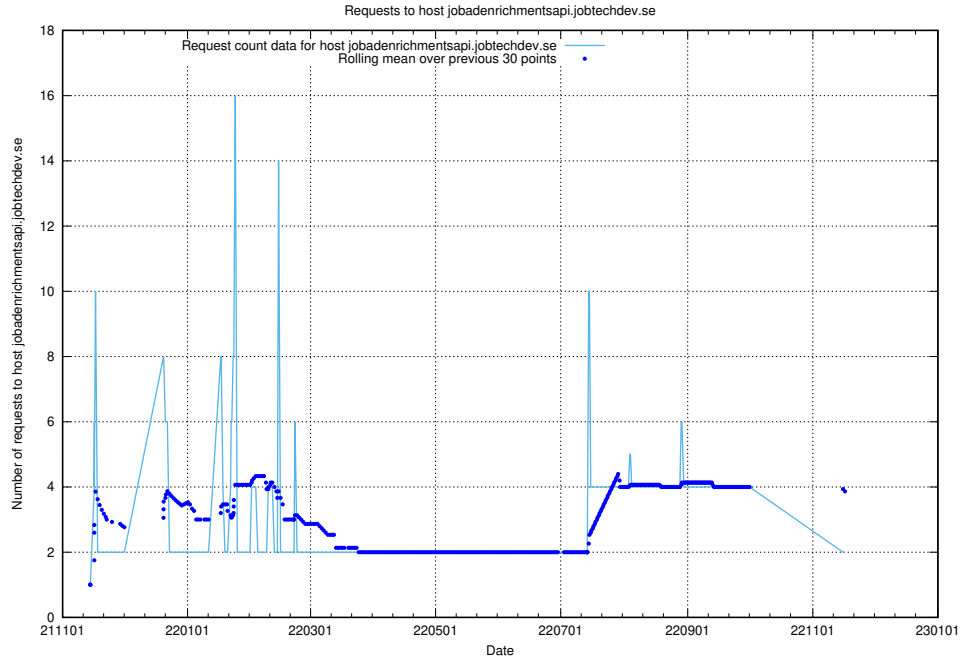

7.585 Usage of jobadenrichmentsapi.jobtechdev.se

Here, we count the number of requests to host jobadenrichmentsapi.jobtechdev.se.