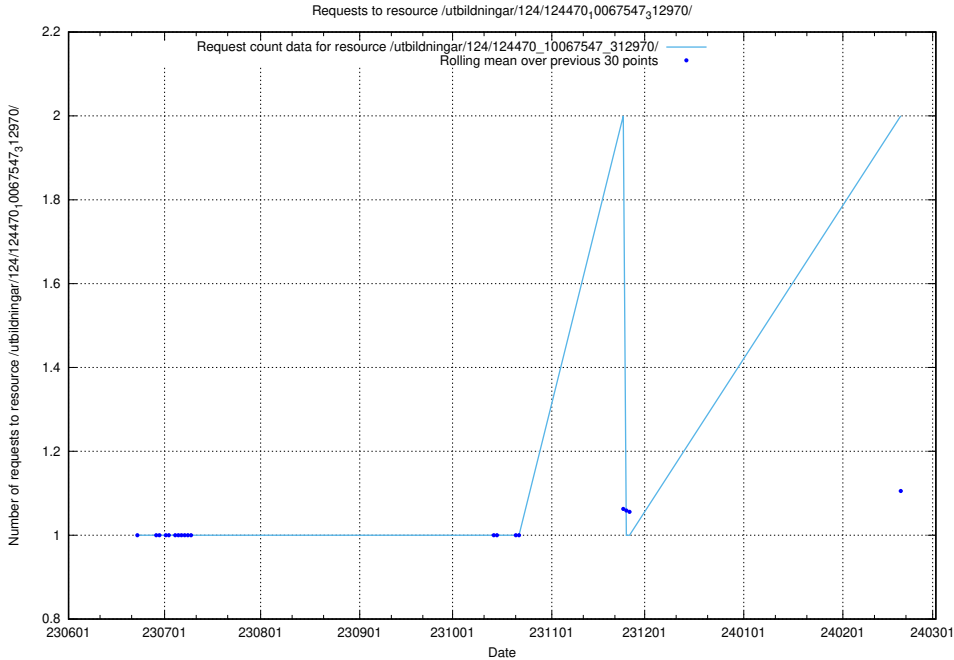

5.946 Usage of /utbildningar/124/124470_10067547_312970/

Here, we count the number of requests to resource /utbildningar/124/124470_10067547_312970/.