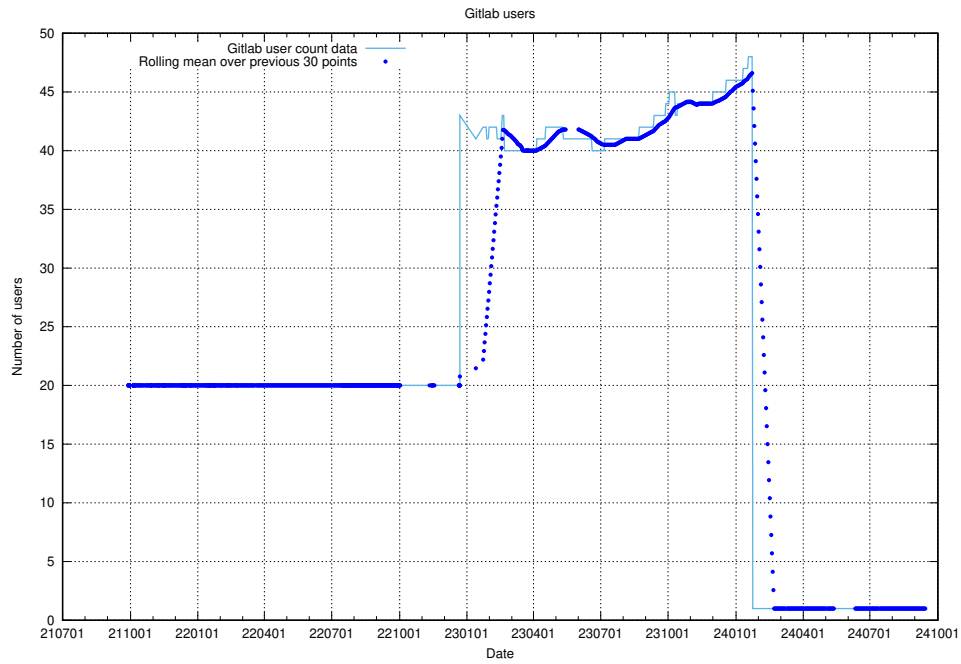

6 Gitlab

This section summarises the state of [JobTech's code repositories](https://gitlab.com/arbetsformedlingen)⁷.

6.1 User count

A graph of users in JobTech's official code repository.

⁷<https://gitlab.com/arbetsformedlingen>