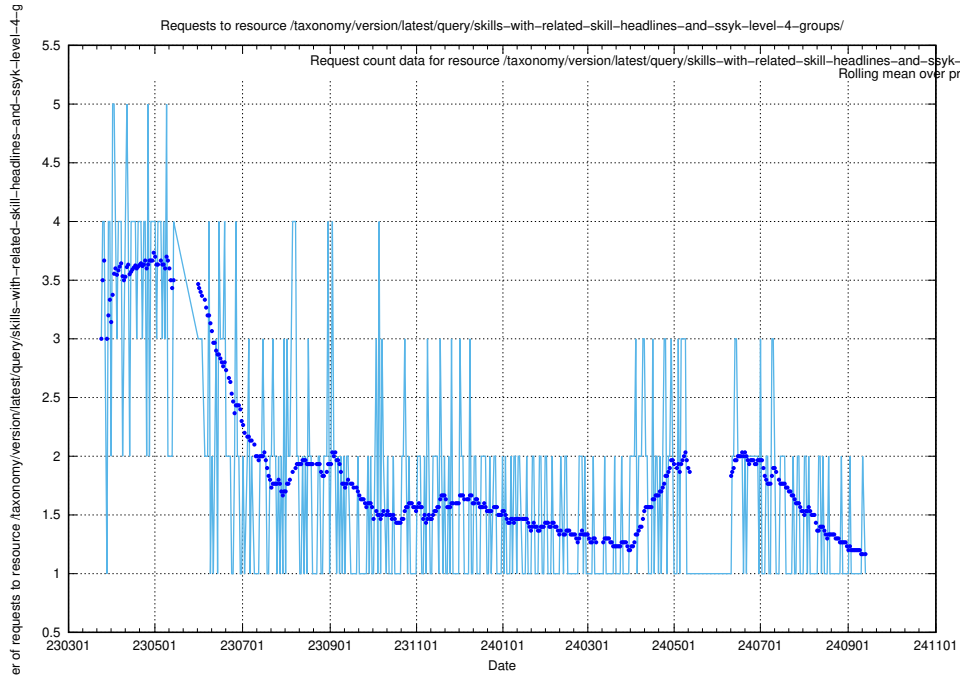

5.6777 Usage of /taxonomy/version/latest/query/skills-with-related-skill-headlines-and-ssyk-level-4-groups/

Here, we count the number of requests to resource /taxonomy/version/latest/query/skills-with-related-skill-headlines-and-ssyk-level-4-groups/.