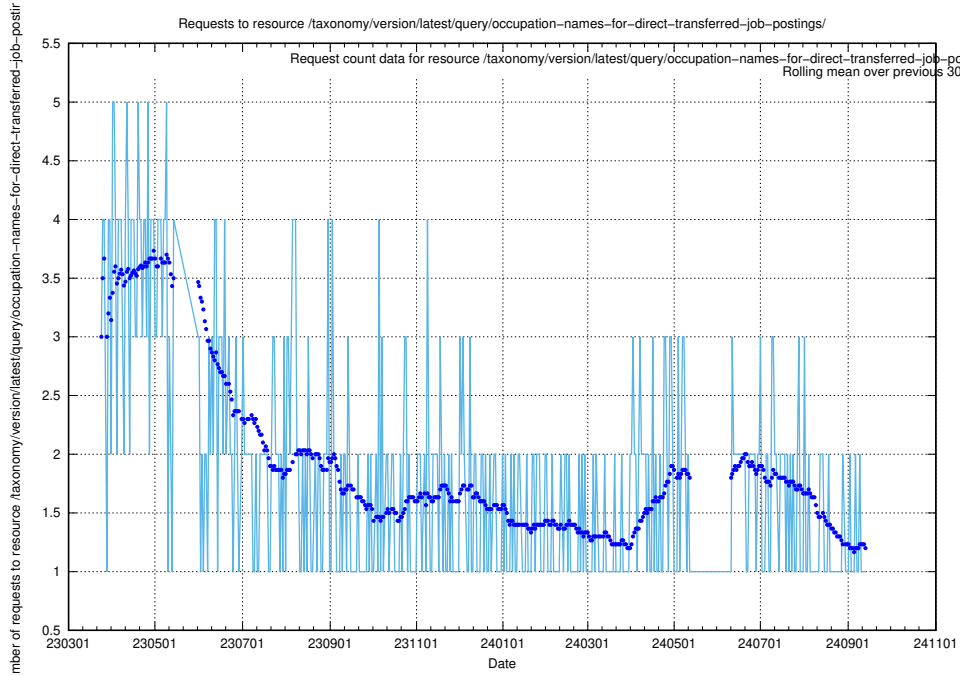

5.6782 Usage of /taxonomy/version/latest/query/occupation-names-for-direct-transferred-job-postings/

Here, we count the number of requests to resource /taxonomy/version/latest/query/occupation-names-for-direct-transferred-job-postings/.