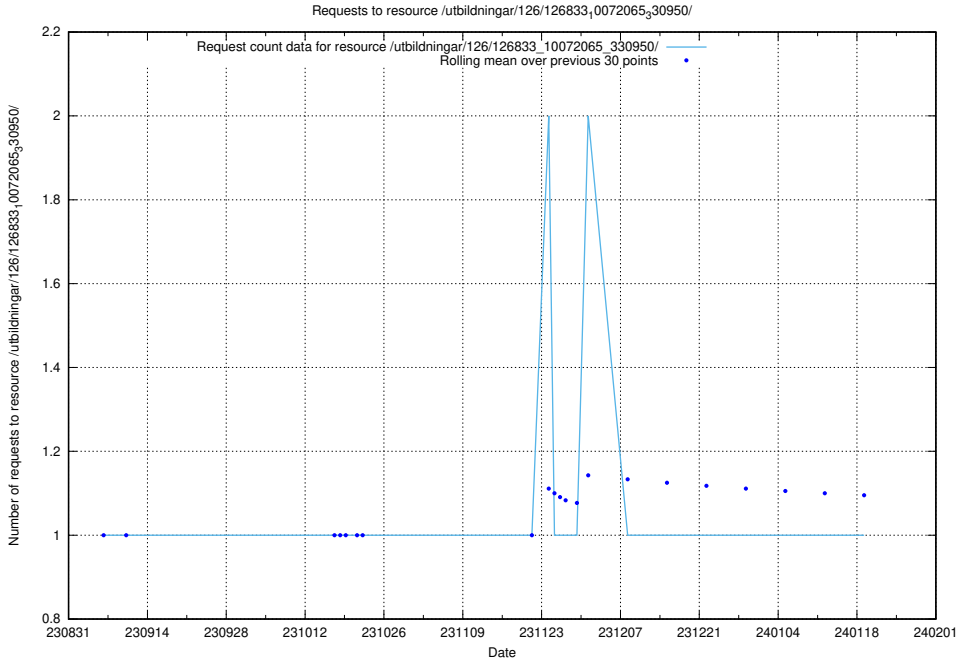

5.5367 Usage of /utbildningar/126/126833_10072065_330950/

Here, we count the number of requests to resource /utbildningar/126/126833_10072065_330950/.