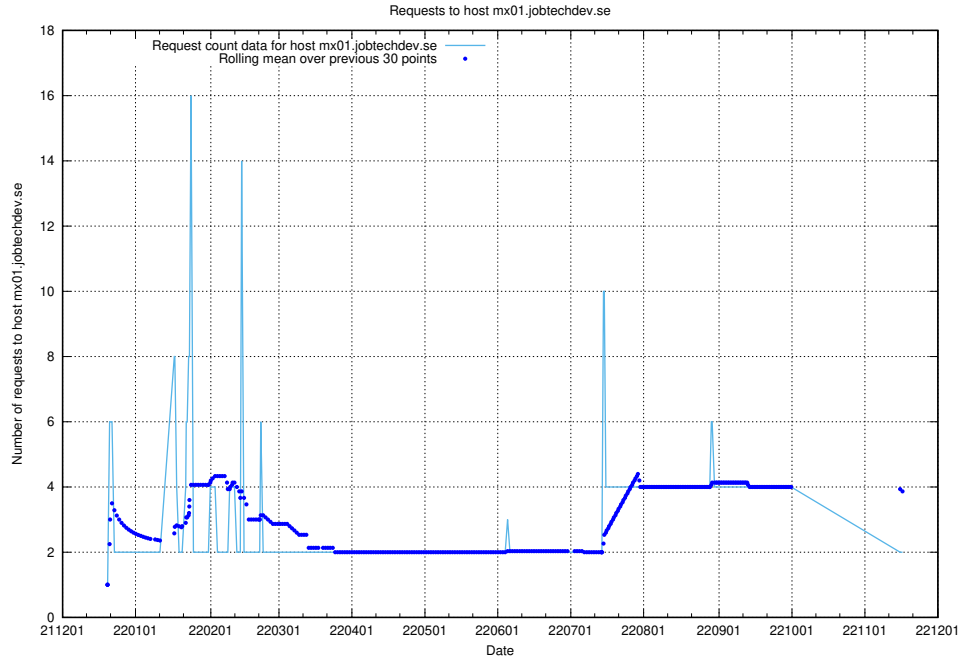

7.376 Usage of mx01.jobtechdev.se

Here, we count the number of requests to host mx01.jobtechdev.se.