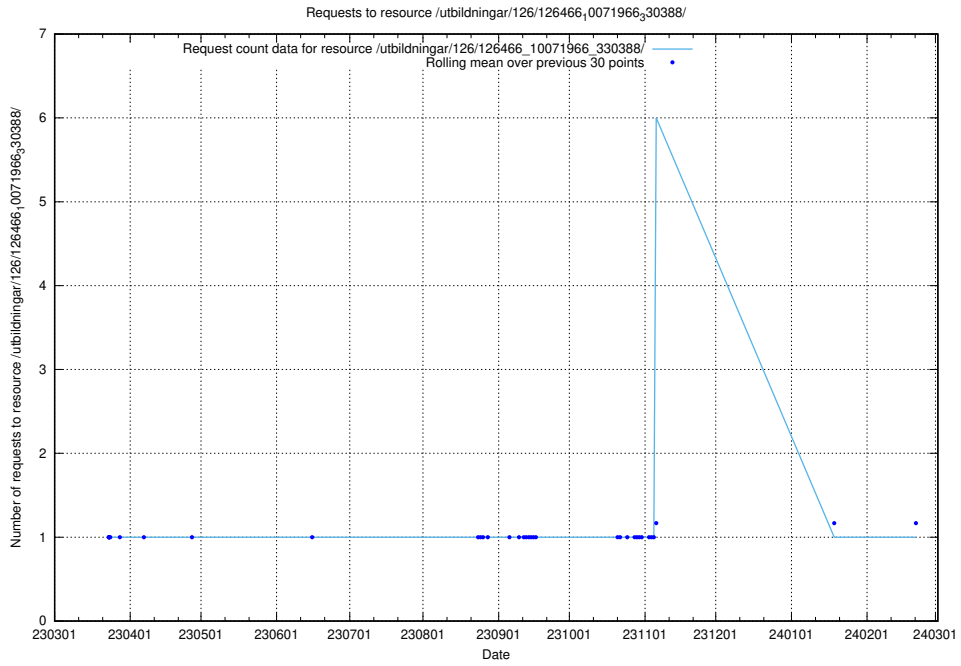

5.7109 Usage of /utbildningar/126/126466_10071966_330388/

Here, we count the number of requests to resource /utbildningar/126/126466_10071966_330388/.