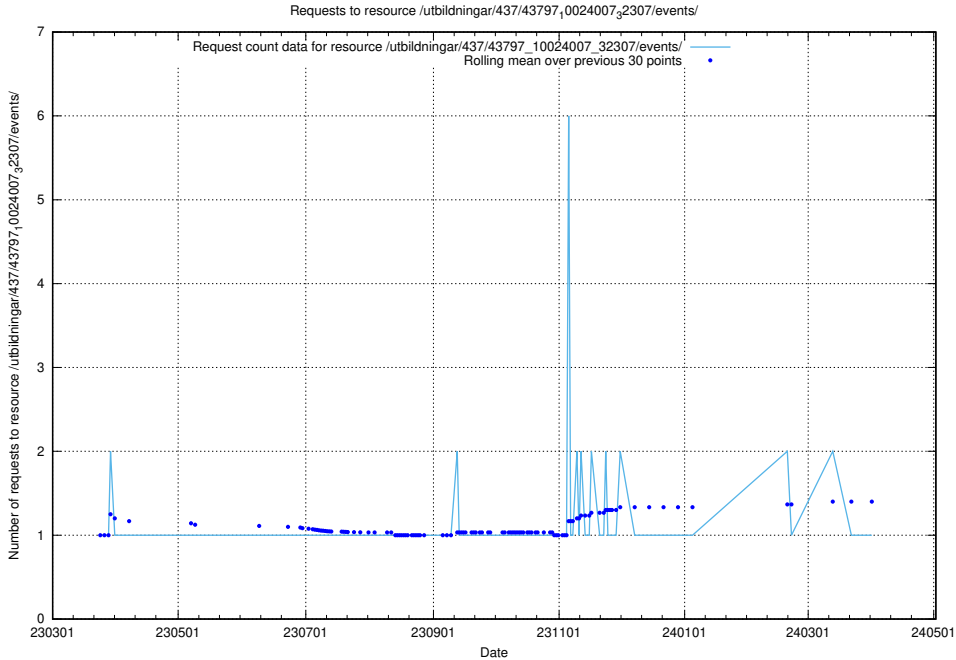

5.6874 Usage of /utbildningar/437/43797_10024007_32307/events/

Here, we count the number of requests to resource /utbildningar/437/43797_10024007_32307/events/.