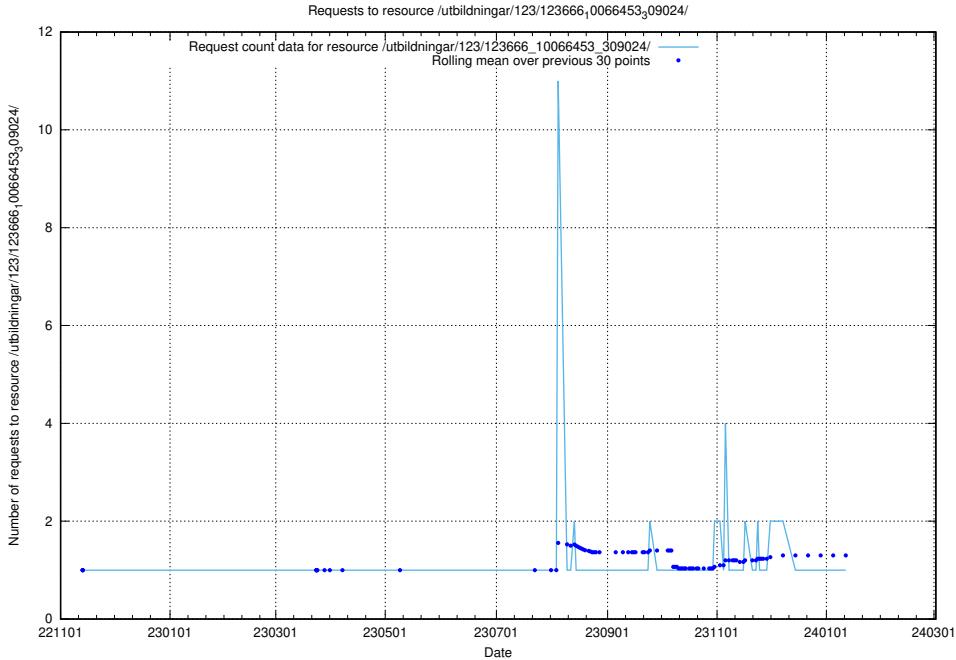

5.6579 Usage of /utbildningar/123/123666_10066453_309024/

Here, we count the number of requests to resource /utbildningar/123/123666_10066453_309024/.