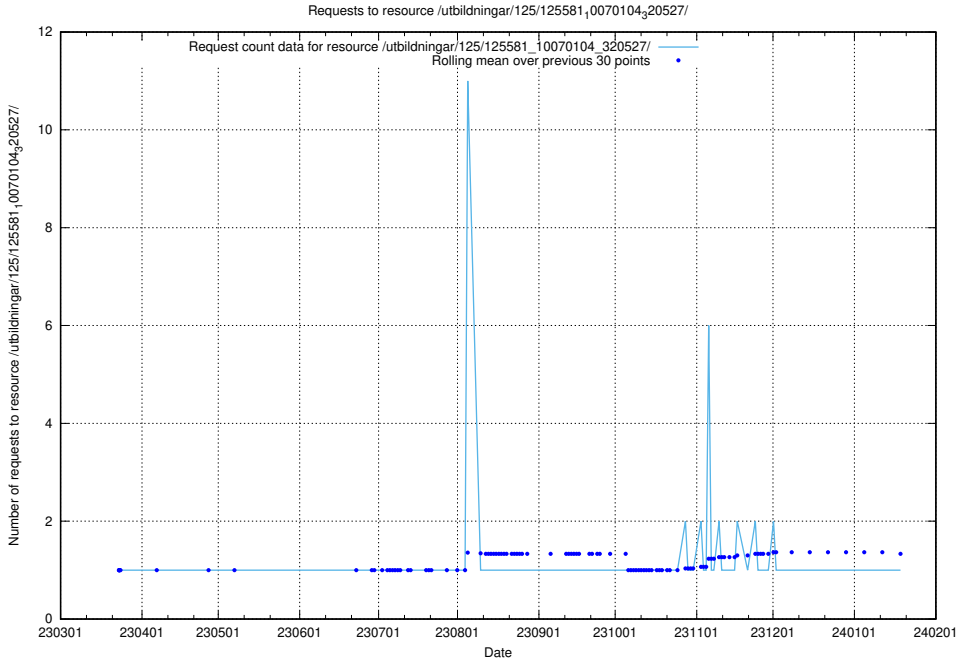

5.1153 Usage of /utbildningar/125/125581_10070104_320527/

Here, we count the number of requests to resource /utbildningar/125/125581_10070104_320527/.