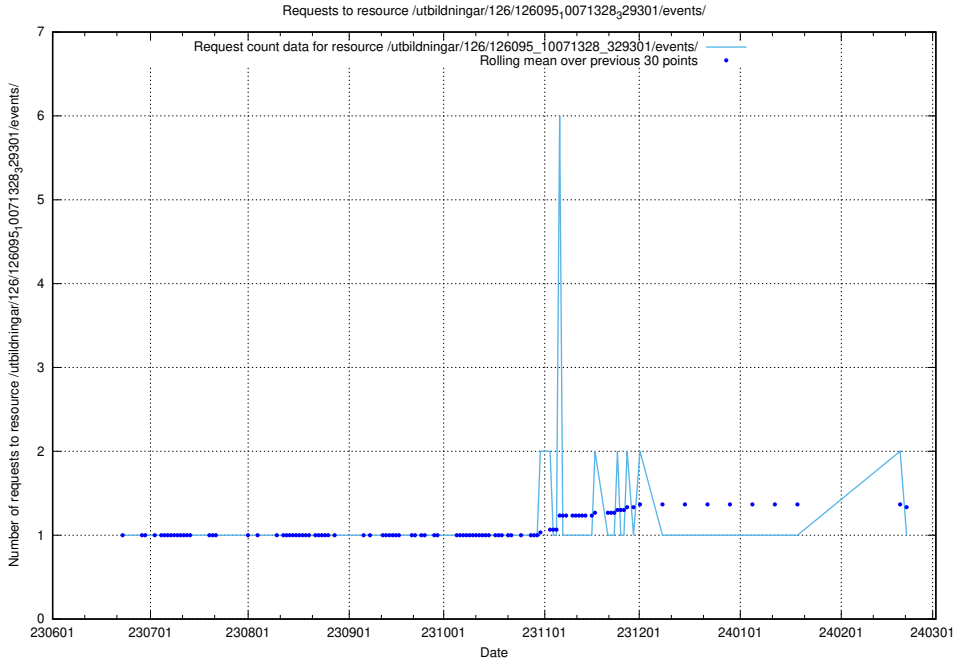

5.6335 Usage of /utbildningar/126/126095_10071328_329301/events/

Here, we count the number of requests to resource /utbildningar/126/126095_10071328_329301/events/