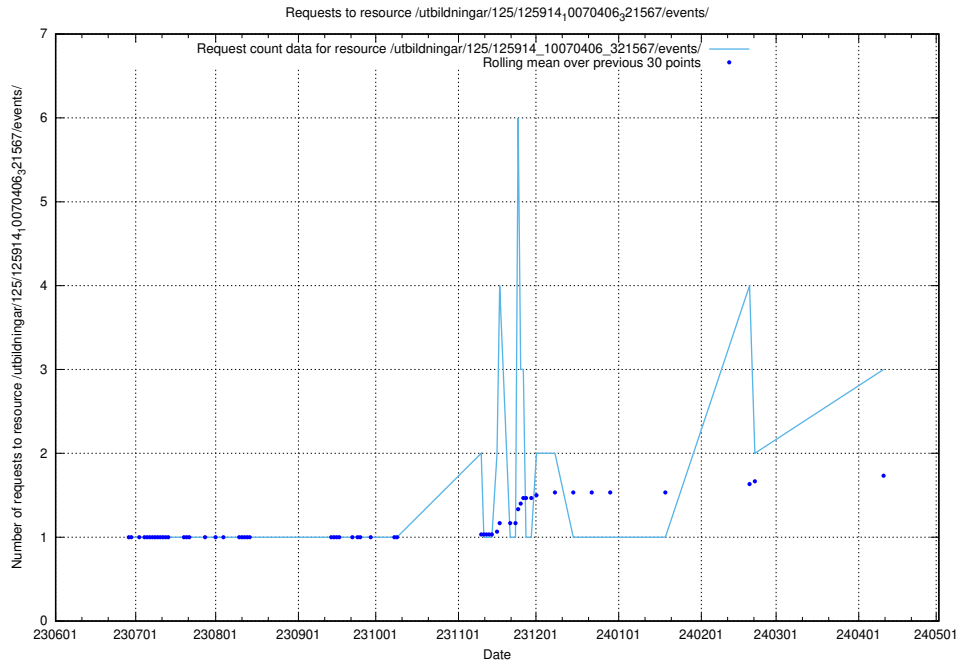

5.457 Usage of /utbildningar/125/125914_10070406_321567/events/

Here, we count the number of requests to resource /utbildningar/125/125914_10070406_321567/events/