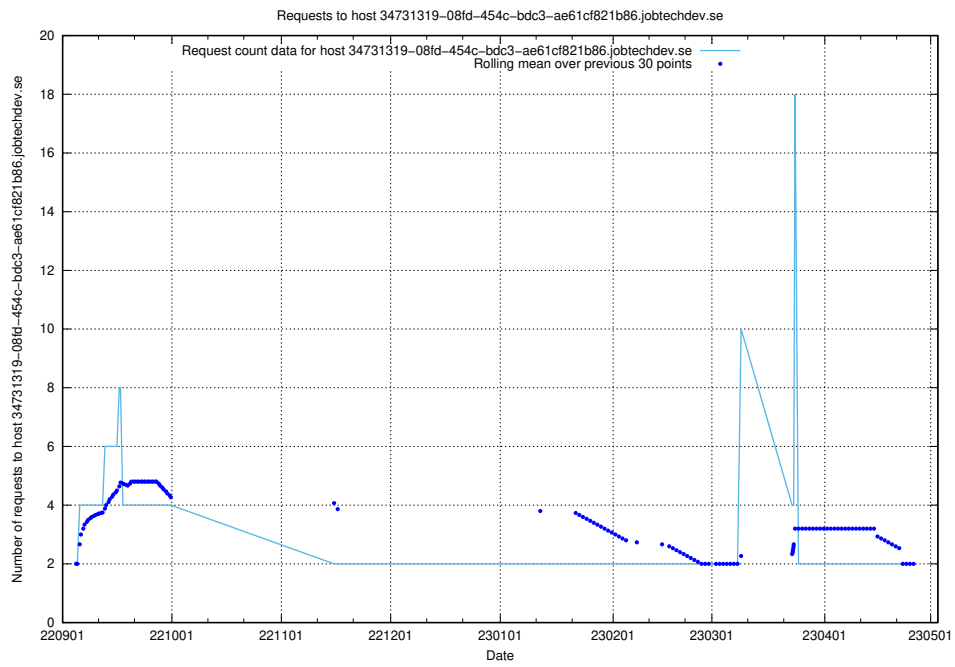

7.335 Usage of 34731319-08fd-454c-bdc3-ae61cf821b86.jobtechdev.se

Here, we count the number of requests to host 34731319-08fd-454c-bdc3-ae61cf821b86.jobtechdev.se.