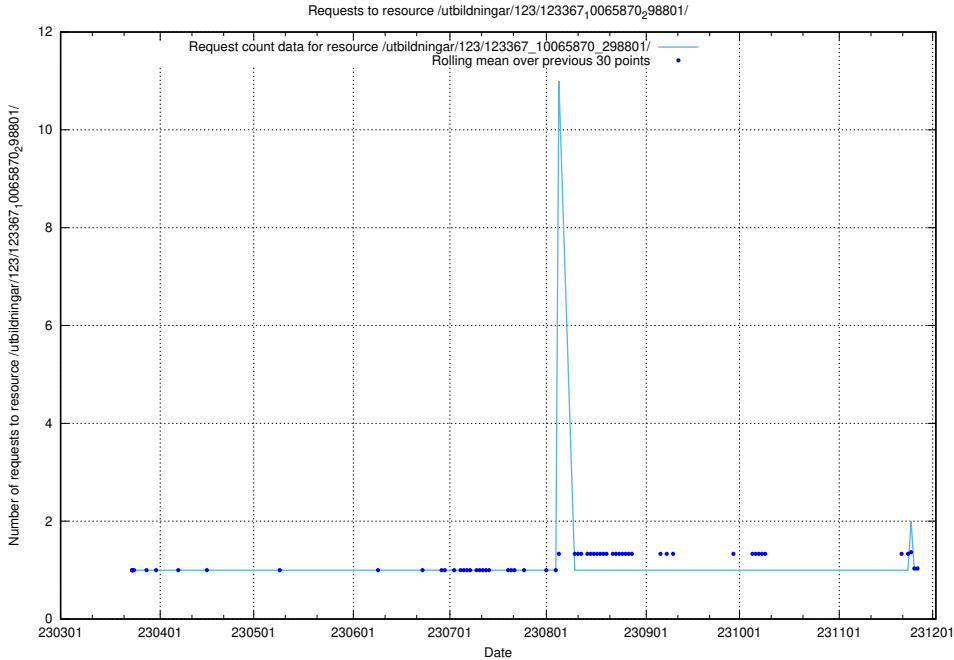

5.5471 Usage of /utbildningar/123/123367_10065870_298801/

Here, we count the number of requests to resource /utbildningar/123/123367_10065870_298801/.