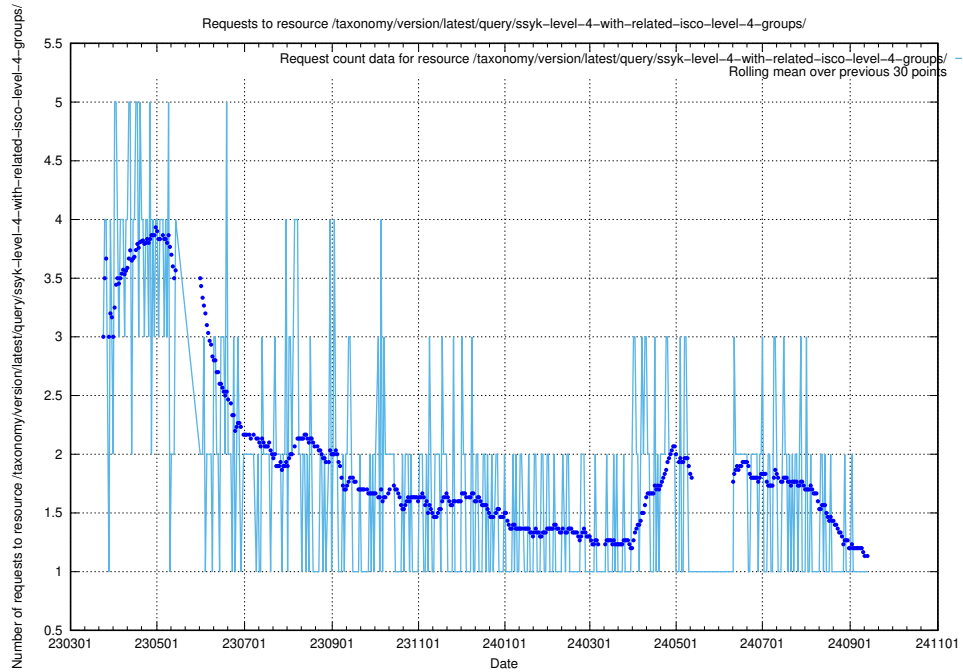

## 5.6762 Usage of /taxonomy/version/latest/query/ssyk-level-4-with-related-isco-level-4-groups/

Here, we count the number of requests to resource /taxonomy/version/latest/query/ssyk-level-4-with-related-isco-level-4-groups/.