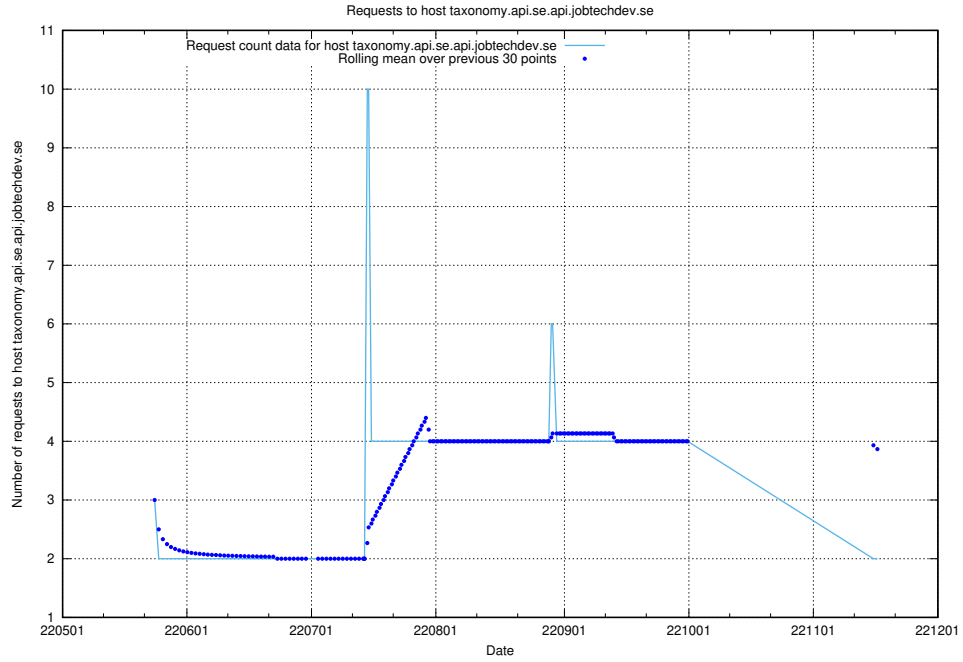

7.427 Usage of taxonomy.api.se.api.jobtechdev.se

Here, we count the number of requests to host taxonomy.api.se.api.jobtechdev.se.