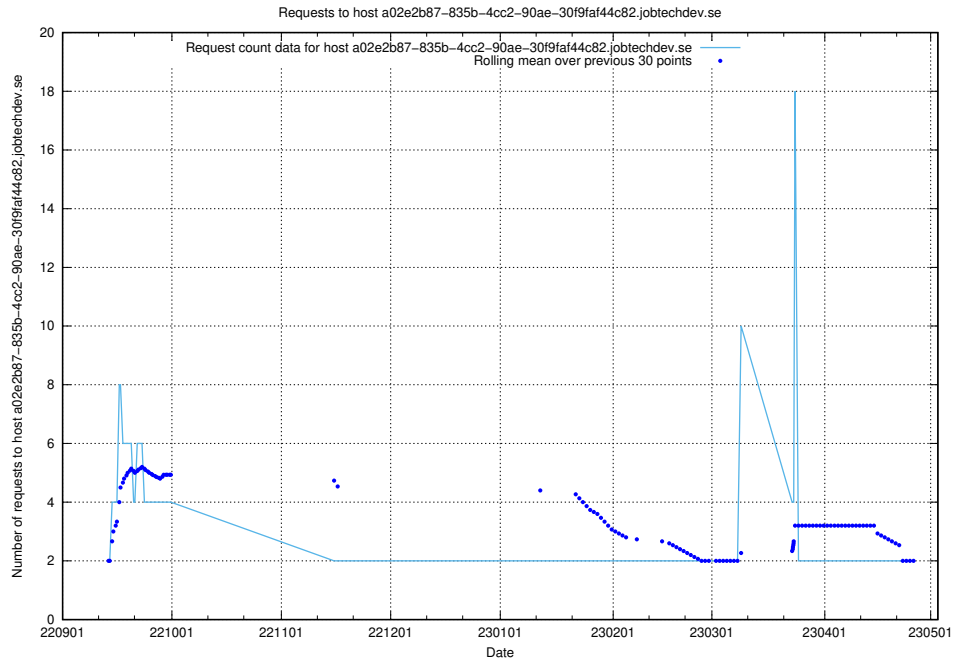

### 7.330 Usage of demo-jobad-enrichments-api.jobtechdev.se

Here, we count the number of requests to host demo-jobad-enrichments-api.jobtechdev.se.