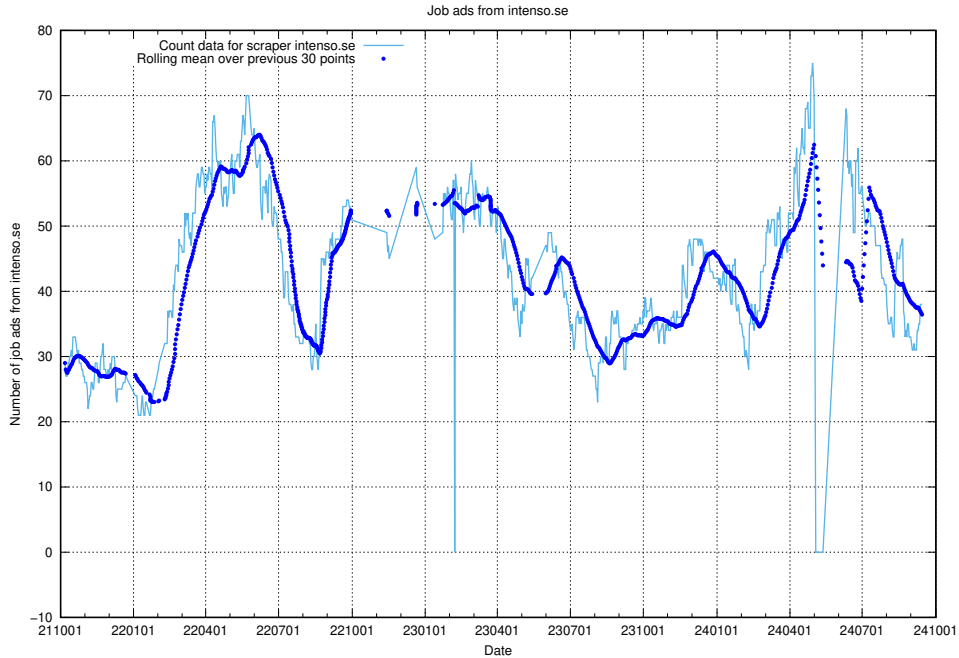

### 13.18 Number of ads by scraper gronajobb.se

Here, we count the number of job ads scraped from gronajobb.se.