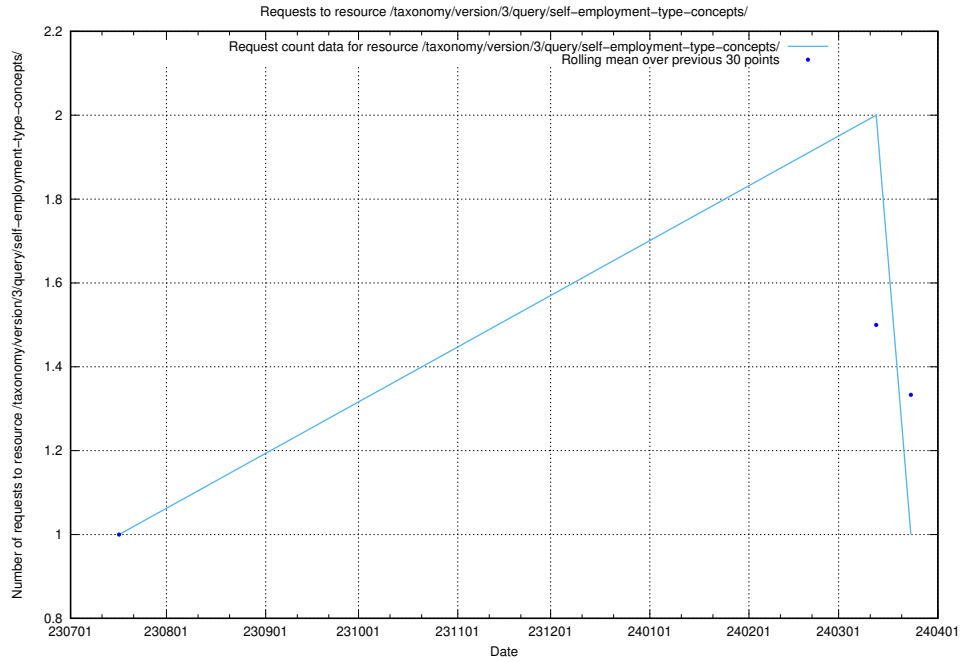

5.5760 Usage of /taxonomy/version/3/query/self-employment-type-concepts/

Here, we count the number of requests to resource /taxonomy/version/3/query/self-employment-type-concepts/.