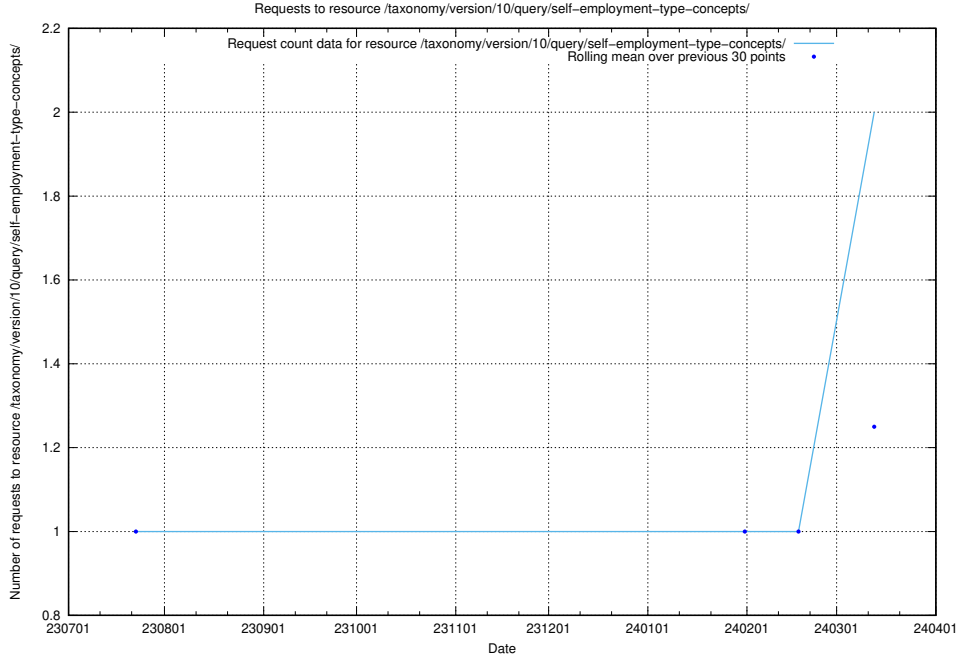

5.868 Usage of /taxonomy/version/10/query/self-employment-type-concepts/

Here, we count the number of requests to resource /taxonomy/version/10/query/self-employment-type-concepts/.