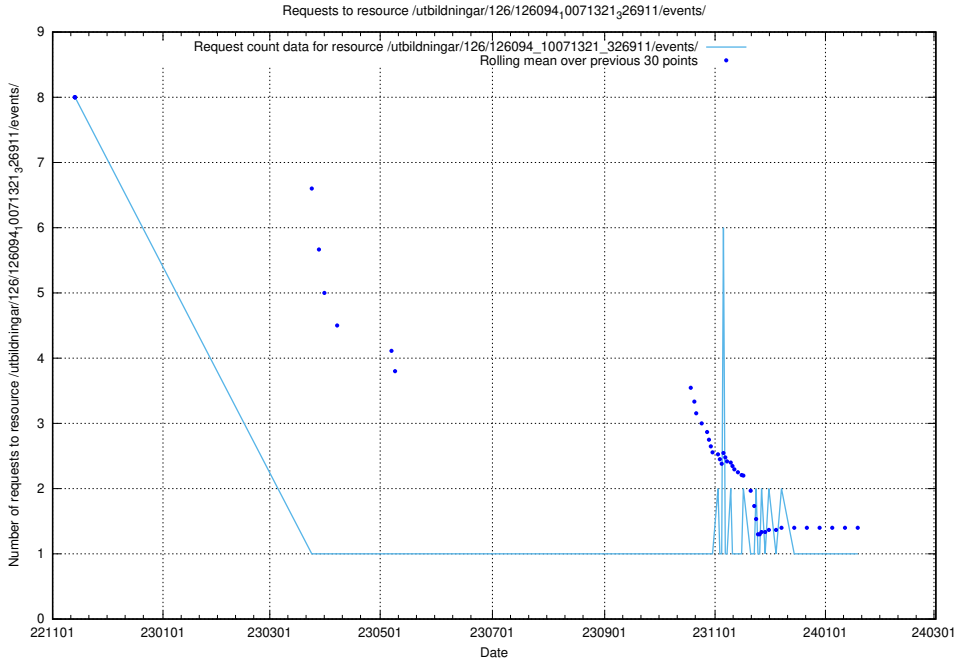

5.6425 Usage of /utbildningar/126/126094_10071321_326911/events/

Here, we count the number of requests to resource /utbildningar/126/126094_10071321_326911/events/