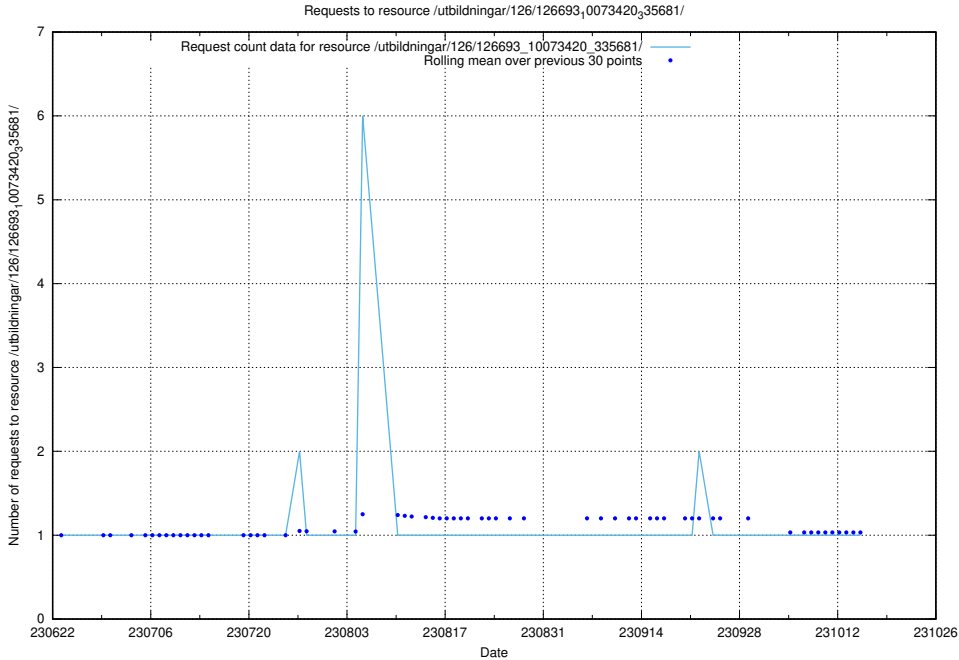

5.6310 Usage of /utbildningar/126/126693_10073420_335681/

Here, we count the number of requests to resource /utbildningar/126/126693_10073420_335681/.