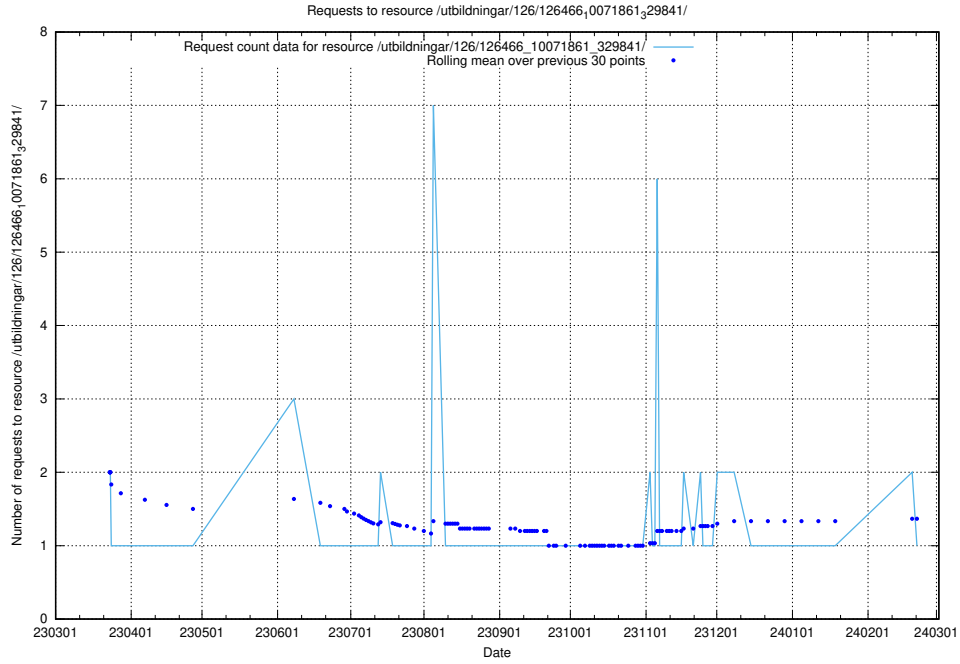

5.6971 Usage of /utbildningar/126/126466_10071861_329841/

Here, we count the number of requests to resource /utbildningar/126/126466_10071861_329841/.