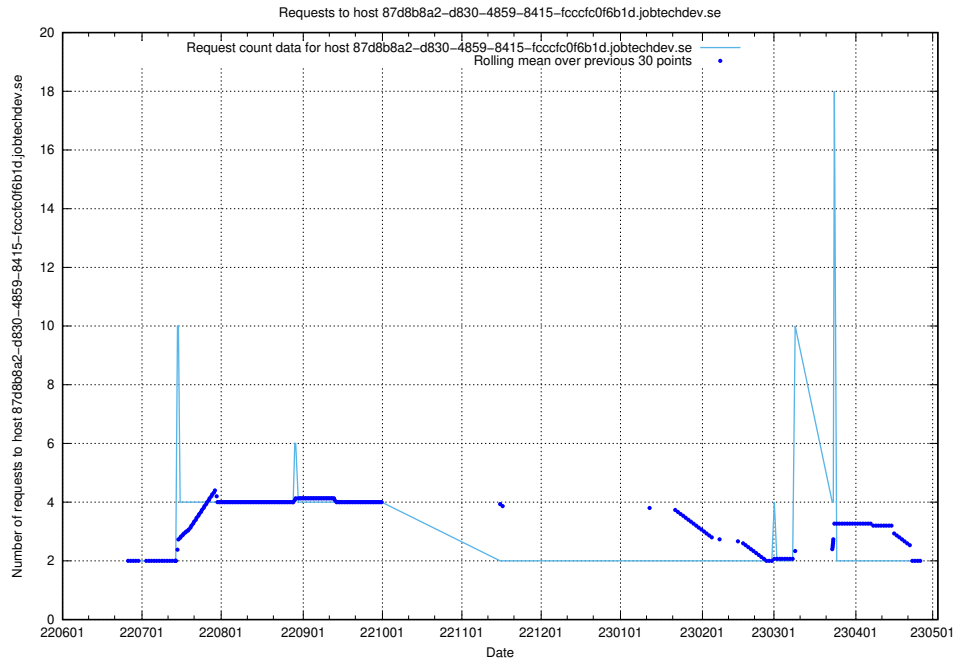

7.403 Usage of 87d8b8a2-d830-4859-8415-fccfc0f6b1d.jobtechdev.se

Here, we count the number of requests to host 87d8b8a2-d830-4859-8415-fccfc0f6b1d.jobtechdev.se.