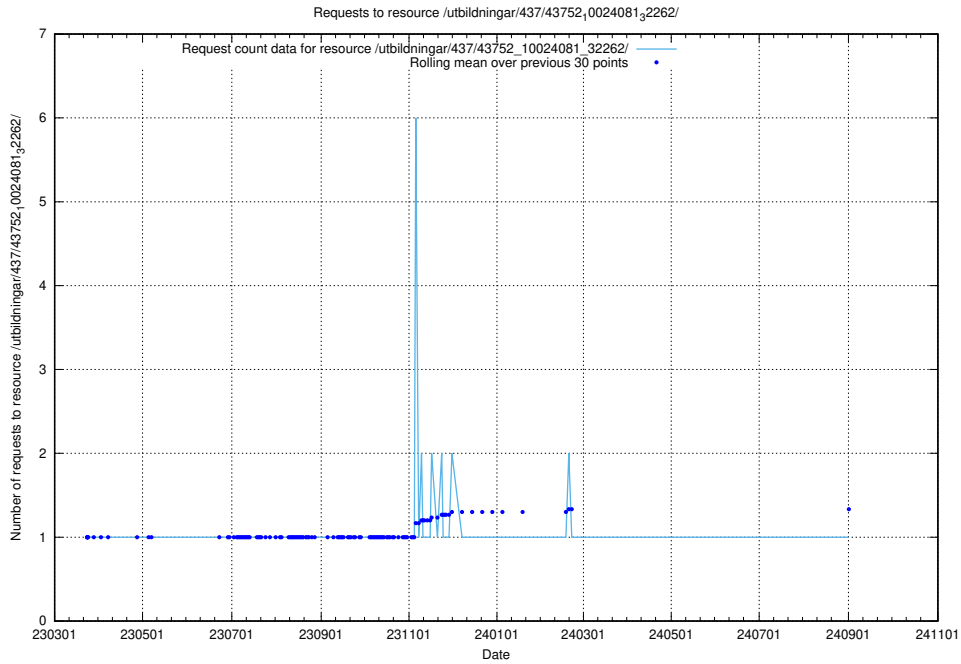

5.7079 Usage of /utbildningar/437/43752_10024081_32262/

Here, we count the number of requests to resource /utbildningar/437/43752_10024081_32262/.