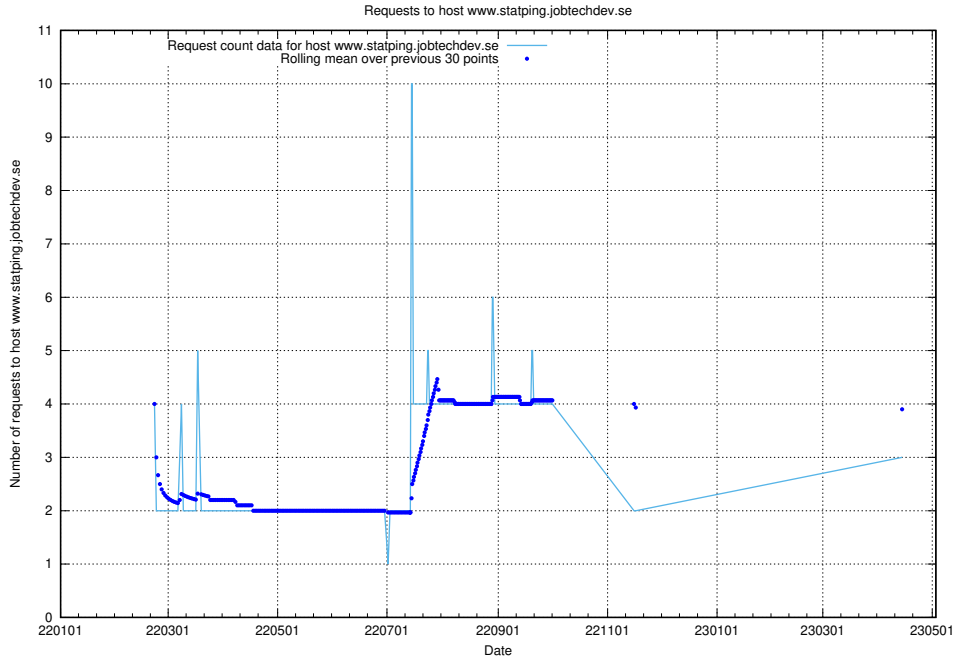

7.233 Usage of `www.statping.jobtechdev.se`

Here, we count the number of requests to host `www.statping.jobtechdev.se`.