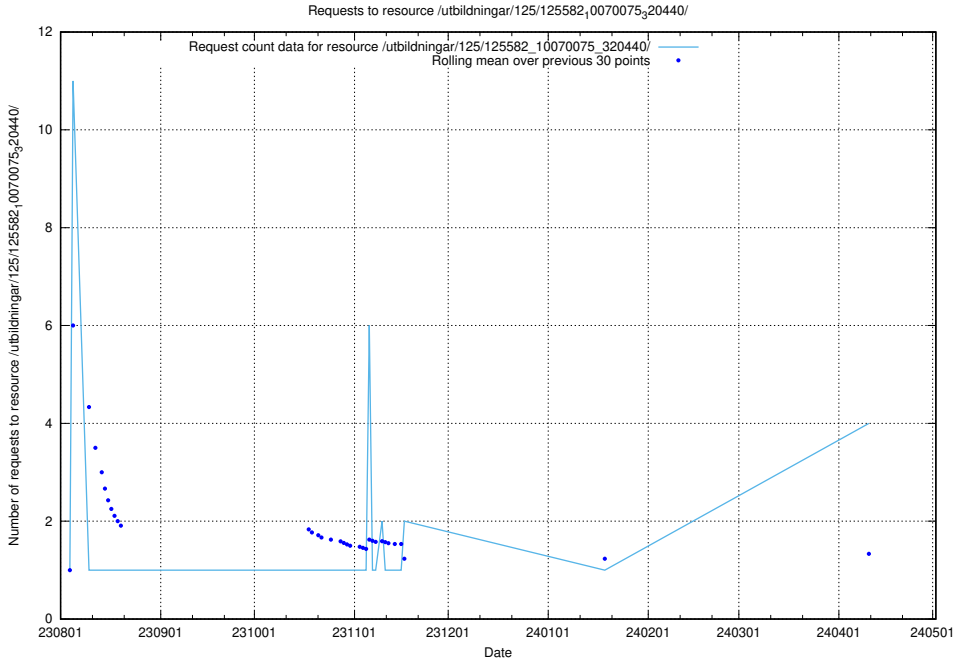

5.305 Usage of /utbildningar/125/125582_10070075_320440/

Here, we count the number of requests to resource /utbildningar/125/125582_10070075_320440/.