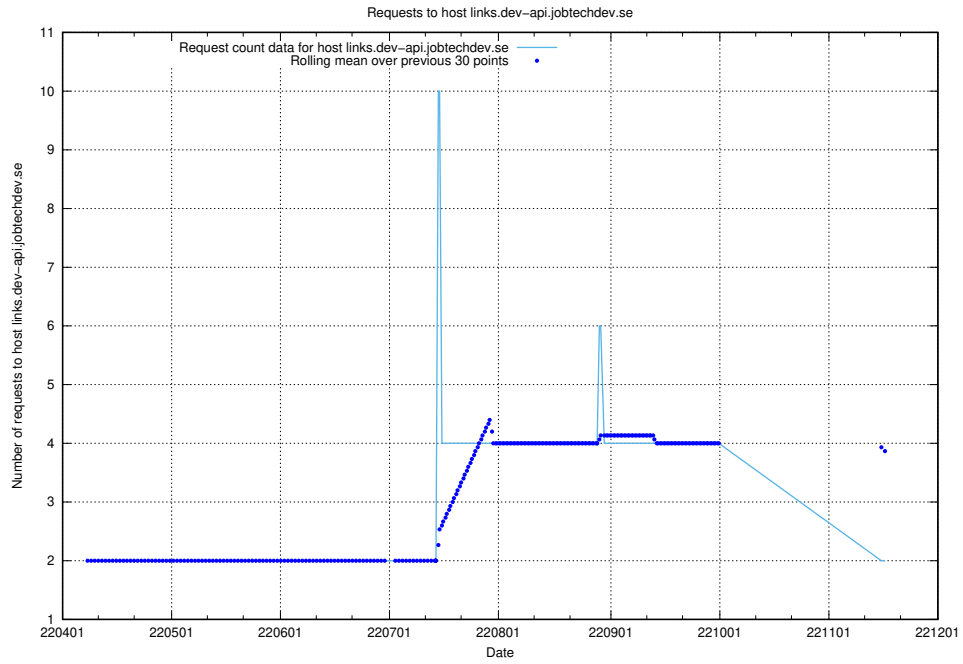

7.475 Usage of links.dev-api.jobtechdev.se

Here, we count the number of requests to host links.dev-api.jobtechdev.se.