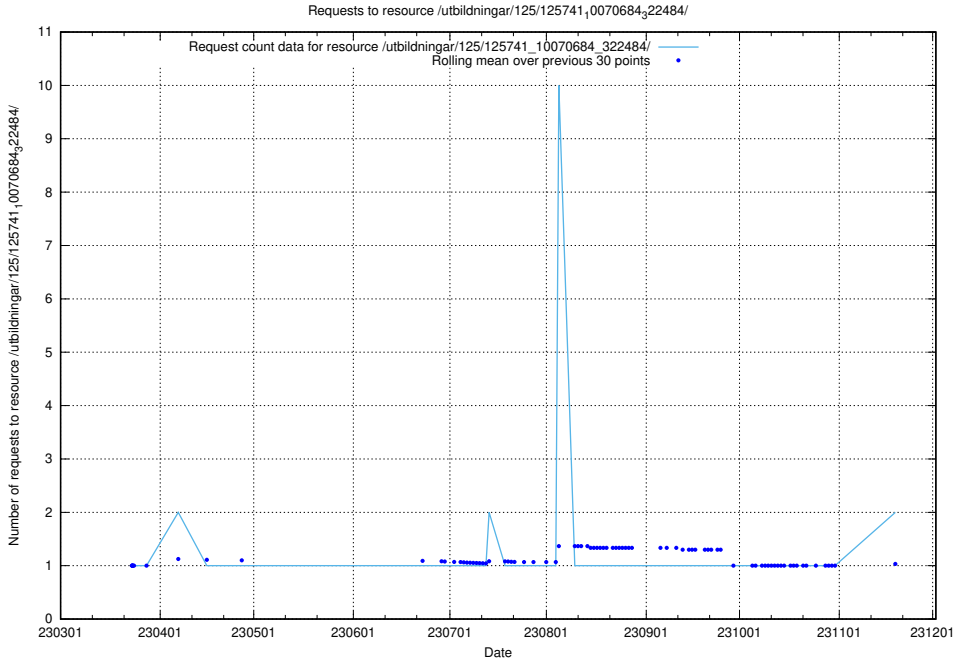

5.1014 Usage of /utbildningar/125/125741_10070684_322484/

Here, we count the number of requests to resource /utbildningar/125/125741_10070684_322484/.