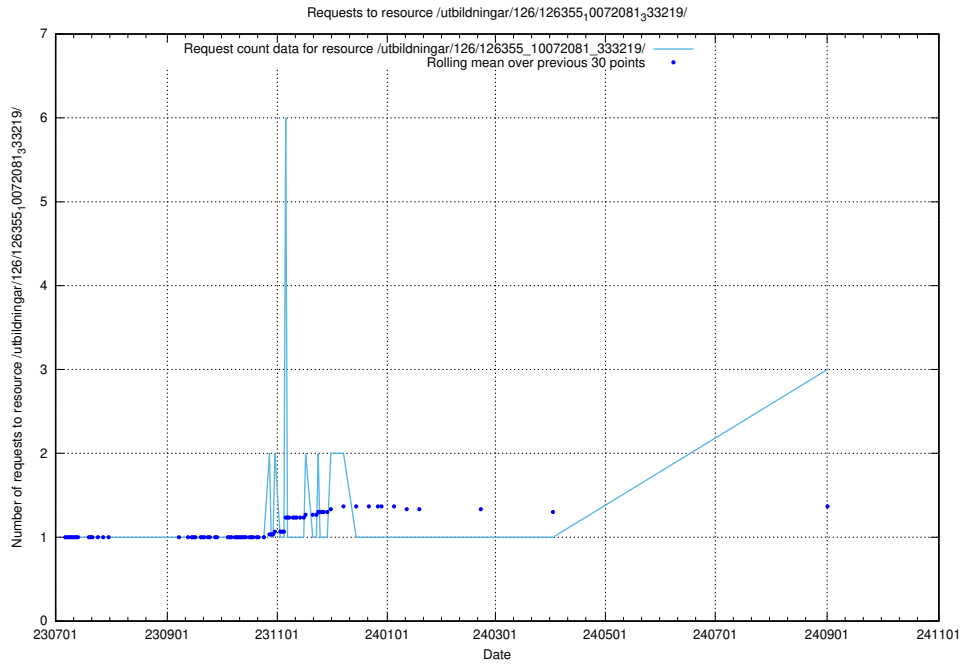

5.453 Usage of /utbildningar/126/126355_10072081_333219/

Here, we count the number of requests to resource /utbildningar/126/126355_10072081_333219/.