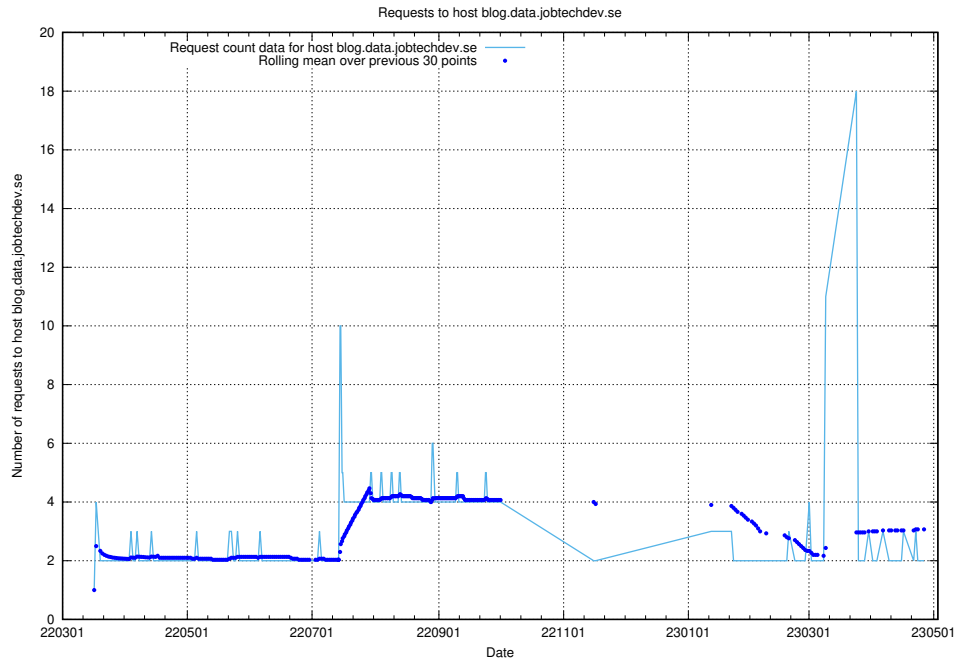

7.501 Usage of `blog.data.jobtechdev.se`

Here, we count the number of requests to host `blog.data.jobtechdev.se`.