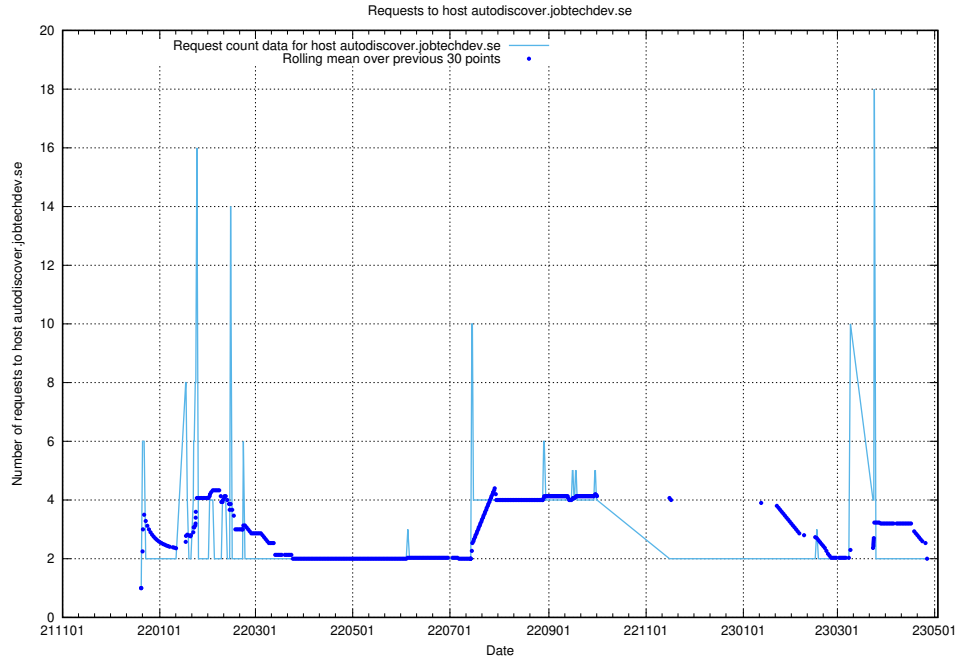

7.384 Usage of autodiscover.jobtechdev.se

Here, we count the number of requests to host autodiscover.jobtechdev.se.