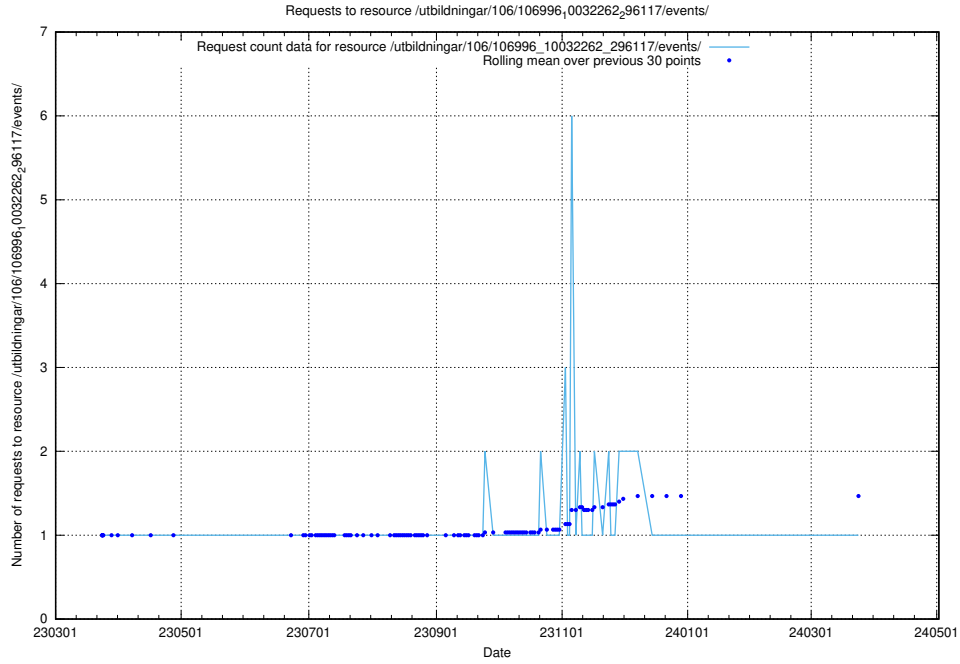

5.6108 Usage of /utbildningar/106/106996_10032262_296117/events/

Here, we count the number of requests to resource /utbildningar/106/106996_10032262_296117/events/