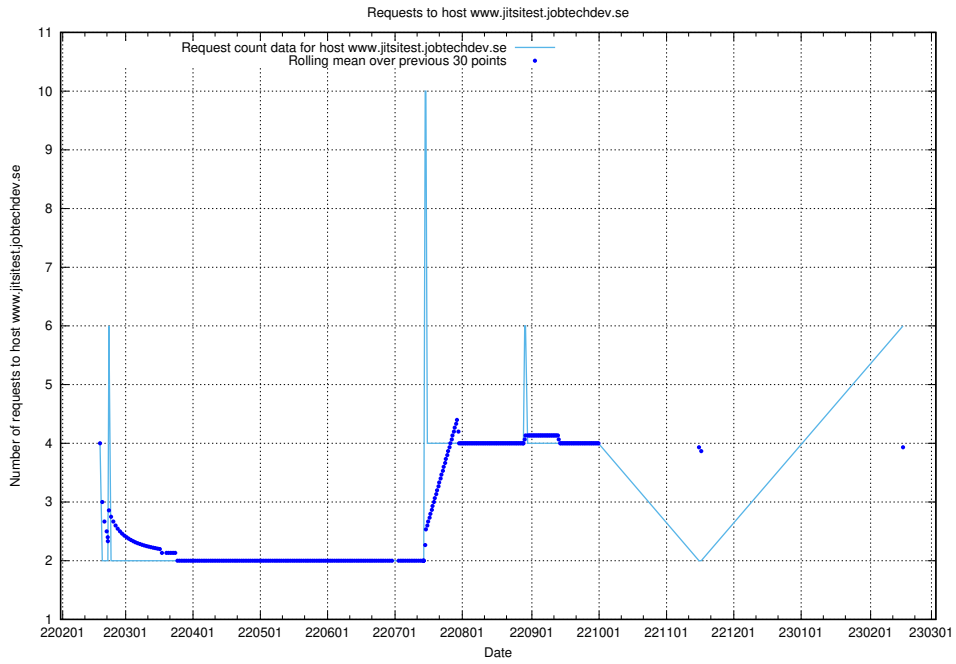

7.94 Usage of `www.jitsitest.jobtechdev.se`

Here, we count the number of requests to host `www.jitsitest.jobtechdev.se`.