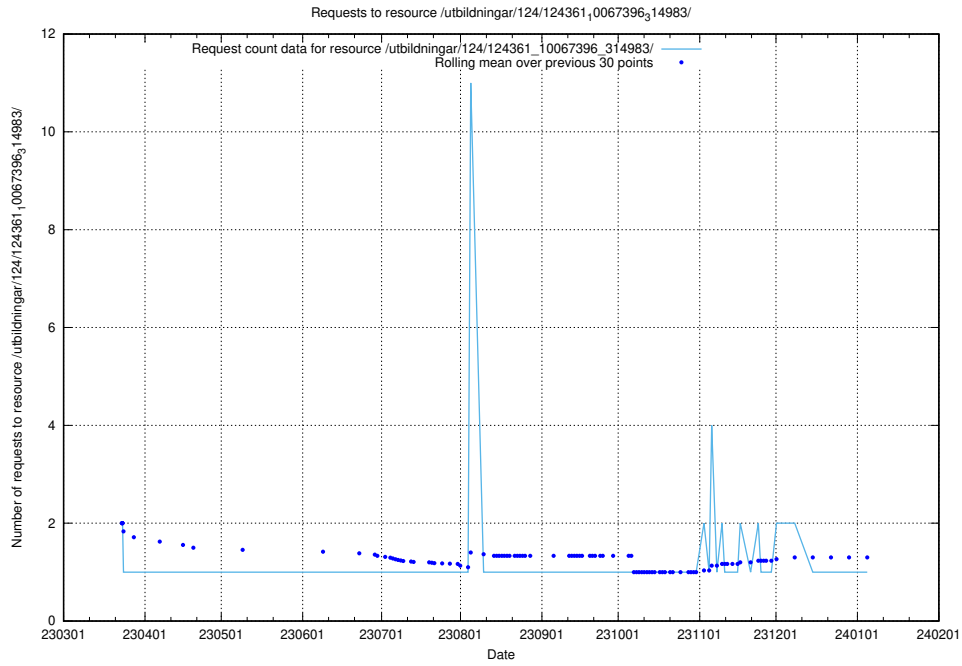

5.7004 Usage of /utbildningar/124/124361_10067396_314983/

Here, we count the number of requests to resource /utbildningar/124/124361_10067396_314983/.