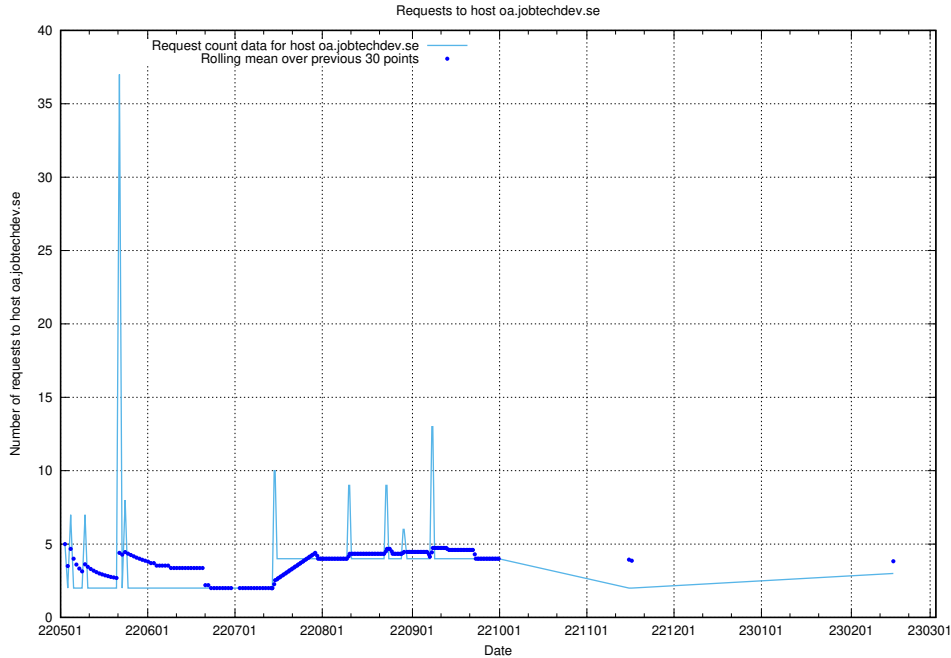

7.227 Usage of oa.jobtechdev.se

Here, we count the number of requests to host oa.jobtechdev.se.