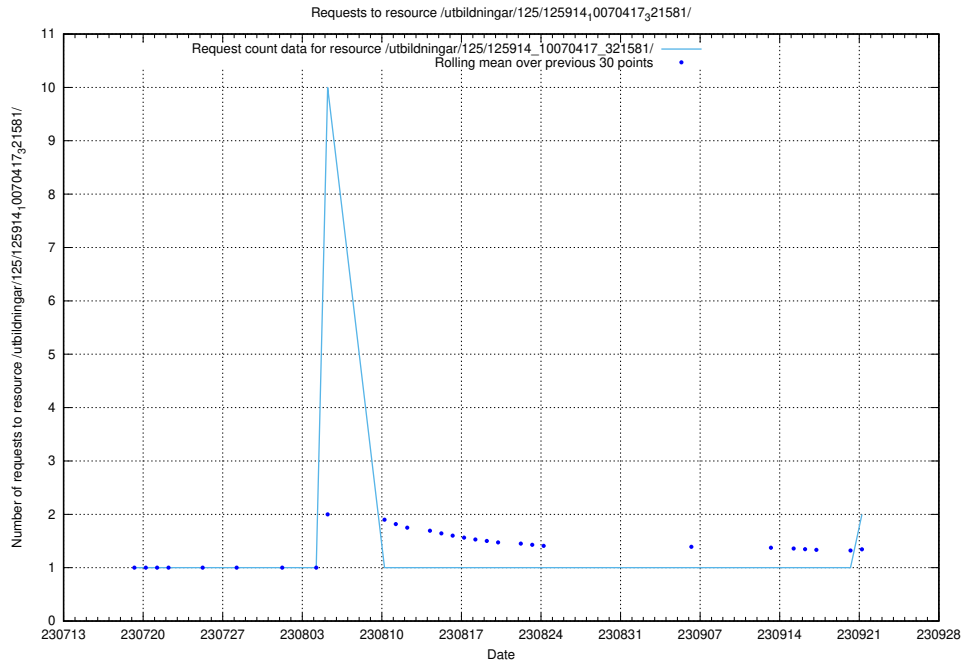

5.871 Usage of /utbildningar/125/125914_10070417_321581/

Here, we count the number of requests to resource /utbildningar/125/125914_10070417_321581/.