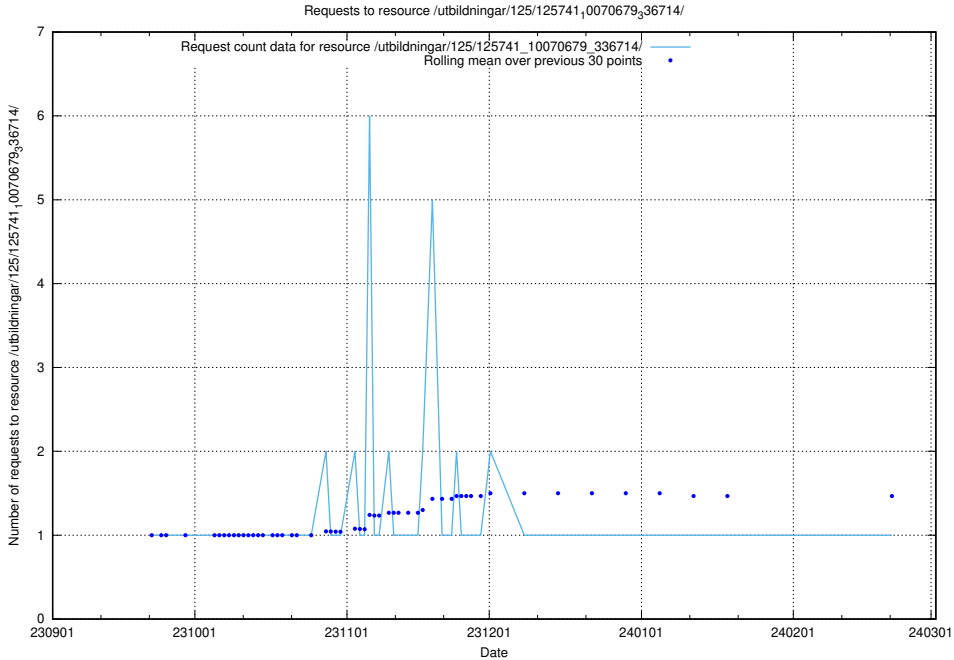

5.5209 Usage of /utbildningar/125/125741_10070679_336714/

Here, we count the number of requests to resource /utbildningar/125/125741_10070679_336714/.