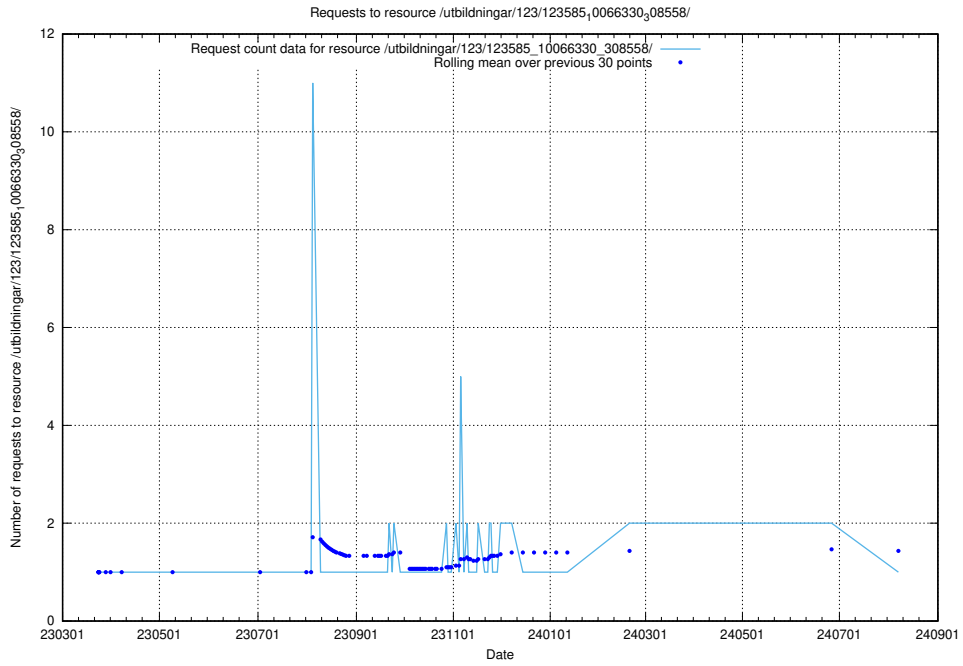

5.5175 Usage of /utbildningar/123/123585_10066330_308558/

Here, we count the number of requests to resource /utbildningar/123/123585_10066330_308558/.