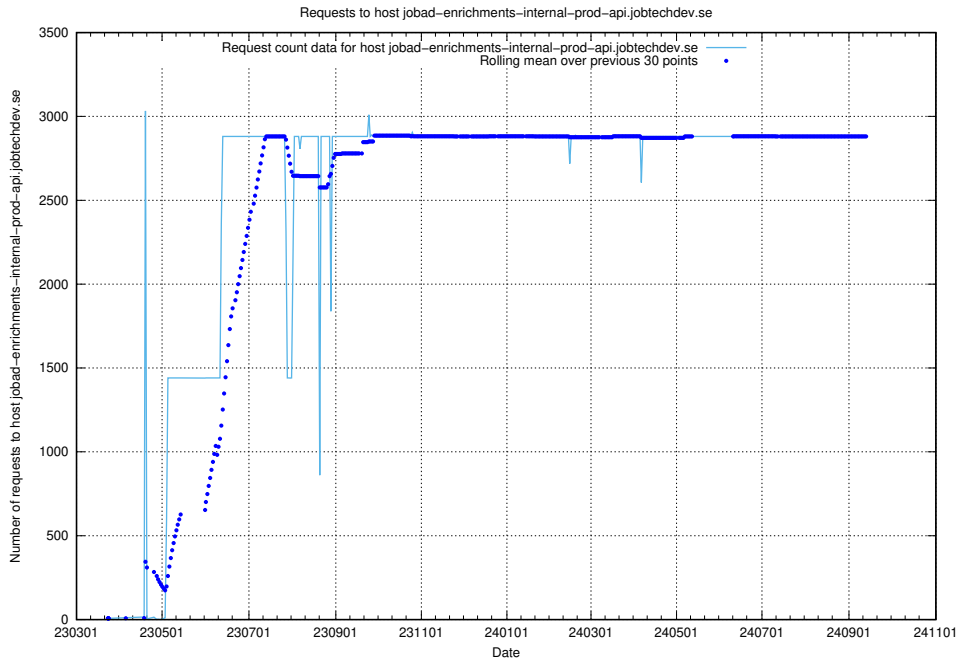

7.16 Usage of jobad-enrichments-internal-prod-api.jobtechdev.se

Here, we count the number of requests to host jobad-enrichments-internal-prod-api.jobtechdev.se.