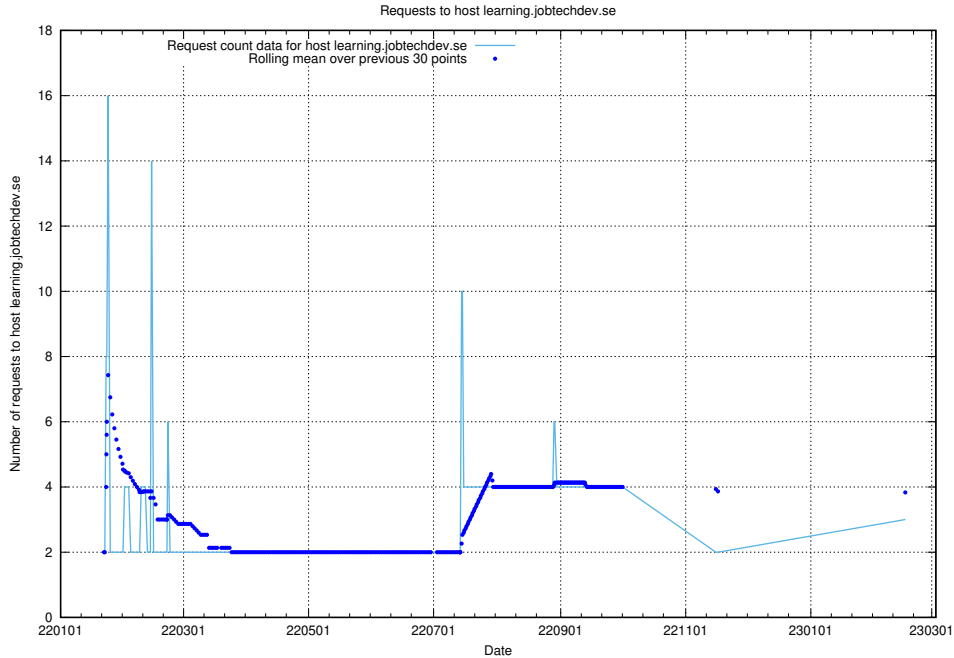

7.260 Usage of learning.jobtechdev.se

Here, we count the number of requests to host learning.jobtechdev.se.