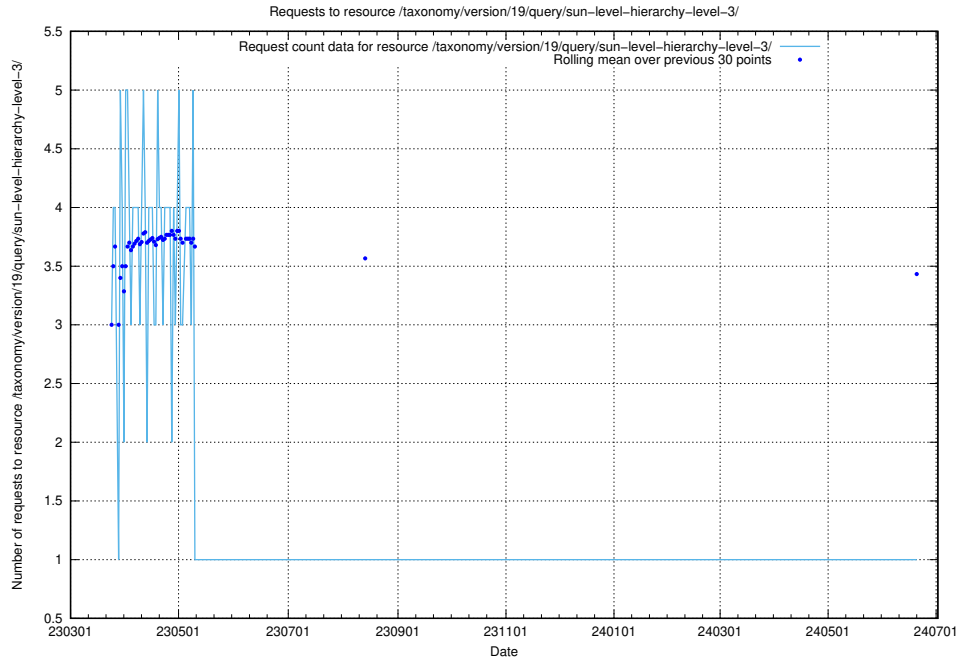

5.6806 Usage of /taxonomy/version/19/query/sun-level-hierarchy-level-3/

Here, we count the number of requests to resource /taxonomy/version/19/query/sun-level-hierarchy-level-3/.