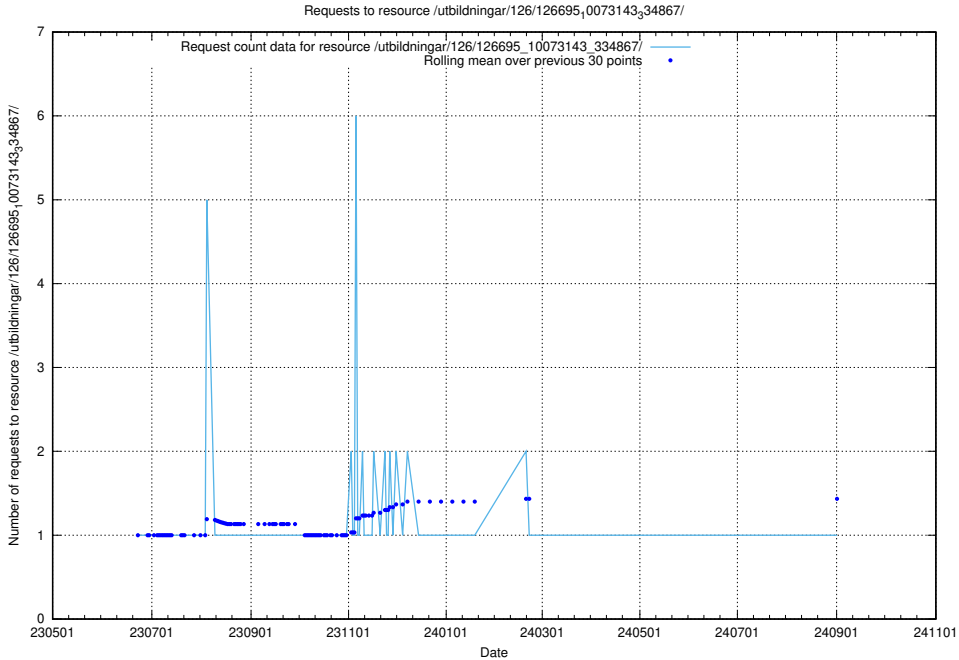

5.6301 Usage of /utbildningar/126/126695_10073143_334867/

Here, we count the number of requests to resource /utbildningar/126/126695_10073143_334867/.