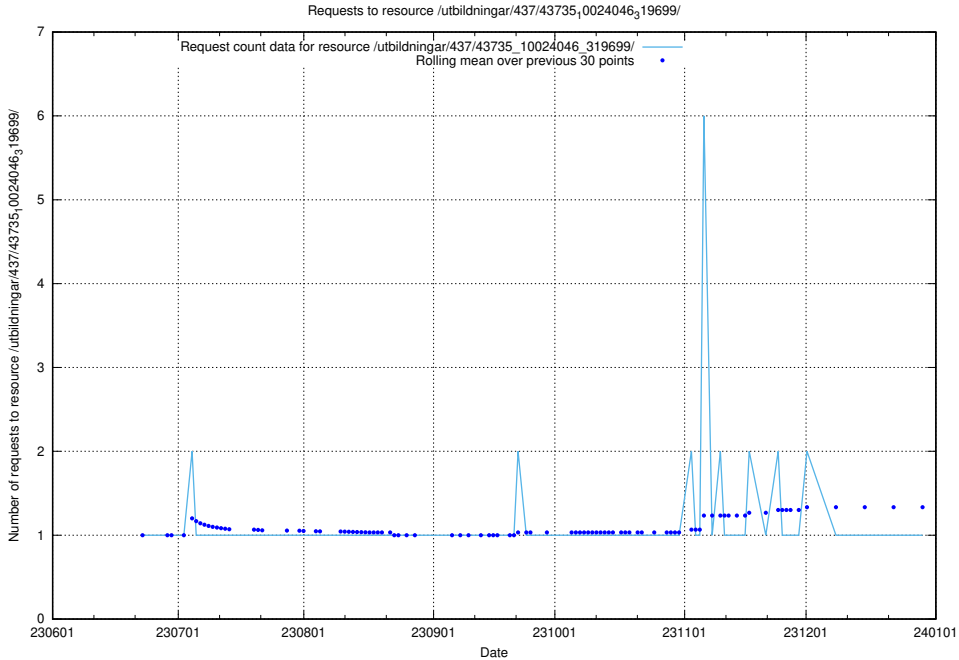

5.6272 Usage of /utbildningar/437/43735_10024046_319699/

Here, we count the number of requests to resource /utbildningar/437/43735_10024046_319699/.