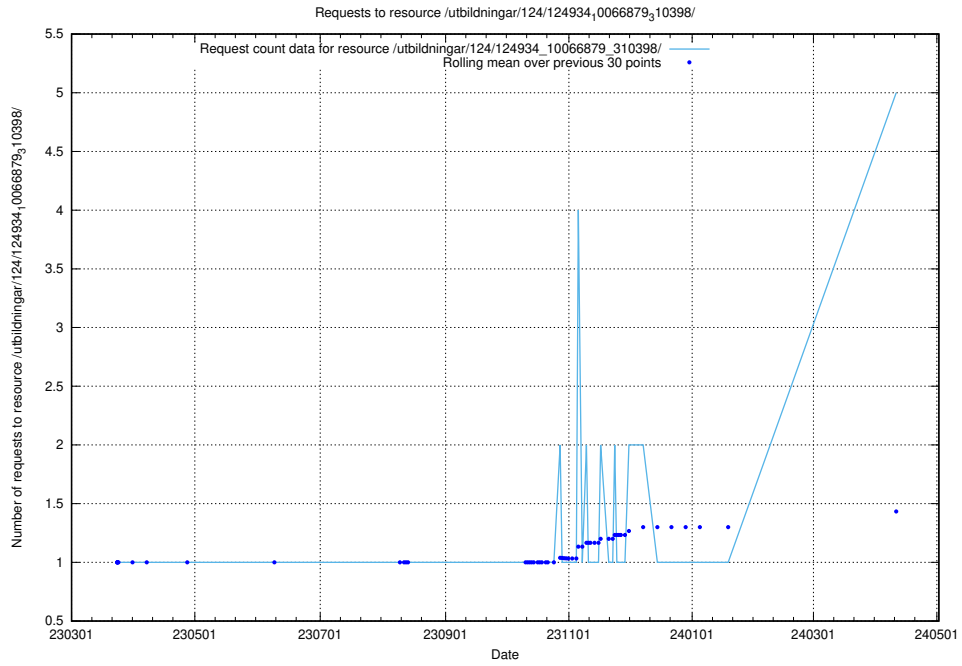

5.149 Usage of /utbildningar/124/124934_10066879_310398/

Here, we count the number of requests to resource /utbildningar/124/124934_10066879_310398/.