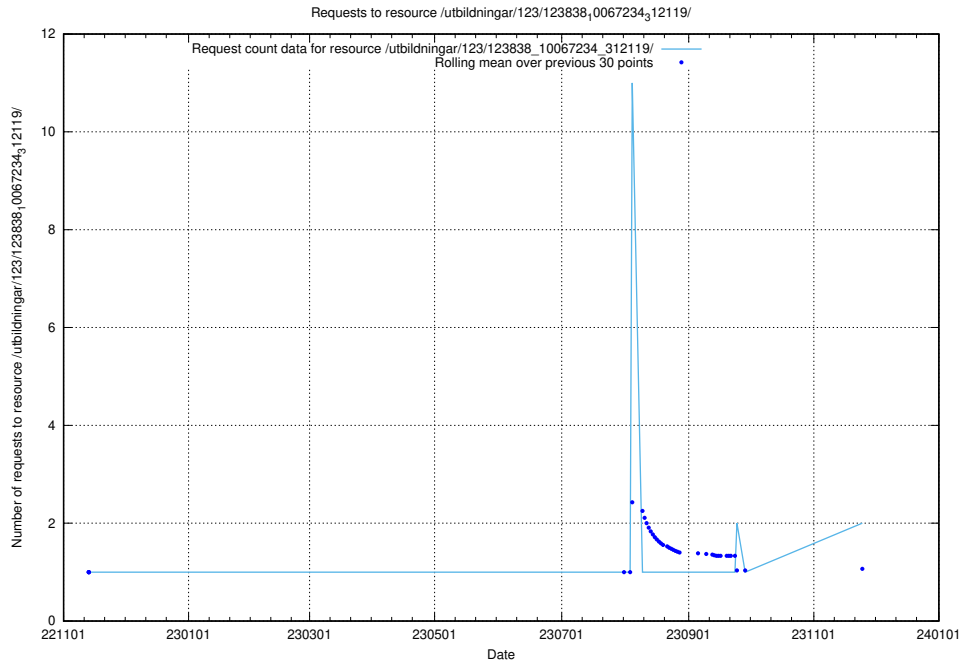

5.964 Usage of /utbildningar/123/123838_10067234_312119/

Here, we count the number of requests to resource /utbildningar/123/123838_10067234_312119/.