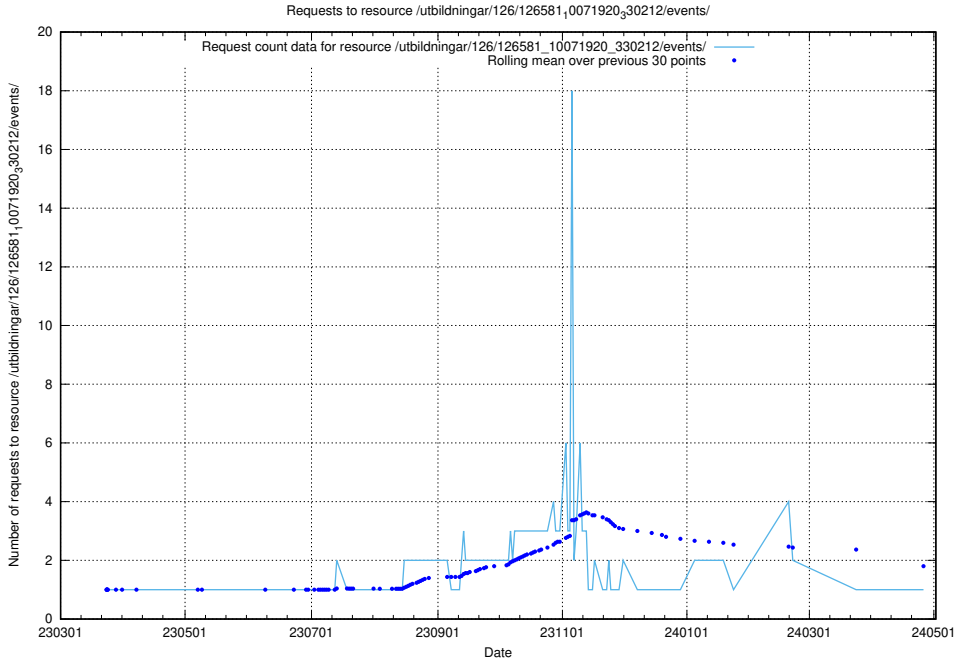

### 5.7100 Usage of /utbildningar/126/126581\_10071920\_330212/events/

Here, we count the number of requests to resource /utbildningar/126/126581\_10071920\_330212/events/