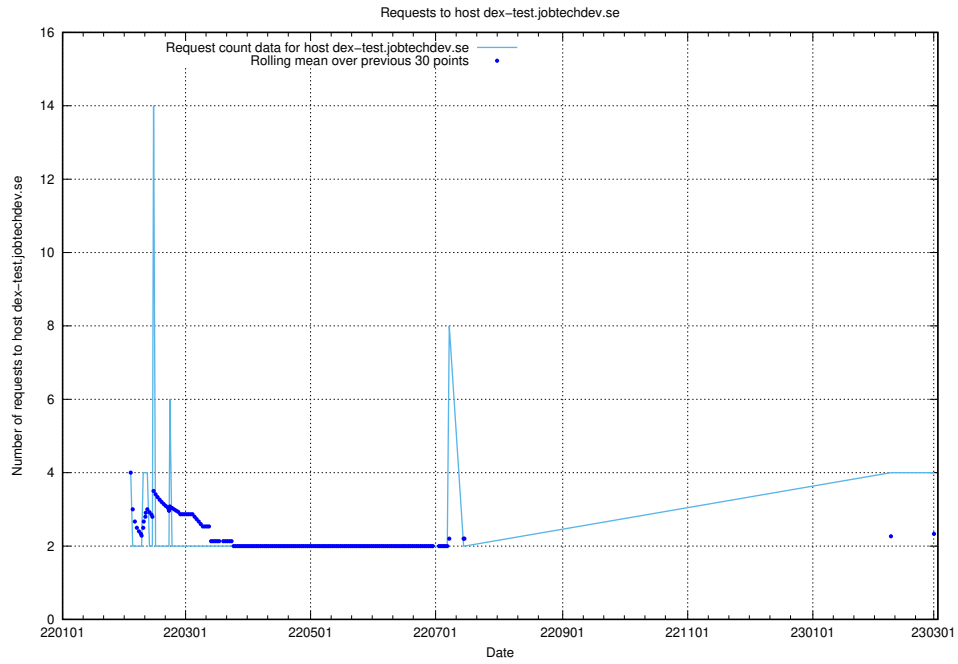

7.172 Usage of dex-test.jobtechdev.se

Here, we count the number of requests to host dex-test.jobtechdev.se.