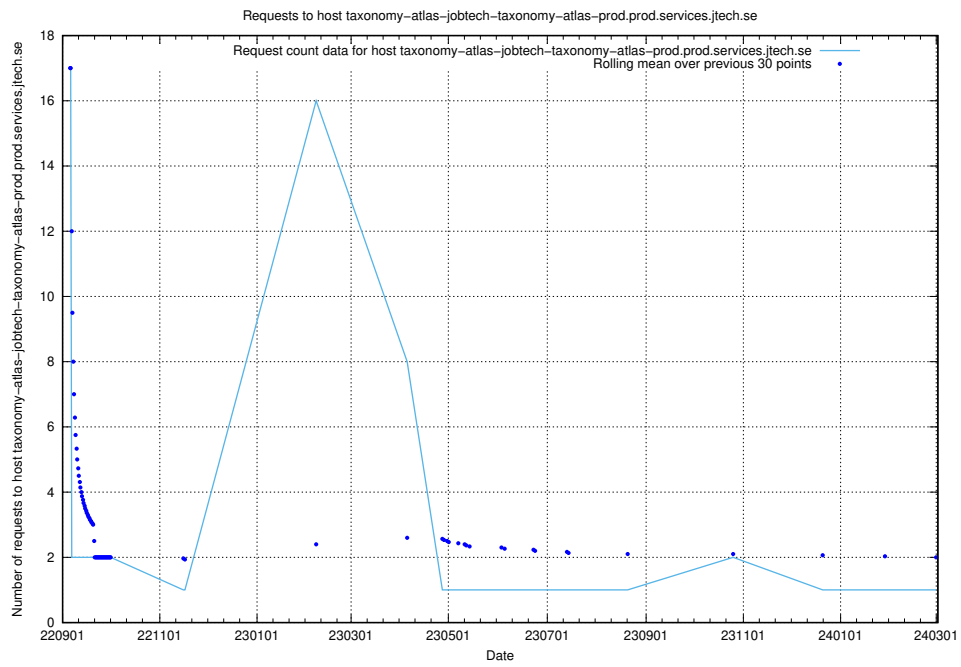

7.623 Usage of taxonomy-atlas-jobtech-taxonomy-atlas-prod.prod.services.jtech.se

Here, we count the number of requests to host taxonomy-atlas-jobtech-taxonomy-atlas-prod.prod.services.jtech.se.