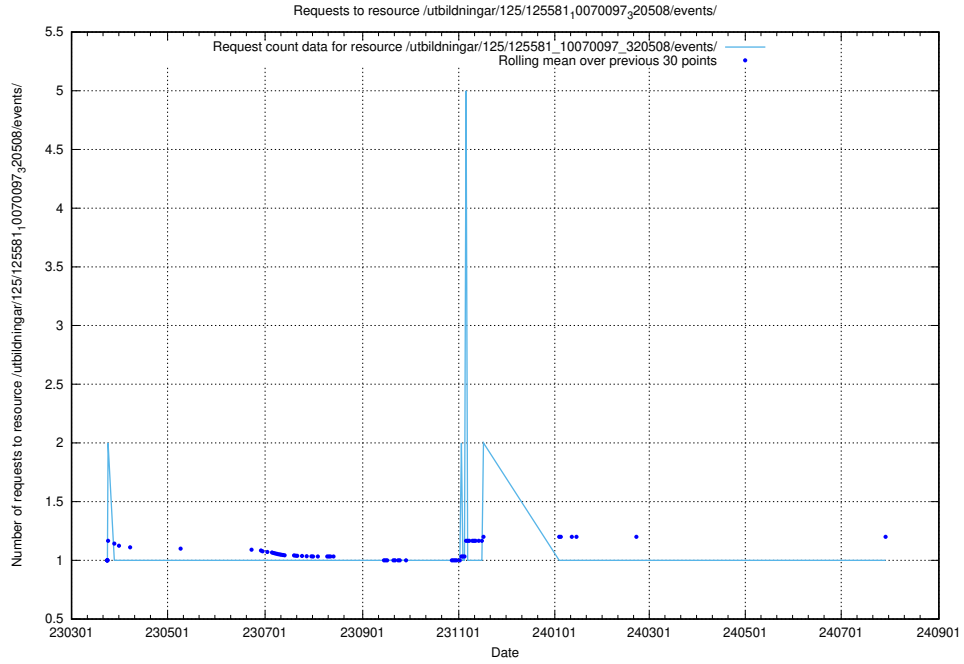

5.1156 Usage of /utbildningar/125/125581_10070097_320508/events/

Here, we count the number of requests to resource /utbildningar/125/125581_10070097_320508/events/