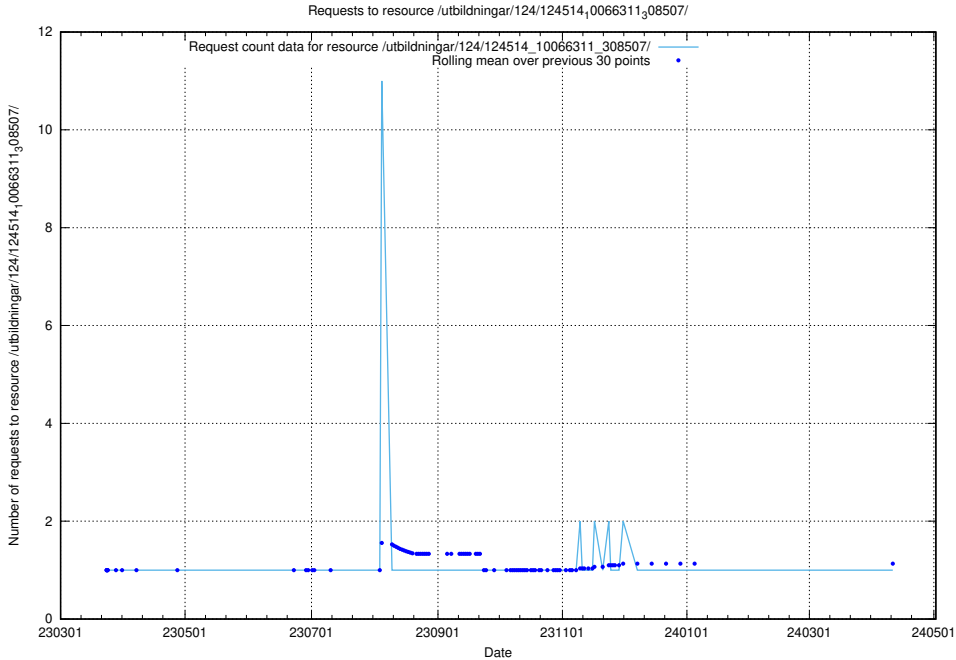

5.2493 Usage of /utbildningar/124/124514_10066311_308507/

Here, we count the number of requests to resource /utbildningar/124/124514_10066311_308507/.