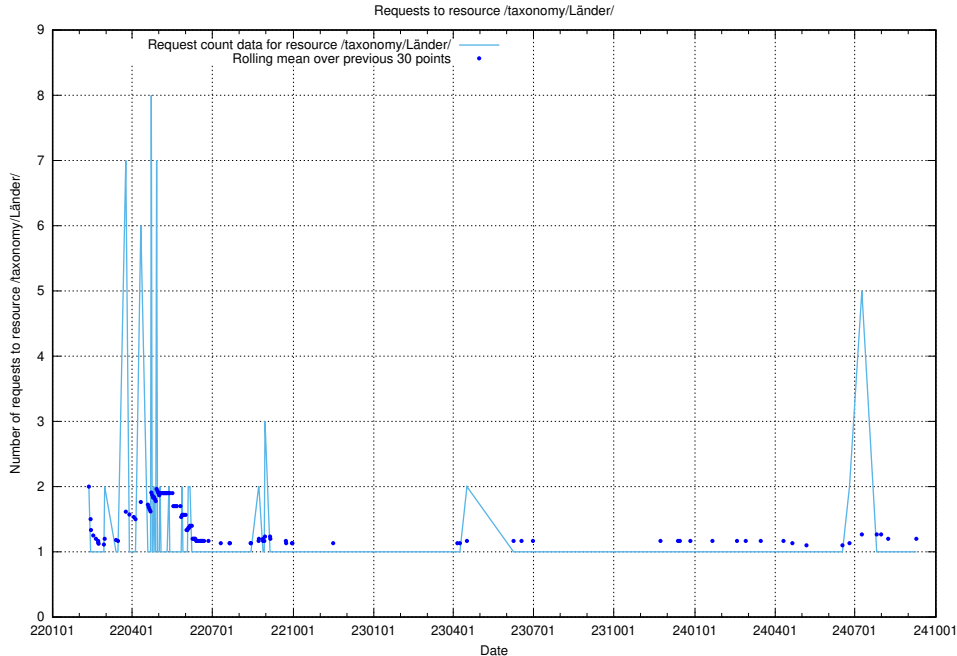

5.2313 Usage of /taxonomy/Länder/

Here, we count the number of requests to resource /taxonomy/Länder/.