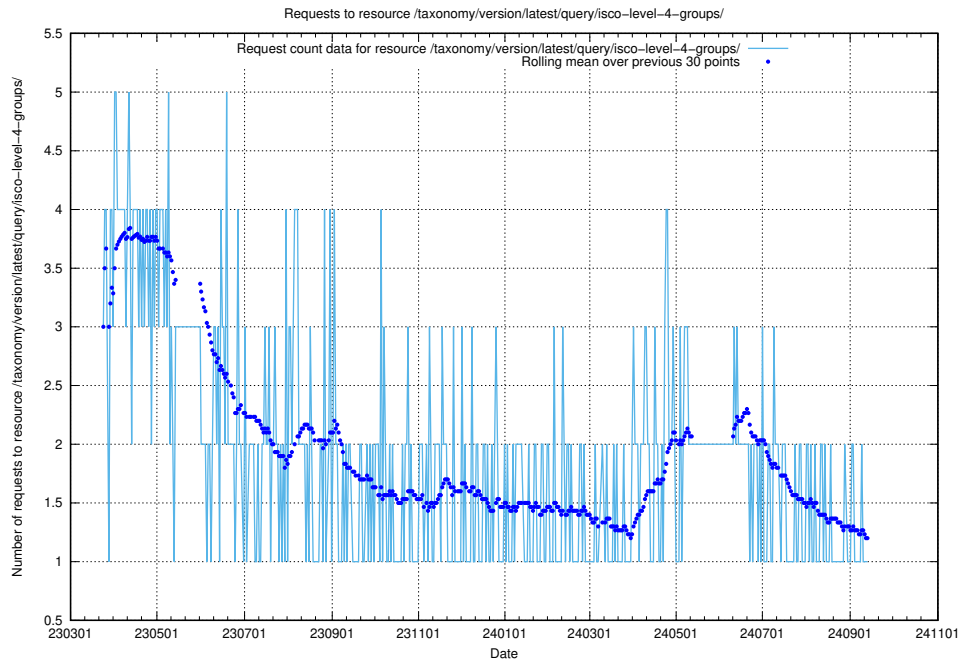

5.6788 Usage of /taxonomy/version/latest/query/isco-level-4-groups/

Here, we count the number of requests to resource /taxonomy/version/latest/query/isco-level-4-groups/.