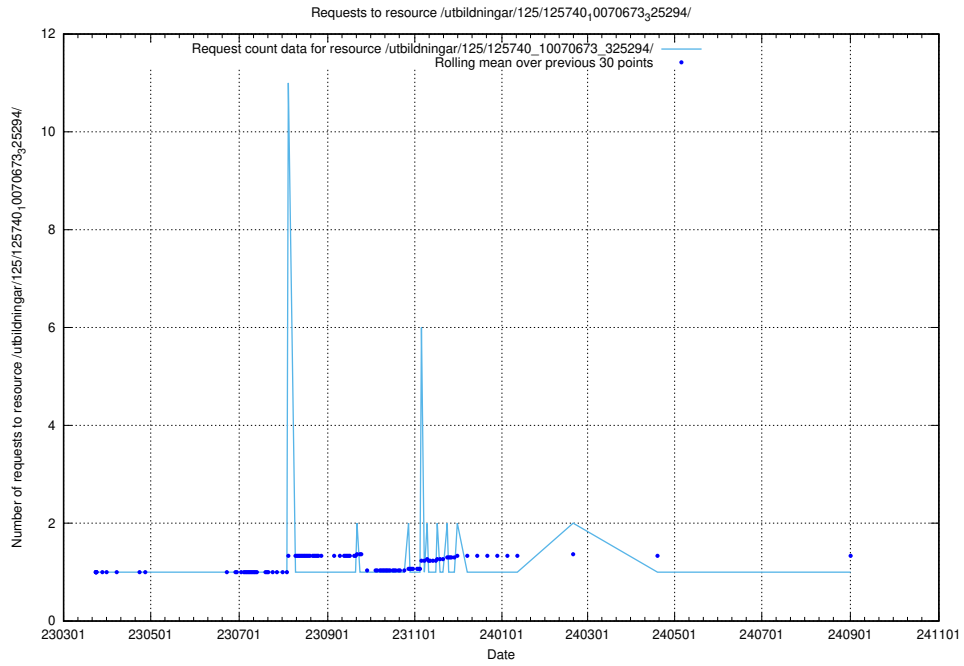

5.1056 Usage of /utbildningar/125/125740_10070673_325294/

Here, we count the number of requests to resource /utbildningar/125/125740_10070673_325294/.