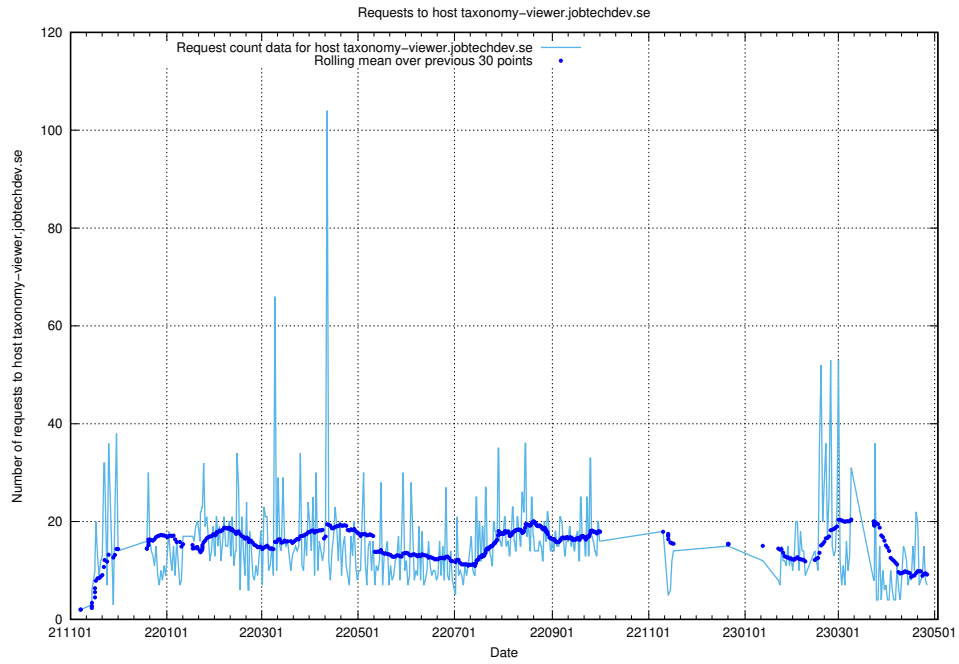

7.84 Usage of taxonomy-viewer.jobtechdev.se

Here, we count the number of requests to host taxonomy-viewer.jobtechdev.se.