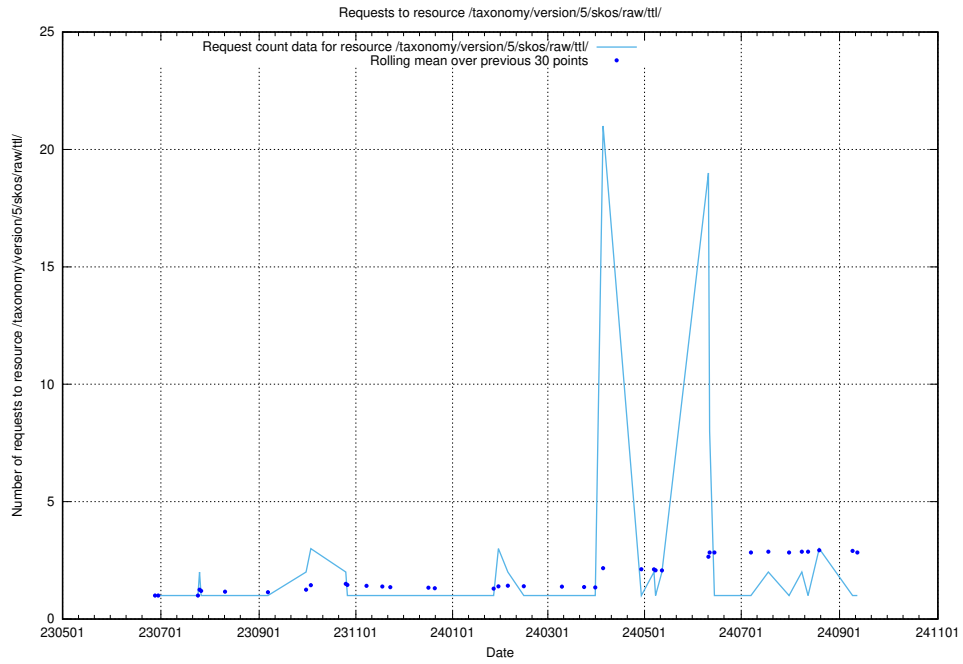

5.6239 Usage of /taxonomy/version/5/skos/raw/ttl/

Here, we count the number of requests to resource /taxonomy/version/5/skos/raw/ttl/.