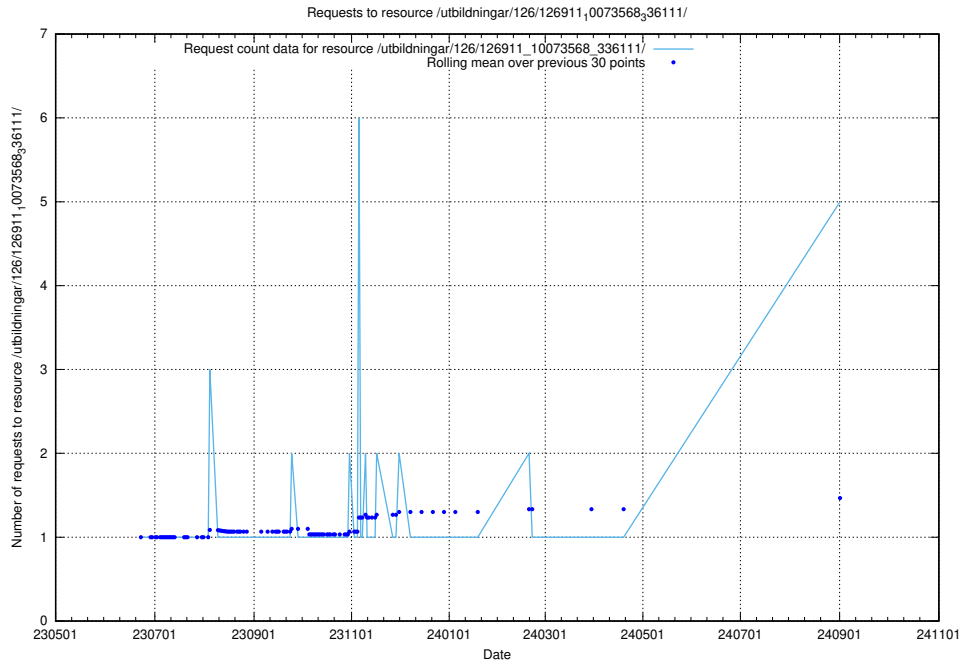

5.194 Usage of /utbildningar/126/126911_10073568_336111/

Here, we count the number of requests to resource /utbildningar/126/126911_10073568_336111/.