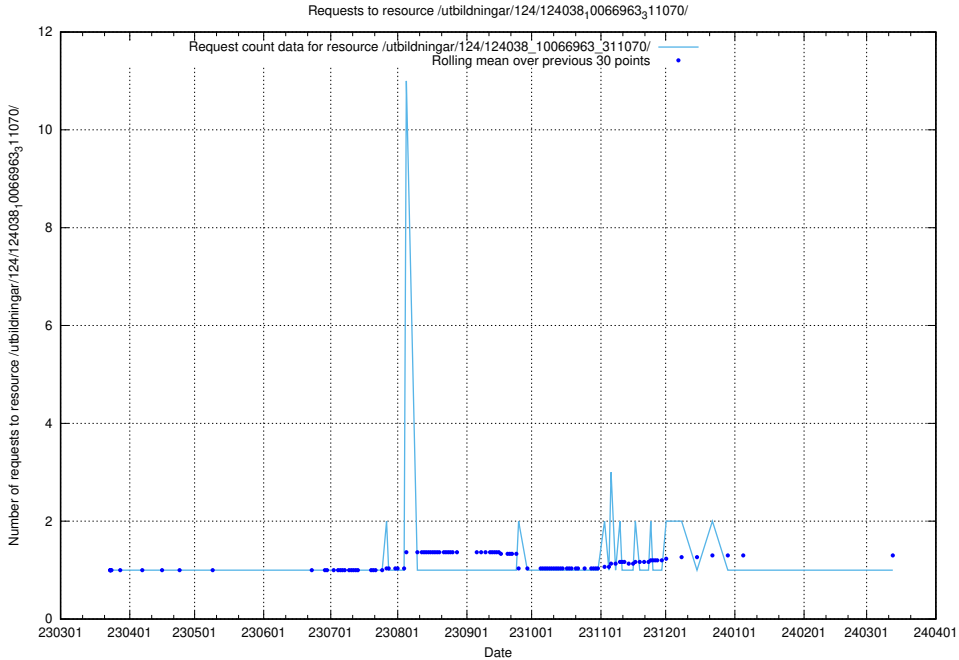

### 5.5069 Usage of /utbildningar/124/124038\_10066963\_311070/

Here, we count the number of requests to resource /utbildningar/124/124038\_10066963\_311070/.