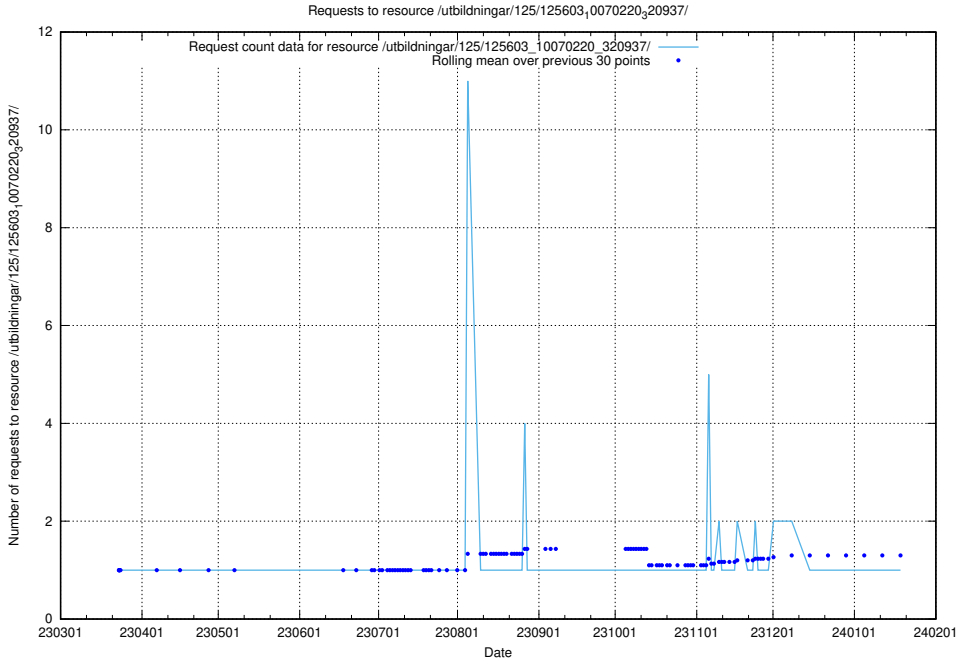

5.1140 Usage of /utbildningar/125/125603_10070220_320937/

Here, we count the number of requests to resource /utbildningar/125/125603_10070220_320937/.