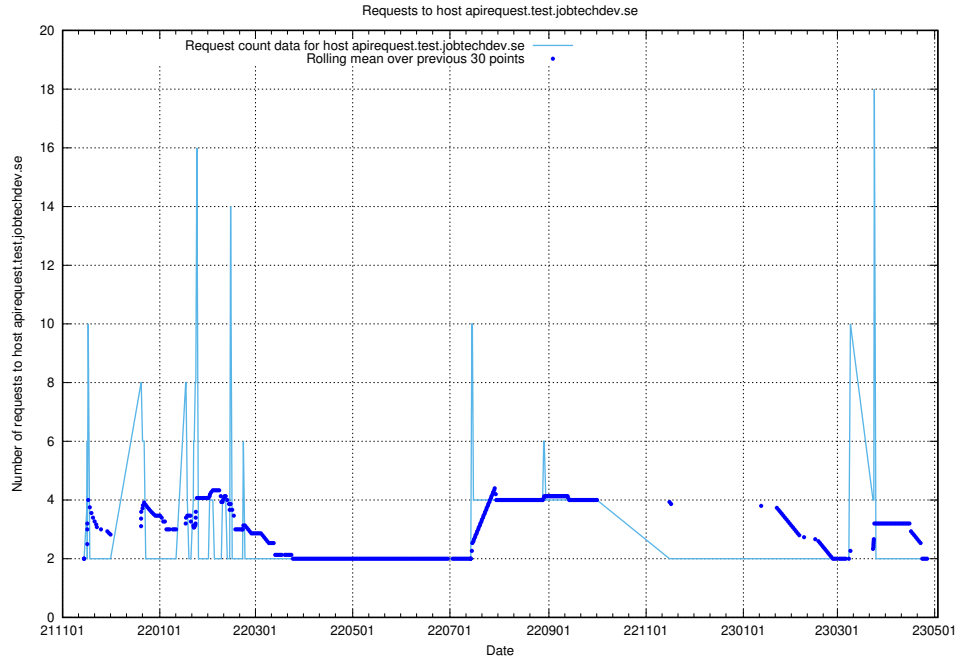

7.293 Usage of `apirequest.test.jobtechdev.se`

Here, we count the number of requests to host `apirequest.test.jobtechdev.se`.