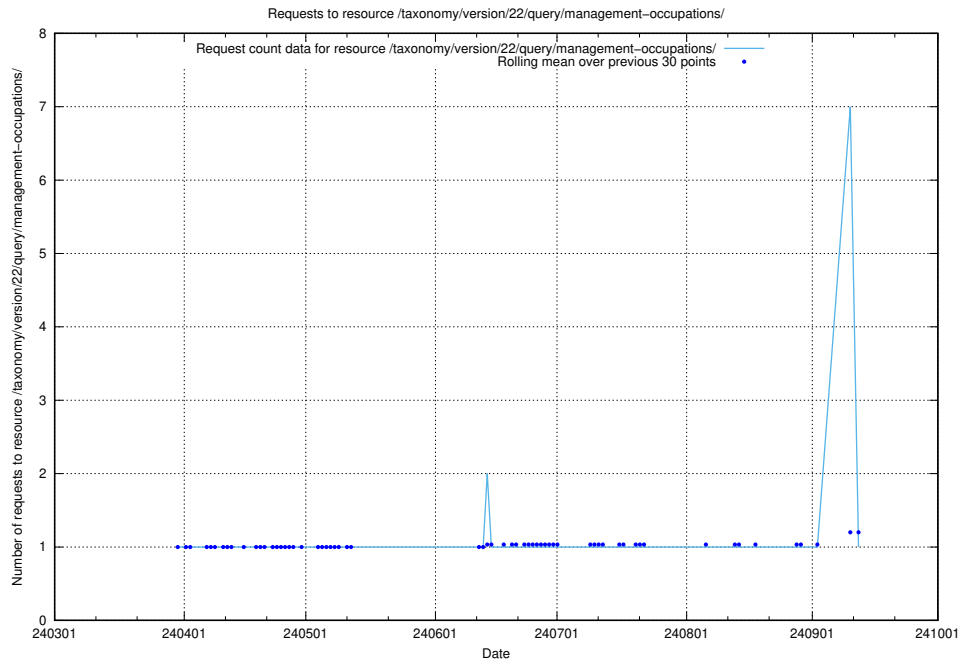

5.2297 Usage of /taxonomy/version/22/query/management-occupations/

Here, we count the number of requests to resource /taxonomy/version/22/query/management-occupations/.