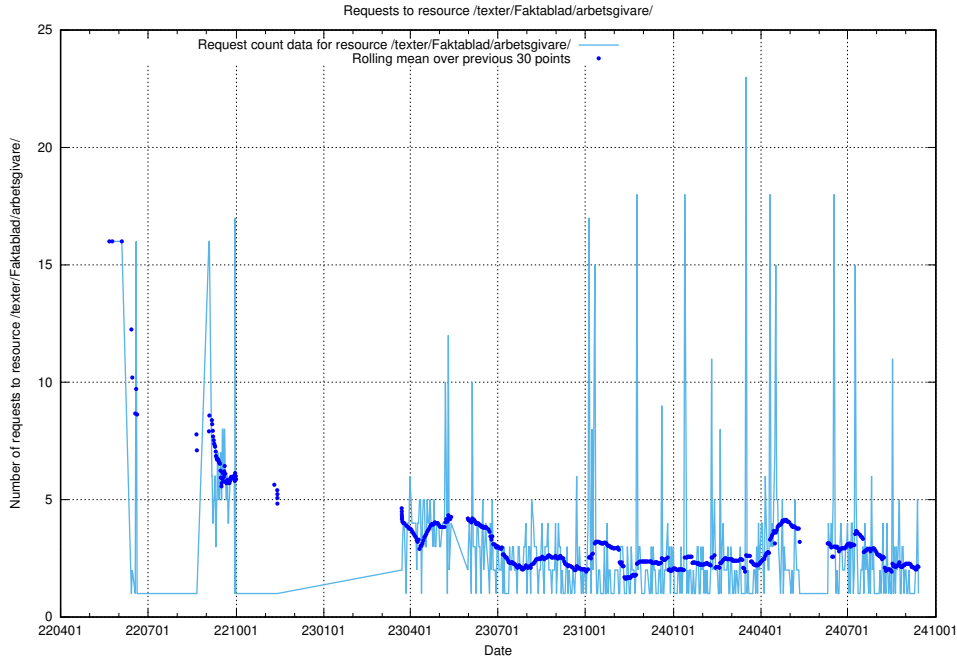

5.1119 Usage of /texter/Faktablad/arbetsgivare/

Here, we count the number of requests to resource /texter/Faktablad/arbetsgivare/.