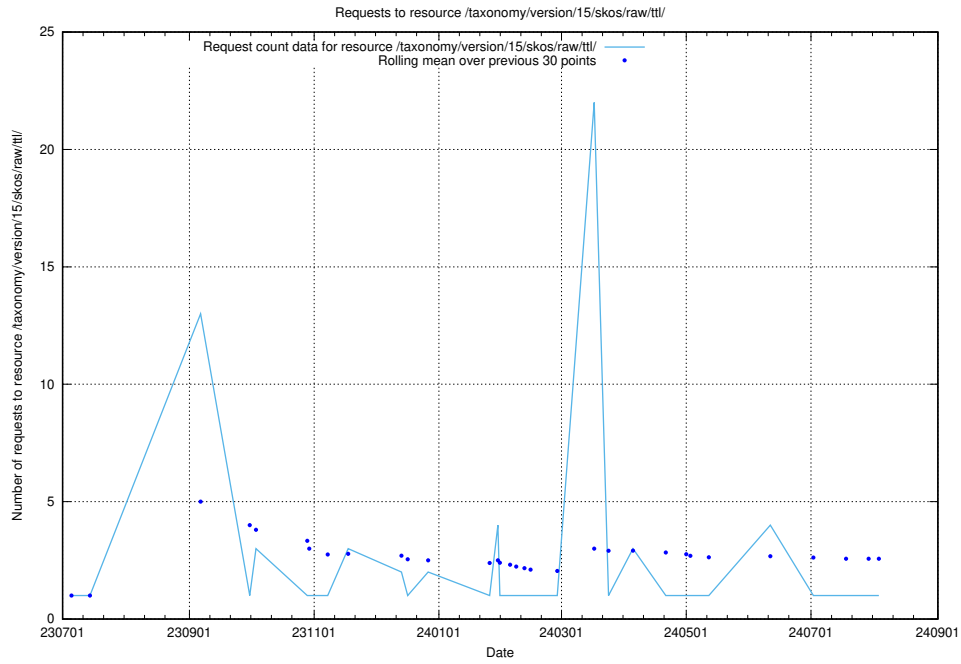

5.6041 Usage of /taxonomy/version/15/skos/raw/ttl/

Here, we count the number of requests to resource /taxonomy/version/15/skos/raw/ttl/.