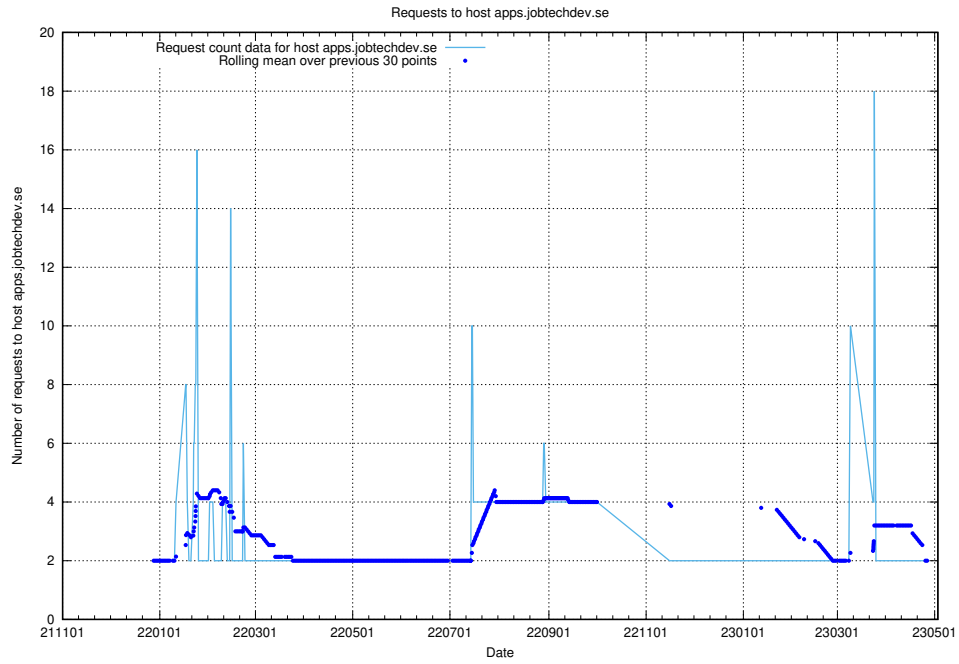

7.365 Usage of apps.jobtechdev.se

Here, we count the number of requests to host apps.jobtechdev.se.