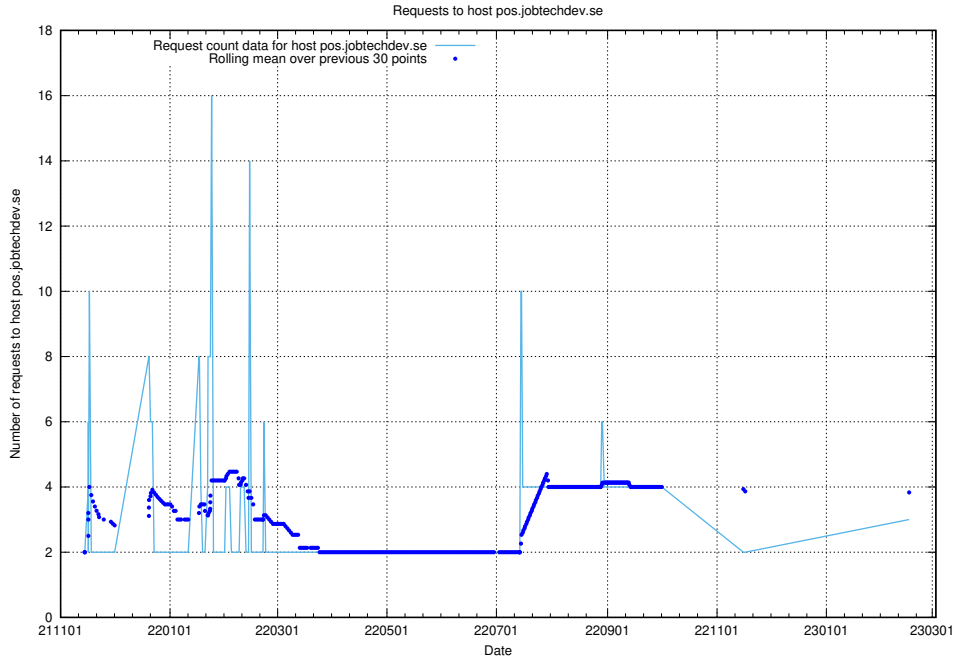

7.245 Usage of pos.jobtechdev.se

Here, we count the number of requests to host pos.jobtechdev.se.