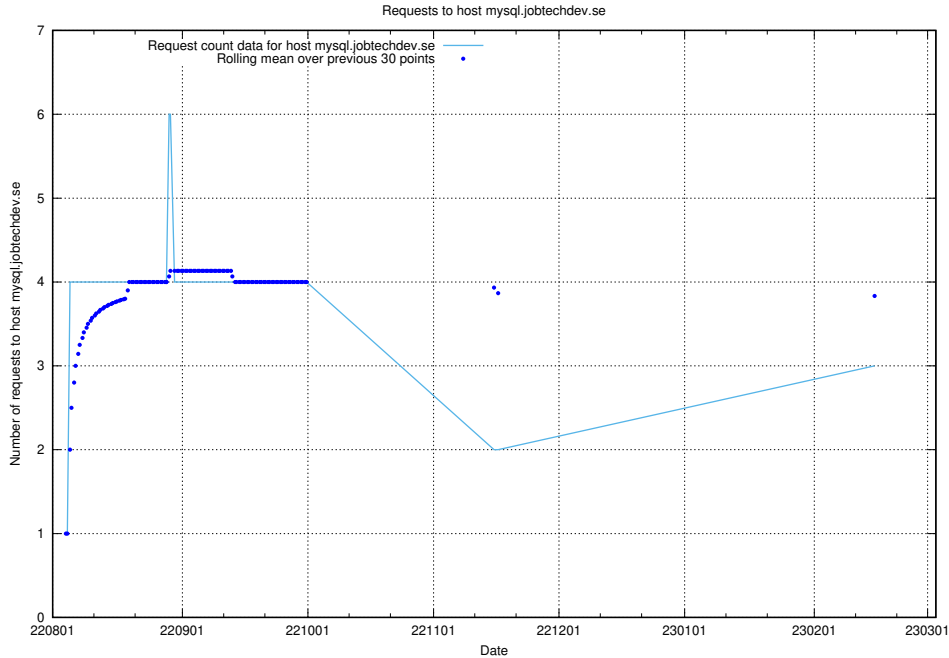

7.199 Usage of mysql.jobtechdev.se

Here, we count the number of requests to host mysql.jobtechdev.se.