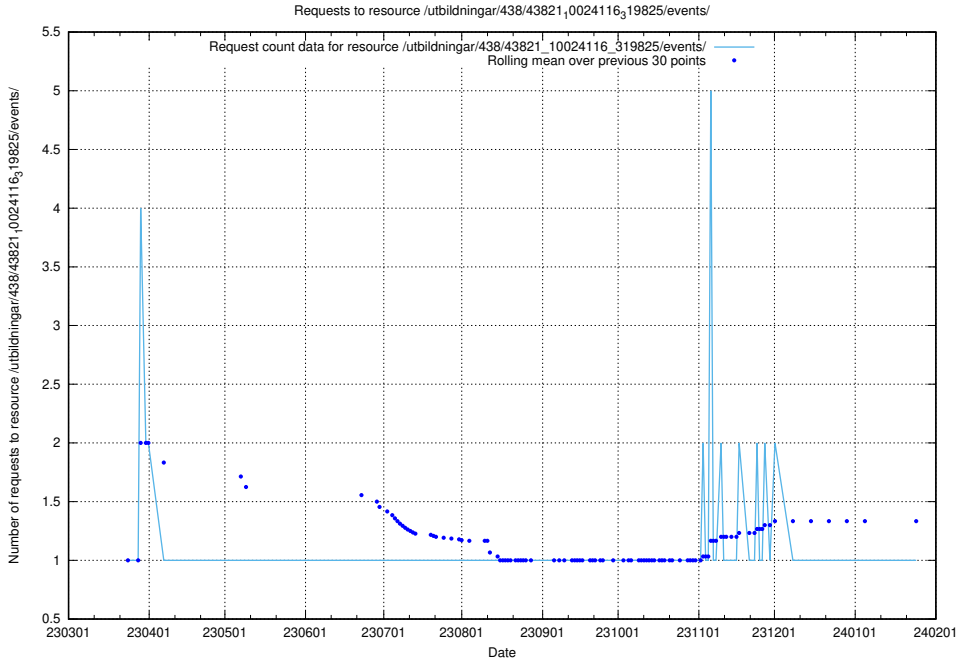

5.6866 Usage of /utbildningar/438/43821_10024116_319825/events/

Here, we count the number of requests to resource /utbildningar/438/43821_10024116_319825/events/.