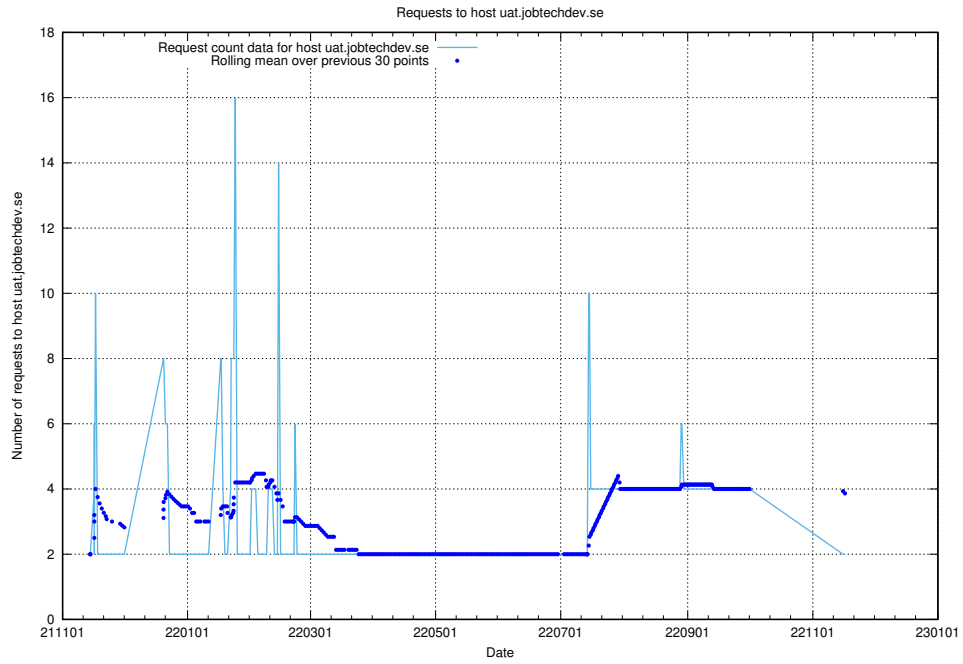

7.560 Usage of uat.jobtechdev.se

Here, we count the number of requests to host uat.jobtechdev.se.