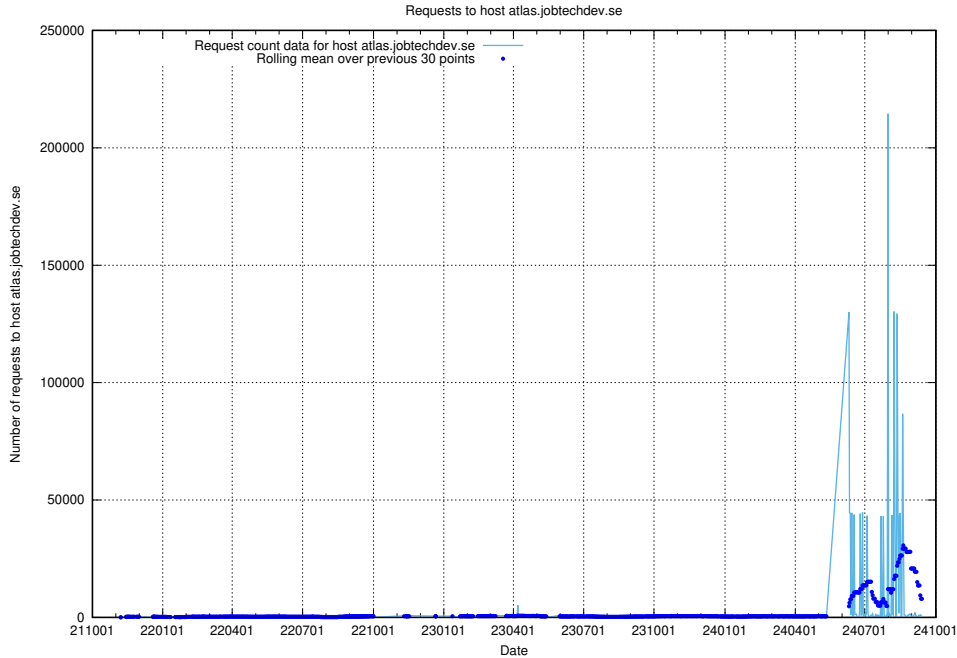

7.22 Usage of atlas.jobtechdev.se

Here, we count the number of requests to host atlas.jobtechdev.se.