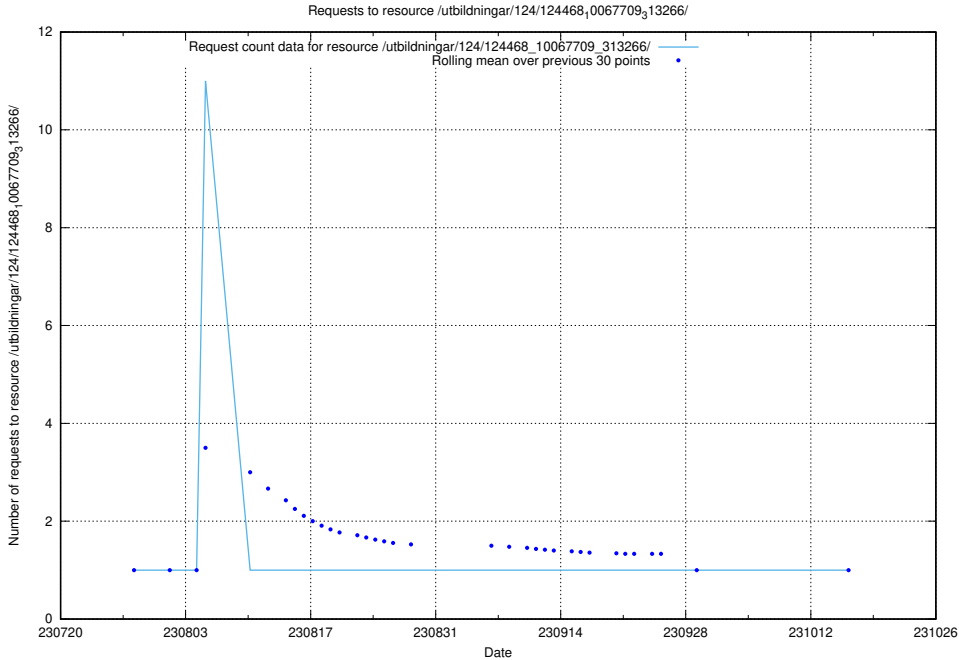

5.5610 Usage of /utbildningar/124/124468_10067709_313266/

Here, we count the number of requests to resource /utbildningar/124/124468_10067709_313266/.