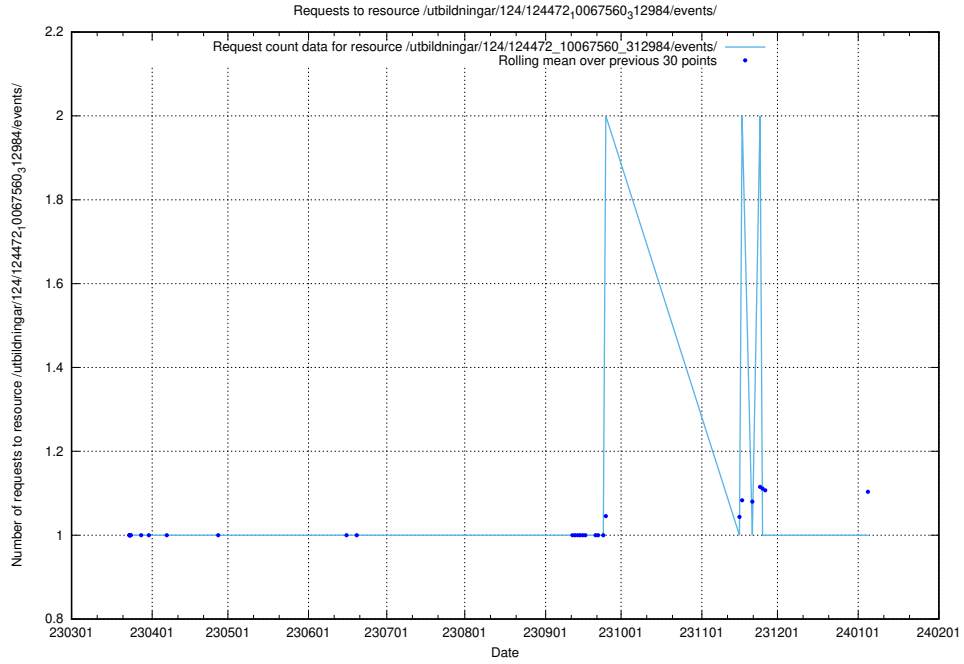

5.3789 Usage of /utbildningar/124/124472_10067560_312984/events/

Here, we count the number of requests to resource /utbildningar/124/124472_10067560_312984/events/