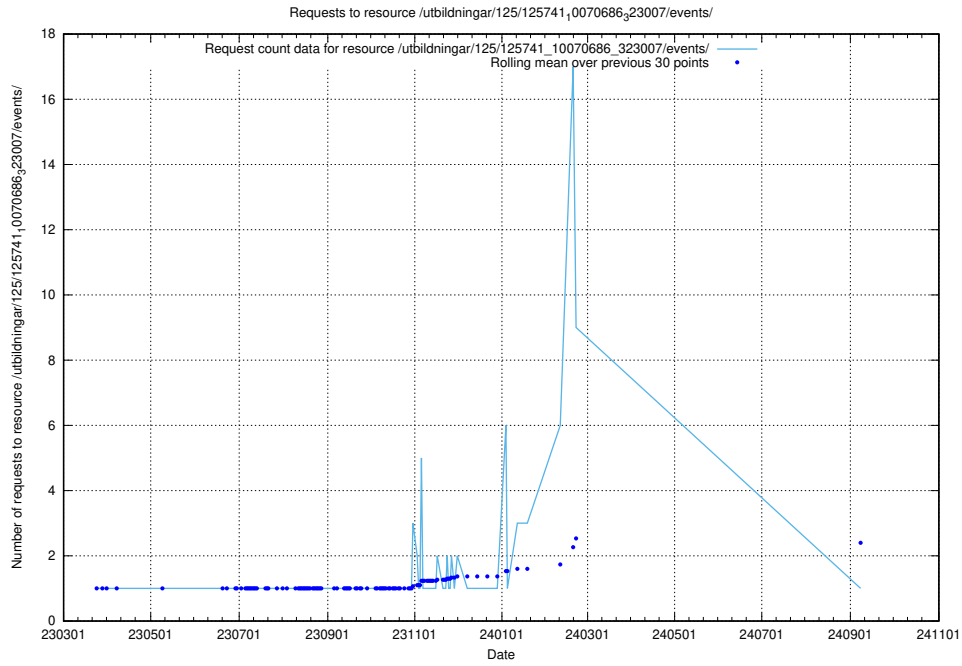

5.6924 Usage of /utbildningar/125/125741_10070686_323007/events/

Here, we count the number of requests to resource /utbildningar/125/125741_10070686_323007/events/