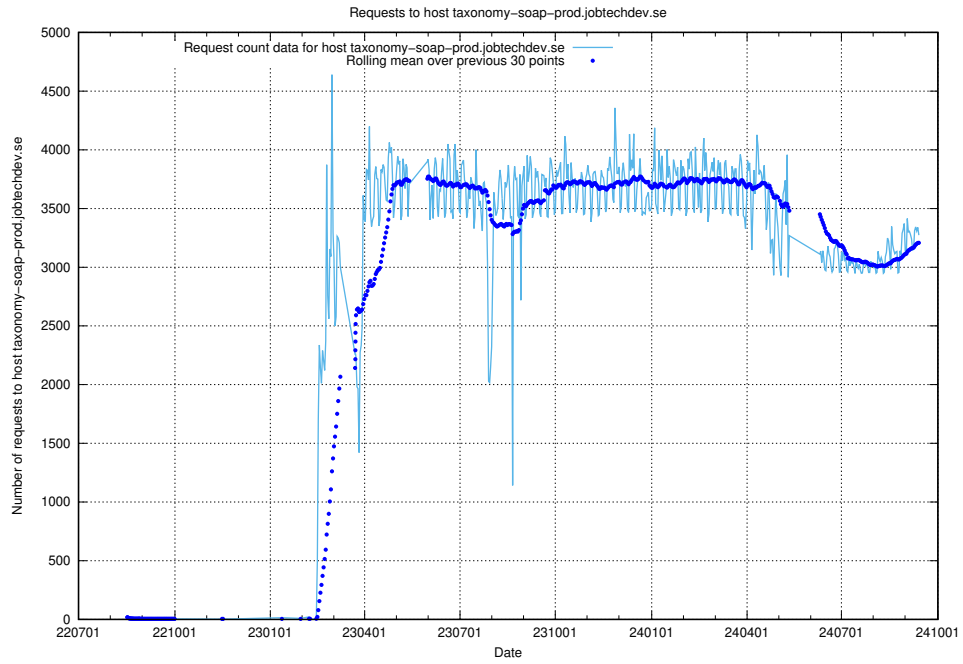

7.14 Usage of taxonomy-soap-prod.jobtechdev.se

Here, we count the number of requests to host taxonomy-soap-prod.jobtechdev.se.