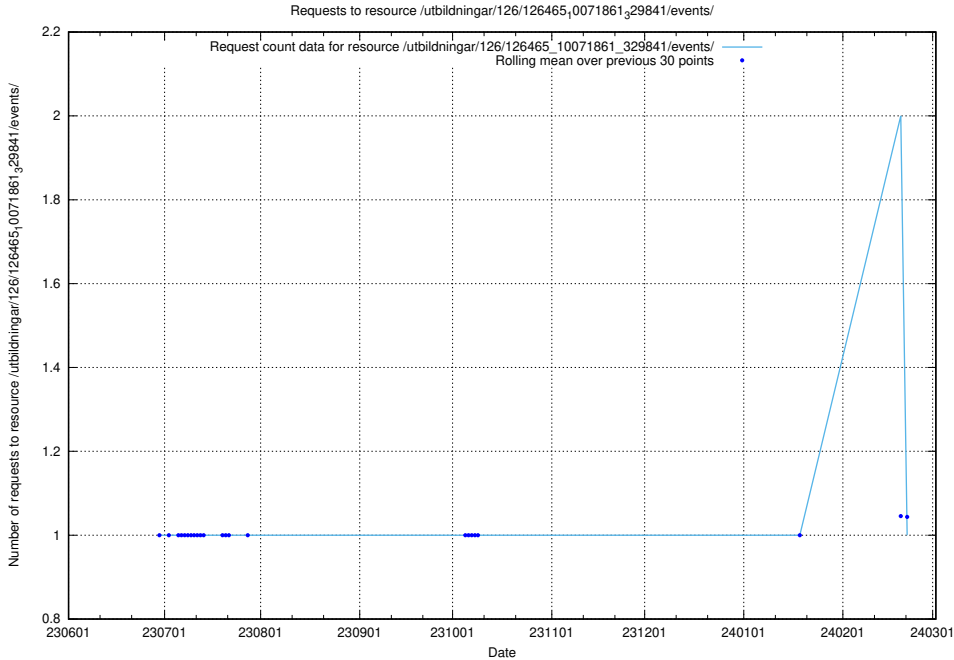

5.6078 Usage of /utbildningar/126/126465_10071861_329841/events/

Here, we count the number of requests to resource /utbildningar/126/126465_10071861_329841/events/