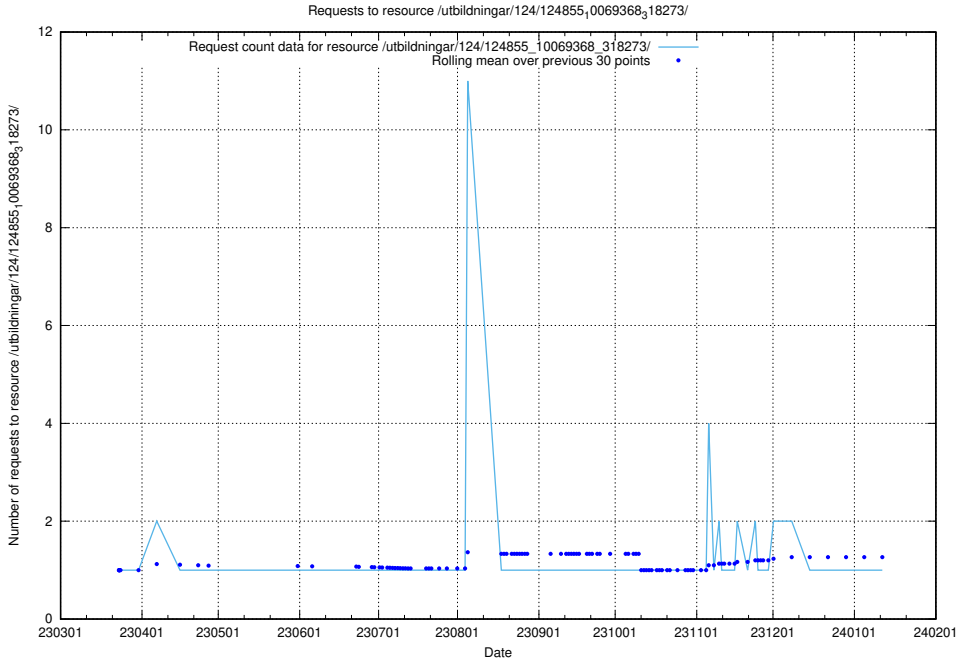

5.1257 Usage of /utbildningar/124/124855_10069368_318273/

Here, we count the number of requests to resource /utbildningar/124/124855_10069368_318273/.