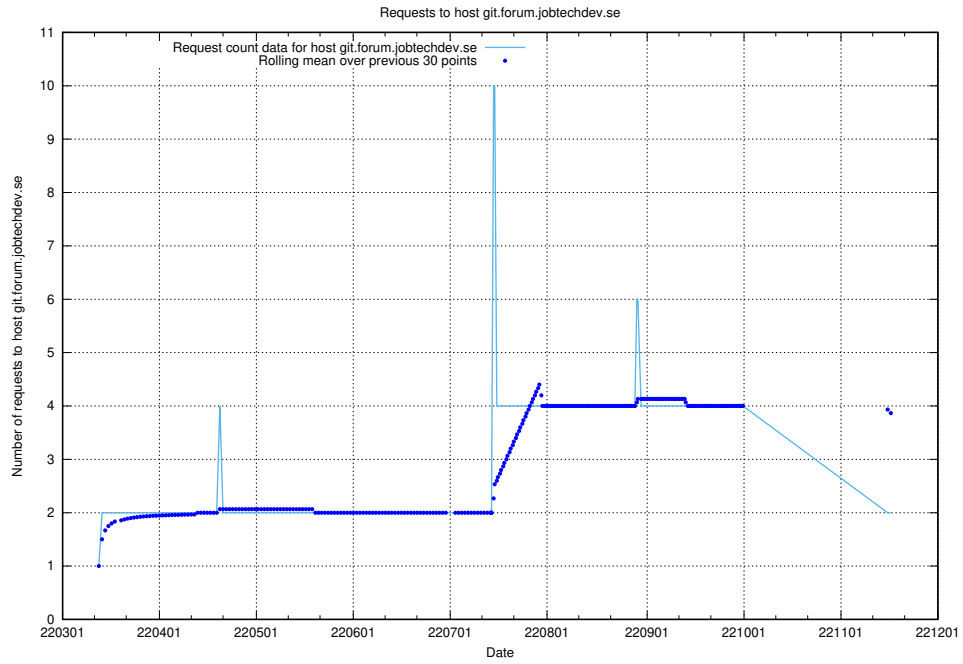

7.506 Usage of git.forum.jobtechdev.se

Here, we count the number of requests to host git.forum.jobtechdev.se.