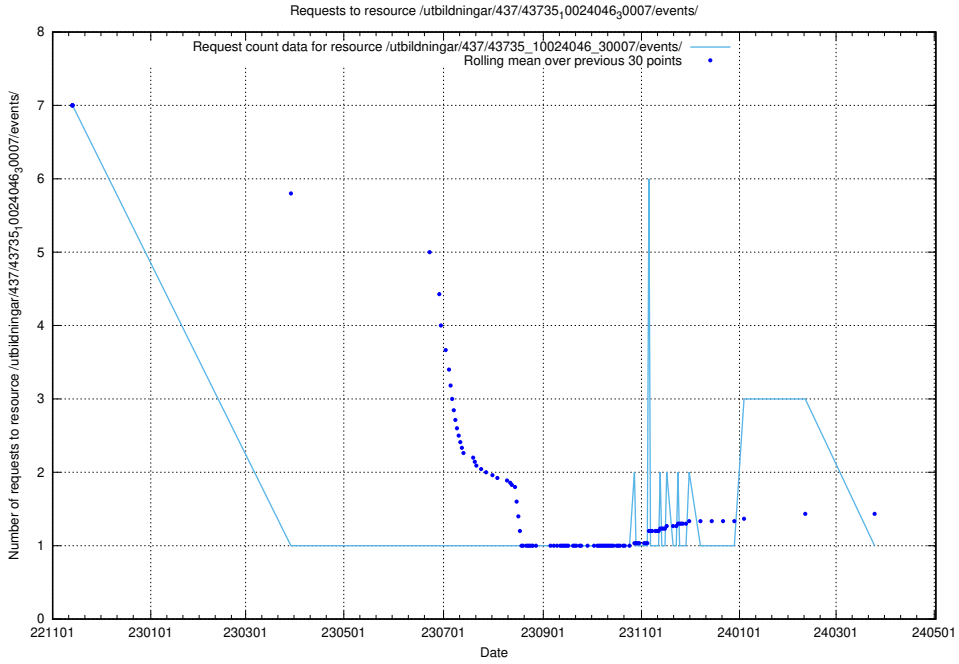

5.6454 Usage of /utbildningar/437/43735_10024046_30007/events/

Here, we count the number of requests to resource /utbildningar/437/43735_10024046_30007/events/.