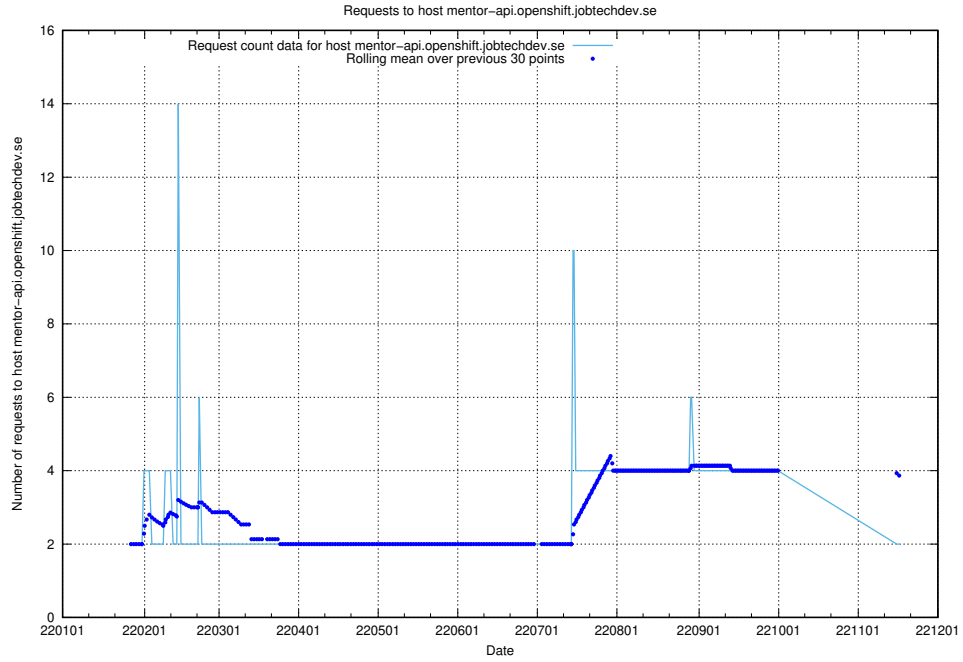

## 7.579 Usage of mentor-api.openshift.jobtechdev.se

Here, we count the number of requests to host mentor-api.openshift.jobtechdev.se.