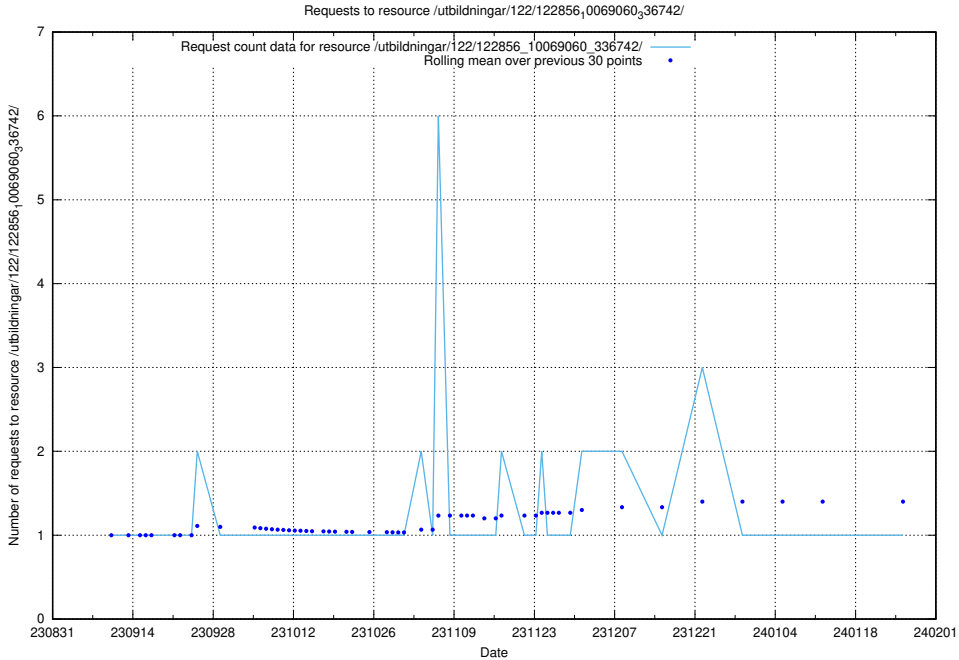

5.5333 Usage of /utbildningar/122/122856_10069060_336742/

Here, we count the number of requests to resource /utbildningar/122/122856_10069060_336742/.