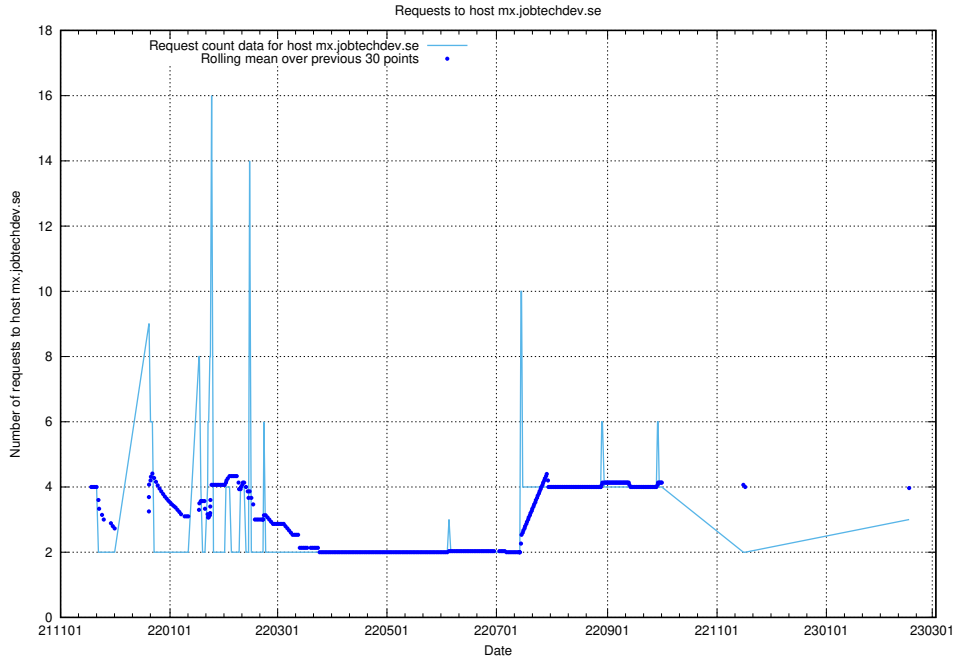

7.230 Usage of mx.jobtechdev.se

Here, we count the number of requests to host mx.jobtechdev.se.