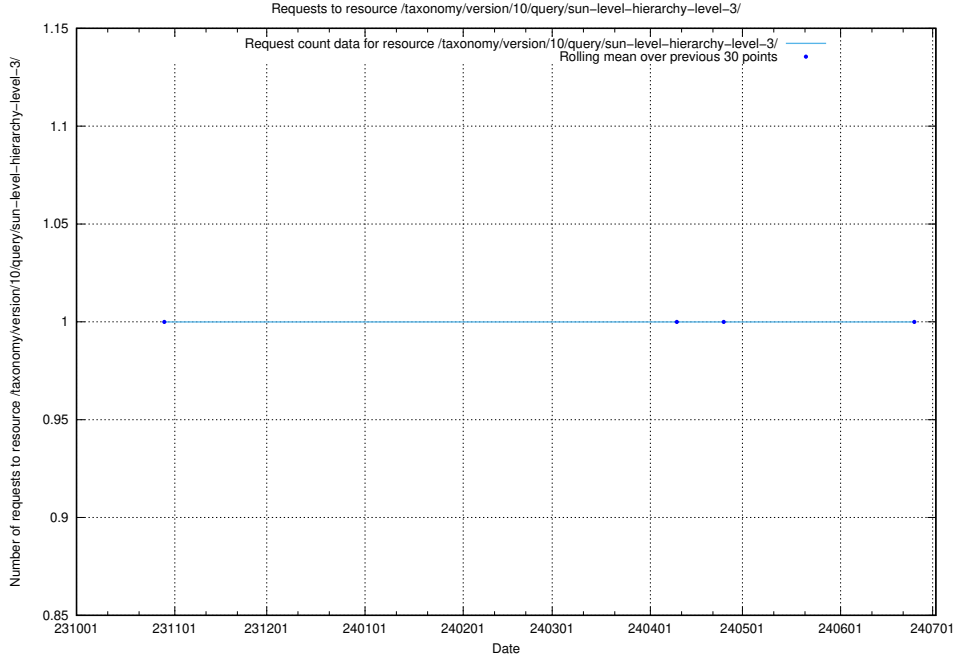

5.4888 Usage of /taxonomy/version/10/query/sun-level-hierarchy-level-3/

Here, we count the number of requests to resource /taxonomy/version/10/query/sun-level-hierarchy-level-3/.