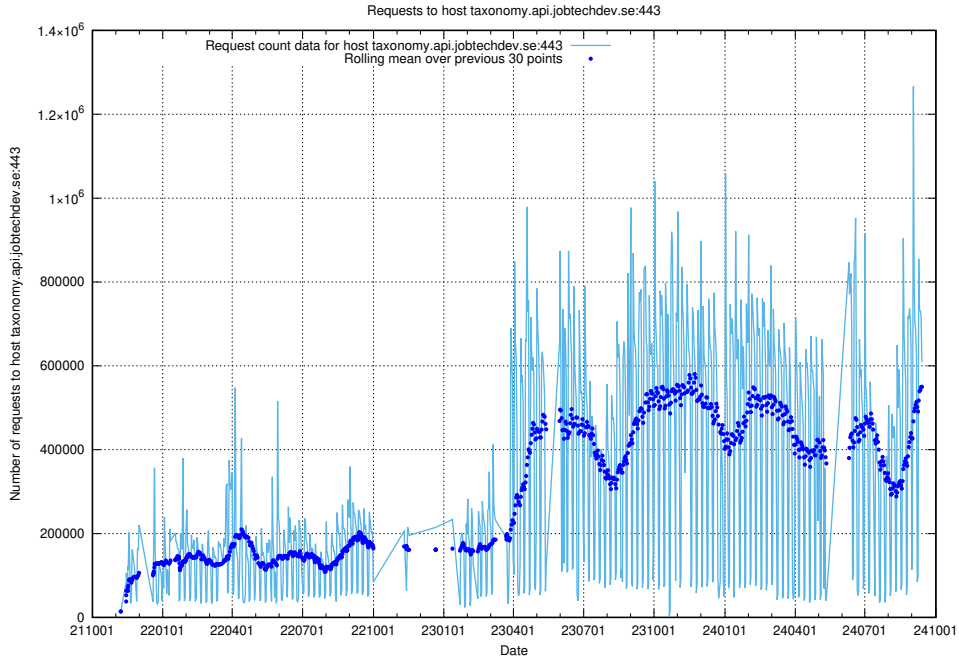

7.2 Usage of taxonomy.api.jobtechdev.se:443

Here, we count the number of requests to host taxonomy.api.jobtechdev.se:443.