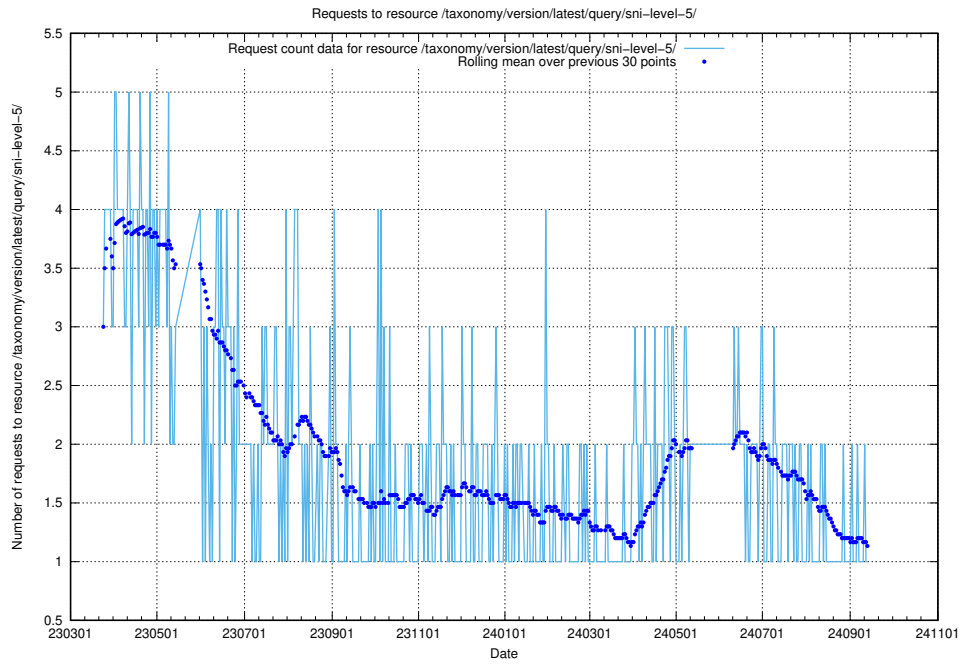

5.6770 Usage of /taxonomy/version/latest/query/sni-level-5/

Here, we count the number of requests to resource /taxonomy/version/latest/query/sni-level-5/.