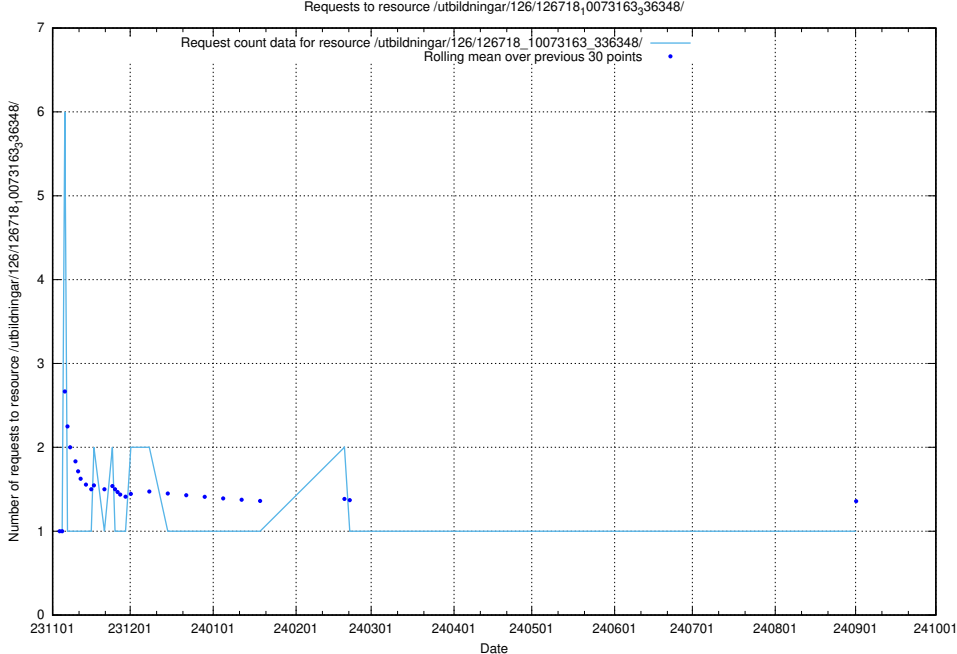

5.4841 Usage of /utbildningar/126/126718_10073163_336348/

Here, we count the number of requests to resource /utbildningar/126/126718_10073163_336348/.