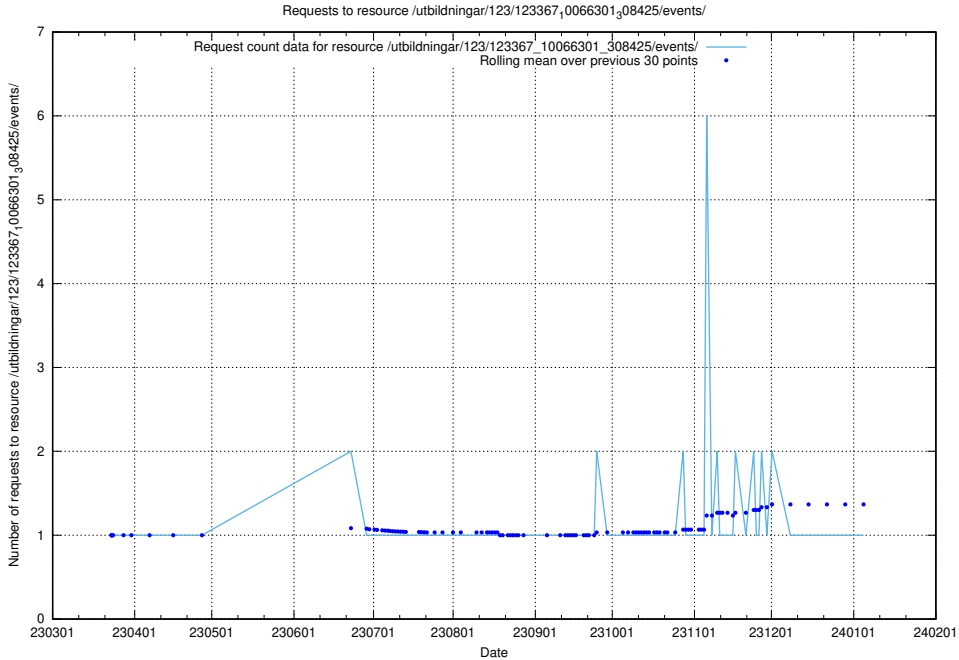

5.5248 Usage of /utbildningar/123/123367_10066301_308425/events/

Here, we count the number of requests to resource /utbildningar/123/123367_10066301_308425/events/