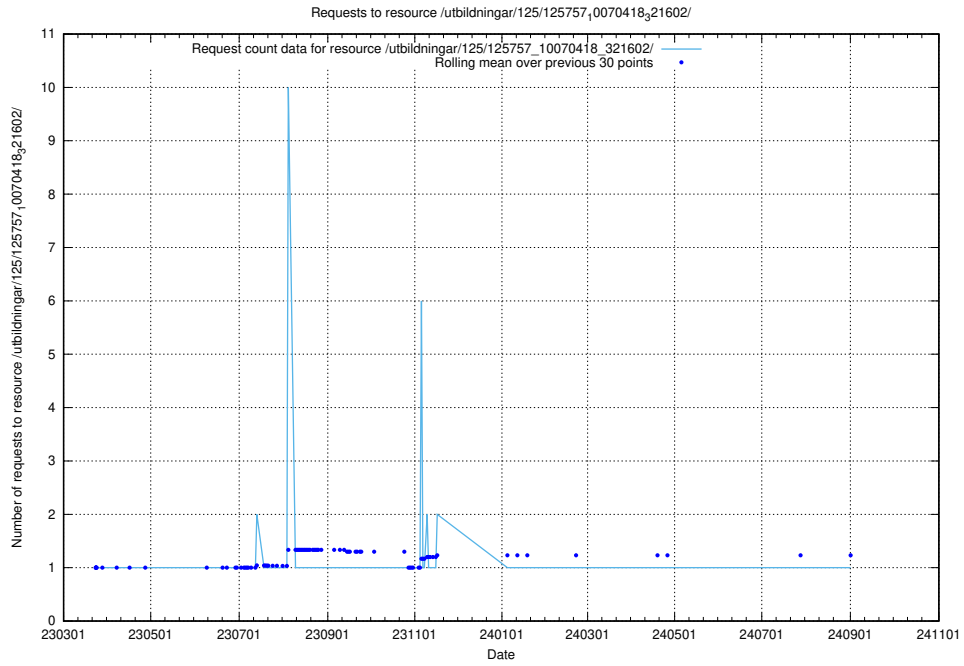

5.7145 Usage of /utbildningar/125/125757_10070418_321602/

Here, we count the number of requests to resource /utbildningar/125/125757_10070418_321602/.