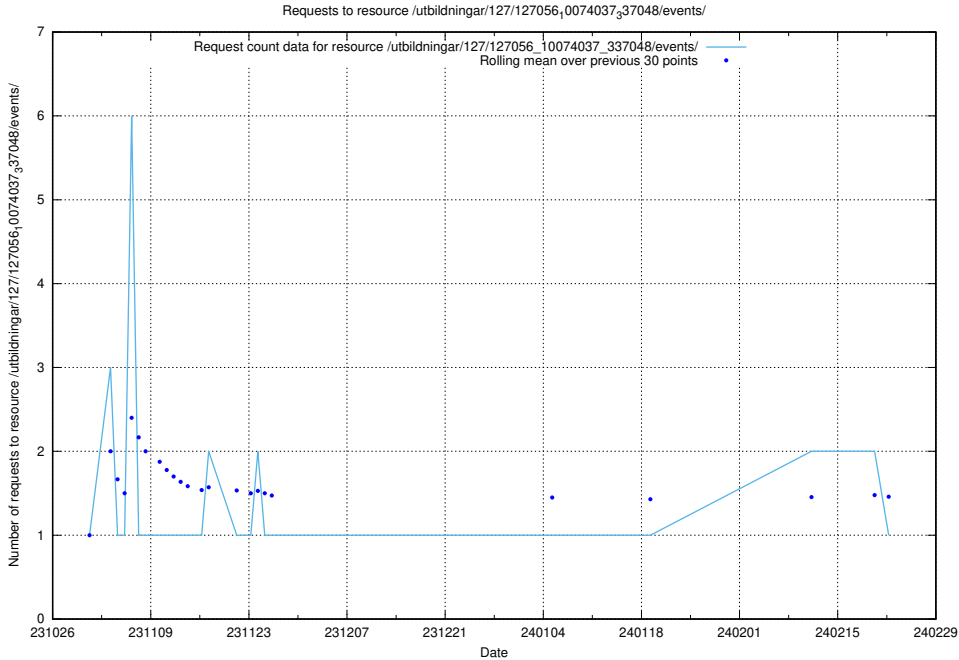

5.4873 Usage of /utbildningar/127/127056_10074037_337048/events/

Here, we count the number of requests to resource /utbildningar/127/127056_10074037_337048/events/