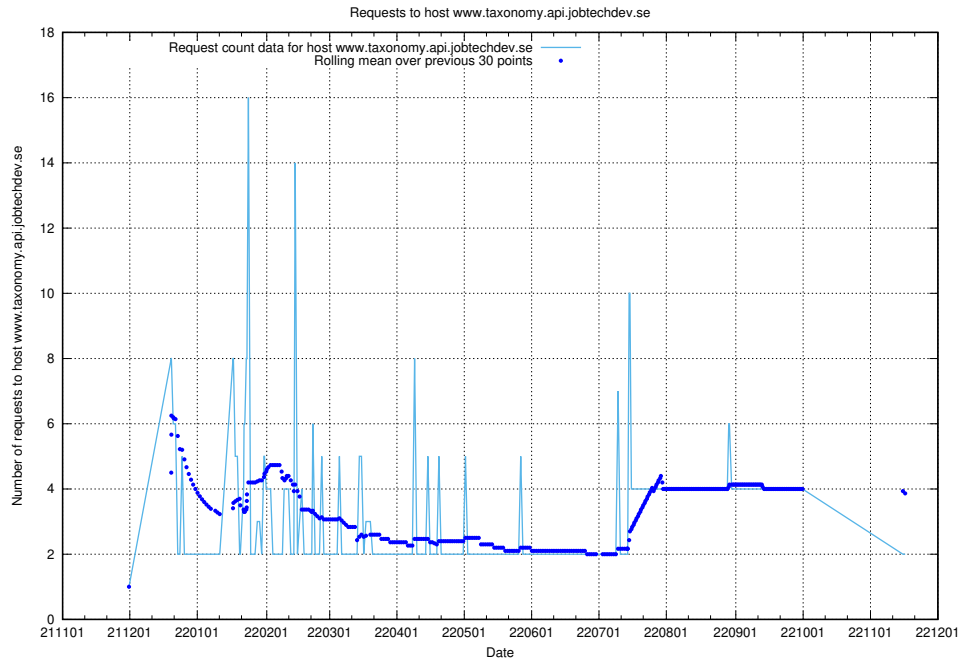

7.388 Usage of `www.taxonomy.api.jobtechdev.se`

Here, we count the number of requests to host `www.taxonomy.api.jobtechdev.se`.