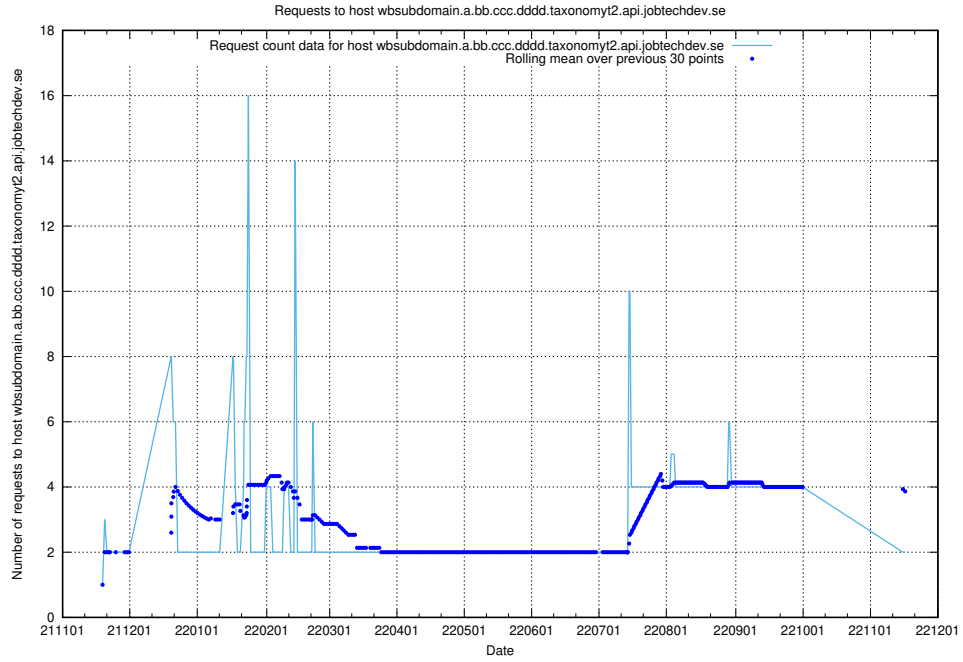

7.463 Usage of wbsubdomain.a.bb.ccc.dddd.taxonomyt2.api.jobtechdev.se

Here, we count the number of requests to host wbsubdomain.a.bb.ccc.dddd.taxonomyt2.api.jobtechdev.se