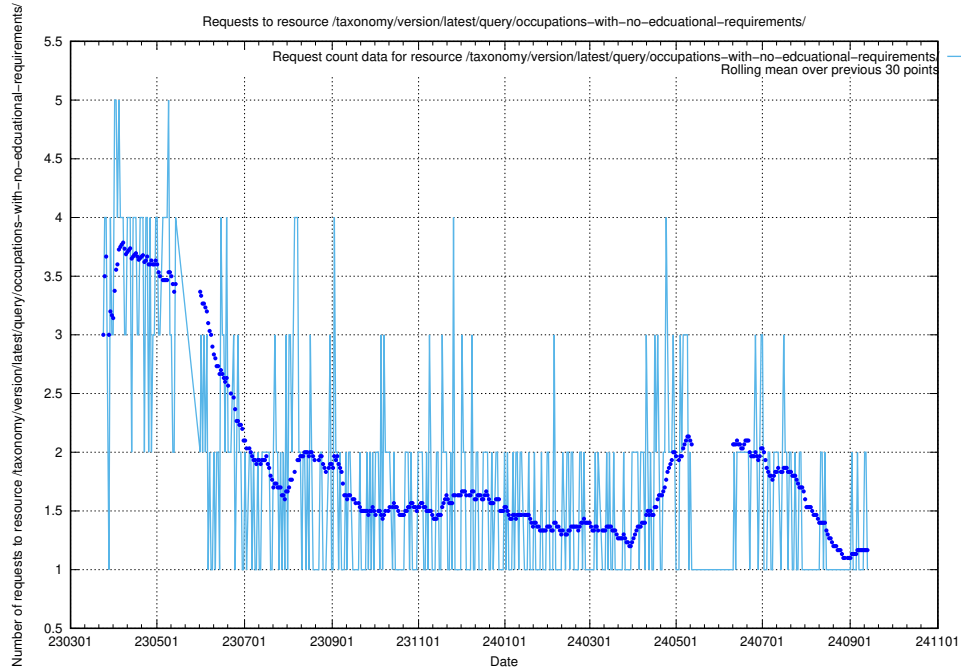

5.6781 Usage of /taxonomy/version/latest/query/occupations-with-no-educational-requirements/

Here, we count the number of requests to resource /taxonomy/version/latest/query/occupations-with-no-educational-requirements/.