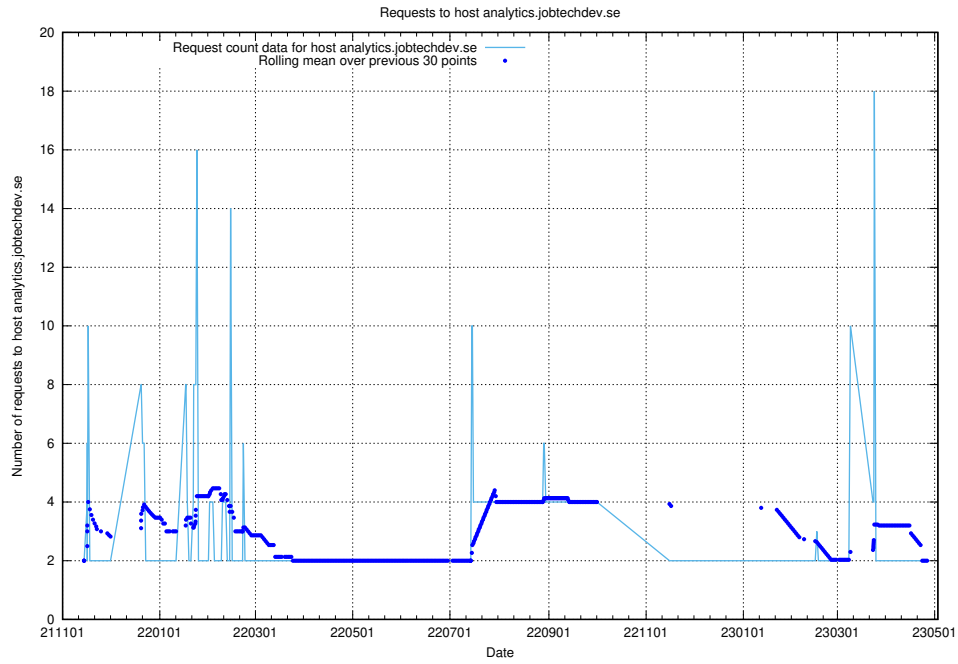

7.294 Usage of analytics.jobtechdev.se

Here, we count the number of requests to host analytics.jobtechdev.se.