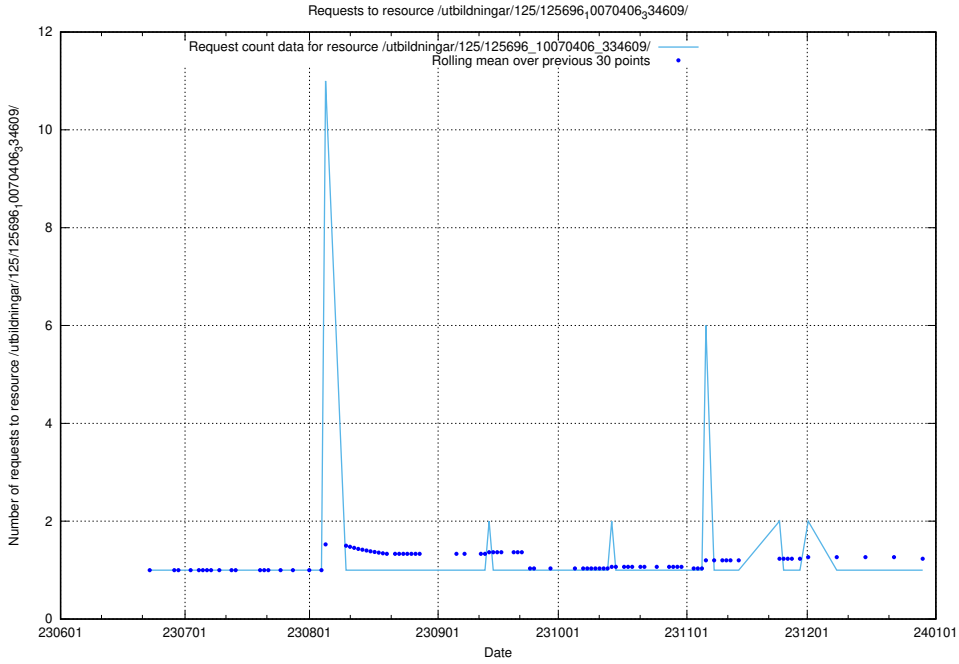

5.6371 Usage of /utbildningar/125/125696_10070406_334609/

Here, we count the number of requests to resource /utbildningar/125/125696_10070406_334609/.