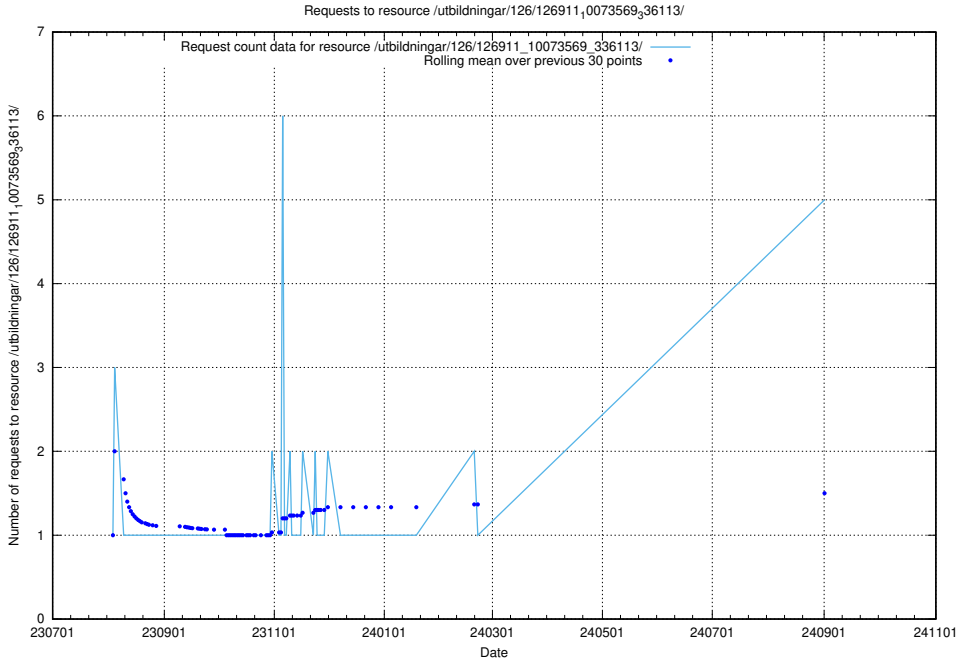

5.187 Usage of /utbildningar/126/126911_10073569_336113/

Here, we count the number of requests to resource /utbildningar/126/126911_10073569_336113/.