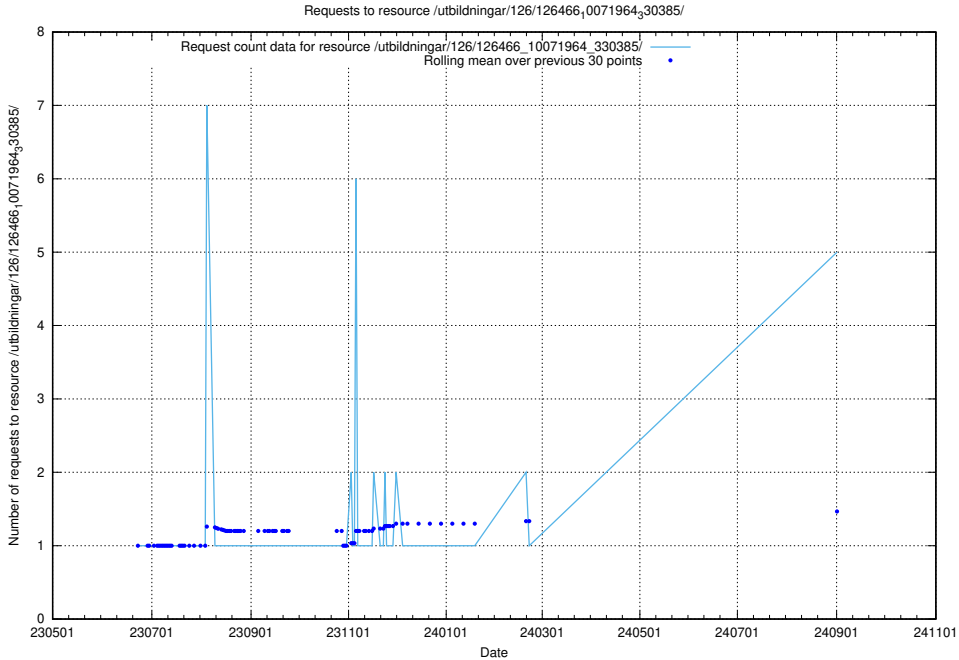

5.202 Usage of /utbildningar/126/126466_10071964_330385/

Here, we count the number of requests to resource /utbildningar/126/126466_10071964_330385/.