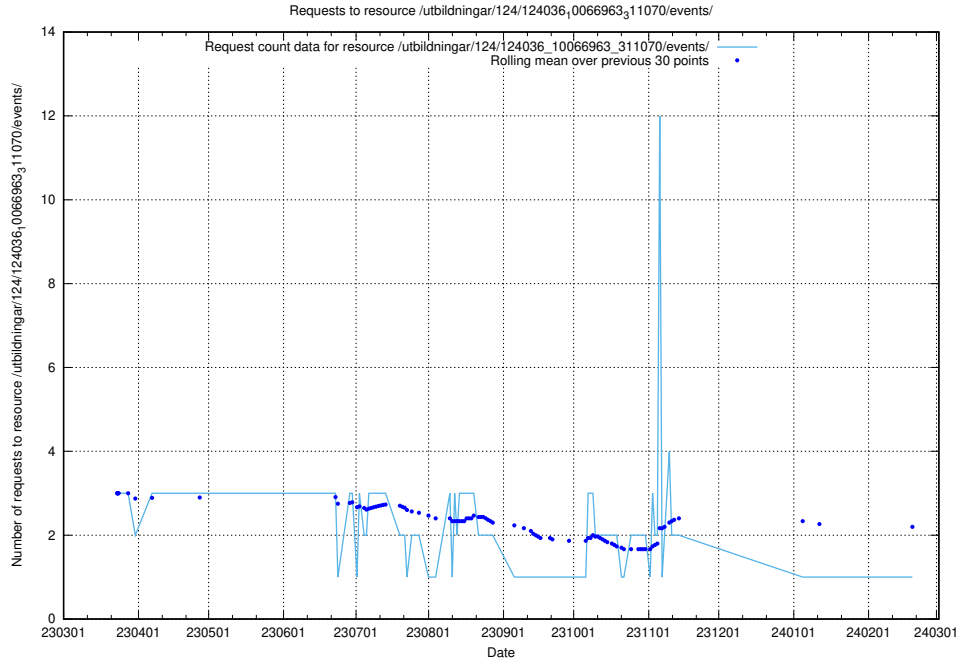

5.6965 Usage of /utbildningar/124/124036_10066963_311070/events/

Here, we count the number of requests to resource /utbildningar/124/124036_10066963_311070/events/