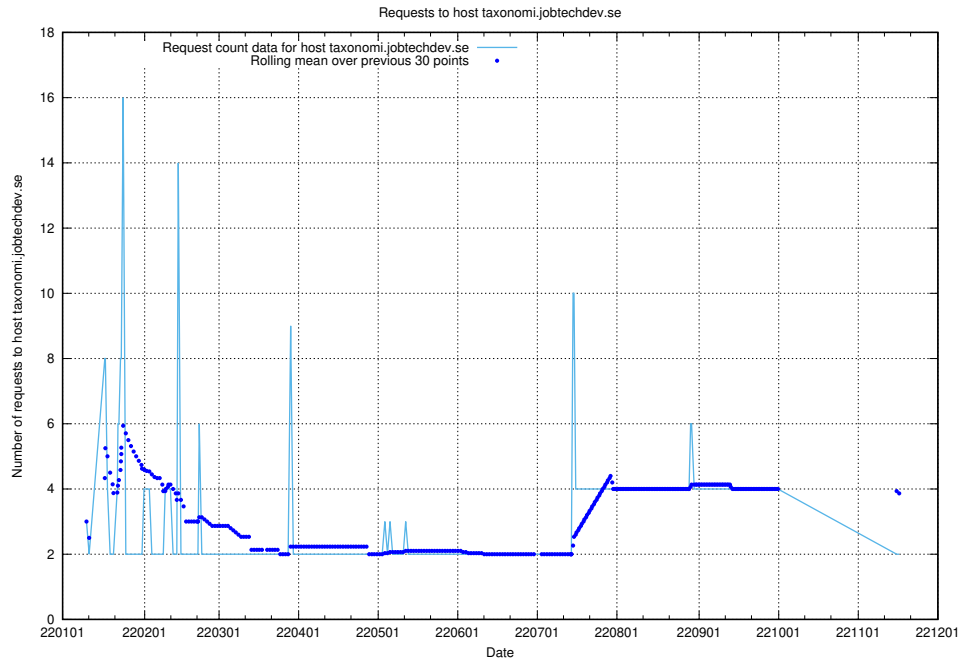

## 7.289 Usage of taxonomi.jobtechdev.se

Here, we count the number of requests to host taxonomi.jobtechdev.se.