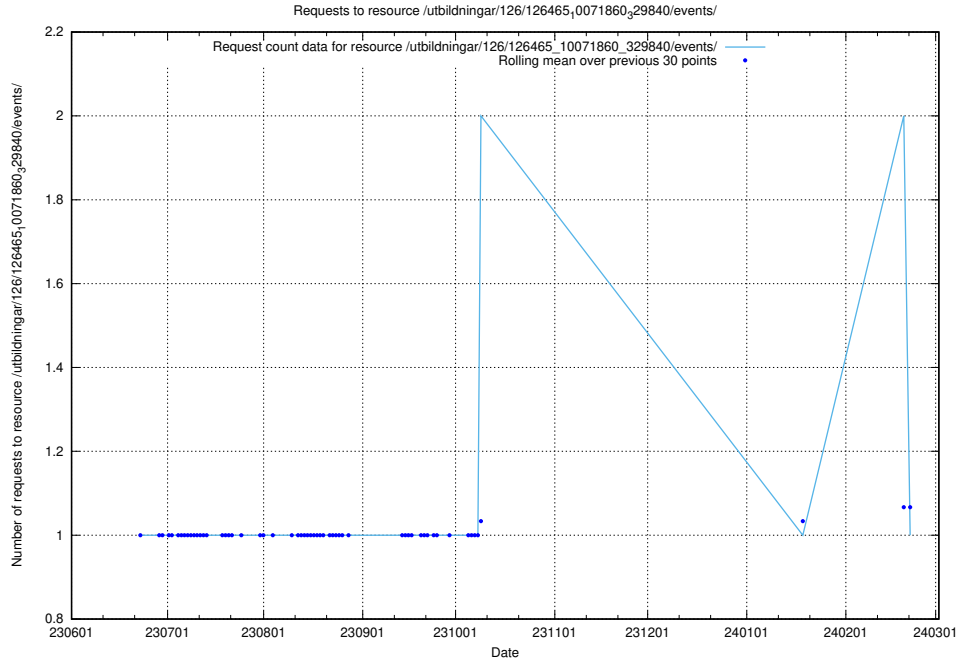

5.6319 Usage of /utbildningar/126/126465_10071860_329840/events/

Here, we count the number of requests to resource /utbildningar/126/126465_10071860_329840/events/