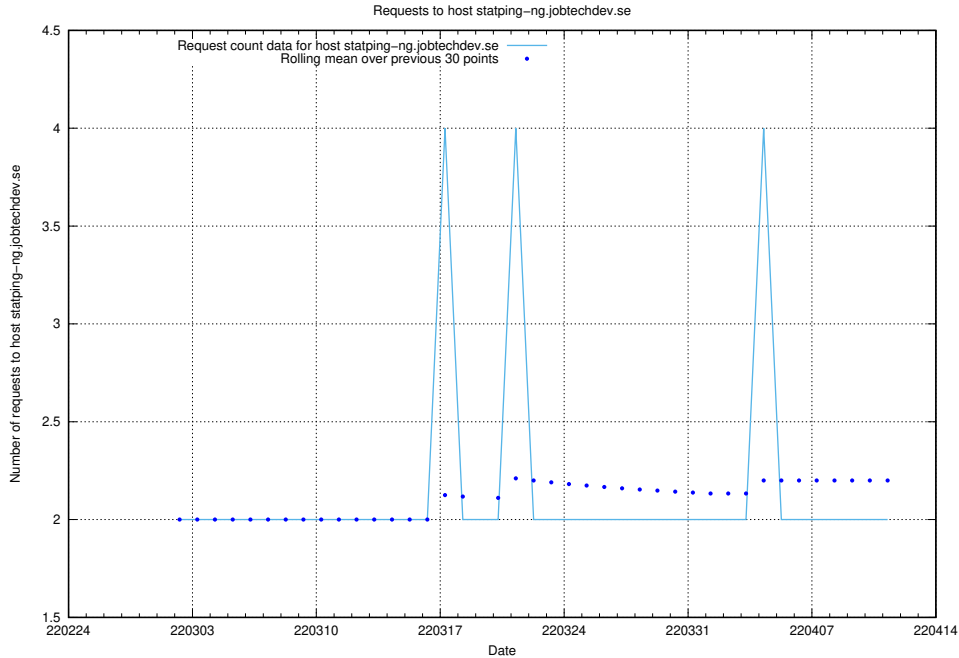

7.511 Usage of statping-ng.jobtechdev.se

Here, we count the number of requests to host statping-ng.jobtechdev.se.