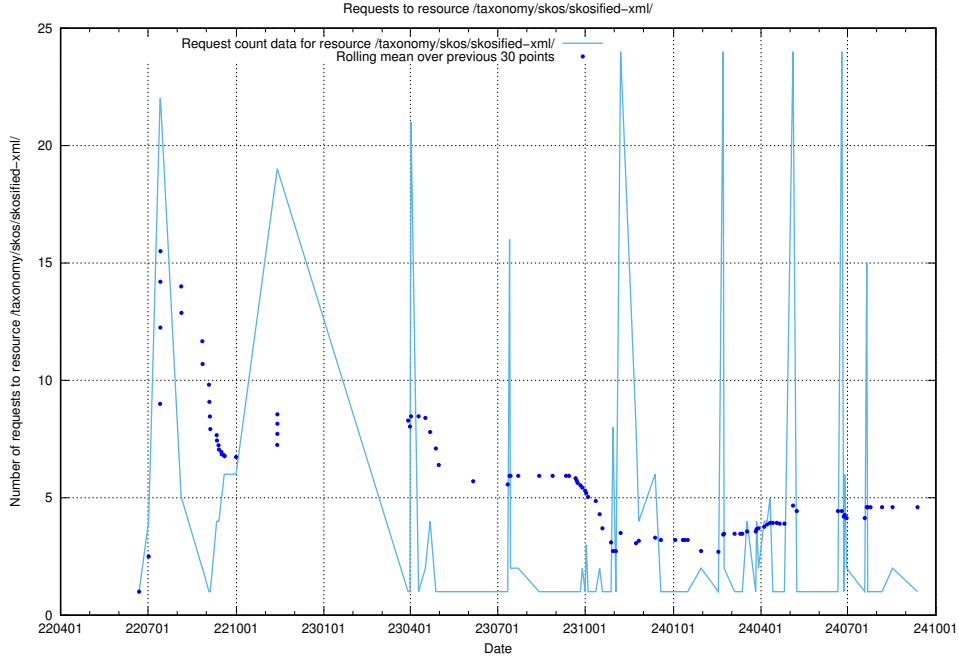

5.1088 Usage of /taxonomy/skos/skosified-xml/

Here, we count the number of requests to resource /taxonomy/skos/skosified-xml/.