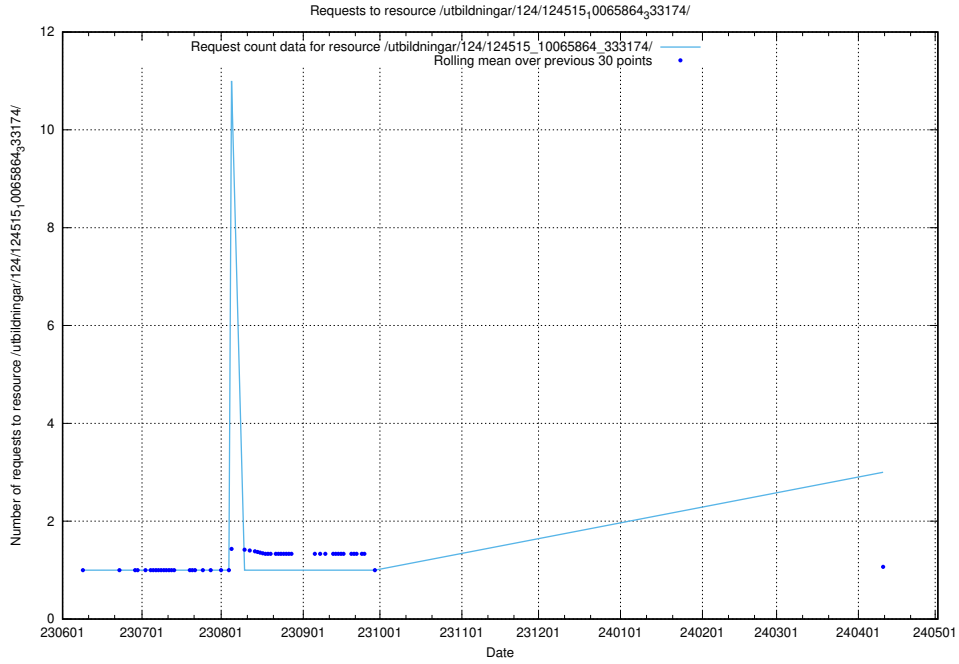

5.494 Usage of /utbildningar/124/124515_10065864_333174/

Here, we count the number of requests to resource /utbildningar/124/124515_10065864_333174/.