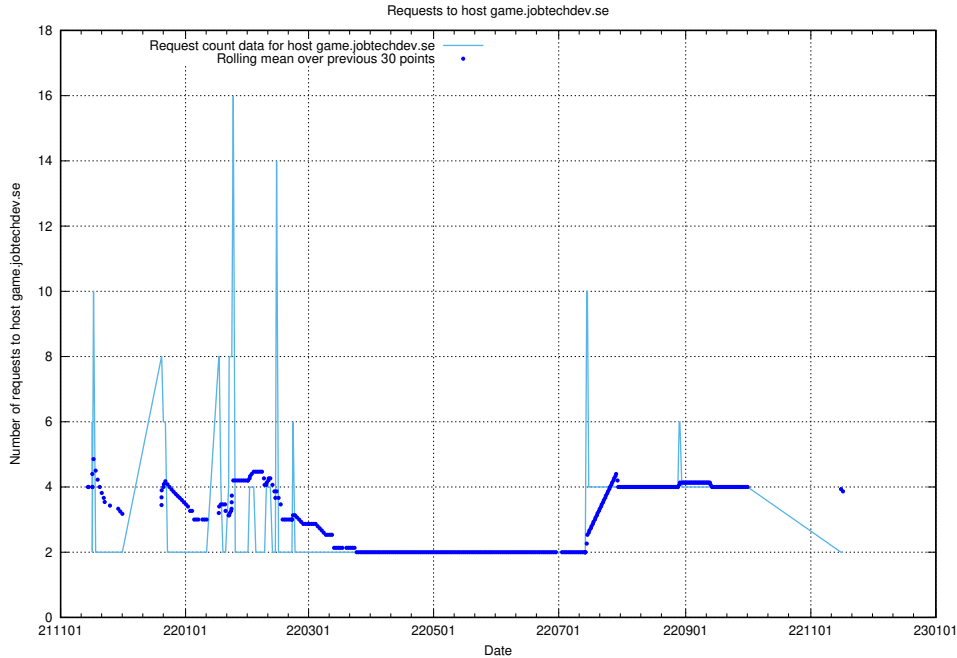

### 7.270 Usage of game.jobtechdev.se

Here, we count the number of requests to host game.jobtechdev.se.