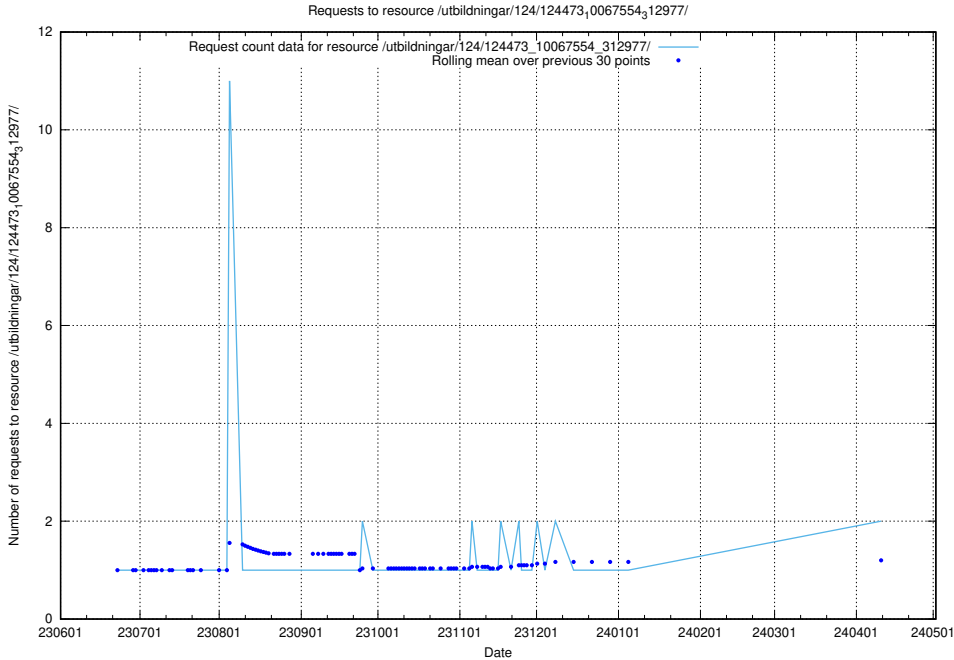

5.943 Usage of /utbildningar/124/124473_10067554_312977/

Here, we count the number of requests to resource /utbildningar/124/124473_10067554_312977/.