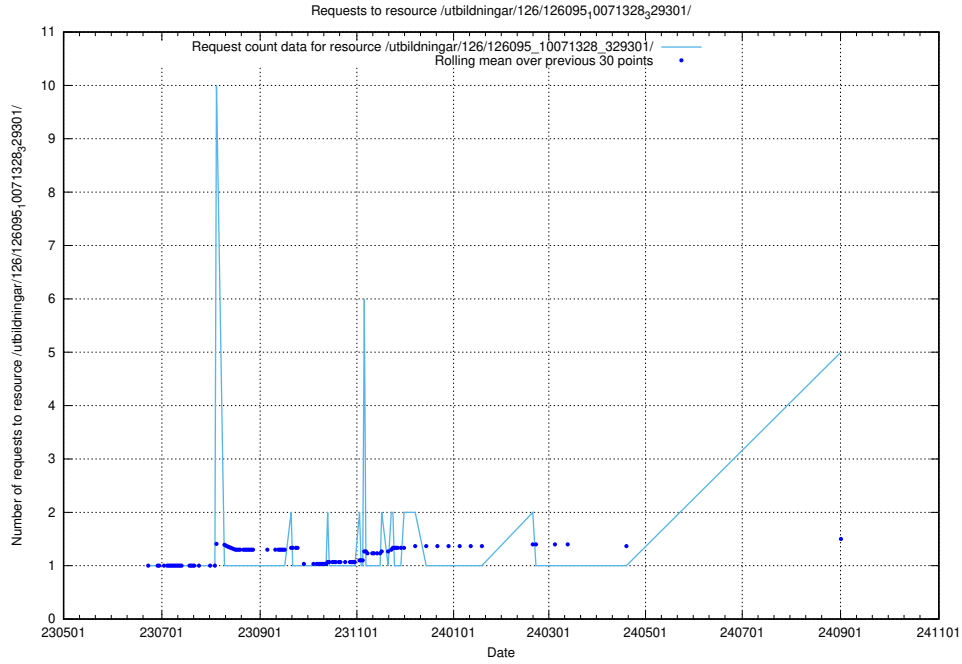

5.204 Usage of /utbildningar/126/126095_10071328_329301/

Here, we count the number of requests to resource /utbildningar/126/126095_10071328_329301/.