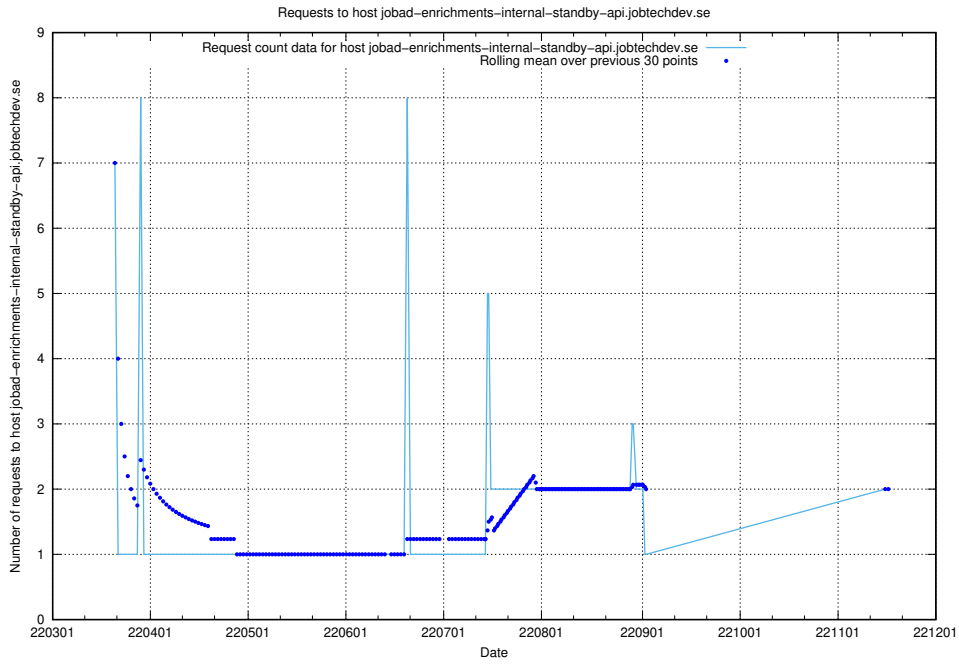

7.499 Usage of jobad-enrichments-internal-standby-api.jobtechdev.se

Here, we count the number of requests to host jobad-enrichments-internal-standby-api.jobtechdev.se.