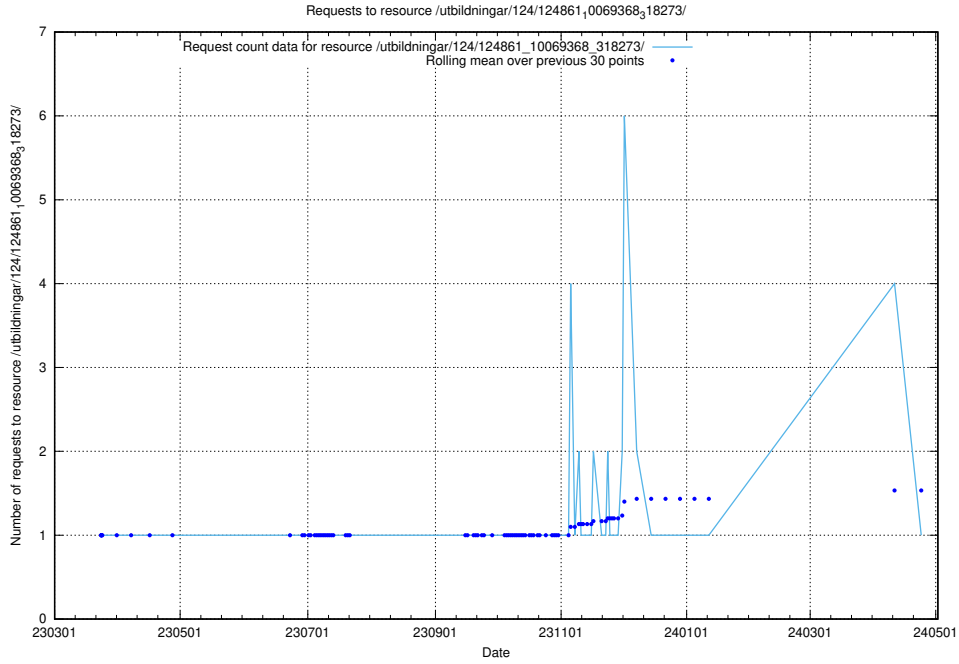

5.1228 Usage of /utbildningar/124/124861_10069368_318273/

Here, we count the number of requests to resource /utbildningar/124/124861_10069368_318273/.