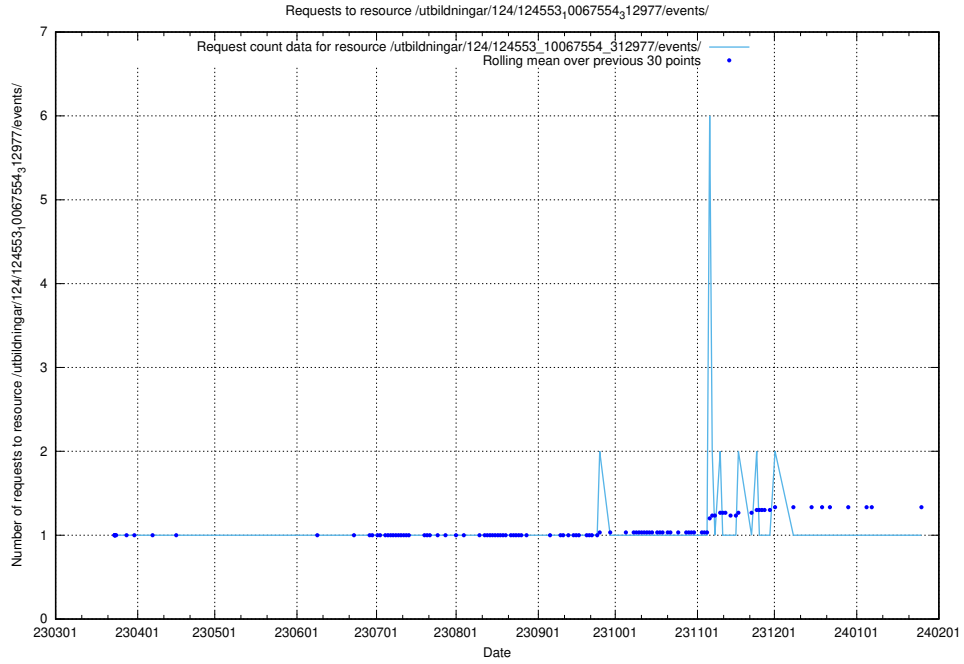

5.1342 Usage of /utbildningar/124/124553_10067554_312977/events/

Here, we count the number of requests to resource /utbildningar/124/124553_10067554_312977/events/