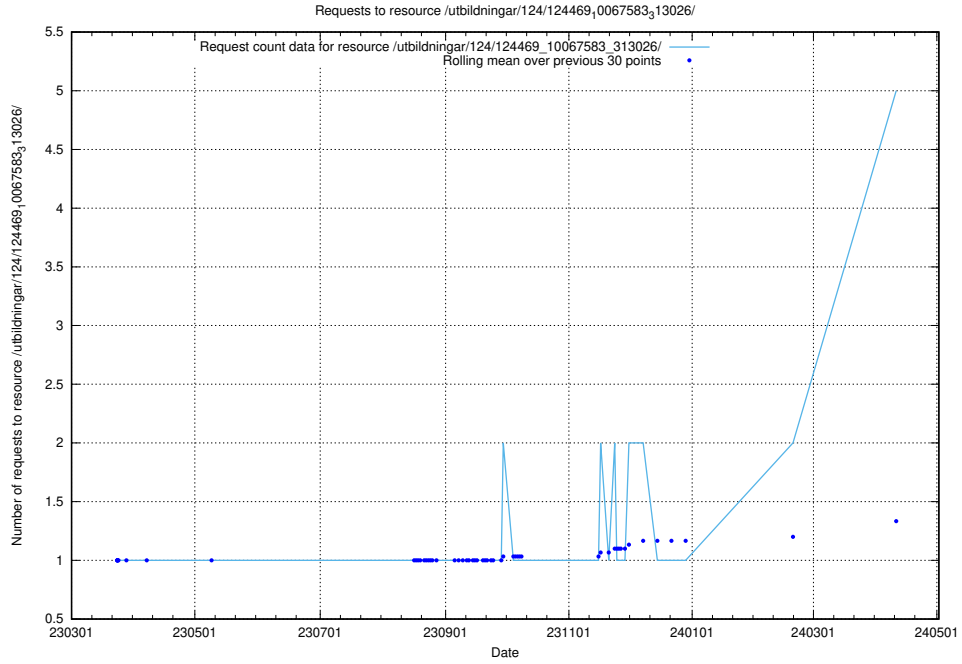

5.173 Usage of /utbildningar/124/124469_10067583_313026/

Here, we count the number of requests to resource /utbildningar/124/124469_10067583_313026/.