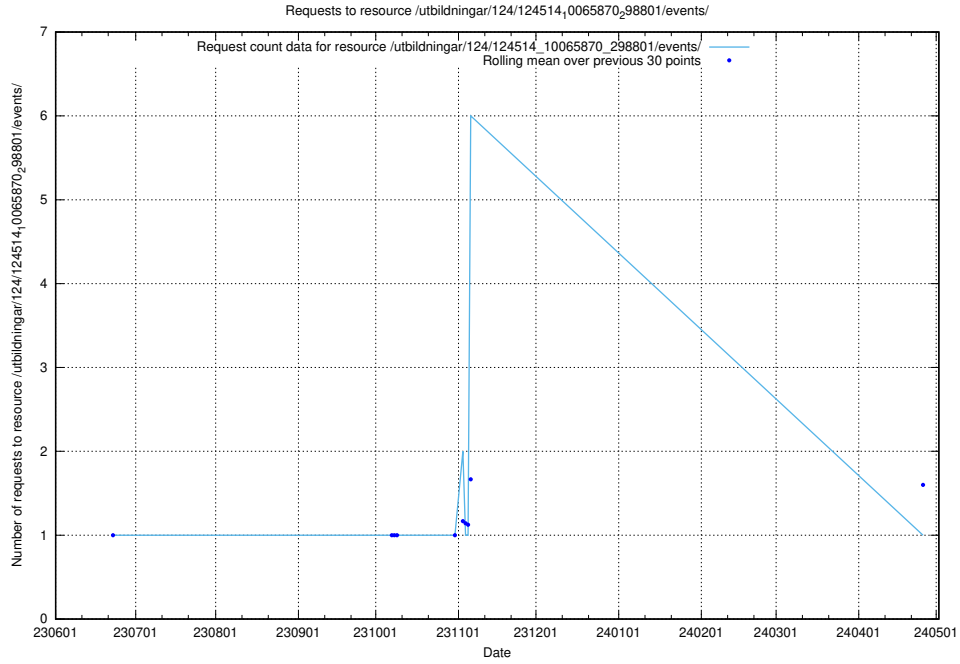

5.6434 Usage of /utbildningar/124/124514_10065870_298801/events/

Here, we count the number of requests to resource /utbildningar/124/124514_10065870_298801/events/