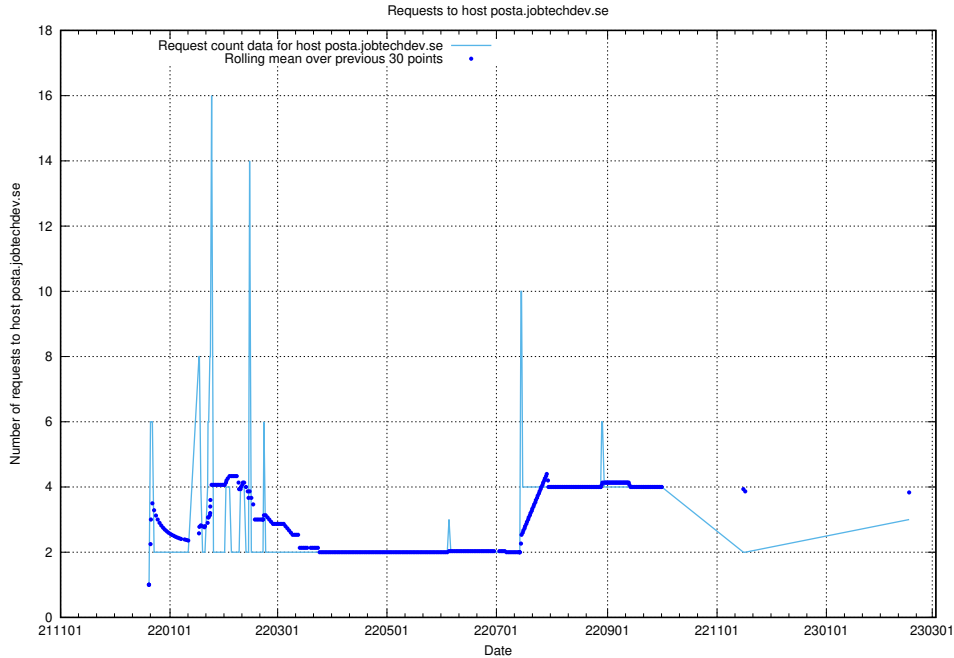

7.206 Usage of `posta.jobtechdev.se`

Here, we count the number of requests to host `posta.jobtechdev.se`.