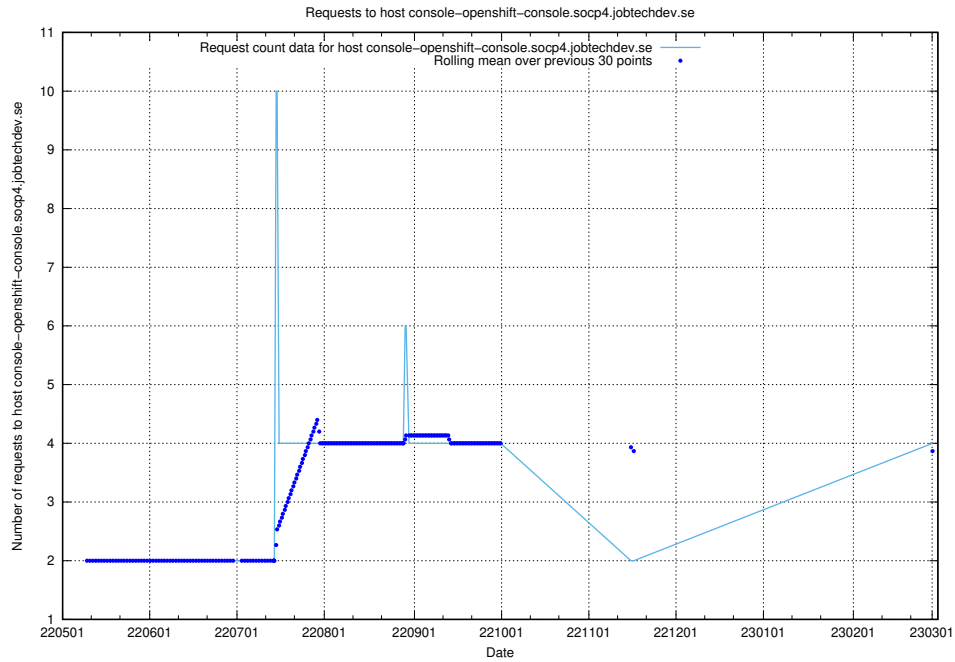

7.161 Usage of console-openshift-console.socp4.jobtechdev.se

Here, we count the number of requests to host console-openshift-console.socp4.jobtechdev.se.