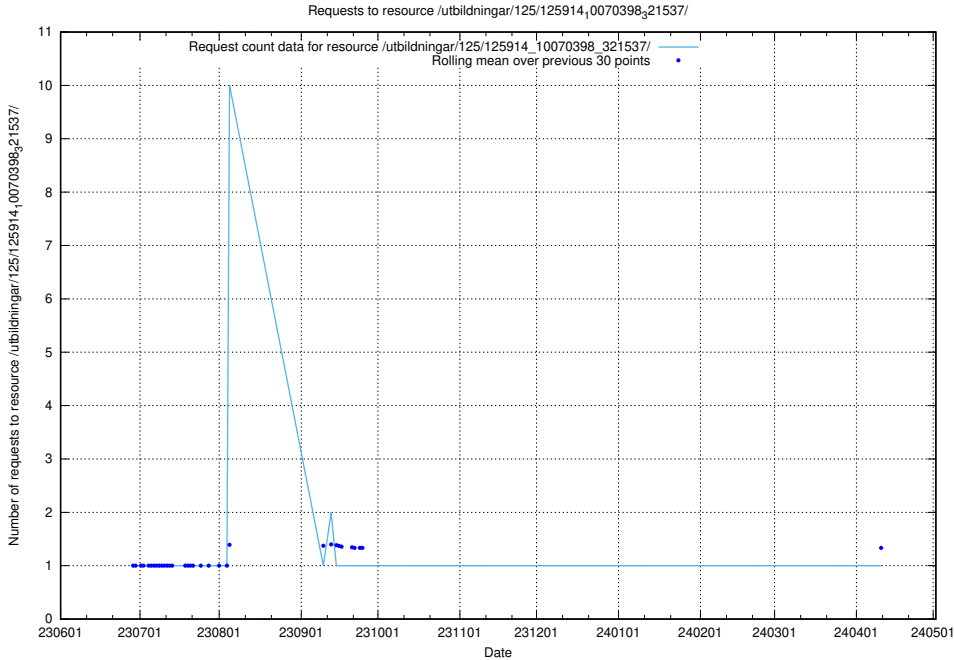

5.6165 Usage of /utbildningar/125/125914_10070398_321537/

Here, we count the number of requests to resource /utbildningar/125/125914_10070398_321537/.