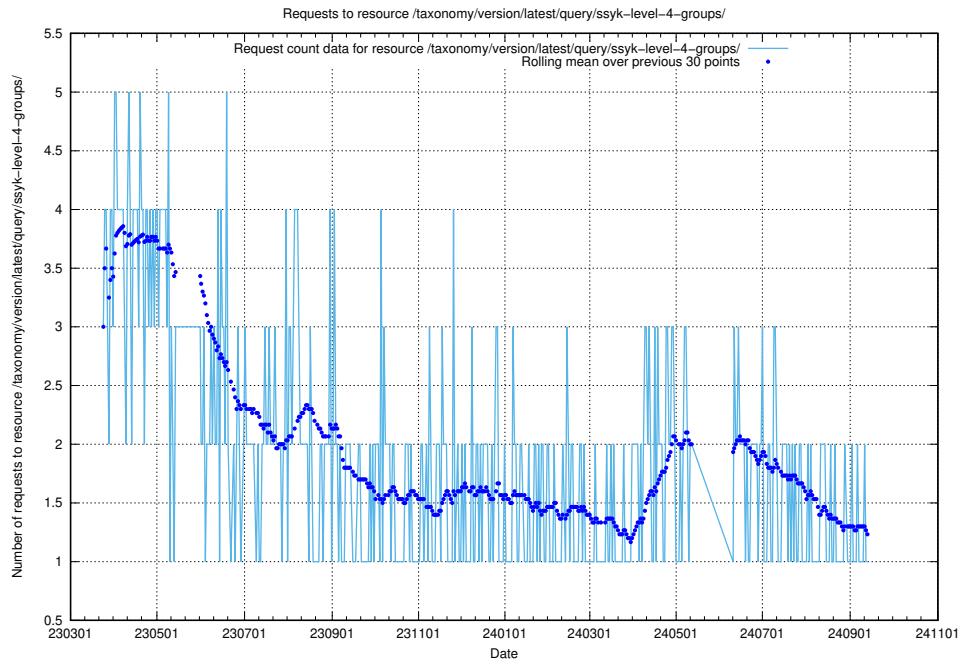

5.6763 Usage of /taxonomy/version/latest/query/ssyk-level-4-groups/

Here, we count the number of requests to resource /taxonomy/version/latest/query/ssyk-level-4-groups/.