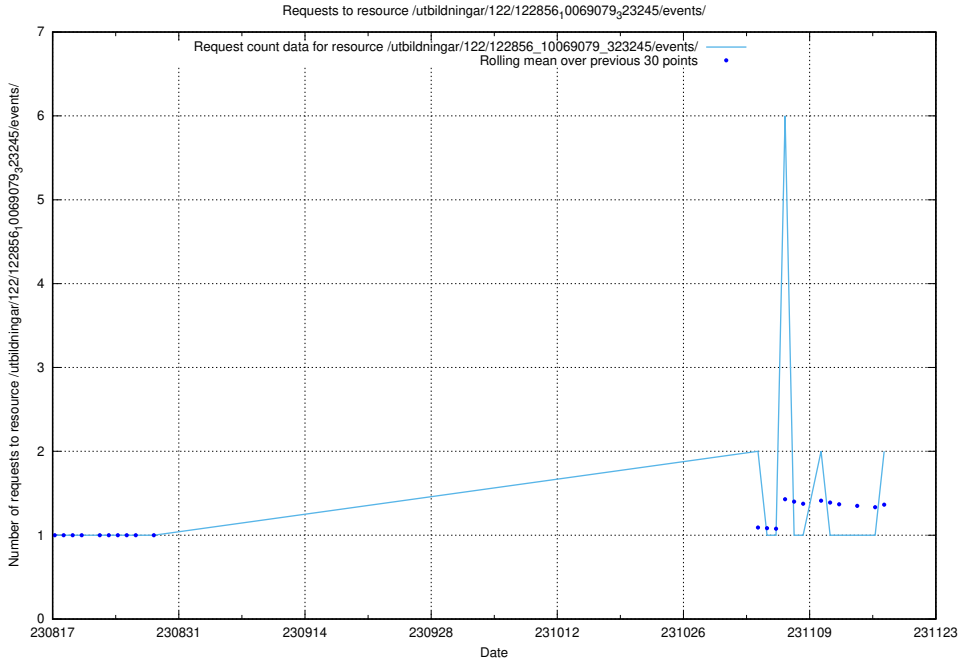

5.837 Usage of /utbildningar/122/122856_10069079_323245/events/

Here, we count the number of requests to resource /utbildningar/122/122856_10069079_323245/events/