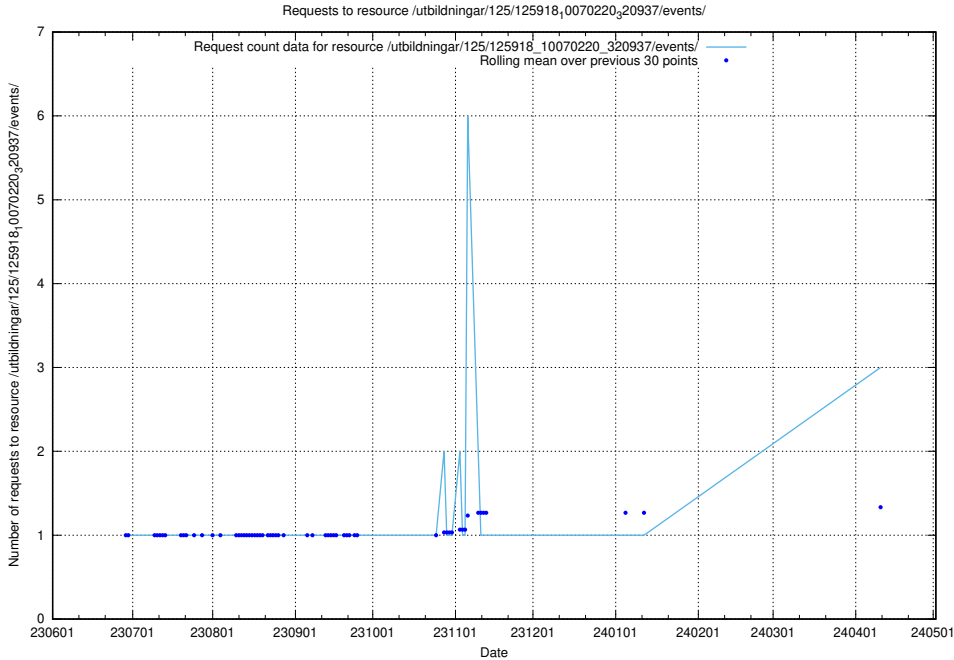

5.456 Usage of /utbildningar/125/125918_10070220_320937/events/

Here, we count the number of requests to resource /utbildningar/125/125918_10070220_320937/events/