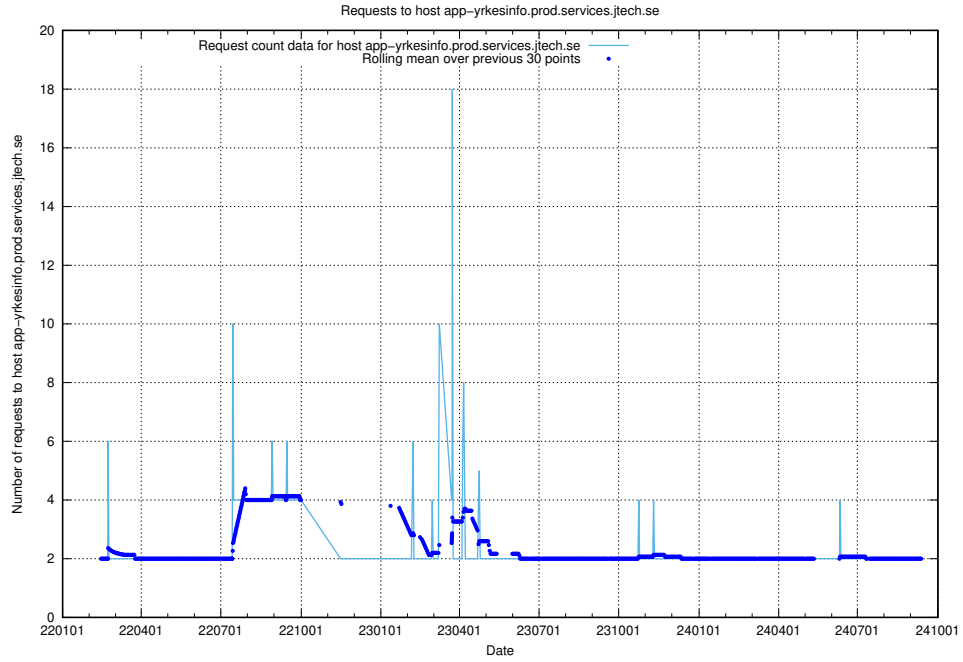

7.549 Usage of app-yrkesinfo.prod.services.jtech.se

Here, we count the number of requests to host app-yrkesinfo.prod.services.jtech.se.