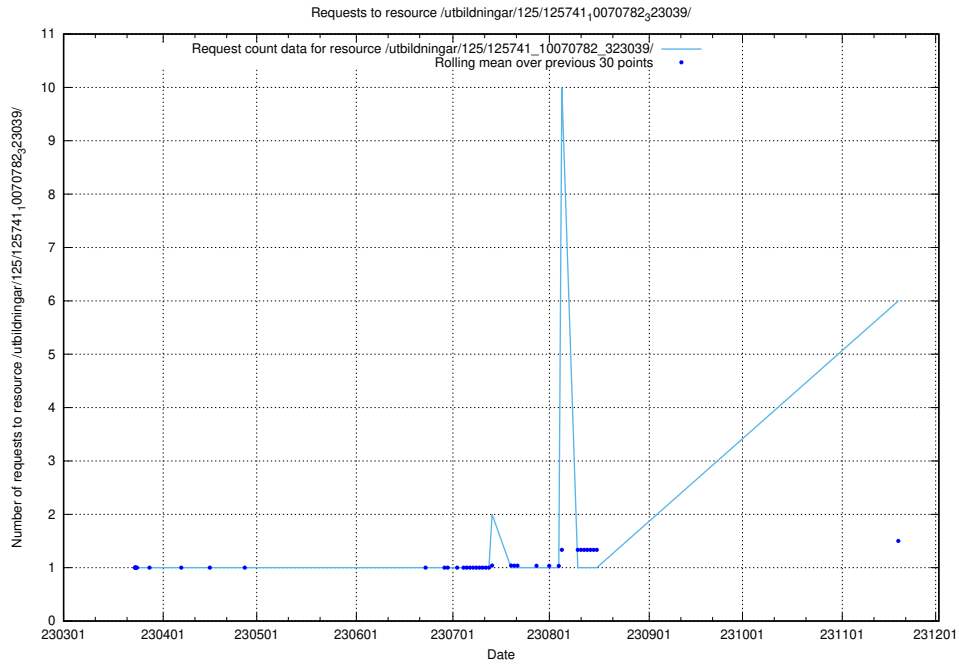

5.143 Usage of /utbildningar/125/125741_10070782_323039/

Here, we count the number of requests to resource /utbildningar/125/125741_10070782_323039/.