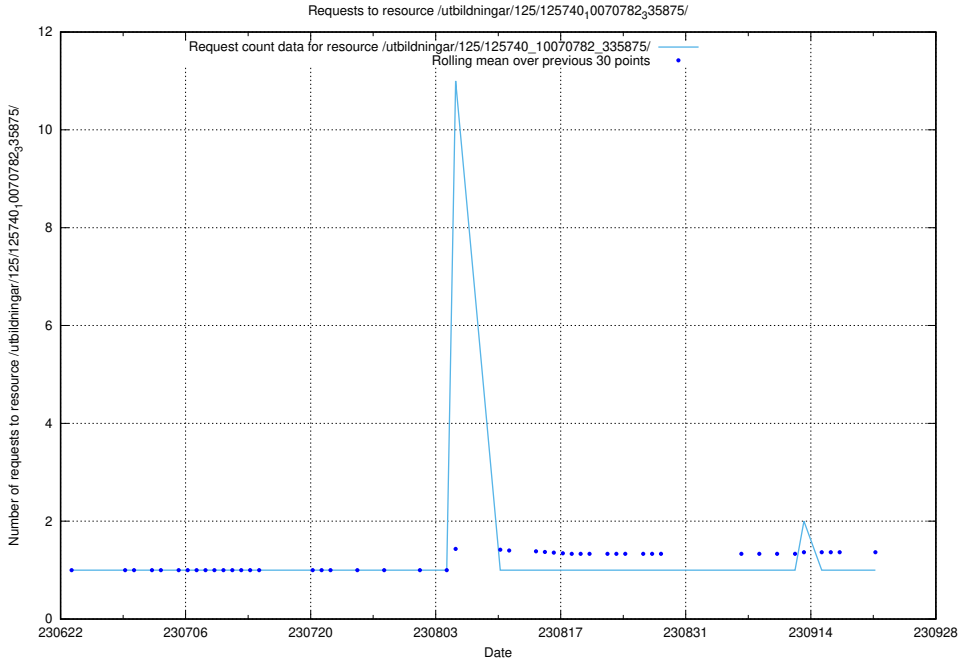

5.6352 Usage of /utbildningar/125/125740_10070782_335875/

Here, we count the number of requests to resource /utbildningar/125/125740_10070782_335875/.