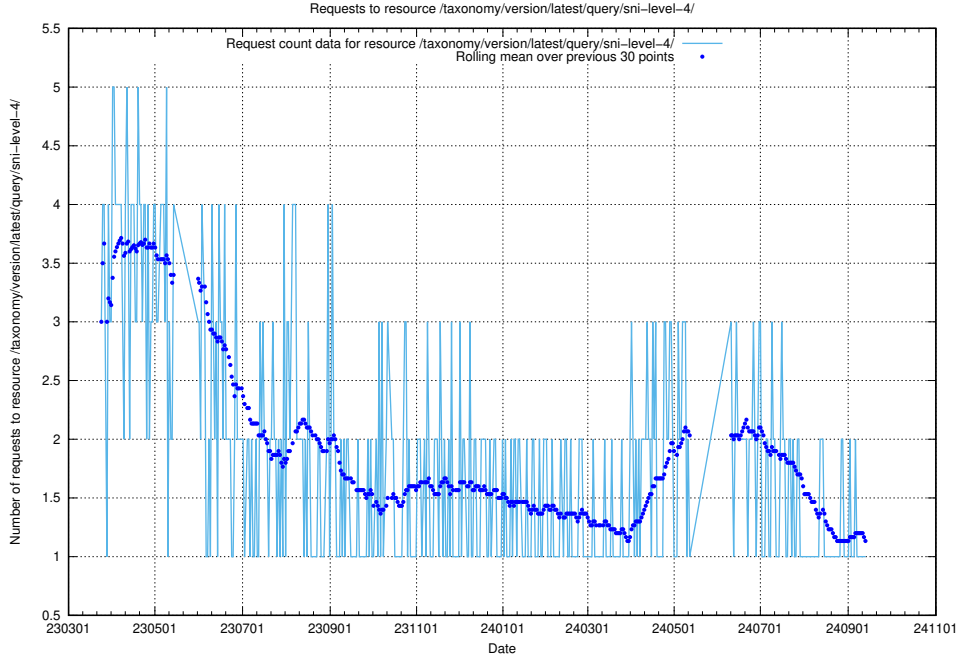

5.6771 Usage of /taxonomy/version/latest/query/sni-level-4/

Here, we count the number of requests to resource /taxonomy/version/latest/query/sni-level-4/.