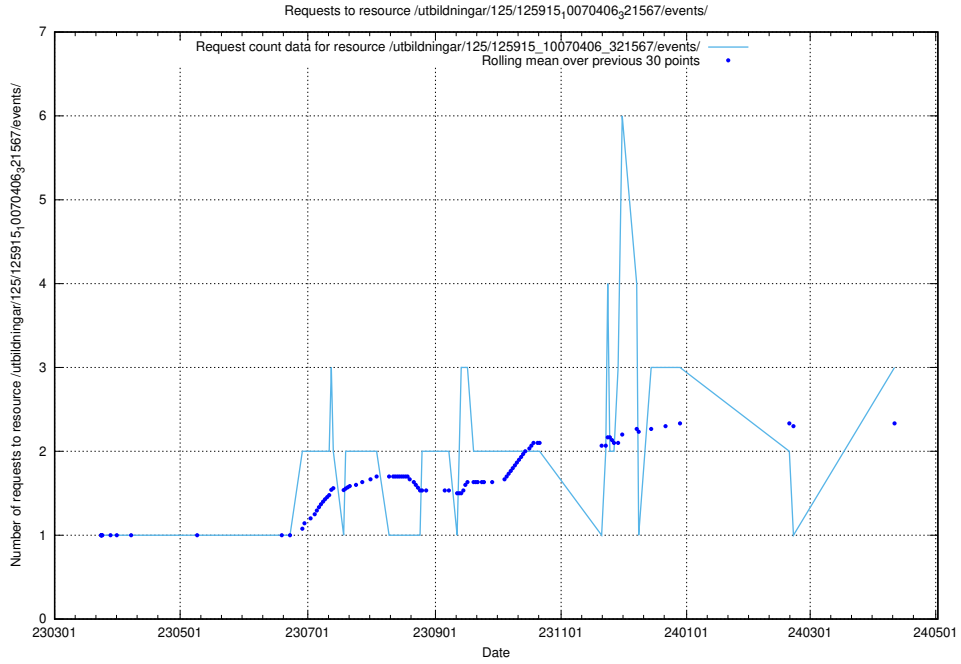

5.517 Usage of /utbildningar/125/125915_10070406_321567/events/

Here, we count the number of requests to resource /utbildningar/125/125915_10070406_321567/events/