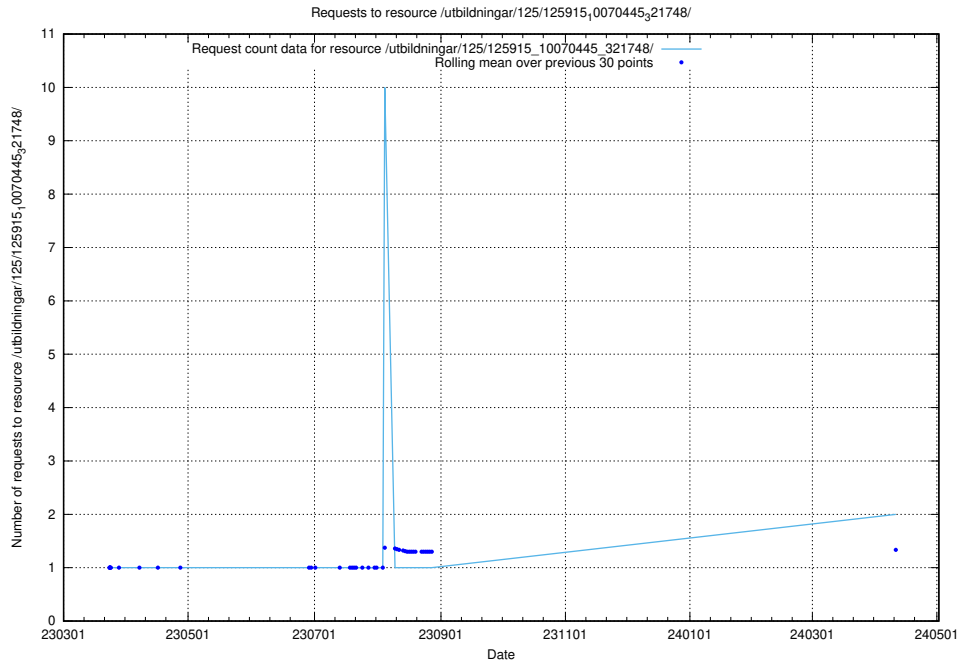

5.1009 Usage of /utbildningar/125/125915_10070445_321748/

Here, we count the number of requests to resource /utbildningar/125/125915_10070445_321748/.