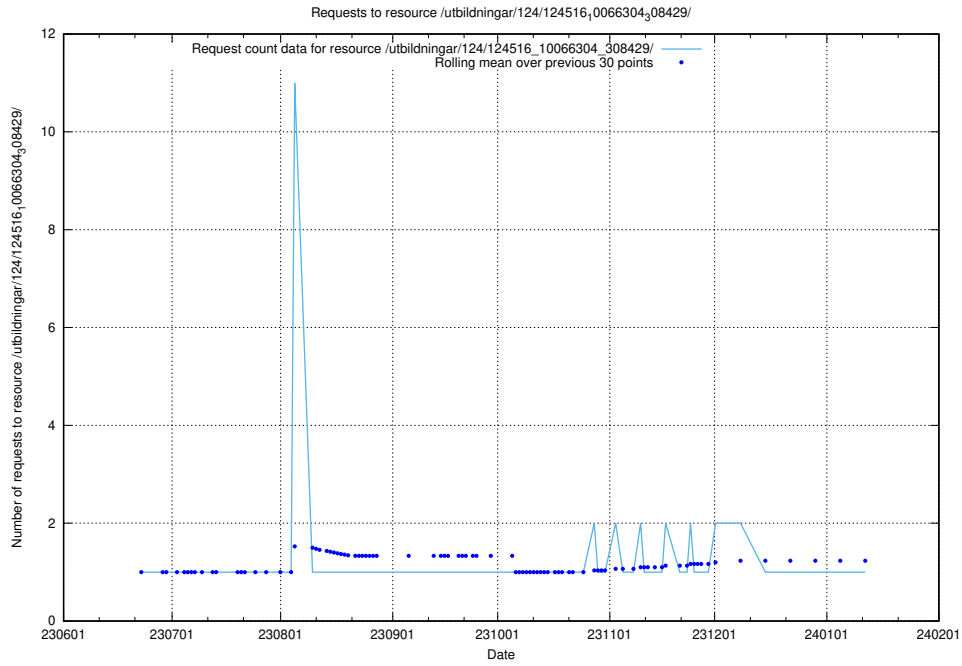

5.6424 Usage of /utbildningar/124/124516_10066304_308429/

Here, we count the number of requests to resource /utbildningar/124/124516_10066304_308429/.