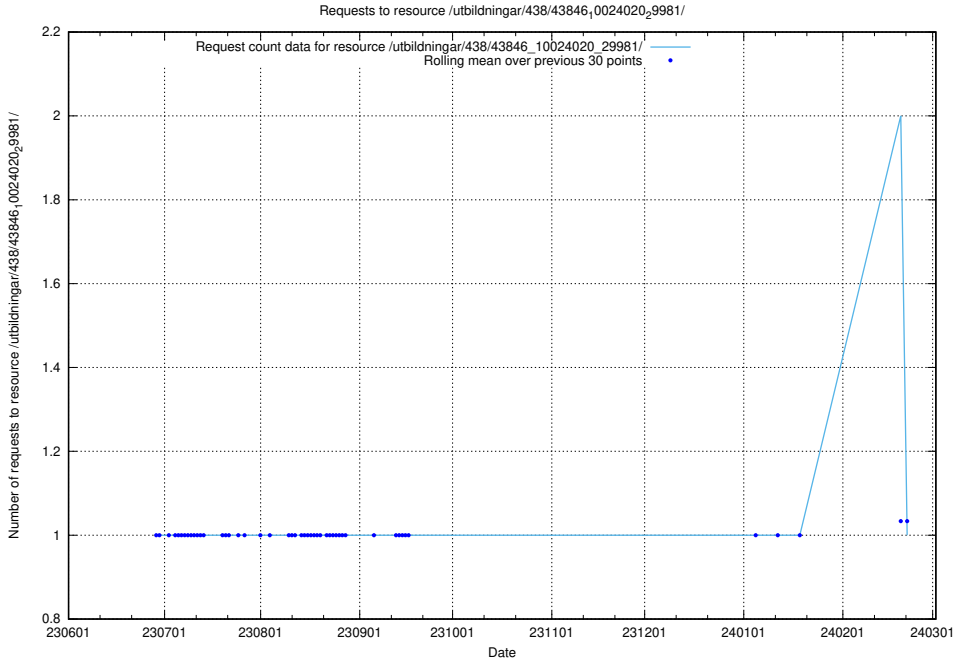

5.6124 Usage of /utbildningar/438/43846_10024020_29981/

Here, we count the number of requests to resource /utbildningar/438/43846_10024020_29981/.