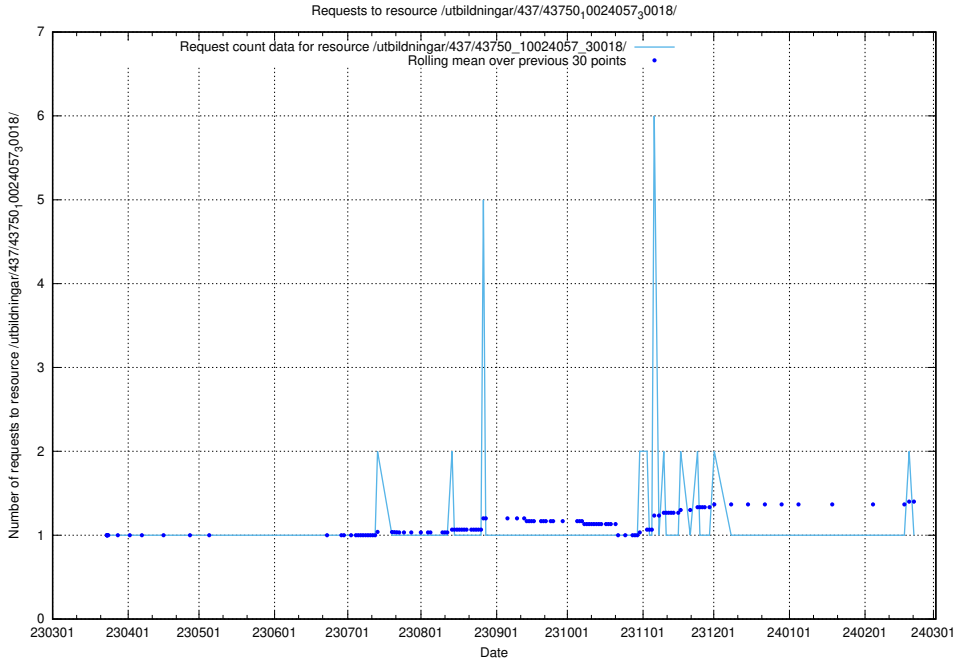

5.7081 Usage of /utbildningar/437/43750_10024057_30018/

Here, we count the number of requests to resource /utbildningar/437/43750_10024057_30018/.