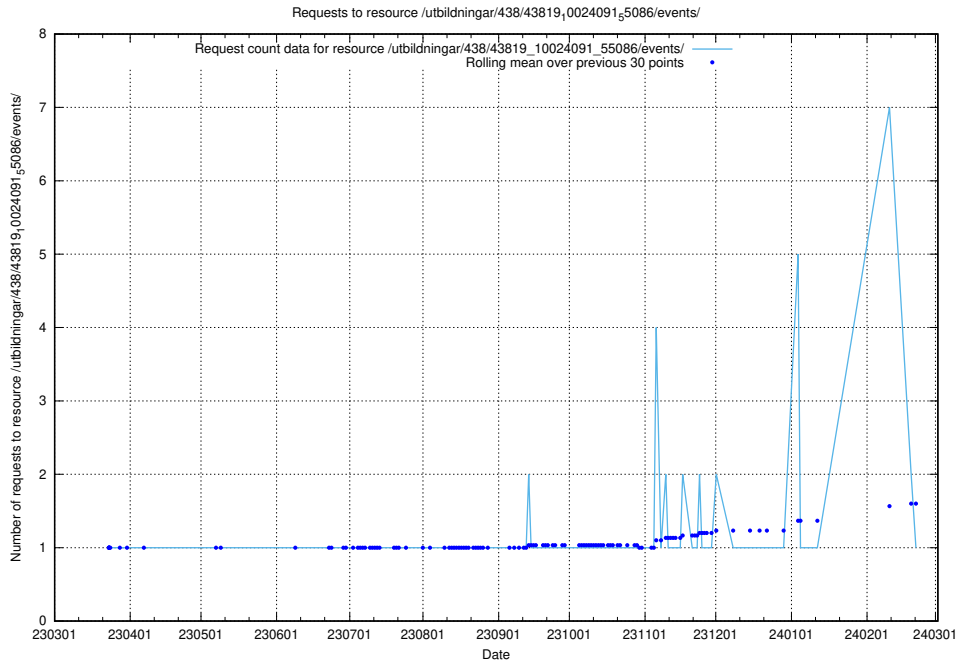

5.7042 Usage of /utbildningar/438/43819_10024091_55086/events/

Here, we count the number of requests to resource /utbildningar/438/43819_10024091_55086/events/.