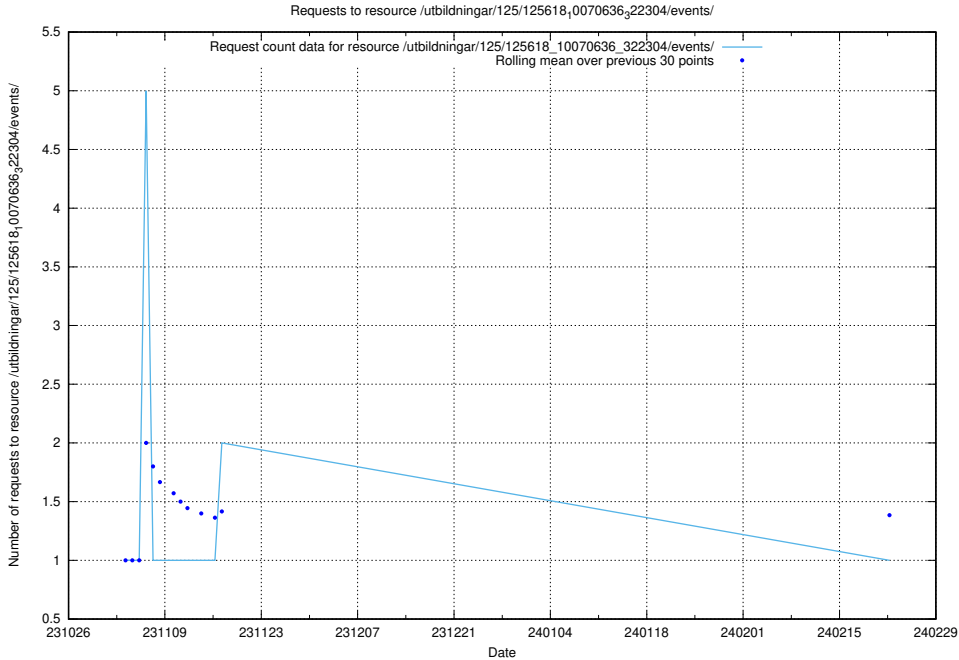

5.4862 Usage of /utbildningar/125/125618_10070636_322304/events/

Here, we count the number of requests to resource /utbildningar/125/125618_10070636_322304/events/