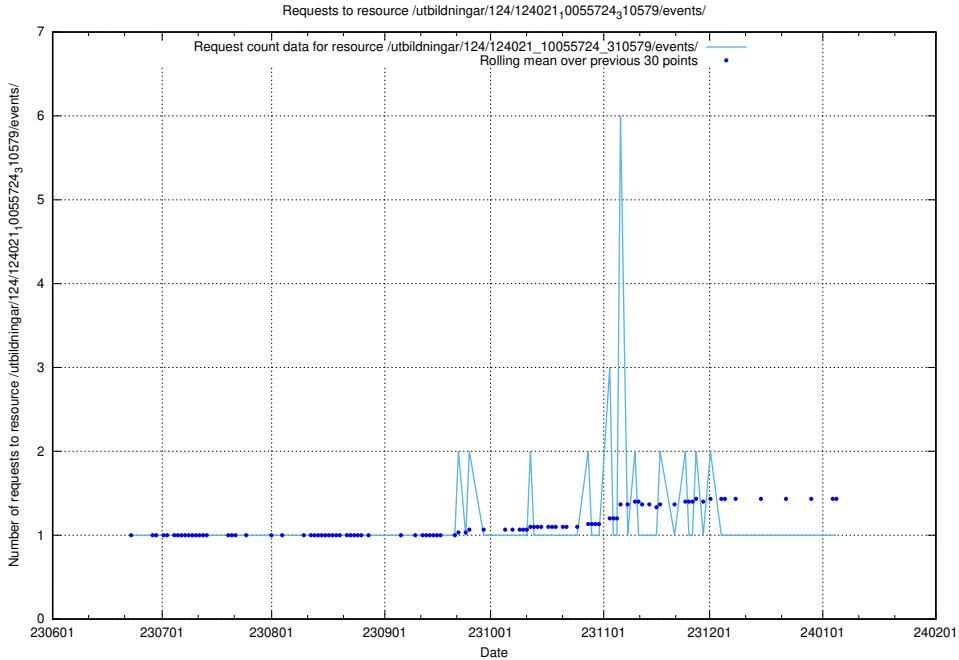

5.6479 Usage of /utbildningar/124/124021_10055724_310579/events/

Here, we count the number of requests to resource /utbildningar/124/124021_10055724_310579/events/