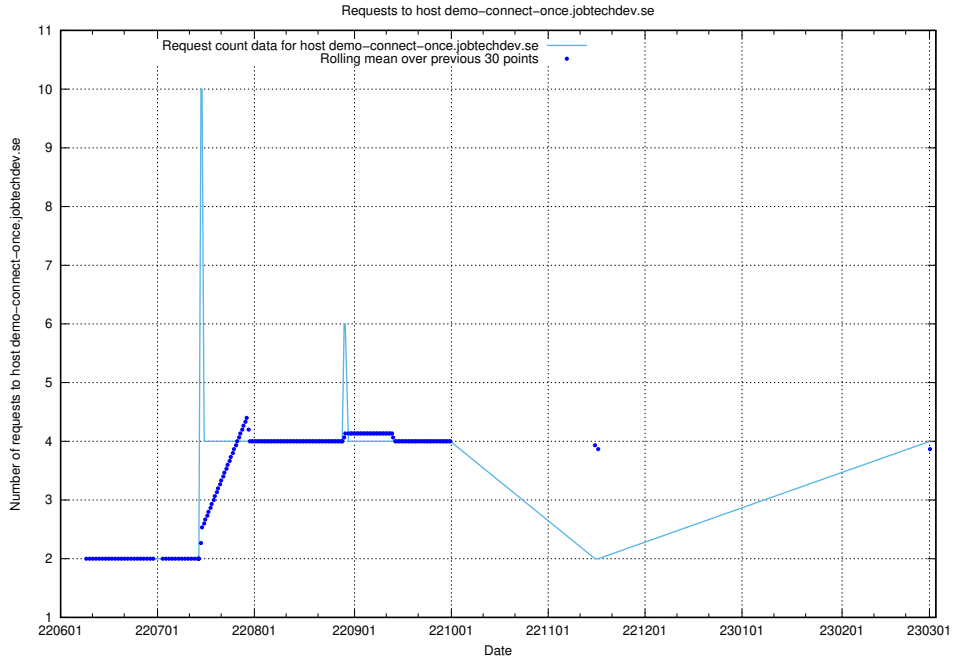

7.157 Usage of demo-connect-once.jobtechdev.se

Here, we count the number of requests to host demo-connect-once.jobtechdev.se.