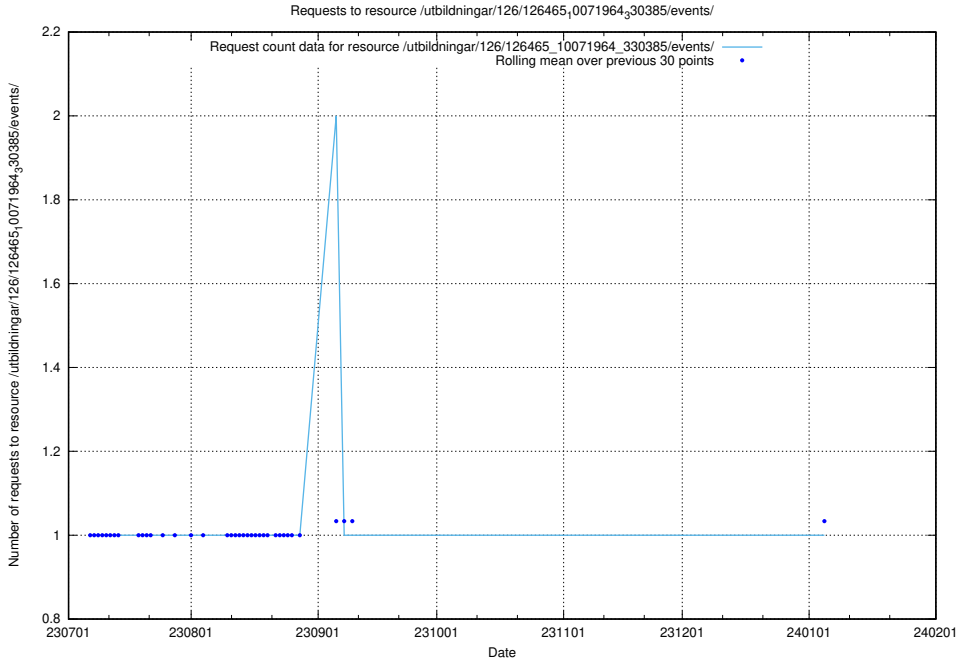

5.5999 Usage of /utbildningar/126/126465_10071964_330385/events/

Here, we count the number of requests to resource /utbildningar/126/126465_10071964_330385/events/