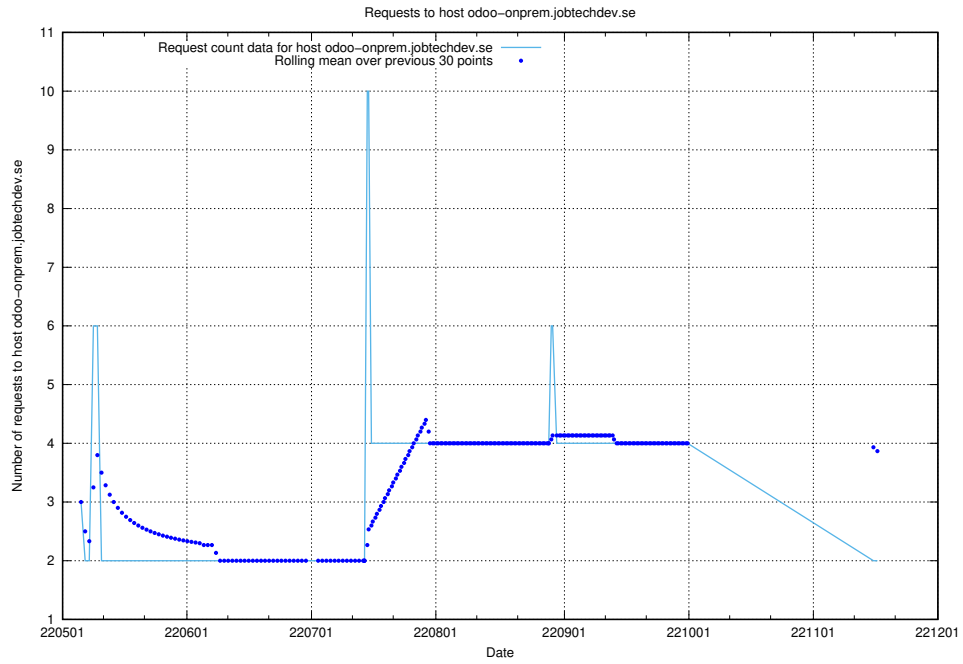

7.437 Usage of odoo-onprem.jobtechdev.se

Here, we count the number of requests to host odoo-onprem.jobtechdev.se.