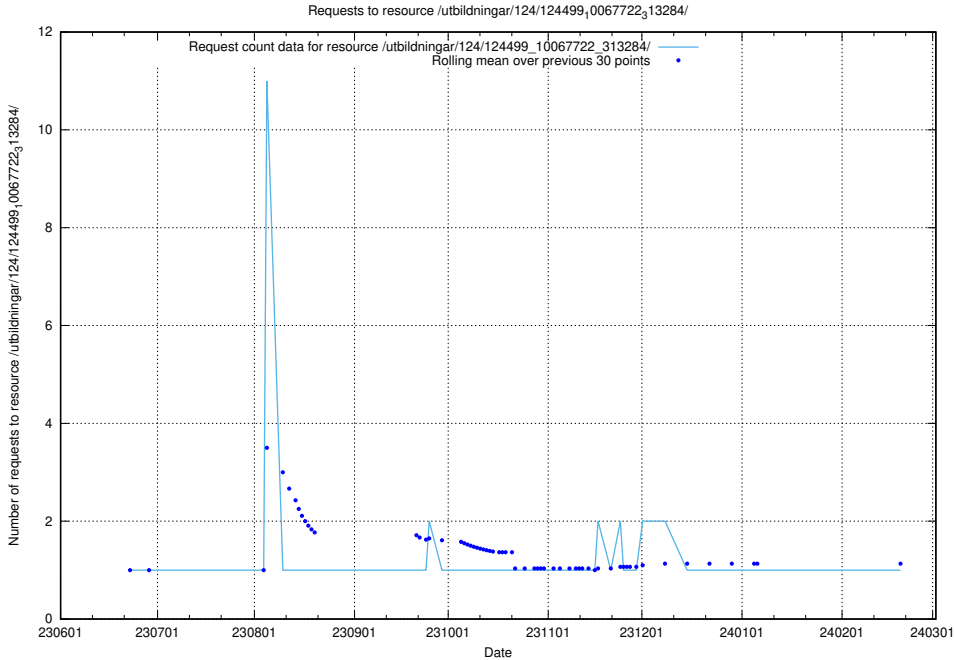

5.6444 Usage of /utbildningar/124/124499_10067722_313284/

Here, we count the number of requests to resource /utbildningar/124/124499_10067722_313284/.