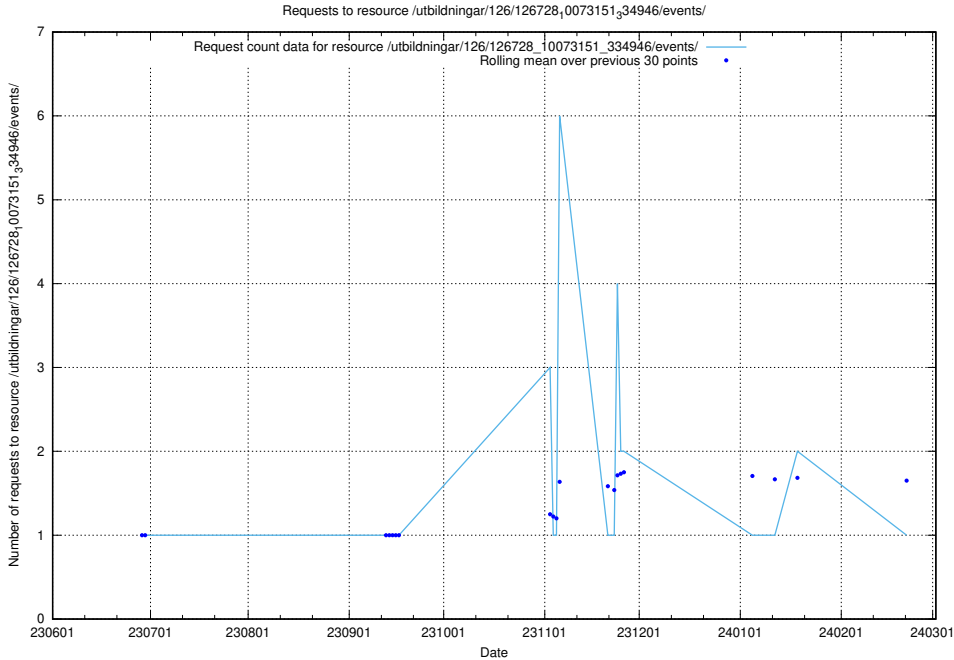

5.6149 Usage of /utbildningar/126/126728_10073151_334946/events/

Here, we count the number of requests to resource /utbildningar/126/126728_10073151_334946/events/