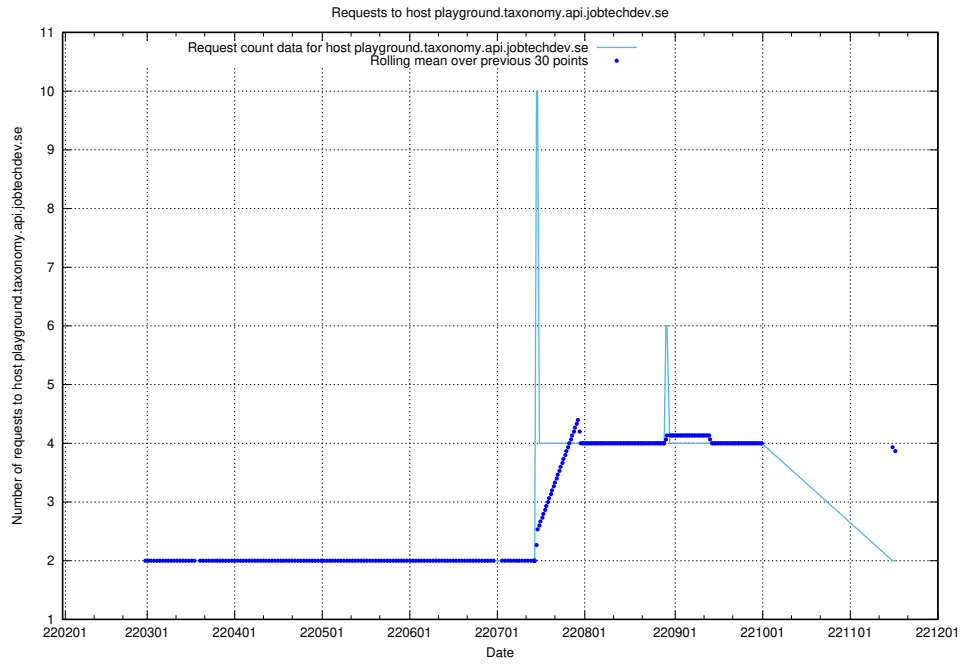

7.512 Usage of playground.taxonomy.api.jobtechdev.se

Here, we count the number of requests to host playground.taxonomy.api.jobtechdev.se.