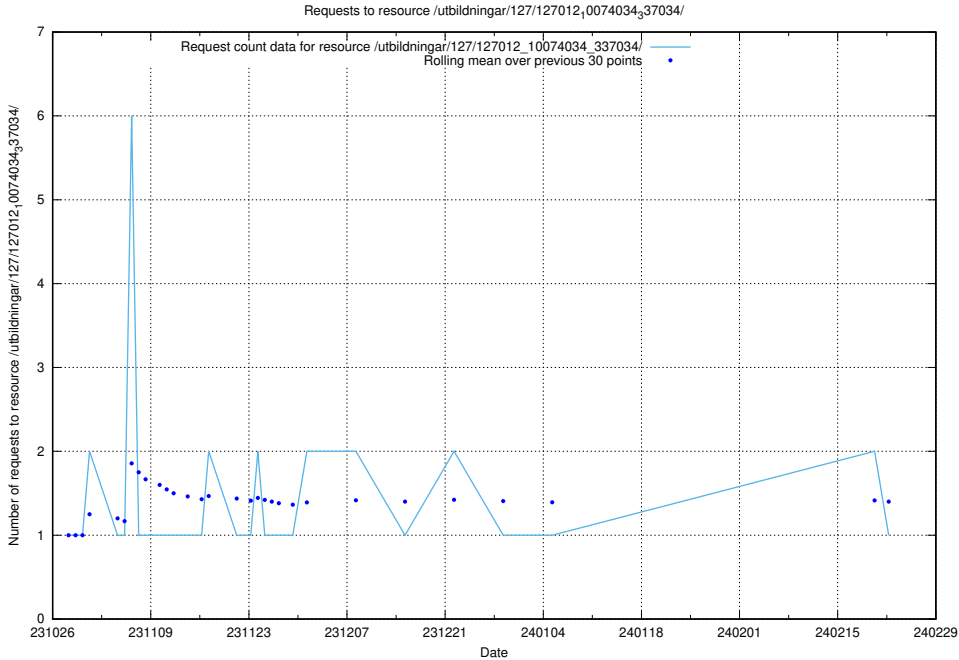

5.4895 Usage of /utbildningar/127/127012_10074034_337034/

Here, we count the number of requests to resource /utbildningar/127/127012_10074034_337034/.