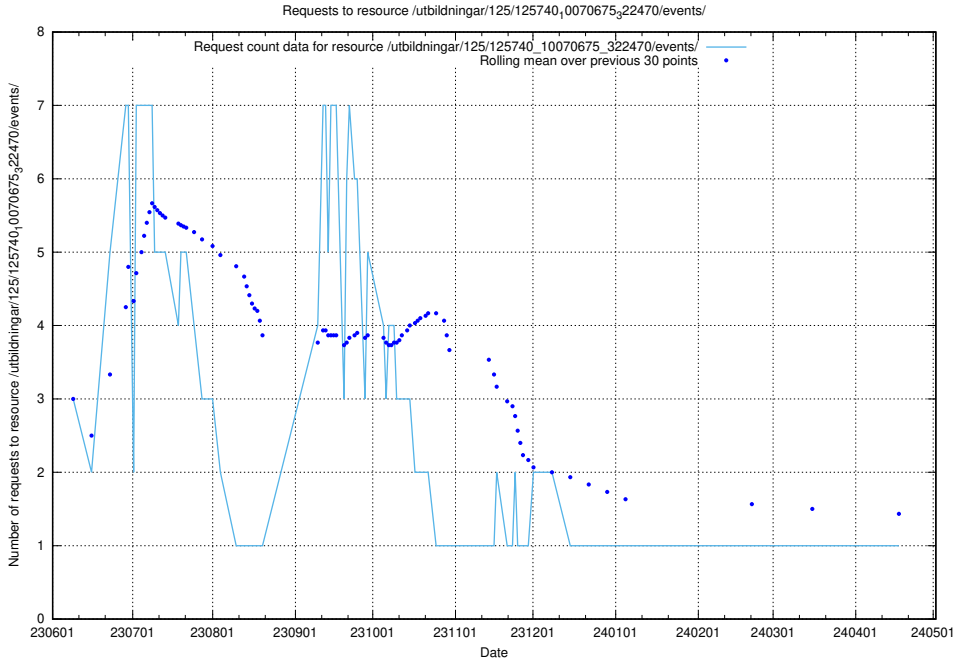

### 5.6543 Usage of /utbildningar/125/125740\_10070675\_322470/events/

Here, we count the number of requests to resource /utbildningar/125/125740\_10070675\_322470/events/