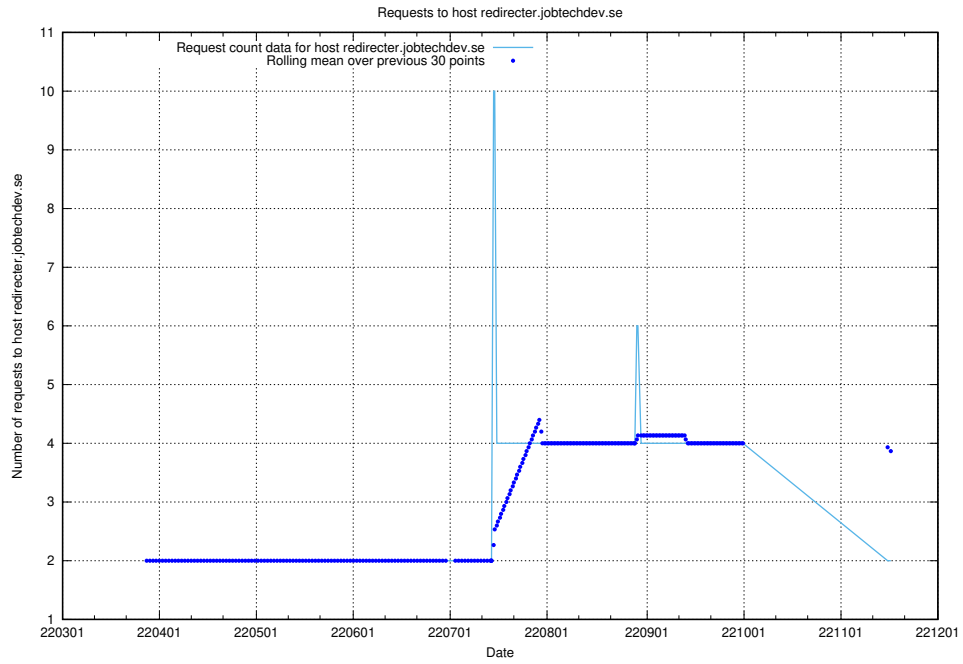

7.492 Usage of `redirecter.jobtechdev.se`

Here, we count the number of requests to host `redirecter.jobtechdev.se`.