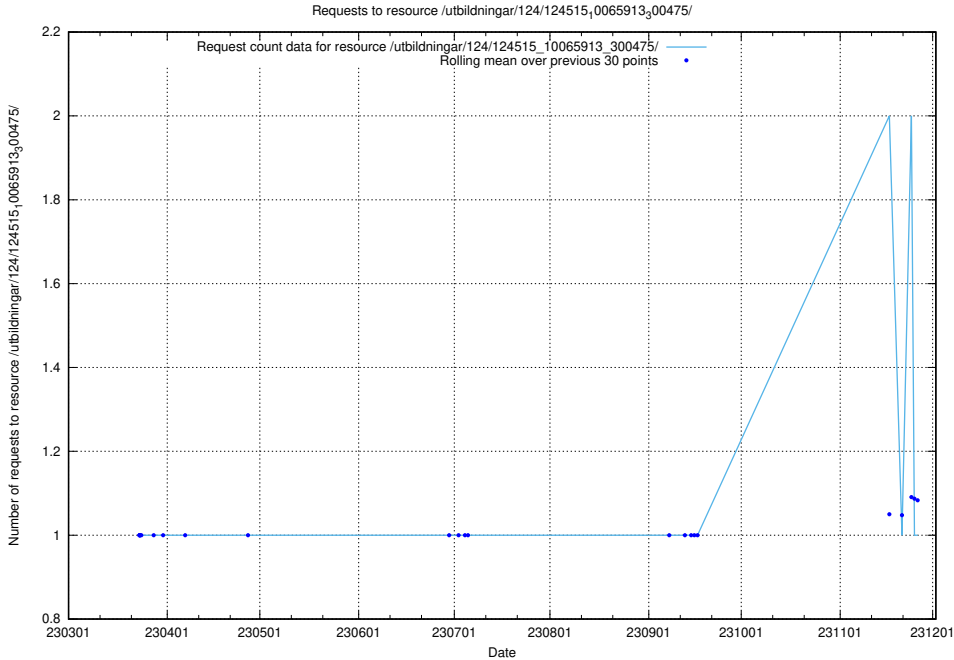

5.2304 Usage of /utbildningar/124/124515_10065913_300475/

Here, we count the number of requests to resource /utbildningar/124/124515_10065913_300475/.