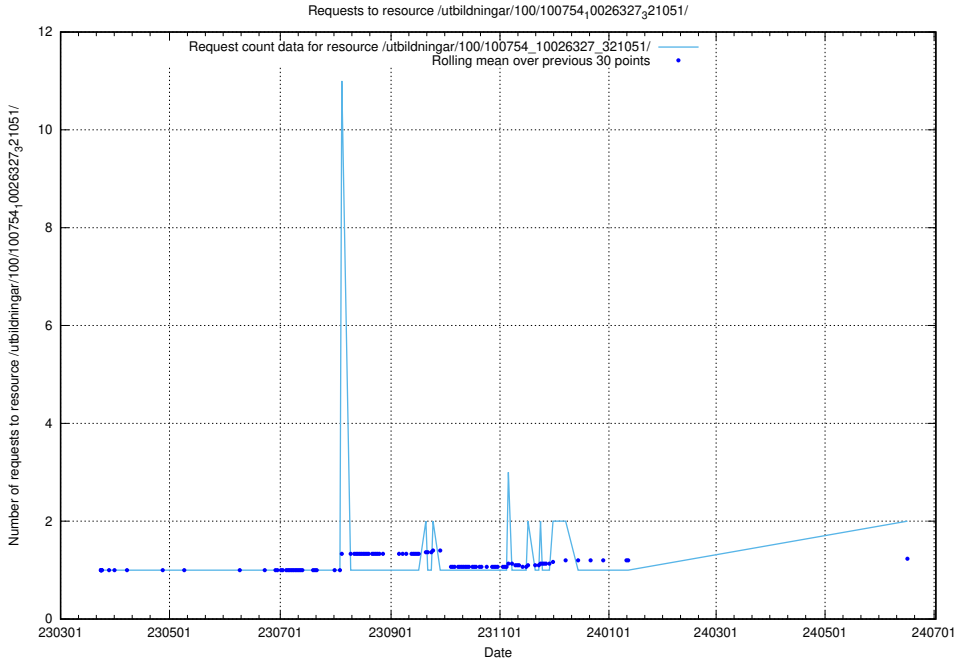

5.916 Usage of /utbildningar/100/100754_10026327_321051/

Here, we count the number of requests to resource /utbildningar/100/100754_10026327_321051/.