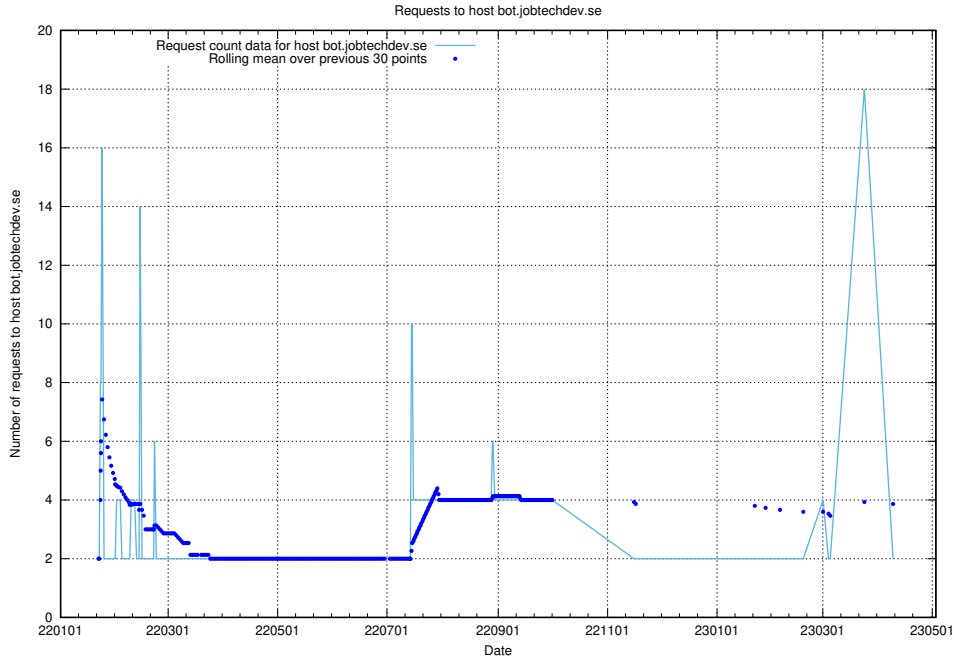

### 7.264 Usage of bot.jobtechdev.se

Here, we count the number of requests to host bot.jobtechdev.se.