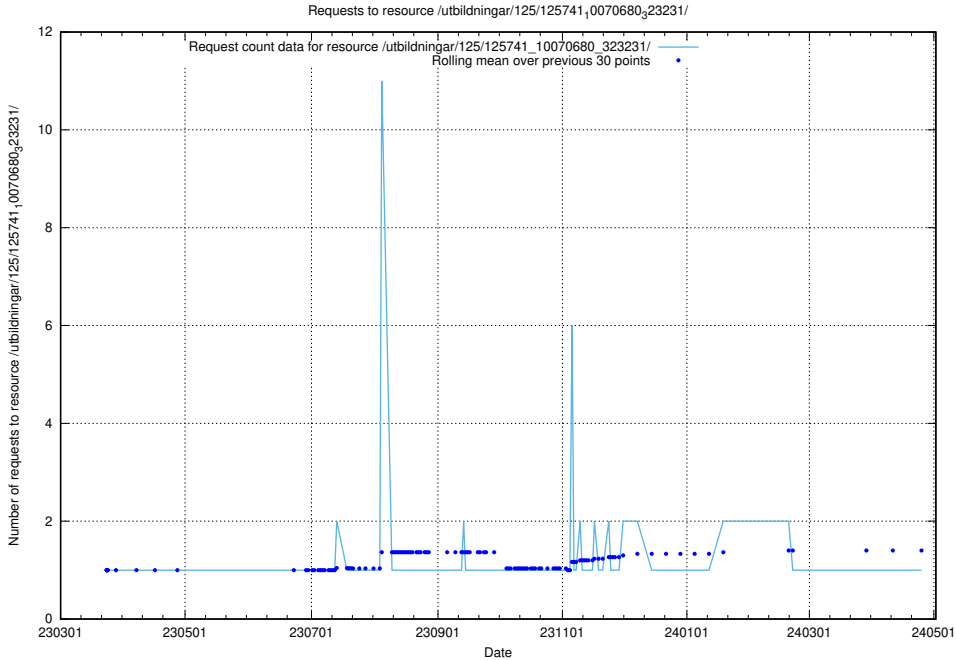

### 5.7172 Usage of /utbildningar/125/125741\_10070680\_323231/

Here, we count the number of requests to resource /utbildningar/125/125741\_10070680\_323231/.