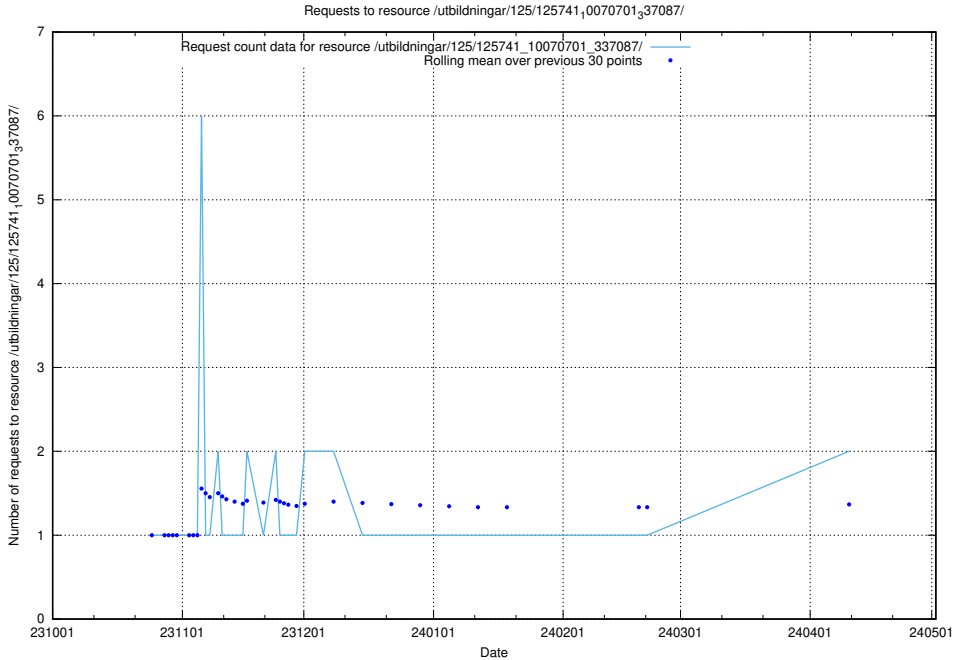

5.648 Usage of /utbildningar/125/125741_10070701_337087/

Here, we count the number of requests to resource /utbildningar/125/125741_10070701_337087/.