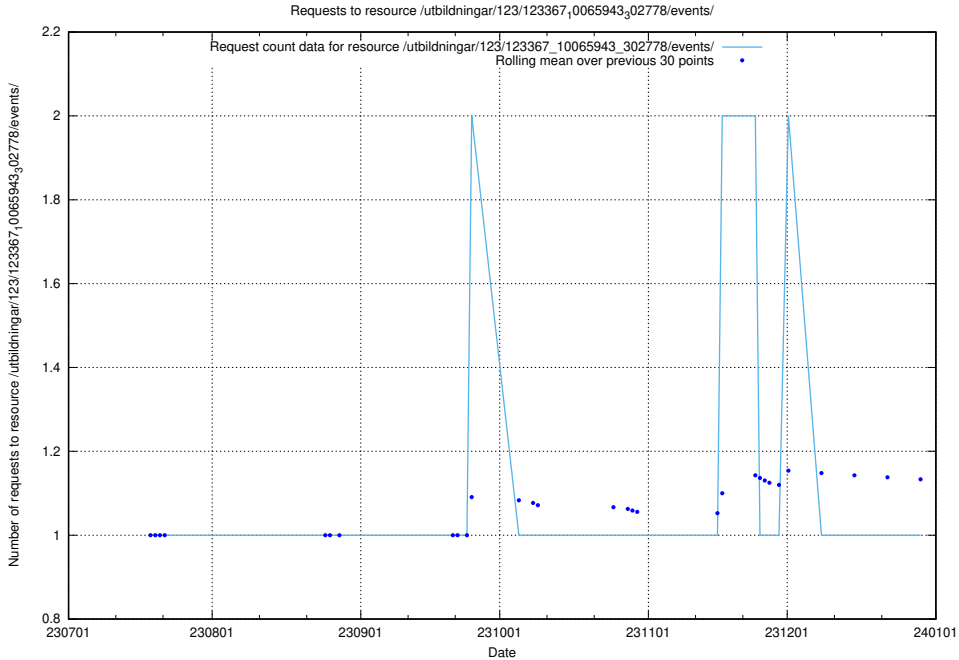

5.5439 Usage of /utbildningar/123/123367_10065943_302778/events/

Here, we count the number of requests to resource /utbildningar/123/123367_10065943_302778/events/