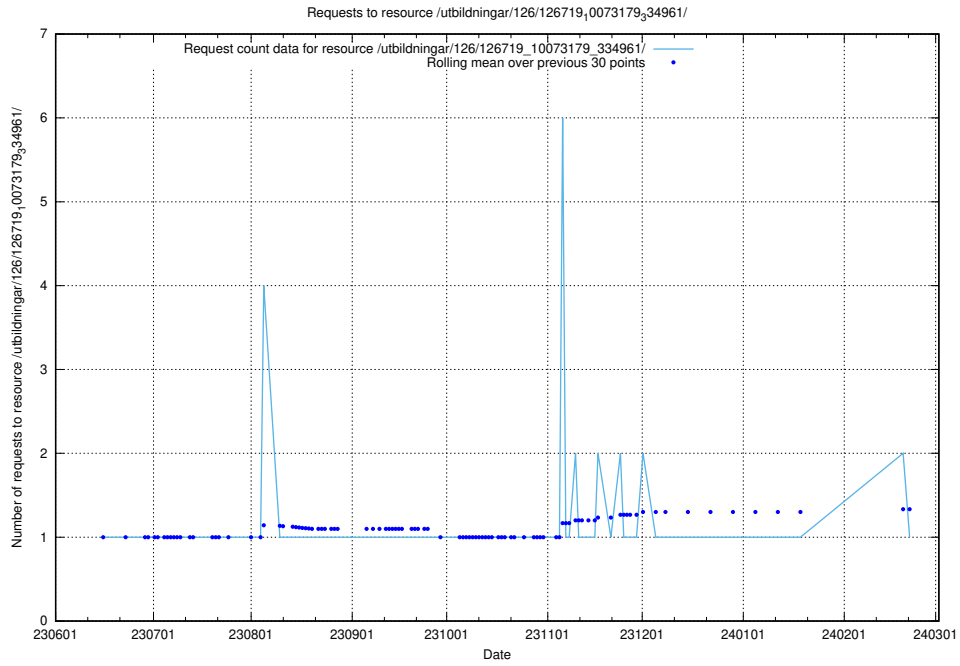

5.6302 Usage of /utbildningar/126/126719_10073179_334961/

Here, we count the number of requests to resource /utbildningar/126/126719_10073179_334961/.