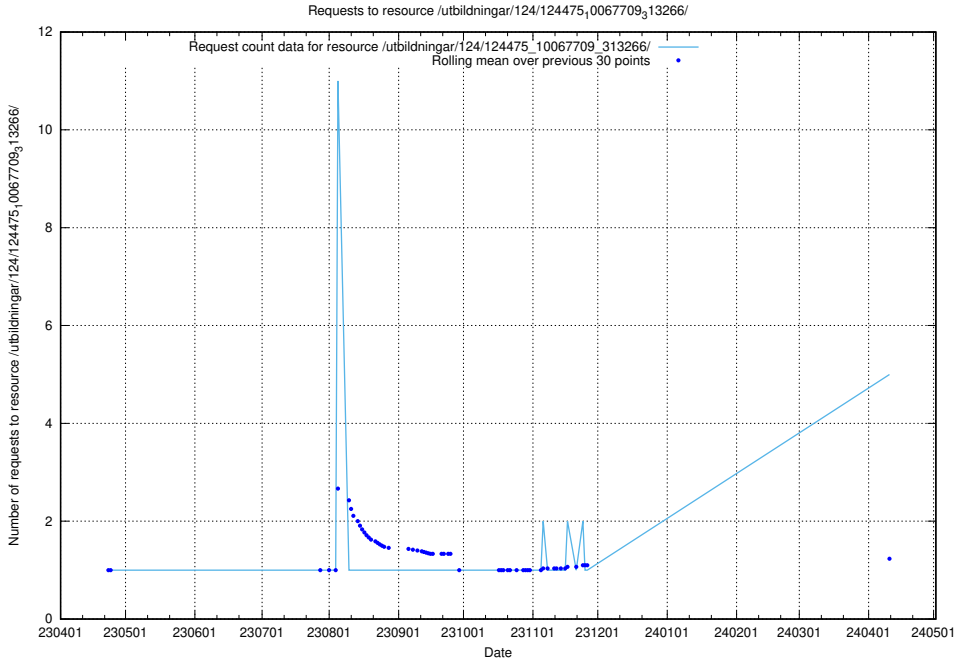

5.142 Usage of /utbildningar/124/124475_10067709_313266/

Here, we count the number of requests to resource /utbildningar/124/124475_10067709_313266/.