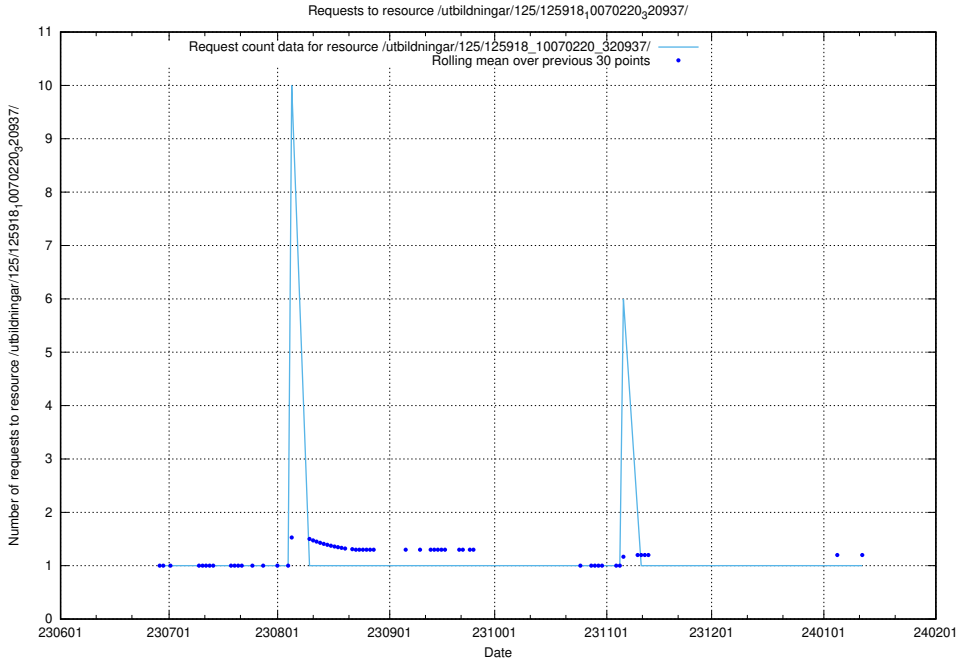

5.5894 Usage of /utbildningar/125/125918_10070220_320937/

Here, we count the number of requests to resource /utbildningar/125/125918_10070220_320937/.