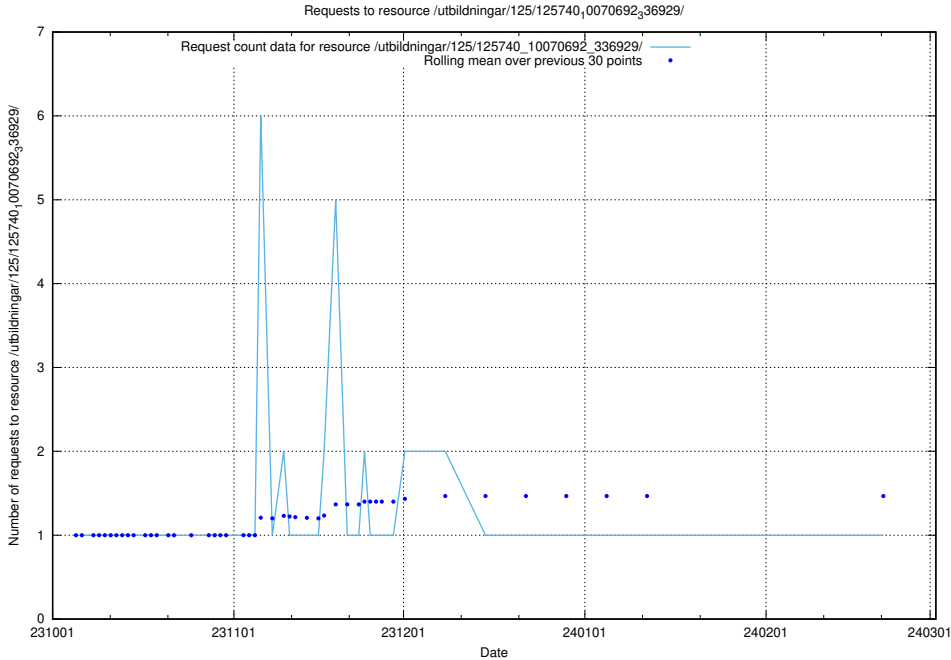

5.4819 Usage of /utbildningar/125/125740_10070692_336929/

Here, we count the number of requests to resource /utbildningar/125/125740_10070692_336929/.