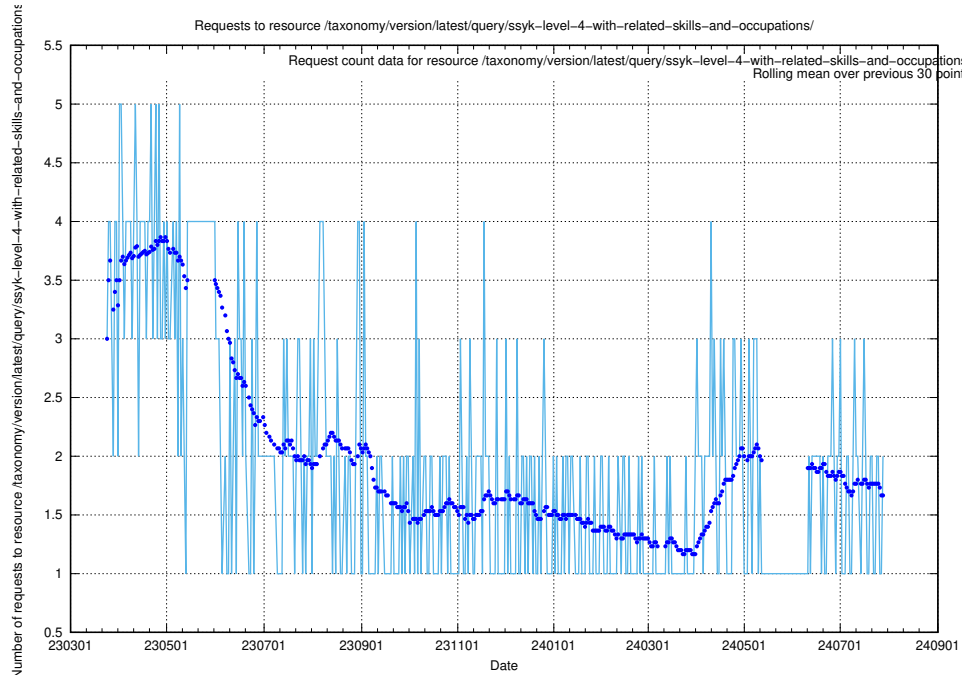

5.836 Usage of /taxonomy/version/latest/query/ssyk-level-4-with-related-skills-and-occupations/

Here, we count the number of requests to resource /taxonomy/version/latest/query/ssyk-level-4-with-related-skills-and-occupations/.