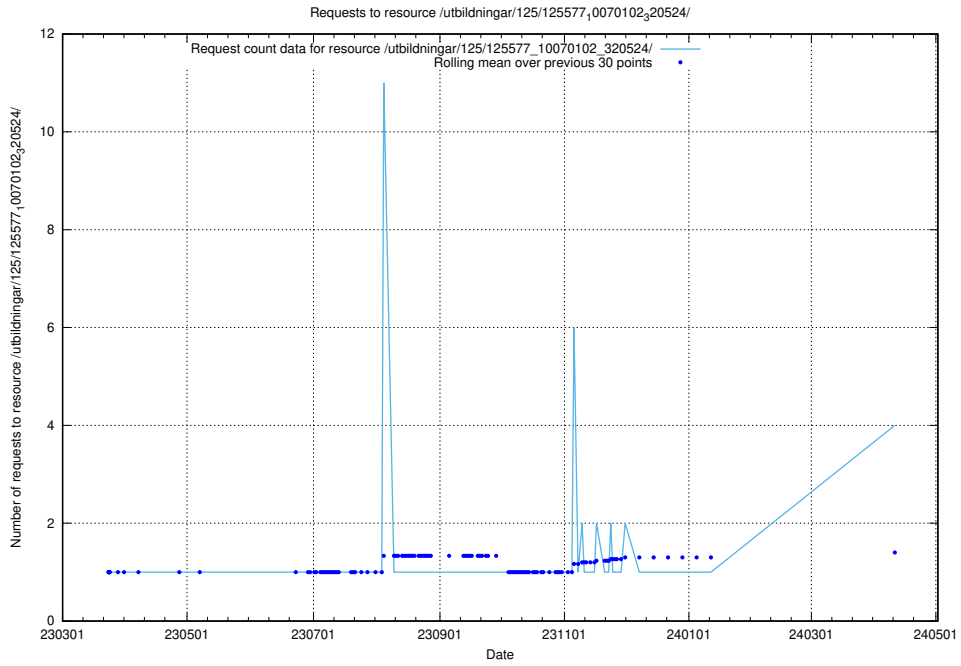

5.151 Usage of /utbildningar/125/125577_10070102_320524/

Here, we count the number of requests to resource /utbildningar/125/125577_10070102_320524/.