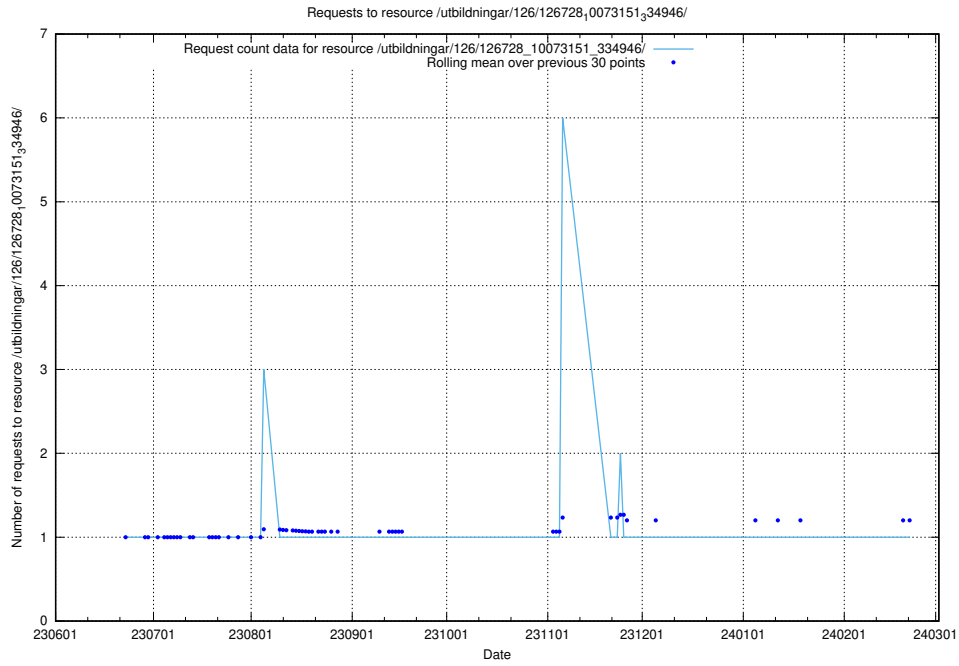

5.6029 Usage of /utbildningar/126/126728_10073151_334946/

Here, we count the number of requests to resource /utbildningar/126/126728_10073151_334946/.