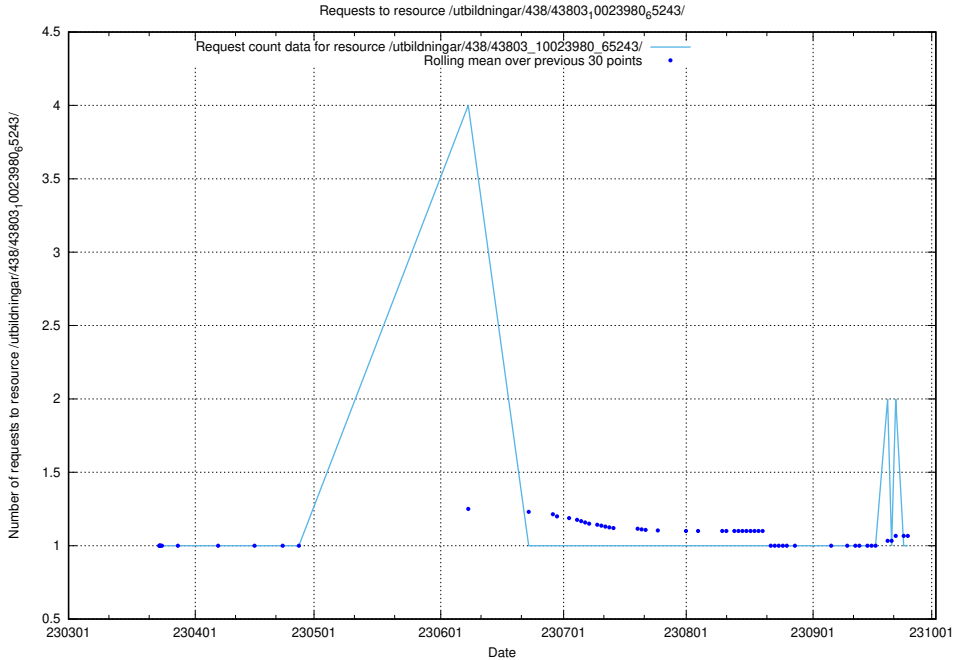

5.6777 Usage of /utbildningar/438/43803_10023980_65243/

Here, we count the number of requests to resource /utbildningar/438/43803_10023980_65243/.