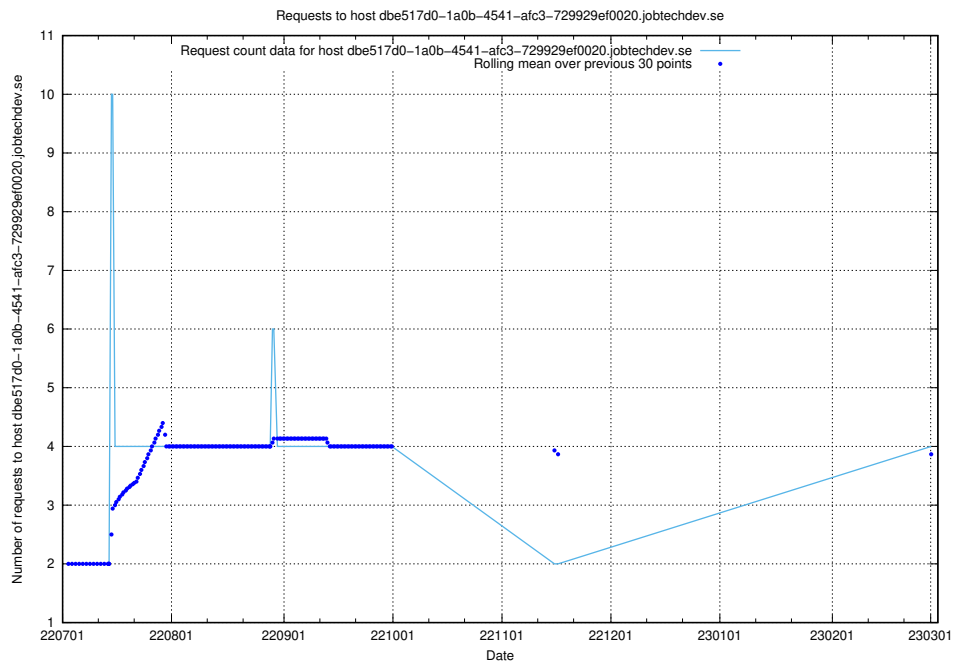

7.146 Usage of db517d0-1a0b-4541-afc3-729929ef0020.jobtechdev.se

Here, we count the number of requests to host db517d0-1a0b-4541-afc3-729929ef0020.jobtechdev.se.