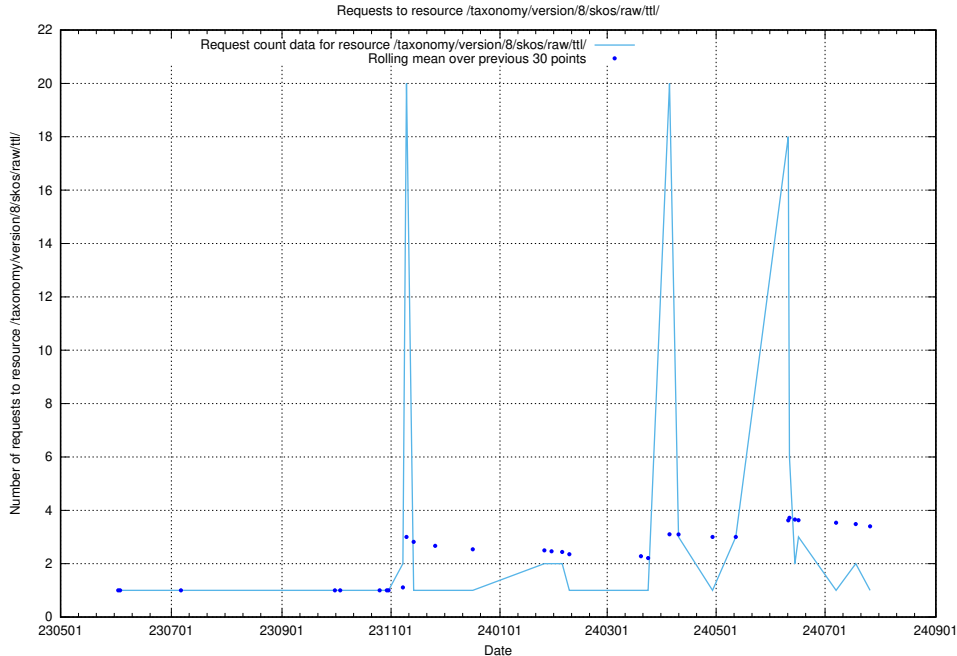

5.6355 Usage of /taxonomy/version/8/skos/raw/ttl/

Here, we count the number of requests to resource /taxonomy/version/8/skos/raw/ttl/.