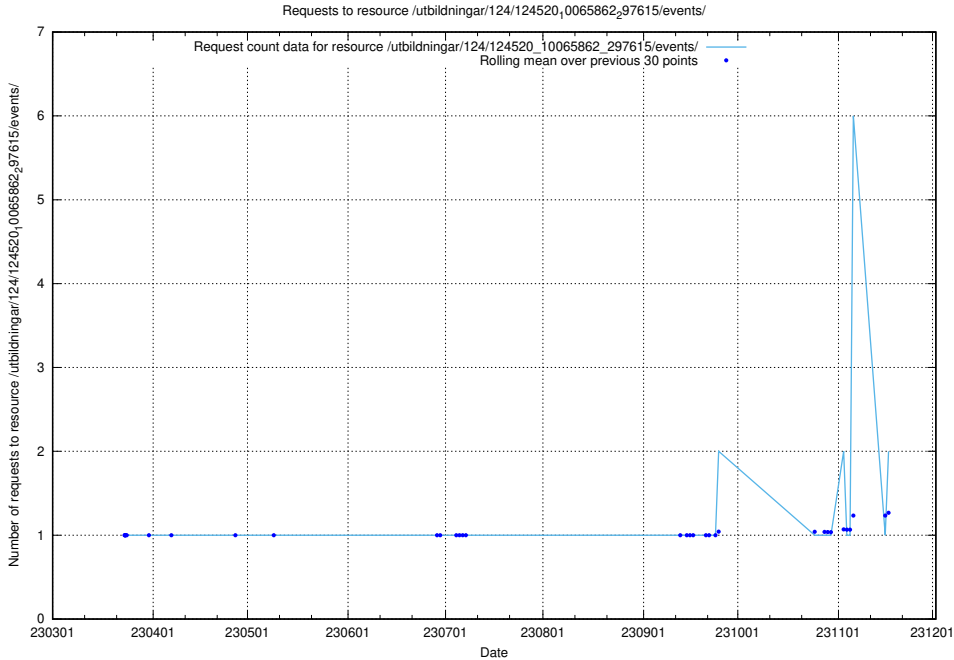

Here, we count the number of requests to resource /utbildningar/124/124520_10065862_297615/events/

5.459 Usage of /utbildningar/utb_emil/127/127612_10074547_337966/events/

Here, we count the number of requests to resource /utbildningar/utb_emil/127/127612_10074547_337966/events/