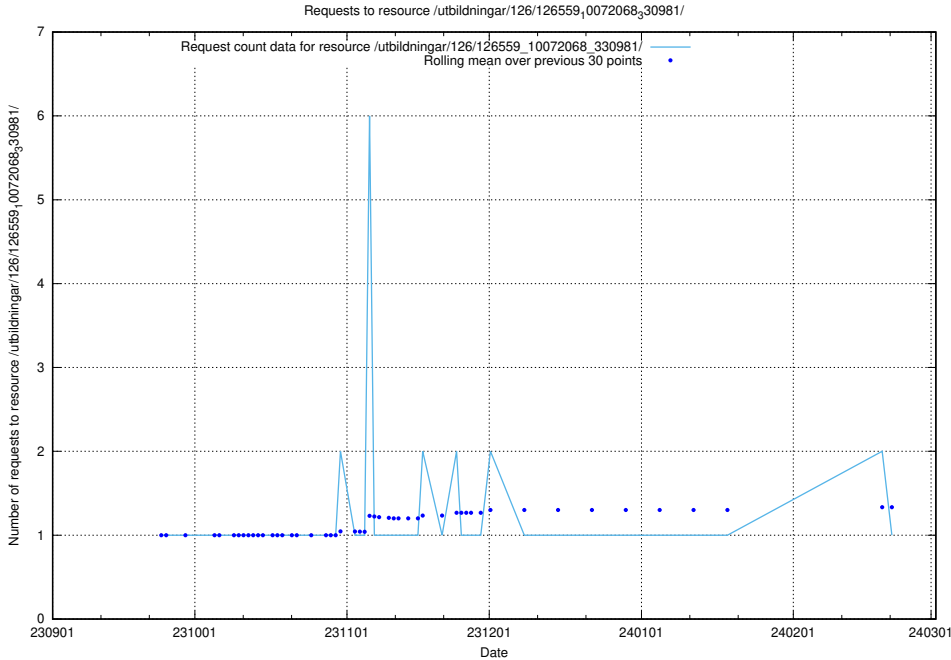

5.4890 Usage of /utbildningar/126/126559_10072068_330981/

Here, we count the number of requests to resource /utbildningar/126/126559_10072068_330981/.