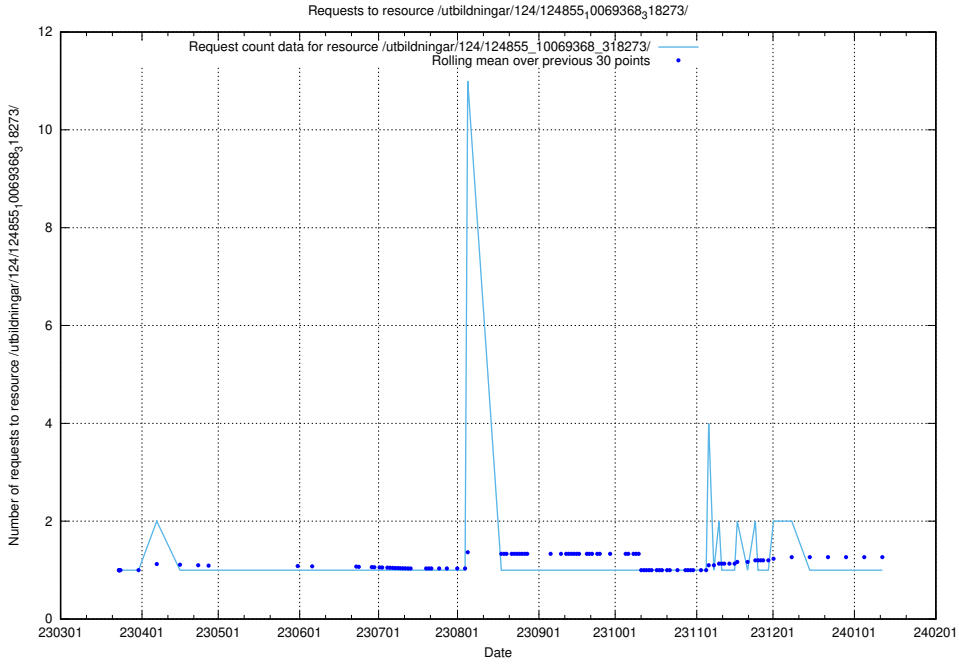

5.1144 Usage of /utbildningar/124/124855_10069368_318273/

Here, we count the number of requests to resource /utbildningar/124/124855_10069368_318273/.