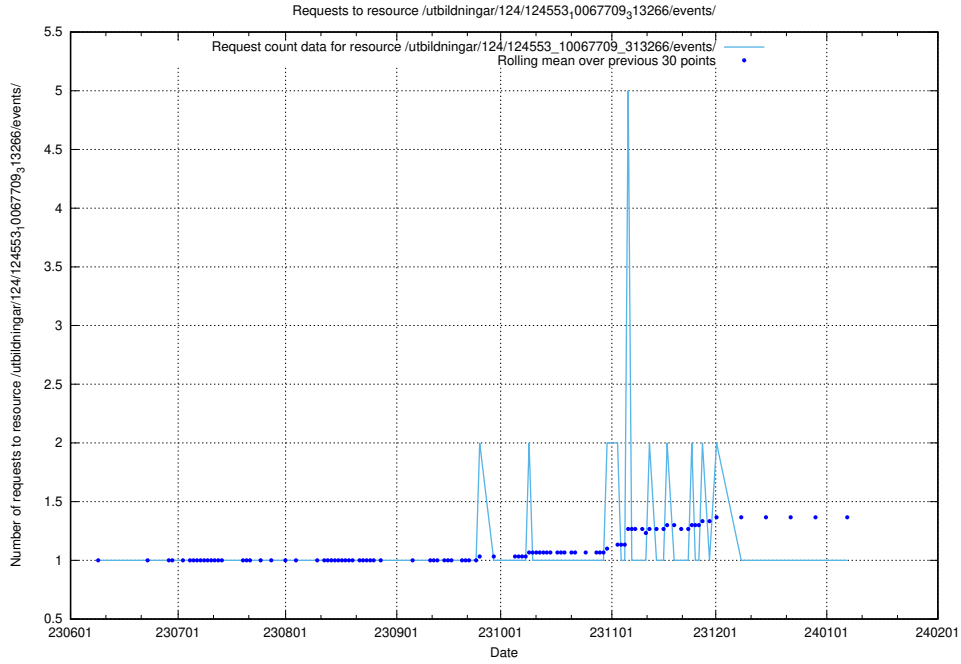

5.6324 Usage of /utbildningar/124/124553_10067709_313266/events/

Here, we count the number of requests to resource /utbildningar/124/124553_10067709_313266/events/