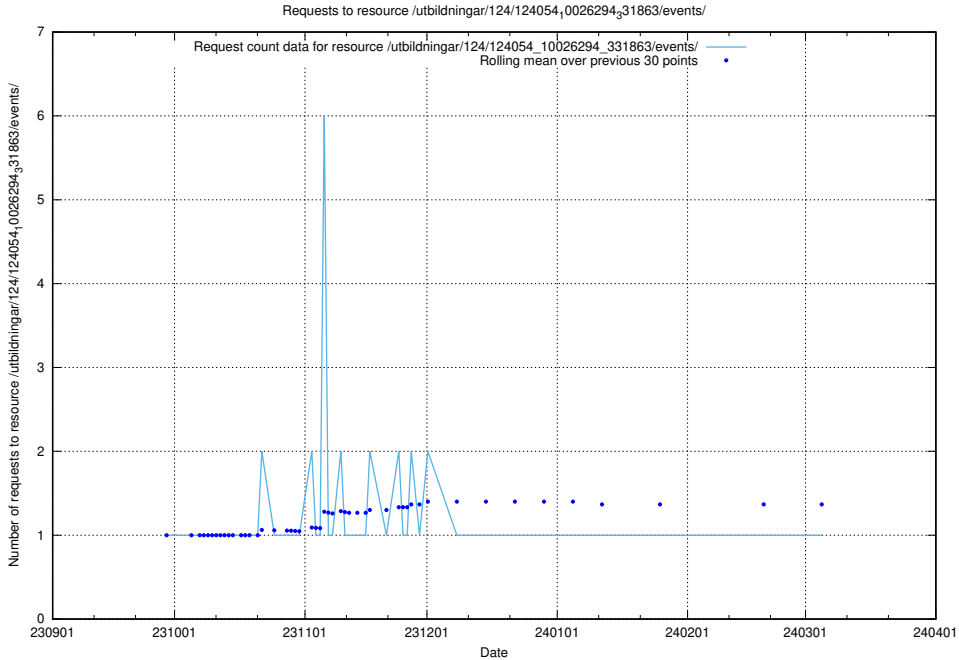

5.4881 Usage of /utbildningar/124/124054_10026294_331863/events/

Here, we count the number of requests to resource /utbildningar/124/124054_10026294_331863/events/