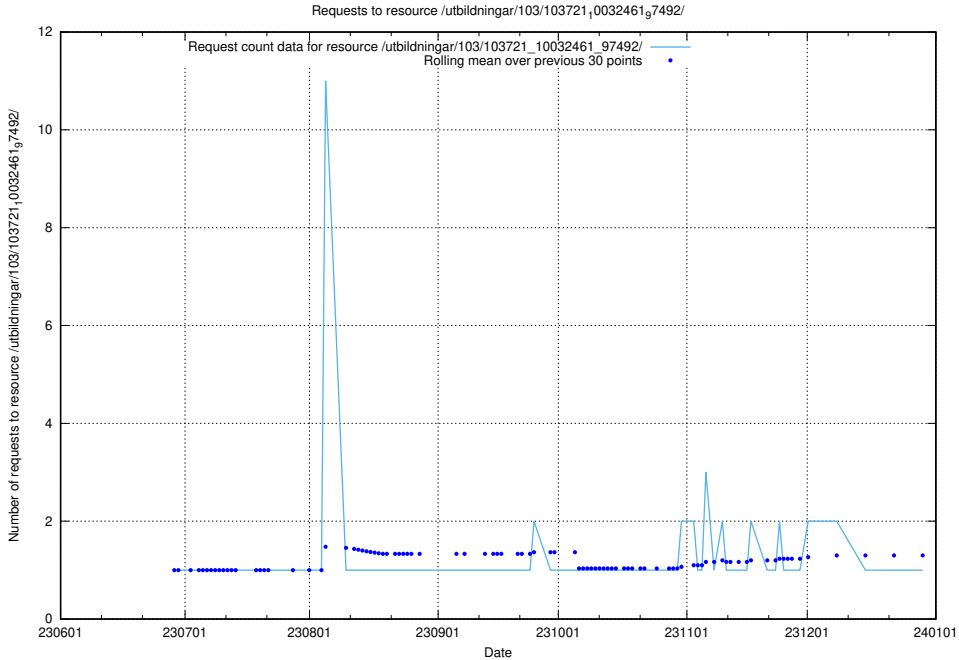

5.5964 Usage of /utbildningar/103/103721_10032461_97492/

Here, we count the number of requests to resource /utbildningar/103/103721_10032461_97492/.