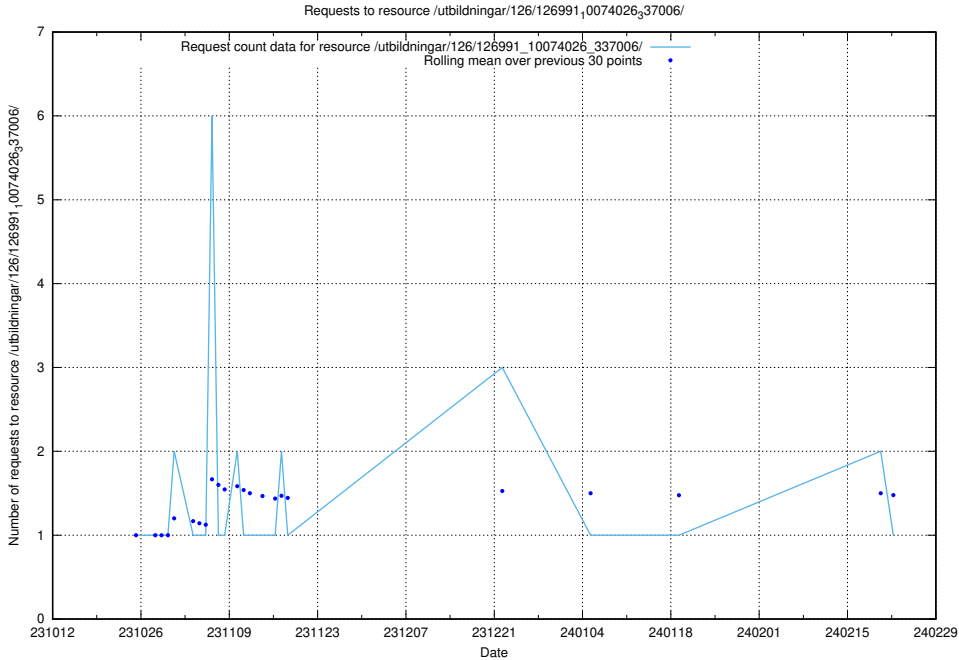

5.4627 Usage of /utbildningar/126/126991_10074026_337006/

Here, we count the number of requests to resource /utbildningar/126/126991_10074026_337006/.