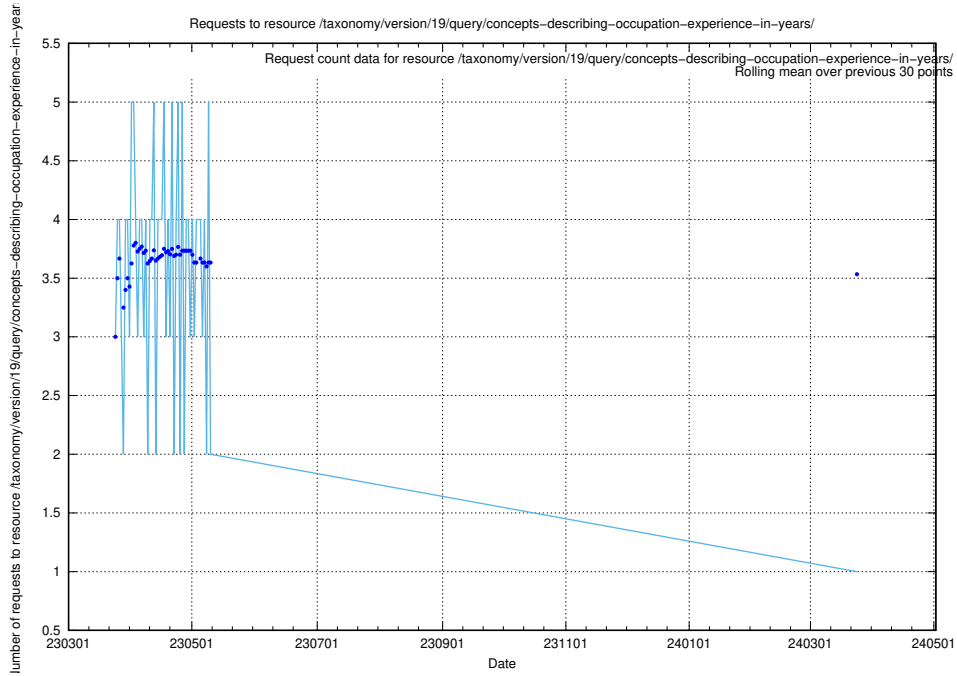

5.6575 Usage of /taxonomy/version/19/query/concepts-describing-occupation-experience-in-years/

Here, we count the number of requests to resource /taxonomy/version/19/query/concepts-describing-occupation-experience-in-years/.