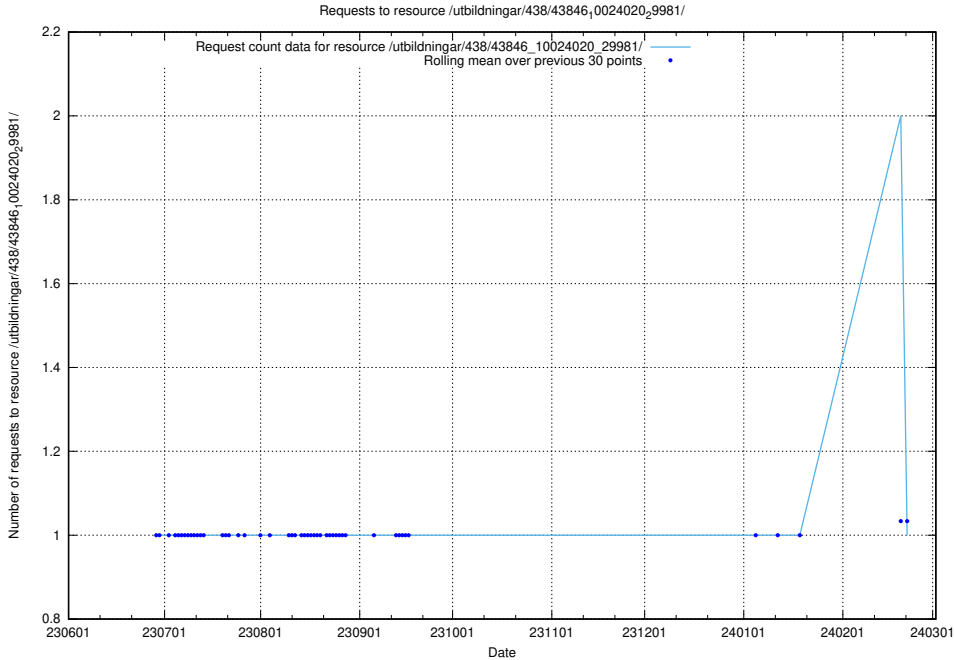

5.5854 Usage of /utbildningar/438/43846_10024020_29981/

Here, we count the number of requests to resource /utbildningar/438/43846_10024020_29981/.