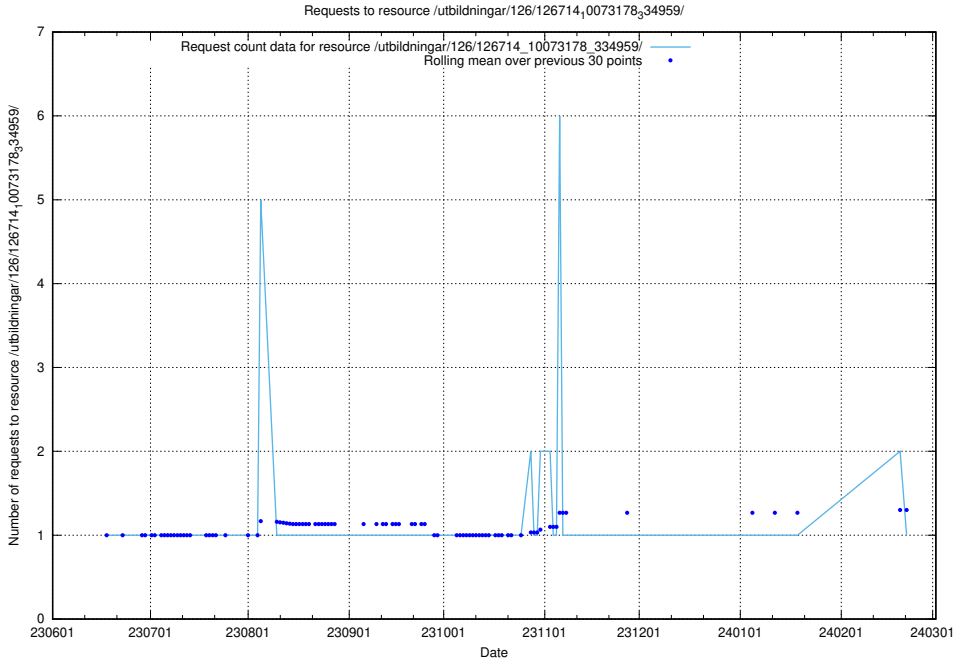

5.6287 Usage of /utbildningar/126/126714_10073178_334959/

Here, we count the number of requests to resource /utbildningar/126/126714_10073178_334959/.