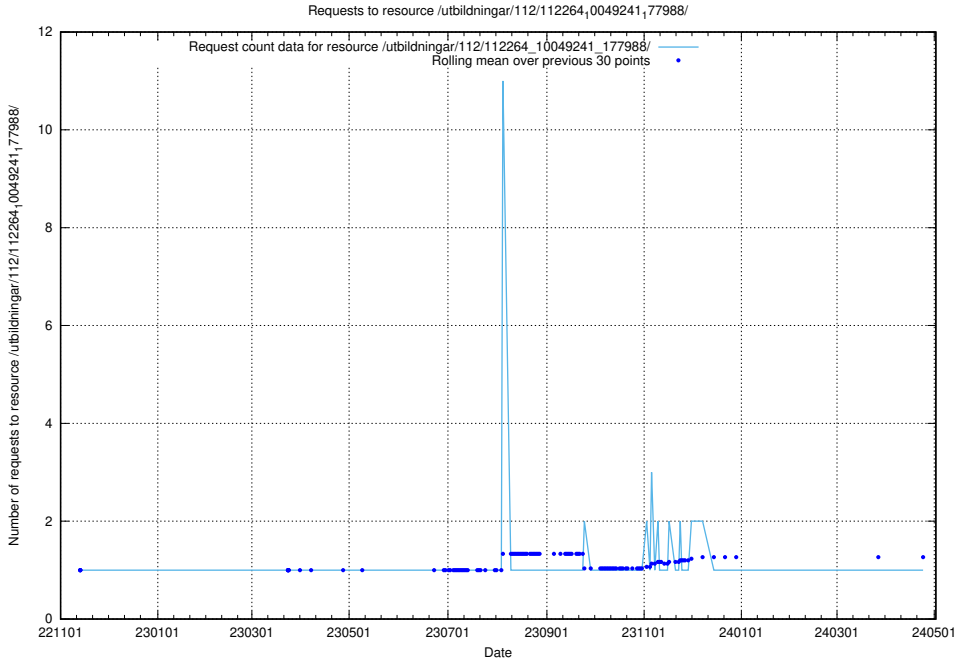

5.6617 Usage of /utbildningar/112/112264_10049241_177988/

Here, we count the number of requests to resource /utbildningar/112/112264_10049241_177988/.