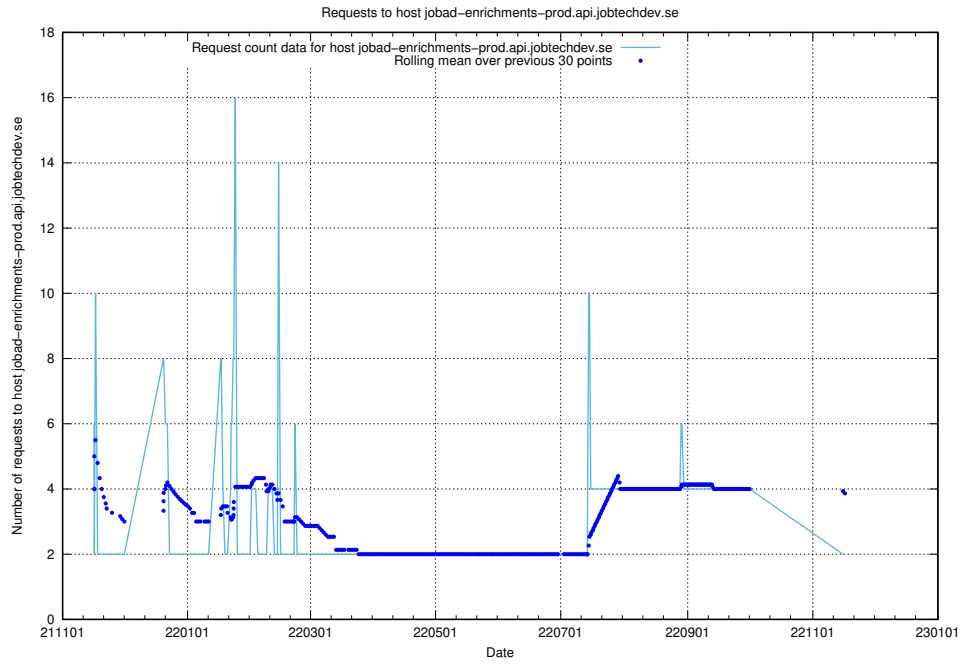

7.548 Usage of jobad-enrichments-prod.api.jobtechdev.se

Here, we count the number of requests to host jobad-enrichments-prod.api.jobtechdev.se.