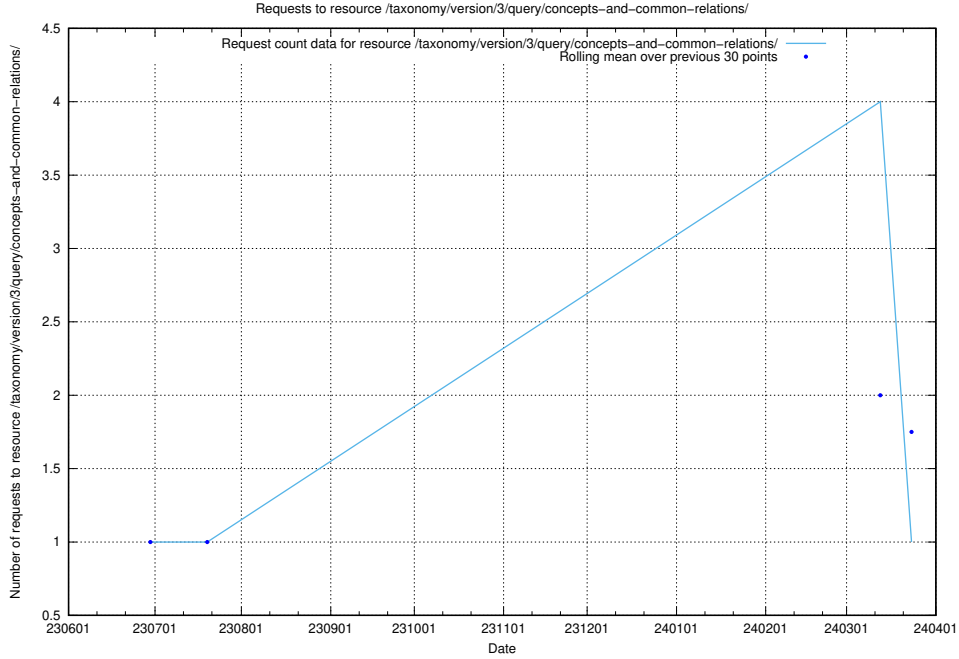

5.5839 Usage of /taxonomy/version/3/query/concepts-and-common-relations/

Here, we count the number of requests to resource /taxonomy/version/3/query/concepts-and-common-relations/.