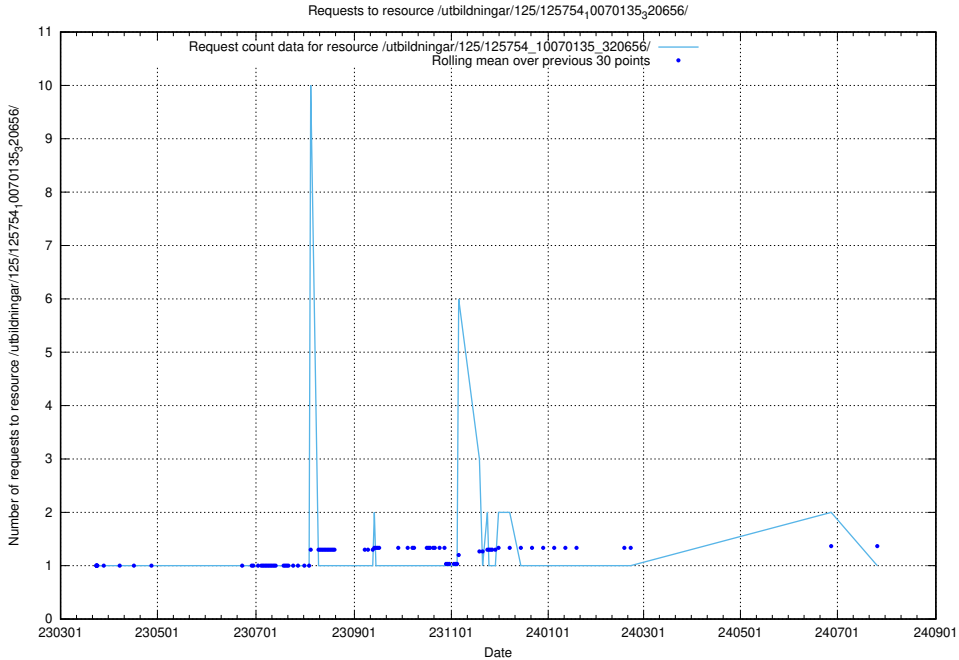

5.6891 Usage of /utbildningar/125/125754_10070135_320656/

Here, we count the number of requests to resource /utbildningar/125/125754_10070135_320656/.