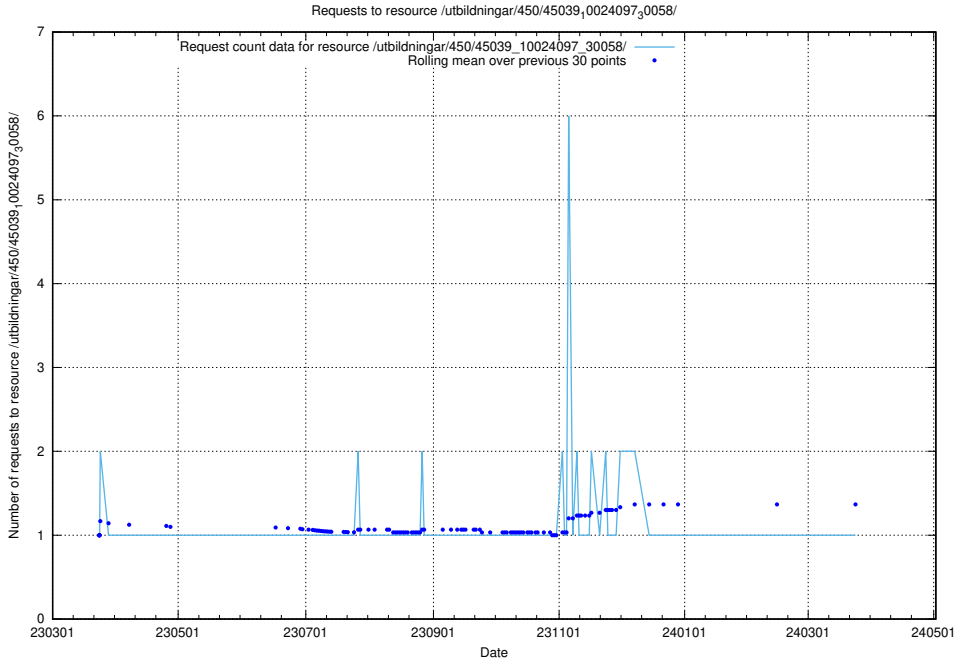

5.6750 Usage of /utbildningar/450/45039_10024097_30058/

Here, we count the number of requests to resource /utbildningar/450/45039_10024097_30058/.