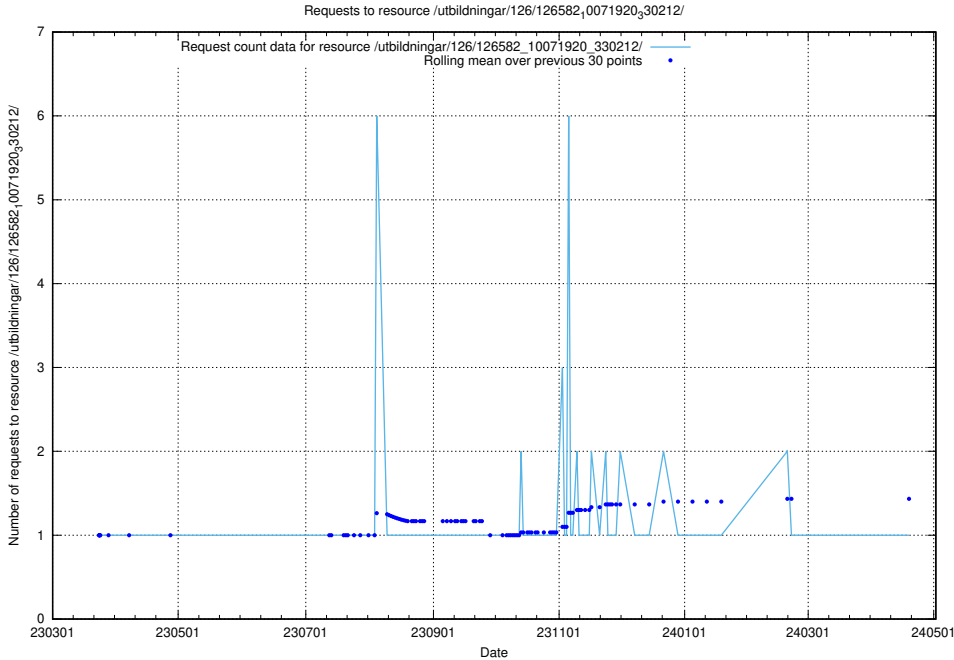

5.6827 Usage of /utbildningar/126/126582_10071920_330212/

Here, we count the number of requests to resource /utbildningar/126/126582_10071920_330212/.