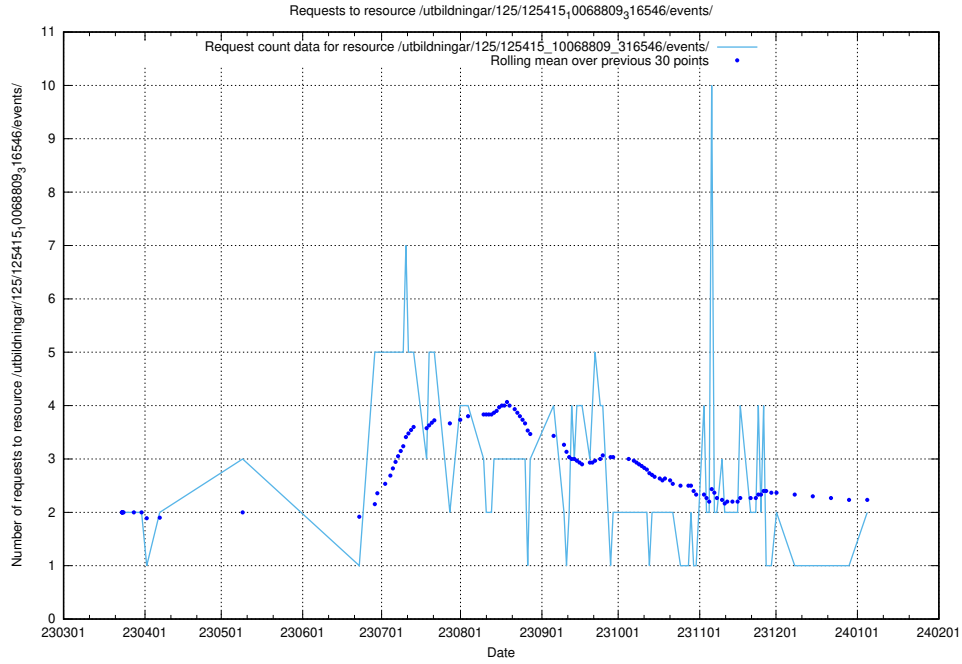

5.882 Usage of /utbildningar/125/125415_10068809_316546/events/

Here, we count the number of requests to resource /utbildningar/125/125415_10068809_316546/events/