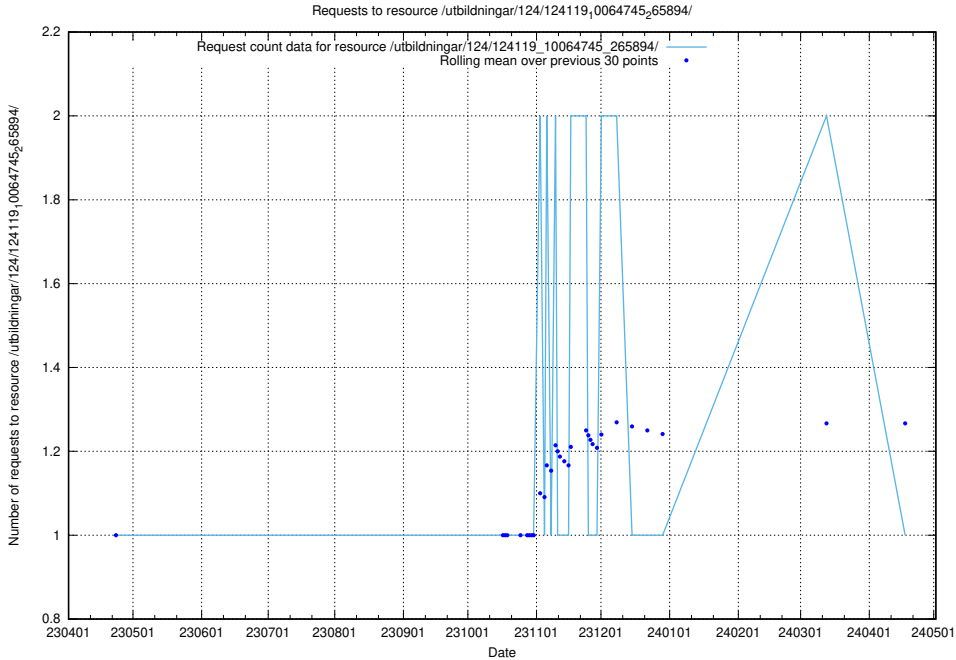

5.6478 Usage of /utbildningar/124/124119_10064745_265894/

Here, we count the number of requests to resource /utbildningar/124/124119_10064745_265894/.