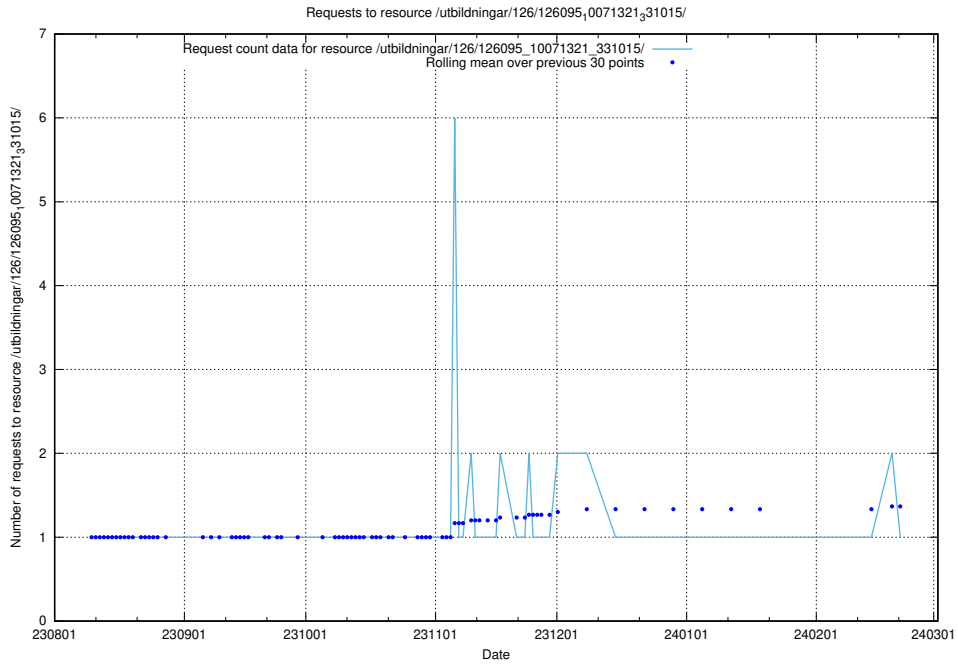

5.5241 Usage of /utbildningar/126/126095_10071321_331015/

Here, we count the number of requests to resource /utbildningar/126/126095_10071321_331015/.