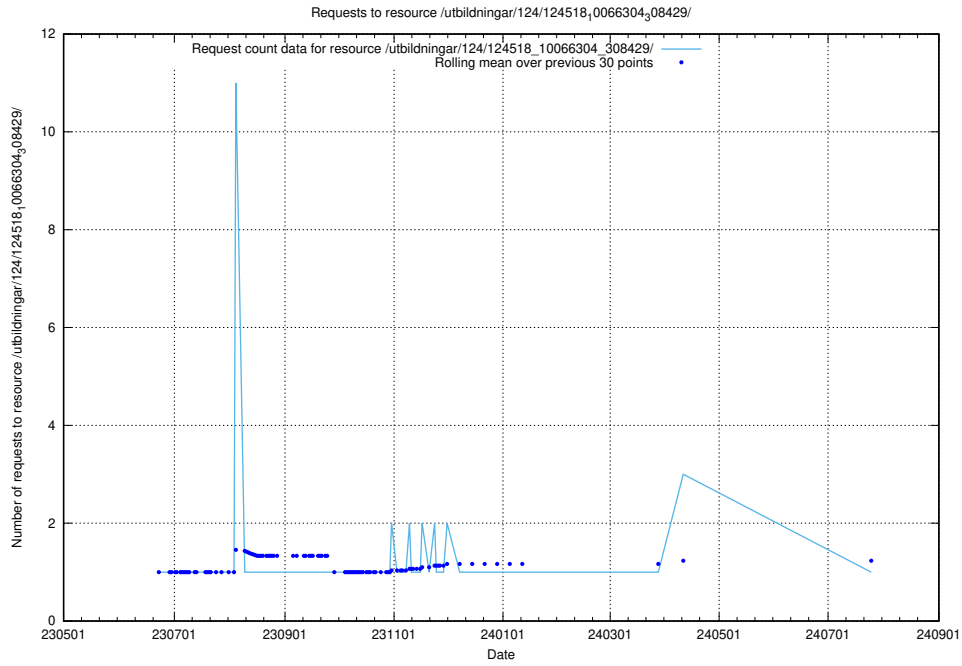

5.6195 Usage of /utbildningar/124/124518_10066304_308429/

Here, we count the number of requests to resource /utbildningar/124/124518_10066304_308429/.