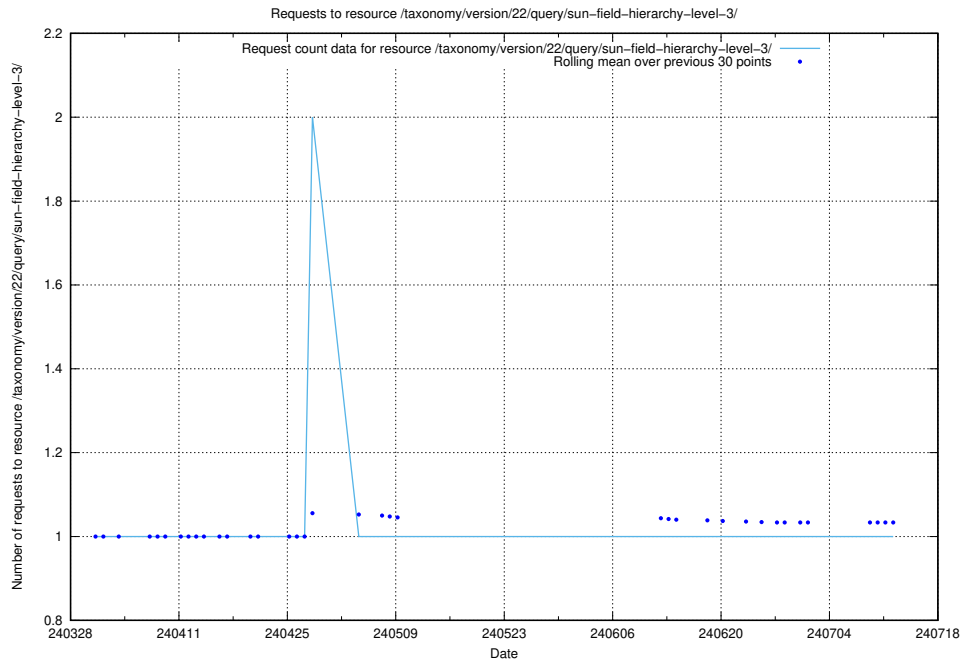

5.1968 Usage of /taxonomy/version/22/query/sun-field-hierarchy-level-3/

Here, we count the number of requests to resource /taxonomy/version/22/query/sun-field-hierarchy-level-3/.