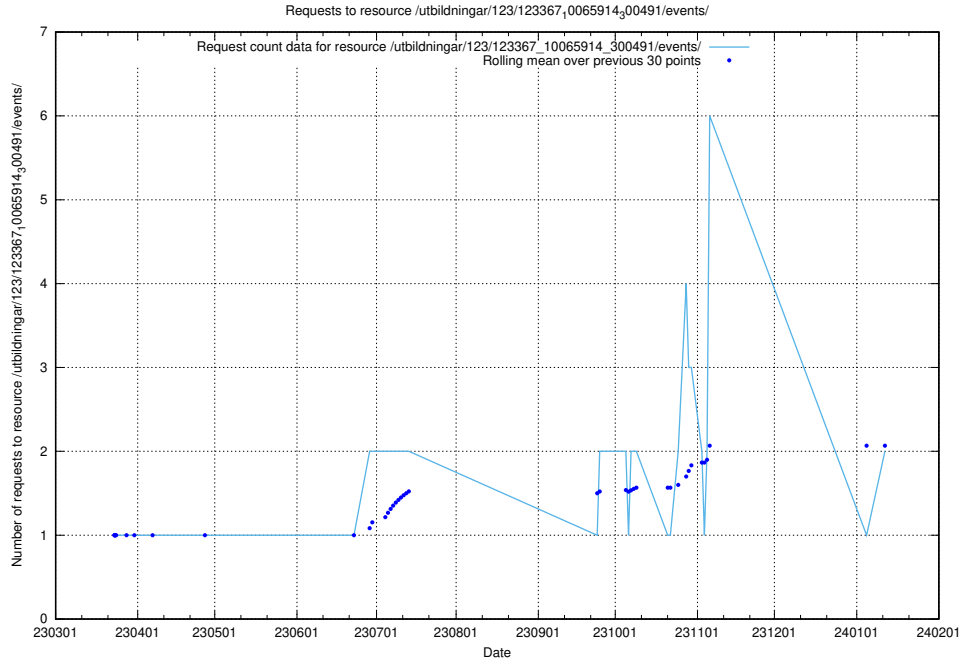

5.688 Usage of /utbildningar/123/123367_10065914_300491/events/

Here, we count the number of requests to resource /utbildningar/123/123367_10065914_300491/events/