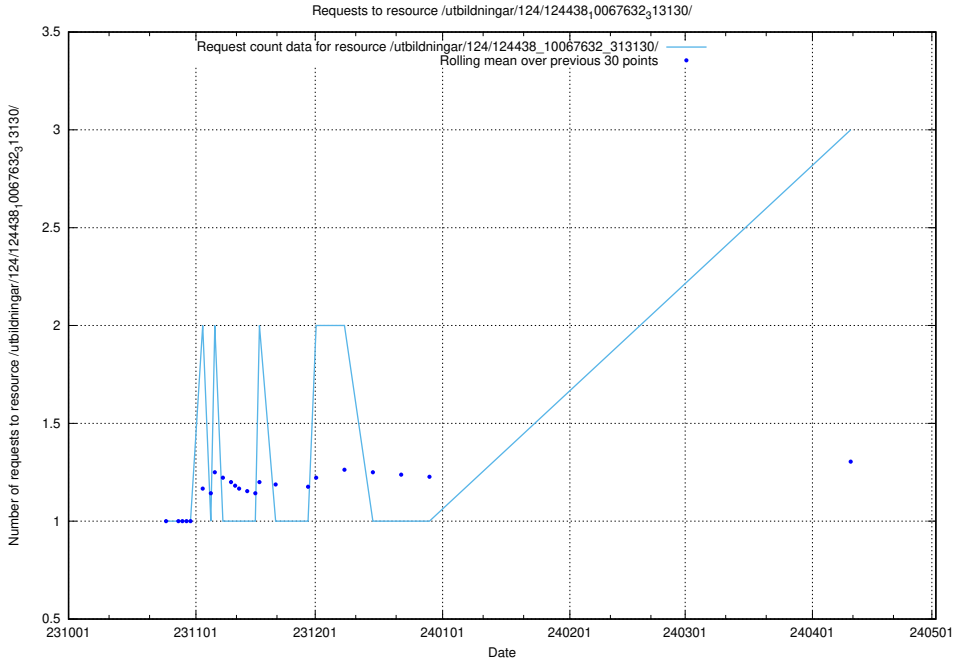

5.315 Usage of /utbildningar/124/124438_10067632_313130/

Here, we count the number of requests to resource /utbildningar/124/124438_10067632_313130/.