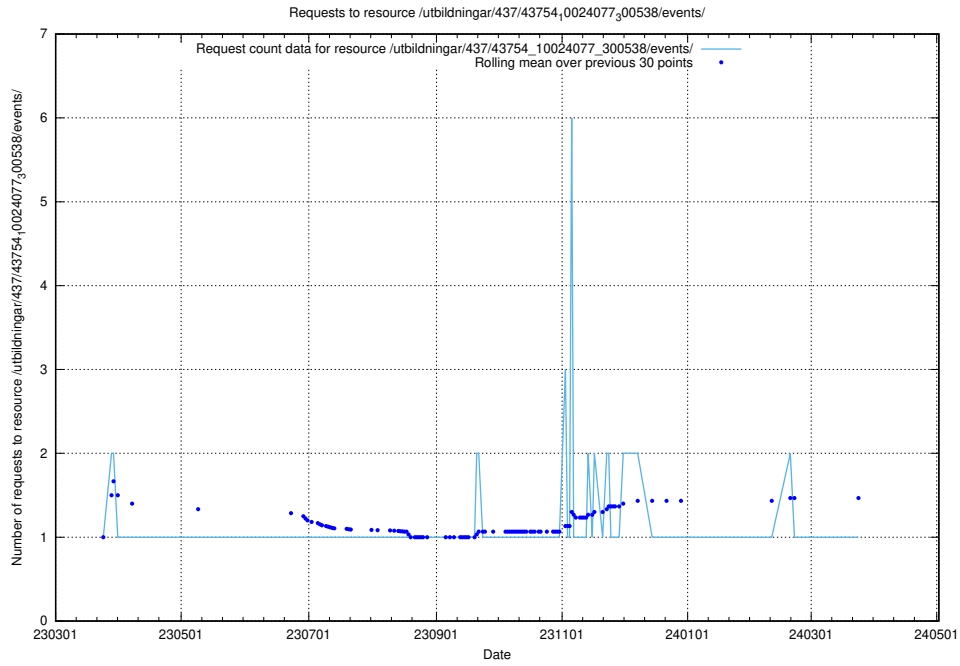

5.6618 Usage of /utbildningar/437/43754_10024077_300538/events/

Here, we count the number of requests to resource /utbildningar/437/43754_10024077_300538/events/.