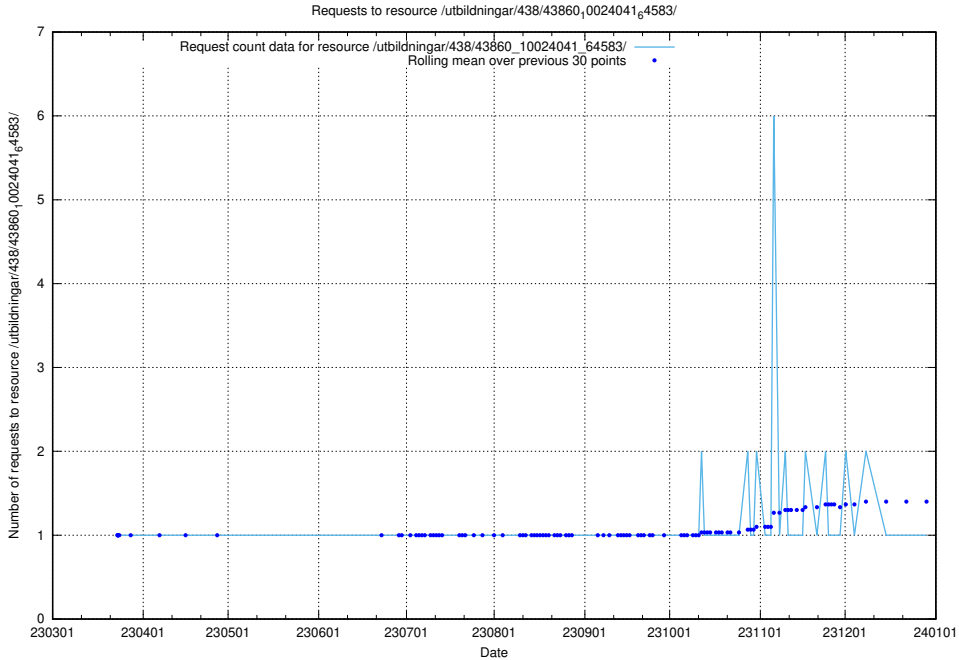

5.6753 Usage of /utbildningar/438/43860_10024041_64583/

Here, we count the number of requests to resource /utbildningar/438/43860_10024041_64583/.