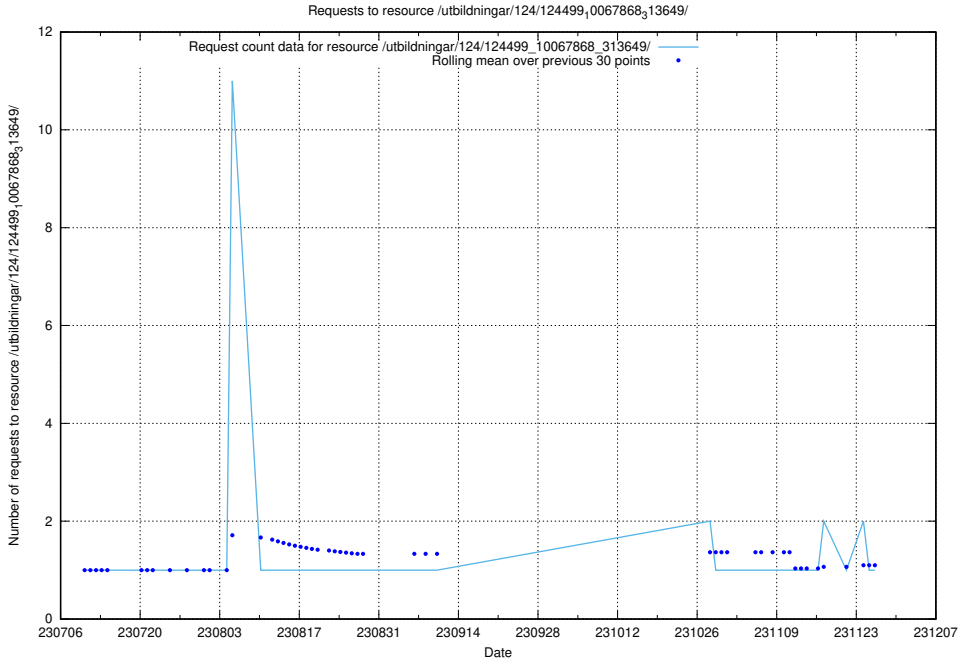

Here, we count the number of requests to resource /utbildningar/124/124499_10067868_313649/events/

5.5546 Usage of /utbildningar/124/124499_10067868_313649/

Here, we count the number of requests to resource /utbildningar/124/124499_10067868_313649/.