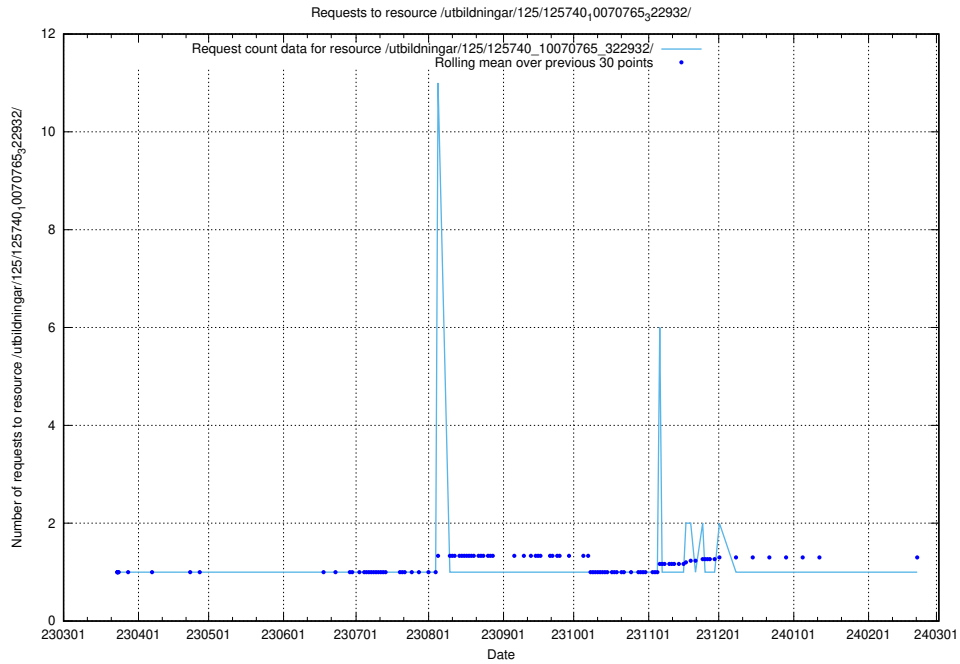

5.914 Usage of /utbildningar/125/125740_10070765_322932/

Here, we count the number of requests to resource /utbildningar/125/125740_10070765_322932/.

5.915 Usage of /utbildningar/125/125740_10070748_330858/events/