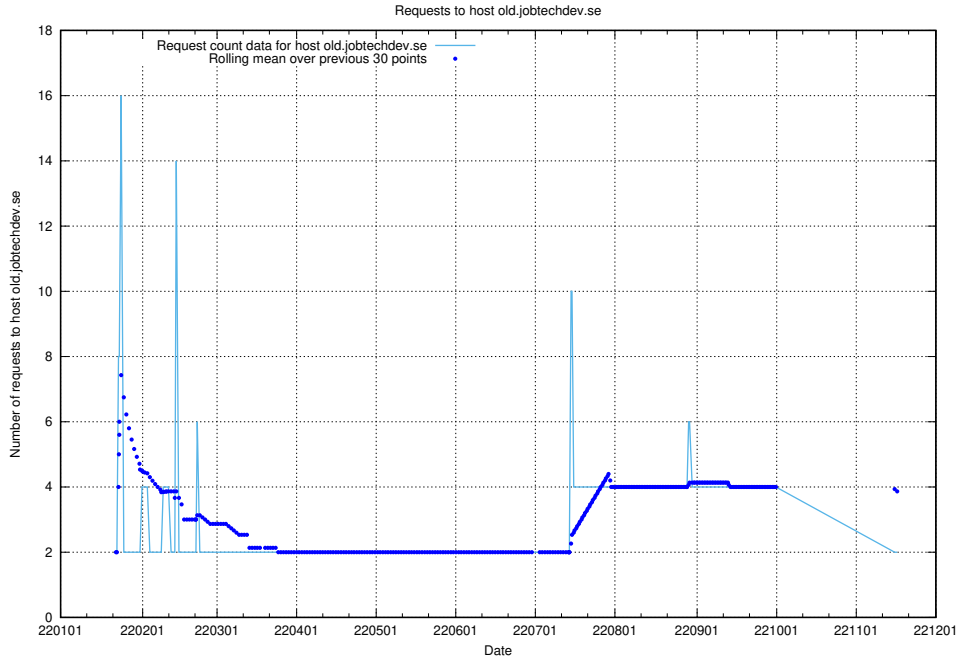

7.597 Usage of old.jobtechdev.se

Here, we count the number of requests to host old.jobtechdev.se.