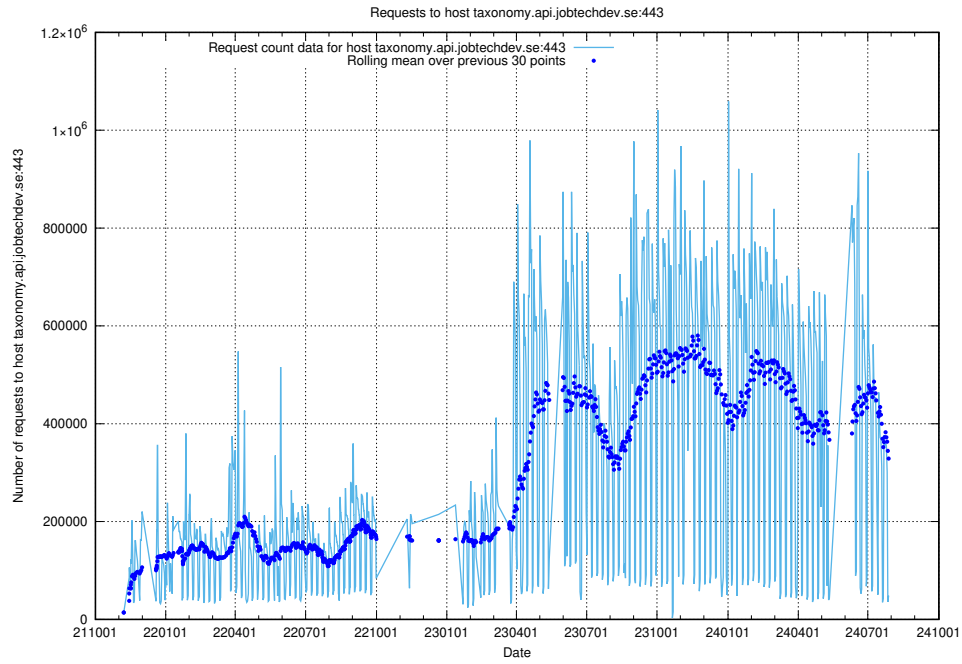

7.3 Usage of data.jobtechdev.se

Here, we count the number of requests to host data.jobtechdev.se.

7.4 Usage of taxonomy.api.jobtechdev.se:443

Here, we count the number of requests to host taxonomy.api.jobtechdev.se:443.