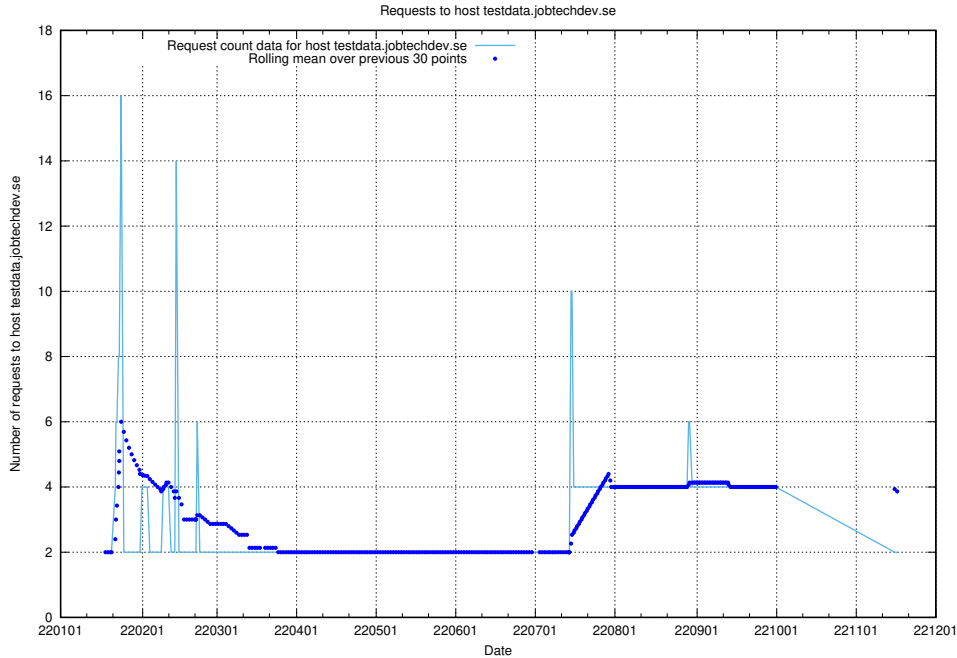

7.272 Usage of testdata.jobtechdev.se

Here, we count the number of requests to host testdata.jobtechdev.se.