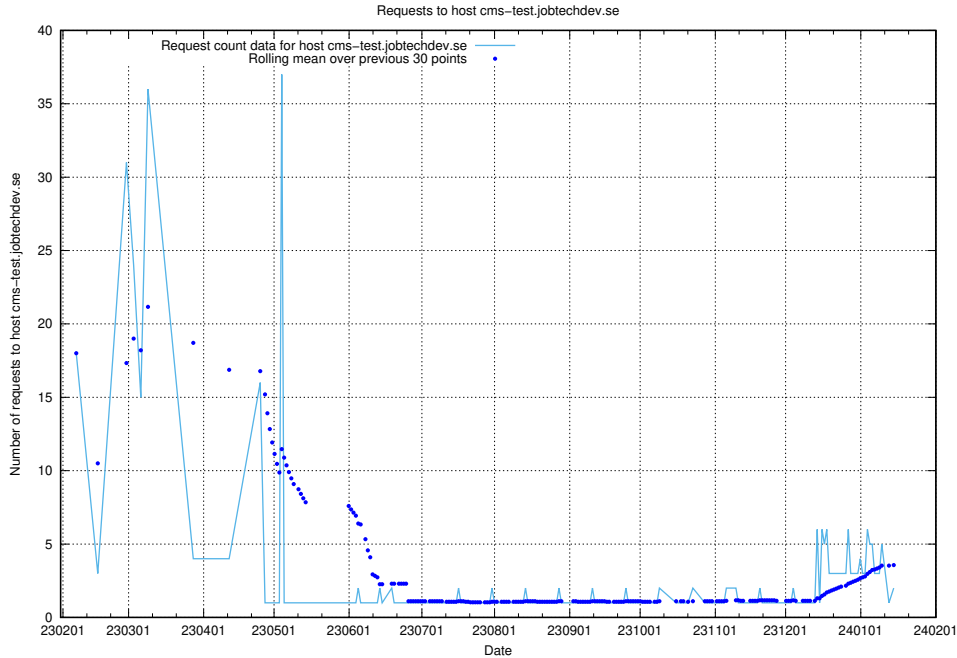

7.291 Usage of cms-test.jobtechdev.se

Here, we count the number of requests to host cms-test.jobtechdev.se.