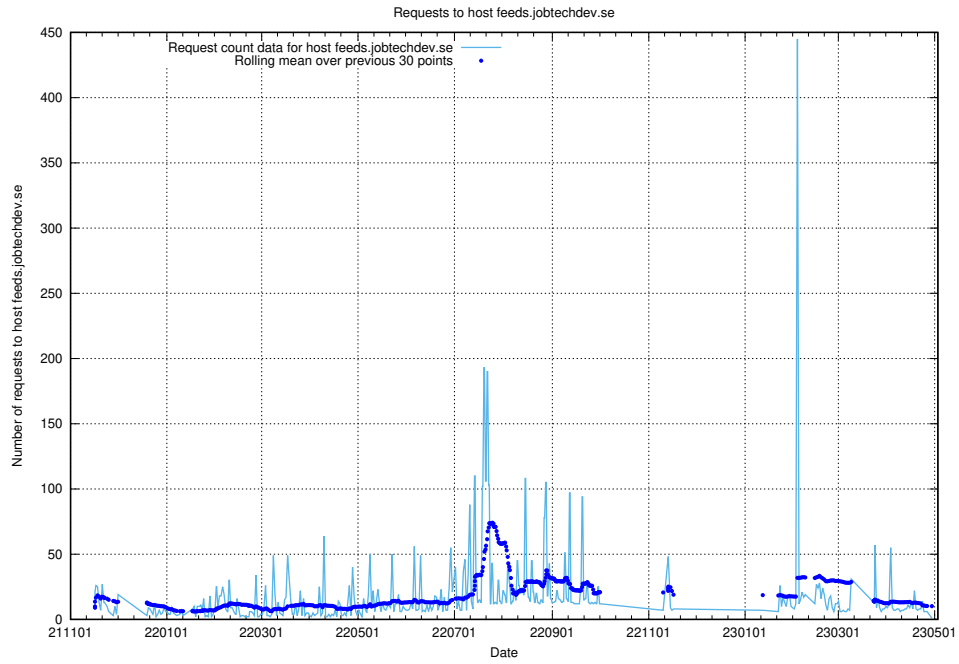

7.656 Usage of feeds.jobtechdev.se

Here, we count the number of requests to host feeds.jobtechdev.se.