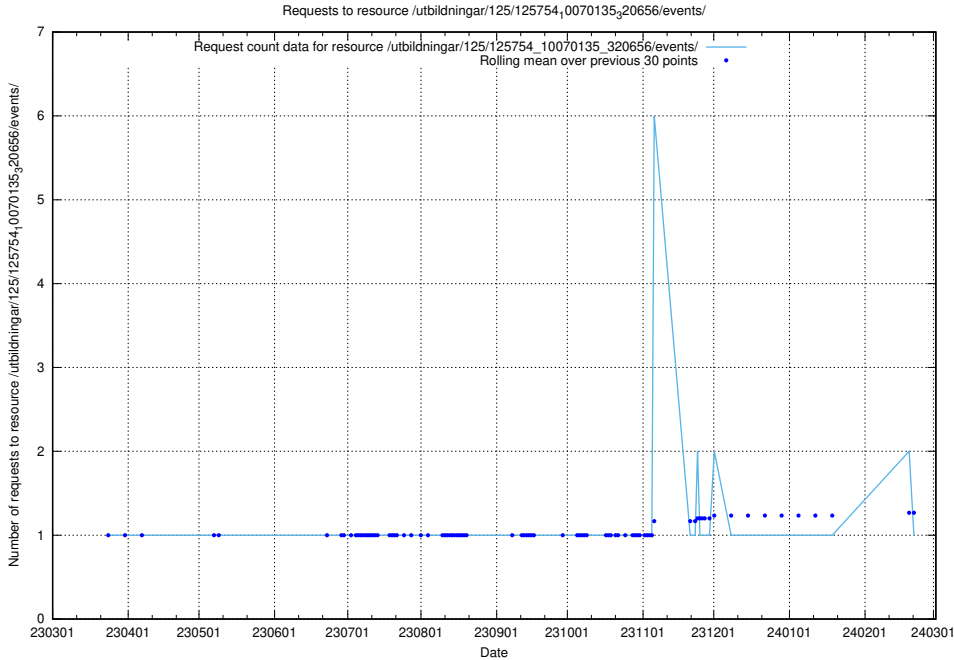

5.6648 Usage of /utbildningar/125/125754_10070135_320656/events/

Here, we count the number of requests to resource /utbildningar/125/125754_10070135_320656/events/