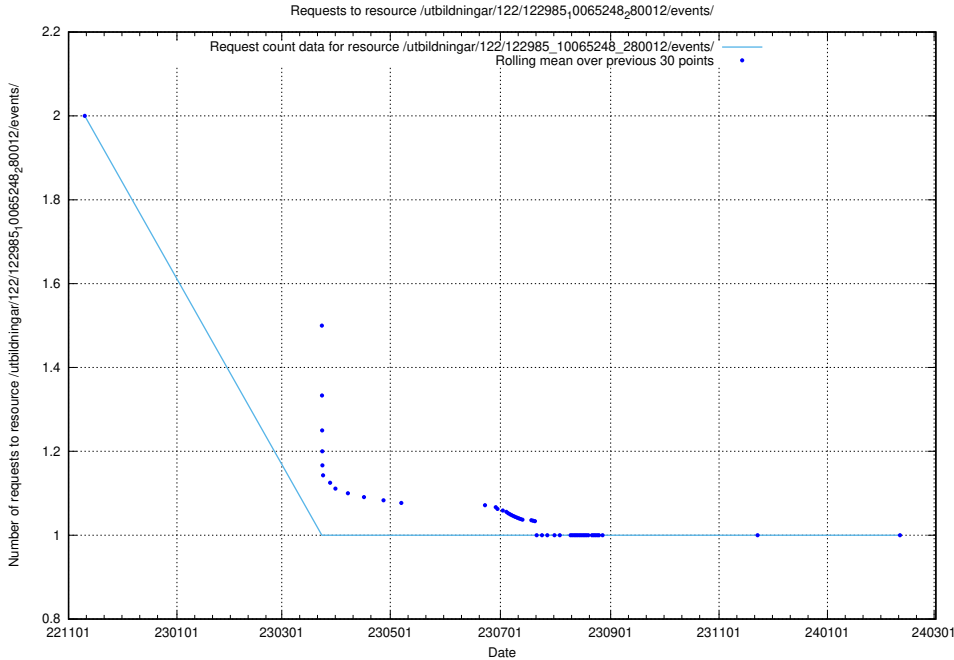

5.6698 Usage of /utbildningar/122/122985_10065248_280012/events/

Here, we count the number of requests to resource /utbildningar/122/122985_10065248_280012/events/