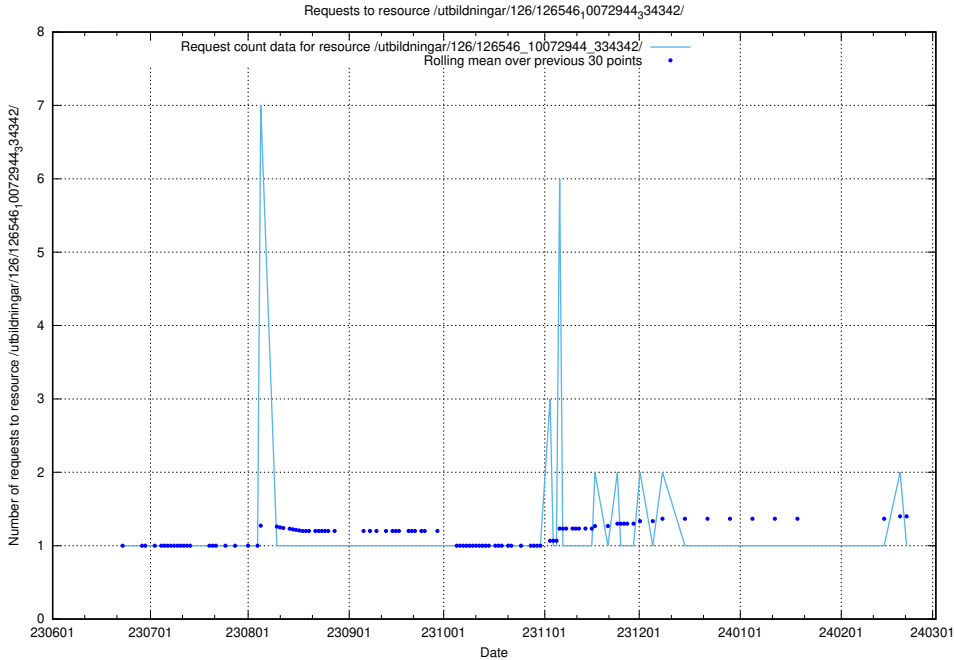

5.6076 Usage of /utbildningar/126/126546_10072944_334342/

Here, we count the number of requests to resource /utbildningar/126/126546_10072944_334342/.

5.6077 Usage of /utbildningar/126/126545_10072666_333568/events/