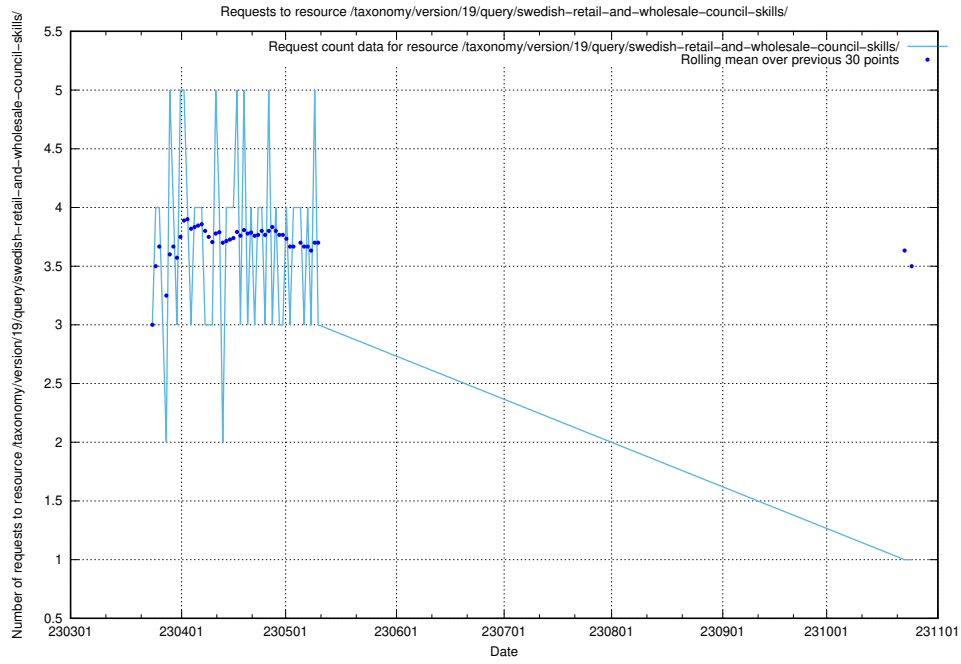

5.6534 Usage of /taxonomy/version/19/query/swedish-retail-and-wholesale-council-skills/

Here, we count the number of requests to resource /taxonomy/version/19/query/swedish-retail-and-wholesale-council-skills/.