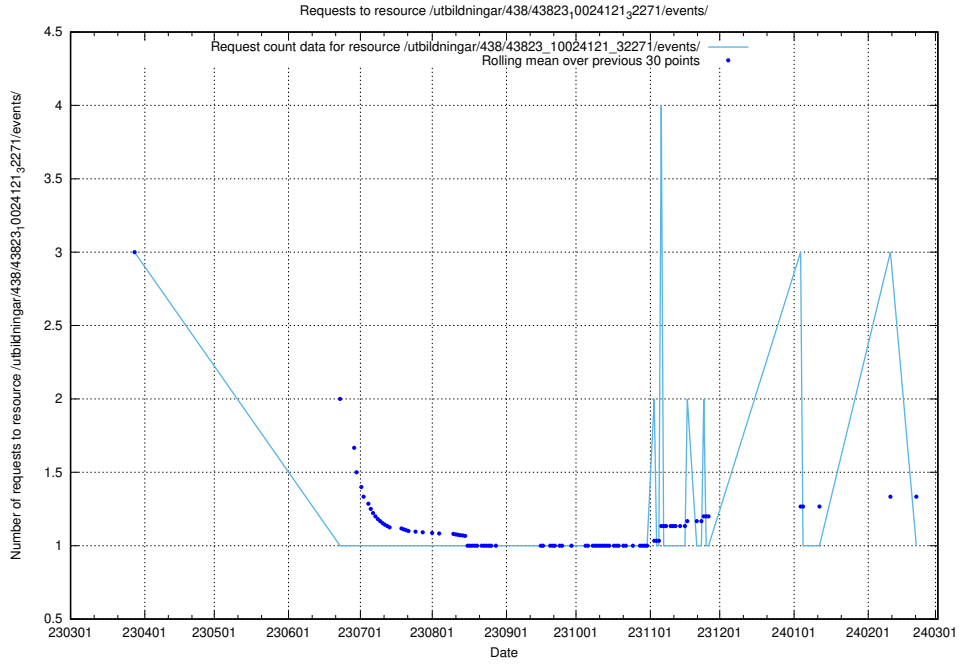

5.6510 Usage of /utbildningar/438/43823_10024121_32271/events/

Here, we count the number of requests to resource /utbildningar/438/43823_10024121_32271/events/.