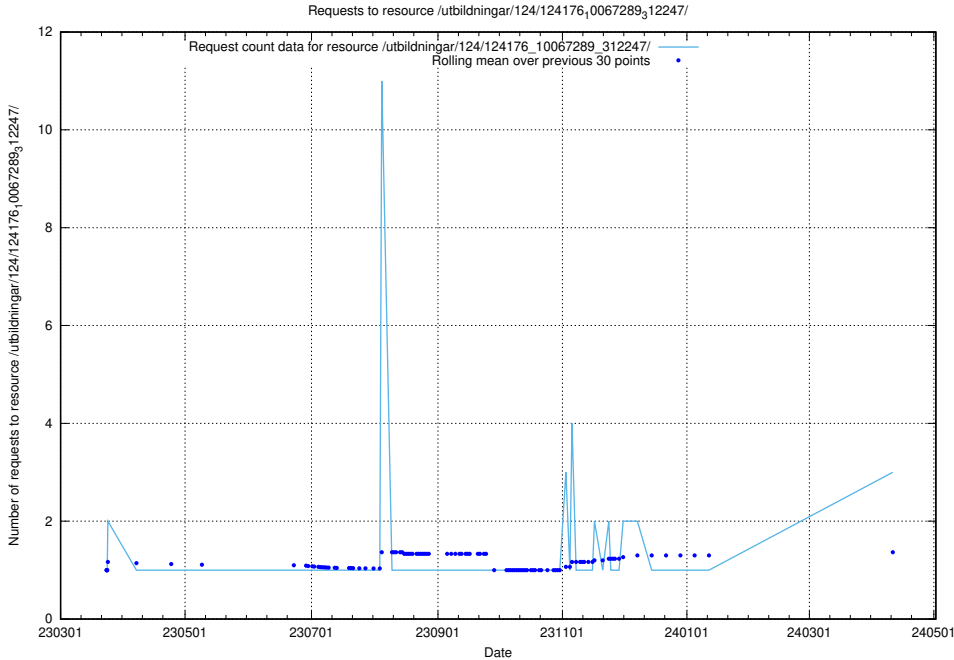

5.303 Usage of /utbildningar/124/124176_10067289_312247/

Here, we count the number of requests to resource /utbildningar/124/124176_10067289_312247/.