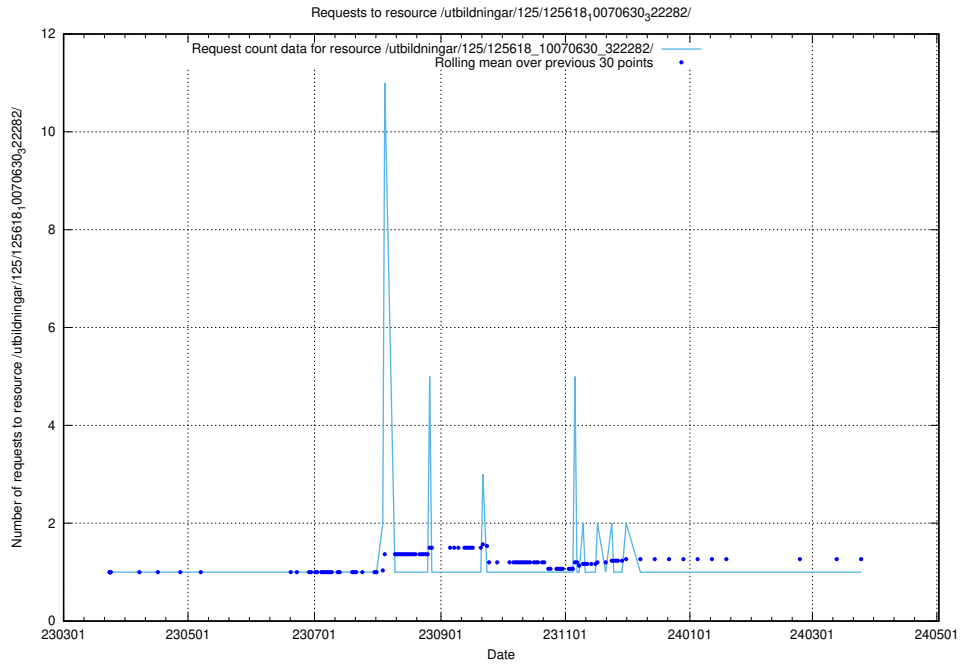

5.1018 Usage of /utbildningar/125/125618_10070630_322282/

Here, we count the number of requests to resource /utbildningar/125/125618_10070630_322282/.