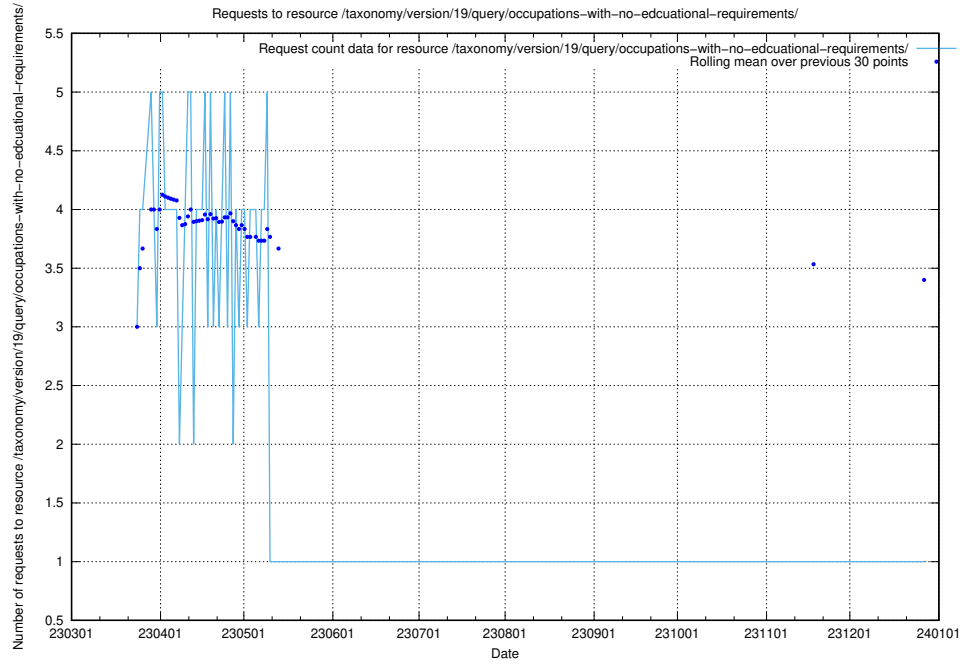

5.6562 Usage of /taxonomy/version/19/query/occupations-with-no-educational-requirements/

Here, we count the number of requests to resource /taxonomy/version/19/query/occupations-with-no-educational-requirements/.