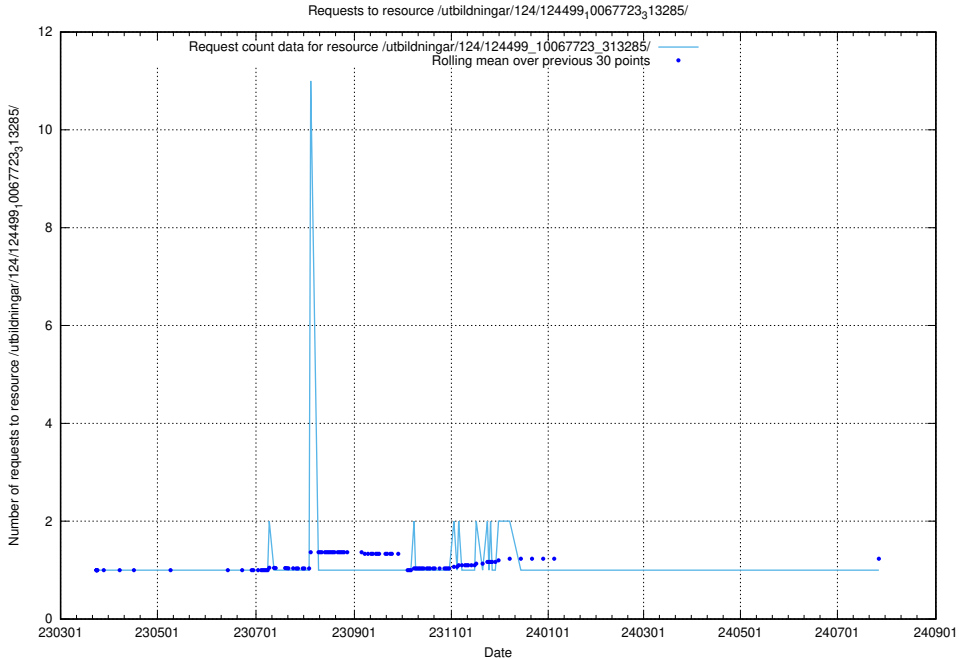

5.2913 Usage of /utbildningar/124/124499_10067723_313285/

Here, we count the number of requests to resource /utbildningar/124/124499_10067723_313285/.