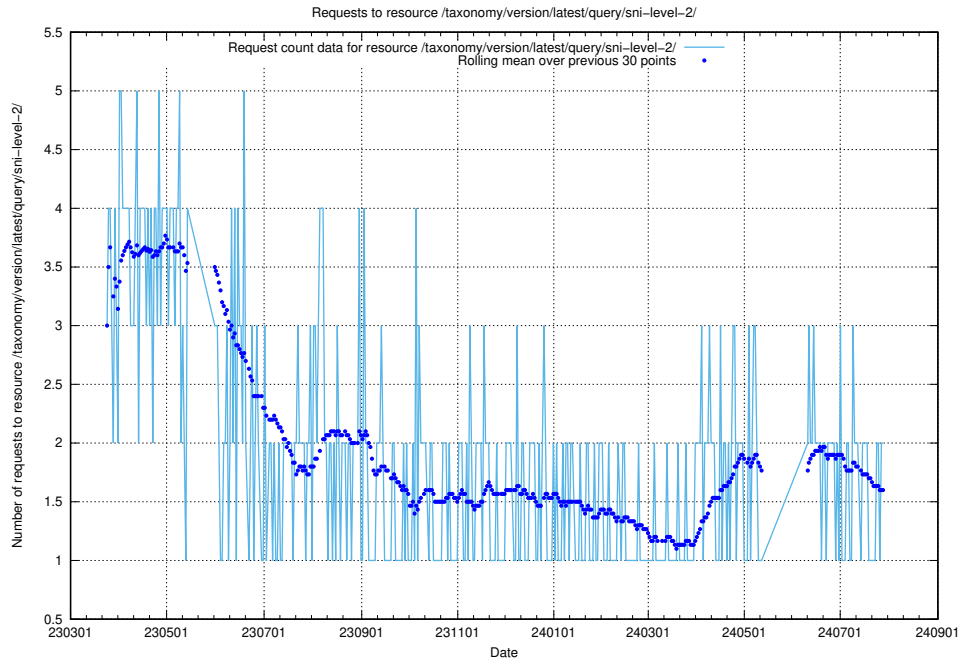

5.846 Usage of /taxonomy/version/latest/query/sni-level-2/

Here, we count the number of requests to resource /taxonomy/version/latest/query/sni-level-2/.