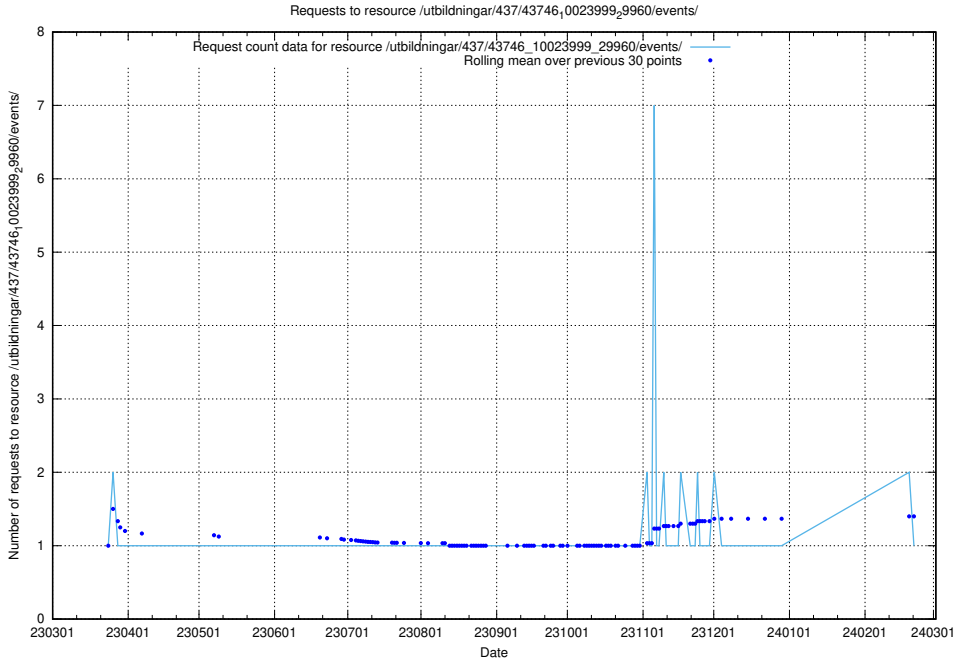

5.6624 Usage of /utbildningar/437/43746_10023999_29960/events/

Here, we count the number of requests to resource /utbildningar/437/43746_10023999_29960/events/.