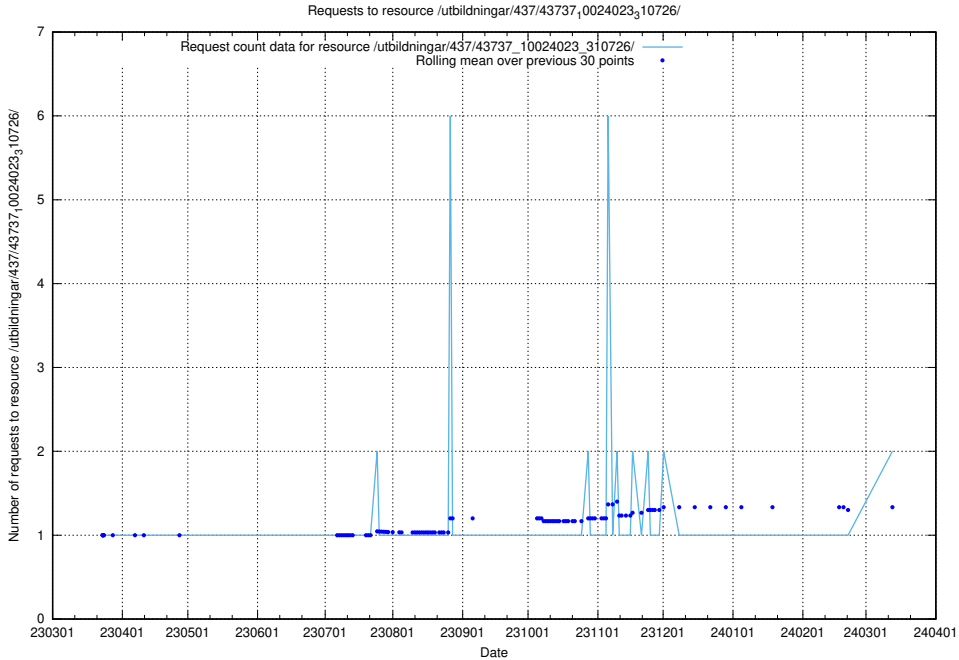

5.893 Usage of /utbildningar/437/43737_10024023_310726/

Here, we count the number of requests to resource /utbildningar/437/43737_10024023_310726/.