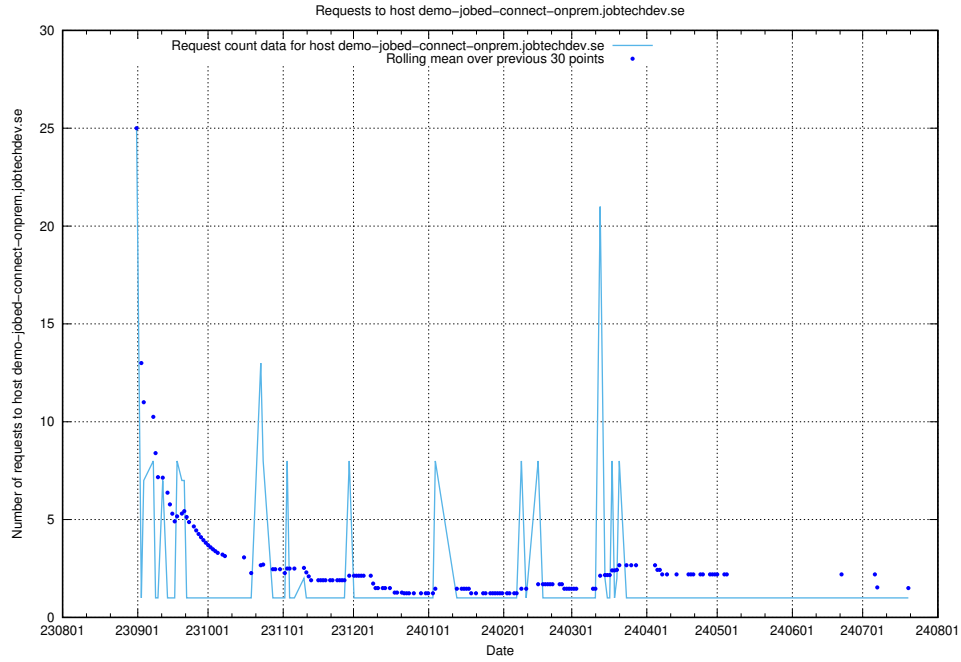

7.606 Usage of demo-jobed-connect-onprem.jobtechdev.se

Here, we count the number of requests to host demo-jobed-connect-onprem.jobtechdev.se.