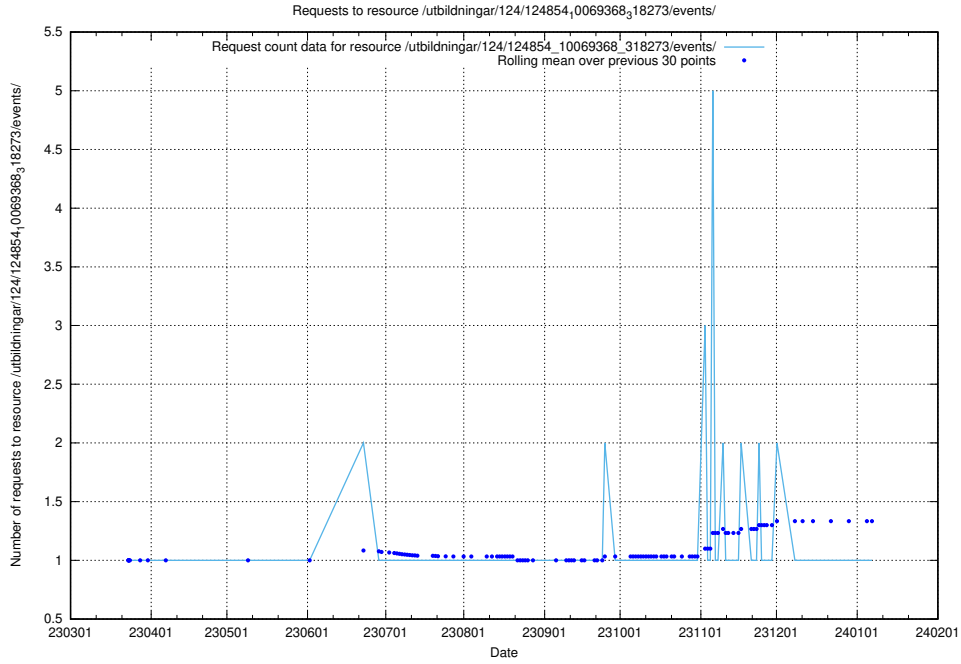

5.1153 Usage of /utbildningar/124/124854_10069368_318273/events/

Here, we count the number of requests to resource /utbildningar/124/124854_10069368_318273/events/