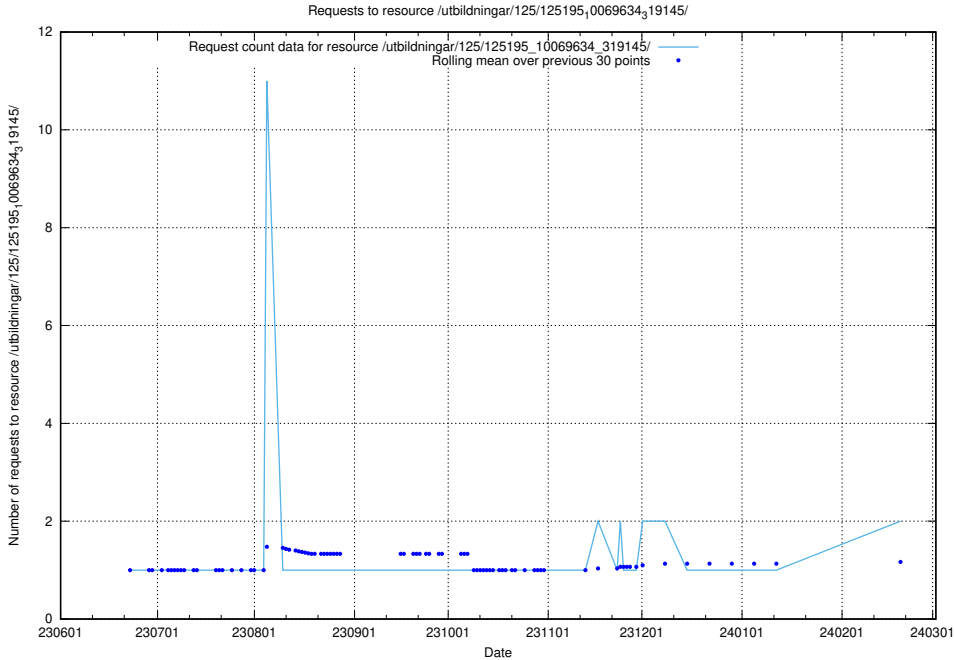

5.775 Usage of /utbildningar/125/125195_10069634_319145/

Here, we count the number of requests to resource /utbildningar/125/125195_10069634_319145/.