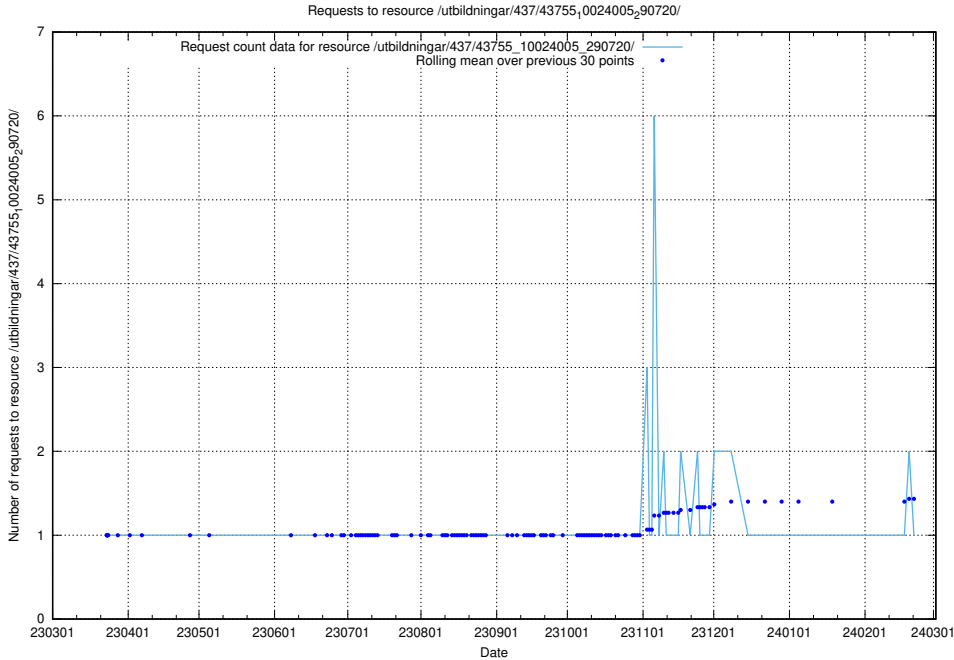

5.6804 Usage of /utbildningar/437/43755_10024005_290720/

Here, we count the number of requests to resource /utbildningar/437/43755_10024005_290720/.