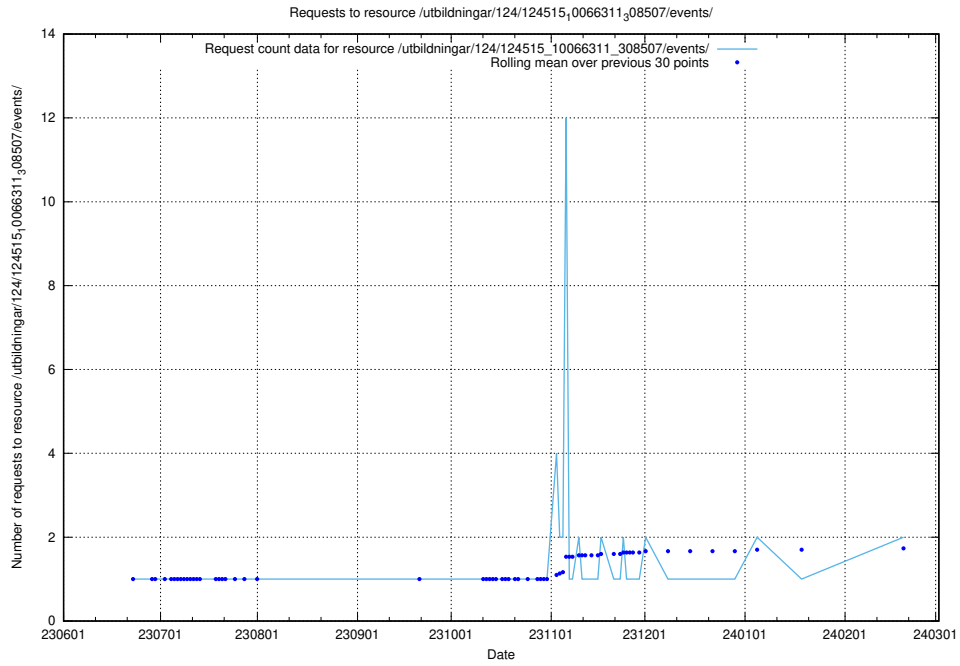

5.778 Usage of /utbildningar/124/124515_10066311_308507/events/

Here, we count the number of requests to resource /utbildningar/124/124515_10066311_308507/events/