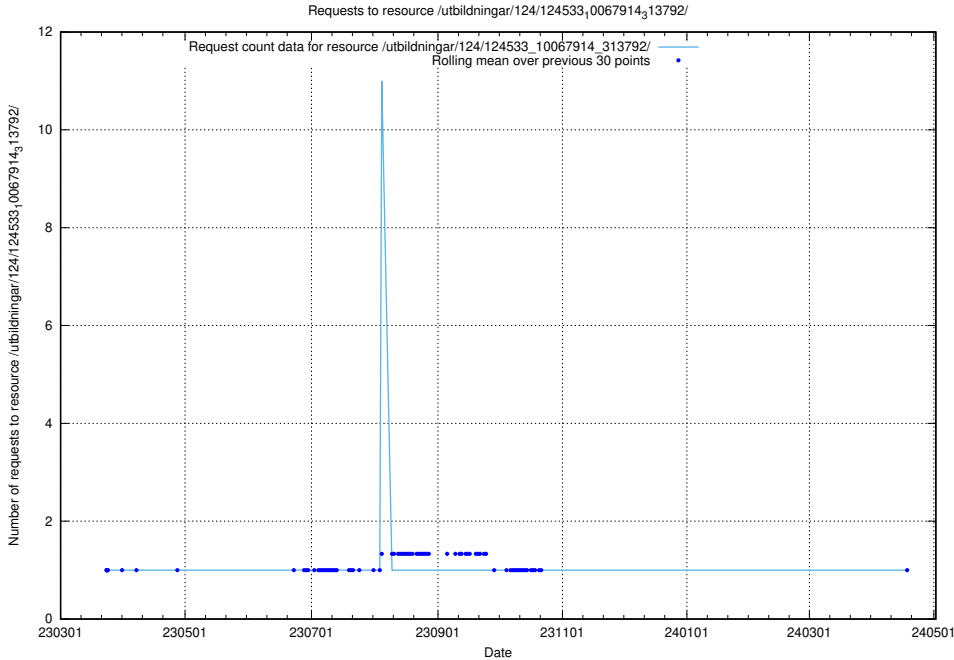

Here, we count the number of requests to resource /utbildningar/124/124533_10067914_313792/events/

5.1171 Usage of /utbildningar/124/124533_10067914_313792/

Here, we count the number of requests to resource /utbildningar/124/124533_10067914_313792/.