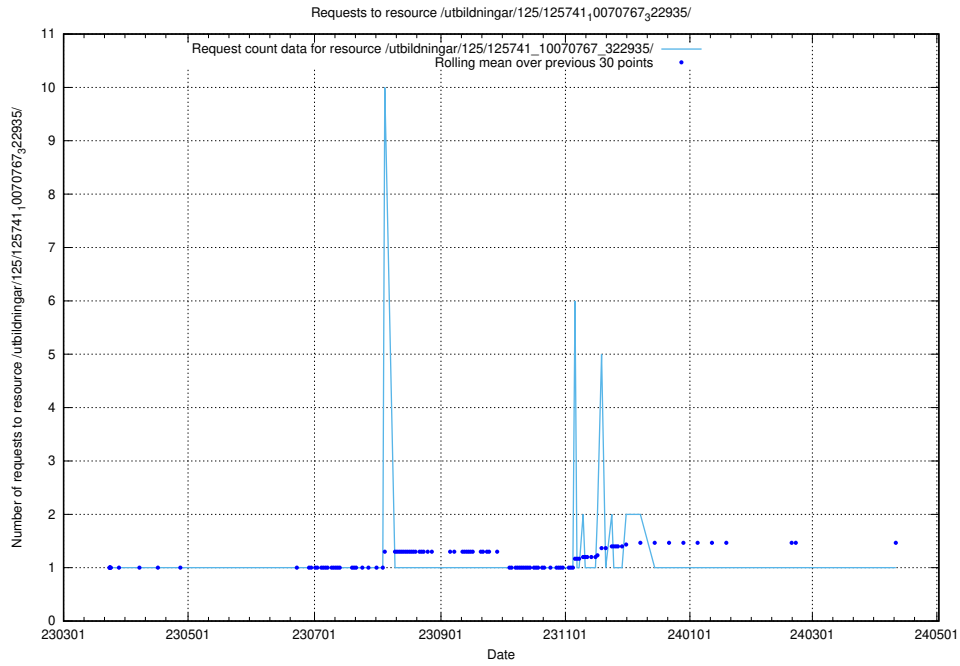

5.6896 Usage of /utbildningar/125/125741_10070767_322935/

Here, we count the number of requests to resource /utbildningar/125/125741_10070767_322935/.