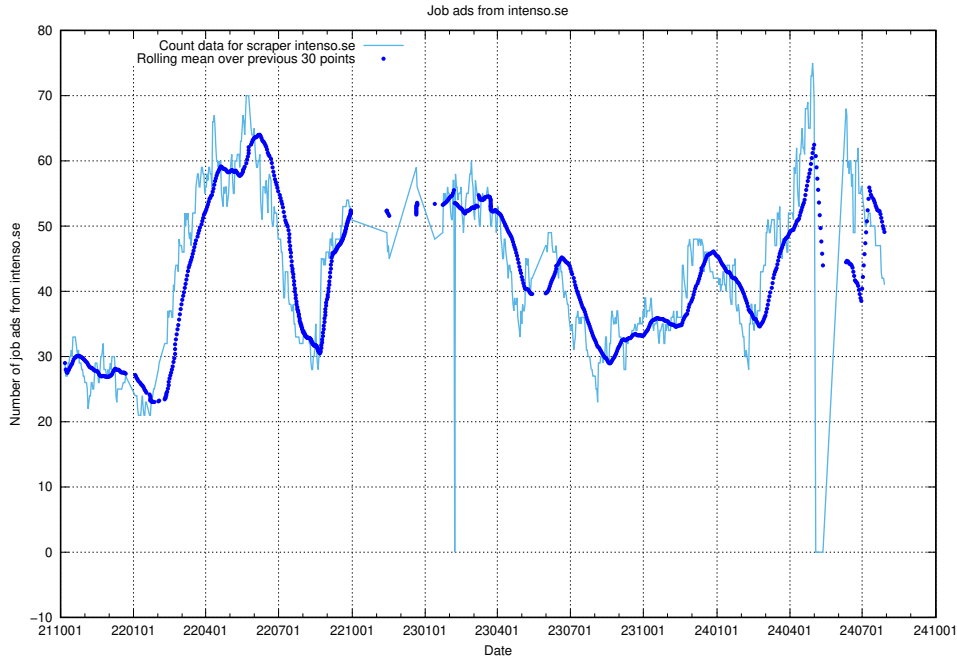

13.14 Number of ads by scraper intenso.se

Here, we count the number of job ads scraped from intenso.se.

13.15 Number of ads by scraper studentjob.se

Here, we count the number of job ads scraped from studentjob.se.