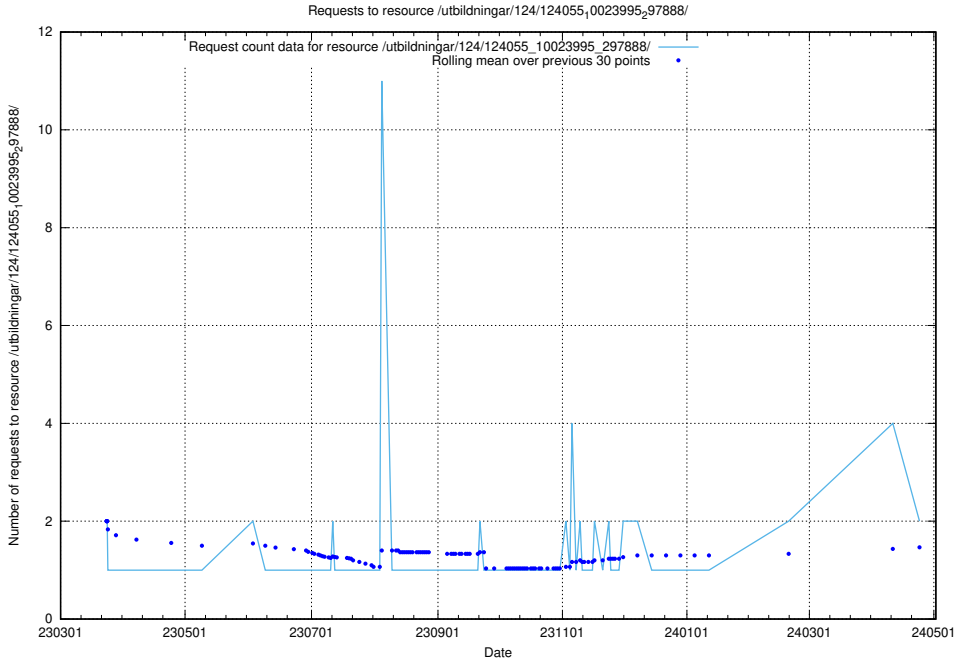

5.890 Usage of /utbildningar/124/124055_10023995_297888/

Here, we count the number of requests to resource /utbildningar/124/124055_10023995_297888/.