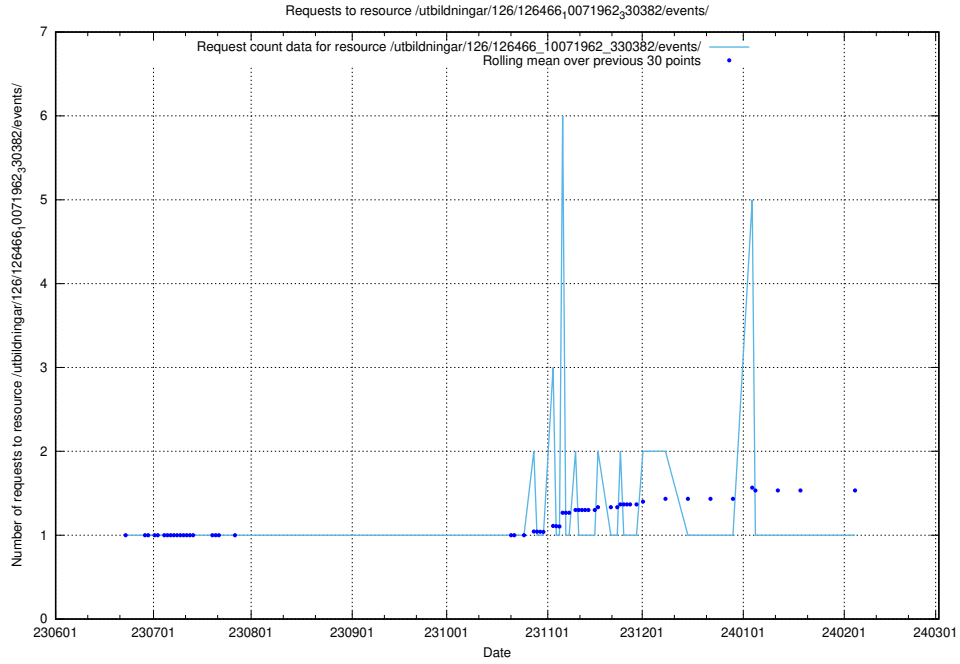

Here, we count the number of requests to resource /utbildningar/126/126466_10071964_330385/.

5.6081 Usage of /utbildningar/126/126466_10071962_330382/events/

Here, we count the number of requests to resource /utbildningar/126/126466_10071962_330382/events/