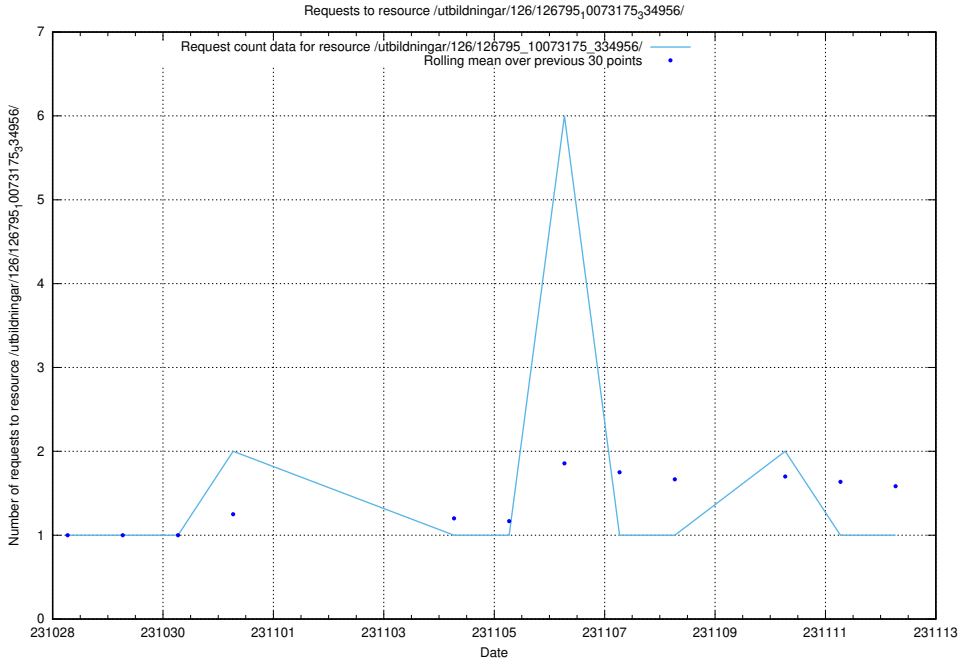

5.4599 Usage of /utbildningar/126/126795_10073175_334956/

Here, we count the number of requests to resource /utbildningar/126/126795_10073175_334956/.