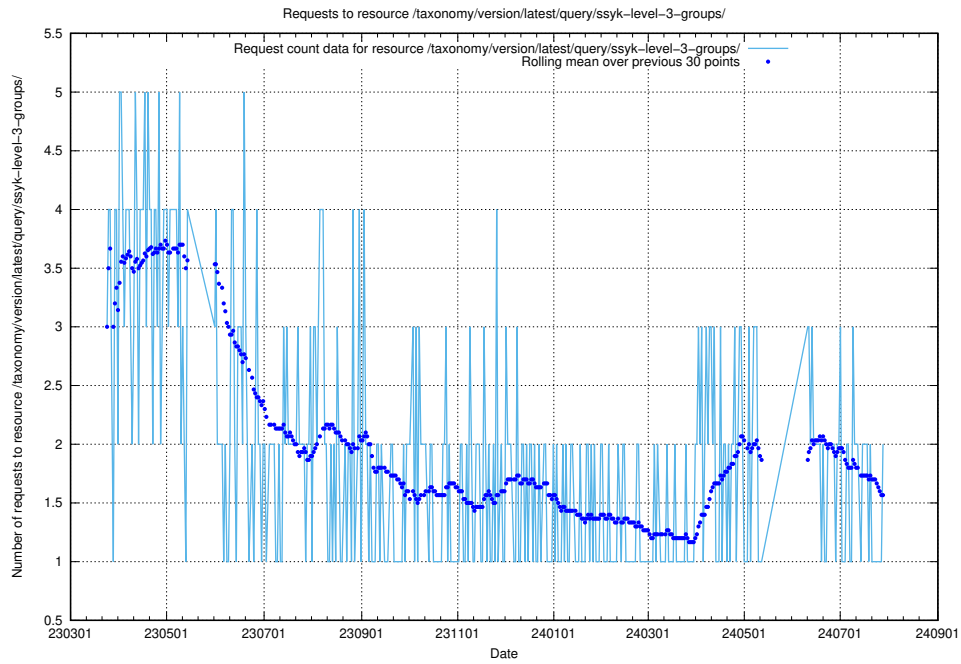

5.840 Usage of /taxonomy/version/latest/query/ssyk-level-3-groups/

Here, we count the number of requests to resource /taxonomy/version/latest/query/ssyk-level-3-groups/.