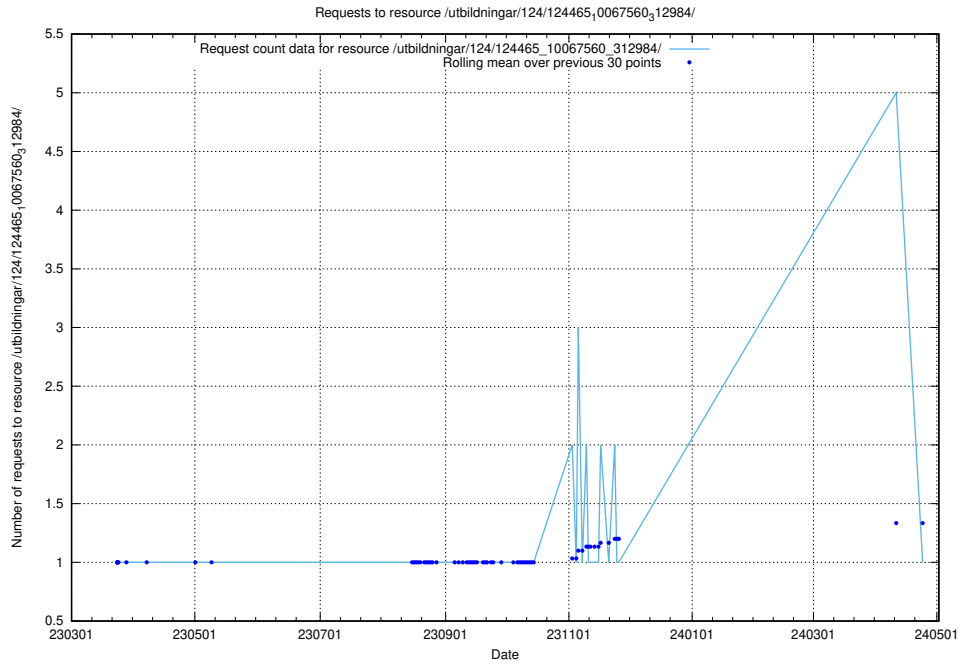

5.3821 Usage of /utbildningar/124/124465_10067560_312984/

Here, we count the number of requests to resource /utbildningar/124/124465_10067560_312984/.