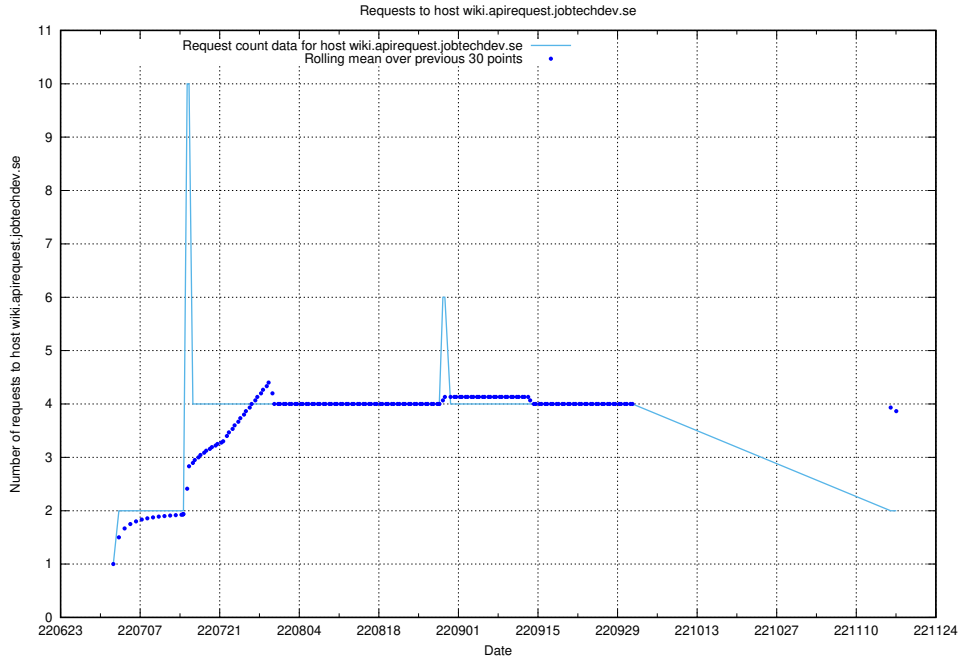

7.395 Usage of wiki.apirequest.jobtechdev.se

Here, we count the number of requests to host wiki.apirequest.jobtechdev.se.

7.396 Usage of wiki.api.jobtechdev.se

Here, we count the number of requests to host wiki.api.jobtechdev.se.