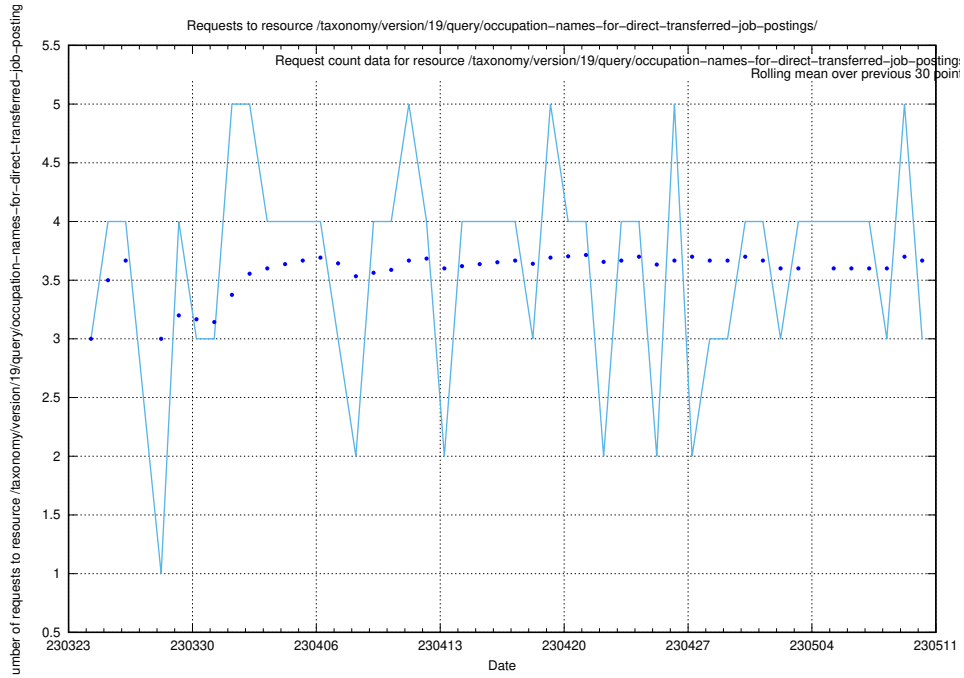

5.392 Usage of /taxonomy/version/19/query/occupation-names-for-direct-transferred-job-postings/

Here, we count the number of requests to resource /taxonomy/version/19/query/occupation-names-for-direct-transferred-job-postings/.