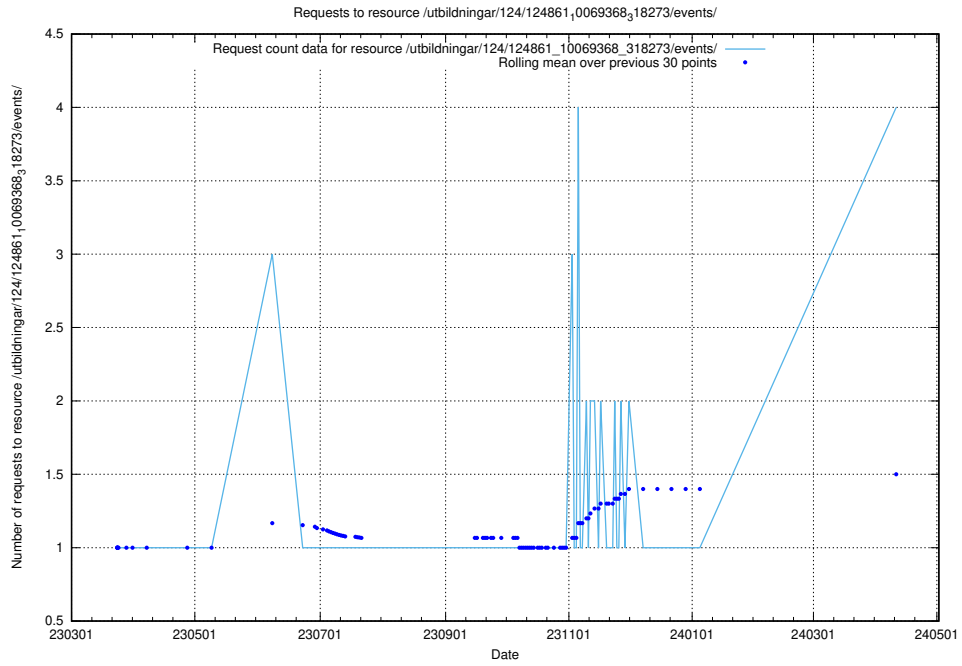

5.156 Usage of /utbildningar/124/124861_10069368_318273/events/

Here, we count the number of requests to resource /utbildningar/124/124861_10069368_318273/events/