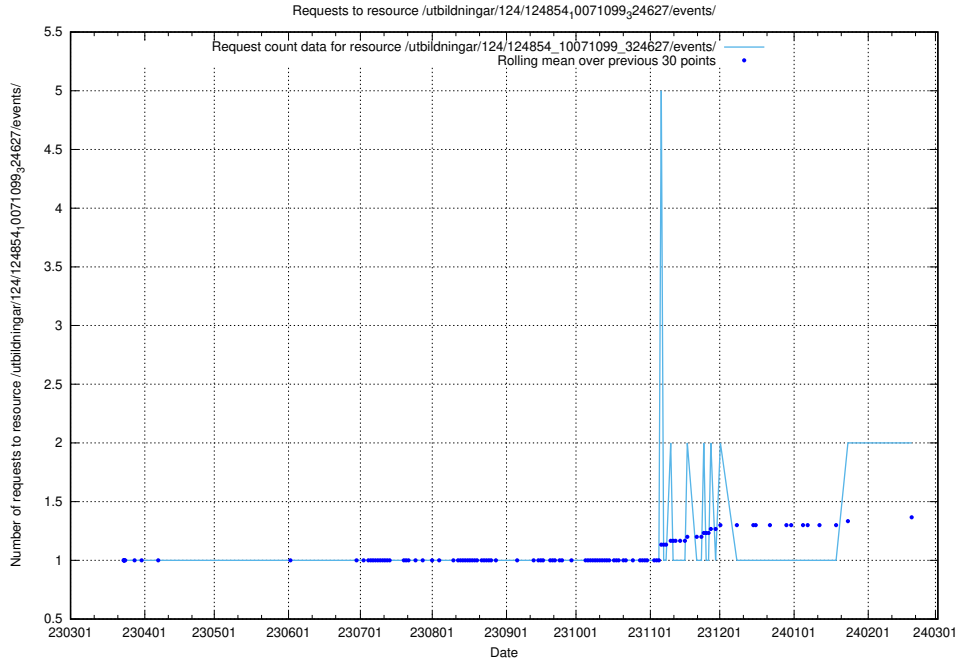

5.436 Usage of /utbildningar/124/124854_10071099_324627/events/

Here, we count the number of requests to resource /utbildningar/124/124854_10071099_324627/events/