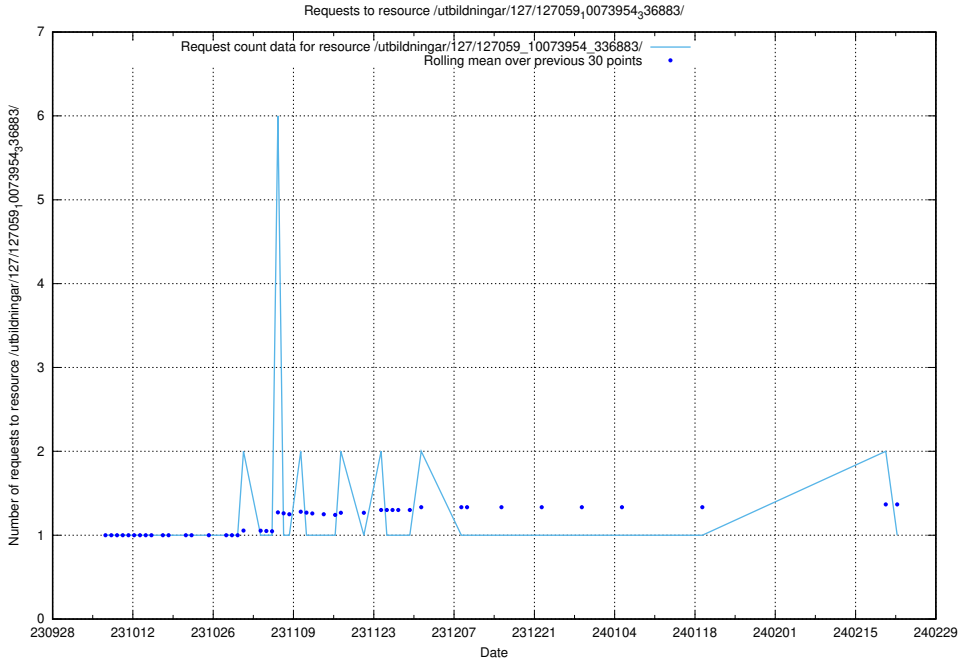

5.4797 Usage of /utbildningar/127/127059_10073954_336883/

Here, we count the number of requests to resource /utbildningar/127/127059_10073954_336883/.