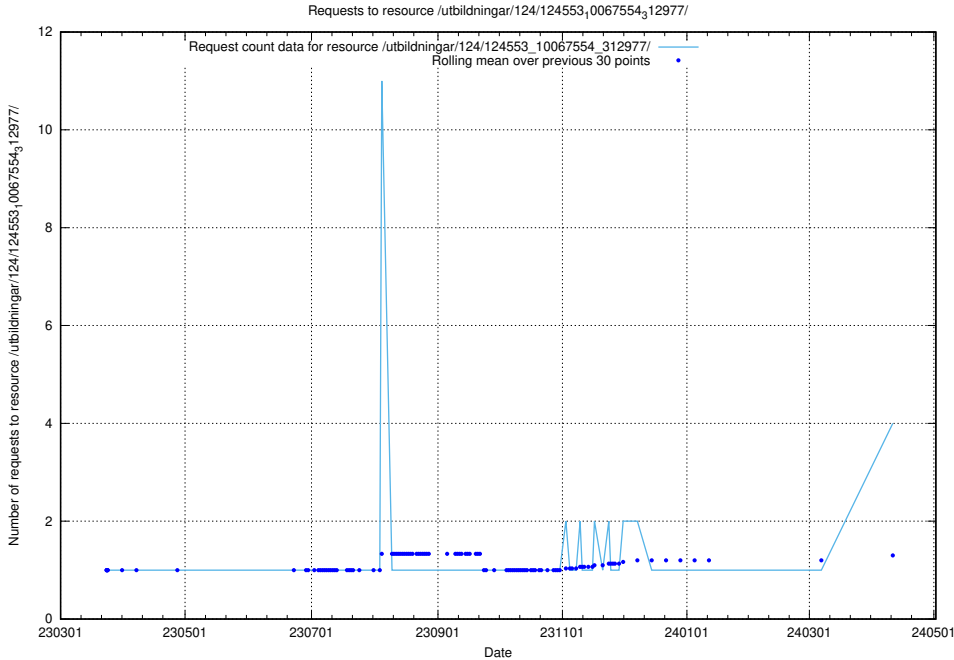

5.158 Usage of /utbildningar/124/124553_10067554_312977/

Here, we count the number of requests to resource /utbildningar/124/124553_10067554_312977/.