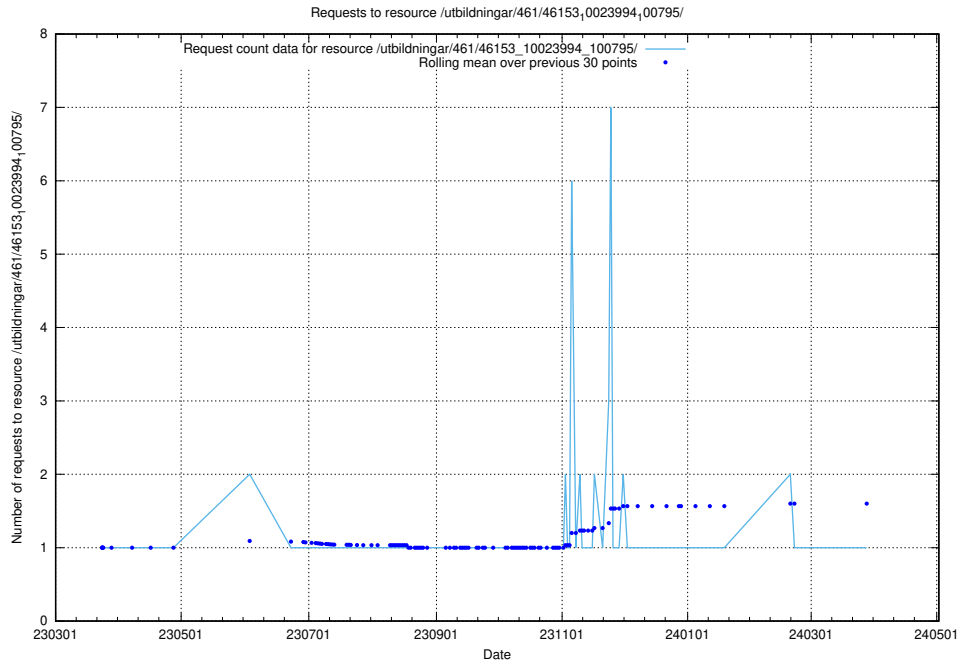

5.6746 Usage of /utbildningar/461/46153_10023994_100795/

Here, we count the number of requests to resource /utbildningar/461/46153_10023994_100795/.