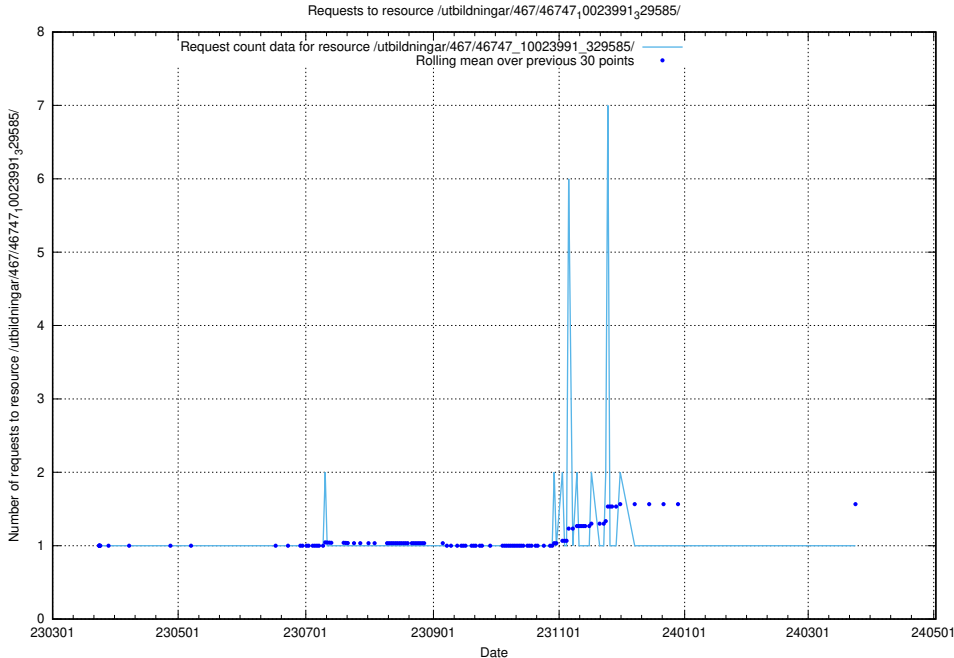

5.6744 Usage of /utbildningar/467/46747_10023991_329585/

Here, we count the number of requests to resource /utbildningar/467/46747_10023991_329585/.