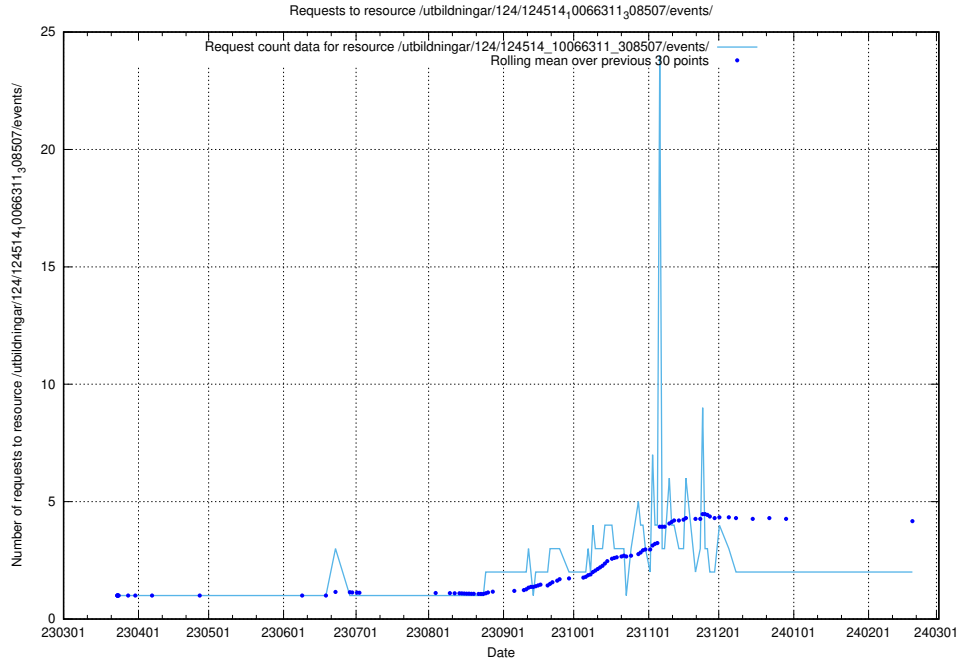

5.488 Usage of /utbildningar/124/124514_10066311_308507/events/

Here, we count the number of requests to resource /utbildningar/124/124514_10066311_308507/events/