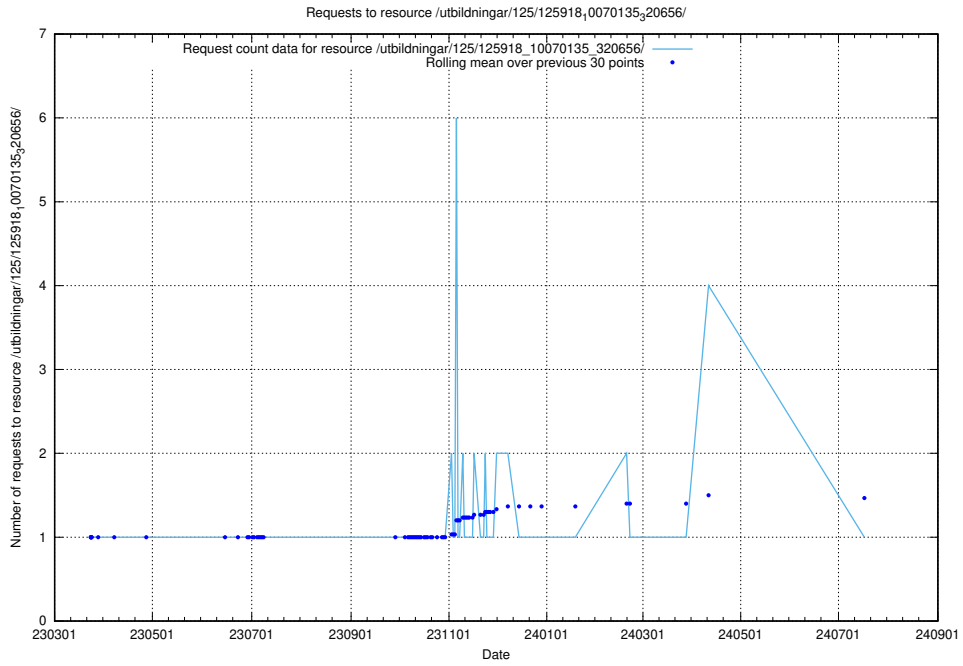

5.6870 Usage of /utbildningar/125/125918_10070135_320656/

Here, we count the number of requests to resource /utbildningar/125/125918_10070135_320656/.