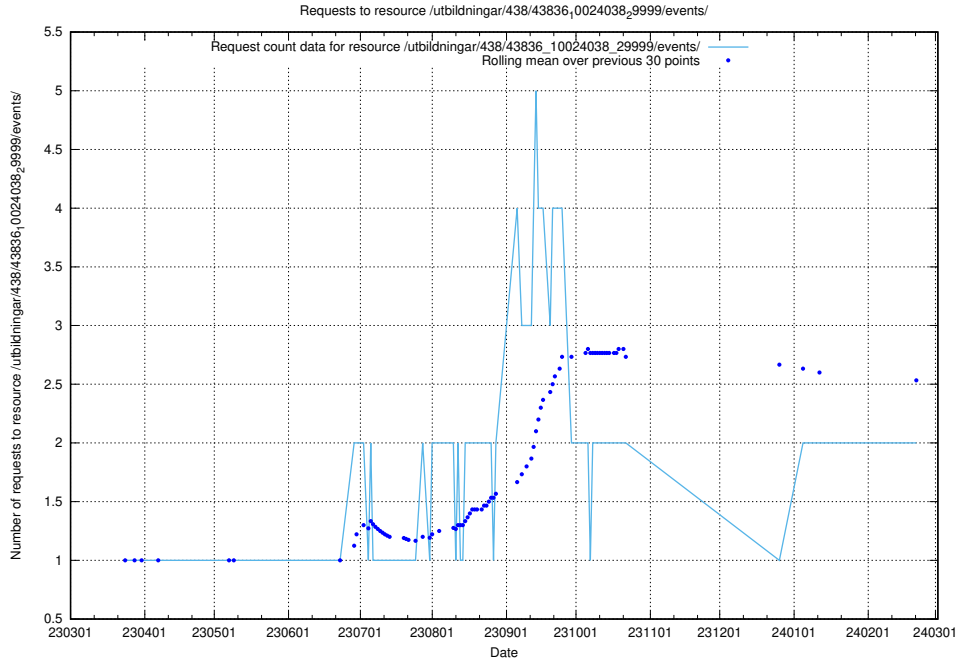

Here, we count the number of requests to resource /taxonomy/version/19/query/concepts-describing-working-hours/.

5.872 Usage of /utbildningar/438/43836_10024038_29999/events/

Here, we count the number of requests to resource /utbildningar/438/43836_10024038_29999/events/.