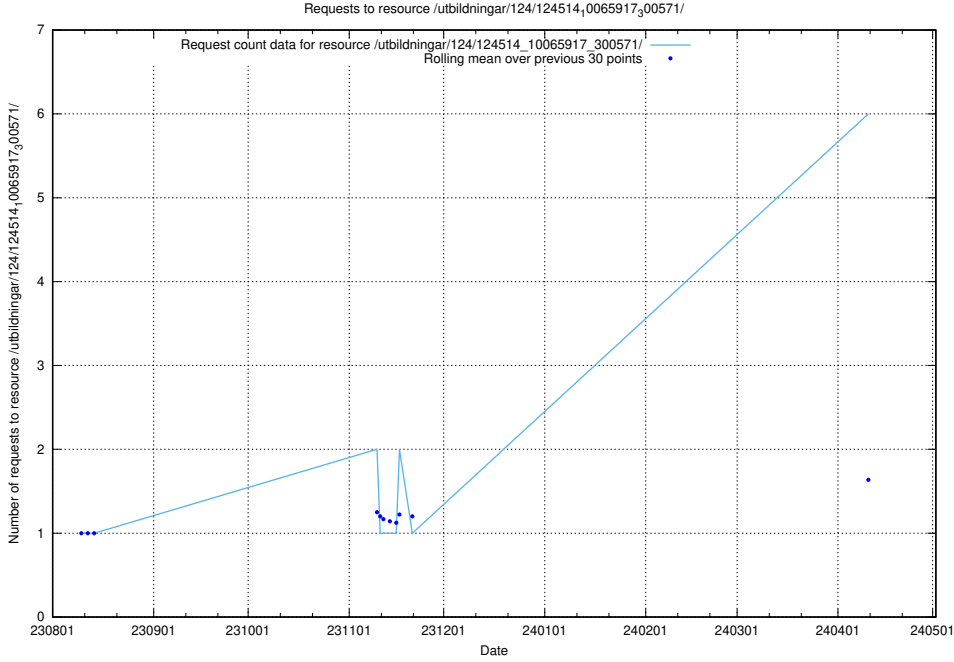

5.80 Usage of /utbildningar/124/124514_10065917_300571/

Here, we count the number of requests to resource /utbildningar/124/124514_10065917_300571/.