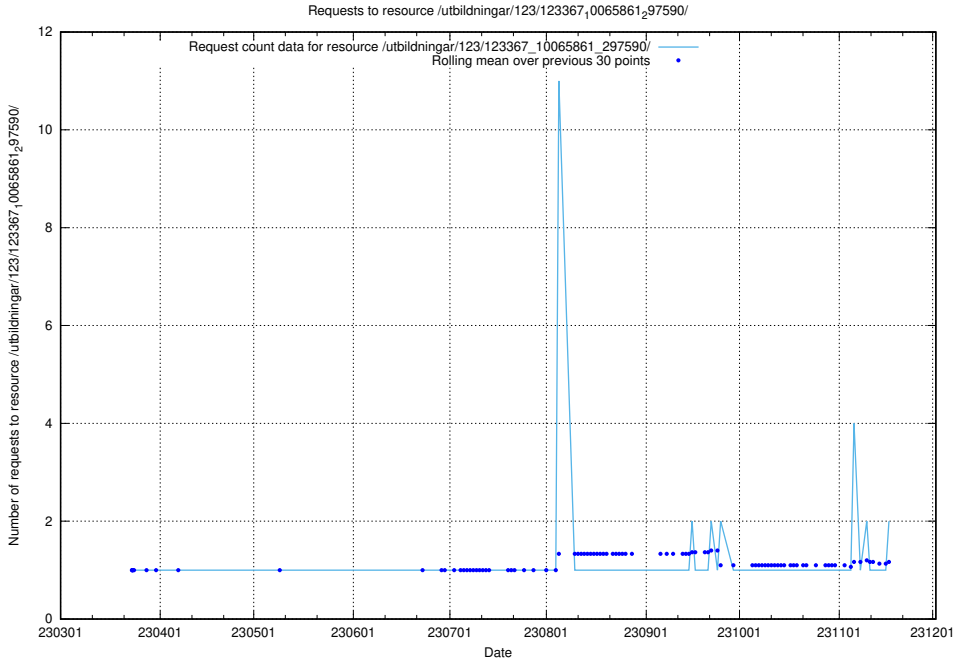

5.698 Usage of /utbildningar/123/123367_10065861_297590/

Here, we count the number of requests to resource /utbildningar/123/123367_10065861_297590/.