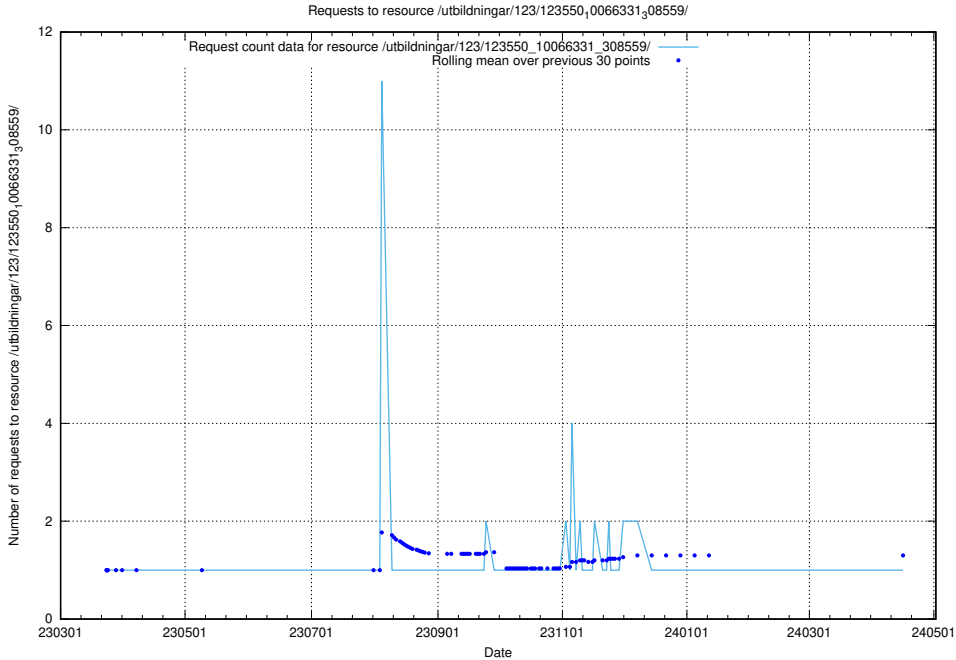

5.4909 Usage of /utbildningar/123/123550_10066331_308559/

Here, we count the number of requests to resource /utbildningar/123/123550_10066331_308559/.