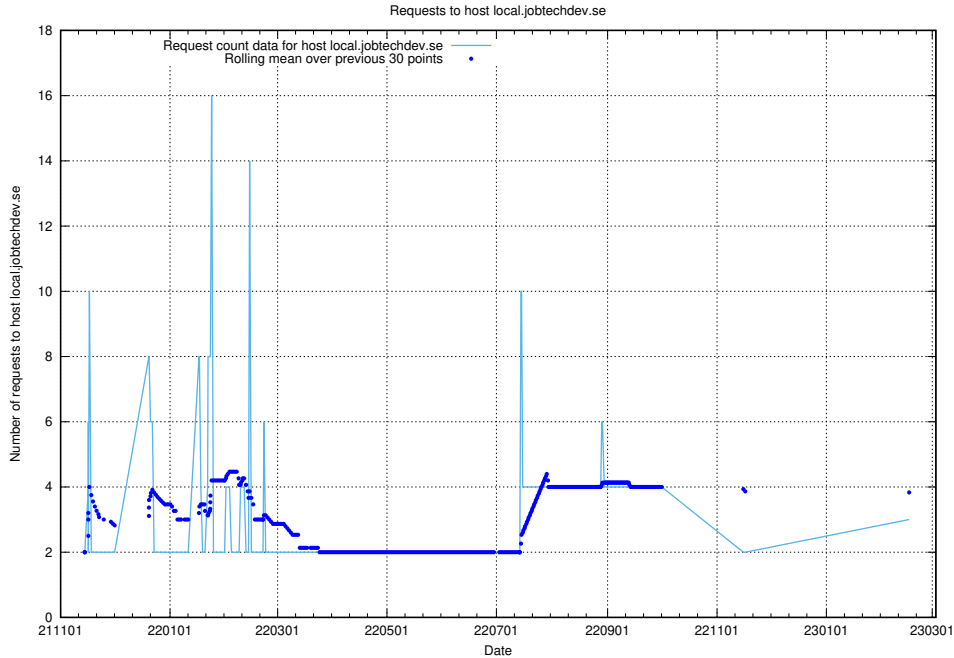

7.248 Usage of local.jobtechdev.se

Here, we count the number of requests to host local.jobtechdev.se.