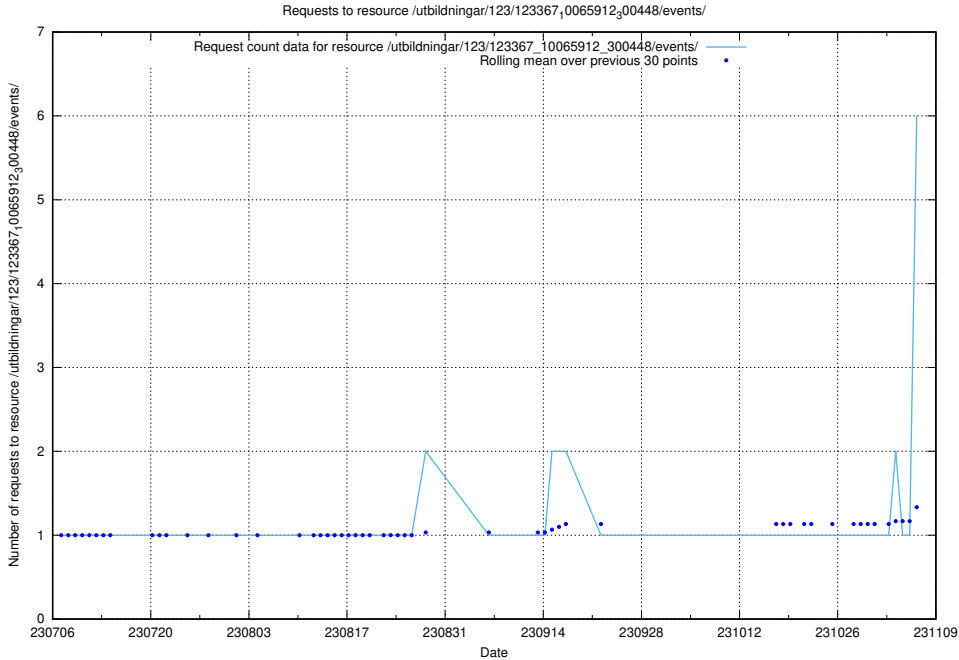

5.83 Usage of /utbildningar/123/123367_10065912_300448/events/

Here, we count the number of requests to resource /utbildningar/123/123367_10065912_300448/events/