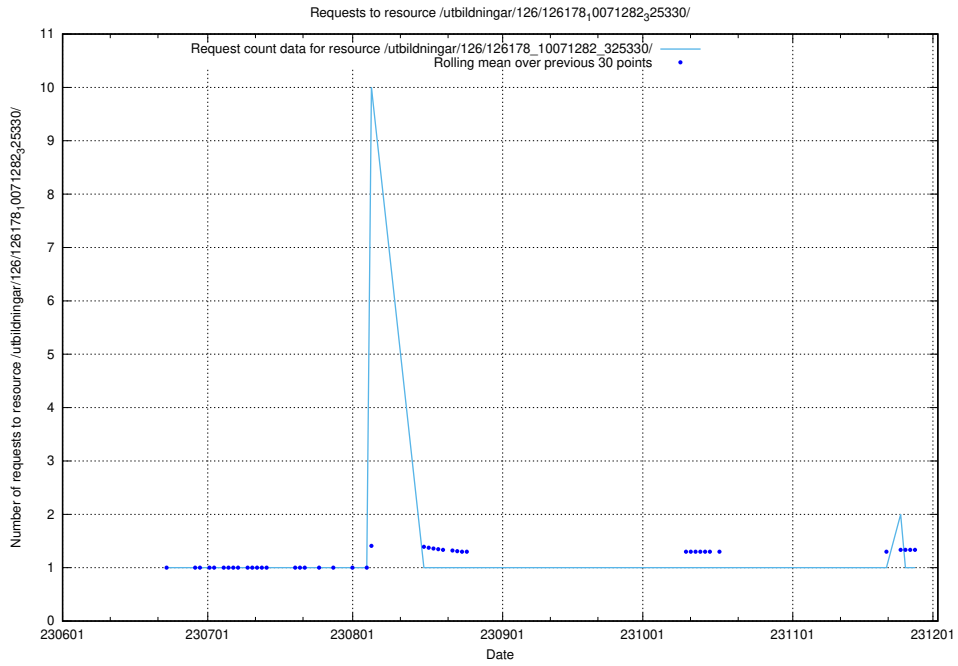

5.6105 Usage of /utbildningar/126/126178_10071282_325330/

Here, we count the number of requests to resource /utbildningar/126/126178_10071282_325330/.