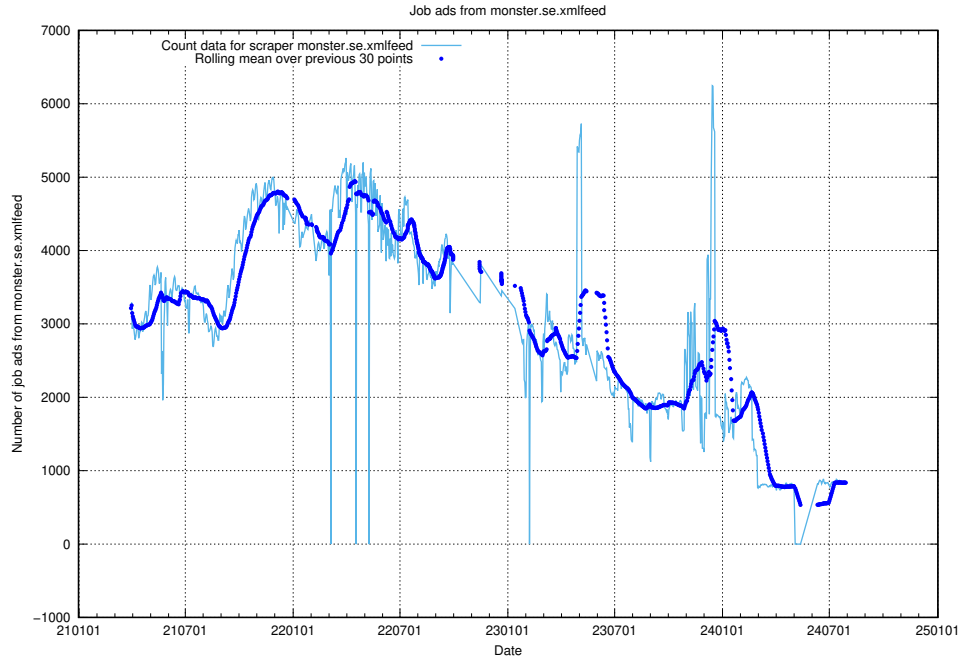

13.6 Number of ads by scraper monster.se.xmlfeed

Here, we count the number of job ads scraped from monster.se.xmlfeed.