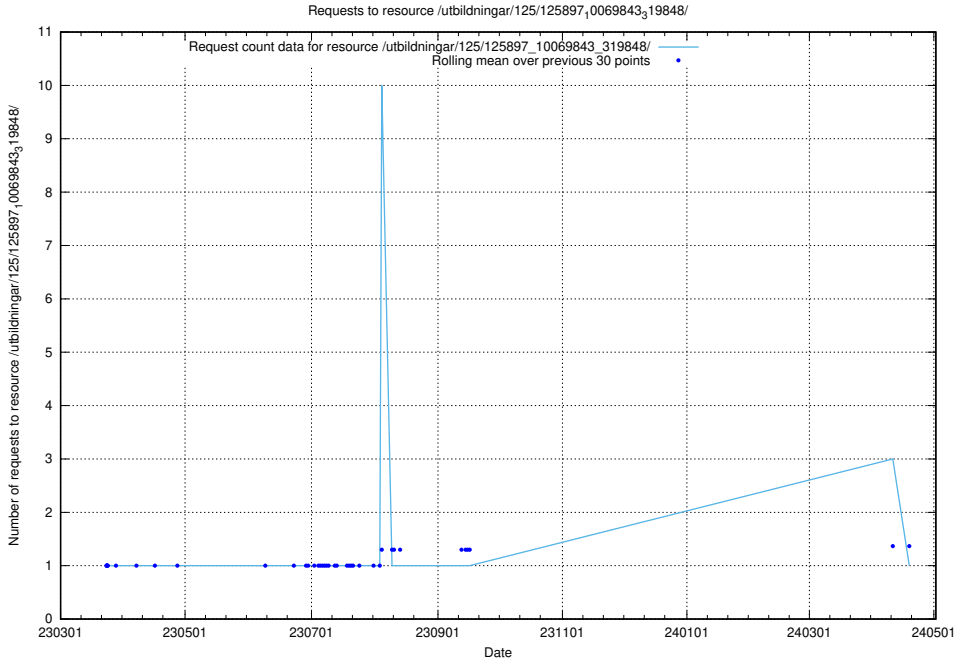

Here, we count the number of requests to resource /utbildningar/125/125898_10069843_319848/.

5.6878 Usage of /utbildningar/125/125897_10069843_319848/

Here, we count the number of requests to resource /utbildningar/125/125897_10069843_319848/.