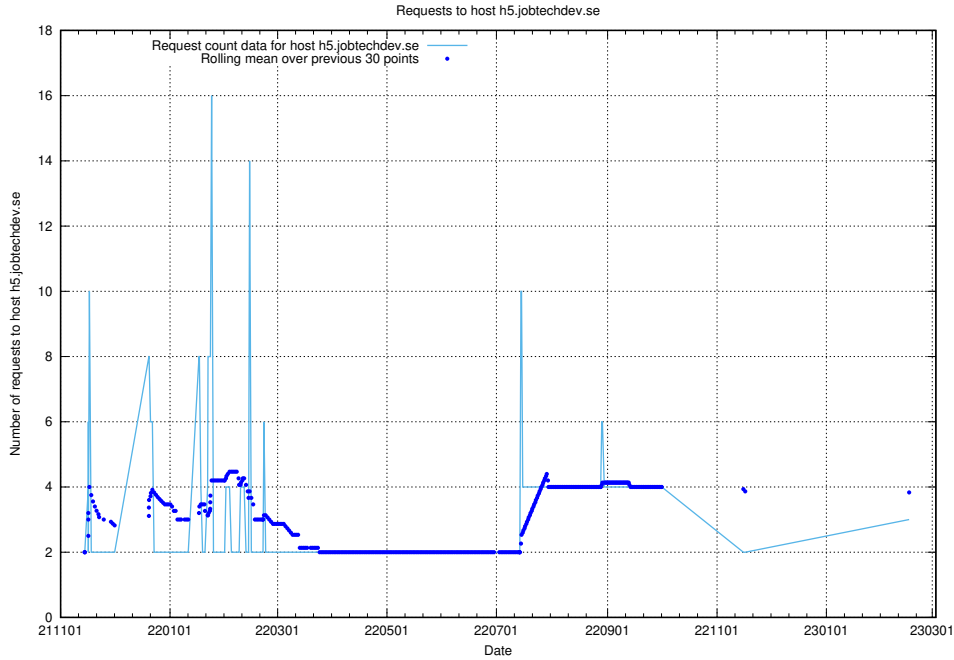

7.171 Usage of h5.jobtechdev.se

Here, we count the number of requests to host h5.jobtechdev.se.