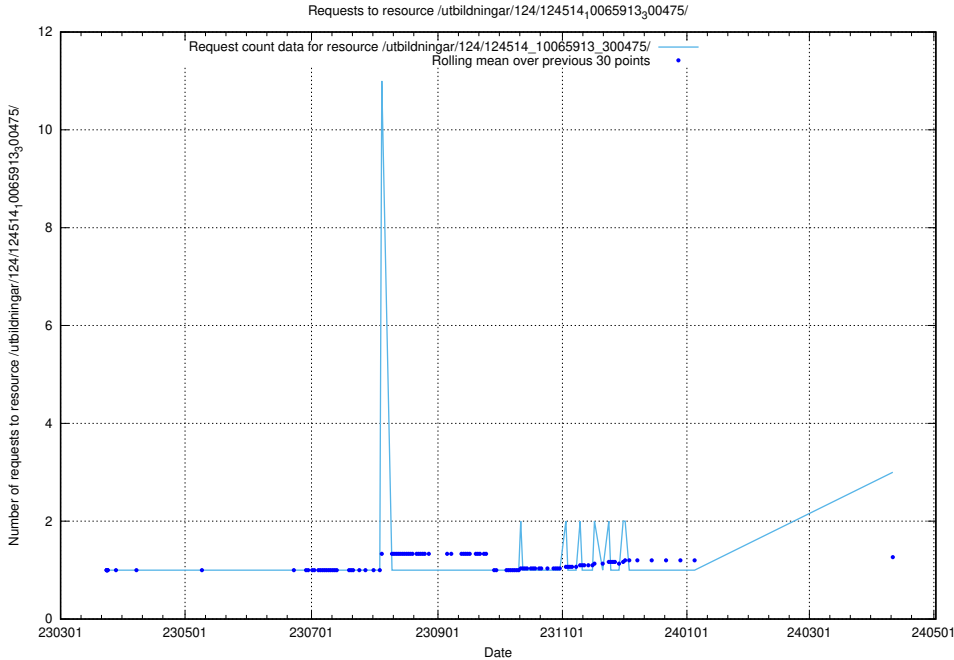

5.272 Usage of /utbildningar/124/124514_10065913_300475/

Here, we count the number of requests to resource /utbildningar/124/124514_10065913_300475/.