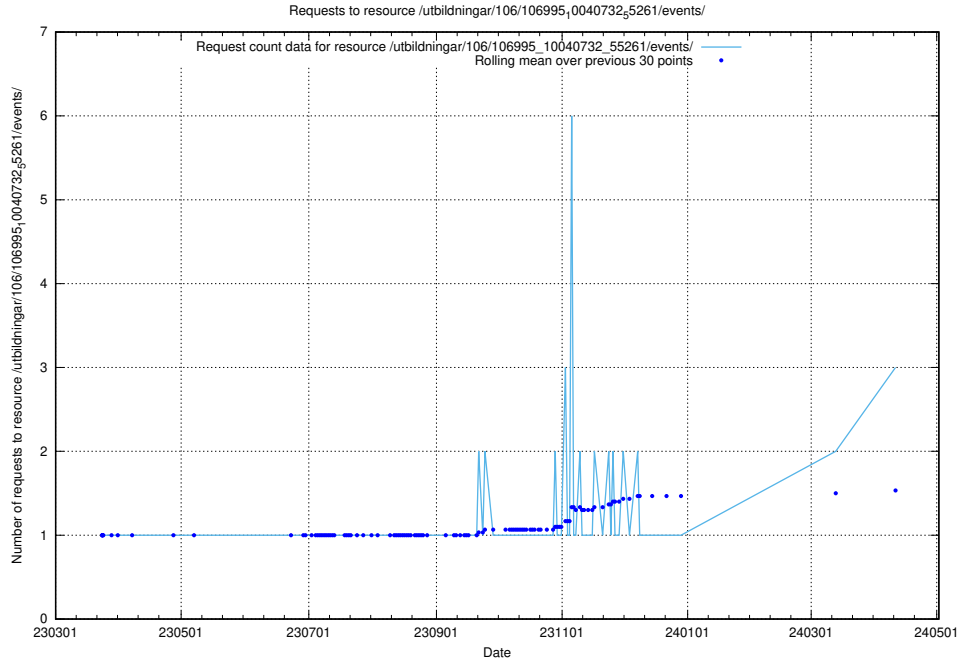

5.345 Usage of /utbildningar/106/106995_10040732_55261/events/

Here, we count the number of requests to resource /utbildningar/106/106995_10040732_55261/events/.