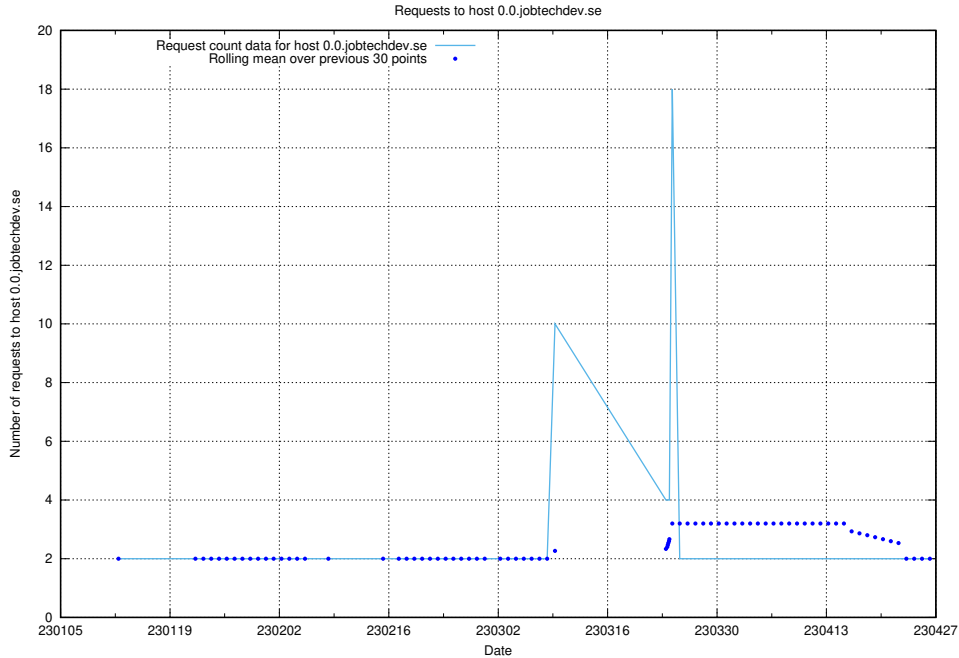

Here, we count the number of requests to host 0.0.jobtechdev.se.

7.305 Usage of idp-test.jobtechdev.se

Here, we count the number of requests to host idp-test.jobtechdev.se.

7.306 Usage of jobstore.jobtechdev.se