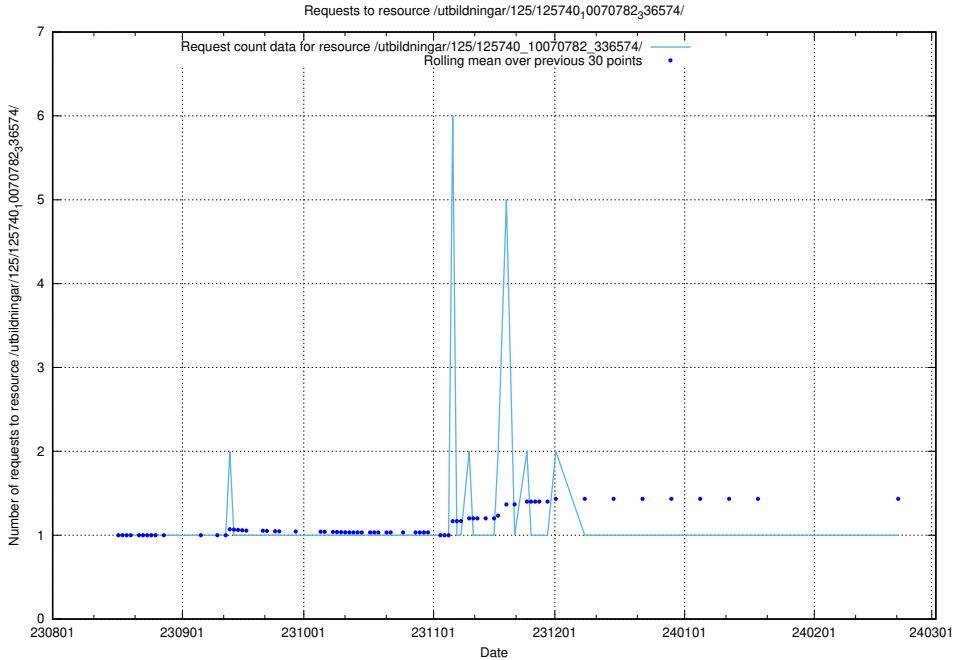

5.5196 Usage of /utbildningar/125/125740_10070782_336574/

Here, we count the number of requests to resource /utbildningar/125/125740_10070782_336574/.