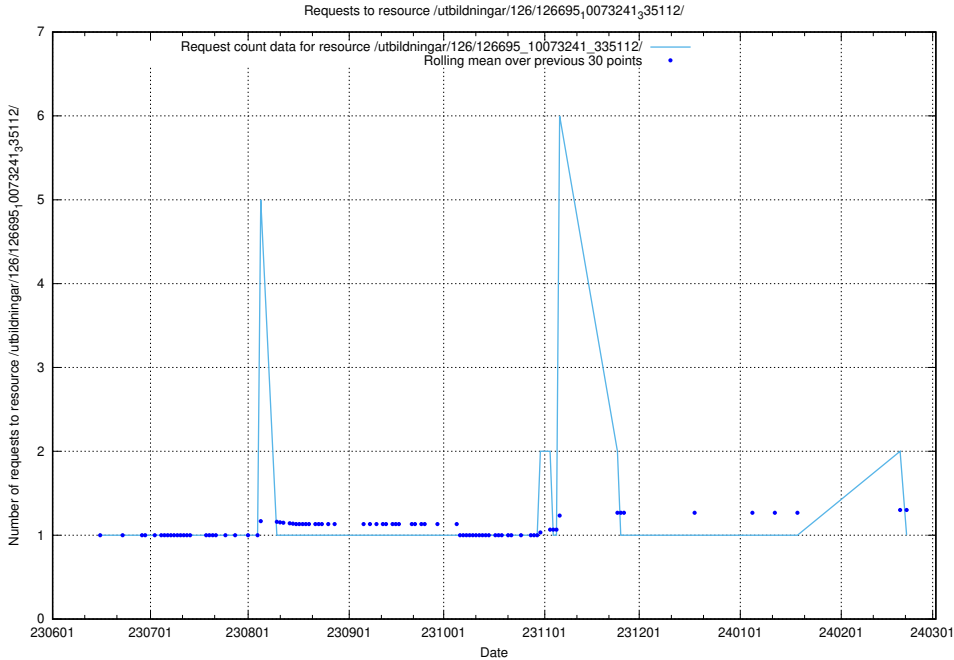

5.6303 Usage of /utbildningar/126/126695_10073241_335112/

Here, we count the number of requests to resource /utbildningar/126/126695_10073241_335112/.