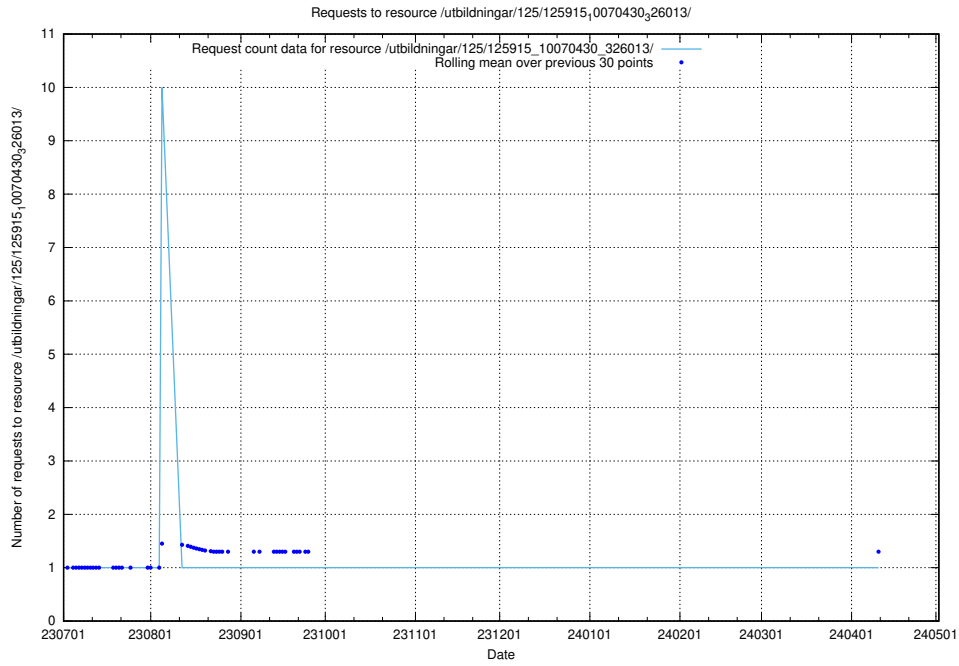

5.5795 Usage of /utbildningar/125/125915_10070430_326013/

Here, we count the number of requests to resource /utbildningar/125/125915_10070430_326013/.