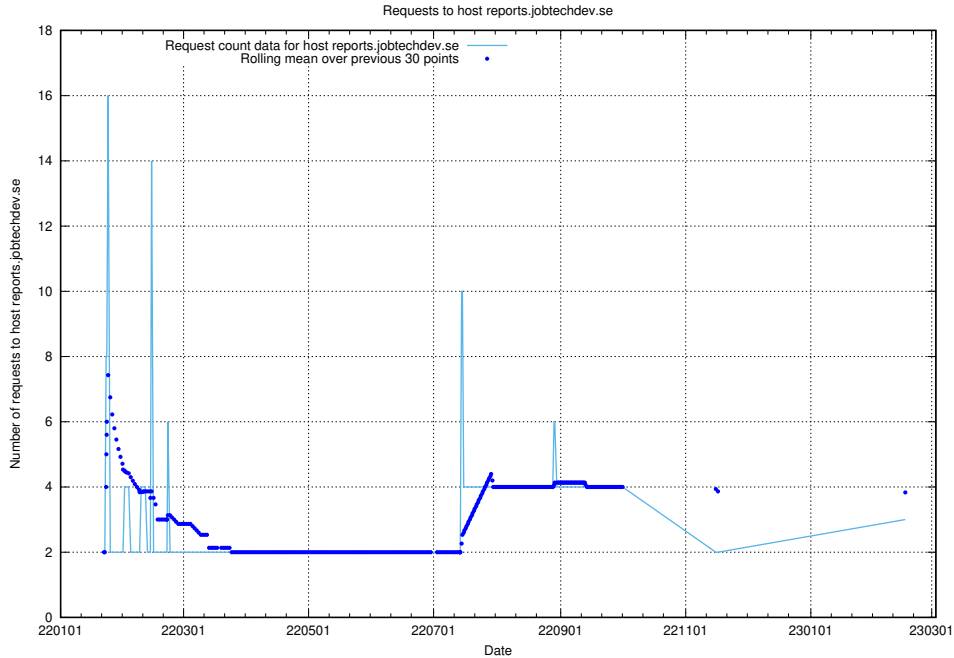

7.249 Usage of reports.jobtechdev.se

Here, we count the number of requests to host reports.jobtechdev.se.