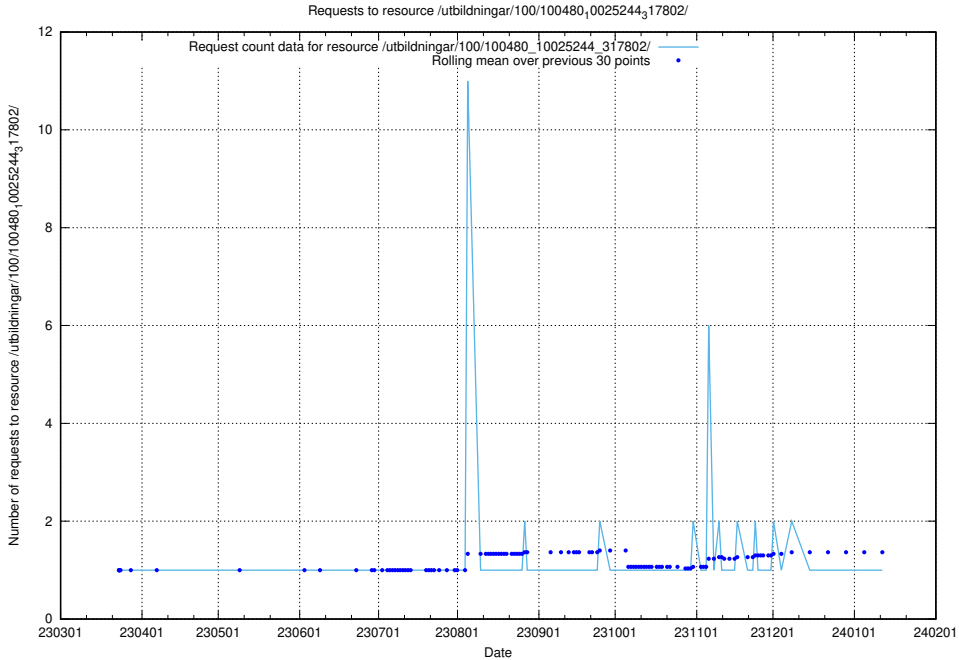

5.6143 Usage of /utbildningar/100/100480_10025244_317802/

Here, we count the number of requests to resource /utbildningar/100/100480_10025244_317802/.