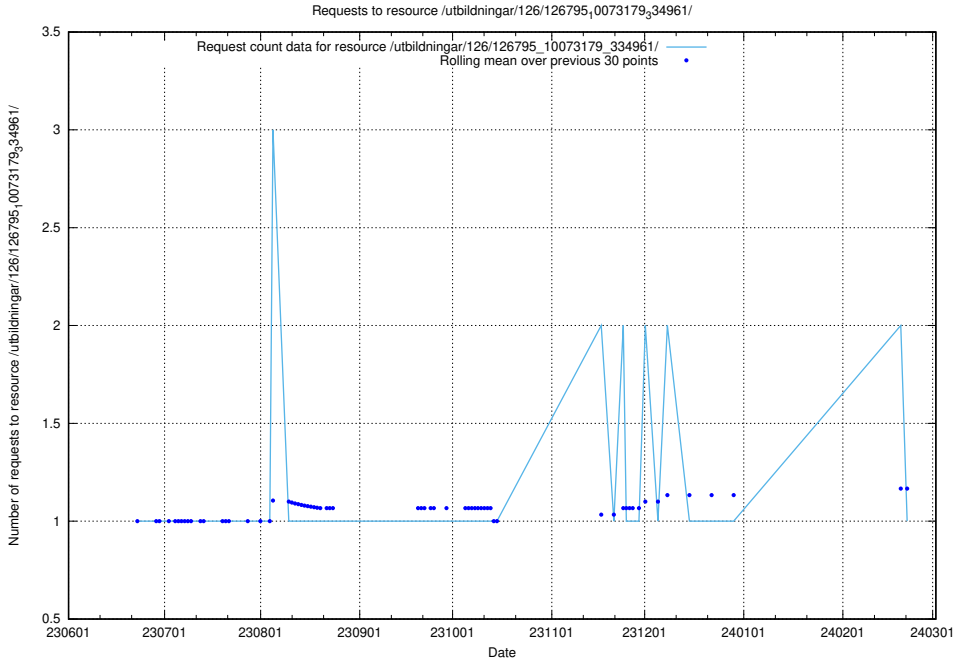

5.6014 Usage of /utbildningar/126/126795_10073179_334961/

Here, we count the number of requests to resource /utbildningar/126/126795_10073179_334961/.