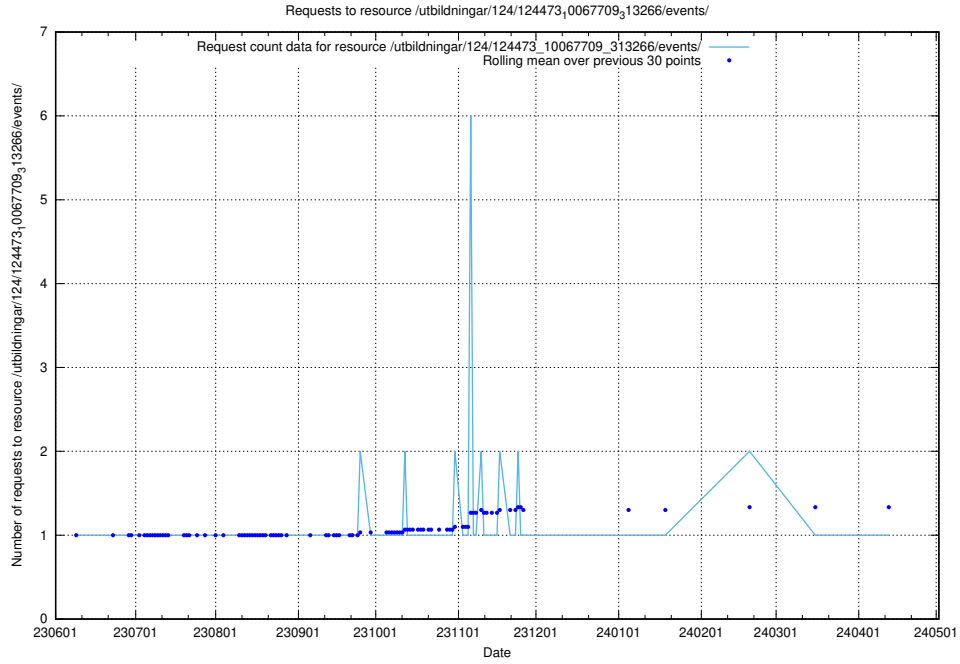

5.6331 Usage of /utbildningar/124/124473_10067709_313266/events/

Here, we count the number of requests to resource /utbildningar/124/124473_10067709_313266/events/