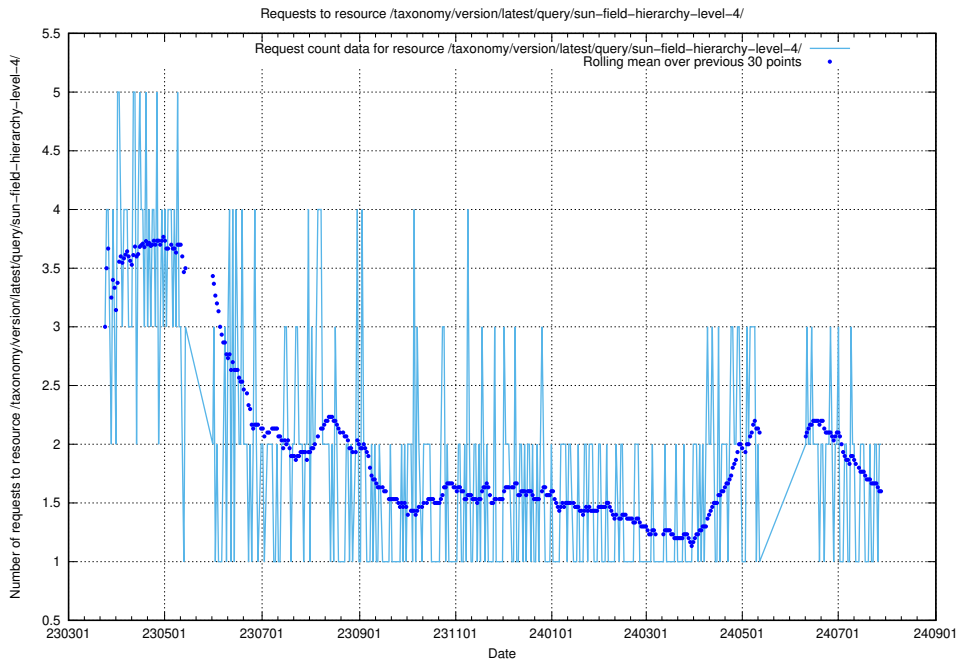

5.832 Usage of /taxonomy/version/latest/query/sun-field-hierarchy-level-4/

Here, we count the number of requests to resource /taxonomy/version/latest/query/sun-field-hierarchy-level-4/.