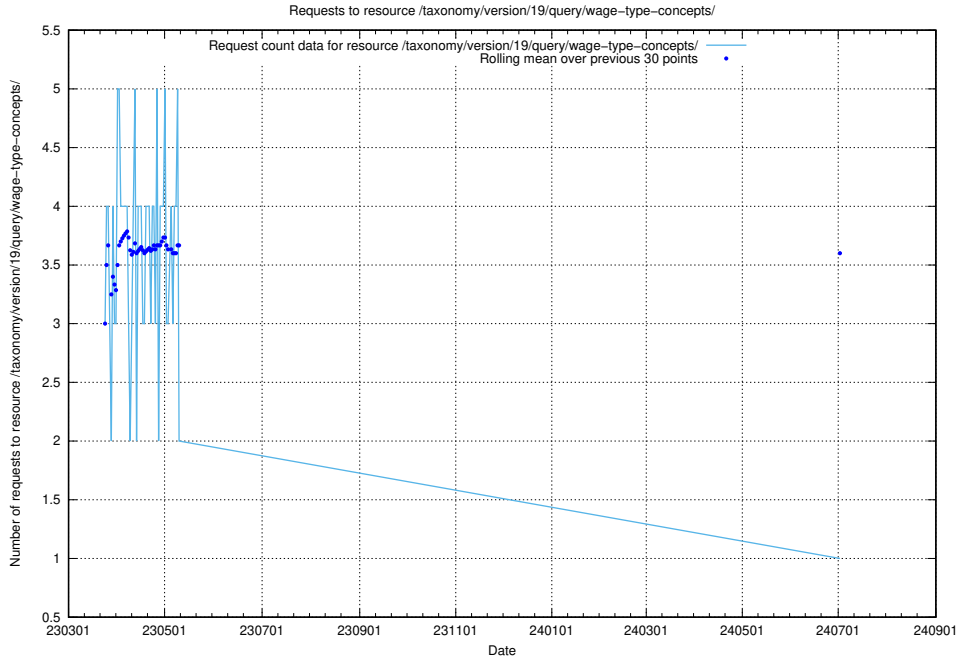

5.6531 Usage of /taxonomy/version/19/query/wage-type-concepts/

Here, we count the number of requests to resource /taxonomy/version/19/query/wage-type-concepts/.