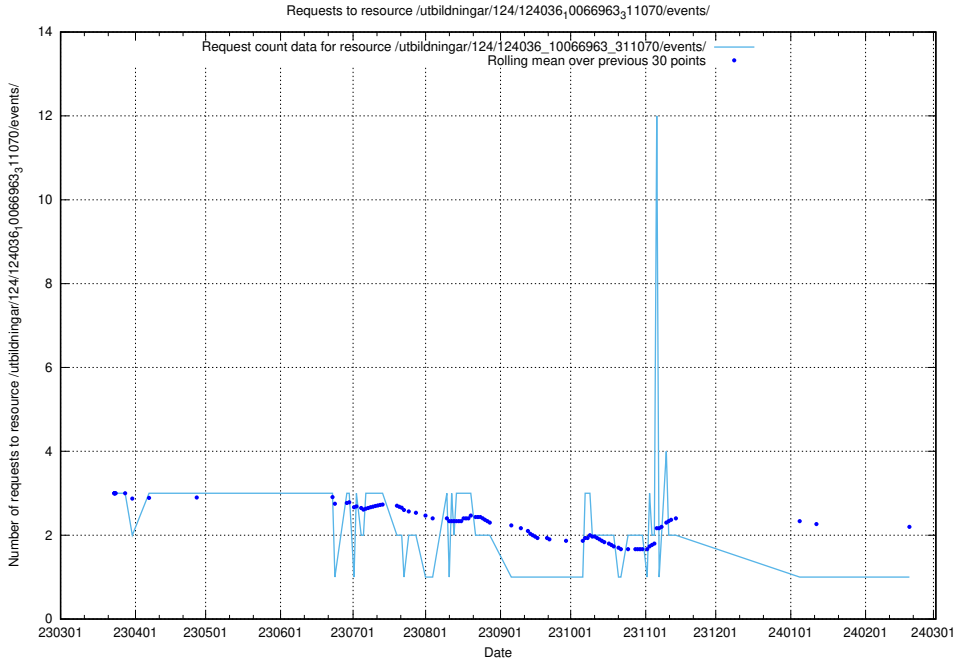

5.6692 Usage of /utbildningar/124/124036_10066963_311070/events/

Here, we count the number of requests to resource /utbildningar/124/124036_10066963_311070/events/