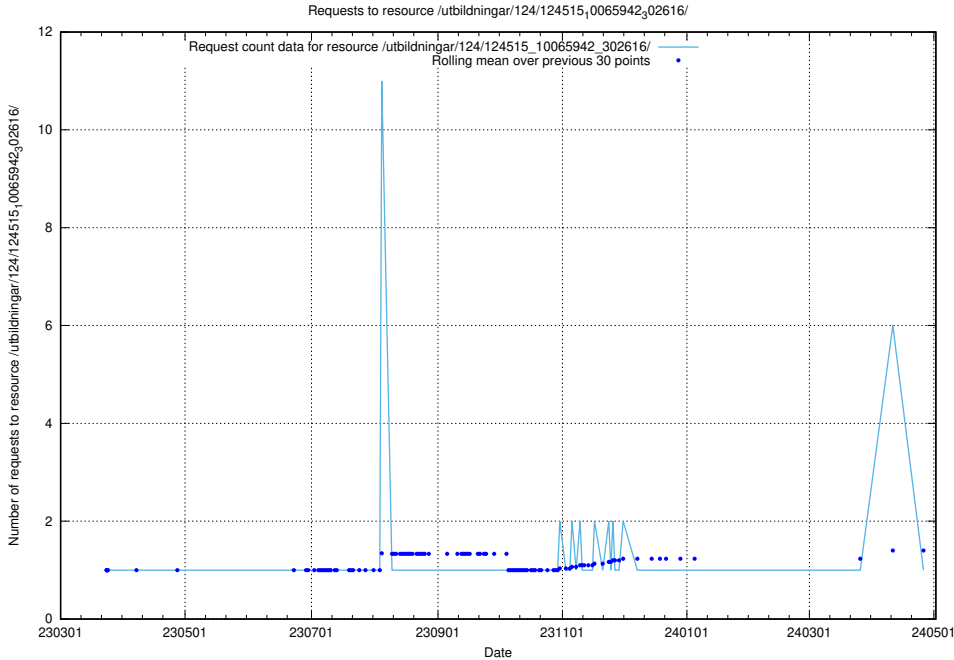

5.1946 Usage of /utbildningar/124/124515_10065942_302616/

Here, we count the number of requests to resource /utbildningar/124/124515_10065942_302616/.

5.1947 Usage of /availability/uptime/prod/20231009/