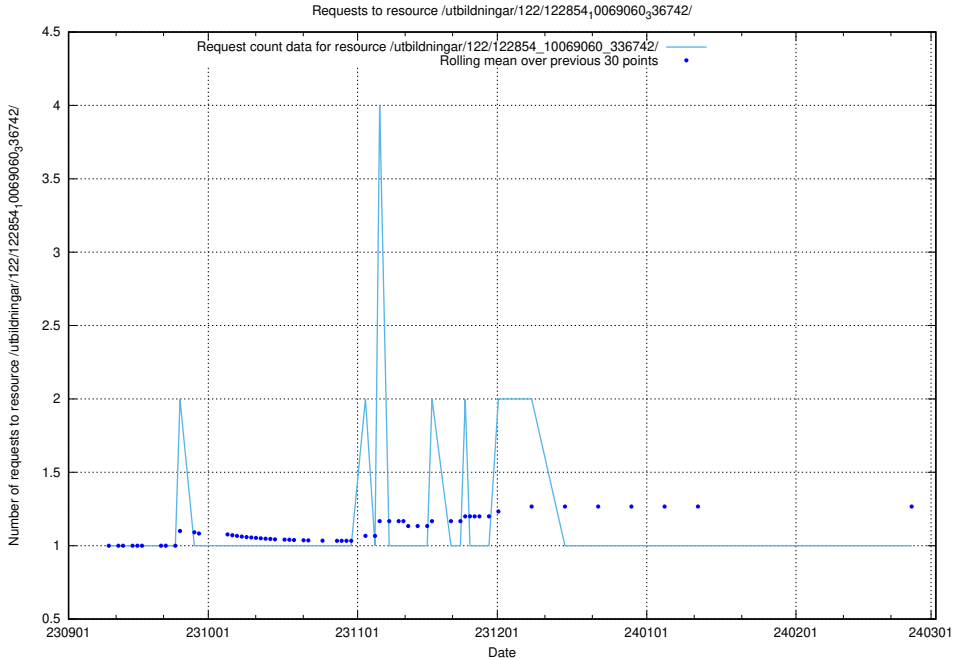

5.5039 Usage of /utbildningar/122/122854_10069060_336742/

Here, we count the number of requests to resource /utbildningar/122/122854_10069060_336742/.