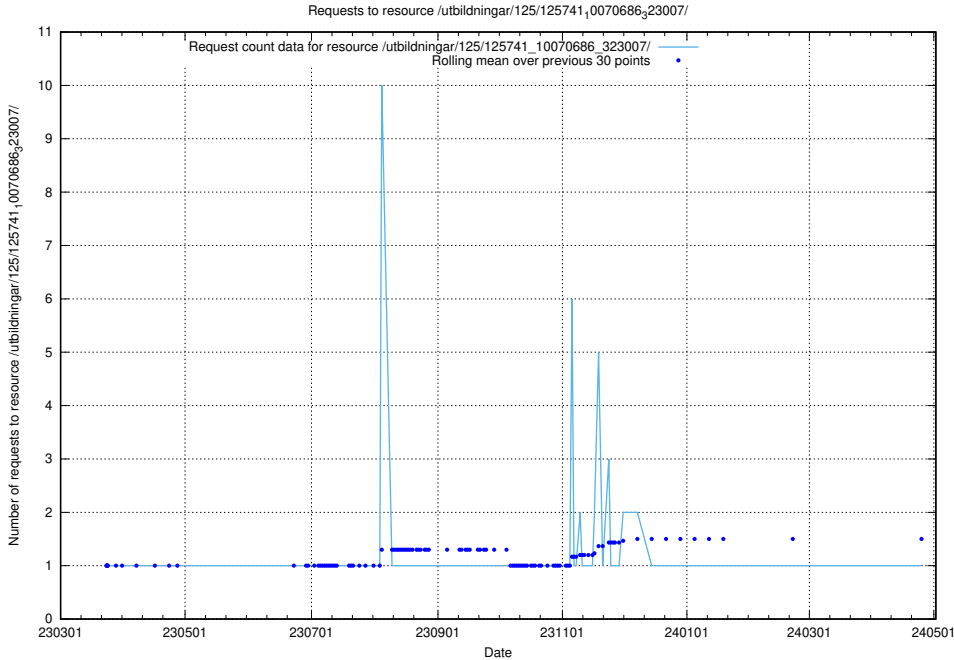

5.6904 Usage of /utbildningar/125/125741_10070686_323007/

Here, we count the number of requests to resource /utbildningar/125/125741_10070686_323007/.