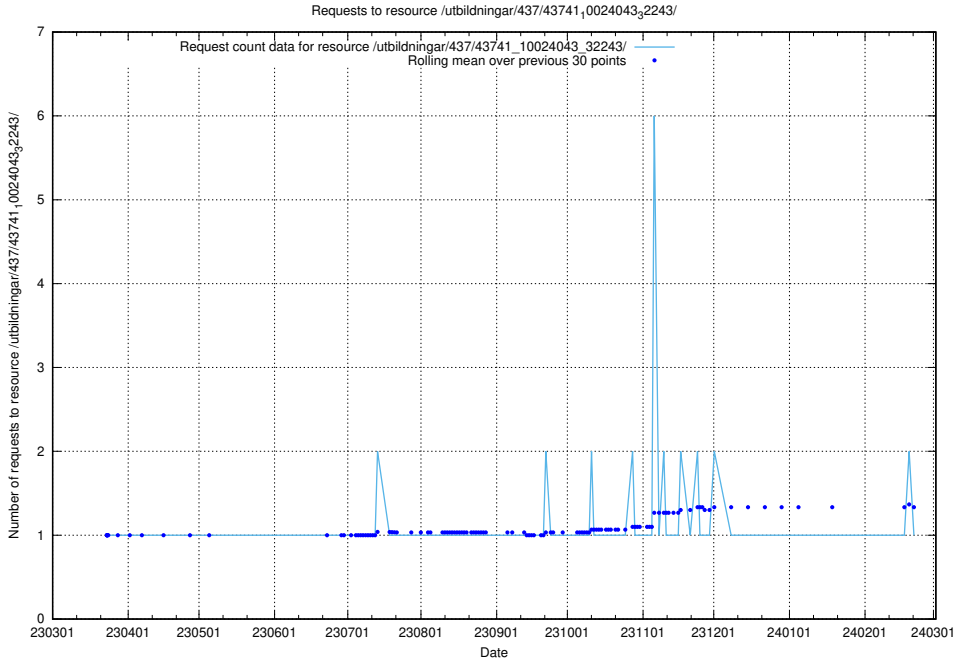

5.6820 Usage of /utbildningar/437/43741_10024043_32243/

Here, we count the number of requests to resource /utbildningar/437/43741_10024043_32243/.