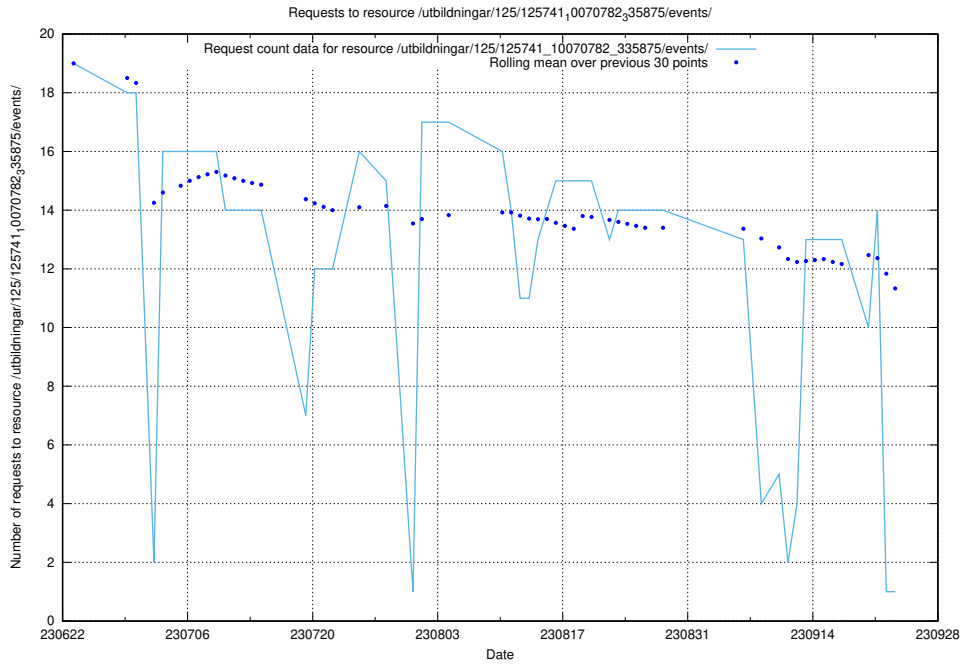

5.5986 Usage of /utbildningar/125/125741_10070782_335875/events/

Here, we count the number of requests to resource /utbildningar/125/125741_10070782_335875/events/