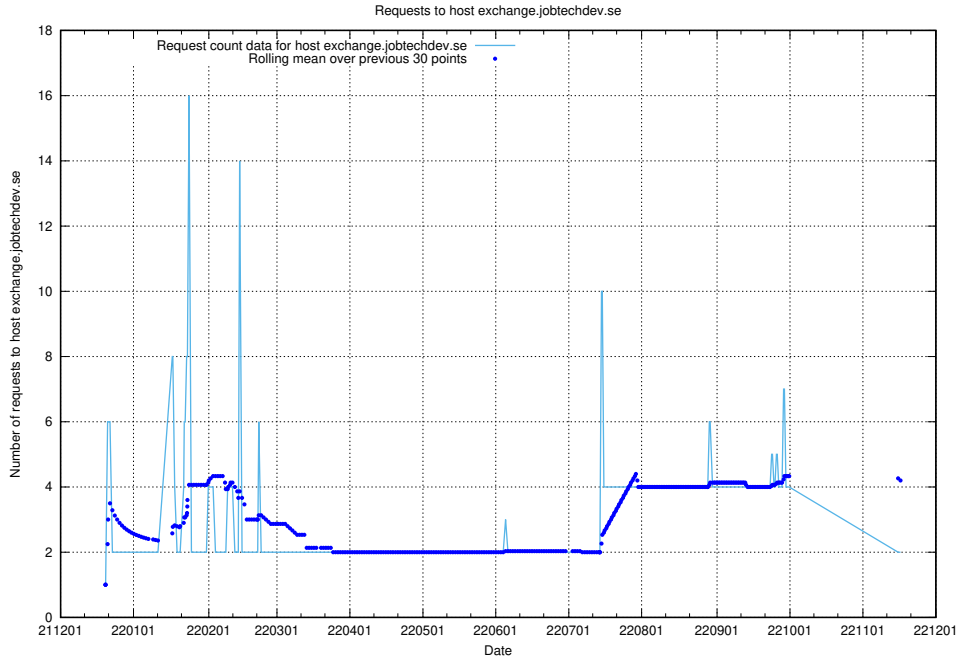

Here, we count the number of requests to host mail01.jobtechdev.se.

7.380 Usage of exchange.jobtechdev.se

Here, we count the number of requests to host exchange.jobtechdev.se.

7.381 Usage of autodiscover.jobtechdev.se