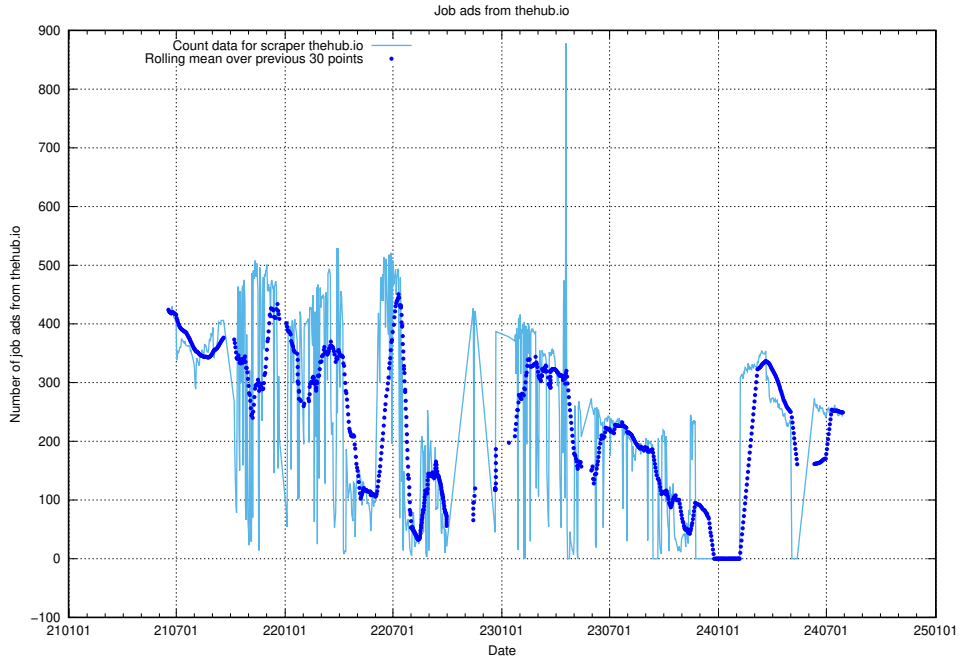

13.10 Number of ads by scraper thehub.io

Here, we count the number of job ads scraped from thehub.io.