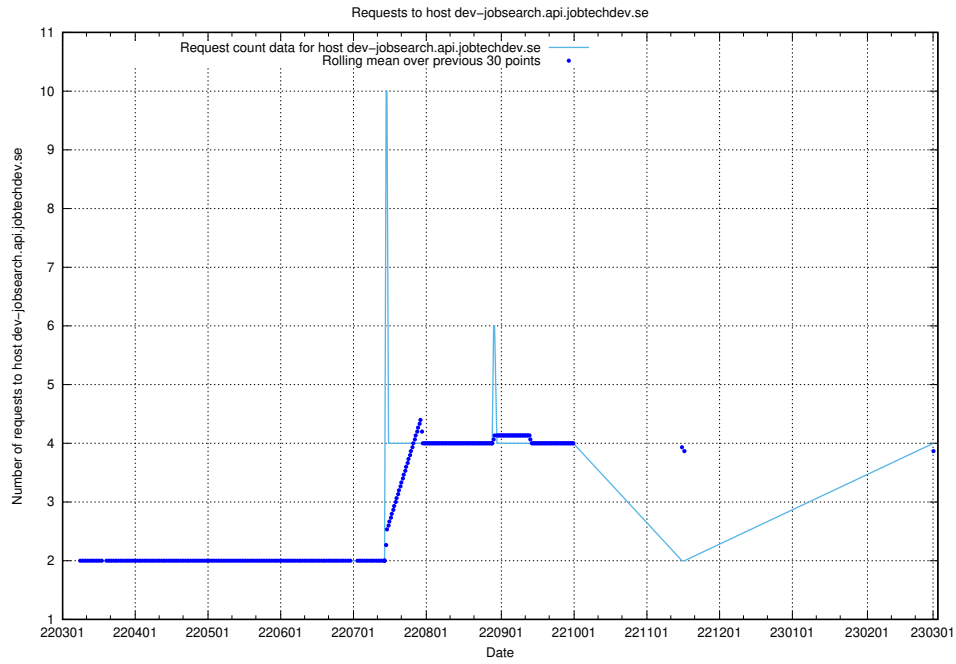

7.160 Usage of dev-jobsearch.api.jobtechdev.se

Here, we count the number of requests to host dev-jobsearch.api.jobtechdev.se.