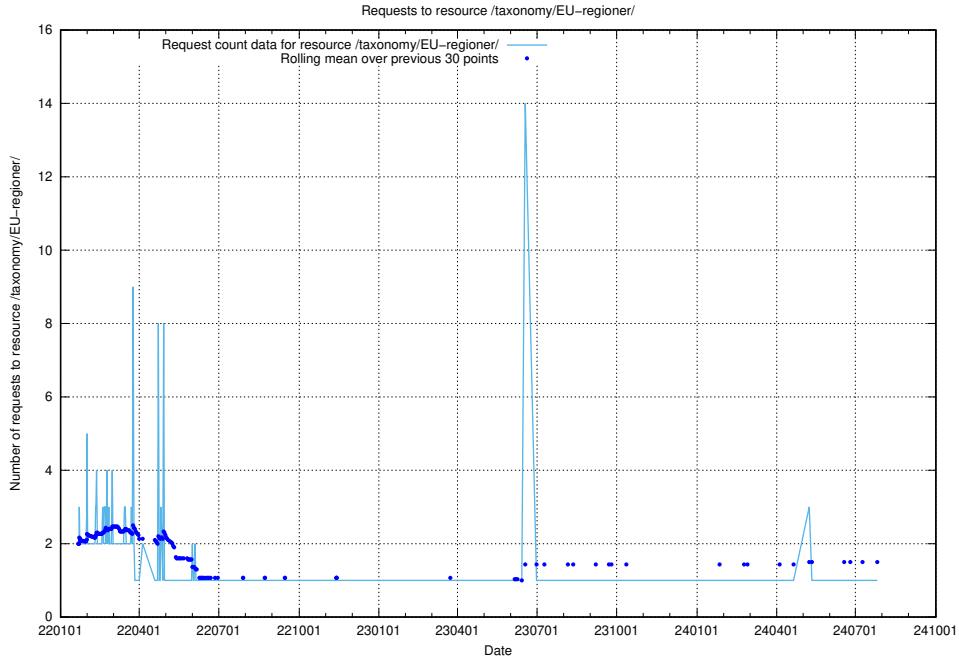

5.1082 Usage of /taxonomy/EU-regioner/

Here, we count the number of requests to resource /taxonomy/EU-regioner/.