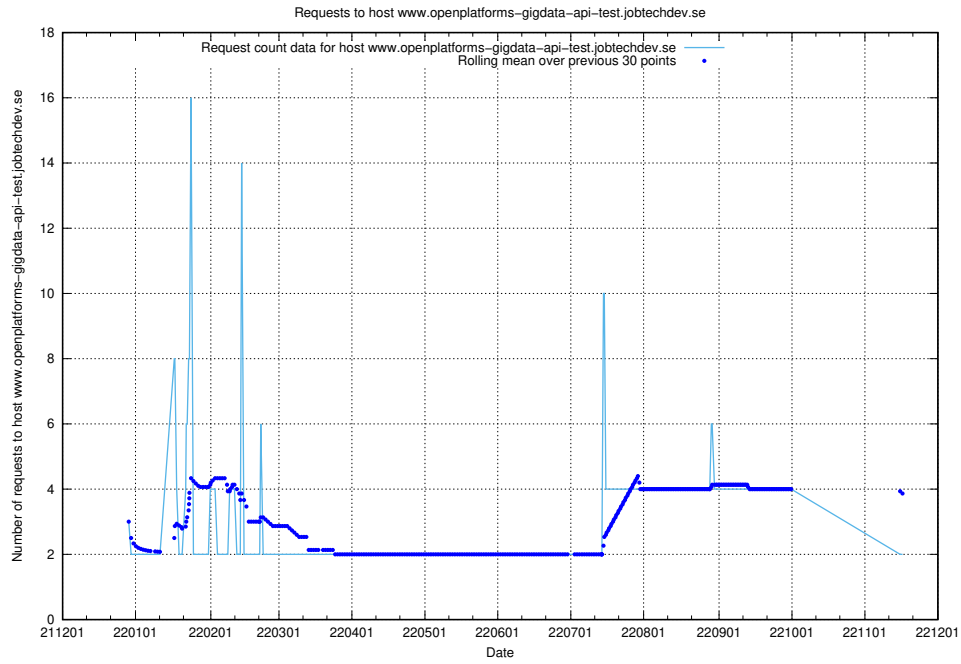

7.355 Usage of inks-develop.api.jobtechdev.se

Here, we count the number of requests to host inks-develop.api.jobtechdev.se.

7.356 Usage of web.jobtechdev.se

Here, we count the number of requests to host web.jobtechdev.se.