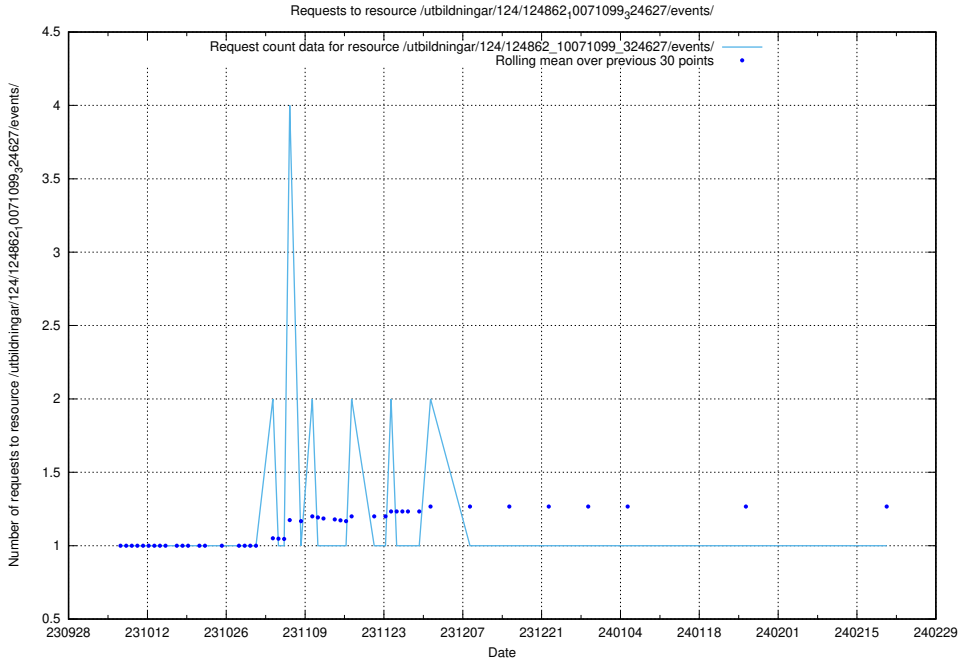

5.4803 Usage of /utbildningar/124/124862_10071099_324627/events/

Here, we count the number of requests to resource /utbildningar/124/124862_10071099_324627/events/