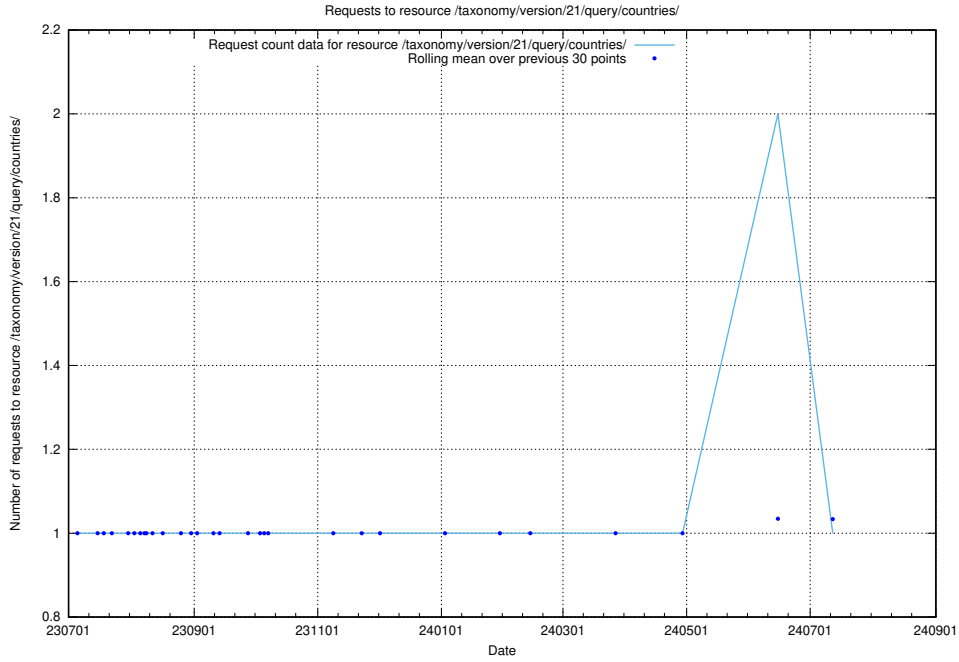

5.5768 Usage of /taxonomy/version/21/query/countries/

Here, we count the number of requests to resource /taxonomy/version/21/query/countries/.