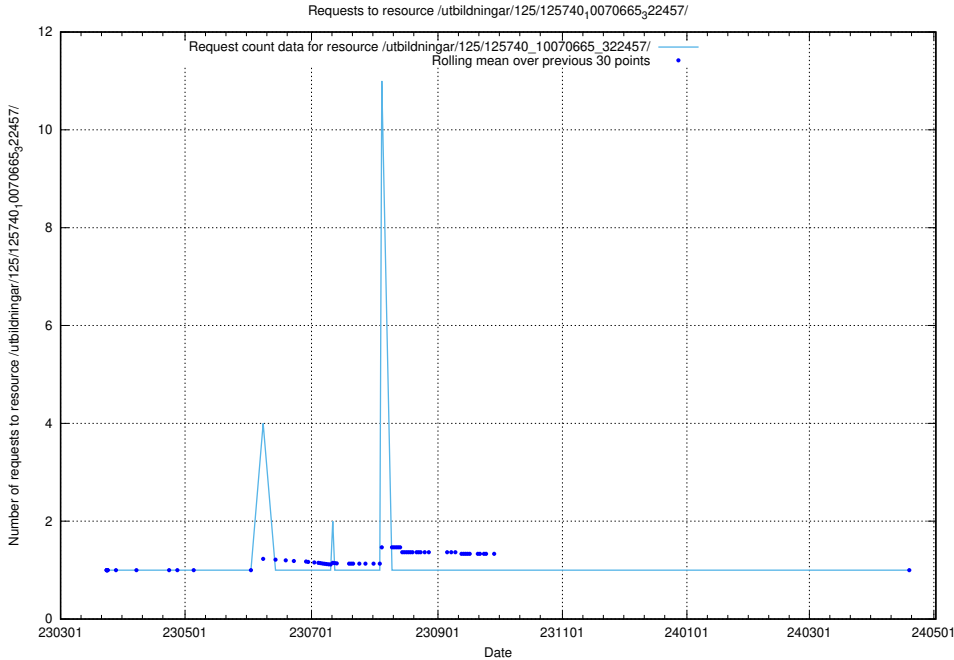

5.952 Usage of /utbildningar/125/125740_10070665_322457/

Here, we count the number of requests to resource /utbildningar/125/125740_10070665_322457/.