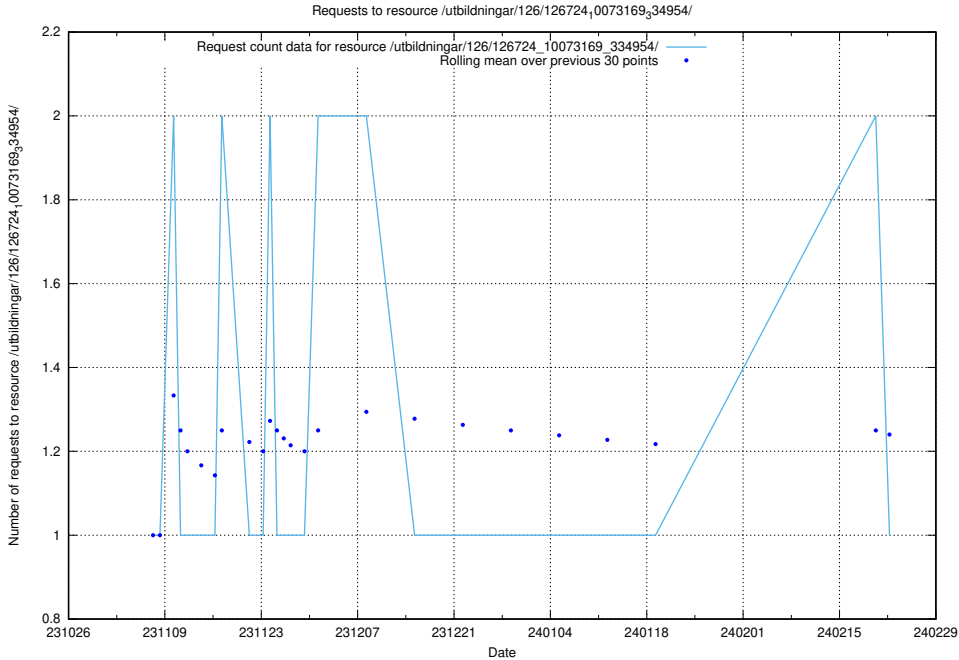

5.4530 Usage of /utbildningar/126/126724_10073169_334954/

Here, we count the number of requests to resource /utbildningar/126/126724_10073169_334954/.