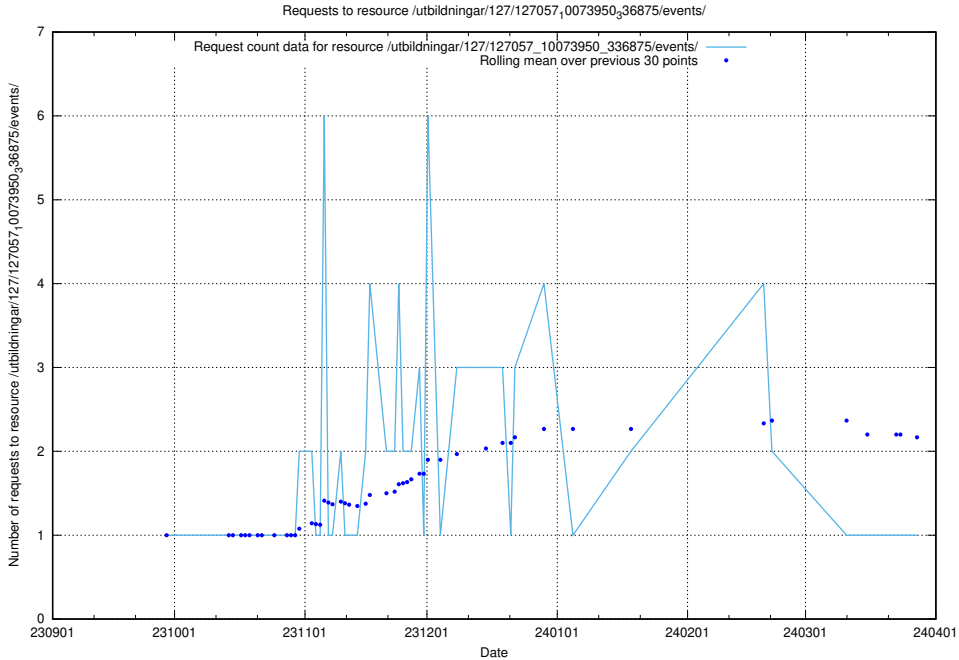

5.4856 Usage of /utbildningar/127/127057_10073950_336875/events/

Here, we count the number of requests to resource /utbildningar/127/127057_10073950_336875/events/