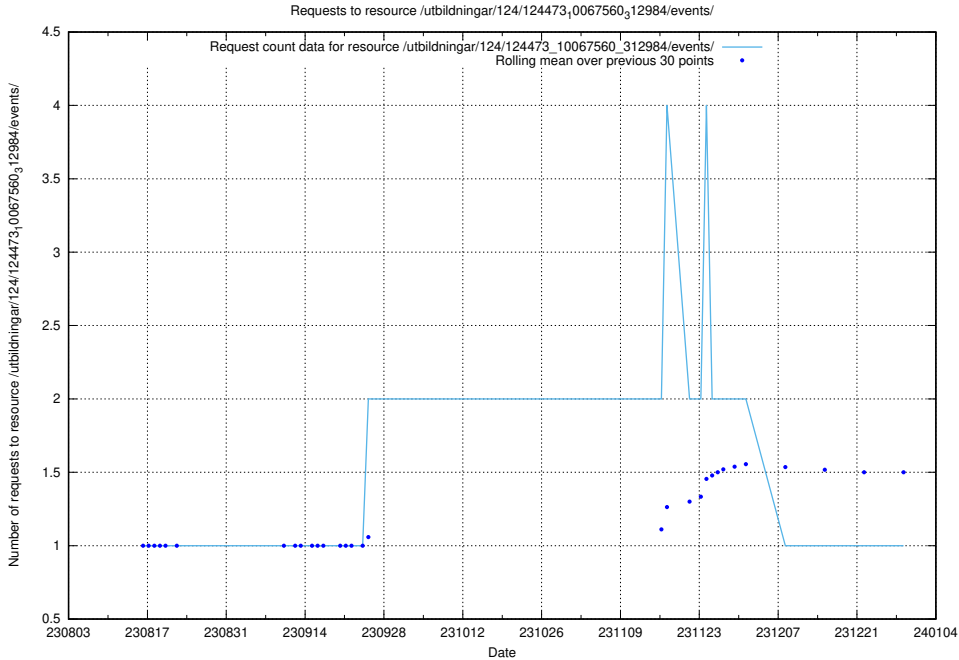

5.5205 Usage of /utbildningar/124/124473_10067560_312984/events/

Here, we count the number of requests to resource /utbildningar/124/124473_10067560_312984/events/