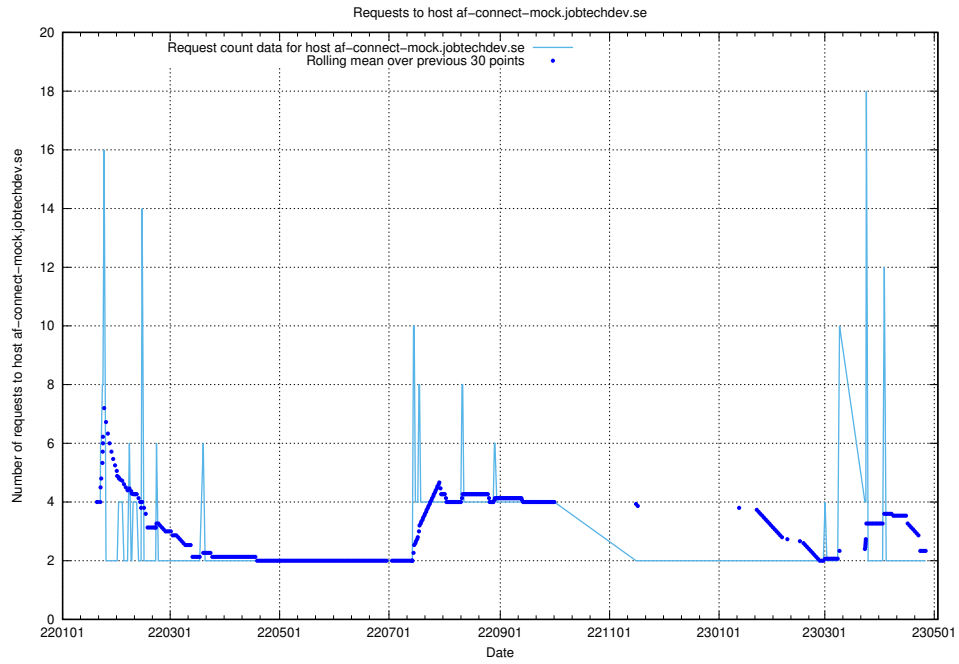

Here, we count the number of requests to host af-connect-mock.jobtechdev.se.

7.269 Usage of jittsi.jobtechdev.se

Here, we count the number of requests to host jittsi.jobtechdev.se.

7.270 Usage of `api-jobtech-taxonomy-api-test-in-prod-read.prod.services.jtech.se`