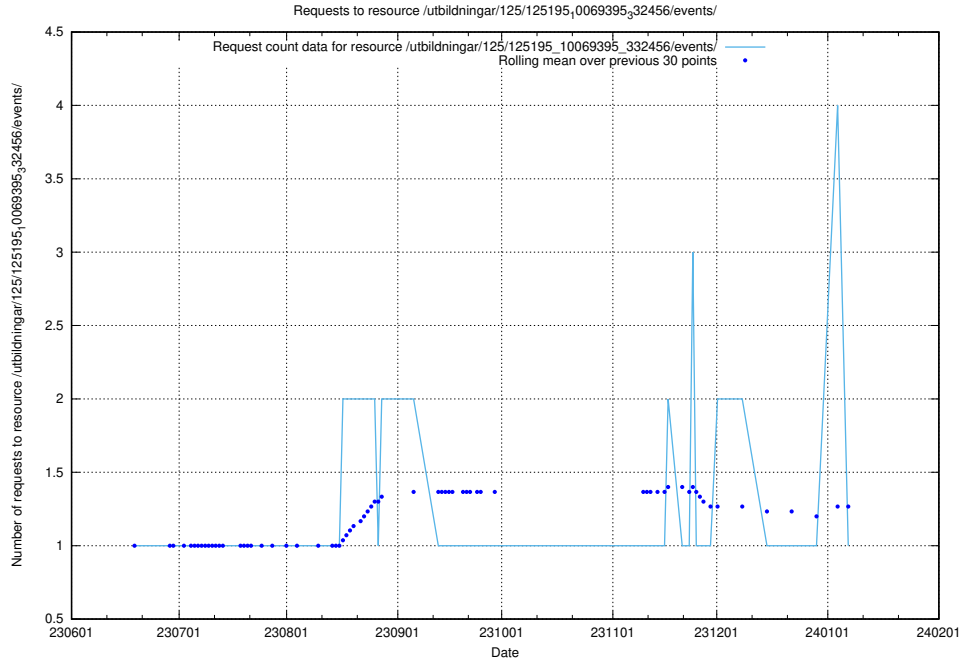

5.6283 Usage of /utbildningar/125/125195_10069395_332456/events/

Here, we count the number of requests to resource /utbildningar/125/125195_10069395_332456/events/