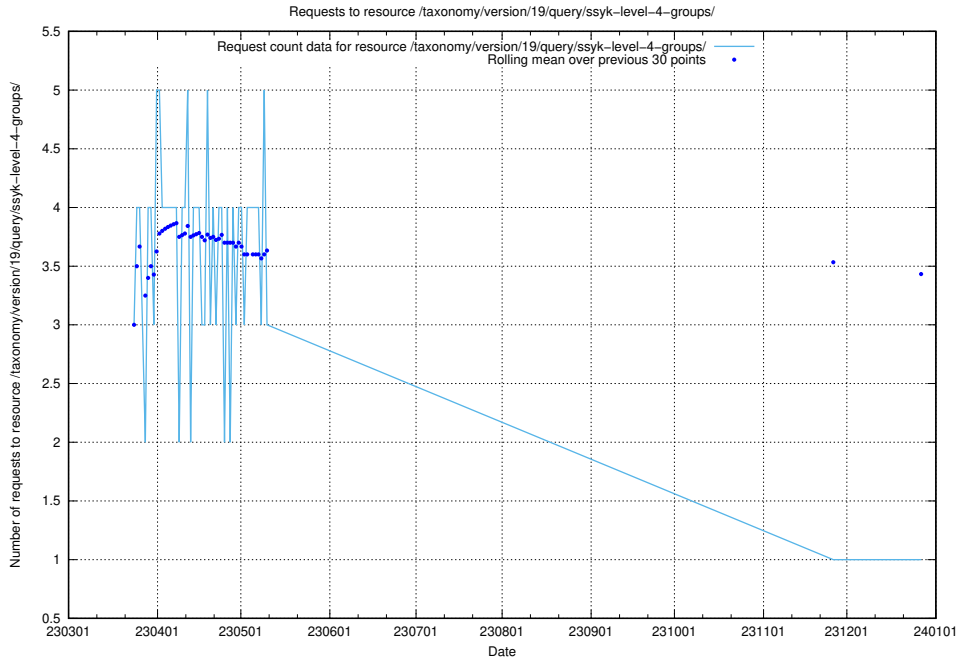

5.6546 Usage of /taxonomy/version/19/query/ssyk-level-4-groups/

Here, we count the number of requests to resource /taxonomy/version/19/query/ssyk-level-4-groups/.