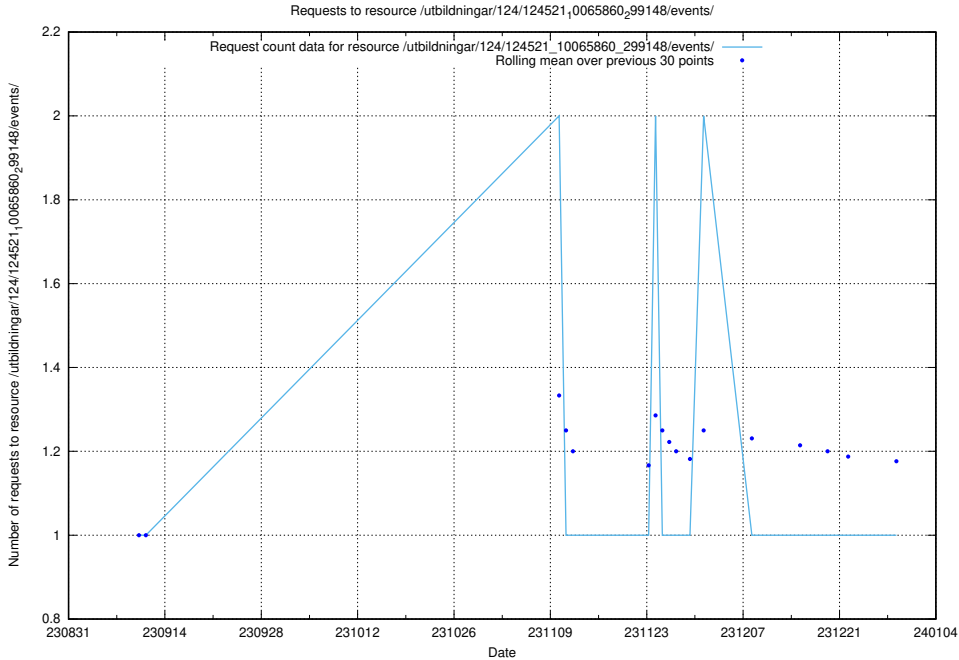

Here, we count the number of requests to resource /utbildningar/124/124855_10073707_336464/.

5.5023 Usage of /utbildningar/124/124521_10065860_299148/events/

Here, we count the number of requests to resource /utbildningar/124/124521_10065860_299148/events/