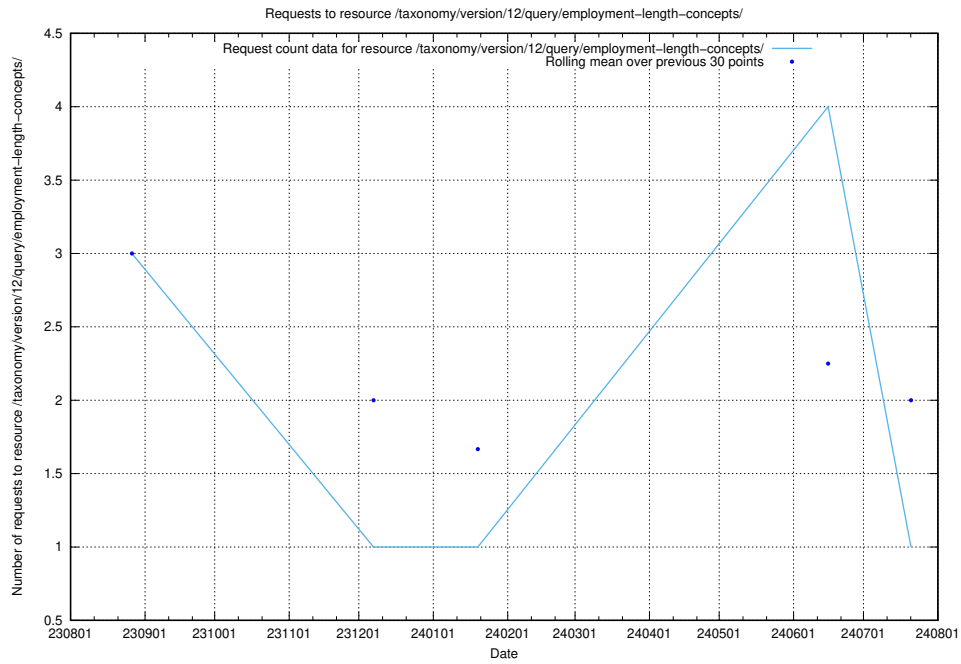

5.5104 Usage of /taxonomy/version/12/query/employment-length-concepts/

Here, we count the number of requests to resource /taxonomy/version/12/query/employment-length-concepts/.