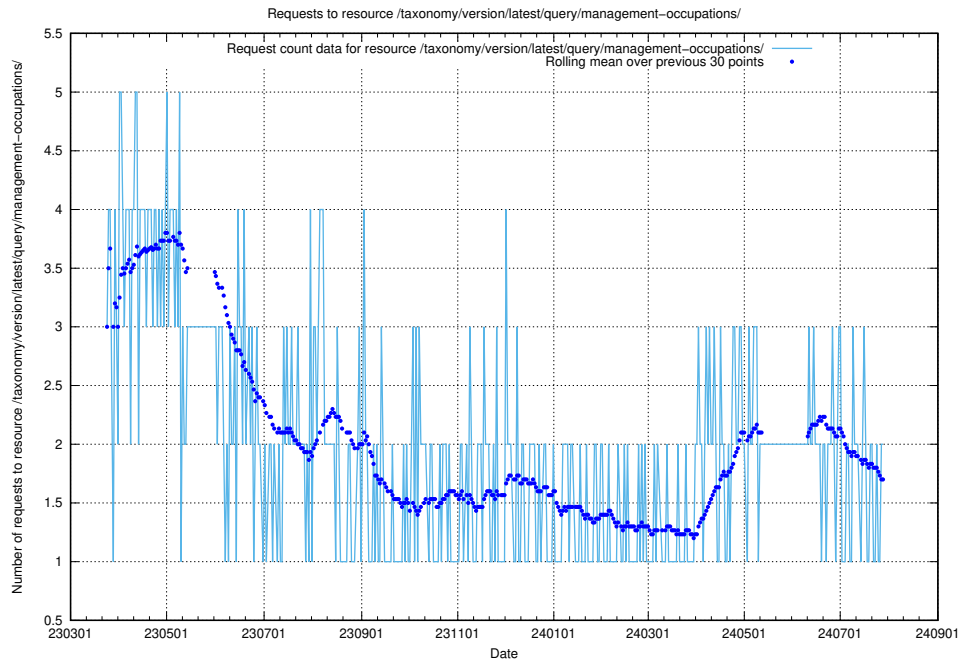

5.854 Usage of /taxonomy/version/latest/query/management-occupations/

Here, we count the number of requests to resource /taxonomy/version/latest/query/management-occupations/.