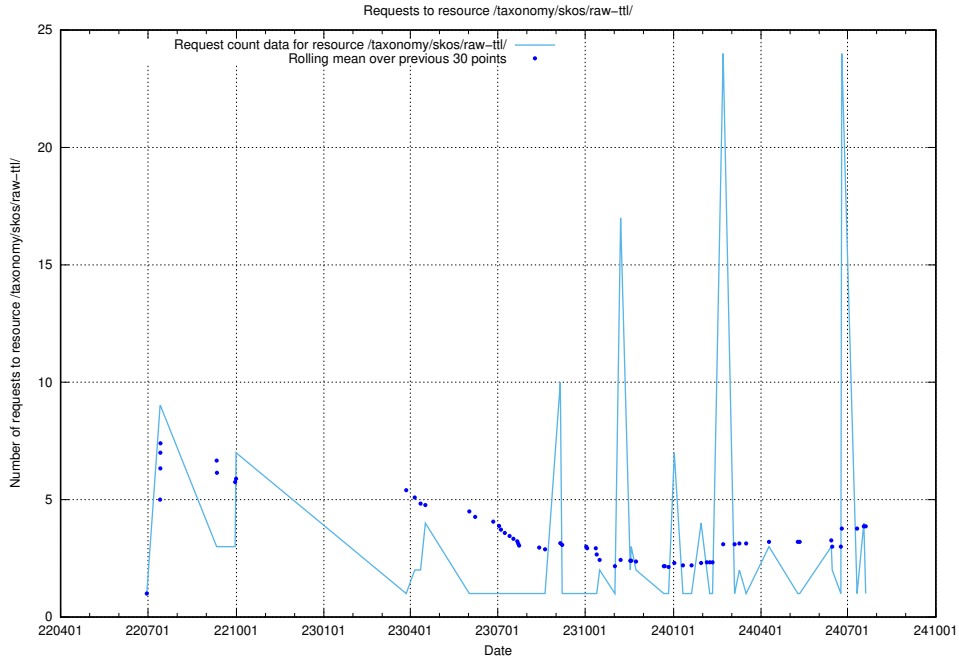

5.950 Usage of /taxonomy/skos/raw-ttl/

Here, we count the number of requests to resource /taxonomy/skos/raw-ttl/.