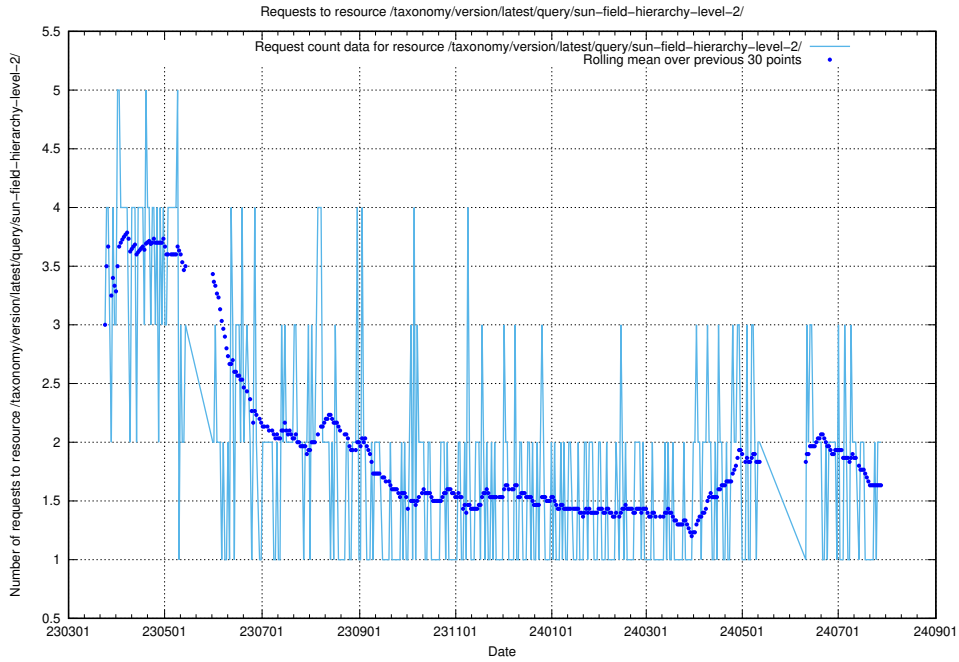

5.834 Usage of /taxonomy/version/latest/query/sun-field-hierarchy-level-2/

Here, we count the number of requests to resource /taxonomy/version/latest/query/sun-field-hierarchy-level-2/.