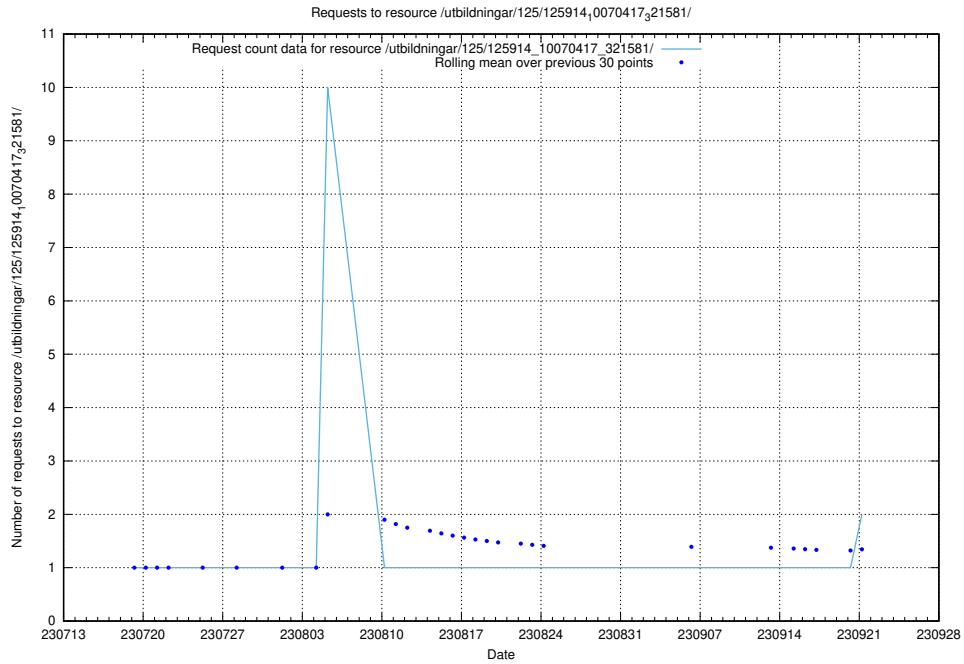

5.724 Usage of /utbildningar/125/125914_10070417_321581/

Here, we count the number of requests to resource /utbildningar/125/125914_10070417_321581/.