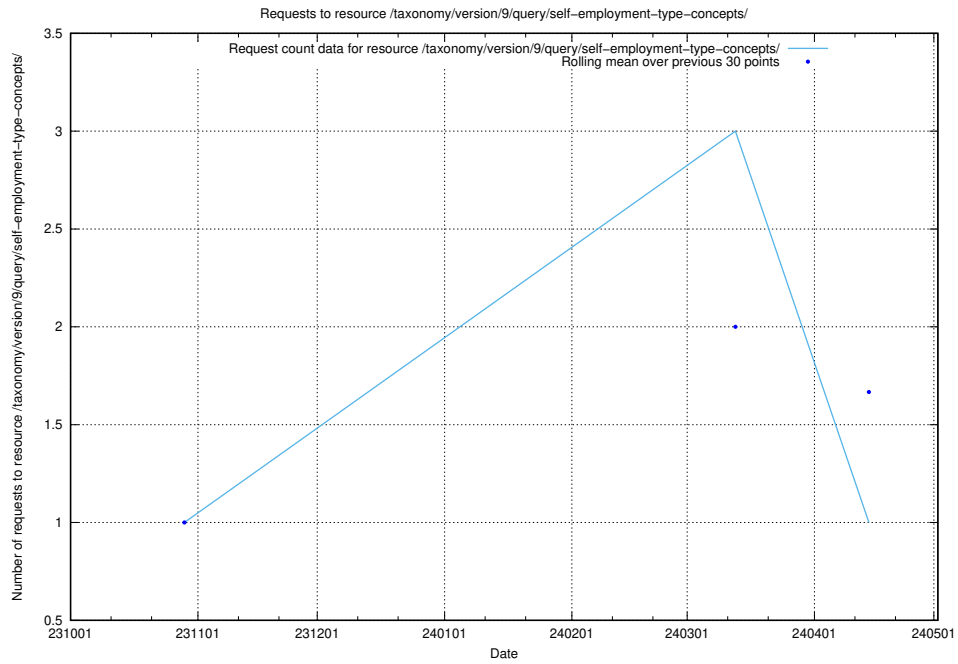

5.4581 Usage of /taxonomy/version/9/query/self-employment-type-concepts/

Here, we count the number of requests to resource /taxonomy/version/9/query/self-employment-type-concepts/.