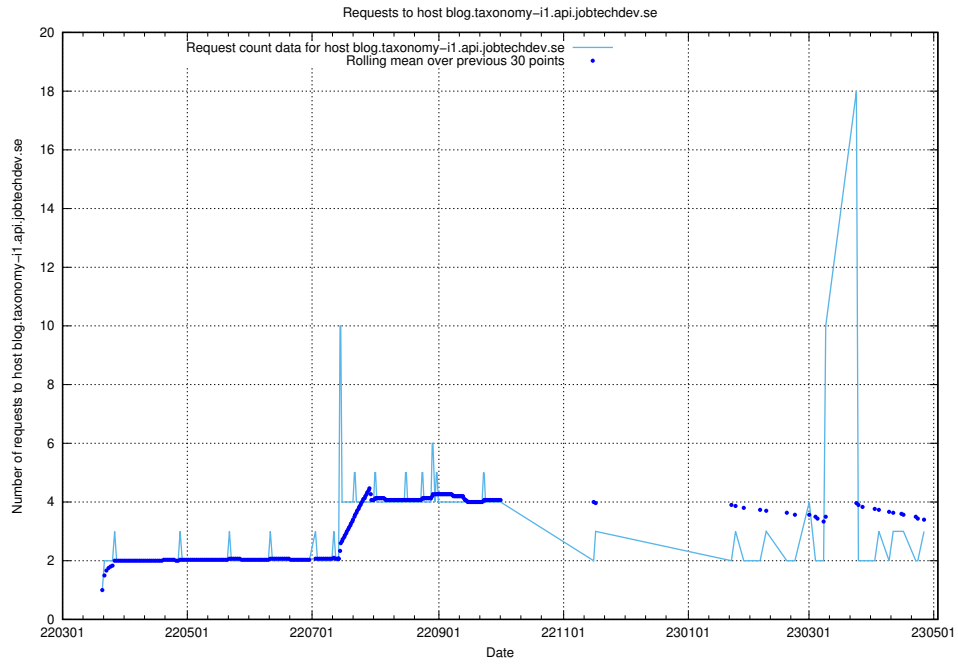

7.226 Usage of `blog.taxonomy-i1.api.jobtechdev.se`

Here, we count the number of requests to host `blog.taxonomy-i1.api.jobtechdev.se`.