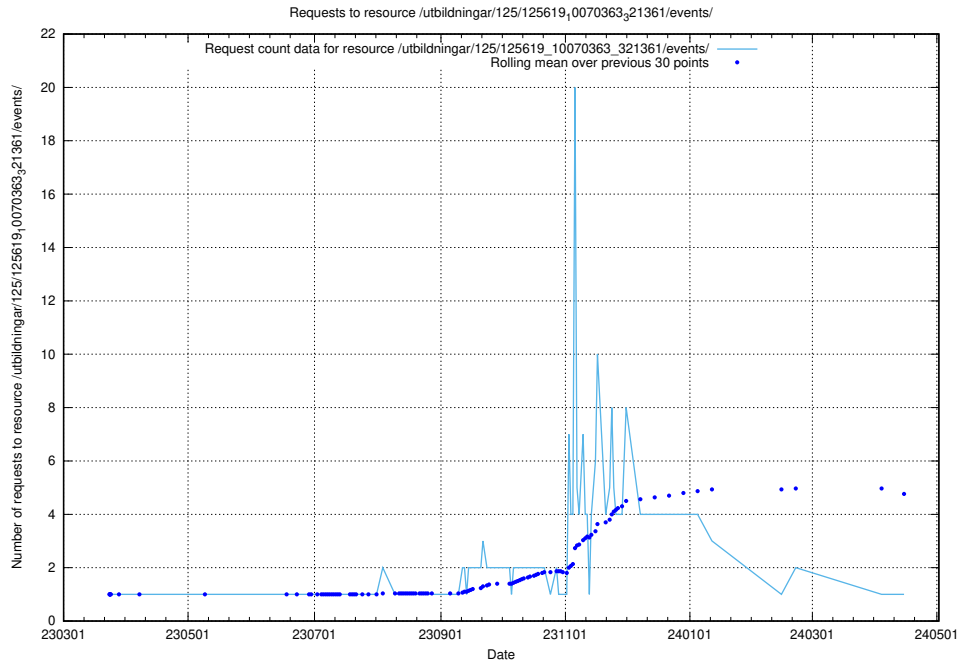

5.1012 Usage of /utbildningar/125/125619_10070363_321361/events/

Here, we count the number of requests to resource /utbildningar/125/125619_10070363_321361/events/