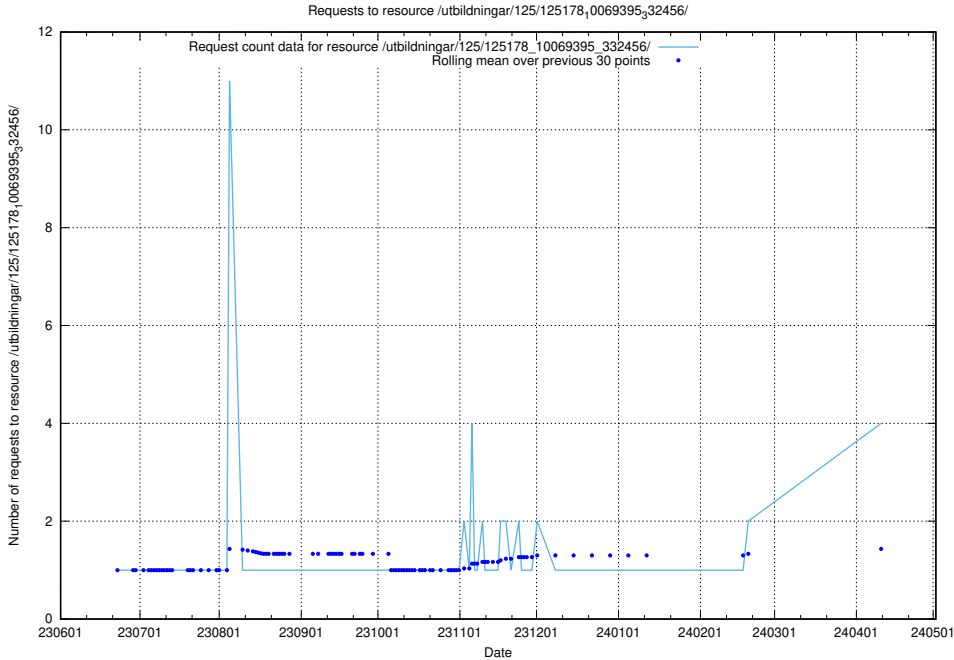

Here, we count the number of requests to resource /utbildningar/100/100754_10026327_322311/events/

5.216 Usage of /utbildningar/125/125178_10069395_332456/

Here, we count the number of requests to resource /utbildningar/125/125178_10069395_332456/.