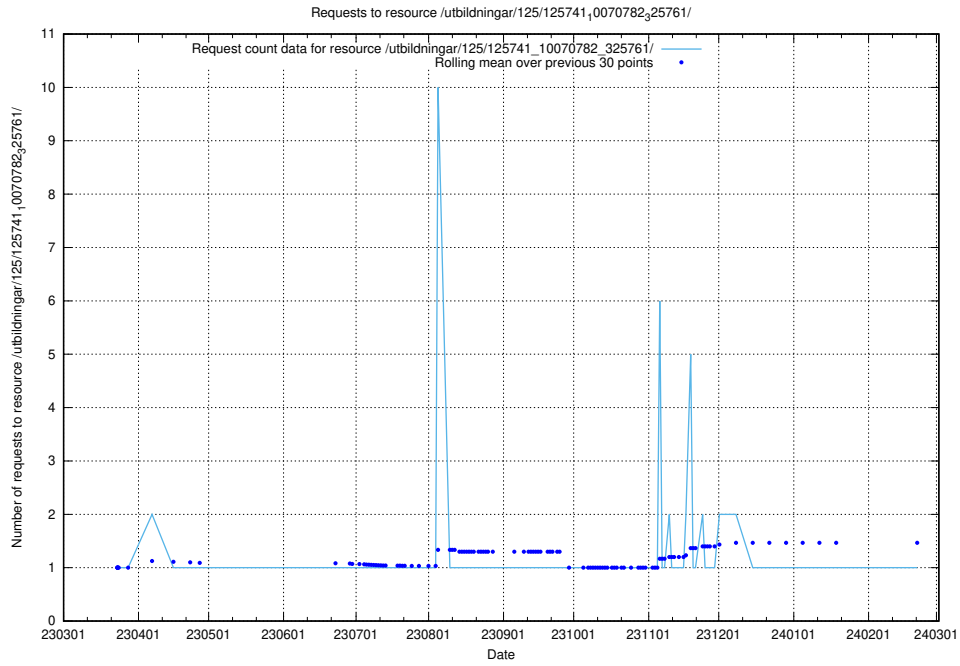

5.6893 Usage of /utbildningar/125/125741_10070782_325761/

Here, we count the number of requests to resource /utbildningar/125/125741_10070782_325761/.