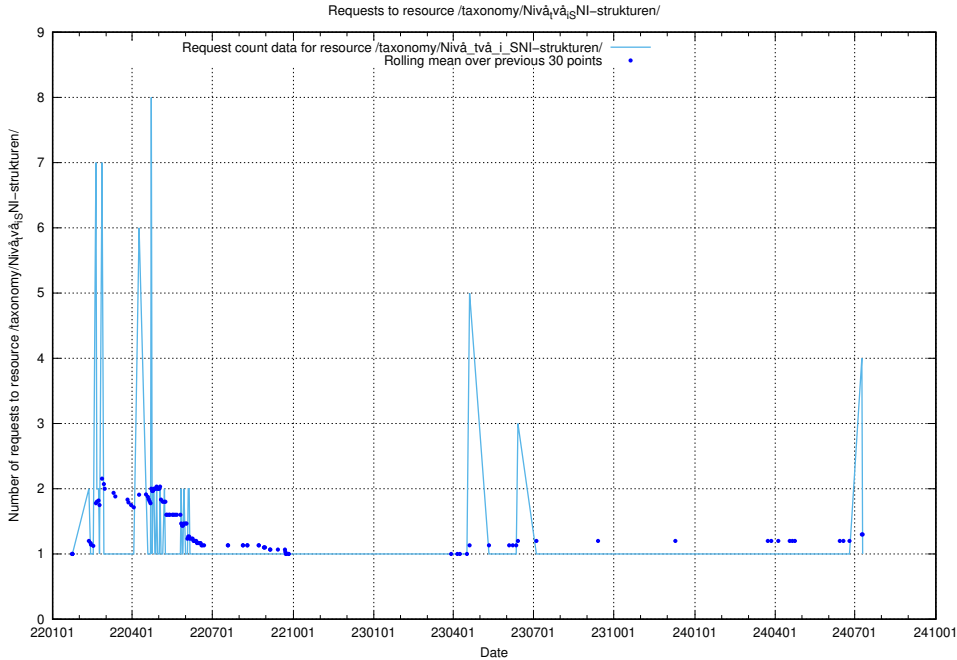

5.4629 Usage of /taxonomy/Nivå_två_i_SNI-strukturen/

Here, we count the number of requests to resource /taxonomy/Nivå_två_i_SNI-strukturen/.