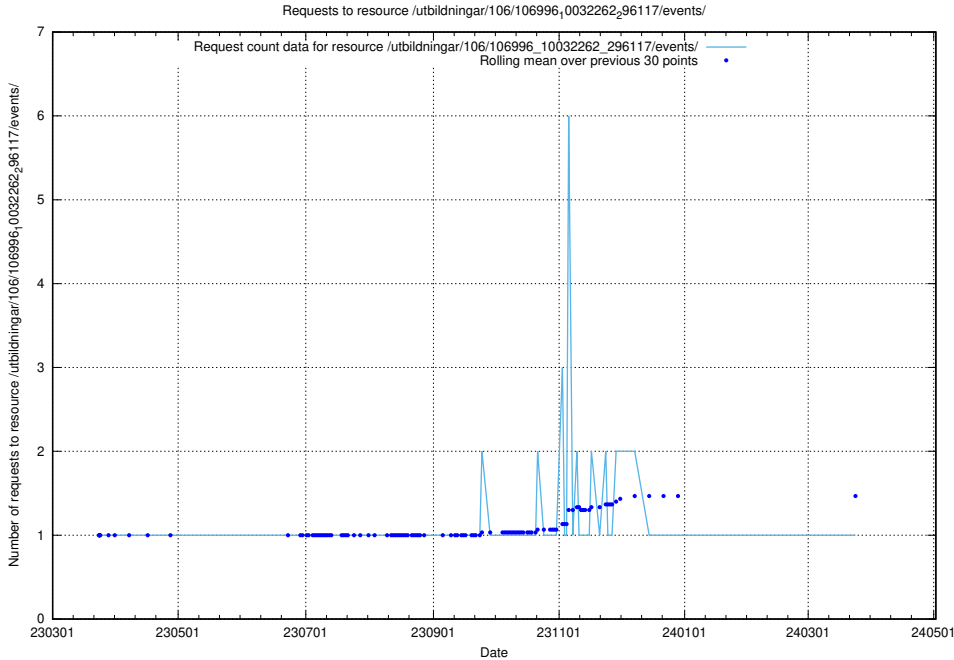

5.5838 Usage of /utbildningar/106/106996_10032262_296117/events/

Here, we count the number of requests to resource /utbildningar/106/106996_10032262_296117/events/

5.5839 Usage of /taxonomy/version/3/query/concepts-and-common-relations/