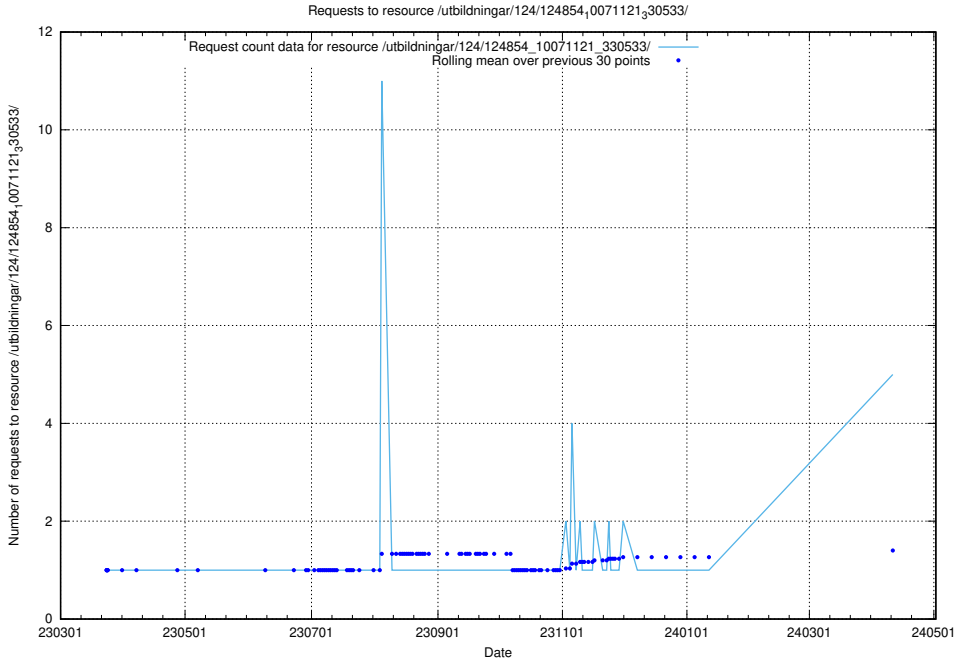

Here, we count the number of requests to resource /utbildningar/124/124934_10066879_310398/.

5.107 Usage of /utbildningar/124/124854_10071121_330533/

Here, we count the number of requests to resource /utbildningar/124/124854_10071121_330533/.