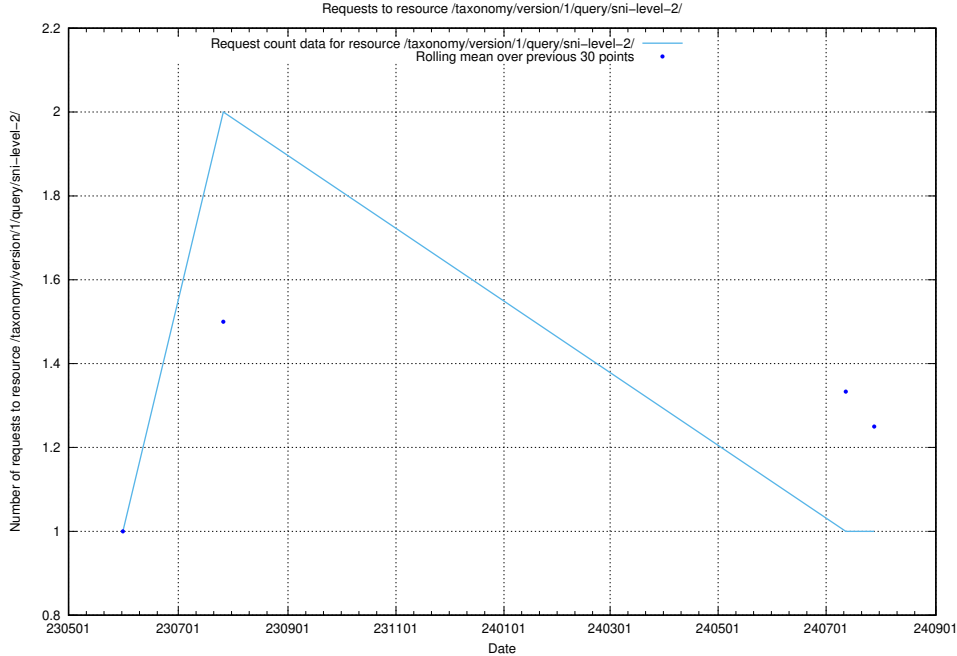

5.6380 Usage of /taxonomy/version/1/query/sni-level-2/

Here, we count the number of requests to resource /taxonomy/version/1/query/sni-level-2/.