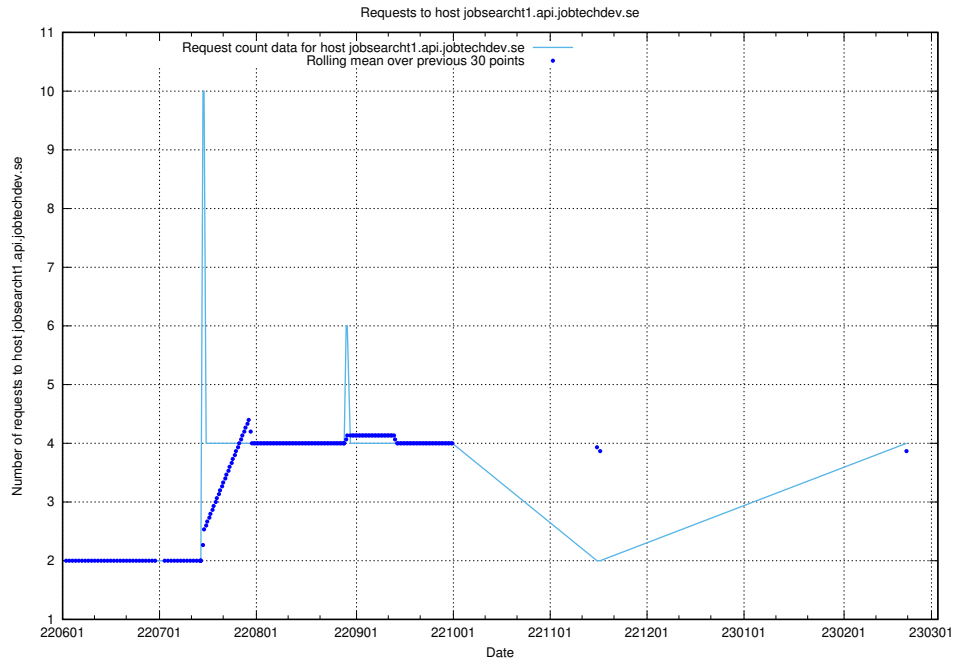

7.153 Usage of jobsearcht1.api.jobtechdev.se

Here, we count the number of requests to host jobsearcht1.api.jobtechdev.se.