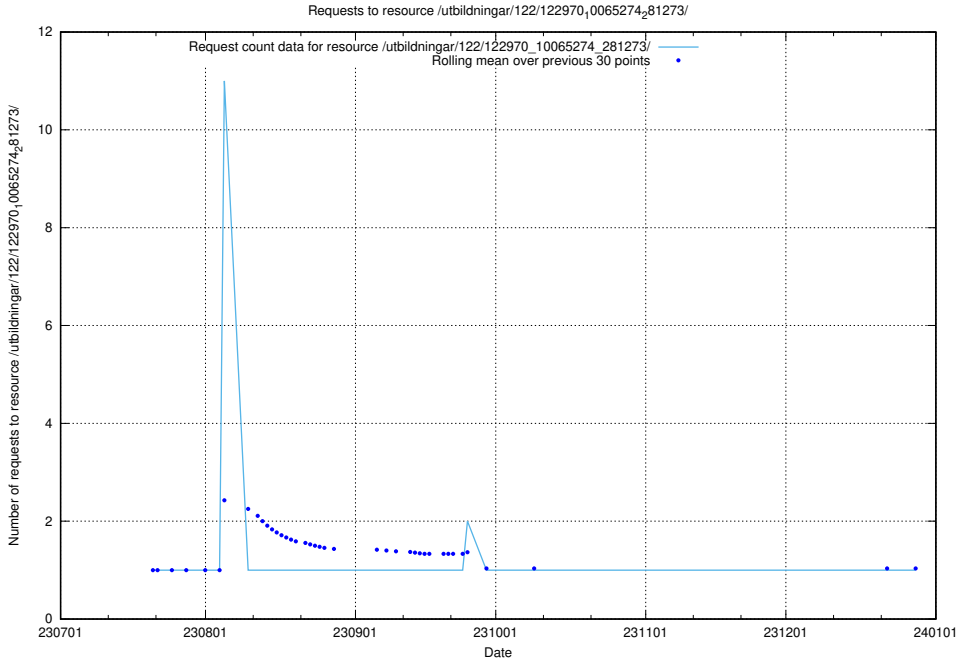

5.5397 Usage of /utbildningar/122/122970_10065274_281273/

Here, we count the number of requests to resource /utbildningar/122/122970_10065274_281273/.