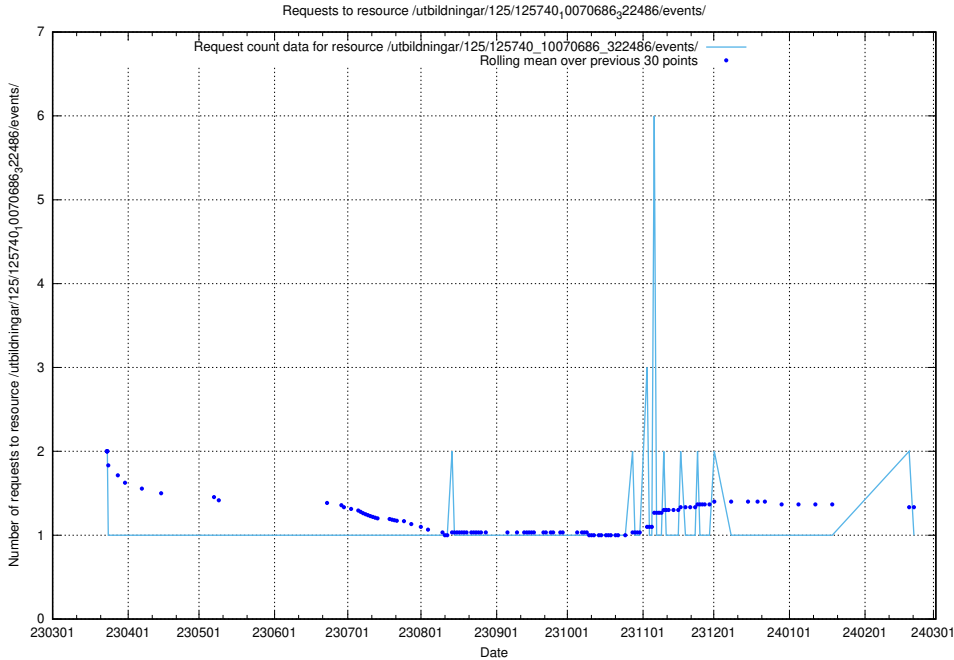

5.6706 Usage of /utbildningar/125/125740_10070686_322486/events/

Here, we count the number of requests to resource /utbildningar/125/125740_10070686_322486/events/