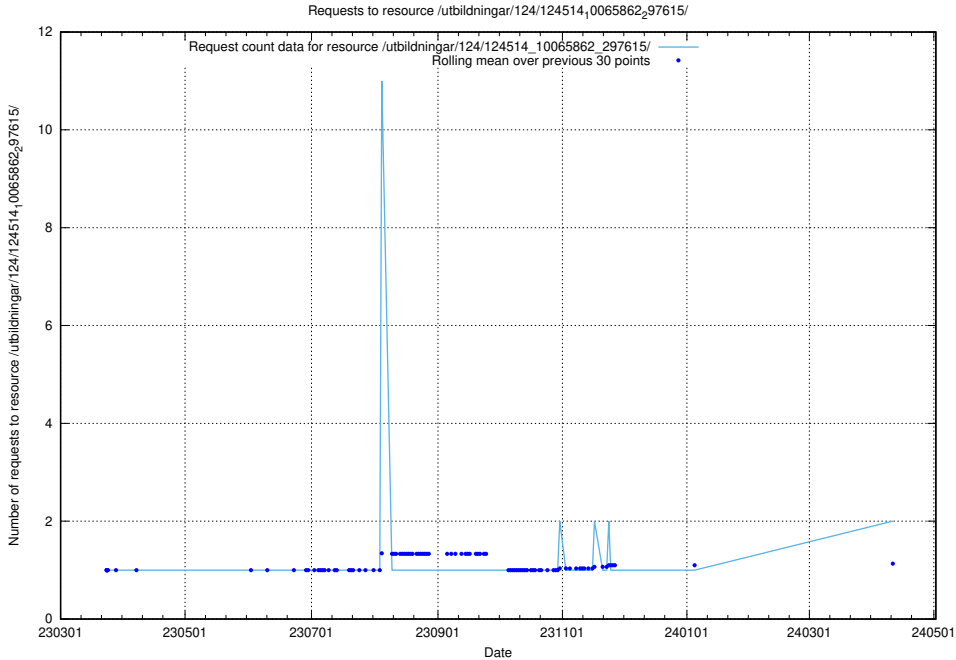

5.497 Usage of /utbildningar/124/124514_10065862_297615/

Here, we count the number of requests to resource /utbildningar/124/124514_10065862_297615/.