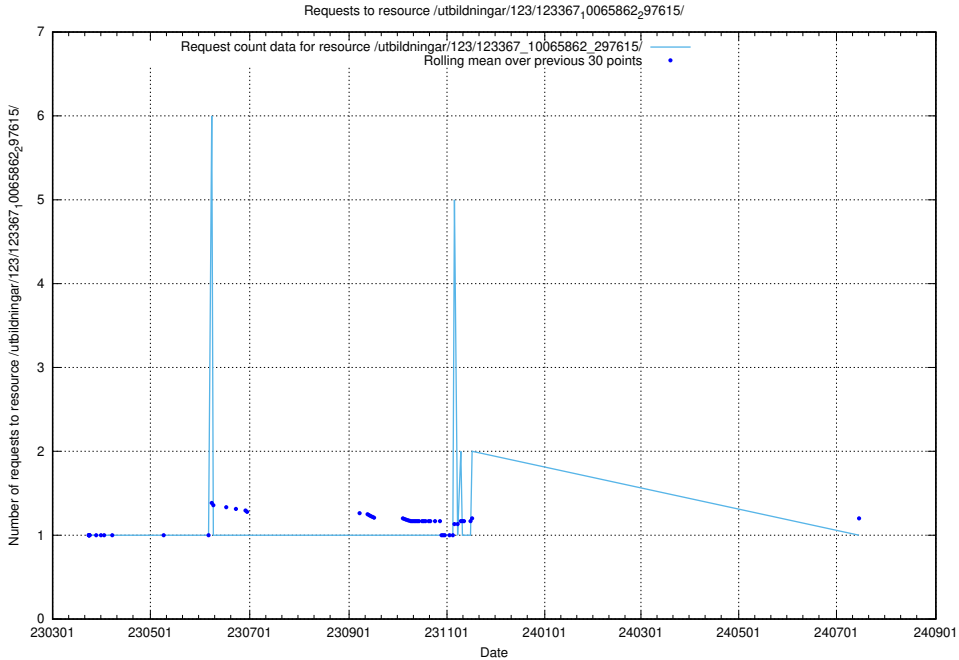

5.5206 Usage of /utbildningar/123/123367_10065862_297615/

Here, we count the number of requests to resource /utbildningar/123/123367_10065862_297615/.