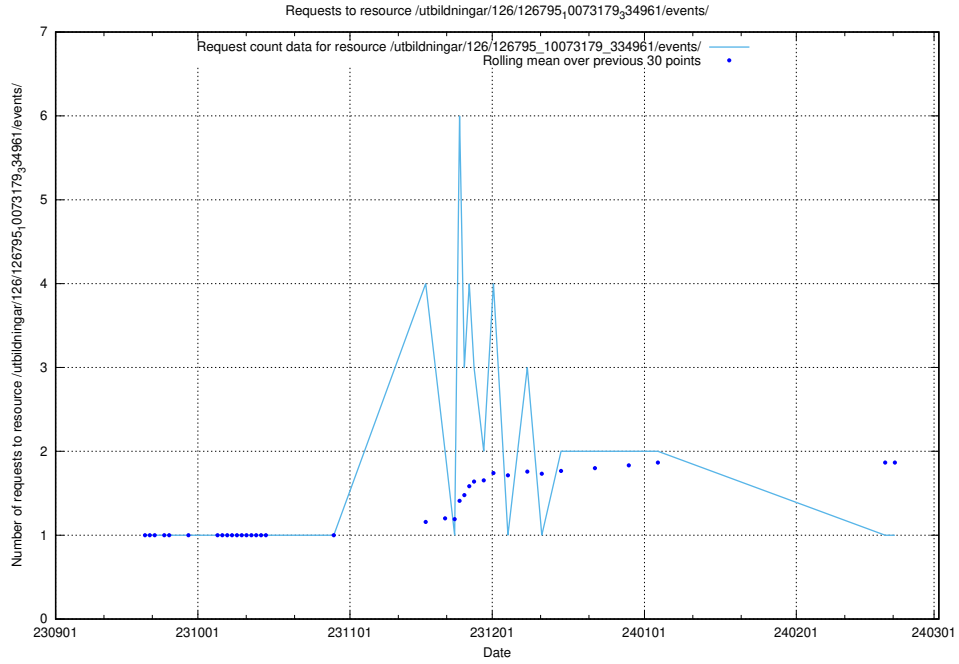

5.4934 Usage of /availability/20230904/

Here, we count the number of requests to resource /availability/20230904/.

5.4935 Usage of /utbildningar/126/126795_10073179_334961/events/

Here, we count the number of requests to resource /utbildningar/126/126795_10073179_334961/events/