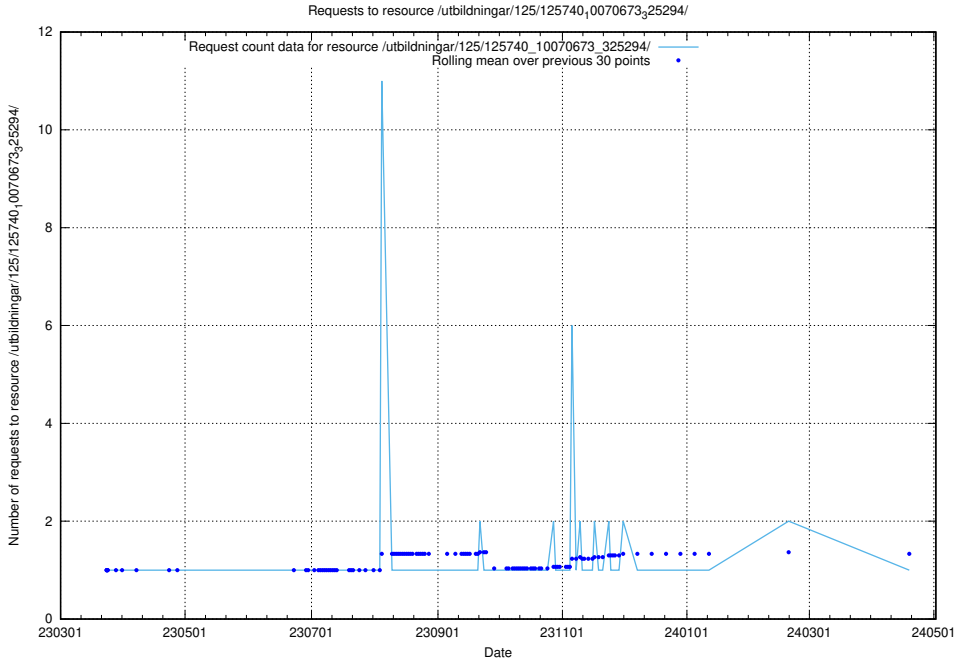

5.945 Usage of /utbildningar/125/125740_10070673_325294/

Here, we count the number of requests to resource /utbildningar/125/125740_10070673_325294/.