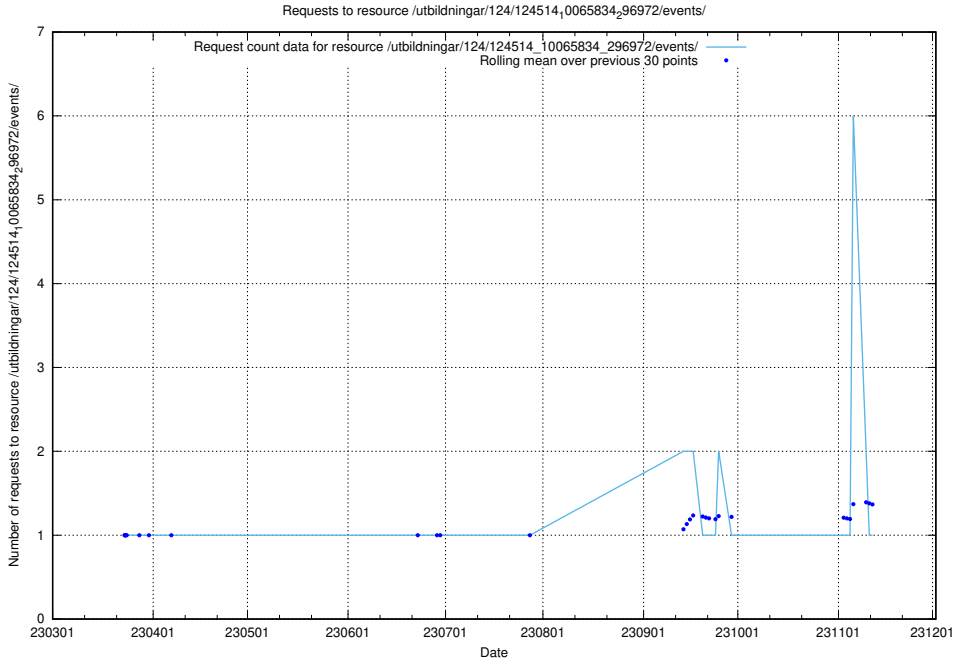

5.2485 Usage of /utbildningar/124/124514_10065834_296972/events/

Here, we count the number of requests to resource /utbildningar/124/124514_10065834_296972/events/