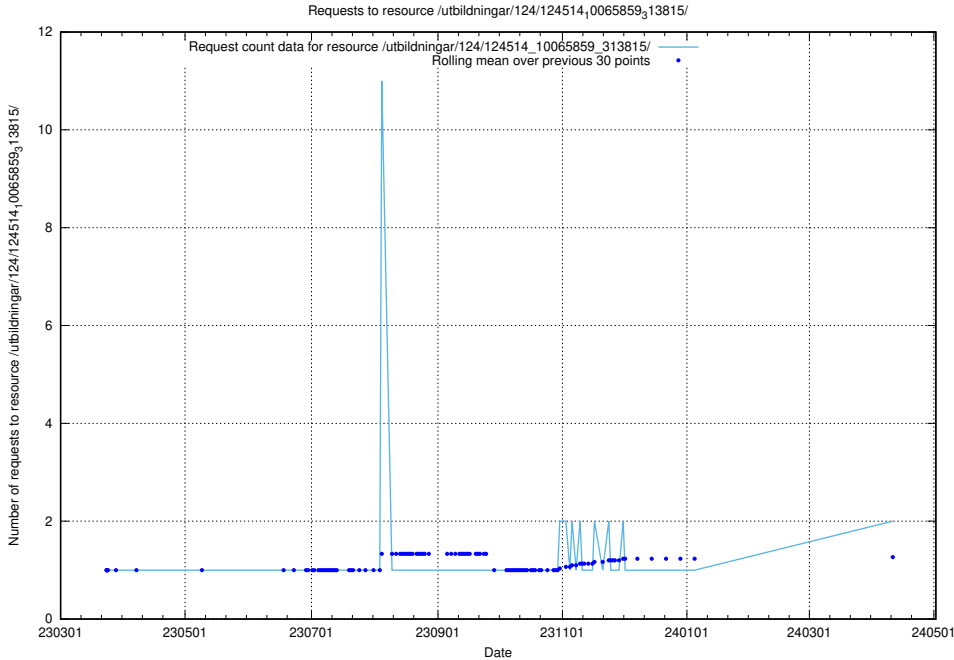

5.501 Usage of /utbildningar/124/124514_10065859_313815/

Here, we count the number of requests to resource /utbildningar/124/124514_10065859_313815/.