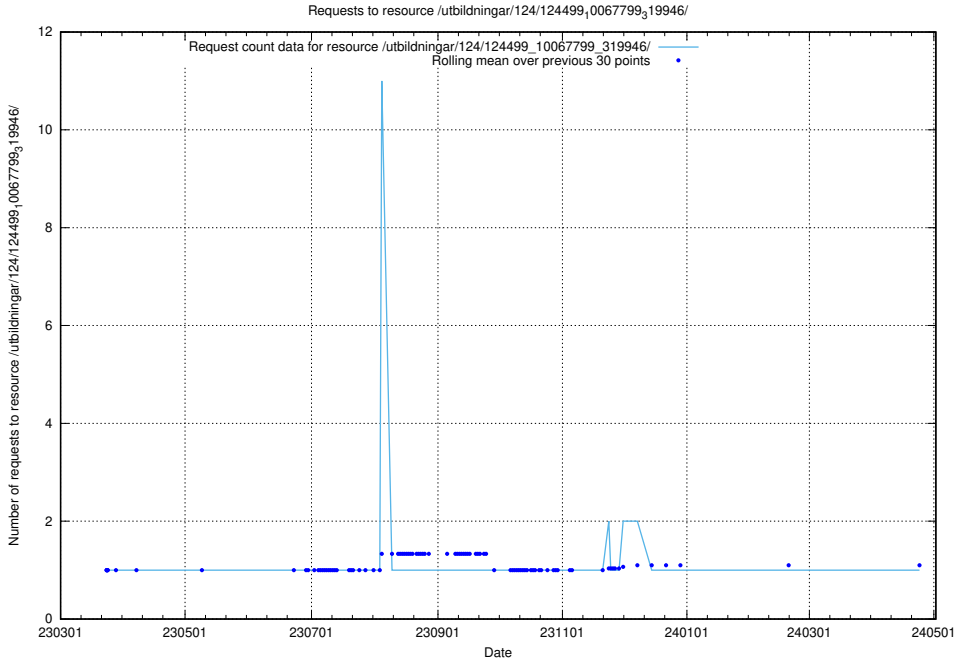

5.2863 Usage of /utbildningar/124/124499_10067799_319946/

Here, we count the number of requests to resource /utbildningar/124/124499_10067799_319946/.