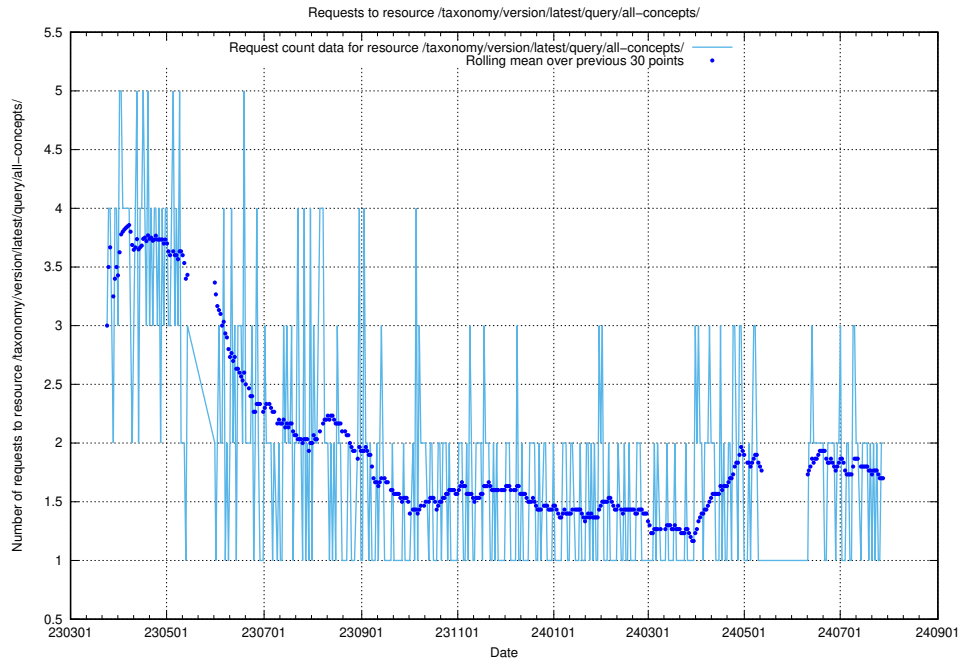

5.868 Usage of /taxonomy/version/latest/query/all-concepts/

Here, we count the number of requests to resource /taxonomy/version/latest/query/all-concepts/.