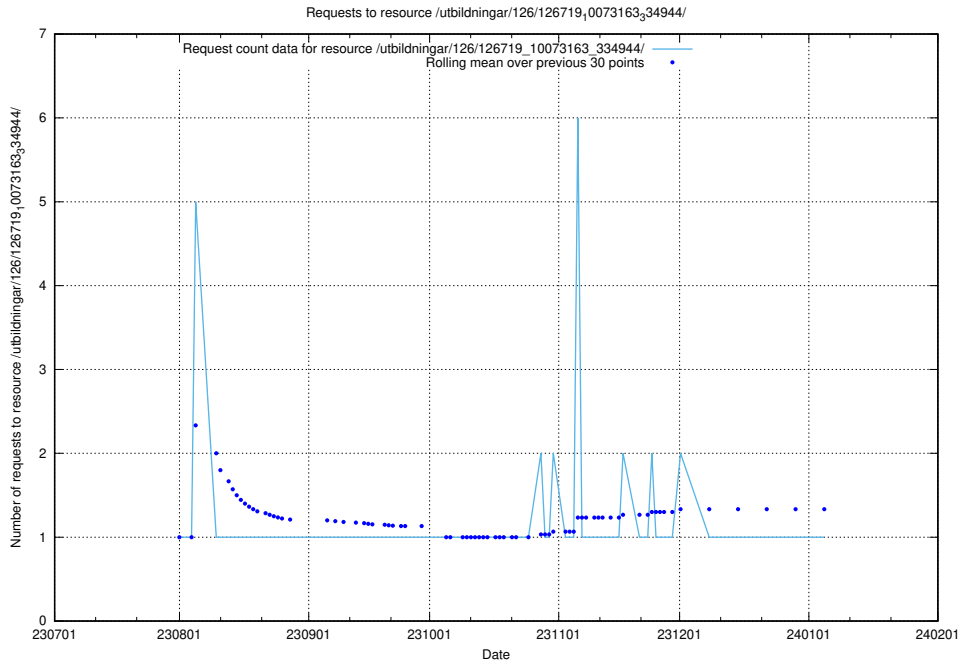

5.5300 Usage of /utbildningar/126/126719_10073163_334944/

Here, we count the number of requests to resource /utbildningar/126/126719_10073163_334944/.