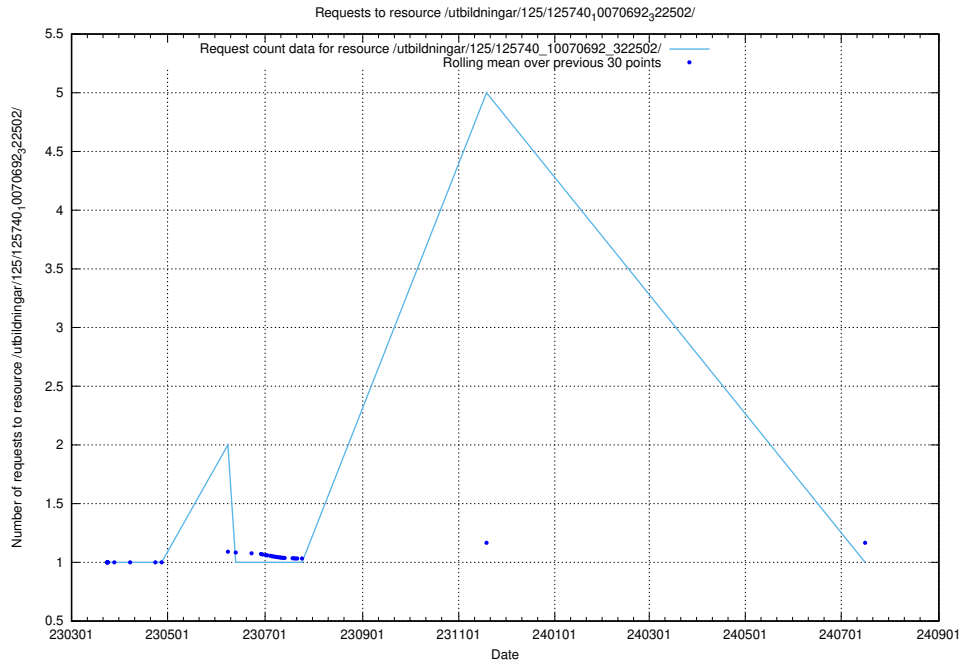

5.921 Usage of /utbildningar/125/125740_10070692_322502/

Here, we count the number of requests to resource /utbildningar/125/125740_10070692_322502/.