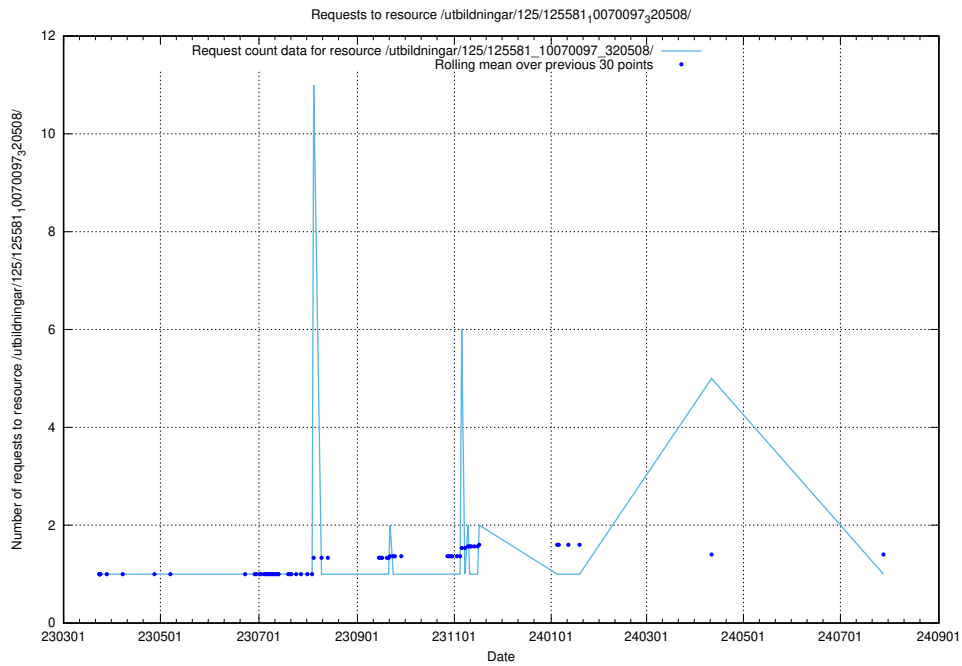

5.1045 Usage of /utbildningar/125/125581_10070097_320508/

Here, we count the number of requests to resource /utbildningar/125/125581_10070097_320508/.