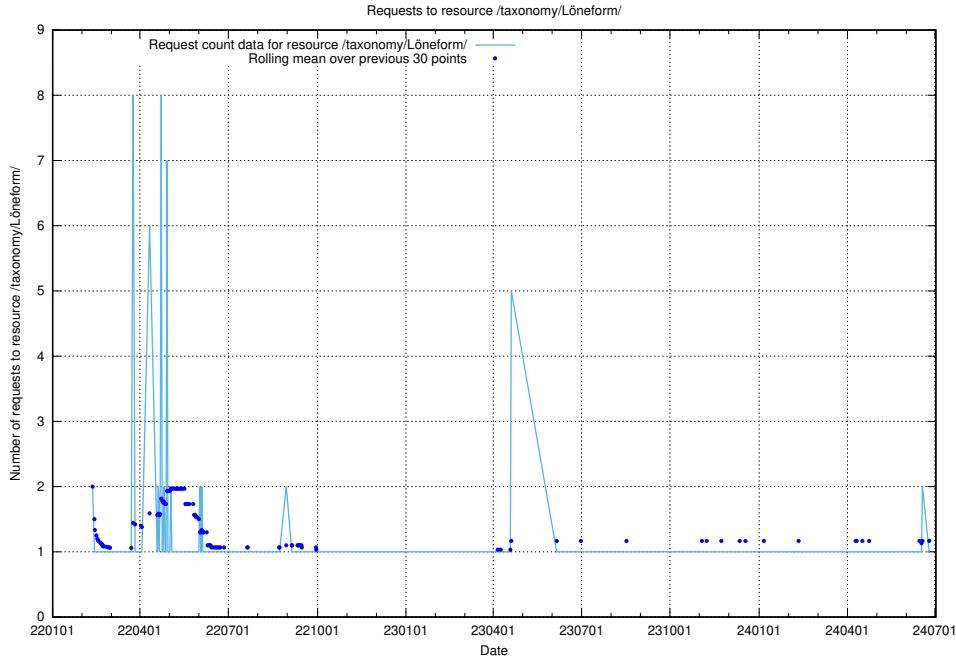

5.1907 Usage of /taxonomy/Löneform/

Here, we count the number of requests to resource /taxonomy/Löneform/.