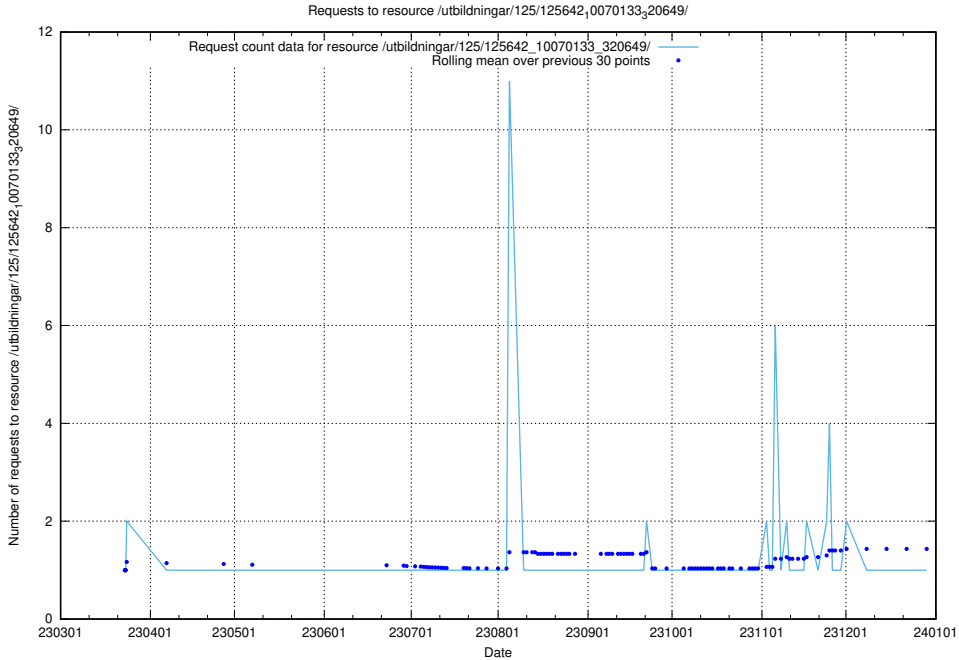

5.997 Usage of /utbildningar/125/125642_10070133_320649/

Here, we count the number of requests to resource /utbildningar/125/125642_10070133_320649/.