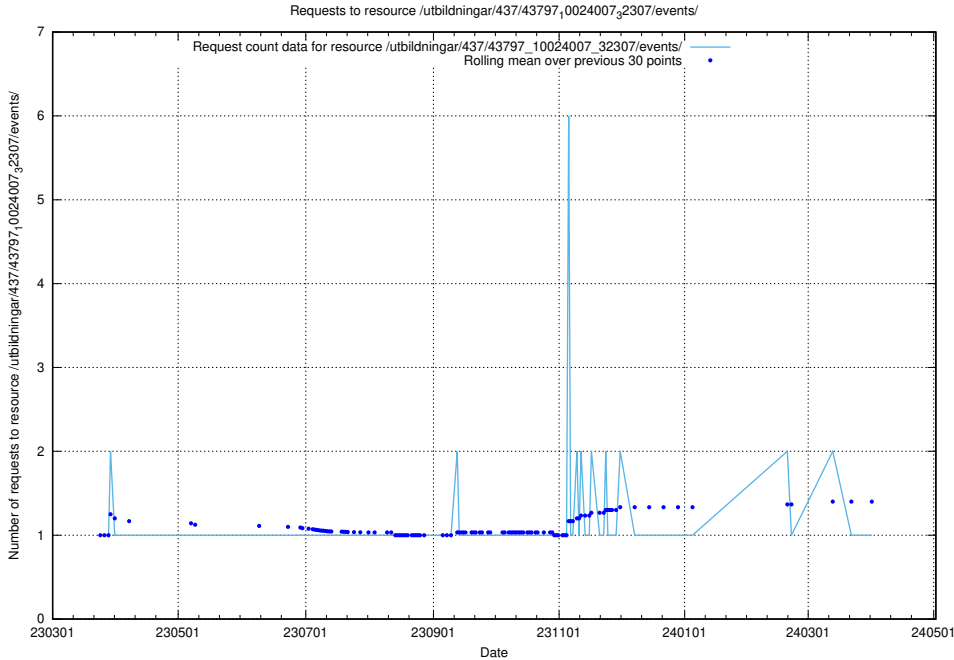

5.6602 Usage of /utbildningar/437/43797_10024007_32307/events/

Here, we count the number of requests to resource /utbildningar/437/43797_10024007_32307/events/.