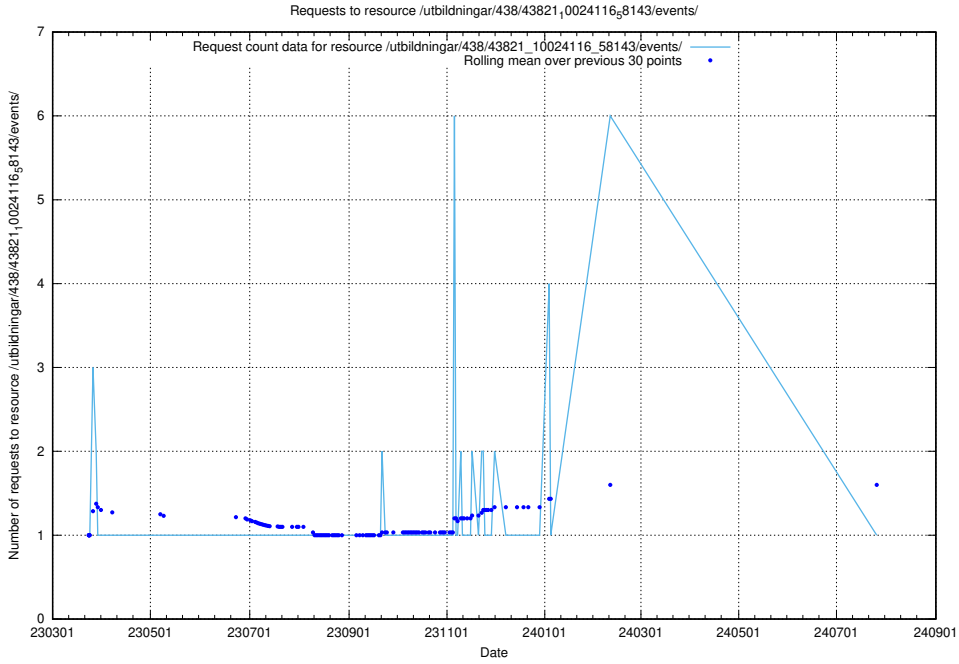

5.6765 Usage of /utbildningar/438/43821_10024116_58143/events/

Here, we count the number of requests to resource /utbildningar/438/43821_10024116_58143/events/.