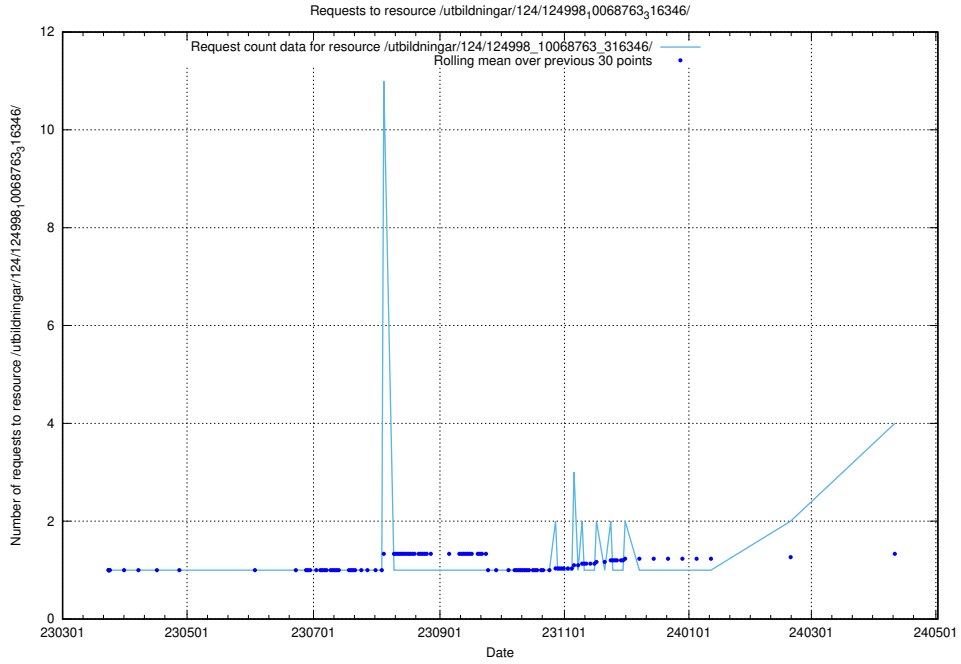

5.156 Usage of /utbildningar/124/124861_10069368_318273/events/

Here, we count the number of requests to resource /utbildningar/124/124861_10069368_318273/events/

5.157 Usage of /utbildningar/124/124854_10071083_324595/