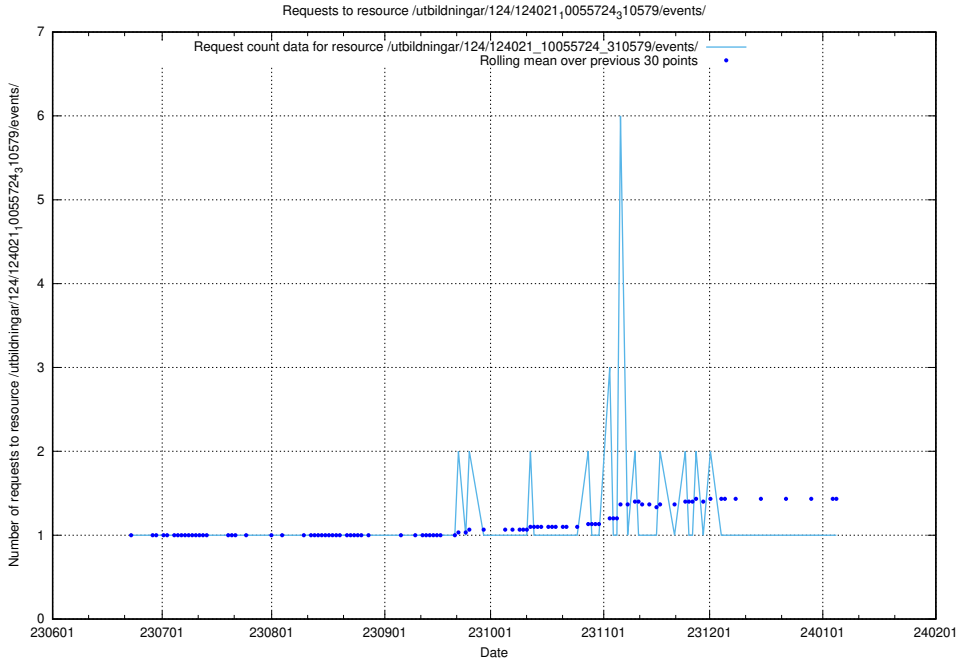

5.6251 Usage of /utbildningar/124/124021_10055724_310579/events/

Here, we count the number of requests to resource /utbildningar/124/124021_10055724_310579/events/