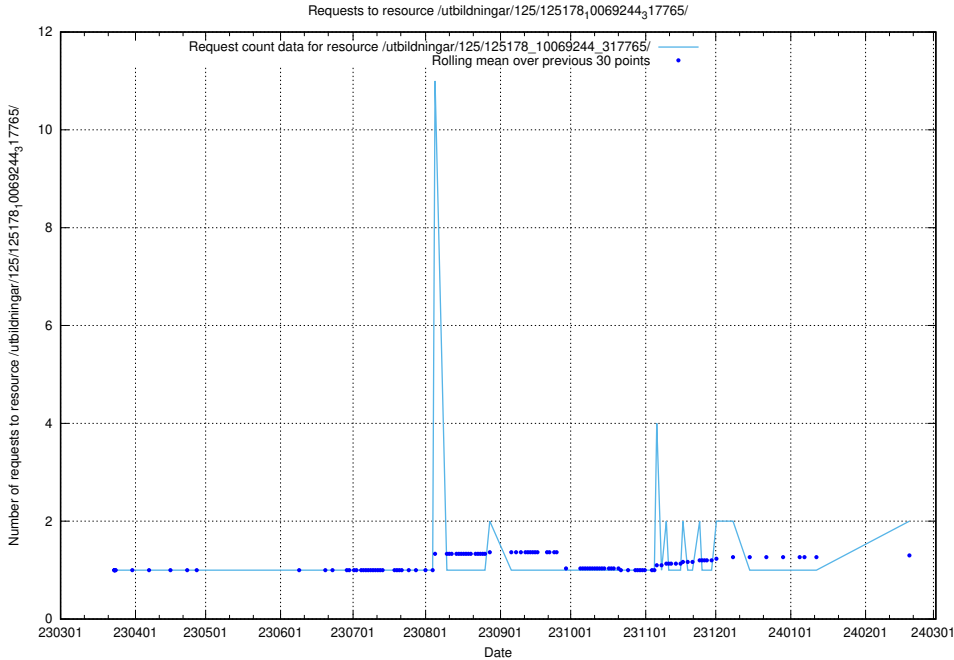

5.433 Usage of /utbildningar/125/125178_10069244_317765/

Here, we count the number of requests to resource /utbildningar/125/125178_10069244_317765/.