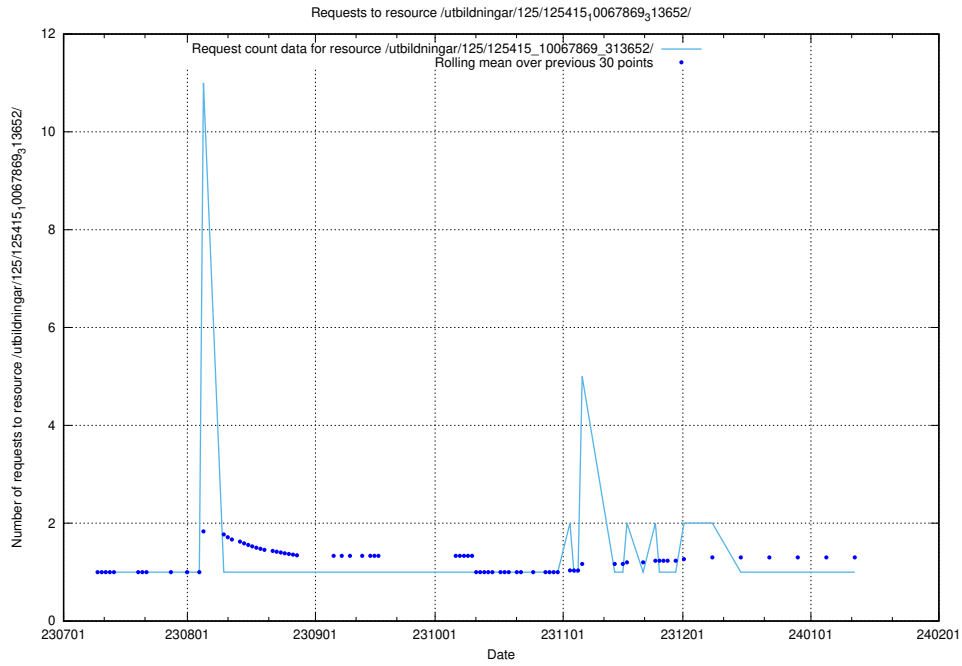

5.5544 Usage of /utbildningar/125/125415_10067869_313652/

Here, we count the number of requests to resource /utbildningar/125/125415_10067869_313652/.