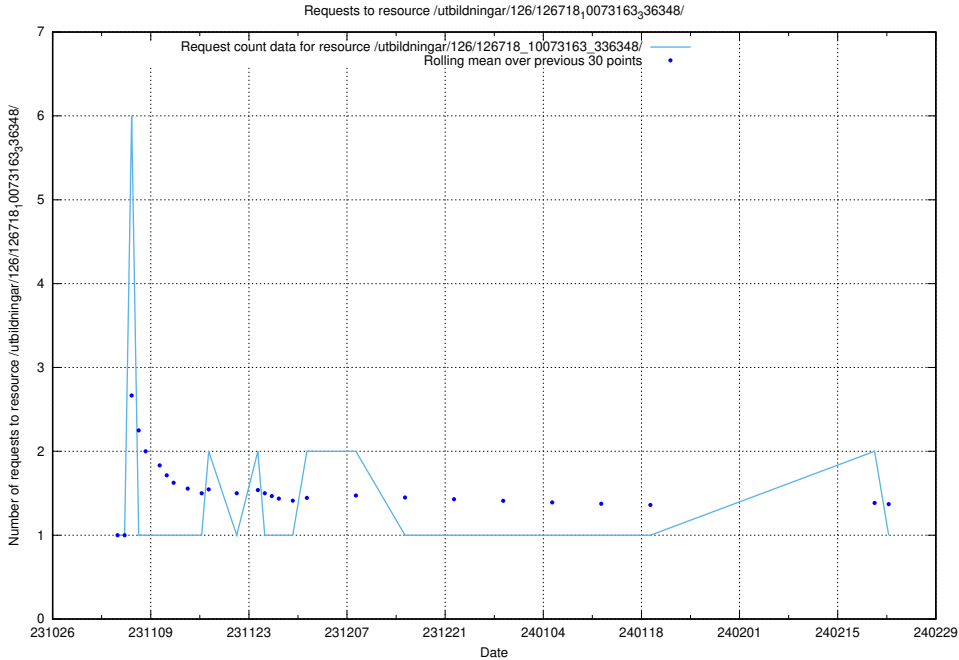

5.4543 Usage of /utbildningar/126/126718_10073163_336348/

Here, we count the number of requests to resource /utbildningar/126/126718_10073163_336348/.