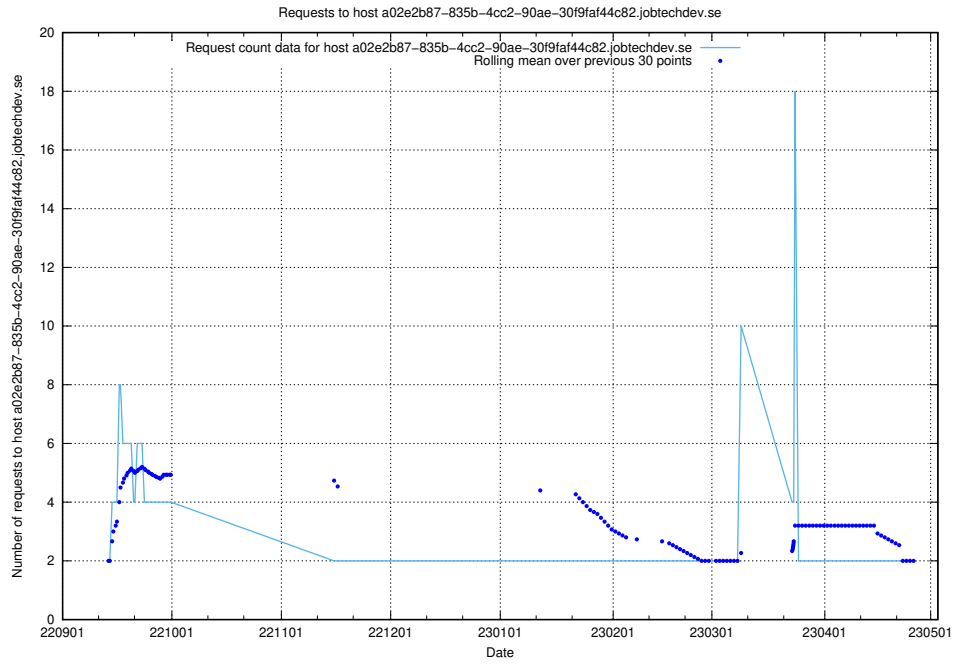

7.325 Usage of a02e2b87-835b-4cc2-90ae-30f9faf44c82.jobtechdev.se

Here, we count the number of requests to host a02e2b87-835b-4cc2-90ae-30f9faf44c82.jobtechdev.se.