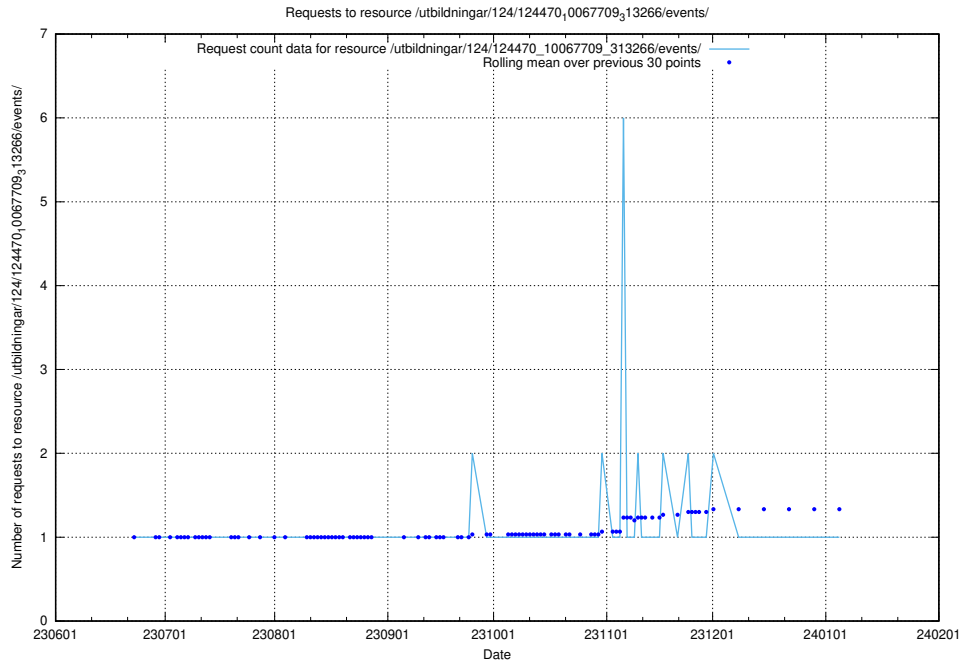

5.6234 Usage of /utbildningar/124/124470_10067709_313266/events/

Here, we count the number of requests to resource /utbildningar/124/124470_10067709_313266/events/