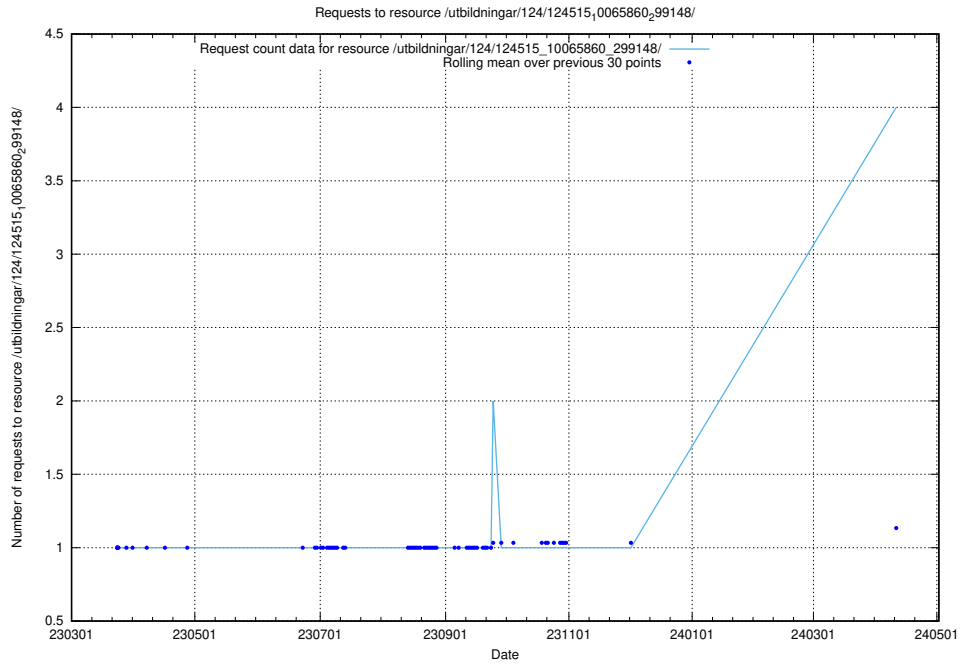

5.164 Usage of /utbildningar/124/124515_10065860_299148/

Here, we count the number of requests to resource /utbildningar/124/124515_10065860_299148/.