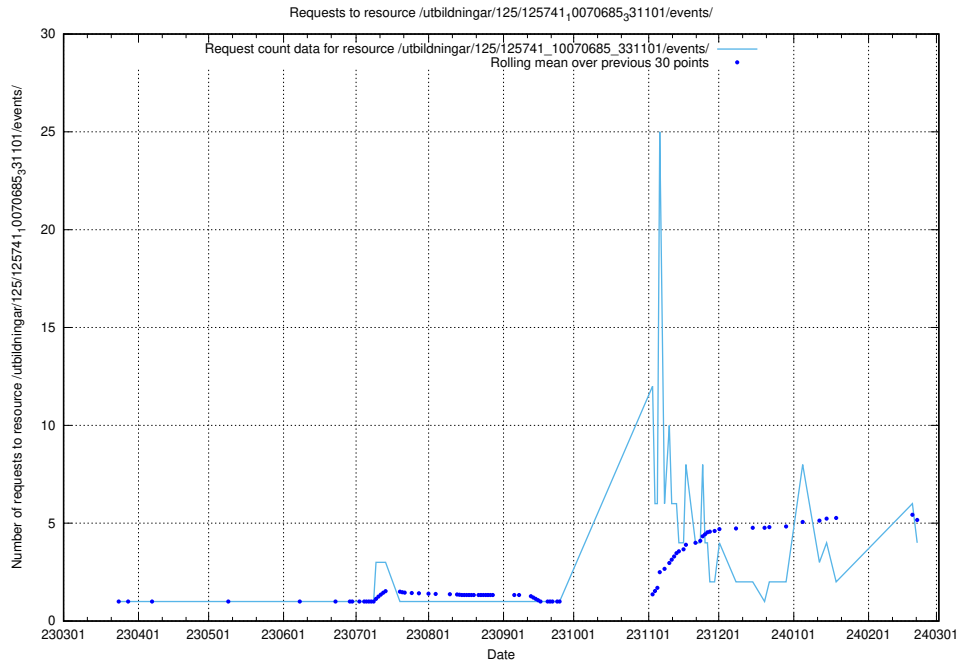

5.227 Usage of /utbildningar/125/125741_10070685_331101/events/

Here, we count the number of requests to resource /utbildningar/125/125741_10070685_331101/events/