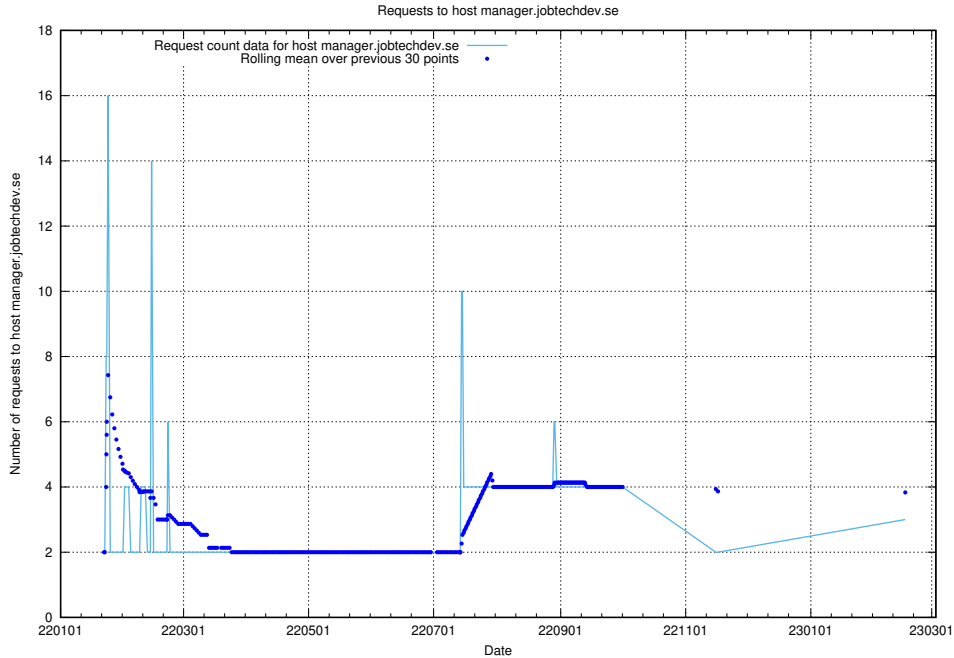

7.252 Usage of manager.jobtechdev.se

Here, we count the number of requests to host manager.jobtechdev.se.