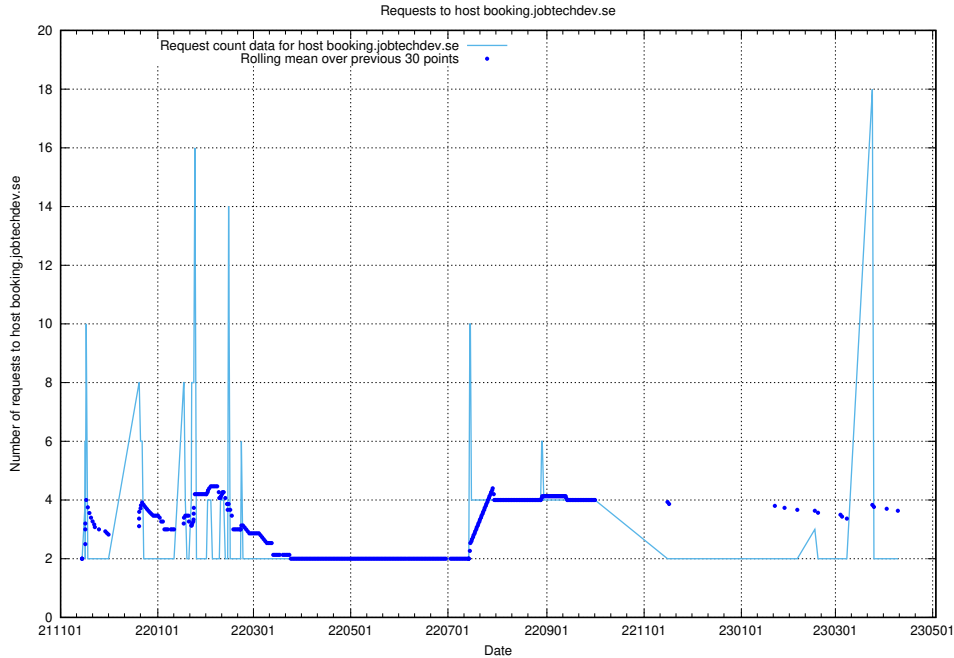

7.282 Usage of booking.jobtechdev.se

Here, we count the number of requests to host booking.jobtechdev.se.