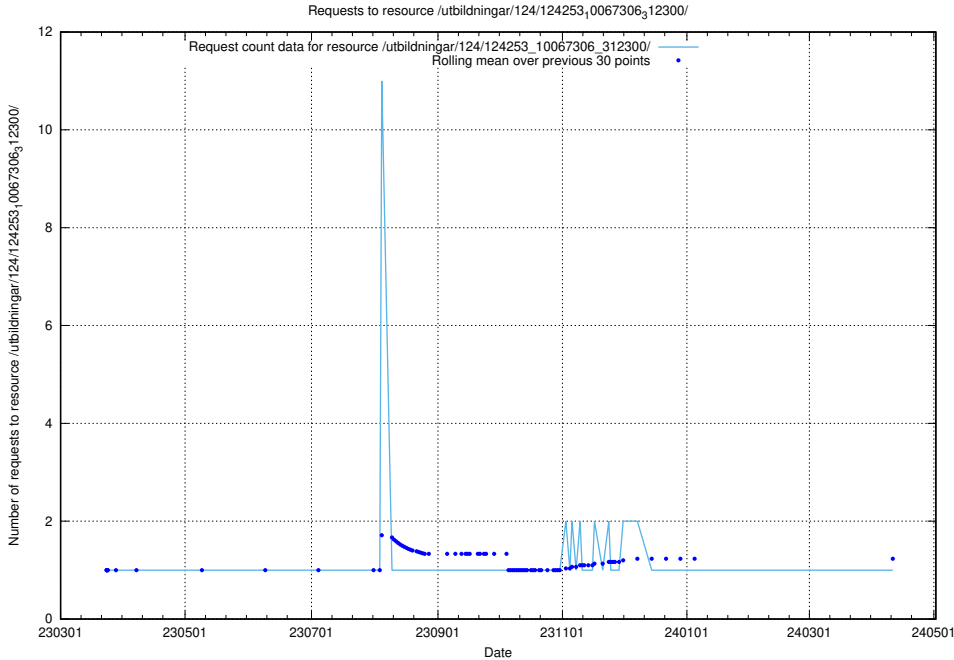

Here, we count the number of requests to resource /taxonomy/version/13/query/keyword-concepts-with-relations/.

5.4409 Usage of /utbildningar/124/124253_10067306_312300/

Here, we count the number of requests to resource /utbildningar/124/124253_10067306_312300/.