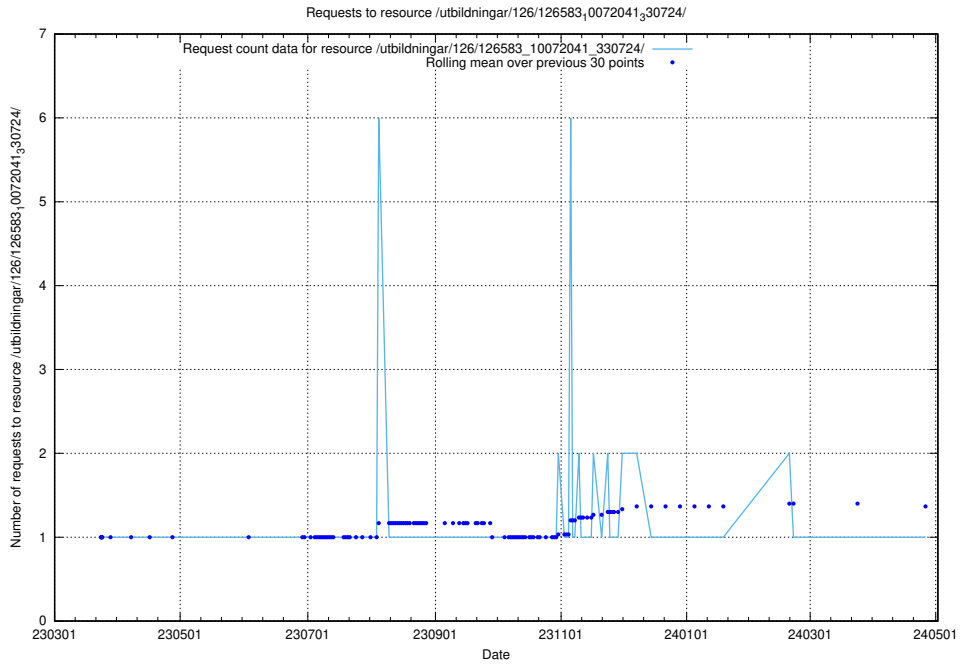

5.6826 Usage of /utbildningar/126/126583_10072041_330724/

Here, we count the number of requests to resource /utbildningar/126/126583_10072041_330724/.