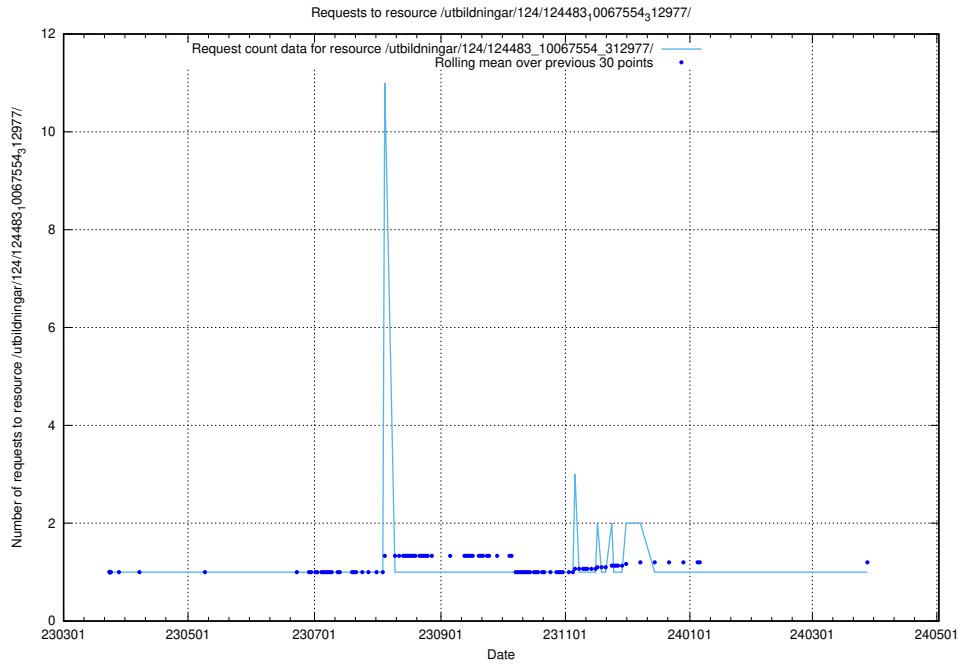

5.3194 Usage of /utbildningar/124/124483_10067554_312977/

Here, we count the number of requests to resource /utbildningar/124/124483_10067554_312977/.