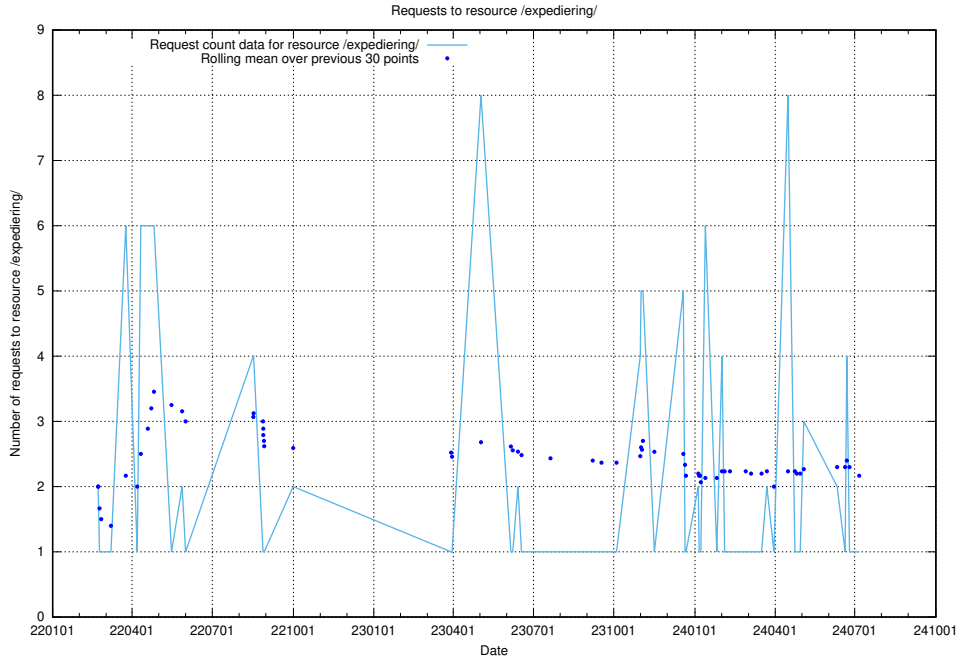

5.1205 Usage of /expediering/

Here, we count the number of requests to resource /expediering/.