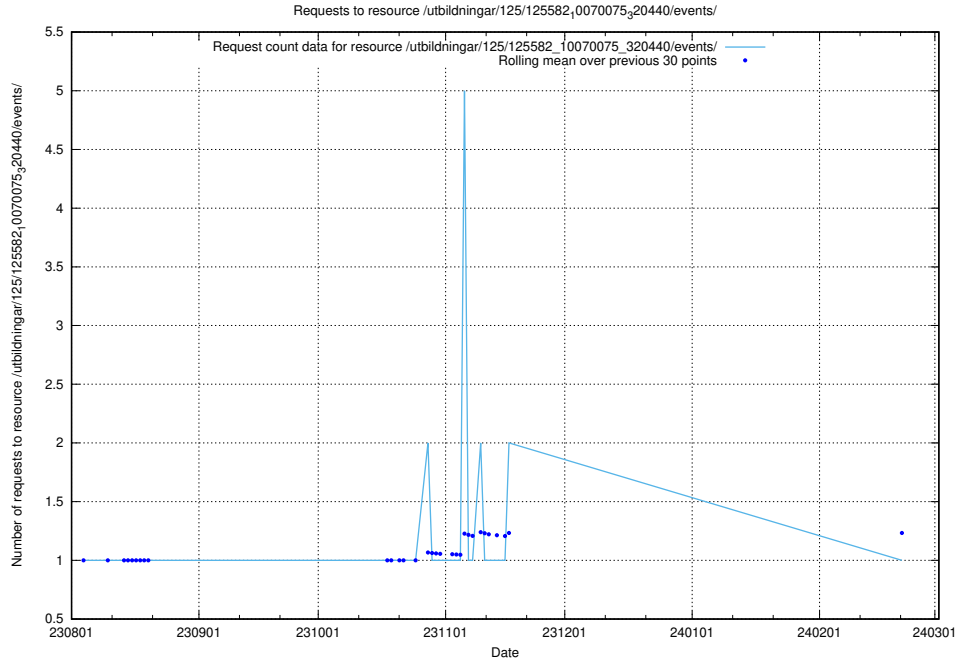

5.5286 Usage of /utbildningar/125/125582_10070075_320440/events/

Here, we count the number of requests to resource /utbildningar/125/125582_10070075_320440/events/