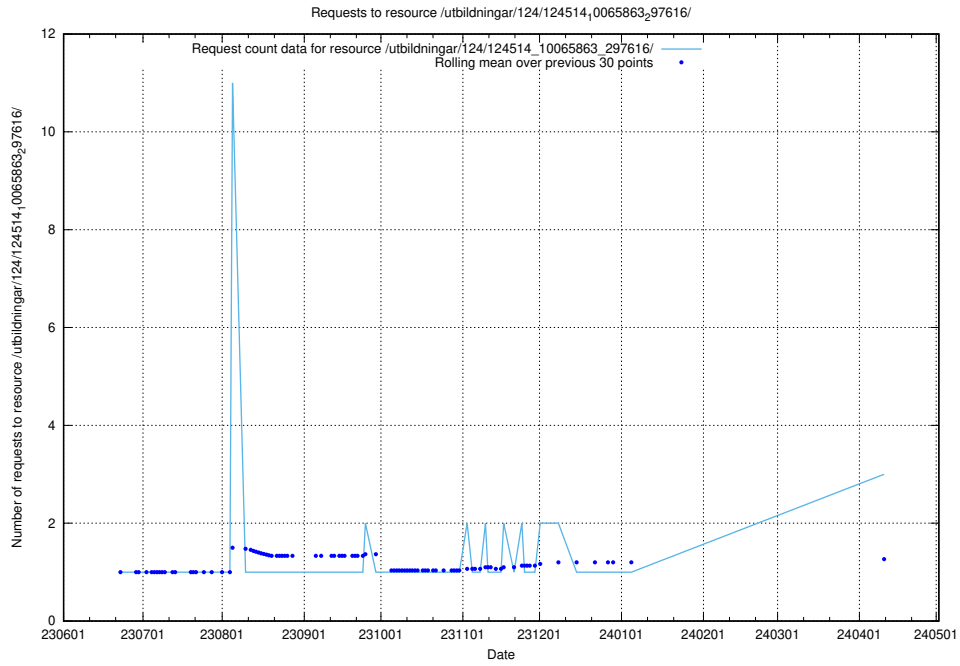

Here, we count the number of requests to resource /utbildningar/124/124515_10065914_300491/.

5.361 Usage of /utbildningar/124/124514_10065863_297616/

Here, we count the number of requests to resource /utbildningar/124/124514_10065863_297616/.