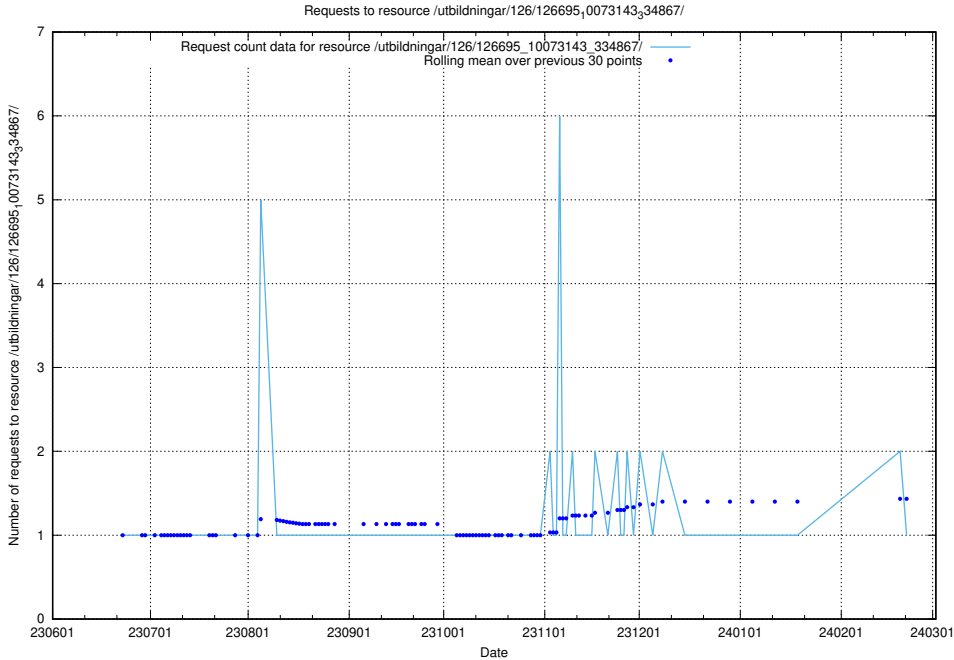

5.6058 Usage of /utbildningar/126/126695_10073143_334867/

Here, we count the number of requests to resource /utbildningar/126/126695_10073143_334867/.