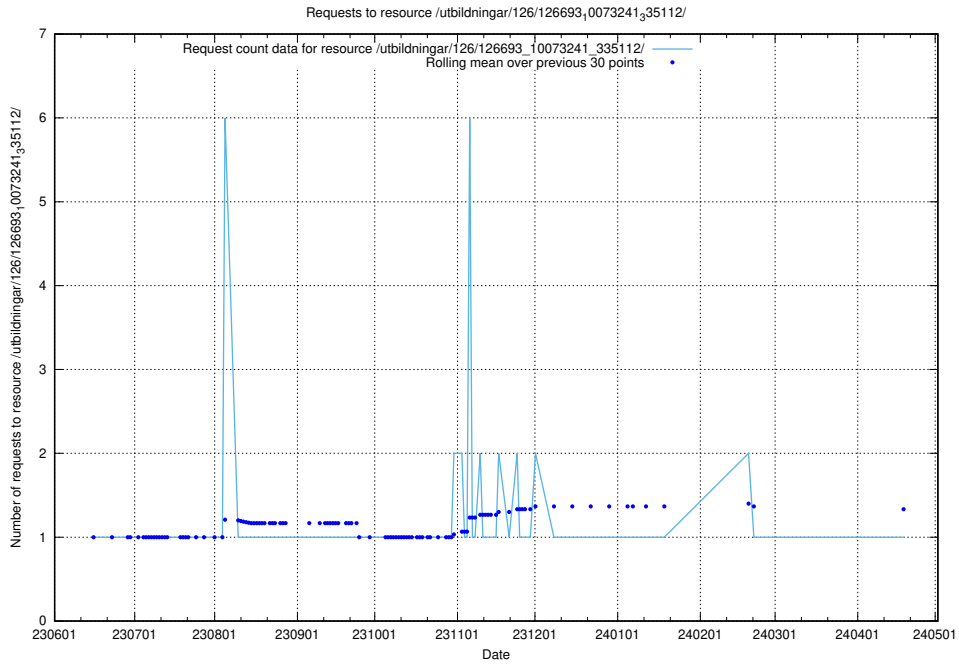

5.6304 Usage of /utbildningar/126/126693_10073241_335112/

Here, we count the number of requests to resource /utbildningar/126/126693_10073241_335112/.