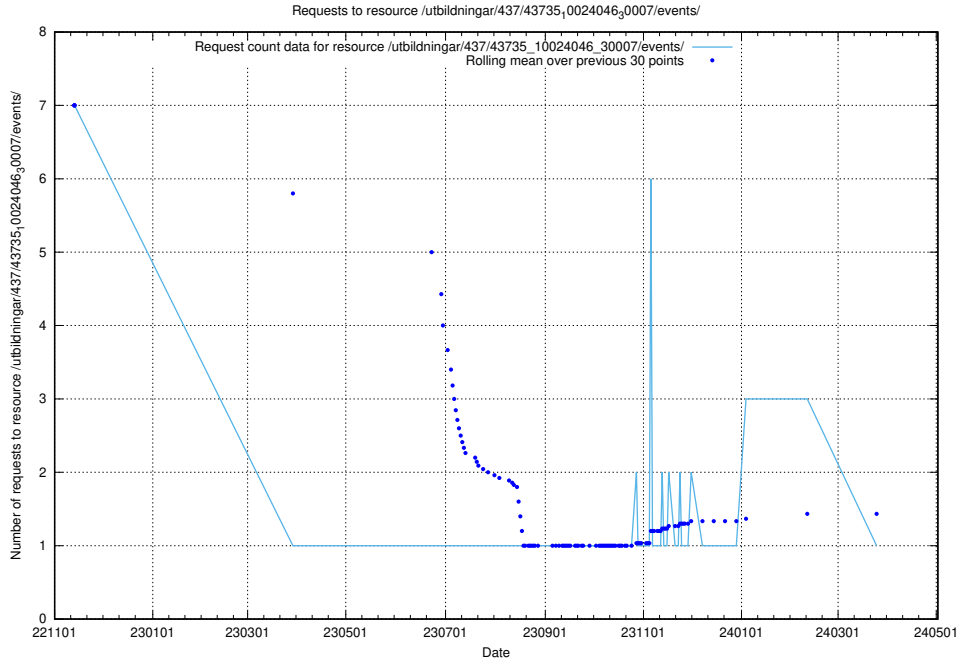

5.6226 Usage of /utbildningar/437/43735_10024046_30007/events/

Here, we count the number of requests to resource /utbildningar/437/43735_10024046_30007/events/.