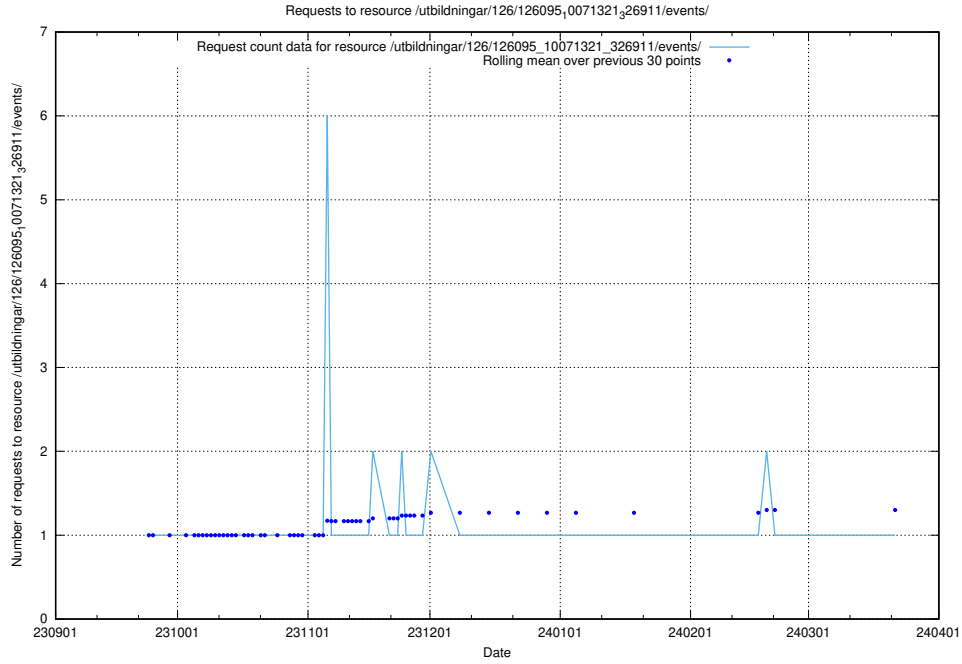

5.4892 Usage of /utbildningar/126/126095_10071321_326911/events/

Here, we count the number of requests to resource /utbildningar/126/126095_10071321_326911/events/

5.4893 Usage of /utbildningar/125/125713_10070422_321633/events/