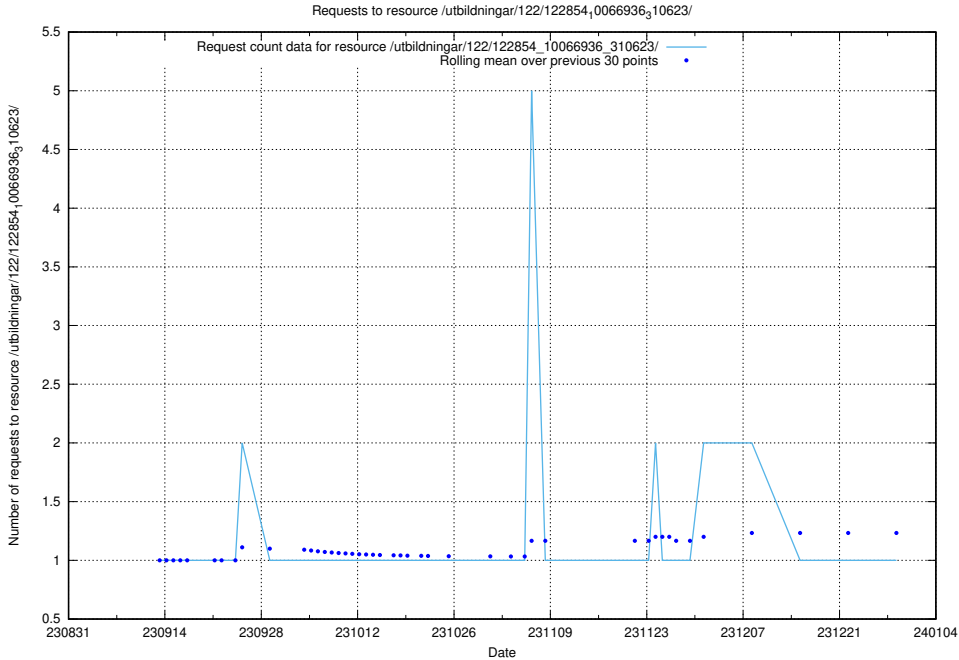

5.5005 Usage of /utbildningar/122/122854_10066936_310623/

Here, we count the number of requests to resource /utbildningar/122/122854_10066936_310623/.