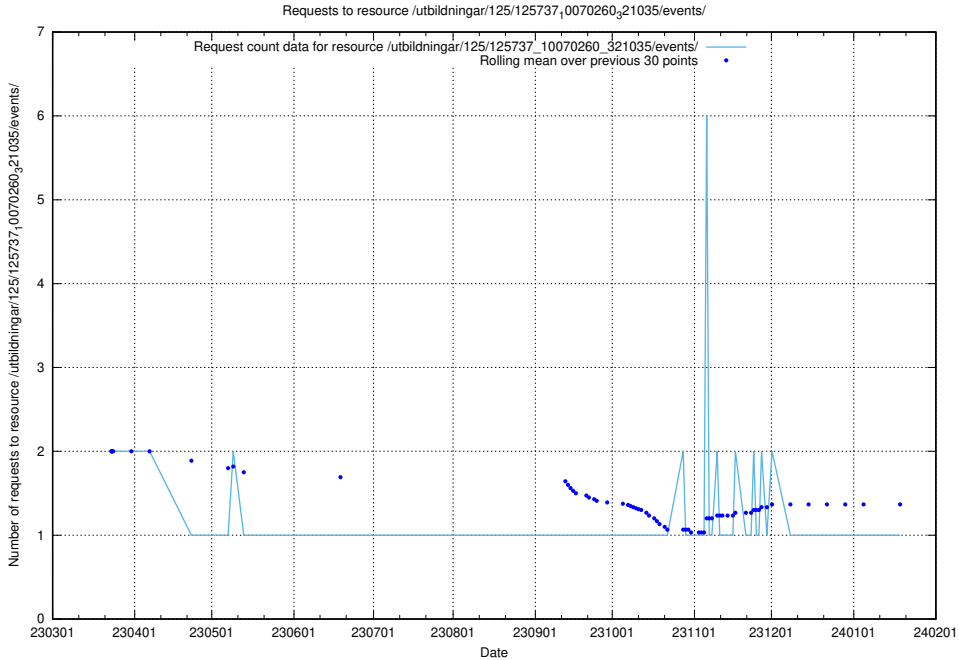

5.6708 Usage of /utbildningar/125/125737_10070260_321035/events/

Here, we count the number of requests to resource /utbildningar/125/125737_10070260_321035/events/