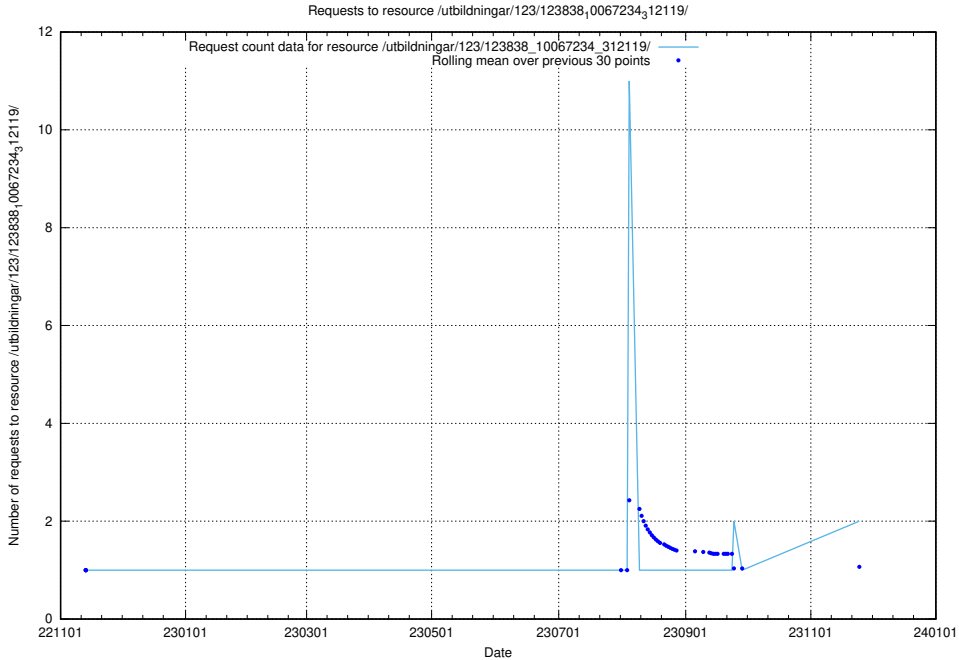

5.809 Usage of /utbildningar/123/123838_10067234_312119/

Here, we count the number of requests to resource /utbildningar/123/123838_10067234_312119/.