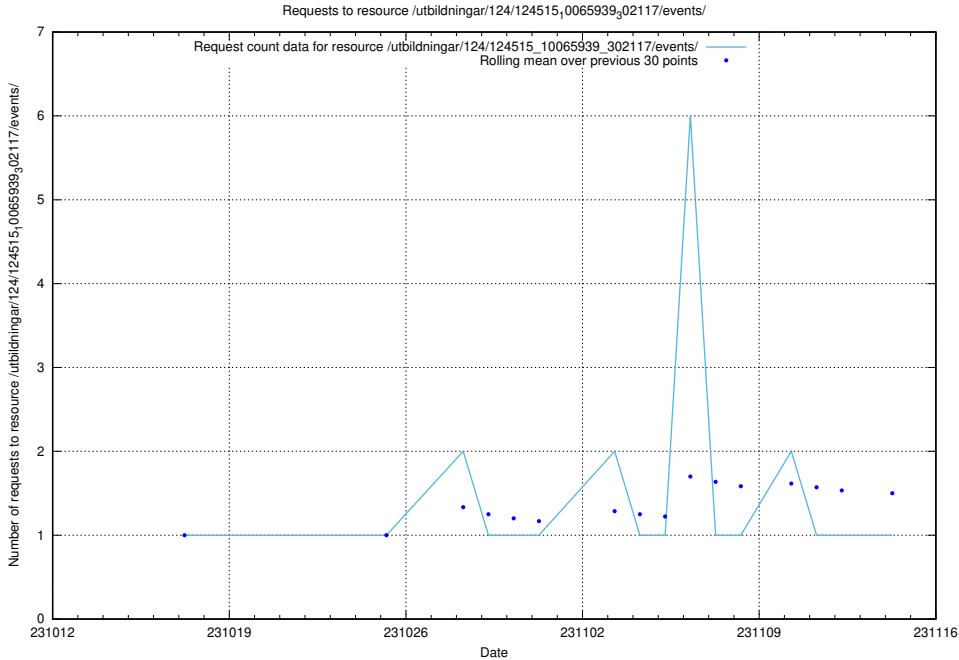

5.4720 Usage of /utbildningar/124/124515_10065939_302117/events/

Here, we count the number of requests to resource /utbildningar/124/124515_10065939_302117/events/