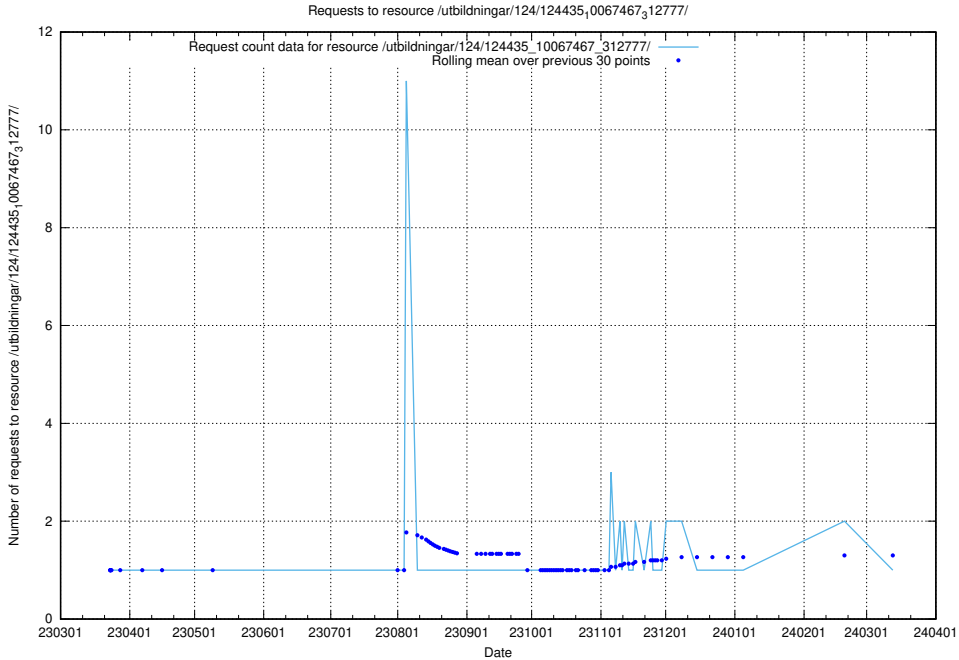

5.4161 Usage of /utbildningar/124/124435_10067467_312777/

Here, we count the number of requests to resource /utbildningar/124/124435_10067467_312777/.