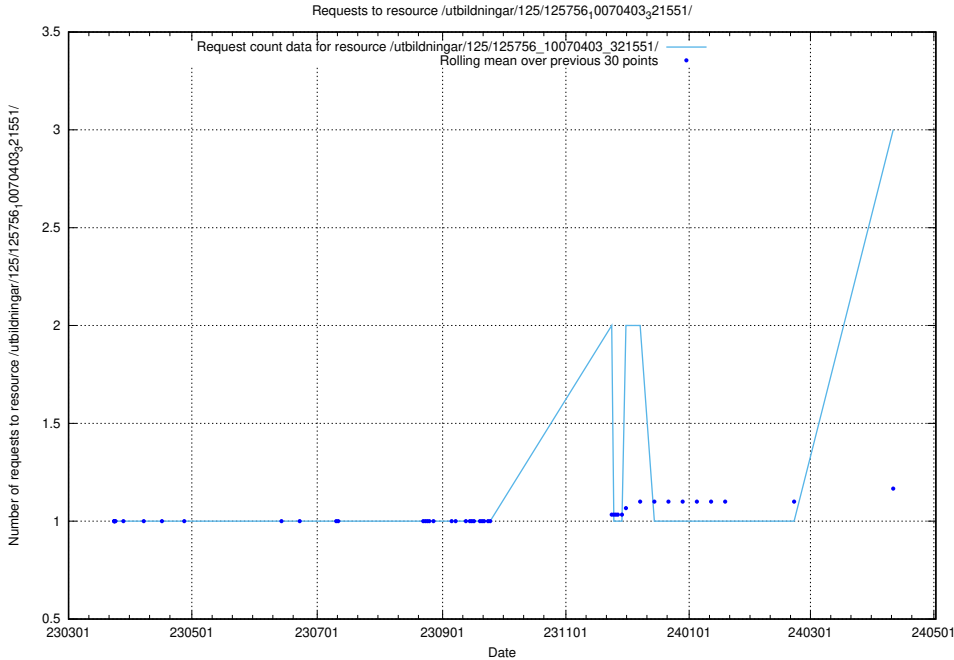

5.406 Usage of /utbildningar/125/125756_10070403_321551/

Here, we count the number of requests to resource /utbildningar/125/125756_10070403_321551/.