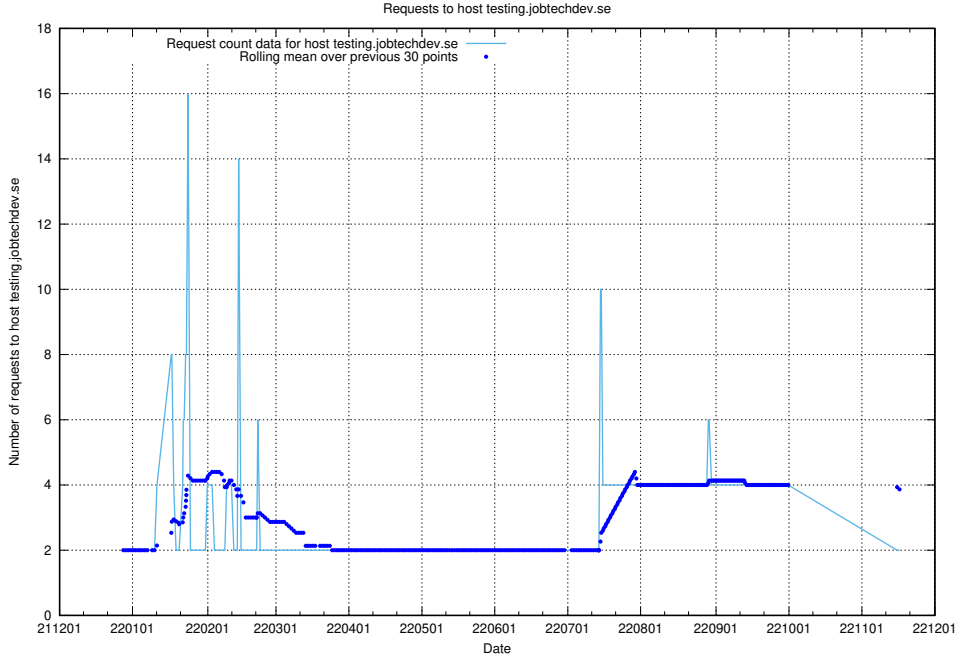

7.357 Usage of testing.jobtechdev.se

Here, we count the number of requests to host testing.jobtechdev.se.