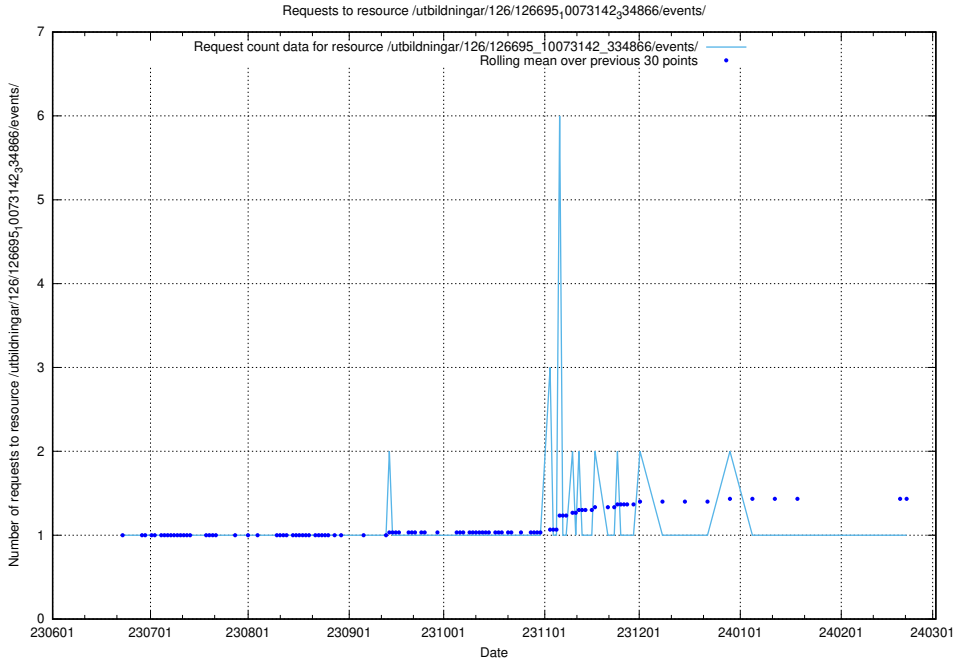

5.6059 Usage of /utbildningar/126/126695_10073142_334866/events/

Here, we count the number of requests to resource /utbildningar/126/126695_10073142_334866/events/