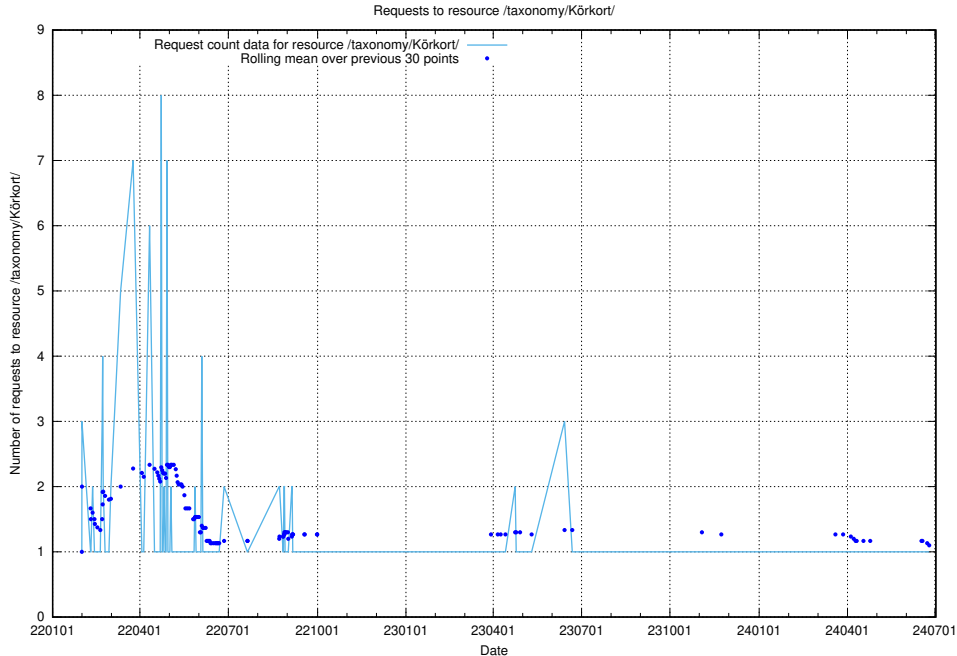

5.3842 Usage of /taxonomy/Körkort/

Here, we count the number of requests to resource /taxonomy/Körkort/.