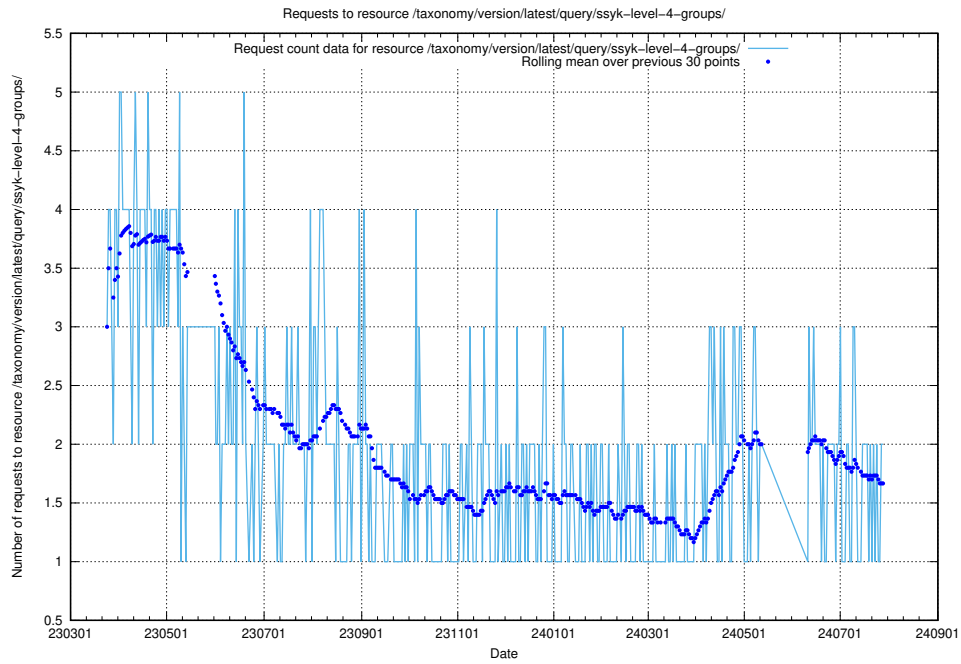

5.837 Usage of /taxonomy/version/latest/query/ssyk-level-4-groups/

Here, we count the number of requests to resource /taxonomy/version/latest/query/ssyk-level-4-groups/.