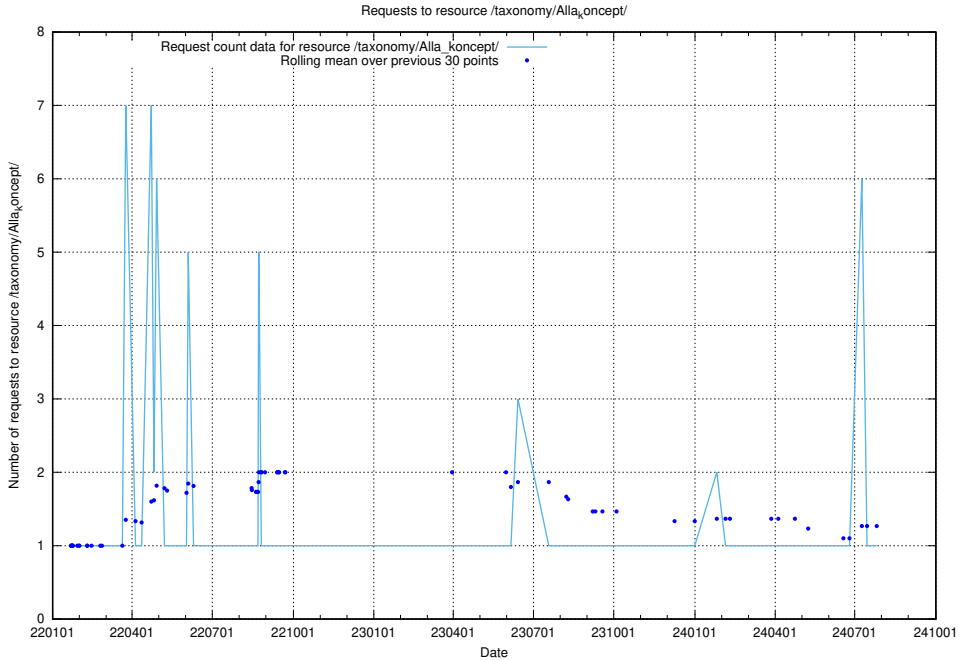

5.6239 Usage of /taxonomy/Alla_koncept/

Here, we count the number of requests to resource /taxonomy/Alla_koncept/.