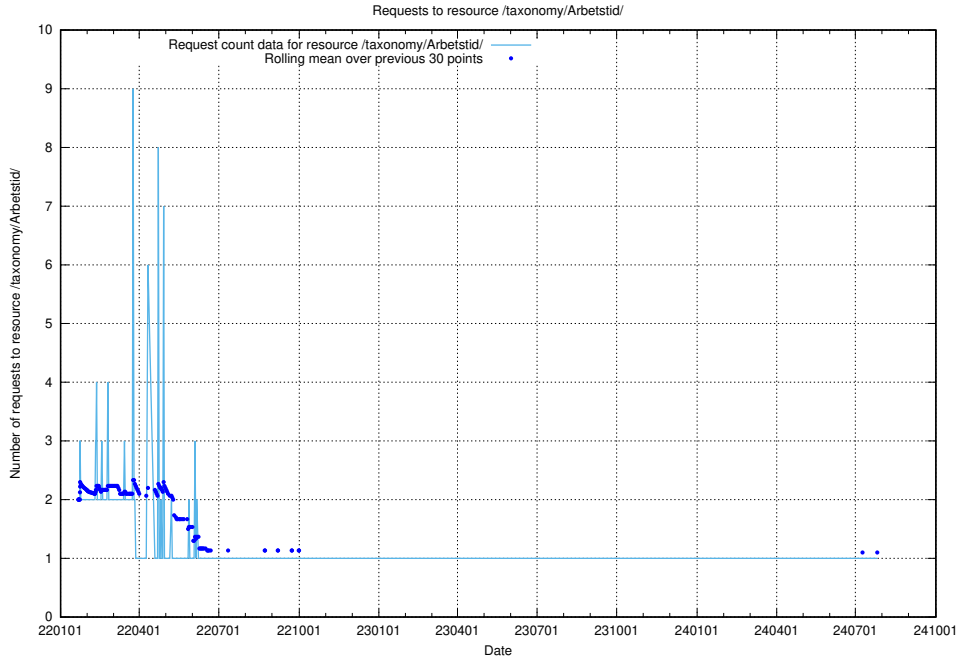

5.2116 Usage of /taxonomy/Arbetstid/

Here, we count the number of requests to resource /taxonomy/Arbetstid/.