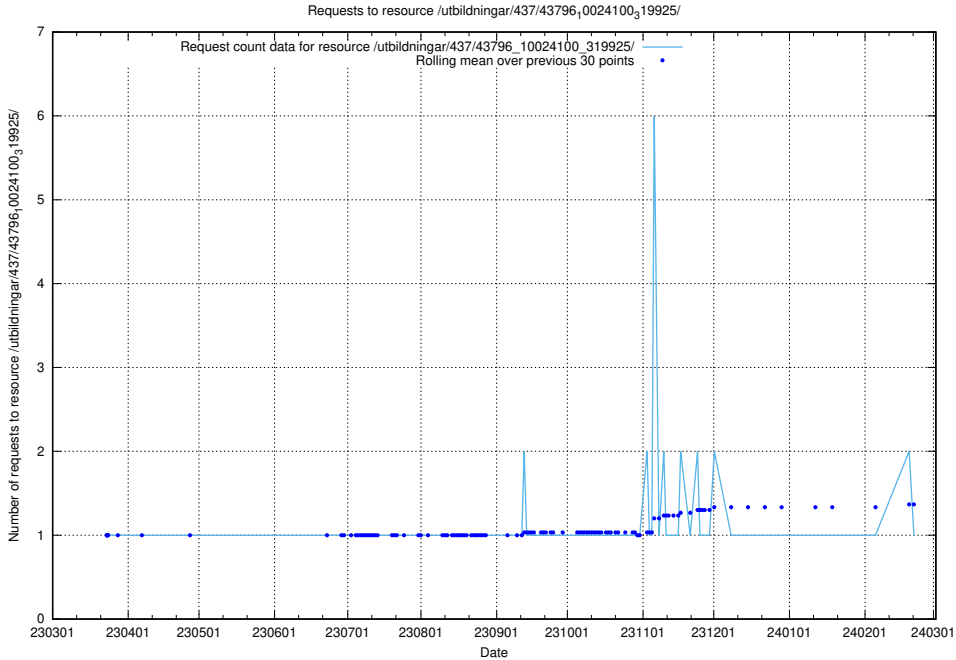

5.6785 Usage of /utbildningar/437/43796_10024100_319925/

Here, we count the number of requests to resource /utbildningar/437/43796_10024100_319925/.