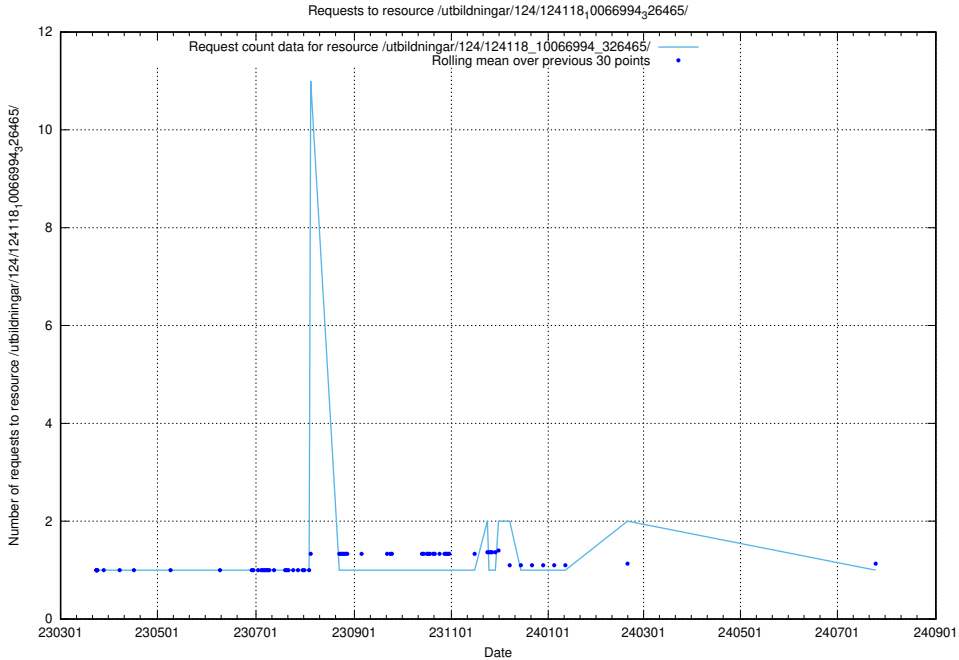

5.4628 Usage of /utbildningar/124/124118_10066994_326465/

Here, we count the number of requests to resource /utbildningar/124/124118_10066994_326465/.