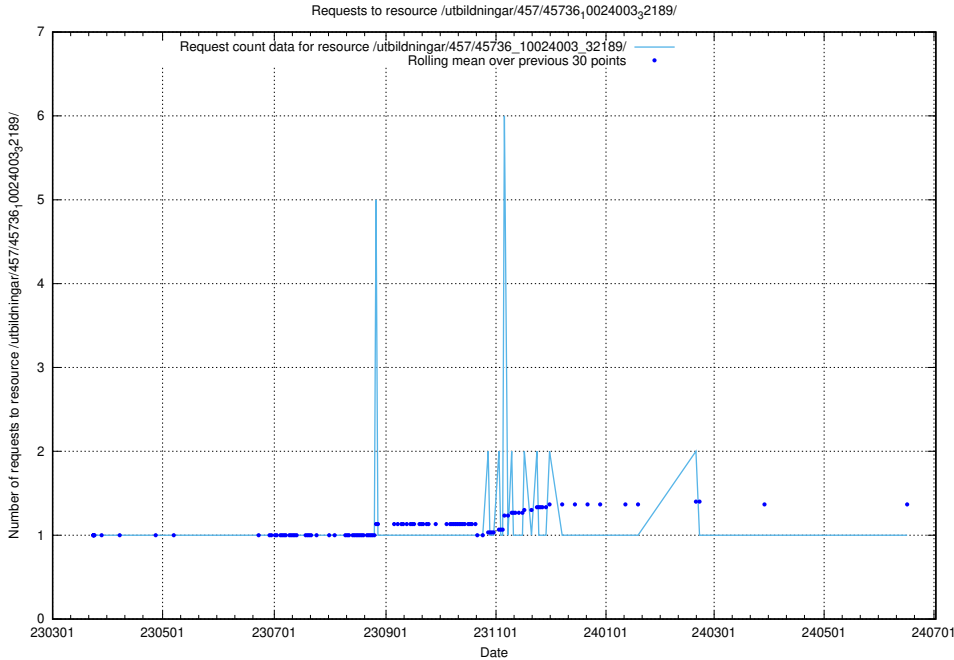

5.6749 Usage of /utbildningar/457/45736_10024003_32189/

Here, we count the number of requests to resource /utbildningar/457/45736_10024003_32189/.