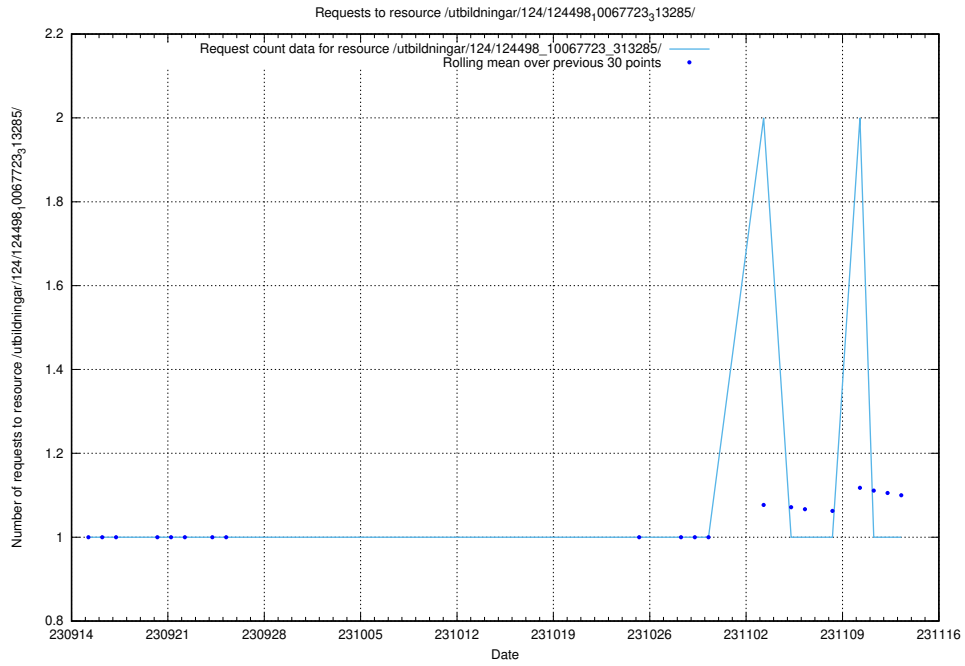

5.4991 Usage of /utbildningar/124/124498_10067723_313285/

Here, we count the number of requests to resource /utbildningar/124/124498_10067723_313285/.