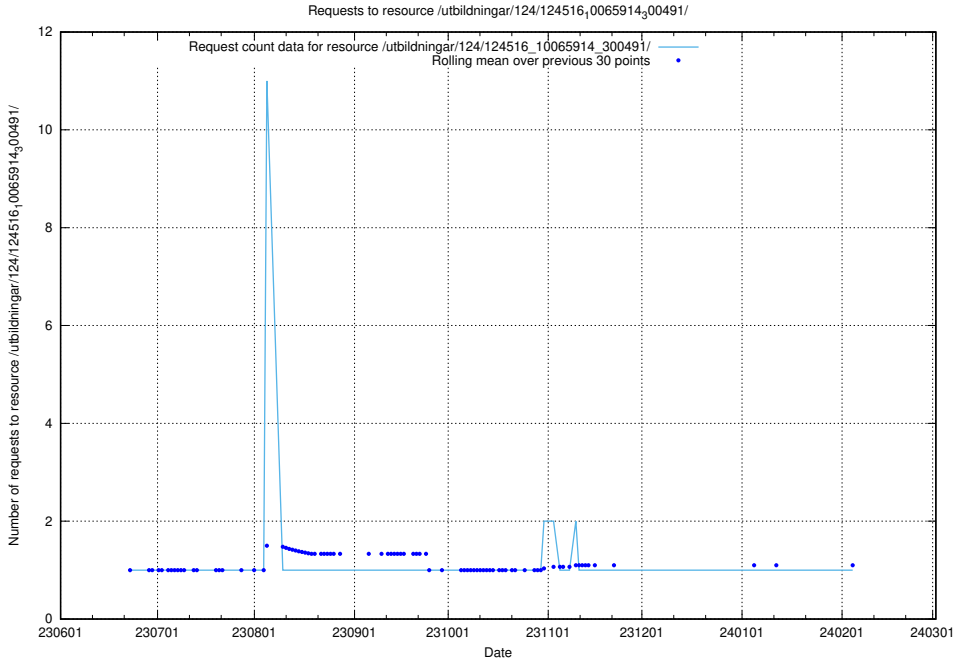

5.6199 Usage of /utbildningar/124/124516_10065914_300491/

Here, we count the number of requests to resource /utbildningar/124/124516_10065914_300491/.