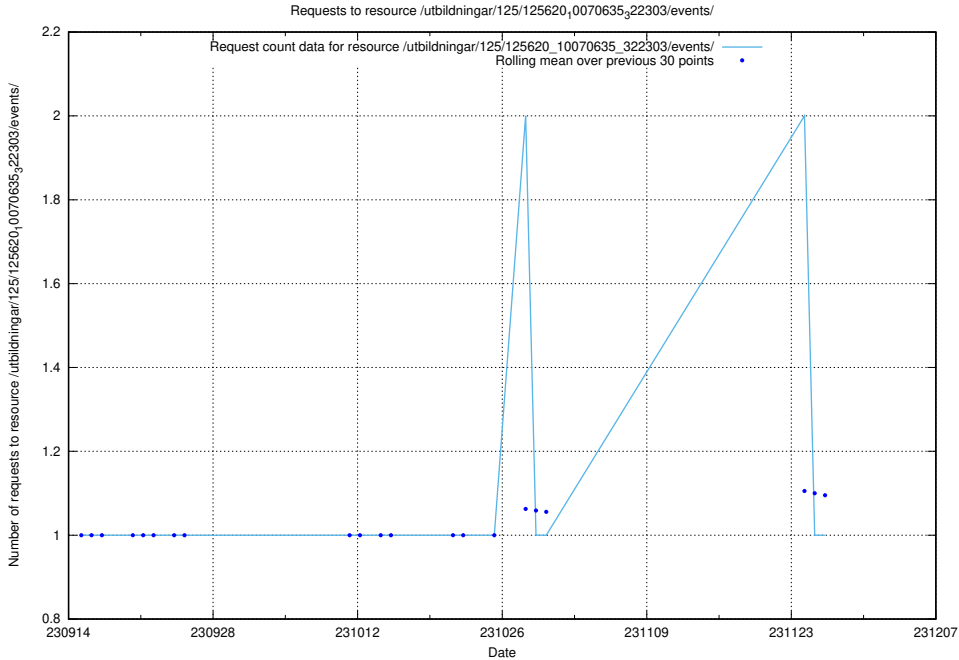

5.4982 Usage of /utbildningar/125/125620_10070635_322303/events/

Here, we count the number of requests to resource /utbildningar/125/125620_10070635_322303/events/