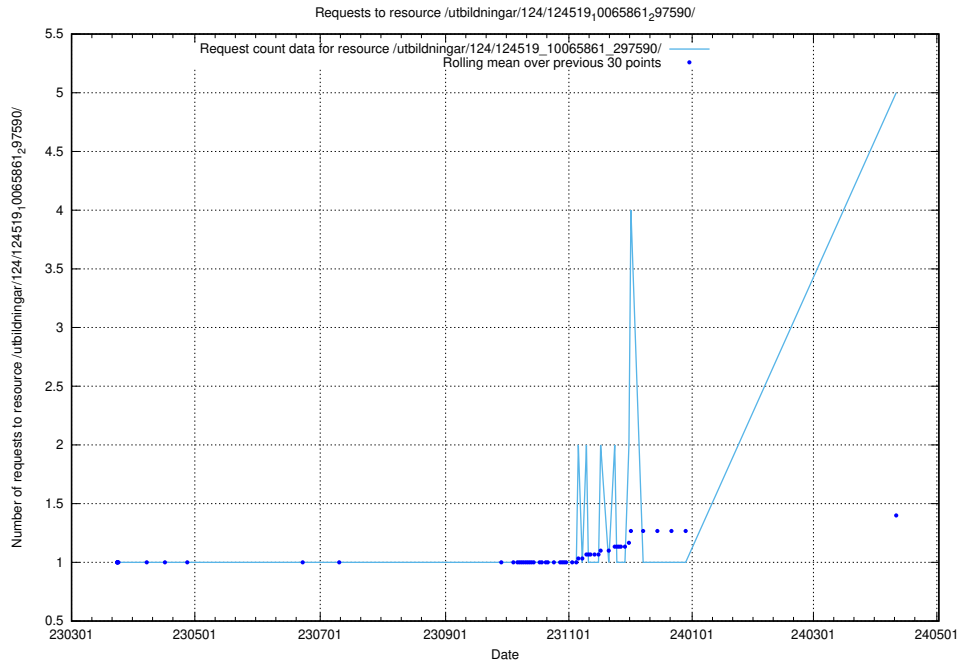

5.114 Usage of /availability/kpi/5/1/2024/

Here, we count the number of requests to resource /availability/kpi/5/1/2024/.

5.115 Usage of /utbildningar/124/124519_10065861_297590/

Here, we count the number of requests to resource /utbildningar/124/124519_10065861_297590/.