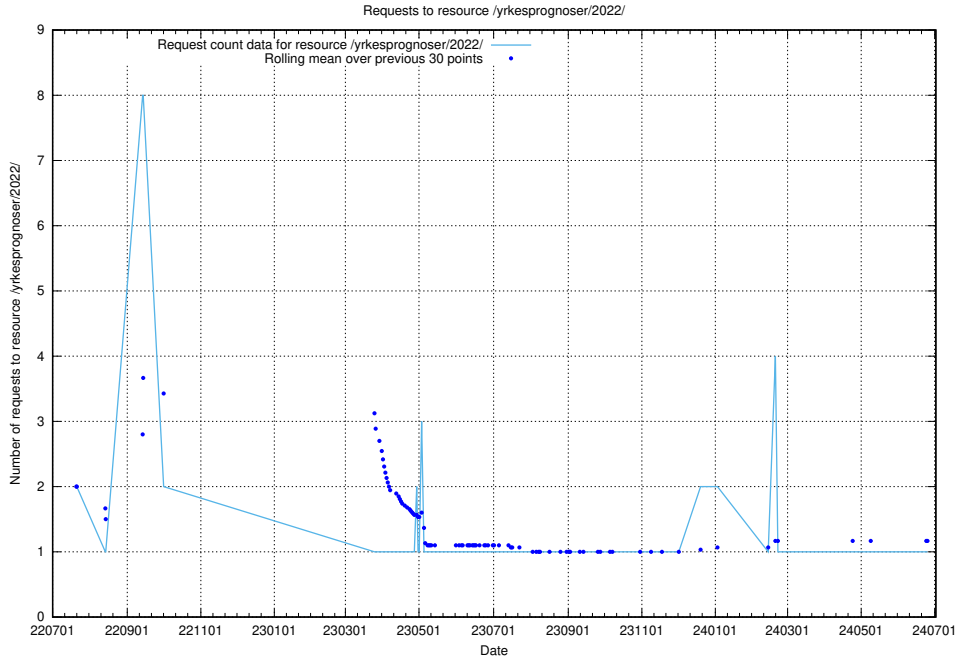

5.932 Usage of /yrkesprognoser/2022/

Here, we count the number of requests to resource /yrkesprognoser/2022/.