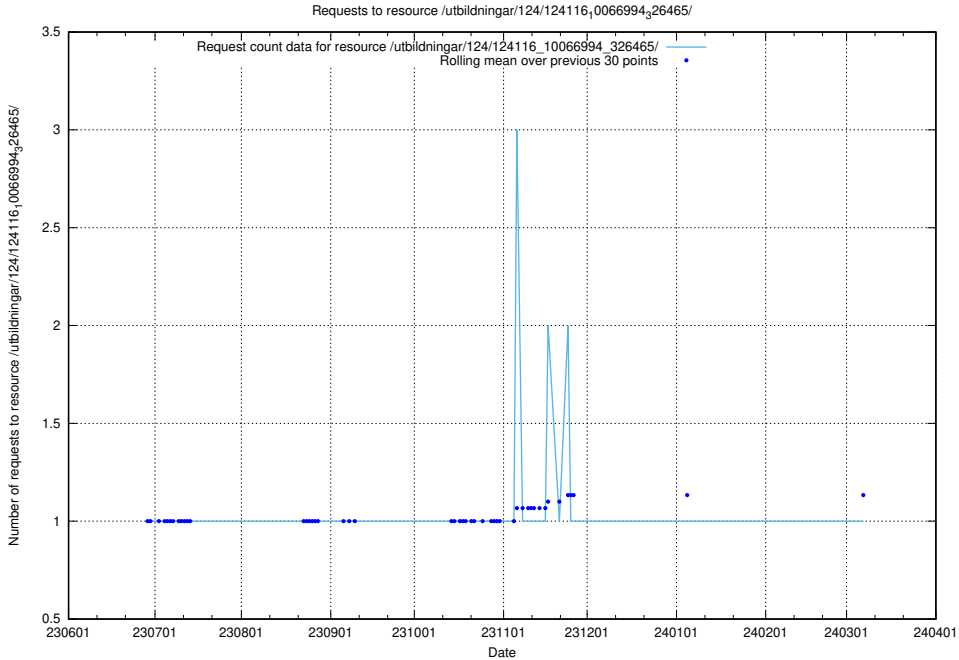

5.5956 Usage of /utbildningar/124/124116_10066994_326465/

Here, we count the number of requests to resource /utbildningar/124/124116_10066994_326465/.