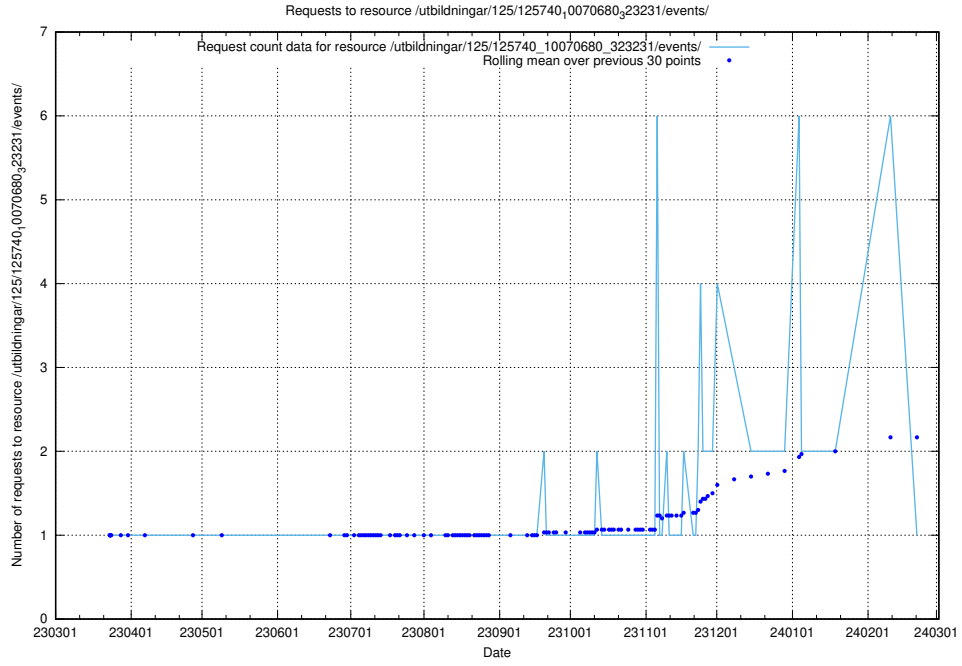

5.933 Usage of /utbildningar/125/125740_10070680_323231/events/

Here, we count the number of requests to resource /utbildningar/125/125740_10070680_323231/events/