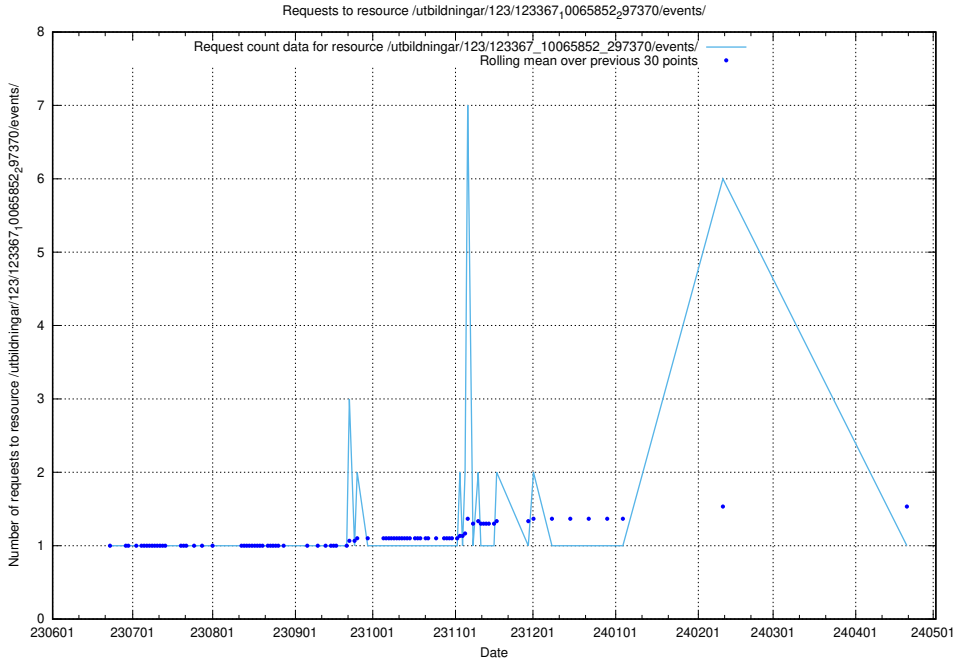

5.6260 Usage of /utbildningar/123/123367_10065852_297370/events/

Here, we count the number of requests to resource /utbildningar/123/123367_10065852_297370/events/