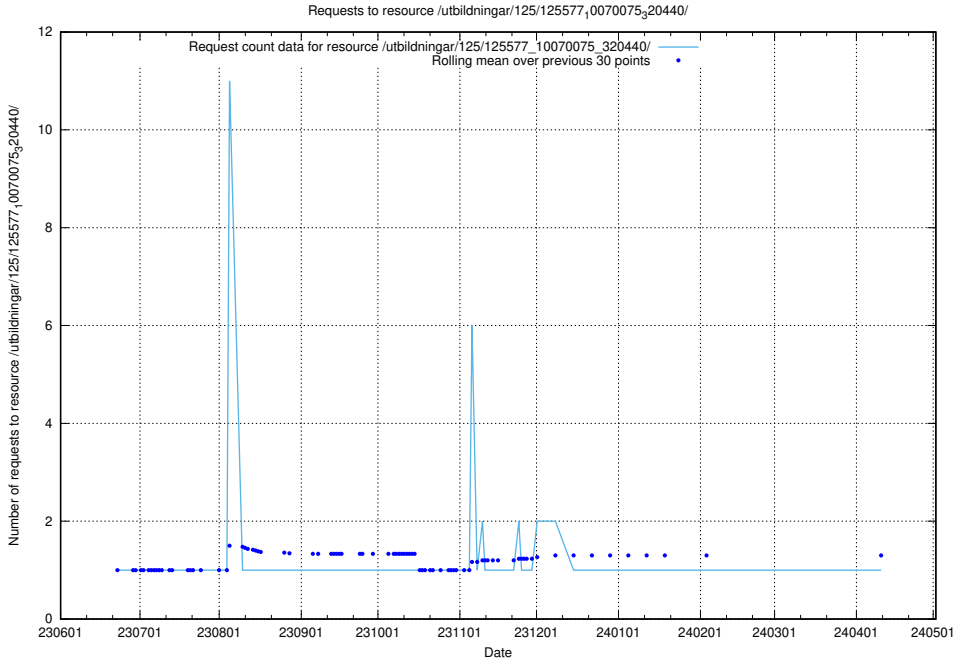

5.6152 Usage of /utbildningar/125/125577_10070075_320440/

Here, we count the number of requests to resource /utbildningar/125/125577_10070075_320440/.