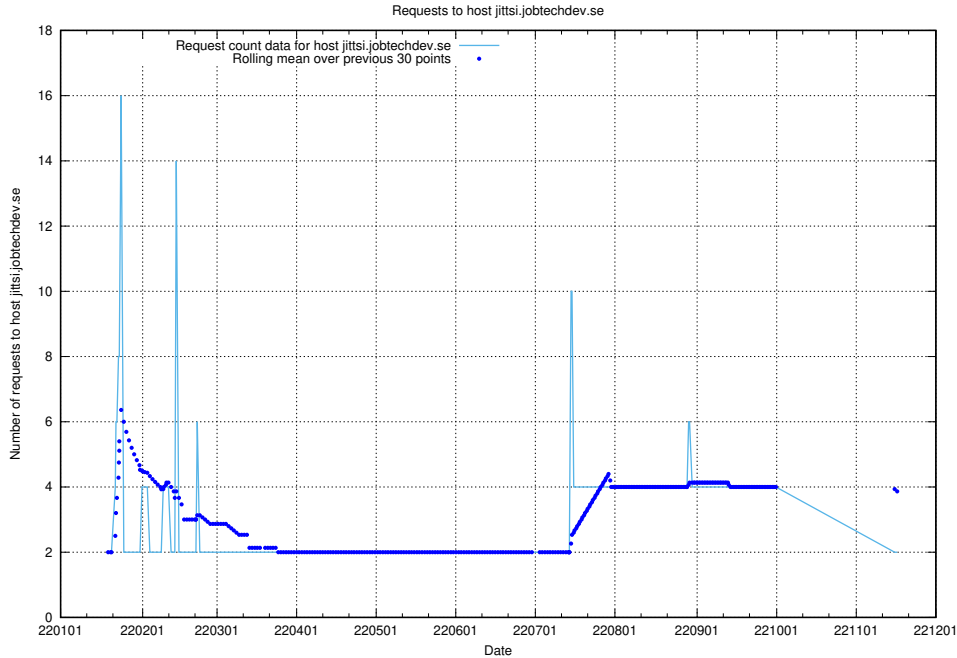

Here, we count the number of requests to host af-connect-mock.jobtechdev.se.

7.269 Usage of jittsi.jobtechdev.se

Here, we count the number of requests to host jittsi.jobtechdev.se.

7.270 Usage of `api-jobtech-taxonomy-api-test-in-prod-read.prod.services.jtech.se`