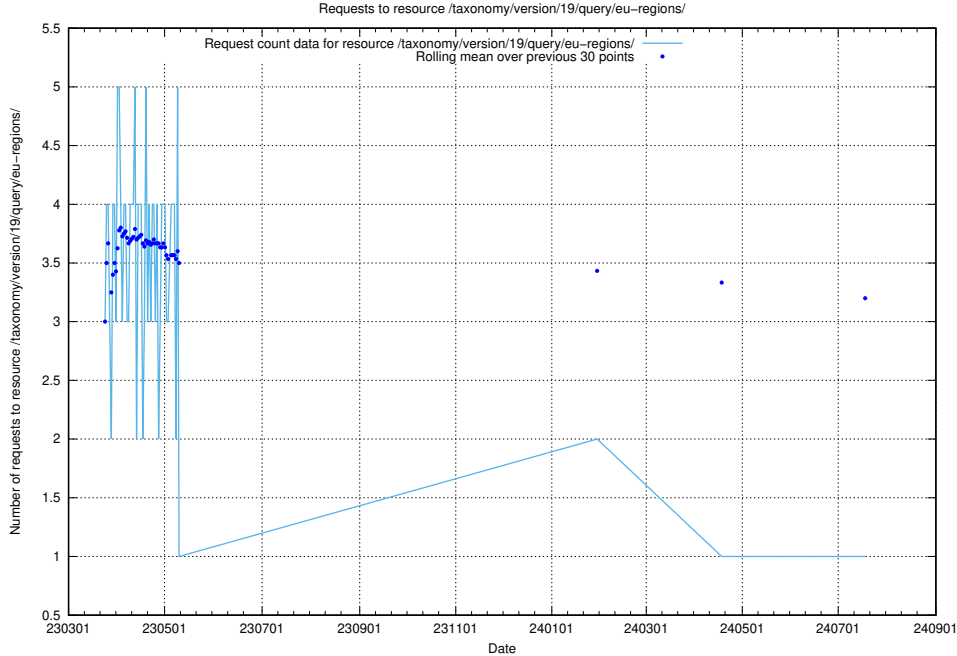

5.6569 Usage of /taxonomy/version/19/query/eu-regions/

Here, we count the number of requests to resource /taxonomy/version/19/query/eu-regions/.