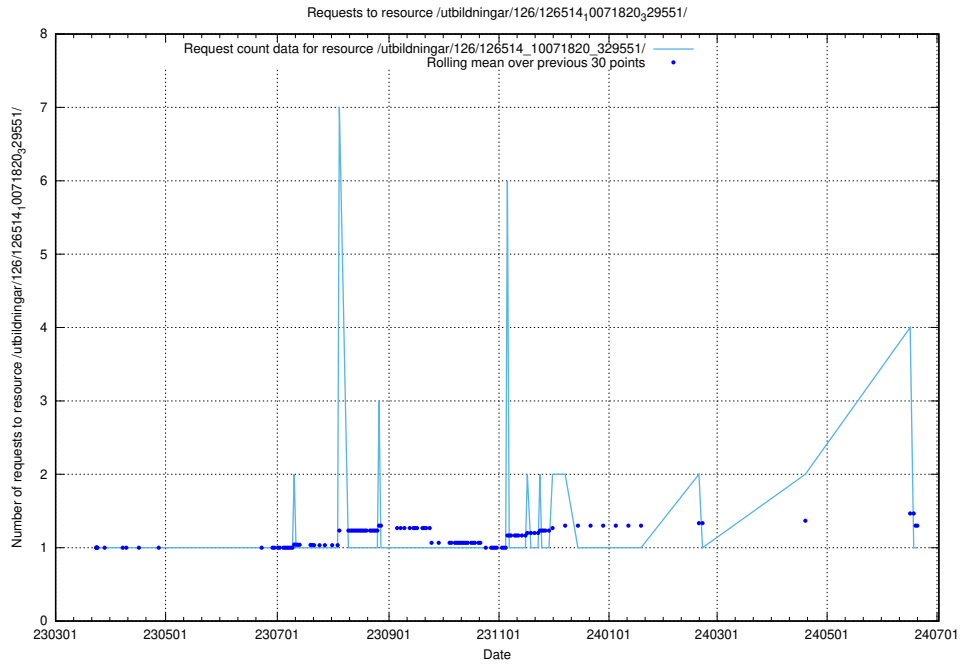

5.6837 Usage of /utbildningar/126/126514_10071820_329551/

Here, we count the number of requests to resource /utbildningar/126/126514_10071820_329551/.