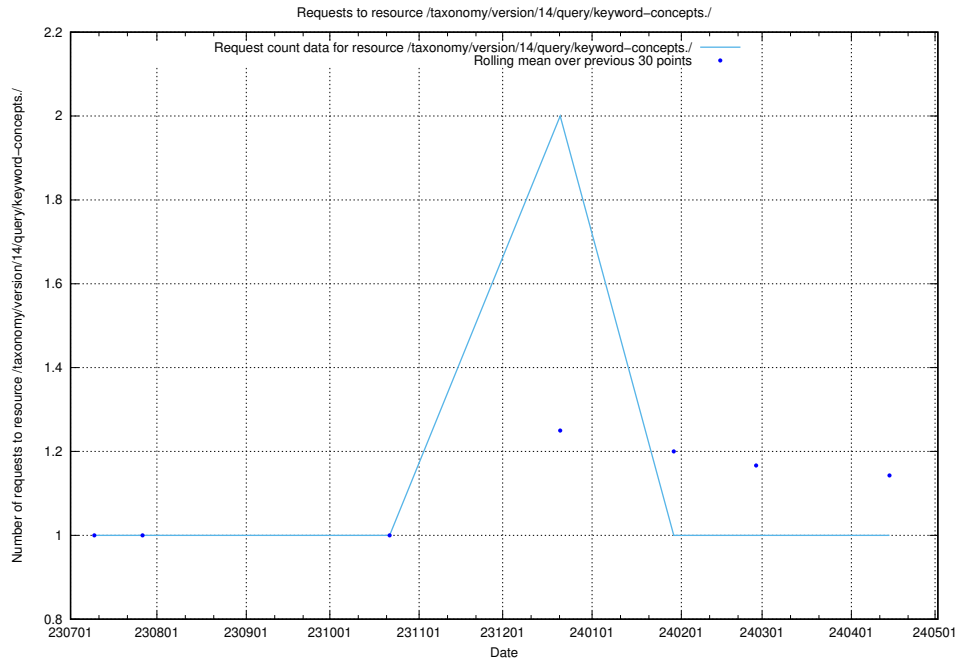

Here, we count the number of requests to resource /taxonomy/version/14/query/languages/.

5.5559 Usage of /taxonomy/version/14/query/keyword-concepts./

Here, we count the number of requests to resource /taxonomy/version/14/query/keyword-concepts./.