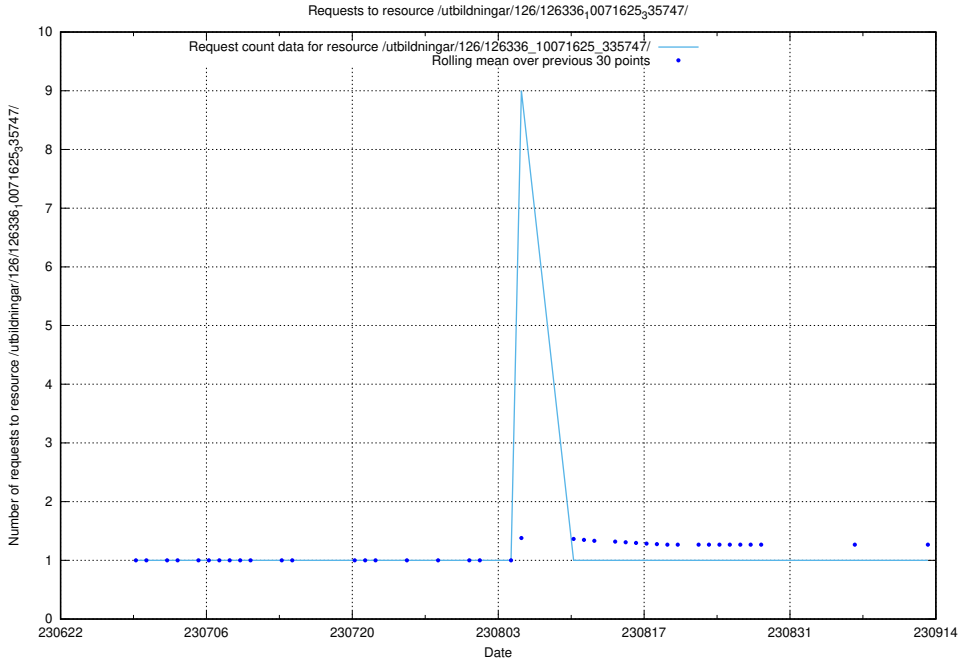

5.5886 Usage of /utbildningar/126/126336_10071625_335747/

Here, we count the number of requests to resource /utbildningar/126/126336_10071625_335747/.