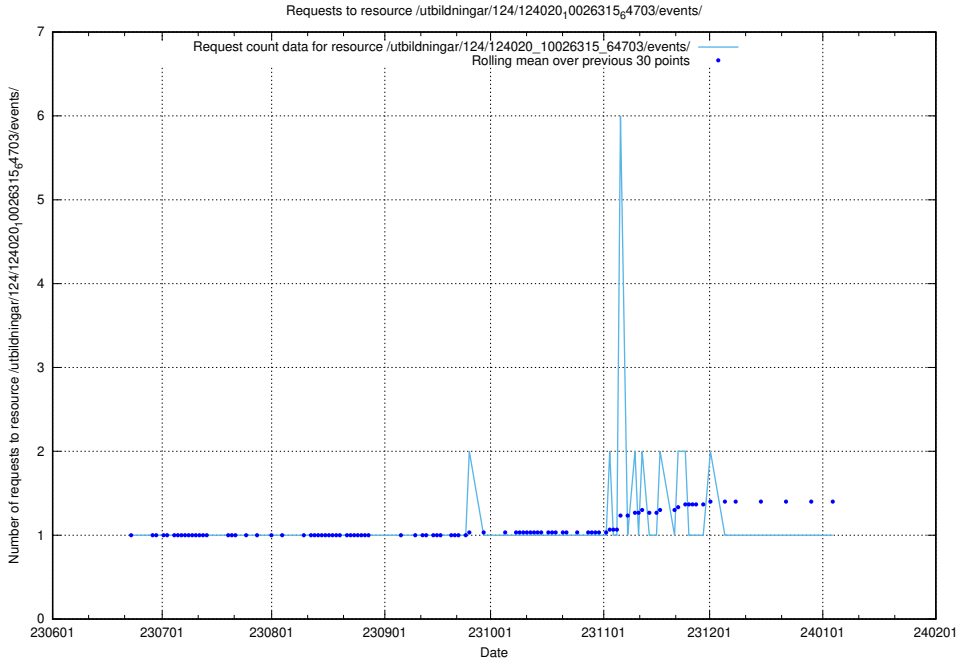

5.6256 Usage of /utbildningar/124/124020_10026315_64703/events/

Here, we count the number of requests to resource /utbildningar/124/124020_10026315_64703/events/.

5.6257 Usage of /utbildningar/124/124020_10026315_64703/