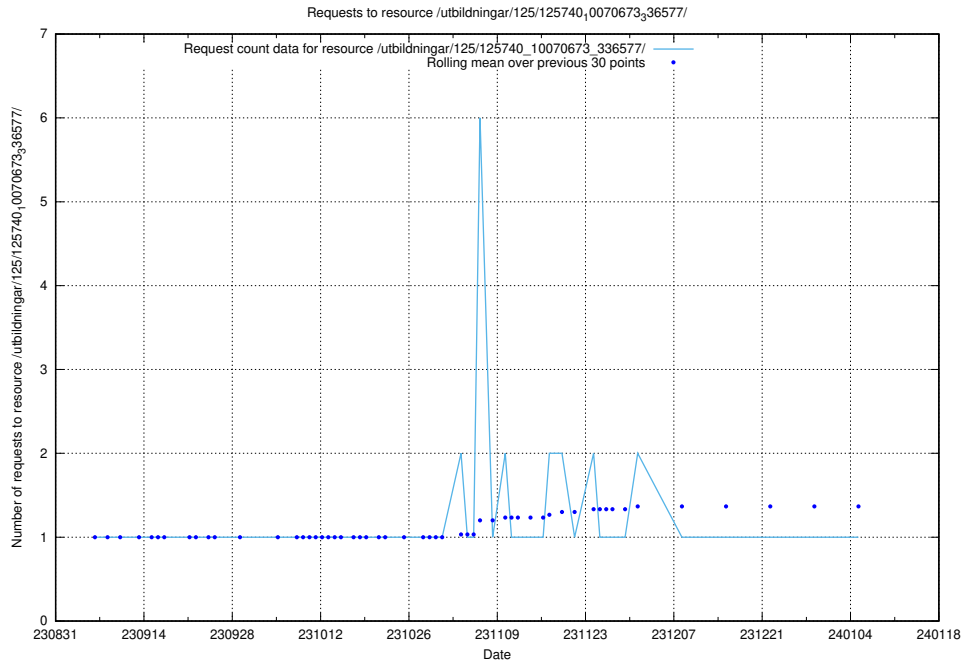

5.5084 Usage of /utbildningar/125/125740_10070673_336577/

Here, we count the number of requests to resource /utbildningar/125/125740_10070673_336577/.