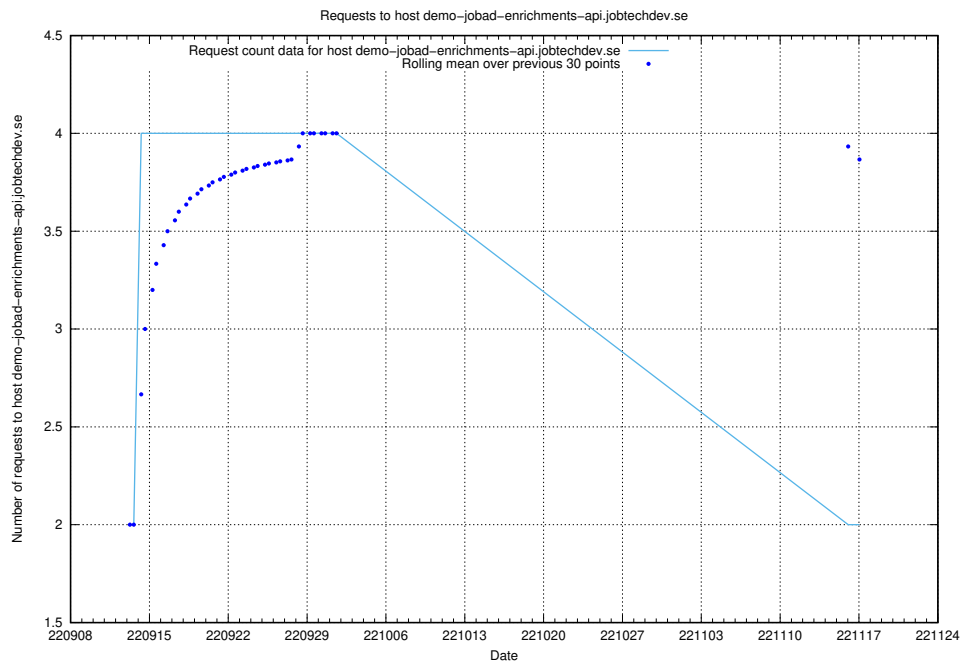

7.326 Usage of demo-jobad-enrichments-api.jobtechdev.se

Here, we count the number of requests to host demo-jobad-enrichments-api.jobtechdev.se.