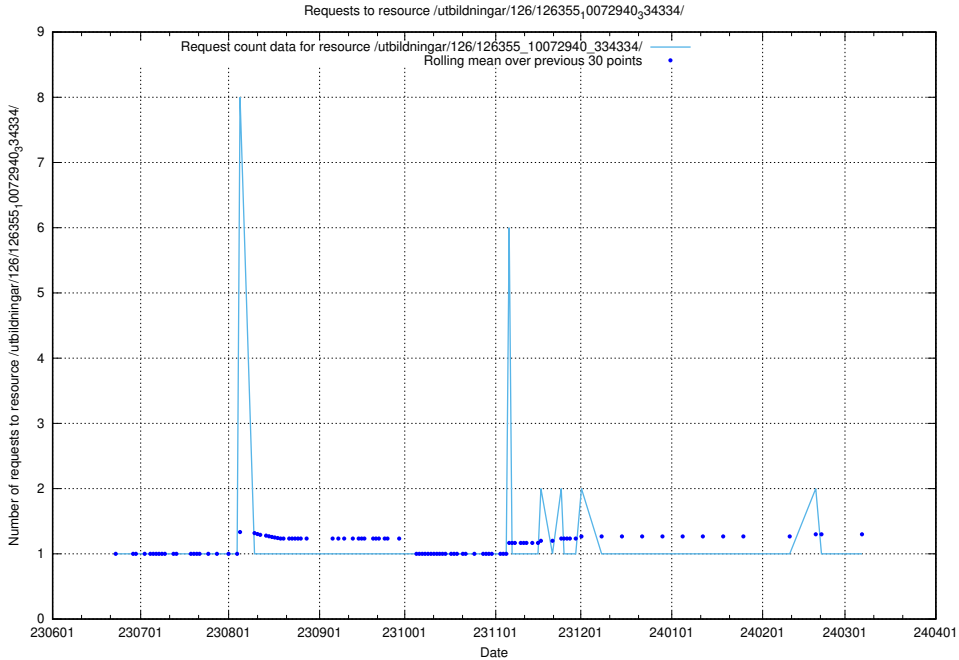

5.6084 Usage of /utbildningar/126/126355_10072940_334334/

Here, we count the number of requests to resource /utbildningar/126/126355_10072940_334334/.