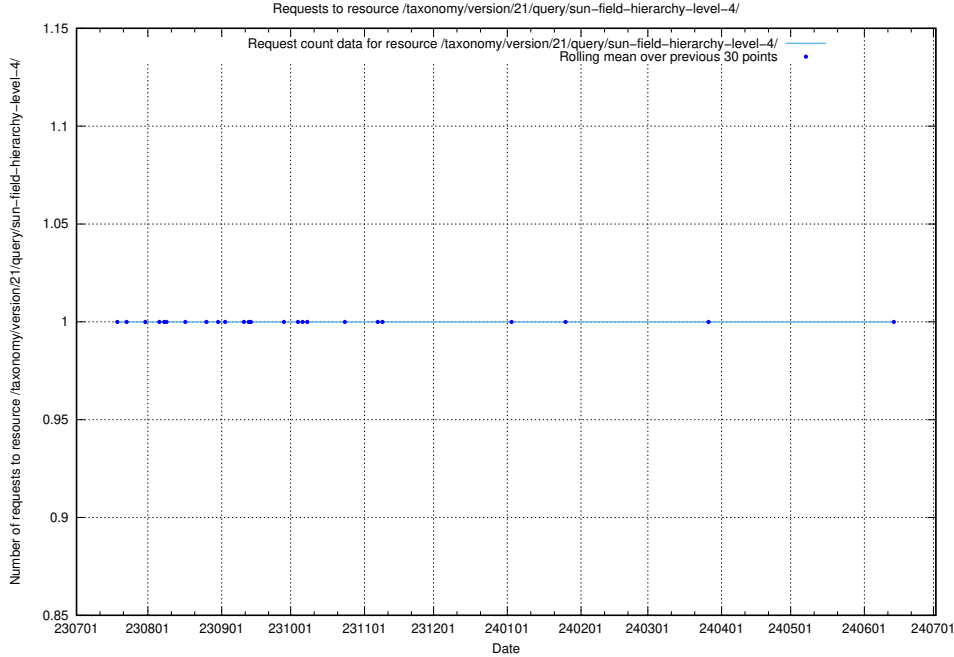

5.5445 Usage of /taxonomy/version/21/query/sun-field-hierarchy-level-4/

Here, we count the number of requests to resource /taxonomy/version/21/query/sun-field-hierarchy-level-4/.