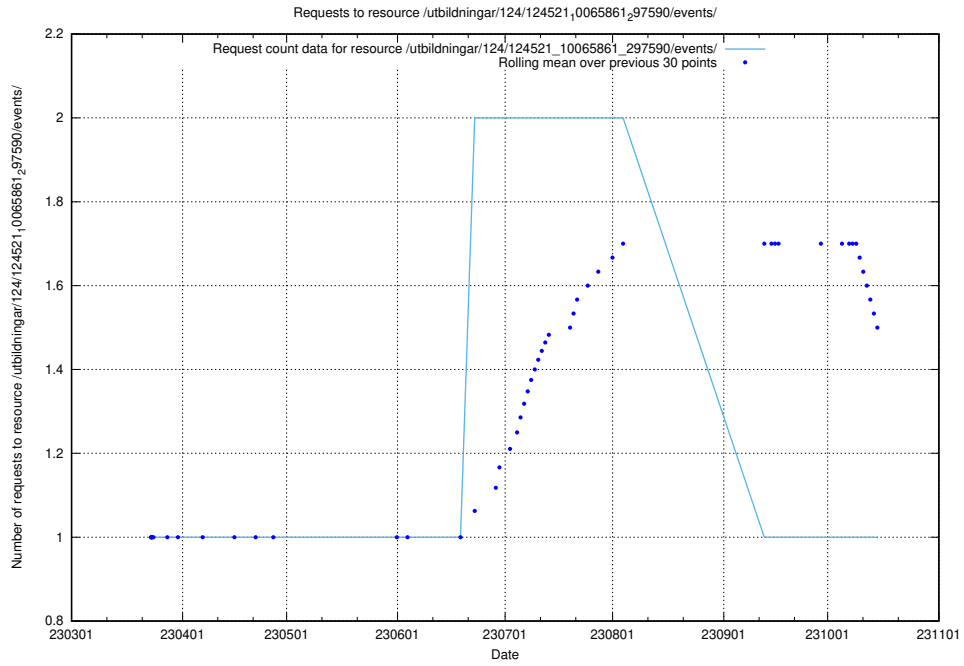

Here, we count the number of requests to resource /utbildningar/utb_emil/127/127333_10074316_337554/

5.1259 Usage of /utbildningar/124/124521_10065861_297590/events/

Here, we count the number of requests to resource /utbildningar/124/124521_10065861_297590/events/