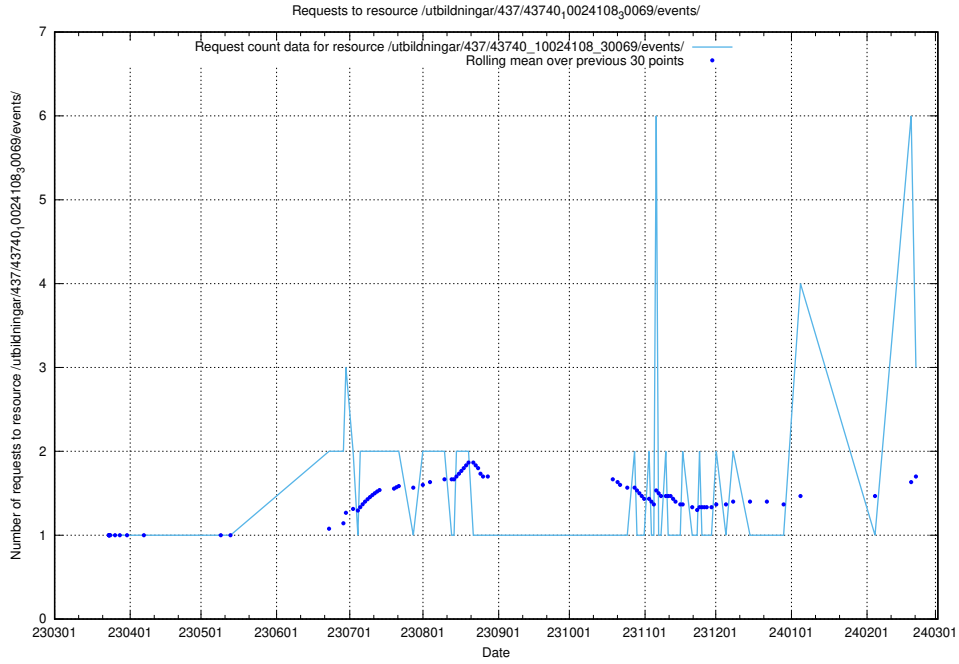

Here, we count the number of requests to resource /utbildningar/125/125740_10070692_322503/events/

5.401 Usage of /utbildningar/437/43740_10024108_30069/events/

Here, we count the number of requests to resource /utbildningar/437/43740_10024108_30069/events/.