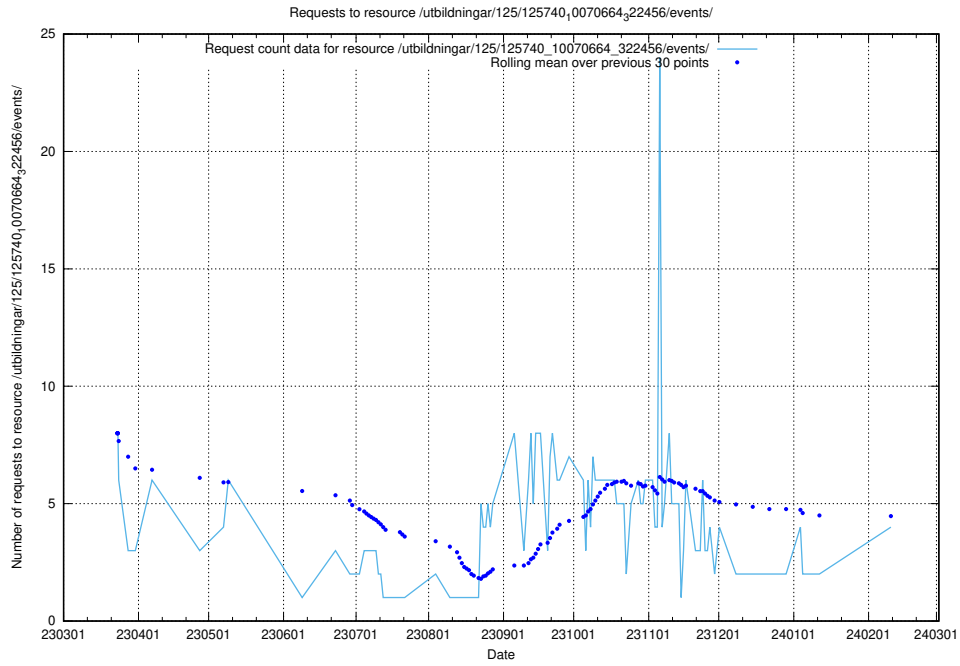

5.228 Usage of /utbildningar/125/125740_10070664_322456/events/

Here, we count the number of requests to resource /utbildningar/125/125740_10070664_322456/events/

5.229 Usage of /utbildningar/125/125178_10069244_317765/events/