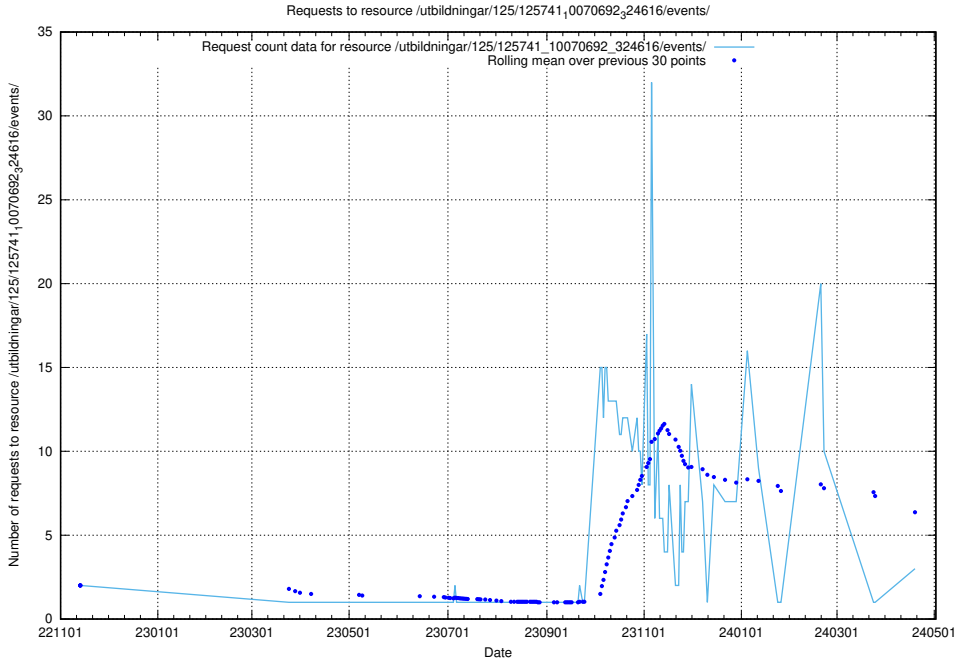

5.369 Usage of /utbildningar/125/125741_10070692_324616/events/

Here, we count the number of requests to resource /utbildningar/125/125741_10070692_324616/events/