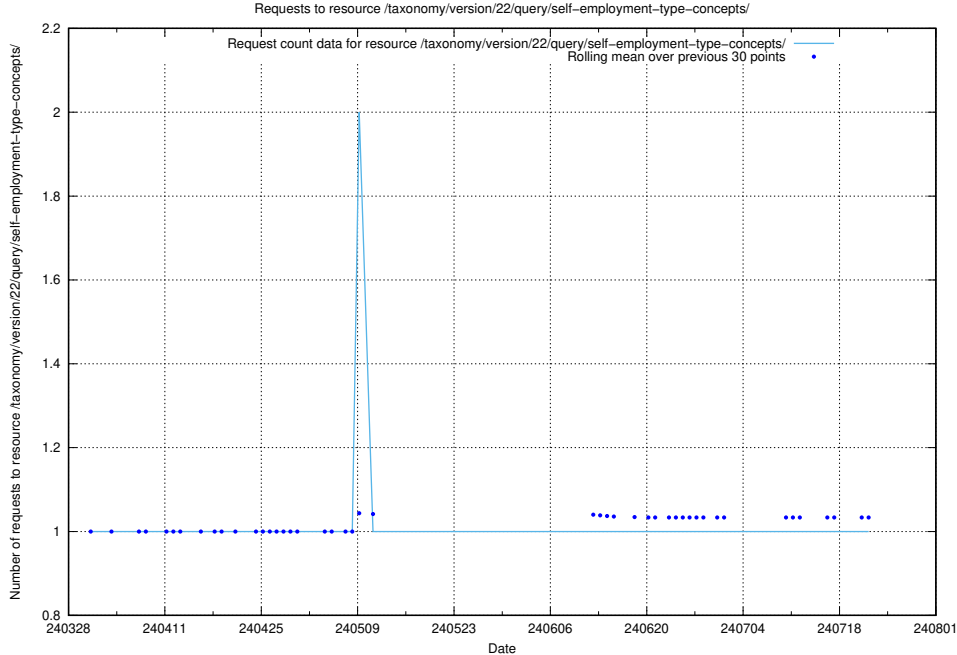

5.1985 Usage of /taxonomy/version/22/query/self-employment-type-concepts/

Here, we count the number of requests to resource /taxonomy/version/22/query/self-employment-type-concepts/.