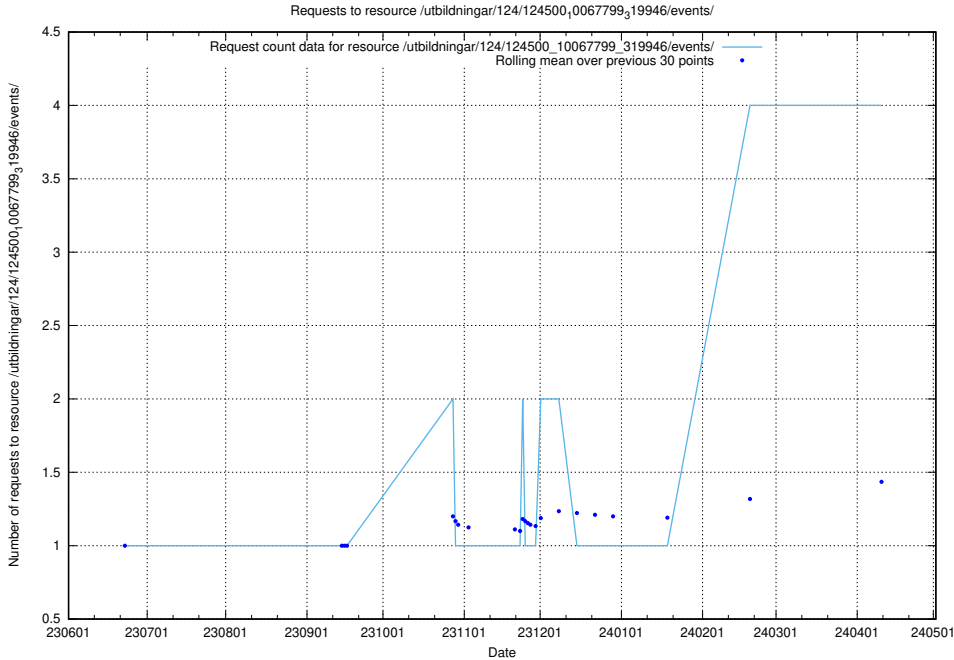

5.218 Usage of /utbildningar/124/124500_10067799_319946/events/

Here, we count the number of requests to resource /utbildningar/124/124500_10067799_319946/events/