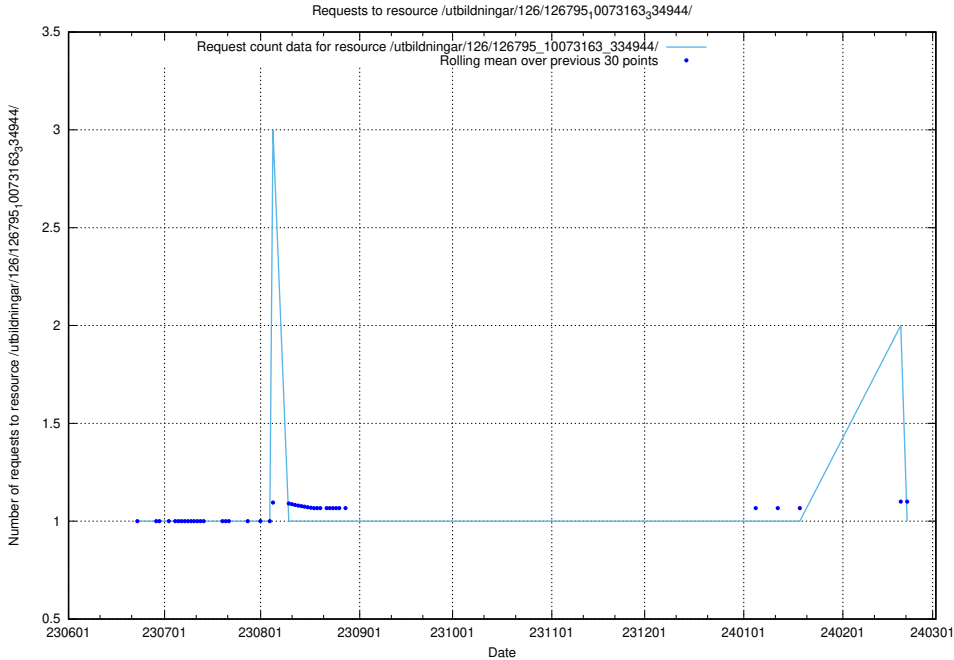

5.6016 Usage of /utbildningar/126/126795_10073163_334944/

Here, we count the number of requests to resource /utbildningar/126/126795_10073163_334944/.