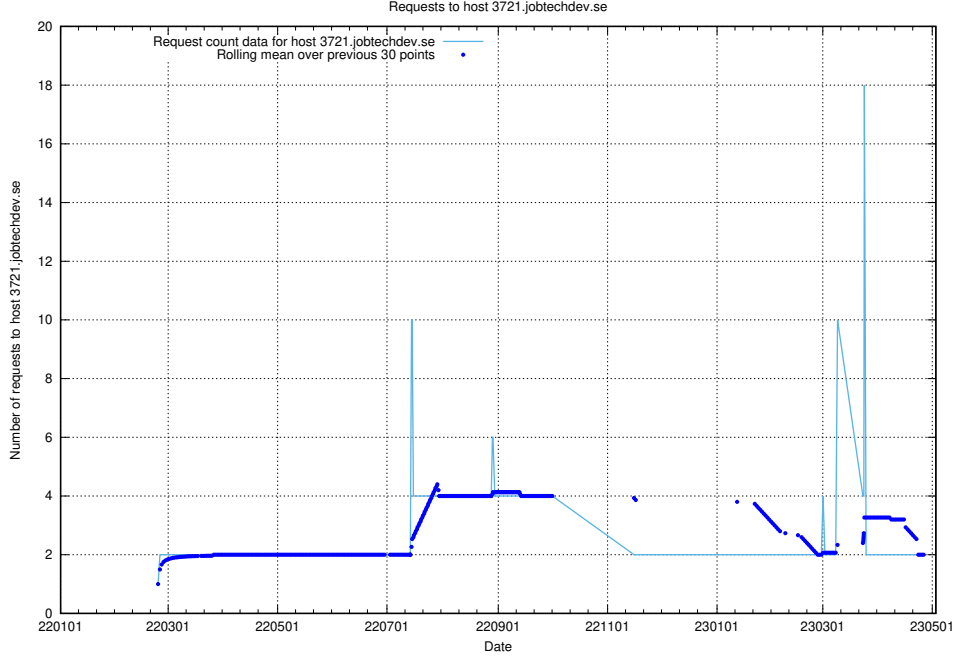

7.517 Usage of 3721.jobtechdev.se

Here, we count the number of requests to host 3721.jobtechdev.se.