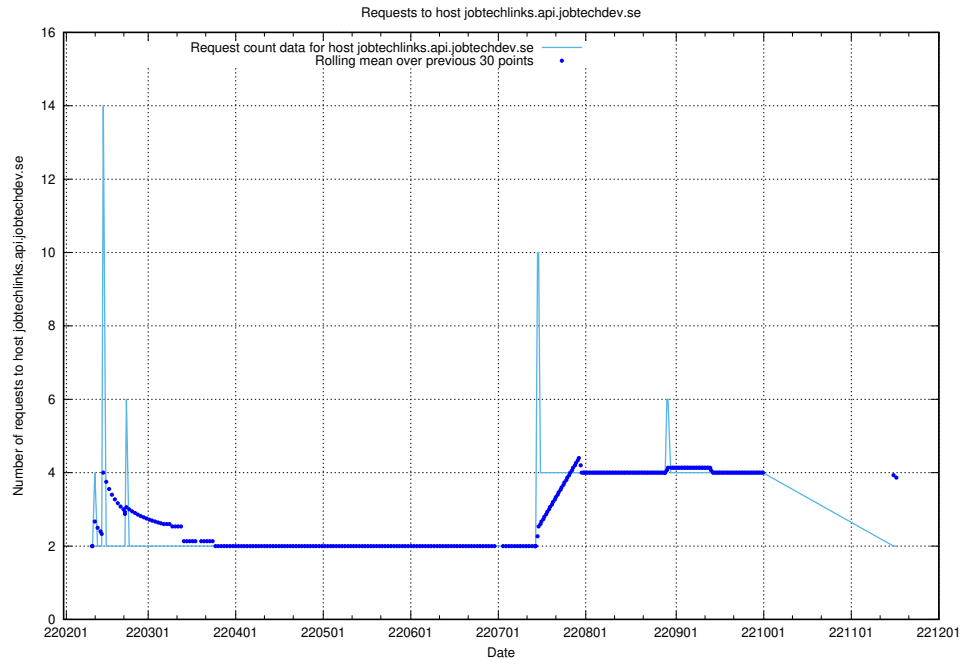

7.561 Usage of `jobtechlinks.api.jobtechdev.se`

Here, we count the number of requests to host `jobtechlinks.api.jobtechdev.se`.