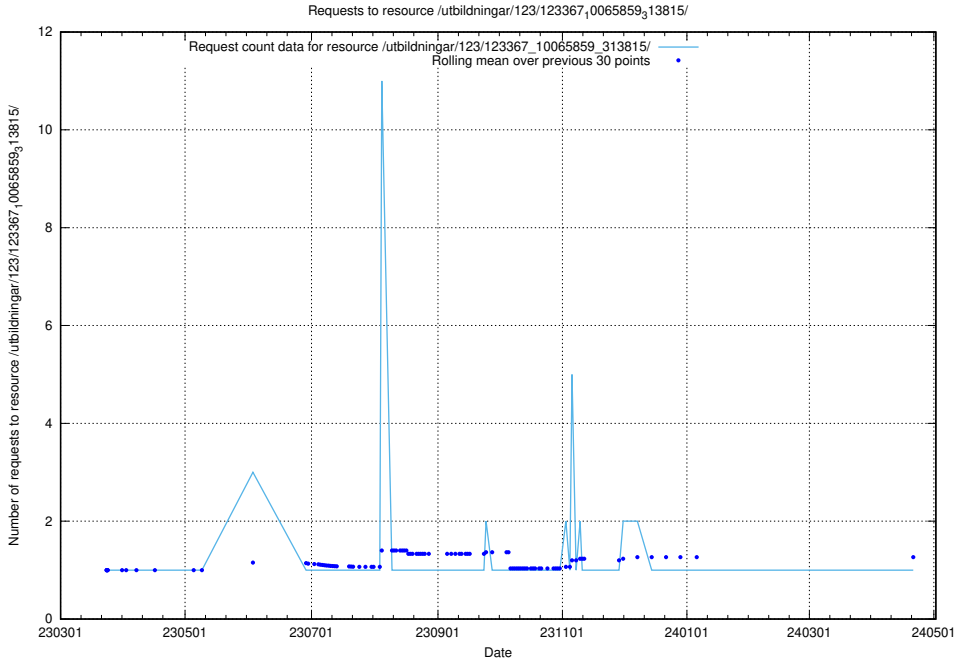

5.5253 Usage of /utbildningar/123/123367_10065859_313815/

Here, we count the number of requests to resource /utbildningar/123/123367_10065859_313815/.