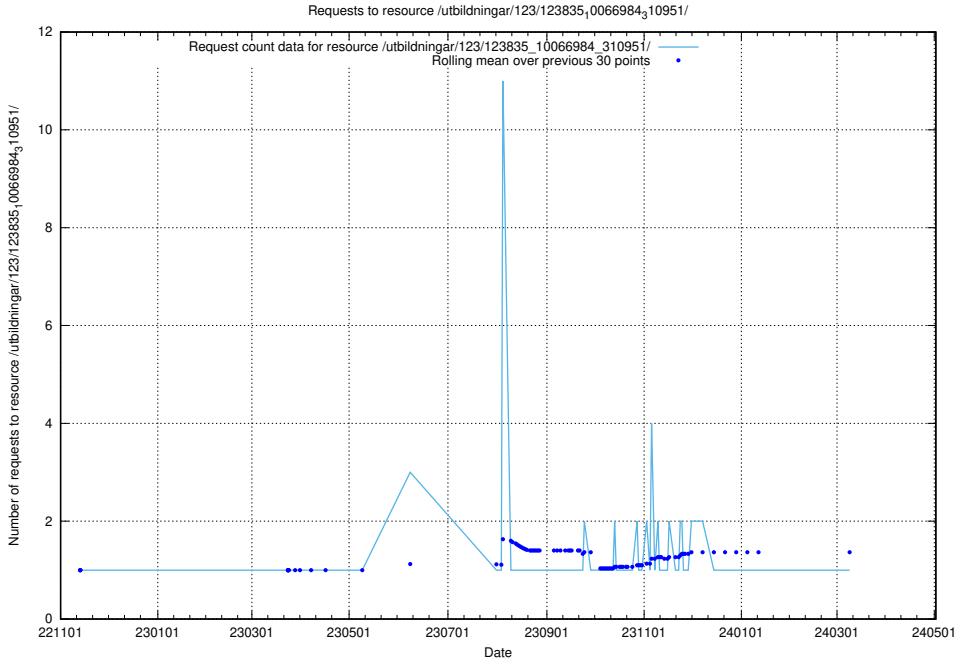

5.6335 Usage of /utbildningar/123/123835_10066984_310951/

Here, we count the number of requests to resource /utbildningar/123/123835_10066984_310951/.