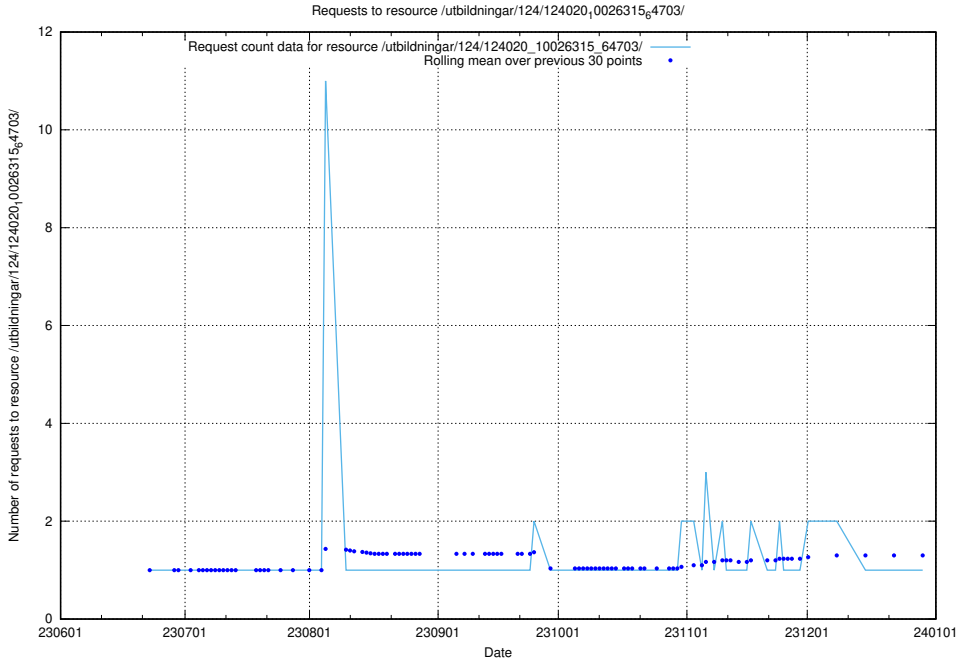

5.6257 Usage of /utbildningar/124/124020_10026315_64703/

Here, we count the number of requests to resource /utbildningar/124/124020_10026315_64703/.