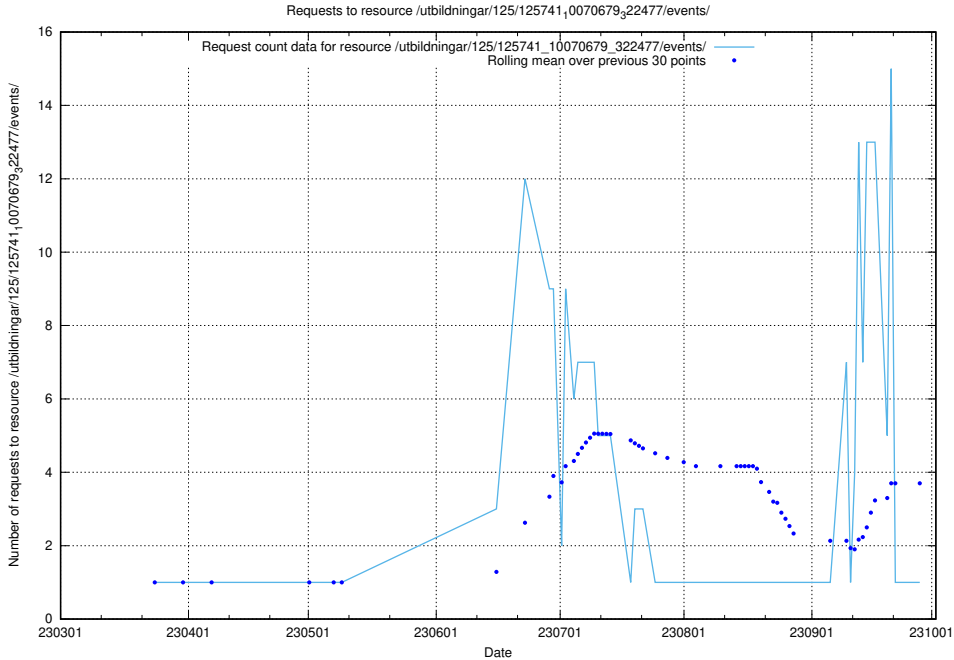

5.6656 Usage of /utbildningar/125/125741_10070679_322477/events/

Here, we count the number of requests to resource /utbildningar/125/125741_10070679_322477/events/