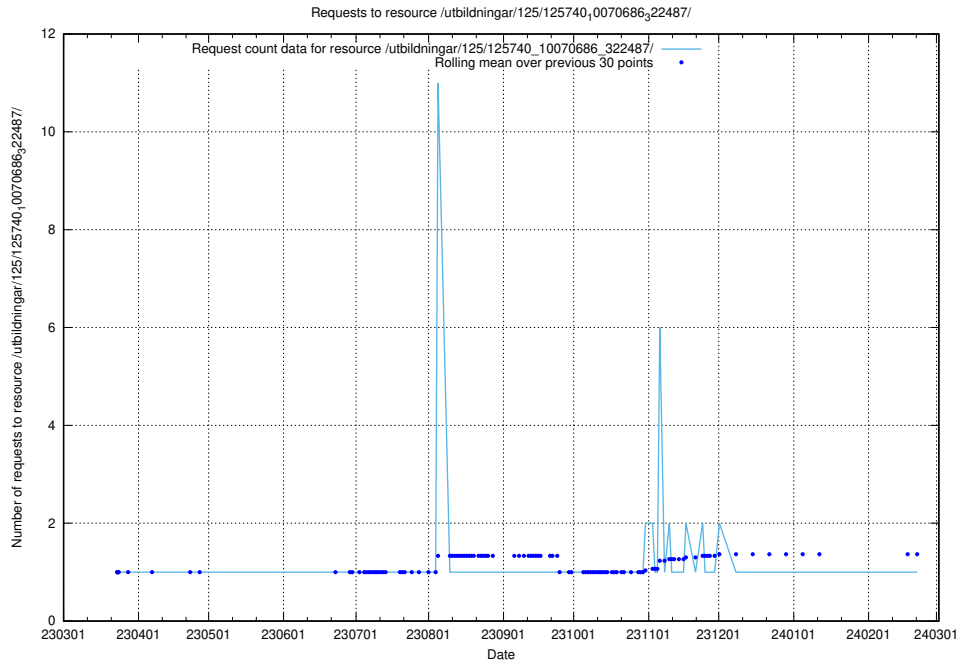

5.927 Usage of /utbildningar/125/125740_10070686_322487/

Here, we count the number of requests to resource /utbildningar/125/125740_10070686_322487/.