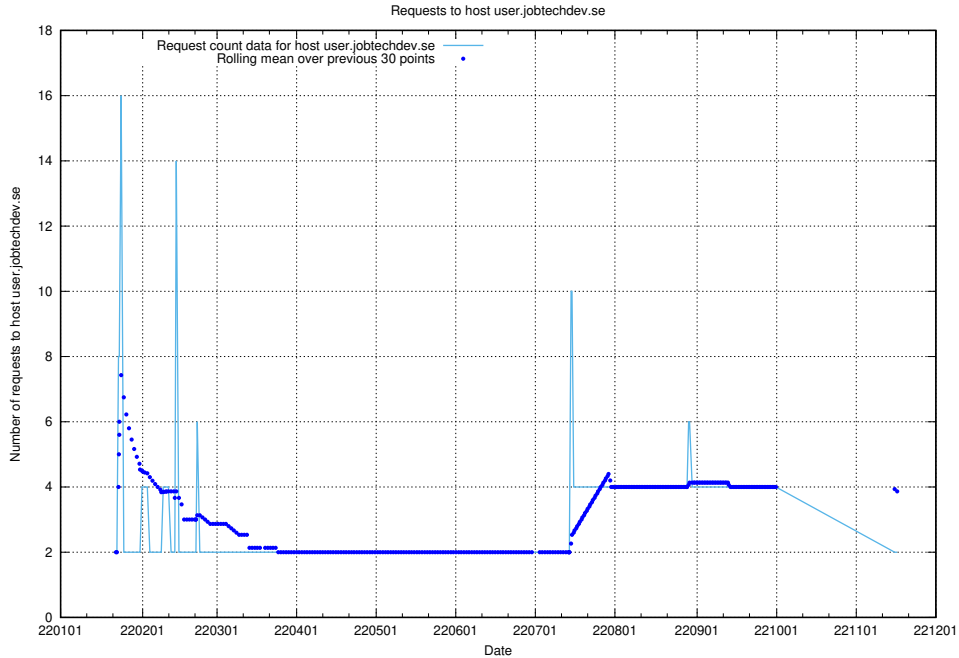

7.586 Usage of user.jobtechdev.se

Here, we count the number of requests to host user.jobtechdev.se.