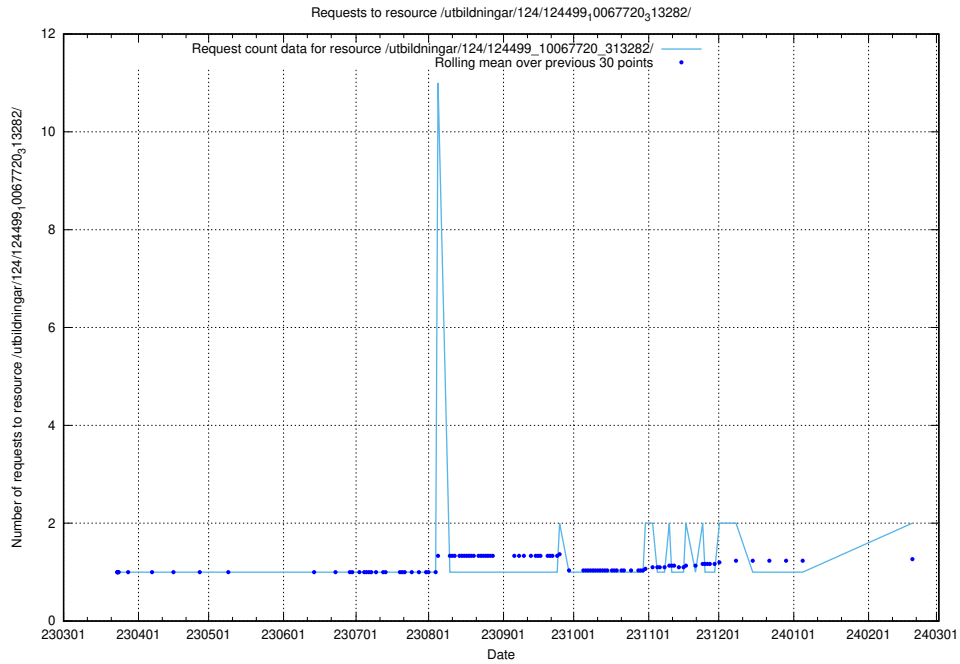

5.528 Usage of /utbildningar/124/124499_10067720_313282/

Here, we count the number of requests to resource /utbildningar/124/124499_10067720_313282/.