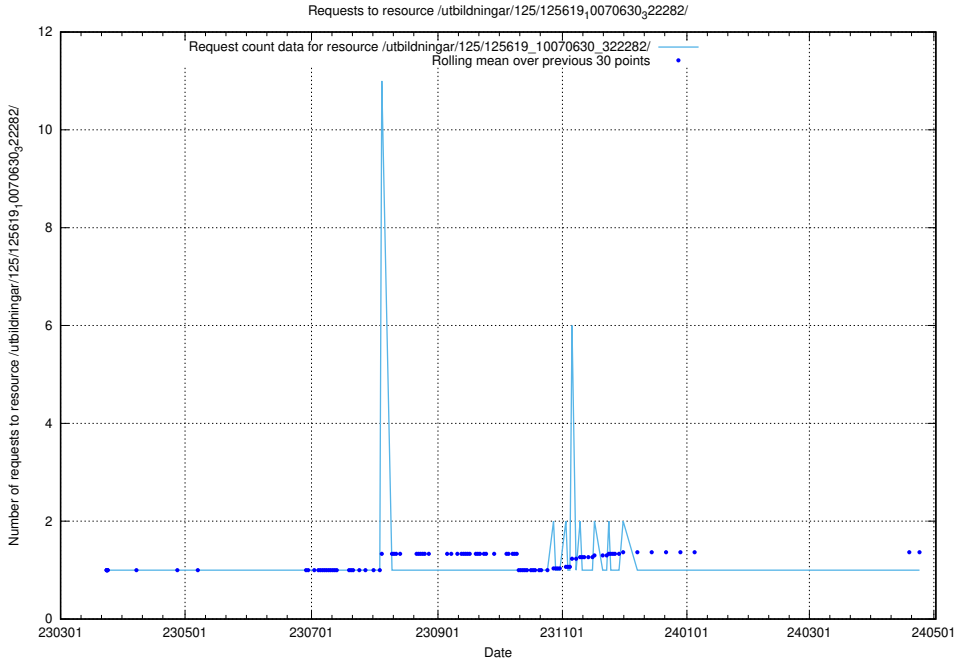

Here, we count the number of requests to resource /utbildningar/125/125619_10070636_322304/.

5.1011 Usage of /utbildningar/125/125619_10070630_322282/

Here, we count the number of requests to resource /utbildningar/125/125619_10070630_322282/.