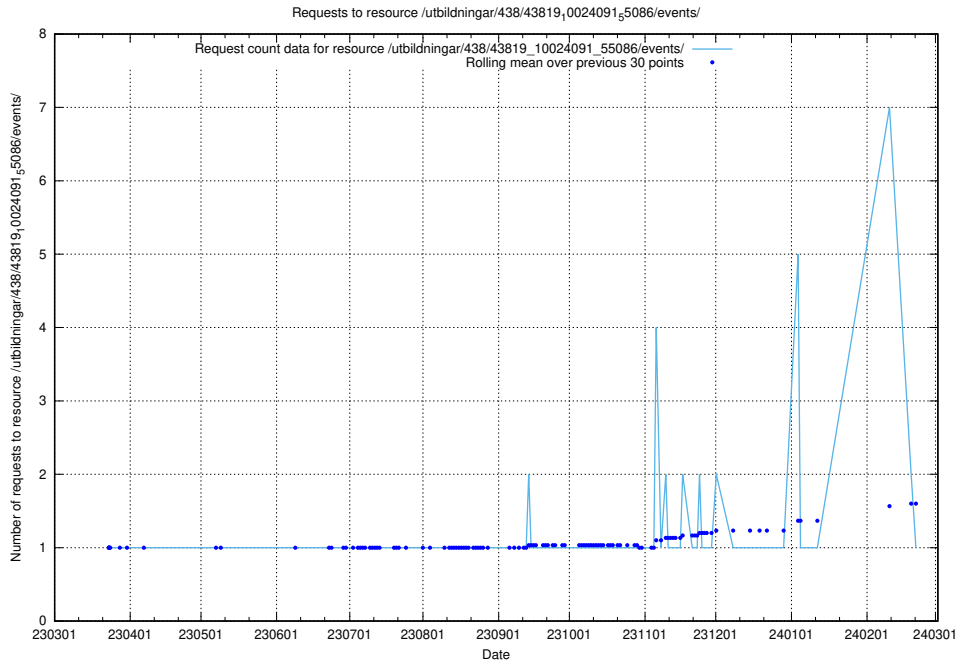

5.6770 Usage of /utbildningar/438/43819_10024091_55086/events/

Here, we count the number of requests to resource /utbildningar/438/43819_10024091_55086/events/.