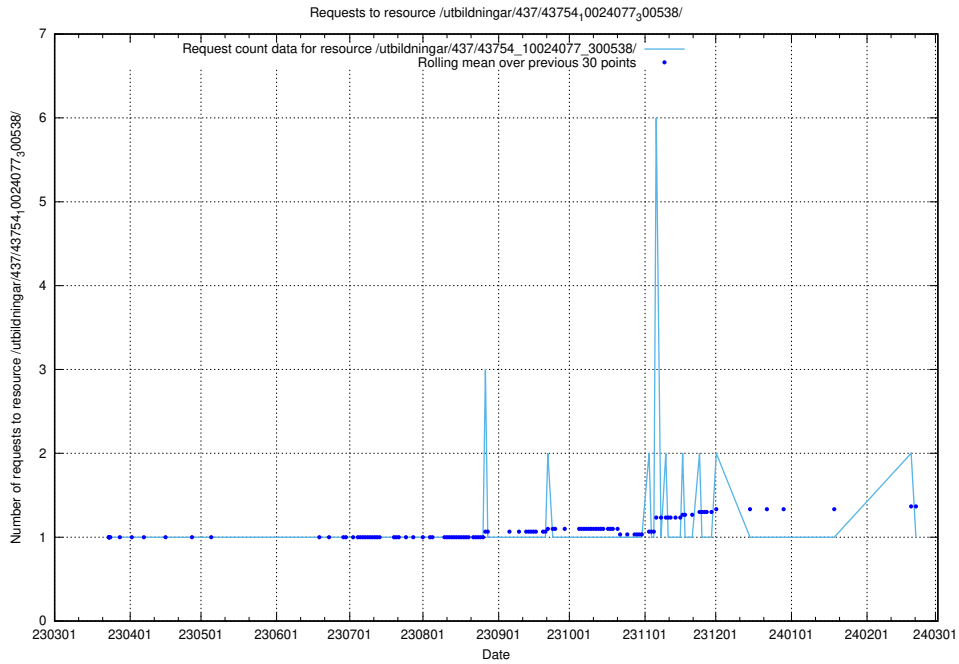

5.6805 Usage of /utbildningar/437/43754_10024077_300538/

Here, we count the number of requests to resource /utbildningar/437/43754_10024077_300538/.