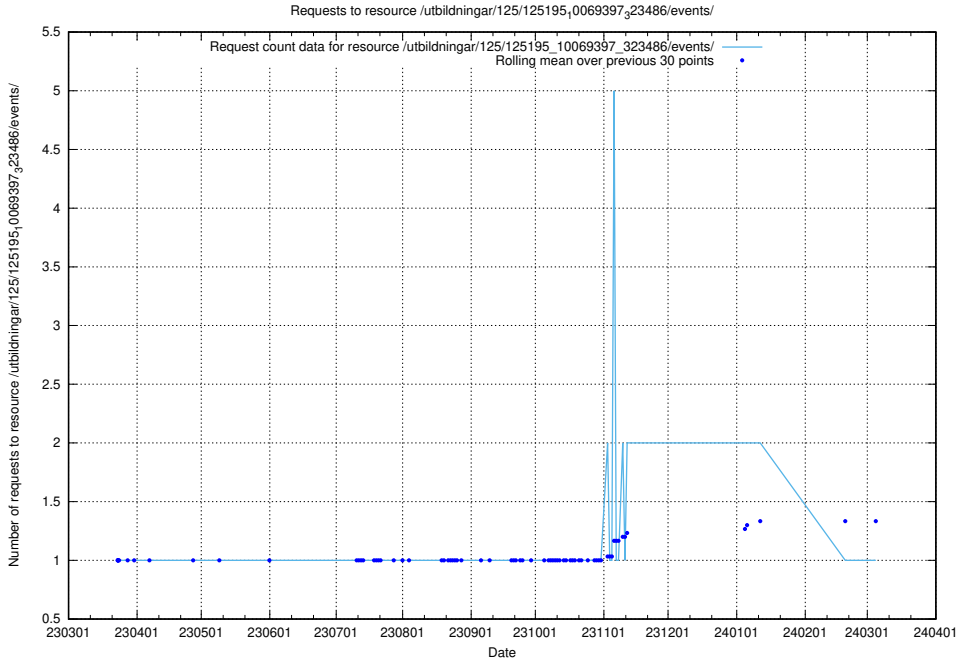

5.1075 Usage of /utbildningar/125/125195_10069397_323486/events/

Here, we count the number of requests to resource /utbildningar/125/125195_10069397_323486/events/