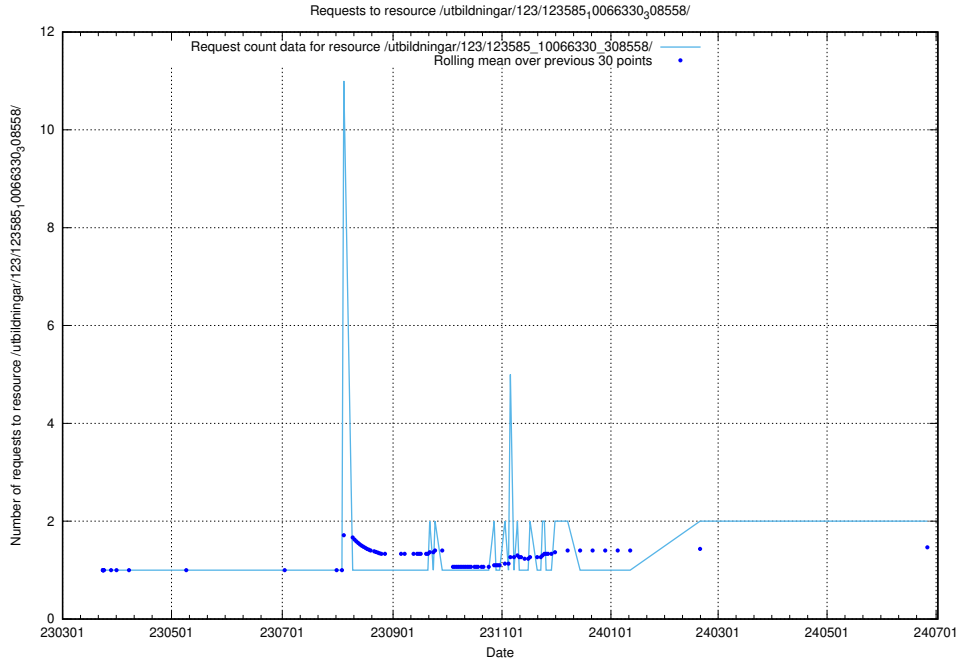

5.669 Usage of /utbildningar/123/123585_10066330_308558/

Here, we count the number of requests to resource /utbildningar/123/123585_10066330_308558/.