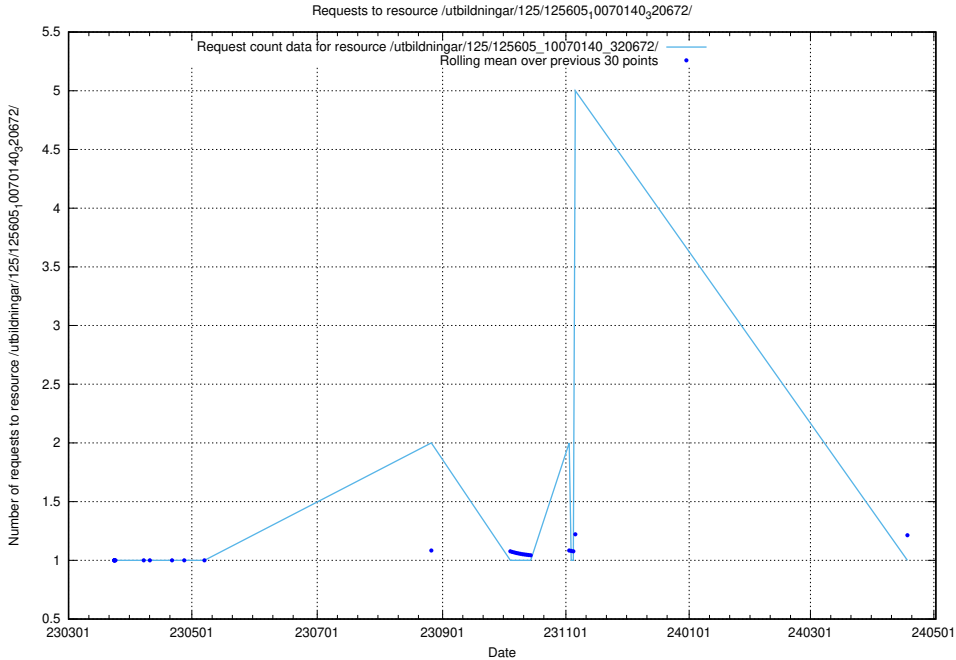

5.1023 Usage of /utbildningar/125/125605_10070140_320672/

Here, we count the number of requests to resource /utbildningar/125/125605_10070140_320672/.