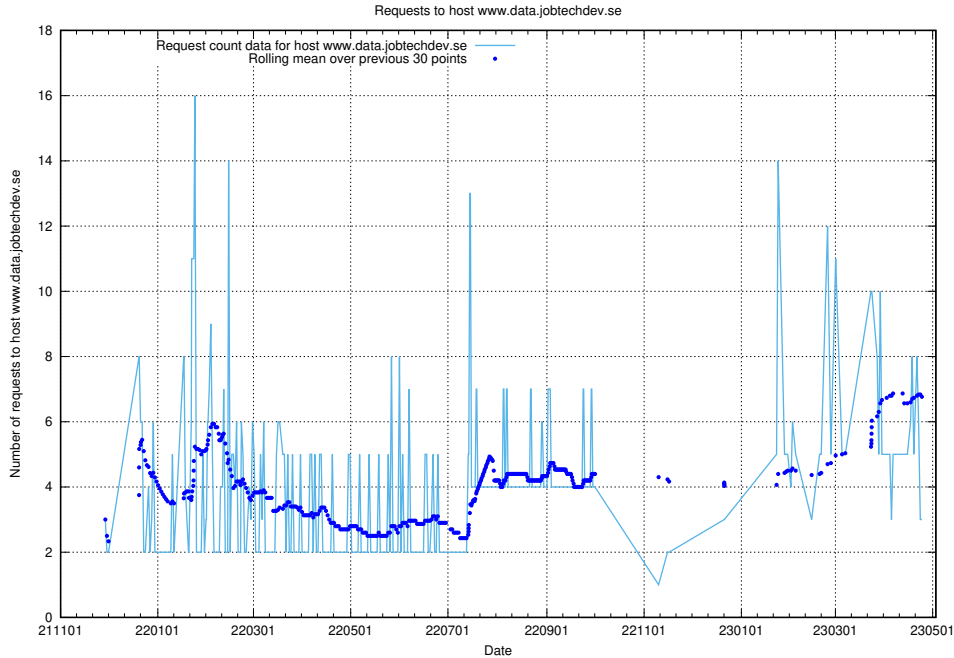

7.212 Usage of `www.data.jobtechdev.se`

Here, we count the number of requests to host `www.data.jobtechdev.se`.