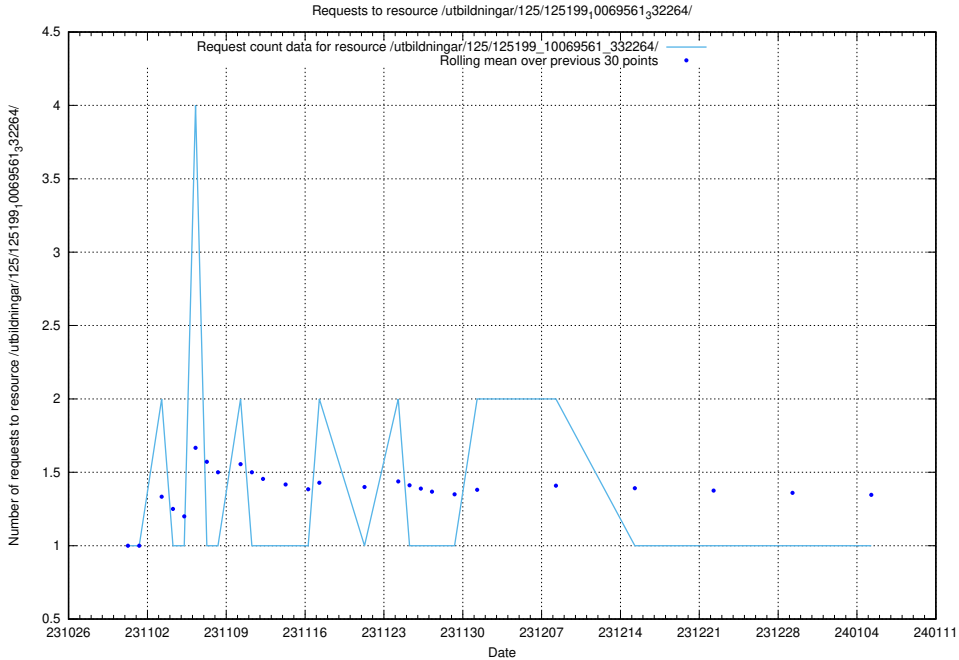

5.4577 Usage of /utbildningar/125/125199_10069561_332264/

Here, we count the number of requests to resource /utbildningar/125/125199_10069561_332264/.