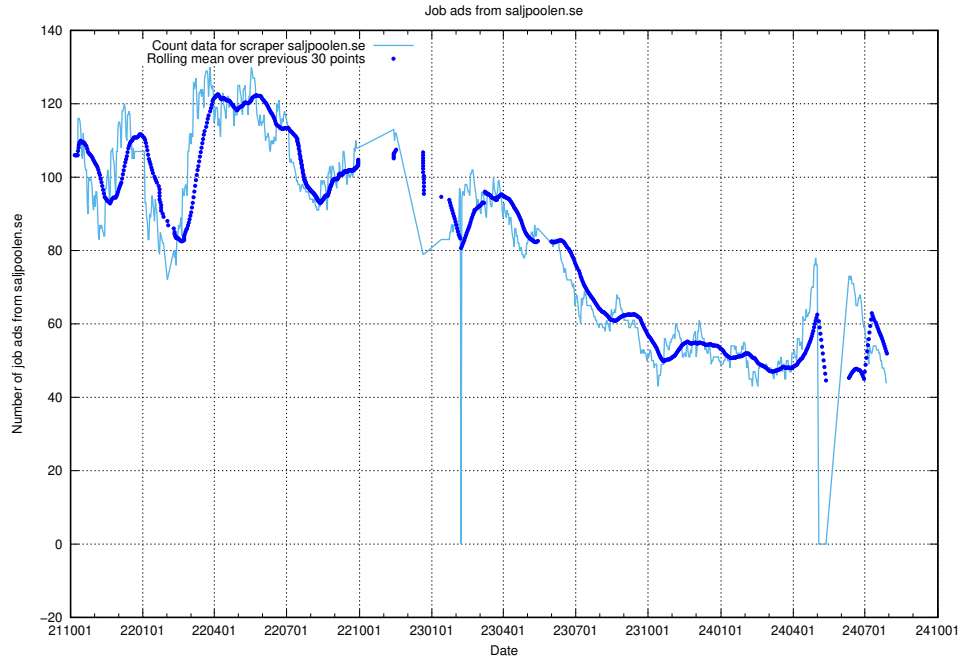

13.13 Number of ads by scraper saljpoolen.se

Here, we count the number of job ads scraped from saljpoolen.se.