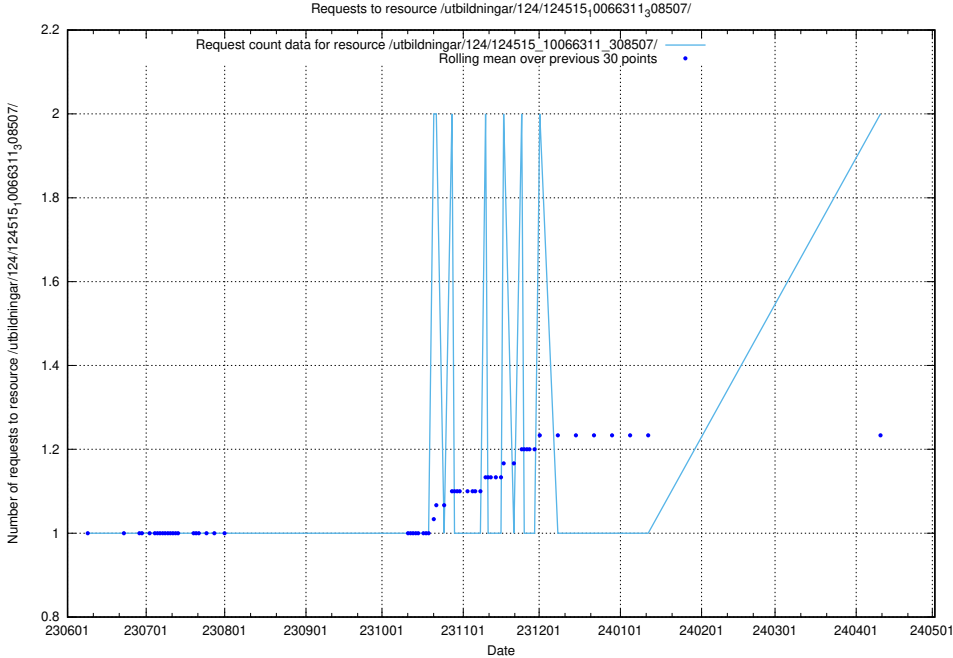

5.810 Usage of /utbildningar/124/124515_10066311_308507/

Here, we count the number of requests to resource /utbildningar/124/124515_10066311_308507/.