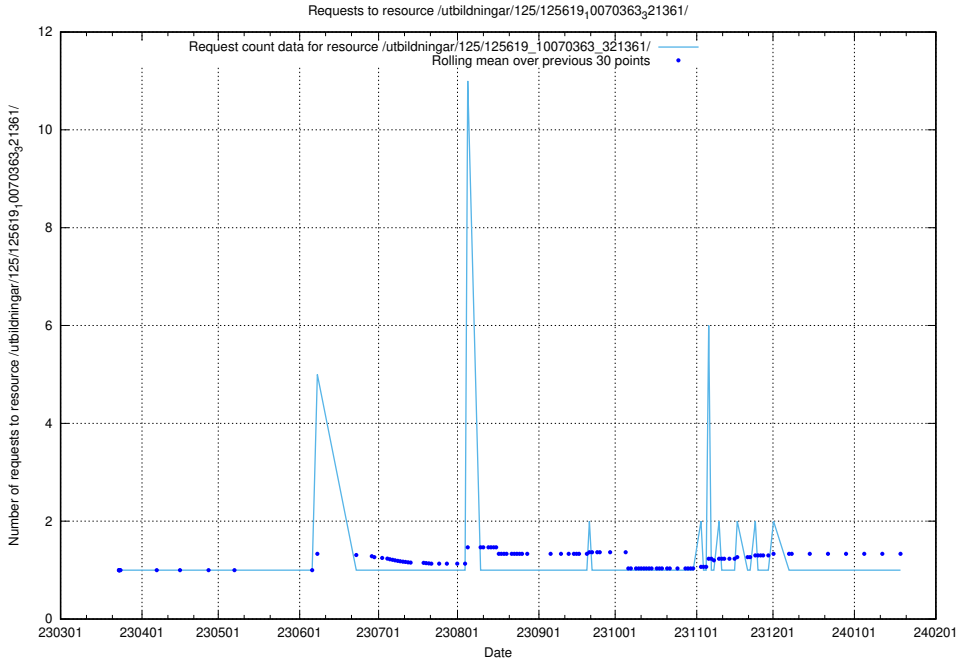

5.1013 Usage of /utbildningar/125/125619_10070363_321361/

Here, we count the number of requests to resource /utbildningar/125/125619_10070363_321361/.