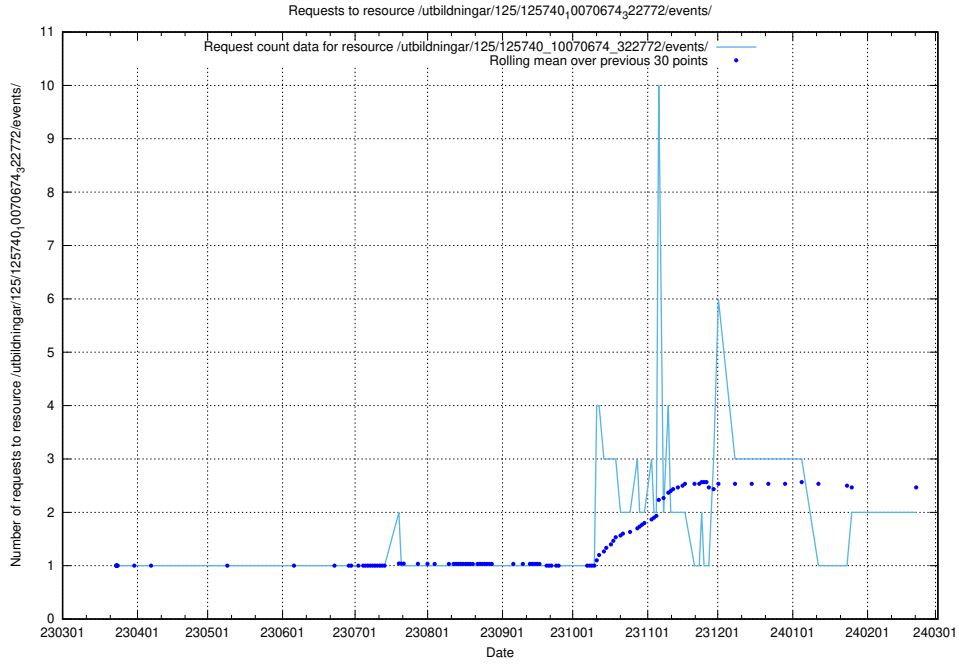

Here, we count the number of requests to resource /utbildningar/125/125740_10070688_331733/.

5.413 Usage of /utbildningar/125/125740_10070674_322772/events/

Here, we count the number of requests to resource /utbildningar/125/125740_10070674_322772/events/