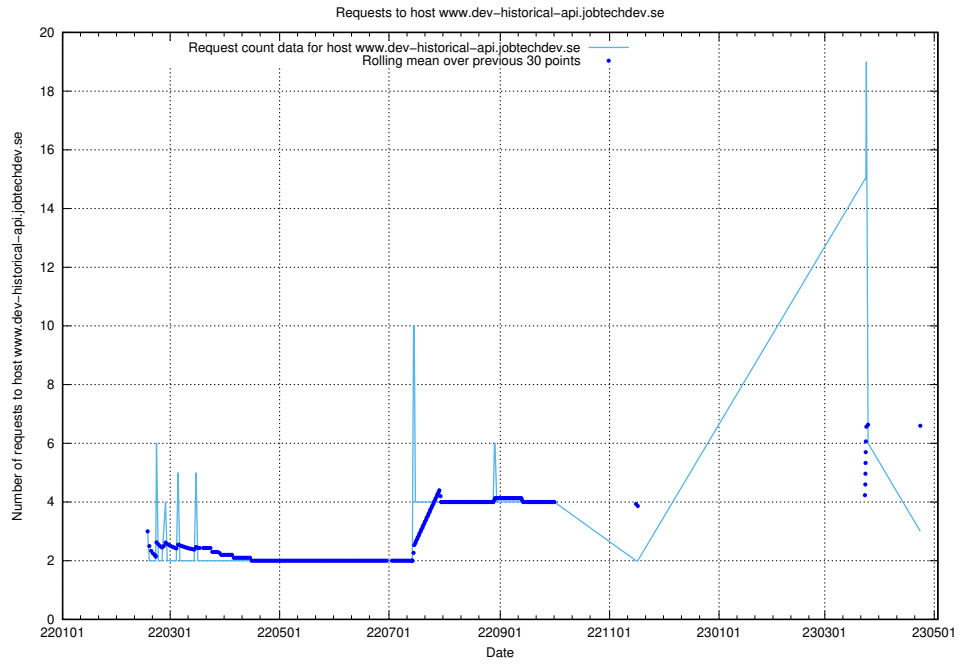

7.233 Usage of `www.dev-historical-api.jobtechdev.se`

Here, we count the number of requests to host `www.dev-historical-api.jobtechdev.se`.