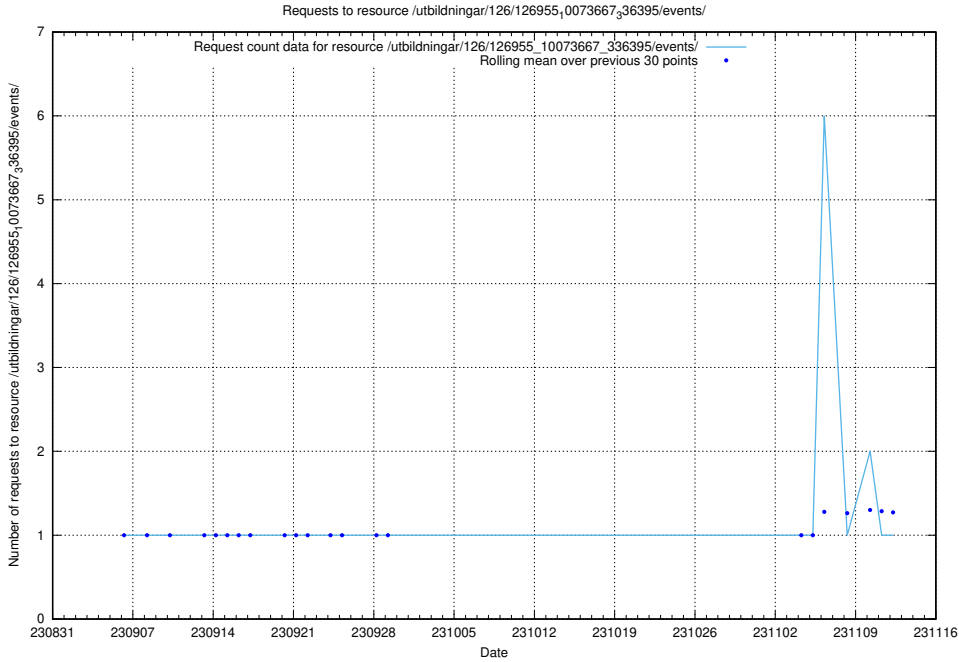

5.5064 Usage of /utbildningar/126/126955_10073667_336395/events/

Here, we count the number of requests to resource /utbildningar/126/126955_10073667_336395/events/