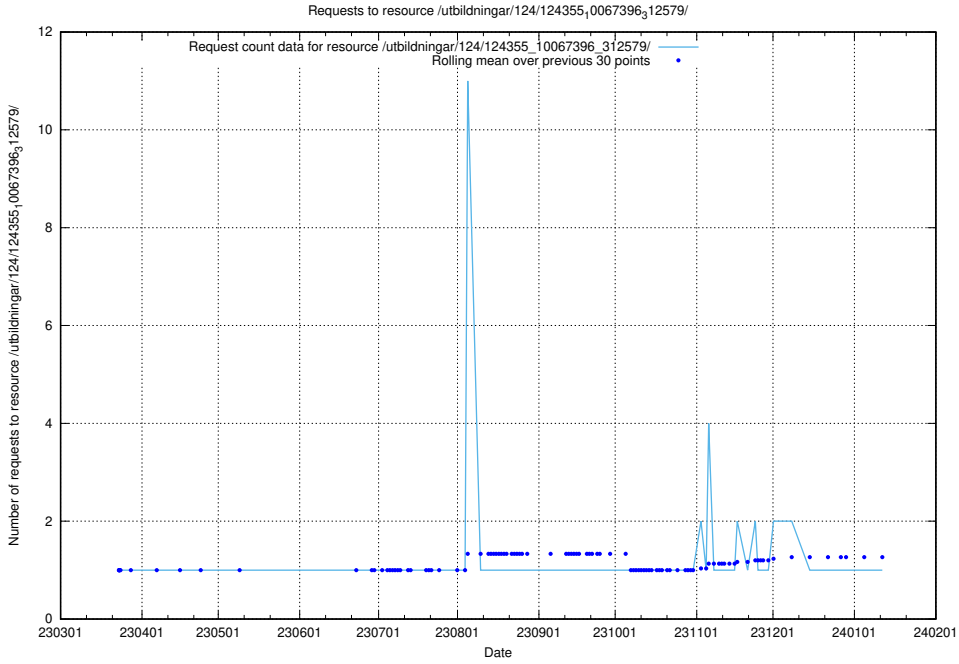

5.4300 Usage of /utbildningar/124/124355_10067396_312579/

Here, we count the number of requests to resource /utbildningar/124/124355_10067396_312579/.