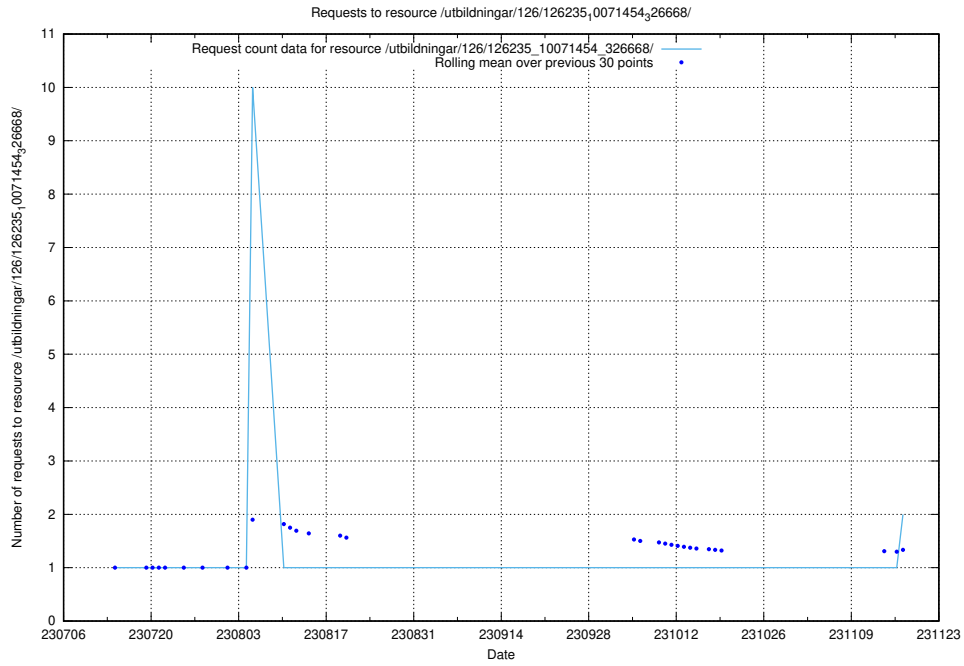

5.728 Usage of /utbildningar/126/126235_10071454_326668/

Here, we count the number of requests to resource /utbildningar/126/126235_10071454_326668/.