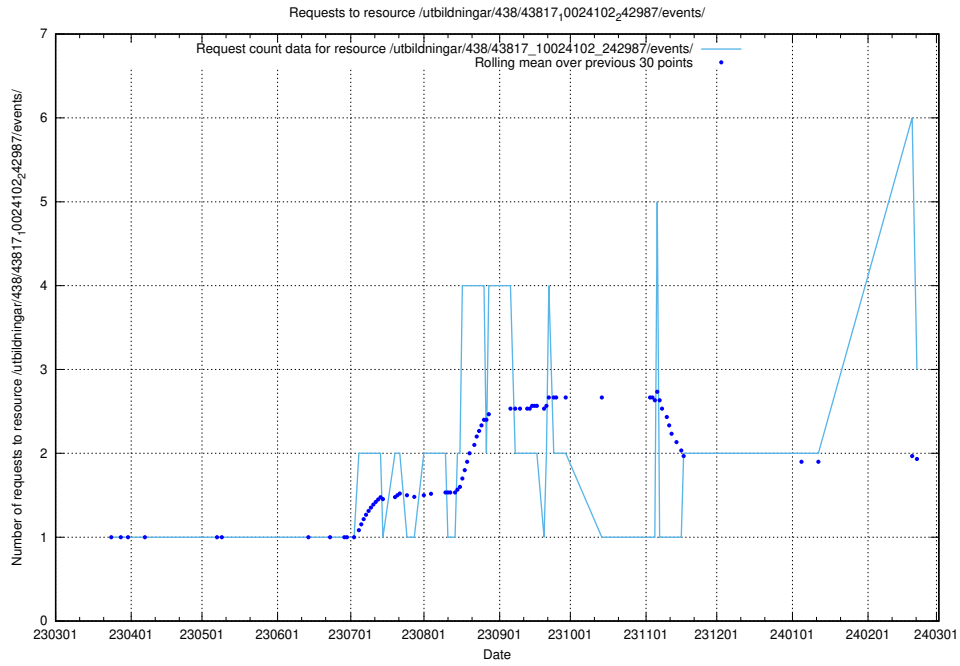

5.394 Usage of /utbildningar/438/43817_10024102_242987/events/

Here, we count the number of requests to resource /utbildningar/438/43817_10024102_242987/events/.