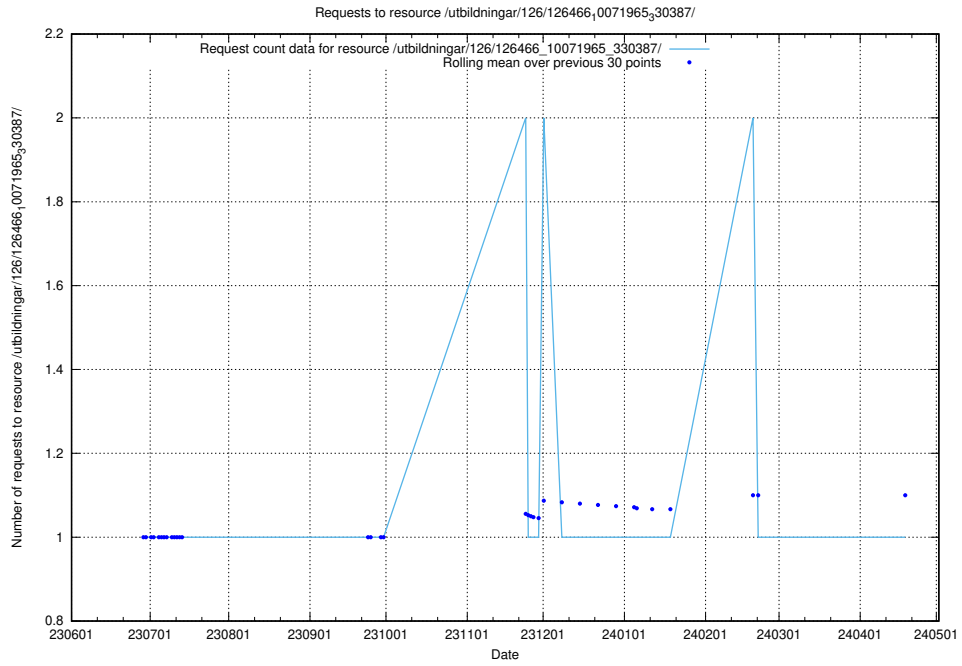

5.5885 Usage of /utbildningar/126/126466_10071965_330387/

Here, we count the number of requests to resource /utbildningar/126/126466_10071965_330387/.