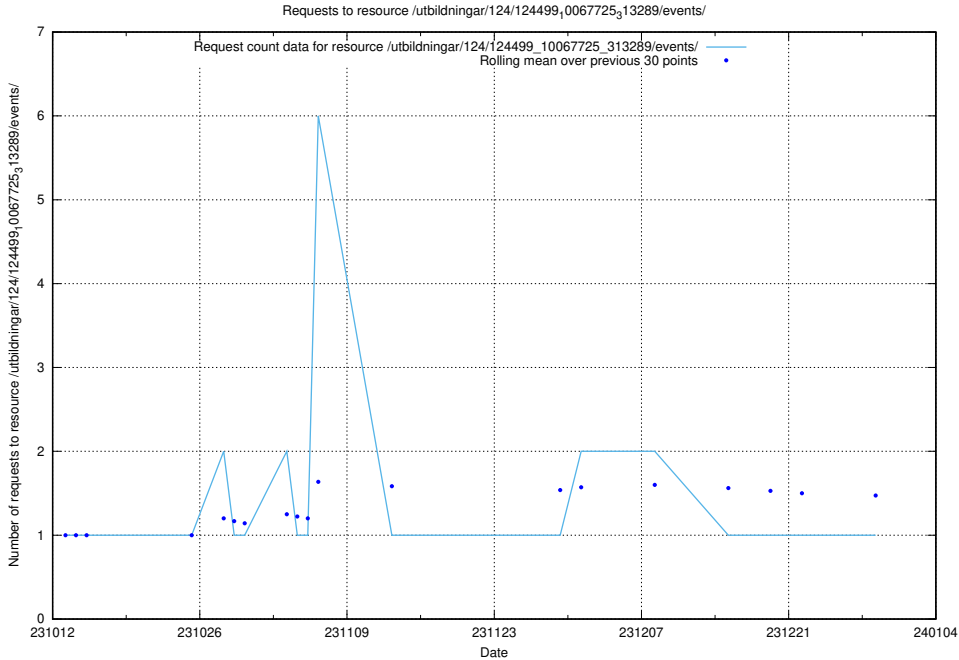

5.4766 Usage of /utbildningar/124/124499_10067725_313289/events/

Here, we count the number of requests to resource /utbildningar/124/124499_10067725_313289/events/