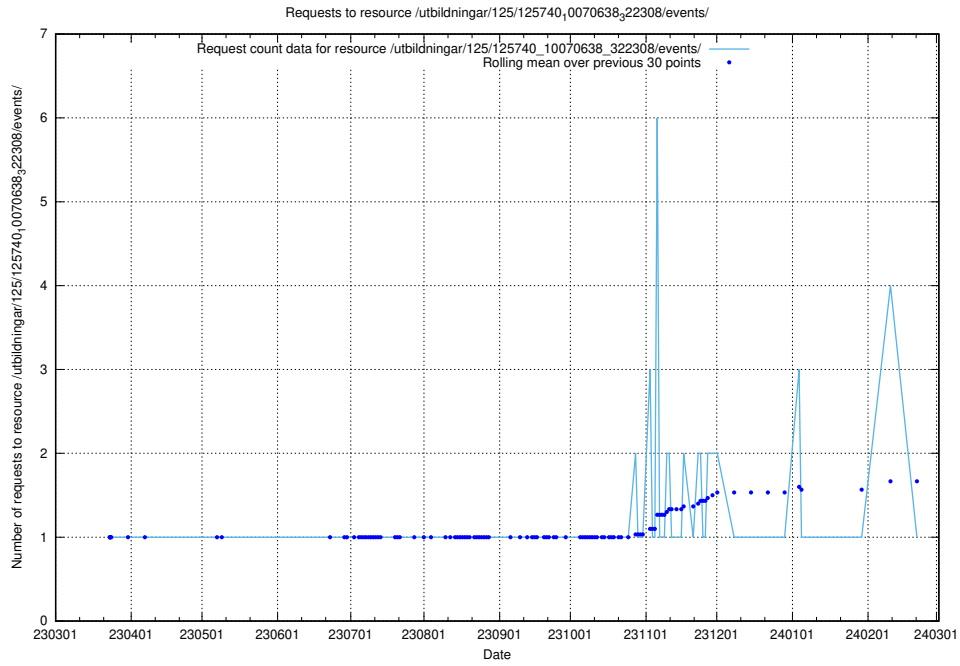

5.954 Usage of /utbildningar/125/125740_10070638_322308/events/

Here, we count the number of requests to resource /utbildningar/125/125740_10070638_322308/events/