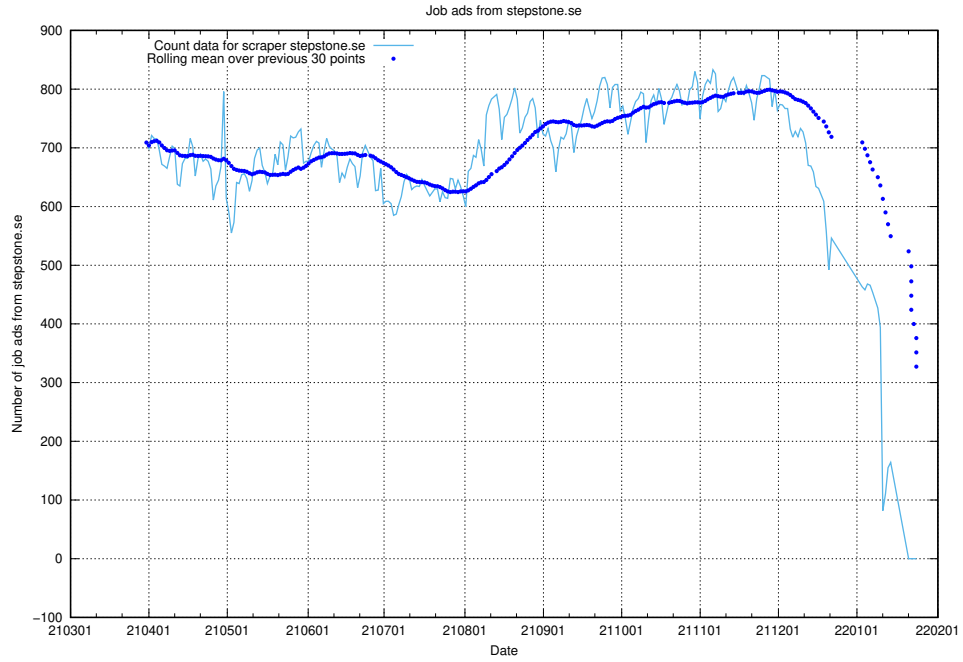

13.19 Number of ads by scraper stepstone.se

Here, we count the number of job ads scraped from stepstone.se.