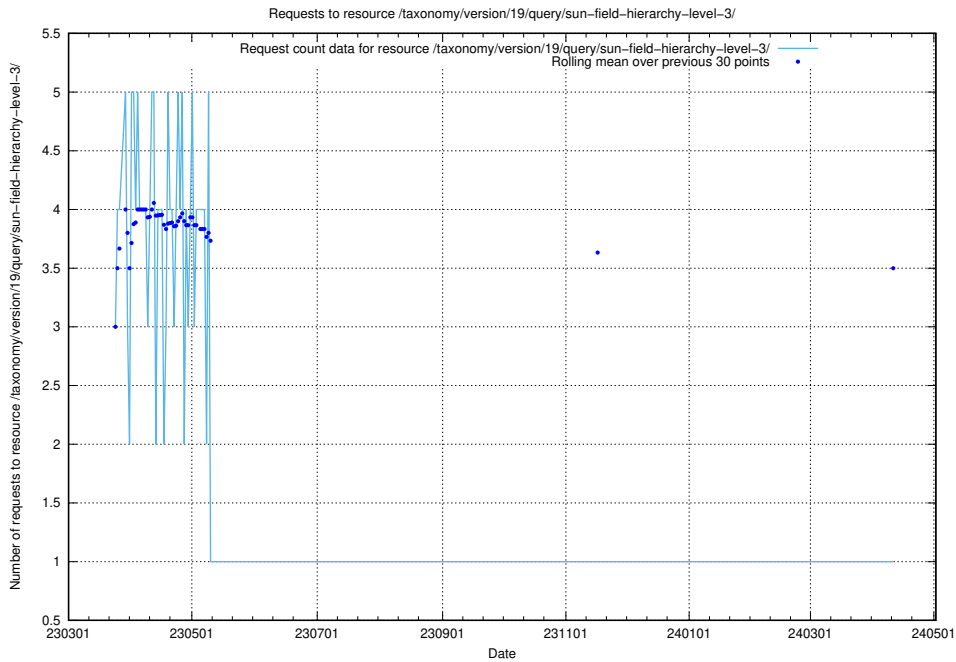

5.6540 Usage of /taxonomy/version/19/query/sun-field-hierarchy-level-3/

Here, we count the number of requests to resource /taxonomy/version/19/query/sun-field-hierarchy-level-3/.