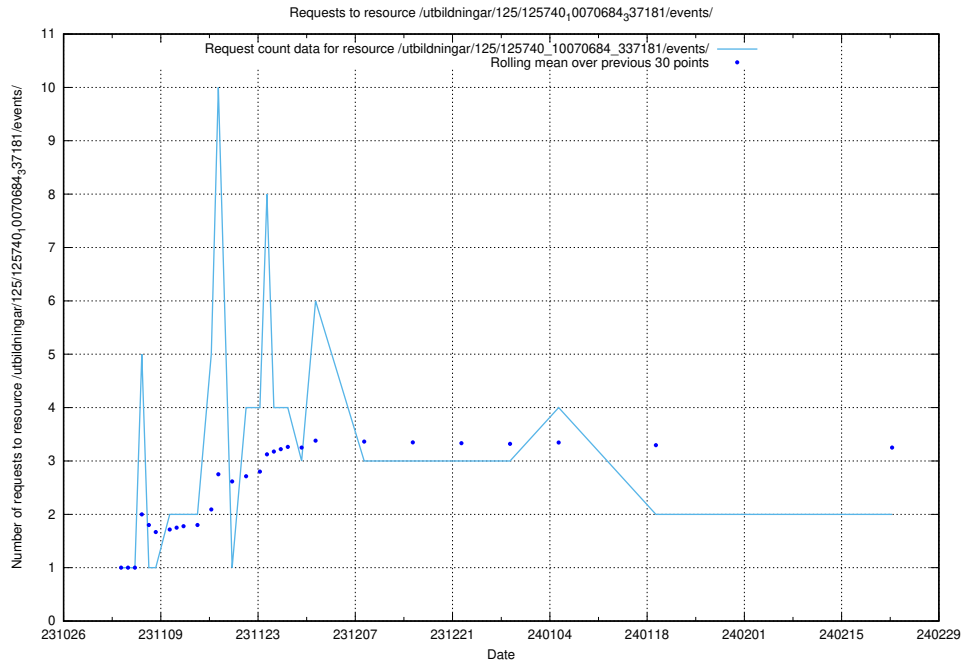

5.643 Usage of /utbildningar/125/125740_10070684_337181/events/

Here, we count the number of requests to resource /utbildningar/125/125740_10070684_337181/events/