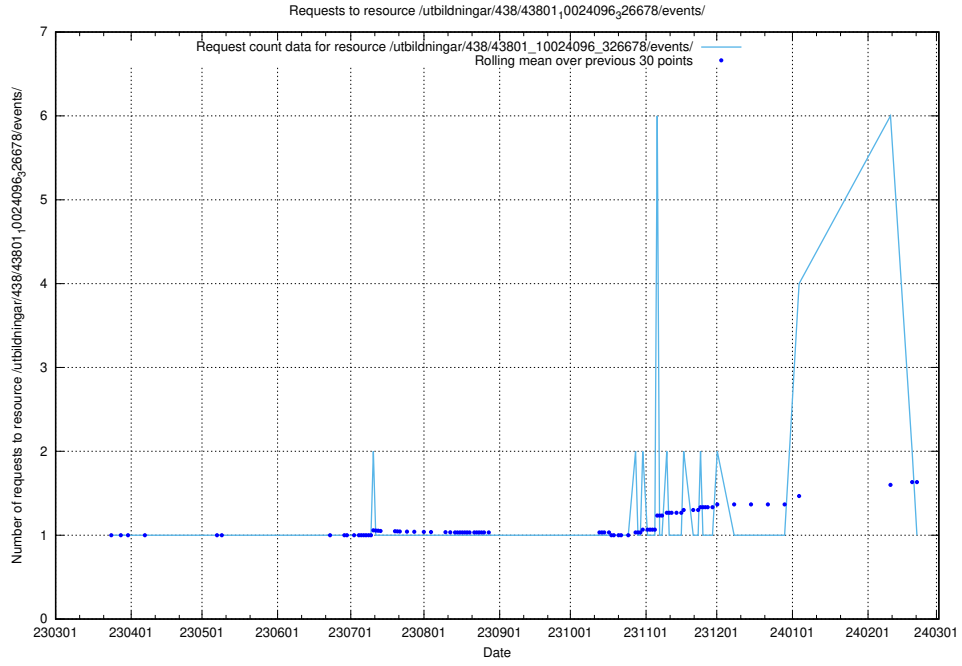

5.6600 Usage of /utbildningar/438/43801_10024096_326678/events/

Here, we count the number of requests to resource /utbildningar/438/43801_10024096_326678/events/.