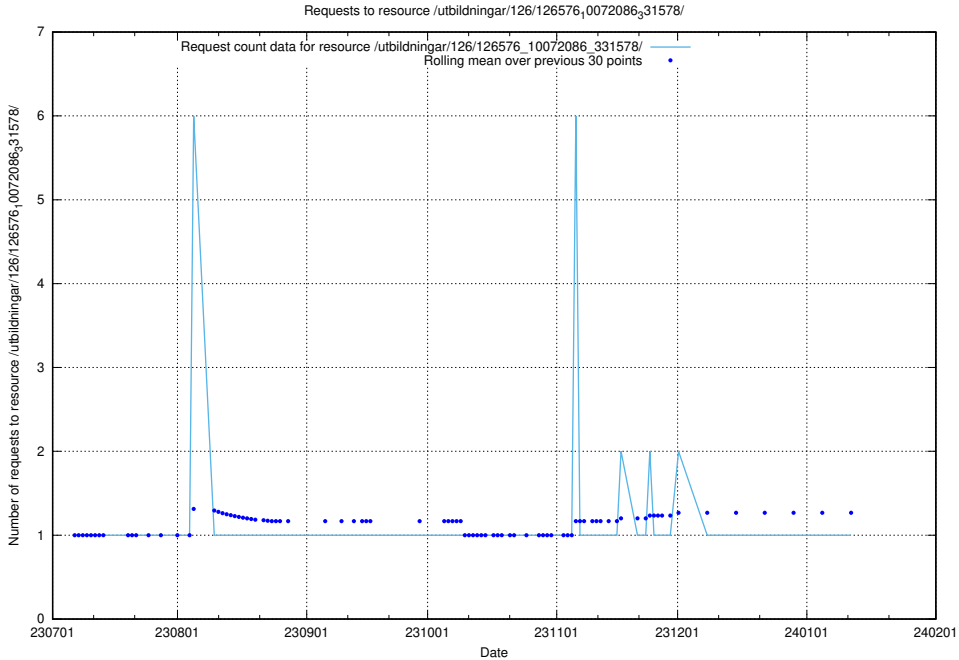

Here, we count the number of requests to resource /utbildningar/125/125600_10070136_324706/events/

5.5724 Usage of /utbildningar/126/126576_10072086_331578/

Here, we count the number of requests to resource /utbildningar/126/126576_10072086_331578/.