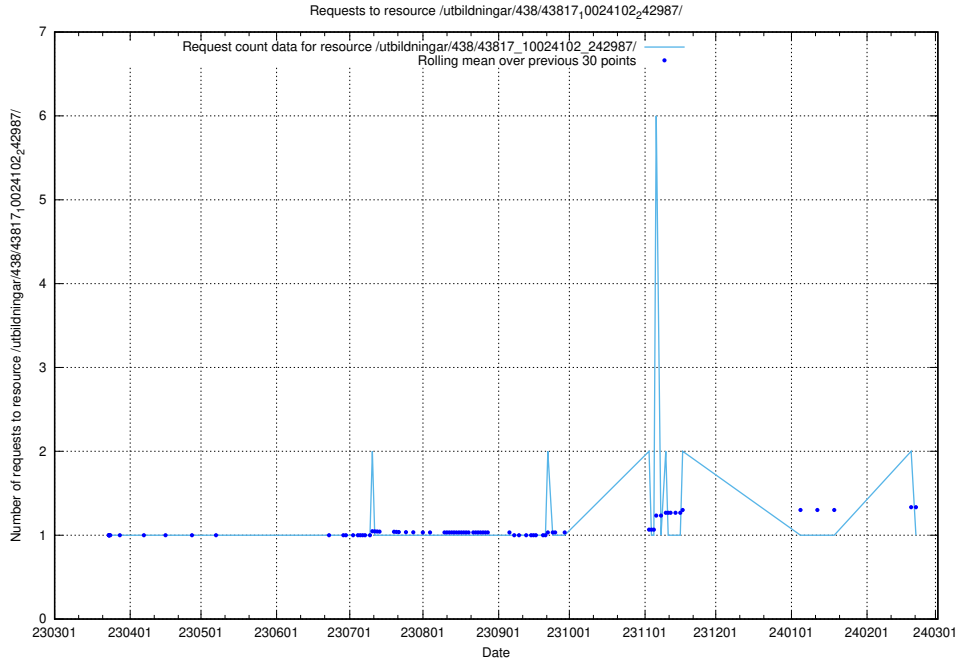

5.6774 Usage of /utbildningar/438/43817_10024102_242987/

Here, we count the number of requests to resource /utbildningar/438/43817_10024102_242987/.