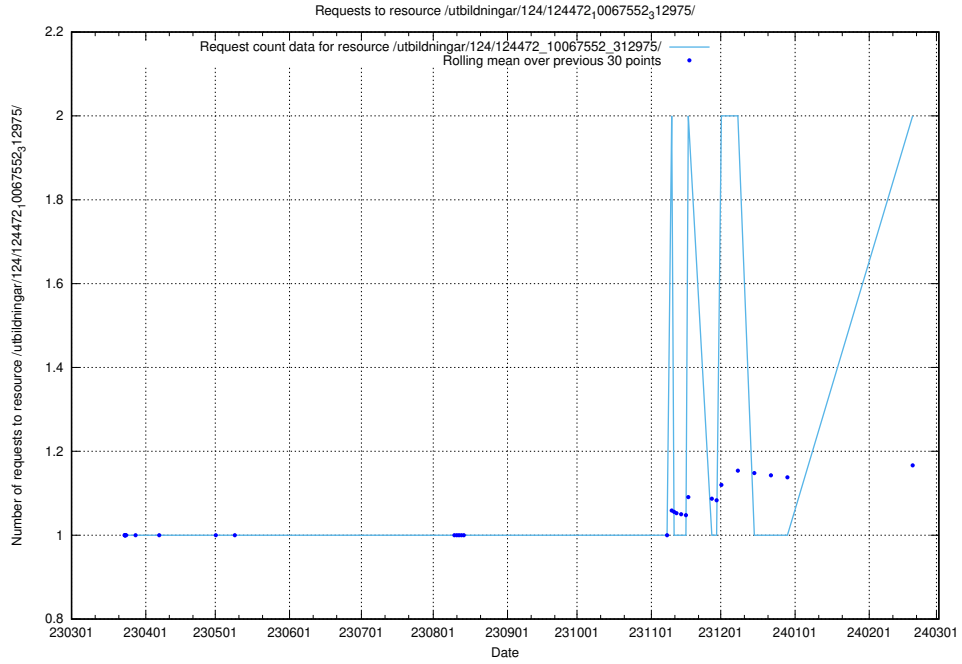

5.574 Usage of /utbildningar/124/124472_10067552_312975/

Here, we count the number of requests to resource /utbildningar/124/124472_10067552_312975/.