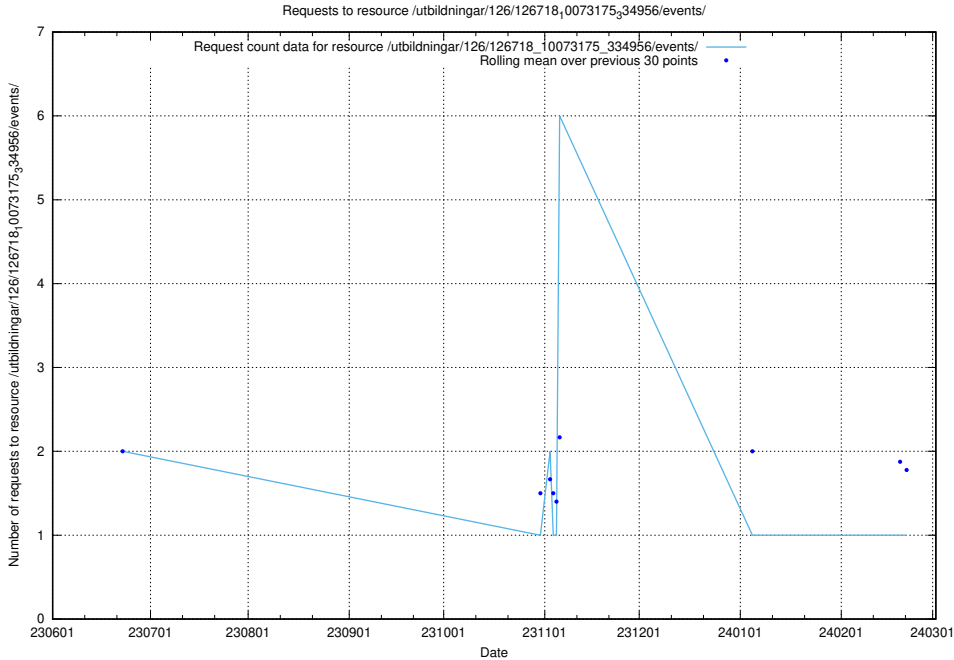

5.5990 Usage of /utbildningar/126/126718_10073175_334956/events/

Here, we count the number of requests to resource /utbildningar/126/126718_10073175_334956/events/