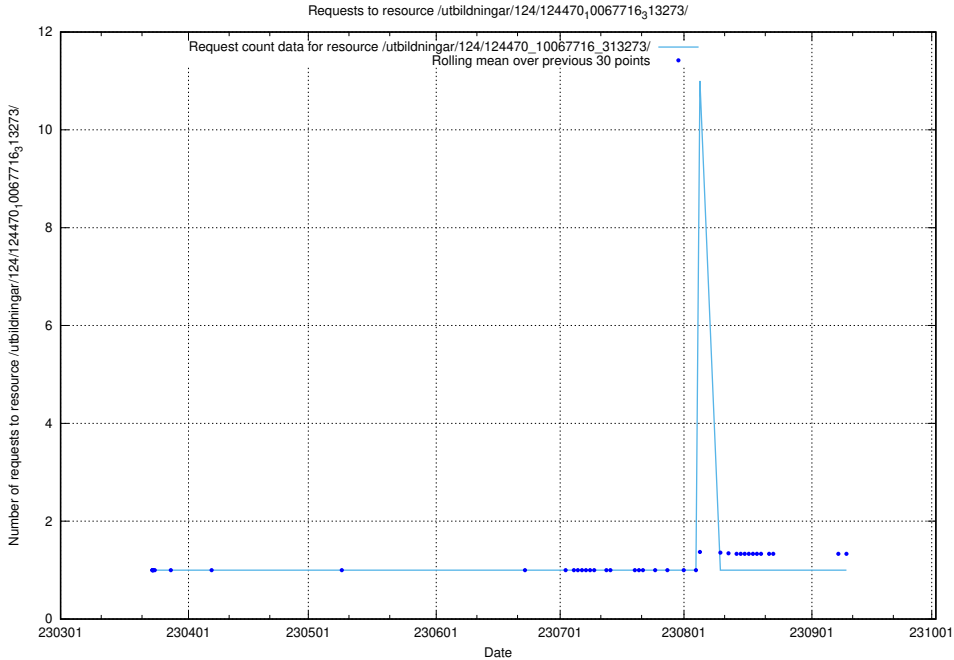

Here, we count the number of requests to resource /utbildningar/124/124470_10067716_313273/.

5.3571 Usage of /utbildningar/utb_emil/126/126466_10074437_337741/events/

Here, we count the number of requests to resource /utbildningar/utb_emil/126/126466_10074437_337741/events/