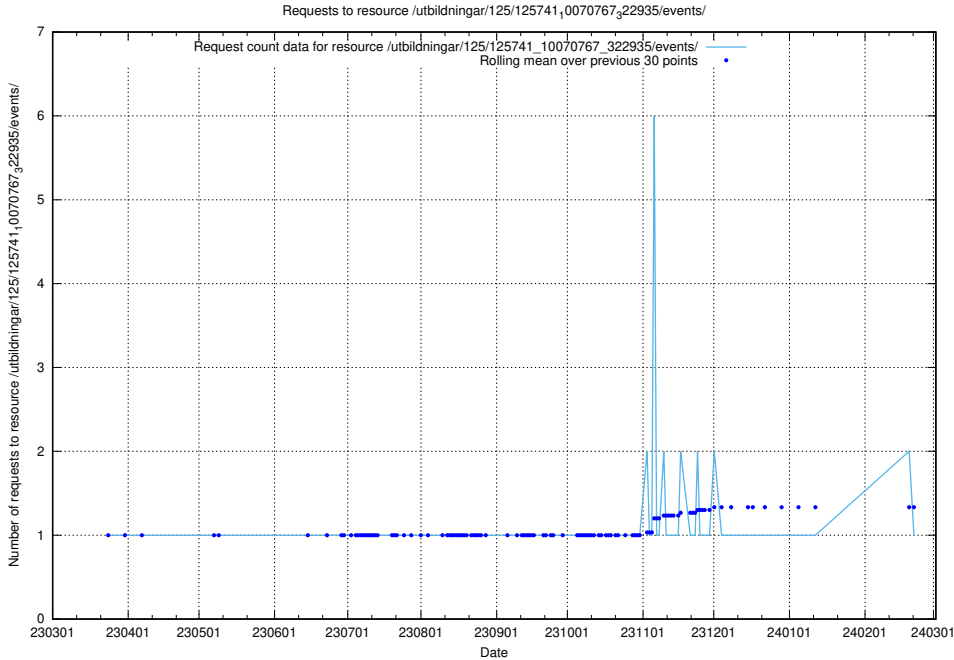

5.6650 Usage of /utbildningar/125/125741_10070767_322935/events/

Here, we count the number of requests to resource /utbildningar/125/125741_10070767_322935/events/