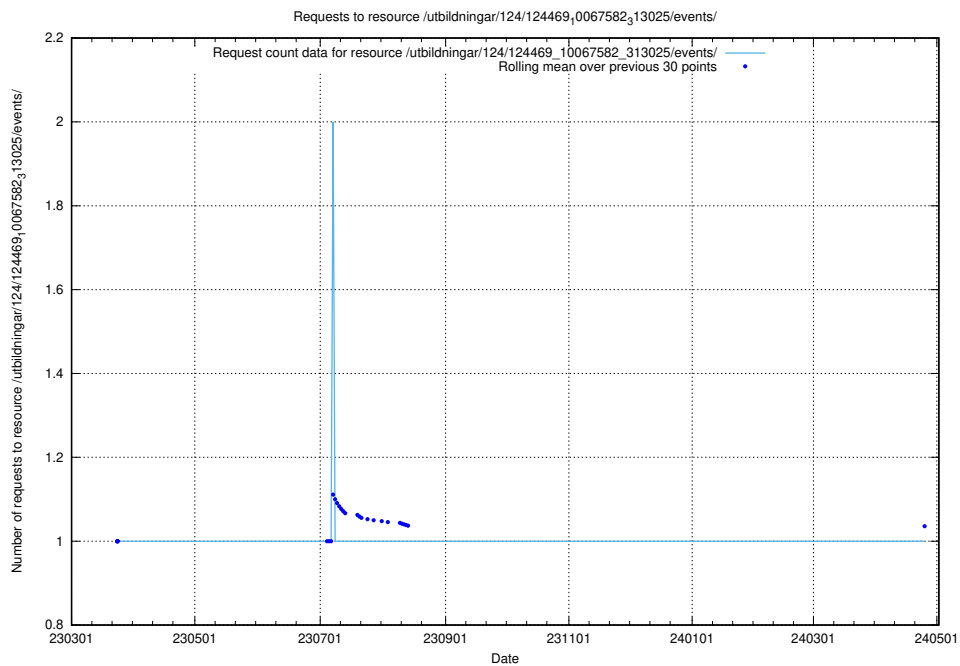

Here, we count the number of requests to resource /utbildningar/utb_emil/125/125741_10070673_325294/

5.3703 Usage of /utbildningar/124/124469_10067582_313025/events/

Here, we count the number of requests to resource /utbildningar/124/124469_10067582_313025/events/