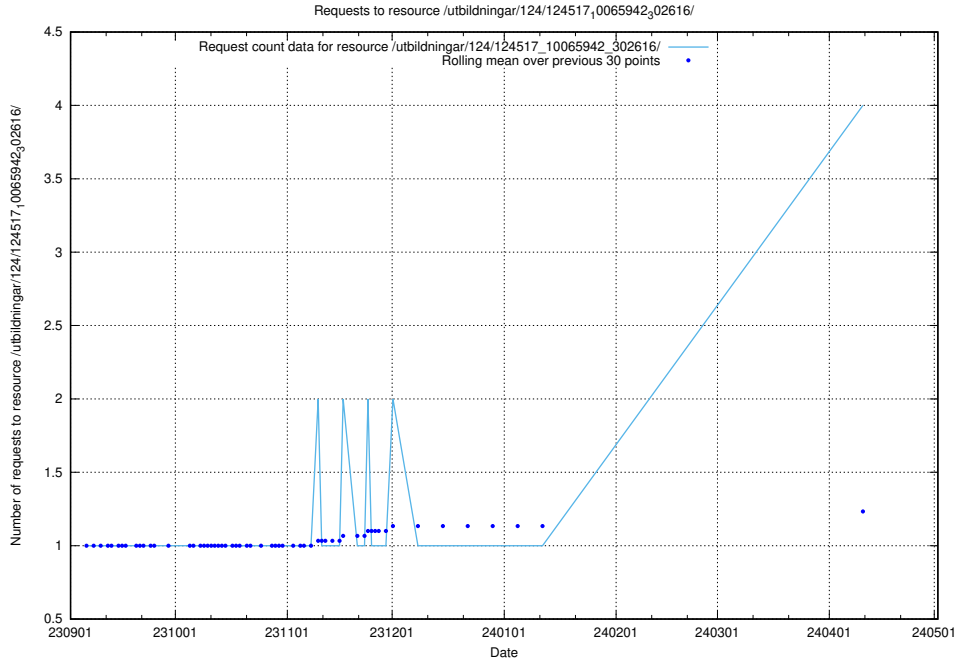

5.201 Usage of /utbildningar/124/124517_10065942_302616/

Here, we count the number of requests to resource /utbildningar/124/124517_10065942_302616/.