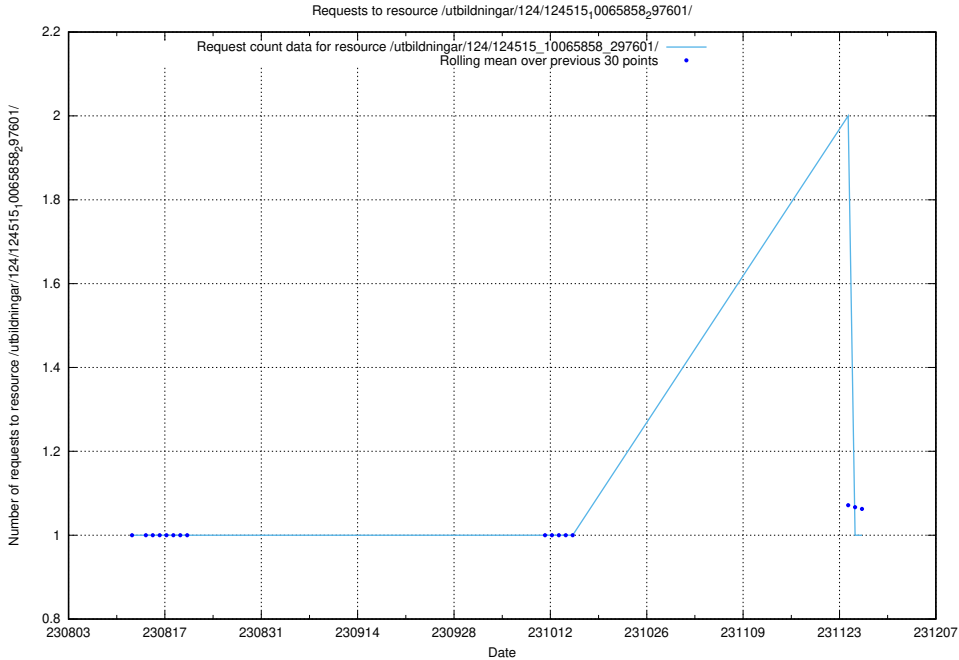

5.5226 Usage of /utbildningar/124/124515_10065858_297601/

Here, we count the number of requests to resource /utbildningar/124/124515_10065858_297601/.