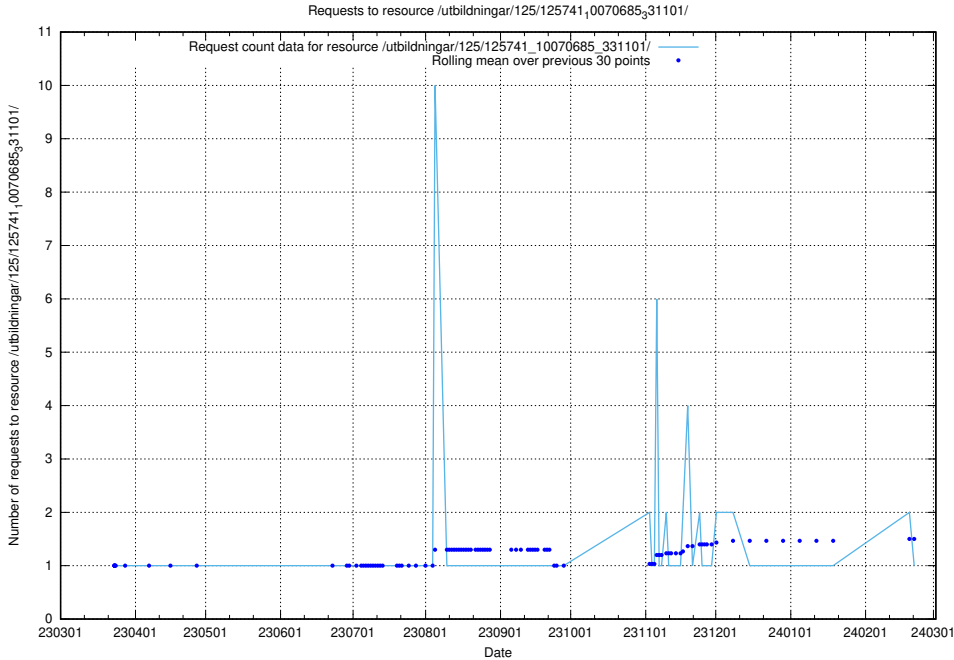

5.6906 Usage of /utbildningar/125/125741_10070685_331101/

Here, we count the number of requests to resource /utbildningar/125/125741_10070685_331101/.