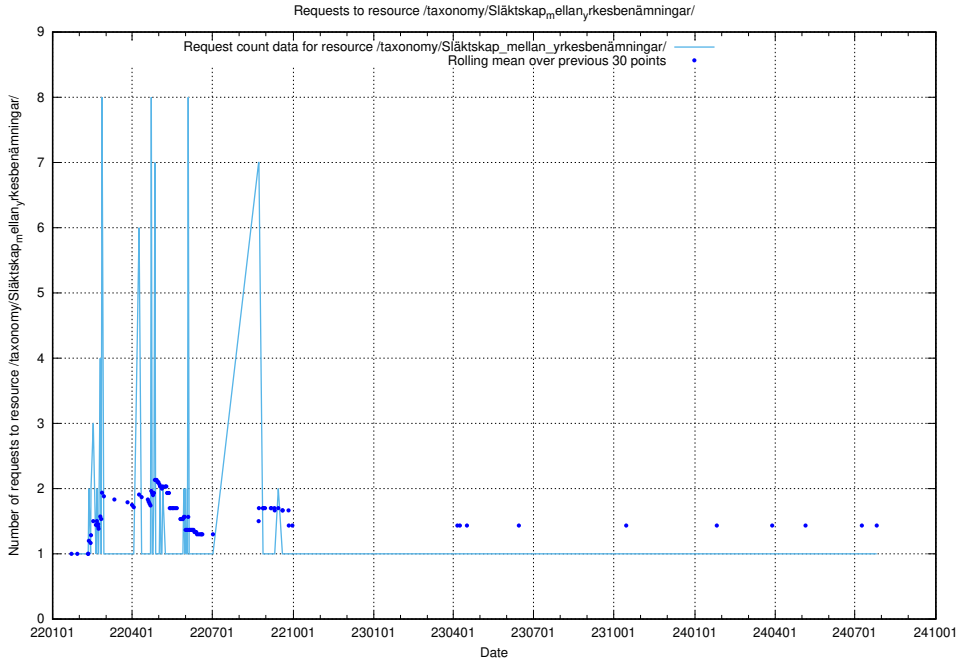

5.5199 Usage of /taxonomy/Släktskap_mellan_yrkesbenämningar/

Here, we count the number of requests to resource /taxonomy/Släktskap_mellan_yrkesbenämningar/.