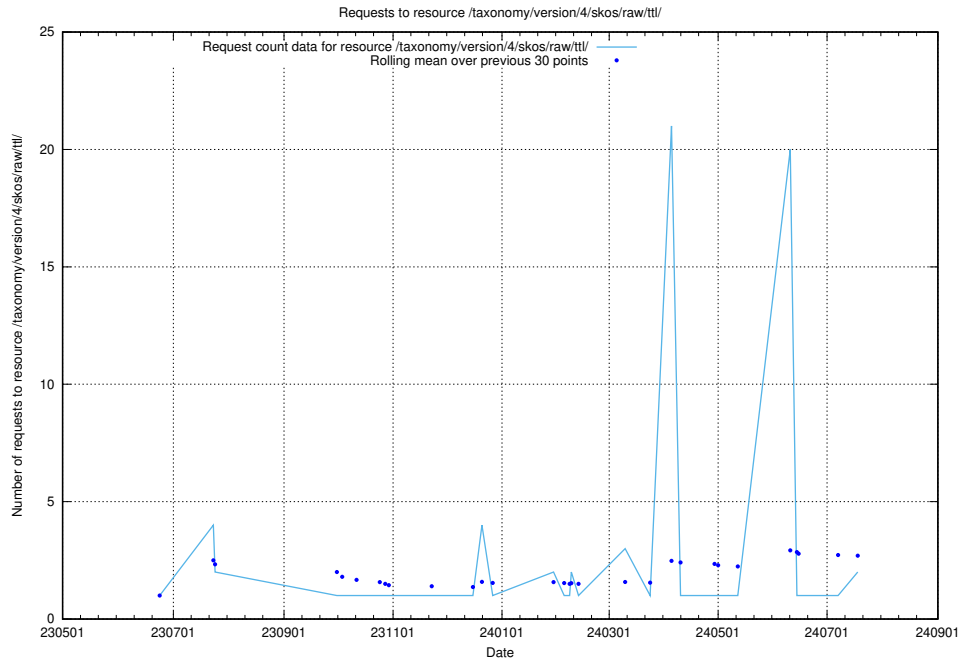

5.763 Usage of /taxonomy/version/4/skos/raw/ttl/

Here, we count the number of requests to resource /taxonomy/version/4/skos/raw/ttl/.