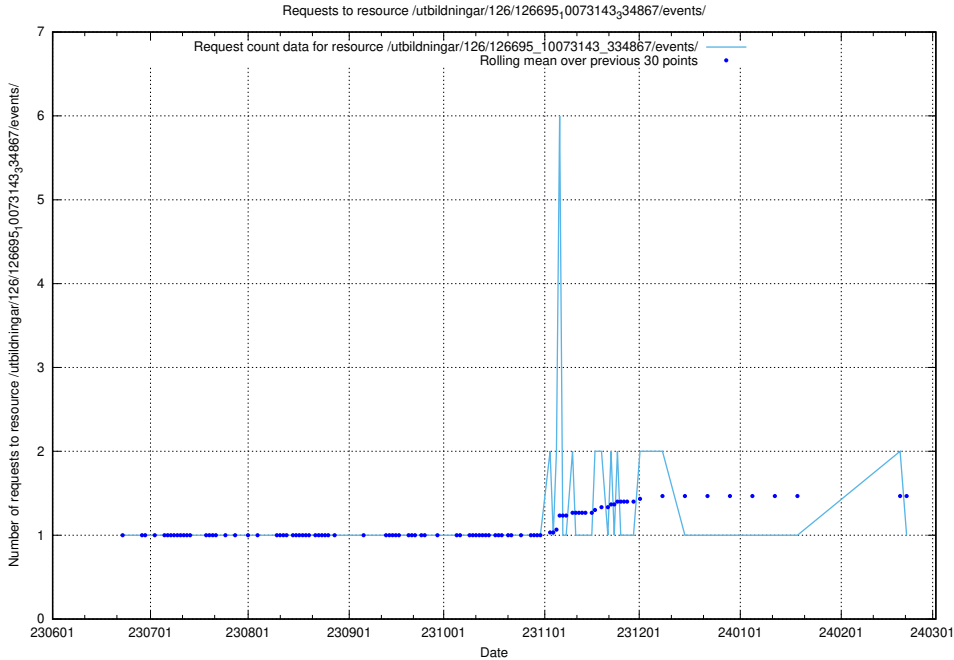

5.6057 Usage of /utbildningar/126/126695_10073143_334867/events/

Here, we count the number of requests to resource /utbildningar/126/126695_10073143_334867/events/