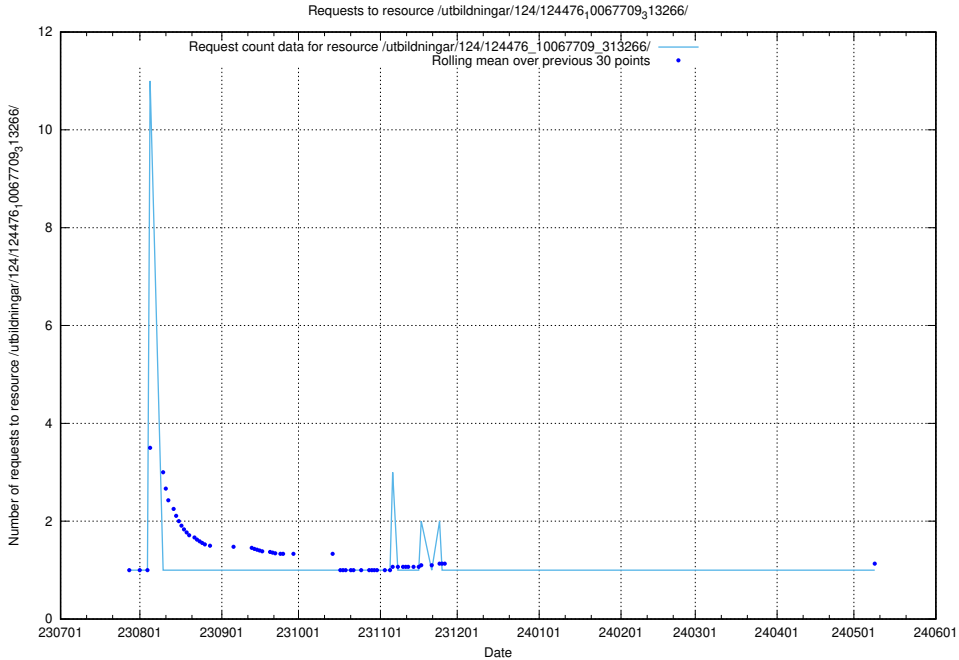

Here, we count the number of requests to resource /utbildningar/124/124501_10067874_313679/.

5.5317 Usage of /utbildningar/124/124476_10067709_313266/

Here, we count the number of requests to resource /utbildningar/124/124476_10067709_313266/.