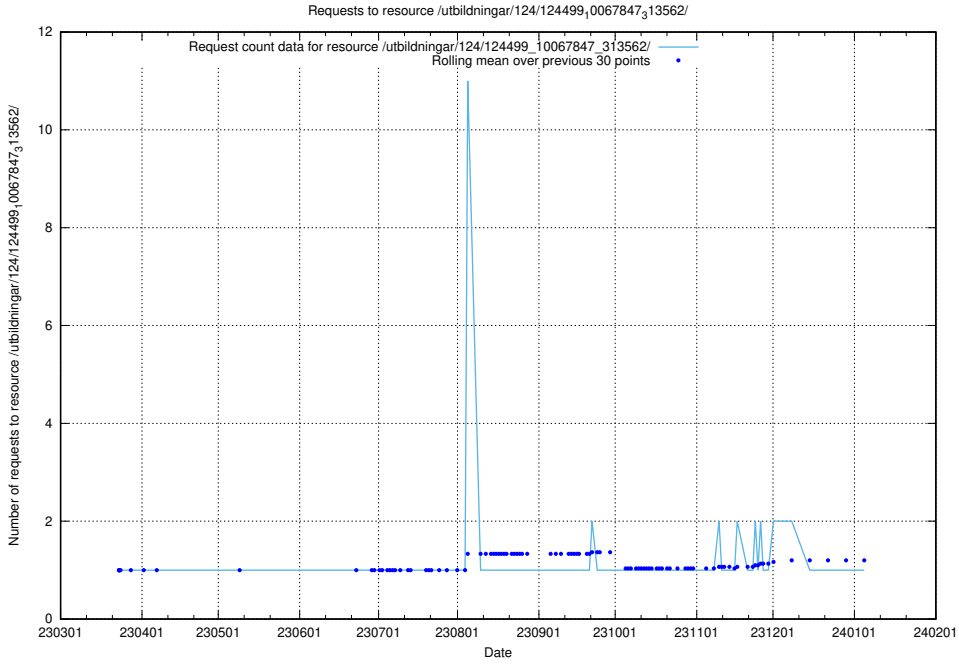

5.2787 Usage of /utbildningar/124/124499_10067847_313562/

Here, we count the number of requests to resource /utbildningar/124/124499_10067847_313562/.