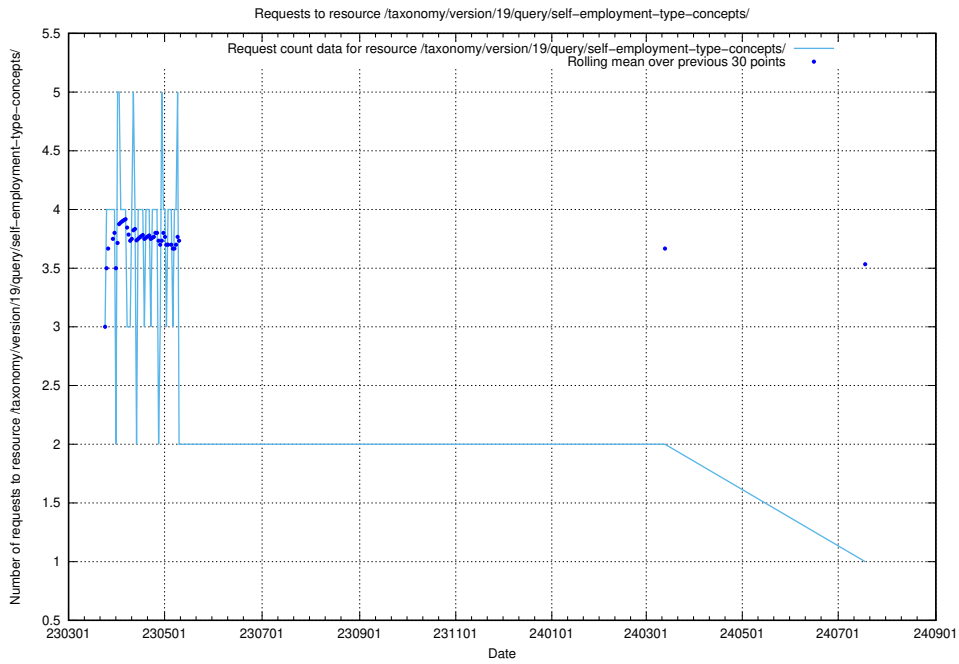

5.6558 Usage of /taxonomy/version/19/query/self-employment-type-concepts/

Here, we count the number of requests to resource /taxonomy/version/19/query/self-employment-type-concepts/.