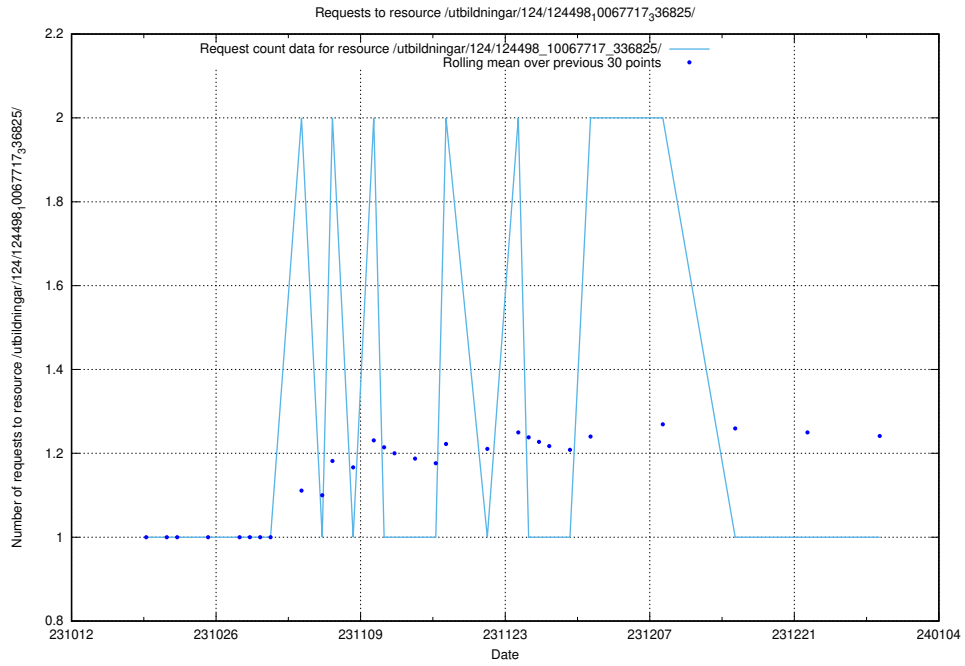

5.4681 Usage of /utbildningar/124/124498_10067717_336825/

Here, we count the number of requests to resource /utbildningar/124/124498_10067717_336825/.