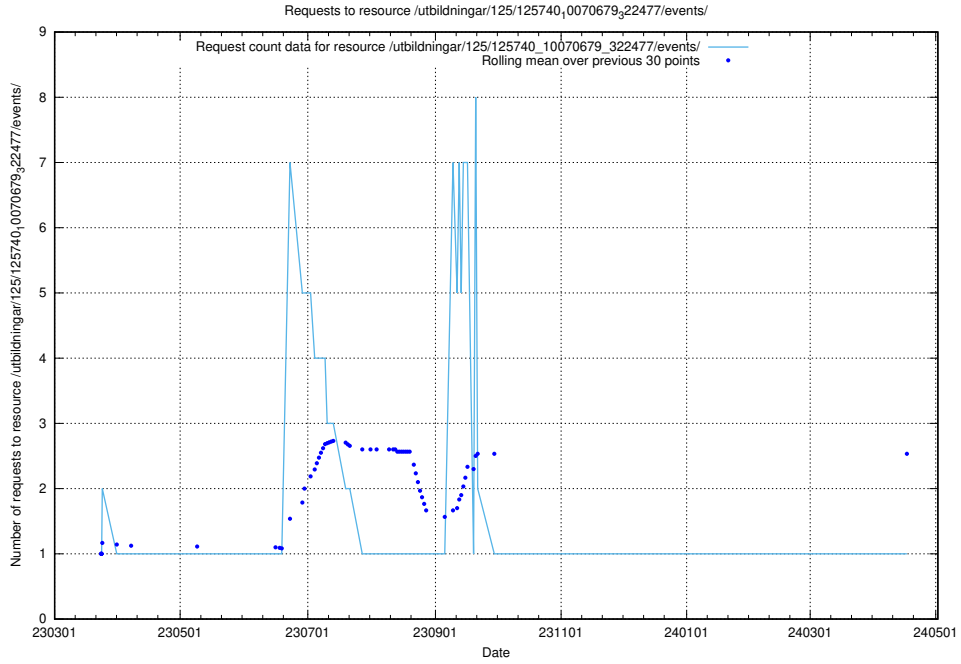

5.935 Usage of /utbildningar/125/125740_10070679_322477/events/

Here, we count the number of requests to resource /utbildningar/125/125740_10070679_322477/events/