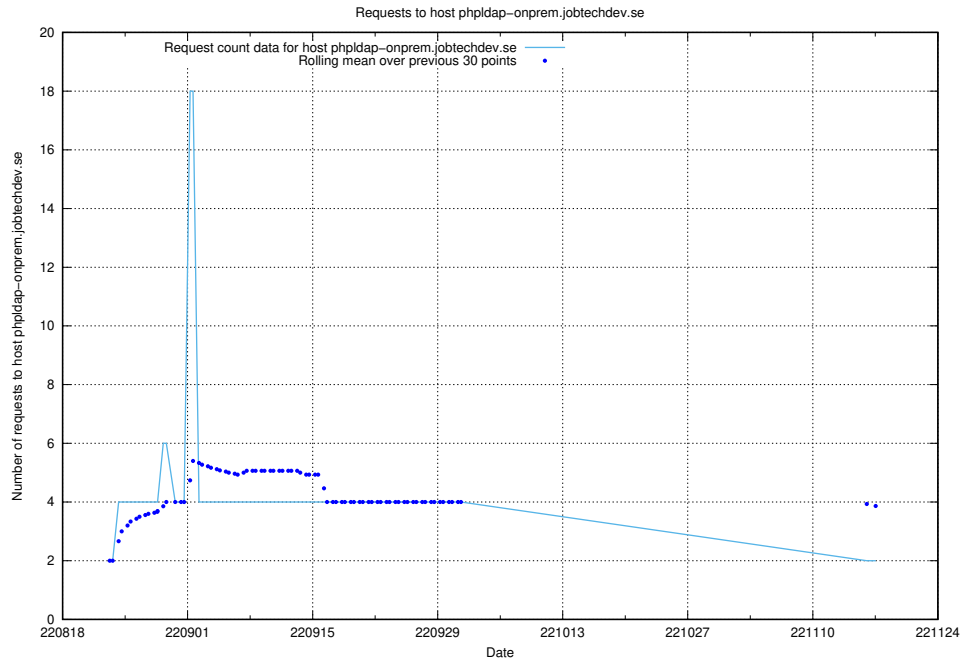

7.340 Usage of phpldap-onprem.jobtechdev.se

Here, we count the number of requests to host phpldap-onprem.jobtechdev.se.