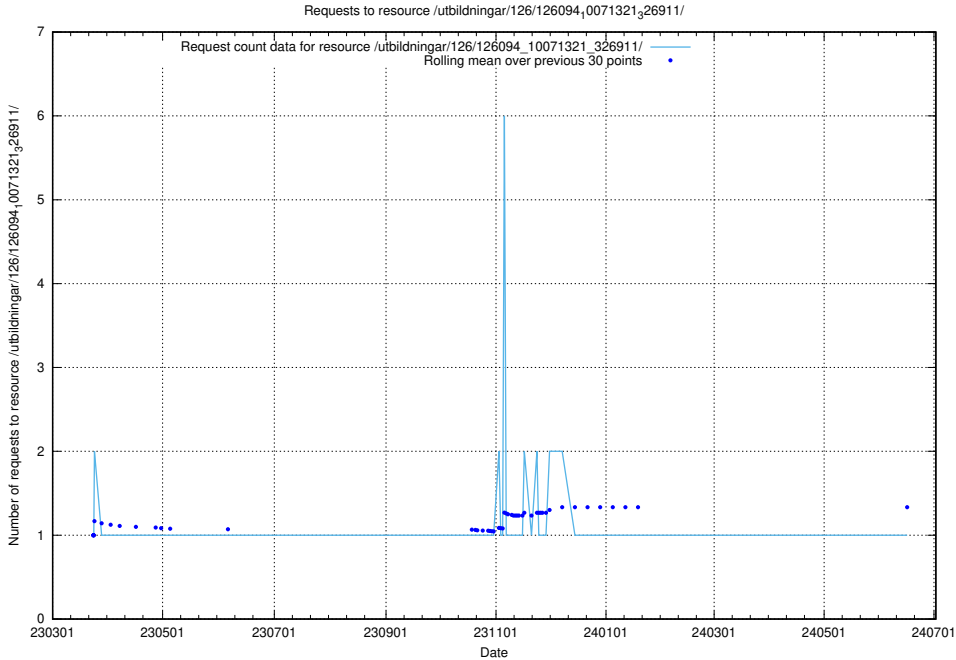

5.6866 Usage of /utbildningar/126/126094_10071321_326911/

Here, we count the number of requests to resource /utbildningar/126/126094_10071321_326911/.