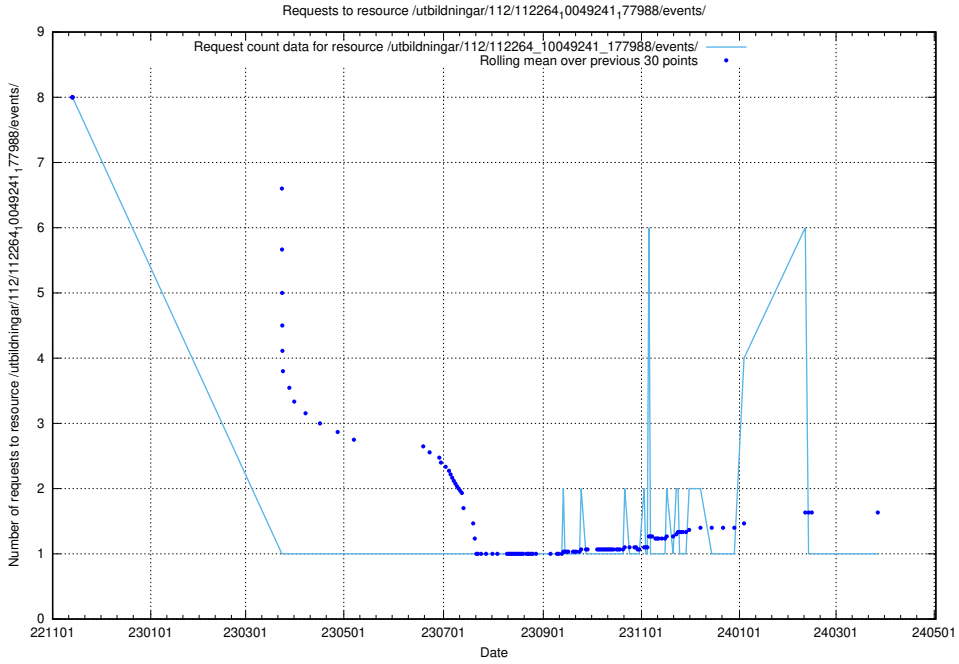

5.6220 Usage of /utbildningar/112/112264_10049241_177988/events/

Here, we count the number of requests to resource /utbildningar/112/112264_10049241_177988/events/