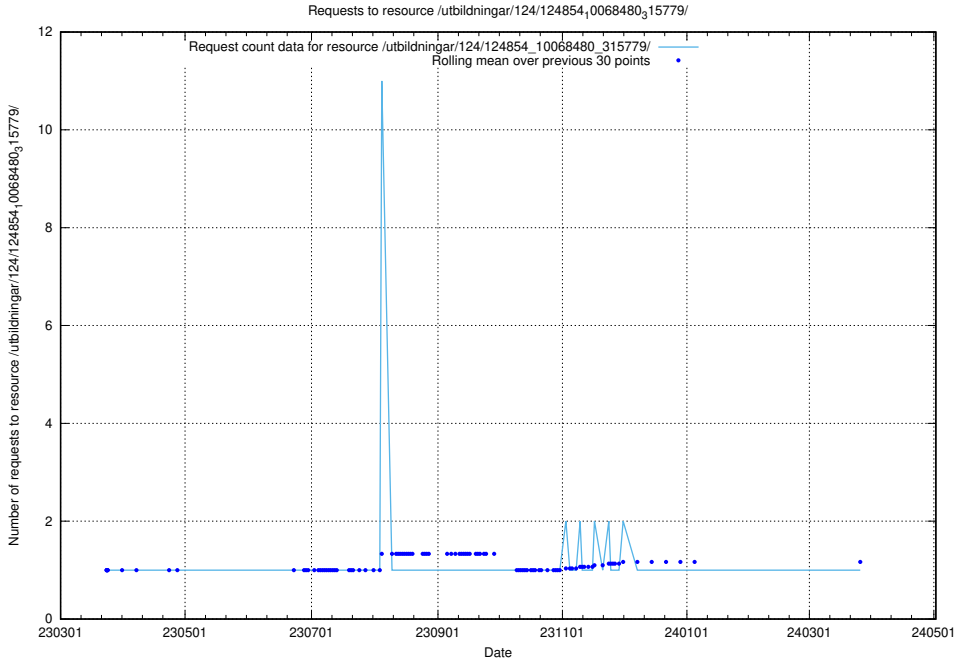

5.1161 Usage of /utbildningar/124/124854_10068480_315779/

Here, we count the number of requests to resource /utbildningar/124/124854_10068480_315779/.