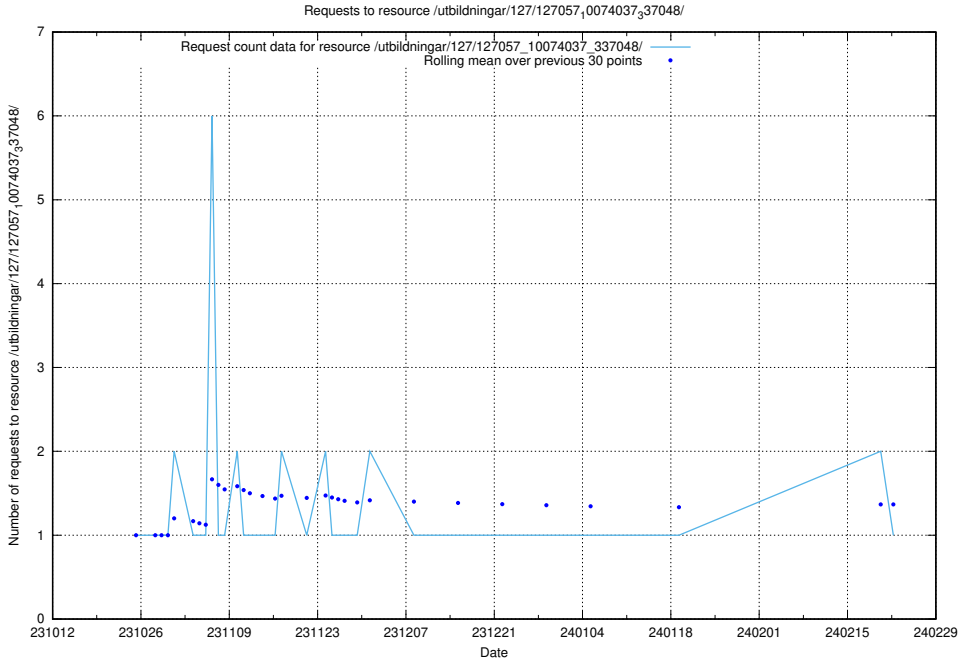

5.4619 Usage of /utbildningar/127/127057_10074037_337048/

Here, we count the number of requests to resource /utbildningar/127/127057_10074037_337048/.