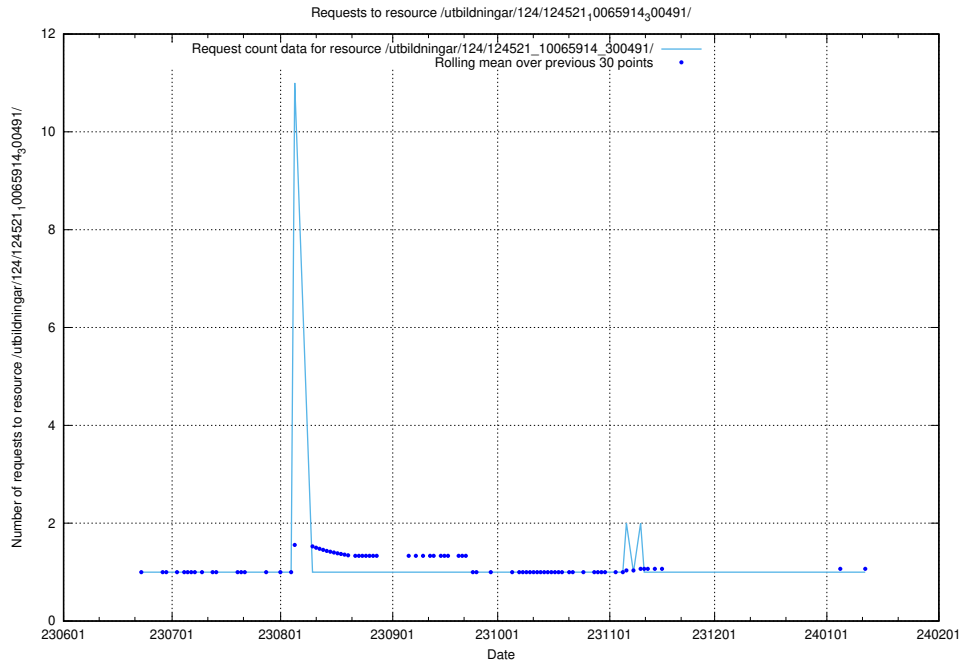

5.6181 Usage of /utbildningar/124/124521_10065914_300491/

Here, we count the number of requests to resource /utbildningar/124/124521_10065914_300491/.