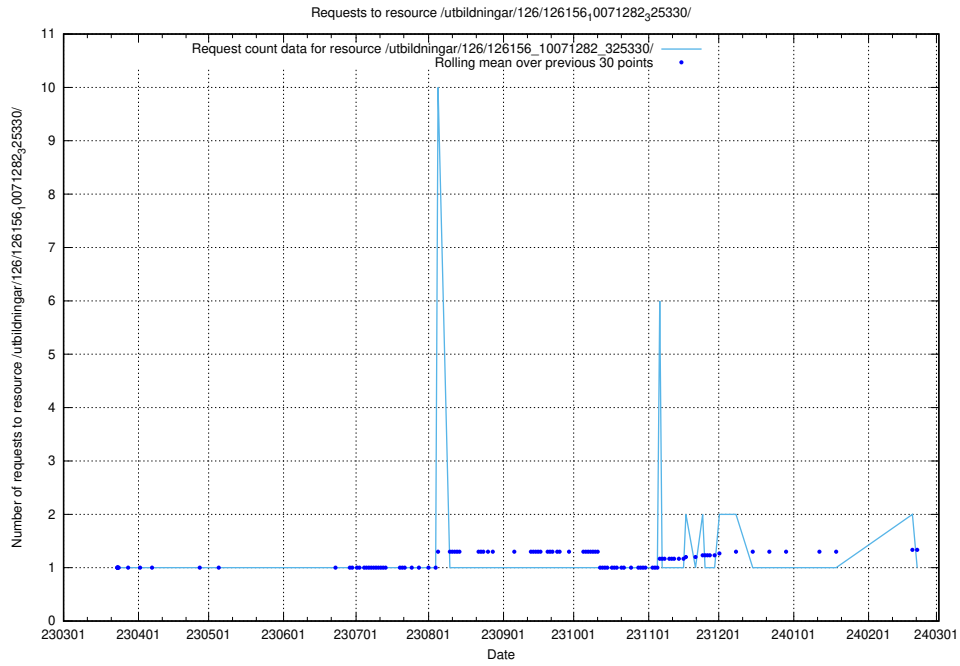

5.6859 Usage of /utbildningar/126/126156_10071282_325330/

Here, we count the number of requests to resource /utbildningar/126/126156_10071282_325330/.