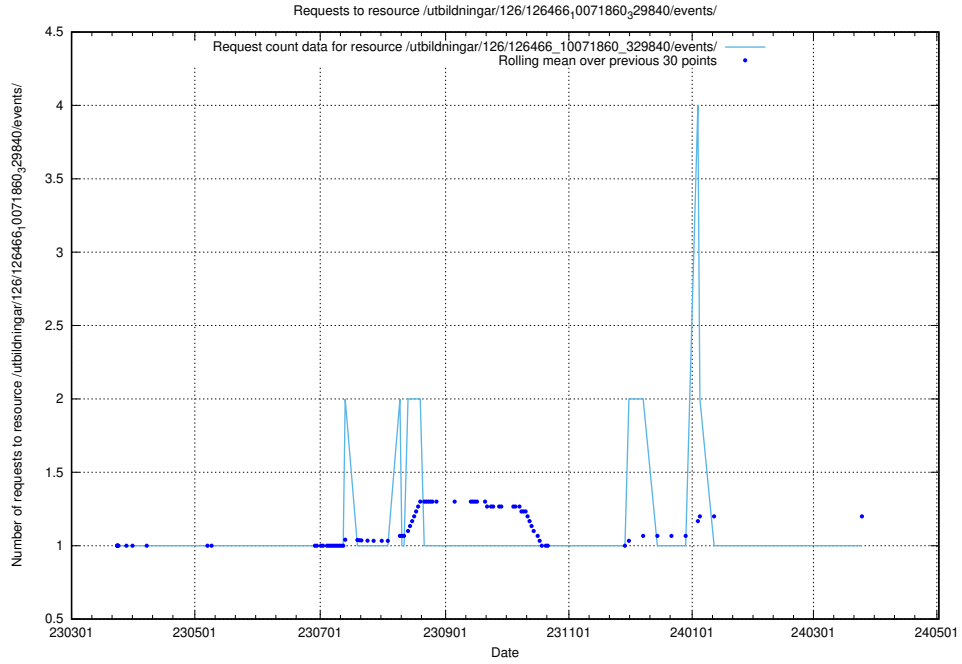

5.6842 Usage of /utbildningar/126/126466_10071860_329840/events/

Here, we count the number of requests to resource /utbildningar/126/126466_10071860_329840/events/