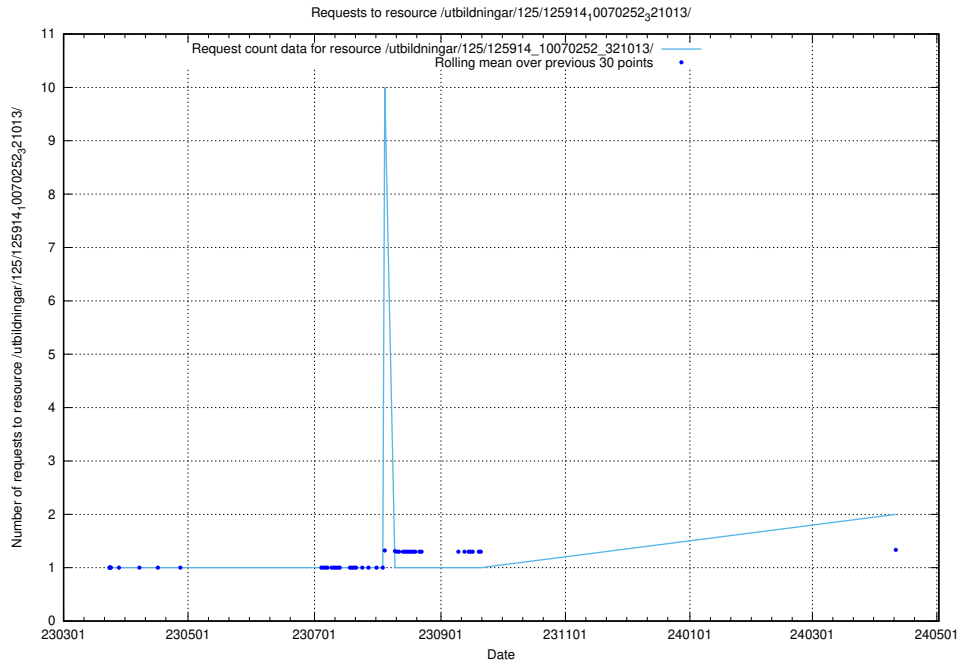

5.900 Usage of /utbildningar/125/125914_10070252_321013/

Here, we count the number of requests to resource /utbildningar/125/125914_10070252_321013/.