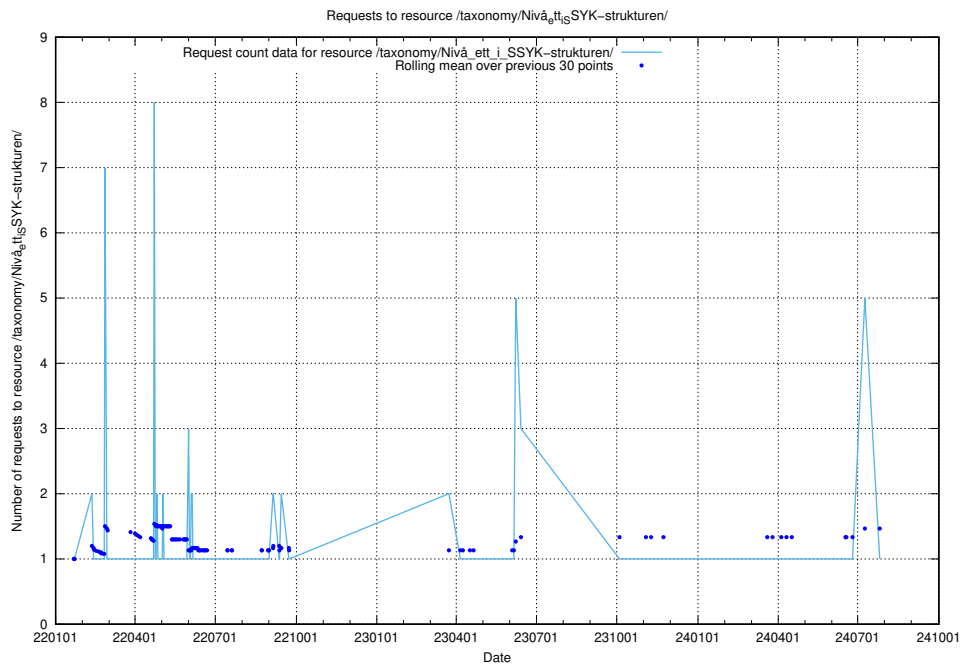

5.6066 Usage of /taxonomy/Nivå_ett_i_SSYK-strukturen/

Here, we count the number of requests to resource /taxonomy/Nivå_ett_i_SSYK-strukturen/.