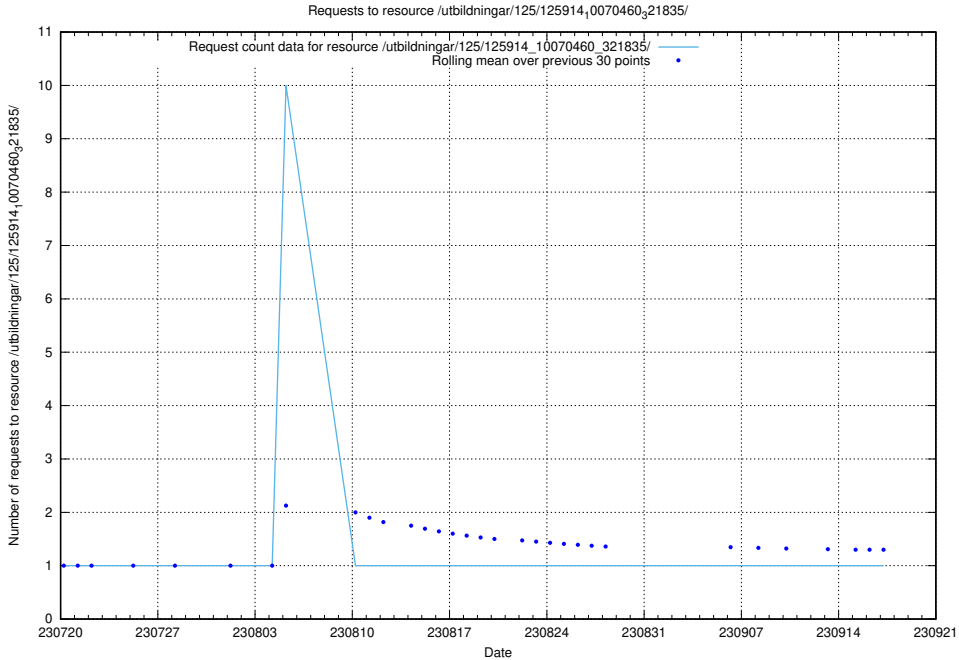

5.5407 Usage of /utbildningar/125/125914_10070460_321835/

Here, we count the number of requests to resource /utbildningar/125/125914_10070460_321835/.