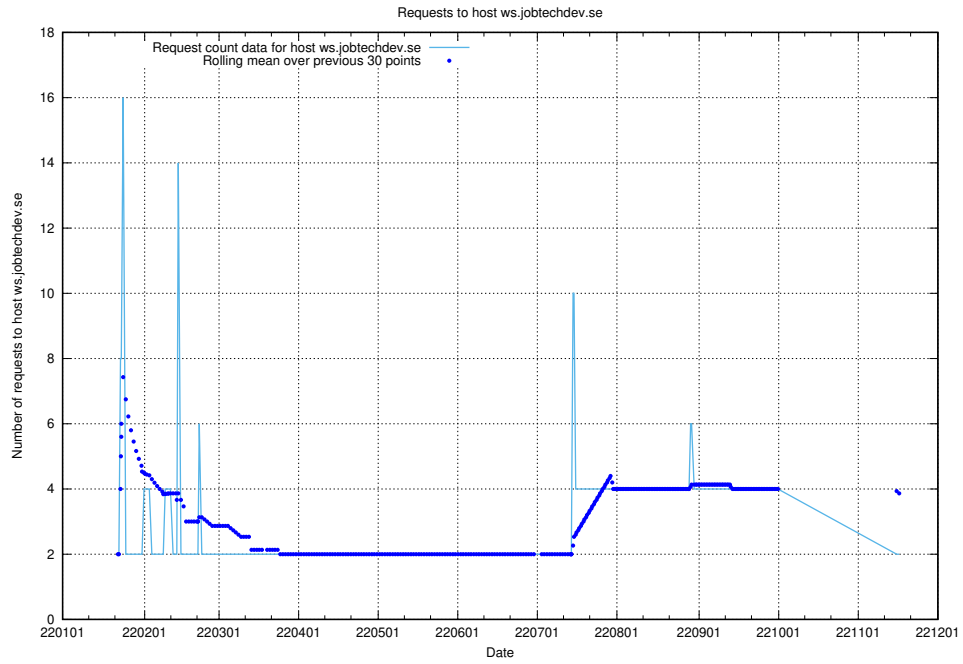

7.582 Usage of ws.jobtechdev.se

Here, we count the number of requests to host ws.jobtechdev.se.