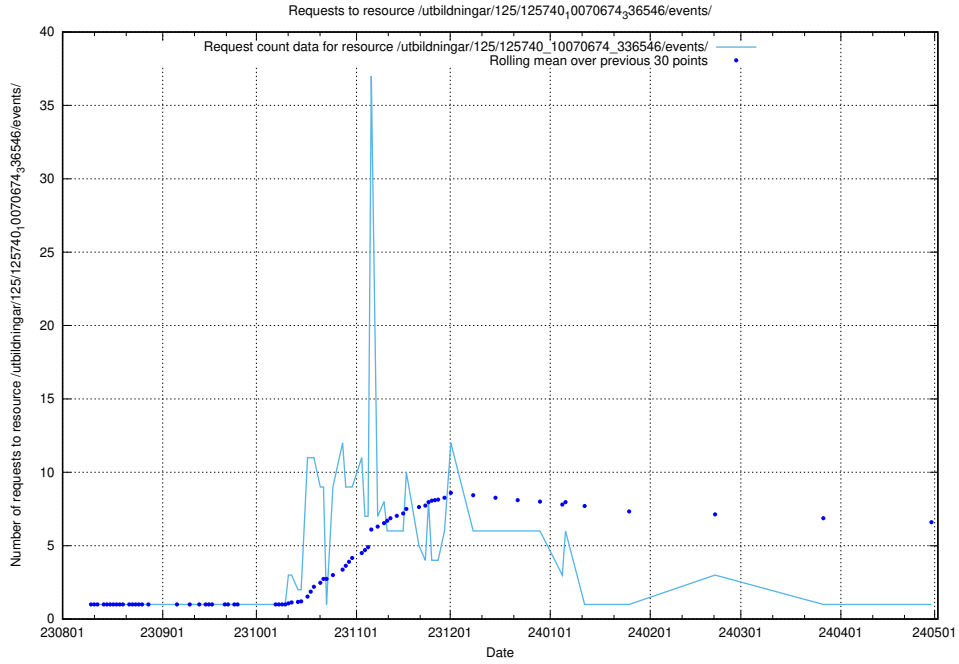

5.5243 Usage of /utbildningar/125/125740_10070674_336546/events/

Here, we count the number of requests to resource /utbildningar/125/125740_10070674_336546/events/