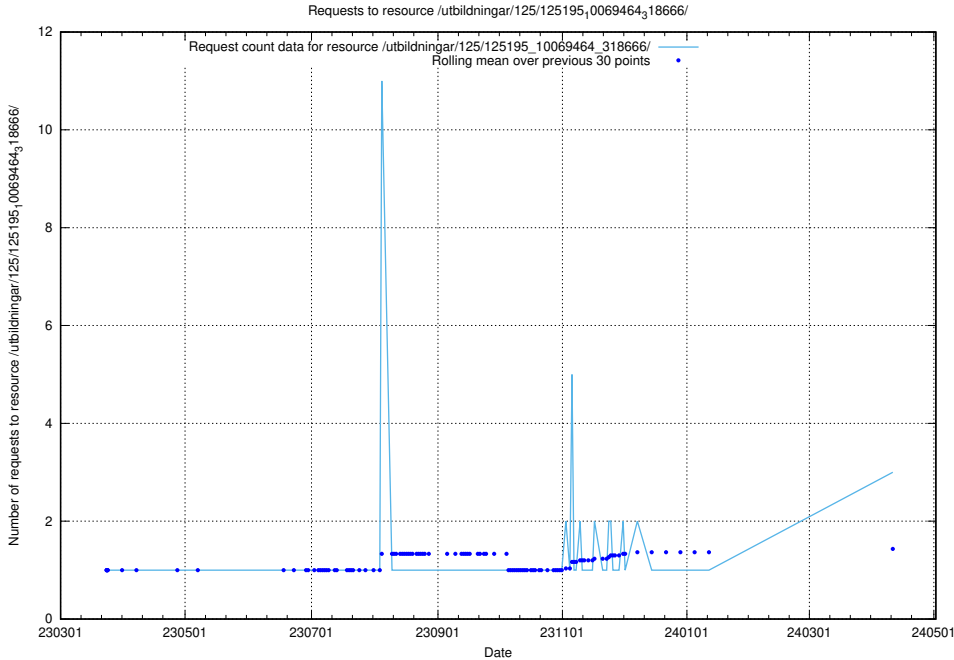

5.238 Usage of /utbildningar/125/125195_10069464_318666/

Here, we count the number of requests to resource /utbildningar/125/125195_10069464_318666/.