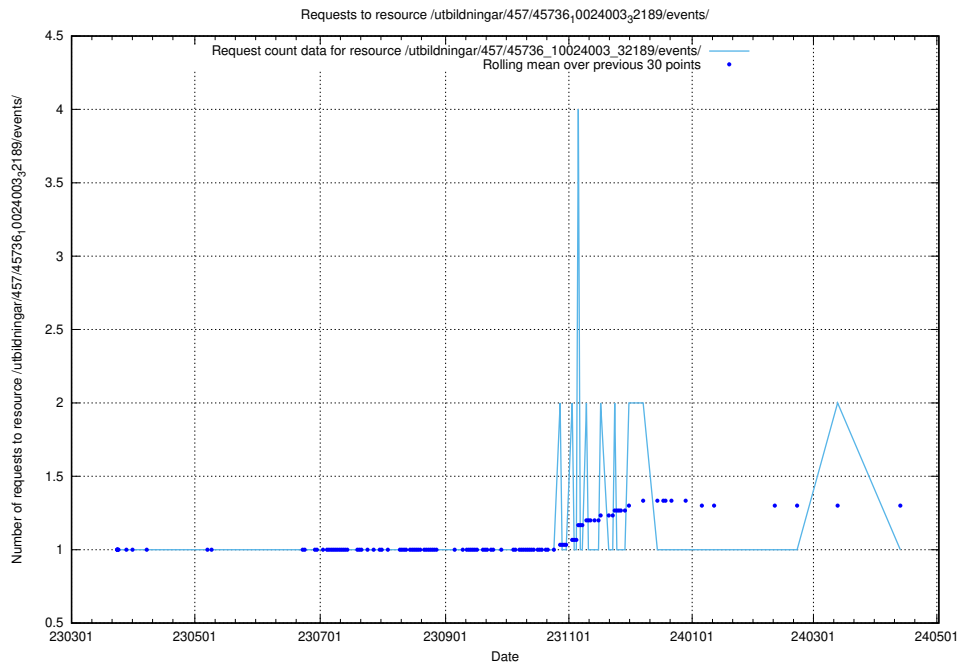

5.6747 Usage of /utbildningar/457/45736_10024003_32189/events/

Here, we count the number of requests to resource /utbildningar/457/45736_10024003_32189/events/.