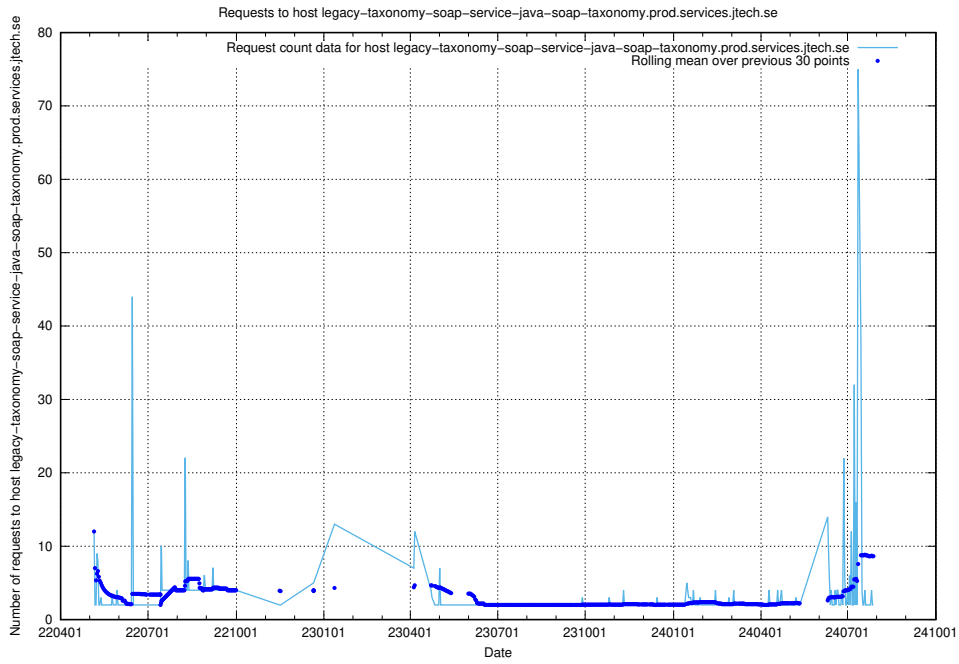

7.435 Usage of odoo-onprem.jobtechdev.se

Here, we count the number of requests to host odoo-onprem.jobtechdev.se.

7.436 Usage of legacy-taxonomy-soap-service-java-soap-taxonomy.prod.services.jtech.se

Here, we count the number of requests to host legacy-taxonomy-soap-service-java-soap-taxonomy.prod.services.jtech.se.