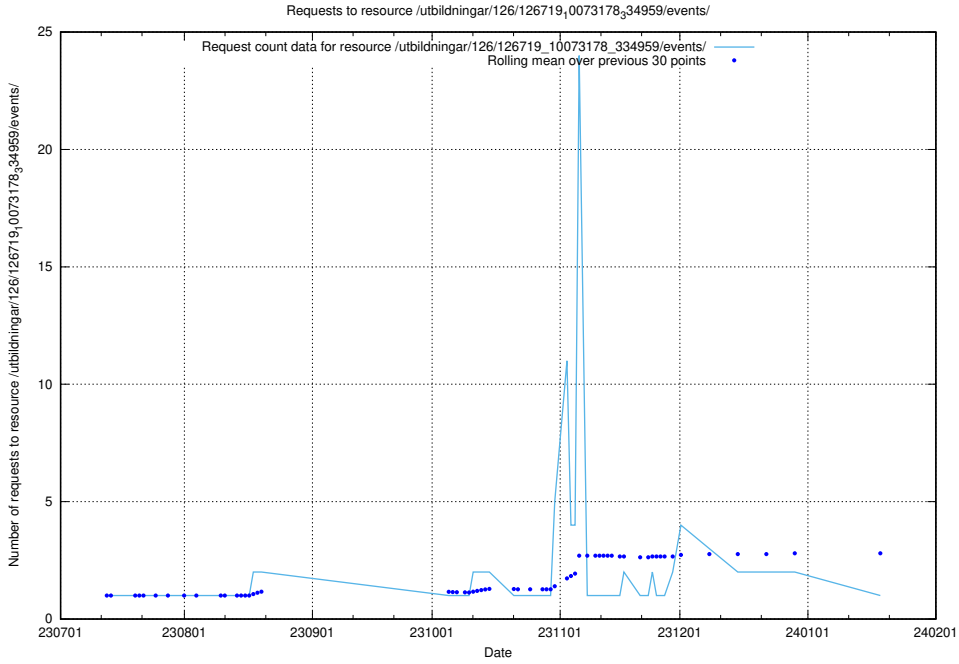

5.5528 Usage of /utbildningar/126/126719_10073178_334959/events/

Here, we count the number of requests to resource /utbildningar/126/126719_10073178_334959/events/