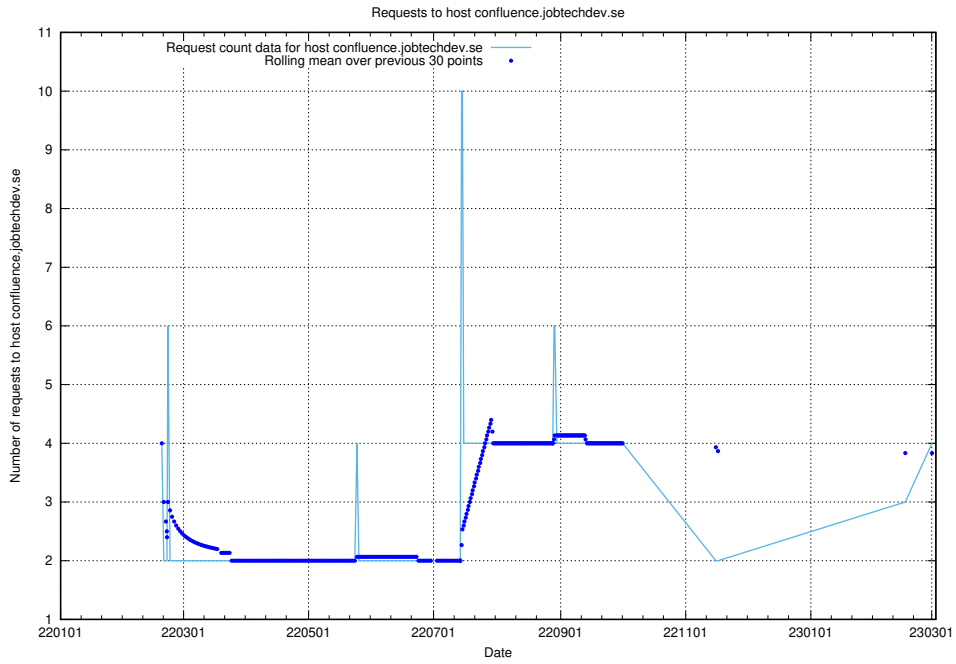

7.164 Usage of confluence.jobtechdev.se

Here, we count the number of requests to host confluence.jobtechdev.se.