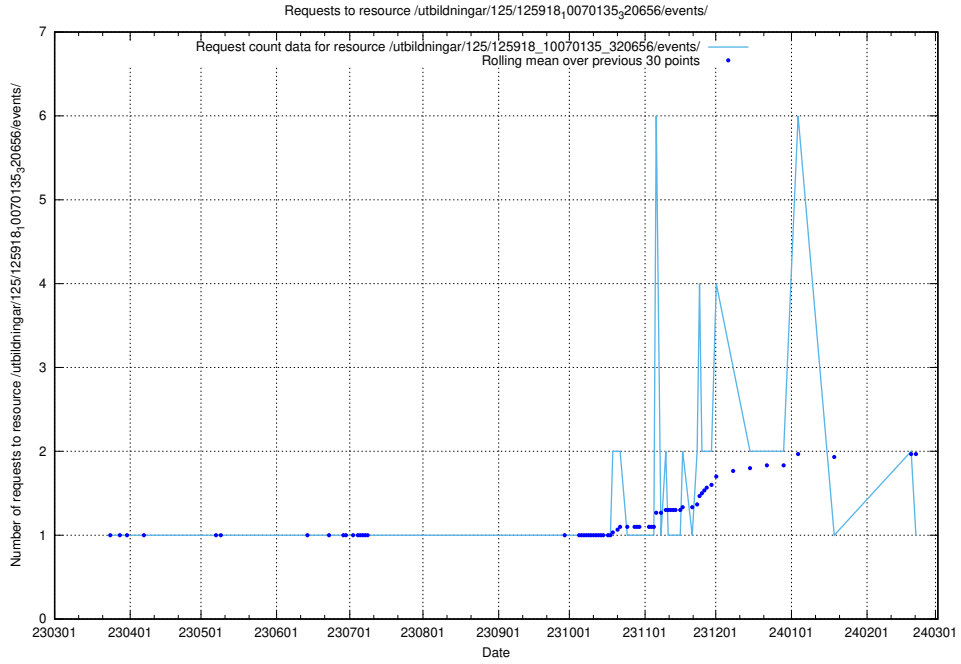

5.6636 Usage of /utbildningar/125/125918_10070135_320656/events/

Here, we count the number of requests to resource /utbildningar/125/125918_10070135_320656/events/