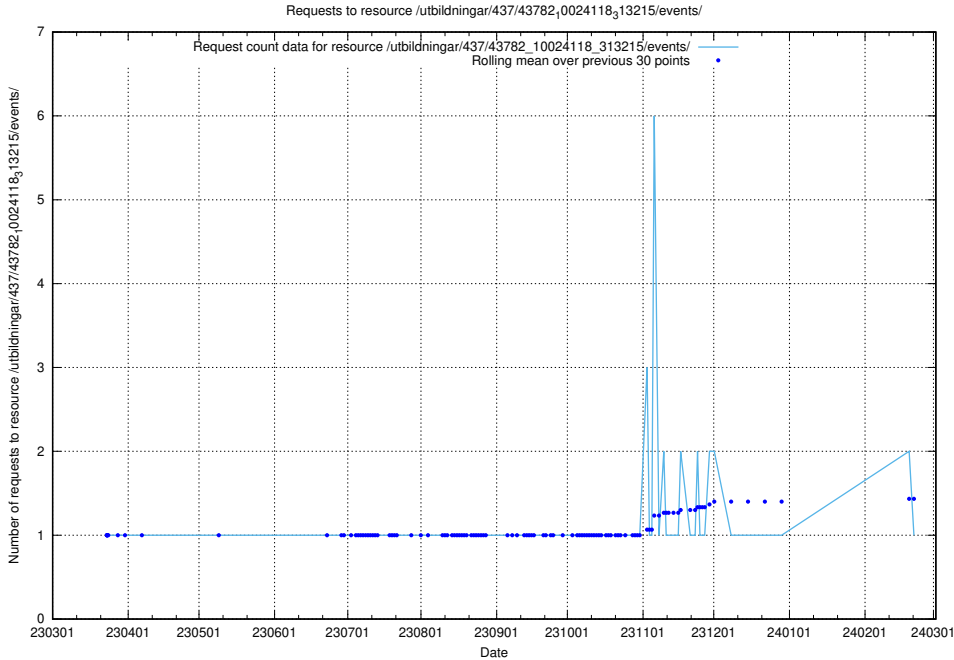

5.6795 Usage of /utbildningar/437/43782_10024118_313215/events/

Here, we count the number of requests to resource /utbildningar/437/43782_10024118_313215/events/.