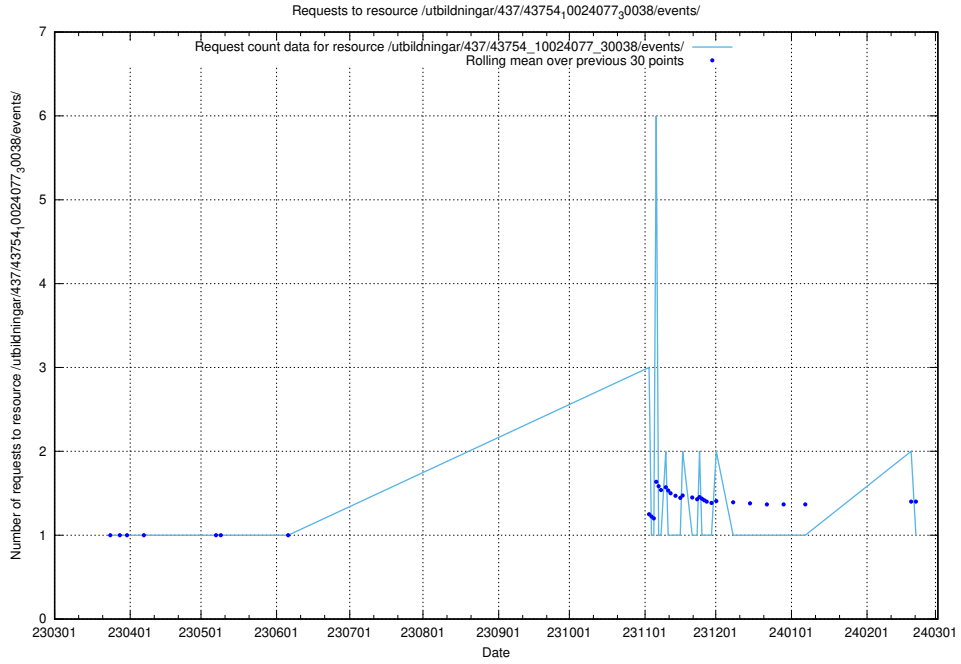

5.6619 Usage of /utbildningar/437/43754_10024077_30038/events/

Here, we count the number of requests to resource /utbildningar/437/43754_10024077_30038/events/.