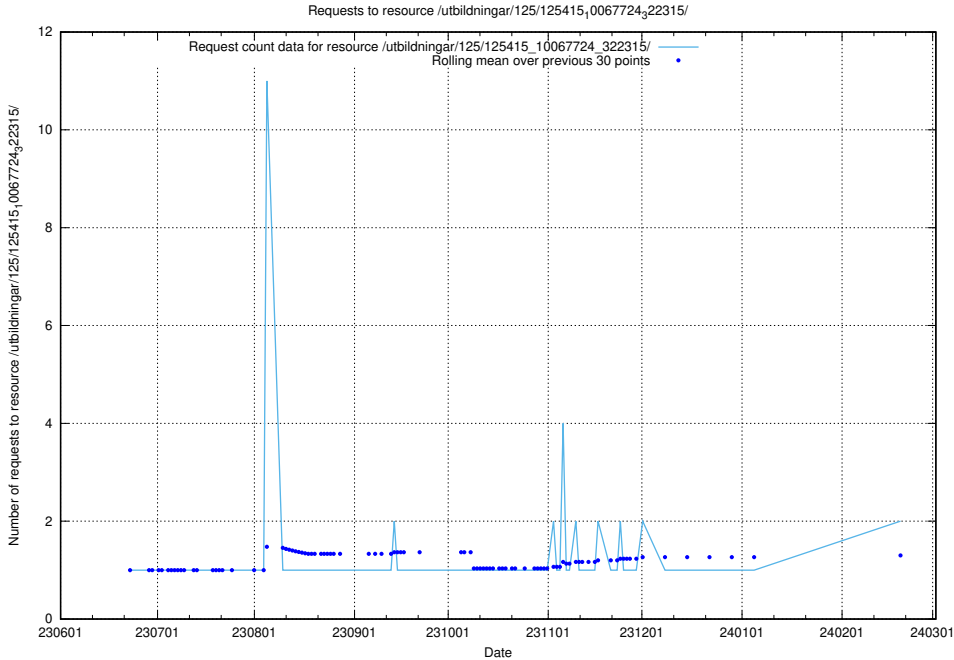

5.774 Usage of /utbildningar/125/125415_10067724_322315/

Here, we count the number of requests to resource /utbildningar/125/125415_10067724_322315/.