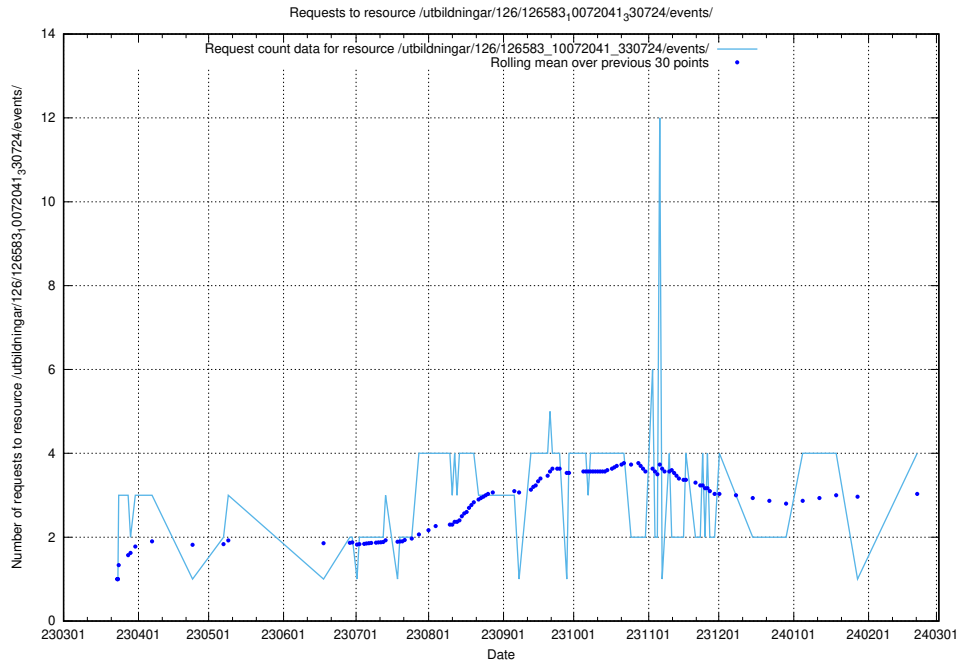

5.231 Usage of /utbildningar/126/126583_10072041_330724/events/

Here, we count the number of requests to resource /utbildningar/126/126583_10072041_330724/events/