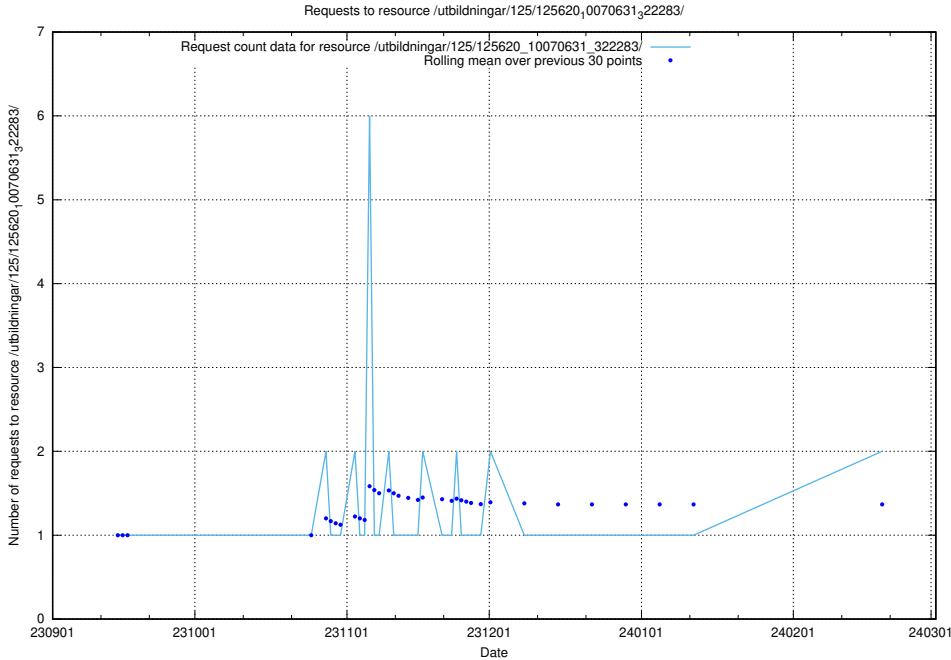

5.681 Usage of /utbildningar/125/125620_10070631_322283/

Here, we count the number of requests to resource /utbildningar/125/125620_10070631_322283/.