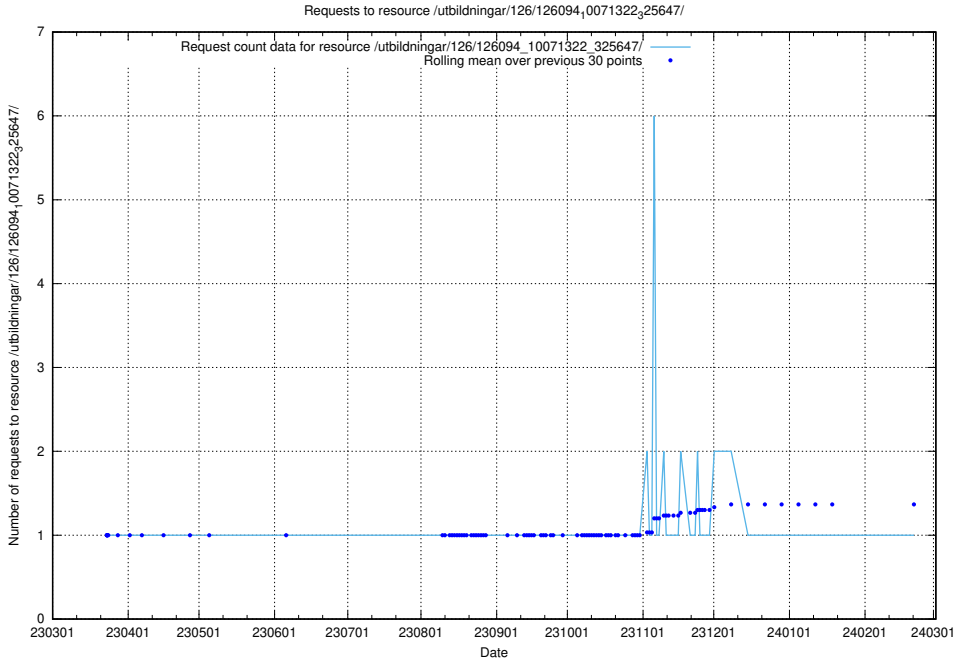

5.6864 Usage of /utbildningar/126/126094_10071322_325647/

Here, we count the number of requests to resource /utbildningar/126/126094_10071322_325647/.