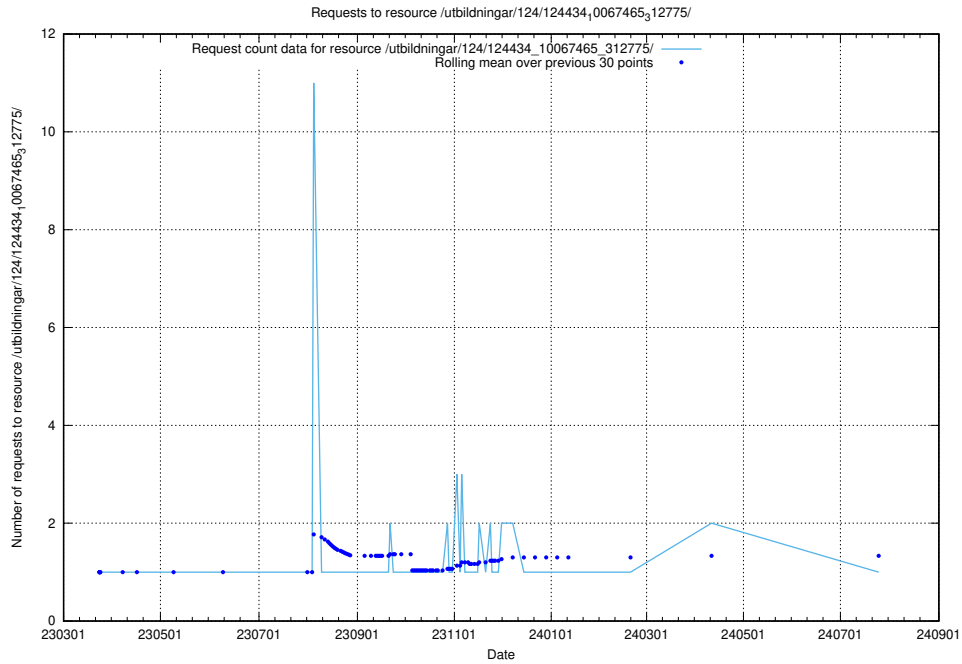

5.4170 Usage of /utbildningar/124/124434_10067465_312775/

Here, we count the number of requests to resource /utbildningar/124/124434_10067465_312775/.