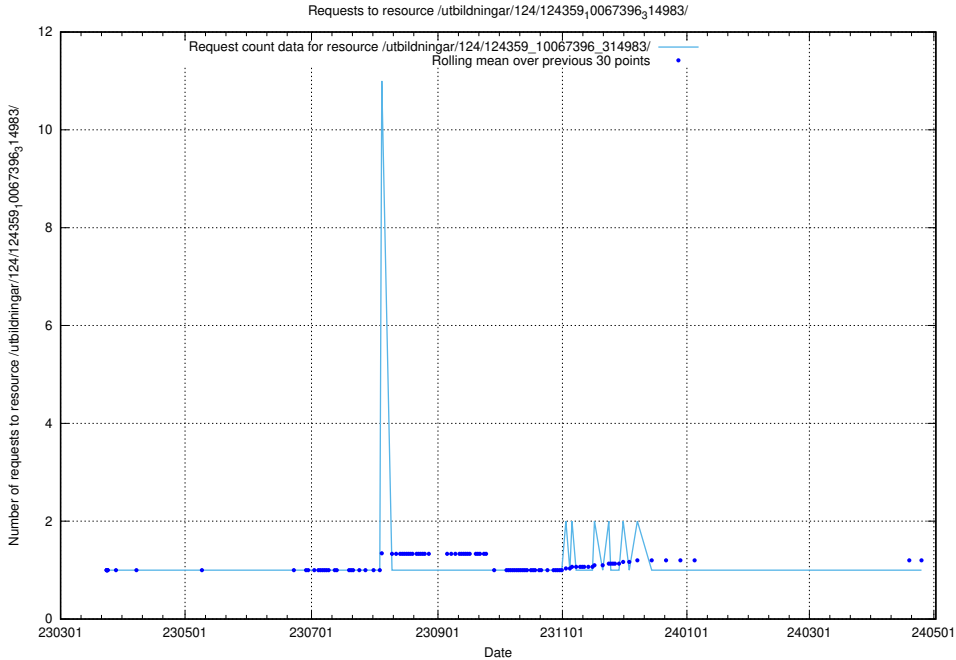

5.4212 Usage of /utbildningar/124/124359_10067396_314983/

Here, we count the number of requests to resource /utbildningar/124/124359_10067396_314983/.