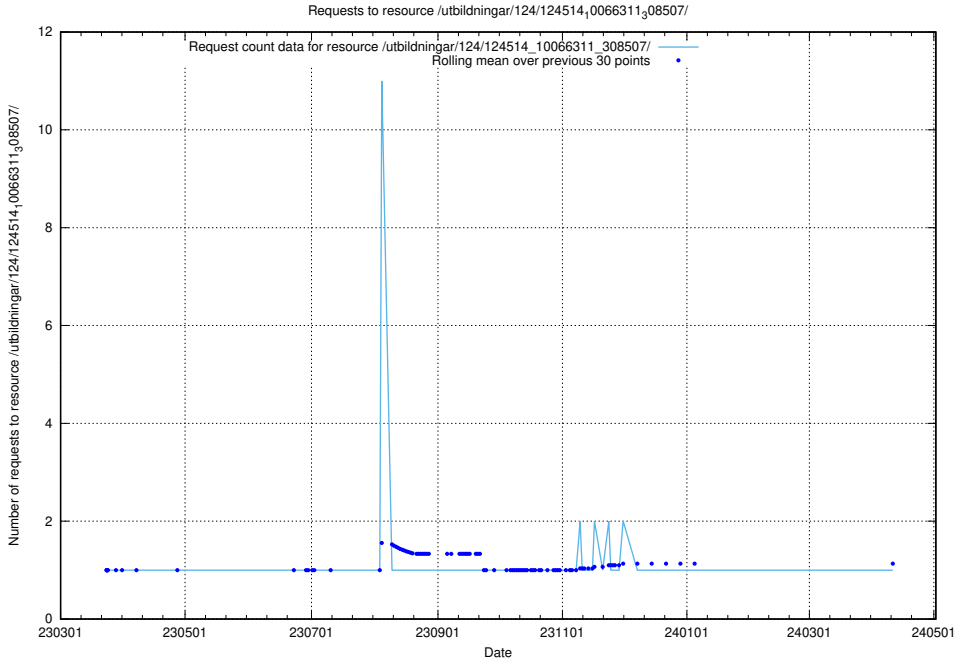

5.2188 Usage of /utbildningar/124/124514_10066311_308507/

Here, we count the number of requests to resource /utbildningar/124/124514_10066311_308507/.