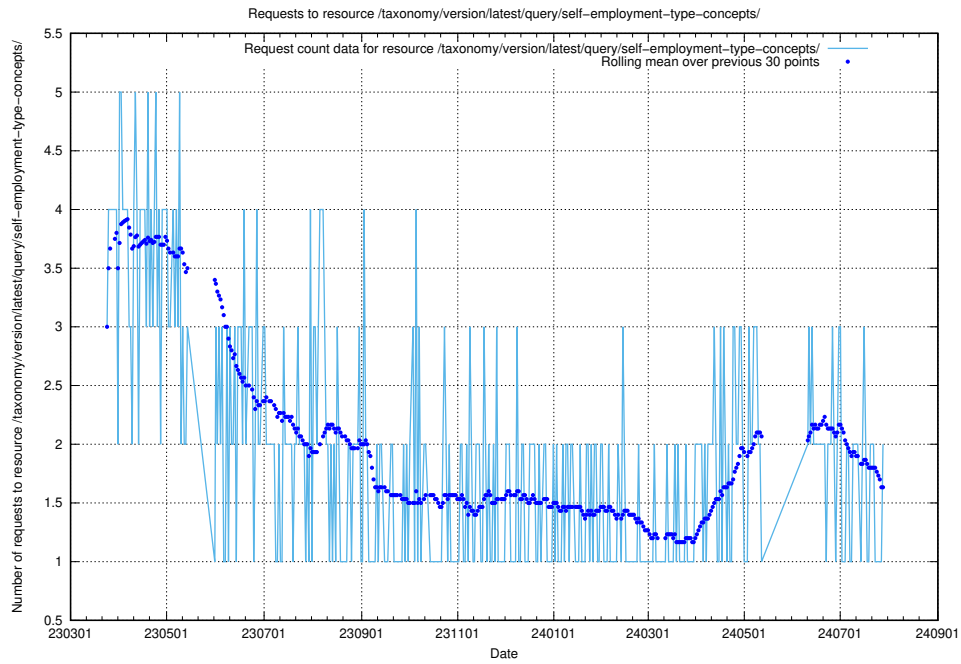

5.850 Usage of /taxonomy/version/latest/query/self-employment-type-concepts/

Here, we count the number of requests to resource /taxonomy/version/latest/query/self-employment-type-concepts/.