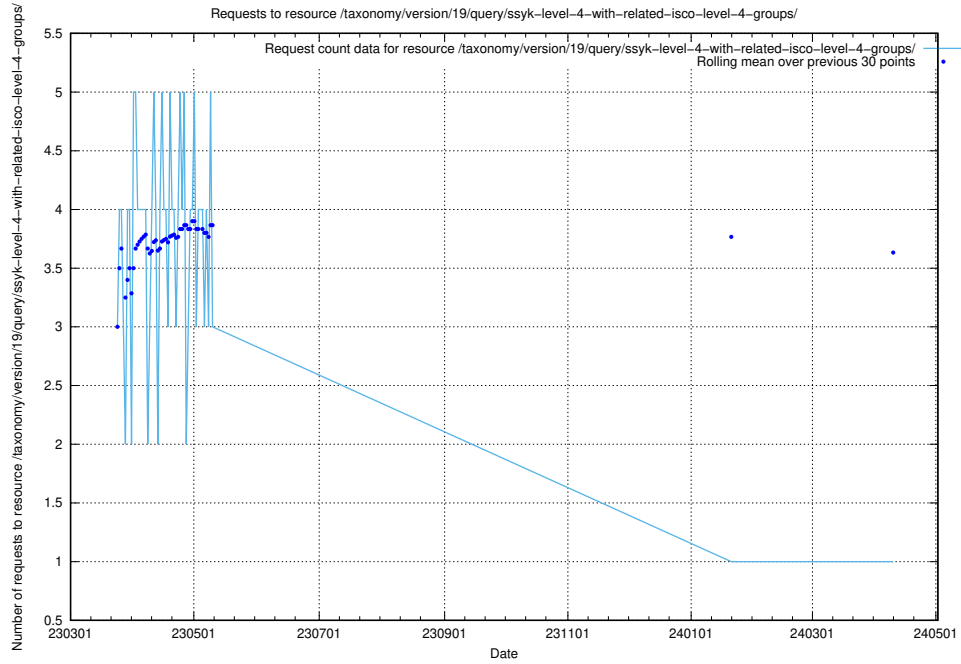

5.6545 Usage of /taxonomy/version/19/query/ssyk-level-4-with-related-isco-level-4-groups/

Here, we count the number of requests to resource /taxonomy/version/19/query/ssyk-level-4-with-related-isco-level-4-groups/.