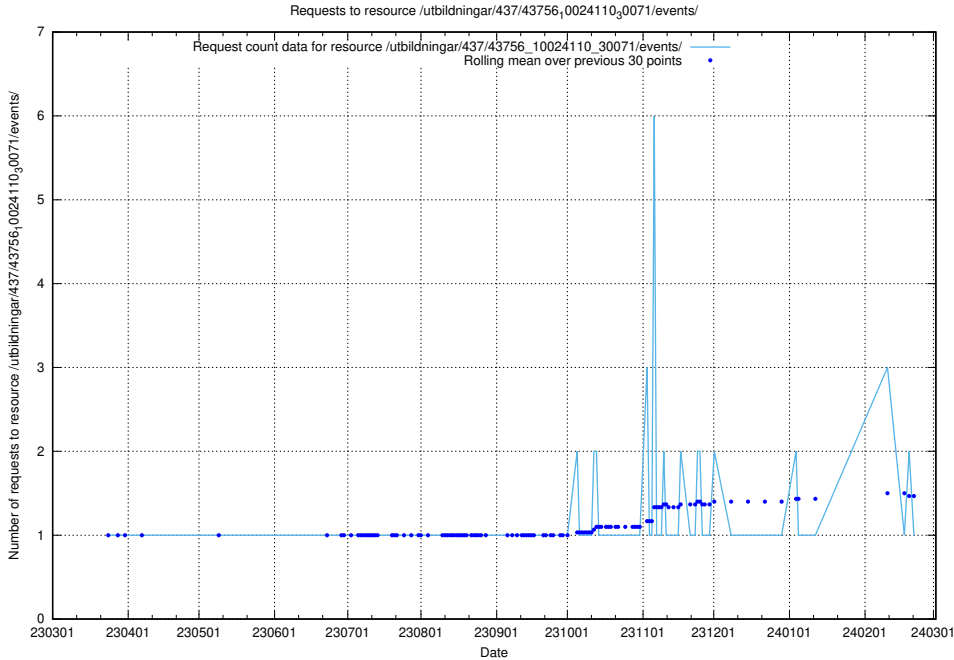

Here, we count the number of requests to resource /utbildningar/437/43757_10024113_30074/events/.

5.6616 Usage of /utbildningar/437/43756_10024110_30071/events/

Here, we count the number of requests to resource /utbildningar/437/43756_10024110_30071/events/.