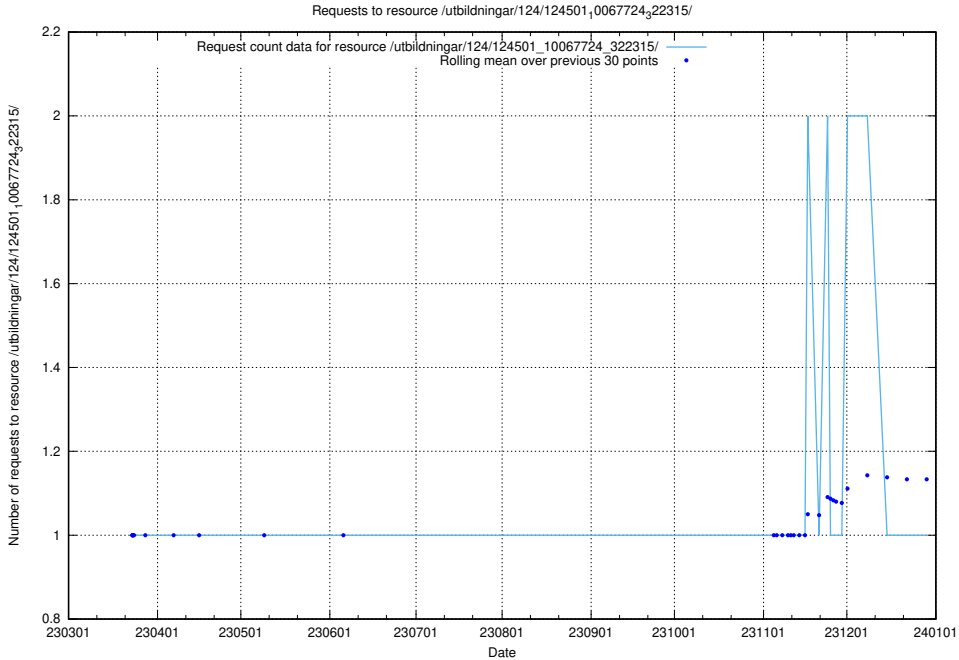

5.2653 Usage of /utbildningar/124/124501_10067724_322315/

Here, we count the number of requests to resource /utbildningar/124/124501_10067724_322315/.