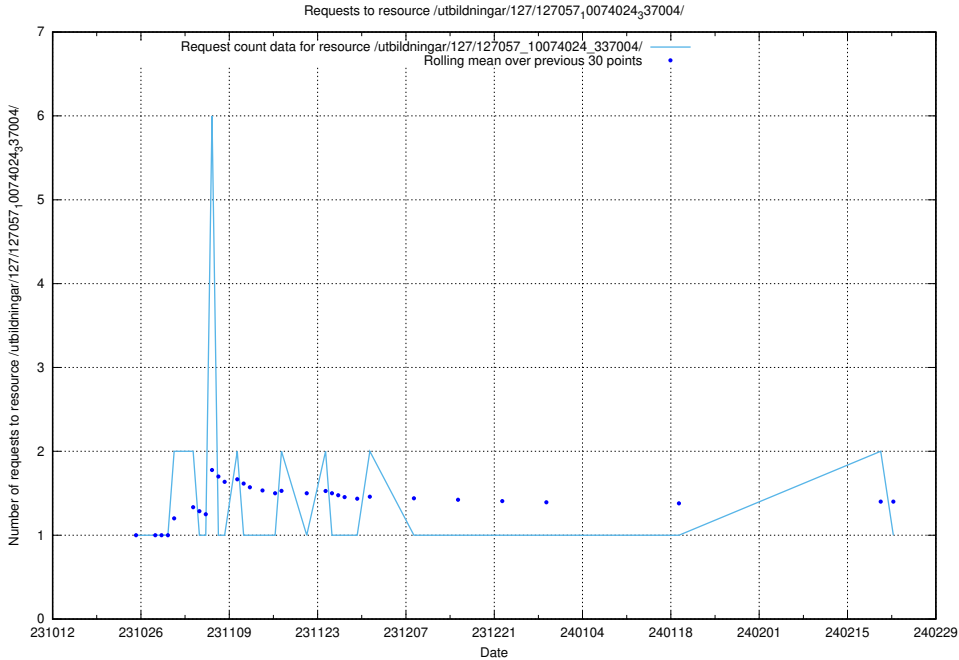

Here, we count the number of requests to resource /utbildningar/127/127057_10074037_337048/.

5.4620 Usage of /utbildningar/127/127057_10074024_337004/

Here, we count the number of requests to resource /utbildningar/127/127057_10074024_337004/.