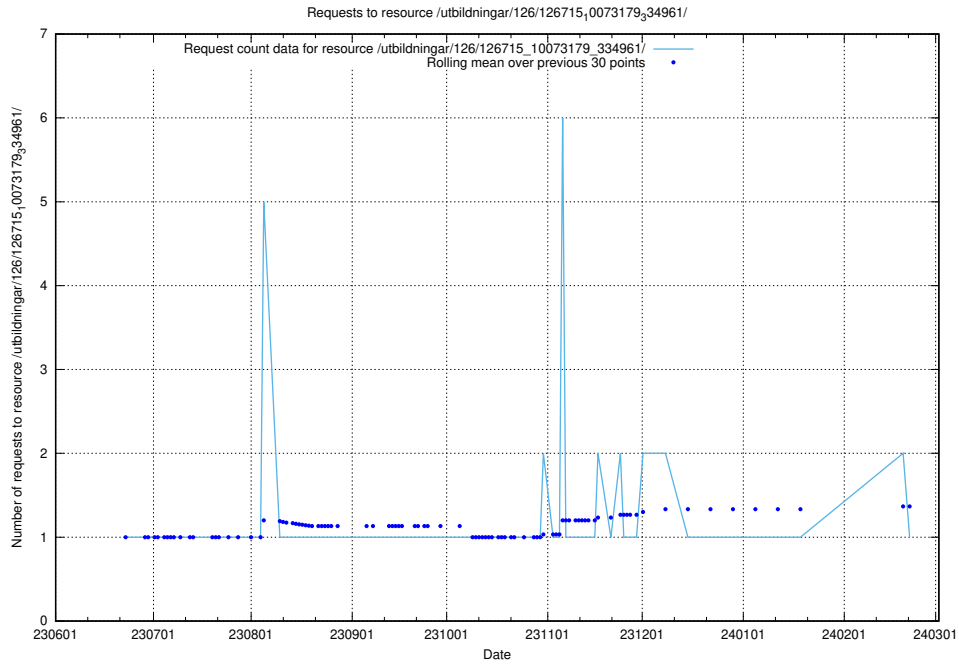

5.6047 Usage of /utbildningar/126/126715_10073179_334961/

Here, we count the number of requests to resource /utbildningar/126/126715_10073179_334961/.