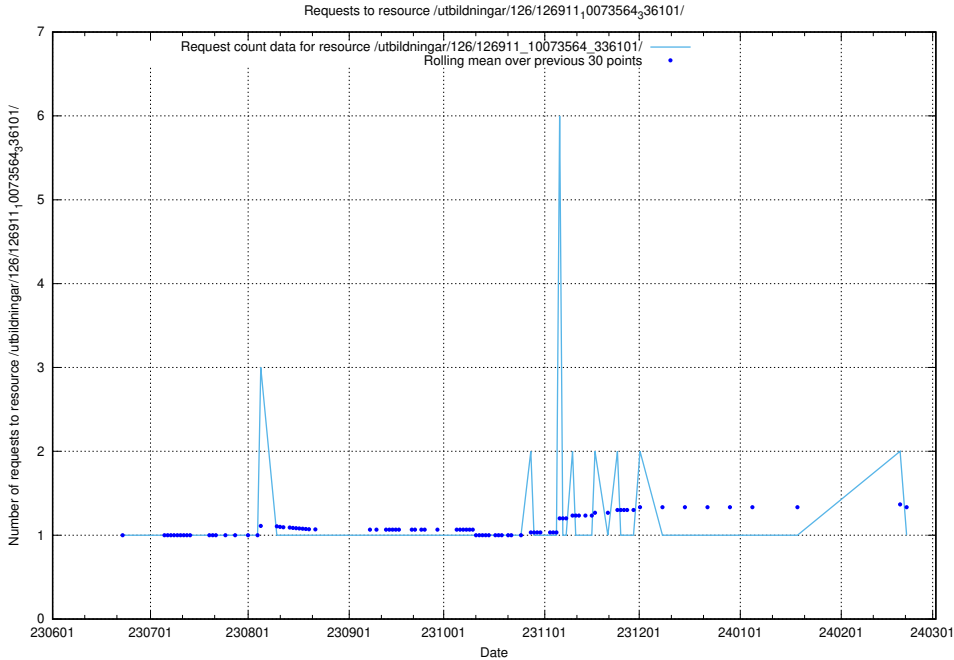

5.6010 Usage of /utbildningar/126/126911_10073564_336101/

Here, we count the number of requests to resource /utbildningar/126/126911_10073564_336101/.