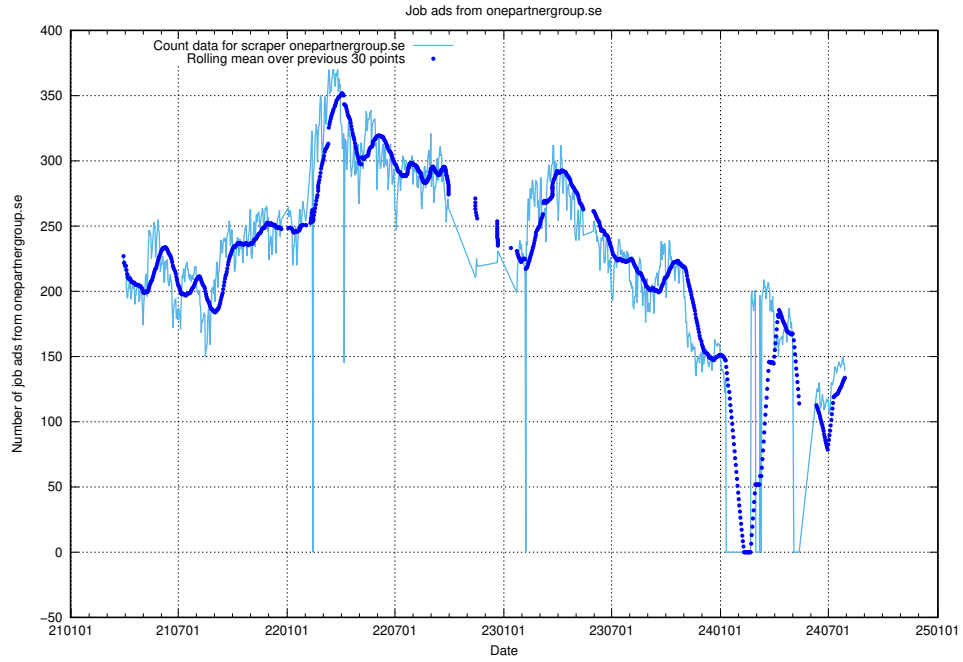

13.11 Number of ads by scraper onepartnergroup.se

Here, we count the number of job ads scraped from onepartnergroup.se.