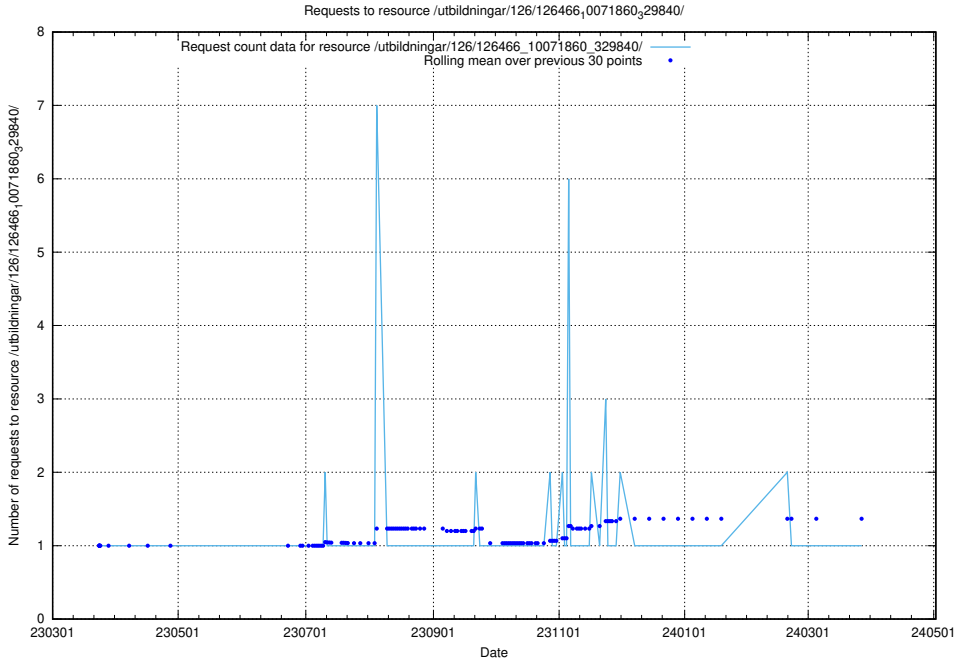

5.6843 Usage of /utbildningar/126/126466_10071860_329840/

Here, we count the number of requests to resource /utbildningar/126/126466_10071860_329840/.