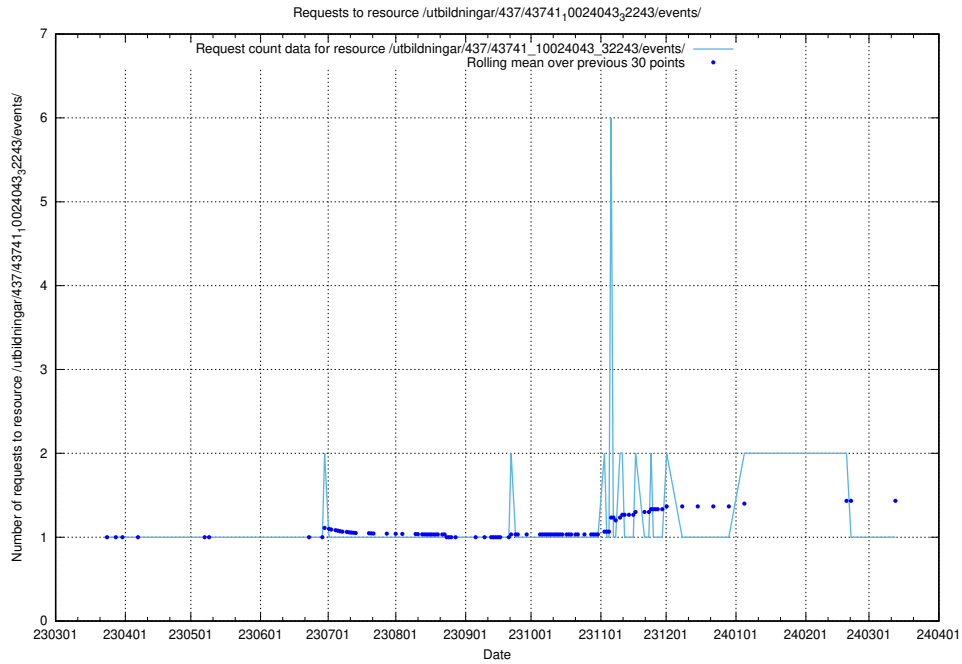

5.6626 Usage of /utbildningar/437/43741_10024043_32243/events/

Here, we count the number of requests to resource /utbildningar/437/43741_10024043_32243/events/.