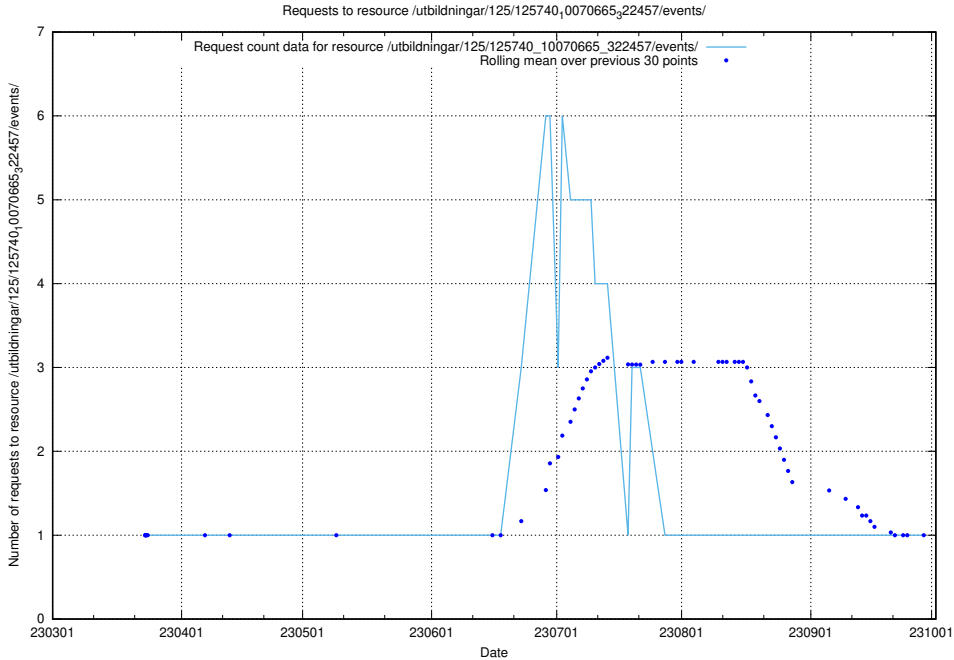

5.951 Usage of /utbildningar/125/125740_10070665_322457/events/

Here, we count the number of requests to resource /utbildningar/125/125740_10070665_322457/events/