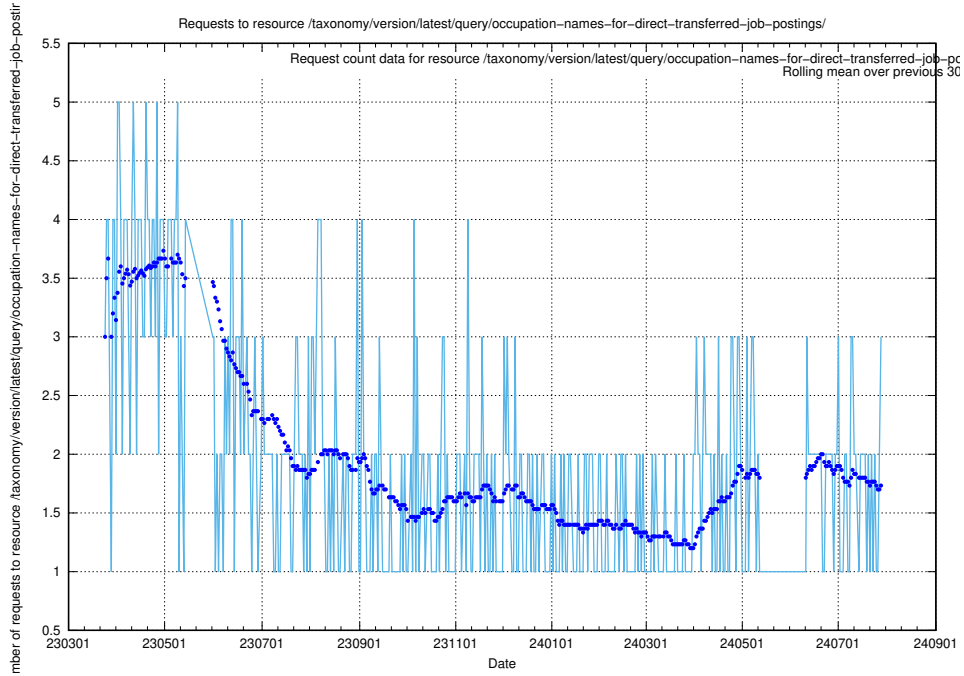

5.387 Usage of /taxonomy/version/latest/query/occupation-names-for-direct-transferred-job-postings/

Here, we count the number of requests to resource /taxonomy/version/latest/query/occupation-names-for-direct-transferred-job-postings/.