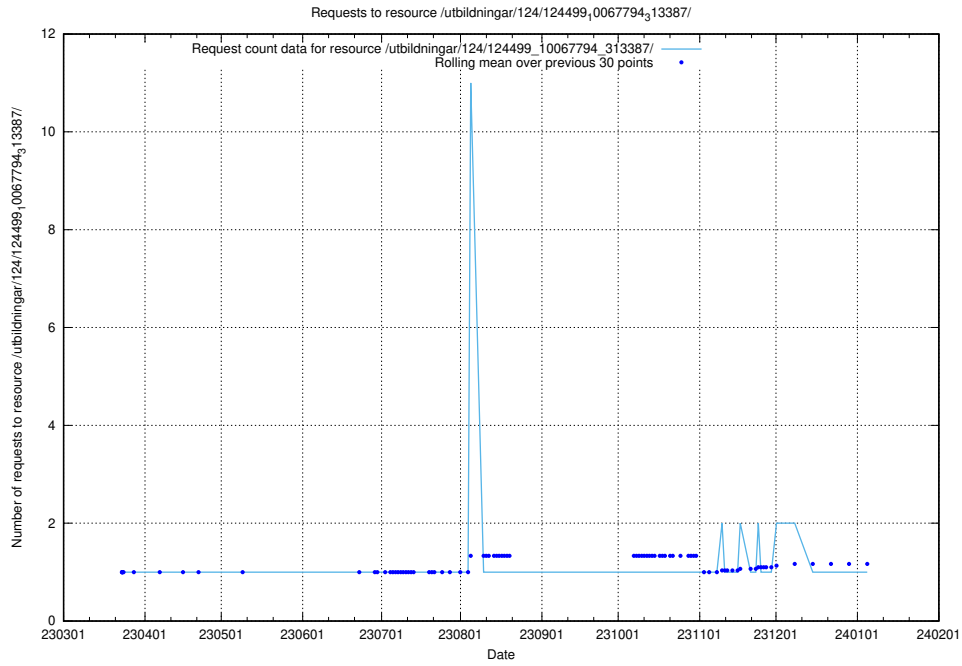

5.2883 Usage of /utbildningar/124/124499_10067794_313387/

Here, we count the number of requests to resource /utbildningar/124/124499_10067794_313387/.