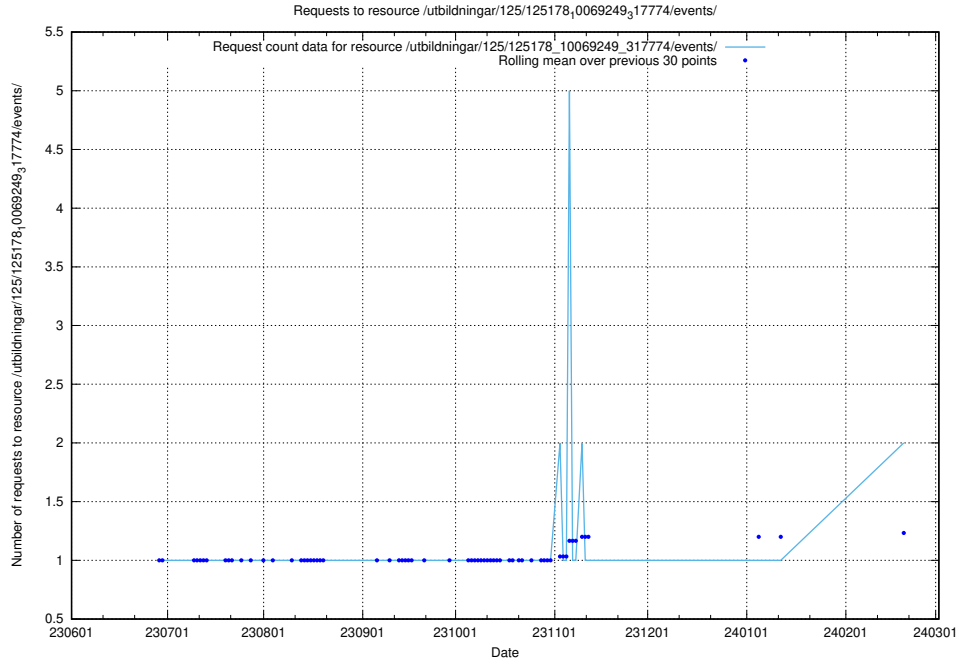

5.749 Usage of /utbildningar/125/125178_10069249_317774/events/

Here, we count the number of requests to resource /utbildningar/125/125178_10069249_317774/events/