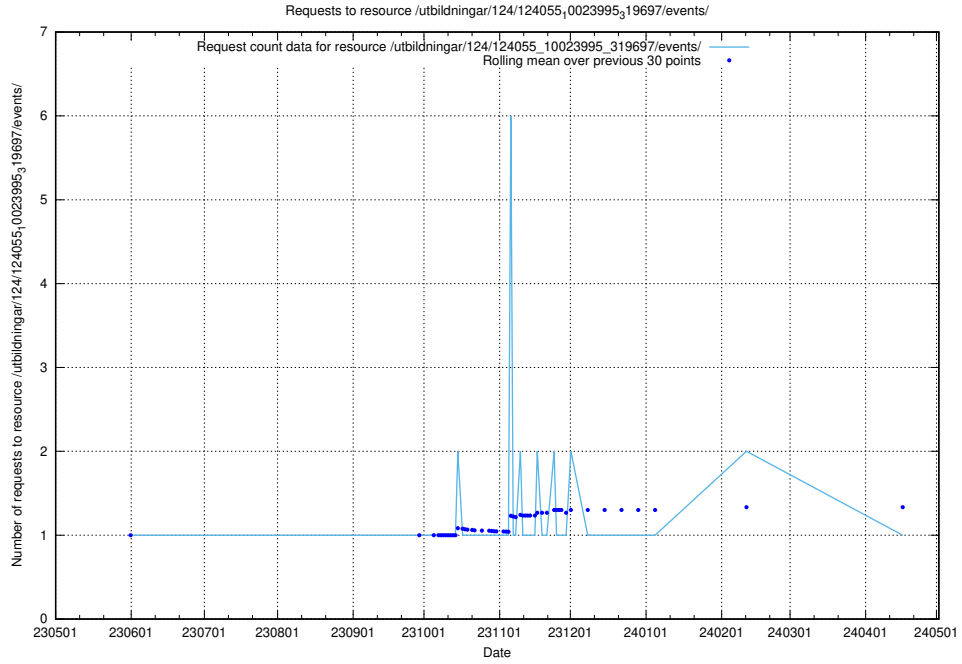

5.6363 Usage of /taxonomy/version/10/skos/raw/ttl/

Here, we count the number of requests to resource /taxonomy/version/10/skos/raw/ttl/.

5.6364 Usage of /utbildningar/124/124055_10023995_319697/events/

Here, we count the number of requests to resource /utbildningar/124/124055_10023995_319697/events/