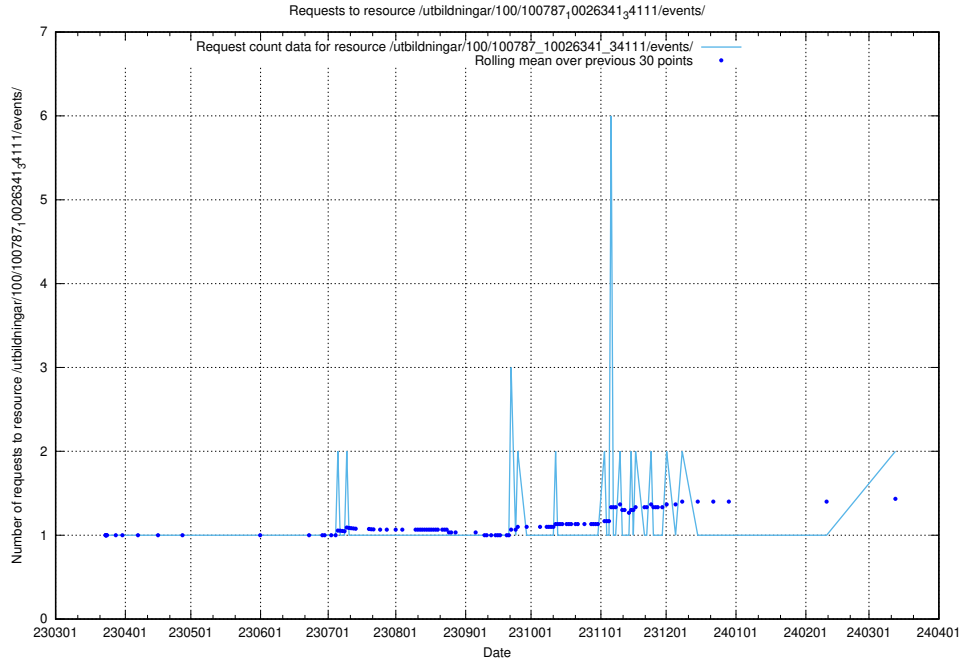

5.757 Usage of /utbildningar/100/100787_10026341_34111/events/

Here, we count the number of requests to resource /utbildningar/100/100787_10026341_34111/events/.