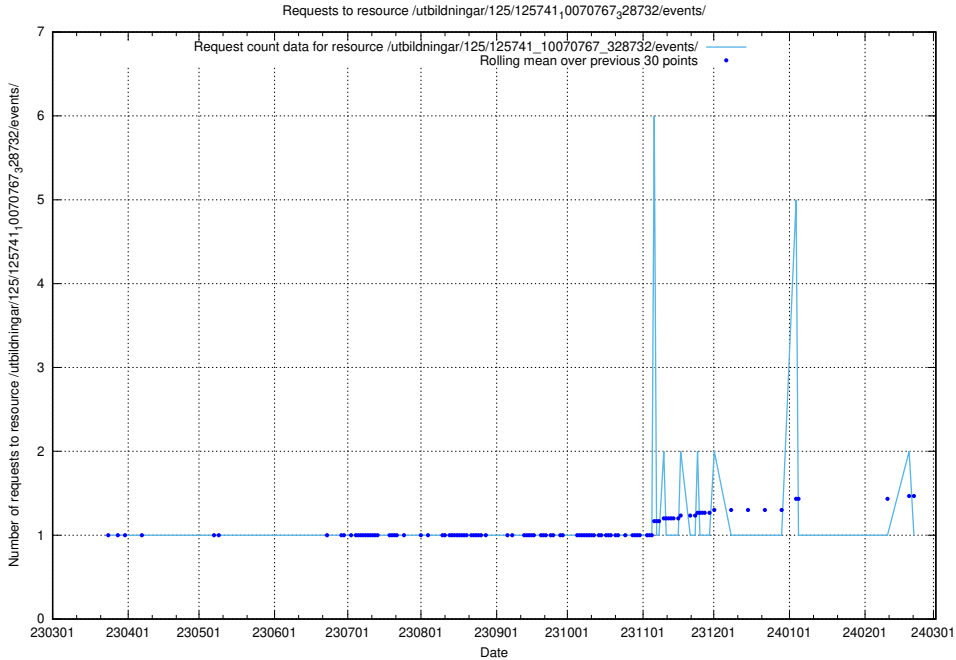

5.6649 Usage of /utbildningar/125/125741_10070767_328732/events/

Here, we count the number of requests to resource /utbildningar/125/125741_10070767_328732/events/