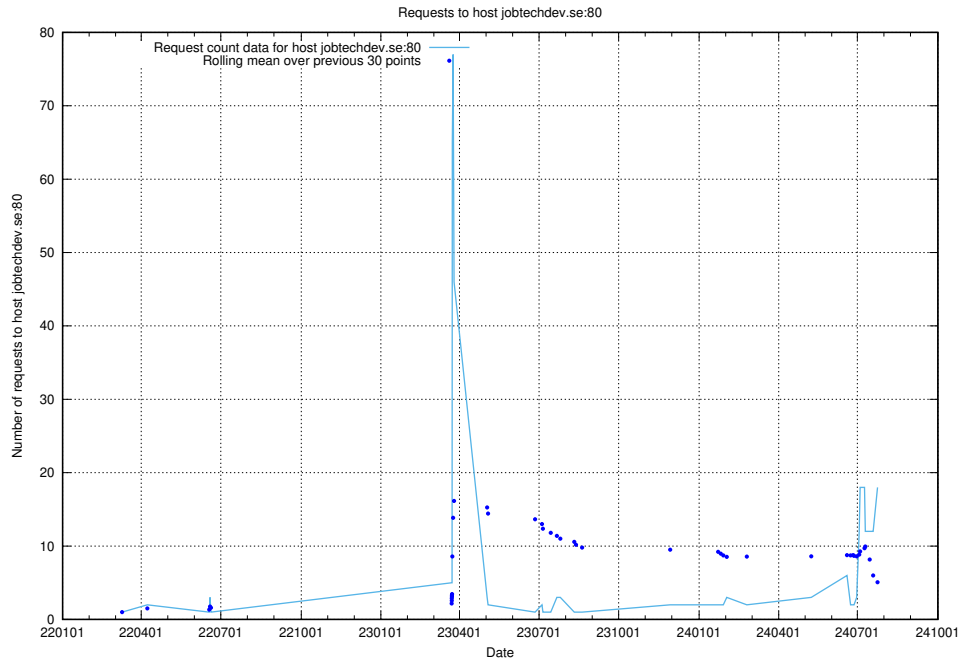

Here, we count the number of requests to host cms.jobtechdev.se.

7.40 Usage of jobtechdev.se:80

Here, we count the number of requests to host jobtechdev.se:80.

7.41 Usage of taxonomy-t2.api.jobtechdev.se