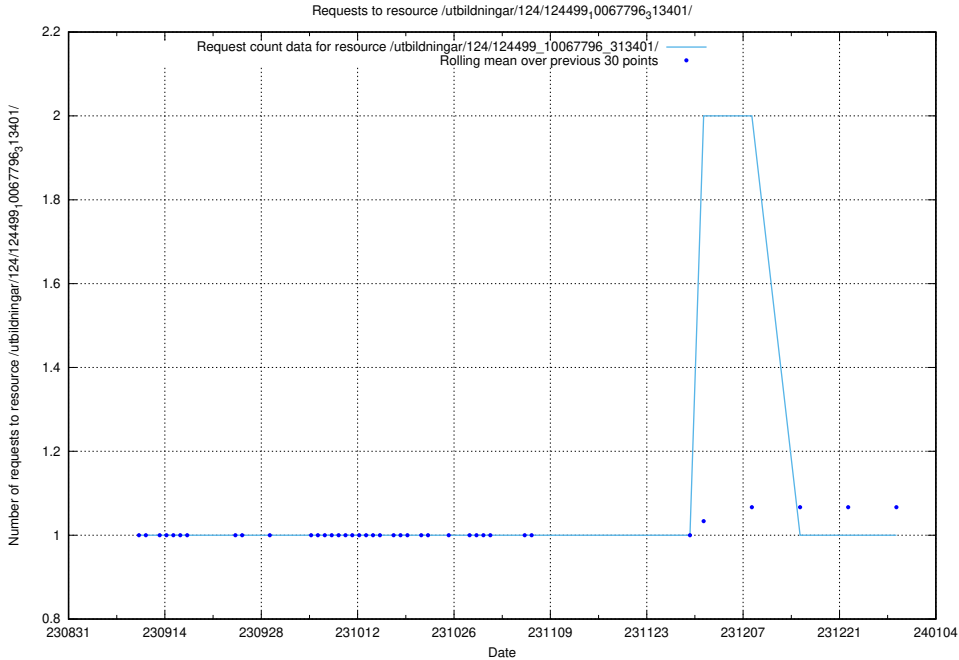

5.5026 Usage of /utbildningar/124/124499_10067796_313401/

Here, we count the number of requests to resource /utbildningar/124/124499_10067796_313401/.