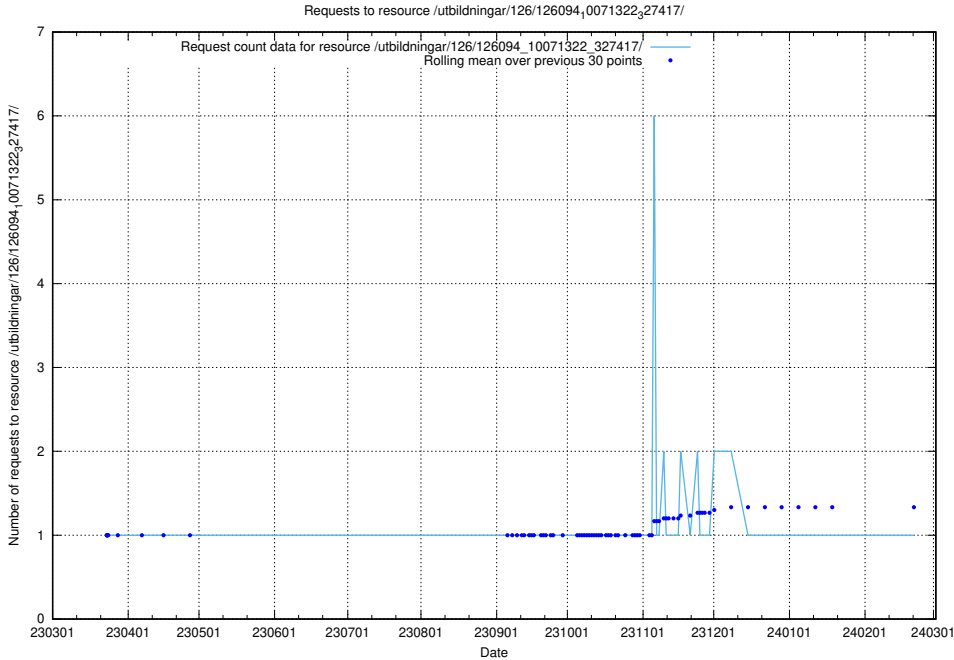

5.6863 Usage of /utbildningar/126/126094_10071322_327417/

Here, we count the number of requests to resource /utbildningar/126/126094_10071322_327417/.