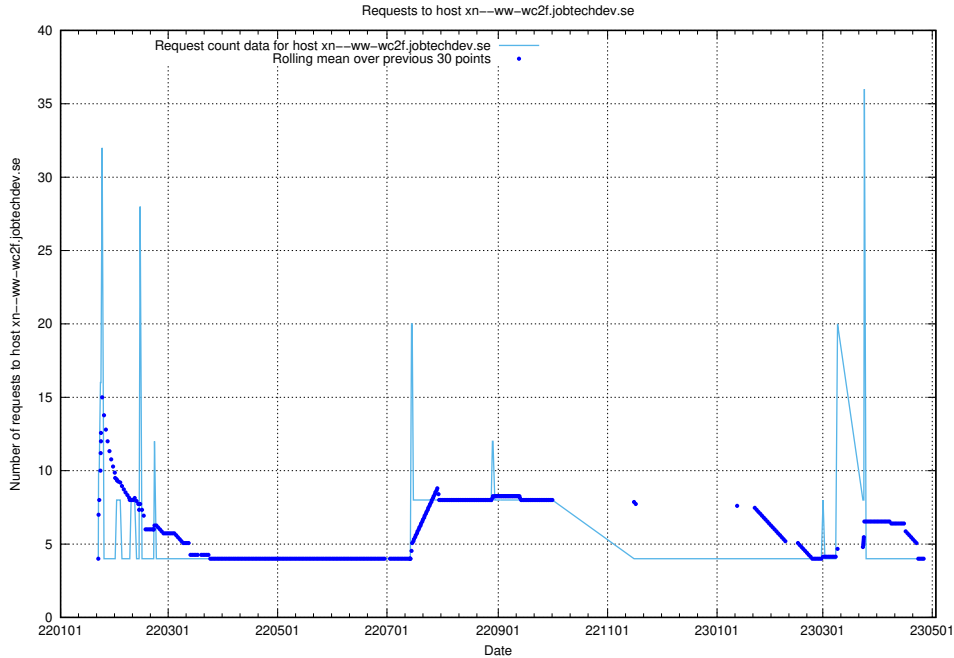

7.106 Usage of xn-ww-wc2f.jobtechdev.se

Here, we count the number of requests to host xn-ww-wc2f.jobtechdev.se.