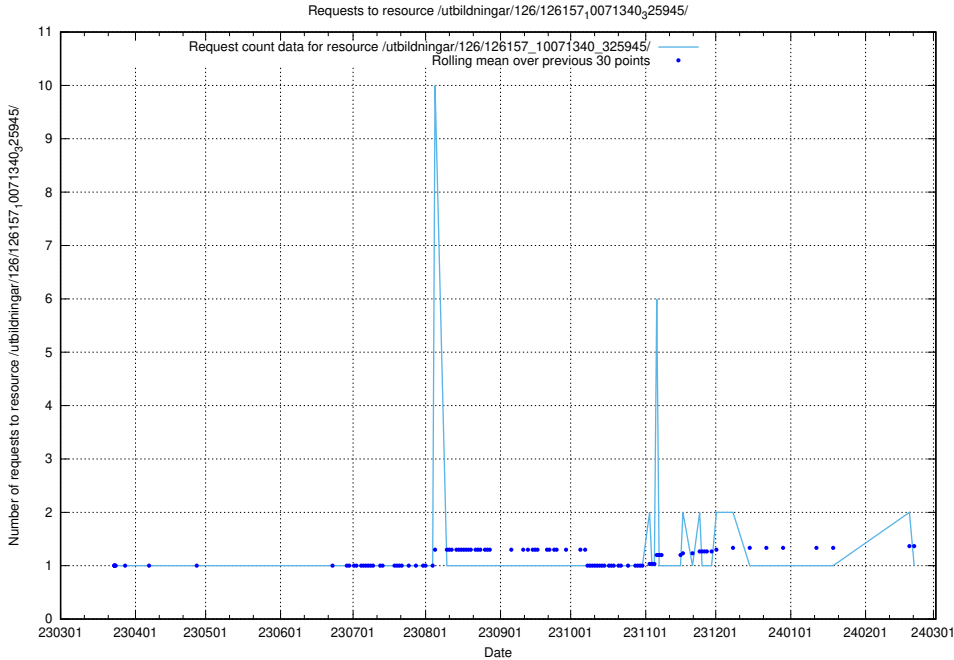

5.6858 Usage of /utbildningar/126/126157_10071340_325945/

Here, we count the number of requests to resource /utbildningar/126/126157_10071340_325945/.