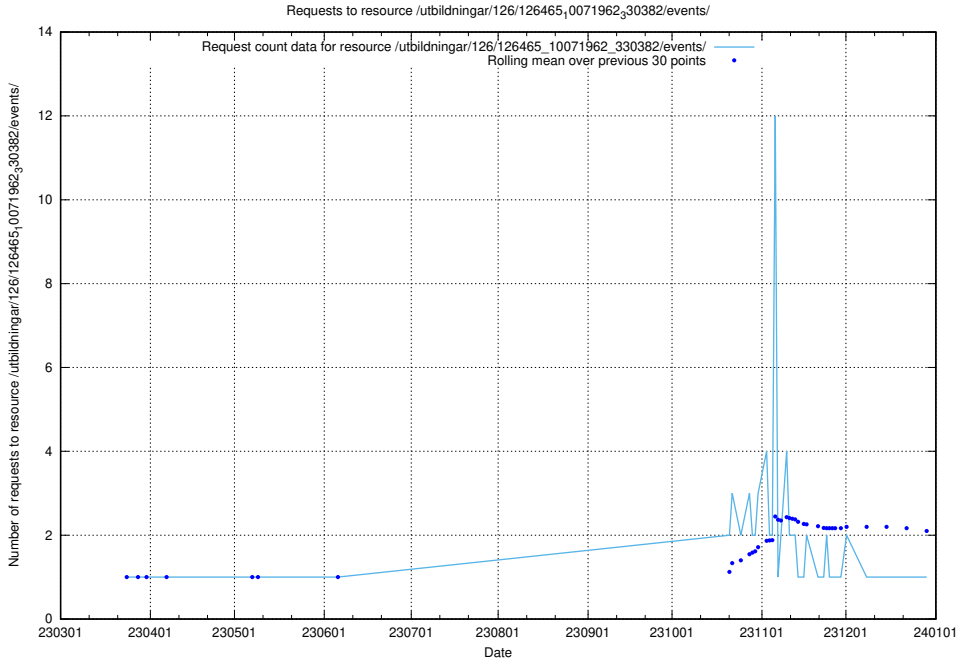

5.6629 Usage of /utbildningar/126/126465_10071962_330382/events/

Here, we count the number of requests to resource /utbildningar/126/126465_10071962_330382/events/