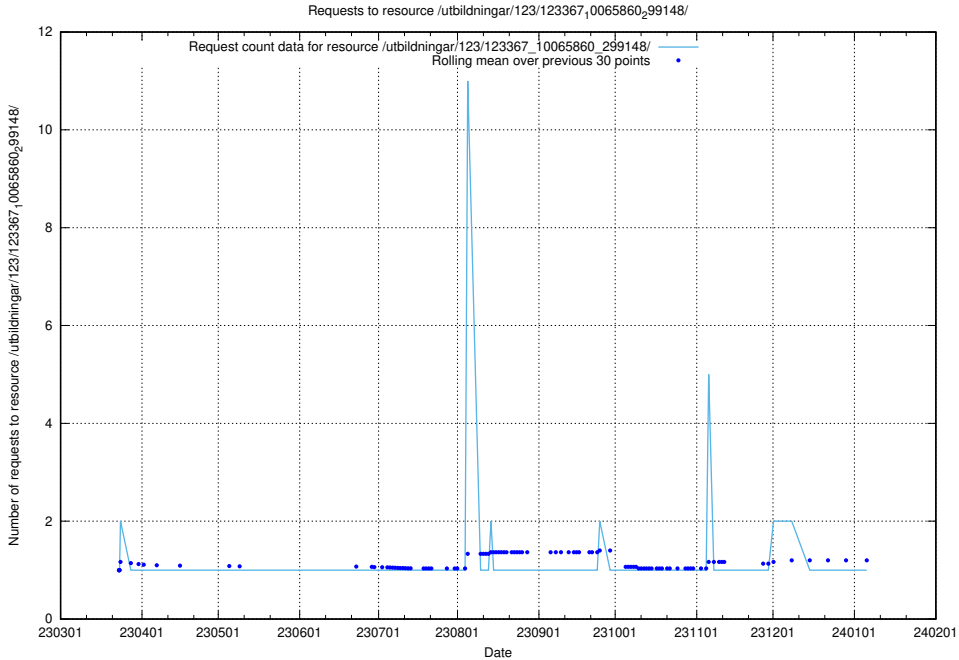

5.5239 Usage of /utbildningar/123/123367_10065860_299148/

Here, we count the number of requests to resource /utbildningar/123/123367_10065860_299148/.

5.5240 Usage of /utbildningar/126/126095_10071321_331015/events/