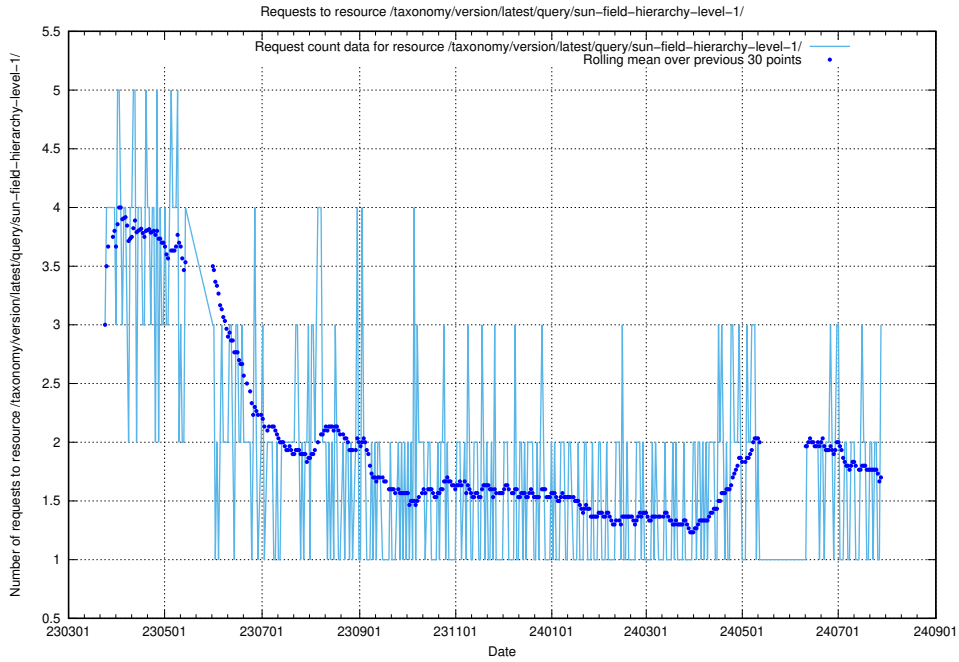

5.384 Usage of /taxonomy/version/latest/query/sun-field-hierarchy-level-1/

Here, we count the number of requests to resource /taxonomy/version/latest/query/sun-field-hierarchy-level-1/.