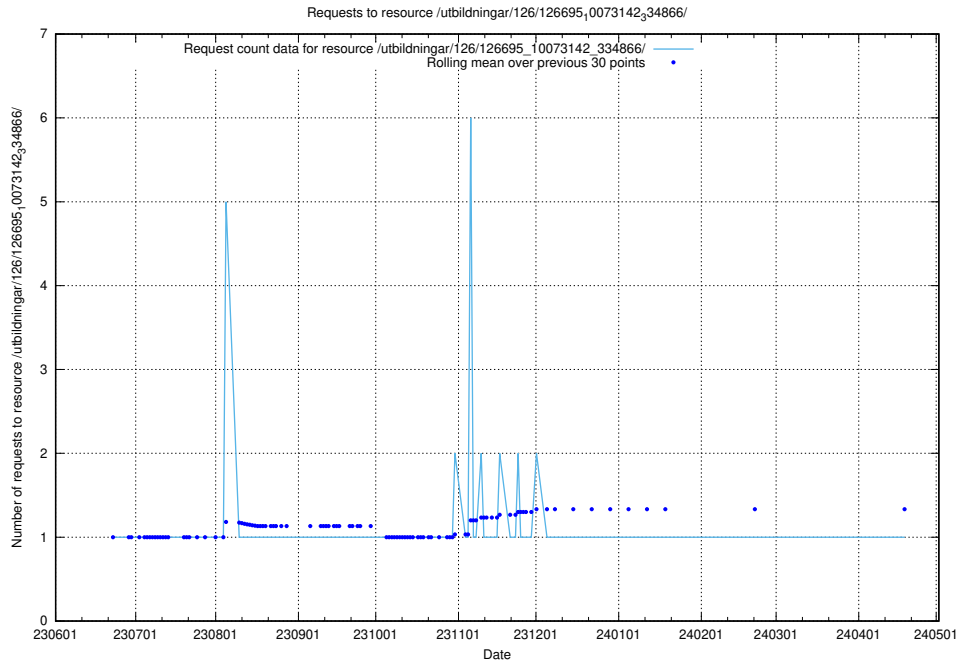

5.6060 Usage of /utbildningar/126/126695_10073142_334866/

Here, we count the number of requests to resource /utbildningar/126/126695_10073142_334866/.