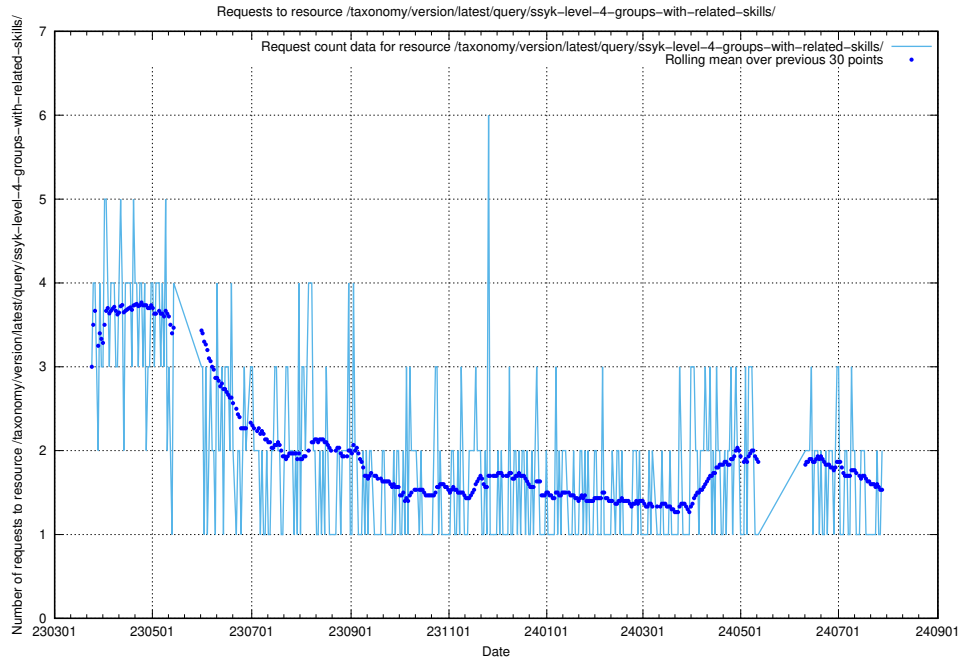

5.838 Usage of /taxonomy/version/latest/query/ssyk-level-4-groups-with-related-skills/

Here, we count the number of requests to resource /taxonomy/version/latest/query/ssyk-level-4-groups-with-related-skills/.