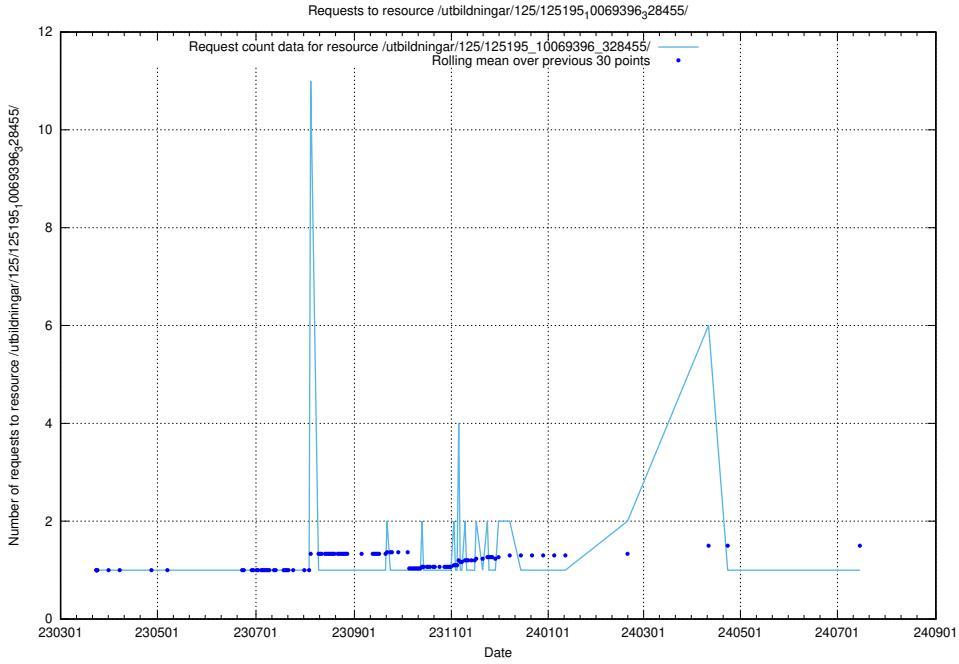

5.1076 Usage of /utbildningar/125/125195_10069396_328455/

Here, we count the number of requests to resource /utbildningar/125/125195_10069396_328455/.