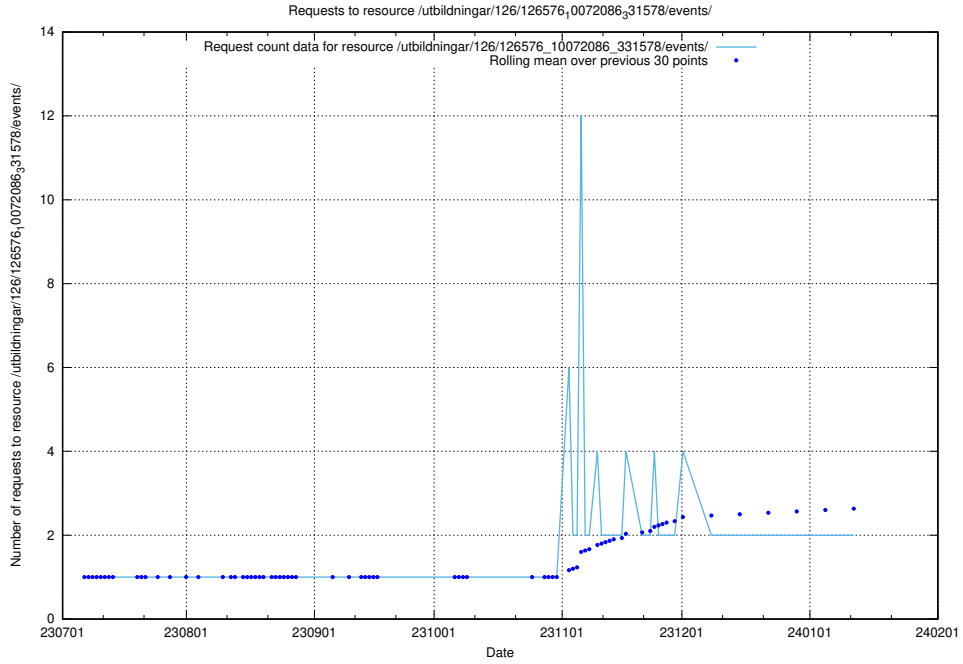

5.737 Usage of /utbildningar/126/126576_10072086_331578/events/

Here, we count the number of requests to resource /utbildningar/126/126576_10072086_331578/events/