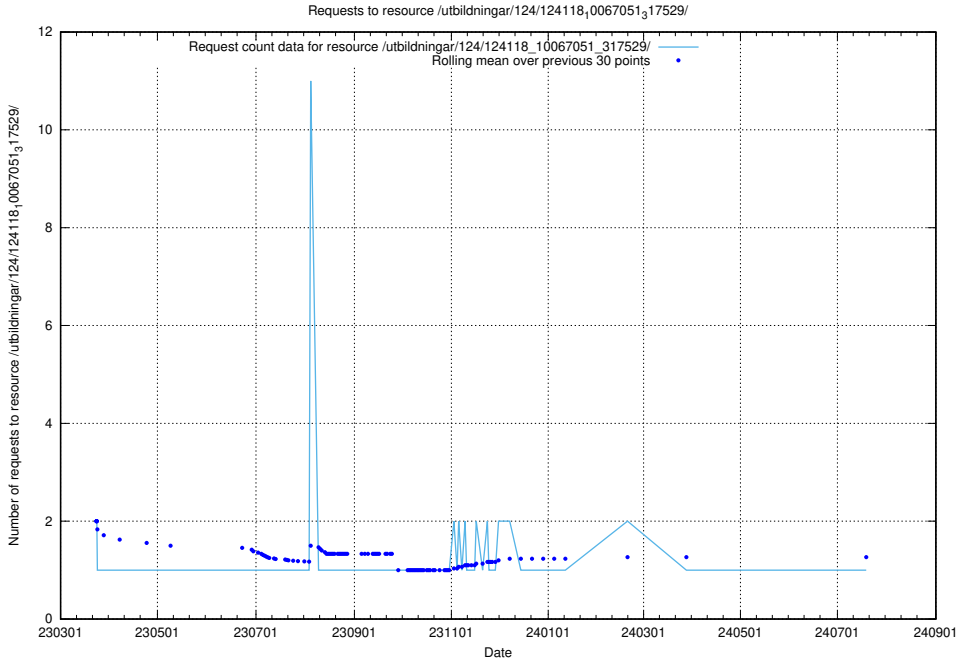

5.6735 Usage of /utbildningar/124/124118_10067051_317529/

Here, we count the number of requests to resource /utbildningar/124/124118_10067051_317529/.