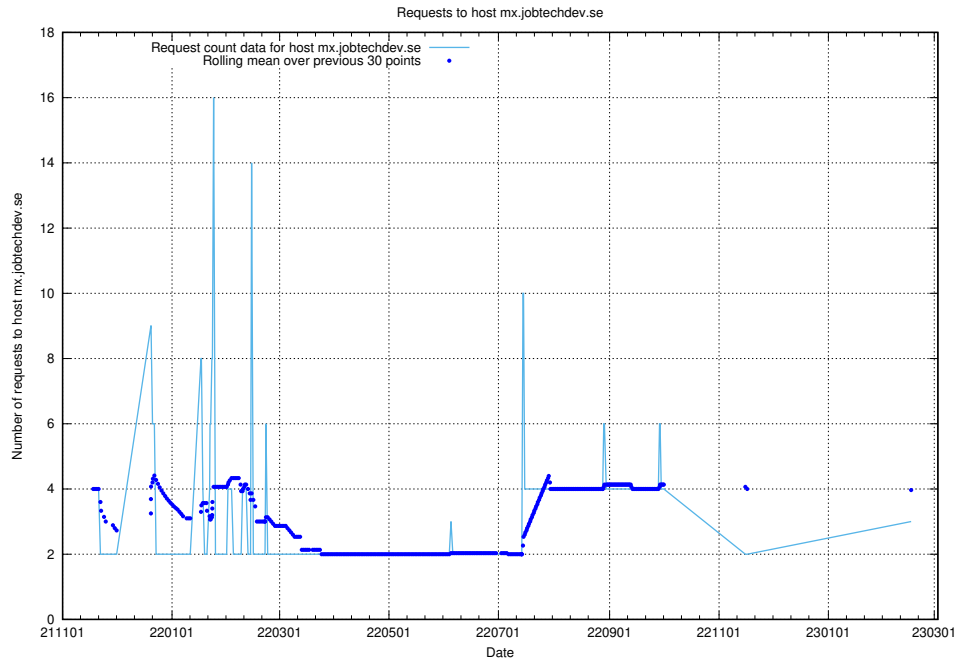

7.225 Usage of mx.jobtechdev.se

Here, we count the number of requests to host mx.jobtechdev.se.