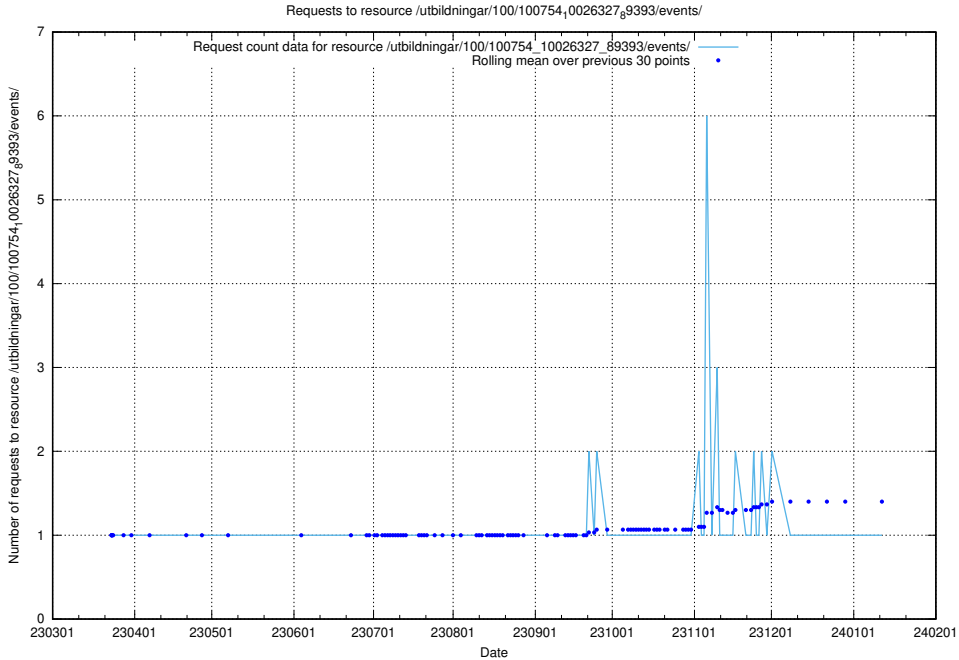

5.5985 Usage of /utbildningar/100/100754_10026327_89393/events/

Here, we count the number of requests to resource /utbildningar/100/100754_10026327_89393/events/.

5.5986 Usage of /utbildningar/125/125741_10070782_335875/events/