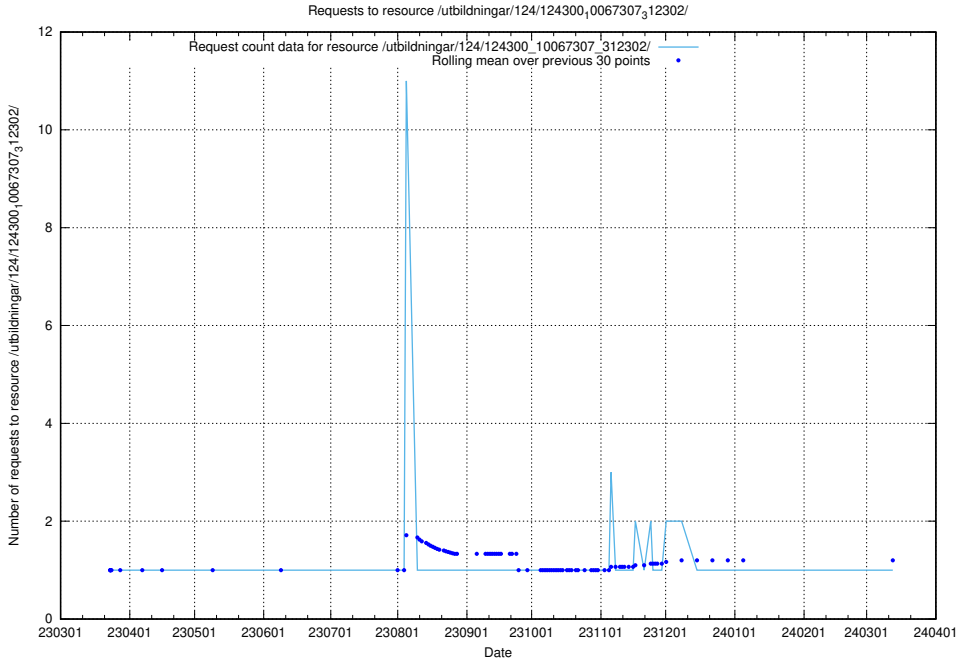

5.4356 Usage of /utbildningar/124/124300_10067307_312302/

Here, we count the number of requests to resource /utbildningar/124/124300_10067307_312302/.