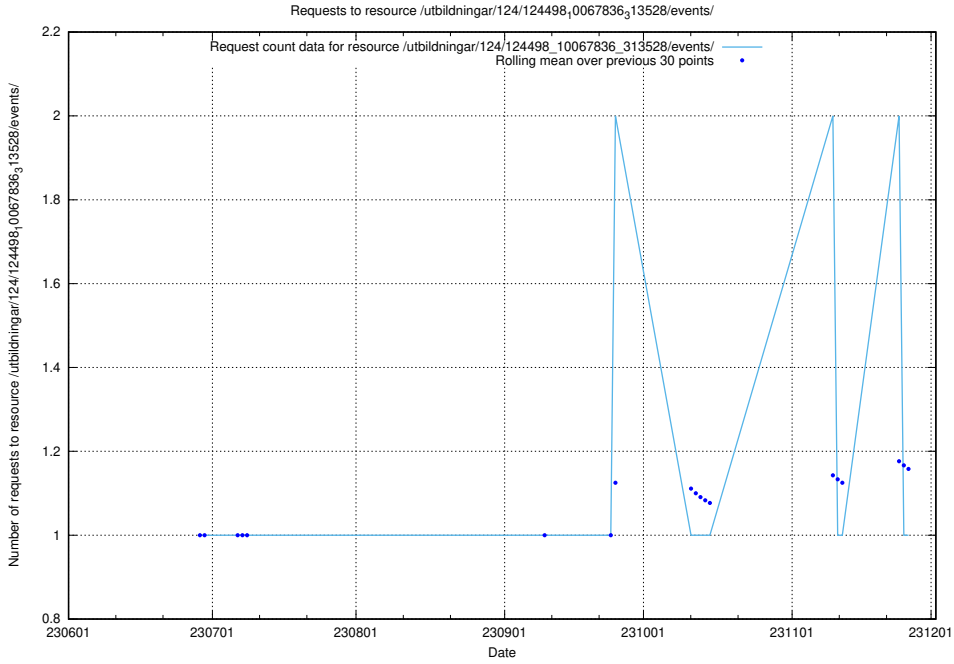

5.5942 Usage of /utbildningar/124/124498_10067836_313528/events/

Here, we count the number of requests to resource /utbildningar/124/124498_10067836_313528/events/