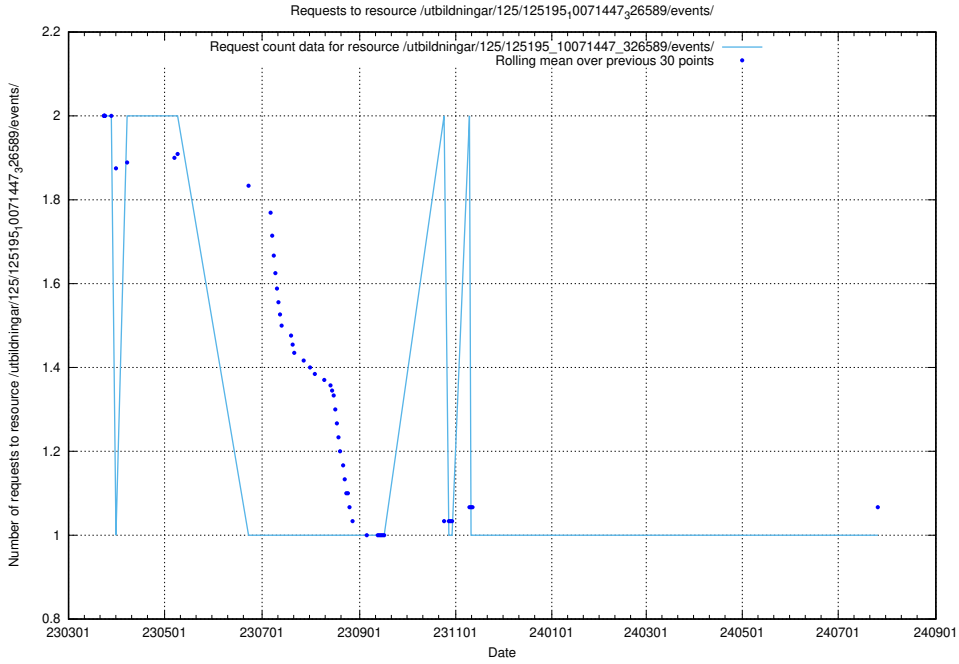

5.6714 Usage of /utbildningar/125/125195_10071447_326589/events/

Here, we count the number of requests to resource /utbildningar/125/125195_10071447_326589/events/