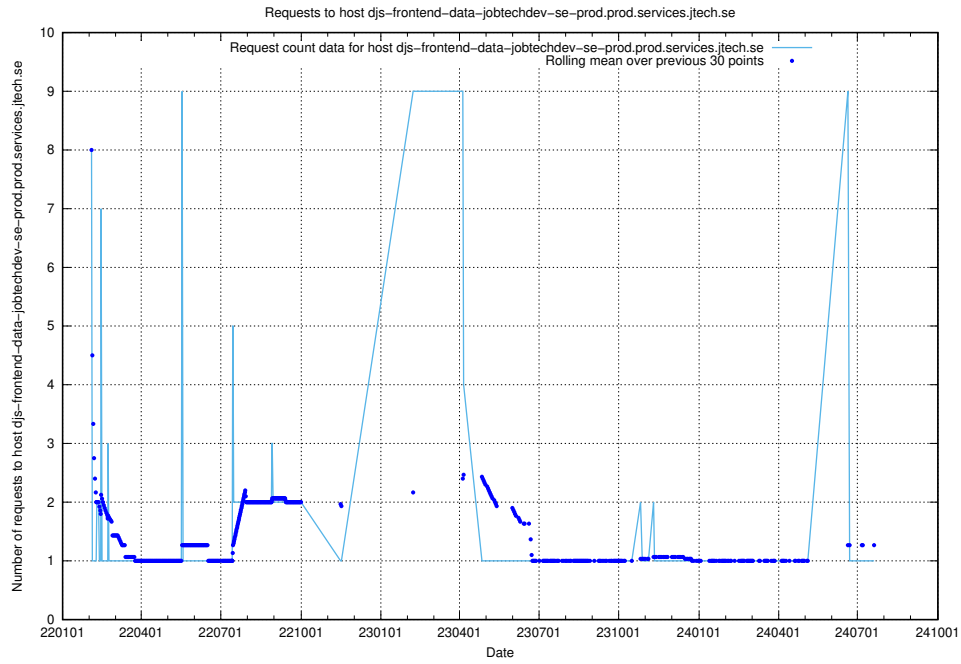

Here, we count the number of requests to host app-yrkesinfo2.jobtechdev.se.

7.659 Usage of djs-frontend-data-jobtechdev-se-prod.prod.services.jtech.se

Here, we count the number of requests to host djs-frontend-data-jobtechdev-se-prod.prod.services.jtech.se.