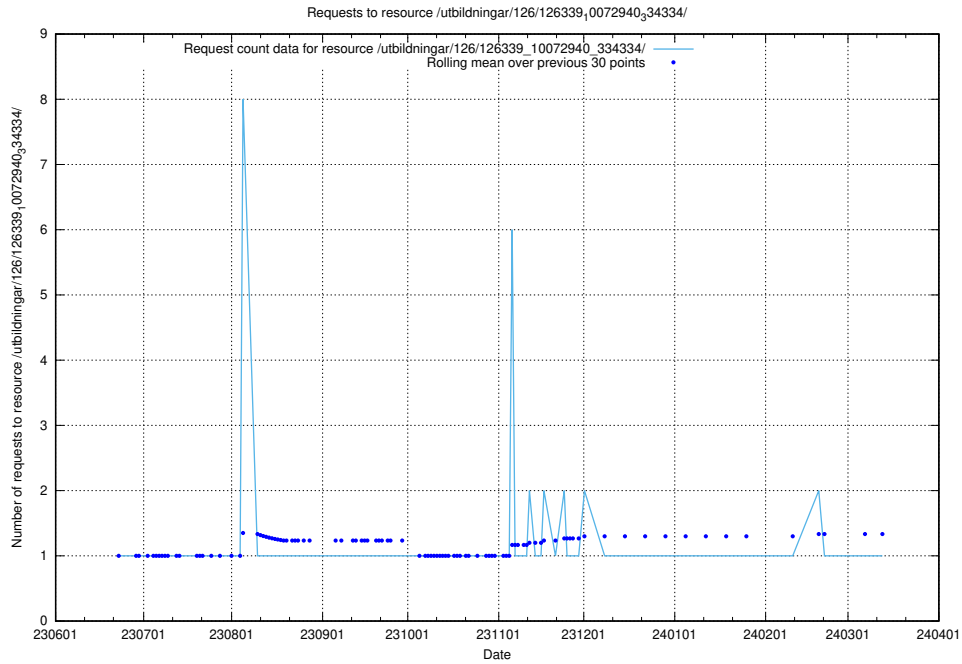

5.6088 Usage of /utbildningar/126/126339_10072940_334334/

Here, we count the number of requests to resource /utbildningar/126/126339_10072940_334334/.