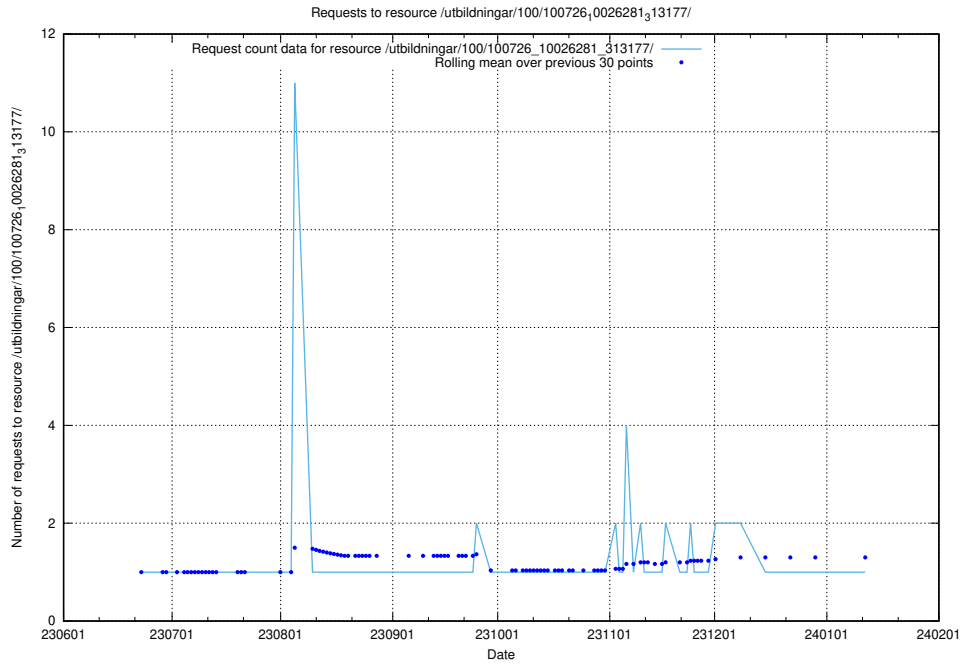

5.6273 Usage of /utbildningar/100/100726_10026281_313177/

Here, we count the number of requests to resource /utbildningar/100/100726_10026281_313177/.