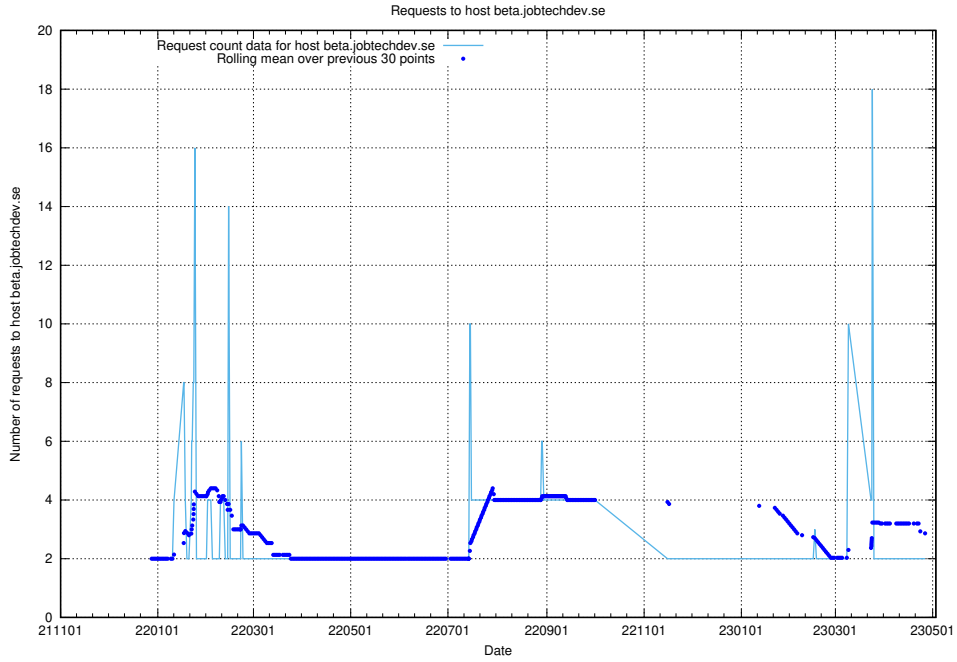

7.360 Usage of beta.jobtechdev.se

Here, we count the number of requests to host beta.jobtechdev.se.