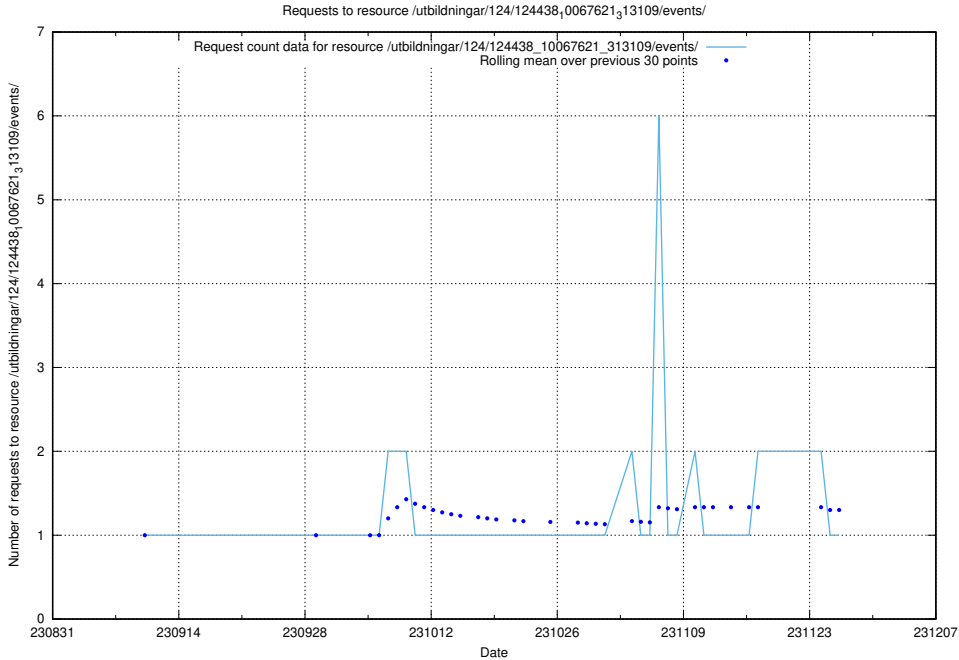

5.5033 Usage of /utbildningar/124/124438_10067621_313109/events/

Here, we count the number of requests to resource /utbildningar/124/124438_10067621_313109/events/