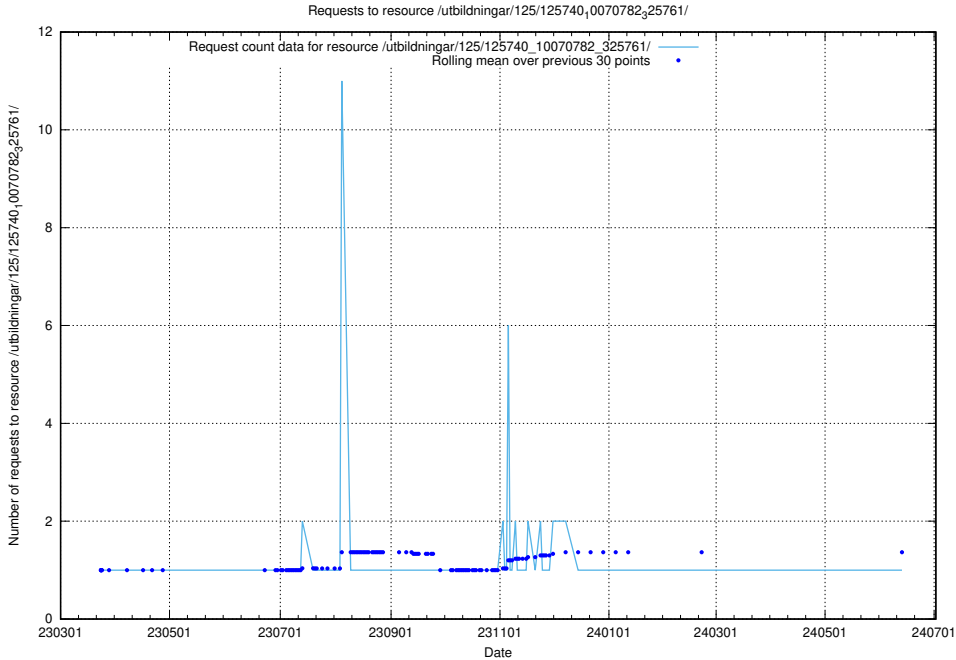

5.909 Usage of /utbildningar/125/125740_10070782_325761/

Here, we count the number of requests to resource /utbildningar/125/125740_10070782_325761/.