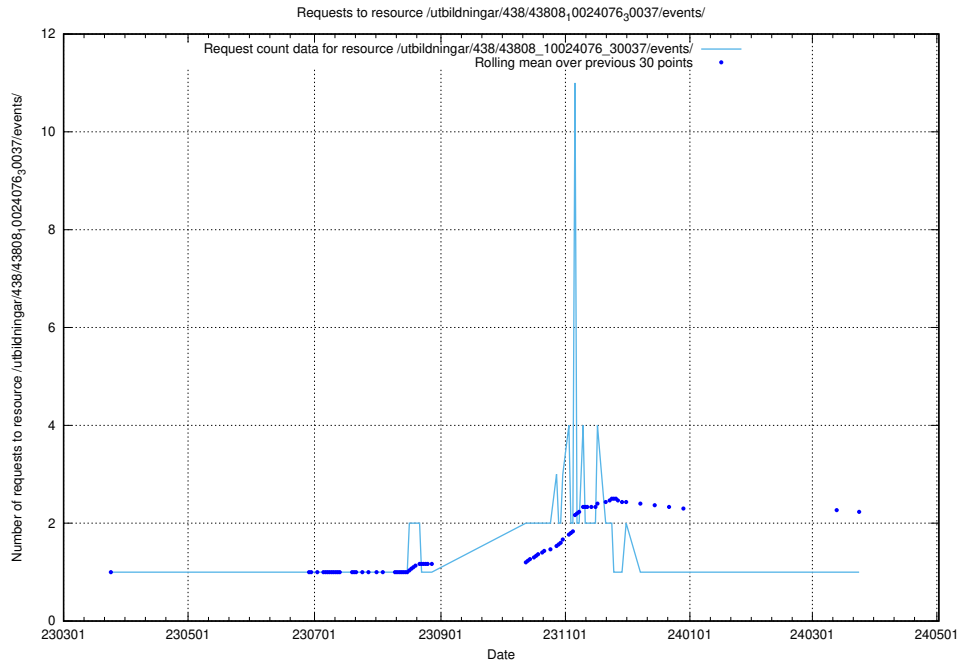

5.6599 Usage of /utbildningar/438/43808_10024076_30037/events/

Here, we count the number of requests to resource /utbildningar/438/43808_10024076_30037/events/.