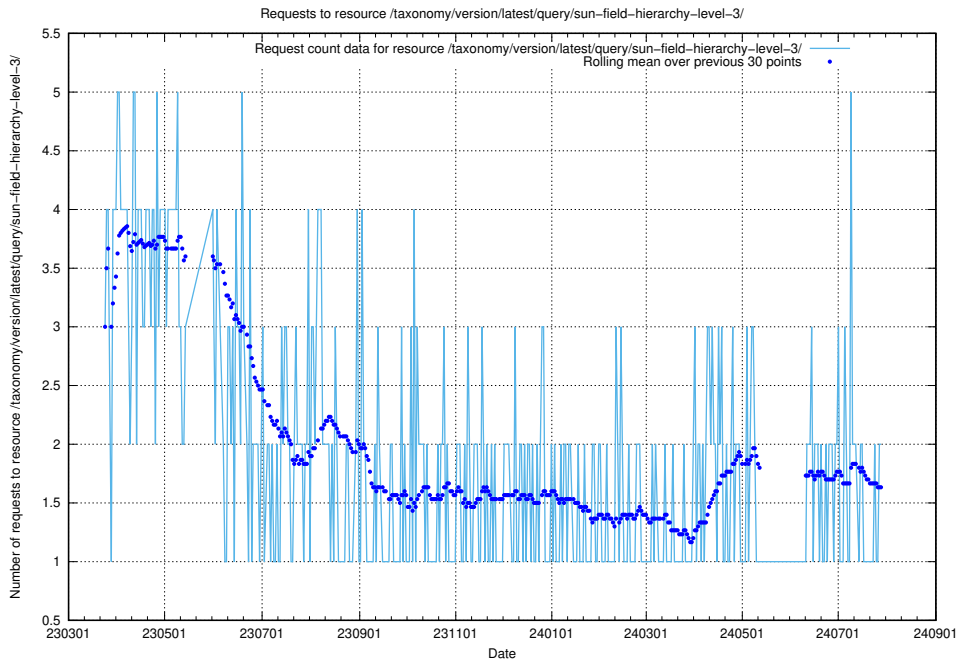

5.833 Usage of /taxonomy/version/latest/query/sun-field-hierarchy-level-3/

Here, we count the number of requests to resource /taxonomy/version/latest/query/sun-field-hierarchy-level-3/.