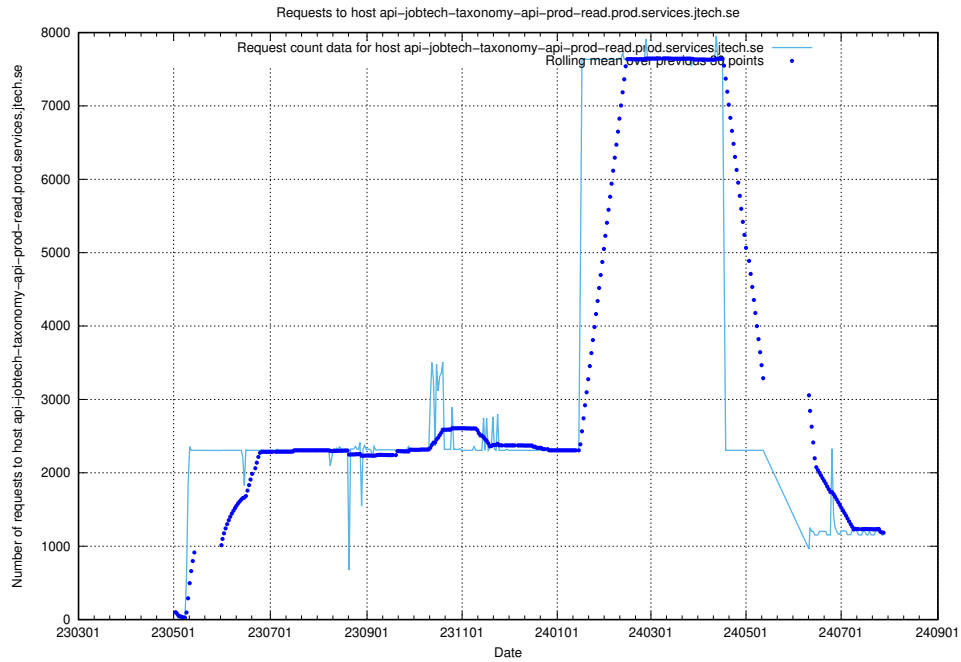

7.20 Usage of `api-jobtech-taxonomy-api-prod-read.prod.services.jtech.se`

Here, we count the number of requests to host `api-jobtech-taxonomy-api-prod-read.prod.services.jtech.se`.