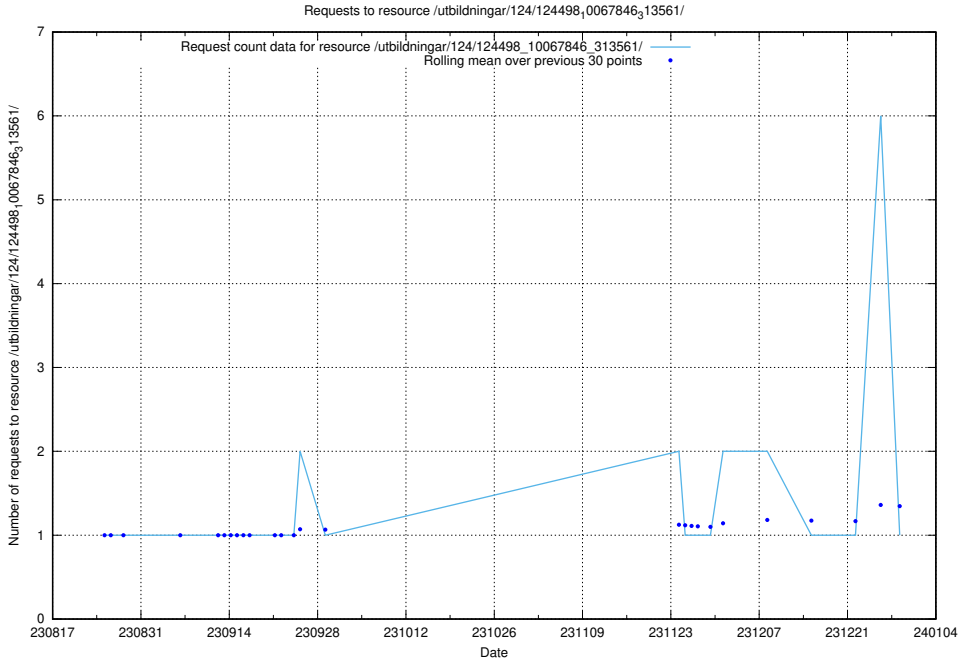

Here, we count the number of requests to resource /utbildningar/124/124498_10067846_313561/events/

5.5132 Usage of /utbildningar/124/124498_10067846_313561/

Here, we count the number of requests to resource /utbildningar/124/124498_10067846_313561/.