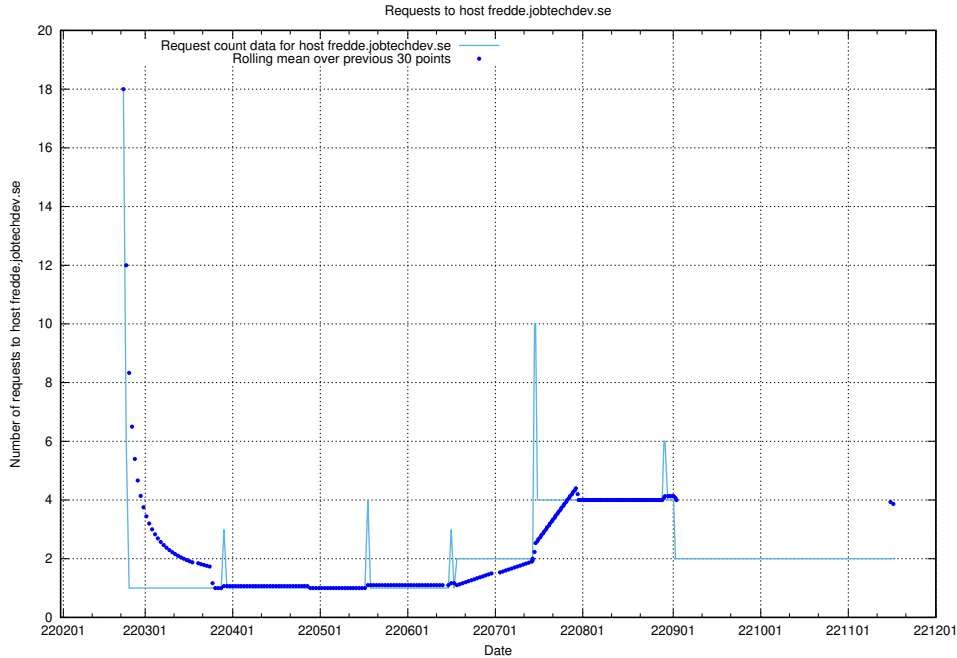

7.522 Usage of fredde.jobtechdev.se

Here, we count the number of requests to host fredde.jobtechdev.se.