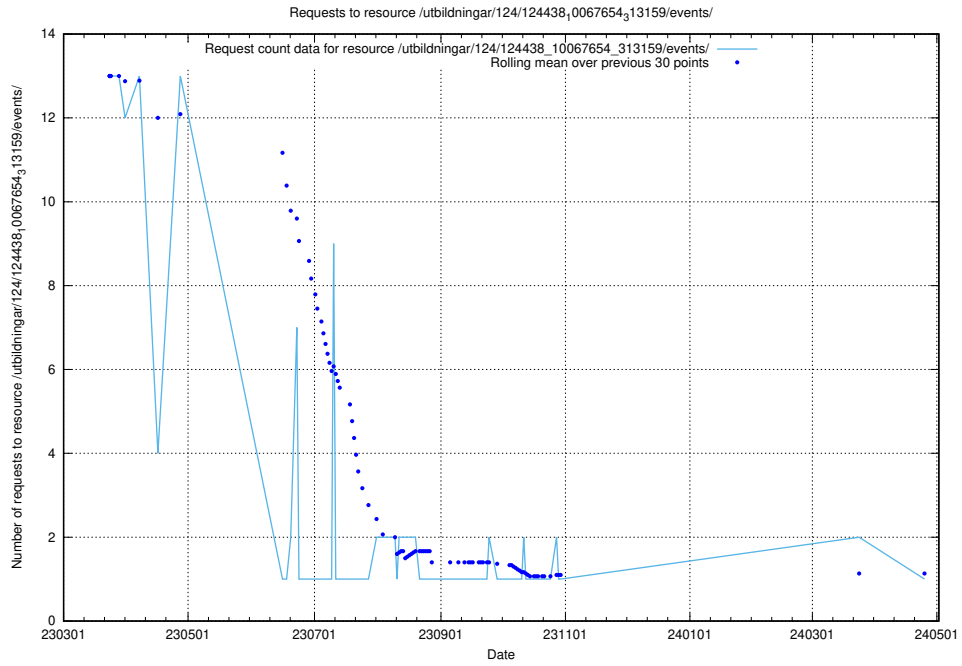

5.6672 Usage of /utbildningar/124/124438_10067654_313159/events/

Here, we count the number of requests to resource /utbildningar/124/124438_10067654_313159/events/