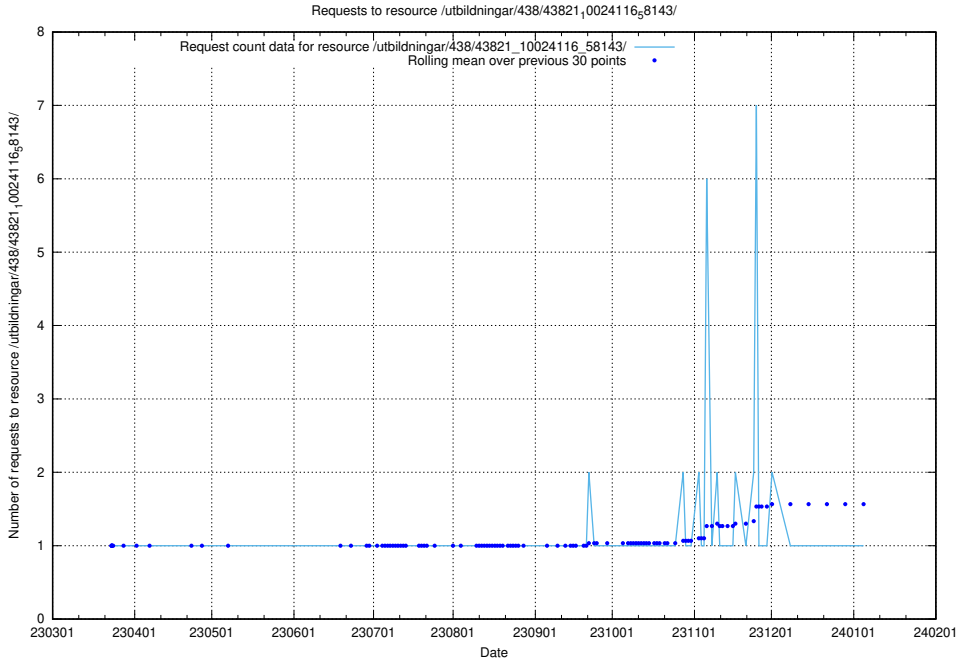

5.6766 Usage of /utbildningar/438/43821_10024116_58143/

Here, we count the number of requests to resource /utbildningar/438/43821_10024116_58143/.