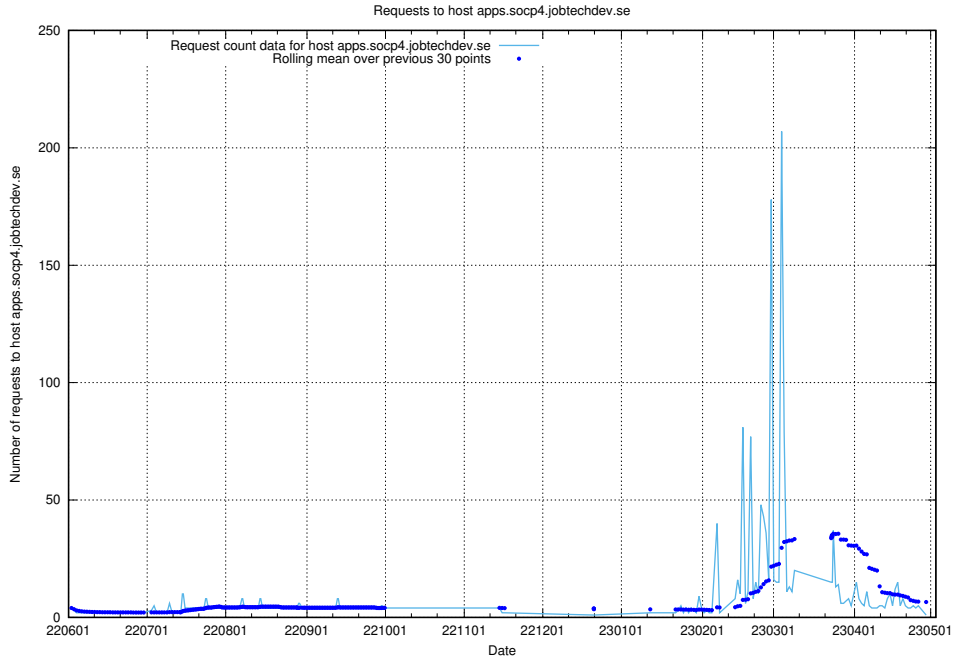

7.631 Usage of apps.socp4.jobtechdev.se

Here, we count the number of requests to host apps.socp4.jobtechdev.se.