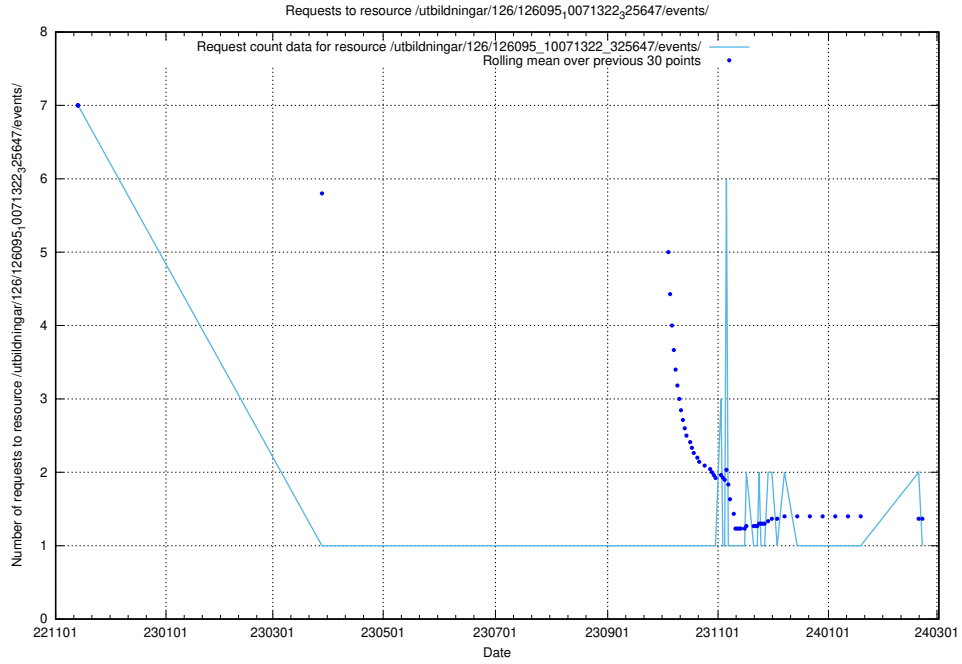

5.6232 Usage of /utbildningar/126/126095_10071322_325647/events/

Here, we count the number of requests to resource /utbildningar/126/126095_10071322_325647/events/