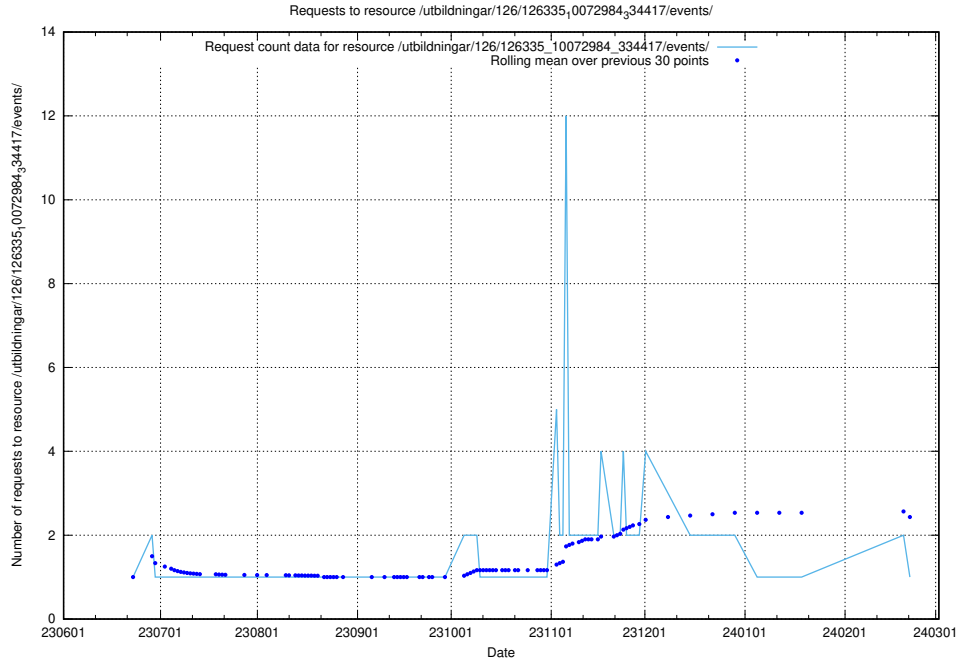

5.6098 Usage of /utbildningar/126/126335_10072984_334417/events/

Here, we count the number of requests to resource /utbildningar/126/126335_10072984_334417/events/