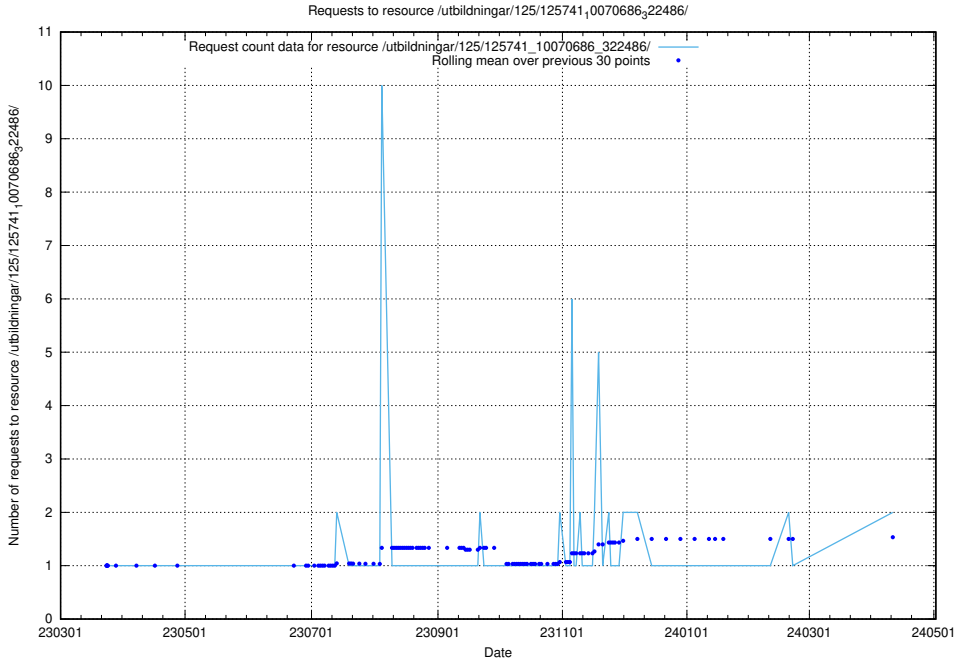

5.903 Usage of /utbildningar/125/125741_10070686_322486/

Here, we count the number of requests to resource /utbildningar/125/125741_10070686_322486/.