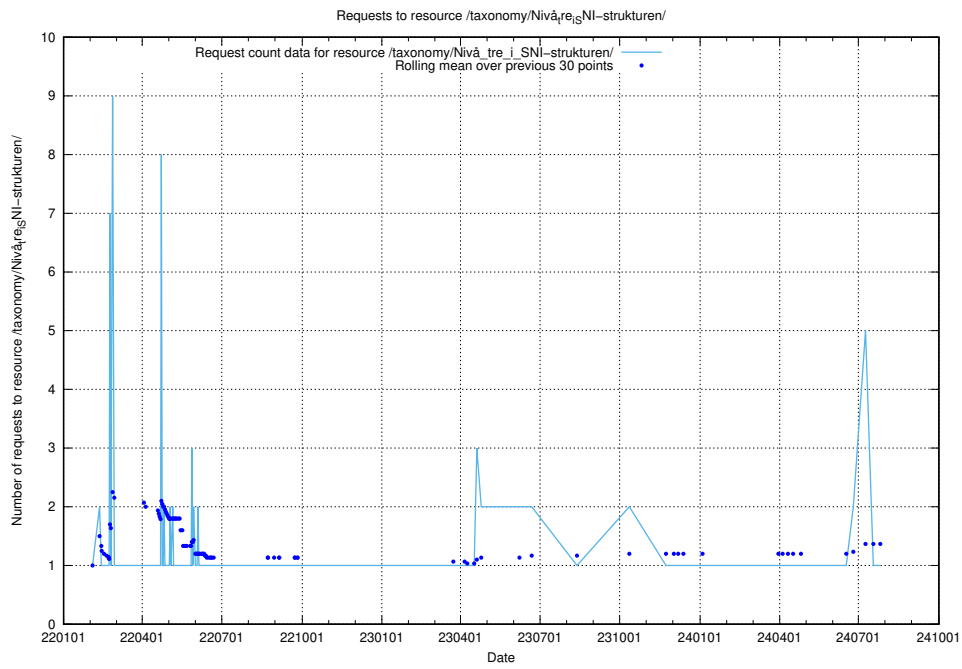

5.3423 Usage of /taxonomy/Nivå_tre_i_SNI-strukturen/

Here, we count the number of requests to resource /taxonomy/Nivå_tre_i_SNI-strukturen/.