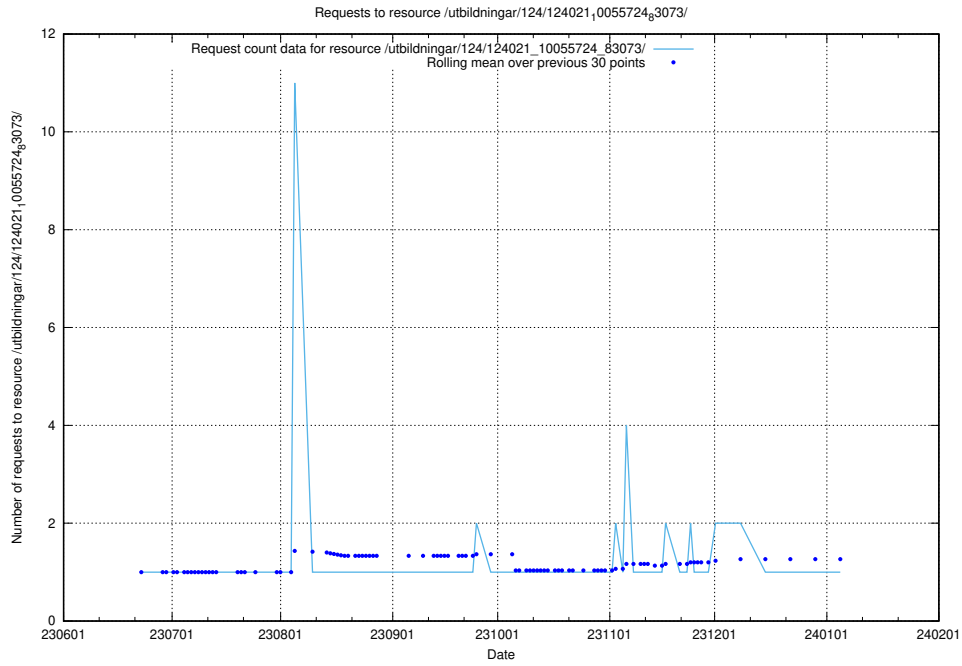

5.6250 Usage of /utbildningar/124/124021_10055724_83073/

Here, we count the number of requests to resource /utbildningar/124/124021_10055724_83073/.