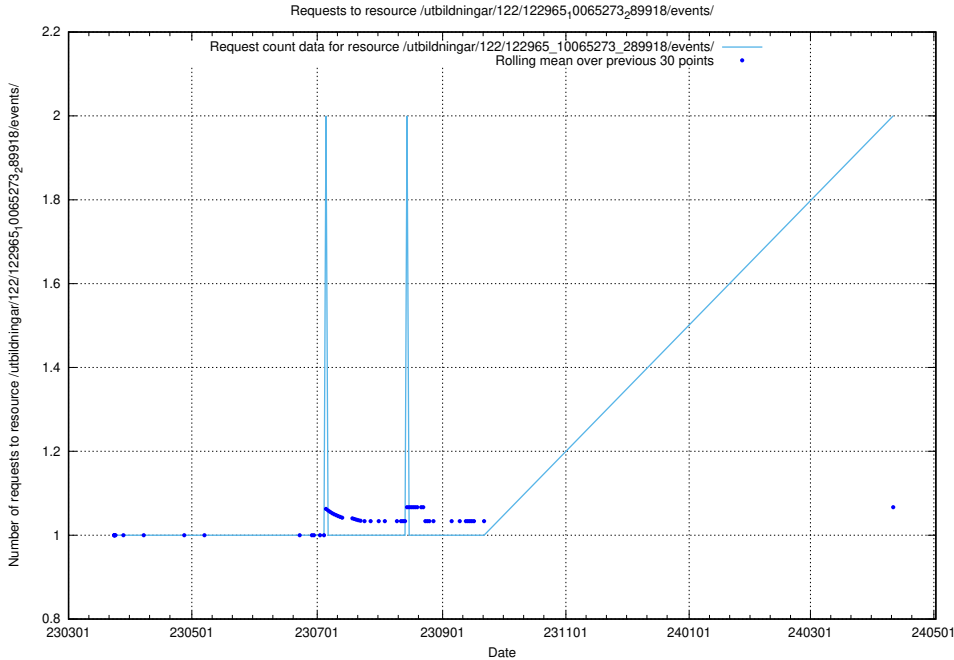

5.732 Usage of /utbildningar/122/122965_10065273_289918/events/

Here, we count the number of requests to resource /utbildningar/122/122965_10065273_289918/events/