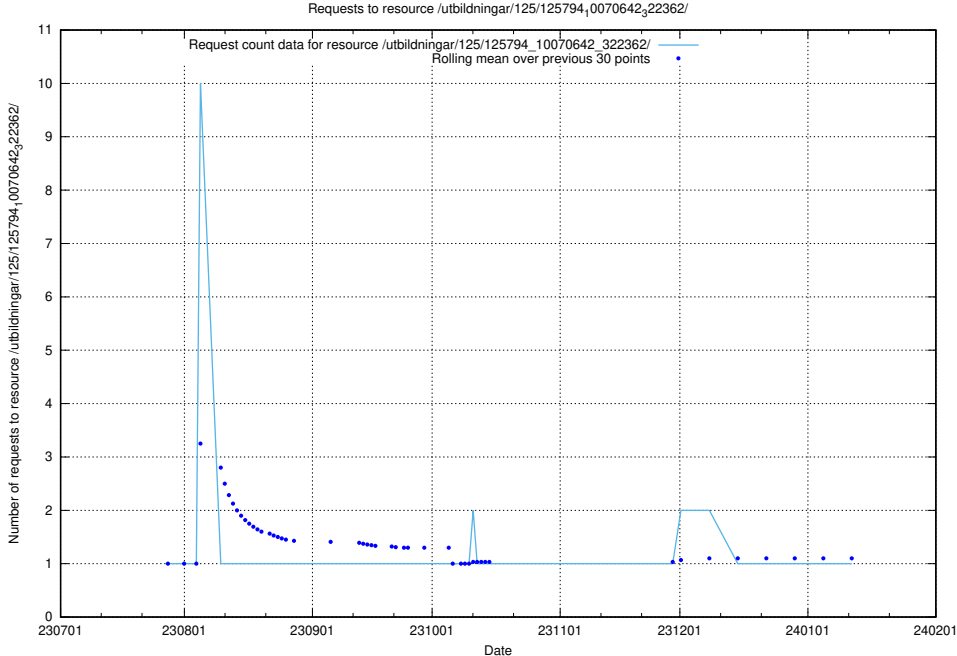

5.5312 Usage of /utbildningar/125/125794_10070642_322362/

Here, we count the number of requests to resource /utbildningar/125/125794_10070642_322362/.