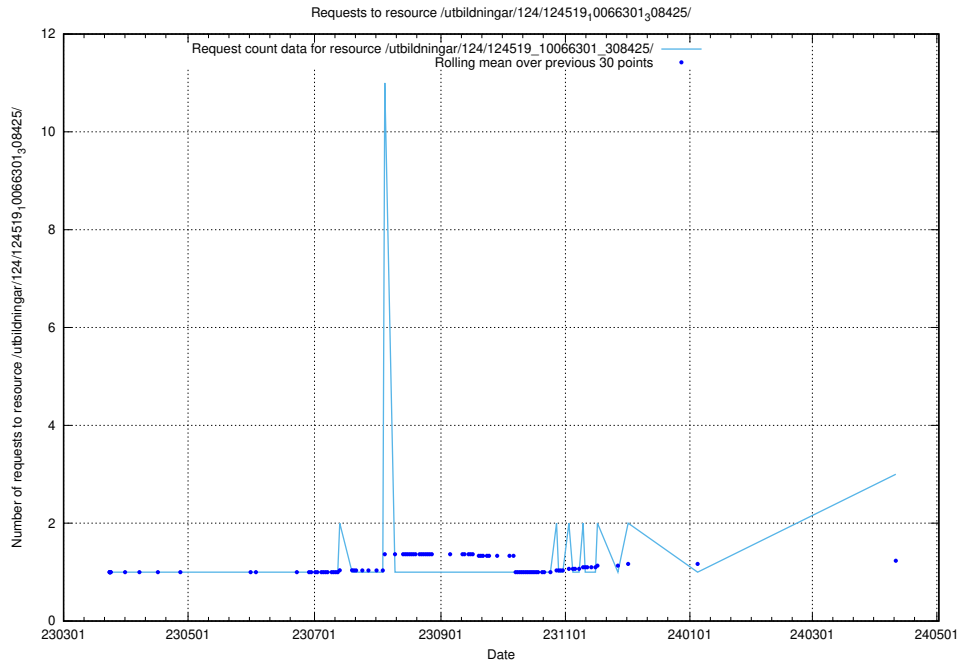

5.253 Usage of /utbildningar/124/124519_10066301_308425/

Here, we count the number of requests to resource /utbildningar/124/124519_10066301_308425/.

5.254 Usage of /taxonomy/version/18/query/

Here, we count the number of requests to resource /taxonomy/version/18/query/.