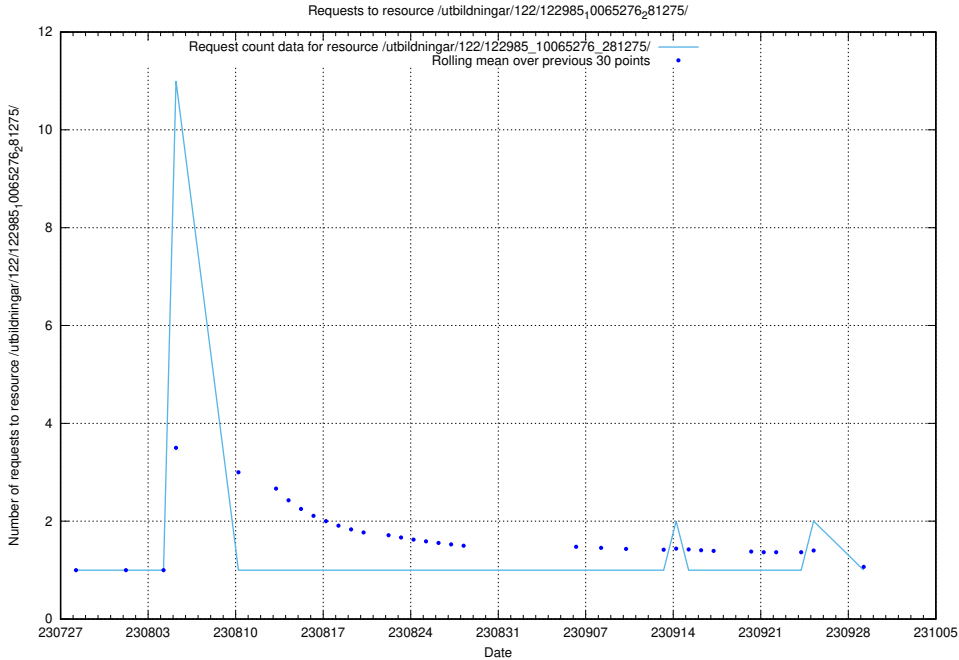

5.5320 Usage of /utbildningar/122/122985_10065276_281275/

Here, we count the number of requests to resource /utbildningar/122/122985_10065276_281275/.