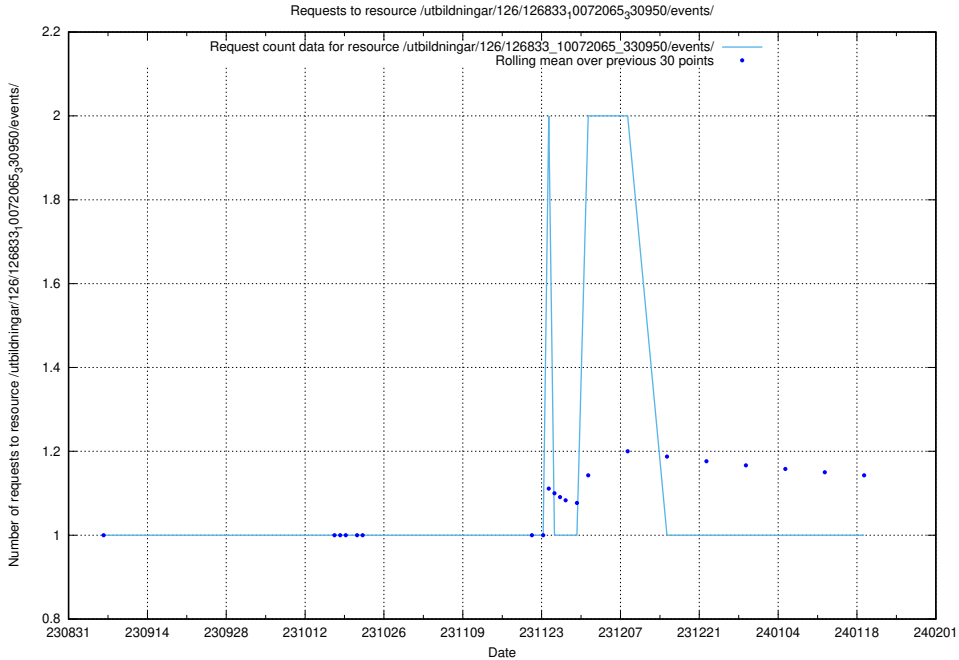

5.5072 Usage of /utbildningar/126/126833_10072065_330950/events/

Here, we count the number of requests to resource /utbildningar/126/126833_10072065_330950/events/