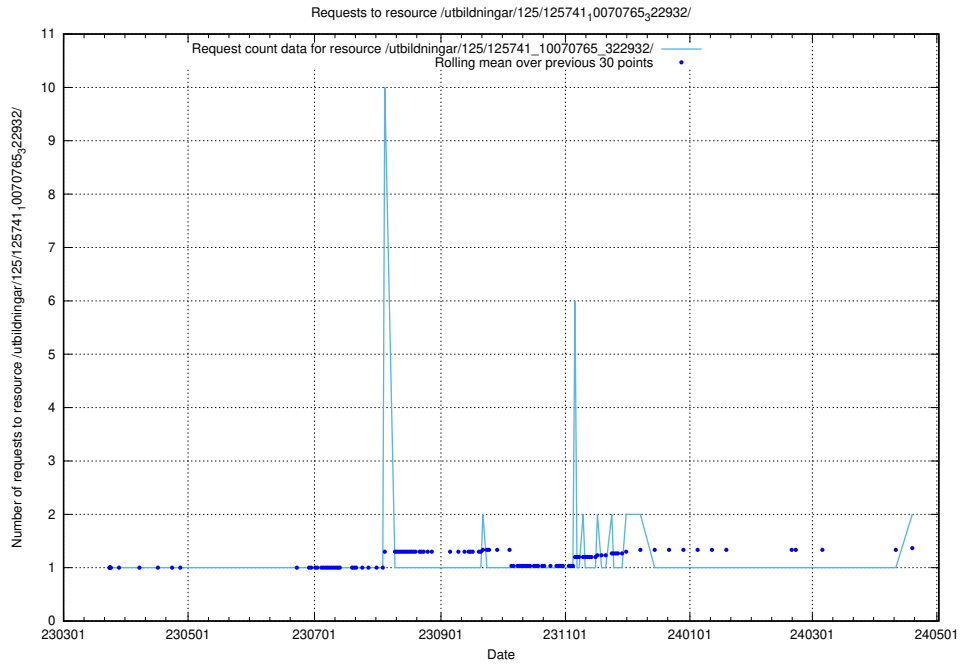

5.902 Usage of /utbildningar/125/125741_10070765_322932/

Here, we count the number of requests to resource /utbildningar/125/125741_10070765_322932/.