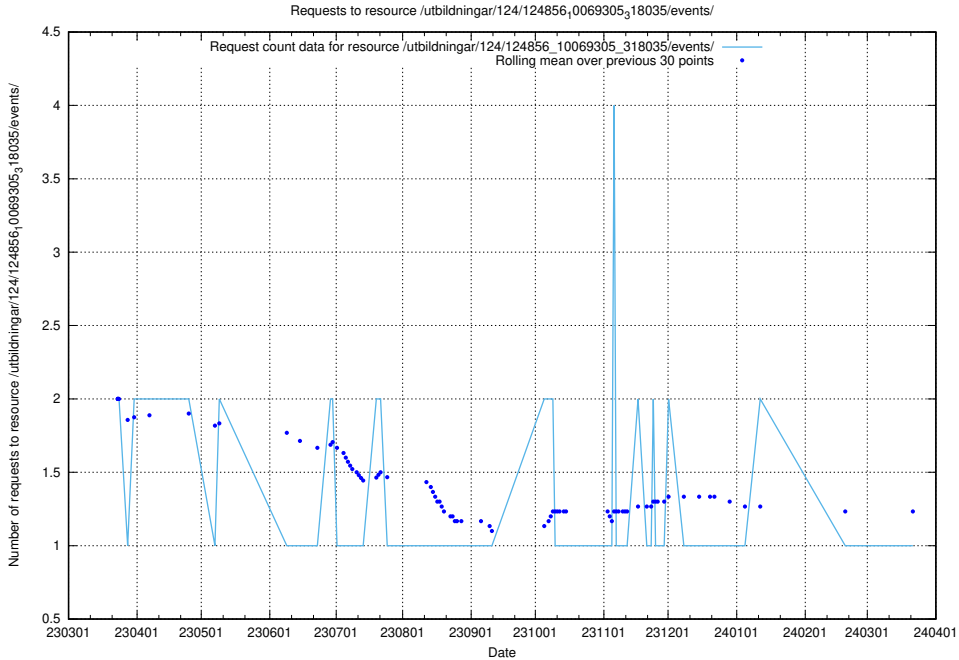

5.6716 Usage of /utbildningar/124/124856_10069305_318035/events/

Here, we count the number of requests to resource /utbildningar/124/124856_10069305_318035/events/