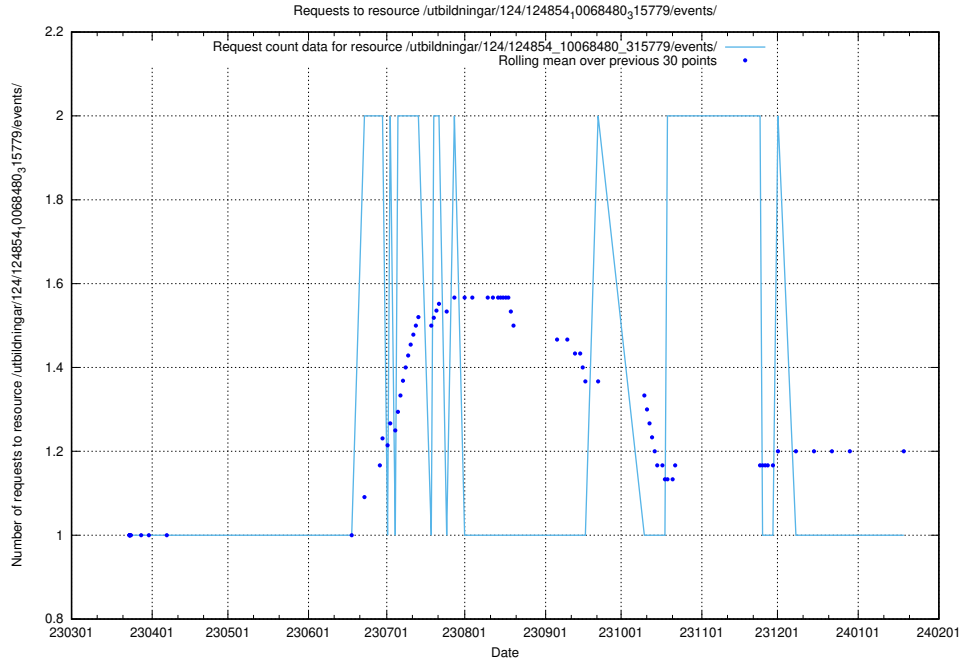

5.1160 Usage of /utbildningar/124/124854_10068480_315779/events/

Here, we count the number of requests to resource /utbildningar/124/124854_10068480_315779/events/