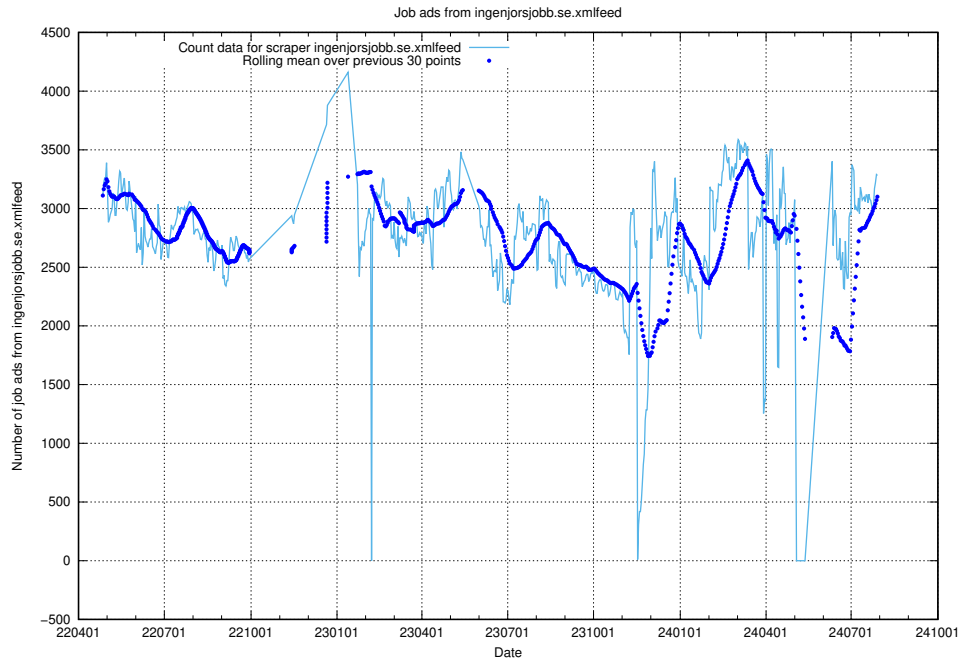

13.3 Number of ads by scraper ingenjorsjobb.se.xmlfeed

Here, we count the number of job ads scraped from ingenjorsjobb.se.xmlfeed.