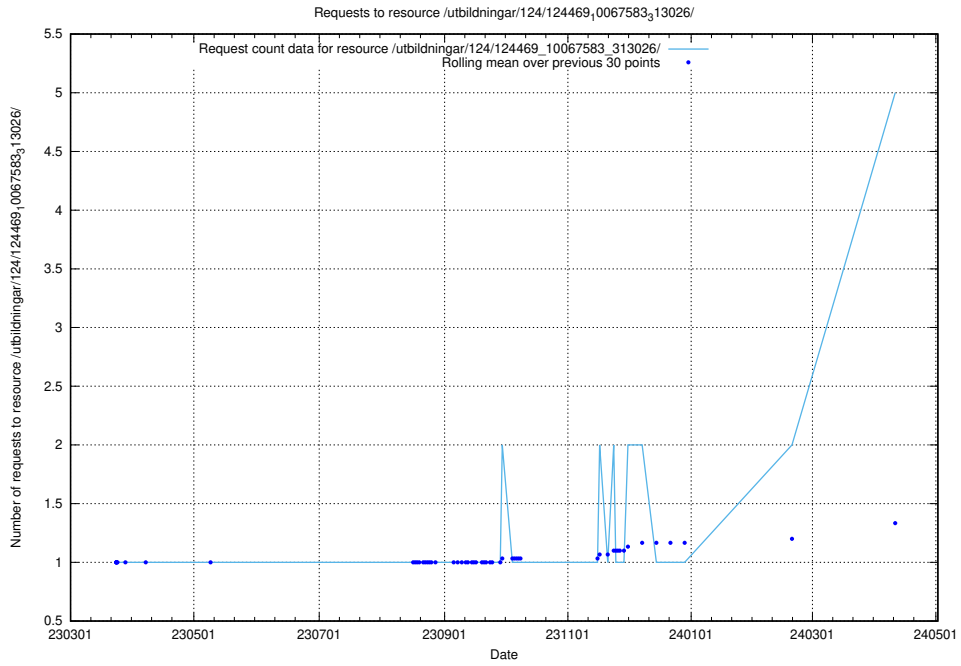

5.125 Usage of /utbildningar/124/124469_10067583_313026/

Here, we count the number of requests to resource /utbildningar/124/124469_10067583_313026/.