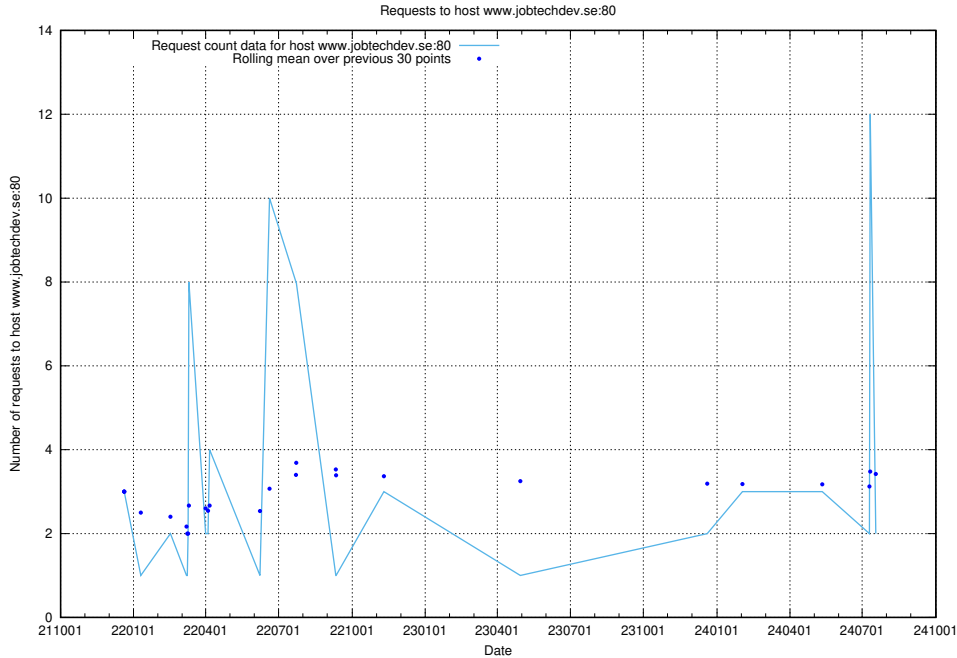

7.370 Usage of www.jobtechdev.se:80

Here, we count the number of requests to host www.jobtechdev.se:80.