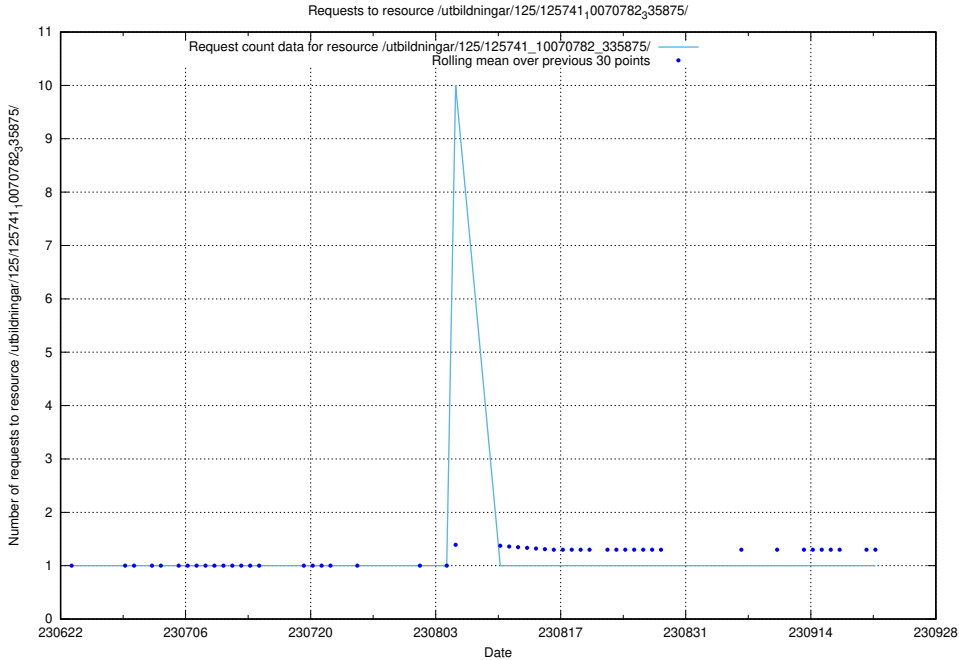

5.6121 Usage of /utbildningar/125/125741_10070782_335875/

Here, we count the number of requests to resource /utbildningar/125/125741_10070782_335875/.