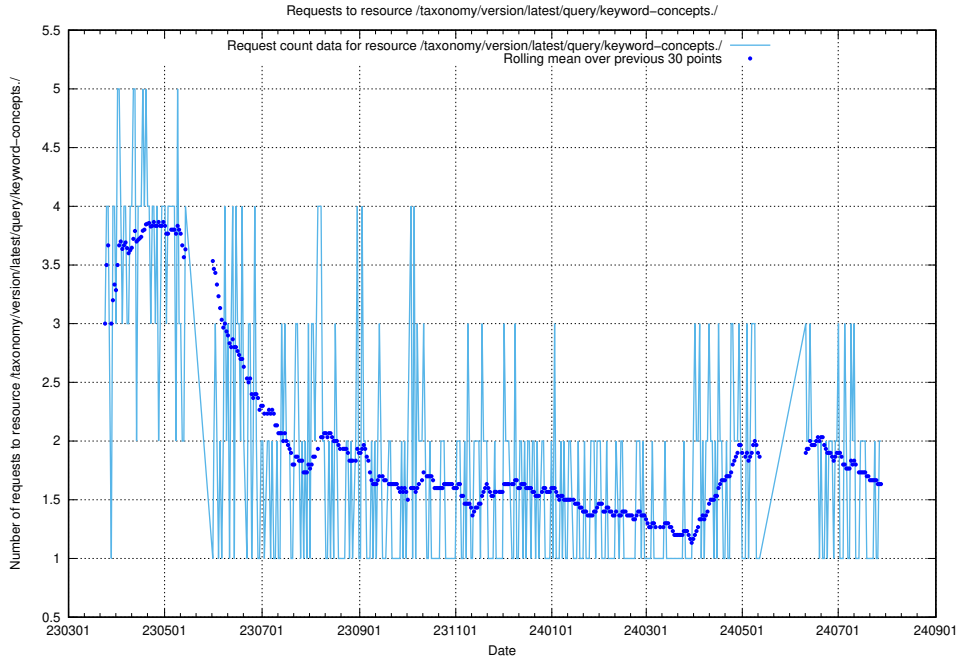

5.856 Usage of /taxonomy/version/latest/query/keyword-concepts./

Here, we count the number of requests to resource /taxonomy/version/latest/query/keyword-concepts./.