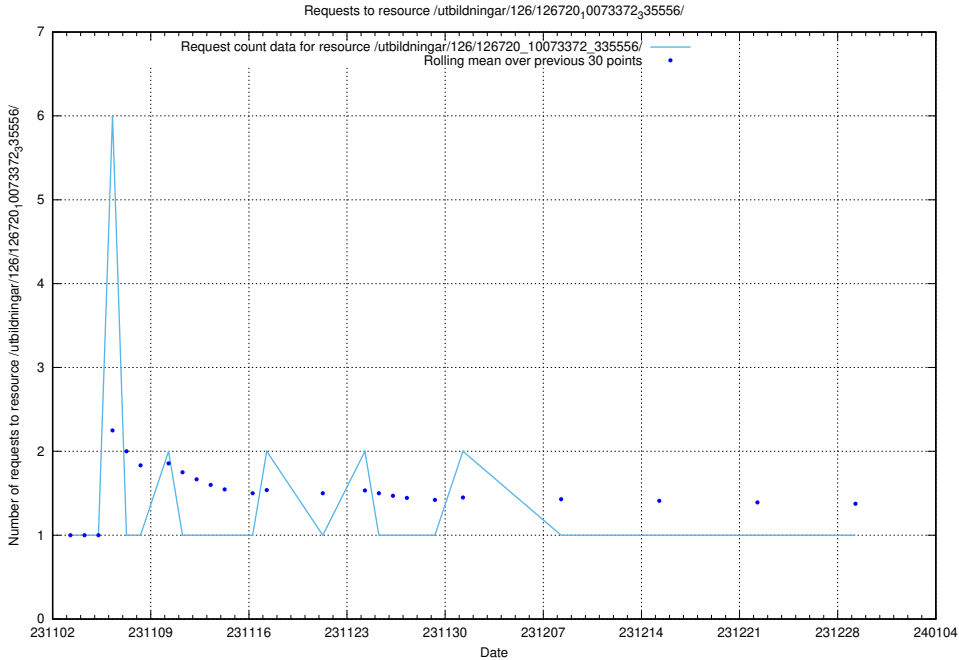

5.4562 Usage of /utbildningar/126/126720_10073372_335556/

Here, we count the number of requests to resource /utbildningar/126/126720_10073372_335556/.