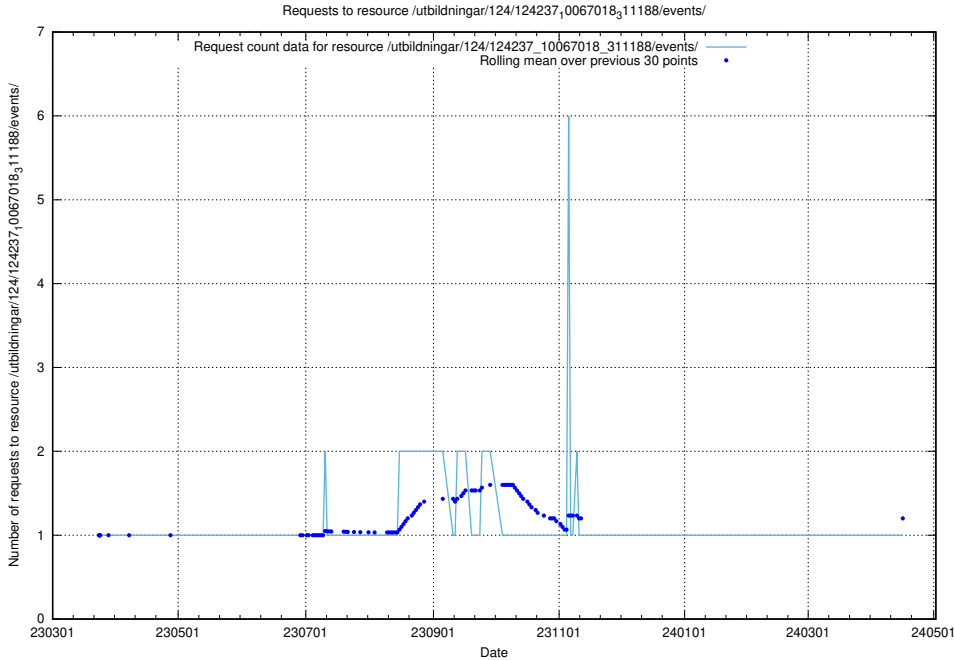

5.4419 Usage of /utbildningar/124/124237_10067018_311188/events/

Here, we count the number of requests to resource /utbildningar/124/124237_10067018_311188/events/