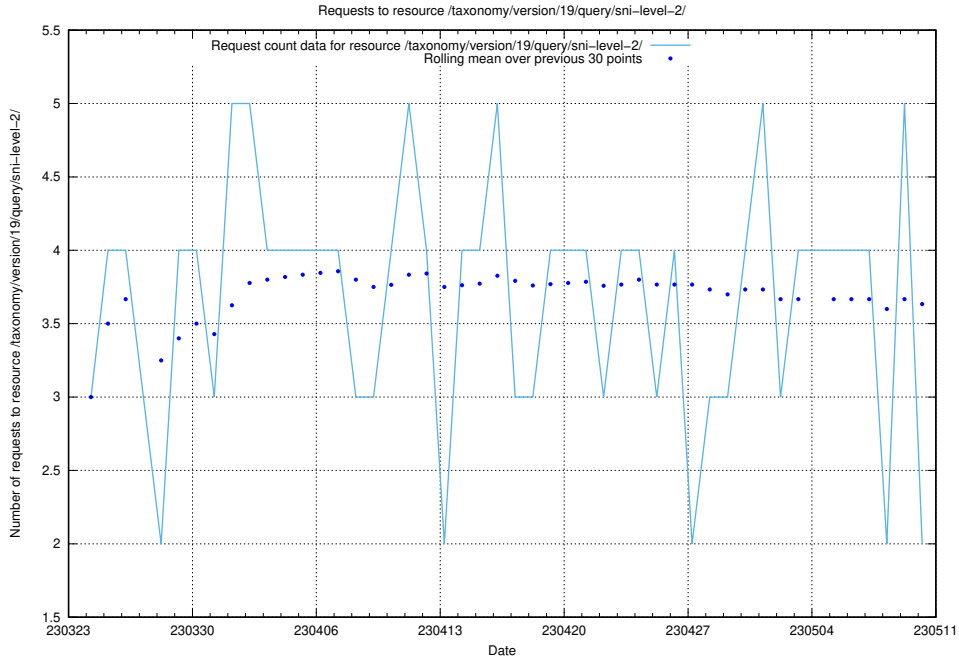

5.869 Usage of /taxonomy/version/19/query/sni-level-2/

Here, we count the number of requests to resource /taxonomy/version/19/query/sni-level-2/.