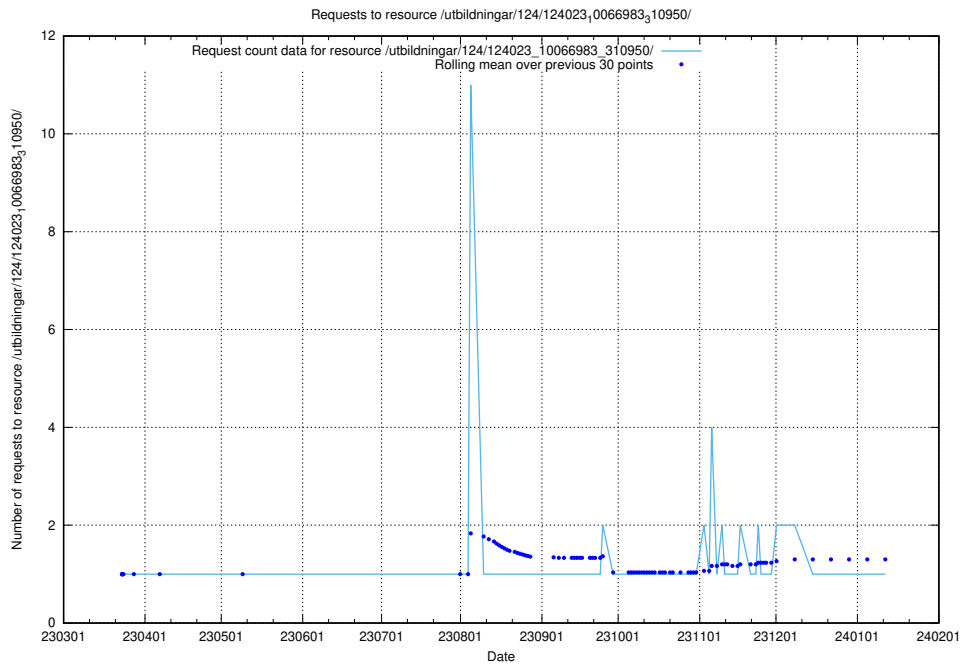

5.4874 Usage of /utbildningar/124/124023_10066983_310950/

Here, we count the number of requests to resource /utbildningar/124/124023_10066983_310950/.