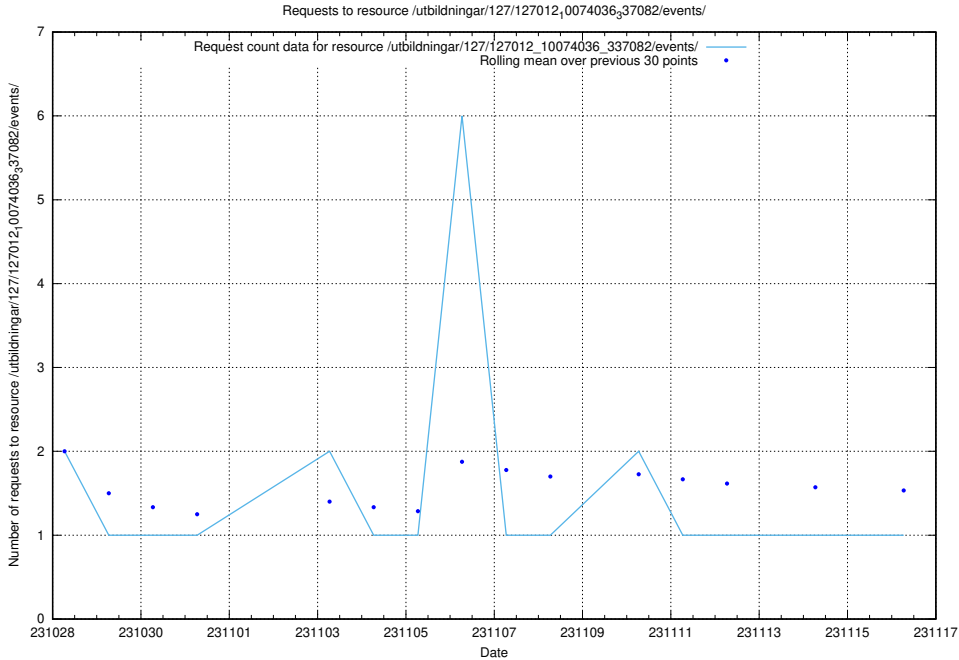

5.4593 Usage of /utbildningar/127/127012_10074036_337082/events/

Here, we count the number of requests to resource /utbildningar/127/127012_10074036_337082/events/

5.4594 Usage of /utbildningar/126/126795_10073175_334956/events/