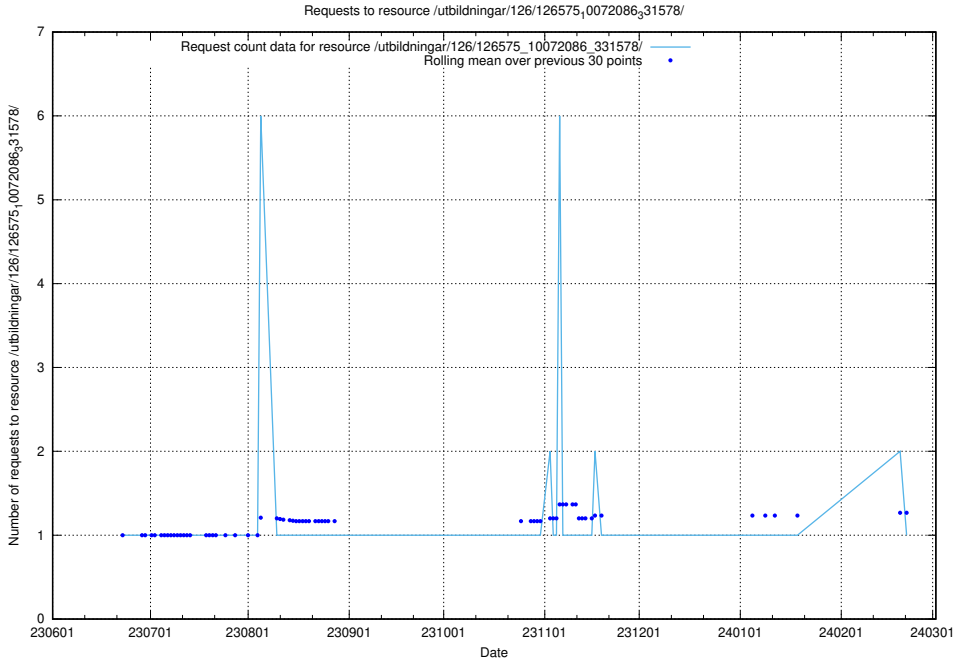

5.6075 Usage of /utbildningar/126/126575_10072086_331578/

Here, we count the number of requests to resource /utbildningar/126/126575_10072086_331578/.