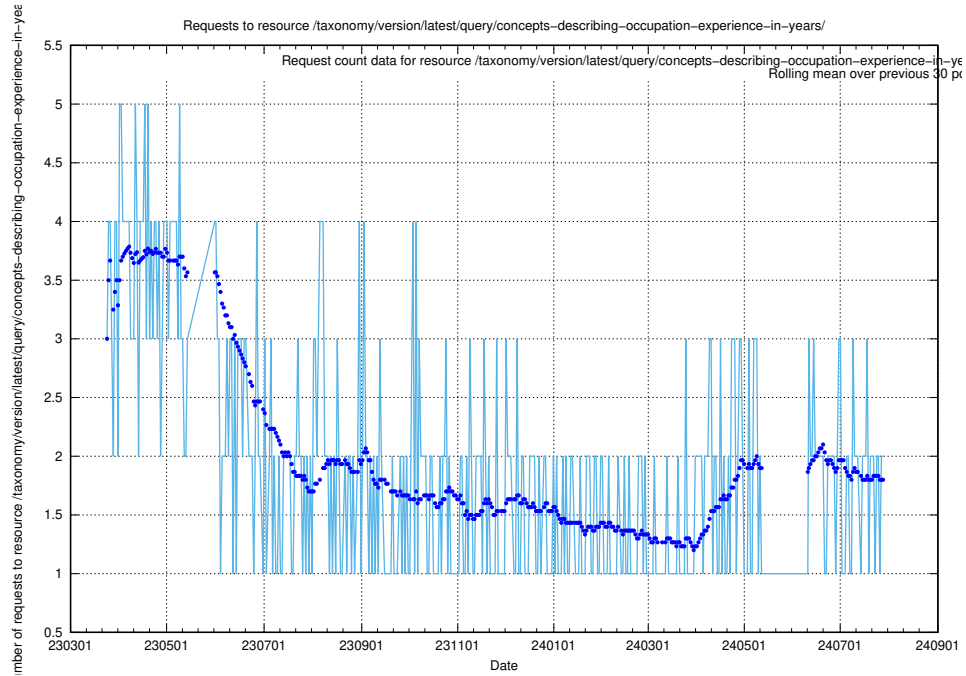

5.866 Usage of /taxonomy/version/latest/query/concepts-describing-occupation-experience-in-years/

Here, we count the number of requests to resource /taxonomy/version/latest/query/concepts-describing-occupation-experience-in-years/.