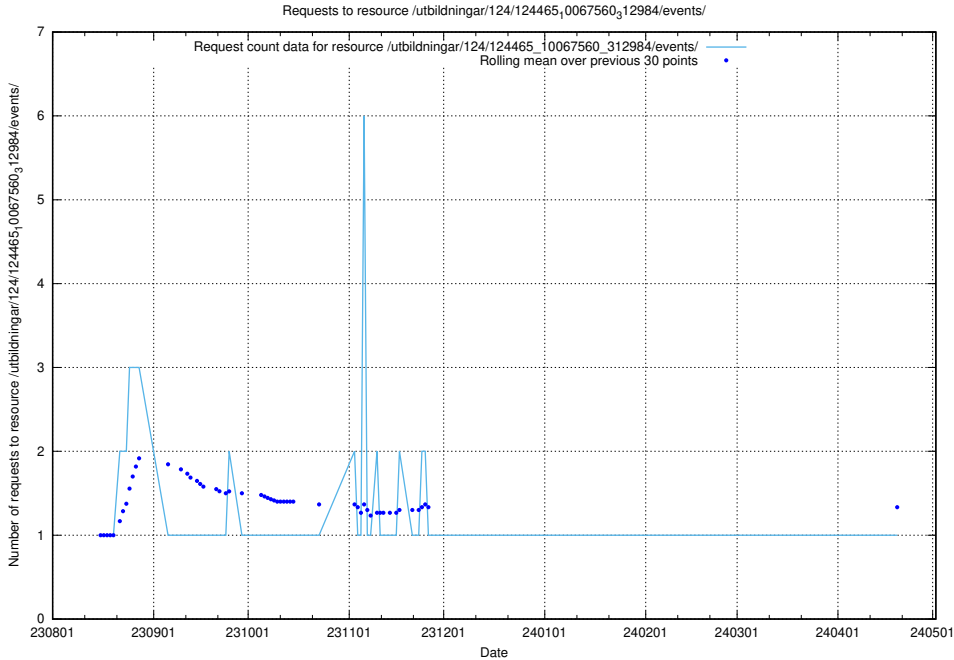

5.5207 Usage of /utbildningar/124/124465_10067560_312984/events/

Here, we count the number of requests to resource /utbildningar/124/124465_10067560_312984/events/