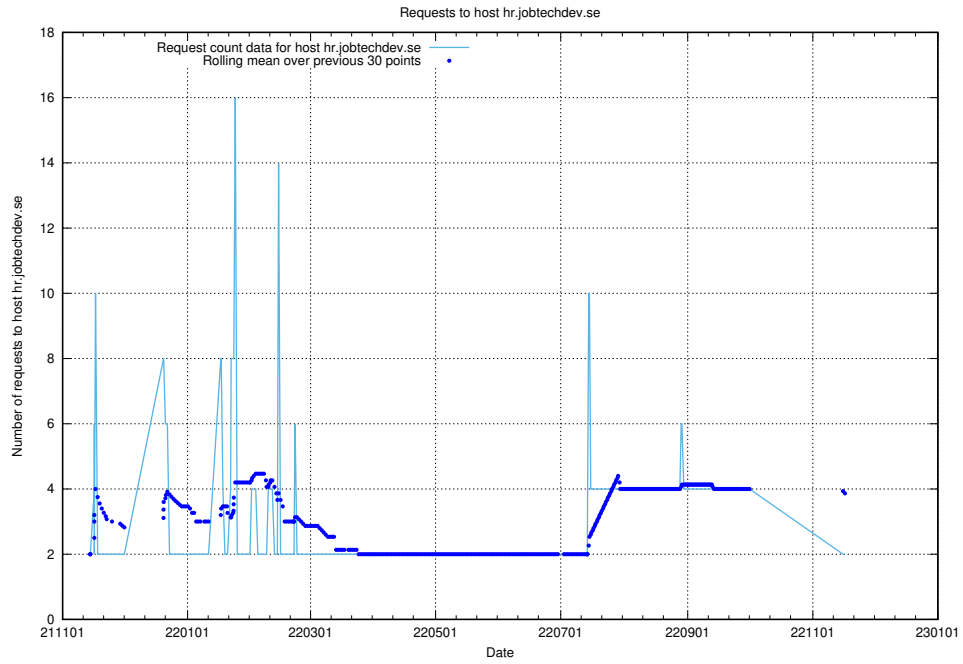

7.604 Usage of events.jobtechdev.se

Here, we count the number of requests to host events.jobtechdev.se.

7.605 Usage of hr.jobtechdev.se

Here, we count the number of requests to host hr.jobtechdev.se.

7.606 Usage of demo-jobed-connect-onprem.jobtechdev.se