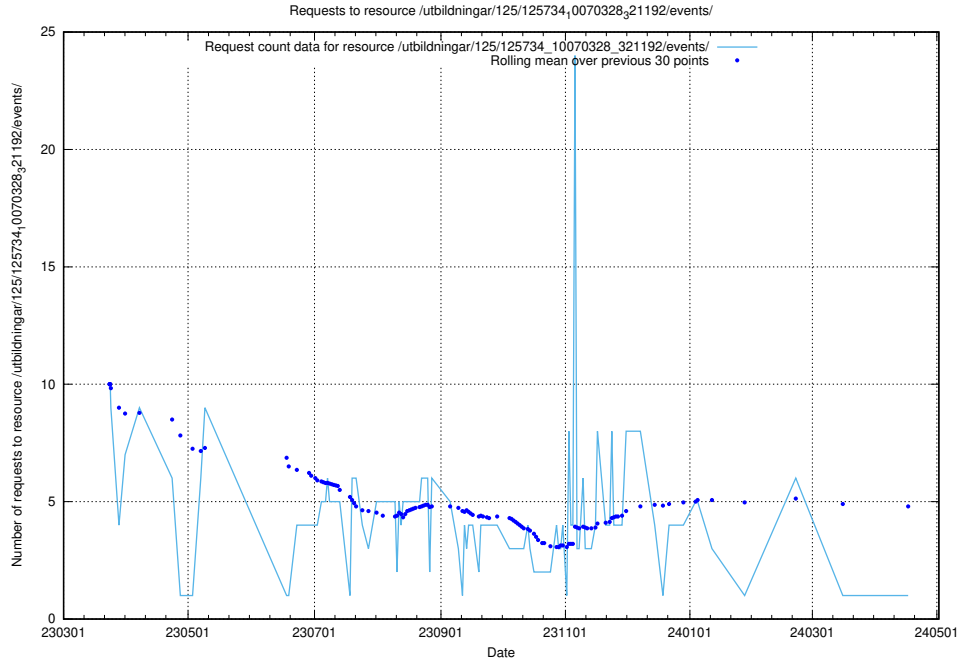

5.6676 Usage of /utbildningar/125/125734_10070328_321192/events/

Here, we count the number of requests to resource /utbildningar/125/125734_10070328_321192/events/