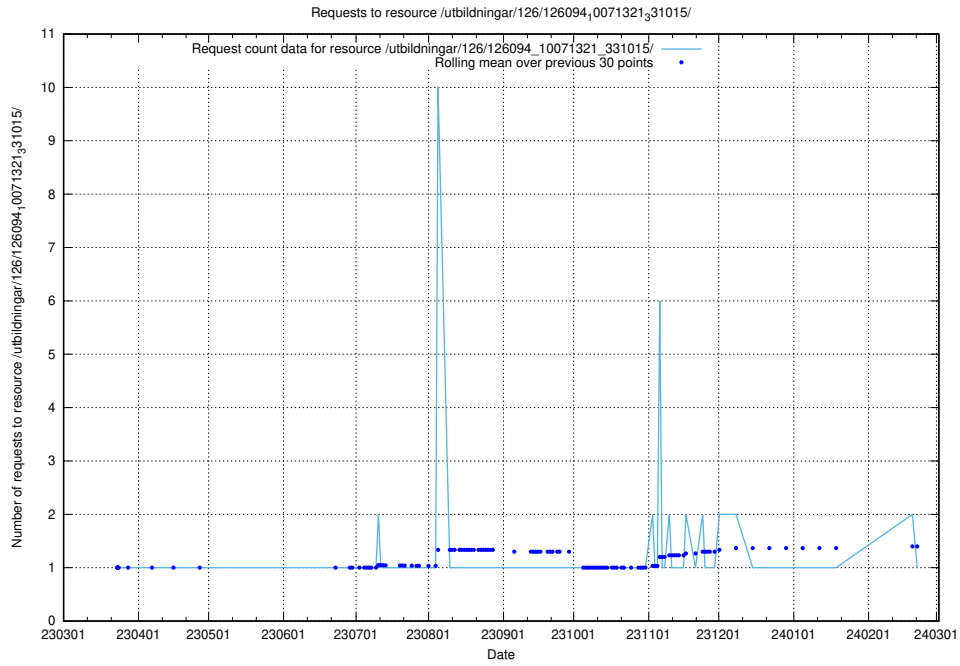

5.6865 Usage of /utbildningar/126/126094_10071321_331015/

Here, we count the number of requests to resource /utbildningar/126/126094_10071321_331015/.