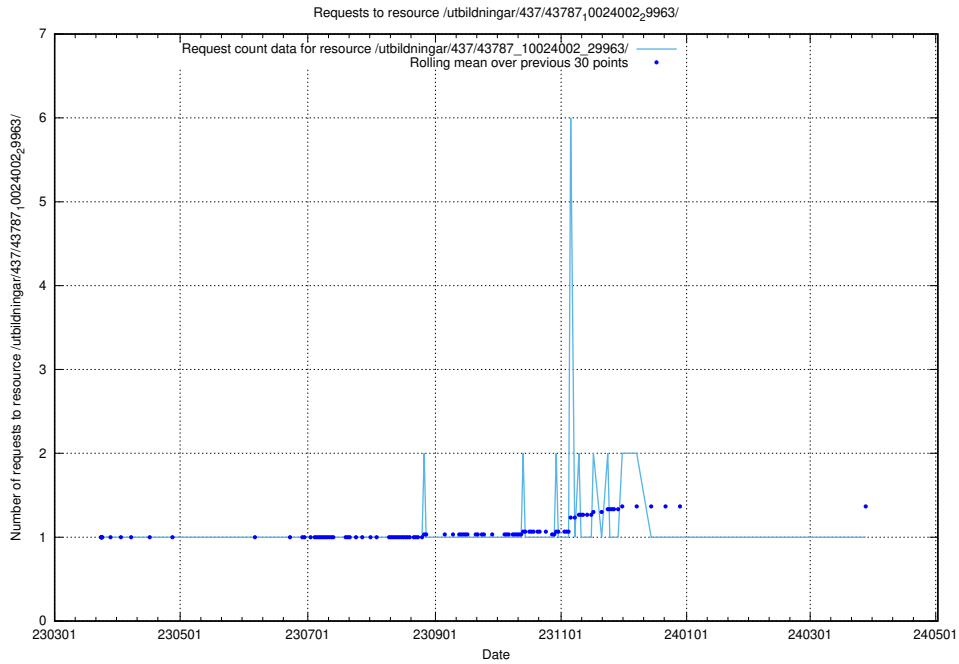

5.6792 Usage of /utbildningar/437/43787_10024002_29963/

Here, we count the number of requests to resource /utbildningar/437/43787_10024002_29963/.