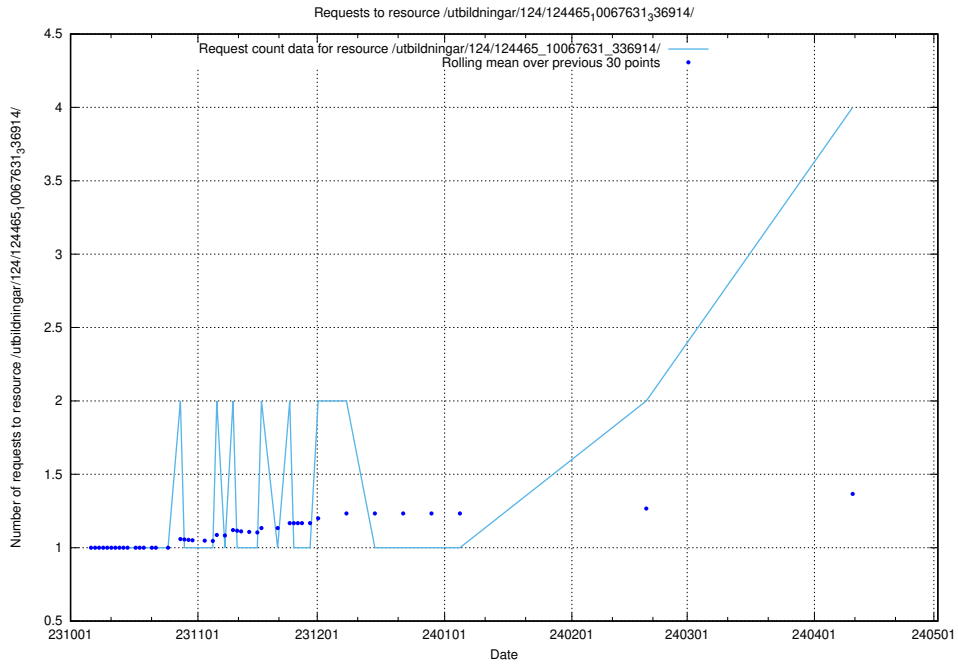

5.196 Usage of /utbildningar/124/124465_10067631_336914/

Here, we count the number of requests to resource /utbildningar/124/124465_10067631_336914/.