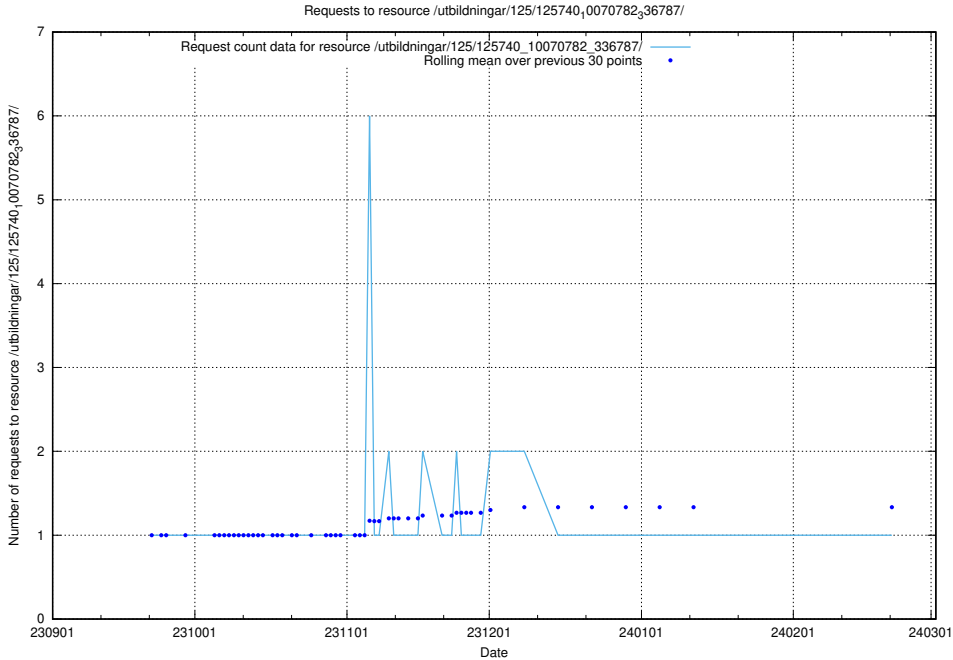

5.4916 Usage of /utbildningar/125/125740_10070782_336787/

Here, we count the number of requests to resource /utbildningar/125/125740_10070782_336787/.