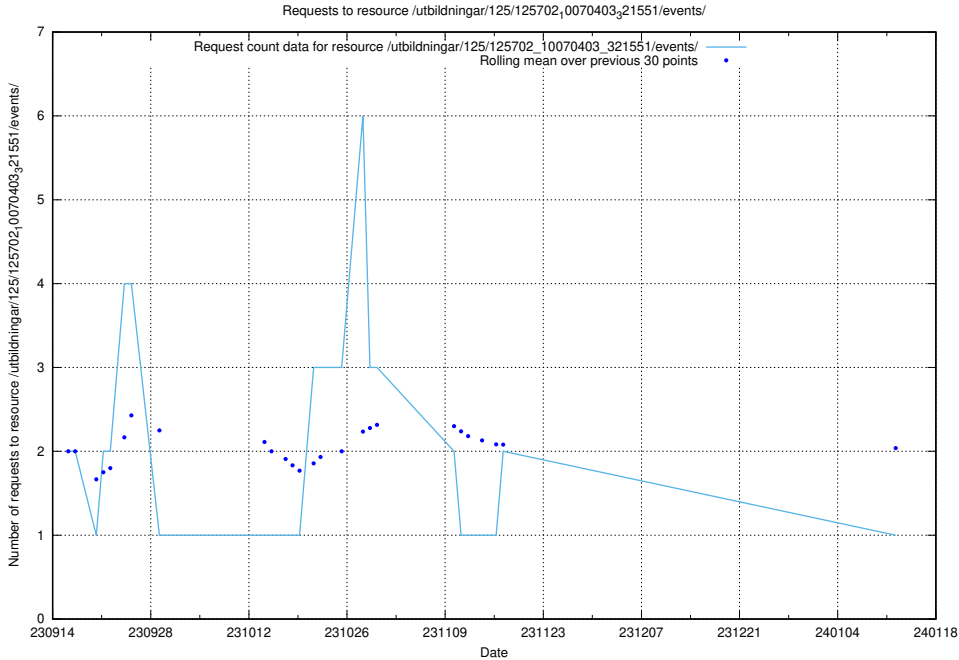

5.4948 Usage of /utbildningar/125/125702_10070403_321551/events/

Here, we count the number of requests to resource /utbildningar/125/125702_10070403_321551/events/