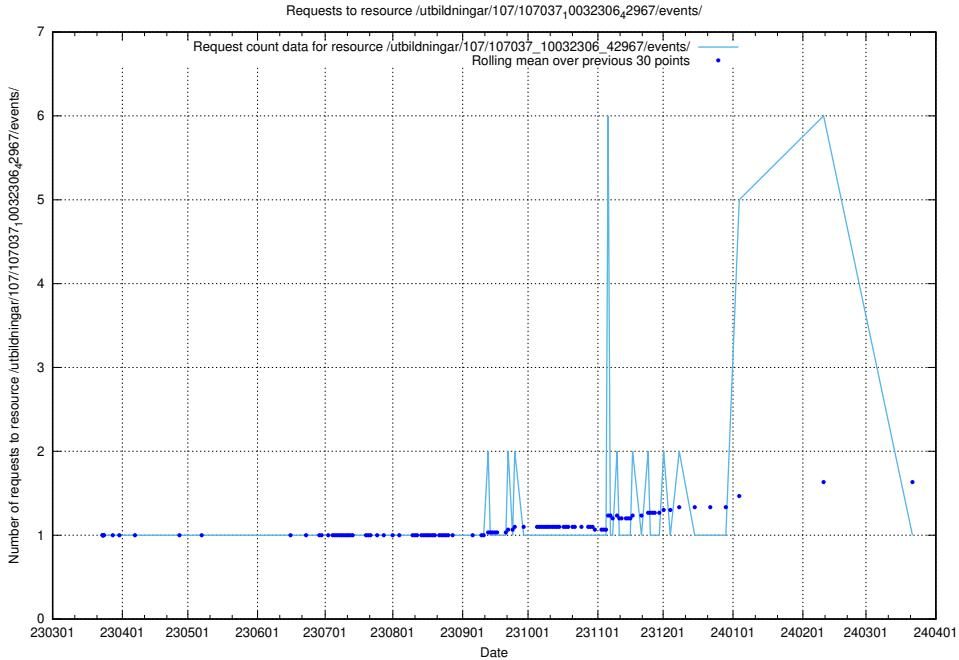

5.5798 Usage of /utbildningar/107/107037_10032306_42967/events/

Here, we count the number of requests to resource /utbildningar/107/107037_10032306_42967/events/.