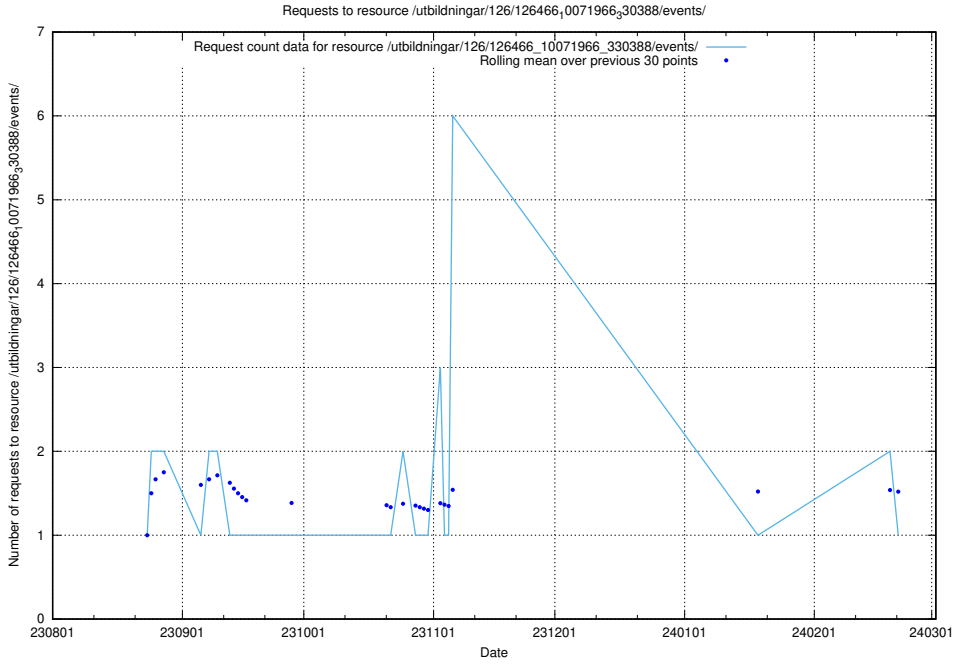

5.5135 Usage of /utbildningar/126/126466_10071966_330388/events/

Here, we count the number of requests to resource /utbildningar/126/126466_10071966_330388/events/