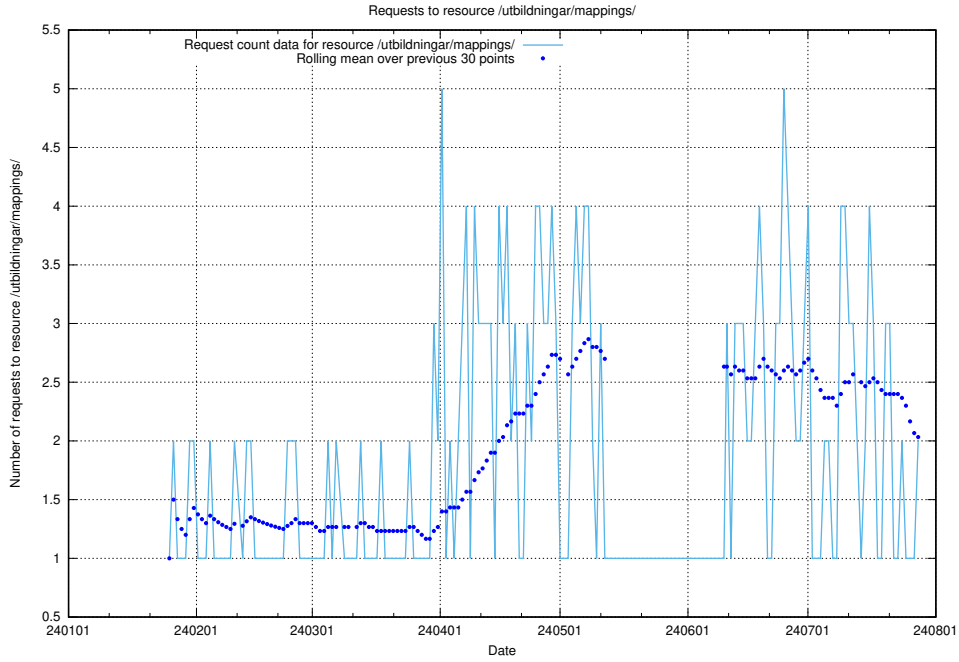

5.607 Usage of /utbildningar/mappings/

Here, we count the number of requests to resource /utbildningar/mappings/.