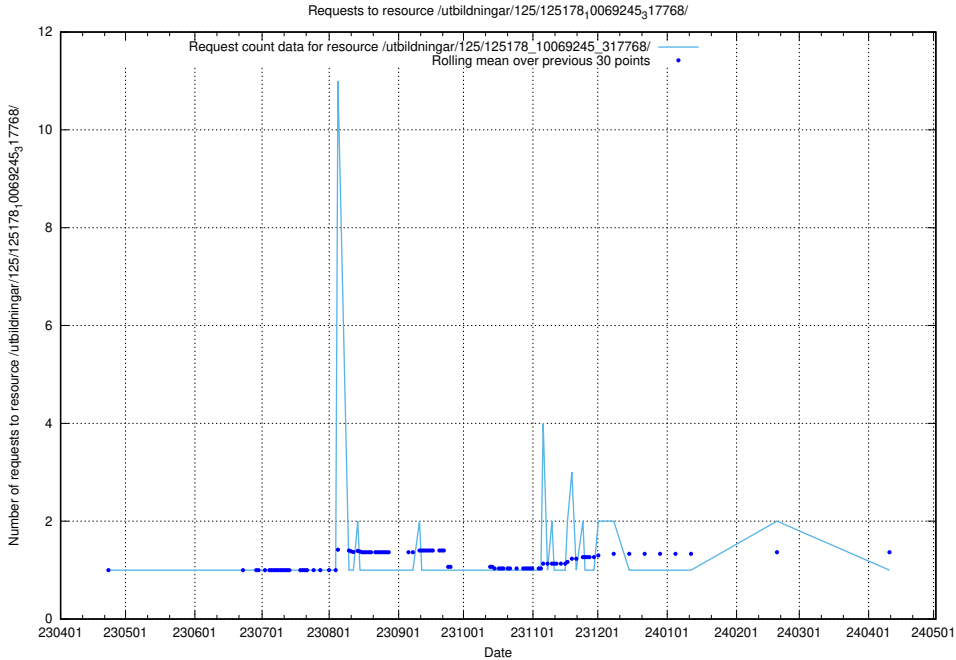

5.6476 Usage of /utbildningar/125/125178_10069245_317768/

Here, we count the number of requests to resource /utbildningar/125/125178_10069245_317768/.