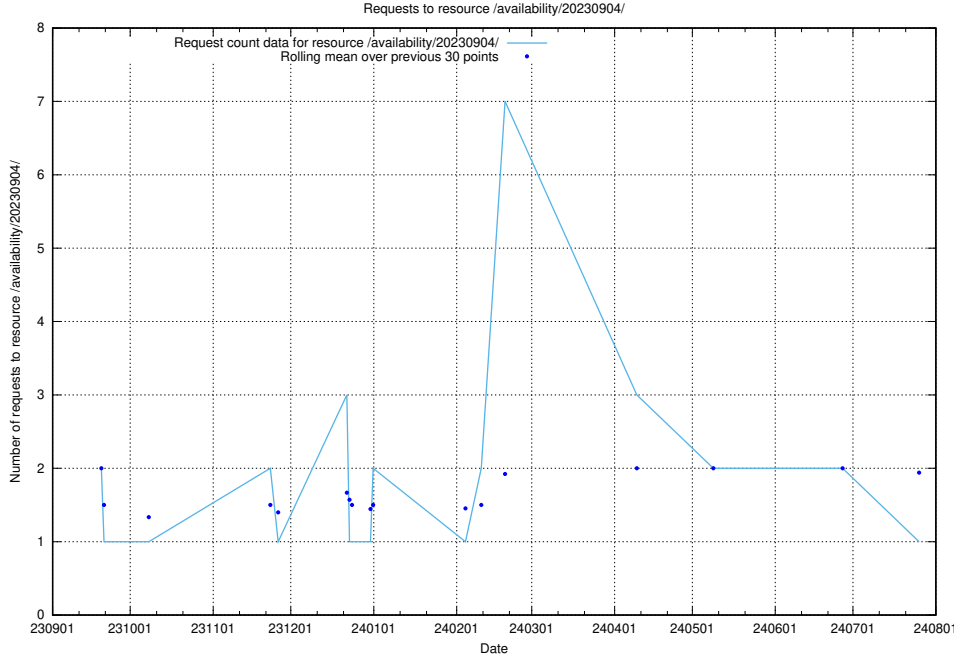

5.4934 Usage of /availability/20230904/

Here, we count the number of requests to resource /availability/20230904/.

5.4935 Usage of /utbildningar/126/126795_10073179_334961/events/

Here, we count the number of requests to resource /utbildningar/126/126795_10073179_334961/events/