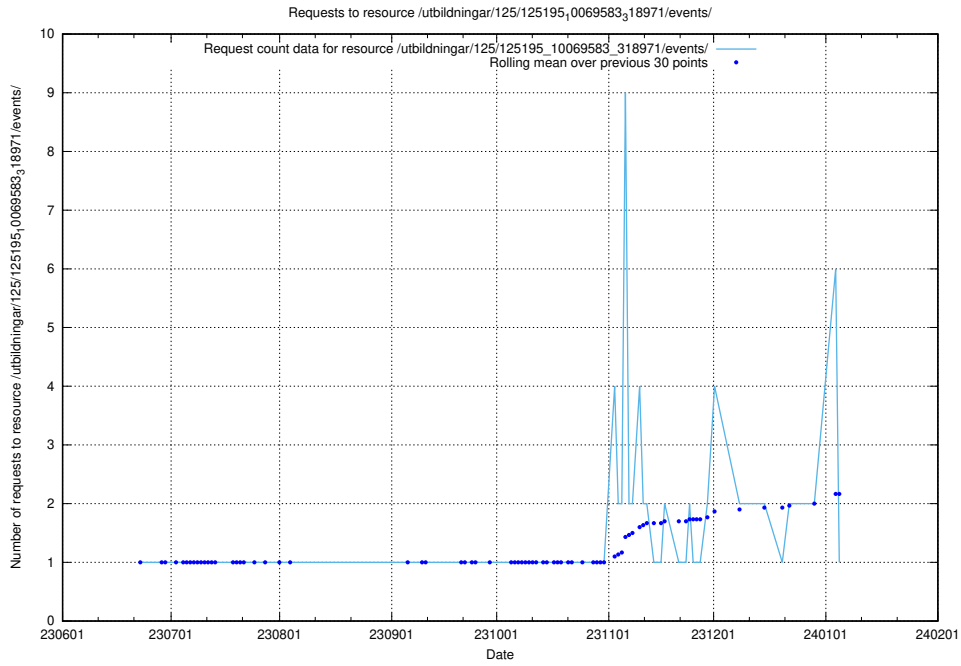

Here, we count the number of requests to resource /utbildningar/125/125197_10069634_319145/.

5.6159 Usage of /utbildningar/125/125195_10069583_318971/events/

Here, we count the number of requests to resource /utbildningar/125/125195_10069583_318971/events/