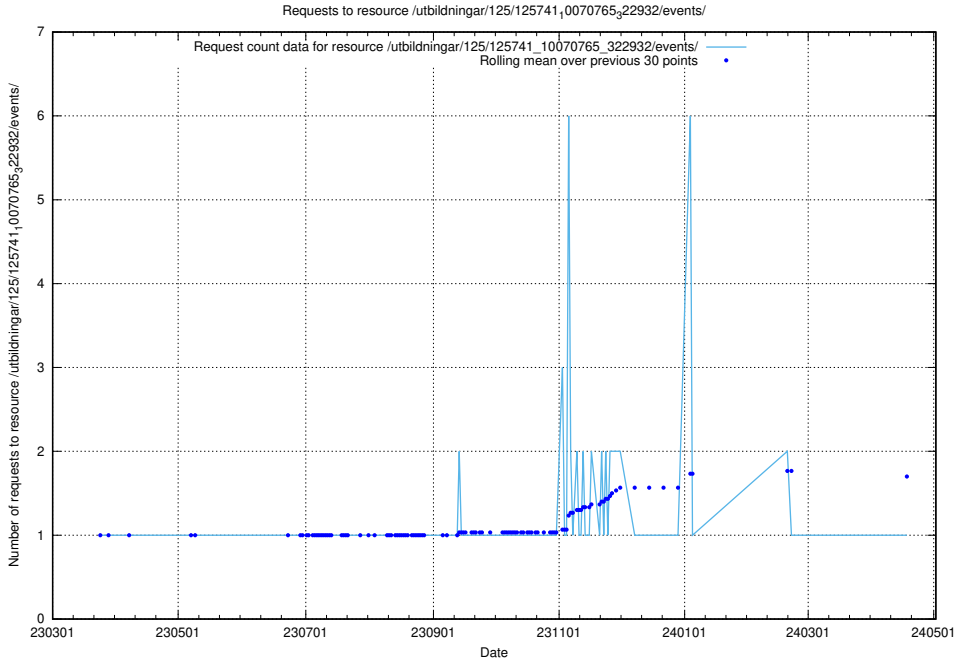

5.6651 Usage of /utbildningar/125/125741_10070765_322932/events/

Here, we count the number of requests to resource /utbildningar/125/125741_10070765_322932/events/