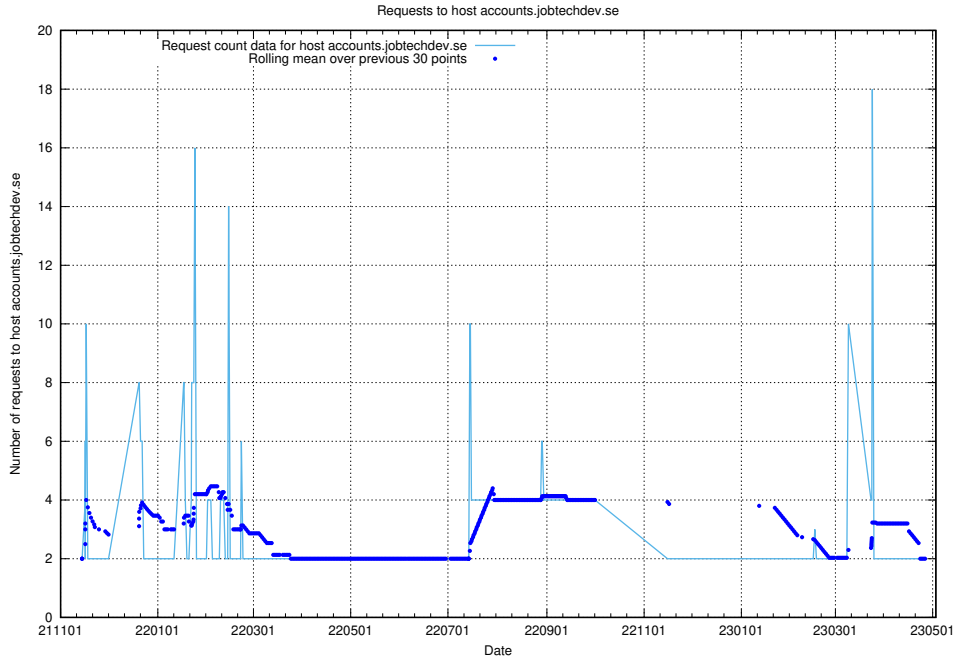

7.294 Usage of accounts.jobtechdev.se

Here, we count the number of requests to host accounts.jobtechdev.se.