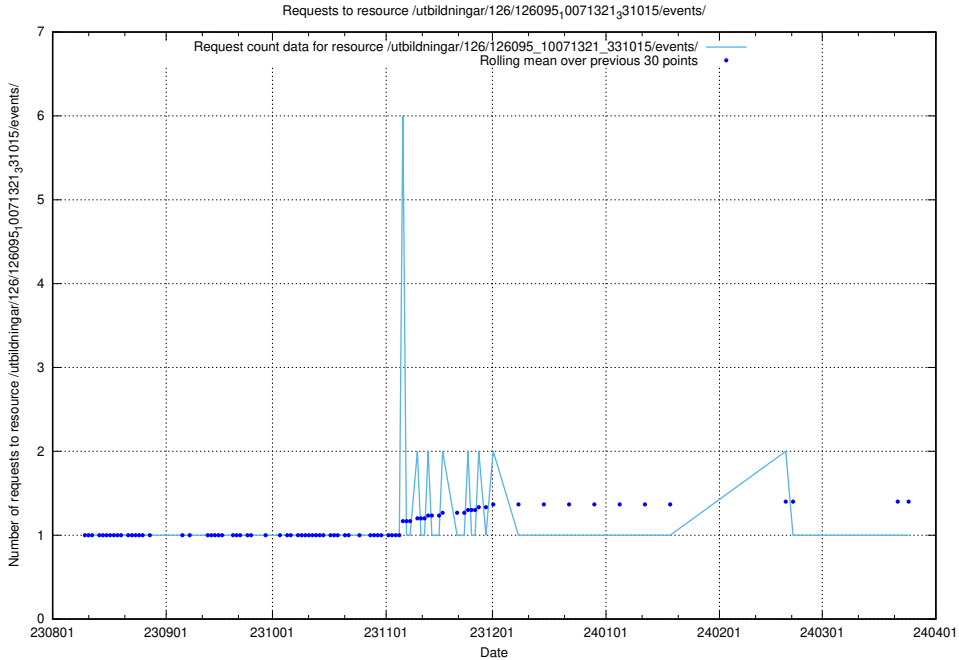

5.5240 Usage of /utbildningar/126/126095_10071321_331015/events/

Here, we count the number of requests to resource /utbildningar/126/126095_10071321_331015/events/