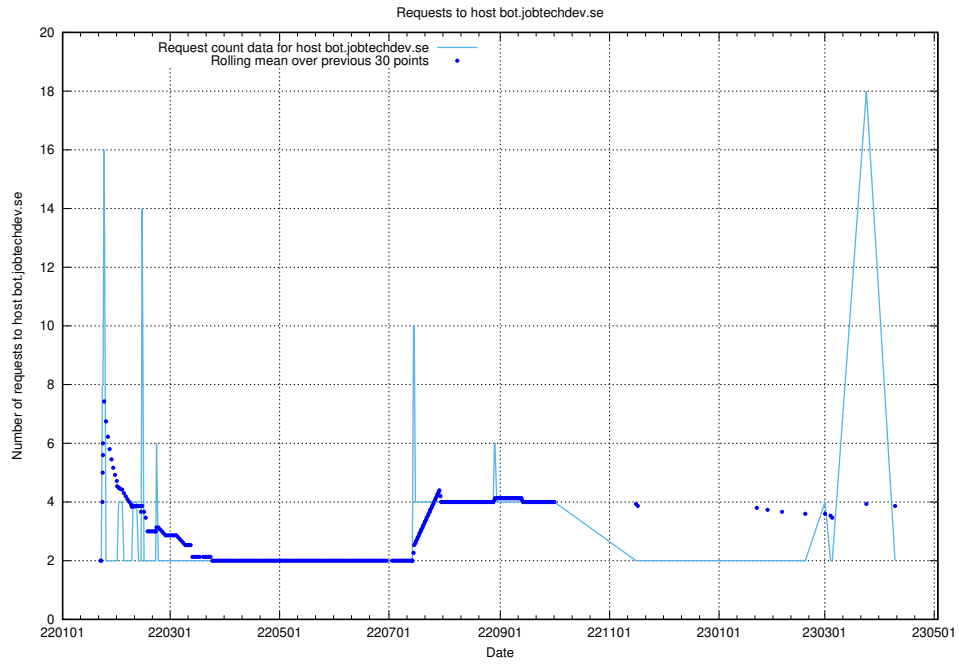

7.259 Usage of bot.jobtechdev.se

Here, we count the number of requests to host bot.jobtechdev.se.