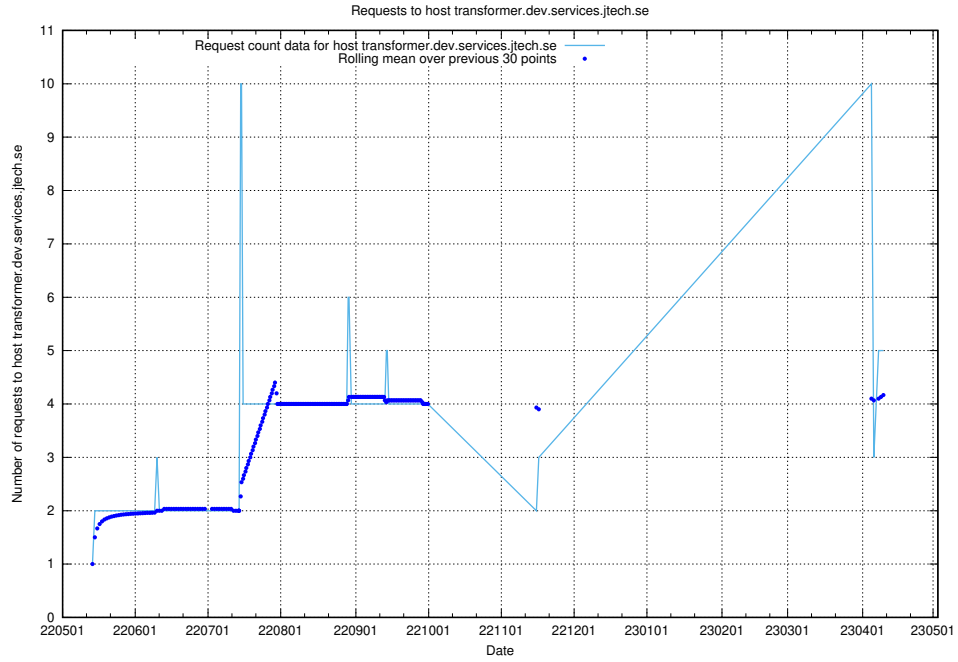

7.99 Usage of transformer.dev.services.jtech.se

Here, we count the number of requests to host transformer.dev.services.jtech.se.