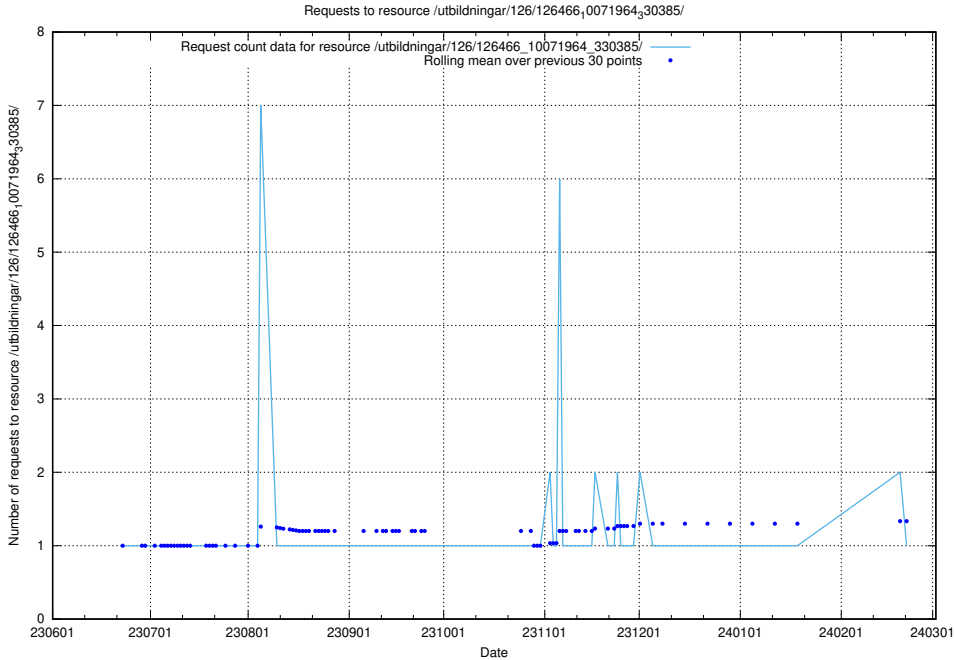

5.6080 Usage of /utbildningar/126/126466_10071964_330385/

Here, we count the number of requests to resource /utbildningar/126/126466_10071964_330385/.