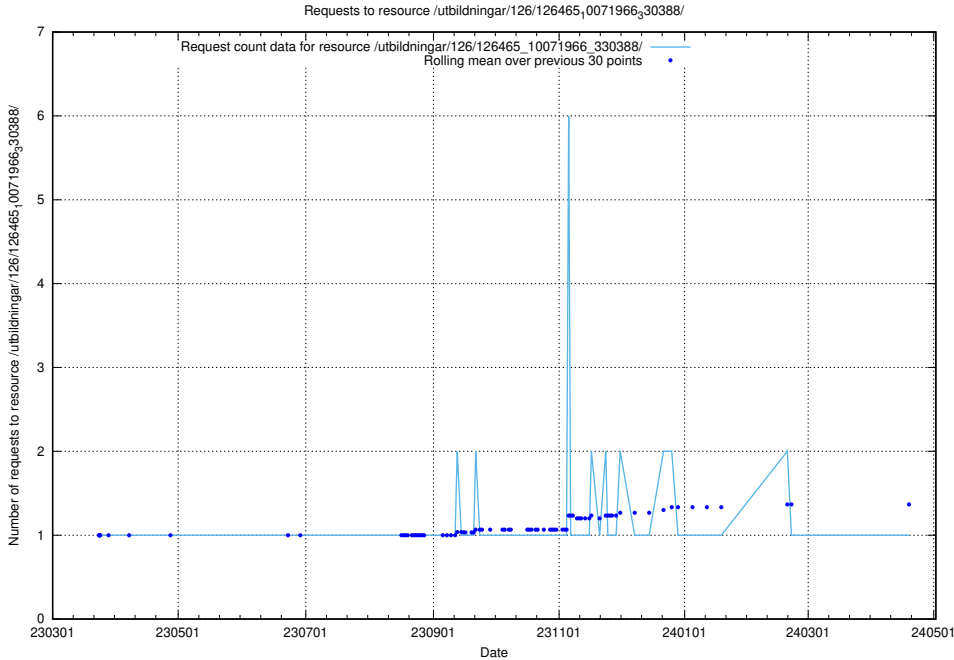

5.6845 Usage of /utbildningar/126/126465_10071966_330388/

Here, we count the number of requests to resource /utbildningar/126/126465_10071966_330388/.