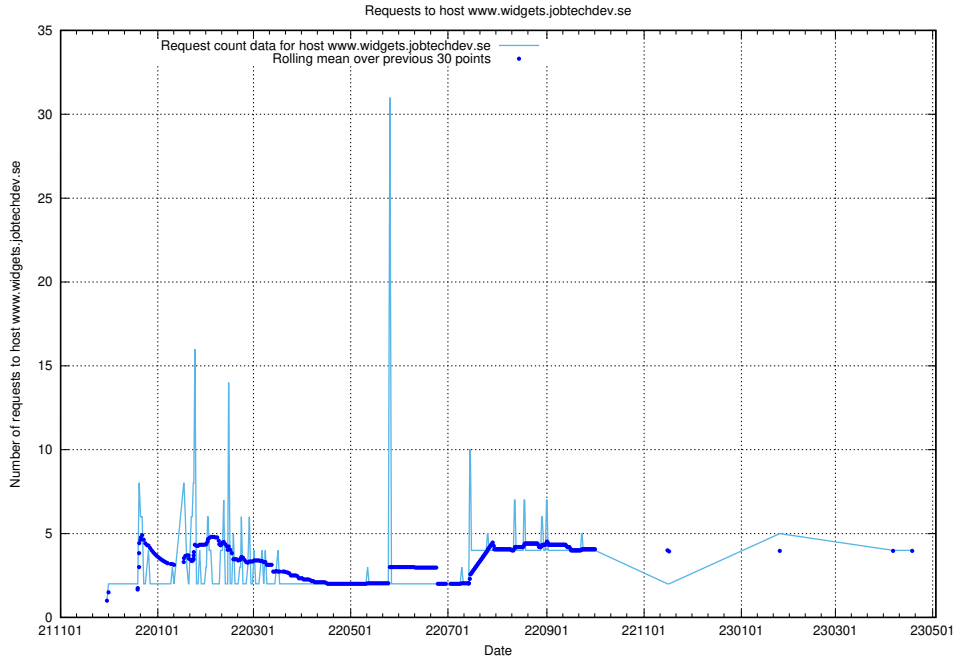

7.141 Usage of www.widgets.jobtechdev.se

Here, we count the number of requests to host www.widgets.jobtechdev.se.