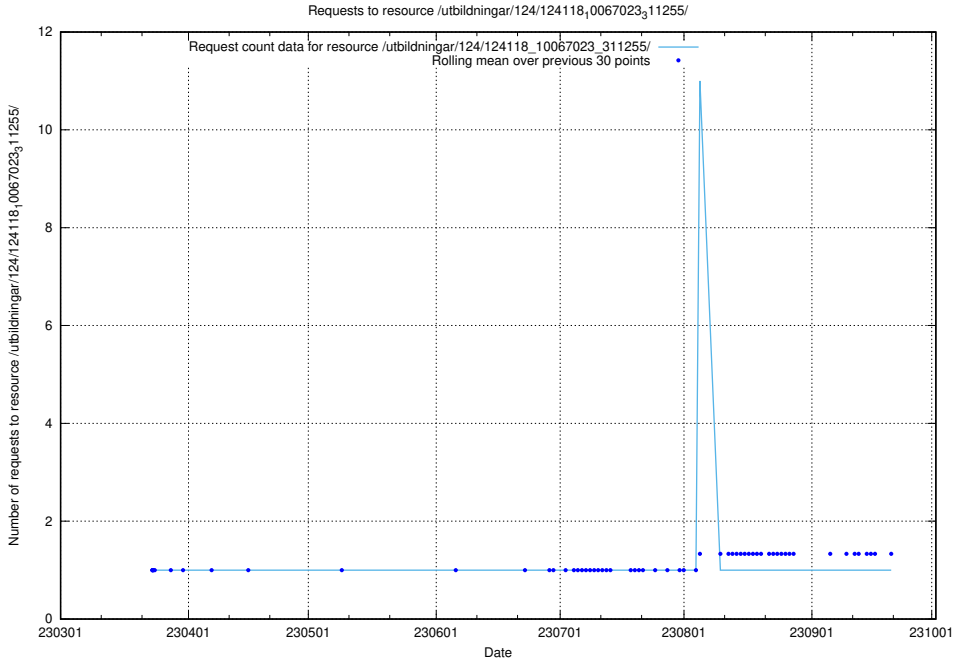

5.4609 Usage of /utbildningar/124/124118_10067023_311255/

Here, we count the number of requests to resource /utbildningar/124/124118_10067023_311255/.