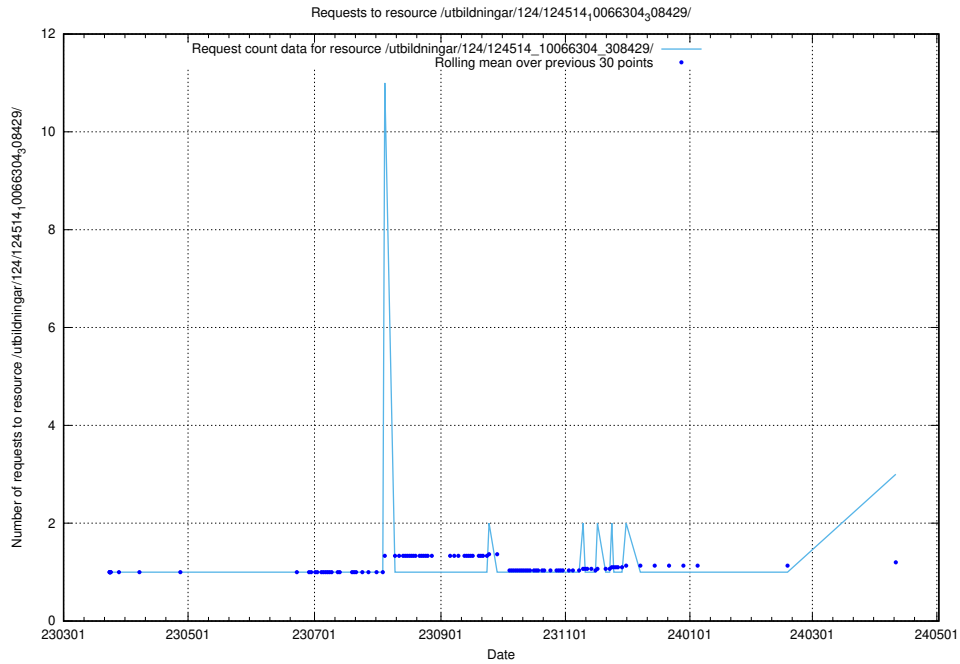

5.265 Usage of /utbildningar/124/124514_10066304_308429/

Here, we count the number of requests to resource /utbildningar/124/124514_10066304_308429/.