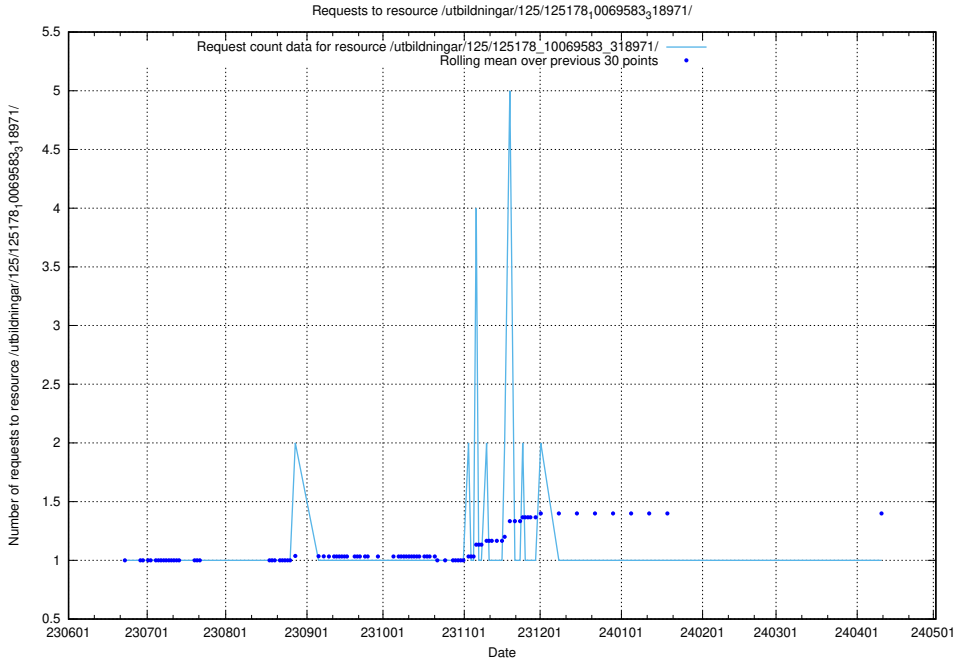

5.6161 Usage of /utbildningar/125/125178_10069583_318971/

Here, we count the number of requests to resource /utbildningar/125/125178_10069583_318971/.