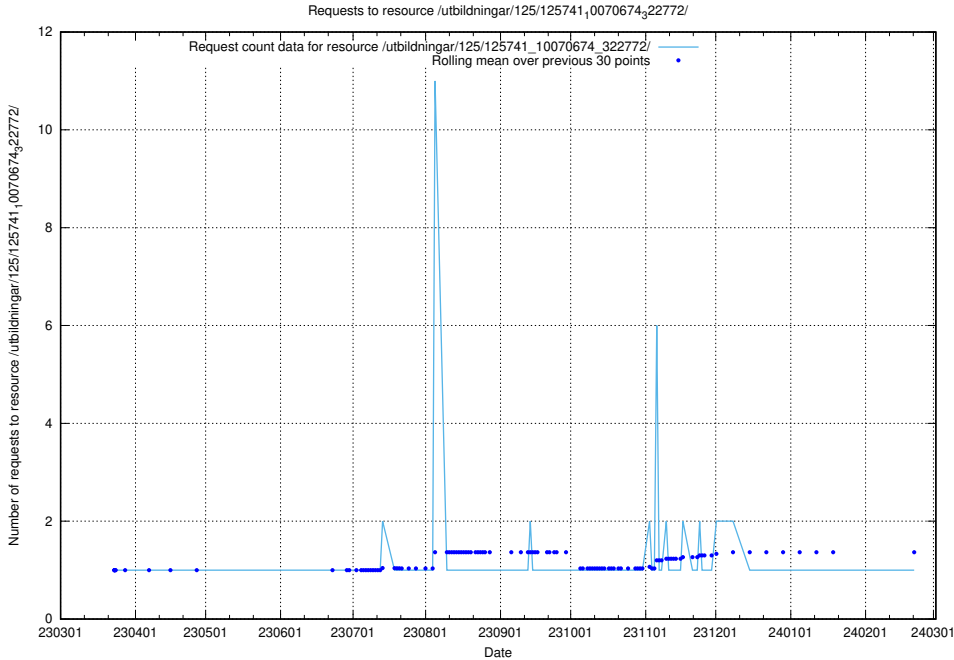

5.6915 Usage of /utbildningar/125/125741_10070674_322772/

Here, we count the number of requests to resource /utbildningar/125/125741_10070674_322772/.