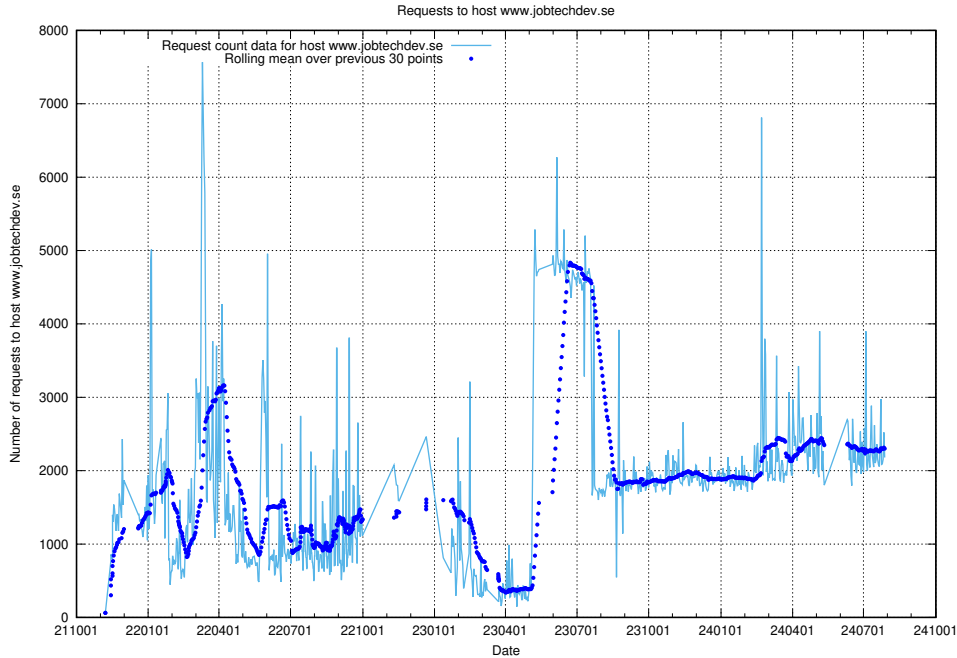

7.17 Usage of www.jobtechdev.se

Here, we count the number of requests to host www.jobtechdev.se.