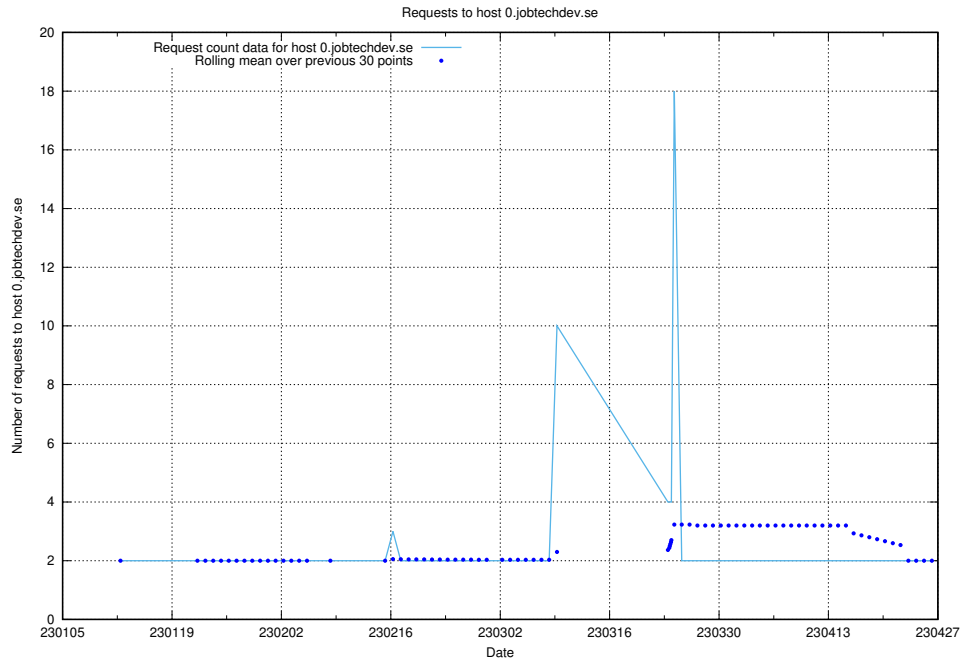

7.303 Usage of 0.jobtechdev.se

Here, we count the number of requests to host 0.jobtechdev.se.