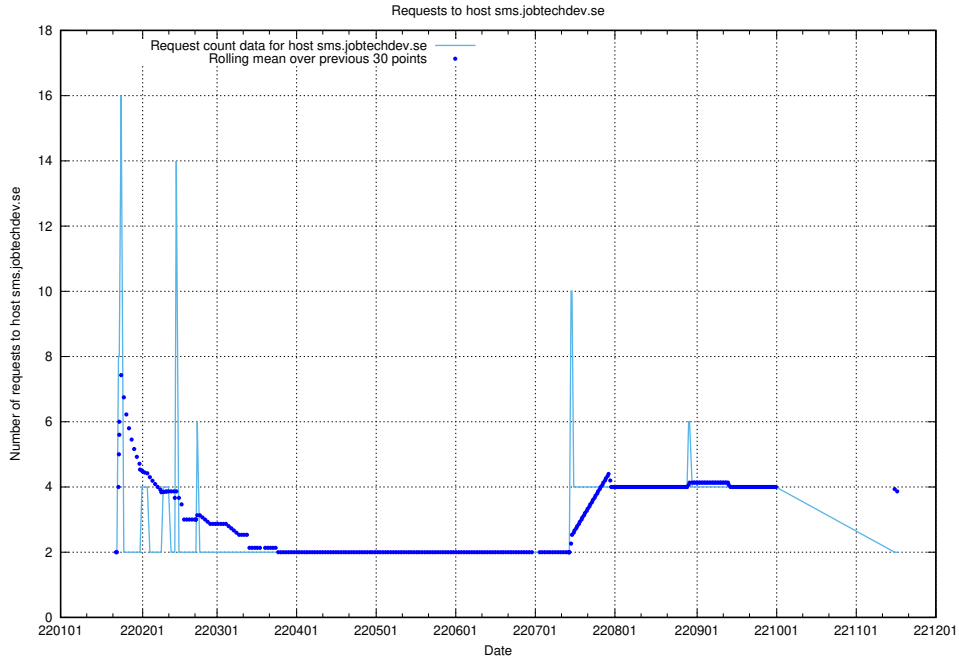

7.589 Usage of sms.jobtechdev.se

Here, we count the number of requests to host sms.jobtechdev.se.