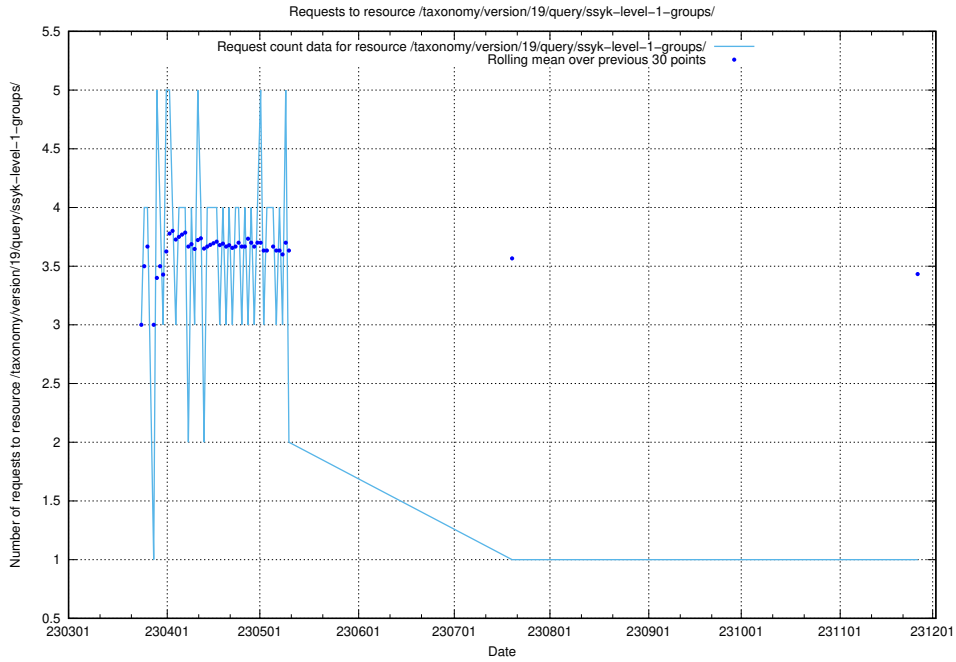

5.6550 Usage of /taxonomy/version/19/query/ssyk-level-1-groups/

Here, we count the number of requests to resource /taxonomy/version/19/query/ssyk-level-1-groups/.