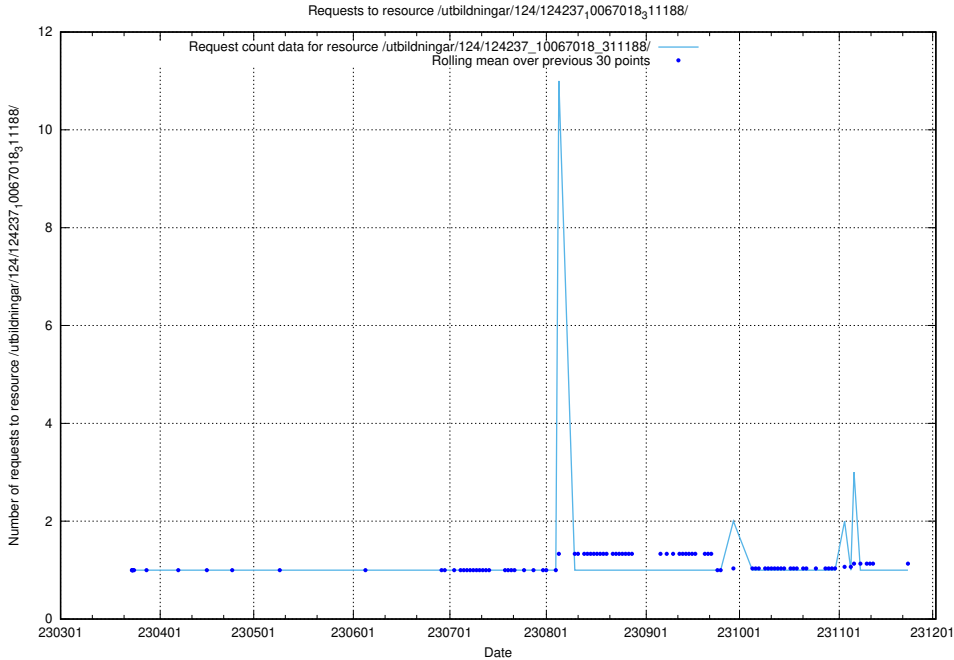

5.4428 Usage of /utbildningar/124/124237_10067018_311188/

Here, we count the number of requests to resource /utbildningar/124/124237_10067018_311188/.