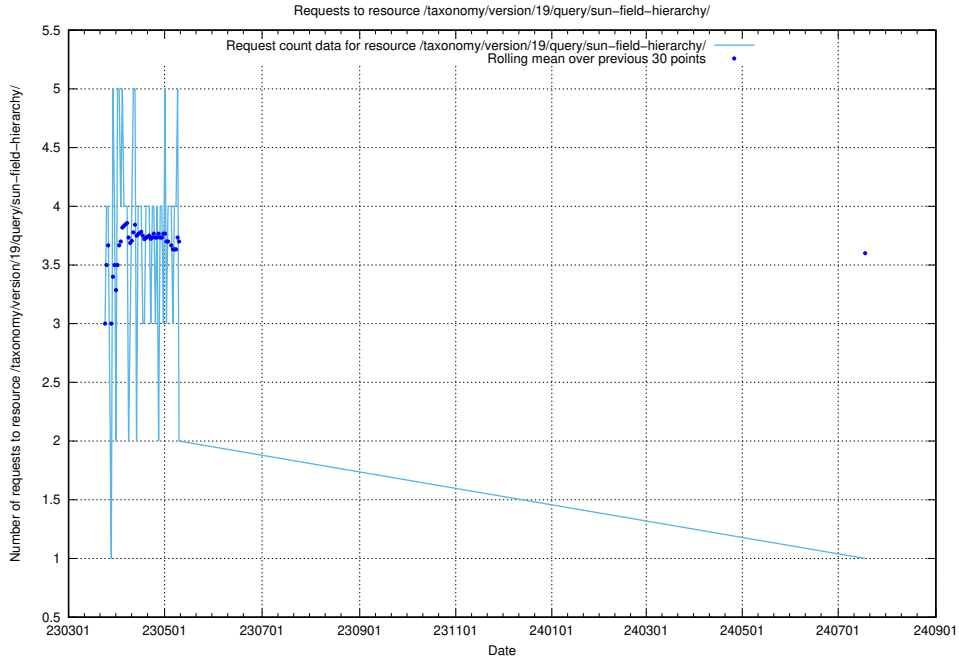

5.6538 Usage of /taxonomy/version/19/query/sun-field-hierarchy/

Here, we count the number of requests to resource /taxonomy/version/19/query/sun-field-hierarchy/.