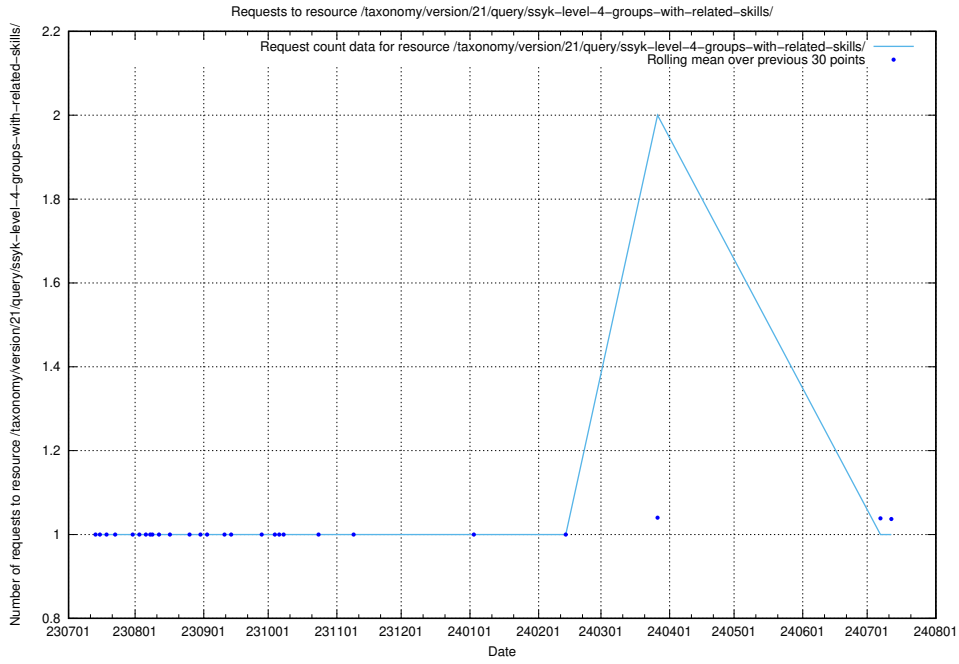

5.5508 Usage of /taxonomy/version/21/query/ssyk-level-4-groups-with-related-skills/

Here, we count the number of requests to resource /taxonomy/version/21/query/ssyk-level-4-groups-with-related-skills/.