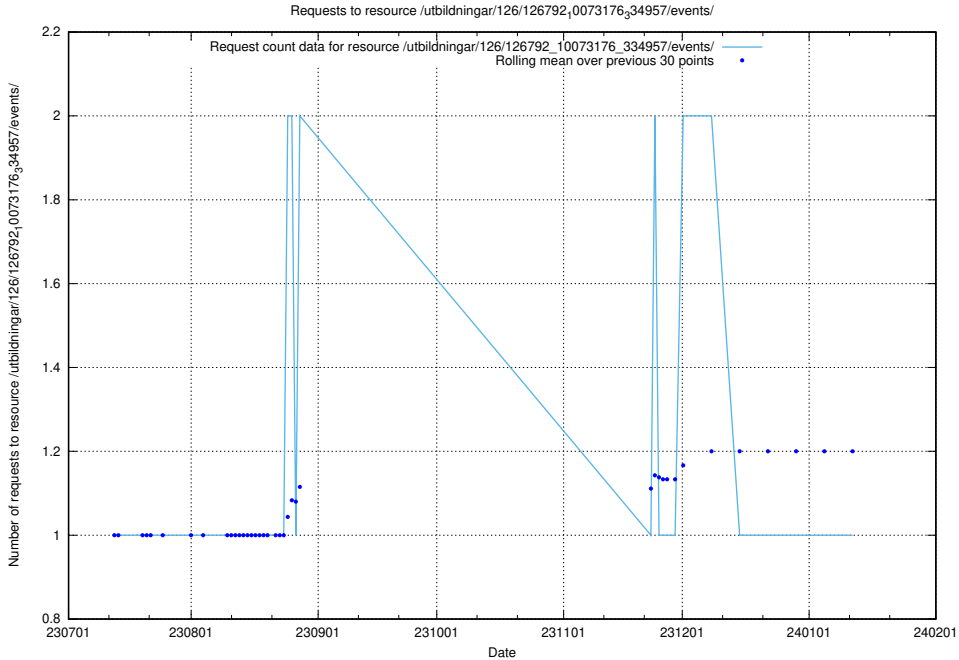

5.5526 Usage of /utbildningar/126/126792_10073176_334957/events/

Here, we count the number of requests to resource /utbildningar/126/126792_10073176_334957/events/