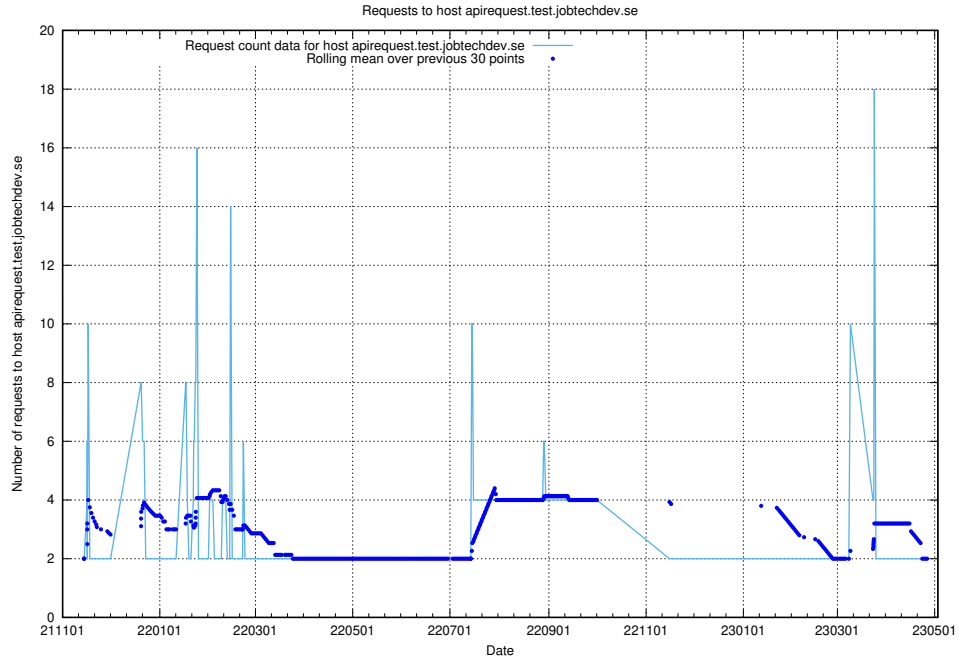

7.288 Usage of `apirequest.test.jobtechdev.se`

Here, we count the number of requests to host `apirequest.test.jobtechdev.se`.