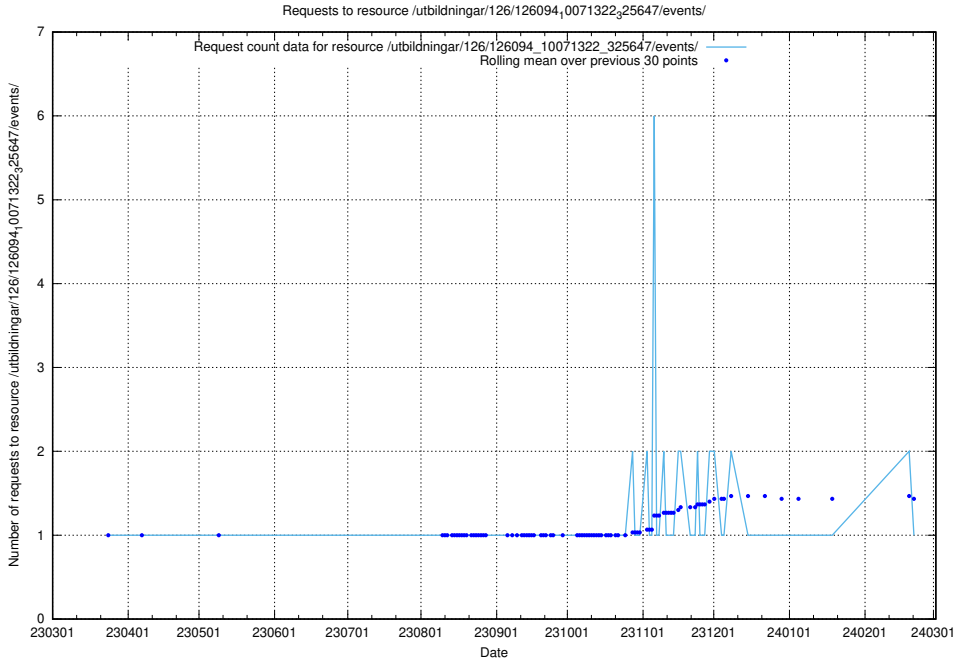

5.6633 Usage of /utbildningar/126/126094_10071322_325647/events/

Here, we count the number of requests to resource /utbildningar/126/126094_10071322_325647/events/