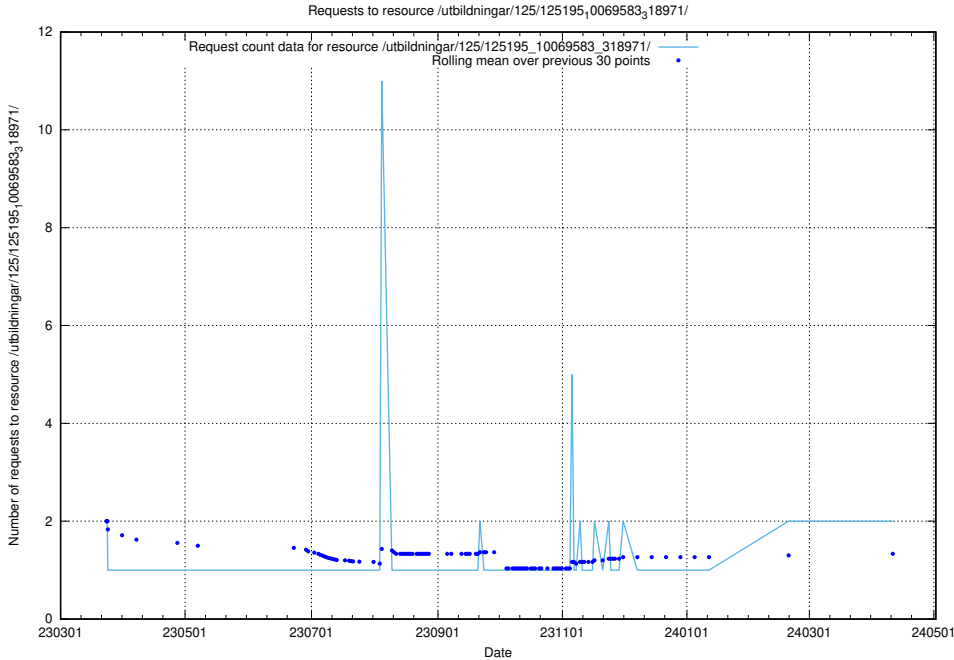

5.885 Usage of /utbildningar/125/125195_10069583_318971/

Here, we count the number of requests to resource /utbildningar/125/125195_10069583_318971/.