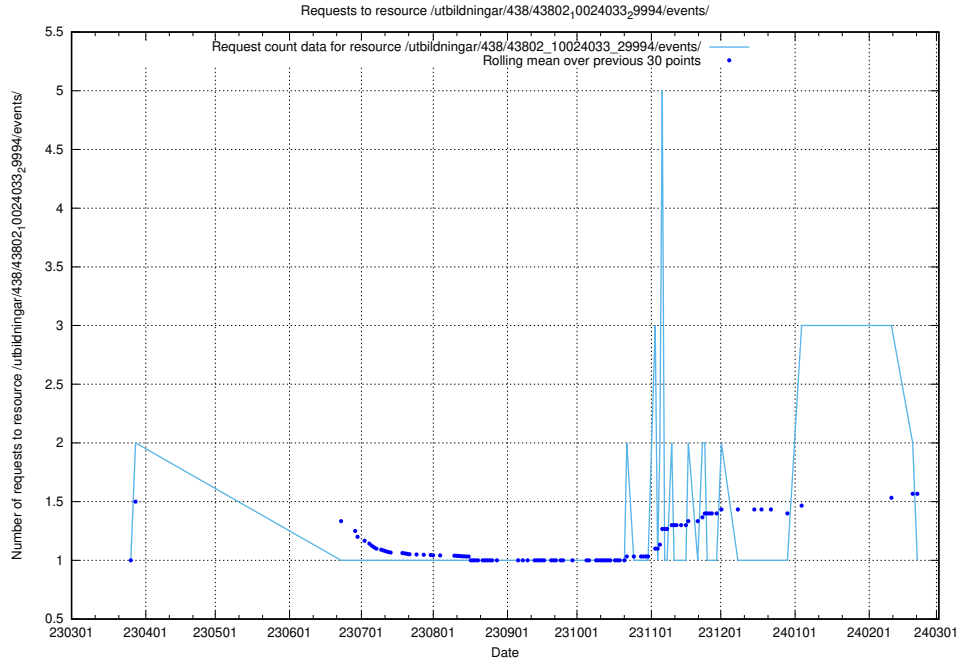

5.6514 Usage of /utbildningar/438/43802_10024033_29994/events/

Here, we count the number of requests to resource /utbildningar/438/43802_10024033_29994/events/.