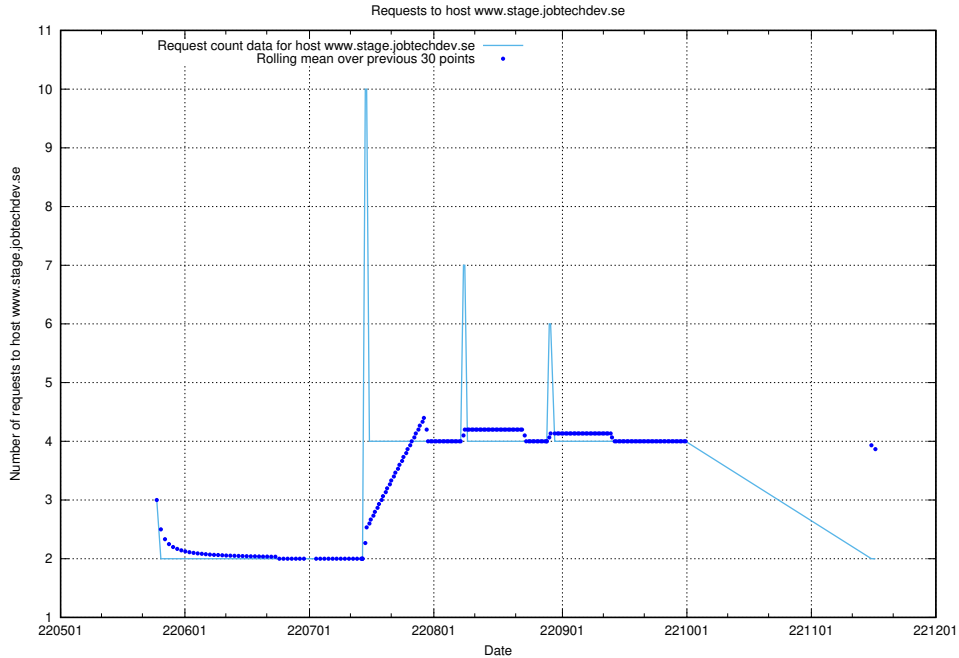

7.425 Usage of taxonomy.api.se.api.jobtechdev.se

Here, we count the number of requests to host taxonomy.api.se.api.jobtechdev.se.

7.426 Usage of education-dev-api.jobtechdev.se

Here, we count the number of requests to host education-dev-api.jobtechdev.se.