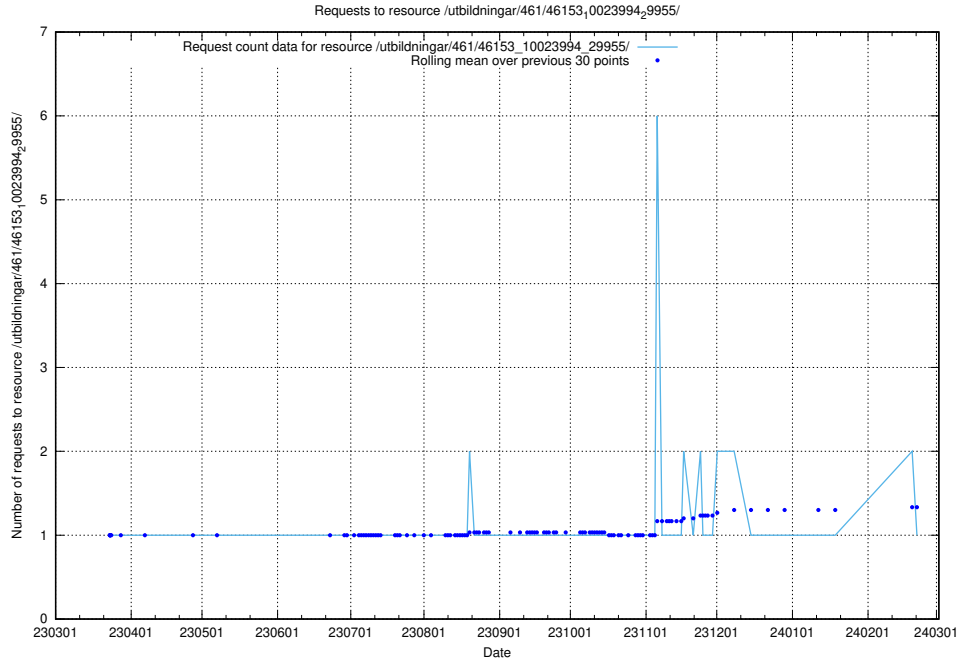

5.6745 Usage of /utbildningar/461/46153_10023994_29955/

Here, we count the number of requests to resource /utbildningar/461/46153_10023994_29955/.