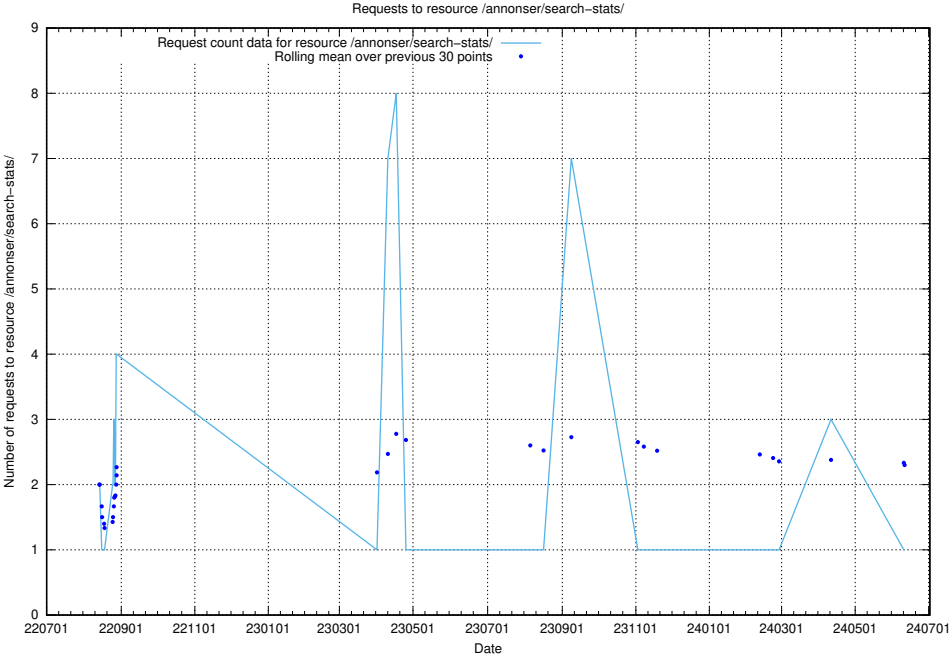

5.6899 Usage of /annonser/search-stats/

Here, we count the number of requests to resource /annonser/search-stats/.