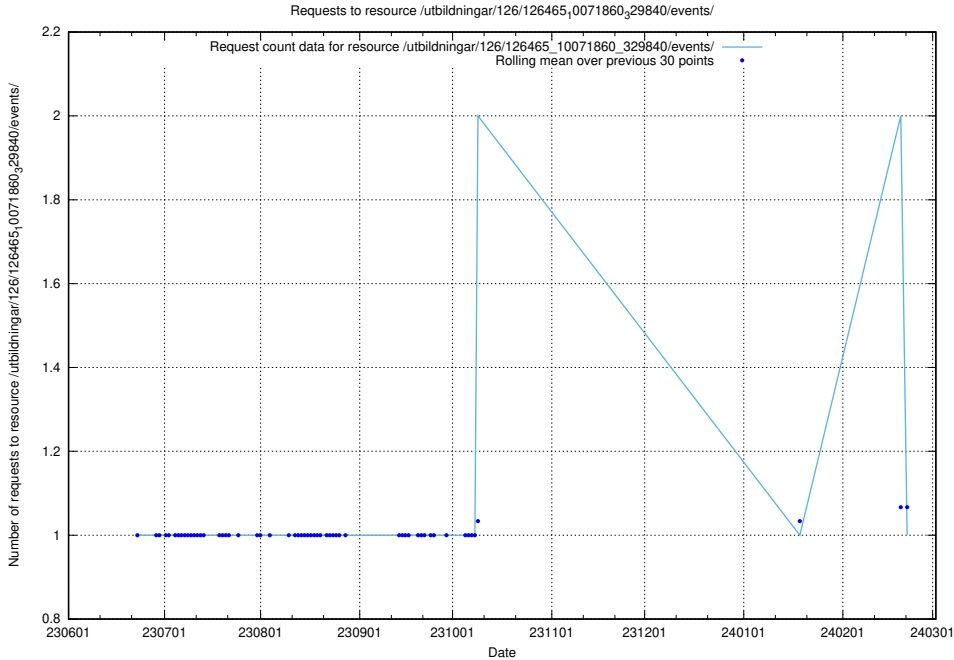

5.6082 Usage of /utbildningar/126/126465_10071860_329840/events/

Here, we count the number of requests to resource /utbildningar/126/126465_10071860_329840/events/