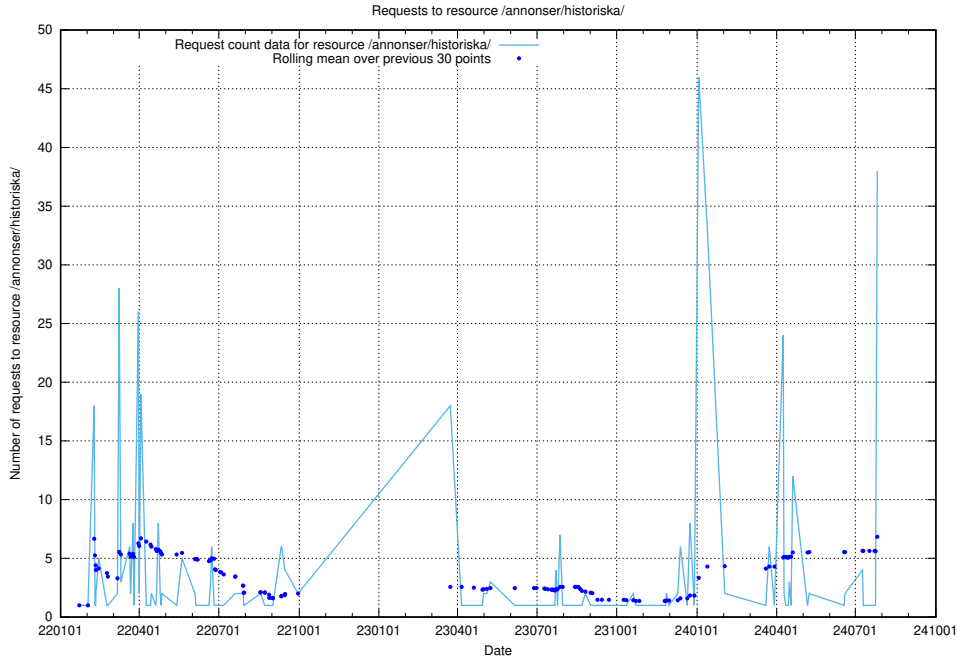

5.5 Usage of `/utbildningar/122/122546_10064499_255523/events/`

Here, we count the number of requests to resource `/utbildningar/122/122546_10064499_255523/events/`

5.6 Usage of /taxonomy/version/17/query/