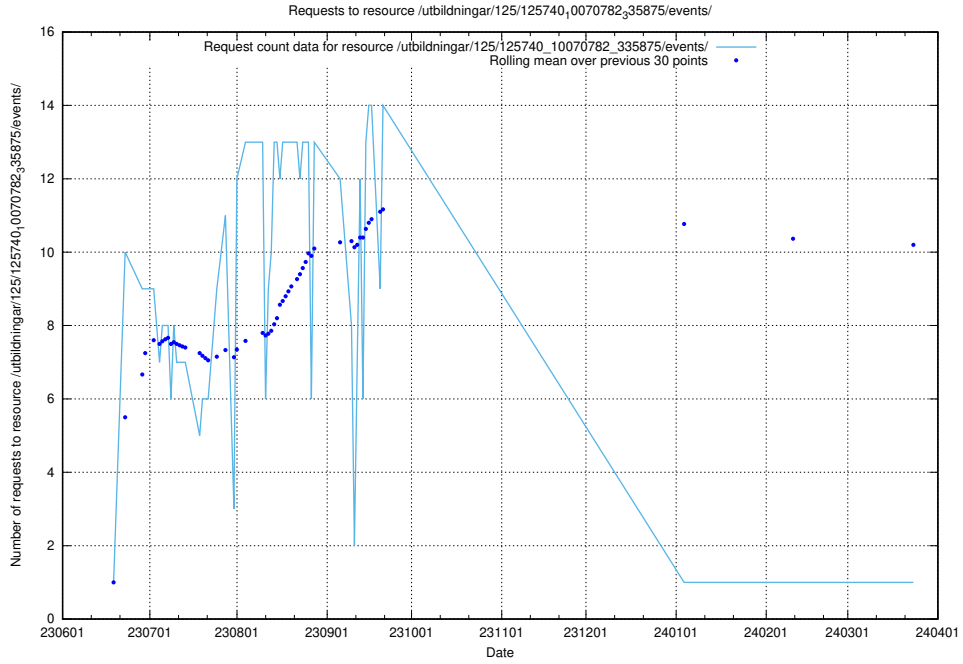

5.6282 Usage of /utbildningar/125/125740_10070782_335875/events/

Here, we count the number of requests to resource /utbildningar/125/125740_10070782_335875/events/