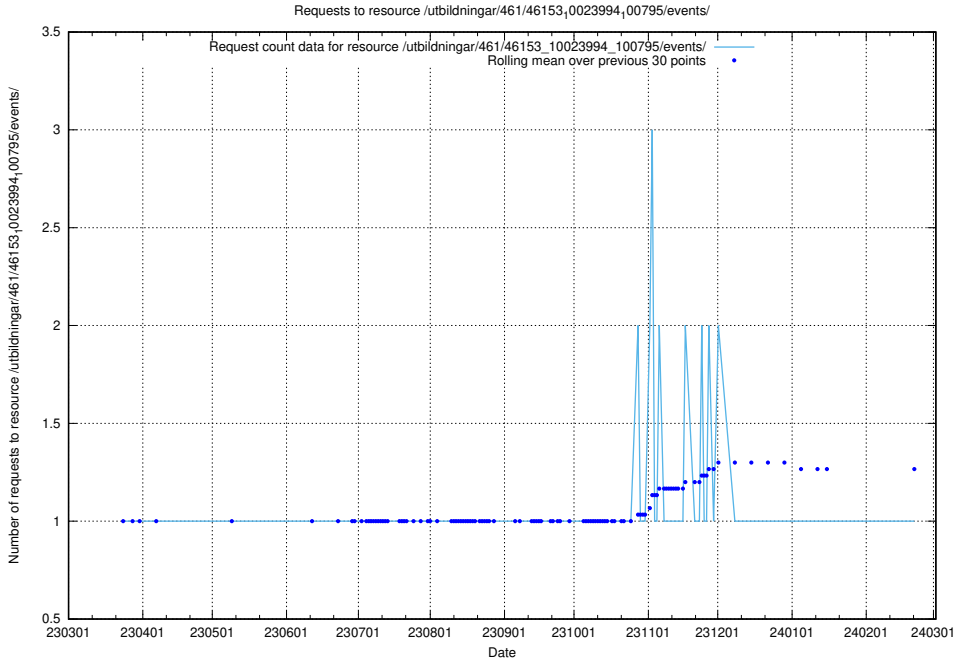

5.6586 Usage of /utbildningar/461/46153_10023994_100795/events/

Here, we count the number of requests to resource /utbildningar/461/46153_10023994_100795/events/.