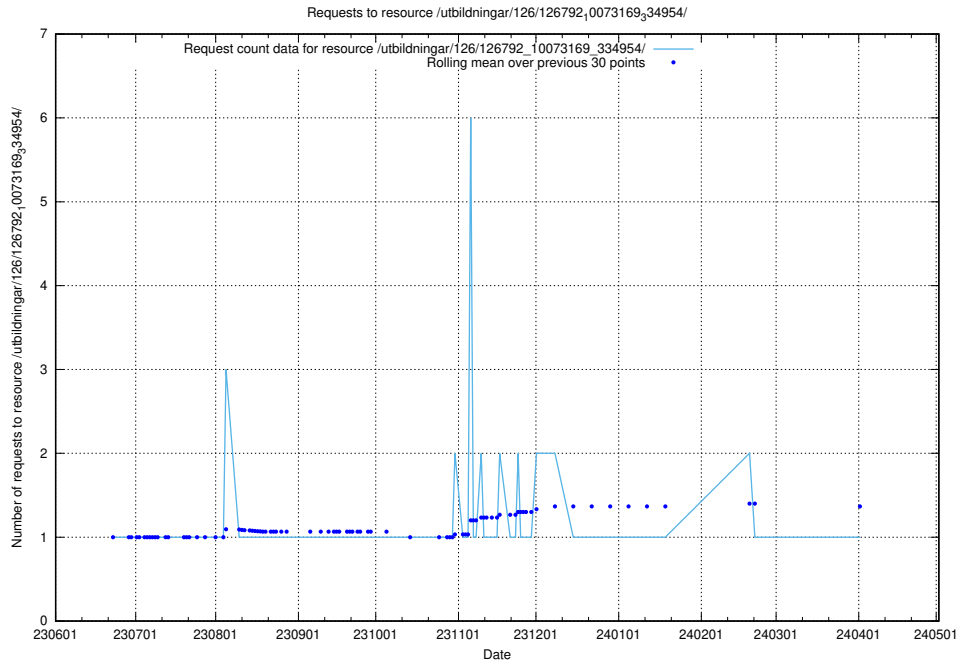

5.6022 Usage of /utbildningar/126/126792_10073169_334954/

Here, we count the number of requests to resource /utbildningar/126/126792_10073169_334954/.