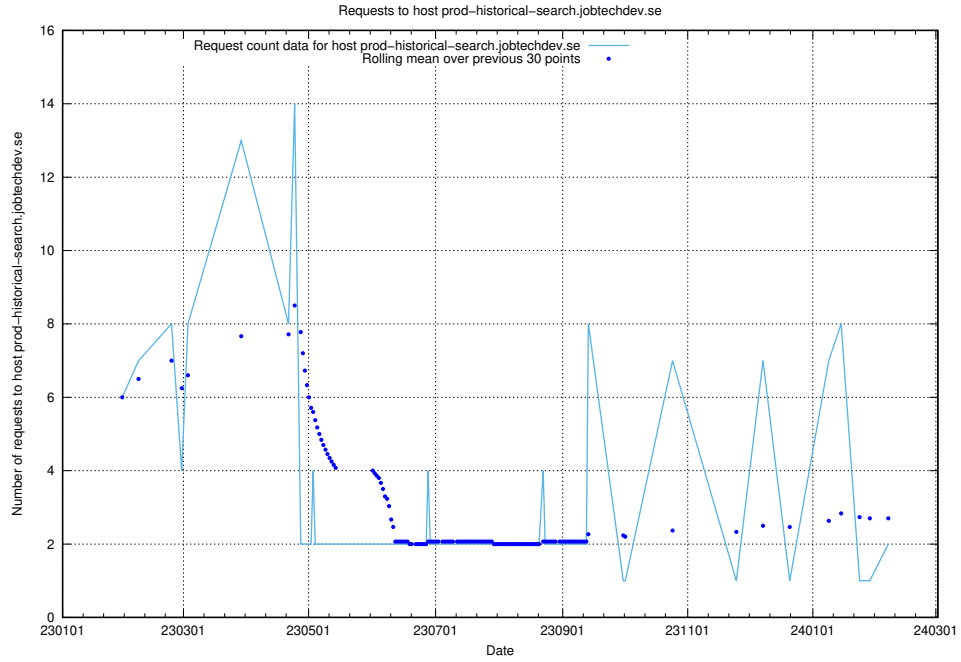

7.293 Usage of prod-historical-search.jobtechdev.se

Here, we count the number of requests to host prod-historical-search.jobtechdev.se.