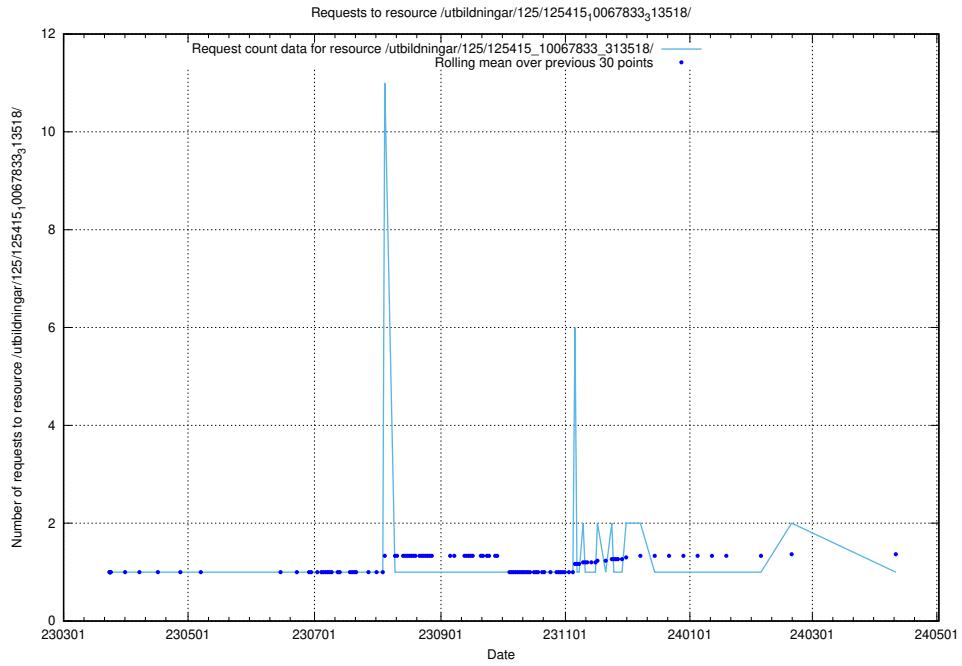

5.1055 Usage of /utbildningar/125/125415_10067833_313518/

Here, we count the number of requests to resource /utbildningar/125/125415_10067833_313518/.