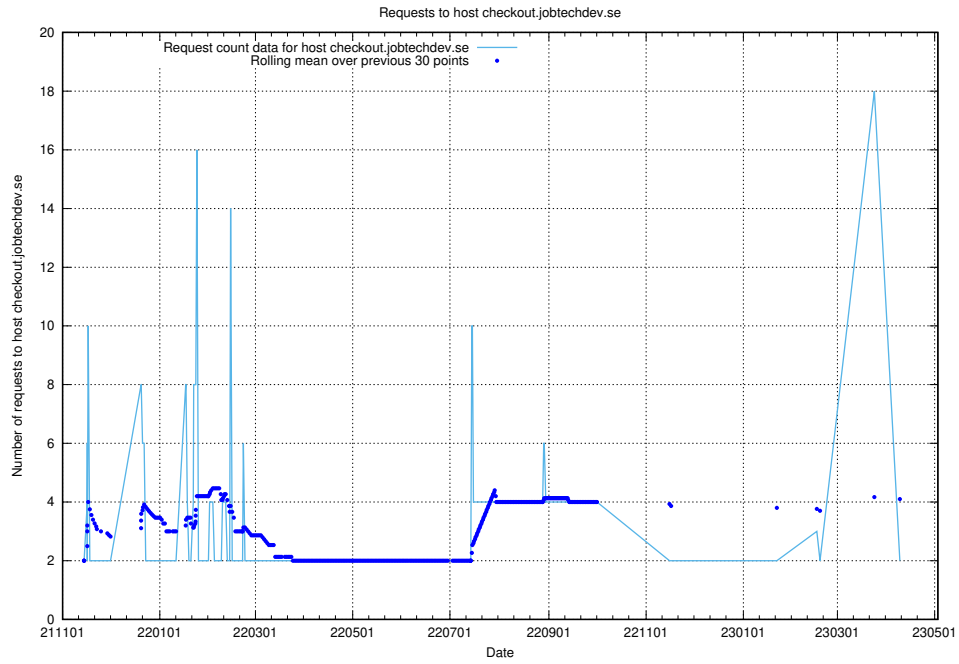

7.276 Usage of checkout.jobtechdev.se

Here, we count the number of requests to host checkout.jobtechdev.se.