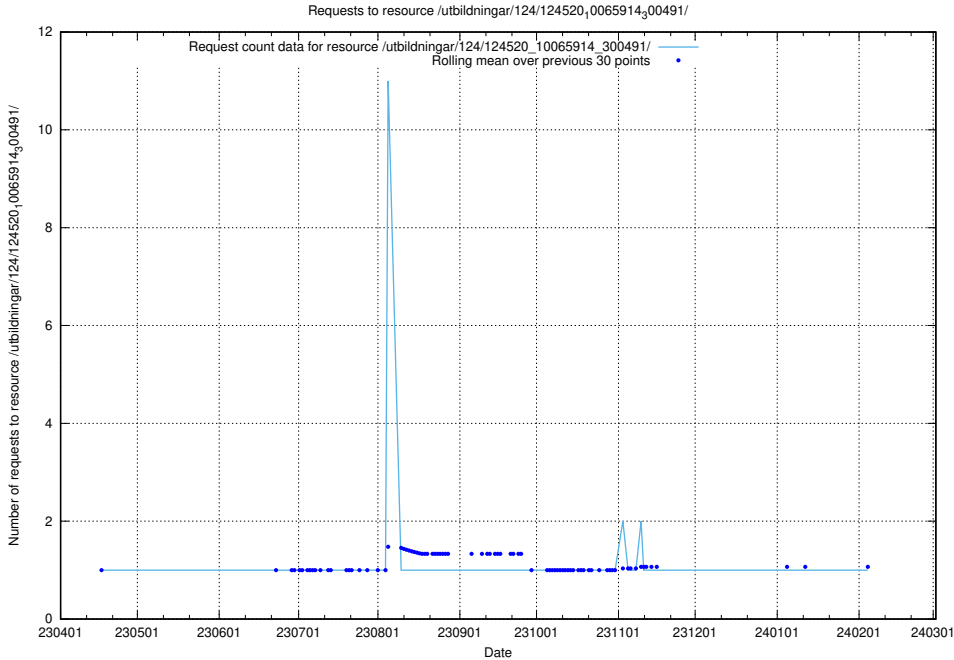

5.6490 Usage of /utbildningar/124/124520_10065914_300491/

Here, we count the number of requests to resource /utbildningar/124/124520_10065914_300491/.