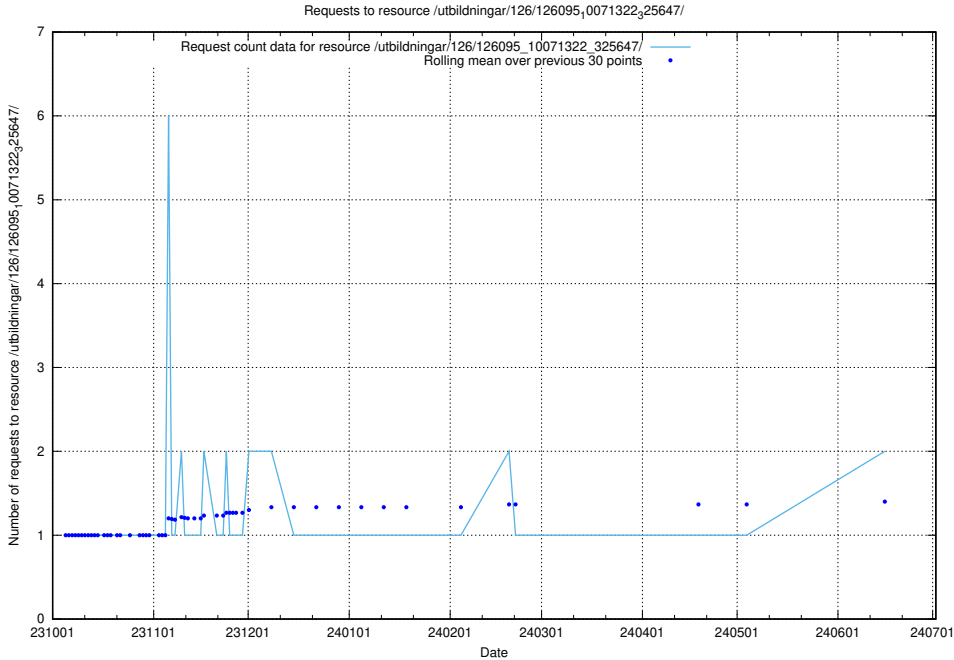

5.661 Usage of /utbildningar/126/126095_10071322_325647/

Here, we count the number of requests to resource /utbildningar/126/126095_10071322_325647/.