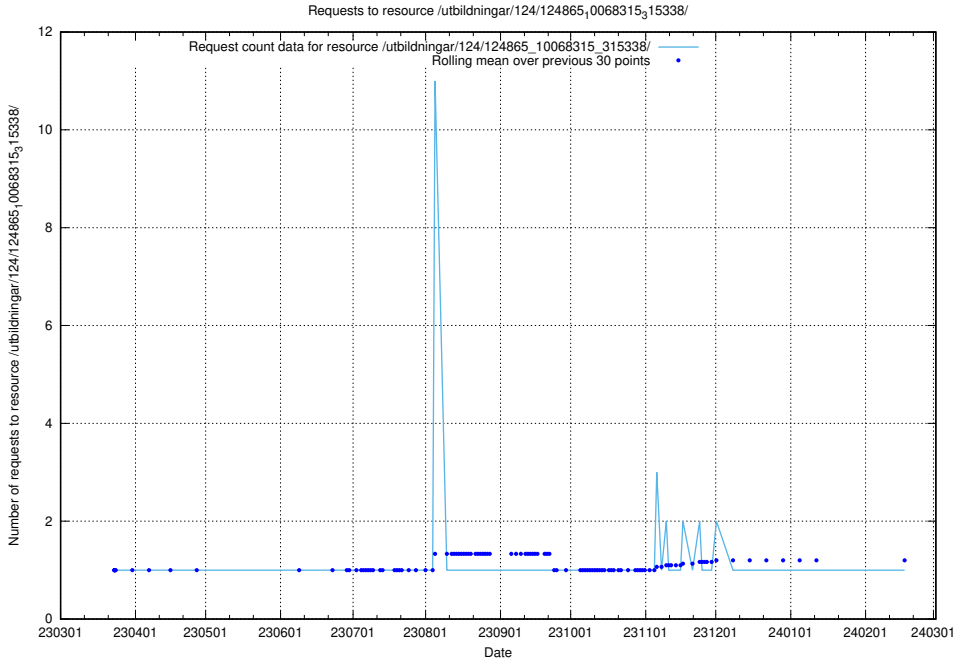

5.1108 Usage of /utbildningar/124/124865_10068315_315338/

Here, we count the number of requests to resource /utbildningar/124/124865_10068315_315338/.