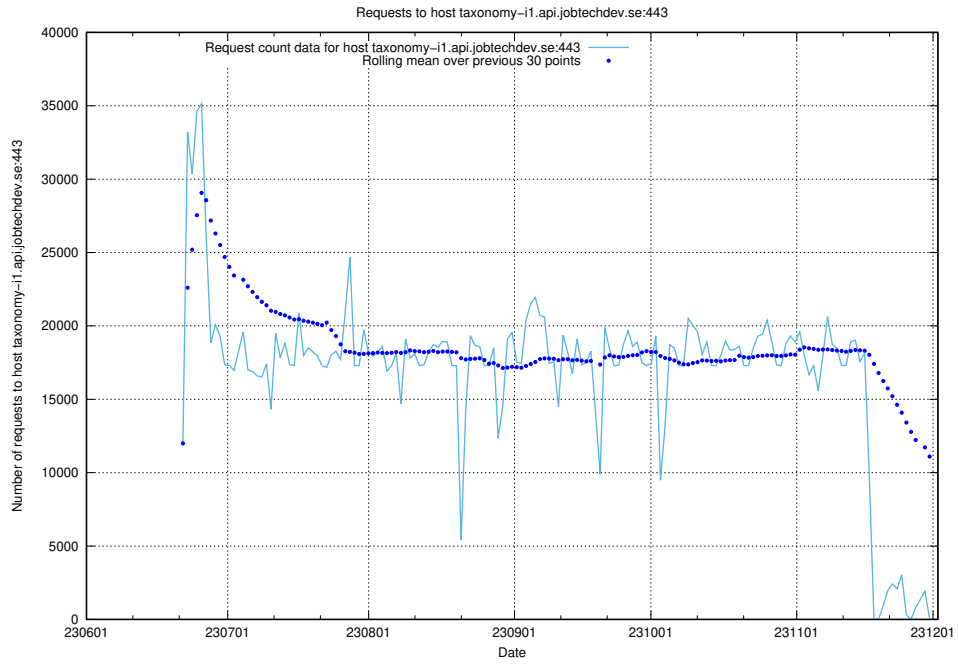

7.46 Usage of taxonomy-i1.api.jobtechdev.se:443

Here, we count the number of requests to host taxonomy-i1.api.jobtechdev.se:443.