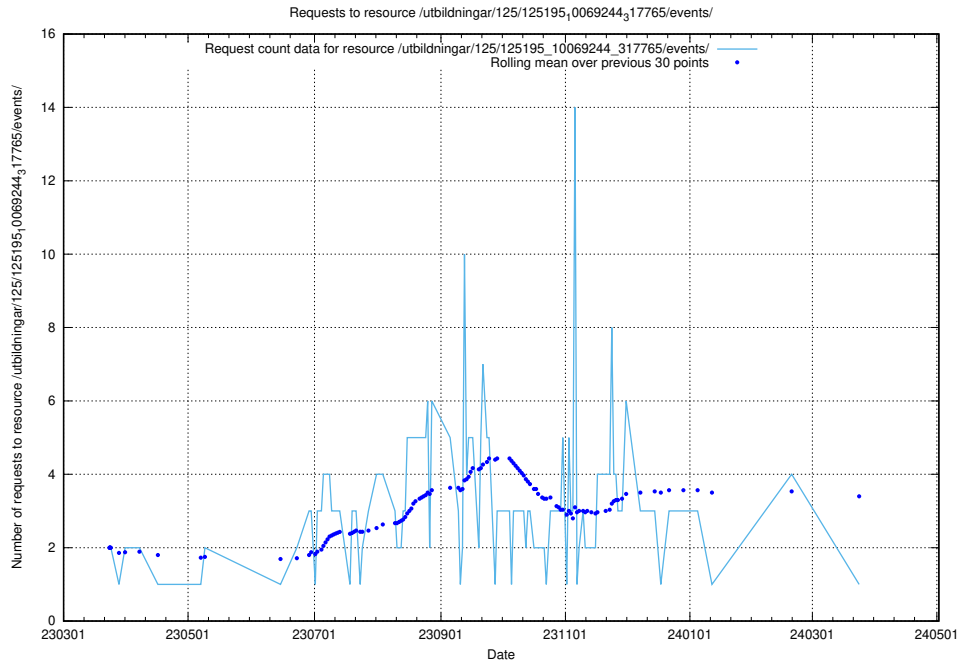

5.6715 Usage of /utbildningar/125/125195_10069244_317765/events/

Here, we count the number of requests to resource /utbildningar/125/125195_10069244_317765/events/