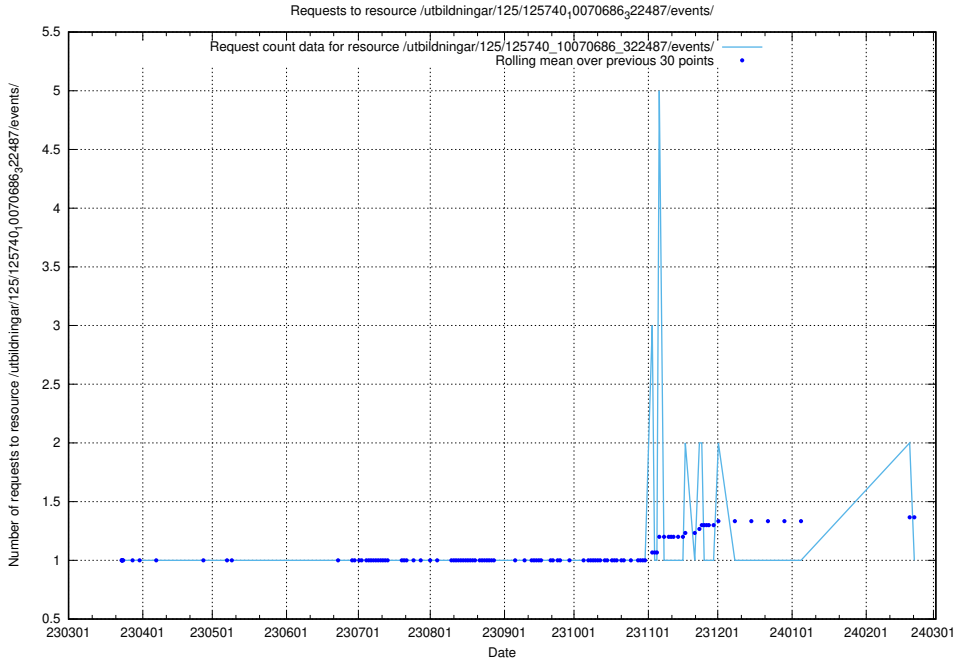

5.926 Usage of /utbildningar/125/125740_10070686_322487/events/

Here, we count the number of requests to resource /utbildningar/125/125740_10070686_322487/events/

5.927 Usage of /utbildningar/125/125740_10070686_322487/