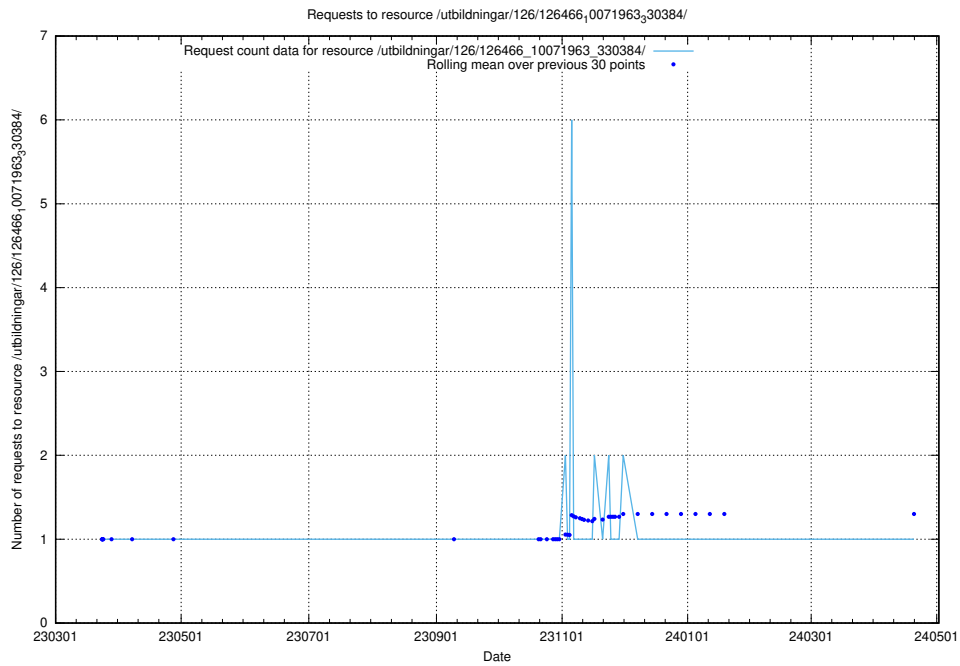

5.6840 Usage of /taxonomy/Kompetensbegrepp/

Here, we count the number of requests to resource /taxonomy/Kompetensbegrepp/.

5.6841 Usage of /utbildningar/126/126466_10071963_330384/

Here, we count the number of requests to resource /utbildningar/126/126466_10071963_330384/.