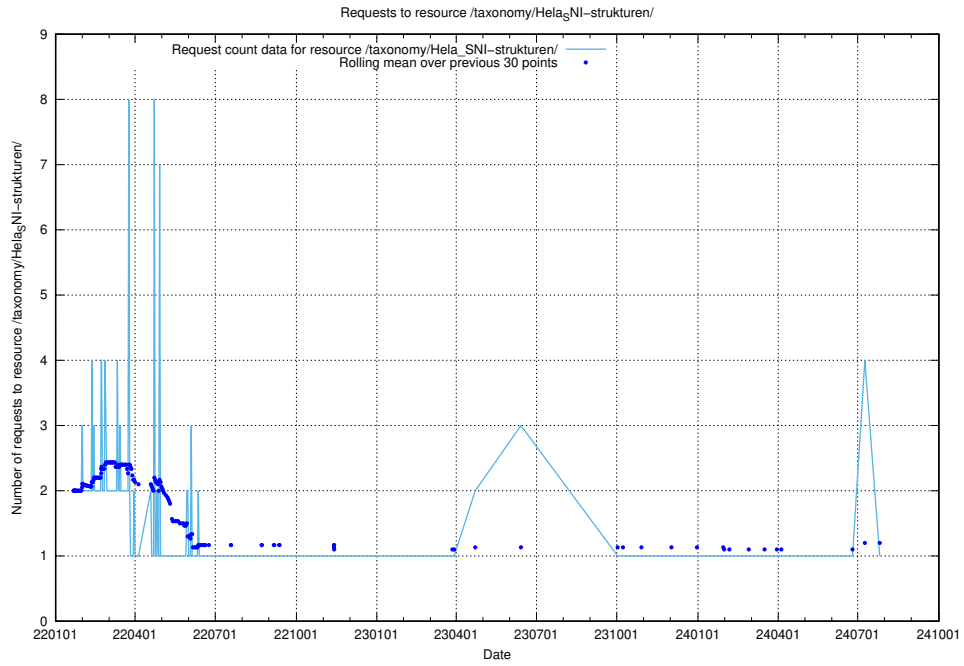

5.998 Usage of /taxonomy/Hela_SNI-strukturen/

Here, we count the number of requests to resource /taxonomy/Hela_SNI-strukturen/.