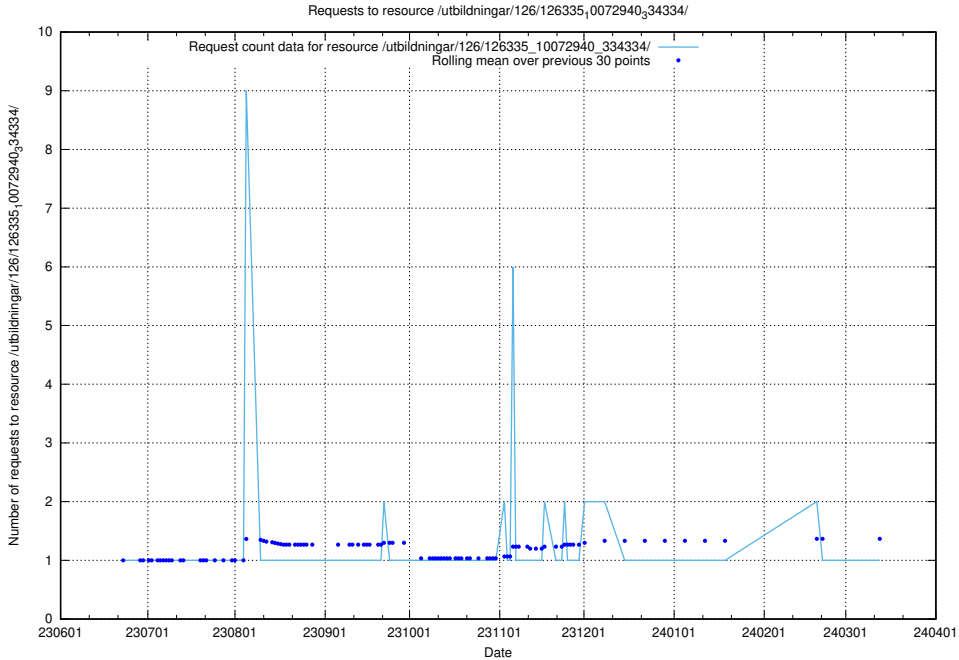

5.6100 Usage of /utbildningar/126/126335_10072940_334334/

Here, we count the number of requests to resource /utbildningar/126/126335_10072940_334334/.