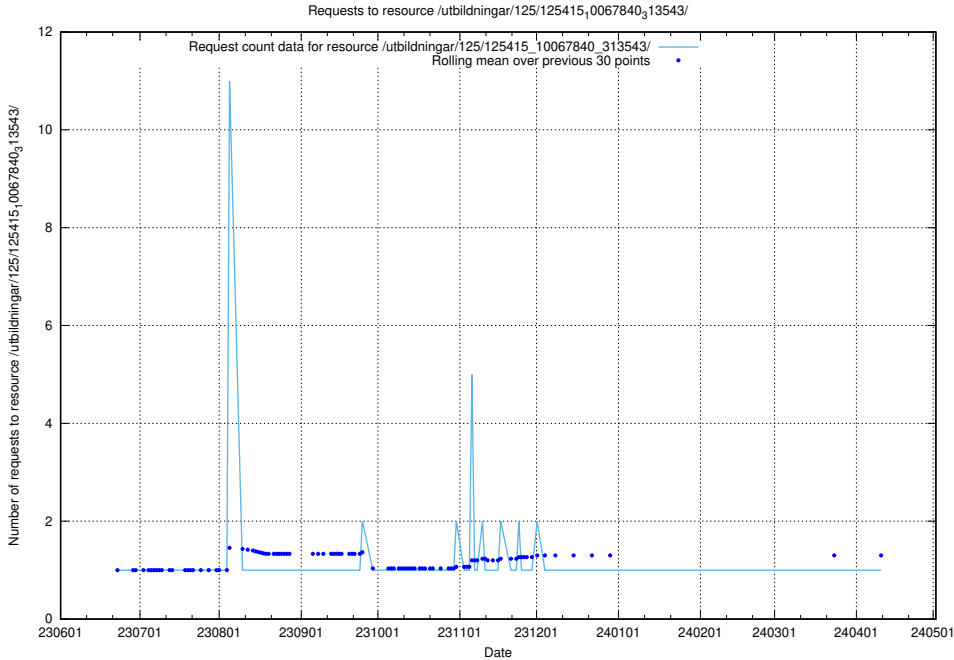

5.6153 Usage of /utbildningar/125/125415_10067840_313543/

Here, we count the number of requests to resource /utbildningar/125/125415_10067840_313543/.