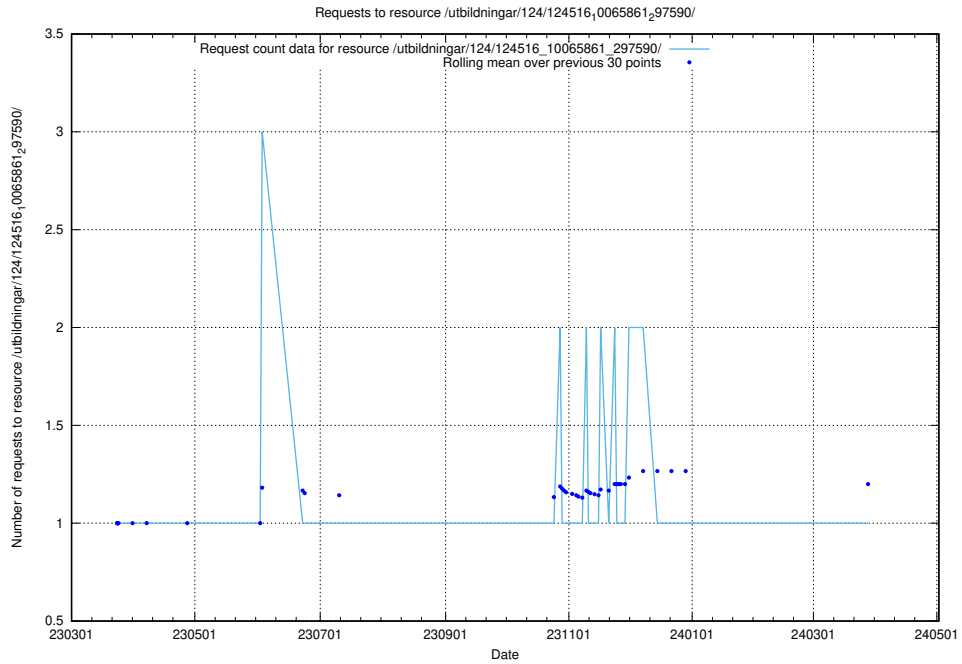

5.1874 Usage of /utbildningar/124/124516_10065861_297590/

Here, we count the number of requests to resource /utbildningar/124/124516_10065861_297590/.

5.1875 Usage of /availability/uptime/20240408/

Here, we count the number of requests to resource /availability/uptime/20240408/.