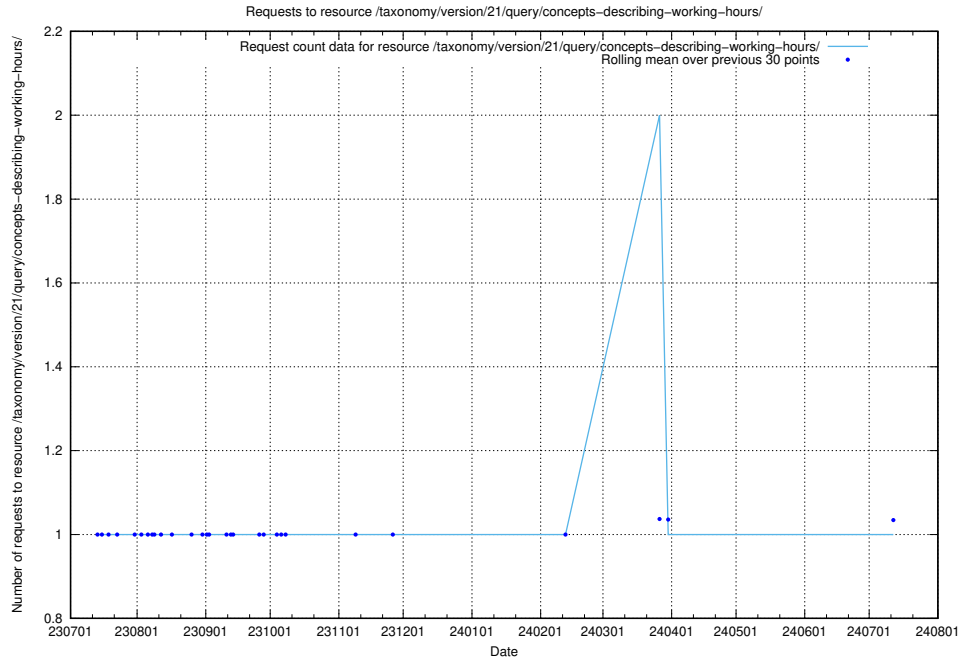

5.5521 Usage of /taxonomy/version/21/query/concepts-describing-working-hours/

Here, we count the number of requests to resource /taxonomy/version/21/query/concepts-describing-working-hours/.