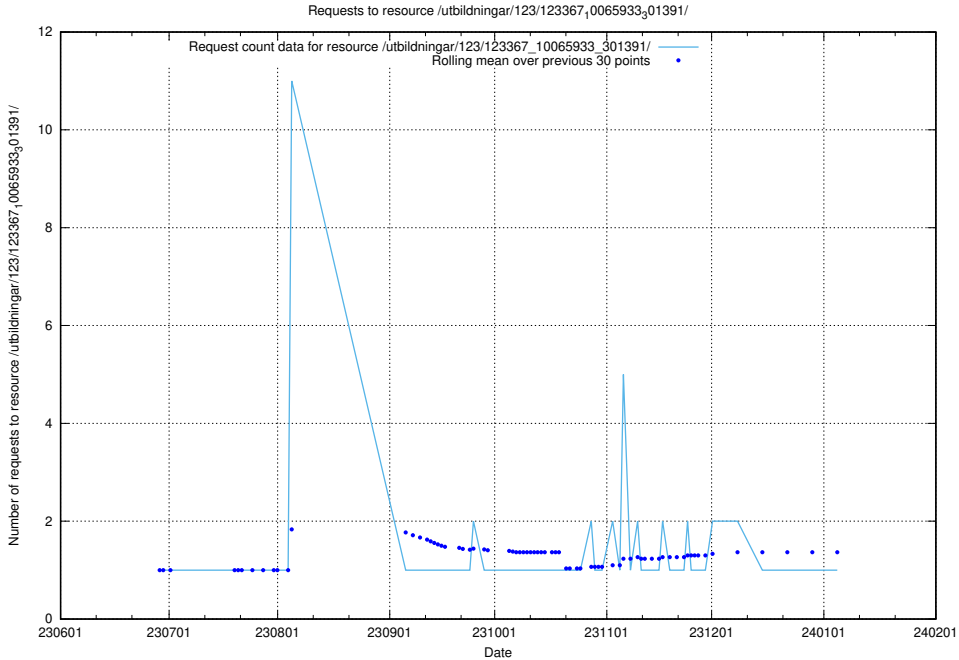

5.5961 Usage of /utbildningar/123/123367_10065933_301391/

Here, we count the number of requests to resource /utbildningar/123/123367_10065933_301391/.