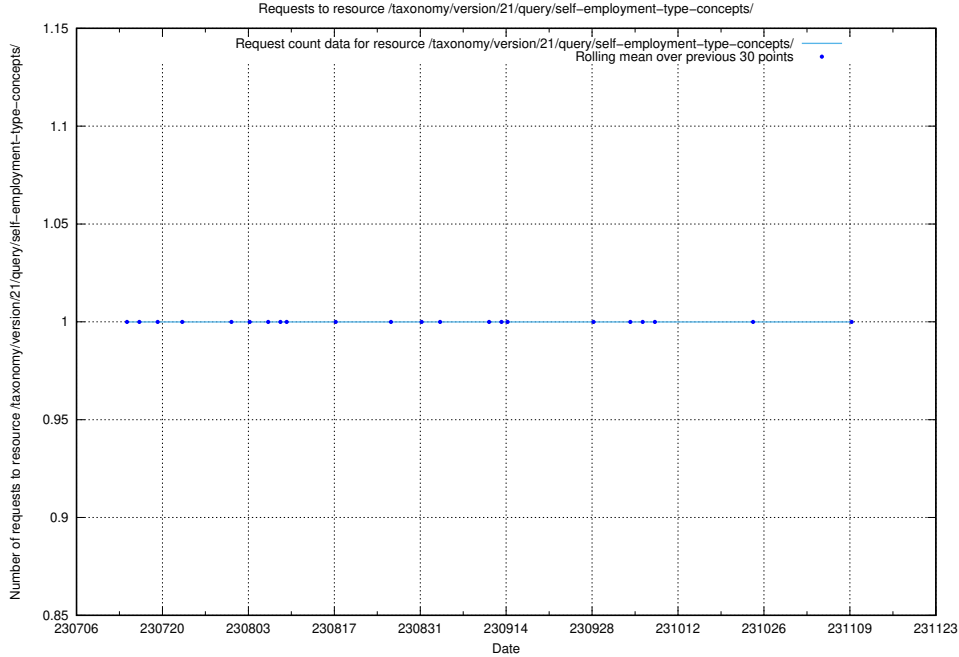

5.5516 Usage of /taxonomy/version/21/query/self-employment-type-concepts/

Here, we count the number of requests to resource /taxonomy/version/21/query/self-employment-type-concepts/.