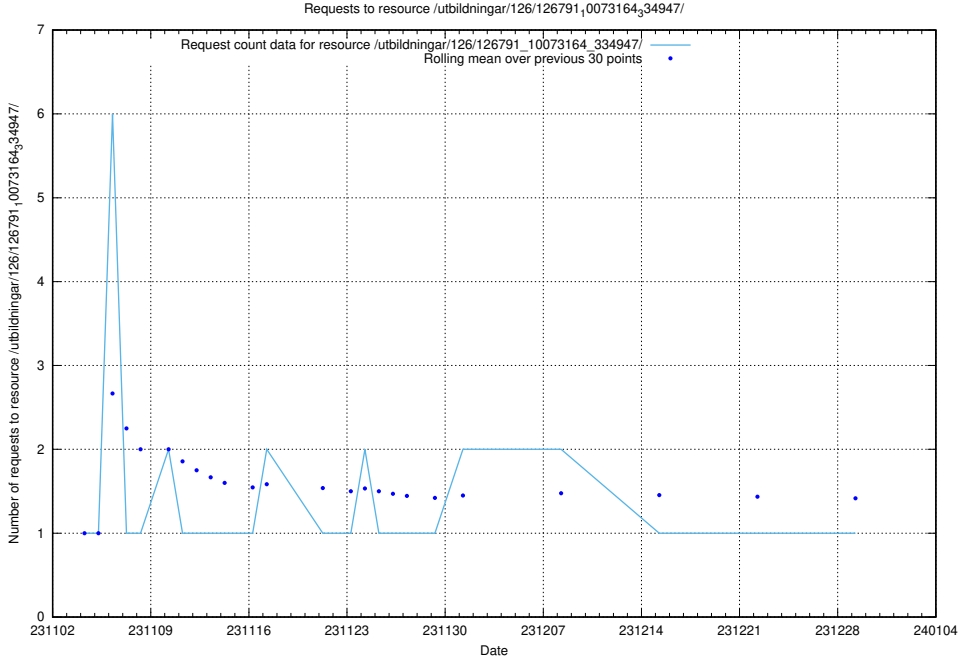

5.4542 Usage of /utbildningar/126/126791_10073164_334947/

Here, we count the number of requests to resource /utbildningar/126/126791_10073164_334947/.