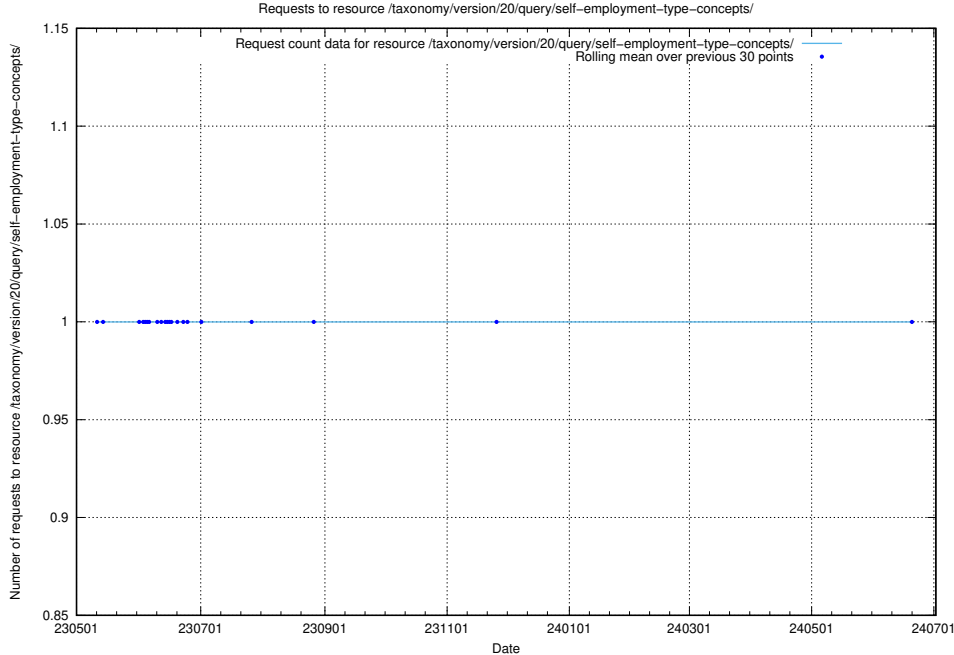

5.6413 Usage of /taxonomy/version/20/query/self-employment-type-concepts/

Here, we count the number of requests to resource /taxonomy/version/20/query/self-employment-type-concepts/.