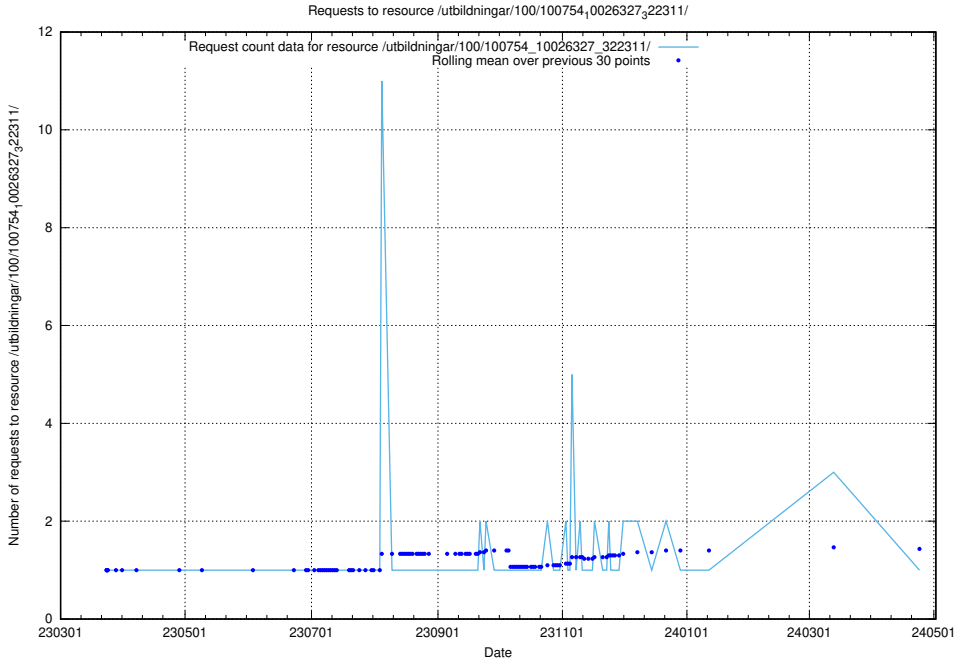

5.6013 Usage of /utbildningar/100/100754_10026327_322311/

Here, we count the number of requests to resource /utbildningar/100/100754_10026327_322311/.