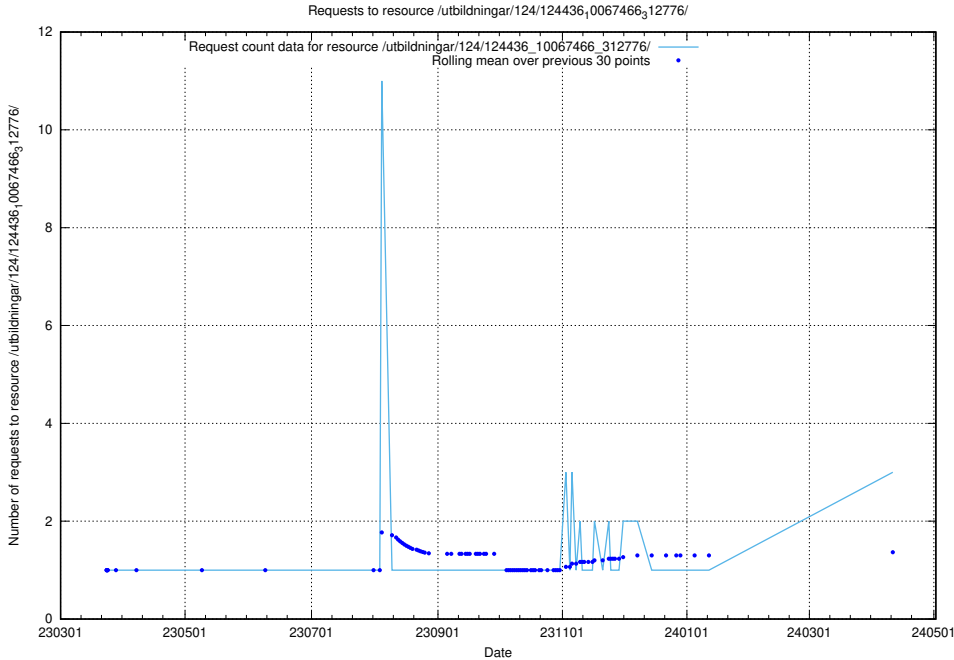

5.295 Usage of /utbildningar/124/124436_10067466_312776/

Here, we count the number of requests to resource /utbildningar/124/124436_10067466_312776/.