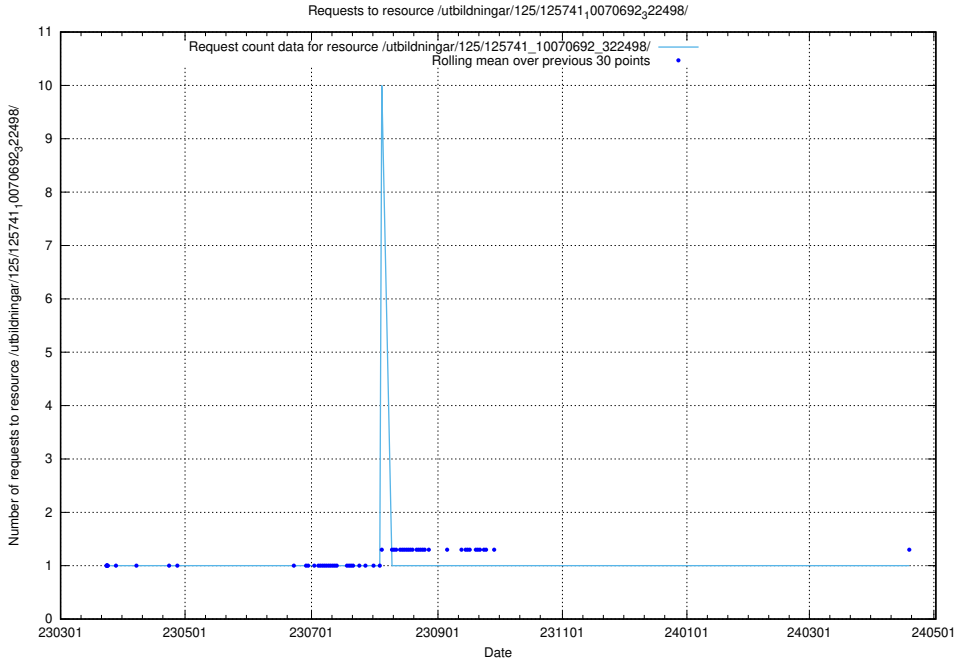

5.6902 Usage of /utbildningar/125/125741_10070692_322498/

Here, we count the number of requests to resource /utbildningar/125/125741_10070692_322498/.