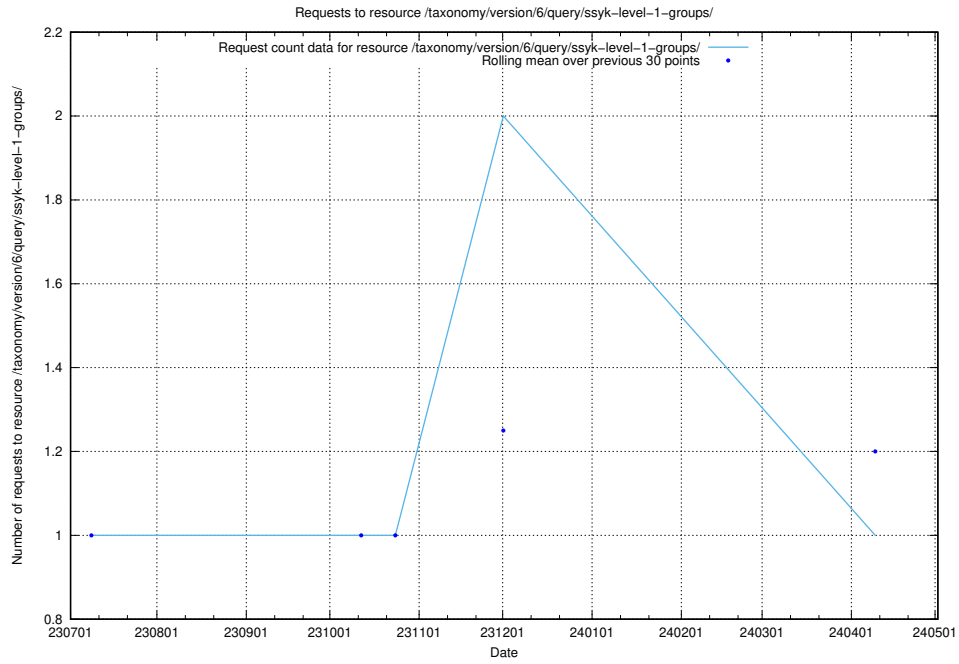

5.5656 Usage of /taxonomy/version/6/query/ssyk-level-1-groups/

Here, we count the number of requests to resource /taxonomy/version/6/query/ssyk-level-1-groups/.