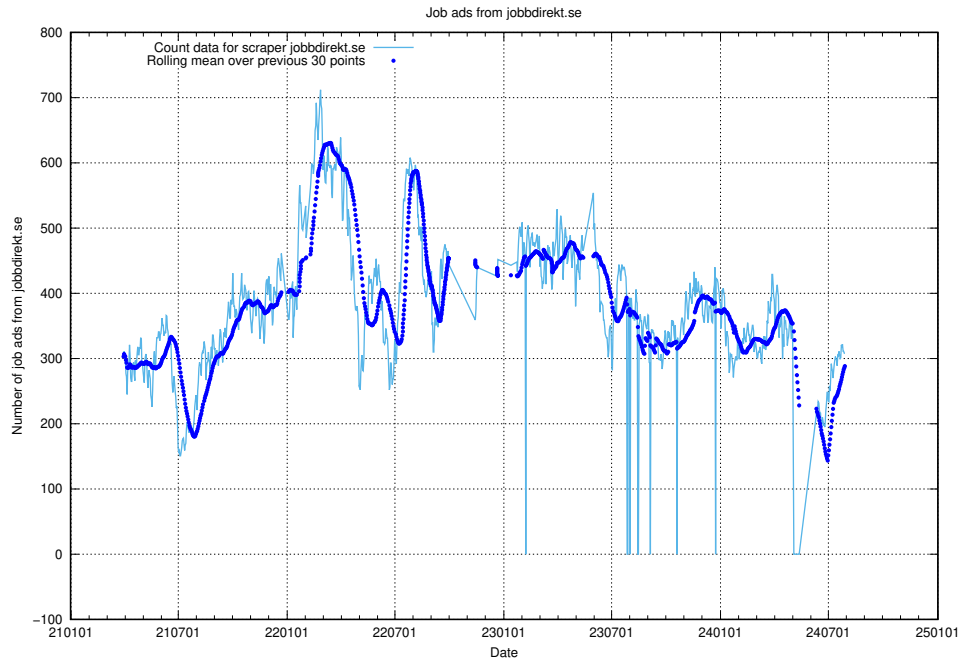

13.9 Number of ads by scraper jobbdirekt.se

Here, we count the number of job ads scraped from jobbdirekt.se.