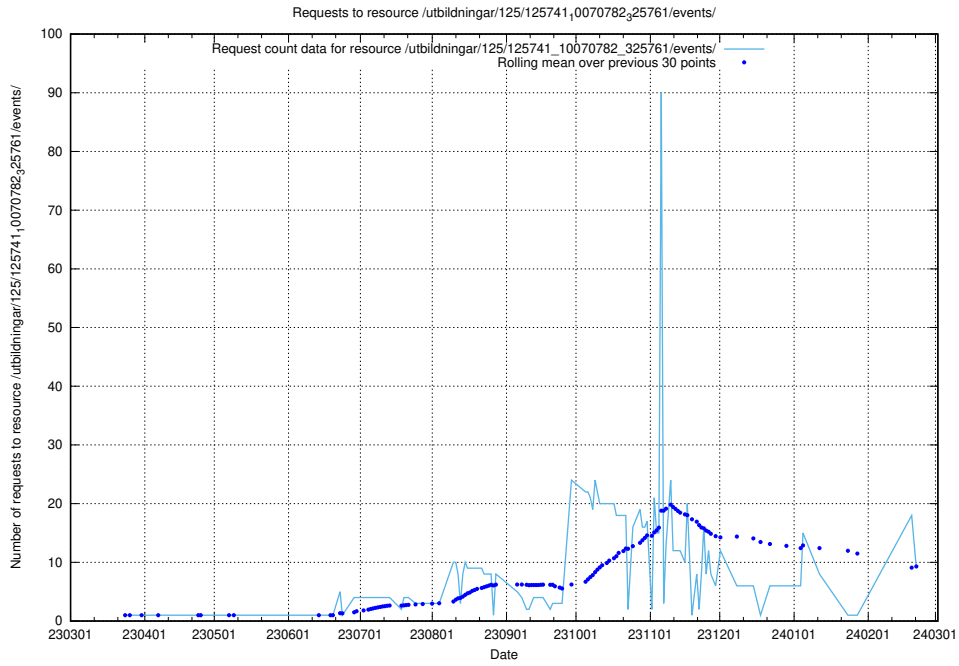

5.35 Usage of /utbildningar/125/125741_10070782_325761/events/

Here, we count the number of requests to resource /utbildningar/125/125741_10070782_325761/events/