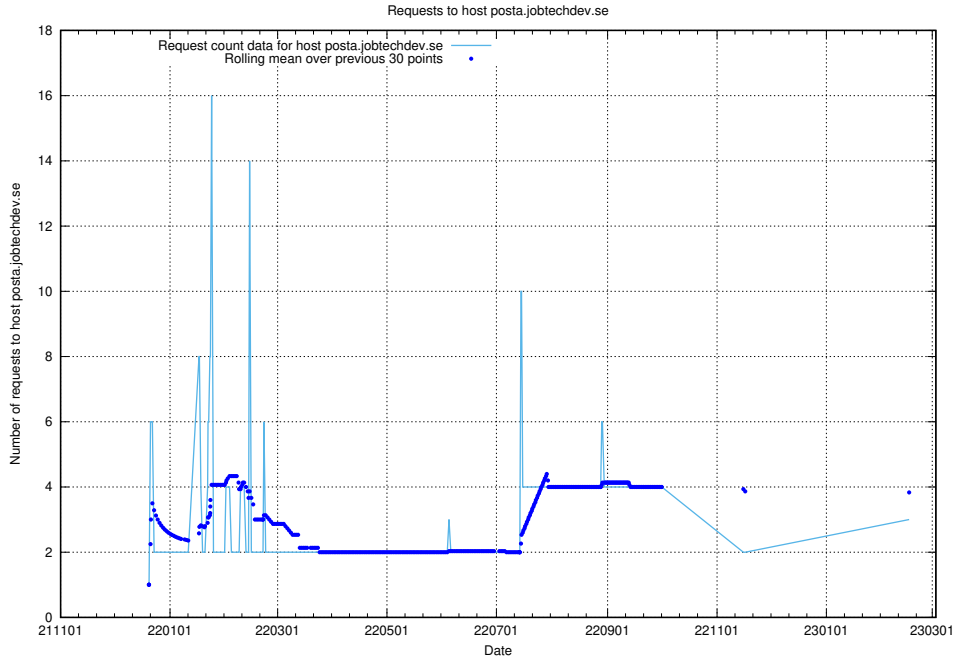

7.202 Usage of `posta.jobtechdev.se`

Here, we count the number of requests to host `posta.jobtechdev.se`.