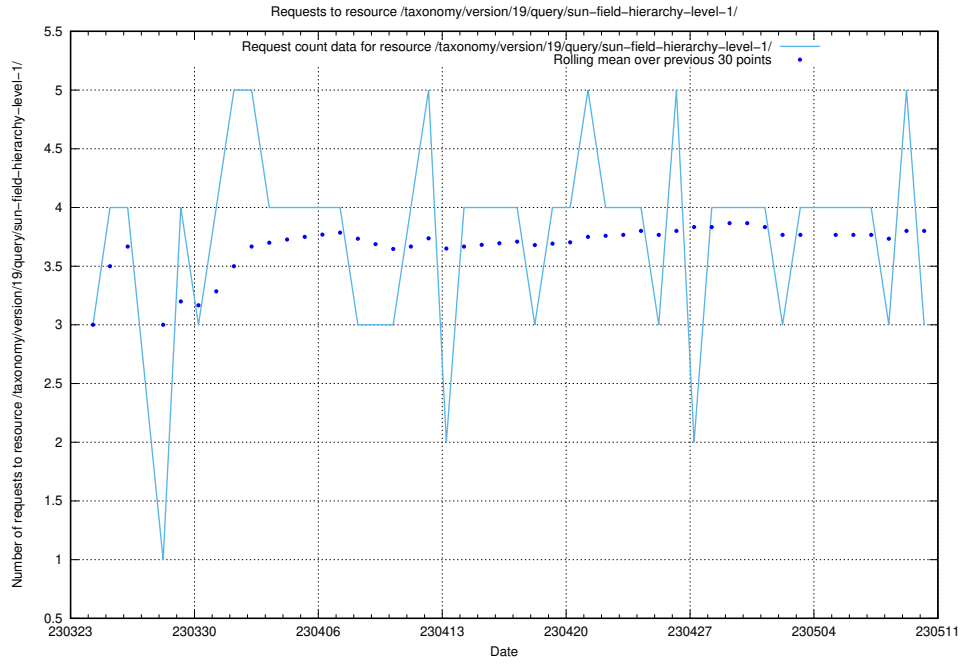

5.390 Usage of /taxonomy/version/19/query/sun-field-hierarchy-level-1/

Here, we count the number of requests to resource /taxonomy/version/19/query/sun-field-hierarchy-level-1/.