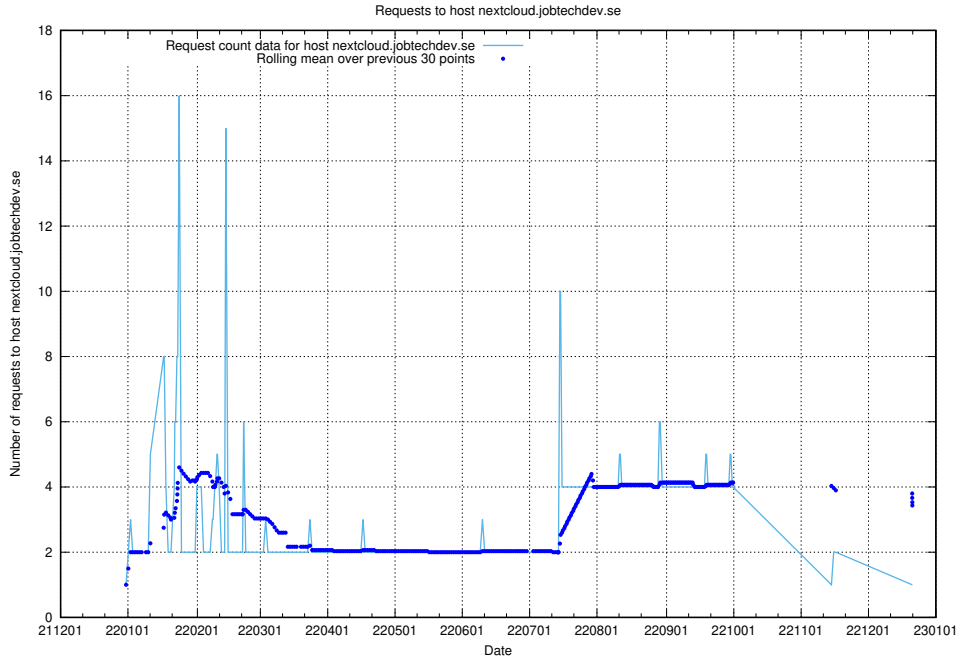

7.623 Usage of nextcloud.jobtechdev.se

Here, we count the number of requests to host nextcloud.jobtechdev.se.