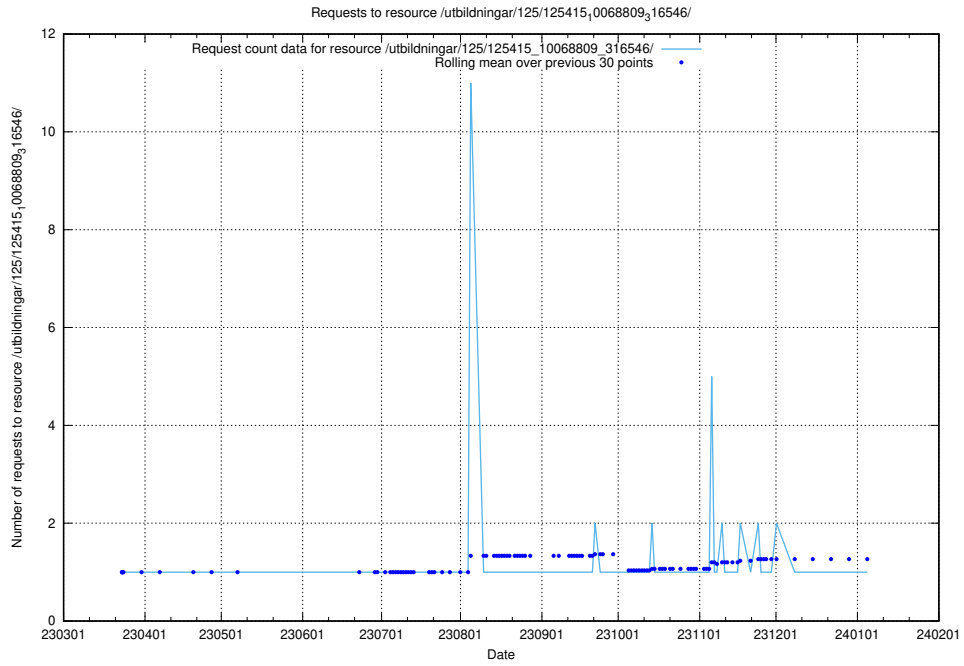

5.1052 Usage of /utbildningar/125/125415_10068809_316546/

Here, we count the number of requests to resource /utbildningar/125/125415_10068809_316546/.