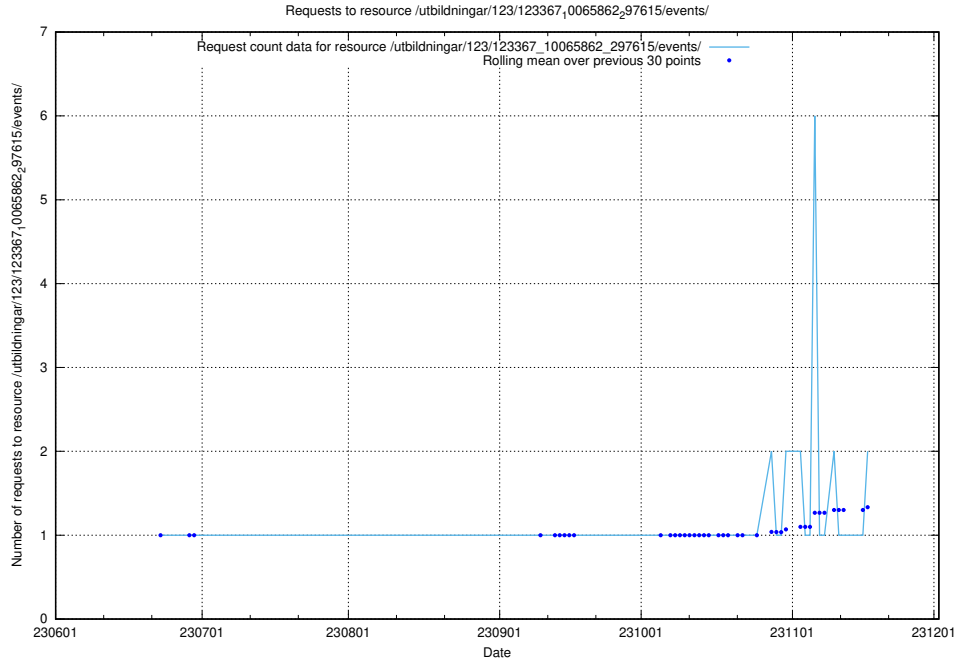

5.797 Usage of /utbildningar/123/123367_10065862_297615/events/

Here, we count the number of requests to resource /utbildningar/123/123367_10065862_297615/events/