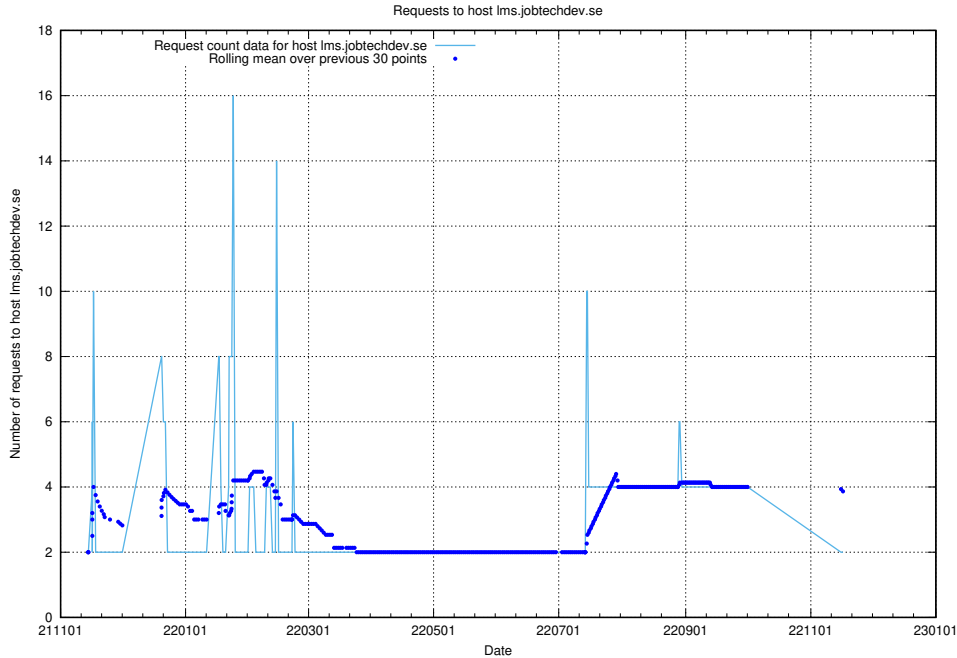

7.579 Usage of lms.jobtechdev.se

Here, we count the number of requests to host lms.jobtechdev.se.