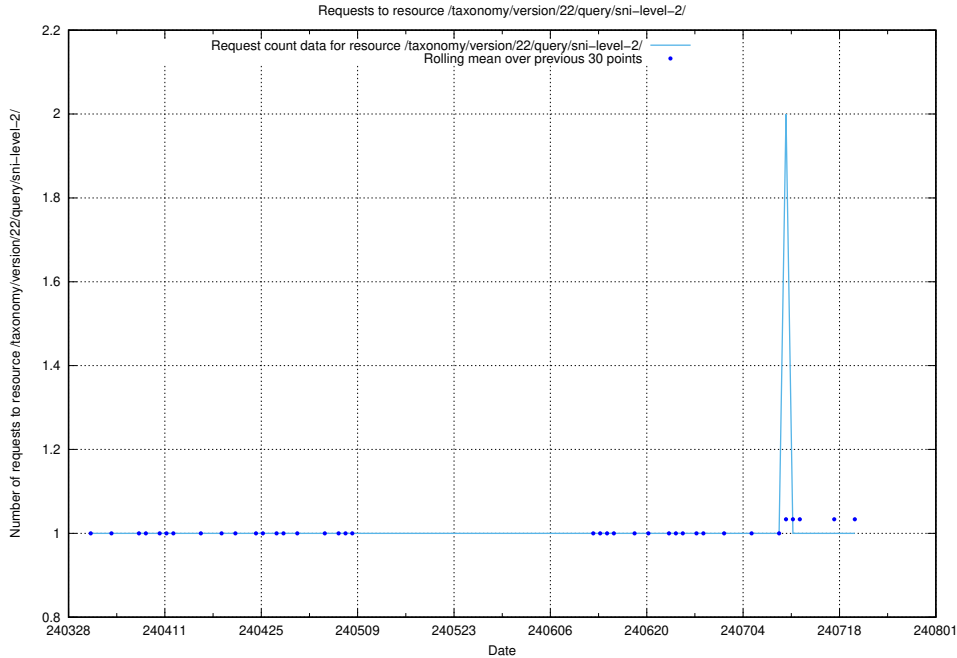

5.1982 Usage of /taxonomy/version/22/query/sni-level-2/

Here, we count the number of requests to resource /taxonomy/version/22/query/sni-level-2/.