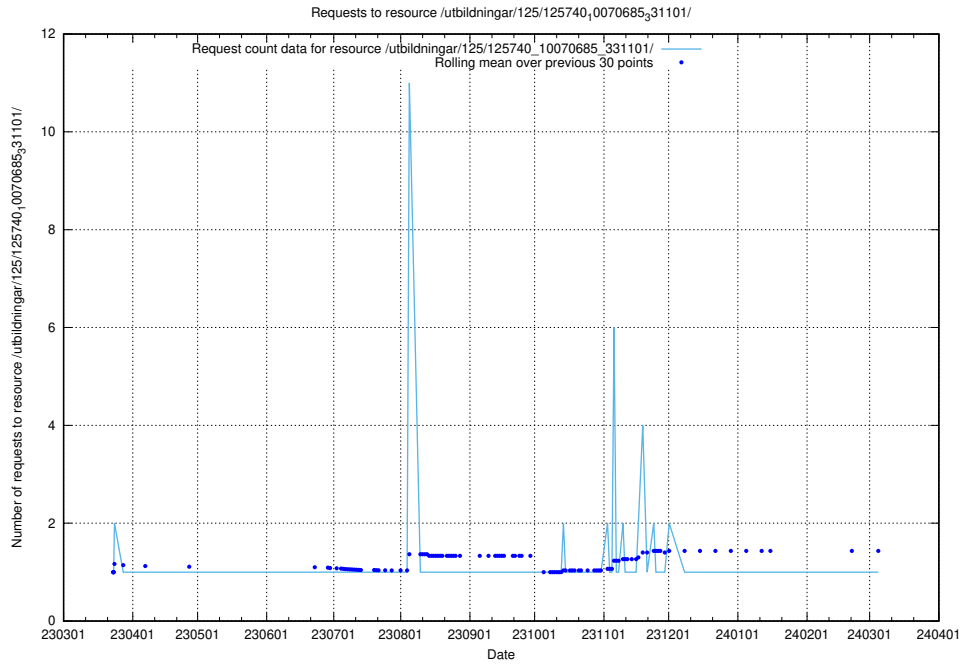

5.930 Usage of /utbildningar/125/125740_10070685_331101/

Here, we count the number of requests to resource /utbildningar/125/125740_10070685_331101/.