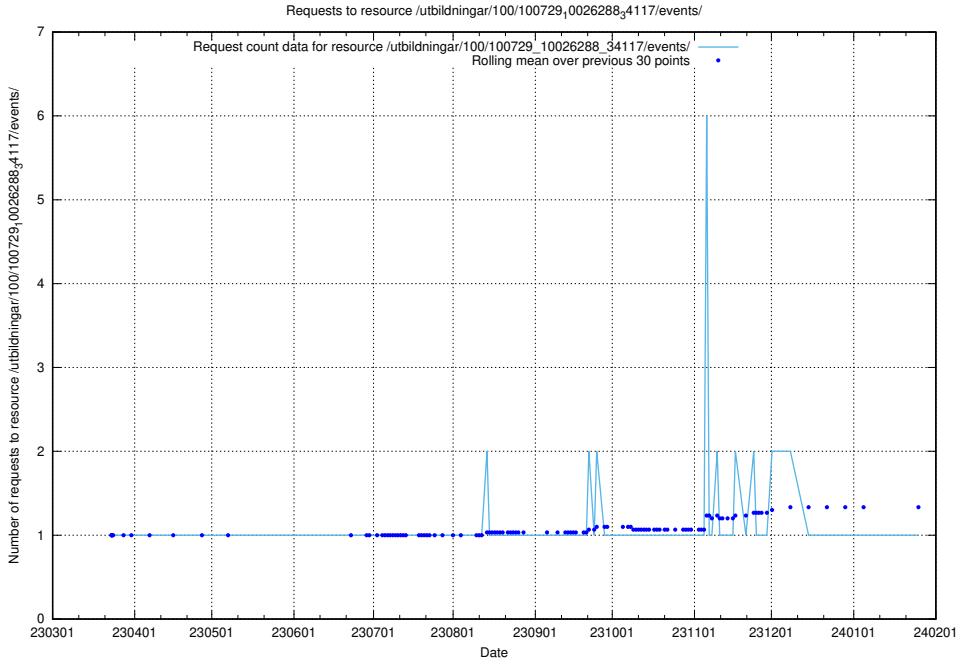

5.6103 Usage of /utbildningar/100/100729_10026288_34117/events/

Here, we count the number of requests to resource /utbildningar/100/100729_10026288_34117/events/.