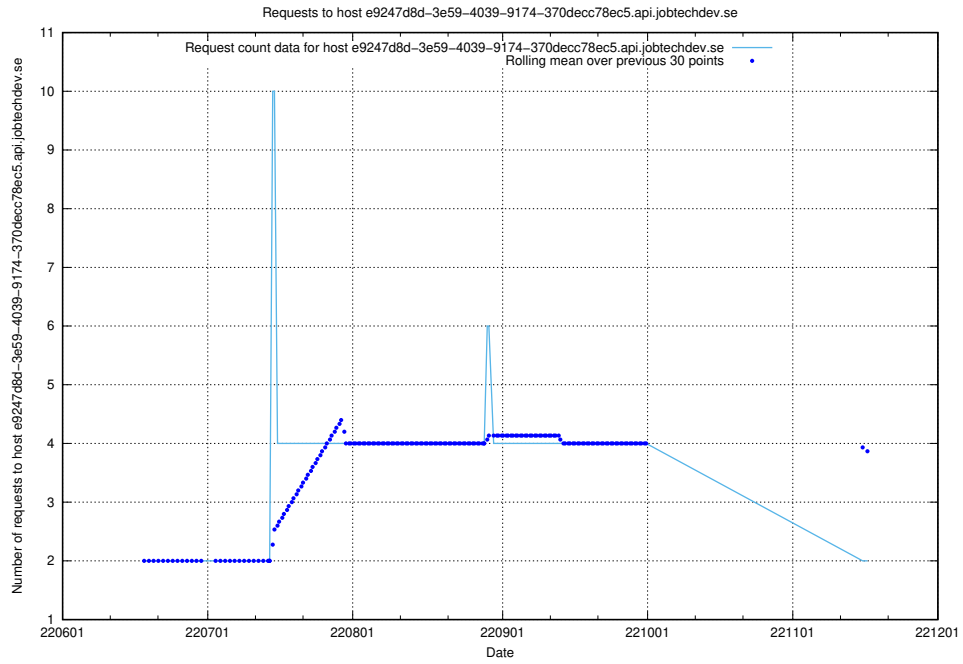

7.403 Usage of e9247d8d-3e59-4039-9174-370decc78ec5.api.jobtechdev.se

Here, we count the number of requests to host e9247d8d-3e59-4039-9174-370decc78ec5.api.jobtechdev.se.