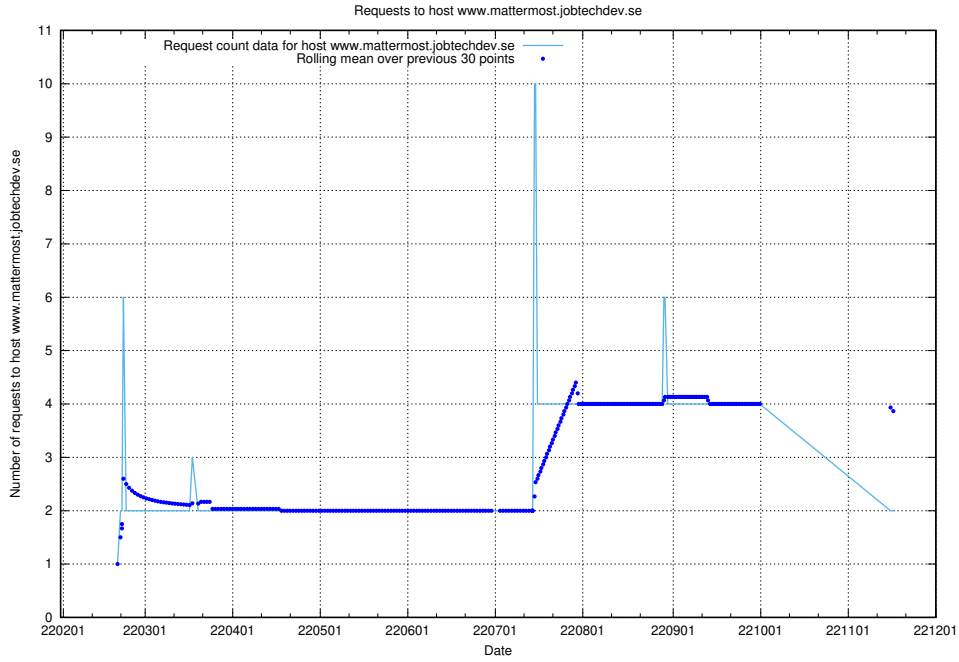

7.530 Usage of www.mattermost.jobtechdev.se

Here, we count the number of requests to host www.mattermost.jobtechdev.se.