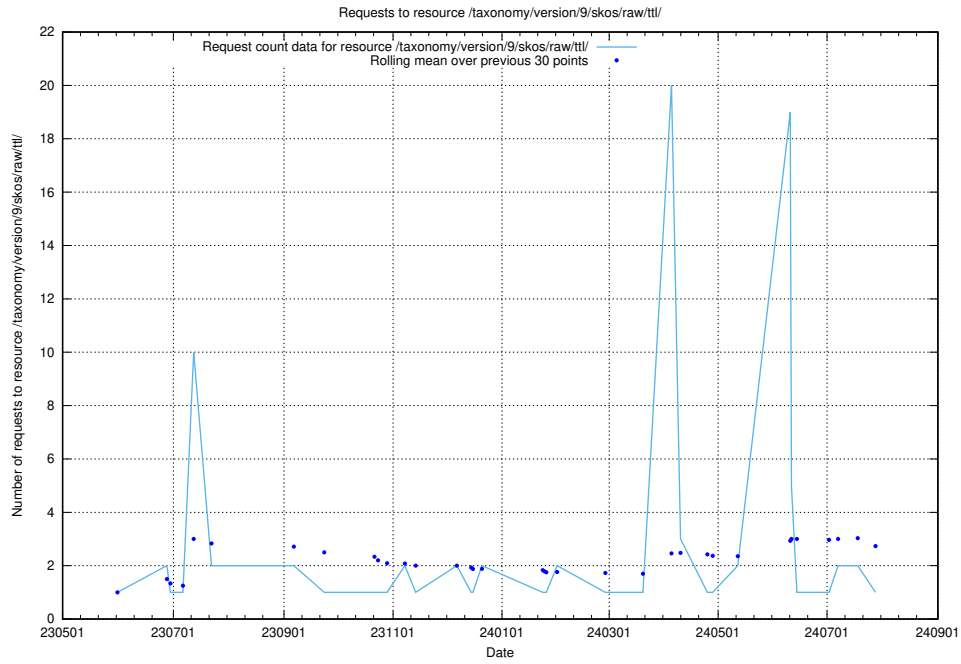

5.6367 Usage of /taxonomy/version/9/skos/raw/ttl/

Here, we count the number of requests to resource /taxonomy/version/9/skos/raw/ttl/.