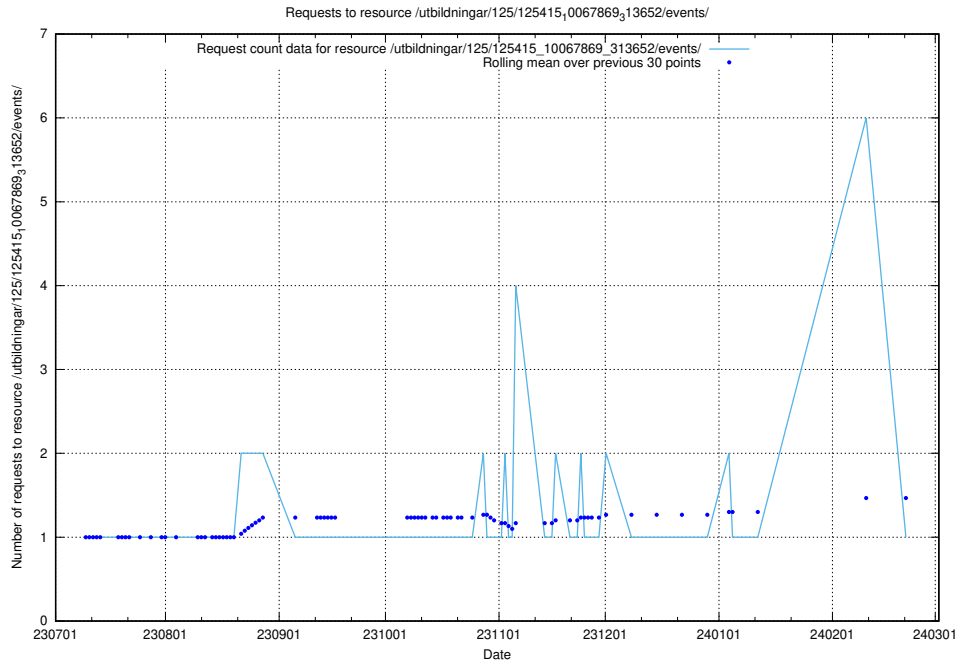

5.5542 Usage of /utbildningar/125/125415_10067869_313652/events/

Here, we count the number of requests to resource /utbildningar/125/125415_10067869_313652/events/