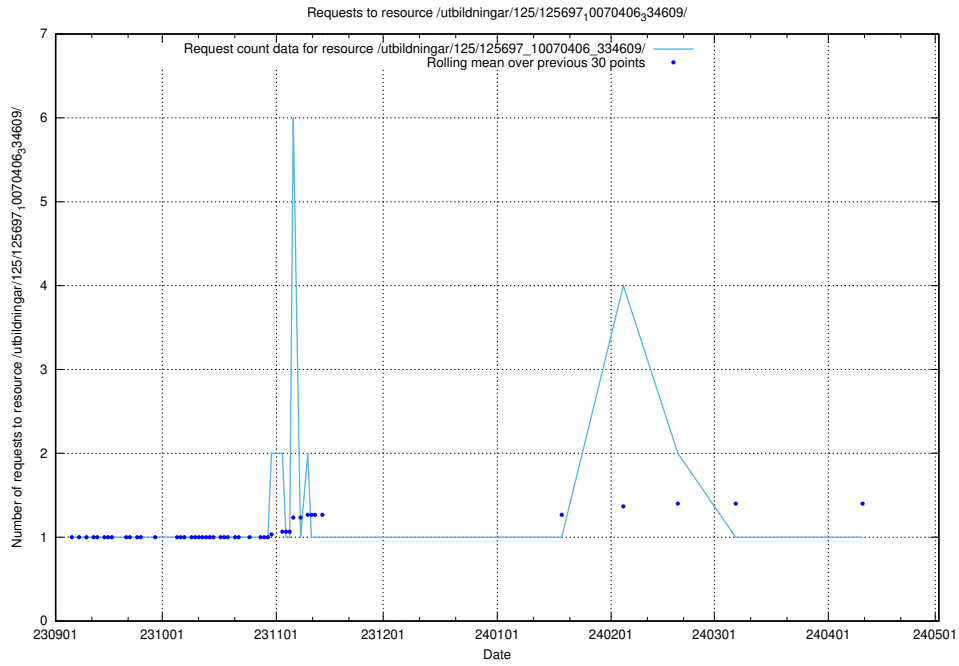

5.5087 Usage of /utbildningar/125/125697_10070406_334609/

Here, we count the number of requests to resource /utbildningar/125/125697_10070406_334609/.