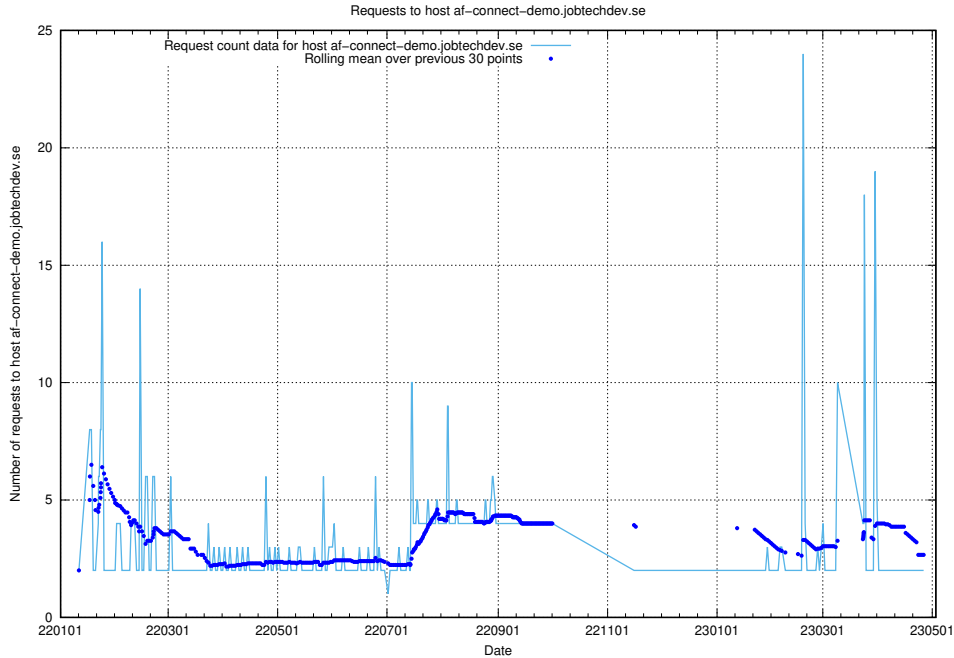

7.283 Usage of af-connect-demo.jobtechdev.se

Here, we count the number of requests to host af-connect-demo.jobtechdev.se.