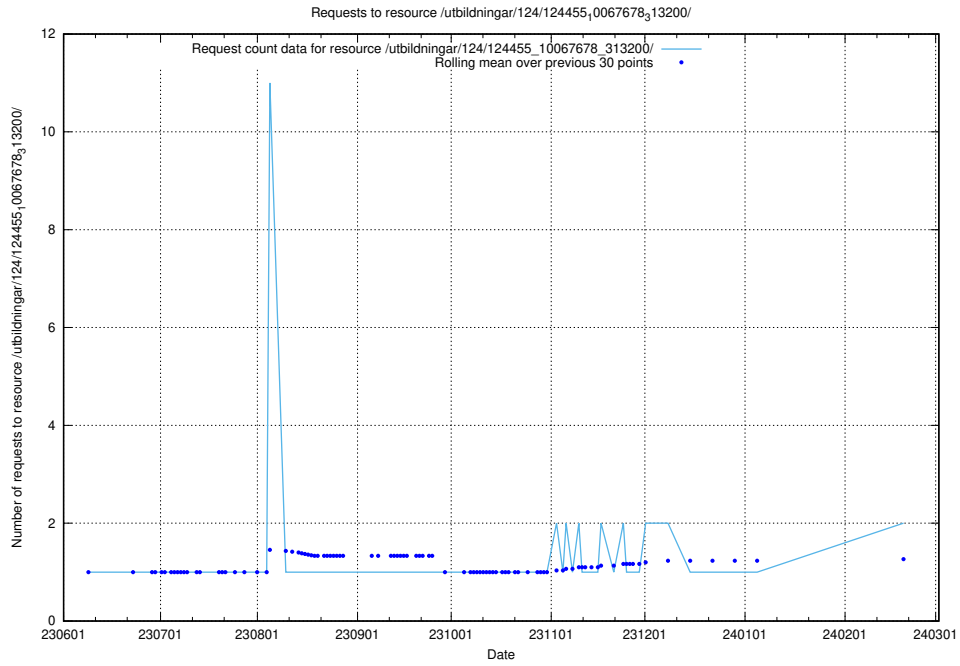

5.812 Usage of /utbildningar/124/124455_10067678_313200/

Here, we count the number of requests to resource /utbildningar/124/124455_10067678_313200/.