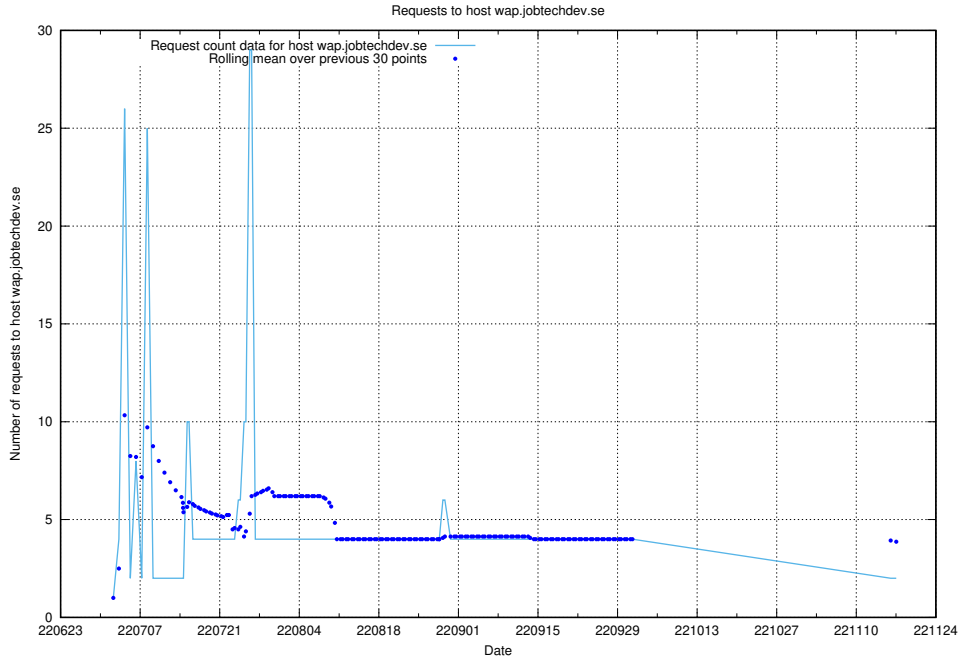

7.397 Usage of wap.jobtechdev.se

Here, we count the number of requests to host wap.jobtechdev.se.