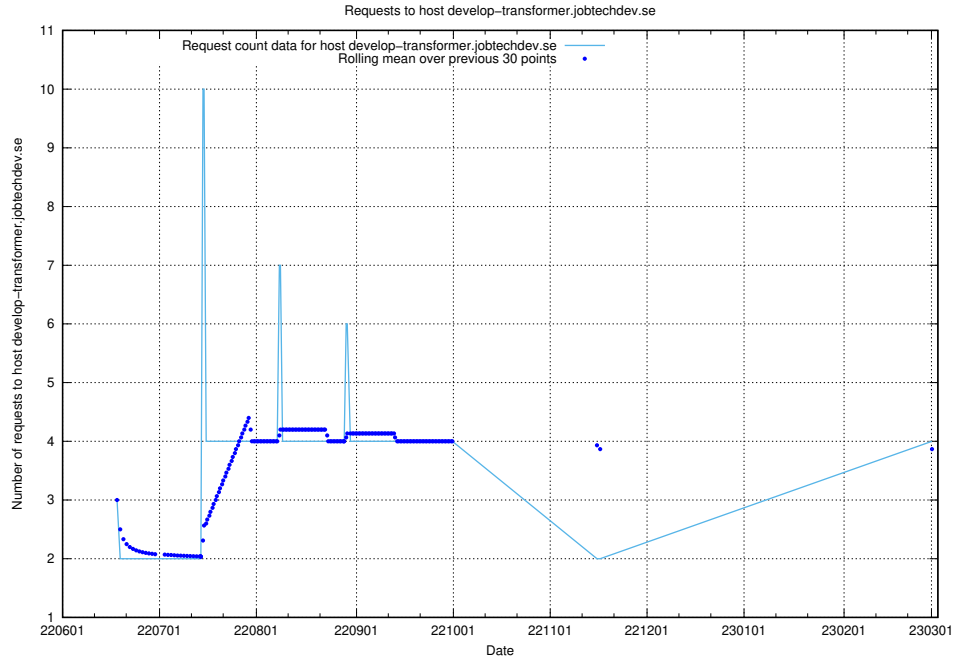

7.149 Usage of develop-transformer.jobtechdev.se

Here, we count the number of requests to host develop-transformer.jobtechdev.se.