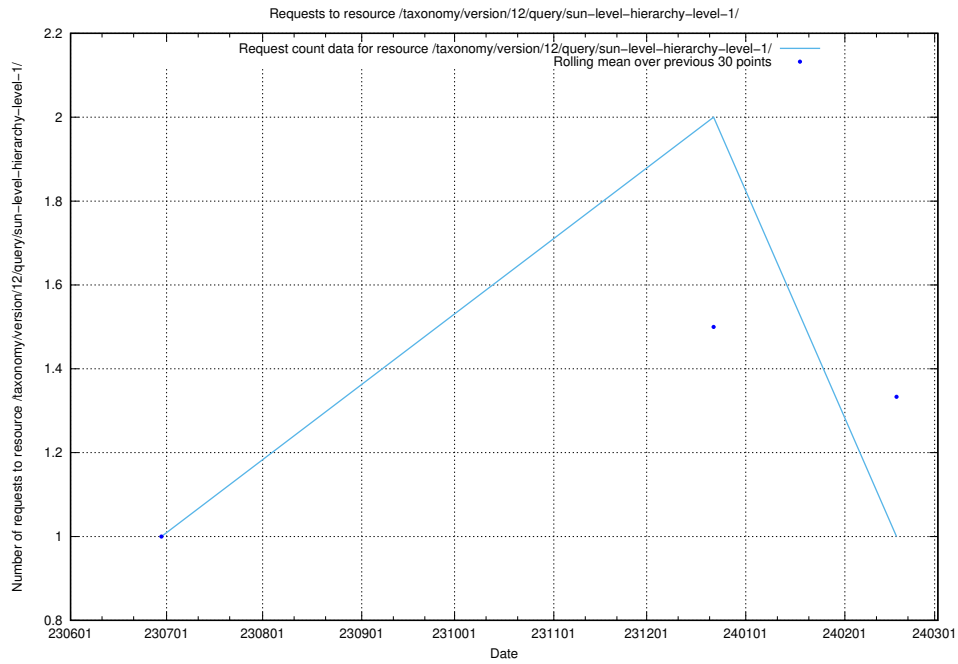

5.5843 Usage of /taxonomy/version/12/query/sun-level-hierarchy-level-1/

Here, we count the number of requests to resource /taxonomy/version/12/query/sun-level-hierarchy-level-1/.