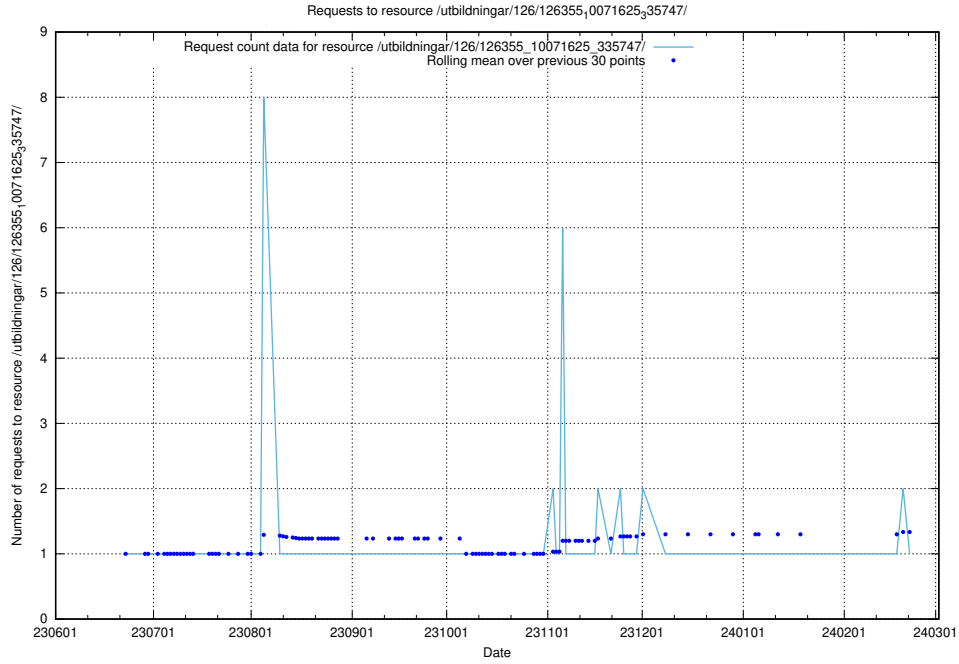

Here, we count the number of requests to resource /utbildningar/126/126355_10071625_335747/events/

5.6087 Usage of /utbildningar/126/126355_10071625_335747/

Here, we count the number of requests to resource /utbildningar/126/126355_10071625_335747/.