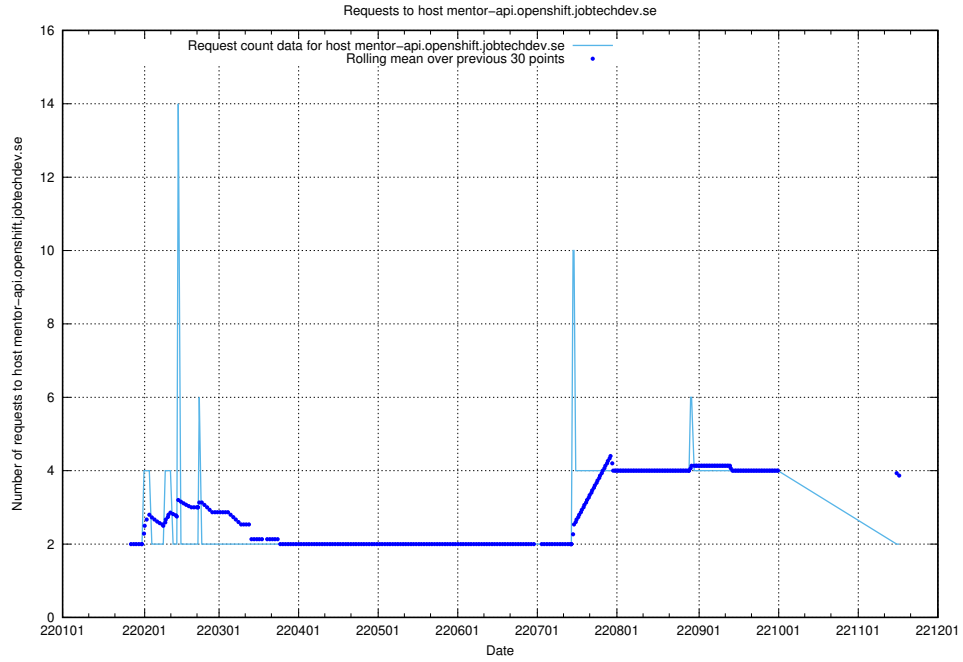

7.576 Usage of mentor-api.openshift.jobtechdev.se

Here, we count the number of requests to host mentor-api.openshift.jobtechdev.se.

7.577 Usage of mentor-api-4.openshift.jobtechdev.se

Here, we count the number of requests to host mentor-api-4.openshift.jobtechdev.se.