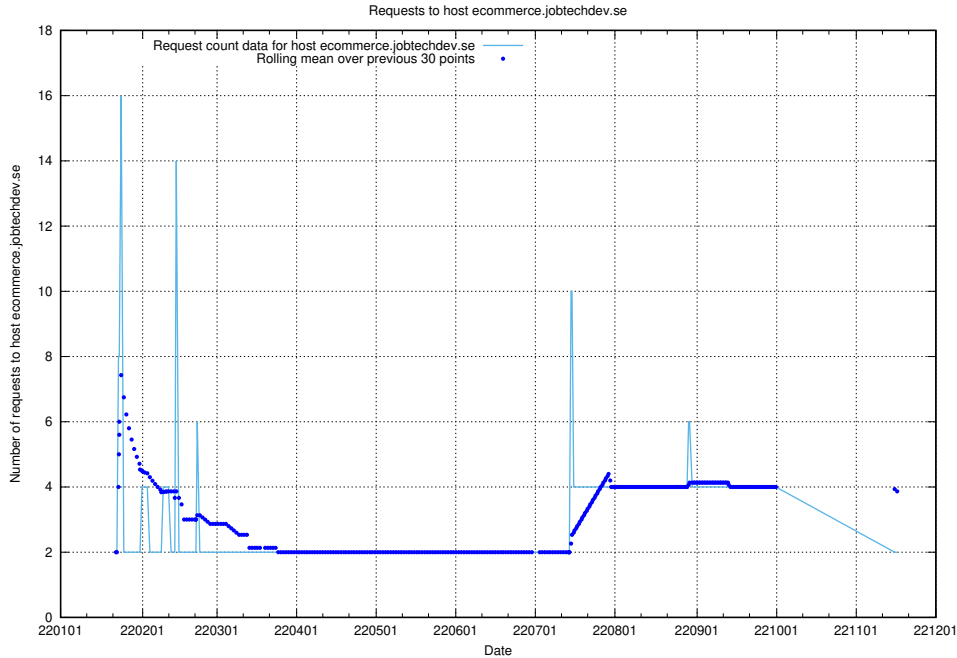

7.257 Usage of ecommerce.jobtechdev.se

Here, we count the number of requests to host ecommerce.jobtechdev.se.