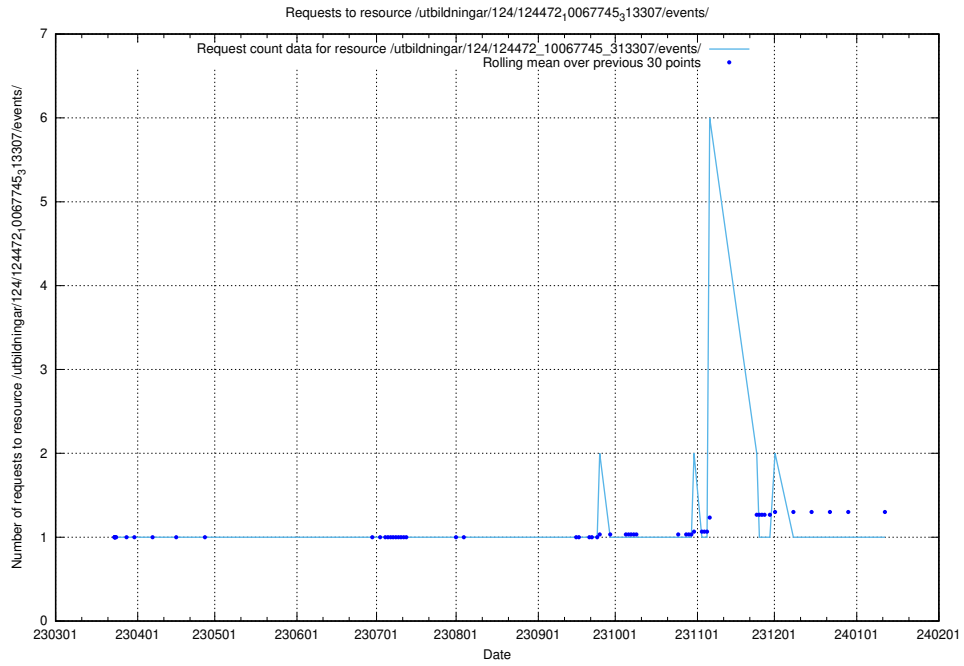

5.3404 Usage of /utbildningar/124/124472_10067745_313307/events/

Here, we count the number of requests to resource /utbildningar/124/124472_10067745_313307/events/