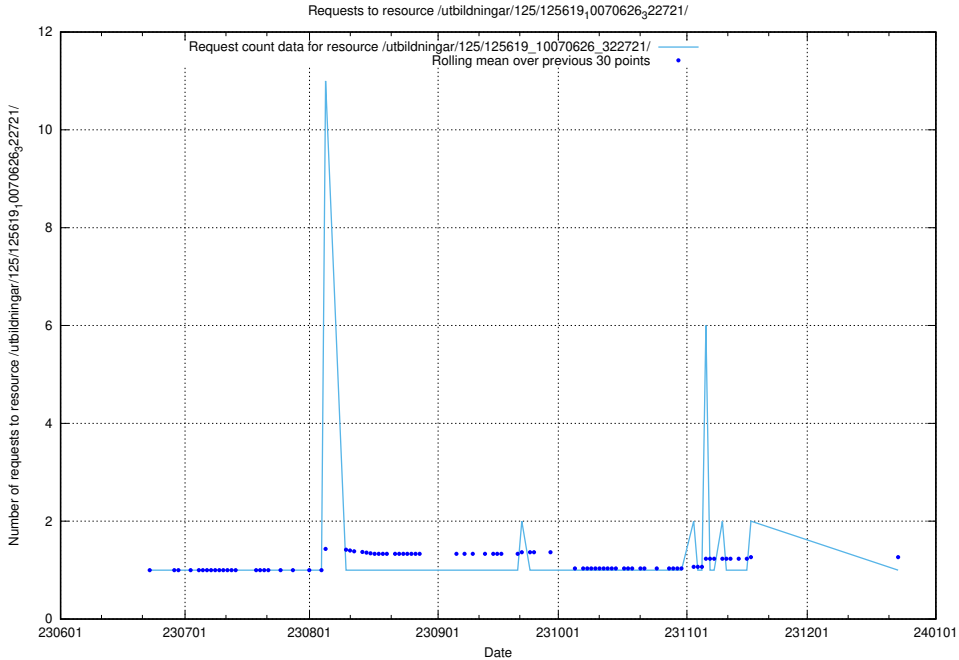

5.6148 Usage of /utbildningar/125/125619_10070626_322721/

Here, we count the number of requests to resource /utbildningar/125/125619_10070626_322721/.