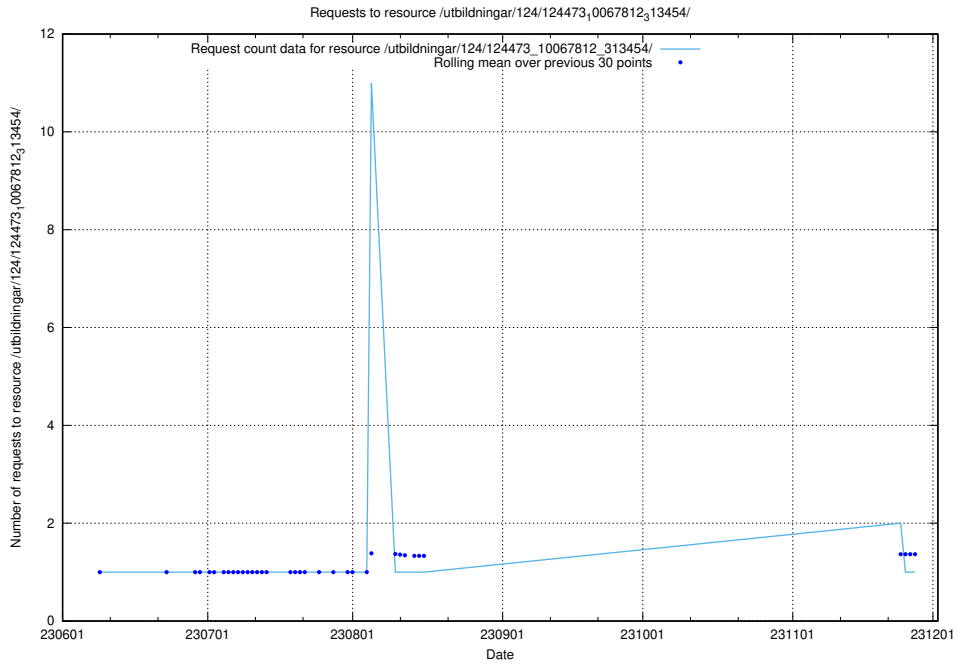

5.6330 Usage of /utbildningar/124/124473_10067812_313454/

Here, we count the number of requests to resource /utbildningar/124/124473_10067812_313454/.

5.6331 Usage of /utbildningar/124/124473_10067709_313266/events/