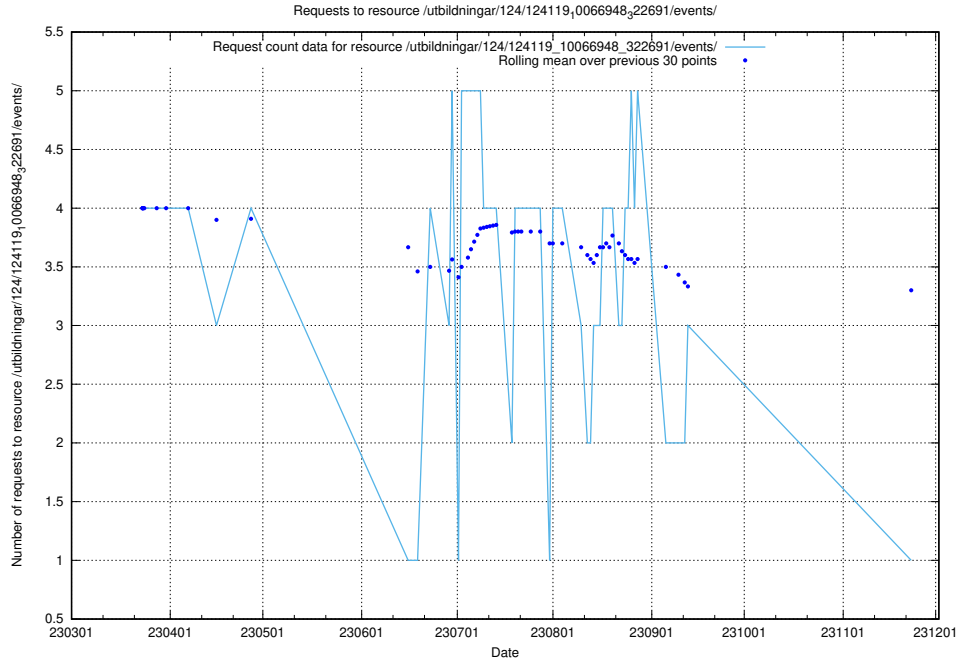

5.6683 Usage of /utbildningar/124/124119_10066948_322691/events/

Here, we count the number of requests to resource /utbildningar/124/124119_10066948_322691/events/