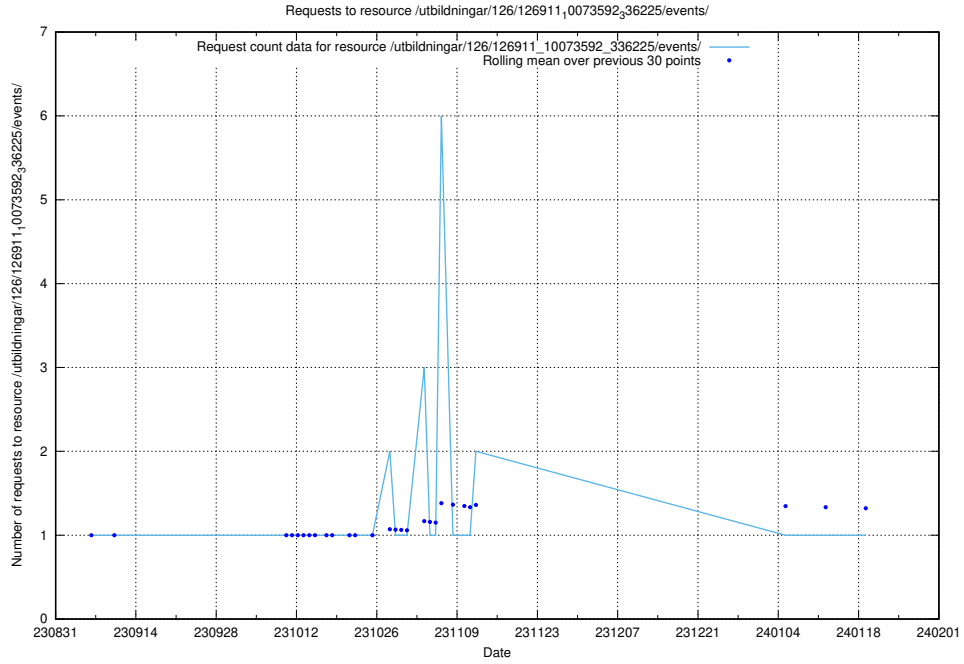

5.5069 Usage of /utbildningar/126/126911_10073592_336225/events/

Here, we count the number of requests to resource /utbildningar/126/126911_10073592_336225/events/