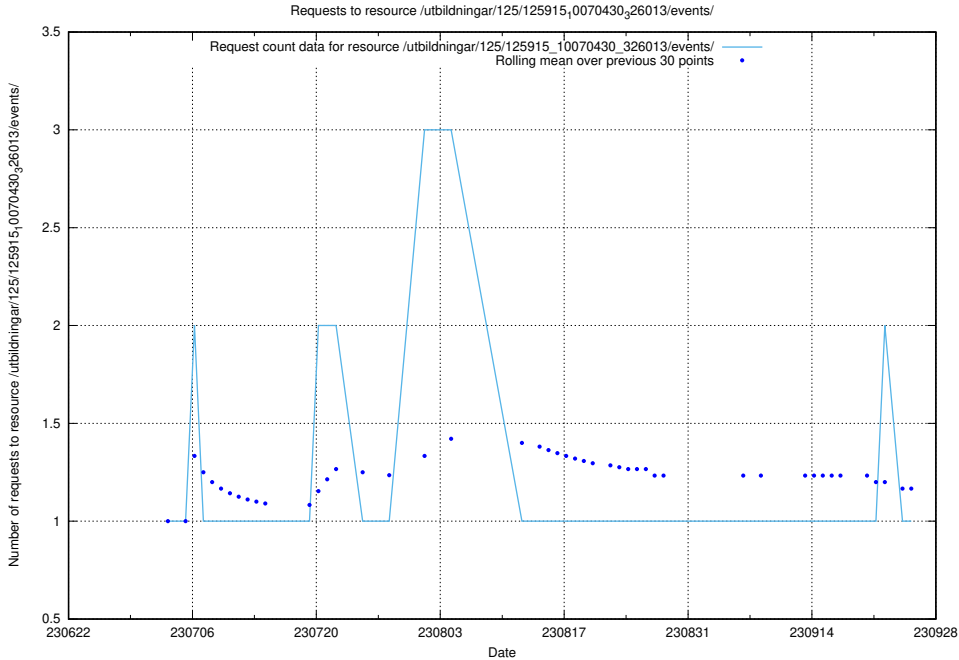

5.5794 Usage of /utbildningar/125/125915_10070430_326013/events/

Here, we count the number of requests to resource /utbildningar/125/125915_10070430_326013/events/