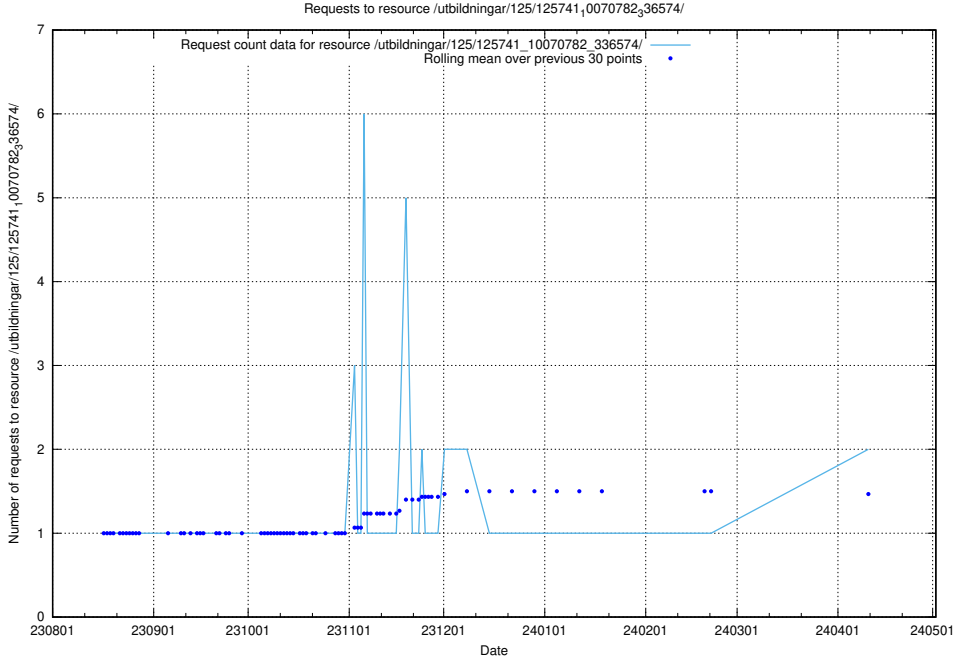

5.692 Usage of /utbildningar/125/125741_10070782_336574/

Here, we count the number of requests to resource /utbildningar/125/125741_10070782_336574/.