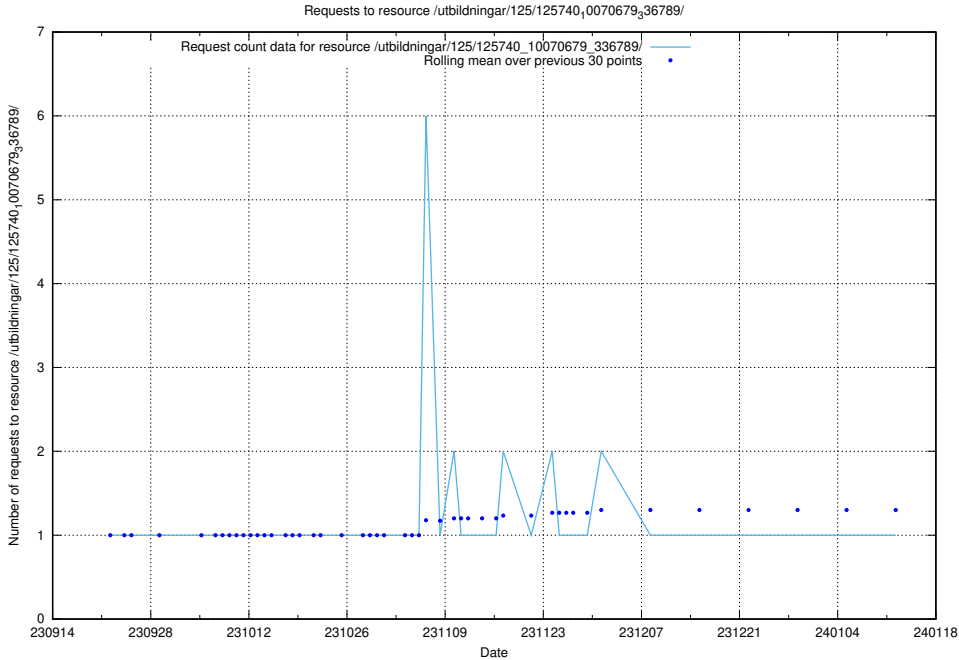

5.4917 Usage of /utbildningar/125/125740_10070679_336789/

Here, we count the number of requests to resource /utbildningar/125/125740_10070679_336789/.