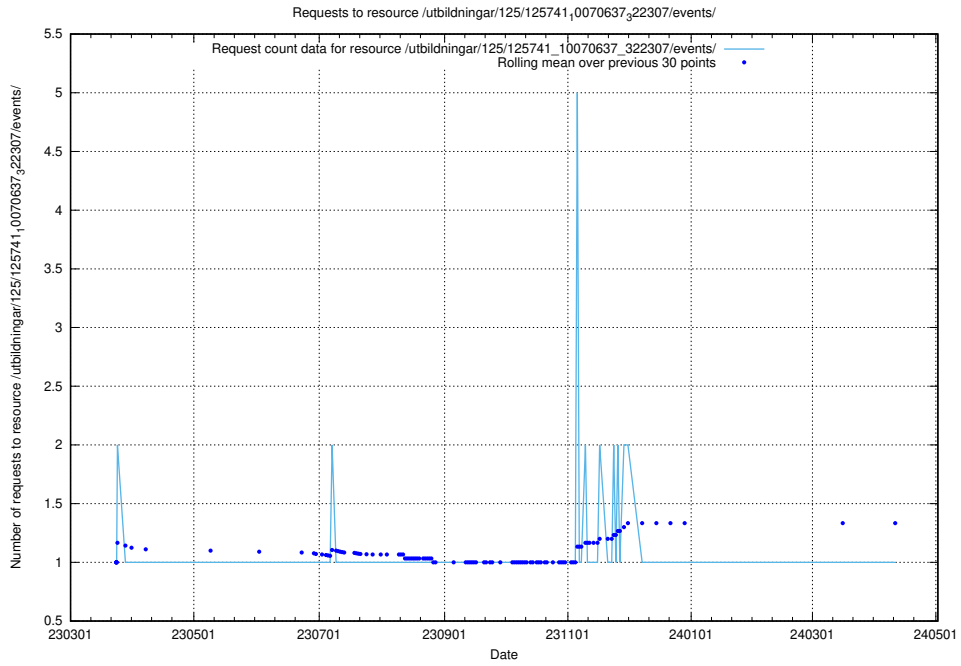

5.907 Usage of /utbildningar/125/125741_10070637_322307/events/

Here, we count the number of requests to resource /utbildningar/125/125741_10070637_322307/events/