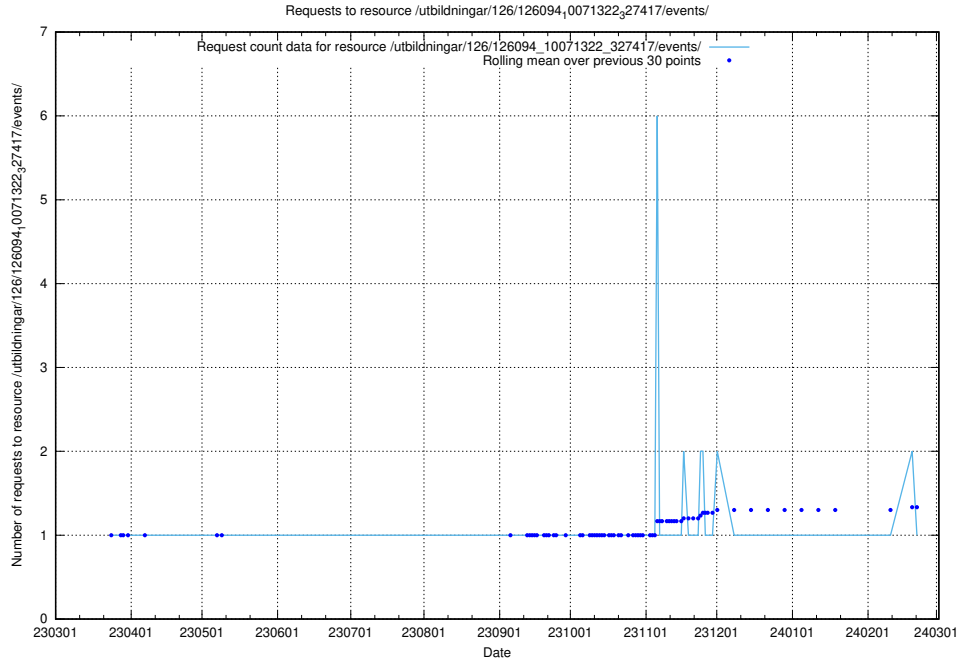

5.6632 Usage of /utbildningar/126/126094_10071322_327417/events/

Here, we count the number of requests to resource /utbildningar/126/126094_10071322_327417/events/