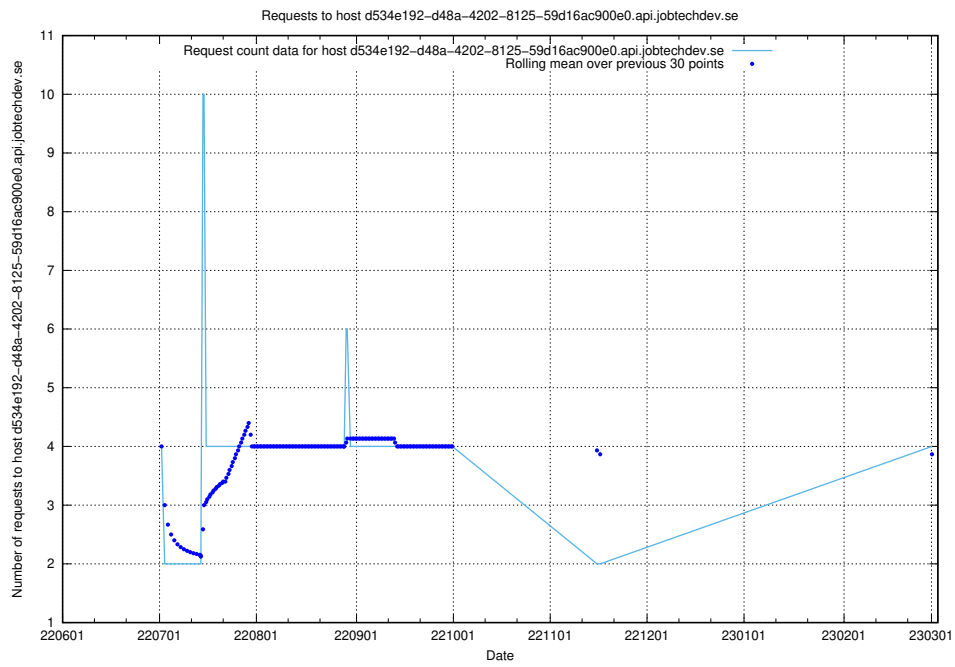

7.147 Usage of d534e192-d48a-4202-8125-59d16ac900e0.api.jobtechdev.se

Here, we count the number of requests to host d534e192-d48a-4202-8125-59d16ac900e0.api.jobtechdev.se.