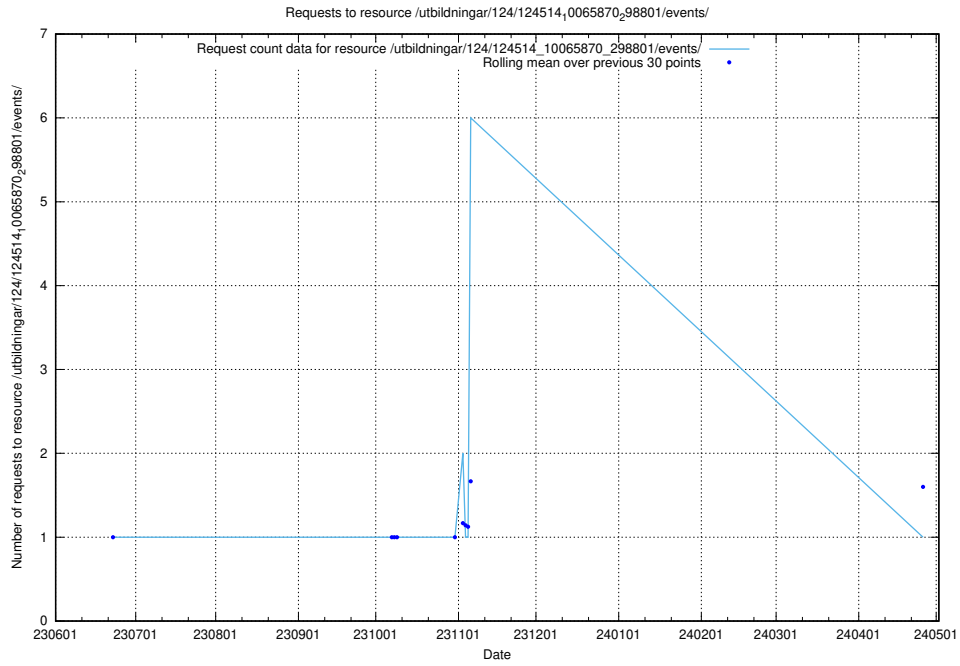

5.6206 Usage of /utbildningar/124/124514_10065870_298801/events/

Here, we count the number of requests to resource /utbildningar/124/124514_10065870_298801/events/