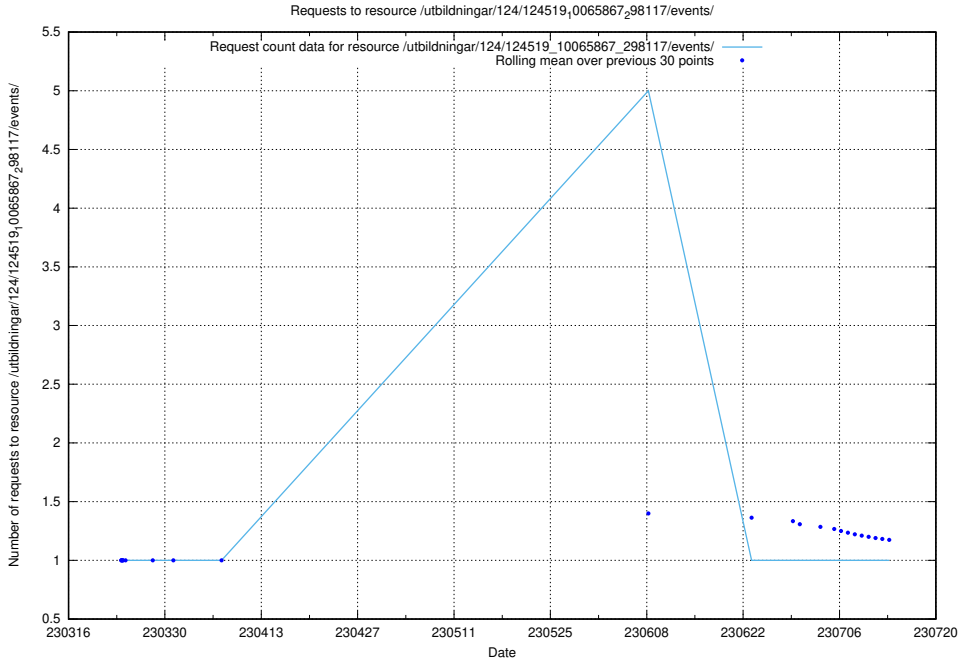

5.1669 Usage of /utbildningar/124/124519_10065867_298117/events/

Here, we count the number of requests to resource /utbildningar/124/124519_10065867_298117/events/