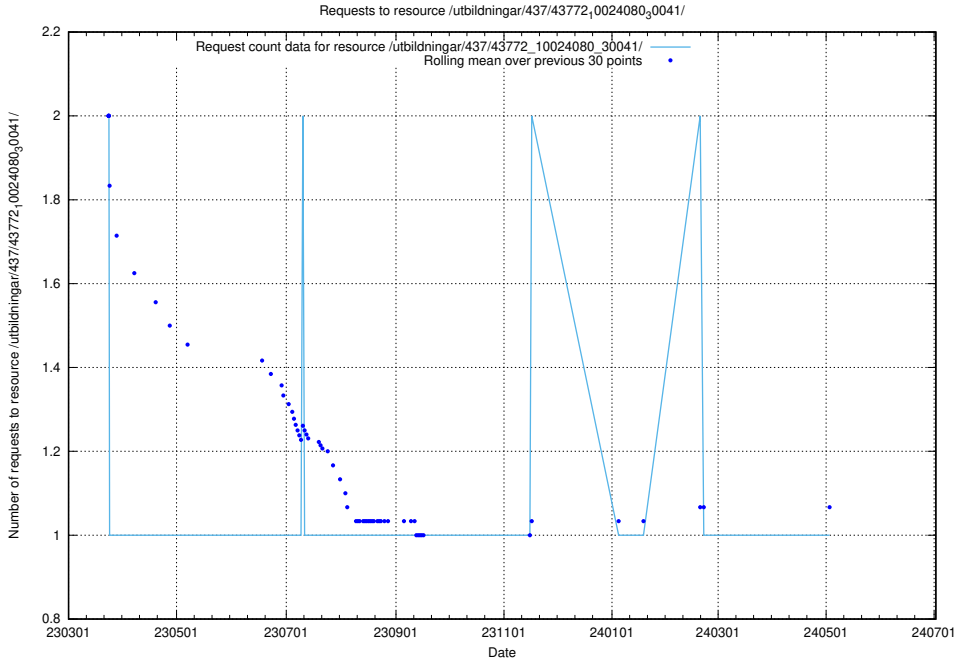

5.6695 Usage of /utbildningar/437/43772_10024080_30041/

Here, we count the number of requests to resource /utbildningar/437/43772_10024080_30041/.