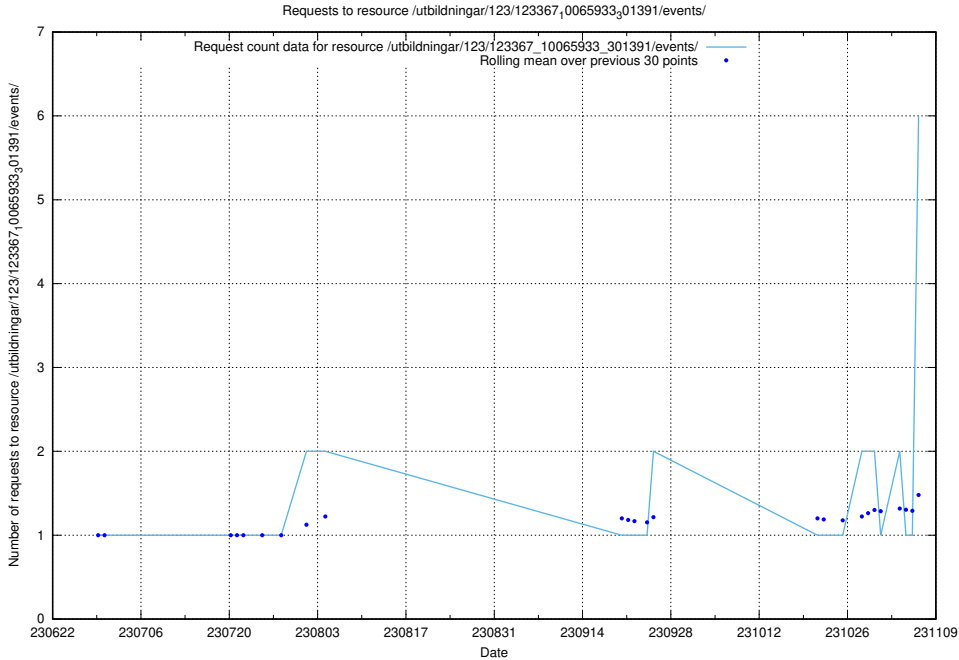

5.85 Usage of /utbildningar/123/123367_10065933_301391/events/

Here, we count the number of requests to resource /utbildningar/123/123367_10065933_301391/events/