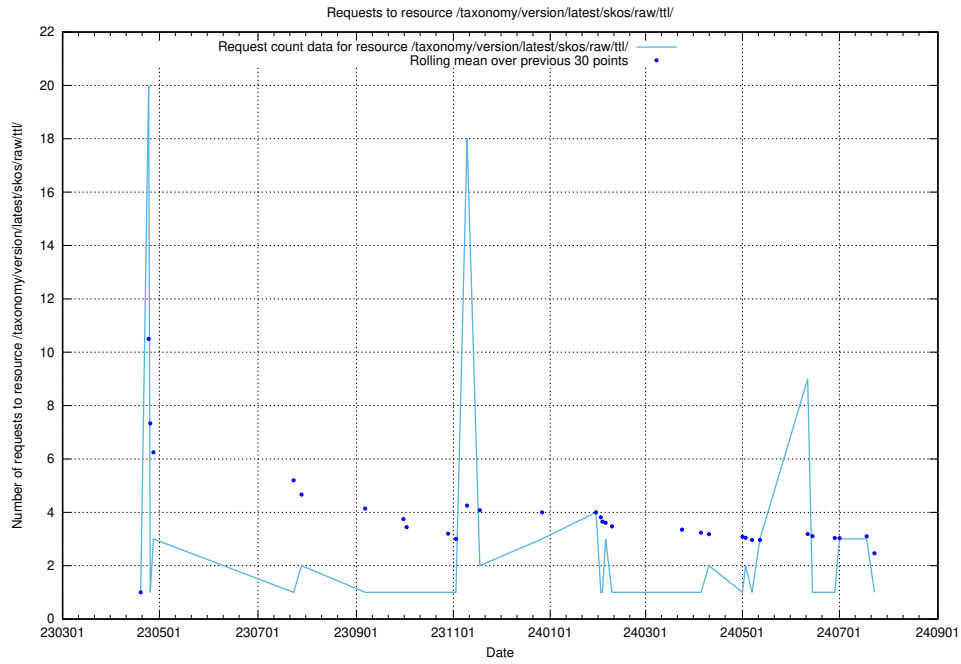

5.6489 Usage of /taxonomy/version/latest/skos/raw/ttl/

Here, we count the number of requests to resource /taxonomy/version/latest/skos/raw/ttl/.