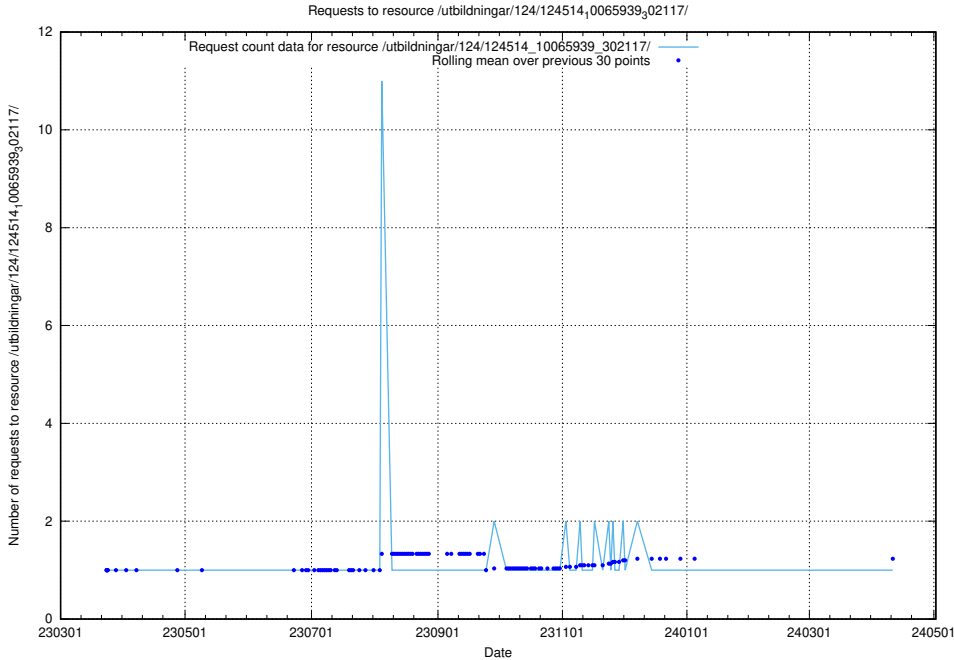

5.2268 Usage of /utbildningar/124/124514_10065939_302117/

Here, we count the number of requests to resource /utbildningar/124/124514_10065939_302117/.