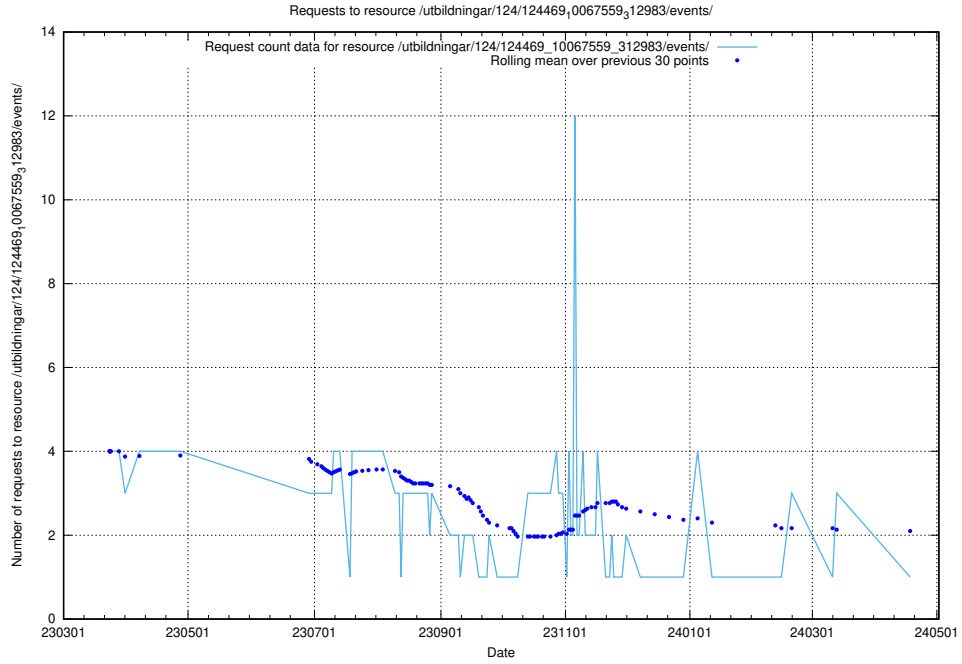

5.6681 Usage of /utbildningar/124/124469_10067559_312983/events/

Here, we count the number of requests to resource /utbildningar/124/124469_10067559_312983/events/