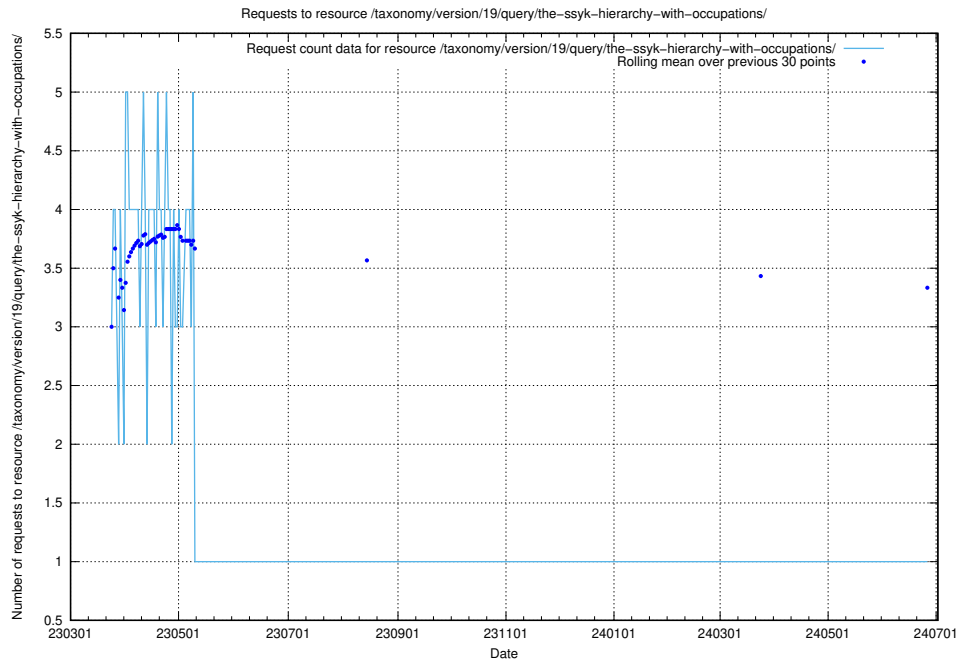

5.6533 Usage of /taxonomy/version/19/query/the-ssyk-hierarchy-with-occupations/

Here, we count the number of requests to resource /taxonomy/version/19/query/the-ssyk-hierarchy-with-occupations/.