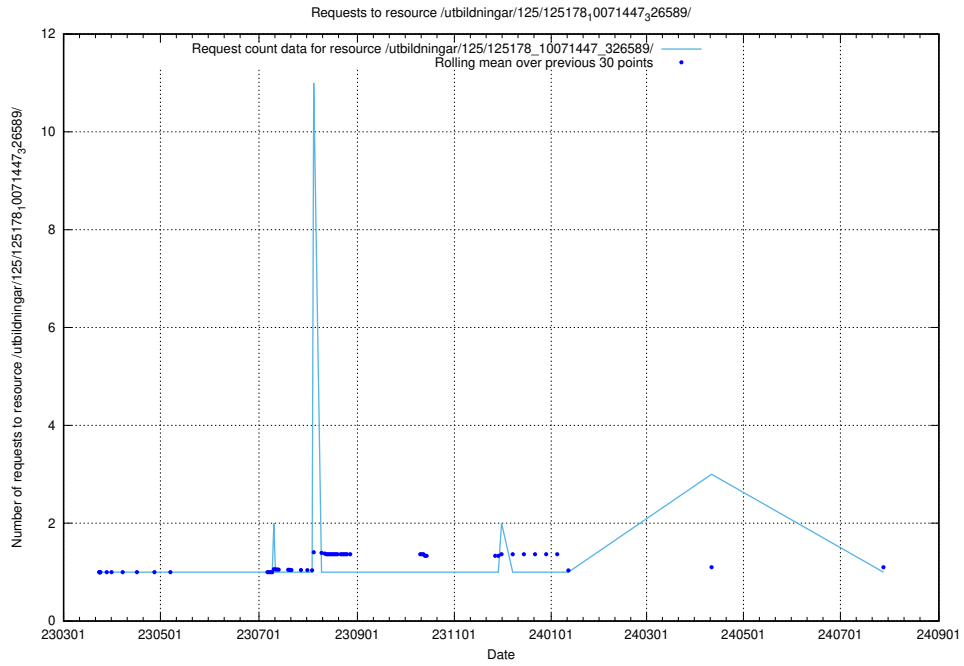

5.1080 Usage of /utbildningar/125/125178_10071447_326589/

Here, we count the number of requests to resource /utbildningar/125/125178_10071447_326589/.