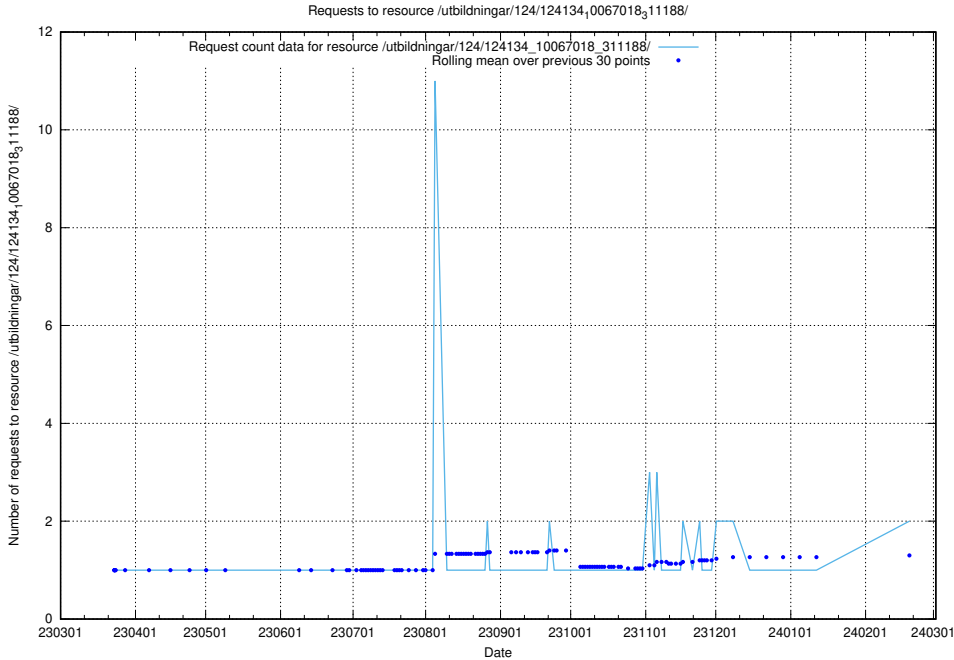

5.634 Usage of /utbildningar/124/124134_10067018_311188/

Here, we count the number of requests to resource /utbildningar/124/124134_10067018_311188/.