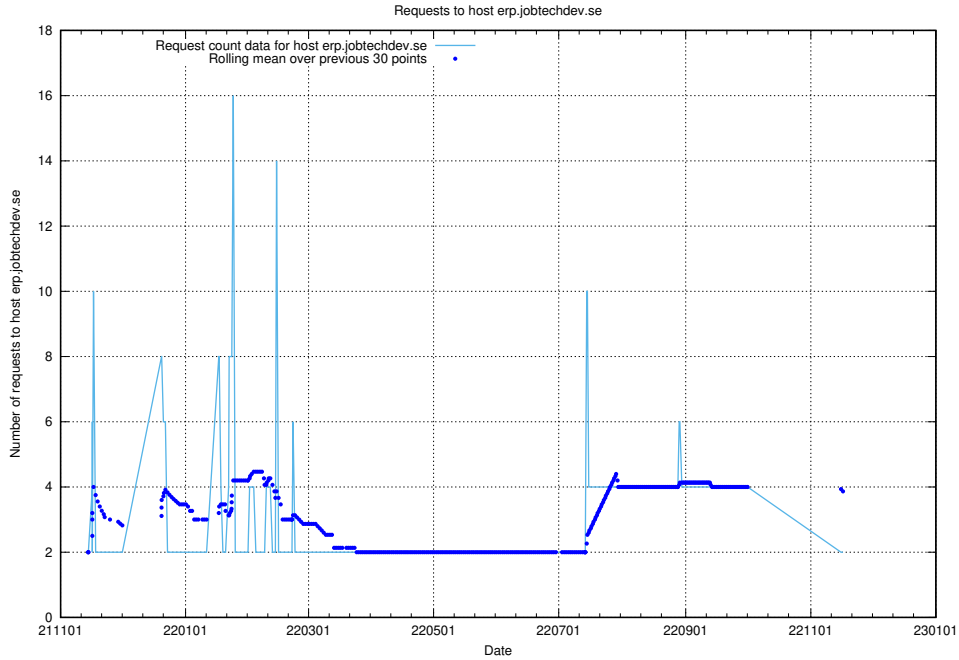

7.266 Usage of erp.jobtechdev.se

Here, we count the number of requests to host erp.jobtechdev.se.