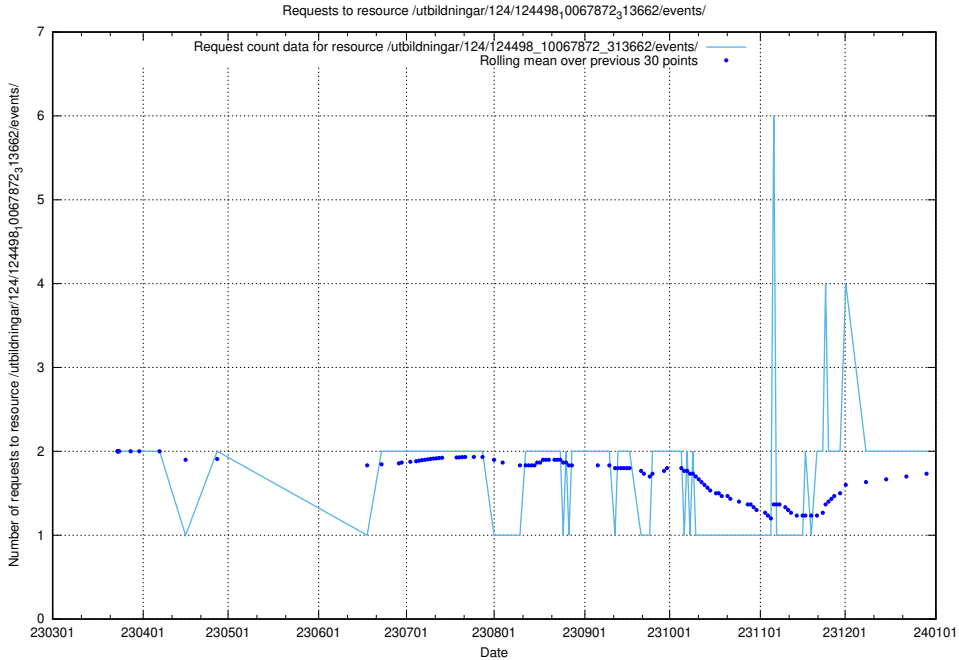

5.889 Usage of /utbildningar/124/124498_10067872_313662/events/

Here, we count the number of requests to resource /utbildningar/124/124498_10067872_313662/events/