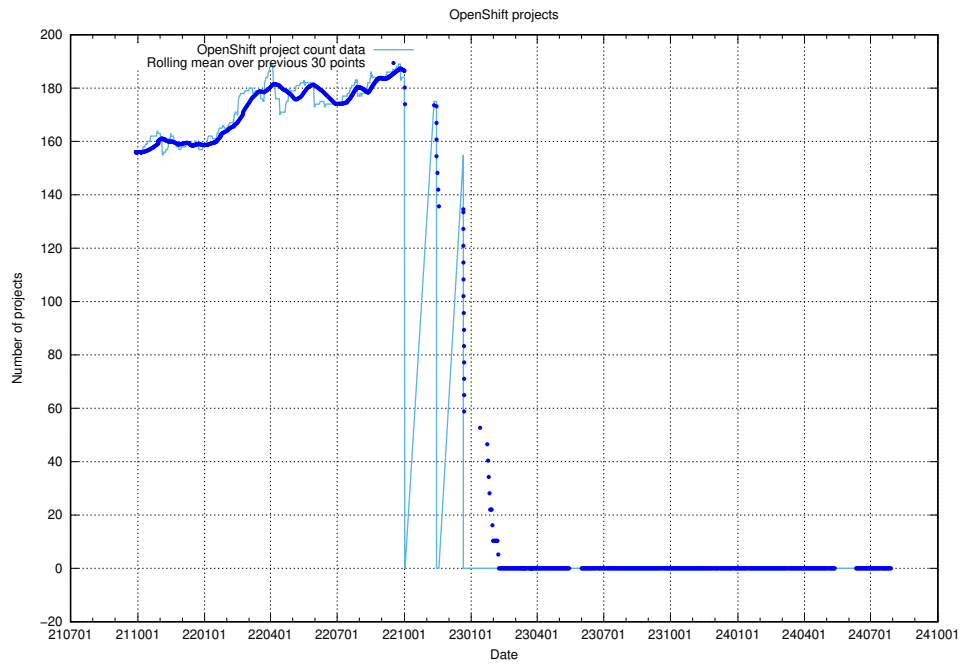

10.1 Number of projects in OpenShift

A graph of the number of projects in JobTech's production cluster of OpenShift.

¹⁰<https://console-openshift-console.prod.services.jtech.se>

11 Customer Relation Management