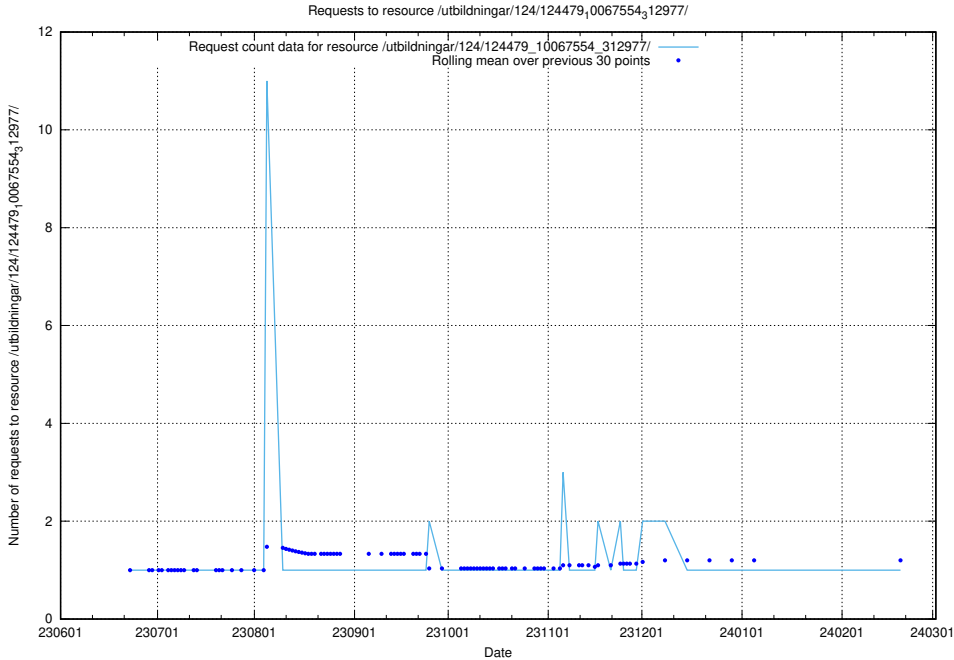

5.6224 Usage of /utbildningar/124/124479_10067554_312977/

Here, we count the number of requests to resource /utbildningar/124/124479_10067554_312977/.