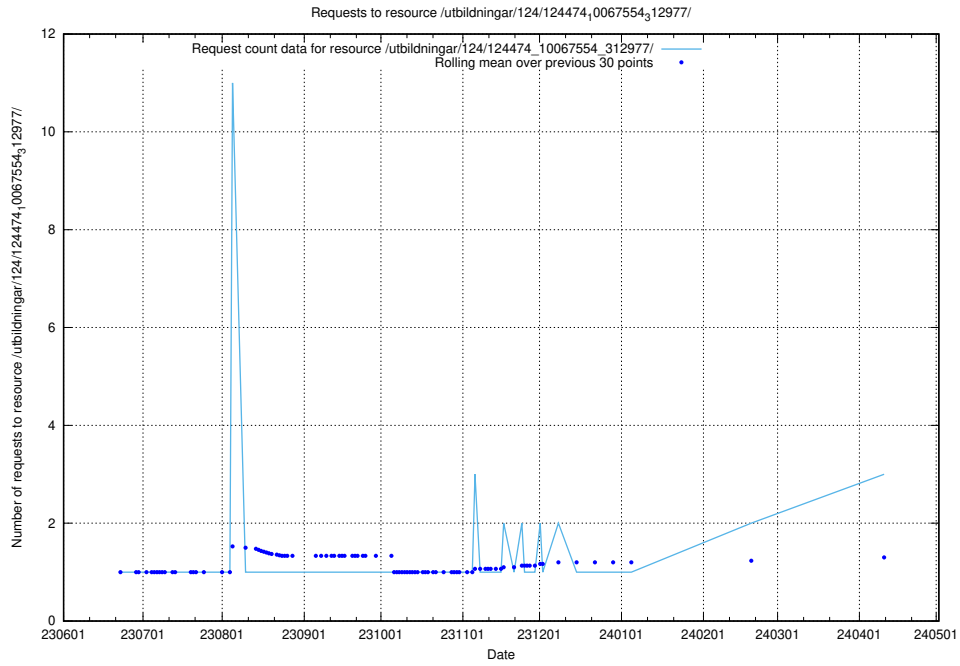

5.366 Usage of /utbildningar/124/124474_10067554_312977/

Here, we count the number of requests to resource /utbildningar/124/124474_10067554_312977/.