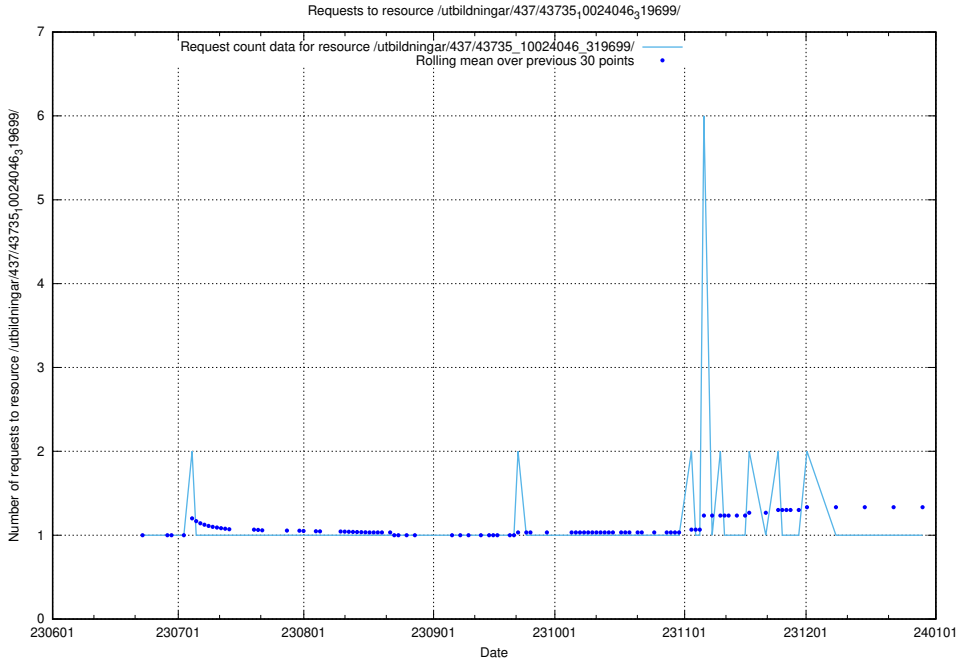

5.6005 Usage of /utbildningar/437/43735_10024046_319699/

Here, we count the number of requests to resource /utbildningar/437/43735_10024046_319699/.