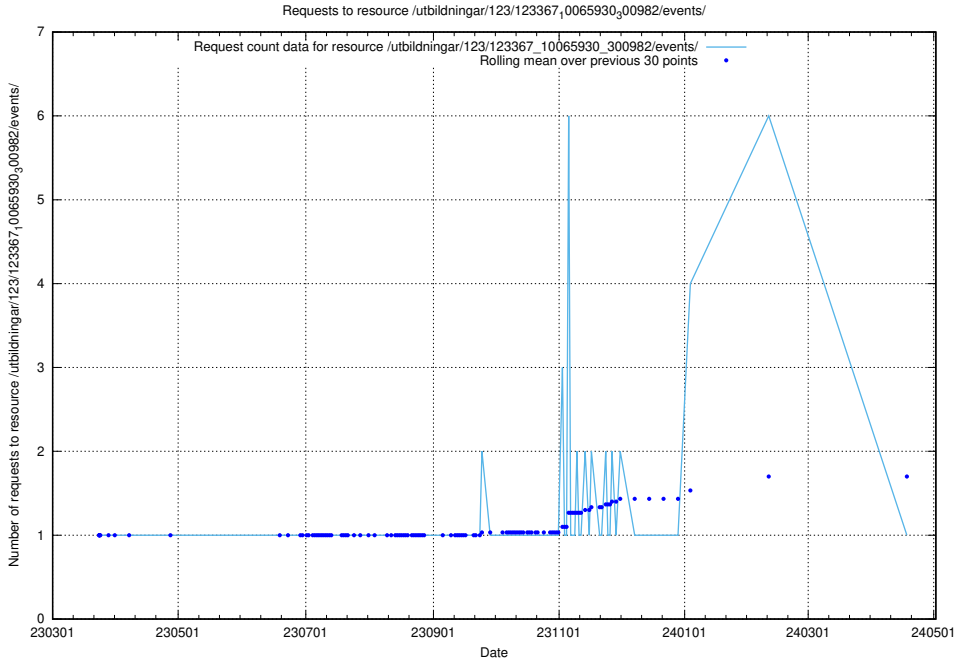

5.5032 Usage of /utbildningar/123/123367_10065930_300982/events/

Here, we count the number of requests to resource /utbildningar/123/123367_10065930_300982/events/