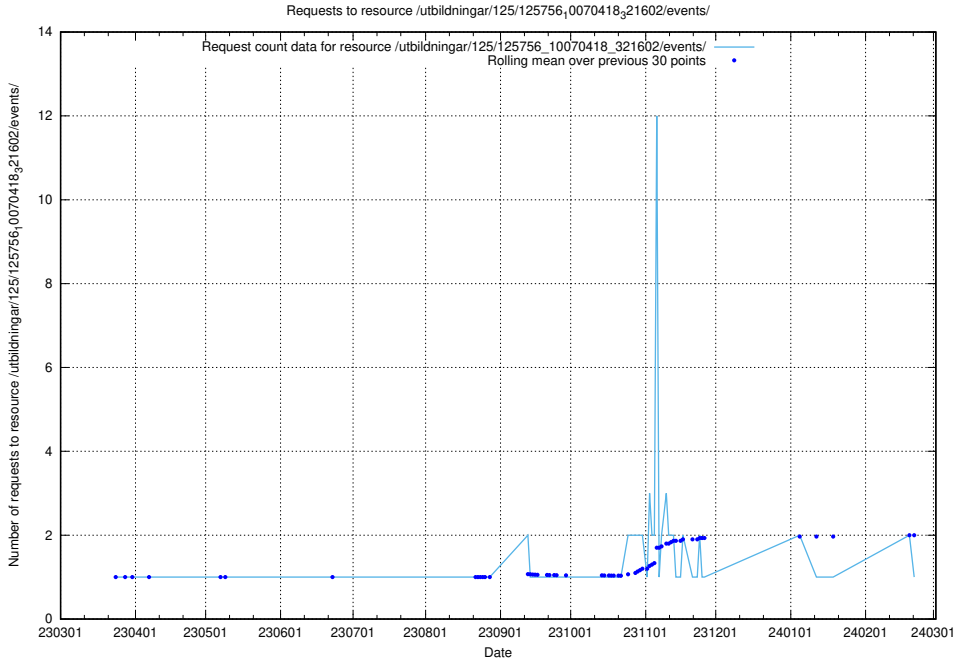

5.6645 Usage of /utbildningar/125/125756_10070418_321602/events/

Here, we count the number of requests to resource /utbildningar/125/125756_10070418_321602/events/