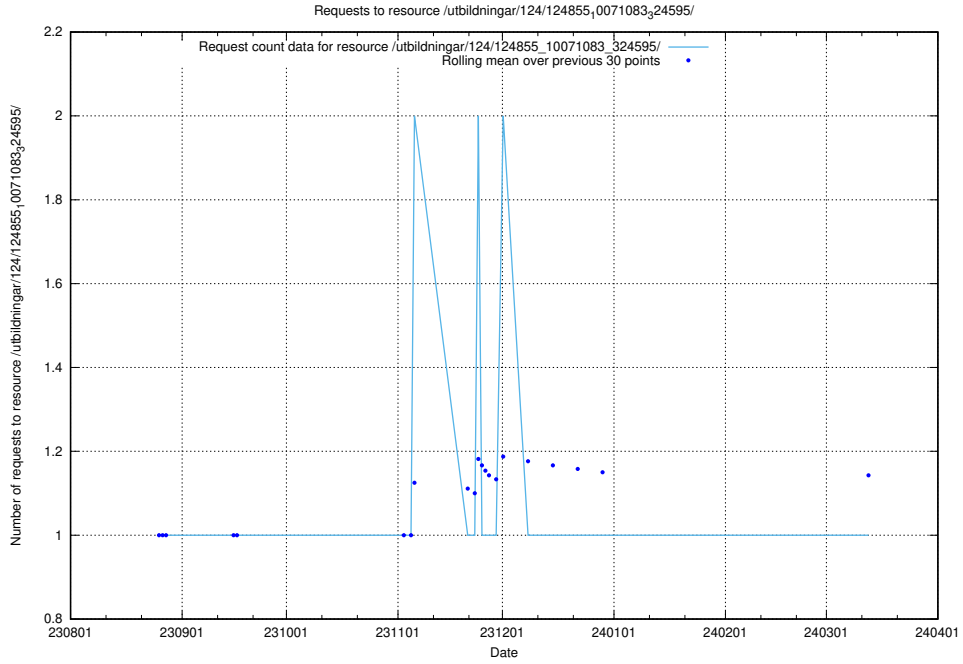

5.5122 Usage of /utbildningar/124/124855_10071083_324595/

Here, we count the number of requests to resource /utbildningar/124/124855_10071083_324595/.