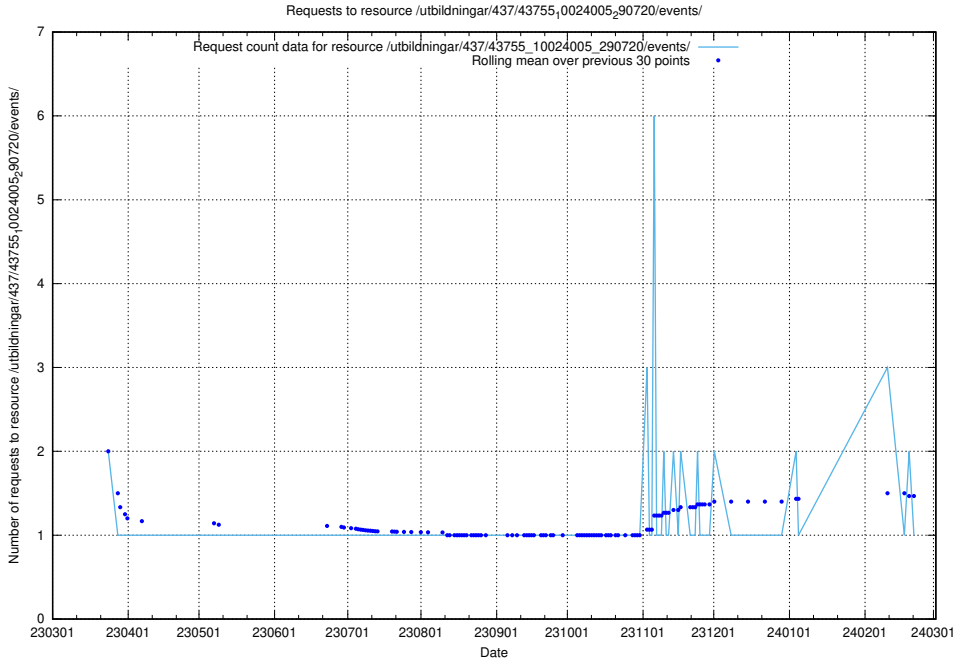

5.6579 Usage of /utbildningar/437/43755_10024005_290720/events/

Here, we count the number of requests to resource /utbildningar/437/43755_10024005_290720/events/.