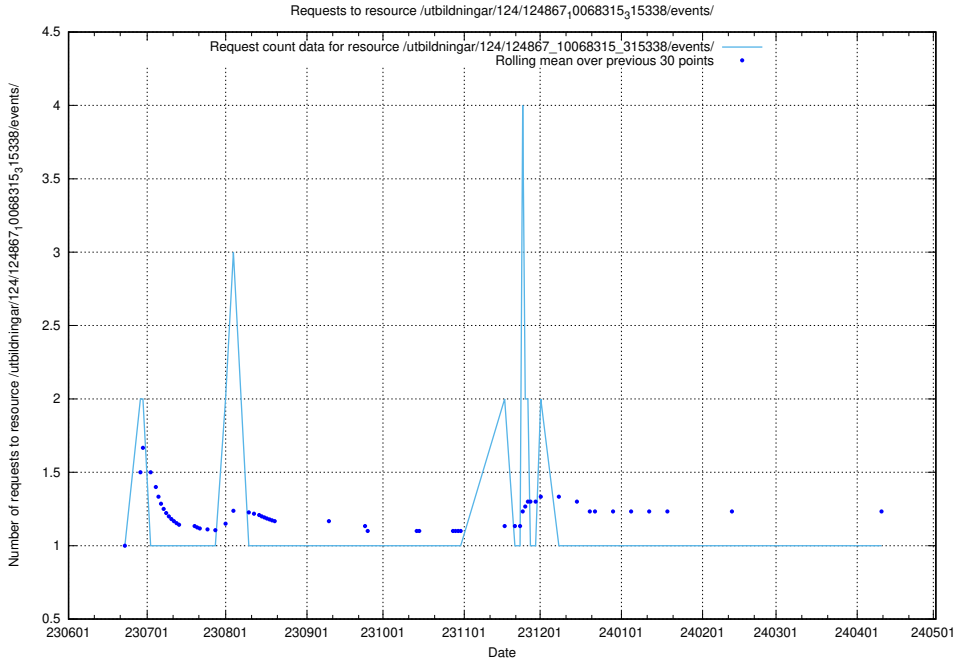

5.6167 Usage of /utbildningar/124/124867_10068315_315338/events/

Here, we count the number of requests to resource /utbildningar/124/124867_10068315_315338/events/