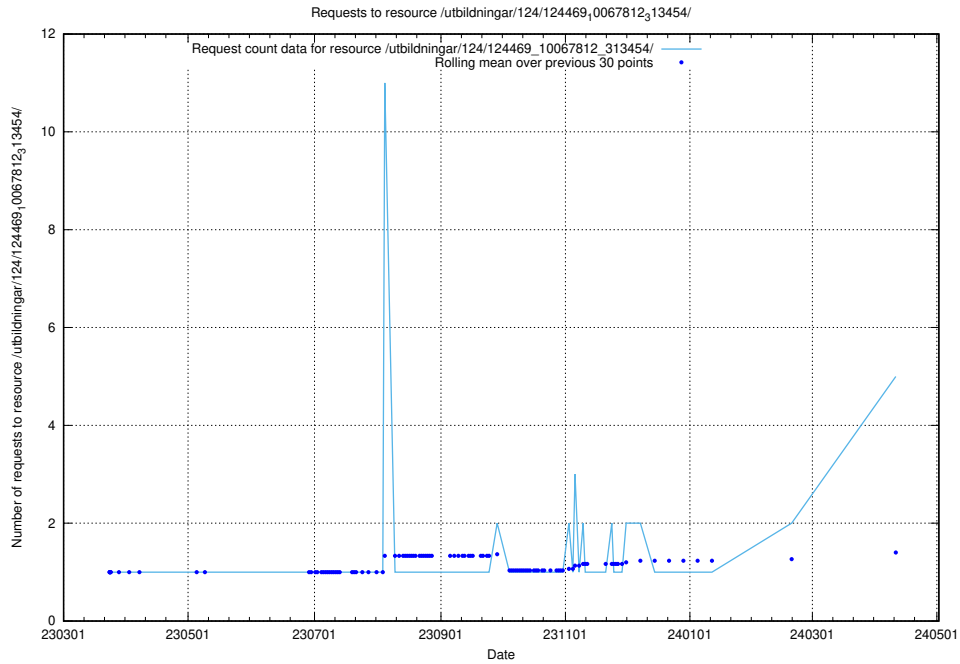

5.124 Usage of /utbildningar/124/124469_10067812_313454/

Here, we count the number of requests to resource /utbildningar/124/124469_10067812_313454/.