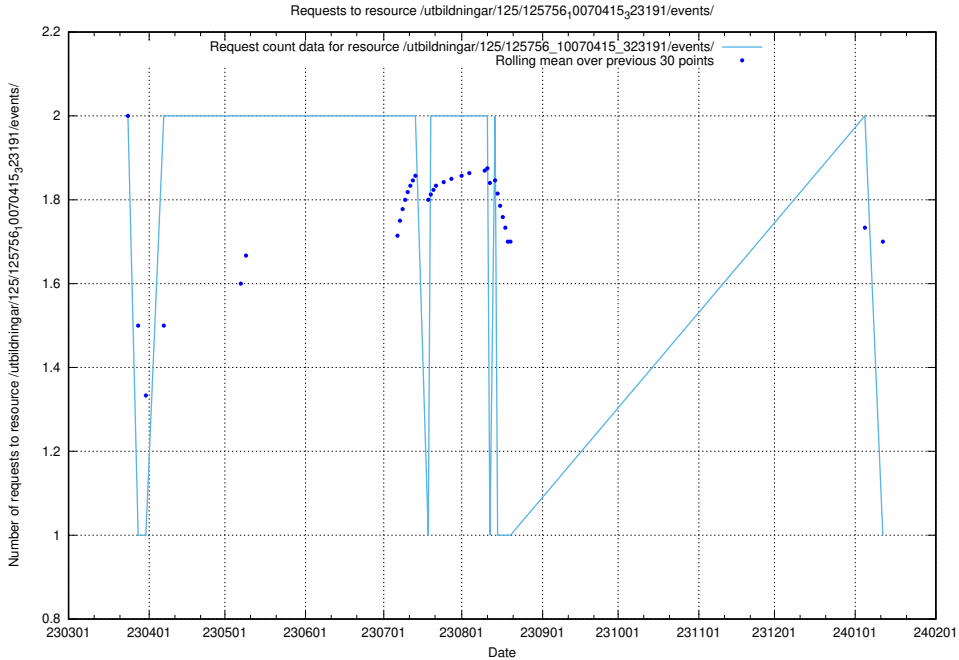

5.6582 Usage of /utbildningar/125/125756_10070415_323191/events/

Here, we count the number of requests to resource /utbildningar/125/125756_10070415_323191/events/