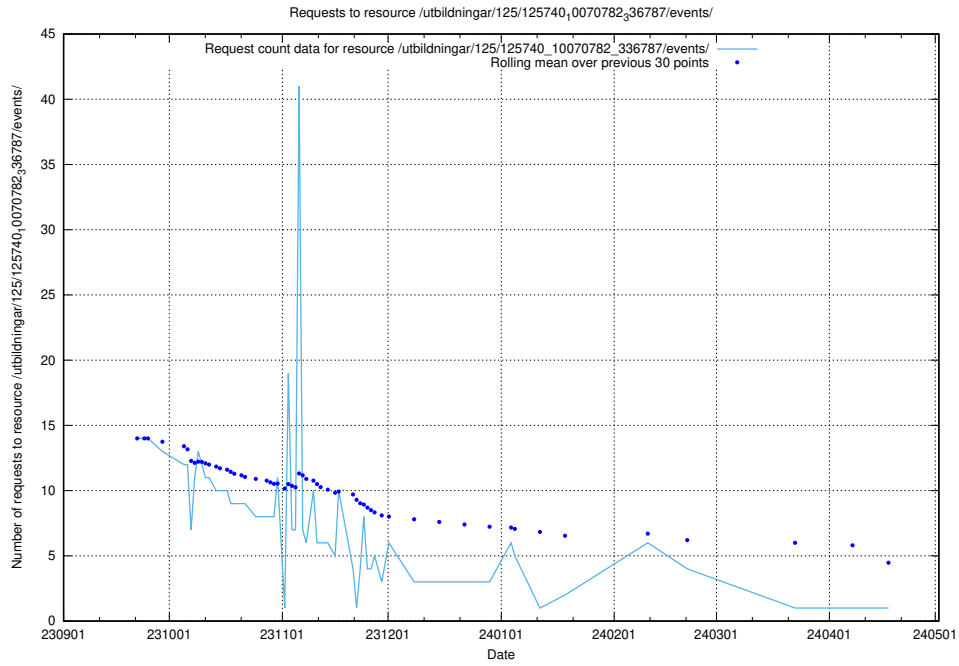

5.4905 Usage of /utbildningar/125/125740_10070782_336787/events/

Here, we count the number of requests to resource /utbildningar/125/125740_10070782_336787/events/