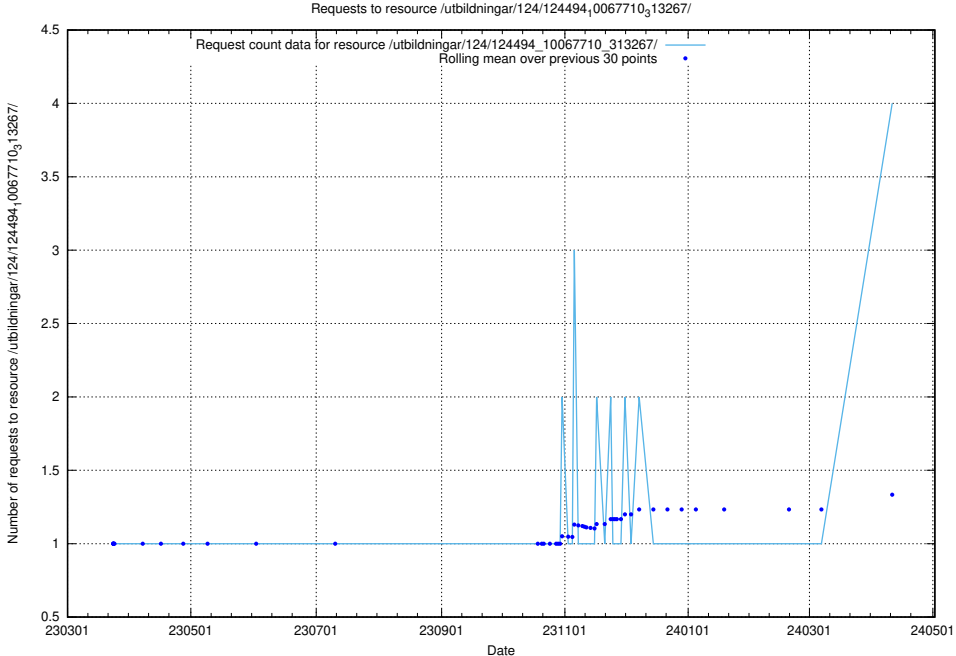

5.178 Usage of /utbildningar/124/124494_10067710_313267/

Here, we count the number of requests to resource /utbildningar/124/124494_10067710_313267/.