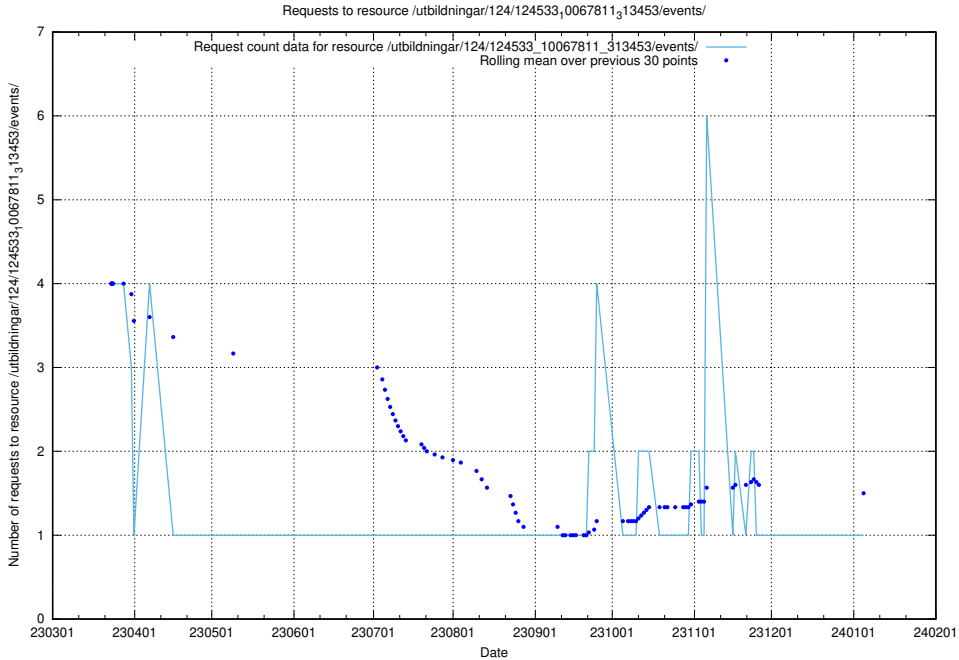

5.6680 Usage of /utbildningar/124/124533_10067811_313453/events/

Here, we count the number of requests to resource /utbildningar/124/124533_10067811_313453/events/