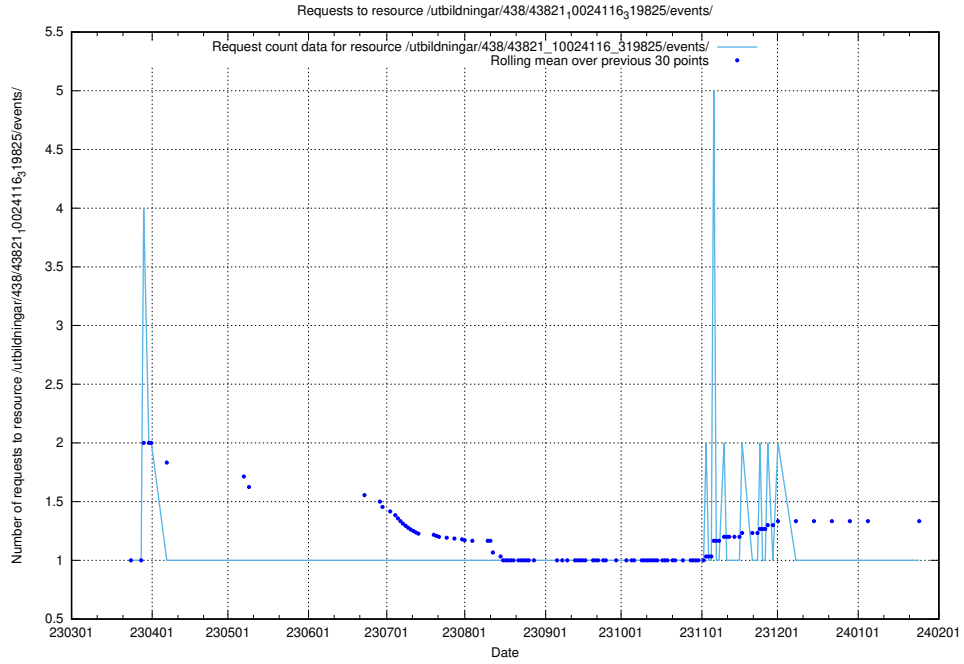

5.6594 Usage of /utbildningar/438/43821_10024116_319825/events/

Here, we count the number of requests to resource /utbildningar/438/43821_10024116_319825/events/.