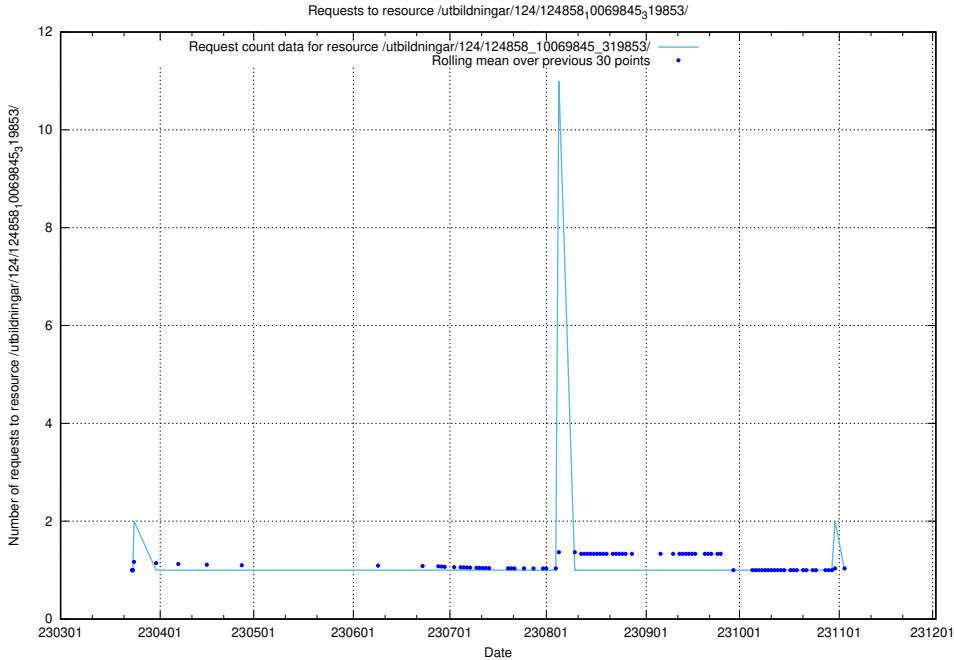

5.1128 Usage of /utbildningar/124/124858_10069845_319853/

Here, we count the number of requests to resource /utbildningar/124/124858_10069845_319853/.