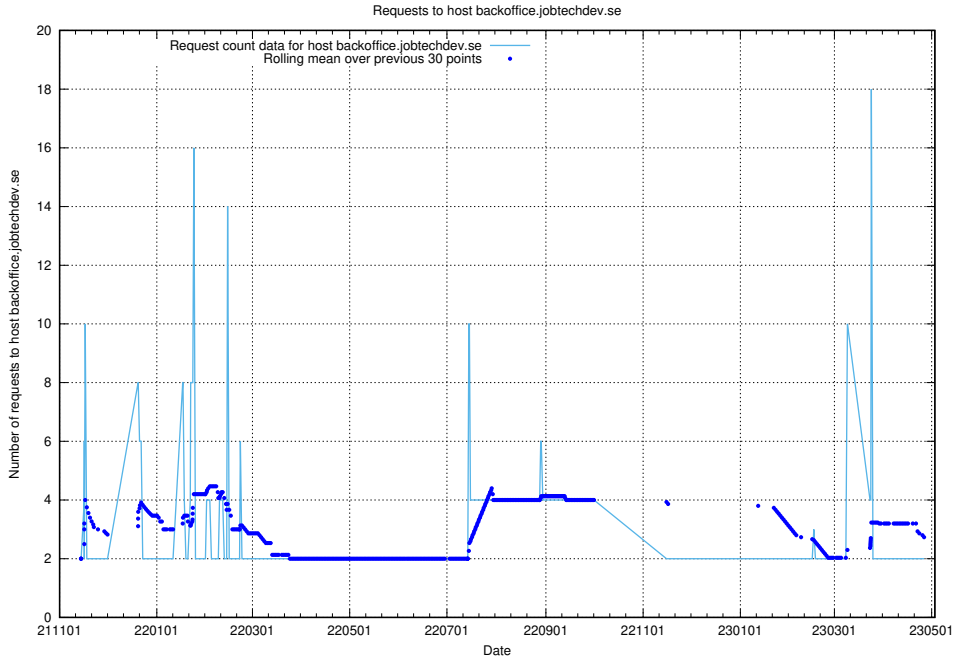

7.287 Usage of backoffice.jobtechdev.se

Here, we count the number of requests to host backoffice.jobtechdev.se.