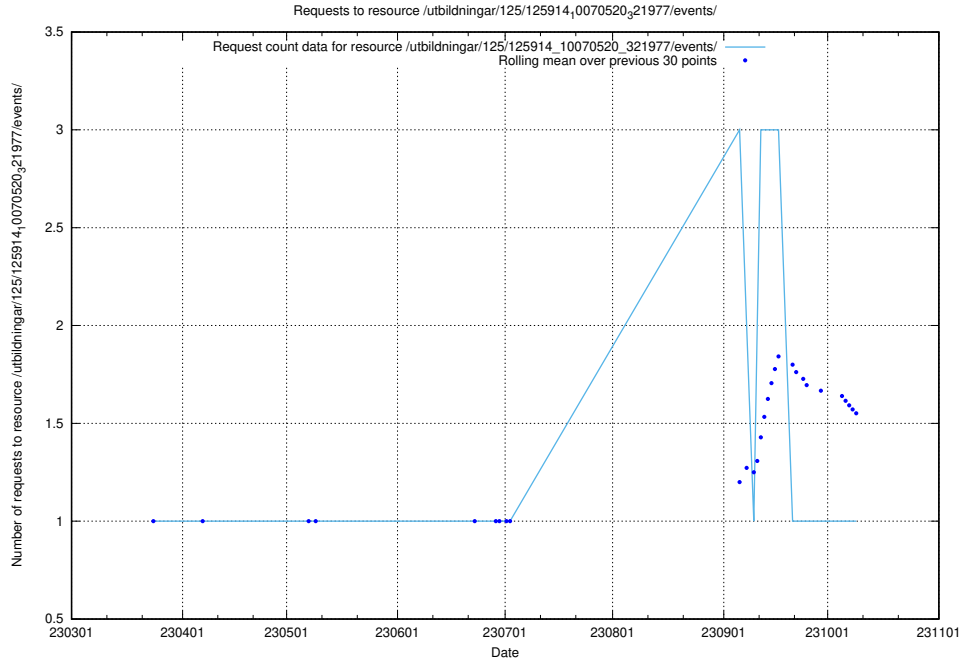

5.6640 Usage of /utbildningar/125/125914_10070520_321977/events/

Here, we count the number of requests to resource /utbildningar/125/125914_10070520_321977/events/