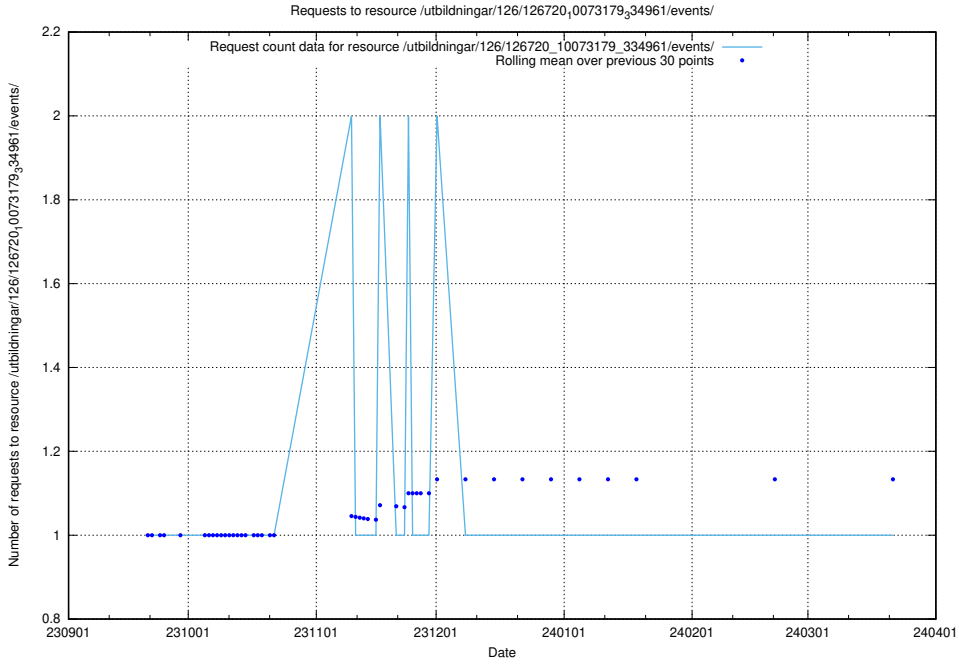

5.4928 Usage of /utbildningar/126/126720_10073179_334961/events/

Here, we count the number of requests to resource /utbildningar/126/126720_10073179_334961/events/