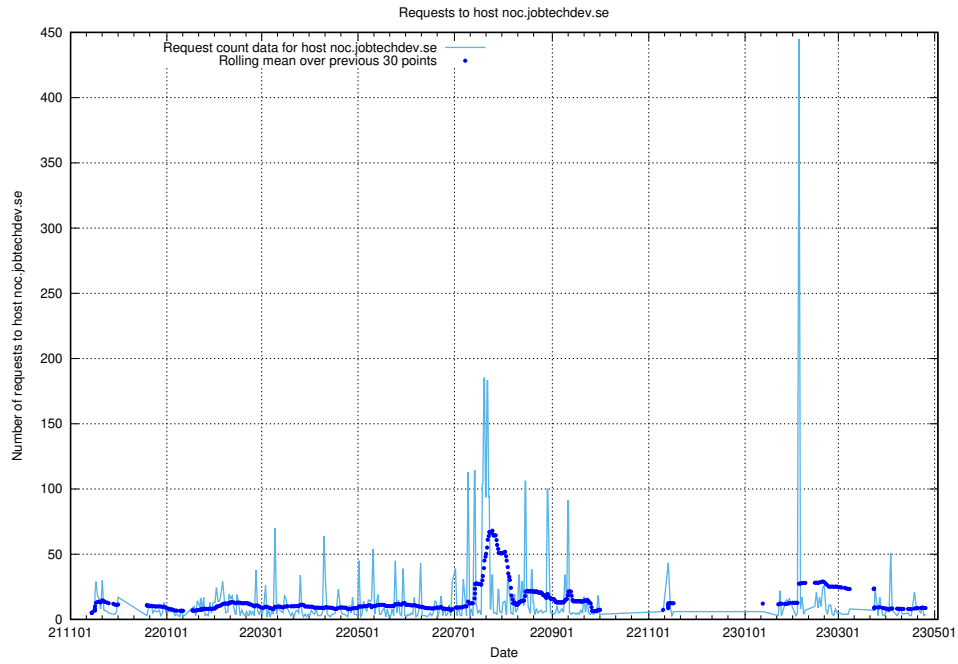

7.168 Usage of noc.jobtechdev.se

Here, we count the number of requests to host noc.jobtechdev.se.