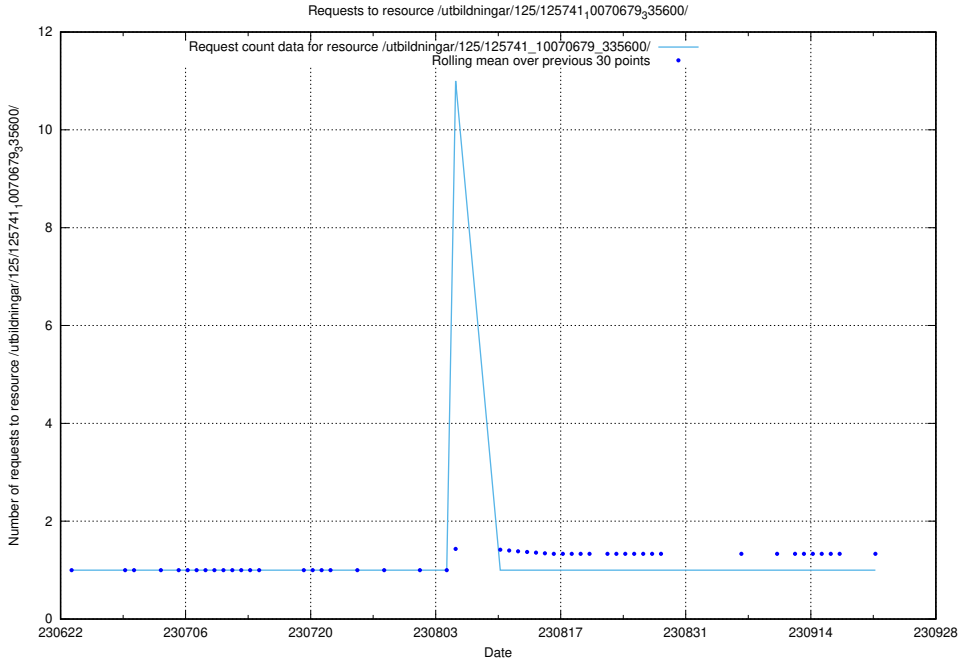

5.6124 Usage of /utbildningar/125/125741_10070679_335600/

Here, we count the number of requests to resource /utbildningar/125/125741_10070679_335600/.