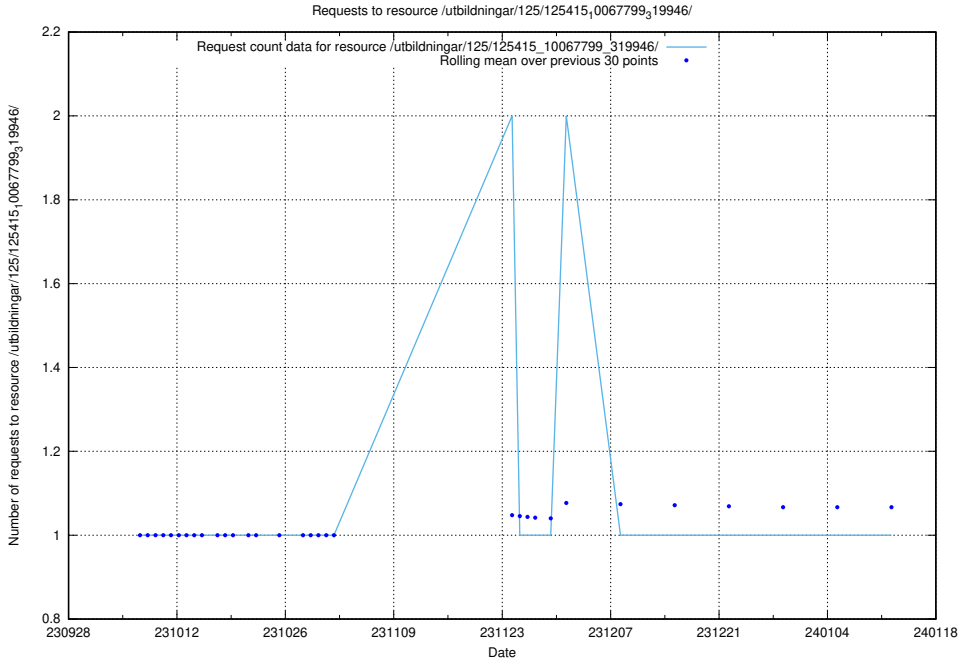

5.4802 Usage of /utbildningar/125/125415_10067799_319946/

Here, we count the number of requests to resource /utbildningar/125/125415_10067799_319946/.