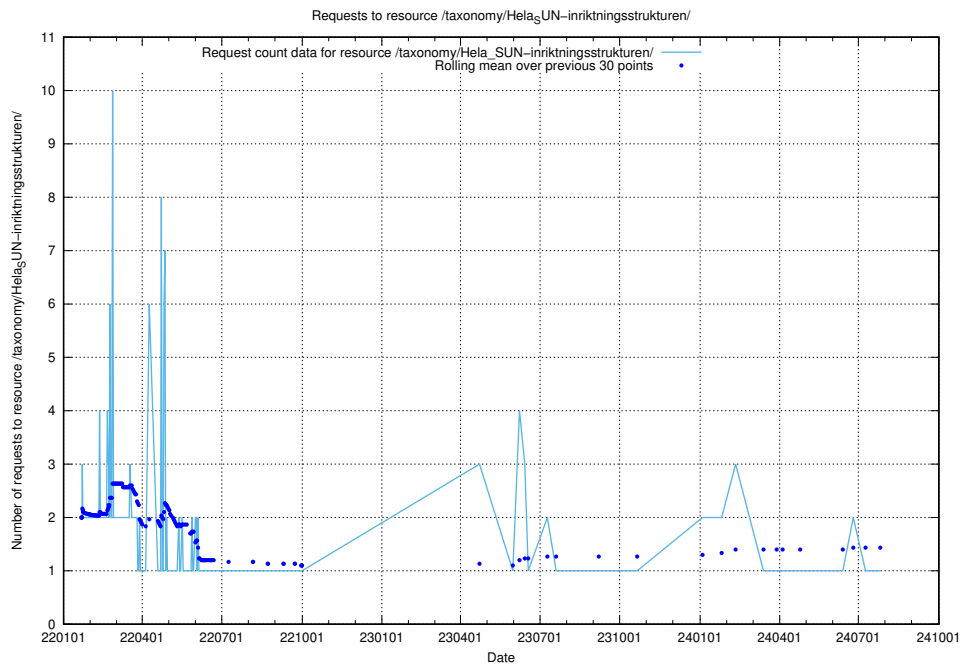

5.6927 Usage of /taxonomy/Hela_SUN-inriktningsstrukturen/

Here, we count the number of requests to resource /taxonomy/Hela_SUN-inriktningsstrukturen/.