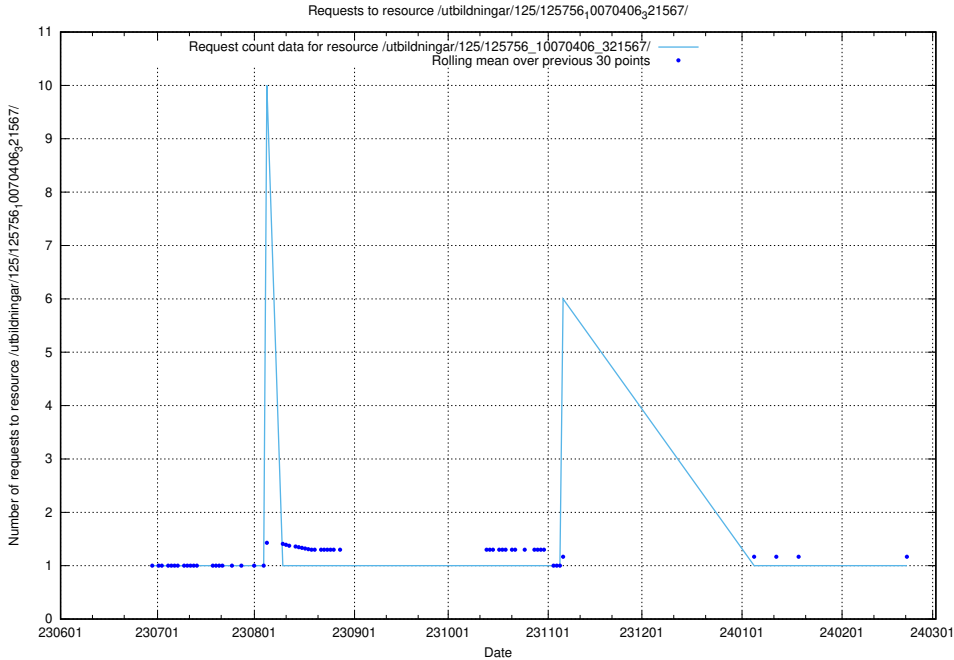

Here, we count the number of requests to resource /utbildningar/125/125756_10070406_321567/events/

5.5813 Usage of /utbildningar/125/125756_10070406_321567/

Here, we count the number of requests to resource /utbildningar/125/125756_10070406_321567/.