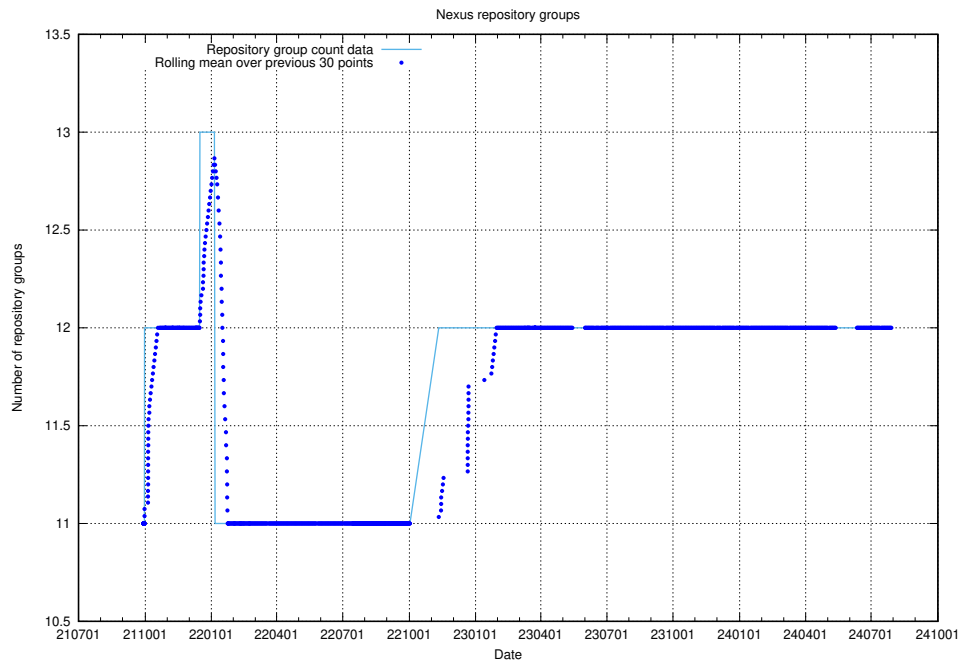

9 Nexus

This section contains statistics from the [image and package repositories](https://nexus.jobtechdev.se)⁹ of JobTech.

9.1 Number of repository groups in Nexus

A graph showing the number of repository groups.

⁹<https://nexus.jobtechdev.se>