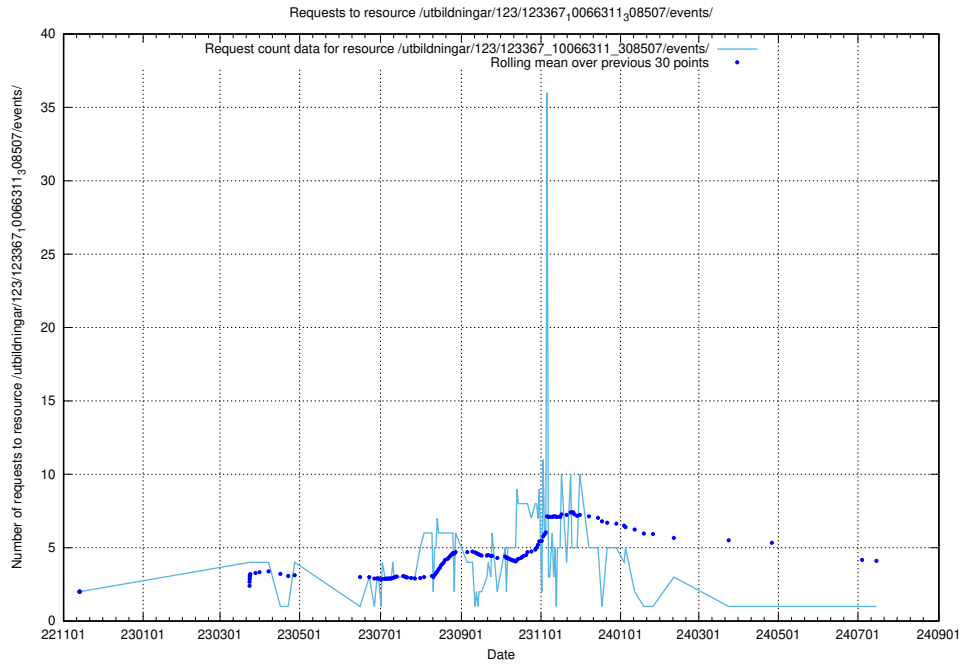

5.6252 Usage of /utbildningar/123/123367_10066311_308507/events/

Here, we count the number of requests to resource /utbildningar/123/123367_10066311_308507/events/