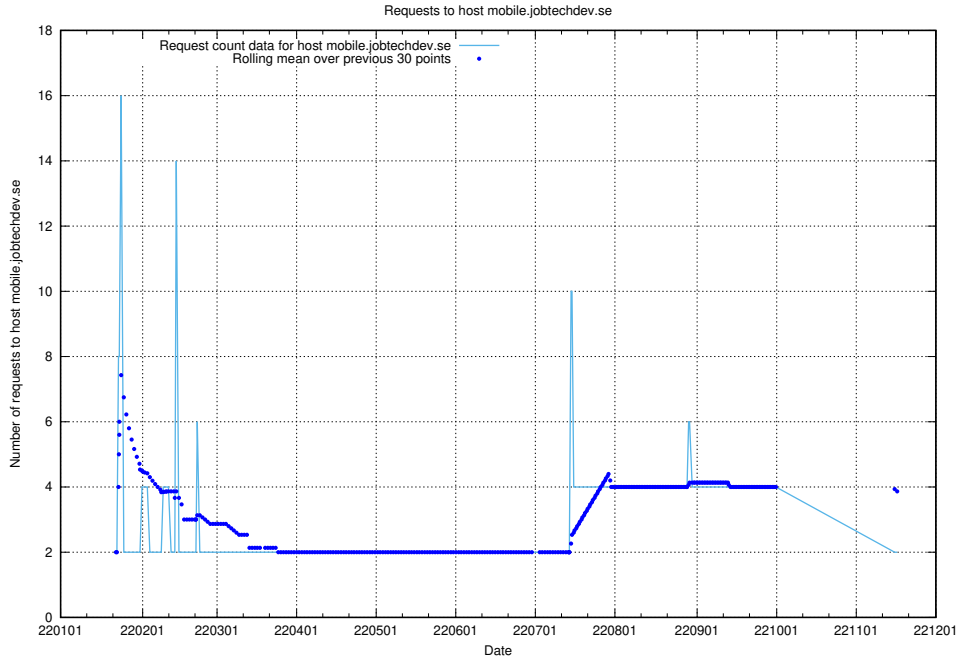

7.598 Usage of mobile.jobtechdev.se

Here, we count the number of requests to host mobile.jobtechdev.se.