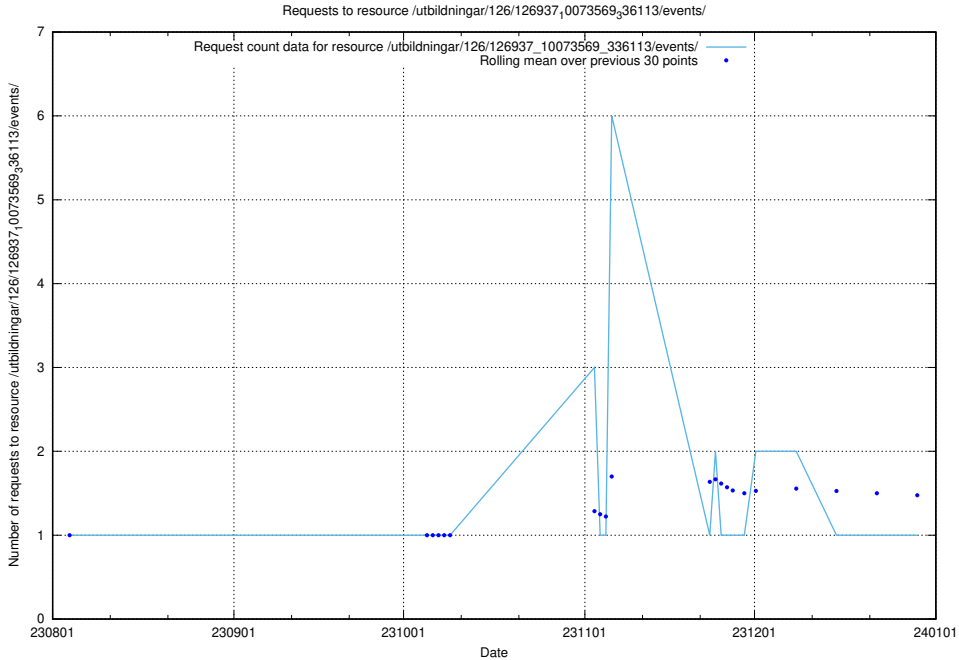

5.5273 Usage of /utbildningar/126/126937_10073569_336113/events/

Here, we count the number of requests to resource /utbildningar/126/126937_10073569_336113/events/