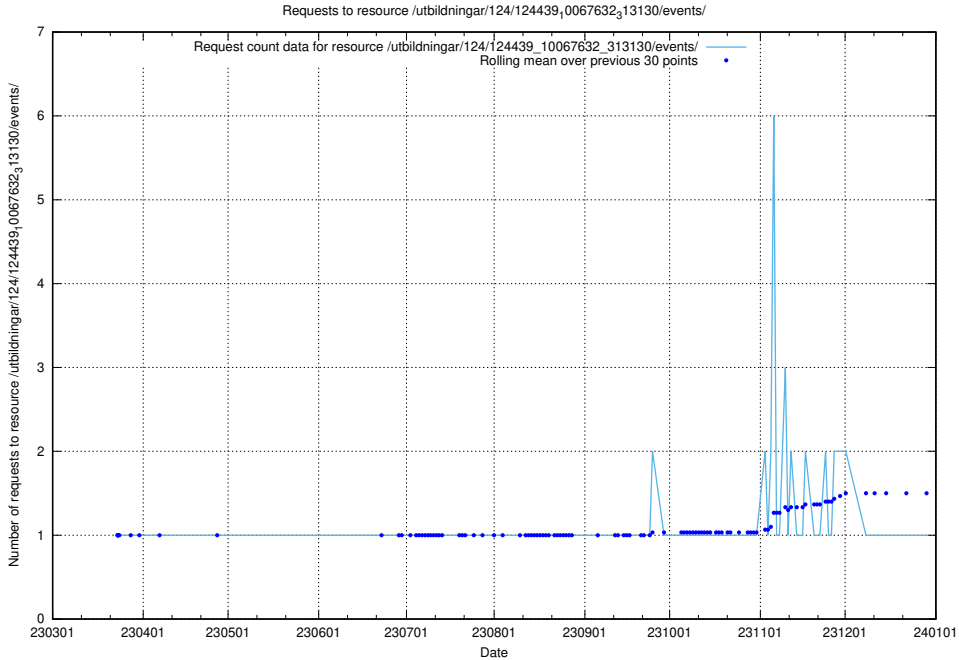

Here, we count the number of requests to resource /utbildningar/utb_emil/124/124498_10067725_313289/

5.4062 Usage of /utbildningar/124/124439_10067632_313130/events/

Here, we count the number of requests to resource /utbildningar/124/124439_10067632_313130/events/