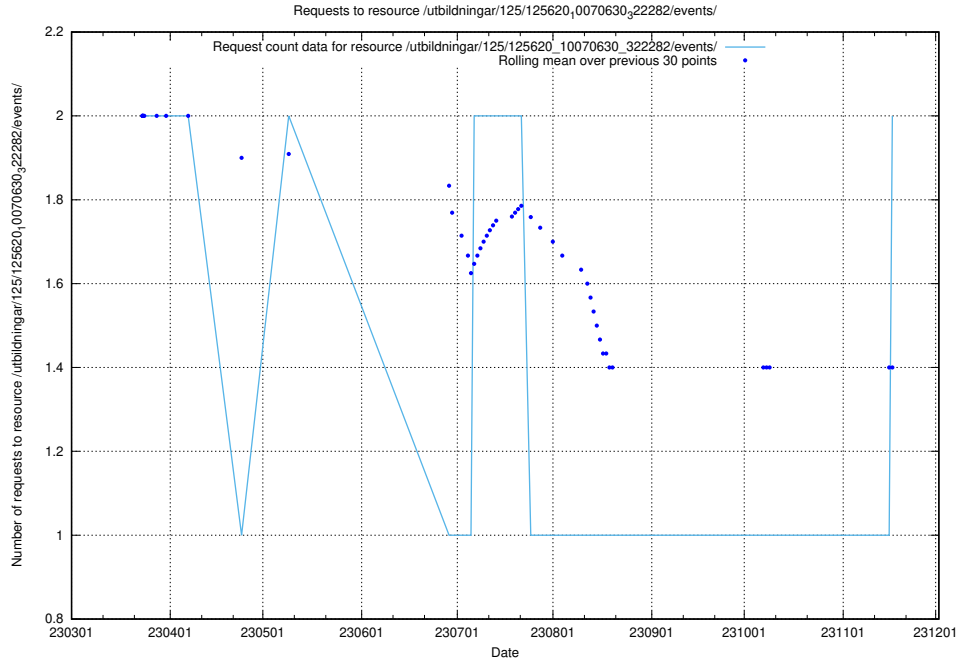

5.881 Usage of /utbildningar/125/125620_10070630_322282/events/

Here, we count the number of requests to resource /utbildningar/125/125620_10070630_322282/events/