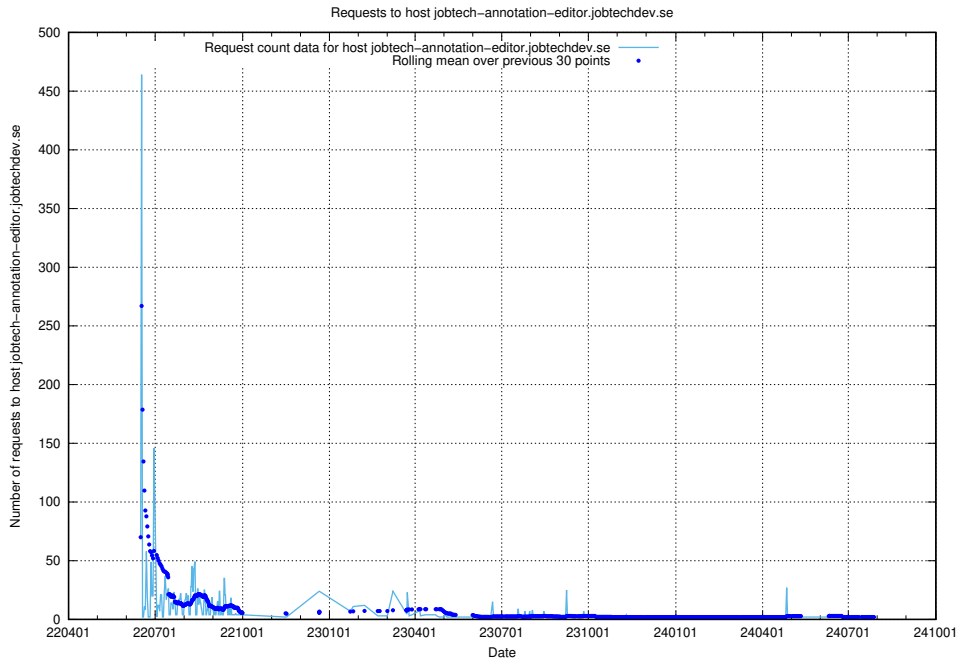

7.407 Usage of `jobtech-annotation-editor.jobtechdev.se`

Here, we count the number of requests to host `jobtech-annotation-editor.jobtechdev.se`.