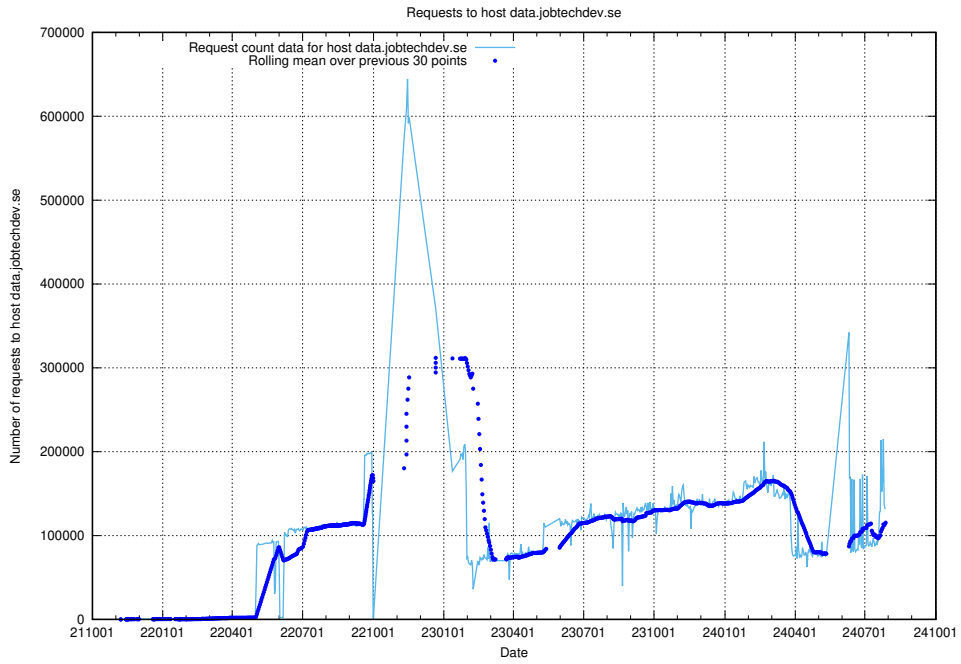

7.3 Usage of data.jobtechdev.se

Here, we count the number of requests to host data.jobtechdev.se.

7.4 Usage of taxonomy.api.jobtechdev.se:443

Here, we count the number of requests to host taxonomy.api.jobtechdev.se:443.