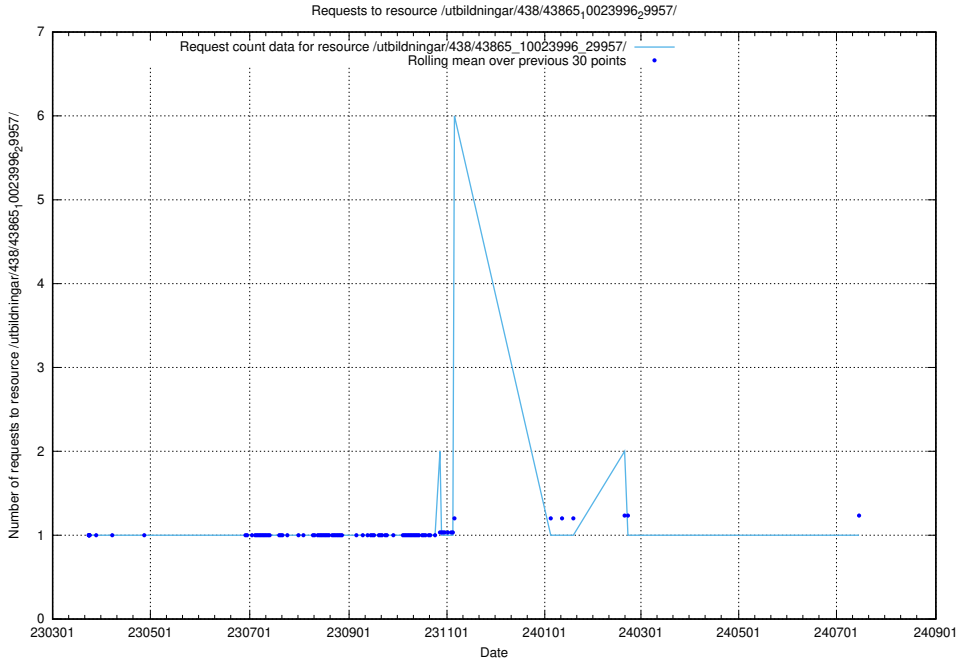

Here, we count the number of requests to resource /utbildningar/438/43865_10023996_29957/.

5.6752 Usage of /utbildningar/438/43860_10024041_64583/events/

Here, we count the number of requests to resource /utbildningar/438/43860_10024041_64583/events/.