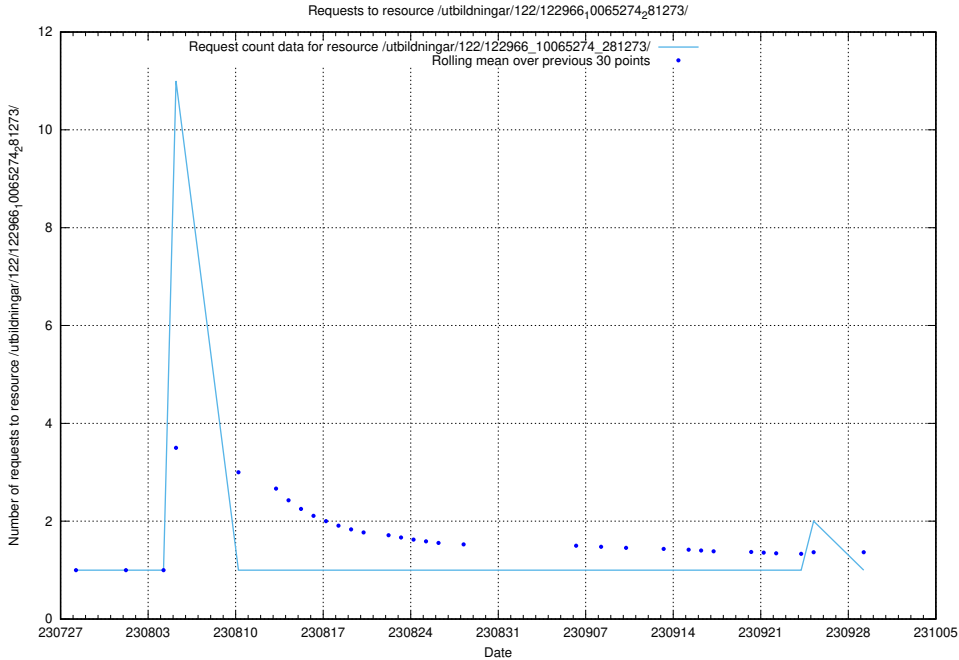

5.5321 Usage of /utbildningar/122/122966_10065274_281273/

Here, we count the number of requests to resource /utbildningar/122/122966_10065274_281273/.