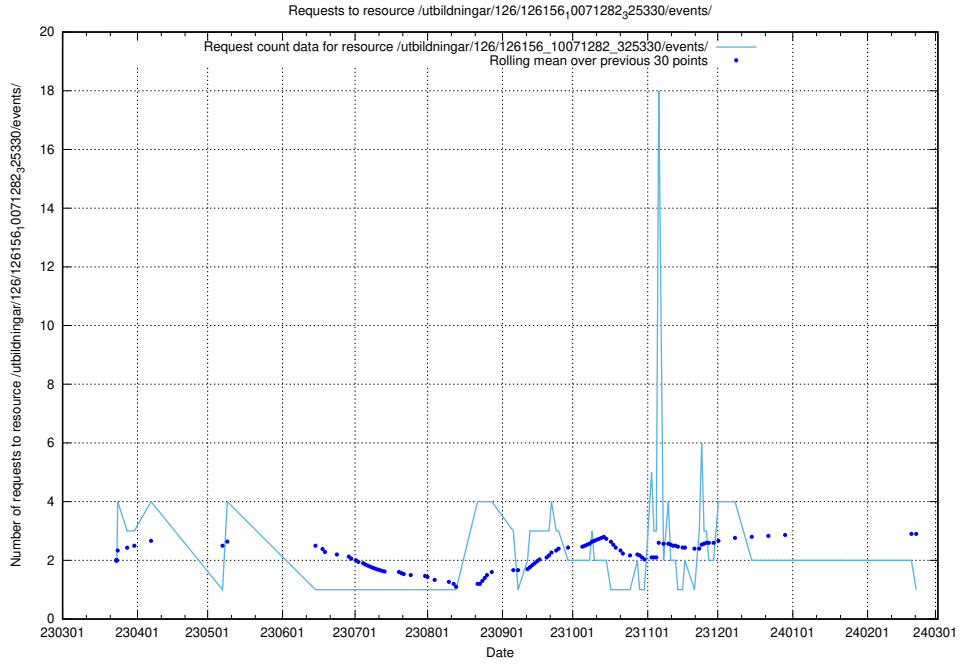

5.6699 Usage of /utbildningar/126/126156_10071282_325330/events/

Here, we count the number of requests to resource /utbildningar/126/126156_10071282_325330/events/