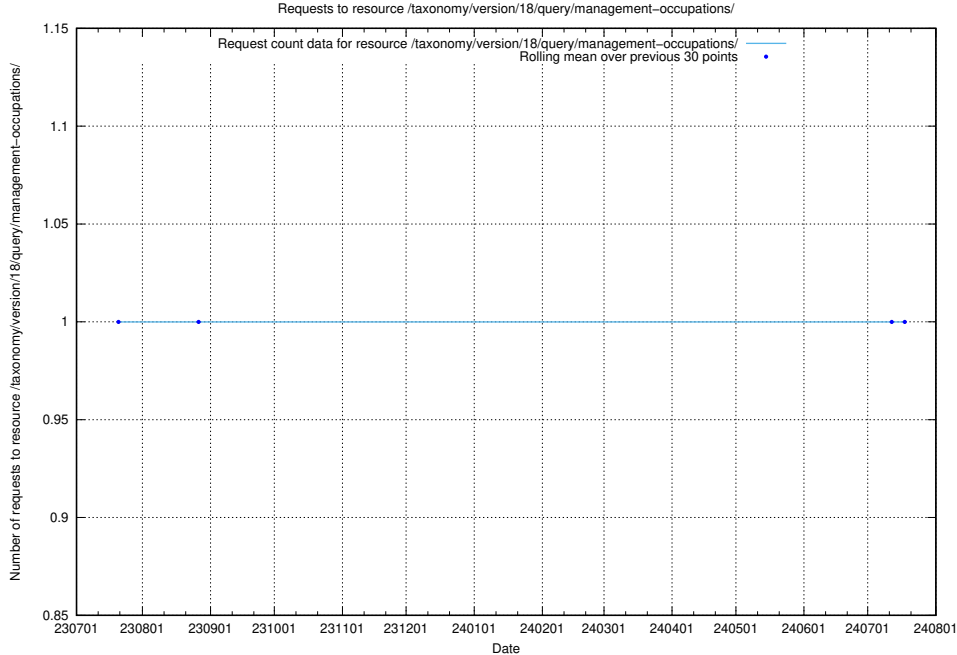

5.5398 Usage of /taxonomy/version/18/query/management-occupations/

Here, we count the number of requests to resource /taxonomy/version/18/query/management-occupations/.