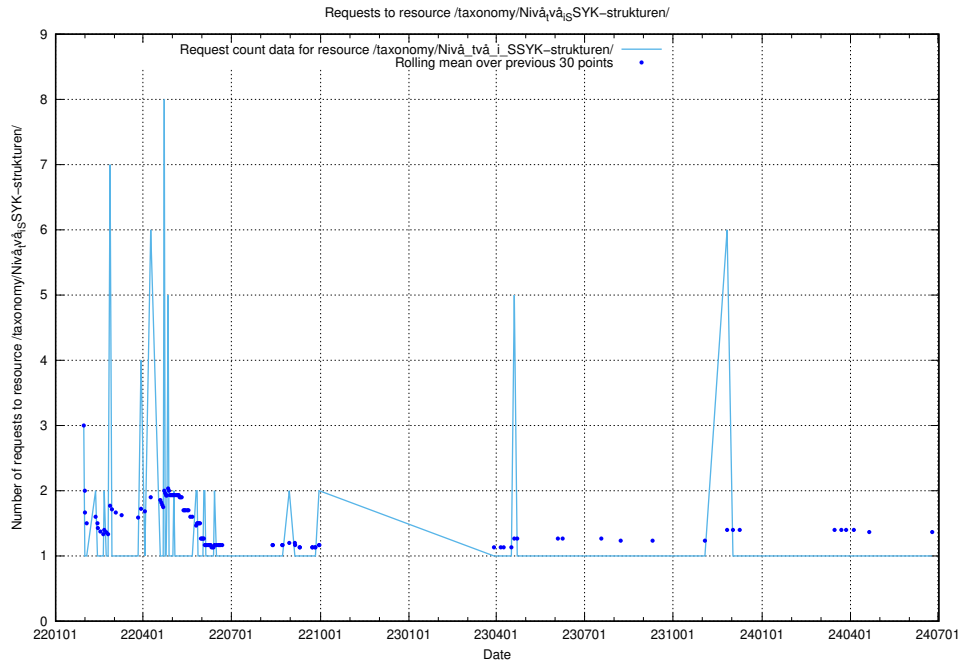

5.3949 Usage of /taxonomy/Nivå_två_i_SSYK-strukturen/

Here, we count the number of requests to resource /taxonomy/Nivå_två_i_SSYK-strukturen/.