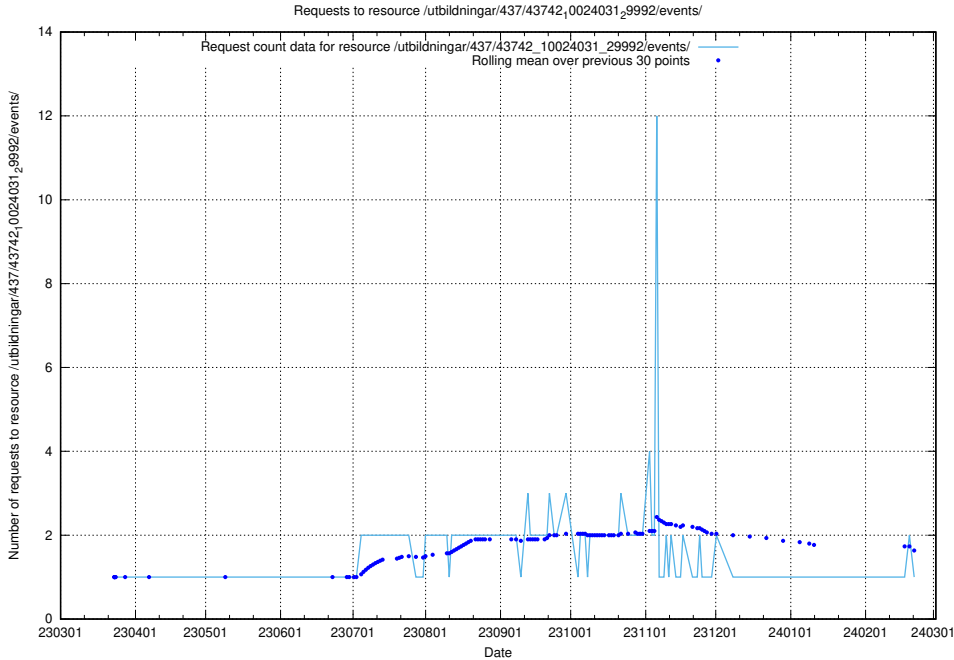

5.6818 Usage of /utbildningar/437/43742_10024031_29992/events/

Here, we count the number of requests to resource /utbildningar/437/43742_10024031_29992/events/.