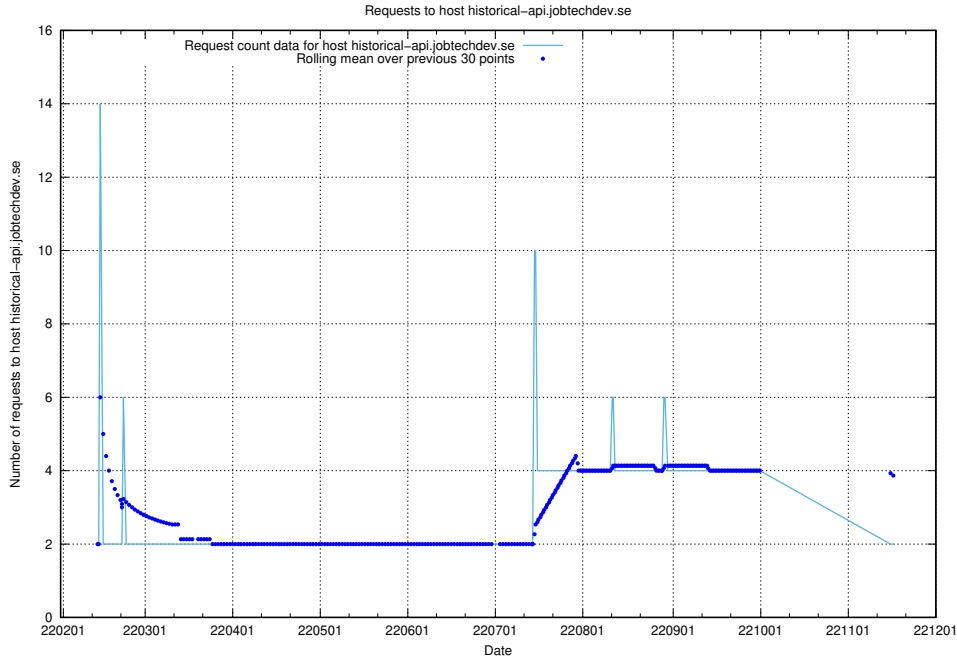

7.547 Usage of historical-api.jobtechdev.se

Here, we count the number of requests to host historical-api.jobtechdev.se.