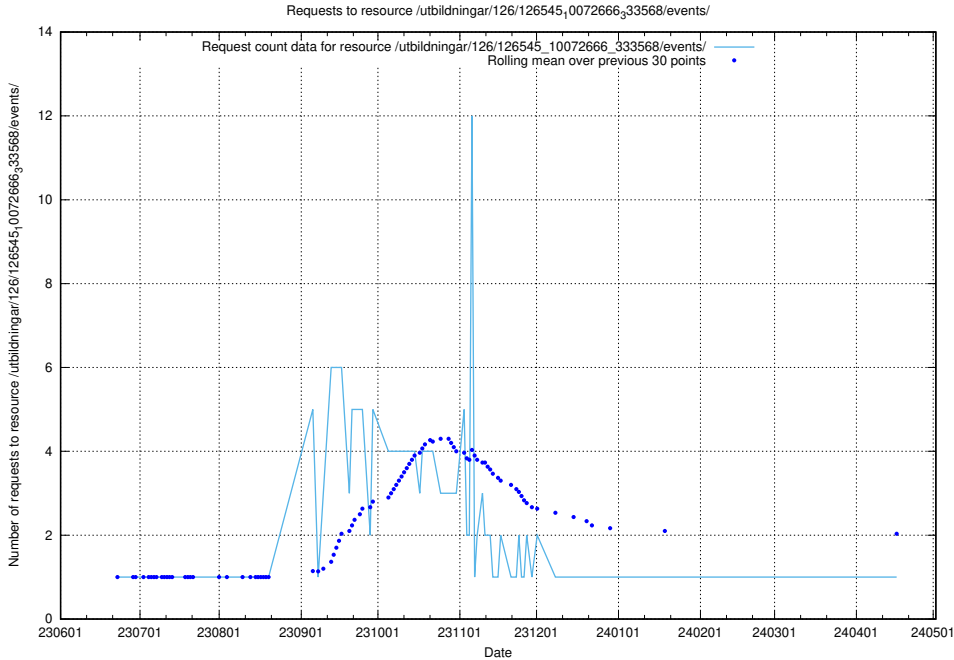

5.6077 Usage of /utbildningar/126/126545_10072666_333568/events/

Here, we count the number of requests to resource /utbildningar/126/126545_10072666_333568/events/