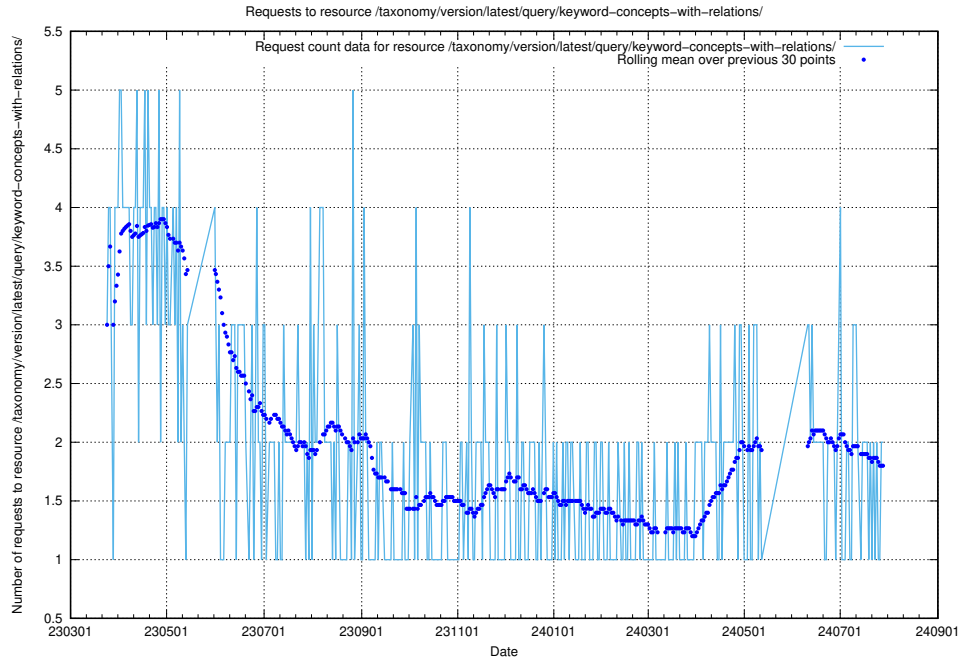

5.857 Usage of /taxonomy/version/latest/query/keyword-concepts-with-relations/

Here, we count the number of requests to resource /taxonomy/version/latest/query/keyword-concepts-with-relations/.