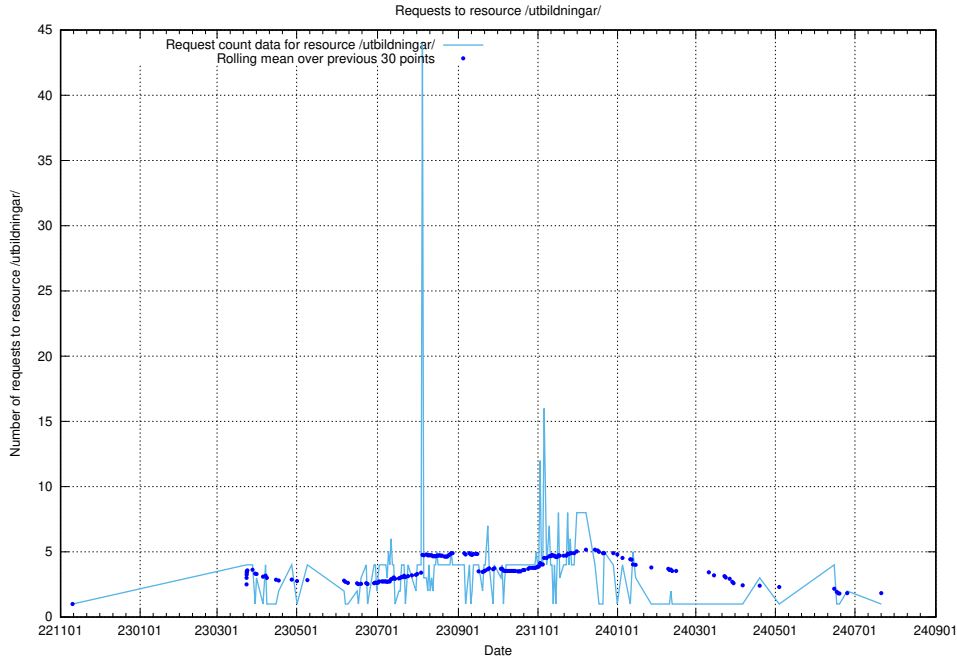

5.6719 Usage of /utbildningar/

Here, we count the number of requests to resource /utbildningar/.