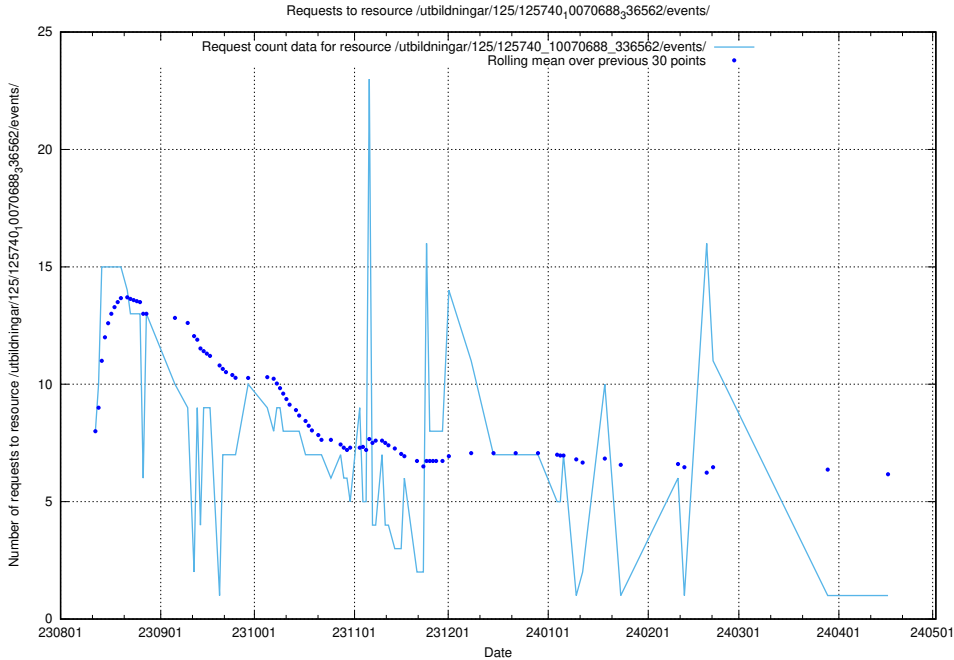

5.5214 Usage of /utbildningar/125/125740_10070688_336562/events/

Here, we count the number of requests to resource /utbildningar/125/125740_10070688_336562/events/