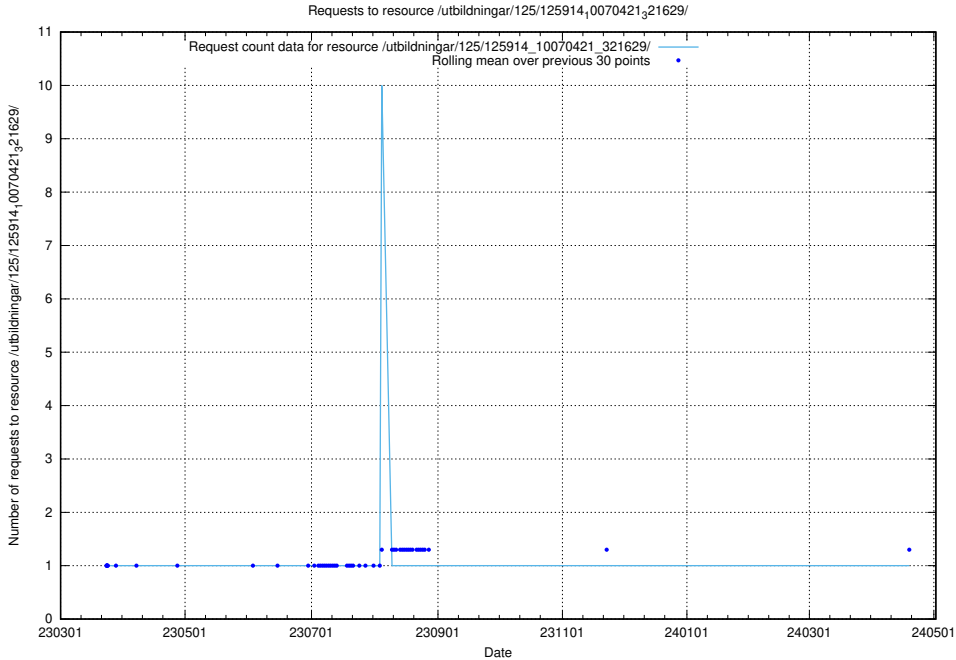

5.6876 Usage of /utbildningar/125/125914_10070421_321629/

Here, we count the number of requests to resource /utbildningar/125/125914_10070421_321629/.