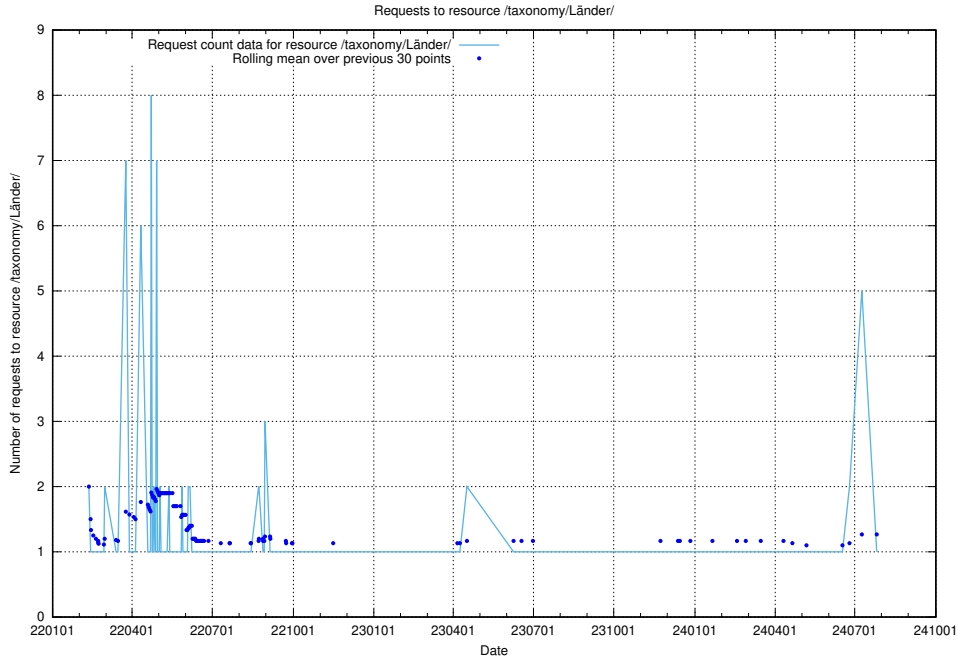

5.2009 Usage of /taxonomy/Länder/

Here, we count the number of requests to resource /taxonomy/Länder/.