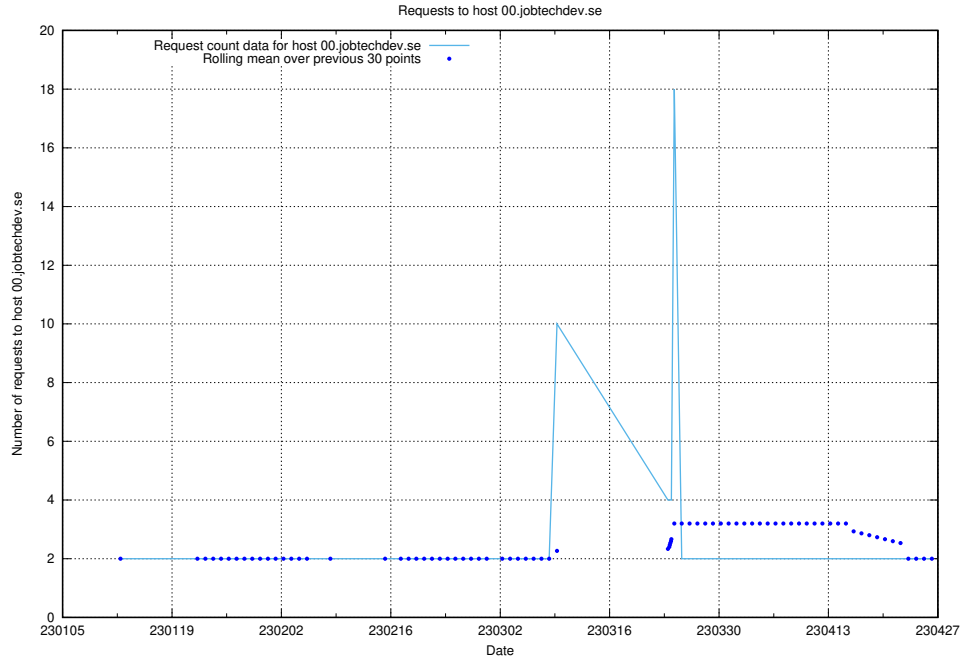

7.302 Usage of 00.jobtechdev.se

Here, we count the number of requests to host 00.jobtechdev.se.