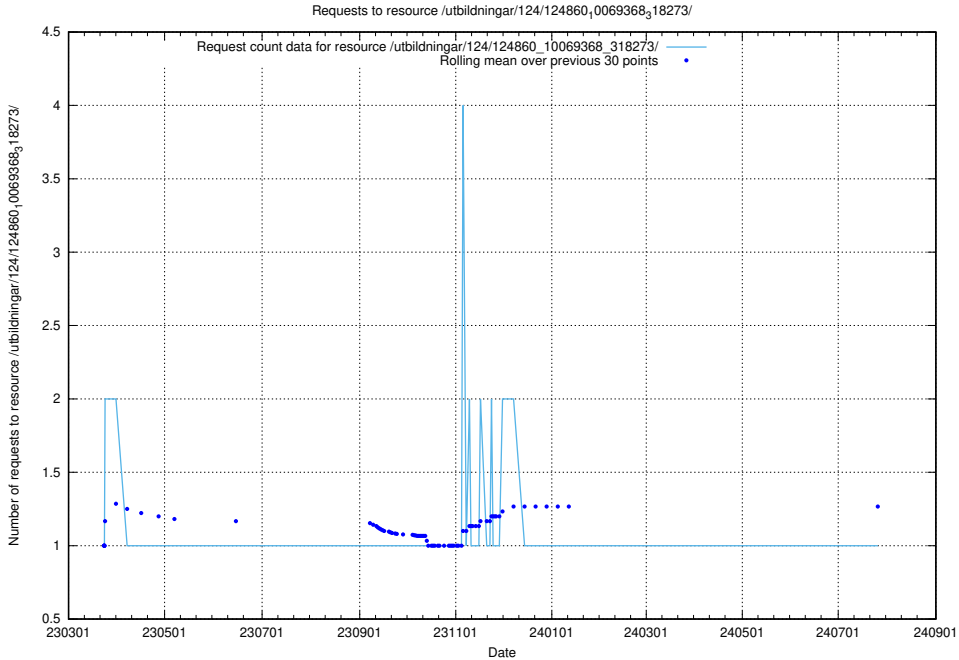

5.1121 Usage of /utbildningar/124/124860_10069368_318273/

Here, we count the number of requests to resource /utbildningar/124/124860_10069368_318273/.