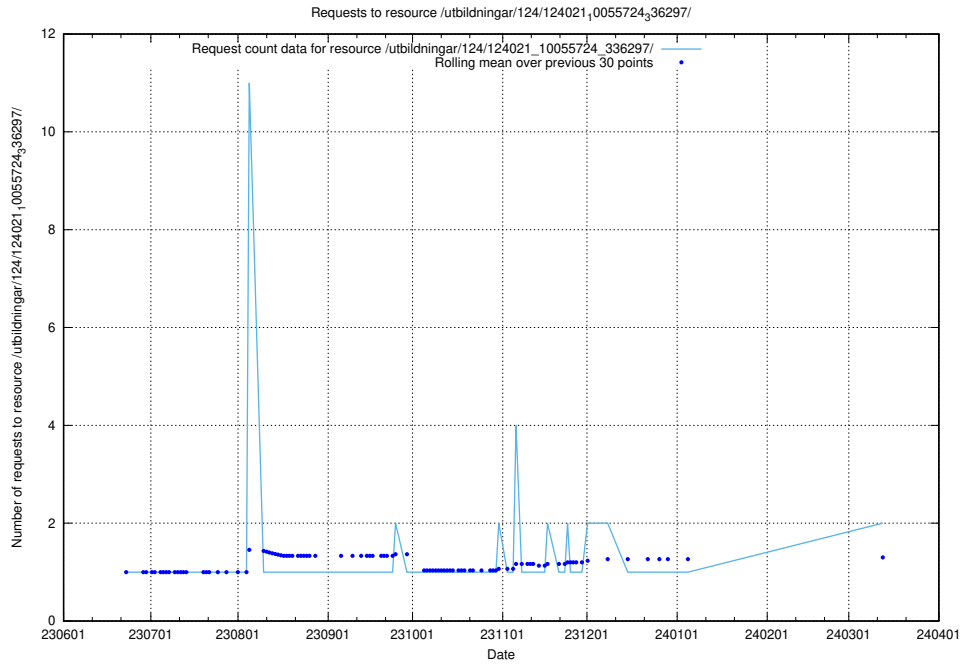

5.796 Usage of /utbildningar/124/124021_10055724_336297/

Here, we count the number of requests to resource /utbildningar/124/124021_10055724_336297/.