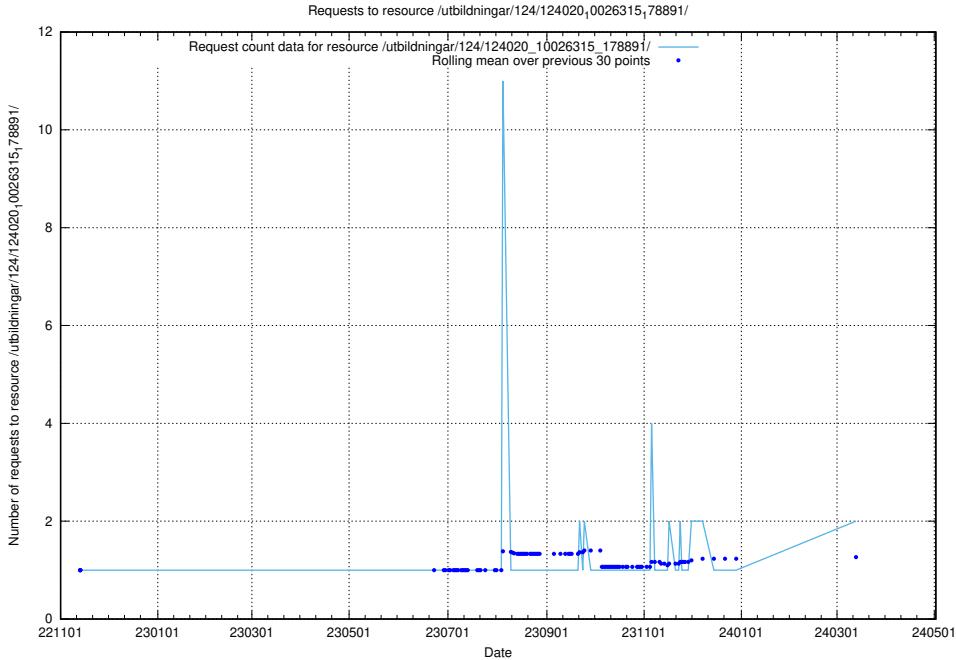

5.805 Usage of /utbildningar/124/124020_10026315_178891/

Here, we count the number of requests to resource /utbildningar/124/124020_10026315_178891/.