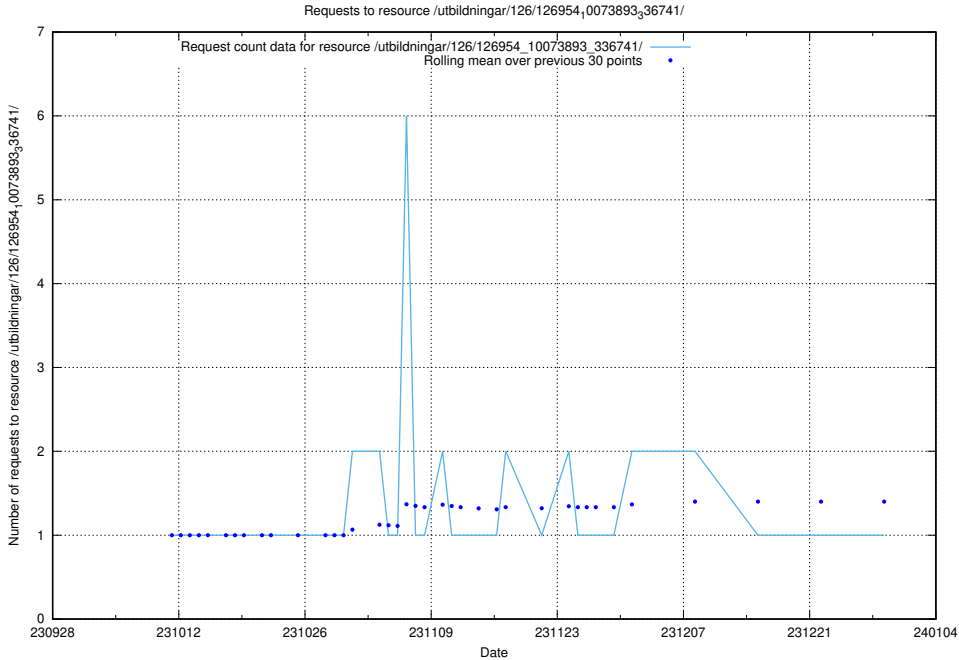

Here, we count the number of requests to resource /utbildningar/126/126954_10073893_336741/.

5.4778 Usage of /utbildningar/126/126751_10072075_331197/events/

Here, we count the number of requests to resource /utbildningar/126/126751_10072075_331197/events/