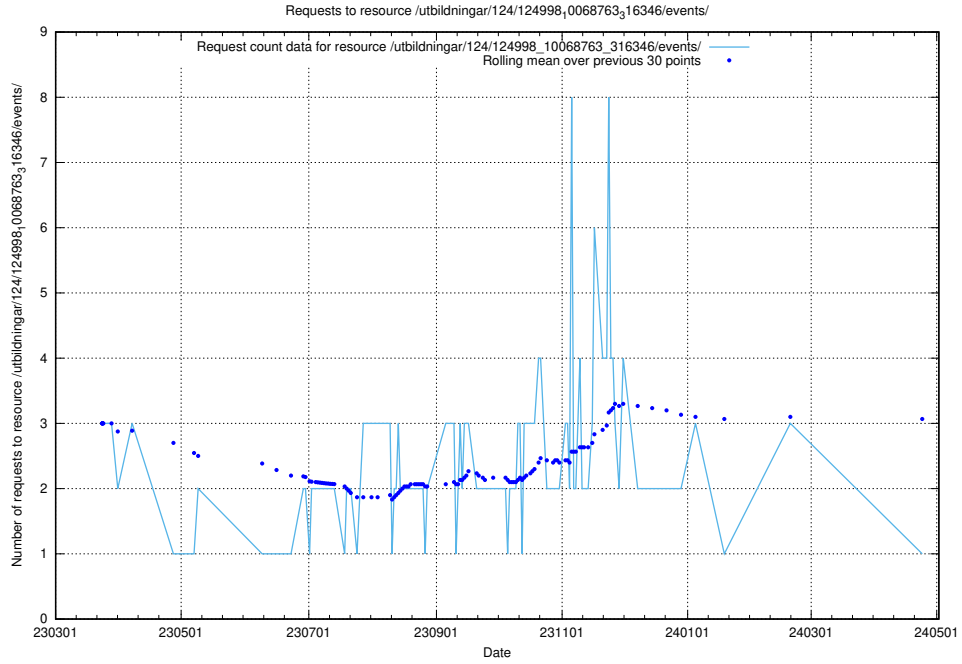

5.6686 Usage of /utbildningar/124/124998_10068763_316346/events/

Here, we count the number of requests to resource /utbildningar/124/124998_10068763_316346/events/

5.6687 Usage of /utbildningar/124/124854_10071121_330533/events/