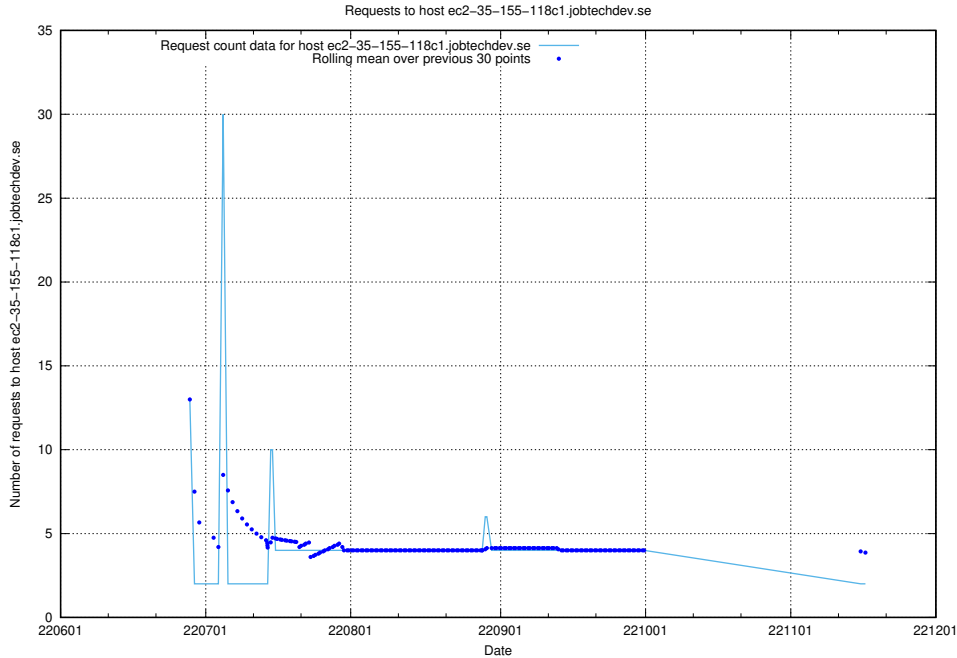

7.399 Usage of ec2-35-155-118c1.jobtechdev.se

Here, we count the number of requests to host ec2-35-155-118c1.jobtechdev.se.