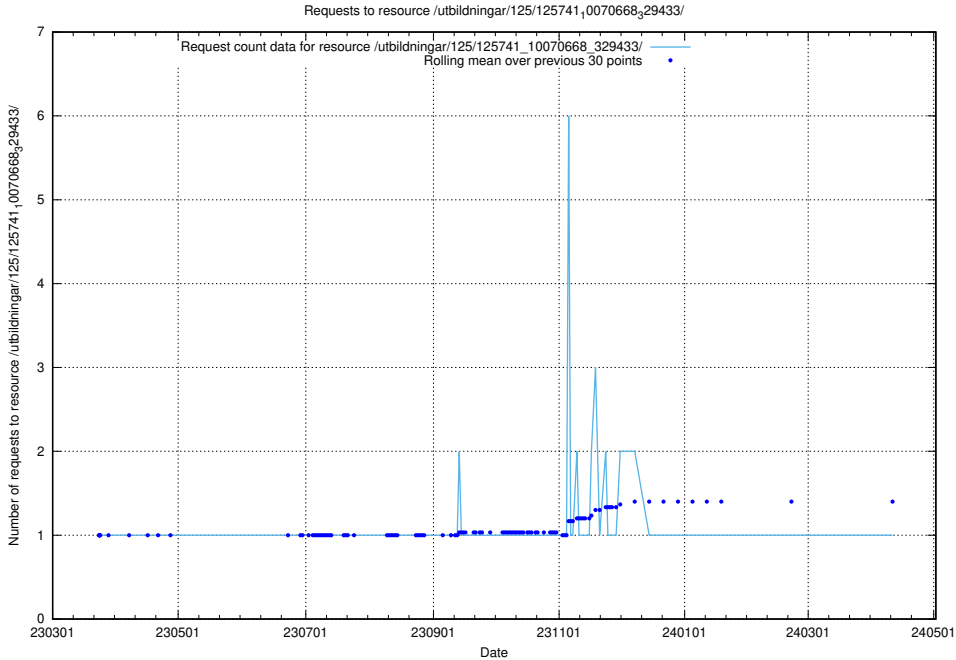

5.6921 Usage of /utbildningar/125/125741_10070668_329433/

Here, we count the number of requests to resource /utbildningar/125/125741_10070668_329433/.