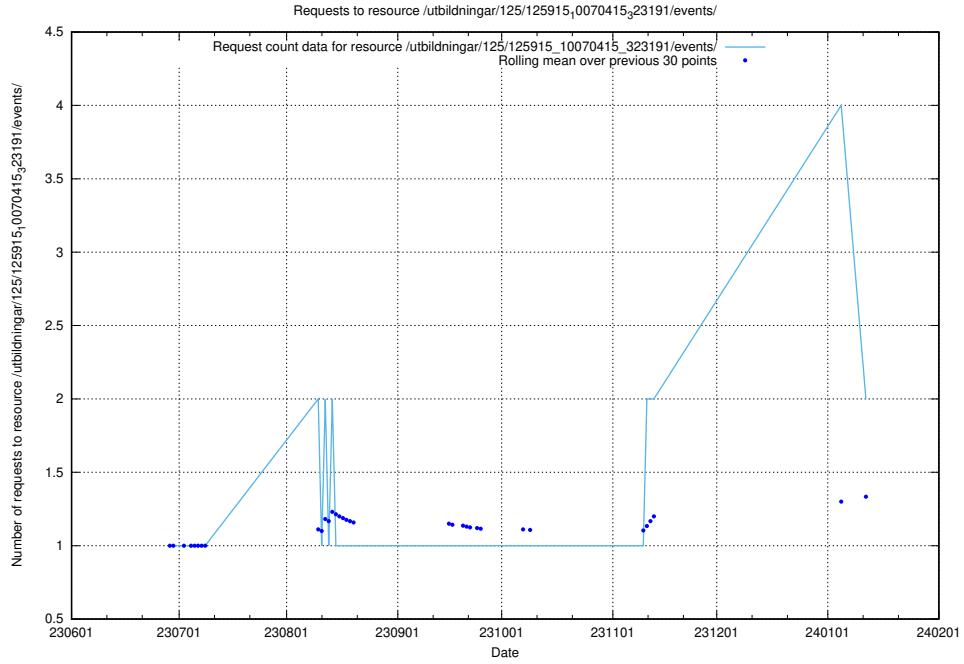

5.747 Usage of /utbildningar/125/125915_10070415_323191/events/

Here, we count the number of requests to resource /utbildningar/125/125915_10070415_323191/events/