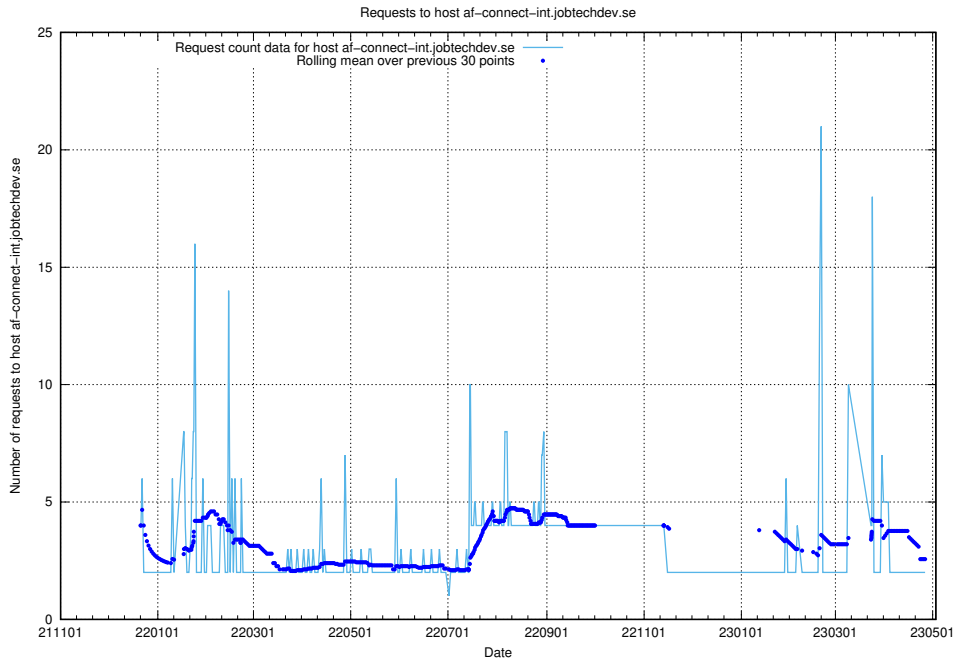

7.369 Usage of af-connect-int.jobtechdev.se

Here, we count the number of requests to host af-connect-int.jobtechdev.se.