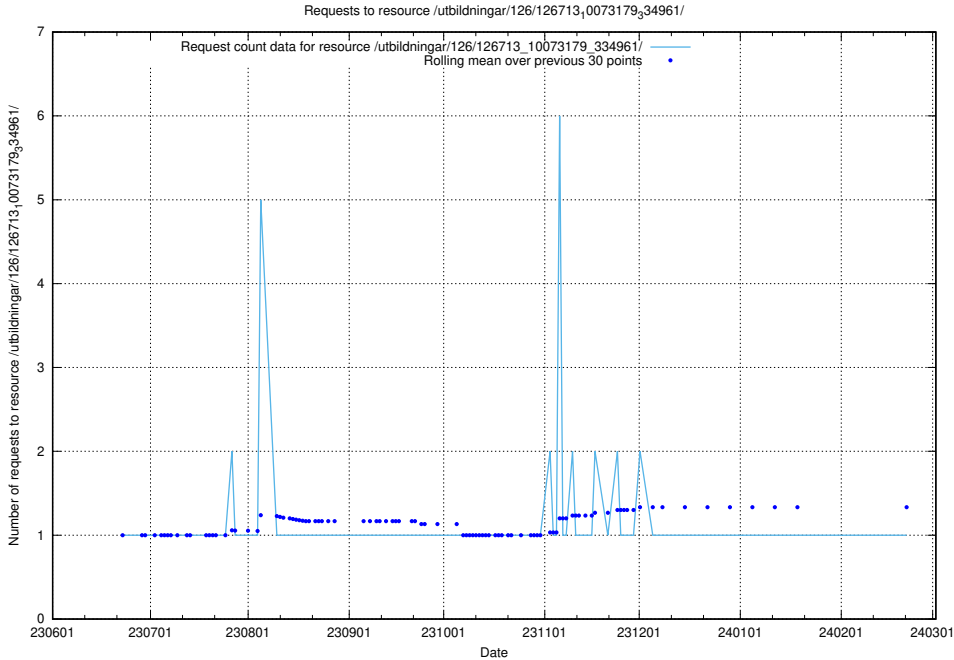

5.6049 Usage of /utbildningar/126/126713_10073179_334961/

Here, we count the number of requests to resource /utbildningar/126/126713_10073179_334961/.