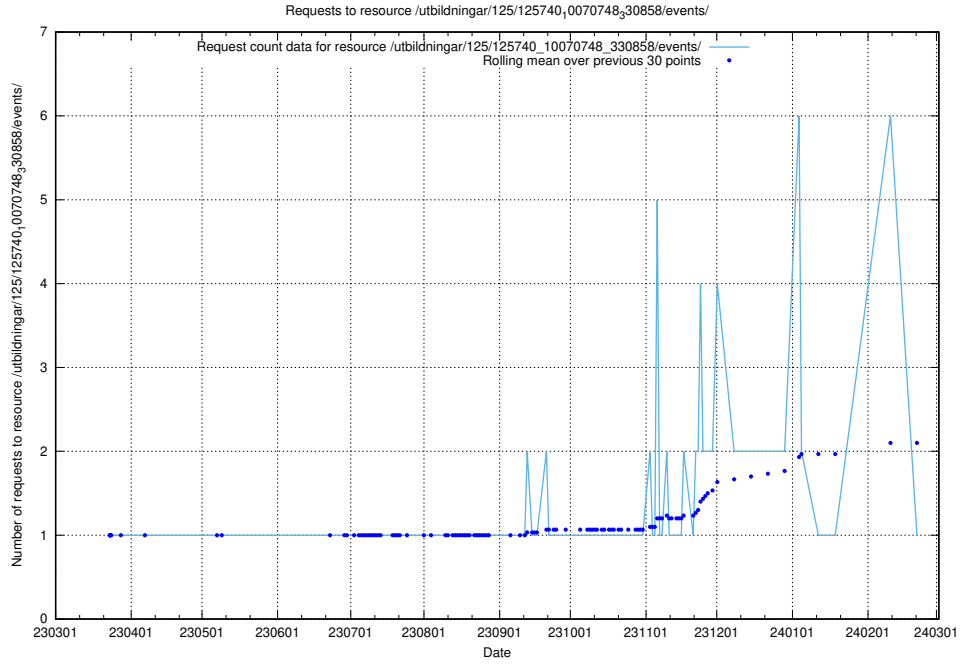

5.915 Usage of /utbildningar/125/125740_10070748_330858/events/

Here, we count the number of requests to resource /utbildningar/125/125740_10070748_330858/events/