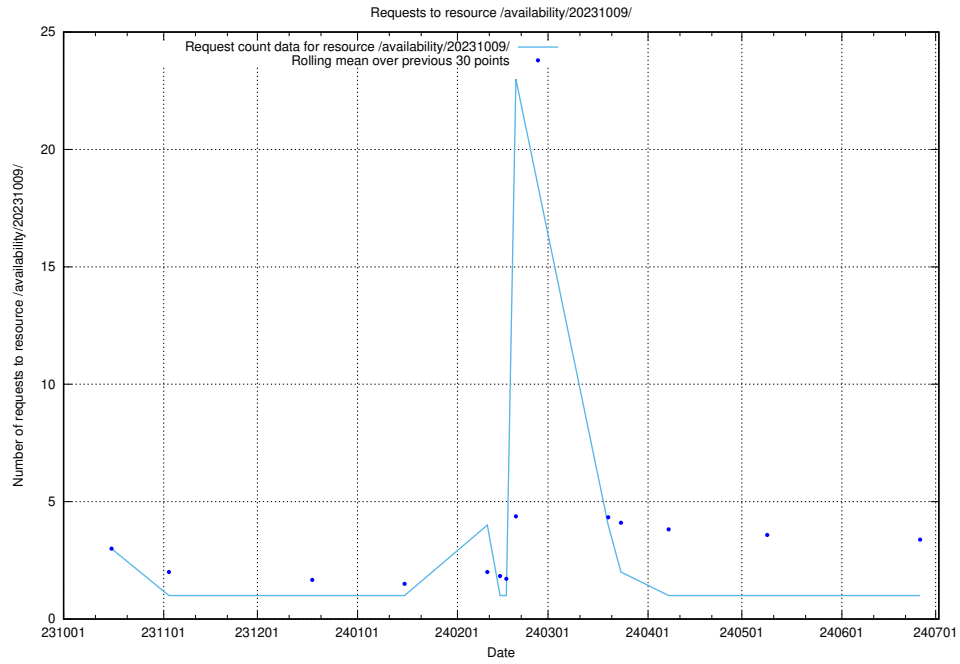

5.4729 Usage of /availability/20231009/

Here, we count the number of requests to resource /availability/20231009/.