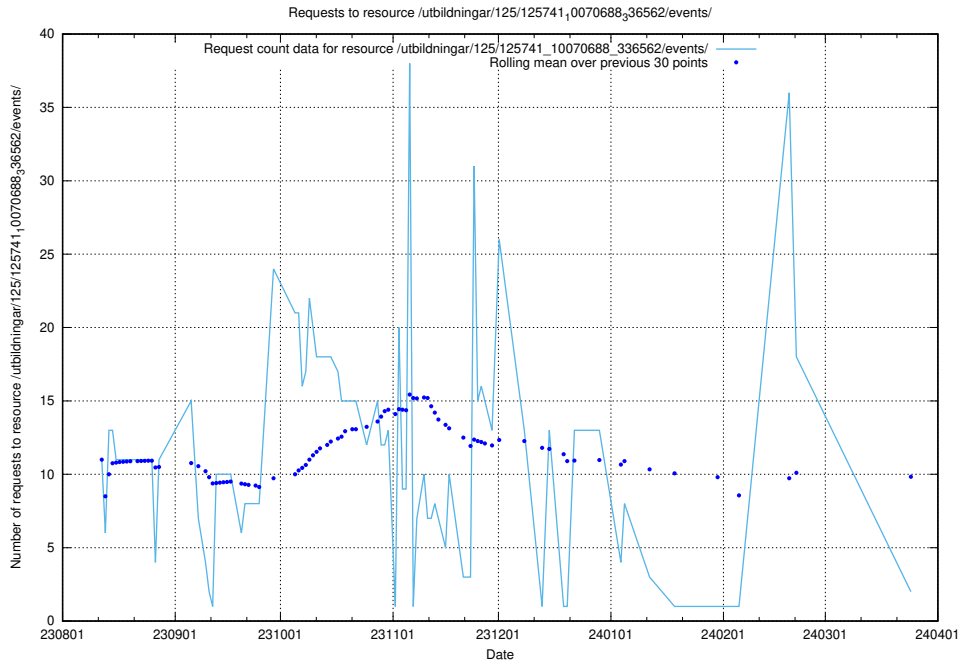

5.696 Usage of /utbildningar/125/125741_10070688_336562/events/

Here, we count the number of requests to resource /utbildningar/125/125741_10070688_336562/events/