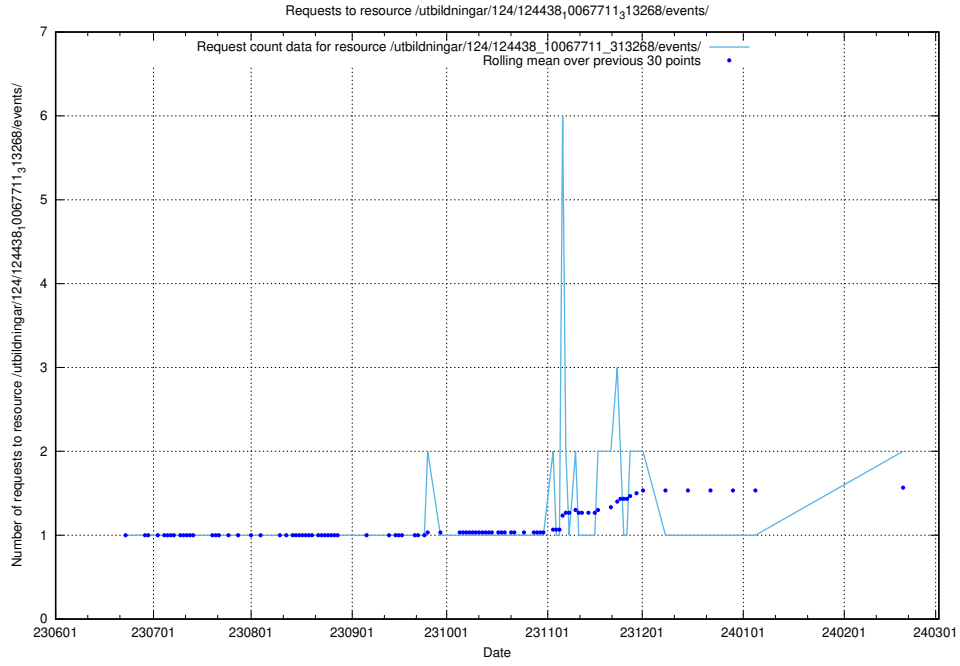

5.795 Usage of /utbildningar/124/124438_10067711_313268/events/

Here, we count the number of requests to resource /utbildningar/124/124438_10067711_313268/events/