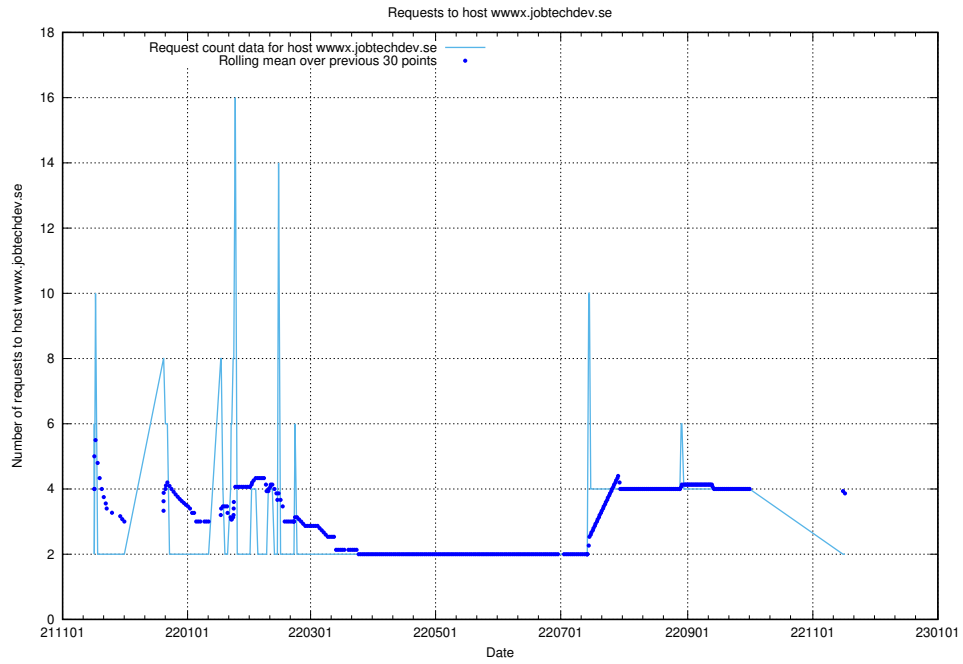

7.539 Usage of wwwx.jobtechdev.se

Here, we count the number of requests to host wwwx.jobtechdev.se.