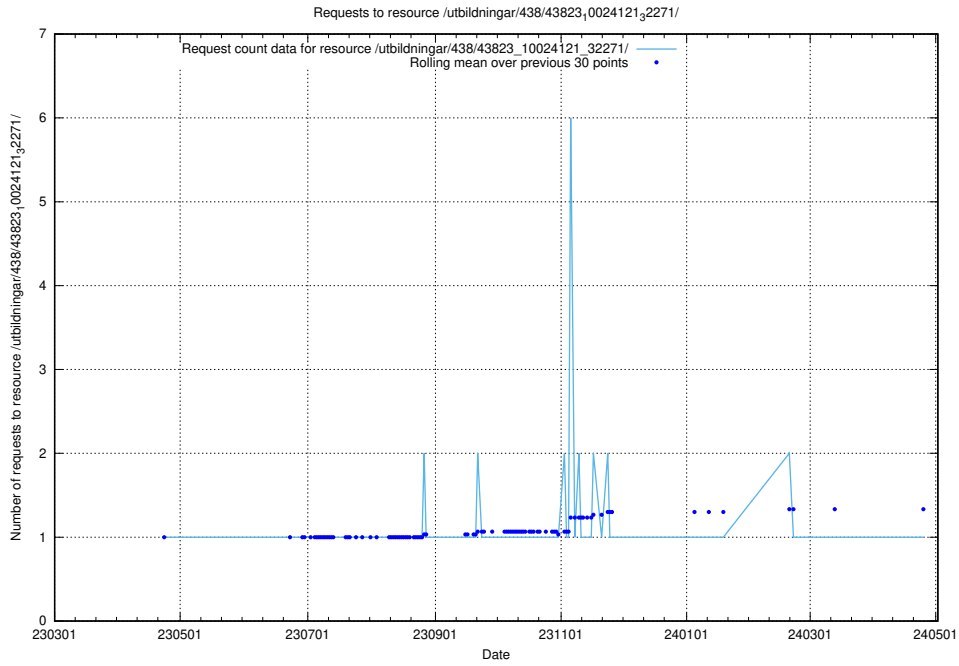

5.6464 Usage of /utbildningar/438/43823_10024121_32271/

Here, we count the number of requests to resource /utbildningar/438/43823_10024121_32271/.