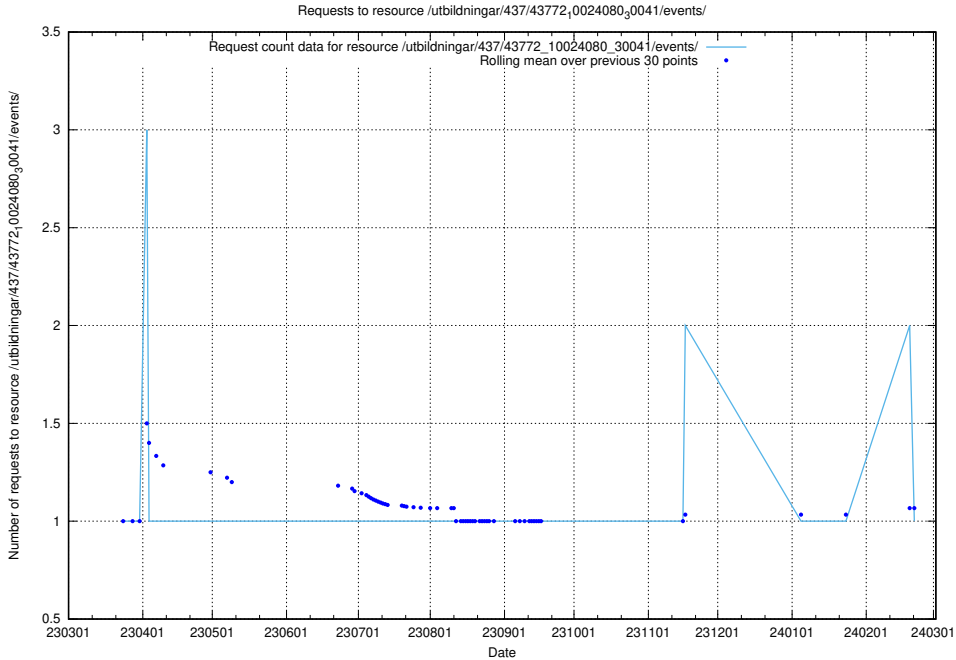

5.6611 Usage of /utbildningar/437/43772_10024080_30041/events/

Here, we count the number of requests to resource /utbildningar/437/43772_10024080_30041/events/.