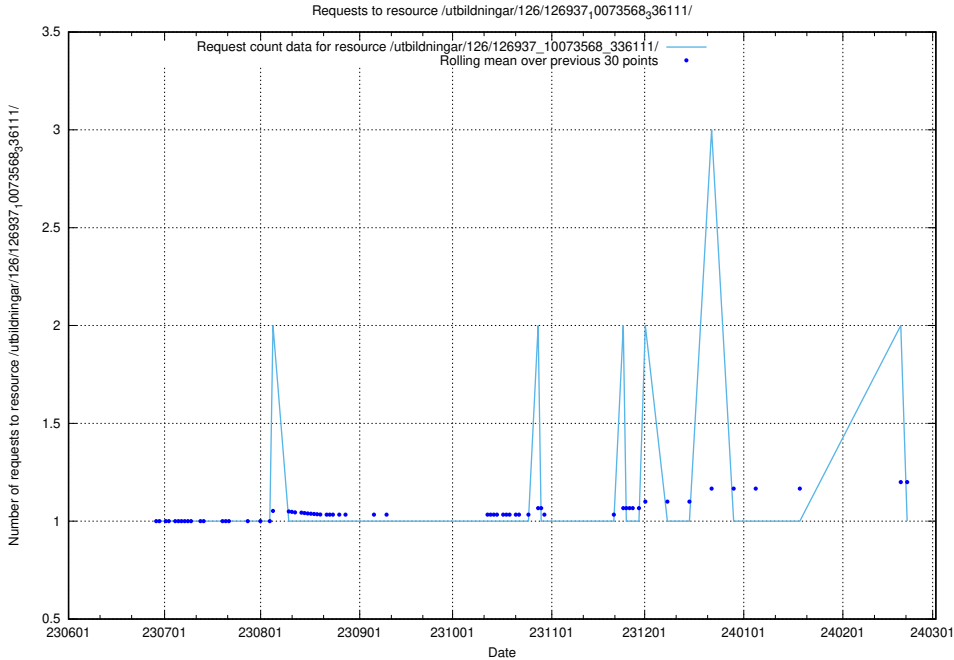

5.5867 Usage of /utbildningar/126/126937_10073568_336111/

Here, we count the number of requests to resource /utbildningar/126/126937_10073568_336111/.