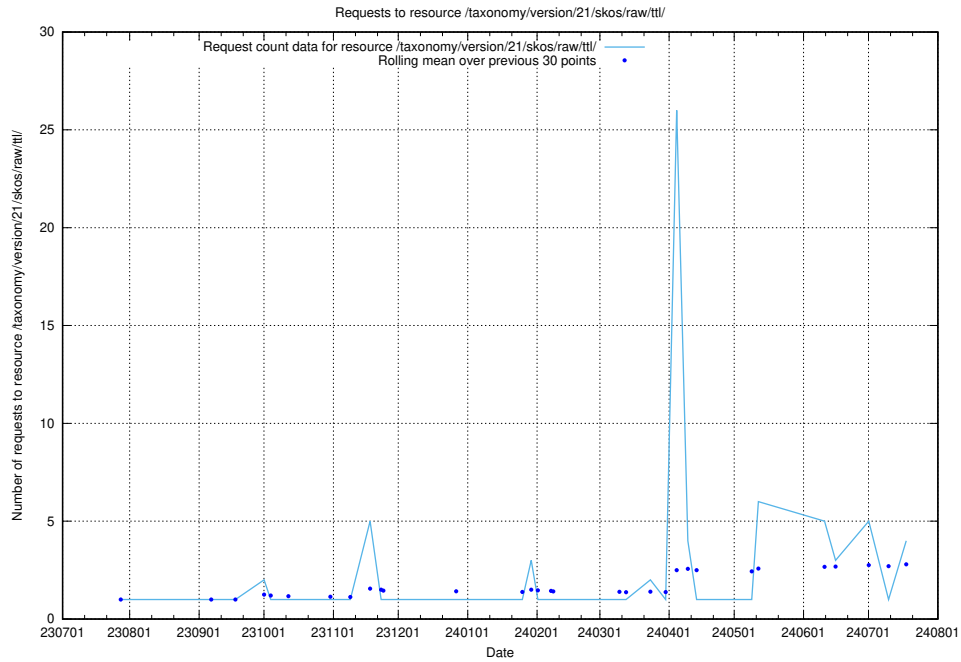

5.206 Usage of /taxonomy/version/21/skos/raw/ttl/

Here, we count the number of requests to resource /taxonomy/version/21/skos/raw/ttl/.