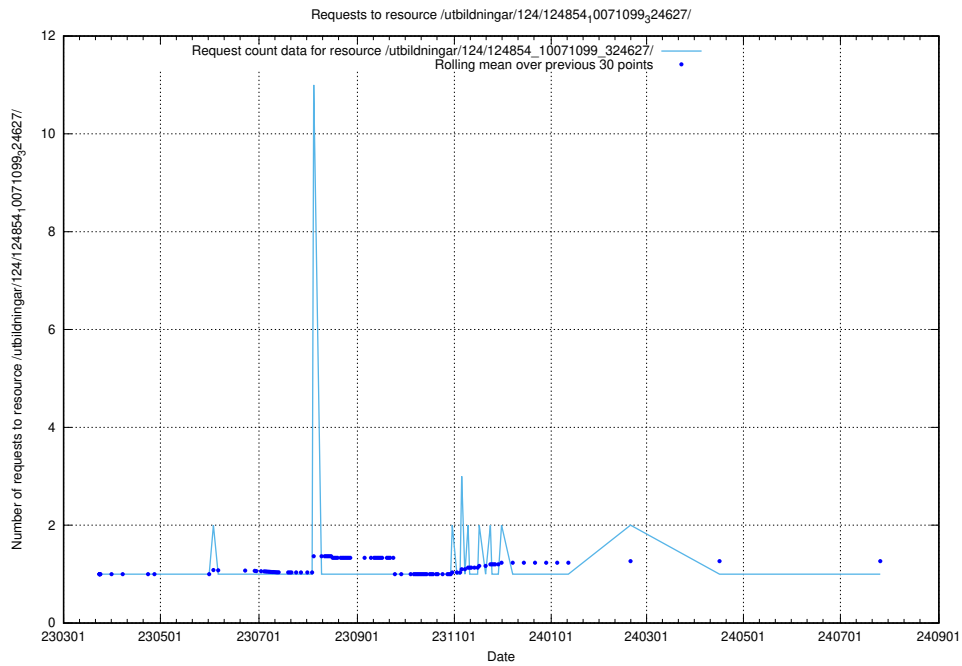

5.1150 Usage of /utbildningar/124/124854_10071099_324627/

Here, we count the number of requests to resource /utbildningar/124/124854_10071099_324627/.