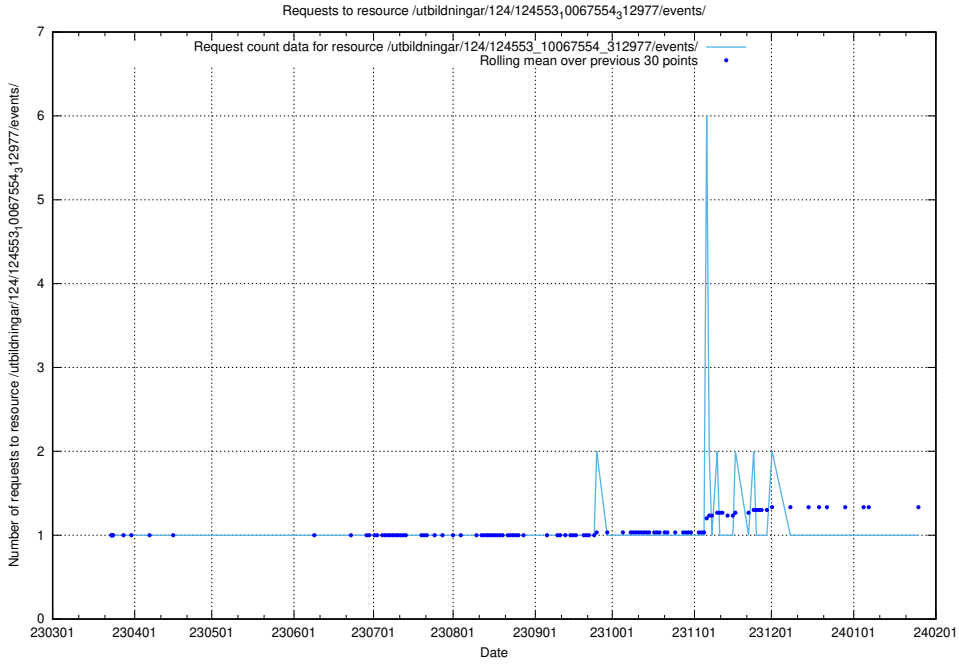

5.1165 Usage of /utbildningar/124/124553_10067554_312977/events/

Here, we count the number of requests to resource /utbildningar/124/124553_10067554_312977/events/