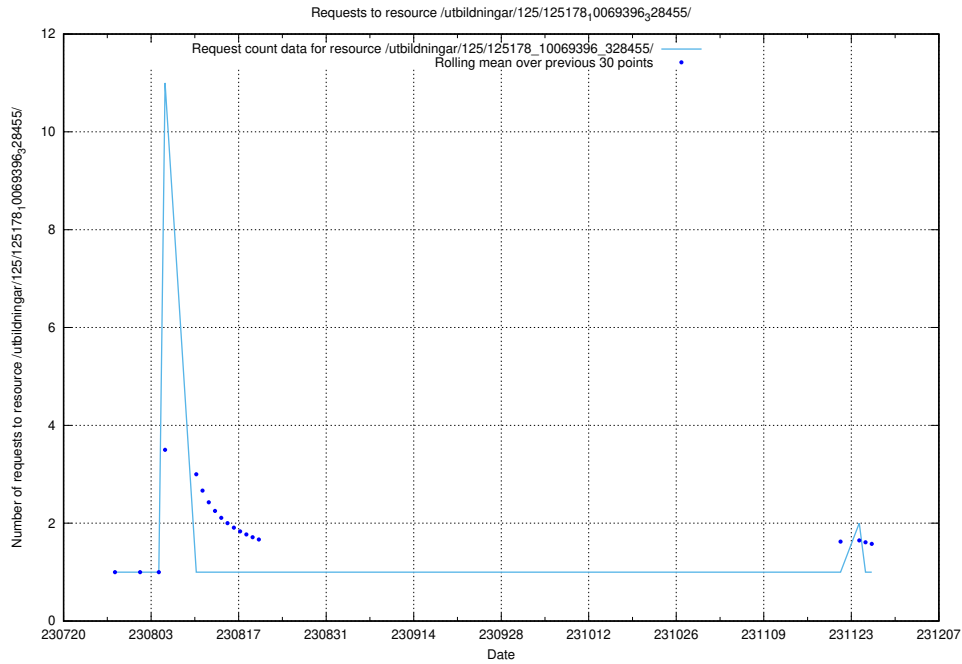

5.5315 Usage of /utbildningar/125/125178_10069396_328455/

Here, we count the number of requests to resource /utbildningar/125/125178_10069396_328455/.