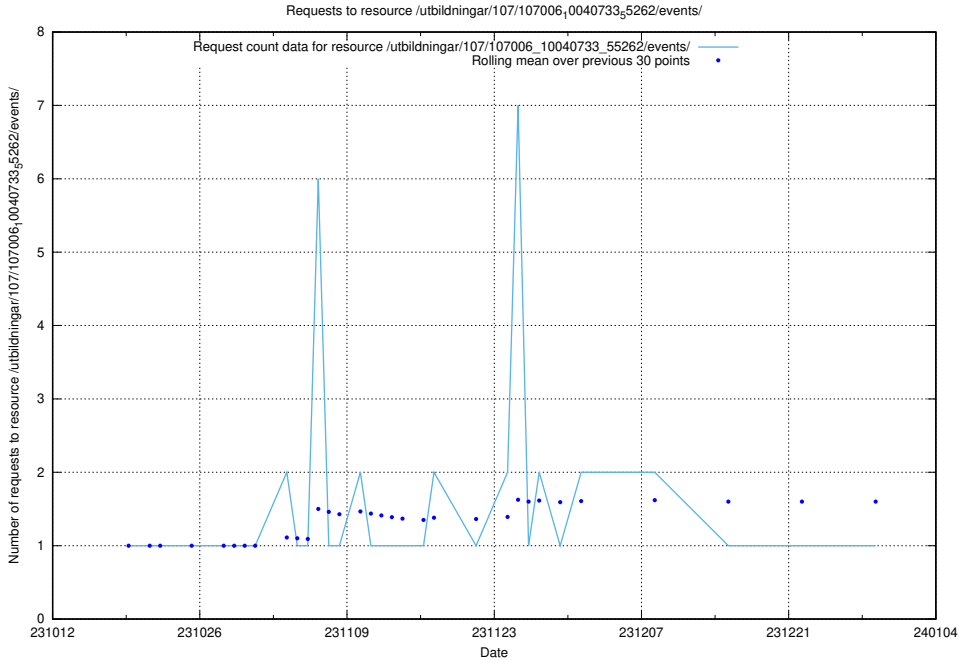

Here, we count the number of requests to resource /utbildningar/124/124498_10067717_336825/.

5.4682 Usage of /utbildningar/107/107006_10040733_55262/events/

Here, we count the number of requests to resource /utbildningar/107/107006_10040733_55262/events/.