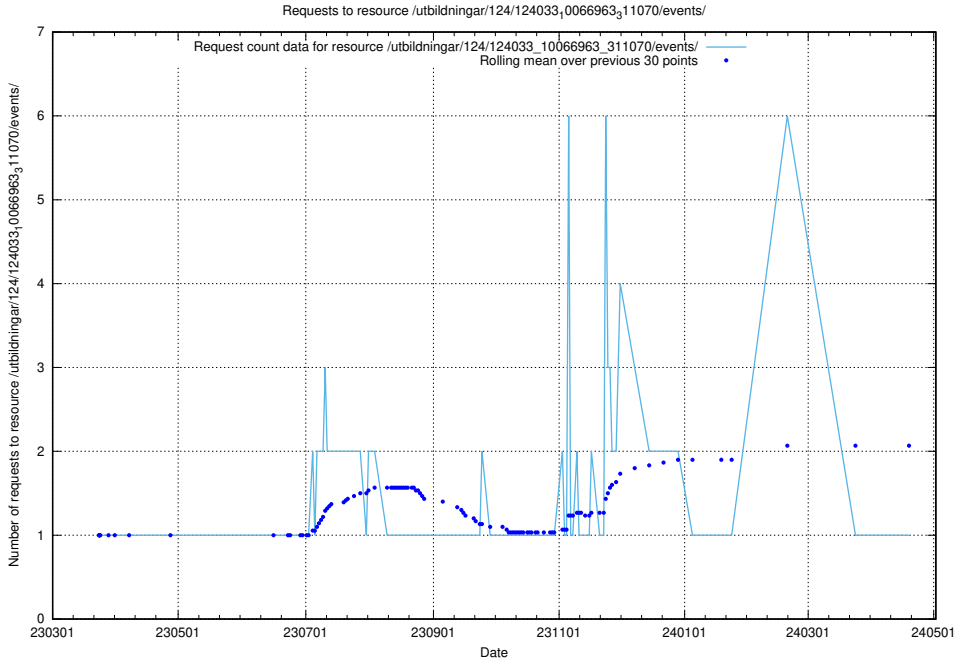

5.4854 Usage of /utbildningar/124/124033_10066963_311070/events/

Here, we count the number of requests to resource /utbildningar/124/124033_10066963_311070/events/