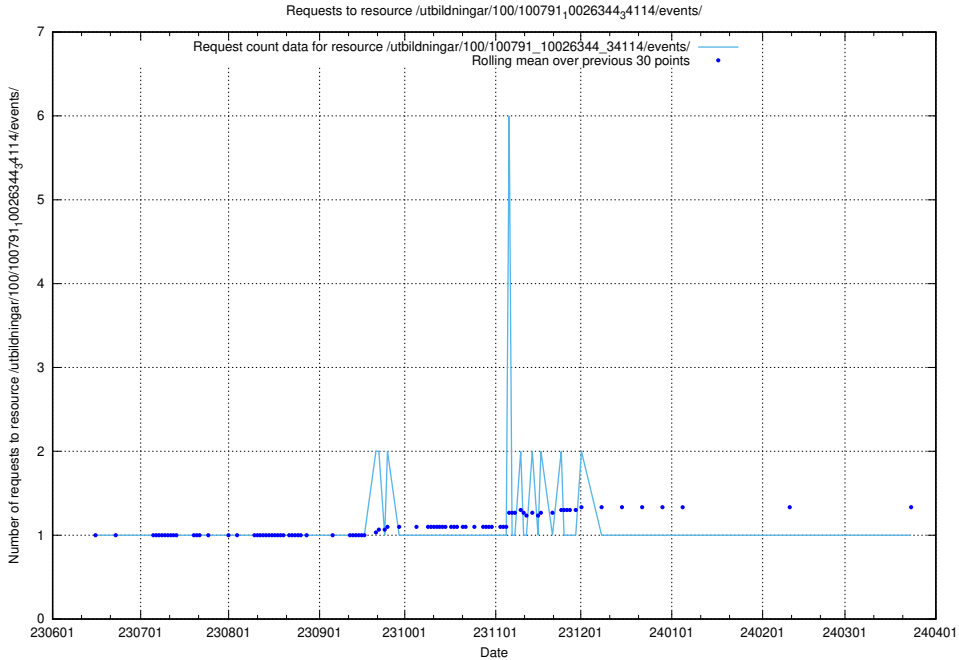

5.6316 Usage of /utbildningar/100/100791_10026344_34114/events/

Here, we count the number of requests to resource /utbildningar/100/100791_10026344_34114/events/.