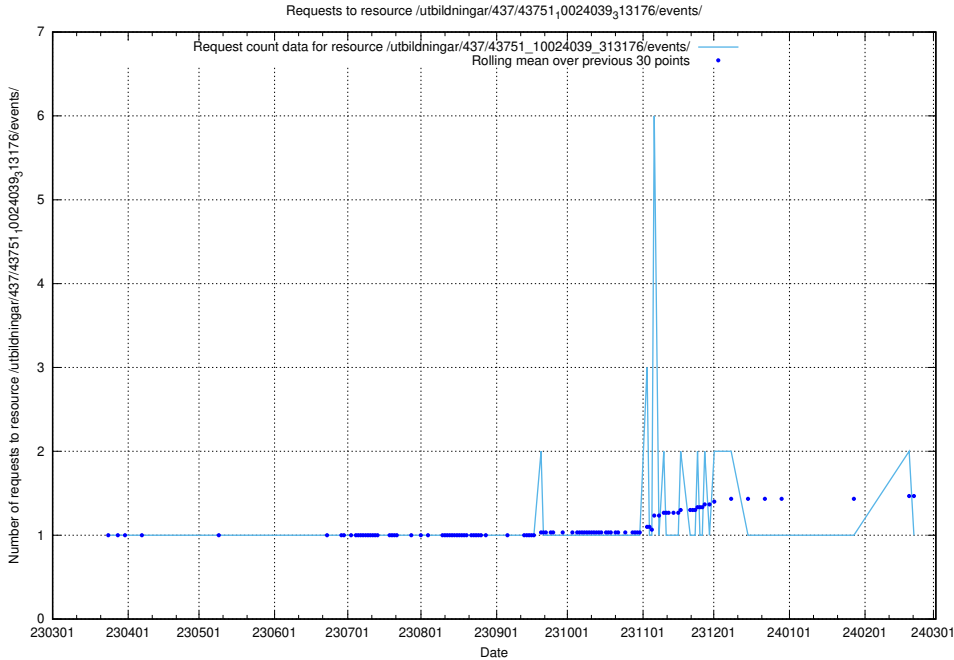

5.6621 Usage of /utbildningar/437/43751_10024039_313176/events/

Here, we count the number of requests to resource /utbildningar/437/43751_10024039_313176/events/.