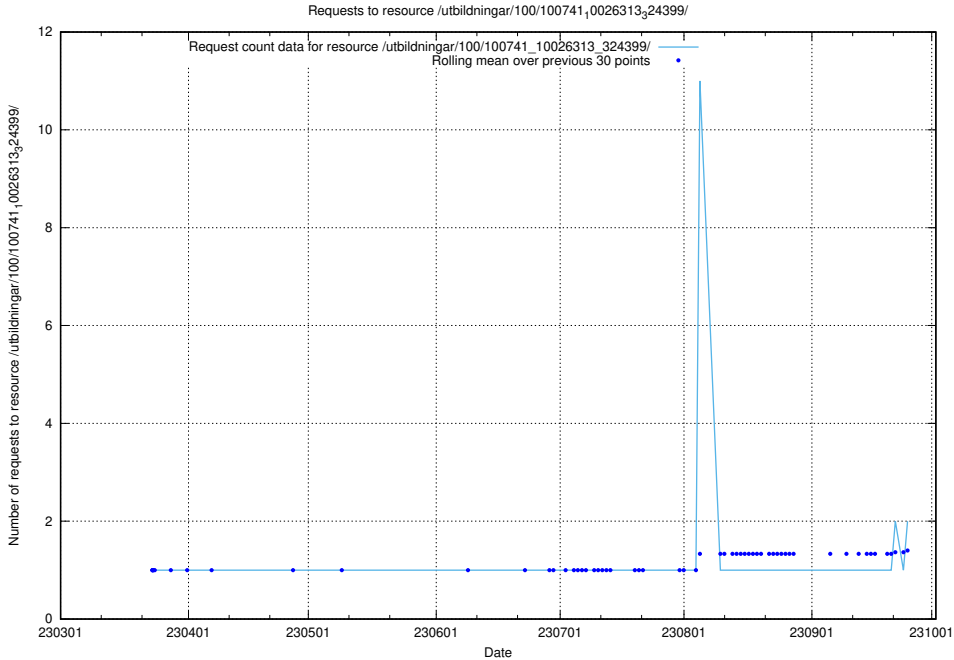

5.770 Usage of /utbildningar/100/100741_10026313_324399/

Here, we count the number of requests to resource /utbildningar/100/100741_10026313_324399/.