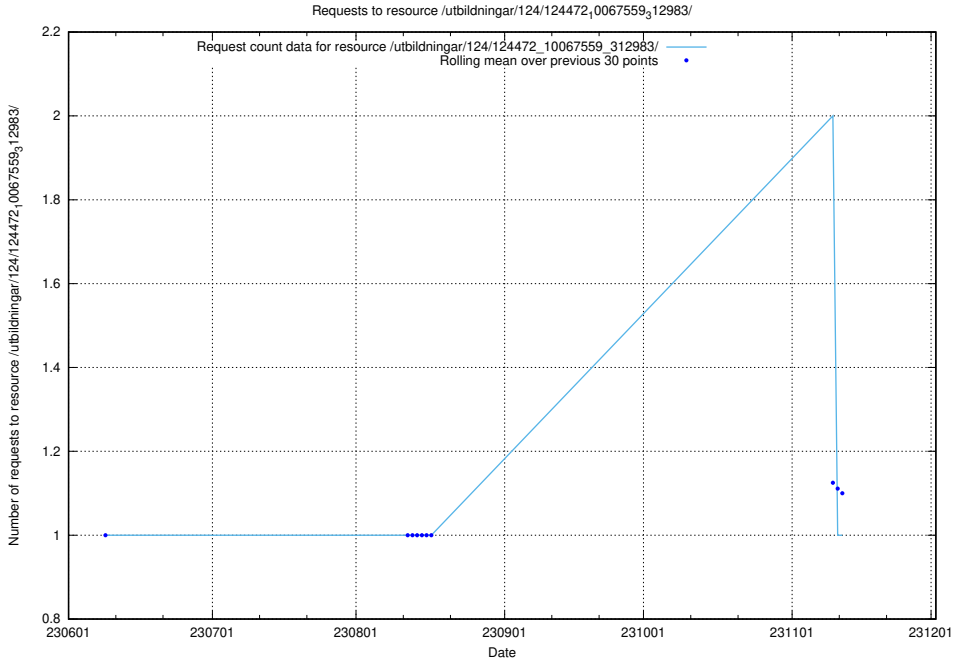

5.6332 Usage of /utbildningar/124/124472_10067559_312983/

Here, we count the number of requests to resource /utbildningar/124/124472_10067559_312983/.