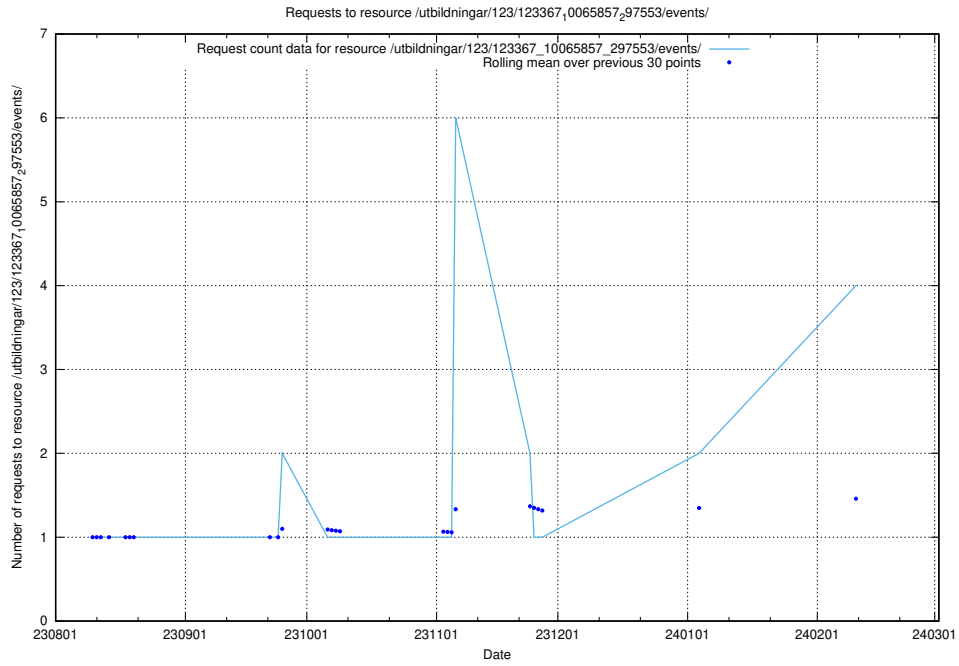

5.203 Usage of /utbildningar/123/123367_10065857_297553/events/

Here, we count the number of requests to resource /utbildningar/123/123367_10065857_297553/events/