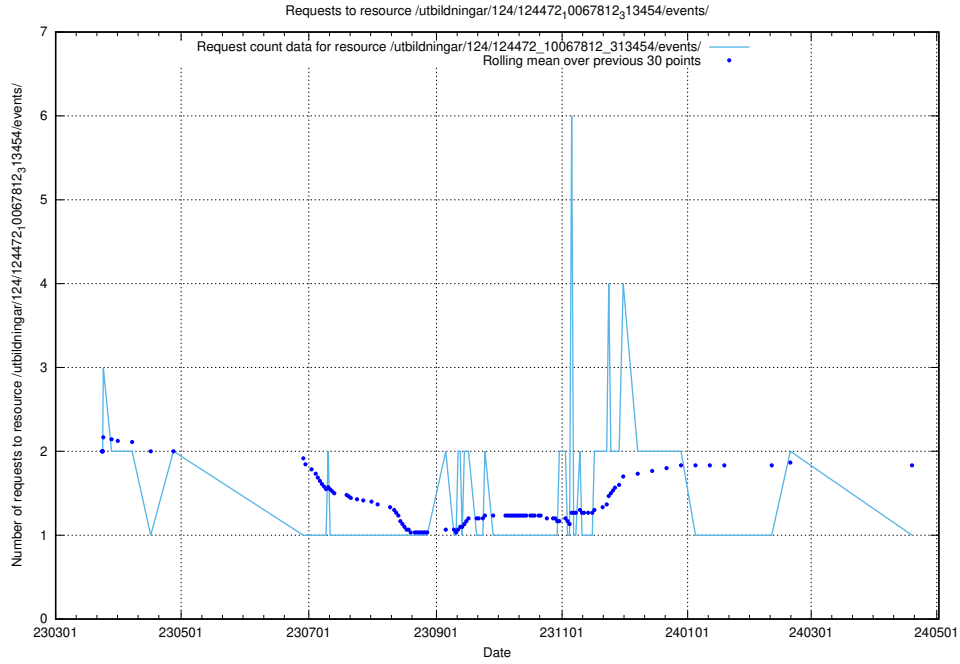

5.6729 Usage of /utbildningar/124/124472_10067812_313454/events/

Here, we count the number of requests to resource /utbildningar/124/124472_10067812_313454/events/