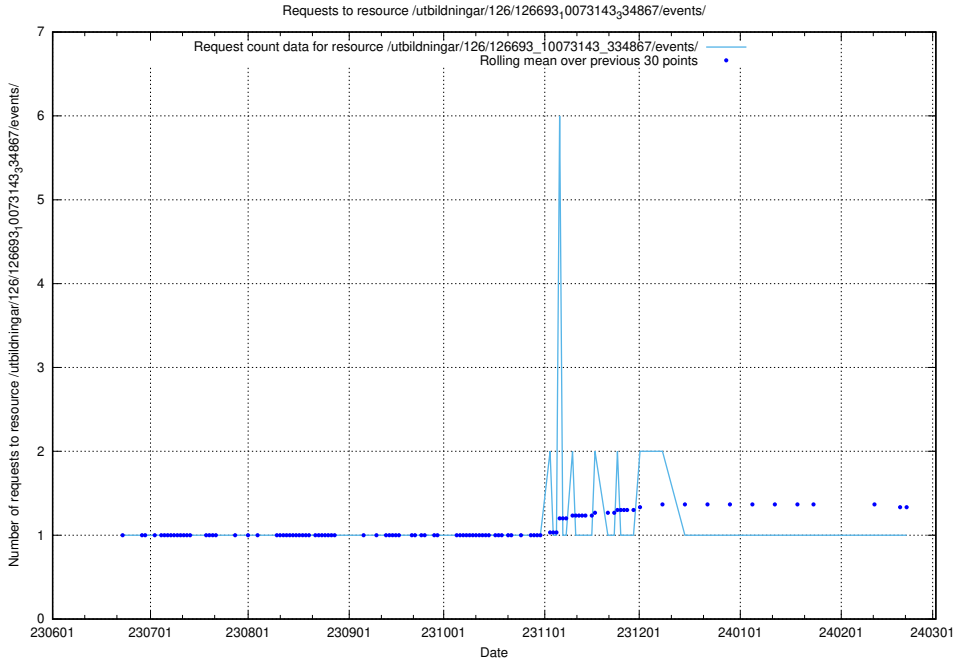

5.6071 Usage of /utbildningar/126/126693_10073143_334867/events/

Here, we count the number of requests to resource /utbildningar/126/126693_10073143_334867/events/