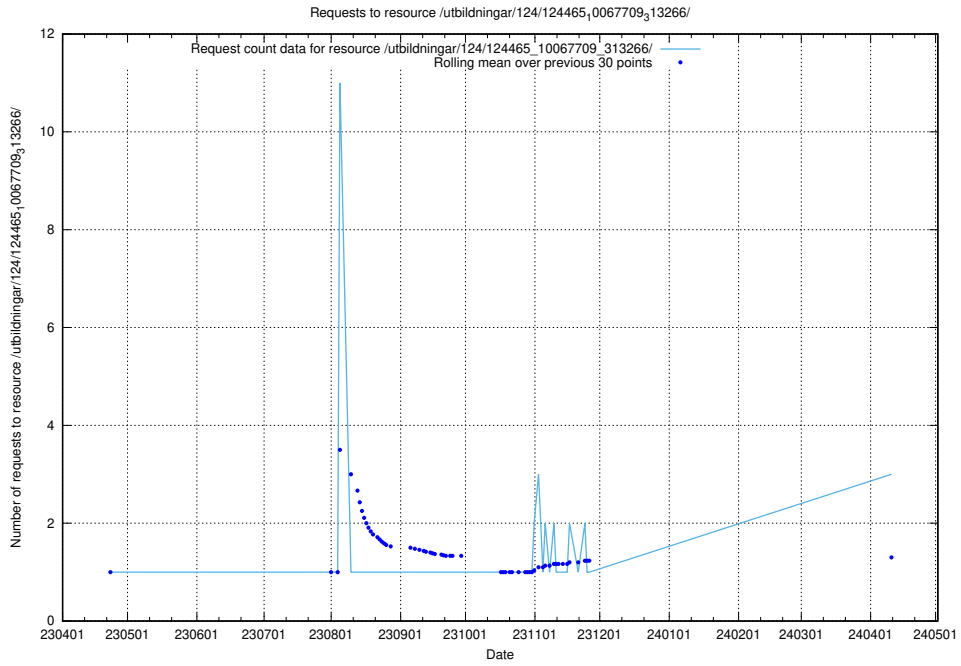

5.382 Usage of /utbildningar/124/124465_10067709_313266/

Here, we count the number of requests to resource /utbildningar/124/124465_10067709_313266/.