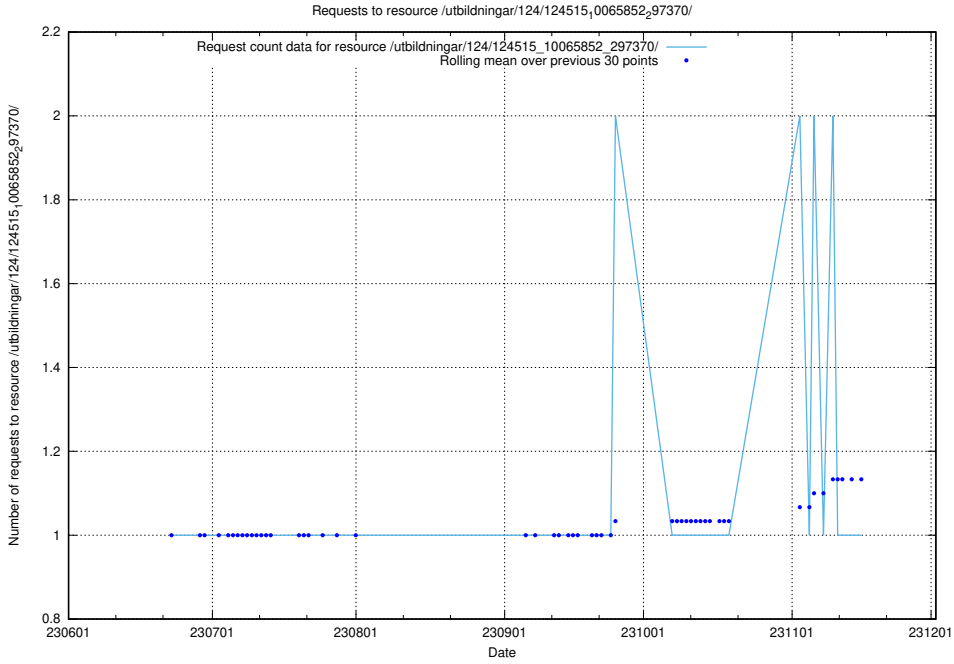

5.6201 Usage of /utbildningar/124/124515_10065852_297370/

Here, we count the number of requests to resource /utbildningar/124/124515_10065852_297370/.