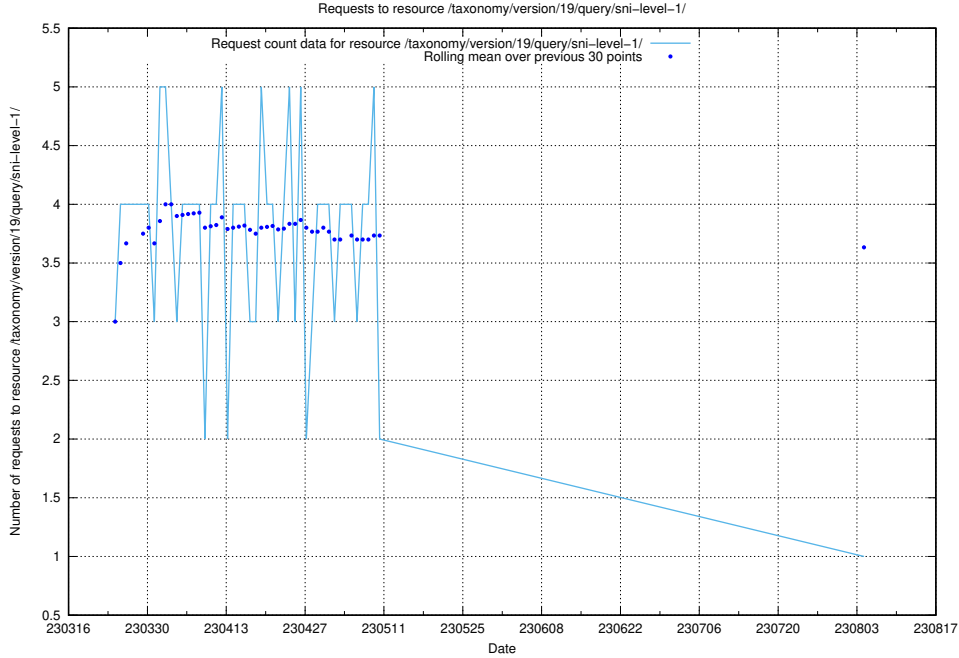

5.6555 Usage of /taxonomy/version/19/query/sni-level-1/

Here, we count the number of requests to resource /taxonomy/version/19/query/sni-level-1/.