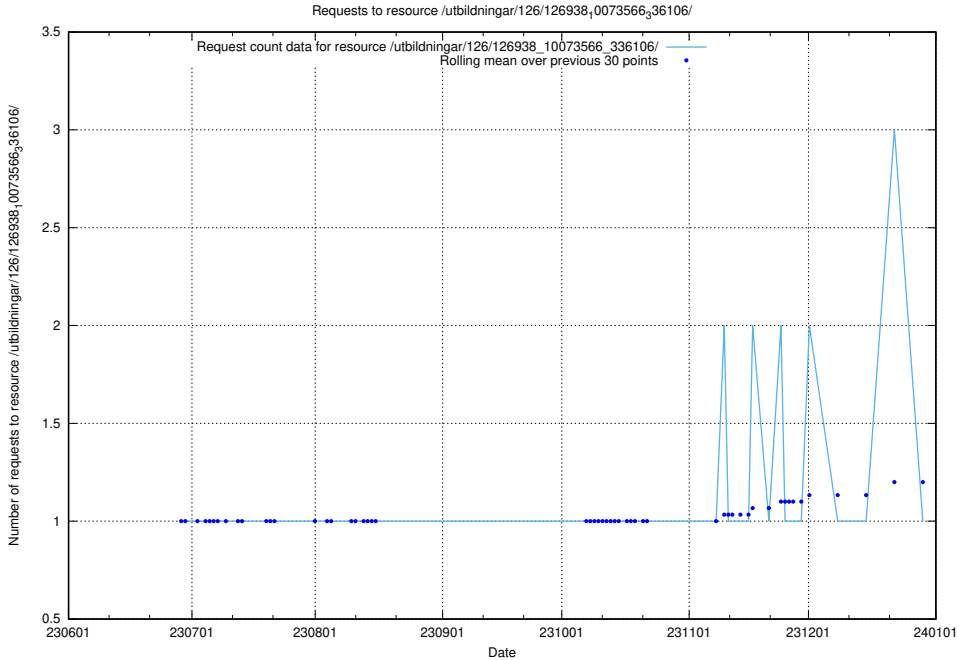

5.5865 Usage of /utbildningar/126/126938_10073566_336106/

Here, we count the number of requests to resource /utbildningar/126/126938_10073566_336106/.