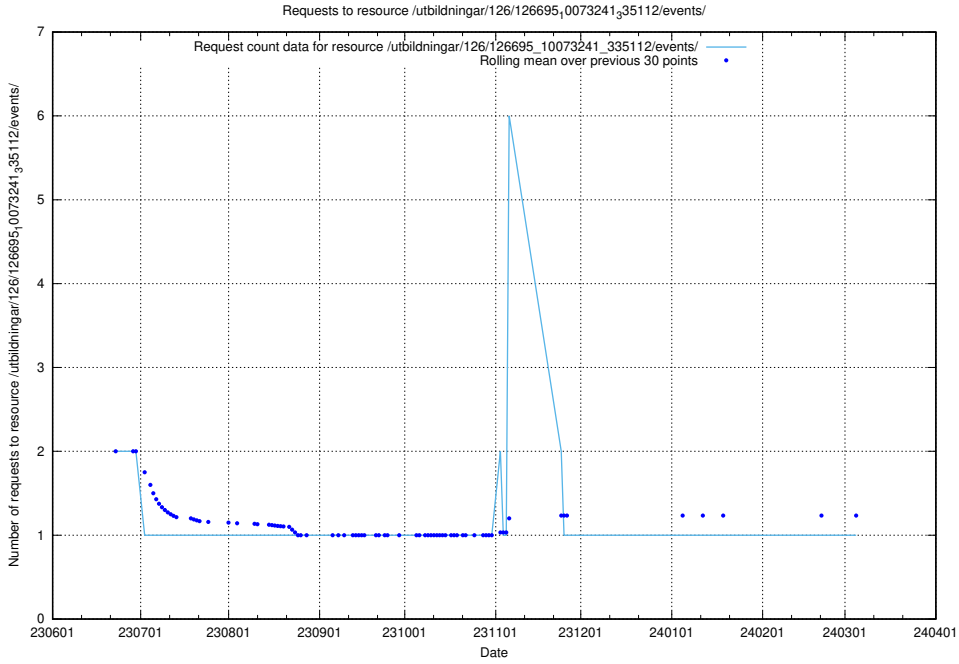

5.5991 Usage of /utbildningar/126/126695_10073241_335112/events/

Here, we count the number of requests to resource /utbildningar/126/126695_10073241_335112/events/