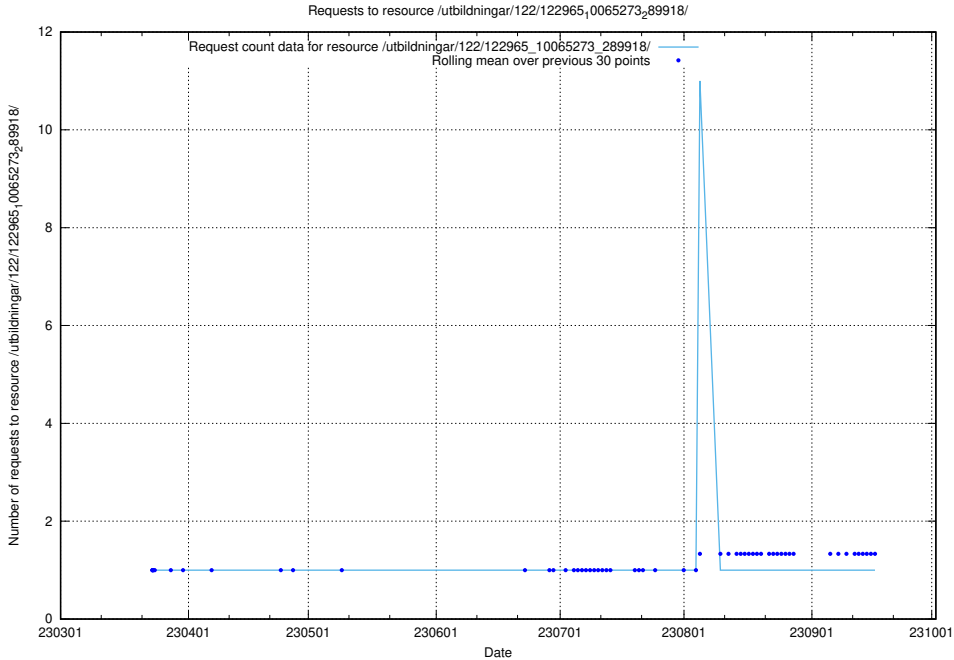

Here, we count the number of requests to resource /taxonomy/version/14/query/eu-regions/.

5.5562 Usage of /utbildningar/122/122965_10065273_289918/

Here, we count the number of requests to resource /utbildningar/122/122965_10065273_289918/.