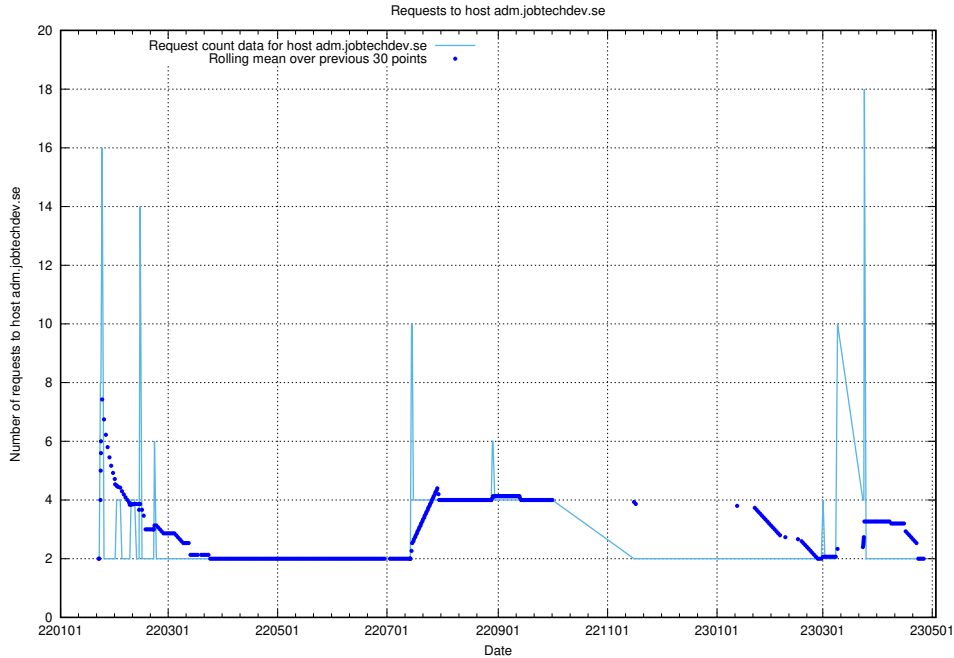

7.262 Usage of adm.jobtechdev.se

Here, we count the number of requests to host adm.jobtechdev.se.