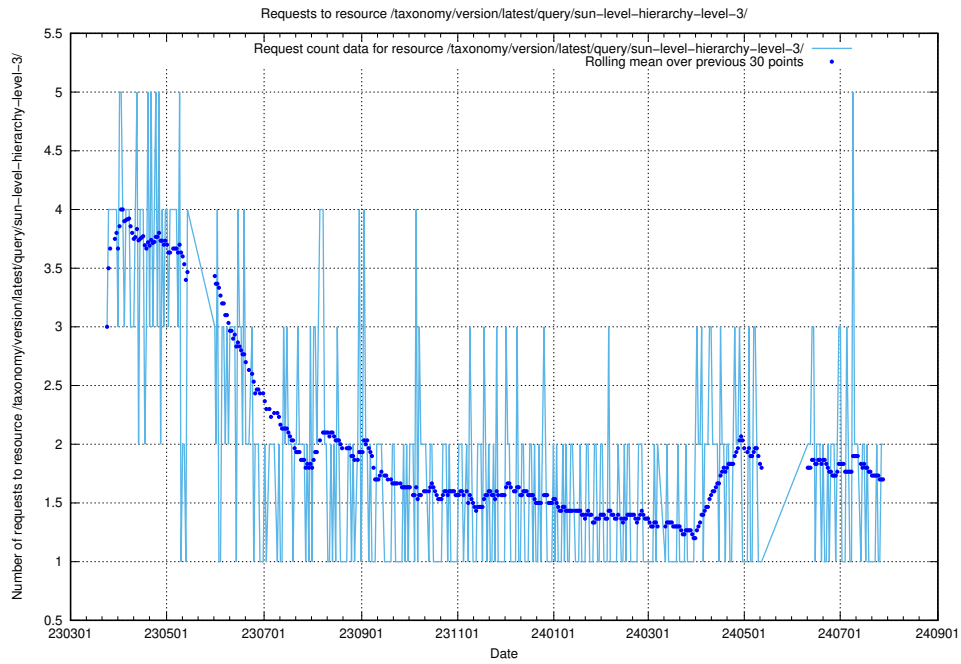

5.828 Usage of /taxonomy/version/latest/query/sun-level-hierarchy-level-3/

Here, we count the number of requests to resource /taxonomy/version/latest/query/sun-level-hierarchy-level-3/.