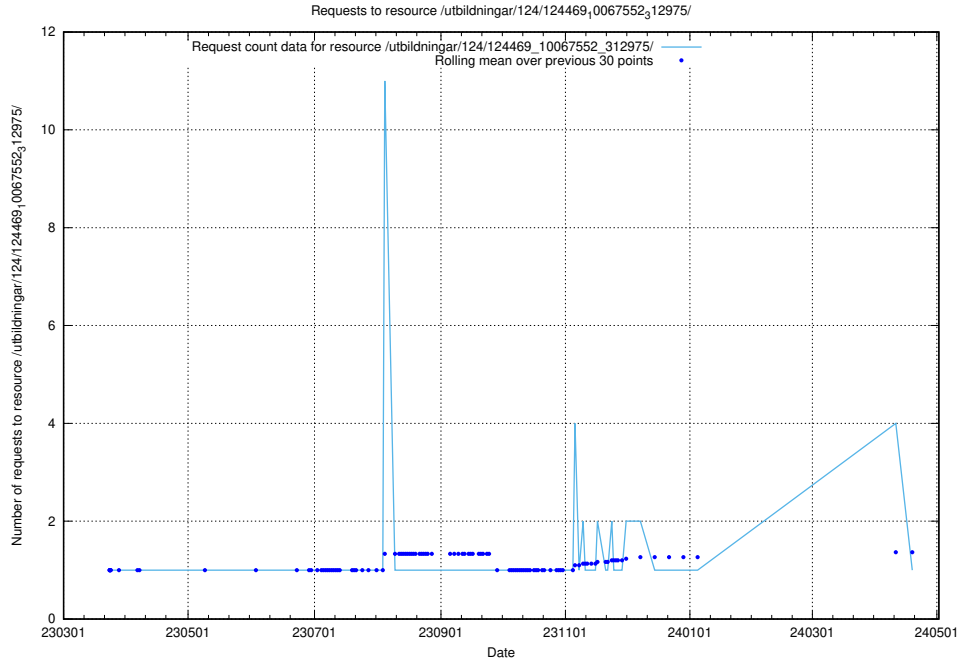

5.3735 Usage of /utbildningar/124/124469_10067552_312975/

Here, we count the number of requests to resource /utbildningar/124/124469_10067552_312975/.