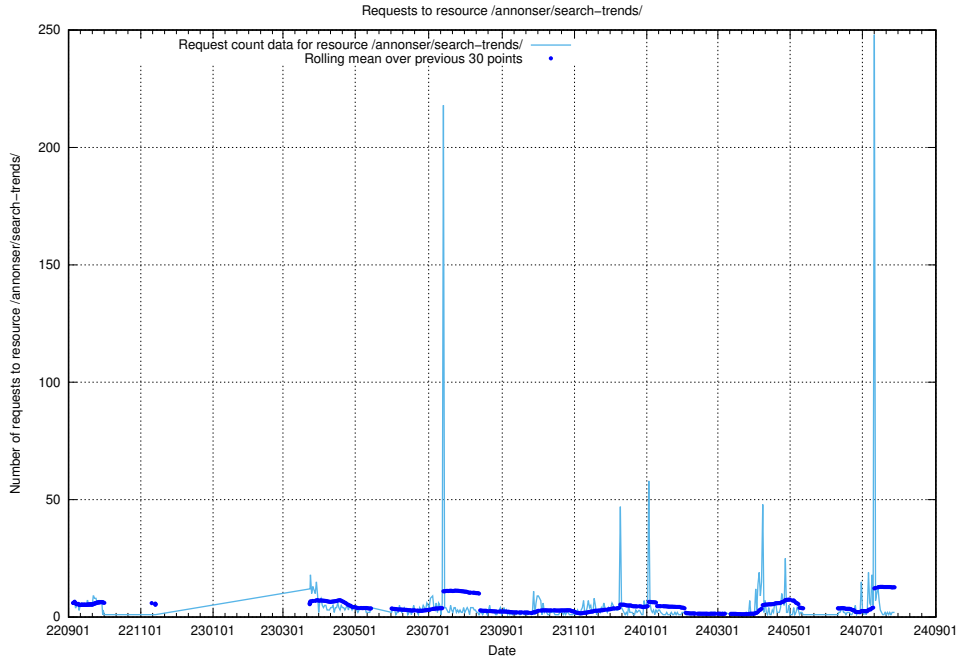

5.897 Usage of /annonser/search-trends/

Here, we count the number of requests to resource /annonser/search-trends/.