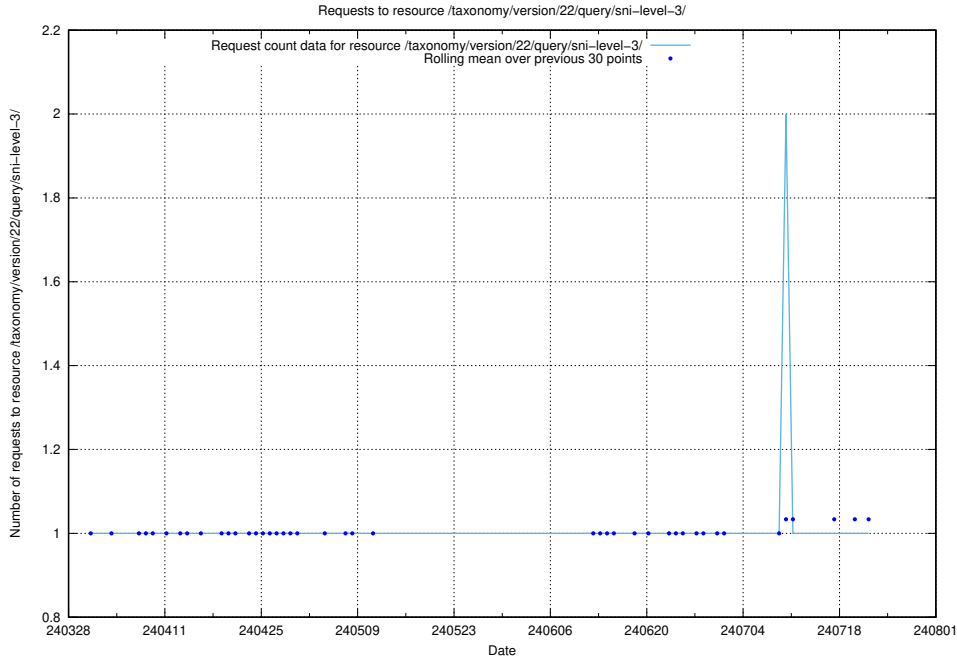

5.1981 Usage of /taxonomy/version/22/query/sni-level-3/

Here, we count the number of requests to resource /taxonomy/version/22/query/sni-level-3/.