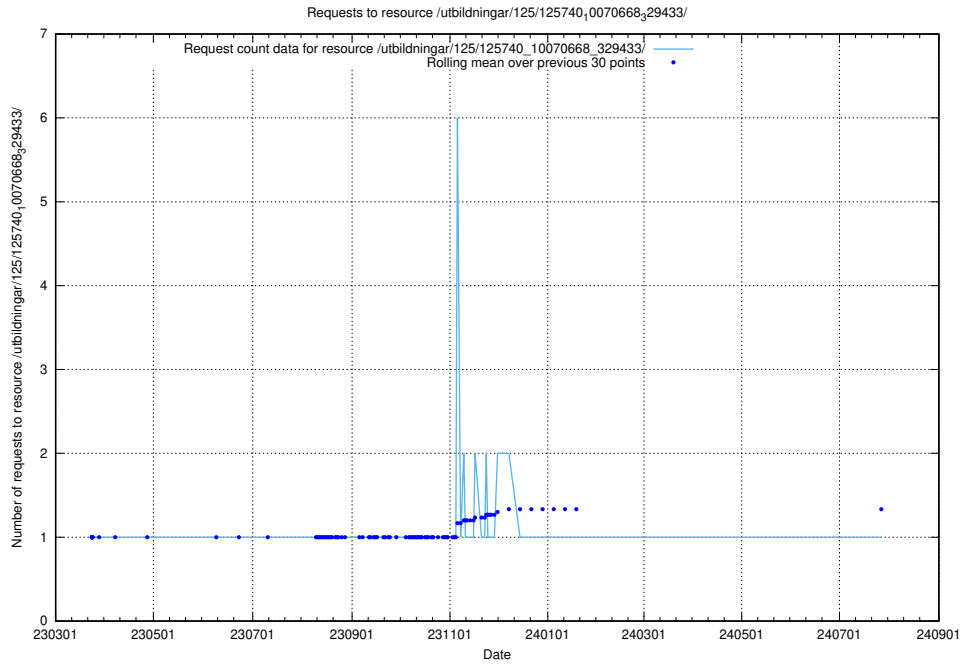

5.949 Usage of /utbildningar/125/125740_10070668_329433/

Here, we count the number of requests to resource /utbildningar/125/125740_10070668_329433/.