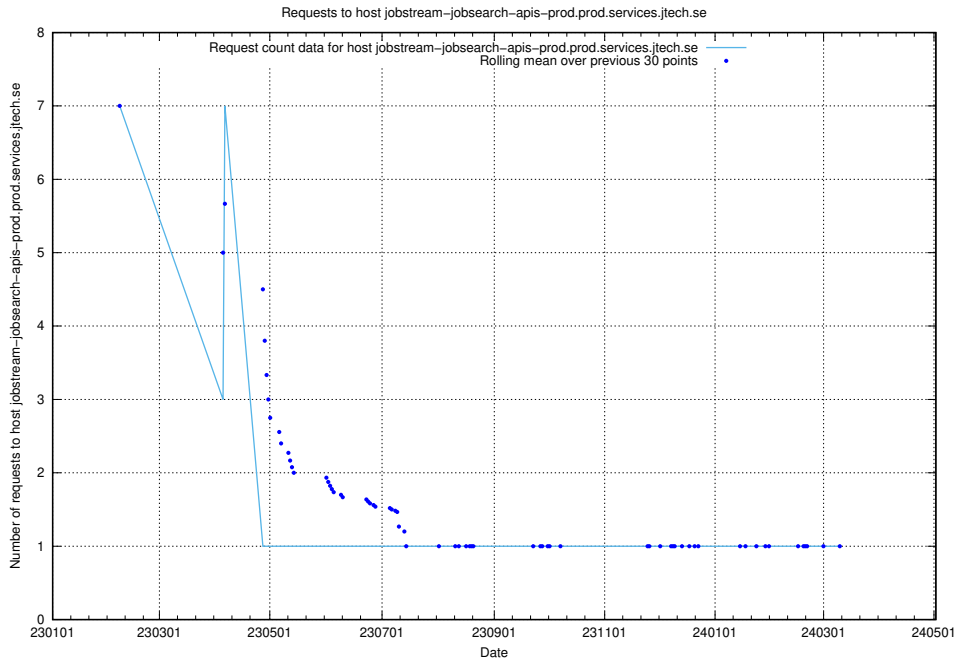

7.615 Usage of jobstream-jobsearch-apis-prod.prod.services.jtech.se

Here, we count the number of requests to host jobstream-jobsearch-apis-prod.prod.services.jtech.se.