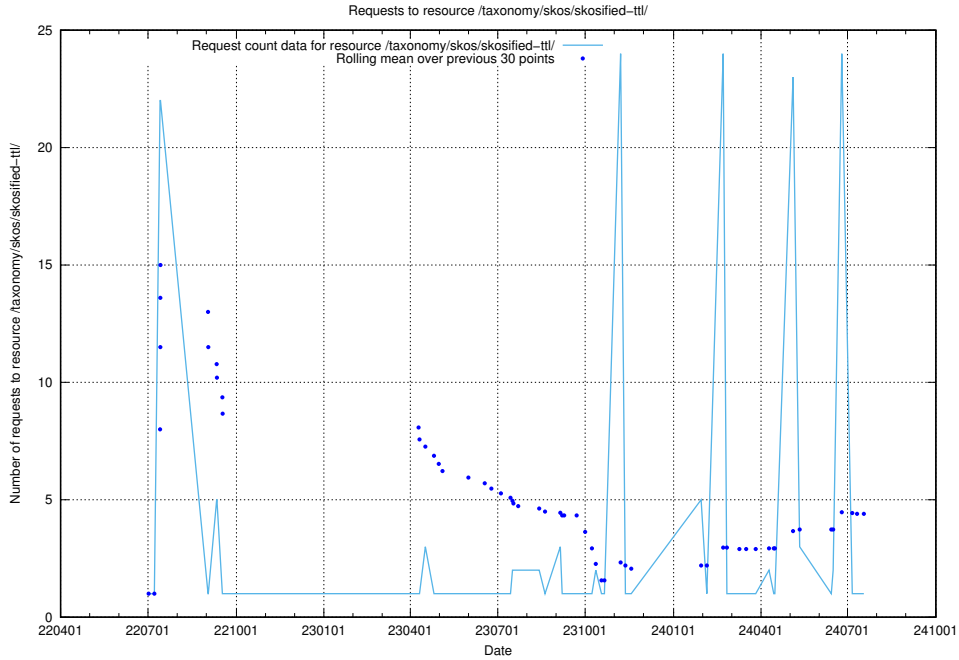

5.941 Usage of /taxonomy/skos/skosified-ttl/

Here, we count the number of requests to resource /taxonomy/skos/skosified-ttl/.