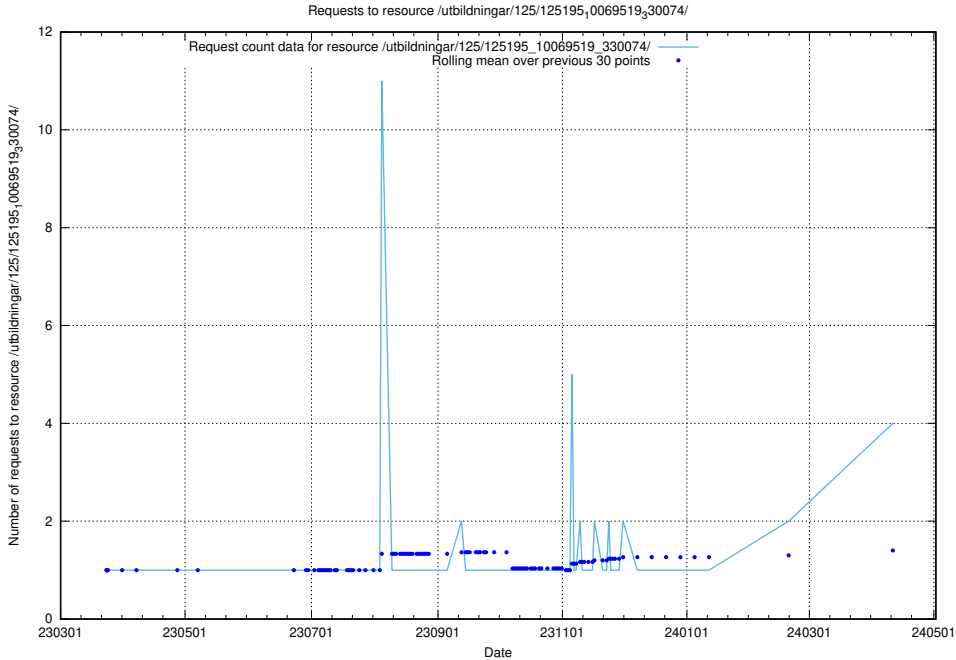

5.153 Usage of /utbildningar/125/125195_10069519_330074/

Here, we count the number of requests to resource /utbildningar/125/125195_10069519_330074/.