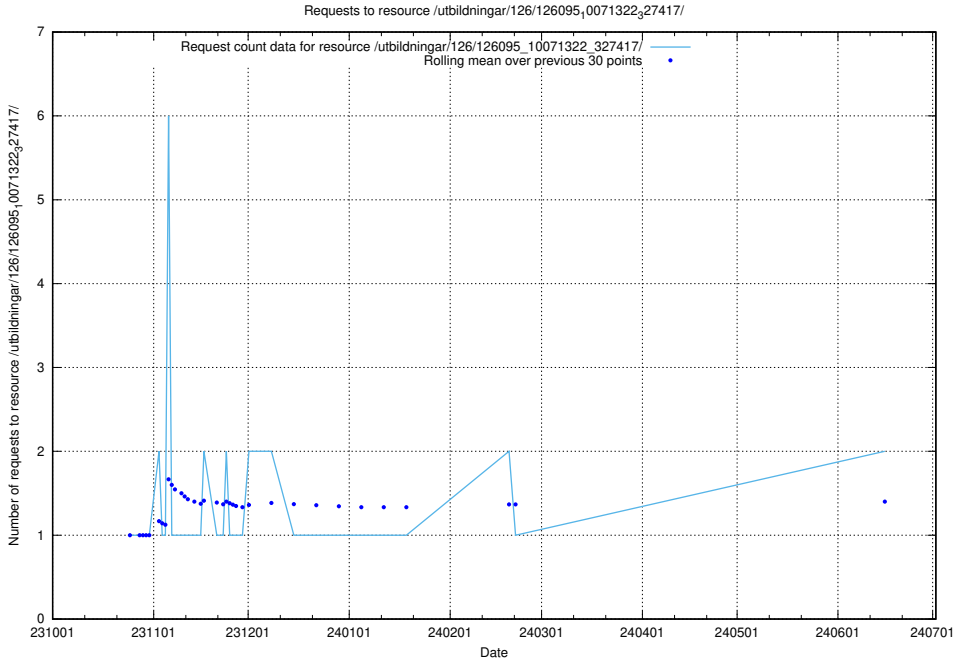

5.647 Usage of /utbildningar/126/126095_10071322_327417/

Here, we count the number of requests to resource /utbildningar/126/126095_10071322_327417/.