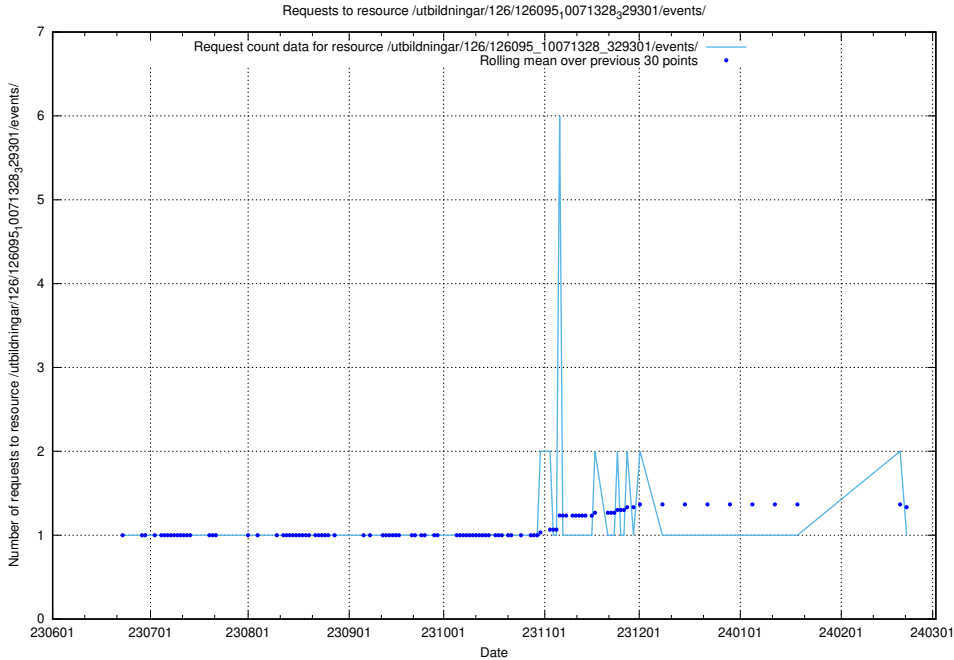

5.6107 Usage of /utbildningar/126/126095_10071328_329301/events/

Here, we count the number of requests to resource /utbildningar/126/126095_10071328_329301/events/