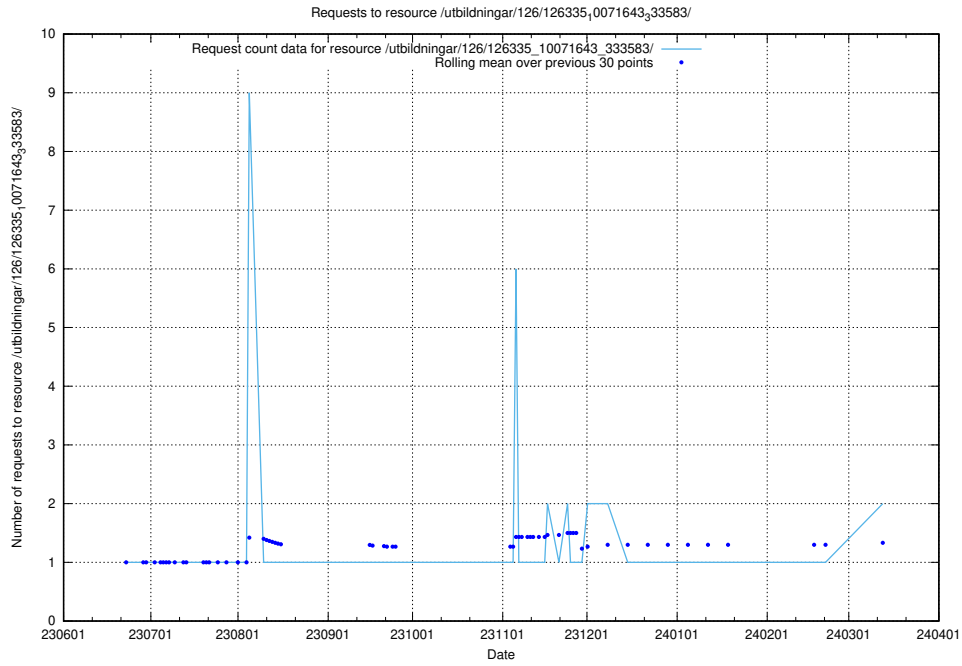

5.771 Usage of /utbildningar/126/126335_10071643_333583/

Here, we count the number of requests to resource /utbildningar/126/126335_10071643_333583/.