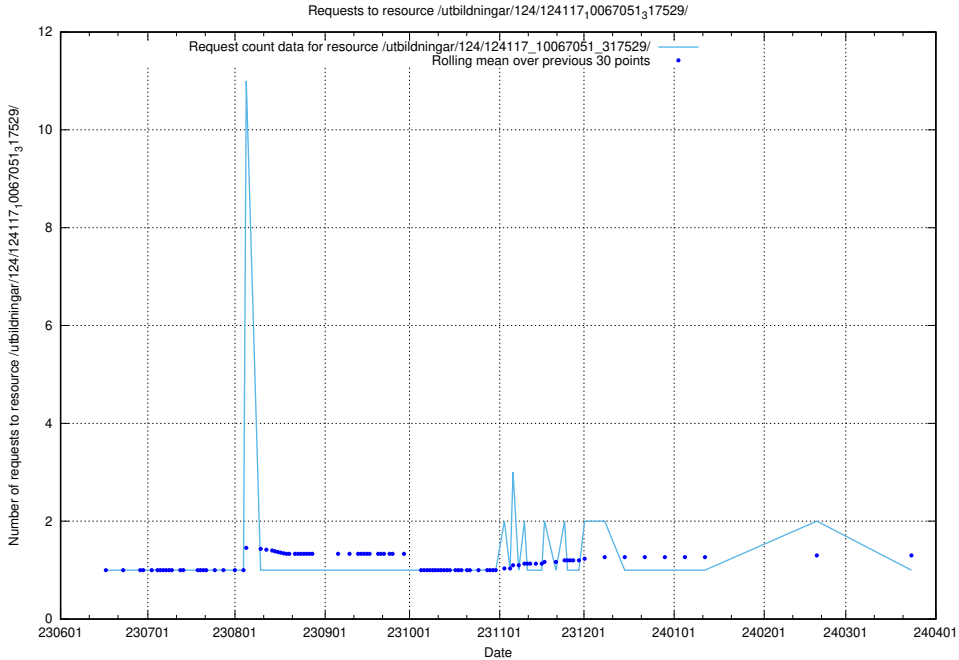

5.6300 Usage of /utbildningar/124/124117_10067051_317529/

Here, we count the number of requests to resource /utbildningar/124/124117_10067051_317529/.