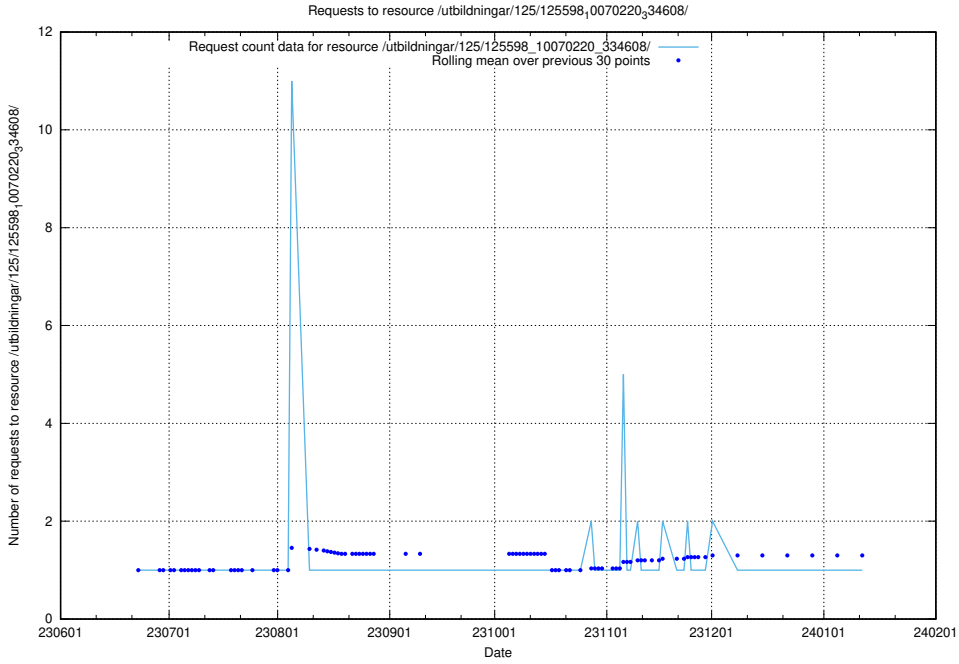

5.6151 Usage of /utbildningar/125/125598_10070220_334608/

Here, we count the number of requests to resource /utbildningar/125/125598_10070220_334608/.