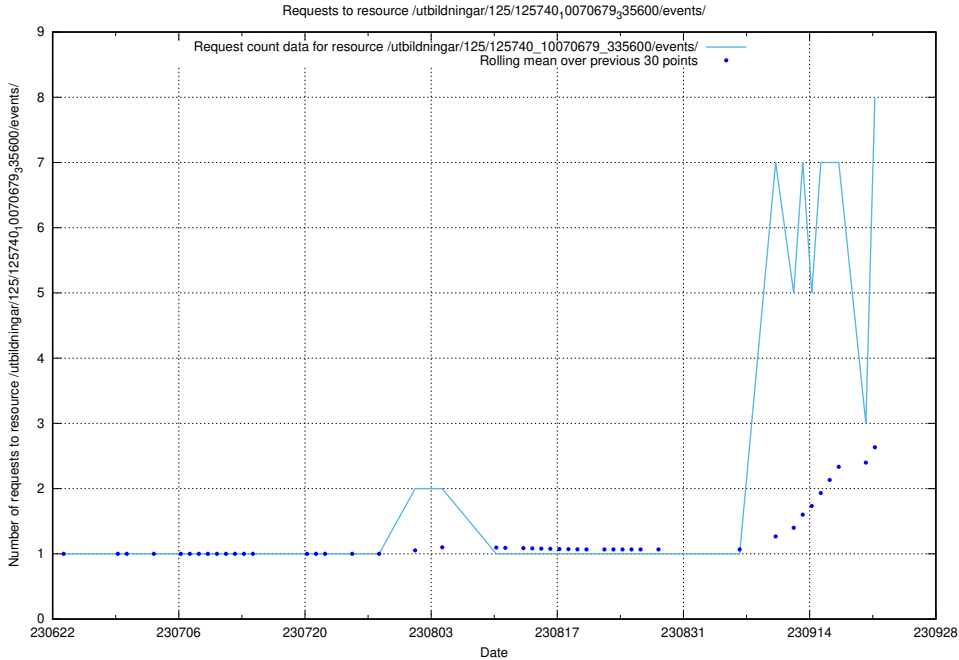

Here, we count the number of requests to resource /utbildningar/utb_emil/125/125741_10074645_338172/events/

5.40 Usage of /utbildningar/125/125740_10070679_335600/events/

Here, we count the number of requests to resource /utbildningar/125/125740_10070679_335600/events/