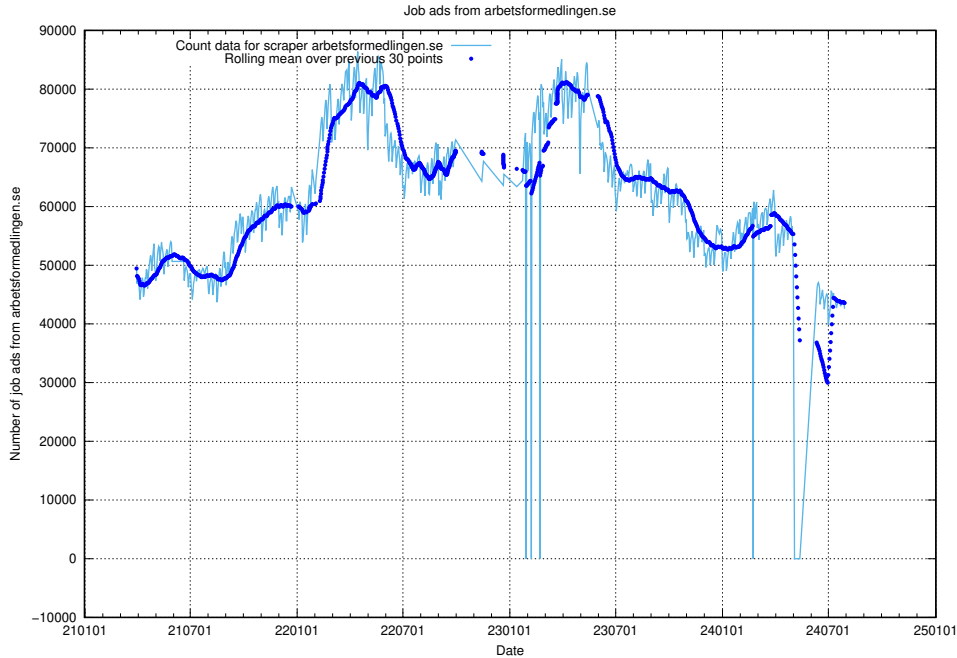

13.2 Number of ads by scraper arbetsformedlingen.se

Here, we count the number of job ads scraped from arbetsformedlingen.se.