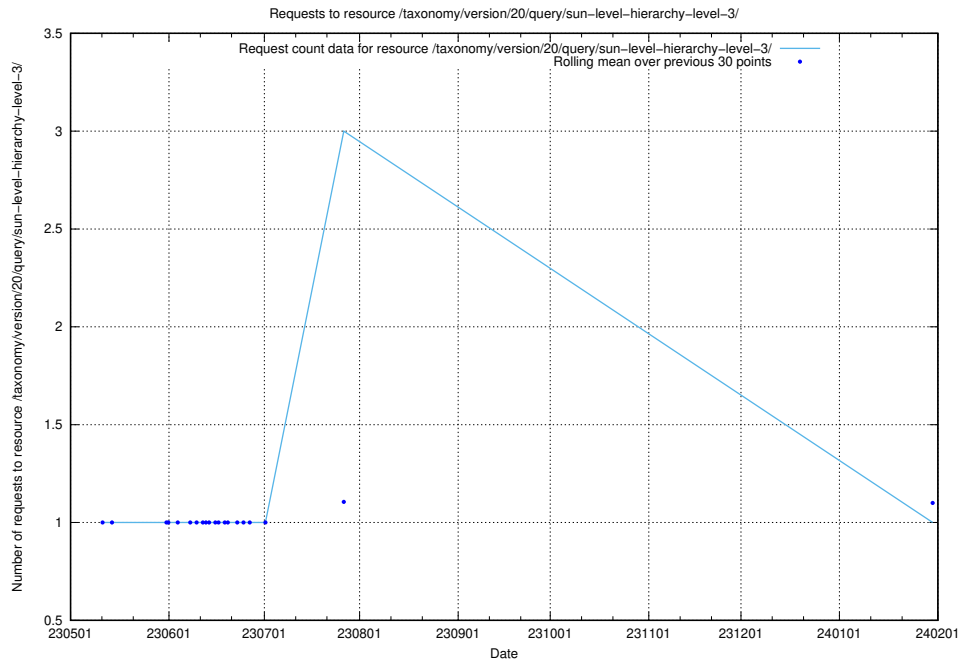

5.6389 Usage of /taxonomy/version/20/query/sun-level-hierarchy-level-3/

Here, we count the number of requests to resource /taxonomy/version/20/query/sun-level-hierarchy-level-3/.