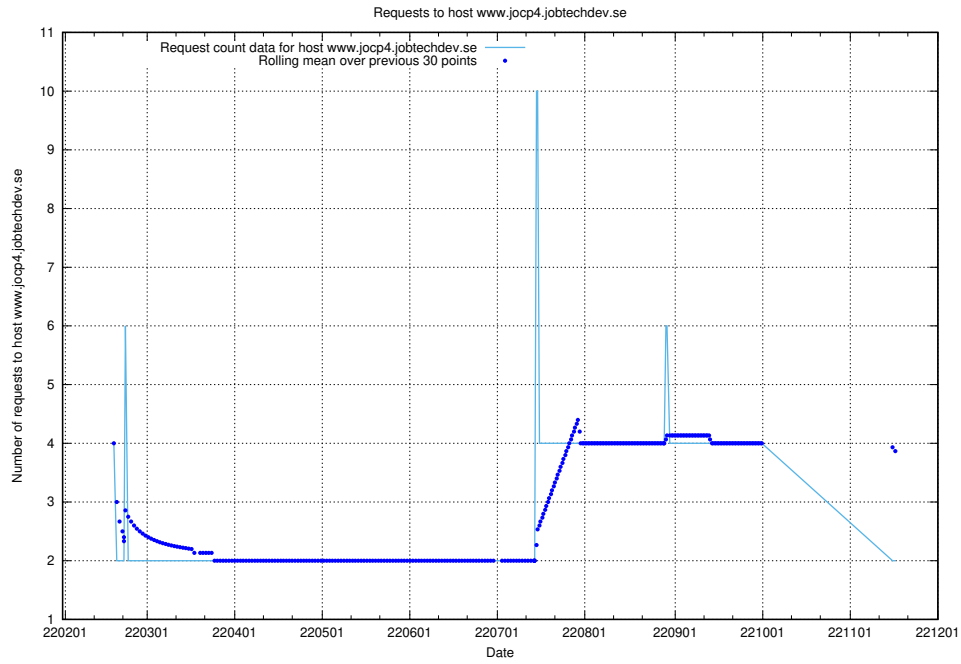

7.536 Usage of www.jocp4.jobtechdev.se

Here, we count the number of requests to host www.jocp4.jobtechdev.se.

7.537 Usage of `jobbometern.test.www.jobtechdev.se`

Here, we count the number of requests to host `jobbometern.test.www.jobtechdev.se`.