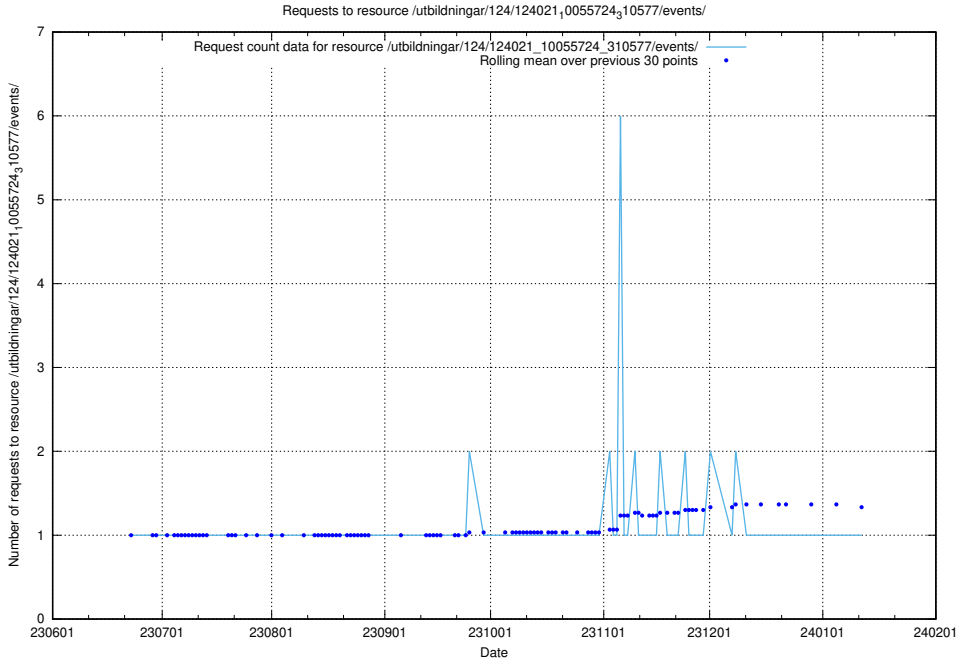

5.6254 Usage of /utbildningar/124/124021_10055724_310577/events/

Here, we count the number of requests to resource /utbildningar/124/124021_10055724_310577/events/