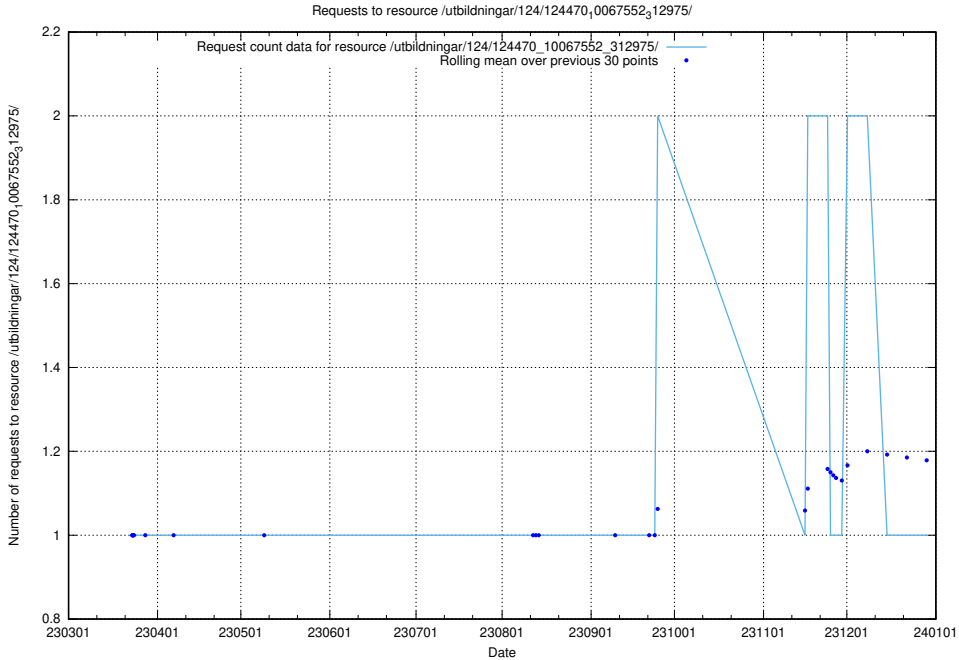

5.3591 Usage of /utbildningar/124/124470_10067552_312975/

Here, we count the number of requests to resource /utbildningar/124/124470_10067552_312975/.