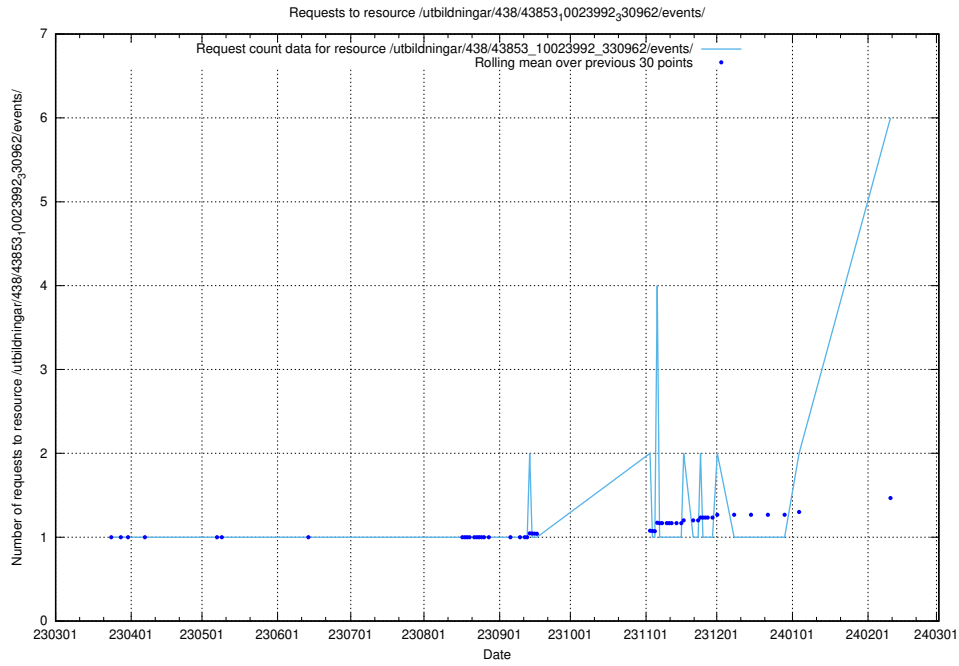

5.94 Usage of /utbildningar/438/43853_10023992_330962/events/

Here, we count the number of requests to resource /utbildningar/438/43853_10023992_330962/events/.