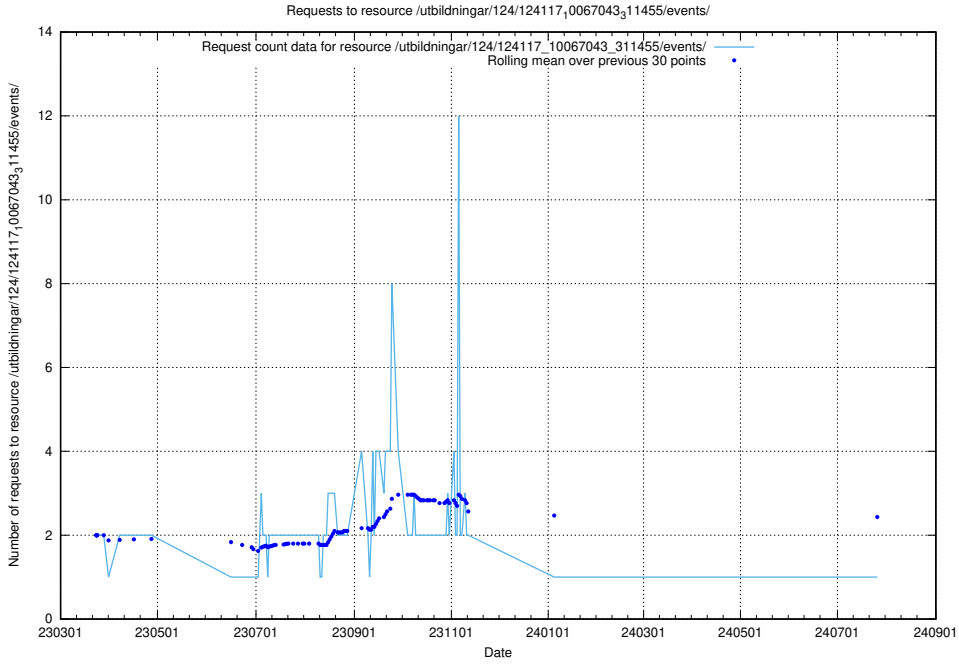

5.6736 Usage of /utbildningar/124/124117_10067043_311455/events/

Here, we count the number of requests to resource /utbildningar/124/124117_10067043_311455/events/