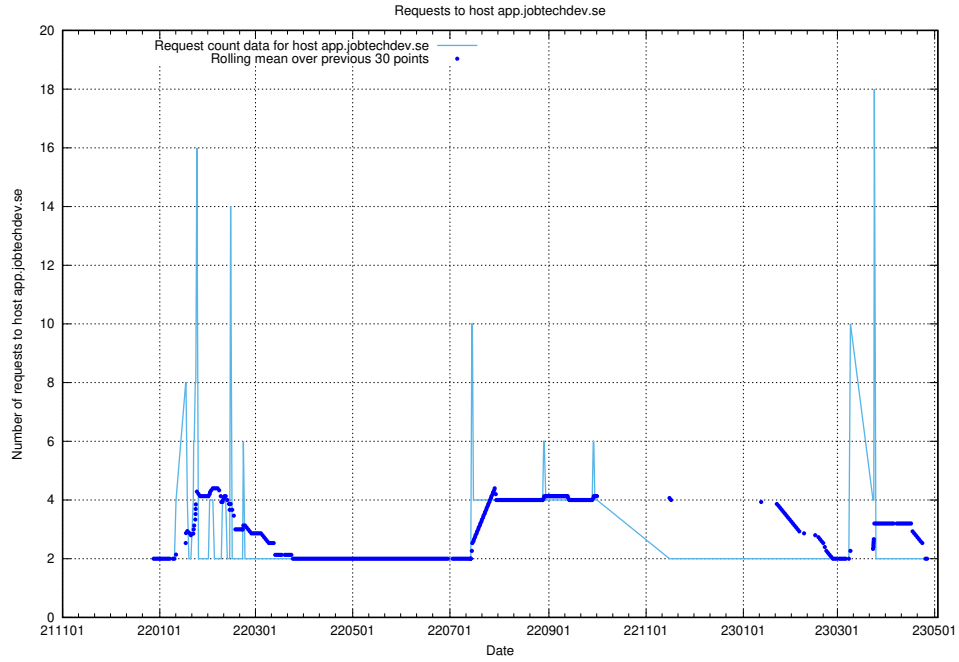

7.363 Usage of app.jobtechdev.se

Here, we count the number of requests to host app.jobtechdev.se.