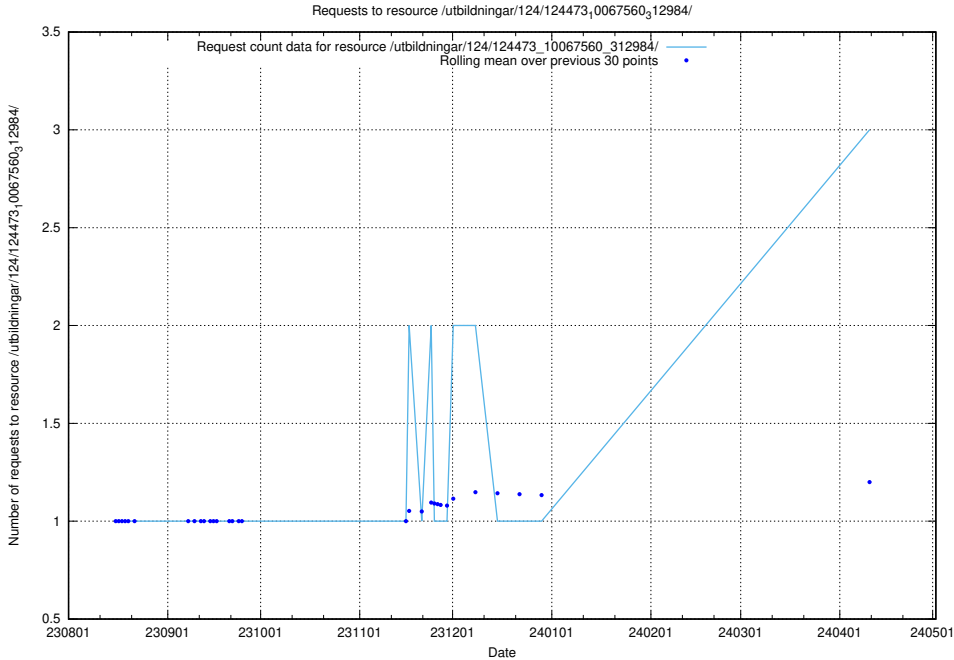

5.332 Usage of /utbildningar/124/124473_10067560_312984/

Here, we count the number of requests to resource /utbildningar/124/124473_10067560_312984/.