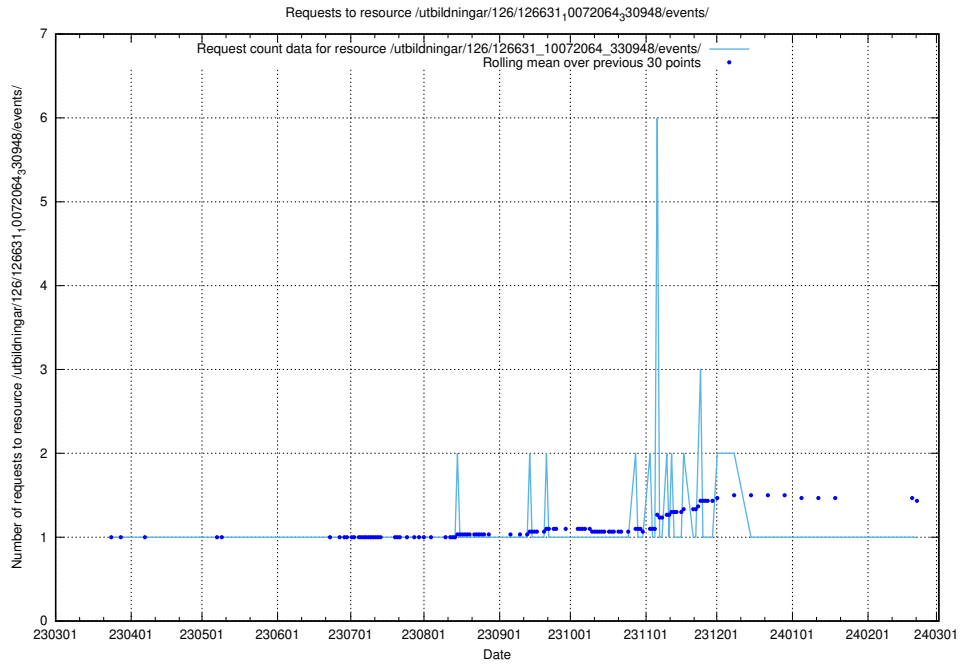

5.6627 Usage of /utbildningar/126/126631_10072064_330948/events/

Here, we count the number of requests to resource /utbildningar/126/126631_10072064_330948/events/