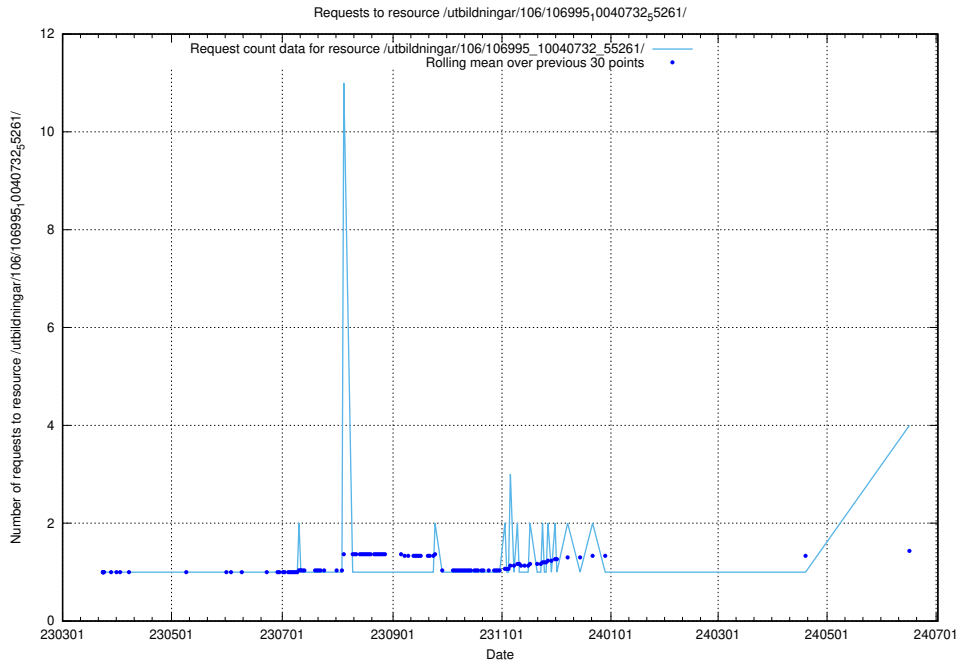

Here, we count the number of requests to resource /utbildningar/124/124862_10071083_324595/.

5.213 Usage of /utbildningar/106/106995_10040732_55261/

Here, we count the number of requests to resource /utbildningar/106/106995_10040732_55261/.