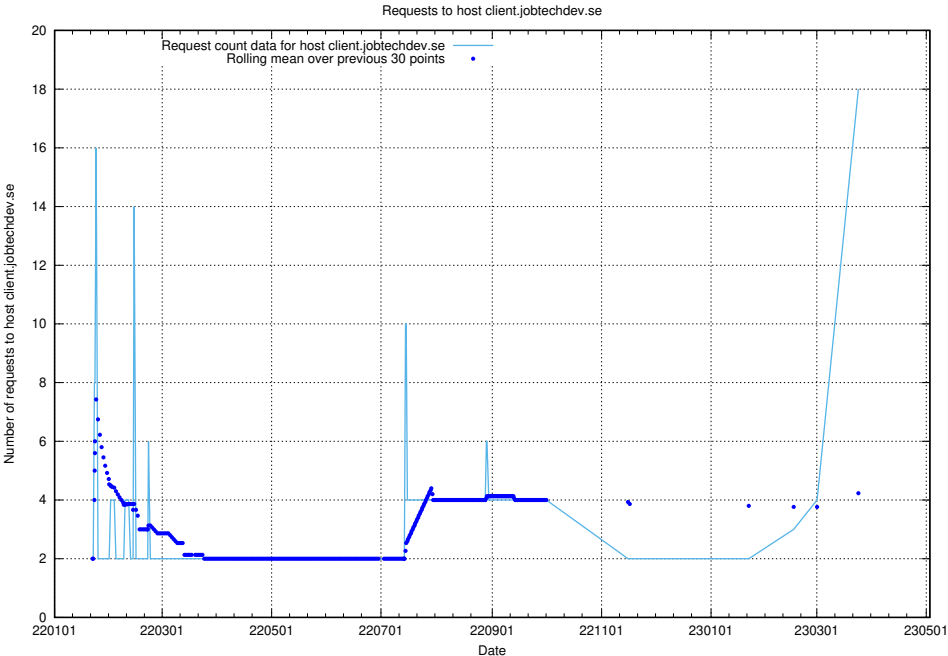

7.36 Usage of client.jobtechdev.se

Here, we count the number of requests to host client.jobtechdev.se.