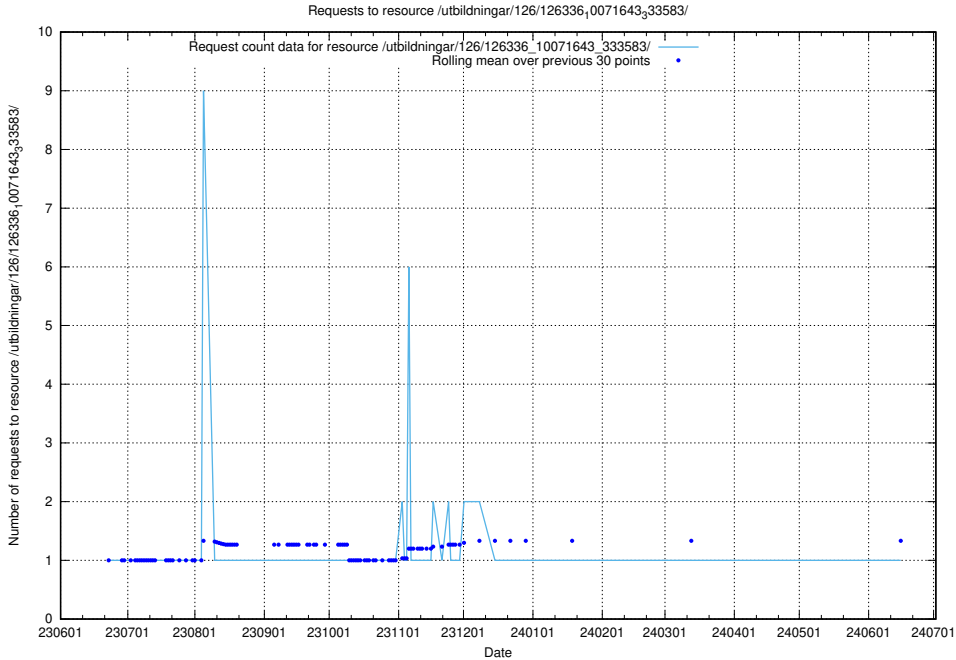

5.6097 Usage of /utbildningar/126/126336_10071643_333583/

Here, we count the number of requests to resource /utbildningar/126/126336_10071643_333583/.