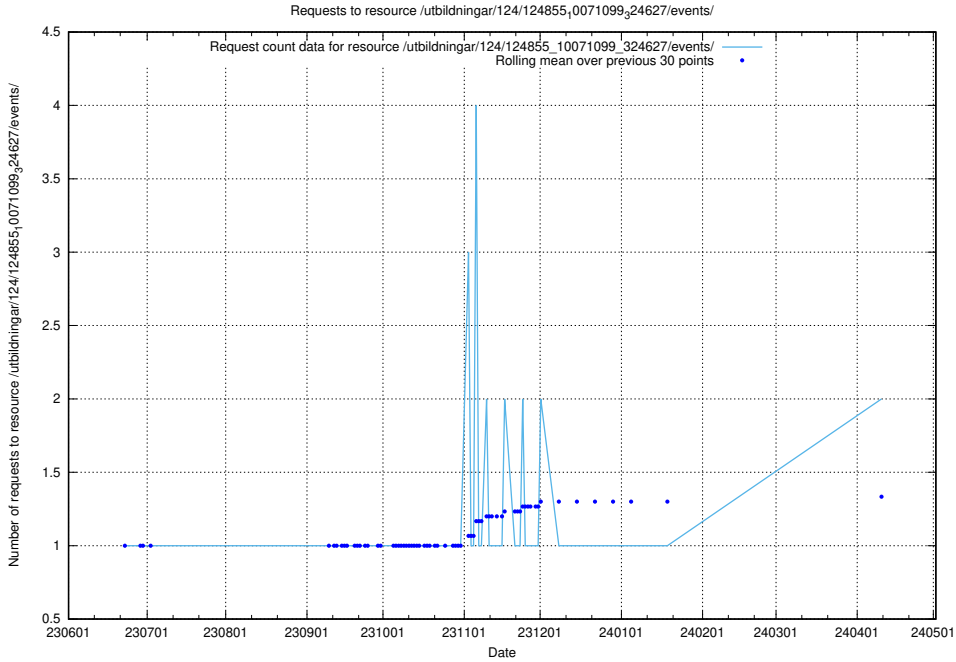

5.777 Usage of /utbildningar/124/124855_10071099_324627/events/

Here, we count the number of requests to resource /utbildningar/124/124855_10071099_324627/events/