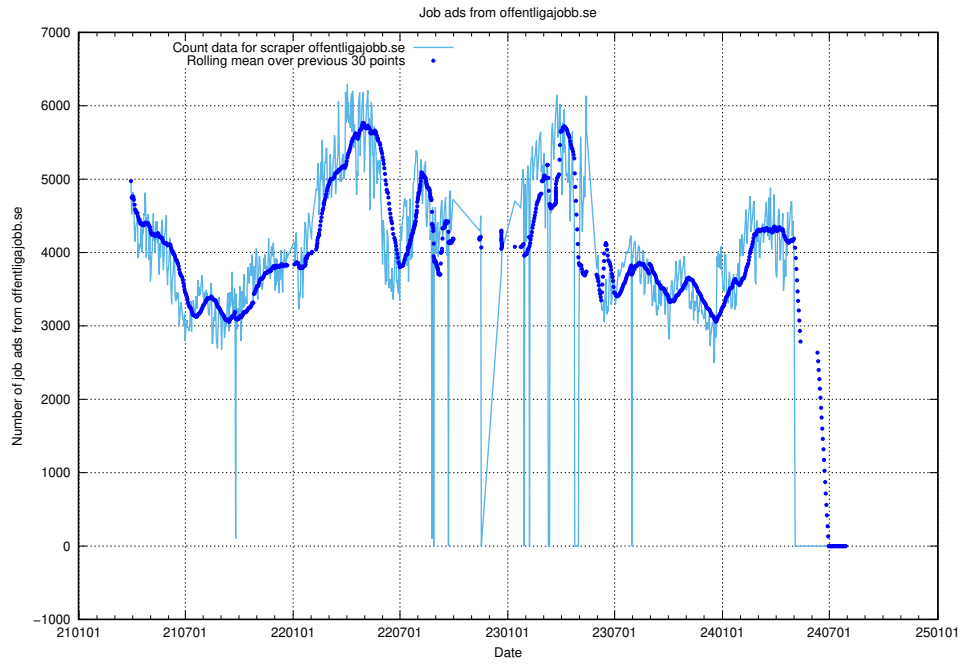

13.23 Number of ads by scraper offentligajobb.se

Here, we count the number of job ads scraped from offentligajobb.se.