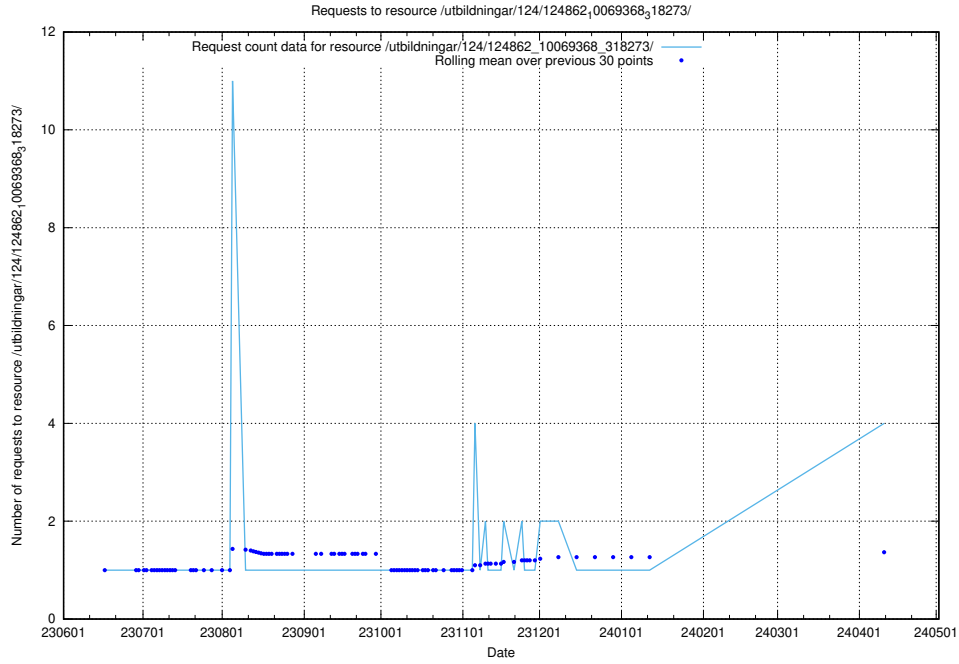

5.221 Usage of /utbildningar/124/124862_10069368_318273/

Here, we count the number of requests to resource /utbildningar/124/124862_10069368_318273/.