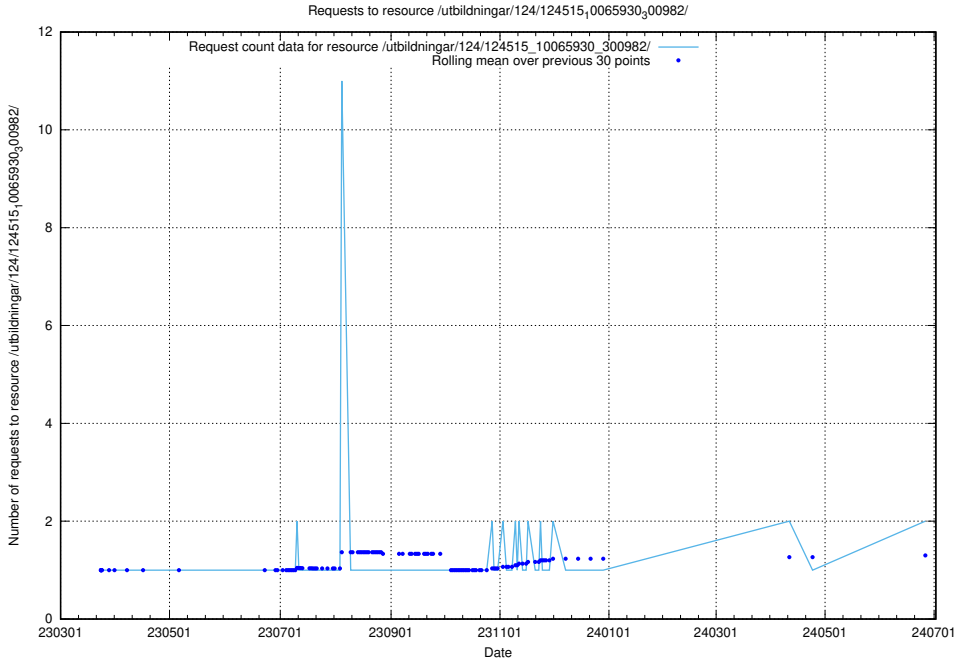

5.481 Usage of /utbildningar/124/124515_10065930_300982/

Here, we count the number of requests to resource /utbildningar/124/124515_10065930_300982/.