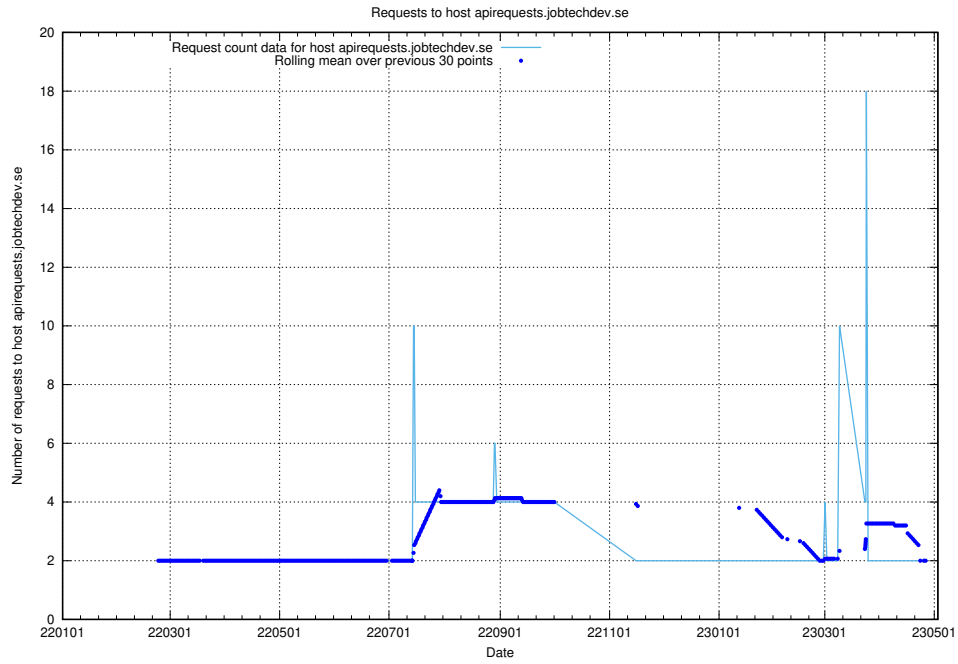

7.519 Usage of apirequests.jobtechdev.se

Here, we count the number of requests to host apirequests.jobtechdev.se.