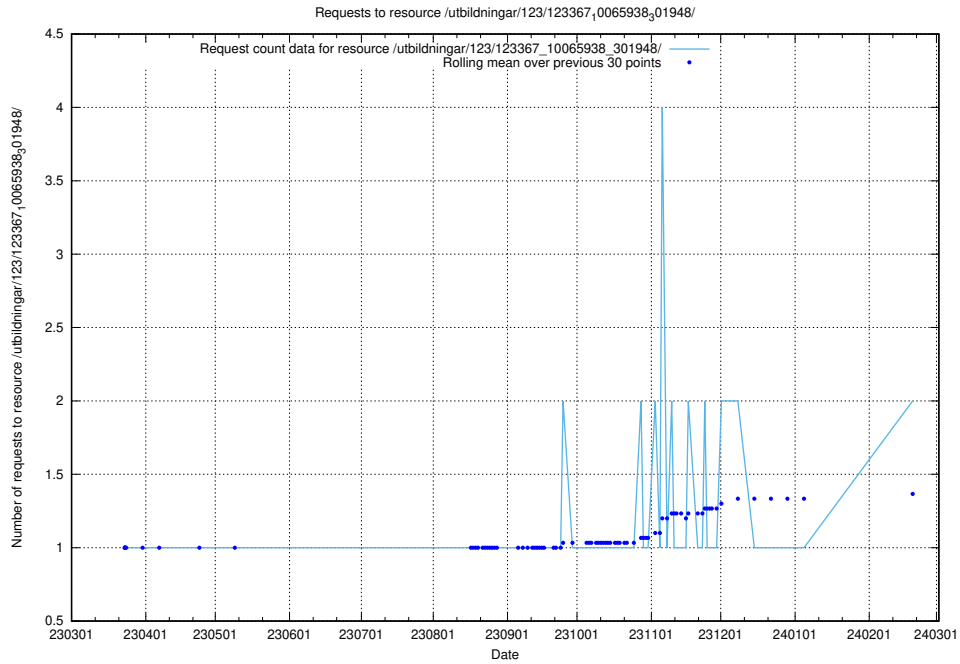

5.684 Usage of /utbildningar/123/123367_10065938_301948/

Here, we count the number of requests to resource /utbildningar/123/123367_10065938_301948/.