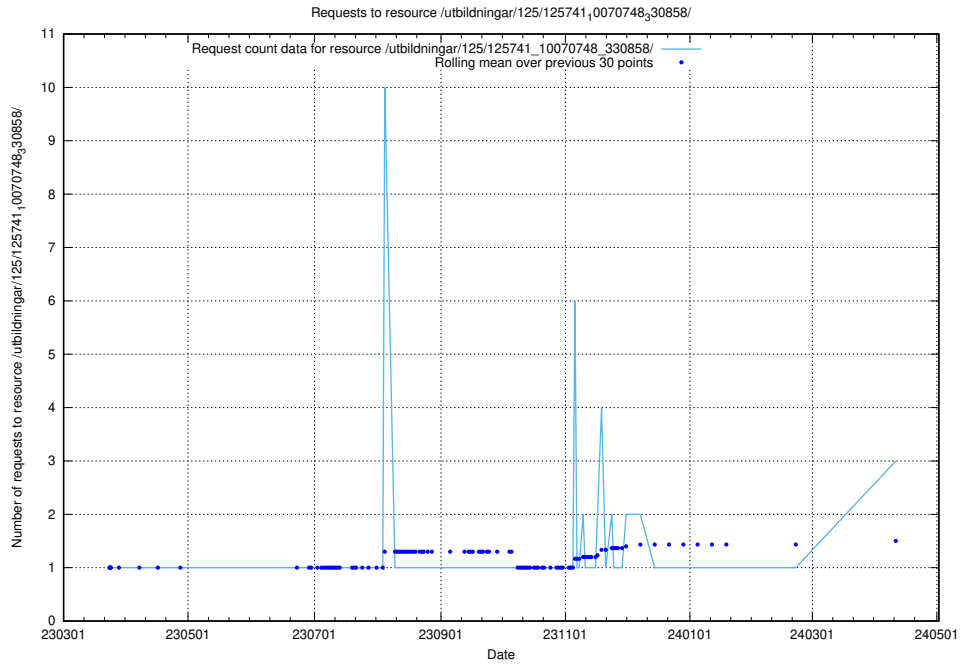

5.407 Usage of /utbildningar/125/125741_10070748_330858/

Here, we count the number of requests to resource /utbildningar/125/125741_10070748_330858/.