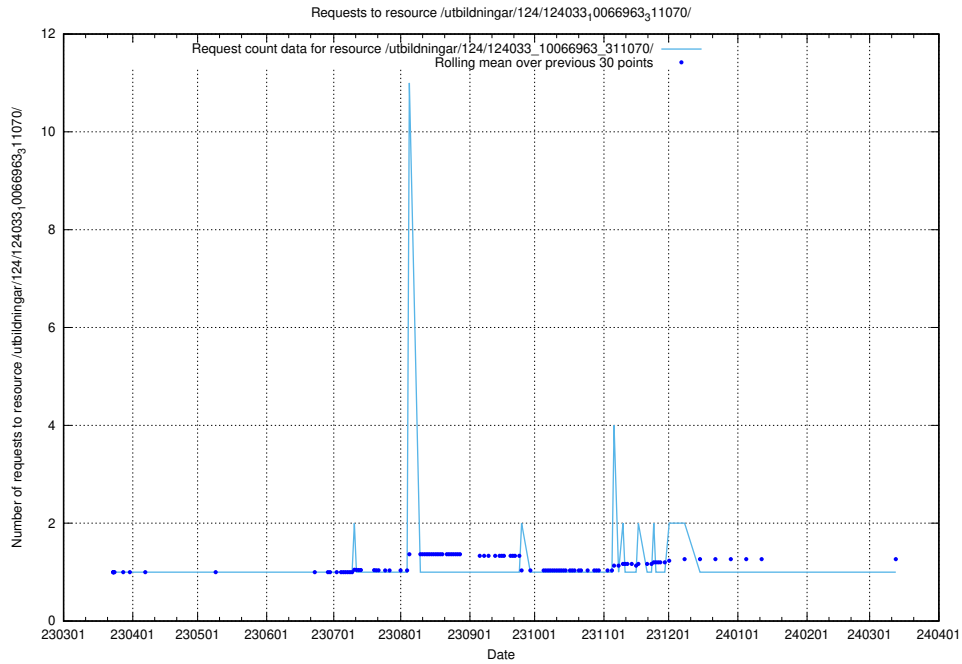

5.4863 Usage of /utbildningar/124/124033_10066963_311070/

Here, we count the number of requests to resource /utbildningar/124/124033_10066963_311070/.