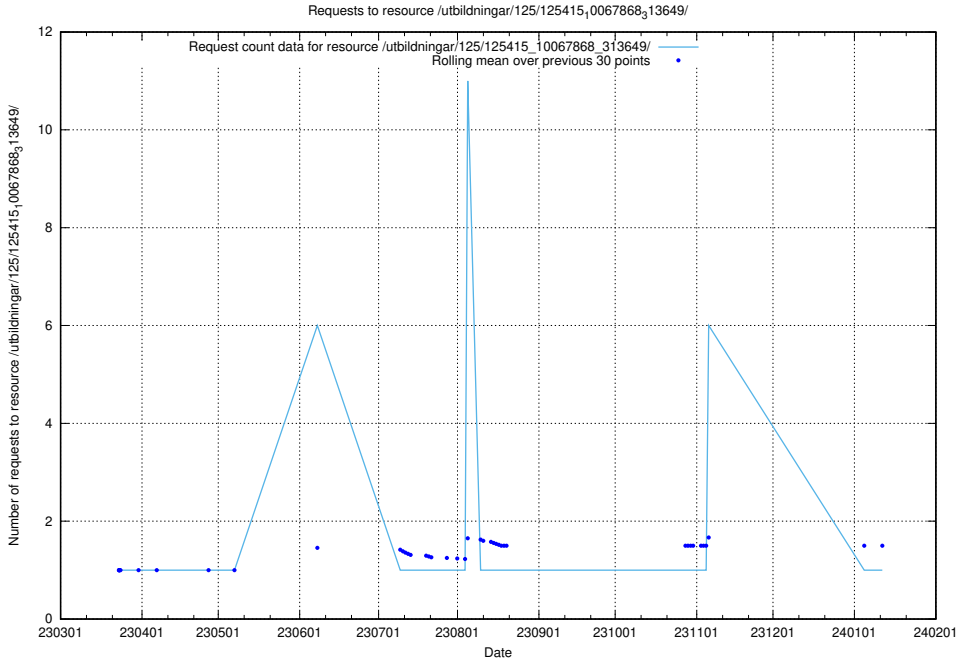

5.1053 Usage of /utbildningar/125/125415_10067868_313649/

Here, we count the number of requests to resource /utbildningar/125/125415_10067868_313649/.