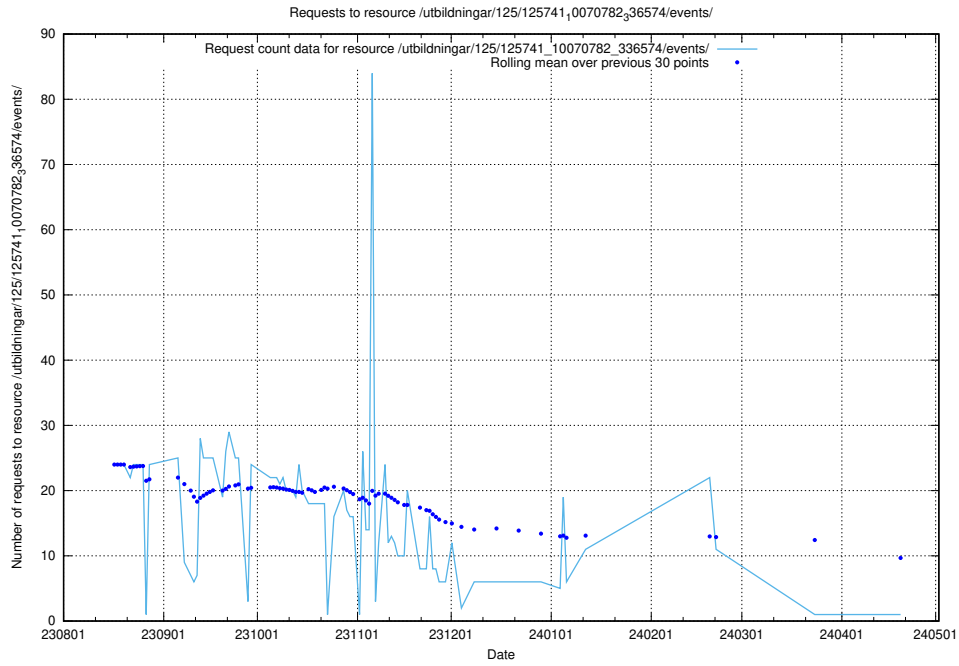

5.5187 Usage of /utbildningar/125/125741_10070782_336574/events/

Here, we count the number of requests to resource /utbildningar/125/125741_10070782_336574/events/