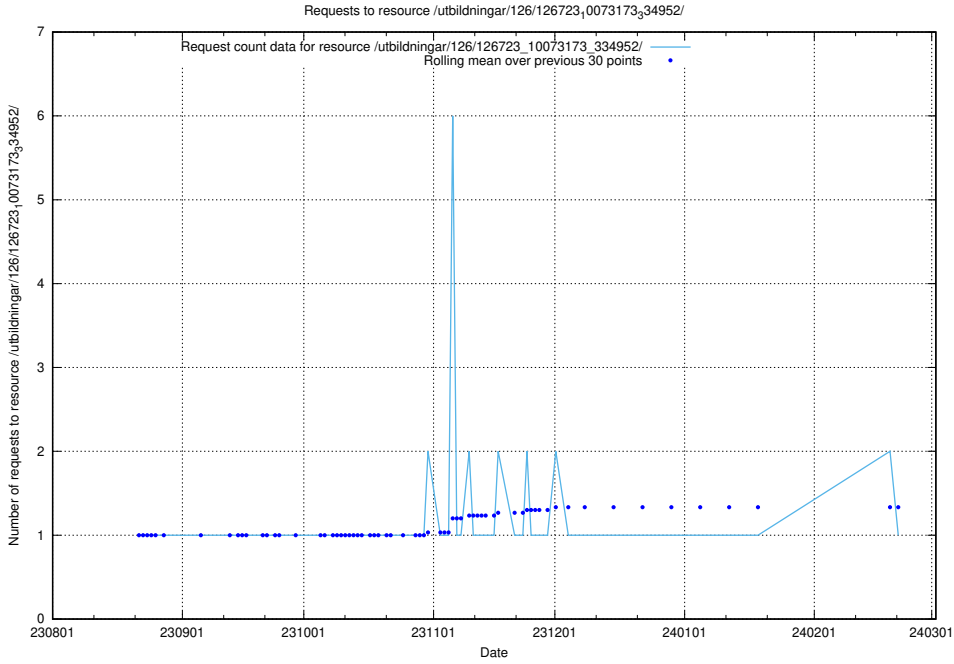

5.5152 Usage of /utbildningar/126/126723_10073173_334952/

Here, we count the number of requests to resource /utbildningar/126/126723_10073173_334952/.