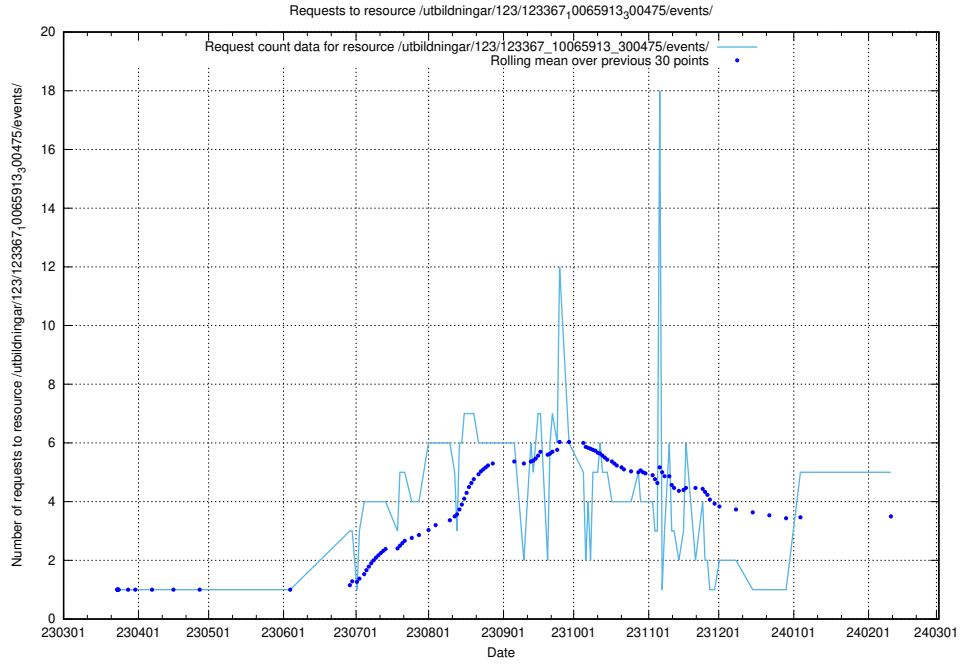

Here, we count the number of requests to resource /utbildningar/124/124934_10069060_336742/events/

5.136 Usage of /utbildningar/123/123367_10065913_300475/events/

Here, we count the number of requests to resource /utbildningar/123/123367_10065913_300475/events/