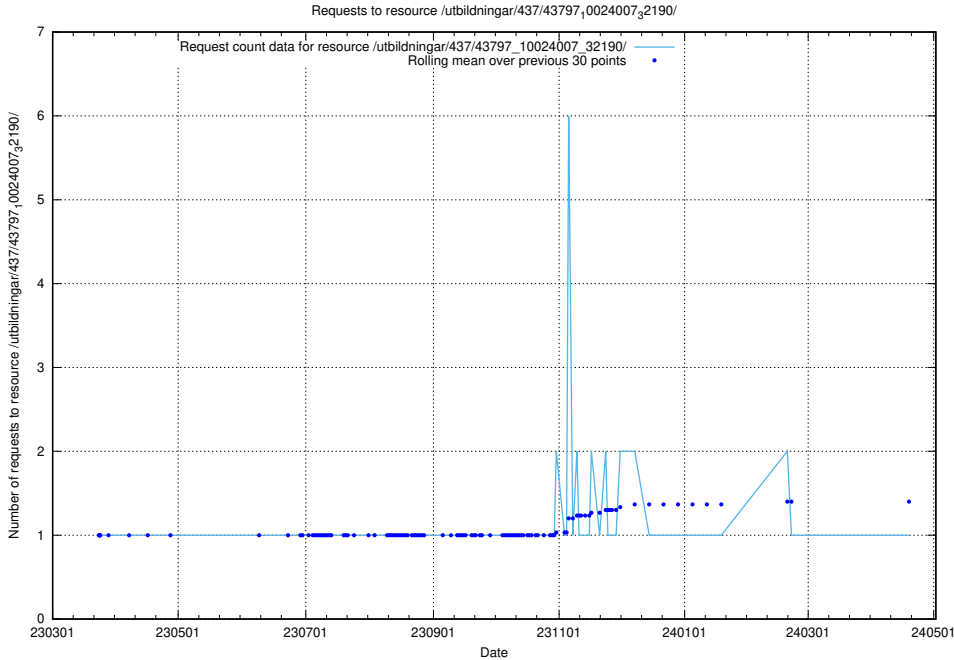

5.6781 Usage of /utbildningar/437/43797_10024007_32190/

Here, we count the number of requests to resource /utbildningar/437/43797_10024007_32190/.