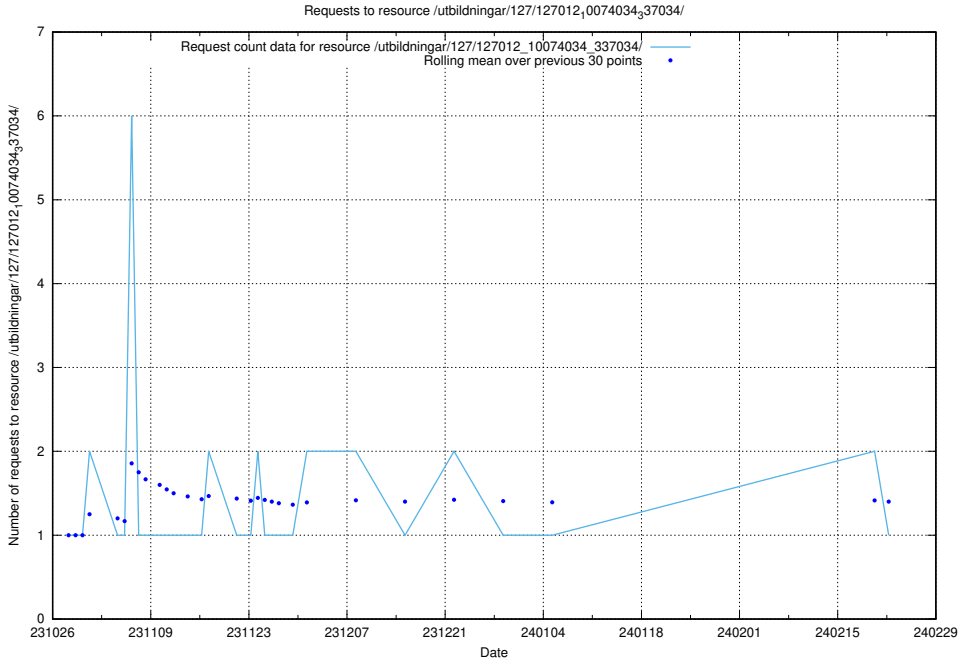

5.4598 Usage of /utbildningar/127/127012_10074034_337034/

Here, we count the number of requests to resource /utbildningar/127/127012_10074034_337034/.