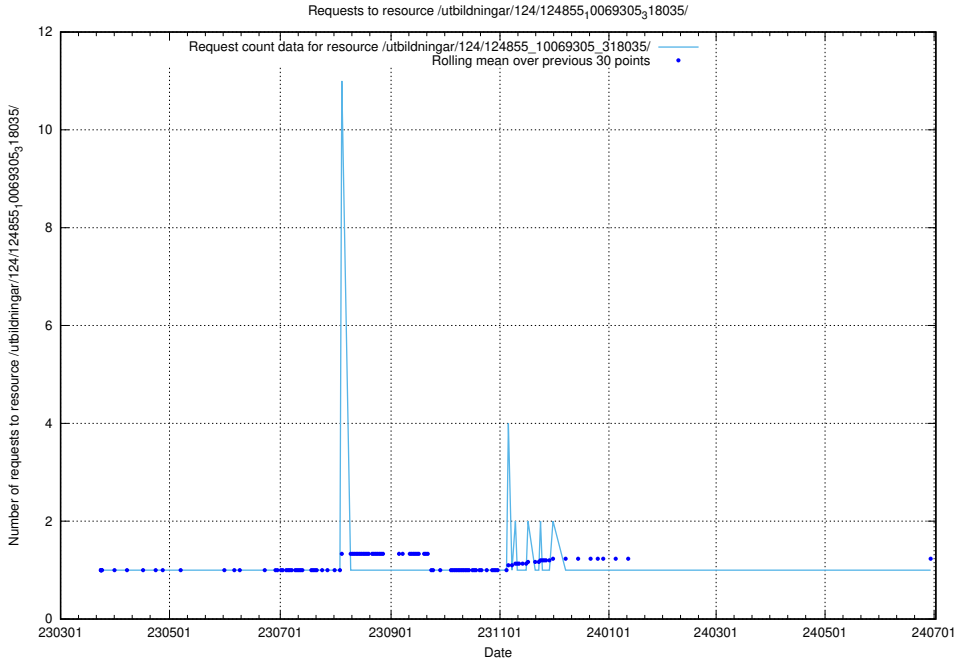

5.1145 Usage of /utbildningar/124/124855_10069305_318035/

Here, we count the number of requests to resource /utbildningar/124/124855_10069305_318035/.