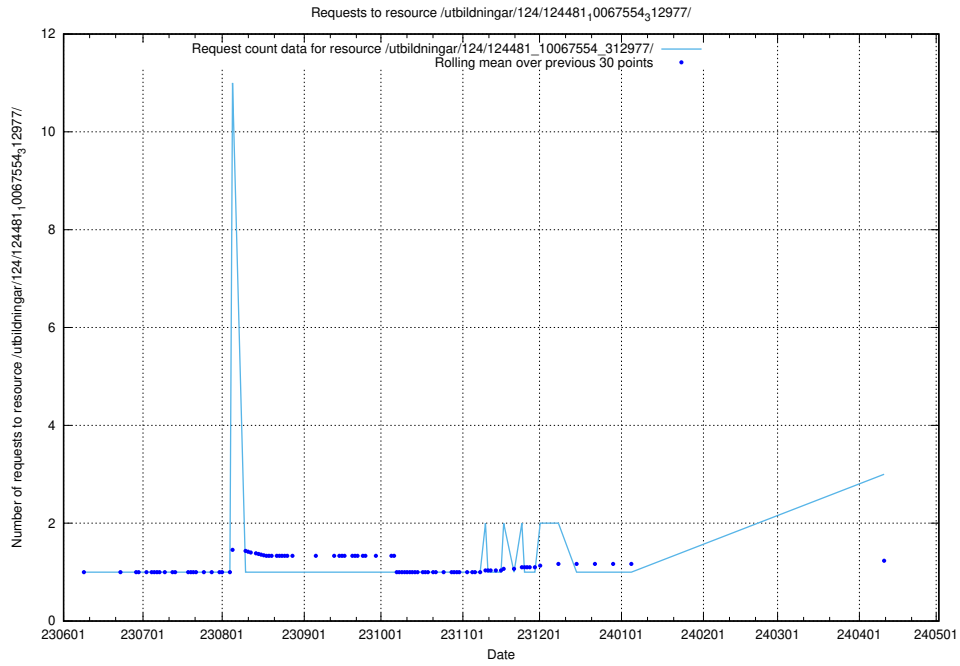

5.376 Usage of /utbildningar/124/124481_10067554_312977/

Here, we count the number of requests to resource /utbildningar/124/124481_10067554_312977/.