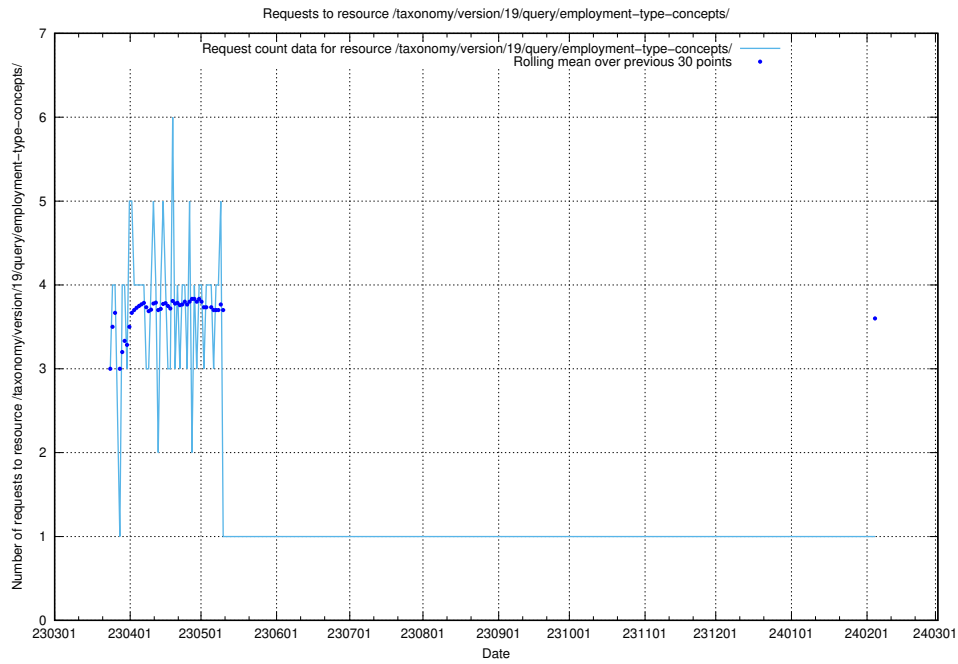

5.6571 Usage of /taxonomy/version/19/query/employment-type-concepts/

Here, we count the number of requests to resource /taxonomy/version/19/query/employment-type-concepts/.