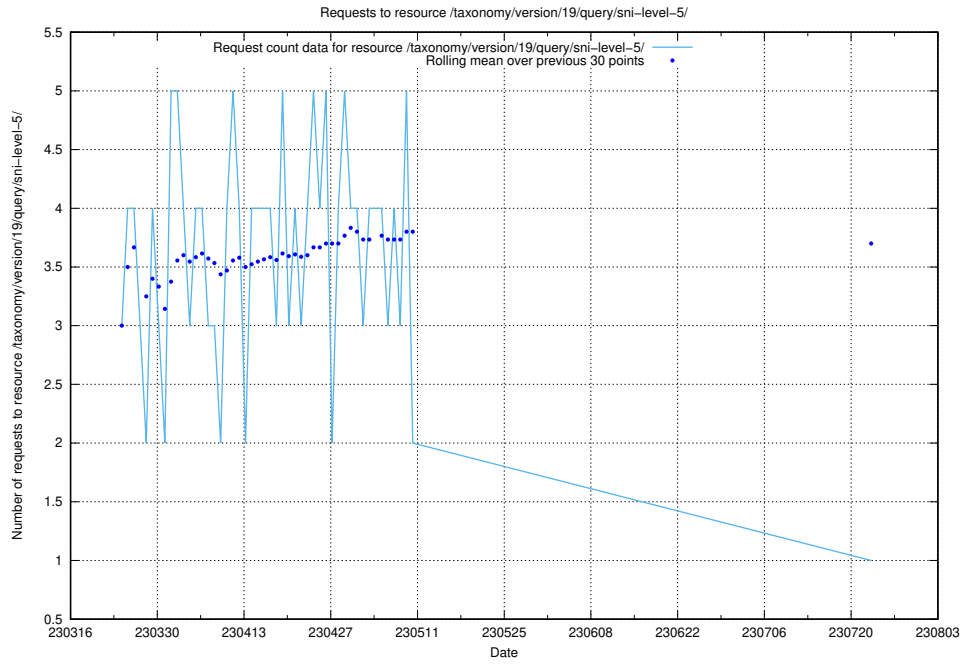

5.6552 Usage of /taxonomy/version/19/query/sni-level-5/

Here, we count the number of requests to resource /taxonomy/version/19/query/sni-level-5/.