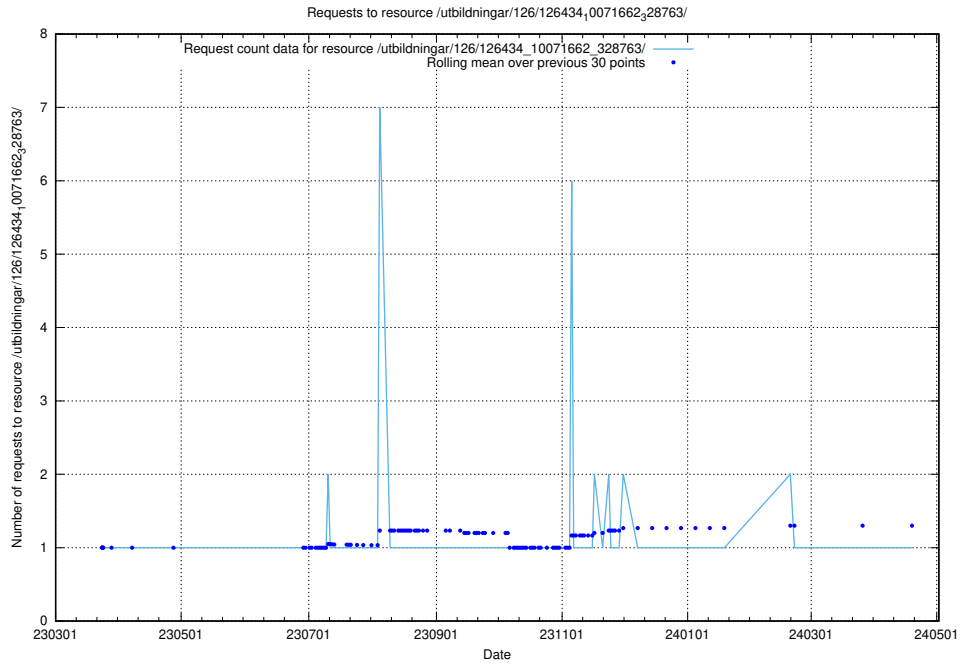

5.6851 Usage of /utbildningar/126/126434_10071662_328763/

Here, we count the number of requests to resource /utbildningar/126/126434_10071662_328763/.