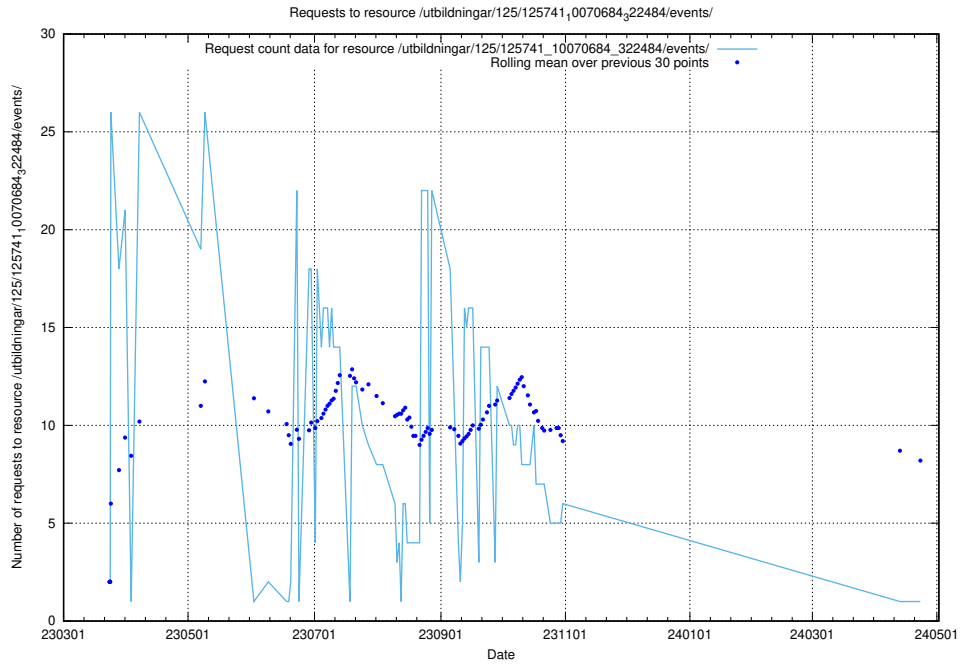

5.6702 Usage of /utbildningar/125/125741_10070684_322484/events/

Here, we count the number of requests to resource /utbildningar/125/125741_10070684_322484/events/