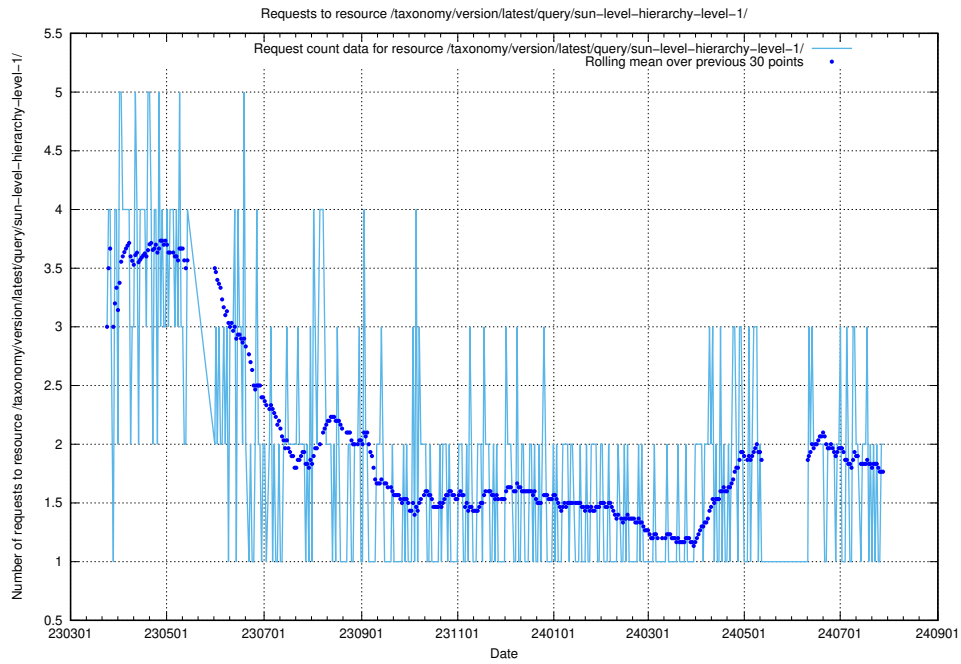

5.830 Usage of /taxonomy/version/latest/query/sun-level-hierarchy-level-1/

Here, we count the number of requests to resource /taxonomy/version/latest/query/sun-level-hierarchy-level-1/.