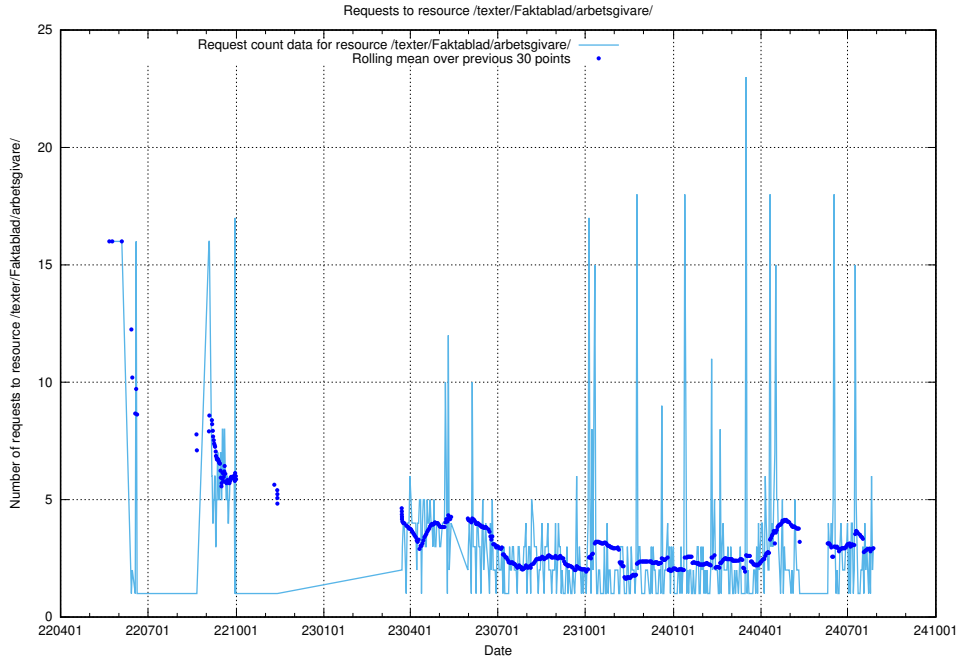

5.236 Usage of /texter/Faktablad/arbetsgivare/

Here, we count the number of requests to resource /texter/Faktablad/arbetsgivare/.