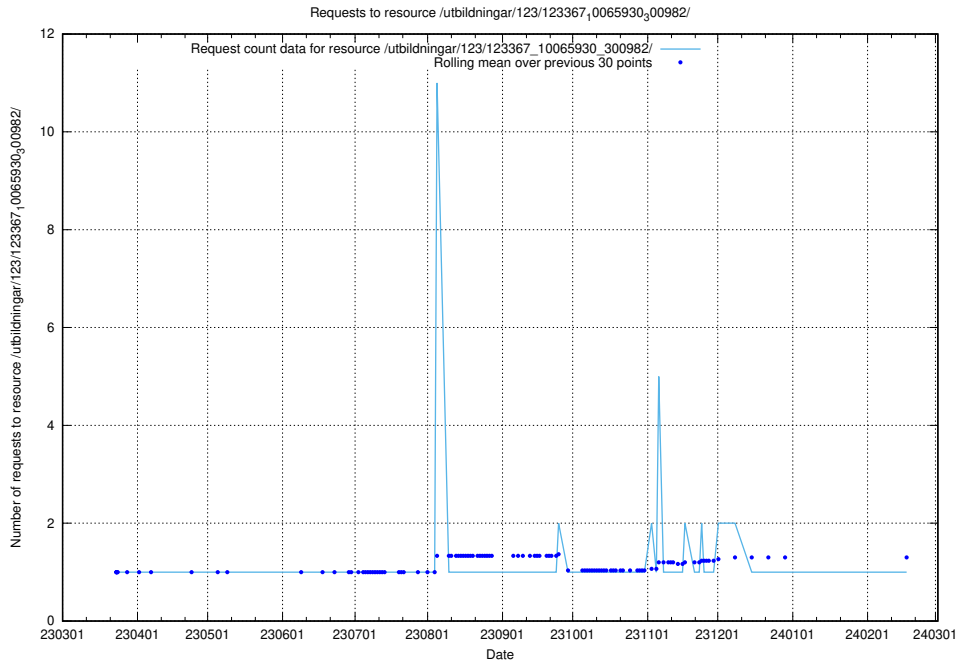

5.5042 Usage of /utbildningar/123/123367_10065930_300982/

Here, we count the number of requests to resource /utbildningar/123/123367_10065930_300982/.