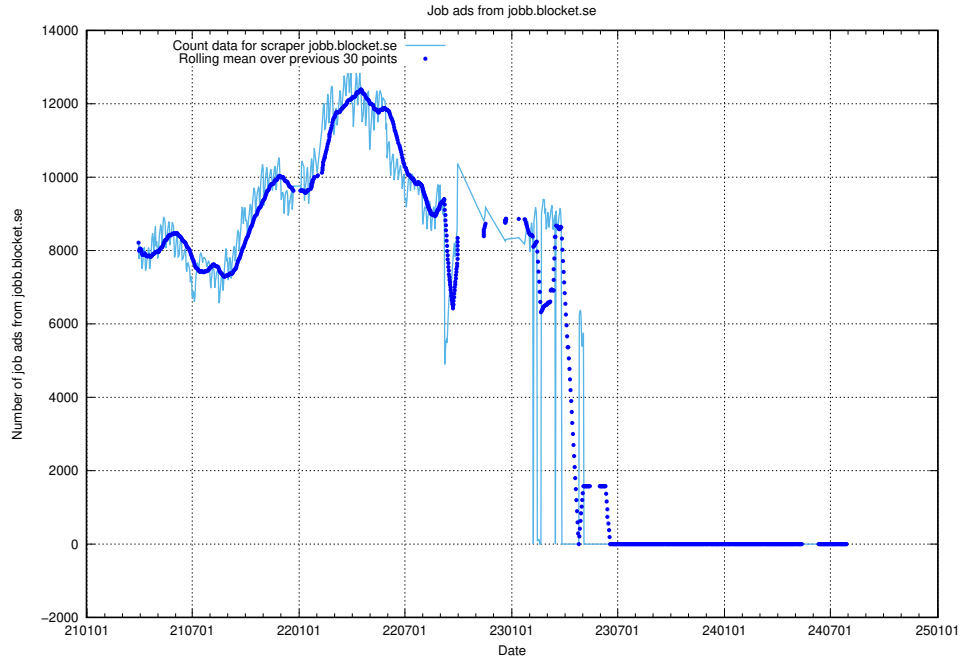

13.22 Number of ads by scraper jobb.blocket.se

Here, we count the number of job ads scraped from jobb.blocket.se.