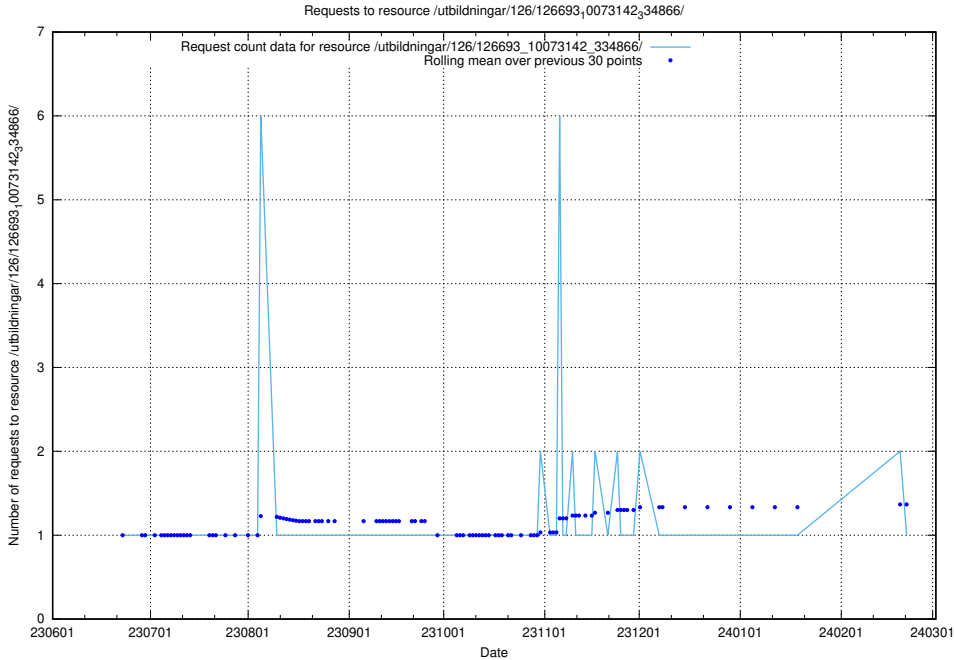

5.6074 Usage of /utbildningar/126/126693_10073142_334866/

Here, we count the number of requests to resource /utbildningar/126/126693_10073142_334866/.