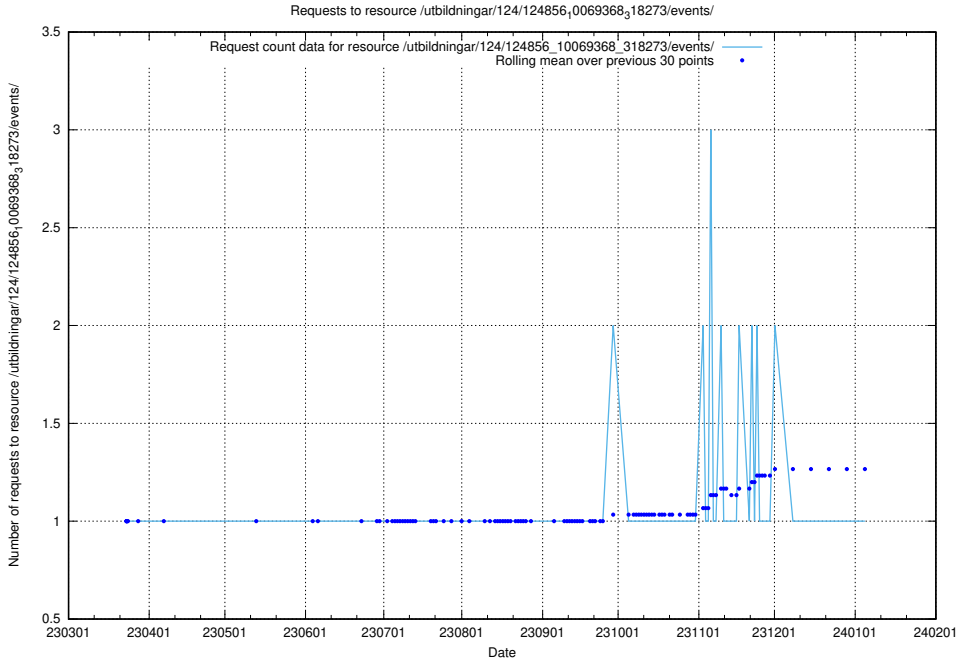

5.1133 Usage of /utbildningar/124/124856_10069368_318273/events/

Here, we count the number of requests to resource /utbildningar/124/124856_10069368_318273/events/