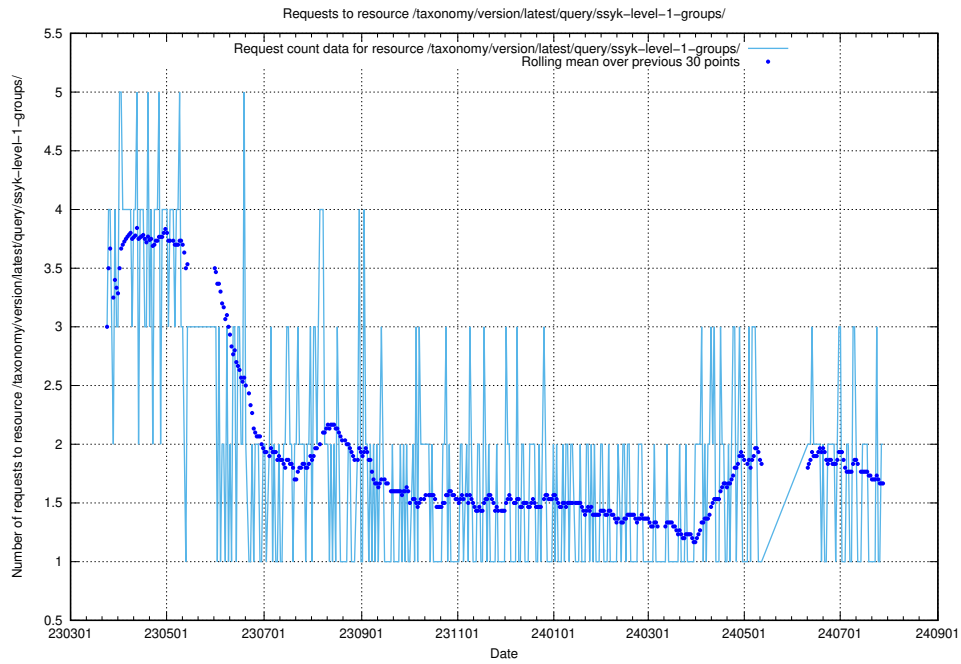

5.842 Usage of /taxonomy/version/latest/query/ssyk-level-1-groups/

Here, we count the number of requests to resource /taxonomy/version/latest/query/ssyk-level-1-groups/.