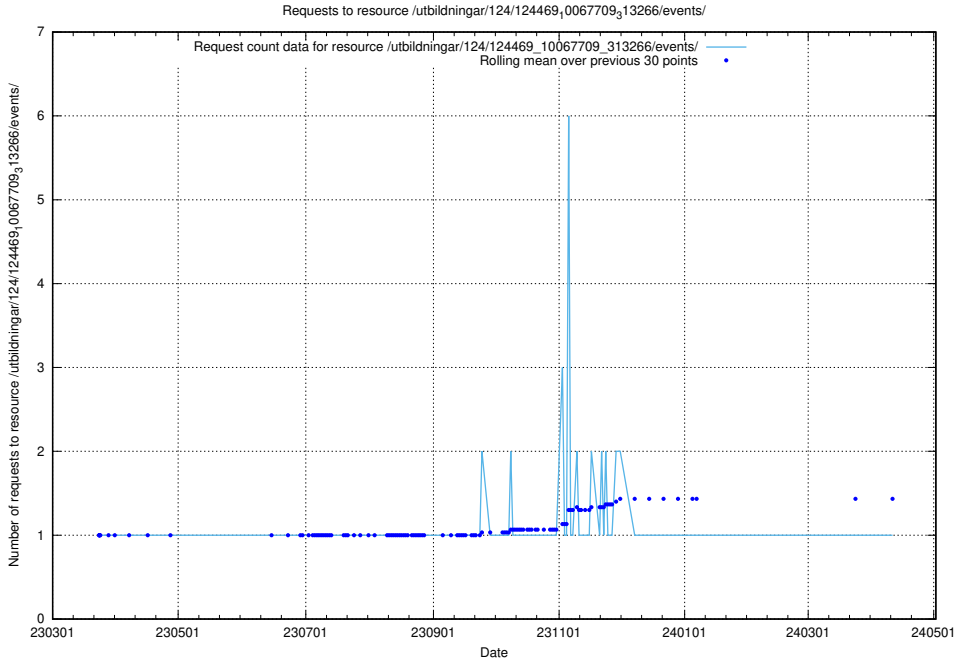

5.3642 Usage of /utbildningar/124/124469_10067709_313266/events/

Here, we count the number of requests to resource /utbildningar/124/124469_10067709_313266/events/