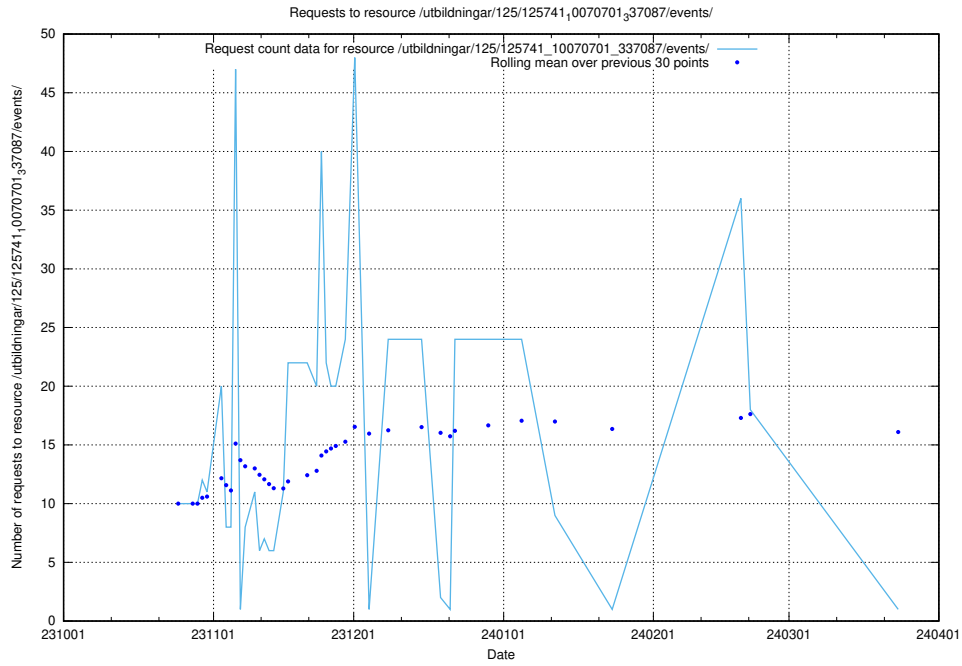

5.4612 Usage of /utbildningar/125/125741_10070701_337087/events/

Here, we count the number of requests to resource /utbildningar/125/125741_10070701_337087/events/