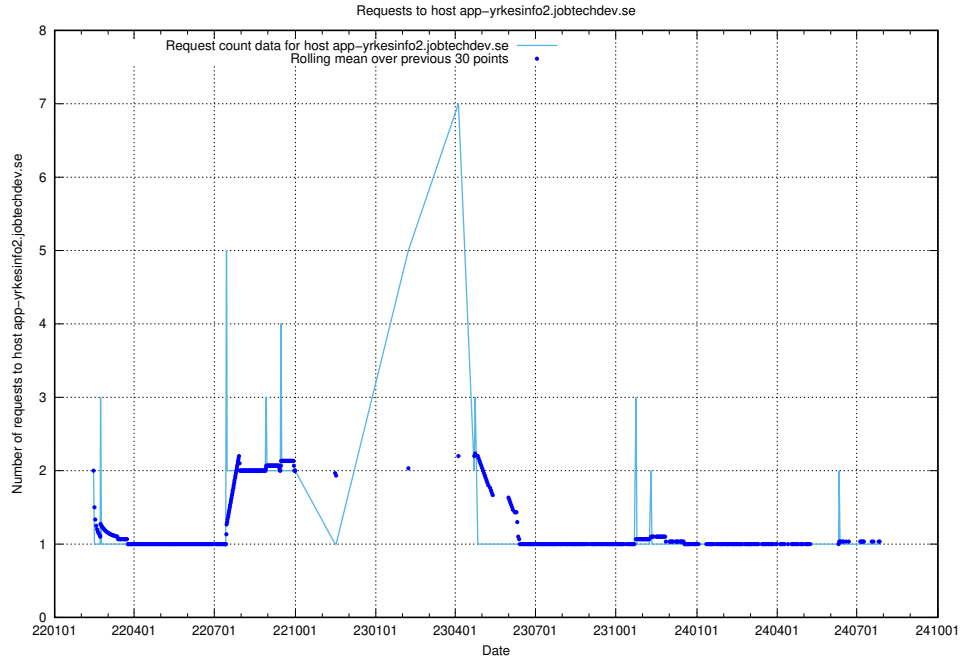

Here, we count the number of requests to host app-yrkesinfo2.jobtechdev.se.

7.659 Usage of djs-frontend-data-jobtechdev-se-prod.prod.services.jtech.se

Here, we count the number of requests to host djs-frontend-data-jobtechdev-se-prod.prod.services.jtech.se.