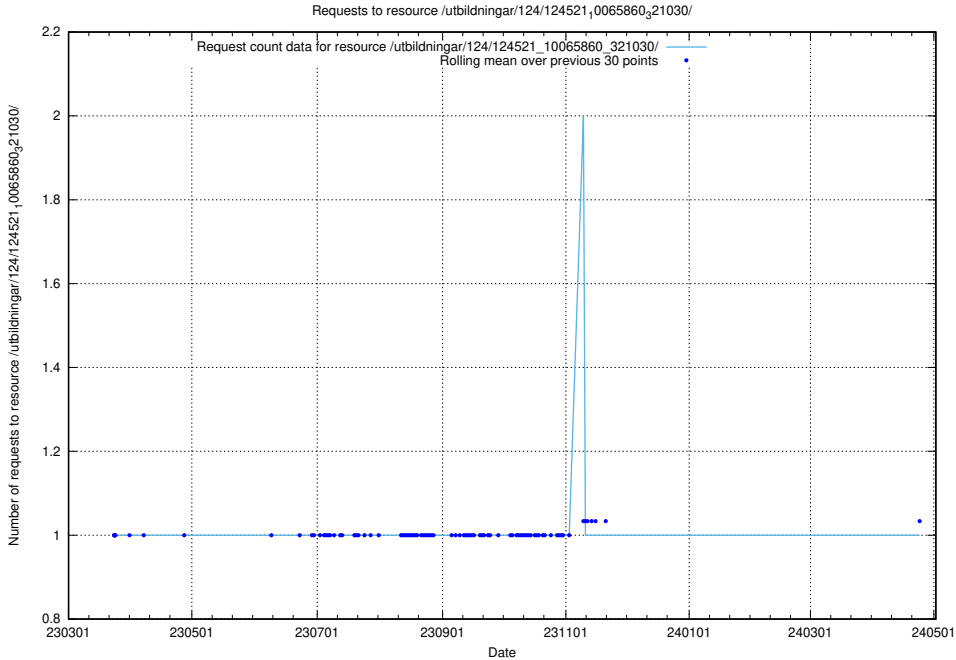

5.1281 Usage of /utbildningar/124/124521_10065860_321030/

Here, we count the number of requests to resource /utbildningar/124/124521_10065860_321030/.