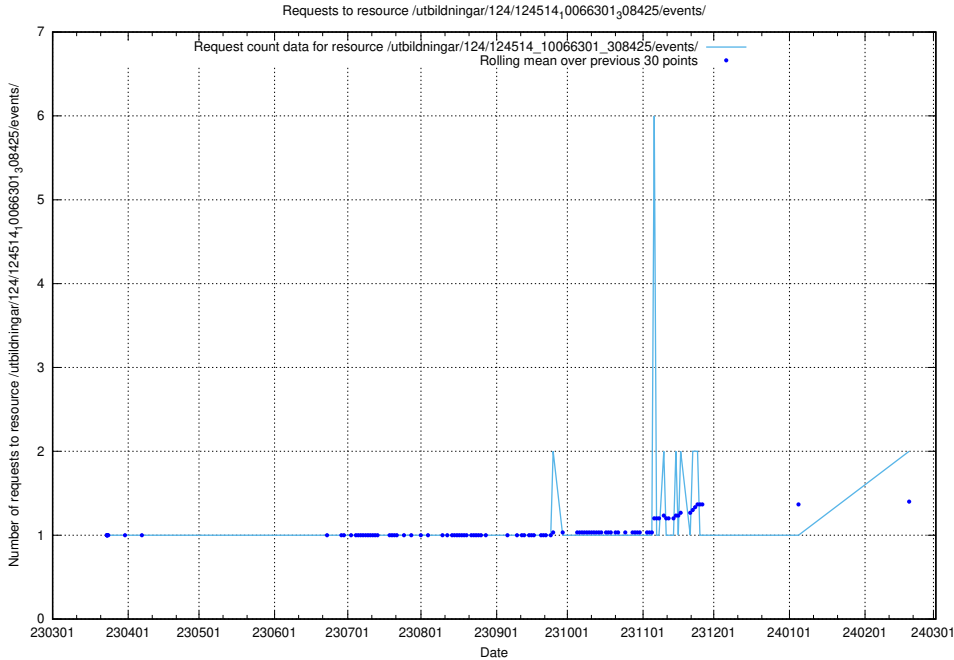

5.490 Usage of /utbildningar/124/124514_10066301_308425/events/

Here, we count the number of requests to resource /utbildningar/124/124514_10066301_308425/events/