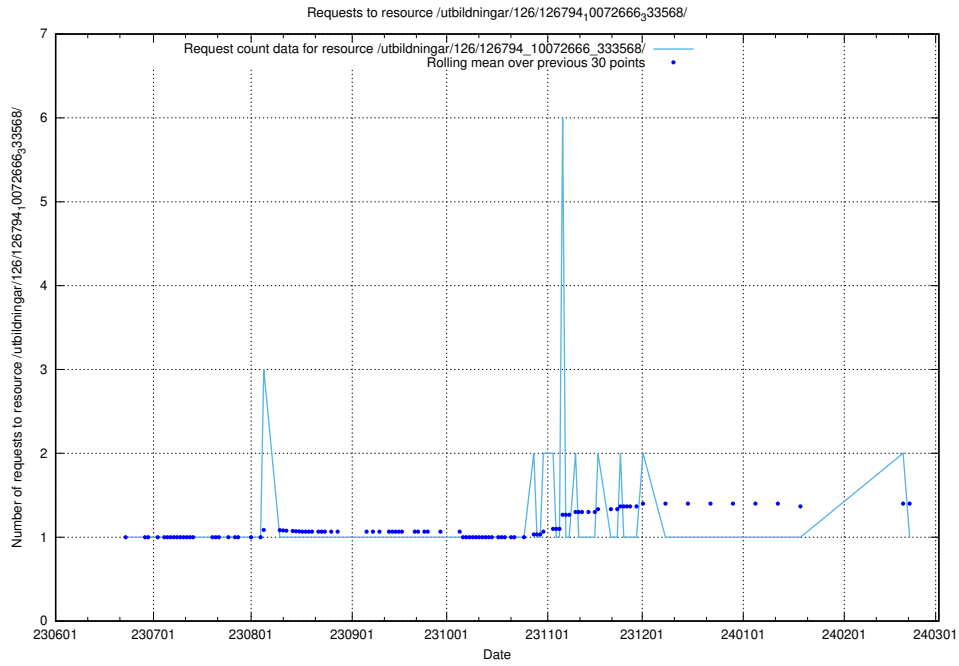

5.6018 Usage of /utbildningar/126/126794_10072666_333568/

Here, we count the number of requests to resource /utbildningar/126/126794_10072666_333568/.