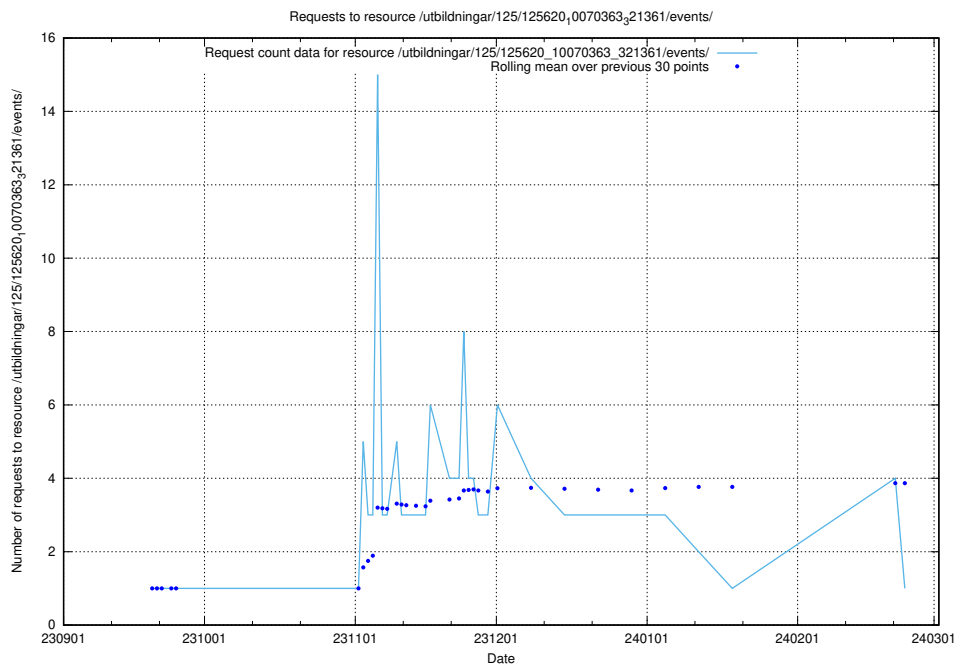

5.4941 Usage of /utbildningar/125/125620_10070363_321361/events/

Here, we count the number of requests to resource /utbildningar/125/125620_10070363_321361/events/