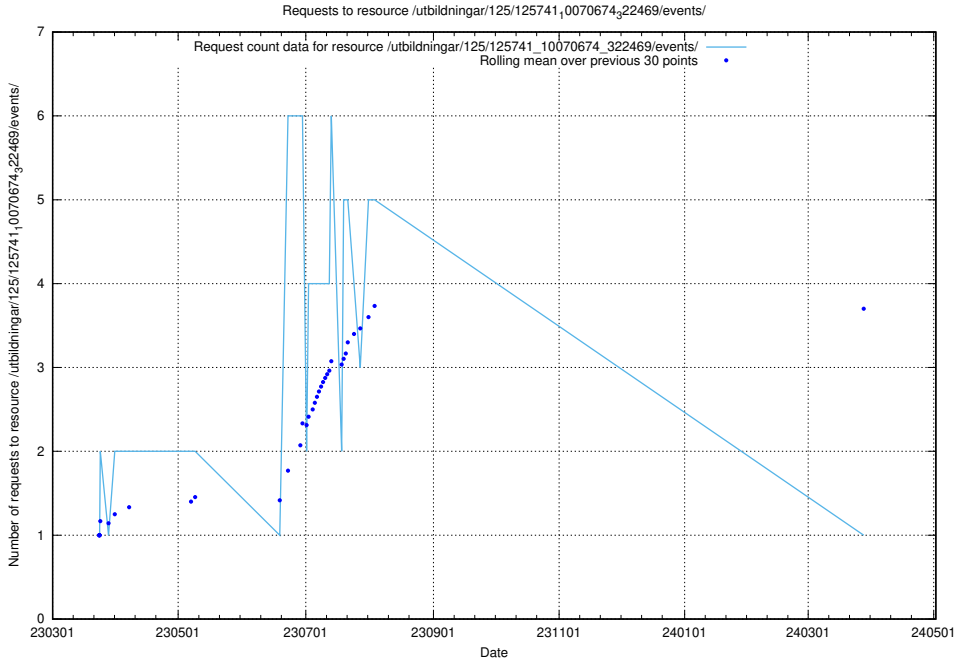

5.6916 Usage of /utbildningar/125/125741_10070674_322469/events/

Here, we count the number of requests to resource /utbildningar/125/125741_10070674_322469/events/