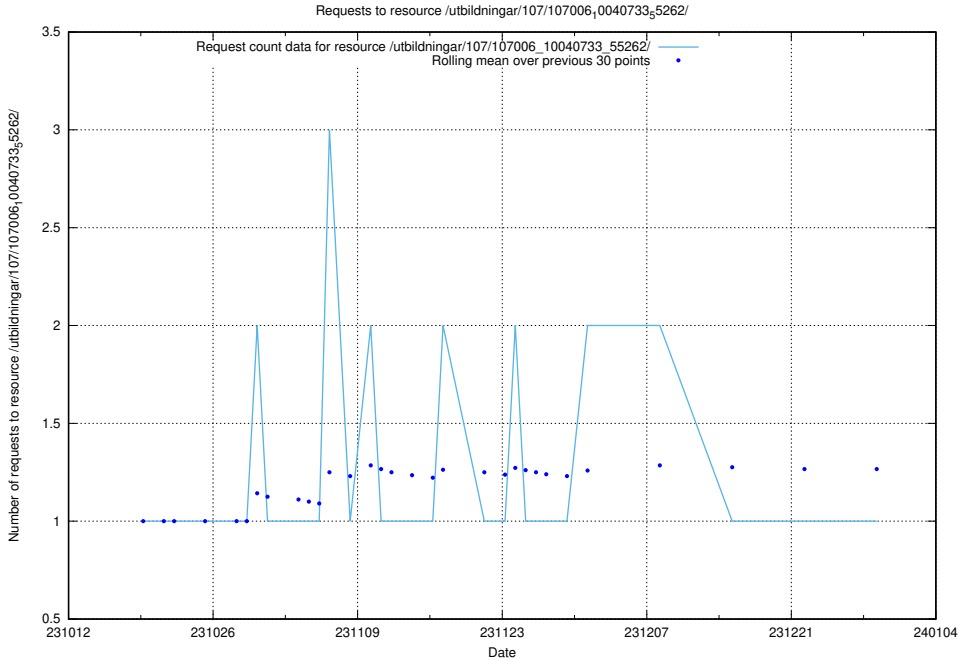

5.4683 Usage of /utbildningar/107/107006_10040733_55262/

Here, we count the number of requests to resource /utbildningar/107/107006_10040733_55262/.