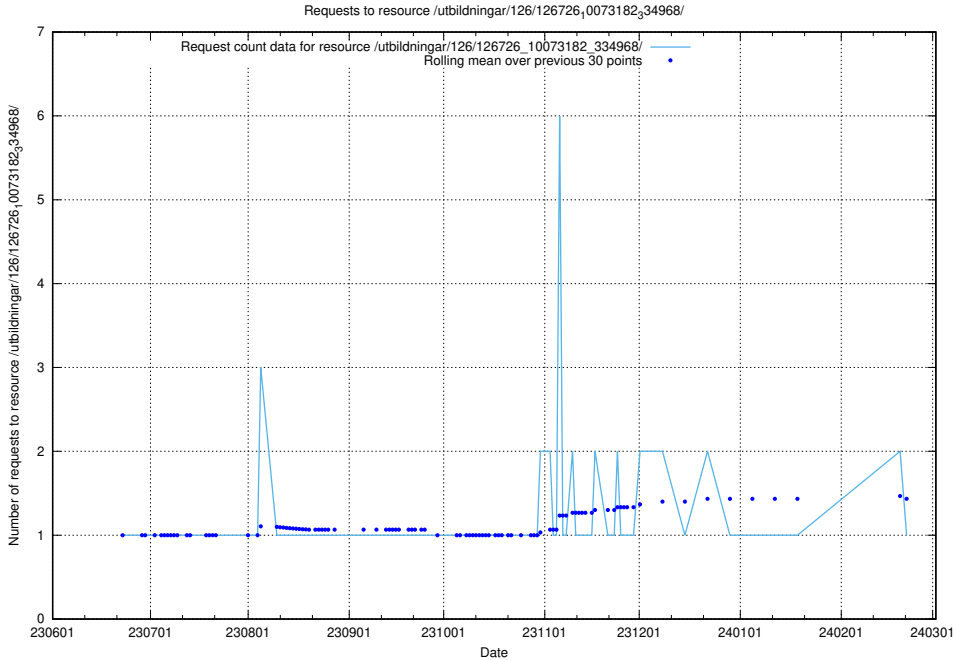

5.6030 Usage of /utbildningar/126/126726_10073182_334968/

Here, we count the number of requests to resource /utbildningar/126/126726_10073182_334968/.