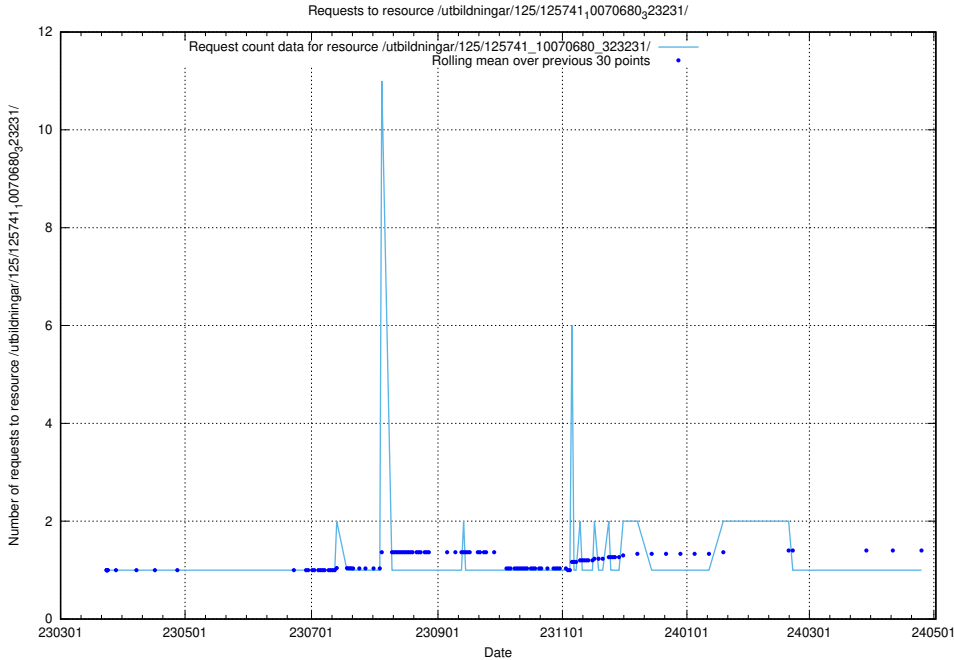

5.6907 Usage of /utbildningar/125/125741_10070680_323231/

Here, we count the number of requests to resource /utbildningar/125/125741_10070680_323231/.