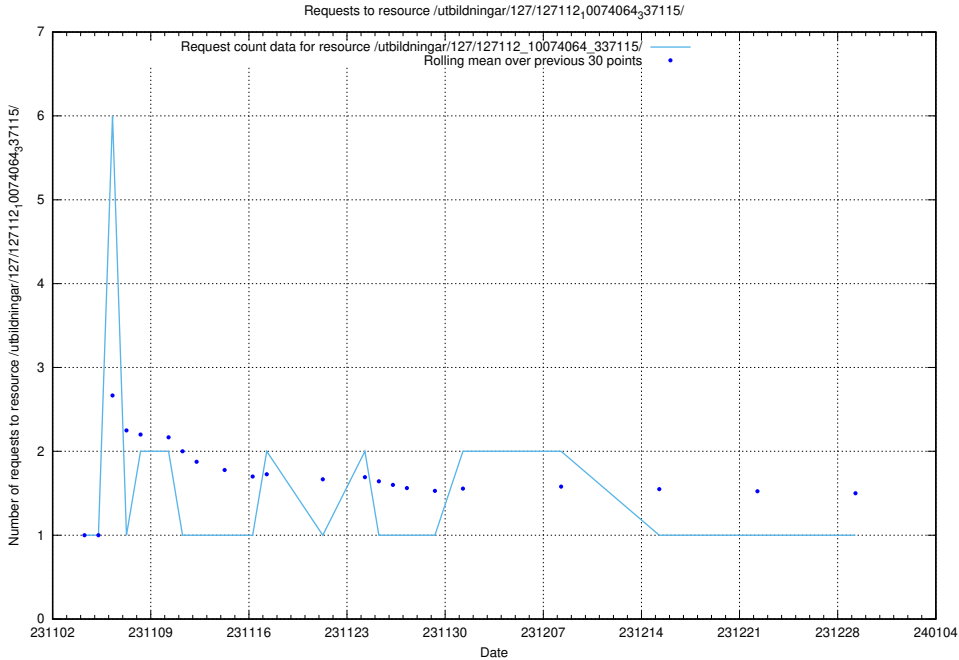

5.4540 Usage of /utbildningar/127/127112_10074064_337115/

Here, we count the number of requests to resource /utbildningar/127/127112_10074064_337115/.