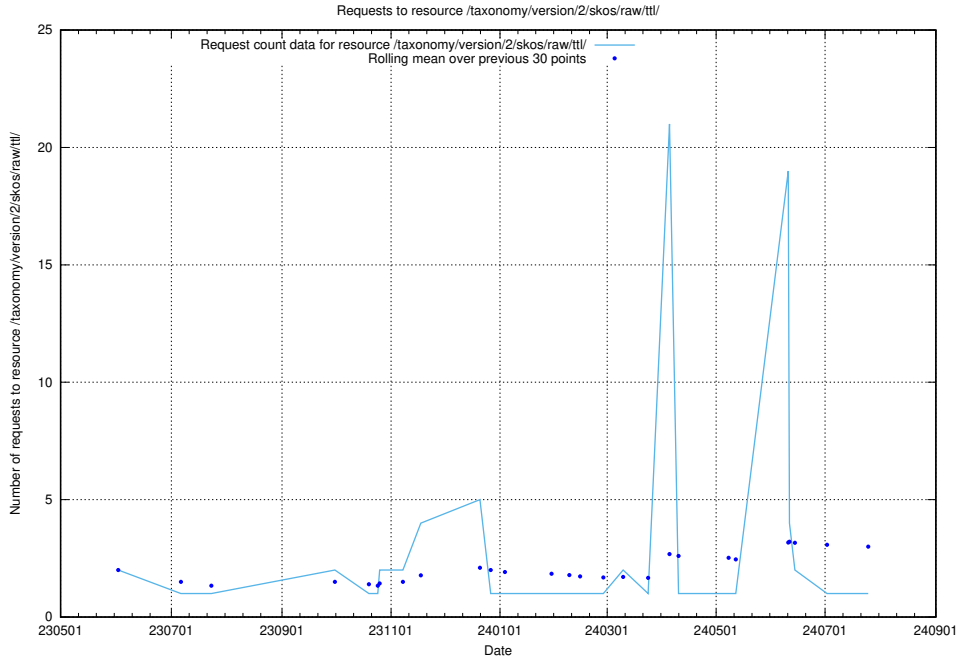

5.6352 Usage of /taxonomy/version/2/skos/raw/ttl/

Here, we count the number of requests to resource /taxonomy/version/2/skos/raw/ttl/.