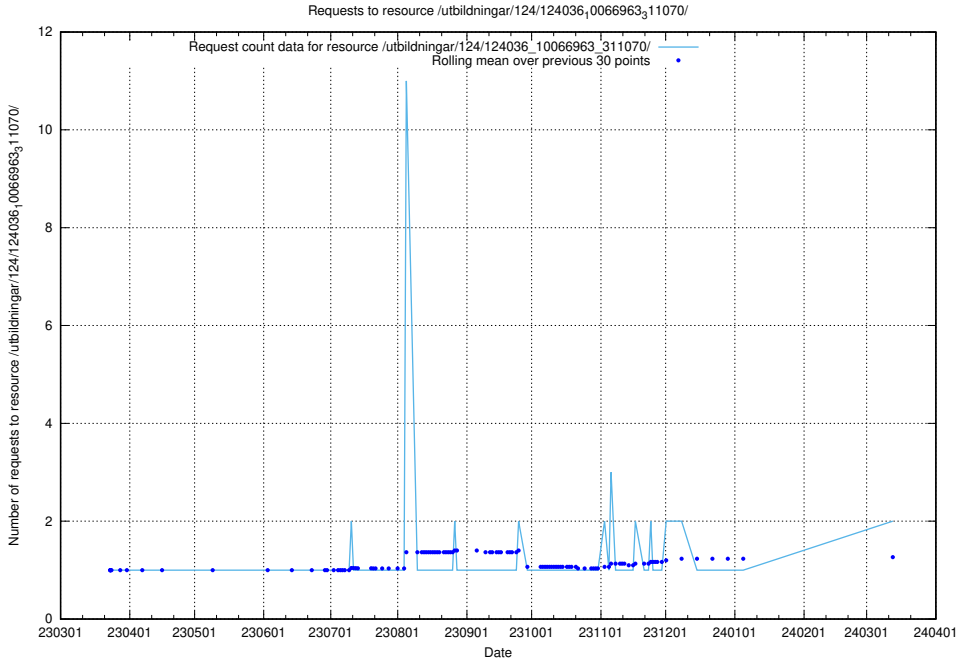

5.660 Usage of /utbildningar/124/124036_10066963_311070/

Here, we count the number of requests to resource /utbildningar/124/124036_10066963_311070/.