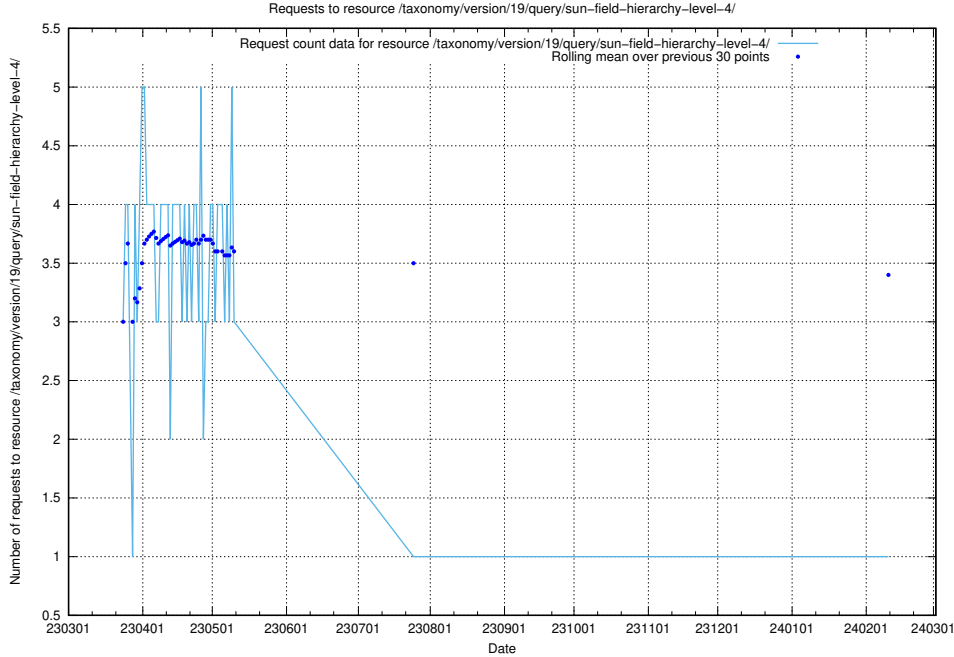

5.6539 Usage of /taxonomy/version/19/query/sun-field-hierarchy-level-4/

Here, we count the number of requests to resource /taxonomy/version/19/query/sun-field-hierarchy-level-4/.