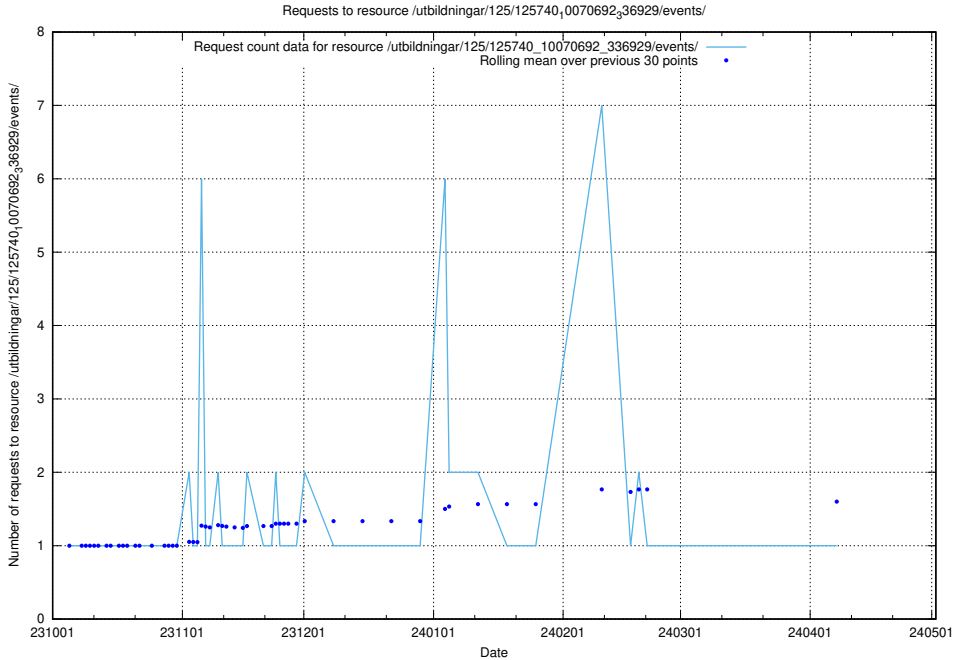

5.4818 Usage of /utbildningar/125/125740_10070692_336929/events/

Here, we count the number of requests to resource /utbildningar/125/125740_10070692_336929/events/