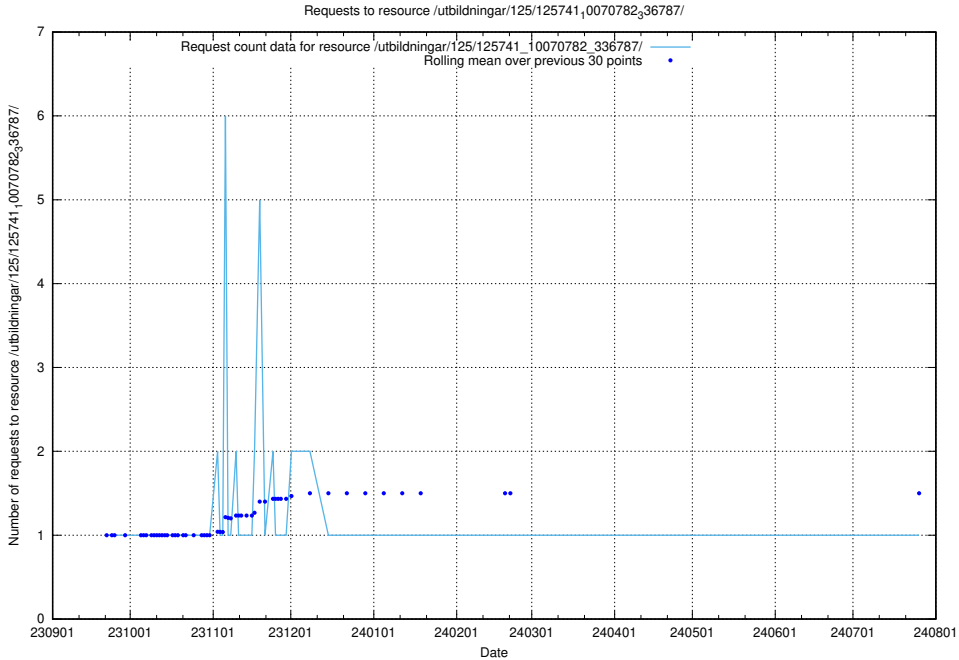

5.4914 Usage of /utbildningar/125/125741_10070782_336787/

Here, we count the number of requests to resource /utbildningar/125/125741_10070782_336787/.