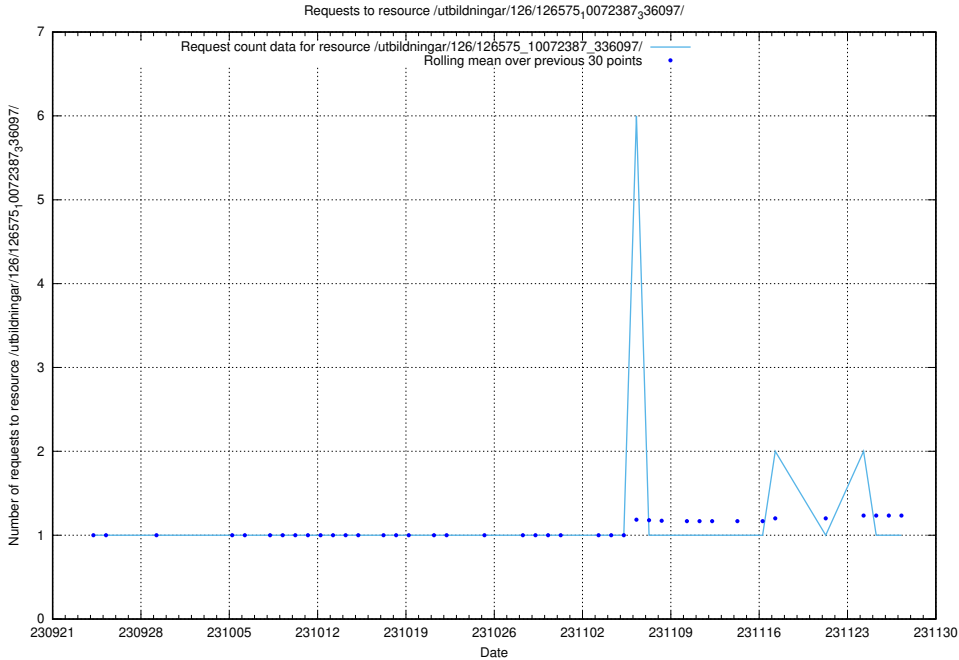

5.4889 Usage of /utbildningar/126/126575_10072387_336097/

Here, we count the number of requests to resource /utbildningar/126/126575_10072387_336097/.