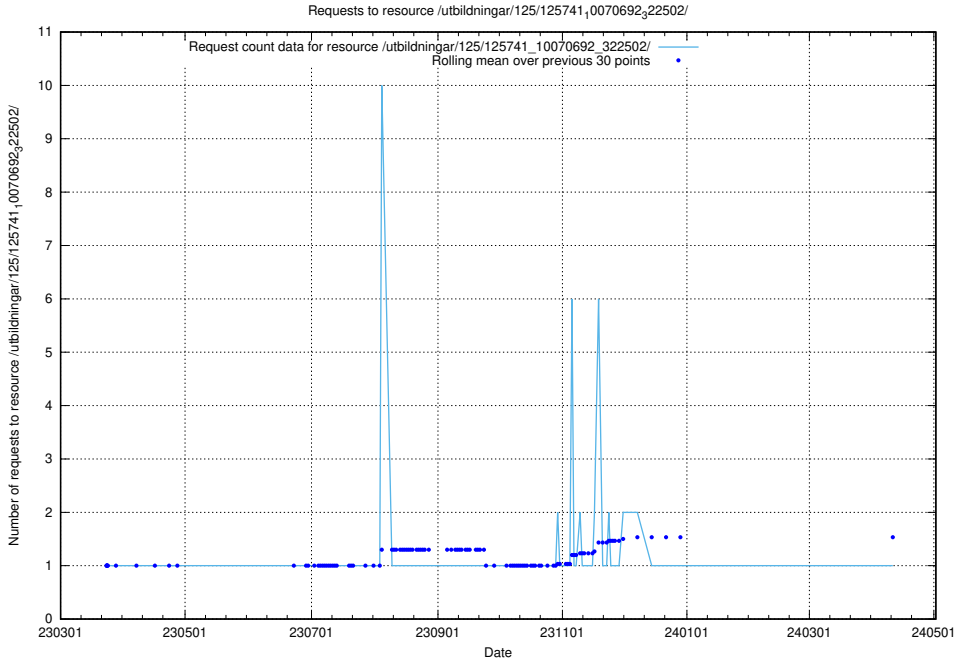

5.6901 Usage of /utbildningar/125/125741_10070692_322502/

Here, we count the number of requests to resource /utbildningar/125/125741_10070692_322502/.