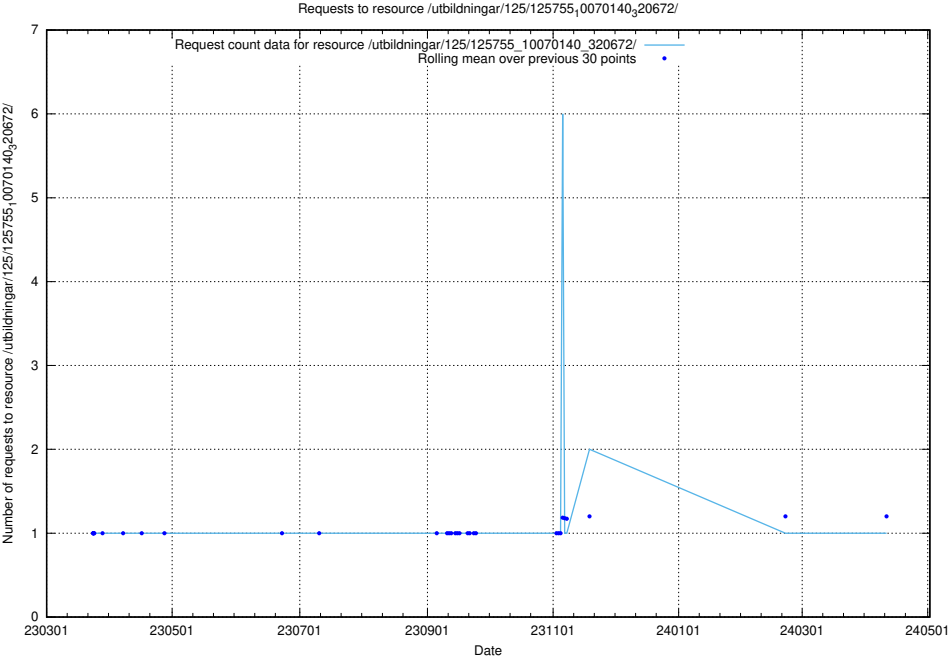

5.6888 Usage of `/utbildningar/125/125755_10070140_320672/`

Here, we count the number of requests to resource `/utbildningar/125/125755_10070140_320672/`.