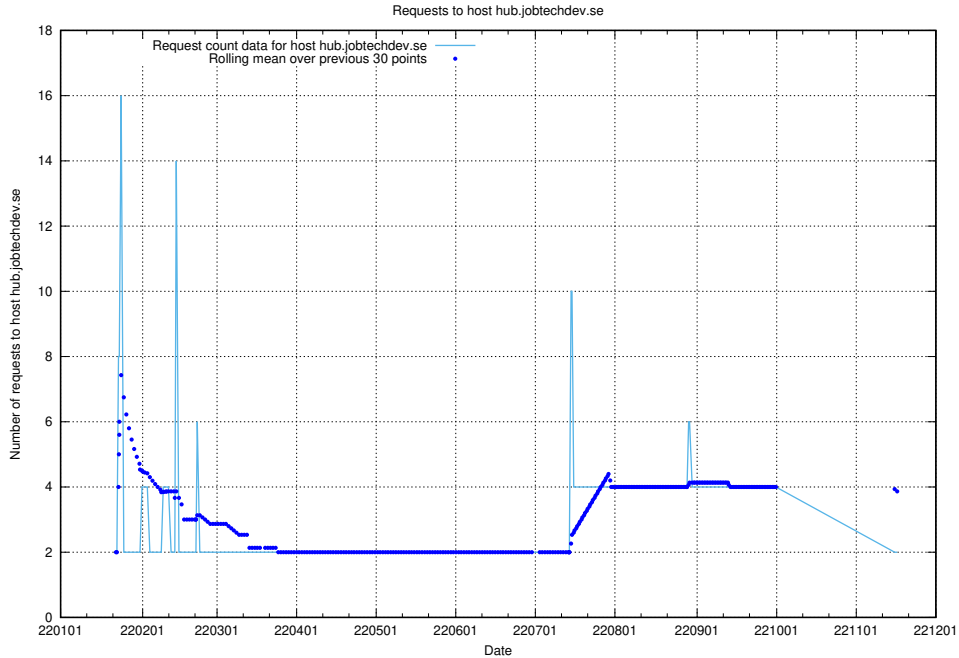

7.602 Usage of hub.jobtechdev.se

Here, we count the number of requests to host hub.jobtechdev.se.