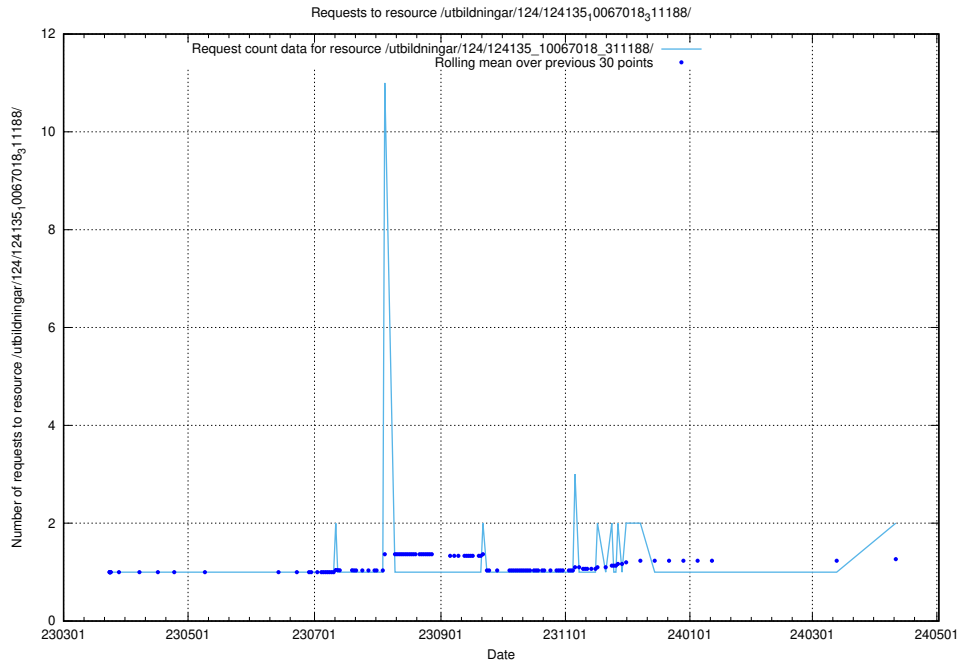

5.631 Usage of /utbildningar/124/124135_10067018_311188/

Here, we count the number of requests to resource /utbildningar/124/124135_10067018_311188/.