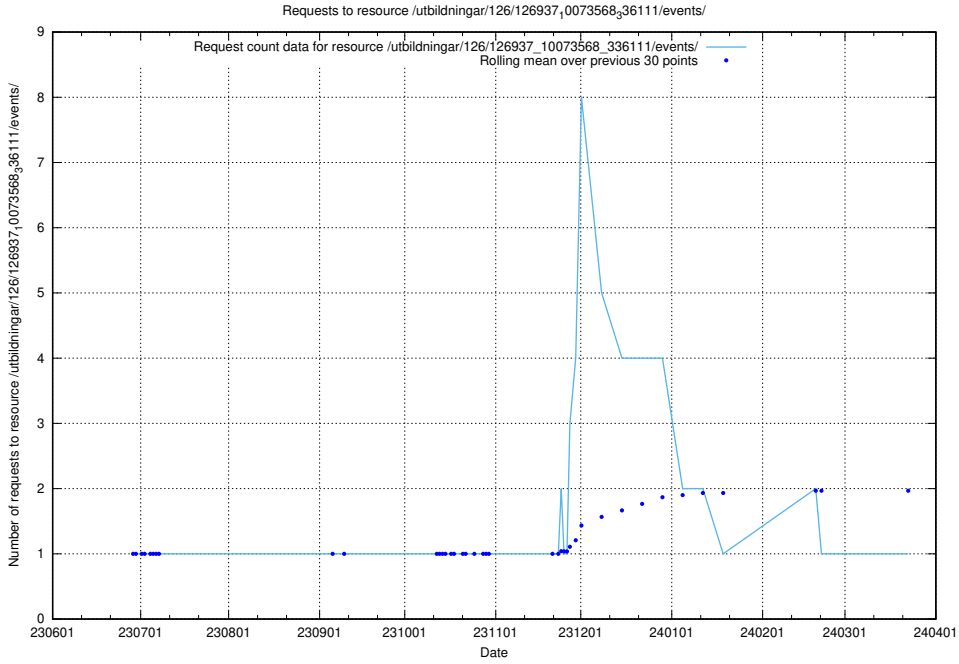

5.5866 Usage of /utbildningar/126/126937_10073568_336111/events/

Here, we count the number of requests to resource /utbildningar/126/126937_10073568_336111/events/