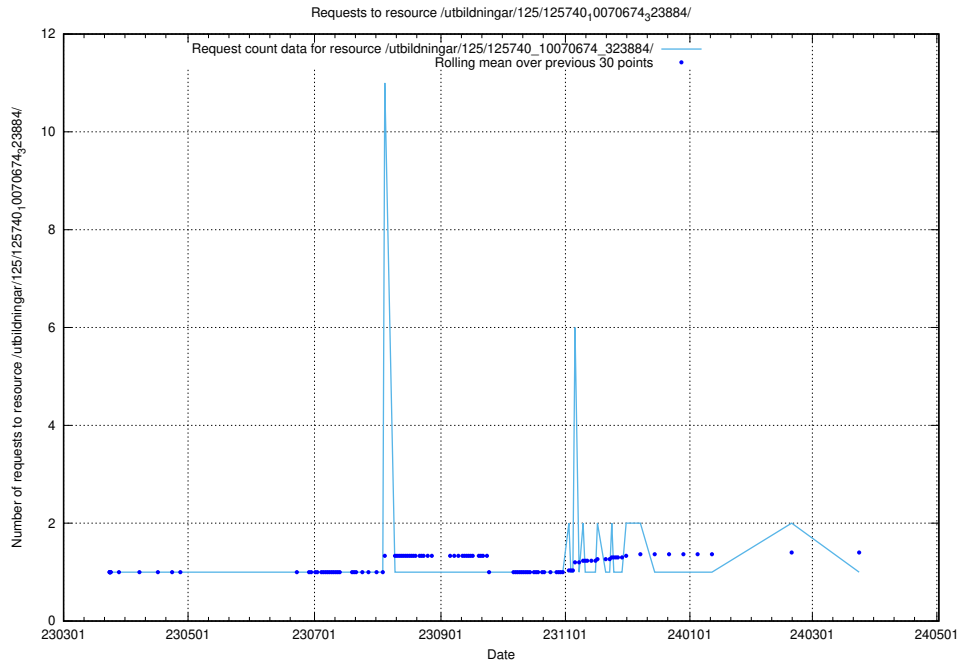

5.940 Usage of /utbildningar/125/125740_10070674_323884/

Here, we count the number of requests to resource /utbildningar/125/125740_10070674_323884/.