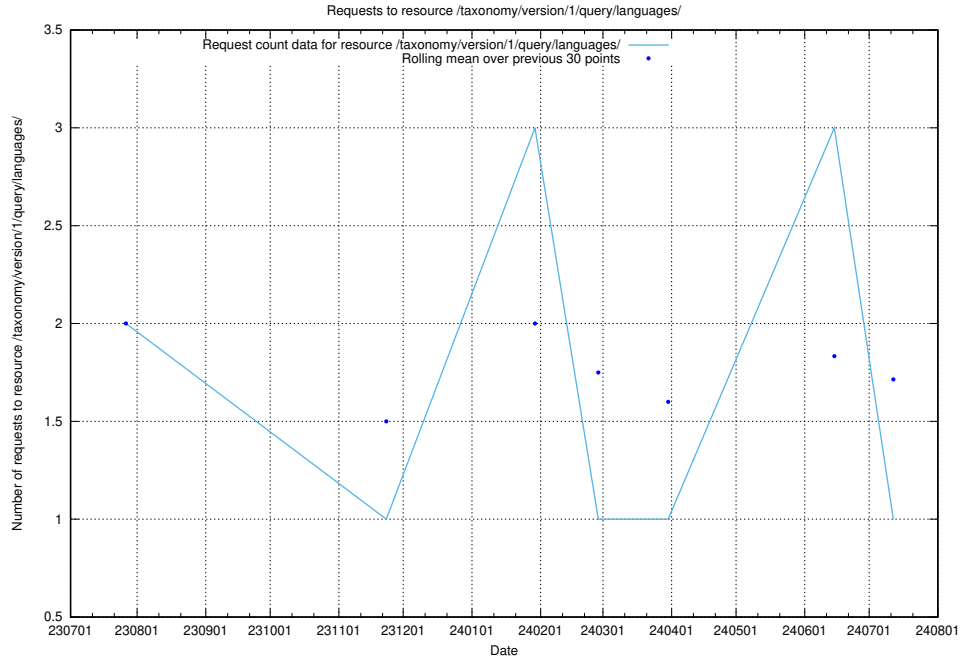

5.5341 Usage of /taxonomy/version/1/query/languages/

Here, we count the number of requests to resource /taxonomy/version/1/query/languages/.