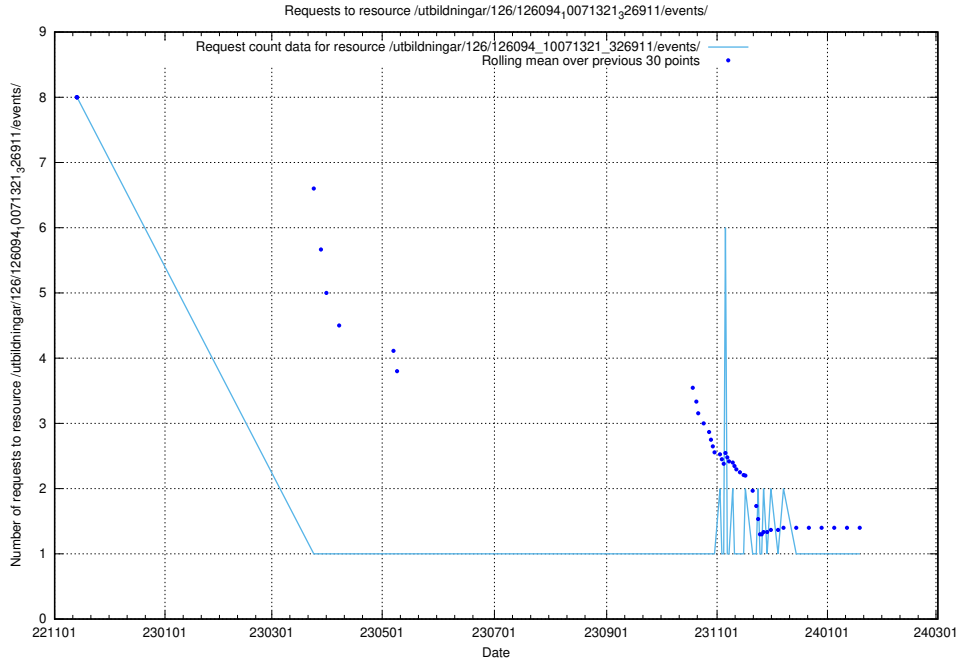

Here, we count the number of requests to resource /utbildningar/124/124516_10066304_308429/.

5.6198 Usage of /utbildningar/126/126094_10071321_326911/events/

Here, we count the number of requests to resource /utbildningar/126/126094_10071321_326911/events/