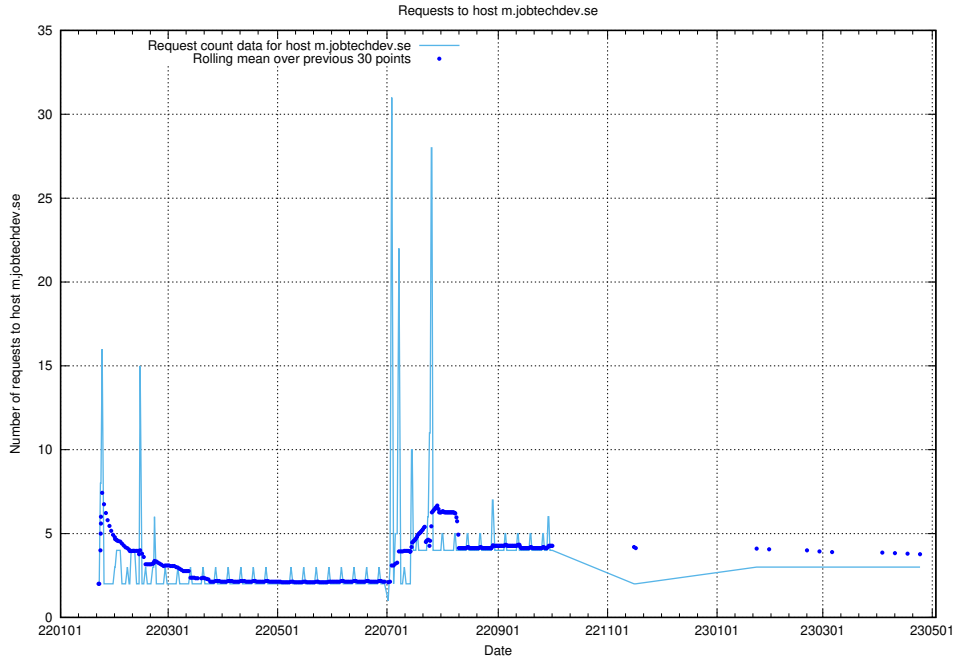

7.253 Usage of m.jobtechdev.se

Here, we count the number of requests to host m.jobtechdev.se.