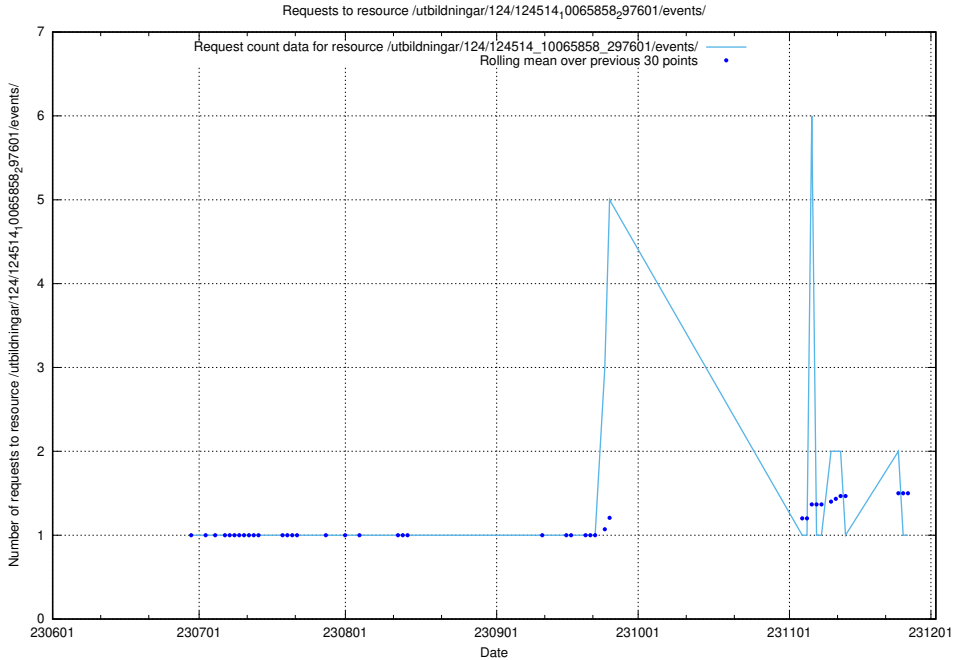

5.5824 Usage of /utbildningar/124/124514_10065858_297601/events/

Here, we count the number of requests to resource /utbildningar/124/124514_10065858_297601/events/