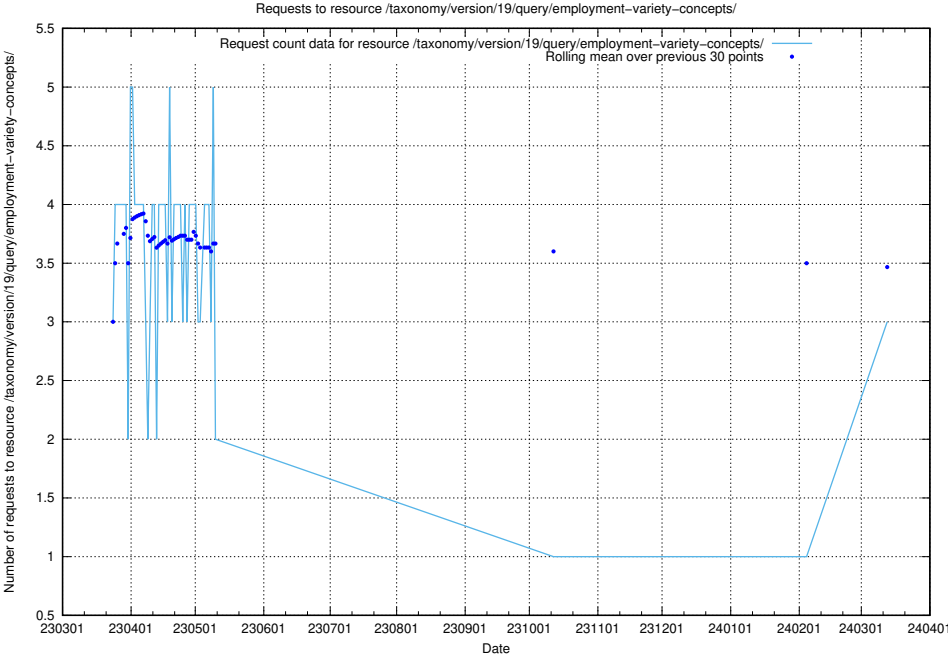

5.393 Usage of /taxonomy/version/19/query/employment-variety-concepts/

Here, we count the number of requests to resource /taxonomy/version/19/query/employment-variety-concepts/.

5.394 Usage of /utbildningar/438/43817_10024102_242987/events/