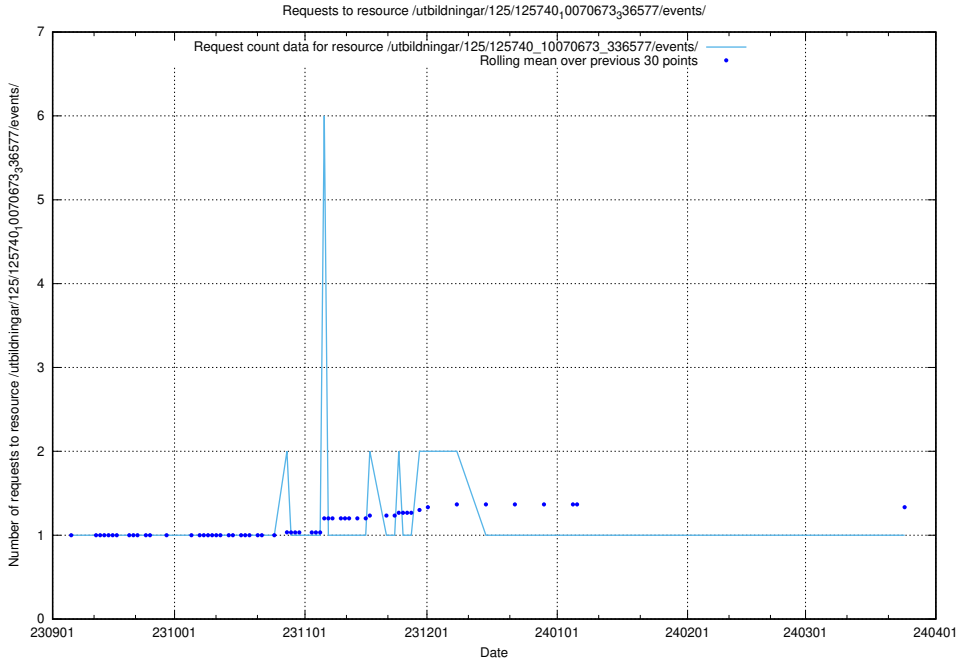

5.5082 Usage of /utbildningar/125/125740_10070673_336577/events/

Here, we count the number of requests to resource /utbildningar/125/125740_10070673_336577/events/