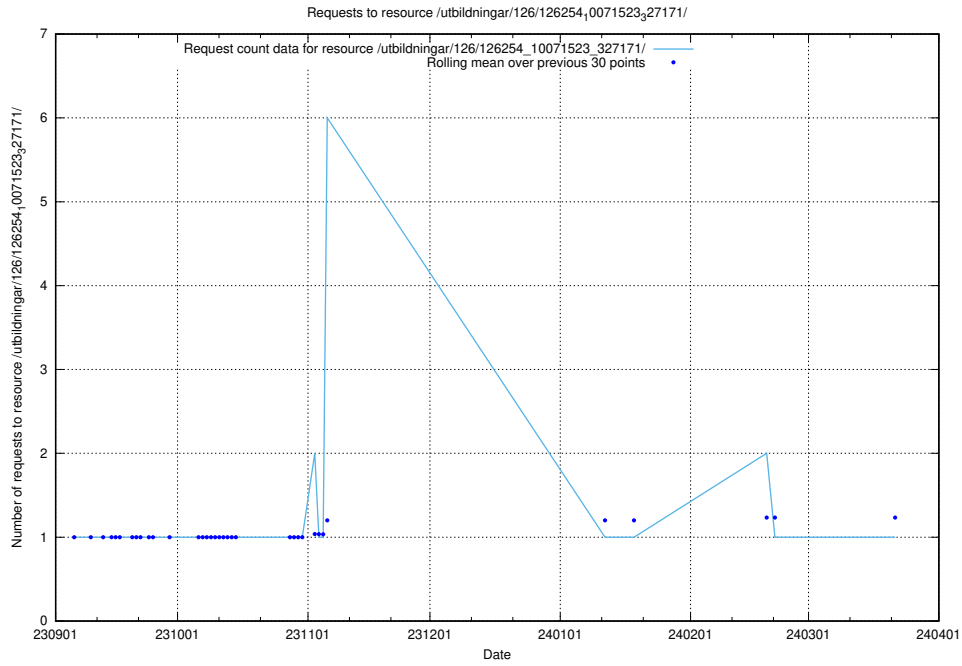

5.5077 Usage of /utbildningar/126/126254_10071523_327171/

Here, we count the number of requests to resource /utbildningar/126/126254_10071523_327171/.