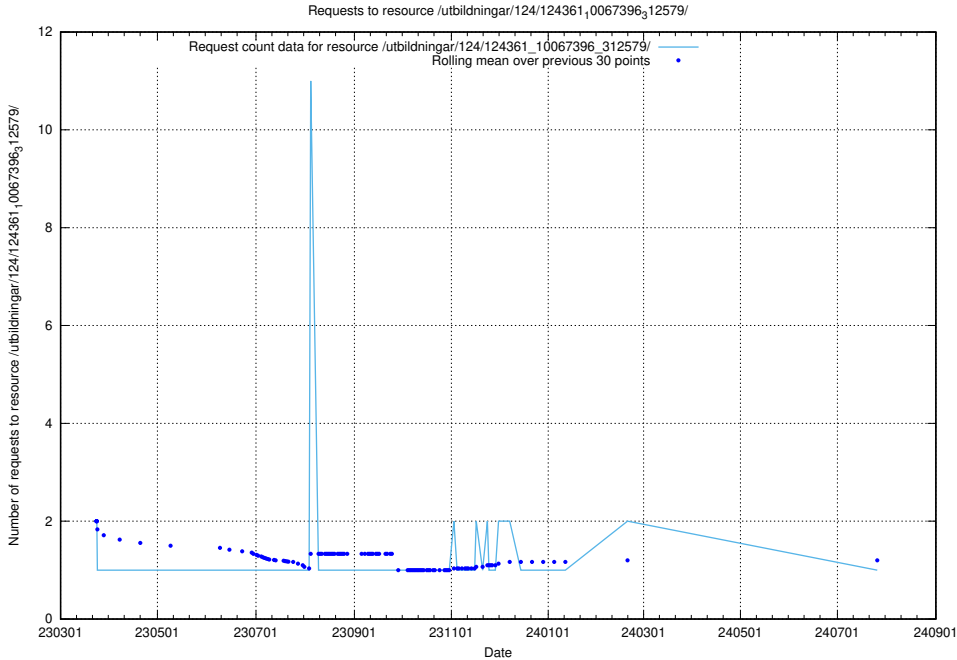

5.6732 Usage of /utbildningar/124/124361_10067396_312579/

Here, we count the number of requests to resource /utbildningar/124/124361_10067396_312579/.