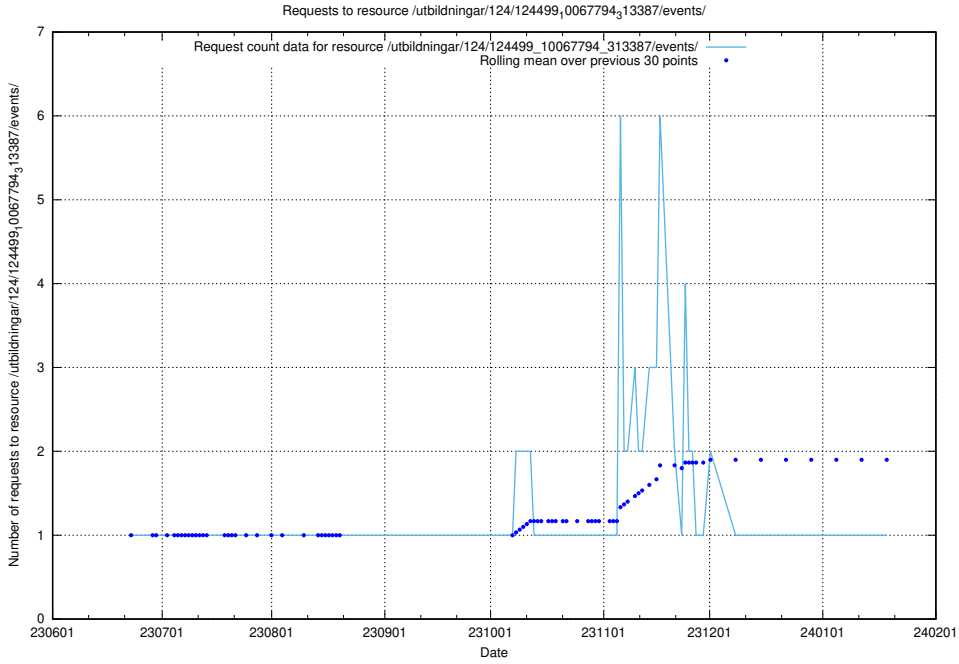

Here, we count the number of requests to resource /utbildningar/124/124499_10067840_313543/.

5.6213 Usage of /utbildningar/124/124499_10067794_313387/events/

Here, we count the number of requests to resource /utbildningar/124/124499_10067794_313387/events/