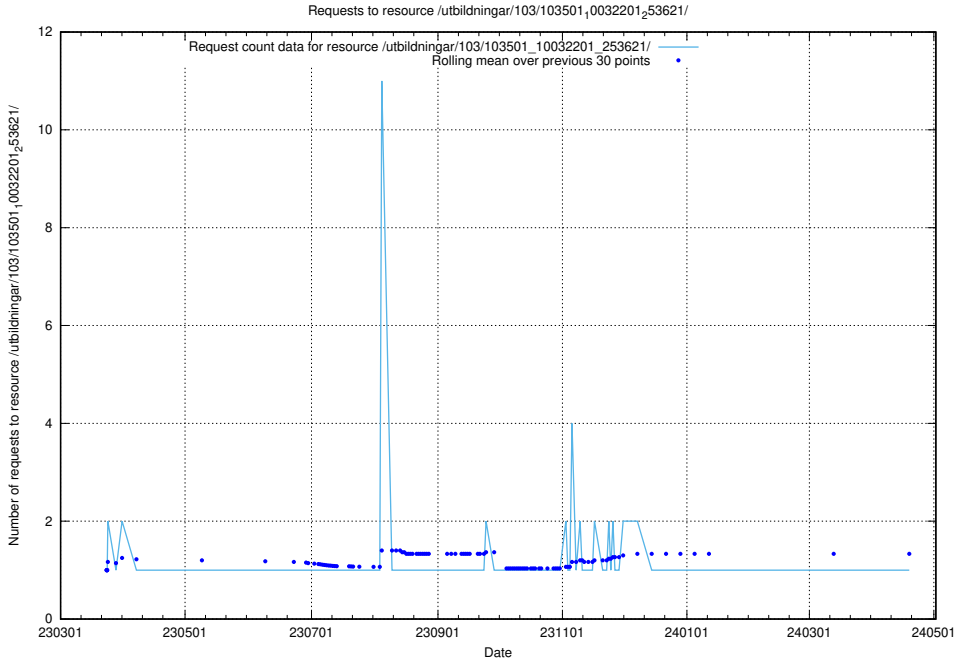

5.5924 Usage of /utbildningar/103/103501_10032201_253621/

Here, we count the number of requests to resource /utbildningar/103/103501_10032201_253621/.