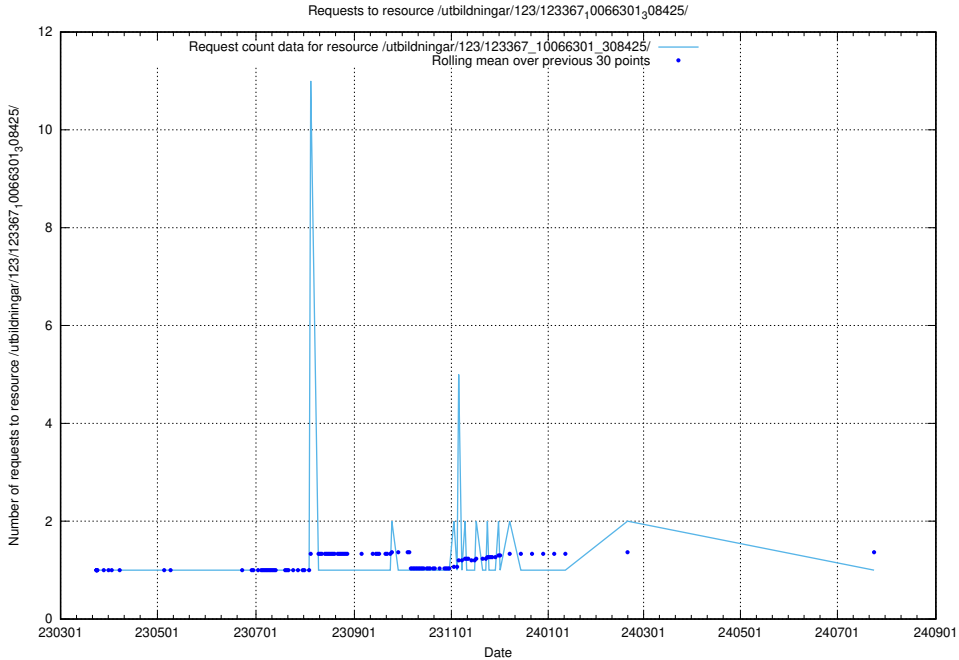

Here, we count the number of requests to resource /utbildningar/123/123367_10066301_308425/.

5.4966 Usage of /utbildningar/124/124499_10067844_313557/events/

Here, we count the number of requests to resource /utbildningar/124/124499_10067844_313557/events/