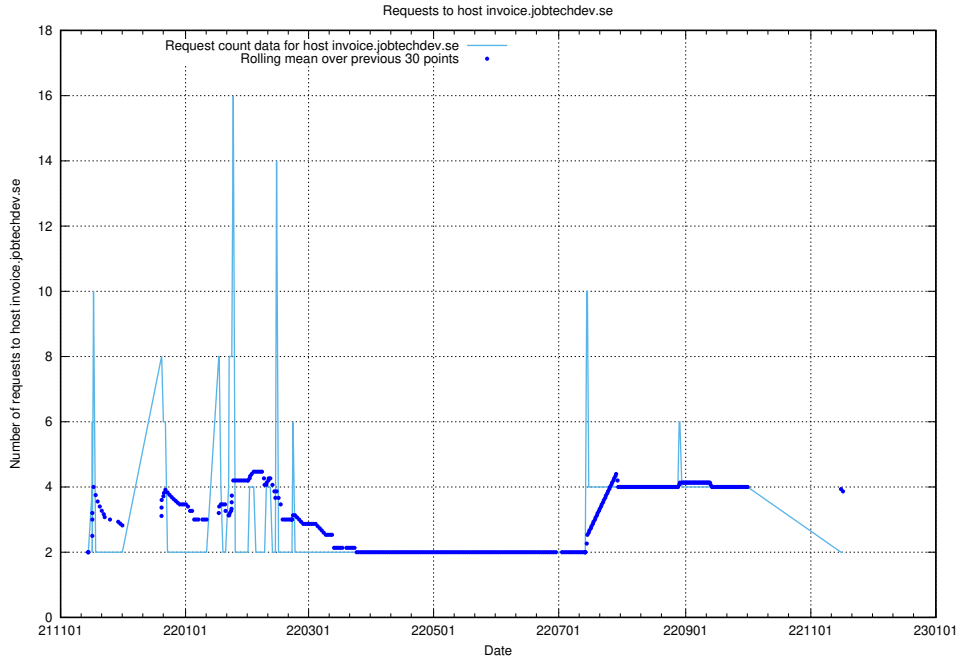

7.599 Usage of invoice.jobtechdev.se

Here, we count the number of requests to host invoice.jobtechdev.se.