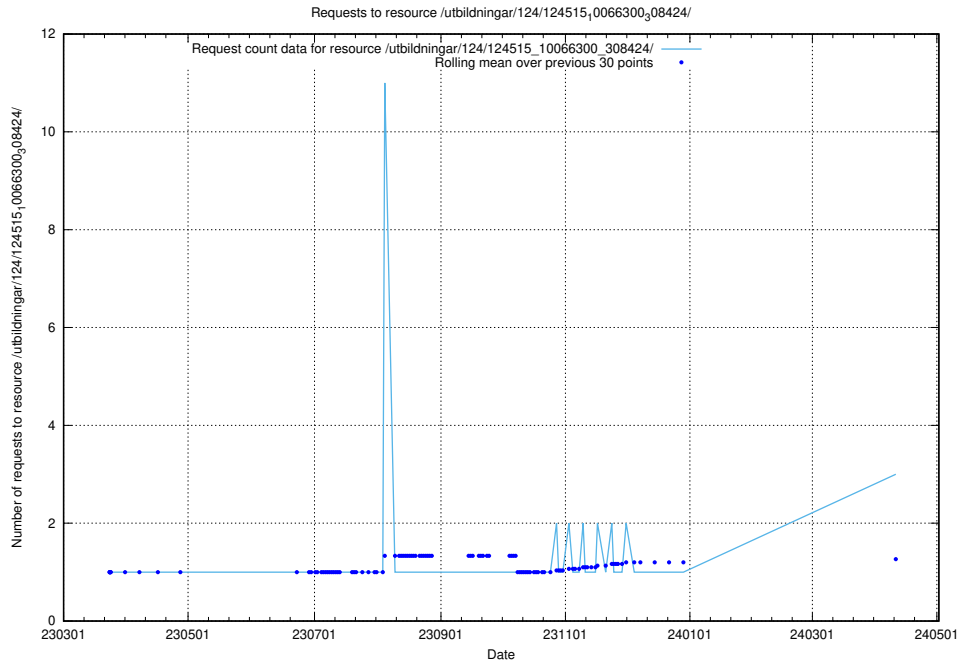

5.261 Usage of /utbildningar/124/124515_10066300_308424/

Here, we count the number of requests to resource /utbildningar/124/124515_10066300_308424/.

5.262 Usage of /availability/kpi/4/1/2024/

Here, we count the number of requests to resource /availability/kpi/4/1/2024/.