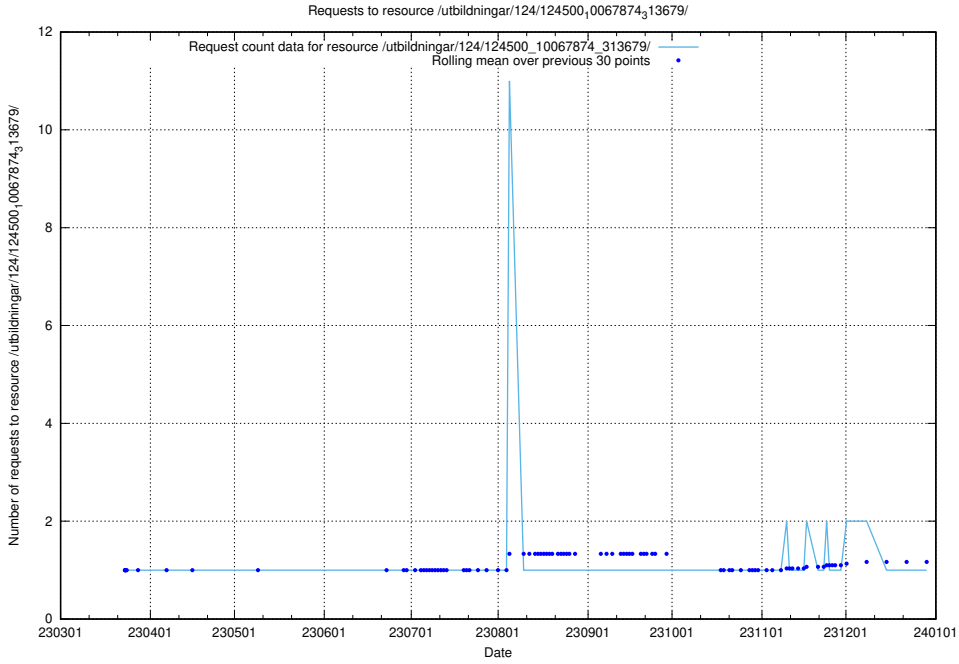

5.2684 Usage of /utbildningar/124/124500_10067874_313679/

Here, we count the number of requests to resource /utbildningar/124/124500_10067874_313679/.