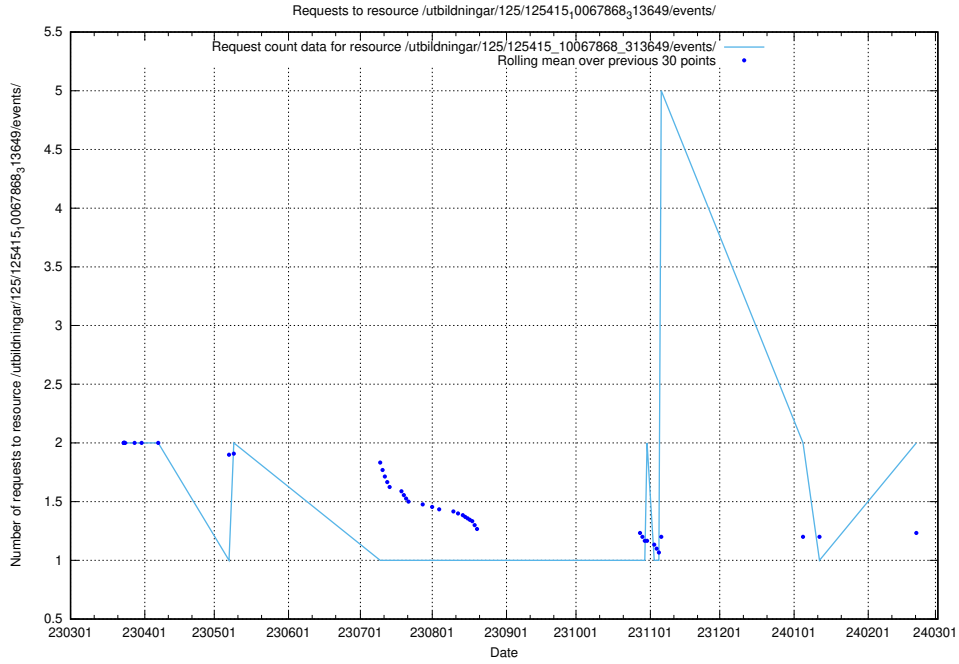

5.884 Usage of /utbildningar/125/125415_10067868_313649/events/

Here, we count the number of requests to resource /utbildningar/125/125415_10067868_313649/events/