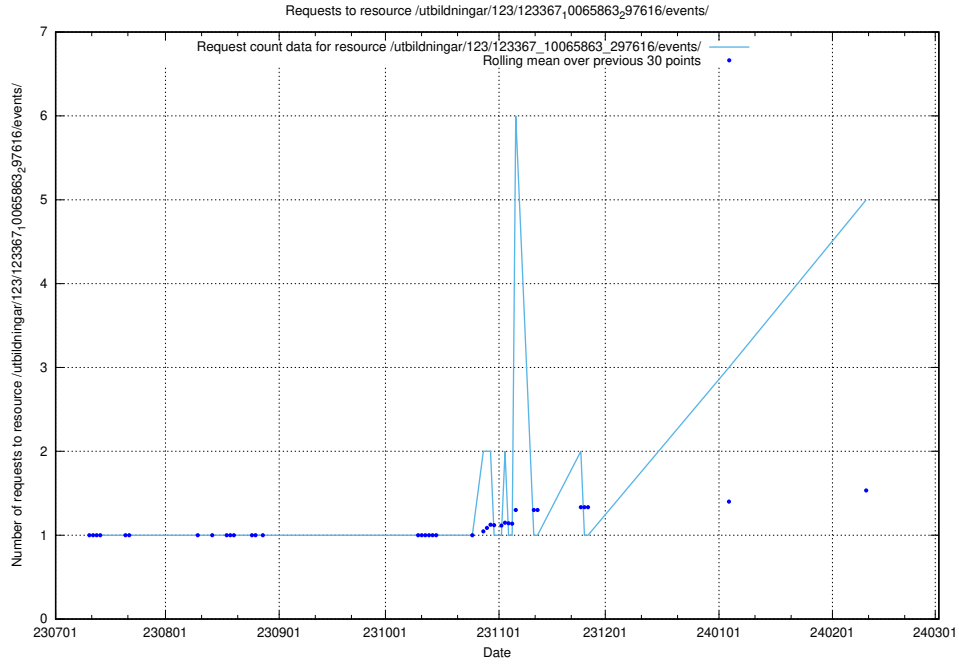

5.138 Usage of /utbildningar/123/123367_10065863_297616/events/

Here, we count the number of requests to resource /utbildningar/123/123367_10065863_297616/events/