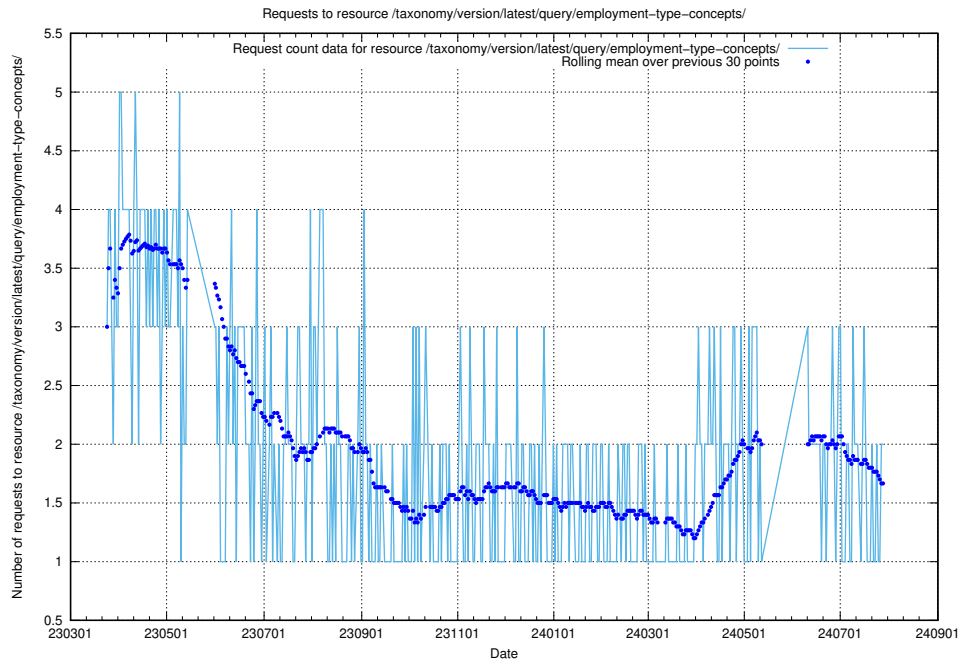

5.861 Usage of /taxonomy/version/latest/query/employment-type-concepts/

Here, we count the number of requests to resource /taxonomy/version/latest/query/employment-type-concepts/.