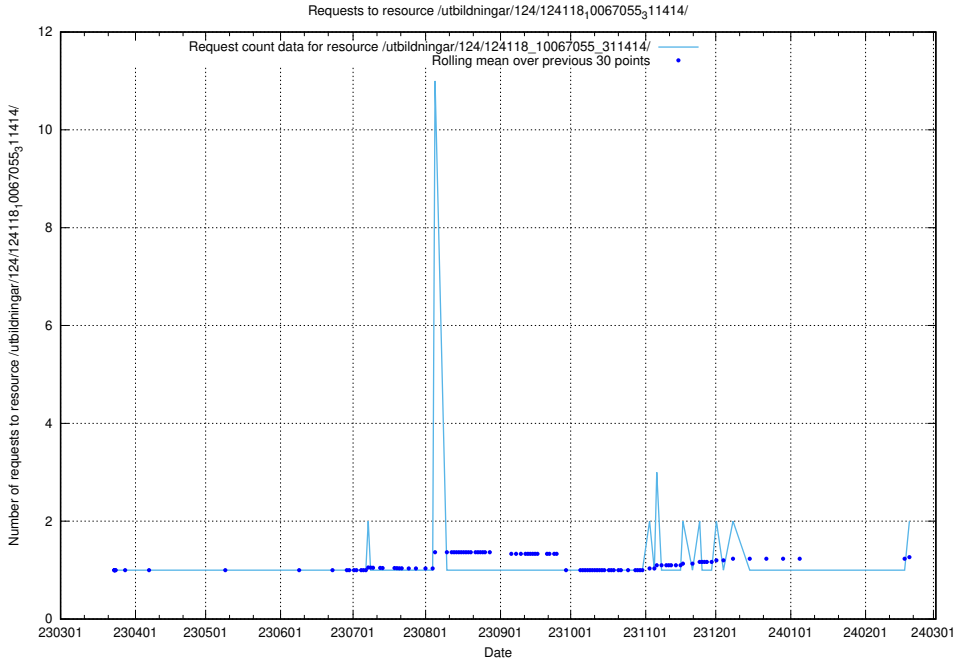

5.640 Usage of /utbildningar/124/124118_10067055_311414/

Here, we count the number of requests to resource /utbildningar/124/124118_10067055_311414/.