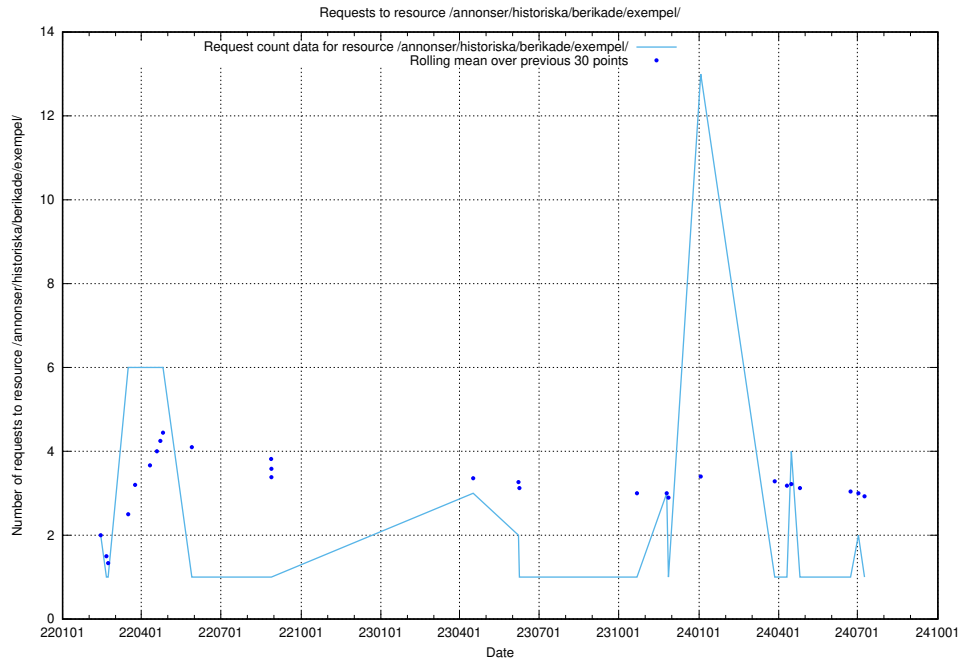

5.1608 Usage of /annonser/historiska/berikade/exempel/

Here, we count the number of requests to resource /annonser/historiska/berikade/exempel/.