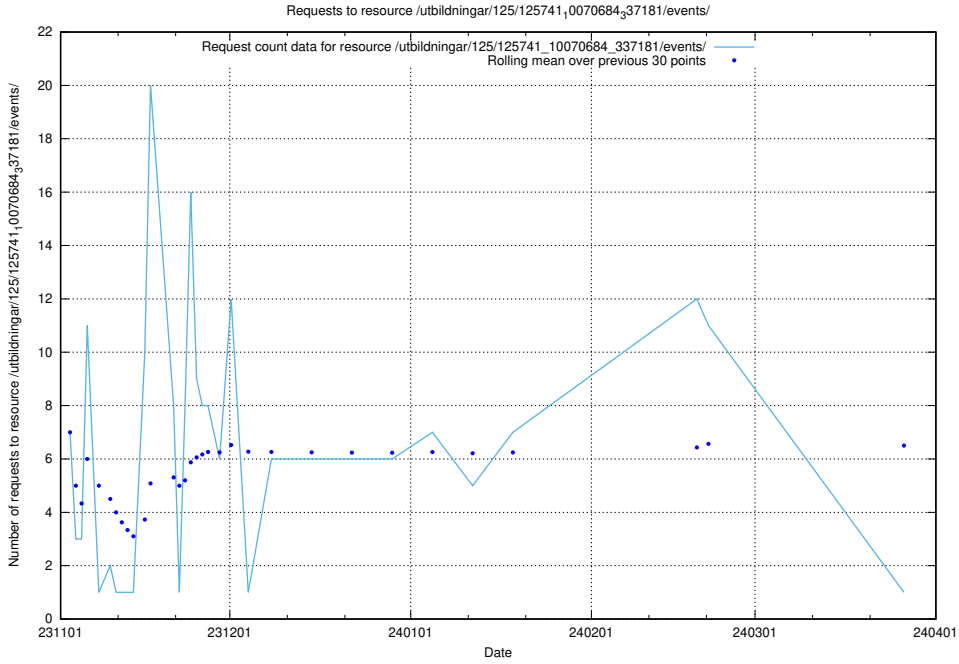

5.4546 Usage of /utbildningar/125/125741_10070684_337181/events/

Here, we count the number of requests to resource /utbildningar/125/125741_10070684_337181/events/

5.4547 Usage of /utbildningar/125/125740_10070669_336901/events/