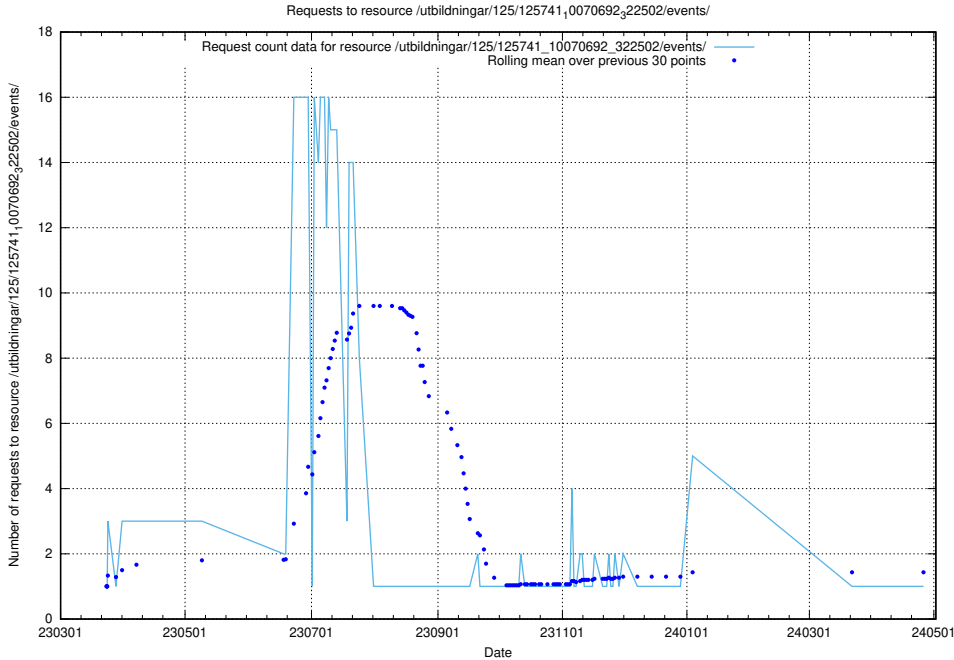

5.6900 Usage of /utbildningar/125/125741_10070692_322502/events/

Here, we count the number of requests to resource /utbildningar/125/125741_10070692_322502/events/