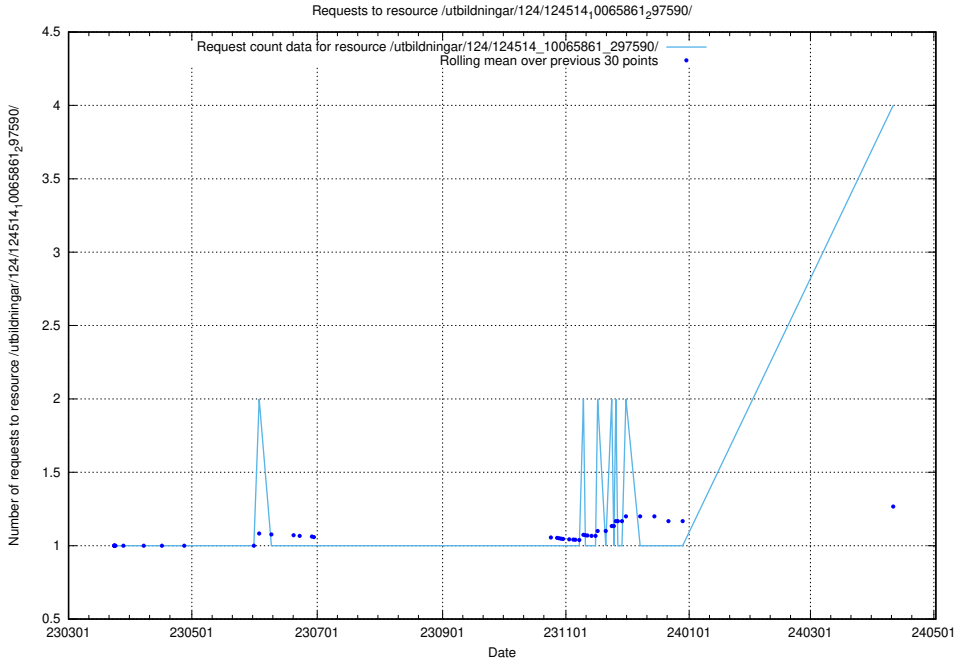

5.168 Usage of /utbildningar/124/124514_10065861_297590/

Here, we count the number of requests to resource /utbildningar/124/124514_10065861_297590/.