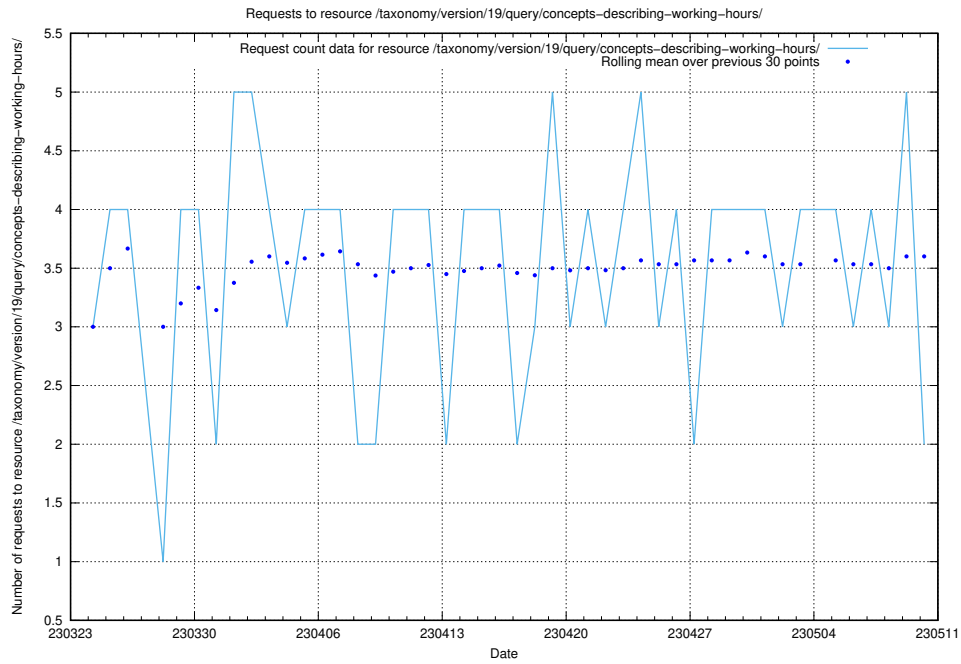

Here, we count the number of requests to resource /taxonomy/version/19/query/concepts-describing-working-hours/.

5.872 Usage of /utbildningar/438/43836_10024038_29999/events/

Here, we count the number of requests to resource /utbildningar/438/43836_10024038_29999/events/.