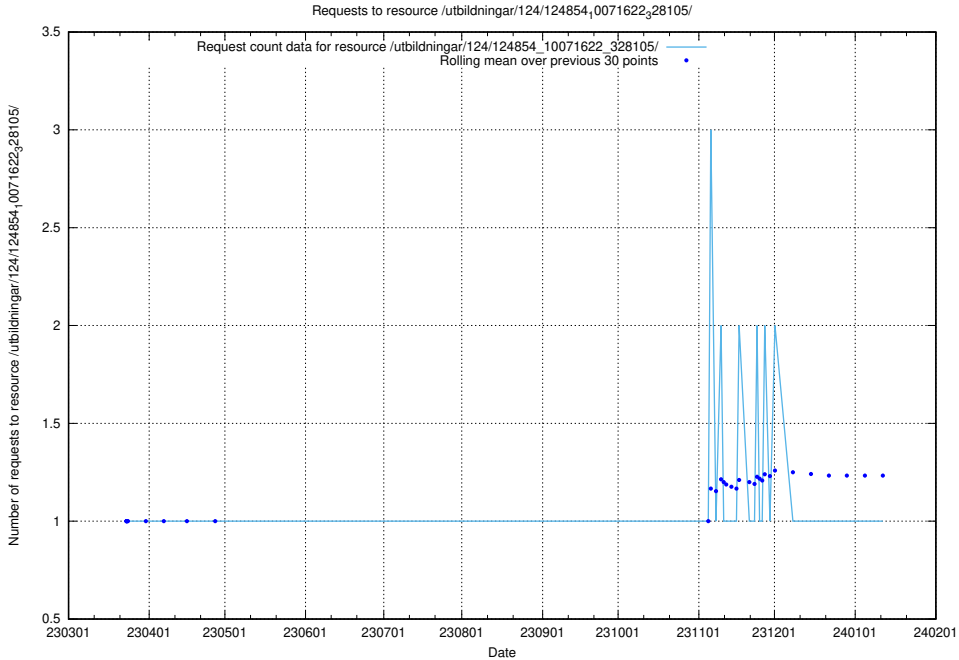

5.1148 Usage of /utbildningar/124/124854_10071622_328105/

Here, we count the number of requests to resource /utbildningar/124/124854_10071622_328105/.