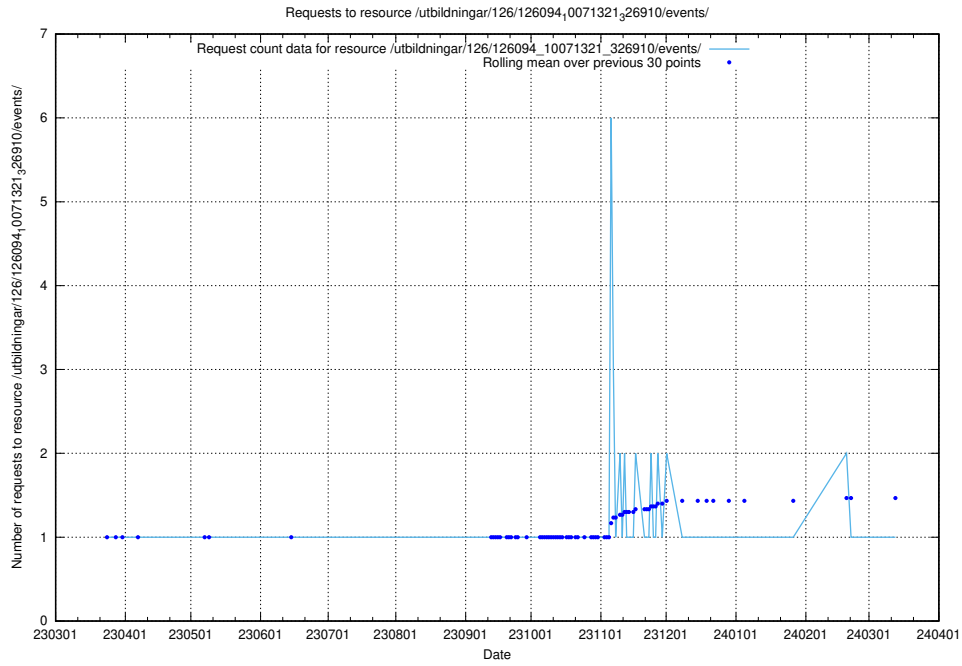

5.6635 Usage of /utbildningar/126/126094_10071321_326910/events/

Here, we count the number of requests to resource /utbildningar/126/126094_10071321_326910/events/