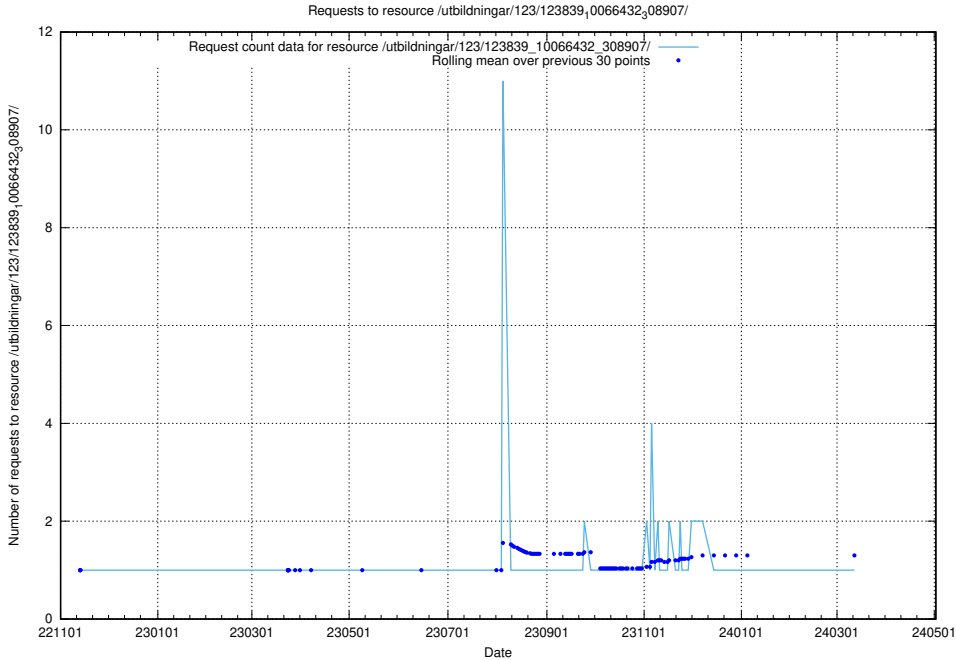

5.6312 Usage of /utbildningar/123/123839_10066432_308907/

Here, we count the number of requests to resource /utbildningar/123/123839_10066432_308907/.