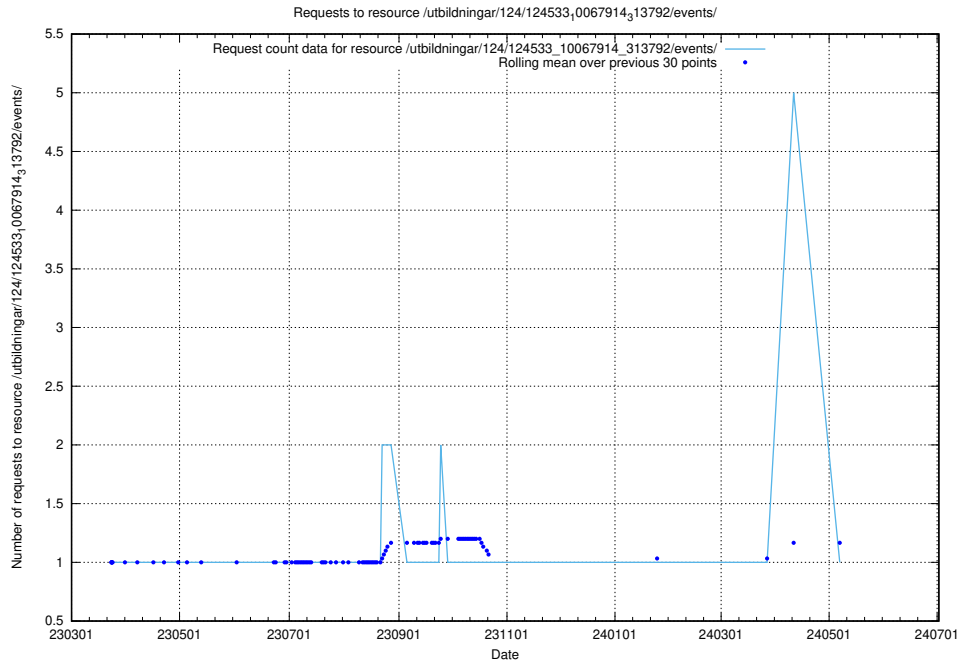

5.1170 Usage of /utbildningar/124/124533_10067914_313792/events/

Here, we count the number of requests to resource /utbildningar/124/124533_10067914_313792/events/