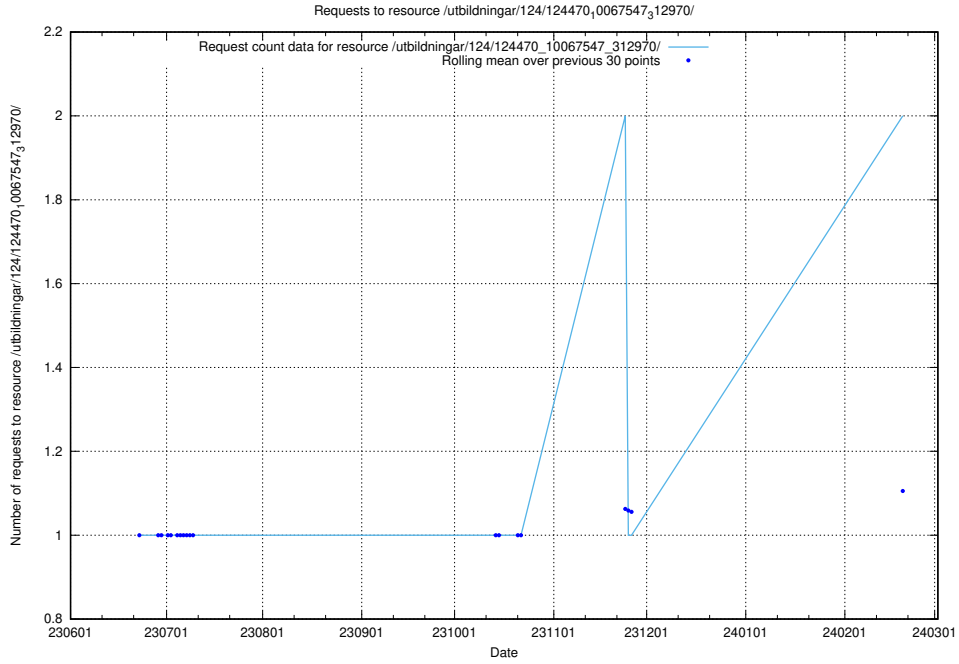

5.792 Usage of /utbildningar/124/124470_10067547_312970/

Here, we count the number of requests to resource /utbildningar/124/124470_10067547_312970/.