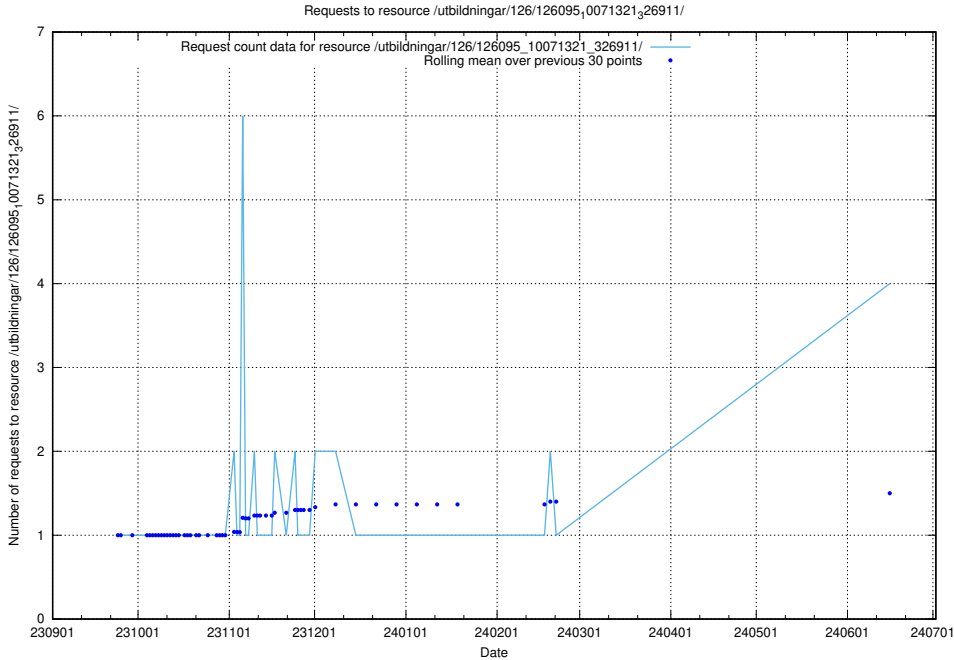

5.198 Usage of /utbildningar/126/126095_10071321_326911/

Here, we count the number of requests to resource /utbildningar/126/126095_10071321_326911/.