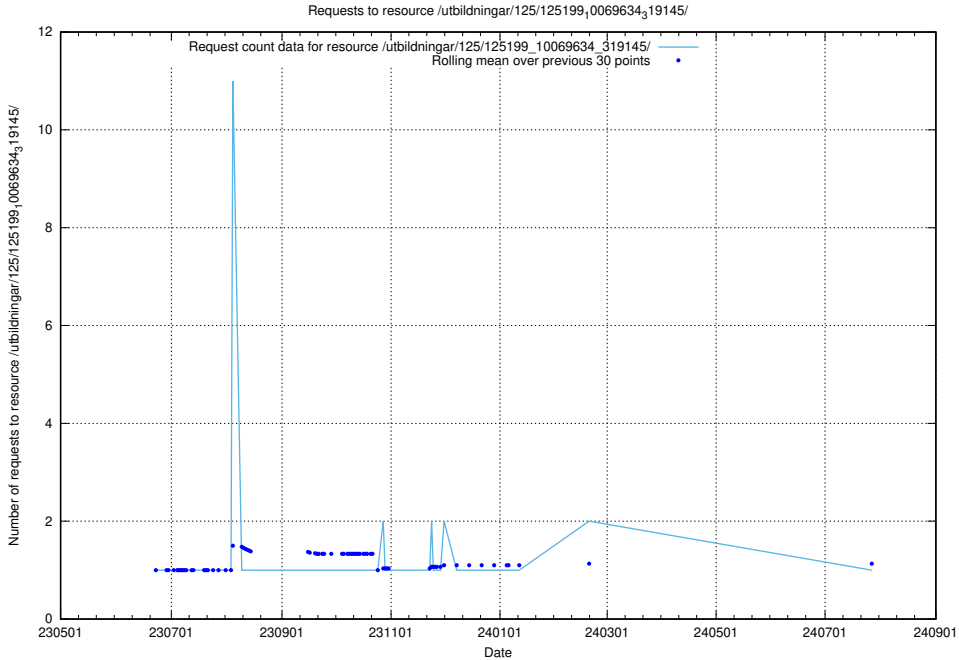

5.6156 Usage of /utbildningar/125/125199_10069634_319145/

Here, we count the number of requests to resource /utbildningar/125/125199_10069634_319145/.