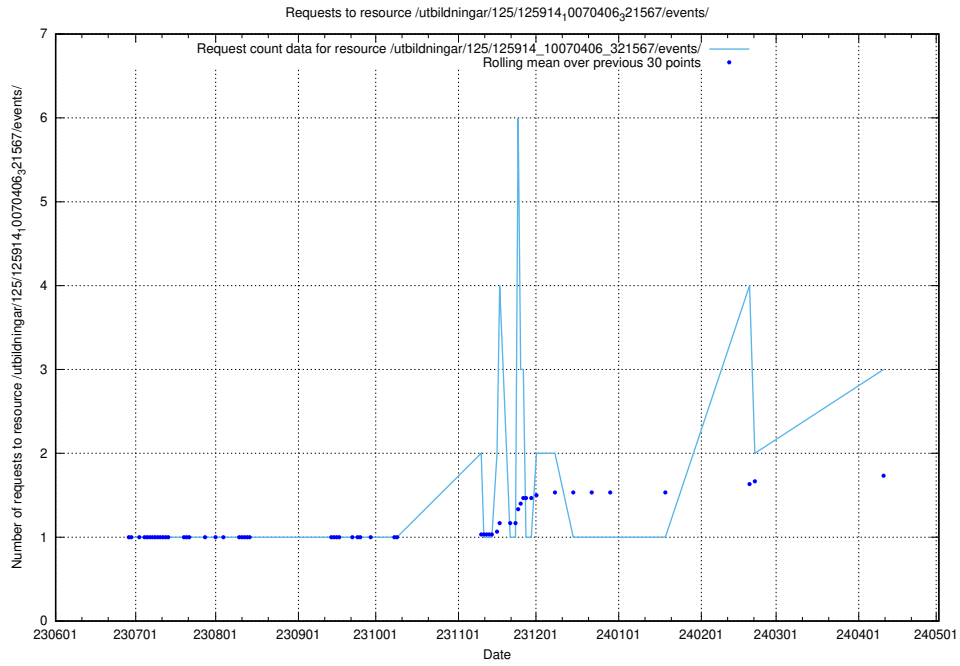

5.347 Usage of /utbildningar/125/125914_10070406_321567/events/

Here, we count the number of requests to resource /utbildningar/125/125914_10070406_321567/events/