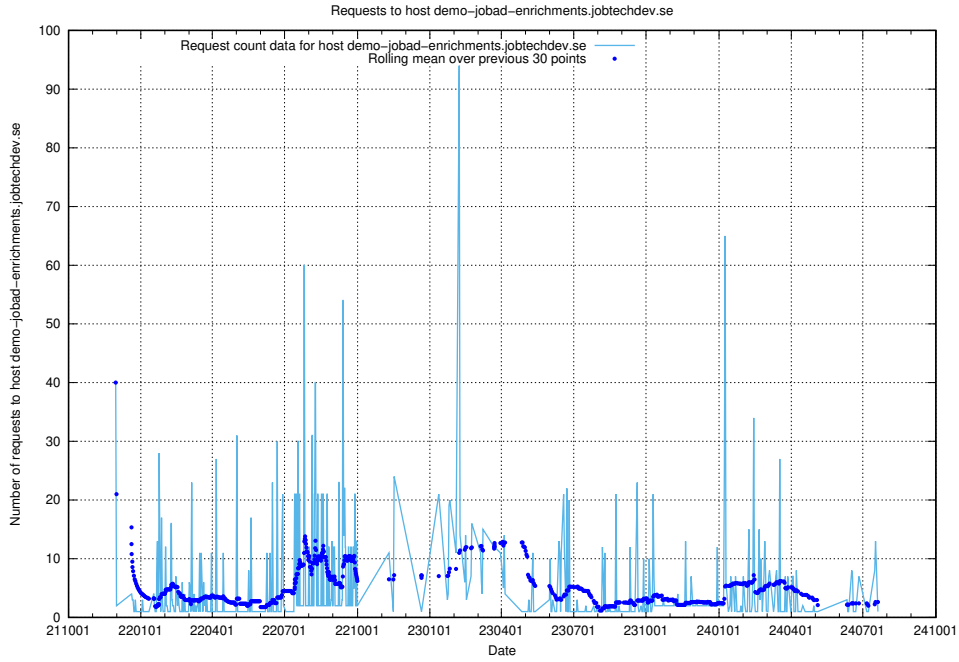

7.625 Usage of demo-jobad-enrichments.jobtechdev.se

Here, we count the number of requests to host demo-jobad-enrichments.jobtechdev.se.

7.626 Usage of q.jobtechdev.se

Here, we count the number of requests to host q.jobtechdev.se.