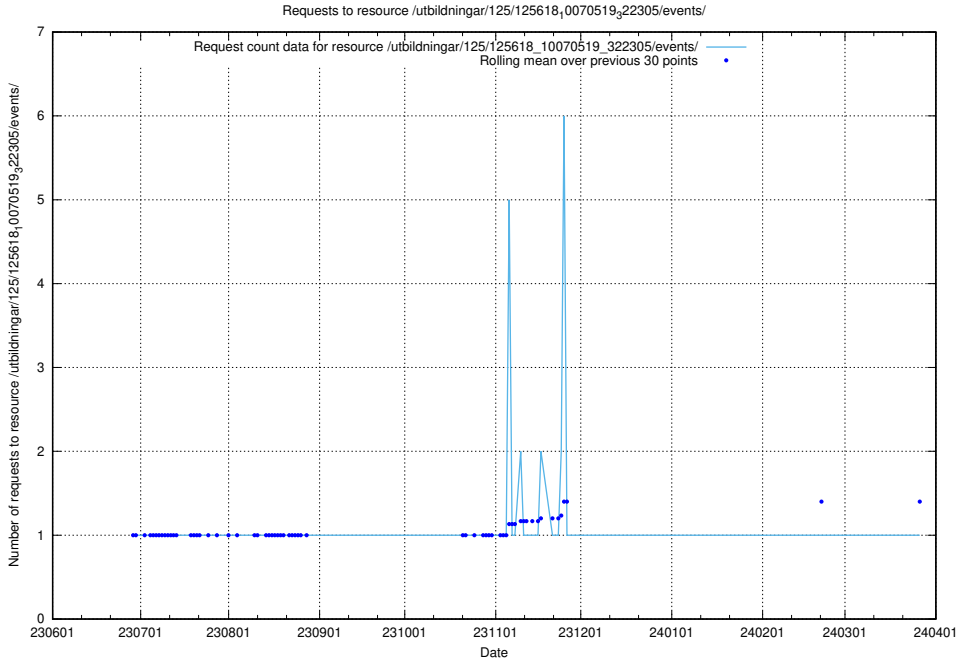

5.5902 Usage of /utbildningar/125/125618_10070519_322305/events/

Here, we count the number of requests to resource /utbildningar/125/125618_10070519_322305/events/