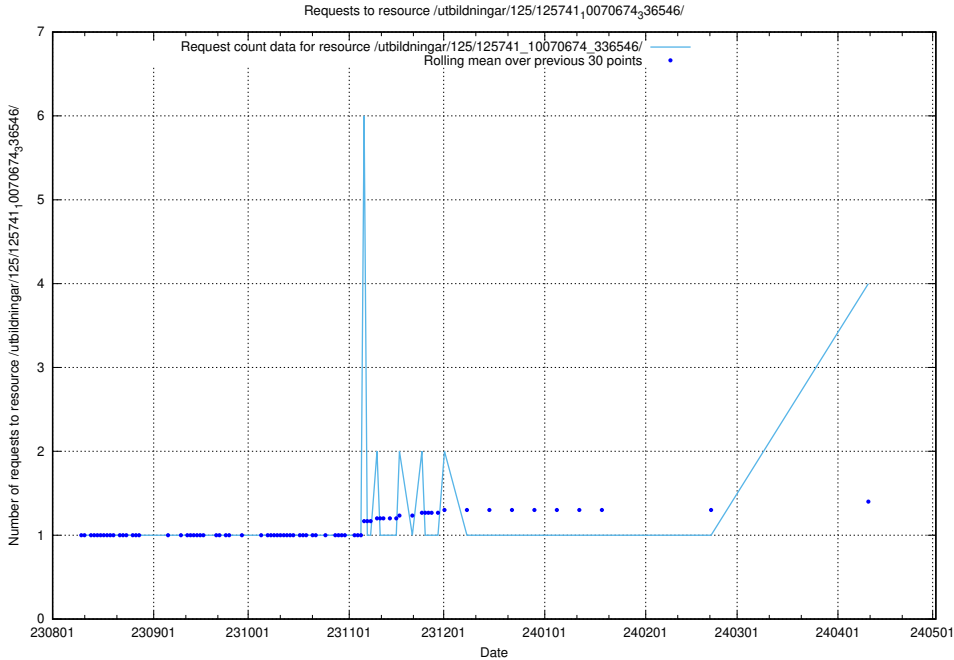

5.202 Usage of /utbildningar/125/125741_10070674_336546/

Here, we count the number of requests to resource /utbildningar/125/125741_10070674_336546/.