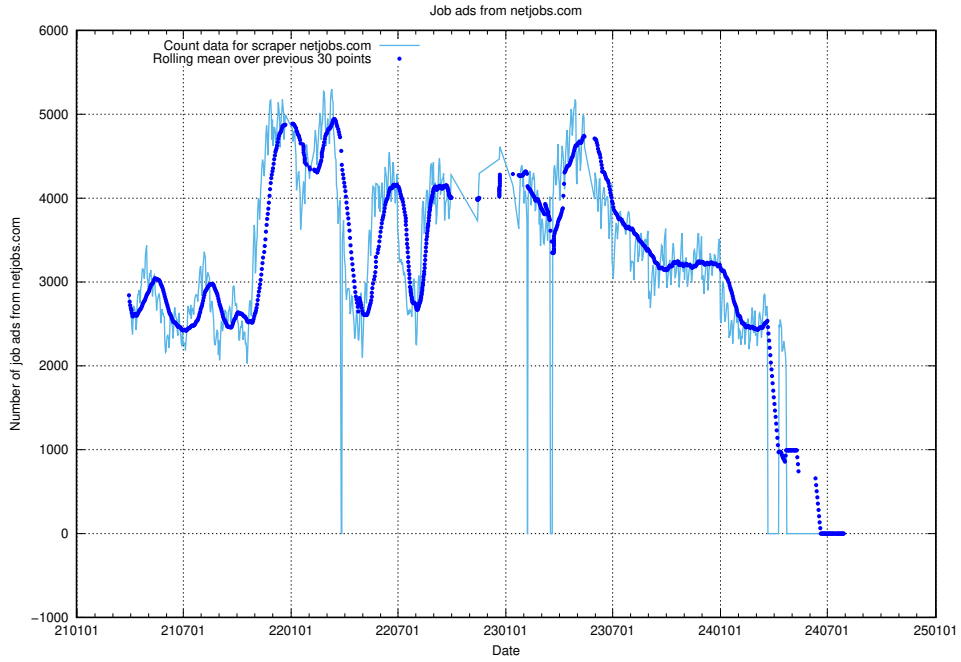

13.17 Number of ads by scraper netjobs.com

Here, we count the number of job ads scraped from netjobs.com.