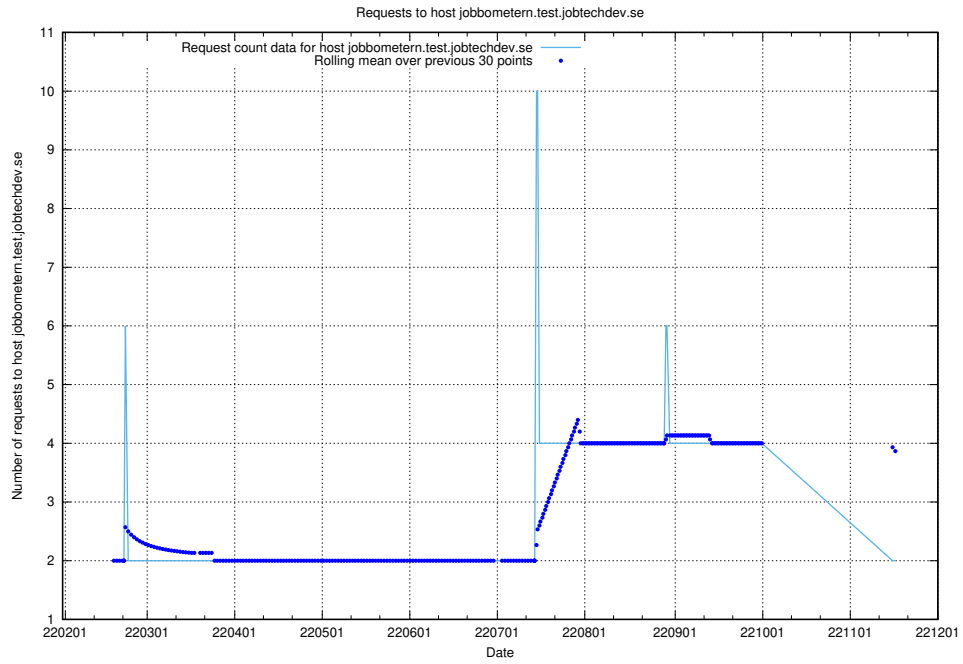

7.538 Usage of `jobbometern.test.jobtechdev.se`

Here, we count the number of requests to host `jobbometern.test.jobtechdev.se`.