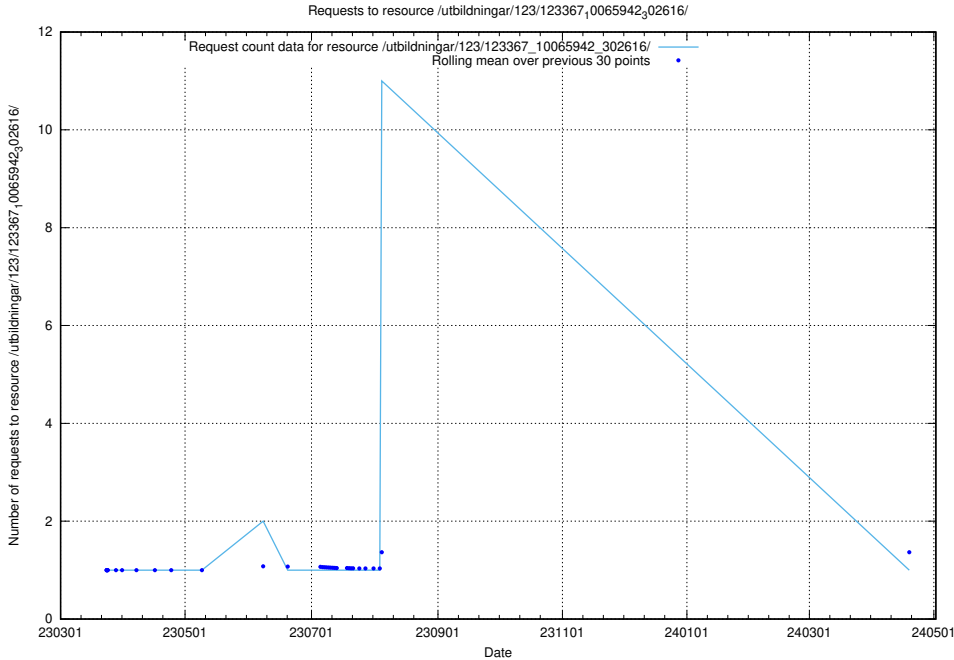

5.4984 Usage of /utbildningar/123/123367_10065942_302616/

Here, we count the number of requests to resource /utbildningar/123/123367_10065942_302616/.