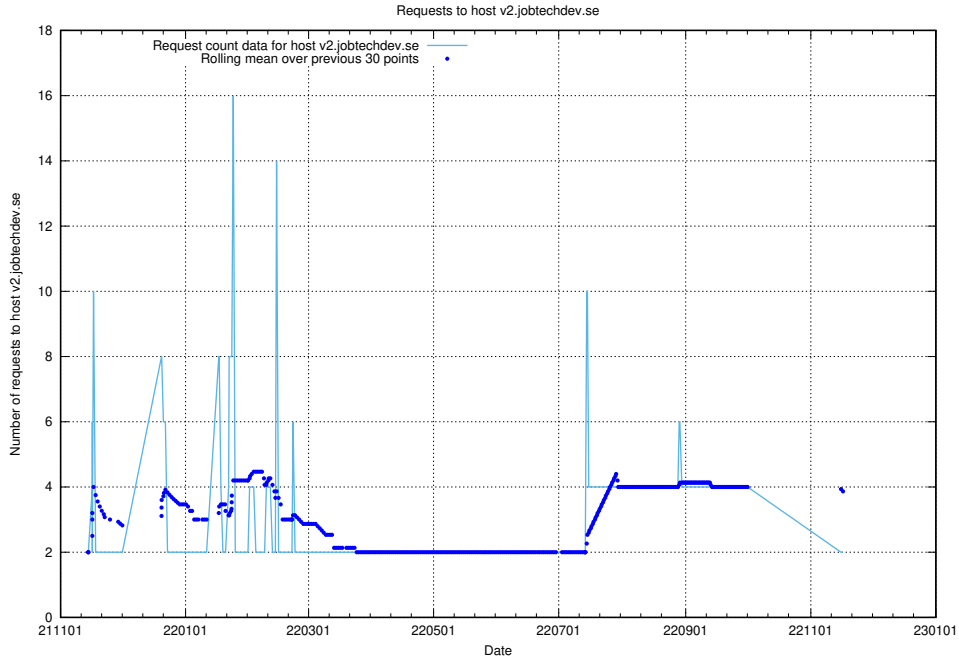

7.557 Usage of v2.jobtechdev.se

Here, we count the number of requests to host v2.jobtechdev.se.