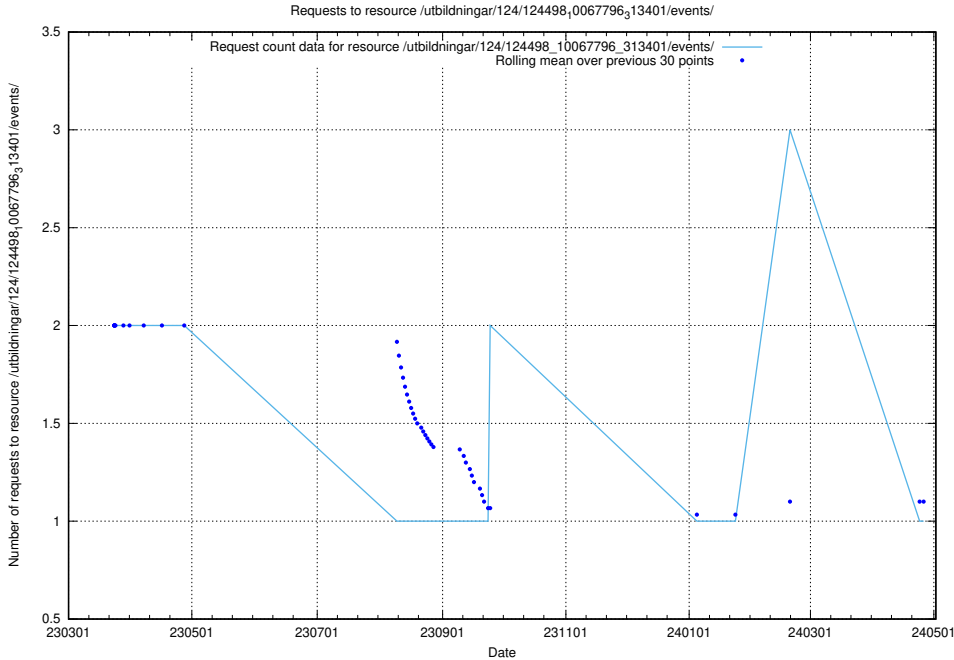

5.6726 Usage of /utbildningar/124/124498_10067796_313401/events/

Here, we count the number of requests to resource /utbildningar/124/124498_10067796_313401/events/