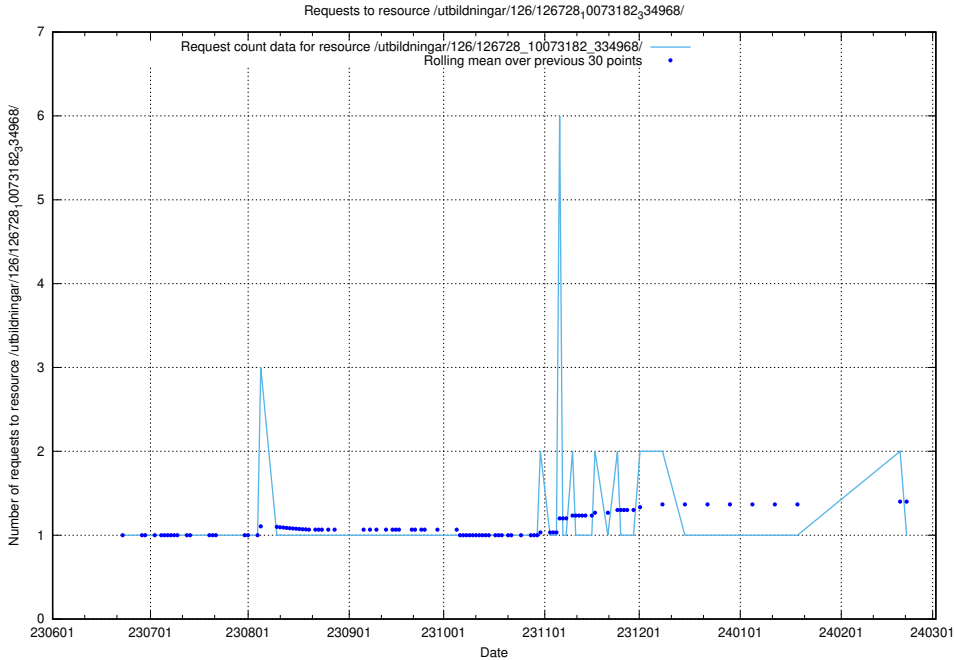

5.6028 Usage of /utbildningar/126/126728_10073182_334968/

Here, we count the number of requests to resource /utbildningar/126/126728_10073182_334968/.