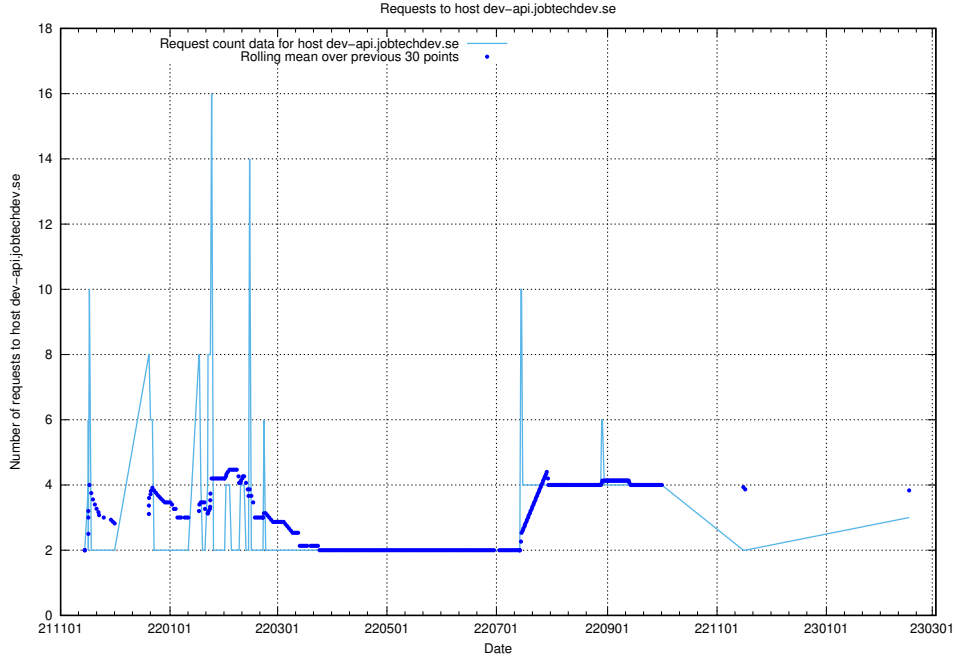

7.174 Usage of dev-api.jobtechdev.se

Here, we count the number of requests to host dev-api.jobtechdev.se.