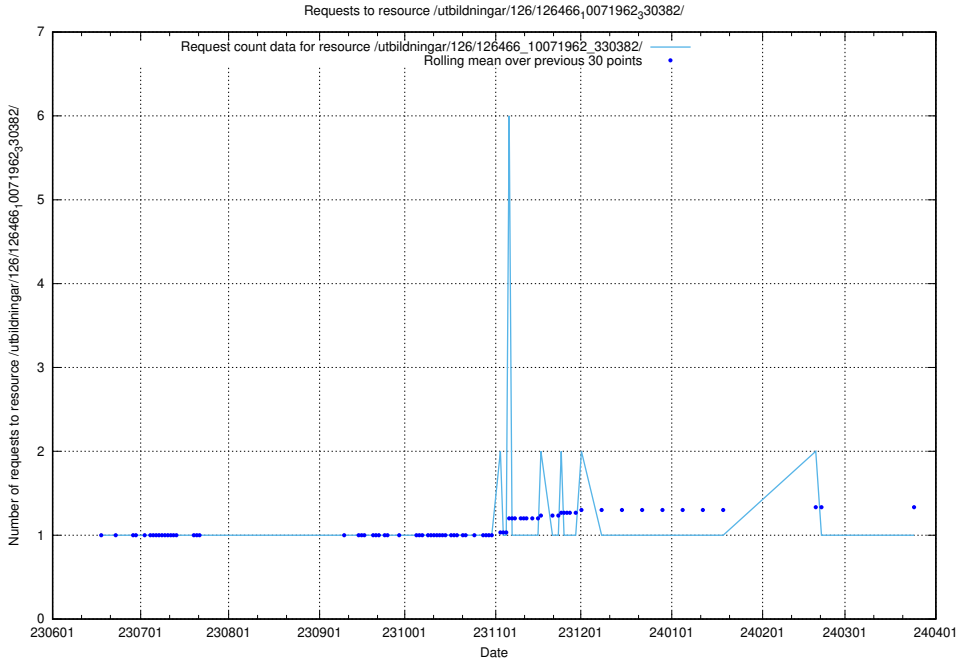

5.6289 Usage of /utbildningar/126/126466_10071962_330382/

Here, we count the number of requests to resource /utbildningar/126/126466_10071962_330382/.