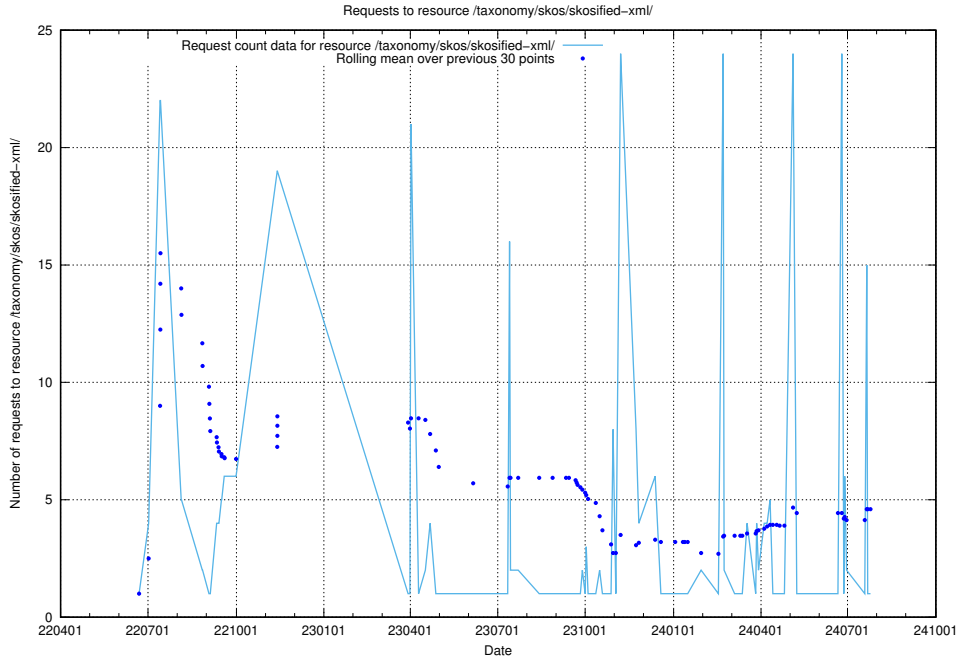

5.978 Usage of /taxonomy/skos/skosified-xml/

Here, we count the number of requests to resource /taxonomy/skos/skosified-xml/.