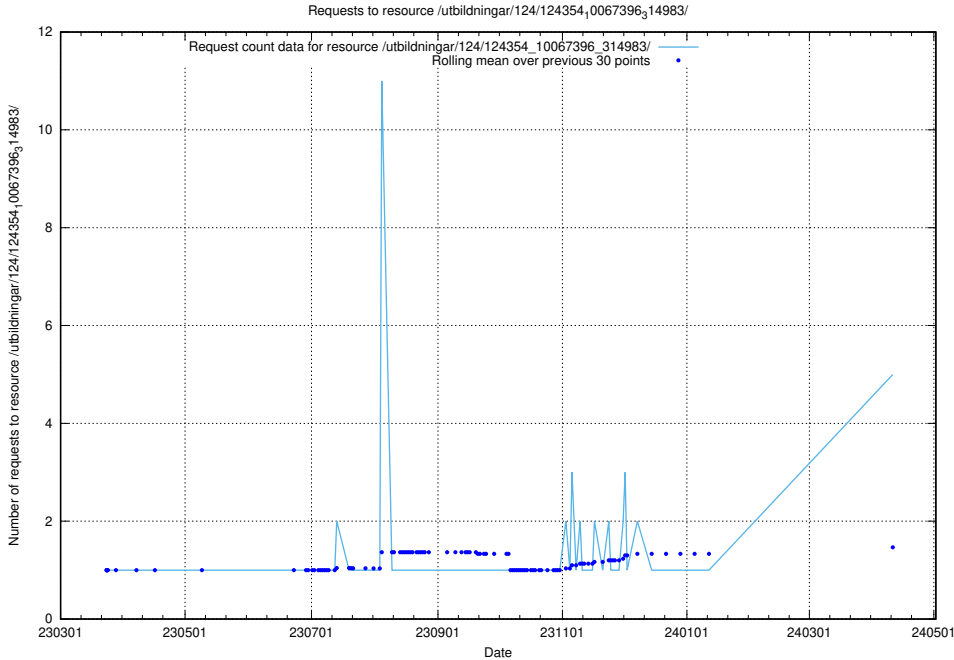

5.128 Usage of /utbildningar/124/124354_10067396_314983/

Here, we count the number of requests to resource /utbildningar/124/124354_10067396_314983/.