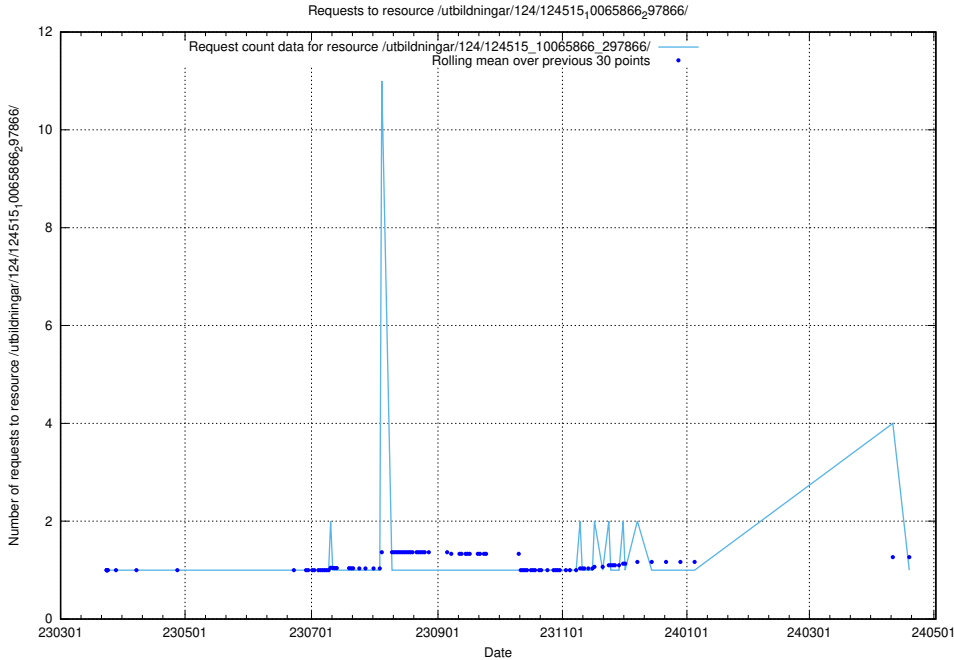

5.2093 Usage of /utbildningar/124/124515_10065866_297866/

Here, we count the number of requests to resource /utbildningar/124/124515_10065866_297866/.