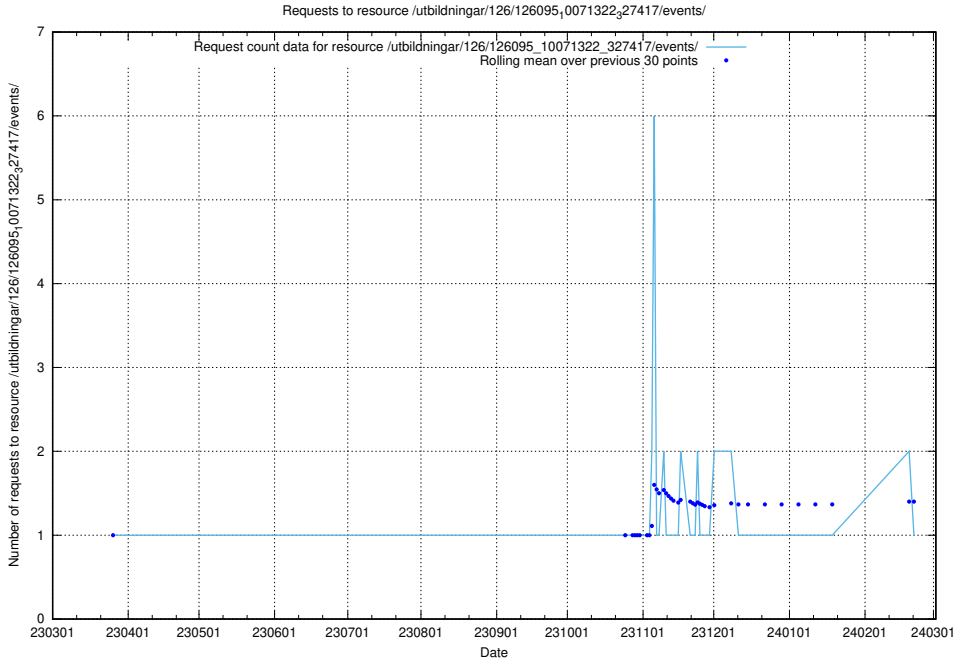

Here, we count the number of requests to resource /utbildningar/437/43793_10024074_30035/events/.

5.6518 Usage of /utbildningar/126/126095_10071322_327417/events/

Here, we count the number of requests to resource /utbildningar/126/126095_10071322_327417/events/