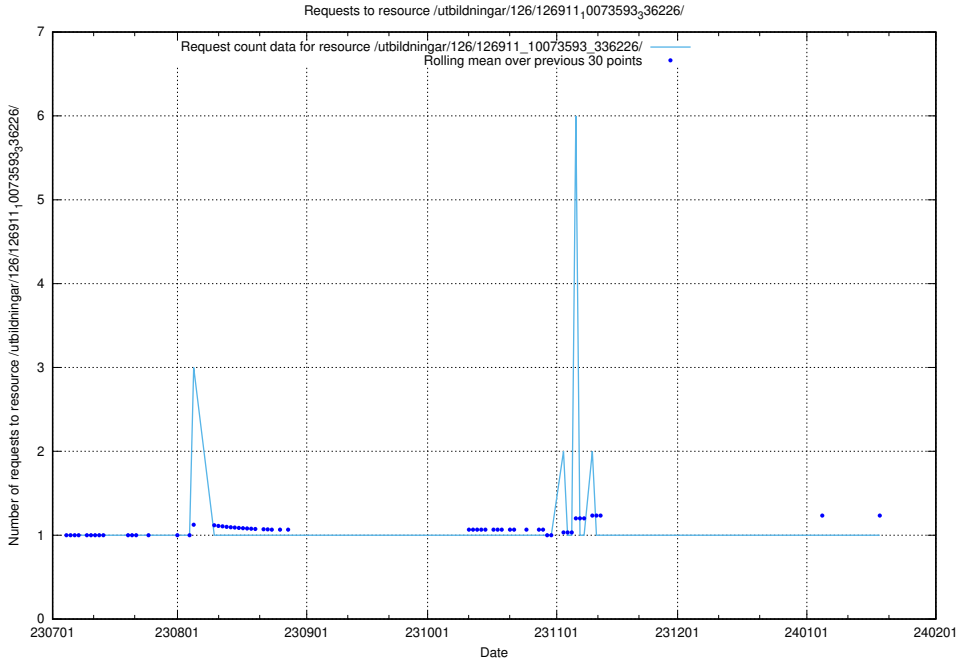

5.5773 Usage of /utbildningar/126/126911_10073593_336226/

Here, we count the number of requests to resource /utbildningar/126/126911_10073593_336226/.

5.5774 Usage of /utbildningar/126/126728_10073164_334947/events/