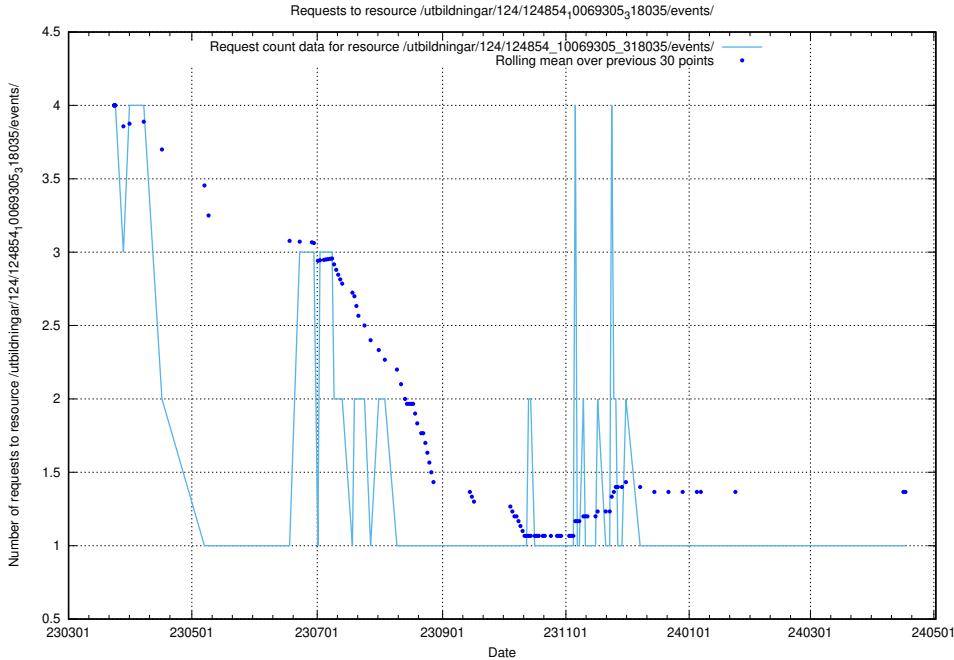

Here, we count the number of requests to resource /utbildningar/124/124855_10069305_318035/events/

5.6679 Usage of /utbildningar/124/124854_10069305_318035/events/

Here, we count the number of requests to resource /utbildningar/124/124854_10069305_318035/events/