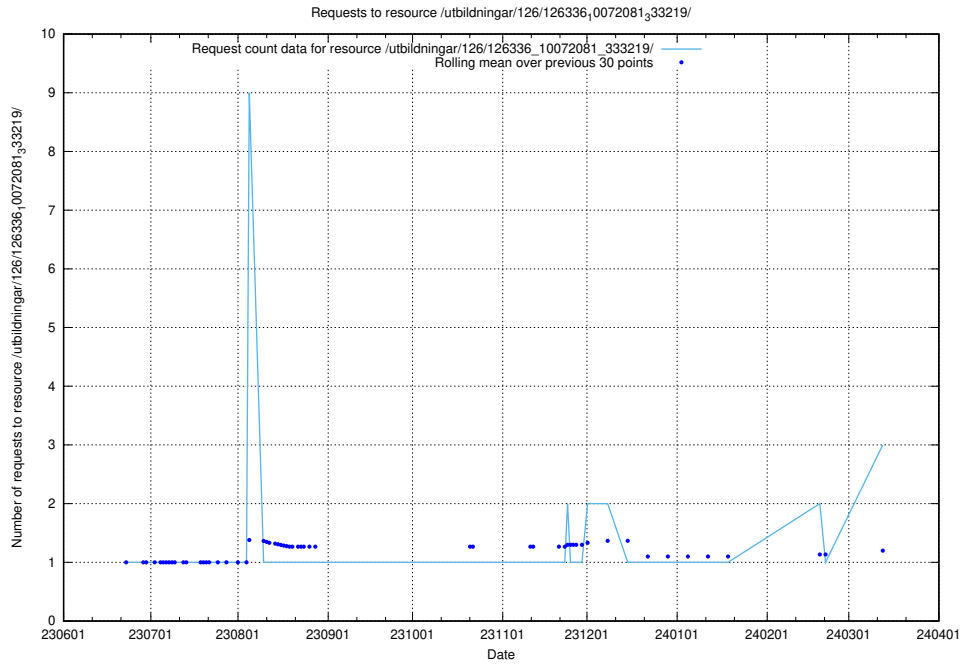

5.355 Usage of /utbildningar/126/126336_10072081_333219/

Here, we count the number of requests to resource /utbildningar/126/126336_10072081_333219/.