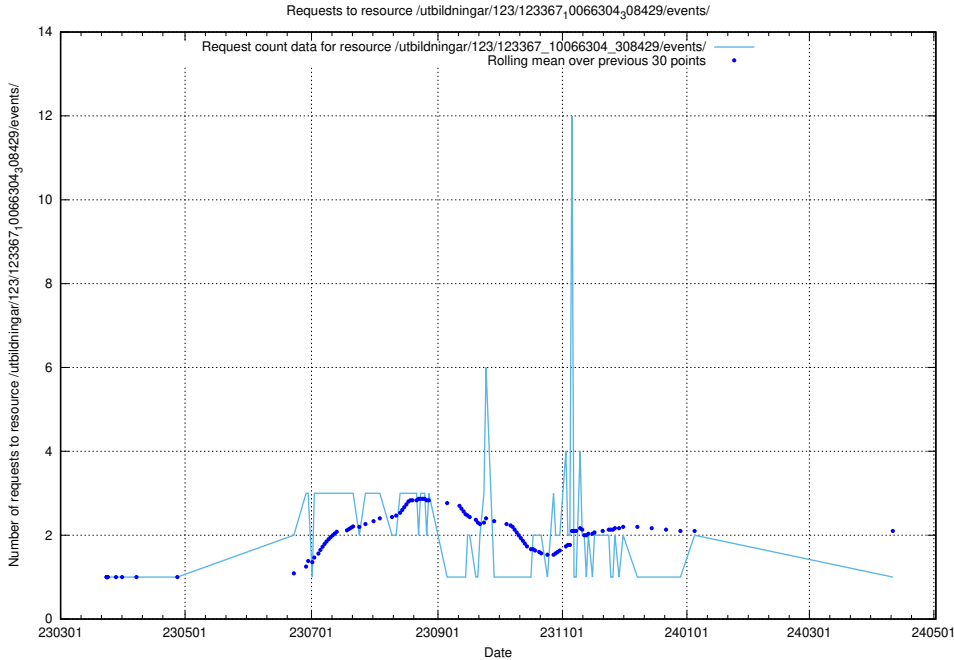

5.4936 Usage of /utbildningar/123/123367_10066304_308429/events/

Here, we count the number of requests to resource /utbildningar/123/123367_10066304_308429/events/