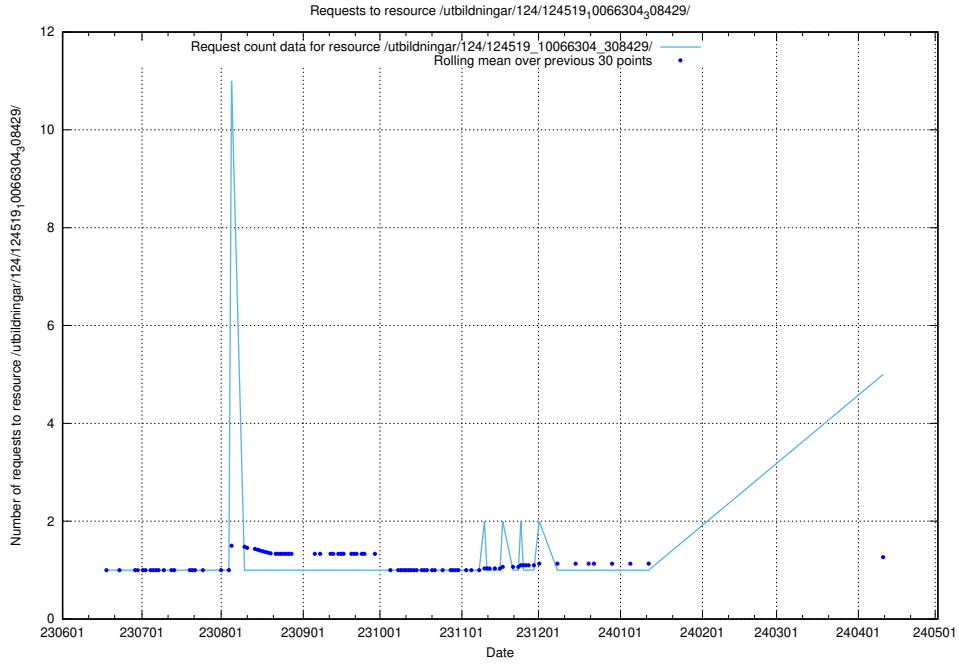

5.141 Usage of /utbildningar/124/124519_10066304_308429/

Here, we count the number of requests to resource /utbildningar/124/124519_10066304_308429/.