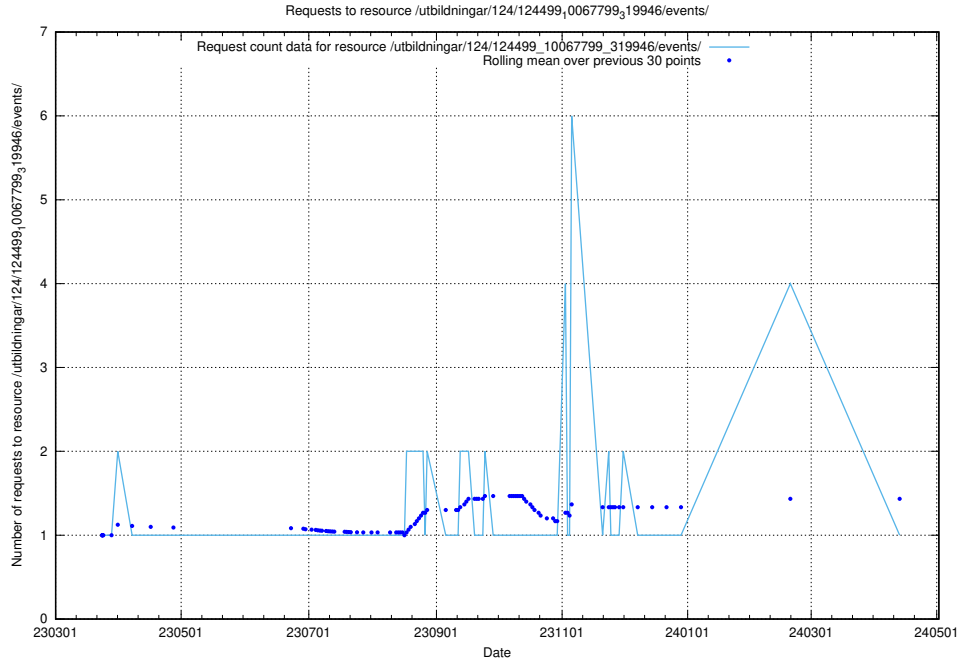

Here, we count the number of requests to resource /utbildningar/utb_emil/124/124475_10067554_312977/

5.2852 Usage of /utbildningar/124/124499_10067799_319946/events/

Here, we count the number of requests to resource /utbildningar/124/124499_10067799_319946/events/