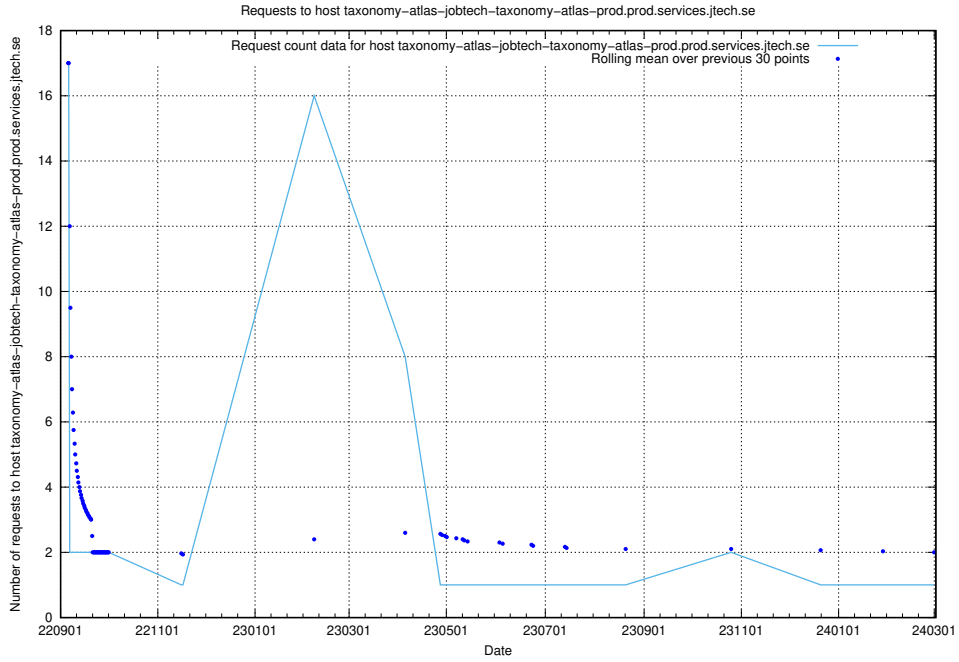

7.619 Usage of taxonomy-atlas-jobtech-taxonomy-atlas-prod.prod.services.jtech.se

Here, we count the number of requests to host taxonomy-atlas-jobtech-taxonomy-atlas-prod.prod.services.jtech.se.