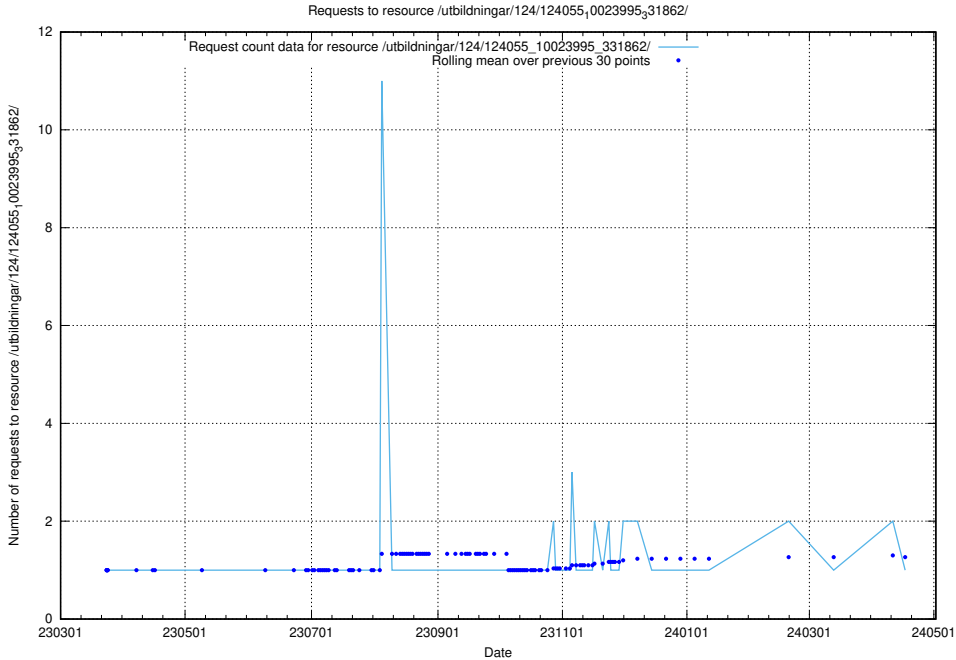

5.4704 Usage of /utbildningar/124/124055_10023995_331862/

Here, we count the number of requests to resource /utbildningar/124/124055_10023995_331862/.

5.4705 Usage of /taxonomy/version/15/query/

Here, we count the number of requests to resource /taxonomy/version/15/query/.