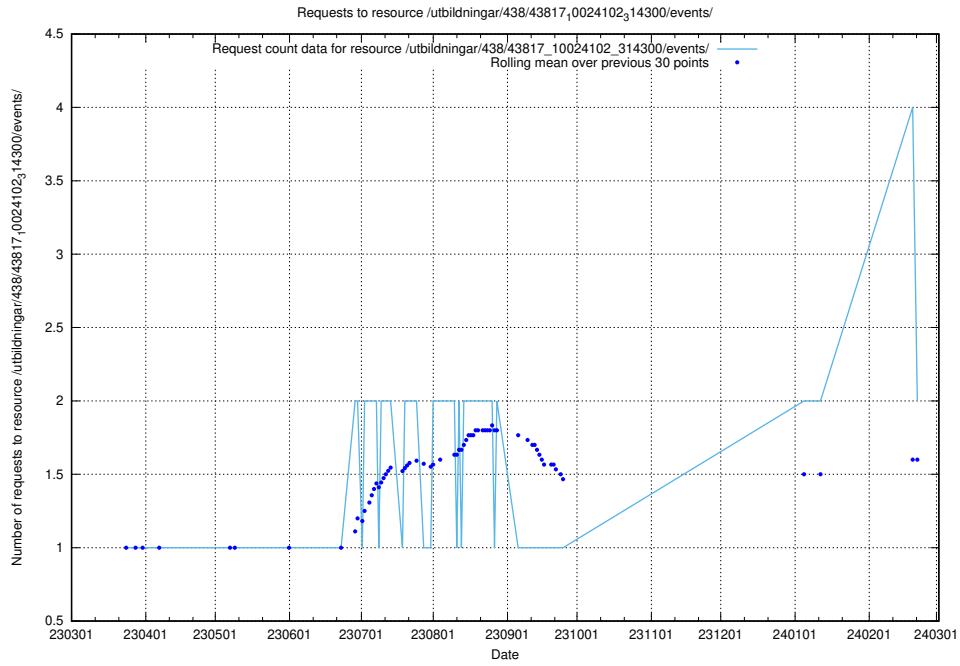

5.873 Usage of /utbildningar/438/43817_10024102_314300/events/

Here, we count the number of requests to resource /utbildningar/438/43817_10024102_314300/events/.