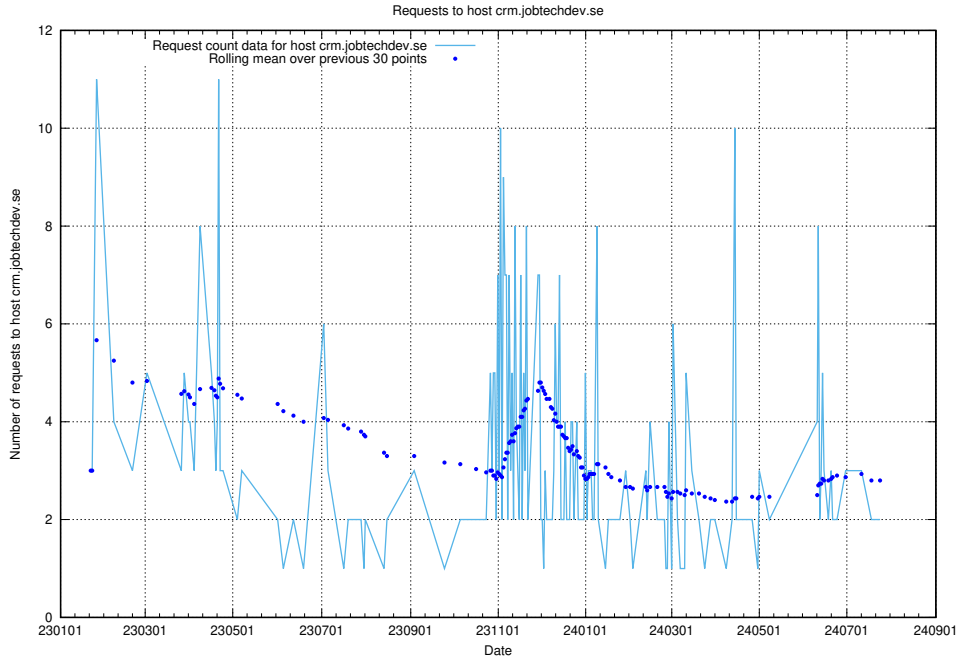

7.298 Usage of crm.jobtechdev.se

Here, we count the number of requests to host crm.jobtechdev.se.