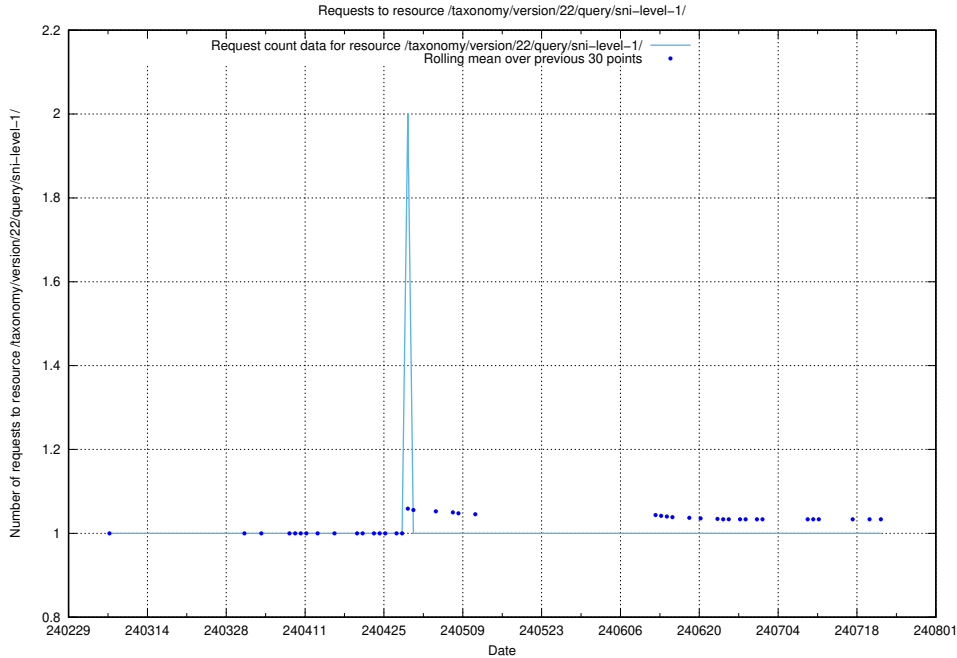

5.2279 Usage of /taxonomy/version/22/query/sni-level-1/

Here, we count the number of requests to resource /taxonomy/version/22/query/sni-level-1/.