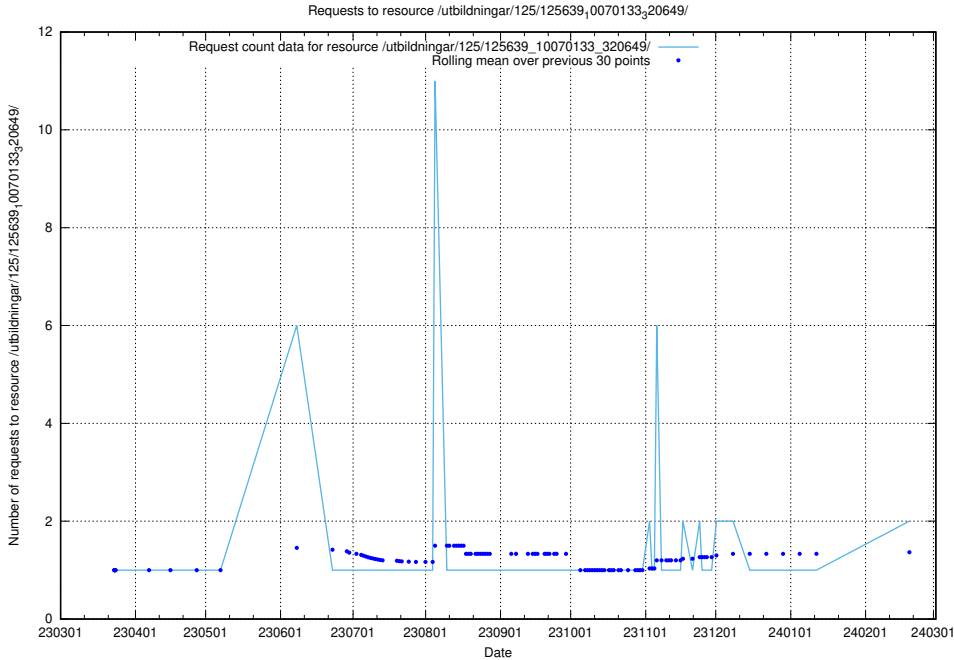

5.420 Usage of /utbildningar/125/125639_10070133_320649/

Here, we count the number of requests to resource /utbildningar/125/125639_10070133_320649/.