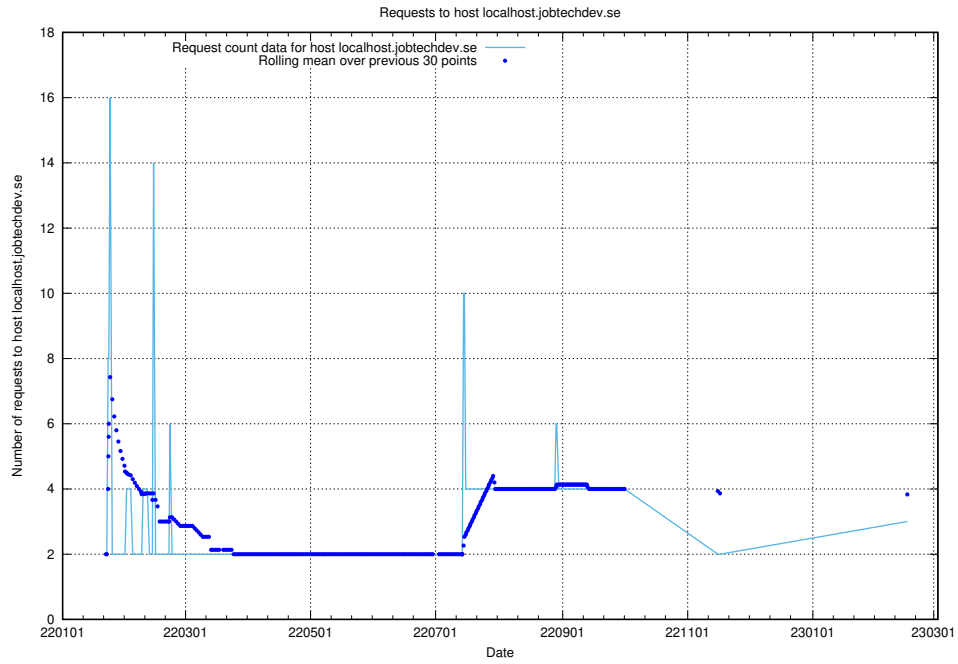

7.255 Usage of learning.jobtechdev.se

Here, we count the number of requests to host learning.jobtechdev.se.

7.256 Usage of intranet.jobtechdev.se

Here, we count the number of requests to host intranet.jobtechdev.se.