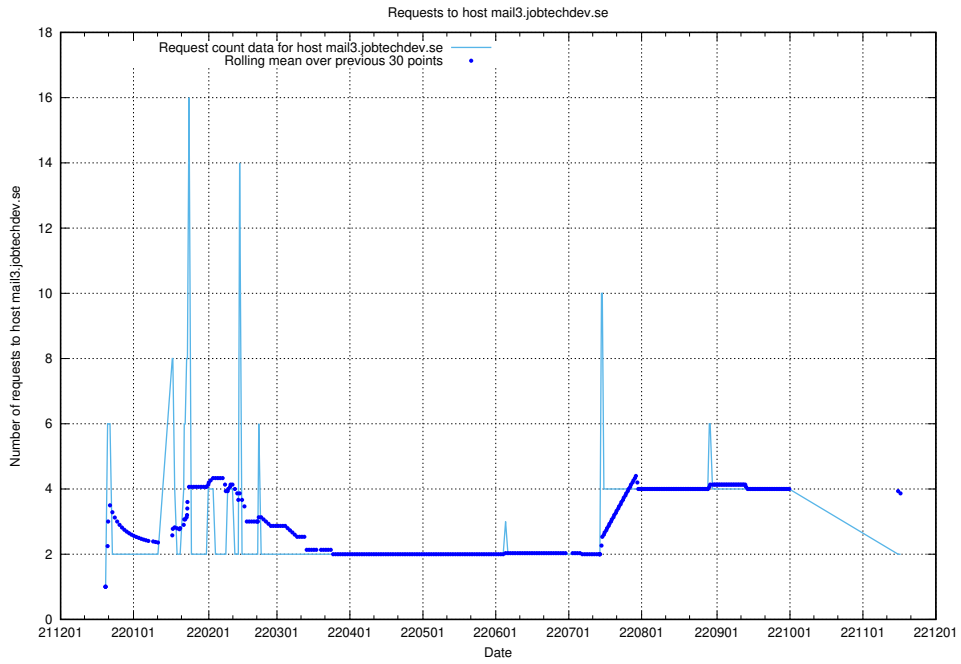

7.376 Usage of mail3.jobtechdev.se

Here, we count the number of requests to host mail3.jobtechdev.se.