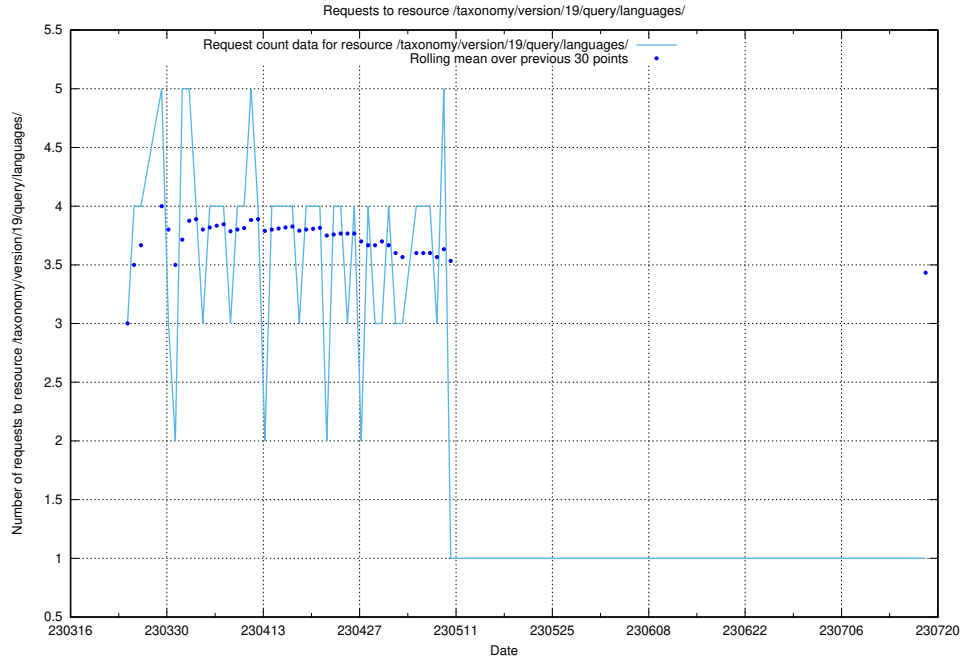

5.6565 Usage of /taxonomy/version/19/query/languages/

Here, we count the number of requests to resource /taxonomy/version/19/query/languages/.