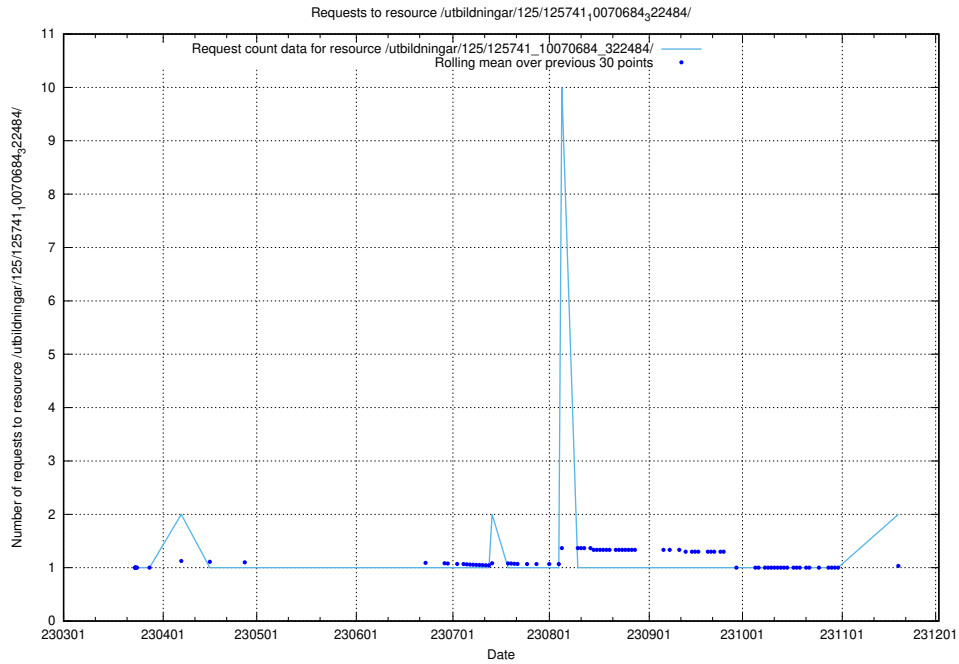

5.904 Usage of /utbildningar/125/125741_10070684_322484/

Here, we count the number of requests to resource /utbildningar/125/125741_10070684_322484/.