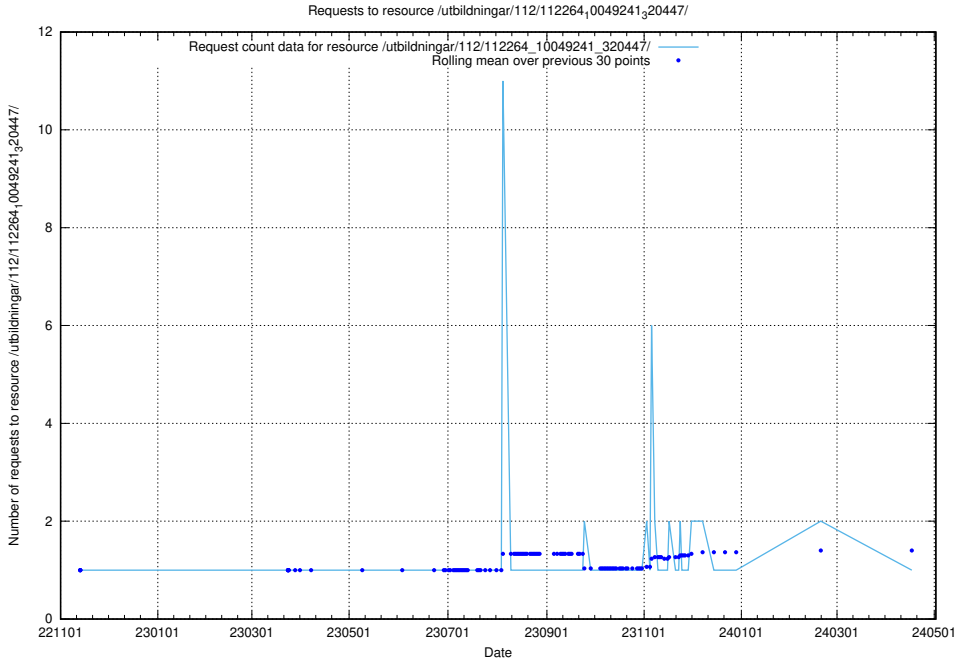

5.6608 Usage of /utbildningar/112/112264_10049241_320447/

Here, we count the number of requests to resource /utbildningar/112/112264_10049241_320447/.