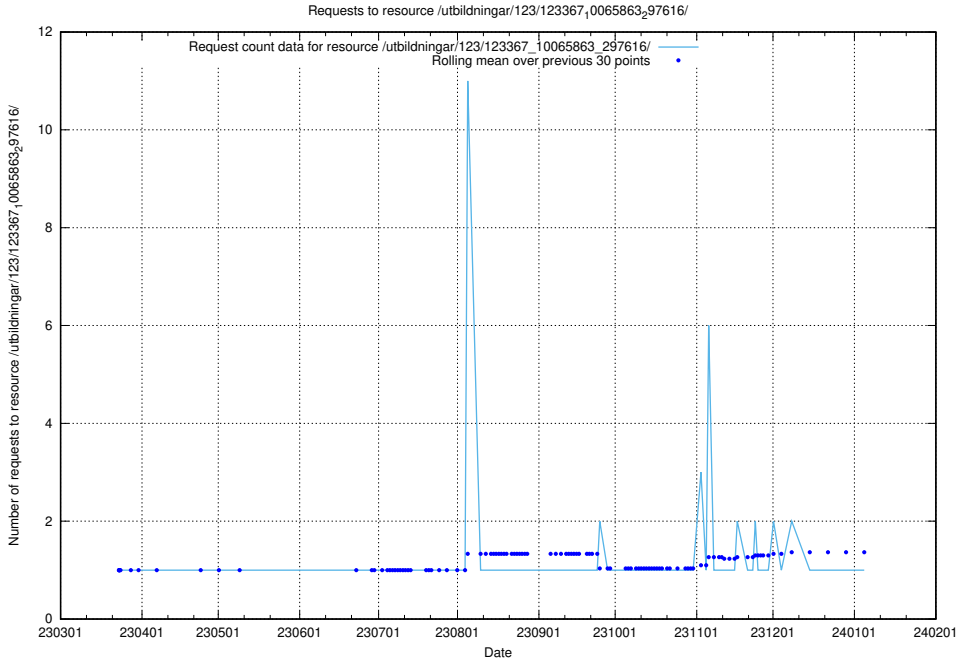

Here, we count the number of requests to resource /utbildningar/124/124854_10073707_336464/events/

5.5198 Usage of /utbildningar/123/123367_10065863_297616/

Here, we count the number of requests to resource /utbildningar/123/123367_10065863_297616/.