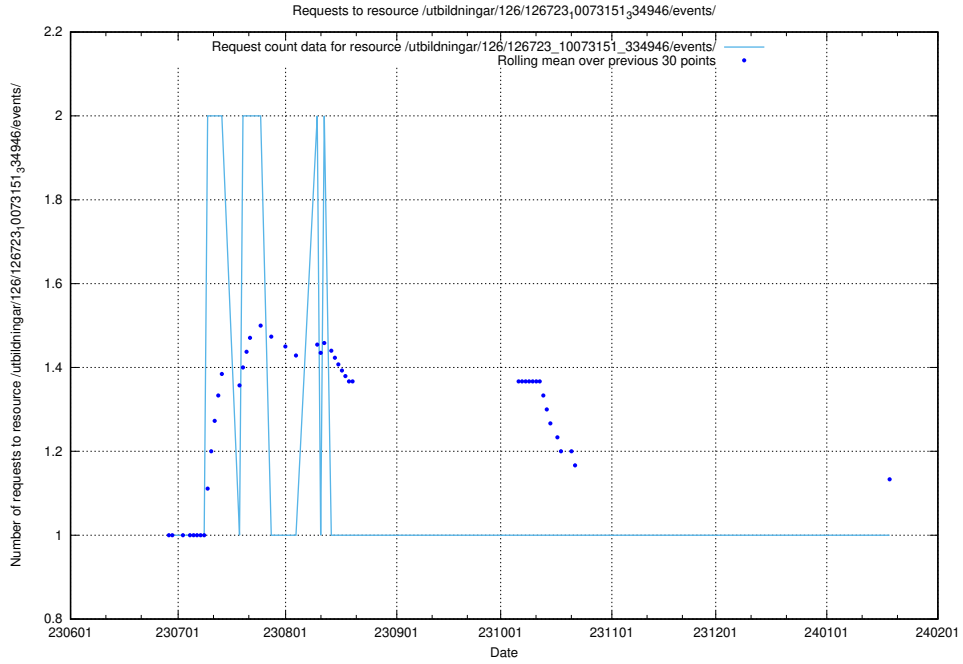

5.5881 Usage of /utbildningar/126/126723_10073151_334946/events/

Here, we count the number of requests to resource /utbildningar/126/126723_10073151_334946/events/