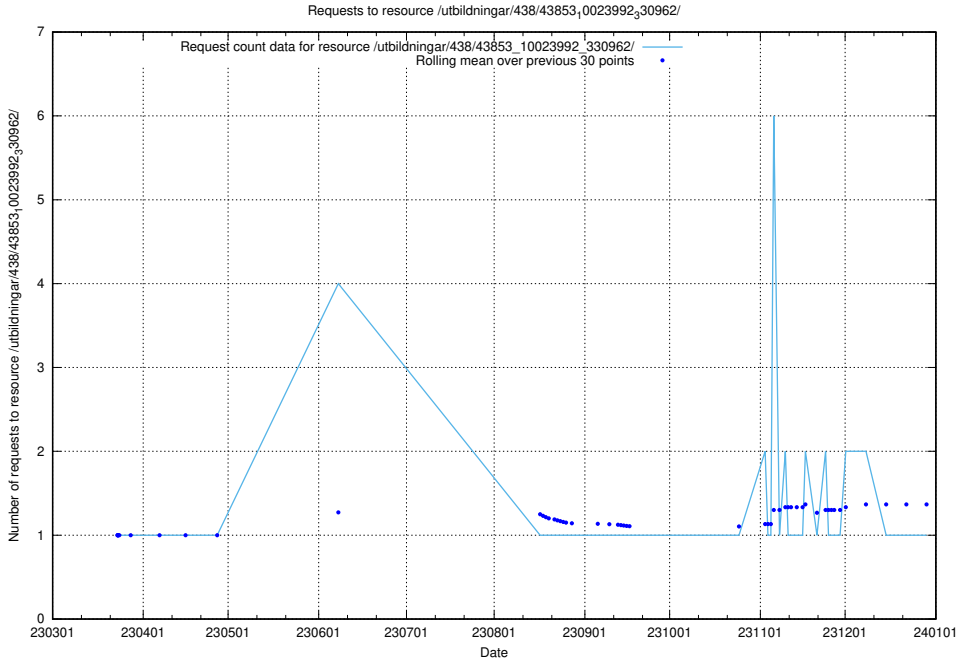

5.6756 Usage of /utbildningar/438/43853_10023992_330962/

Here, we count the number of requests to resource /utbildningar/438/43853_10023992_330962/.