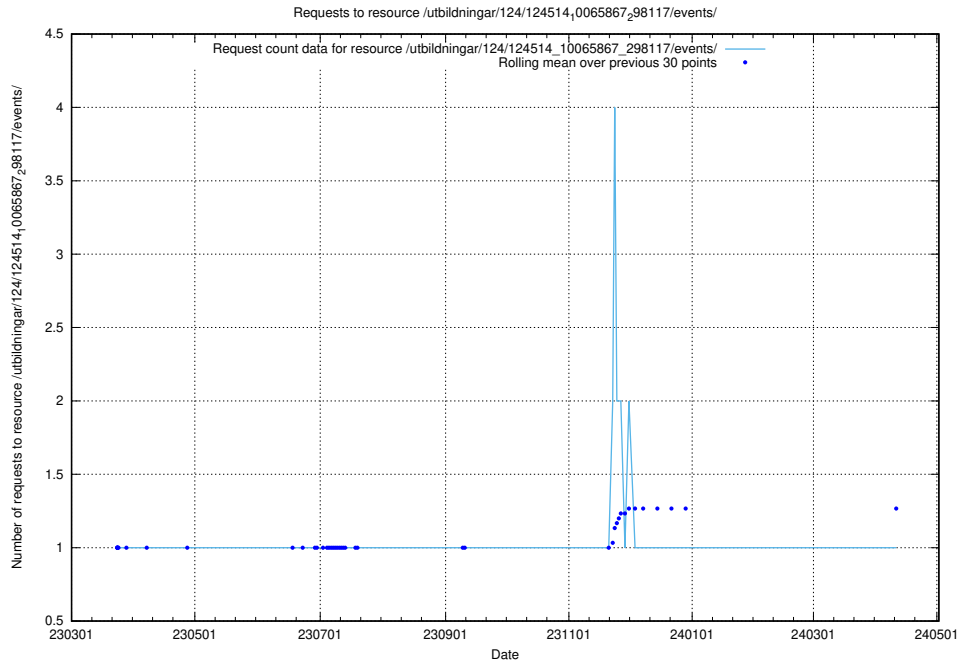

5.2370 Usage of /utbildningar/124/124514_10065867_298117/events/

Here, we count the number of requests to resource /utbildningar/124/124514_10065867_298117/events/