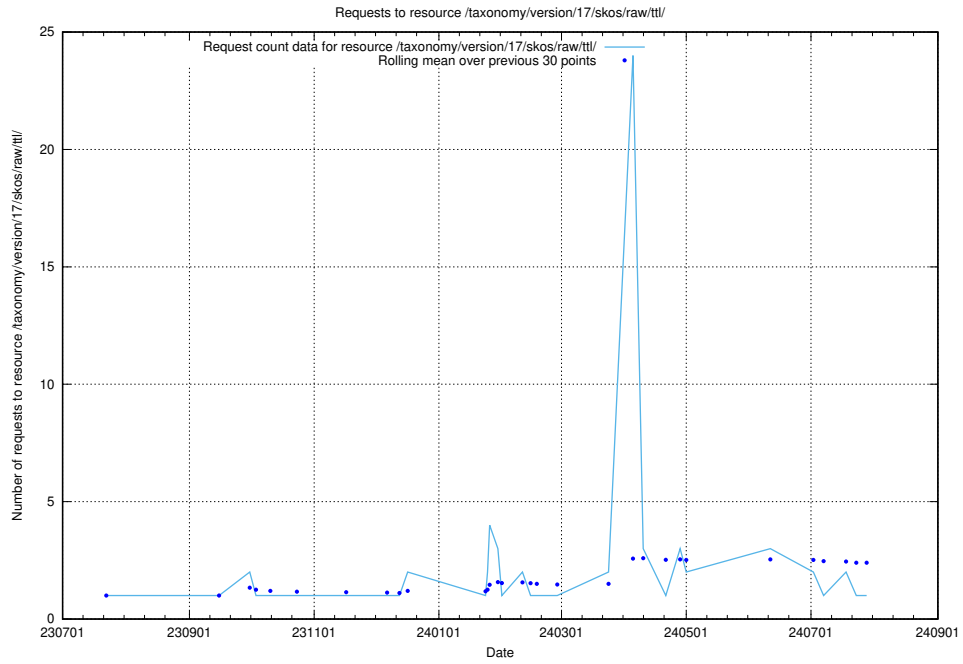

5.5384 Usage of /taxonomy/version/17/skos/raw/ttl/

Here, we count the number of requests to resource /taxonomy/version/17/skos/raw/ttl/.