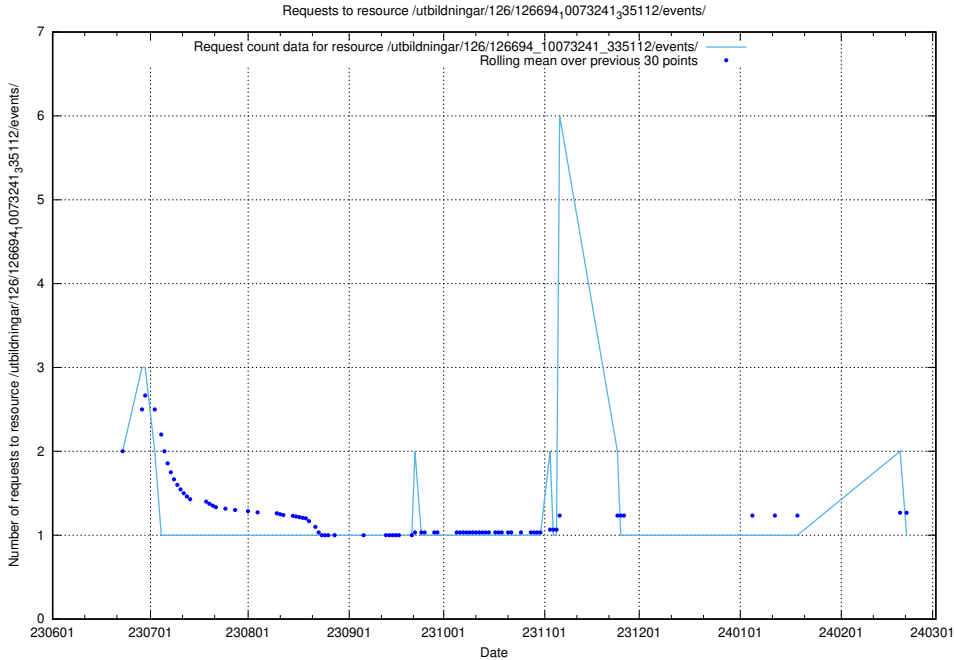

5.5992 Usage of /utbildningar/126/126694_10073241_335112/events/

Here, we count the number of requests to resource /utbildningar/126/126694_10073241_335112/events/