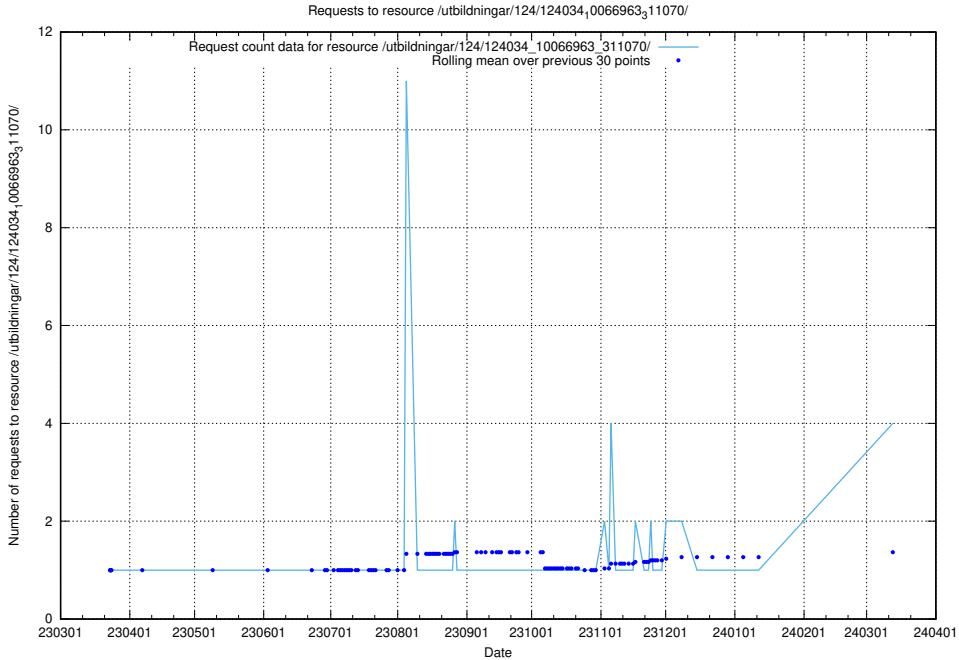

5.197 Usage of /utbildningar/124/124034_10066963_311070/

Here, we count the number of requests to resource /utbildningar/124/124034_10066963_311070/.