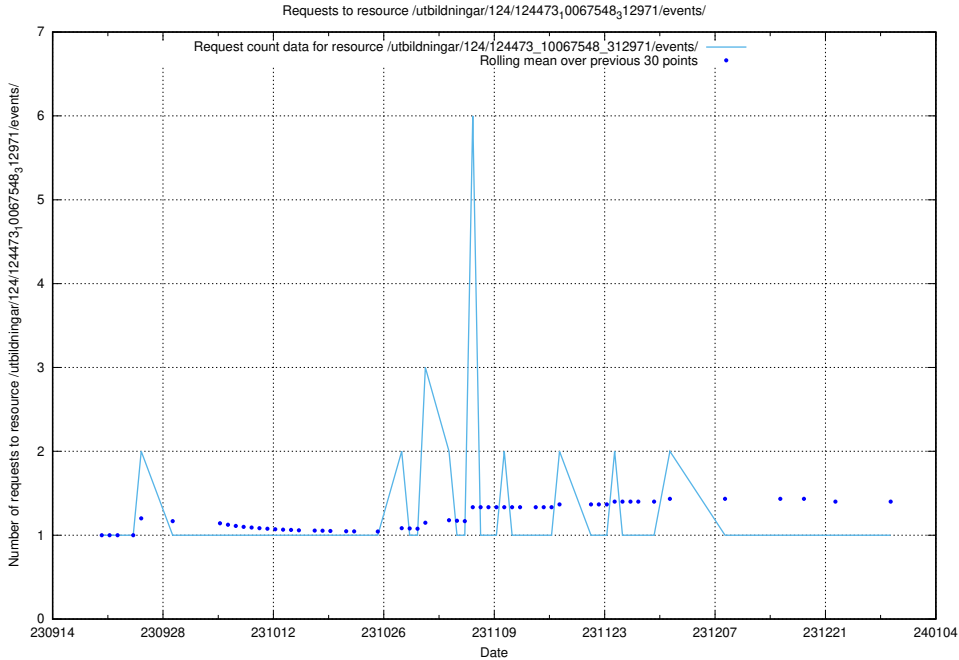

Here, we count the number of requests to resource /utbildningar/124/124483_10067812_313454/.

5.4944 Usage of /utbildningar/124/124473_10067548_312971/events/

Here, we count the number of requests to resource /utbildningar/124/124473_10067548_312971/events/