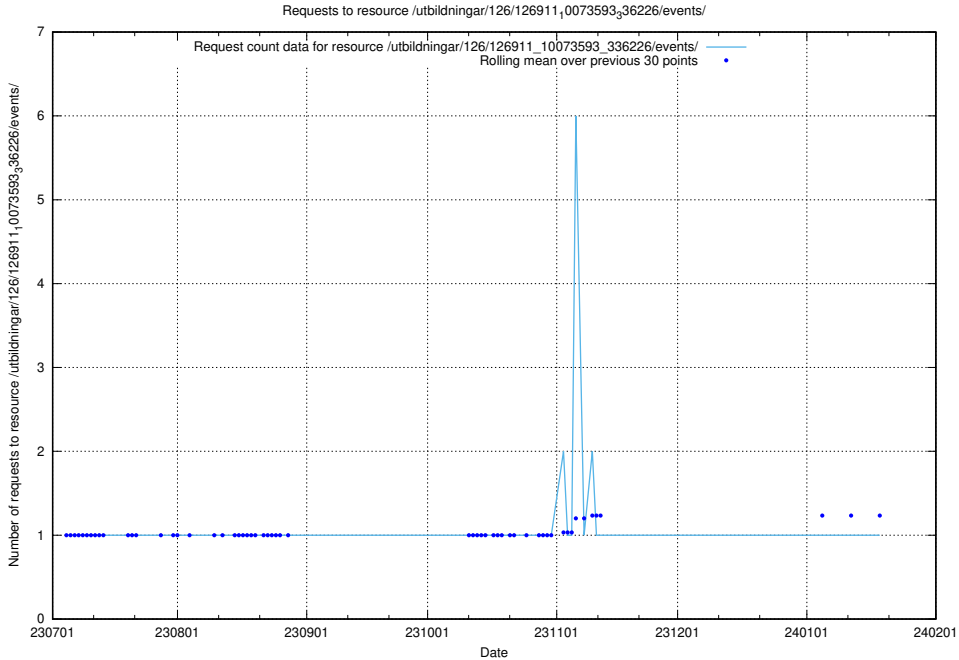

5.5773 Usage of /utbildningar/126/126911_10073593_336226/

Here, we count the number of requests to resource /utbildningar/126/126911_10073593_336226/.

5.5774 Usage of /utbildningar/126/126728_10073164_334947/events/