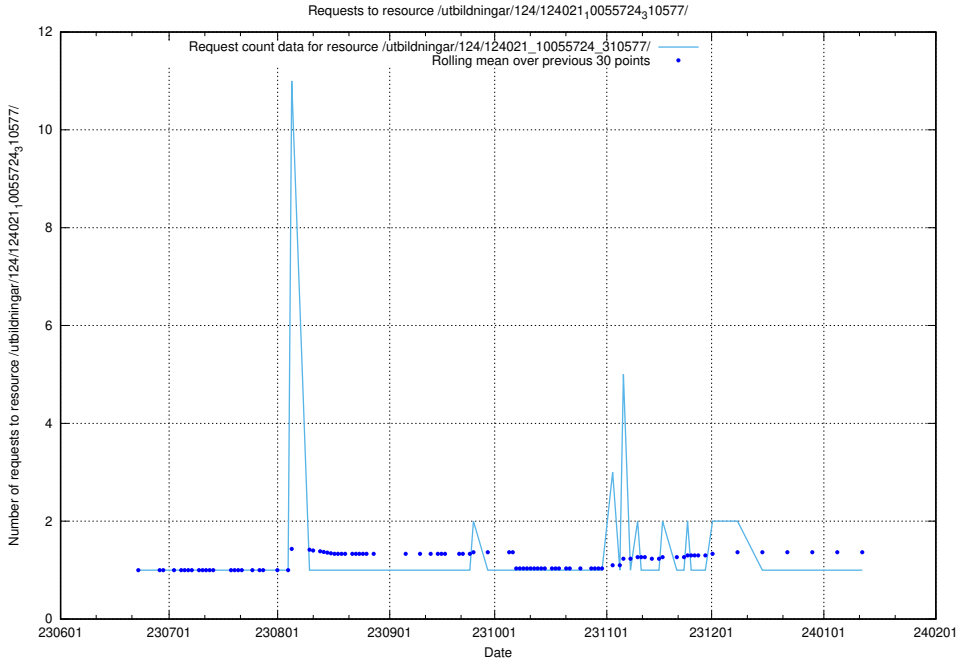

5.6255 Usage of /utbildningar/124/124021_10055724_310577/

Here, we count the number of requests to resource /utbildningar/124/124021_10055724_310577/.