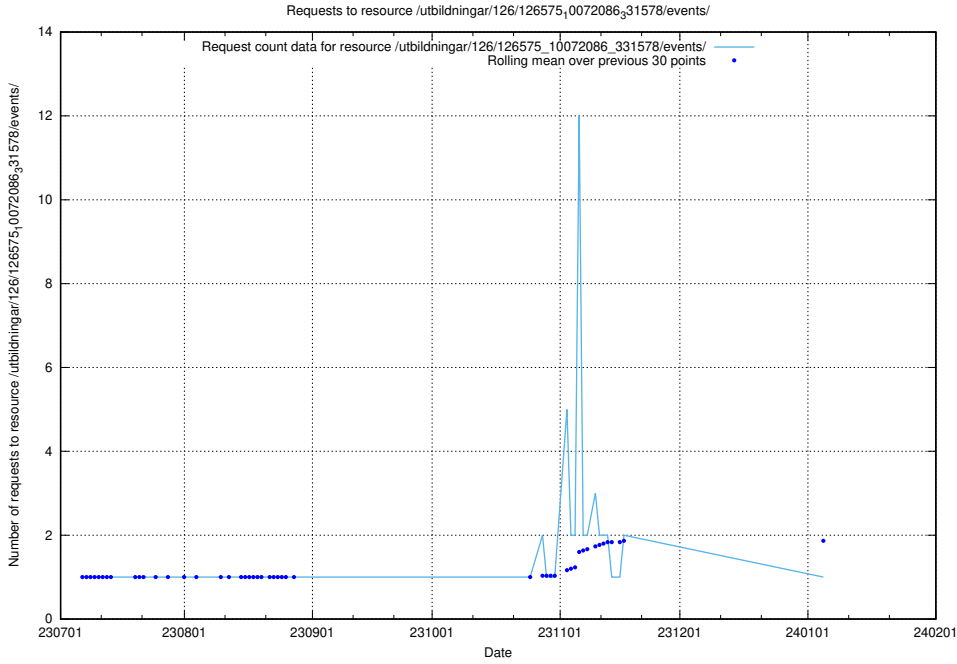

5.5725 Usage of /utbildningar/126/126575_10072086_331578/events/

Here, we count the number of requests to resource /utbildningar/126/126575_10072086_331578/events/