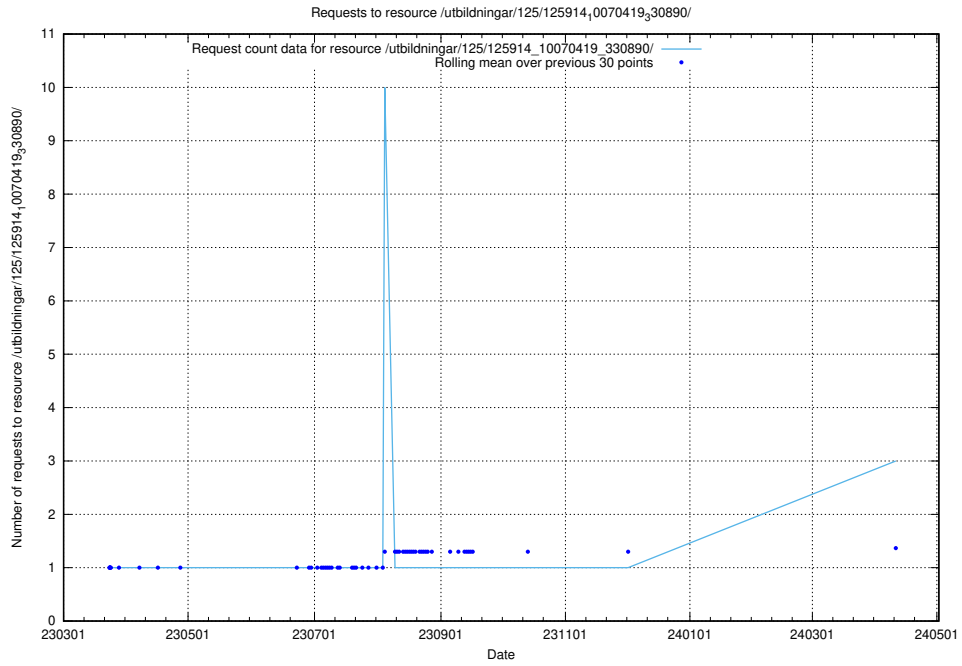

5.405 Usage of /utbildningar/125/125914_10070419_330890/

Here, we count the number of requests to resource /utbildningar/125/125914_10070419_330890/.