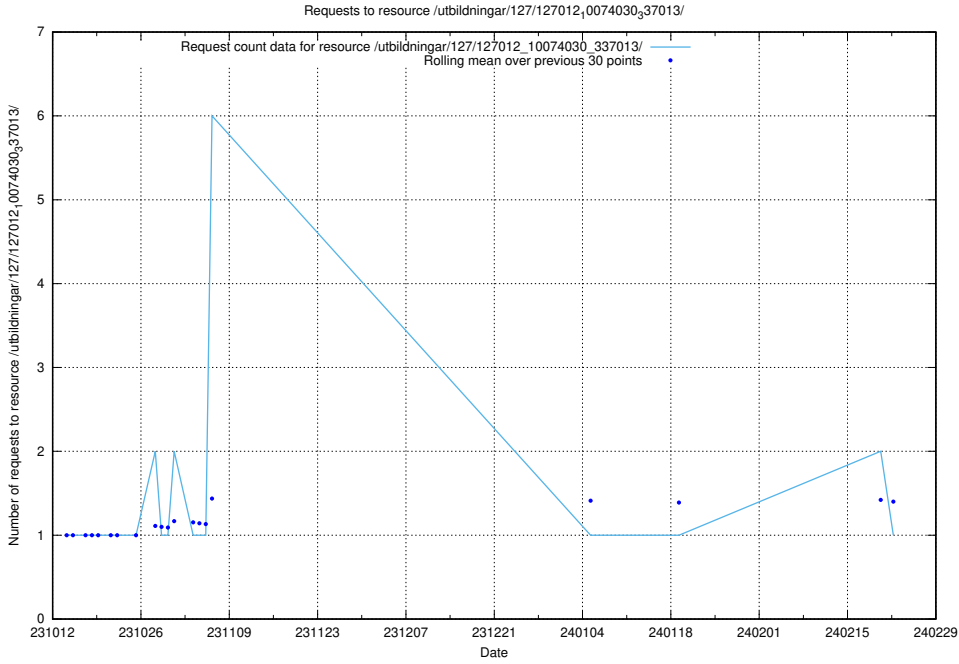

5.4737 Usage of /utbildningar/127/127012_10074030_337013/

Here, we count the number of requests to resource /utbildningar/127/127012_10074030_337013/.