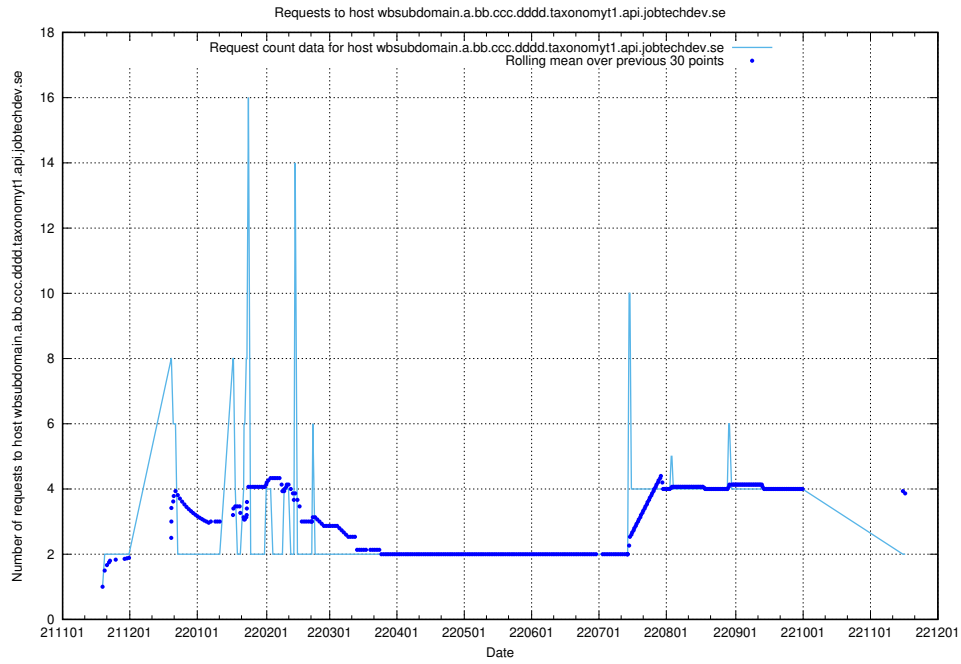

7.463 Usage of wbsubdomain.a.bb.ccc.dddd.taxonomyt1.api.jobtechdev.se

Here, we count the number of requests to host wbsubdomain.a.bb.ccc.dddd.taxonomyt1.api.jobtechdev.se