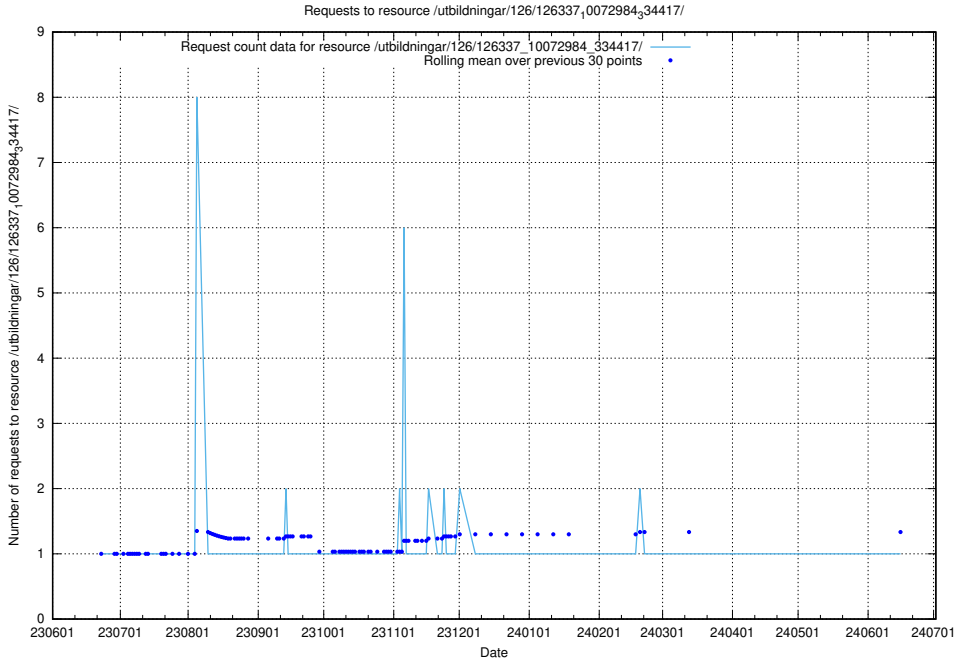

5.6092 Usage of /utbildningar/126/126337_10072984_334417/

Here, we count the number of requests to resource /utbildningar/126/126337_10072984_334417/.