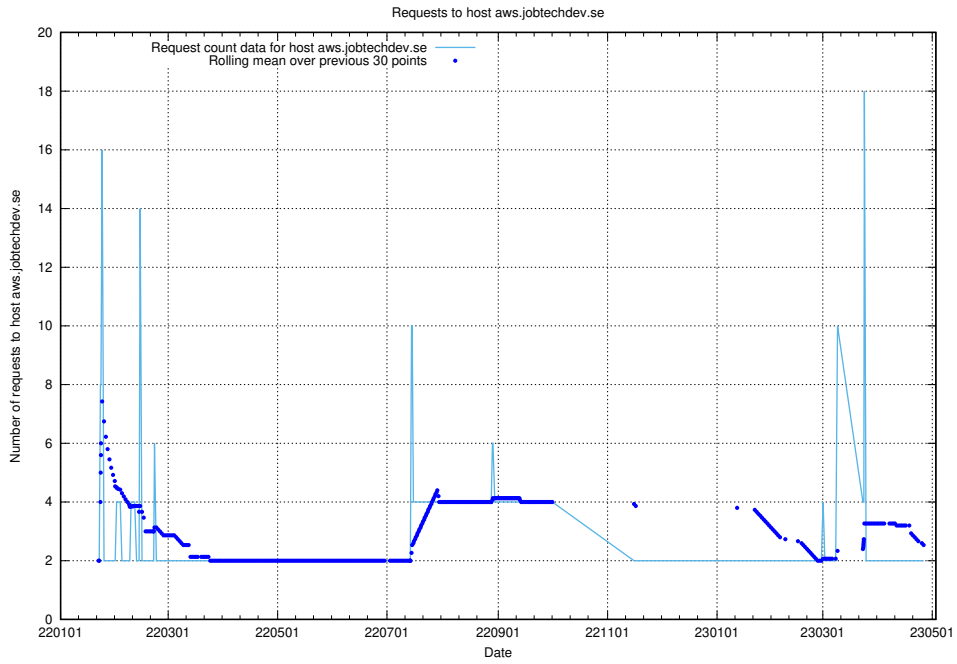

7.260 Usage of aws.jobtechdev.se

Here, we count the number of requests to host aws.jobtechdev.se.