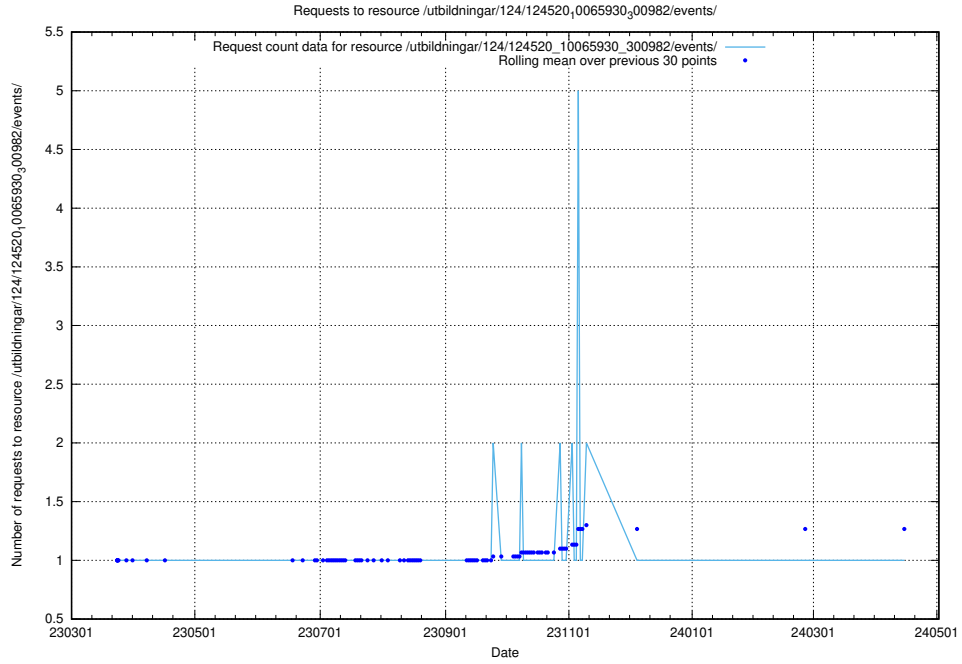

5.1366 Usage of /utbildningar/124/124520_10065930_300982/events/

Here, we count the number of requests to resource /utbildningar/124/124520_10065930_300982/events/