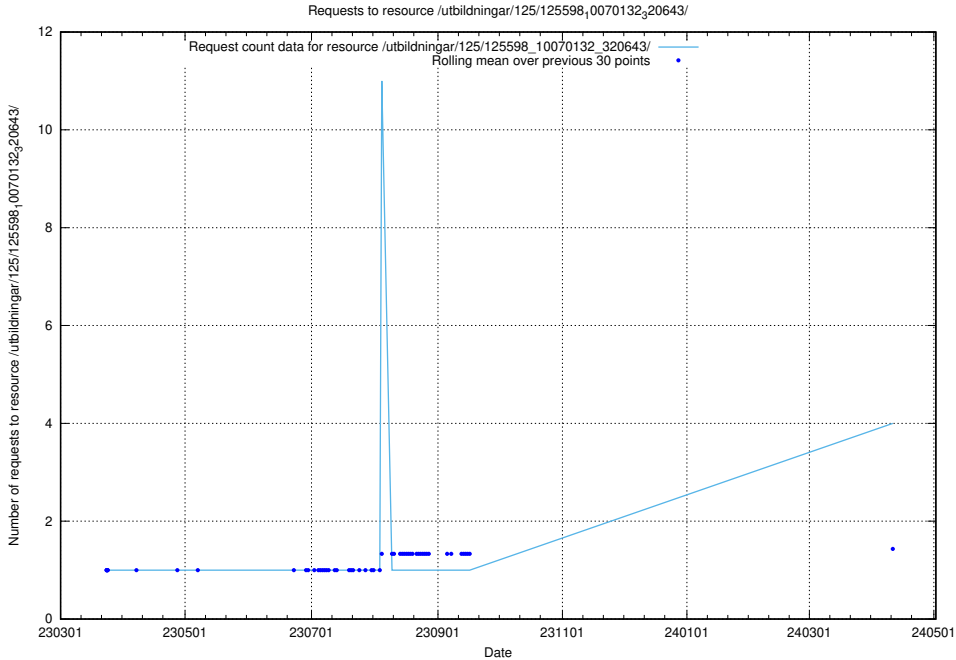

5.149 Usage of /utbildningar/125/125598_10070132_320643/

Here, we count the number of requests to resource /utbildningar/125/125598_10070132_320643/.