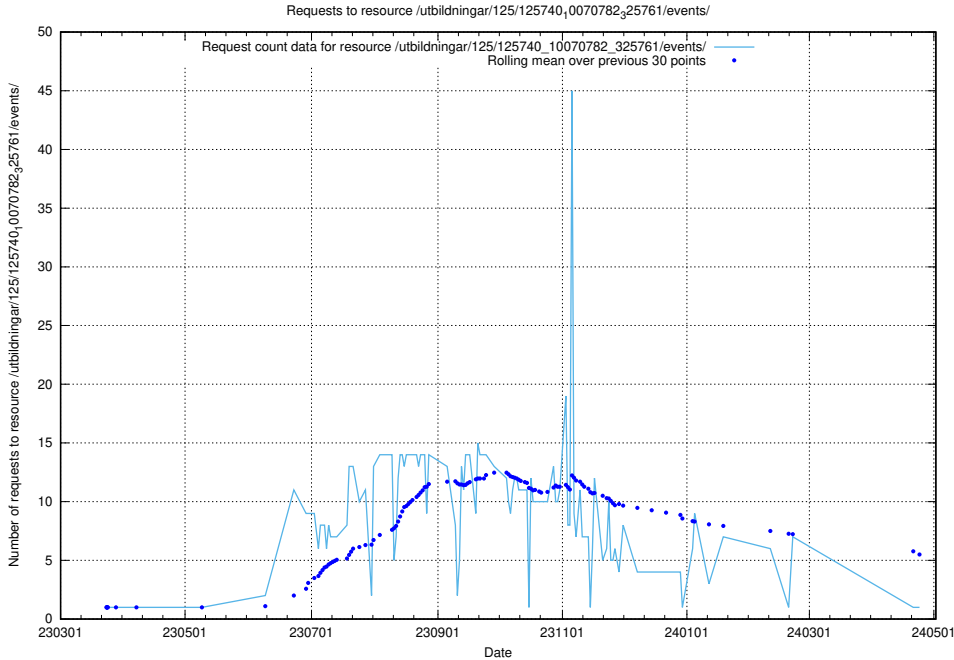

5.908 Usage of /utbildningar/125/125740_10070782_325761/events/

Here, we count the number of requests to resource /utbildningar/125/125740_10070782_325761/events/