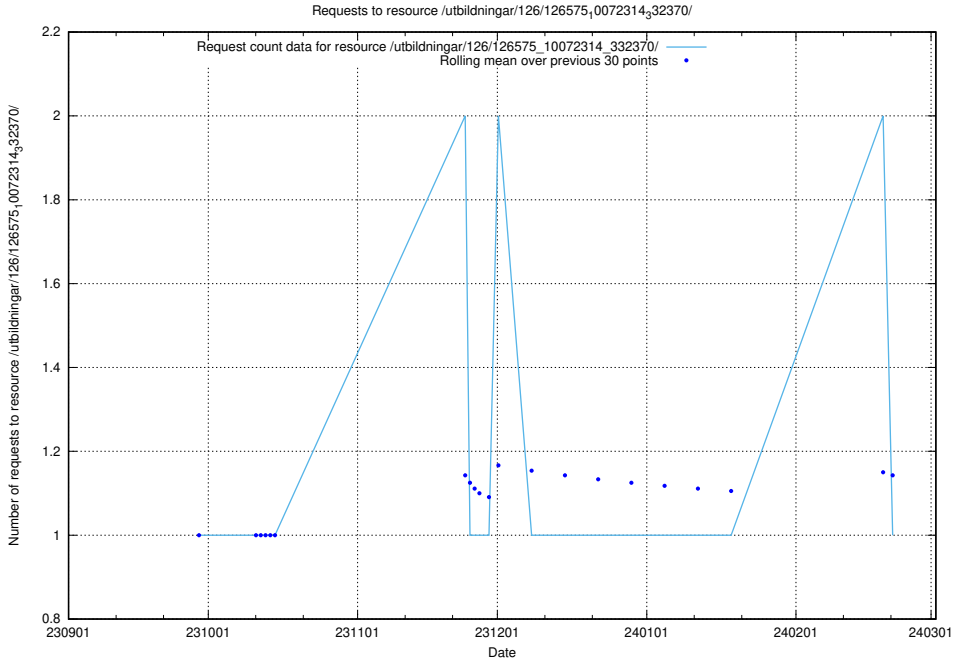

5.4862 Usage of /utbildningar/126/126575_10072314_332370/

Here, we count the number of requests to resource /utbildningar/126/126575_10072314_332370/.