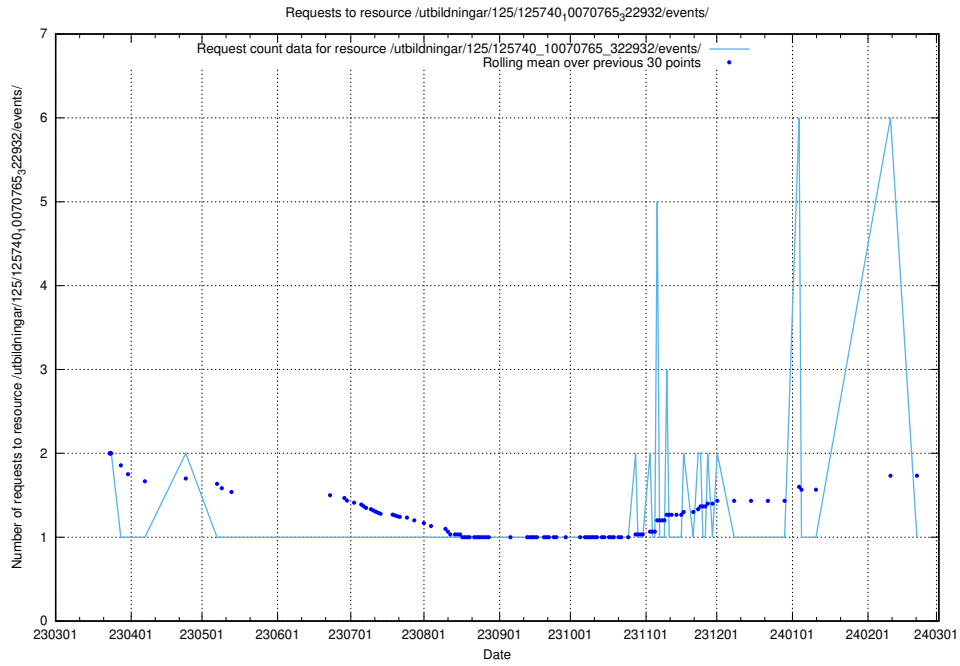

5.6704 Usage of /utbildningar/125/125740_10070765_322932/events/

Here, we count the number of requests to resource /utbildningar/125/125740_10070765_322932/events/