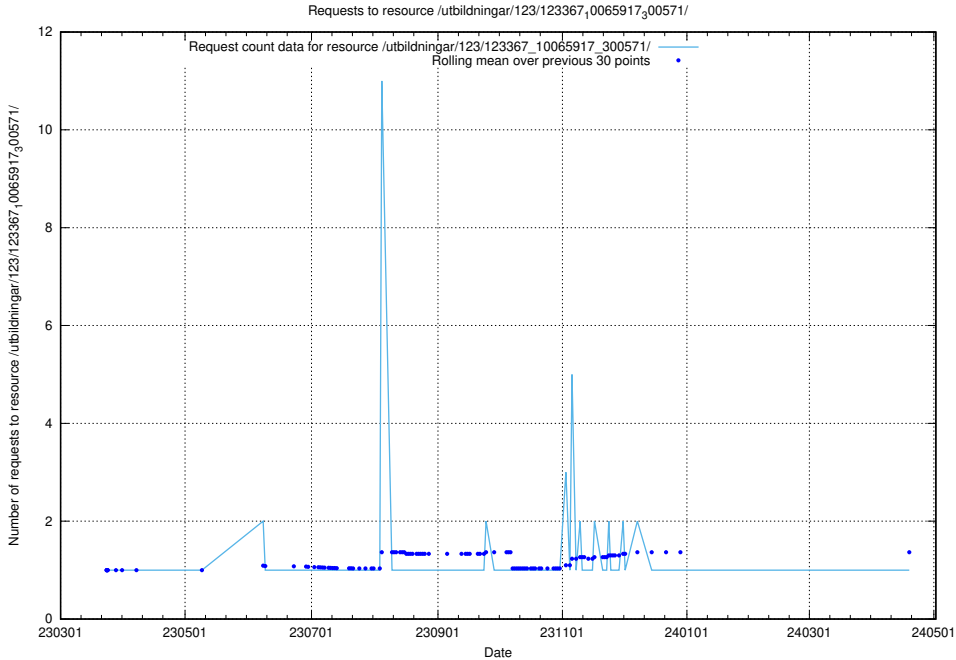

5.5062 Usage of /utbildningar/123/123367_10065917_300571/

Here, we count the number of requests to resource /utbildningar/123/123367_10065917_300571/.