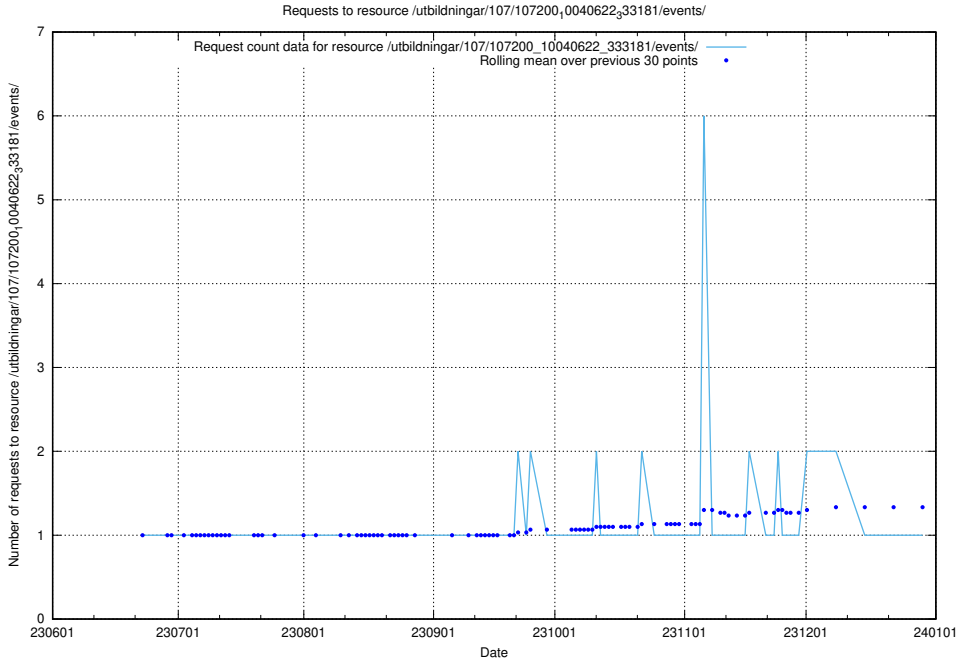

5.6270 Usage of /utbildningar/107/107200_10040622_333181/events/

Here, we count the number of requests to resource /utbildningar/107/107200_10040622_333181/events/