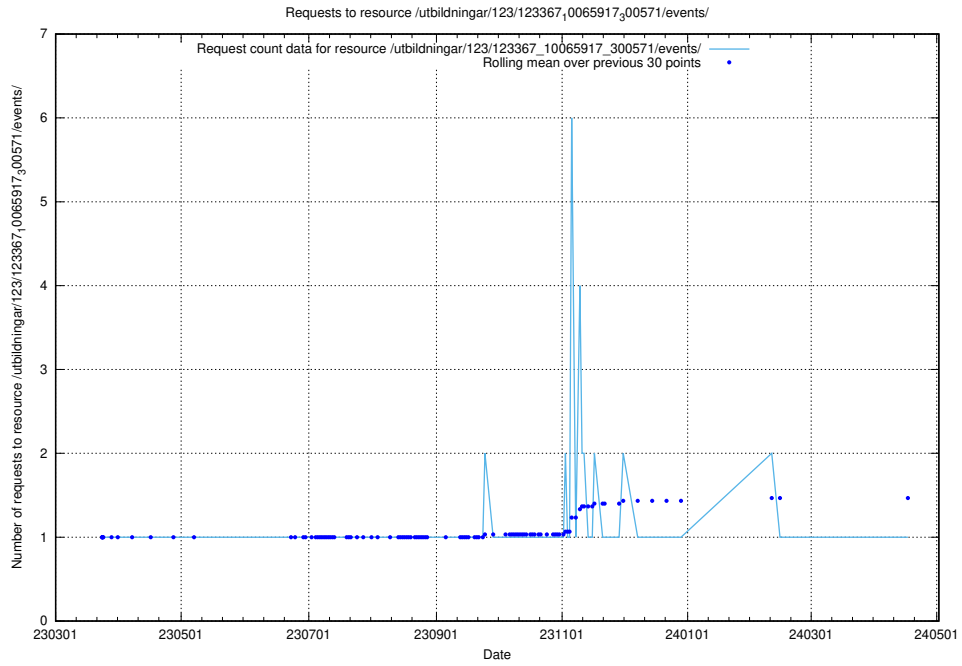

Here, we count the number of requests to resource /taxonomy/version/3/query/employment-type-concepts/.

5.5053 Usage of /utbildningar/123/123367_10065917_300571/events/

Here, we count the number of requests to resource /utbildningar/123/123367_10065917_300571/events/