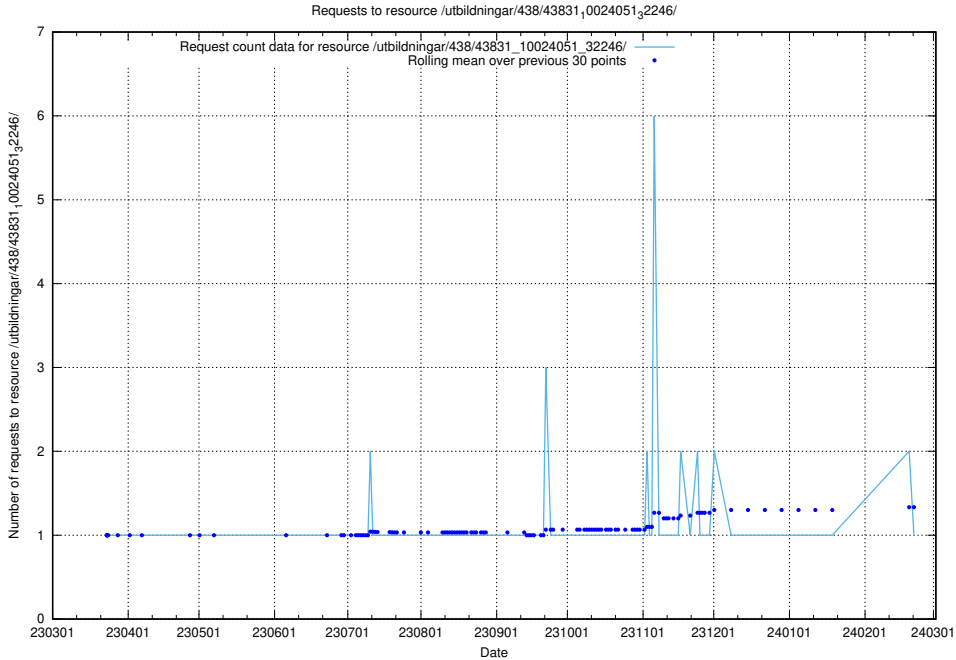

5.6762 Usage of /utbildningar/438/43831_10024051_32246/

Here, we count the number of requests to resource /utbildningar/438/43831_10024051_32246/.

5.6763 Usage of /utbildningar/438/43830_10023988_29949/events/