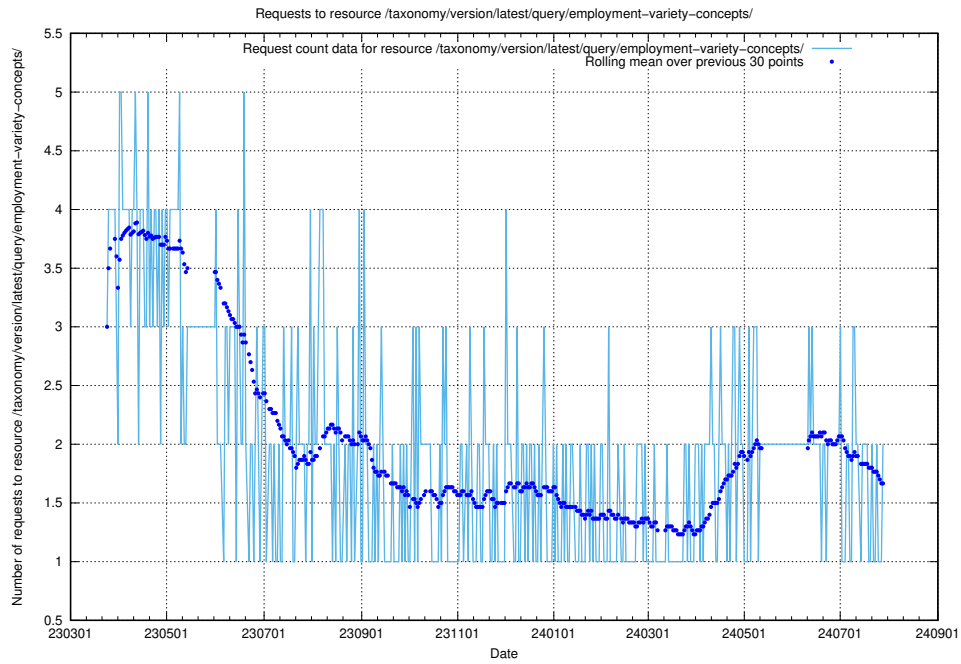

5.860 Usage of /taxonomy/version/latest/query/employment-variety-concepts/

Here, we count the number of requests to resource /taxonomy/version/latest/query/employment-variety-concepts/.

5.861 Usage of /taxonomy/version/latest/query/employment-type-concepts/