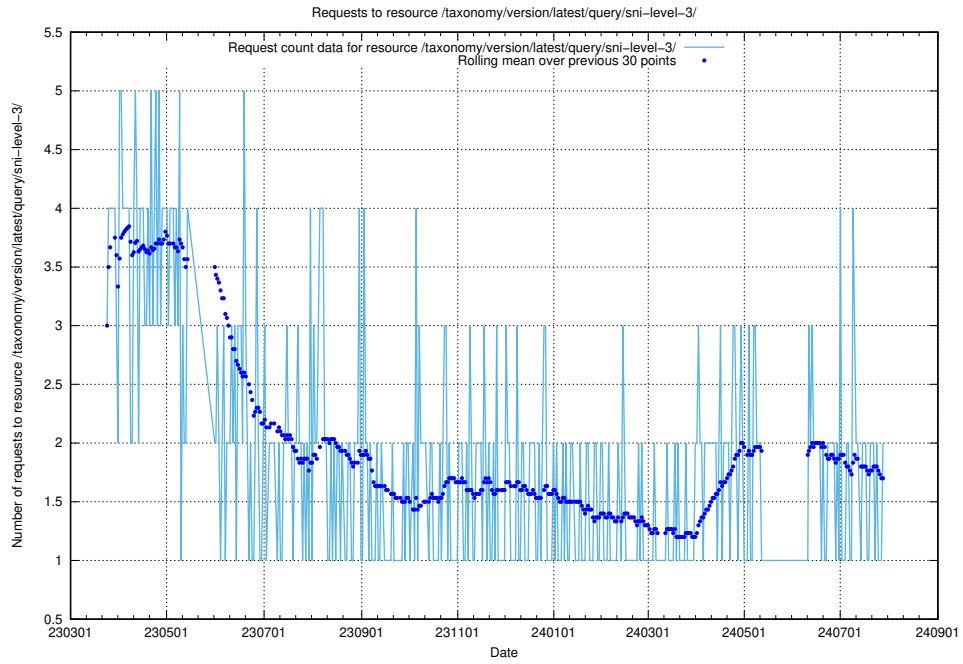

5.845 Usage of /taxonomy/version/latest/query/sni-level-3/

Here, we count the number of requests to resource /taxonomy/version/latest/query/sni-level-3/.