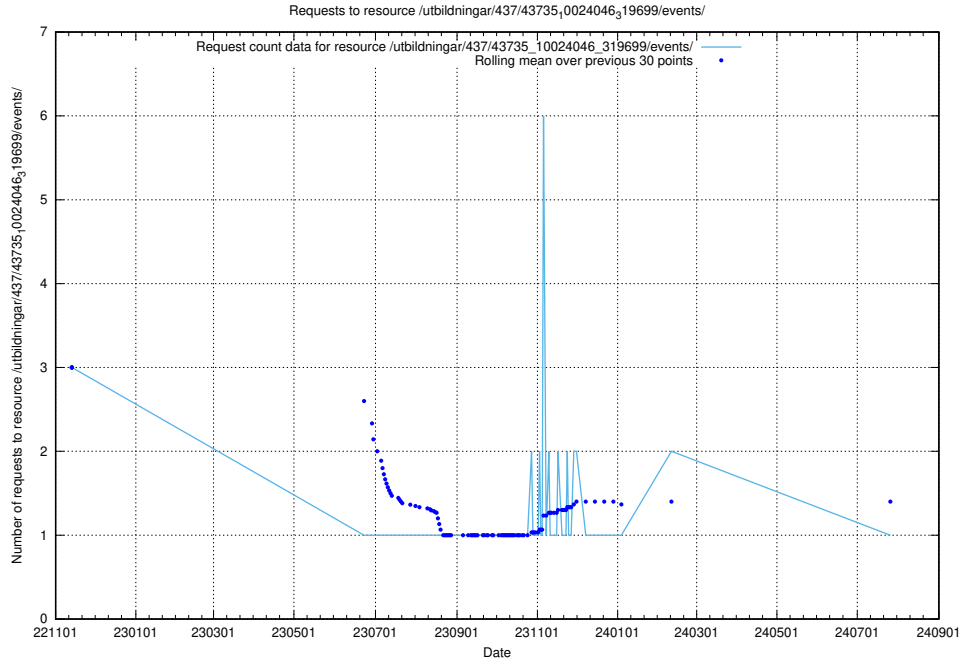

5.6238 Usage of /utbildningar/437/43735_10024046_319699/events/

Here, we count the number of requests to resource /utbildningar/437/43735_10024046_319699/events/.