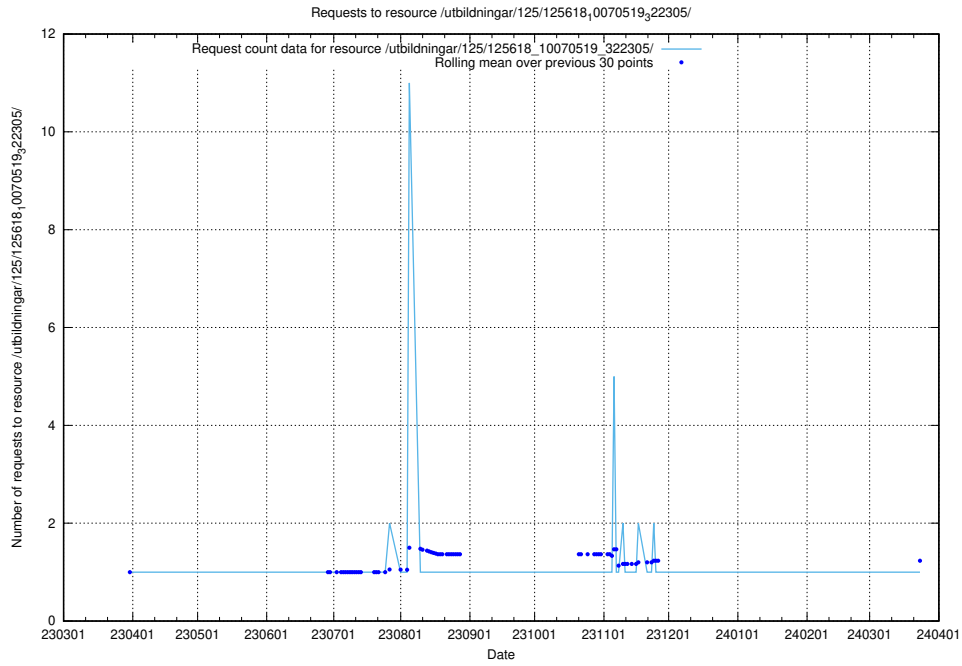

5.6501 Usage of /utbildningar/125/125618_10070519_322305/

Here, we count the number of requests to resource /utbildningar/125/125618_10070519_322305/.