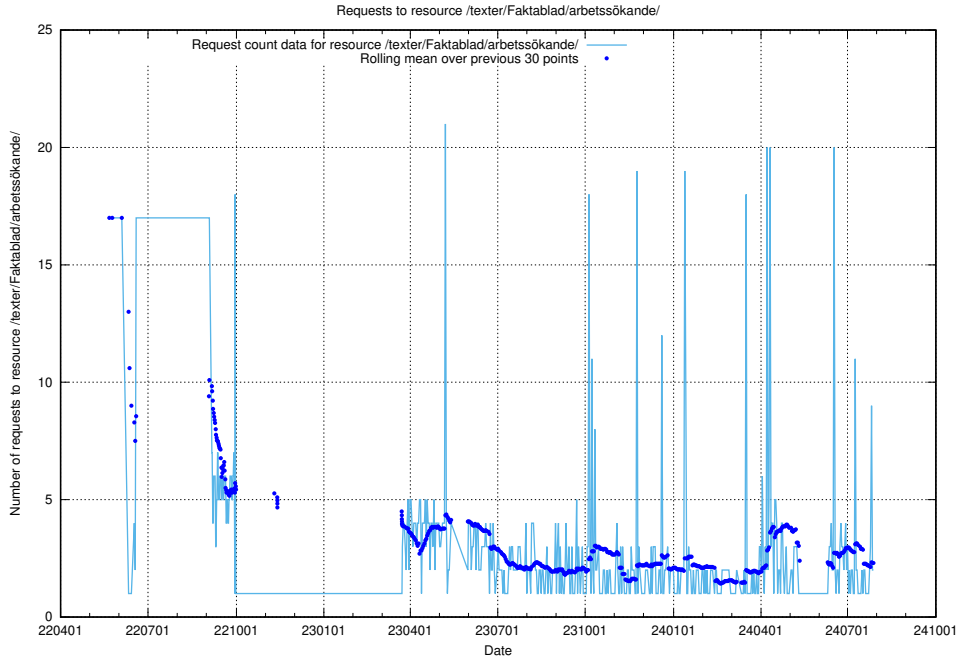

5.419 Usage of /texter/Faktablad/arbetssökande/

Here, we count the number of requests to resource /texter/Faktablad/arbetssökande/.