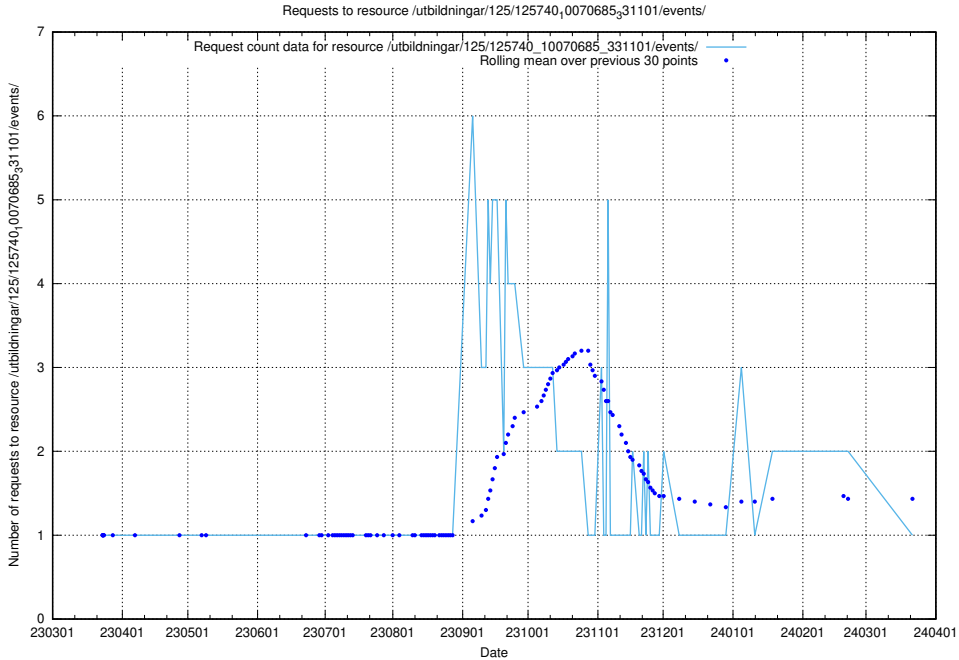

5.929 Usage of /utbildningar/125/125740_10070685_331101/events/

Here, we count the number of requests to resource /utbildningar/125/125740_10070685_331101/events/