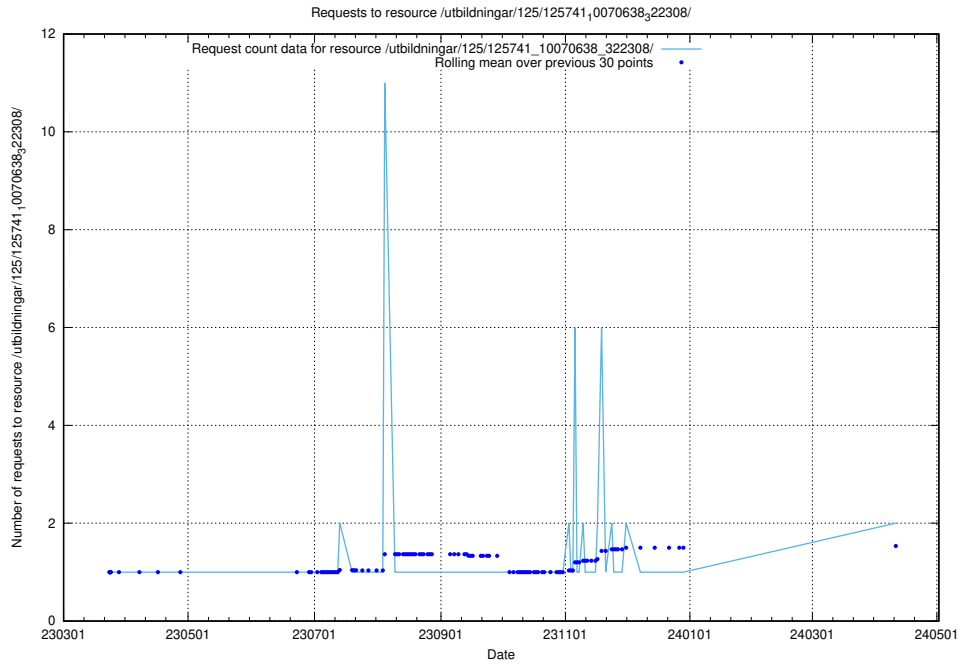

5.408 Usage of /utbildningar/125/125741_10070638_322308/

Here, we count the number of requests to resource /utbildningar/125/125741_10070638_322308/.