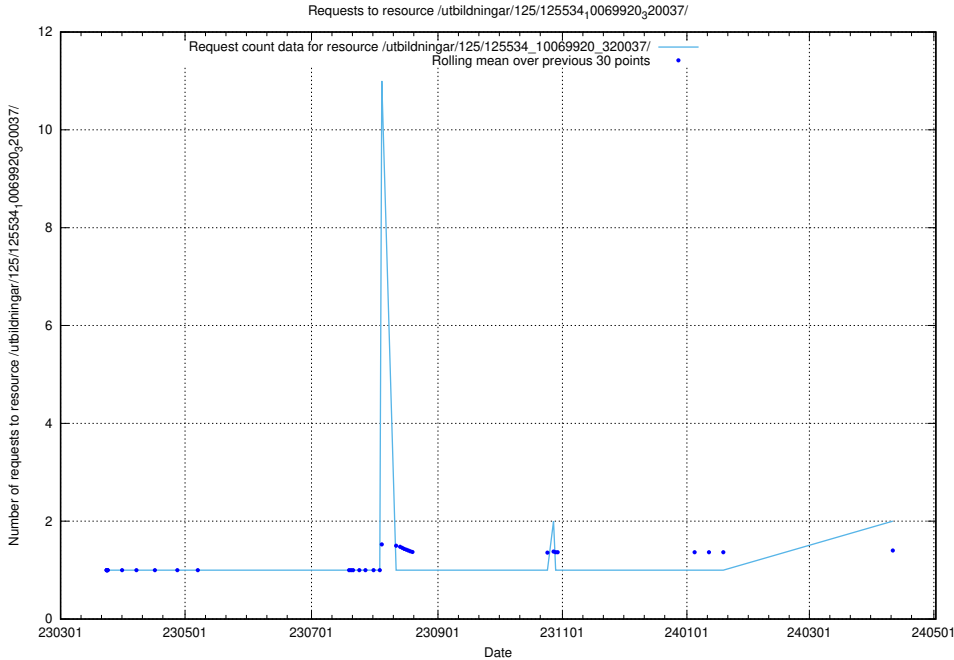

5.427 Usage of /utbildningar/125/125534_10069920_320037/

Here, we count the number of requests to resource /utbildningar/125/125534_10069920_320037/.