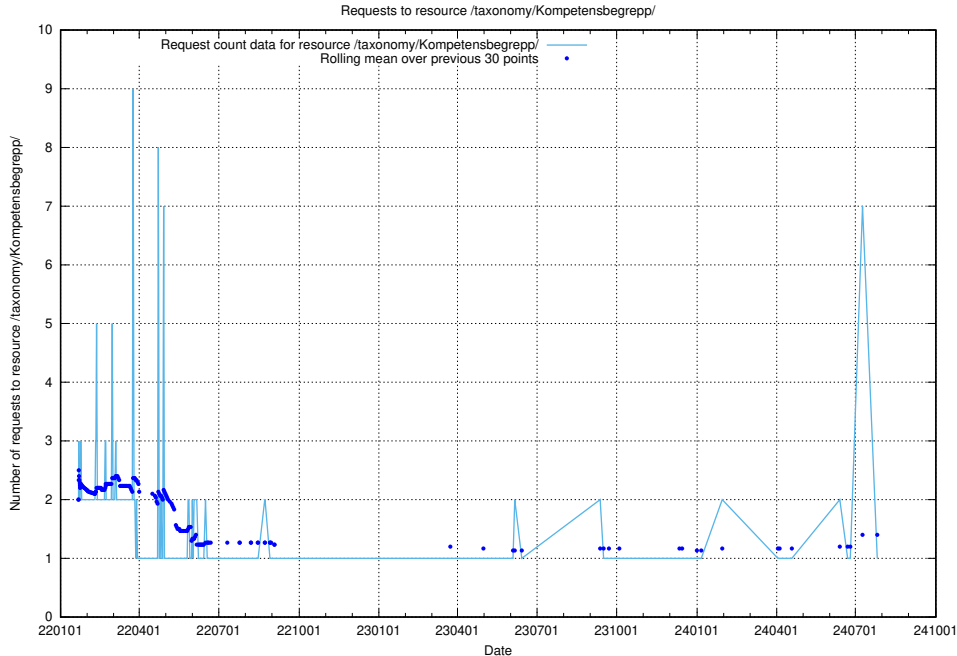

5.6840 Usage of /taxonomy/Kompetensbegrepp/

Here, we count the number of requests to resource /taxonomy/Kompetensbegrepp/.

5.6841 Usage of /utbildningar/126/126466_10071963_330384/

Here, we count the number of requests to resource /utbildningar/126/126466_10071963_330384/.