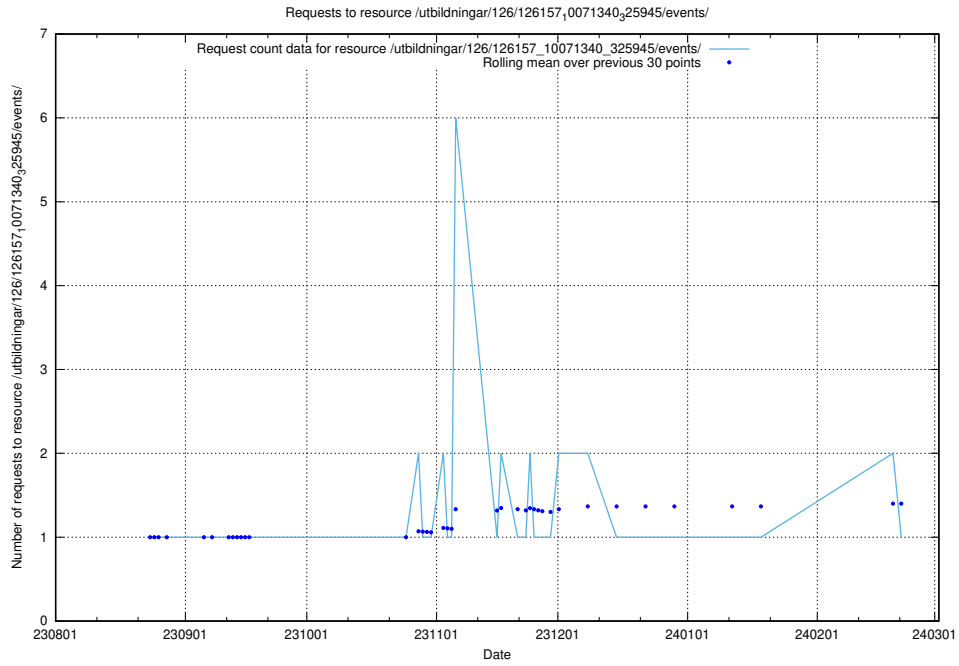

5.5137 Usage of /utbildningar/126/126157_10071340_325945/events/

Here, we count the number of requests to resource /utbildningar/126/126157_10071340_325945/events/