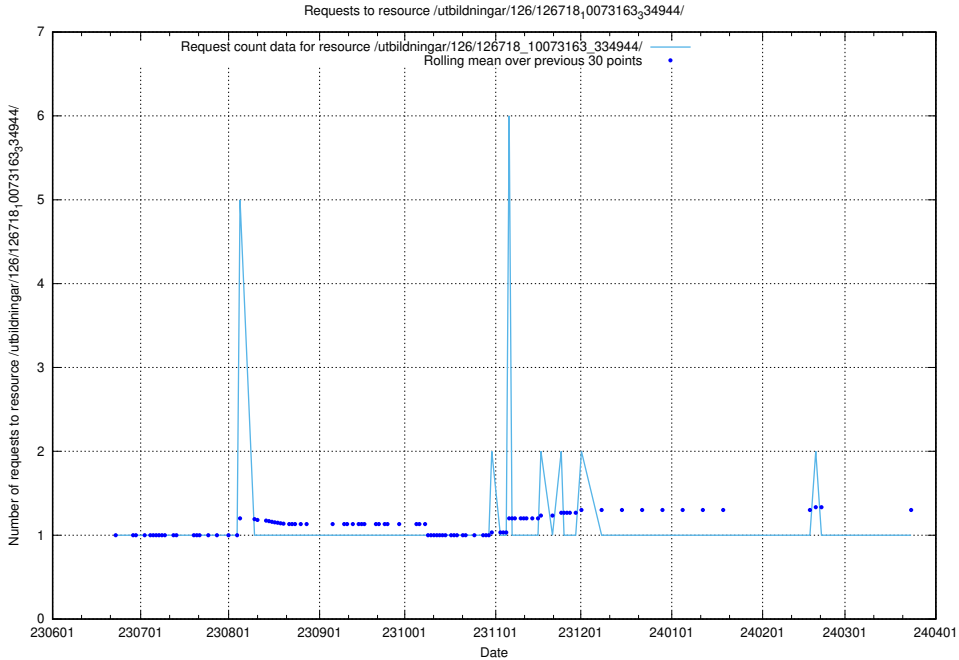

5.6044 Usage of /utbildningar/126/126718_10073163_334944/

Here, we count the number of requests to resource /utbildningar/126/126718_10073163_334944/.