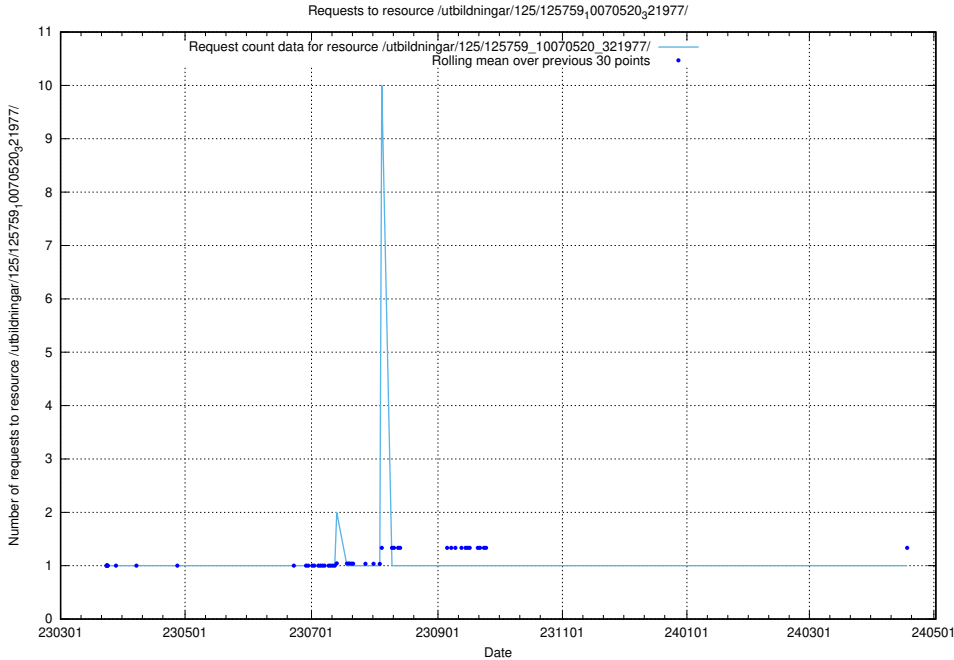

5.6879 Usage of /utbildningar/125/125759_10070520_321977/

Here, we count the number of requests to resource /utbildningar/125/125759_10070520_321977/.