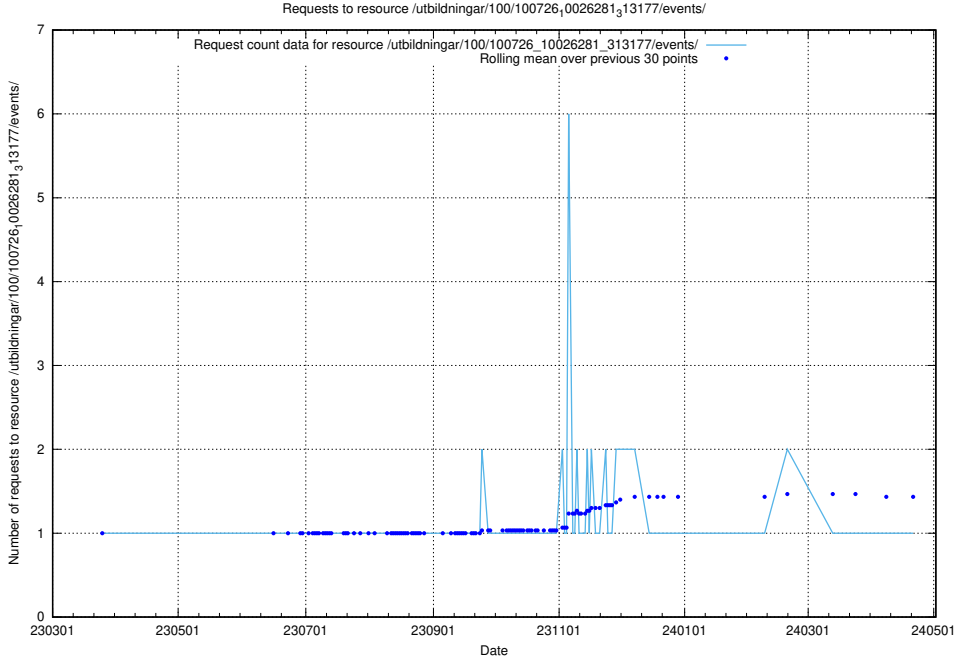

5.6519 Usage of /utbildningar/100/100726_10026281_313177/events/

Here, we count the number of requests to resource /utbildningar/100/100726_10026281_313177/events/