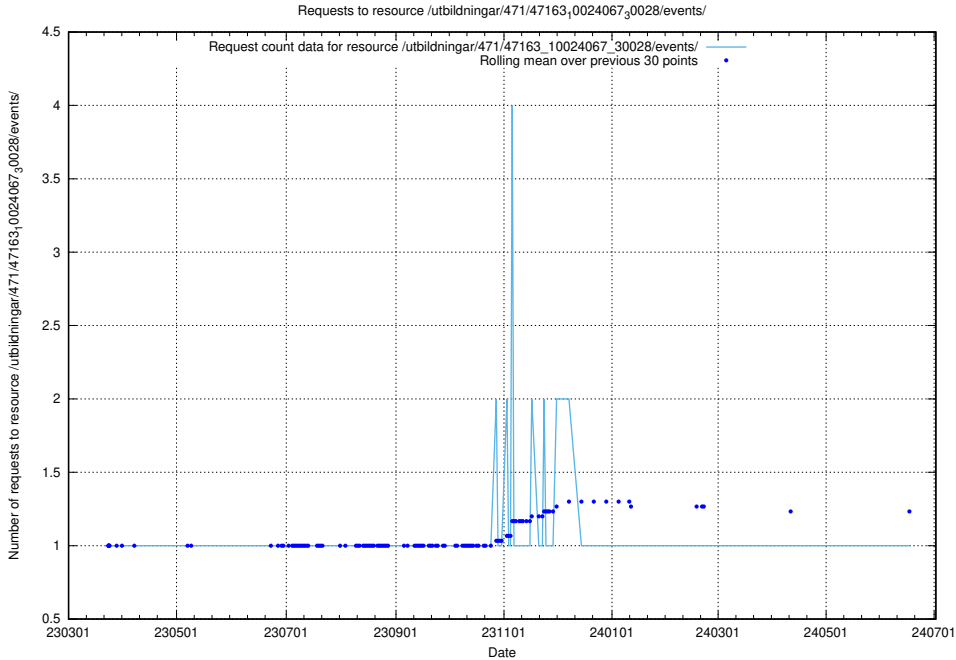

5.6742 Usage of /utbildningar/471/47163_10024067_30028/events/

Here, we count the number of requests to resource /utbildningar/471/47163_10024067_30028/events/.