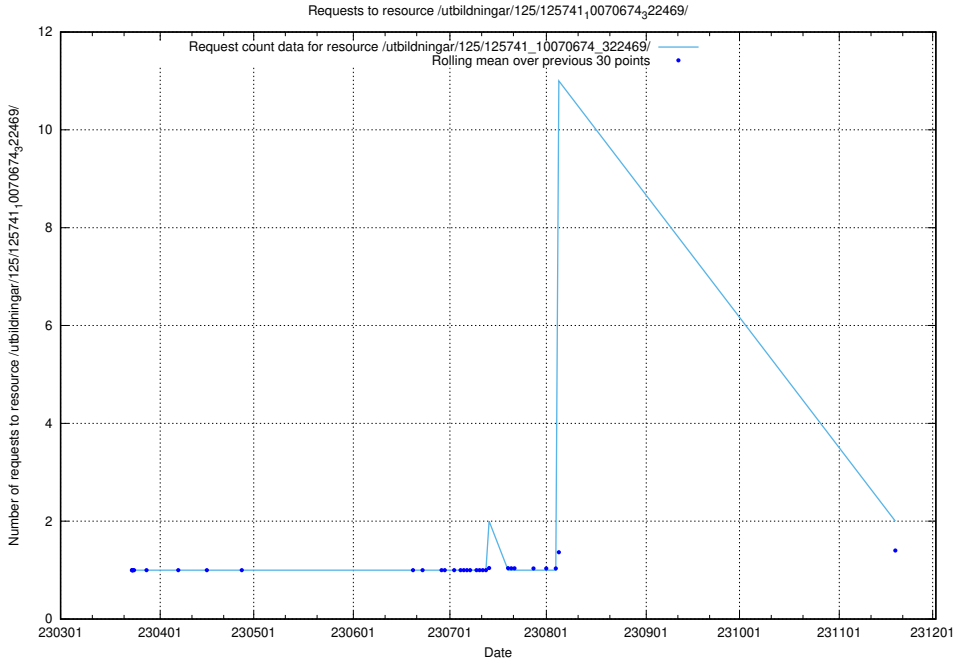

5.906 Usage of /utbildningar/125/125741_10070674_322469/

Here, we count the number of requests to resource /utbildningar/125/125741_10070674_322469/.