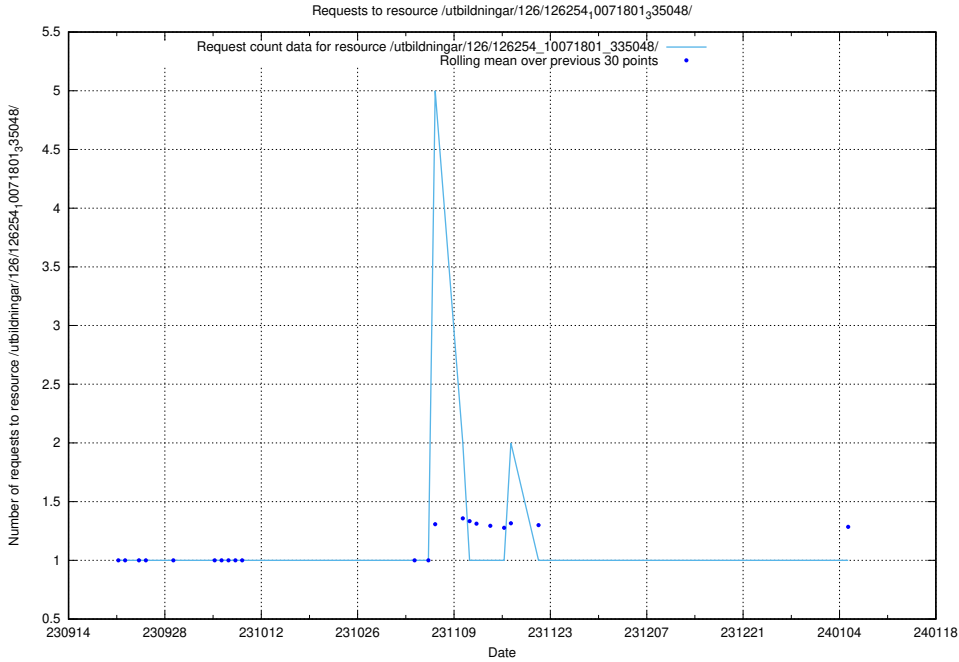

5.4931 Usage of /utbildningar/126/126254_10071801_335048/

Here, we count the number of requests to resource /utbildningar/126/126254_10071801_335048/.