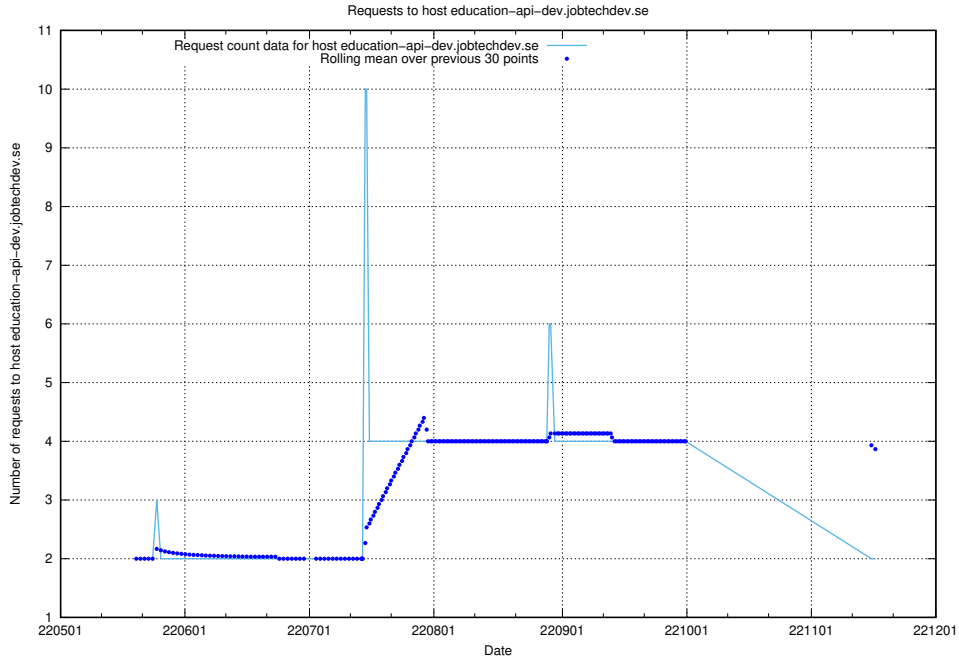

7.427 Usage of education-api-dev.jobtechdev.se

Here, we count the number of requests to host education-api-dev.jobtechdev.se.