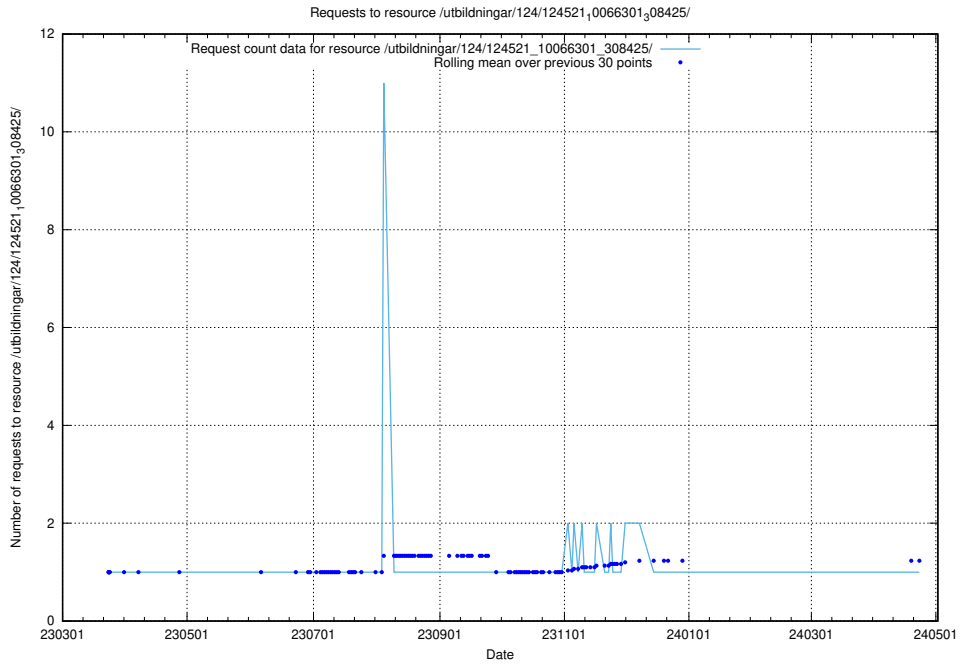

5.1177 Usage of /utbildningar/124/124521_10066301_308425/

Here, we count the number of requests to resource /utbildningar/124/124521_10066301_308425/.