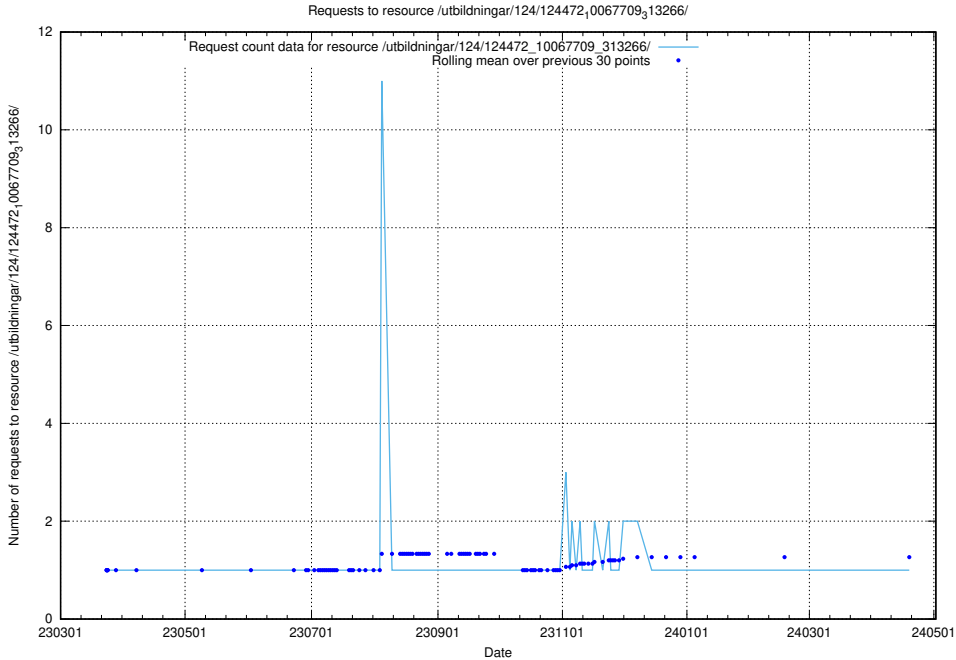

5.3452 Usage of /utbildningar/124/124472_10067709_313266/

Here, we count the number of requests to resource /utbildningar/124/124472_10067709_313266/.