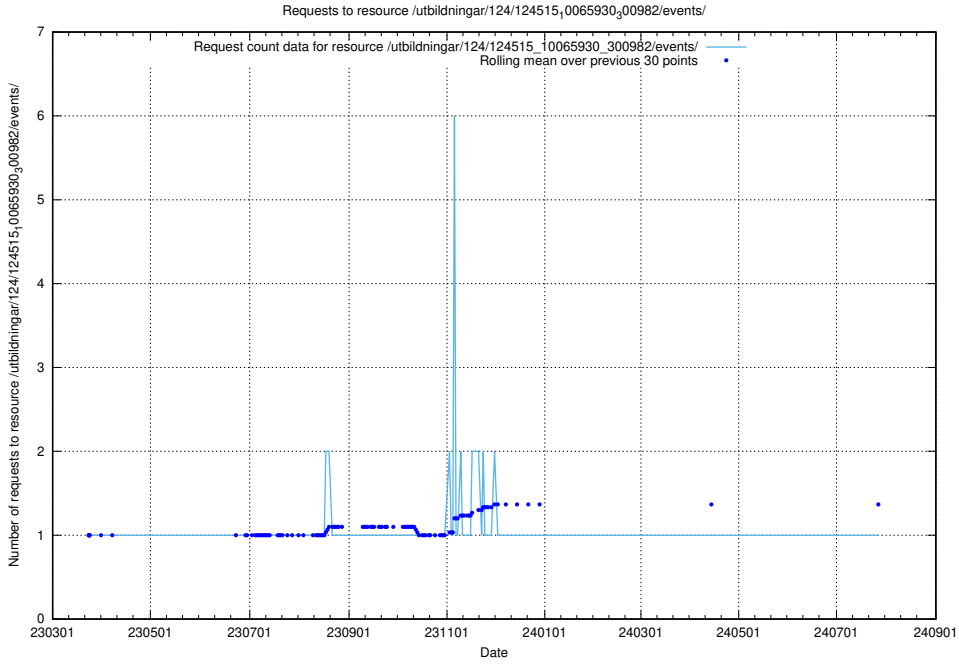

5.1966 Usage of /utbildningar/124/124515_10065930_300982/events/

Here, we count the number of requests to resource /utbildningar/124/124515_10065930_300982/events/

5.1967 Usage of /taxonomy/version/22/query/sun-field-hierarchy/