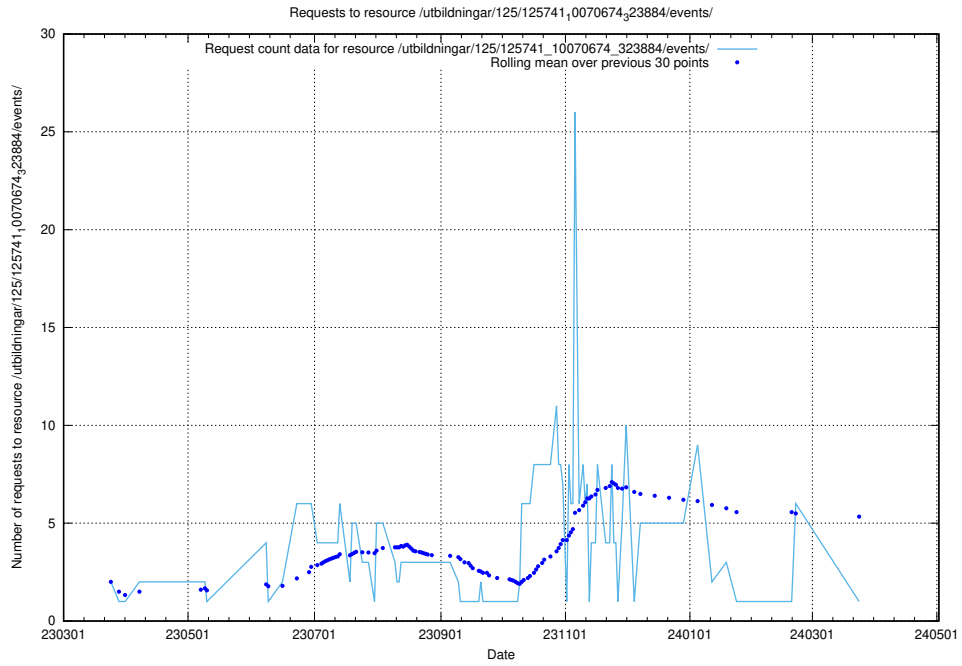

5.6584 Usage of /utbildningar/125/125741_10070674_323884/events/

Here, we count the number of requests to resource /utbildningar/125/125741_10070674_323884/events/