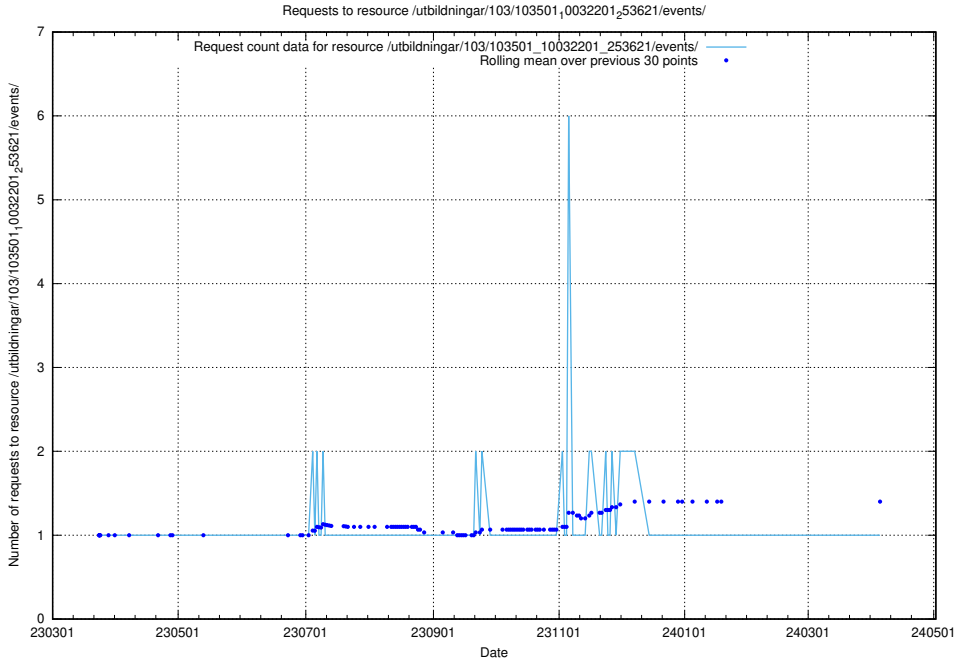

5.5913 Usage of /utbildningar/103/103501_10032201_253621/events/

Here, we count the number of requests to resource /utbildningar/103/103501_10032201_253621/events/