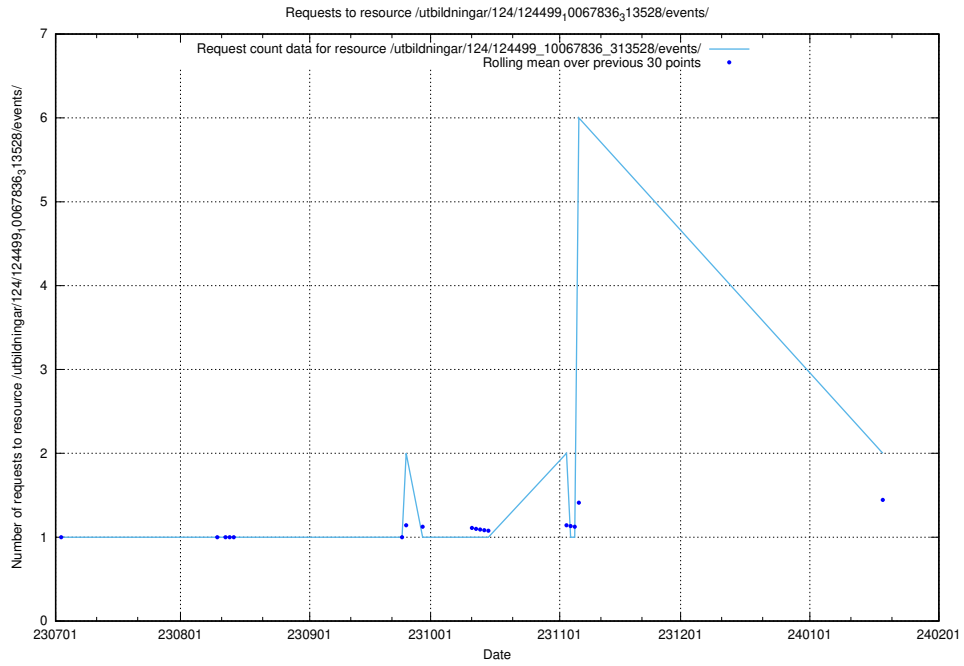

5.740 Usage of /utbildningar/124/124499_10067836_313528/events/

Here, we count the number of requests to resource /utbildningar/124/124499_10067836_313528/events/