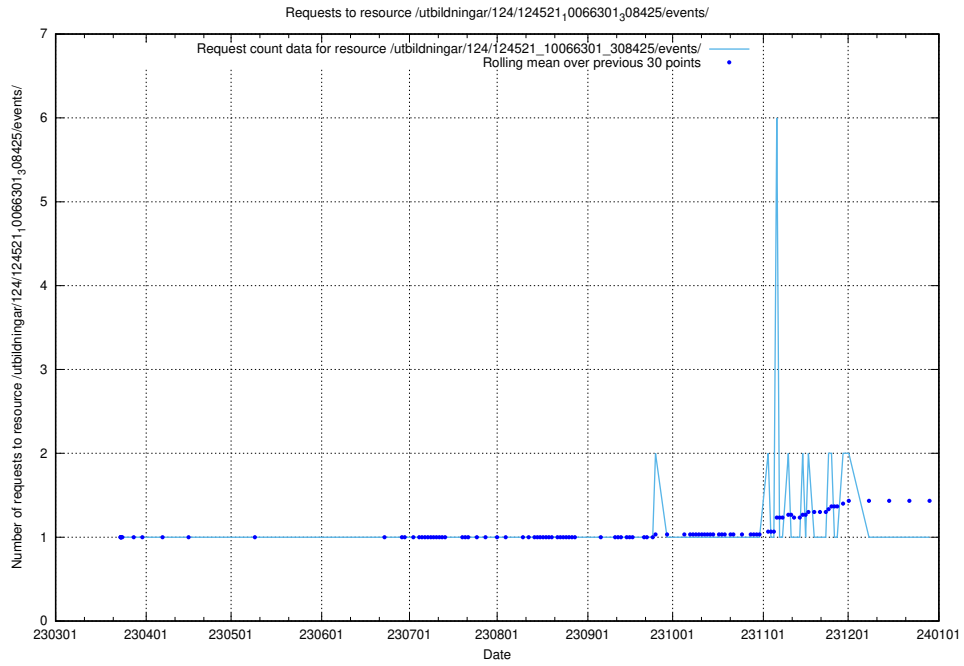

5.1176 Usage of /utbildningar/124/124521_10066301_308425/events/

Here, we count the number of requests to resource /utbildningar/124/124521_10066301_308425/events/