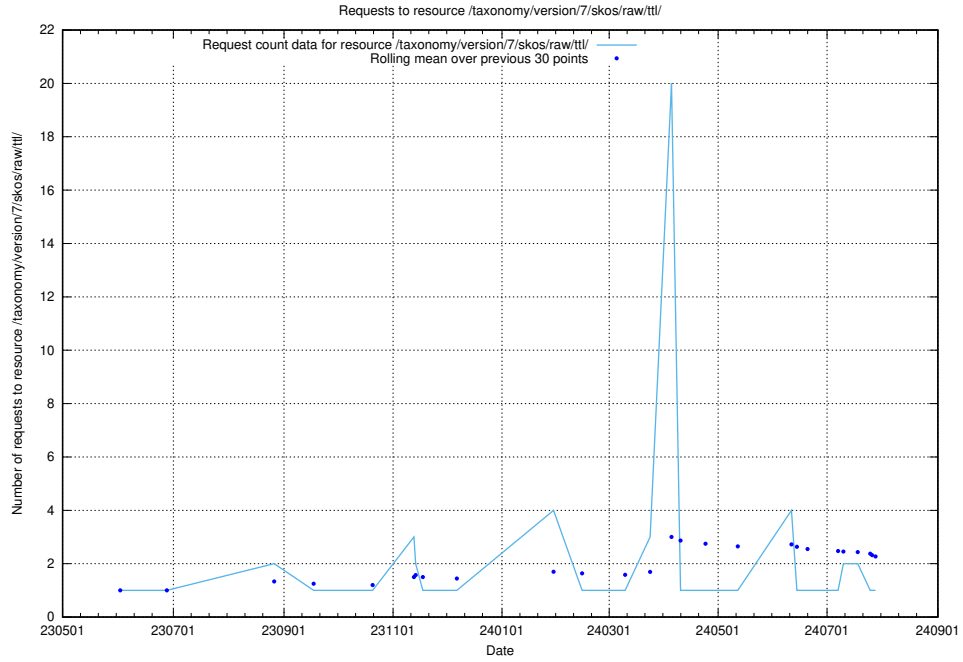

5.6357 Usage of /taxonomy/version/7/skos/raw/ttl/

Here, we count the number of requests to resource /taxonomy/version/7/skos/raw/ttl/.