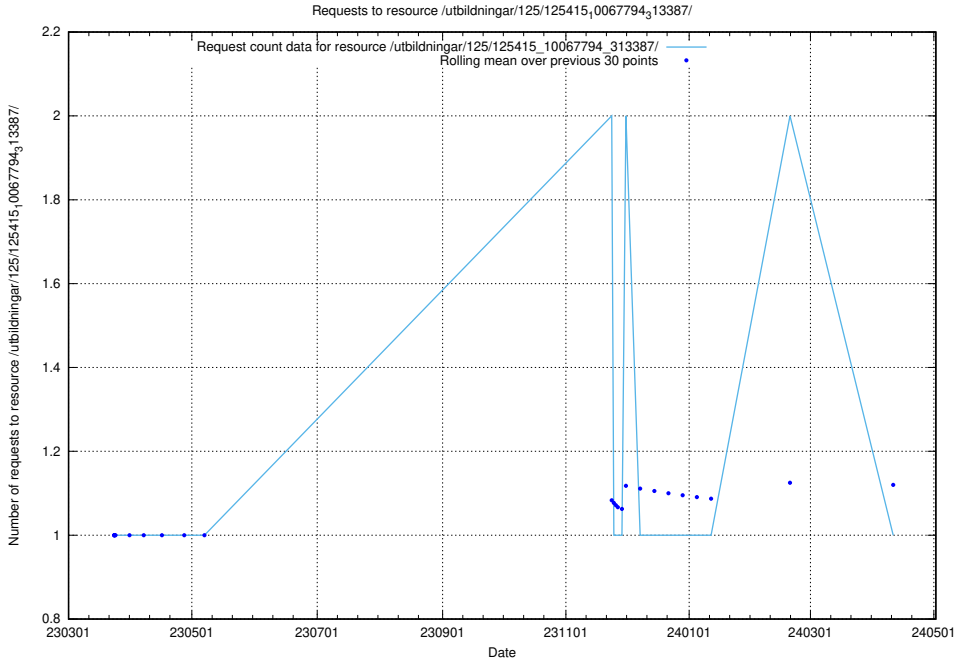

5.1056 Usage of /utbildningar/125/125415_10067794_313387/

Here, we count the number of requests to resource /utbildningar/125/125415_10067794_313387/.