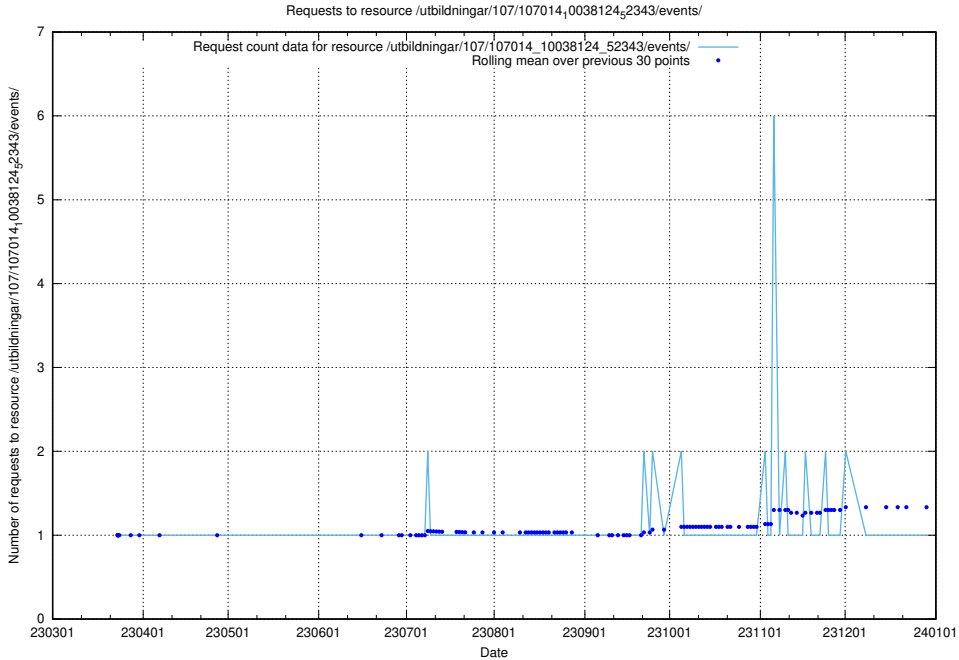

5.5816 Usage of /utbildningar/107/107014_10038124_52343/events/

Here, we count the number of requests to resource /utbildningar/107/107014_10038124_52343/events/.