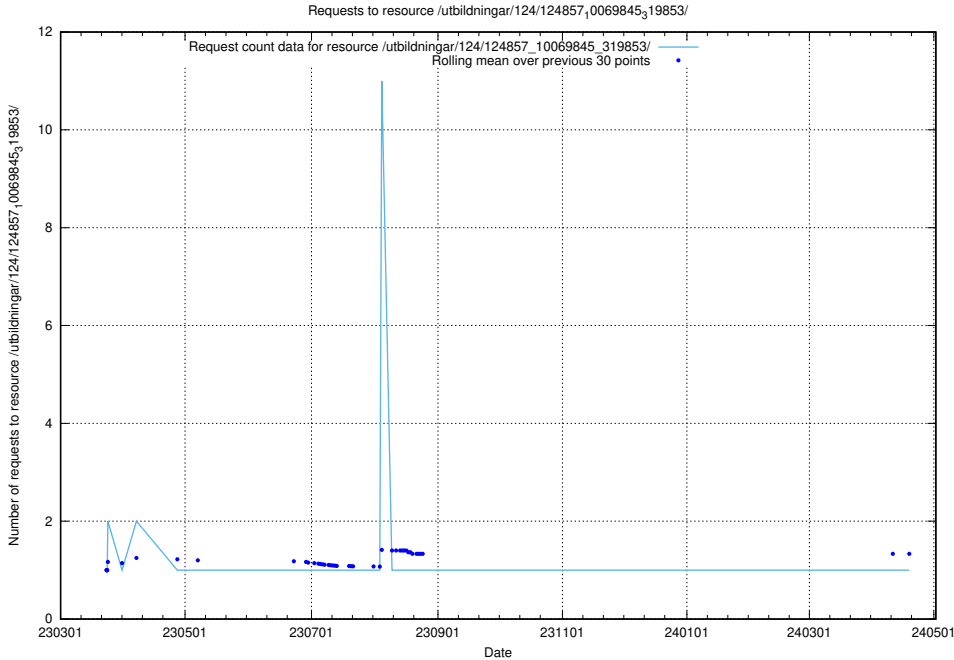

5.1130 Usage of /utbildningar/124/124857_10069845_319853/

Here, we count the number of requests to resource /utbildningar/124/124857_10069845_319853/.