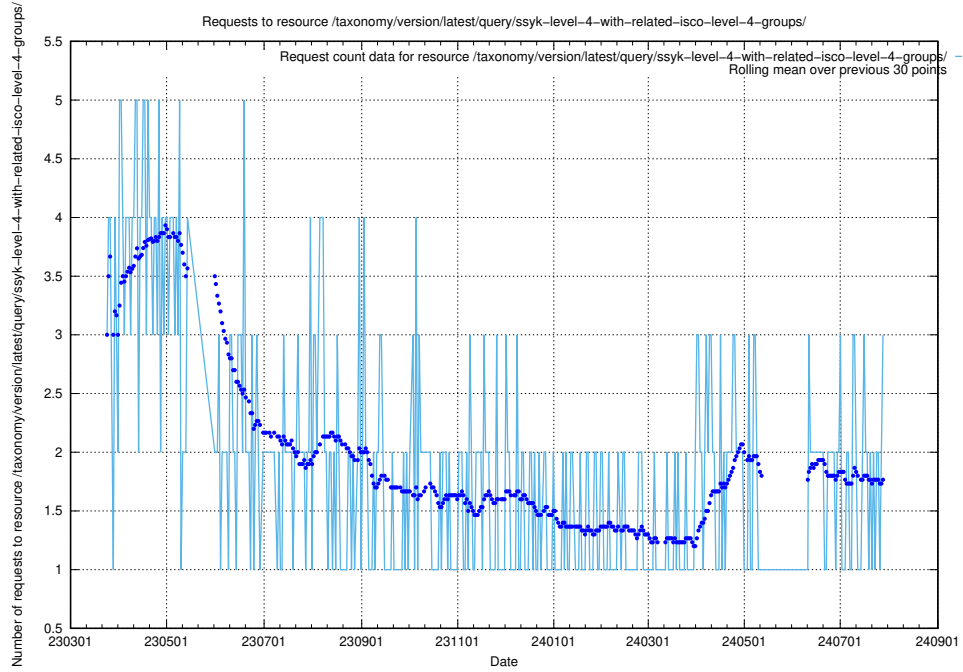

5.385 Usage of /taxonomy/version/latest/query/ssyk-level-4-with-related-isco-level-4-groups/

Here, we count the number of requests to resource /taxonomy/version/latest/query/ssyk-level-4-with-related-isco-level-4-groups/.