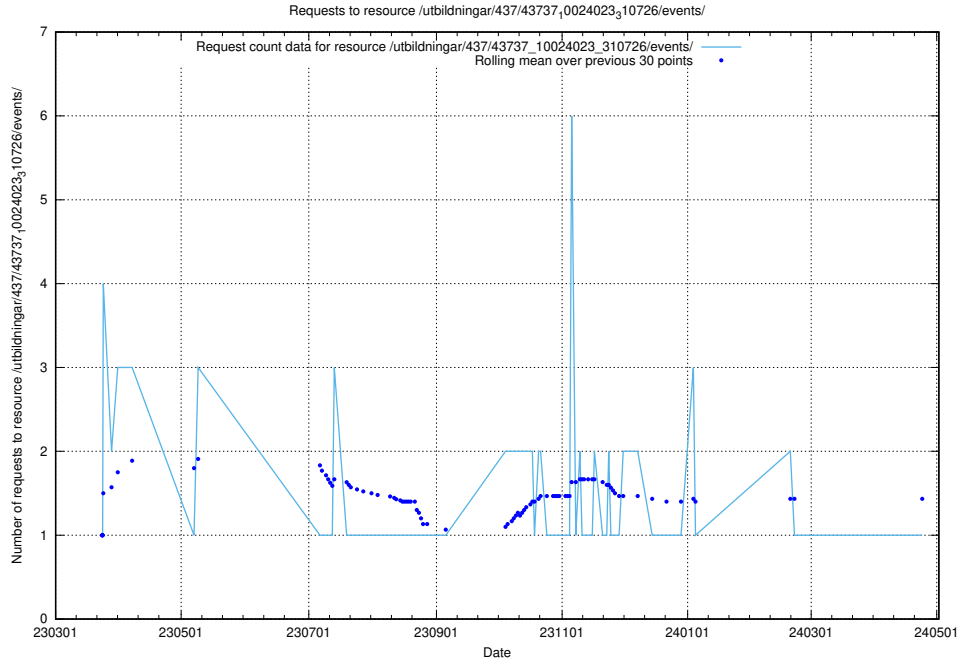

5.6824 Usage of /utbildningar/437/43737_10024023_310726/events/

Here, we count the number of requests to resource /utbildningar/437/43737_10024023_310726/events/.