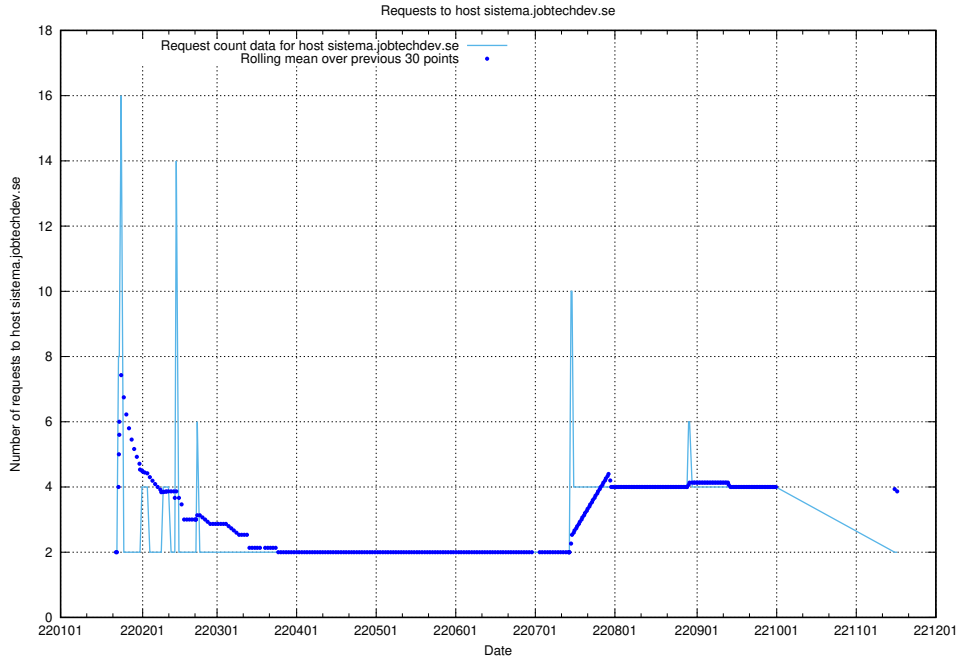

7.591 Usage of shopify.jobtechdev.se

Here, we count the number of requests to host shopify.jobtechdev.se.

7.592 Usage of jijitsi.jobtechdev.se

Here, we count the number of requests to host jijitsi.jobtechdev.se.