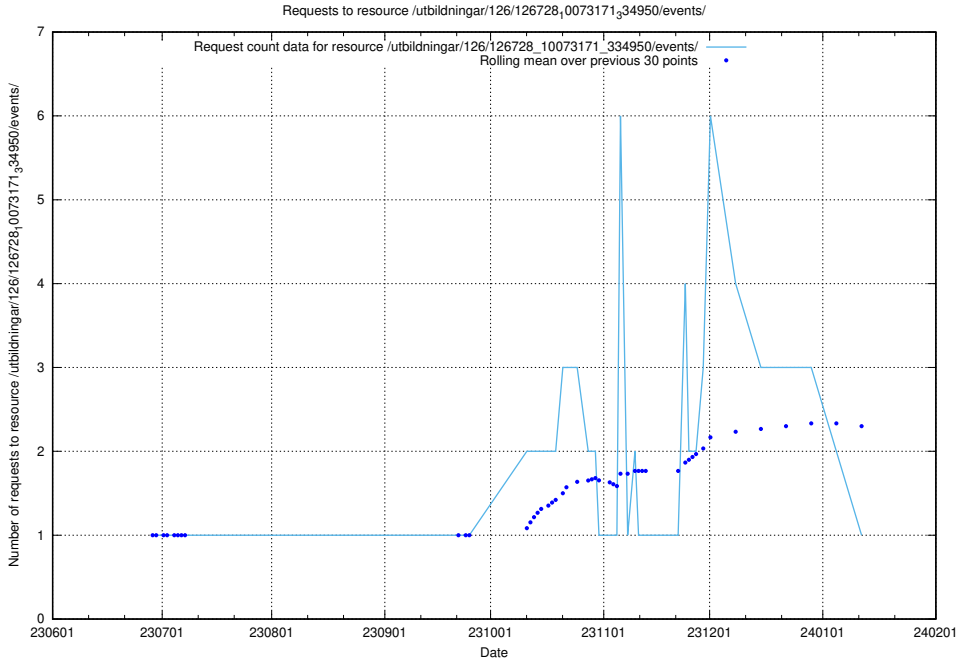

5.5878 Usage of /utbildningar/126/126728_10073171_334950/events/

Here, we count the number of requests to resource /utbildningar/126/126728_10073171_334950/events/