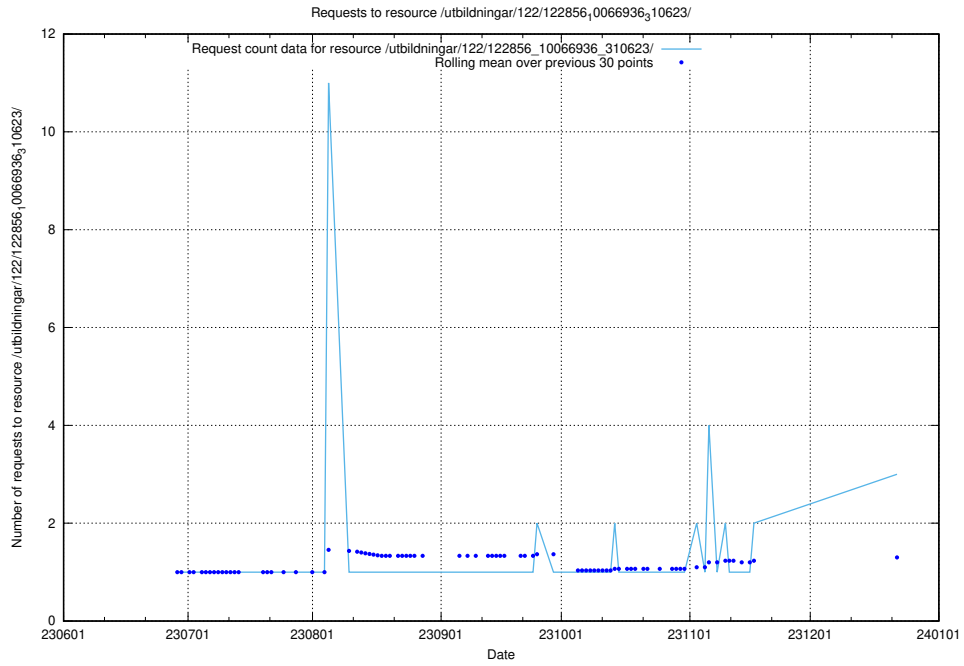

5.349 Usage of /utbildningar/122/122856_10066936_310623/

Here, we count the number of requests to resource /utbildningar/122/122856_10066936_310623/.