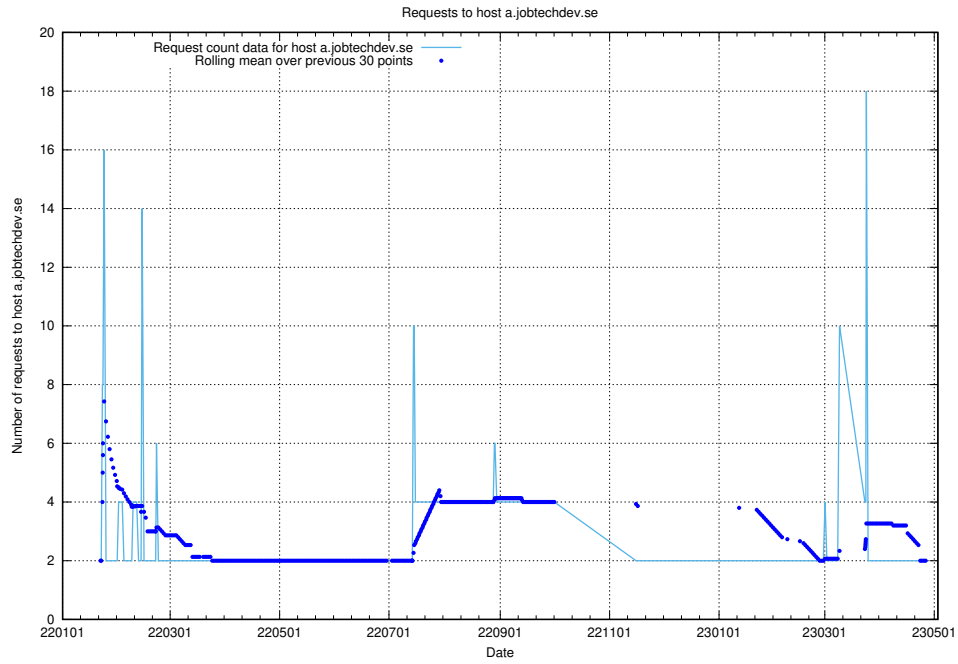

Here, we count the number of requests to host accounting.jobtechdev.se.

7.264 Usage of a.jobtechdev.se

Here, we count the number of requests to host a.jobtechdev.se.

7.265 Usage of game.jobtechdev.se

Here, we count the number of requests to host game.jobtechdev.se.