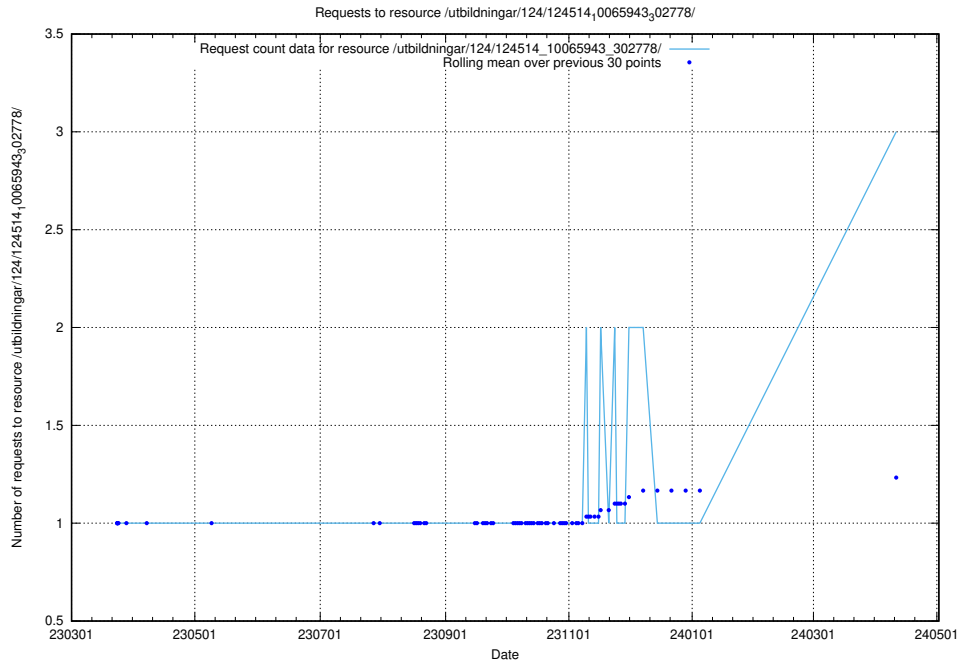

5.266 Usage of /utbildningar/124/124514_10065943_302778/

Here, we count the number of requests to resource /utbildningar/124/124514_10065943_302778/.