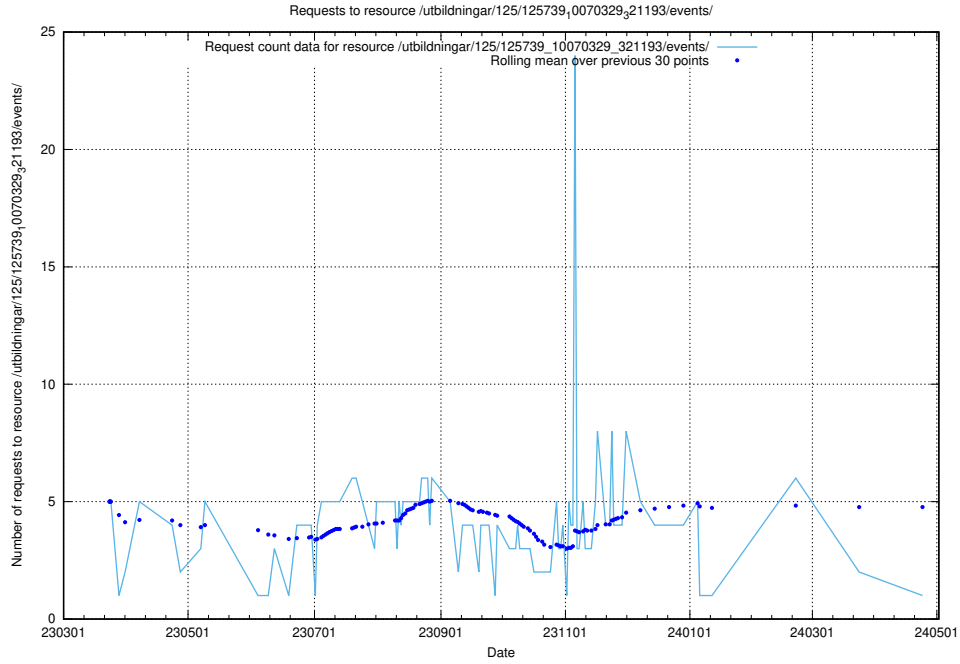

5.6677 Usage of /utbildningar/125/125739_10070329_321193/events/

Here, we count the number of requests to resource /utbildningar/125/125739_10070329_321193/events/