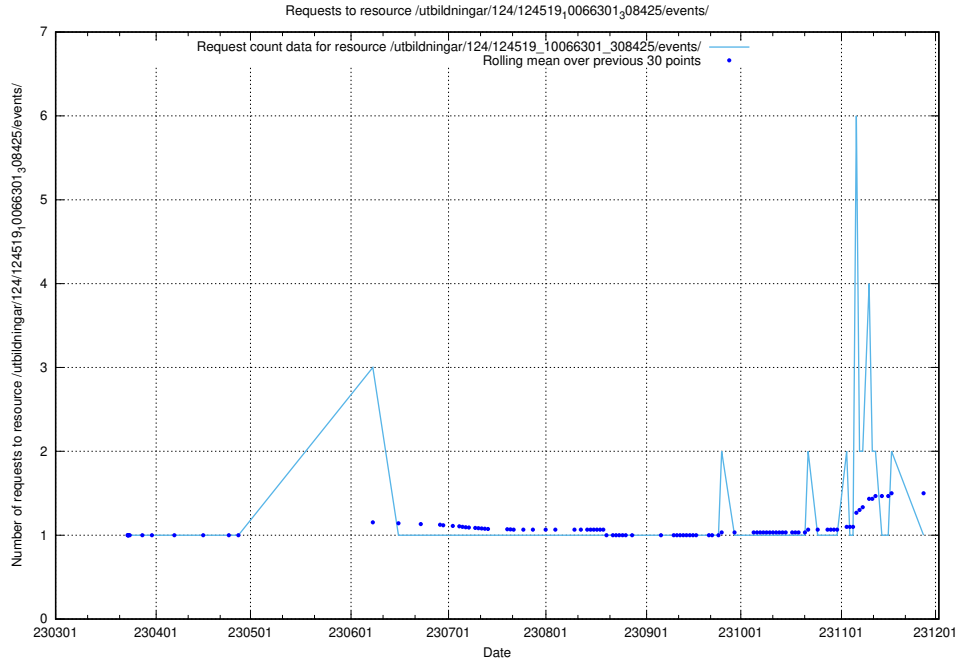

5.1607 Usage of /utbildningar/124/124519_10066301_308425/events/

Here, we count the number of requests to resource /utbildningar/124/124519_10066301_308425/events/

5.1608 Usage of /annonser/historiska/berikade/exempel/