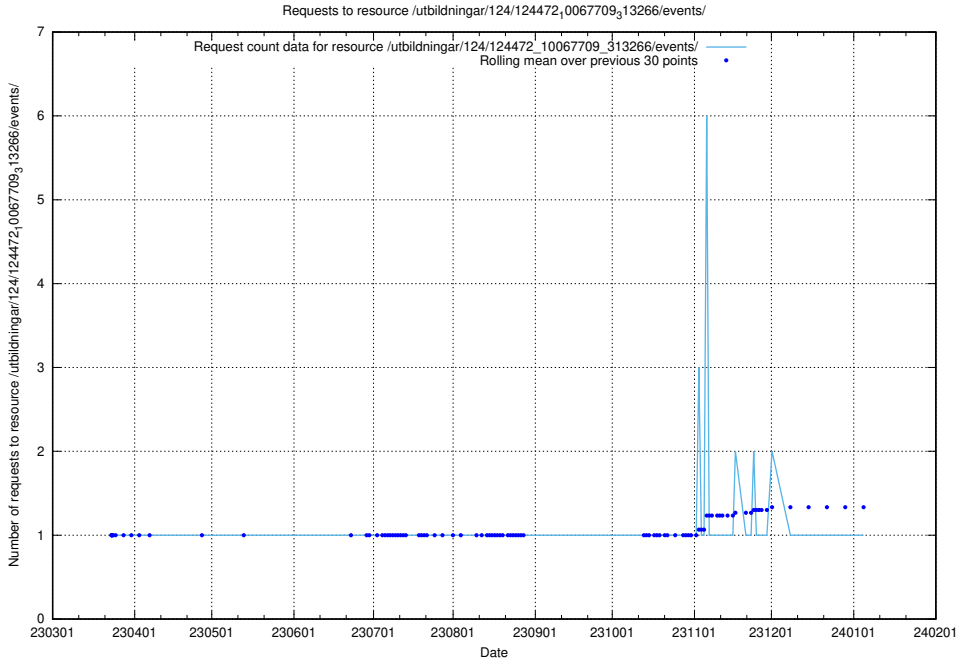

Here, we count the number of requests to resource /utbildningar/utb_emil/126/126911_10073569_336113/events/

5.3442 Usage of /utbildningar/124/124472_10067709_313266/events/

Here, we count the number of requests to resource /utbildningar/124/124472_10067709_313266/events/