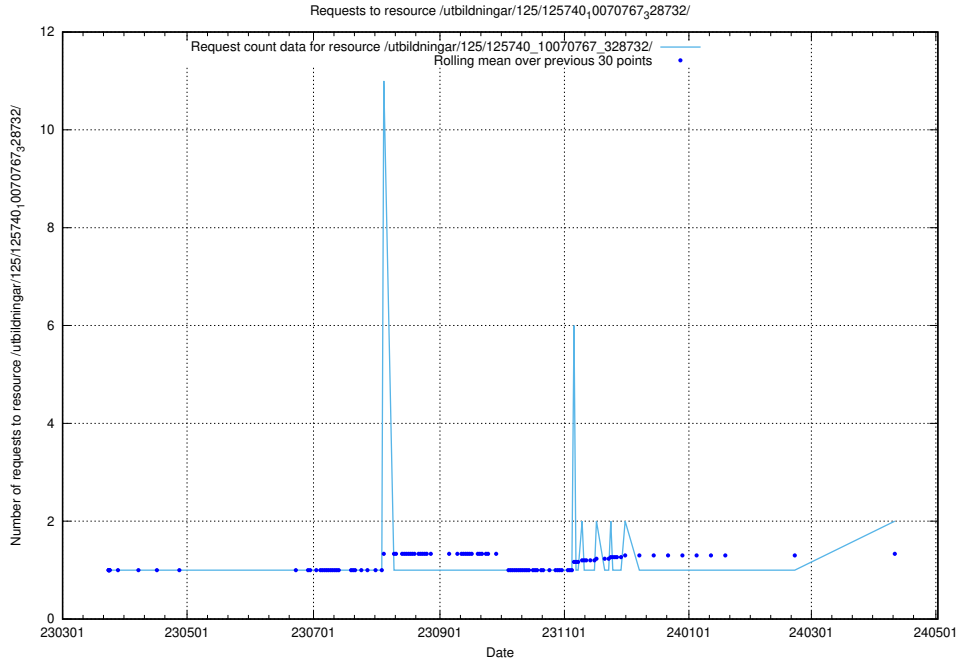

5.410 Usage of /utbildningar/125/125740_10070767_328732/

Here, we count the number of requests to resource /utbildningar/125/125740_10070767_328732/.