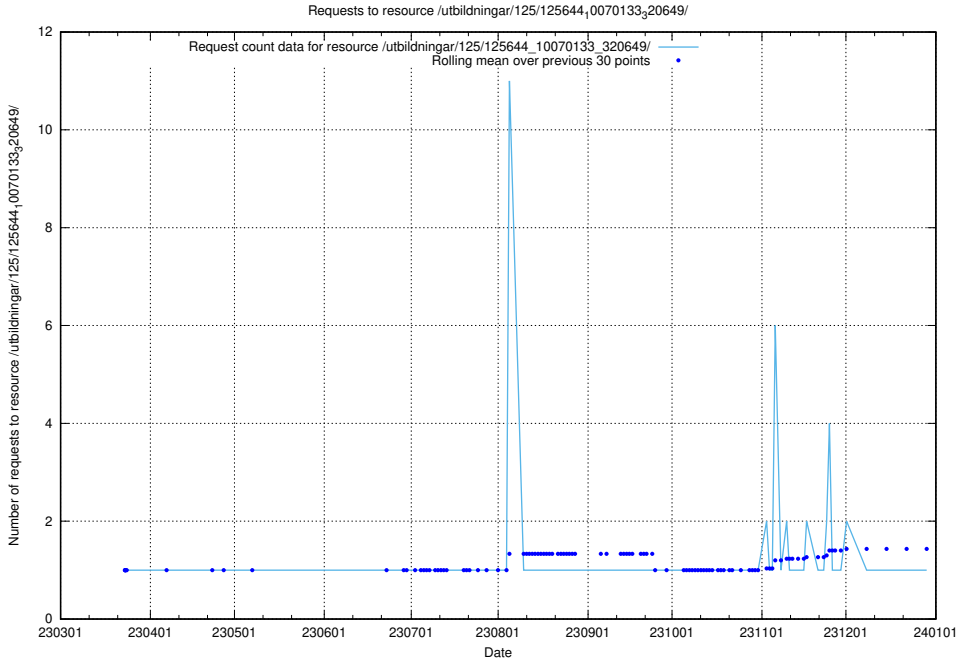

5.993 Usage of /utbildningar/125/125644_10070133_320649/

Here, we count the number of requests to resource /utbildningar/125/125644_10070133_320649/.