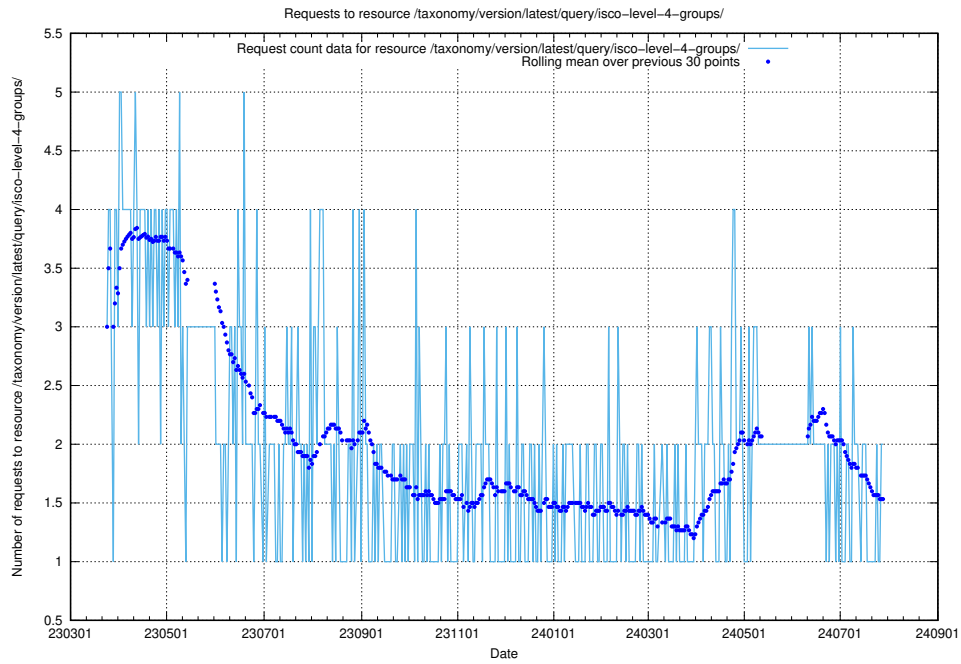

5.858 Usage of /taxonomy/version/latest/query/isco-level-4-groups/

Here, we count the number of requests to resource /taxonomy/version/latest/query/isco-level-4-groups/.