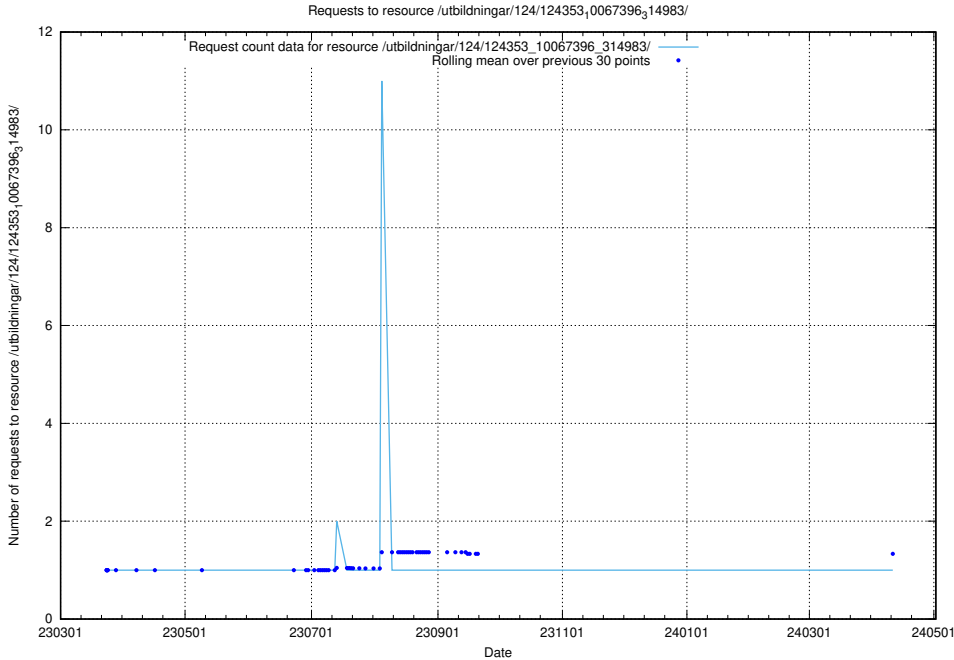

5.4328 Usage of /utbildningar/124/124353_10067396_314983/

Here, we count the number of requests to resource /utbildningar/124/124353_10067396_314983/.

5.4329 Usage of /taxonomy/version/4/query/all-concepts/