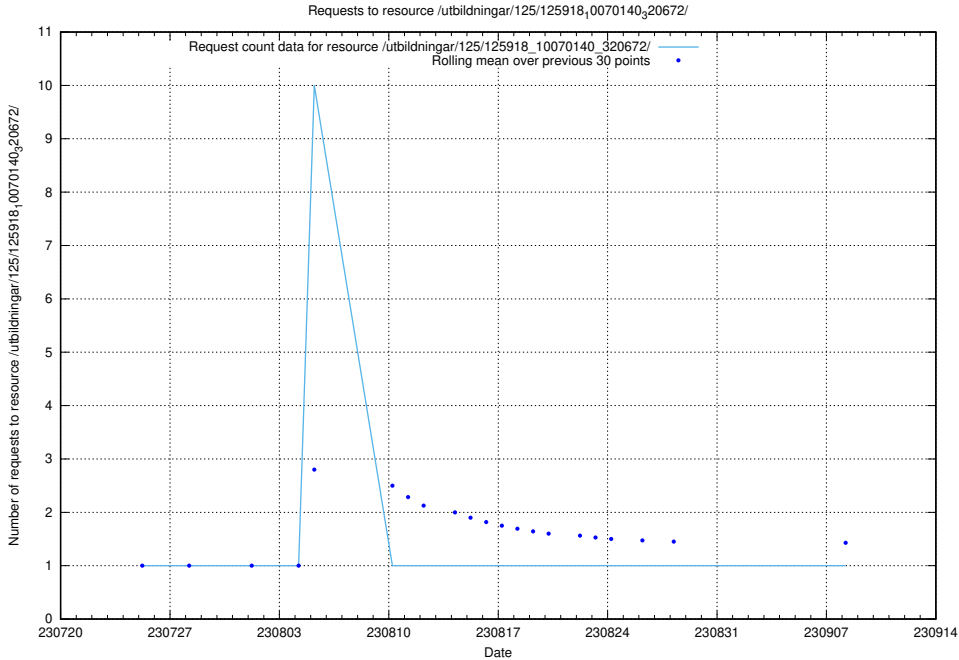

5.5363 Usage of /utbildningar/125/125918_10070140_320672/

Here, we count the number of requests to resource /utbildningar/125/125918_10070140_320672/.