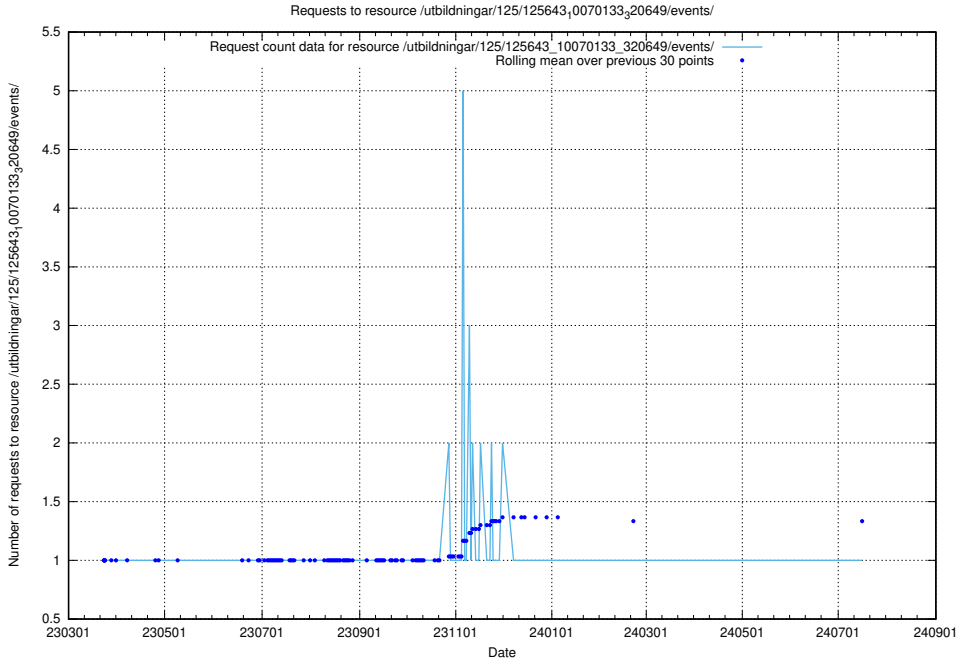

5.994 Usage of /utbildningar/125/125643_10070133_320649/events/

Here, we count the number of requests to resource /utbildningar/125/125643_10070133_320649/events/