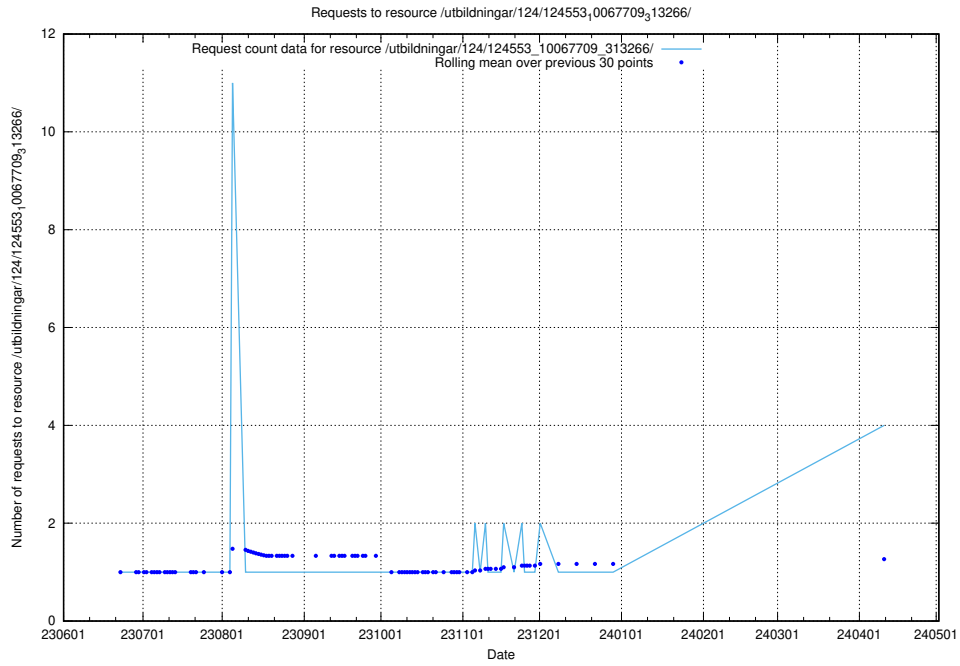

5.217 Usage of /utbildningar/124/124553_10067709_313266/

Here, we count the number of requests to resource /utbildningar/124/124553_10067709_313266/.