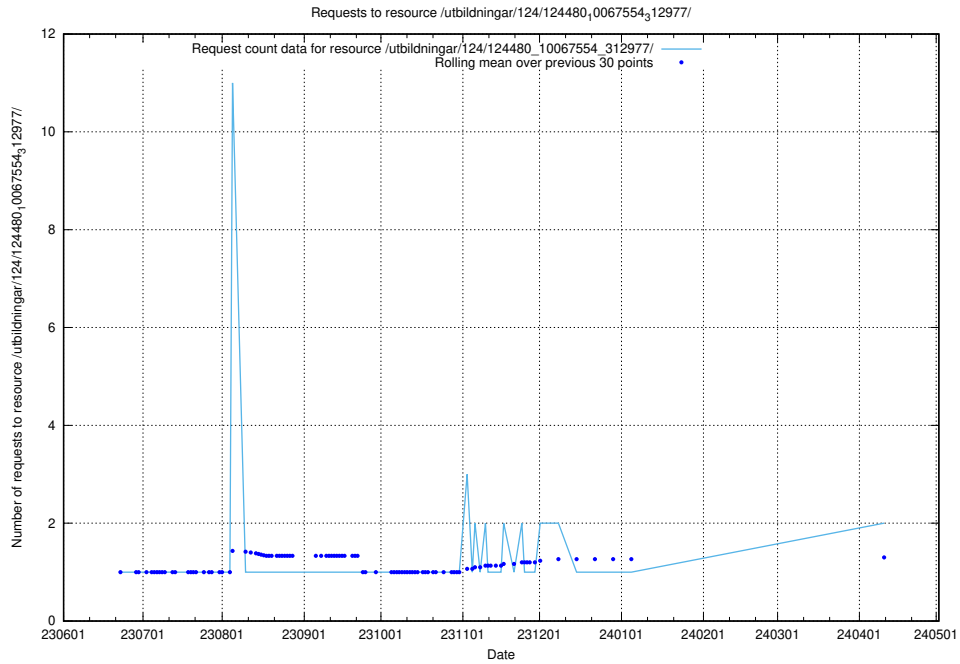

5.786 Usage of /utbildningar/124/124480_10067554_312977/

Here, we count the number of requests to resource /utbildningar/124/124480_10067554_312977/.