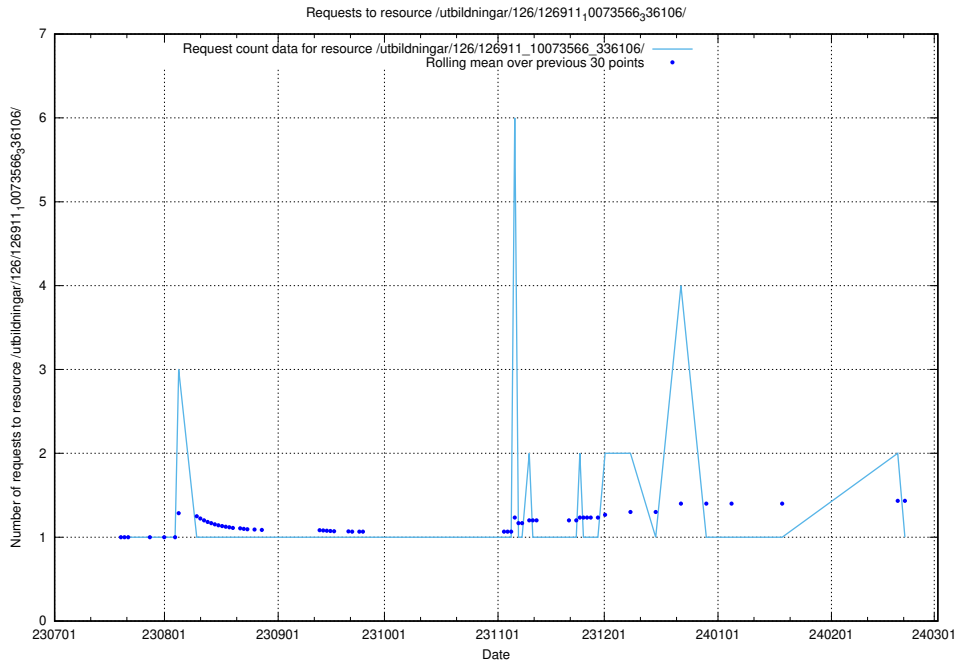

5.5405 Usage of /utbildningar/126/126911_10073566_336106/

Here, we count the number of requests to resource /utbildningar/126/126911_10073566_336106/.

5.5406 Usage of /utbildningar/125/125914_10070460_321835/events/