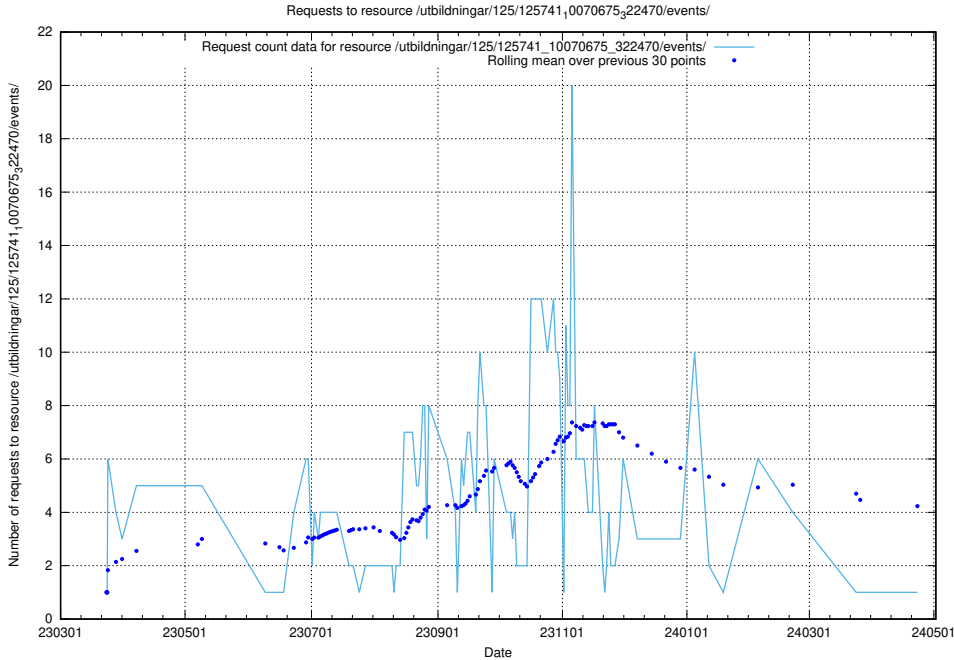

Here, we count the number of requests to resource /utbildningar/125/125741_10070679_322474/.

5.6912 Usage of /utbildningar/125/125741_10070675_322470/events/

Here, we count the number of requests to resource /utbildningar/125/125741_10070675_322470/events/