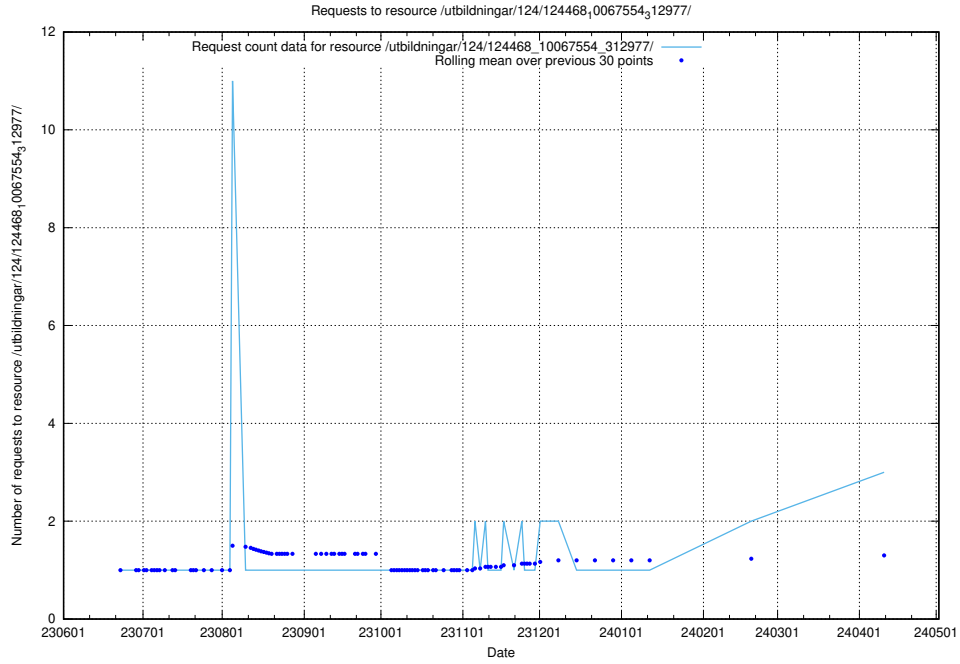

5.367 Usage of /utbildningar/124/124468_10067554_312977/

Here, we count the number of requests to resource /utbildningar/124/124468_10067554_312977/.