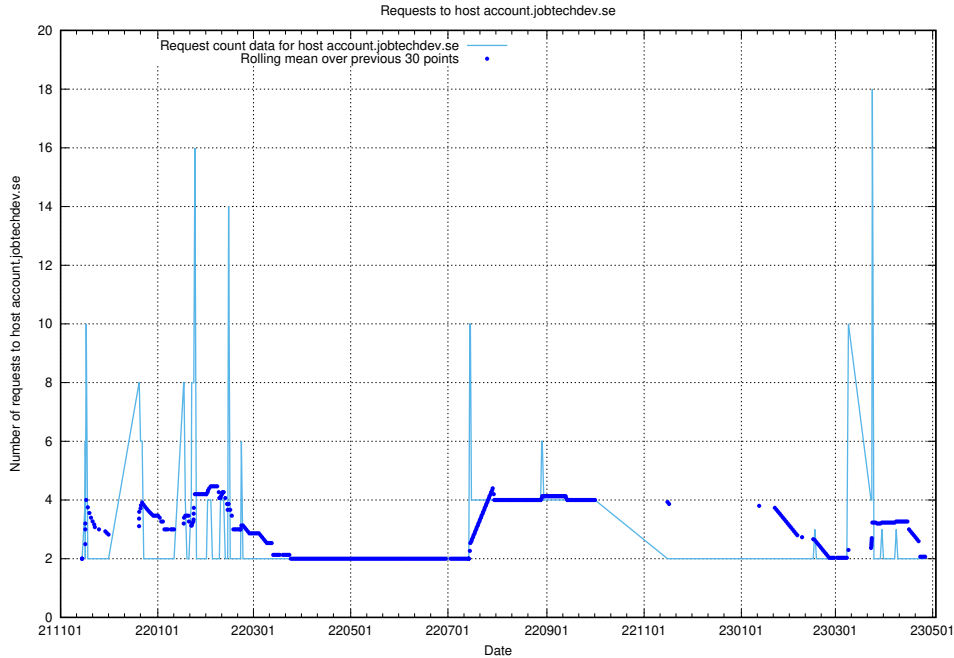

7.299 Usage of account.jobtechdev.se

Here, we count the number of requests to host account.jobtechdev.se.