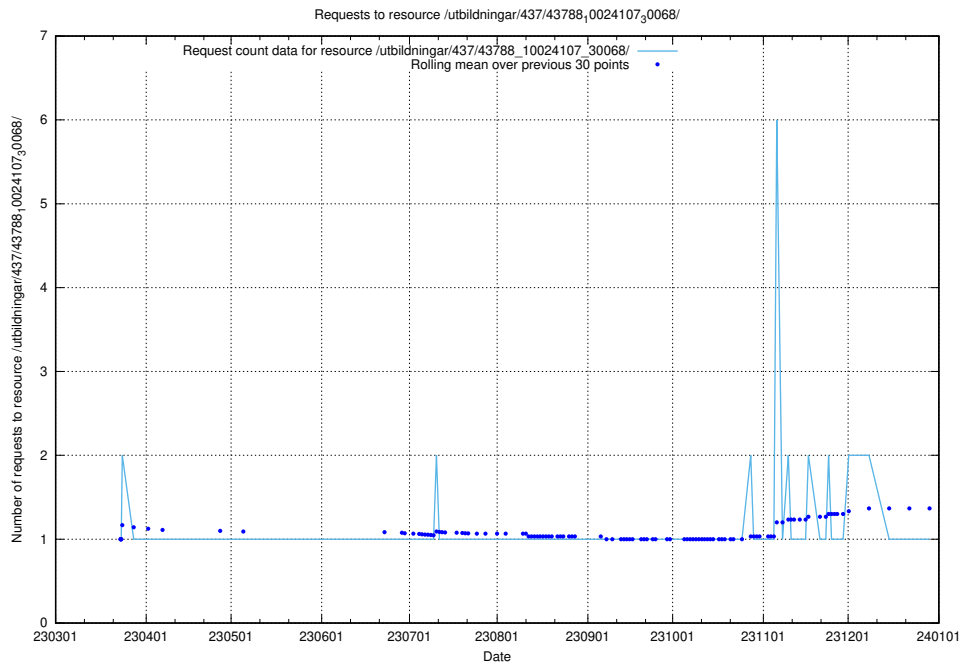

5.6791 Usage of /utbildningar/437/43788_10024107_30068/

Here, we count the number of requests to resource /utbildningar/437/43788_10024107_30068/.