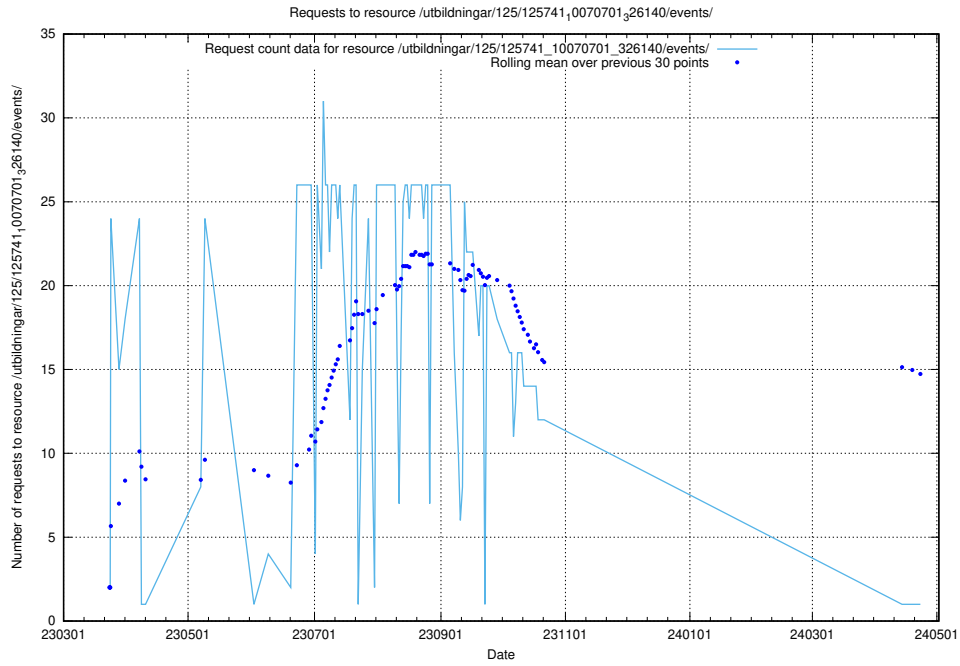

5.6701 Usage of /utbildningar/125/125741_10070701_326140/events/

Here, we count the number of requests to resource /utbildningar/125/125741_10070701_326140/events/