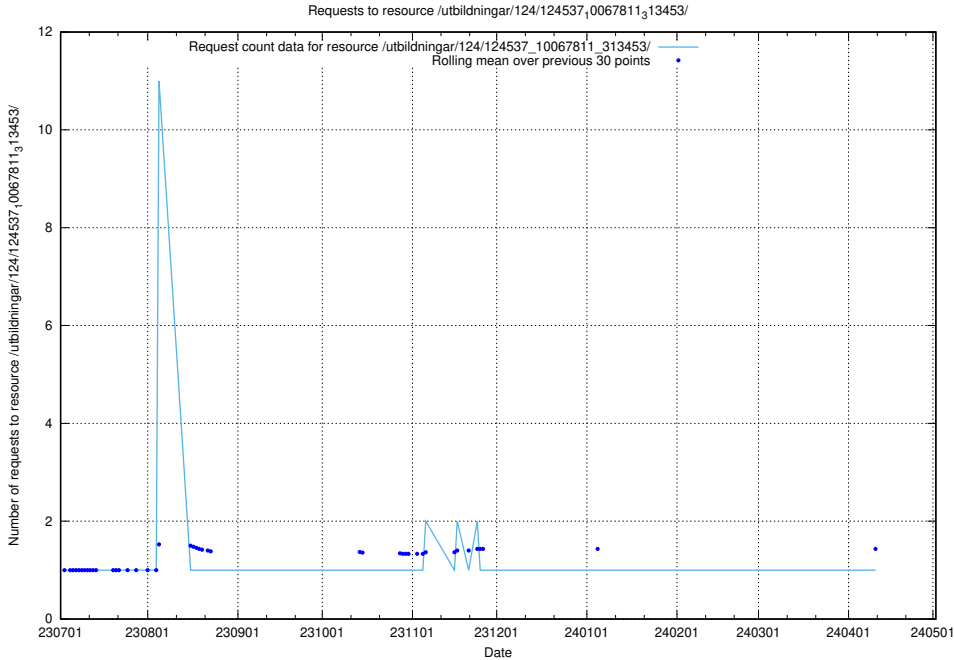

5.5800 Usage of /utbildningar/124/124537_10067811_313453/

Here, we count the number of requests to resource /utbildningar/124/124537_10067811_313453/.