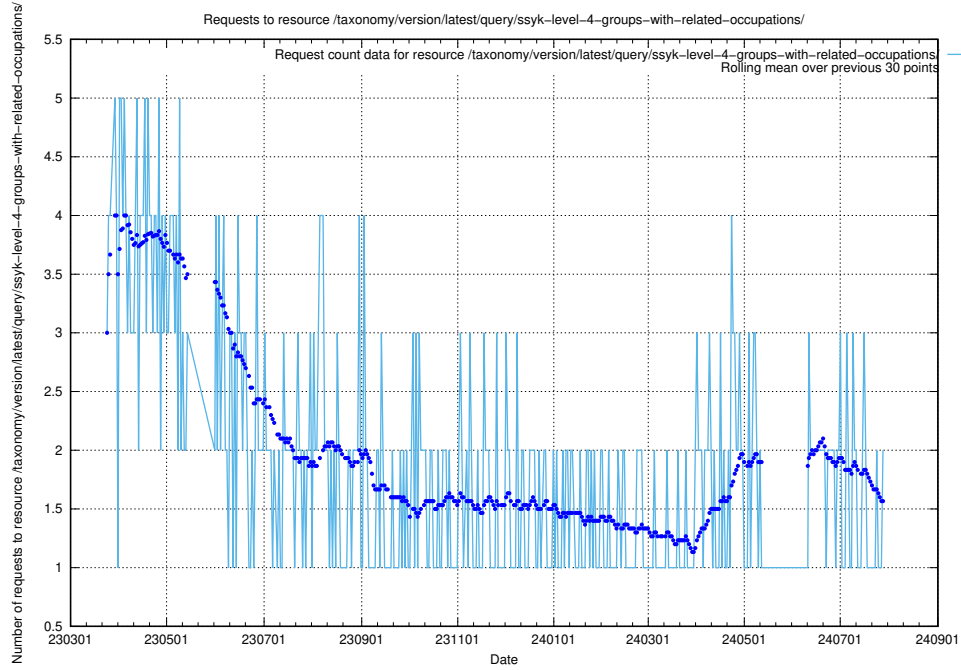

5.839 Usage of /taxonomy/version/latest/query/ssyk-level-4-groups-with-related-occupations/

Here, we count the number of requests to resource /taxonomy/version/latest/query/ssyk-level-4-groups-with-related-occupations/.