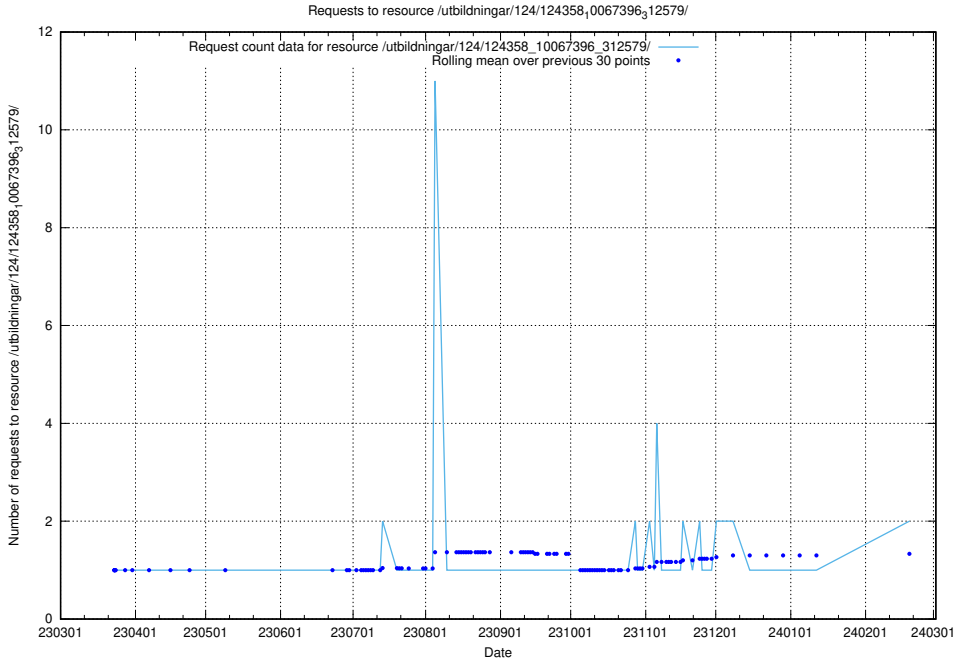

5.616 Usage of /utbildningar/124/124358_10067396_312579/

Here, we count the number of requests to resource /utbildningar/124/124358_10067396_312579/.