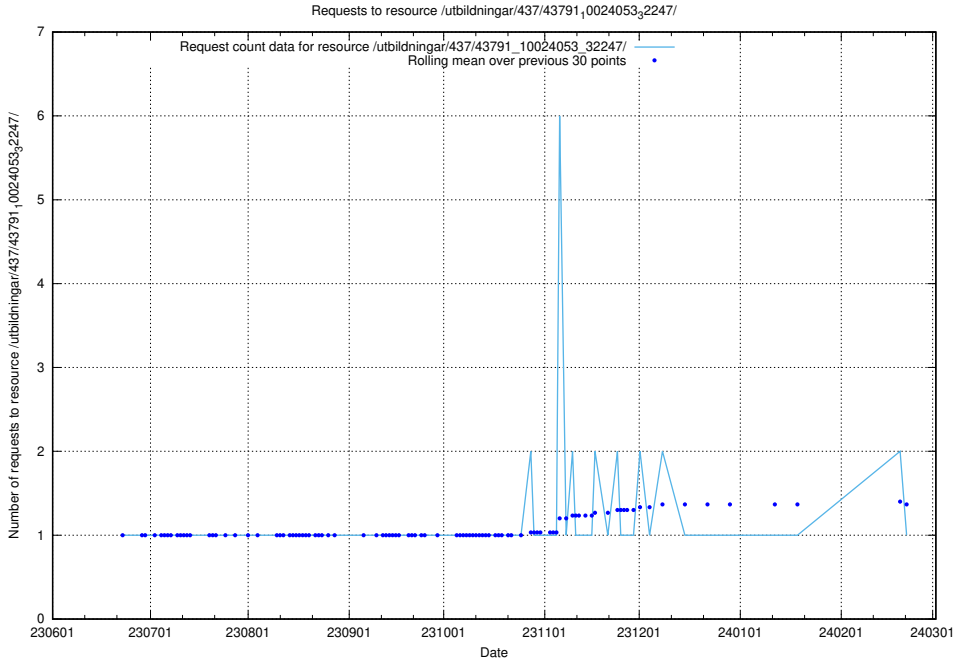

5.6002 Usage of /utbildningar/437/43791_10024053_32247/

Here, we count the number of requests to resource /utbildningar/437/43791_10024053_32247/.