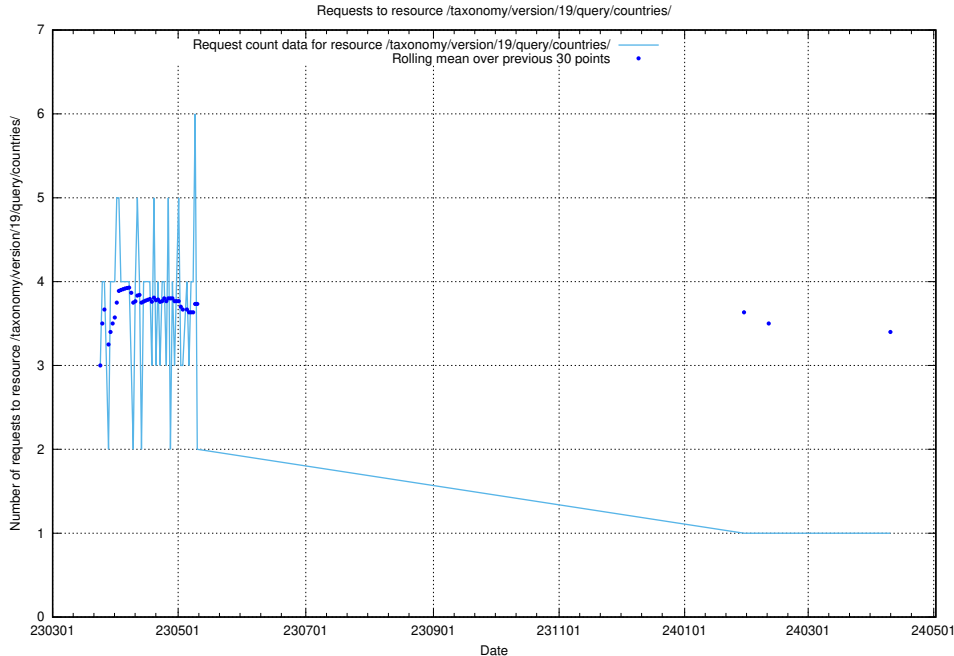

5.6574 Usage of /taxonomy/version/19/query/countries/

Here, we count the number of requests to resource /taxonomy/version/19/query/countries/.