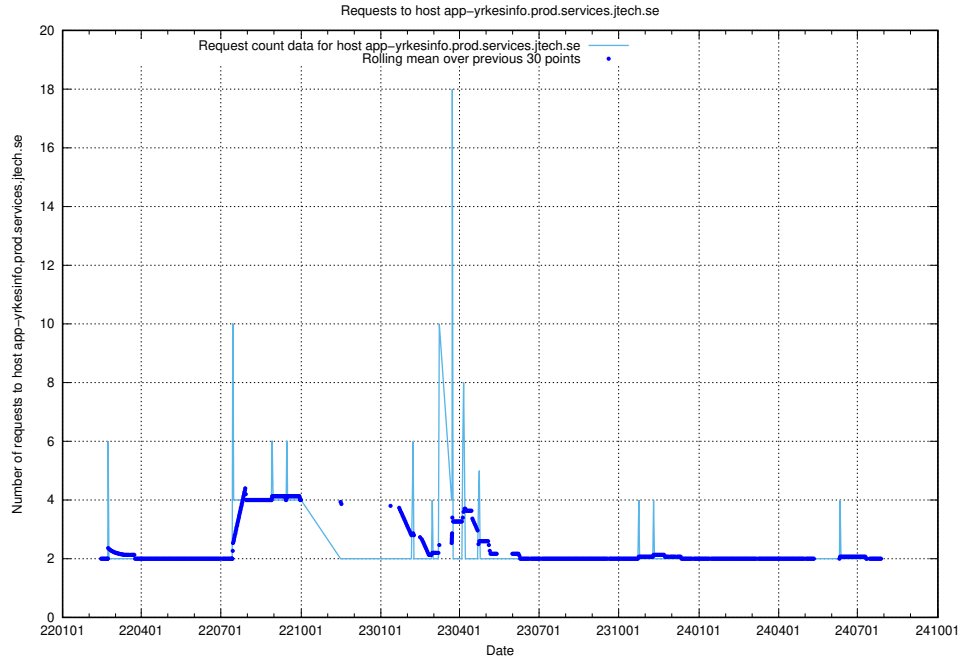

7.544 Usage of nisse.jobtechdev.se

Here, we count the number of requests to host nisse.jobtechdev.se.

7.545 Usage of app-yrkesinfo.prod.services.jtech.se

Here, we count the number of requests to host app-yrkesinfo.prod.services.jtech.se.