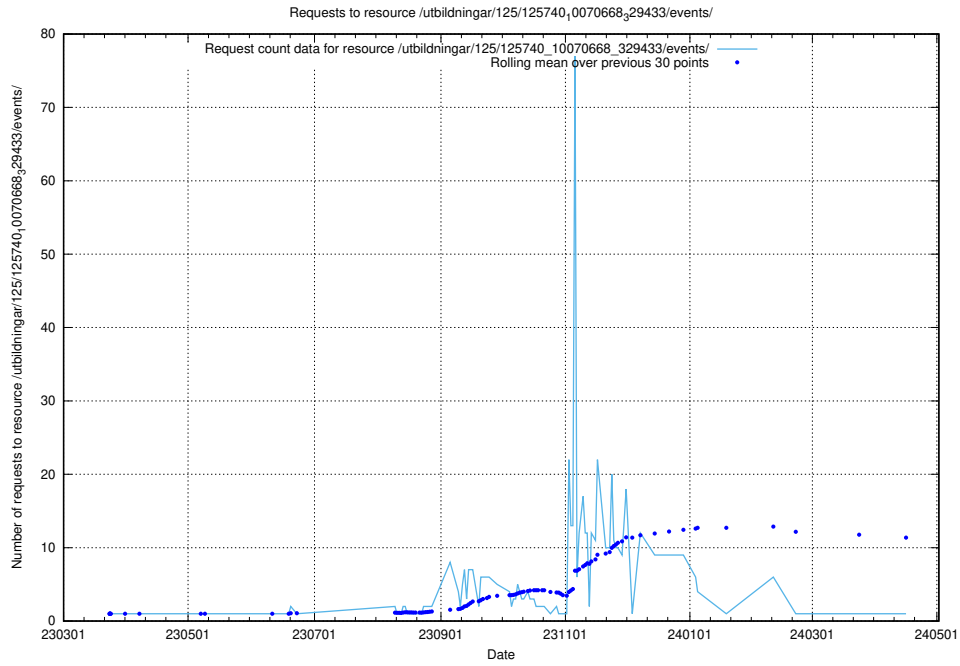

5.948 Usage of /utbildningar/125/125740_10070668_329433/events/

Here, we count the number of requests to resource /utbildningar/125/125740_10070668_329433/events/