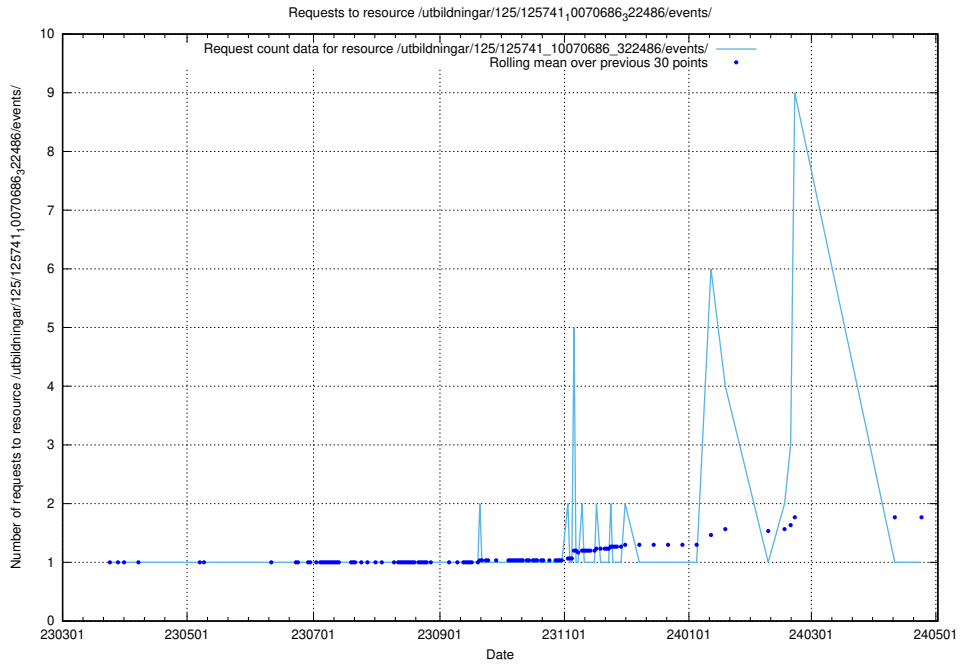

5.6654 Usage of /utbildningar/125/125741_10070686_322486/events/

Here, we count the number of requests to resource /utbildningar/125/125741_10070686_322486/events/