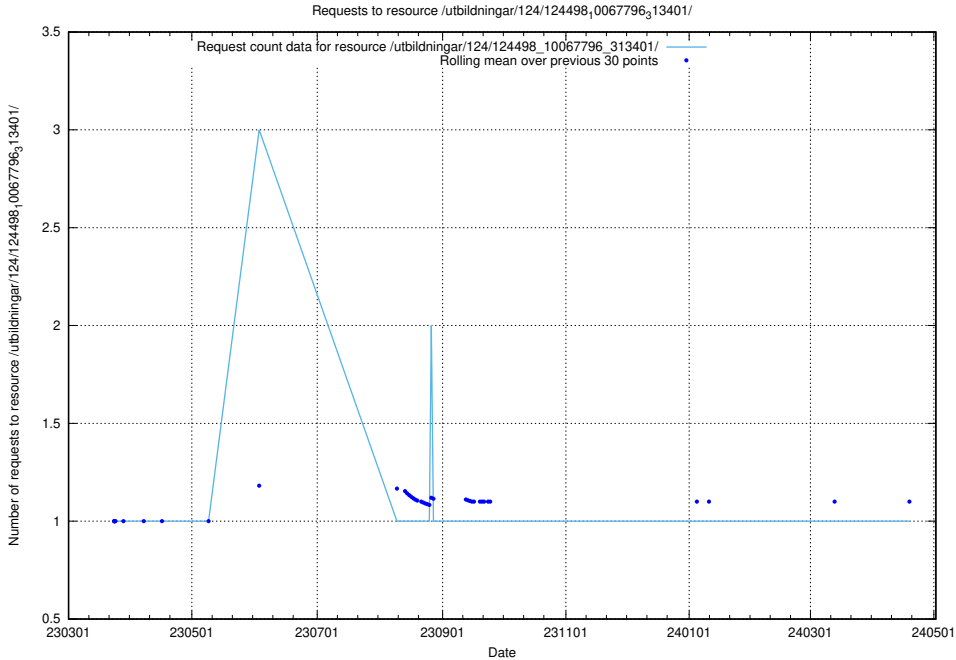

5.3083 Usage of /utbildningar/124/124498_10067796_313401/

Here, we count the number of requests to resource /utbildningar/124/124498_10067796_313401/.