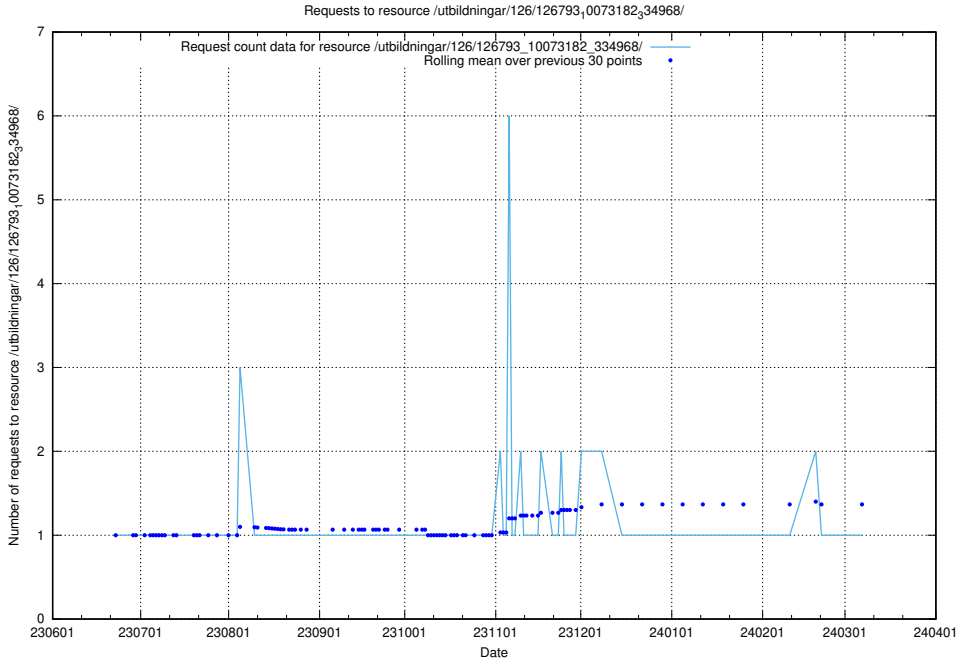

5.6019 Usage of /utbildningar/126/126793_10073182_334968/

Here, we count the number of requests to resource /utbildningar/126/126793_10073182_334968/.