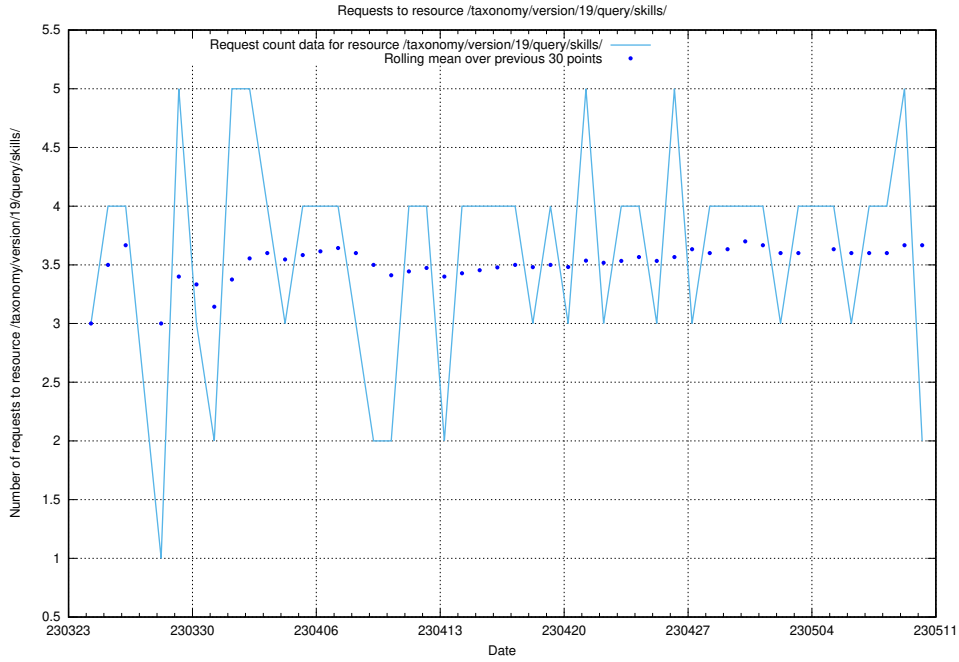

5.870 Usage of /taxonomy/version/19/query/skills/

Here, we count the number of requests to resource /taxonomy/version/19/query/skills/.