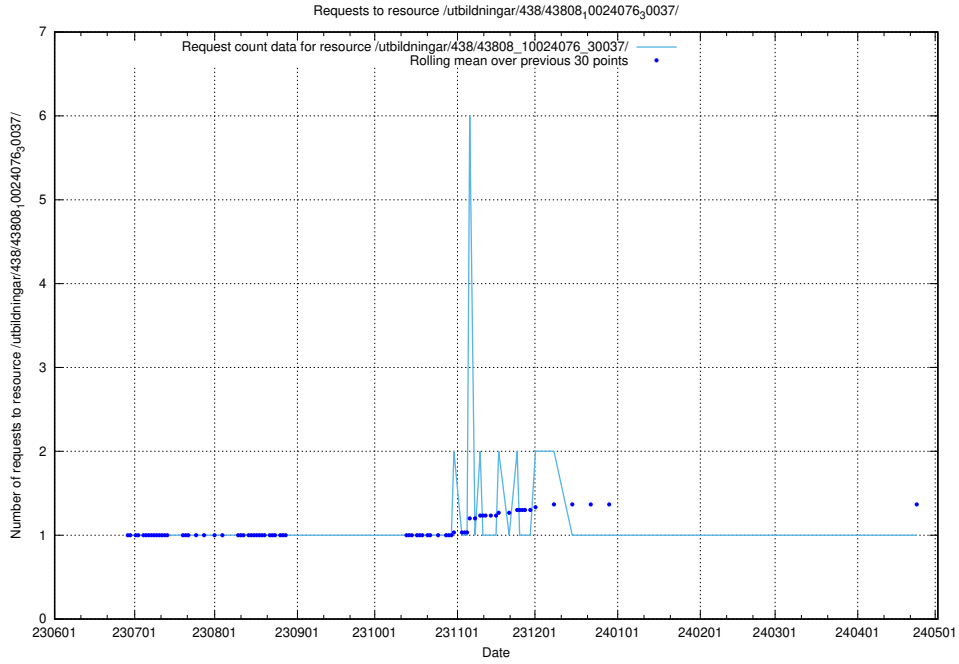

5.5858 Usage of /utbildningar/438/43808_10024076_30037/

Here, we count the number of requests to resource /utbildningar/438/43808_10024076_30037/.