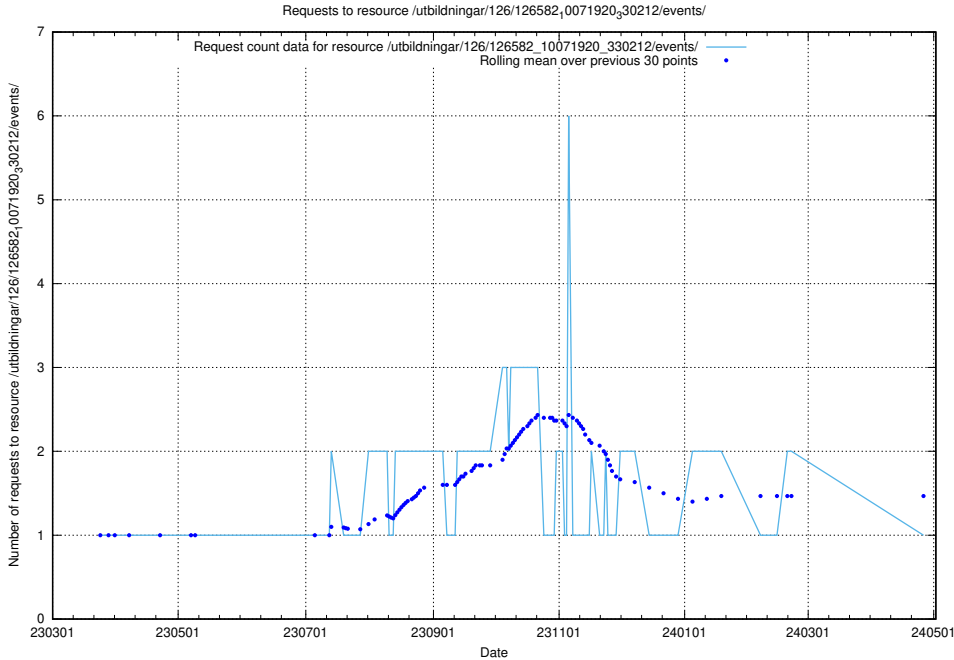

5.6628 Usage of /utbildningar/126/126582_10071920_330212/events/

Here, we count the number of requests to resource /utbildningar/126/126582_10071920_330212/events/