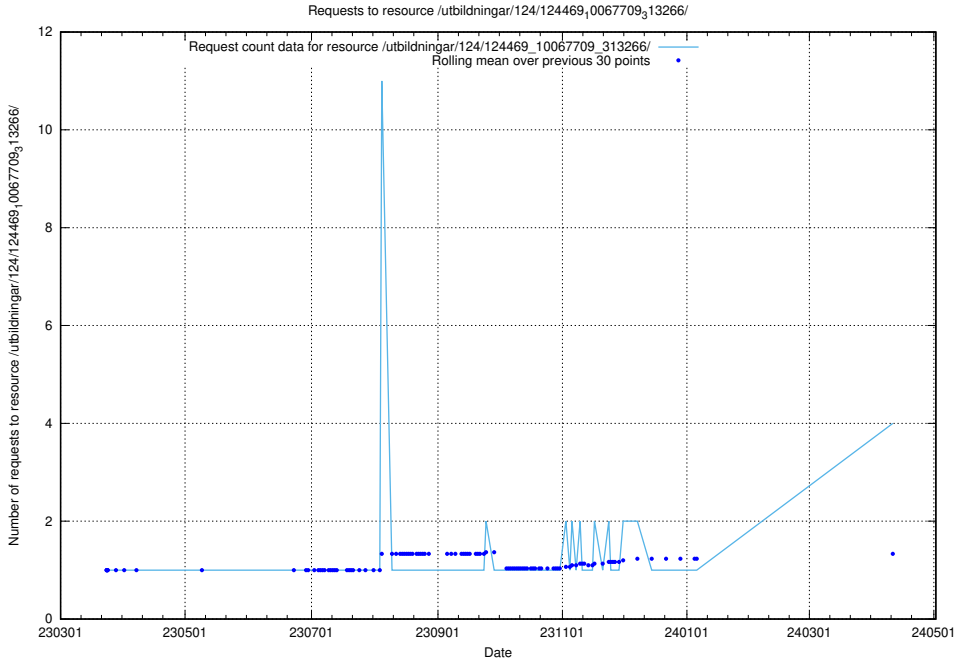

5.182 Usage of /utbildningar/124/124469_10067709_313266/

Here, we count the number of requests to resource /utbildningar/124/124469_10067709_313266/.