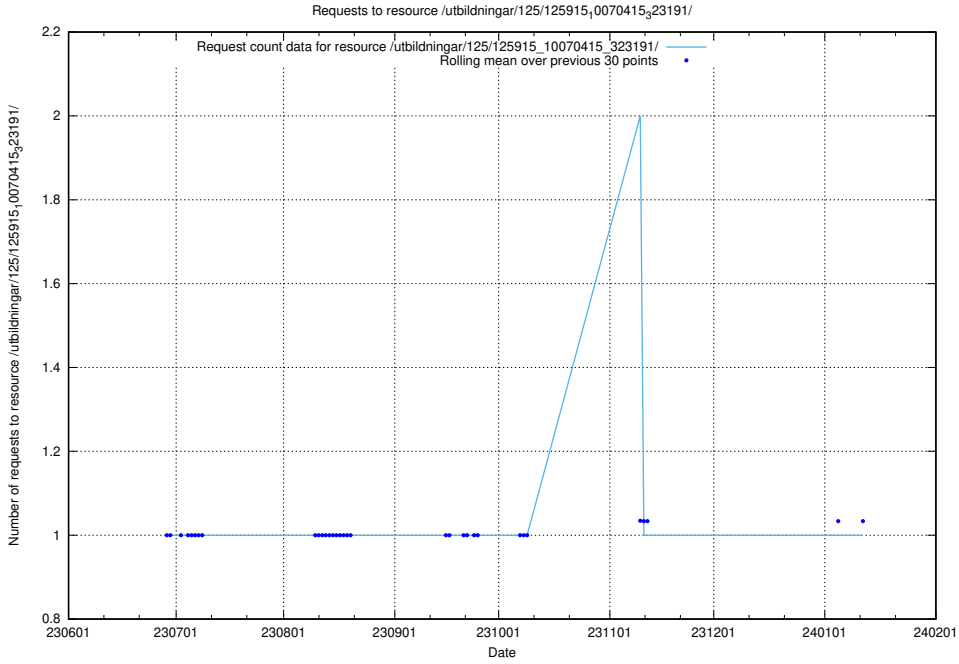

5.5895 Usage of /utbildningar/125/125915_10070415_323191/

Here, we count the number of requests to resource /utbildningar/125/125915_10070415_323191/.