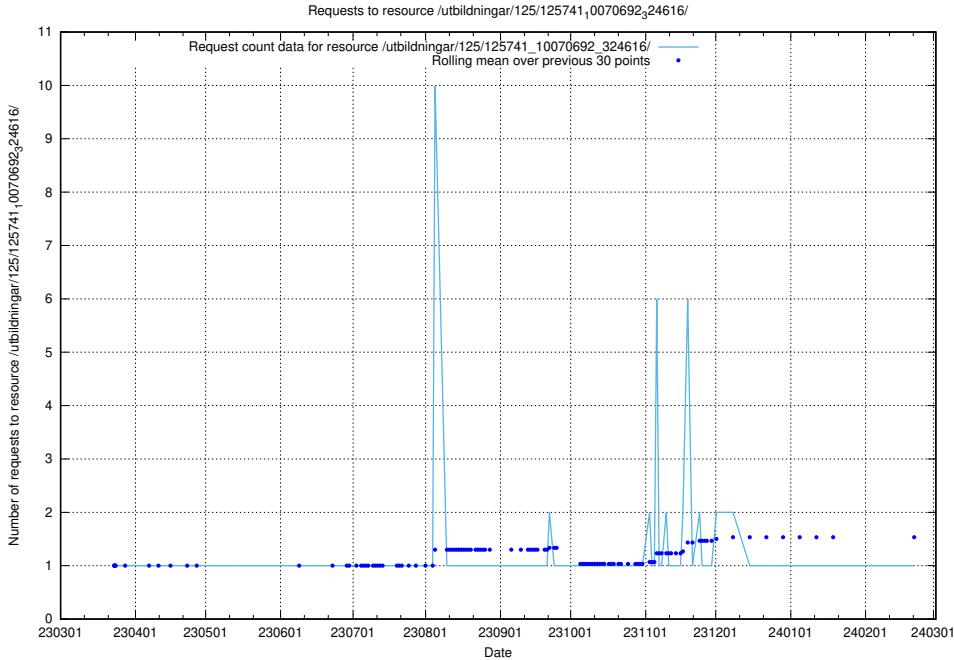

5.6898 Usage of /utbildningar/125/125741_10070692_324616/

Here, we count the number of requests to resource /utbildningar/125/125741_10070692_324616/.