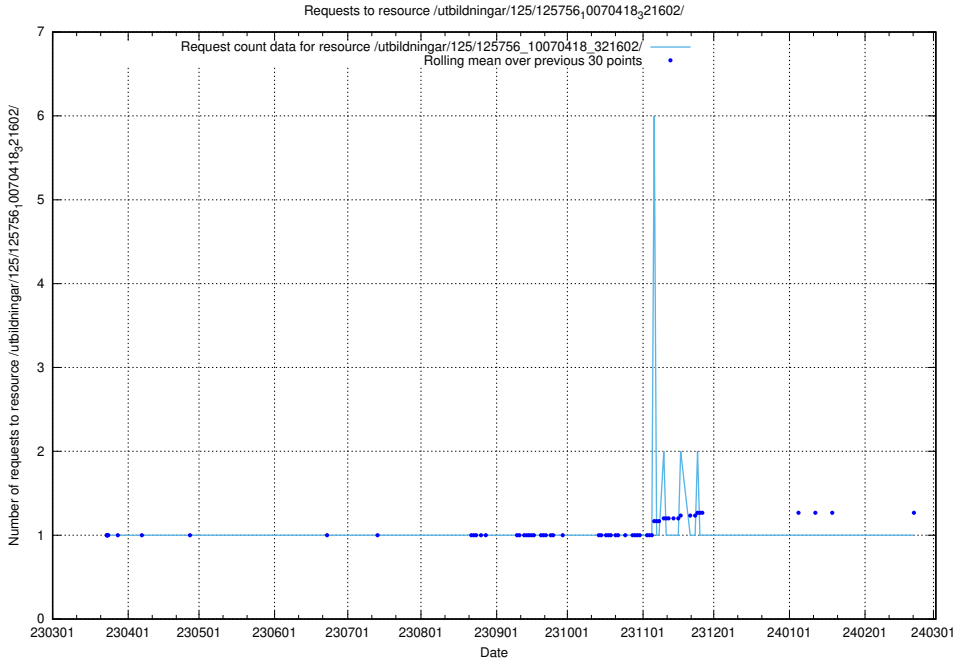

5.6883 Usage of /utbildningar/125/125756_10070418_321602/

Here, we count the number of requests to resource /utbildningar/125/125756_10070418_321602/.