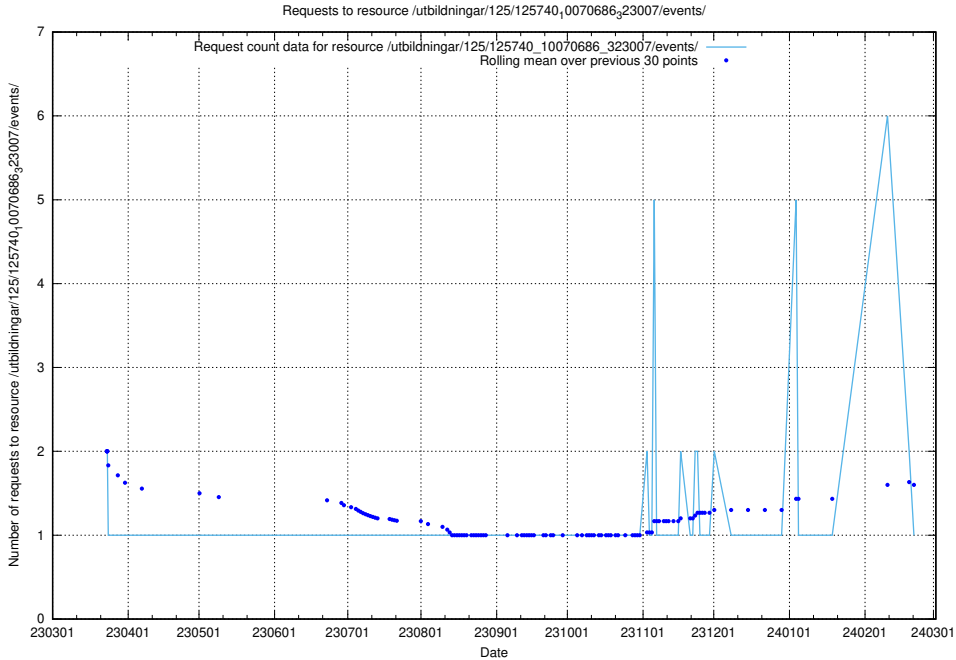

5.6705 Usage of /utbildningar/125/125740_10070686_323007/events/

Here, we count the number of requests to resource /utbildningar/125/125740_10070686_323007/events/