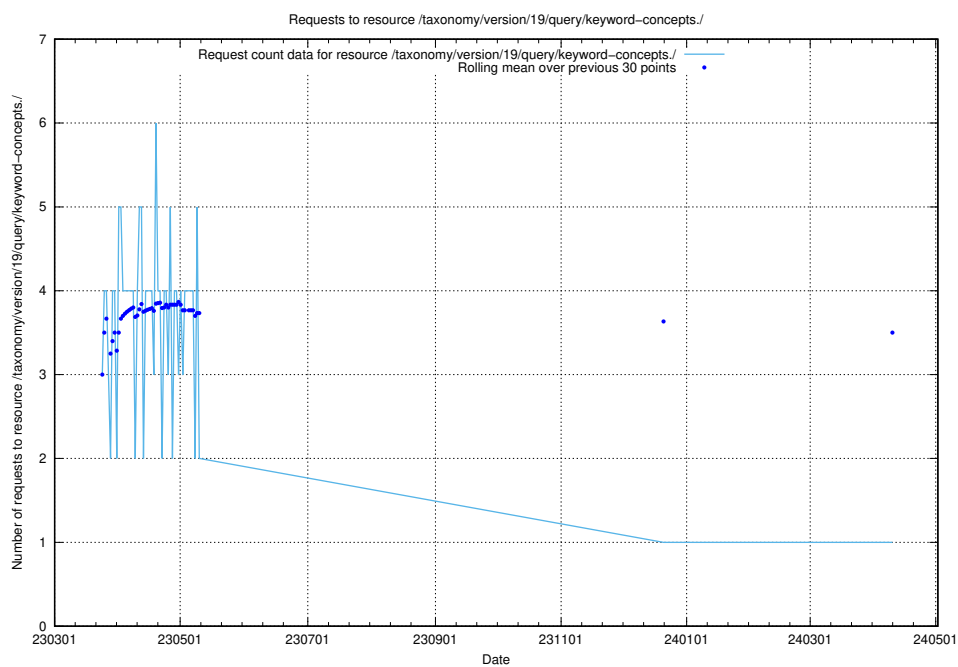

Here, we count the number of requests to resource /taxonomy/version/19/query/keyword-concepts./.

5.6567 Usage of /taxonomy/version/19/query/keyword-concepts-with-relations/

Here, we count the number of requests to resource /taxonomy/version/19/query/keyword-concepts-with-relations/.