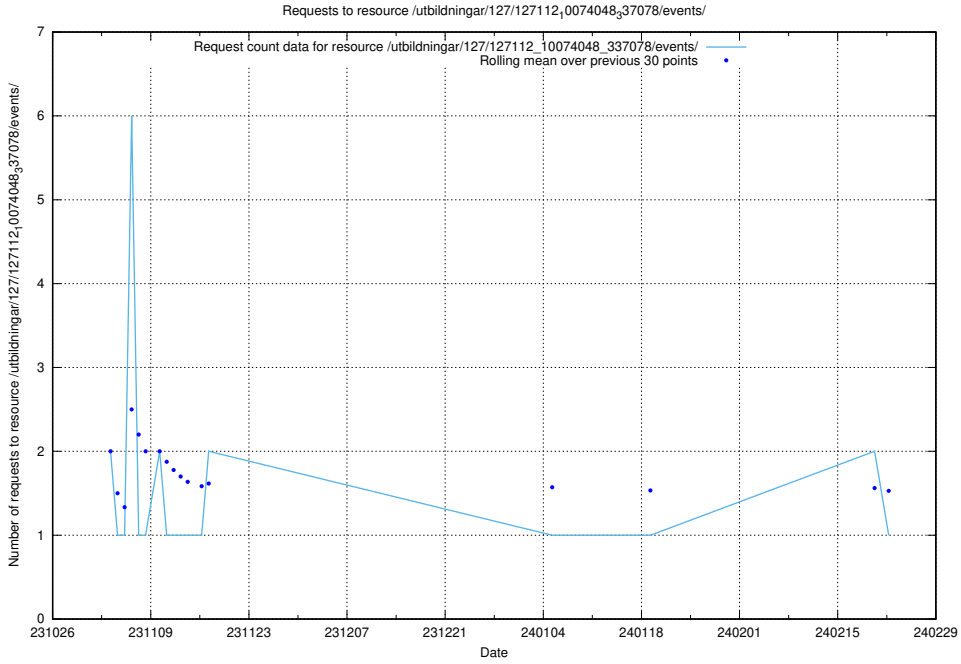

5.4551 Usage of /utbildningar/127/127112_10074048_337078/events/

Here, we count the number of requests to resource /utbildningar/127/127112_10074048_337078/events/