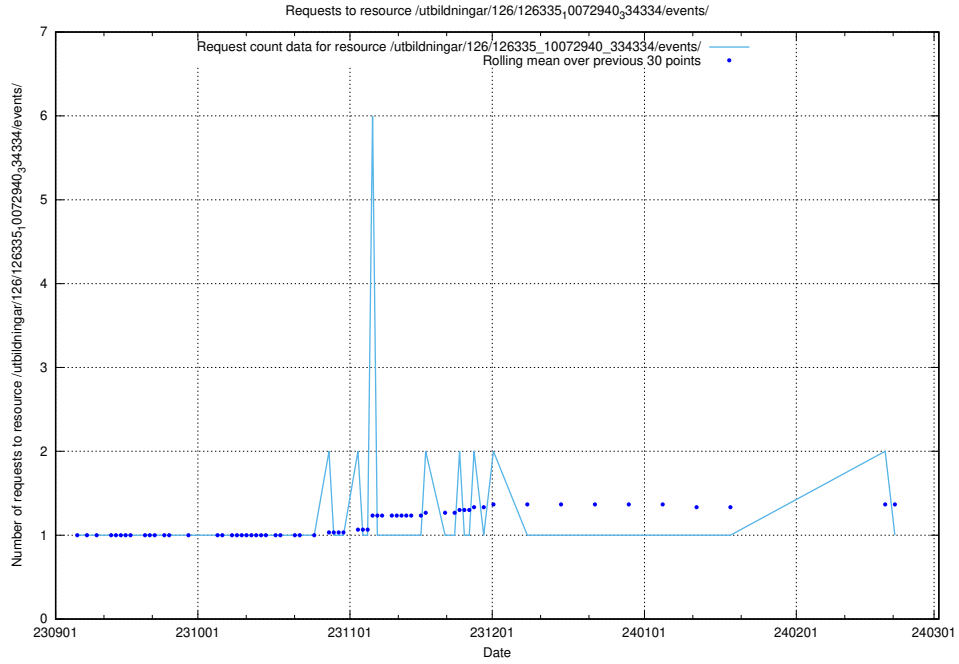

5.5075 Usage of /utbildningar/126/126335_10072940_334334/events/

Here, we count the number of requests to resource /utbildningar/126/126335_10072940_334334/events/

5.5076 Usage of /utbildningar/126/126254_10071523_327171/events/