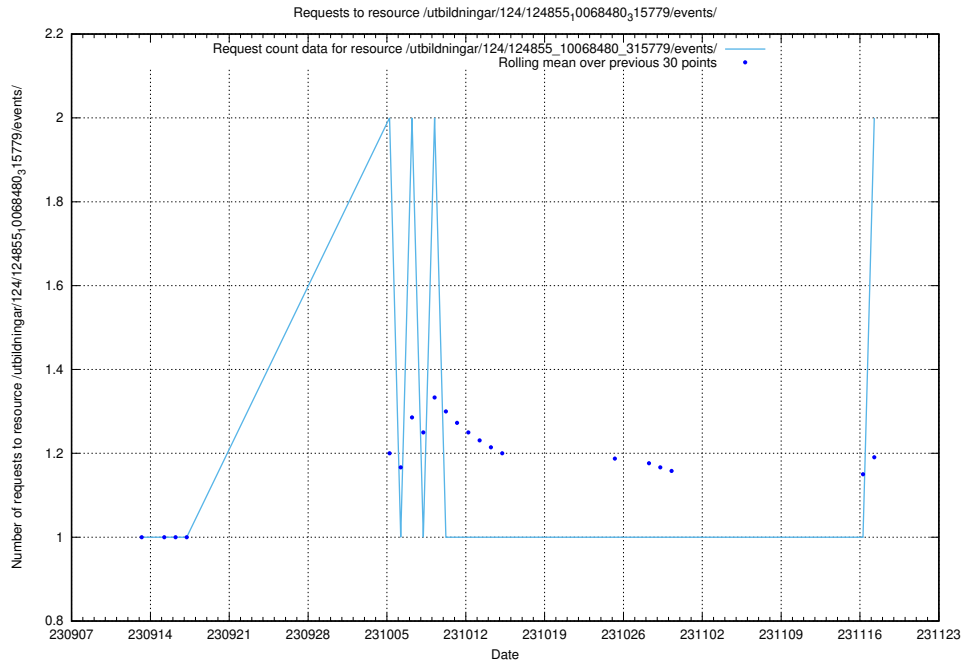

5.682 Usage of /utbildningar/124/124855_10068480_315779/events/

Here, we count the number of requests to resource /utbildningar/124/124855_10068480_315779/events/