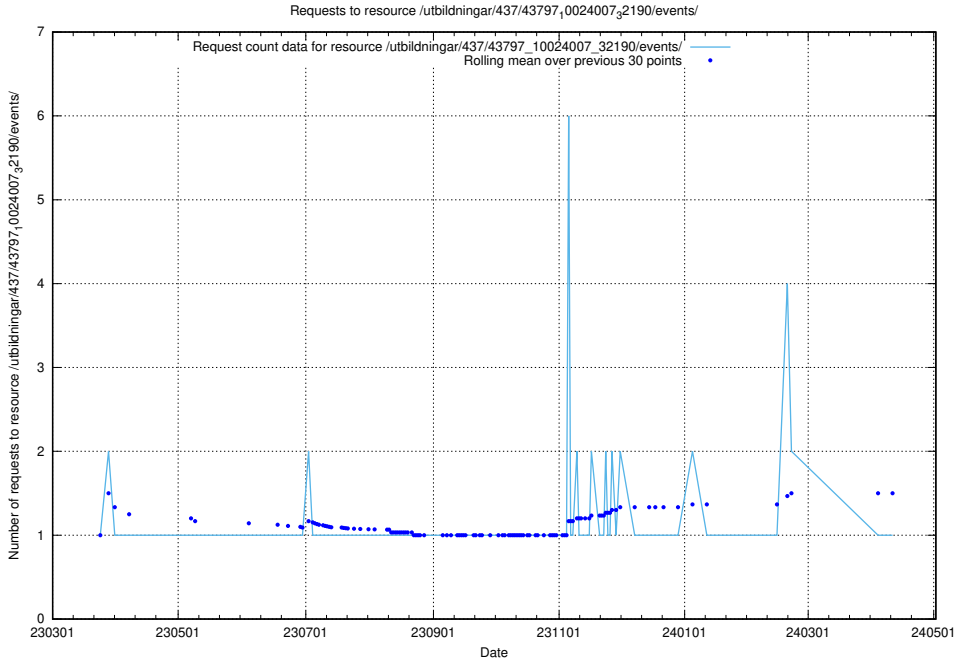

5.6603 Usage of /utbildningar/437/43797_10024007_32190/events/

Here, we count the number of requests to resource /utbildningar/437/43797_10024007_32190/events/.