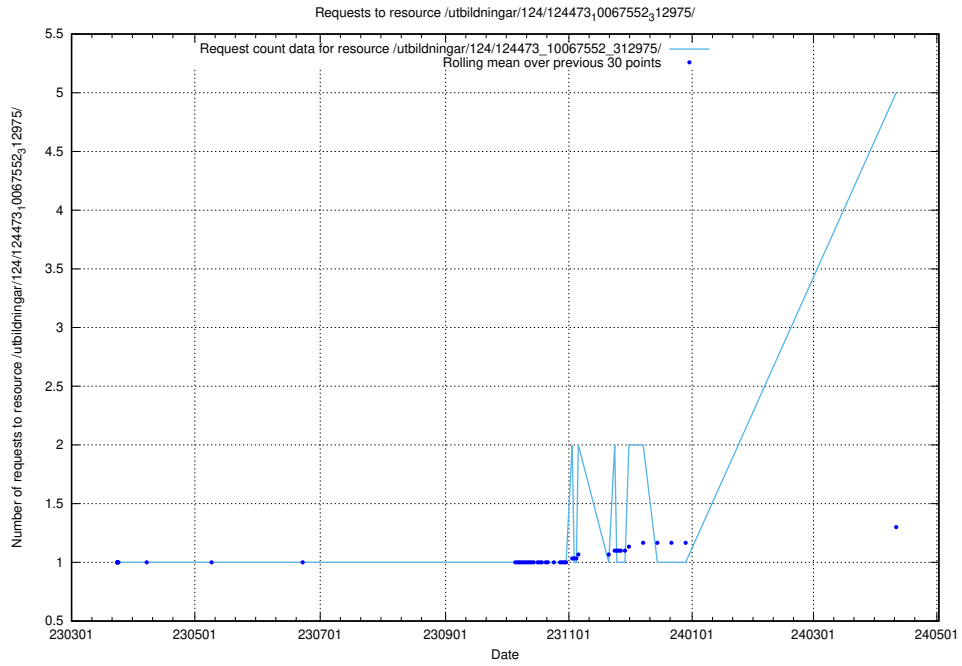

5.123 Usage of /utbildningar/124/124473_10067552_312975/

Here, we count the number of requests to resource /utbildningar/124/124473_10067552_312975/.