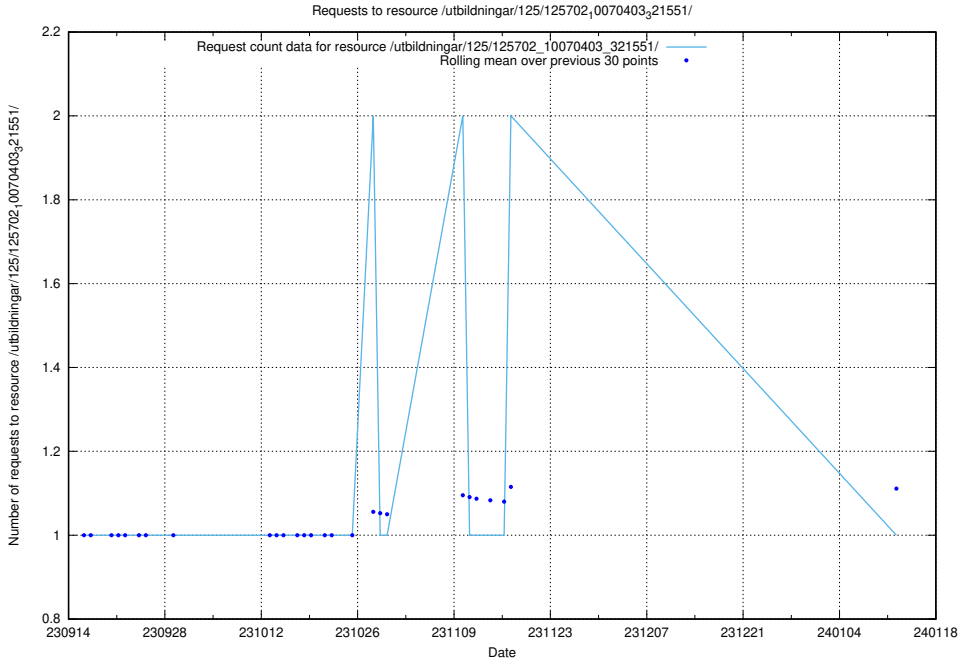

5.4963 Usage of /utbildningar/125/125702_10070403_321551/

Here, we count the number of requests to resource /utbildningar/125/125702_10070403_321551/.