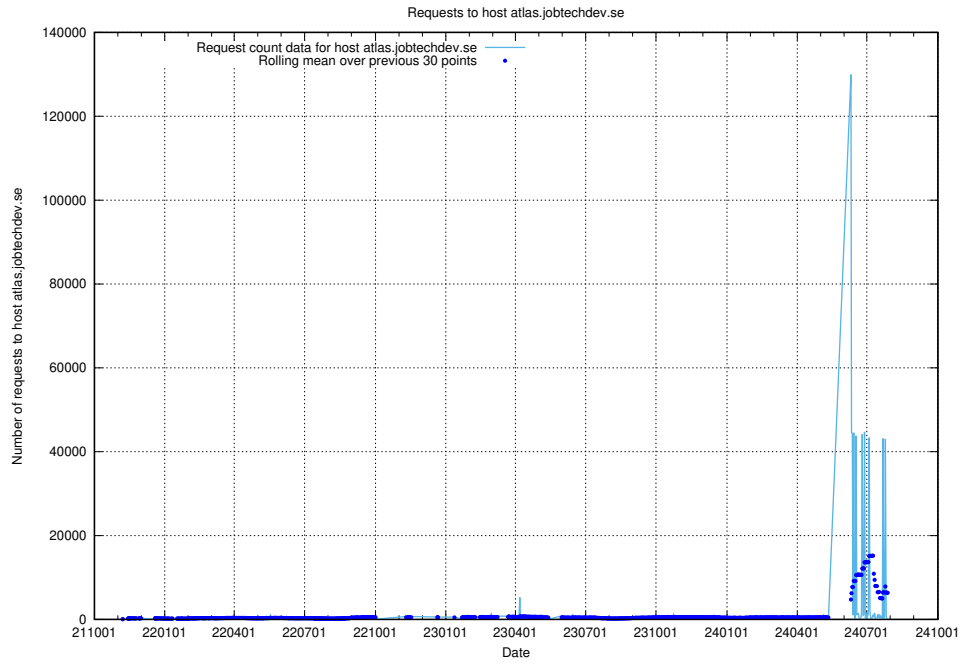

7.23 Usage of atlas.jobtechdev.se

Here, we count the number of requests to host atlas.jobtechdev.se.