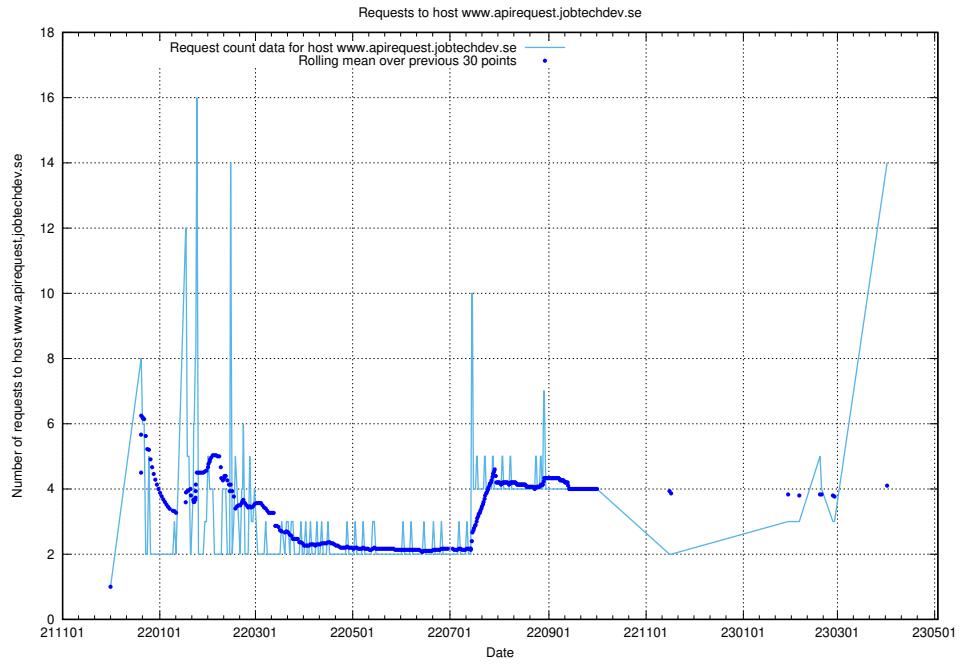

7.47 Usage of `www.apirequest.jobtechdev.se`

Here, we count the number of requests to host `www.apirequest.jobtechdev.se`.