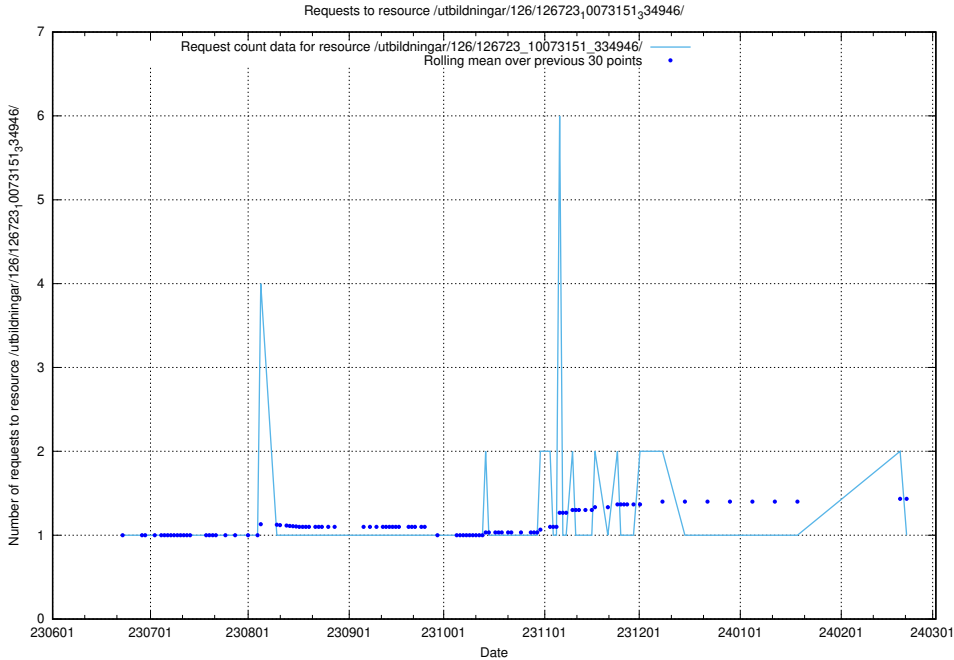

5.6034 Usage of /utbildningar/126/126723_10073151_334946/

Here, we count the number of requests to resource /utbildningar/126/126723_10073151_334946/.