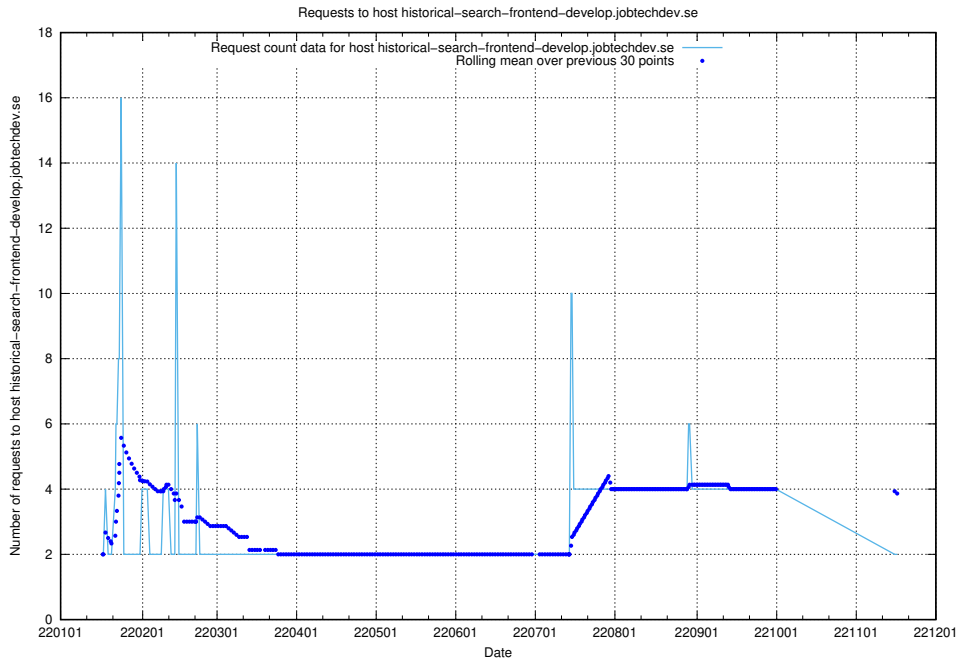

7.273 Usage of historical-search-frontend-develop.jobtechdev.se

Here, we count the number of requests to host historical-search-frontend-develop.jobtechdev.se.