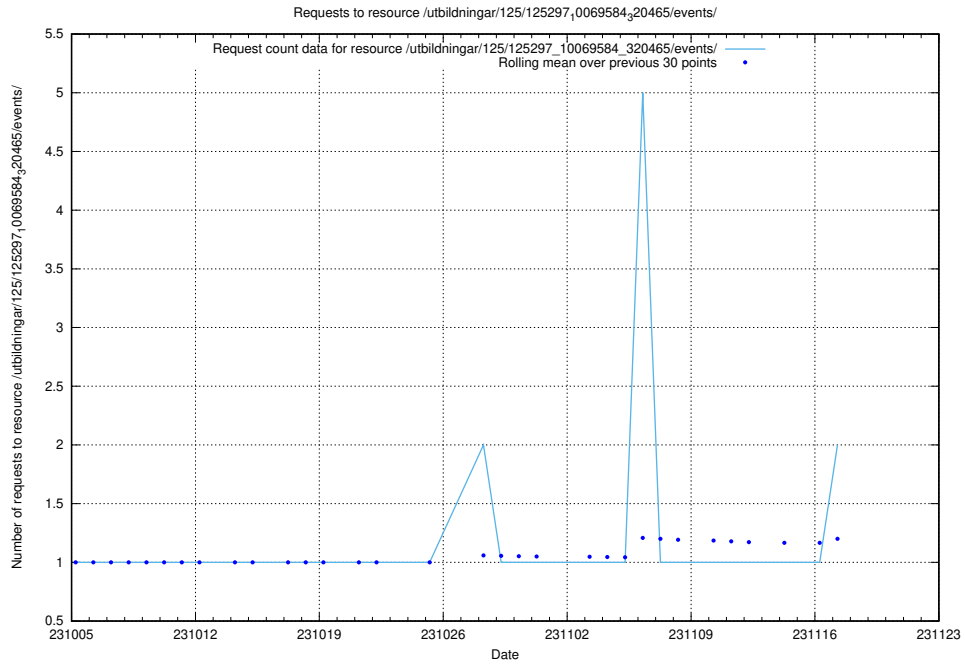

5.663 Usage of /utbildningar/125/125297_10069584_320465/events/

Here, we count the number of requests to resource /utbildningar/125/125297_10069584_320465/events/