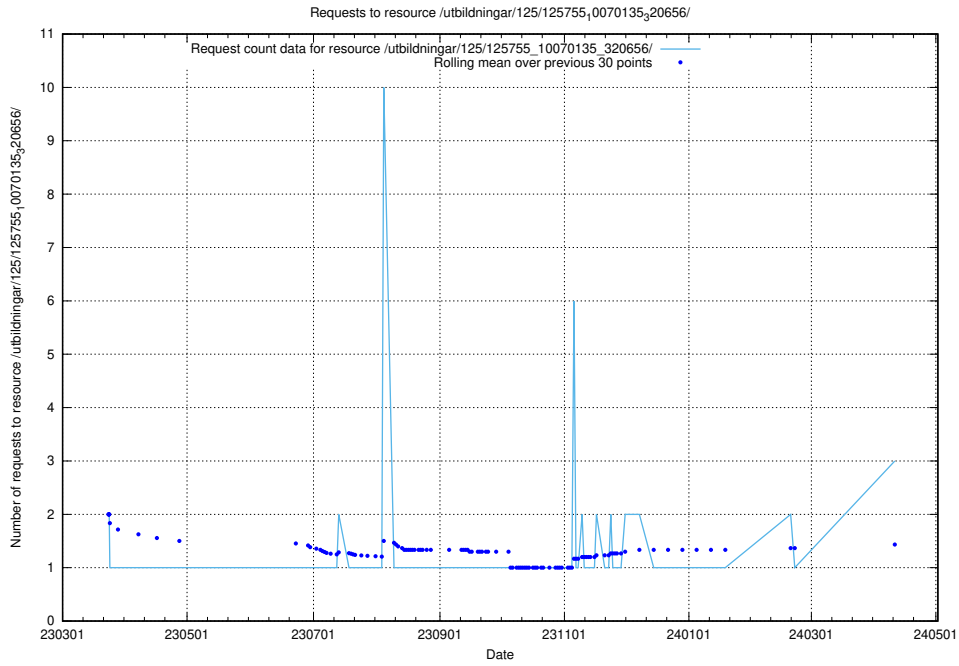

5.399 Usage of /utbildningar/125/125755_10070135_320656/

Here, we count the number of requests to resource /utbildningar/125/125755_10070135_320656/.