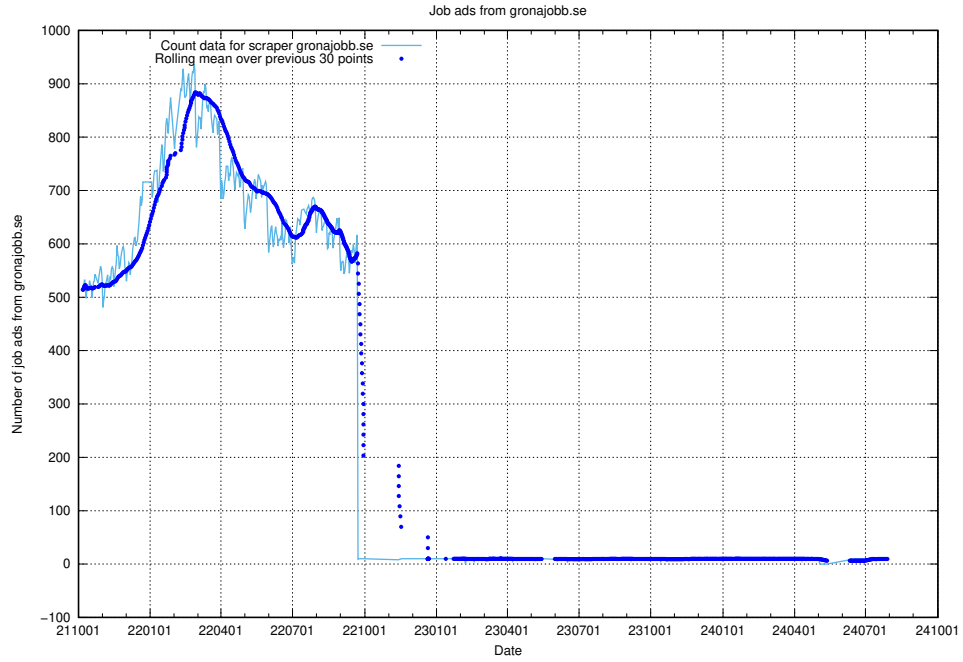

13.16 Number of ads by scraper gronajobb.se

Here, we count the number of job ads scraped from gronajobb.se.