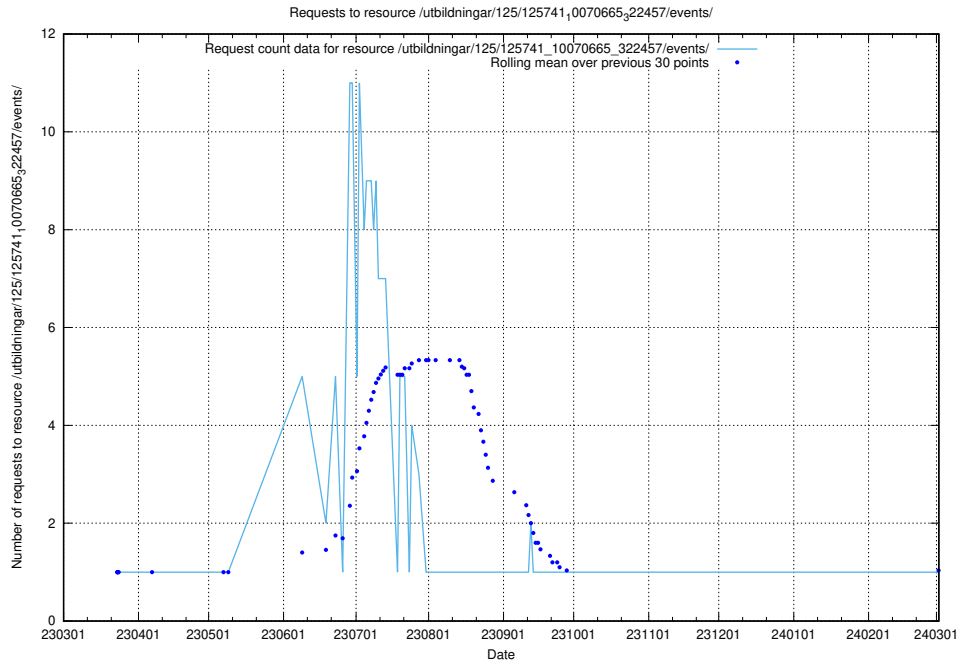

5.6922 Usage of /utbildningar/125/125741_10070665_322457/events/

Here, we count the number of requests to resource /utbildningar/125/125741_10070665_322457/events/