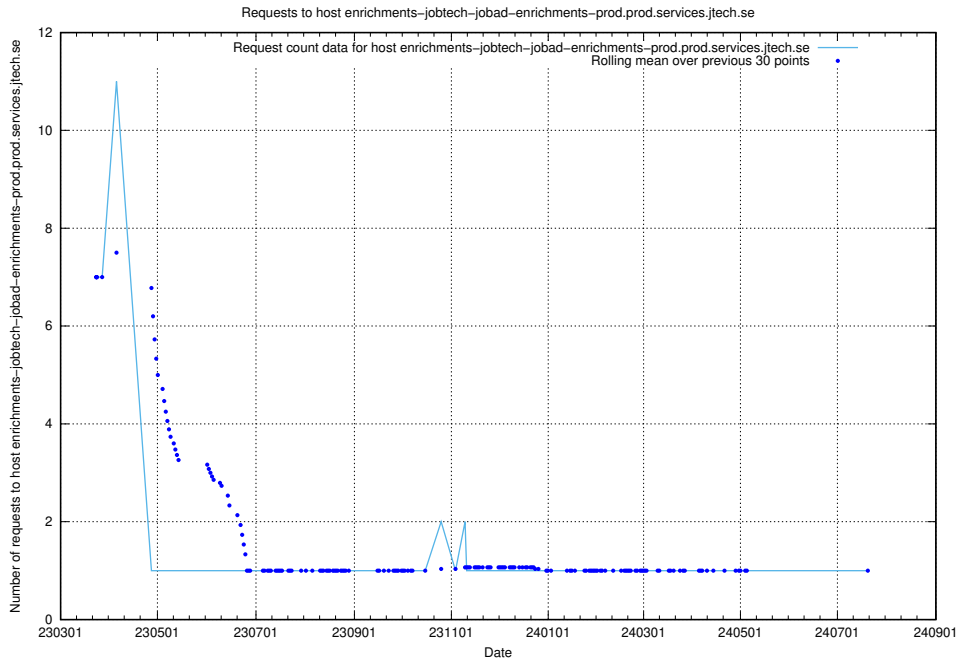

7.612 Usage of enrichments-jobtech-jobad-enrichments-prod.prod.services.jtech.se

Here, we count the number of requests to host enrichments-jobtech-jobad-enrichments-prod.prod.services.jtech.se.