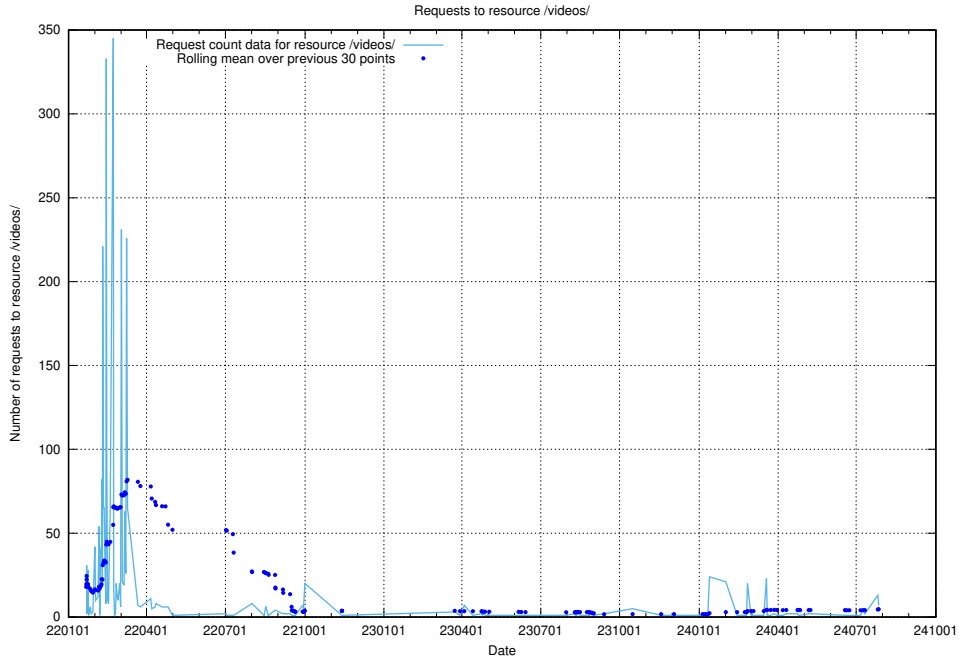

5.45 Usage of /videos/

Here, we count the number of requests to resource /videos/.