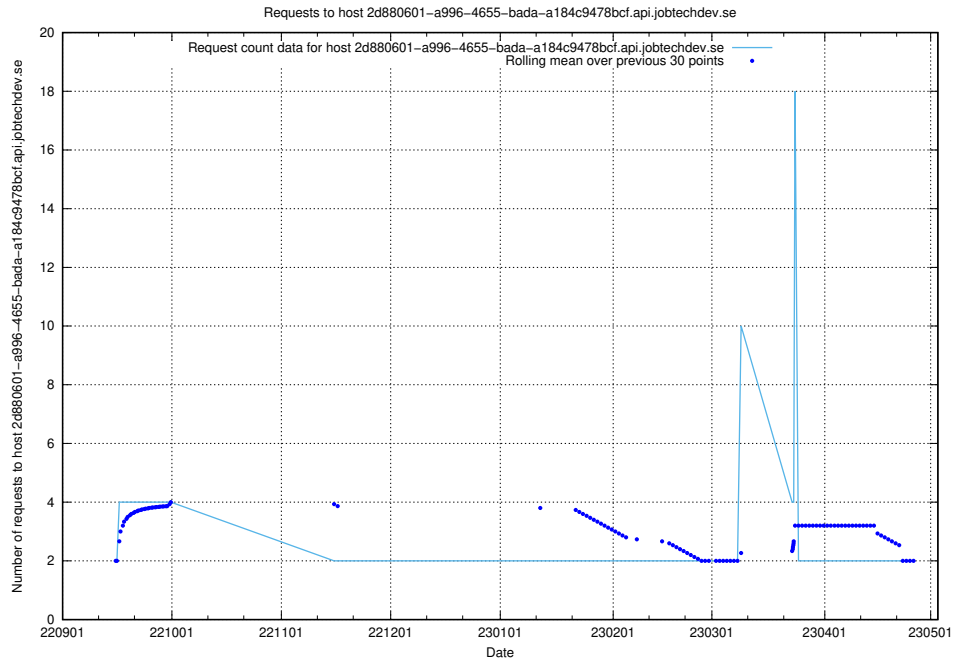

7.324 Usage of 2d880601-a996-4655-bada-a184c9478bcf.api.jobtechdev.se

Here, we count the number of requests to host 2d880601-a996-4655-bada-a184c9478bcf.api.jobtechdev.se.