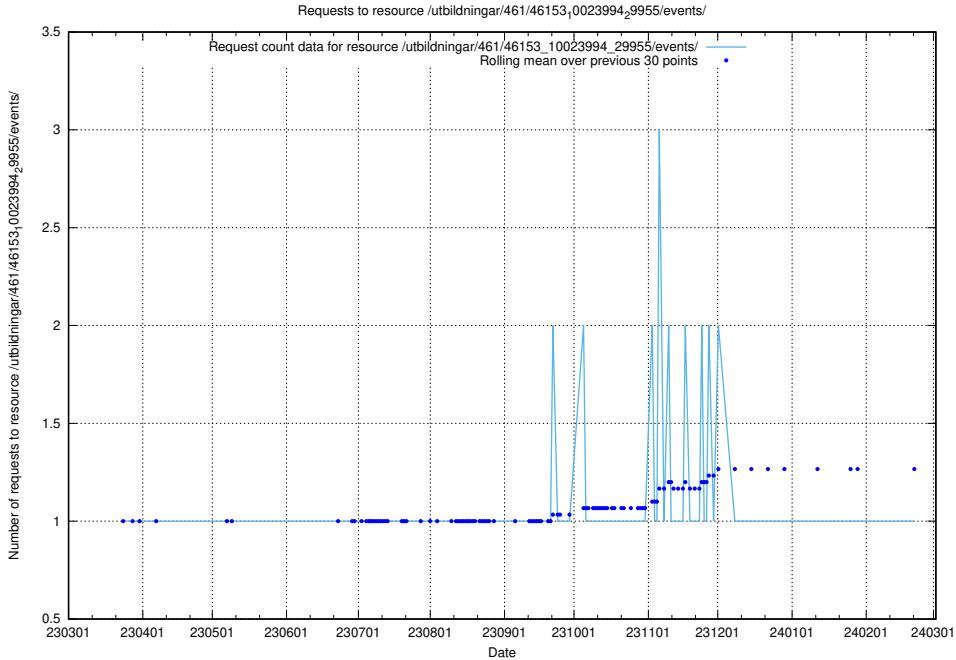

5.6585 Usage of /utbildningar/461/46153_10023994_29955/events/

Here, we count the number of requests to resource /utbildningar/461/46153_10023994_29955/events/.