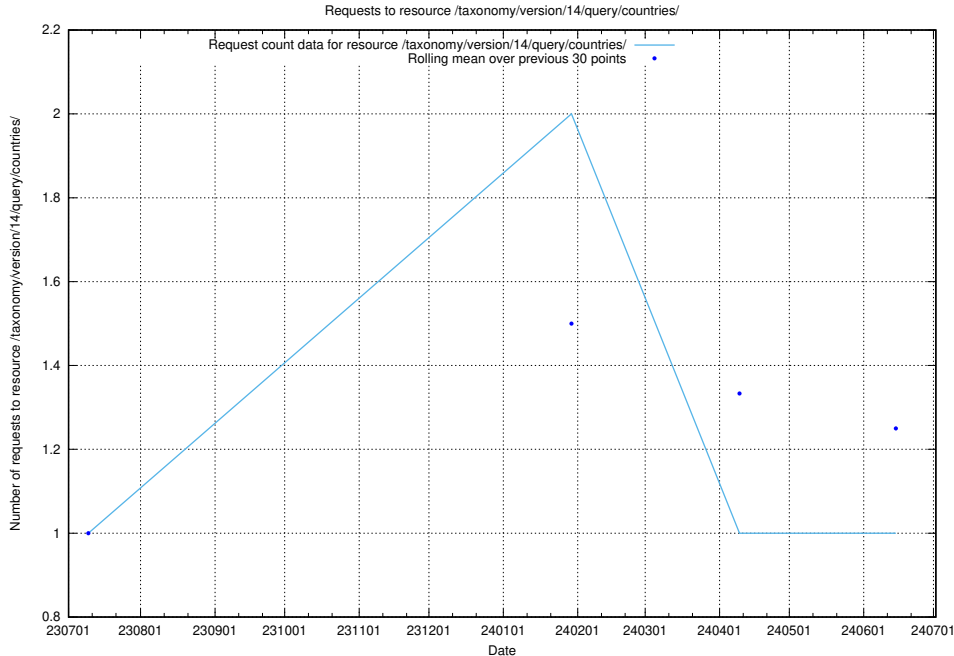

5.5567 Usage of /taxonomy/version/14/query/countries/

Here, we count the number of requests to resource /taxonomy/version/14/query/countries/.