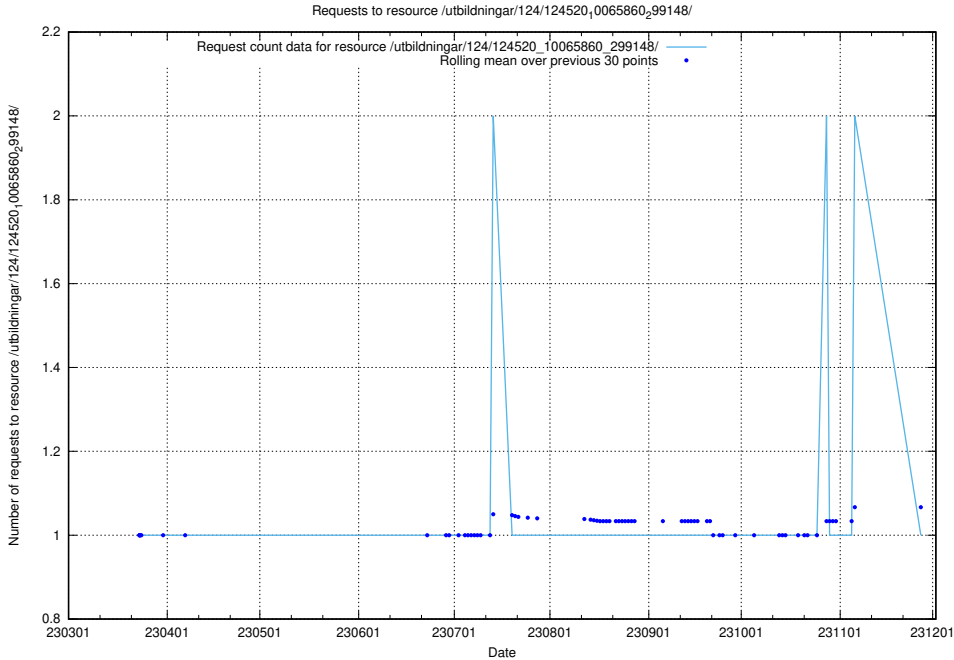

5.1555 Usage of /utbildningar/124/124520_10065860_299148/

Here, we count the number of requests to resource /utbildningar/124/124520_10065860_299148/.