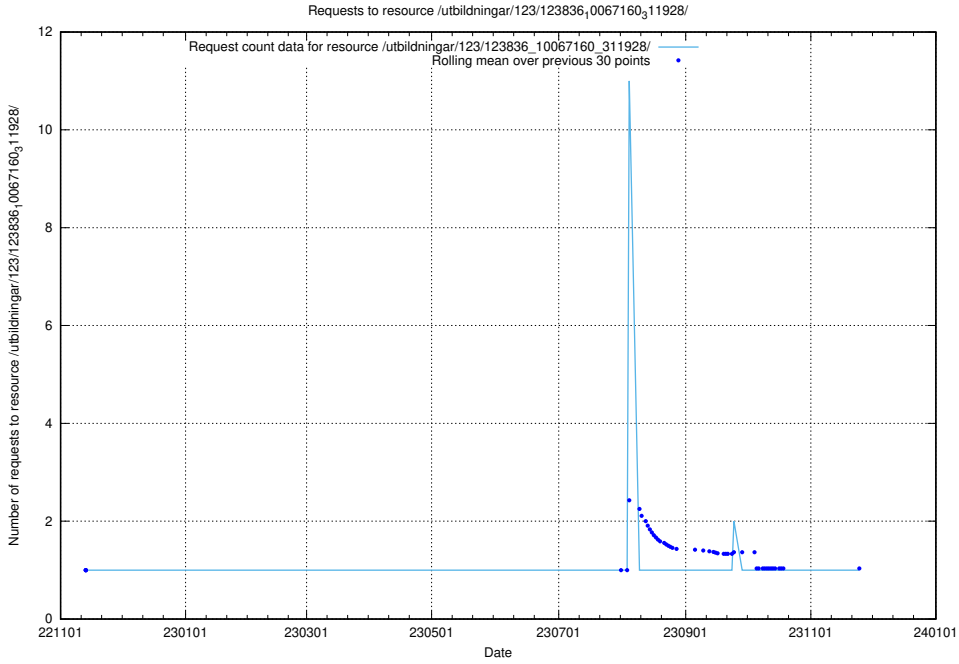

5.6328 Usage of /utbildningar/123/123836_10067160_311928/

Here, we count the number of requests to resource /utbildningar/123/123836_10067160_311928/.