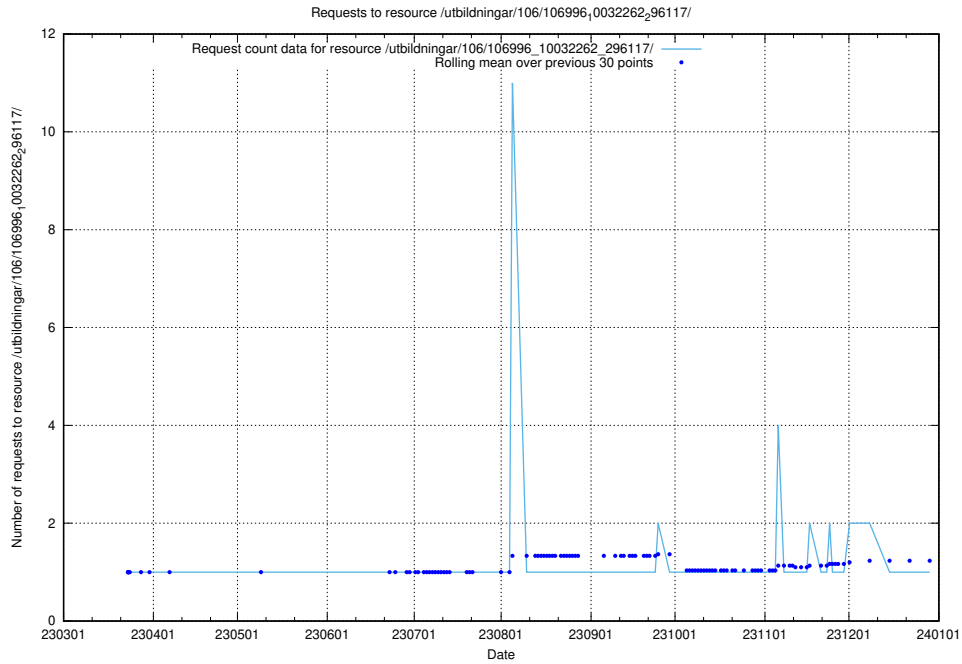

5.5846 Usage of /utbildningar/106/106996_10032262_296117/

Here, we count the number of requests to resource /utbildningar/106/106996_10032262_296117/.

5.5847 Usage of /utbildningar/124/124521_10065938_301948/events/