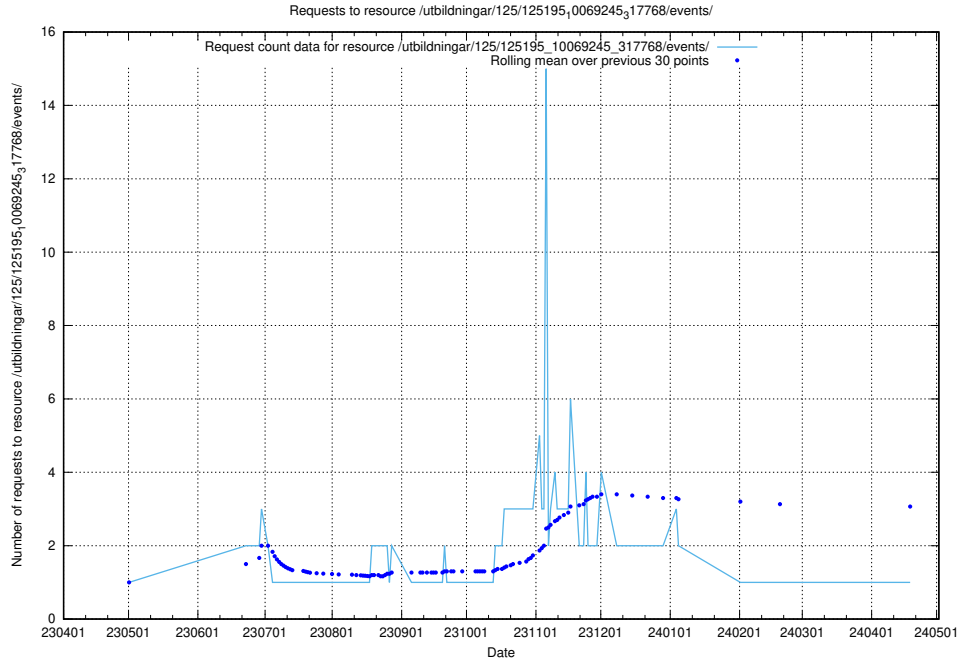

5.6436 Usage of /utbildningar/125/125195_10069245_317768/events/

Here, we count the number of requests to resource /utbildningar/125/125195_10069245_317768/events/