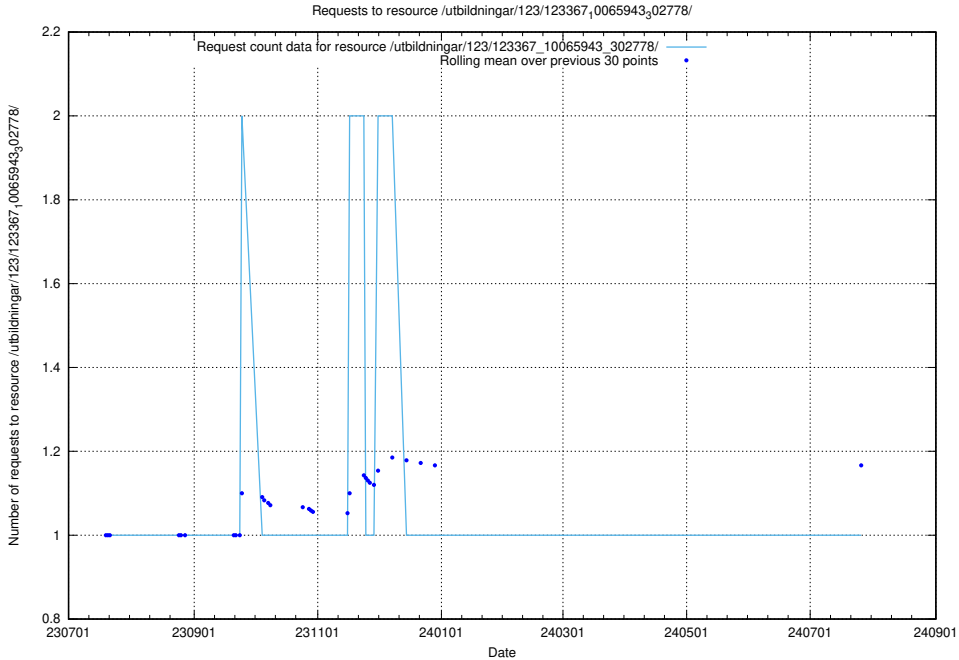

Here, we count the number of requests to resource /utbildningar/124/124175_10067289_312247/events/

5.5419 Usage of /utbildningar/123/123367_10065943_302778/

Here, we count the number of requests to resource /utbildningar/123/123367_10065943_302778/.