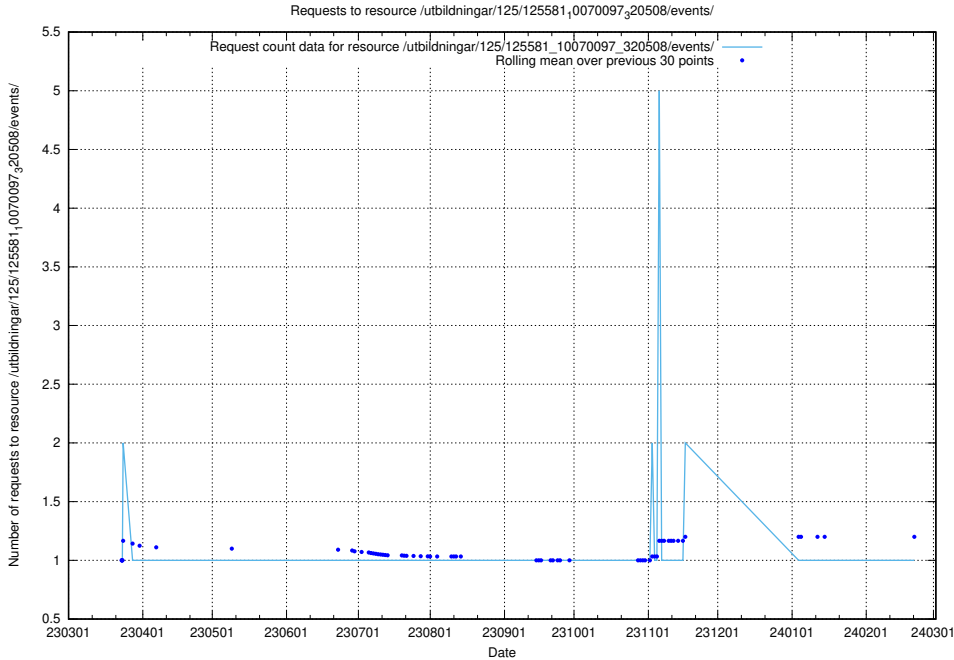

5.1044 Usage of /utbildningar/125/125581_10070097_320508/events/

Here, we count the number of requests to resource /utbildningar/125/125581_10070097_320508/events/