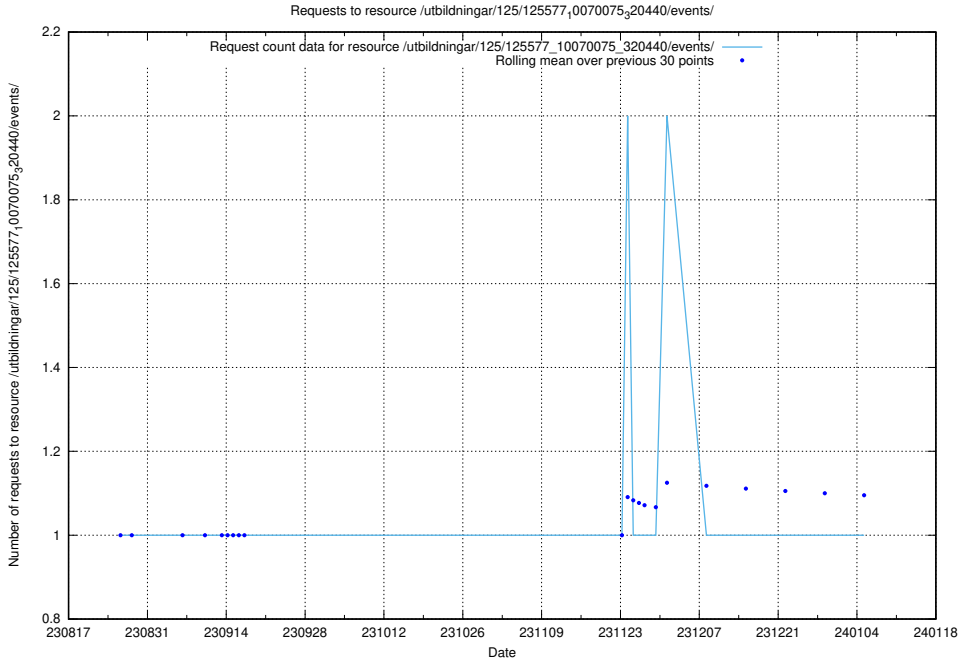

5.5119 Usage of /utbildningar/125/125577_10070075_320440/events/

Here, we count the number of requests to resource /utbildningar/125/125577_10070075_320440/events/