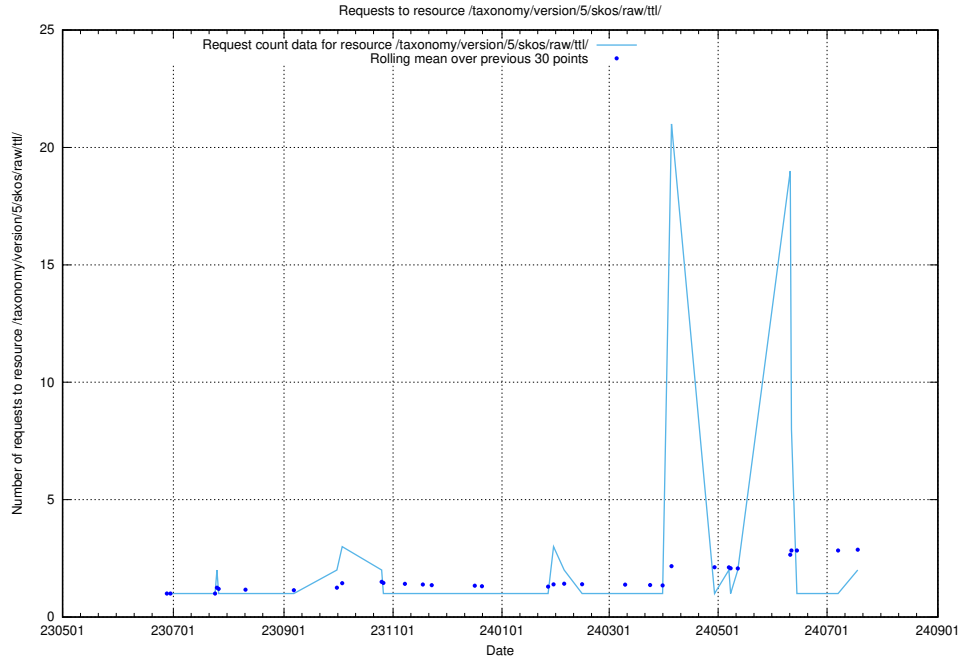

5.762 Usage of /taxonomy/version/5/skos/raw/ttl/

Here, we count the number of requests to resource /taxonomy/version/5/skos/raw/ttl/.