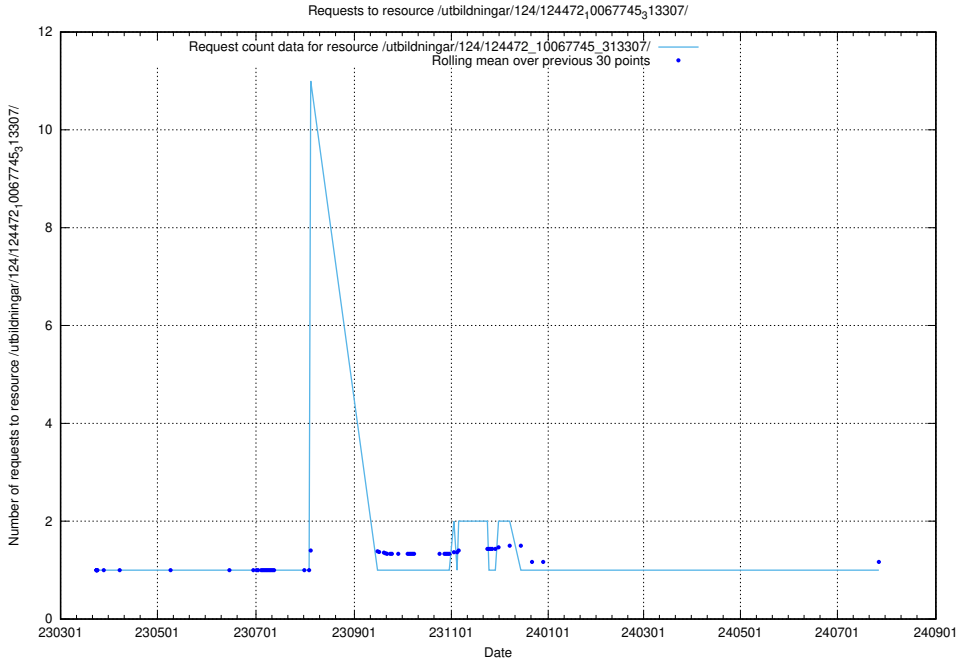

5.3415 Usage of /utbildningar/124/124472_10067745_313307/

Here, we count the number of requests to resource /utbildningar/124/124472_10067745_313307/.