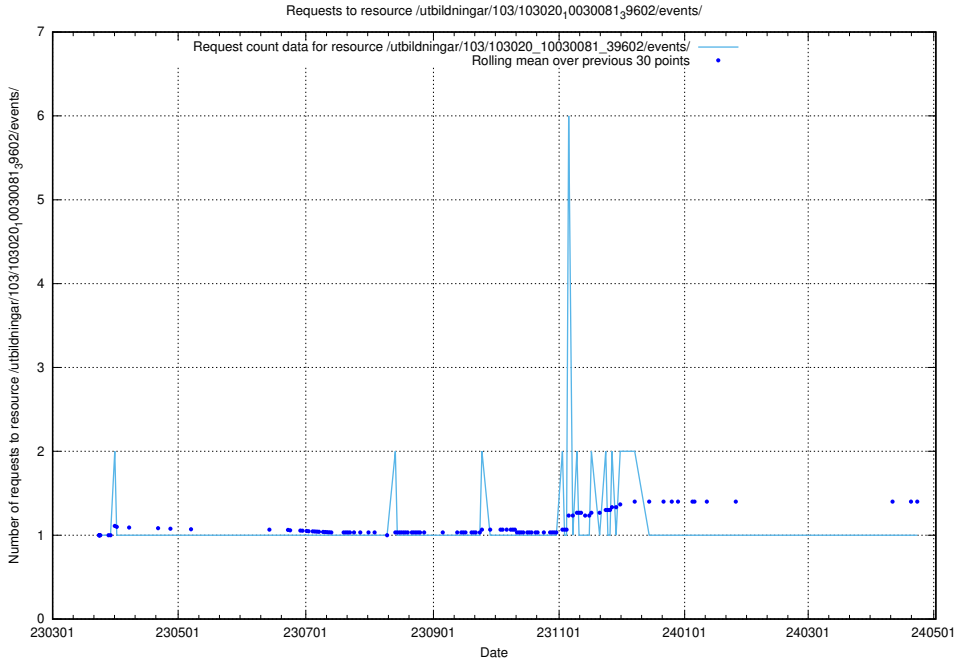

5.5935 Usage of /utbildningar/103/103020_10030081_39602/events/

Here, we count the number of requests to resource /utbildningar/103/103020_10030081_39602/events/.