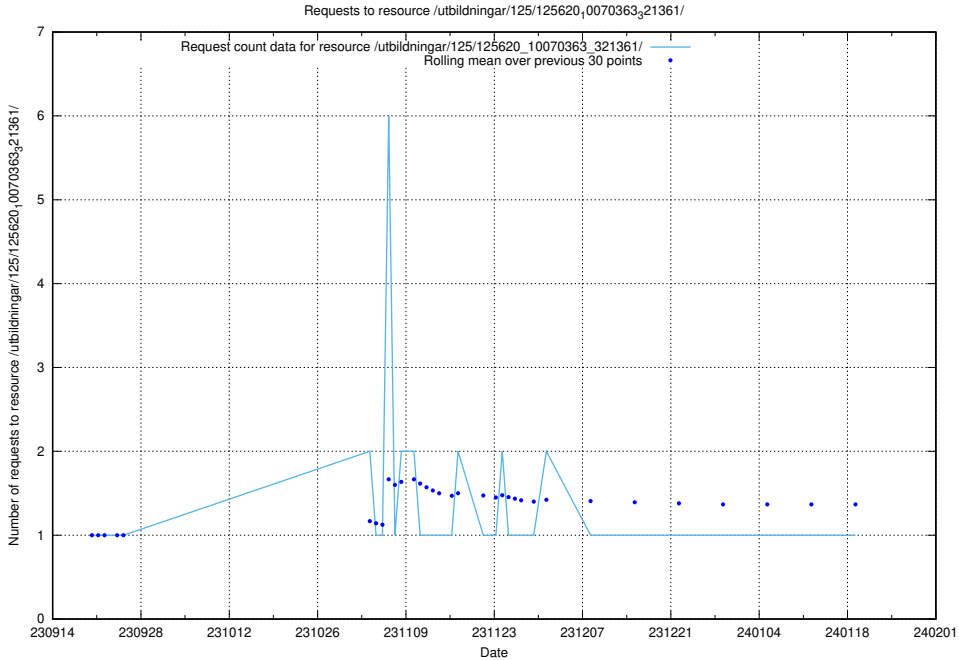

5.4942 Usage of /utbildningar/125/125620_10070363_321361/

Here, we count the number of requests to resource /utbildningar/125/125620_10070363_321361/.