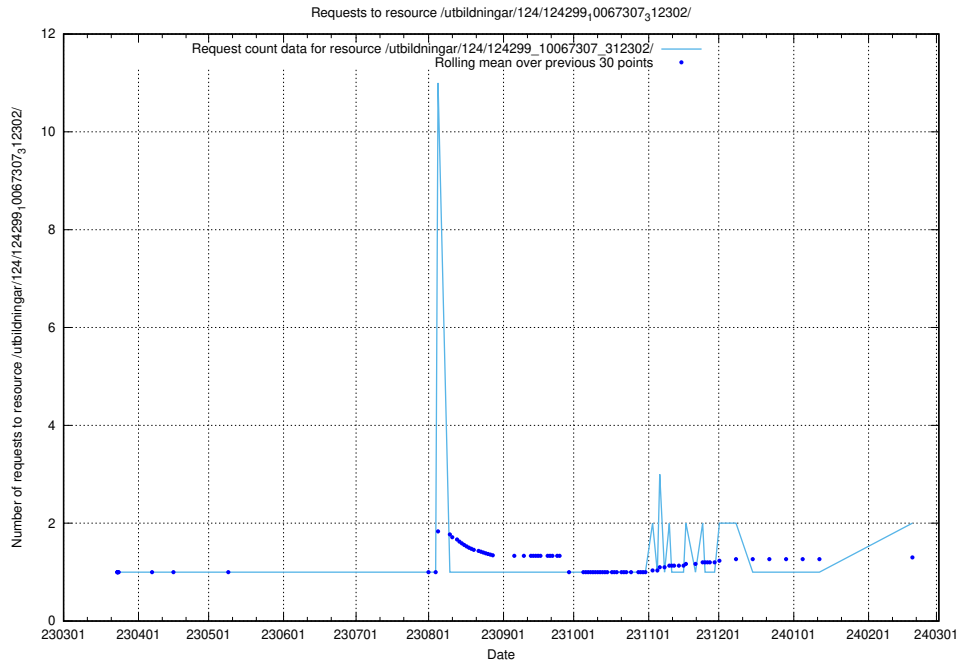

5.622 Usage of /utbildningar/124/124299_10067307_312302/

Here, we count the number of requests to resource /utbildningar/124/124299_10067307_312302/.