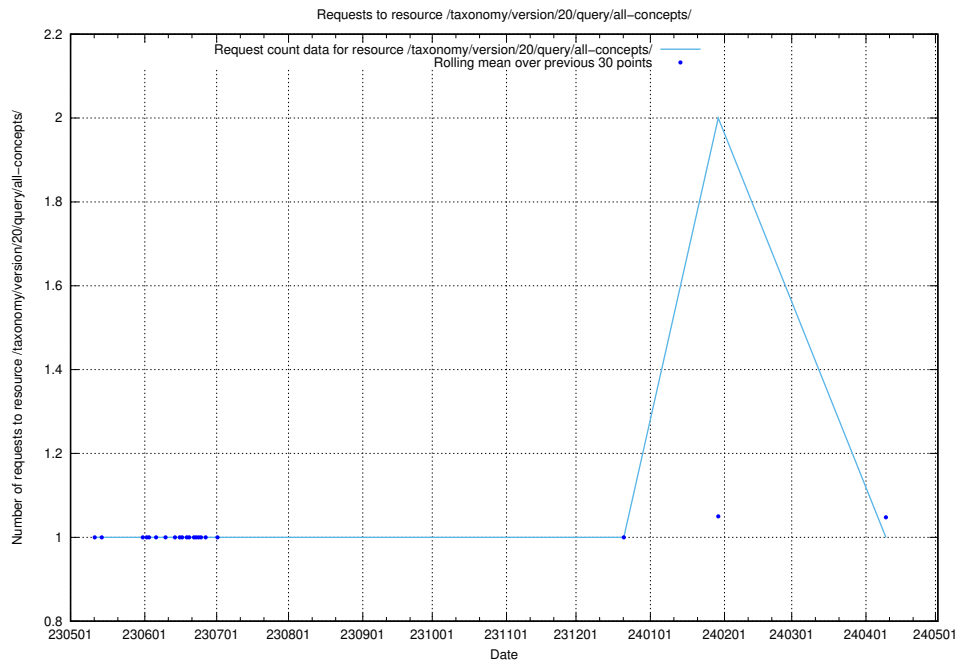

Here, we count the number of requests to resource /taxonomy/version/20/query/concept-types/.

5.6430 Usage of /taxonomy/version/20/query/all-concepts/

Here, we count the number of requests to resource /taxonomy/version/20/query/all-concepts/.