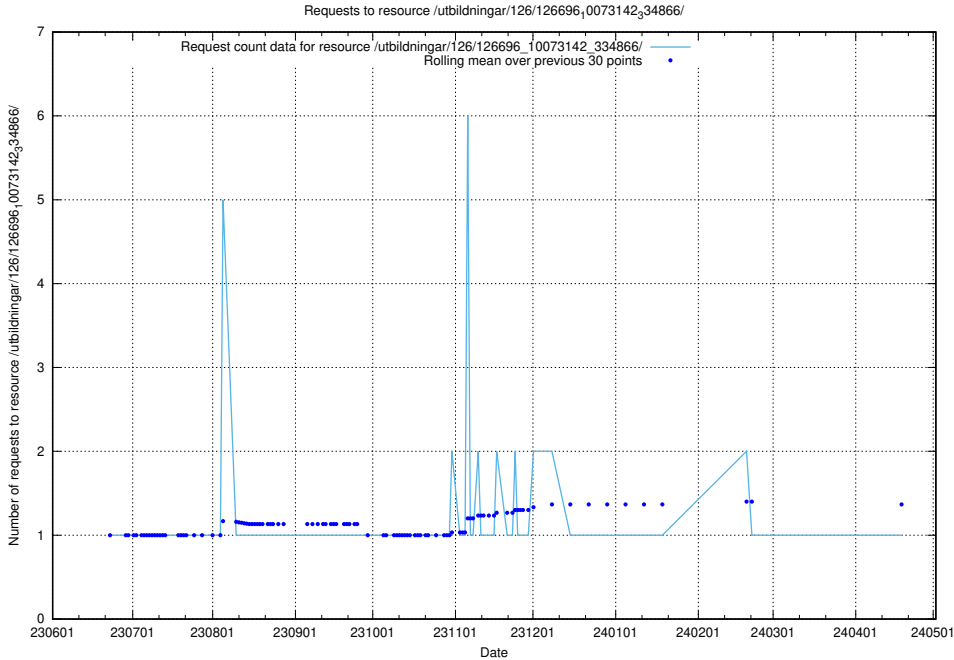

5.6053 Usage of /utbildningar/126/126696_10073142_334866/

Here, we count the number of requests to resource /utbildningar/126/126696_10073142_334866/.