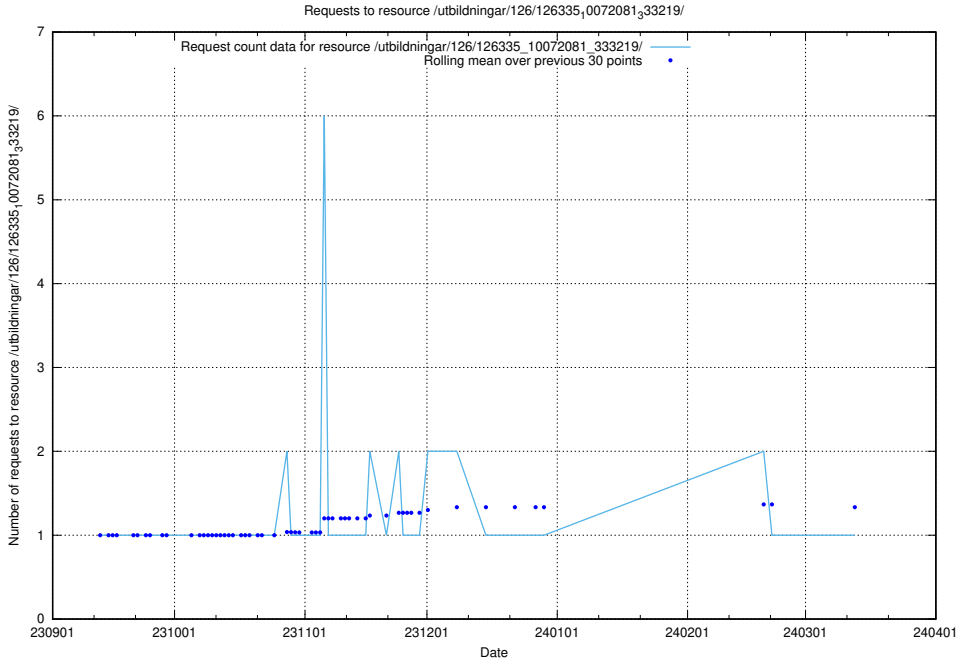

5.5000 Usage of /utbildningar/126/126335_10072081_333219/

Here, we count the number of requests to resource /utbildningar/126/126335_10072081_333219/.