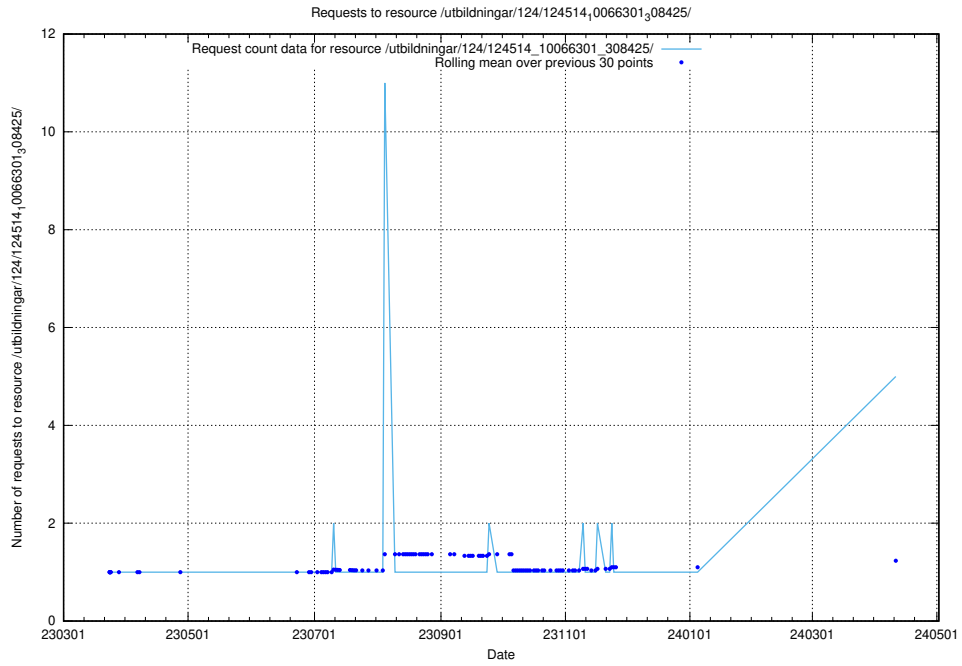

5.118 Usage of /utbildningar/124/124514_10066301_308425/

Here, we count the number of requests to resource /utbildningar/124/124514_10066301_308425/.