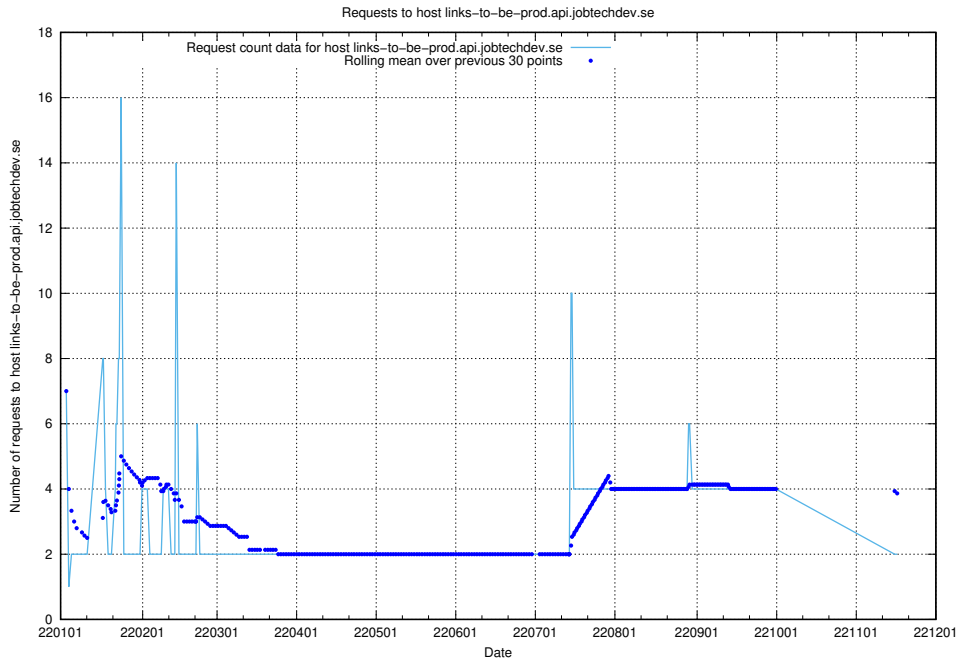

7.297 Usage of links-to-be-prod.api.jobtechdev.se

Here, we count the number of requests to host links-to-be-prod.api.jobtechdev.se.