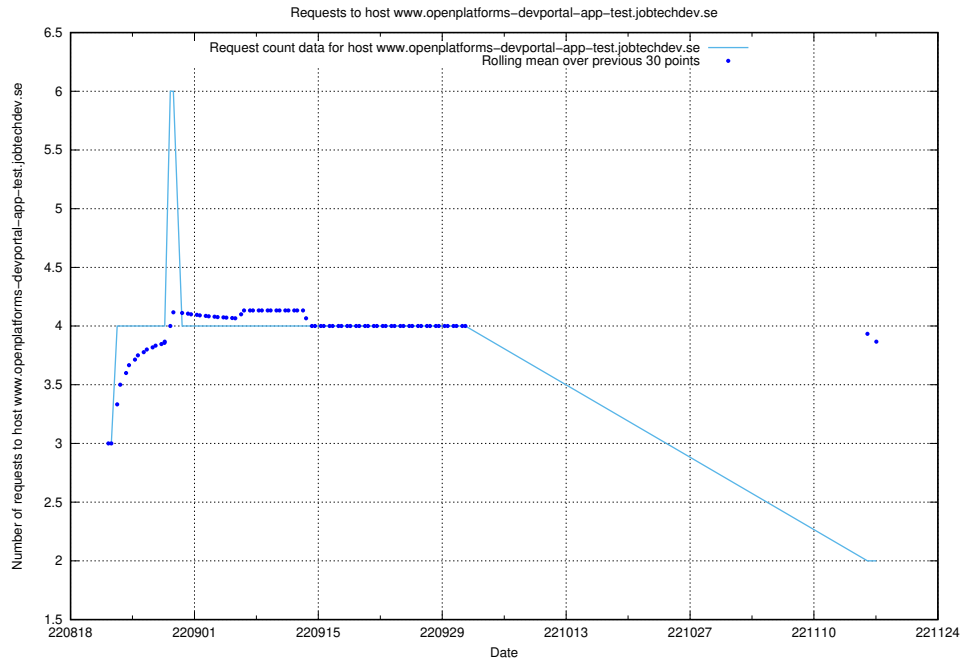

7.342 Usage of `www.openplatforms-devportal-app-test.jobtechdev.se`

Here, we count the number of requests to host `www.openplatforms-devportal-app-test.jobtechdev.se`.

7.343 Usage of taxonomy-soap-prod.jobtechdev.se:443