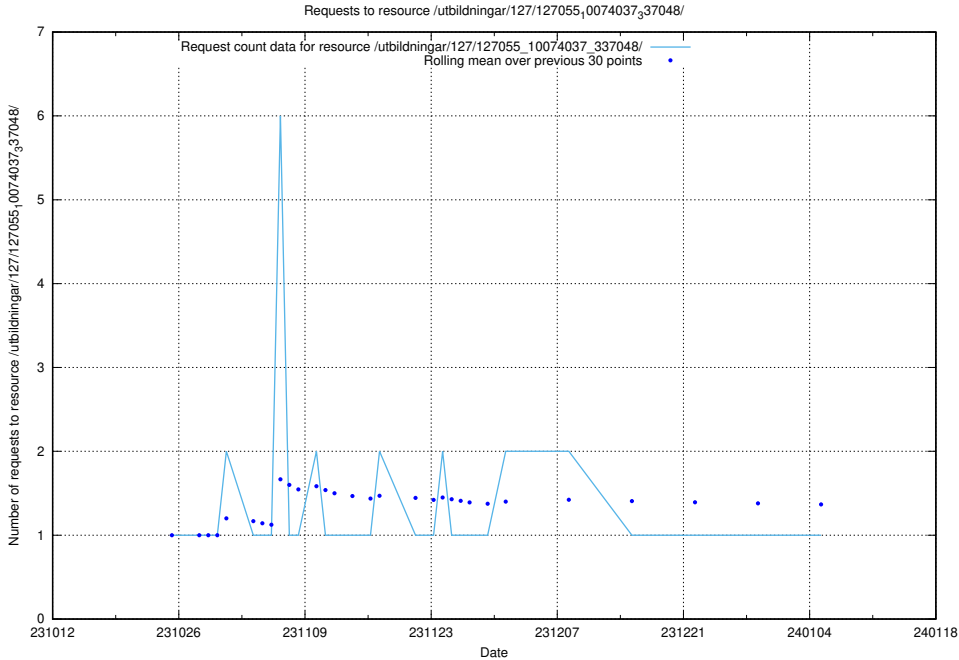

5.4625 Usage of /utbildningar/127/127055_10074037_337048/

Here, we count the number of requests to resource /utbildningar/127/127055_10074037_337048/.