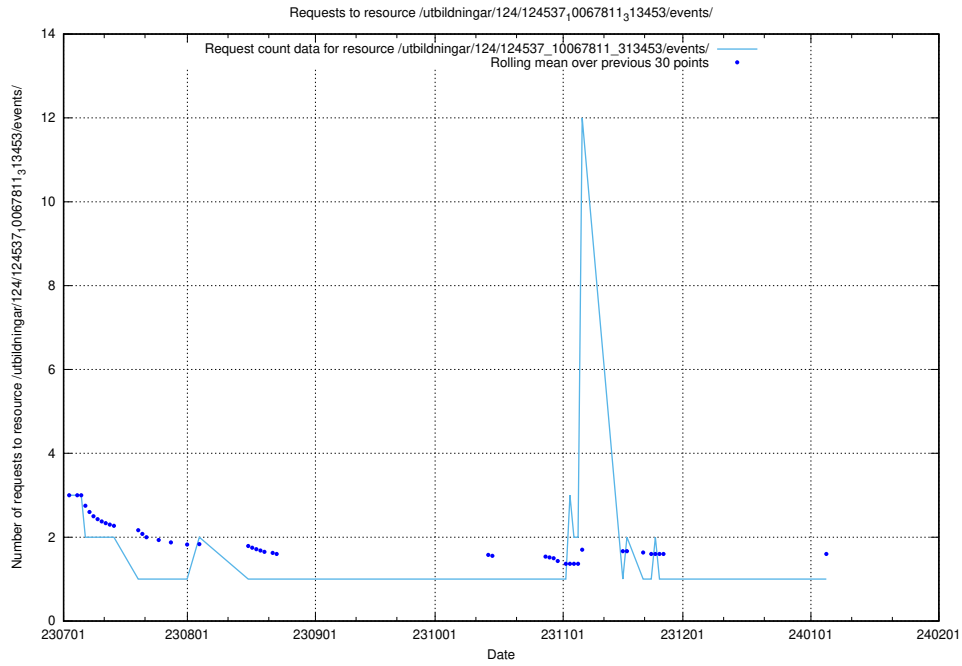

5.5790 Usage of /utbildningar/124/124537_10067811_313453/events/

Here, we count the number of requests to resource /utbildningar/124/124537_10067811_313453/events/