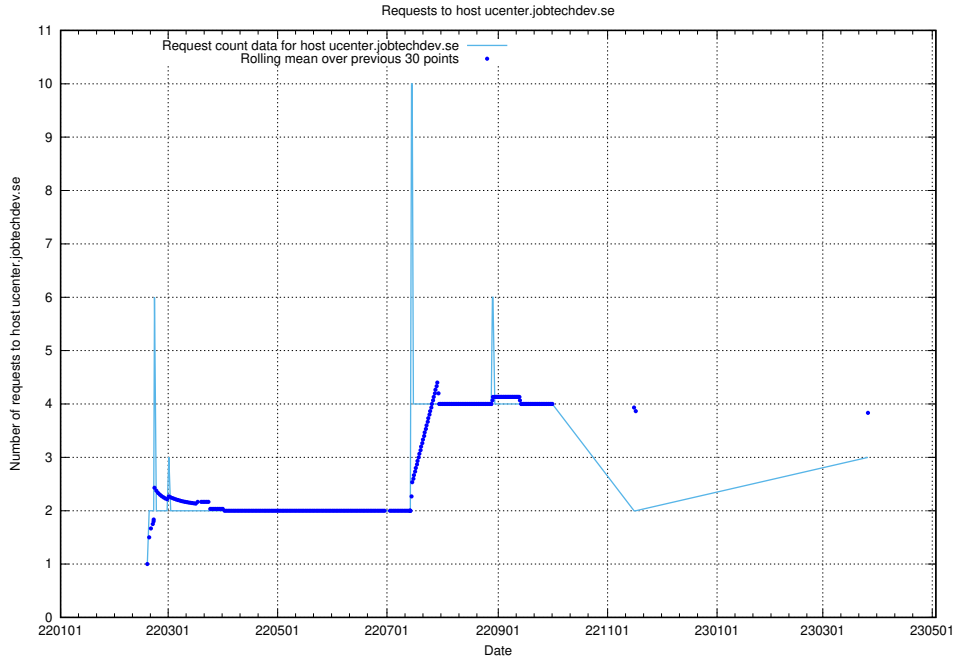

7.230 Usage of ucenter.jobtechdev.se

Here, we count the number of requests to host ucenter.jobtechdev.se.