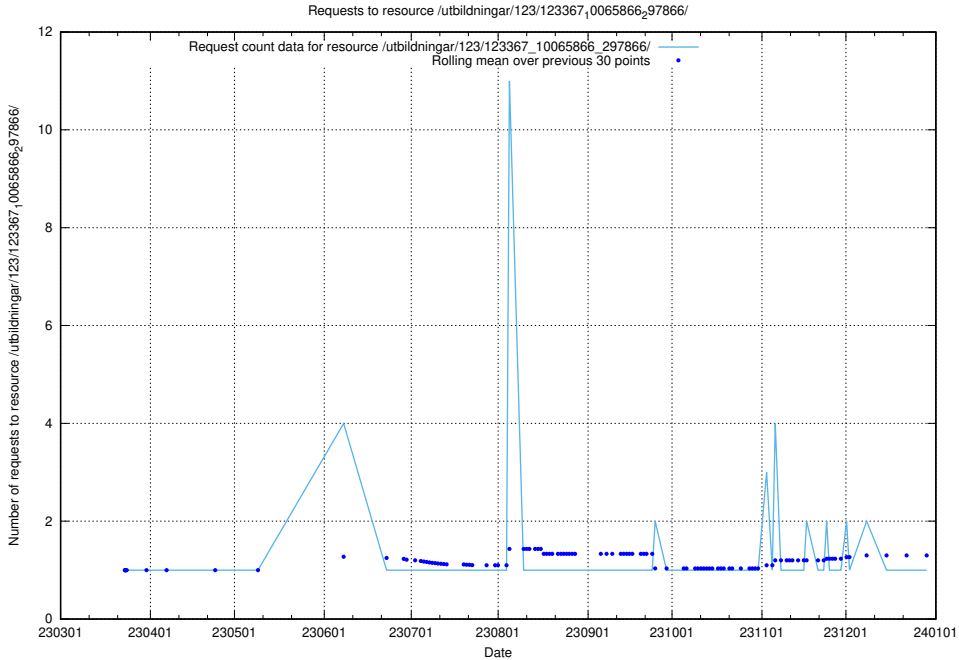

5.5188 Usage of /utbildningar/123/123367_10065866_297866/

Here, we count the number of requests to resource /utbildningar/123/123367_10065866_297866/.