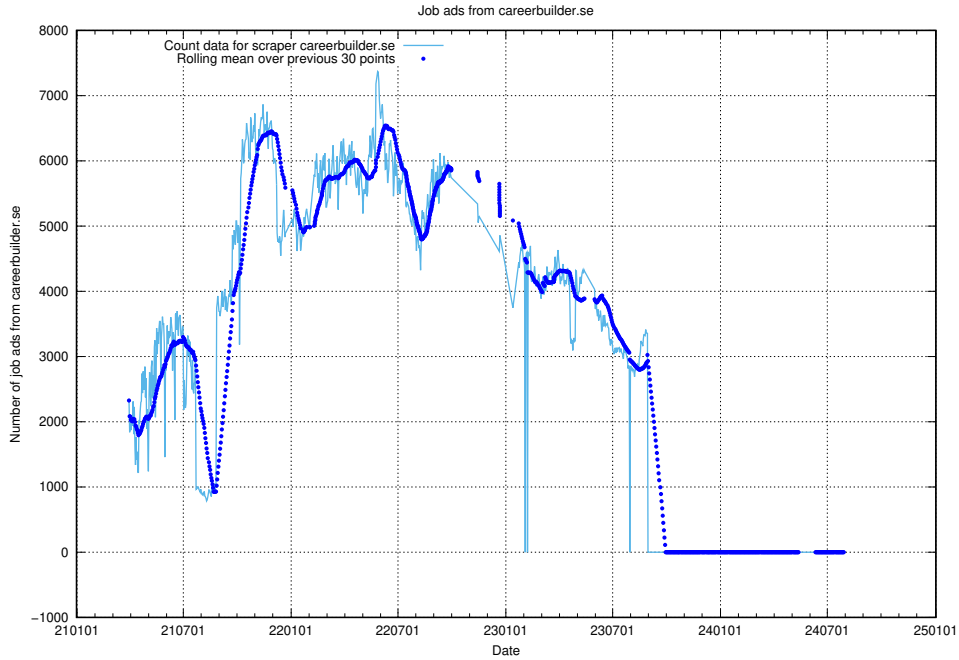

13.18 Number of ads by scraper careerbuilder.se

Here, we count the number of job ads scraped from careerbuilder.se.