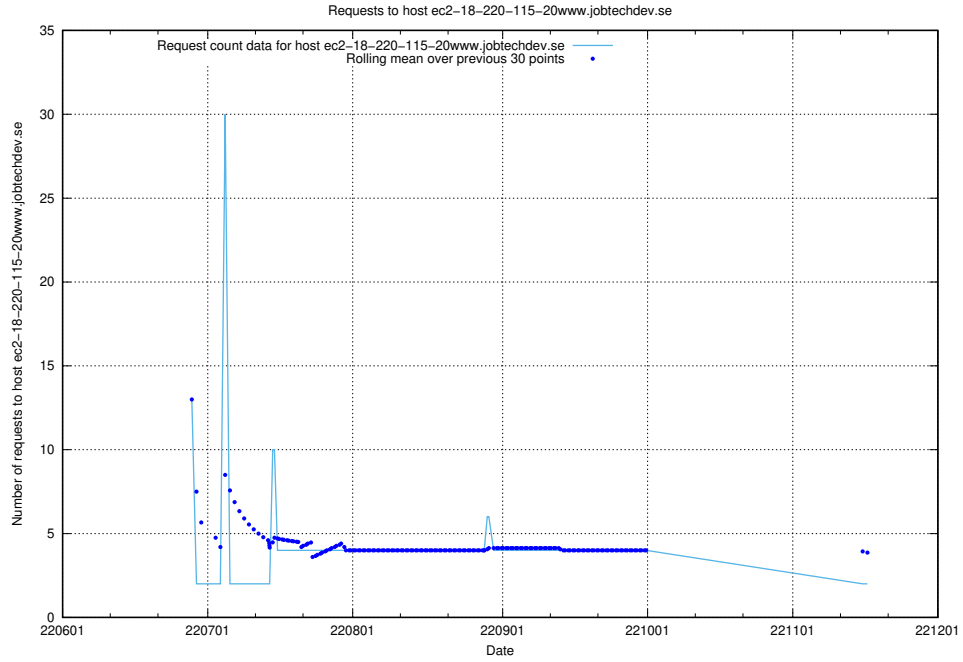

7.400 Usage of ec2-18-220-115-20www.jobtechdev.se

Here, we count the number of requests to host ec2-18-220-115-20www.jobtechdev.se.