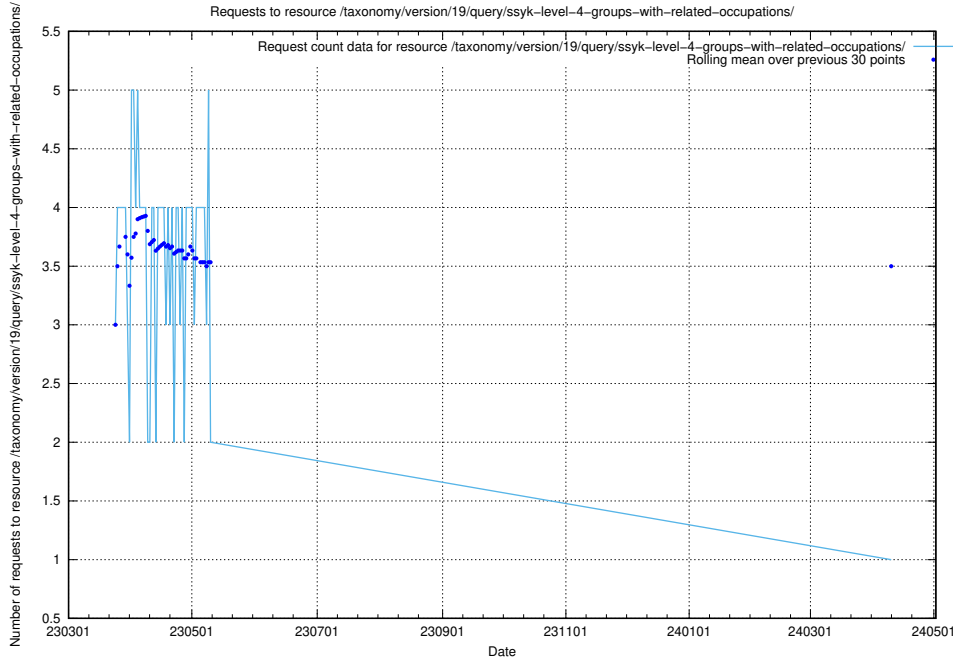

5.6547 Usage of /taxonomy/version/19/query/ssyk-level-4-groups-with-related-occupations/

Here, we count the number of requests to resource /taxonomy/version/19/query/ssyk-level-4-groups-with-related-occupations/.