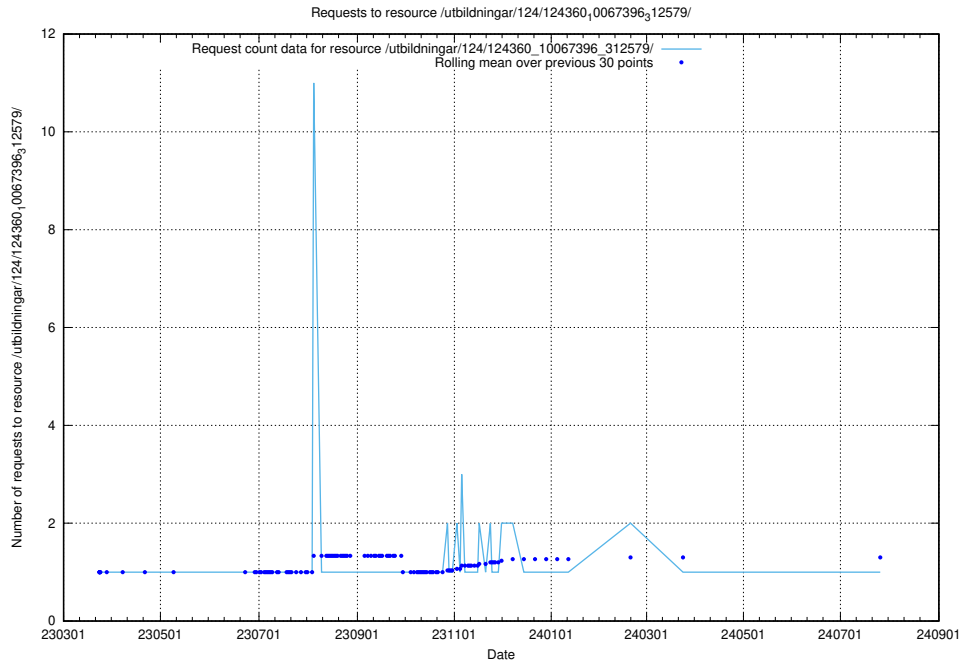

5.4201 Usage of /utbildningar/124/124360_10067396_312579/

Here, we count the number of requests to resource /utbildningar/124/124360_10067396_312579/.