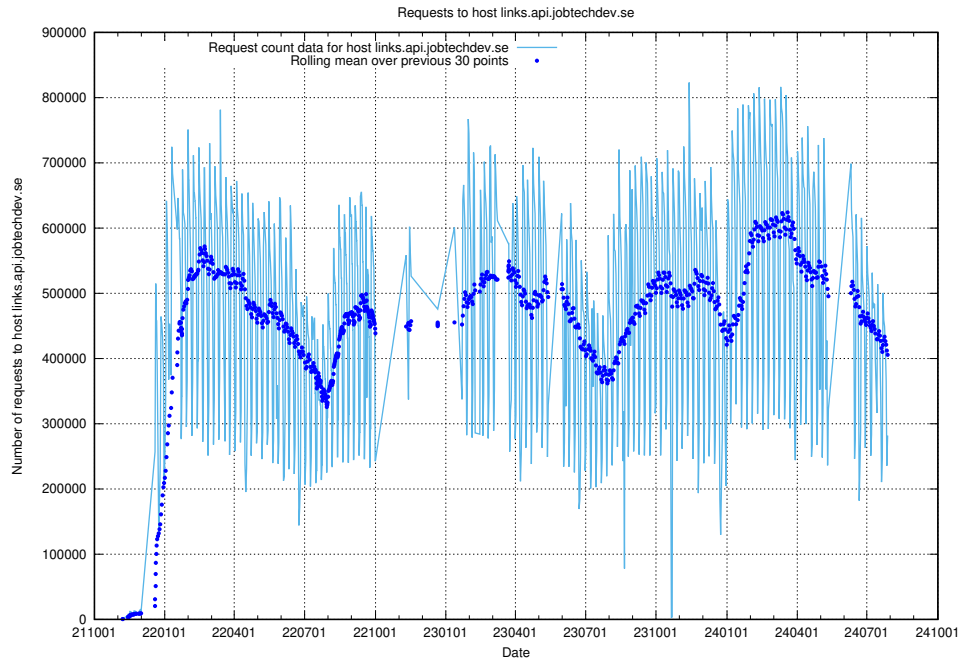

7.3 Usage of data.jobtechdev.se

Here, we count the number of requests to host data.jobtechdev.se.

7.4 Usage of taxonomy.api.jobtechdev.se:443

Here, we count the number of requests to host taxonomy.api.jobtechdev.se:443.