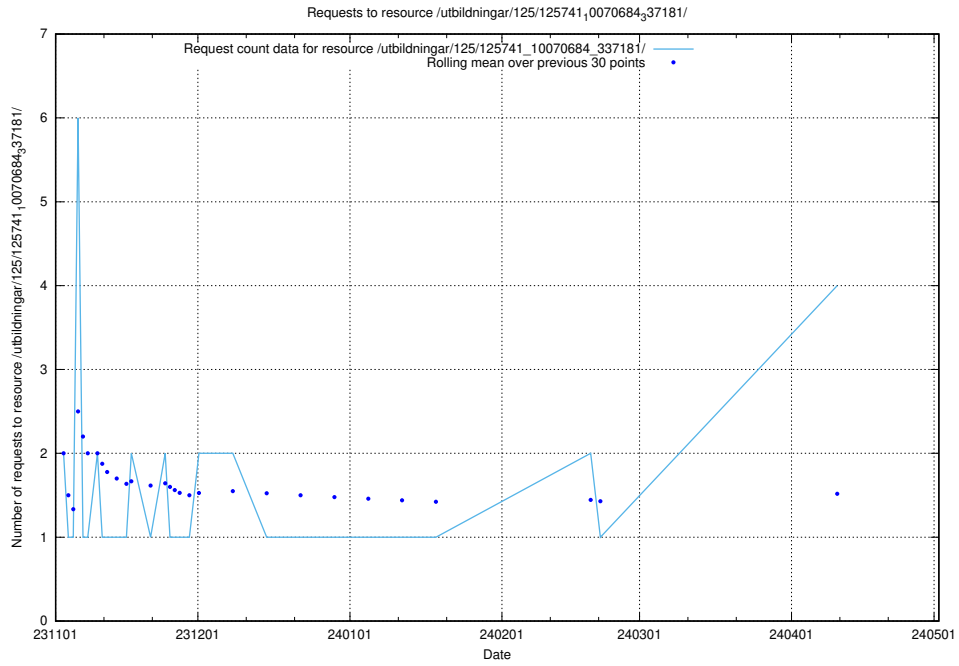

5.189 Usage of /utbildningar/125/125741_10070684_337181/

Here, we count the number of requests to resource /utbildningar/125/125741_10070684_337181/.