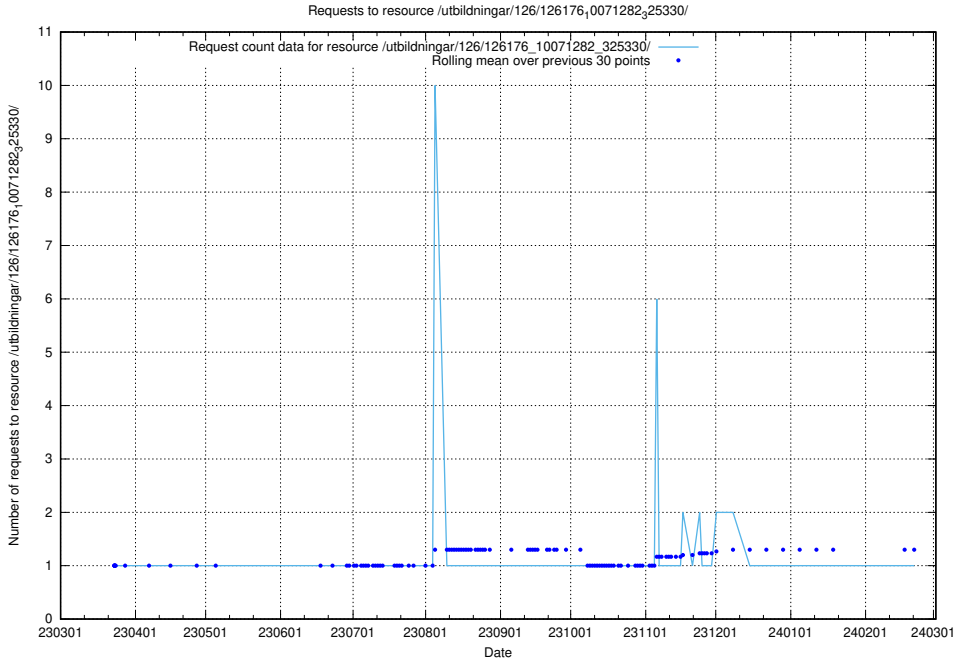

5.6857 Usage of /utbildningar/126/126176_10071282_325330/

Here, we count the number of requests to resource /utbildningar/126/126176_10071282_325330/.