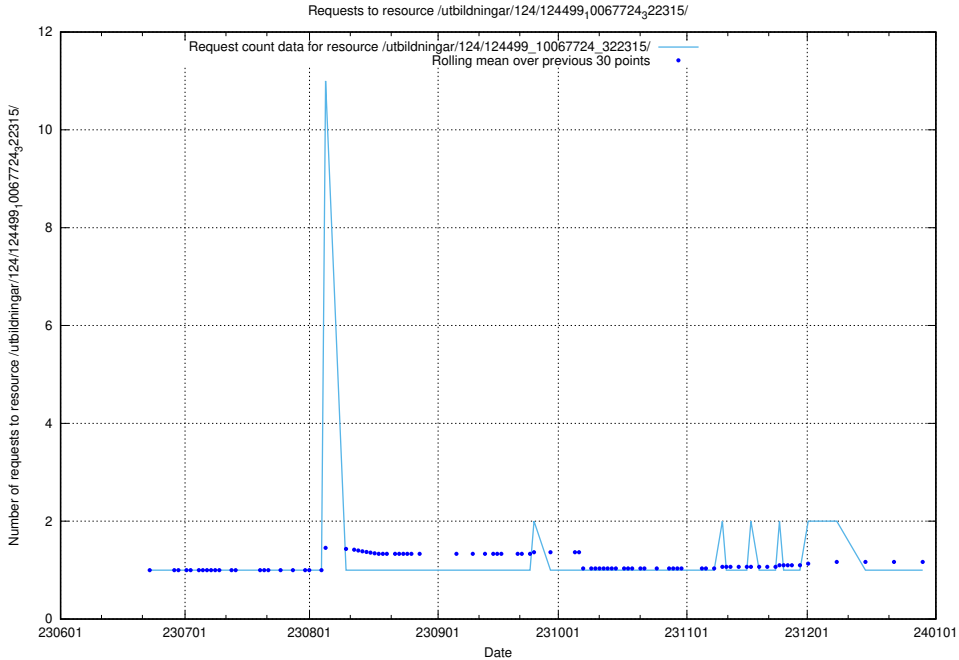

5.6215 Usage of /utbildningar/124/124499_10067724_322315/

Here, we count the number of requests to resource /utbildningar/124/124499_10067724_322315/.