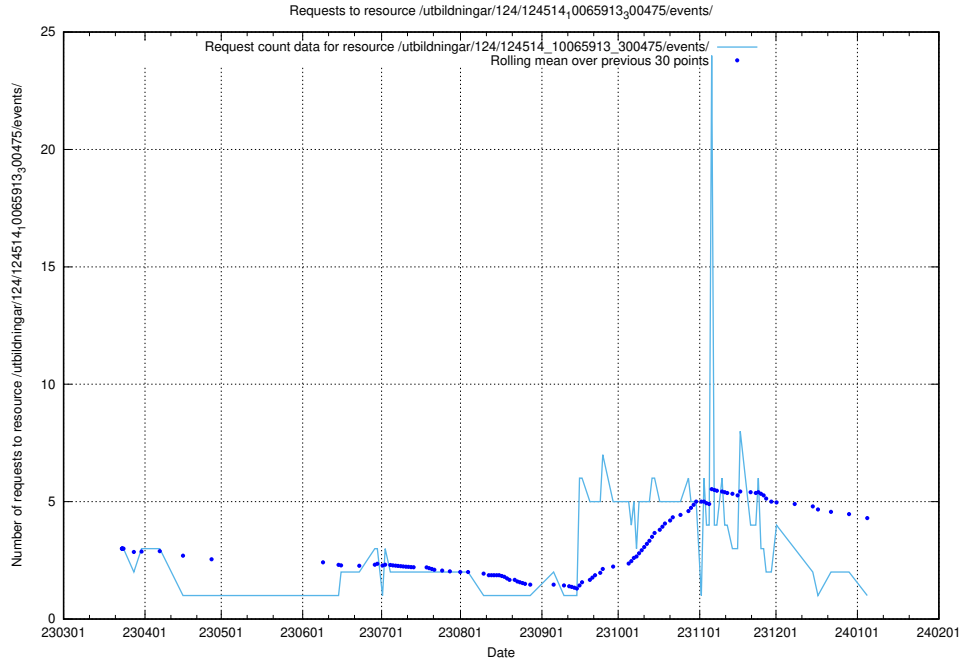

5.6688 Usage of /utbildningar/124/124514_10065913_300475/events/

Here, we count the number of requests to resource /utbildningar/124/124514_10065913_300475/events/