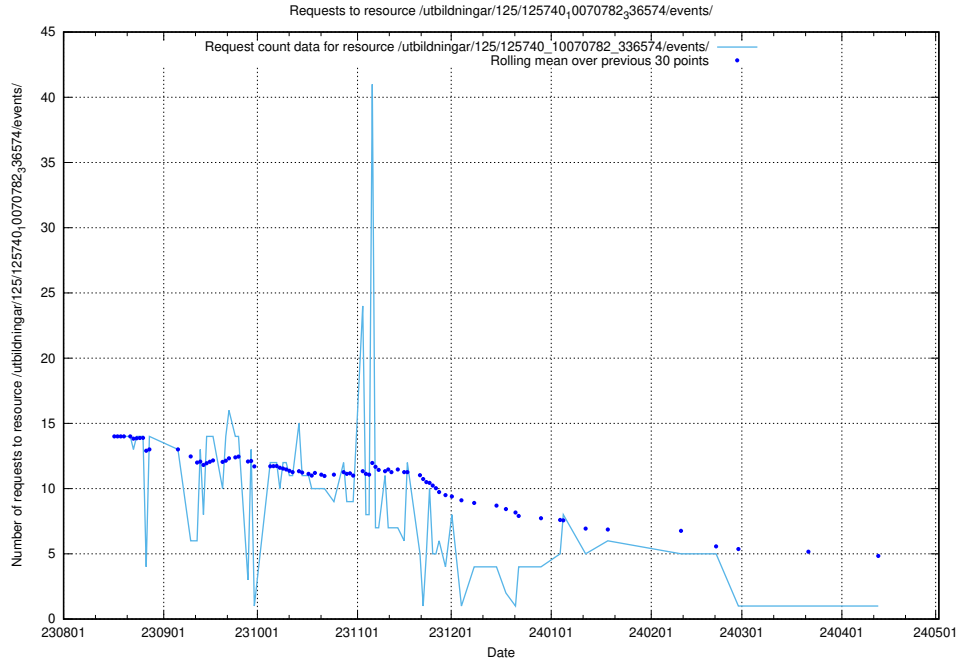

5.5189 Usage of /utbildningar/125/125740_10070782_336574/events/

Here, we count the number of requests to resource /utbildningar/125/125740_10070782_336574/events/