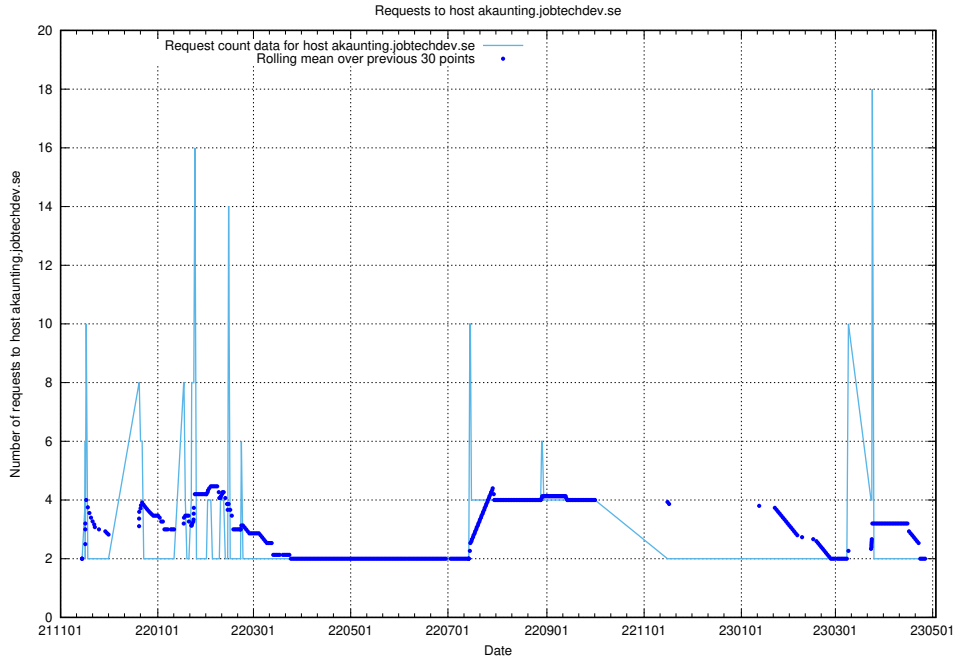

7.292 Usage of akaunting.jobtechdev.se

Here, we count the number of requests to host akaunting.jobtechdev.se.