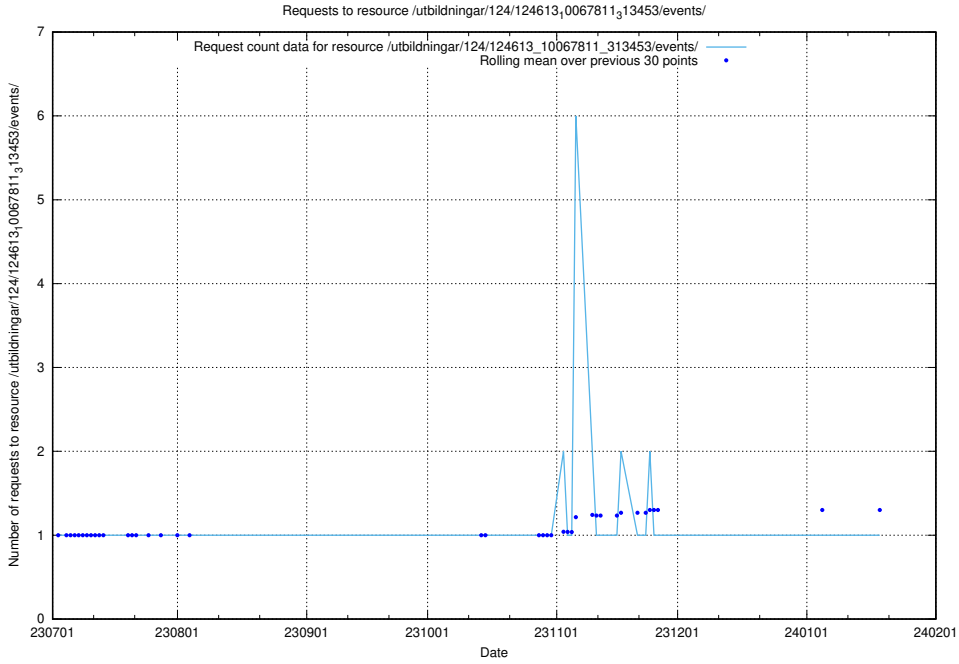

5.5799 Usage of /utbildningar/124/124613_10067811_313453/events/

Here, we count the number of requests to resource /utbildningar/124/124613_10067811_313453/events/