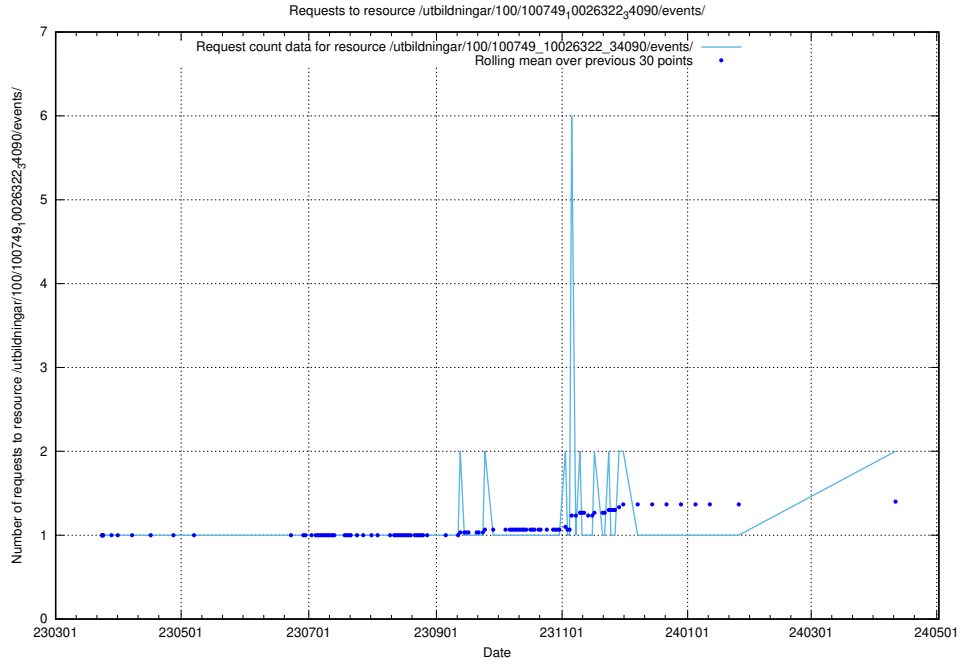

5.768 Usage of /utbildningar/100/100749_10026322_34090/events/

Here, we count the number of requests to resource /utbildningar/100/100749_10026322_34090/events/.