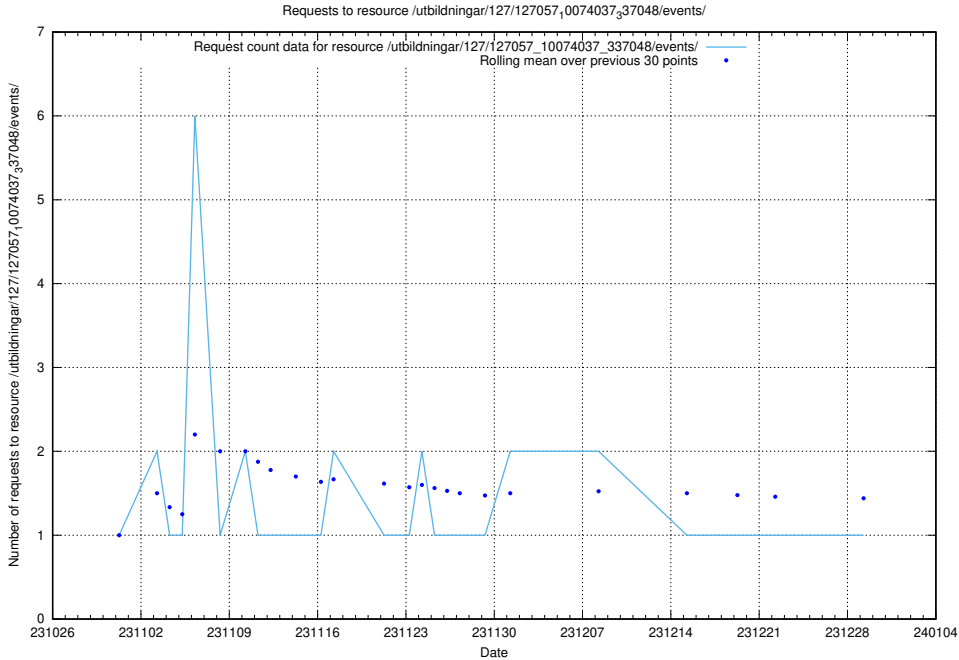

5.4575 Usage of /utbildningar/127/127057_10074037_337048/events/

Here, we count the number of requests to resource /utbildningar/127/127057_10074037_337048/events/