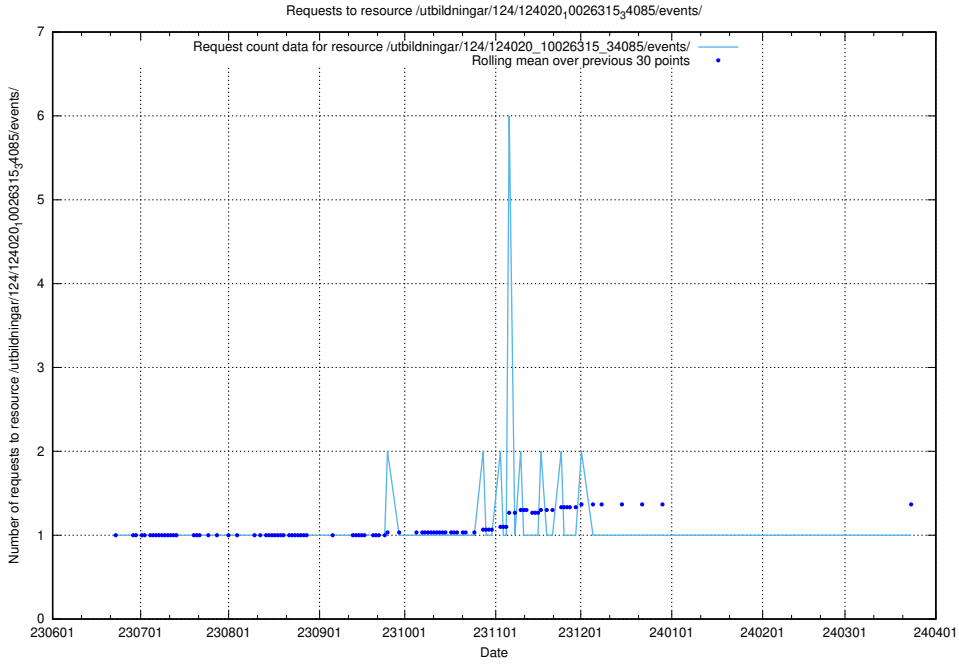

5.6258 Usage of /utbildningar/124/124020_10026315_34085/events/

Here, we count the number of requests to resource /utbildningar/124/124020_10026315_34085/events/.