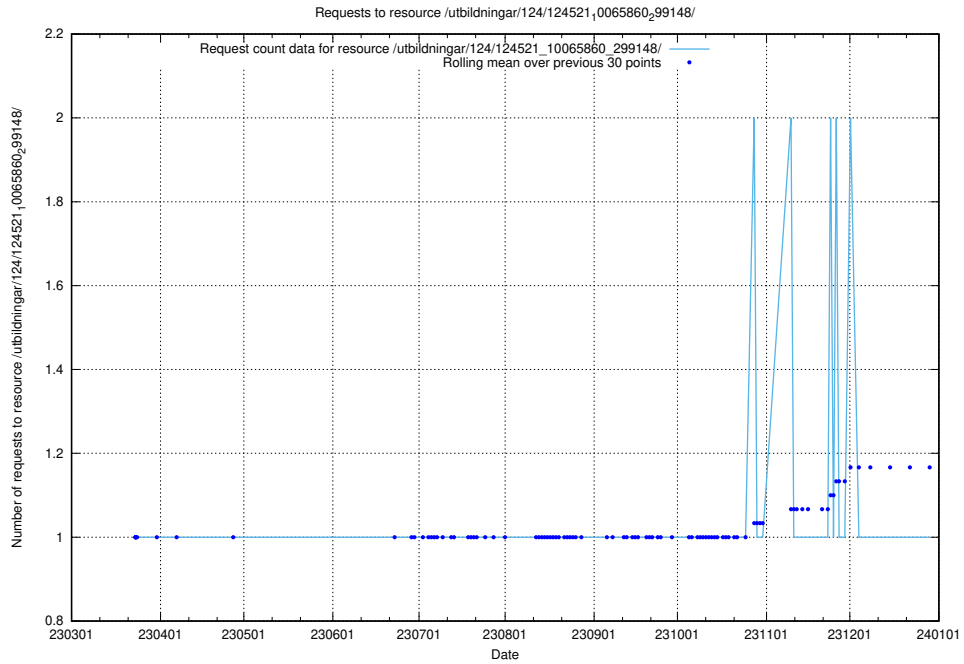

5.1292 Usage of /utbildningar/124/124521_10065860_299148/

Here, we count the number of requests to resource /utbildningar/124/124521_10065860_299148/.