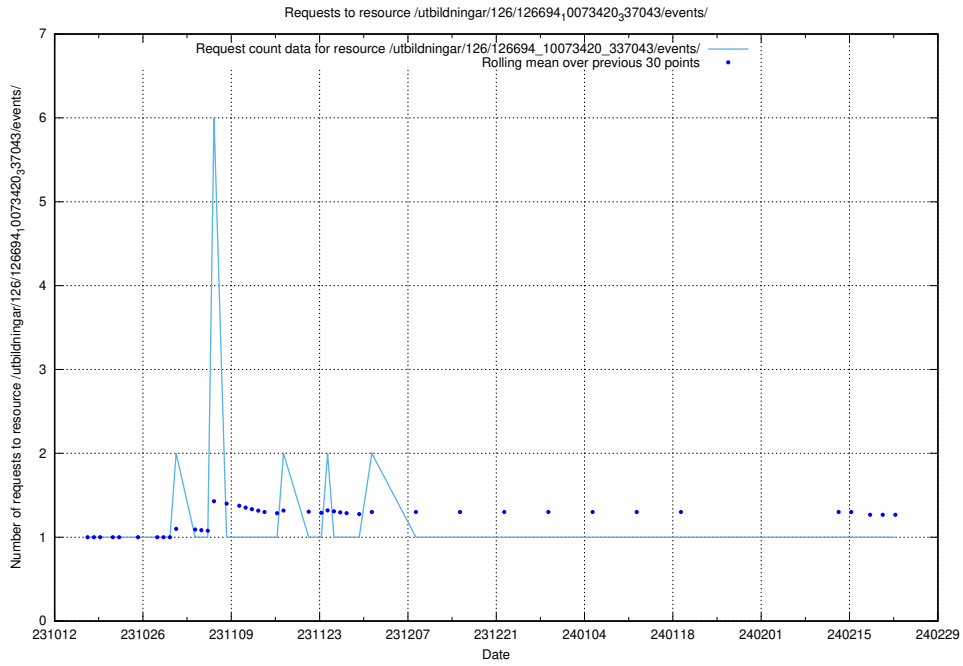

5.4714 Usage of /utbildningar/126/126694_10073420_337043/events/

Here, we count the number of requests to resource /utbildningar/126/126694_10073420_337043/events/