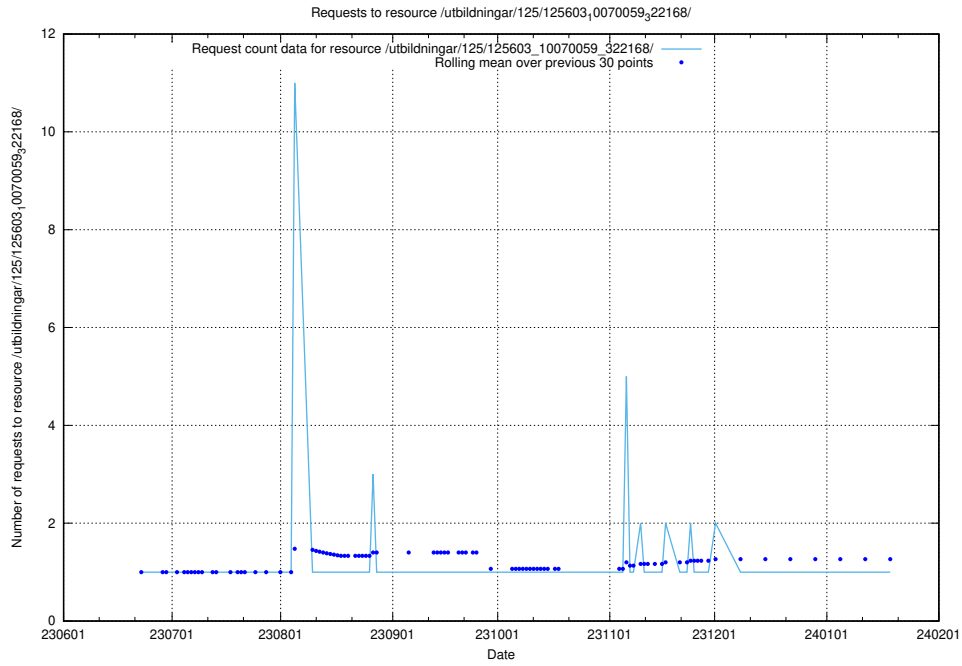

Here, we count the number of requests to resource /utbildningar/125/125603_10070220_334608/.

5.6150 Usage of /utbildningar/125/125603_10070059_322168/

Here, we count the number of requests to resource /utbildningar/125/125603_10070059_322168/.