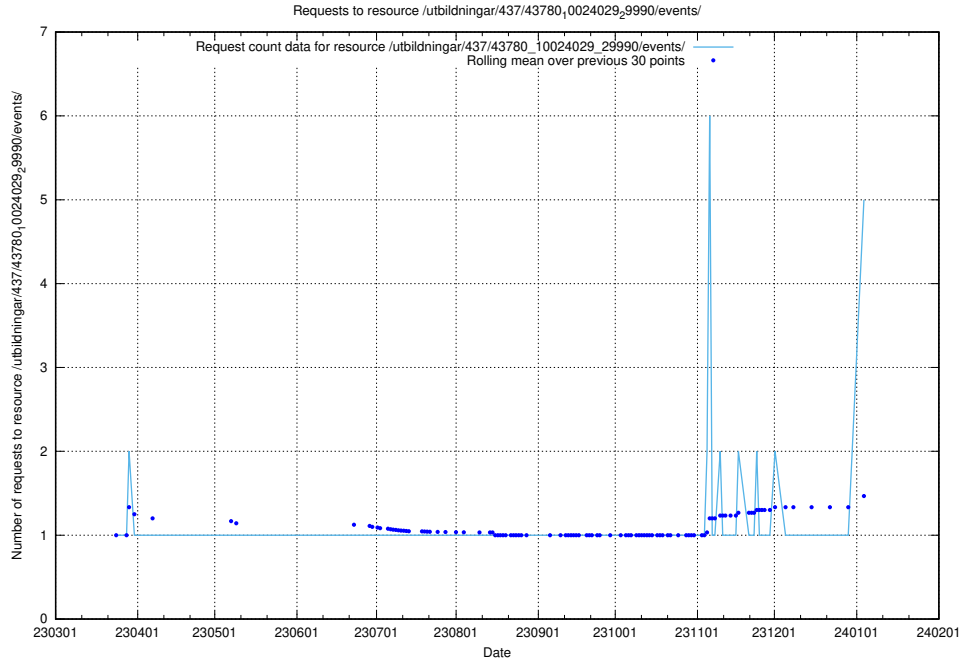

5.143 Usage of /utbildningar/437/43780_10024029_29990/events/

Here, we count the number of requests to resource /utbildningar/437/43780_10024029_29990/events/.