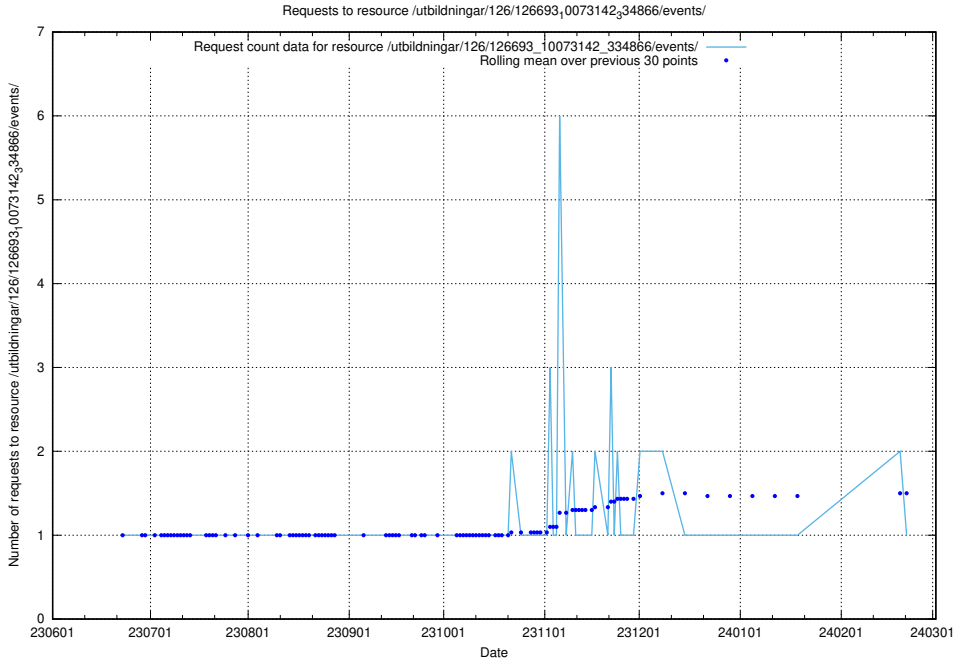

5.6073 Usage of /utbildningar/126/126693_10073142_334866/events/

Here, we count the number of requests to resource /utbildningar/126/126693_10073142_334866/events/