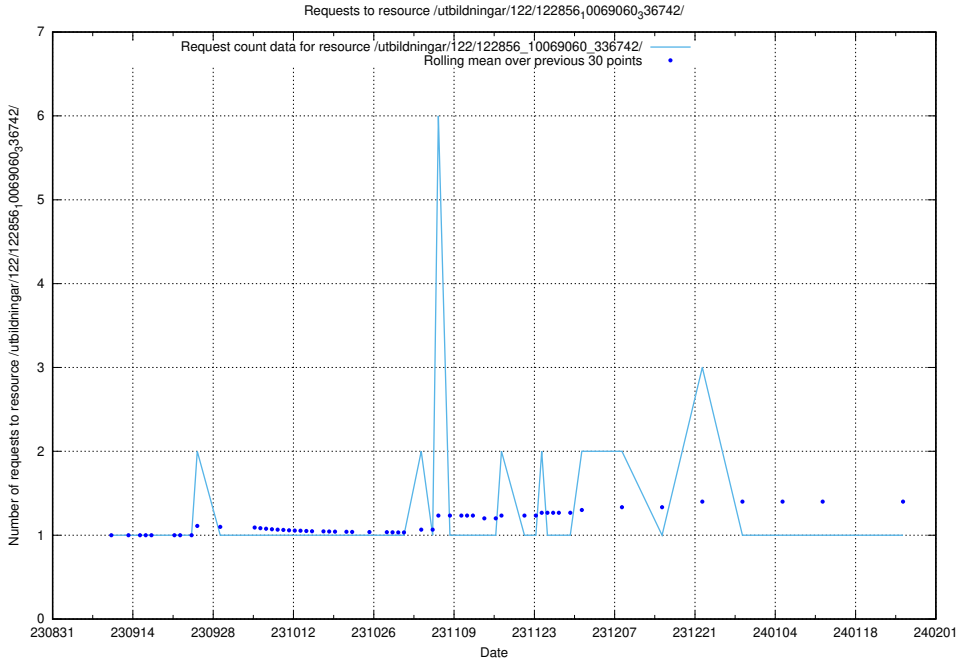

5.5038 Usage of /utbildningar/122/122856_10069060_336742/

Here, we count the number of requests to resource /utbildningar/122/122856_10069060_336742/.