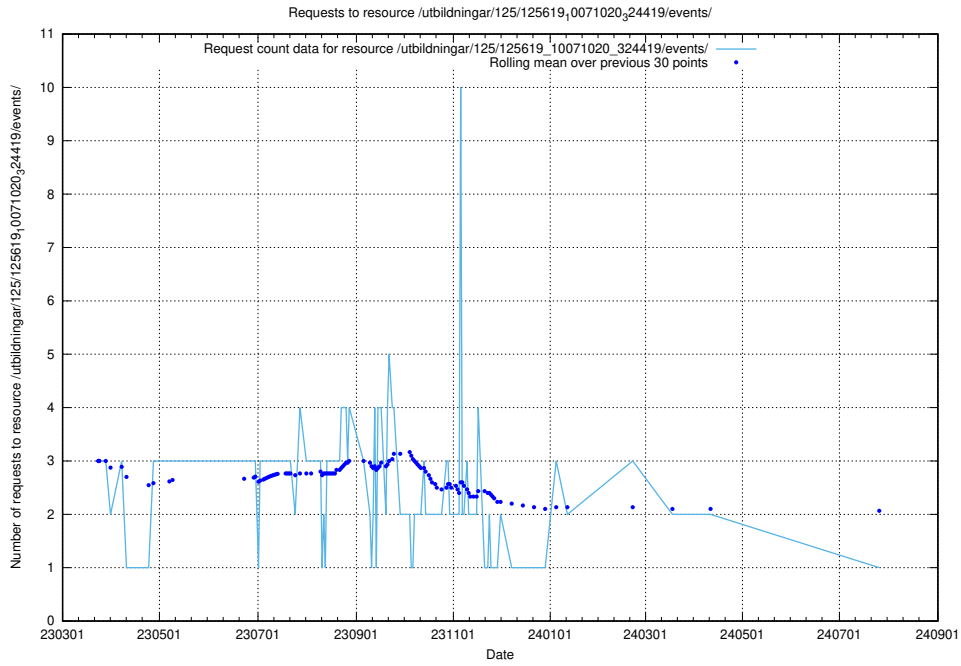

5.6685 Usage of /utbildningar/125/125619_10071020_324419/events/

Here, we count the number of requests to resource /utbildningar/125/125619_10071020_324419/events/