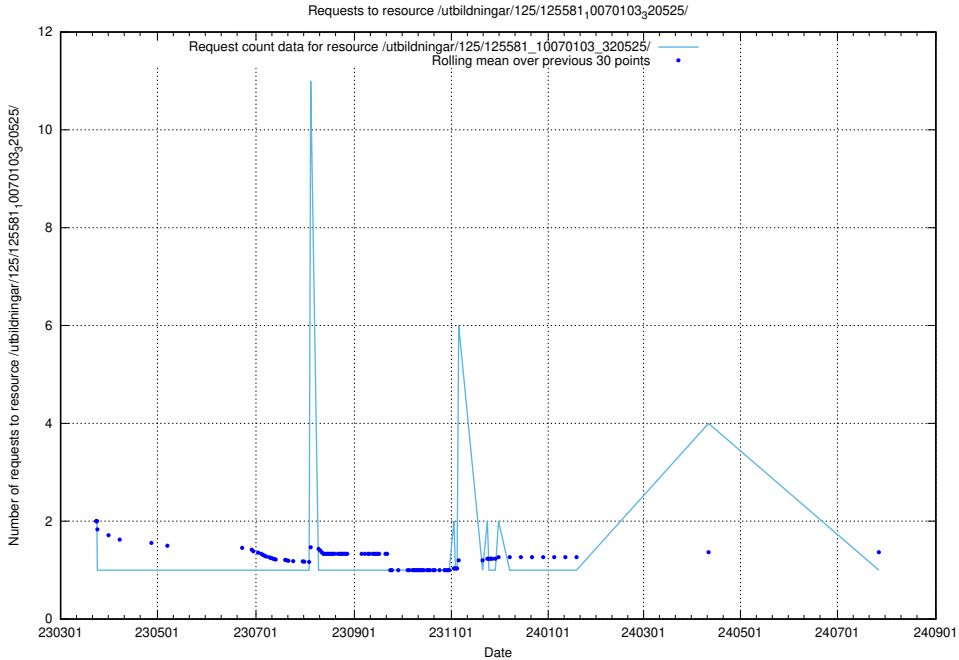

5.6712 Usage of /utbildningar/125/125581_10070103_320525/

Here, we count the number of requests to resource /utbildningar/125/125581_10070103_320525/.