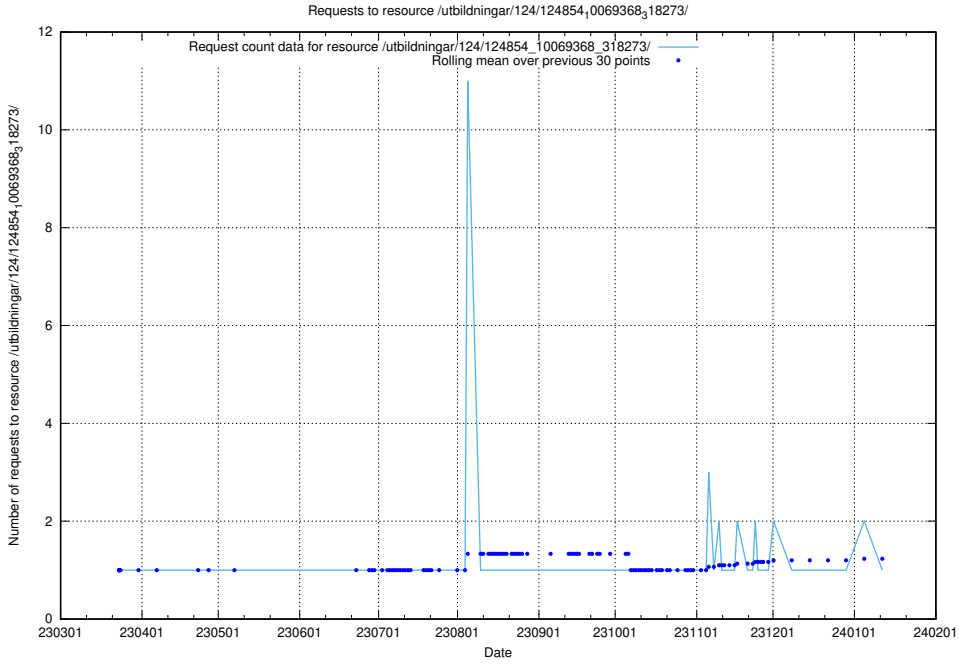

Here, we count the number of requests to resource /utbildningar/124/124854_10069368_318273/events/

5.1154 Usage of /utbildningar/124/124854_10069368_318273/

Here, we count the number of requests to resource /utbildningar/124/124854_10069368_318273/.