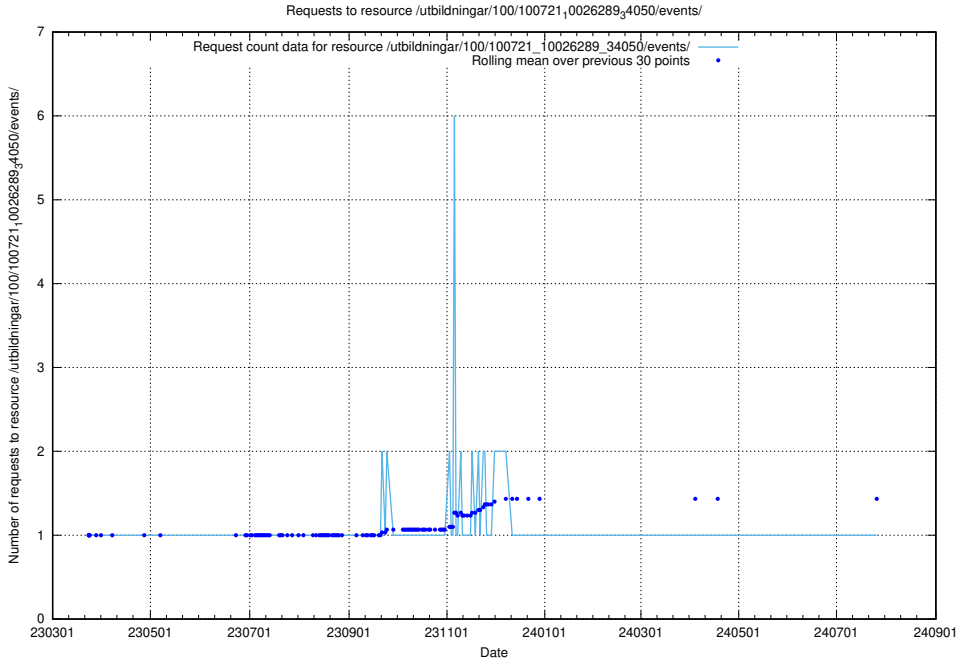

5.6122 Usage of /utbildningar/100/100721_10026289_34050/events/

Here, we count the number of requests to resource /utbildningar/100/100721_10026289_34050/events/.