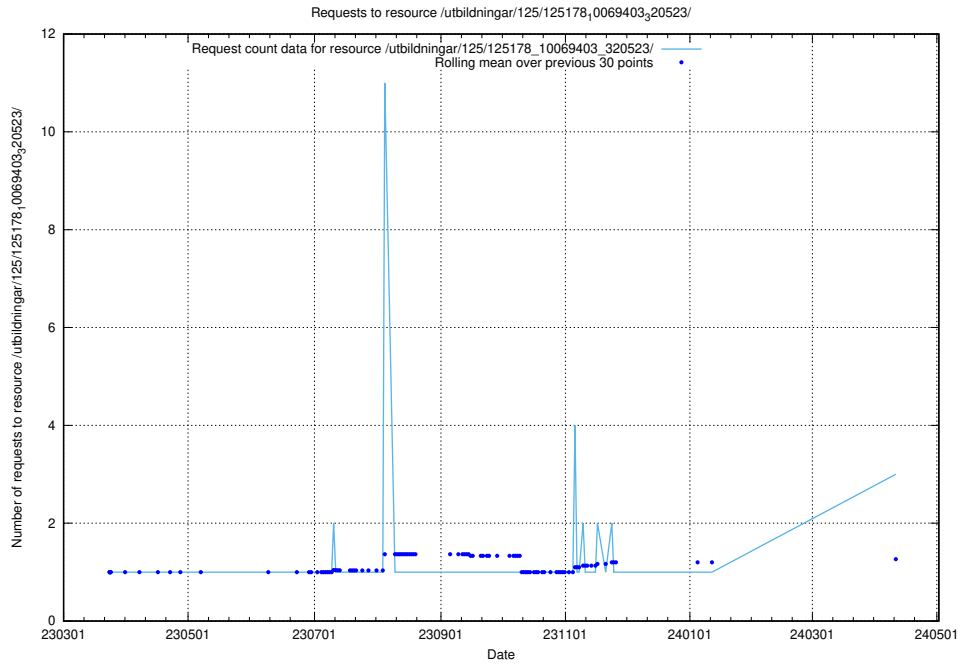

5.241 Usage of /utbildningar/125/125178_10069403_320523/

Here, we count the number of requests to resource /utbildningar/125/125178_10069403_320523/.