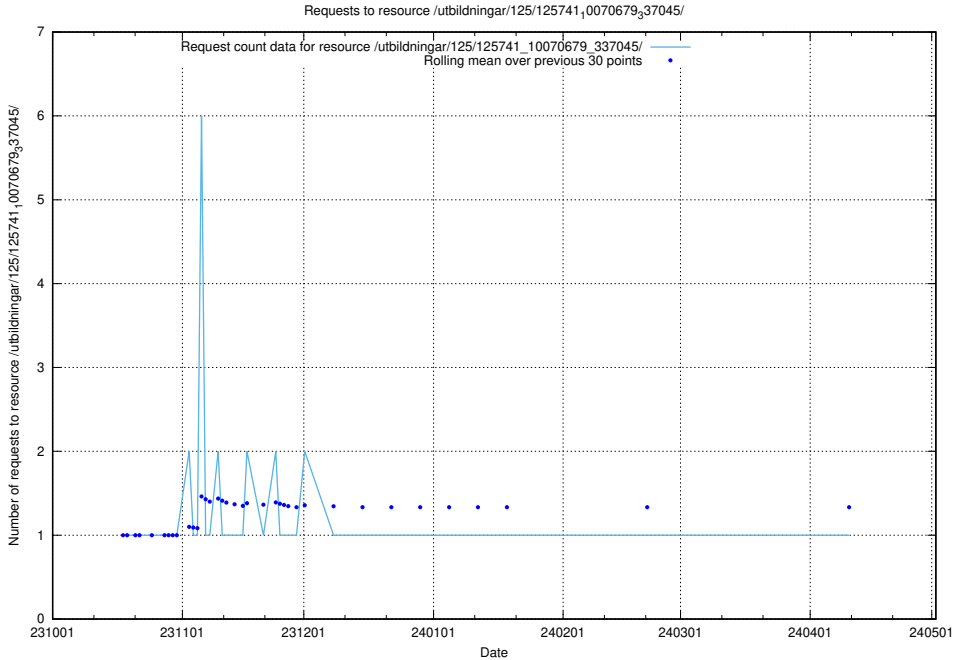

5.4696 Usage of /utbildningar/125/125741_10070679_337045/

Here, we count the number of requests to resource /utbildningar/125/125741_10070679_337045/.