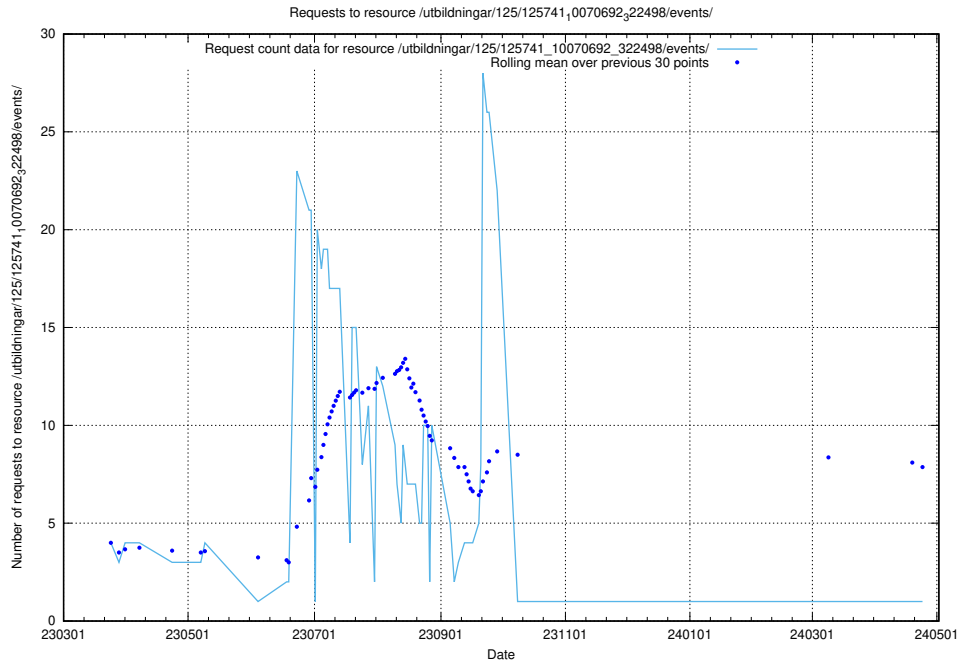

5.6523 Usage of /utbildningar/125/125741_10070692_322498/events/

Here, we count the number of requests to resource /utbildningar/125/125741_10070692_322498/events/