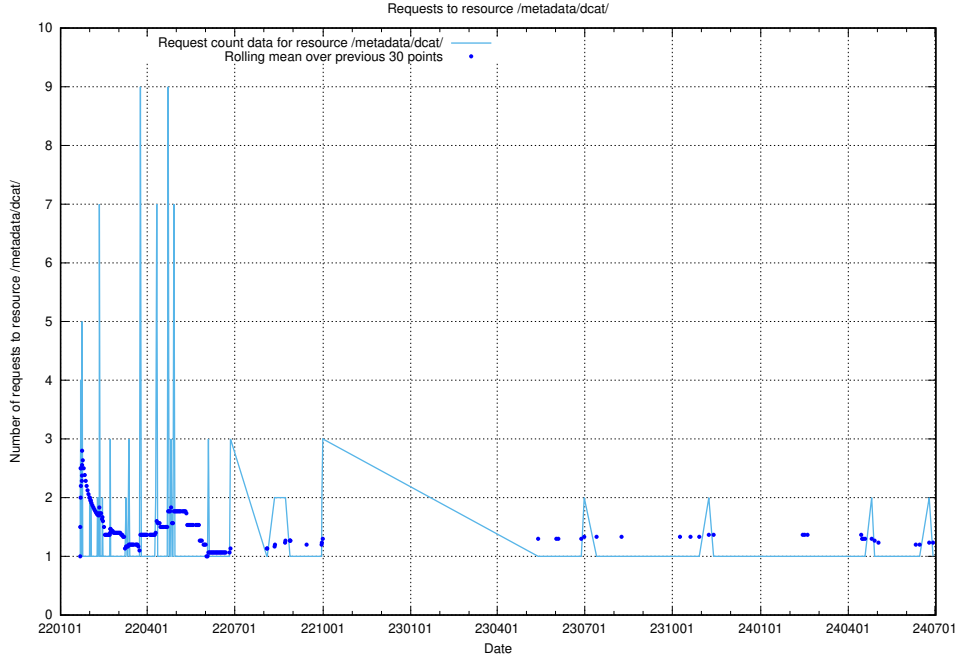

5.6928 Usage of /metadata/dcat/

Here, we count the number of requests to resource /metadata/dcat/.