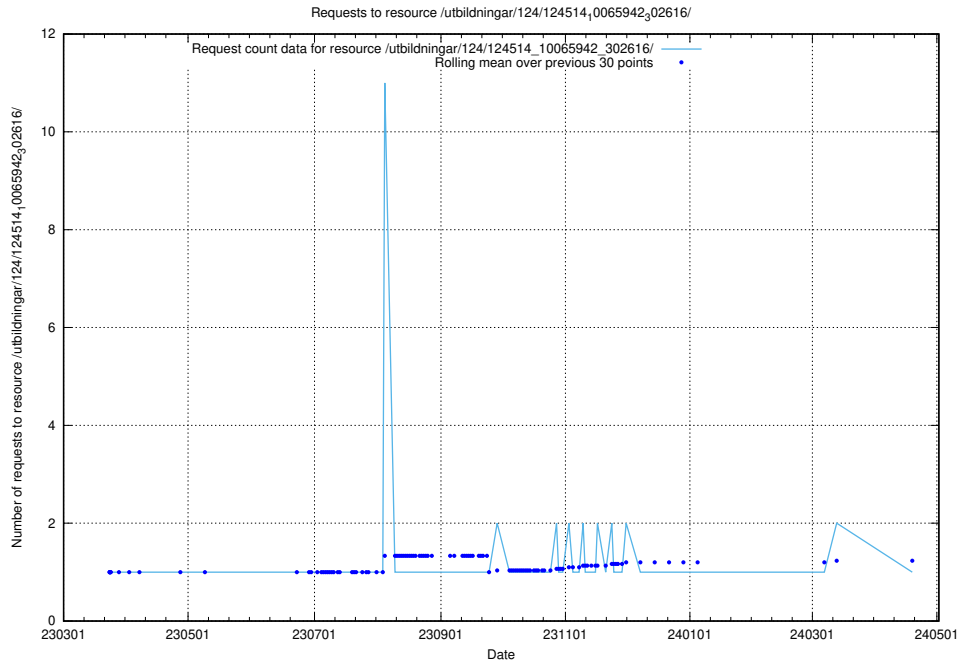

5.2261 Usage of /utbildningar/124/124514_10065942_302616/

Here, we count the number of requests to resource /utbildningar/124/124514_10065942_302616/.