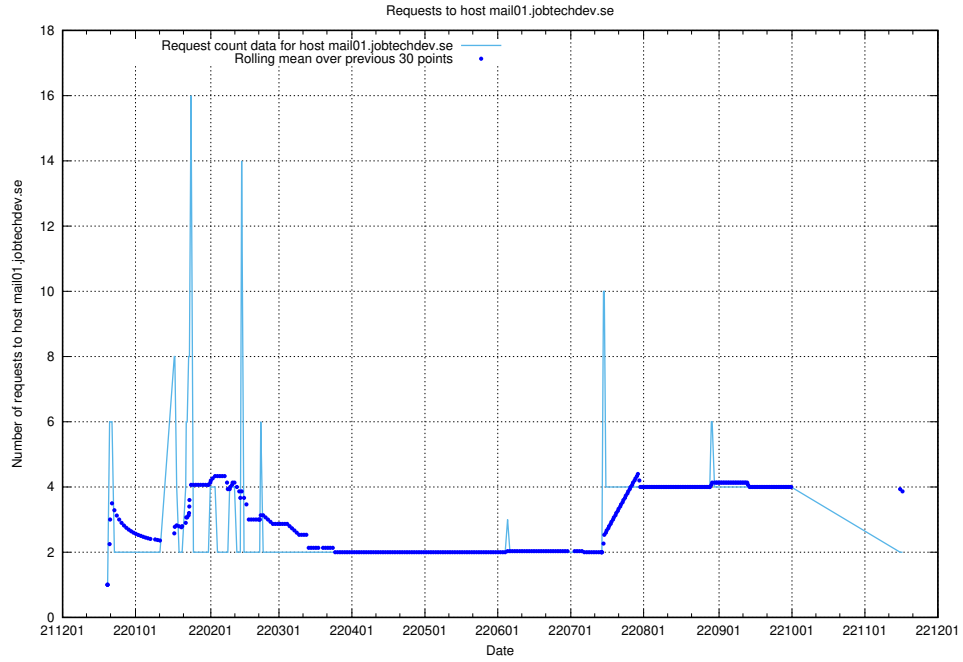

Here, we count the number of requests to host mail01.jobtechdev.se.

7.380 Usage of exchange.jobtechdev.se

Here, we count the number of requests to host exchange.jobtechdev.se.

7.381 Usage of autodiscover.jobtechdev.se