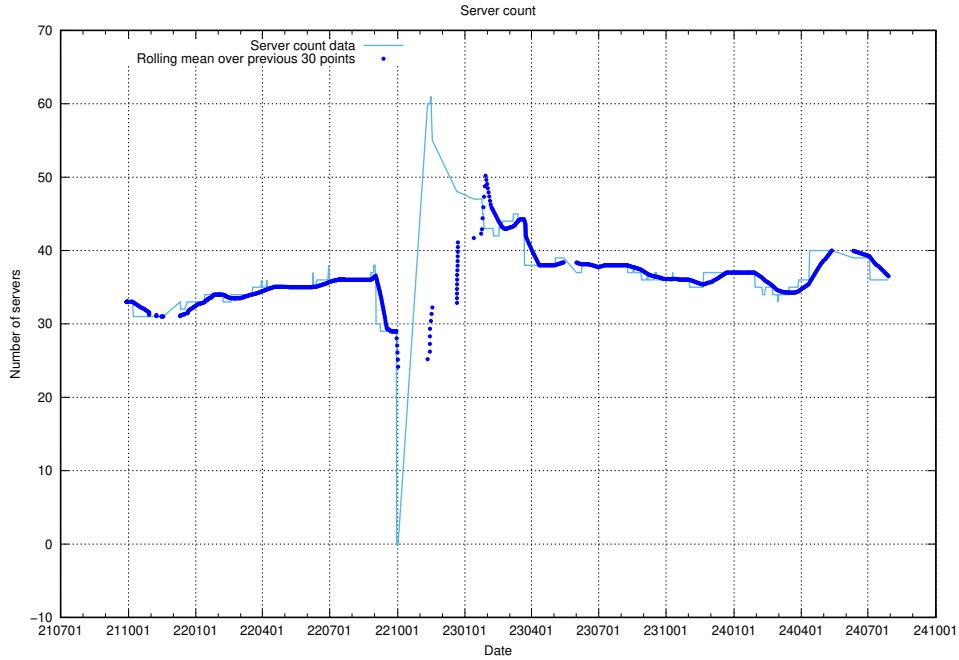

2.2 Number of servers in the JobTech production region

A graph of the servers in AWS region eu-north-1.