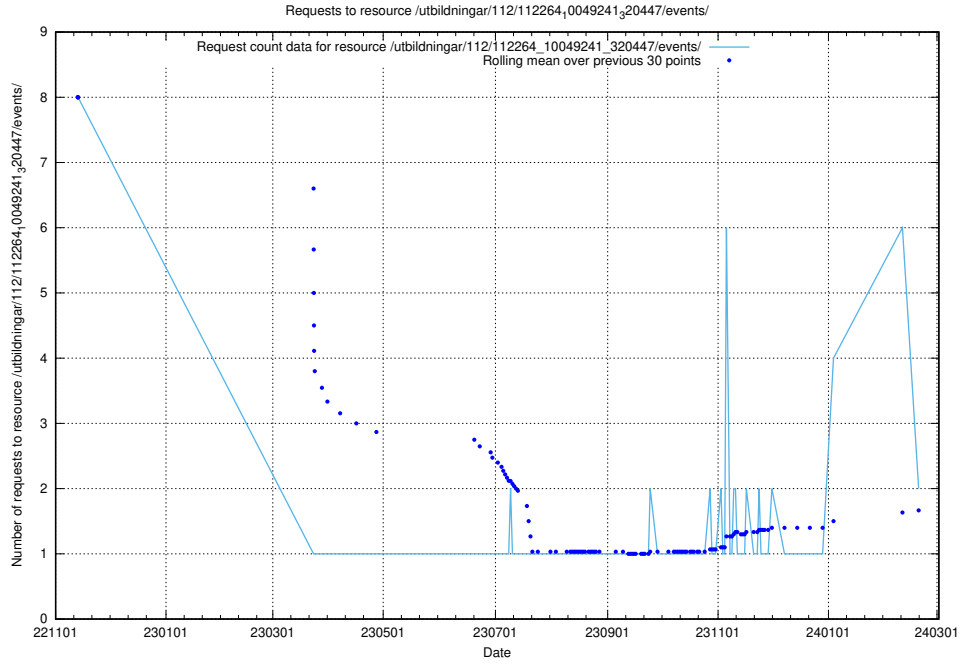

5.782 Usage of /utbildningar/112/112264_10049241_320447/events/

Here, we count the number of requests to resource /utbildningar/112/112264_10049241_320447/events/