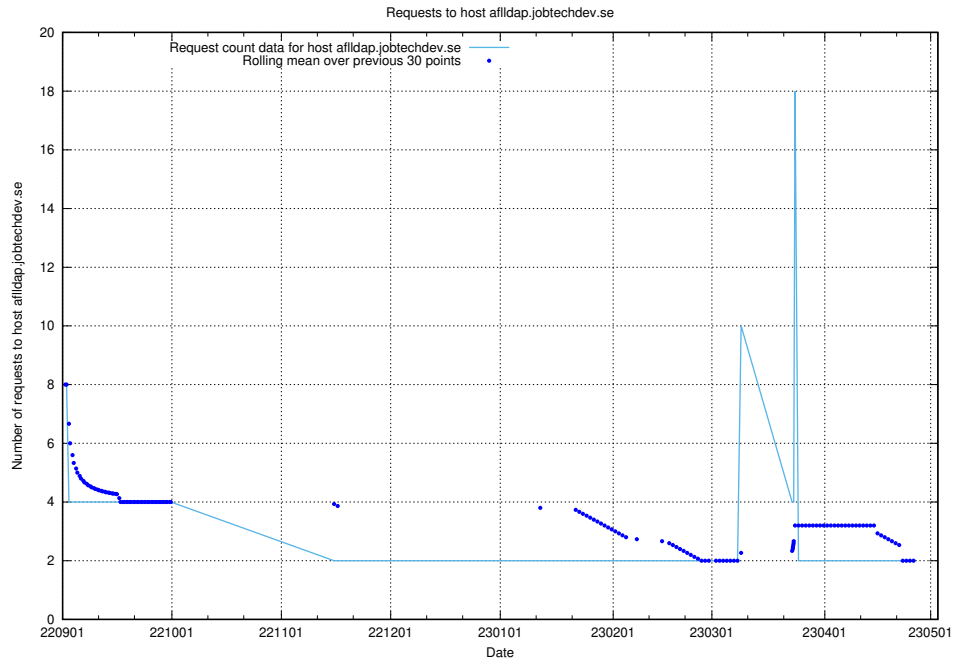

7.334 Usage of afldap.jobtechdev.se

Here, we count the number of requests to host afldap.jobtechdev.se.