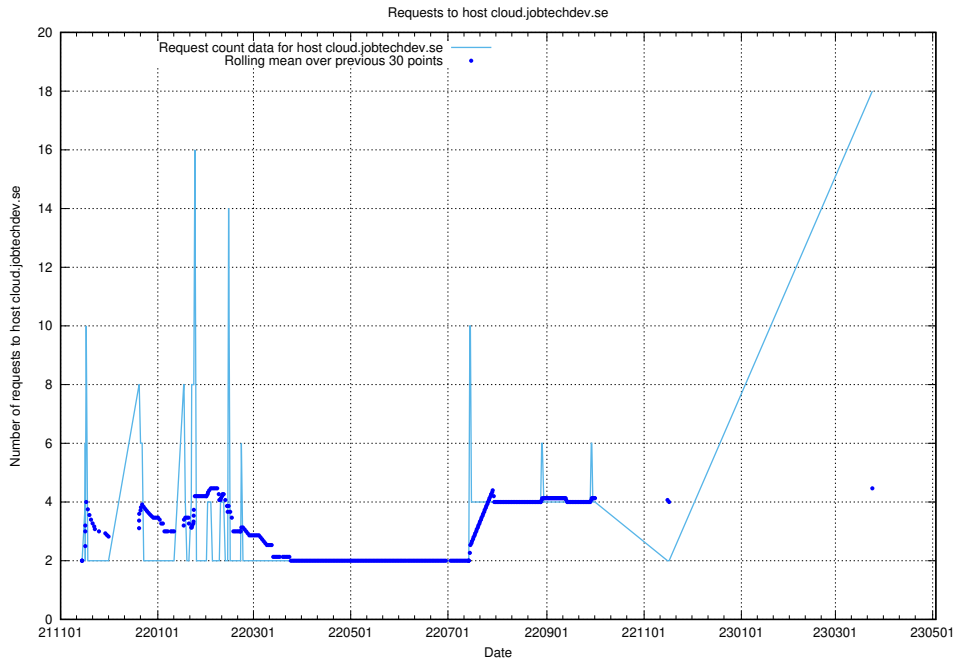

7.37 Usage of cloud.jobtechdev.se

Here, we count the number of requests to host cloud.jobtechdev.se.