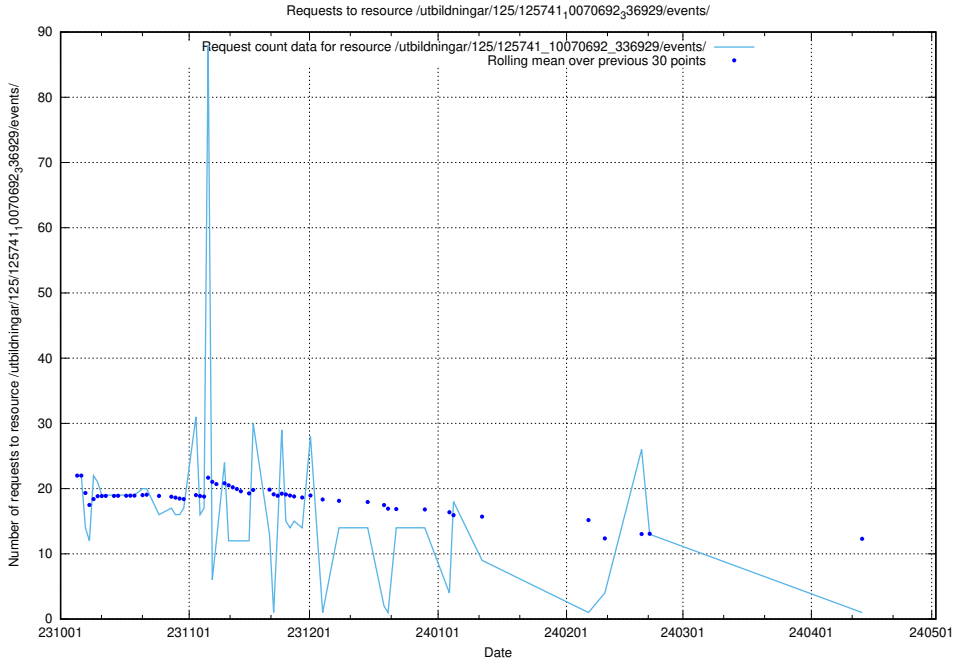

5.4811 Usage of /utbildningar/125/125741_10070692_336929/events/

Here, we count the number of requests to resource /utbildningar/125/125741_10070692_336929/events/