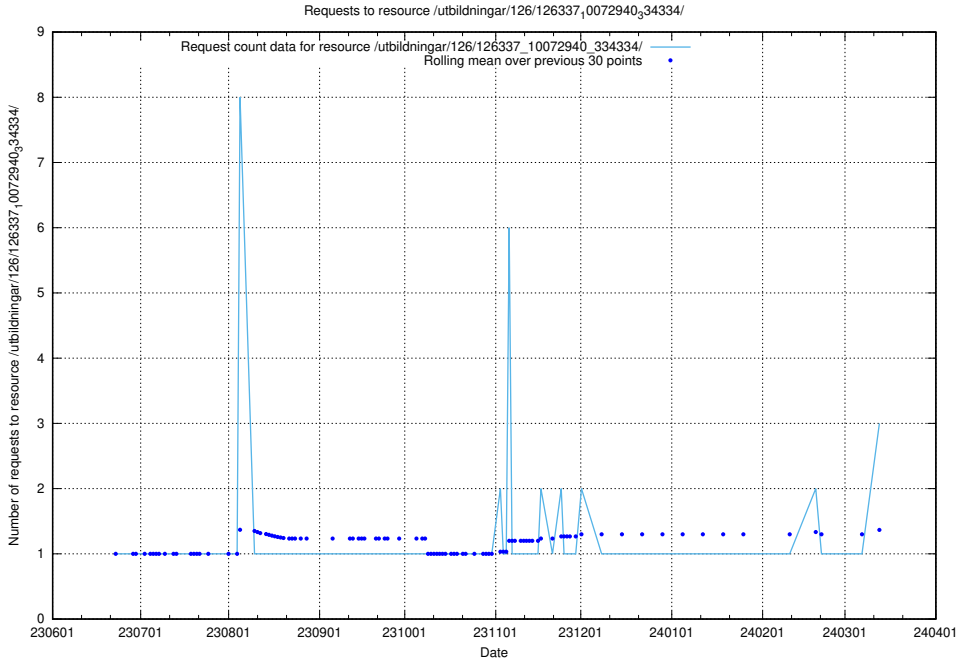

5.353 Usage of /utbildningar/126/126337_10072940_334334/

Here, we count the number of requests to resource /utbildningar/126/126337_10072940_334334/.