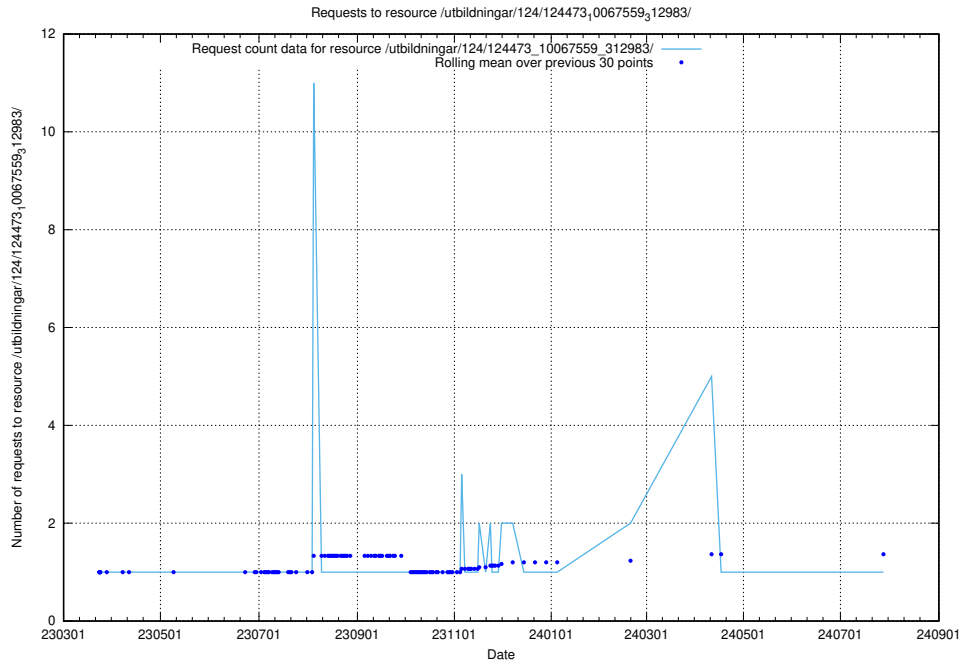

5.3342 Usage of /utbildningar/124/124473_10067559_312983/

Here, we count the number of requests to resource /utbildningar/124/124473_10067559_312983/.