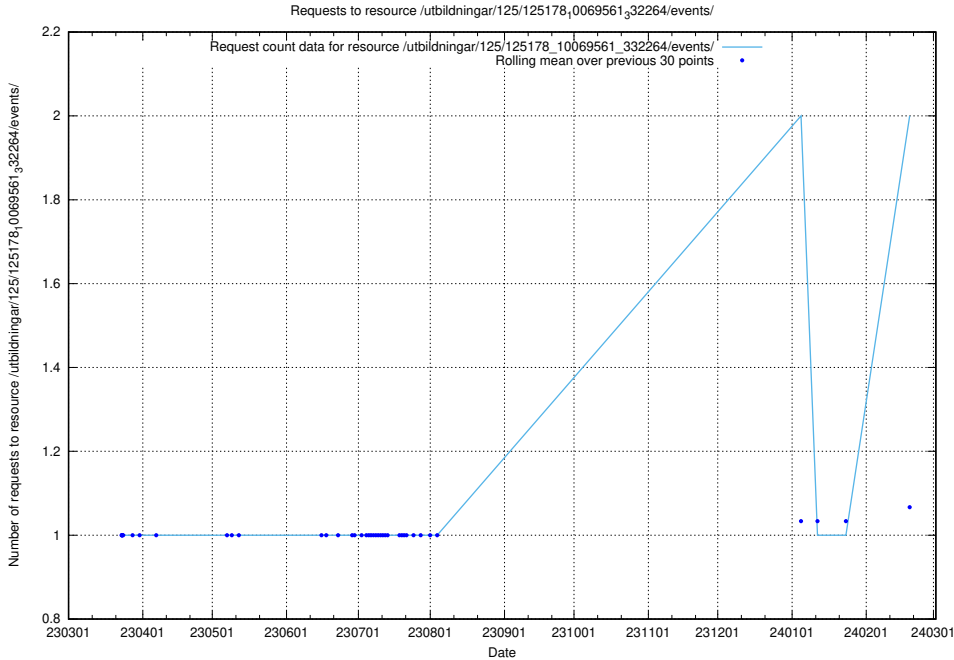

5.432 Usage of /utbildningar/125/125178_10069561_332264/events/

Here, we count the number of requests to resource /utbildningar/125/125178_10069561_332264/events/