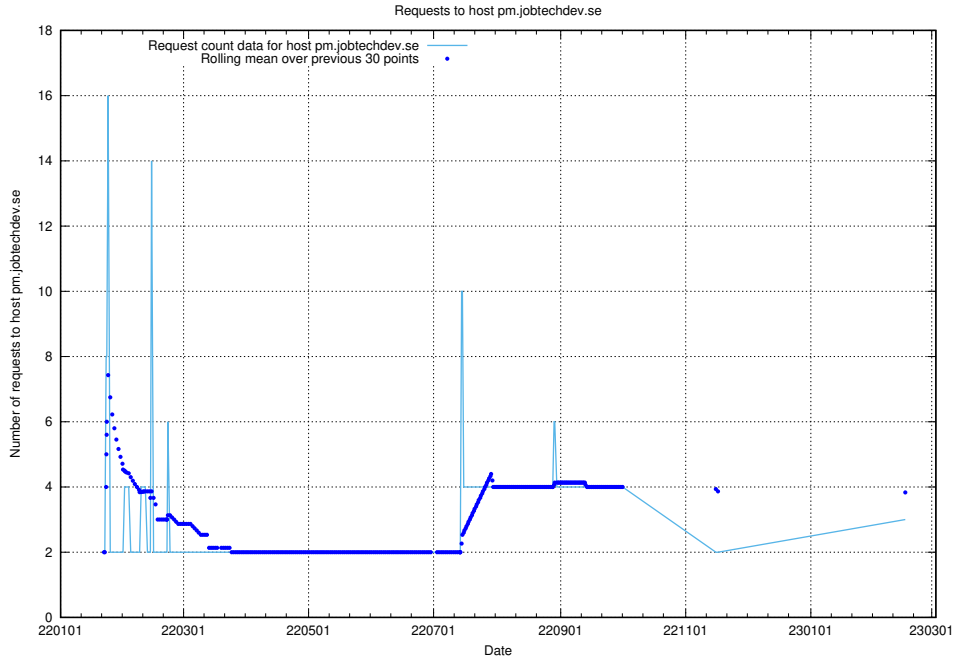

7.250 Usage of pm.jobtechdev.se

Here, we count the number of requests to host pm.jobtechdev.se.