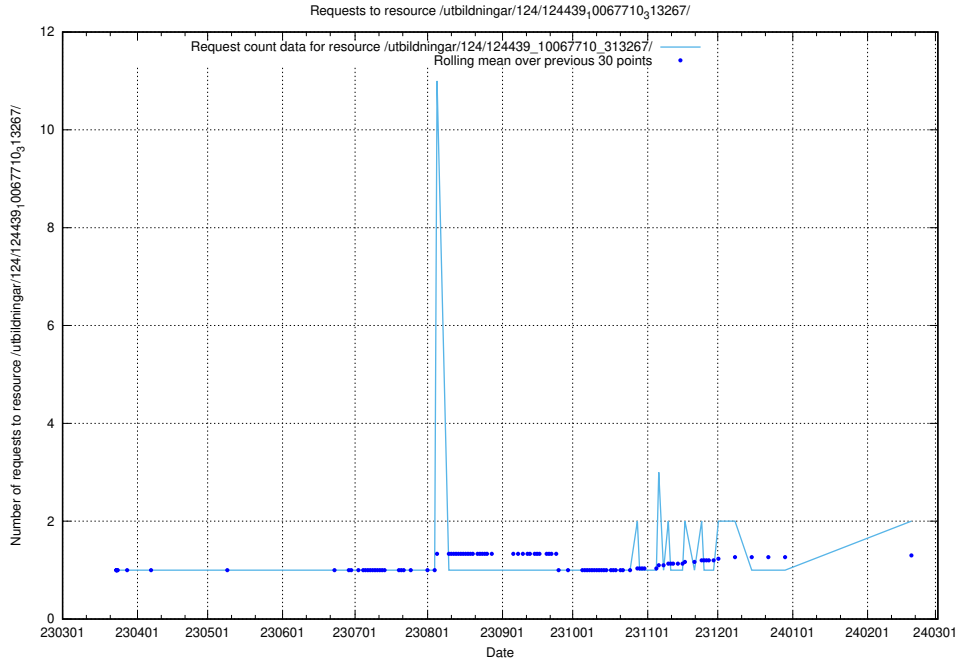

5.597 Usage of /utbildningar/124/124439_10067710_313267/

Here, we count the number of requests to resource /utbildningar/124/124439_10067710_313267/.