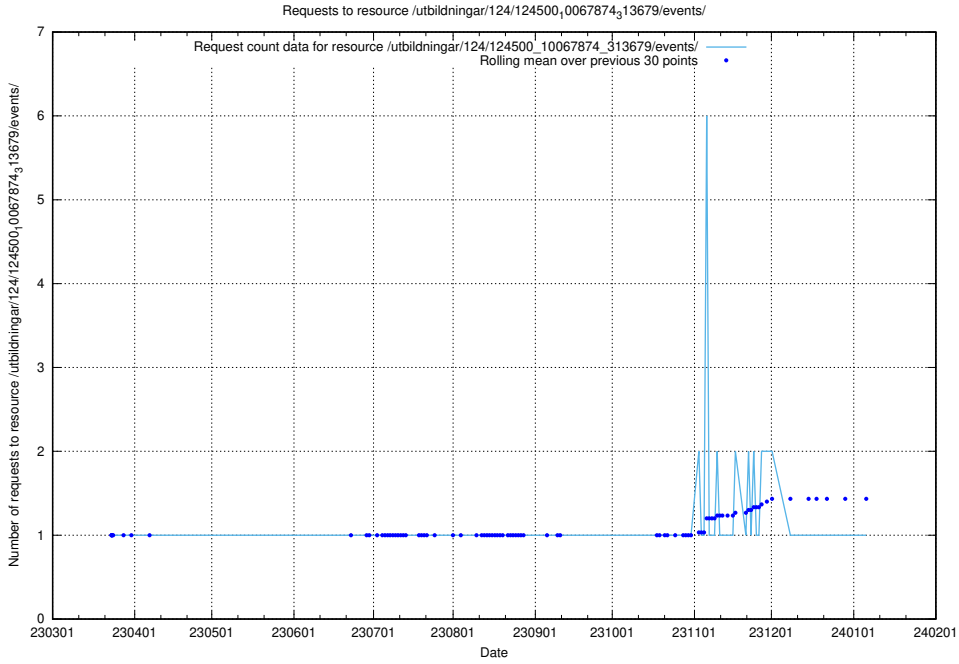

Here, we count the number of requests to resource /taxonomy/version/16/query/swedish-retail-and-wholesale-council-skills/.

5.2673 Usage of /utbildningar/124/124500_10067874_313679/events/

Here, we count the number of requests to resource /utbildningar/124/124500_10067874_313679/events/