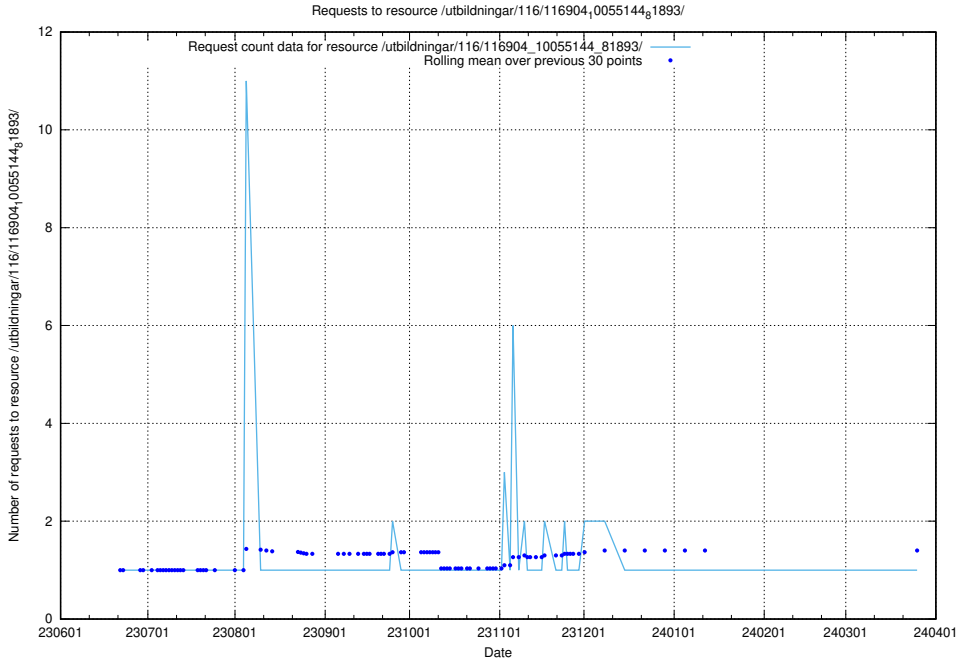

5.6275 Usage of /utbildningar/116/116904_10055144_81893/

Here, we count the number of requests to resource /utbildningar/116/116904_10055144_81893/.