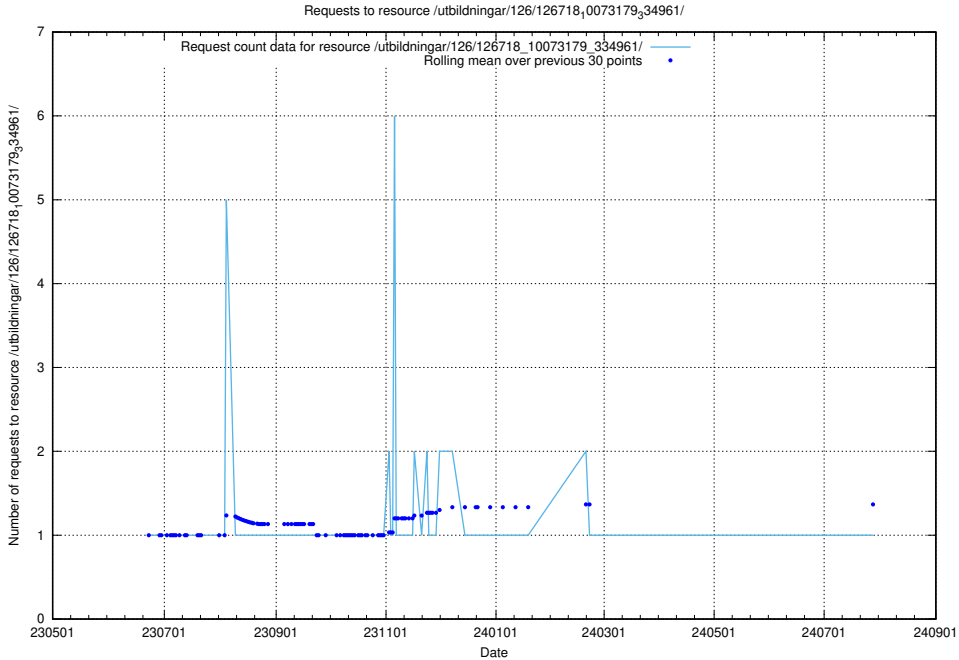

5.6042 Usage of /utbildningar/126/126718_10073179_334961/

Here, we count the number of requests to resource /utbildningar/126/126718_10073179_334961/.