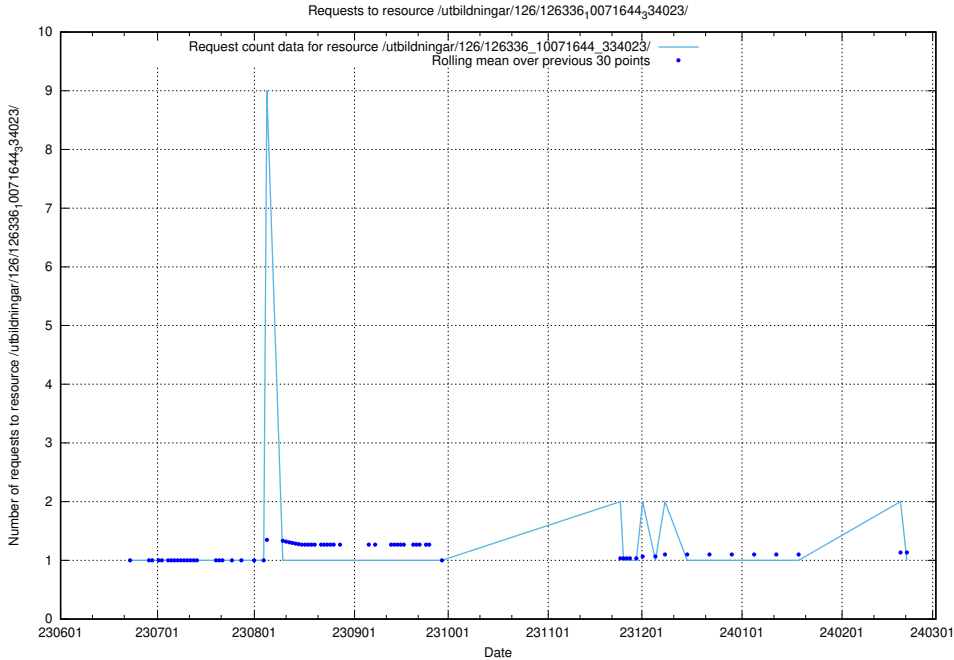

5.6095 Usage of /utbildningar/126/126336_10071644_334023/

Here, we count the number of requests to resource /utbildningar/126/126336_10071644_334023/.