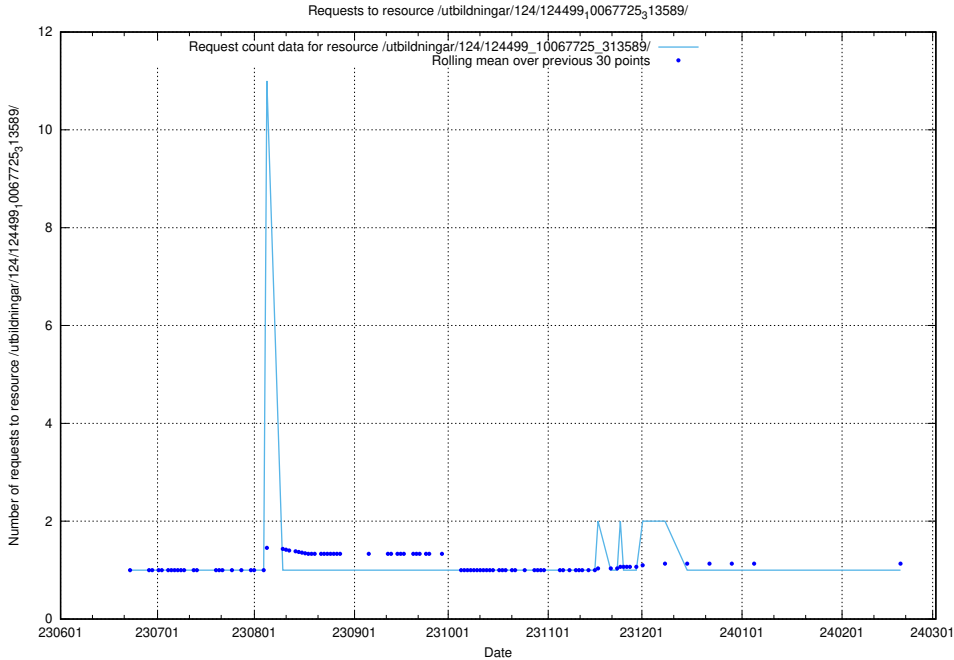

5.6214 Usage of /utbildningar/124/124499_10067725_313589/

Here, we count the number of requests to resource /utbildningar/124/124499_10067725_313589/.