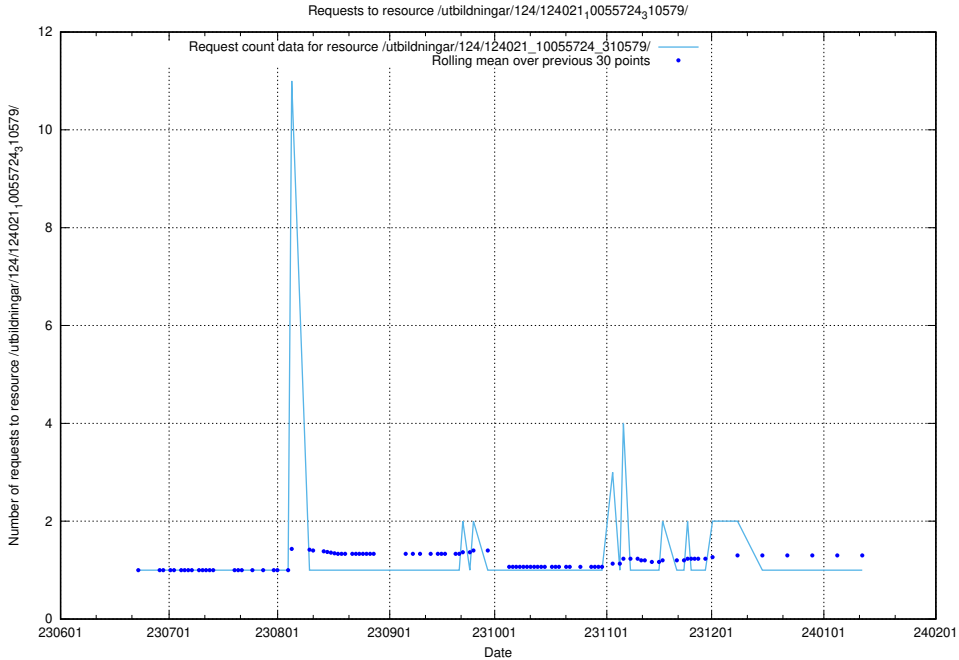

5.6253 Usage of /utbildningar/124/124021_10055724_310579/

Here, we count the number of requests to resource /utbildningar/124/124021_10055724_310579/.