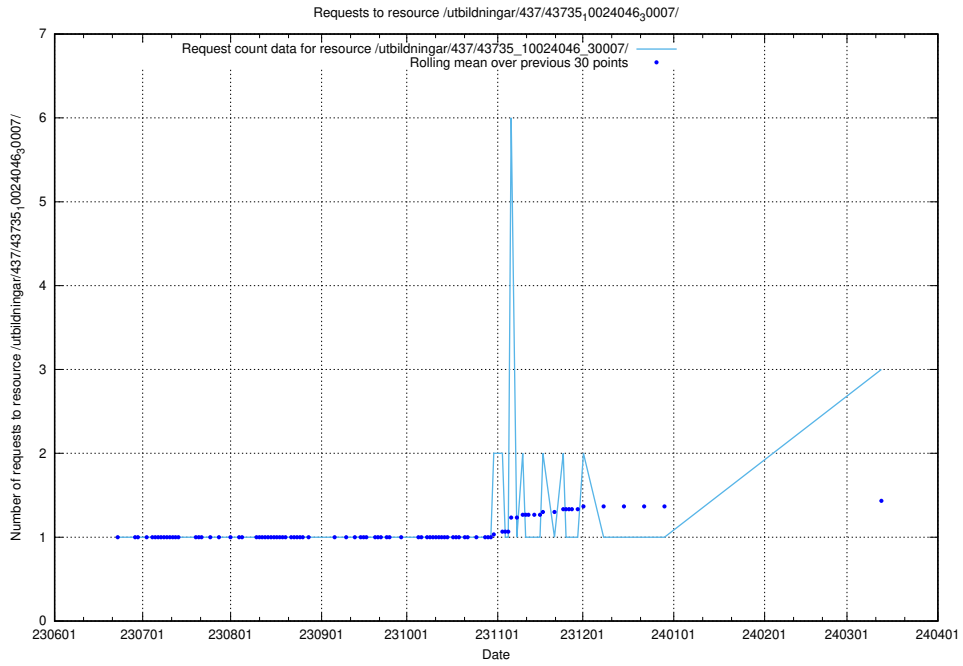

5.351 Usage of /utbildningar/437/43735_10024046_30007/

Here, we count the number of requests to resource /utbildningar/437/43735_10024046_30007/.