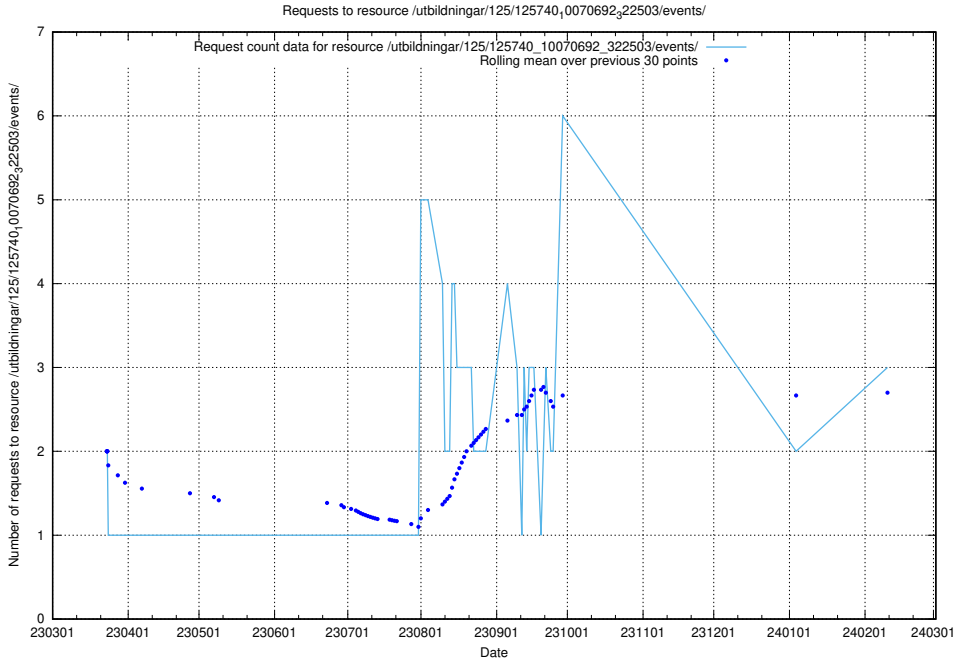

5.400 Usage of /utbildningar/125/125740_10070692_322503/events/

Here, we count the number of requests to resource /utbildningar/125/125740_10070692_322503/events/