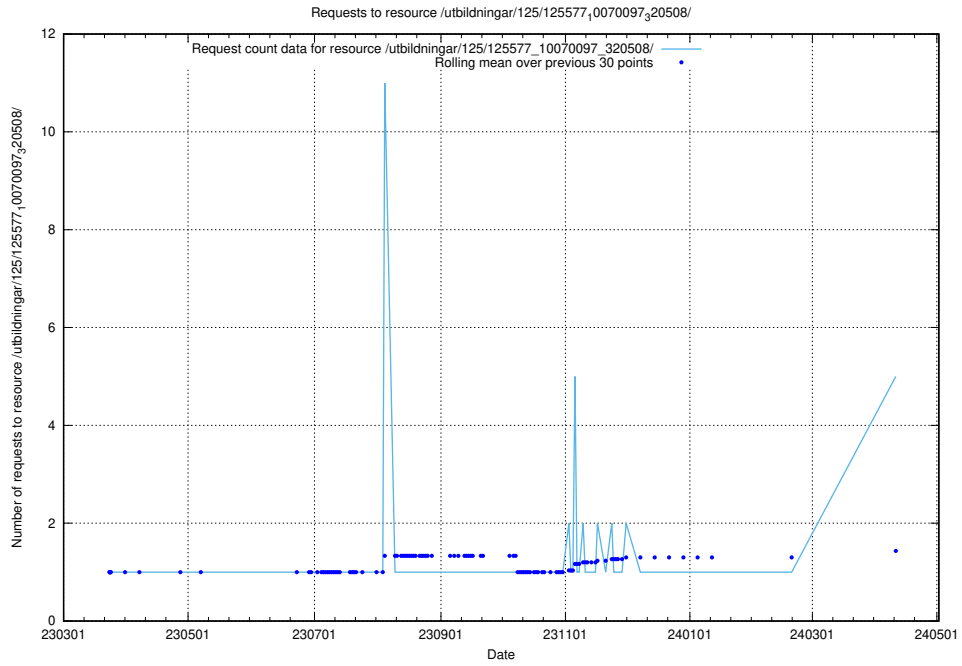

5.103 Usage of /utbildningar/125/125577_10070097_320508/

Here, we count the number of requests to resource /utbildningar/125/125577_10070097_320508/.