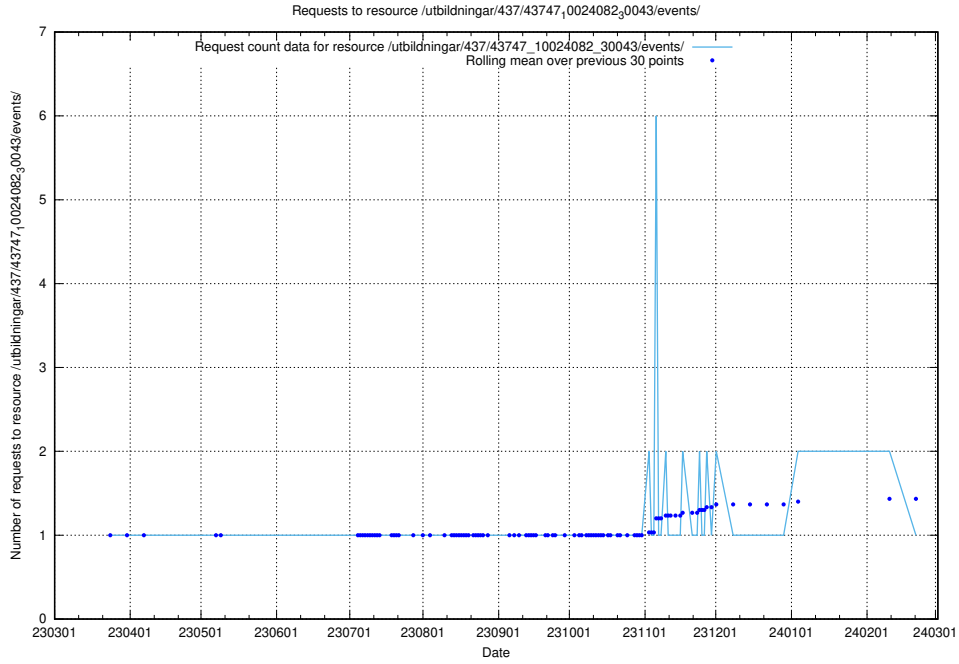

5.6623 Usage of /utbildningar/437/43747_10024082_30043/events/

Here, we count the number of requests to resource /utbildningar/437/43747_10024082_30043/events/.