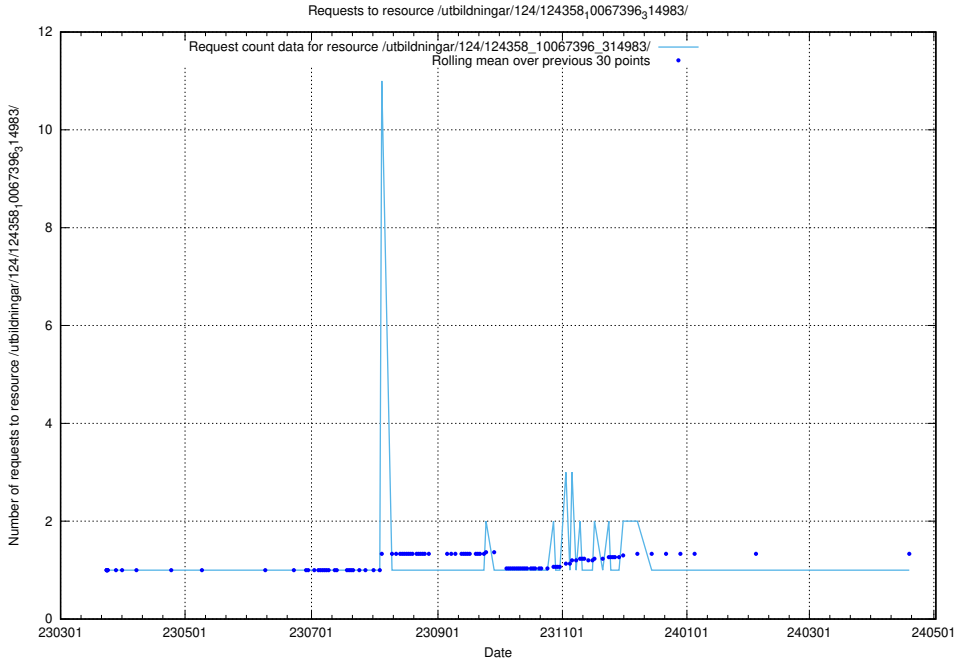

5.4232 Usage of /utbildningar/124/124358_10067396_314983/

Here, we count the number of requests to resource /utbildningar/124/124358_10067396_314983/.