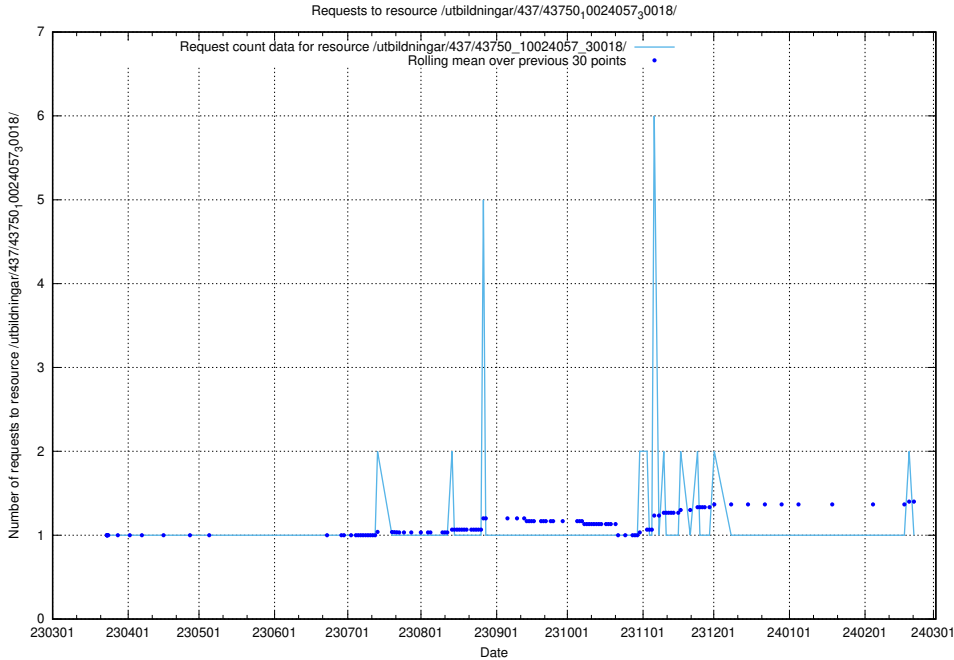

5.6809 Usage of /utbildningar/437/43750_10024057_30018/

Here, we count the number of requests to resource /utbildningar/437/43750_10024057_30018/.