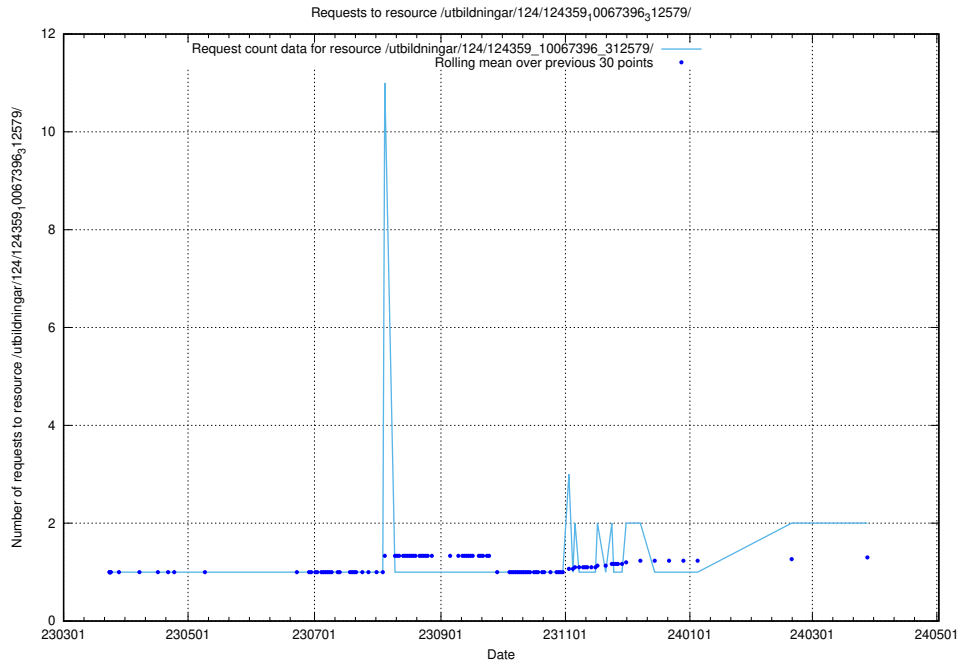

5.612 Usage of /utbildningar/124/124359_10067396_312579/

Here, we count the number of requests to resource /utbildningar/124/124359_10067396_312579/.