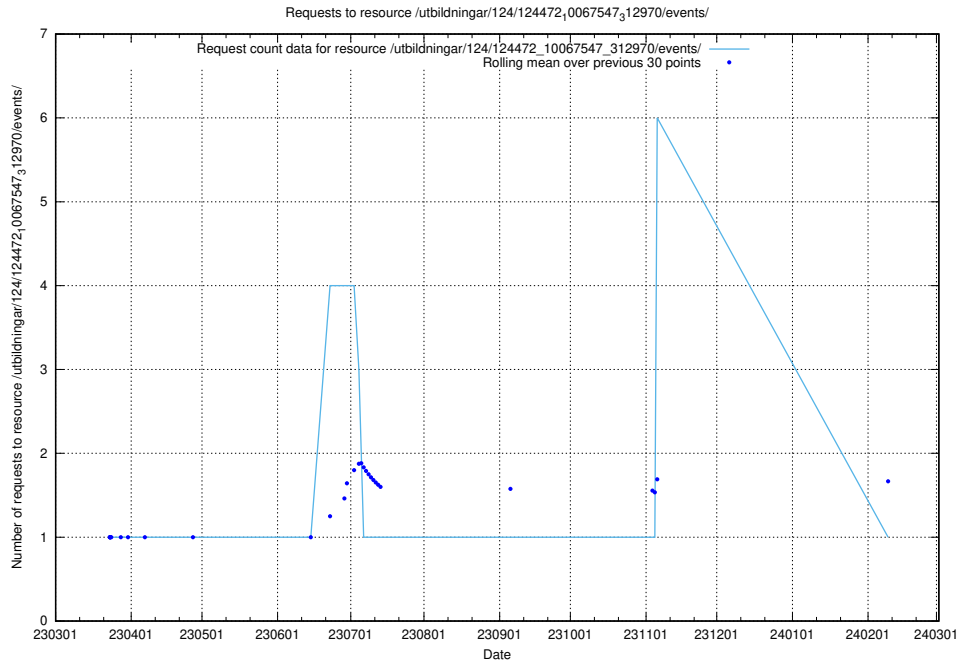

5.3527 Usage of /utbildningar/124/124472_10067547_312970/events/

Here, we count the number of requests to resource /utbildningar/124/124472_10067547_312970/events/