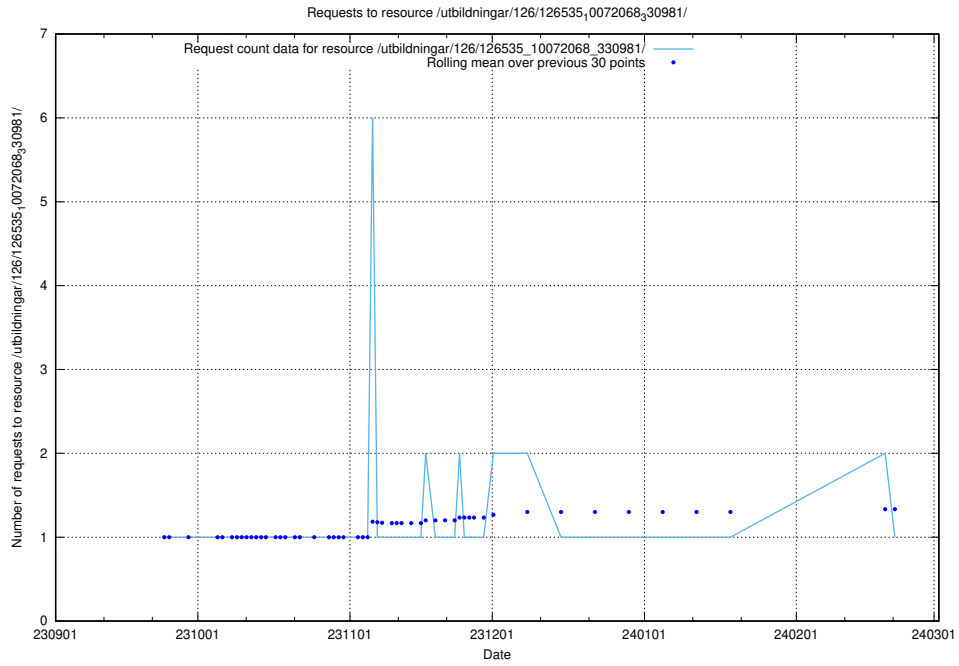

5.4891 Usage of /utbildningar/126/126535_10072068_330981/

Here, we count the number of requests to resource /utbildningar/126/126535_10072068_330981/.