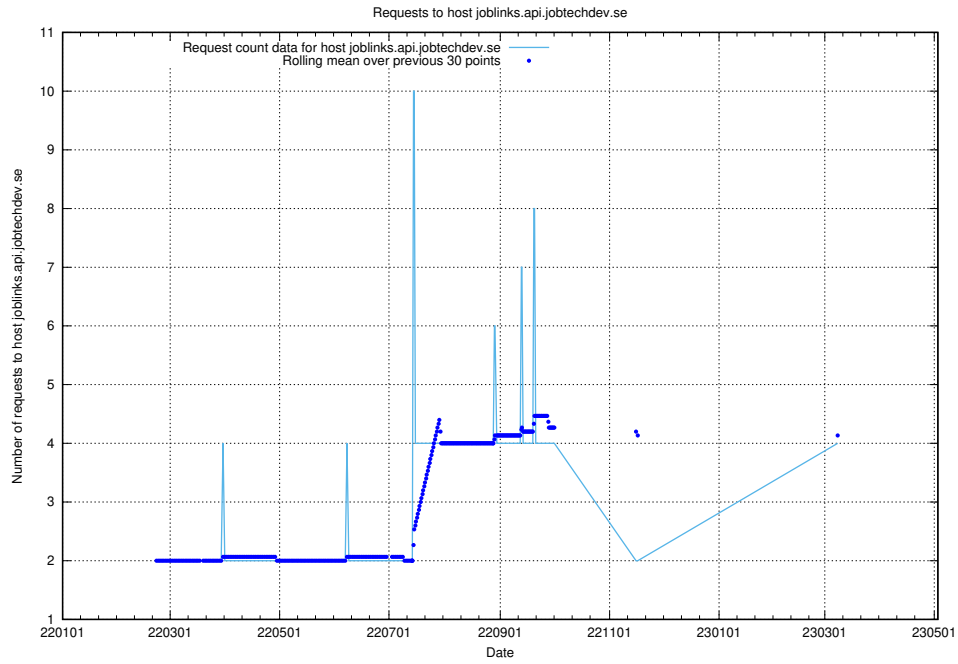

7.161 Usage of `joblinks.api.jobtechdev.se`

Here, we count the number of requests to host `joblinks.api.jobtechdev.se`.