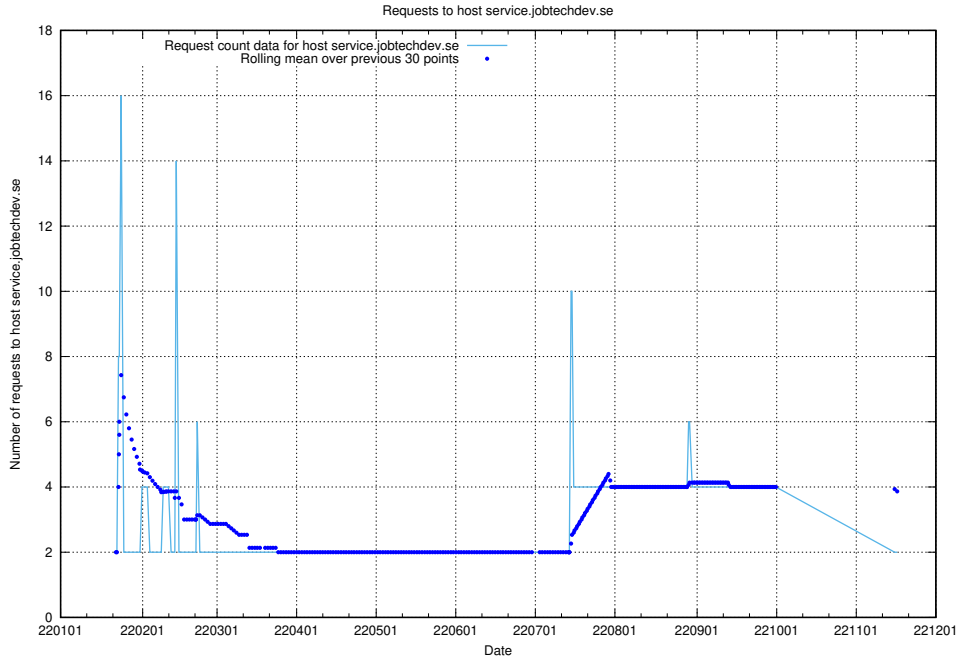

7.593 Usage of service.jobtechdev.se

Here, we count the number of requests to host service.jobtechdev.se.