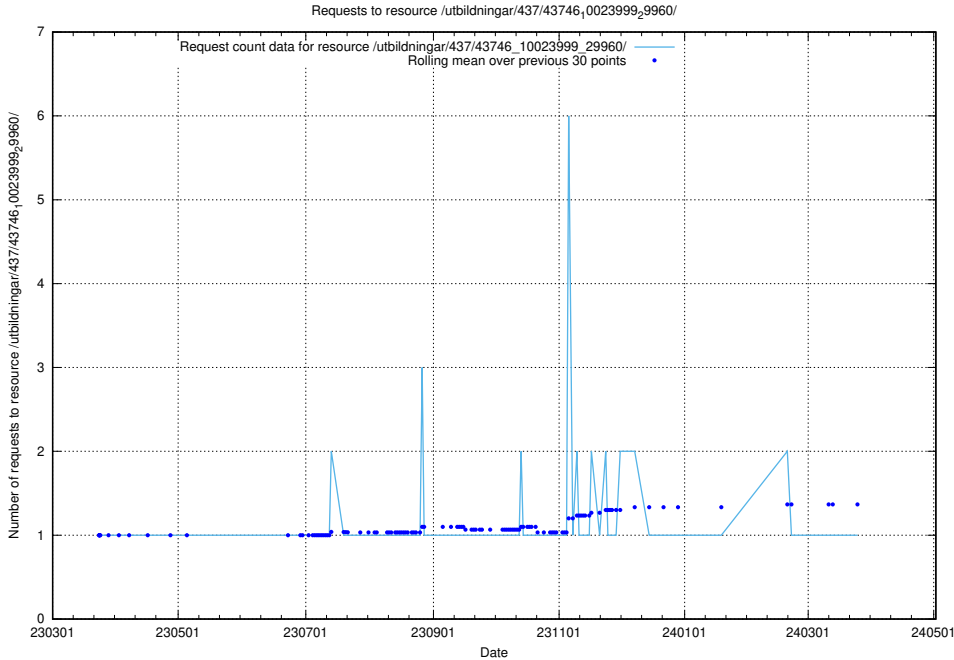

5.6814 Usage of /utbildningar/437/43746_10023999_29960/

Here, we count the number of requests to resource /utbildningar/437/43746_10023999_29960/.