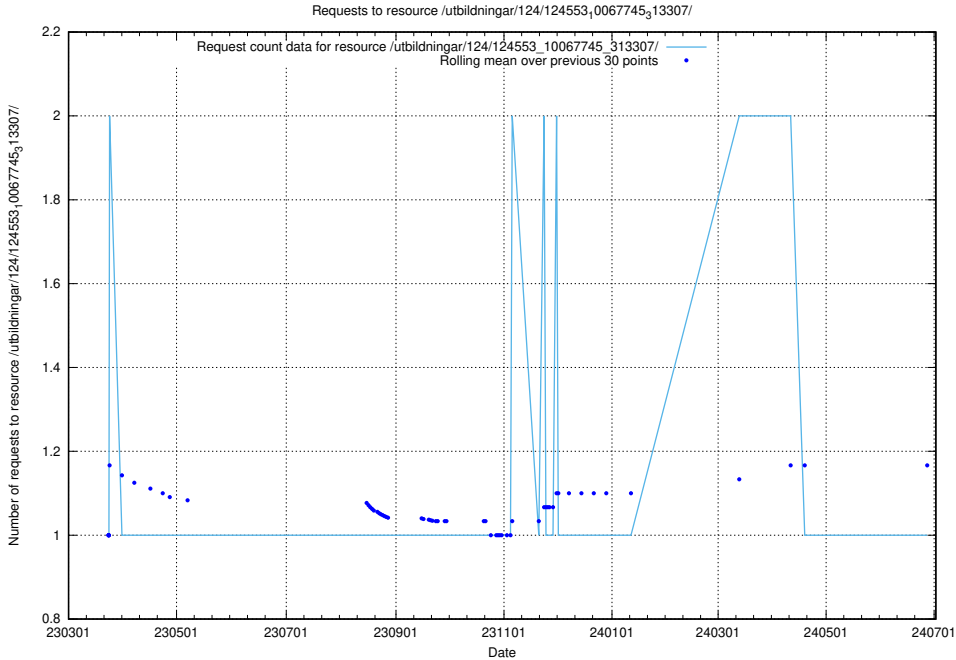

5.1164 Usage of /utbildningar/124/124553_10067745_313307/

Here, we count the number of requests to resource /utbildningar/124/124553_10067745_313307/.