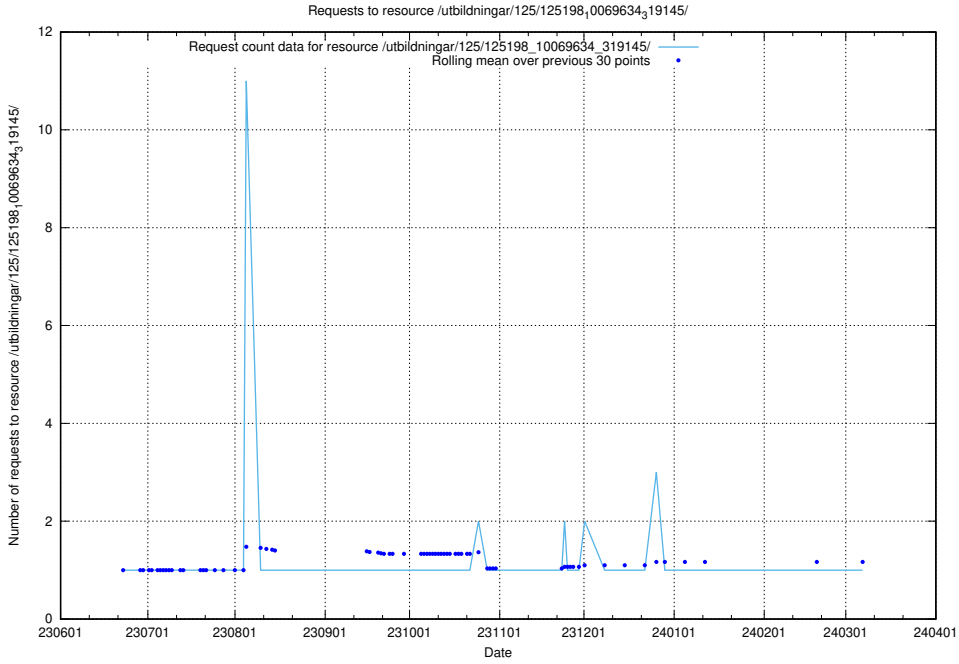

5.6157 Usage of /utbildningar/125/125198_10069634_319145/

Here, we count the number of requests to resource /utbildningar/125/125198_10069634_319145/.