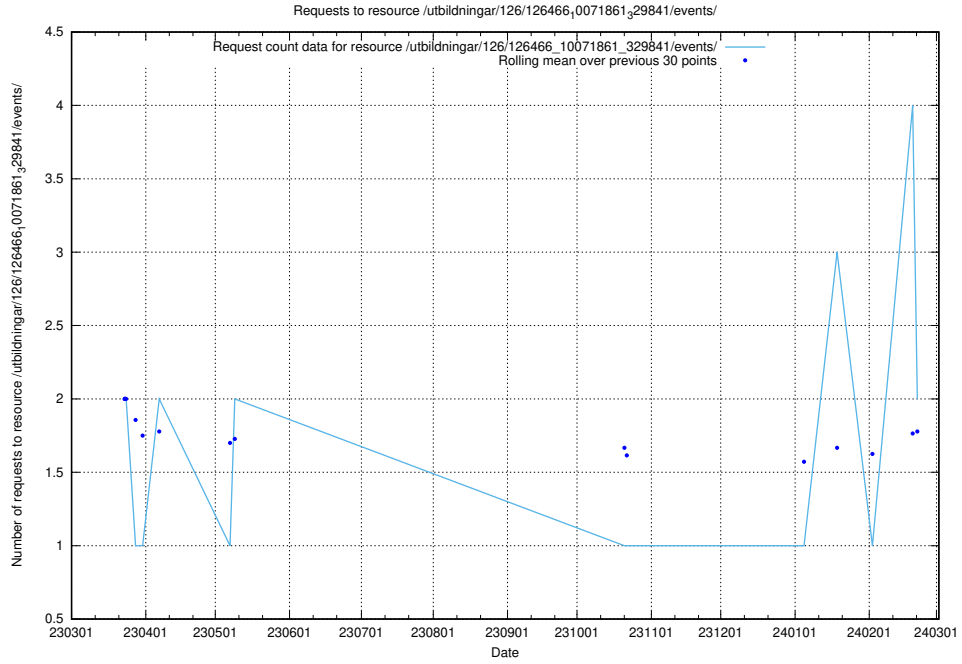

5.879 Usage of /utbildningar/126/126466_10071861_329841/events/

Here, we count the number of requests to resource /utbildningar/126/126466_10071861_329841/events/