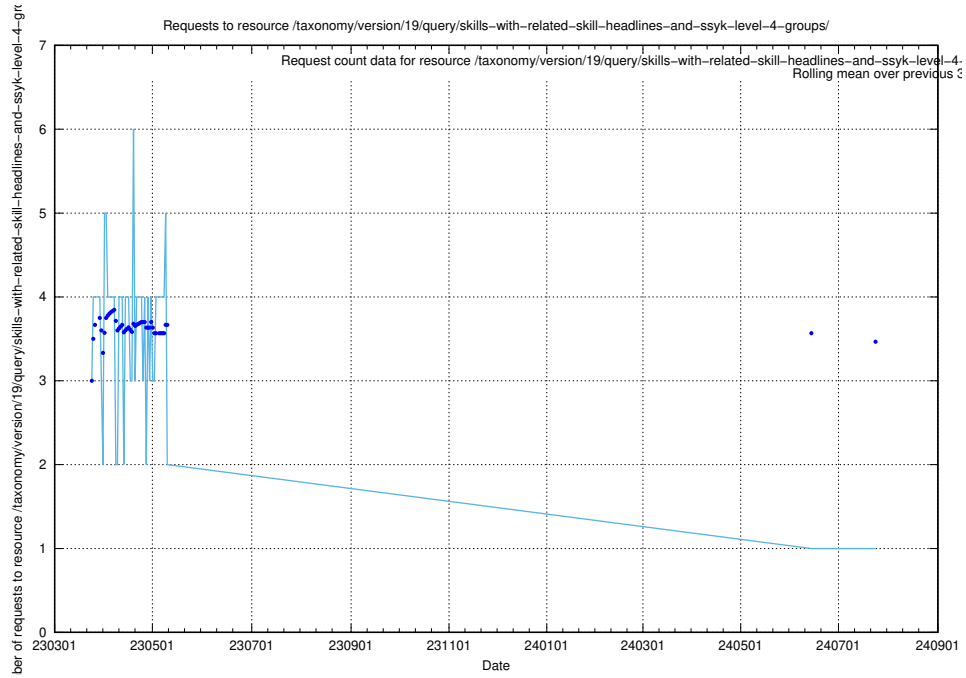

5.6557 Usage of /taxonomy/version/19/query/skills-with-related-skill-headlines-and-ssyk-level-4-groups/

Here, we count the number of requests to resource /taxonomy/version/19/query/skills-with-related-skill-headlines-and-ssyk-level-4-groups/.