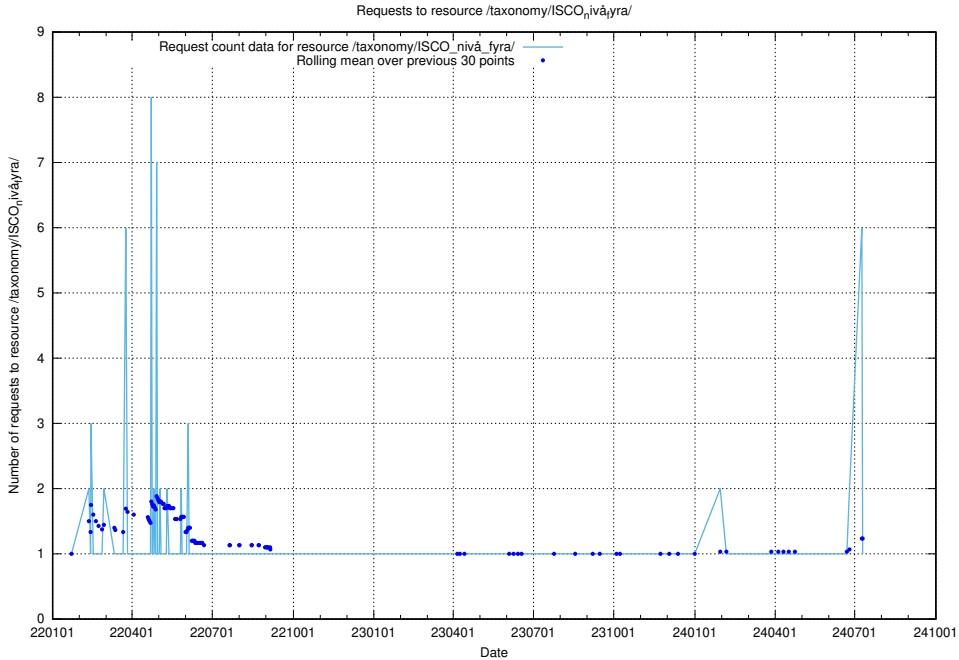

5.5371 Usage of /taxonomy/ISCO_nivå_fyra/

Here, we count the number of requests to resource /taxonomy/ISCO_nivå_fyra/.