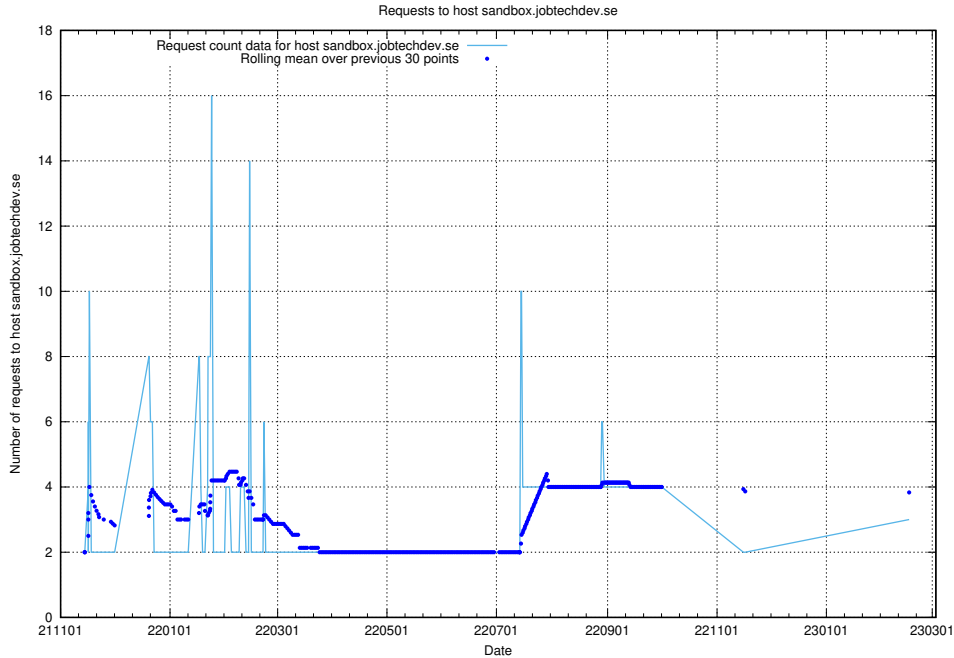

7.238 Usage of sandbox.jobtechdev.se

Here, we count the number of requests to host sandbox.jobtechdev.se.