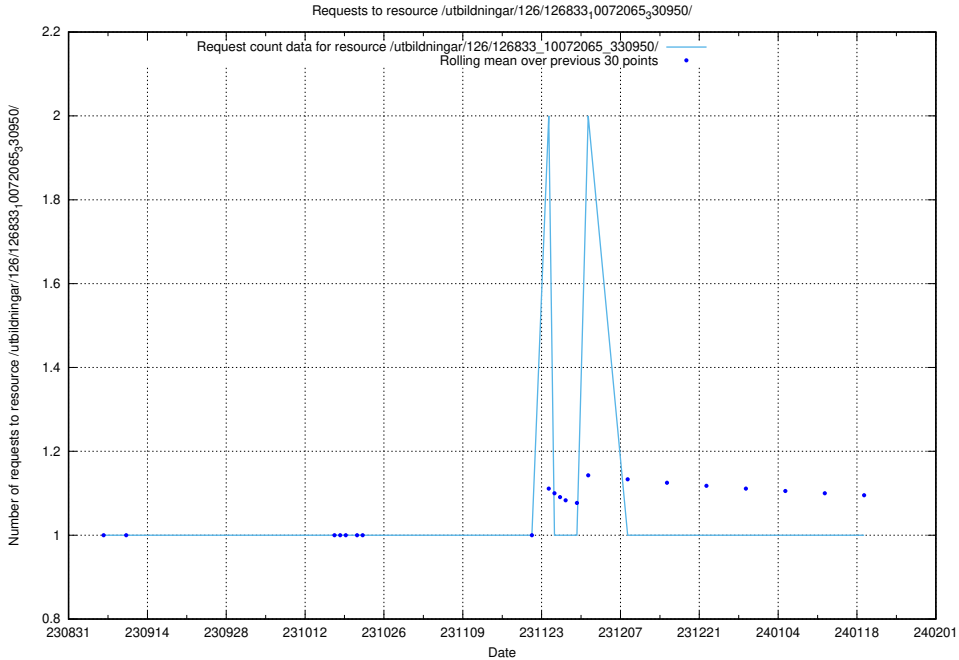

5.5073 Usage of /utbildningar/126/126833_10072065_330950/

Here, we count the number of requests to resource /utbildningar/126/126833_10072065_330950/.