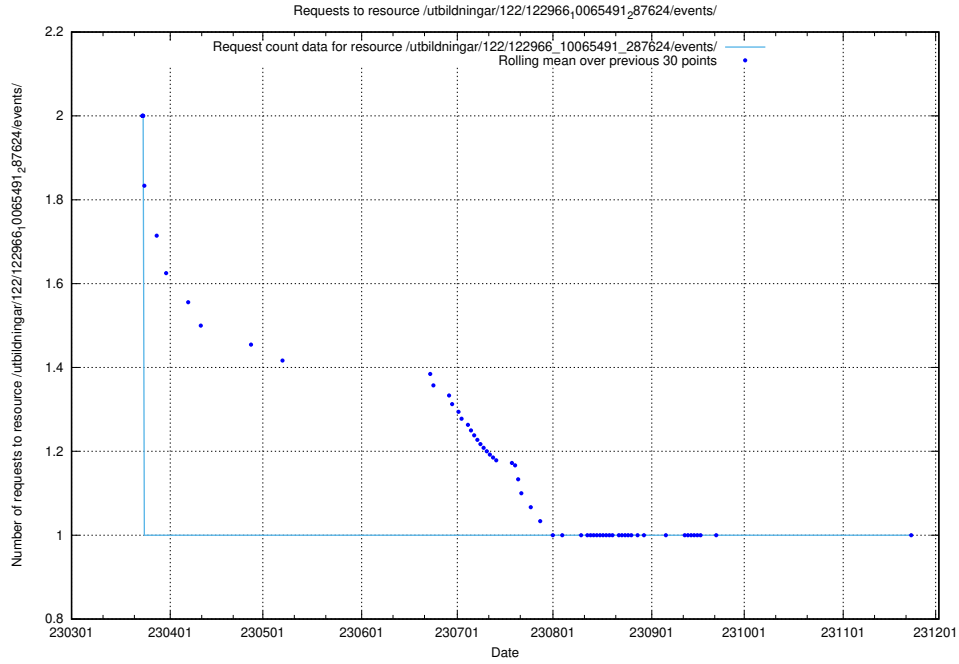

5.6741 Usage of /utbildningar/122/122966_10065491_287624/events/

Here, we count the number of requests to resource /utbildningar/122/122966_10065491_287624/events/