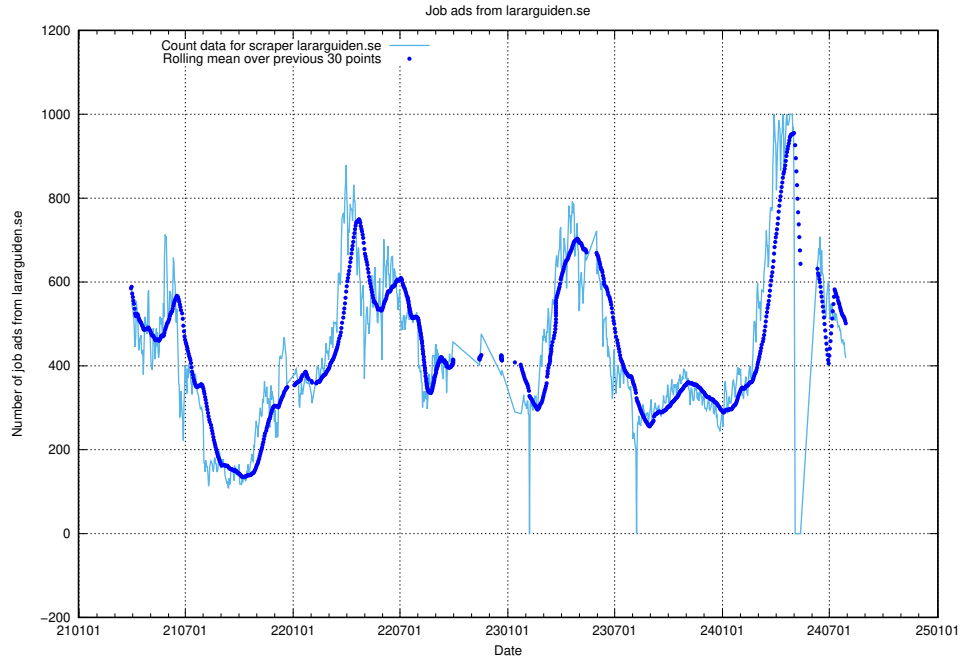

13.8 Number of ads by scraper ledigajobb.se

Here, we count the number of job ads scraped from ledigajobb.se.

13.9 Number of ads by scraper jobbdirekt.se

Here, we count the number of job ads scraped from jobbdirekt.se.