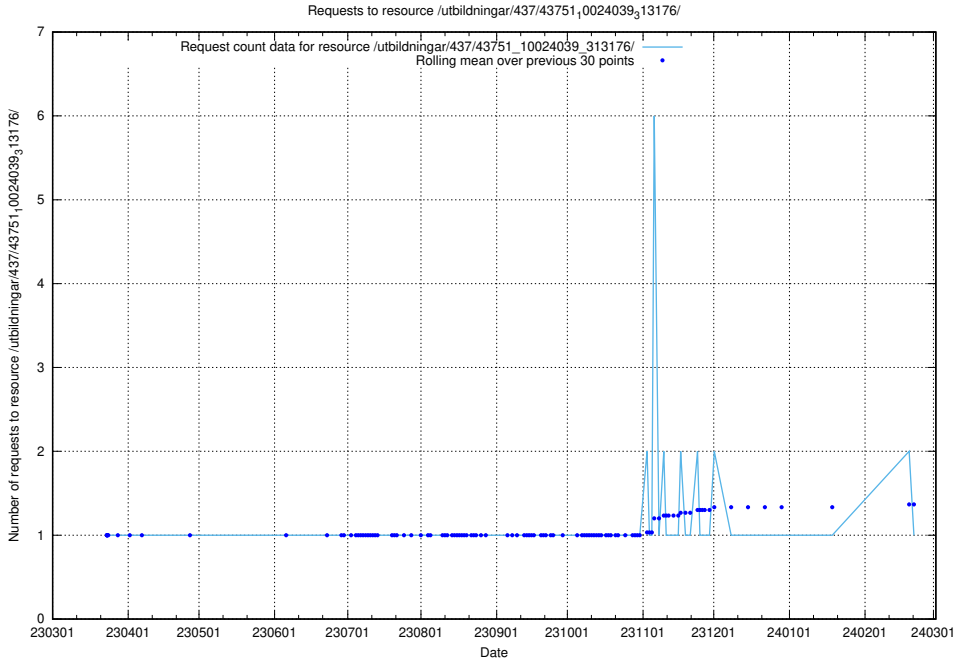

5.6808 Usage of /utbildningar/437/43751_10024039_313176/

Here, we count the number of requests to resource /utbildningar/437/43751_10024039_313176/.