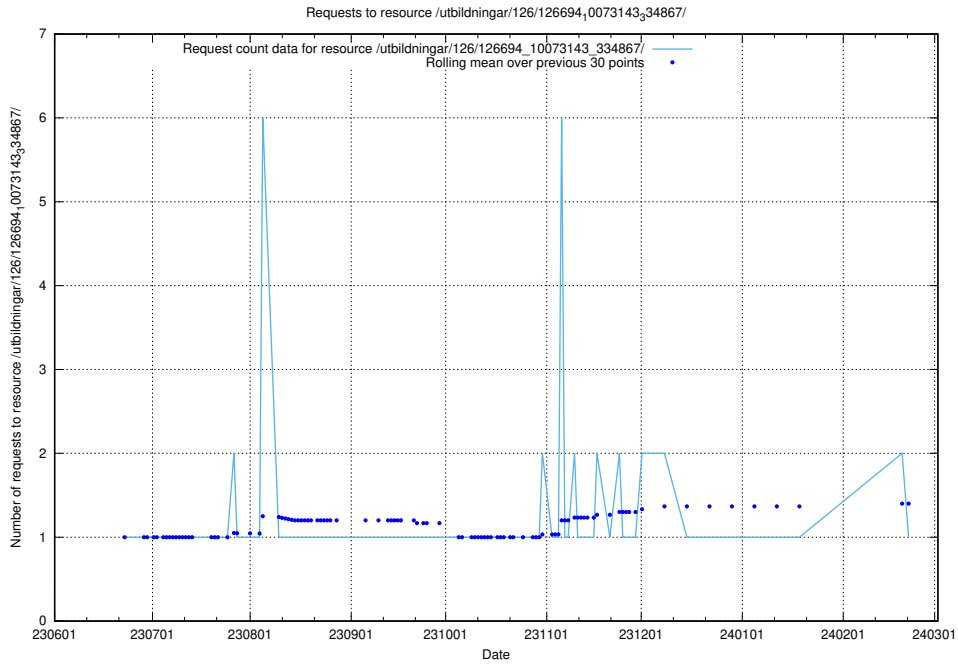

5.6064 Usage of /utbildningar/126/126694_10073143_334867/

Here, we count the number of requests to resource /utbildningar/126/126694_10073143_334867/.