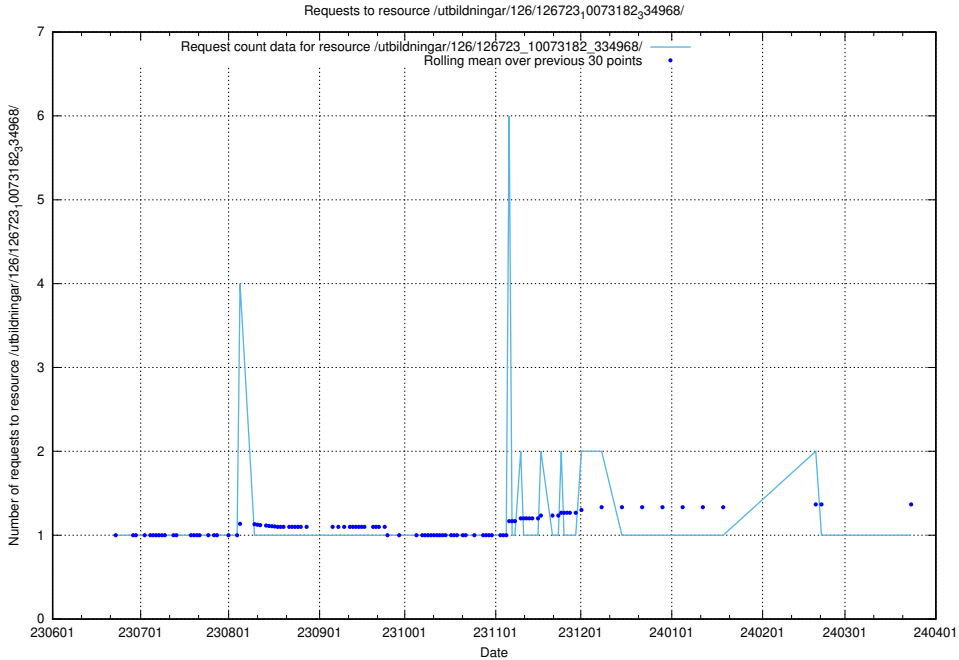

5.6032 Usage of /utbildningar/126/126723_10073182_334968/

Here, we count the number of requests to resource /utbildningar/126/126723_10073182_334968/.