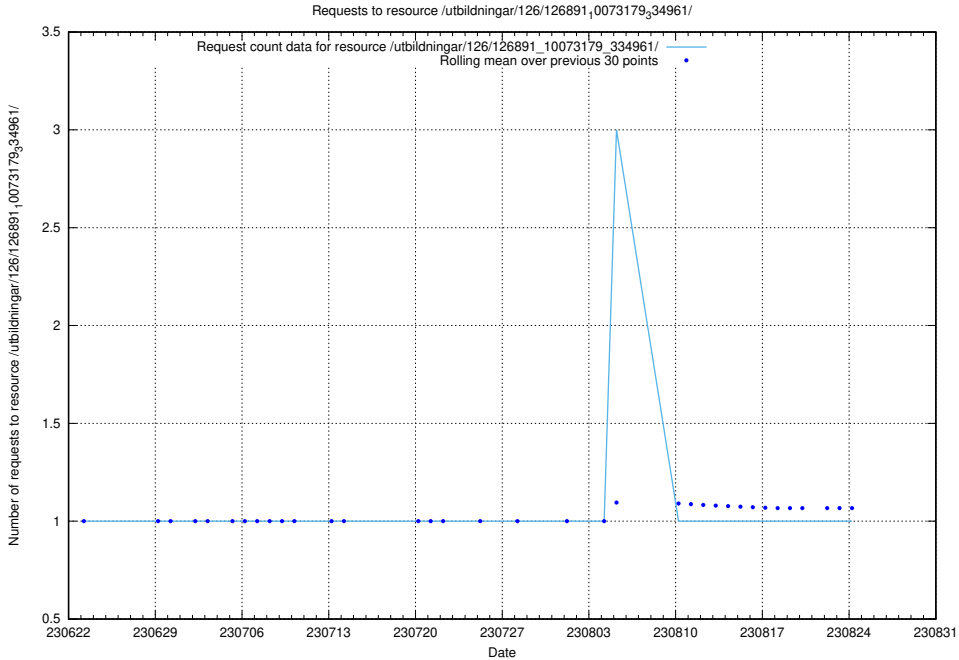

5.6011 Usage of /utbildningar/126/126891_10073179_334961/

Here, we count the number of requests to resource /utbildningar/126/126891_10073179_334961/.