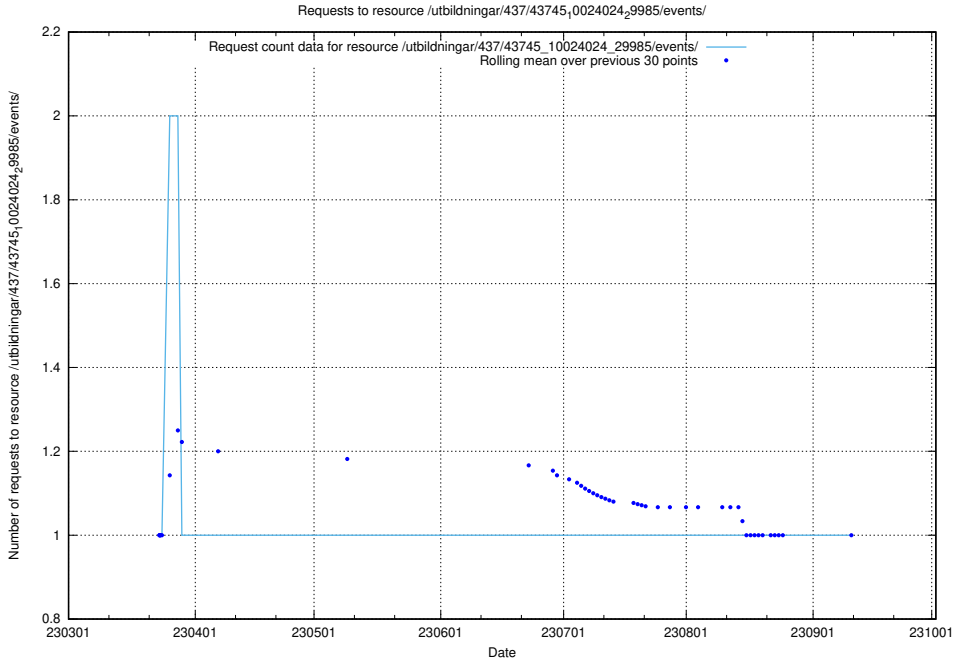

5.6816 Usage of /utbildningar/437/43745_10024024_29985/events/

Here, we count the number of requests to resource /utbildningar/437/43745_10024024_29985/events/.