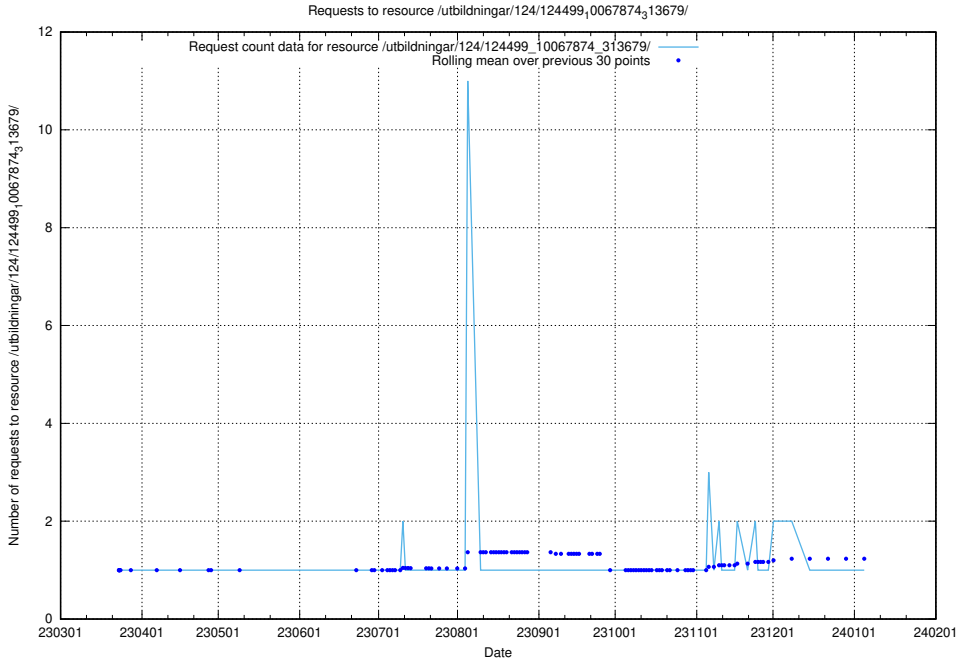

5.2747 Usage of /utbildningar/124/124499_10067874_313679/

Here, we count the number of requests to resource /utbildningar/124/124499_10067874_313679/.