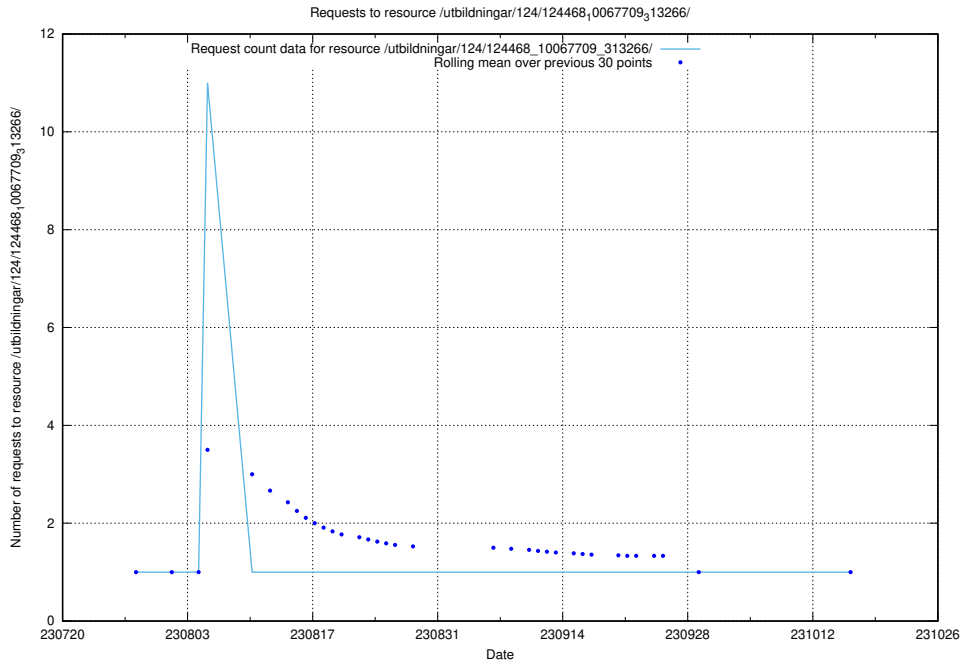

5.5319 Usage of /utbildningar/124/124468_10067709_313266/

Here, we count the number of requests to resource /utbildningar/124/124468_10067709_313266/.