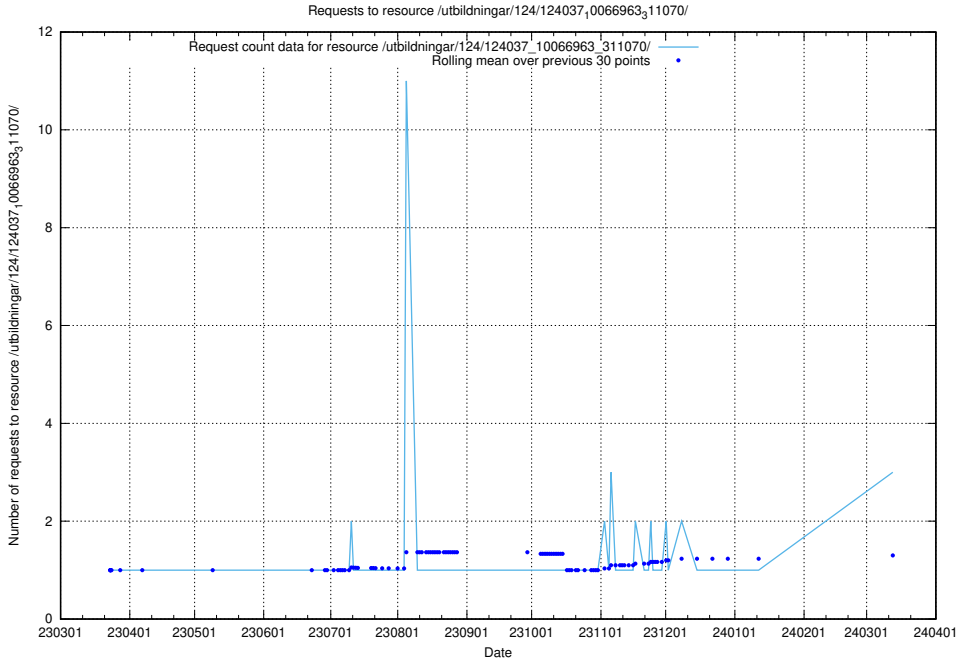

5.324 Usage of /utbildningar/124/124862_10071099_324627/

Here, we count the number of requests to resource /utbildningar/124/124862_10071099_324627/.

5.325 Usage of /utbildningar/124/124034_10066963_311070/events/