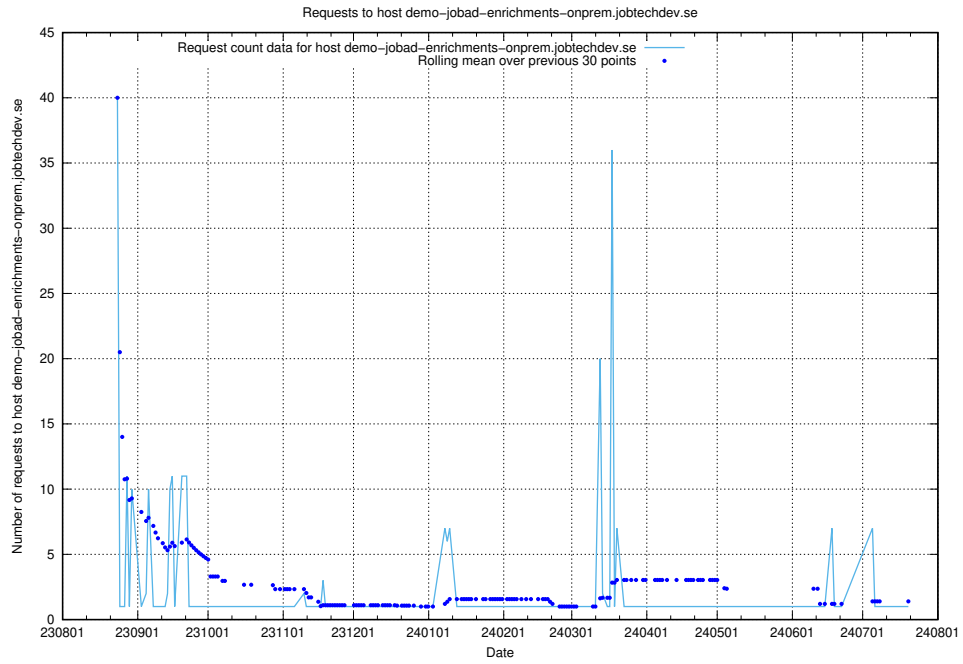

7.608 Usage of demo-jobad-enrichments-onprem.jobtechdev.se

Here, we count the number of requests to host demo-jobad-enrichments-onprem.jobtechdev.se.