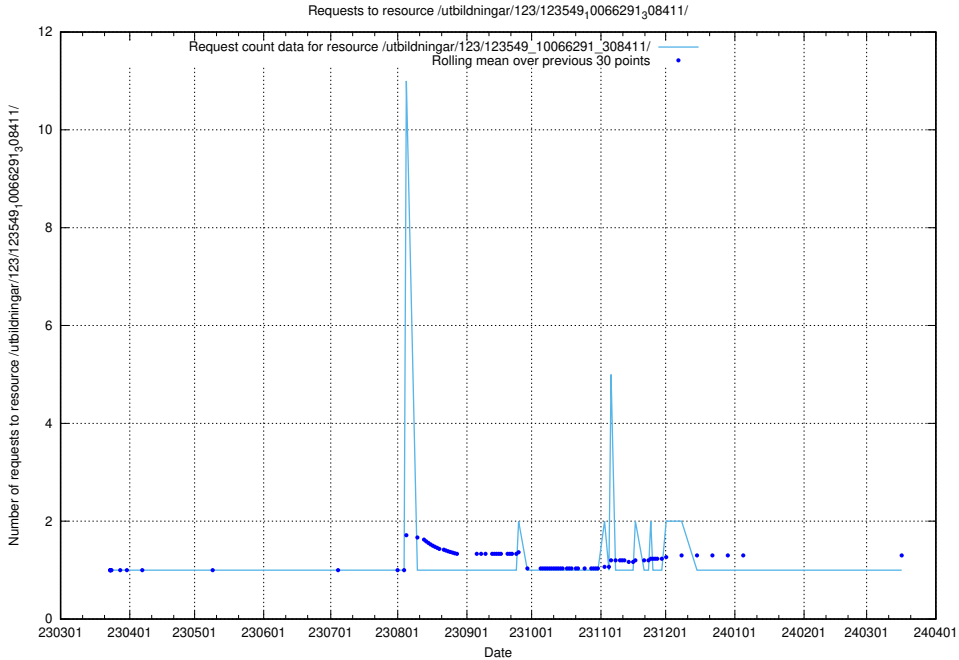

5.4919 Usage of /utbildningar/123/123549_10066291_308411/

Here, we count the number of requests to resource /utbildningar/123/123549_10066291_308411/.