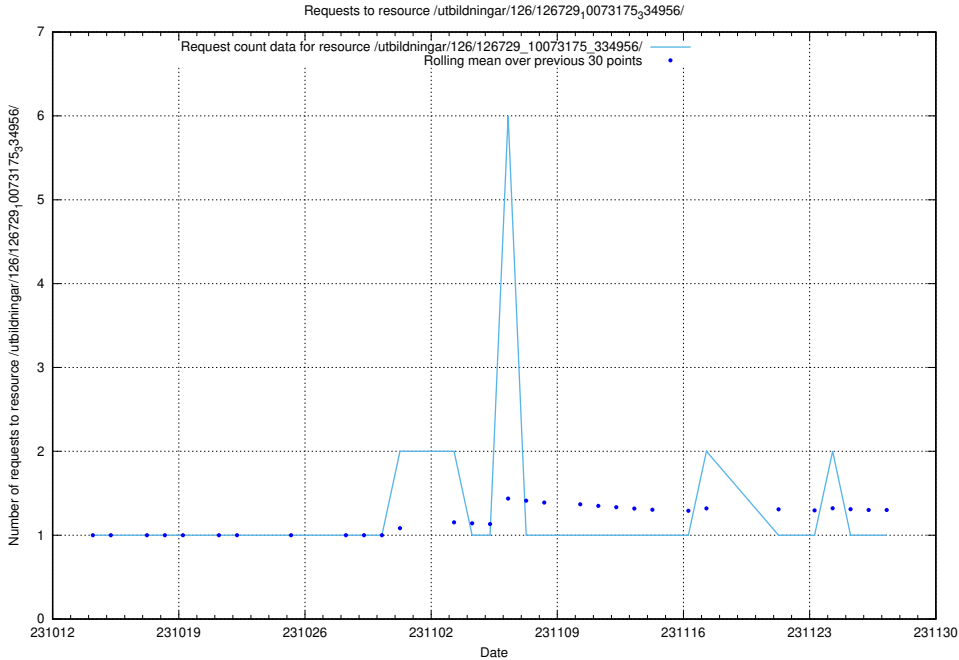

5.4741 Usage of /utbildningar/126/126729_10073175_334956/

Here, we count the number of requests to resource /utbildningar/126/126729_10073175_334956/.