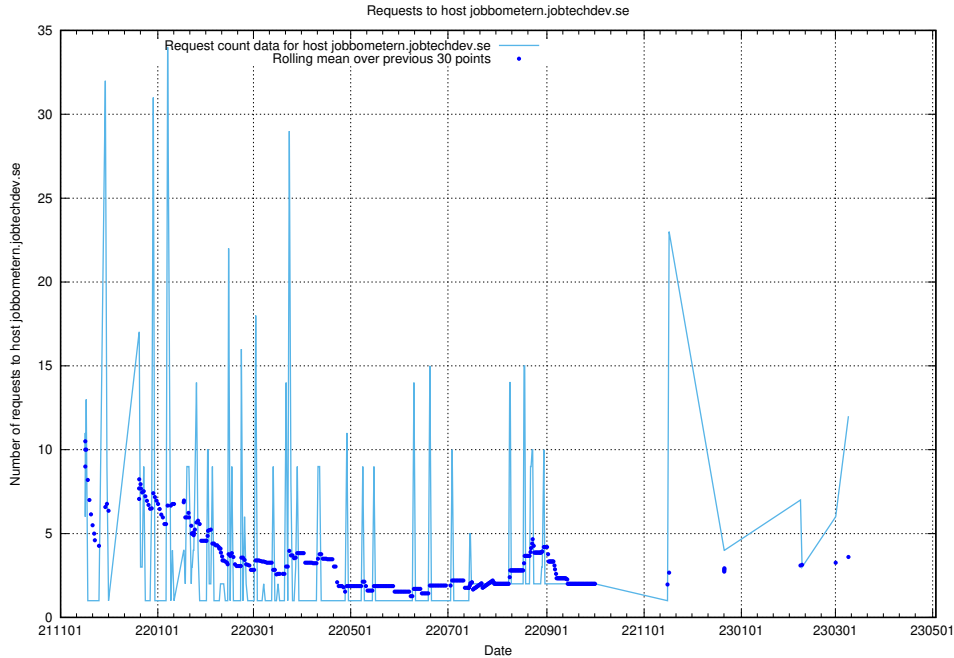

7.63 Usage of jobbometern.jobtechdev.se

Here, we count the number of requests to host jobbometern.jobtechdev.se.