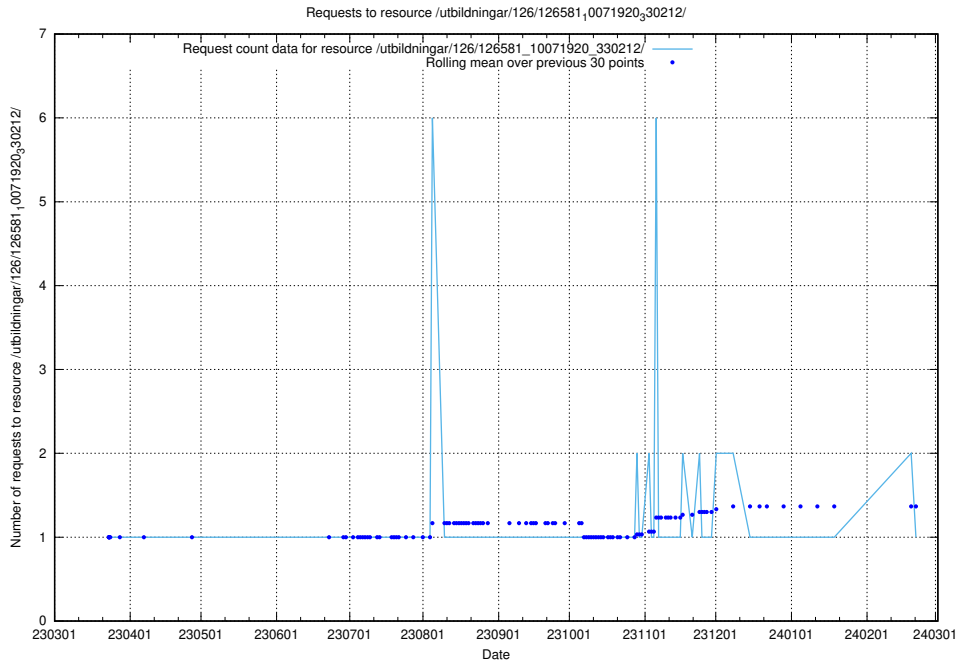

5.6829 Usage of /utbildningar/126/126581_10071920_330212/

Here, we count the number of requests to resource /utbildningar/126/126581_10071920_330212/.