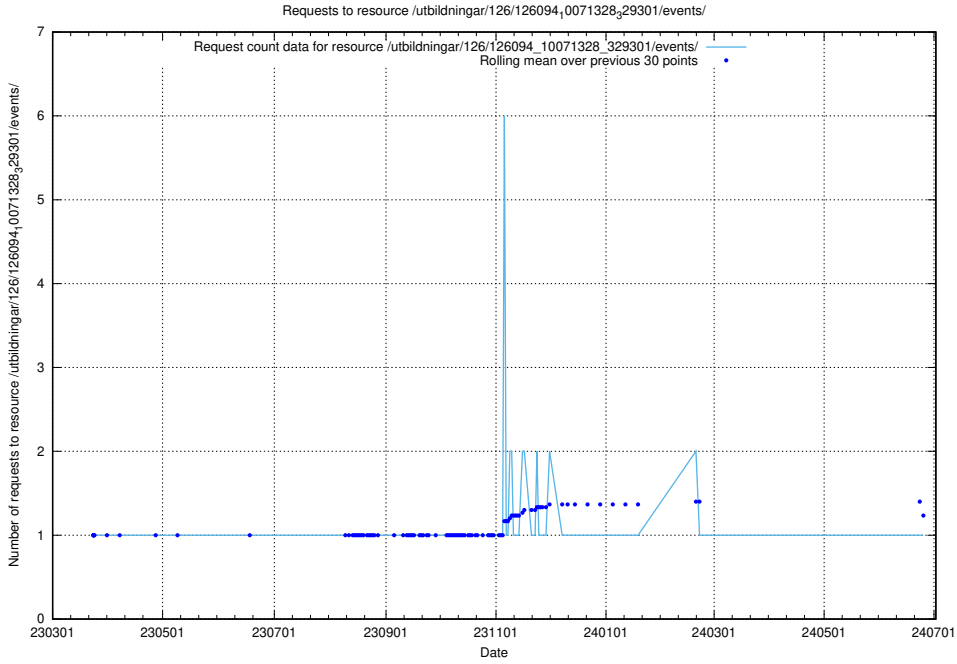

5.6860 Usage of /utbildningar/126/126094_10071328_329301/events/

Here, we count the number of requests to resource /utbildningar/126/126094_10071328_329301/events/

5.6861 Usage of /tst/

Here, we count the number of requests to resource /tst/.