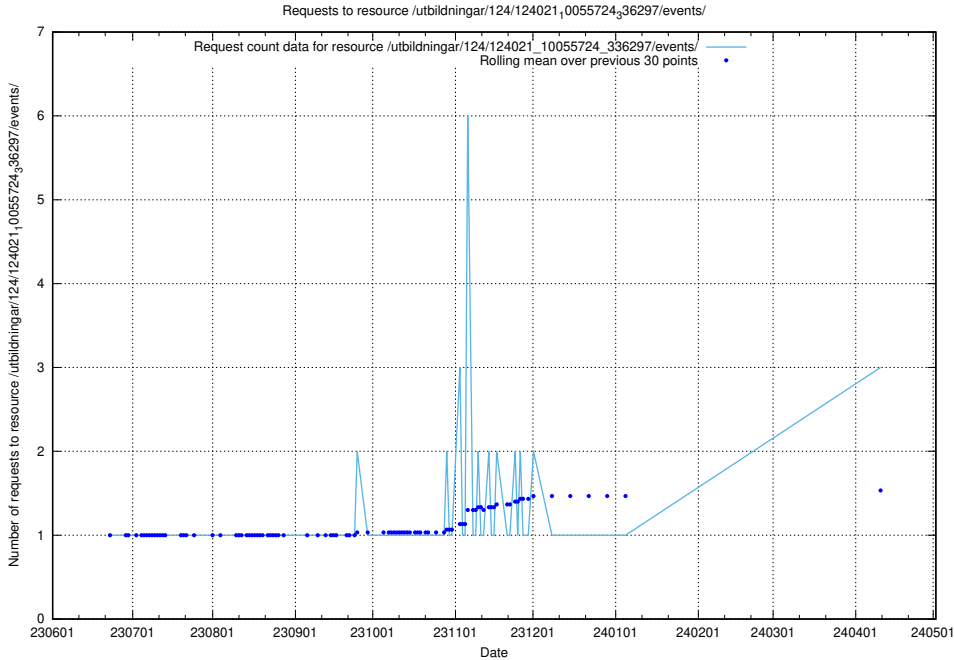

5.371 Usage of /utbildningar/124/124021_10055724_336297/events/

Here, we count the number of requests to resource /utbildningar/124/124021_10055724_336297/events/