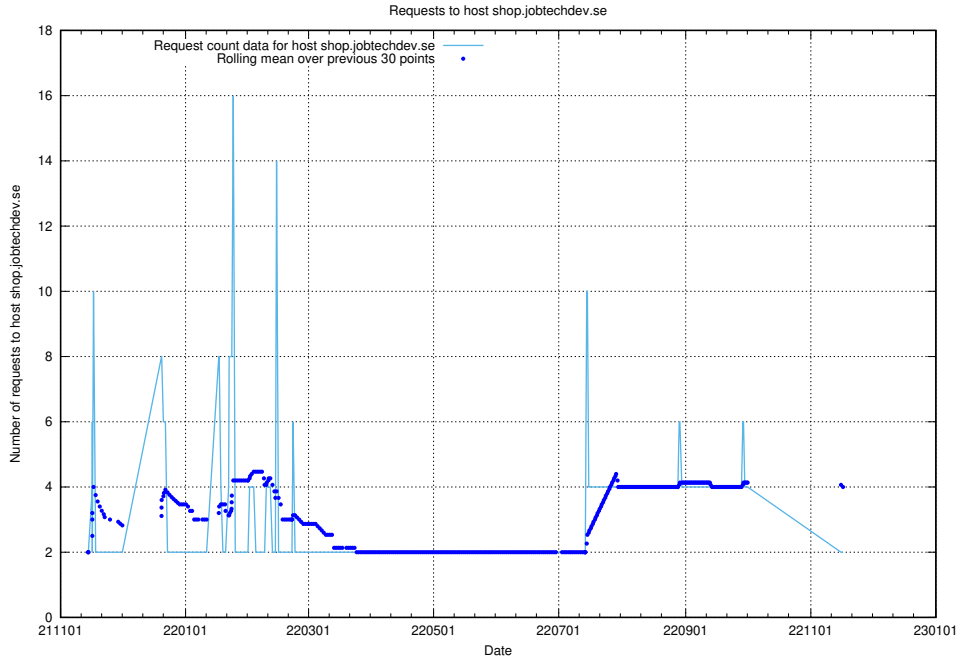

7.566 Usage of site.jobtechdev.se

Here, we count the number of requests to host site.jobtechdev.se.

7.567 Usage of shop.jobtechdev.se

Here, we count the number of requests to host shop.jobtechdev.se.

7.568 Usage of office.jobtechdev.se