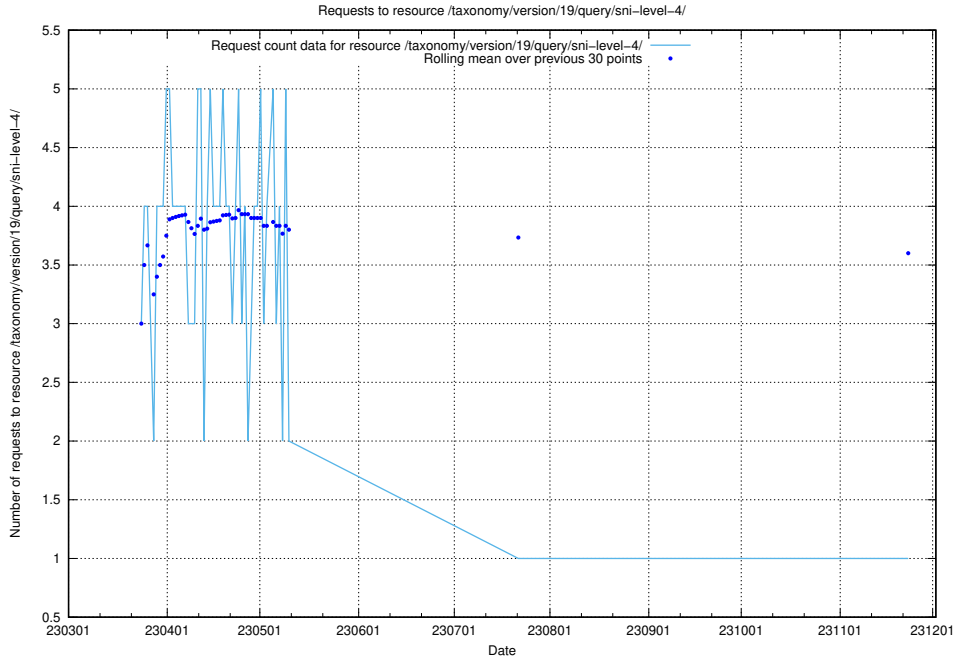

5.6553 Usage of /taxonomy/version/19/query/sni-level-4/

Here, we count the number of requests to resource /taxonomy/version/19/query/sni-level-4/.