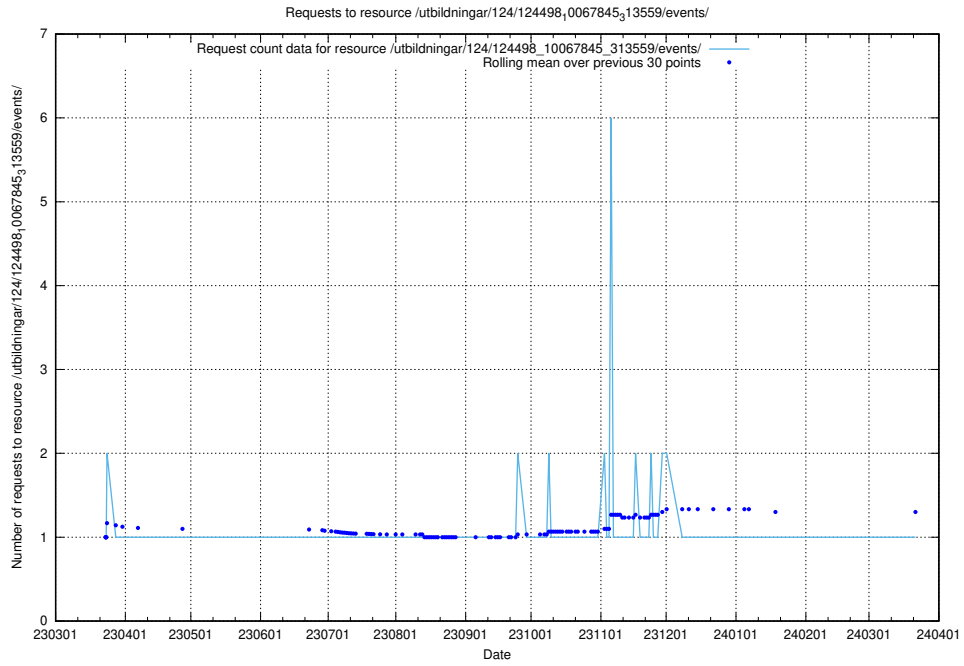

5.3062 Usage of /utbildningar/124/124498_10067845_313559/events/

Here, we count the number of requests to resource /utbildningar/124/124498_10067845_313559/events/