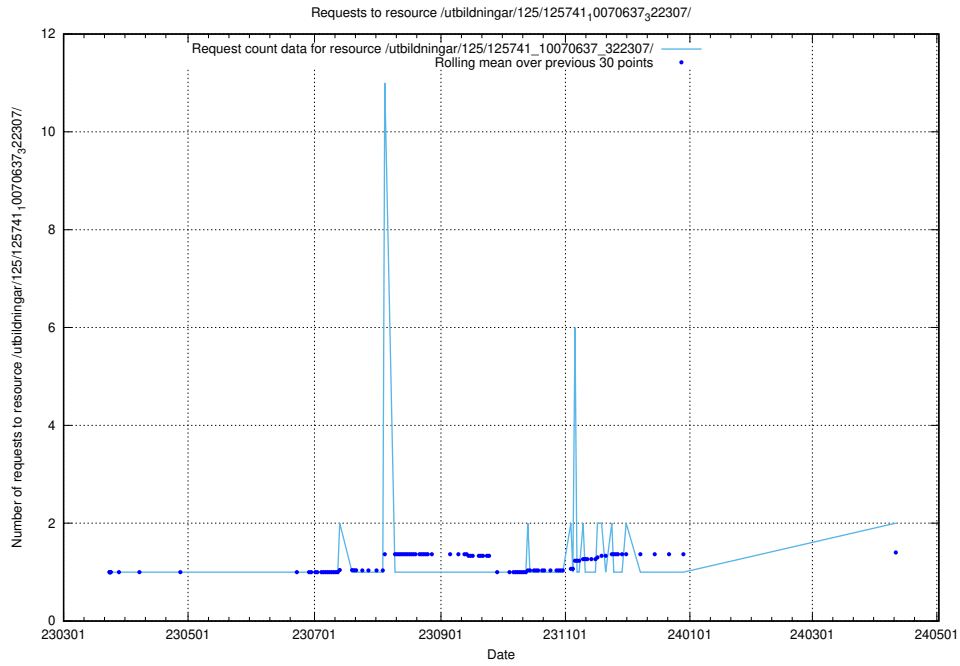

5.409 Usage of /utbildningar/125/125741_10070637_322307/

Here, we count the number of requests to resource /utbildningar/125/125741_10070637_322307/.