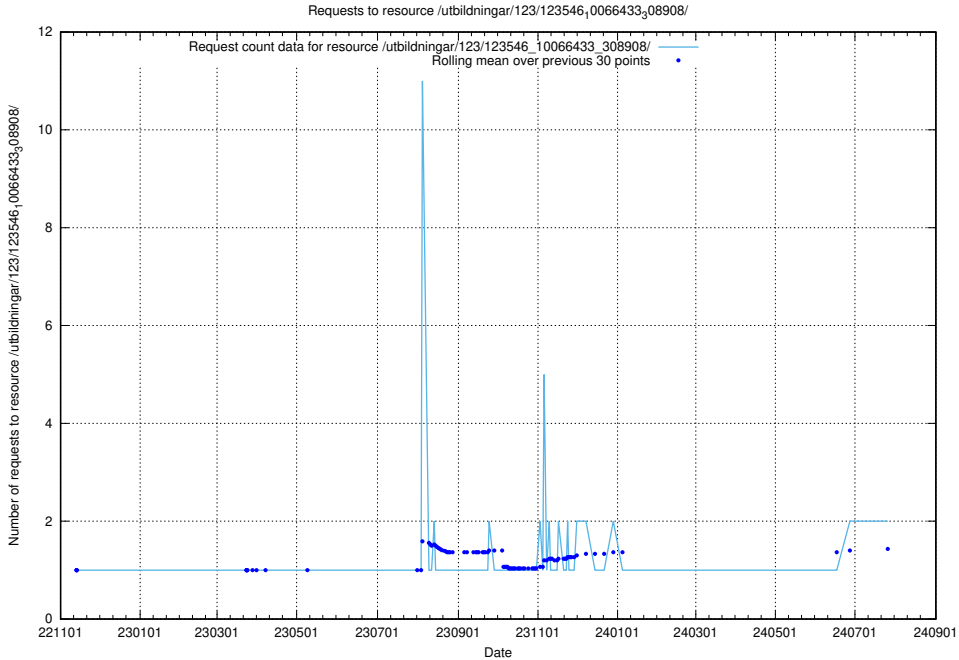

5.815 Usage of /utbildningar/123/123546_10066433_308908/

Here, we count the number of requests to resource /utbildningar/123/123546_10066433_308908/.