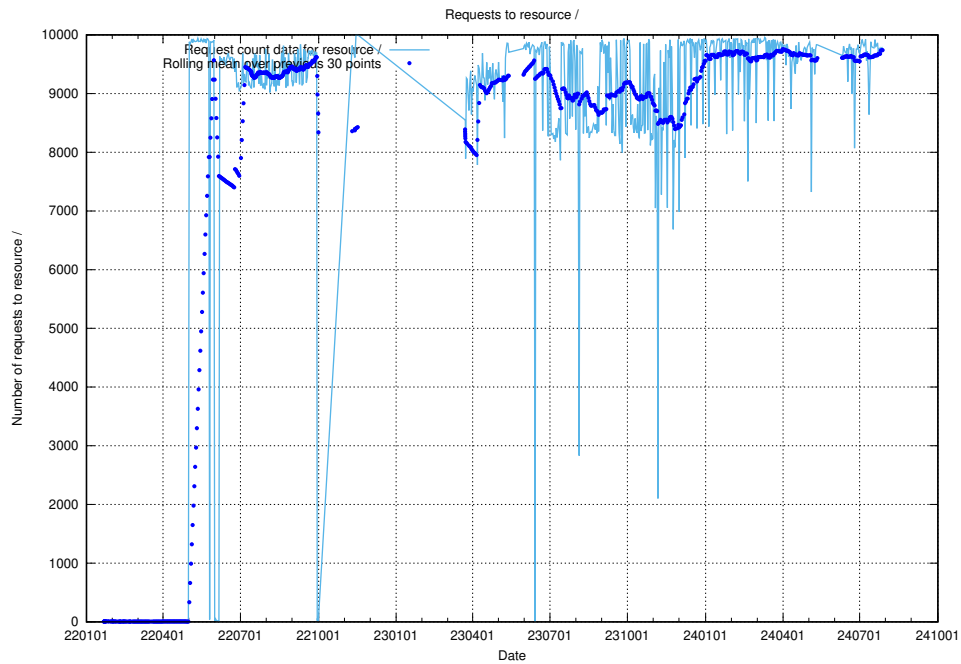

⁶<https://data.jobtechdev.se>

5.2 Disk space usage

A table showing the disk space usage on the data server.

5.4 Usage of /annonser/historiska/

Here, we count the number of requests to resource /annonser/historiska/.