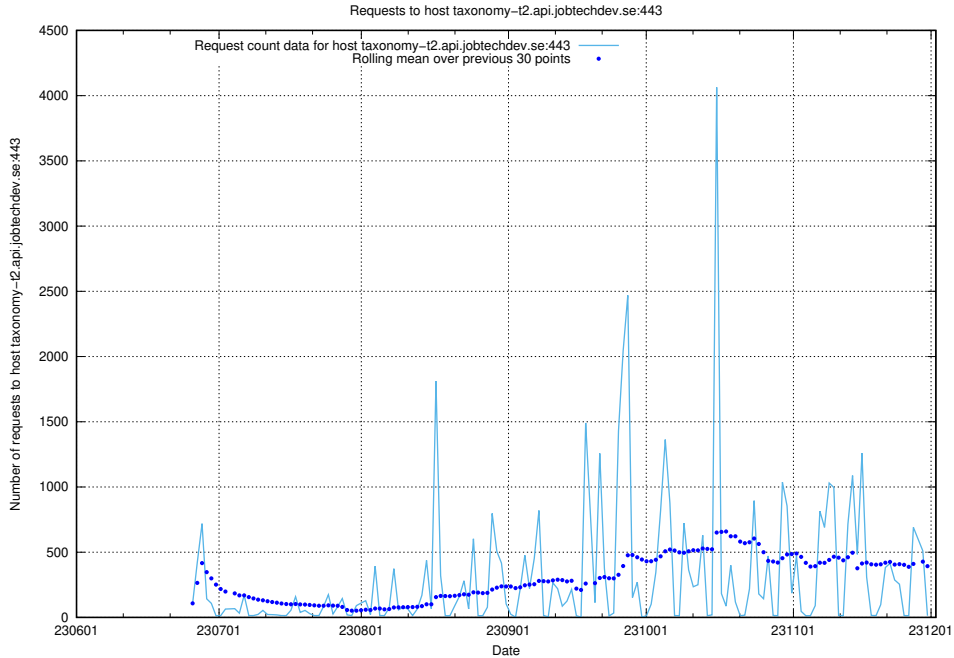

7.48 Usage of taxonomy-t2.api.jobtechdev.se:443

Here, we count the number of requests to host taxonomy-t2.api.jobtechdev.se:443.