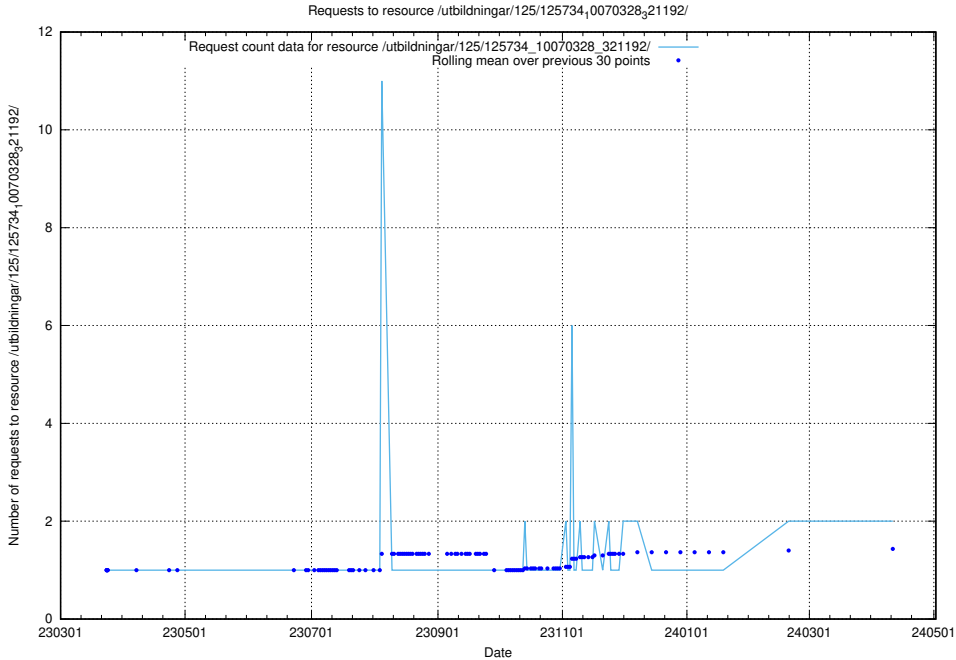

5.415 Usage of /utbildningar/125/125734_10070328_321192/

Here, we count the number of requests to resource /utbildningar/125/125734_10070328_321192/.