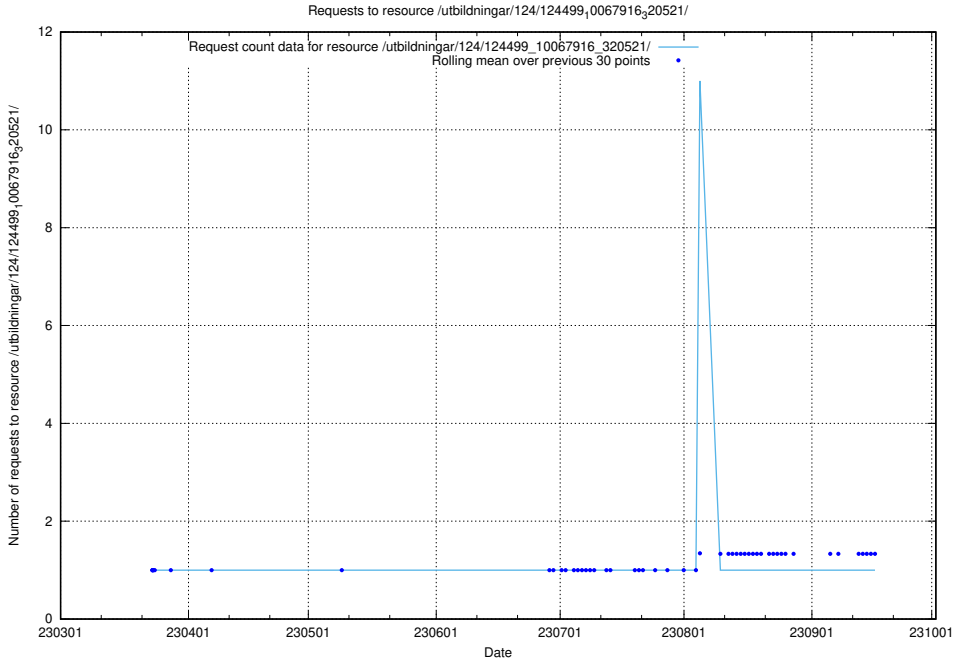

5.2724 Usage of /utbildningar/124/124499_10067916_320521/

Here, we count the number of requests to resource /utbildningar/124/124499_10067916_320521/.