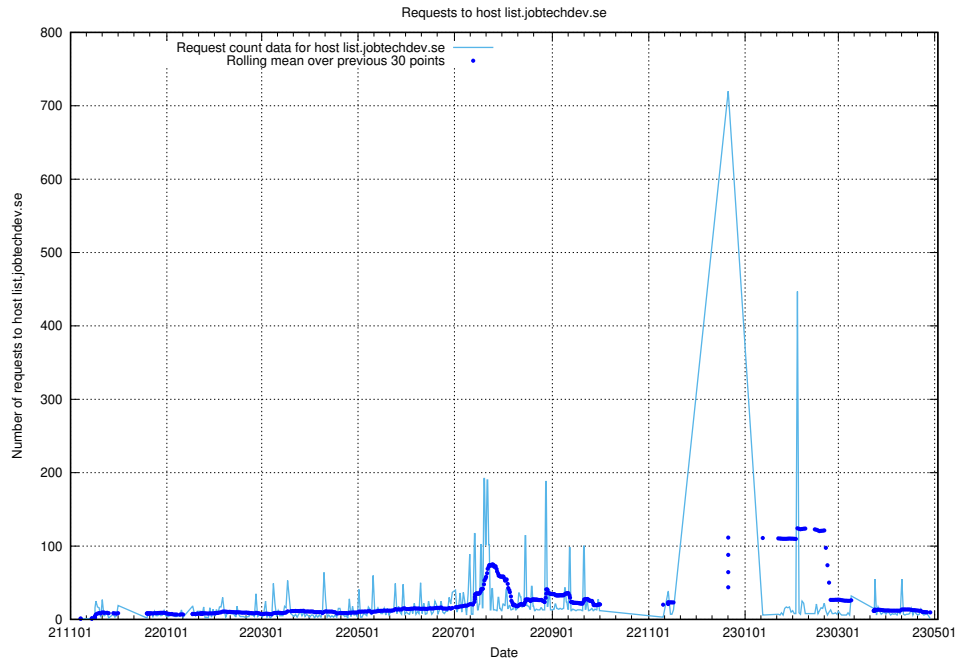

7.628 Usage of list.jobtechdev.se

Here, we count the number of requests to host list.jobtechdev.se.