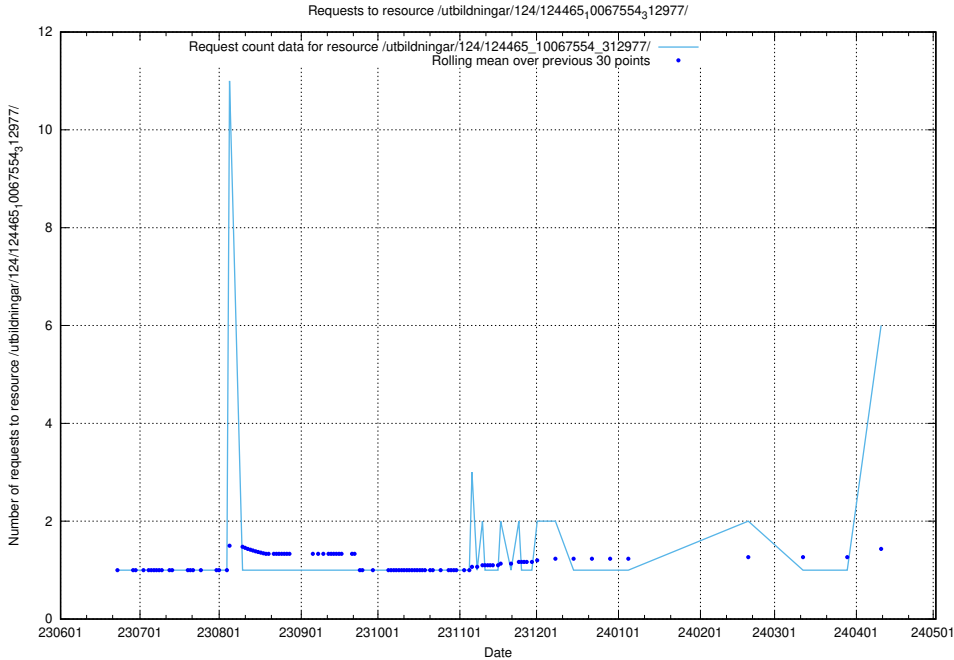

5.89 Usage of /utbildningar/124/124465_10067554_312977/

Here, we count the number of requests to resource /utbildningar/124/124465_10067554_312977/.