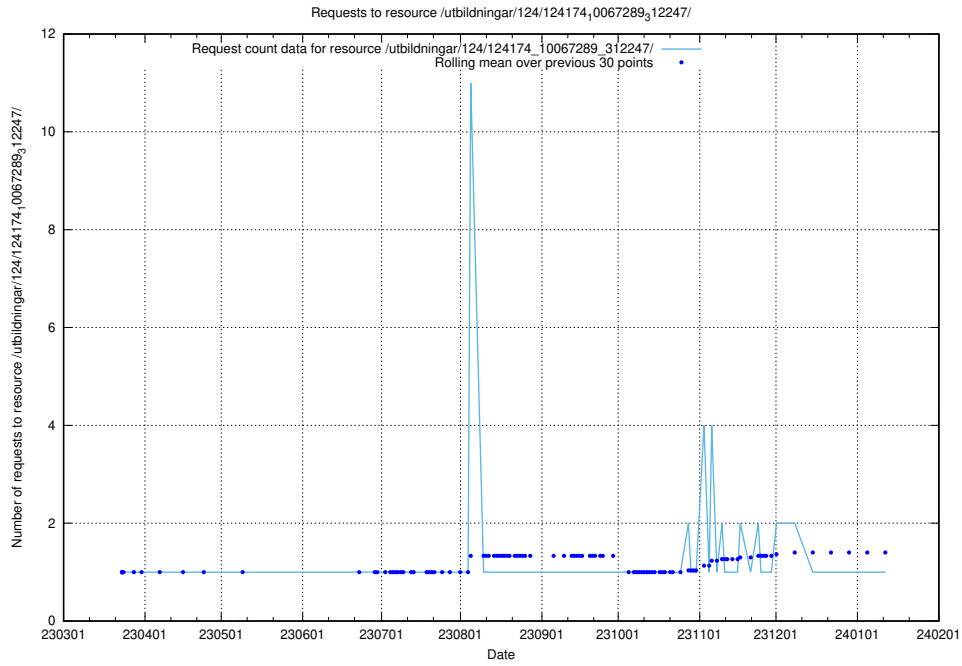

5.4464 Usage of /utbildningar/124/124174_10067289_312247/

Here, we count the number of requests to resource /utbildningar/124/124174_10067289_312247/.