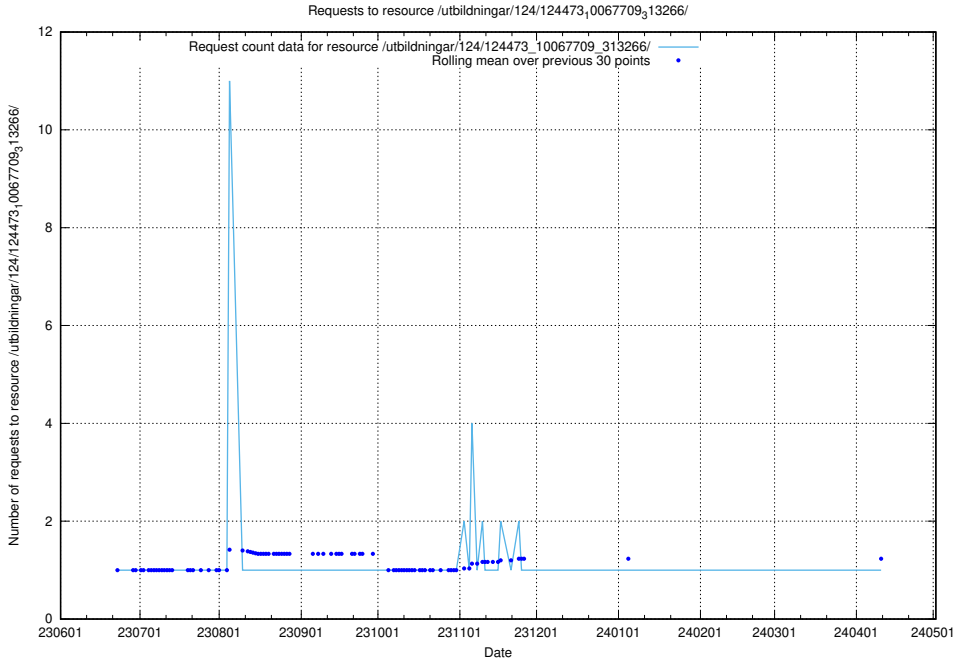

5.6231 Usage of /utbildningar/124/124473_10067709_313266/

Here, we count the number of requests to resource /utbildningar/124/124473_10067709_313266/.