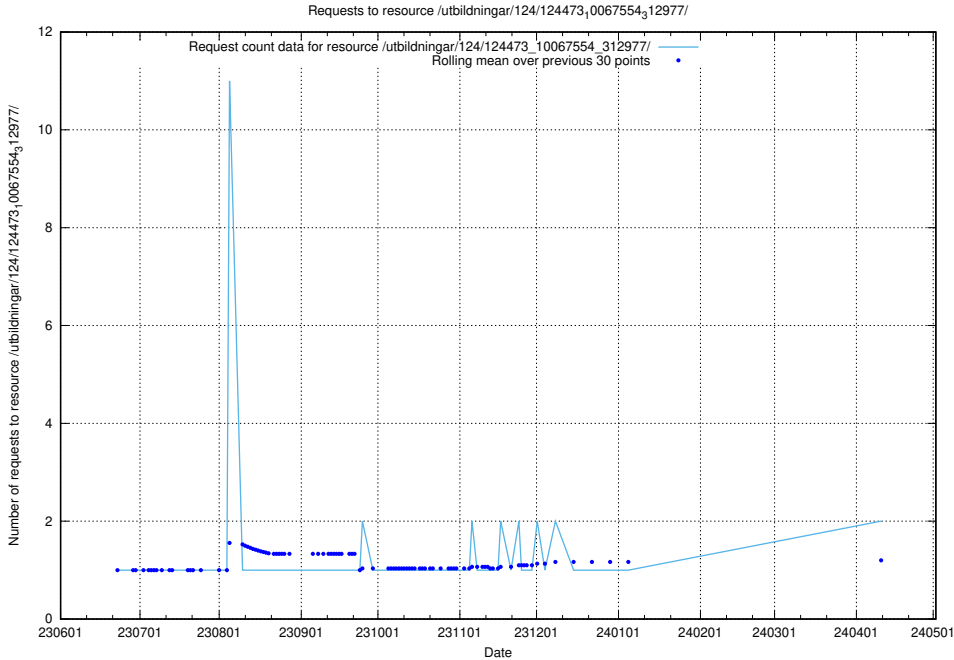

5.789 Usage of /utbildningar/124/124473_10067554_312977/

Here, we count the number of requests to resource /utbildningar/124/124473_10067554_312977/.