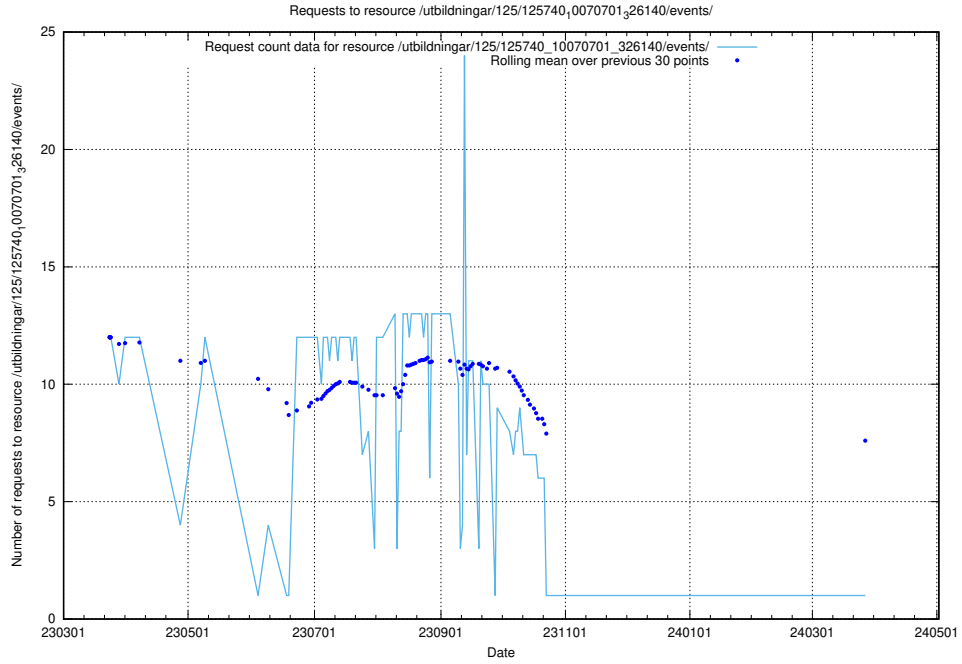

5.6674 Usage of /utbildningar/125/125740_10070701_326140/events/

Here, we count the number of requests to resource /utbildningar/125/125740_10070701_326140/events/