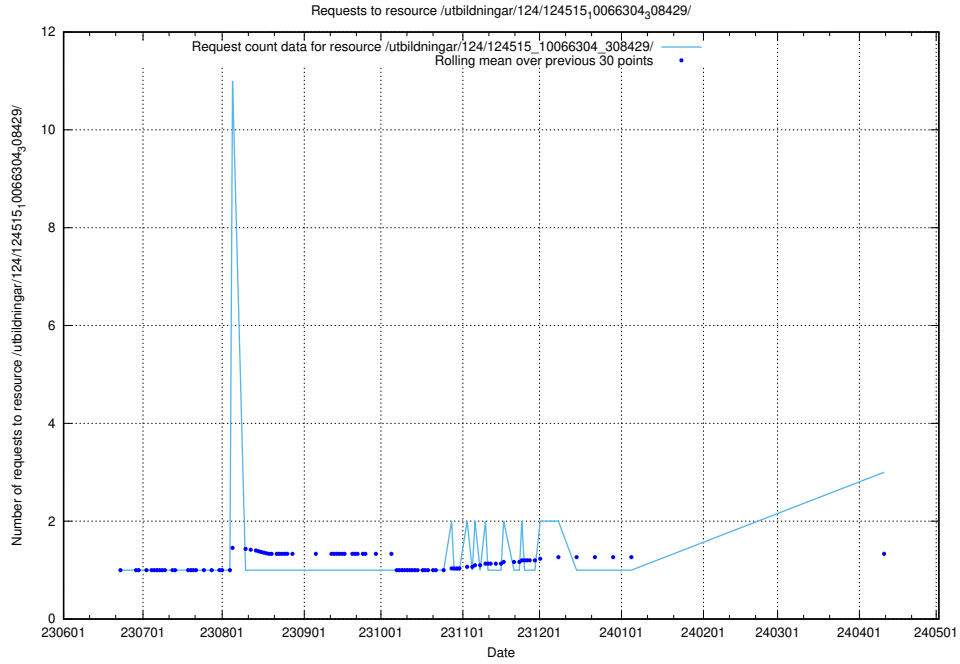

5.359 Usage of /utbildningar/124/124515_10066304_308429/

Here, we count the number of requests to resource /utbildningar/124/124515_10066304_308429/.