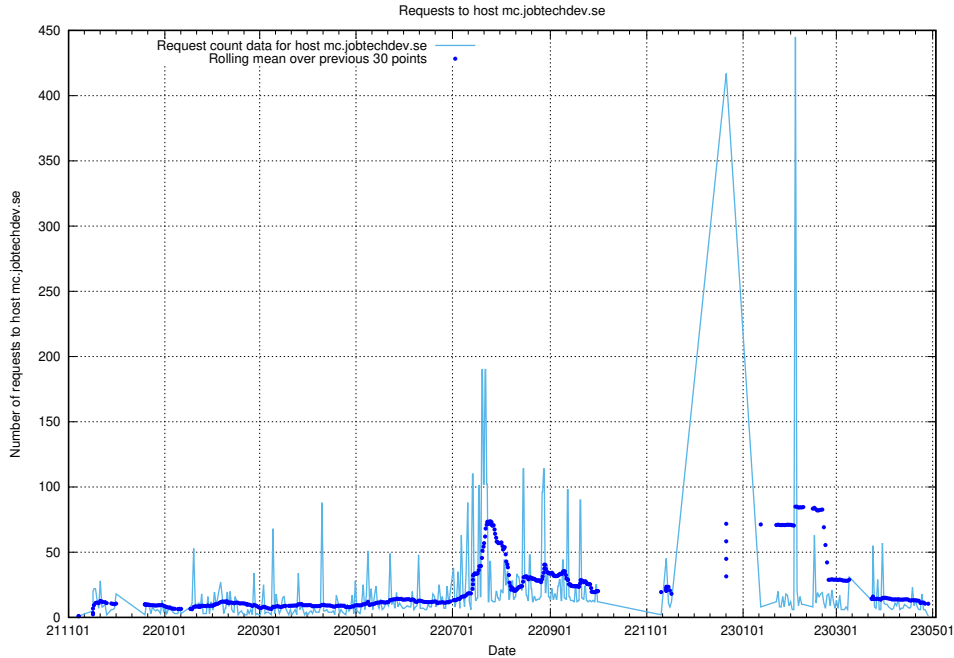

7.627 Usage of mc.jobtechdev.se

Here, we count the number of requests to host mc.jobtechdev.se.