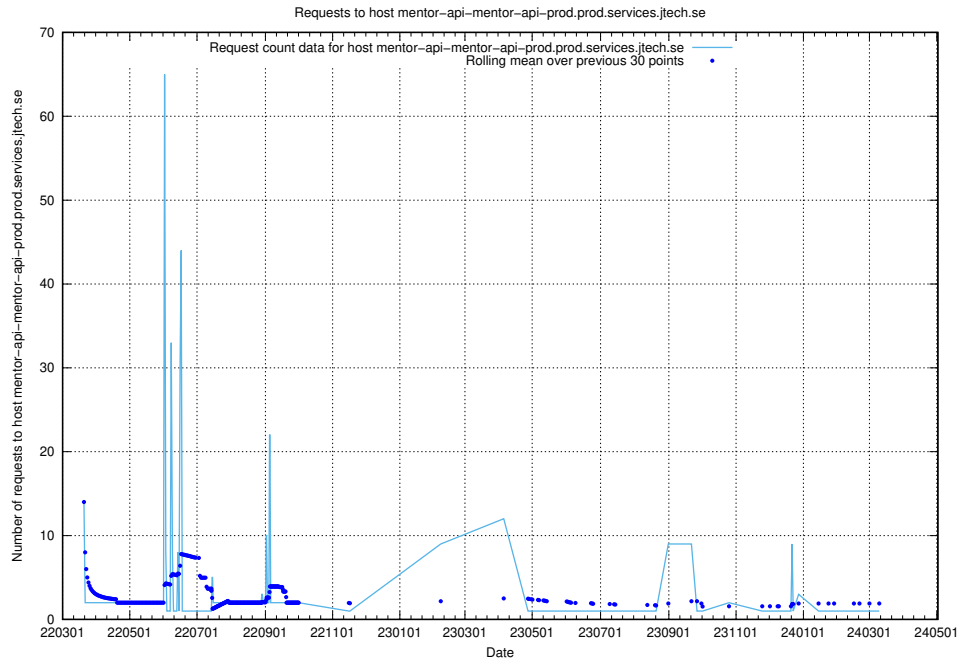

7.647 Usage of mentor-api-mentor-api-prod.prod.services.jtech.se

Here, we count the number of requests to host mentor-api-mentor-api-prod.prod.services.jtech.se.

7.648 Usage of fw1.jobtechdev.se:443

Here, we count the number of requests to host fw1.jobtechdev.se:443.