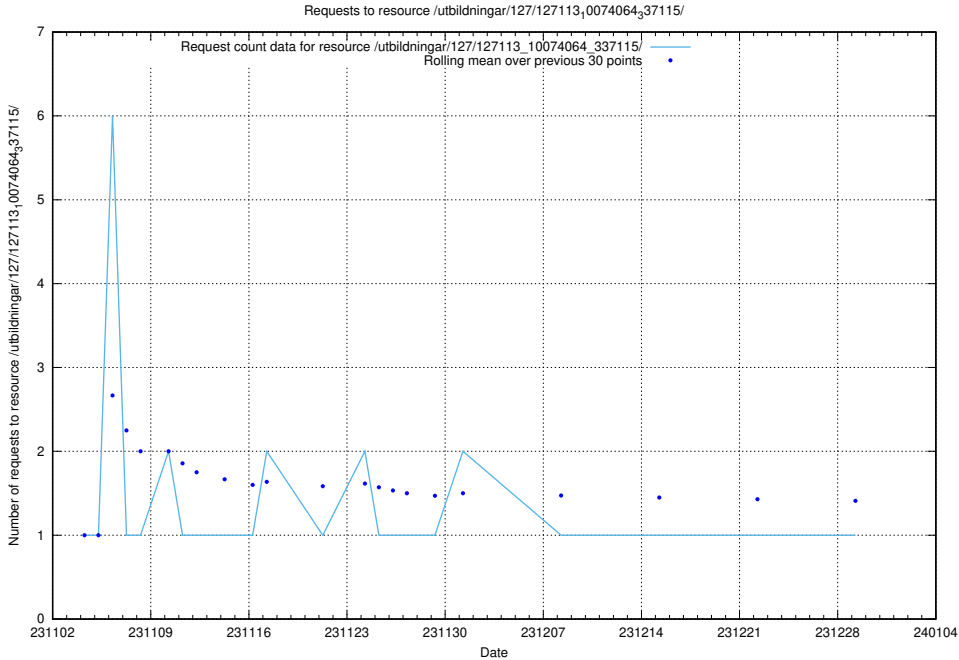

5.4535 Usage of /utbildningar/127/127113_10074064_337115/

Here, we count the number of requests to resource /utbildningar/127/127113_10074064_337115/.