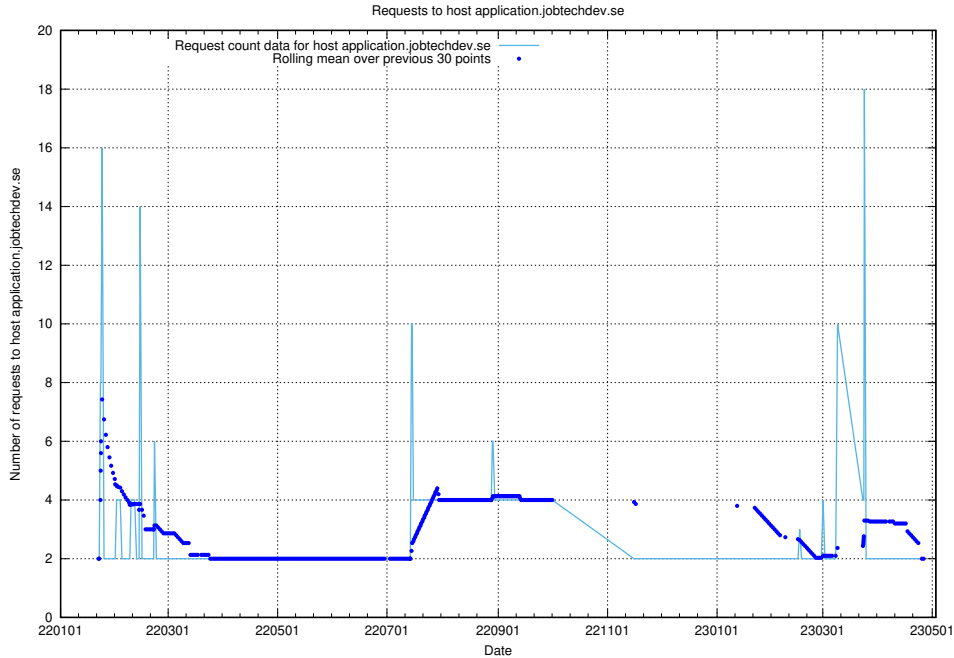

7.261 Usage of application.jobtechdev.se

Here, we count the number of requests to host application.jobtechdev.se.