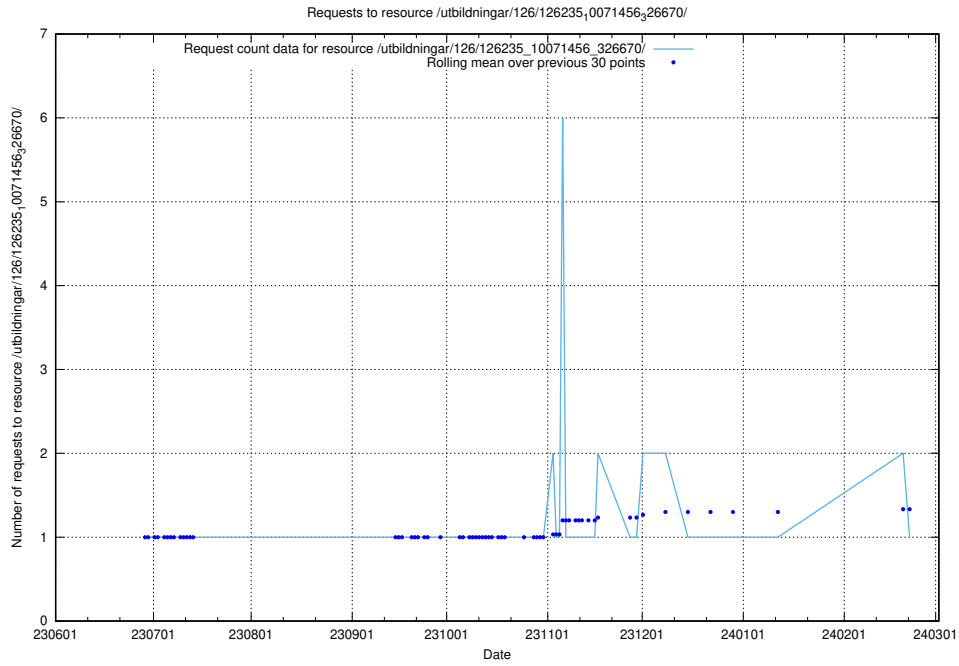

5.5891 Usage of /utbildningar/126/126235_10071456_326670/

Here, we count the number of requests to resource /utbildningar/126/126235_10071456_326670/.