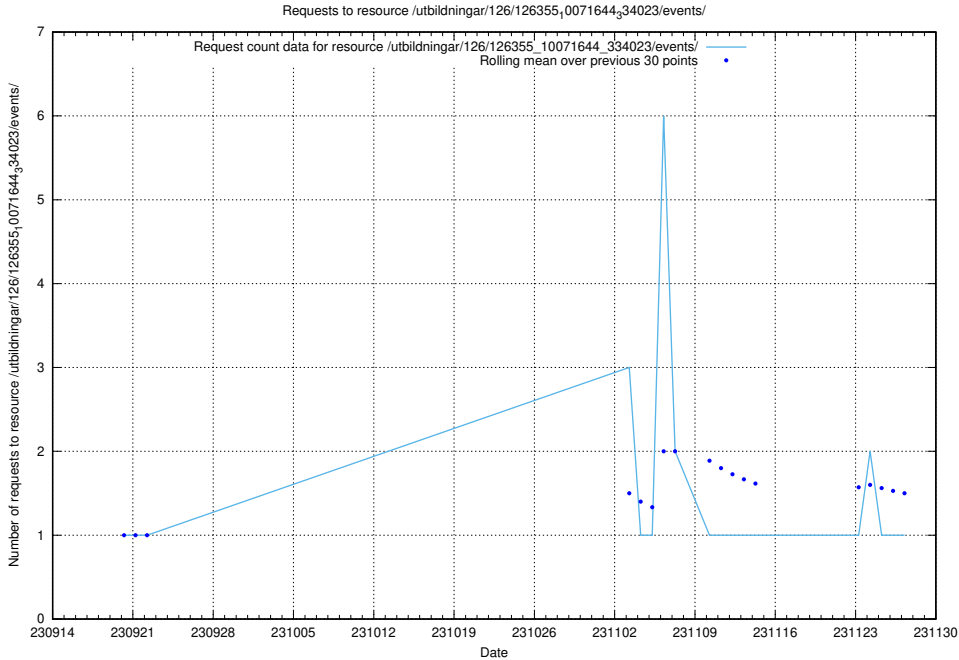

5.4938 Usage of /utbildningar/126/126355_10071644_334023/events/

Here, we count the number of requests to resource /utbildningar/126/126355_10071644_334023/events/