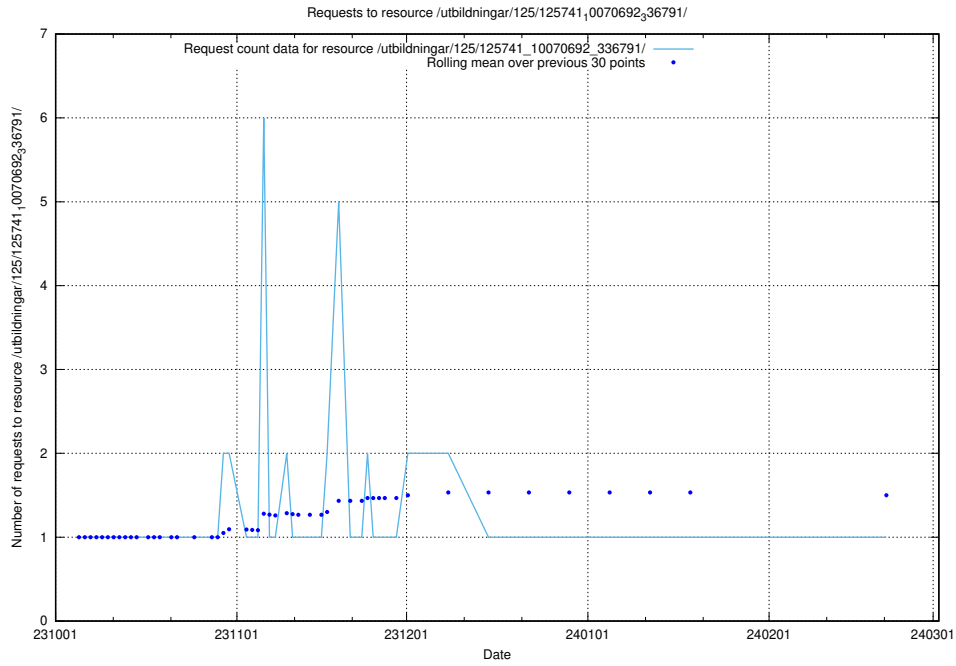

5.4817 Usage of /utbildningar/125/125741_10070692_336791/

Here, we count the number of requests to resource /utbildningar/125/125741_10070692_336791/.