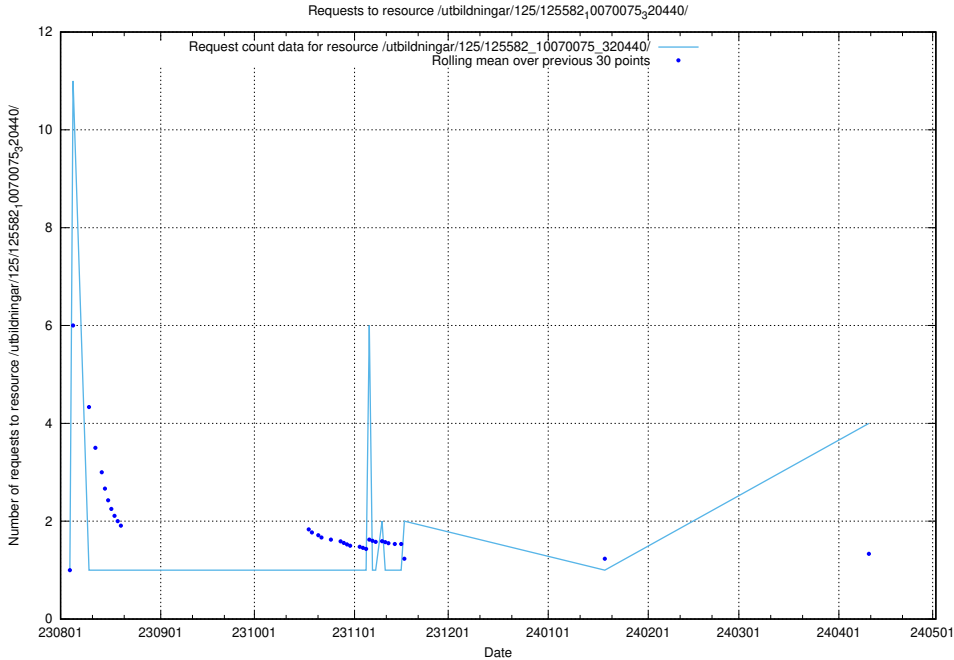

5.204 Usage of /utbildningar/125/125582_10070075_320440/

Here, we count the number of requests to resource /utbildningar/125/125582_10070075_320440/.