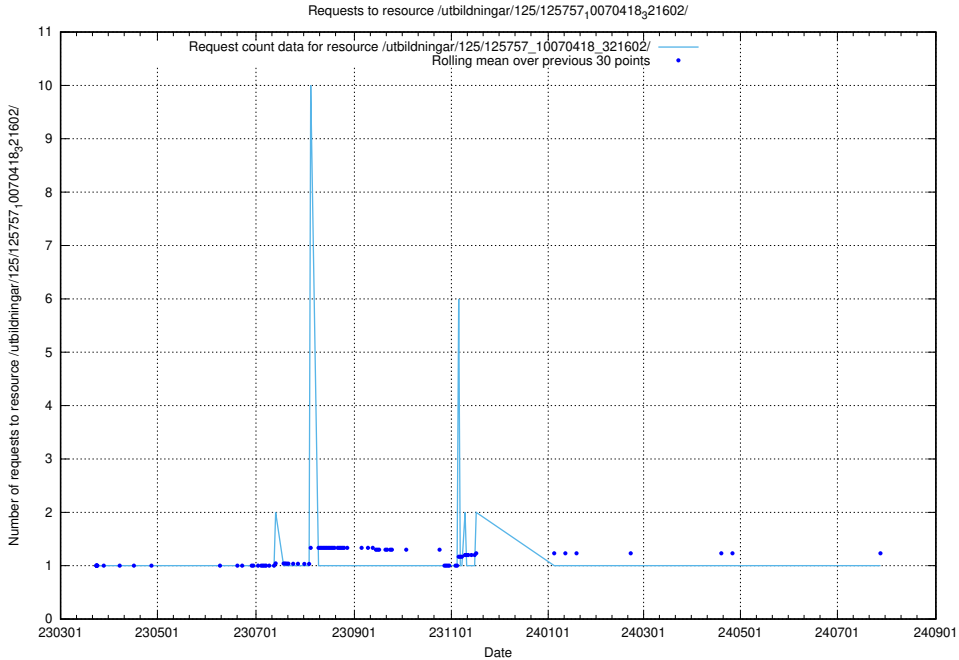

5.6880 Usage of /utbildningar/125/125757_10070418_321602/

Here, we count the number of requests to resource /utbildningar/125/125757_10070418_321602/.