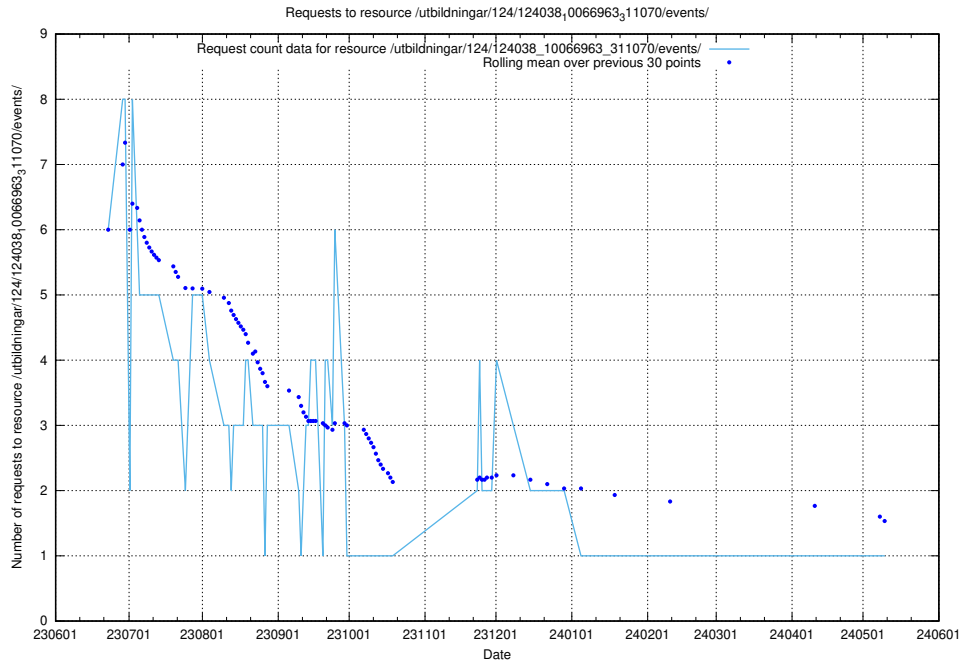

5.5987 Usage of /utbildningar/124/124038_10066963_311070/events/

Here, we count the number of requests to resource /utbildningar/124/124038_10066963_311070/events/