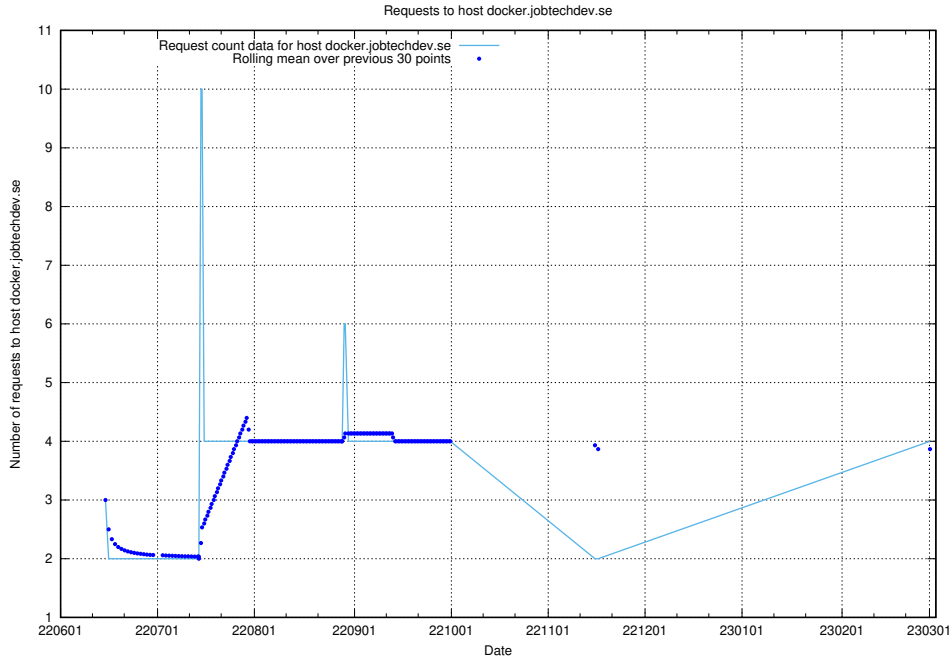

7.150 Usage of docker.jobtechdev.se

Here, we count the number of requests to host docker.jobtechdev.se.