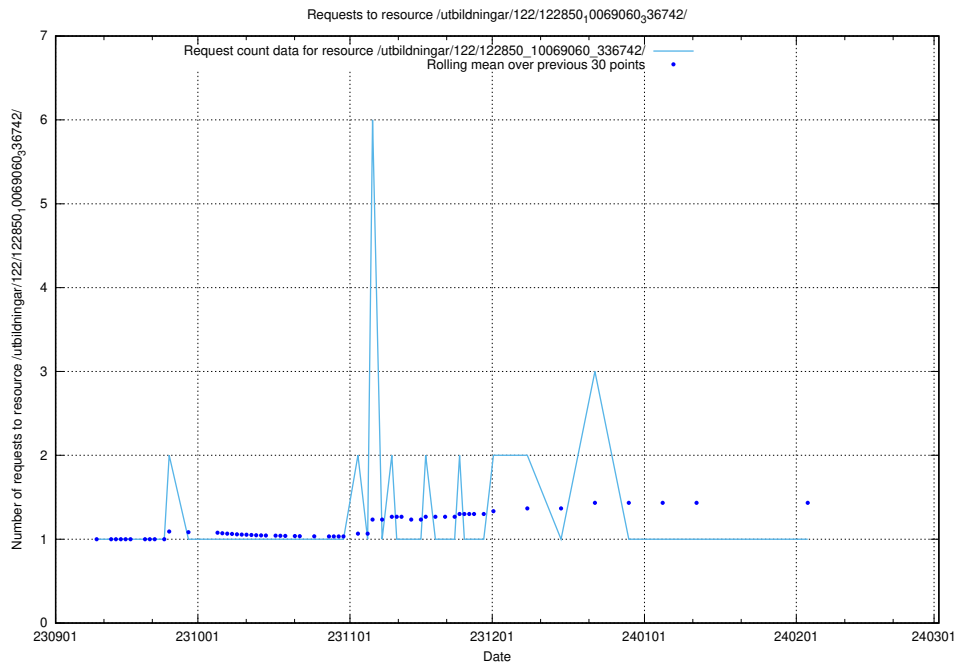

5.5040 Usage of /utbildningar/122/122850_10069060_336742/

Here, we count the number of requests to resource /utbildningar/122/122850_10069060_336742/.