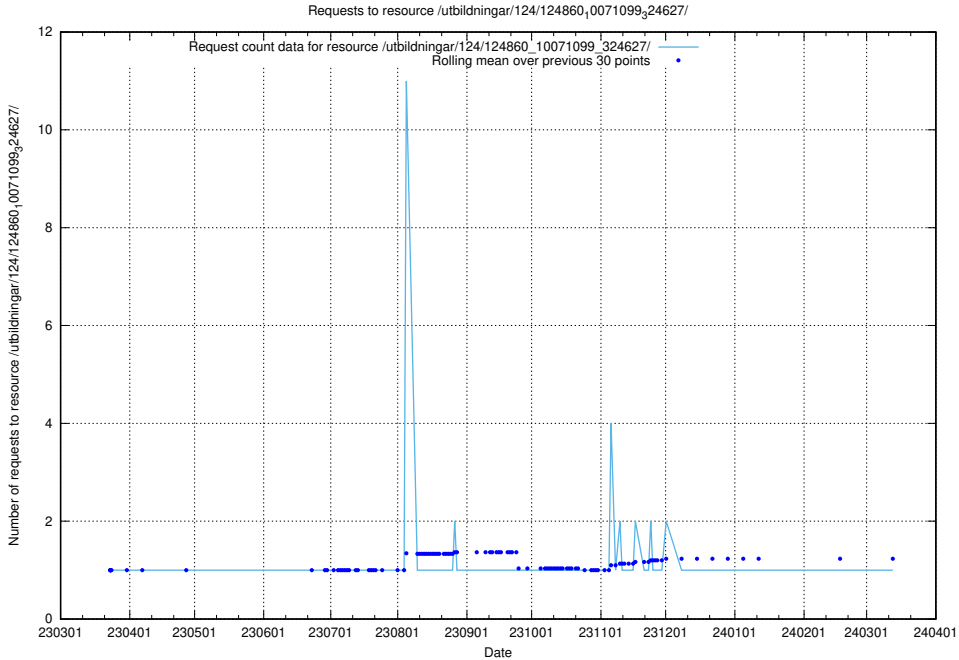

5.1117 Usage of /utbildningar/124/124860_10071099_324627/

Here, we count the number of requests to resource /utbildningar/124/124860_10071099_324627/.