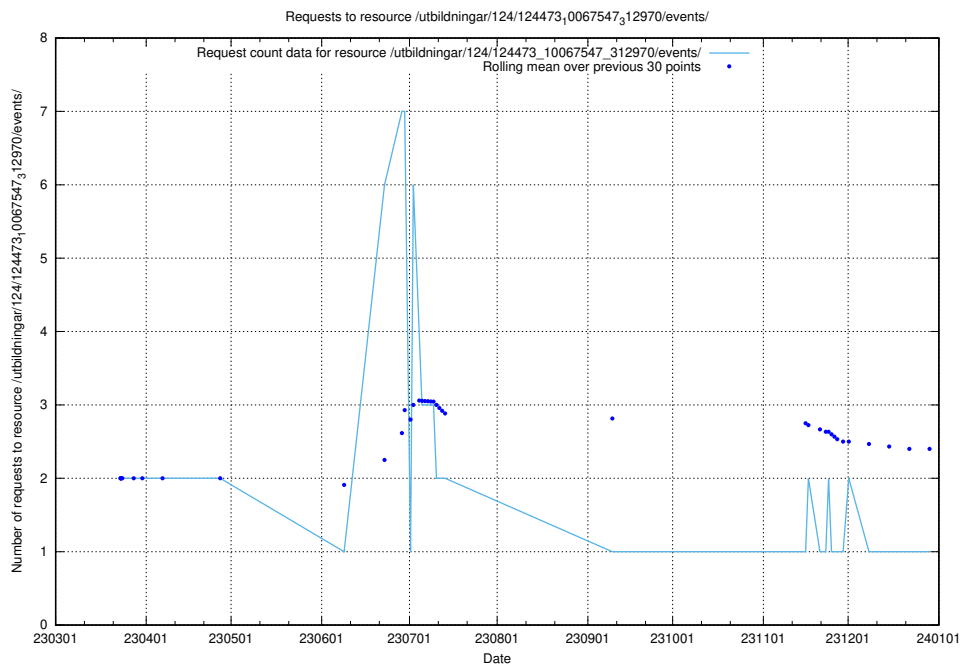

5.6727 Usage of /utbildningar/124/124473_10067547_312970/events/

Here, we count the number of requests to resource /utbildningar/124/124473_10067547_312970/events/