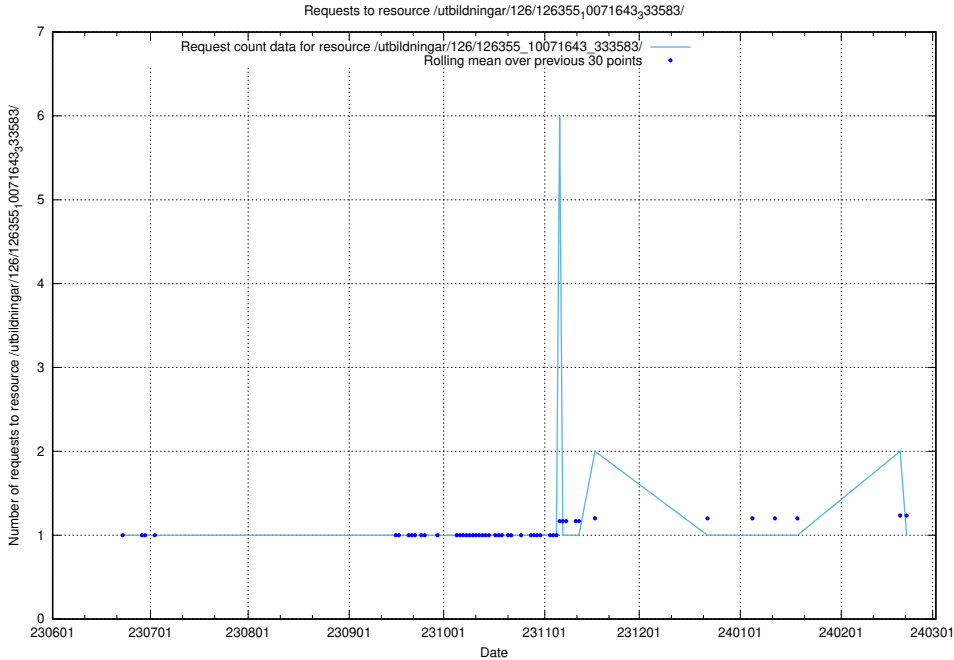

5.6085 Usage of /utbildningar/126/126355_10071643_333583/

Here, we count the number of requests to resource /utbildningar/126/126355_10071643_333583/.