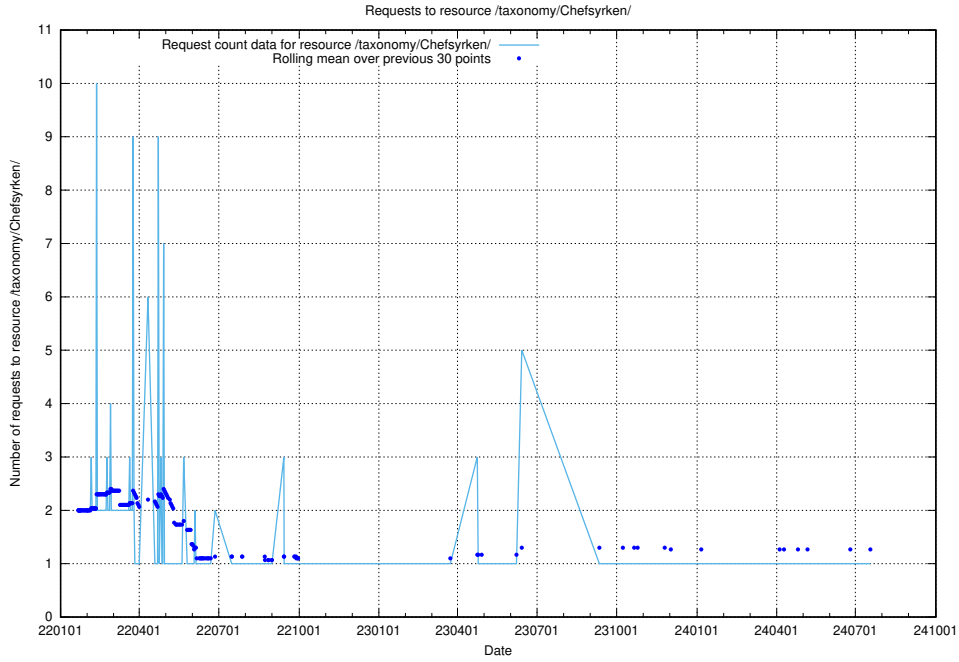

5.1175 Usage of /taxonomy/Chefsyrken/

Here, we count the number of requests to resource /taxonomy/Chefsyrken/.