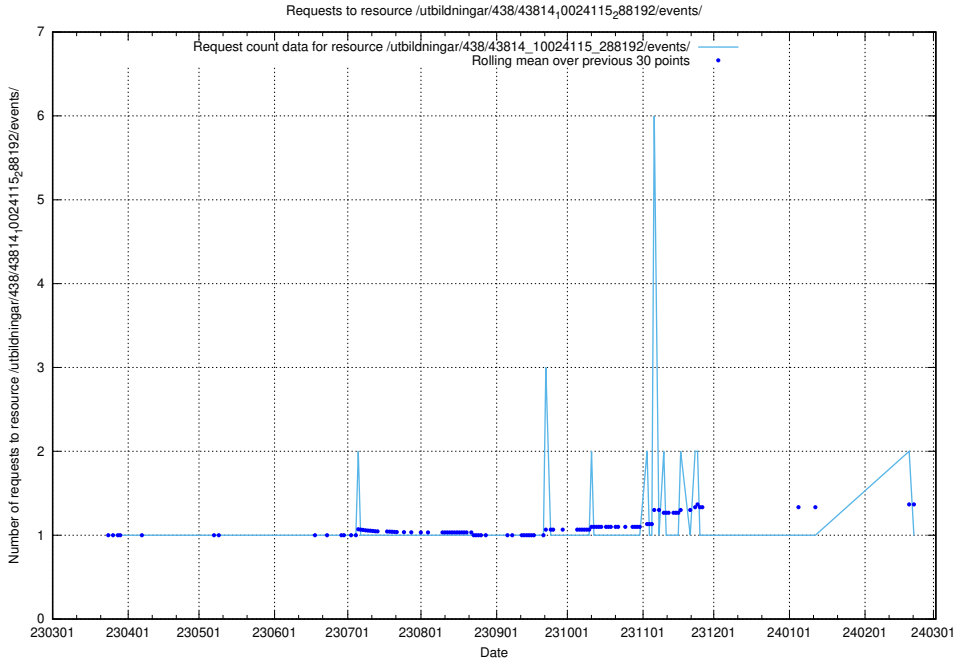

5.6596 Usage of /utbildningar/438/43814_10024115_288192/events/

Here, we count the number of requests to resource /utbildningar/438/43814_10024115_288192/events/.