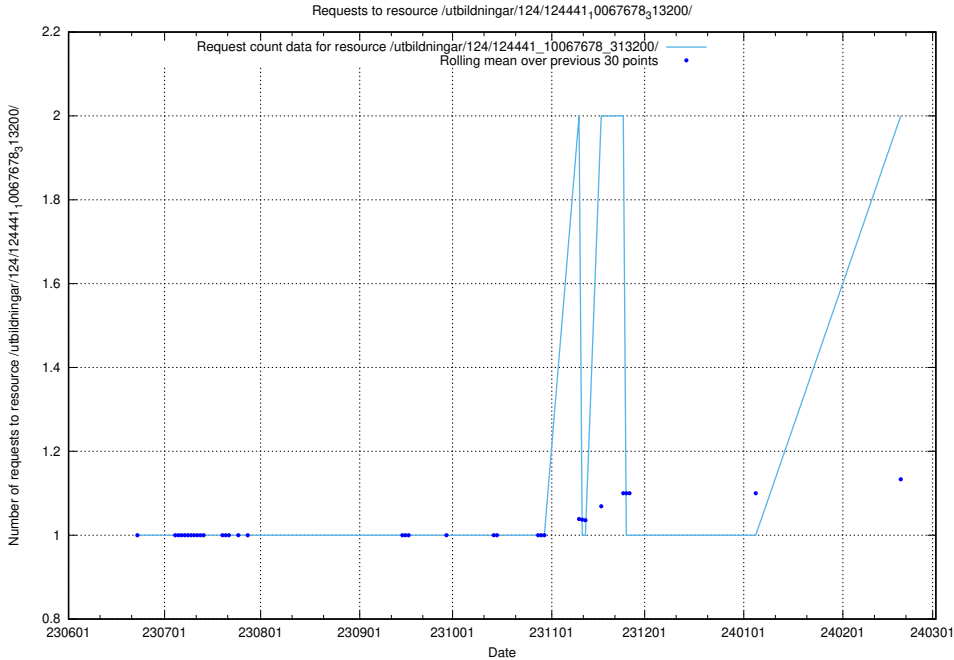

5.794 Usage of /utbildningar/124/124441_10067678_313200/

Here, we count the number of requests to resource /utbildningar/124/124441_10067678_313200/.