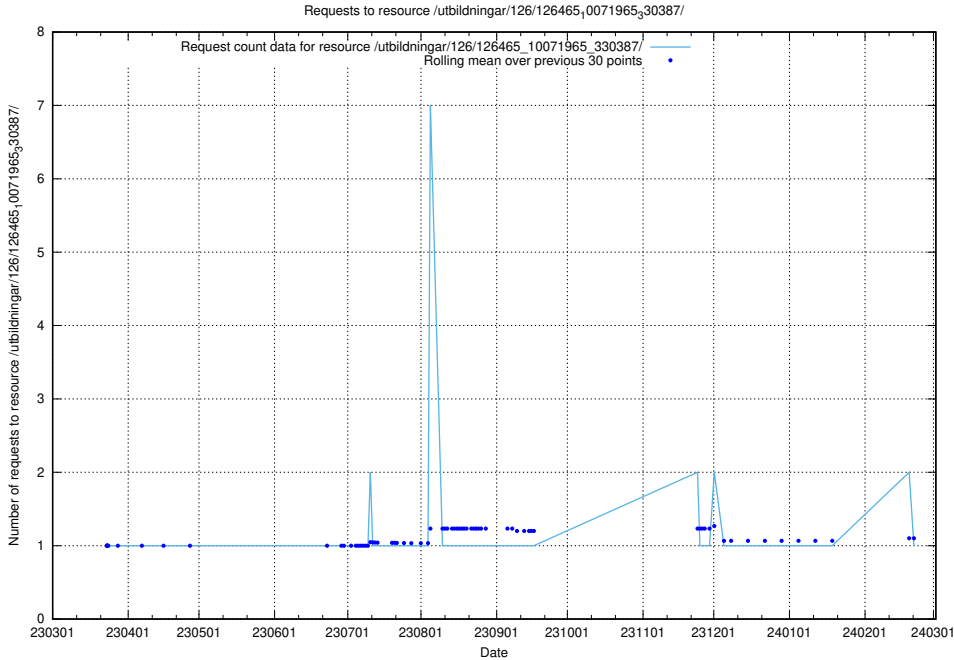

5.6846 Usage of /utbildningar/126/126465_10071965_330387/

Here, we count the number of requests to resource /utbildningar/126/126465_10071965_330387/.