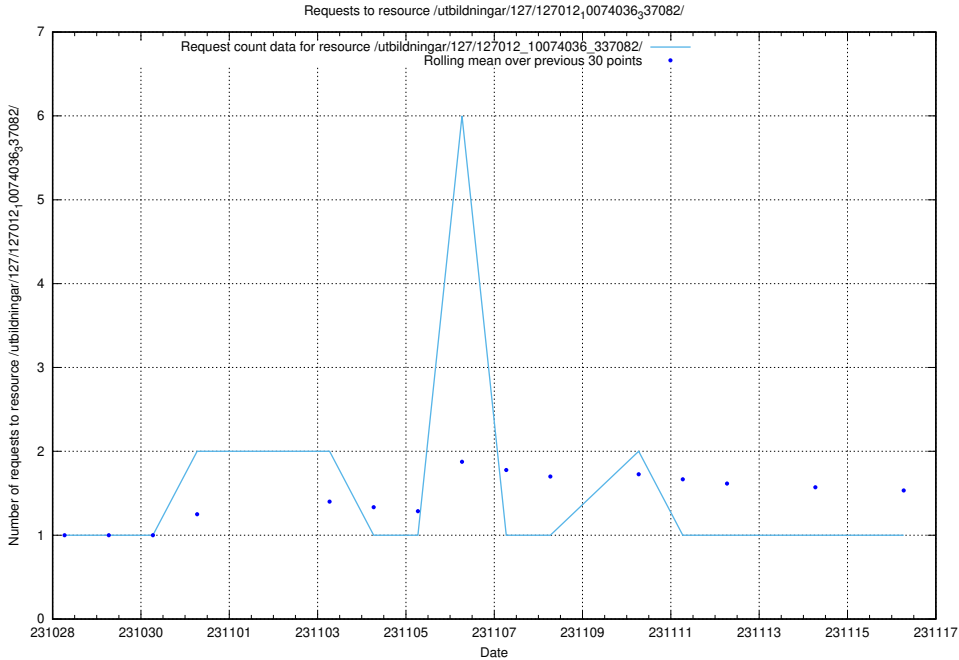

5.4597 Usage of /utbildningar/127/127012_10074036_337082/

Here, we count the number of requests to resource /utbildningar/127/127012_10074036_337082/.