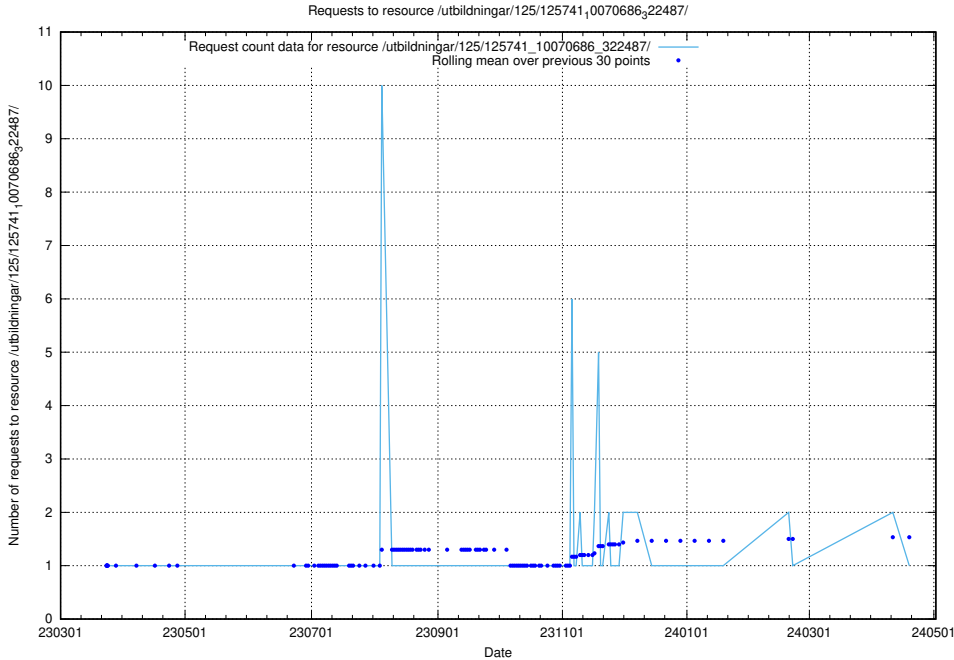

5.6905 Usage of /utbildningar/125/125741_10070686_322487/

Here, we count the number of requests to resource /utbildningar/125/125741_10070686_322487/.