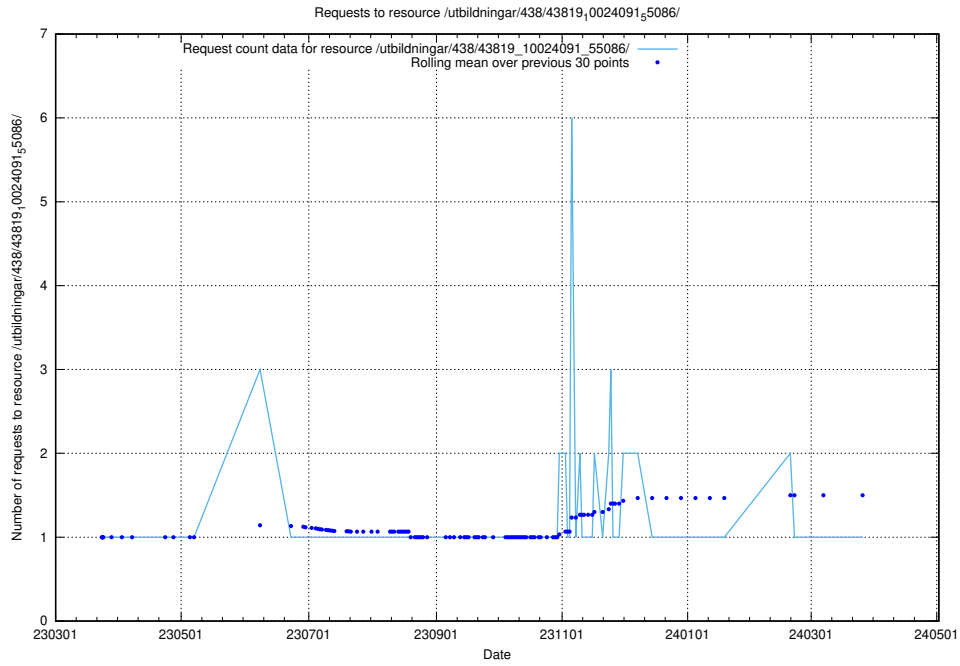

5.6771 Usage of /utbildningar/438/43819_10024091_55086/

Here, we count the number of requests to resource /utbildningar/438/43819_10024091_55086/.