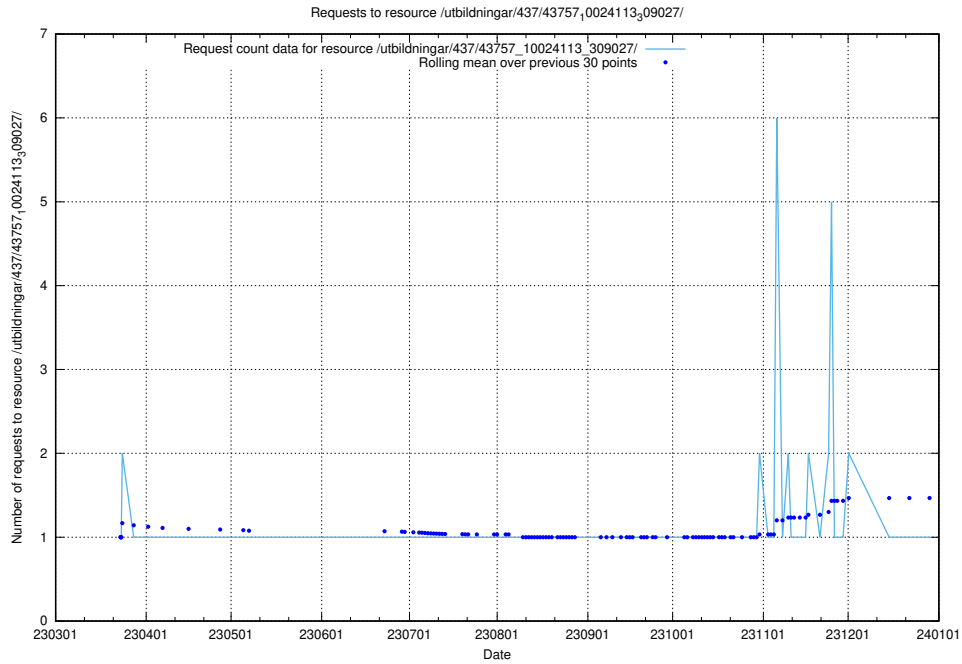

5.6802 Usage of /utbildningar/437/43757_10024113_309027/

Here, we count the number of requests to resource /utbildningar/437/43757_10024113_309027/.