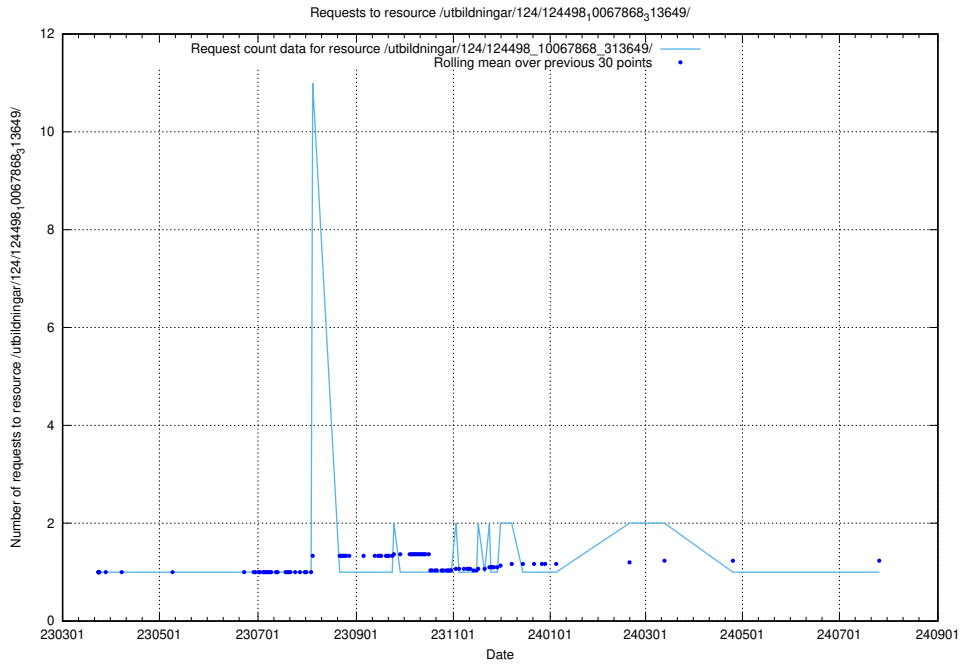

5.3057 Usage of /utbildningar/124/124498_10067868_313649/

Here, we count the number of requests to resource /utbildningar/124/124498_10067868_313649/.