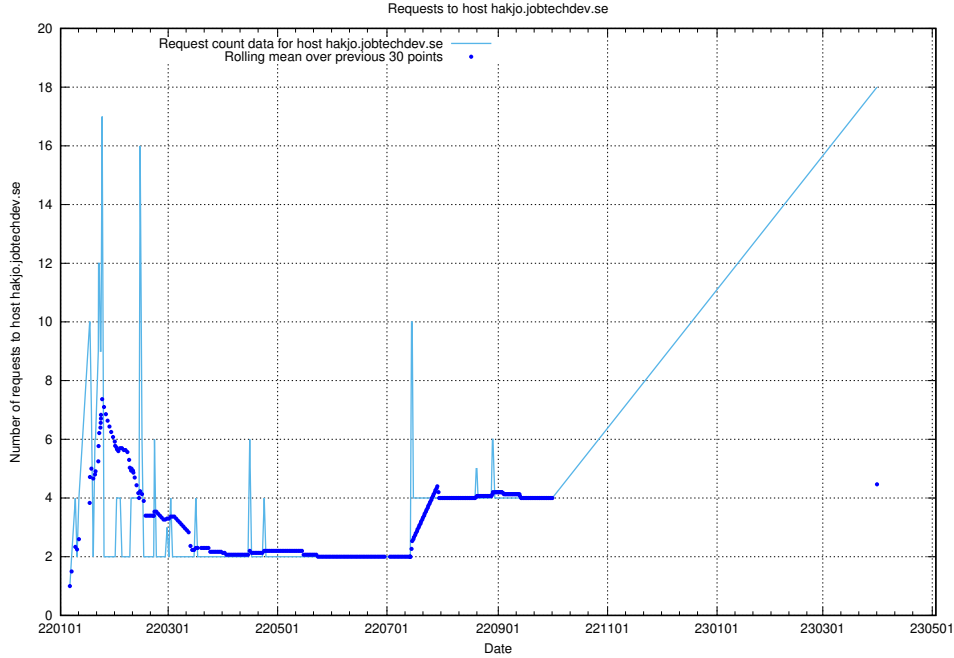

7.37 Usage of cloud.jobtechdev.se

Here, we count the number of requests to host cloud.jobtechdev.se.

7.38 Usage of hakjo.jobtechdev.se

Here, we count the number of requests to host hakjo.jobtechdev.se.

7.39 Usage of cms.jobtechdev.se