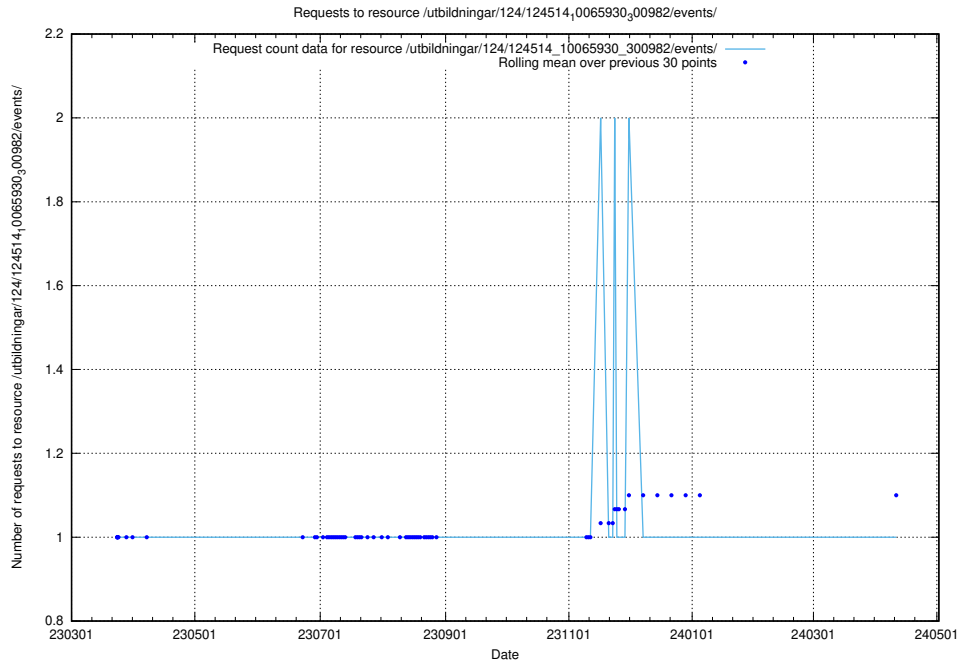

5.2288 Usage of /utbildningar/124/124514_10065930_300982/events/

Here, we count the number of requests to resource /utbildningar/124/124514_10065930_300982/events/