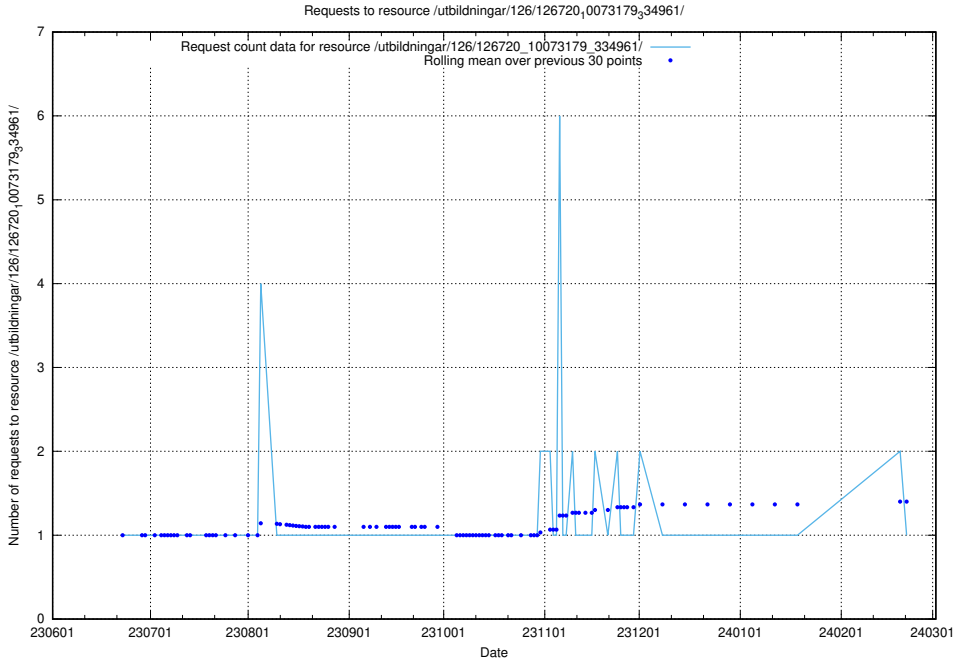

5.6036 Usage of /utbildningar/126/126720_10073179_334961/

Here, we count the number of requests to resource /utbildningar/126/126720_10073179_334961/.