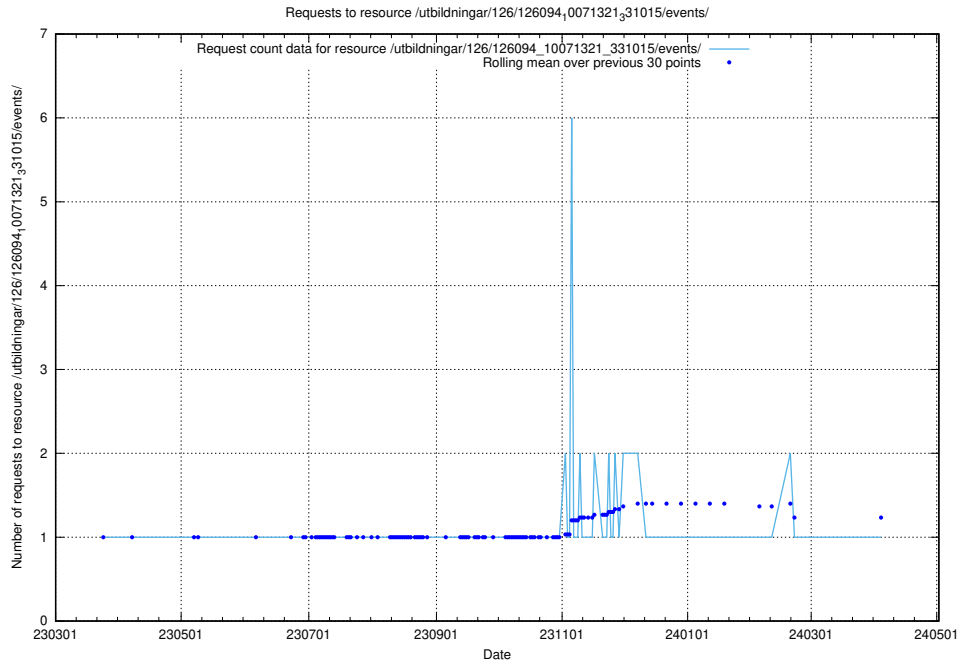

5.6634 Usage of /utbildningar/126/126094_10071321_331015/events/

Here, we count the number of requests to resource /utbildningar/126/126094_10071321_331015/events/