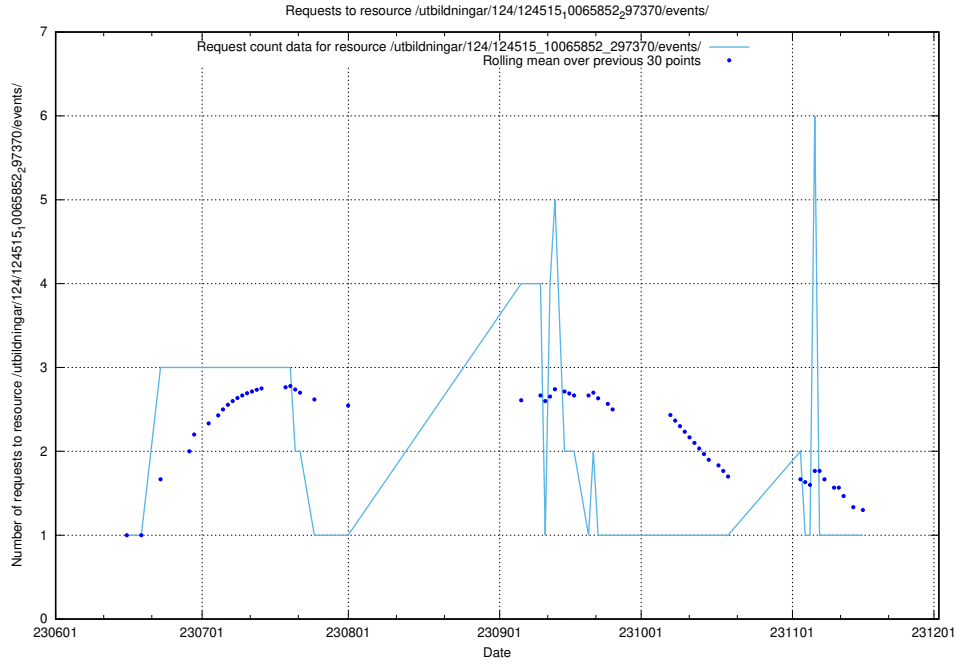

5.6308 Usage of /utbildningar/124/124515_10065852_297370/events/

Here, we count the number of requests to resource /utbildningar/124/124515_10065852_297370/events/