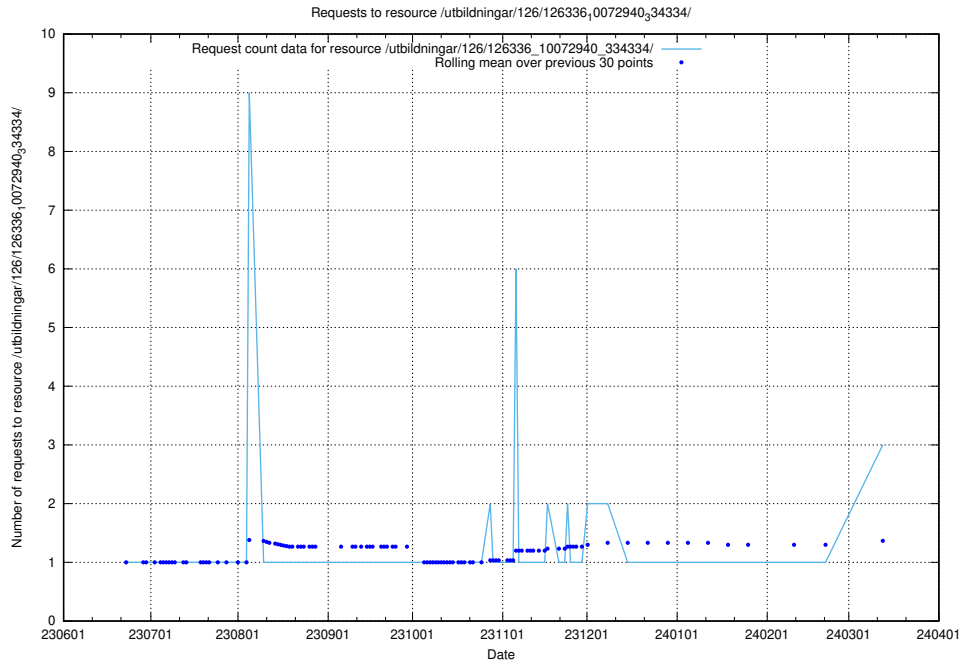

5.354 Usage of /utbildningar/126/126336_10072940_334334/

Here, we count the number of requests to resource /utbildningar/126/126336_10072940_334334/.