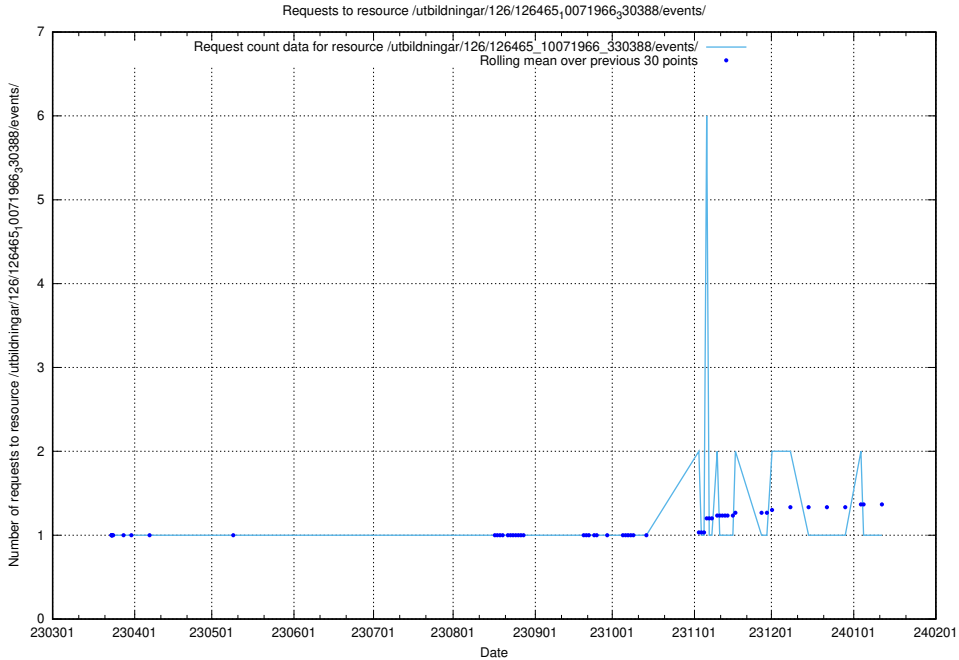

5.6844 Usage of /utbildningar/126/126465_10071966_330388/events/

Here, we count the number of requests to resource /utbildningar/126/126465_10071966_330388/events/