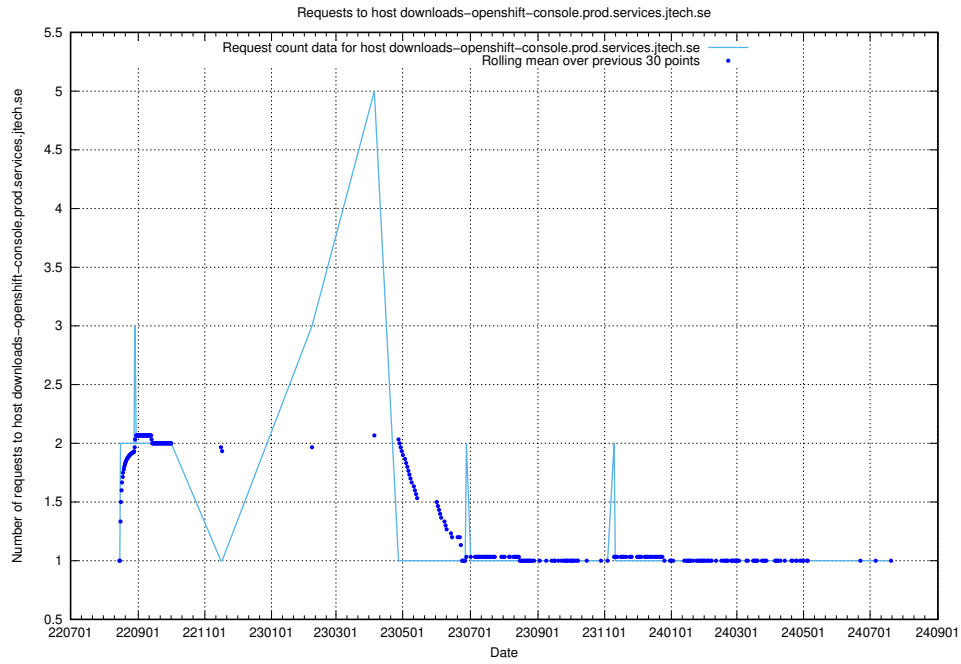

7.621 Usage of downloads-openshift-console.prod.services.jtech.se

Here, we count the number of requests to host downloads-openshift-console.prod.services.jtech.se.