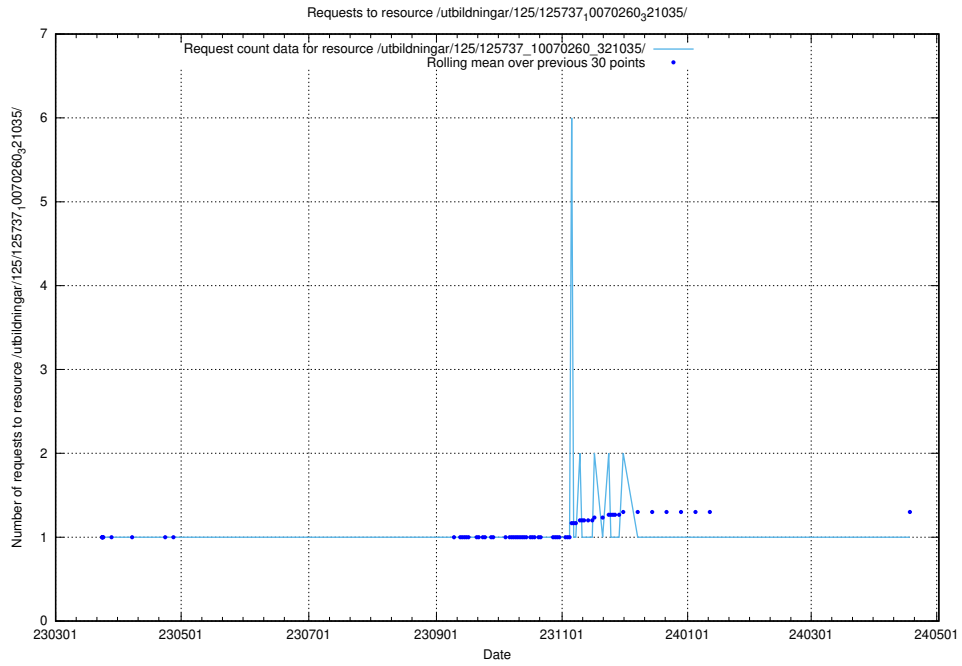

5.959 Usage of /utbildningar/125/125737_10070260_321035/

Here, we count the number of requests to resource /utbildningar/125/125737_10070260_321035/.