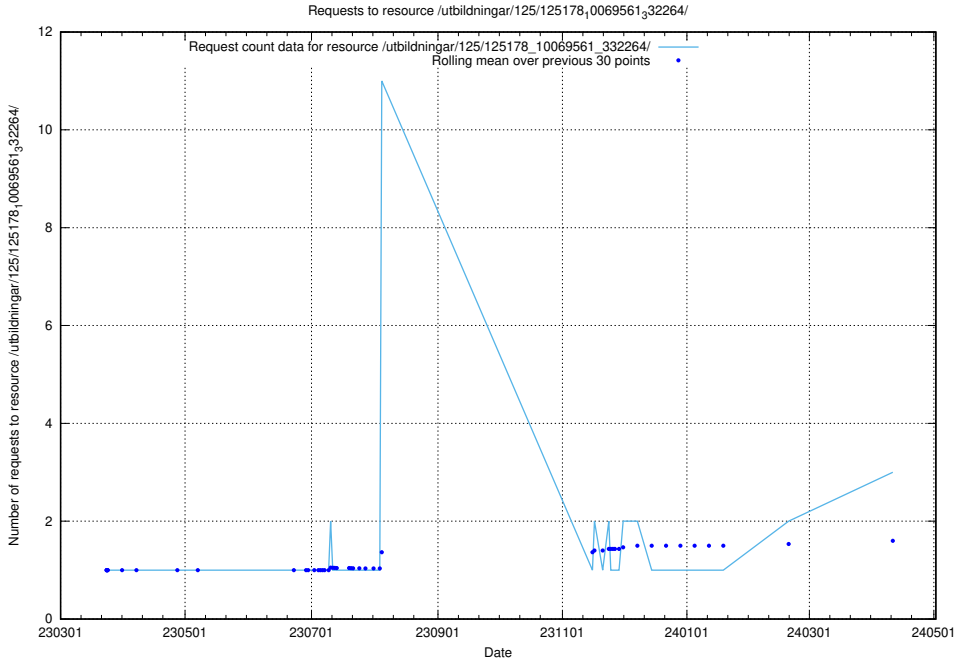

5.239 Usage of /utbildningar/125/125178_10069561_332264/

Here, we count the number of requests to resource /utbildningar/125/125178_10069561_332264/.