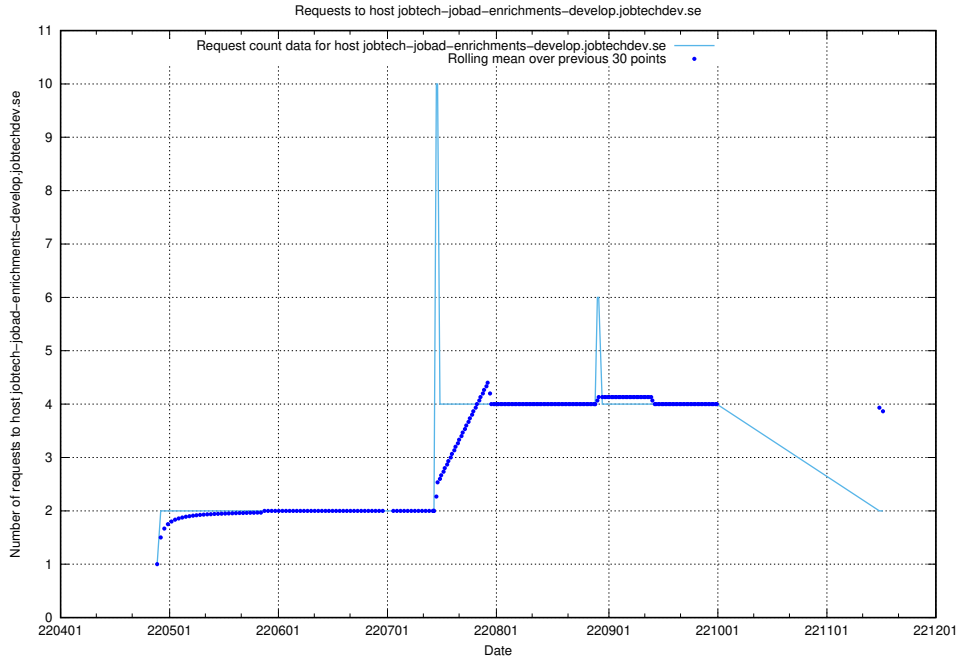

7.444 Usage of jobtech-jobad-enrichments-develop.jobtechdev.se

Here, we count the number of requests to host jobtech-jobad-enrichments-develop.jobtechdev.se.