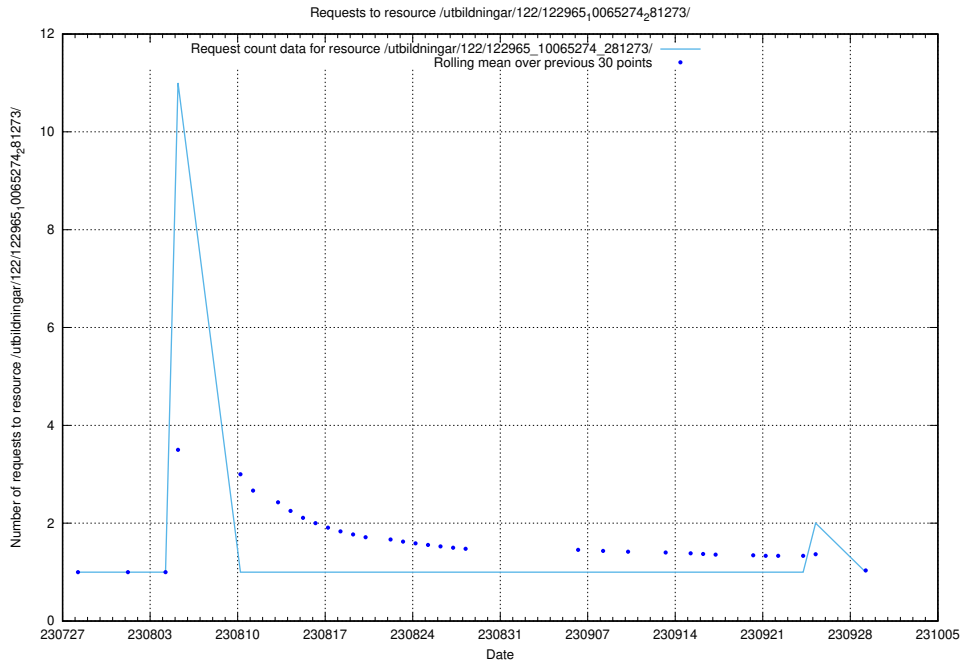

5.5322 Usage of /utbildningar/122/122965_10065274_281273/

Here, we count the number of requests to resource /utbildningar/122/122965_10065274_281273/.