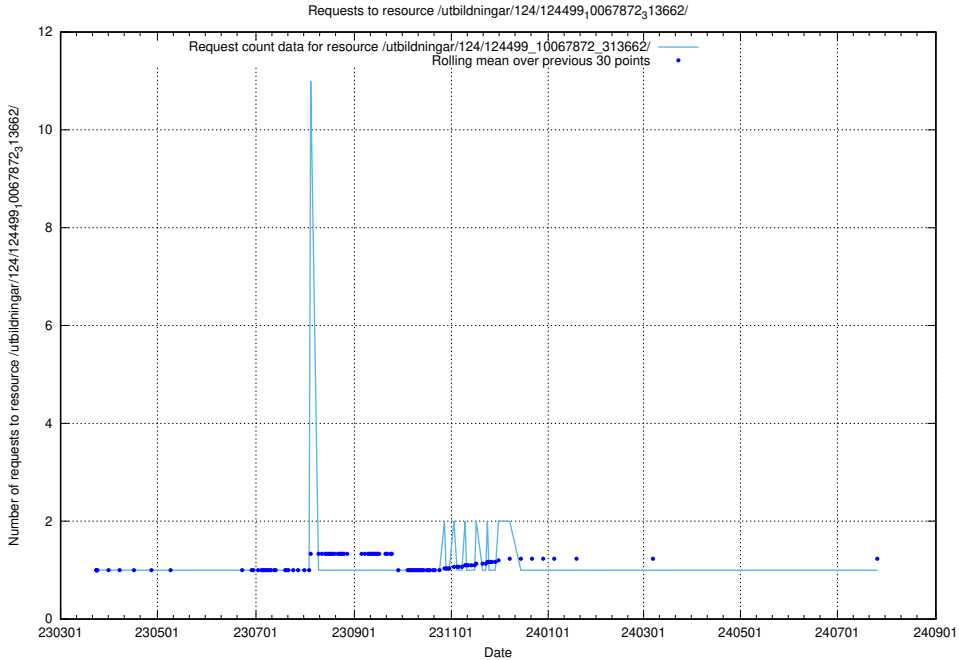

5.2758 Usage of /utbildningar/124/124499_10067872_313662/

Here, we count the number of requests to resource /utbildningar/124/124499_10067872_313662/.