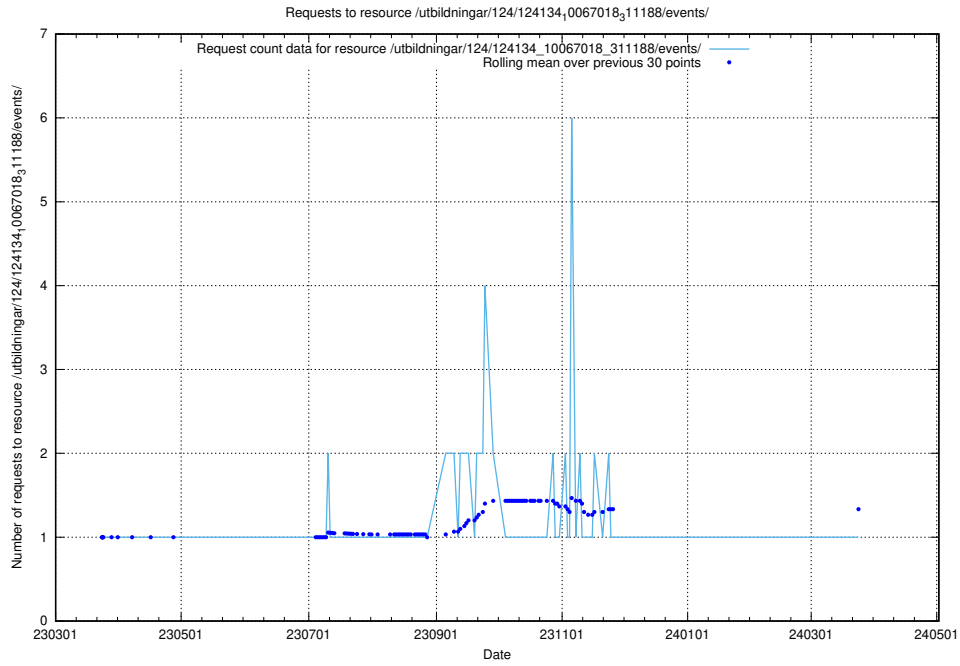

5.4492 Usage of /utbildningar/124/124134_10067018_311188/events/

Here, we count the number of requests to resource /utbildningar/124/124134_10067018_311188/events/