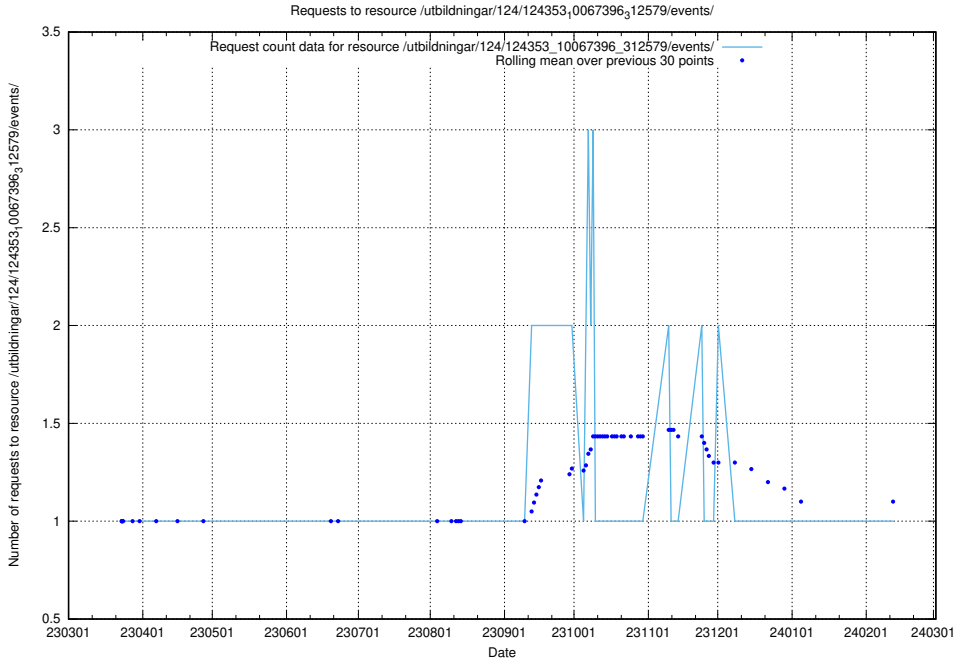

5.4338 Usage of /utbildningar/124/124353_10067396_312579/events/

Here, we count the number of requests to resource /utbildningar/124/124353_10067396_312579/events/