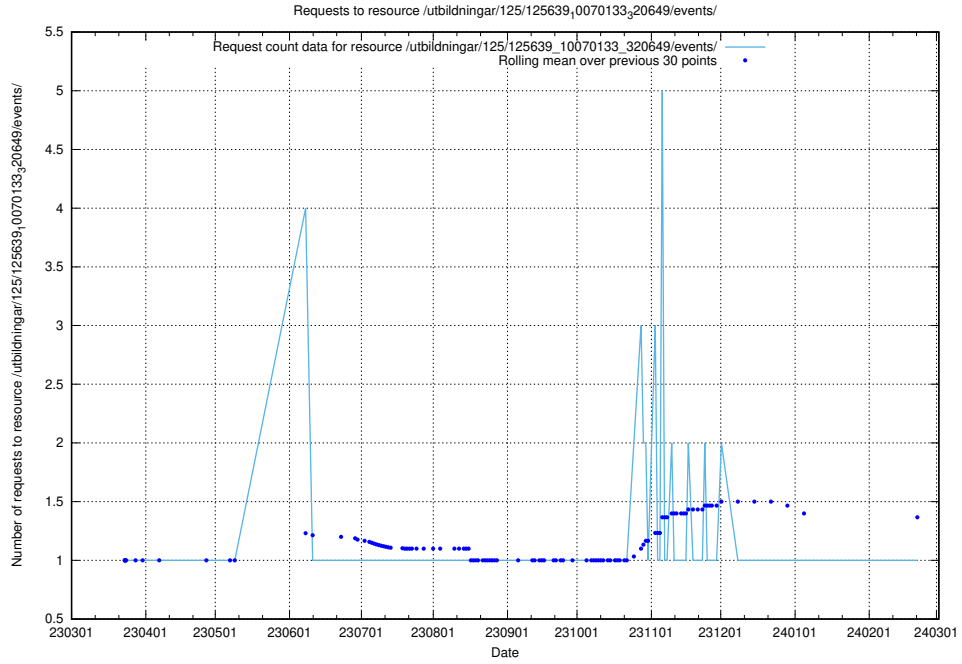

5.1003 Usage of /utbildningar/125/125639_10070133_320649/events/

Here, we count the number of requests to resource /utbildningar/125/125639_10070133_320649/events/