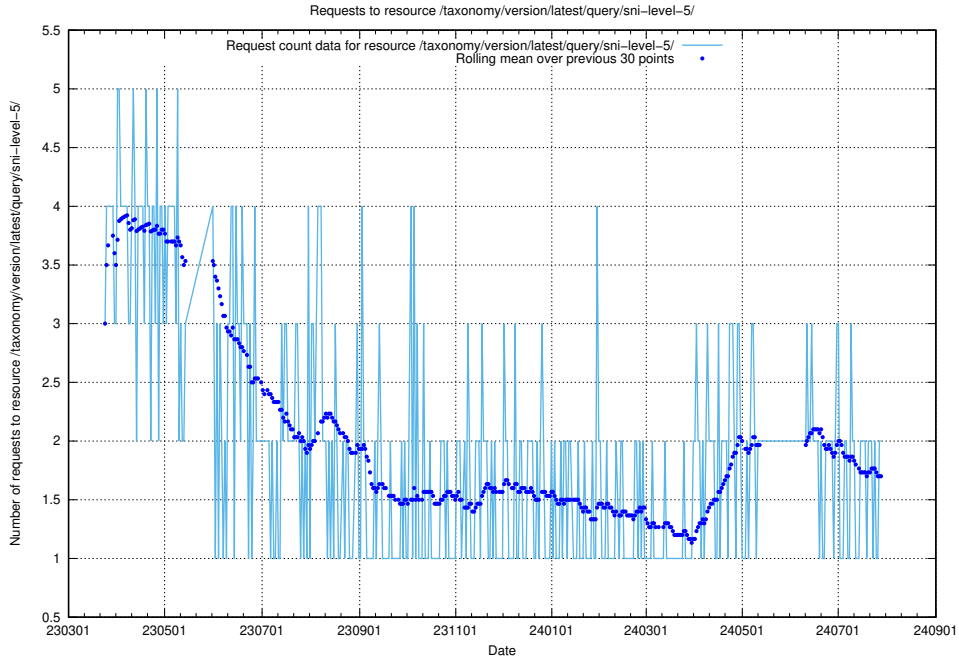

5.843 Usage of /taxonomy/version/latest/query/sni-level-5/

Here, we count the number of requests to resource /taxonomy/version/latest/query/sni-level-5/.