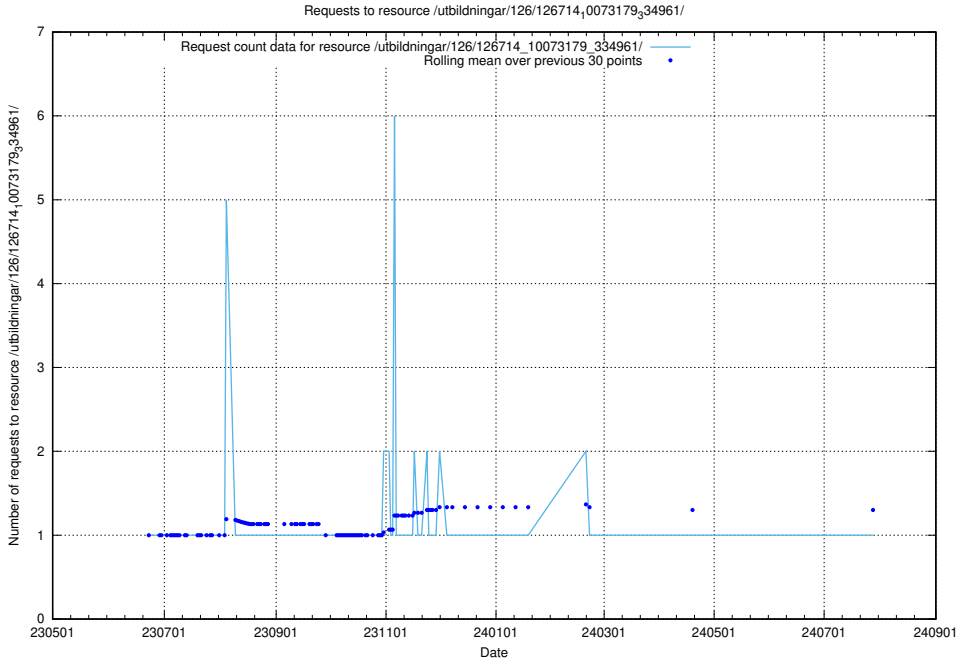

5.6048 Usage of /utbildningar/126/126714_10073179_334961/

Here, we count the number of requests to resource /utbildningar/126/126714_10073179_334961/.