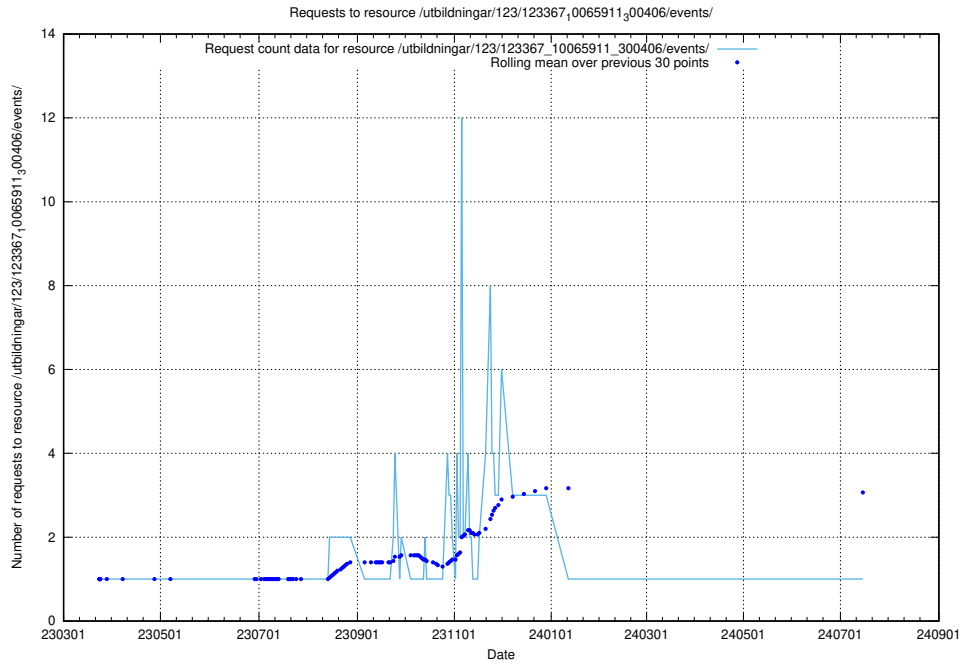

5.5125 Usage of /utbildningar/123/123367_10065911_300406/events/

Here, we count the number of requests to resource /utbildningar/123/123367_10065911_300406/events/