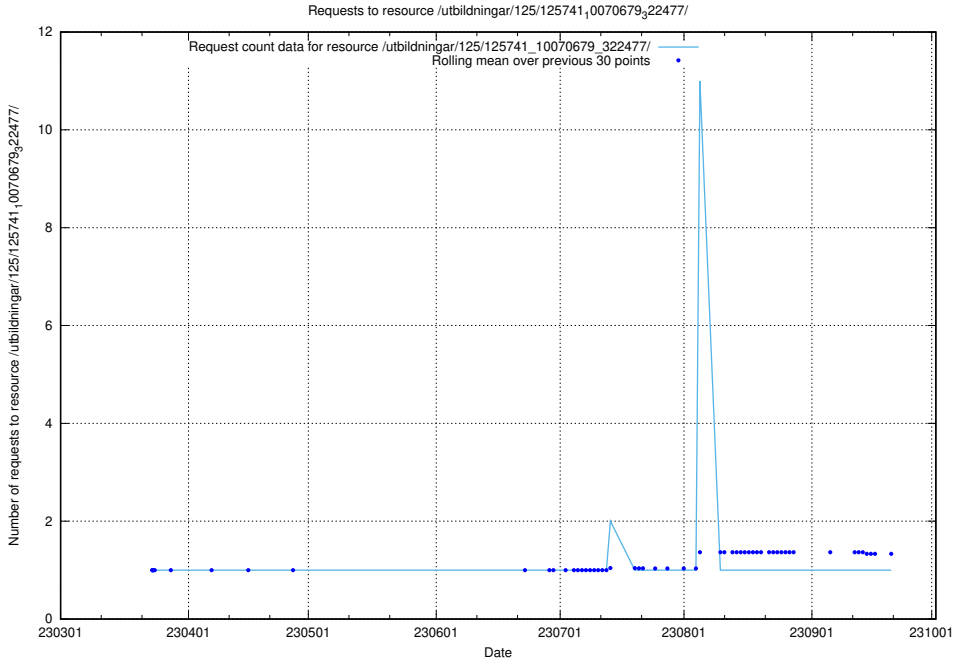

5.6909 Usage of /utbildningar/125/125741_10070679_322477/

Here, we count the number of requests to resource /utbildningar/125/125741_10070679_322477/.