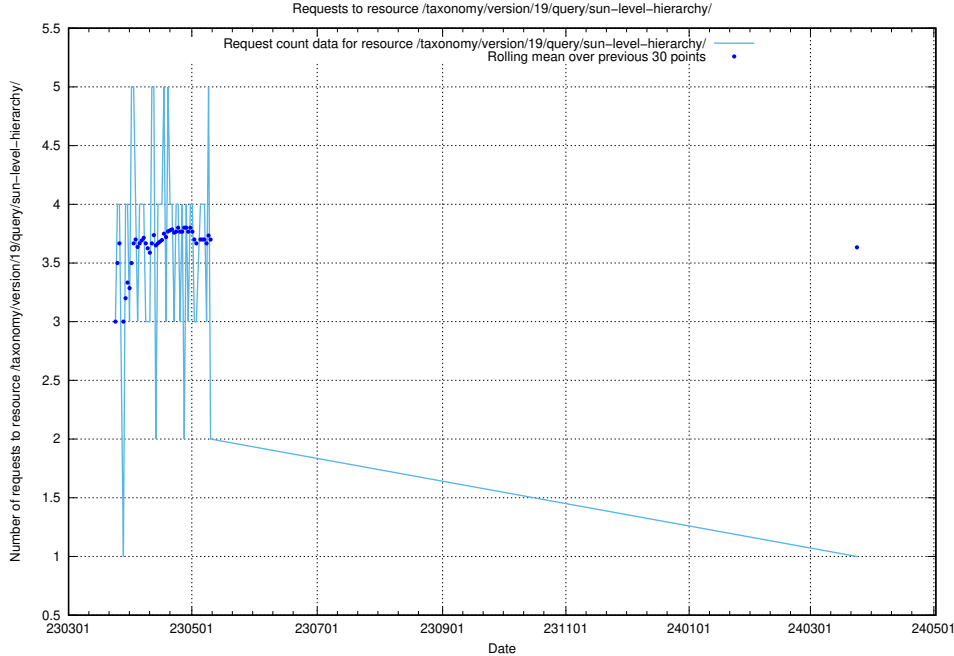

5.6535 Usage of /taxonomy/version/19/query/sun-level-hierarchy/

Here, we count the number of requests to resource /taxonomy/version/19/query/sun-level-hierarchy/.