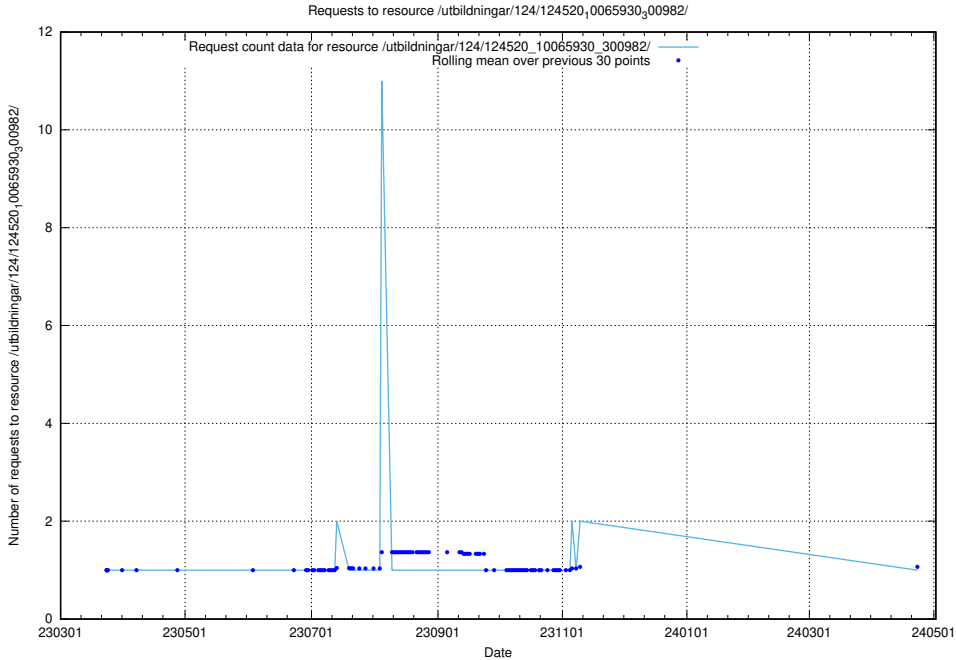

5.1377 Usage of /utbildningar/124/124520_10065930_300982/

Here, we count the number of requests to resource /utbildningar/124/124520_10065930_300982/.