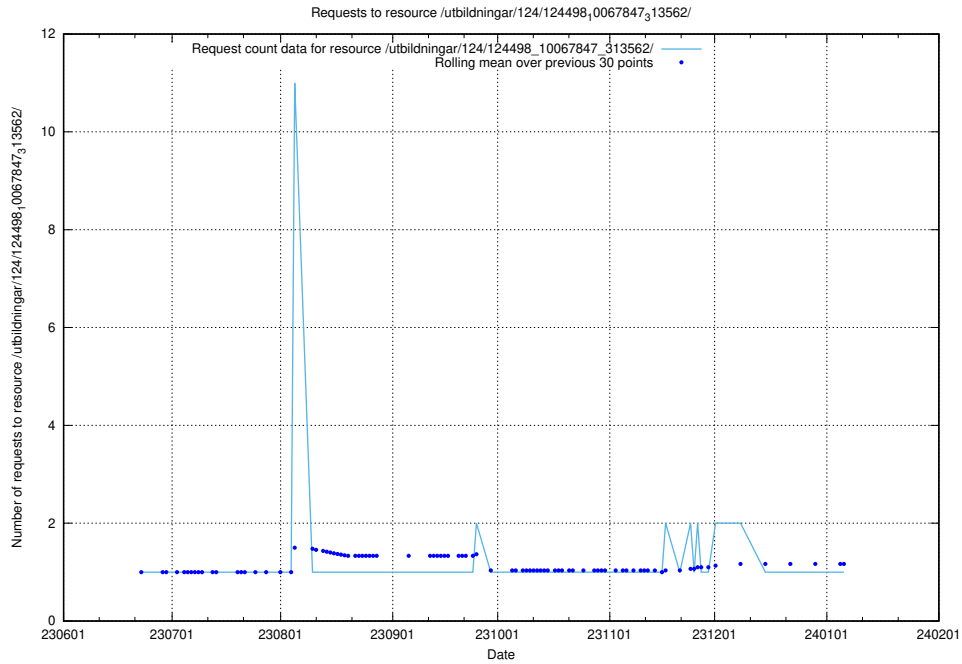

5.6219 Usage of /utbildningar/124/124498_10067847_313562/

Here, we count the number of requests to resource /utbildningar/124/124498_10067847_313562/.