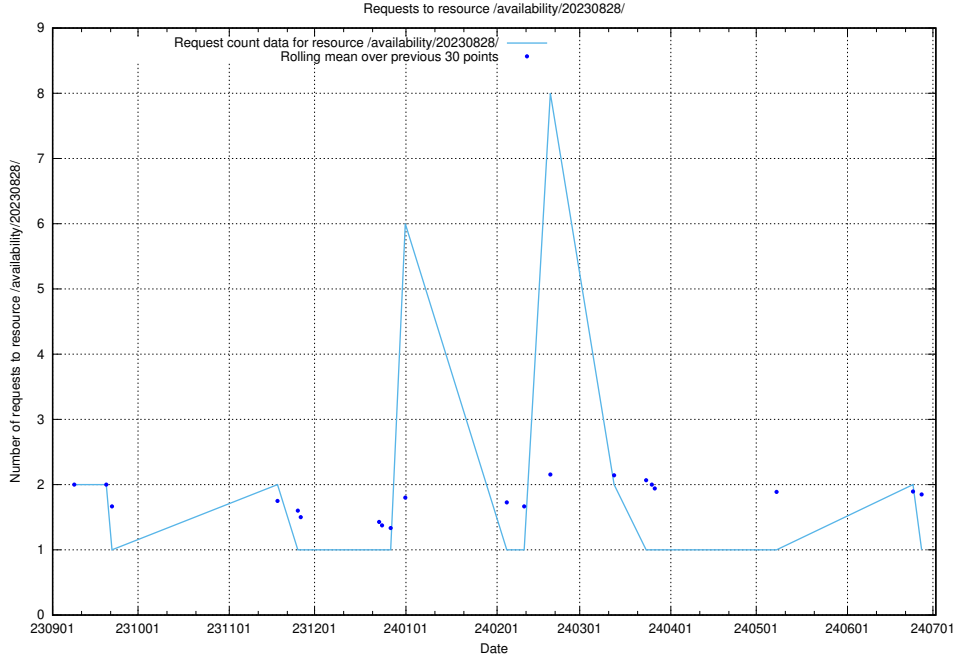

Here, we count the number of requests to resource /utbildningar/122/122850_10069060_336742/.

5.5041 Usage of /availability/20230828/

Here, we count the number of requests to resource /availability/20230828/.