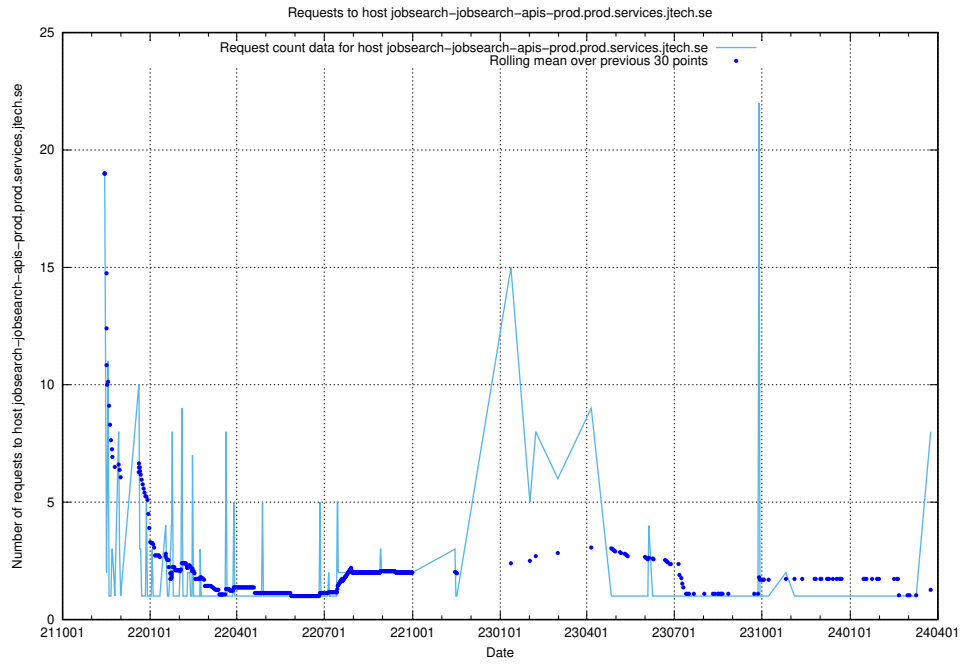

7.75 Usage of apps.standby.services.jtech.se

Here, we count the number of requests to host apps.standby.services.jtech.se.

7.76 Usage of jobsearch-jobsearch-apis-prod.prod.services.jtech.se

Here, we count the number of requests to host jobsearch-jobsearch-apis-prod.prod.services.jtech.se.