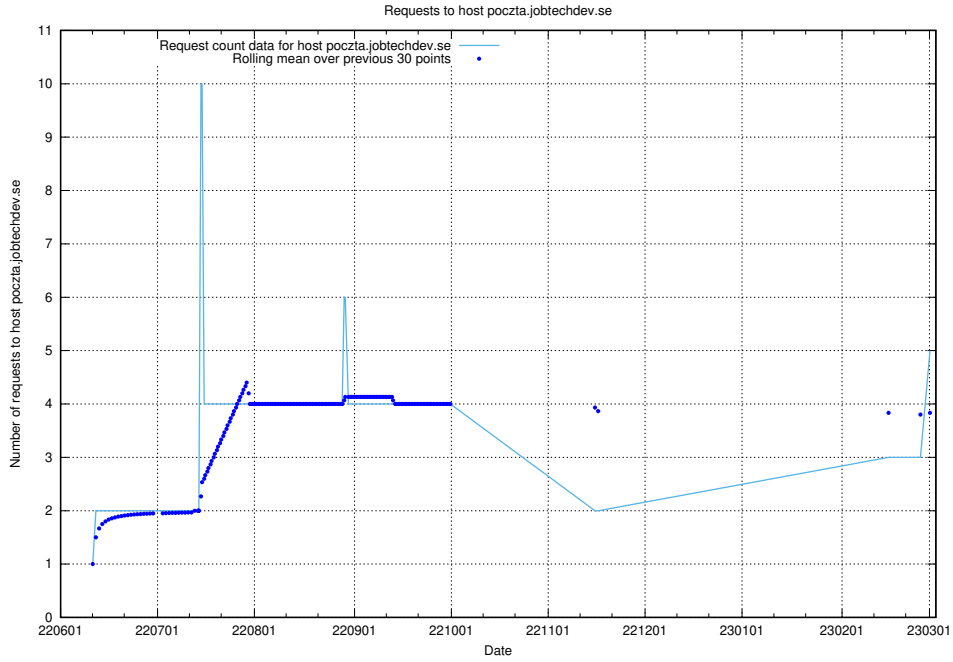

7.97 Usage of poczta.jobtechdev.se

Here, we count the number of requests to host poczta.jobtechdev.se.