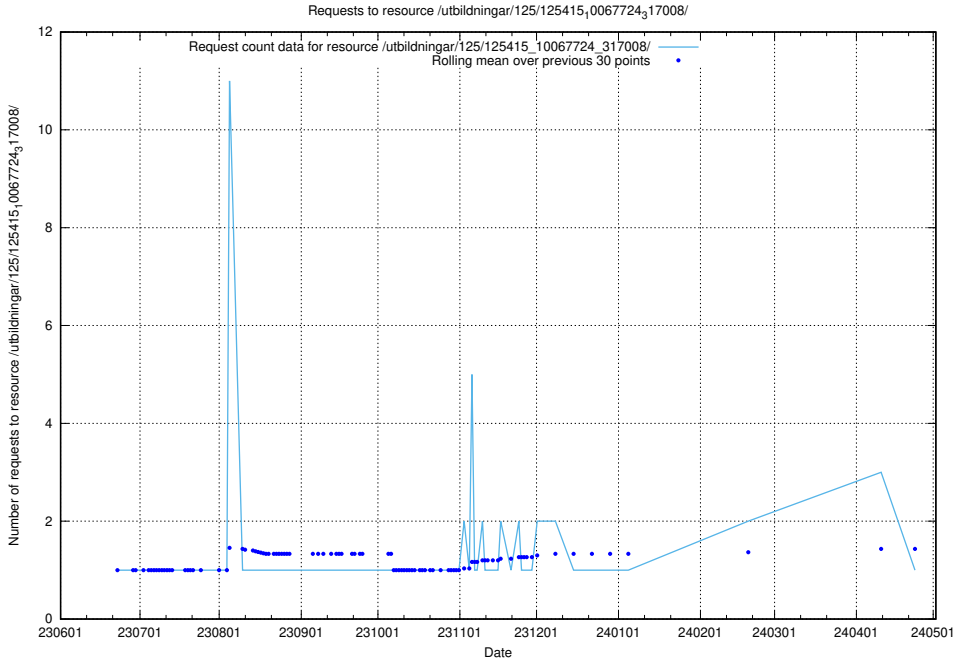

5.6155 Usage of /utbildningar/125/125415_10067724_317008/

Here, we count the number of requests to resource /utbildningar/125/125415_10067724_317008/.