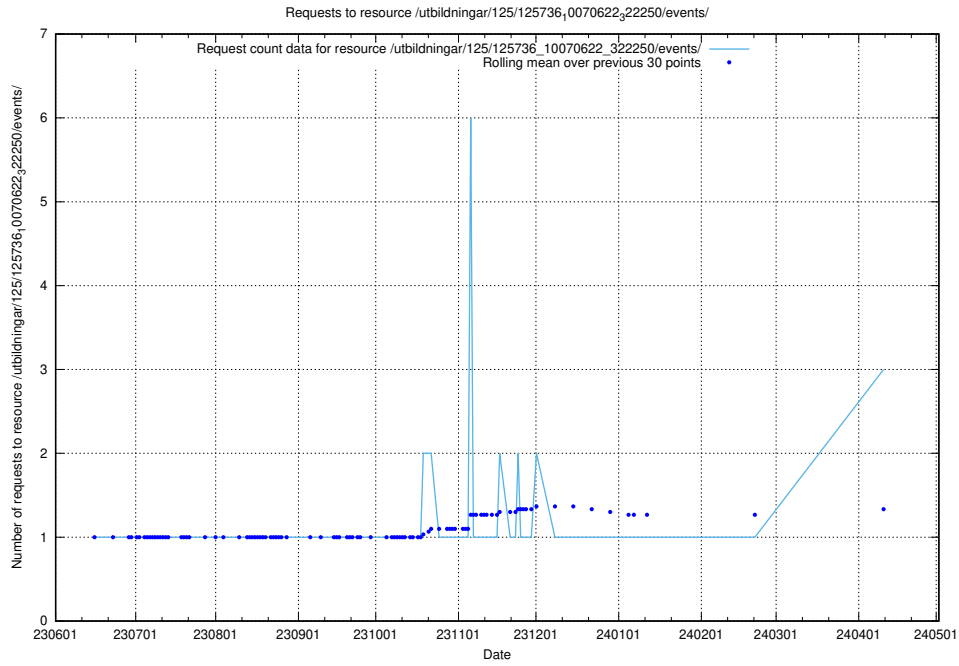

5.373 Usage of /utbildningar/125/125736_10070622_322250/events/

Here, we count the number of requests to resource /utbildningar/125/125736_10070622_322250/events/