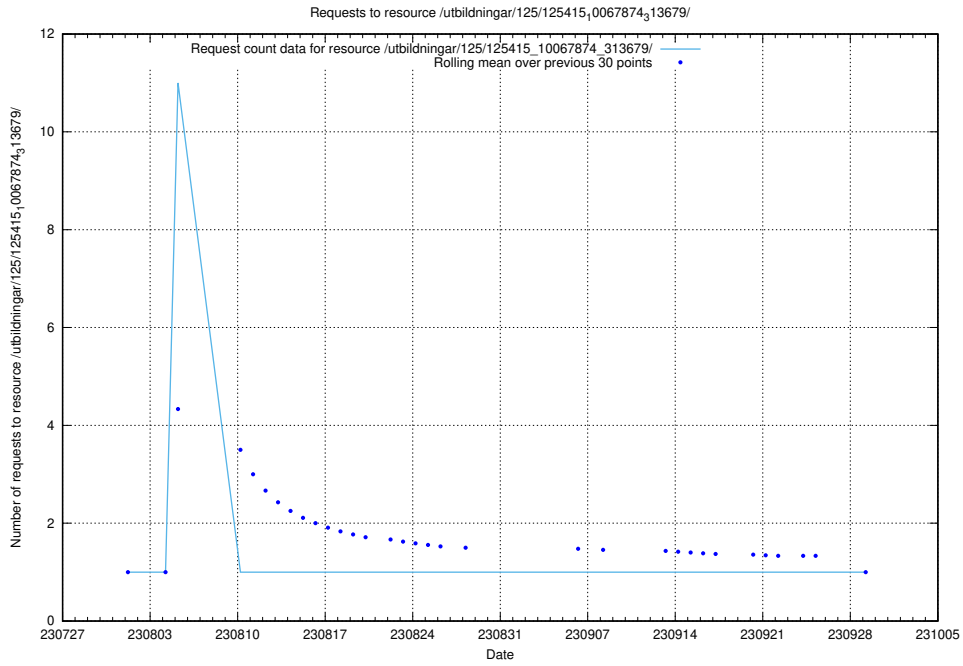

5.5304 Usage of /utbildningar/125/125415_10067874_313679/

Here, we count the number of requests to resource /utbildningar/125/125415_10067874_313679/.