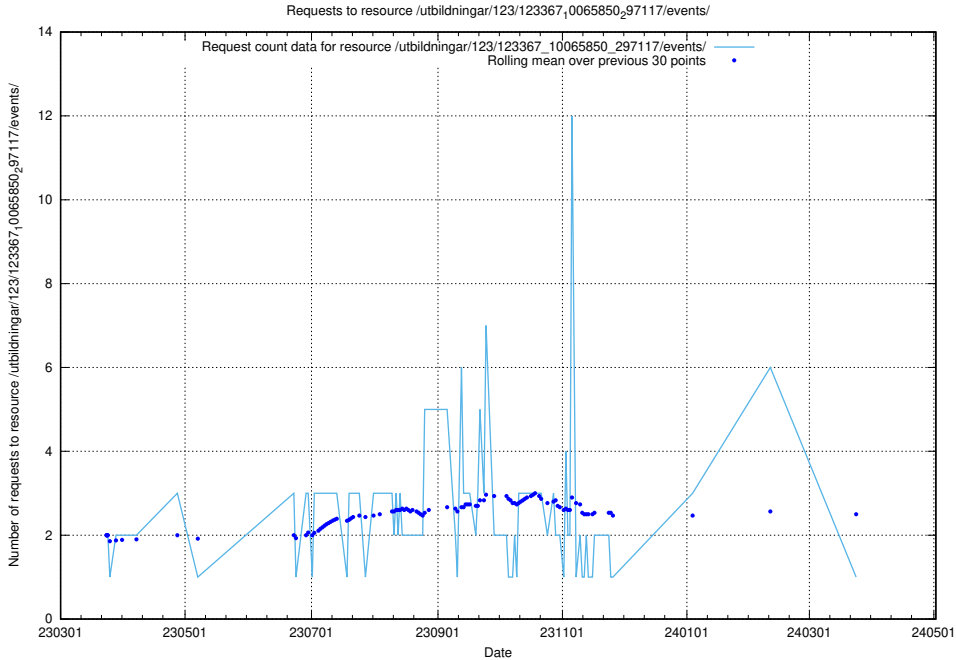

5.6740 Usage of /utbildningar/123/123367_10065850_297117/events/

Here, we count the number of requests to resource /utbildningar/123/123367_10065850_297117/events/