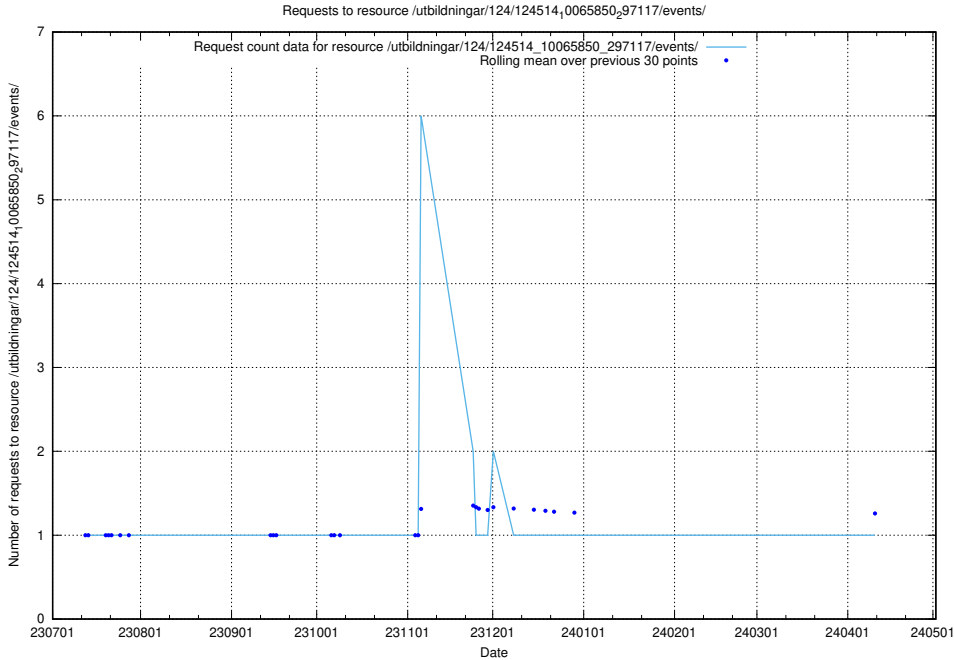

5.5532 Usage of /utbildningar/124/124514_10065850_297117/events/

Here, we count the number of requests to resource /utbildningar/124/124514_10065850_297117/events/