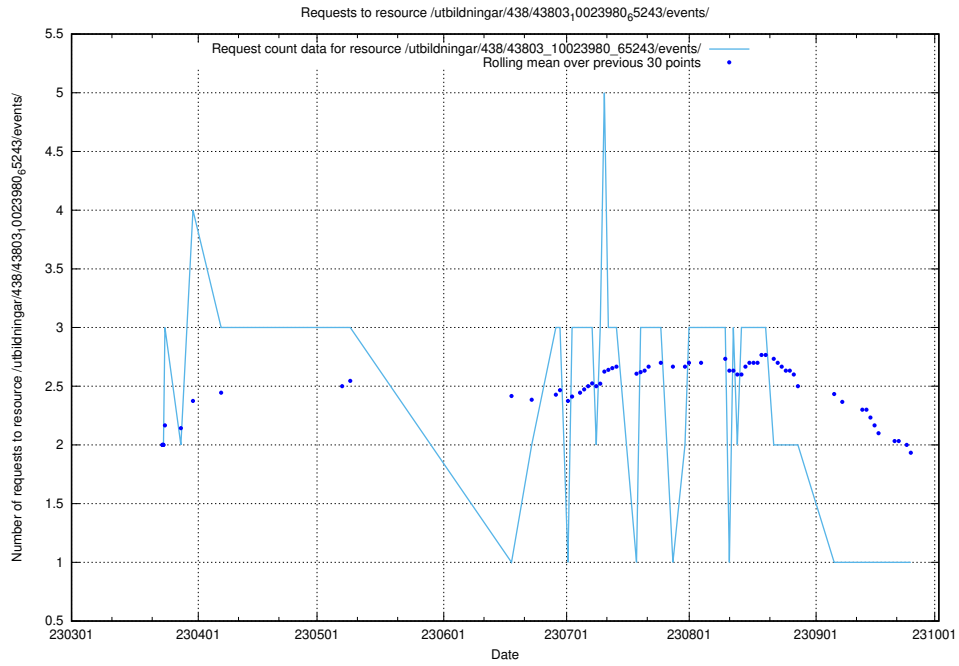

5.6694 Usage of /utbildningar/438/43803_10023980_65243/events/

Here, we count the number of requests to resource /utbildningar/438/43803_10023980_65243/events/.