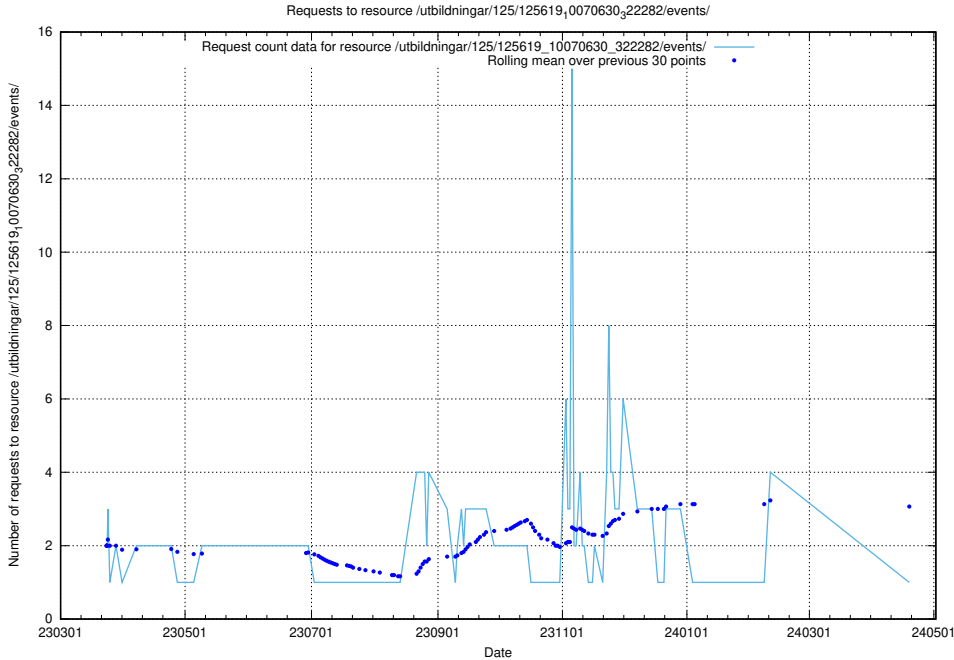

5.6711 Usage of /utbildningar/125/125619_10070630_322282/events/

Here, we count the number of requests to resource /utbildningar/125/125619_10070630_322282/events/