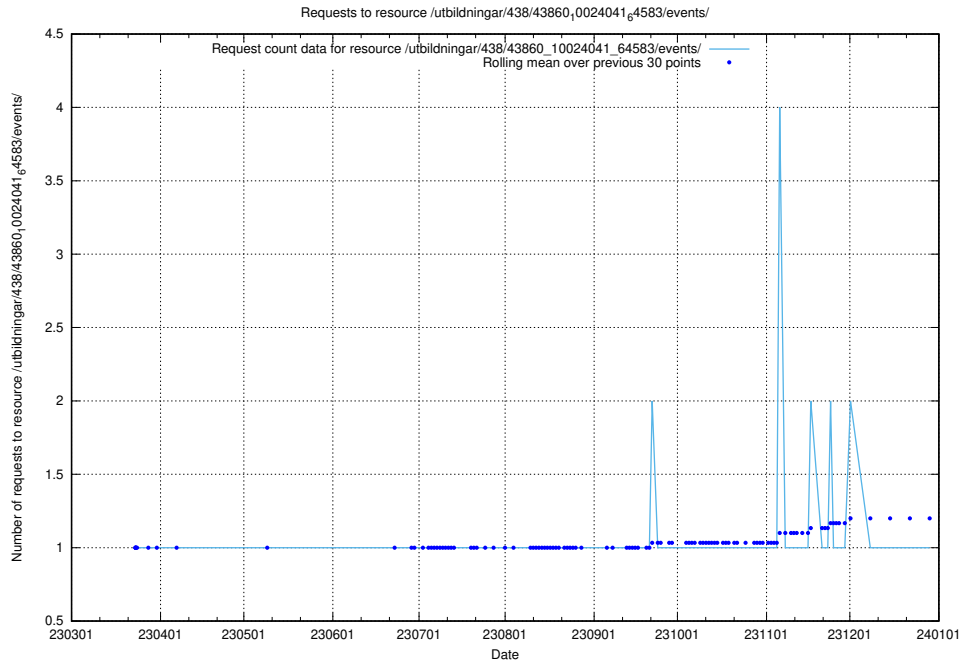

Here, we count the number of requests to resource /utbildningar/438/43865_10023996_29957/.

5.6752 Usage of /utbildningar/438/43860_10024041_64583/events/

Here, we count the number of requests to resource /utbildningar/438/43860_10024041_64583/events/.