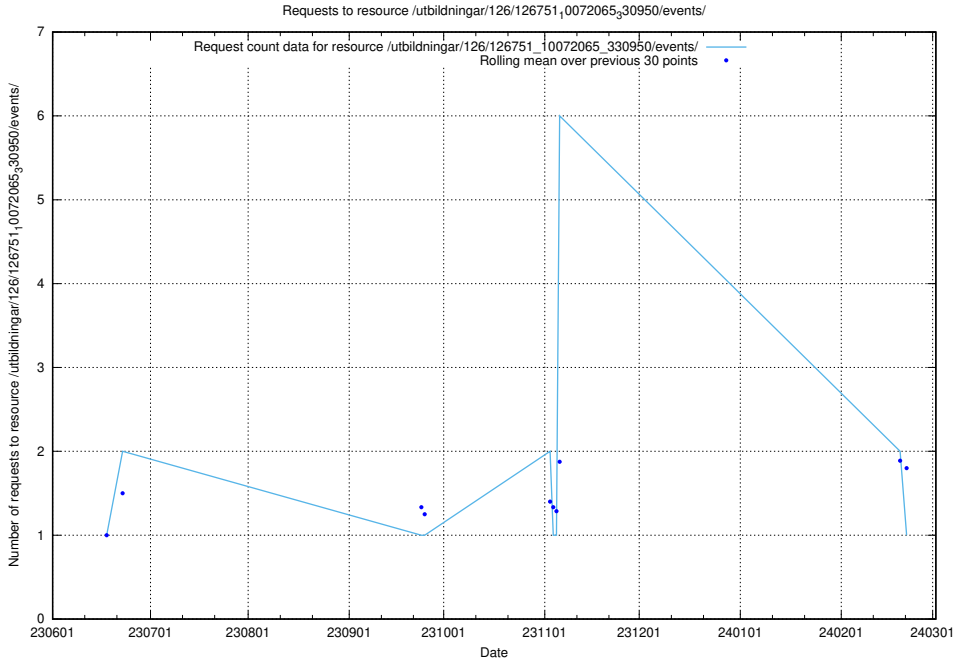

5.6285 Usage of /utbildningar/126/126751_10072065_330950/events/

Here, we count the number of requests to resource /utbildningar/126/126751_10072065_330950/events/