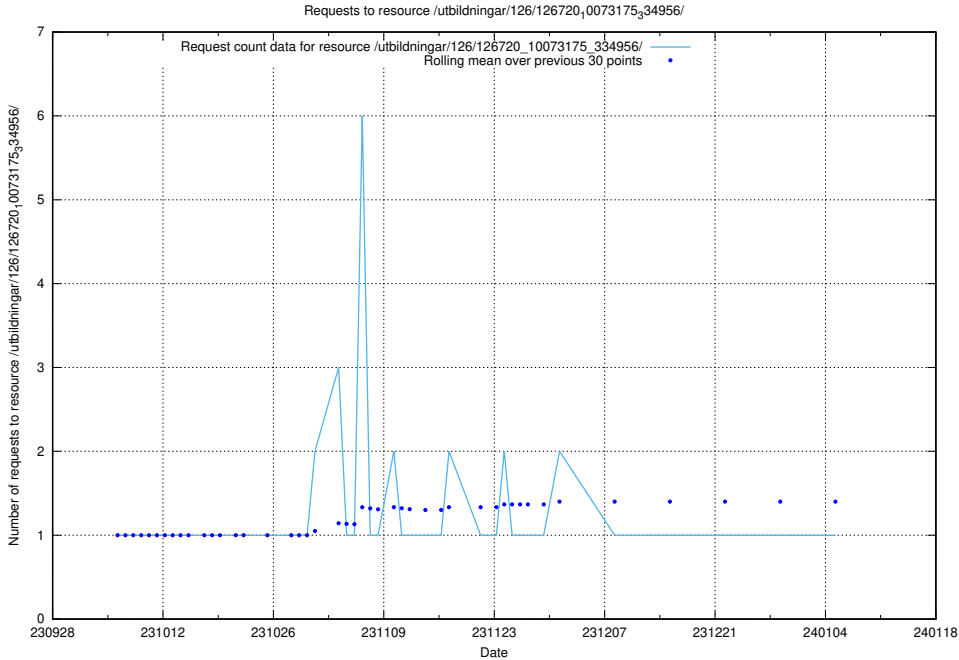

5.4807 Usage of /utbildningar/126/126720_10073175_334956/

Here, we count the number of requests to resource /utbildningar/126/126720_10073175_334956/.