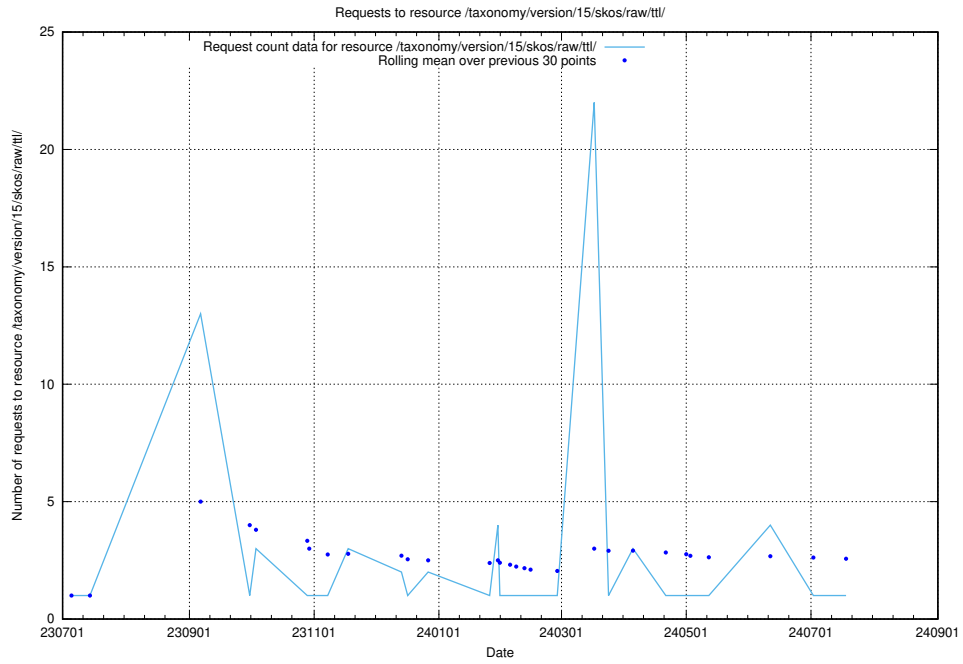

5.5770 Usage of `/taxonomy/version/15/skos/raw/ttl/`

Here, we count the number of requests to resource `/taxonomy/version/15/skos/raw/ttl/`.