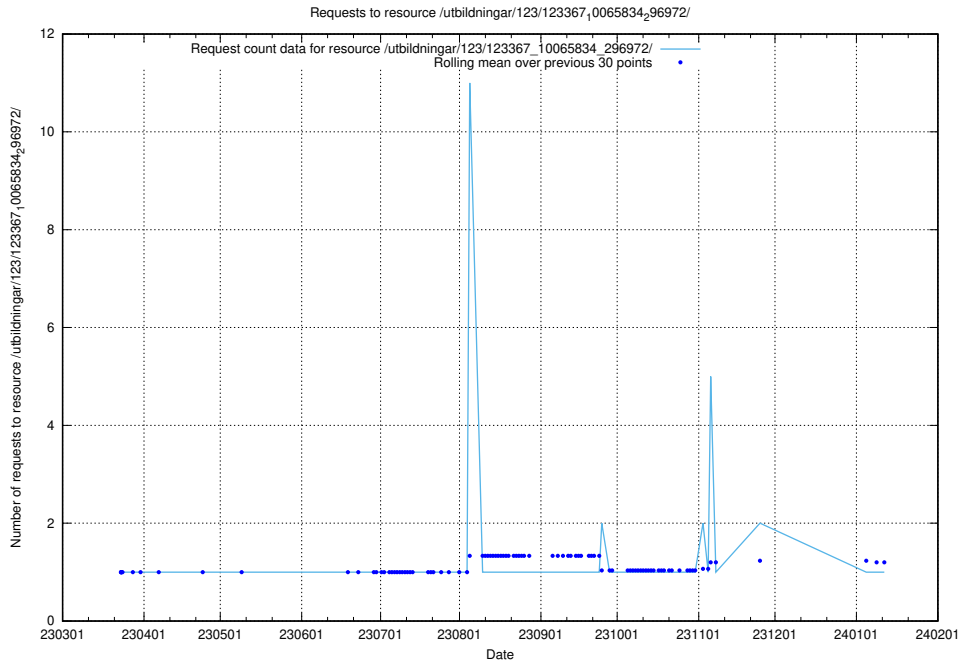

5.5280 Usage of /utbildningar/123/123367_10065834_296972/

Here, we count the number of requests to resource /utbildningar/123/123367_10065834_296972/.