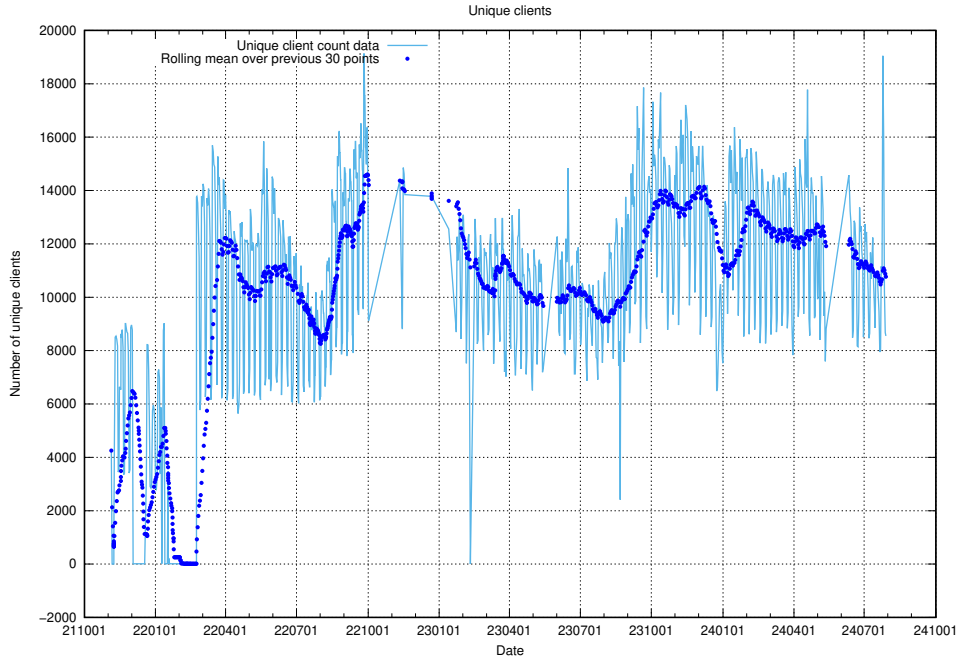

8.2 Number of unique clients

Here we extract the number of unique clients that have used our APIs.