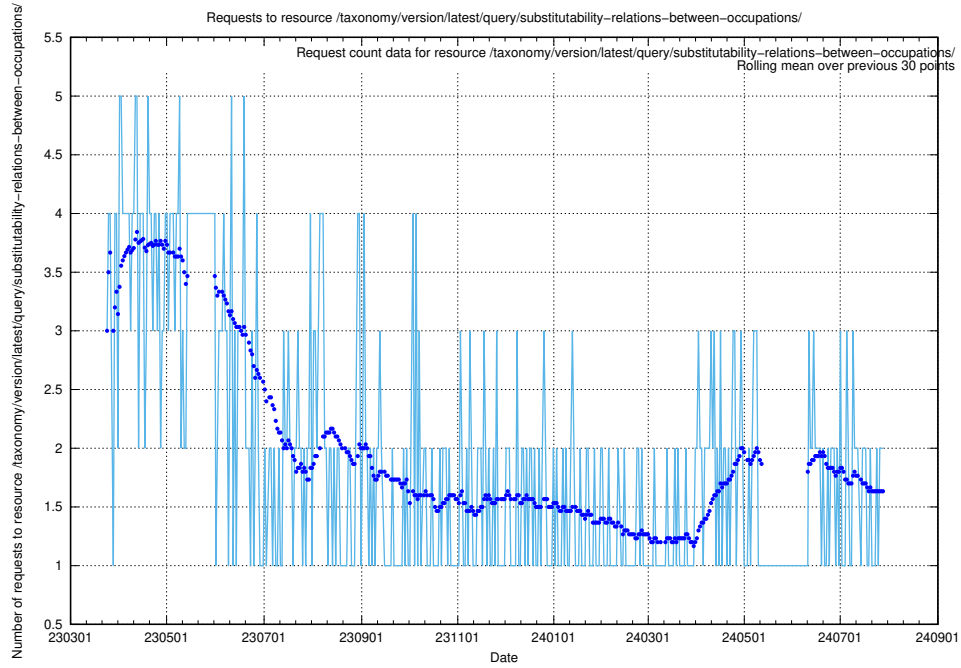

5.835 Usage of /taxonomy/version/latest/query/substitutability-relations-between-occupations/

Here, we count the number of requests to resource /taxonomy/version/latest/query/substitutability-relations-between-occupations/.