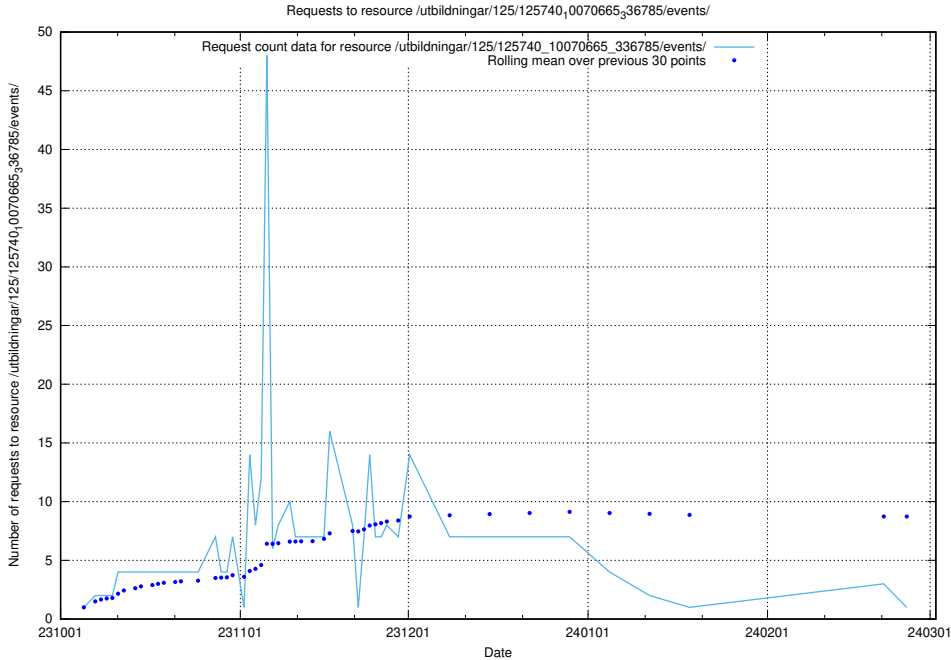

5.4821 Usage of /utbildningar/125/125740_10070665_336785/events/

Here, we count the number of requests to resource /utbildningar/125/125740_10070665_336785/events/