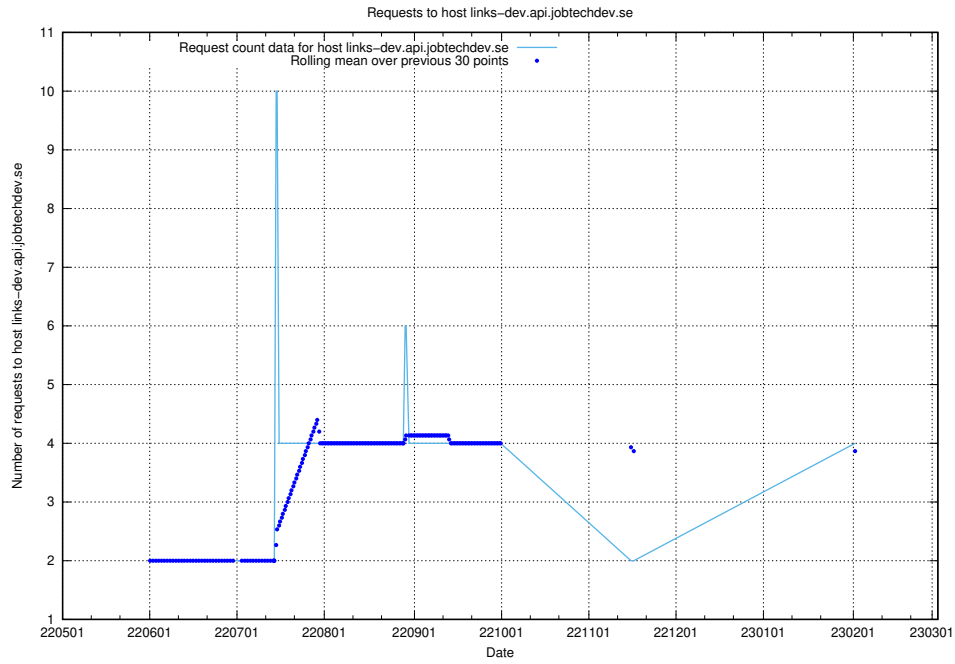

7.154 Usage of links-dev.api.jobtechdev.se

Here, we count the number of requests to host links-dev.api.jobtechdev.se.