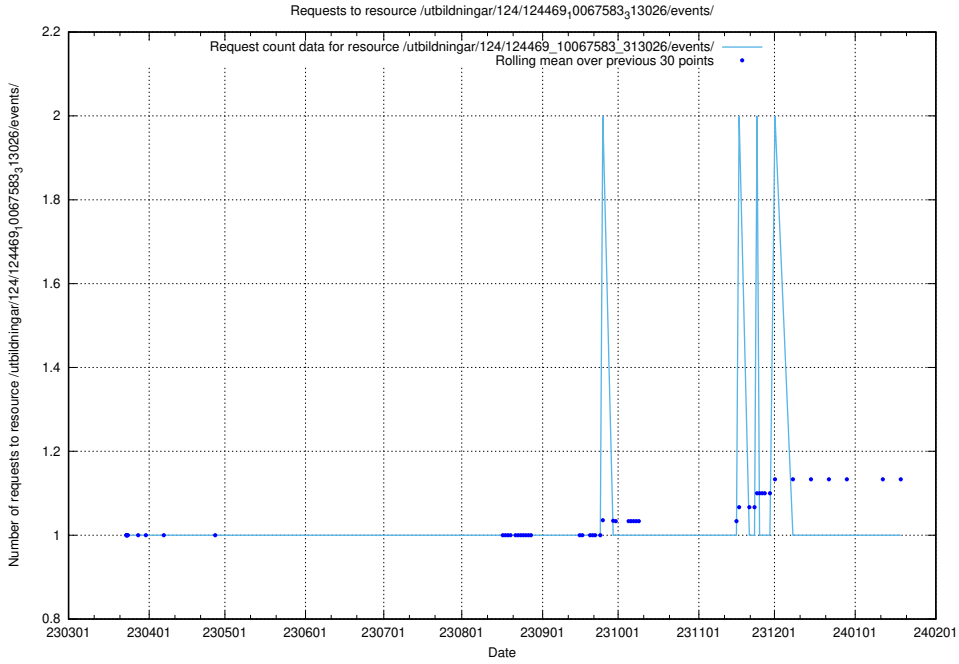

5.3684 Usage of /utbildningar/124/124469_10067583_313026/events/

Here, we count the number of requests to resource /utbildningar/124/124469_10067583_313026/events/