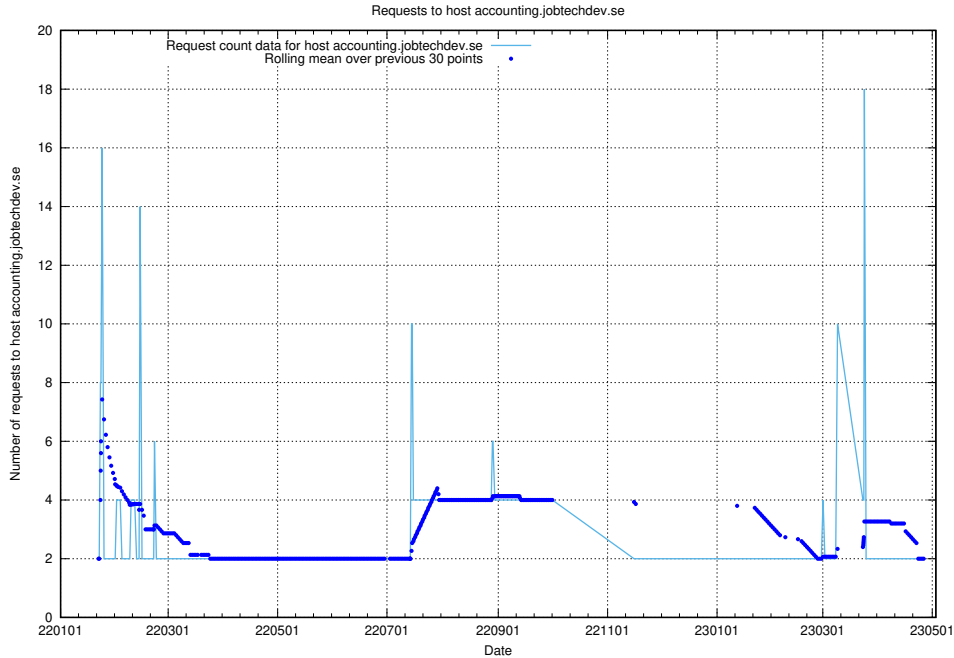

Here, we count the number of requests to host accounting.jobtechdev.se.

7.264 Usage of a.jobtechdev.se

Here, we count the number of requests to host a.jobtechdev.se.

7.265 Usage of game.jobtechdev.se

Here, we count the number of requests to host game.jobtechdev.se.