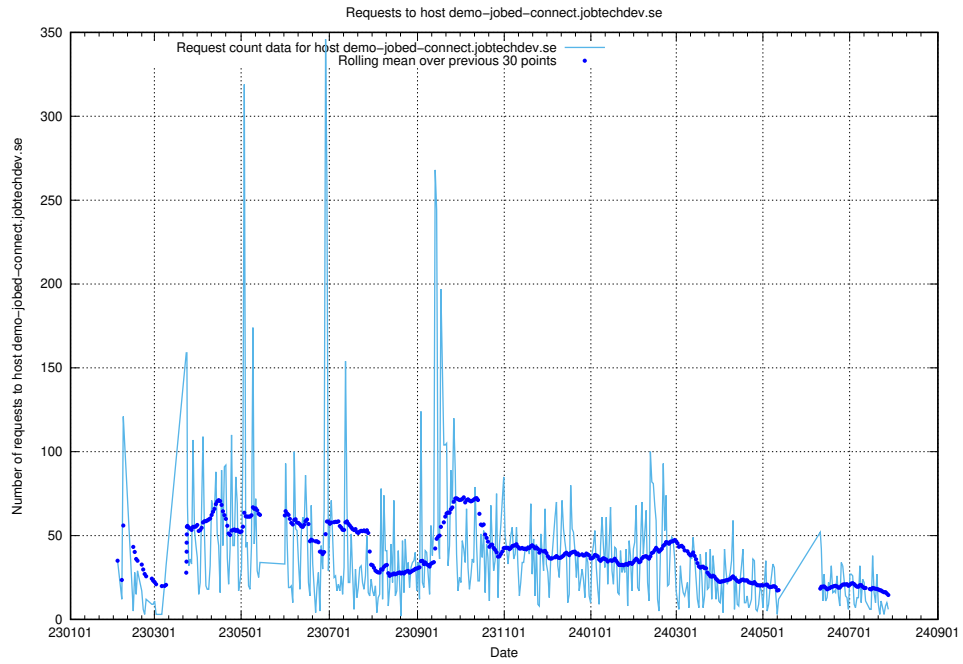

7.83 Usage of demo-jobed-connect.jobtechdev.se

Here, we count the number of requests to host demo-jobed-connect.jobtechdev.se.