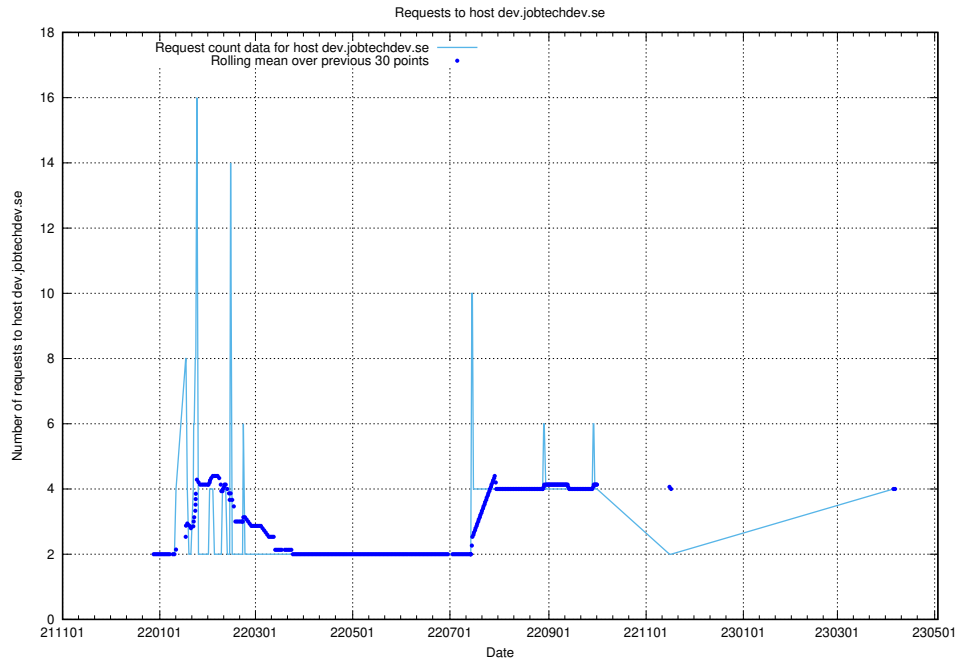

7.137 Usage of dev.jobtechdev.se

Here, we count the number of requests to host dev.jobtechdev.se.