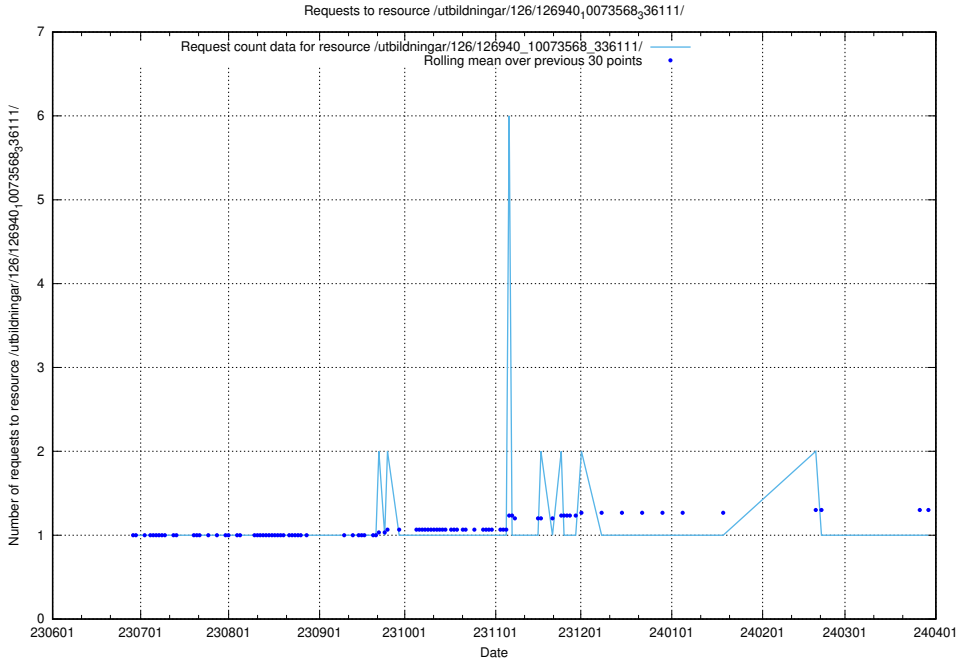

5.5861 Usage of /utbildningar/126/126940_10073568_336111/

Here, we count the number of requests to resource /utbildningar/126/126940_10073568_336111/.