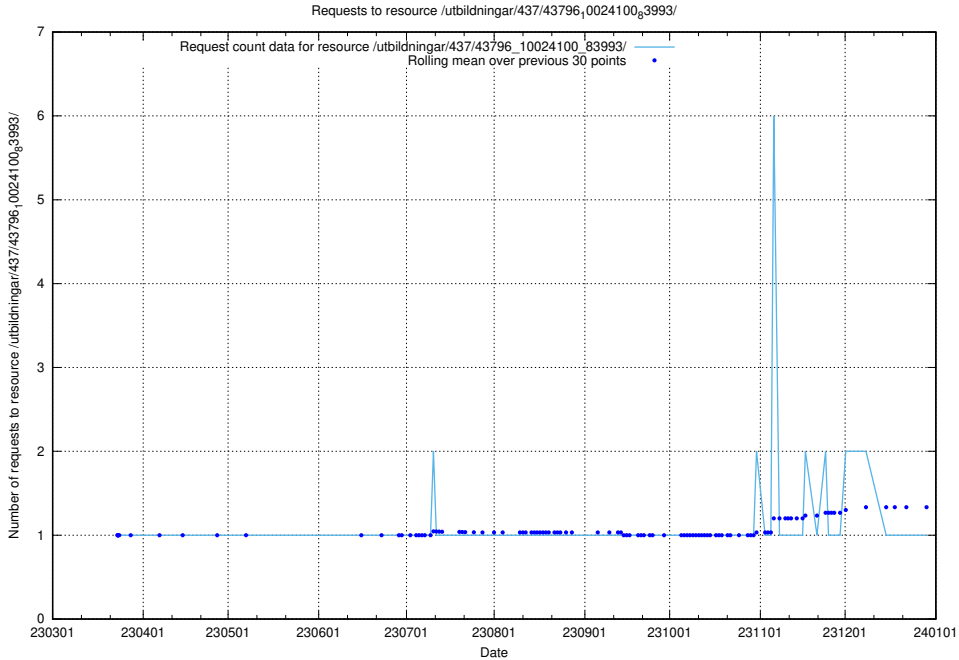

5.6782 Usage of /utbildningar/437/43796_10024100_83993/

Here, we count the number of requests to resource /utbildningar/437/43796_10024100_83993/.