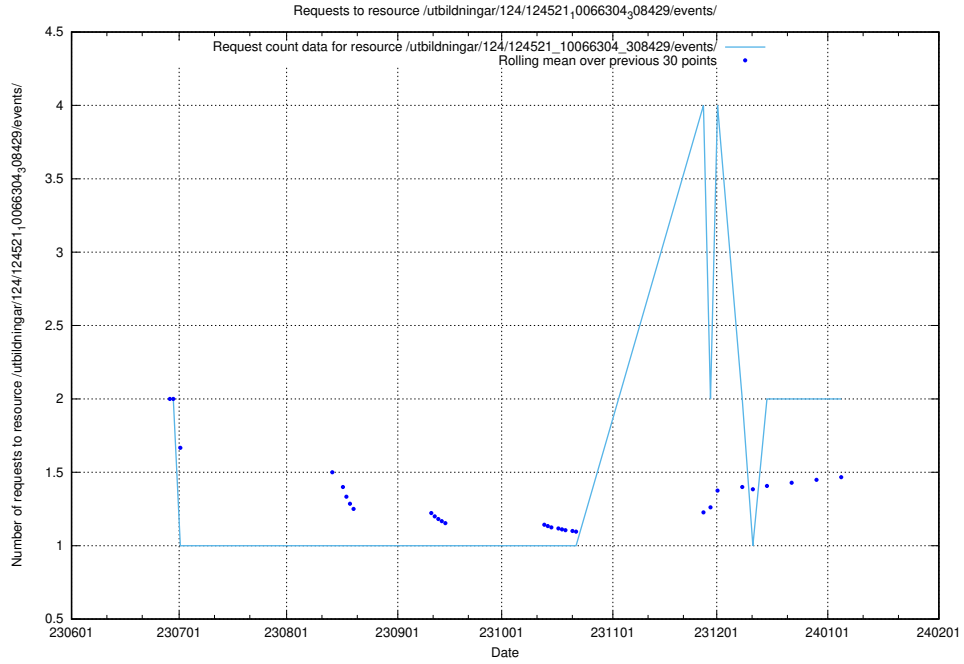

5.744 Usage of /utbildningar/124/124521_10066304_308429/events/

Here, we count the number of requests to resource /utbildningar/124/124521_10066304_308429/events/