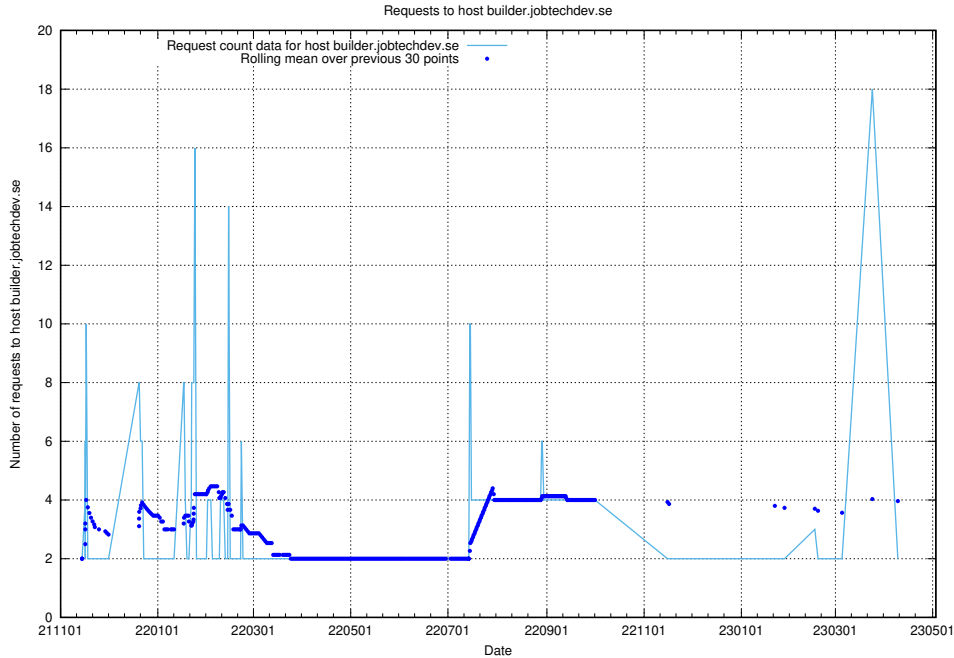

7.280 Usage of builder.jobtechdev.se

Here, we count the number of requests to host builder.jobtechdev.se.