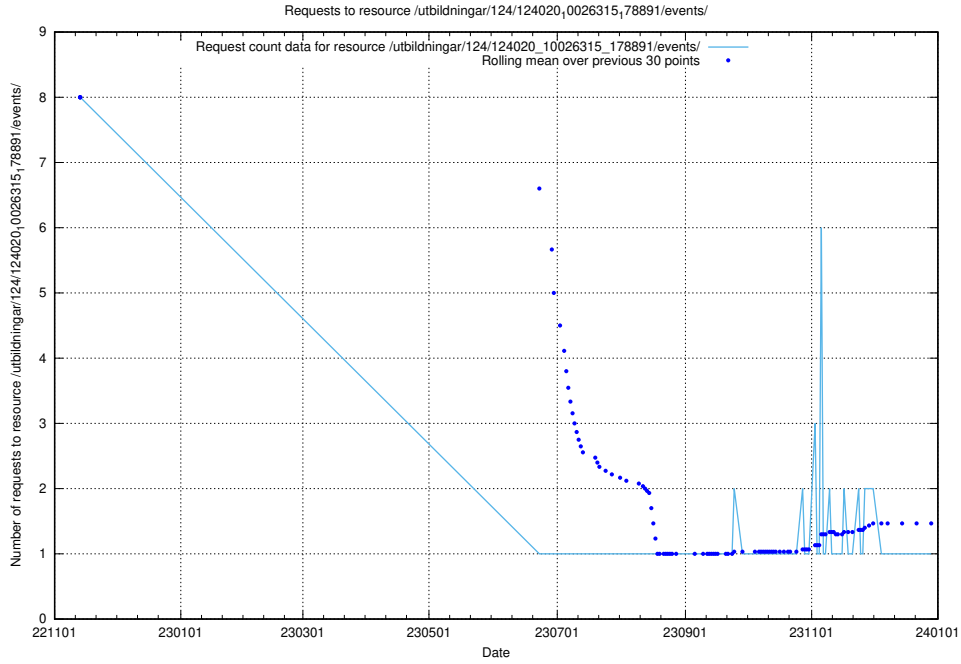

5.6205 Usage of /utbildningar/124/124020_10026315_178891/events/

Here, we count the number of requests to resource /utbildningar/124/124020_10026315_178891/events/