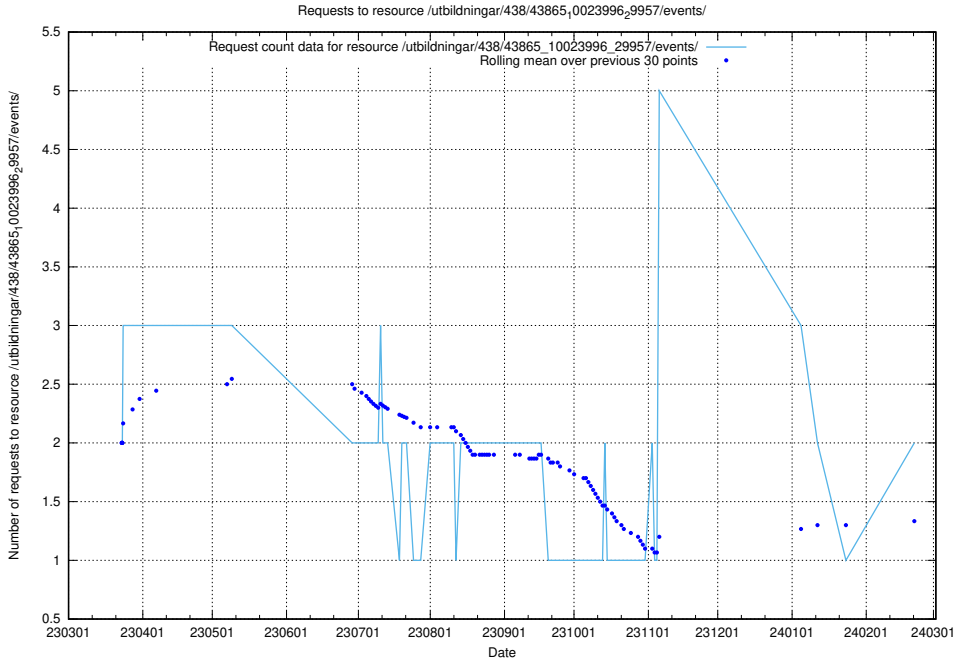

5.878 Usage of /utbildningar/438/43865_10023996_29957/events/

Here, we count the number of requests to resource /utbildningar/438/43865_10023996_29957/events/.