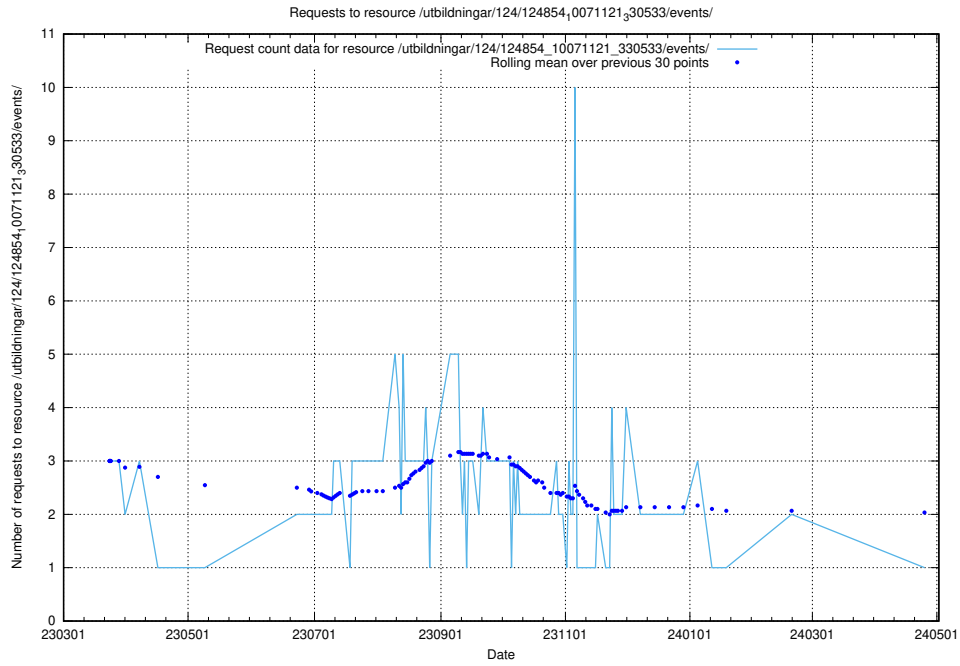

5.6687 Usage of /utbildningar/124/124854_10071121_330533/events/

Here, we count the number of requests to resource /utbildningar/124/124854_10071121_330533/events/