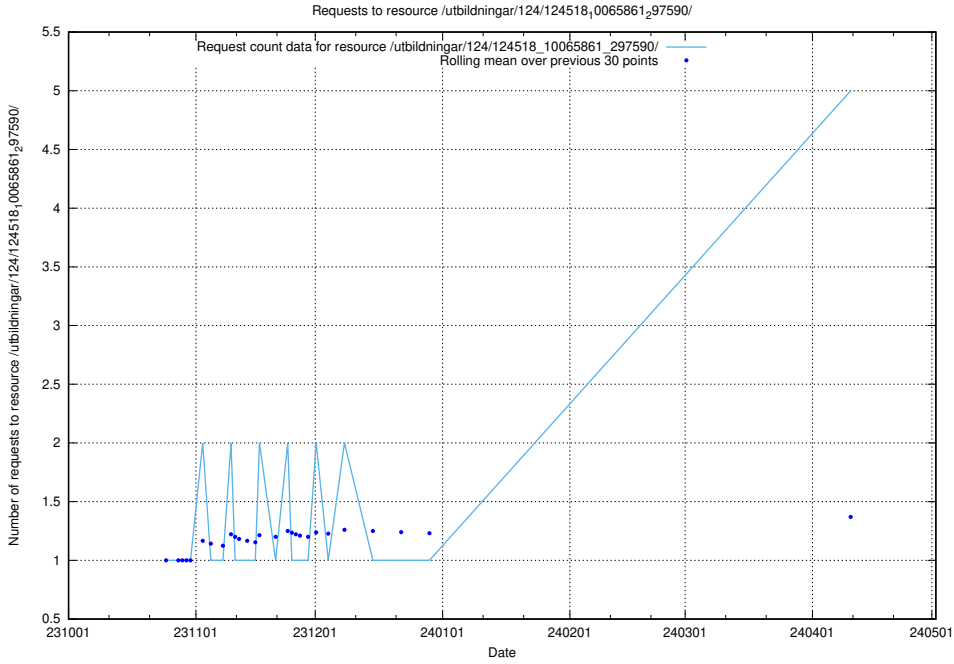

Here, we count the number of requests to resource /utbildningar/124/124934_10069056_336996/events/

5.132 Usage of /utbildningar/124/124518_10065861_297590/

Here, we count the number of requests to resource /utbildningar/124/124518_10065861_297590/.