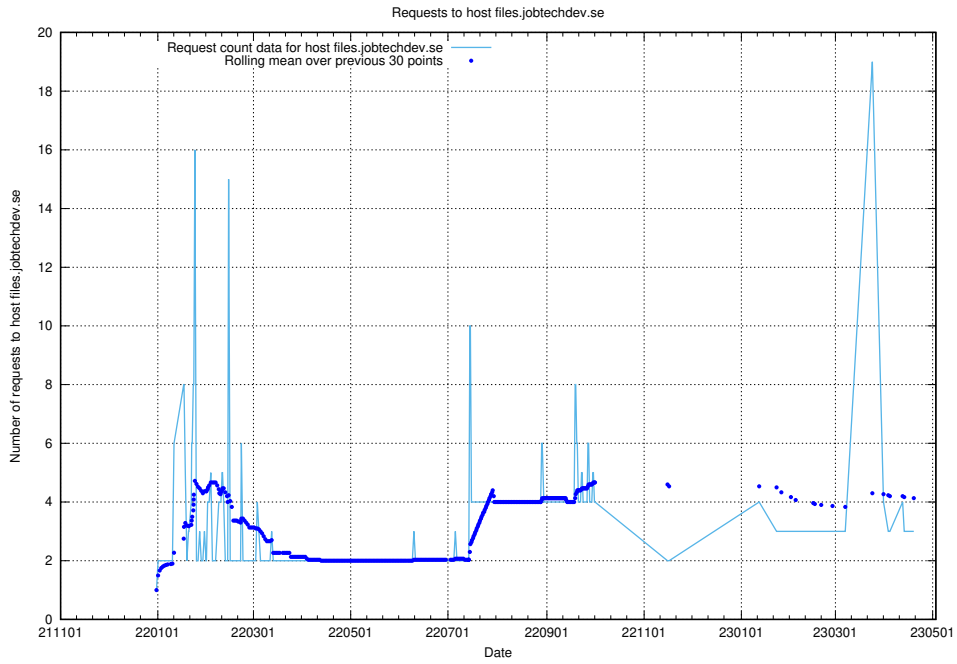

7.197 Usage of portal.jobtechdev.se

Here, we count the number of requests to host portal.jobtechdev.se.

7.198 Usage of panel.jobtechdev.se

Here, we count the number of requests to host panel.jobtechdev.se.