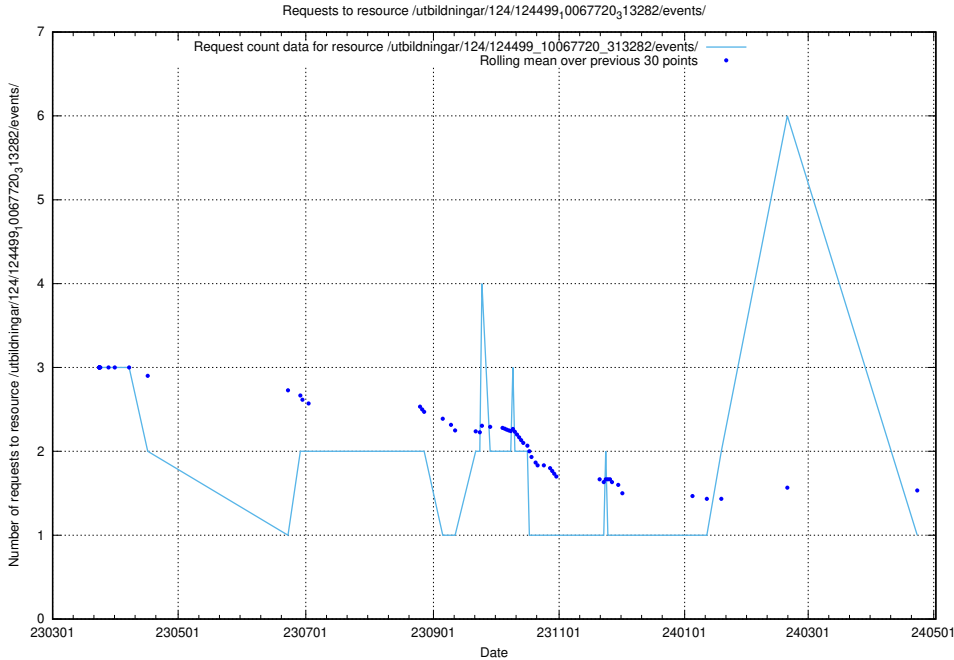

5.6690 Usage of /utbildningar/124/124499_10067720_313282/events/

Here, we count the number of requests to resource /utbildningar/124/124499_10067720_313282/events/