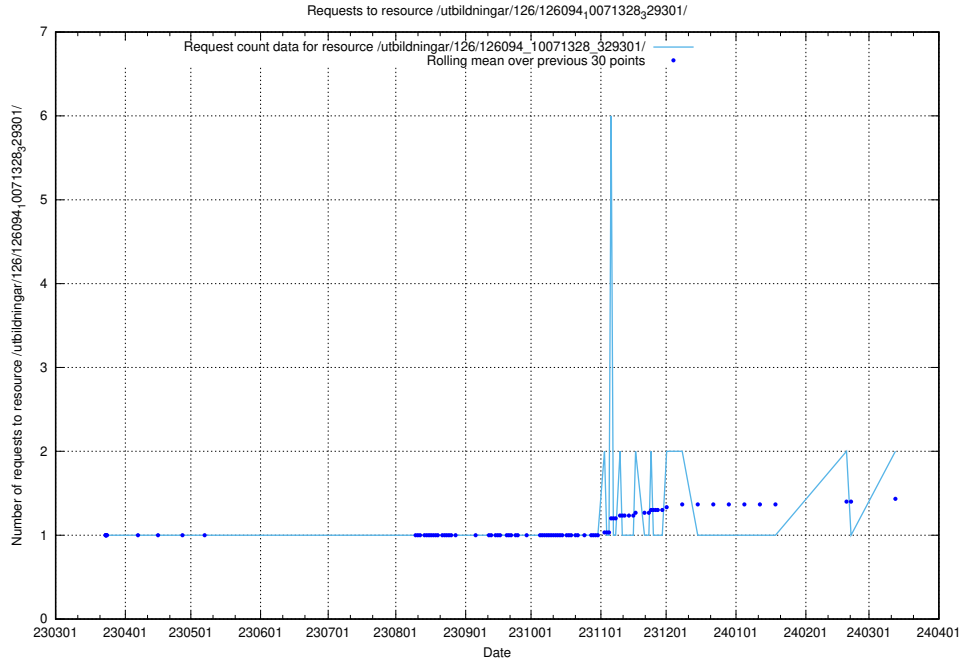

5.895 Usage of /utbildningar/126/126094_10071328_329301/

Here, we count the number of requests to resource /utbildningar/126/126094_10071328_329301/.