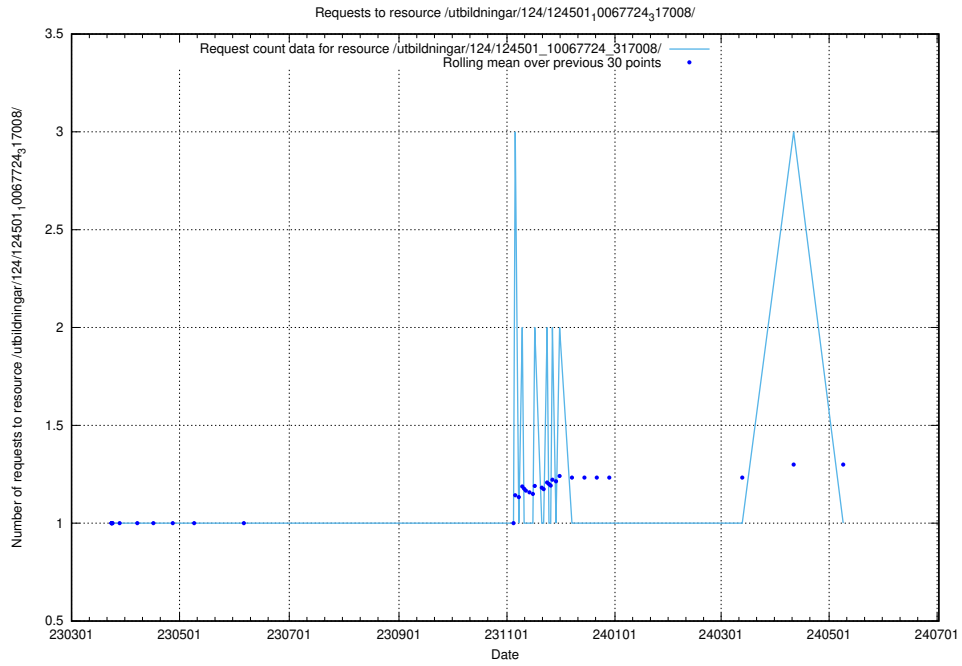

5.2664 Usage of /utbildningar/124/124501_10067724_317008/

Here, we count the number of requests to resource /utbildningar/124/124501_10067724_317008/.