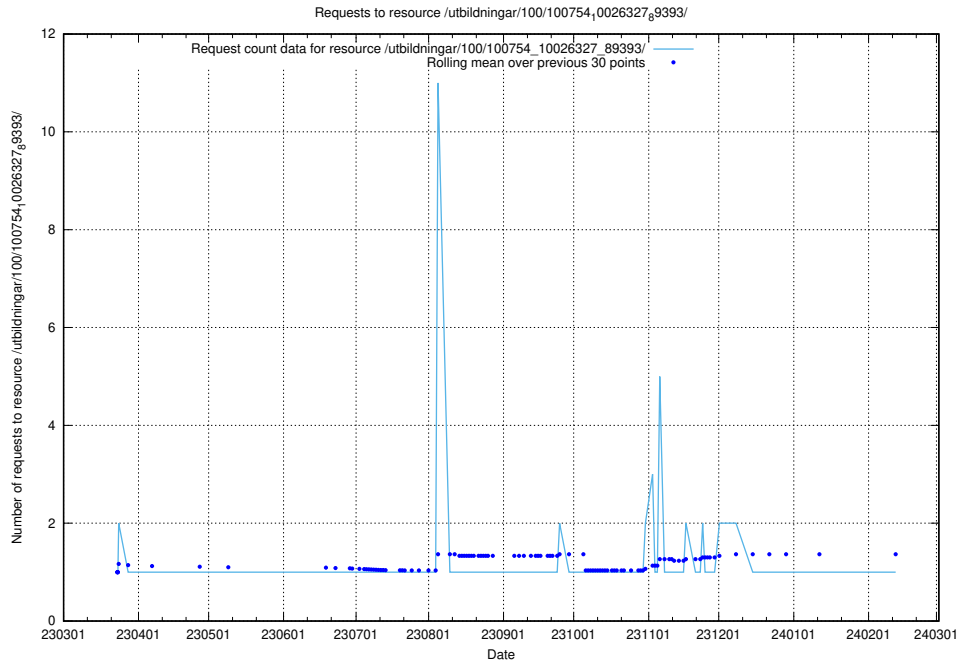

5.5994 Usage of /utbildningar/100/100754_10026327_89393/

Here, we count the number of requests to resource /utbildningar/100/100754_10026327_89393/.