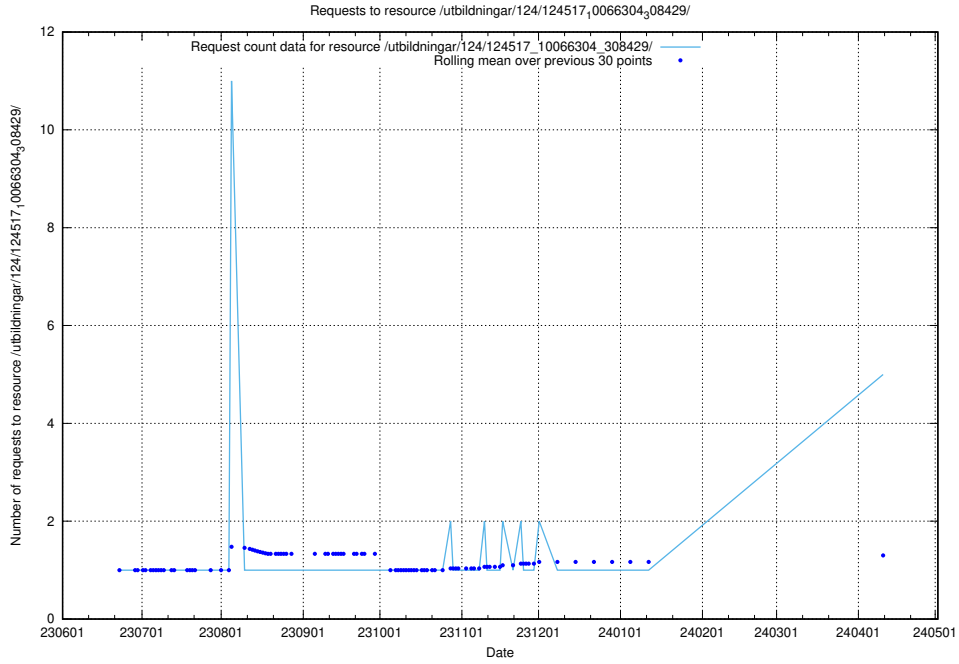

5.140 Usage of /utbildningar/124/124517_10066304_308429/

Here, we count the number of requests to resource /utbildningar/124/124517_10066304_308429/.