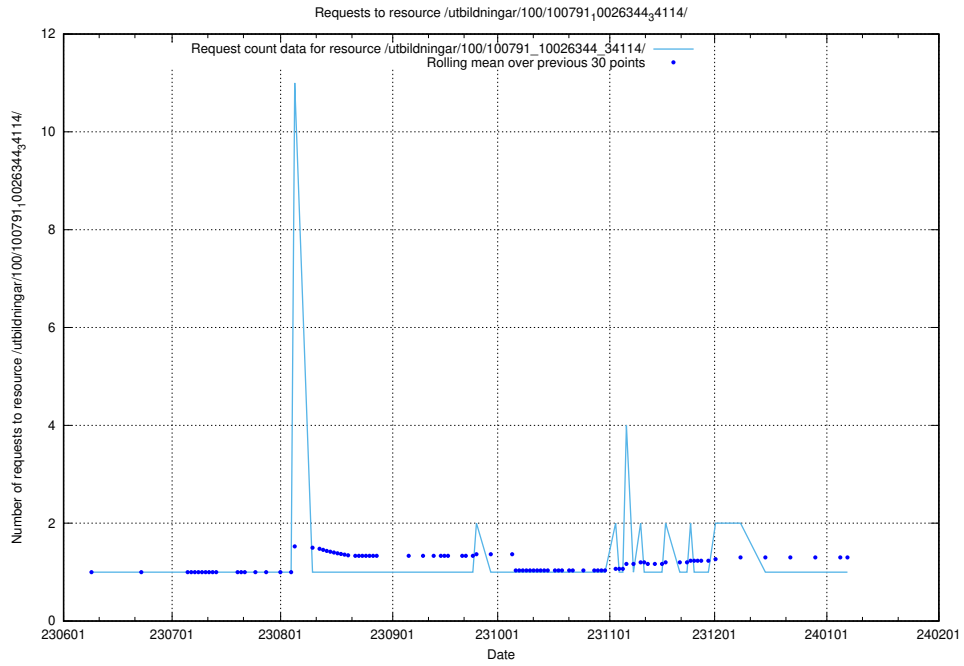

5.6336 Usage of /utbildningar/100/100791_10026344_34114/

Here, we count the number of requests to resource /utbildningar/100/100791_10026344_34114/.