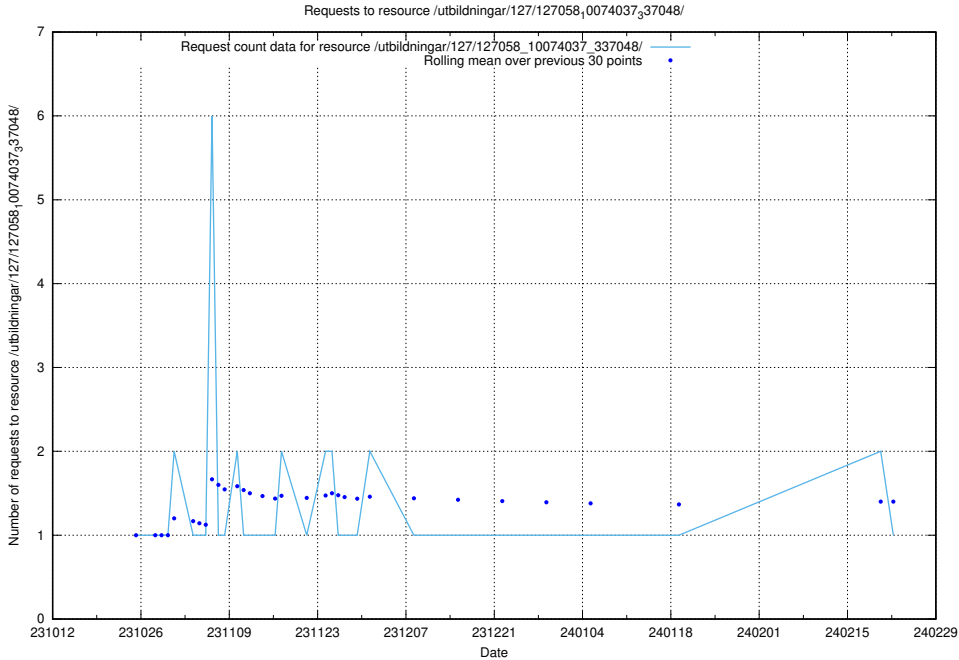

5.4617 Usage of /utbildningar/127/127058_10074037_337048/

Here, we count the number of requests to resource /utbildningar/127/127058_10074037_337048/.