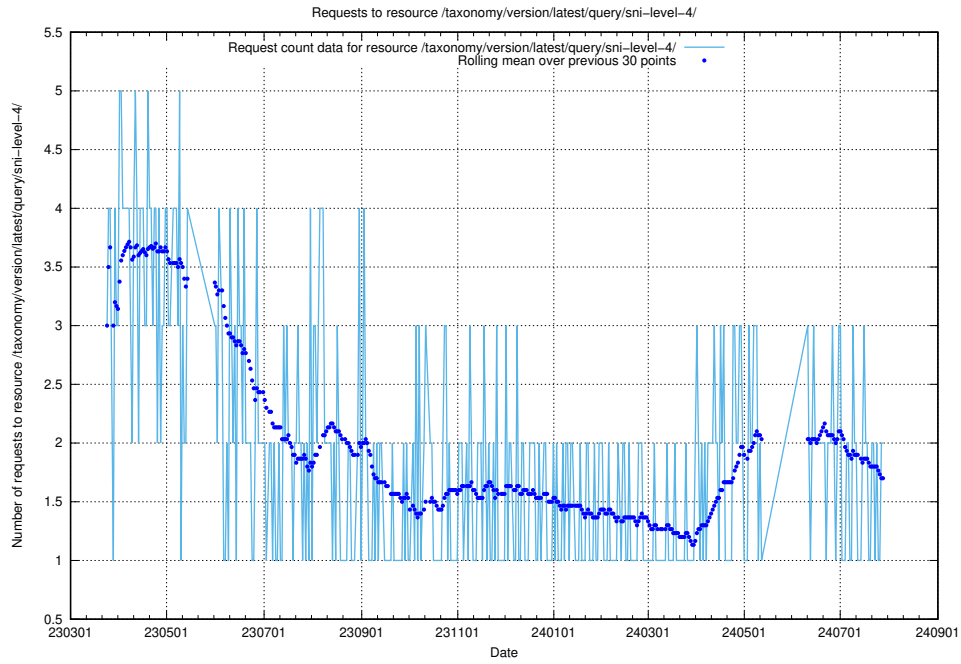

5.844 Usage of /taxonomy/version/latest/query/sni-level-4/

Here, we count the number of requests to resource /taxonomy/version/latest/query/sni-level-4/.