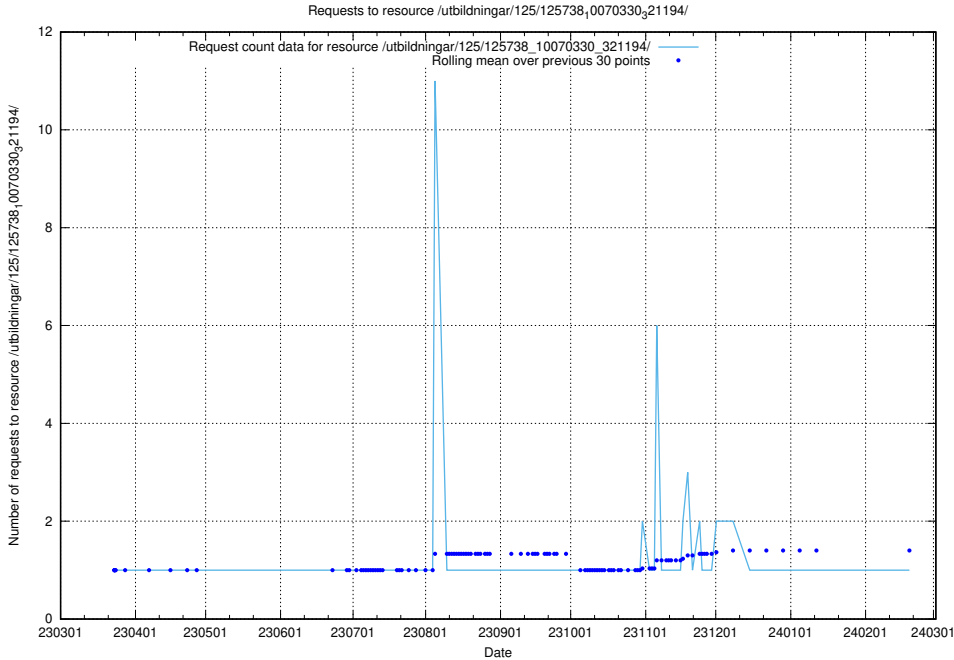

5.958 Usage of /utbildningar/125/125738_10070330_321194/

Here, we count the number of requests to resource /utbildningar/125/125738_10070330_321194/.