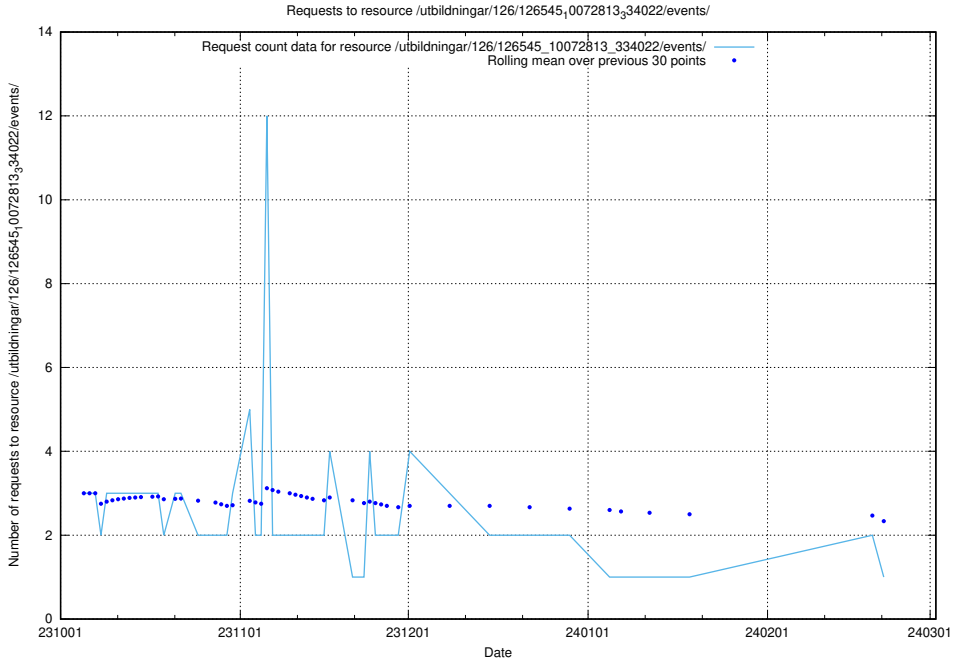

5.4812 Usage of /utbildningar/126/126545_10072813_334022/events/

Here, we count the number of requests to resource /utbildningar/126/126545_10072813_334022/events/