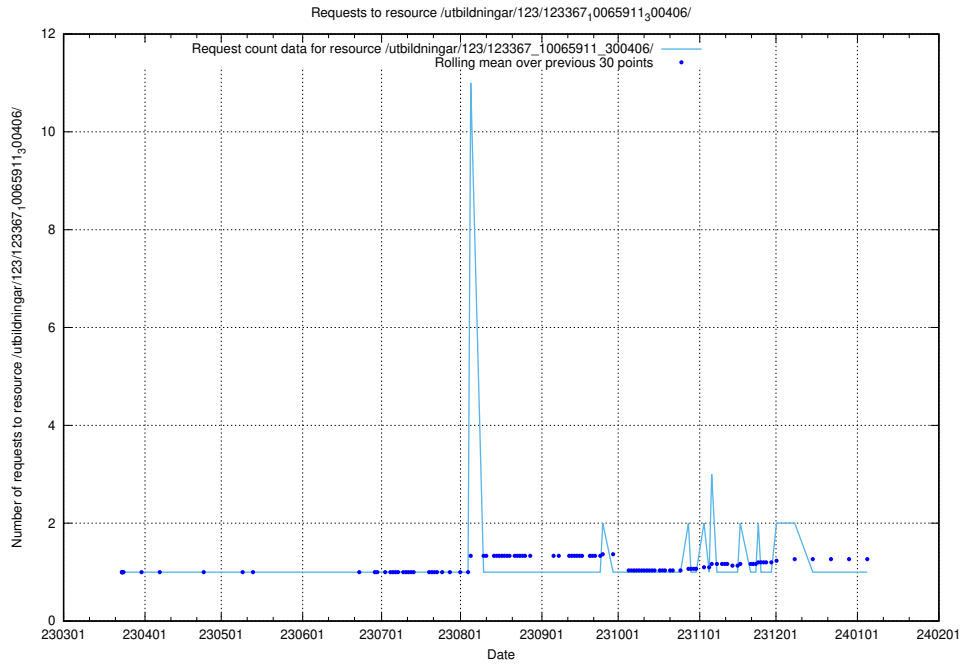

5.5136 Usage of /utbildningar/123/123367_10065911_300406/

Here, we count the number of requests to resource /utbildningar/123/123367_10065911_300406/.