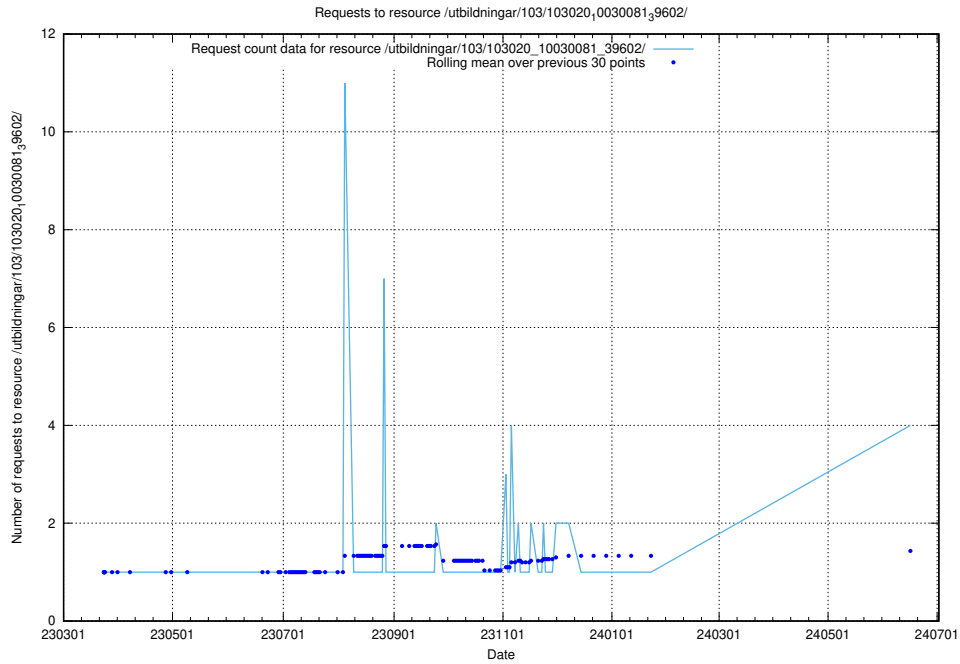

5.214 Usage of /utbildningar/103/103020_10030081_39602/

Here, we count the number of requests to resource /utbildningar/103/103020_10030081_39602/.