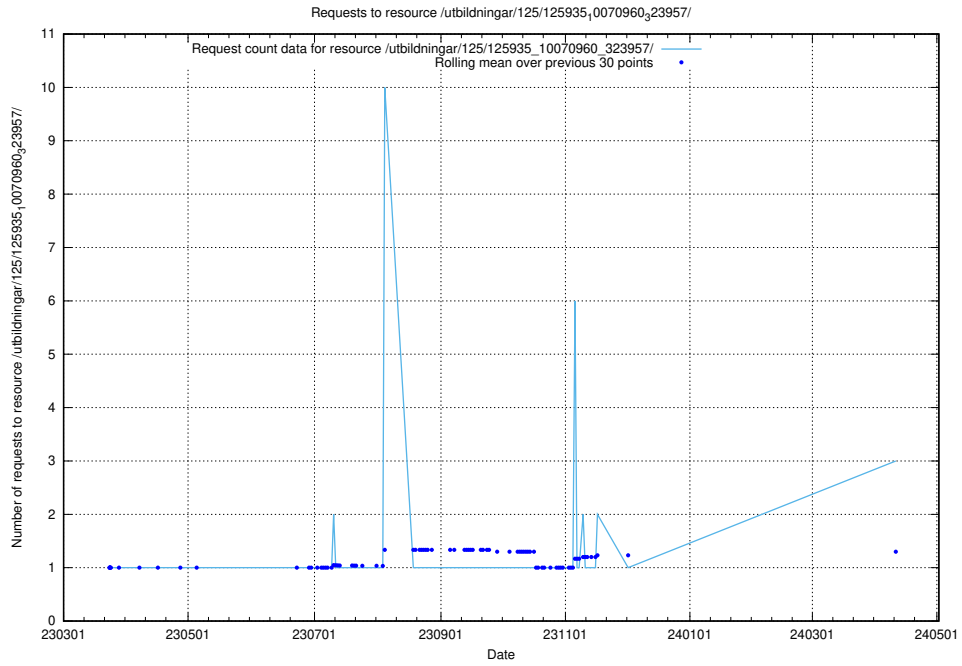

5.403 Usage of /utbildningar/125/125935_10070960_323957/

Here, we count the number of requests to resource /utbildningar/125/125935_10070960_323957/.