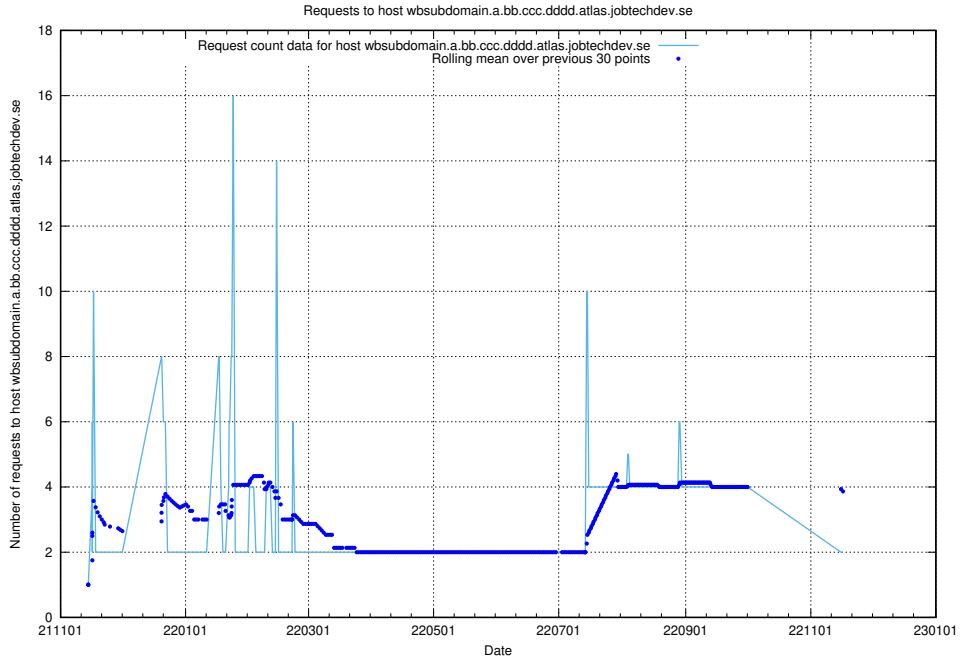

7.555 Usage of wbsubdomain.a.bb.ccc.dddd.atlas.jobtechdev.se

Here, we count the number of requests to host wbsubdomain.a.bb.ccc.dddd.atlas.jobtechdev.se.