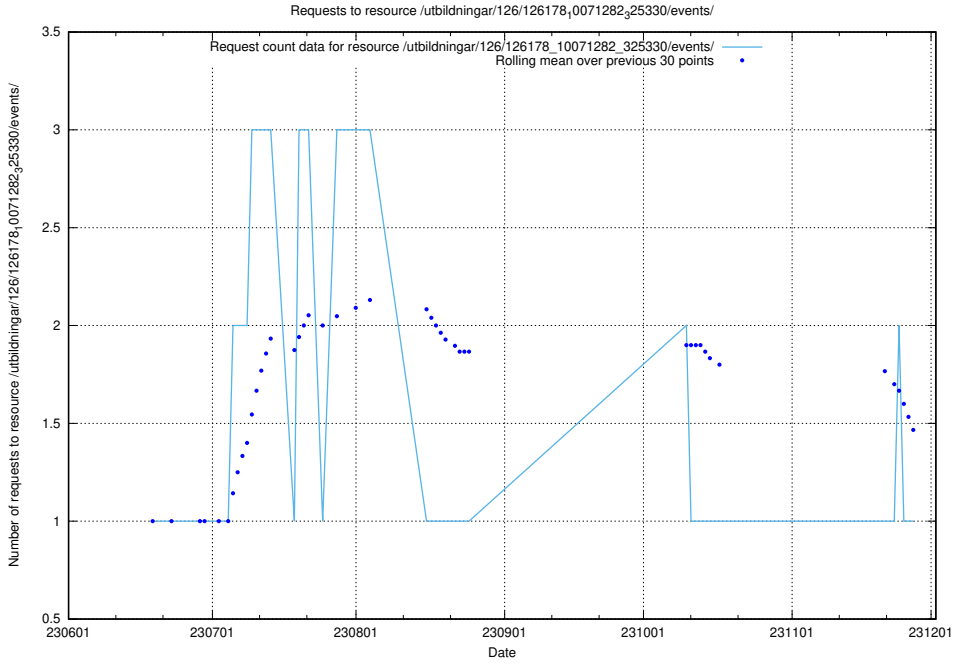

5.6281 Usage of /utbildningar/126/126178_10071282_325330/events/

Here, we count the number of requests to resource /utbildningar/126/126178_10071282_325330/events/