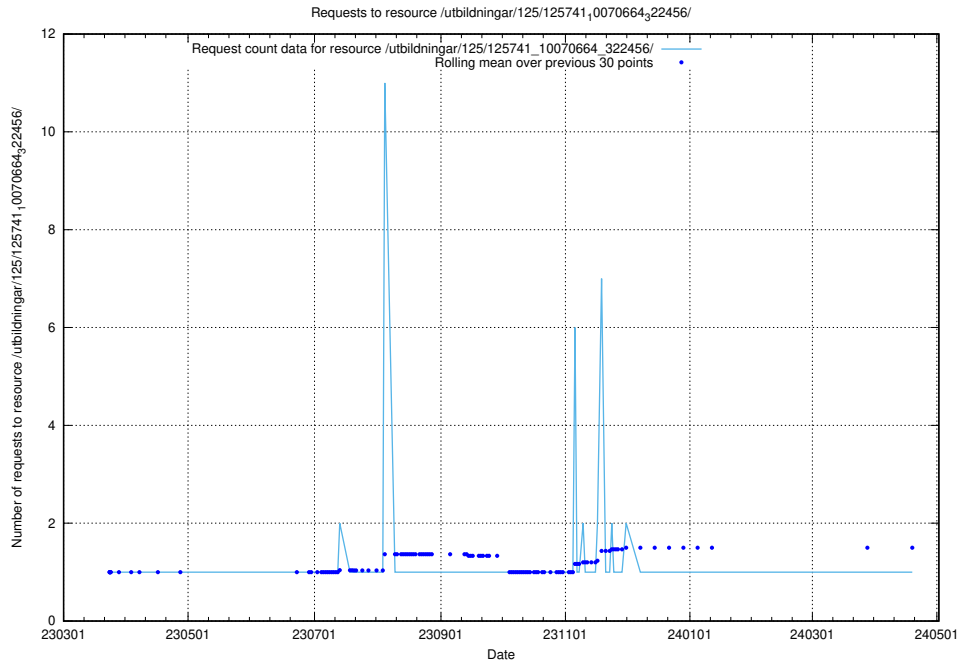

5.6924 Usage of /utbildningar/125/125741_10070664_322456/

Here, we count the number of requests to resource /utbildningar/125/125741_10070664_322456/.