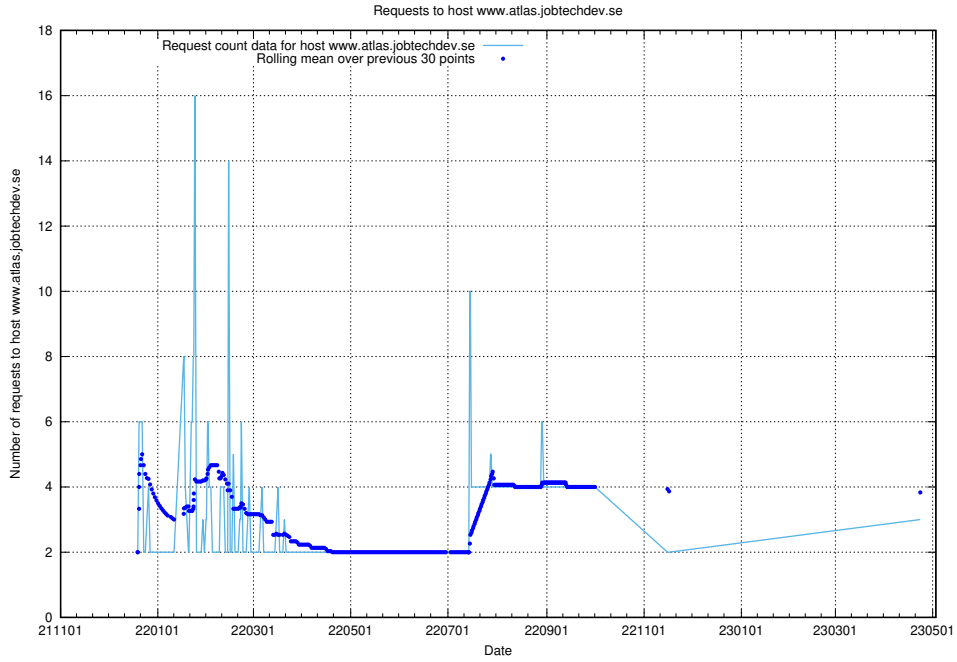

7.210 Usage of www.atlas.jobtechdev.se

Here, we count the number of requests to host www.atlas.jobtechdev.se.