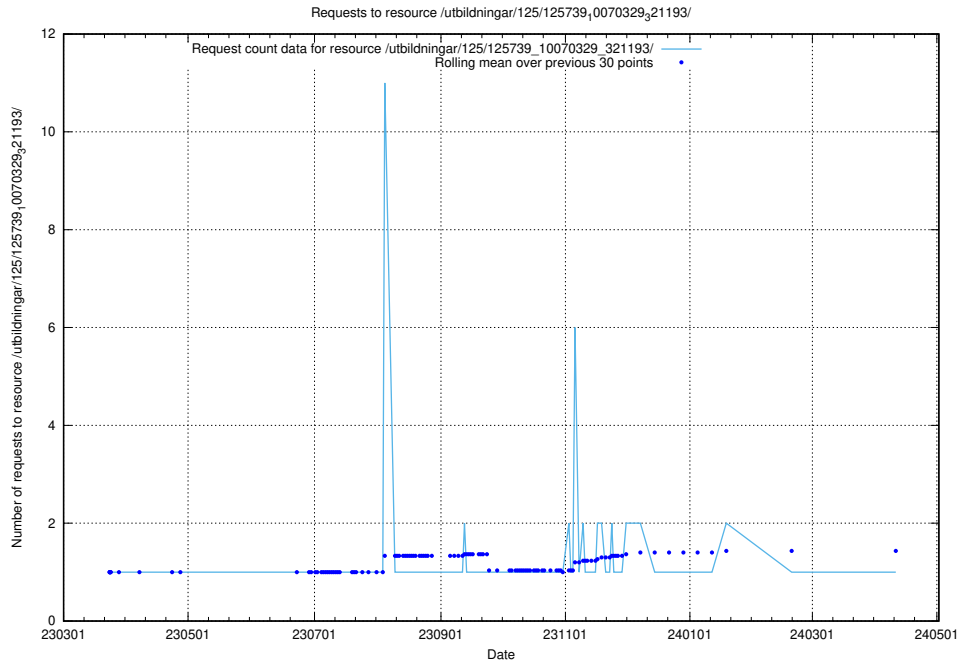

5.957 Usage of /utbildningar/125/125739_10070329_321193/

Here, we count the number of requests to resource /utbildningar/125/125739_10070329_321193/.