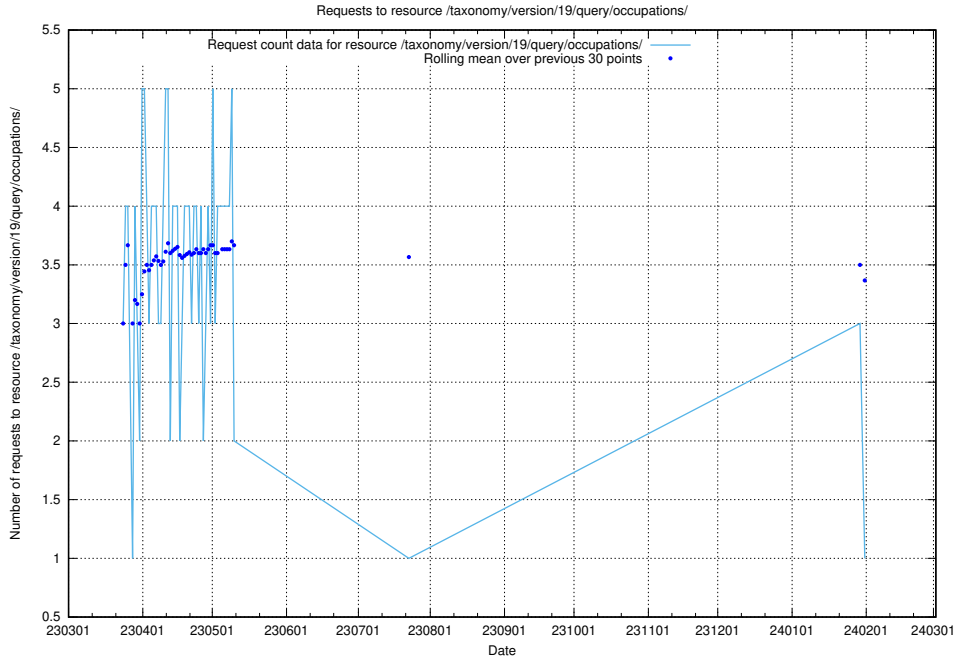

5.6559 Usage of /taxonomy/version/19/query/occupations/

Here, we count the number of requests to resource /taxonomy/version/19/query/occupations/.