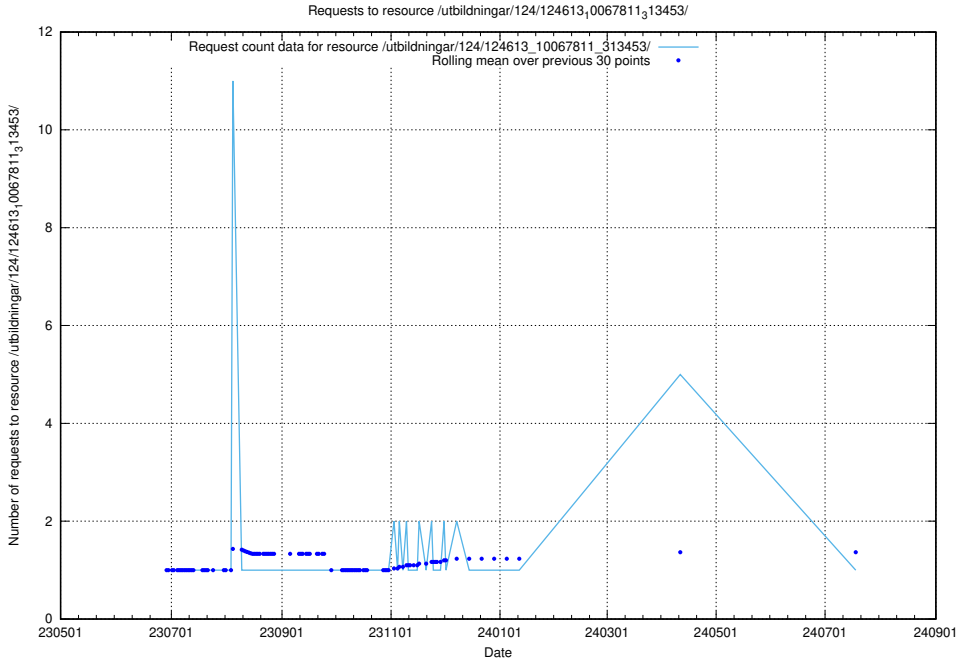

5.5921 Usage of /utbildningar/124/124613_10067811_313453/

Here, we count the number of requests to resource /utbildningar/124/124613_10067811_313453/.