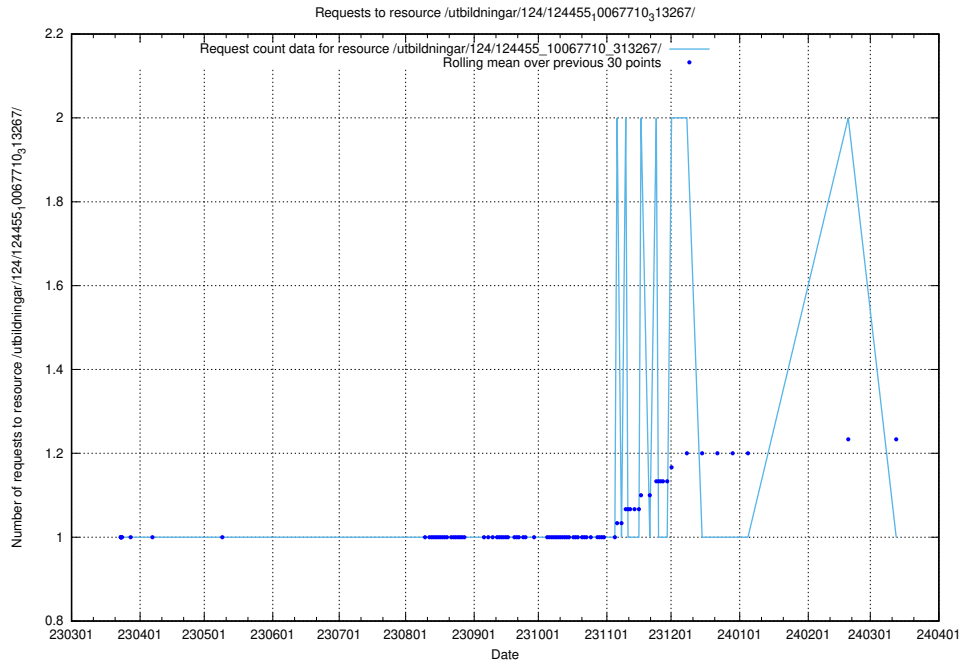

5.3853 Usage of /utbildningar/124/124455_10067710_313267/

Here, we count the number of requests to resource /utbildningar/124/124455_10067710_313267/.