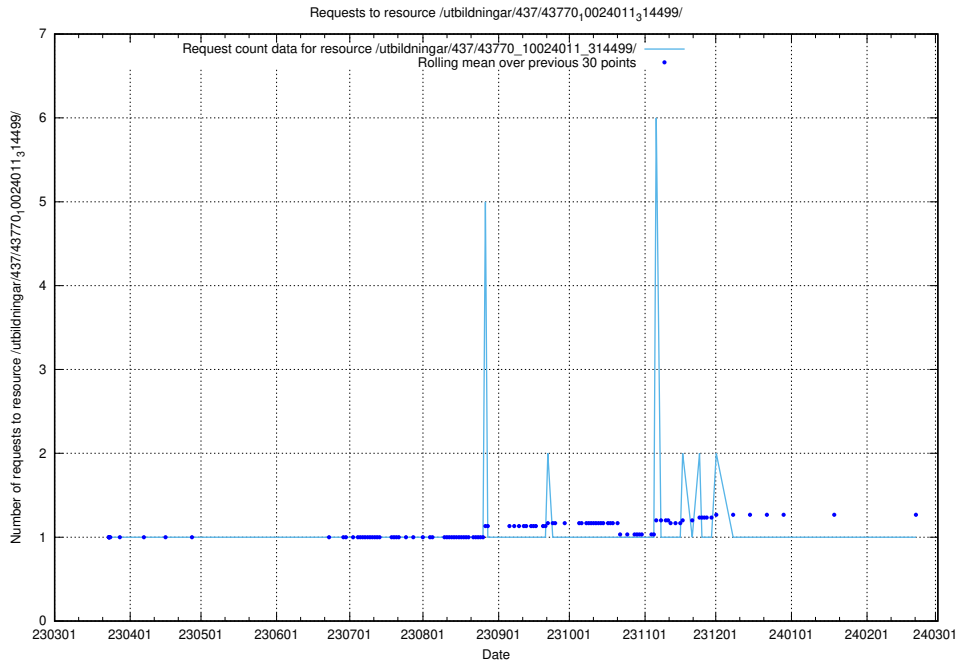

5.6798 Usage of /utbildningar/437/43770_10024011_314499/

Here, we count the number of requests to resource /utbildningar/437/43770_10024011_314499/.