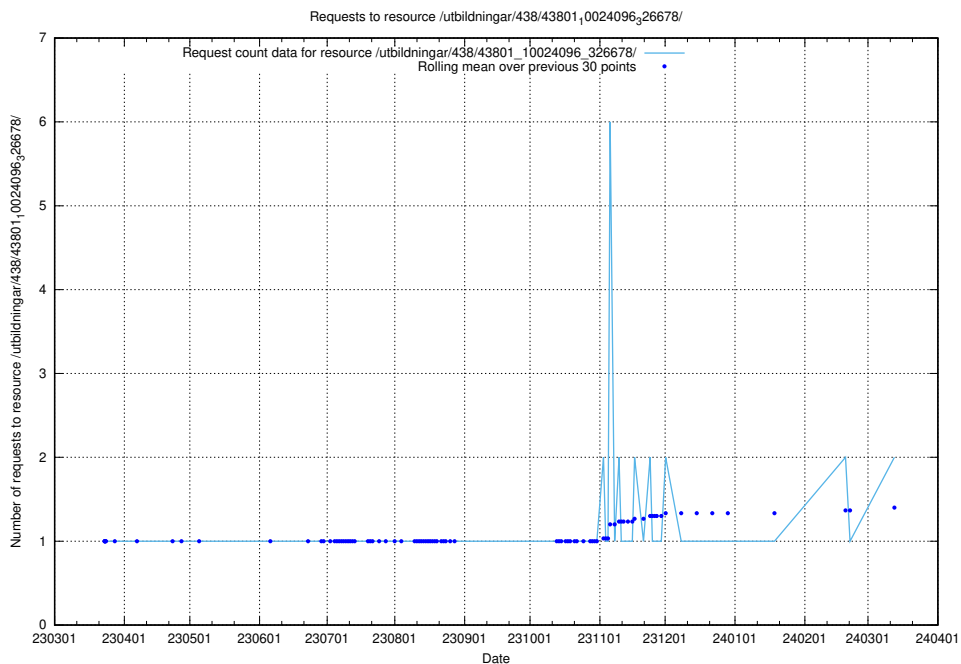

5.892 Usage of /utbildningar/438/43801_10024096_326678/

Here, we count the number of requests to resource /utbildningar/438/43801_10024096_326678/.