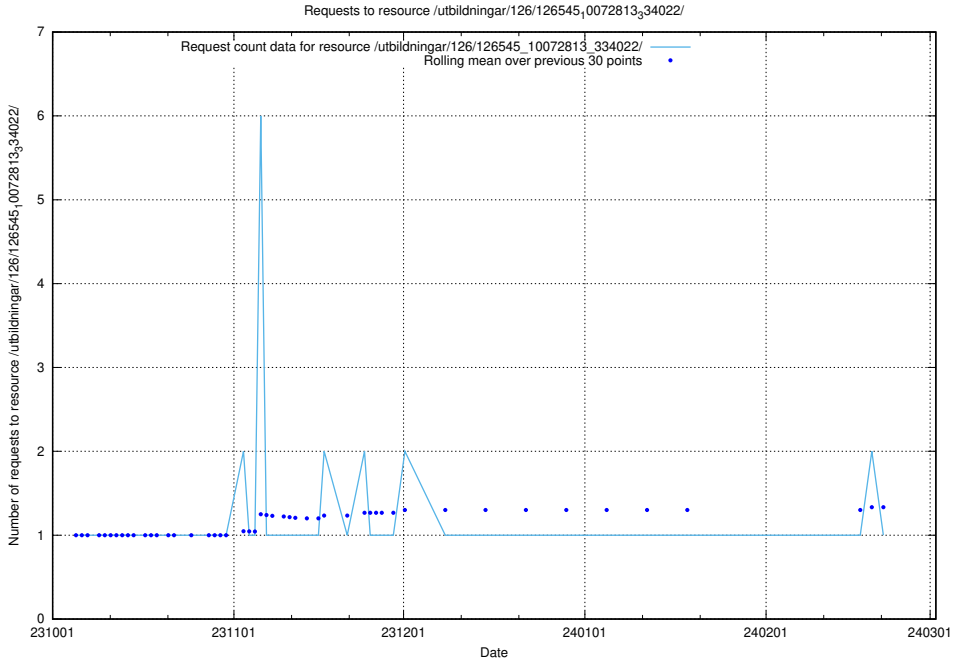

5.4816 Usage of /utbildningar/126/126545_10072813_334022/

Here, we count the number of requests to resource /utbildningar/126/126545_10072813_334022/.