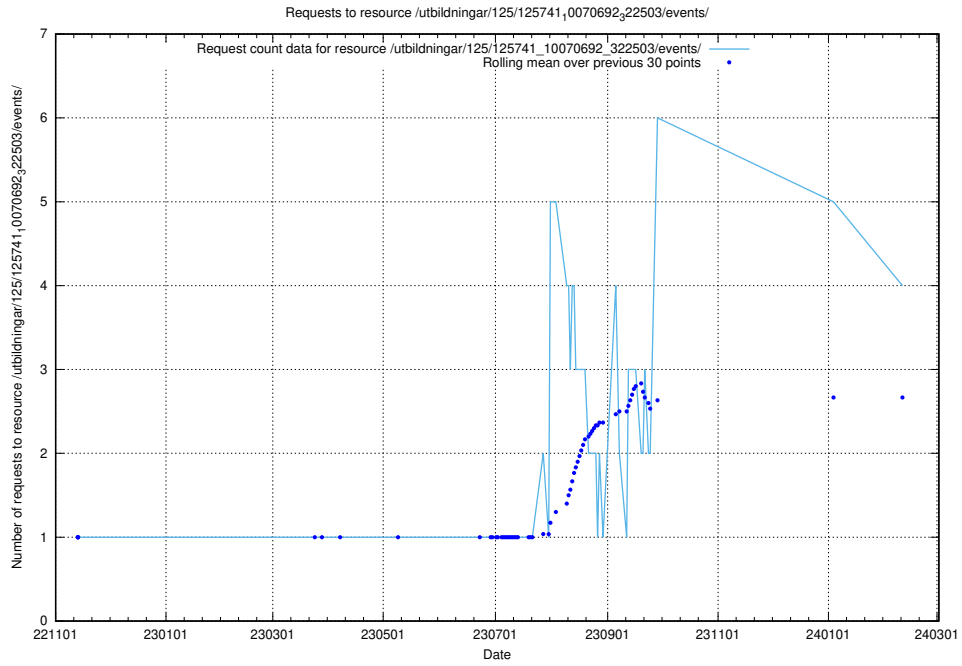

5.220 Usage of /utbildningar/125/125741_10070692_322503/events/

Here, we count the number of requests to resource /utbildningar/125/125741_10070692_322503/events/