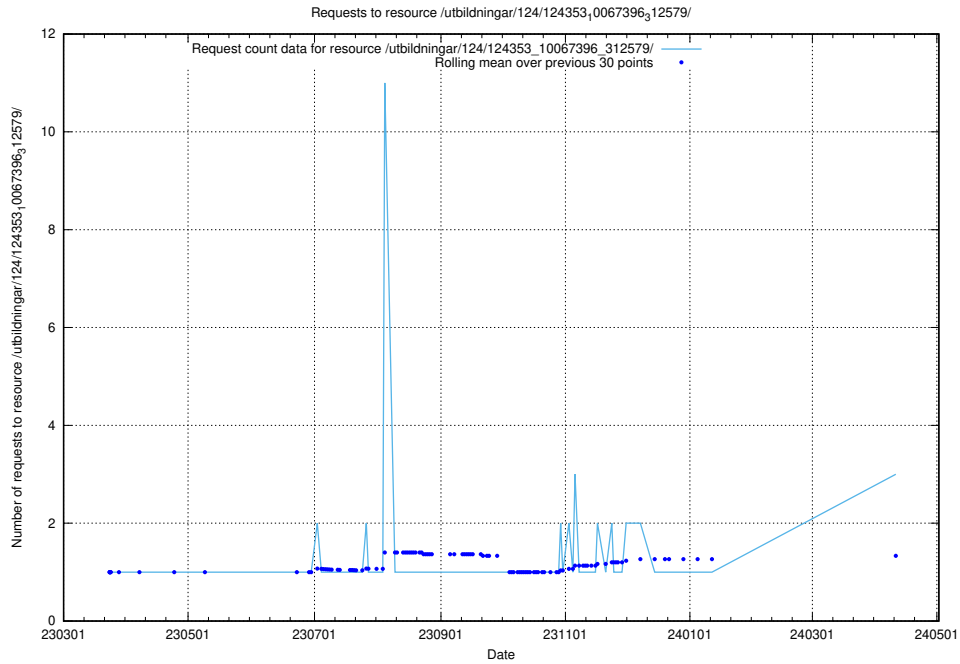

5.299 Usage of /utbildningar/124/124353_10067396_312579/

Here, we count the number of requests to resource /utbildningar/124/124353_10067396_312579/.