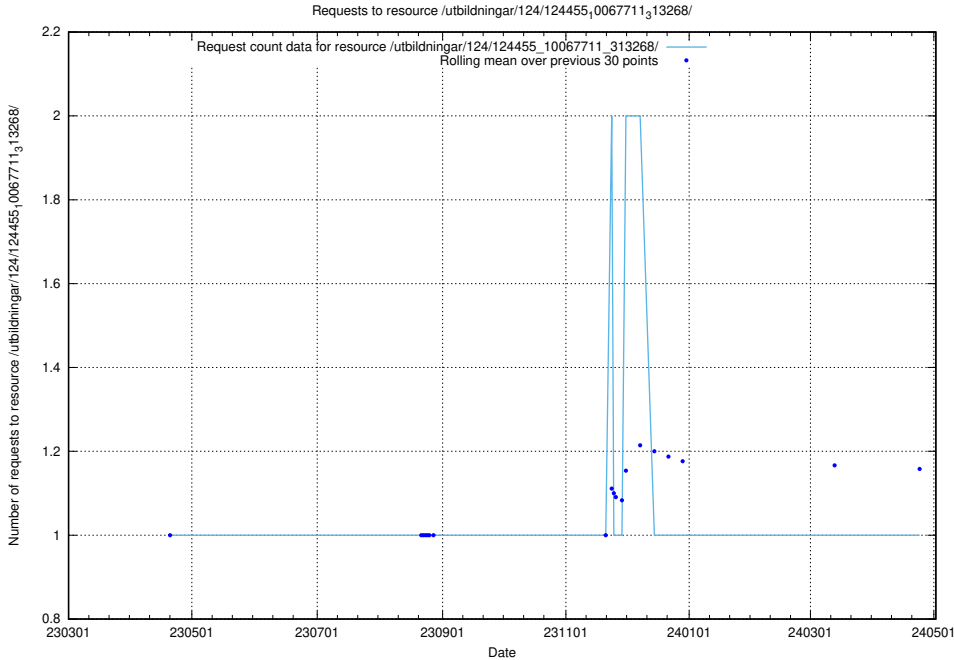

5.6488 Usage of /utbildningar/124/124455_10067711_313268/

Here, we count the number of requests to resource /utbildningar/124/124455_10067711_313268/.