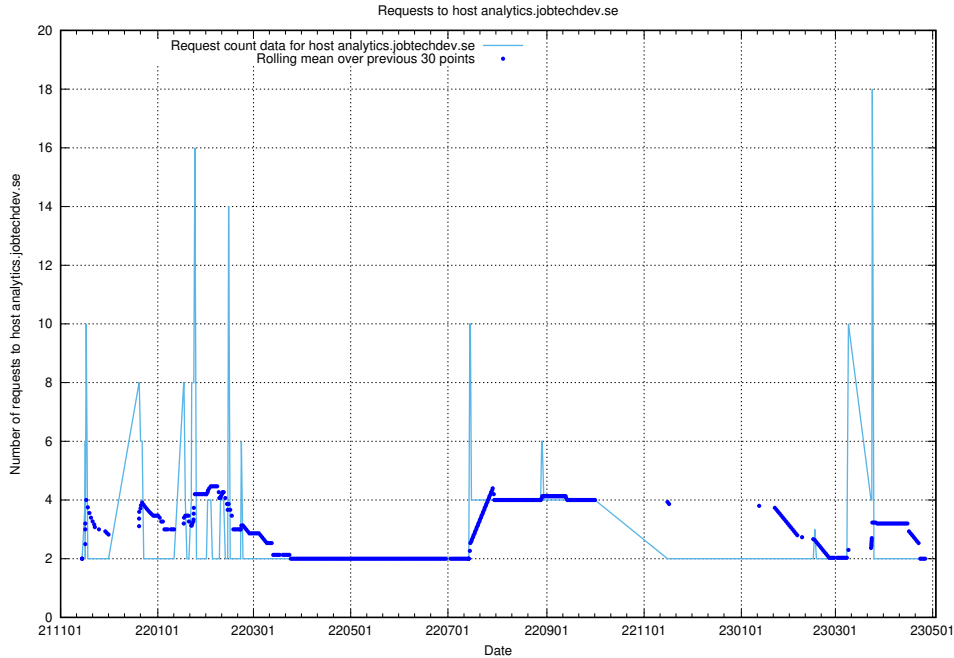

7.289 Usage of analytics.jobtechdev.se

Here, we count the number of requests to host analytics.jobtechdev.se.