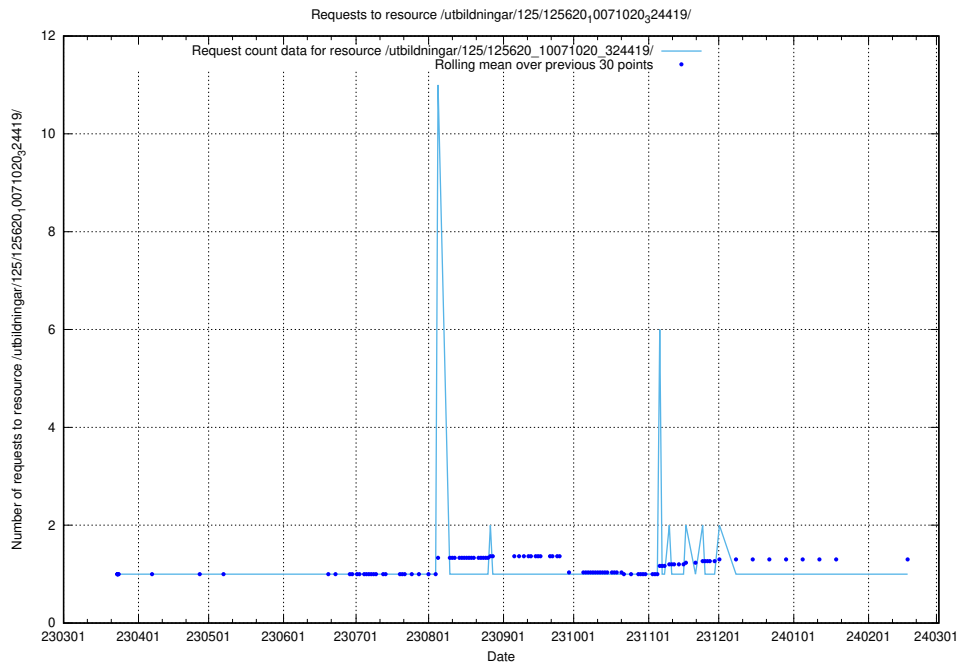

5.1004 Usage of /utbildningar/125/125620_10071020_324419/

Here, we count the number of requests to resource /utbildningar/125/125620_10071020_324419/.