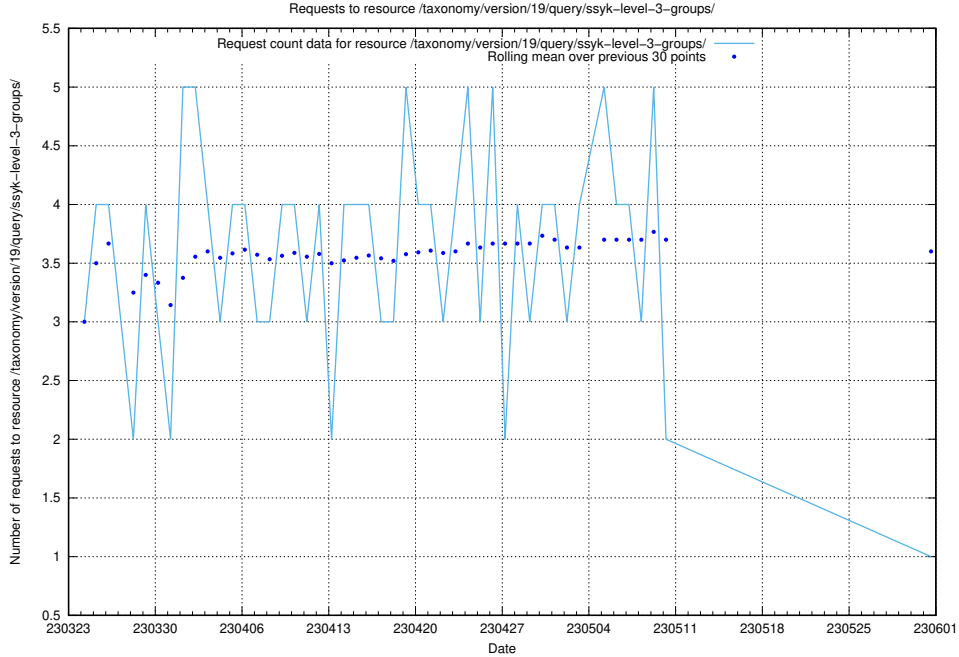

5.6548 Usage of /taxonomy/version/19/query/ssyk-level-3-groups/

Here, we count the number of requests to resource /taxonomy/version/19/query/ssyk-level-3-groups/.