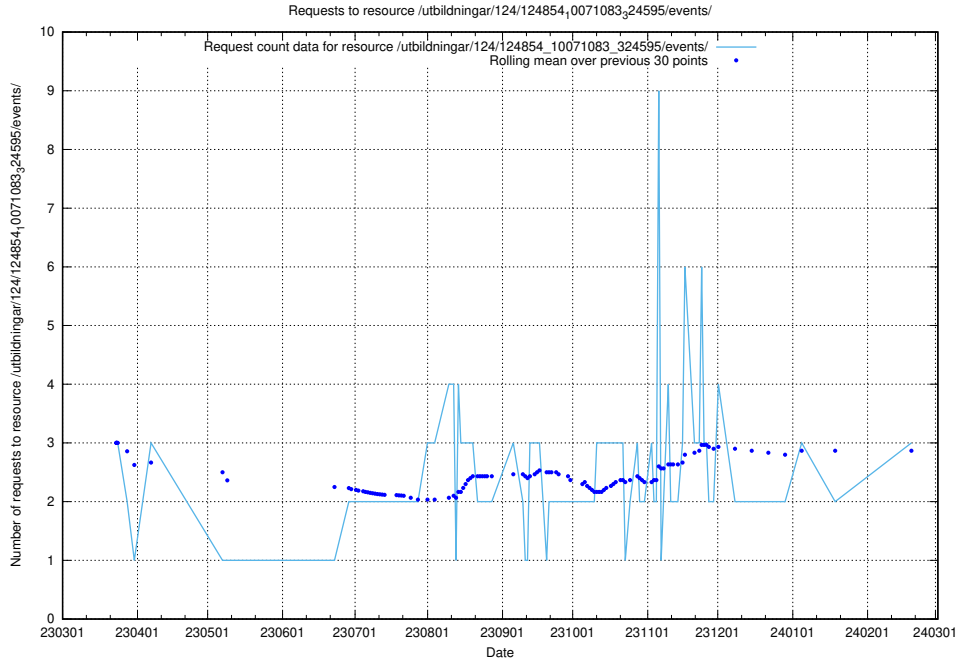

5.398 Usage of /utbildningar/124/124854_10071083_324595/events/

Here, we count the number of requests to resource /utbildningar/124/124854_10071083_324595/events/