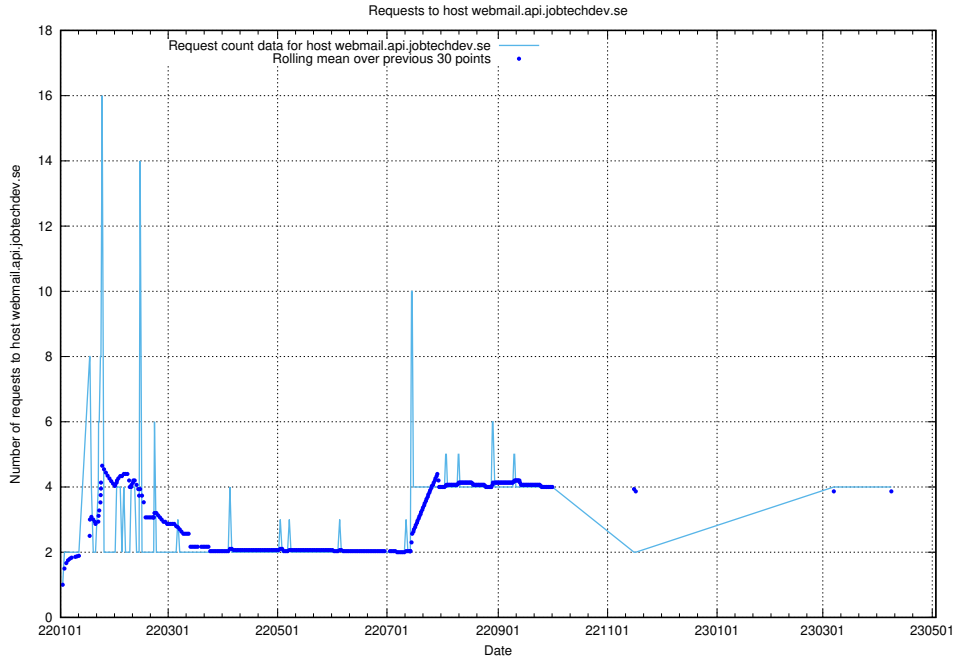

7.120 Usage of webmail.api.jobtechdev.se

Here, we count the number of requests to host webmail.api.jobtechdev.se.