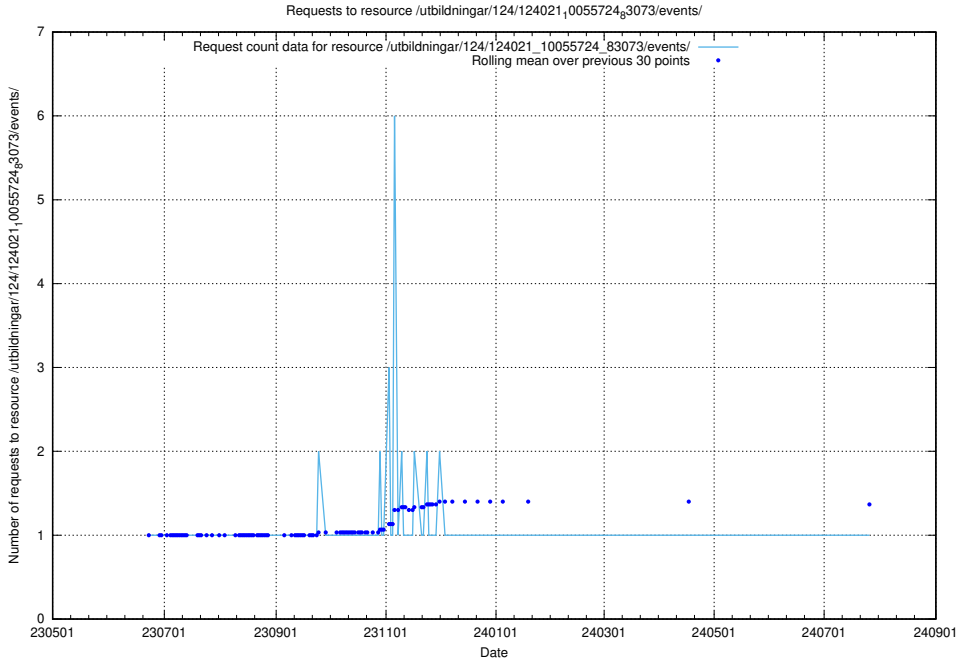

5.6249 Usage of /utbildningar/124/124021_10055724_83073/events/

Here, we count the number of requests to resource /utbildningar/124/124021_10055724_83073/events/.