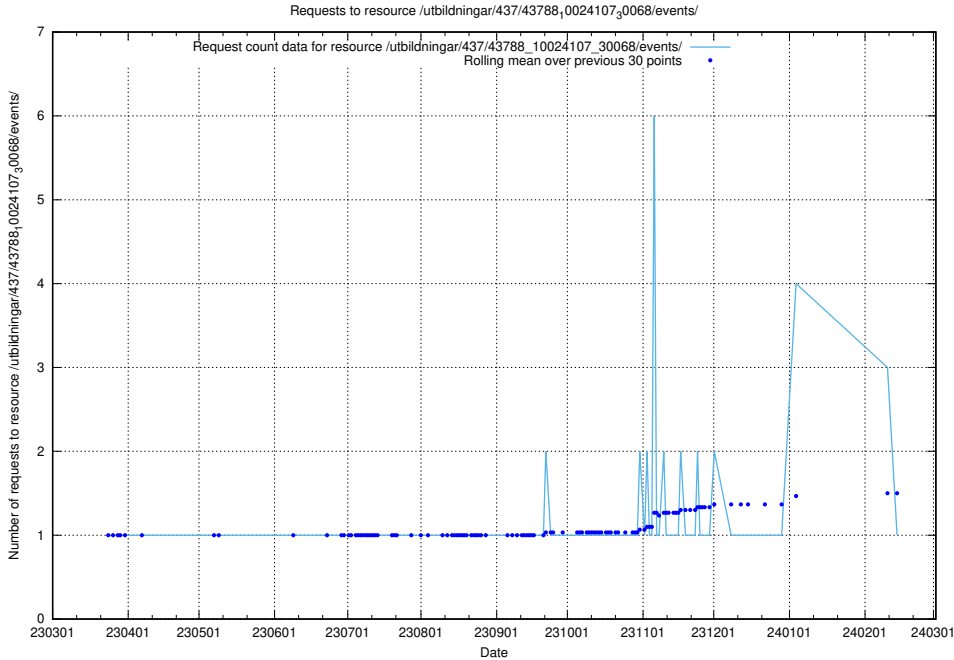

5.6606 Usage of /utbildningar/437/43788_10024107_30068/events/

Here, we count the number of requests to resource /utbildningar/437/43788_10024107_30068/events/.