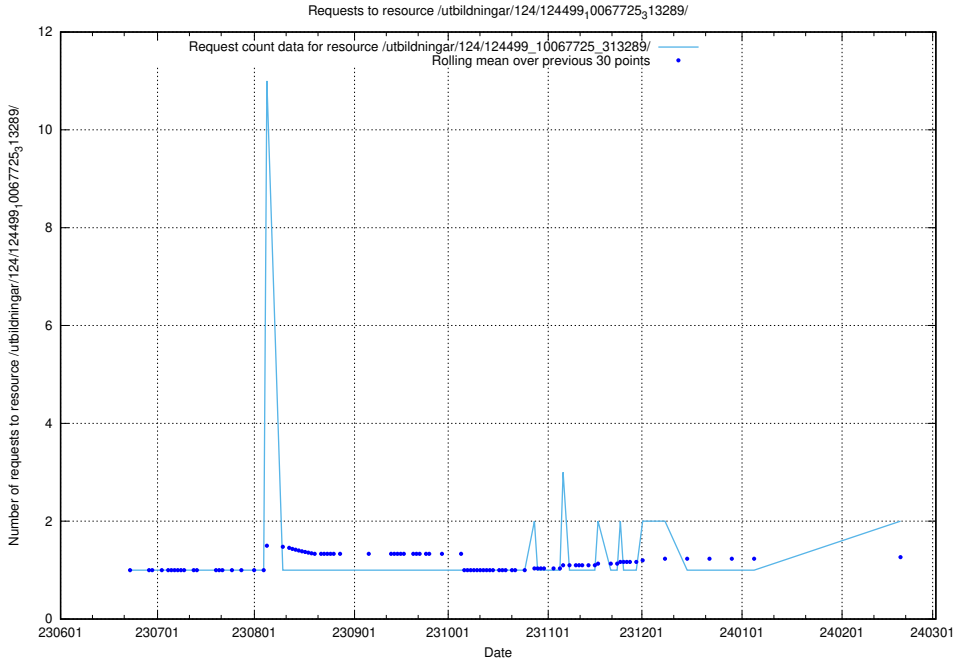

5.783 Usage of /utbildningar/124/124499_10067725_313289/

Here, we count the number of requests to resource /utbildningar/124/124499_10067725_313289/.