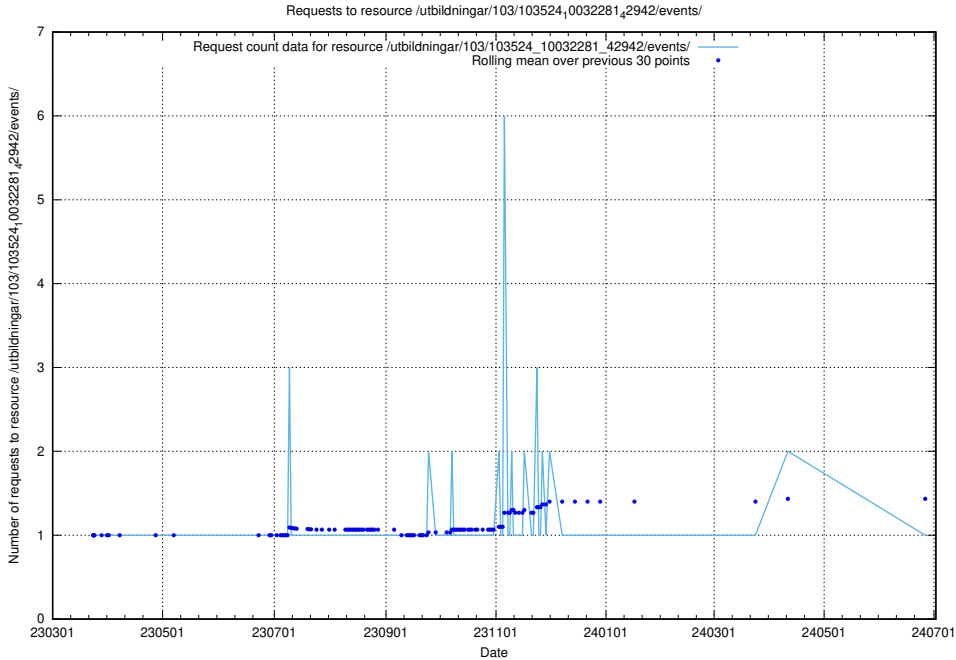

5.5876 Usage of /utbildningar/103/103524_10032281_42942/events/

Here, we count the number of requests to resource /utbildningar/103/103524_10032281_42942/events/.