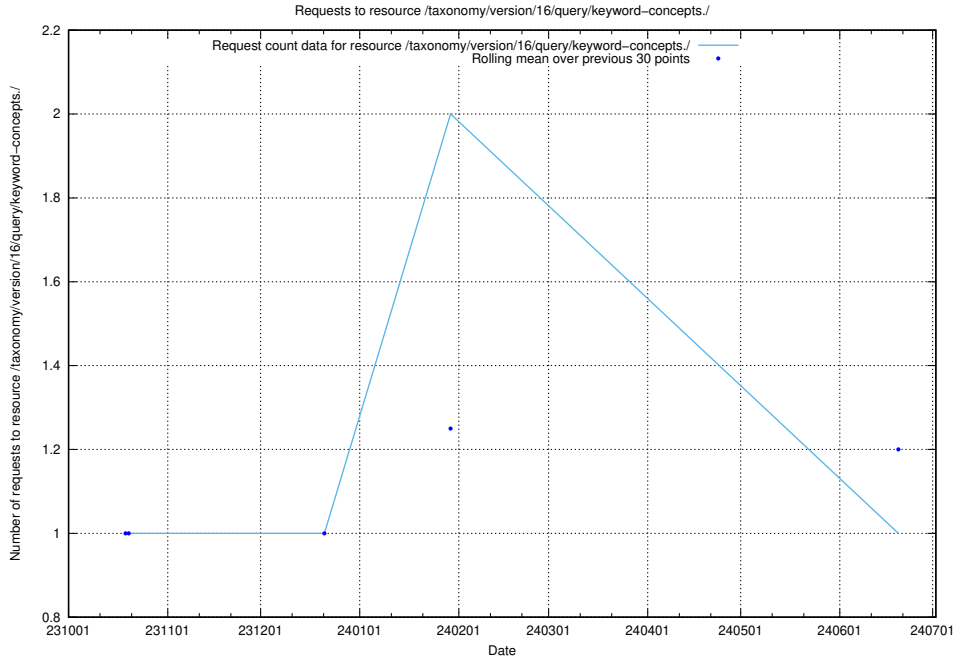

5.4690 Usage of /taxonomy/version/16/query/keyword-concepts./

Here, we count the number of requests to resource /taxonomy/version/16/query/keyword-concepts./.