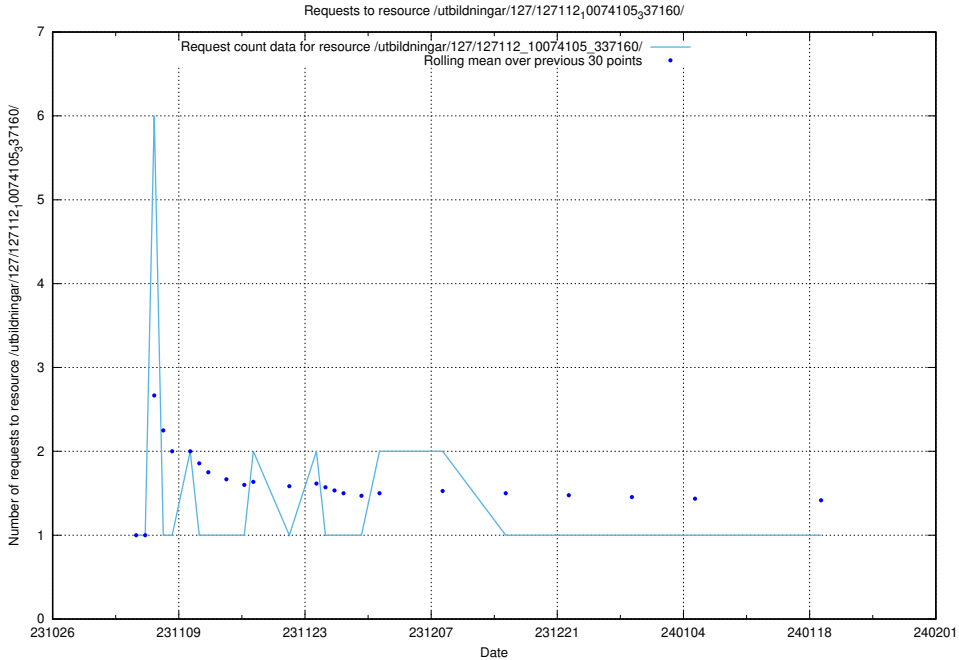

5.4537 Usage of /utbildningar/127/127112_10074105_337160/

Here, we count the number of requests to resource /utbildningar/127/127112_10074105_337160/.