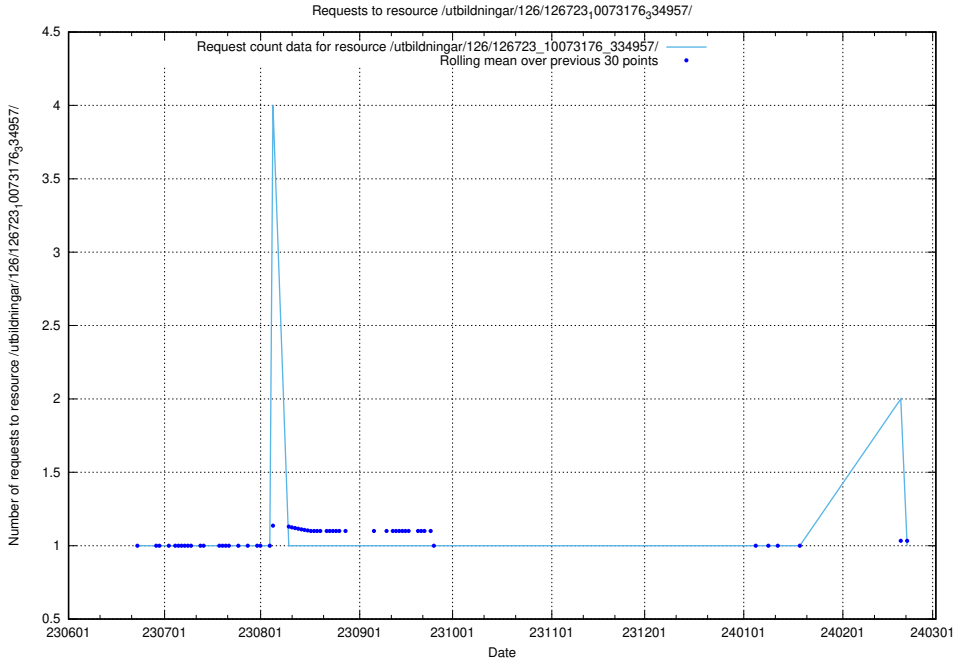

Here, we count the number of requests to resource /utbildningar/126/126723_10073182_334968/.

5.6033 Usage of /utbildningar/126/126723_10073176_334957/

Here, we count the number of requests to resource /utbildningar/126/126723_10073176_334957/.