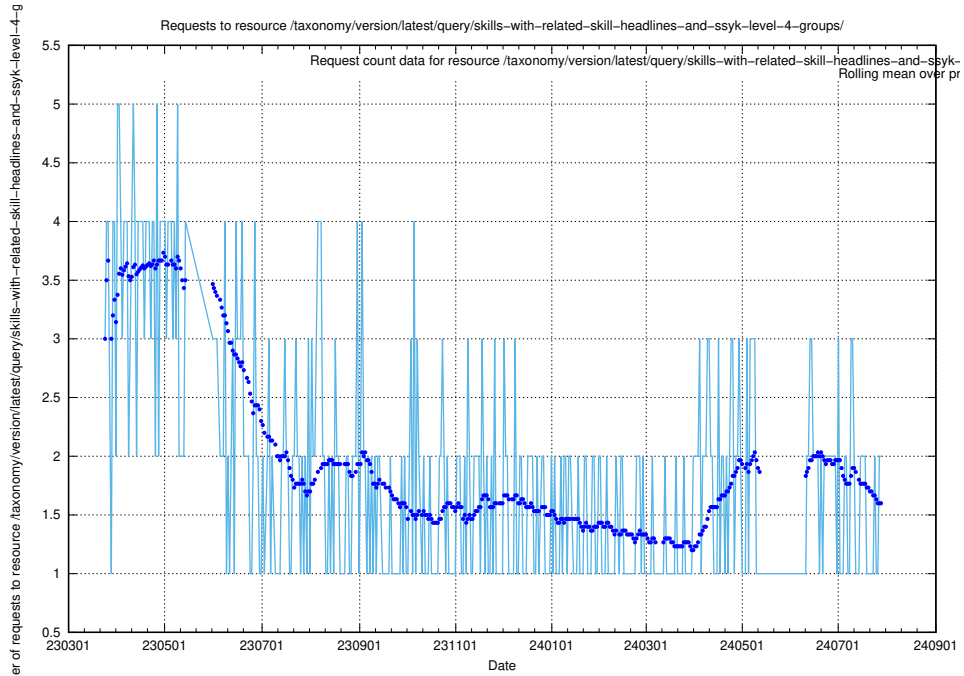

5.849 Usage of /taxonomy/version/latest/query/skills-with-related-skill-headlines-and-ssyk-level-4-groups/

Here, we count the number of requests to resource /taxonomy/version/latest/query/skills-with-related-skill-headlines-and-ssyk-level-4-groups/.