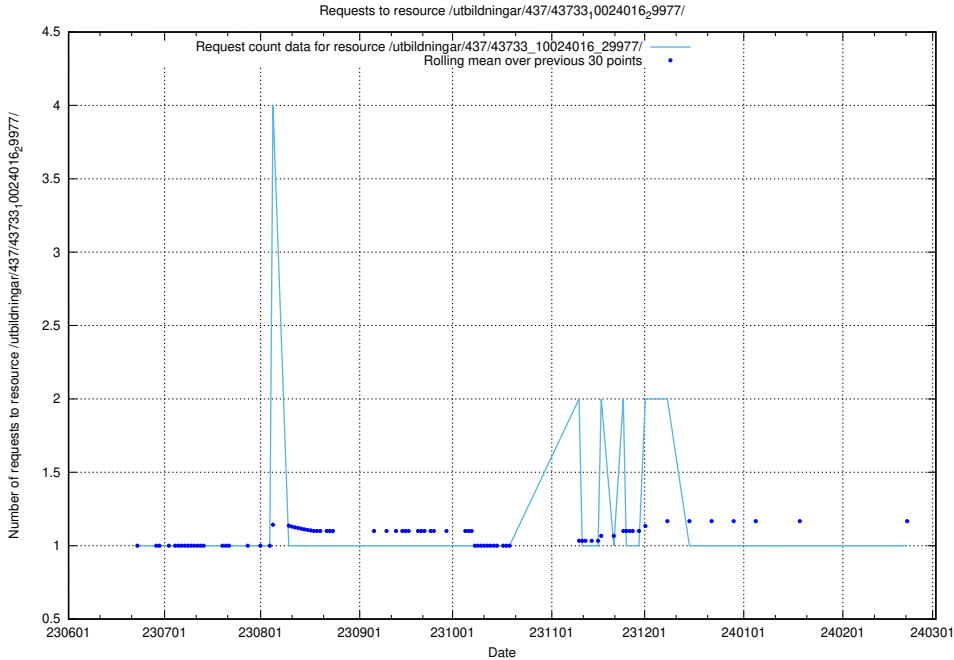

5.6007 Usage of /utbildningar/437/43733_10024016_29977/

Here, we count the number of requests to resource /utbildningar/437/43733_10024016_29977/.