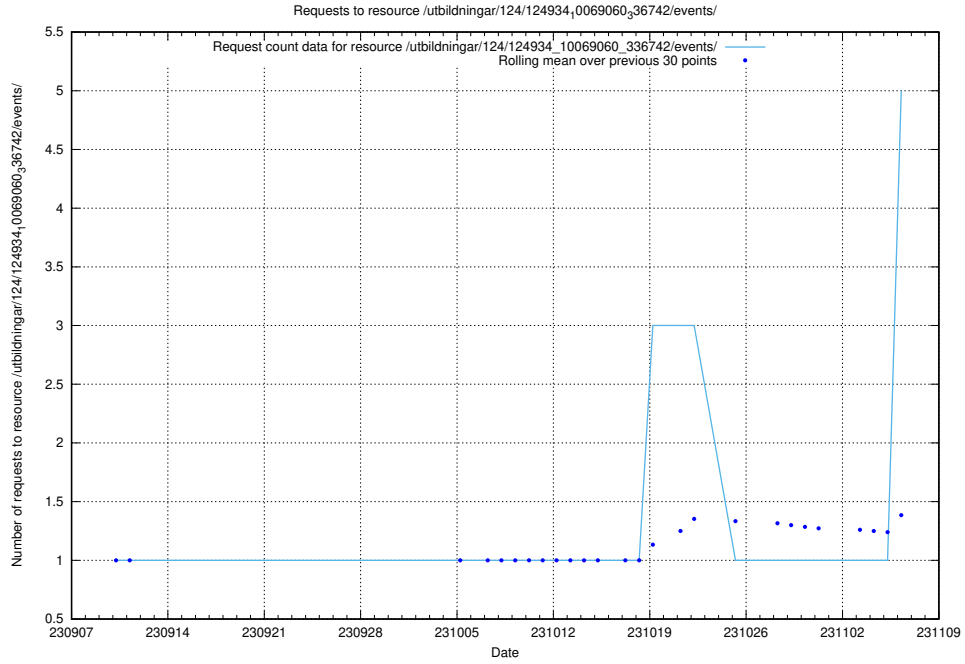

5.135 Usage of /utbildningar/124/124934_10069060_336742/events/

Here, we count the number of requests to resource /utbildningar/124/124934_10069060_336742/events/