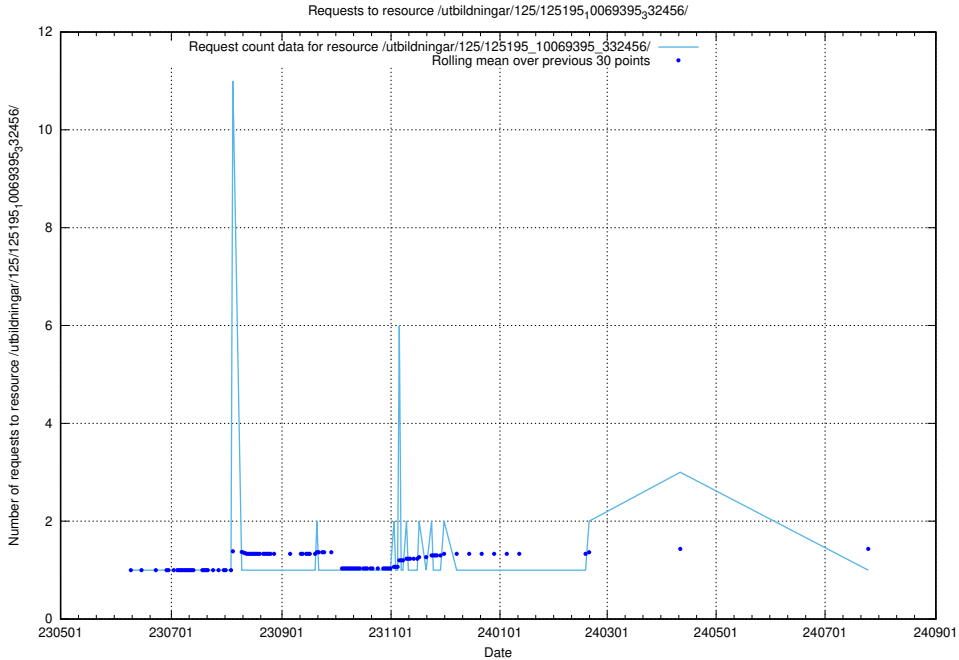

5.6322 Usage of /utbildningar/125/125195_10069395_332456/

Here, we count the number of requests to resource /utbildningar/125/125195_10069395_332456/.