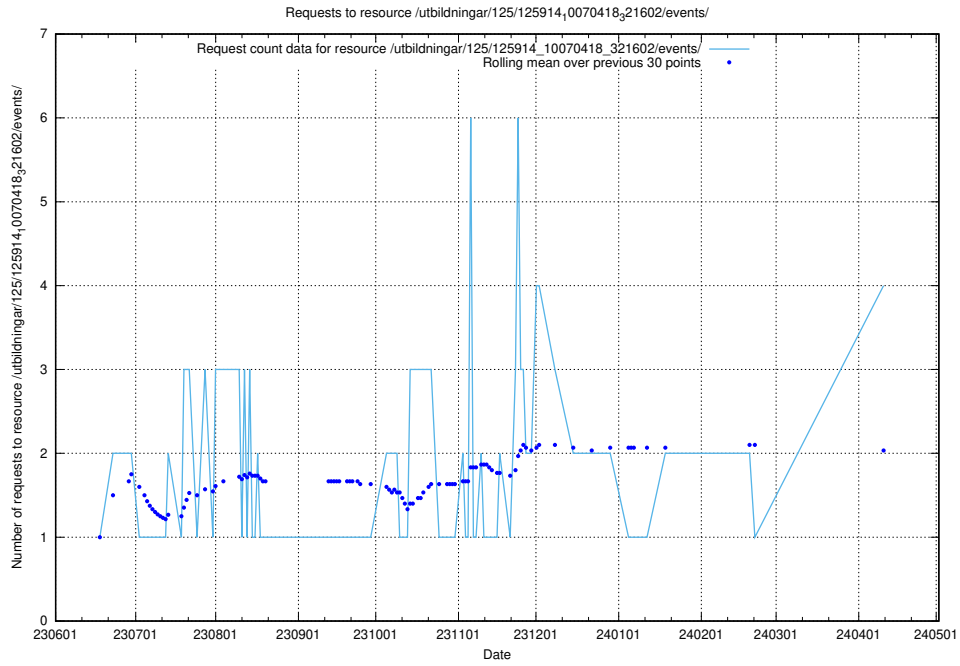

5.219 Usage of /utbildningar/125/125914_10070418_321602/events/

Here, we count the number of requests to resource /utbildningar/125/125914_10070418_321602/events/