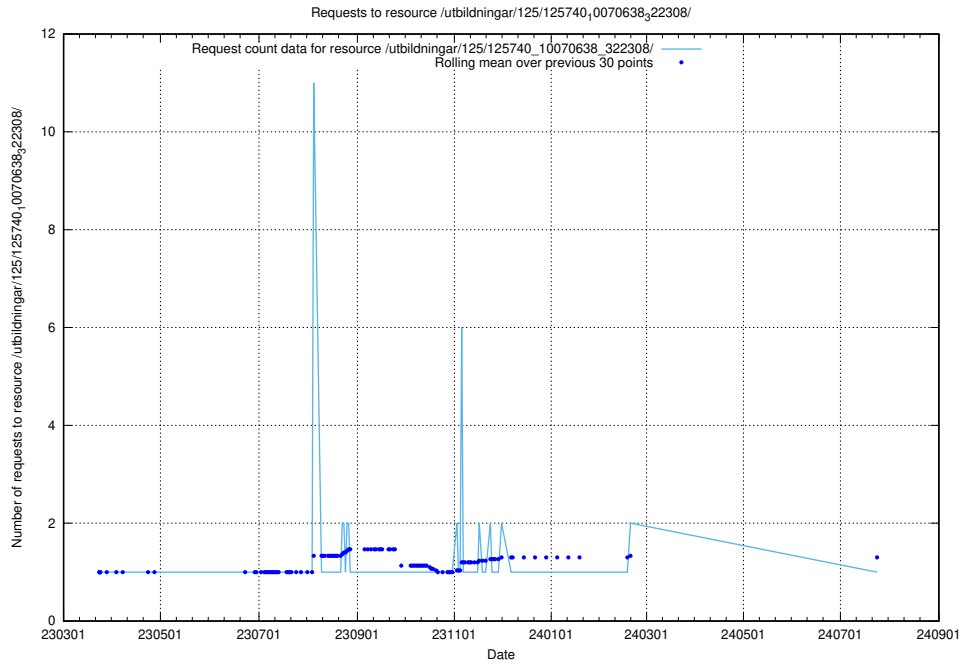

5.955 Usage of /utbildningar/125/125740_10070638_322308/

Here, we count the number of requests to resource /utbildningar/125/125740_10070638_322308/.