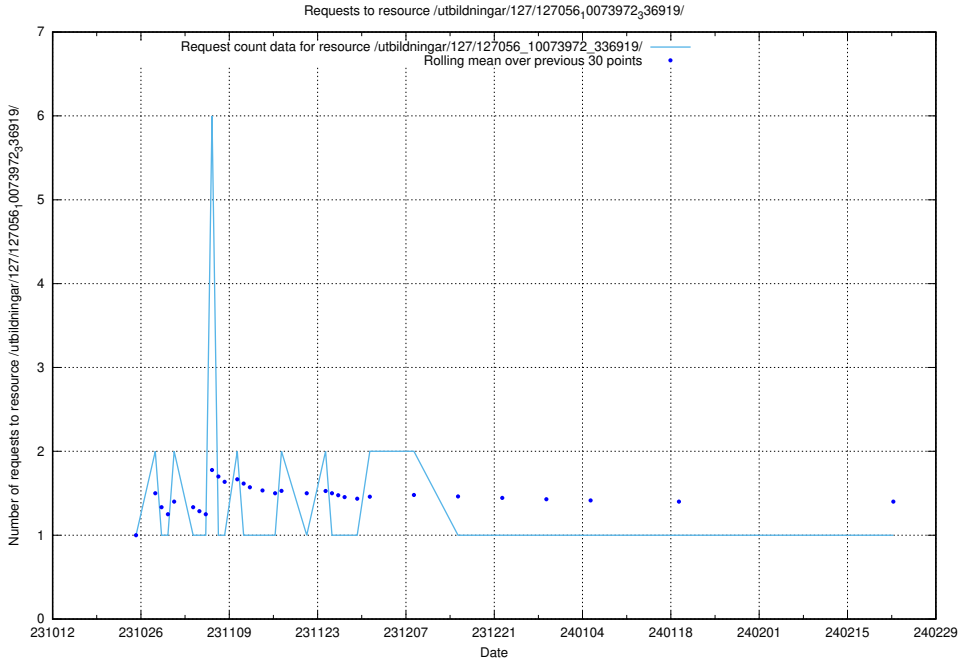

5.4624 Usage of /utbildningar/127/127056_10073972_336919/

Here, we count the number of requests to resource /utbildningar/127/127056_10073972_336919/.