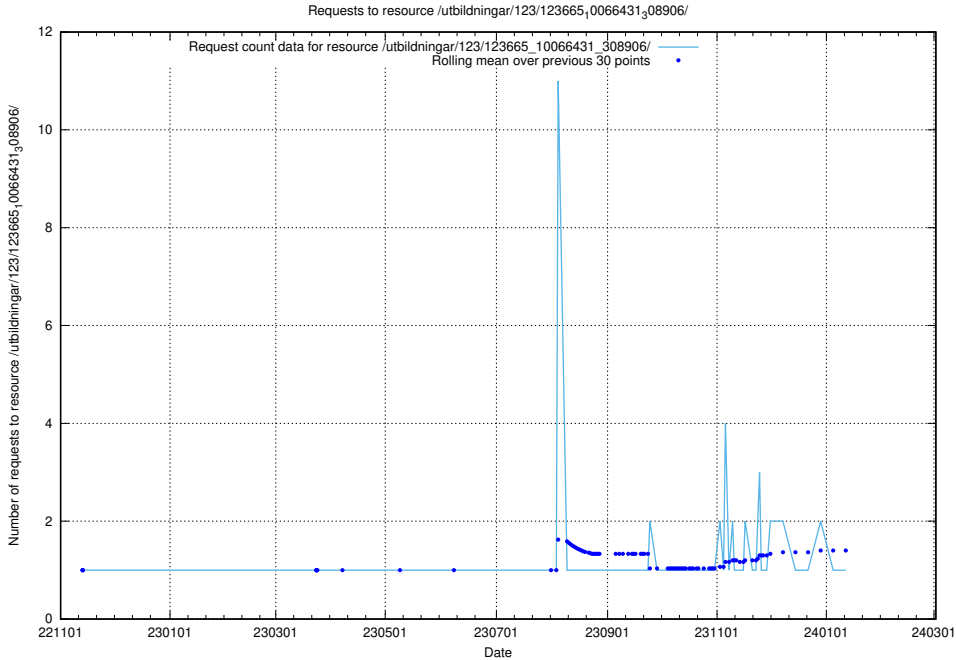

5.6366 Usage of /utbildningar/123/123665_10066431_308906/

Here, we count the number of requests to resource /utbildningar/123/123665_10066431_308906/.