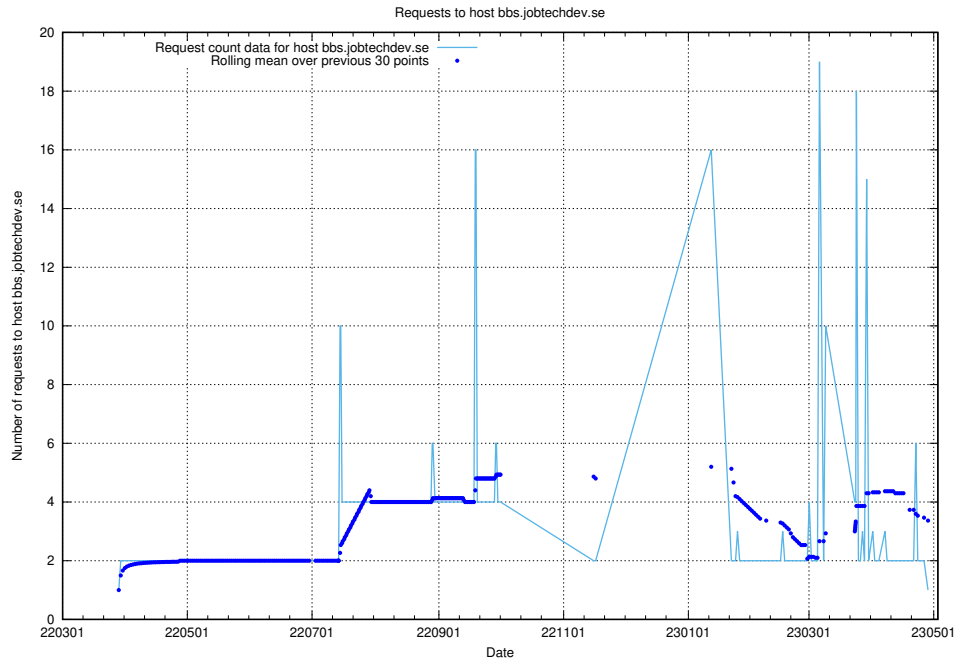

7.645 Usage of bbs.jobtechdev.se

Here, we count the number of requests to host bbs.jobtechdev.se.