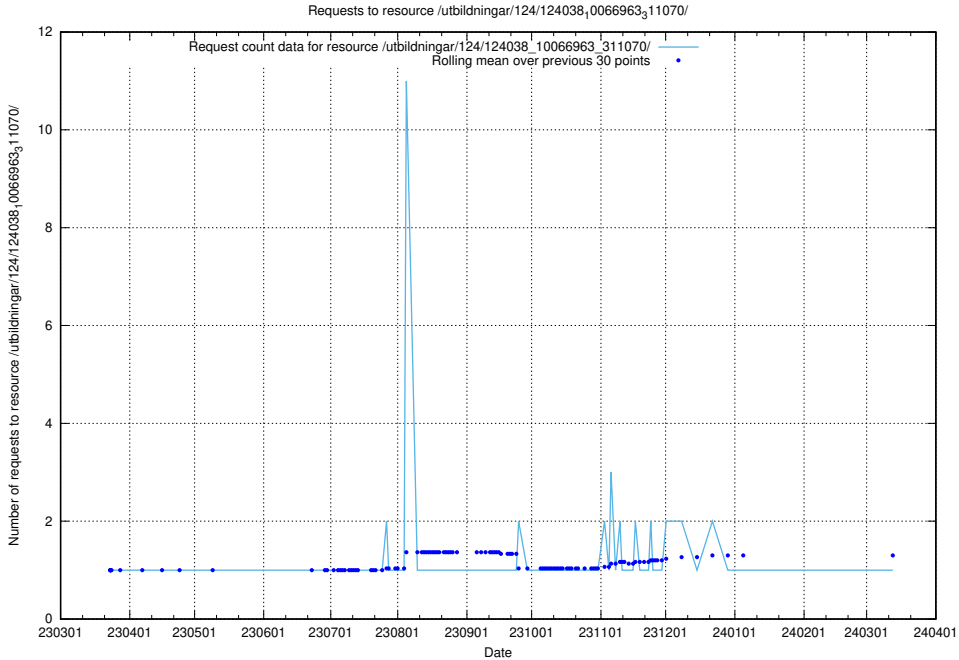

5.4772 Usage of /utbildningar/124/124038_10066963_311070/

Here, we count the number of requests to resource /utbildningar/124/124038_10066963_311070/.