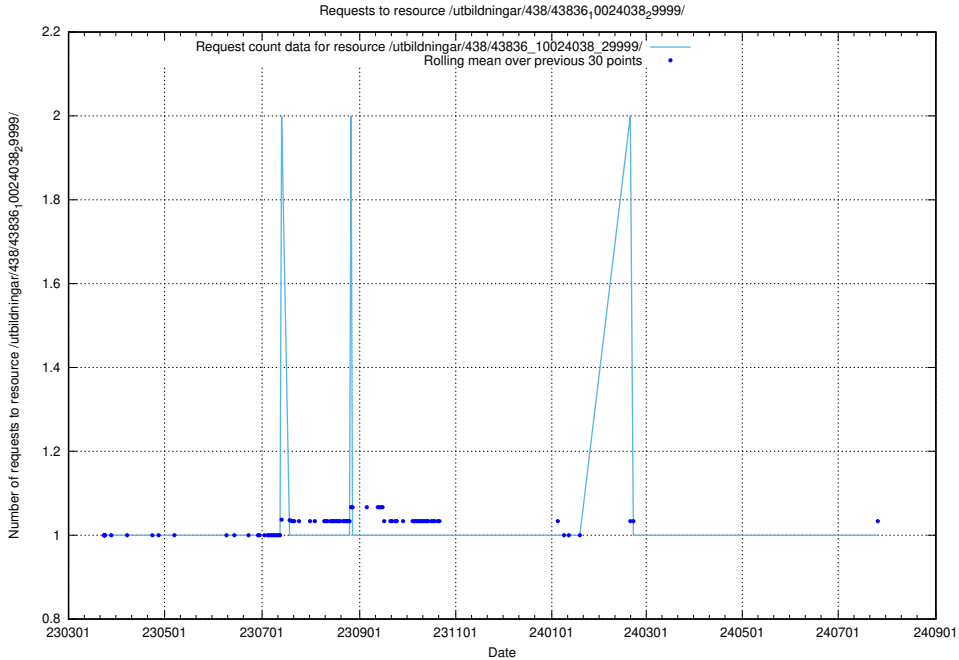

5.6762 Usage of /utbildningar/438/43831_10024051_32246/

Here, we count the number of requests to resource /utbildningar/438/43831_10024051_32246/.

5.6763 Usage of /utbildningar/438/43830_10023988_29949/events/