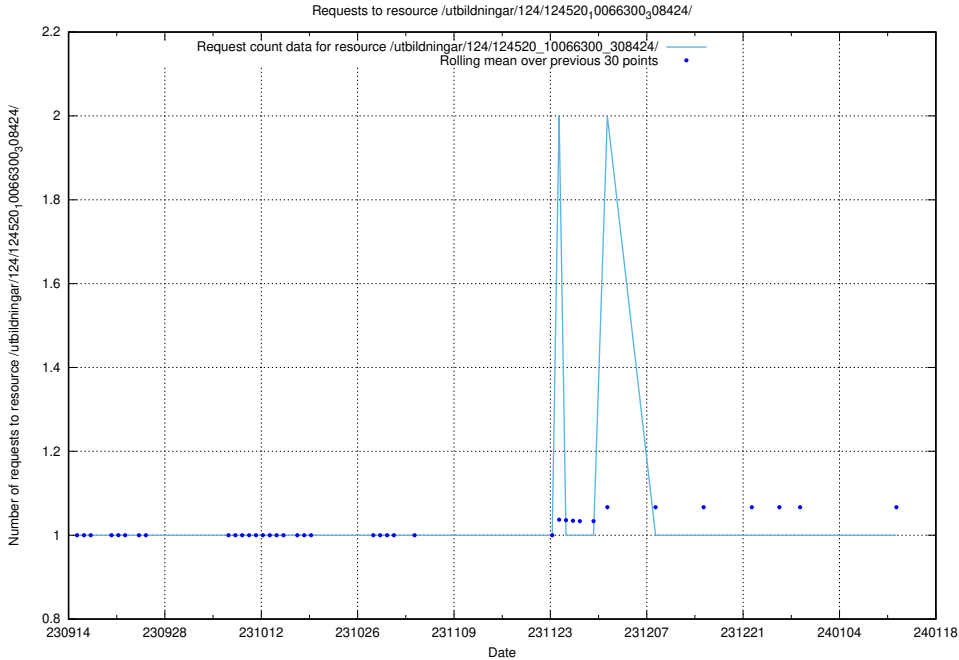

5.4986 Usage of /utbildningar/124/124520_10066300_308424/

Here, we count the number of requests to resource /utbildningar/124/124520_10066300_308424/.