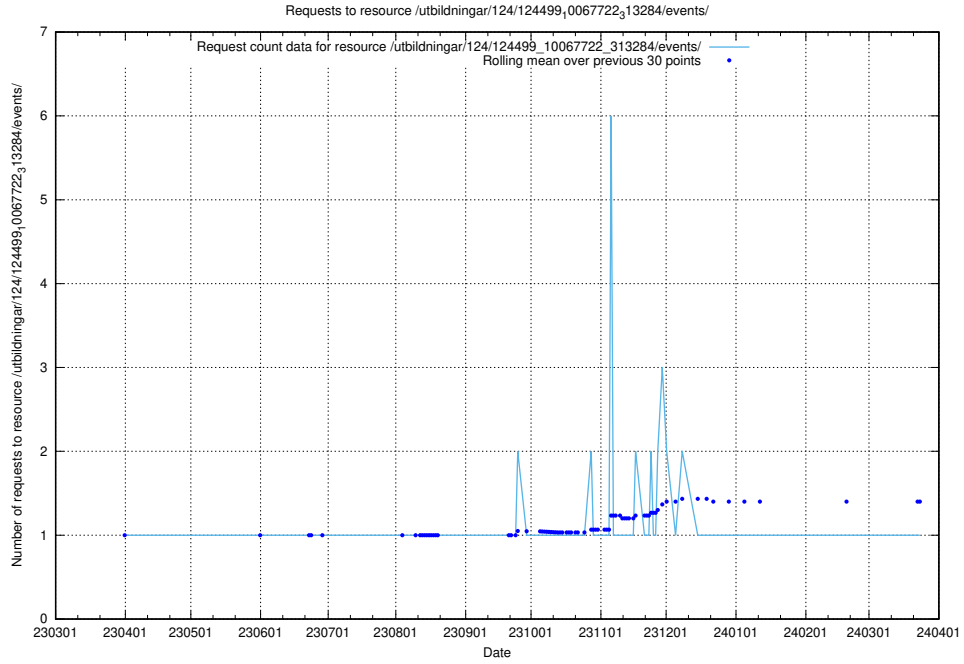

5.6499 Usage of /utbildningar/124/124499_10067722_313284/events/

Here, we count the number of requests to resource /utbildningar/124/124499_10067722_313284/events/