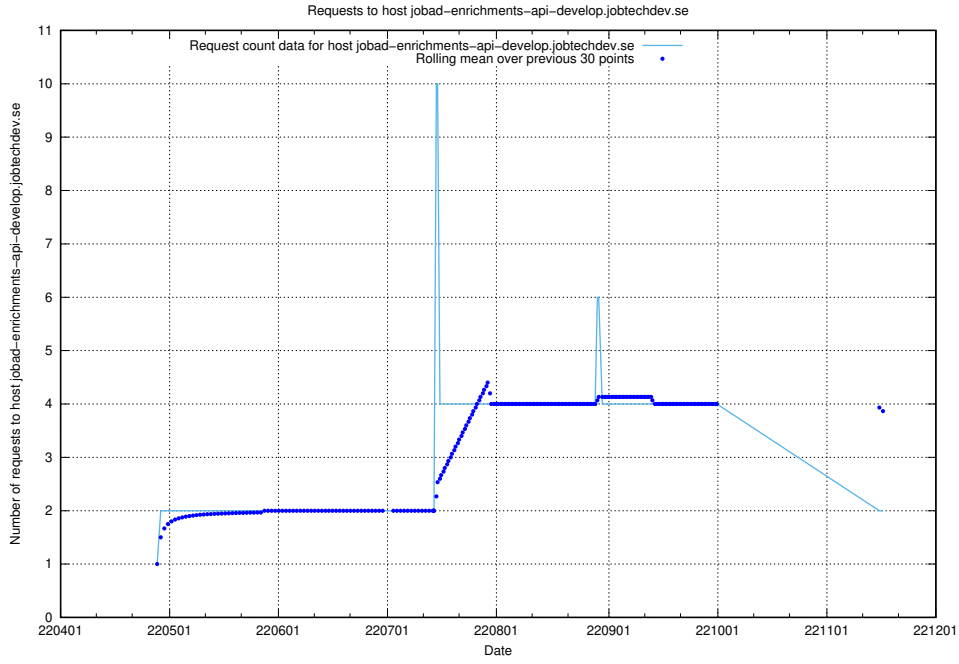

7.450 Usage of jobad-enrichments-api-develop.jobtechdev.se

Here, we count the number of requests to host jobad-enrichments-api-develop.jobtechdev.se.