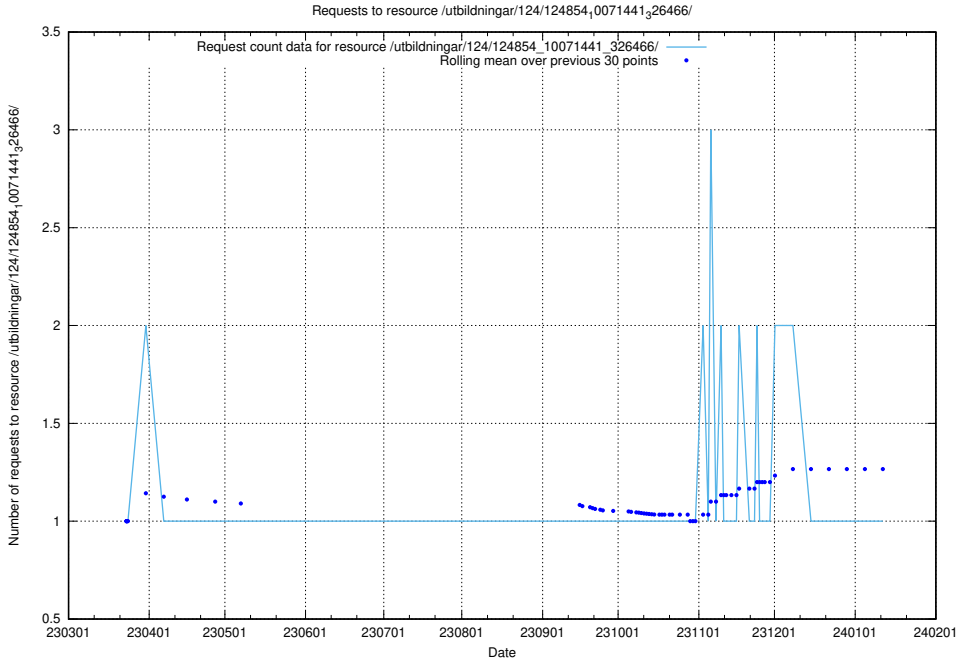

5.1149 Usage of /utbildningar/124/124854_10071441_326466/

Here, we count the number of requests to resource /utbildningar/124/124854_10071441_326466/.