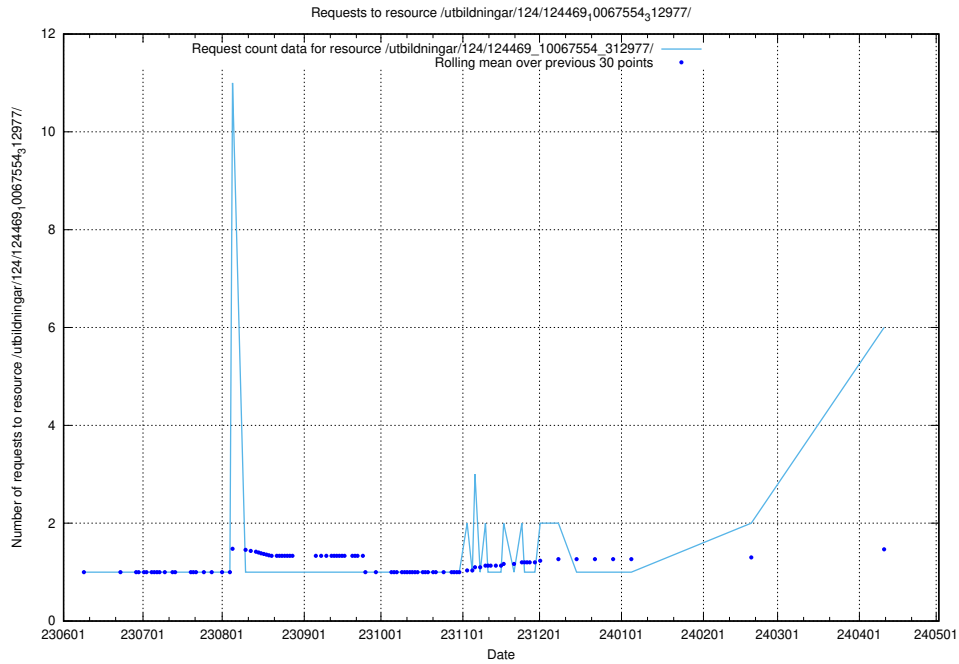

5.90 Usage of /utbildningar/124/124469_10067554_312977/

Here, we count the number of requests to resource /utbildningar/124/124469_10067554_312977/.