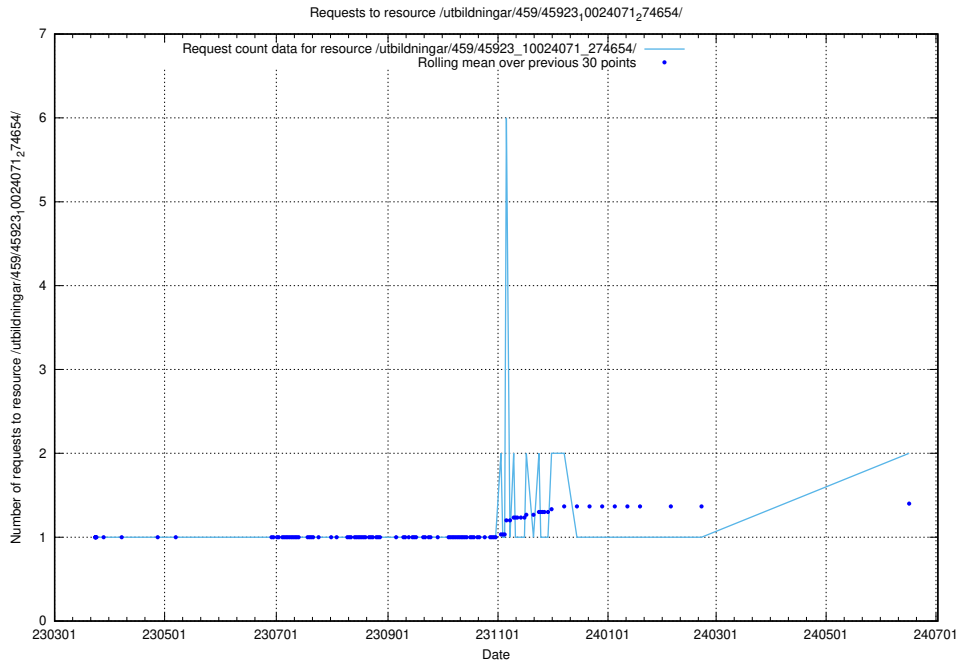

5.891 Usage of /utbildningar/459/45923_10024071_274654/

Here, we count the number of requests to resource /utbildningar/459/45923_10024071_274654/.