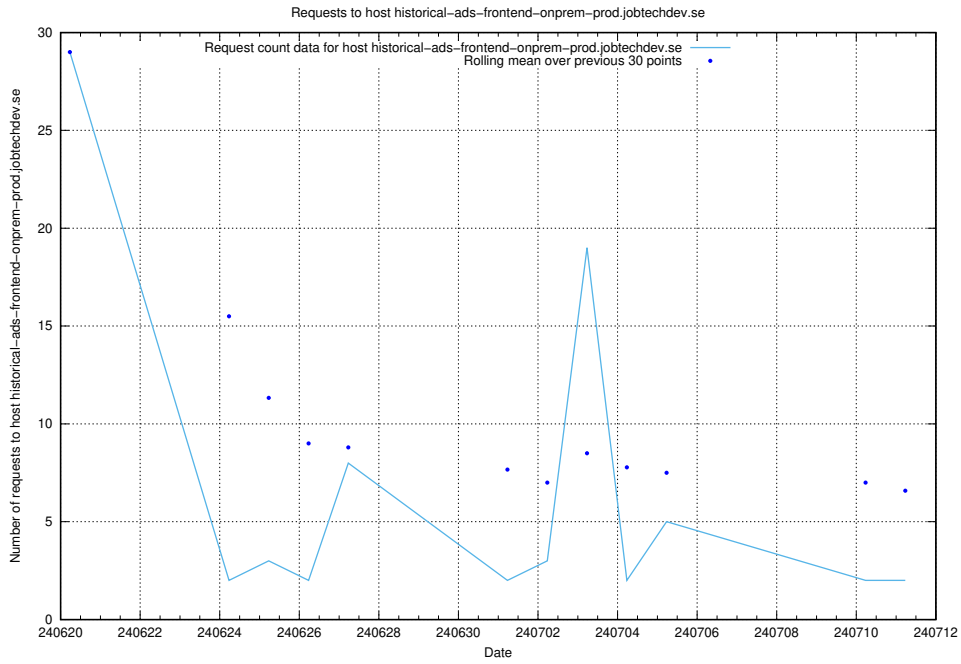

7.552 Usage of historical-ads-frontend-onprem-prod.jobtechdev.se

Here, we count the number of requests to host historical-ads-frontend-onprem-prod.jobtechdev.se.