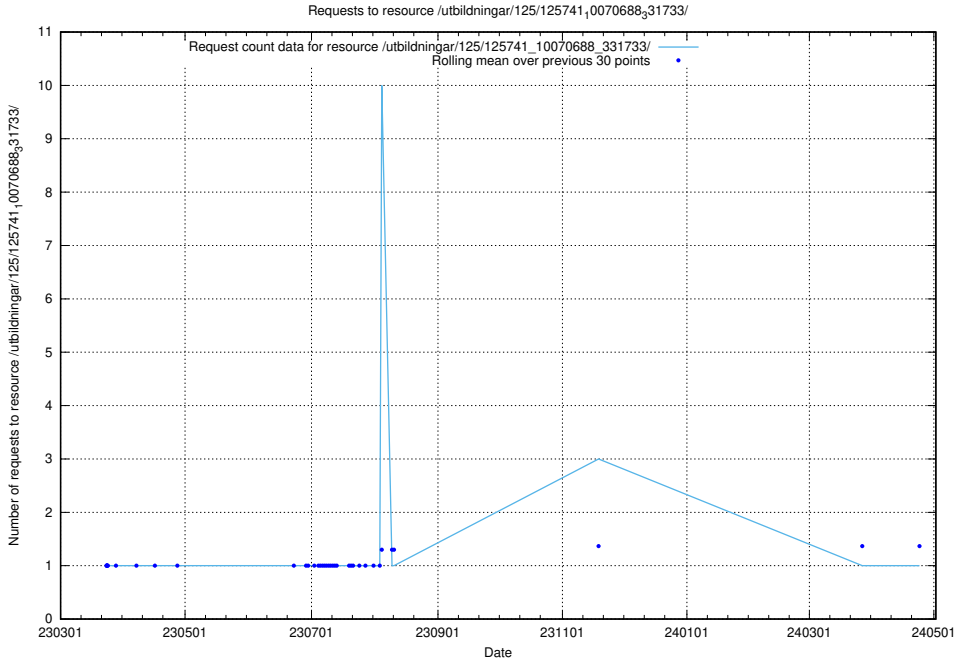

5.6903 Usage of /utbildningar/125/125741_10070688_331733/

Here, we count the number of requests to resource /utbildningar/125/125741_10070688_331733/.