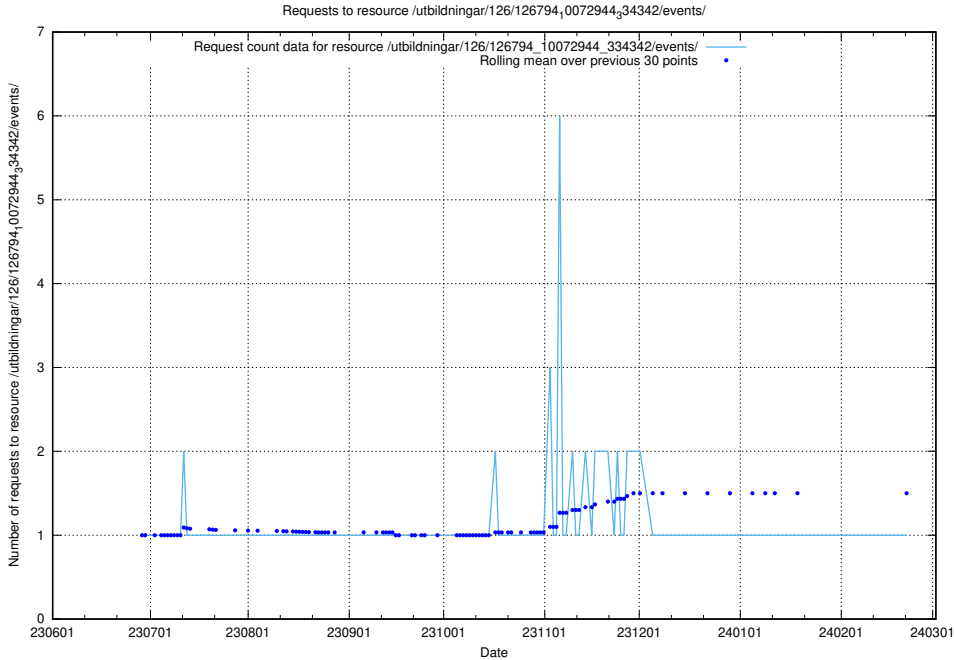

Here, we count the number of requests to resource /utbildningar/126/126937_10073564_336101/.

5.5871 Usage of /utbildningar/126/126794_10072944_334342/events/

Here, we count the number of requests to resource /utbildningar/126/126794_10072944_334342/events/