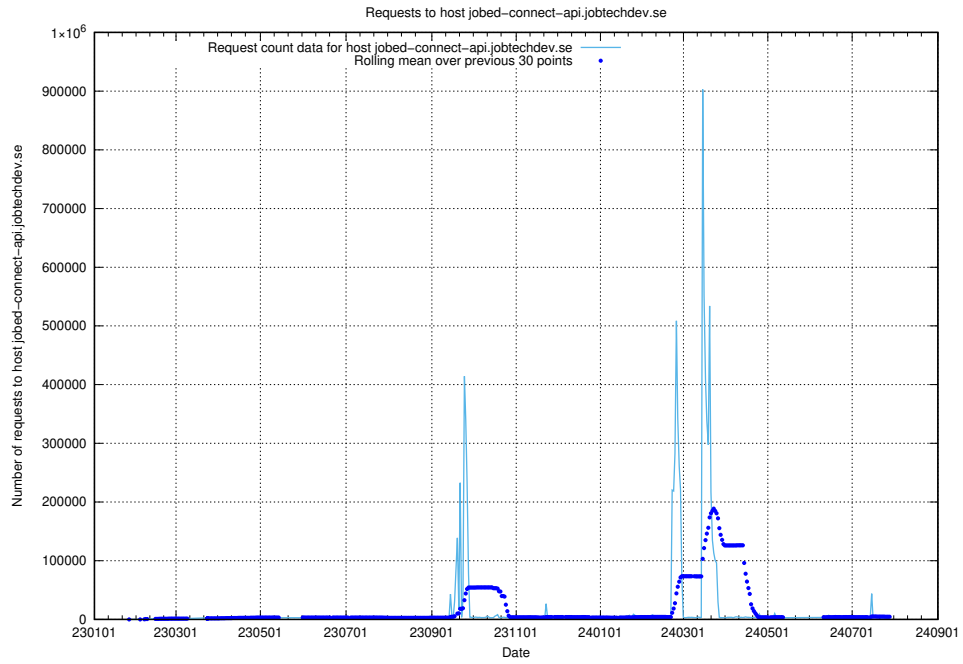

7.14 Usage of jobed-connect-api.jobtechdev.se

Here, we count the number of requests to host jobed-connect-api.jobtechdev.se.