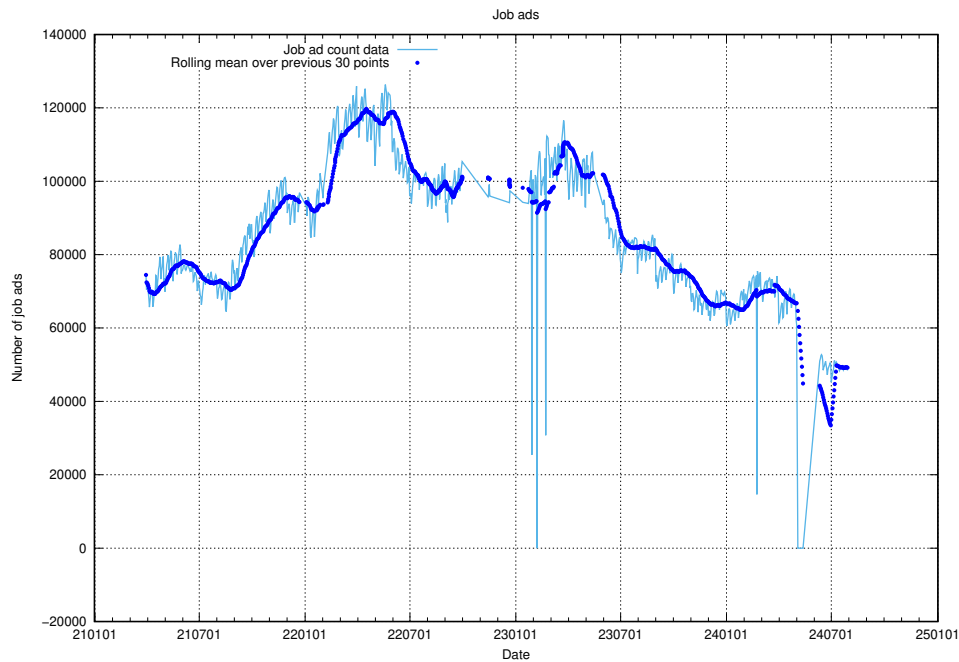

13 JobTechLinks Pipeline

This section contains a summary of last night's job ad processing in the [JobTech Links pipeline](#)¹³.

For a detailed statistical summary, please see [14.1](#).

13.1 Number of job ads

Here, we count the number of job ads processed by the pipeline each night.

¹³<https://gitlab.com/arbetsformedlingen/joblinks/wiki/-/wikis/home>