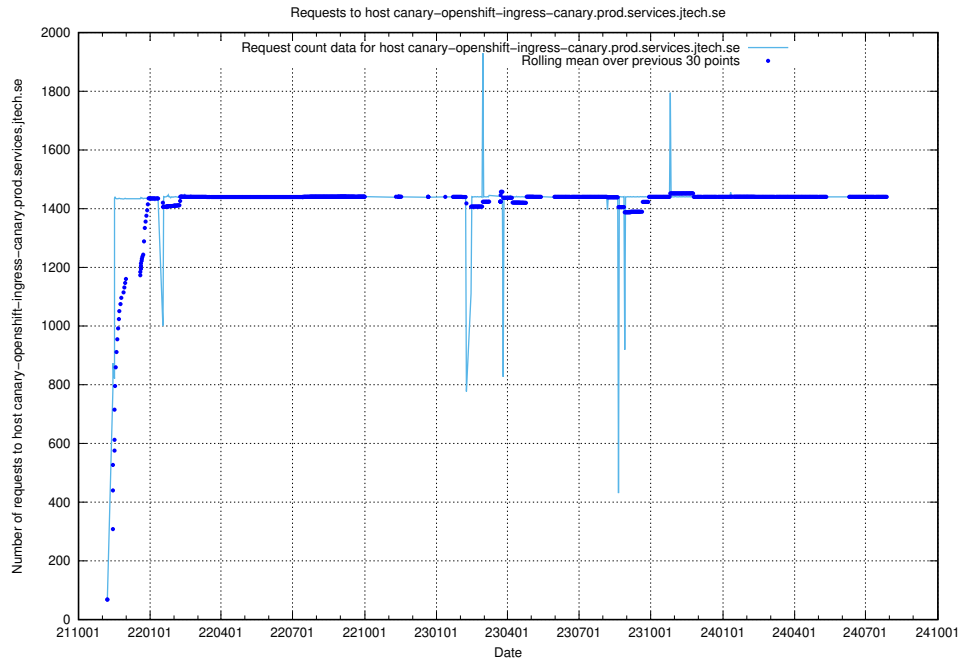

7.19 Usage of canary-openshift-ingress-canary.prod.services.jtech.se

Here, we count the number of requests to host canary-openshift-ingress-canary.prod.services.jtech.se.