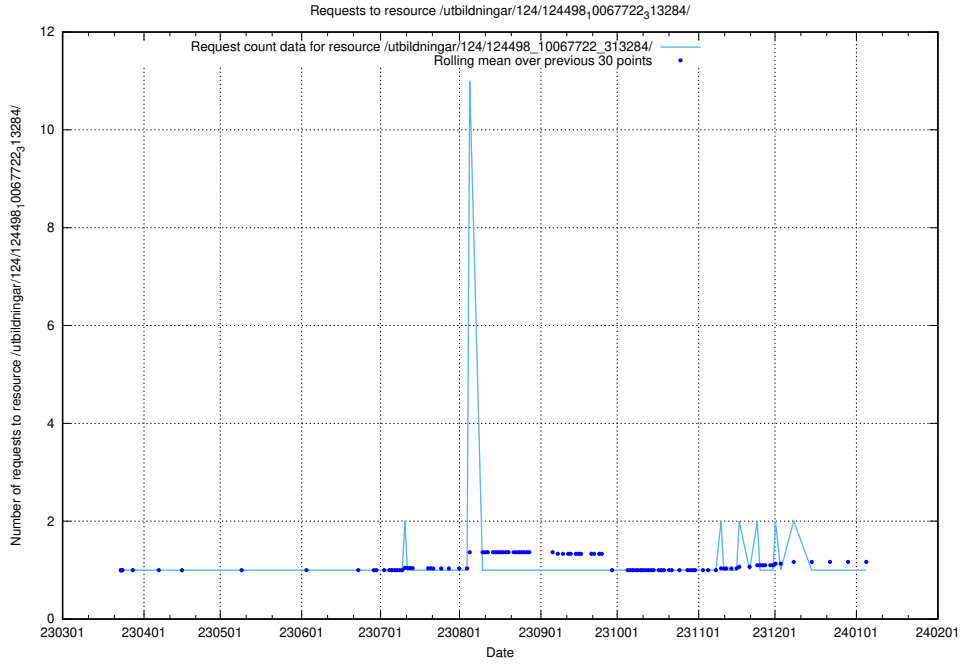

5.3104 Usage of /utbildningar/124/124498_10067722_313284/

Here, we count the number of requests to resource /utbildningar/124/124498_10067722_313284/.