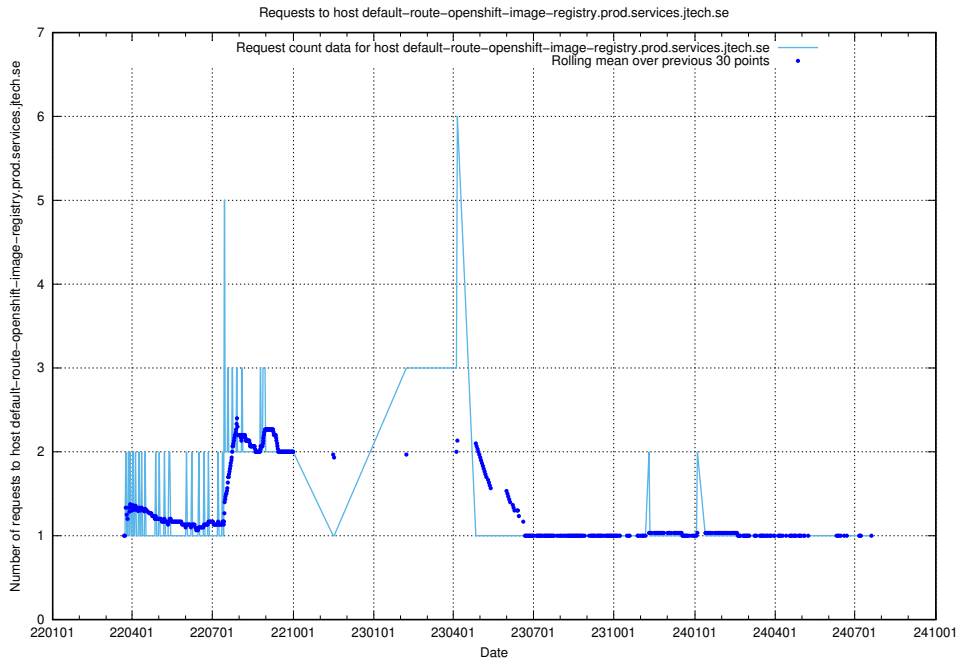

7.647 Usage of mentor-api-mentor-api-prod.prod.services.jtech.se

Here, we count the number of requests to host mentor-api-mentor-api-prod.prod.services.jtech.se.

7.648 Usage of fw1.jobtechdev.se:443

Here, we count the number of requests to host fw1.jobtechdev.se:443.