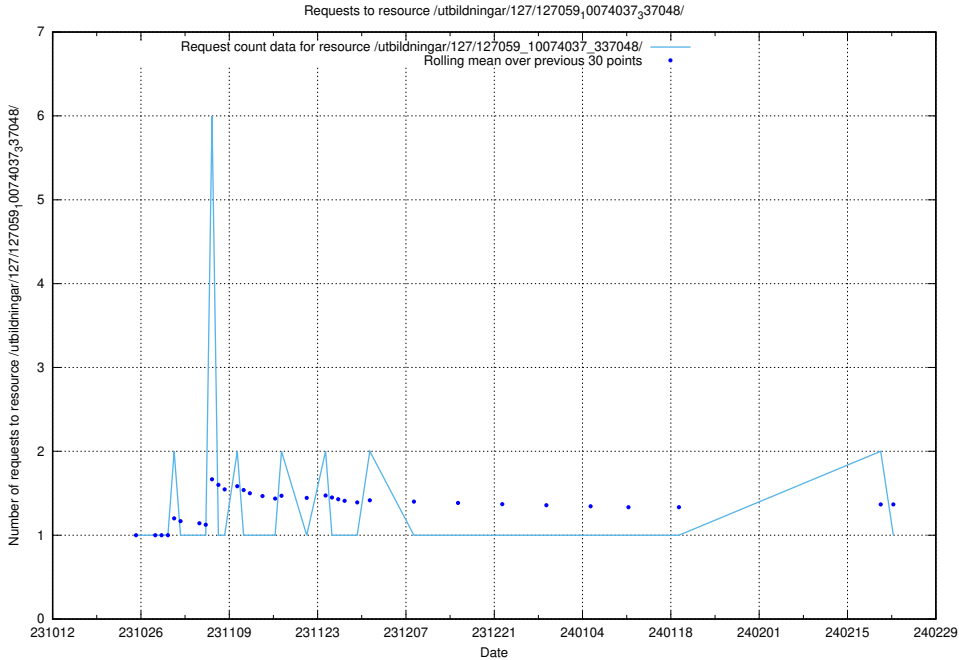

5.4616 Usage of /utbildningar/127/127059_10074037_337048/

Here, we count the number of requests to resource /utbildningar/127/127059_10074037_337048/.