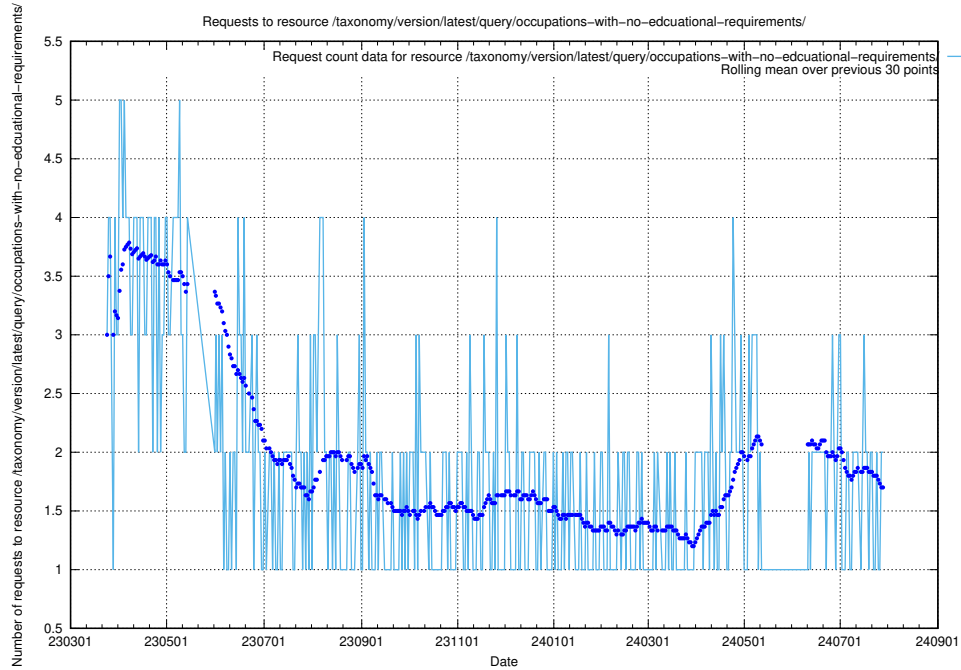

Here, we count the number of requests to resource /taxonomy/version/latest/query/occupations/.

5.852 Usage of /taxonomy/version/latest/query/occupations-with-no-educational-requirements/

Here, we count the number of requests to resource /taxonomy/version/latest/query/occupations-with-no-educational-requirements/.