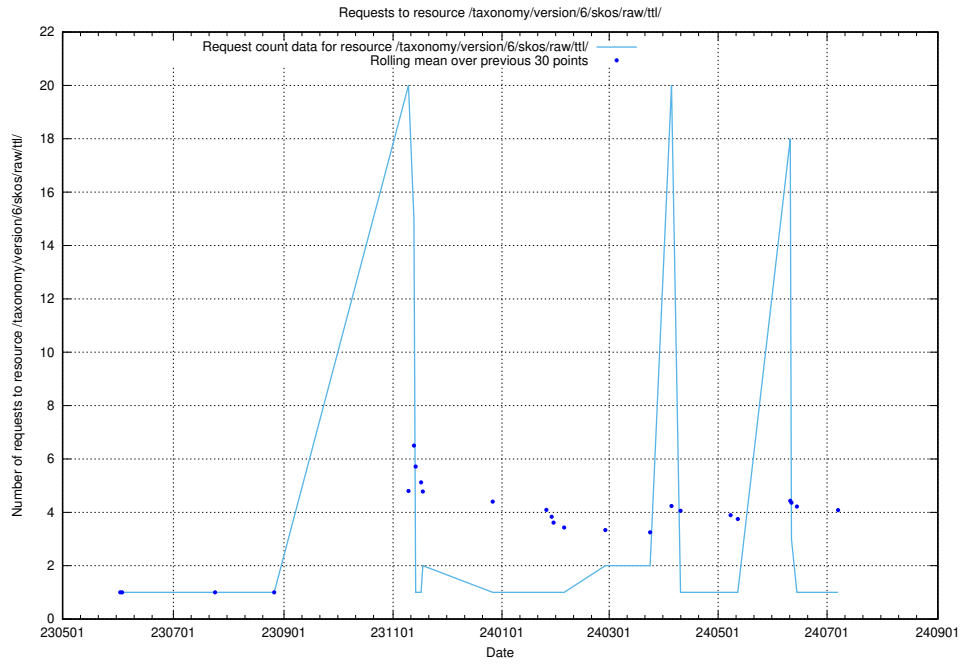

5.6358 Usage of /taxonomy/version/6/skos/raw/ttl/

Here, we count the number of requests to resource /taxonomy/version/6/skos/raw/ttl/.