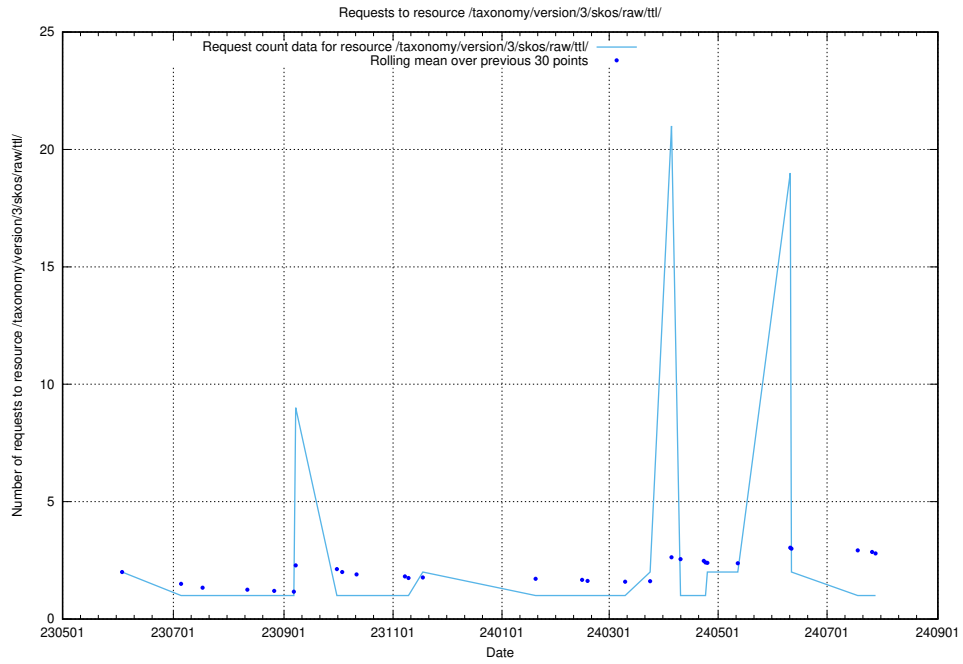

5.6350 Usage of /taxonomy/version/3/skos/raw/ttl/

Here, we count the number of requests to resource /taxonomy/version/3/skos/raw/ttl/.