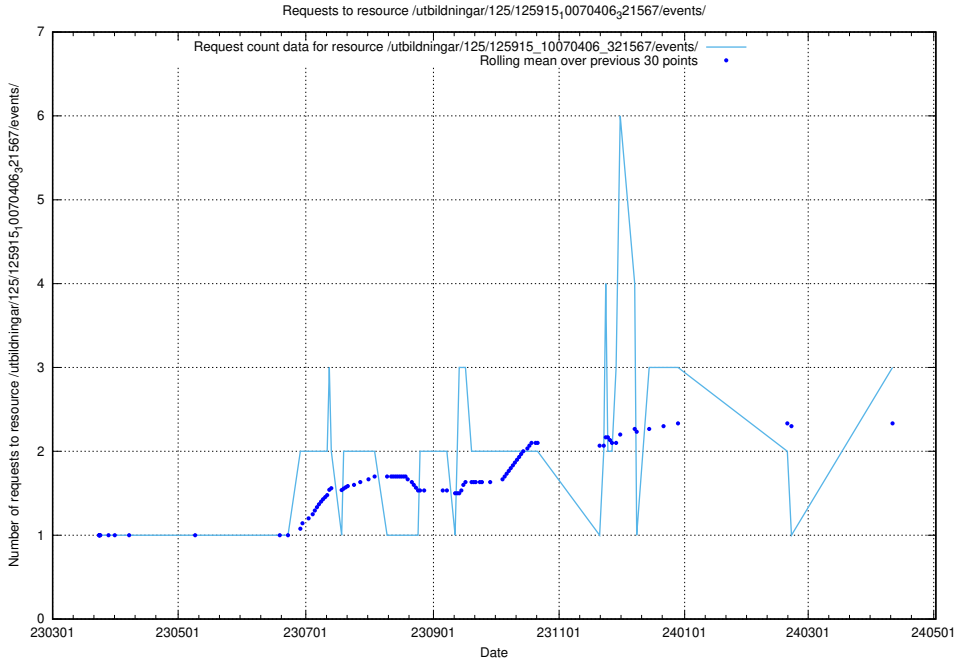

5.404 Usage of /utbildningar/125/125915_10070406_321567/events/

Here, we count the number of requests to resource /utbildningar/125/125915_10070406_321567/events/