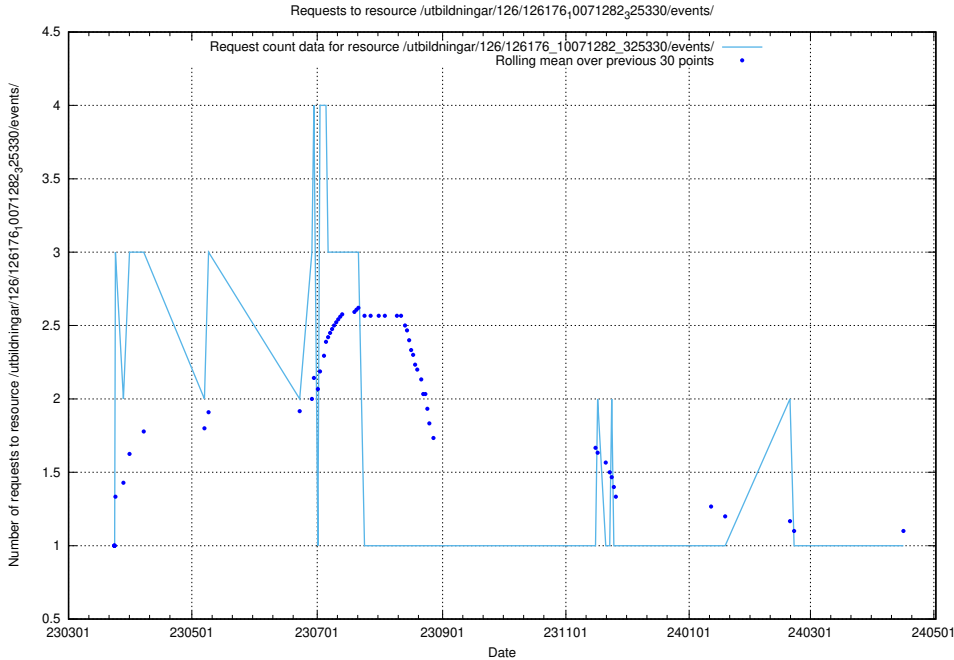

Here, we count the number of requests to resource /utbildningar/126/126235_10071455_326669/.

5.6856 Usage of /utbildningar/126/126176_10071282_325330/events/

Here, we count the number of requests to resource /utbildningar/126/126176_10071282_325330/events/