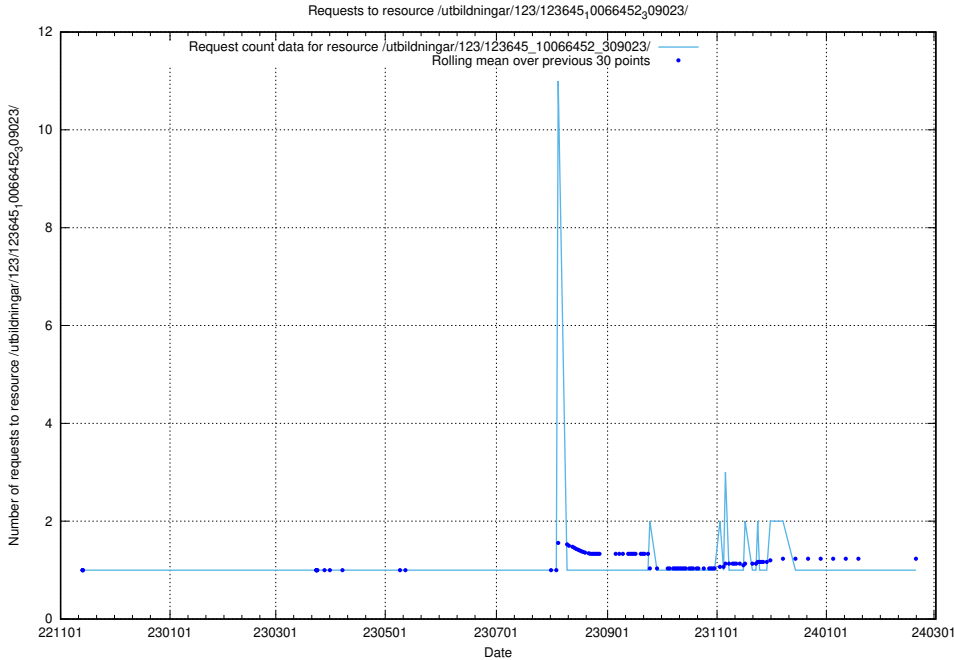

Here, we count the number of requests to resource /taxonomy/version/13/query/employment-variety-concepts/.

5.6376 Usage of /utbildningar/123/123645_10066452_309023/

Here, we count the number of requests to resource /utbildningar/123/123645_10066452_309023/.