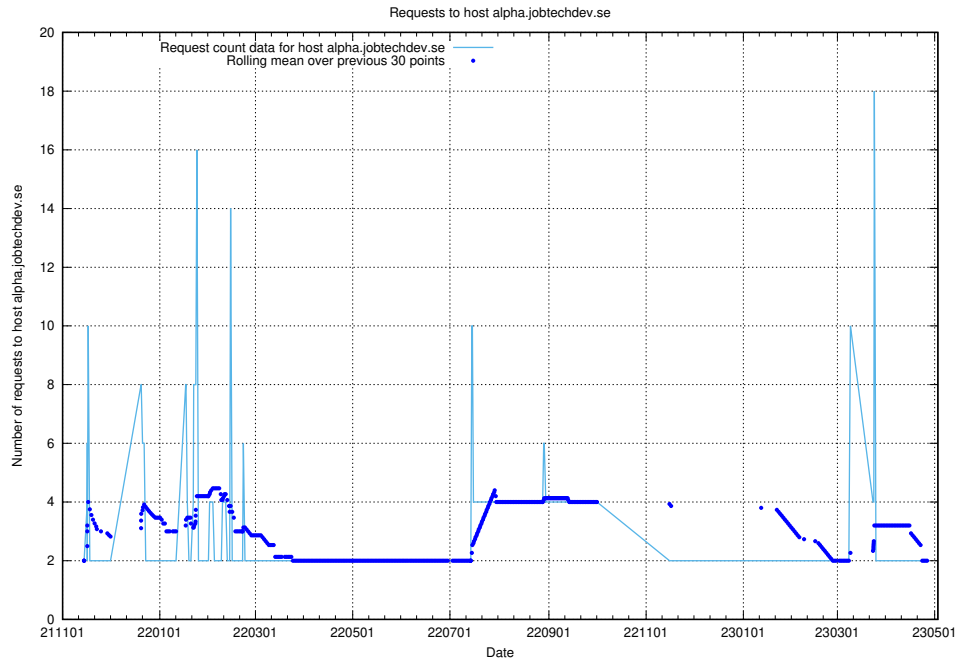

7.290 Usage of alpha.jobtechdev.se

Here, we count the number of requests to host alpha.jobtechdev.se.