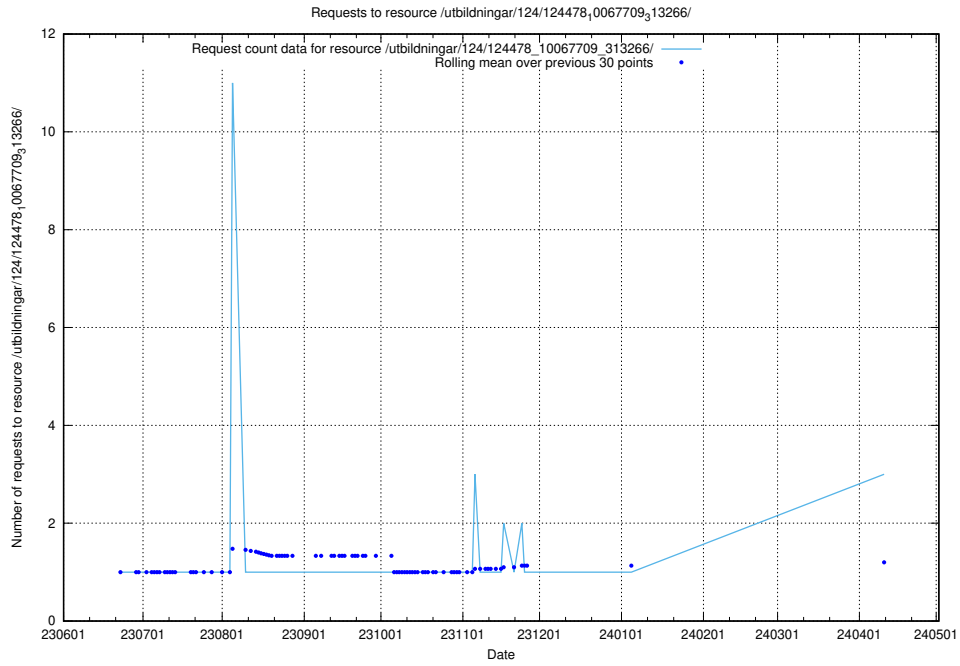

5.364 Usage of /utbildningar/124/124478_10067709_313266/

Here, we count the number of requests to resource /utbildningar/124/124478_10067709_313266/.