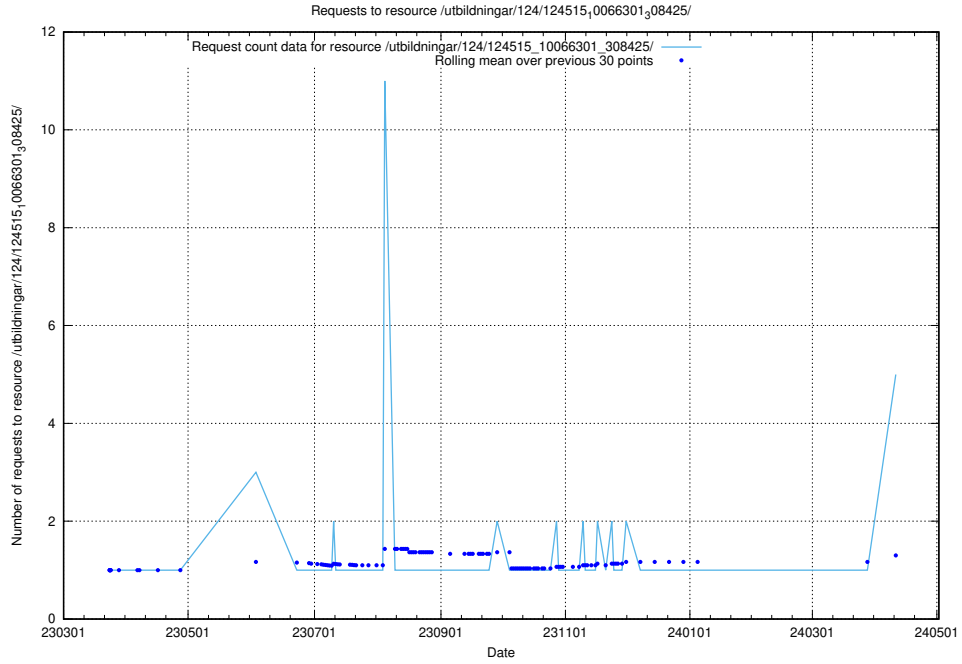

5.117 Usage of /utbildningar/124/124515_10066301_308425/

Here, we count the number of requests to resource /utbildningar/124/124515_10066301_308425/.