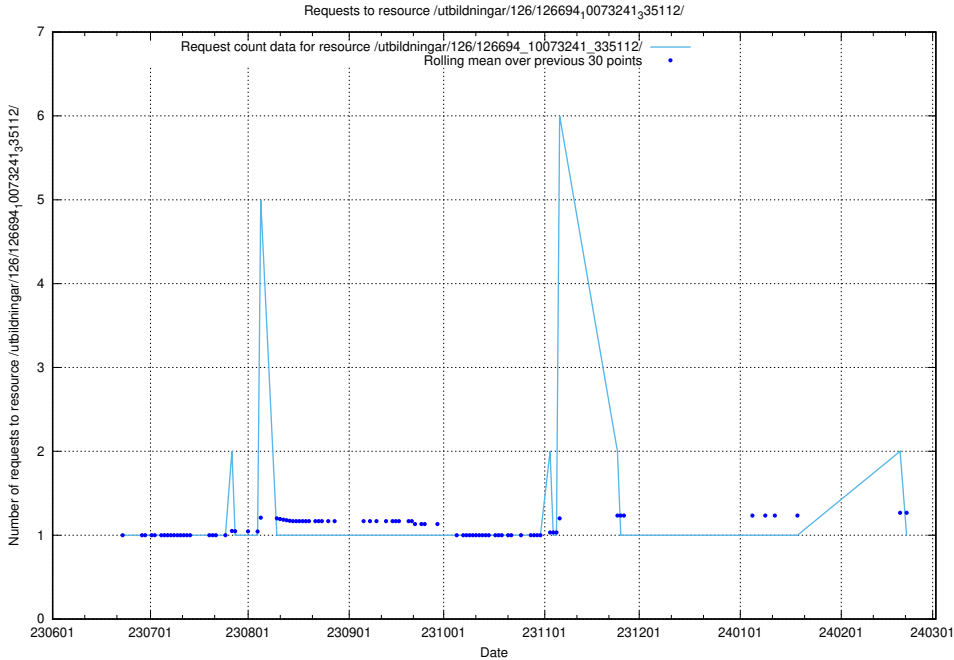

5.6062 Usage of /utbildningar/126/126694_10073241_335112/

Here, we count the number of requests to resource /utbildningar/126/126694_10073241_335112/.