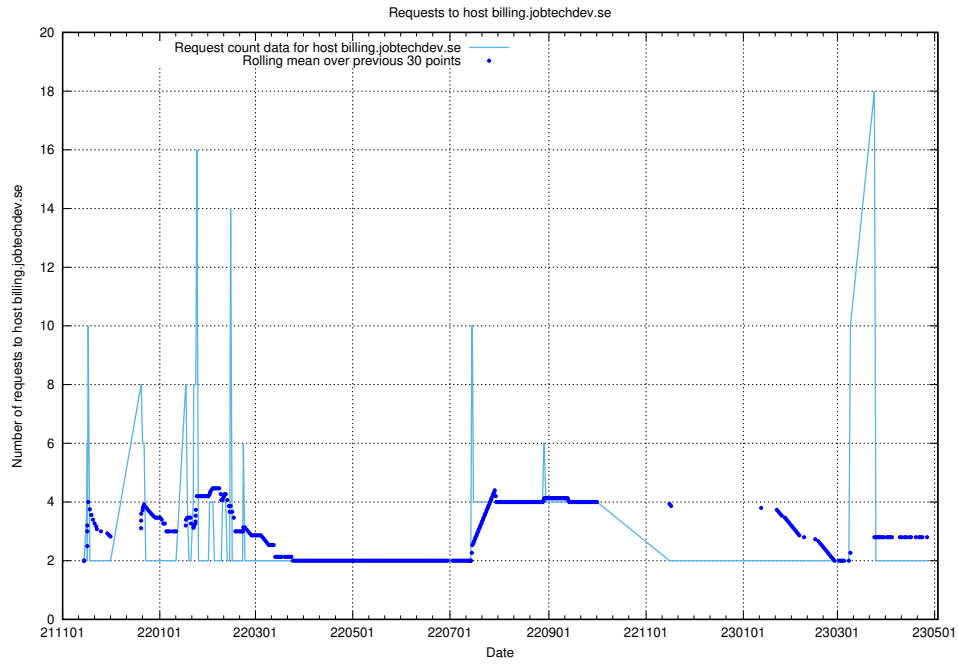

7.286 Usage of billing.jobtechdev.se

Here, we count the number of requests to host billing.jobtechdev.se.