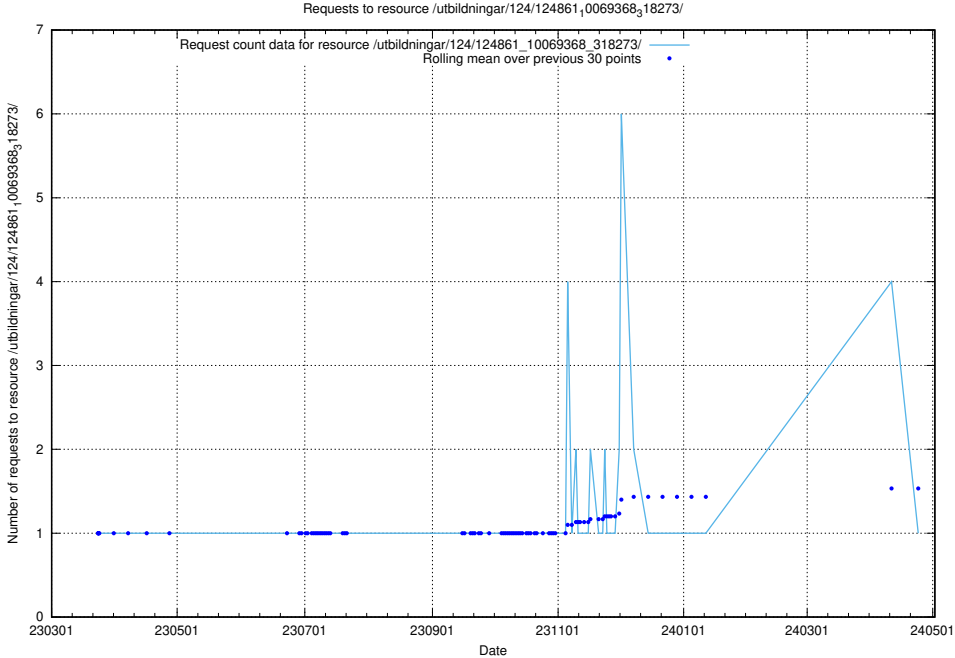

5.1113 Usage of /utbildningar/124/124861_10069368_318273/

Here, we count the number of requests to resource /utbildningar/124/124861_10069368_318273/.