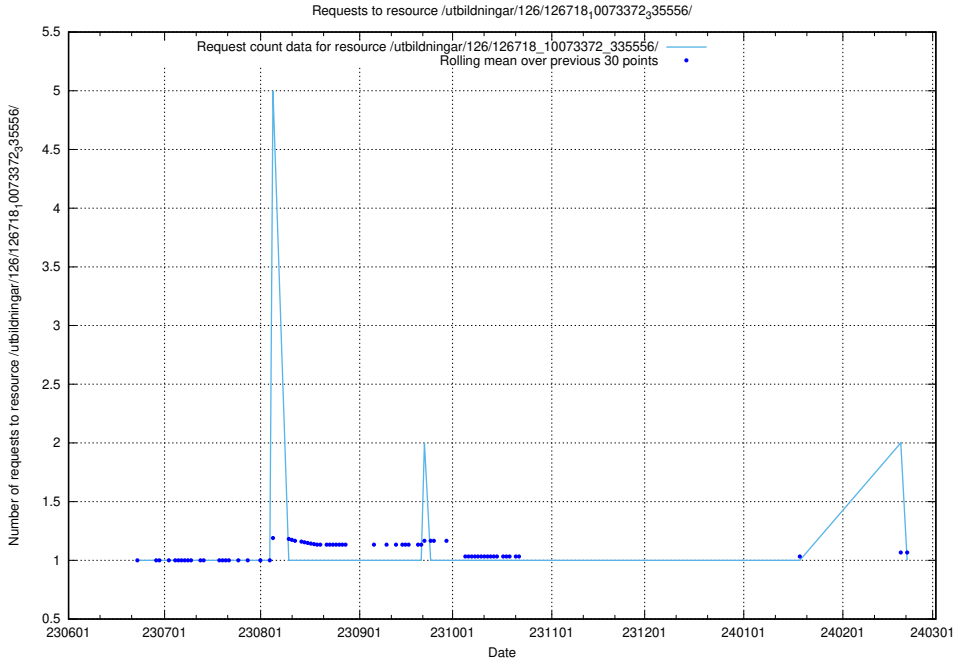

5.6041 Usage of /utbildningar/126/126718_10073372_335556/

Here, we count the number of requests to resource /utbildningar/126/126718_10073372_335556/.