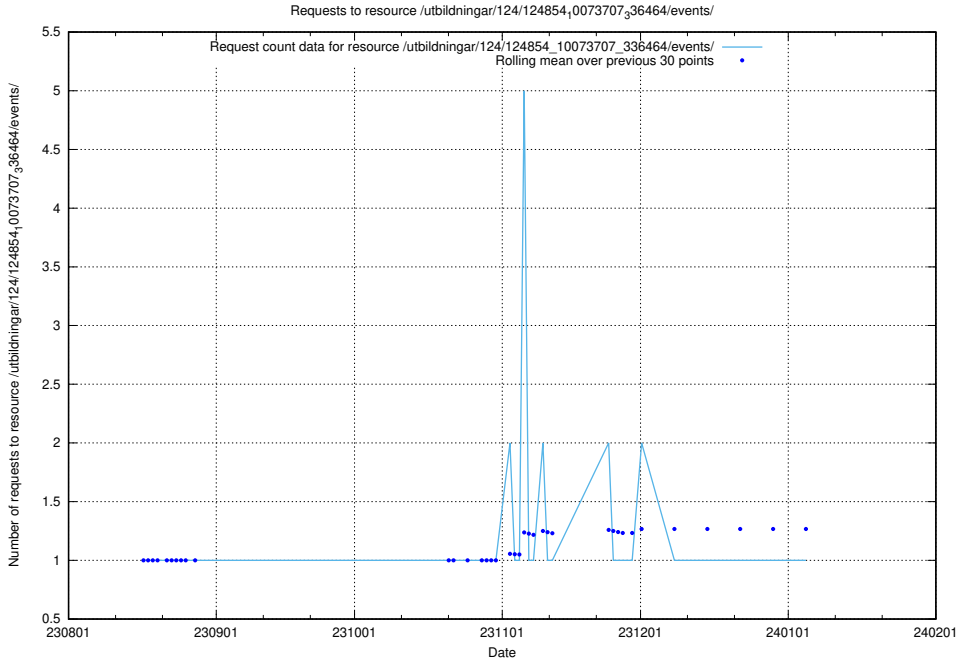

Here, we count the number of requests to resource /utbildningar/124/124854_10073707_336464/events/

5.5198 Usage of /utbildningar/123/123367_10065863_297616/

Here, we count the number of requests to resource /utbildningar/123/123367_10065863_297616/.