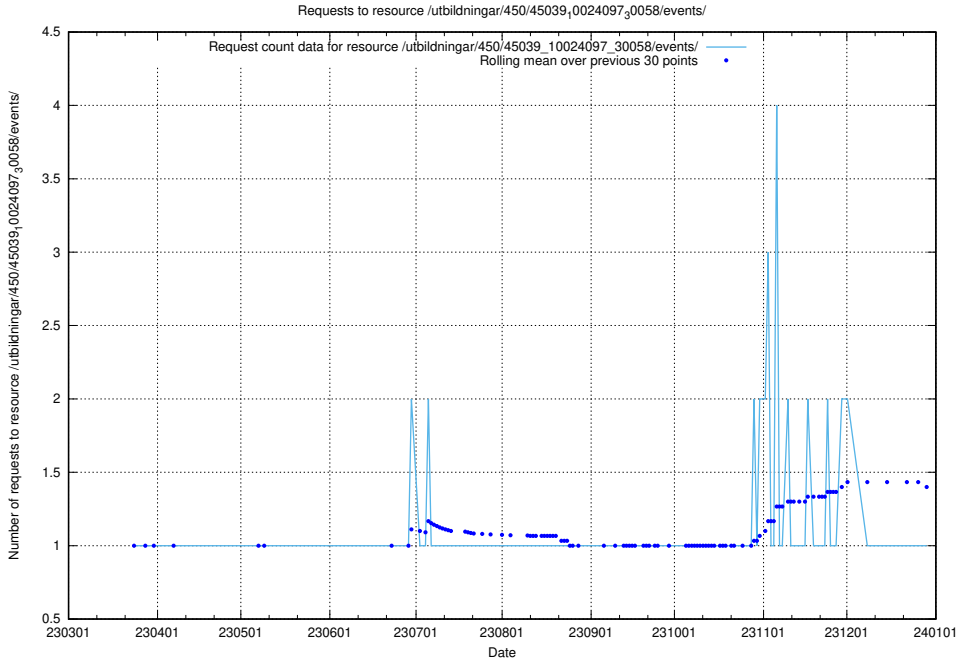

5.6588 Usage of /utbildningar/450/45039_10024097_30058/events/

Here, we count the number of requests to resource /utbildningar/450/45039_10024097_30058/events/.