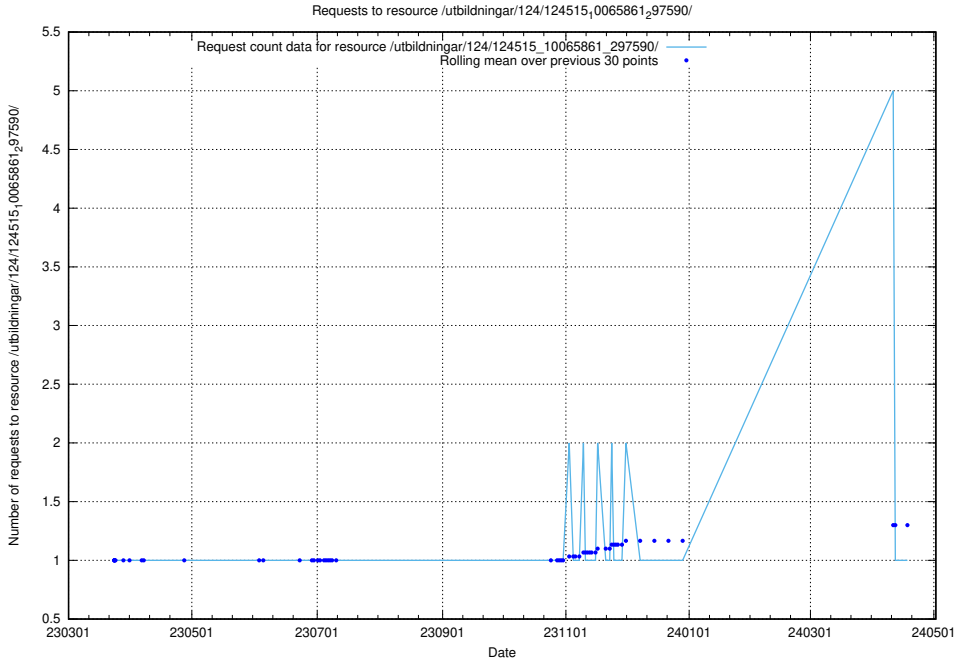

5.2126 Usage of /utbildningar/124/124515_10065861_297590/

Here, we count the number of requests to resource /utbildningar/124/124515_10065861_297590/.