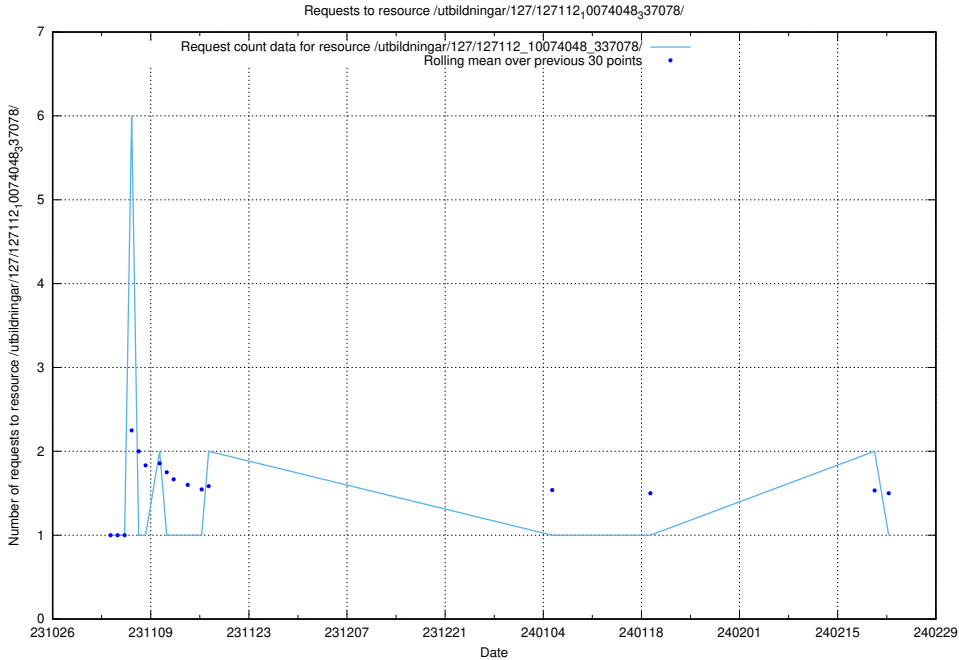

5.4559 Usage of /utbildningar/127/127112_10074048_337078/

Here, we count the number of requests to resource /utbildningar/127/127112_10074048_337078/.