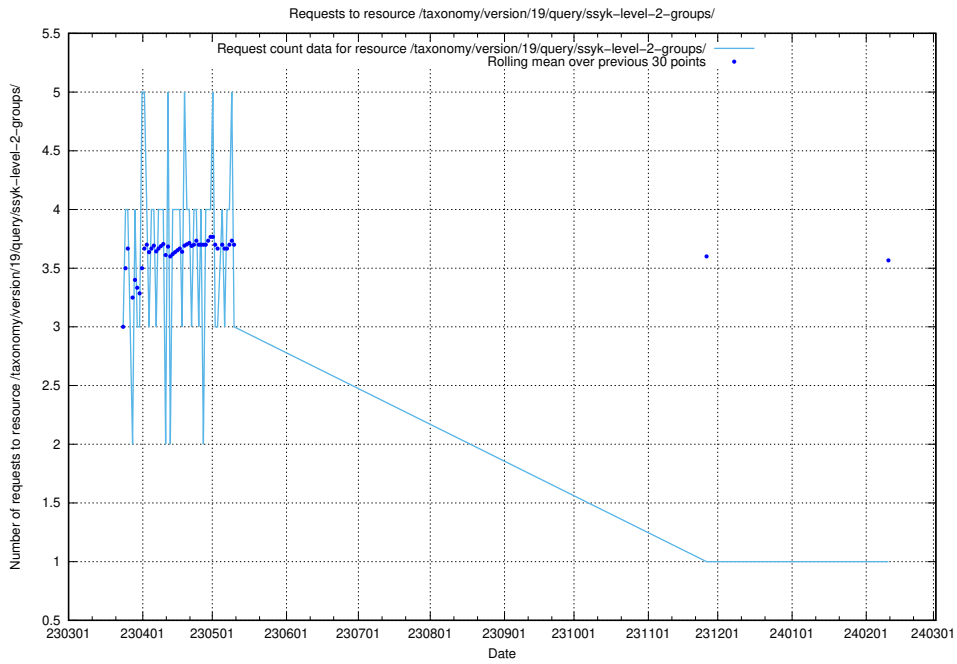

5.6549 Usage of /taxonomy/version/19/query/ssyk-level-2-groups/

Here, we count the number of requests to resource /taxonomy/version/19/query/ssyk-level-2-groups/.