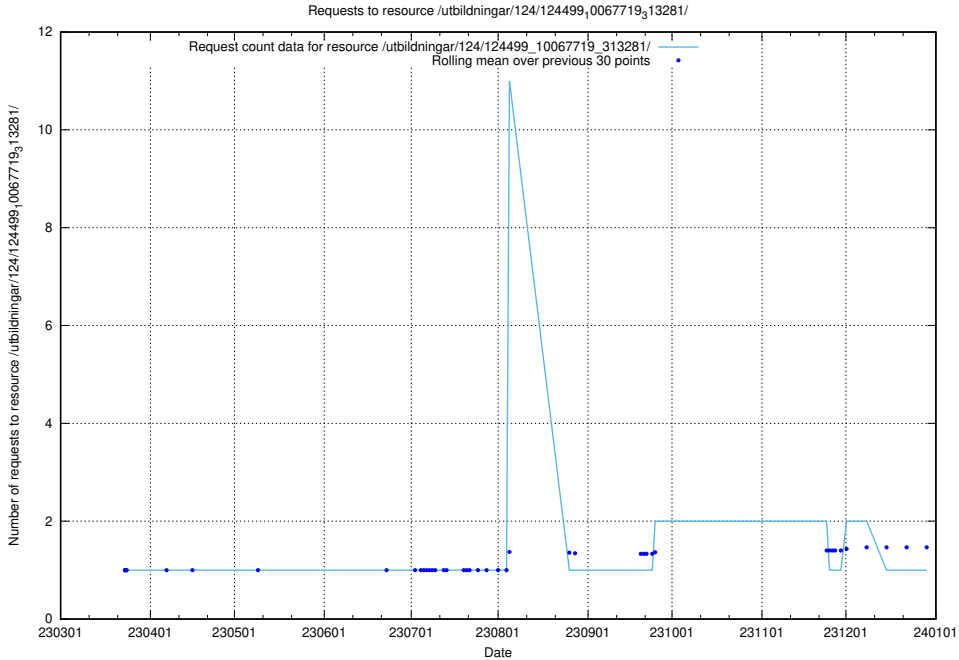

5.2934 Usage of /utbildningar/124/124499_10067719_313281/

Here, we count the number of requests to resource /utbildningar/124/124499_10067719_313281/.