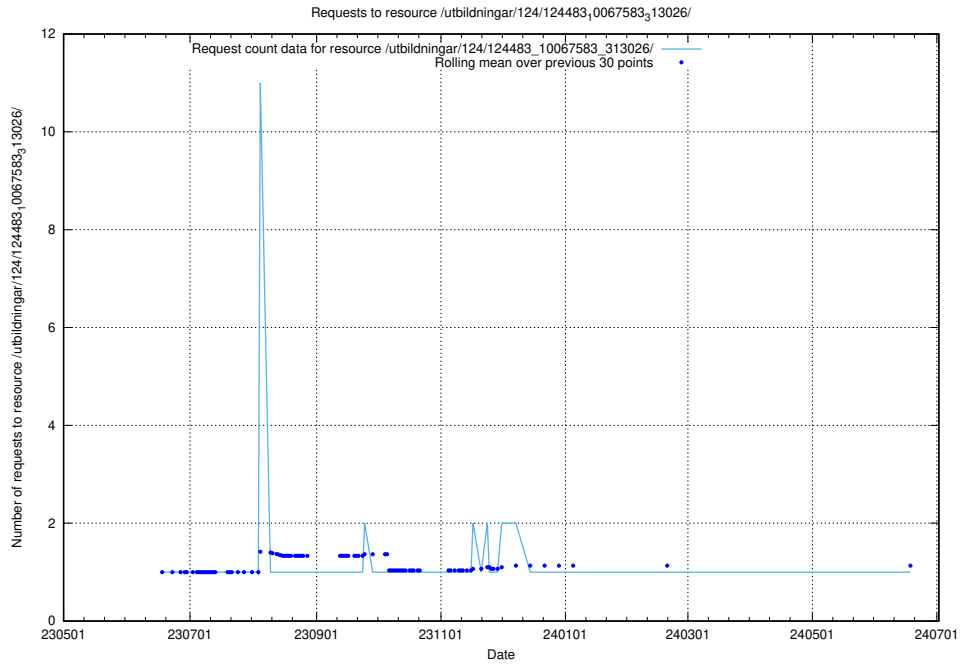

5.6292 Usage of /utbildningar/124/124483_10067583_313026/

Here, we count the number of requests to resource /utbildningar/124/124483_10067583_313026/.