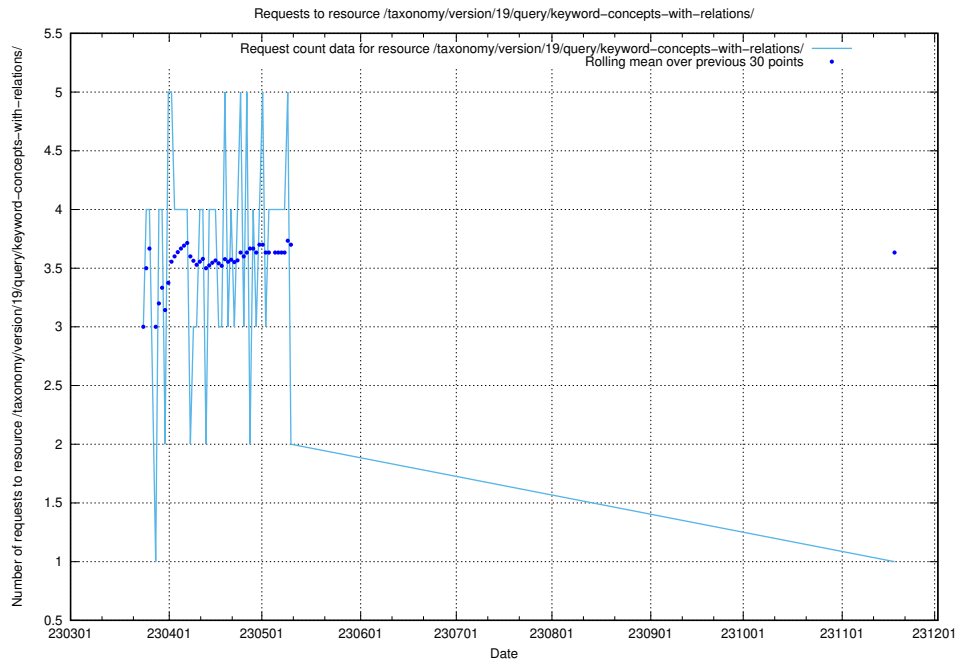

Here, we count the number of requests to resource /taxonomy/version/19/query/keyword-concepts./.

5.6567 Usage of /taxonomy/version/19/query/keyword-concepts-with-relations/

Here, we count the number of requests to resource /taxonomy/version/19/query/keyword-concepts-with-relations/.