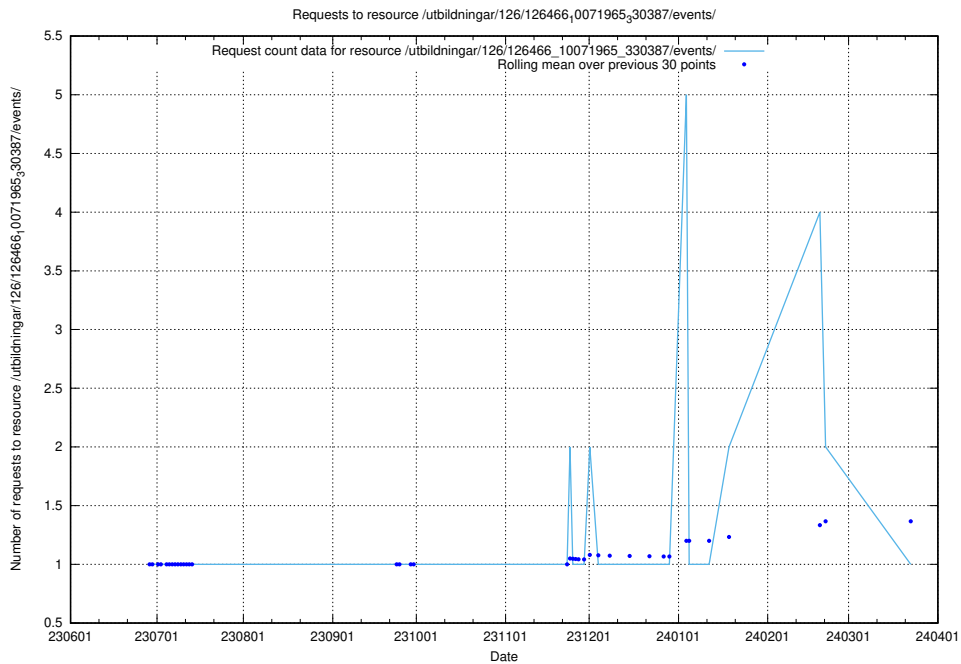

5.5884 Usage of /utbildningar/126/126466_10071965_330387/events/

Here, we count the number of requests to resource /utbildningar/126/126466_10071965_330387/events/