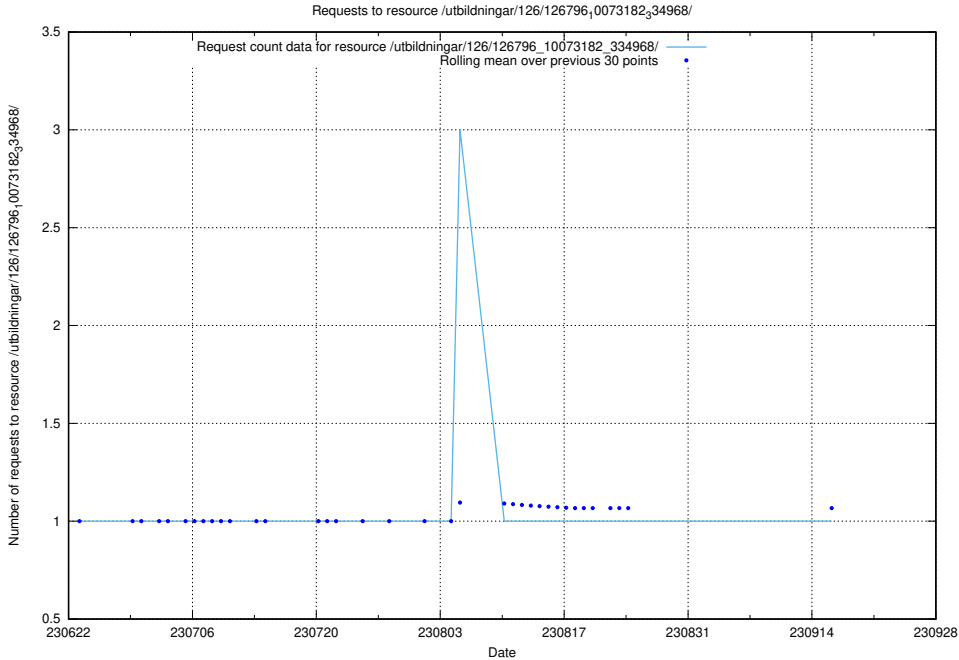

5.6012 Usage of /utbildningar/126/126796_10073182_334968/

Here, we count the number of requests to resource /utbildningar/126/126796_10073182_334968/.