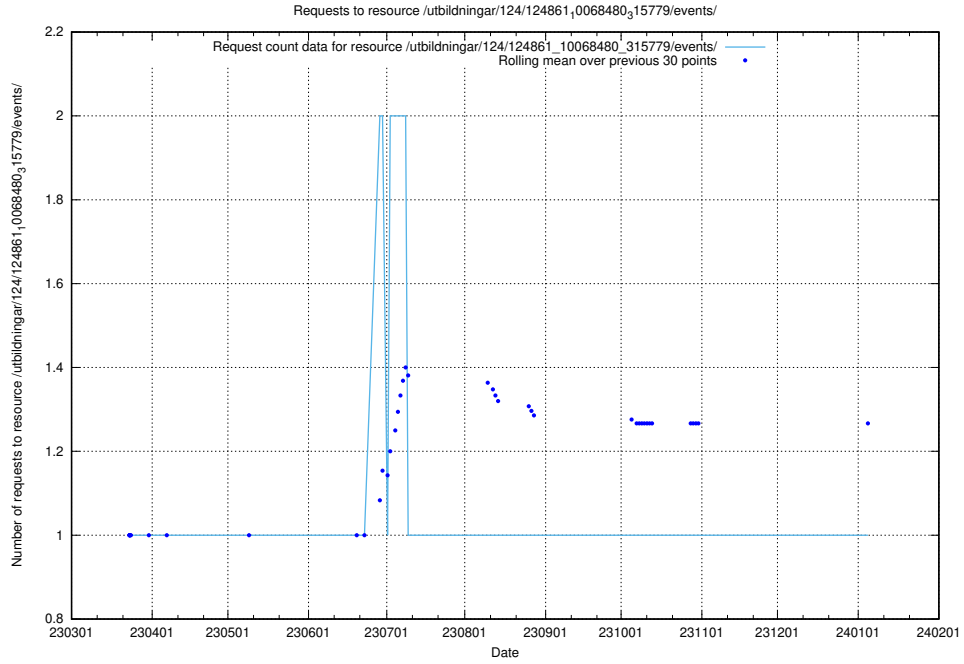

5.1114 Usage of /utbildningar/124/124861_10068480_315779/events/

Here, we count the number of requests to resource /utbildningar/124/124861_10068480_315779/events/