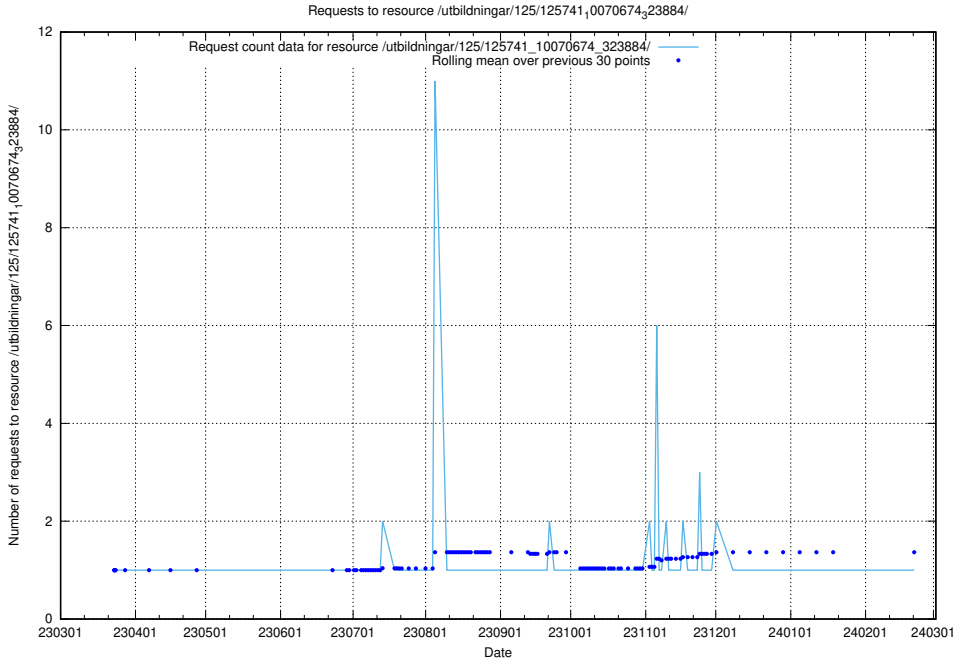

5.6914 Usage of /utbildningar/125/125741_10070674_323884/

Here, we count the number of requests to resource /utbildningar/125/125741_10070674_323884/.