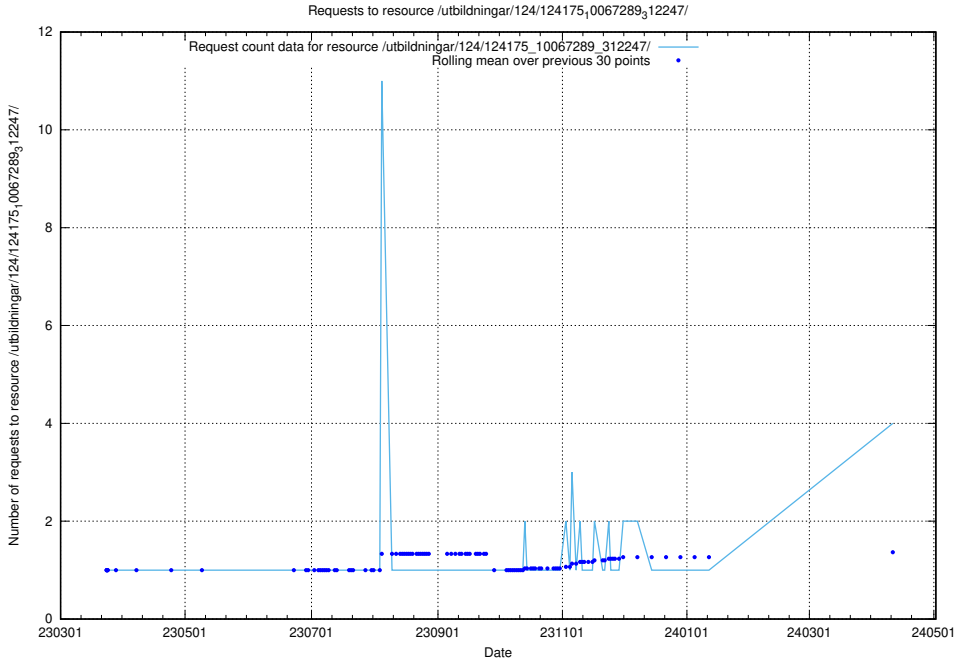

5.187 Usage of /utbildningar/124/124175_10067289_312247/

Here, we count the number of requests to resource /utbildningar/124/124175_10067289_312247/.