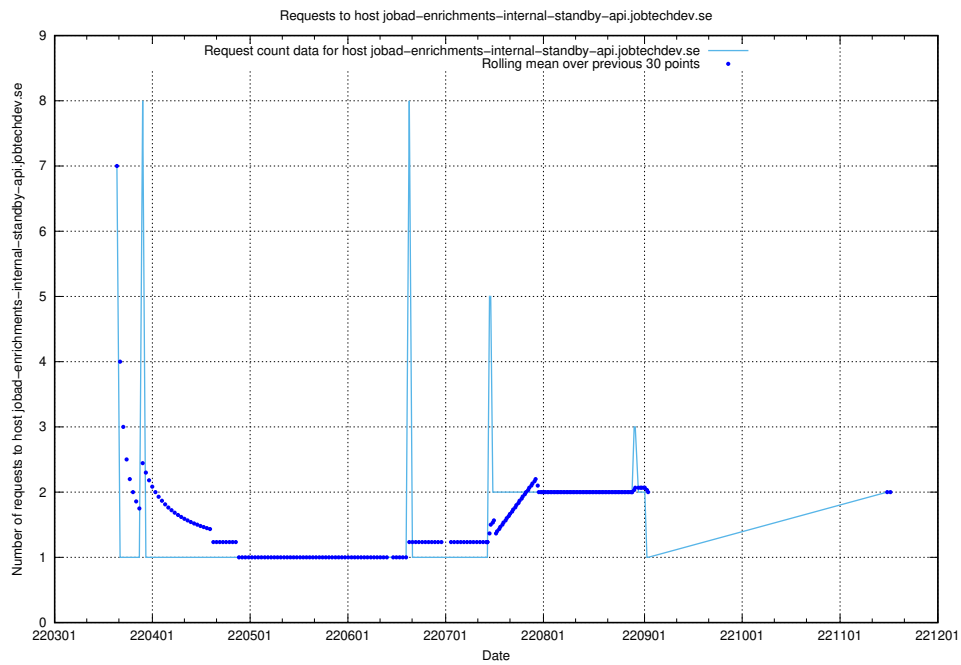

7.498 Usage of jobad-enrichments-internal-standby-api.jobtechdev.se

Here, we count the number of requests to host jobad-enrichments-internal-standby-api.jobtechdev.se.