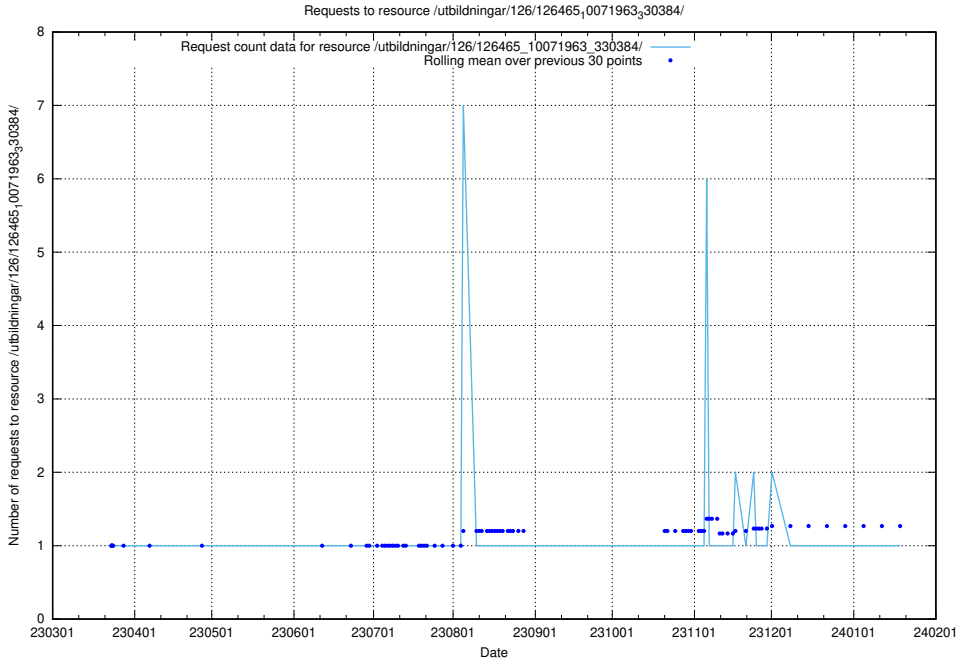

5.6847 Usage of /utbildningar/126/126465_10071963_330384/

Here, we count the number of requests to resource /utbildningar/126/126465_10071963_330384/.