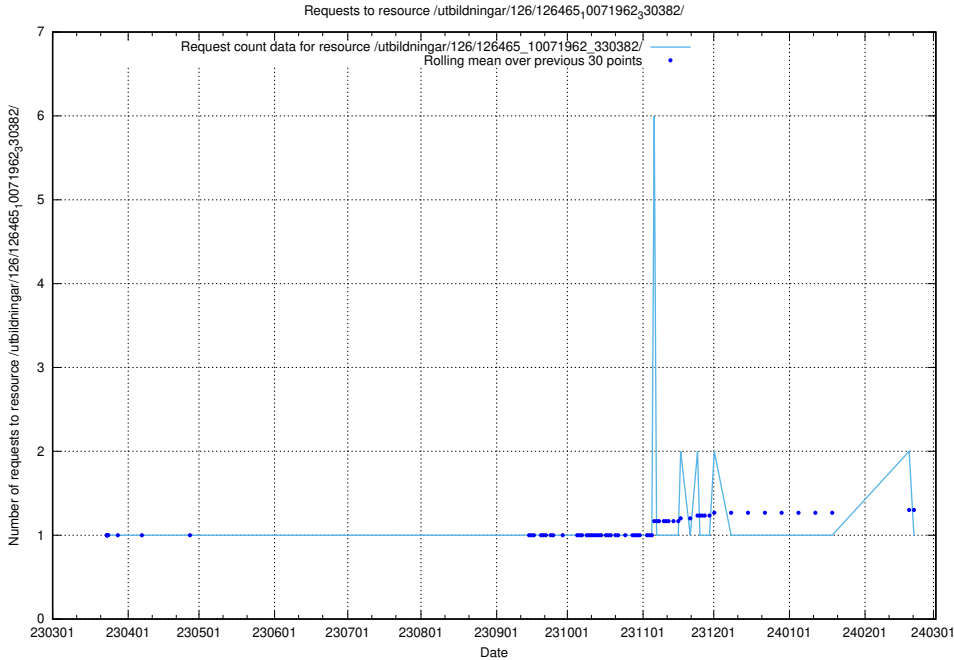

5.6848 Usage of /utbildningar/126/126465_10071962_330382/

Here, we count the number of requests to resource /utbildningar/126/126465_10071962_330382/.