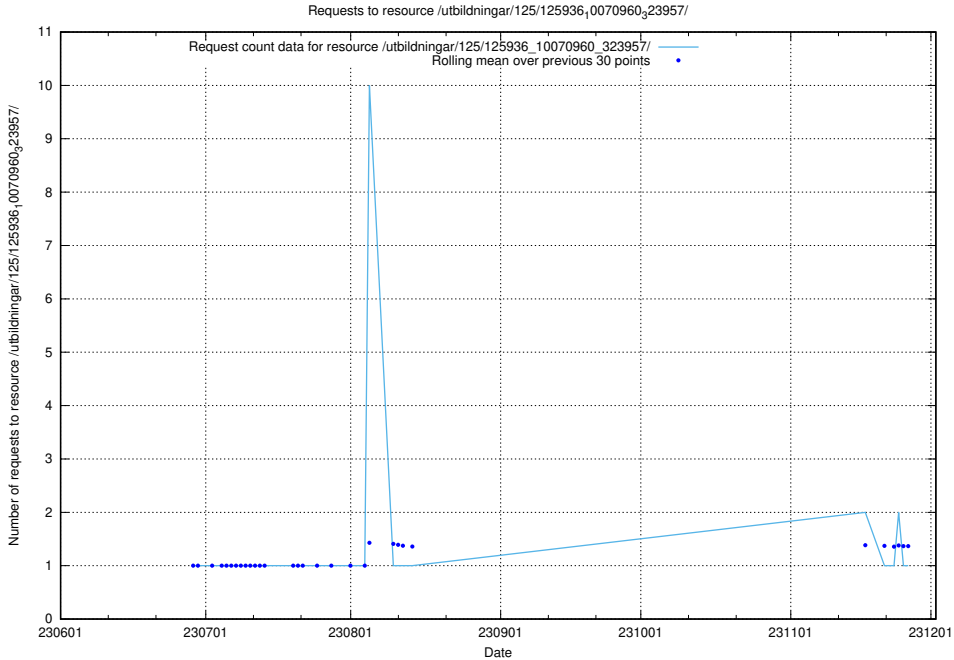

5.5893 Usage of /utbildningar/125/125936_10070960_323957/

Here, we count the number of requests to resource /utbildningar/125/125936_10070960_323957/.