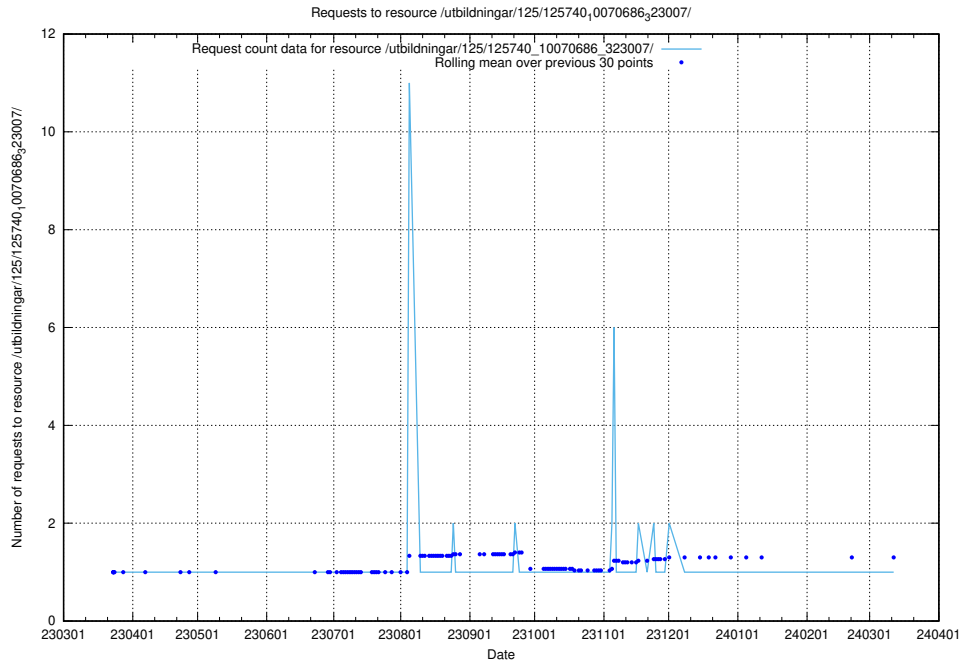

5.925 Usage of /utbildningar/125/125740_10070686_323007/

Here, we count the number of requests to resource /utbildningar/125/125740_10070686_323007/.