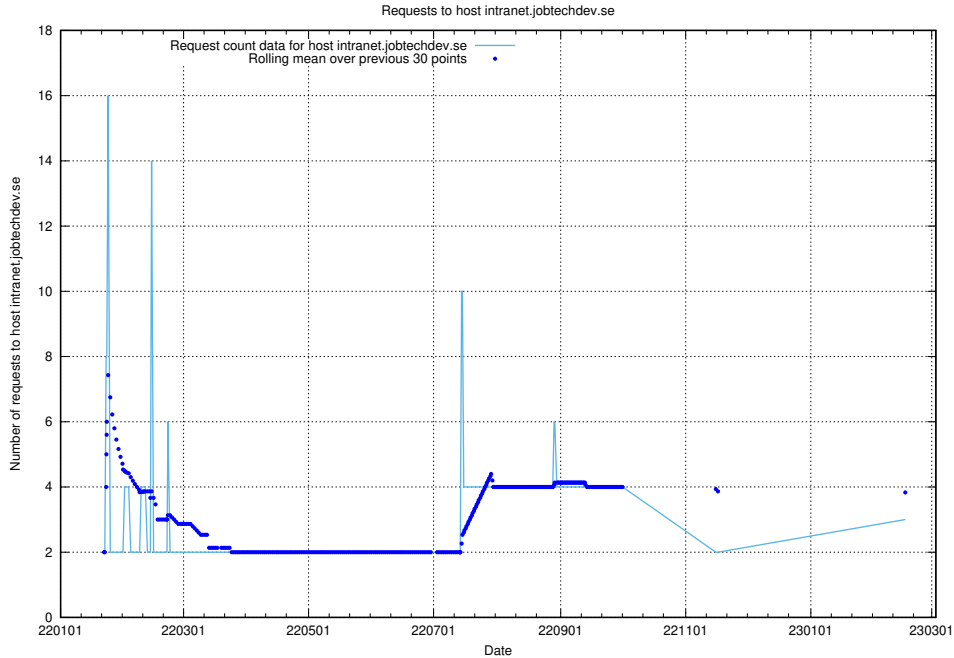

7.255 Usage of learning.jobtechdev.se

Here, we count the number of requests to host learning.jobtechdev.se.

7.256 Usage of intranet.jobtechdev.se

Here, we count the number of requests to host intranet.jobtechdev.se.