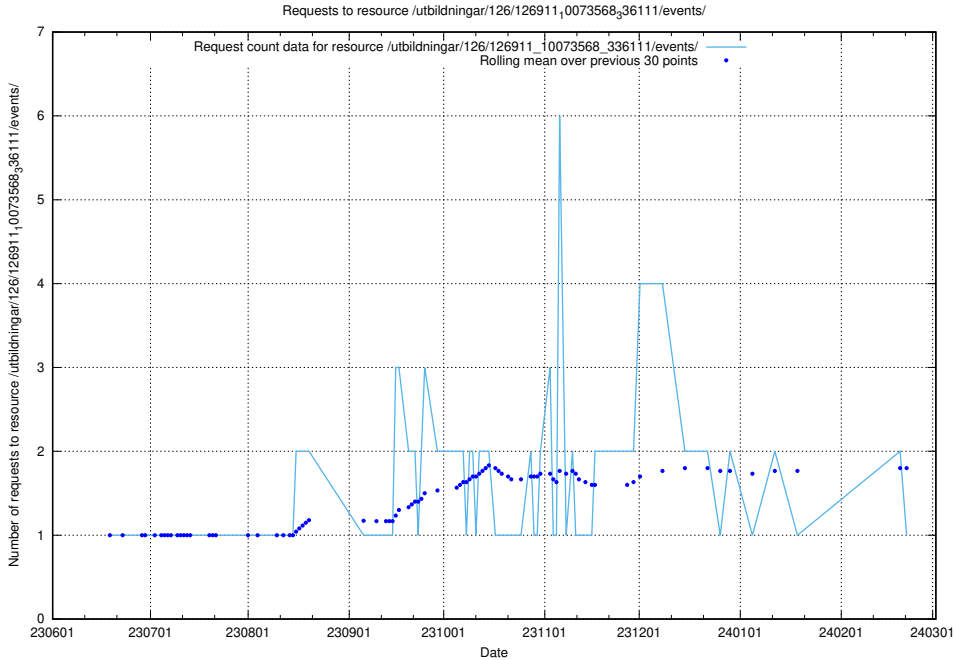

5.6279 Usage of /utbildningar/126/126911_10073568_336111/events/

Here, we count the number of requests to resource /utbildningar/126/126911_10073568_336111/events/