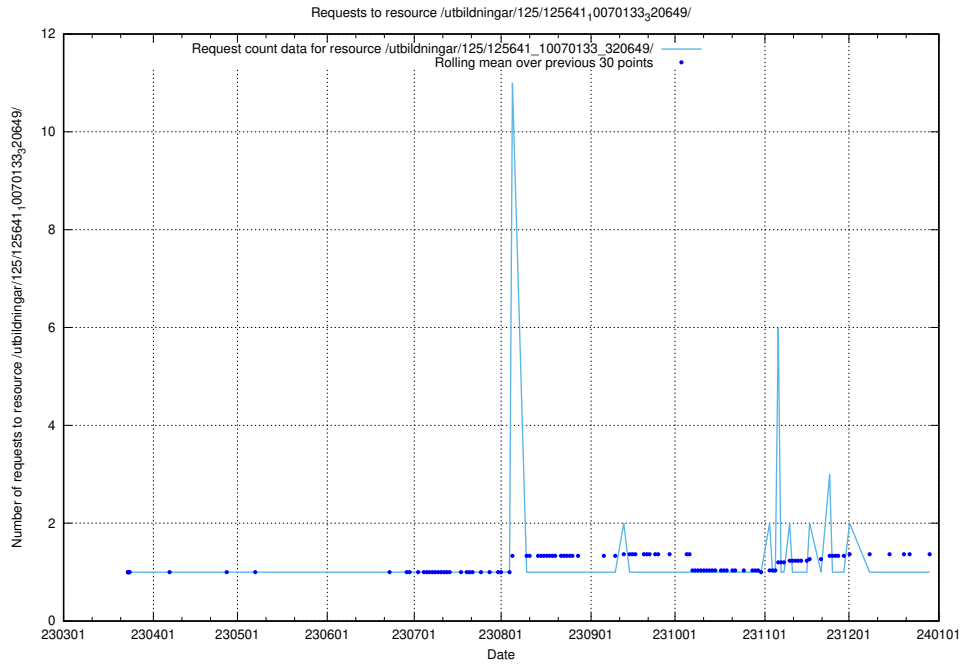

5.1000 Usage of /utbildningar/125/125641_10070133_320649/

Here, we count the number of requests to resource /utbildningar/125/125641_10070133_320649/.