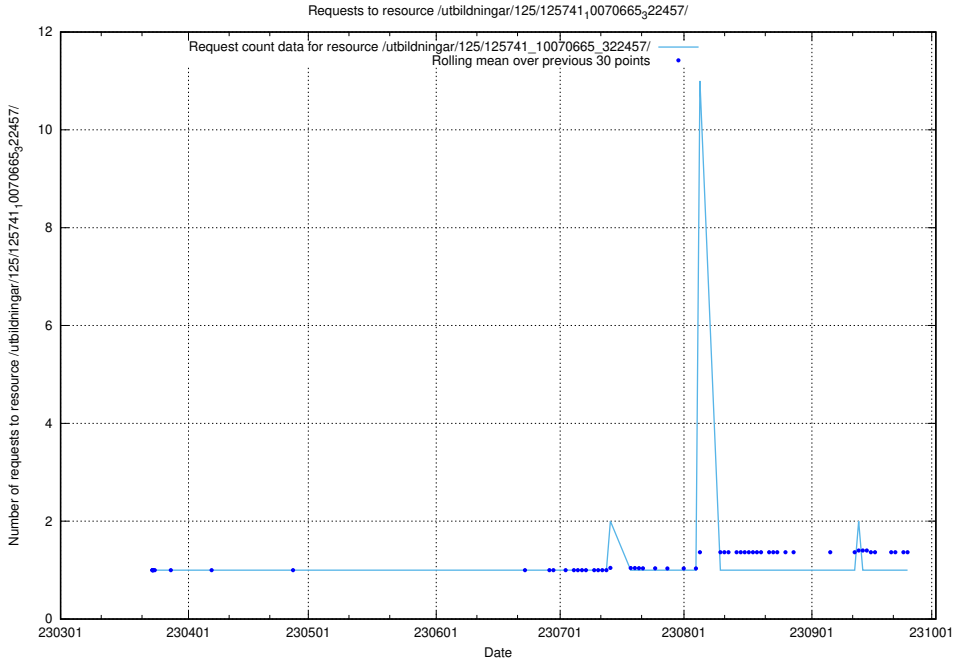

5.6923 Usage of /utbildningar/125/125741_10070665_322457/

Here, we count the number of requests to resource /utbildningar/125/125741_10070665_322457/.