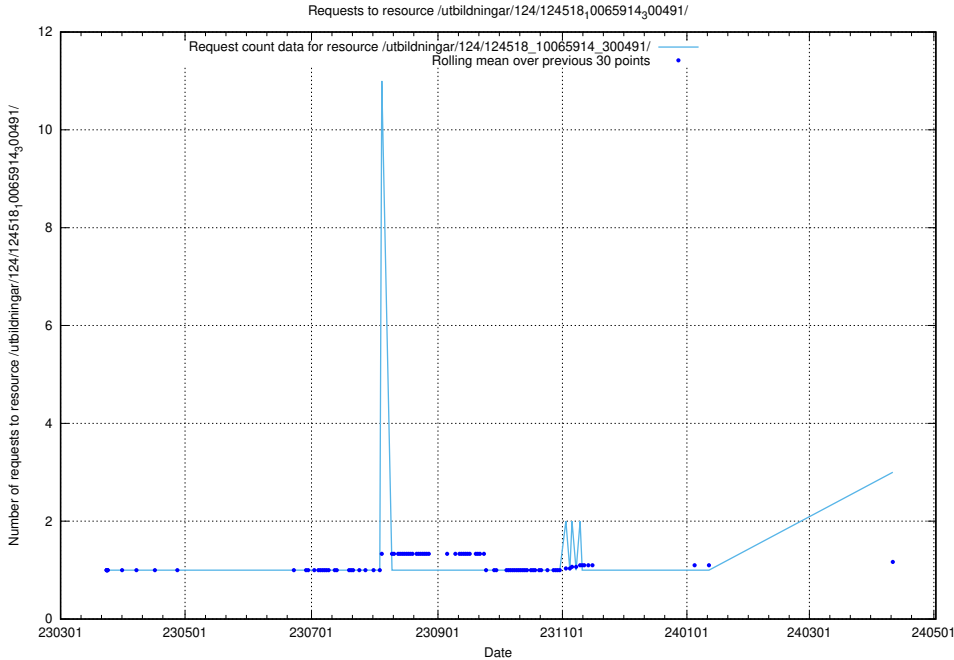

5.256 Usage of /utbildningar/124/124518_10065914_300491/

Here, we count the number of requests to resource /utbildningar/124/124518_10065914_300491/.