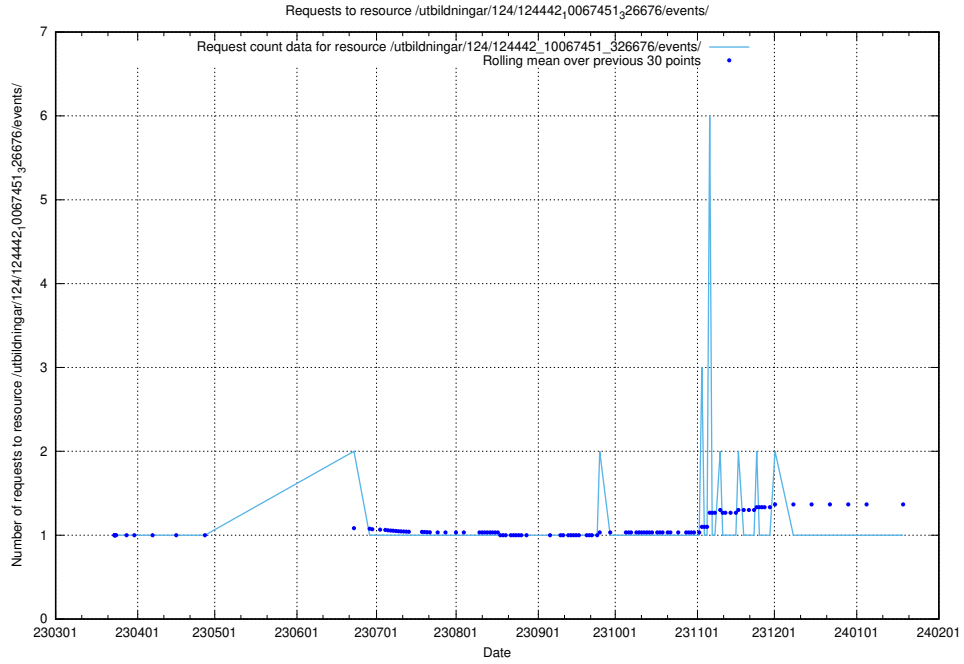

5.3906 Usage of /utbildningar/124/124442_10067451_326676/events/

Here, we count the number of requests to resource /utbildningar/124/124442_10067451_326676/events/