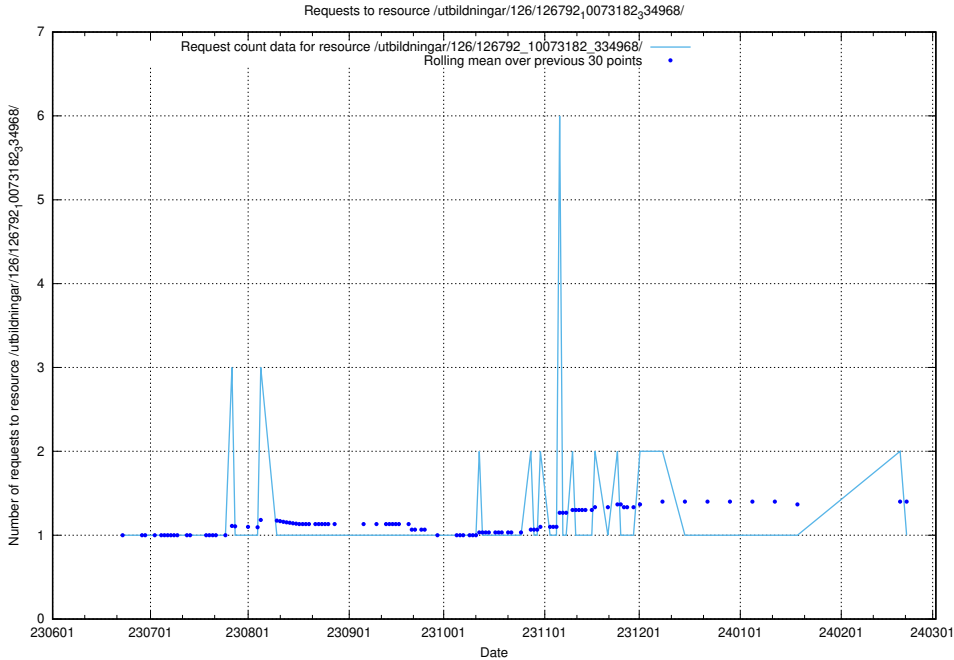

5.6021 Usage of /utbildningar/126/126792_10073182_334968/

Here, we count the number of requests to resource /utbildningar/126/126792_10073182_334968/.