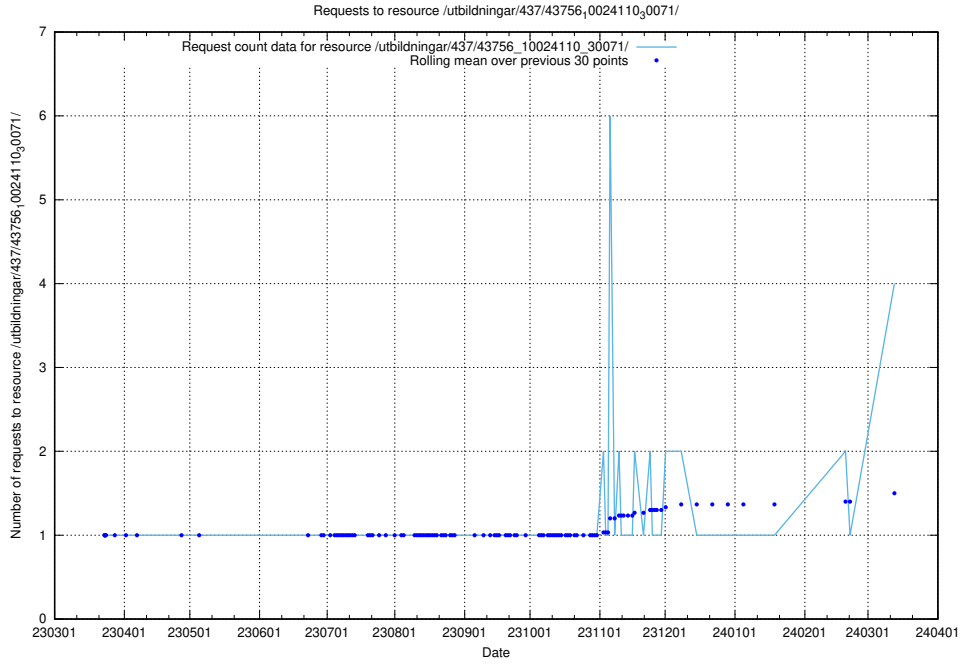

5.230 Usage of /utbildningar/437/43756_10024110_30071/

Here, we count the number of requests to resource /utbildningar/437/43756_10024110_30071/.