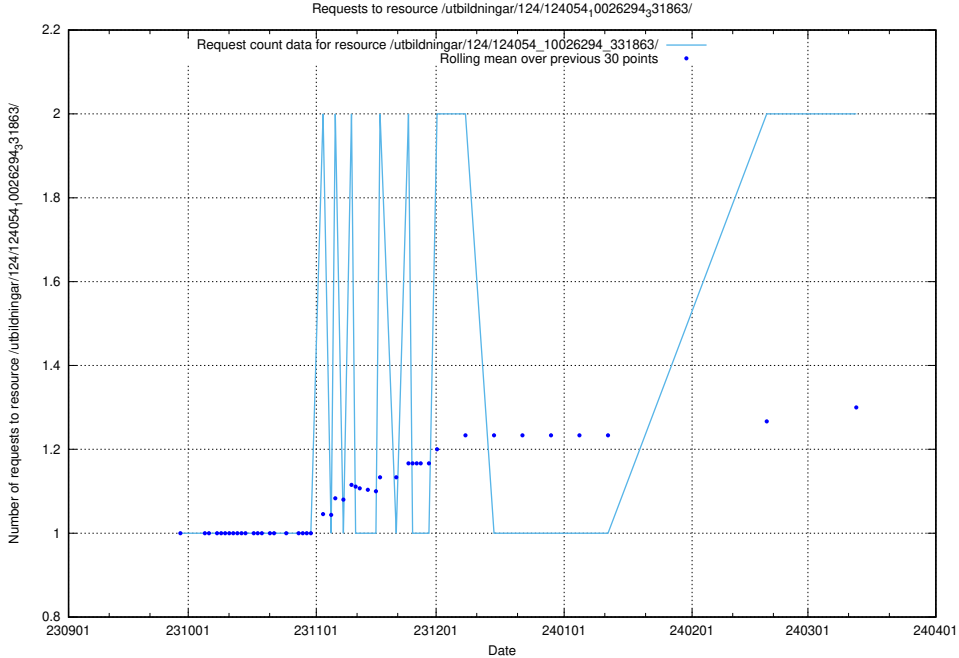

5.668 Usage of /utbildningar/124/124054_10026294_331863/

Here, we count the number of requests to resource /utbildningar/124/124054_10026294_331863/.