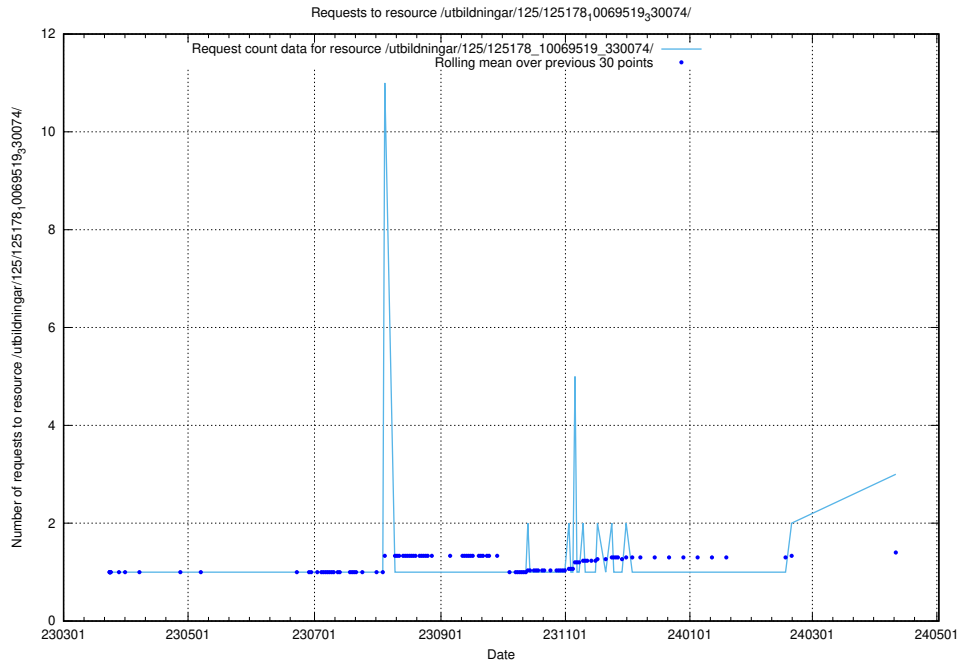

5.240 Usage of /utbildningar/125/125178_10069519_330074/

Here, we count the number of requests to resource /utbildningar/125/125178_10069519_330074/.