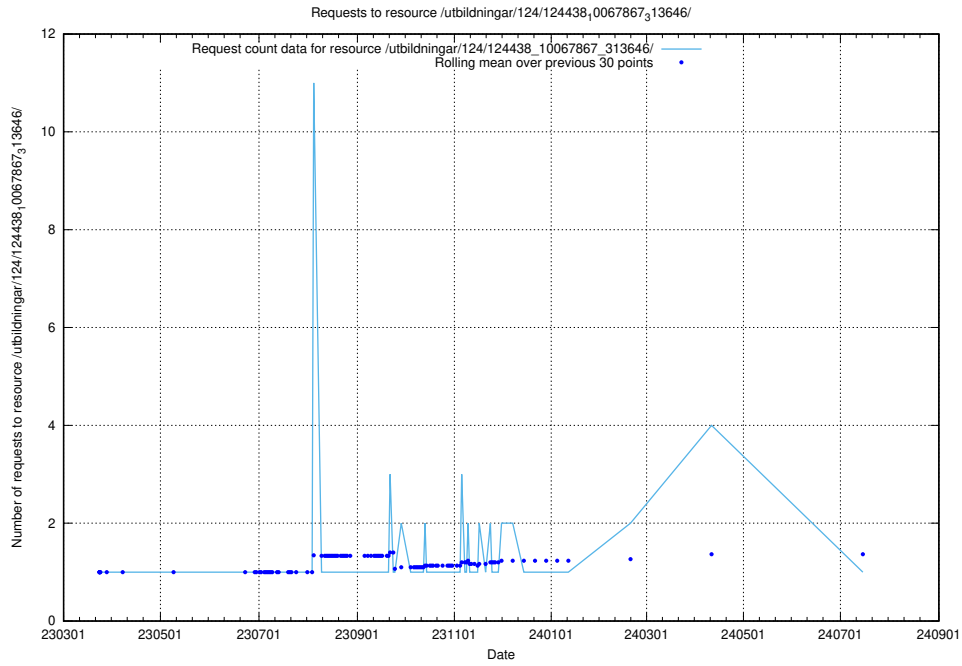

5.4082 Usage of /utbildningar/124/124438_10067867_313646/

Here, we count the number of requests to resource /utbildningar/124/124438_10067867_313646/.