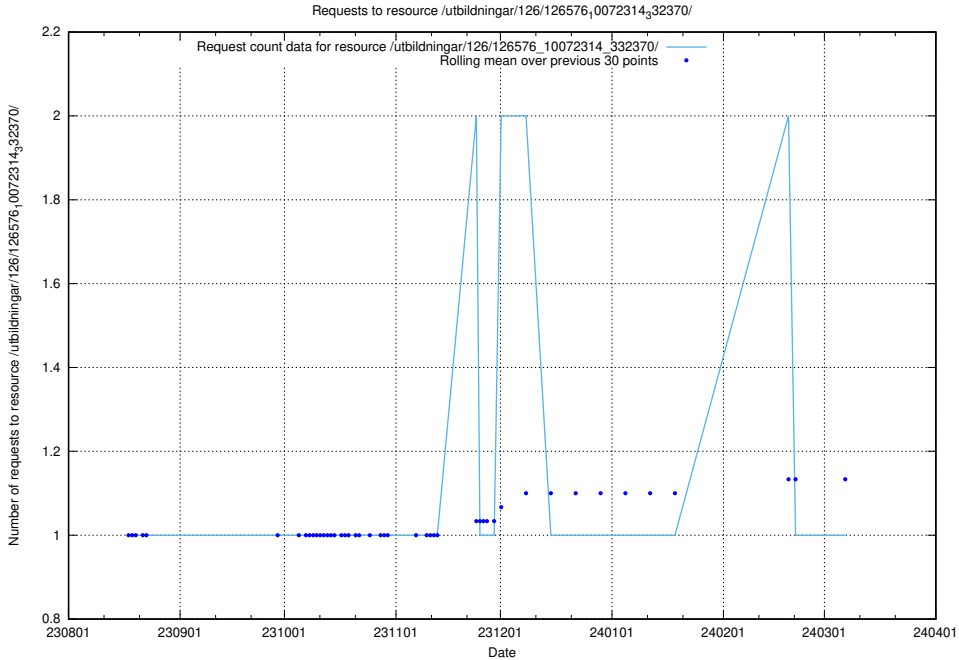

5.5181 Usage of /utbildningar/126/126576_10072314_332370/

Here, we count the number of requests to resource /utbildningar/126/126576_10072314_332370/.