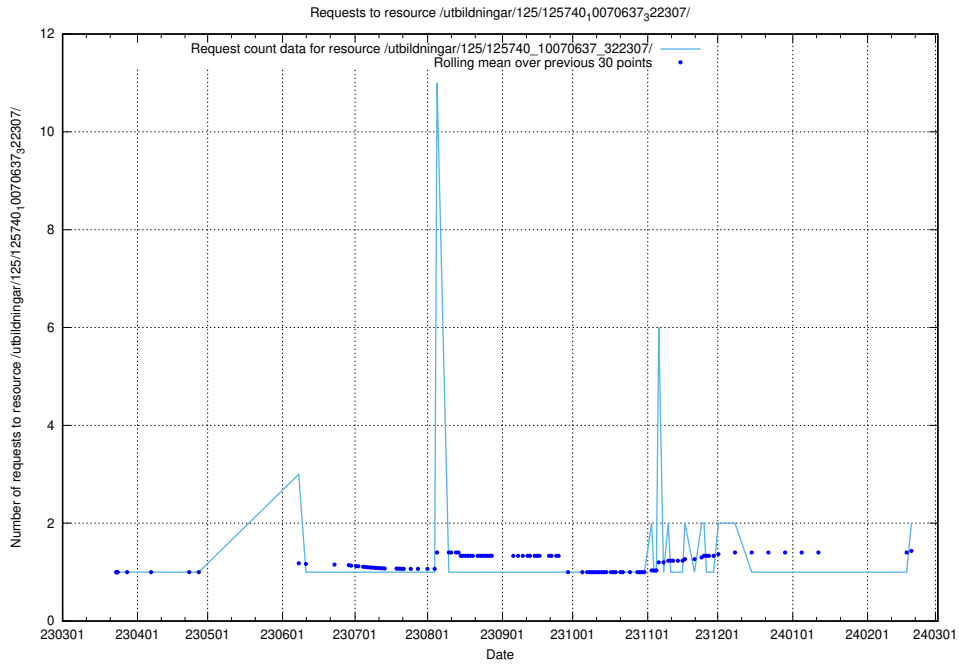

5.414 Usage of /utbildningar/125/125740_10070637_322307/

Here, we count the number of requests to resource /utbildningar/125/125740_10070637_322307/.