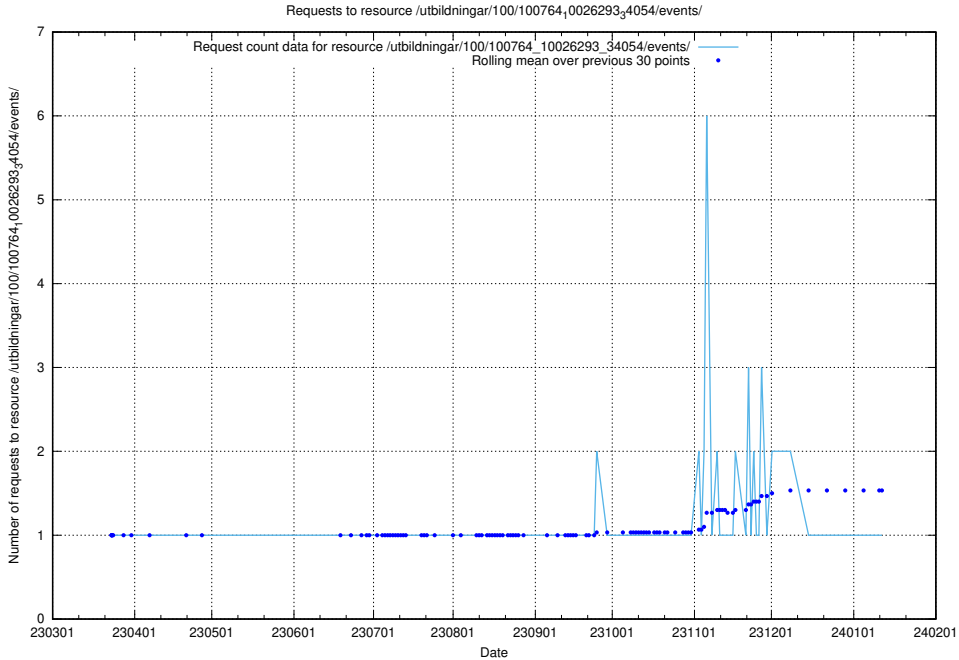

5.5965 Usage of /utbildningar/100/100764_10026293_34054/events/

Here, we count the number of requests to resource /utbildningar/100/100764_10026293_34054/events/.