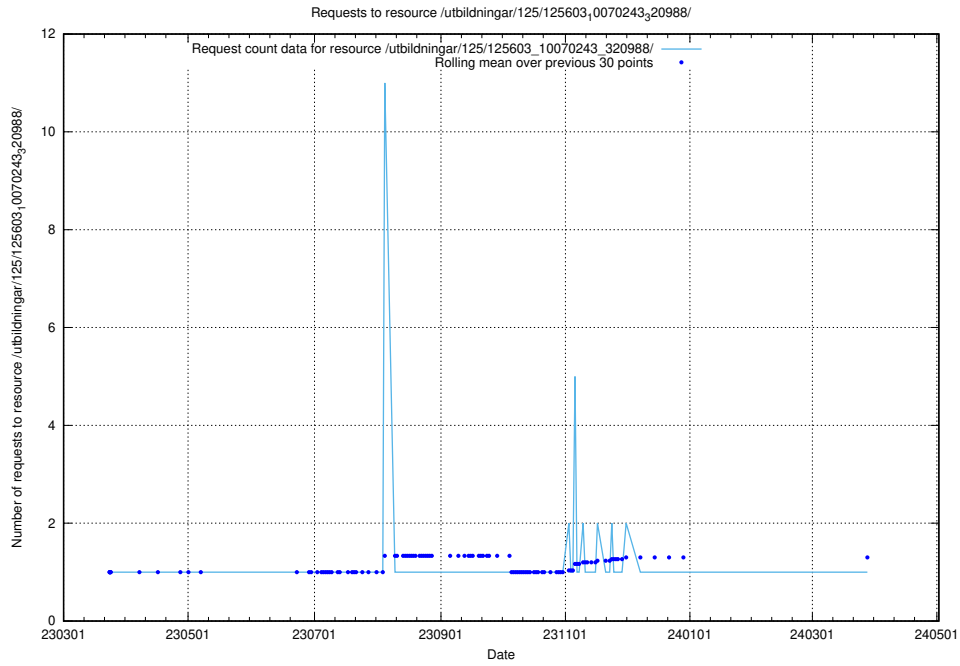

5.1027 Usage of /utbildningar/125/125603_10070243_320988/

Here, we count the number of requests to resource /utbildningar/125/125603_10070243_320988/.