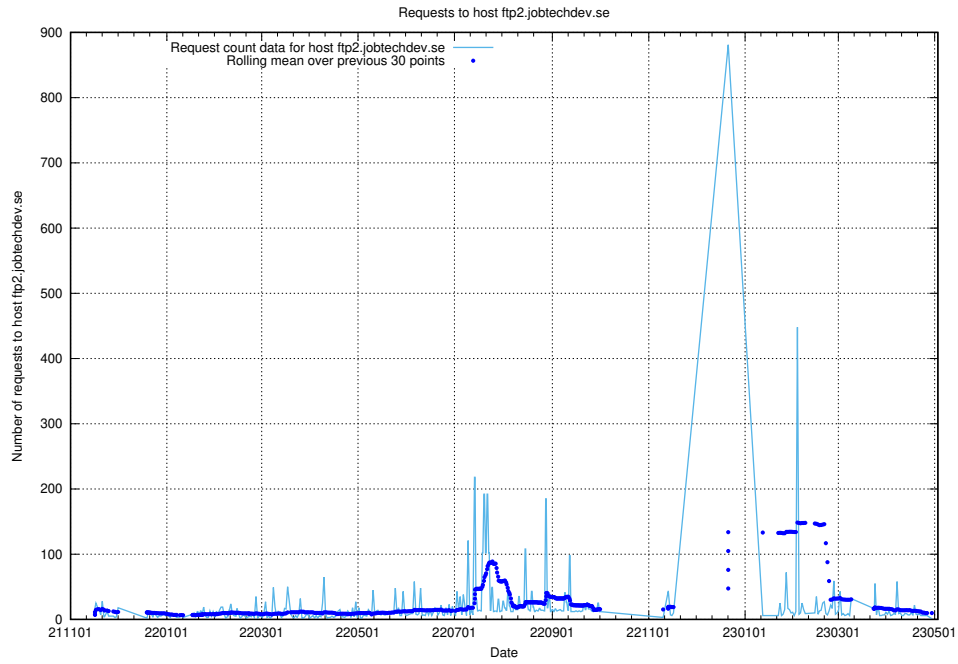

7.657 Usage of ftp2.jobtechdev.se

Here, we count the number of requests to host ftp2.jobtechdev.se.