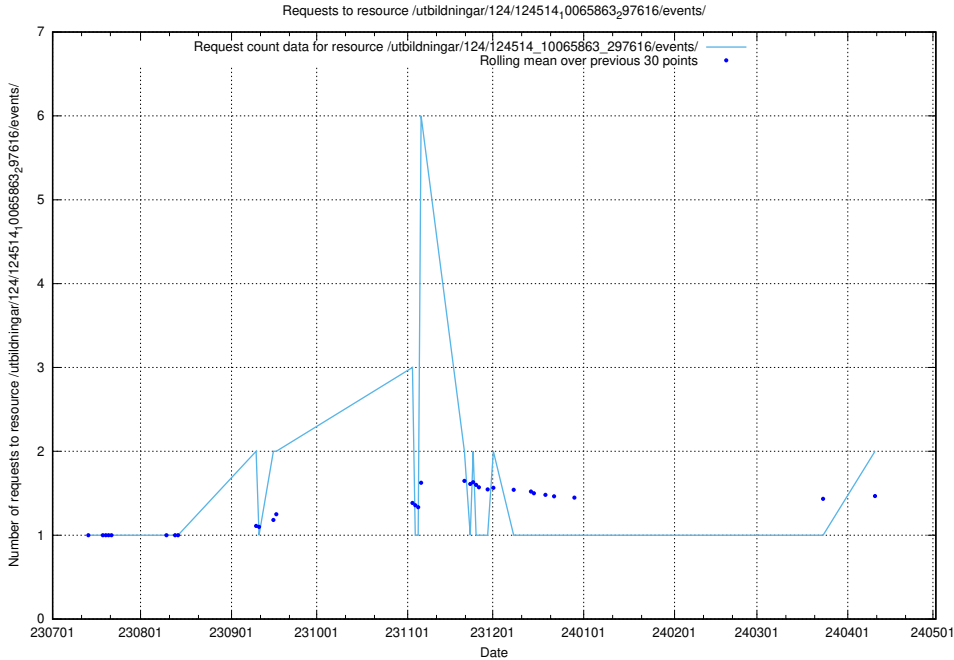

5.730 Usage of /utbildningar/124/124514_10065863_297616/events/

Here, we count the number of requests to resource /utbildningar/124/124514_10065863_297616/events/

5.731 Usage of /utbildningar/124/124515_10065863_297616/events/