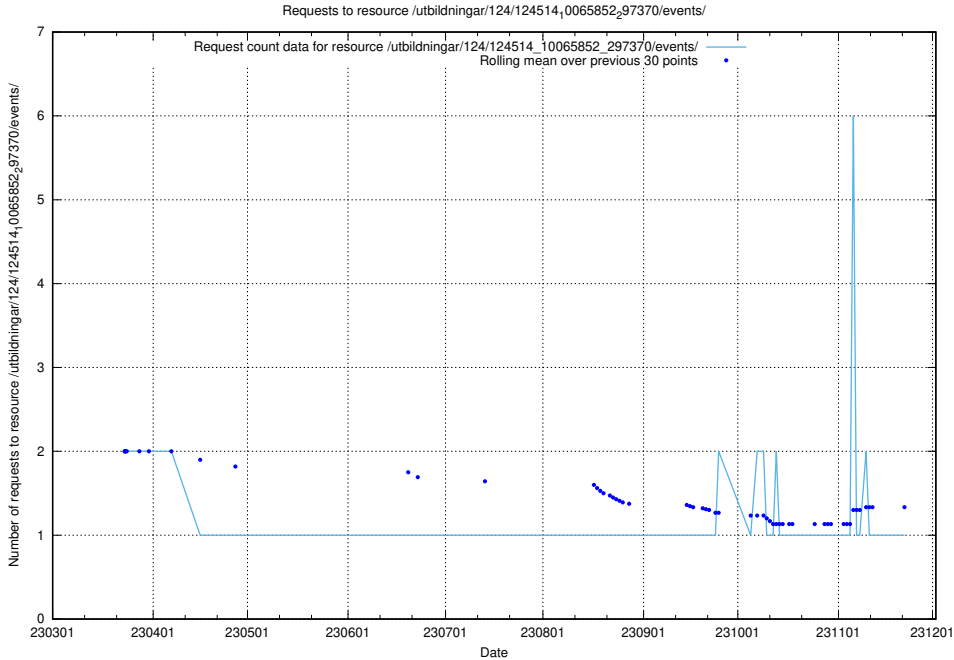

5.6723 Usage of /utbildningar/124/124514_10065852_297370/events/

Here, we count the number of requests to resource /utbildningar/124/124514_10065852_297370/events/