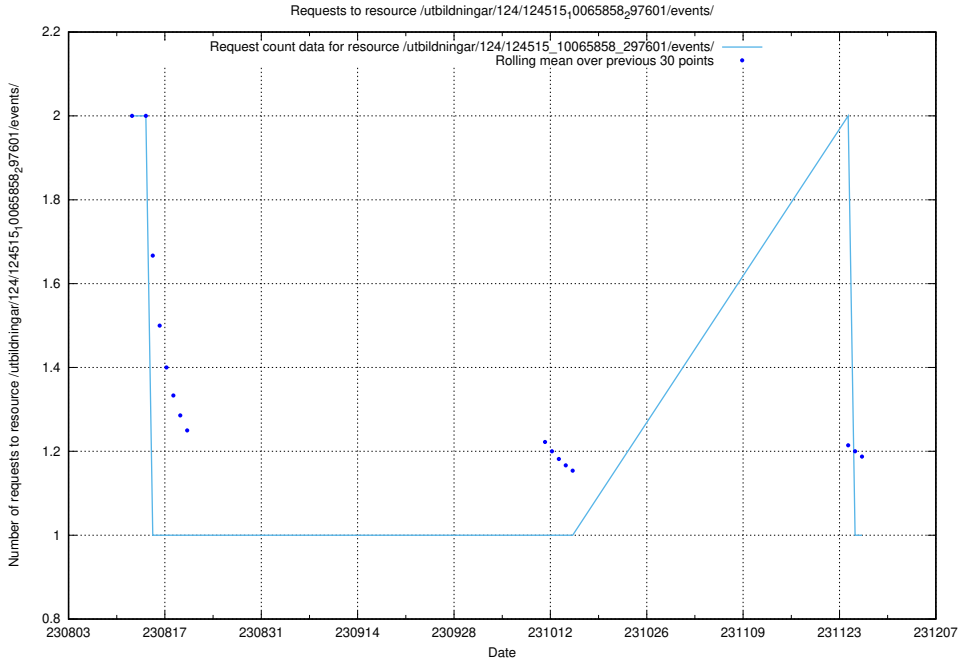

5.5217 Usage of /utbildningar/124/124515_10065858_297601/events/

Here, we count the number of requests to resource /utbildningar/124/124515_10065858_297601/events/