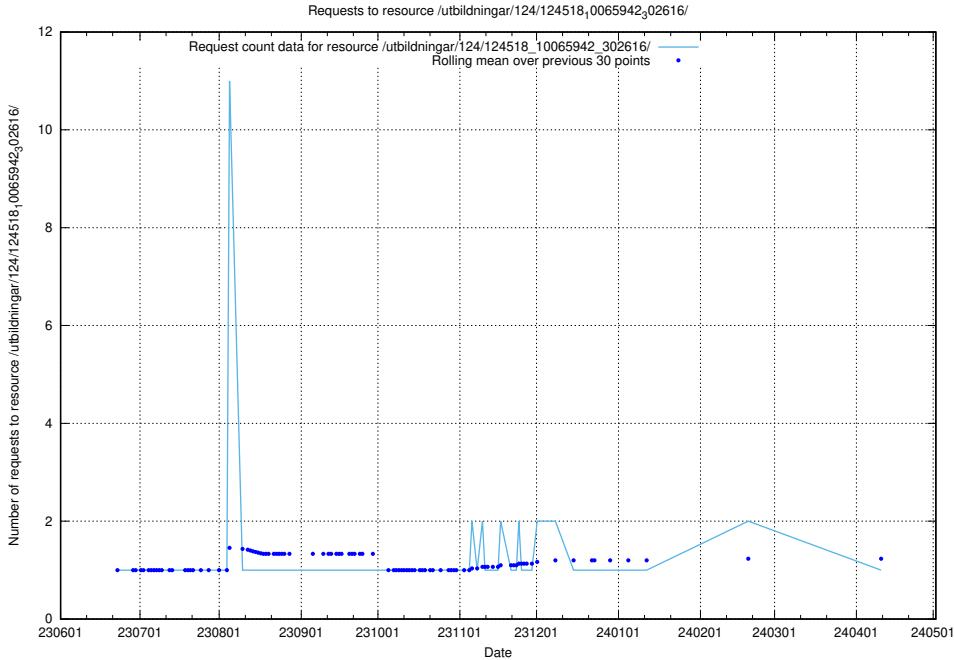

5.6196 Usage of /utbildningar/124/124518_10065942_302616/

Here, we count the number of requests to resource /utbildningar/124/124518_10065942_302616/.