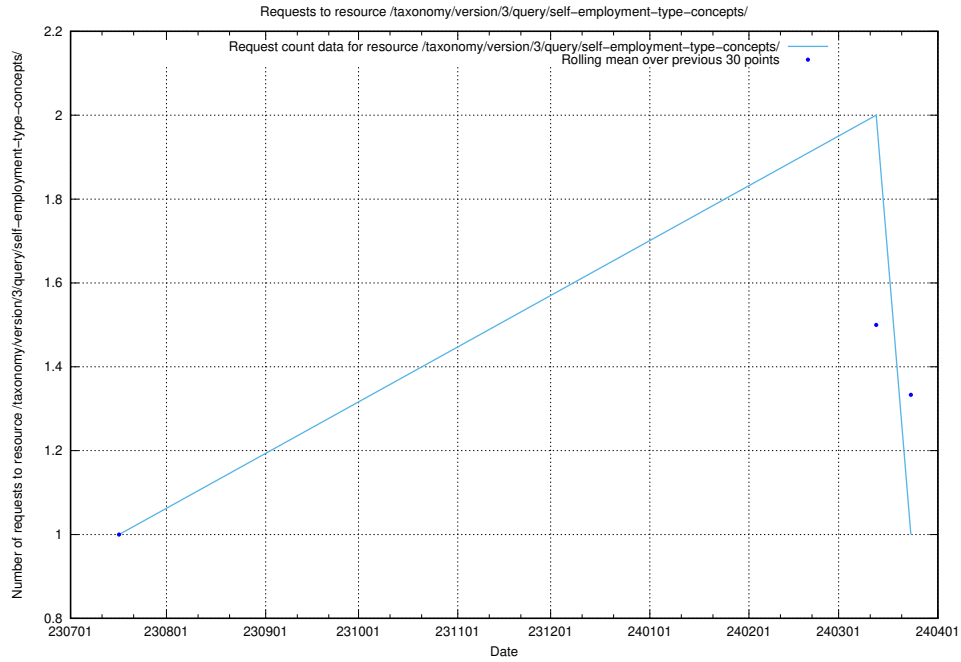

5.5472 Usage of /taxonomy/version/21/query/concepts-and-common-relations/

Here, we count the number of requests to resource /taxonomy/version/21/query/concepts-and-common-relations/.

5.5473 Usage of /utbildningar/122/122967_10065274_281273/