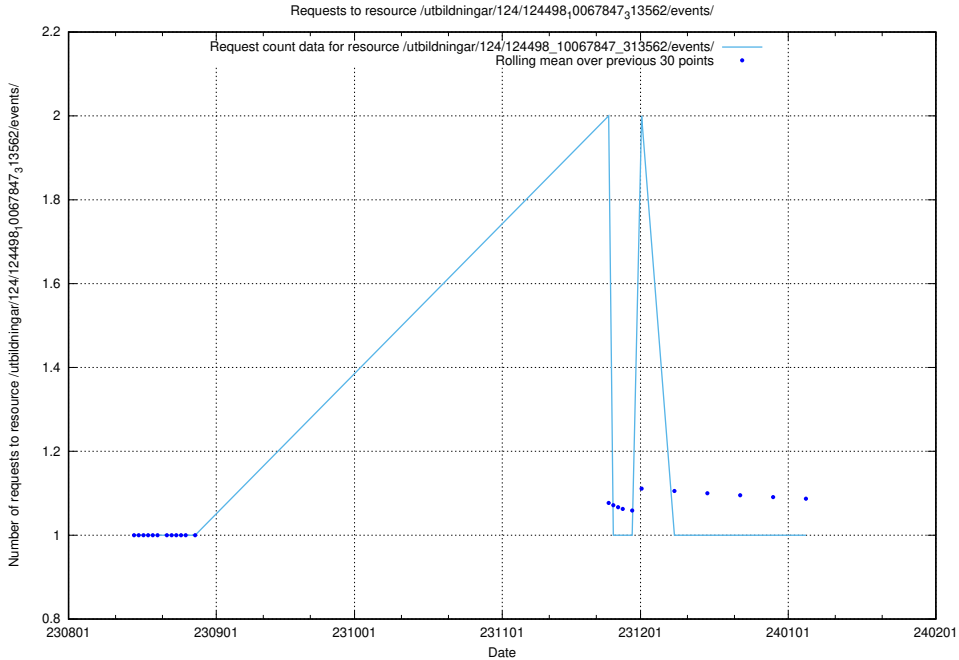

5.5209 Usage of /utbildningar/124/124498_10067847_313562/events/

Here, we count the number of requests to resource /utbildningar/124/124498_10067847_313562/events/