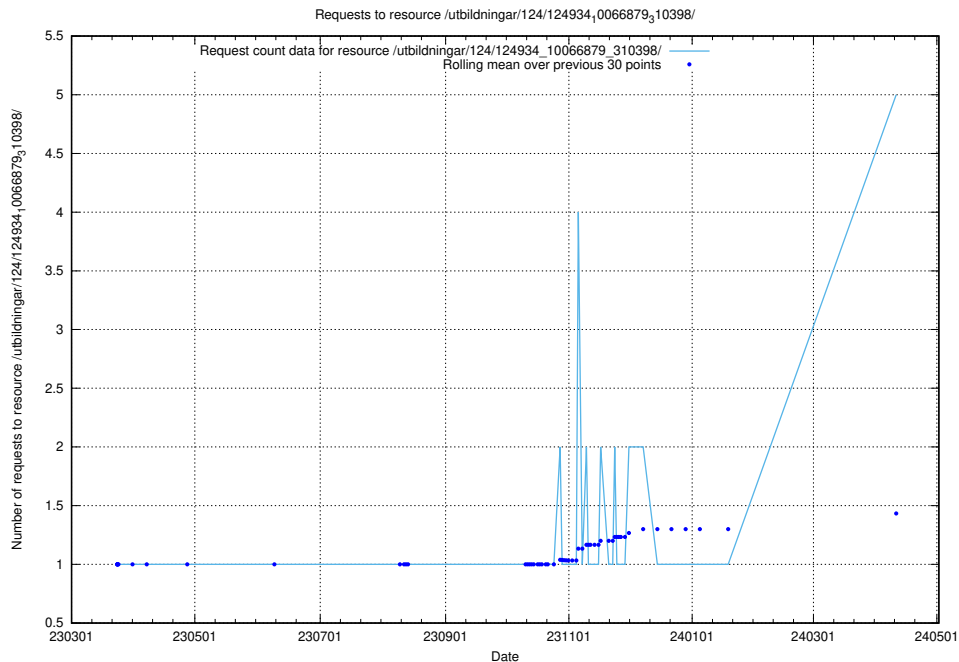

5.106 Usage of /utbildningar/124/124934_10066879_310398/

Here, we count the number of requests to resource /utbildningar/124/124934_10066879_310398/.