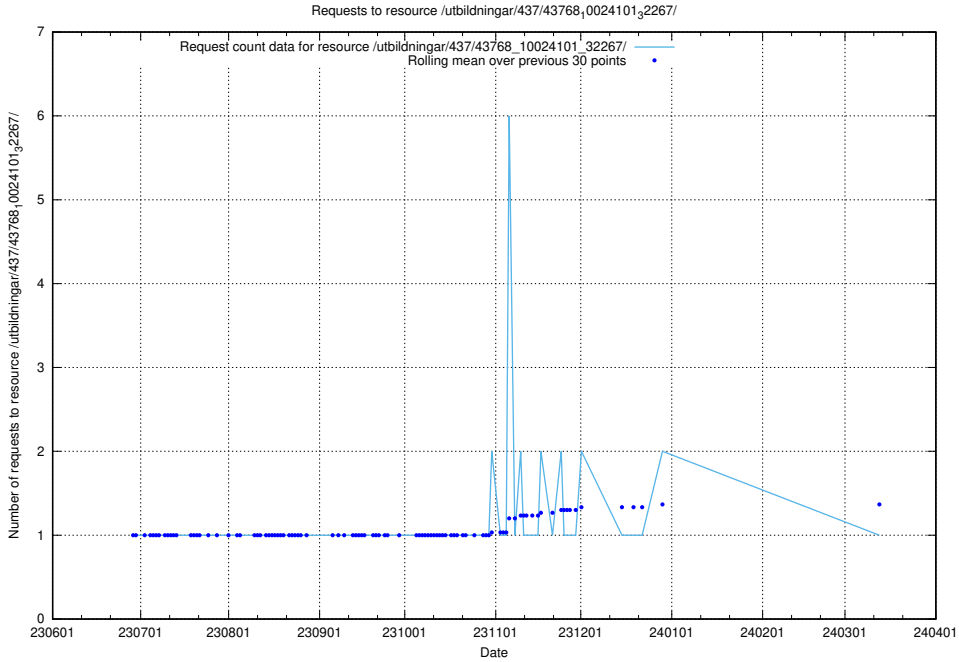

5.5860 Usage of /utbildningar/437/43768_10024101_32267/

Here, we count the number of requests to resource /utbildningar/437/43768_10024101_32267/.