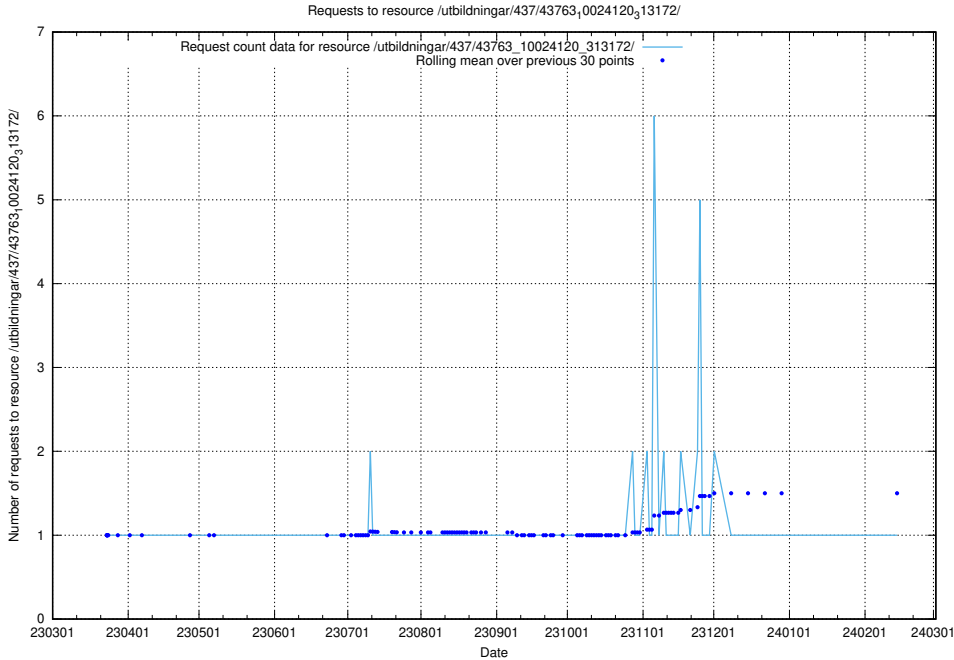

5.6799 Usage of /utbildningar/437/43763_10024120_313172/

Here, we count the number of requests to resource /utbildningar/437/43763_10024120_313172/.