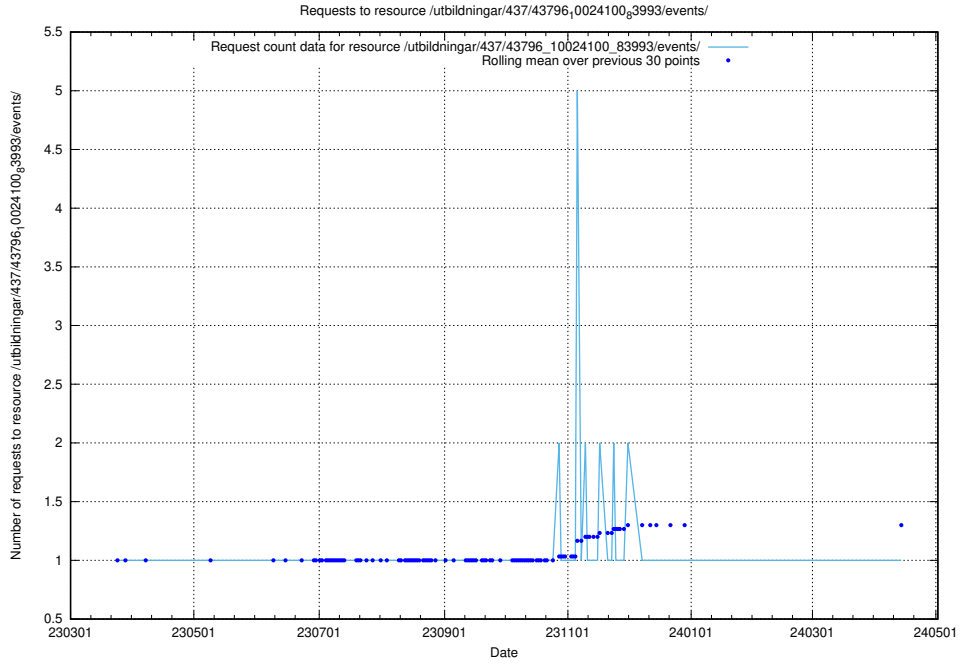

5.6604 Usage of /utbildningar/437/43796_10024100_83993/events/

Here, we count the number of requests to resource /utbildningar/437/43796_10024100_83993/events/.