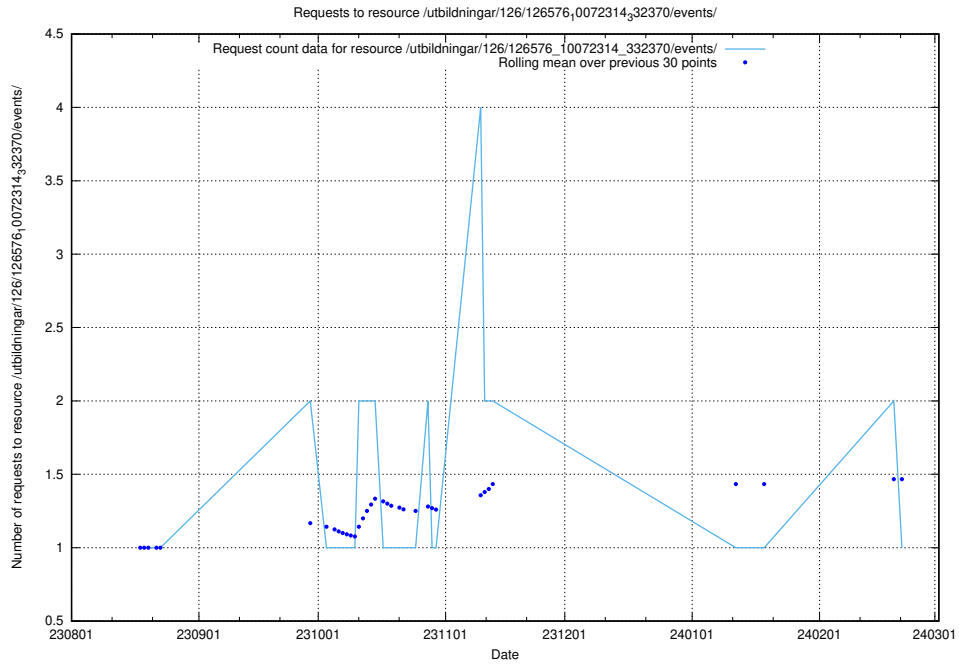

5.5180 Usage of /utbildningar/126/126576_10072314_332370/events/

Here, we count the number of requests to resource /utbildningar/126/126576_10072314_332370/events/