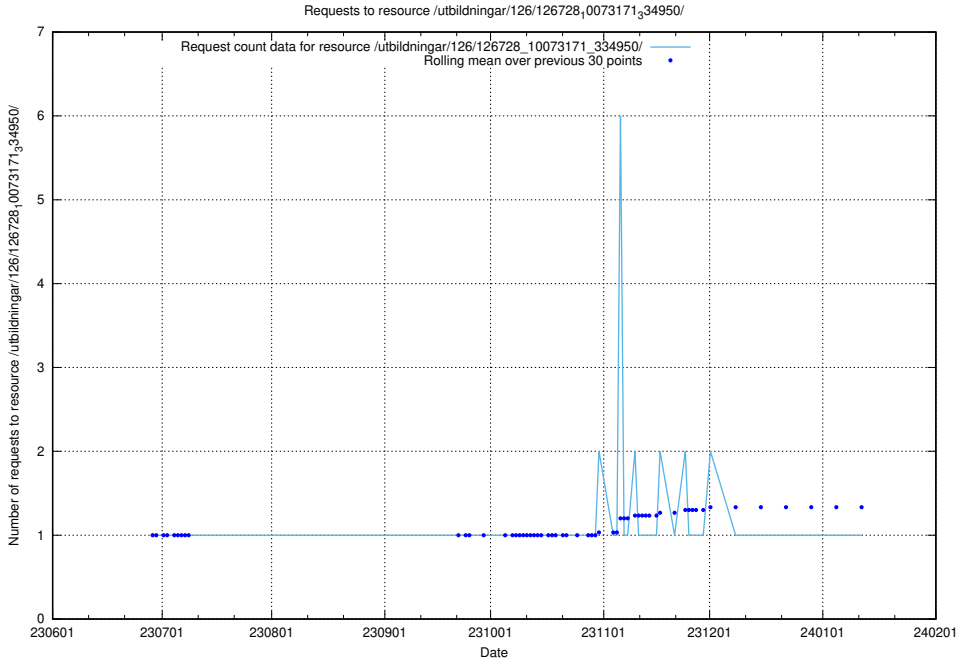

5.5879 Usage of /utbildningar/126/126728_10073171_334950/

Here, we count the number of requests to resource /utbildningar/126/126728_10073171_334950/.