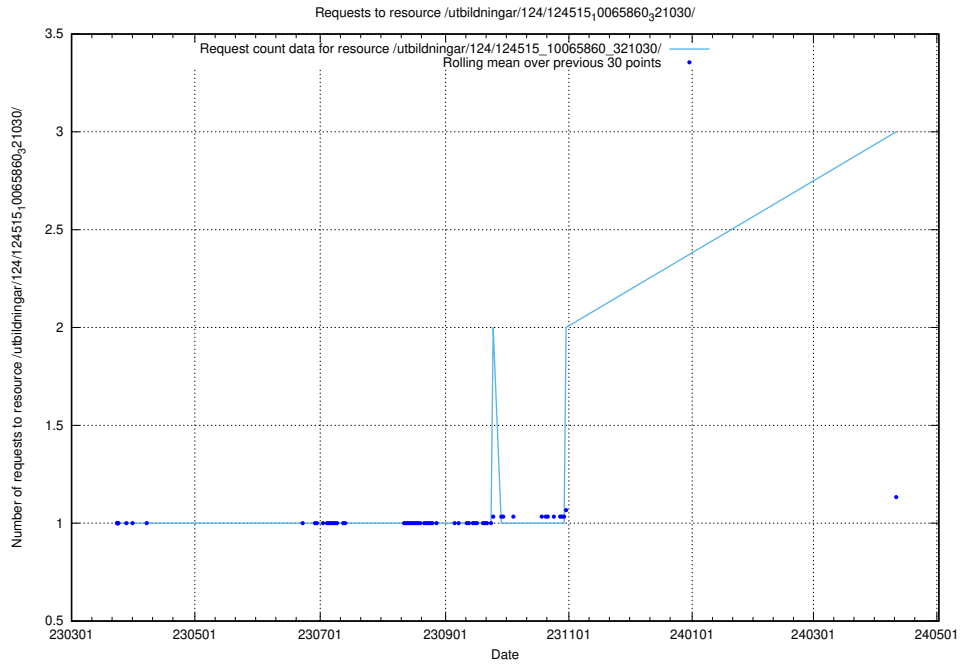

5.264 Usage of /utbildningar/124/124515_10065860_321030/

Here, we count the number of requests to resource /utbildningar/124/124515_10065860_321030/.