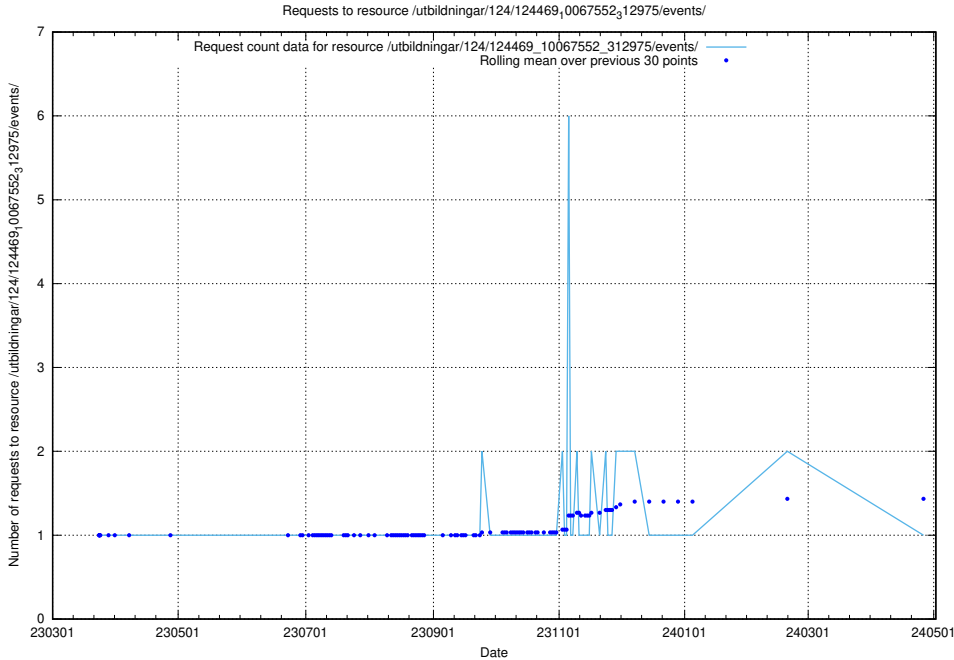

5.3725 Usage of /utbildningar/124/124469_10067552_312975/events/

Here, we count the number of requests to resource /utbildningar/124/124469_10067552_312975/events/