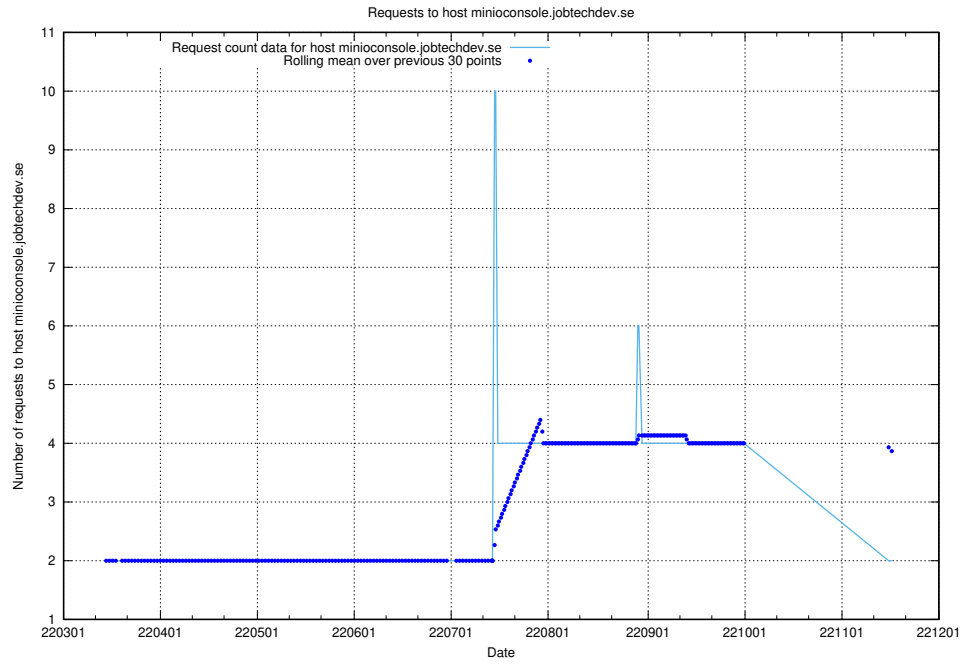

Here, we count the number of requests to host minioconsole.jobtechdev.se.

7.502 Usage of minio-console.jobtechdev.se

Here, we count the number of requests to host minio-console.jobtechdev.se.

7.503 Usage of jitsit.jobtechdev.se