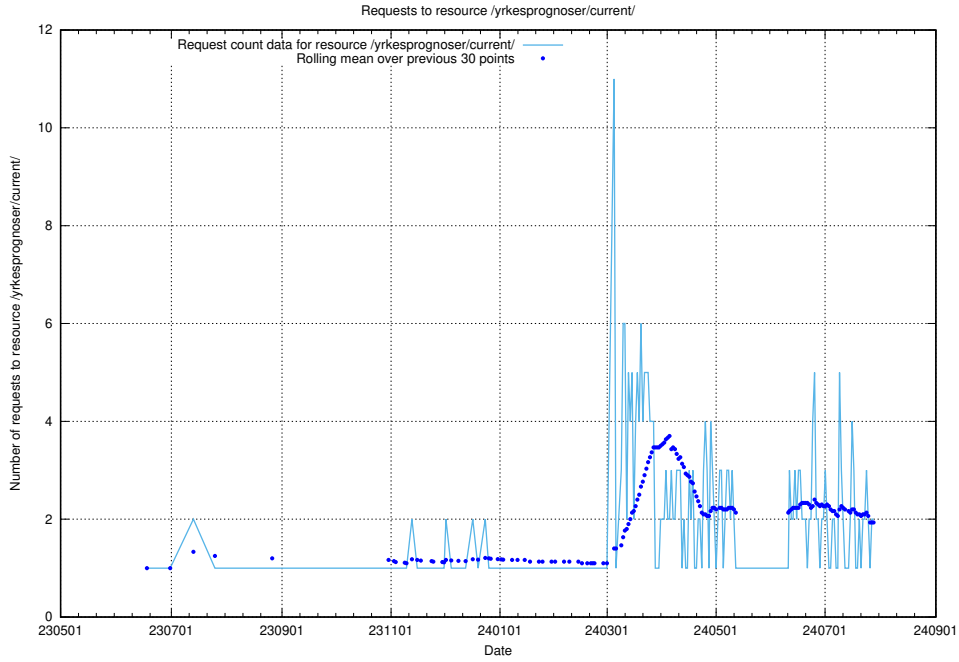

5.803 Usage of /yrkesprognoser/current/

Here, we count the number of requests to resource /yrkesprognoser/current/.