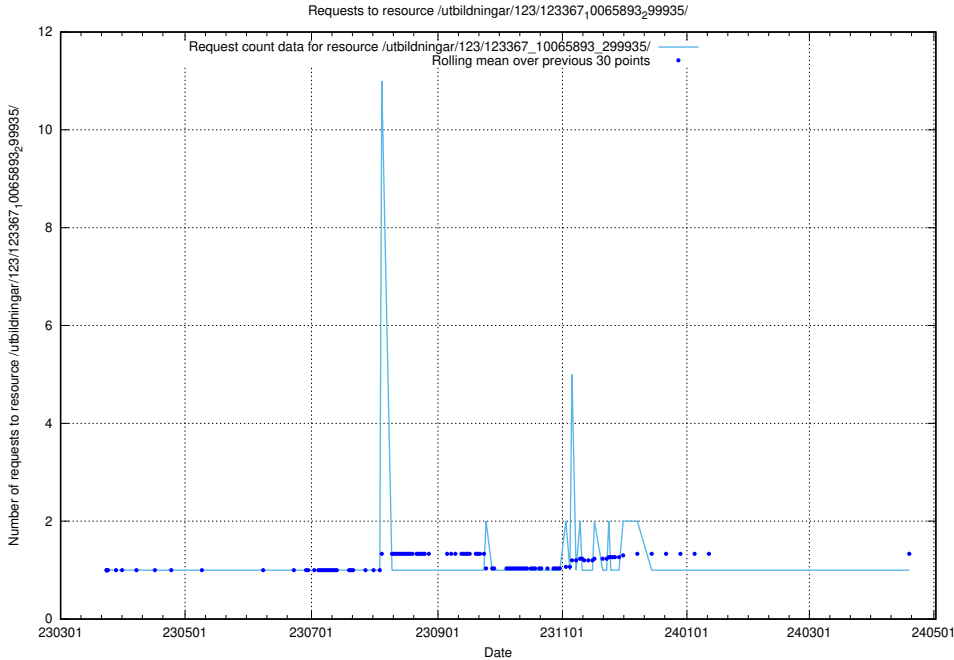

5.5157 Usage of /utbildningar/123/123367_10065893_299935/

Here, we count the number of requests to resource /utbildningar/123/123367_10065893_299935/.