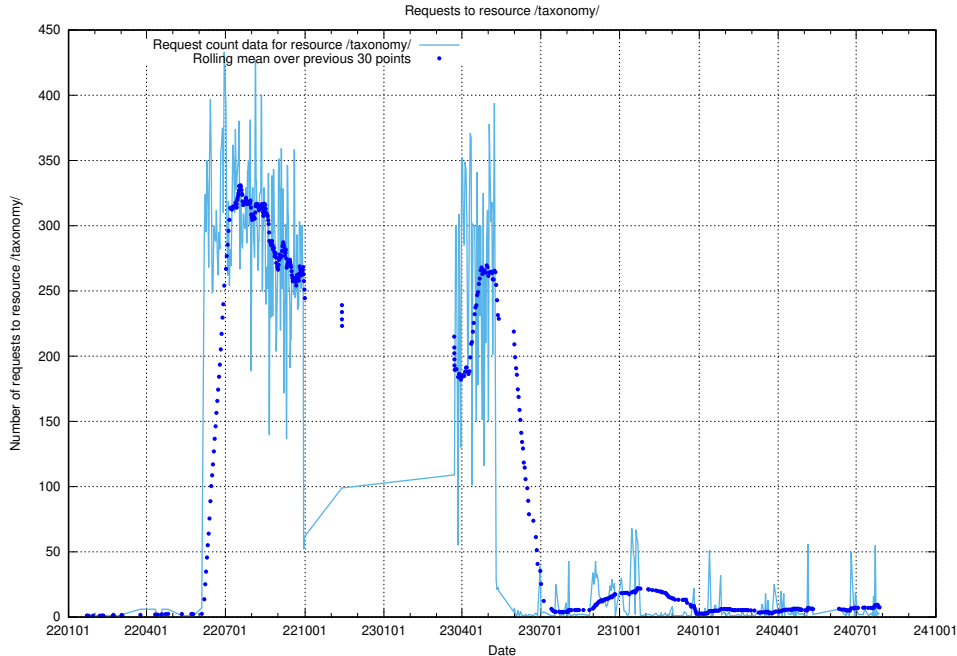

5.341 Usage of /taxonomy/

Here, we count the number of requests to resource /taxonomy/.