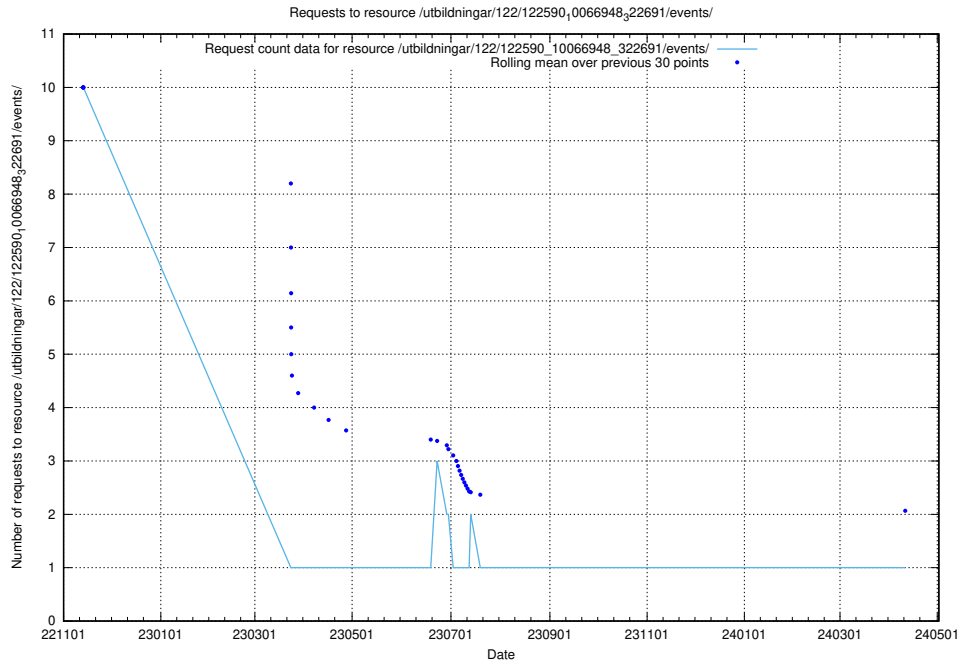

5.6179 Usage of /utbildningar/122/122590_10066948_322691/events/

Here, we count the number of requests to resource /utbildningar/122/122590_10066948_322691/events/