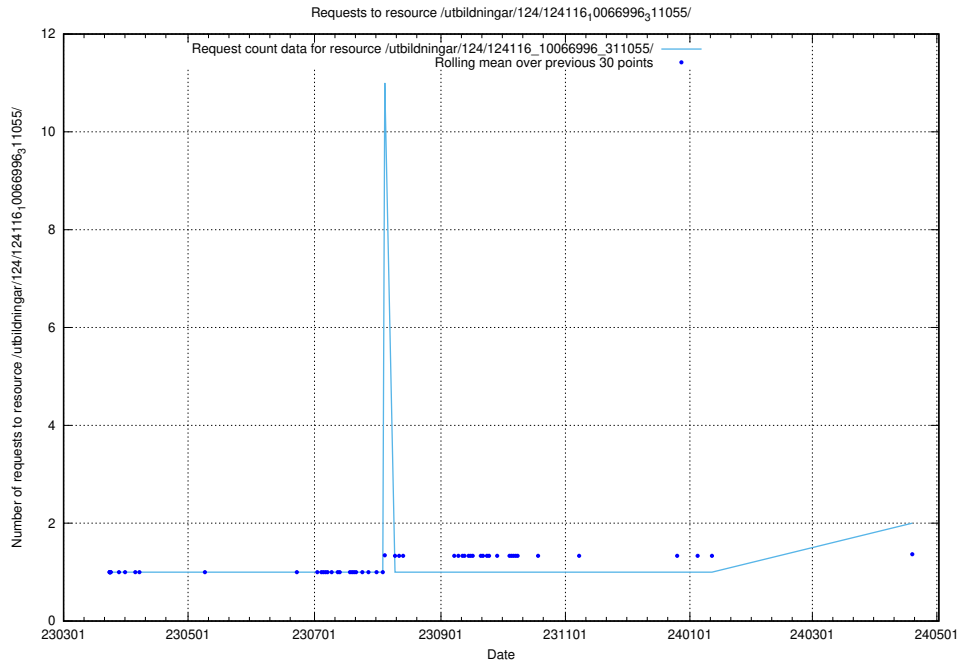

5.650 Usage of /utbildningar/124/124116_10066996_311055/

Here, we count the number of requests to resource /utbildningar/124/124116_10066996_311055/.