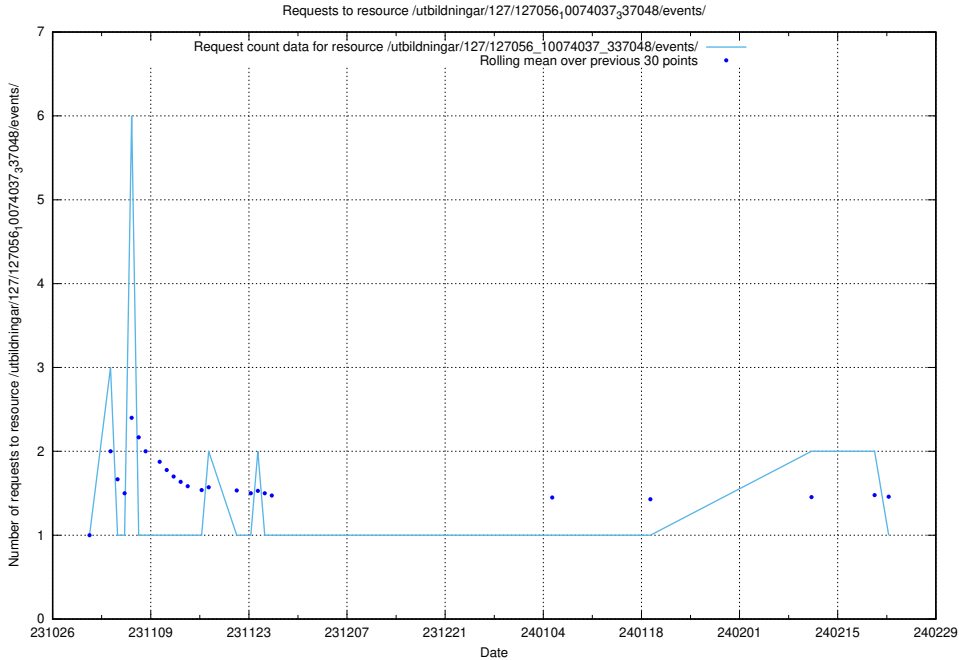

5.4576 Usage of /utbildningar/127/127056_10074037_337048/events/

Here, we count the number of requests to resource /utbildningar/127/127056_10074037_337048/events/