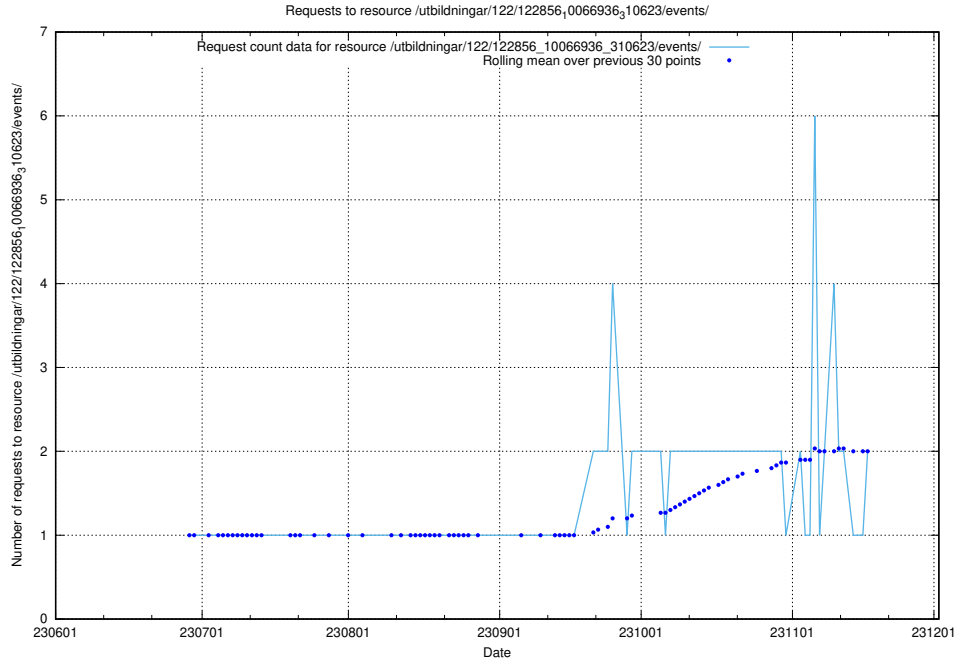

5.760 Usage of /utbildningar/122/122856_10066936_310623/events/

Here, we count the number of requests to resource /utbildningar/122/122856_10066936_310623/events/