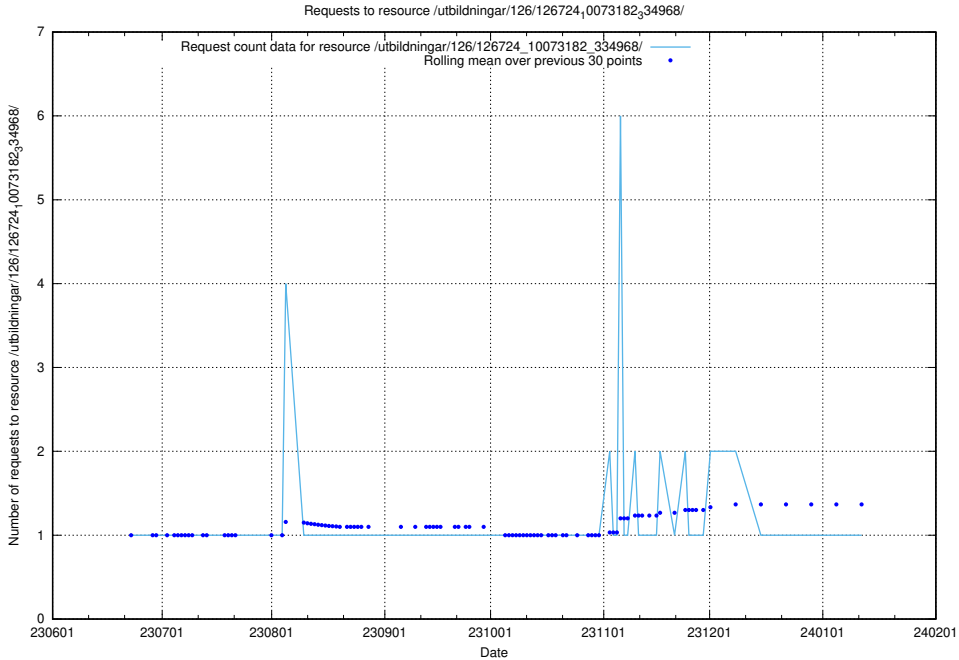

5.6031 Usage of /utbildningar/126/126724_10073182_334968/

Here, we count the number of requests to resource /utbildningar/126/126724_10073182_334968/.