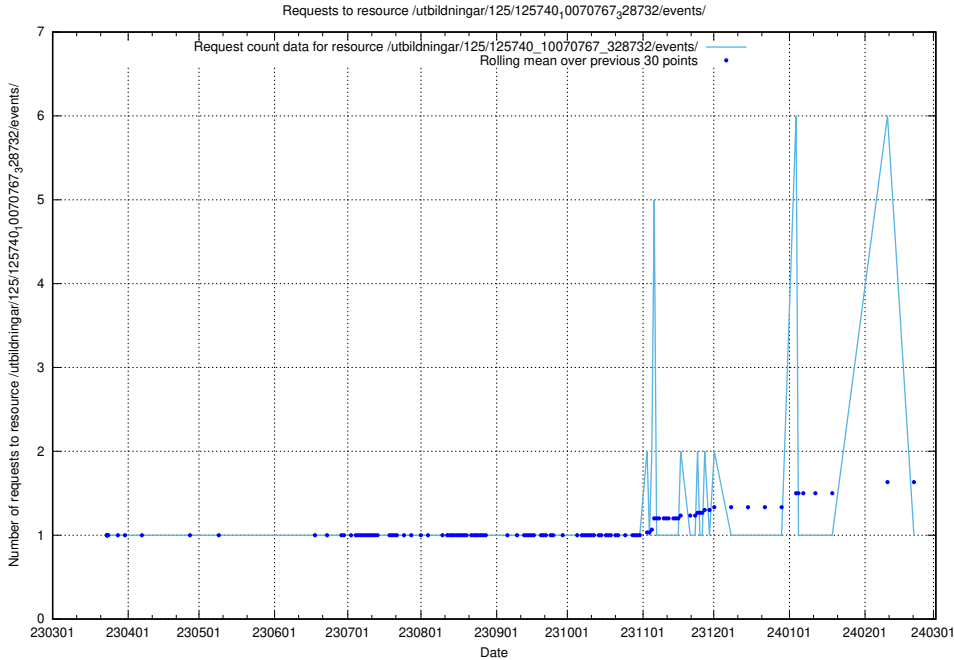

5.912 Usage of /utbildningar/125/125740_10070767_328732/events/

Here, we count the number of requests to resource /utbildningar/125/125740_10070767_328732/events/