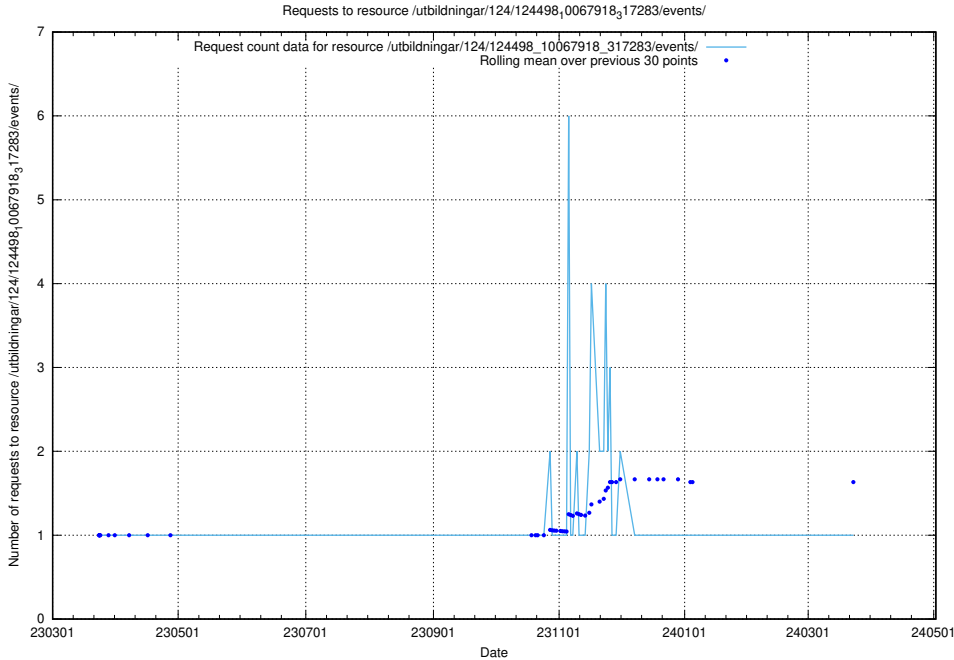

5.2988 Usage of /utbildningar/124/124498_10067918_317283/events/

Here, we count the number of requests to resource /utbildningar/124/124498_10067918_317283/events/