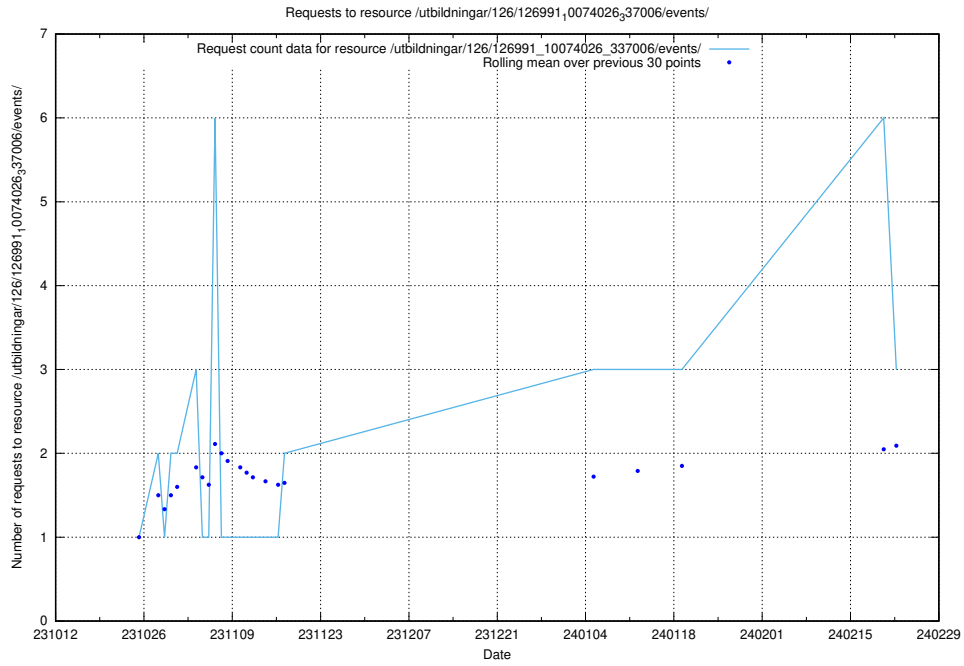

5.313 Usage of /utbildningar/126/126991_10074026_337006/events/

Here, we count the number of requests to resource /utbildningar/126/126991_10074026_337006/events/