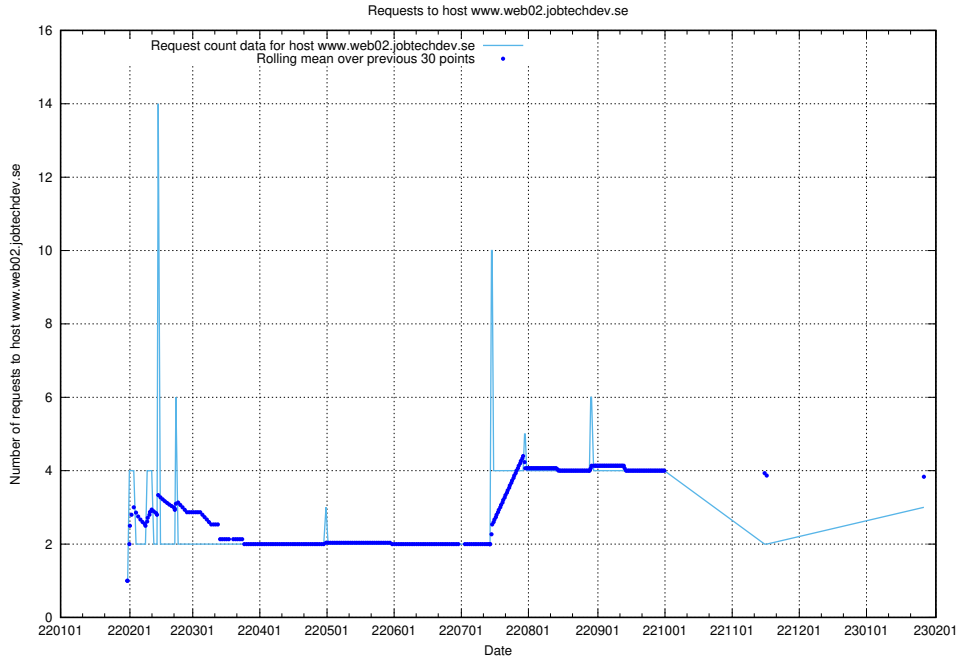

7.241 Usage of www.web02.jobtechdev.se

Here, we count the number of requests to host www.web02.jobtechdev.se.