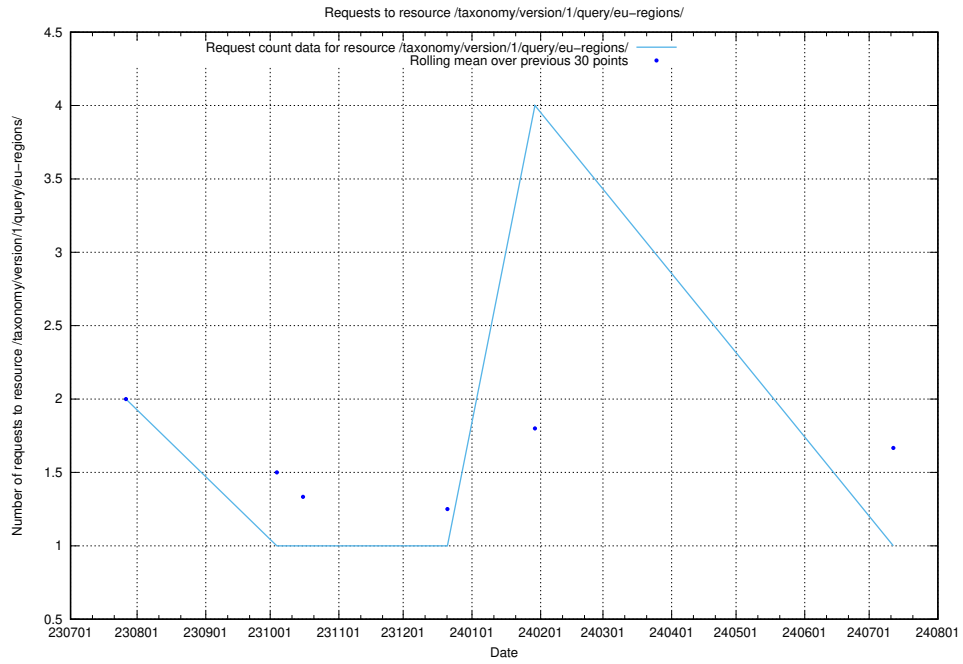

5.5342 Usage of /taxonomy/version/1/query/eu-regions/

Here, we count the number of requests to resource /taxonomy/version/1/query/eu-regions/.