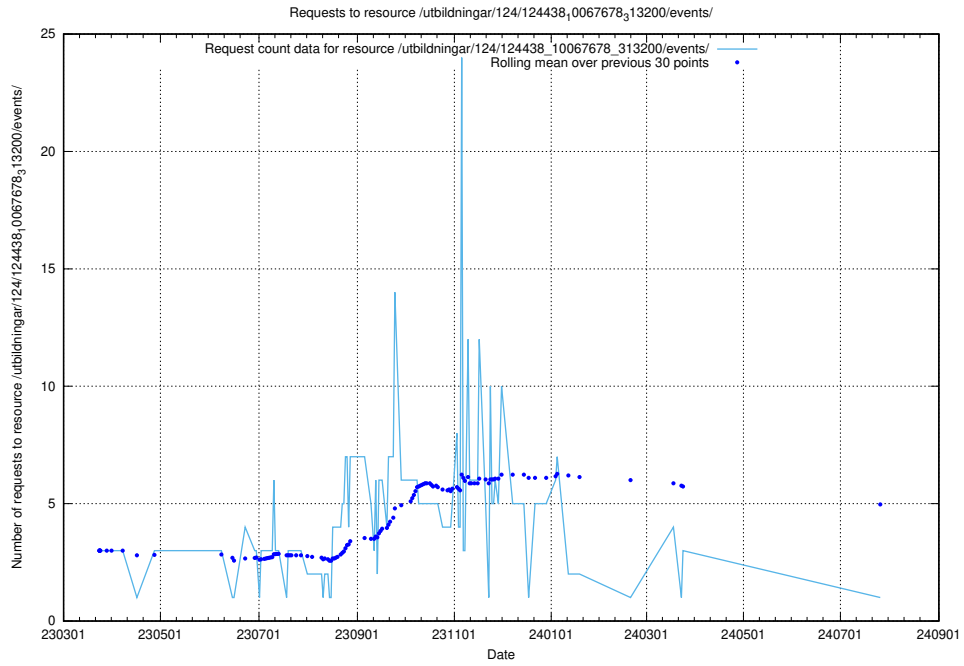

5.6691 Usage of /utbildningar/124/124438_10067678_313200/events/

Here, we count the number of requests to resource /utbildningar/124/124438_10067678_313200/events/