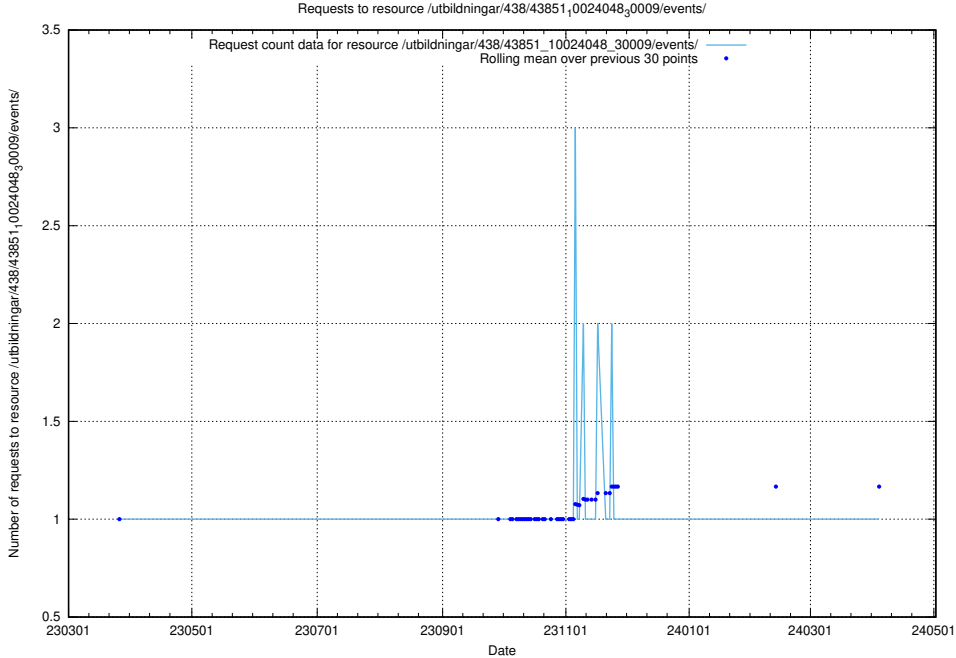

5.6512 Usage of /utbildningar/438/43851_10024048_30009/events/

Here, we count the number of requests to resource /utbildningar/438/43851_10024048_30009/events/.