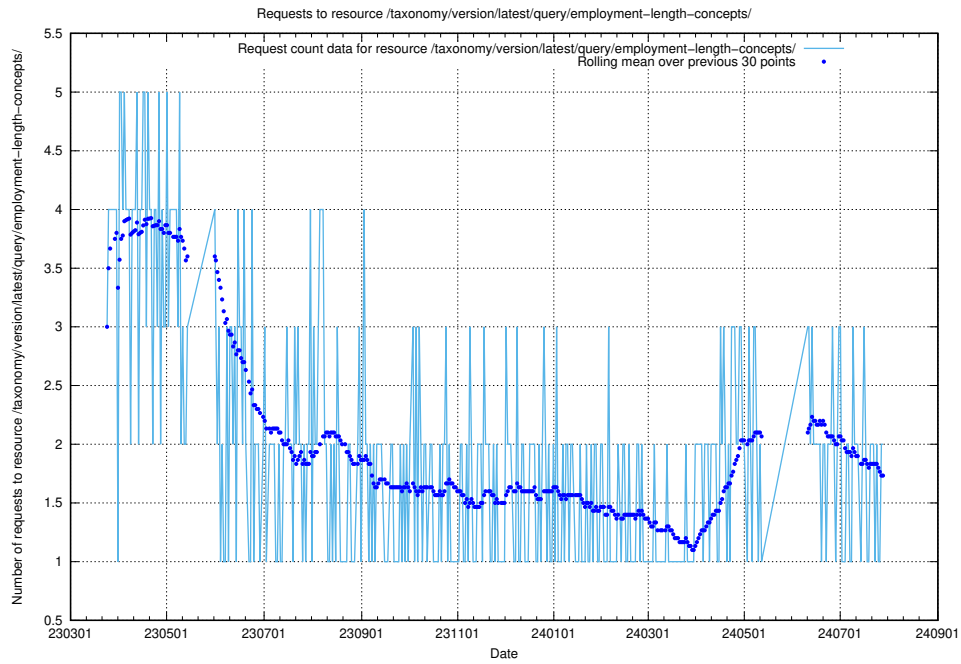

5.862 Usage of /taxonomy/version/latest/query/employment-length-concepts/

Here, we count the number of requests to resource /taxonomy/version/latest/query/employment-length-concepts/.