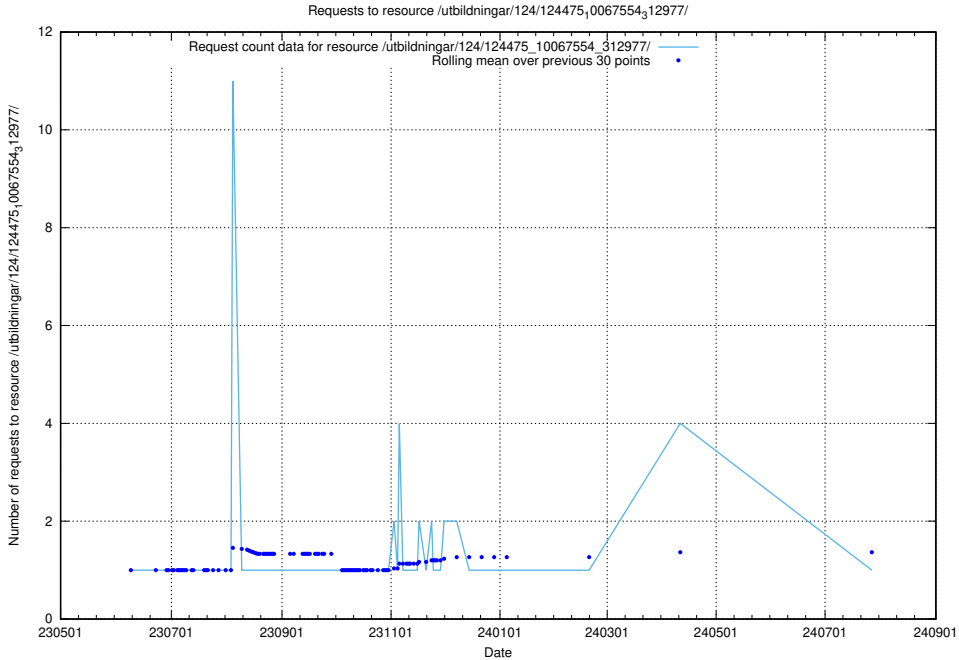

5.6330 Usage of /utbildningar/124/124473_10067812_313454/

Here, we count the number of requests to resource /utbildningar/124/124473_10067812_313454/.

5.6331 Usage of /utbildningar/124/124473_10067709_313266/events/