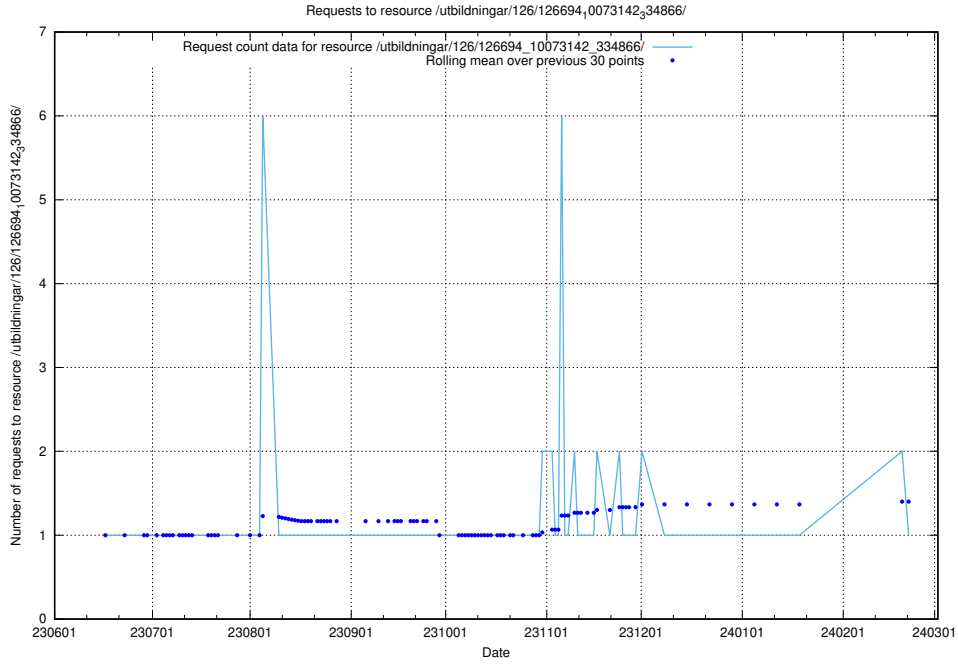

5.6296 Usage of /utbildningar/126/126694_10073142_334866/

Here, we count the number of requests to resource /utbildningar/126/126694_10073142_334866/.

5.6297 Usage of /utbildningar/126/126546_10072666_333568/