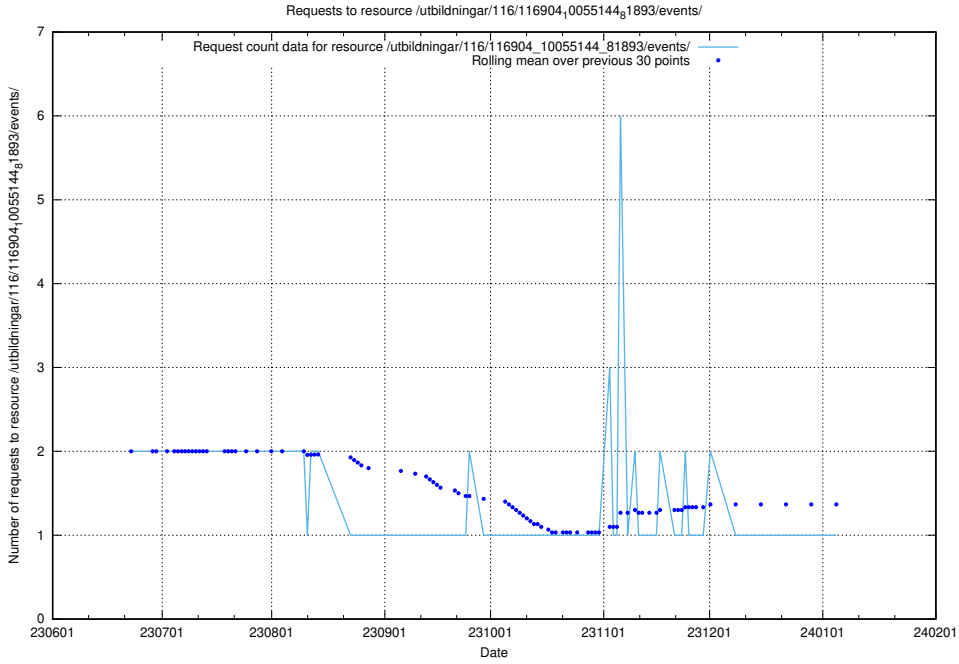

5.5998 Usage of /utbildningar/116/116904_10055144_81893/events/

Here, we count the number of requests to resource /utbildningar/116/116904_10055144_81893/events/.