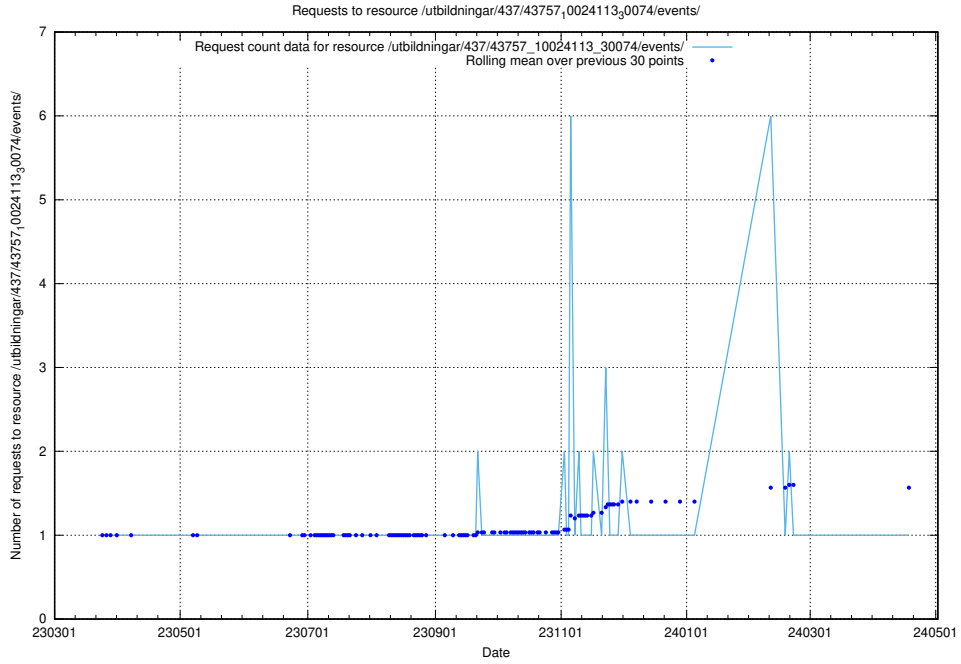

5.6615 Usage of /utbildningar/437/43757_10024113_30074/events/

Here, we count the number of requests to resource /utbildningar/437/43757_10024113_30074/events/.