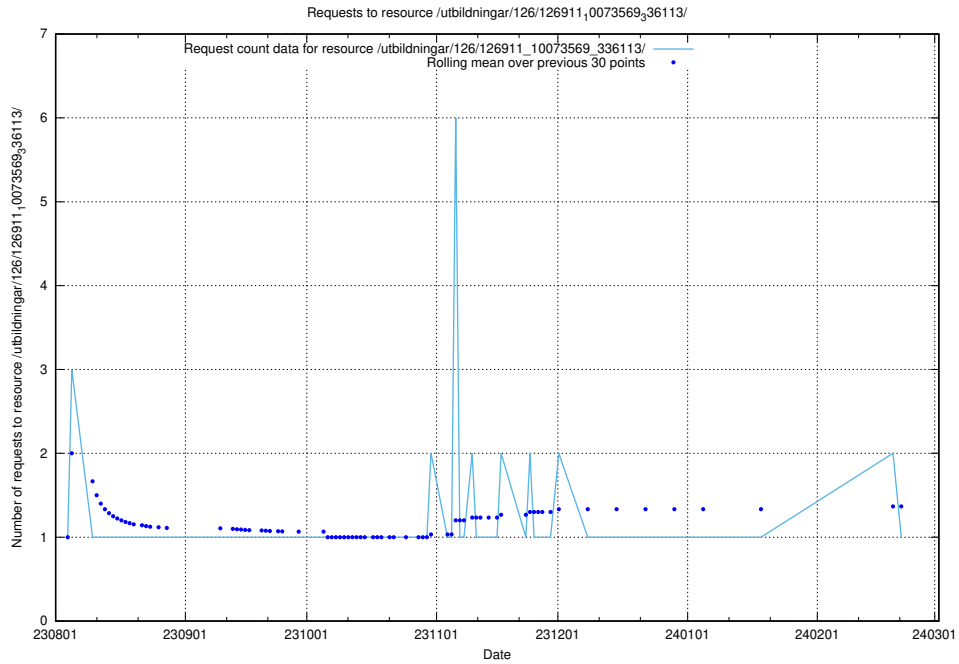

5.5276 Usage of /utbildningar/126/126911_10073569_336113/

Here, we count the number of requests to resource /utbildningar/126/126911_10073569_336113/.