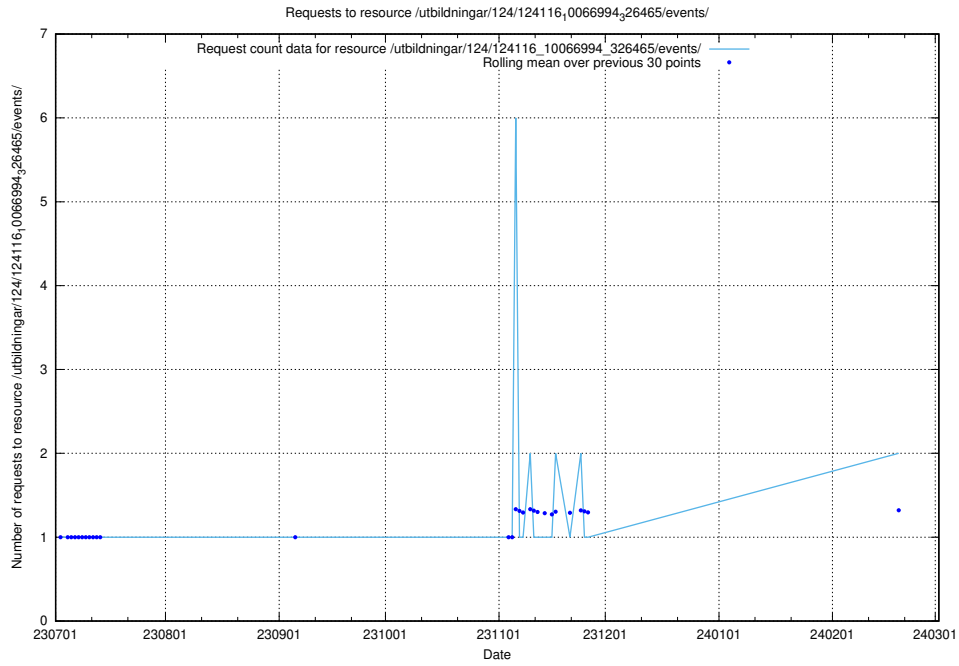

5.742 Usage of /utbildningar/124/124116_10066994_326465/events/

Here, we count the number of requests to resource /utbildningar/124/124116_10066994_326465/events/