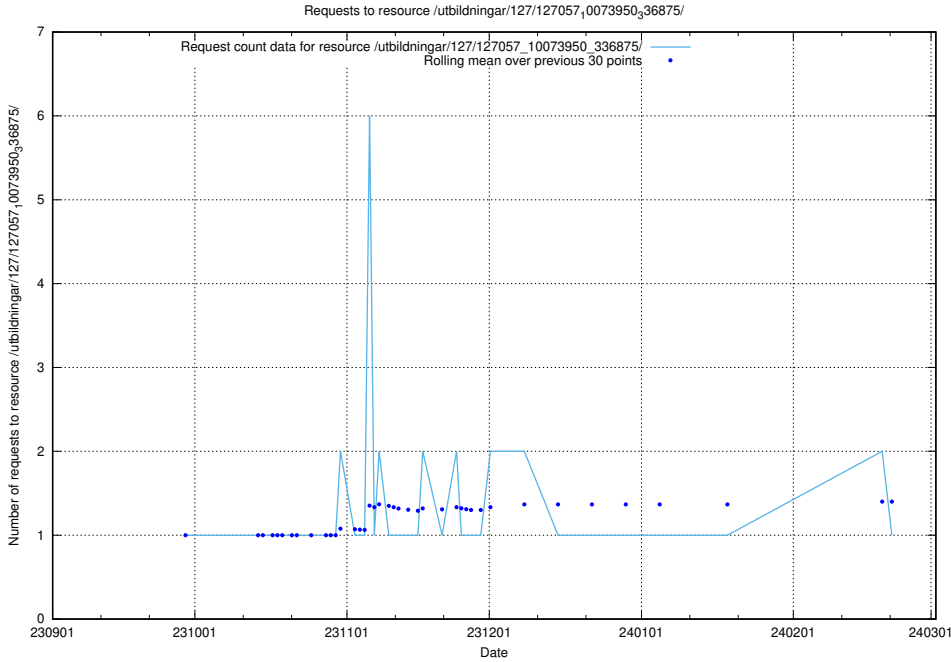

Here, we count the number of requests to resource /utbildningar/127/127057_10073950_336875/events/

5.4857 Usage of /utbildningar/127/127057_10073950_336875/

Here, we count the number of requests to resource /utbildningar/127/127057_10073950_336875/.