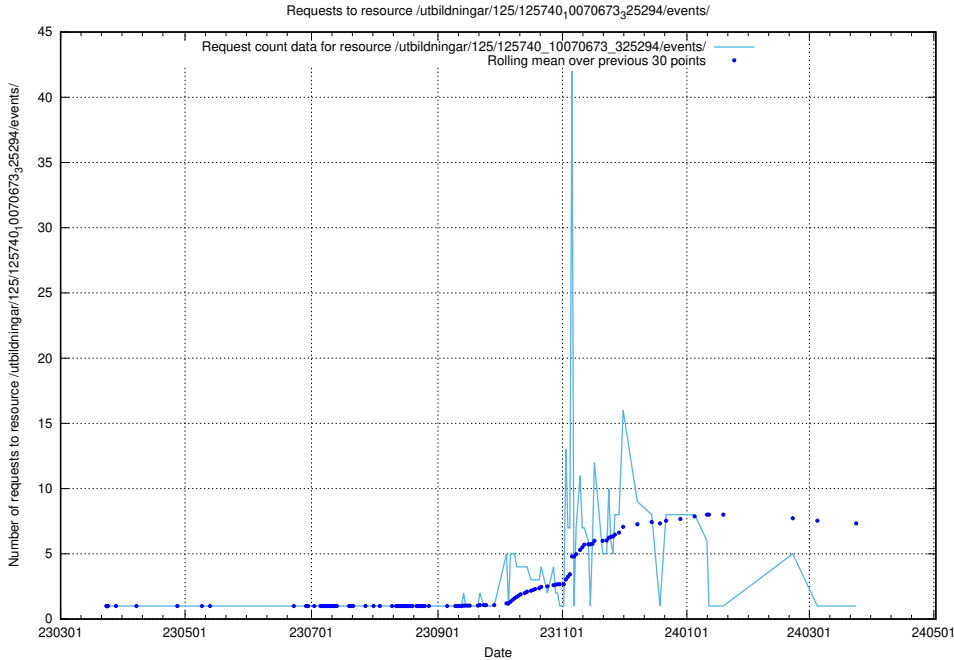

5.944 Usage of /utbildningar/125/125740_10070673_325294/events/

Here, we count the number of requests to resource /utbildningar/125/125740_10070673_325294/events/