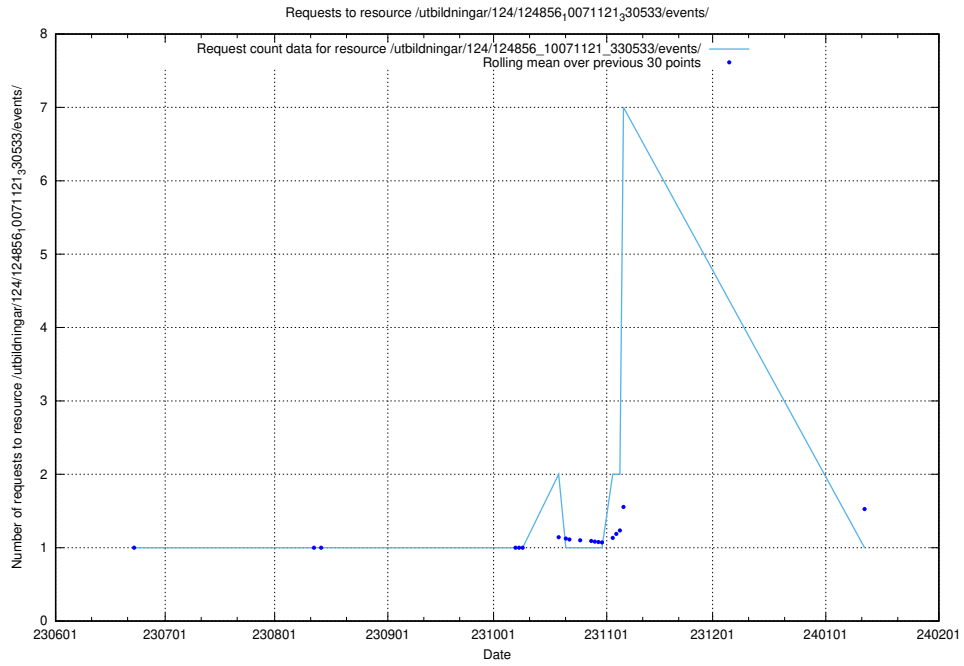

5.6171 Usage of /utbildningar/124/124856_10071121_330533/events/

Here, we count the number of requests to resource /utbildningar/124/124856_10071121_330533/events/