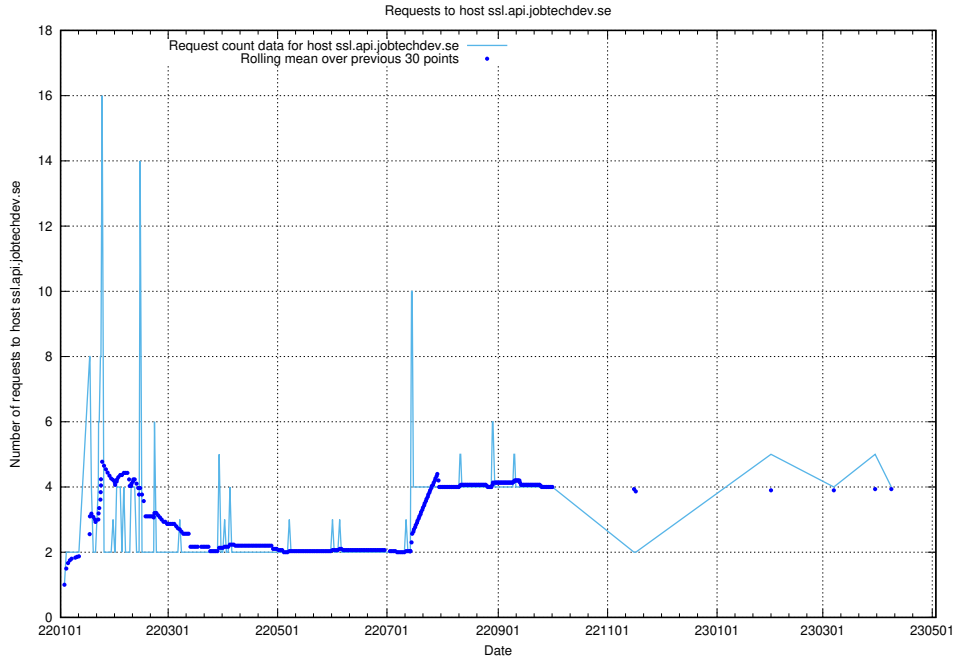

7.115 Usage of ssl.api.jobtechdev.se

Here, we count the number of requests to host ssl.api.jobtechdev.se.