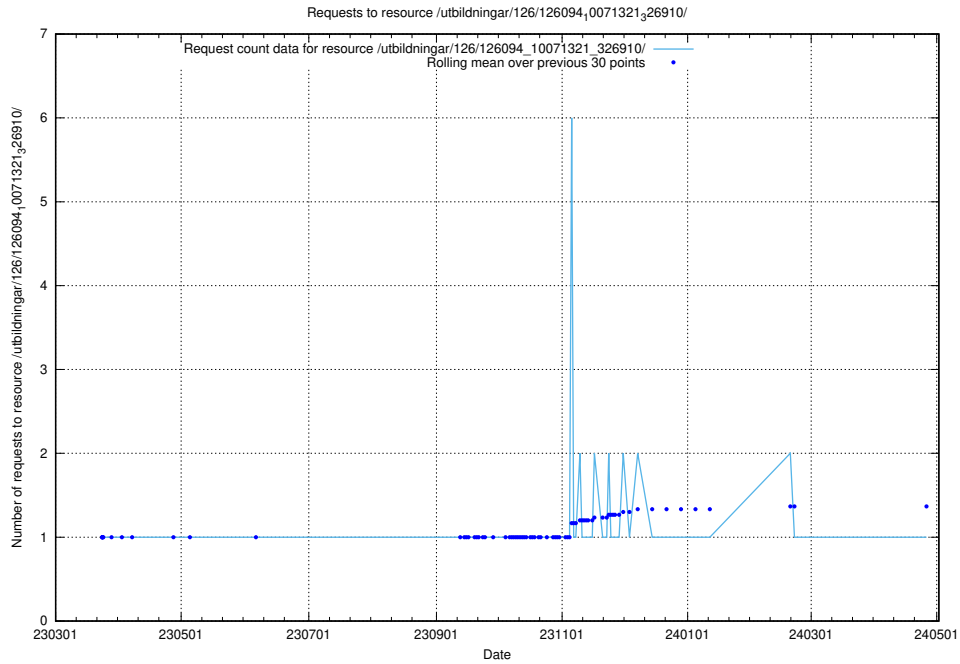

5.6867 Usage of /utbildningar/126/126094_10071321_326910/

Here, we count the number of requests to resource /utbildningar/126/126094_10071321_326910/.