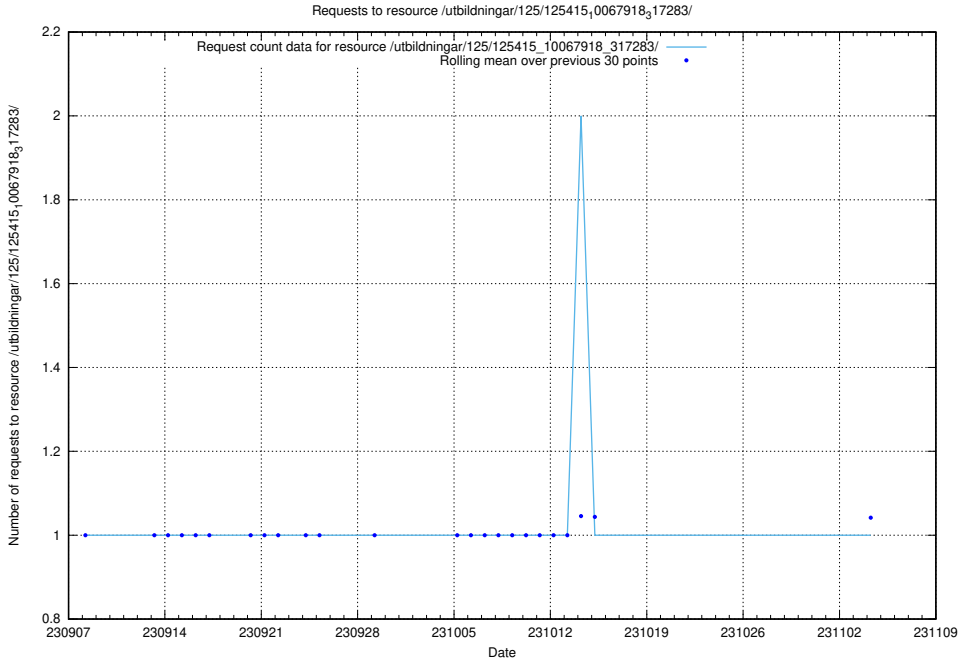

5.5046 Usage of /utbildningar/125/125415_10067918_317283/

Here, we count the number of requests to resource /utbildningar/125/125415_10067918_317283/.