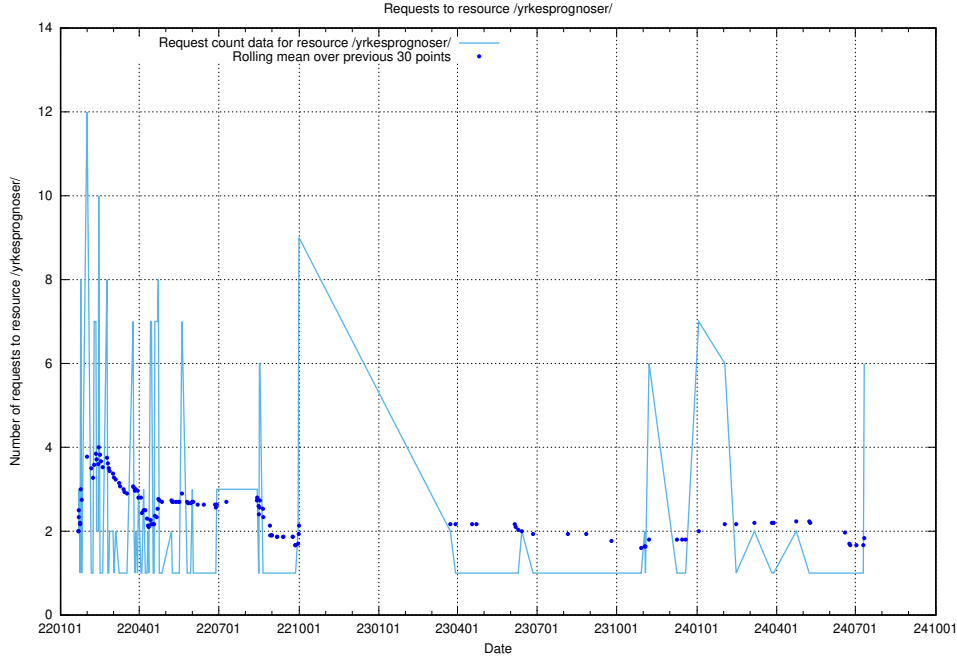

5.95 Usage of /yrkesprognoser/

Here, we count the number of requests to resource /yrkesprognoser/.