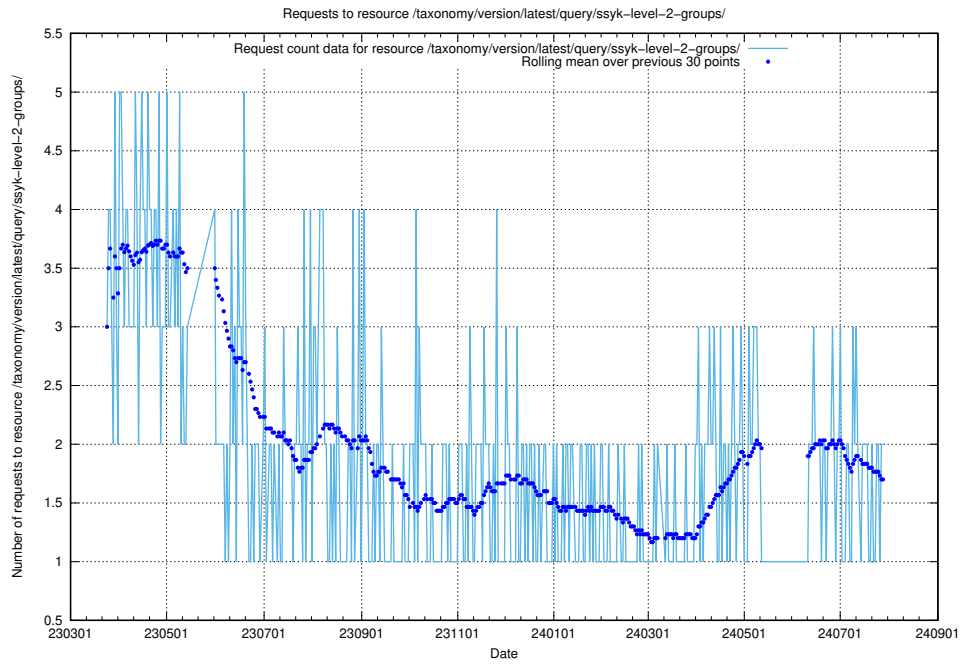

5.841 Usage of /taxonomy/version/latest/query/ssyk-level-2-groups/

Here, we count the number of requests to resource /taxonomy/version/latest/query/ssyk-level-2-groups/.