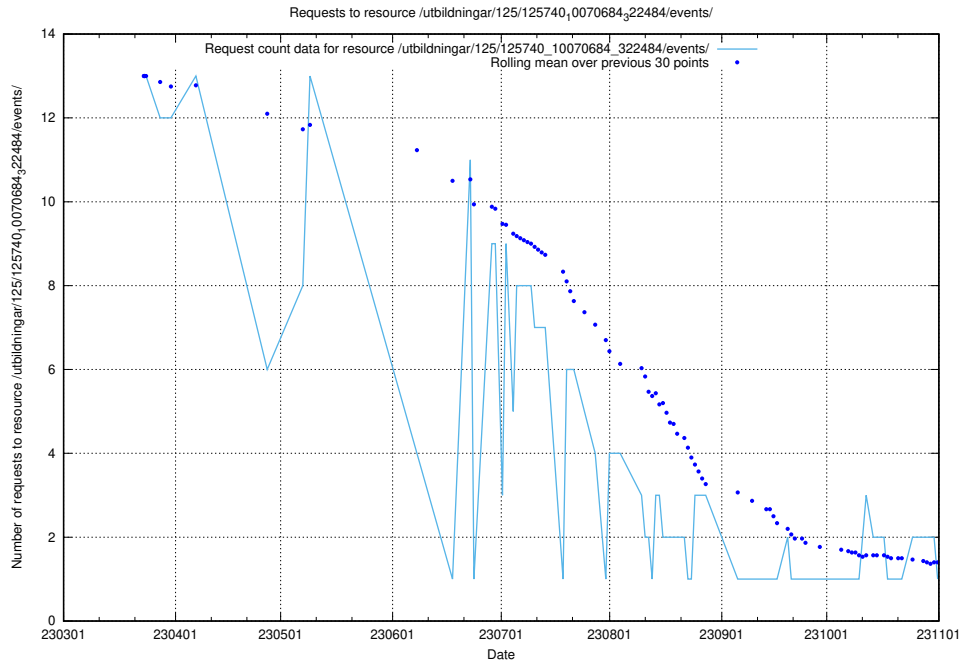

5.6671 Usage of /utbildningar/125/125740_10070684_322484/events/

Here, we count the number of requests to resource /utbildningar/125/125740_10070684_322484/events/