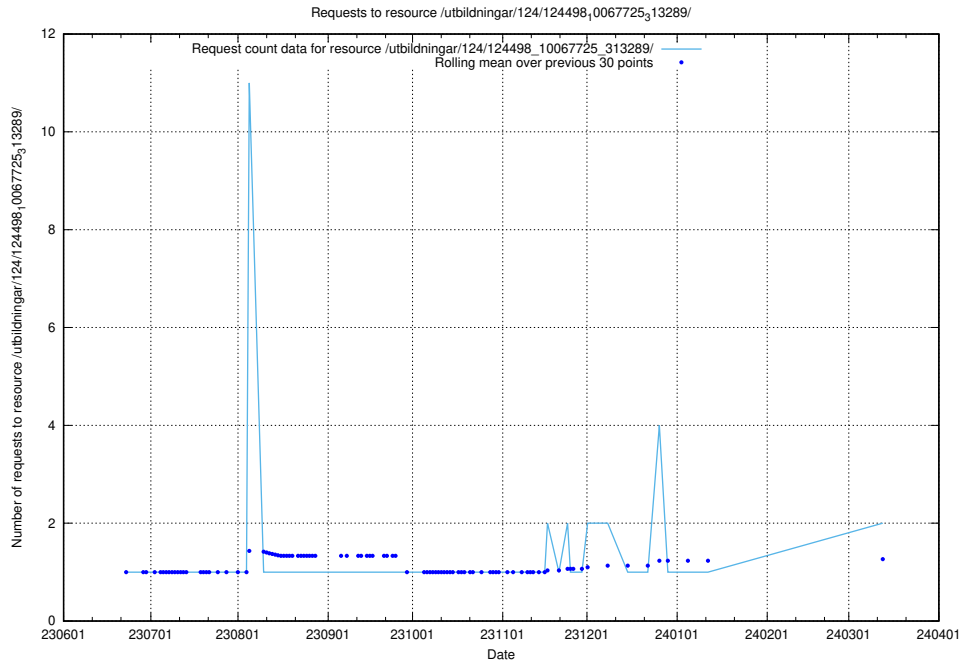

5.784 Usage of /utbildningar/124/124498_10067725_313289/

Here, we count the number of requests to resource /utbildningar/124/124498_10067725_313289/.