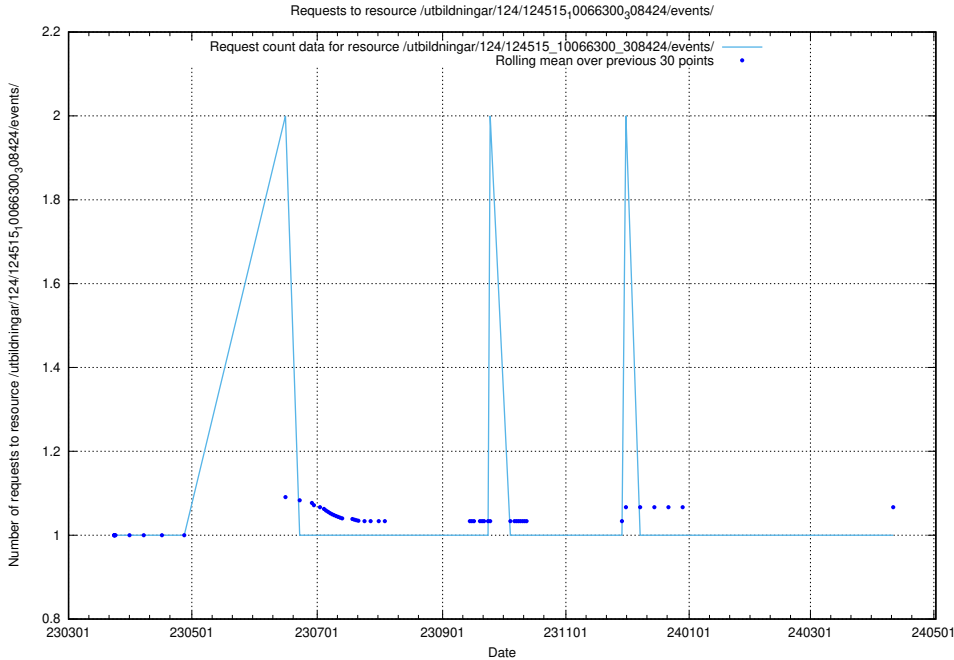

5.1905 Usage of /availability/kpi/20240409/

Here, we count the number of requests to resource /availability/kpi/20240409/.

5.1906 Usage of /utbildningar/124/124515_10066300_308424/events/

Here, we count the number of requests to resource /utbildningar/124/124515_10066300_308424/events/