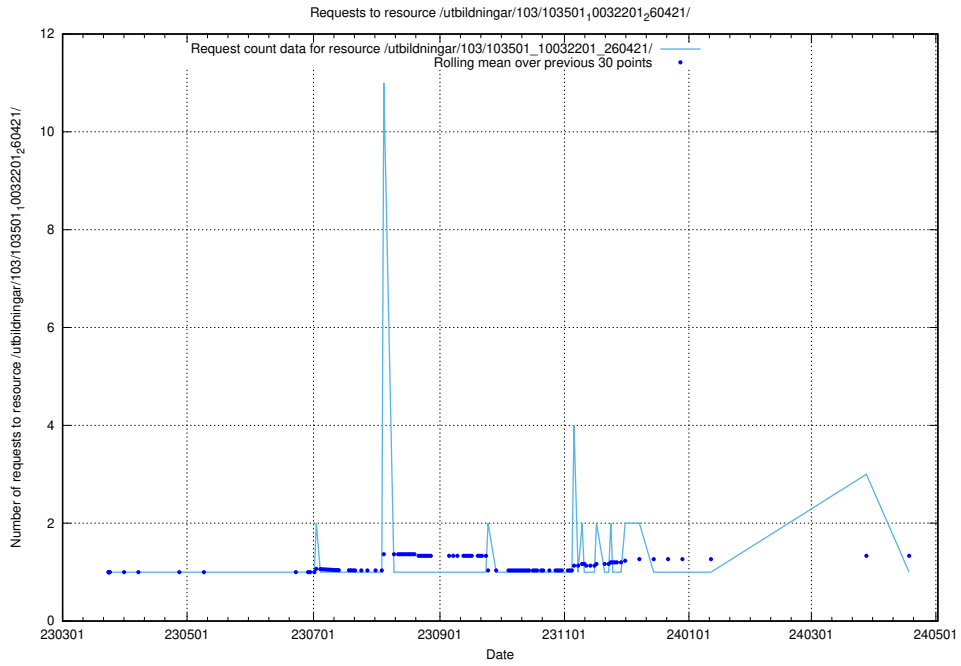

5.5904 Usage of /utbildningar/103/103501_10032201_260421/

Here, we count the number of requests to resource /utbildningar/103/103501_10032201_260421/.