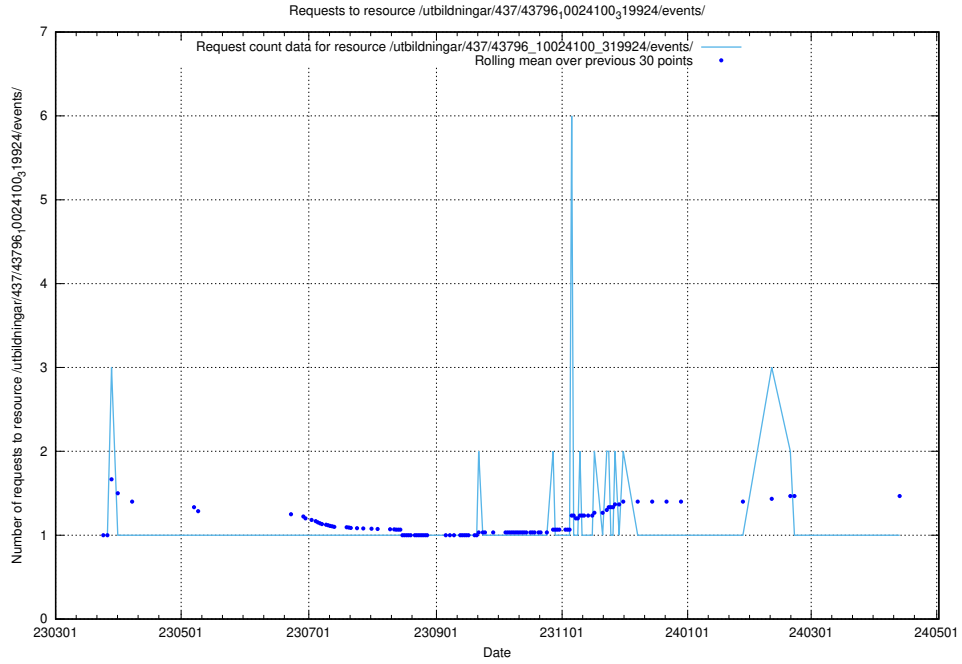

5.6605 Usage of /utbildningar/437/43796_10024100_319924/events/

Here, we count the number of requests to resource /utbildningar/437/43796_10024100_319924/events/.