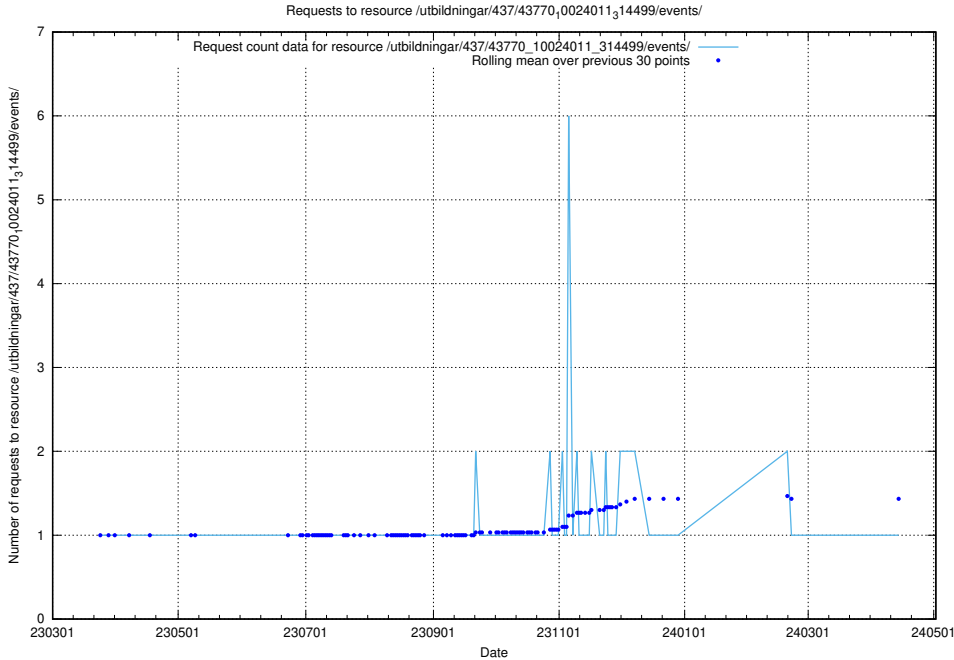

5.6612 Usage of /utbildningar/437/43770_10024011_314499/events/

Here, we count the number of requests to resource /utbildningar/437/43770_10024011_314499/events/.