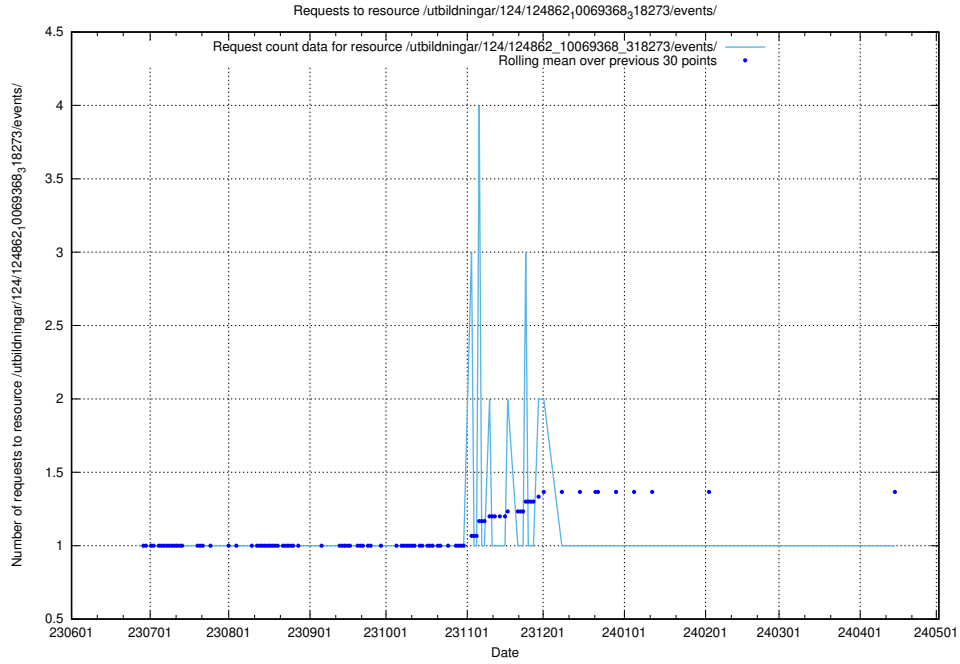

5.5909 Usage of /utbildningar/124/124862_10069368_318273/events/

Here, we count the number of requests to resource /utbildningar/124/124862_10069368_318273/events/