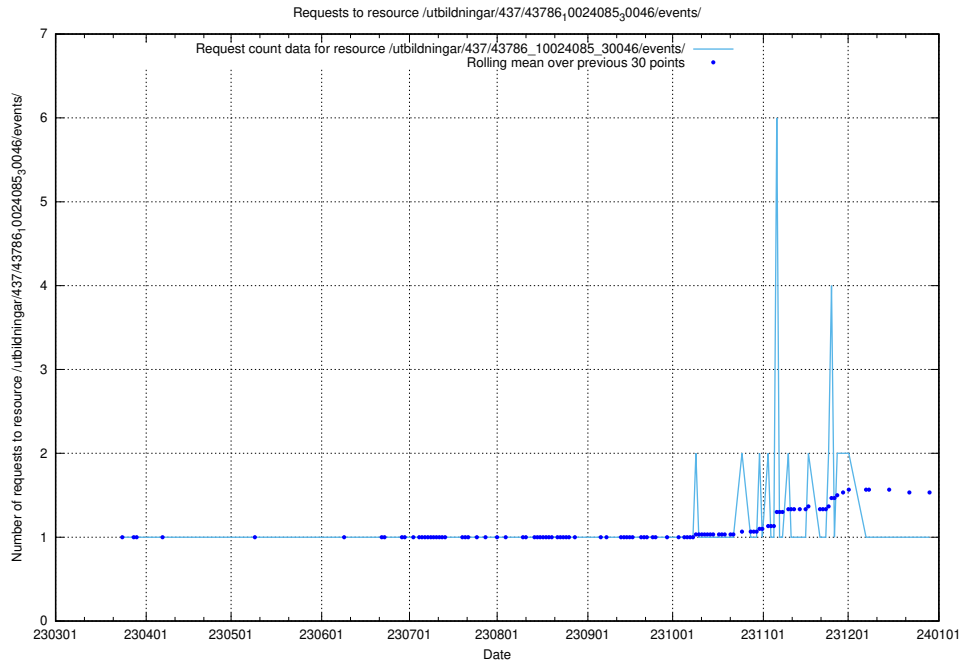

5.6609 Usage of /utbildningar/437/43786_10024085_30046/events/

Here, we count the number of requests to resource /utbildningar/437/43786_10024085_30046/events/.