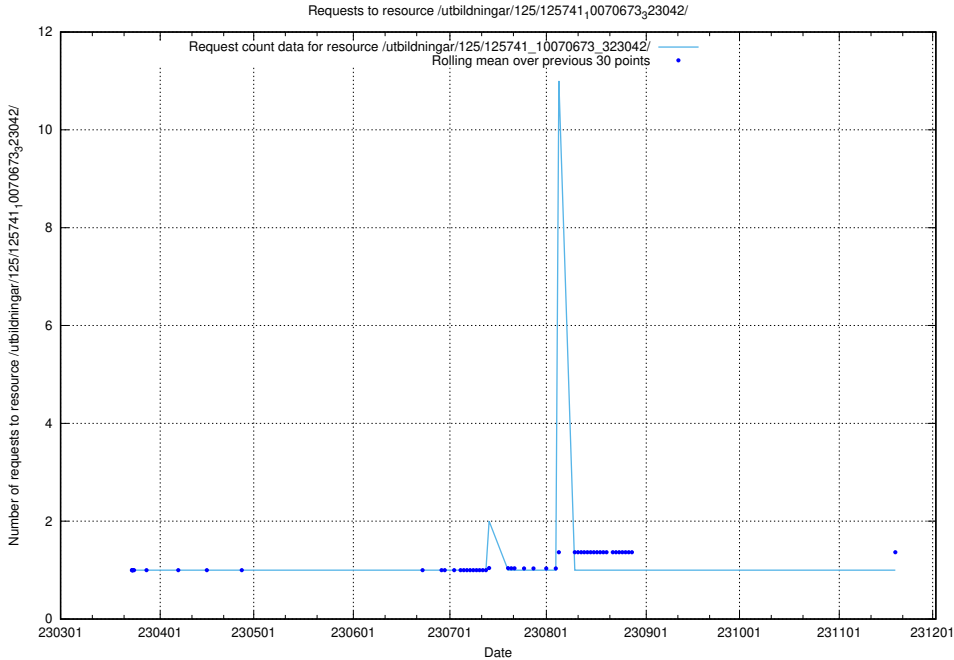

Here, we count the number of requests to resource /utbildningar/125/125741_10070673_323042/.

5.6921 Usage of /utbildningar/125/125741_10070668_329433/

Here, we count the number of requests to resource /utbildningar/125/125741_10070668_329433/.