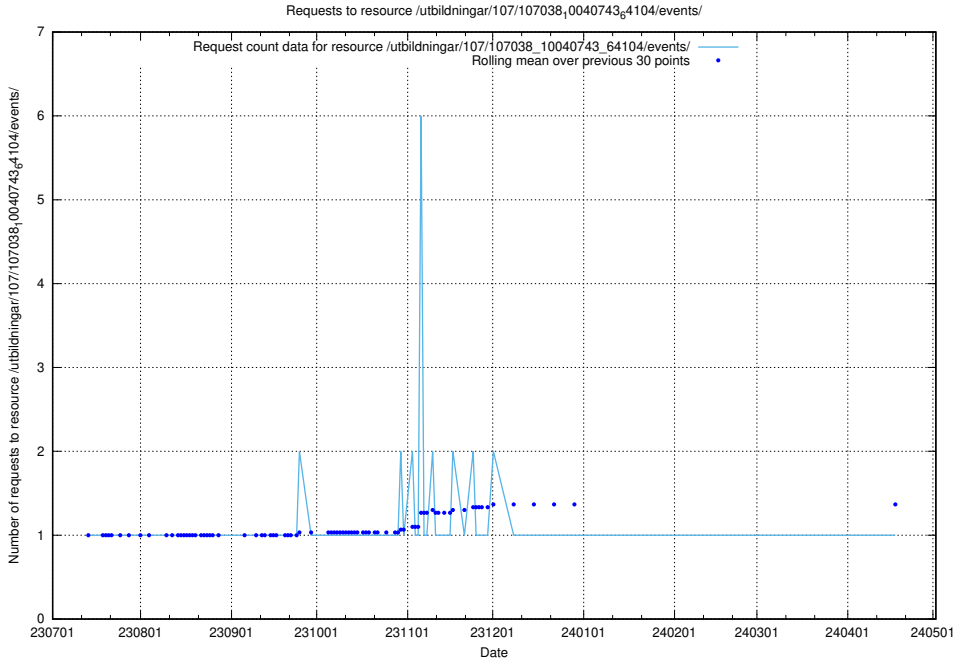

5.5496 Usage of /utbildningar/107/107038_10040743_64104/events/

Here, we count the number of requests to resource /utbildningar/107/107038_10040743_64104/events/.