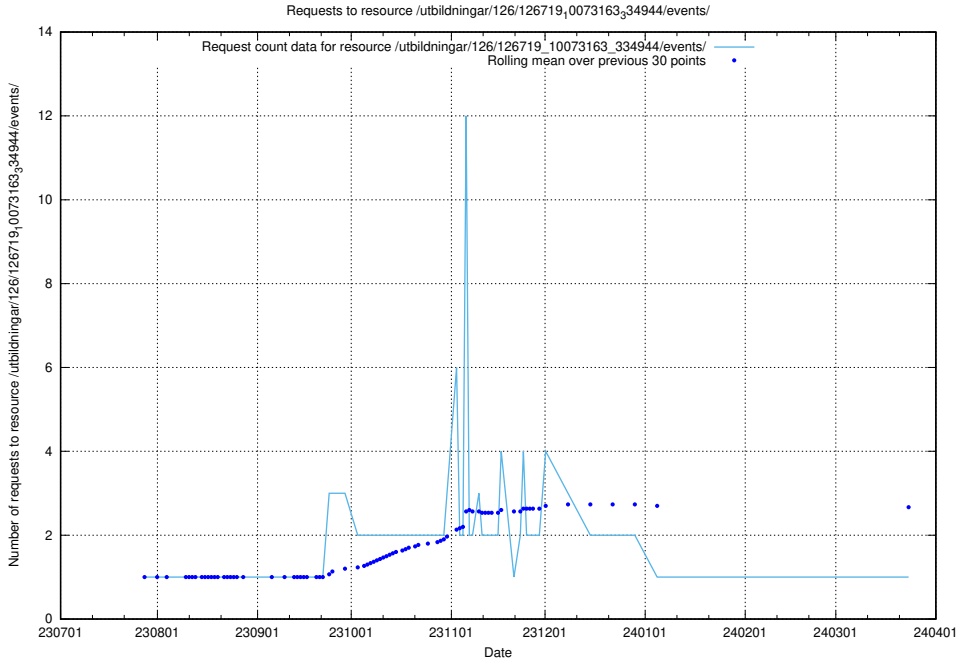

5.5311 Usage of /utbildningar/126/126719_10073163_334944/events/

Here, we count the number of requests to resource /utbildningar/126/126719_10073163_334944/events/