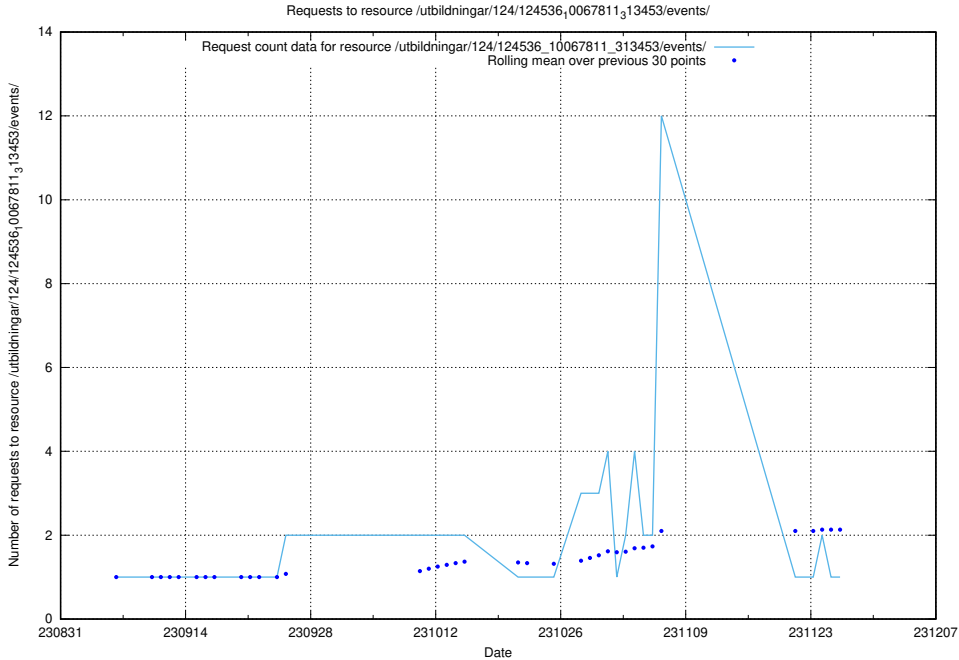

5.5095 Usage of /utbildningar/124/124536_10067811_313453/events/

Here, we count the number of requests to resource /utbildningar/124/124536_10067811_313453/events/