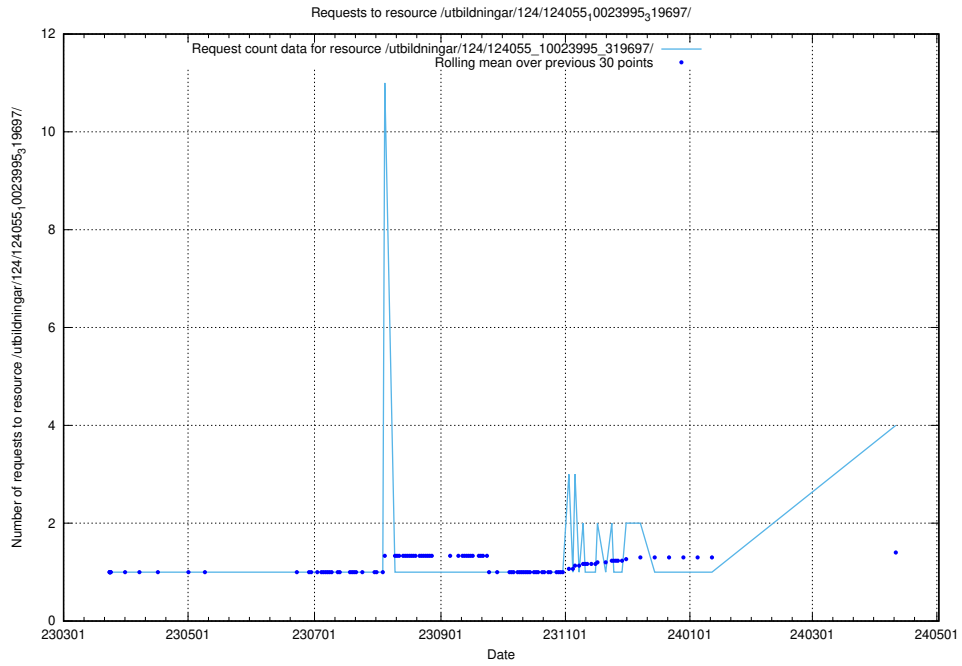

5.193 Usage of /utbildningar/124/124055_10023995_319697/

Here, we count the number of requests to resource /utbildningar/124/124055_10023995_319697/.