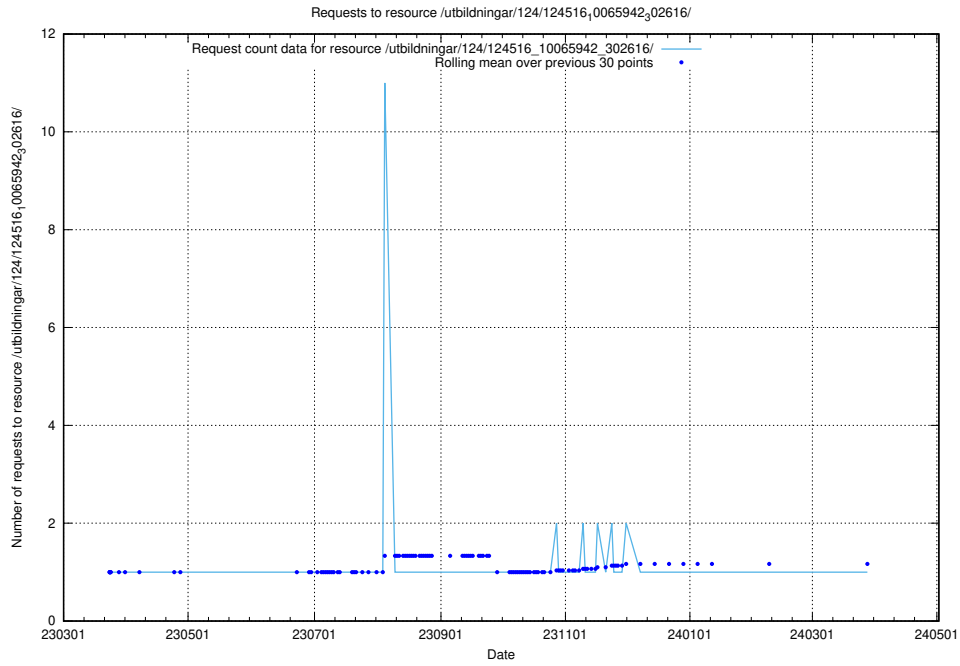

5.1849 Usage of /utbildningar/124/124516_10065942_302616/

Here, we count the number of requests to resource /utbildningar/124/124516_10065942_302616/.