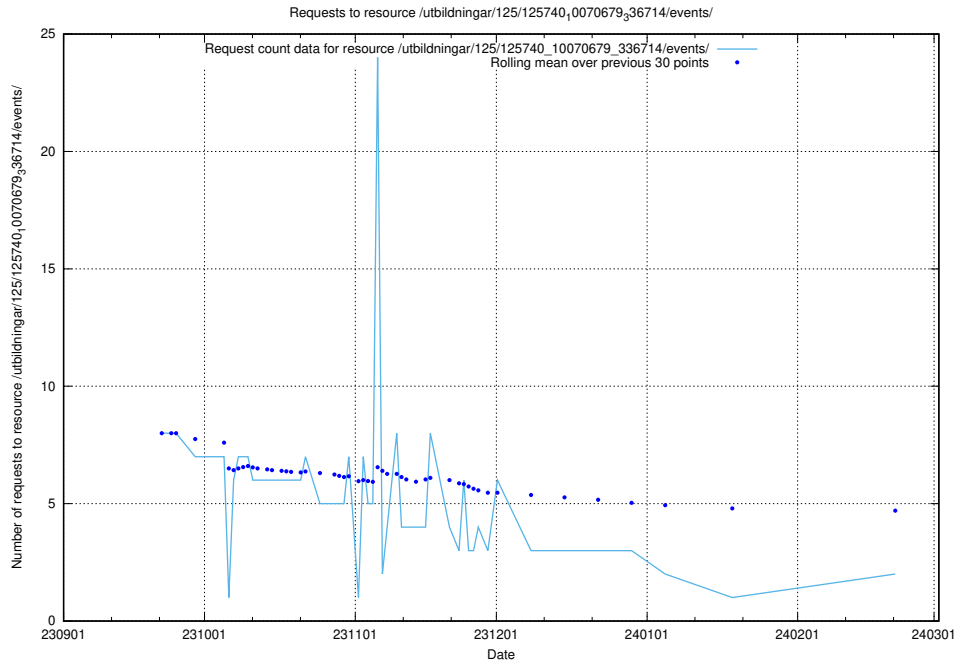

5.673 Usage of /utbildningar/125/125740_10070679_336714/events/

Here, we count the number of requests to resource /utbildningar/125/125740_10070679_336714/events/