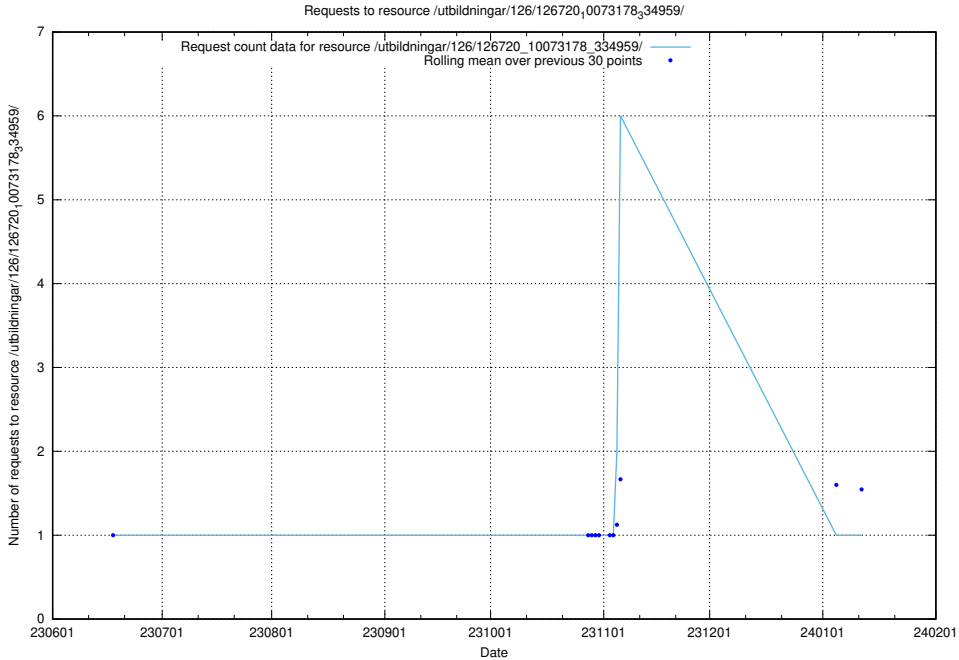

5.6286 Usage of /utbildningar/126/126720_10073178_334959/

Here, we count the number of requests to resource /utbildningar/126/126720_10073178_334959/.