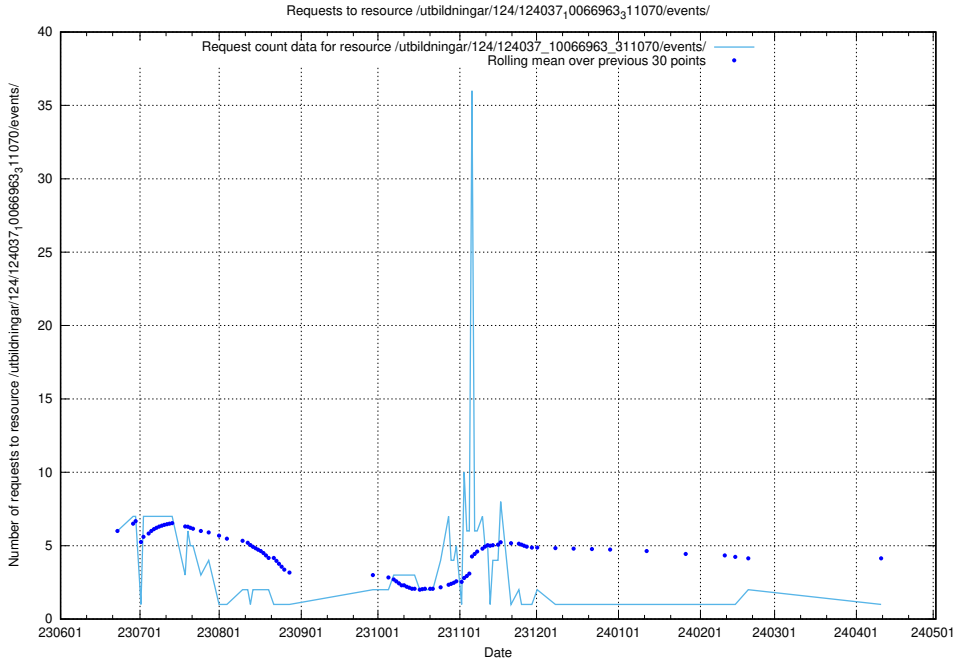

5.5988 Usage of /utbildningar/124/124037_10066963_311070/events/

Here, we count the number of requests to resource /utbildningar/124/124037_10066963_311070/events/