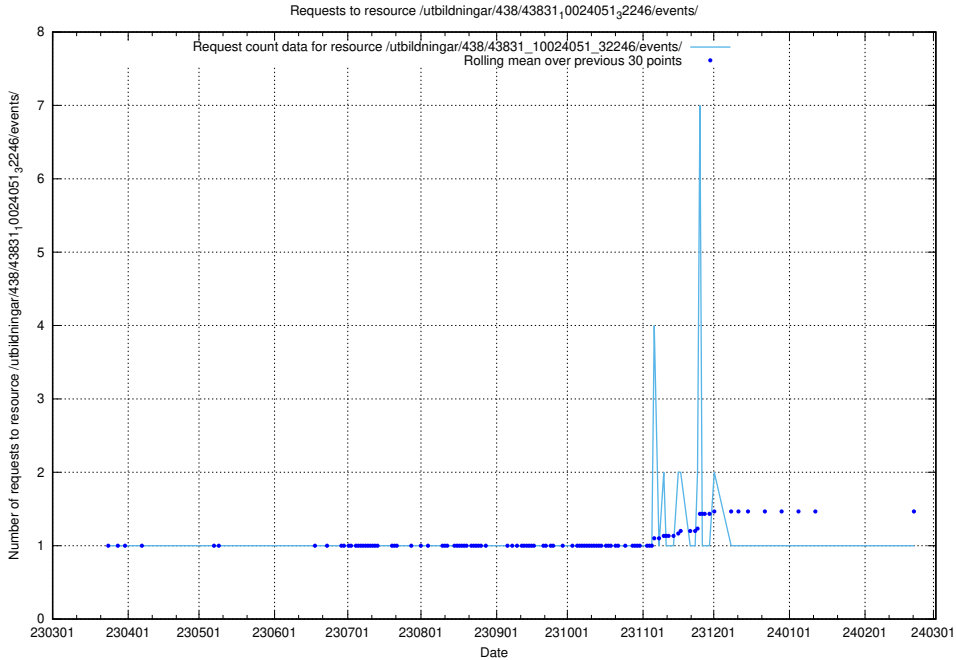

5.6593 Usage of /utbildningar/438/43831_10024051_32246/events/

Here, we count the number of requests to resource /utbildningar/438/43831_10024051_32246/events/.