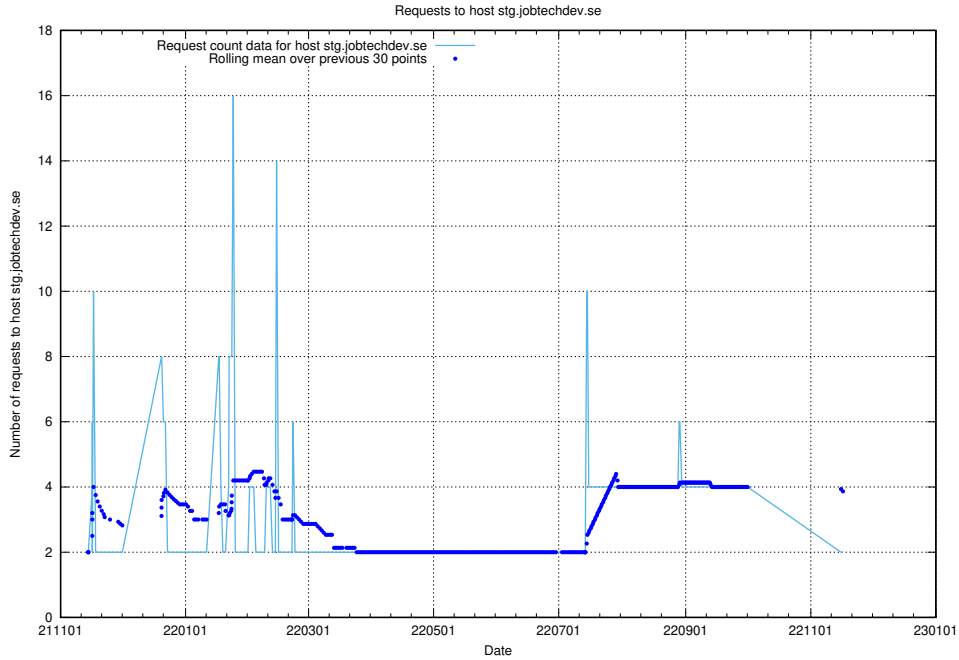

7.564 Usage of stg.jobtechdev.se

Here, we count the number of requests to host stg.jobtechdev.se.