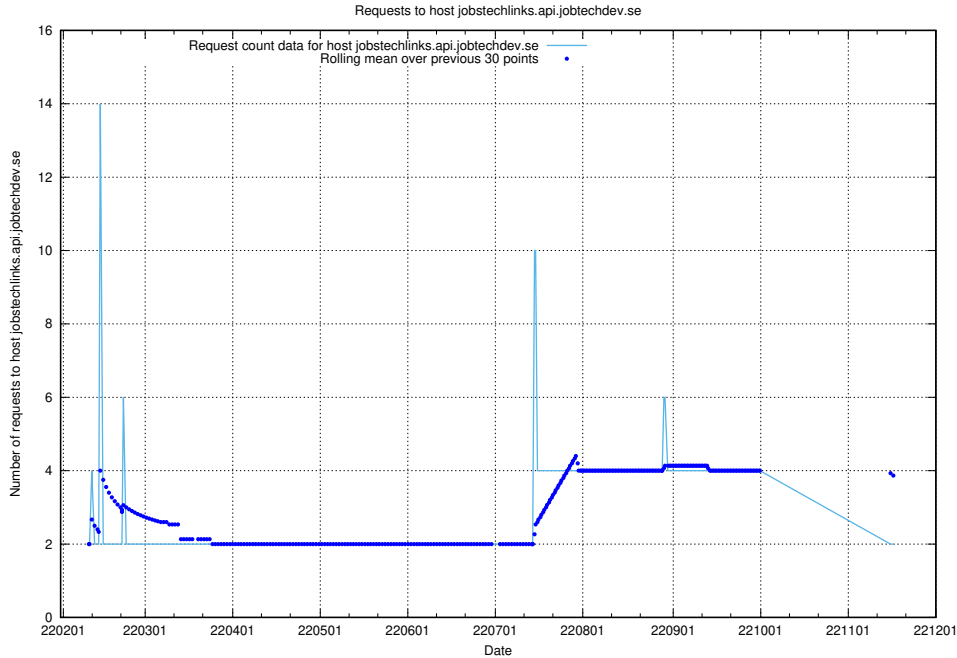

7.562 Usage of `jobstechlinks.api.jobtechdev.se`

Here, we count the number of requests to host `jobstechlinks.api.jobtechdev.se`.