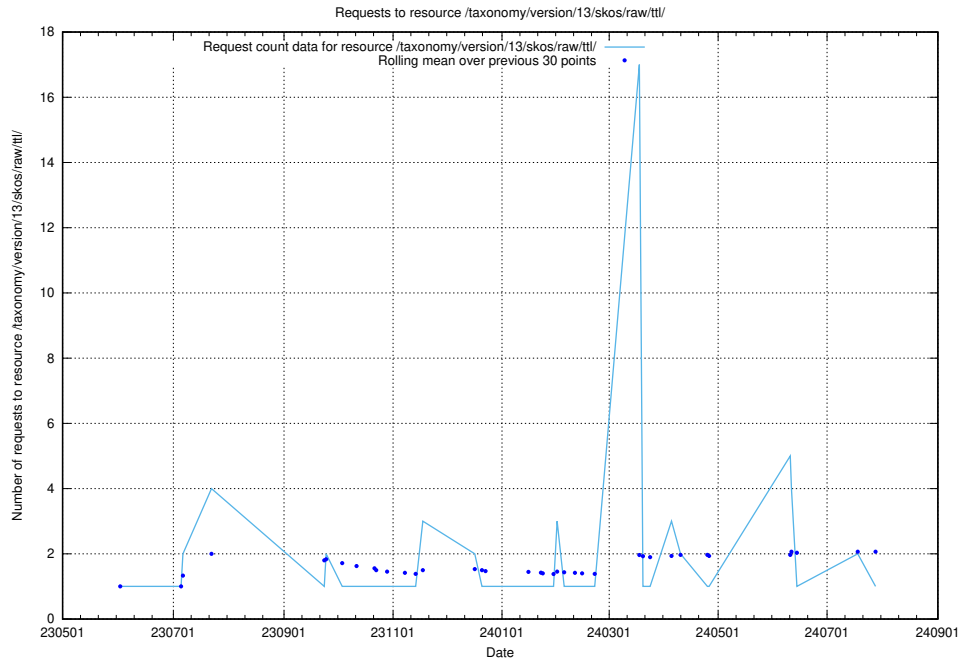

5.6362 Usage of /taxonomy/version/13/skos/raw/ttl/

Here, we count the number of requests to resource /taxonomy/version/13/skos/raw/ttl/.