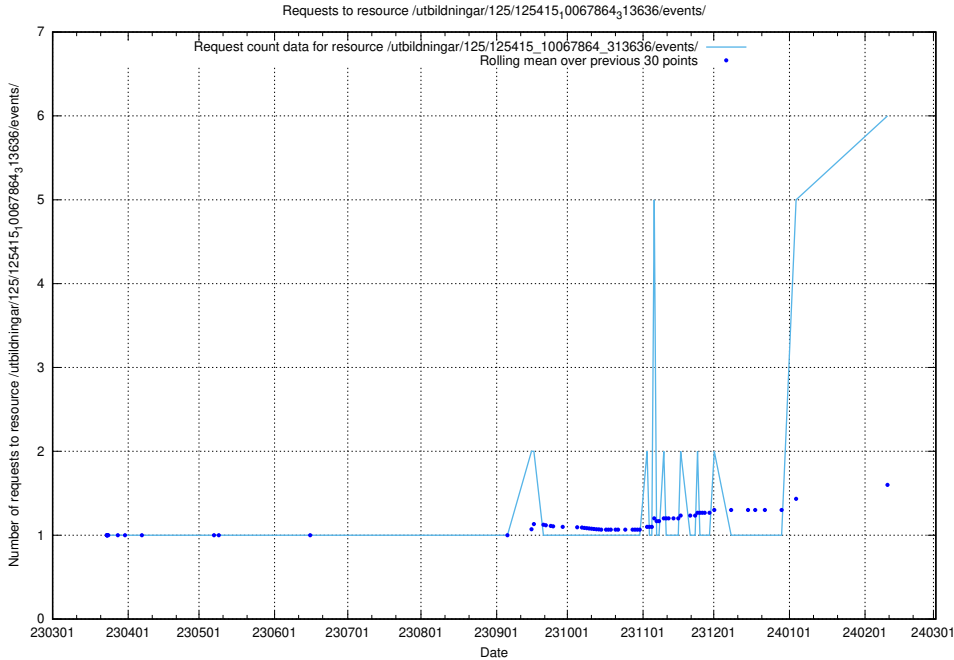

5.47 Usage of /utbildningar/125/125415_10067864_313636/events/

Here, we count the number of requests to resource /utbildningar/125/125415_10067864_313636/events/