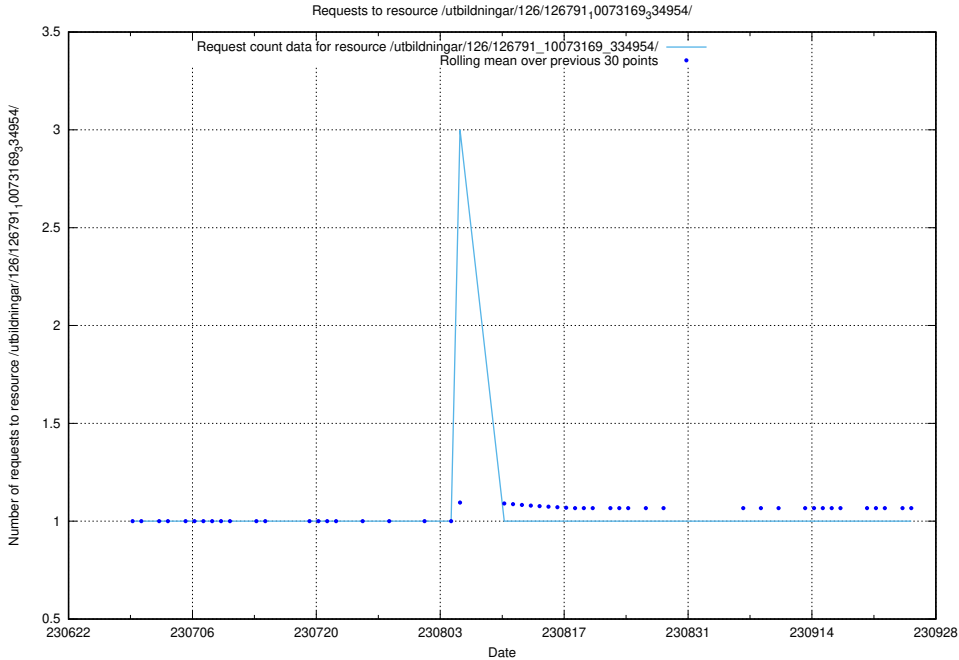

5.5875 Usage of /utbildningar/126/126791_10073169_334954/

Here, we count the number of requests to resource /utbildningar/126/126791_10073169_334954/.