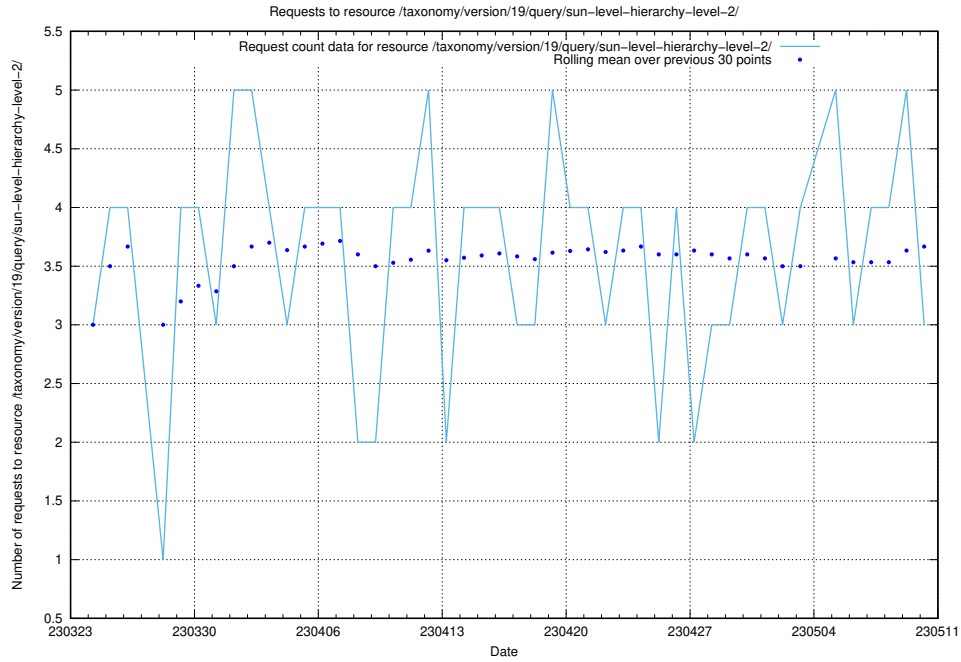

5.389 Usage of /taxonomy/version/19/query/sun-level-hierarchy-level-2/

Here, we count the number of requests to resource /taxonomy/version/19/query/sun-level-hierarchy-level-2/.