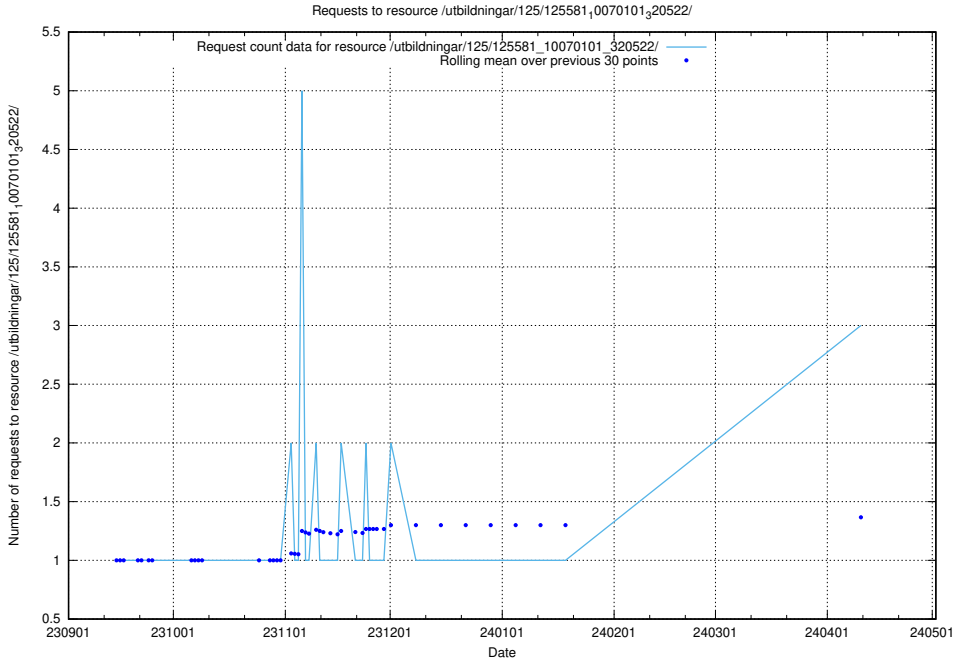

5.328 Usage of /utbildningar/125/125581_10070101_320522/

Here, we count the number of requests to resource /utbildningar/125/125581_10070101_320522/.