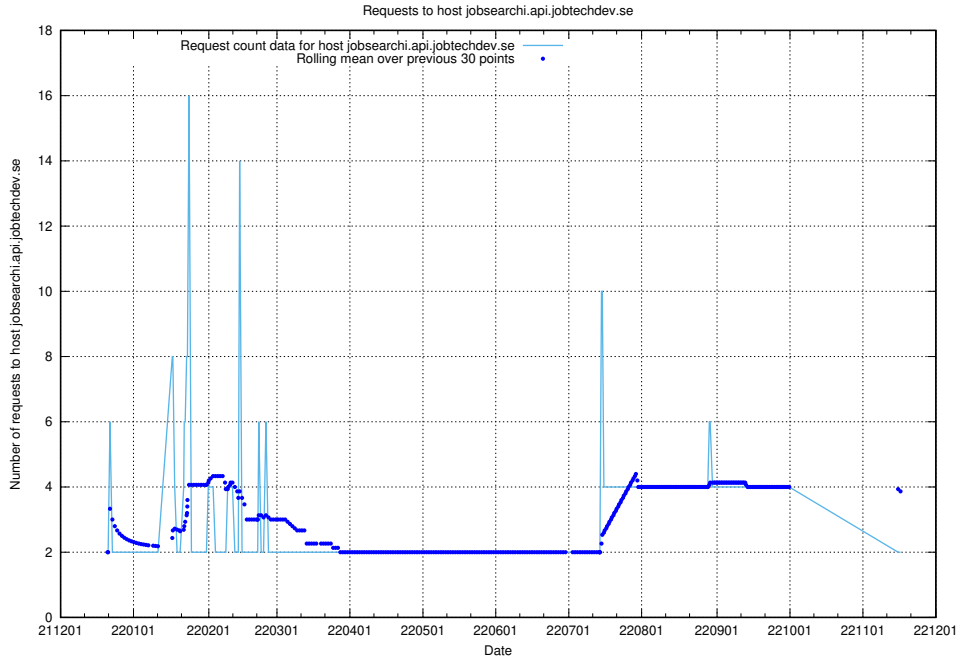

7.368 Usage of jobsearchi.api.jobtechdev.se

Here, we count the number of requests to host jobsearchi.api.jobtechdev.se.