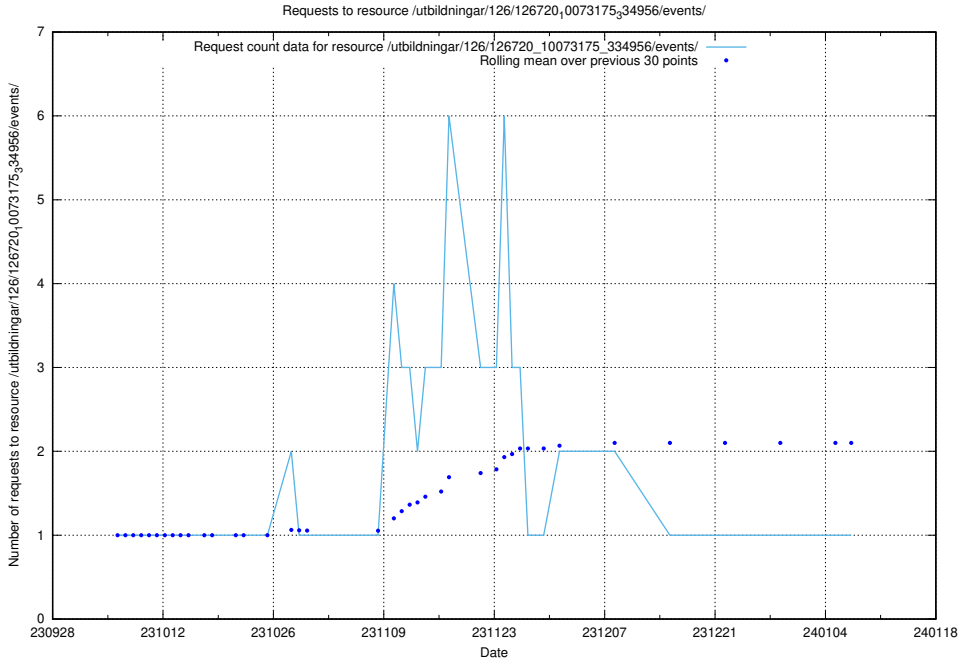

5.4806 Usage of /utbildningar/126/126720_10073175_334956/events/

Here, we count the number of requests to resource /utbildningar/126/126720_10073175_334956/events/