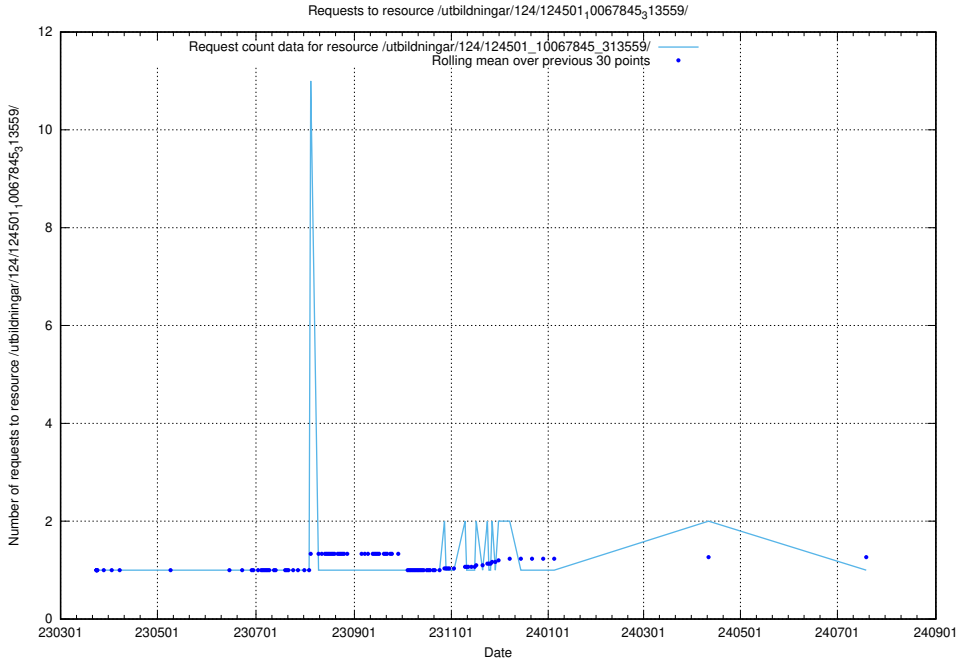

5.2612 Usage of /utbildningar/124/124501_10067845_313559/

Here, we count the number of requests to resource /utbildningar/124/124501_10067845_313559/.