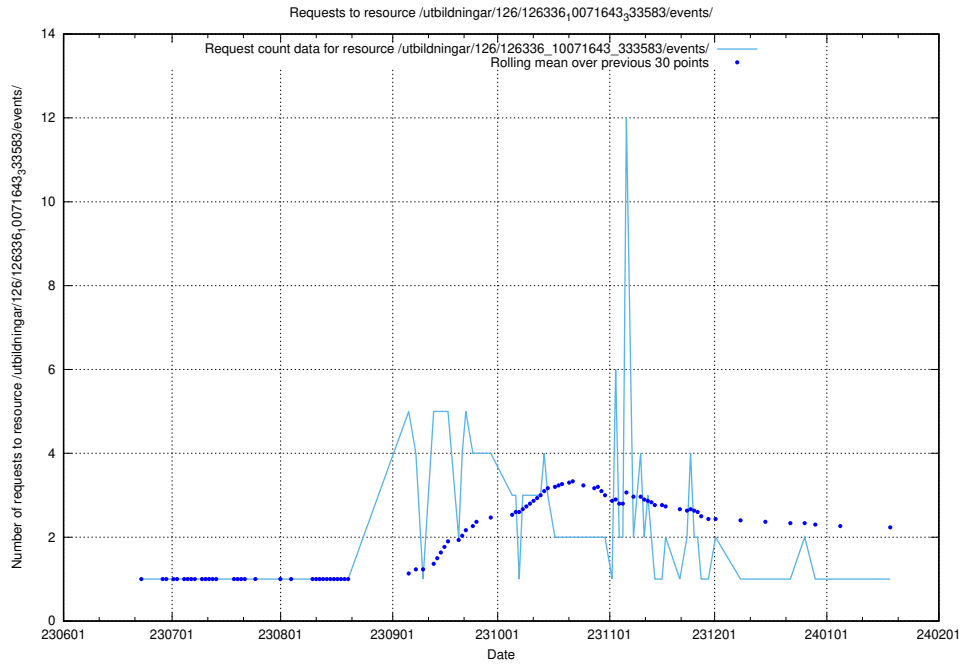

Here, we count the number of requests to resource /utbildningar/126/126336_10071644_334023/.

5.6096 Usage of /utbildningar/126/126336_10071643_333583/events/

Here, we count the number of requests to resource /utbildningar/126/126336_10071643_333583/events/