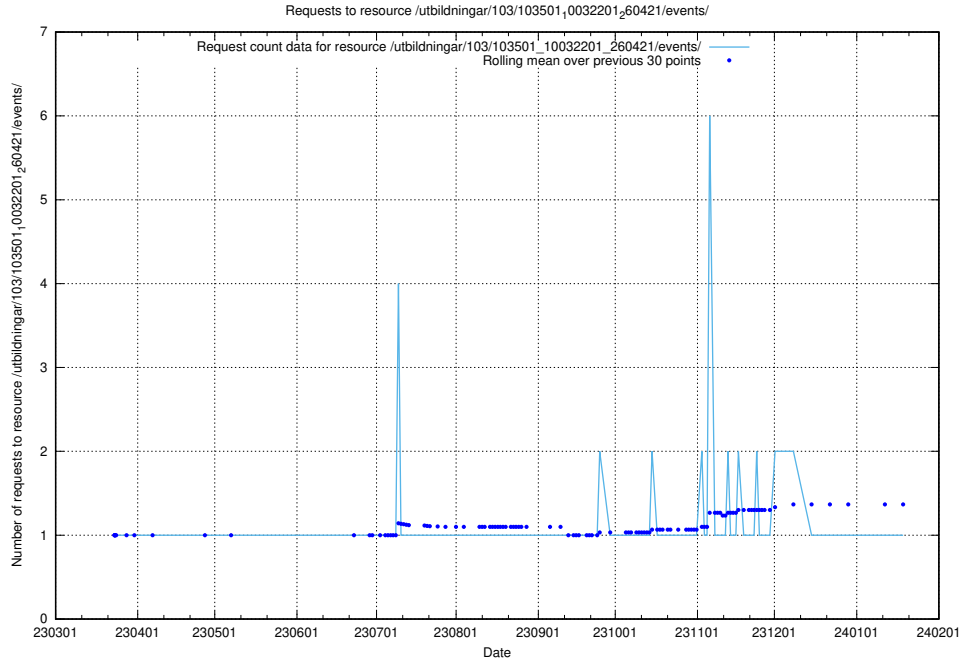

5.5896 Usage of /utbildningar/103/103501_10032201_260421/events/

Here, we count the number of requests to resource /utbildningar/103/103501_10032201_260421/events/