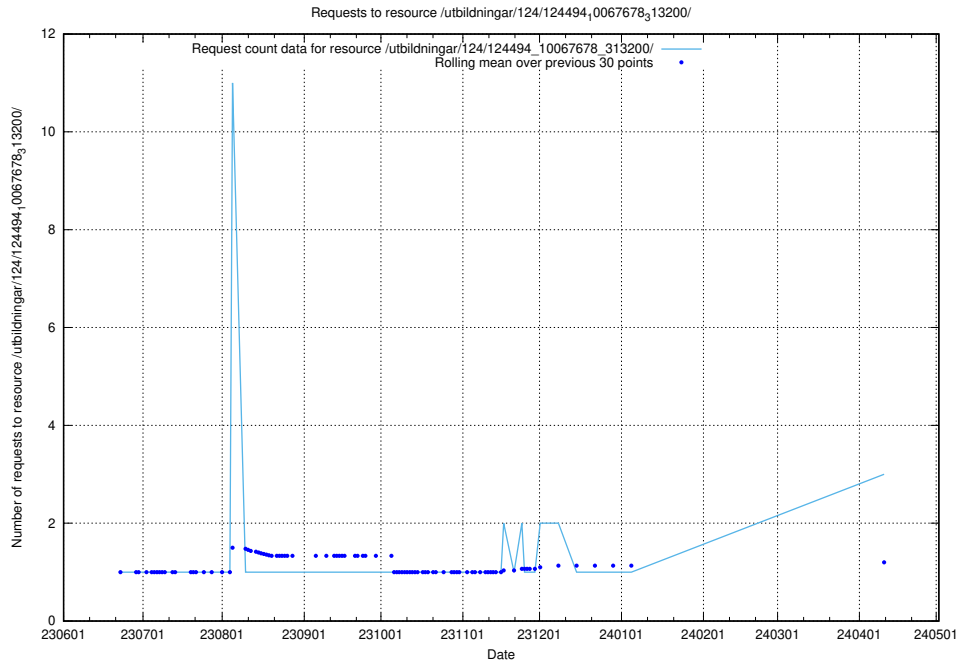

5.362 Usage of /utbildningar/124/124494_10067678_313200/

Here, we count the number of requests to resource /utbildningar/124/124494_10067678_313200/.