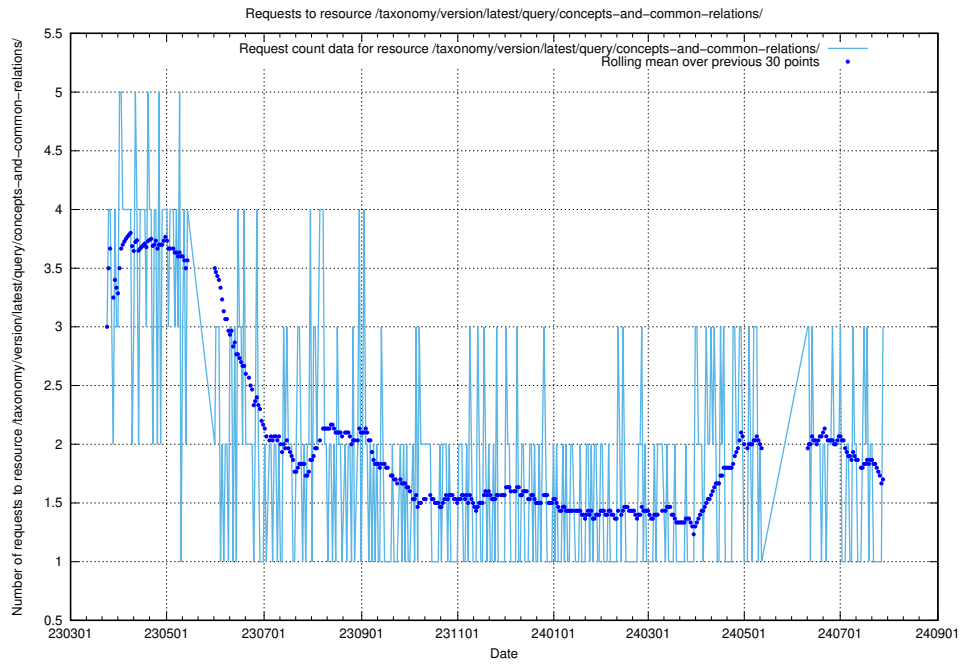

5.388 Usage of /taxonomy/version/latest/query/concepts-and-common-relations/

Here, we count the number of requests to resource /taxonomy/version/latest/query/concepts-and-common-relations/.