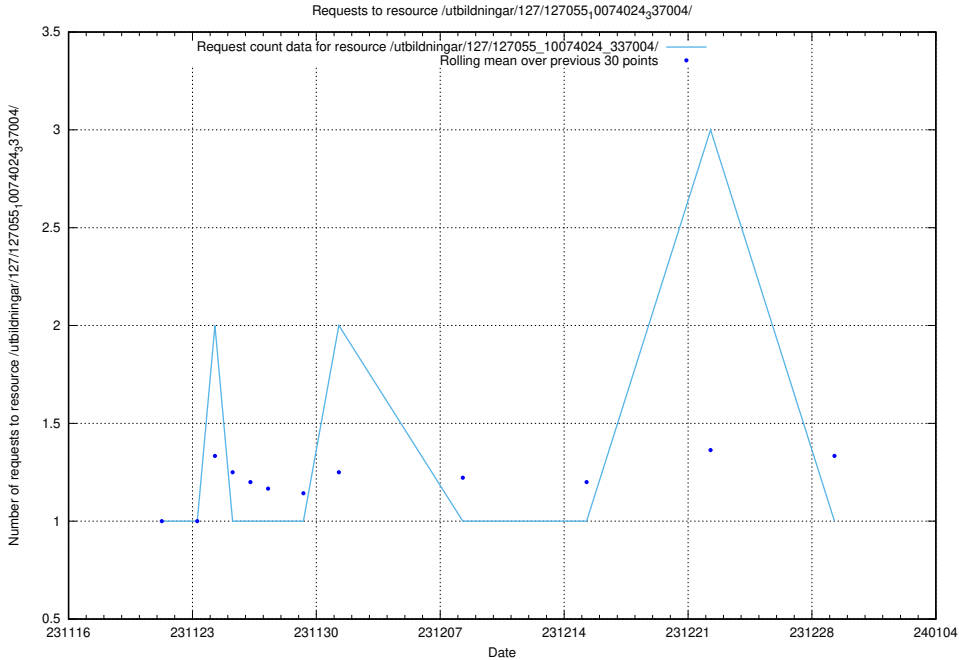

5.4460 Usage of /utbildningar/127/127055_10074024_337004/

Here, we count the number of requests to resource /utbildningar/127/127055_10074024_337004/.