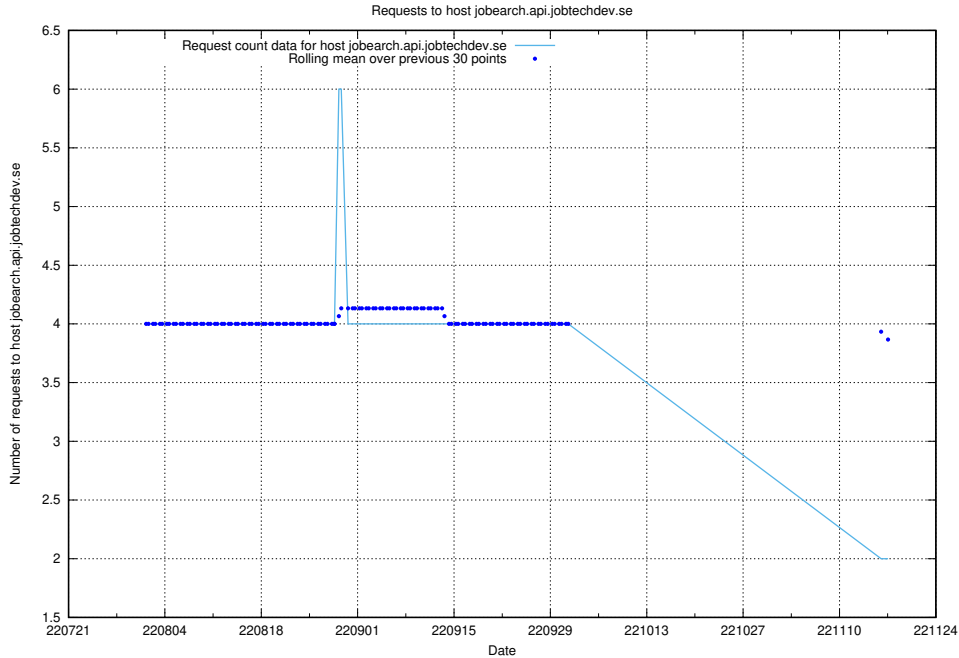

7.385 Usage of jobearch.api.jobtechdev.se

Here, we count the number of requests to host jobearch.api.jobtechdev.se.