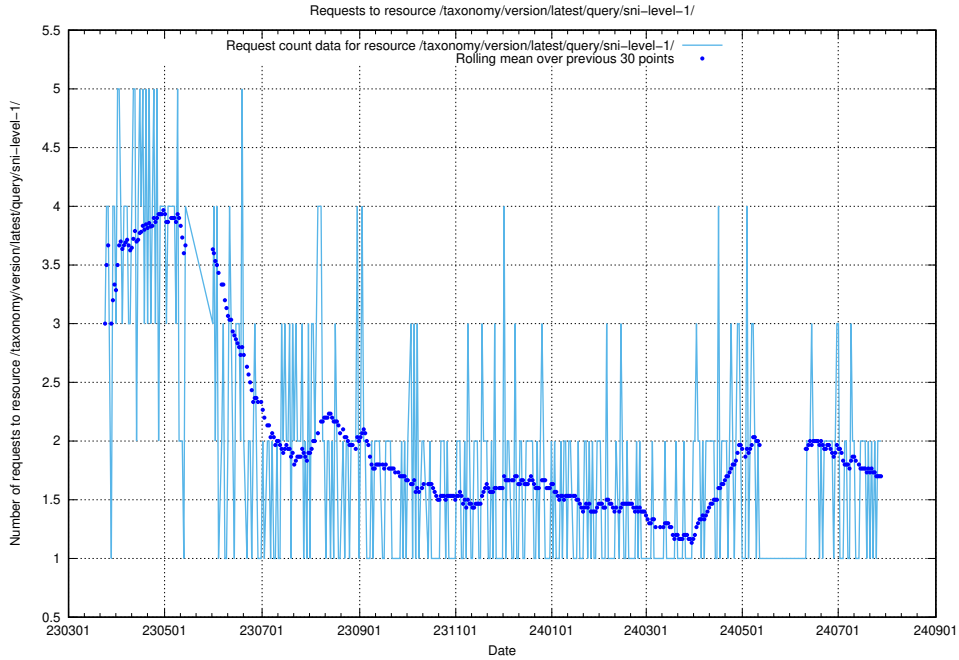

5.847 Usage of /taxonomy/version/latest/query/sni-level-1/

Here, we count the number of requests to resource /taxonomy/version/latest/query/sni-level-1/.