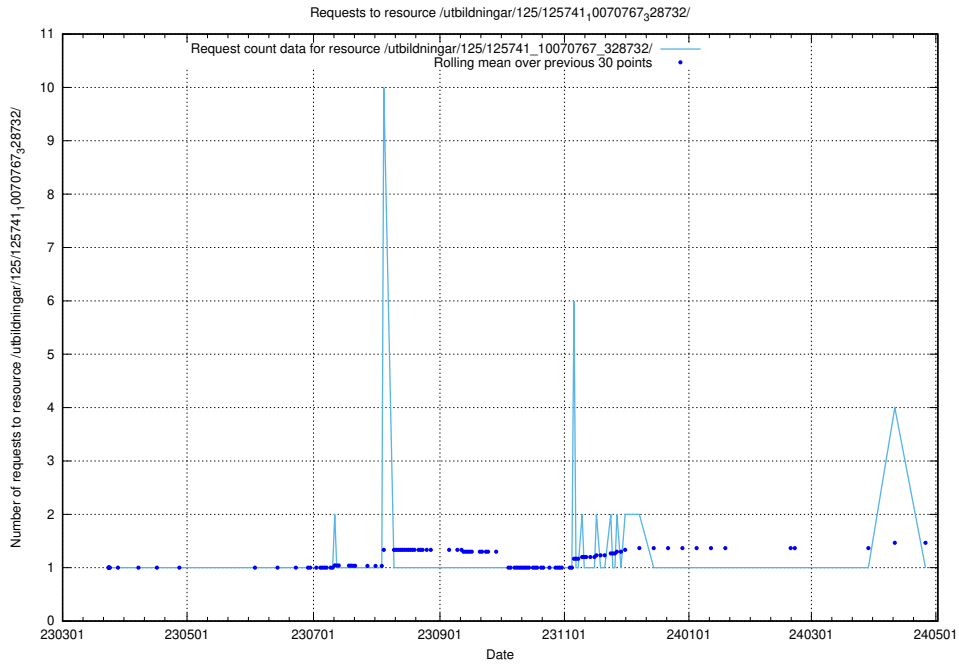

Here, we count the number of requests to resource /utbildningar/125/125741_10070782_323040/.

5.6895 Usage of /utbildningar/125/125741_10070767_328732/

Here, we count the number of requests to resource /utbildningar/125/125741_10070767_328732/.