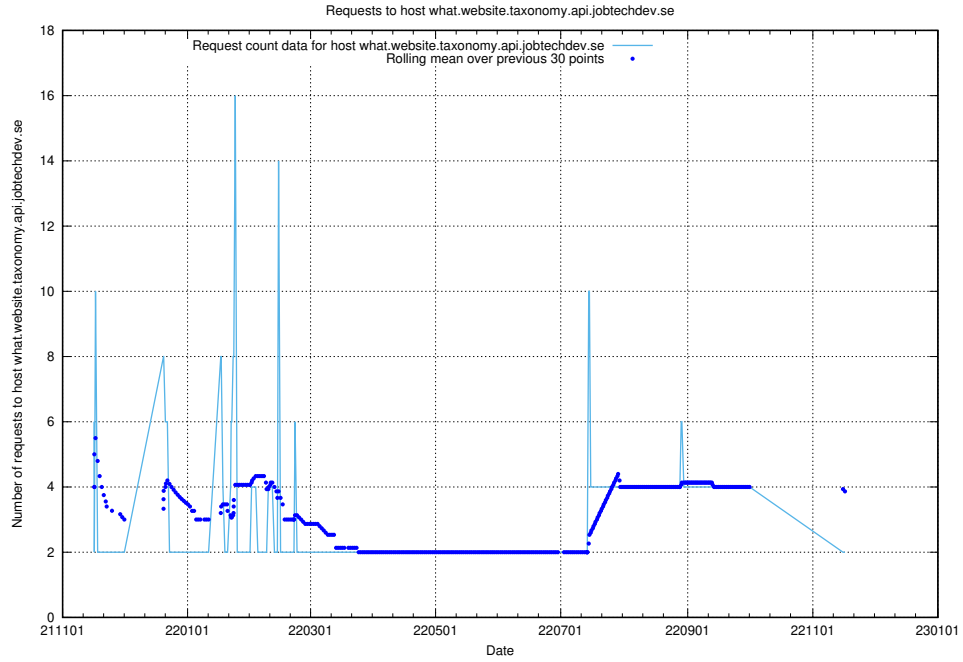

7.525 Usage of doh.apps.standby.services.jtech.se

Here, we count the number of requests to host doh.apps.standby.services.jtech.se.

7.526 Usage of dns.apps.standby.services.jtech.se

Here, we count the number of requests to host dns.apps.standby.services.jtech.se.