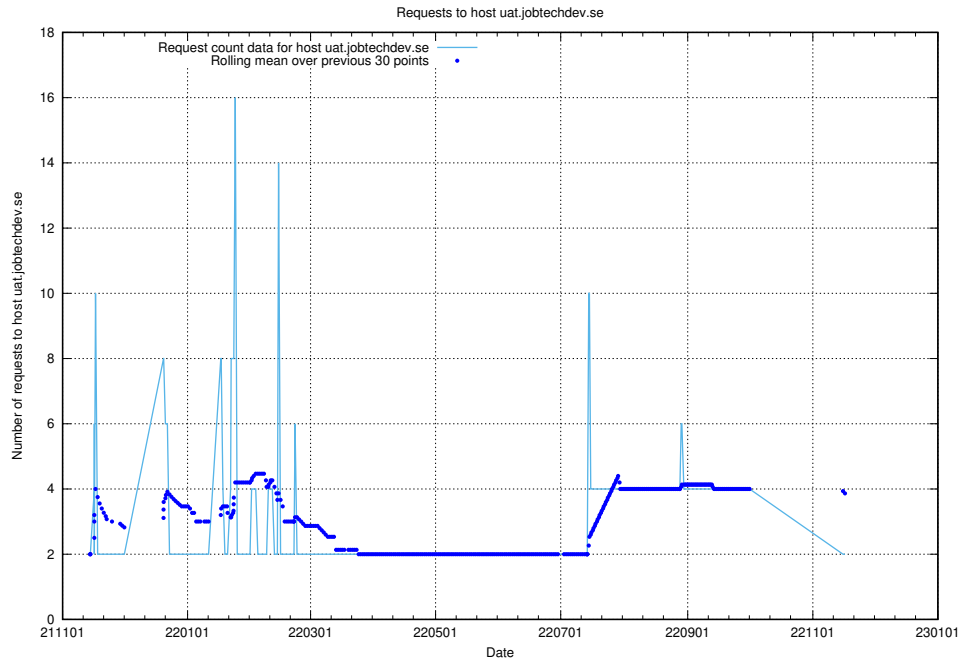

7.558 Usage of uat.jobtechdev.se

Here, we count the number of requests to host uat.jobtechdev.se.

7.559 Usage of system.jobtechdev.se

Here, we count the number of requests to host system.jobtechdev.se.

7.560 Usage of store.jobtechdev.se