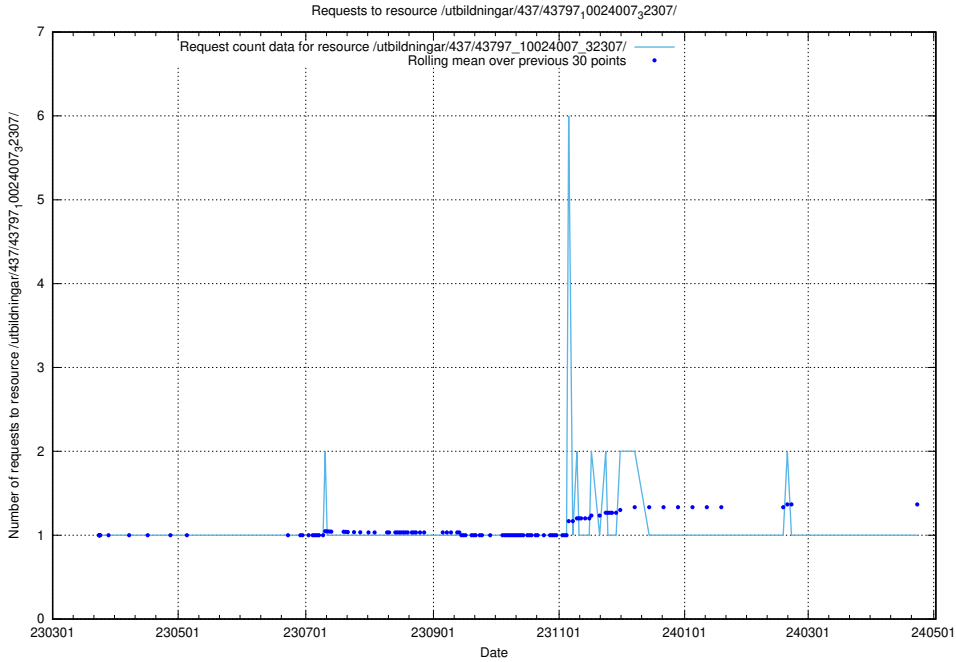

5.6780 Usage of /utbildningar/437/43797_10024007_32307/

Here, we count the number of requests to resource /utbildningar/437/43797_10024007_32307/.

5.6781 Usage of /utbildningar/437/43797_10024007_32190/