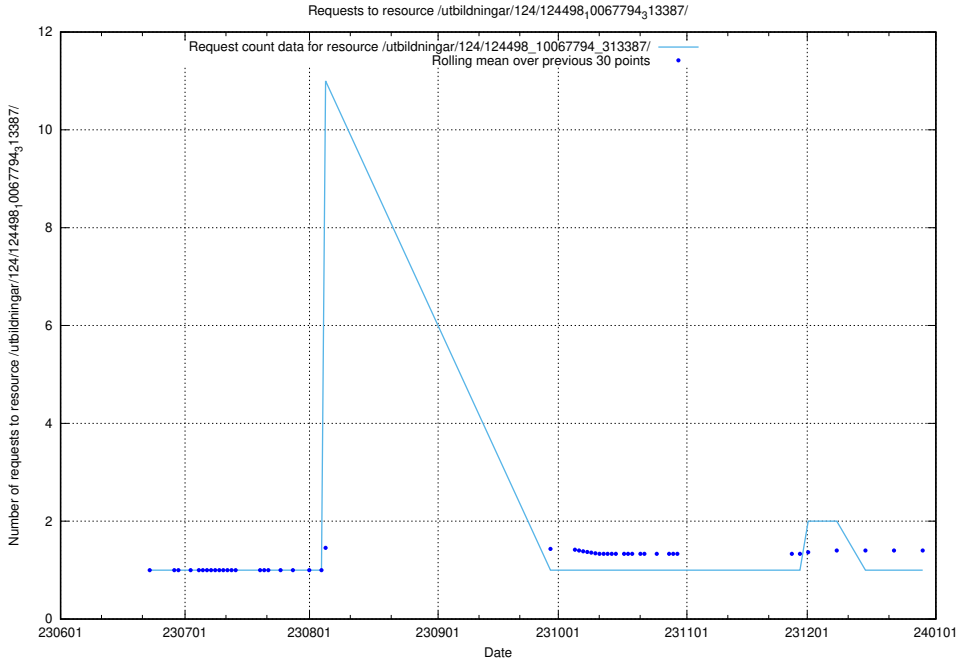

Here, we count the number of requests to resource /utbildningar/124/124498_10067794_313387/events/

5.6222 Usage of /utbildningar/124/124498_10067794_313387/

Here, we count the number of requests to resource /utbildningar/124/124498_10067794_313387/.