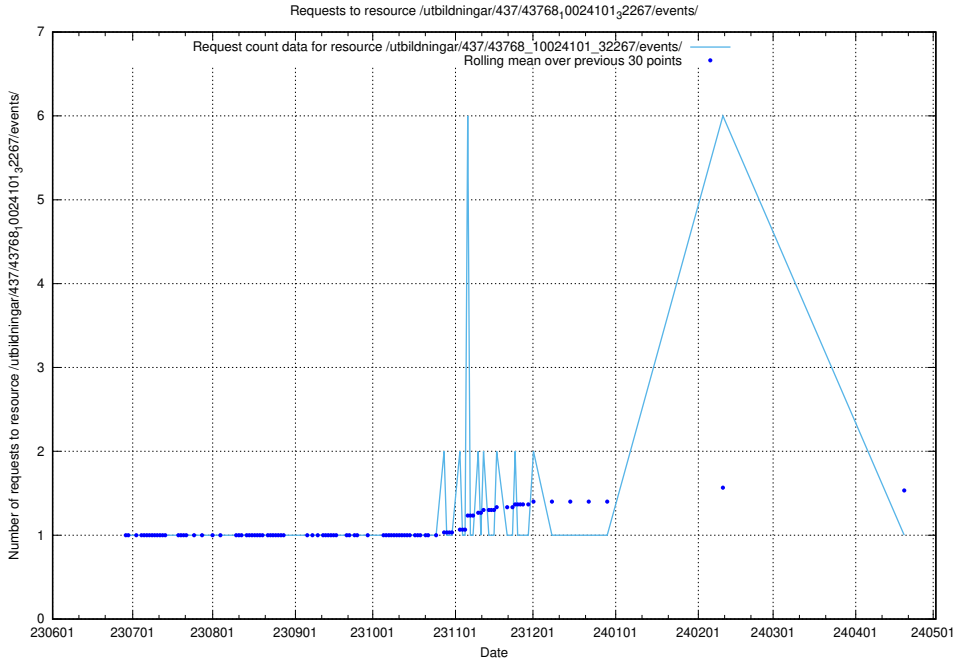

5.5859 Usage of /utbildningar/437/43768_10024101_32267/events/

Here, we count the number of requests to resource /utbildningar/437/43768_10024101_32267/events/.

5.5860 Usage of /utbildningar/437/43768_10024101_32267/