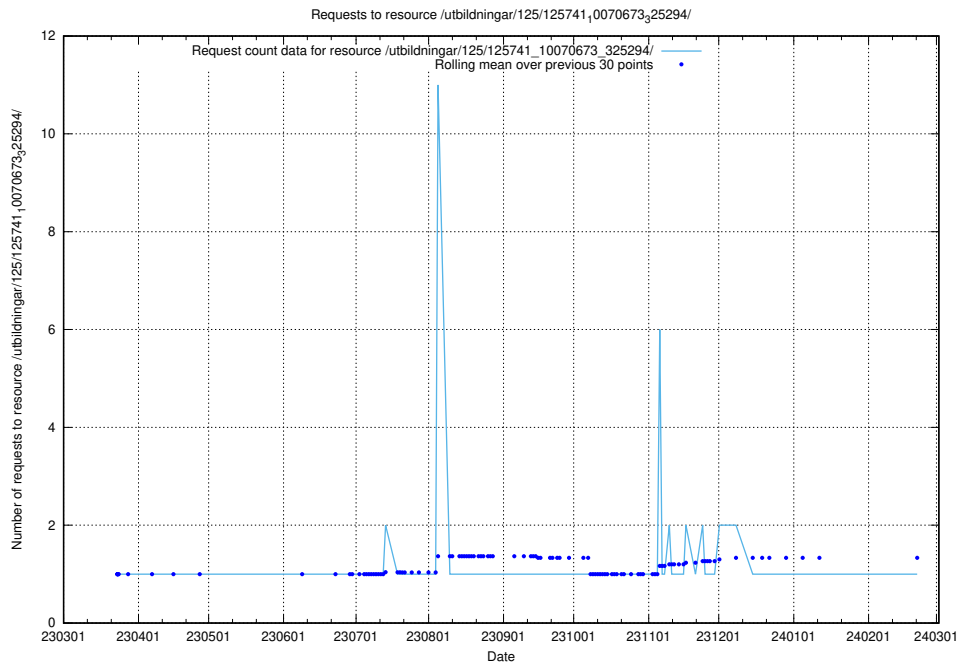

5.6919 Usage of /utbildningar/125/125741_10070673_325294/

Here, we count the number of requests to resource /utbildningar/125/125741_10070673_325294/.