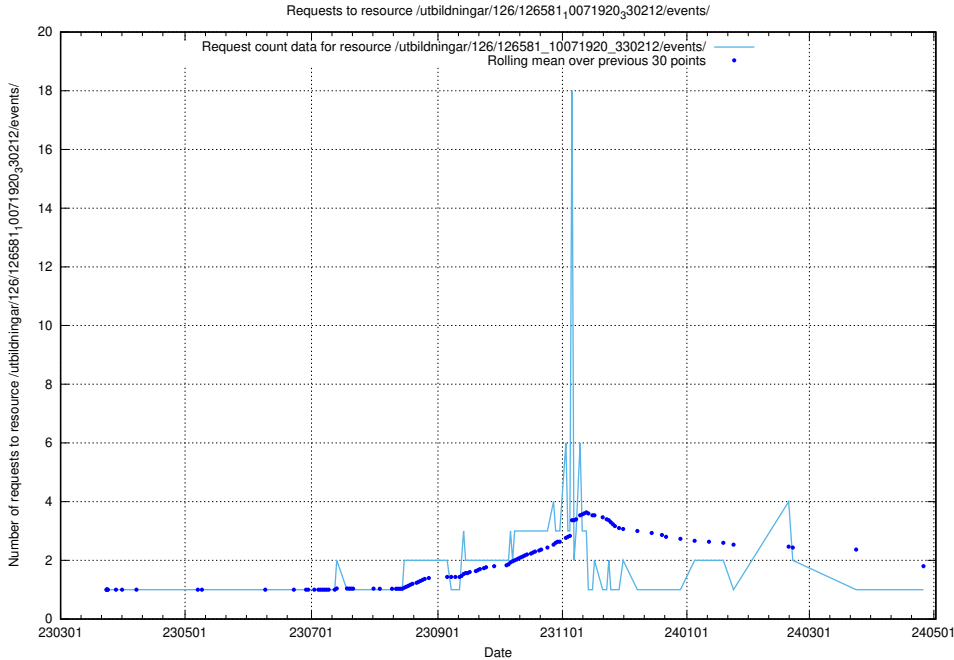

Here, we count the number of requests to resource /utbildningar/126/126582_10071920_330212/.

5.6828 Usage of /utbildningar/126/126581_10071920_330212/events/

Here, we count the number of requests to resource /utbildningar/126/126581_10071920_330212/events/