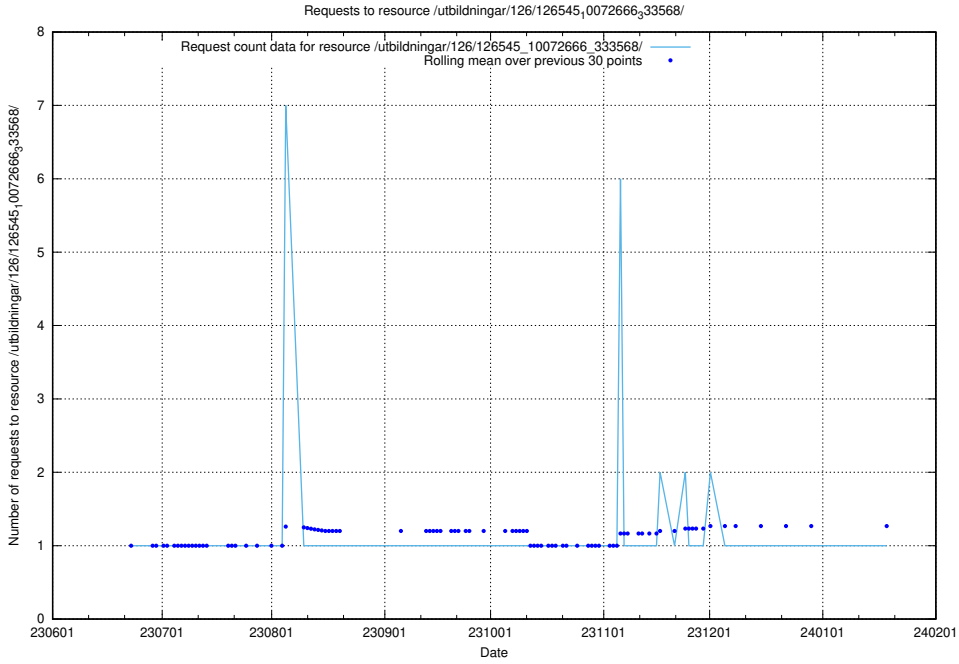

5.6079 Usage of /utbildningar/126/126545_10072666_333568/

Here, we count the number of requests to resource /utbildningar/126/126545_10072666_333568/.