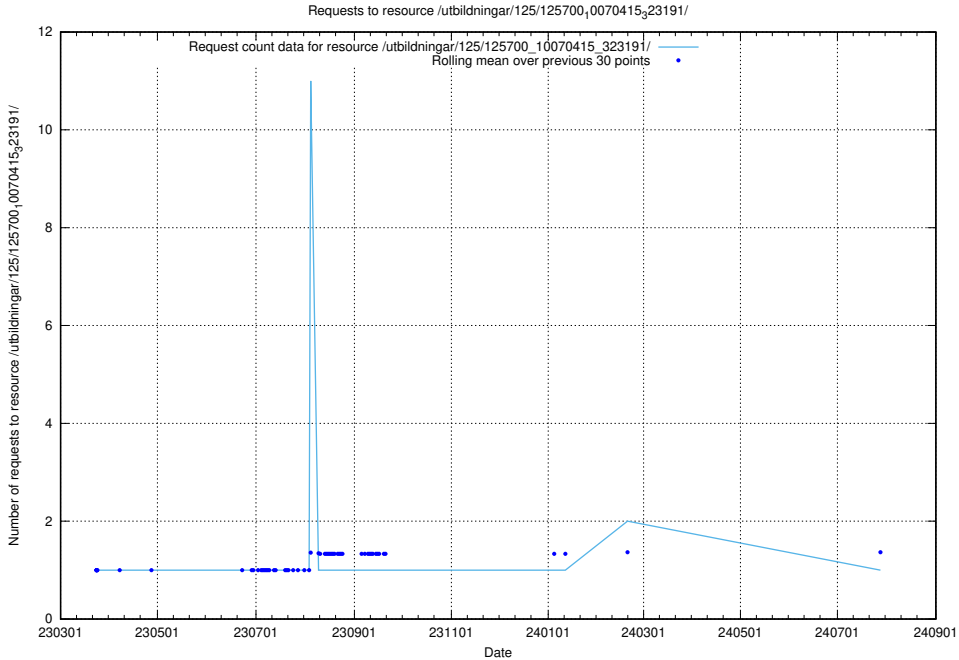

5.975 Usage of /utbildningar/125/125700_10070415_323191/

Here, we count the number of requests to resource /utbildningar/125/125700_10070415_323191/.