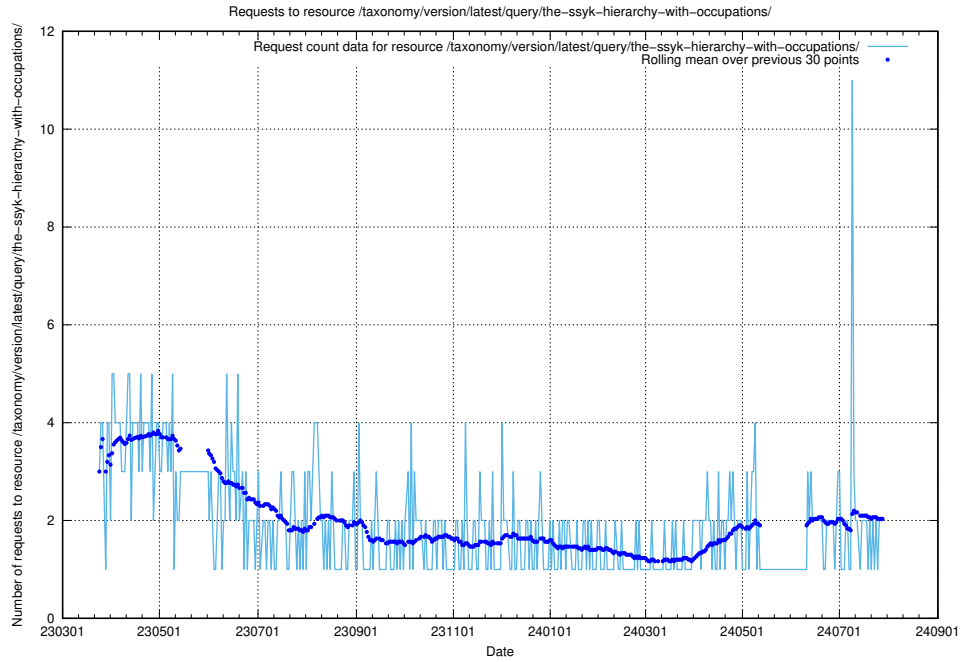

5.825 Usage of /taxonomy/version/latest/query/the-ssyk-hierarchy-with-occupations/

Here, we count the number of requests to resource /taxonomy/version/latest/query/the-ssyk-hierarchy-with-occupations/.