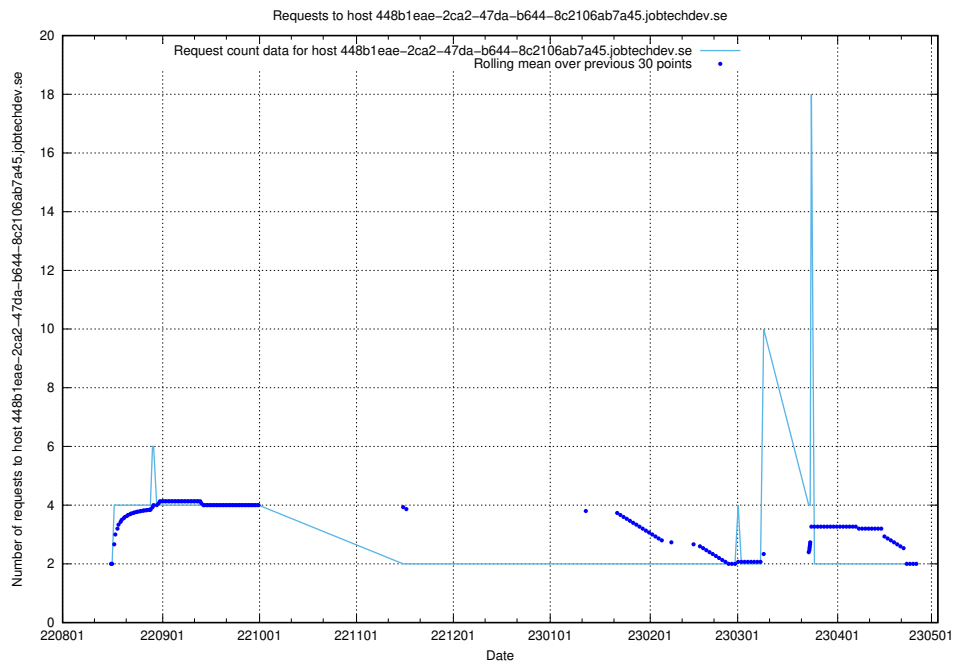

7.347 Usage of 448b1eae-2ca2-47da-b644-8c2106ab7a45.jobtechdev.se

Here, we count the number of requests to host 448b1eae-2ca2-47da-b644-8c2106ab7a45.jobtechdev.se.