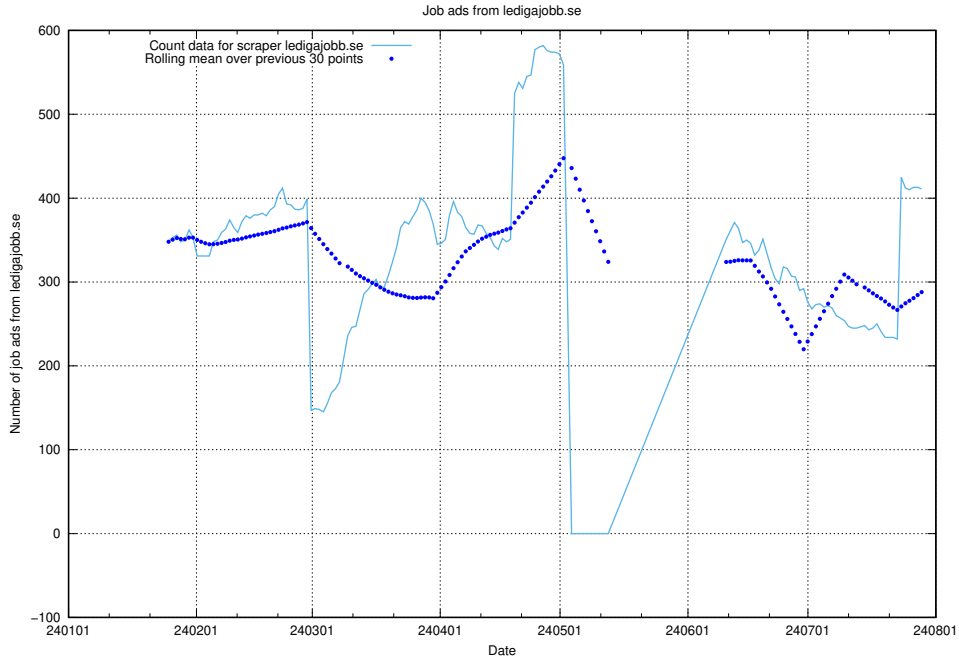

13.8 Number of ads by scraper ledigajobb.se

Here, we count the number of job ads scraped from ledigajobb.se.

13.9 Number of ads by scraper jobbdirekt.se

Here, we count the number of job ads scraped from jobbdirekt.se.