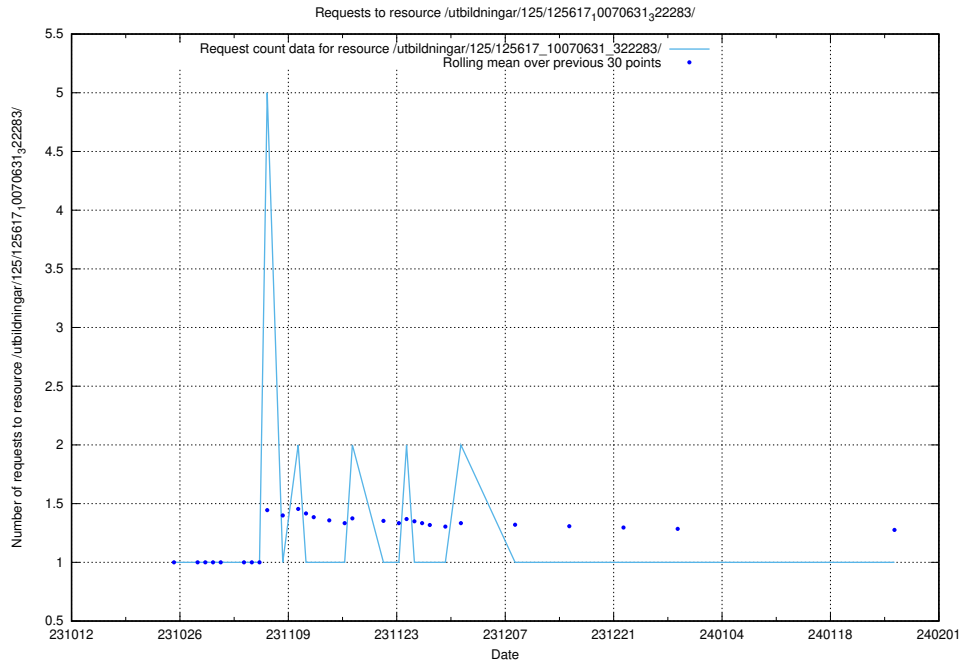

5.4630 Usage of /utbildningar/125/125617_10070631_322283/

Here, we count the number of requests to resource /utbildningar/125/125617_10070631_322283/.