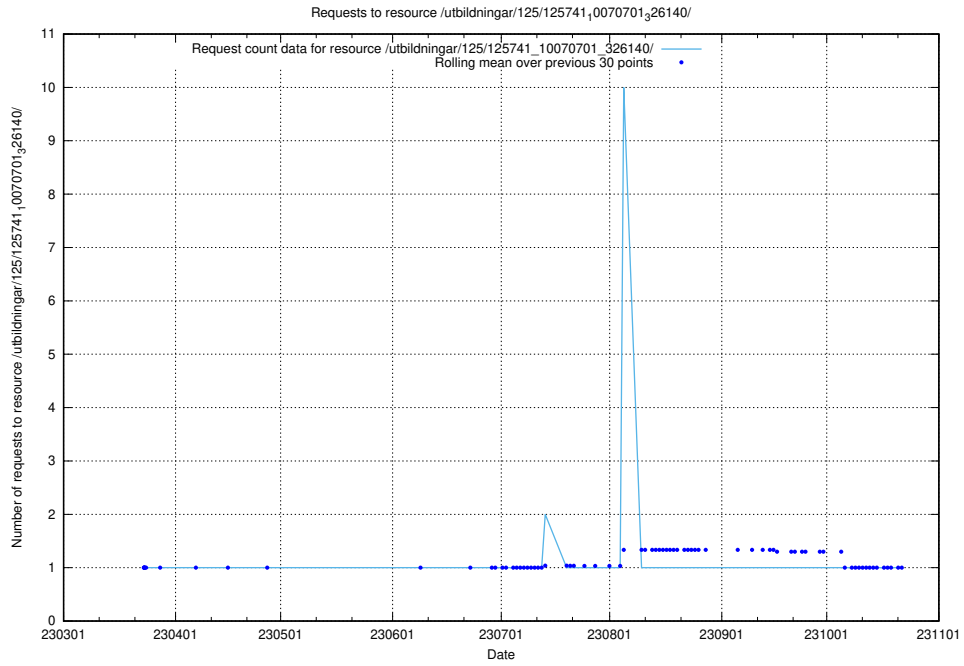

5.6897 Usage of /utbildningar/125/125741_10070701_326140/

Here, we count the number of requests to resource /utbildningar/125/125741_10070701_326140/.