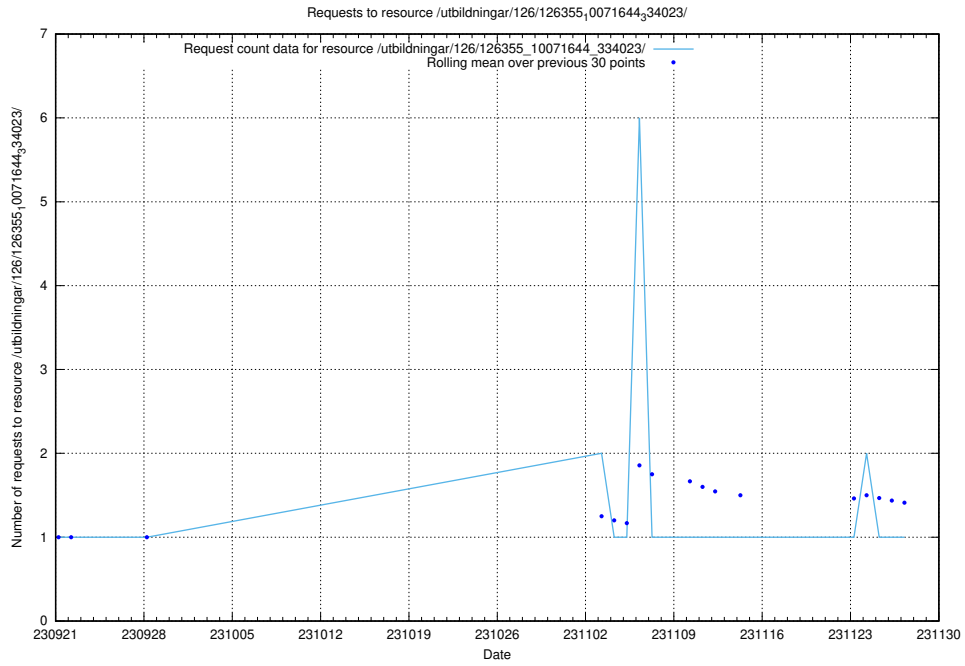

5.4930 Usage of /utbildningar/126/126355_10071644_334023/

Here, we count the number of requests to resource /utbildningar/126/126355_10071644_334023/.