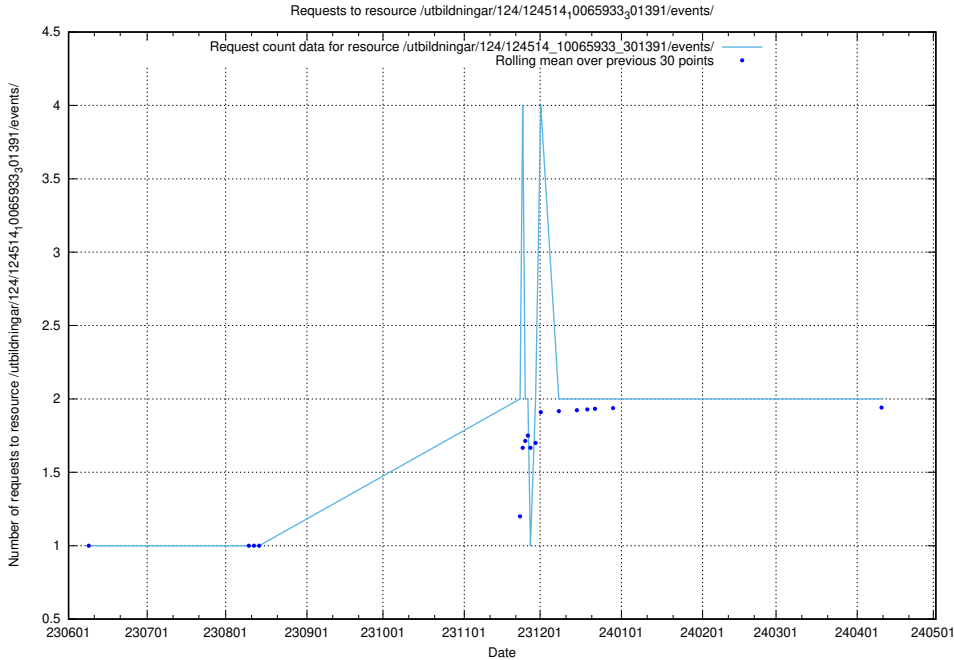

5.811 Usage of /utbildningar/124/124514_10065933_301391/events/

Here, we count the number of requests to resource /utbildningar/124/124514_10065933_301391/events/