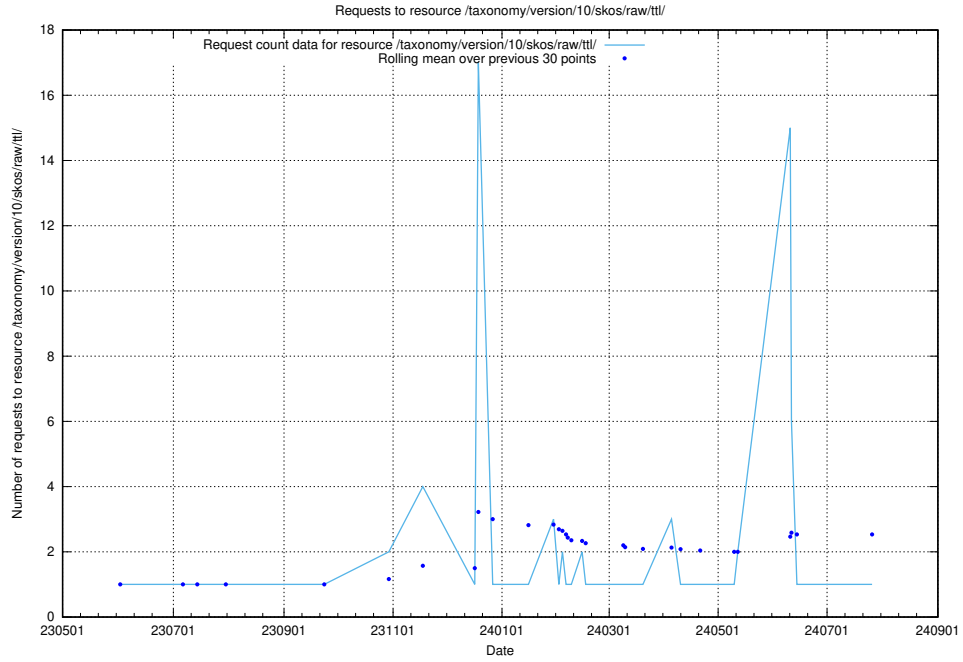

5.6363 Usage of /taxonomy/version/10/skos/raw/ttl/

Here, we count the number of requests to resource /taxonomy/version/10/skos/raw/ttl/.