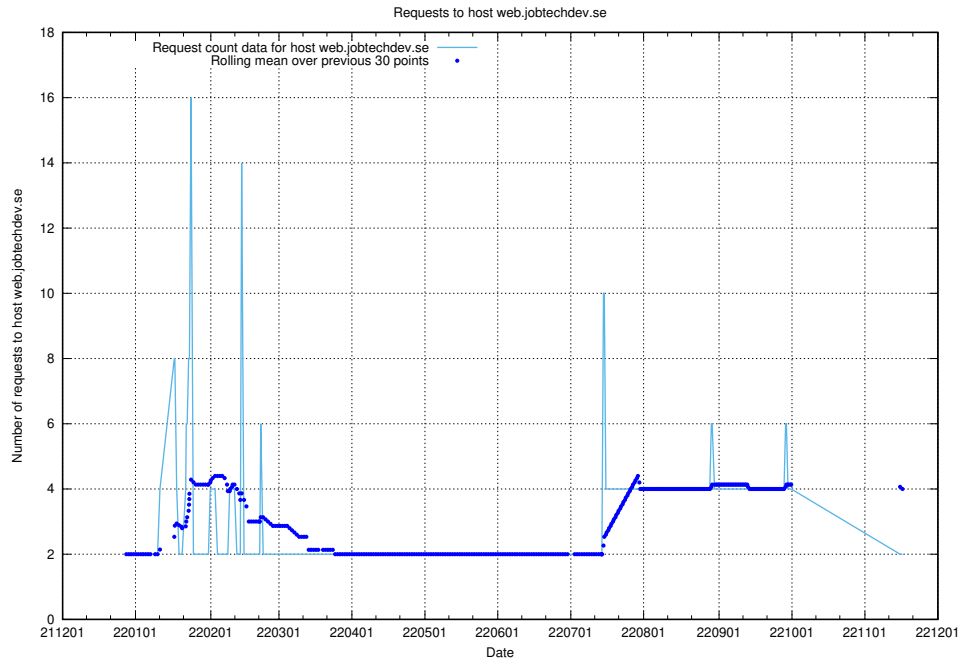

7.355 Usage of inks-develop.api.jobtechdev.se

Here, we count the number of requests to host inks-develop.api.jobtechdev.se.

7.356 Usage of web.jobtechdev.se

Here, we count the number of requests to host web.jobtechdev.se.