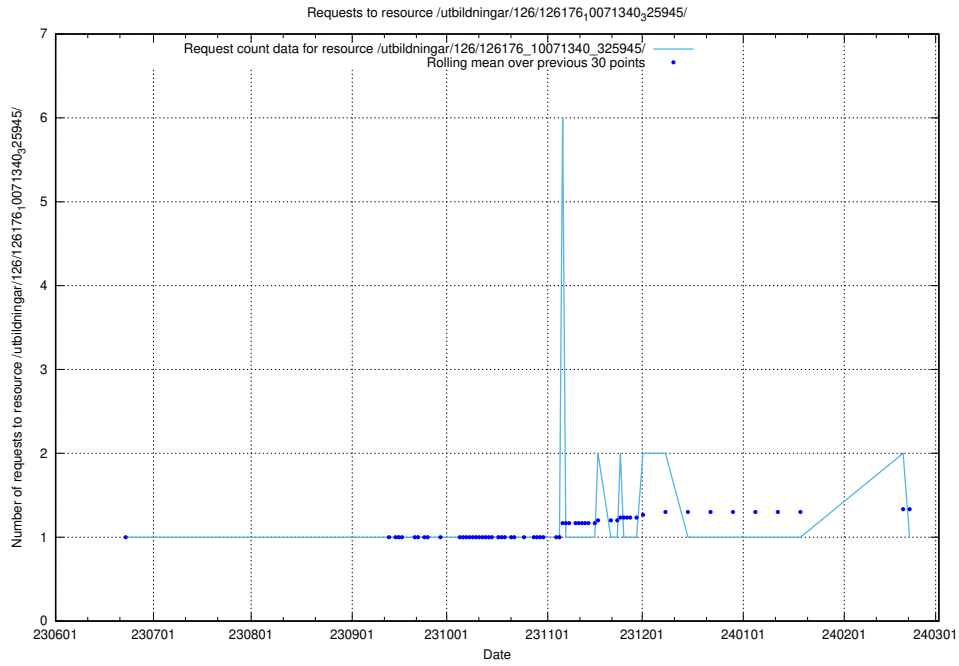

5.6106 Usage of /utbildningar/126/126176_10071340_325945/

Here, we count the number of requests to resource /utbildningar/126/126176_10071340_325945/.