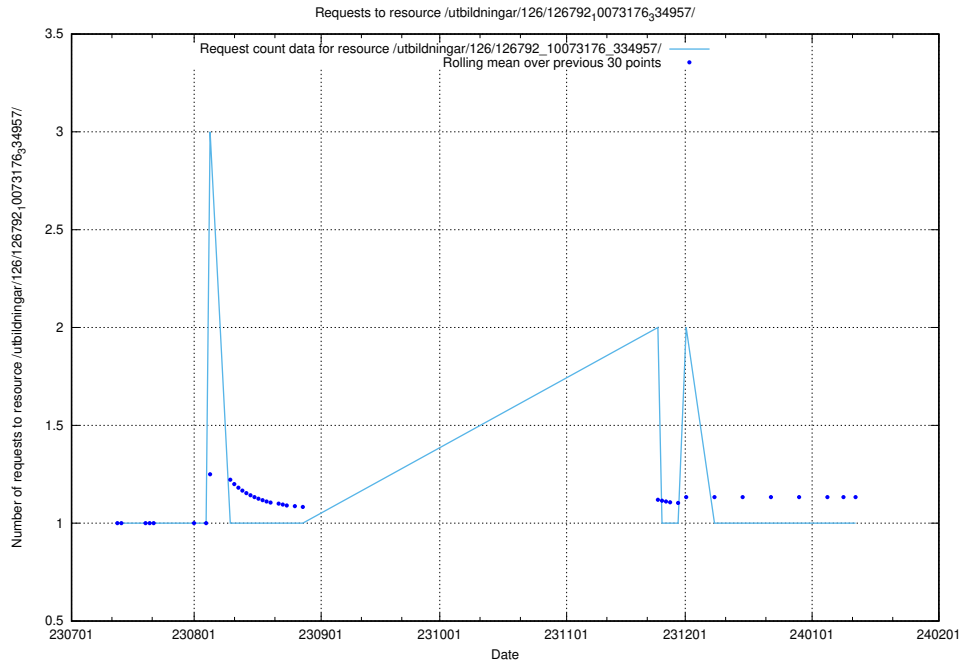

5.5527 Usage of /utbildningar/126/126792_10073176_334957/

Here, we count the number of requests to resource /utbildningar/126/126792_10073176_334957/.