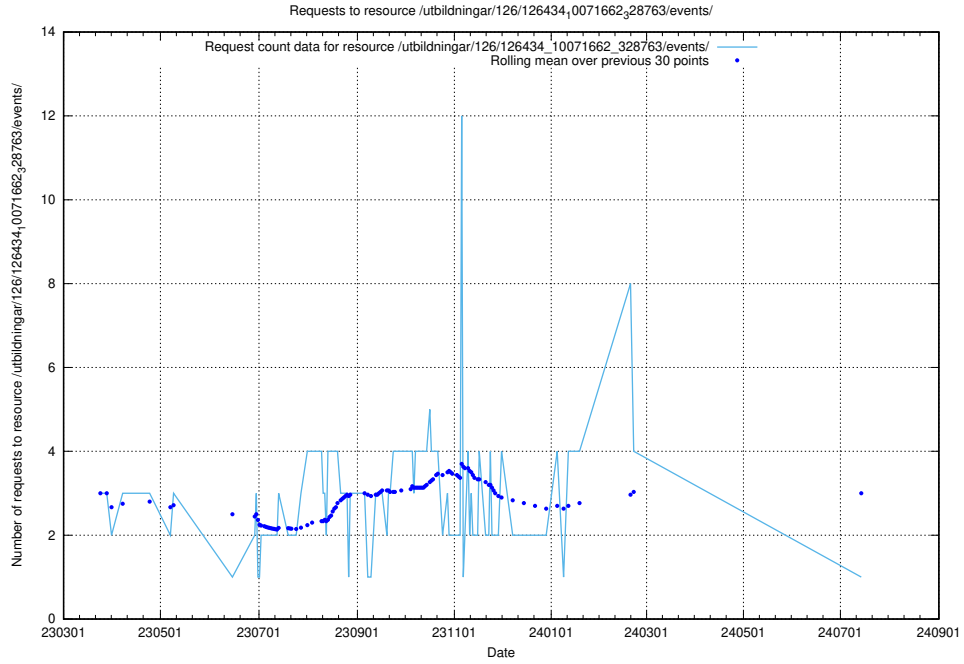

5.6524 Usage of /utbildningar/126/126434_10071662_328763/events/

Here, we count the number of requests to resource /utbildningar/126/126434_10071662_328763/events/