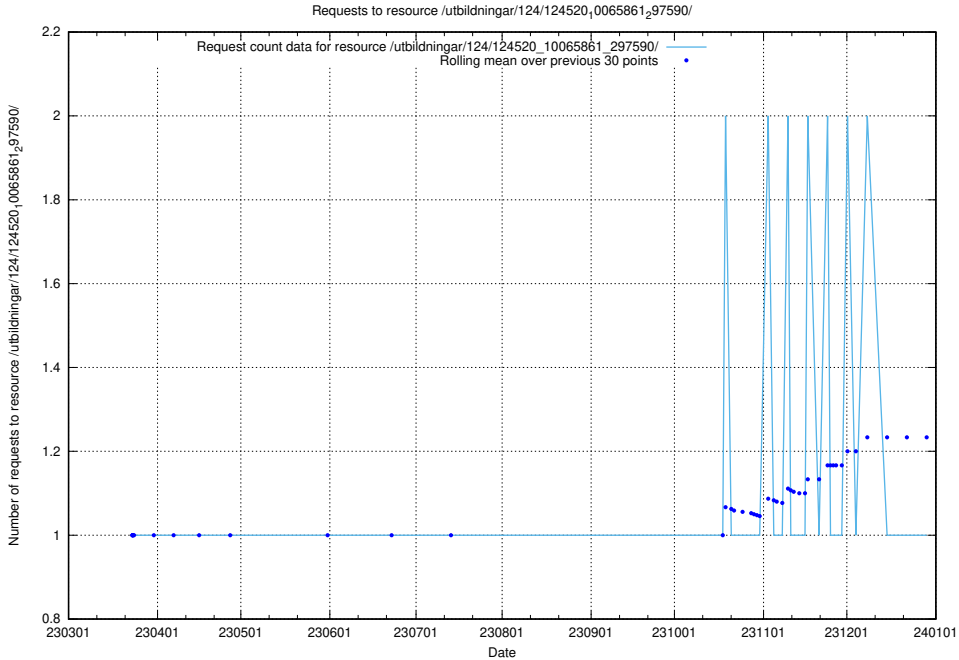

Here, we count the number of requests to resource /utbildningar/utb_emil/125/125754_10070220_334608/

5.1533 Usage of /utbildningar/124/124520_10065861_297590/

Here, we count the number of requests to resource /utbildningar/124/124520_10065861_297590/.