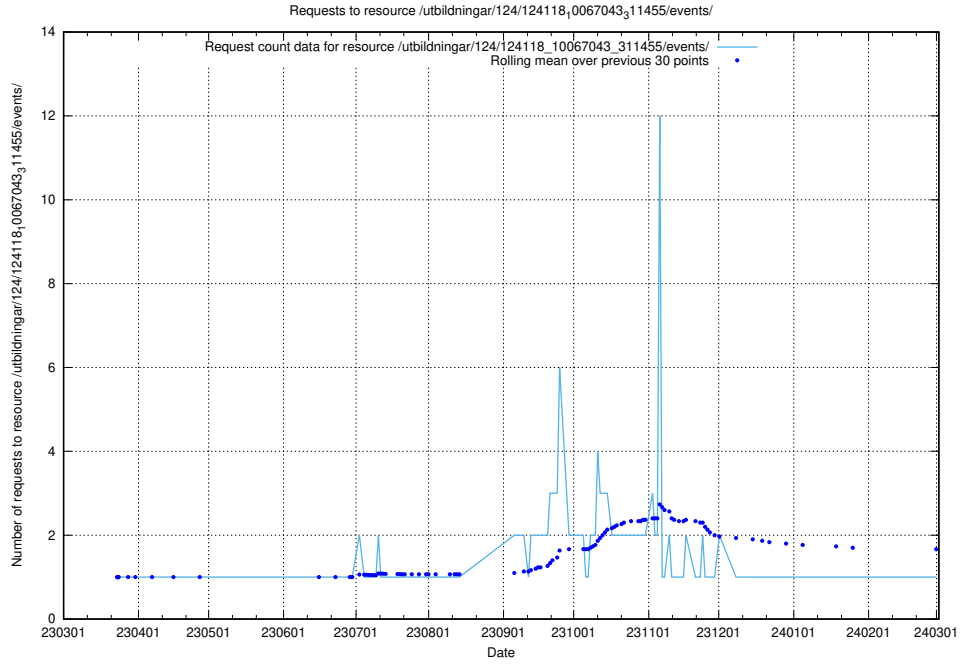

5.4582 Usage of /utbildningar/124/124118_10067043_311455/events/

Here, we count the number of requests to resource /utbildningar/124/124118_10067043_311455/events/