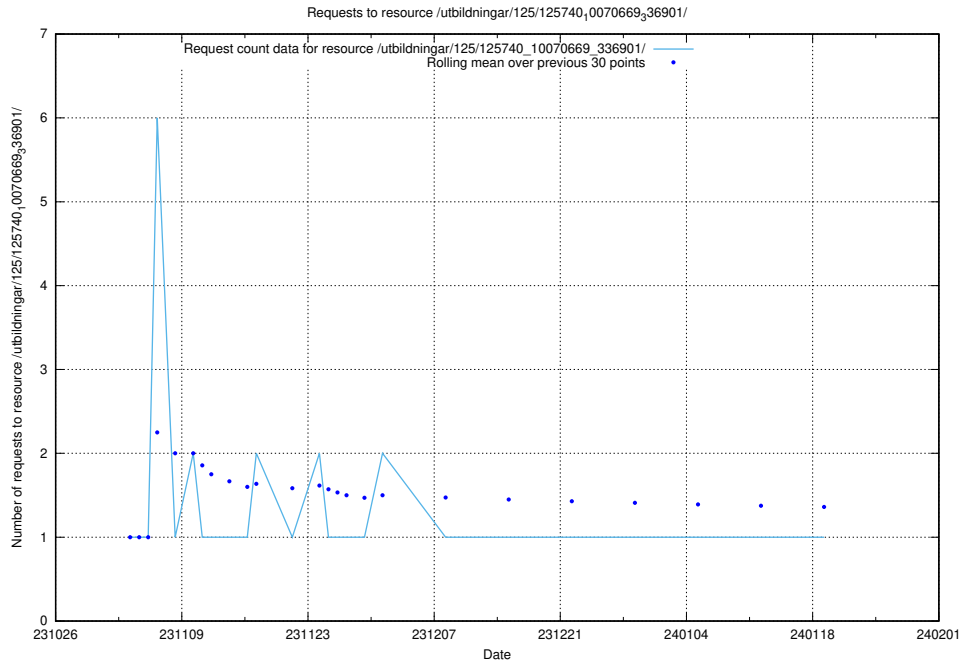

Here, we count the number of requests to resource /utbildningar/125/125740_10070684_337181/.

5.4564 Usage of /utbildningar/125/125740_10070669_336901/

Here, we count the number of requests to resource /utbildningar/125/125740_10070669_336901/.