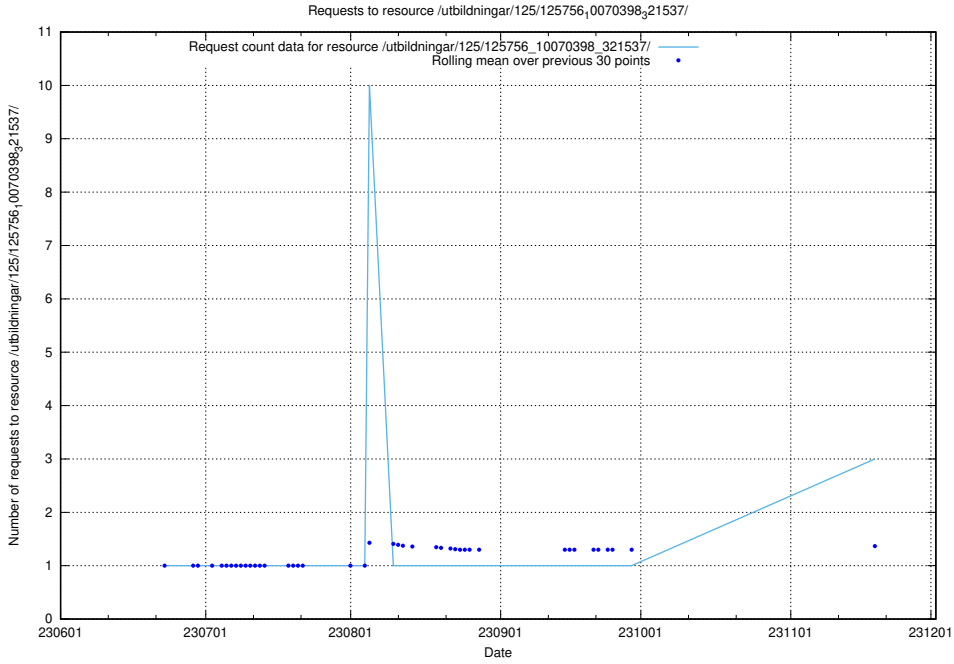

5.357 Usage of /utbildningar/125/125756_10070398_321537/

Here, we count the number of requests to resource /utbildningar/125/125756_10070398_321537/.