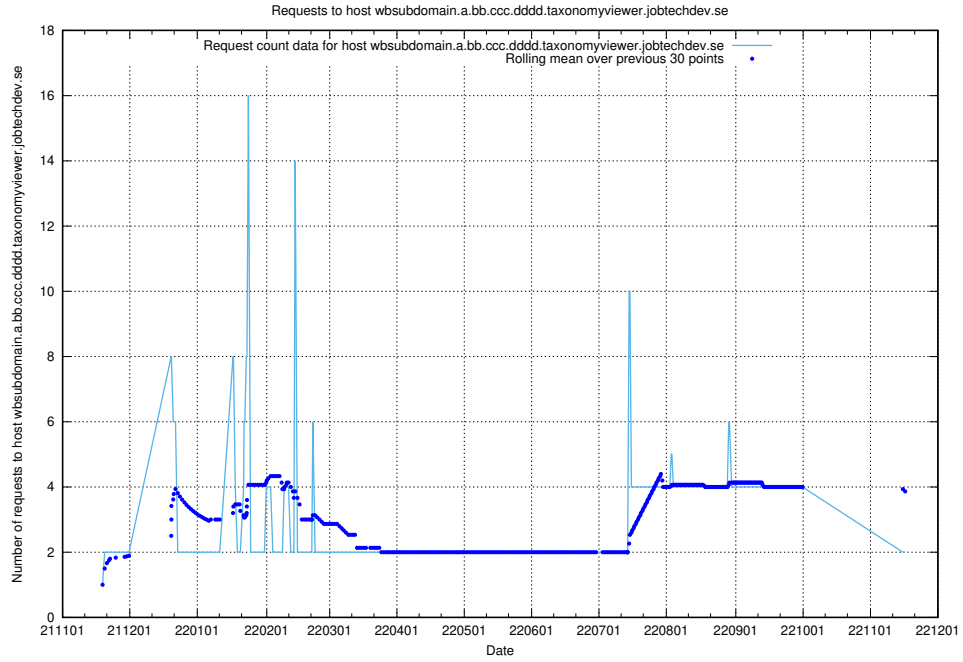

7.460 Usage of wbsubdomain.a.bb.ccc.dddd.taxonomyviewer.jobtechdev.se

Here, we count the number of requests to host wbsubdomain.a.bb.ccc.dddd.taxonomyviewer.jobtechdev.se