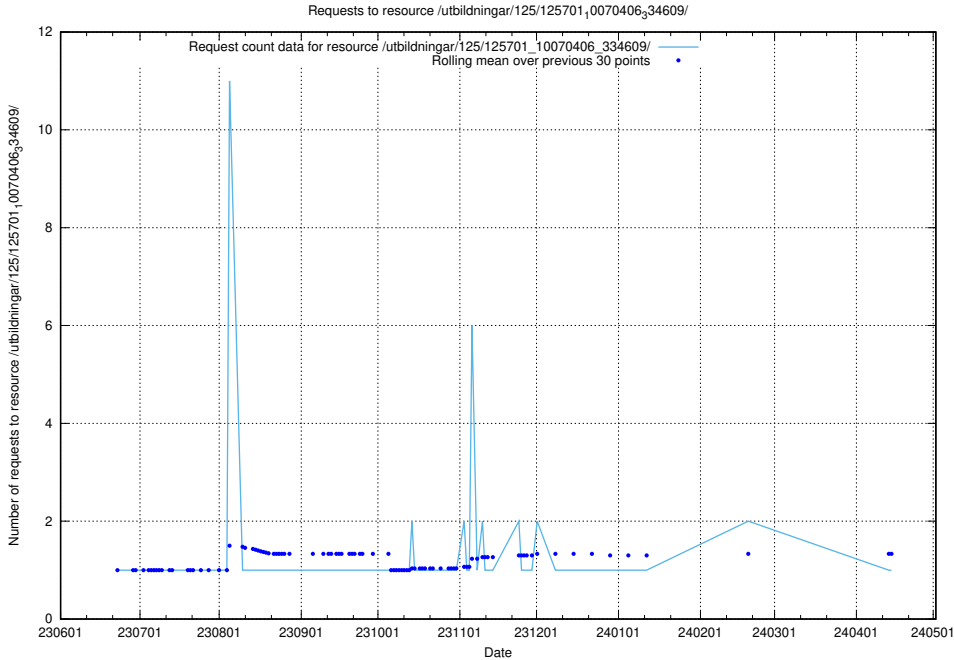

5.6134 Usage of /utbildningar/125/125701_10070406_334609/

Here, we count the number of requests to resource /utbildningar/125/125701_10070406_334609/.