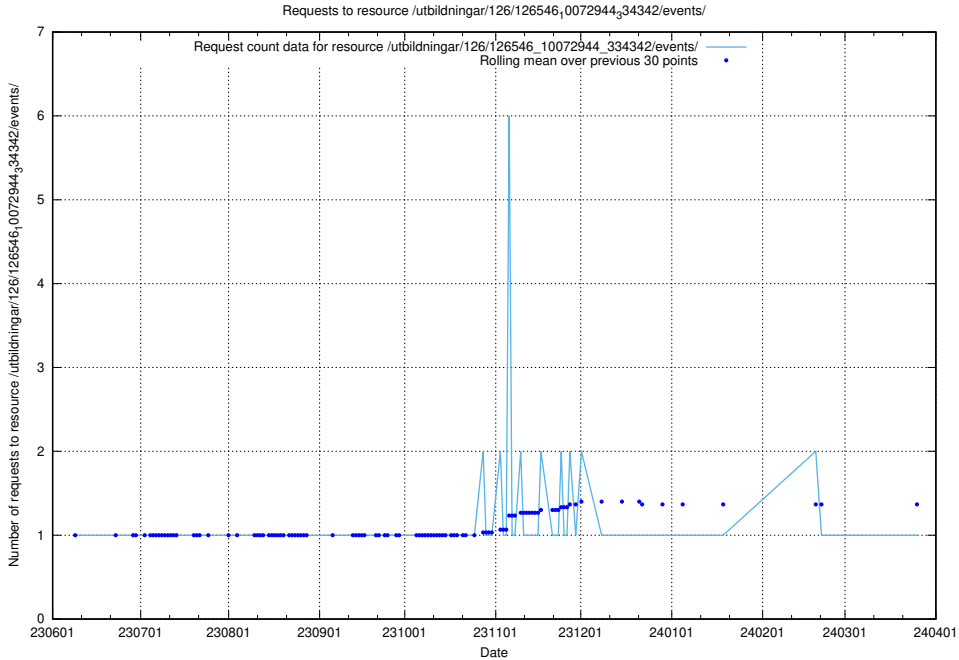

5.6321 Usage of /utbildningar/126/126546_10072944_334342/events/

Here, we count the number of requests to resource /utbildningar/126/126546_10072944_334342/events/