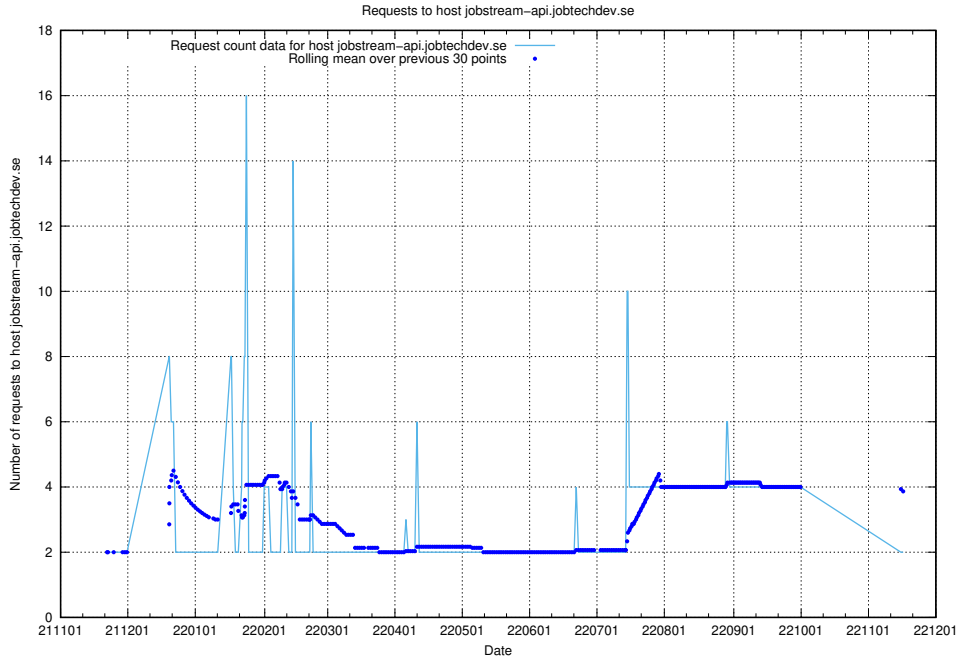

7.440 Usage of jobstream-api.jobtechdev.se

Here, we count the number of requests to host jobstream-api.jobtechdev.se.