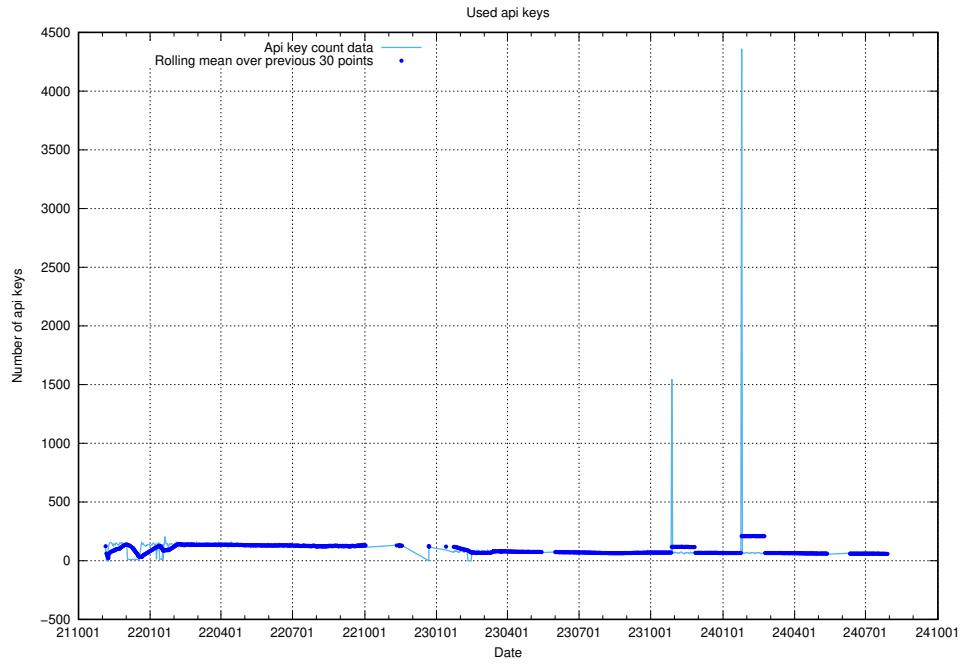

8.3 Number of used api keys

Here we extract the number of keys that were used for at least one request.