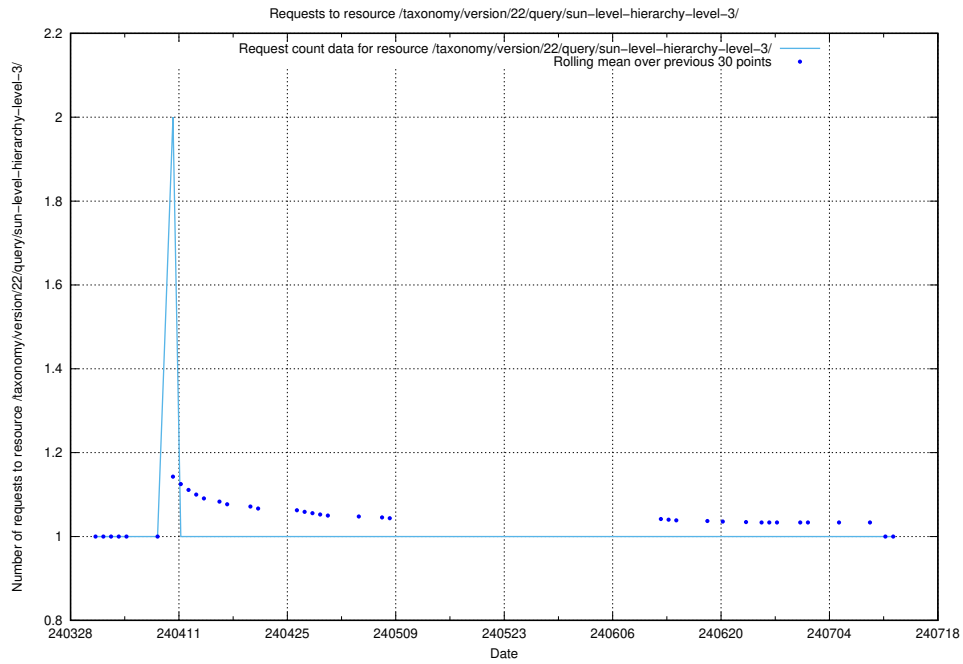

5.1963 Usage of /taxonomy/version/22/query/sun-level-hierarchy-level-3/

Here, we count the number of requests to resource /taxonomy/version/22/query/sun-level-hierarchy-level-3/.