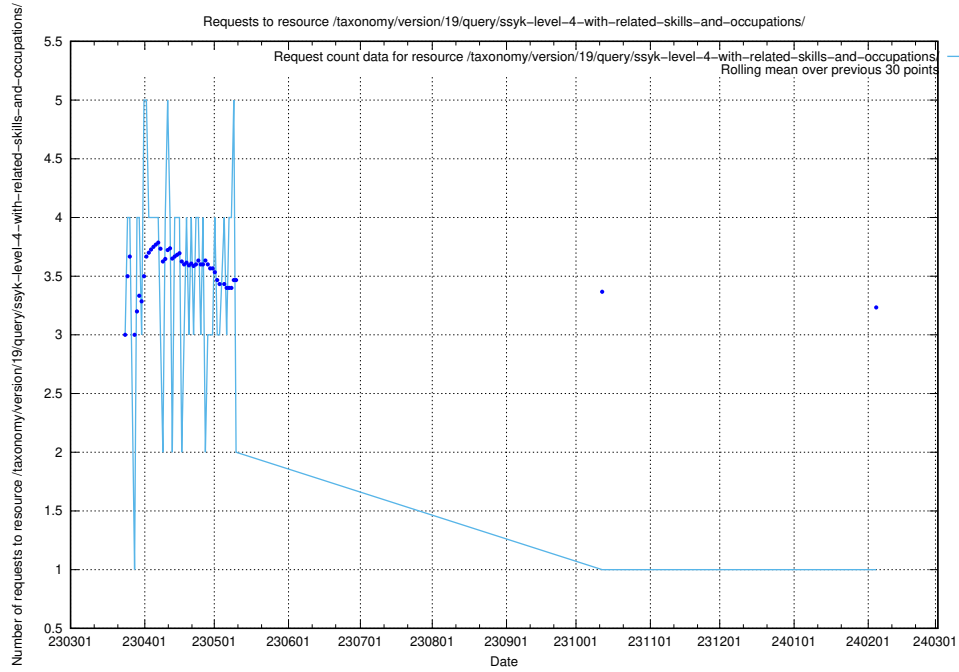

5.6544 Usage of /taxonomy/version/19/query/ssyk-level-4-with-related-skills-and-occupations/

Here, we count the number of requests to resource /taxonomy/version/19/query/ssyk-level-4-with-related-skills-and-occupations/.