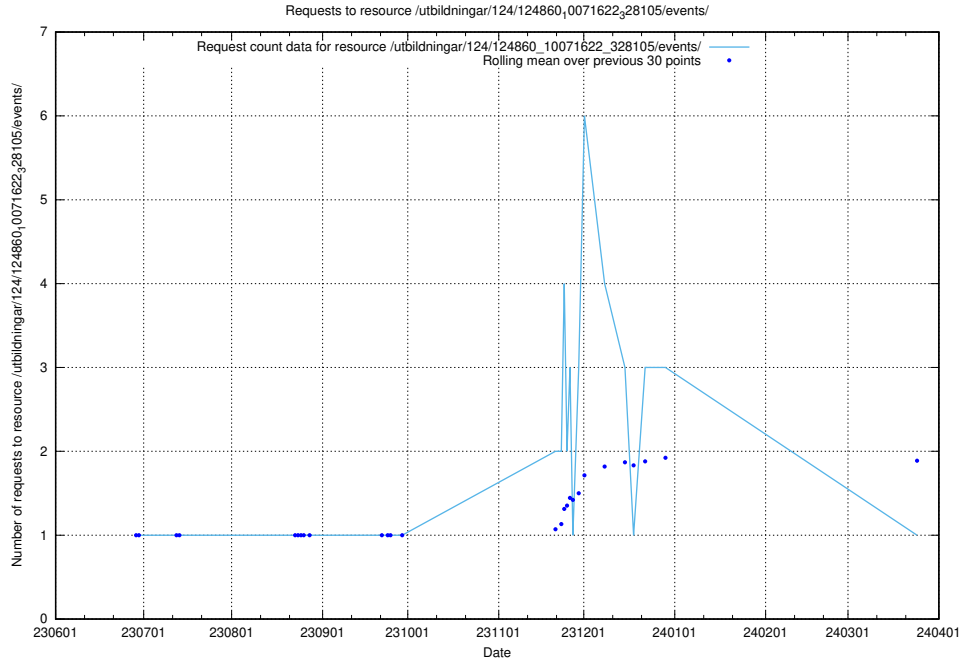

5.5915 Usage of /utbildningar/124/124860_10071622_328105/events/

Here, we count the number of requests to resource /utbildningar/124/124860_10071622_328105/events/