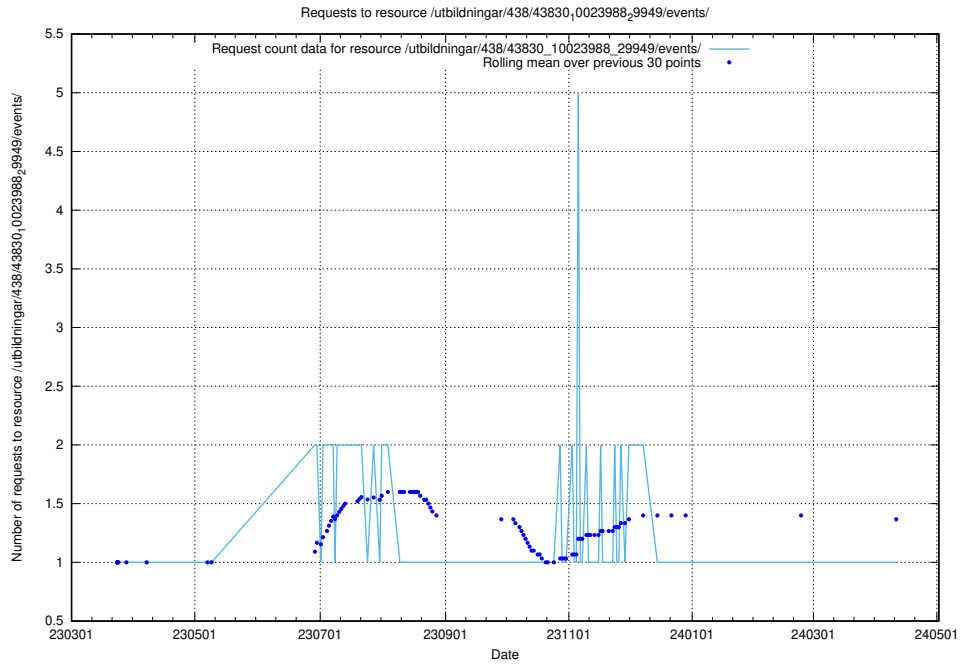

5.6763 Usage of /utbildningar/438/43830_10023988_29949/events/

Here, we count the number of requests to resource /utbildningar/438/43830_10023988_29949/events/.