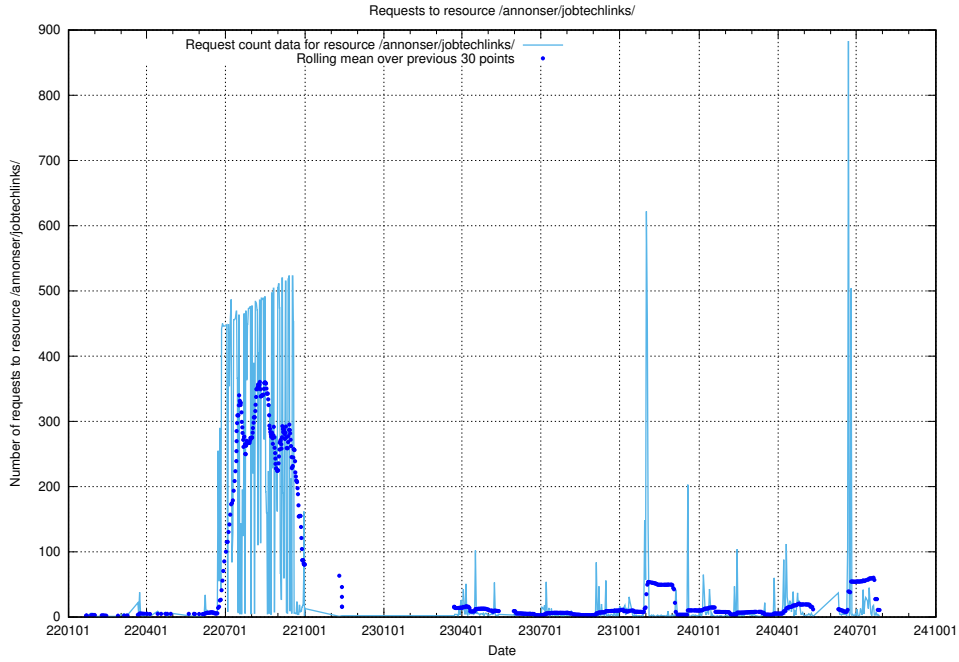

5.287 Usage of /annonser/jobtechlinks/

Here, we count the number of requests to resource /annonser/jobtechlinks/.