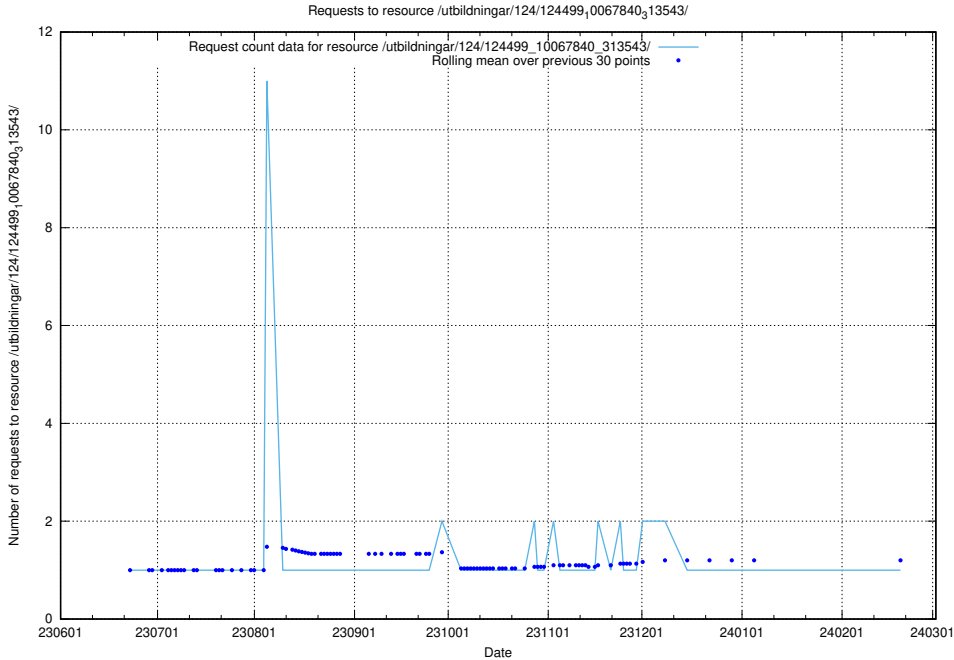

5.6212 Usage of /utbildningar/124/124499_10067840_313543/

Here, we count the number of requests to resource /utbildningar/124/124499_10067840_313543/.