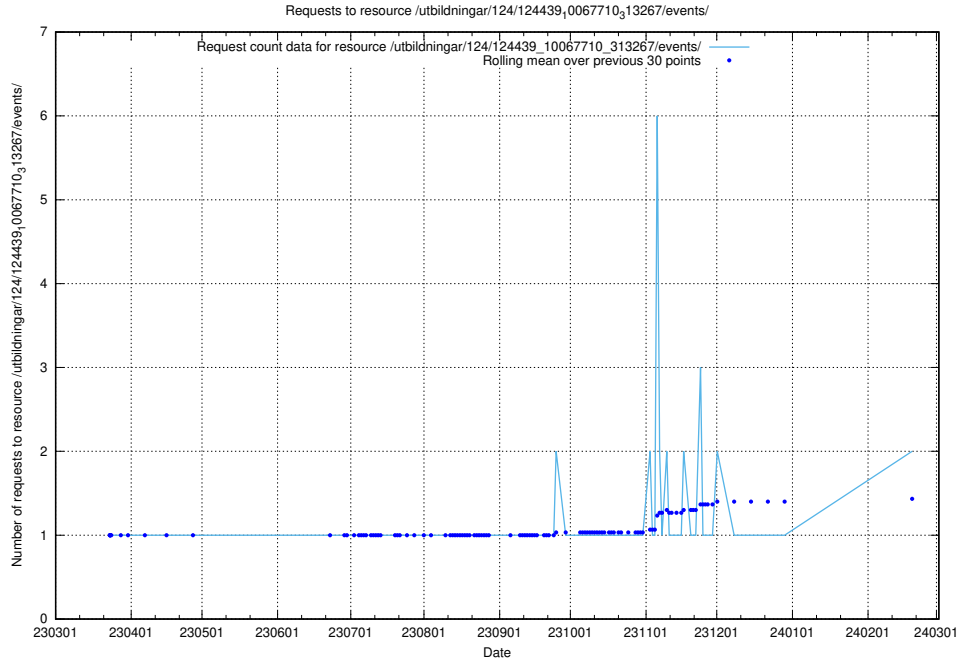

5.596 Usage of /utbildningar/124/124439_10067710_313267/events/

Here, we count the number of requests to resource /utbildningar/124/124439_10067710_313267/events/