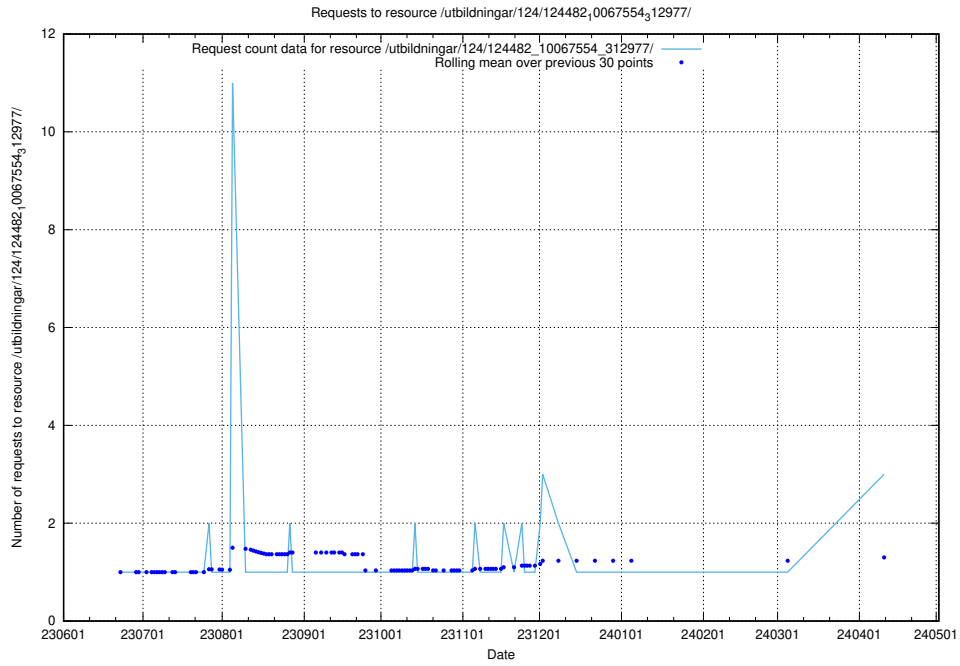

5.363 Usage of /utbildningar/124/124482_10067554_312977/

Here, we count the number of requests to resource /utbildningar/124/124482_10067554_312977/.