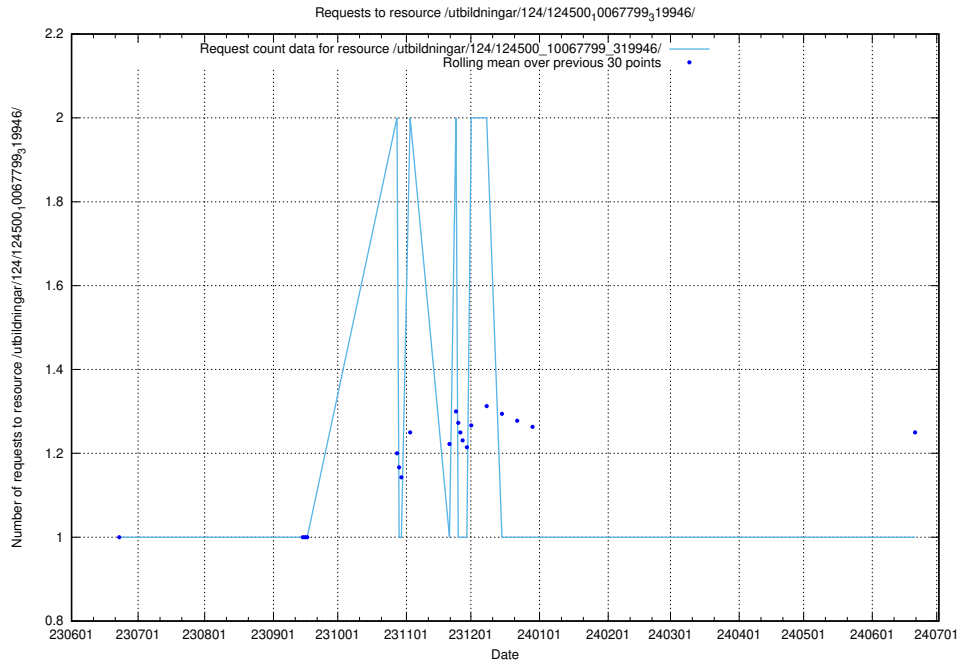

5.6209 Usage of /utbildningar/124/124500_10067799_319946/

Here, we count the number of requests to resource /utbildningar/124/124500_10067799_319946/.