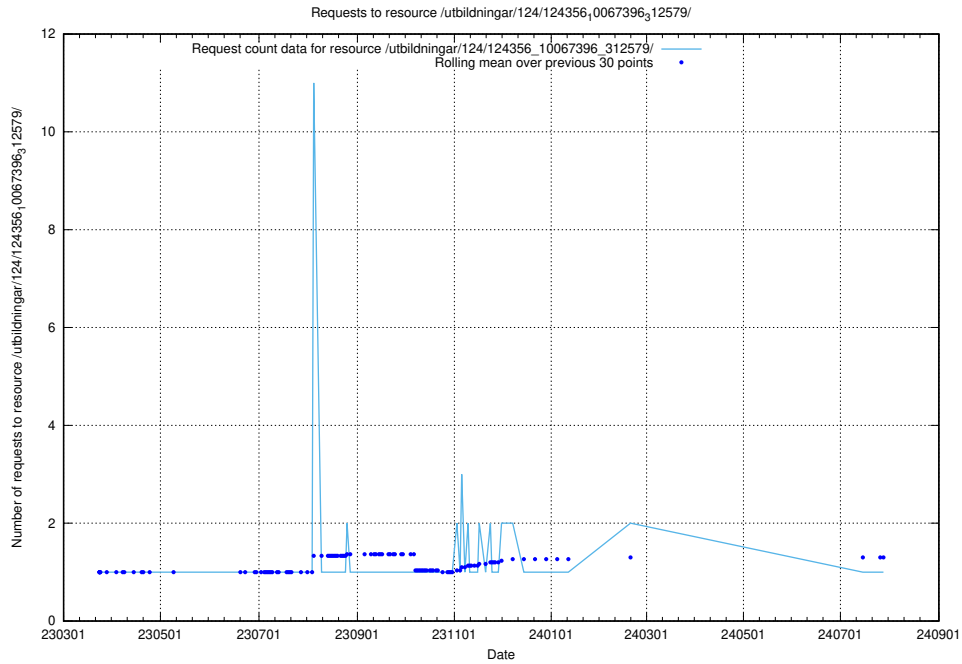

5.4281 Usage of /utbildningar/124/124356_10067396_312579/

Here, we count the number of requests to resource /utbildningar/124/124356_10067396_312579/.