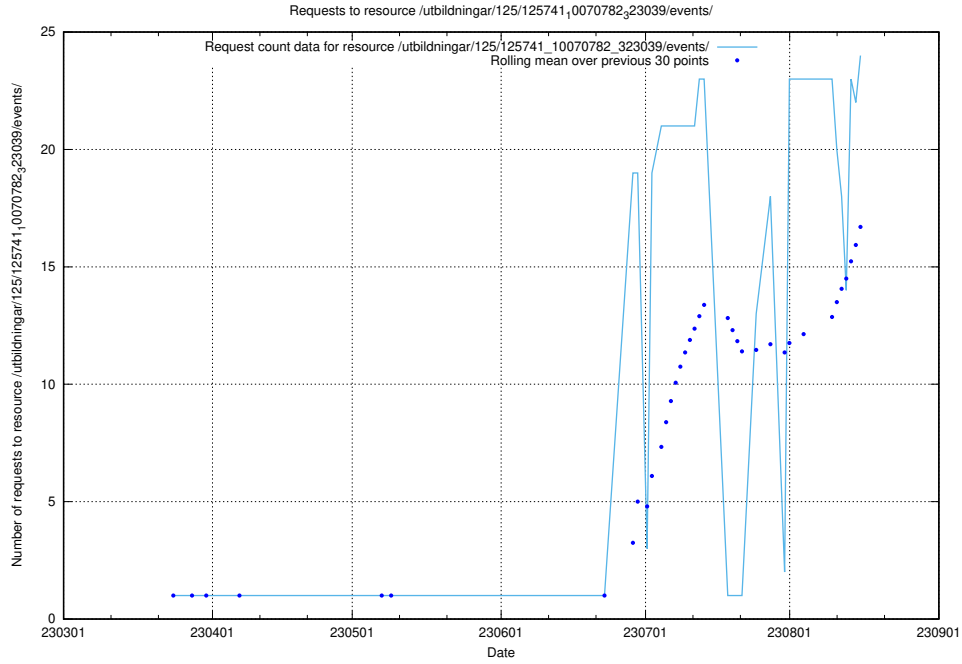

5.7 Usage of /utbildningar/125/125741_10070782_323039/events/

Here, we count the number of requests to resource /utbildningar/125/125741_10070782_323039/events/