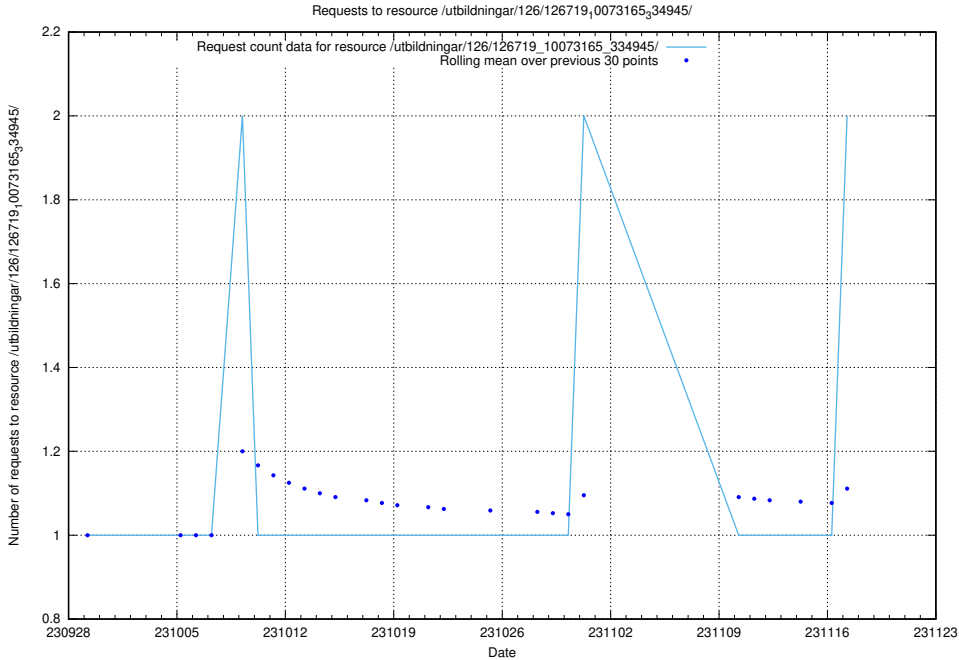

5.666 Usage of /utbildningar/126/126719_10073165_334945/

Here, we count the number of requests to resource /utbildningar/126/126719_10073165_334945/.