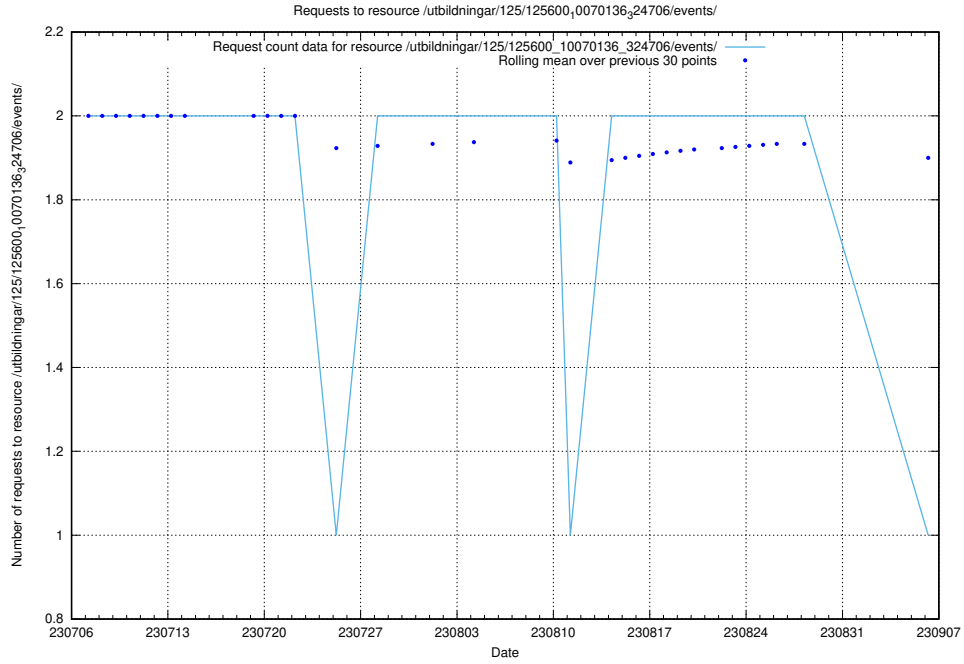

Here, we count the number of requests to resource /utbildningar/125/125600_10070136_324706/events/

5.5724 Usage of /utbildningar/126/126576_10072086_331578/

Here, we count the number of requests to resource /utbildningar/126/126576_10072086_331578/.