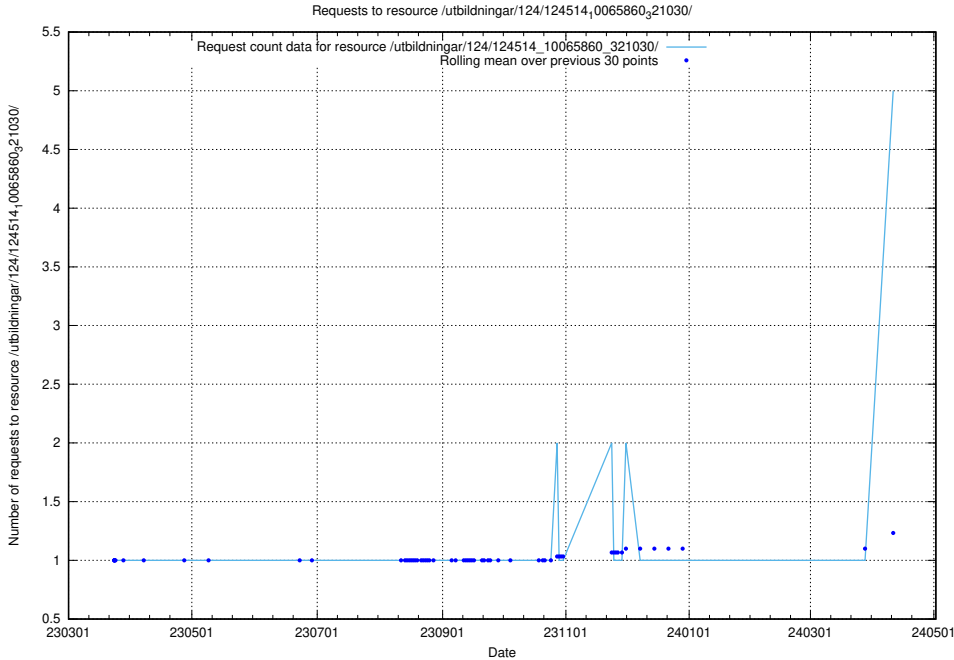

5.120 Usage of /utbildningar/124/124514_10065860_321030/

Here, we count the number of requests to resource /utbildningar/124/124514_10065860_321030/.