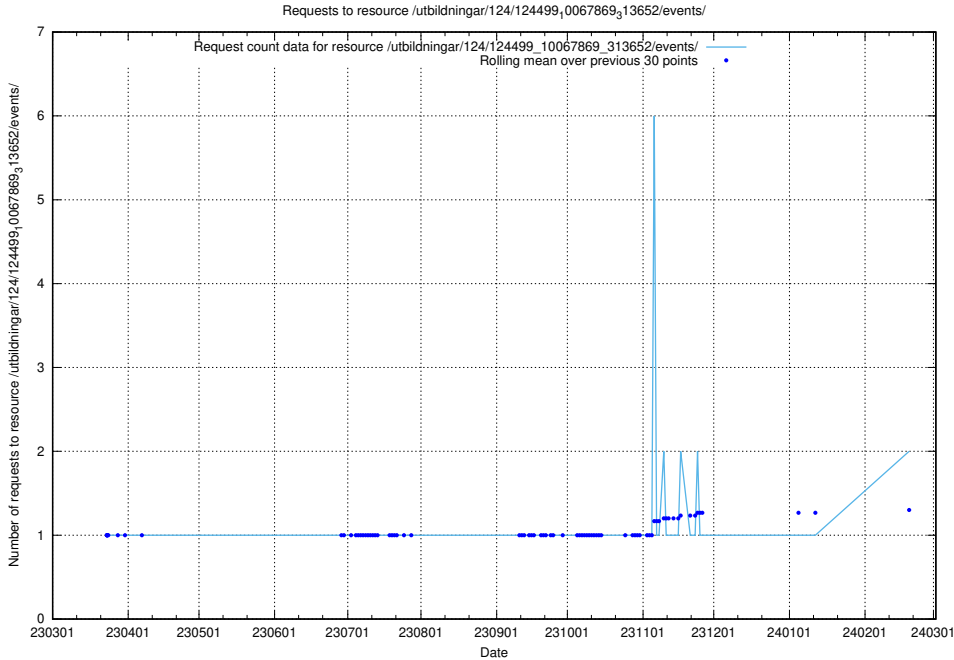

5.519 Usage of /utbildningar/124/124499_10067869_313652/events/

Here, we count the number of requests to resource /utbildningar/124/124499_10067869_313652/events/