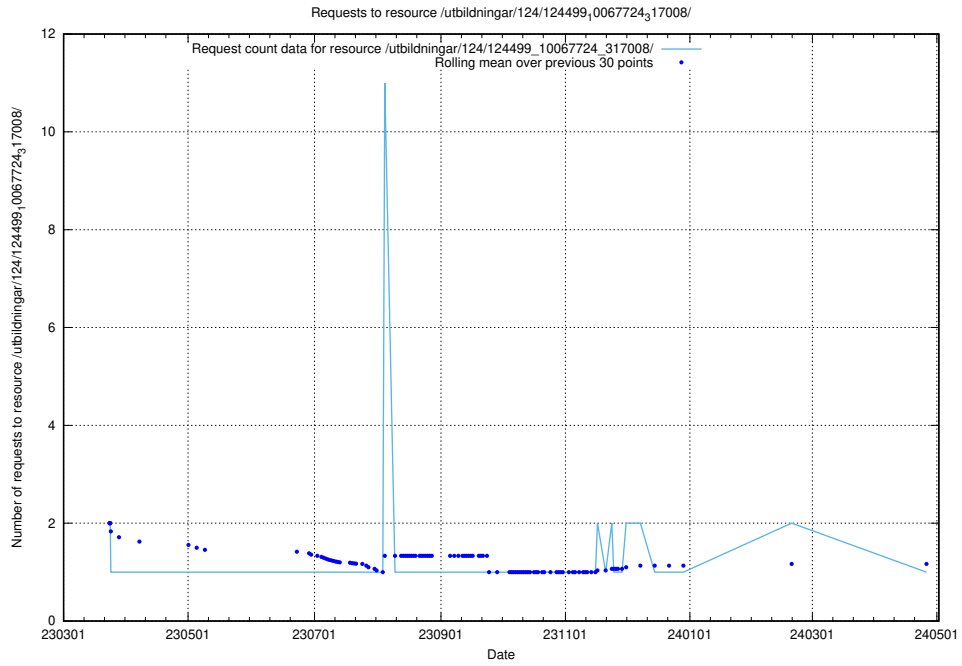

5.6725 Usage of /utbildningar/124/124499_10067724_317008/

Here, we count the number of requests to resource /utbildningar/124/124499_10067724_317008/.