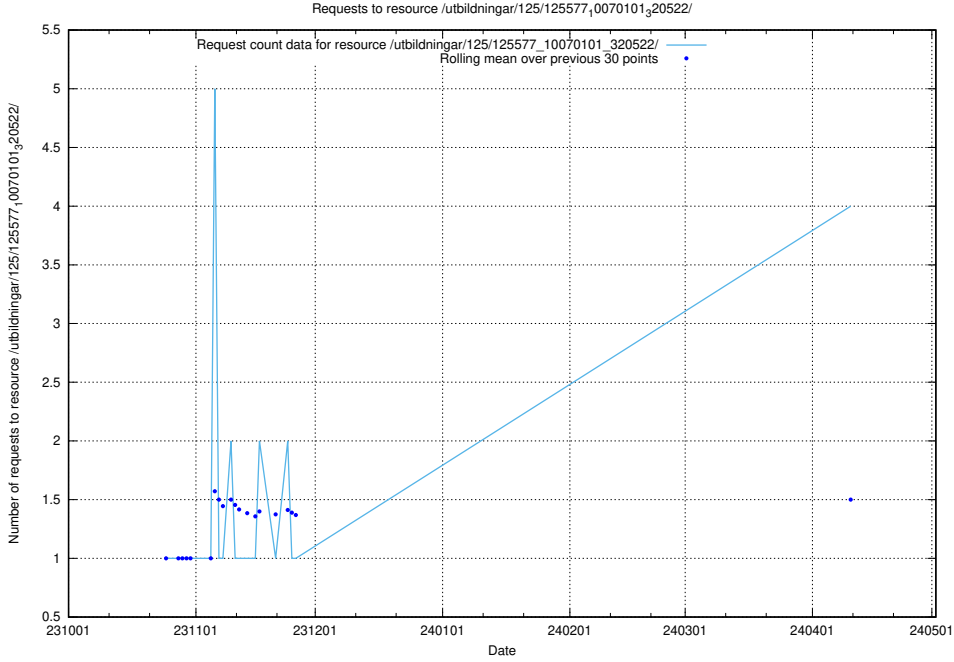

5.190 Usage of /utbildningar/125/125577_10070101_320522/

Here, we count the number of requests to resource /utbildningar/125/125577_10070101_320522/.