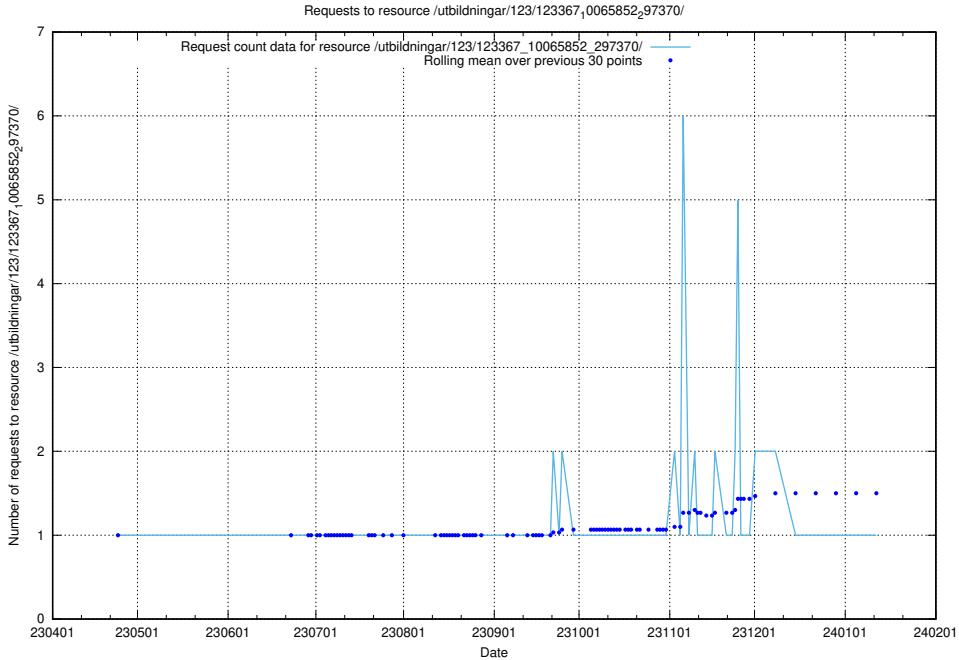

5.6449 Usage of /utbildningar/123/123367_10065852_297370/

Here, we count the number of requests to resource /utbildningar/123/123367_10065852_297370/.