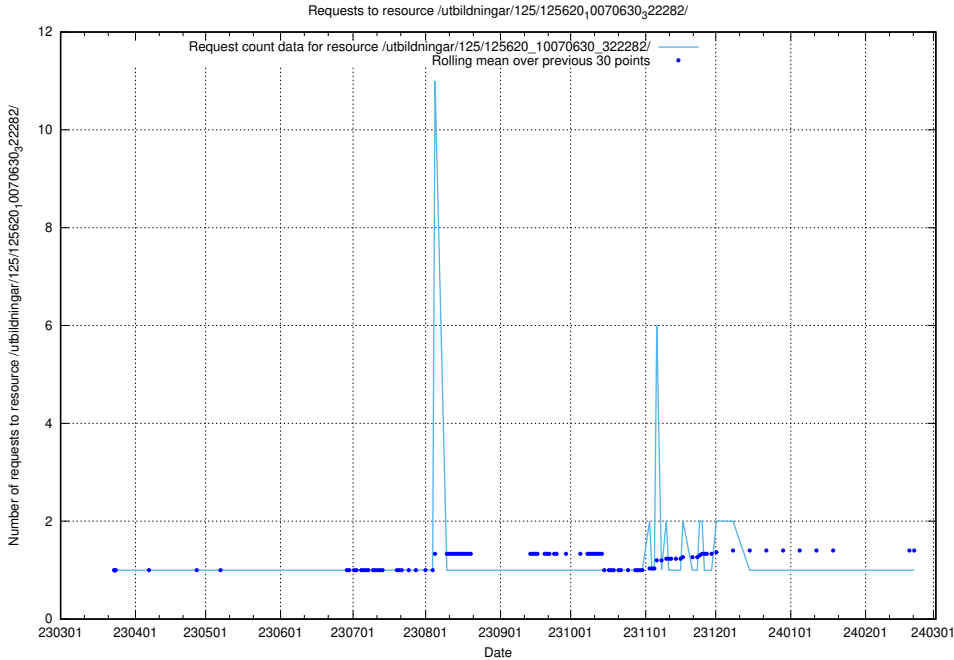

5.1007 Usage of /utbildningar/125/125620_10070630_322282/

Here, we count the number of requests to resource /utbildningar/125/125620_10070630_322282/.