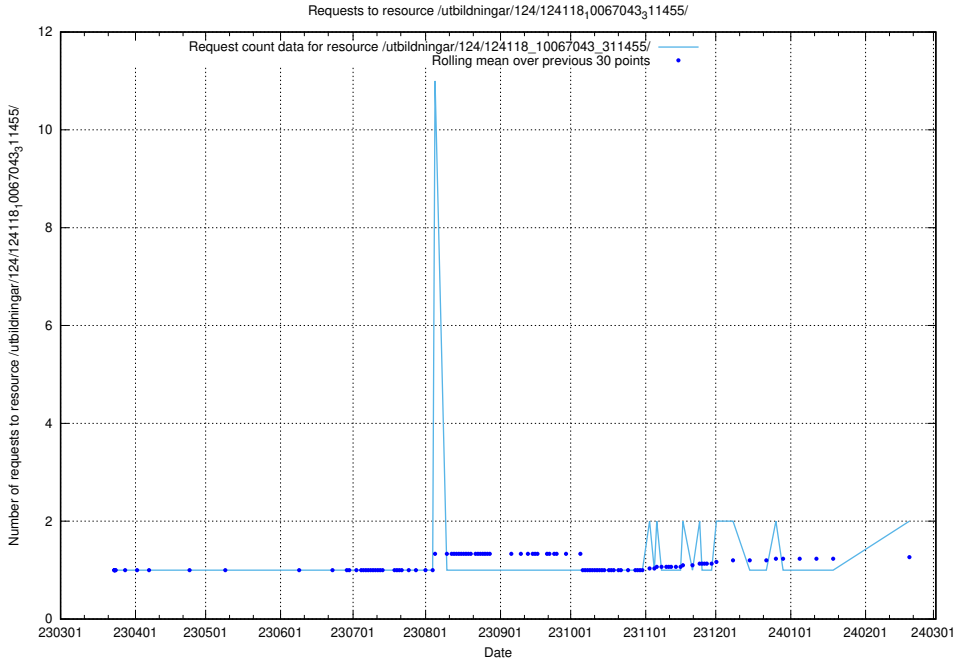

5.645 Usage of /utbildningar/124/124118_10067043_311455/

Here, we count the number of requests to resource /utbildningar/124/124118_10067043_311455/.