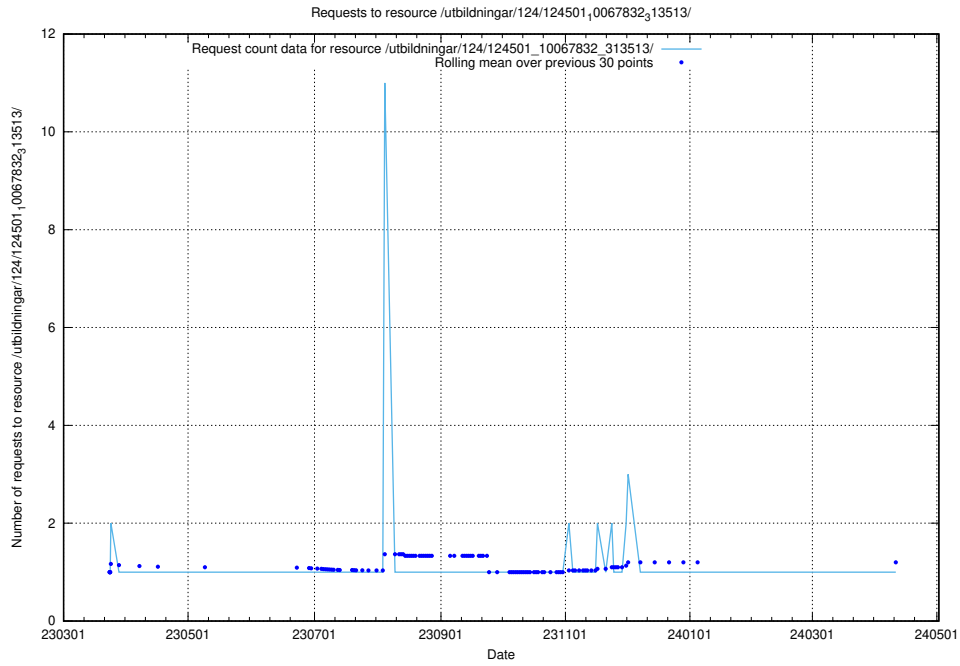

5.2623 Usage of /utbildningar/124/124501_10067832_313513/

Here, we count the number of requests to resource /utbildningar/124/124501_10067832_313513/.