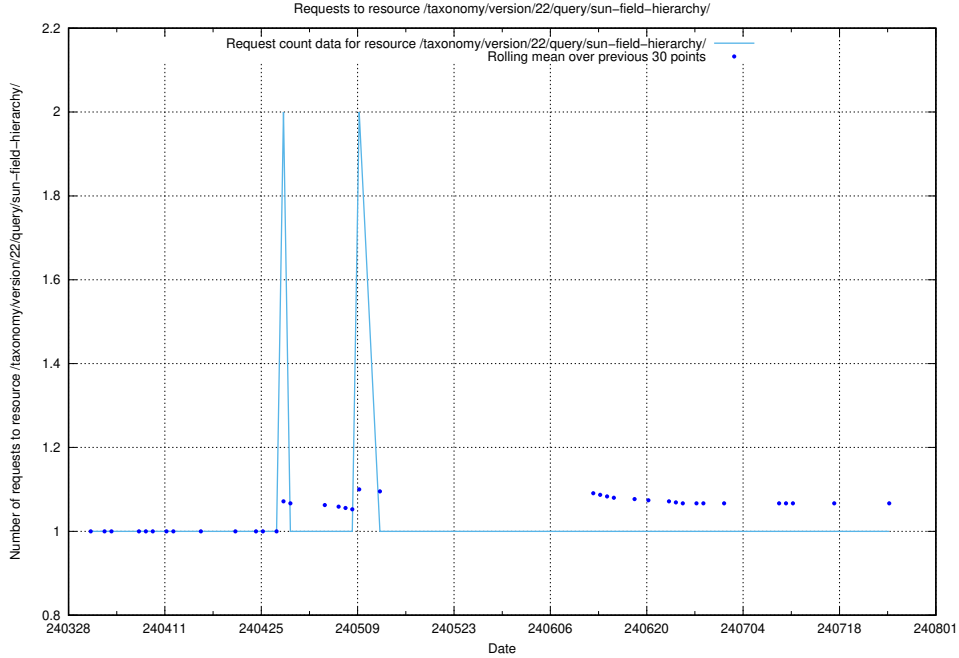

5.1967 Usage of /taxonomy/version/22/query/sun-field-hierarchy/

Here, we count the number of requests to resource /taxonomy/version/22/query/sun-field-hierarchy/.