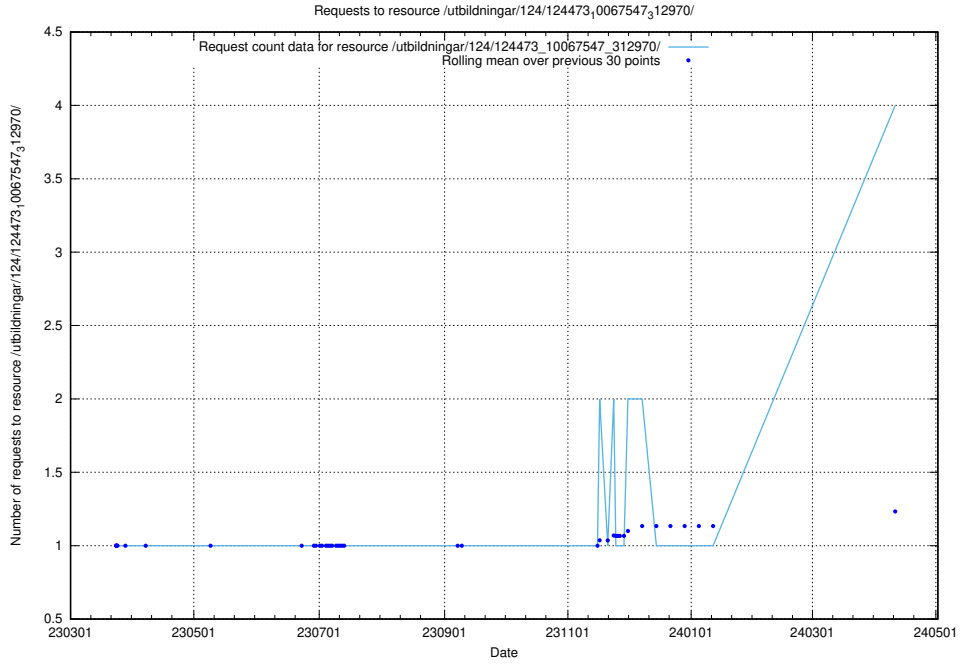

5.180 Usage of /utbildningar/124/124473_10067547_312970/

Here, we count the number of requests to resource /utbildningar/124/124473_10067547_312970/.