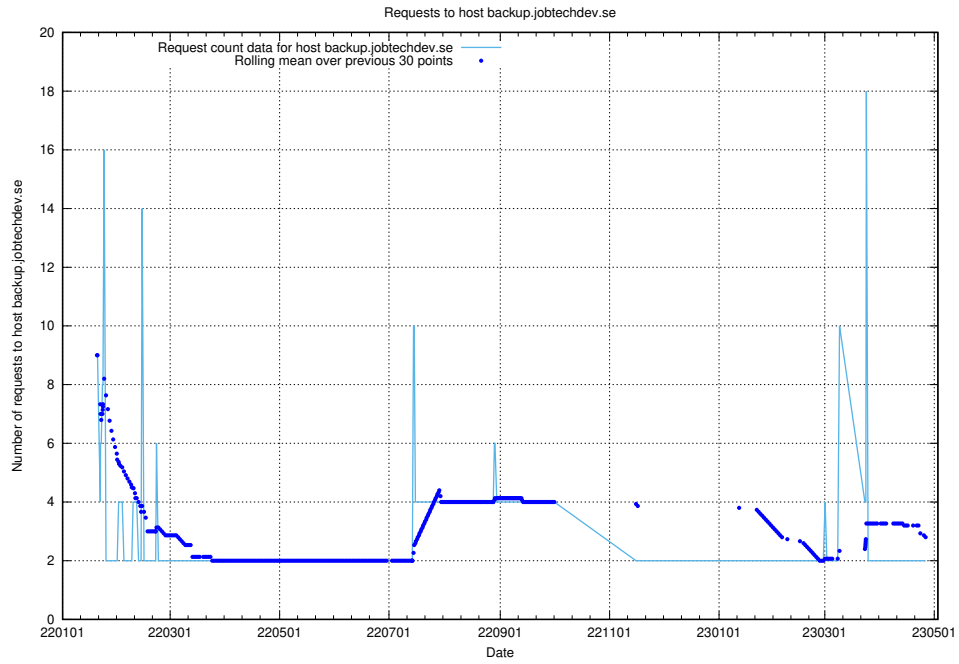

7.267 Usage of backup.jobtechdev.se

Here, we count the number of requests to host backup.jobtechdev.se.