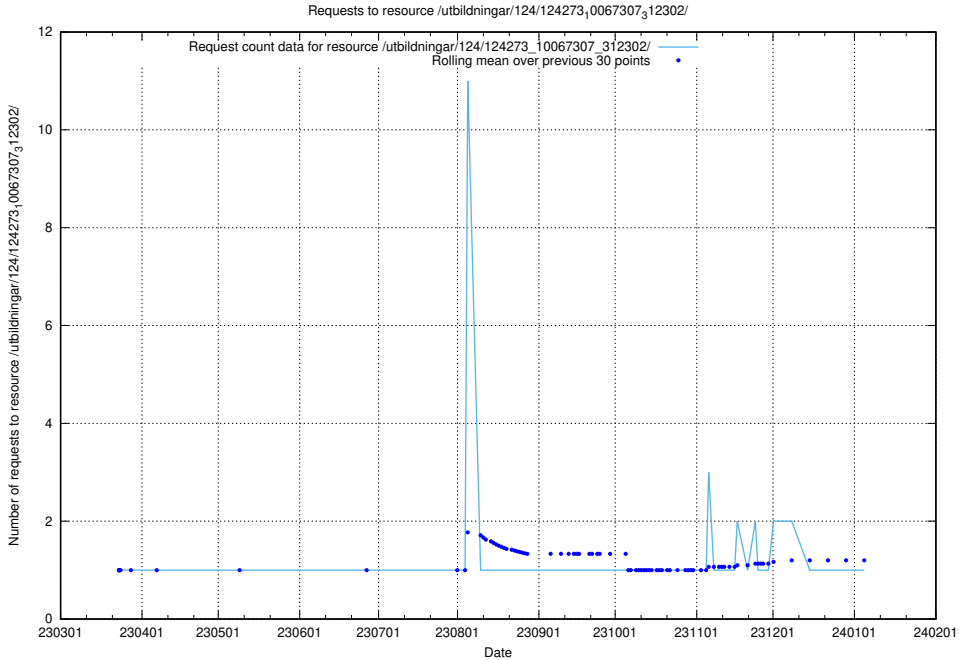

5.4398 Usage of /utbildningar/124/124273_10067307_312302/

Here, we count the number of requests to resource /utbildningar/124/124273_10067307_312302/.

5.4399 Usage of /taxonomy/version/18/query/concepts-describing-working-hours/