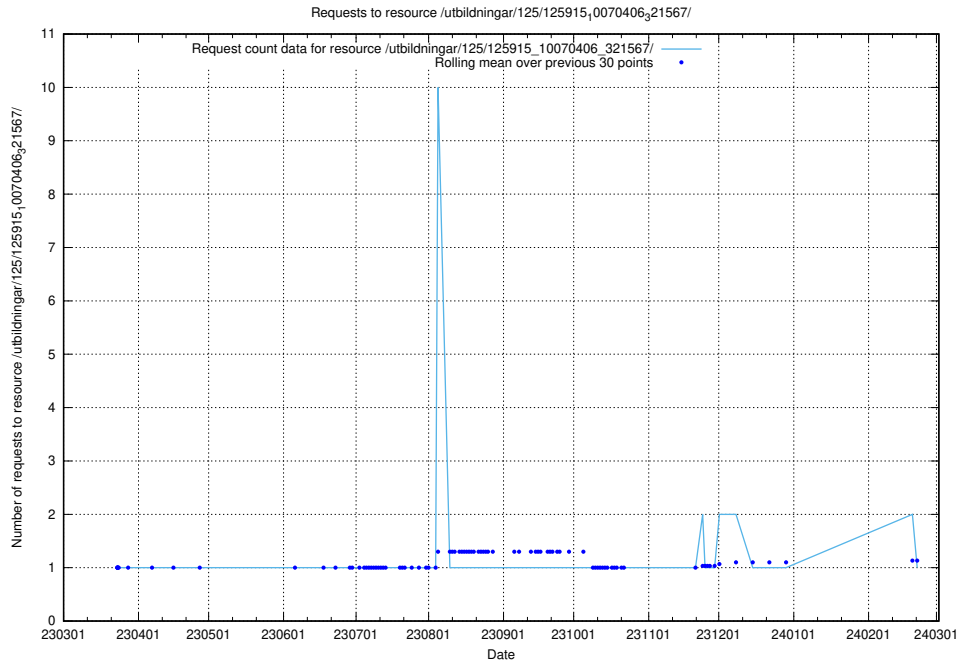

Here, we count the number of requests to resource /utbildningar/125/125915_10070419_330890/.

5.6873 Usage of /utbildningar/125/125915_10070406_321567/

Here, we count the number of requests to resource /utbildningar/125/125915_10070406_321567/.