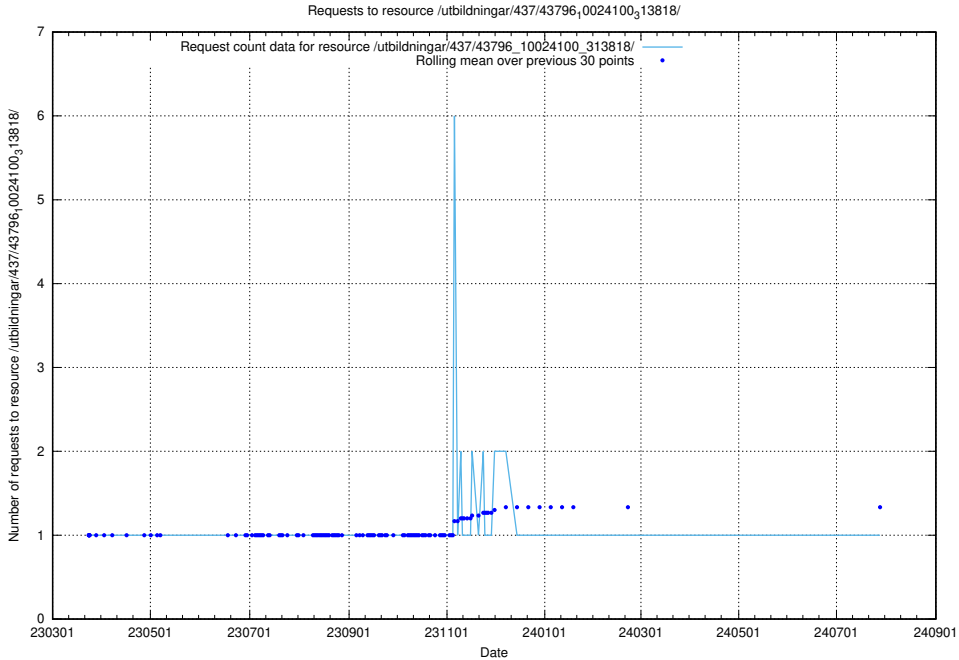

5.6788 Usage of /utbildningar/437/43795_10024087_30048/events/

Here, we count the number of requests to resource /utbildningar/437/43795_10024087_30048/events/.

5.6789 Usage of /utbildningar/437/43795_10024087_30048/