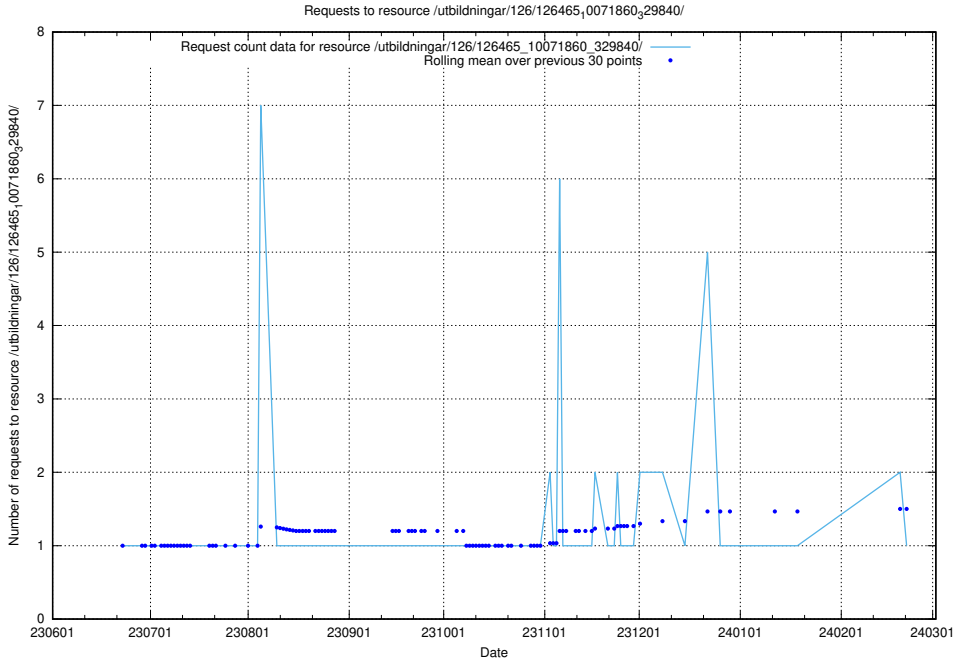

5.6083 Usage of /utbildningar/126/126465_10071860_329840/

Here, we count the number of requests to resource /utbildningar/126/126465_10071860_329840/.