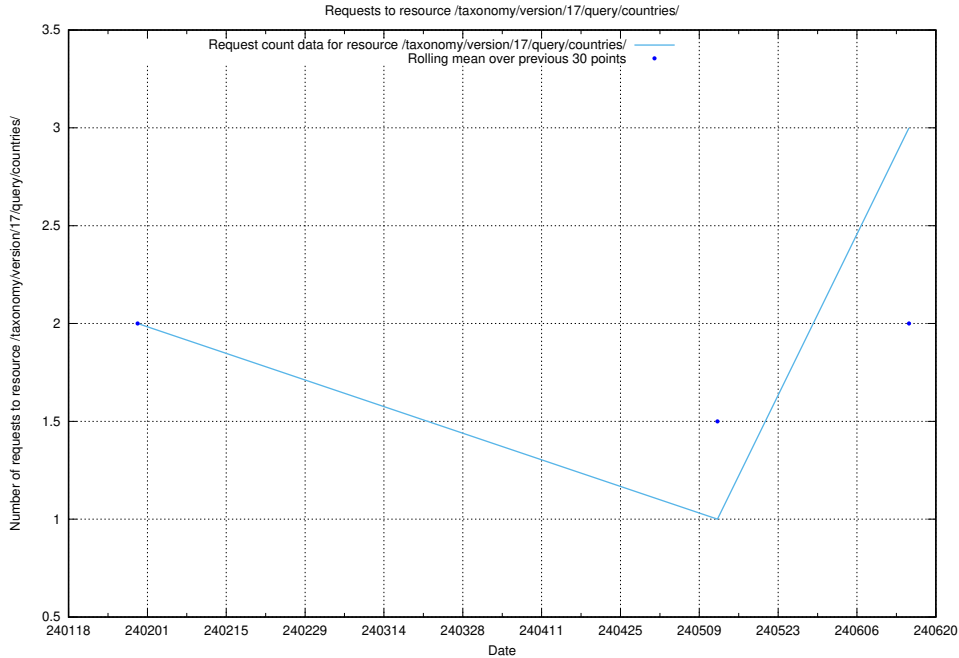

5.280 Usage of /taxonomy/version/17/query/countries/

Here, we count the number of requests to resource /taxonomy/version/17/query/countries/.