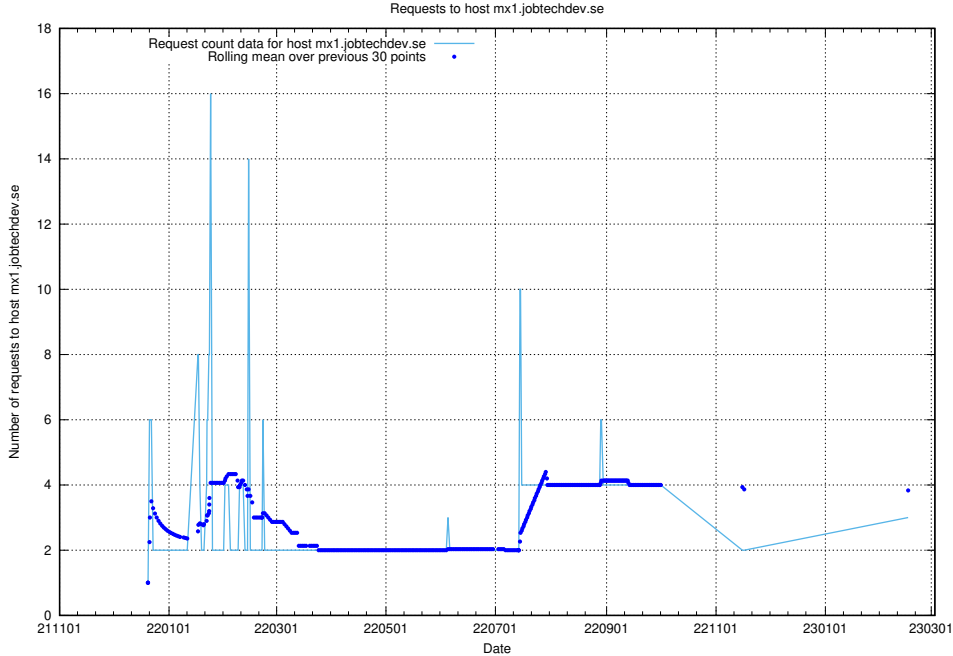

7.204 Usage of mx1.jobtechdev.se

Here, we count the number of requests to host mx1.jobtechdev.se.