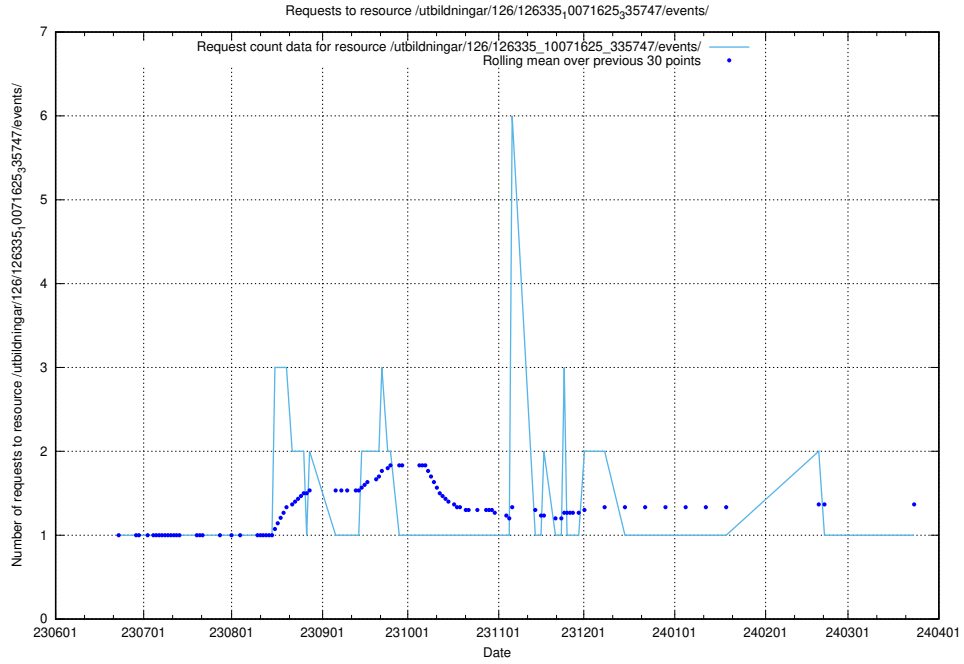

5.6101 Usage of /utbildningar/126/126335_10071625_335747/events/

Here, we count the number of requests to resource /utbildningar/126/126335_10071625_335747/events/