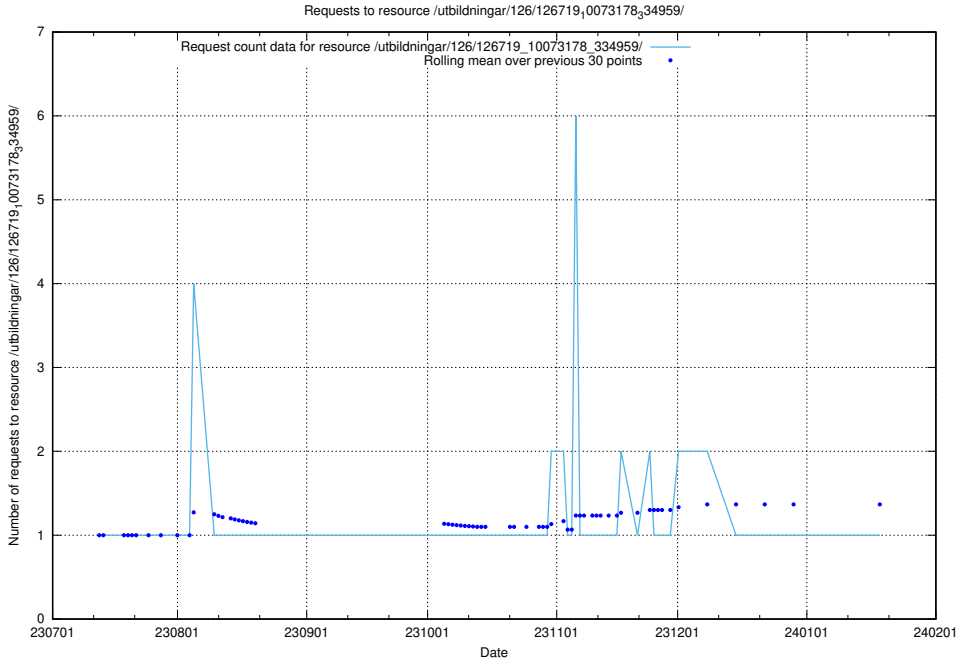

5.5529 Usage of /utbildningar/126/126719_10073178_334959/

Here, we count the number of requests to resource /utbildningar/126/126719_10073178_334959/.