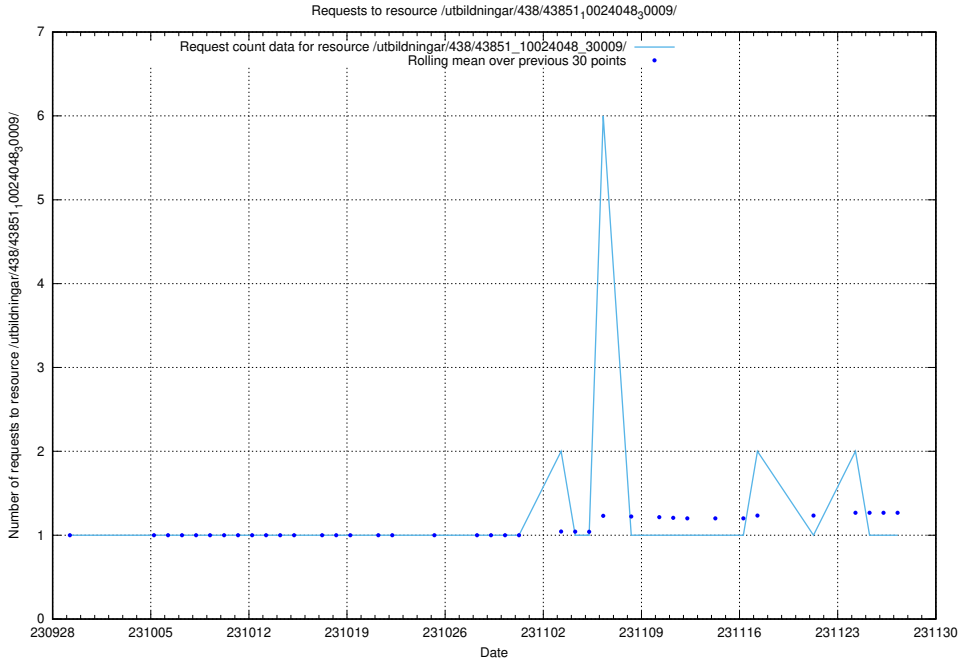

5.4853 Usage of /utbildningar/438/43851_10024048_30009/

Here, we count the number of requests to resource /utbildningar/438/43851_10024048_30009/.