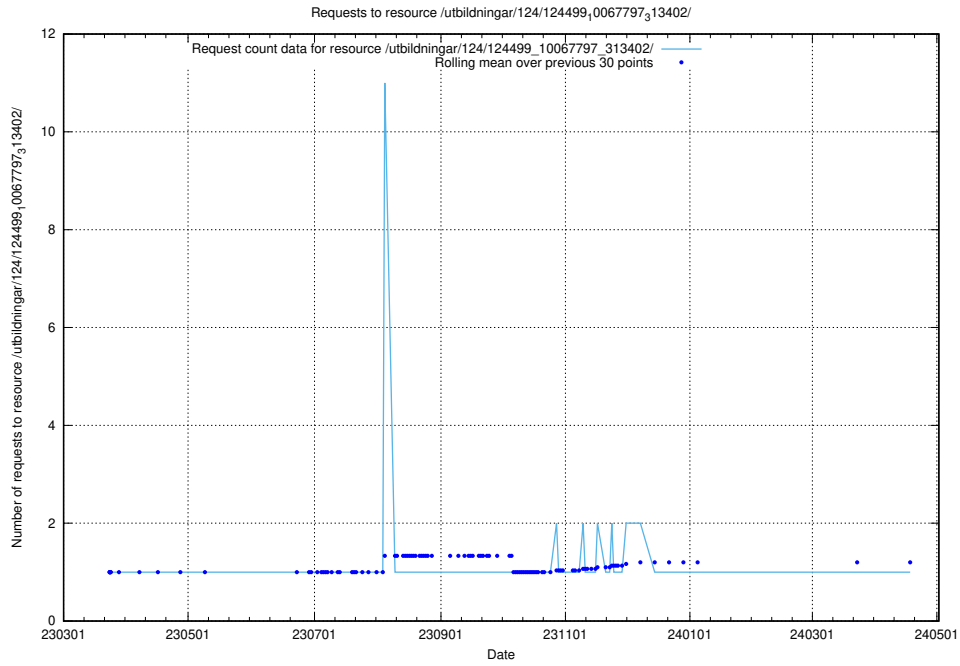

5.2874 Usage of /utbildningar/124/124499_10067797_313402/

Here, we count the number of requests to resource /utbildningar/124/124499_10067797_313402/.