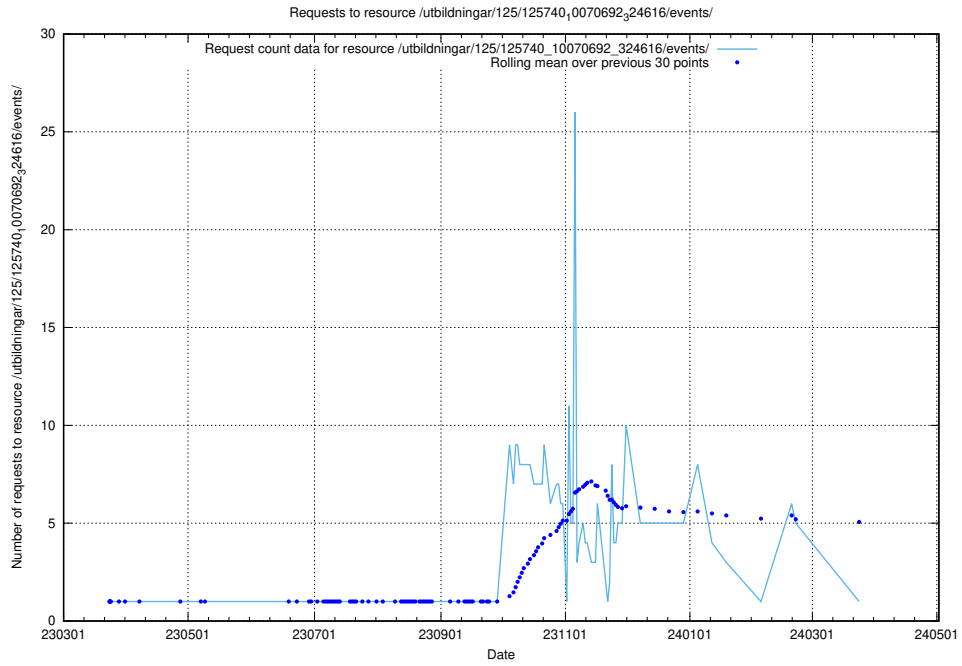

5.917 Usage of /utbildningar/125/125740_10070692_324616/events/

Here, we count the number of requests to resource /utbildningar/125/125740_10070692_324616/events/