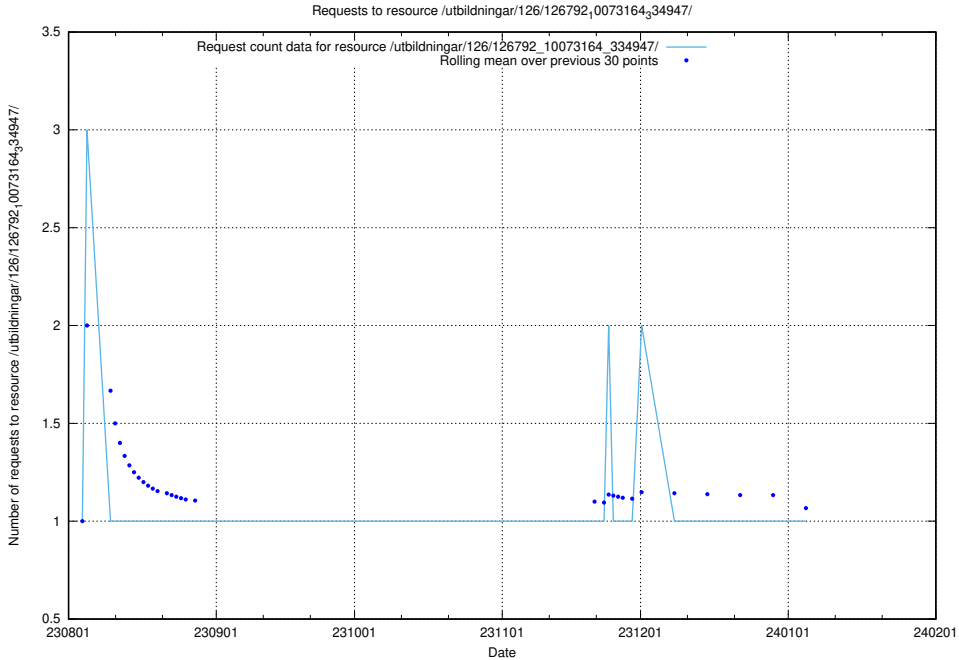

5.5278 Usage of /utbildningar/126/126792_10073164_334947/

Here, we count the number of requests to resource /utbildningar/126/126792_10073164_334947/.