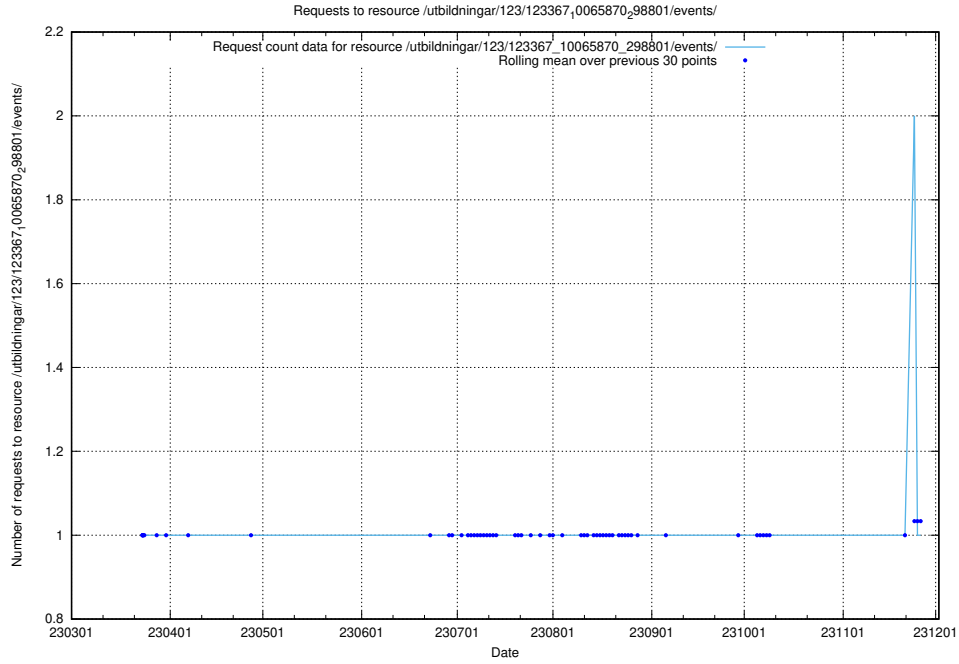

5.5167 Usage of /utbildningar/123/123367_10065870_298801/events/

Here, we count the number of requests to resource /utbildningar/123/123367_10065870_298801/events/