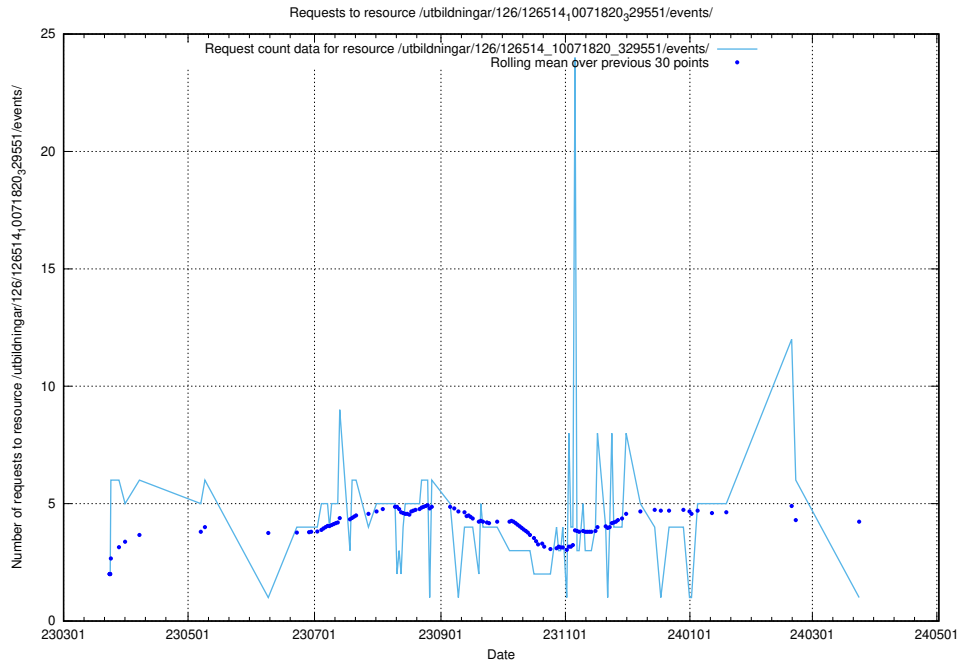

5.6696 Usage of /utbildningar/126/126514_10071820_329551/events/

Here, we count the number of requests to resource /utbildningar/126/126514_10071820_329551/events/