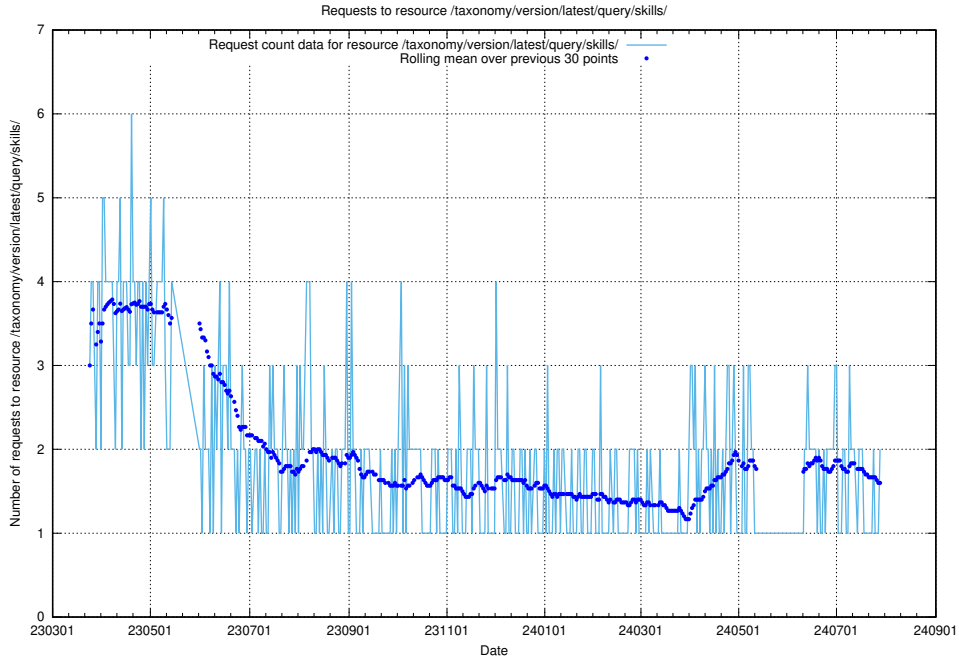

5.848 Usage of /taxonomy/version/latest/query/skills/

Here, we count the number of requests to resource /taxonomy/version/latest/query/skills/.