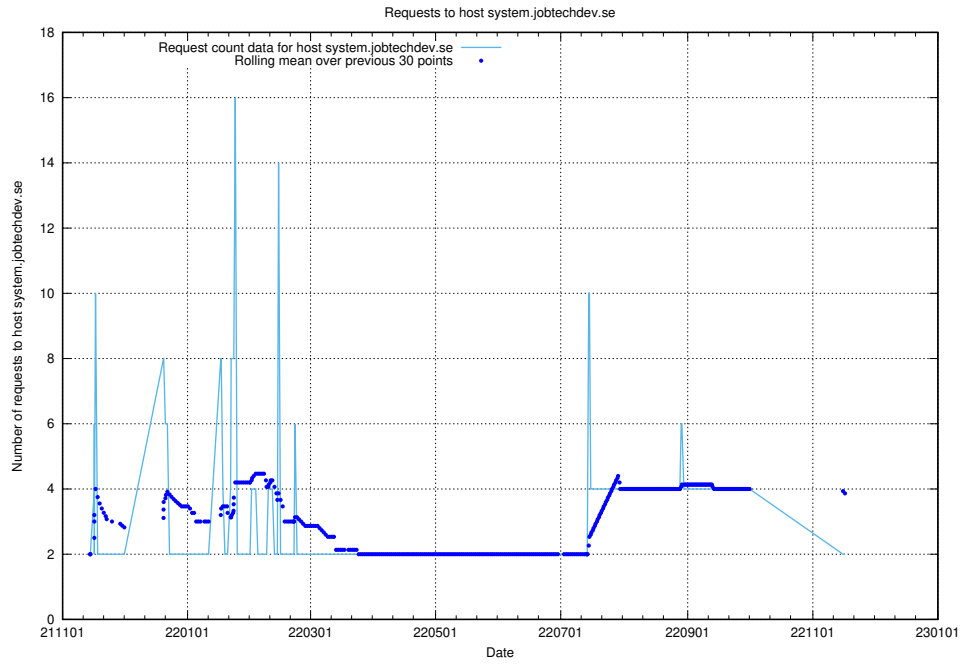

7.558 Usage of uat.jobtechdev.se

Here, we count the number of requests to host uat.jobtechdev.se.

7.559 Usage of system.jobtechdev.se

Here, we count the number of requests to host system.jobtechdev.se.

7.560 Usage of store.jobtechdev.se