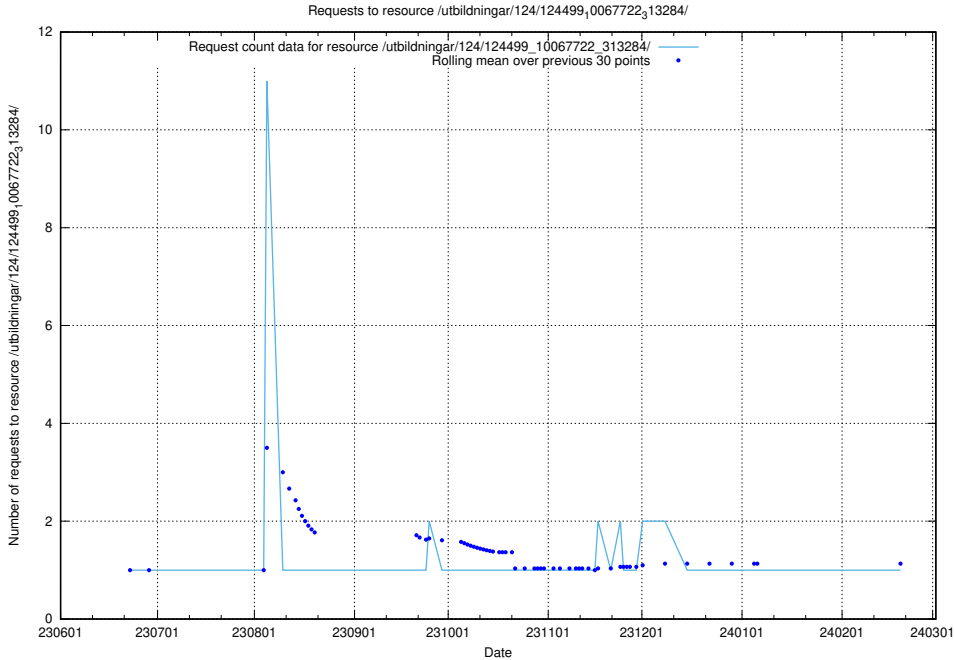

5.6216 Usage of /utbildningar/124/124499_10067722_313284/

Here, we count the number of requests to resource /utbildningar/124/124499_10067722_313284/.