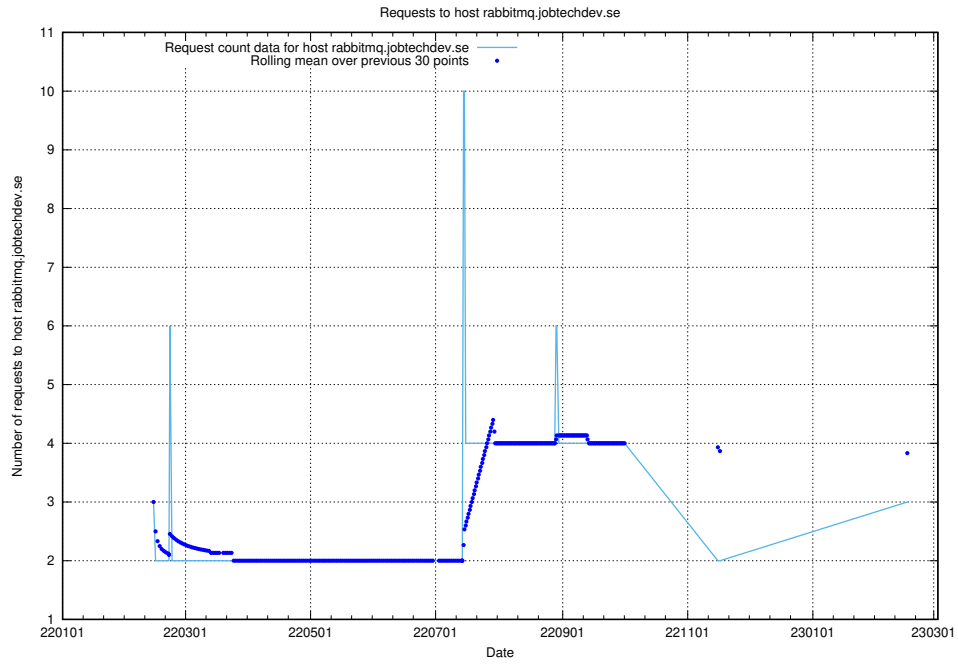

7.235 Usage of kam-openshift-gitops.prod.services.jtech.se

Here, we count the number of requests to host kam-openshift-gitops.prod.services.jtech.se.

7.236 Usage of minio.jobtechdev.se

Here, we count the number of requests to host minio.jobtechdev.se.