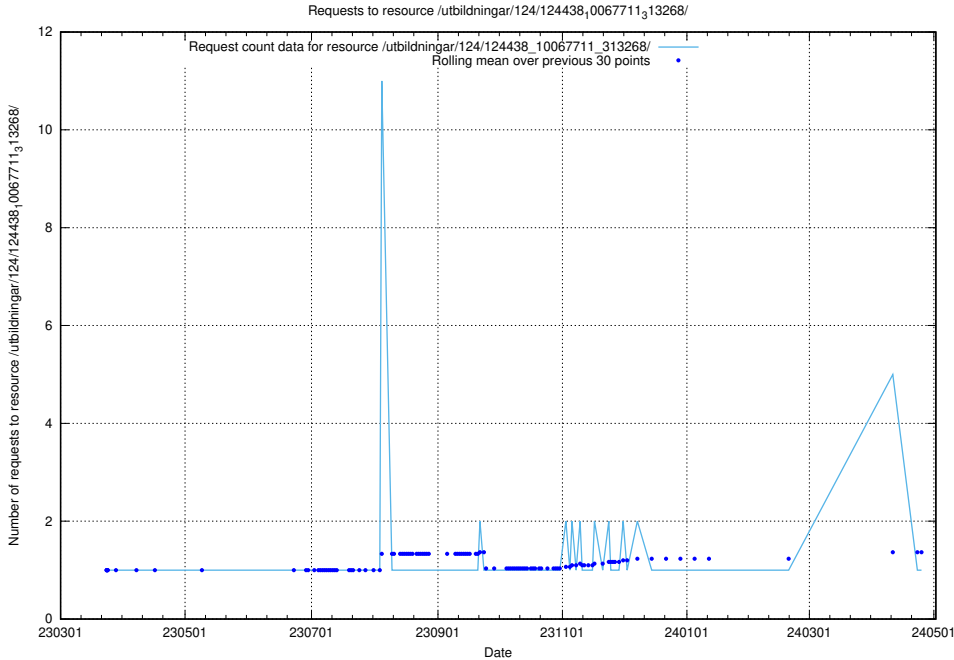

5.4112 Usage of /utbildningar/124/124438_10067711_313268/

Here, we count the number of requests to resource /utbildningar/124/124438_10067711_313268/.