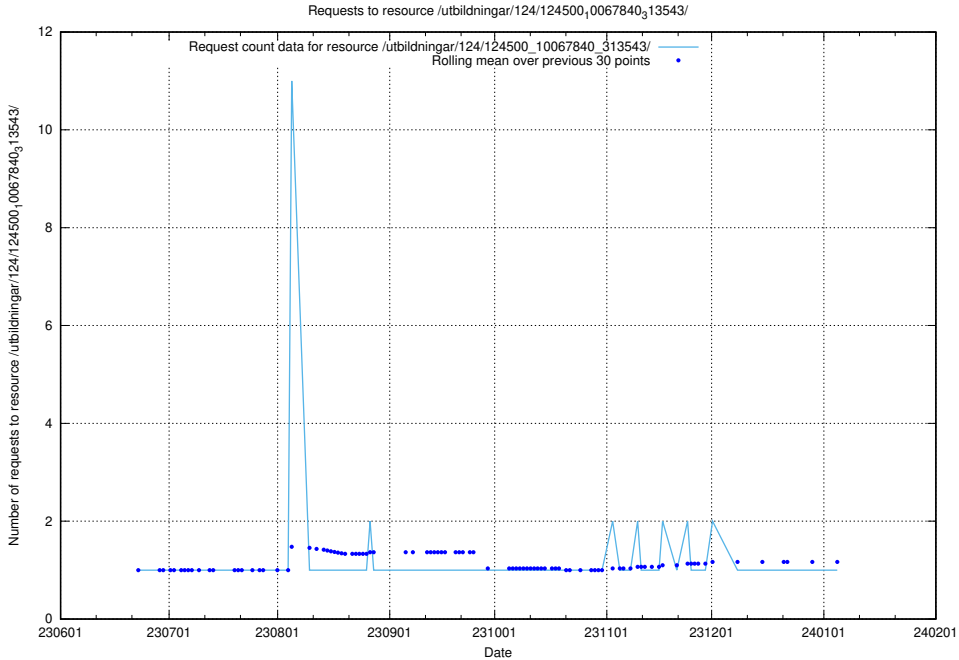

5.6208 Usage of /utbildningar/124/124500_10067840_313543/

Here, we count the number of requests to resource /utbildningar/124/124500_10067840_313543/.