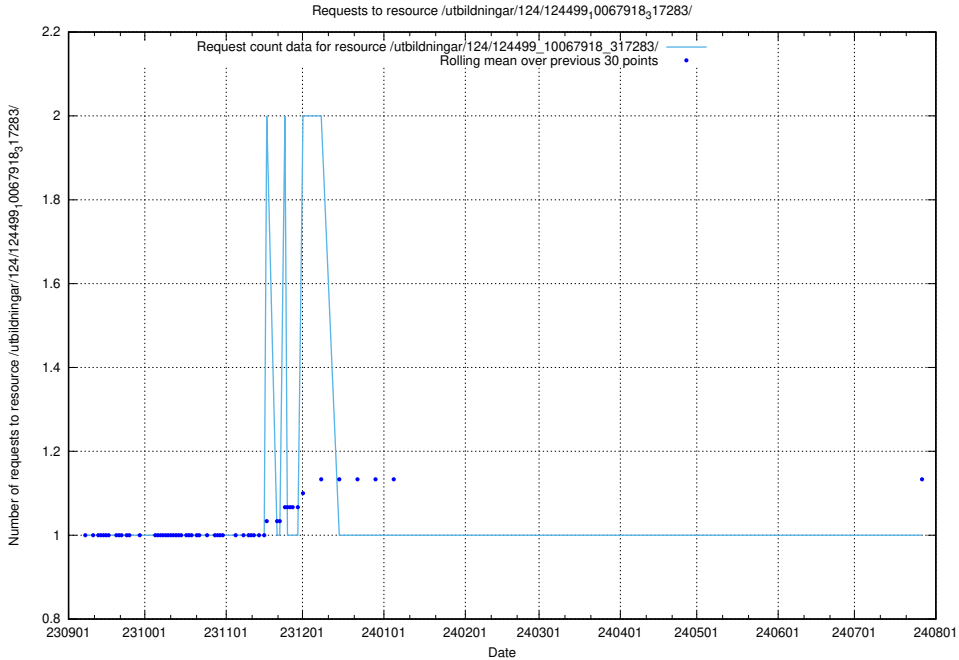

5.5049 Usage of /utbildningar/124/124499_10067918_317283/

Here, we count the number of requests to resource /utbildningar/124/124499_10067918_317283/.