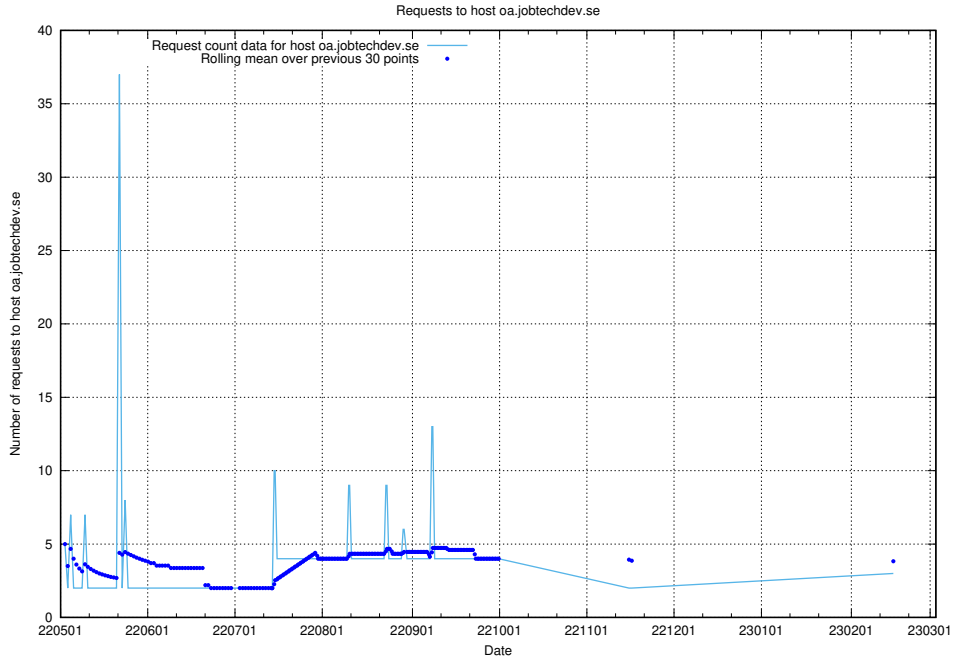

7.222 Usage of oa.jobtechdev.se

Here, we count the number of requests to host oa.jobtechdev.se.