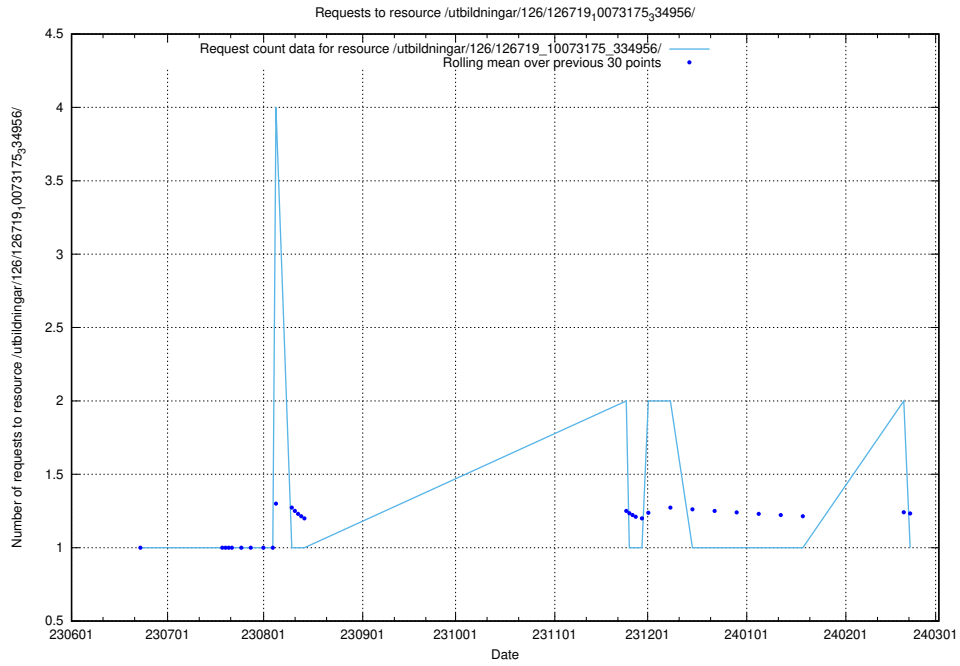

5.6040 Usage of /utbildningar/126/126719_10073175_334956/

Here, we count the number of requests to resource /utbildningar/126/126719_10073175_334956/.