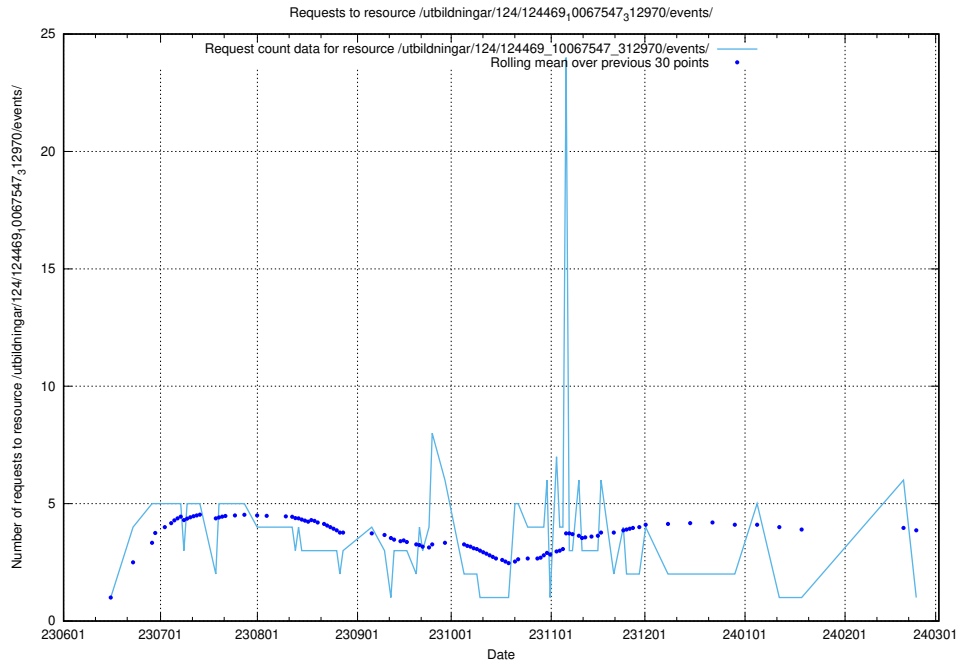

Here, we count the number of requests to resource /utbildningar/123/123839_10066432_308907/.

5.6313 Usage of /utbildningar/124/124469_10067547_312970/events/

Here, we count the number of requests to resource /utbildningar/124/124469_10067547_312970/events/