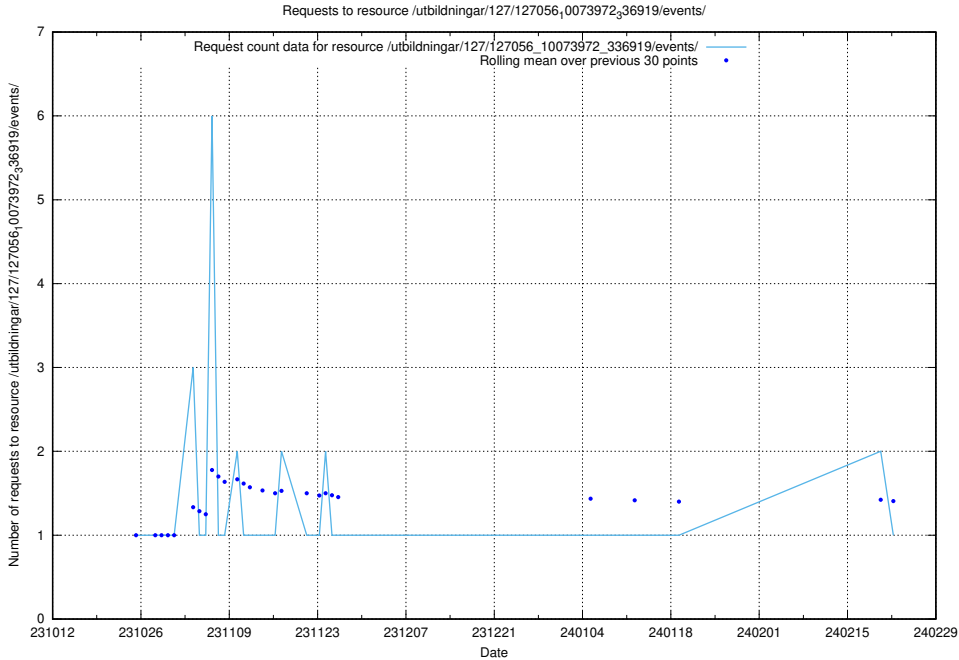

Here, we count the number of requests to resource /utbildningar/127/127056_10074024_337004/.

5.4623 Usage of /utbildningar/127/127056_10073972_336919/events/

Here, we count the number of requests to resource /utbildningar/127/127056_10073972_336919/events/