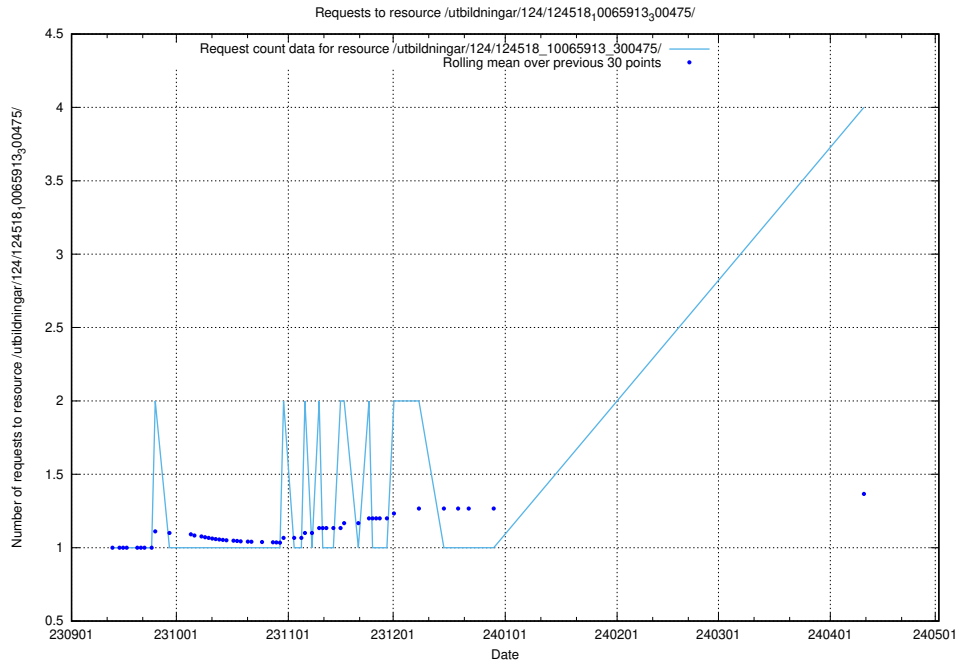

5.199 Usage of /utbildningar/124/124518_10065913_300475/

Here, we count the number of requests to resource /utbildningar/124/124518_10065913_300475/.