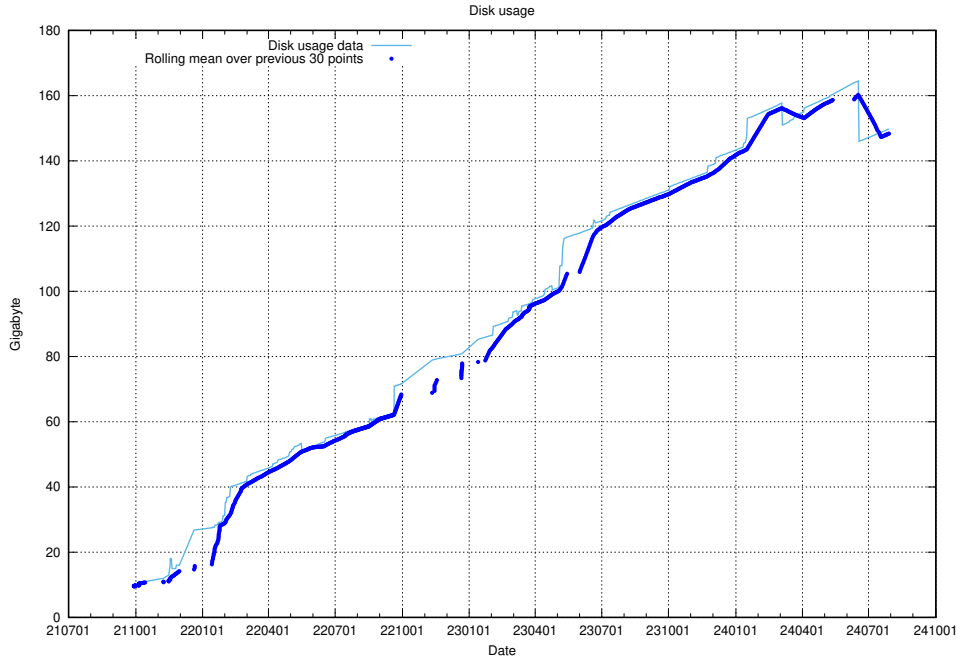

5.2 Disk space usage

A table showing the disk space usage on the data server.