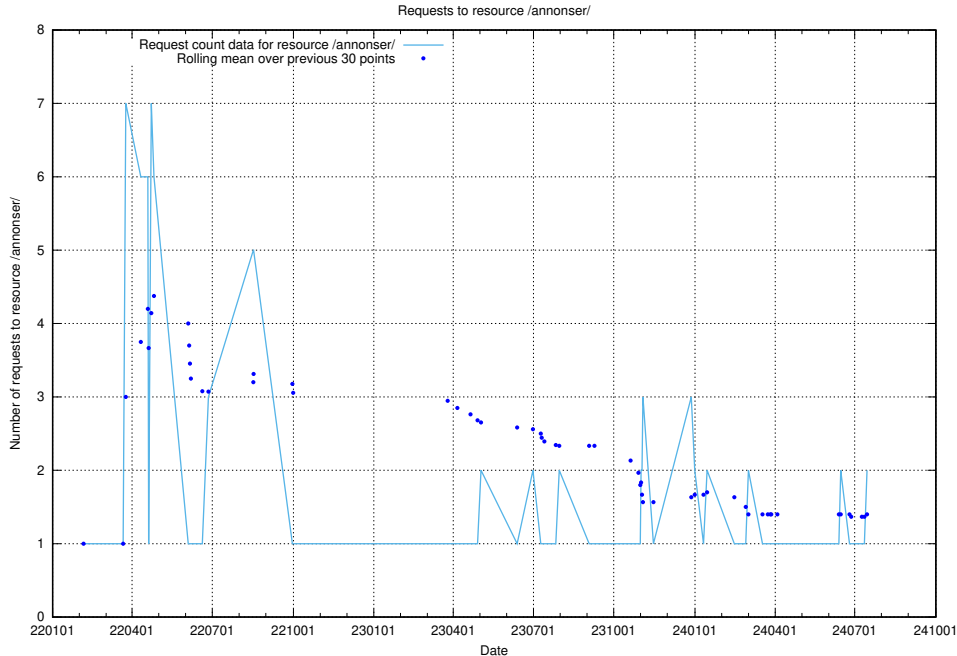

5.529 Usage of /annonser/

Here, we count the number of requests to resource /annonser/.