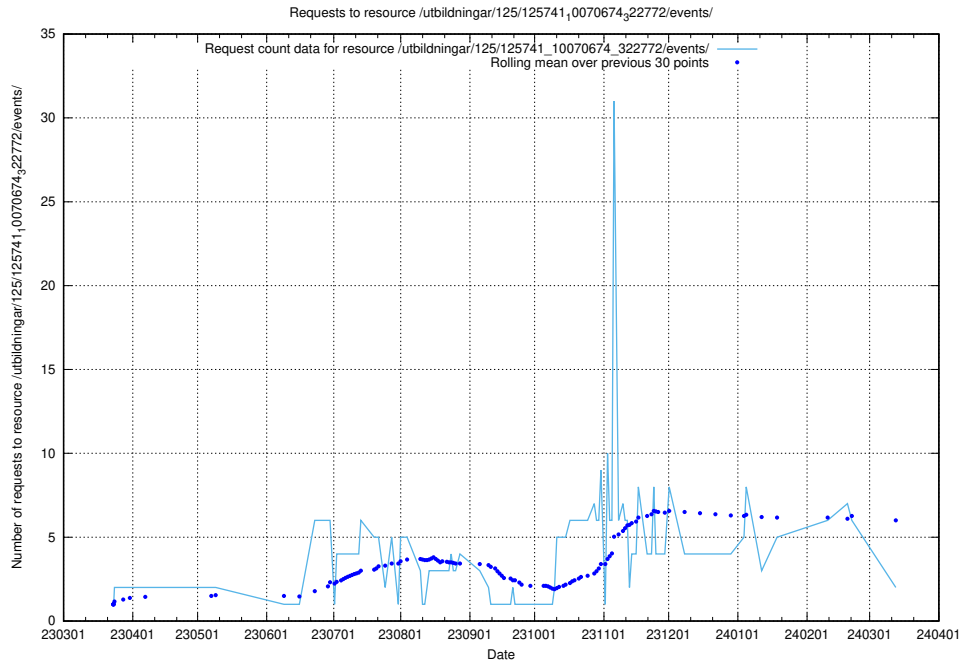

5.905 Usage of /utbildningar/125/125741_10070674_322772/events/

Here, we count the number of requests to resource /utbildningar/125/125741_10070674_322772/events/