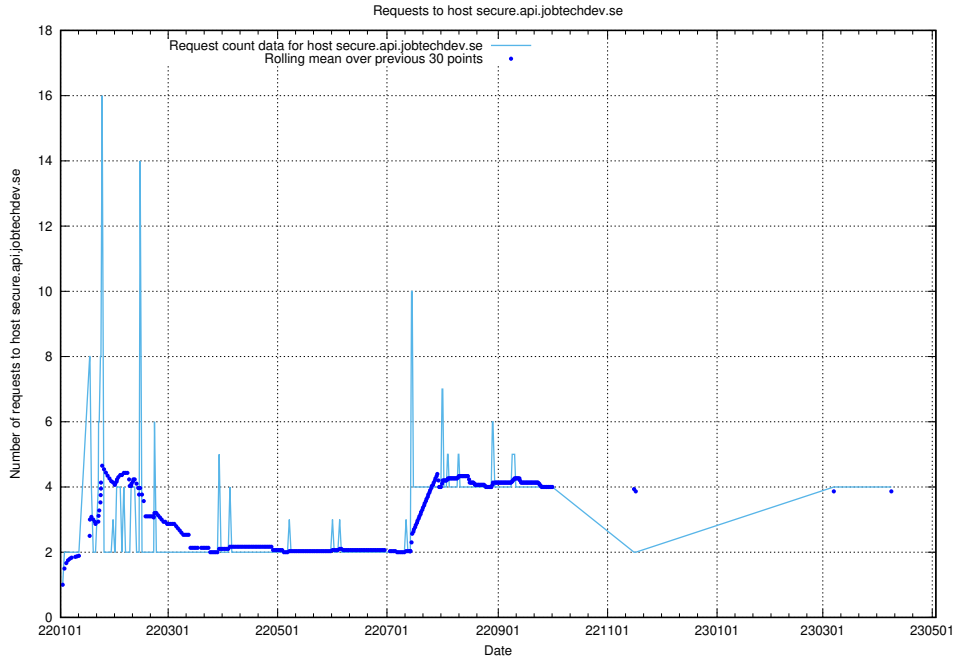

7.122 Usage of secure.api.jobtechdev.se

Here, we count the number of requests to host secure.api.jobtechdev.se.