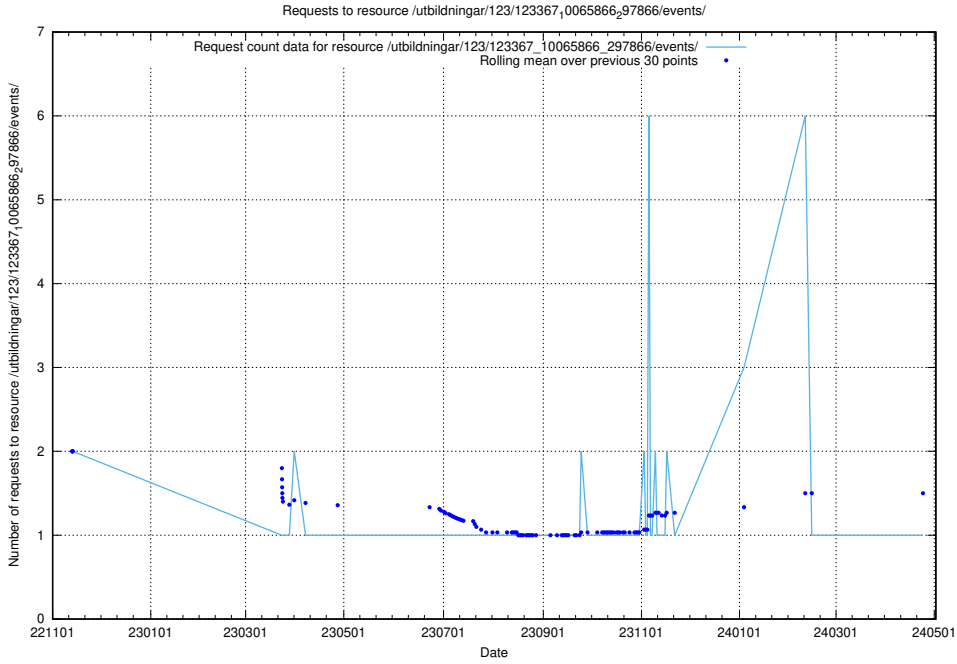

Here, we count the number of requests to resource /utbildningar/123/123367_10065852_297370/events/

5.6261 Usage of /utbildningar/123/123367_10065866_297866/events/

Here, we count the number of requests to resource /utbildningar/123/123367_10065866_297866/events/