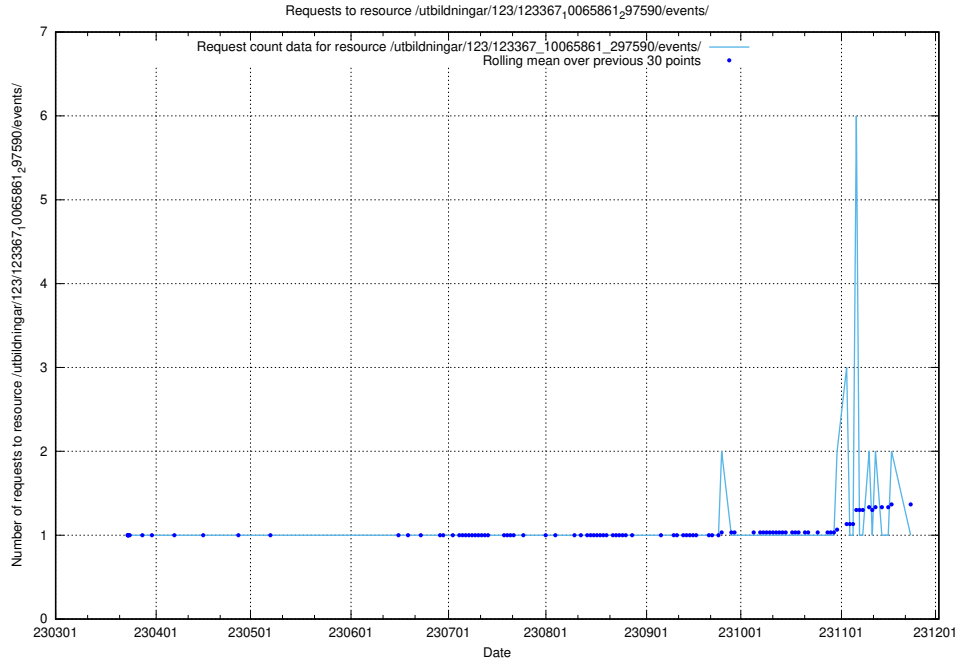

5.5215 Usage of /utbildningar/123/123367_10065861_297590/events/

Here, we count the number of requests to resource /utbildningar/123/123367_10065861_297590/events/