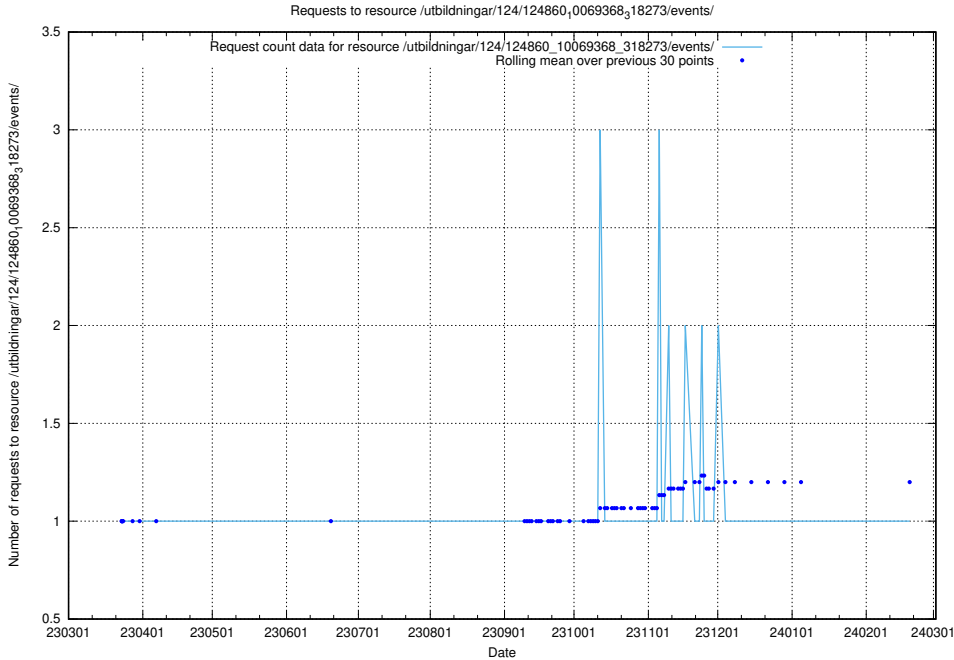

Here, we count the number of requests to resource /utbildningar/124/124860_10069845_319853/.

5.1120 Usage of /utbildningar/124/124860_10069368_318273/events/

Here, we count the number of requests to resource /utbildningar/124/124860_10069368_318273/events/