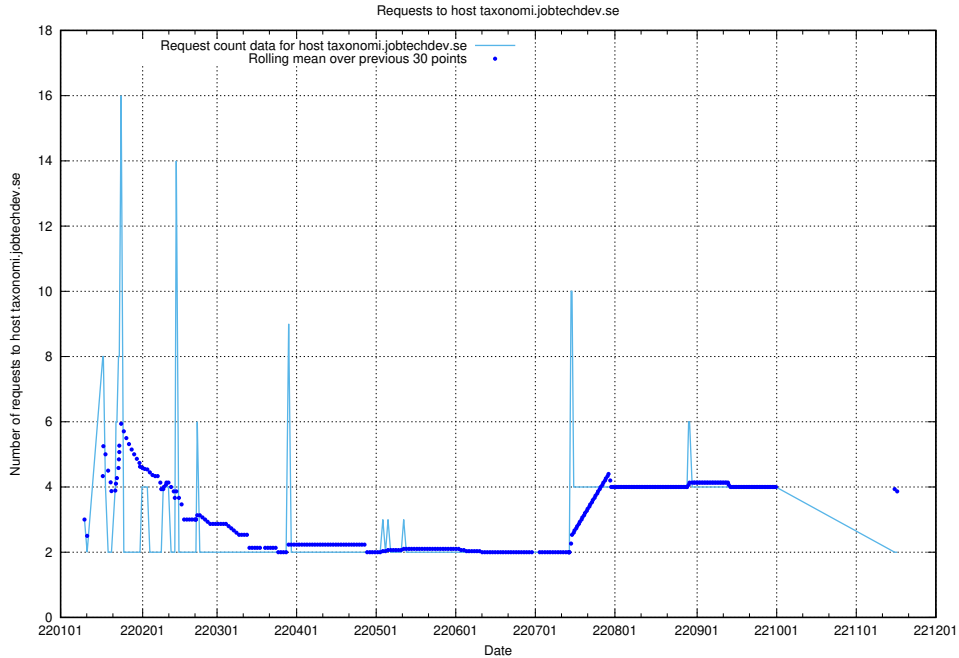

7.284 Usage of taxonomi.jobtechdev.se

Here, we count the number of requests to host taxonomi.jobtechdev.se.

7.285 Usage of jobad-enrichments-api.jobtechdev.se:80

Here, we count the number of requests to host jobad-enrichments-api.jobtechdev.se:80.