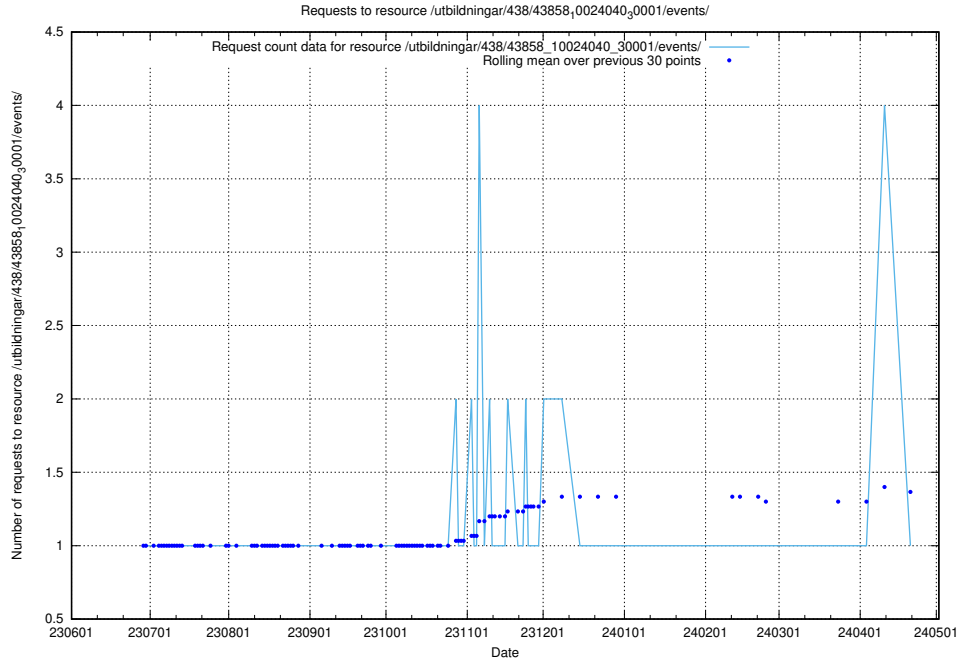

5.5851 Usage of /utbildningar/438/43858_10024040_30001/events/

Here, we count the number of requests to resource /utbildningar/438/43858_10024040_30001/events/.