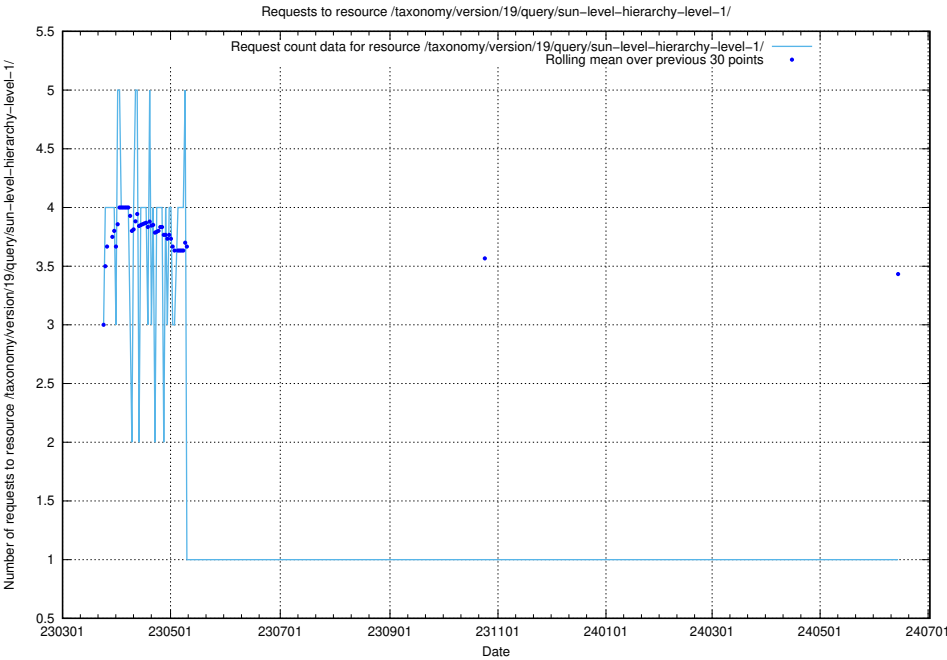

5.6537 Usage of /taxonomy/version/19/query/sun-level-hierarchy-level-1/

Here, we count the number of requests to resource /taxonomy/version/19/query/sun-level-hierarchy-level-1/.