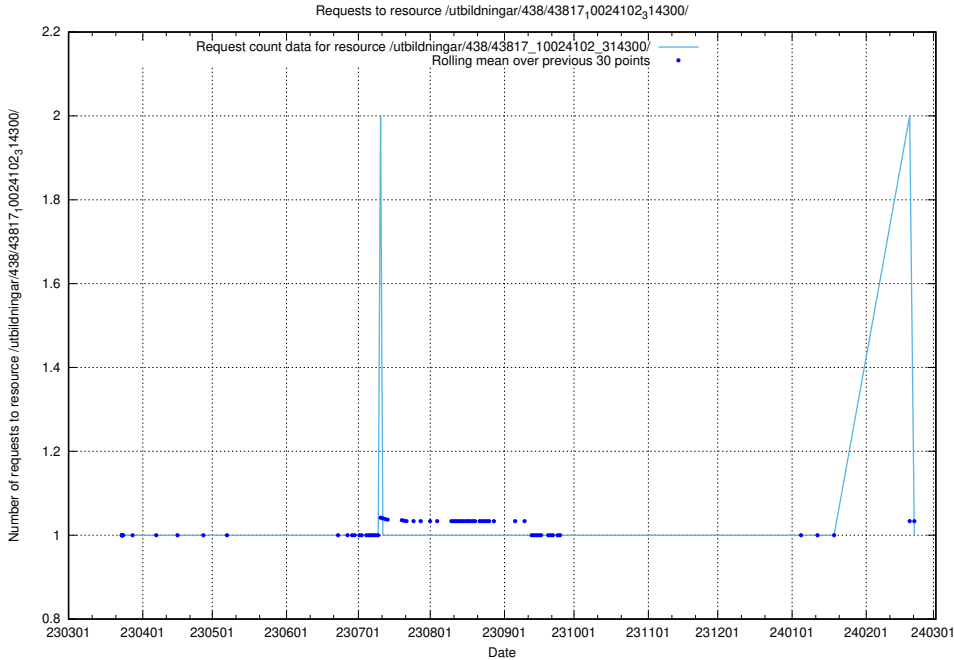

5.6773 Usage of /utbildningar/438/43817_10024102_314300/

Here, we count the number of requests to resource /utbildningar/438/43817_10024102_314300/.