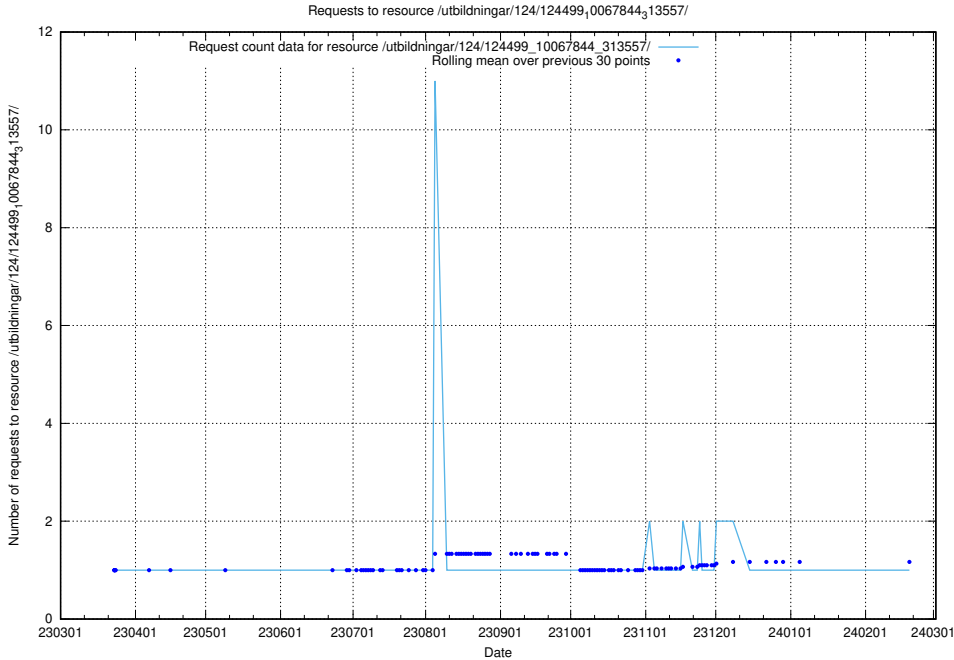

5.2819 Usage of /utbildningar/124/124499_10067844_313557/

Here, we count the number of requests to resource /utbildningar/124/124499_10067844_313557/.