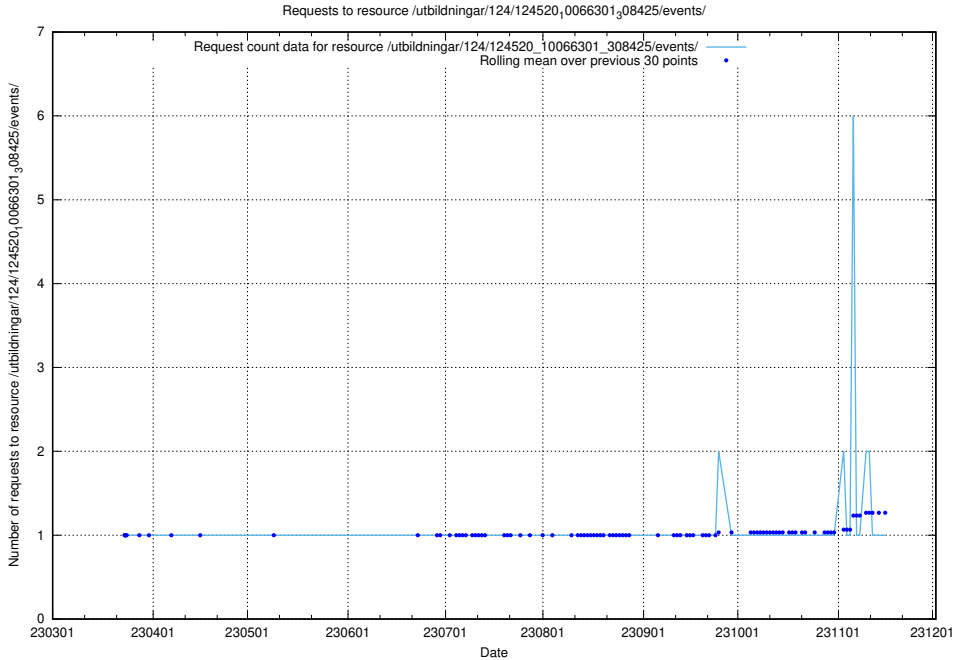

5.1335 Usage of /utbildningar/124/124520_10066301_308425/events/

Here, we count the number of requests to resource /utbildningar/124/124520_10066301_308425/events/