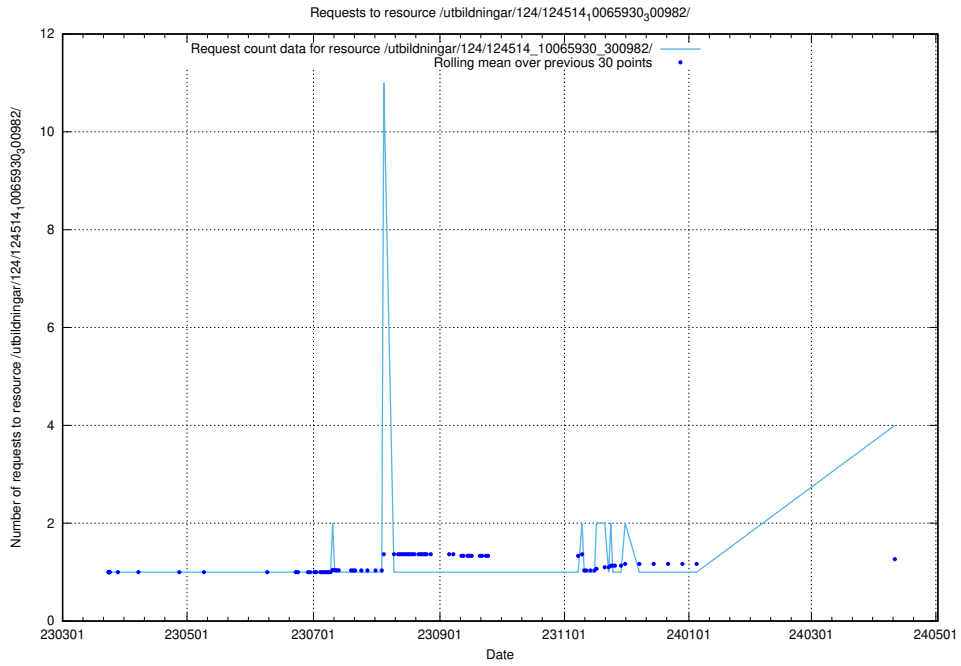

5.165 Usage of /utbildningar/124/124514_10065930_300982/

Here, we count the number of requests to resource /utbildningar/124/124514_10065930_300982/.