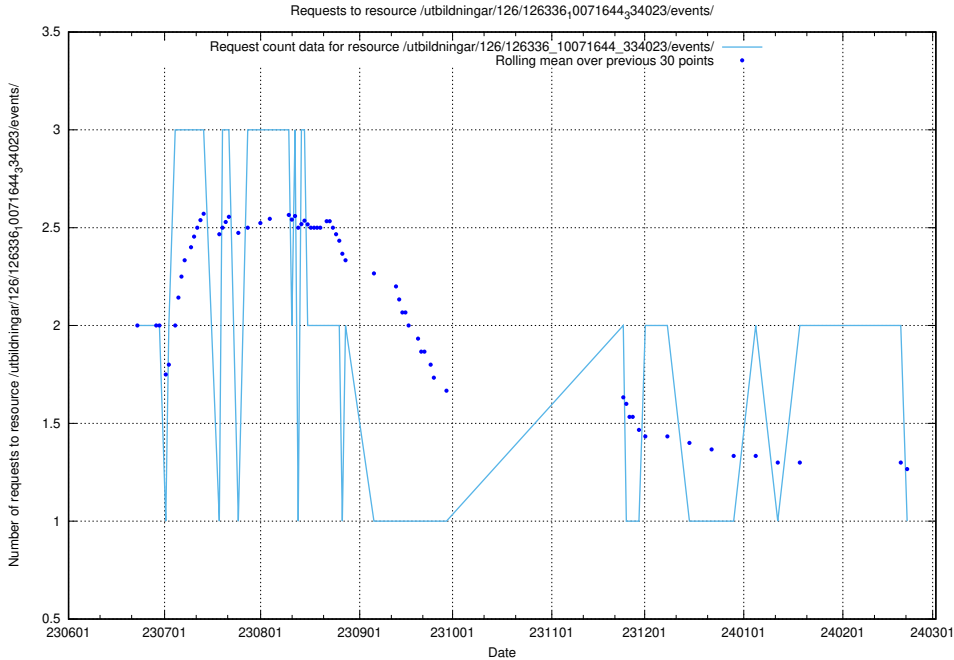

5.5993 Usage of /utbildningar/126/126336_10071644_334023/events/

Here, we count the number of requests to resource /utbildningar/126/126336_10071644_334023/events/