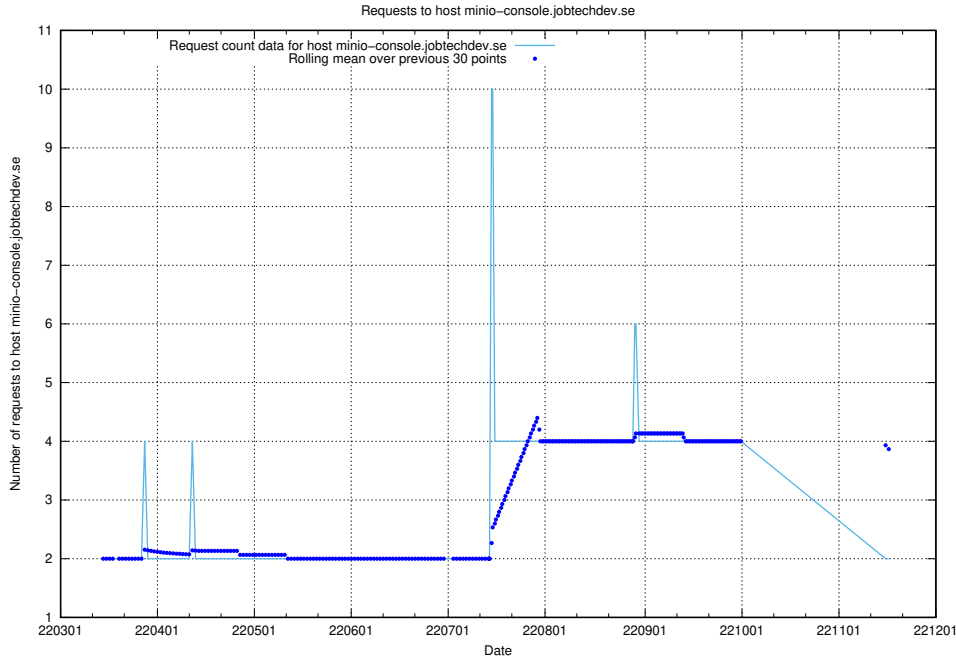

Here, we count the number of requests to host minioconsole.jobtechdev.se.

7.502 Usage of minio-console.jobtechdev.se

Here, we count the number of requests to host minio-console.jobtechdev.se.

7.503 Usage of jitsit.jobtechdev.se