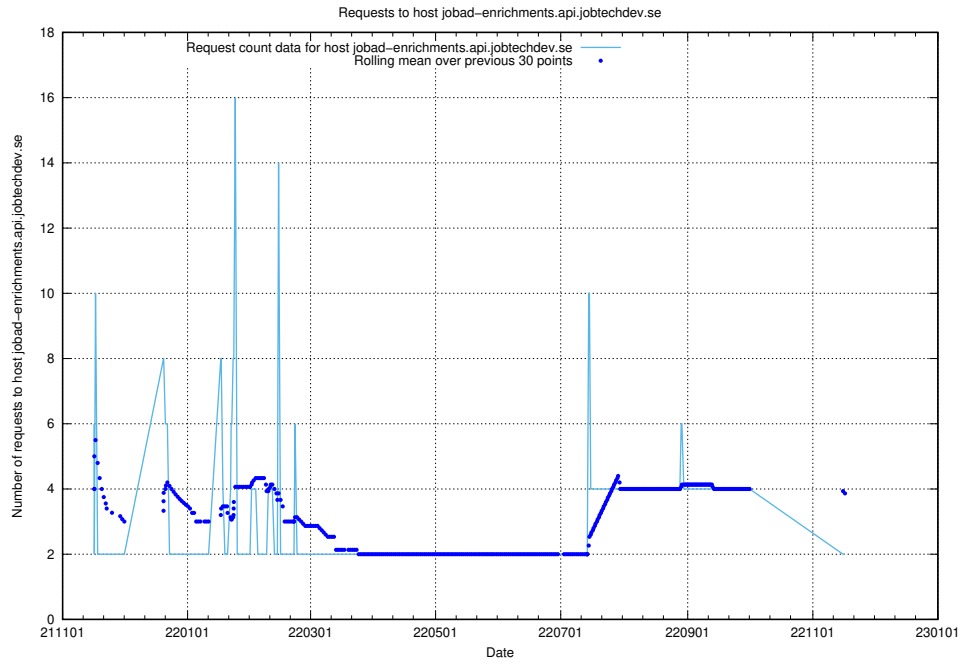

7.546 Usage of `jobad-enrichments.api.jobtechdev.se`

Here, we count the number of requests to host `jobad-enrichments.api.jobtechdev.se`.