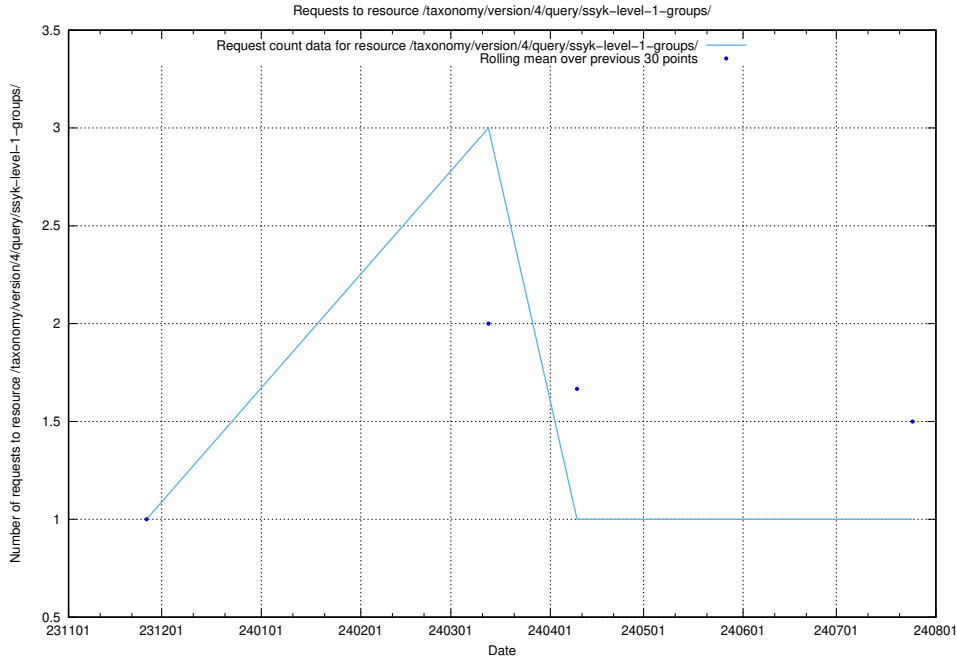

5.4392 Usage of /taxonomy/version/4/query/ssyk-level-1-groups/

Here, we count the number of requests to resource /taxonomy/version/4/query/ssyk-level-1-groups/.