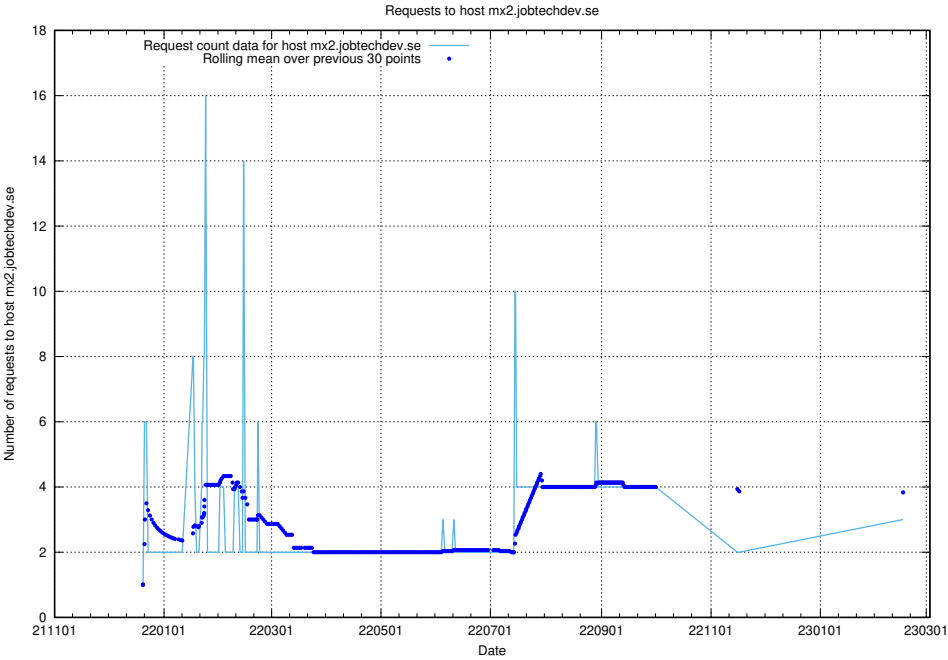

7.203 Usage of mx2.jobtechdev.se

Here, we count the number of requests to host mx2.jobtechdev.se.