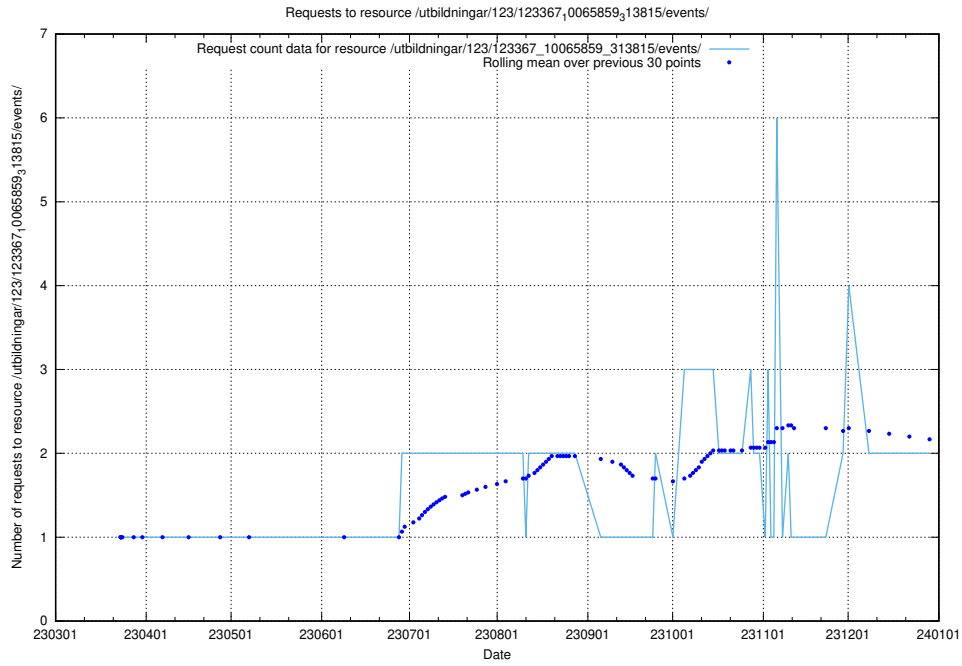

5.705 Usage of /utbildningar/123/123367_10065859_313815/events/

Here, we count the number of requests to resource /utbildningar/123/123367_10065859_313815/events/