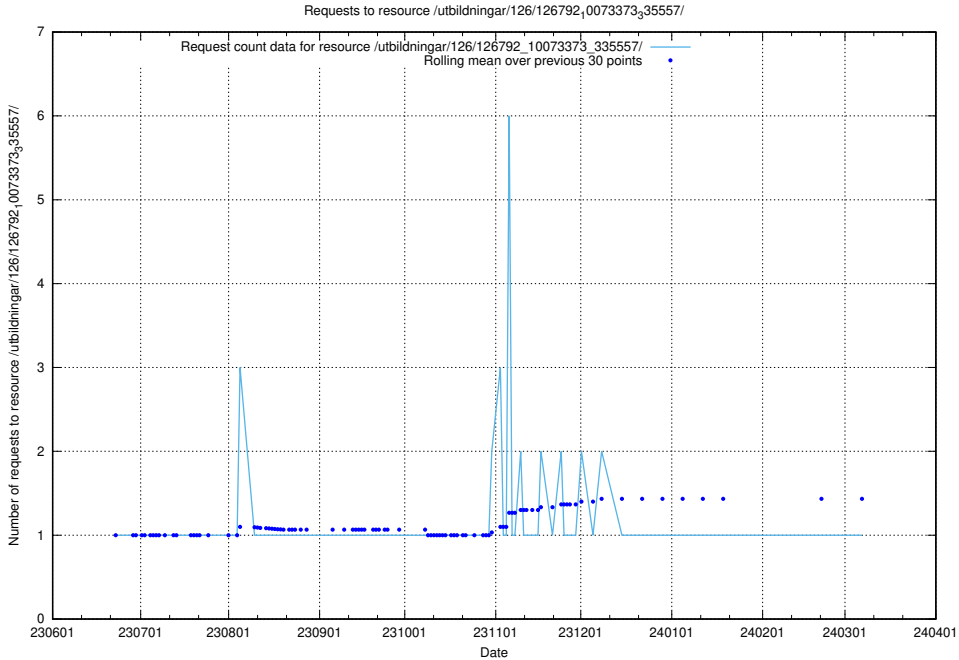

5.6020 Usage of /utbildningar/126/126792_10073373_335557/

Here, we count the number of requests to resource /utbildningar/126/126792_10073373_335557/.