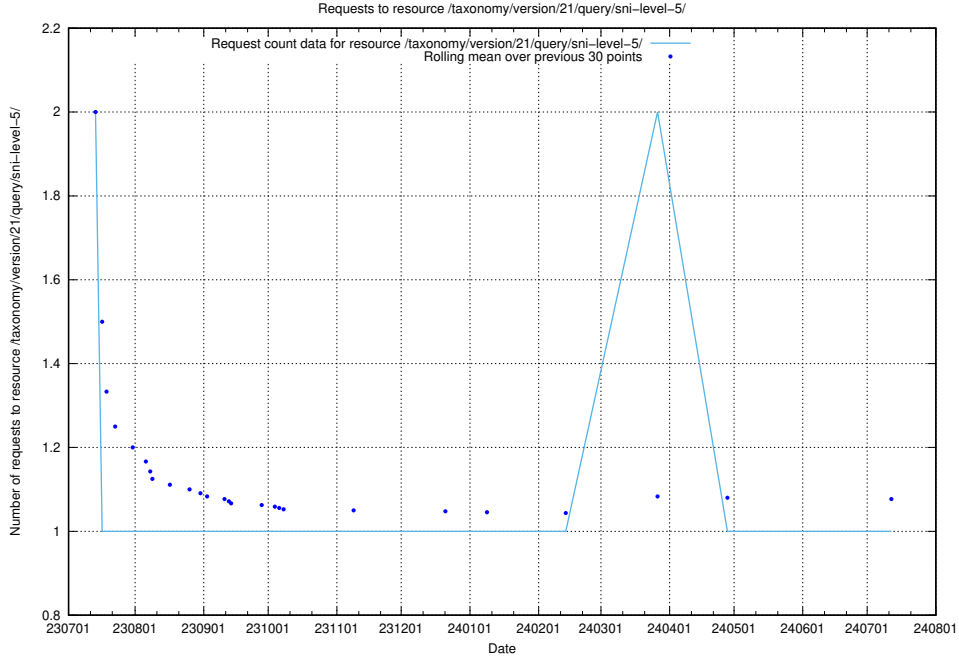

5.5487 Usage of /taxonomy/version/21/query/sni-level-5/

Here, we count the number of requests to resource /taxonomy/version/21/query/sni-level-5/.