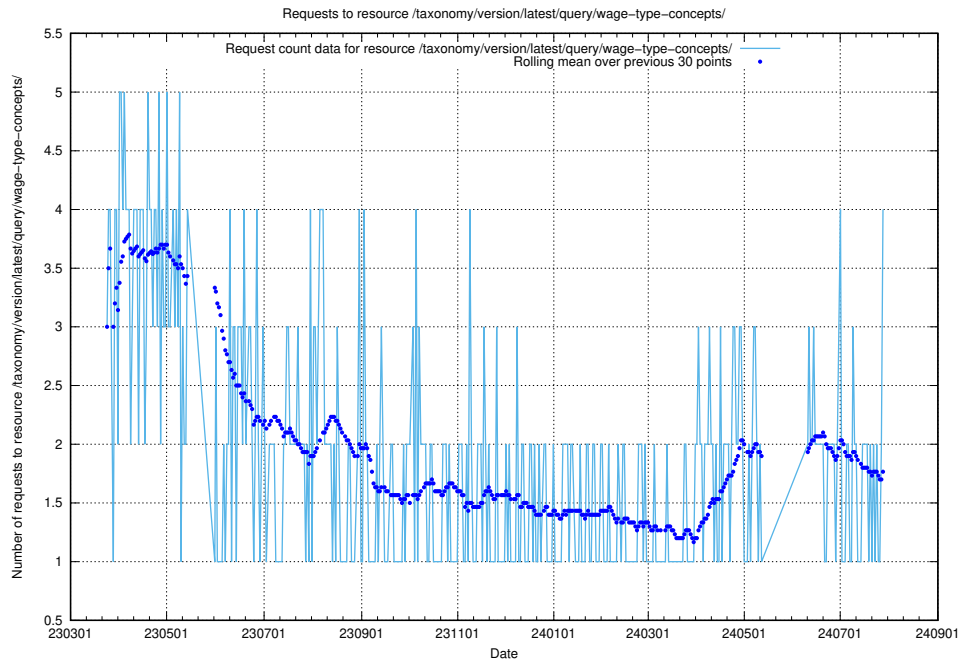

5.226 Usage of /taxonomy/version/latest/query/wage-type-concepts/

Here, we count the number of requests to resource /taxonomy/version/latest/query/wage-type-concepts/.