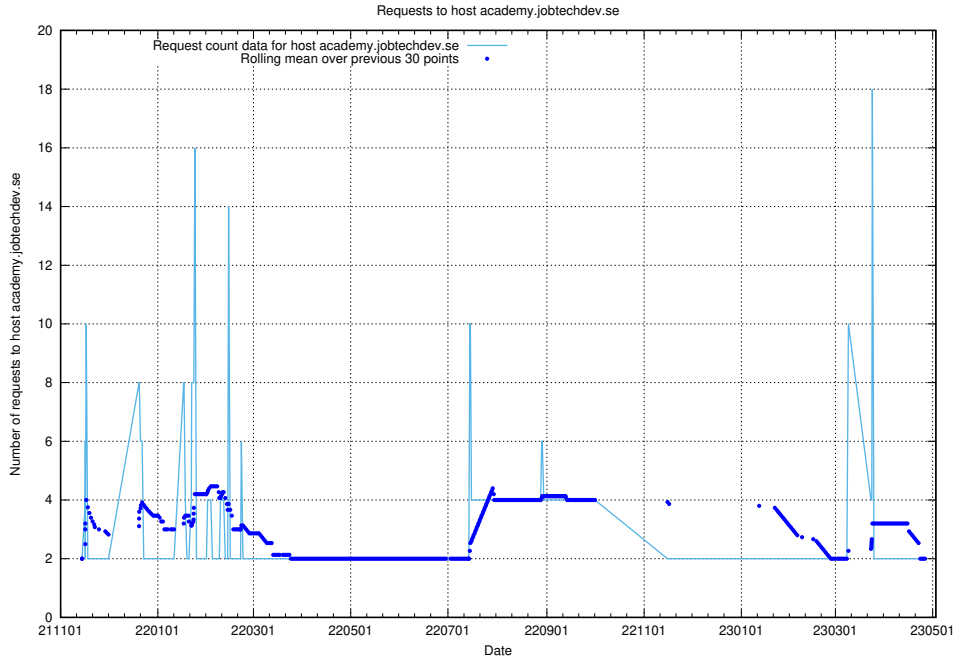

7.307 Usage of academy.jobtechdev.se

Here, we count the number of requests to host academy.jobtechdev.se.