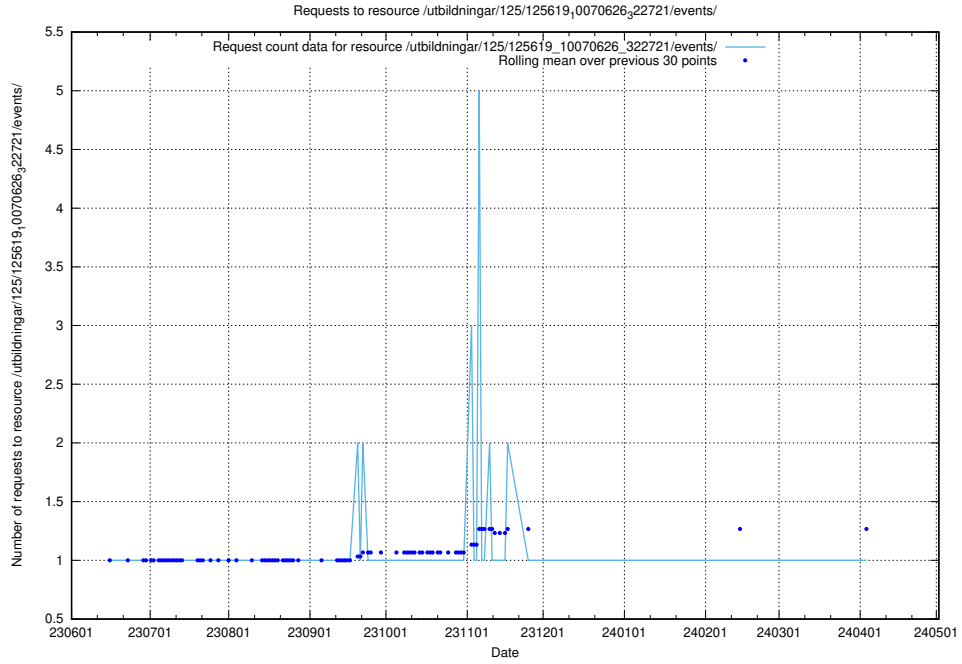

5.6306 Usage of /utbildningar/125/125619_10070626_322721/events/

Here, we count the number of requests to resource /utbildningar/125/125619_10070626_322721/events/