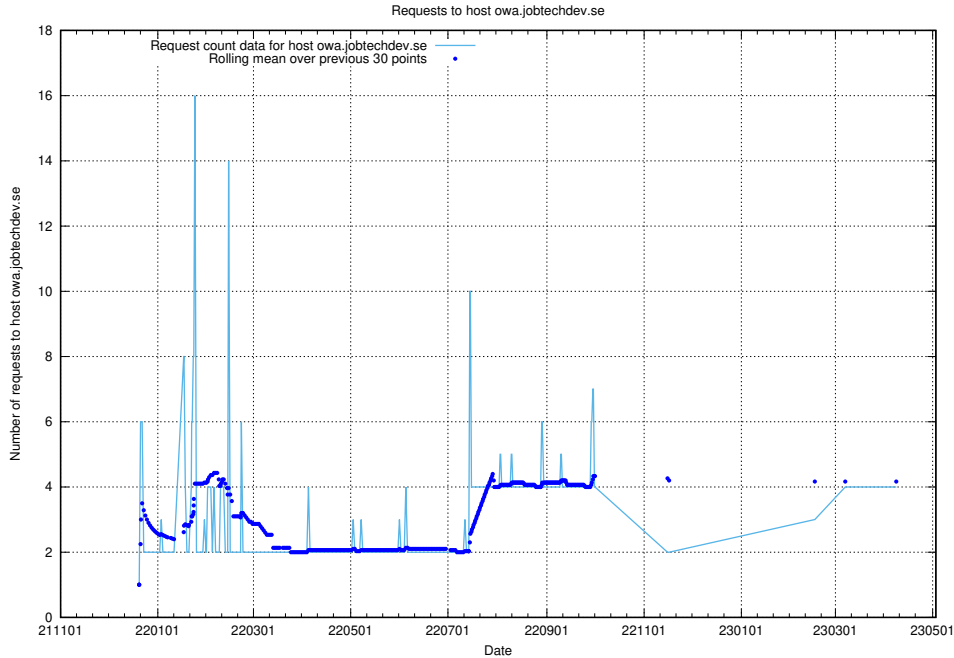

7.139 Usage of owa.jobtechdev.se

Here, we count the number of requests to host owa.jobtechdev.se.