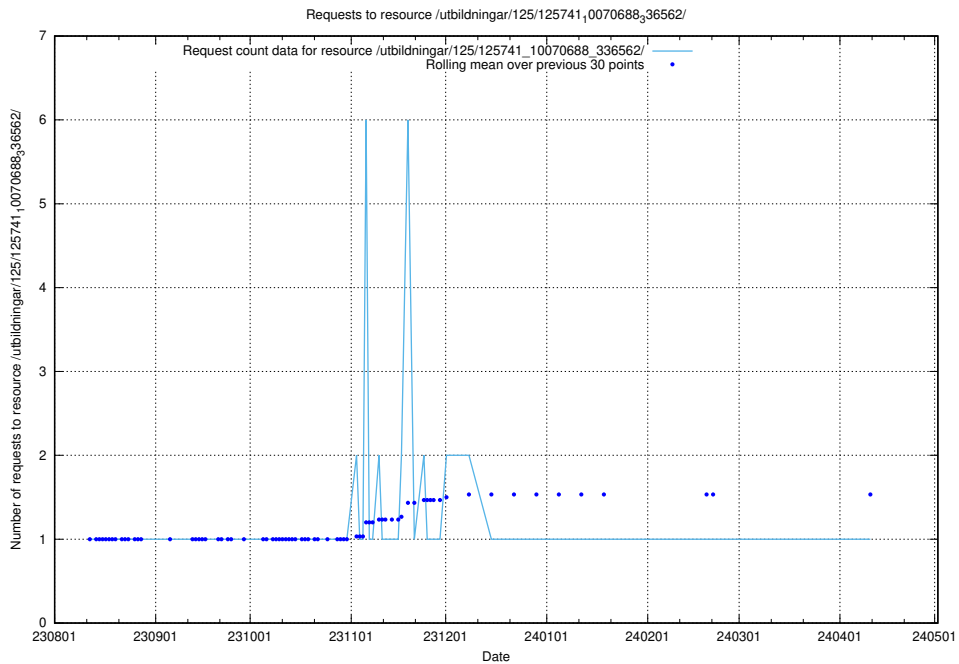

5.5219 Usage of /utbildningar/125/125741_10070688_336562/

Here, we count the number of requests to resource /utbildningar/125/125741_10070688_336562/.