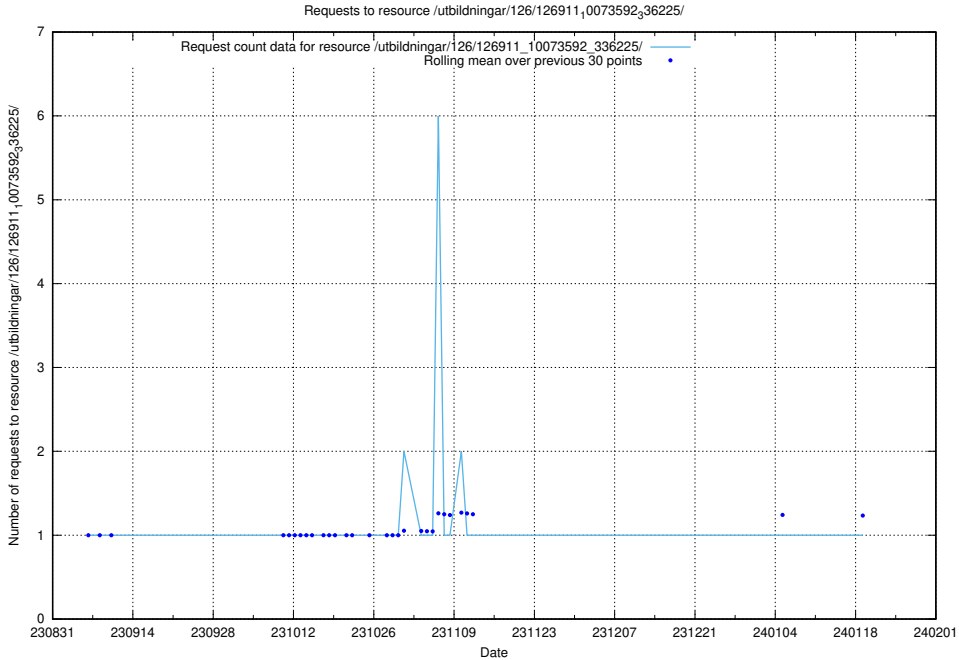

5.5070 Usage of /utbildningar/126/126911_10073592_336225/

Here, we count the number of requests to resource /utbildningar/126/126911_10073592_336225/.