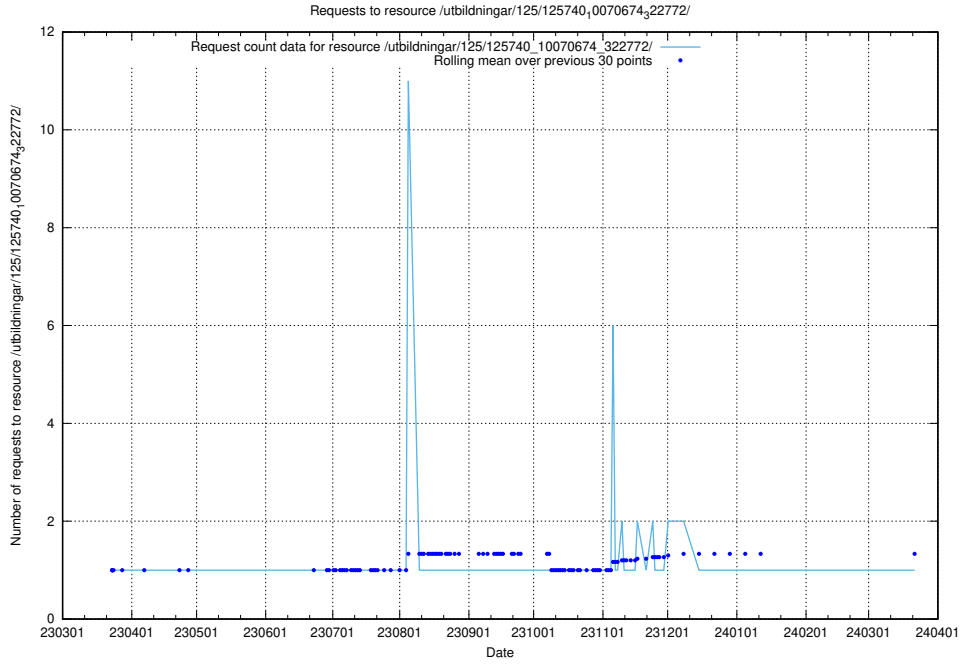

5.942 Usage of /utbildningar/125/125740_10070674_322772/

Here, we count the number of requests to resource /utbildningar/125/125740_10070674_322772/.