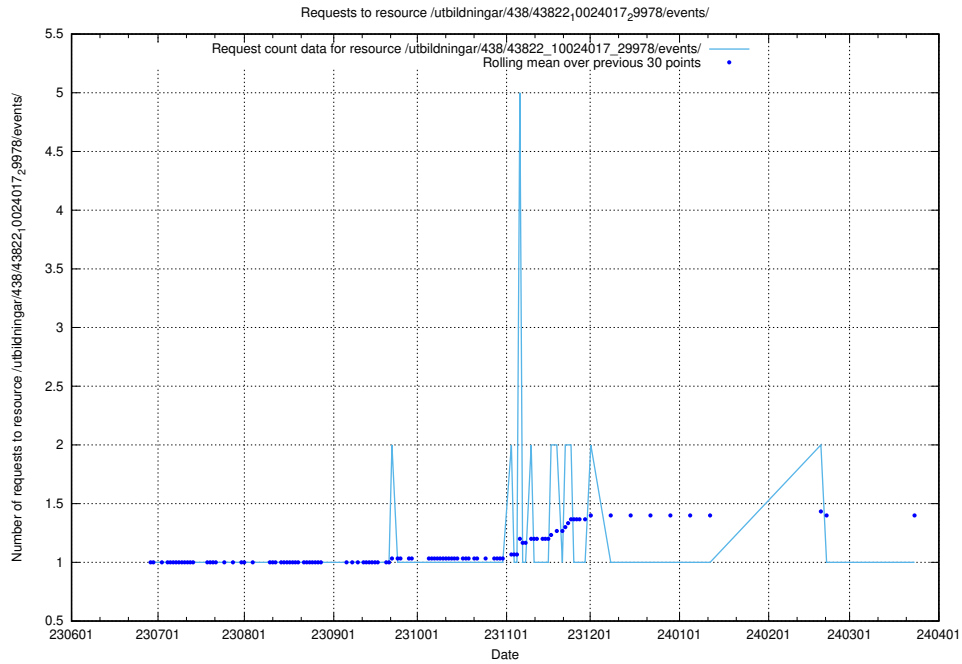

5.5857 Usage of /utbildningar/438/43822_10024017_29978/events/

Here, we count the number of requests to resource /utbildningar/438/43822_10024017_29978/events/.