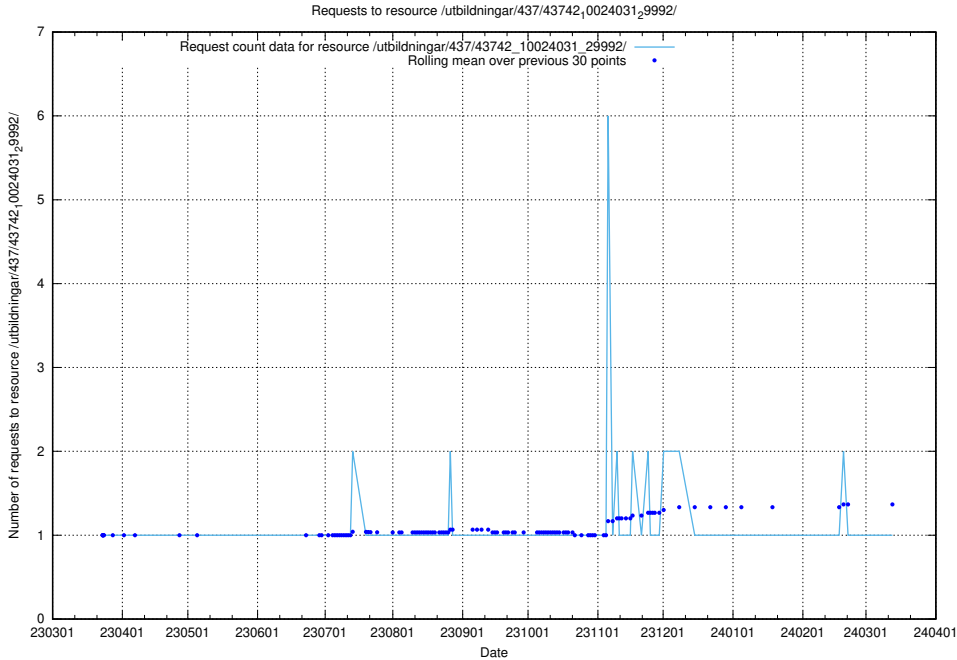

5.6819 Usage of /utbildningar/437/43742_10024031_29992/

Here, we count the number of requests to resource /utbildningar/437/43742_10024031_29992/.