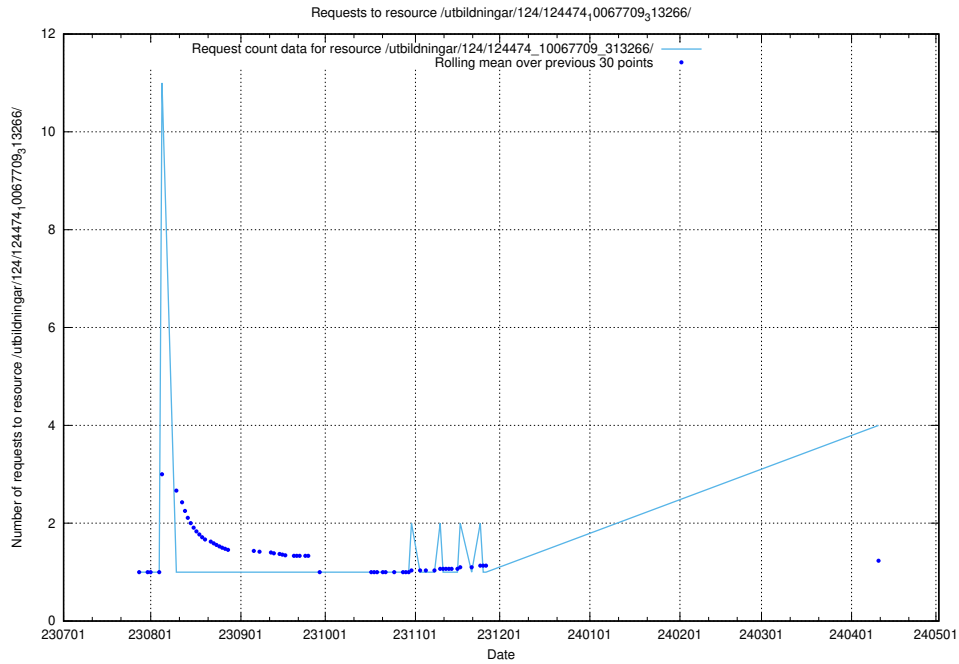

5.205 Usage of /utbildningar/124/124474_10067709_313266/

Here, we count the number of requests to resource /utbildningar/124/124474_10067709_313266/.