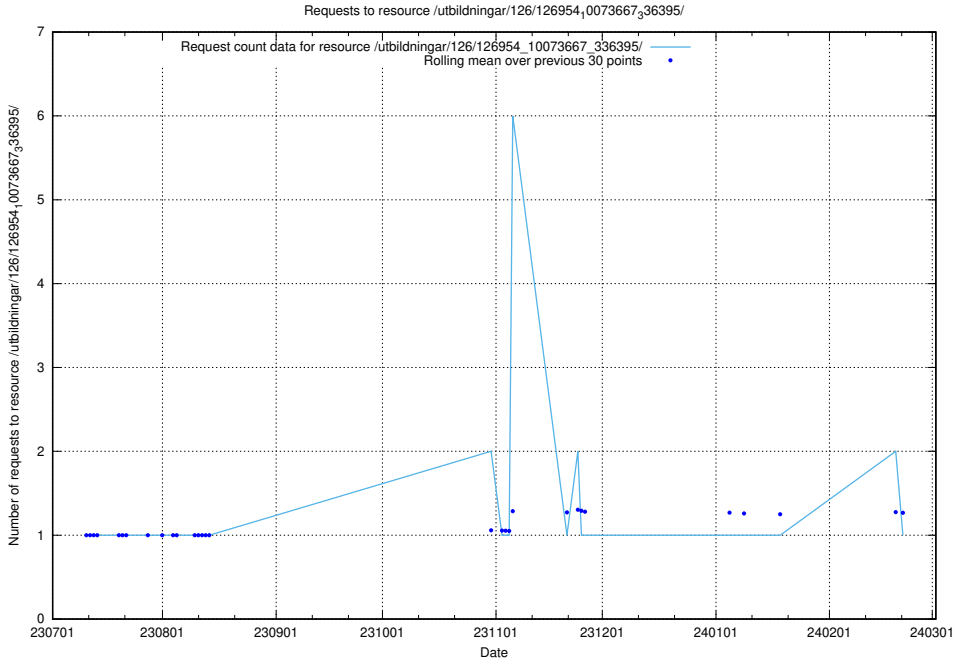

Here, we count the number of requests to resource /utbildningar/126/126954_10073667_336395/events/

5.5537 Usage of /utbildningar/126/126954_10073667_336395/

Here, we count the number of requests to resource /utbildningar/126/126954_10073667_336395/.