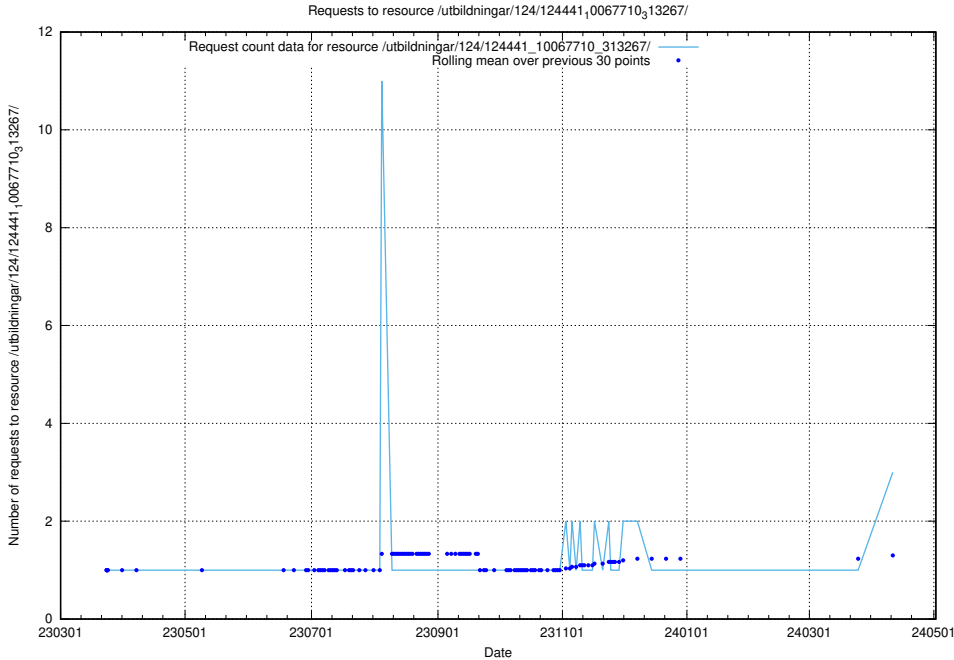

5.293 Usage of /utbildningar/124/124441_10067710_313267/

Here, we count the number of requests to resource /utbildningar/124/124441_10067710_313267/.