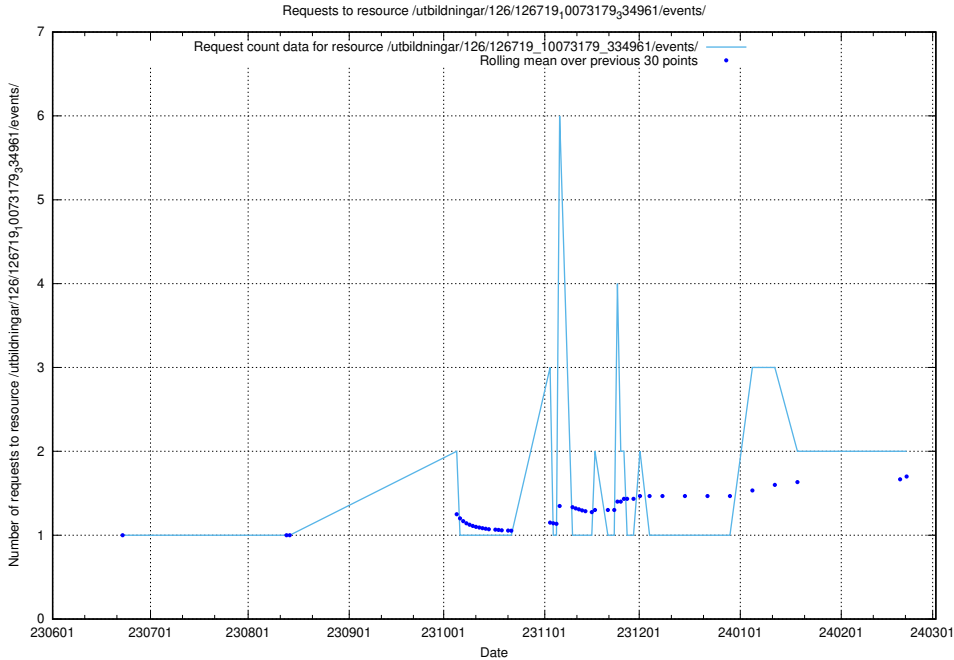

5.767 Usage of /utbildningar/126/126719_10073179_334961/events/

Here, we count the number of requests to resource /utbildningar/126/126719_10073179_334961/events/