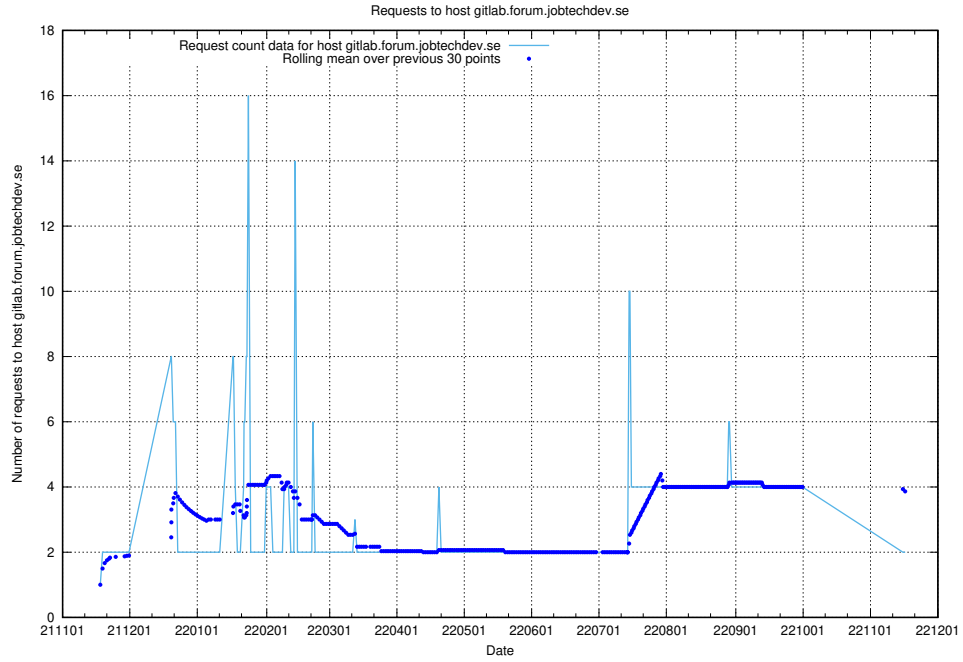

7.482 Usage of opensearch-onprem.jobtechdev.se

Here, we count the number of requests to host opensearch-onprem.jobtechdev.se.

7.483 Usage of gitlab.forum.jobtechdev.se

Here, we count the number of requests to host gitlab.forum.jobtechdev.se.