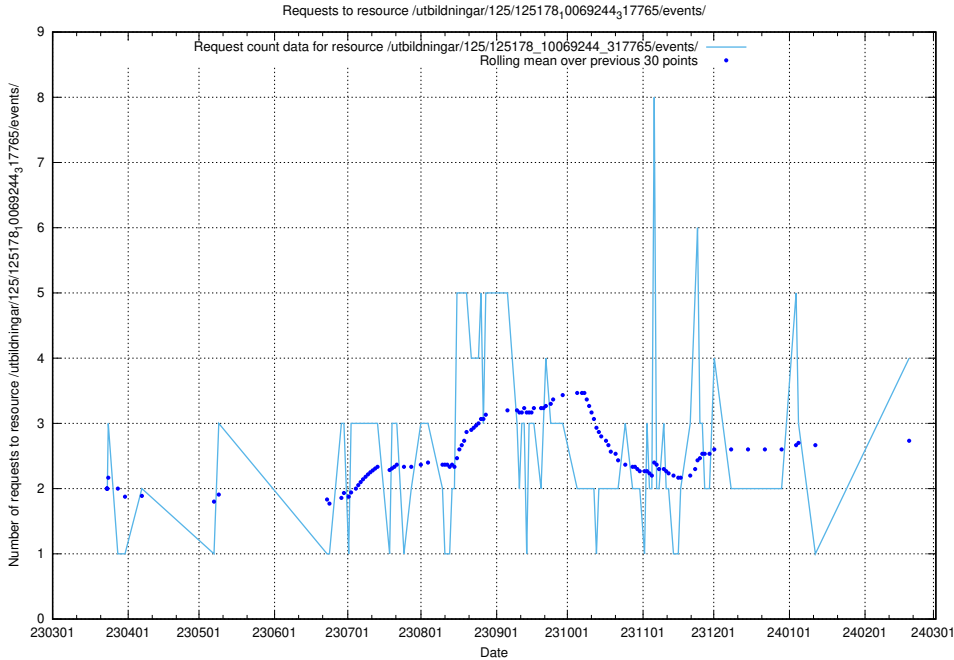

5.229 Usage of /utbildningar/125/125178_10069244_317765/events/

Here, we count the number of requests to resource /utbildningar/125/125178_10069244_317765/events/