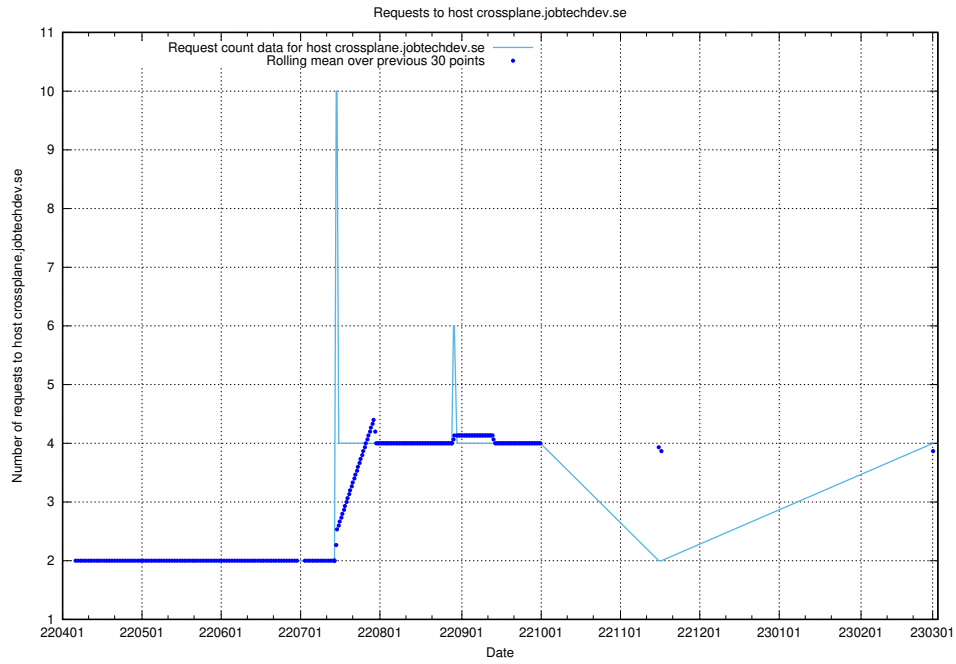

Here, we count the number of requests to host dev-jobad-enrichments-api.jobtechdev.se.

7.158 Usage of crossplane.jobtechdev.se

Here, we count the number of requests to host crossplane.jobtechdev.se.

7.159 Usage of taxonomi.api.jobtechdev.se