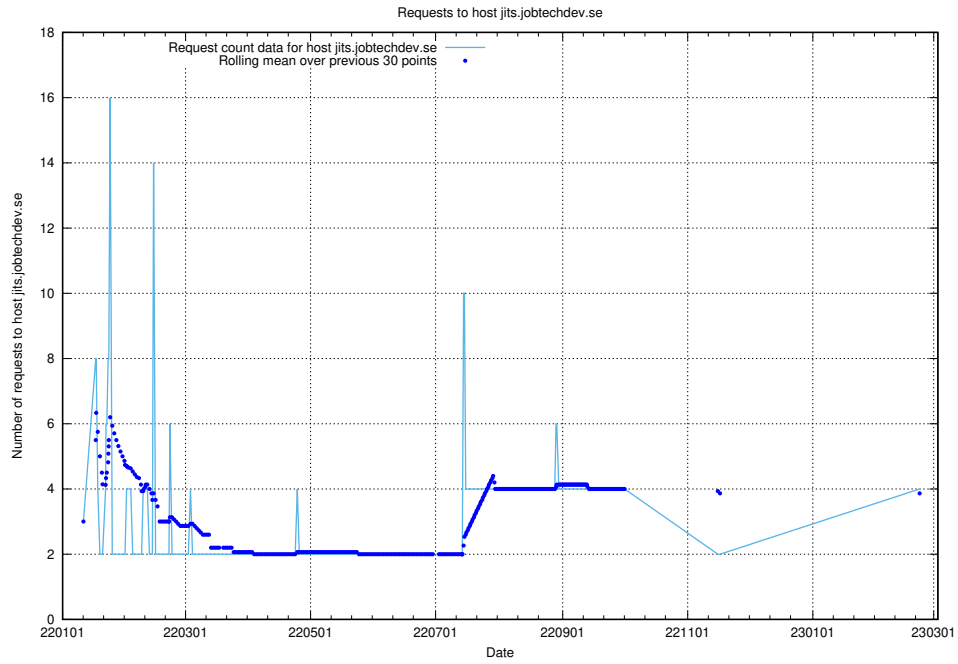

7.112 Usage of jits.jobtechdev.se

Here, we count the number of requests to host jits.jobtechdev.se.