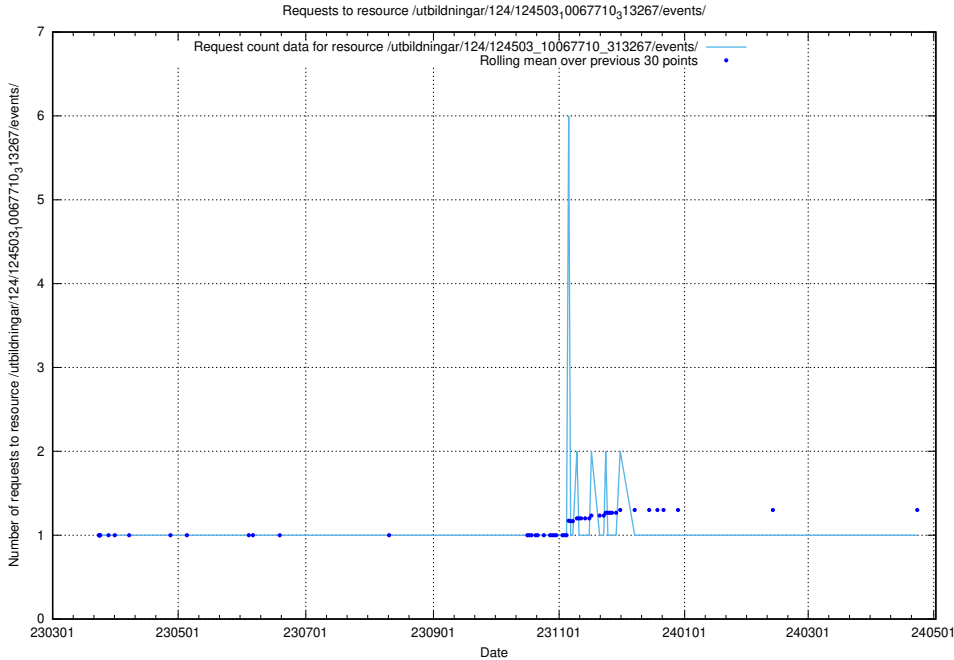

5.2516 Usage of /utbildningar/124/124503_10067710_313267/events/

Here, we count the number of requests to resource /utbildningar/124/124503_10067710_313267/events/