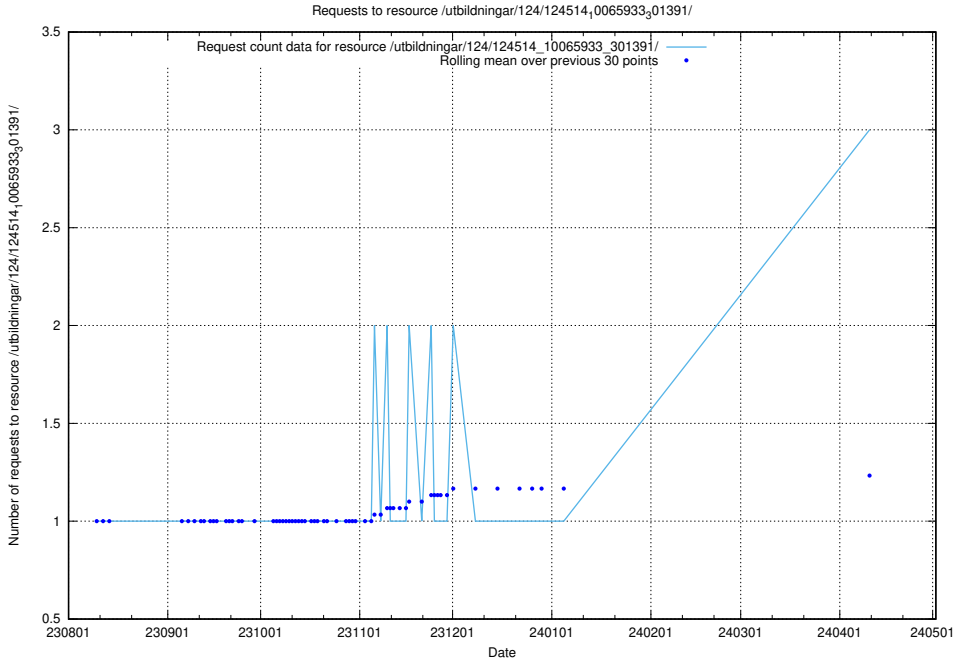

5.334 Usage of /utbildningar/124/124514_10065933_301391/

Here, we count the number of requests to resource /utbildningar/124/124514_10065933_301391/.