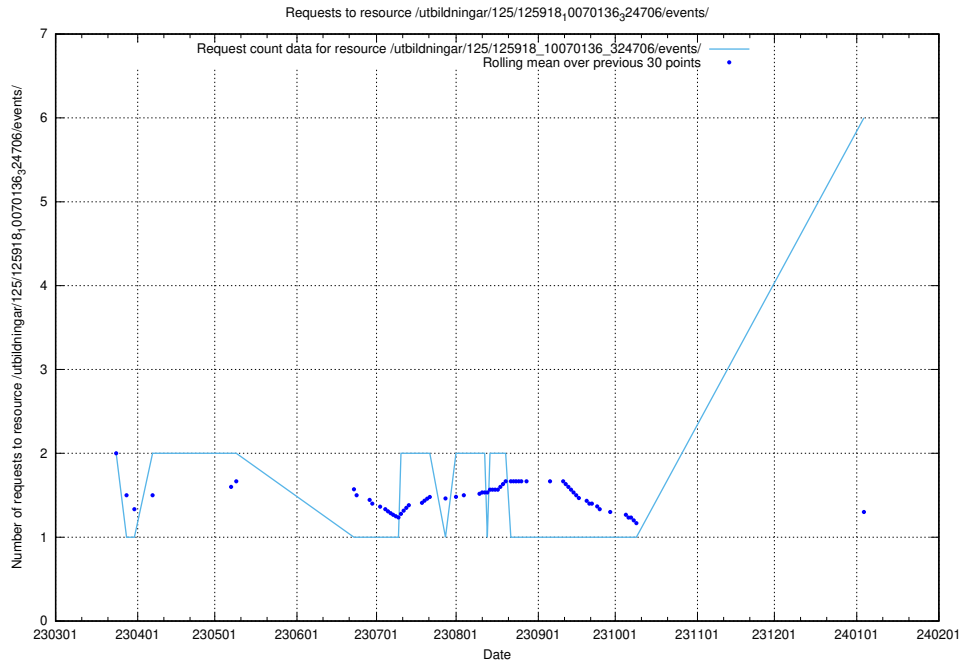

Here, we count the number of requests to resource /utbildningar/437/.

5.93 Usage of /utbildningar/125/125918_10070136_324706/events/

Here, we count the number of requests to resource /utbildningar/125/125918_10070136_324706/events/