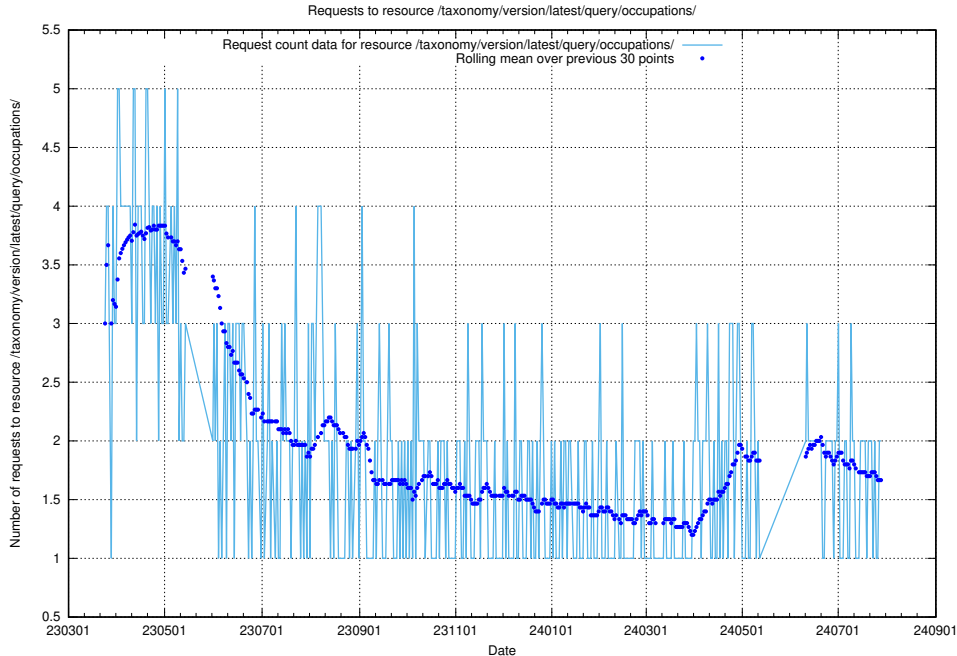

5.851 Usage of /taxonomy/version/latest/query/occupations/

Here, we count the number of requests to resource /taxonomy/version/latest/query/occupations/.