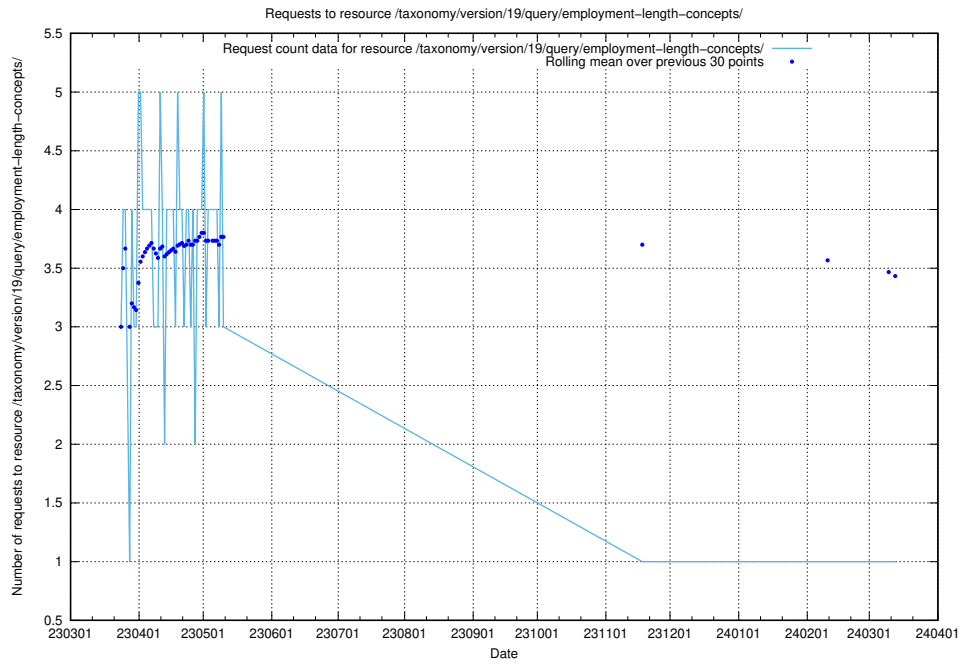

5.6572 Usage of /taxonomy/version/19/query/employment-length-concepts/

Here, we count the number of requests to resource /taxonomy/version/19/query/employment-length-concepts/.