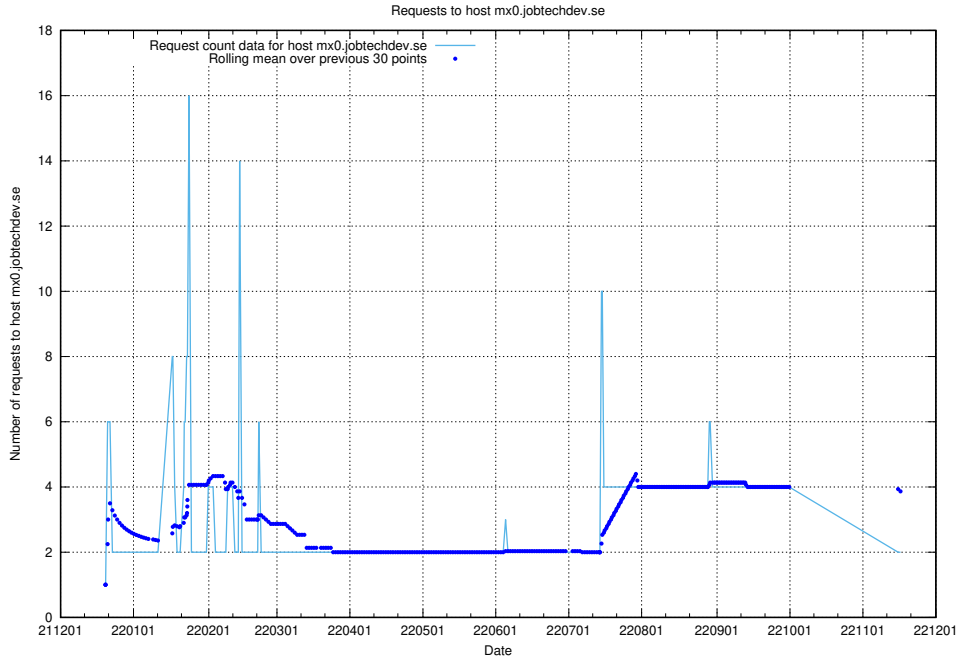

7.374 Usage of mx0.jobtechdev.se

Here, we count the number of requests to host mx0.jobtechdev.se.