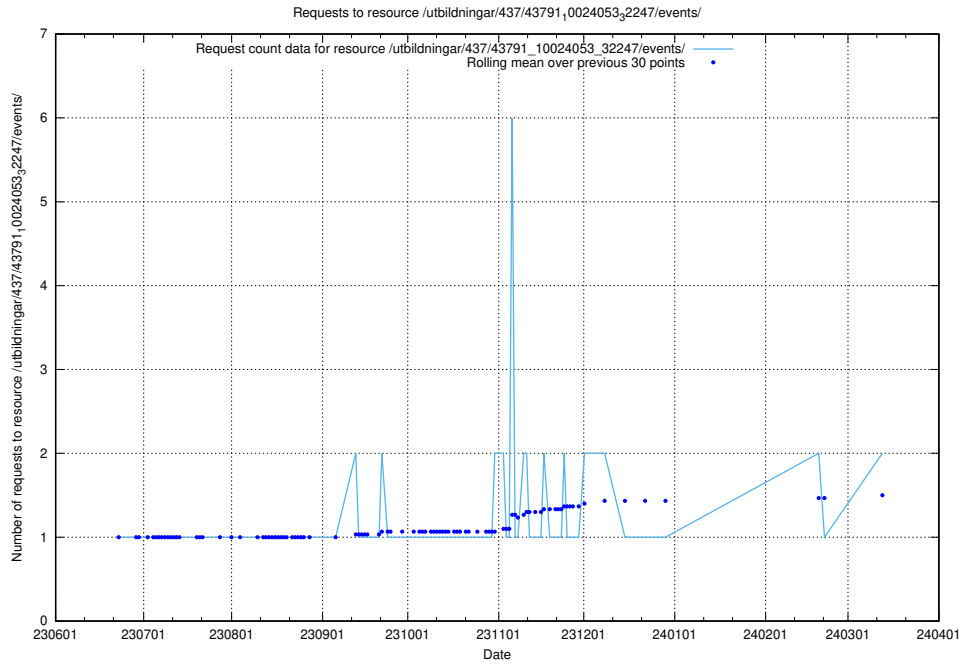

5.765 Usage of /utbildningar/437/43791_10024053_32247/events/

Here, we count the number of requests to resource /utbildningar/437/43791_10024053_32247/events/.