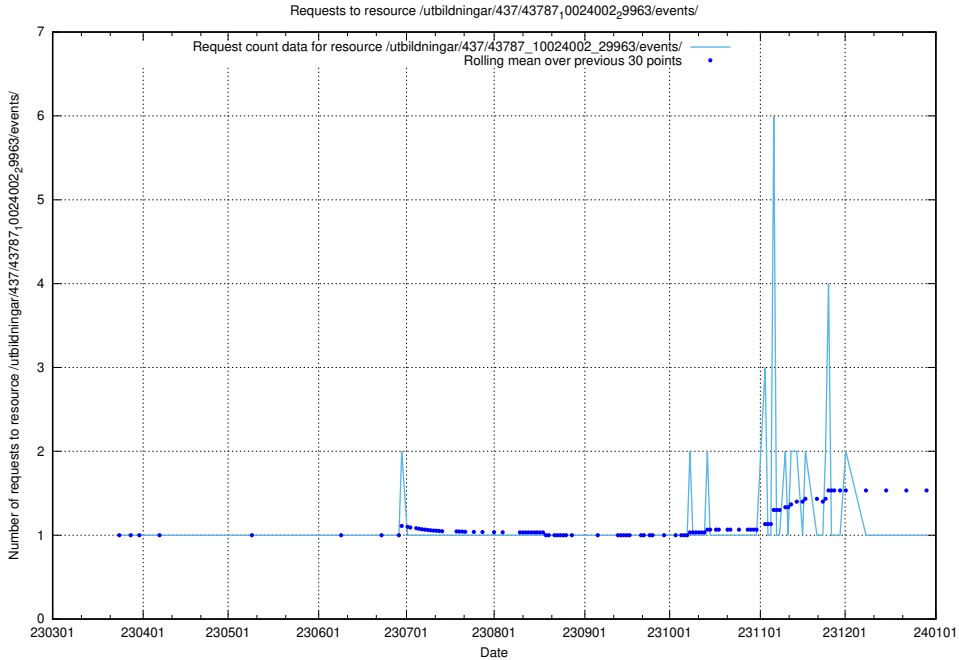

5.6607 Usage of /utbildningar/437/43787_10024002_29963/events/

Here, we count the number of requests to resource /utbildningar/437/43787_10024002_29963/events/.