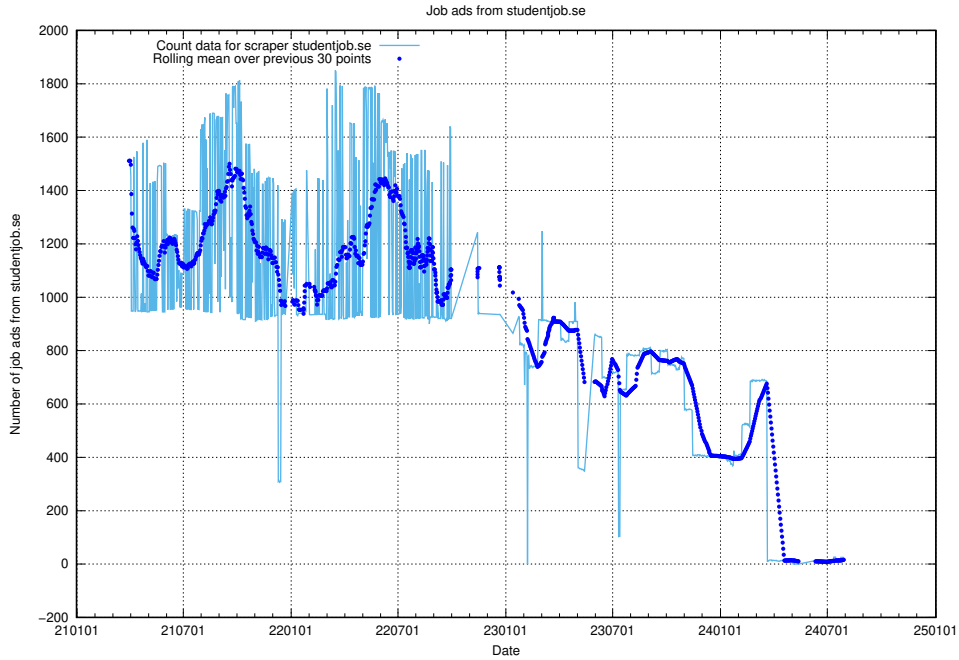

13.14 Number of ads by scraper intenso.se

Here, we count the number of job ads scraped from intenso.se.

13.15 Number of ads by scraper studentjob.se

Here, we count the number of job ads scraped from studentjob.se.