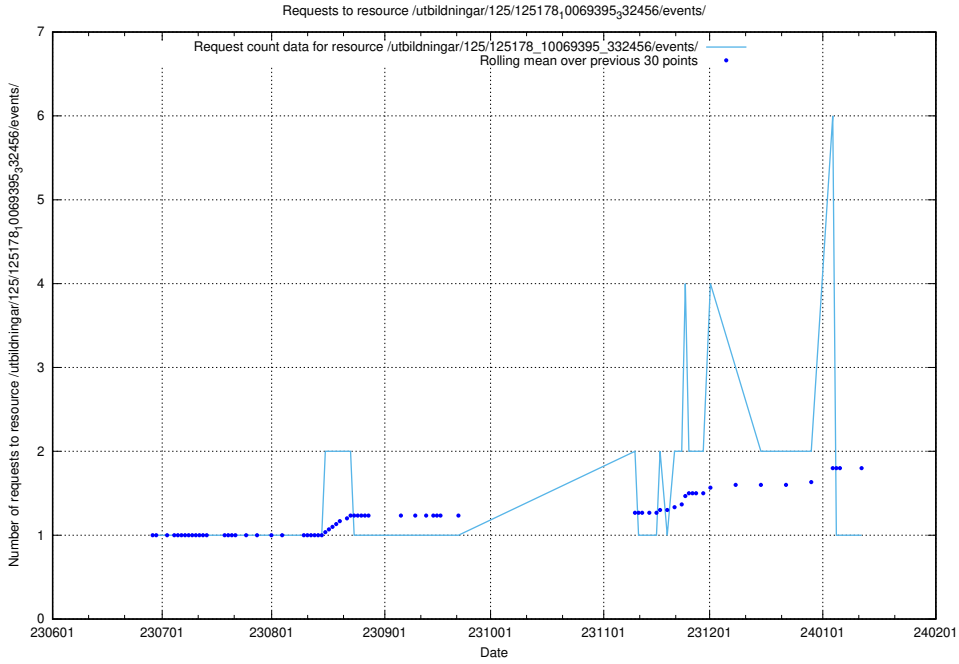

5.5908 Usage of /utbildningar/125/125178_10069395_332456/events/

Here, we count the number of requests to resource /utbildningar/125/125178_10069395_332456/events/