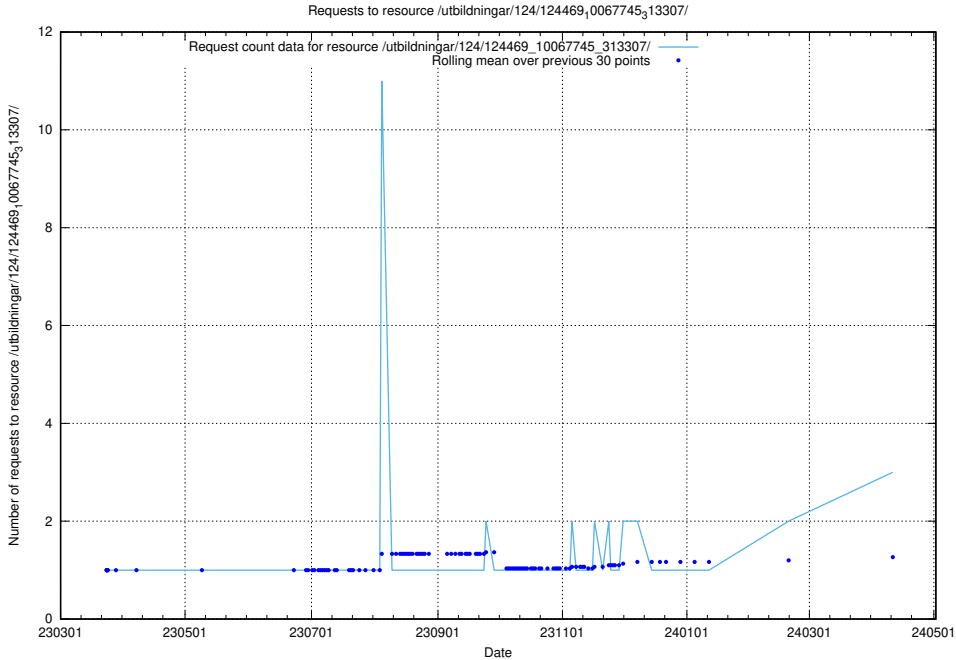

5.292 Usage of /utbildningar/124/124469_10067745_313307/

Here, we count the number of requests to resource /utbildningar/124/124469_10067745_313307/.