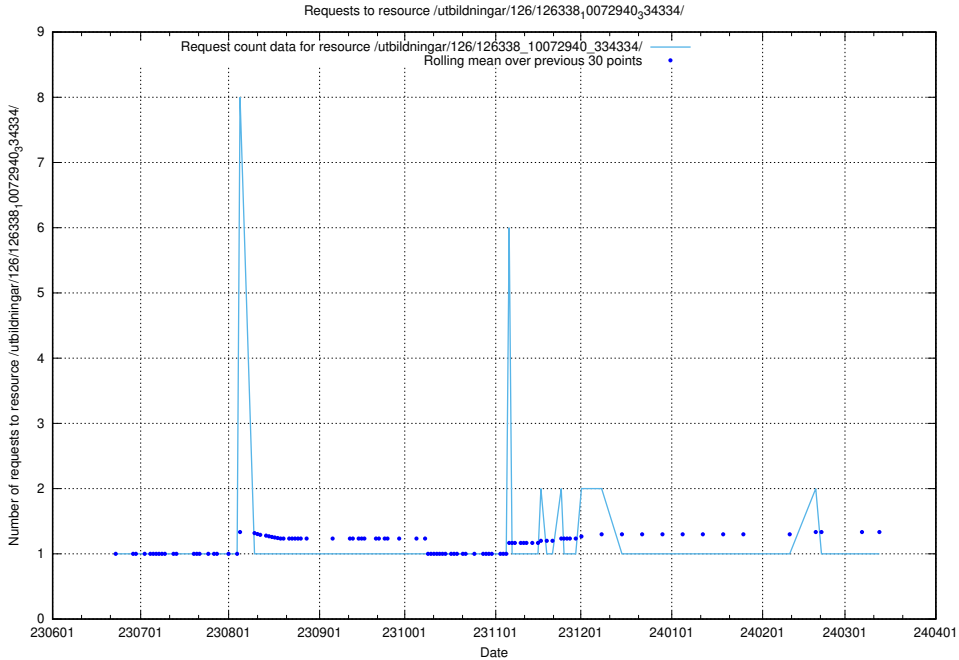

5.6090 Usage of /utbildningar/126/126338_10072940_334334/

Here, we count the number of requests to resource /utbildningar/126/126338_10072940_334334/.