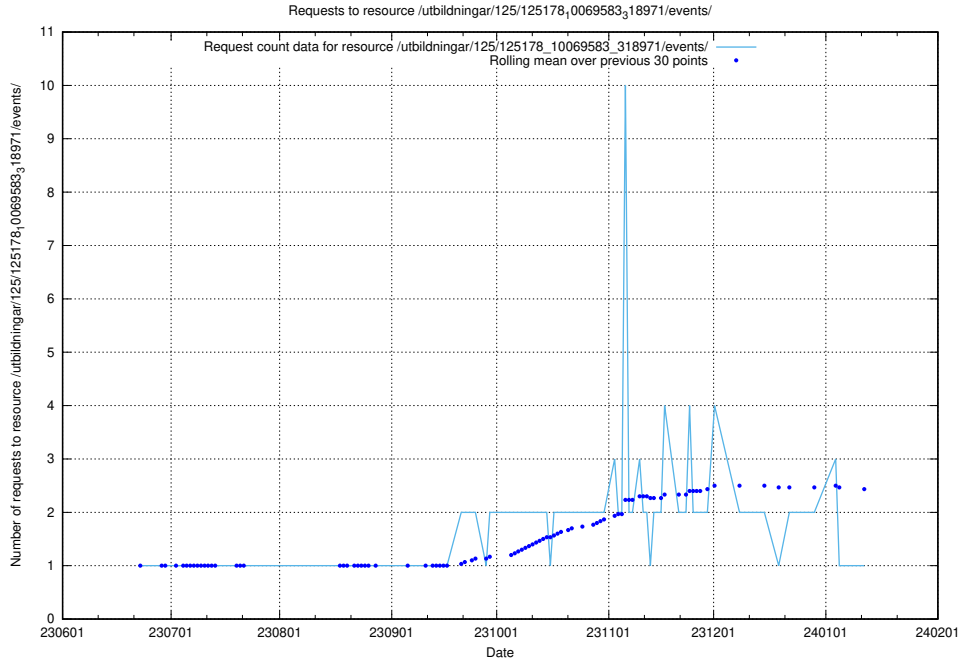

5.6160 Usage of /utbildningar/125/125178_10069583_318971/events/

Here, we count the number of requests to resource /utbildningar/125/125178_10069583_318971/events/