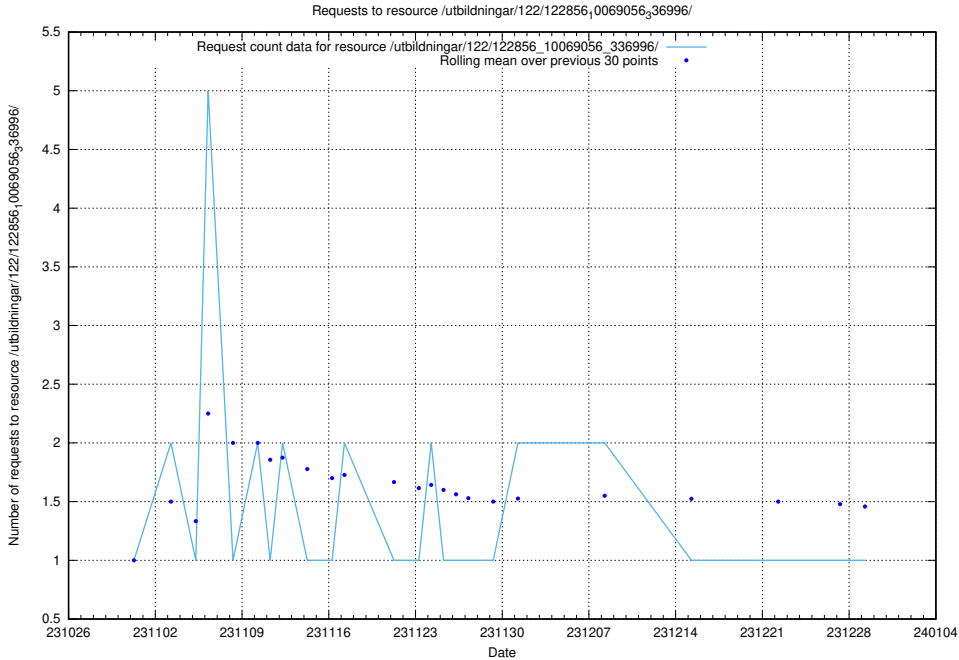

5.4578 Usage of /utbildningar/122/122856_10069056_336996/

Here, we count the number of requests to resource /utbildningar/122/122856_10069056_336996/.