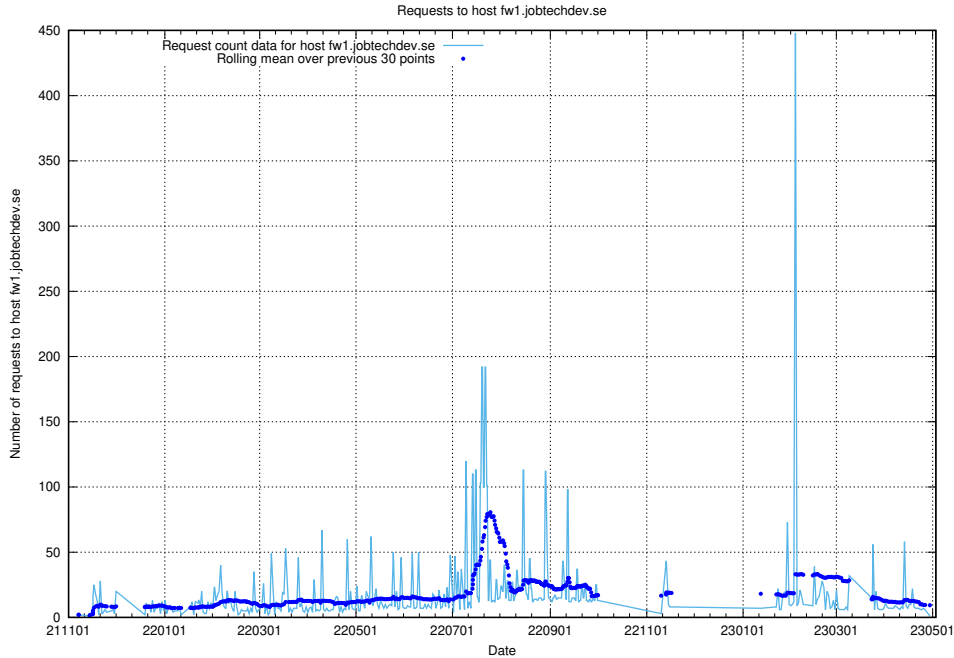

7.632 Usage of fw1.jobtechdev.se

Here, we count the number of requests to host fw1.jobtechdev.se.