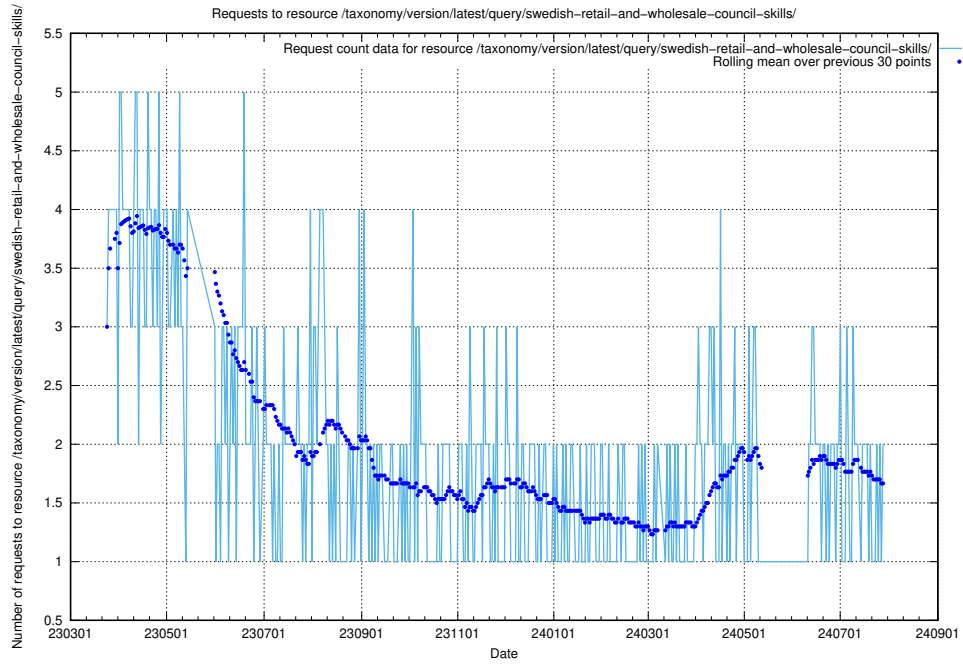

5.826 Usage of /taxonomy/version/latest/query/swedish-retail-and-wholesale-council-skills/

Here, we count the number of requests to resource /taxonomy/version/latest/query/swedish-retail-and-wholesale-council-skills/.