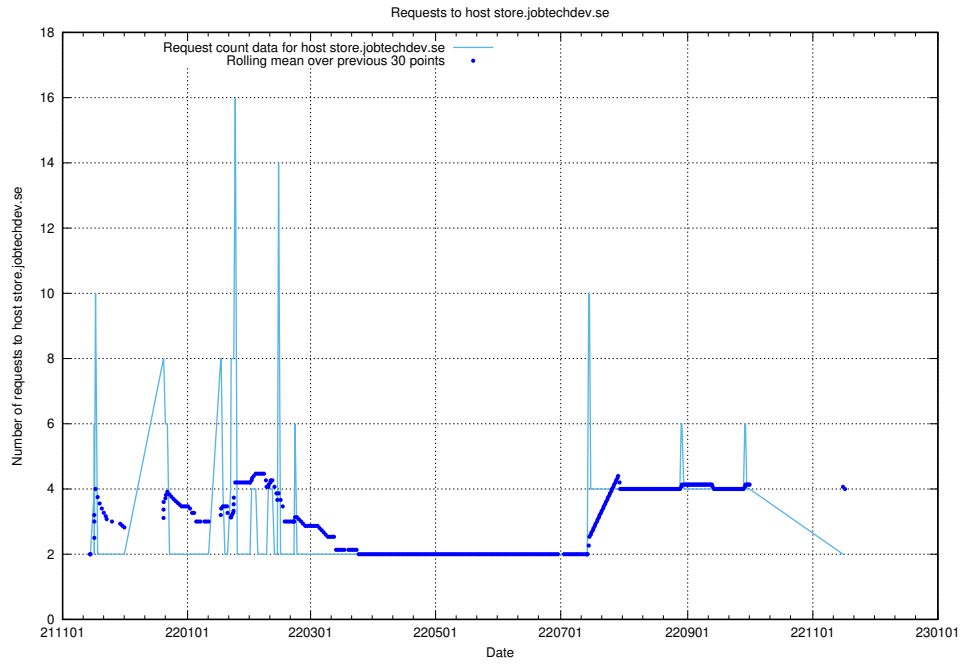

7.560 Usage of store.jobtechdev.se

Here, we count the number of requests to host store.jobtechdev.se.