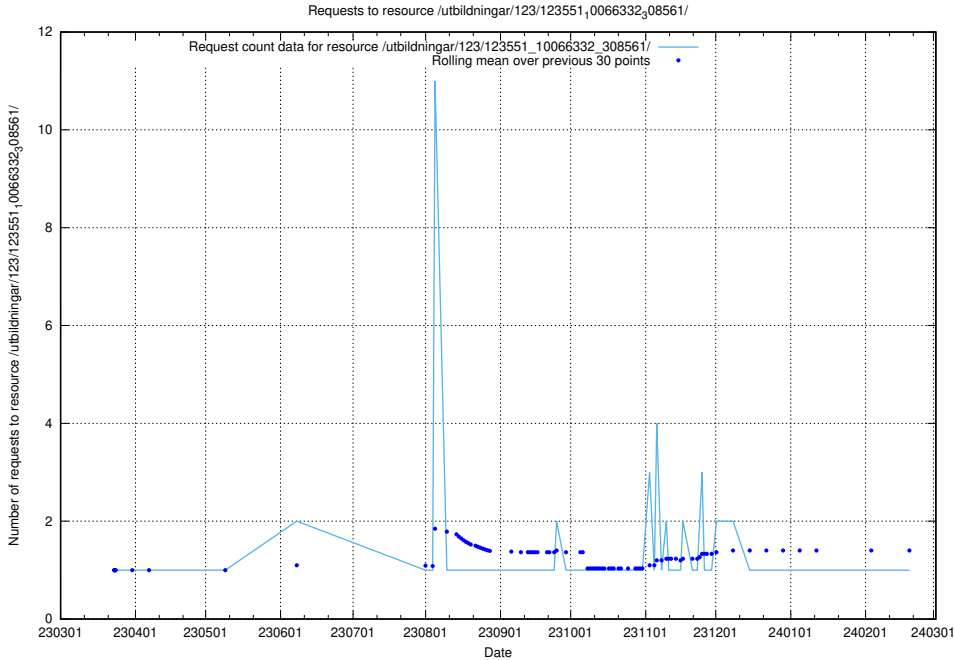

5.4901 Usage of /utbildningar/123/123551_10066332_308561/

Here, we count the number of requests to resource /utbildningar/123/123551_10066332_308561/.