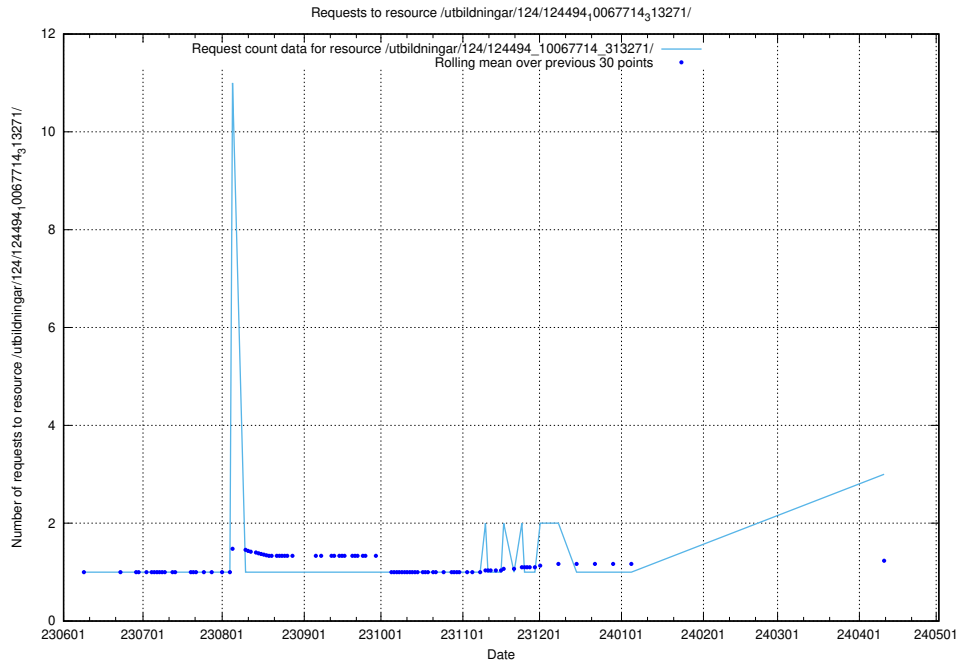

5.375 Usage of /utbildningar/124/124494_10067714_313271/

Here, we count the number of requests to resource /utbildningar/124/124494_10067714_313271/.