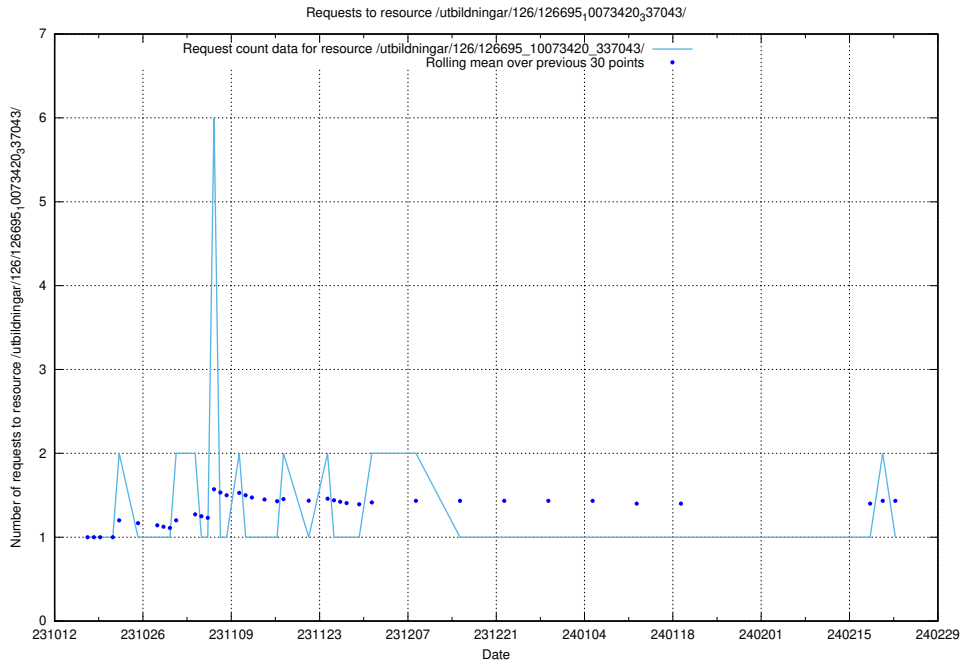

5.4713 Usage of /utbildningar/126/126695_10073420_337043/

Here, we count the number of requests to resource /utbildningar/126/126695_10073420_337043/.