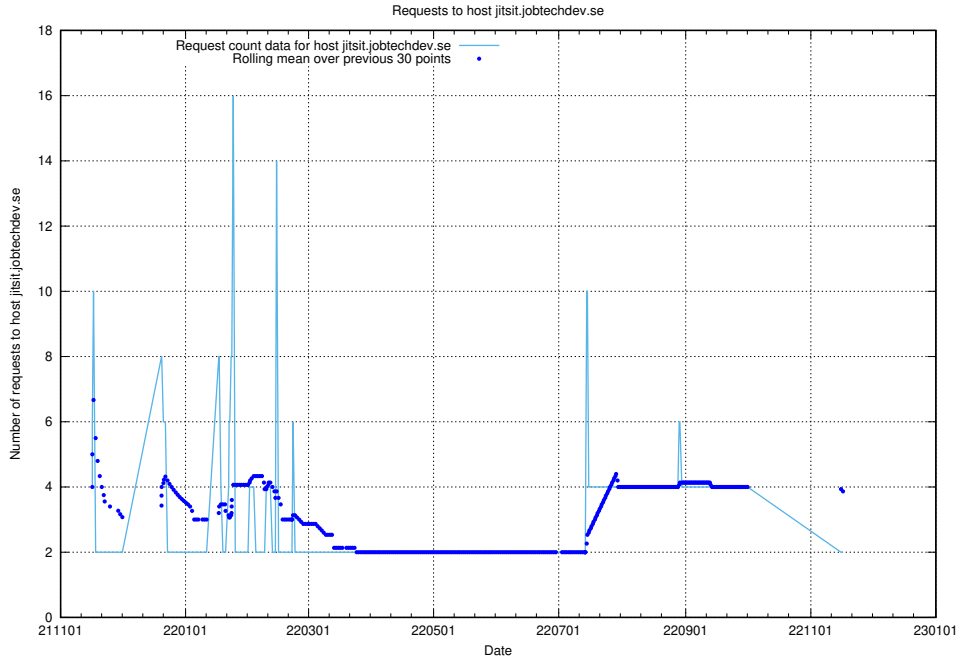

7.503 Usage of jitsit.jobtechdev.se

Here, we count the number of requests to host jitsit.jobtechdev.se.