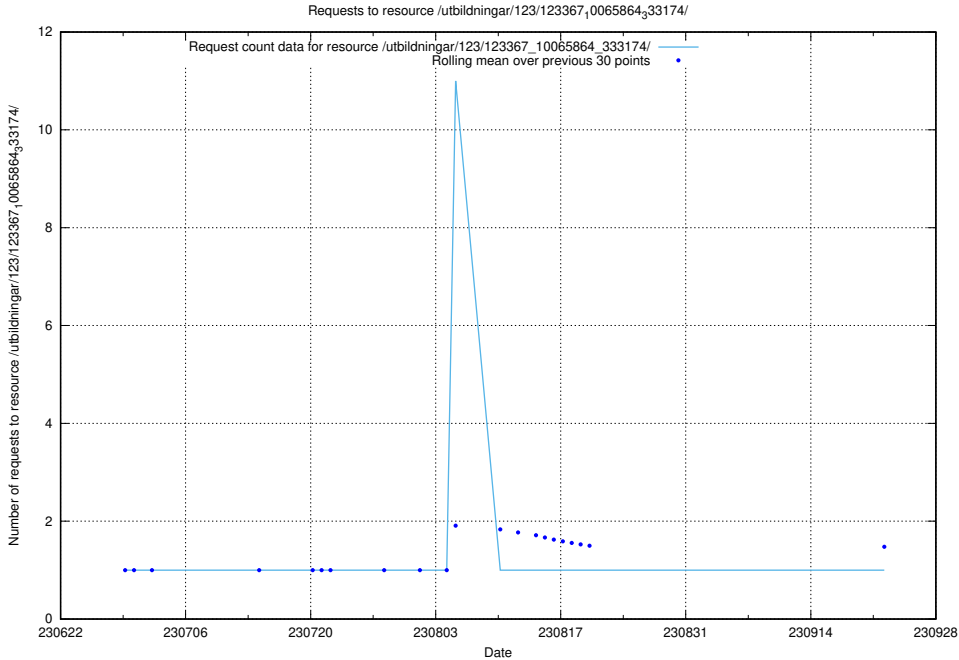

5.5962 Usage of /utbildningar/123/123367_10065864_333174/

Here, we count the number of requests to resource /utbildningar/123/123367_10065864_333174/.