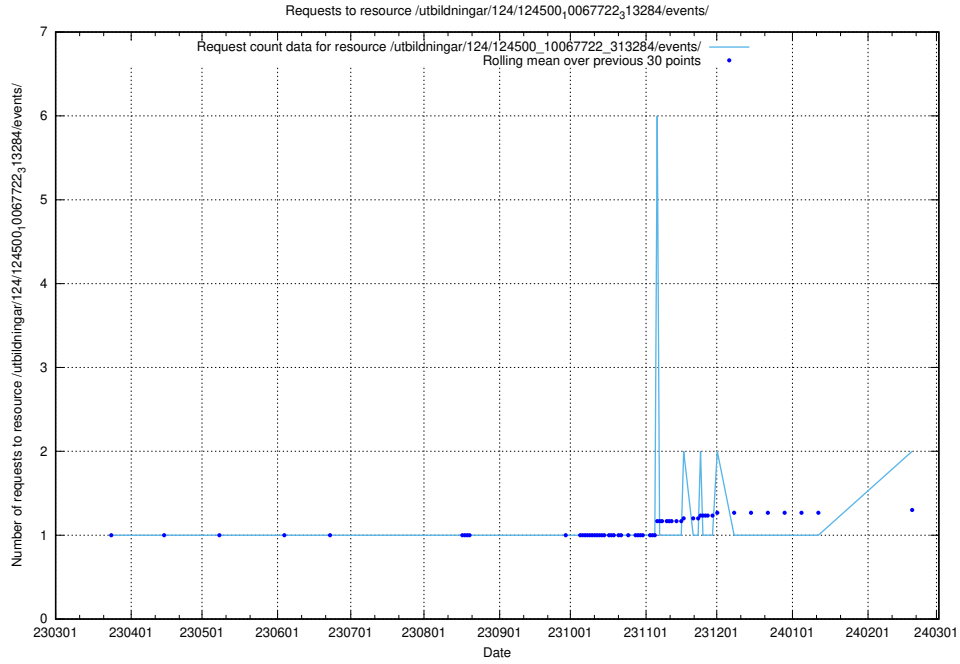

5.876 Usage of /utbildningar/124/124500_10067722_313284/events/

Here, we count the number of requests to resource /utbildningar/124/124500_10067722_313284/events/