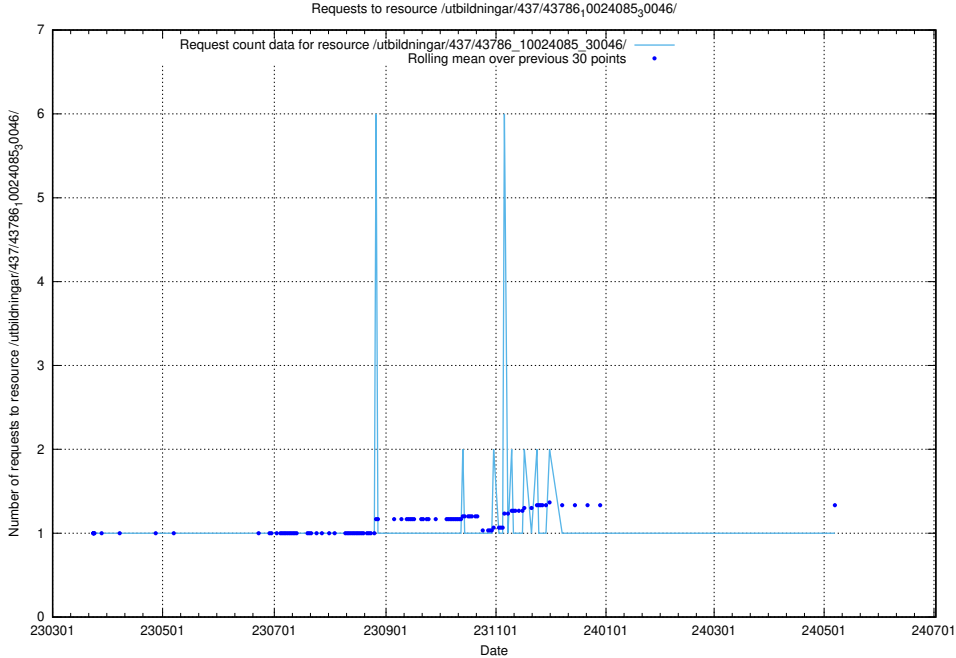

5.6793 Usage of /utbildningar/437/43786_10024085_30046/

Here, we count the number of requests to resource /utbildningar/437/43786_10024085_30046/.