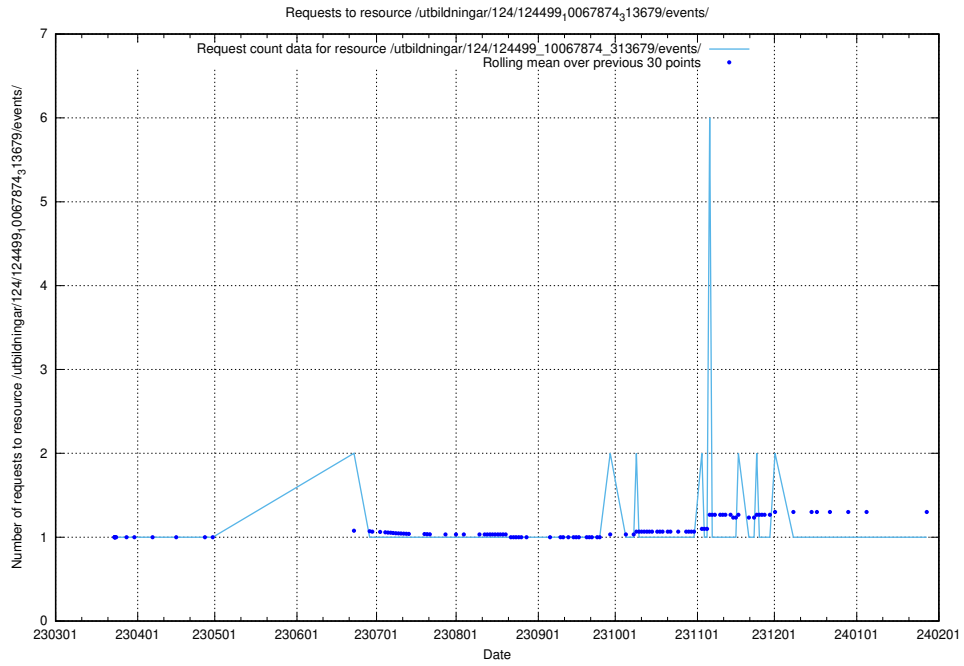

5.2736 Usage of /utbildningar/124/124499_10067874_313679/events/

Here, we count the number of requests to resource /utbildningar/124/124499_10067874_313679/events/