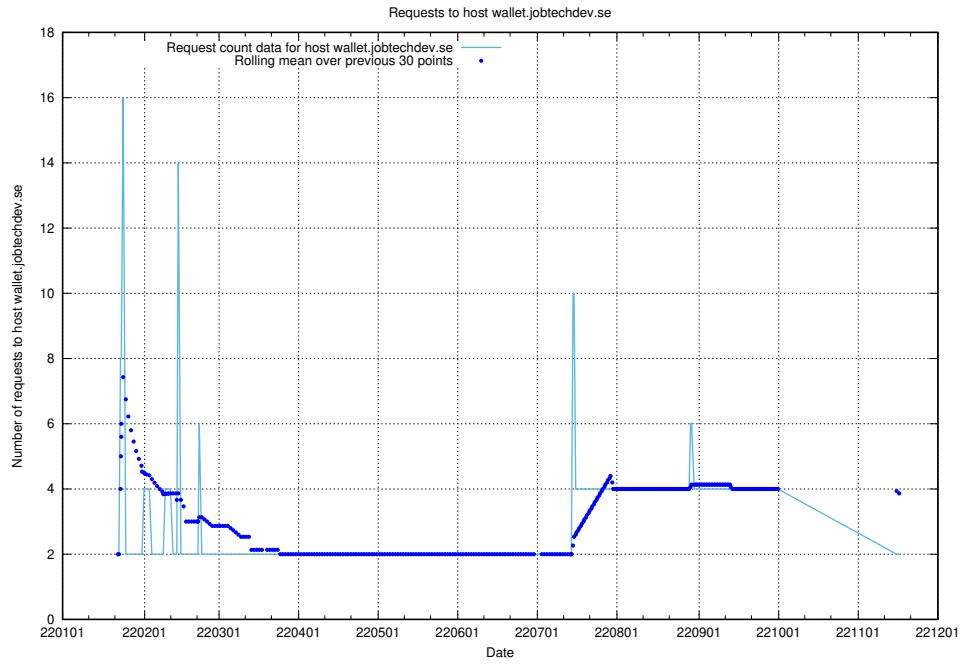

7.584 Usage of wallet.jobtechdev.se

Here, we count the number of requests to host wallet.jobtechdev.se.