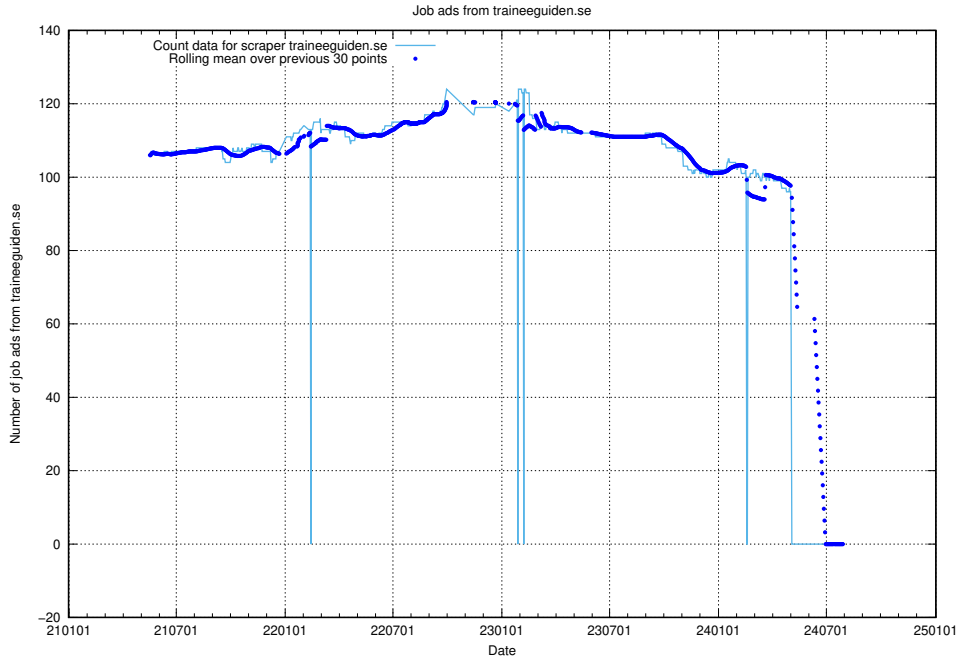

13.21 Number of ads by scraper traineeguiden.se

Here, we count the number of job ads scraped from traineeguiden.se.