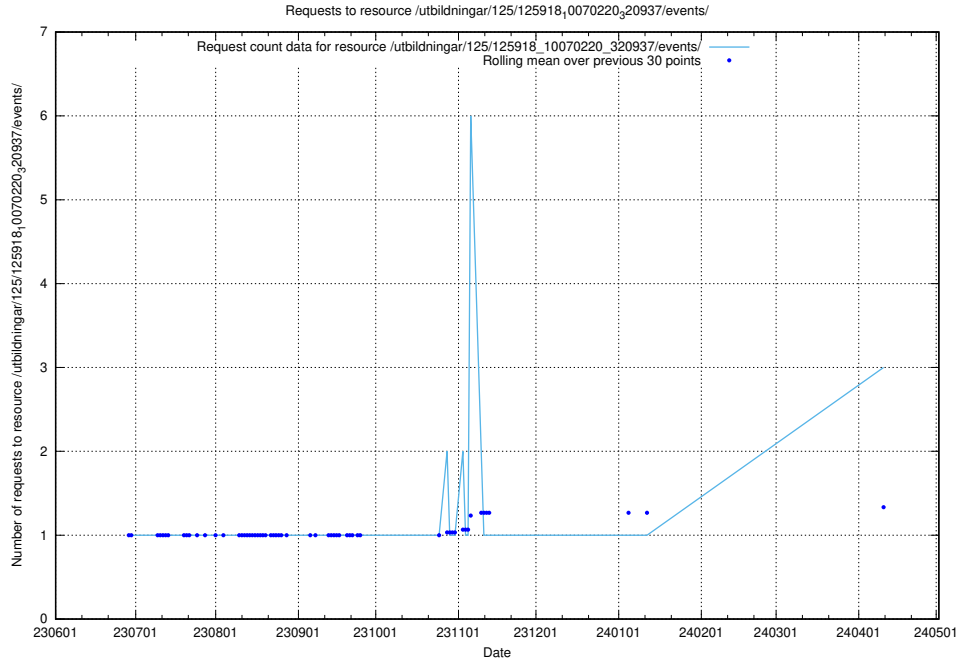

5.346 Usage of /utbildningar/125/125918_10070220_320937/events/

Here, we count the number of requests to resource /utbildningar/125/125918_10070220_320937/events/