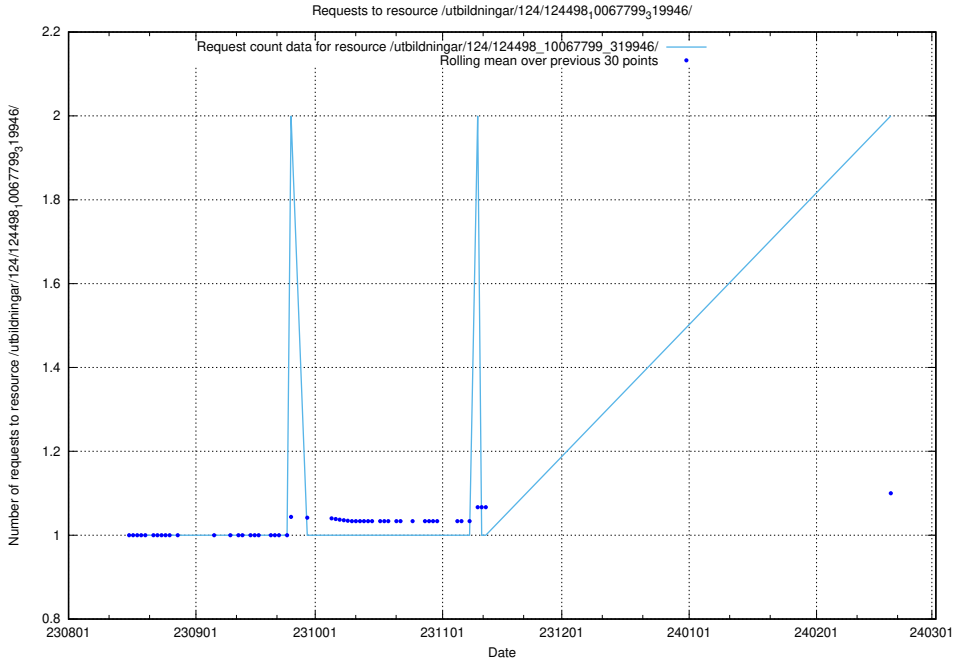

5.695 Usage of /utbildningar/124/124498_10067799_319946/

Here, we count the number of requests to resource /utbildningar/124/124498_10067799_319946/.