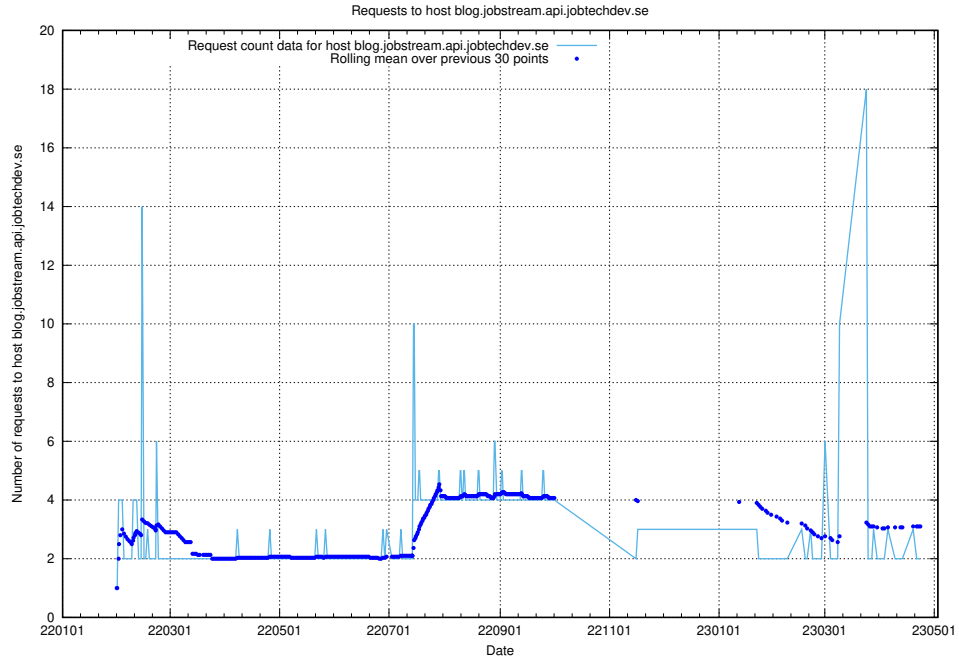

7.570 Usage of `blog.jobstream.api.jobtechdev.se`

Here, we count the number of requests to host `blog.jobstream.api.jobtechdev.se`.