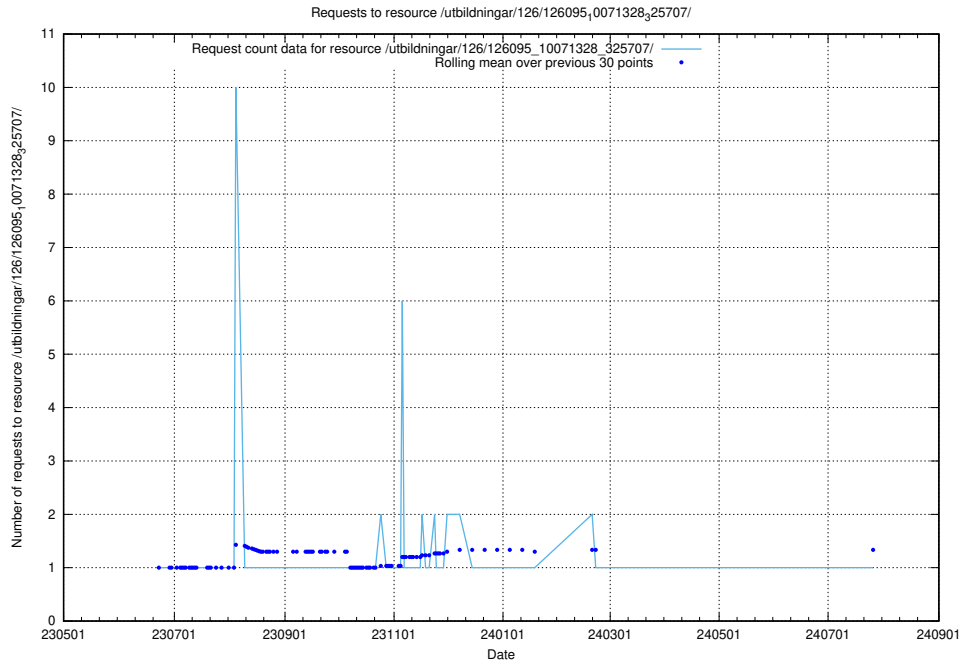

5.6110 Usage of /utbildningar/126/126095_10071328_325707/

Here, we count the number of requests to resource /utbildningar/126/126095_10071328_325707/.