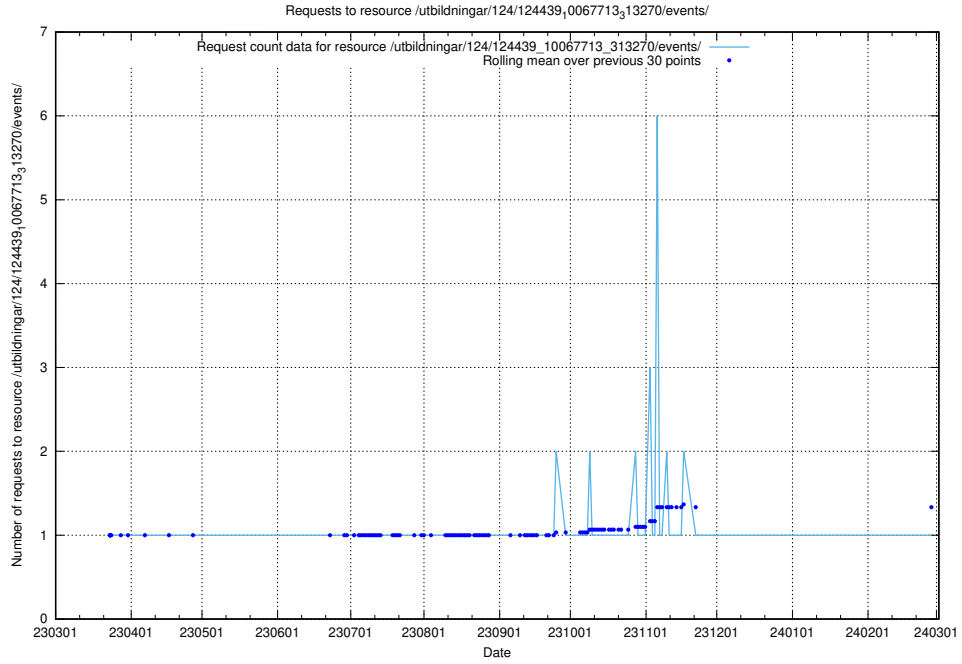

5.3980 Usage of /utbildningar/124/124439_10067713_313270/events/

Here, we count the number of requests to resource /utbildningar/124/124439_10067713_313270/events/