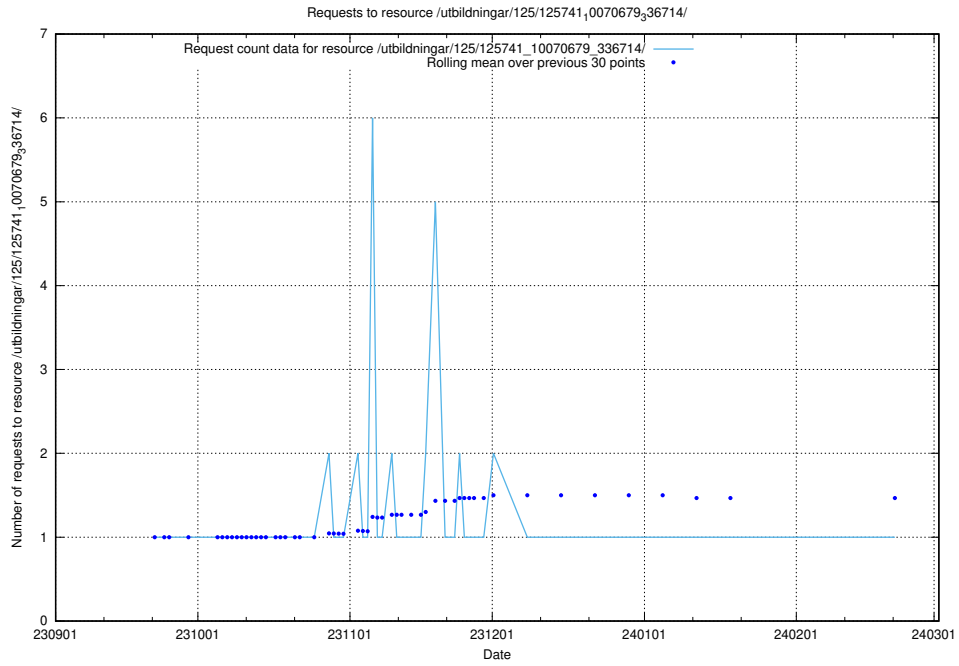

5.4915 Usage of /utbildningar/125/125741_10070679_336714/

Here, we count the number of requests to resource /utbildningar/125/125741_10070679_336714/.