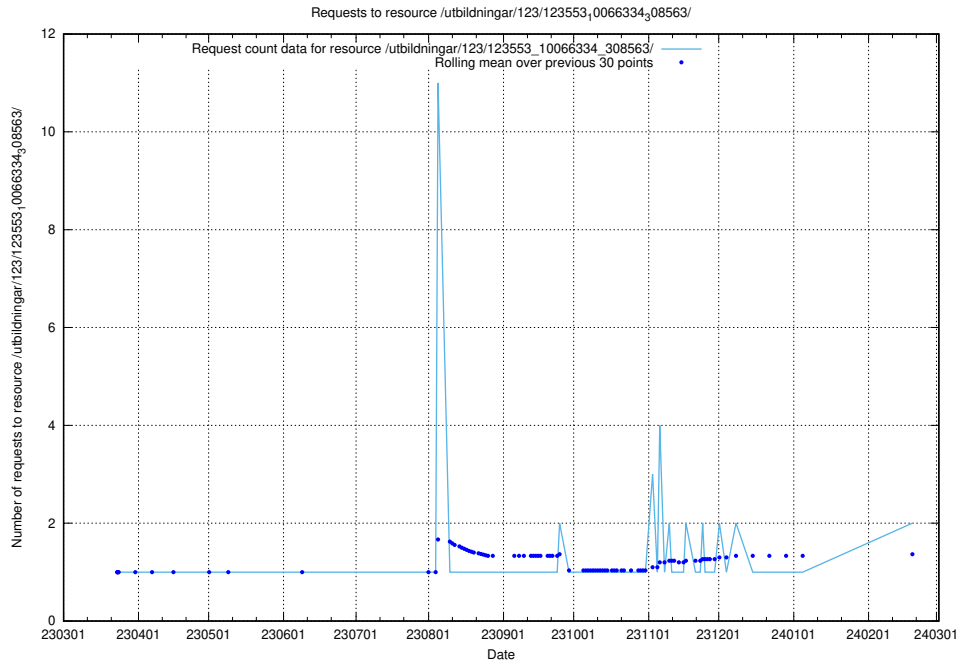

5.670 Usage of /utbildningar/123/123553_10066334_308563/

Here, we count the number of requests to resource /utbildningar/123/123553_10066334_308563/.