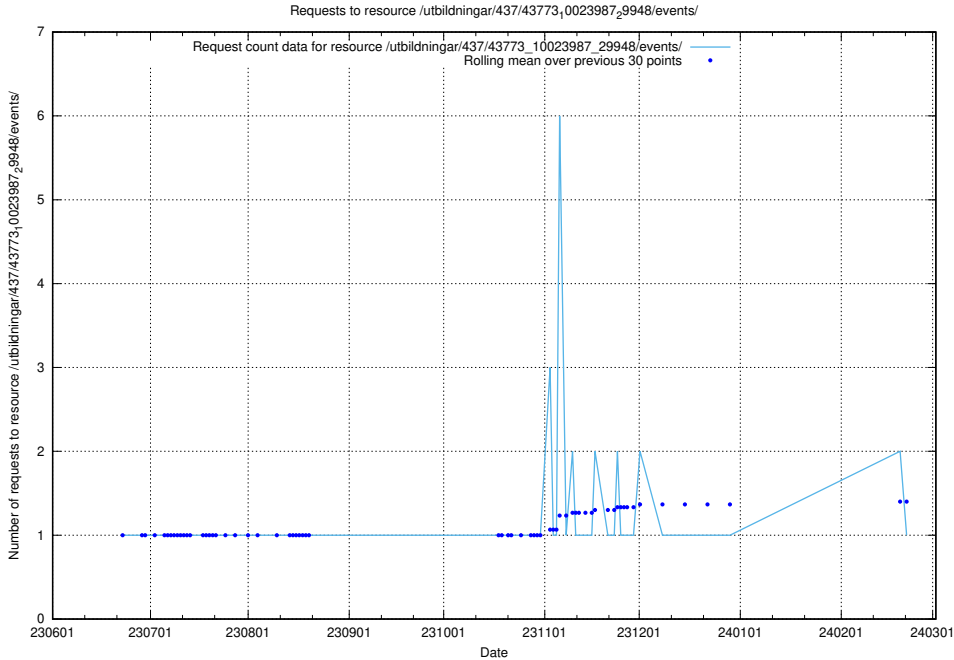

Here, we count the number of requests to resource /utbildningar/437/43791_10024053_32247/.

5.6003 Usage of /utbildningar/437/43773_10023987_29948/events/

Here, we count the number of requests to resource /utbildningar/437/43773_10023987_29948/events/.