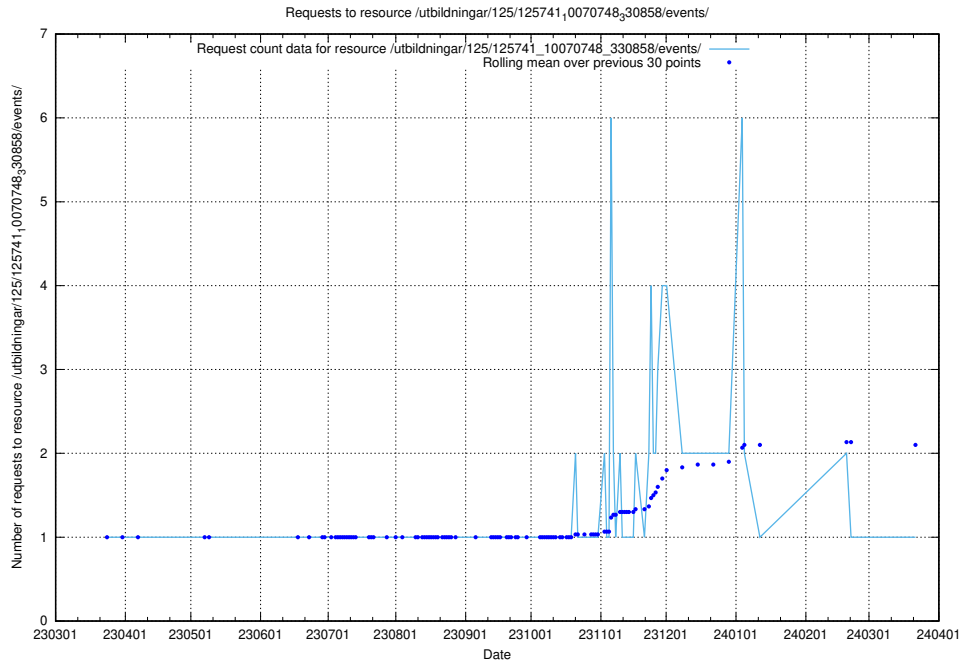

5.6652 Usage of /utbildningar/125/125741_10070748_330858/events/

Here, we count the number of requests to resource /utbildningar/125/125741_10070748_330858/events/