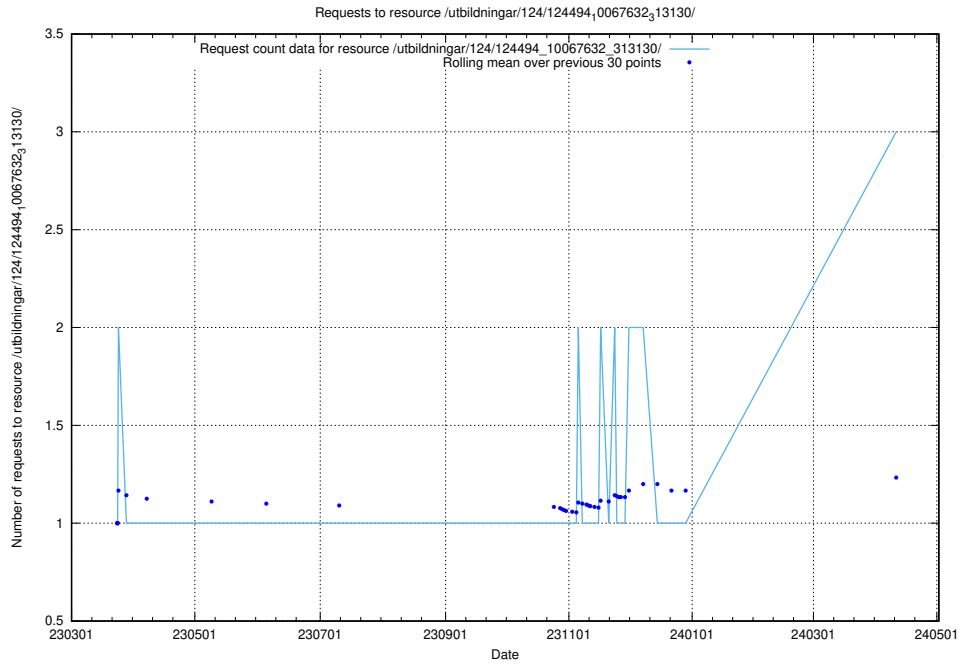

5.289 Usage of /utbildningar/124/124494_10067632_313130/

Here, we count the number of requests to resource /utbildningar/124/124494_10067632_313130/.