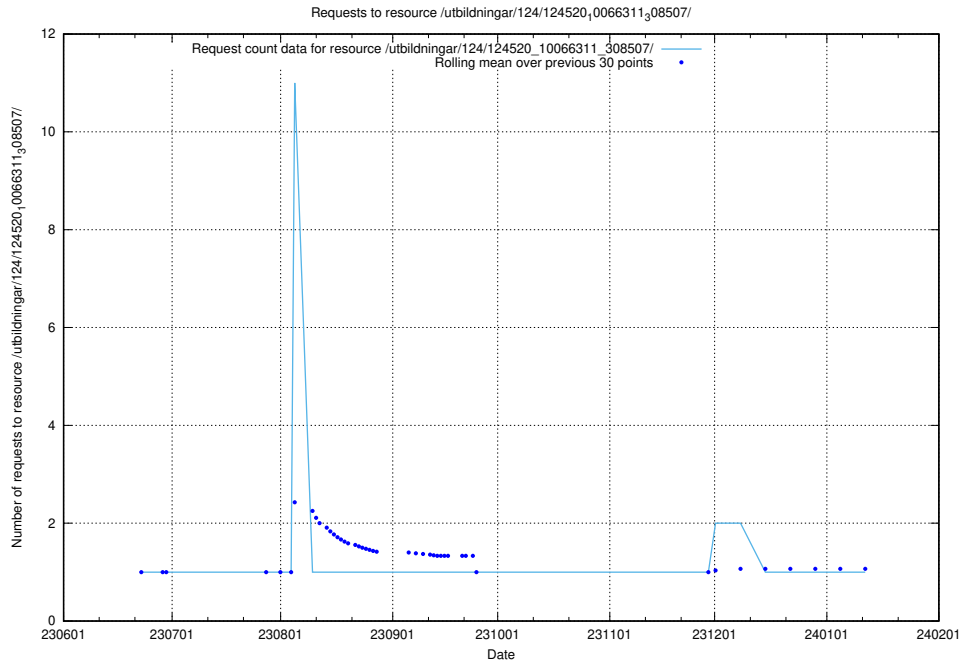

5.6185 Usage of /utbildningar/124/124520_10066311_308507/

Here, we count the number of requests to resource /utbildningar/124/124520_10066311_308507/.