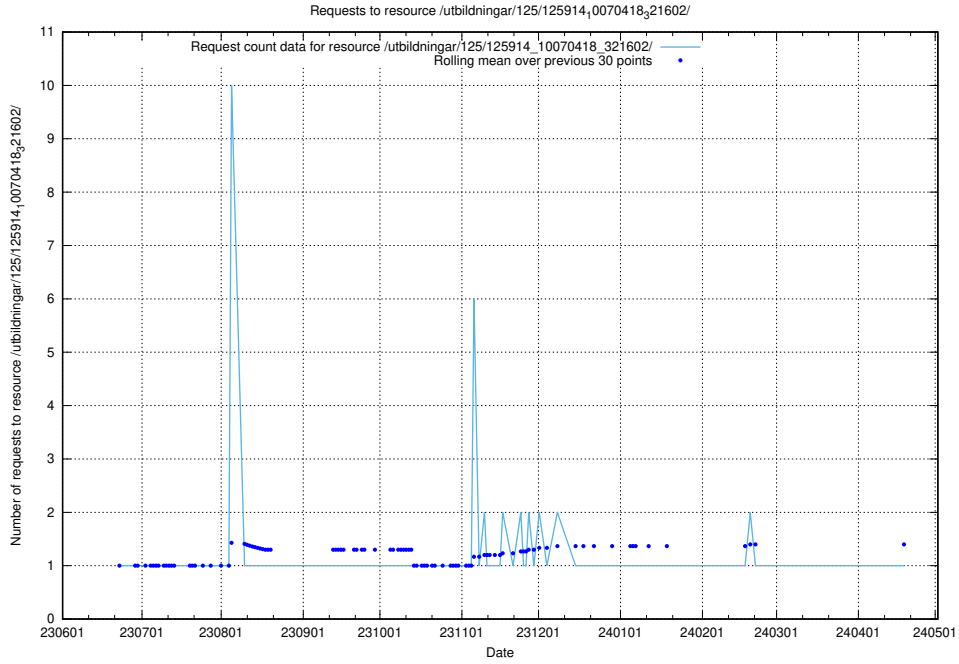

5.6117 Usage of /utbildningar/125/125914_10070418_321602/

Here, we count the number of requests to resource /utbildningar/125/125914_10070418_321602/.