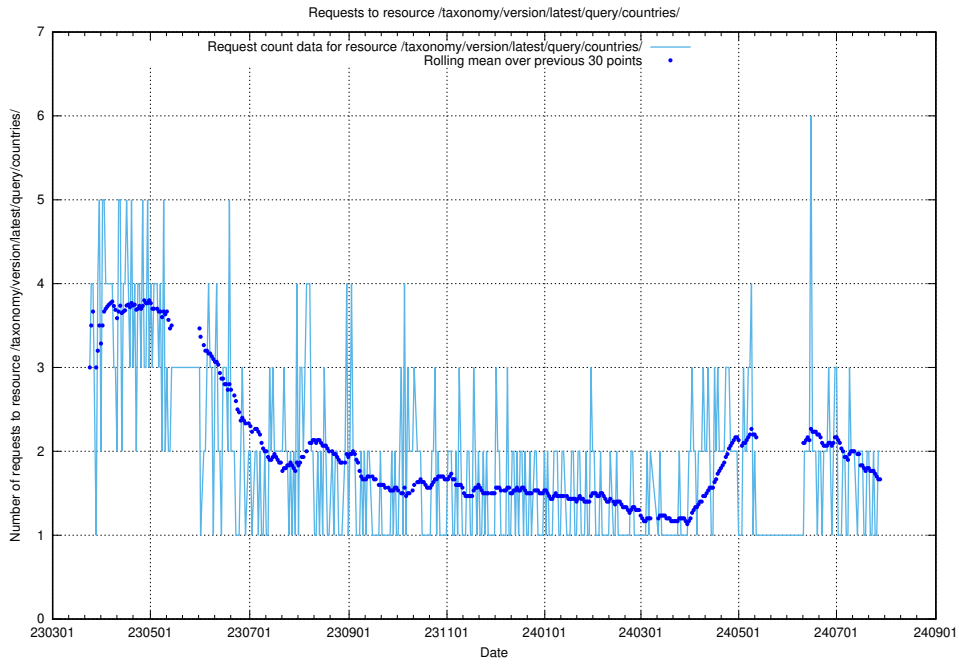

5.864 Usage of /taxonomy/version/latest/query/countries/

Here, we count the number of requests to resource /taxonomy/version/latest/query/countries/.