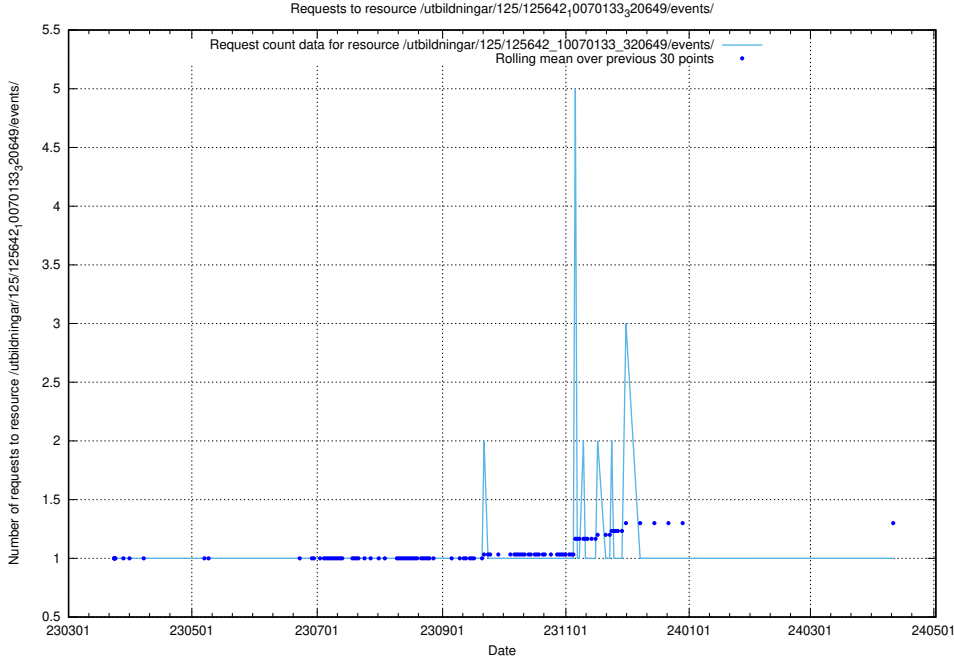

5.996 Usage of /utbildningar/125/125642_10070133_320649/events/

Here, we count the number of requests to resource /utbildningar/125/125642_10070133_320649/events/