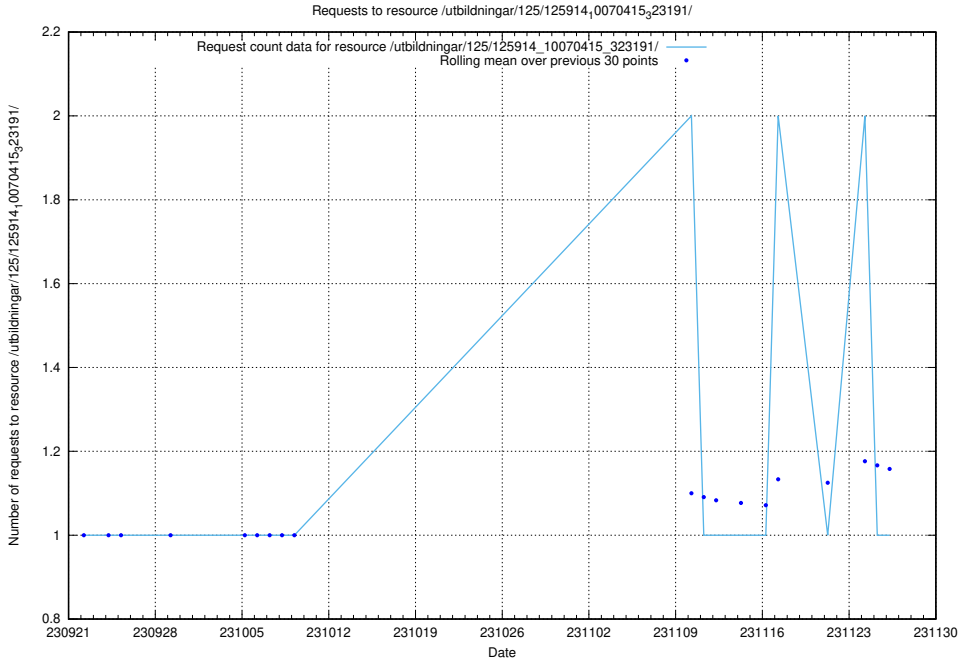

5.4913 Usage of /utbildningar/125/125914_10070415_323191/

Here, we count the number of requests to resource /utbildningar/125/125914_10070415_323191/.