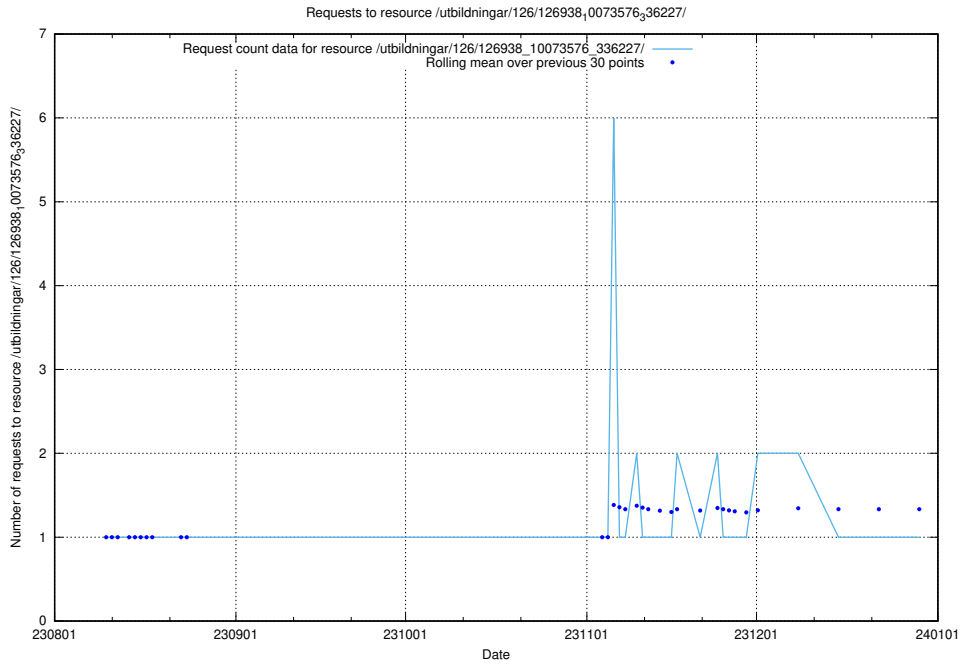

5.5230 Usage of /utbildningar/126/126938_10073576_336227/

Here, we count the number of requests to resource /utbildningar/126/126938_10073576_336227/.

5.5231 Usage of /utbildningar/126/126794_10072813_334022/events/