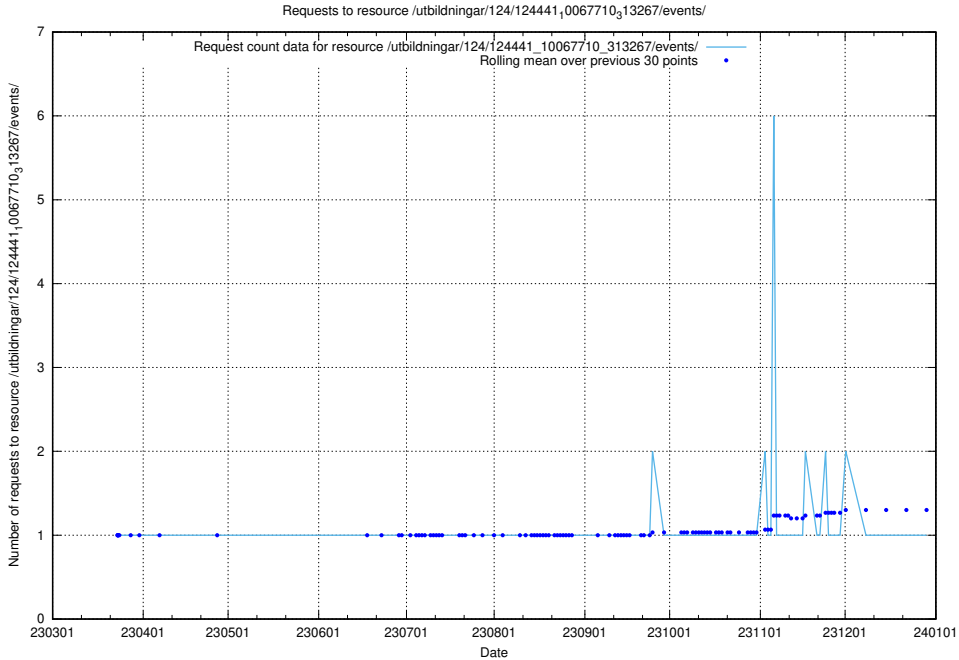

5.3928 Usage of /utbildningar/124/124441_10067710_313267/events/

Here, we count the number of requests to resource /utbildningar/124/124441_10067710_313267/events/