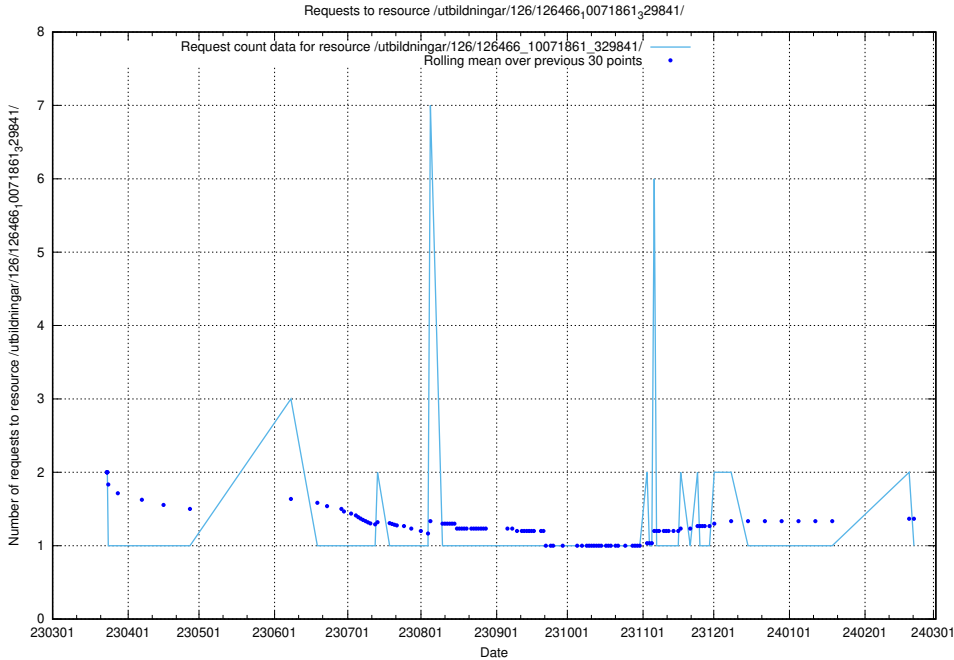

5.6697 Usage of /utbildningar/126/126466_10071861_329841/

Here, we count the number of requests to resource /utbildningar/126/126466_10071861_329841/.