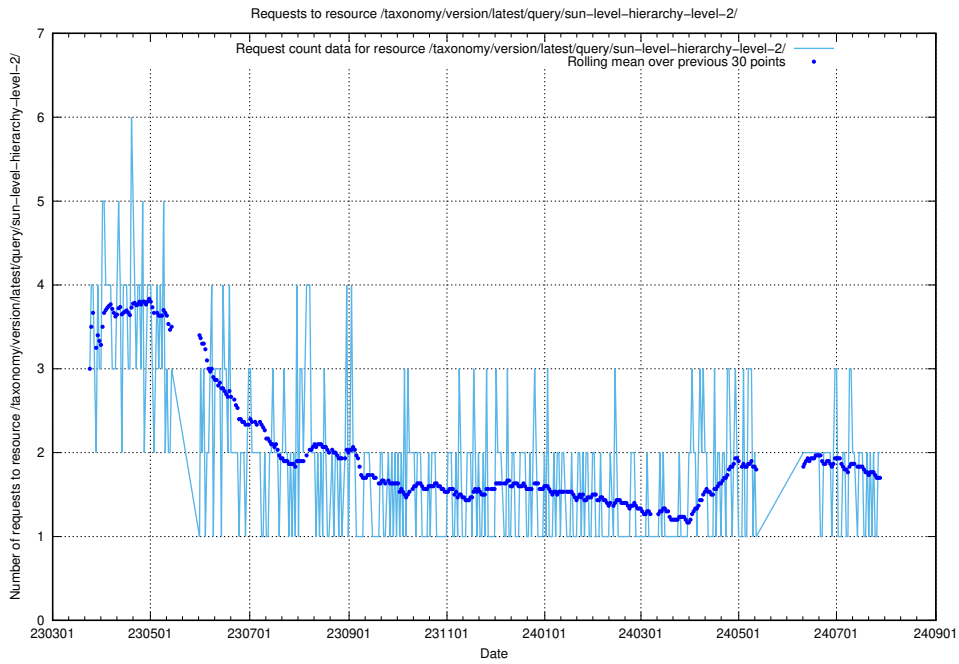

5.829 Usage of /taxonomy/version/latest/query/sun-level-hierarchy-level-2/

Here, we count the number of requests to resource /taxonomy/version/latest/query/sun-level-hierarchy-level-2/.