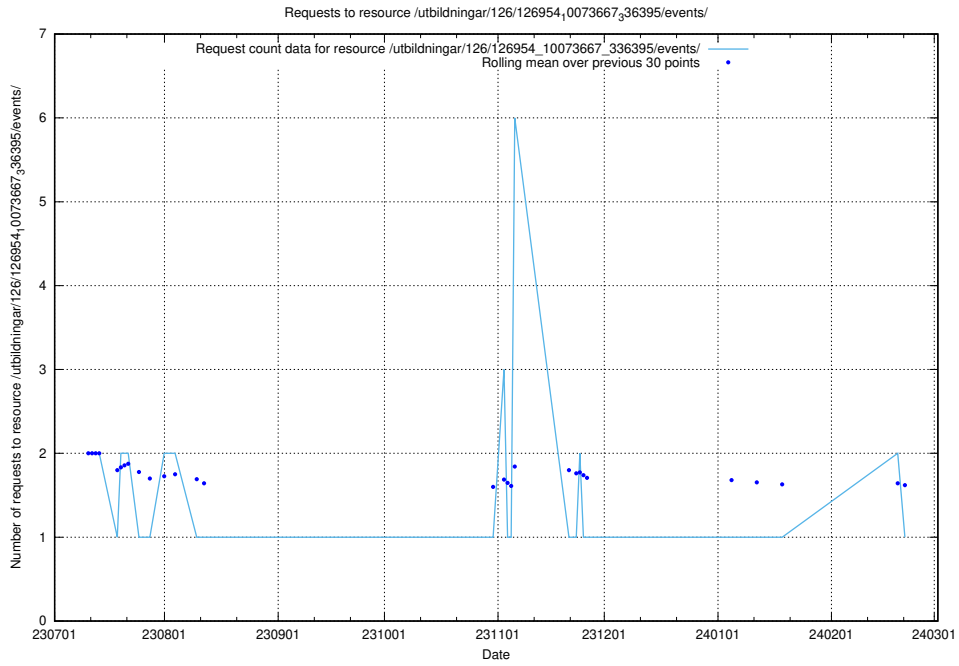

Here, we count the number of requests to resource /utbildningar/126/126954_10073667_336395/events/

5.5537 Usage of /utbildningar/126/126954_10073667_336395/

Here, we count the number of requests to resource /utbildningar/126/126954_10073667_336395/.