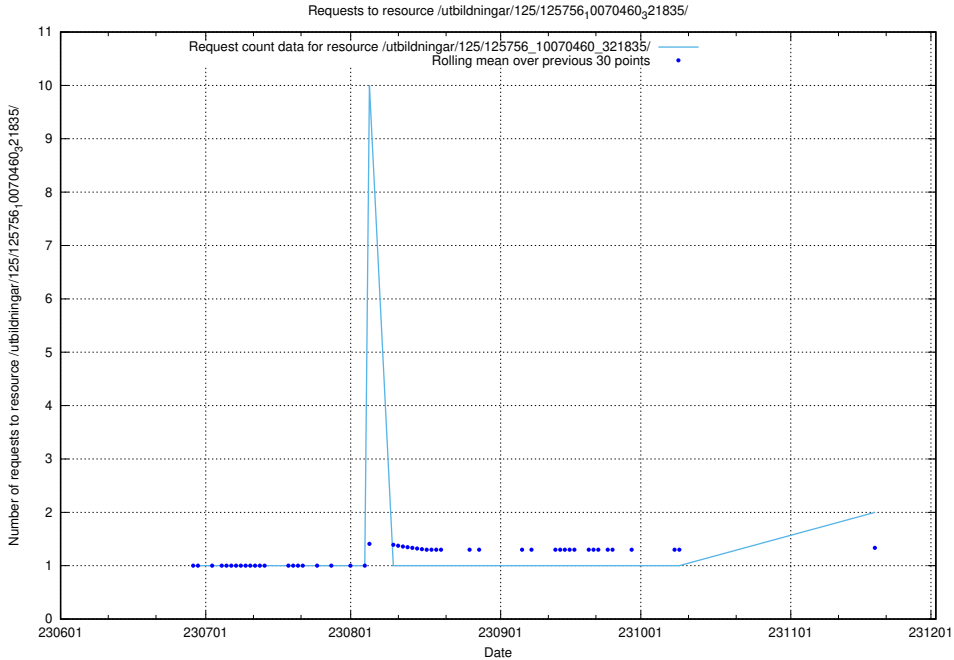

5.748 Usage of /utbildningar/125/125756_10070460_321835/

Here, we count the number of requests to resource /utbildningar/125/125756_10070460_321835/.