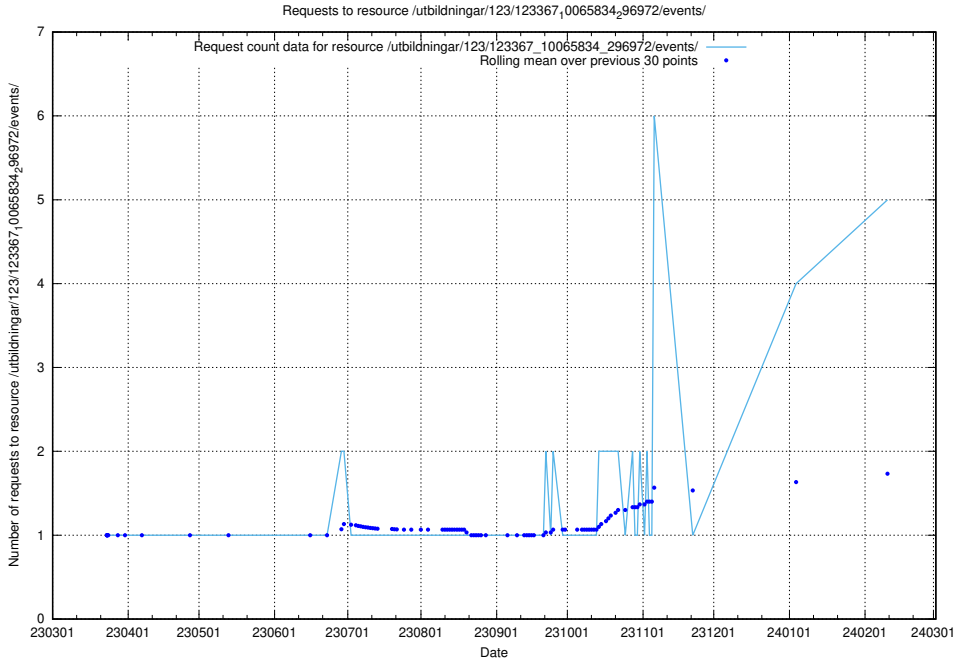

5.137 Usage of /utbildningar/123/123367_10065834_296972/events/

Here, we count the number of requests to resource /utbildningar/123/123367_10065834_296972/events/