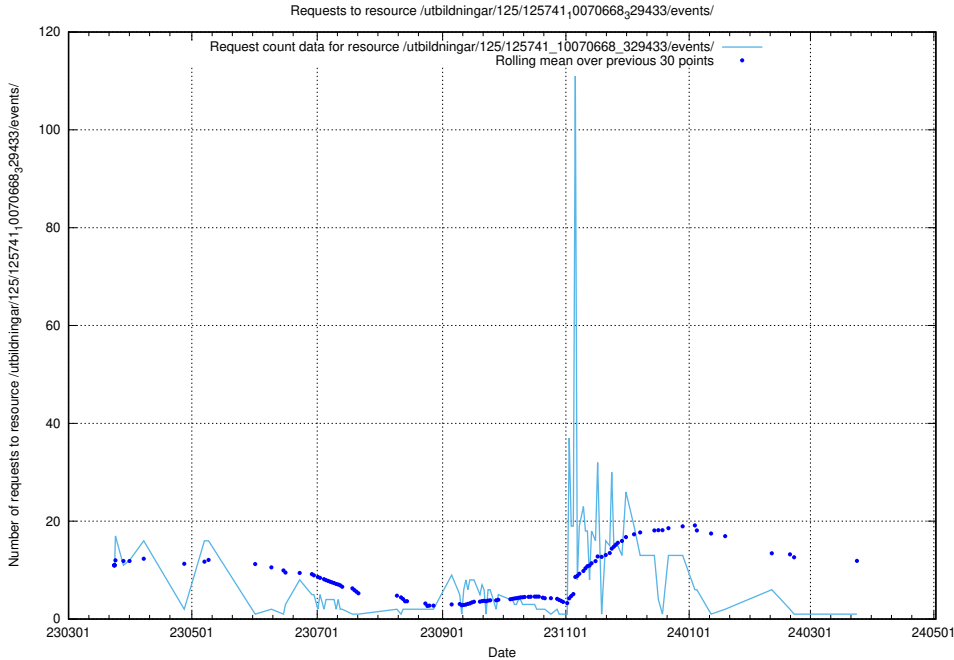

5.6675 Usage of /utbildningar/125/125741_10070668_329433/events/

Here, we count the number of requests to resource /utbildningar/125/125741_10070668_329433/events/