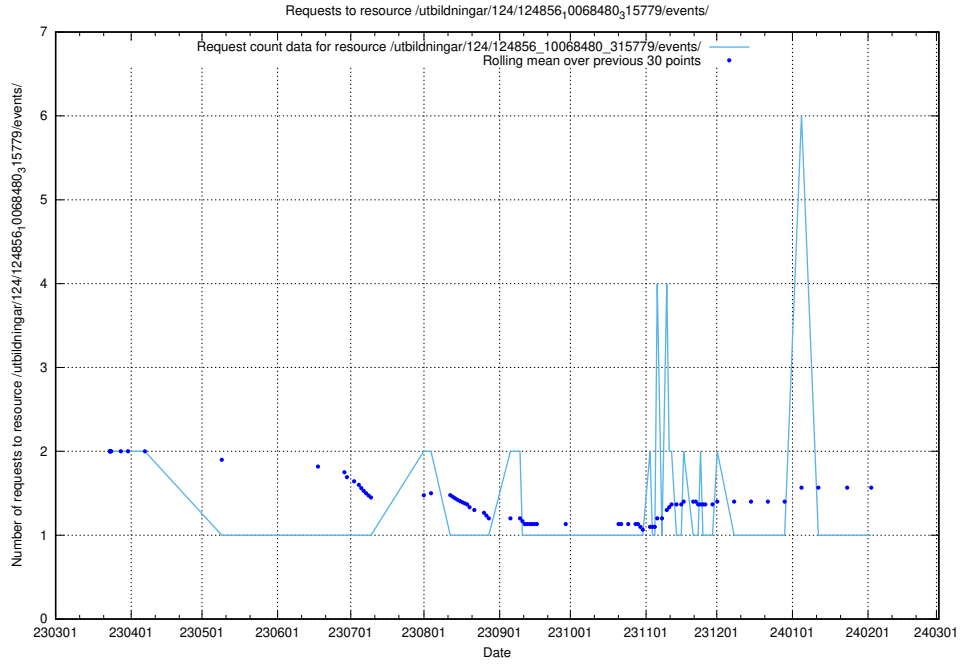

5.6717 Usage of /utbildningar/124/124856_10068480_315779/events/

Here, we count the number of requests to resource /utbildningar/124/124856_10068480_315779/events/