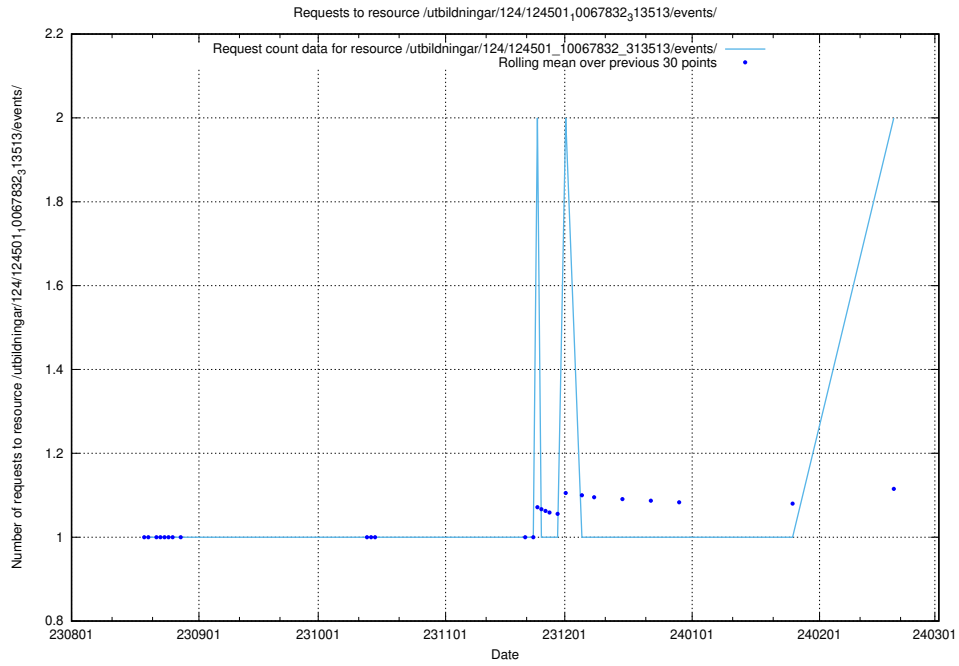

Here, we count the number of requests to resource /utbildningar/124/124480_10067583_313026/.

5.691 Usage of /utbildningar/124/124501_10067832_313513/events/

Here, we count the number of requests to resource /utbildningar/124/124501_10067832_313513/events/