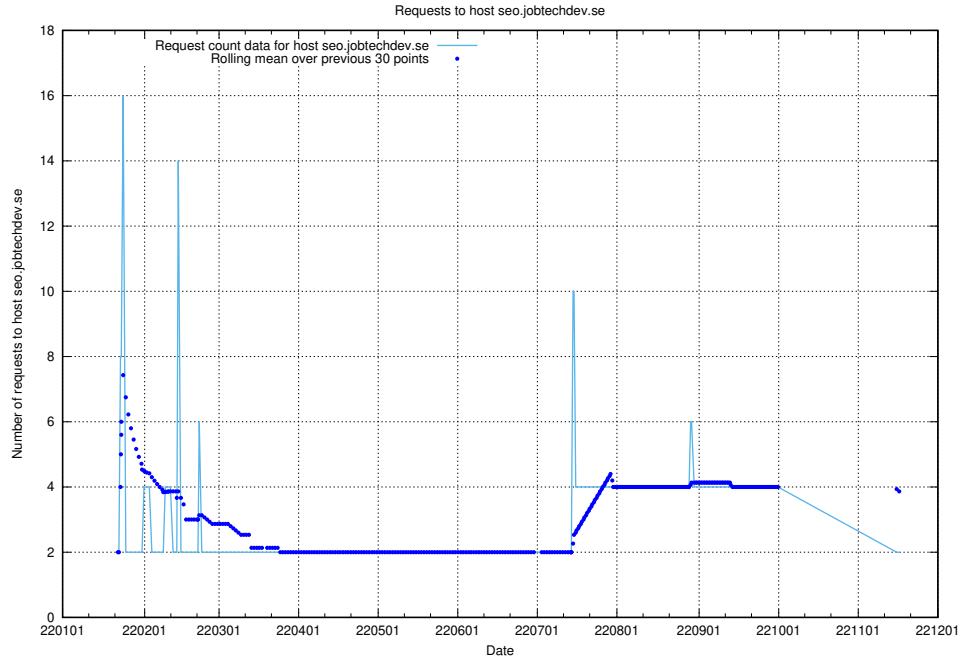

7.594 Usage of seo.jobtechdev.se

Here, we count the number of requests to host seo.jobtechdev.se.