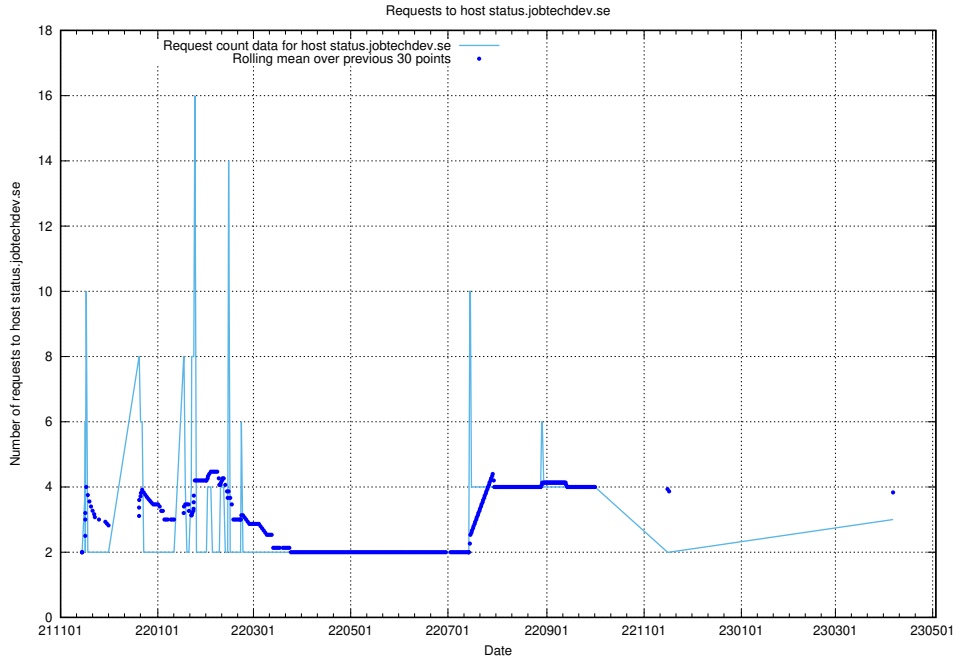

7.237 Usage of status.jobtechdev.se

Here, we count the number of requests to host status.jobtechdev.se.