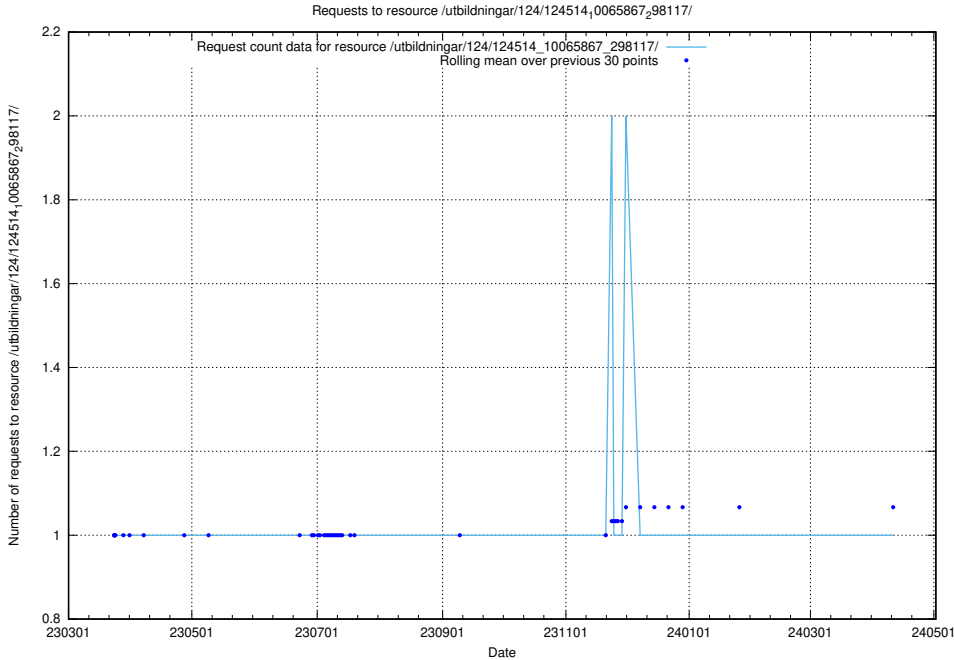

5.2380 Usage of /utbildningar/124/124514_10065867_298117/

Here, we count the number of requests to resource /utbildningar/124/124514_10065867_298117/.

5.2381 Usage of /utbildningar/utb_emil/107/107006_10040733_55262/events/