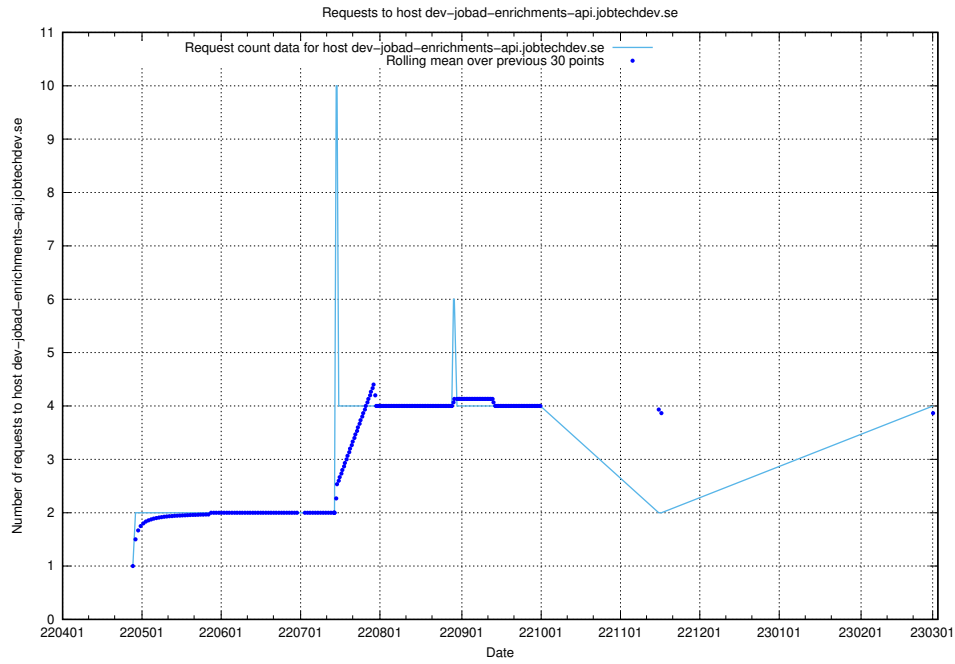

Here, we count the number of requests to host dev-jobad-enrichments-api.jobtechdev.se.

7.158 Usage of crossplane.jobtechdev.se

Here, we count the number of requests to host crossplane.jobtechdev.se.

7.159 Usage of taxonomi.api.jobtechdev.se