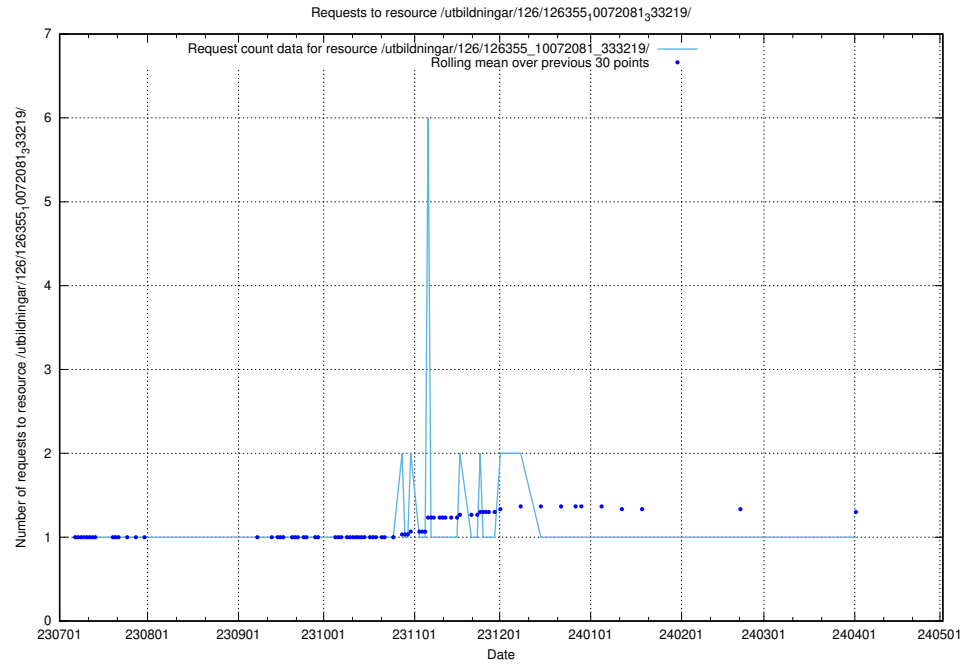

5.5731 Usage of /utbildningar/126/126355_10072081_333219/

Here, we count the number of requests to resource /utbildningar/126/126355_10072081_333219/.