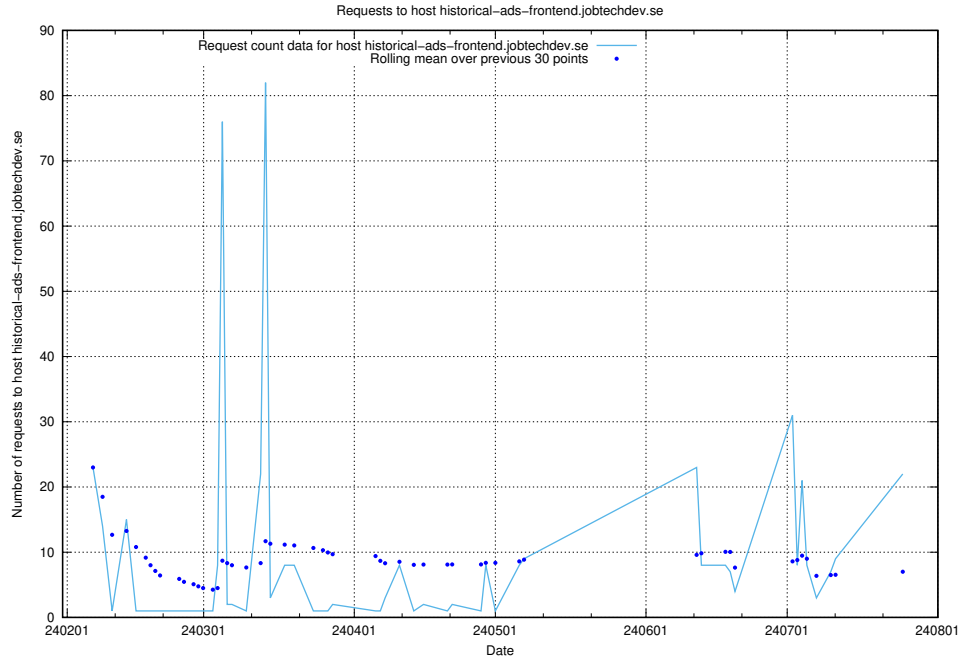

7.35 Usage of historical-ads-frontend.jobtechdev.se

Here, we count the number of requests to host historical-ads-frontend.jobtechdev.se.