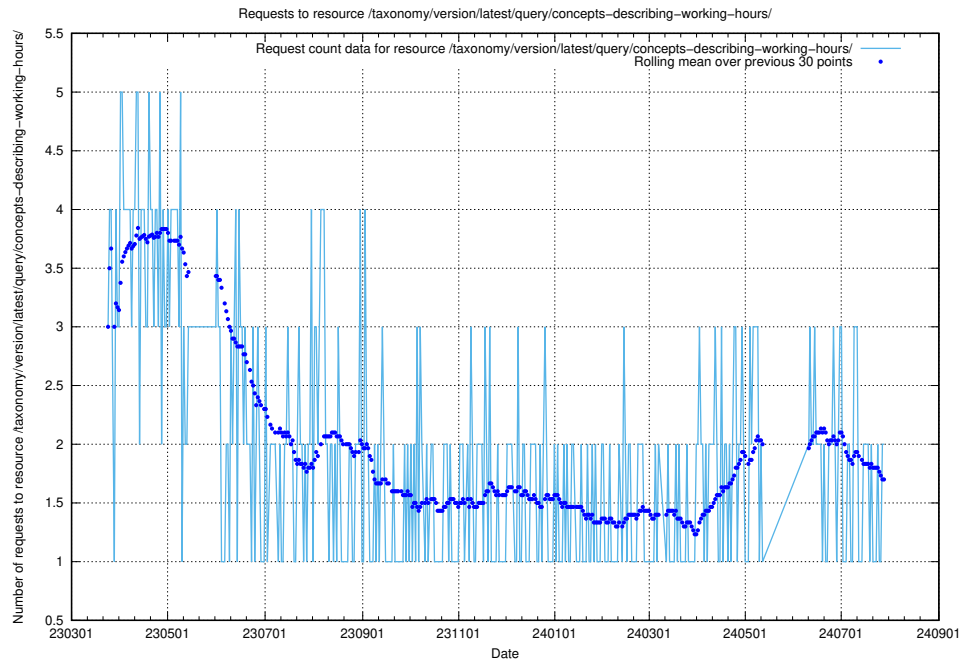

5.865 Usage of /taxonomy/version/latest/query/concepts-describing-working-hours/

Here, we count the number of requests to resource /taxonomy/version/latest/query/concepts-describing-working-hours/.