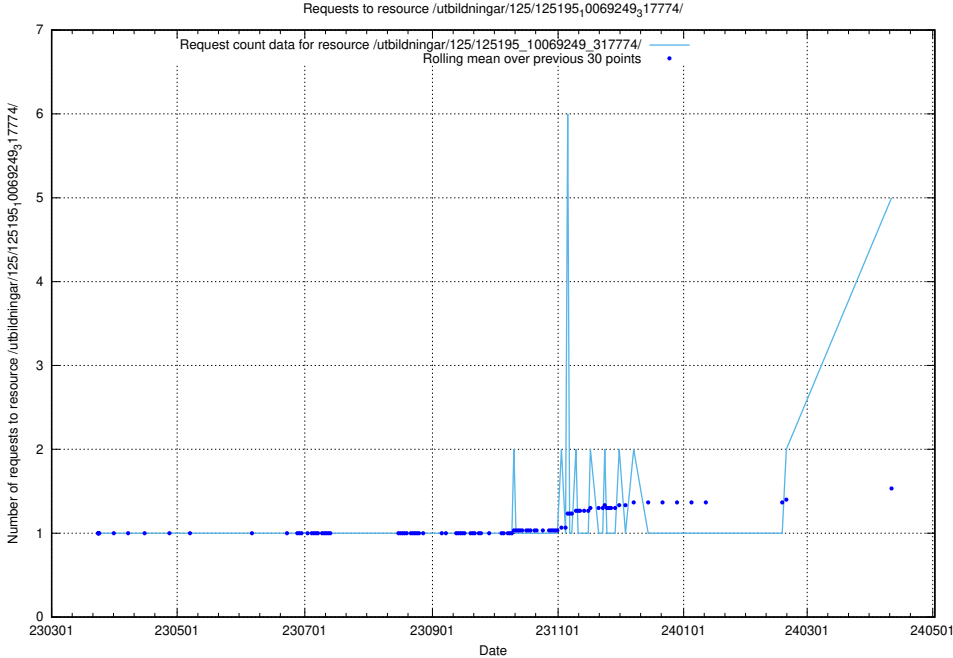

5.105 Usage of `/utbildningar/125/125195_10069249_317774/`

Here, we count the number of requests to resource `/utbildningar/125/125195_10069249_317774/`.