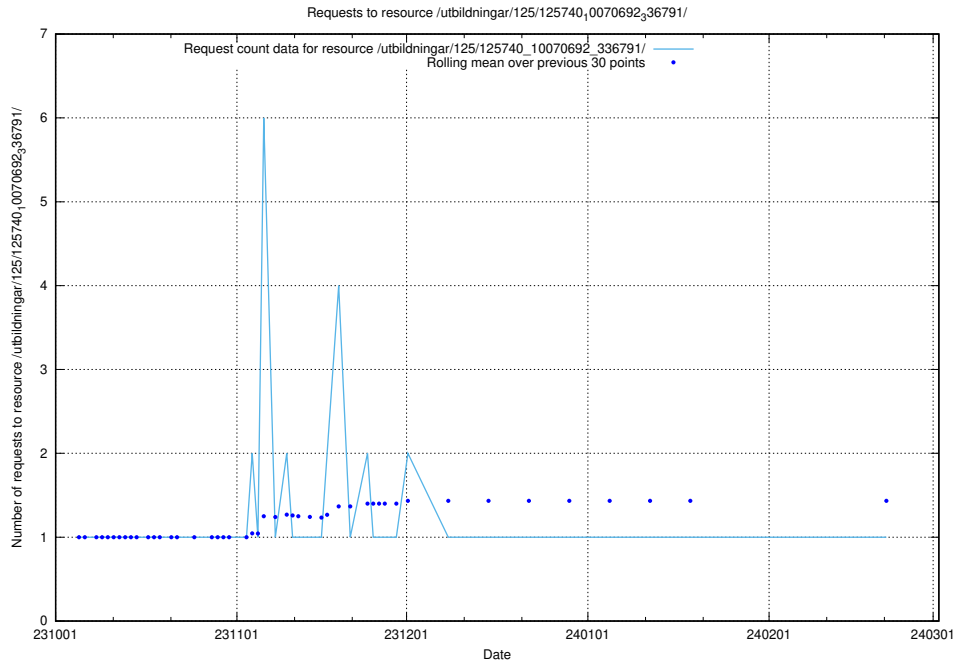

5.4820 Usage of /utbildningar/125/125740_10070692_336791/

Here, we count the number of requests to resource /utbildningar/125/125740_10070692_336791/.