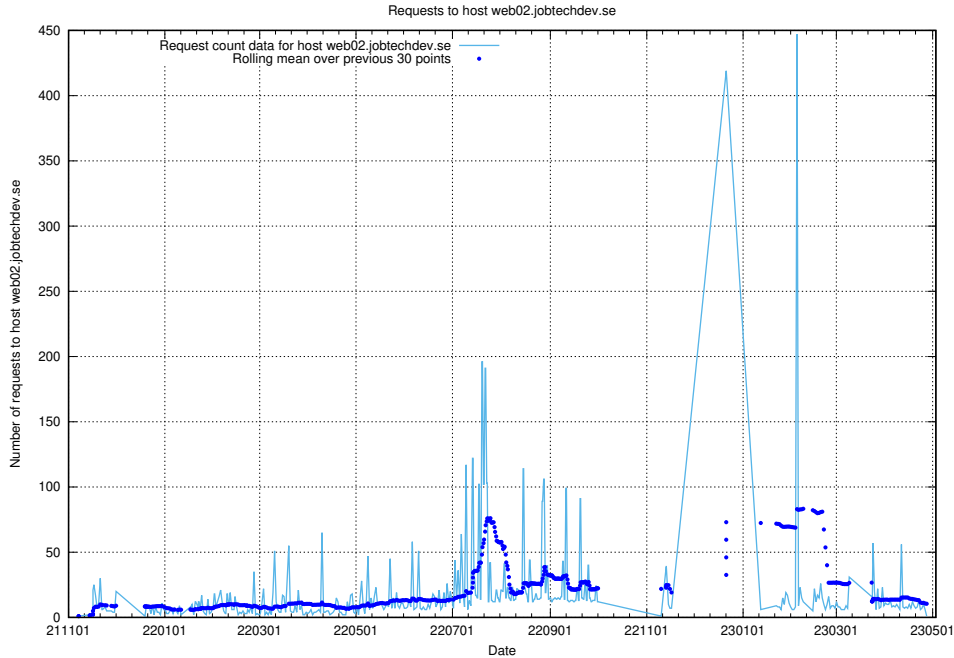

7.625 Usage of demo-jobad-enrichments.jobtechdev.se

Here, we count the number of requests to host demo-jobad-enrichments.jobtechdev.se.

7.626 Usage of q.jobtechdev.se

Here, we count the number of requests to host q.jobtechdev.se.