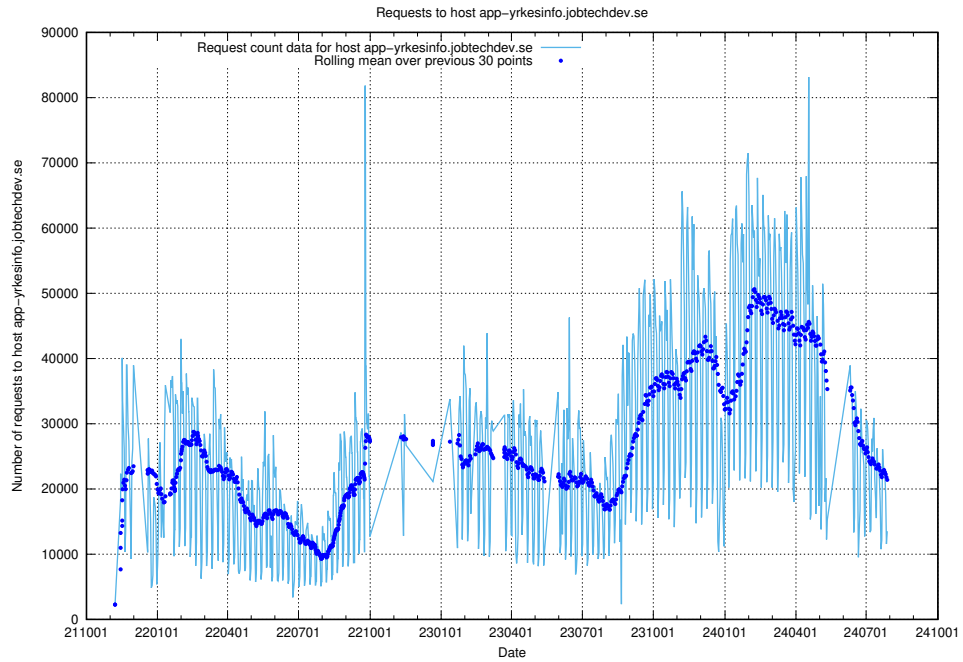

7.6 Usage of app-yrkesinfo.jobtechdev.se

Here, we count the number of requests to host app-yrkesinfo.jobtechdev.se.