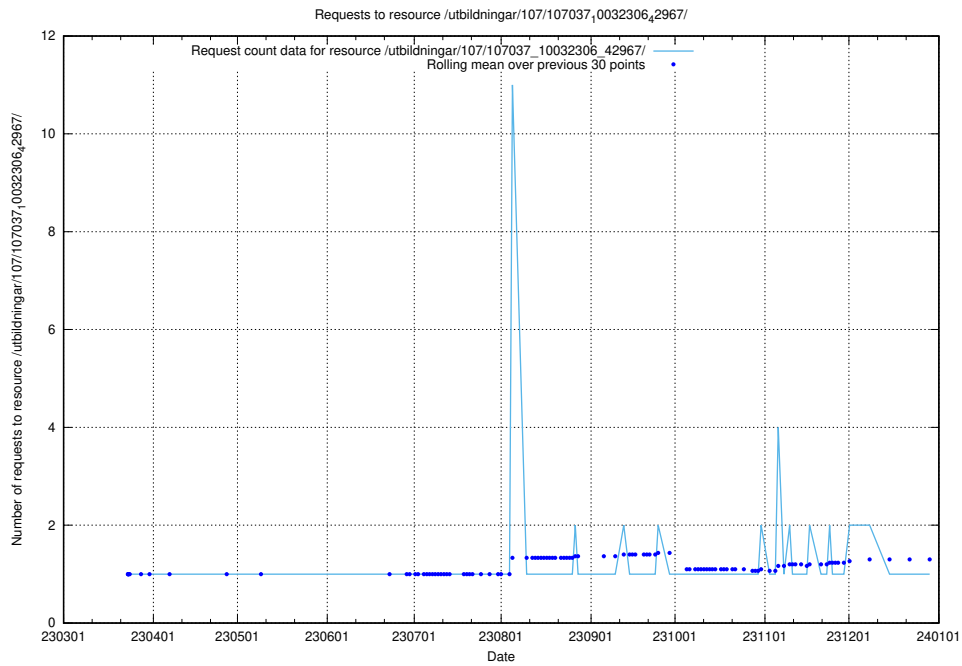

5.5805 Usage of /utbildningar/107/107037_10032306_42967/

Here, we count the number of requests to resource /utbildningar/107/107037_10032306_42967/.

5.5806 Usage of /utbildningar/126/126714_10073178_334959/events/