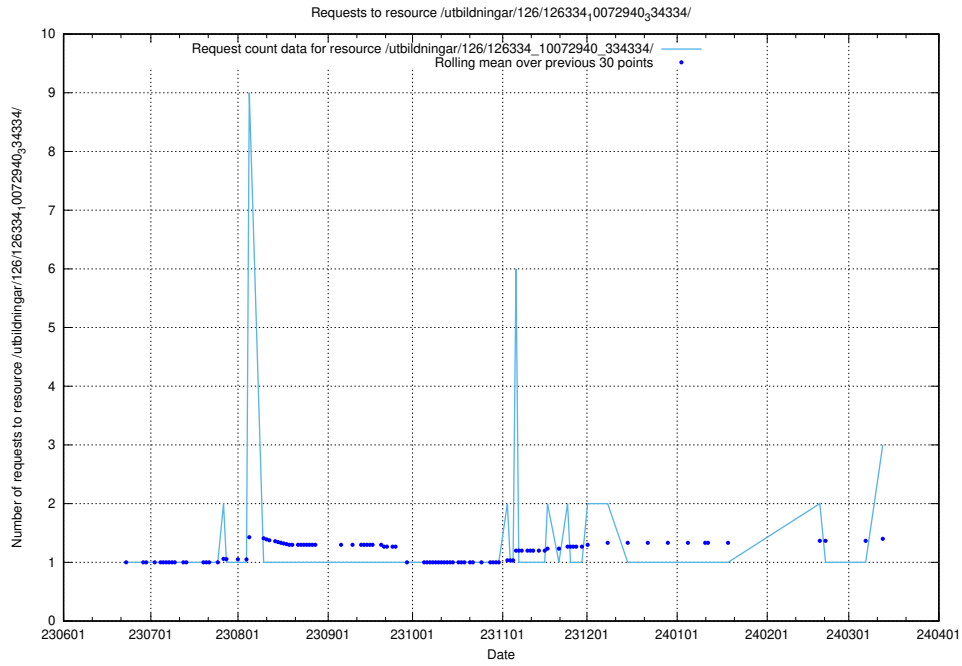

5.356 Usage of /utbildningar/126/126334_10072940_334334/

Here, we count the number of requests to resource /utbildningar/126/126334_10072940_334334/.