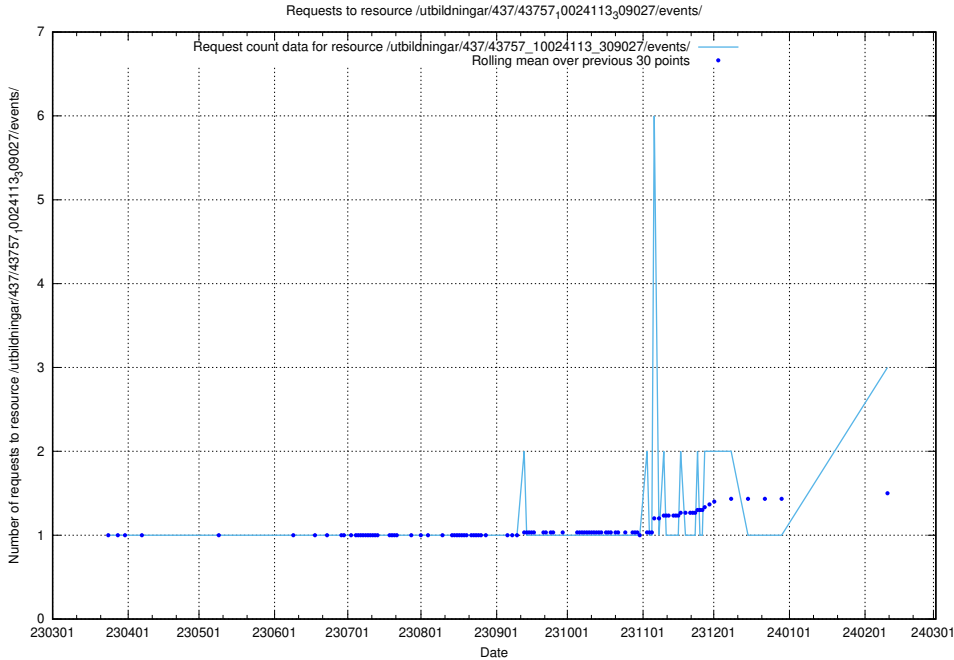

5.395 Usage of /utbildningar/437/43757_10024113_309027/events/

Here, we count the number of requests to resource /utbildningar/437/43757_10024113_309027/events/.