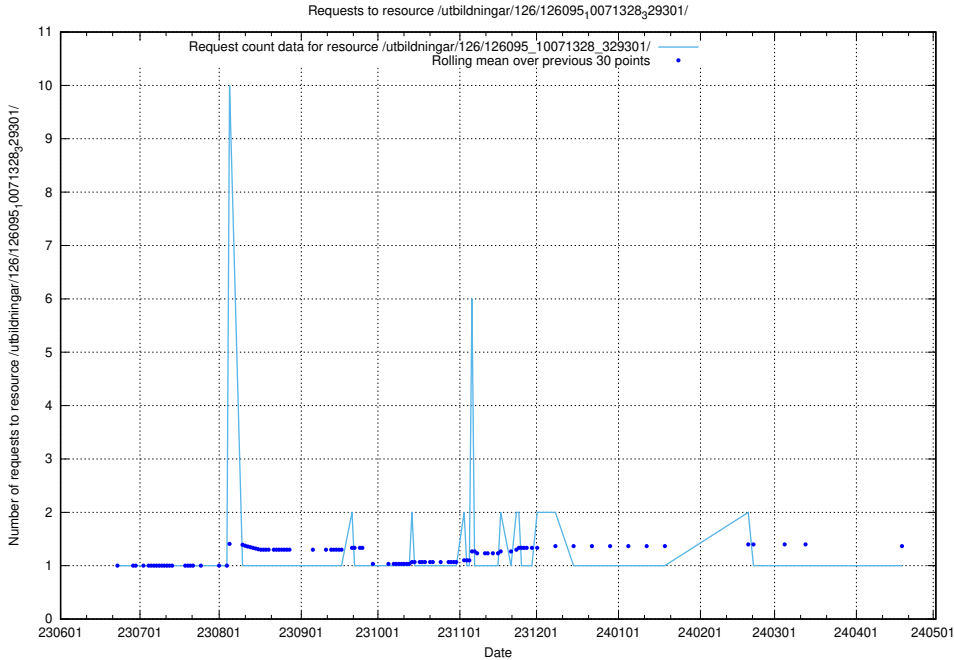

5.6108 Usage of /utbildningar/126/126095_10071328_329301/

Here, we count the number of requests to resource /utbildningar/126/126095_10071328_329301/.