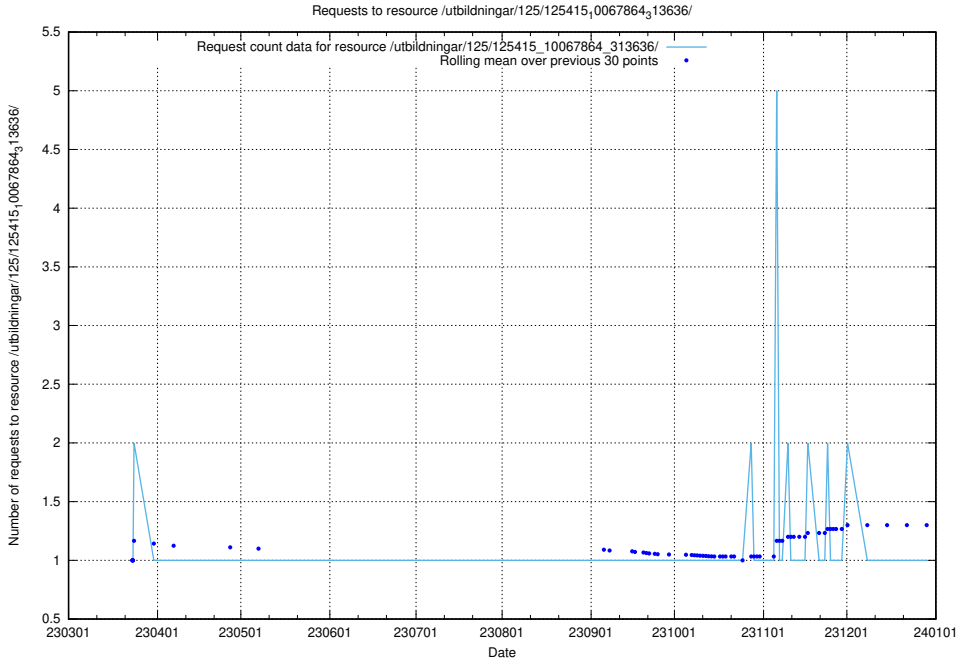

5.1054 Usage of /utbildningar/125/125415_10067864_313636/

Here, we count the number of requests to resource /utbildningar/125/125415_10067864_313636/.