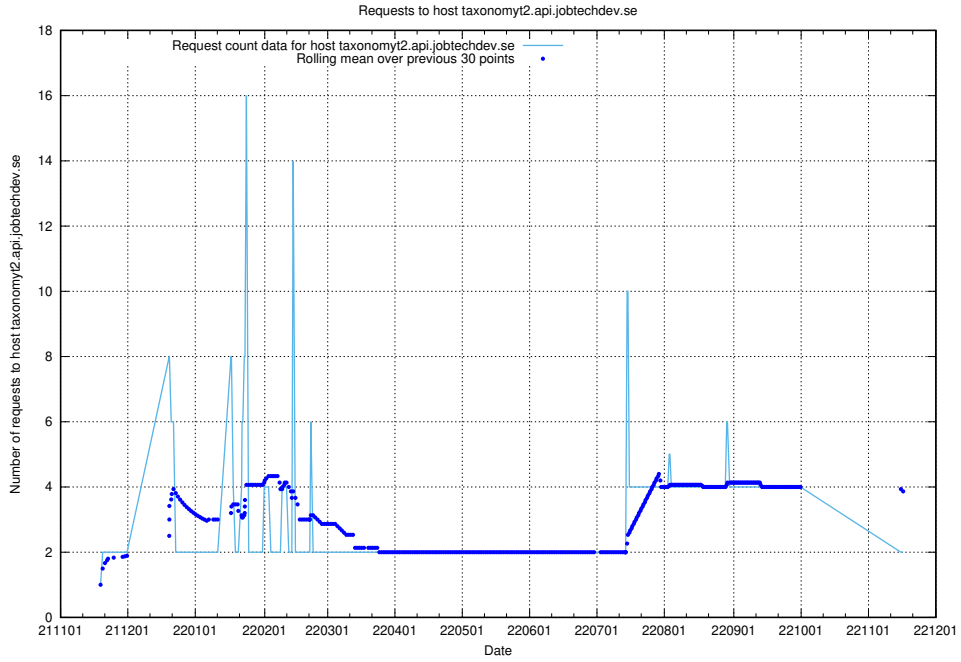

7.467 Usage of taxonomyt2.api.jobtechdev.se

Here, we count the number of requests to host taxonomyt2.api.jobtechdev.se.

7.468 Usage of widget.jobtechdev.se

Here, we count the number of requests to host widget.jobtechdev.se.