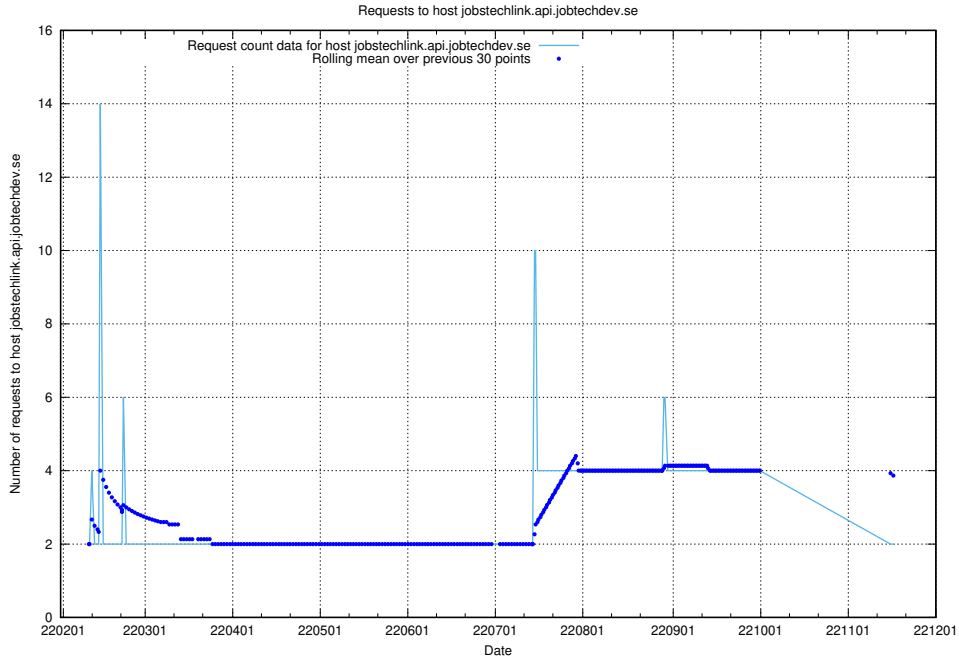

7.563 Usage of jobstechlink.api.jobtechdev.se

Here, we count the number of requests to host jobstechlink.api.jobtechdev.se.