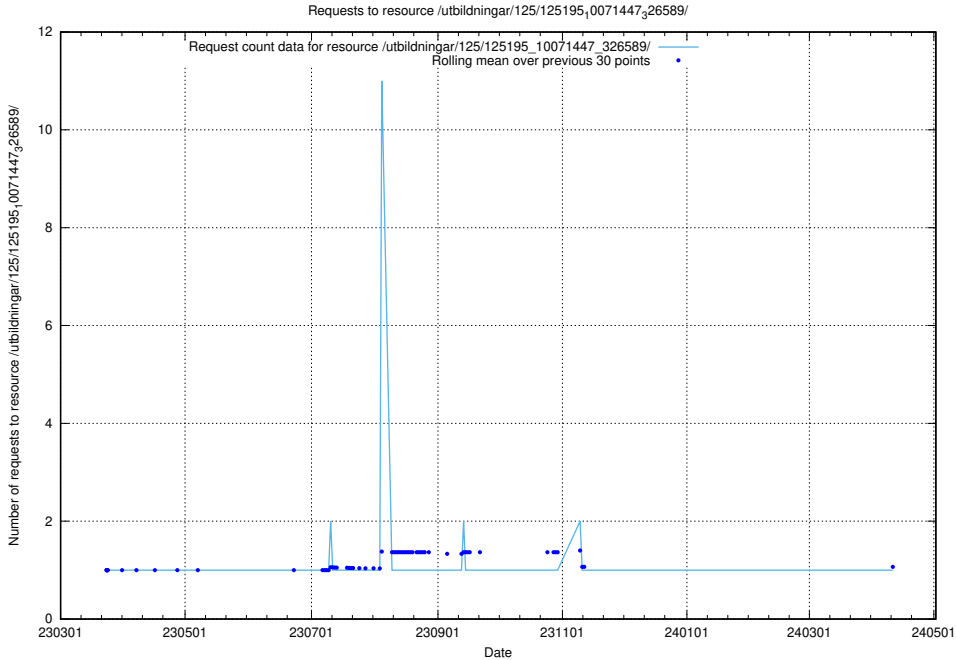

5.1071 Usage of /utbildningar/125/125195_10071447_326589/

Here, we count the number of requests to resource /utbildningar/125/125195_10071447_326589/.