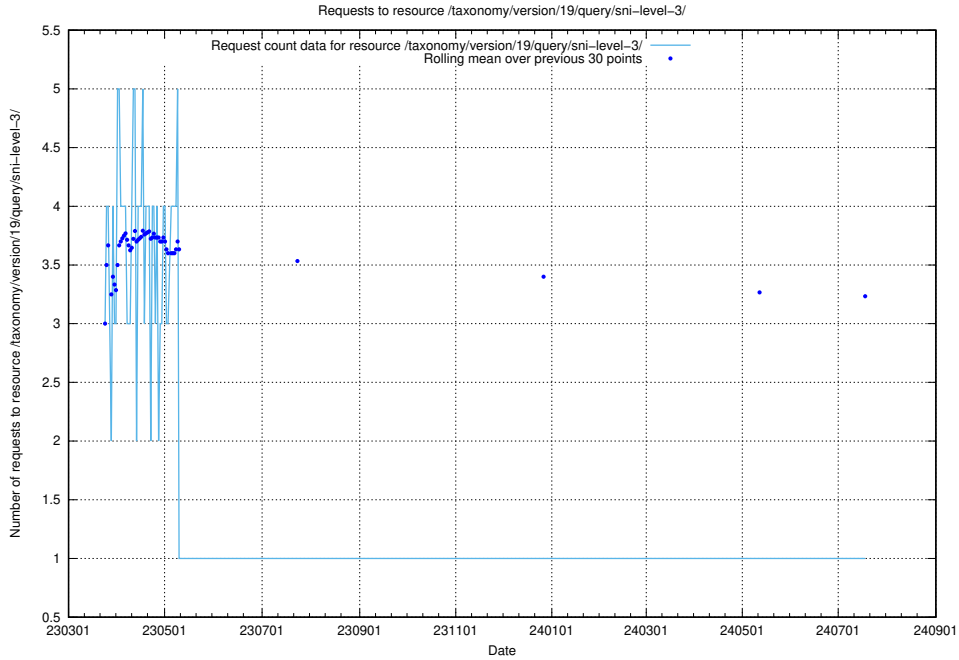

5.6554 Usage of /taxonomy/version/19/query/sni-level-3/

Here, we count the number of requests to resource /taxonomy/version/19/query/sni-level-3/.