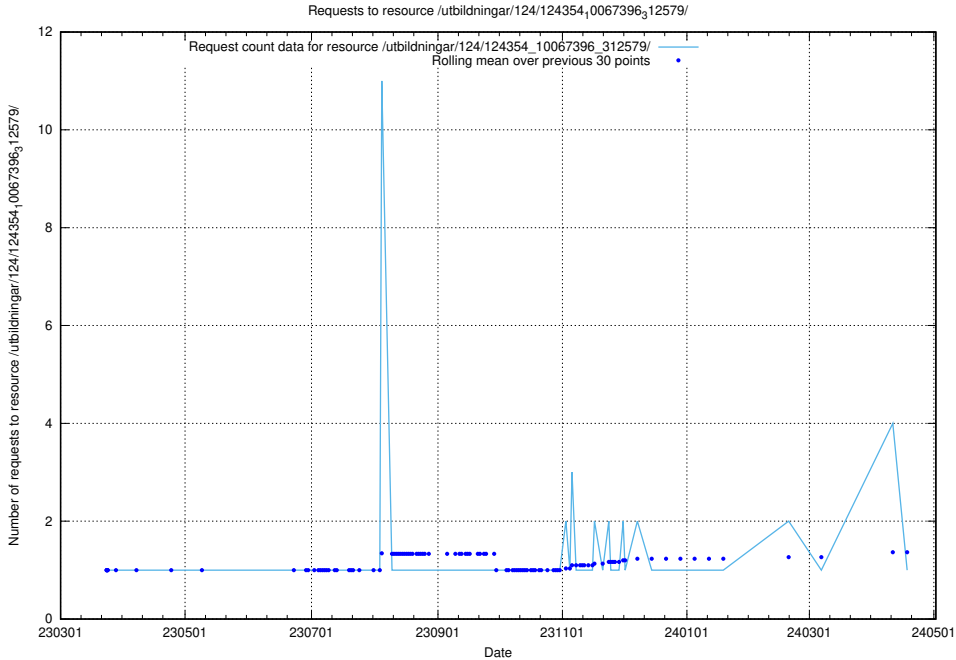

5.4318 Usage of /utbildningar/124/124354_10067396_312579/

Here, we count the number of requests to resource /utbildningar/124/124354_10067396_312579/.