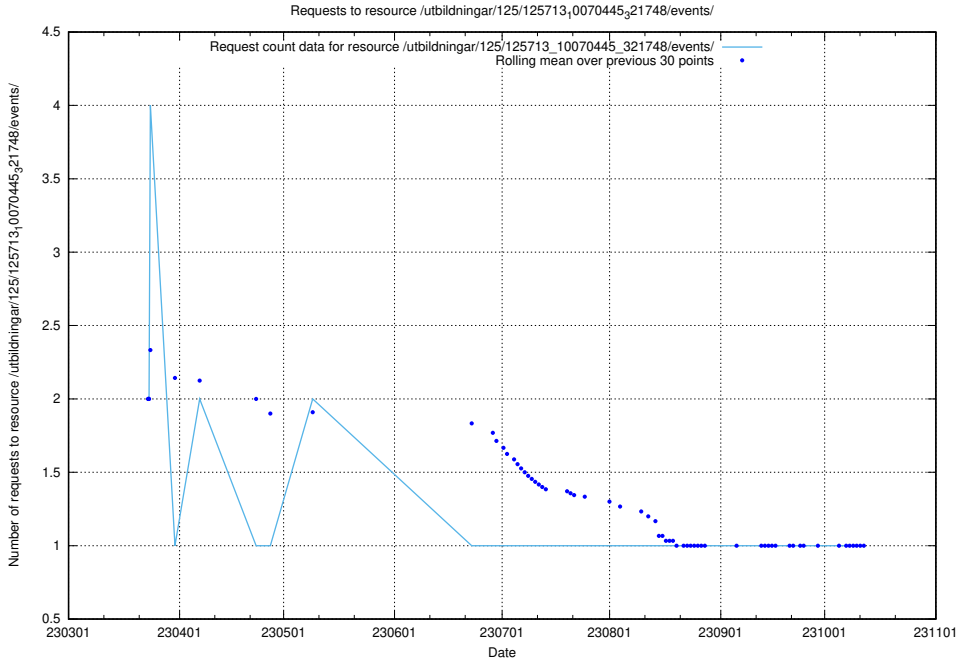

5.6709 Usage of /utbildningar/125/125713_10070445_321748/events/

Here, we count the number of requests to resource /utbildningar/125/125713_10070445_321748/events/