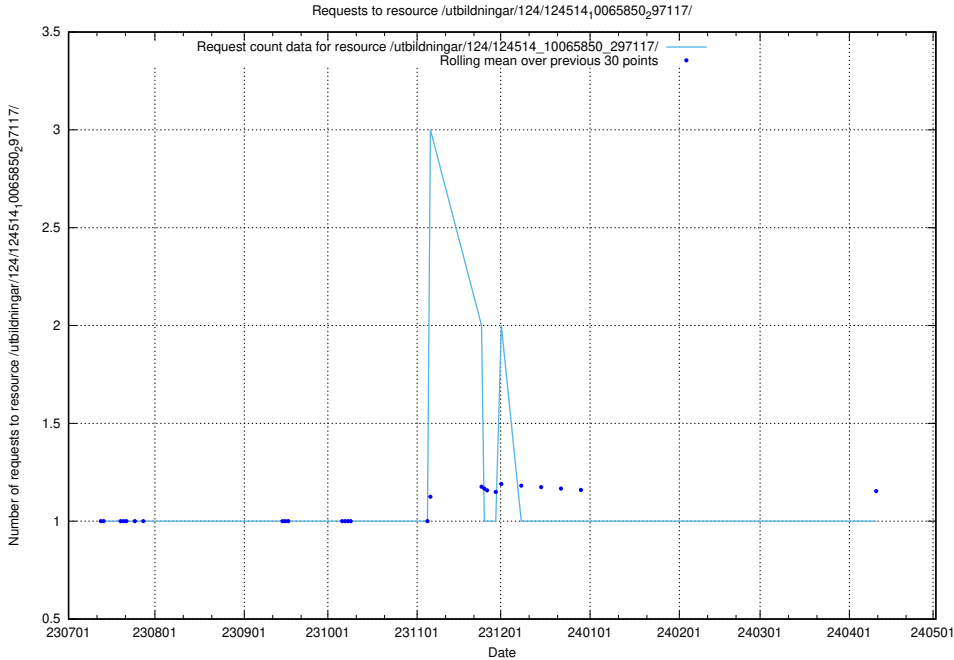

5.5533 Usage of /utbildningar/124/124514_10065850_297117/

Here, we count the number of requests to resource /utbildningar/124/124514_10065850_297117/.