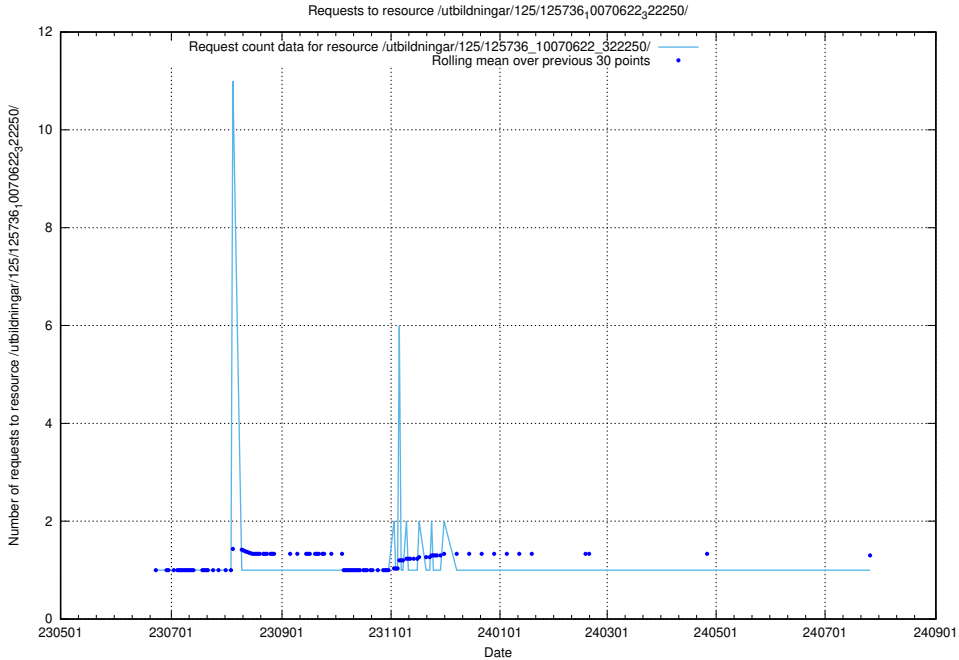

5.6129 Usage of /utbildningar/125/125736_10070622_322250/

Here, we count the number of requests to resource /utbildningar/125/125736_10070622_322250/.