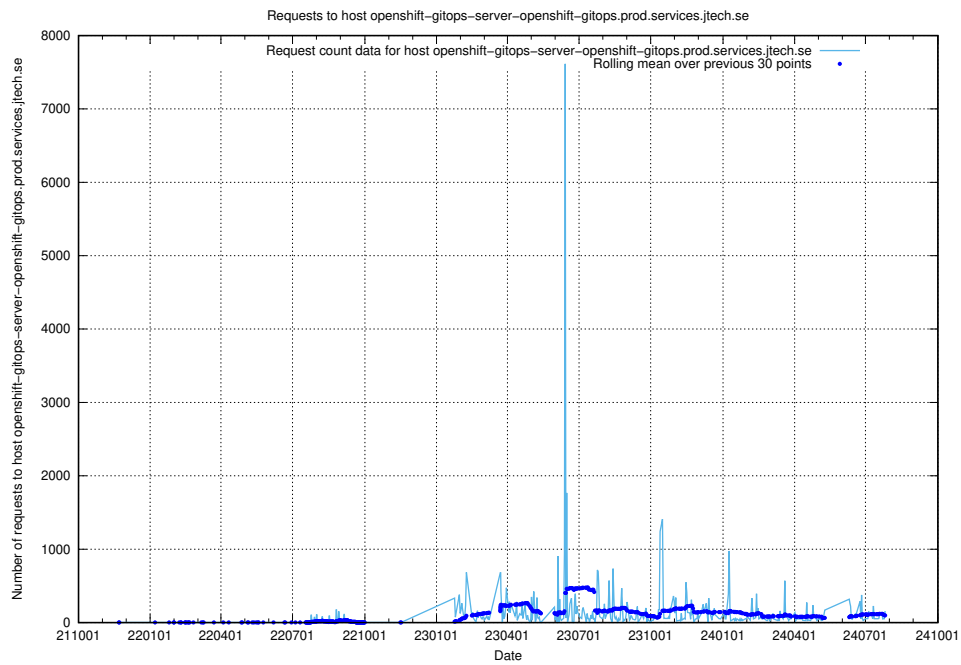

Here, we count the number of requests to host `canary-openshift-ingress-canary.apps.standby.services.jtech.se`.

7.22 Usage of openshift-gitops-server-openshift-gitops.prod.services.jtech.se

Here, we count the number of requests to host openshift-gitops-server-openshift-gitops.prod.services.jtech.se.