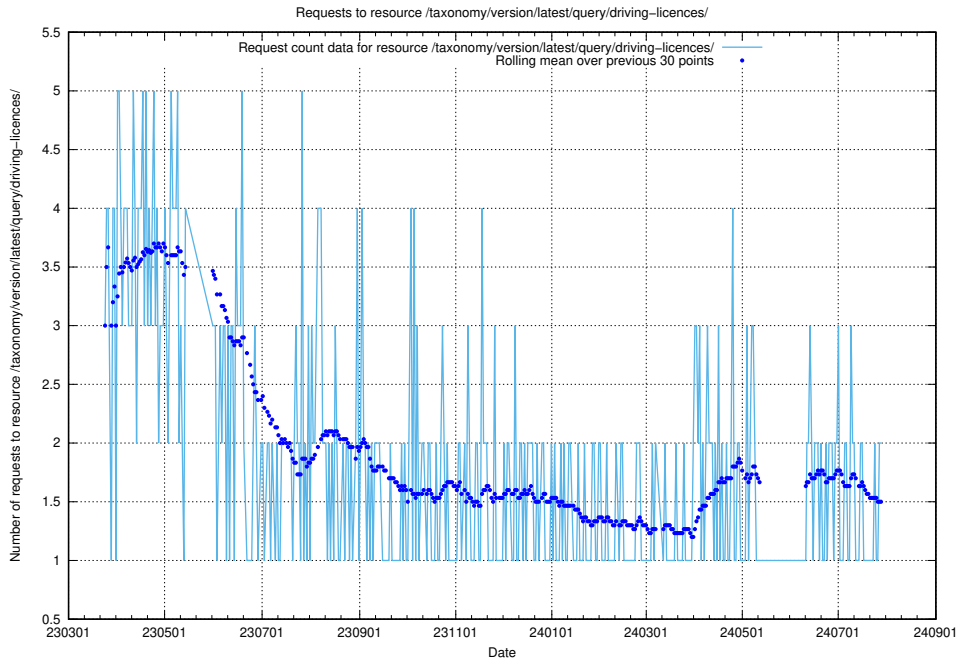

5.863 Usage of /taxonomy/version/latest/query/driving-licences/

Here, we count the number of requests to resource /taxonomy/version/latest/query/driving-licences/.