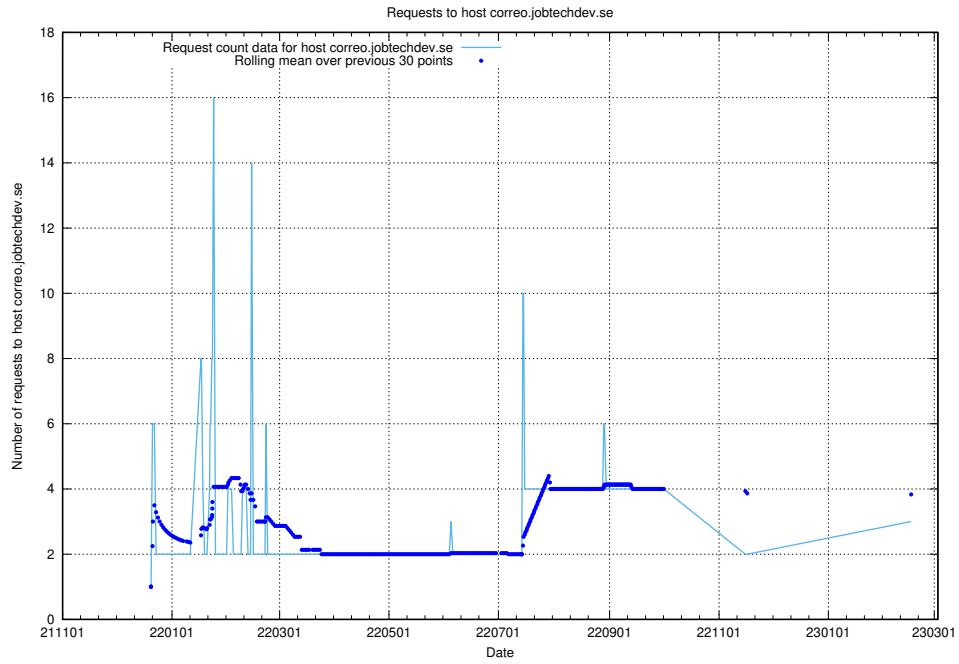

Here, we count the number of requests to host ex.jobtechdev.se.

7.208 Usage of email.jobtechdev.se

Here, we count the number of requests to host email.jobtechdev.se.

7.209 Usage of correo.jobtechdev.se

Here, we count the number of requests to host correo.jobtechdev.se.