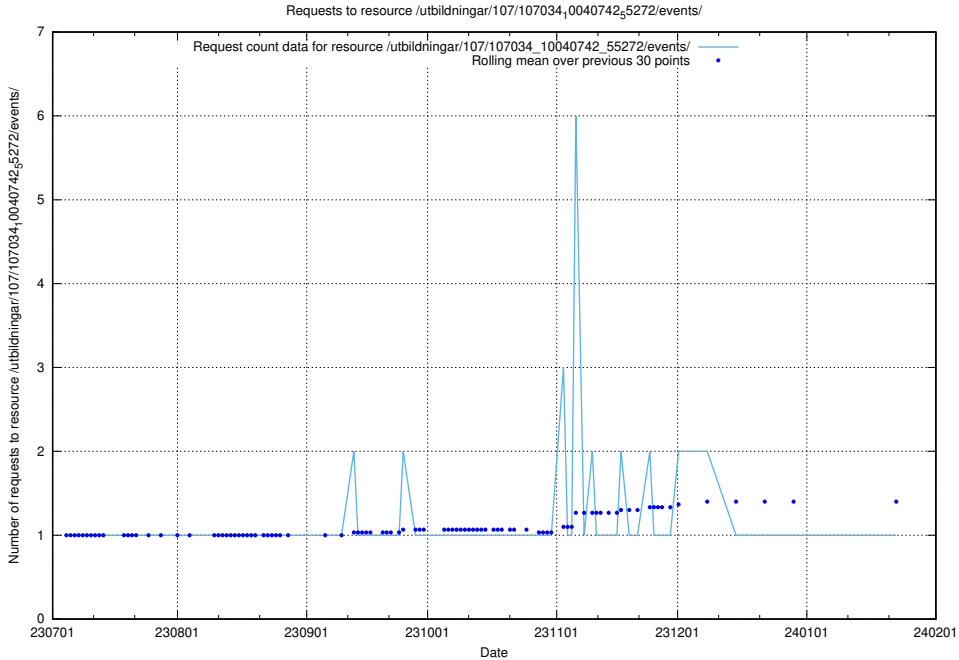

5.5787 Usage of /utbildningar/107/107034_10040742_55272/events/

Here, we count the number of requests to resource /utbildningar/107/107034_10040742_55272/events/.