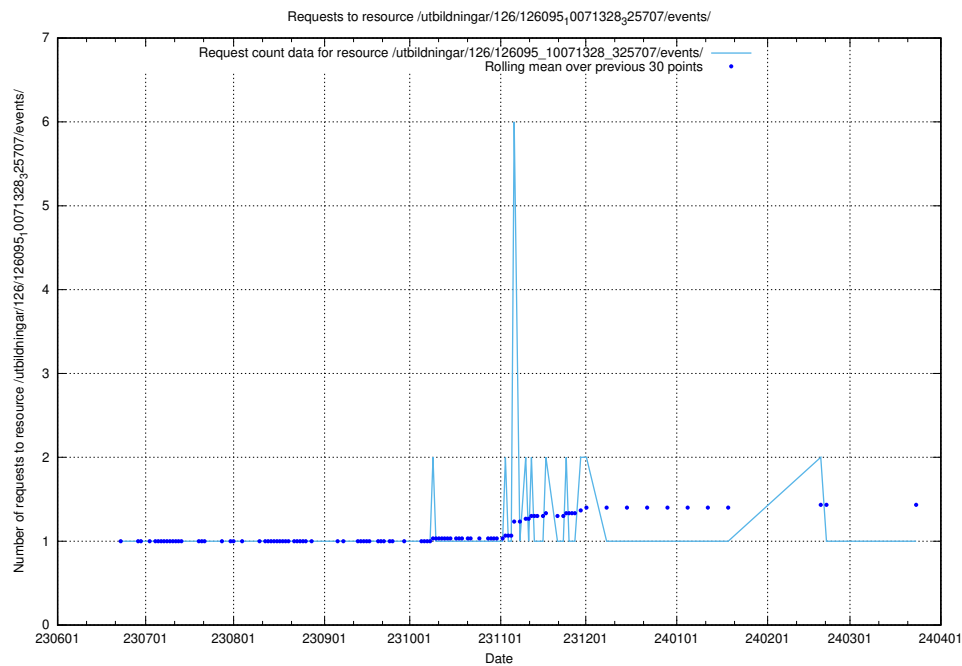

5.6109 Usage of /utbildningar/126/126095_10071328_325707/events/

Here, we count the number of requests to resource /utbildningar/126/126095_10071328_325707/events/