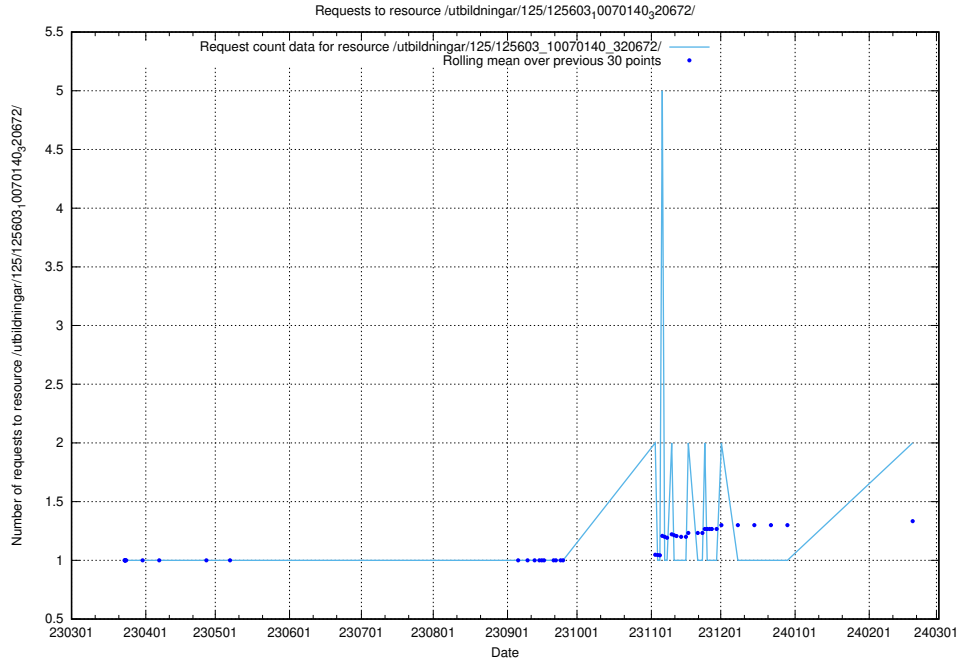

5.423 Usage of /utbildningar/125/125603_10070140_320672/

Here, we count the number of requests to resource /utbildningar/125/125603_10070140_320672/.