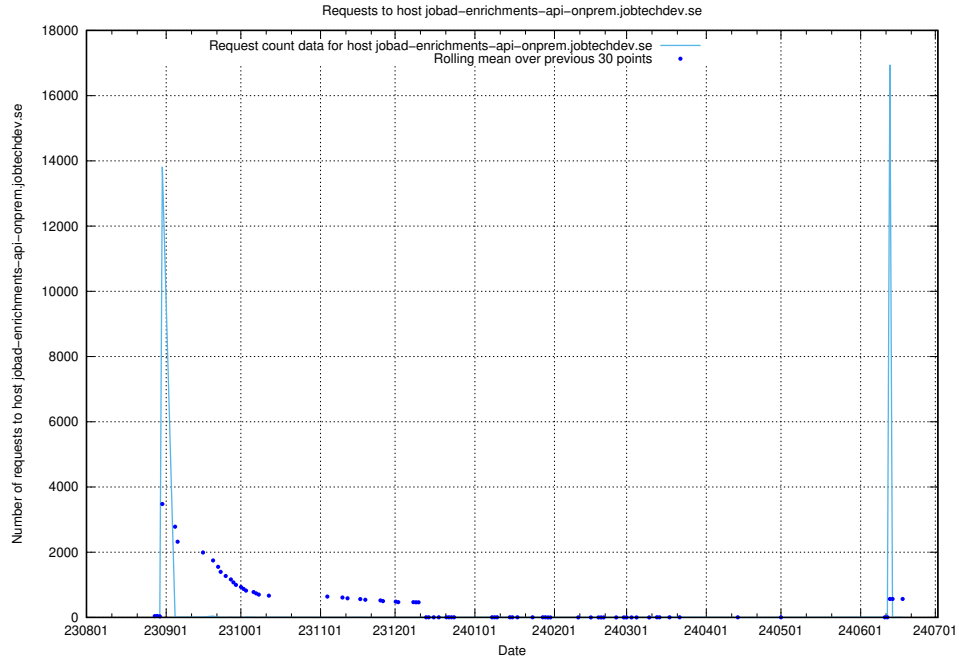

7.77 Usage of jobad-enrichments-api-onprem.jobtechdev.se

Here, we count the number of requests to host jobad-enrichments-api-onprem.jobtechdev.se.