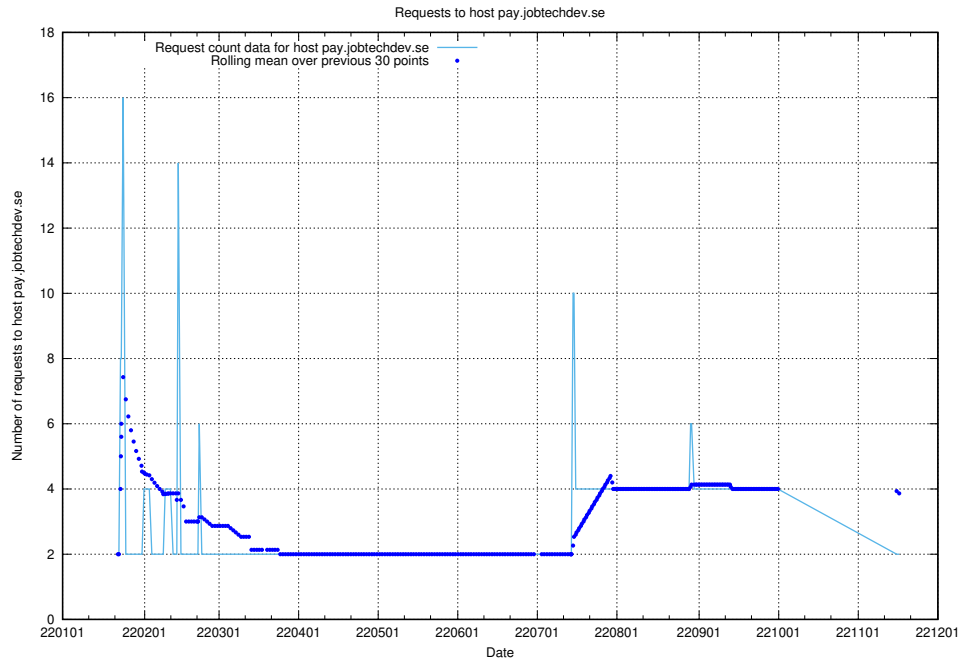

7.596 Usage of pay.jobtechdev.se

Here, we count the number of requests to host pay.jobtechdev.se.