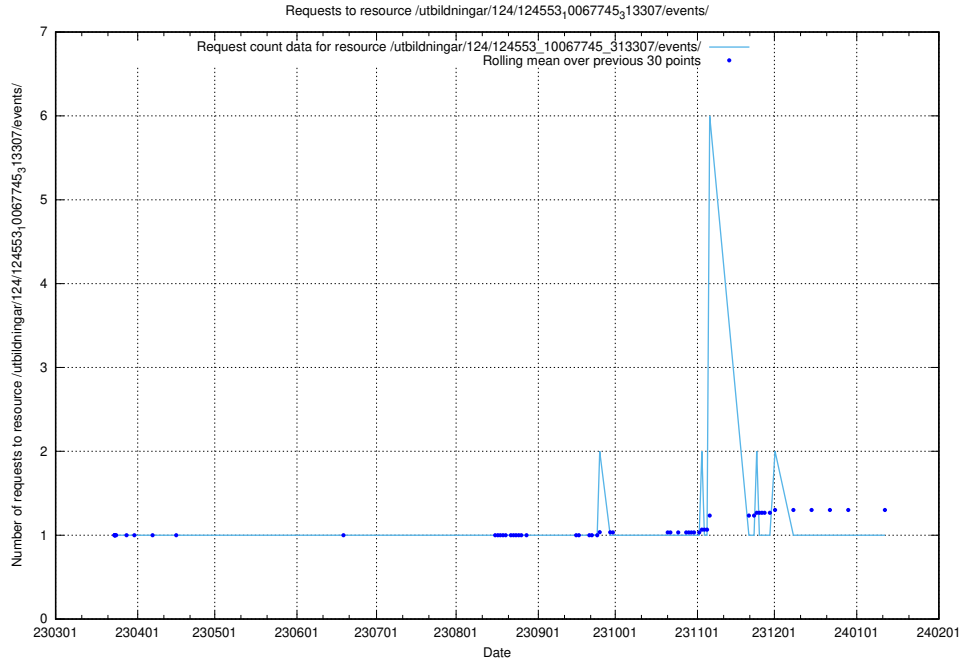

5.1163 Usage of /utbildningar/124/124553_10067745_313307/events/

Here, we count the number of requests to resource /utbildningar/124/124553_10067745_313307/events/