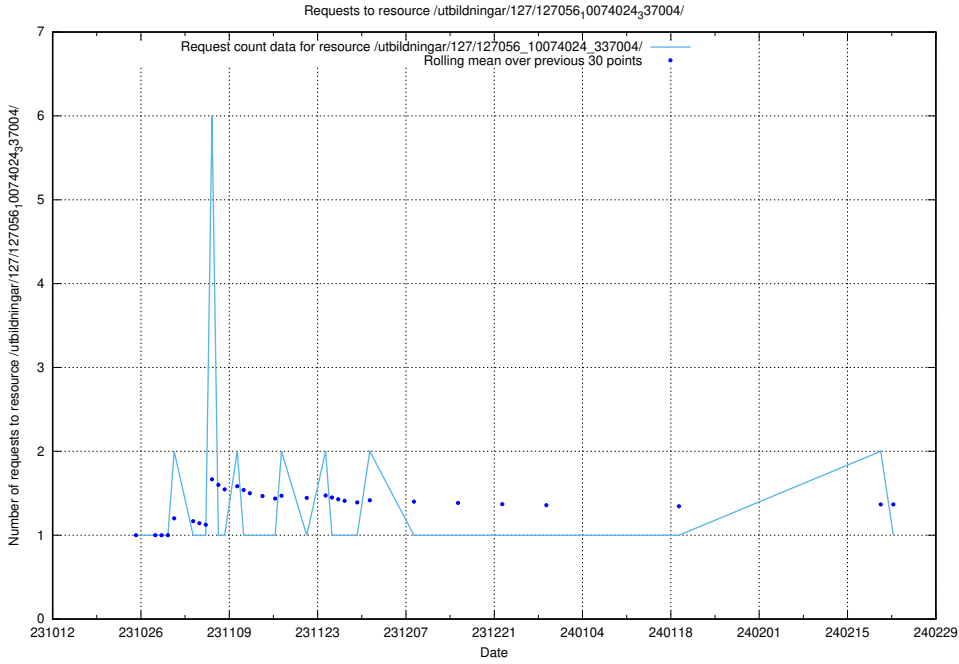

5.4622 Usage of /utbildningar/127/127056_10074024_337004/

Here, we count the number of requests to resource /utbildningar/127/127056_10074024_337004/.