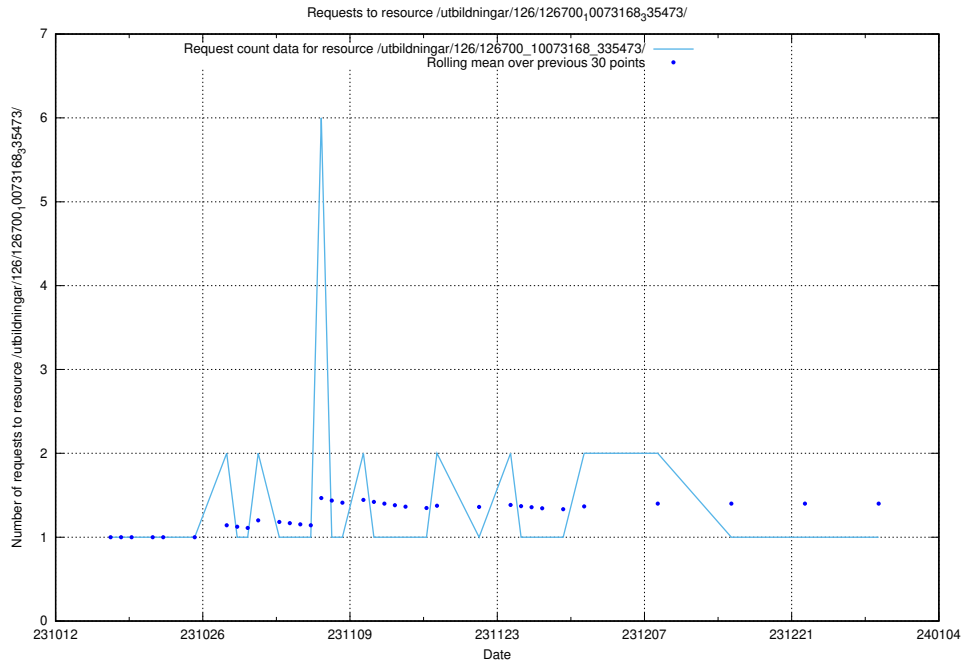

5.4707 Usage of /utbildningar/126/126700_10073168_335473/

Here, we count the number of requests to resource /utbildningar/126/126700_10073168_335473/.