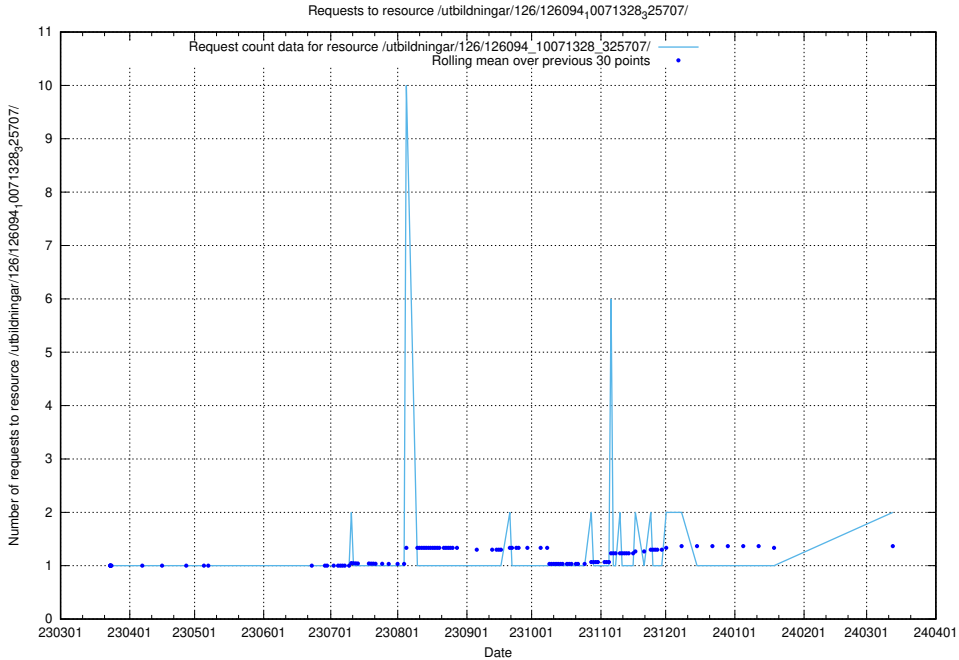

5.896 Usage of /utbildningar/126/126094_10071328_325707/

Here, we count the number of requests to resource /utbildningar/126/126094_10071328_325707/.