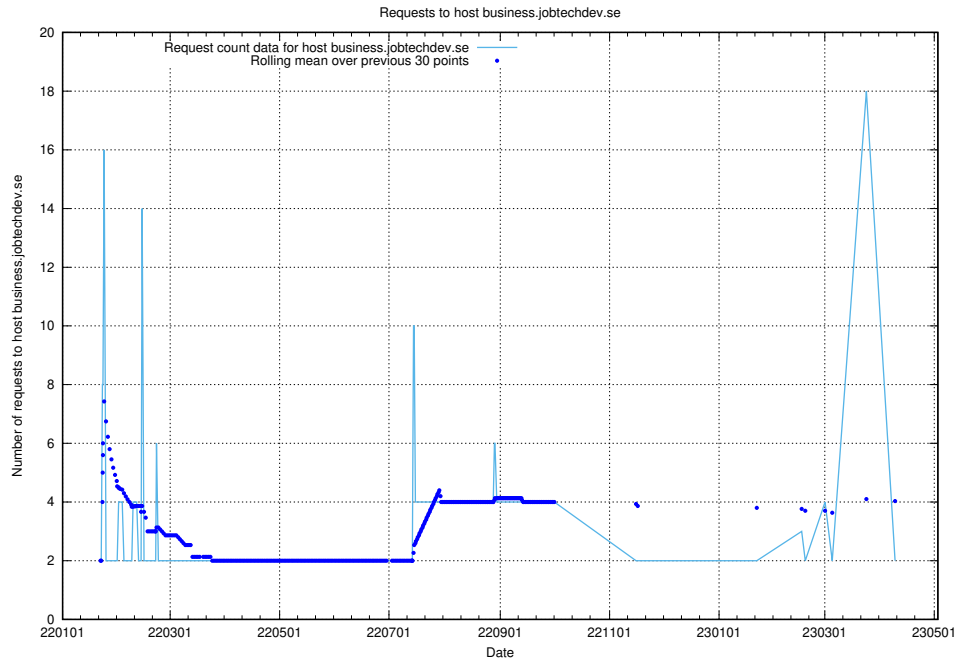

7.258 Usage of business.jobtechdev.se

Here, we count the number of requests to host business.jobtechdev.se.