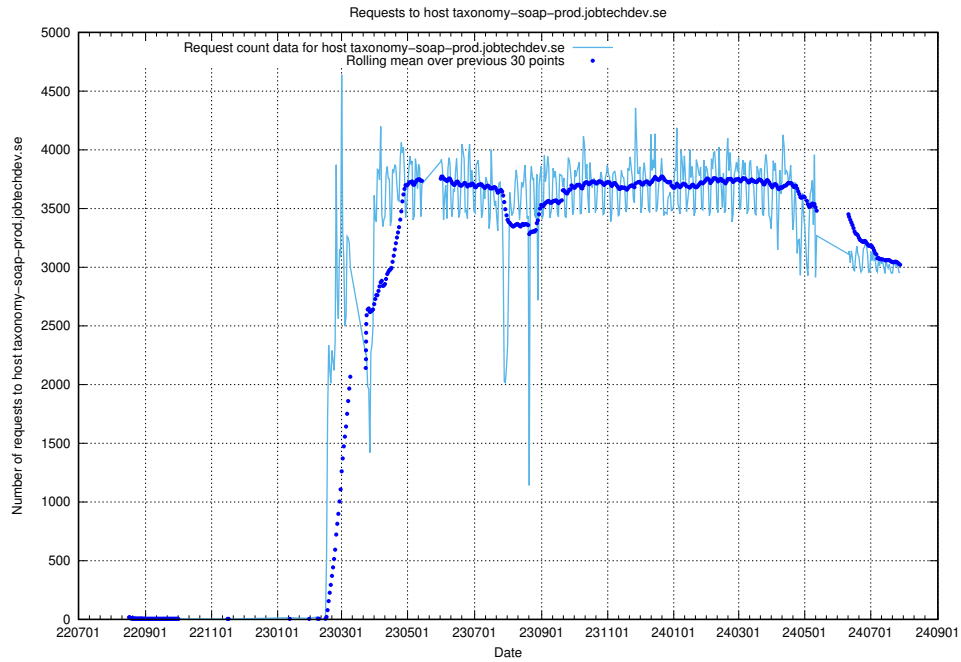

7.15 Usage of taxonomy-soap-prod.jobtechdev.se

Here, we count the number of requests to host taxonomy-soap-prod.jobtechdev.se.