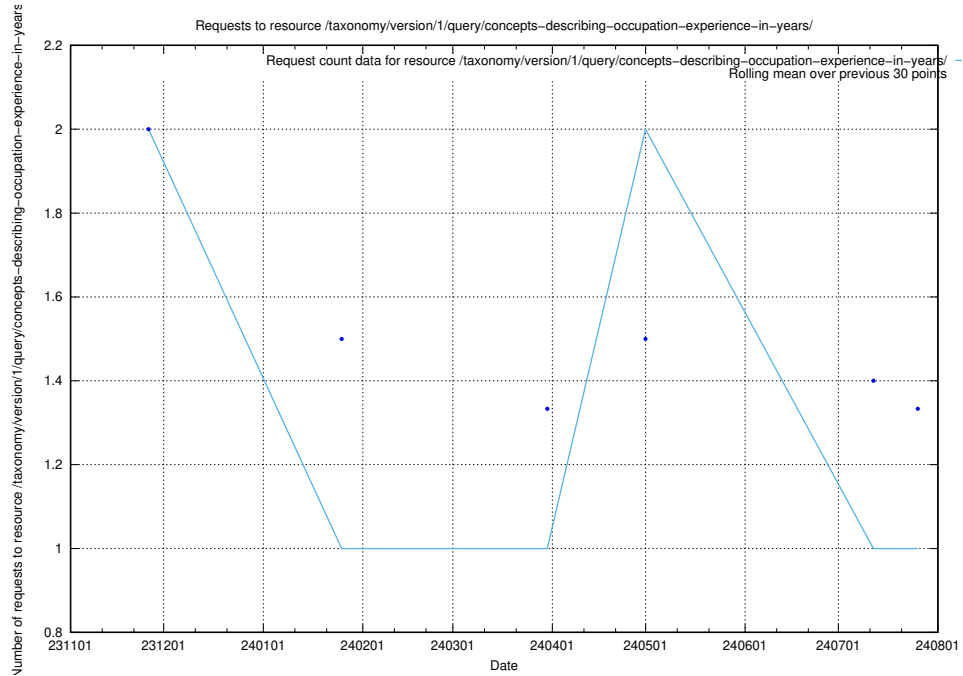

5.4383 Usage of /taxonomy/version/1/query/concepts-describing-occupation-experience-in-years/

Here, we count the number of requests to resource /taxonomy/version/1/query/concepts-describing-occupation-experience-in-years/.