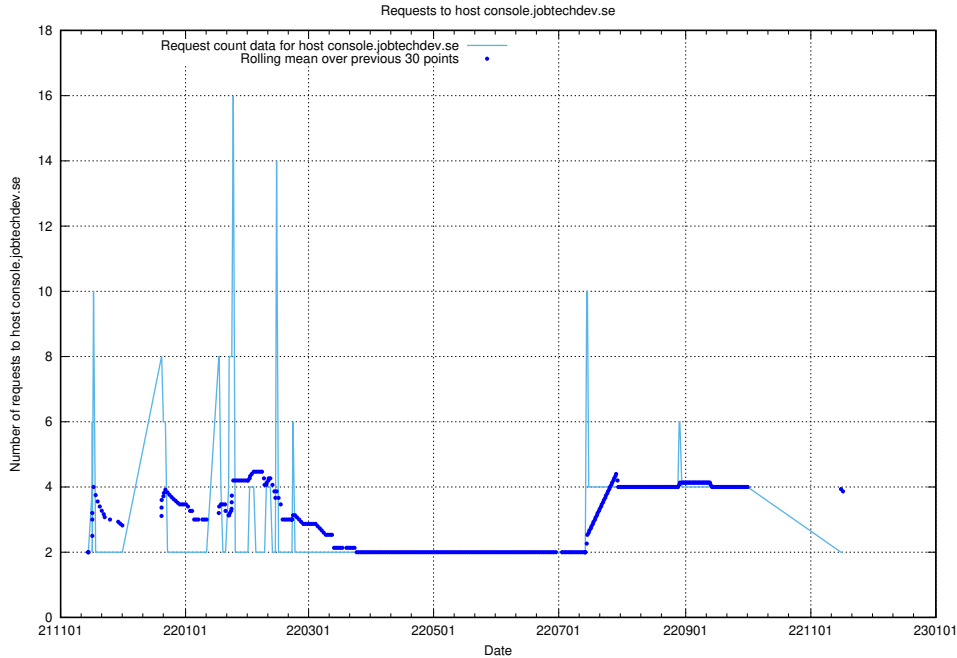

7.271 Usage of console.jobtechdev.se

Here, we count the number of requests to host console.jobtechdev.se.