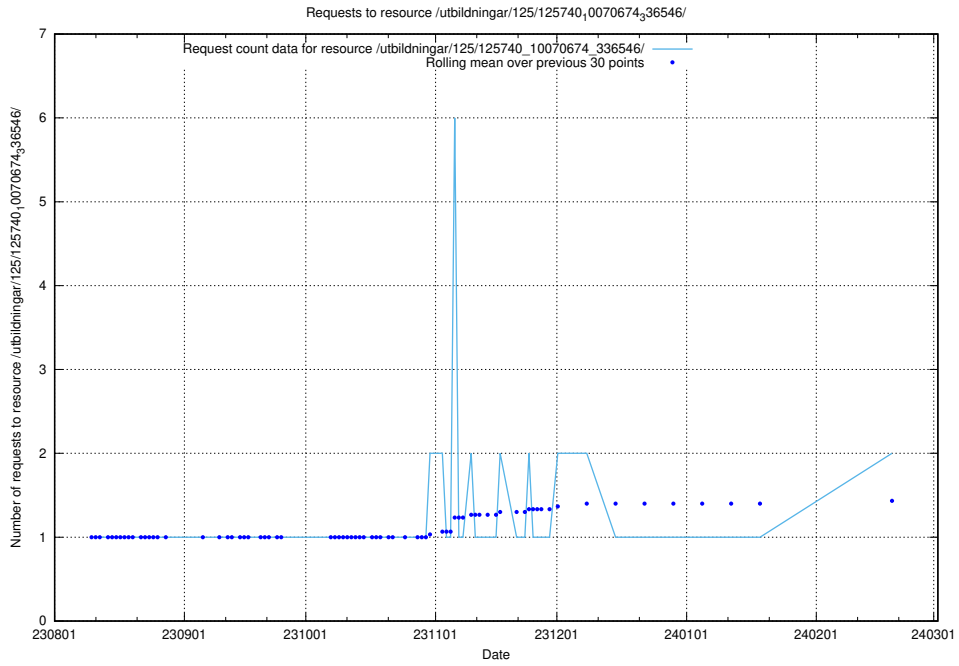

5.703 Usage of /utbildningar/125/125740_10070674_336546/

Here, we count the number of requests to resource /utbildningar/125/125740_10070674_336546/.