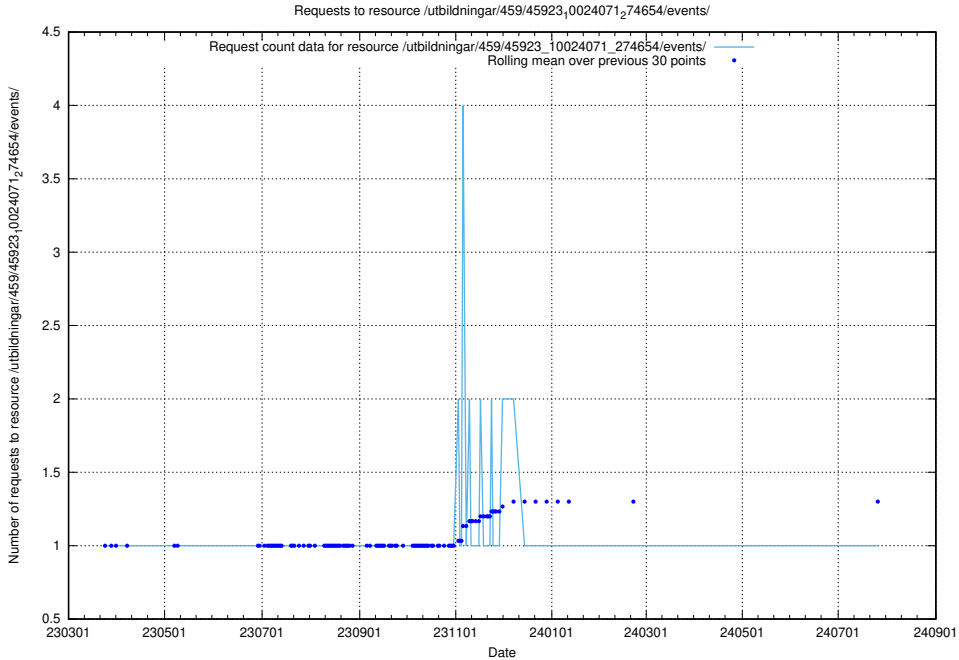

5.6587 Usage of /utbildningar/459/45923_10024071_274654/events/

Here, we count the number of requests to resource /utbildningar/459/45923_10024071_274654/events/.