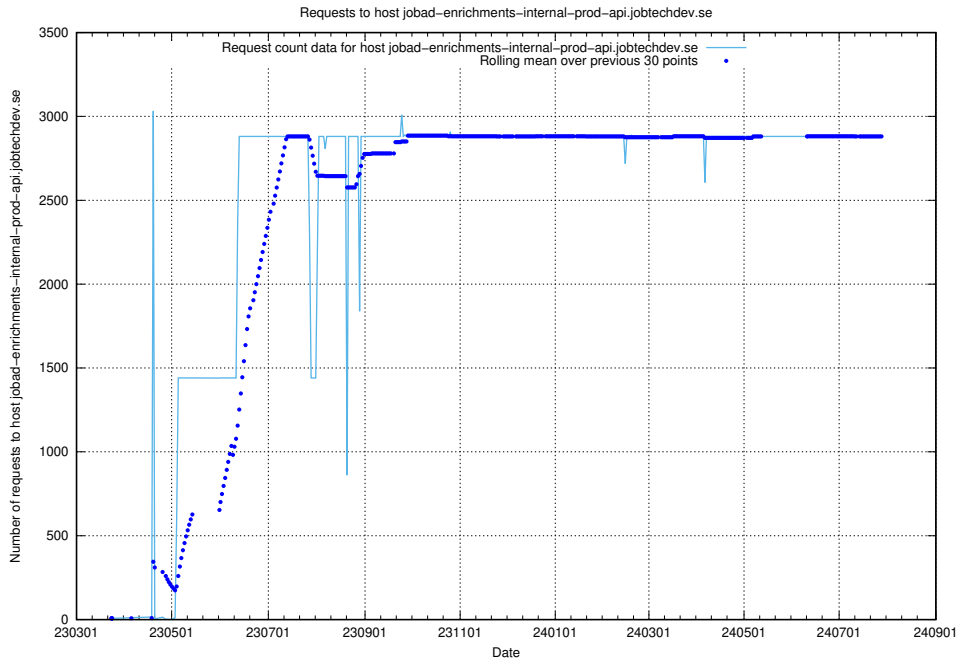

7.16 Usage of jobad-enrichments-internal-prod-api.jobtechdev.se

Here, we count the number of requests to host jobad-enrichments-internal-prod-api.jobtechdev.se.