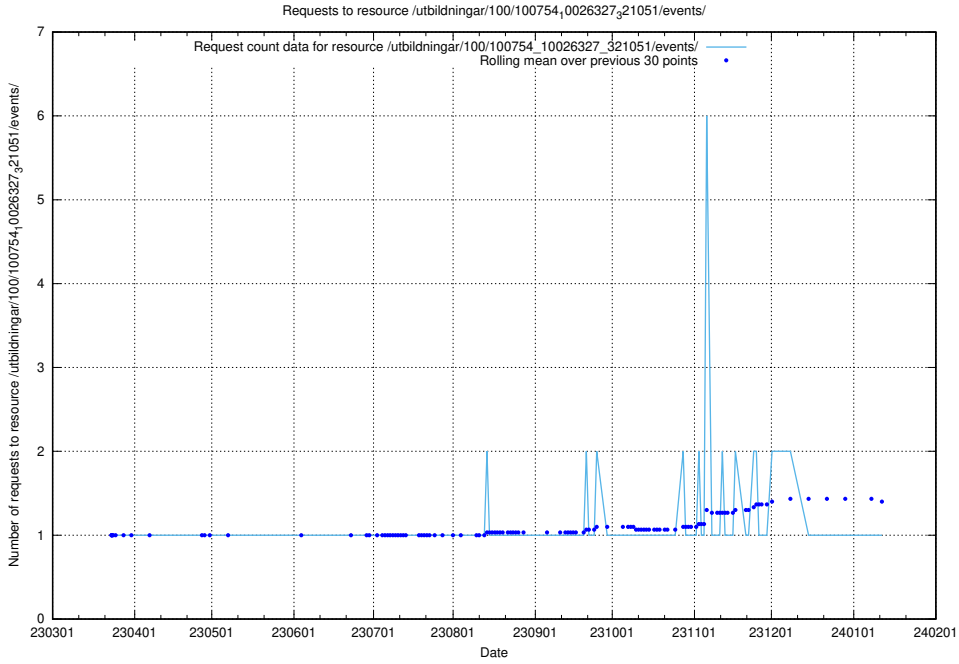

Here, we count the number of requests to resource /utbildningar/126/126791_10073182_334968/.

5.6024 Usage of /utbildningar/100/100754_10026327_321051/events/

Here, we count the number of requests to resource /utbildningar/100/100754_10026327_321051/events/