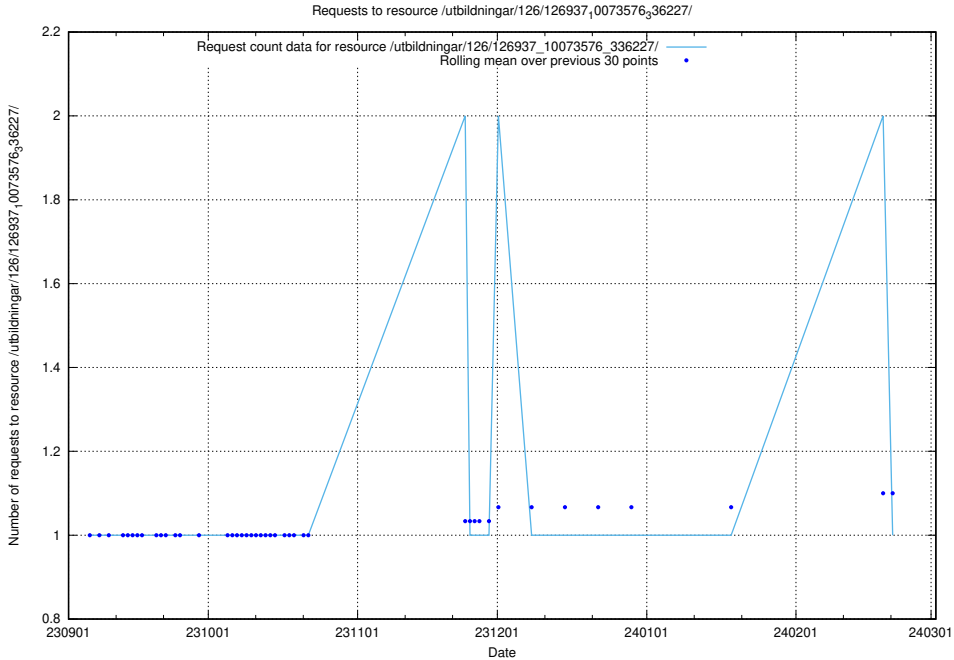

5.5068 Usage of /utbildningar/126/126937_10073576_336227/

Here, we count the number of requests to resource /utbildningar/126/126937_10073576_336227/.