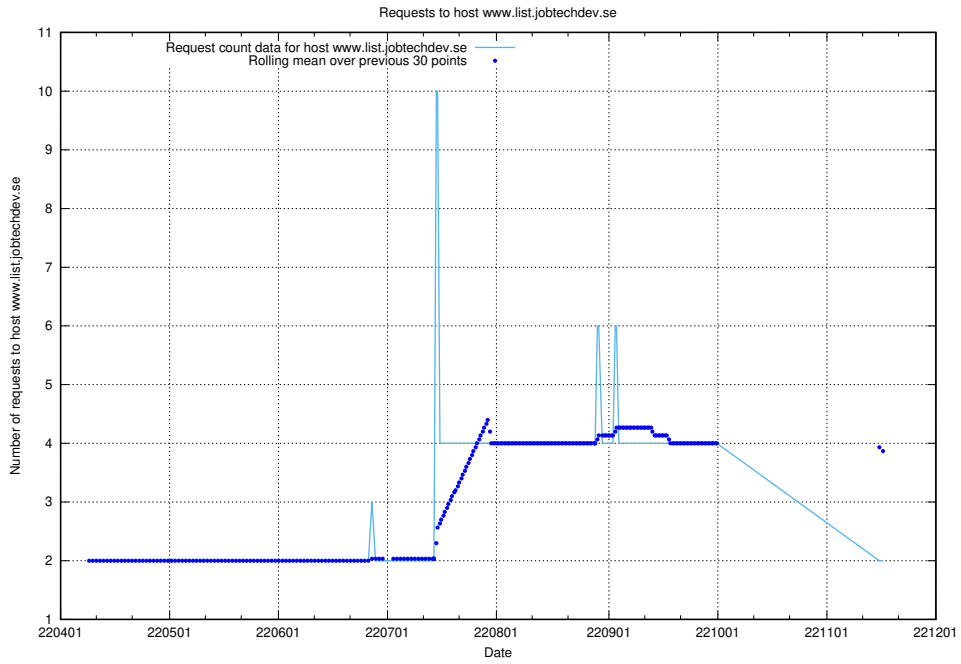

7.473 Usage of www.list.jobtechdev.se

Here, we count the number of requests to host www.list.jobtechdev.se.