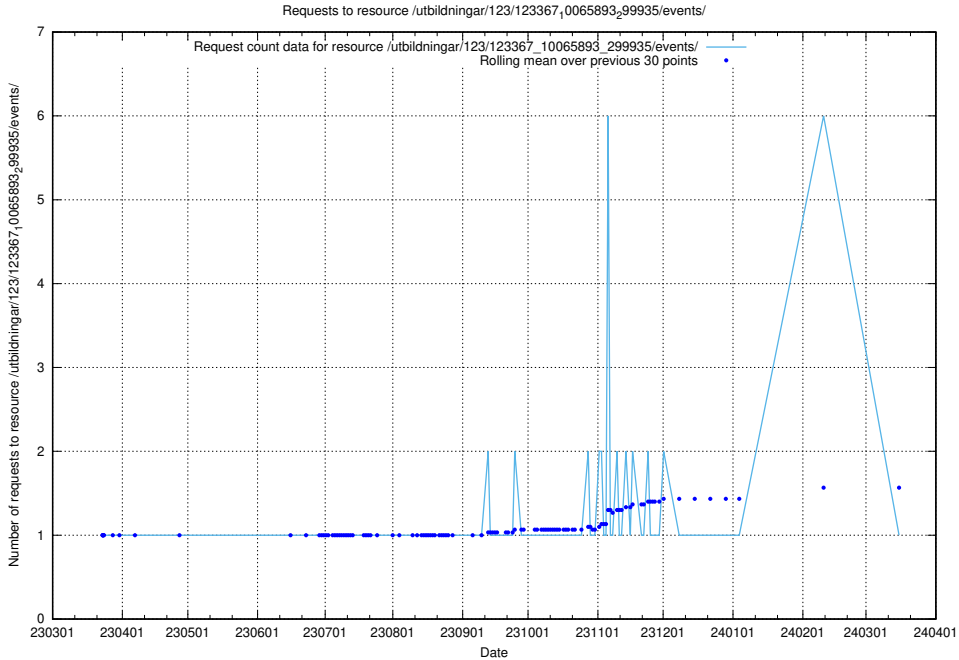

5.5147 Usage of /utbildningar/123/123367_10065893_299935/events/

Here, we count the number of requests to resource /utbildningar/123/123367_10065893_299935/events/