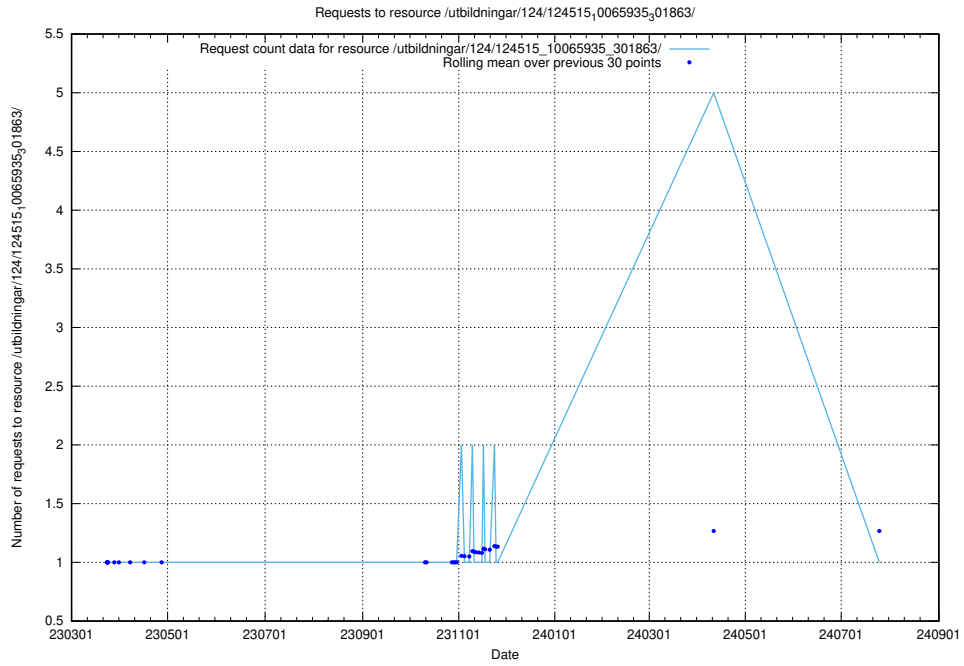

5.1956 Usage of /utbildningar/124/124515_10065935_301863/

Here, we count the number of requests to resource /utbildningar/124/124515_10065935_301863/.