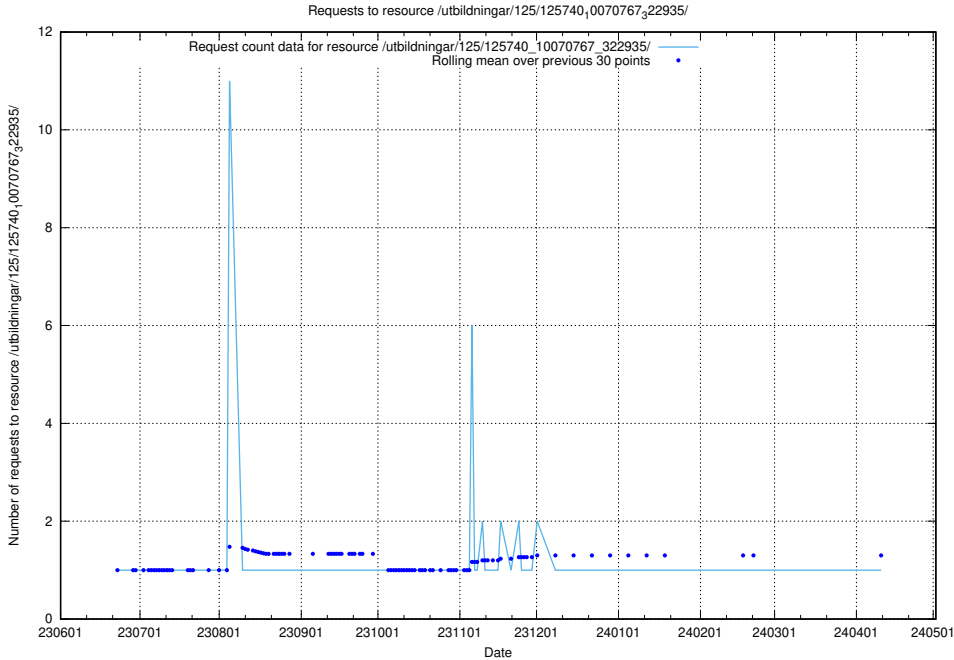

5.6127 Usage of /utbildningar/125/125740_10070767_322935/

Here, we count the number of requests to resource /utbildningar/125/125740_10070767_322935/.