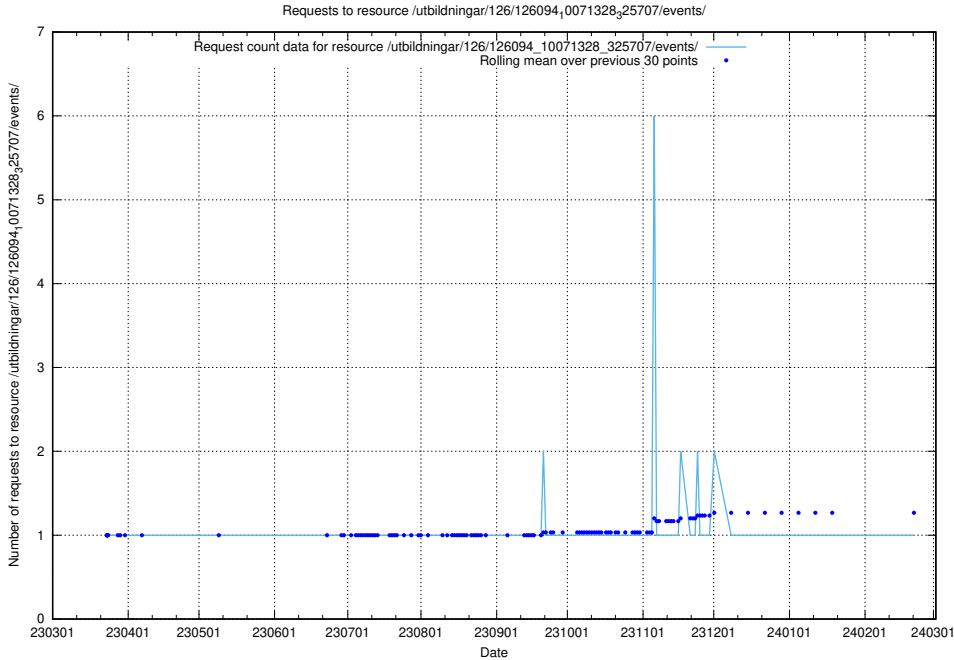

5.6862 Usage of /utbildningar/126/126094_10071328_325707/events/

Here, we count the number of requests to resource /utbildningar/126/126094_10071328_325707/events/