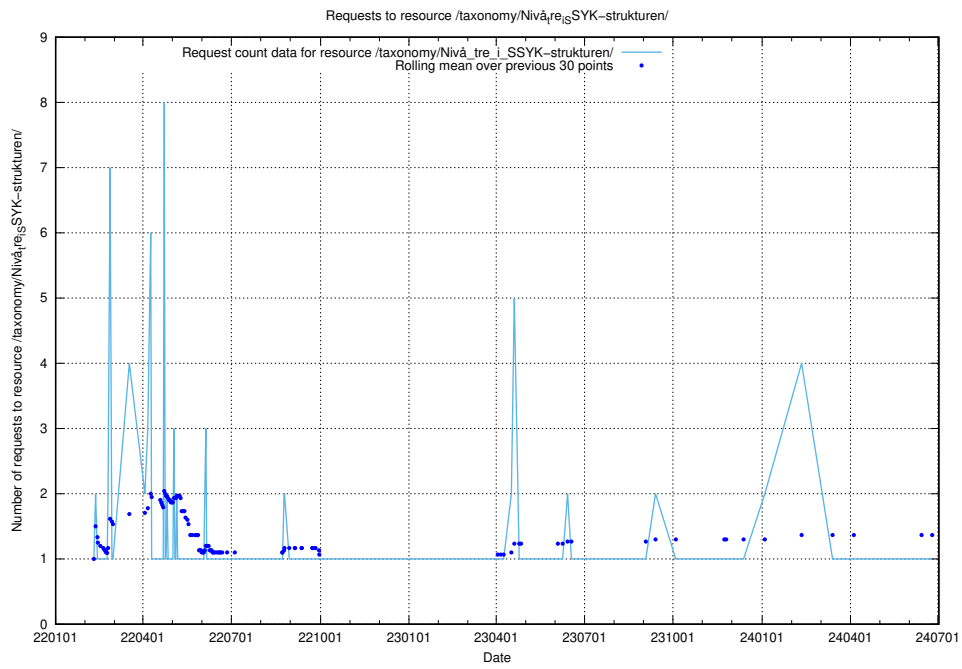

5.2317 Usage of /taxonomy/Nivå_tre_i_SSYK-strukturen/

Here, we count the number of requests to resource /taxonomy/Nivå_tre_i_SSYK-strukturen/.