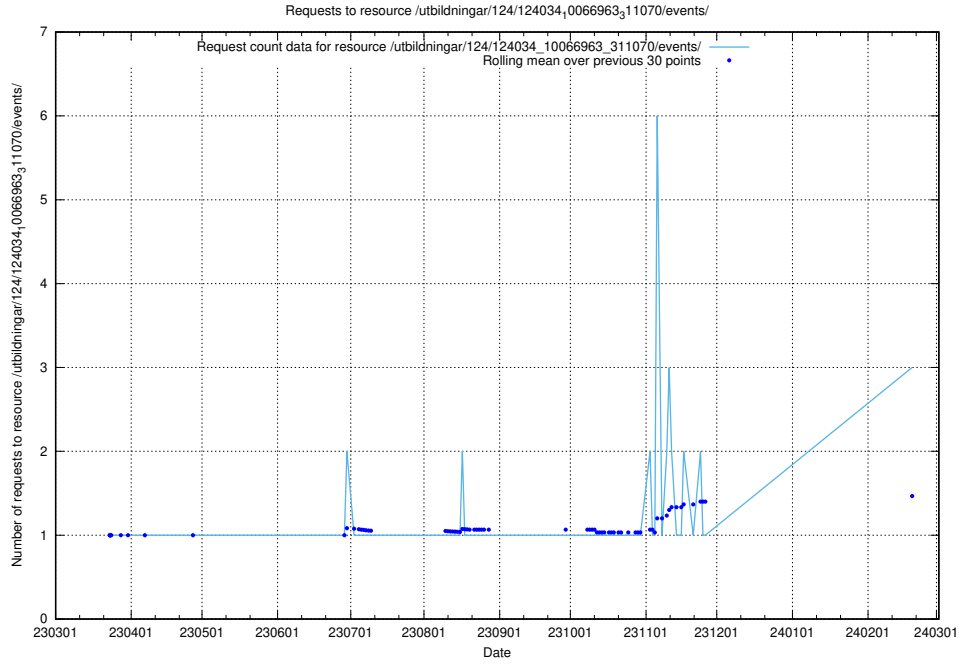

5.325 Usage of /utbildningar/124/124034_10066963_311070/events/

Here, we count the number of requests to resource /utbildningar/124/124034_10066963_311070/events/