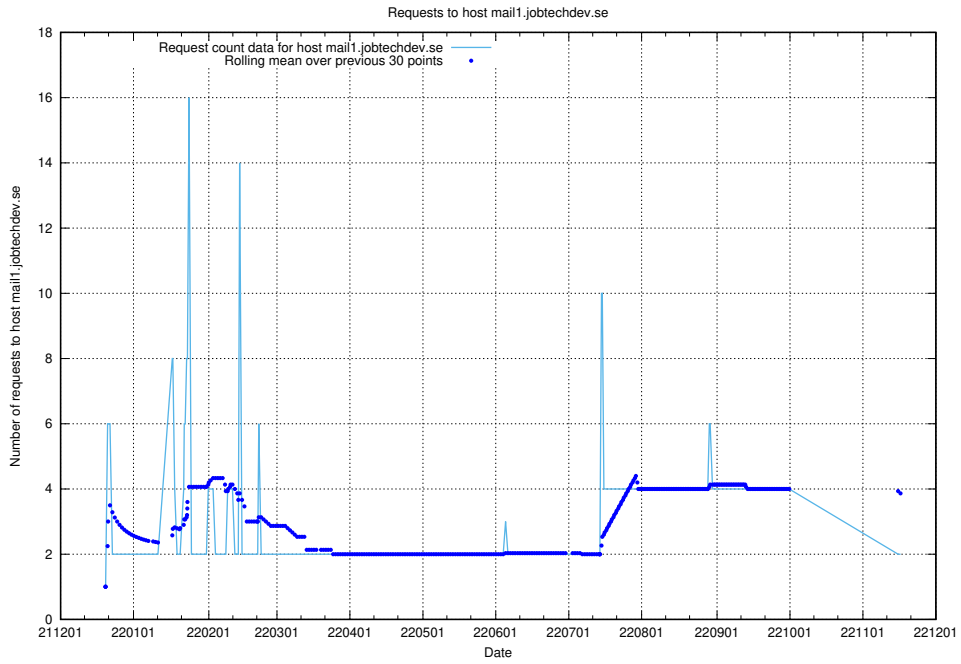

7.378 Usage of mail1.jobtechdev.se

Here, we count the number of requests to host mail1.jobtechdev.se.