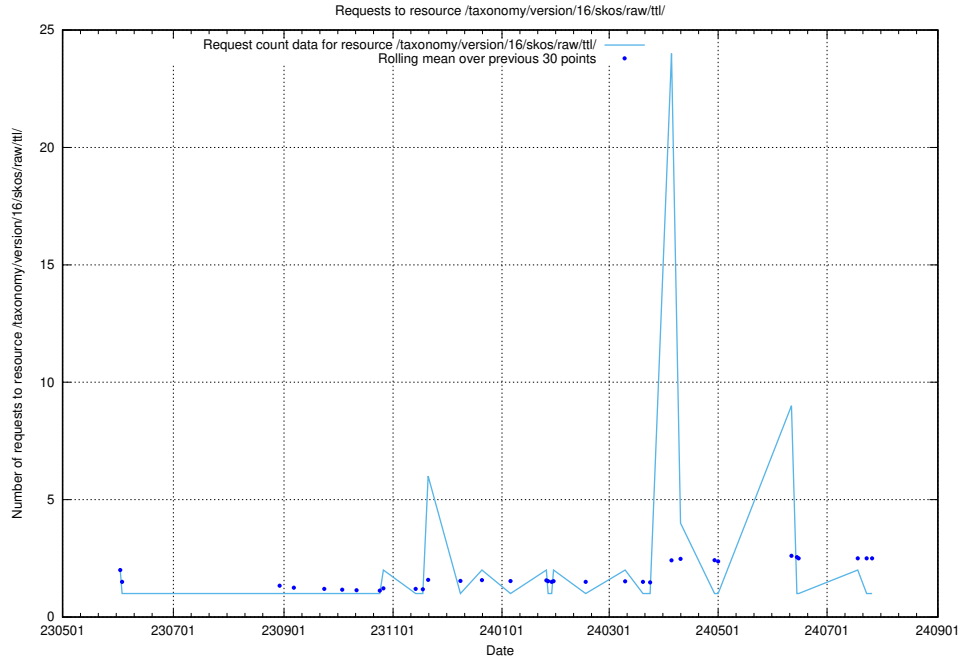

5.6353 Usage of /taxonomy/version/16/skos/raw/ttl/

Here, we count the number of requests to resource /taxonomy/version/16/skos/raw/ttl/.