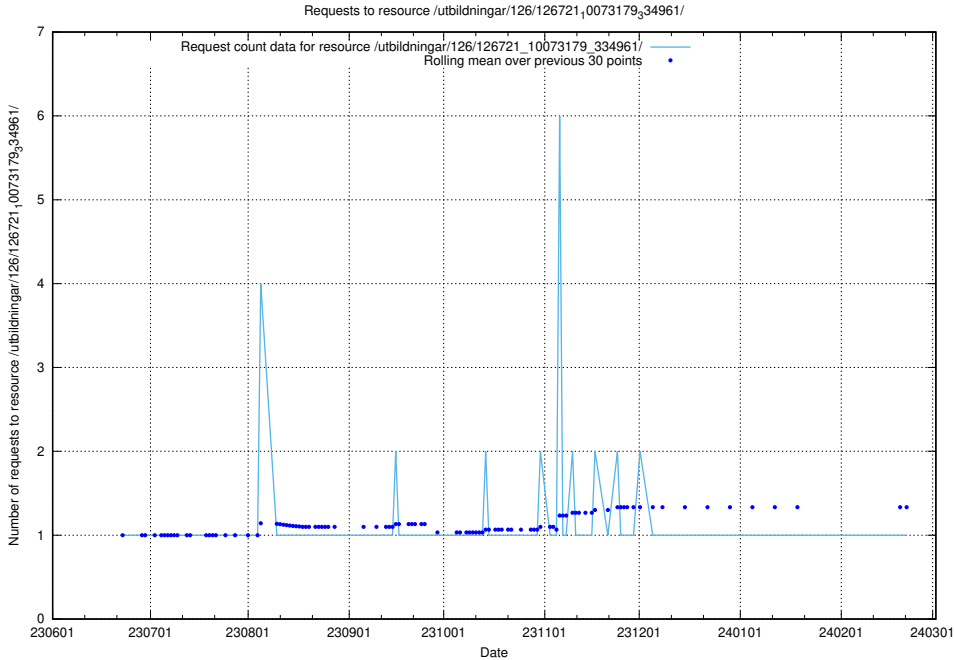

5.6035 Usage of /utbildningar/126/126721_10073179_334961/

Here, we count the number of requests to resource /utbildningar/126/126721_10073179_334961/.