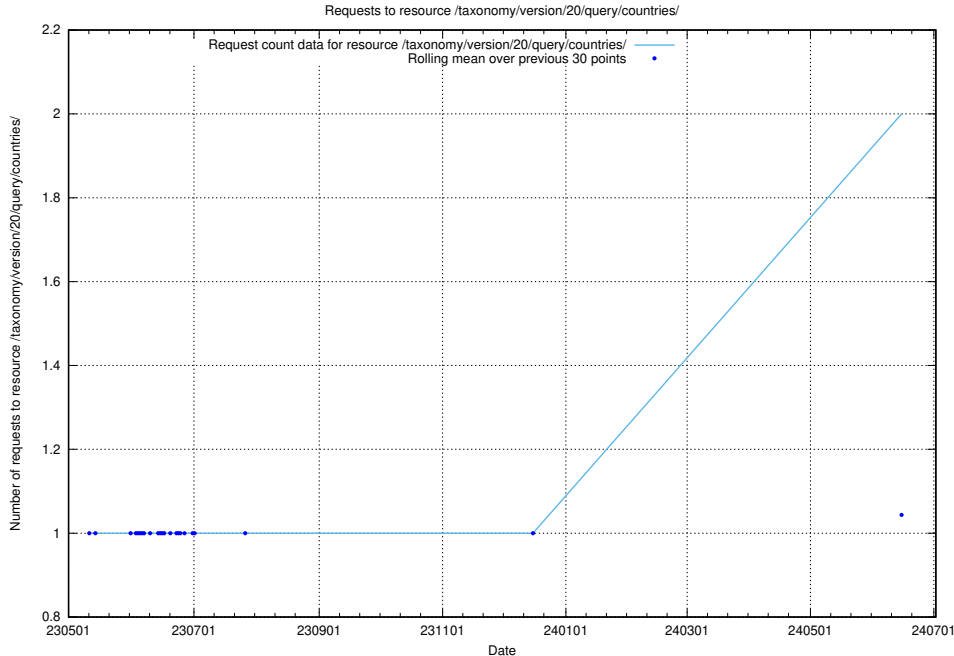

5.818 Usage of /taxonomy/version/20/query/countries/

Here, we count the number of requests to resource /taxonomy/version/20/query/countries/.