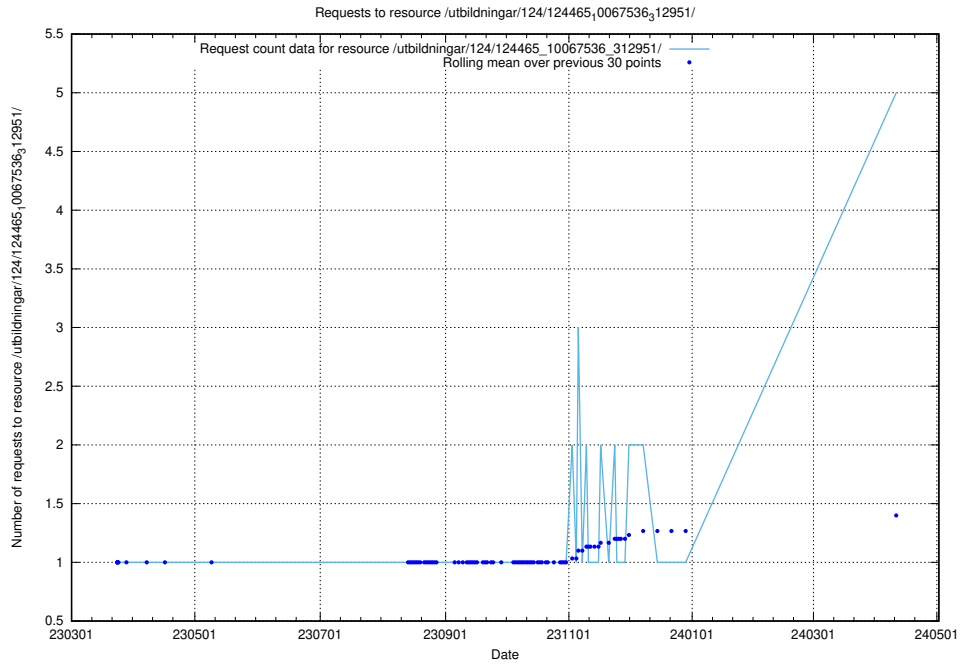

5.126 Usage of /utbildningar/124/124465_10067536_312951/

Here, we count the number of requests to resource /utbildningar/124/124465_10067536_312951/.