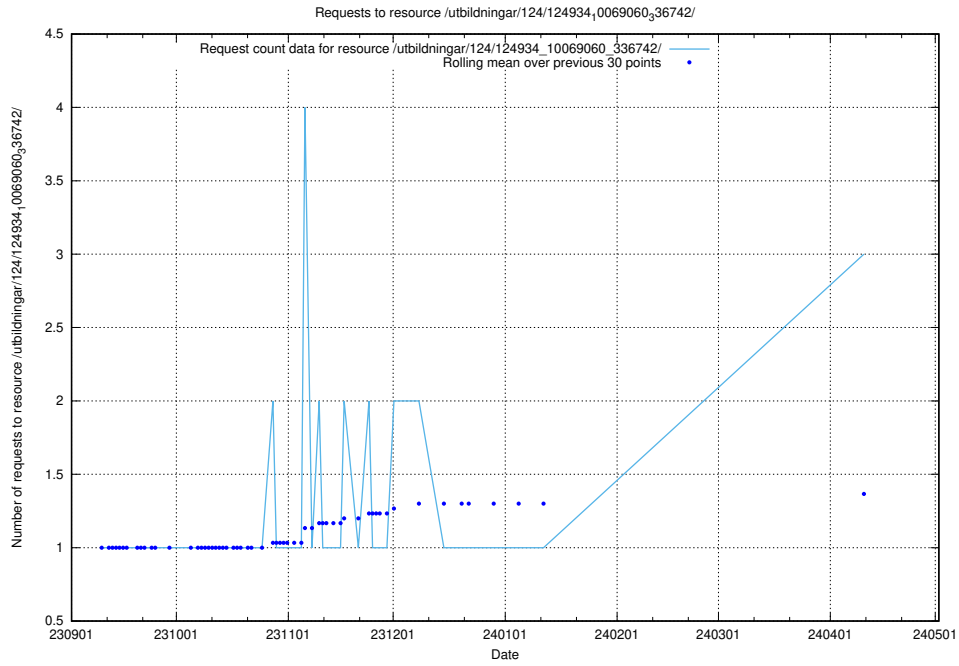

5.329 Usage of /utbildningar/124/124934_10069060_336742/

Here, we count the number of requests to resource /utbildningar/124/124934_10069060_336742/.