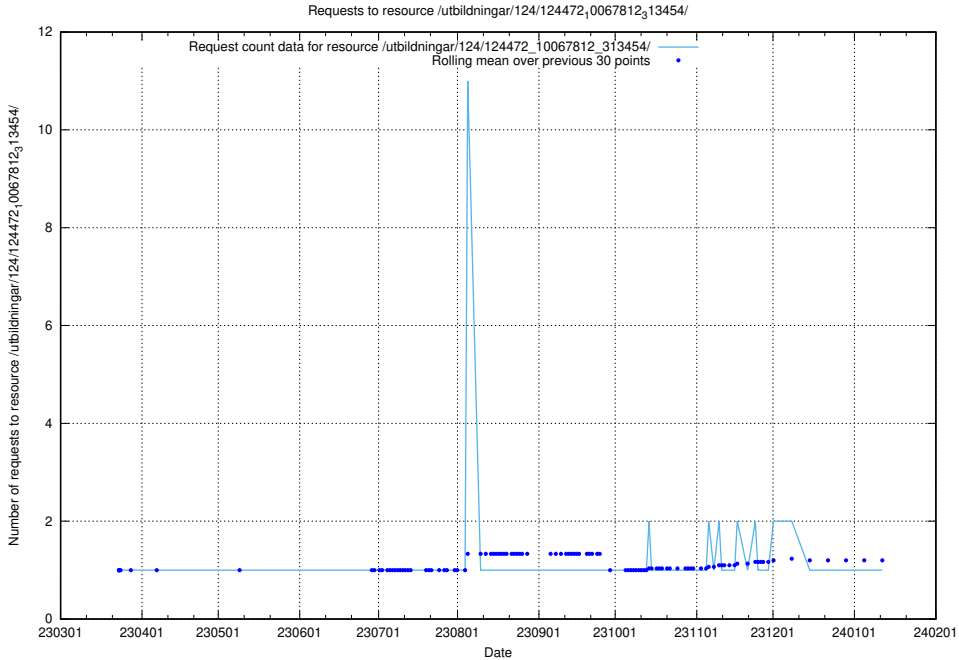

5.3393 Usage of /utbildningar/124/124472_10067812_313454/

Here, we count the number of requests to resource /utbildningar/124/124472_10067812_313454/.