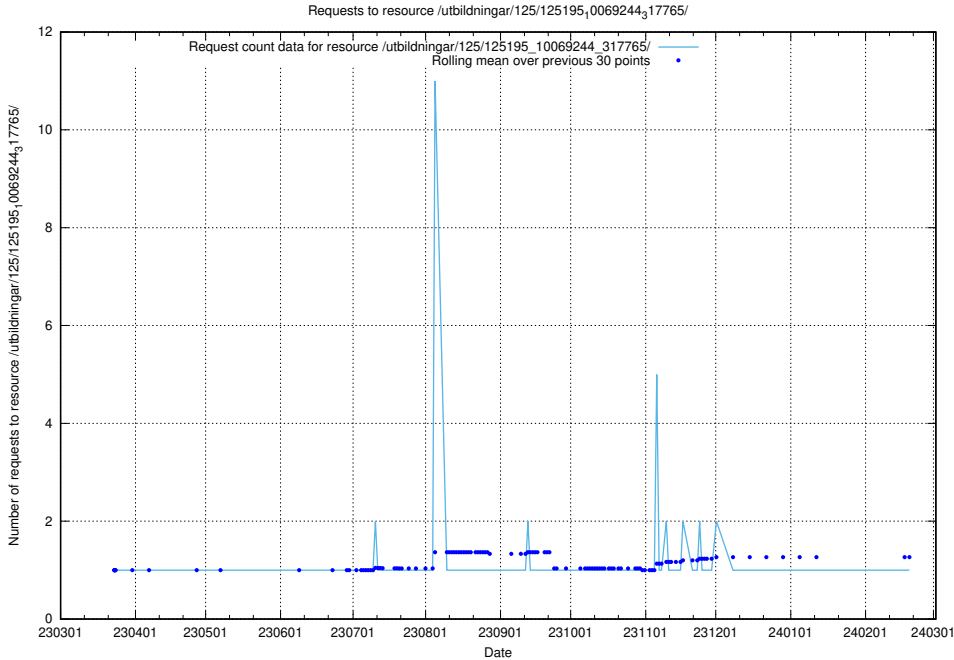

5.1079 Usage of /utbildningar/125/125195_10069244_317765/

Here, we count the number of requests to resource /utbildningar/125/125195_10069244_317765/.