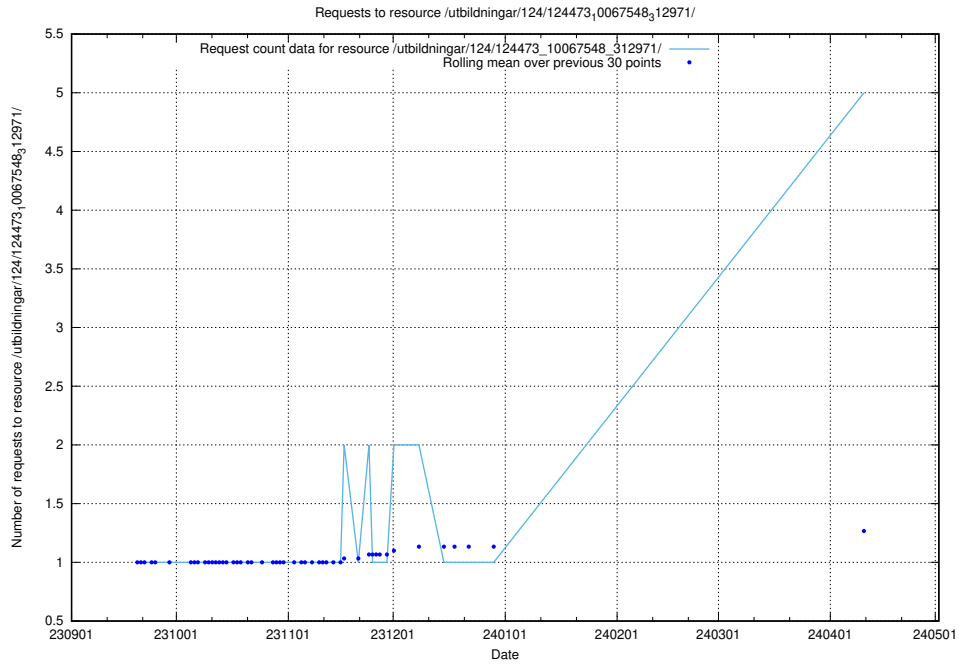

5.134 Usage of /utbildningar/124/124473_10067548_312971/

Here, we count the number of requests to resource /utbildningar/124/124473_10067548_312971/.