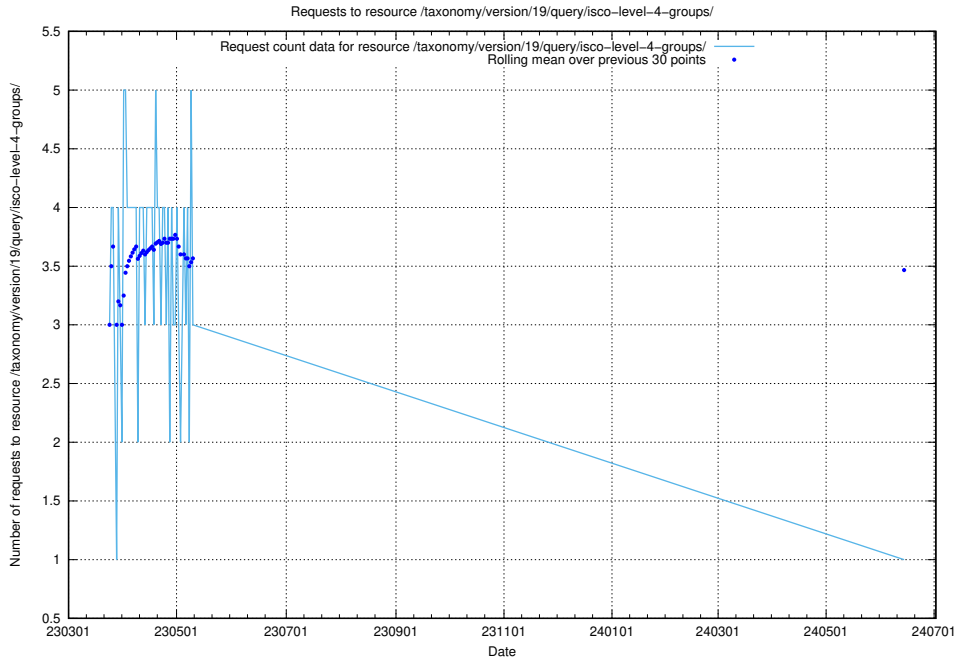

5.6568 Usage of /taxonomy/version/19/query/isco-level-4-groups/

Here, we count the number of requests to resource /taxonomy/version/19/query/isco-level-4-groups/.