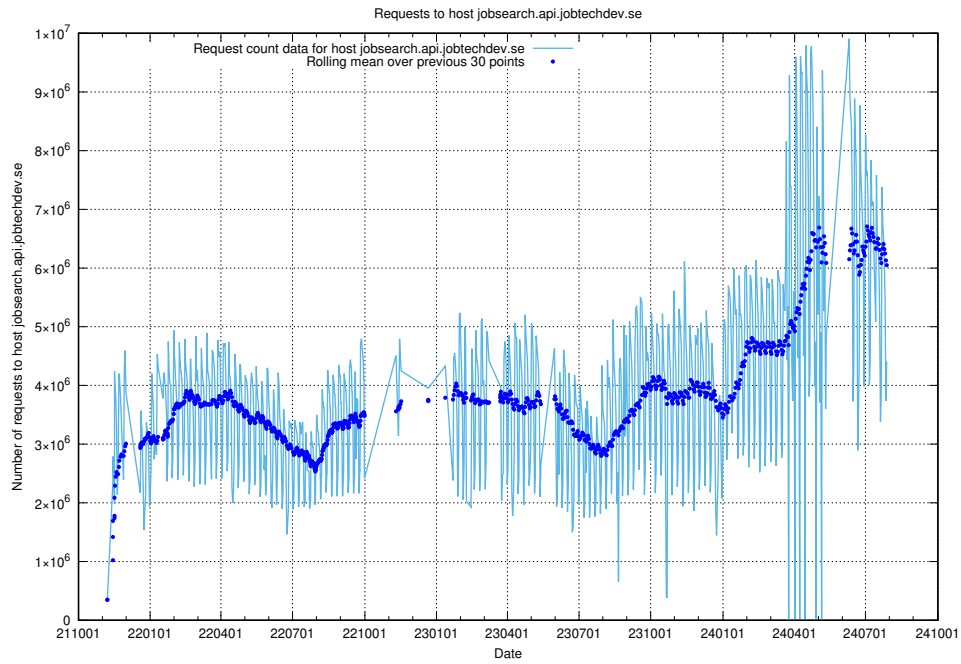

7 Log Stack

This section contains request statistics from [JobTech's log stack](#)⁸.

7.1 Usage of jobsearch.api.jobtechdev.se

Here, we count the number of requests to host jobsearch.api.jobtechdev.se.

---

⁸<https://elk.jobtechdev.se>