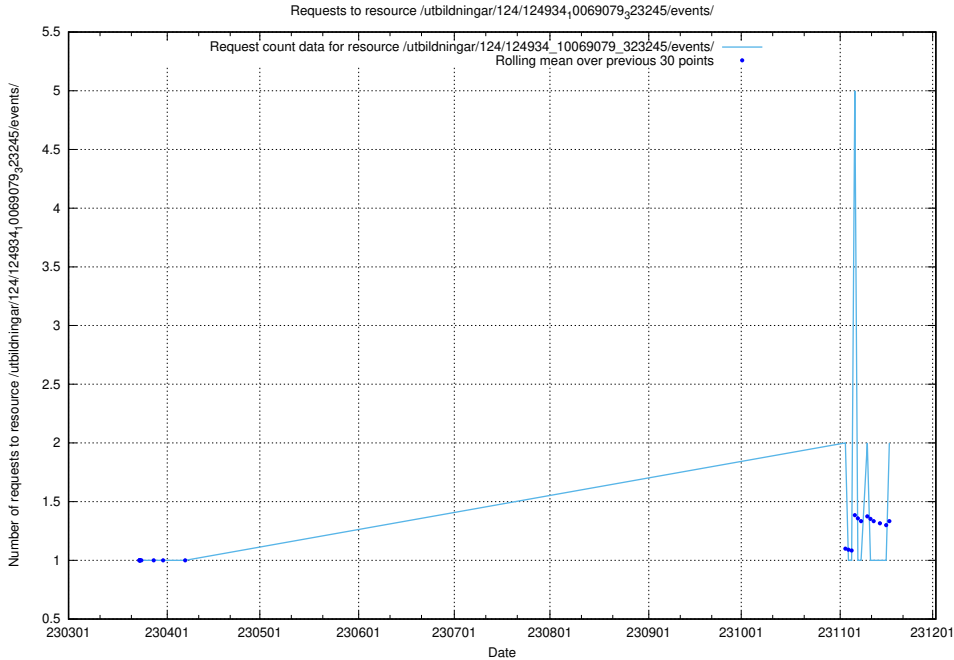

Here, we count the number of requests to resource /utbildningar/125/125178_10069244_317765/.

5.434 Usage of /utbildningar/124/124934_10069079_323245/events/

Here, we count the number of requests to resource /utbildningar/124/124934_10069079_323245/events/