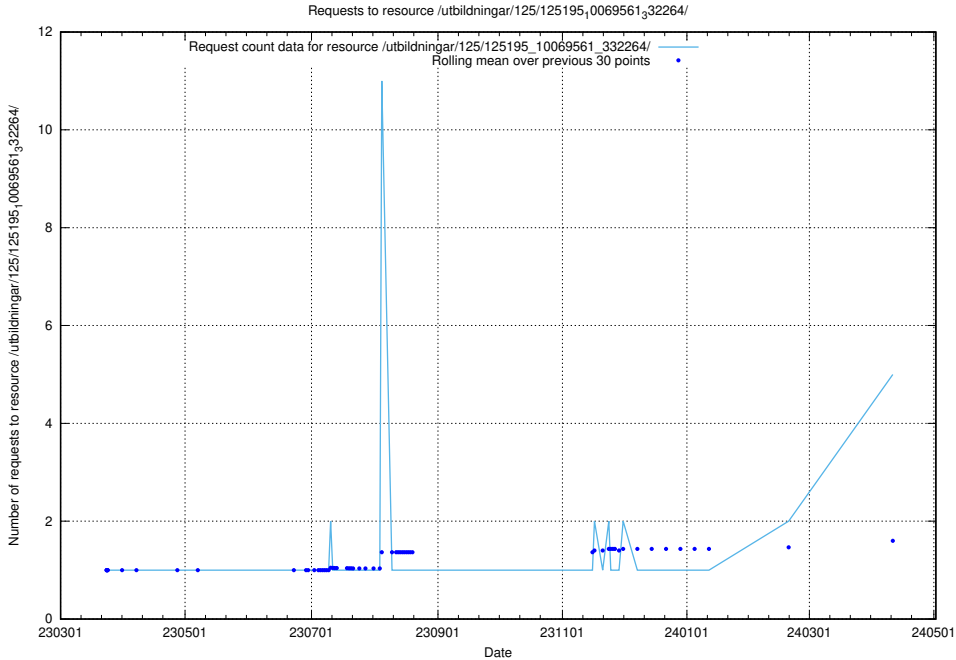

5.104 Usage of /utbildningar/125/125195_10069561_332264/

Here, we count the number of requests to resource /utbildningar/125/125195_10069561_332264/.