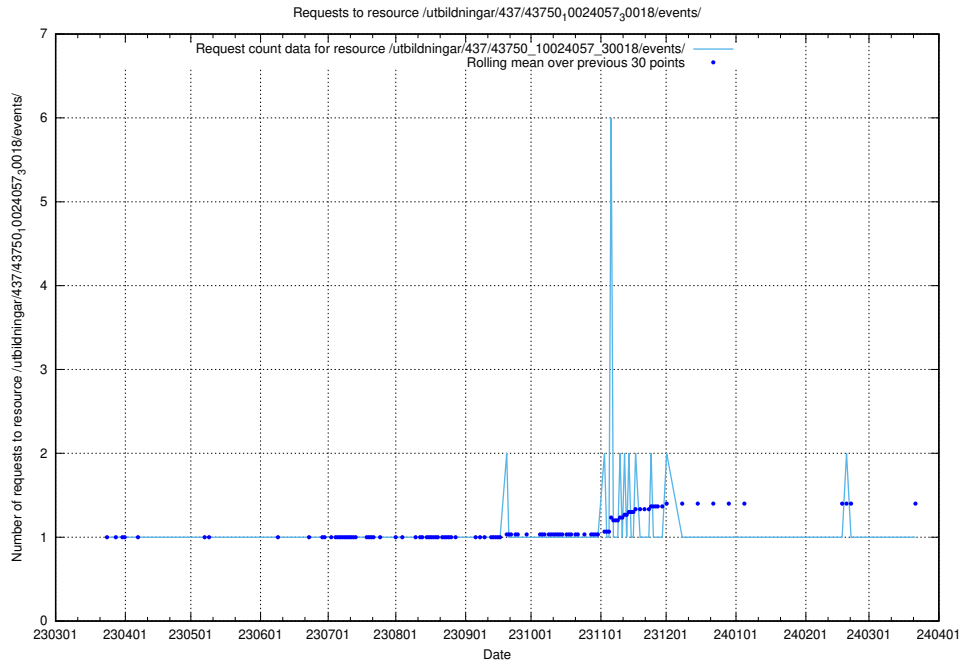

5.6622 Usage of /utbildningar/437/43750_10024057_30018/events/

Here, we count the number of requests to resource /utbildningar/437/43750_10024057_30018/events/.