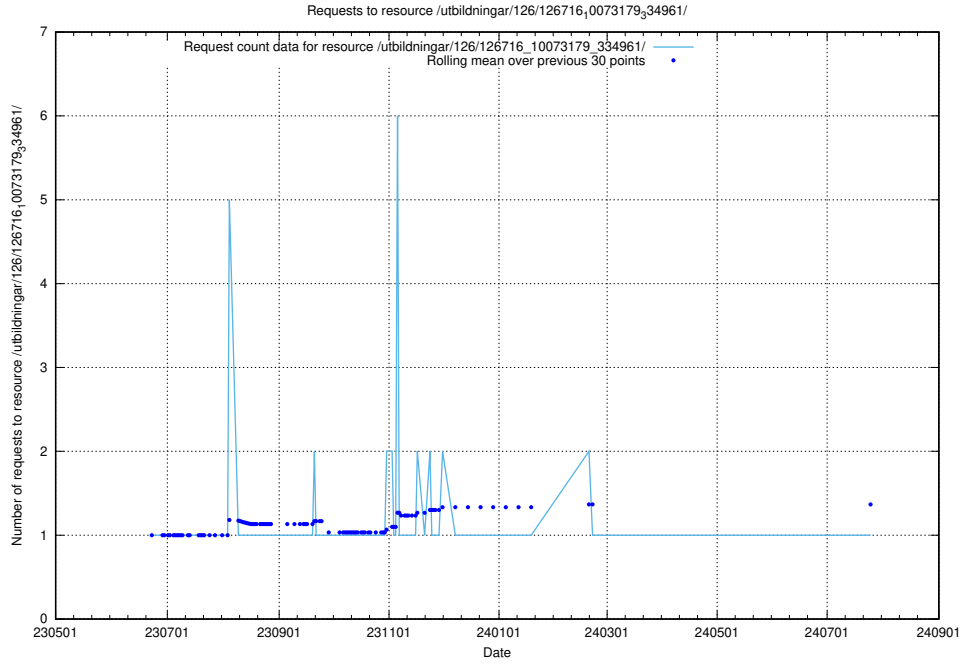

5.6046 Usage of /utbildningar/126/126716_10073179_334961/

Here, we count the number of requests to resource /utbildningar/126/126716_10073179_334961/.