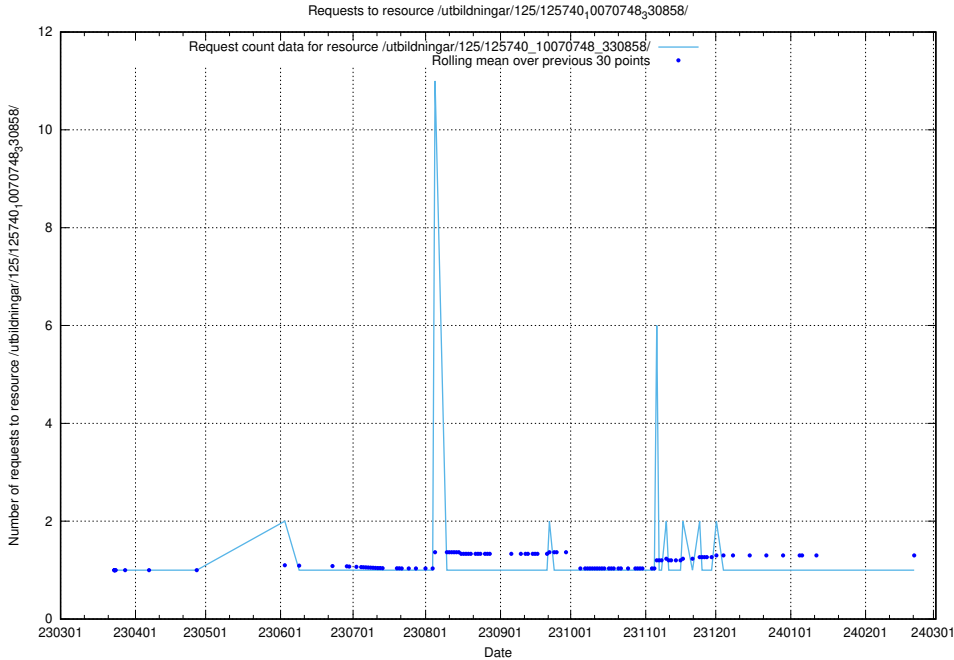

5.916 Usage of /utbildningar/125/125740_10070748_330858/

Here, we count the number of requests to resource /utbildningar/125/125740_10070748_330858/.