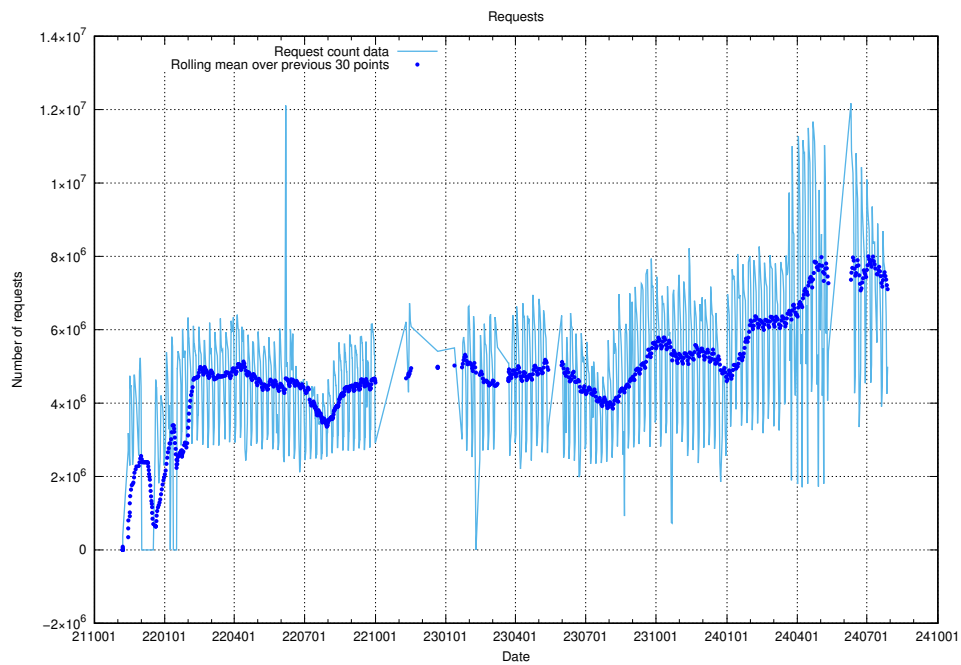

8 Log Stack - General Statistics

This section contains general statistics from [JobTech's log stack](#)⁸.

8.1 Total number of requests

Here, we count the total number of requests.