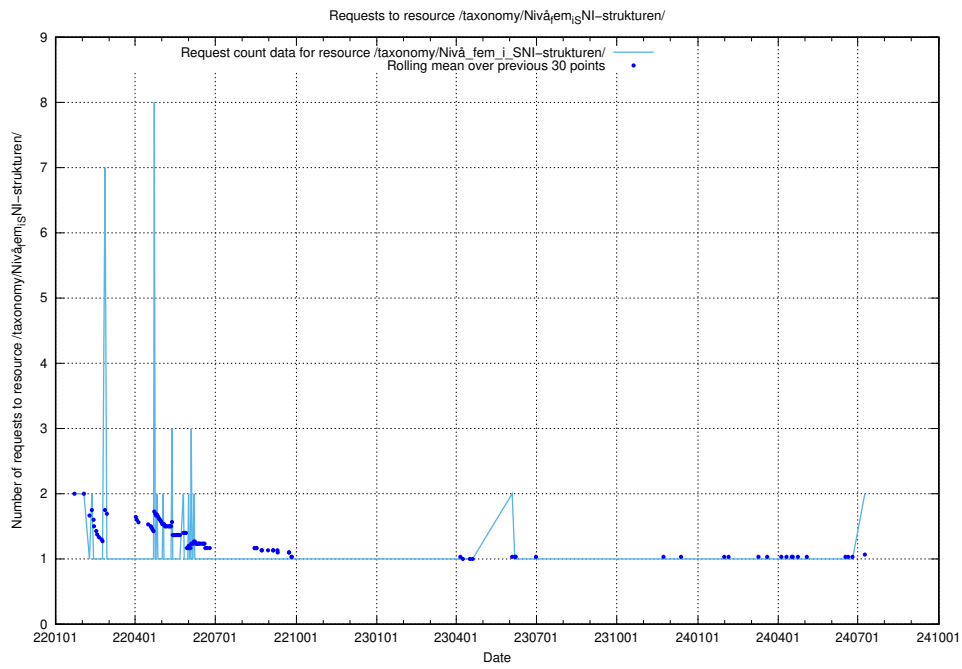

5.671 Usage of /taxonomy/Nivå_fem_i_SNI-strukturen/

Here, we count the number of requests to resource /taxonomy/Nivå_fem_i_SNI-strukturen/.