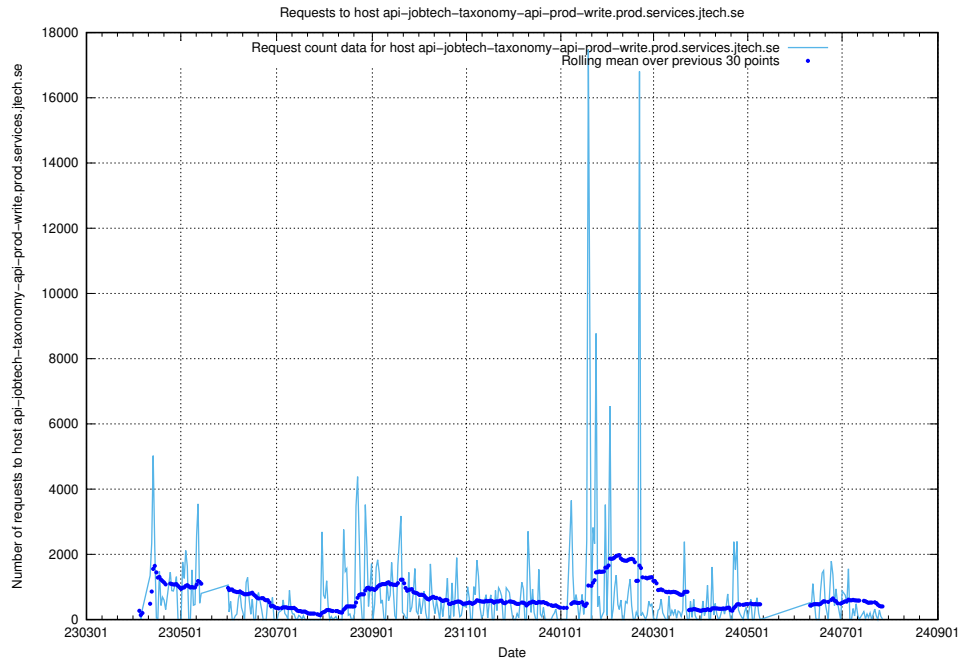

7.42 Usage of api-jobtech-taxonomy-api-prod-write.prod.services.jtech.se

Here, we count the number of requests to host api-jobtech-taxonomy-api-prod-write.prod.services.jtech.se.