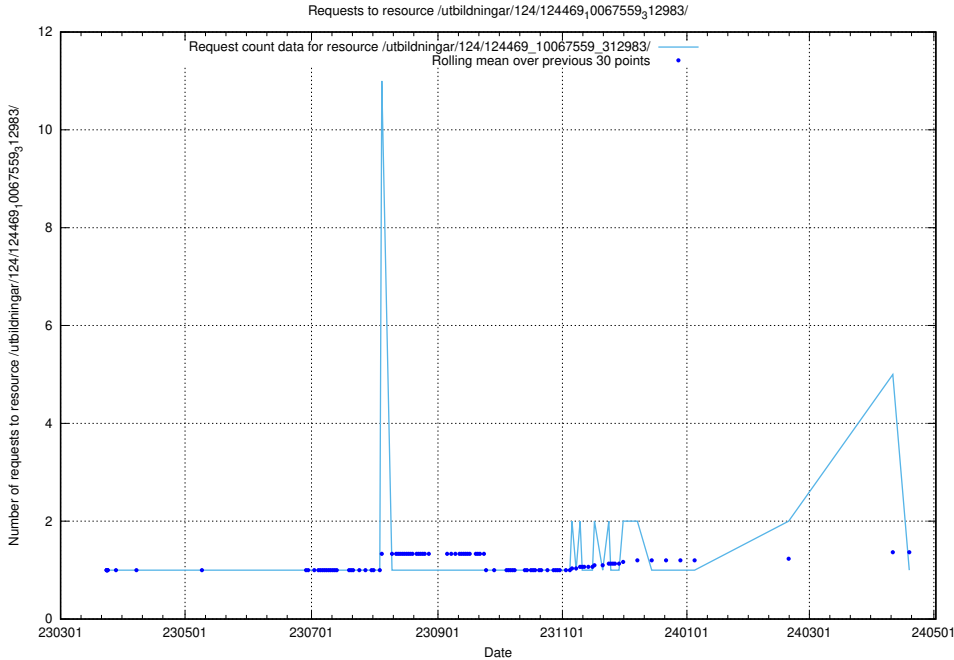

5.3714 Usage of /utbildningar/124/124469_10067559_312983/

Here, we count the number of requests to resource /utbildningar/124/124469_10067559_312983/.