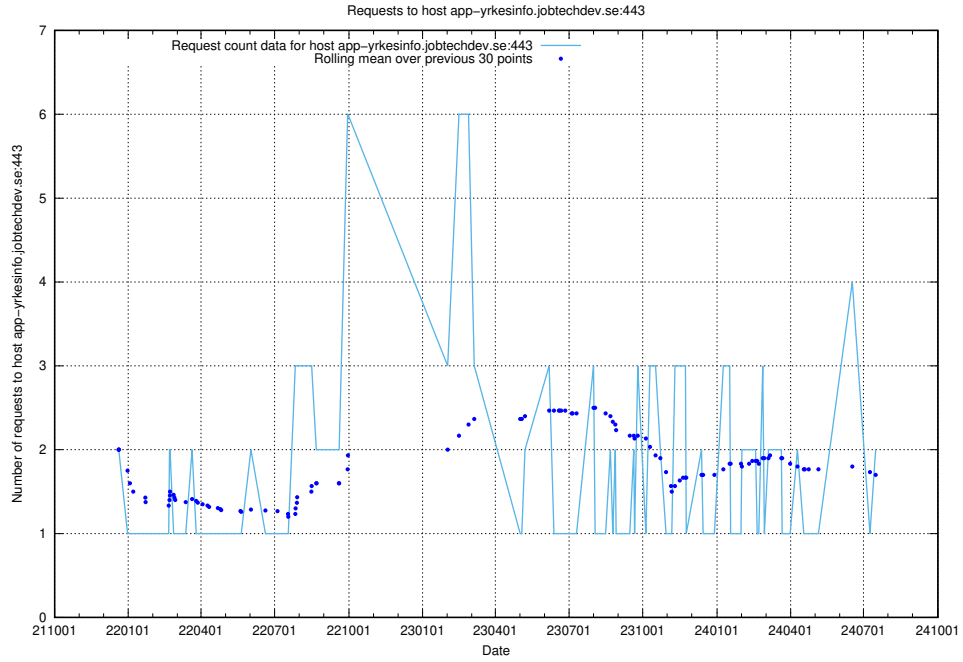

7.382 Usage of app-yrkesinfo.jobtechdev.se:443

Here, we count the number of requests to host app-yrkesinfo.jobtechdev.se:443.