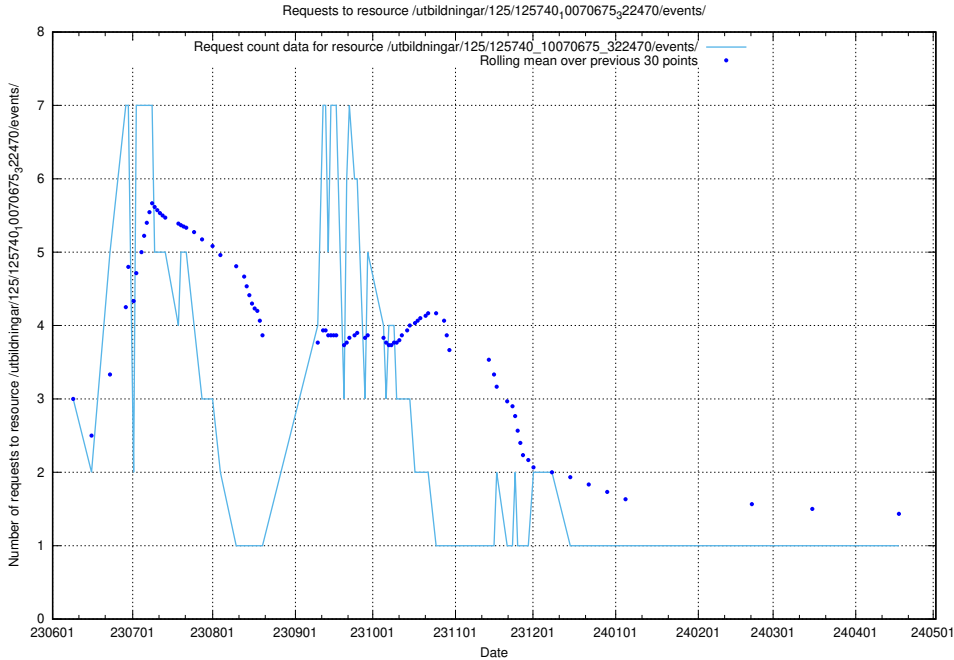

5.6318 Usage of /utbildningar/125/125740_10070675_322470/events/

Here, we count the number of requests to resource /utbildningar/125/125740_10070675_322470/events/