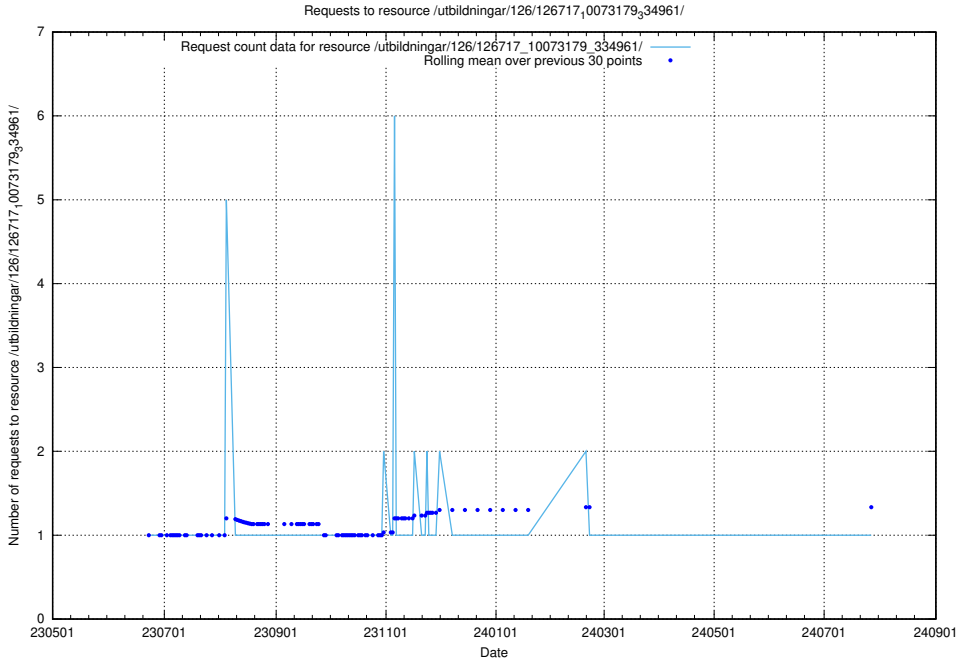

5.6045 Usage of /utbildningar/126/126717_10073179_334961/

Here, we count the number of requests to resource /utbildningar/126/126717_10073179_334961/.