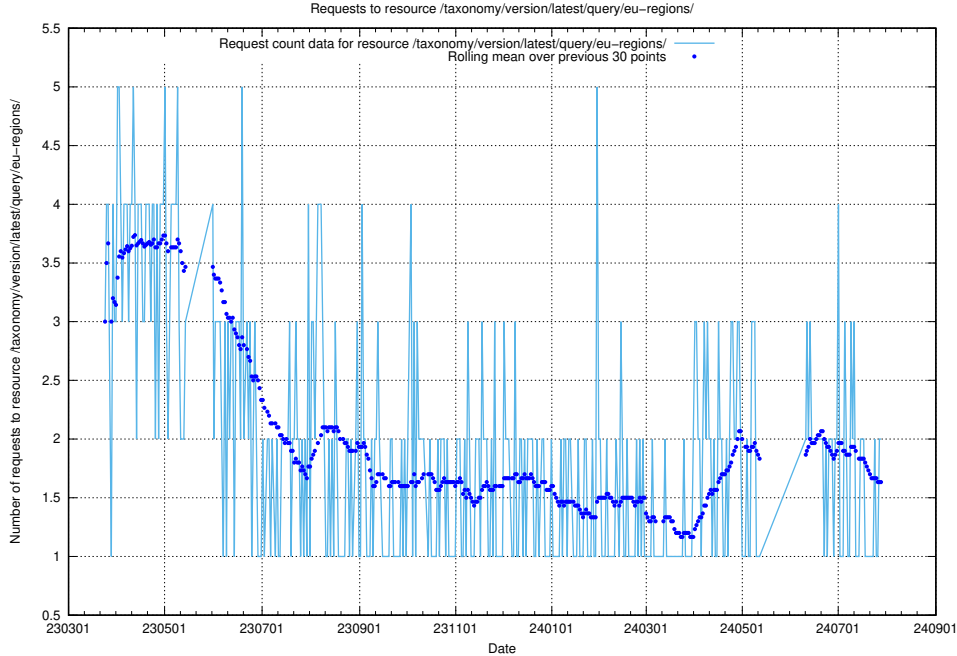

5.859 Usage of /taxonomy/version/latest/query/eu-regions/

Here, we count the number of requests to resource /taxonomy/version/latest/query/eu-regions/.