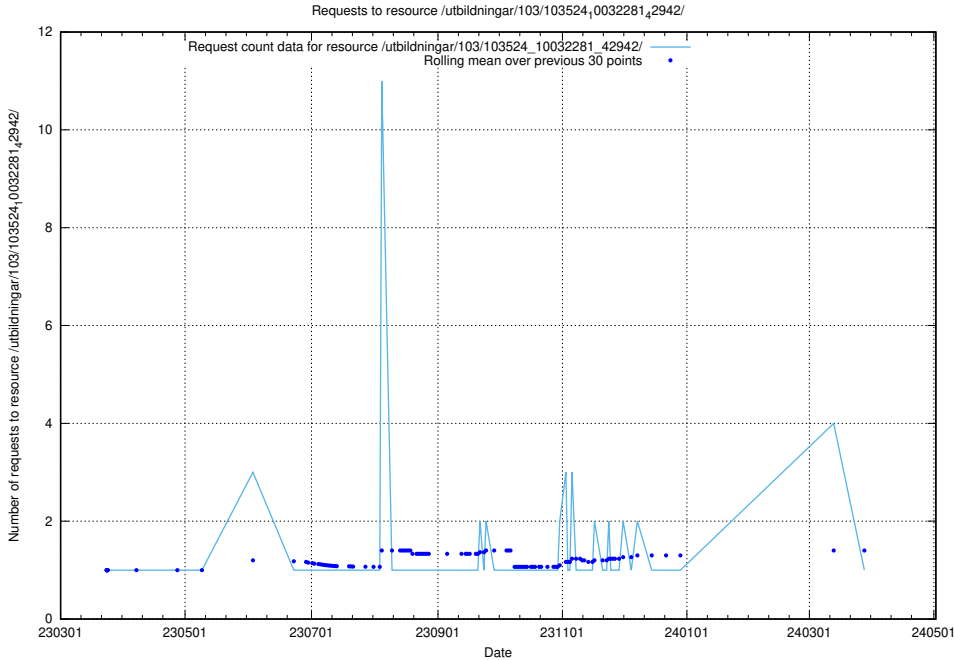

5.5888 Usage of /utbildningar/103/103524_10032281_42942/

Here, we count the number of requests to resource /utbildningar/103/103524_10032281_42942/.