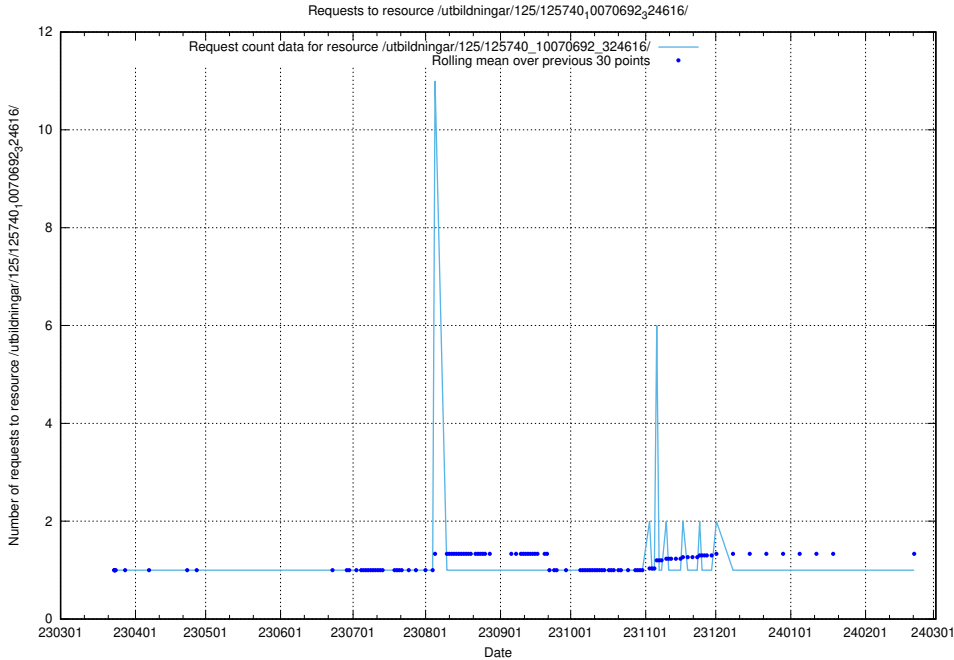

5.918 Usage of /utbildningar/125/125740_10070692_324616/

Here, we count the number of requests to resource /utbildningar/125/125740_10070692_324616/.