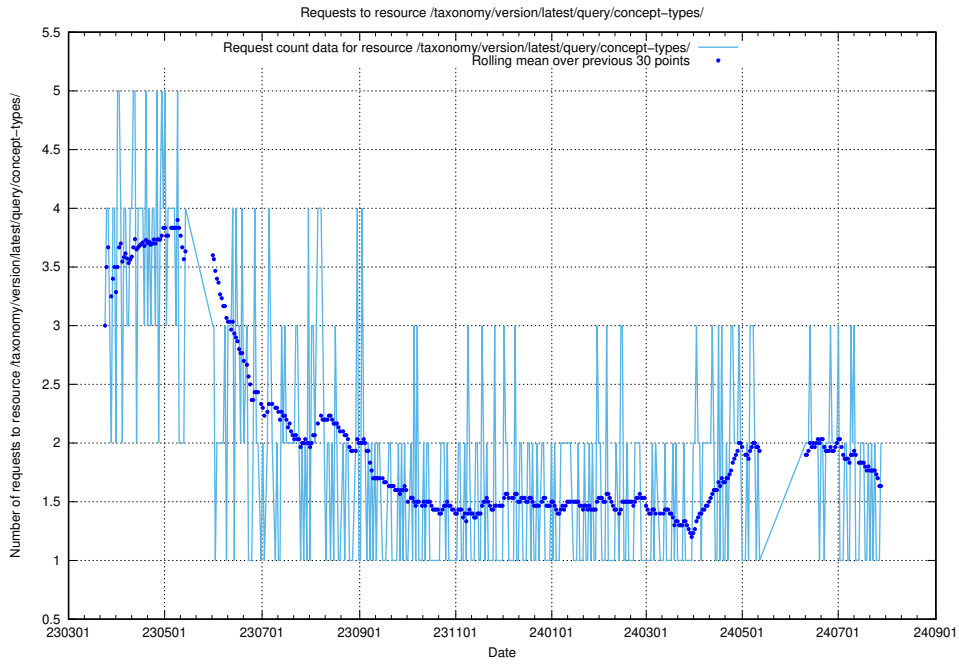

5.867 Usage of /taxonomy/version/latest/query/concept-types/

Here, we count the number of requests to resource /taxonomy/version/latest/query/concept-types/.