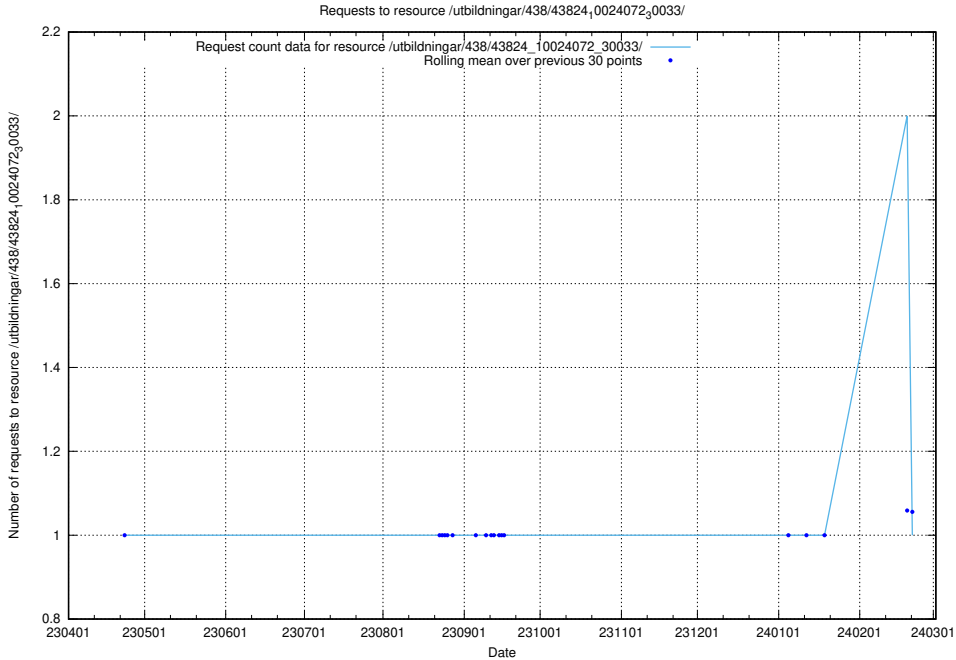

5.6463 Usage of /utbildningar/438/43824_10024072_30033/

Here, we count the number of requests to resource /utbildningar/438/43824_10024072_30033/.