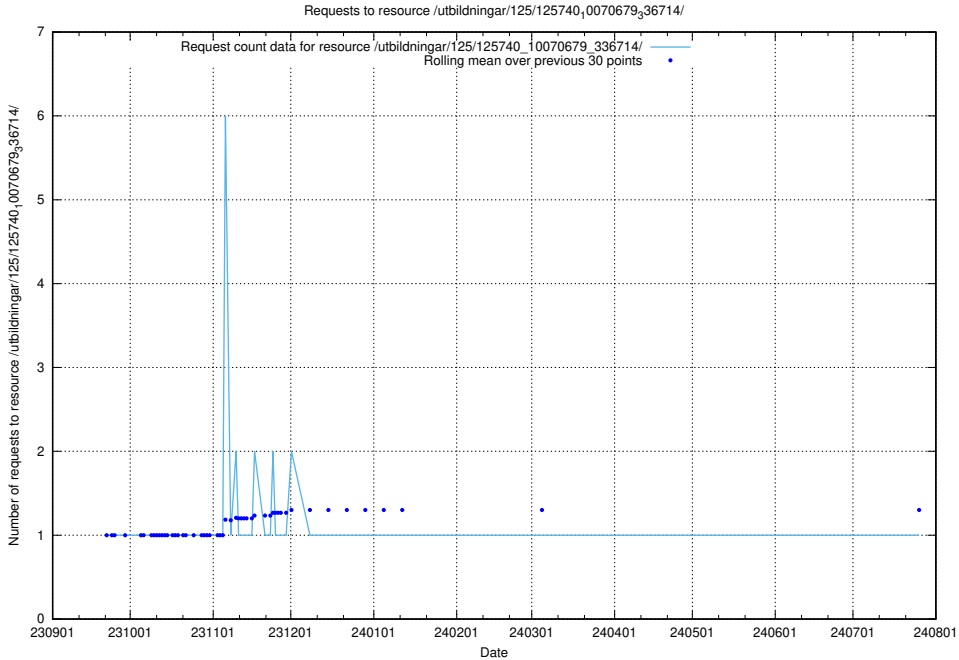

5.4918 Usage of /utbildningar/125/125740_10070679_336714/

Here, we count the number of requests to resource /utbildningar/125/125740_10070679_336714/.