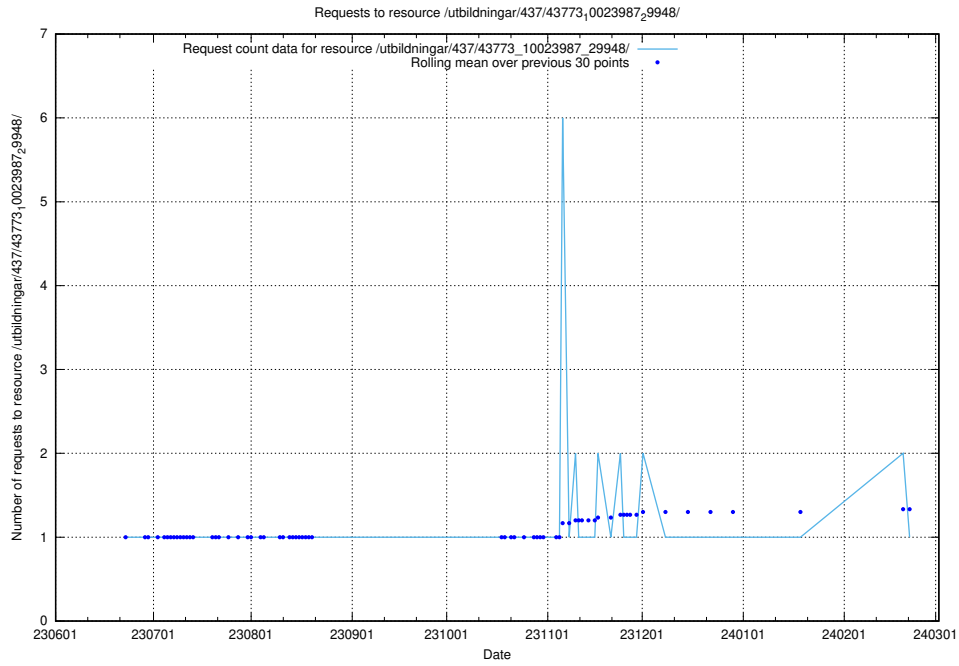

5.6004 Usage of /utbildningar/437/43773_10023987_29948/

Here, we count the number of requests to resource /utbildningar/437/43773_10023987_29948/.