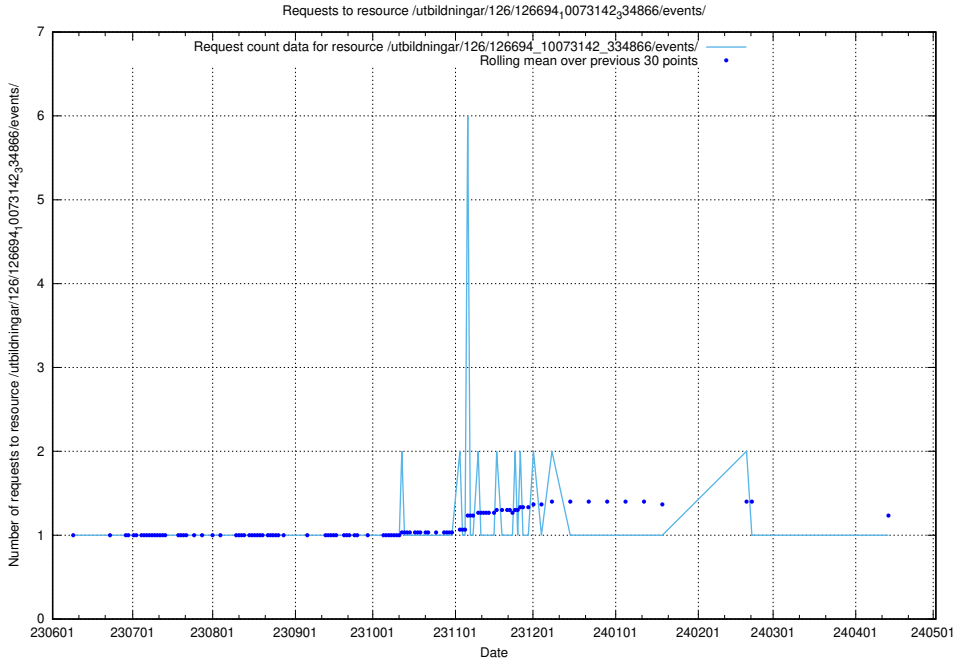

5.6319 Usage of /utbildningar/126/126694_10073142_334866/events/

Here, we count the number of requests to resource /utbildningar/126/126694_10073142_334866/events/