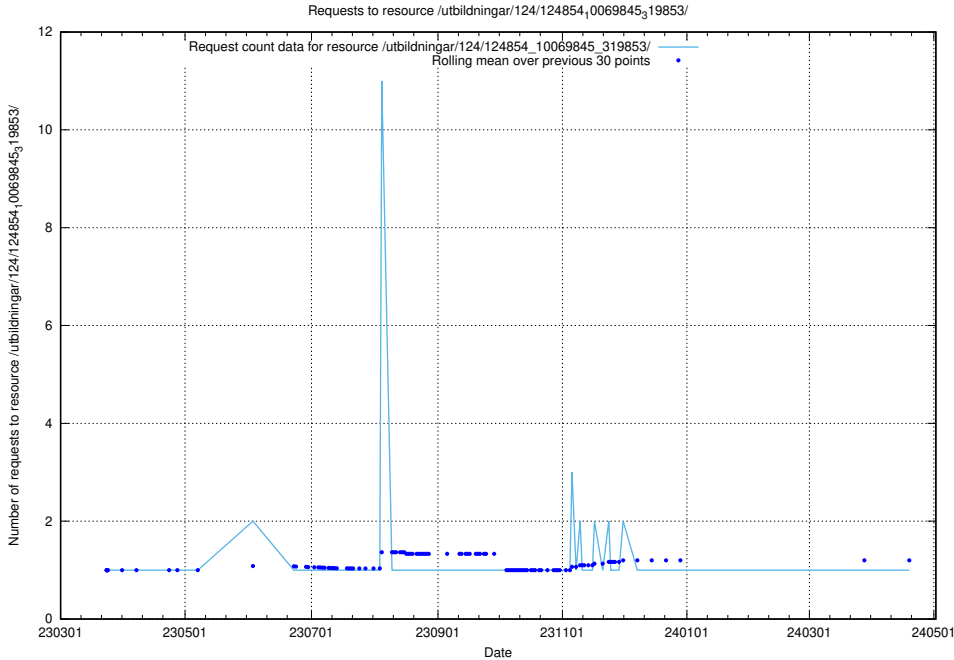

5.1152 Usage of /utbildningar/124/124854_10069845_319853/

Here, we count the number of requests to resource /utbildningar/124/124854_10069845_319853/.