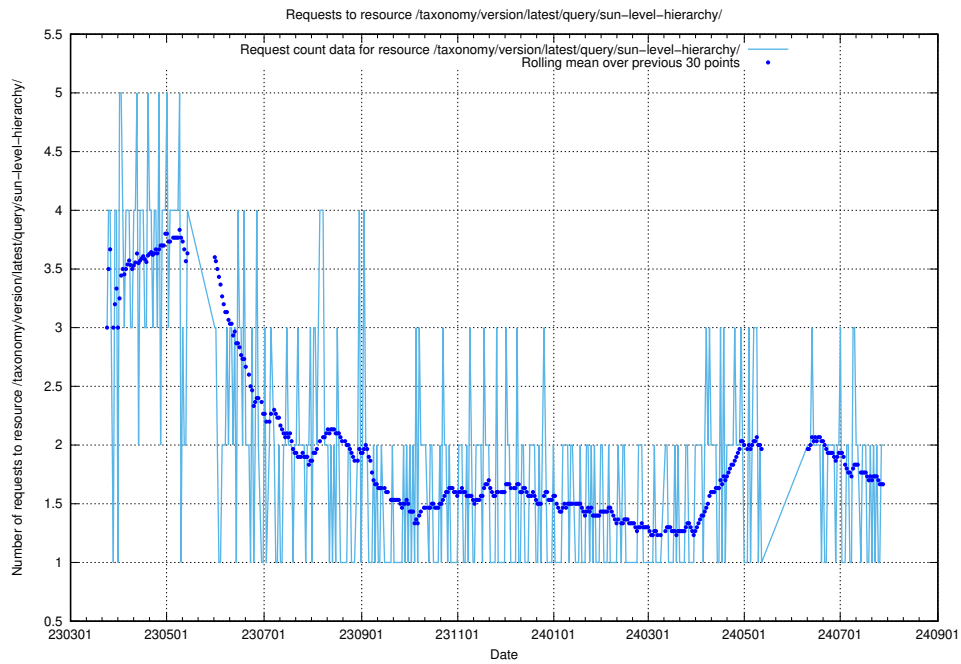

5.827 Usage of /taxonomy/version/latest/query/sun-level-hierarchy/

Here, we count the number of requests to resource /taxonomy/version/latest/query/sun-level-hierarchy/.