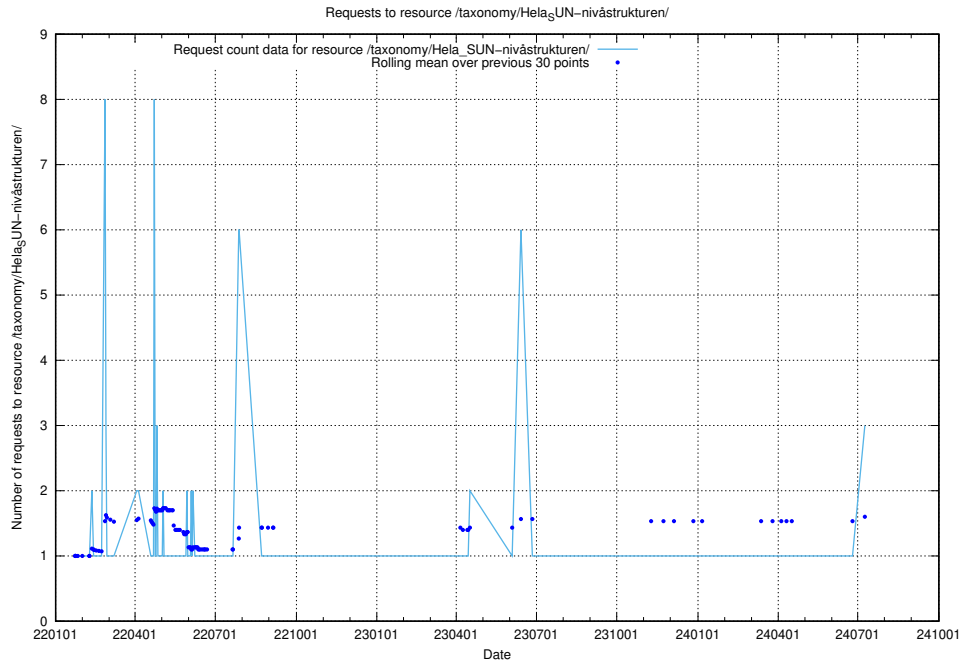

5.319 Usage of /taxonomy/Hela_SUN-nivåstrukturen/

Here, we count the number of requests to resource /taxonomy/Hela_SUN-nivåstrukturen/.