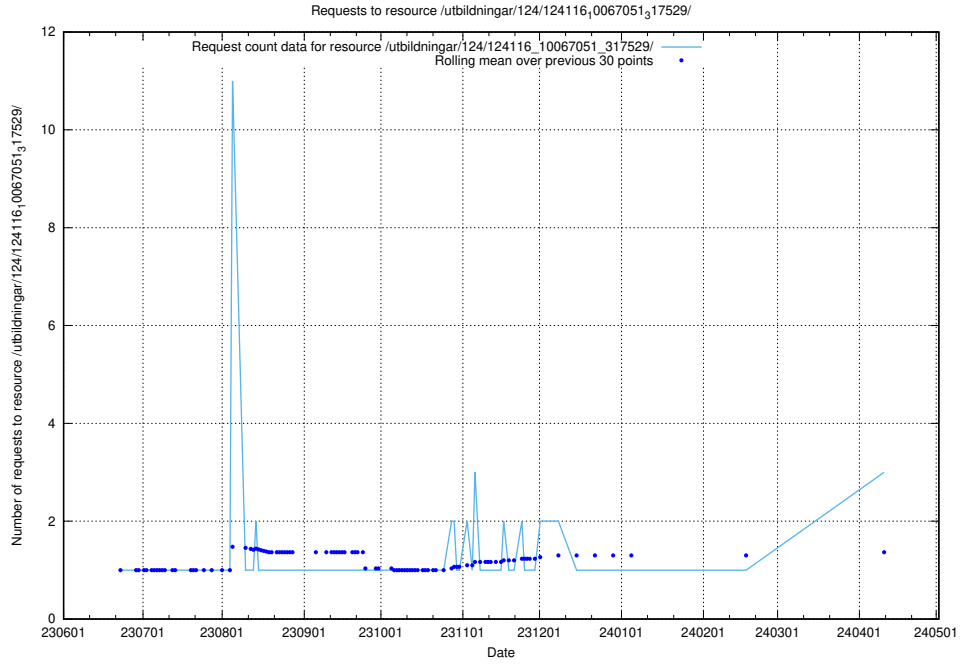

5.370 Usage of /utbildningar/124/124116_10067051_317529/

Here, we count the number of requests to resource /utbildningar/124/124116_10067051_317529/.