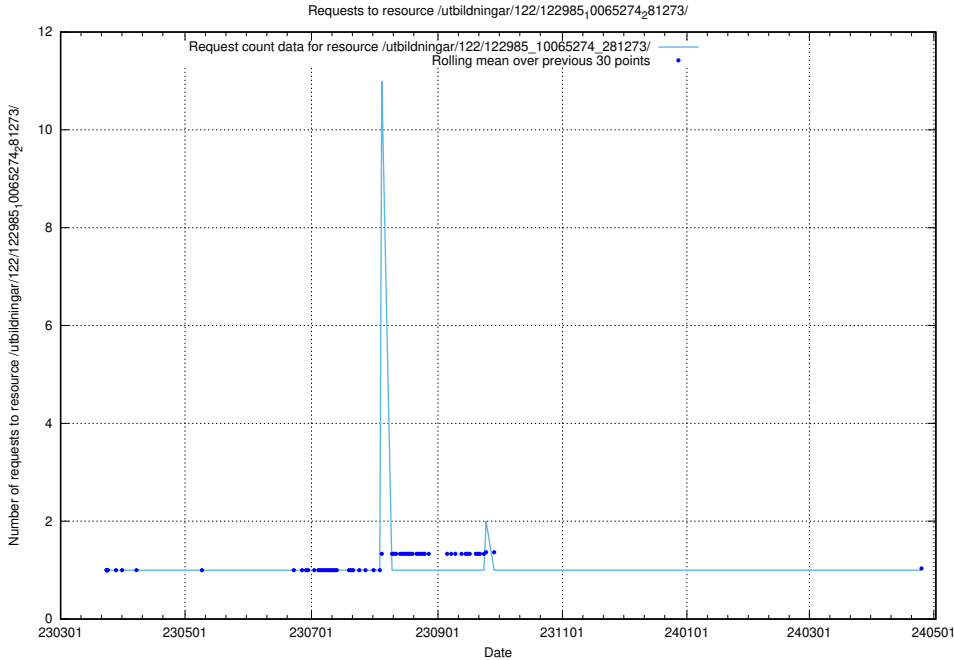

5.5334 Usage of /utbildningar/122/122985_10065274_281273/

Here, we count the number of requests to resource /utbildningar/122/122985_10065274_281273/.