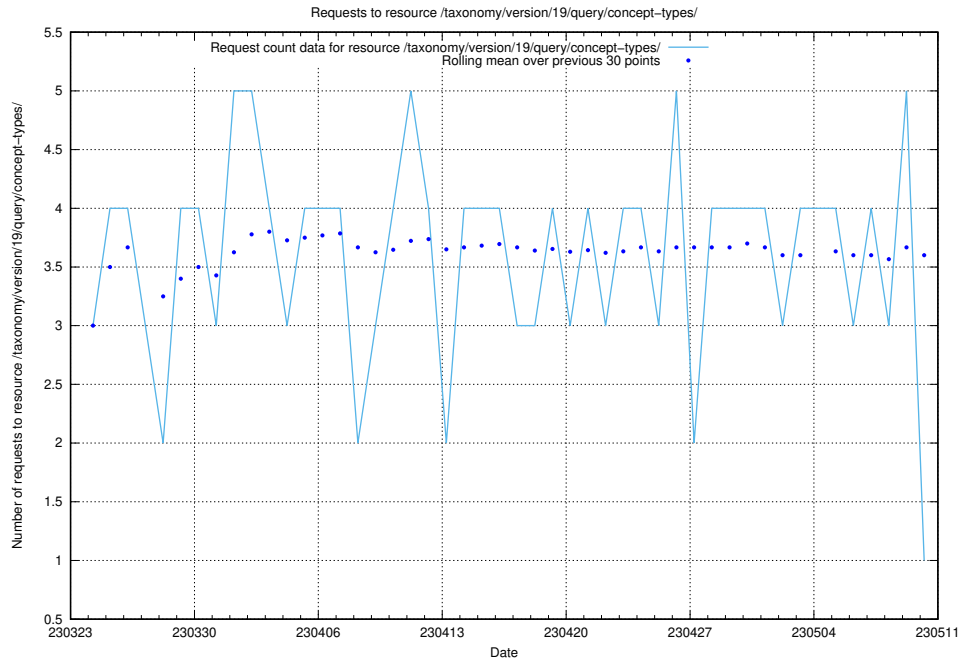

5.6578 Usage of /taxonomy/version/19/query/all-concepts/

Here, we count the number of requests to resource /taxonomy/version/19/query/all-concepts/.

5.6579 Usage of /utbildningar/437/43755_10024005_290720/events/