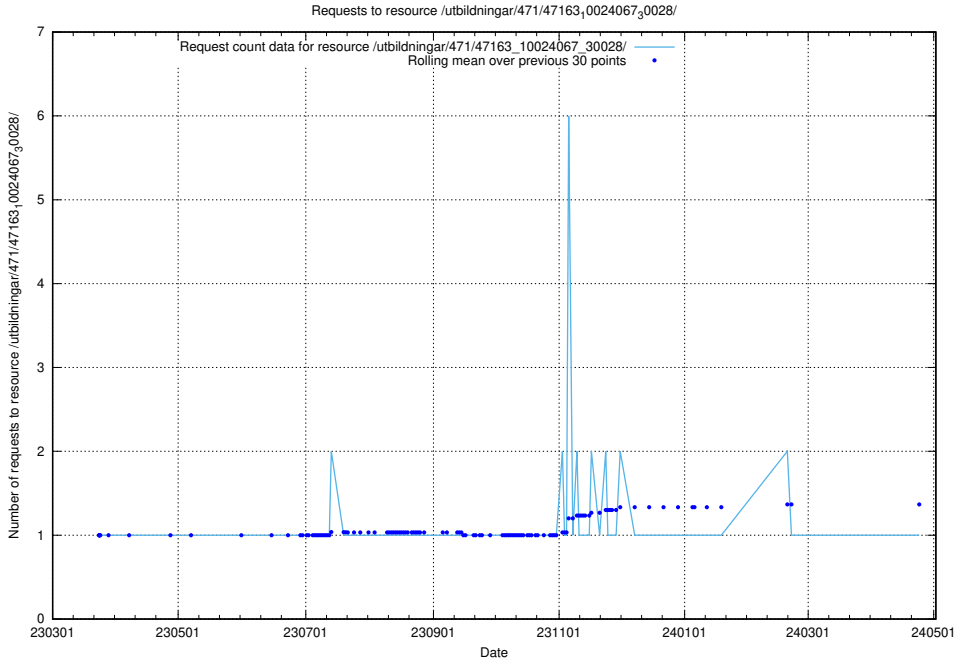

5.6743 Usage of /utbildningar/471/47163_10024067_30028/

Here, we count the number of requests to resource /utbildningar/471/47163_10024067_30028/.