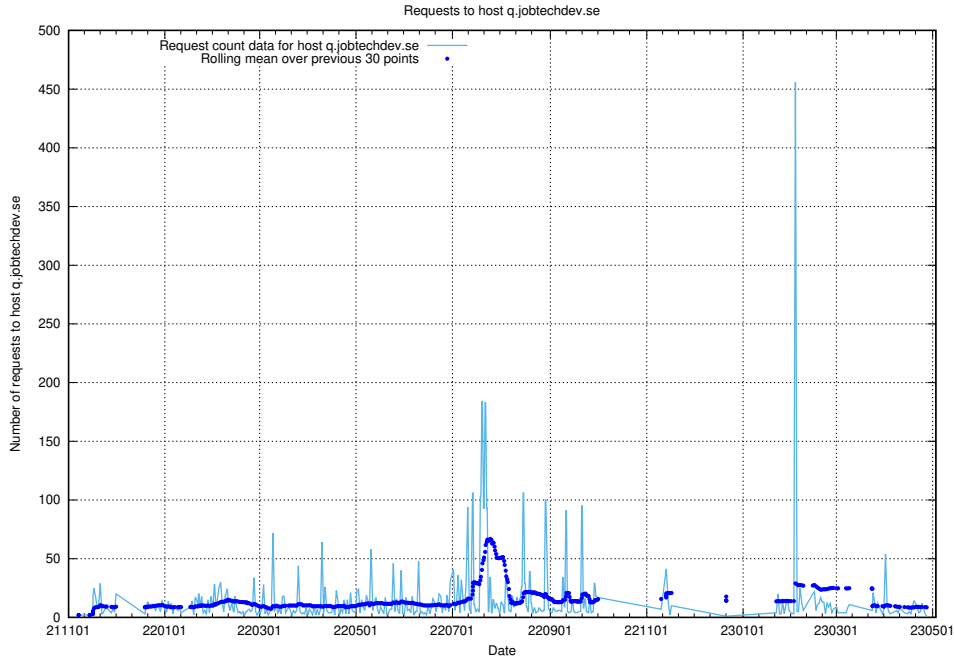

7.625 Usage of demo-jobad-enrichments.jobtechdev.se

Here, we count the number of requests to host demo-jobad-enrichments.jobtechdev.se.

7.626 Usage of q.jobtechdev.se

Here, we count the number of requests to host q.jobtechdev.se.