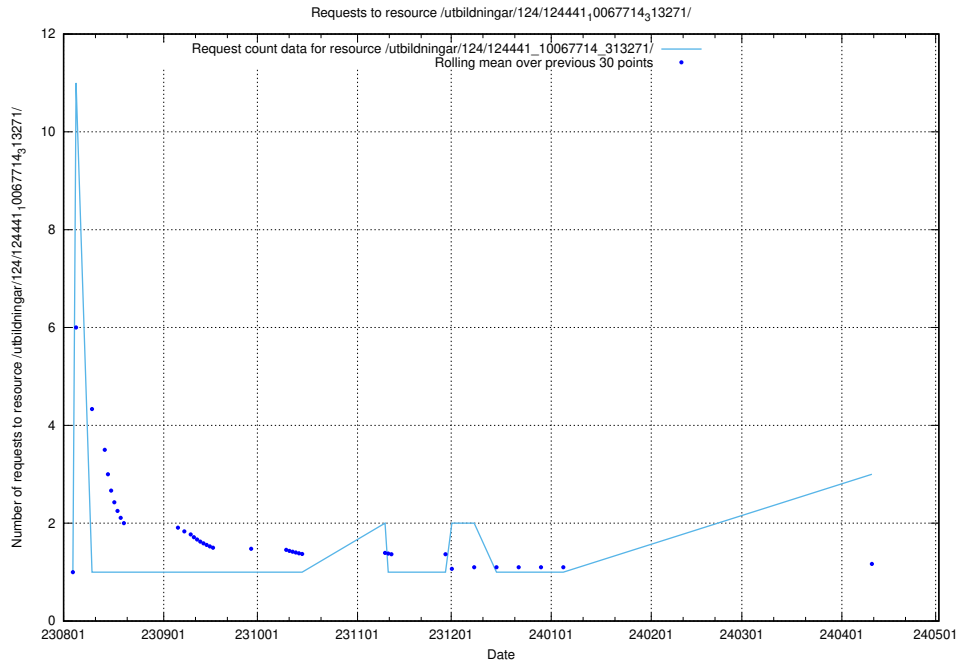

5.335 Usage of /utbildningar/124/124441_10067714_313271/

Here, we count the number of requests to resource /utbildningar/124/124441_10067714_313271/.