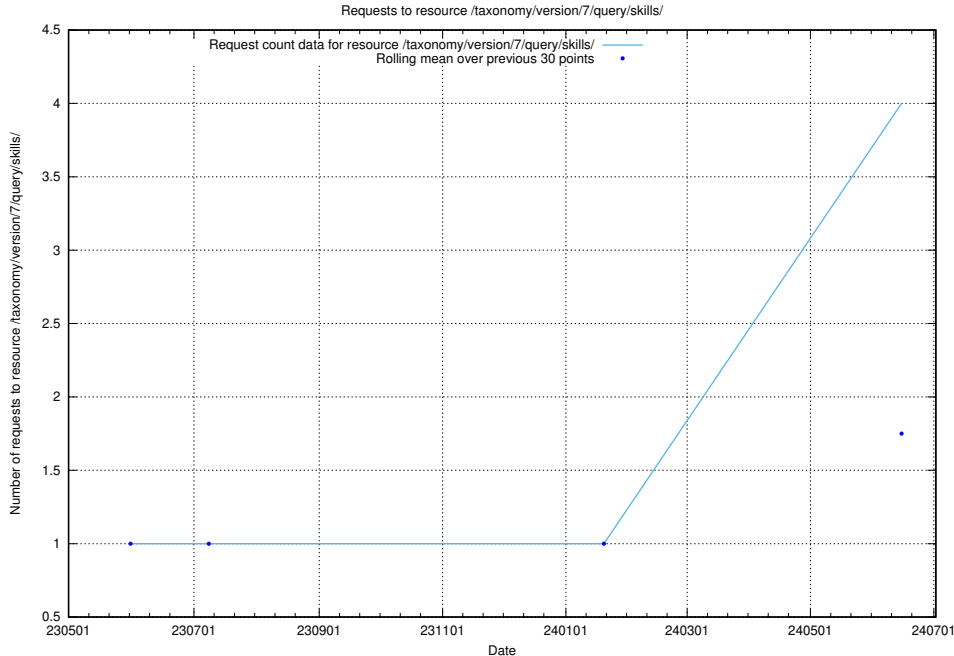

Here, we count the number of requests to resource /utbildningar/124/124862_10069368_318273/.

5.222 Usage of /taxonomy/version/7/query/skills/

Here, we count the number of requests to resource /taxonomy/version/7/query/skills/.