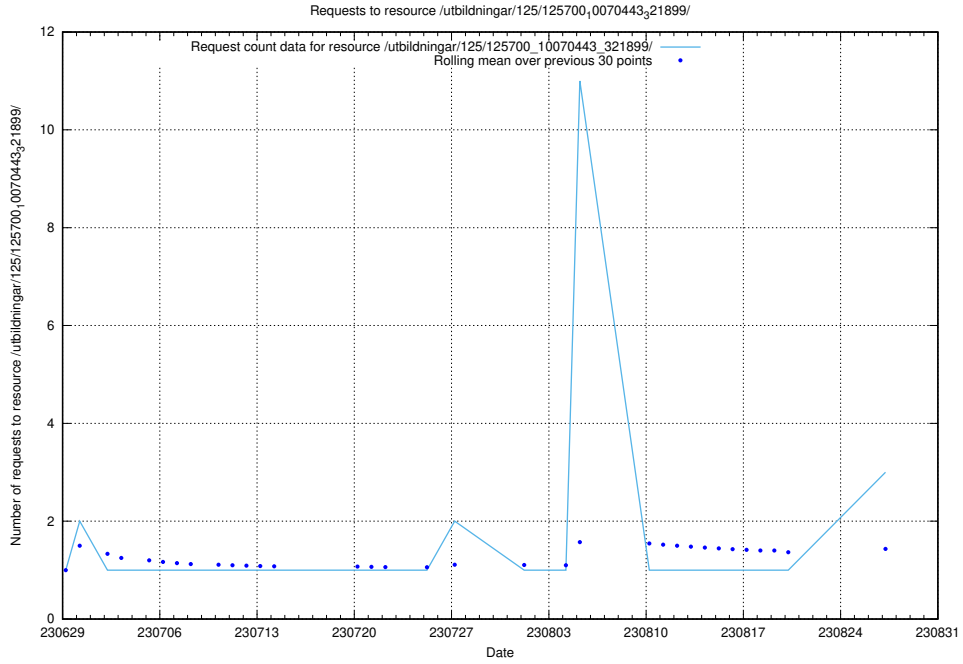

5.348 Usage of /utbildningar/125/125700_10070443_321899/

Here, we count the number of requests to resource /utbildningar/125/125700_10070443_321899/.