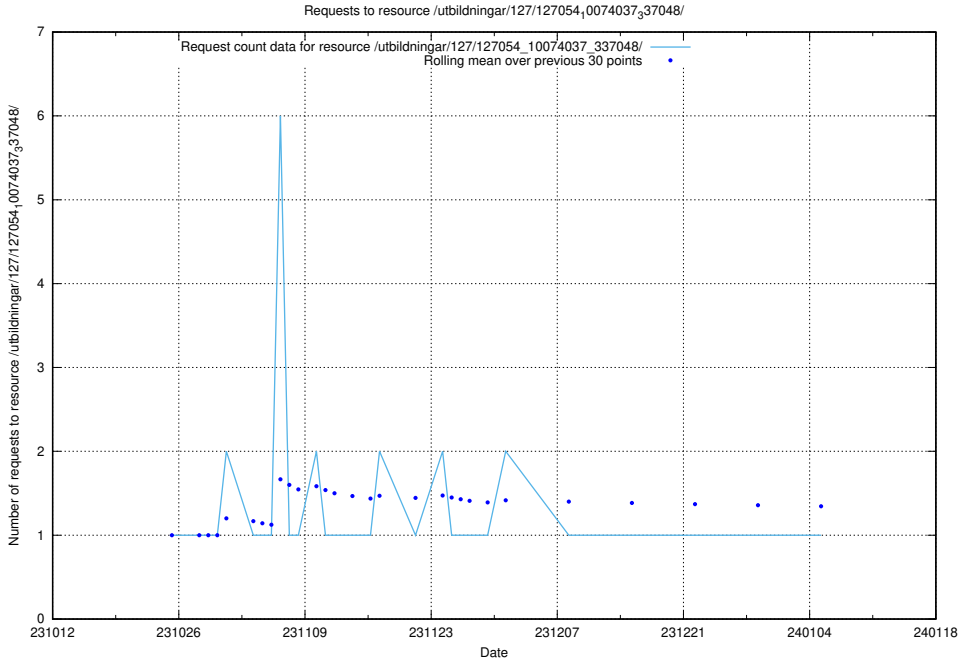

5.4626 Usage of /utbildningar/127/127054_10074037_337048/

Here, we count the number of requests to resource /utbildningar/127/127054_10074037_337048/.