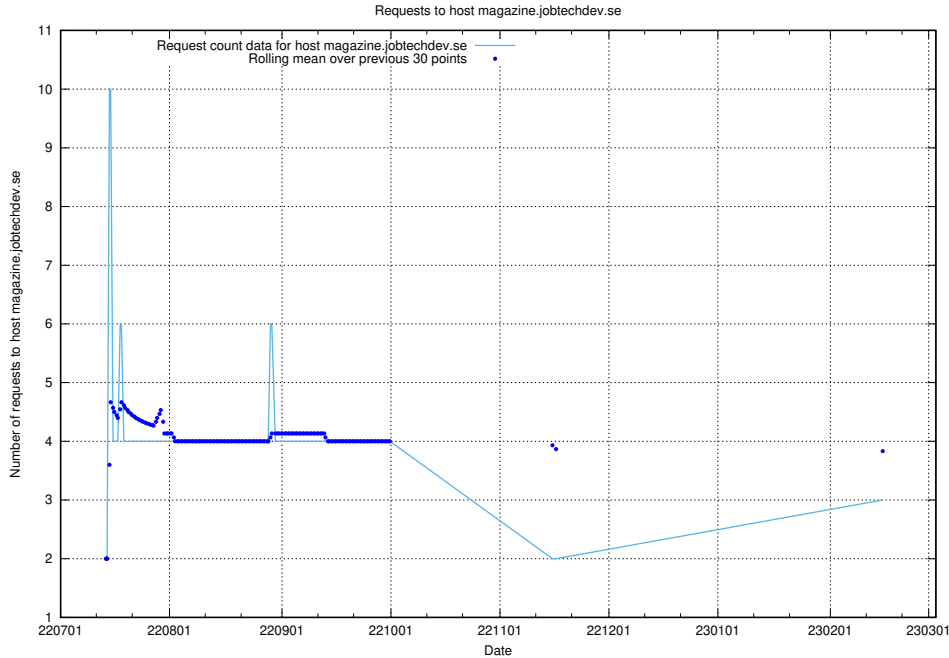

7.214 Usage of magazine.jobtechdev.se

Here, we count the number of requests to host magazine.jobtechdev.se.

7.215 Usage of `blog.atlas.jobtechdev.se`

Here, we count the number of requests to host `blog.atlas.jobtechdev.se`.