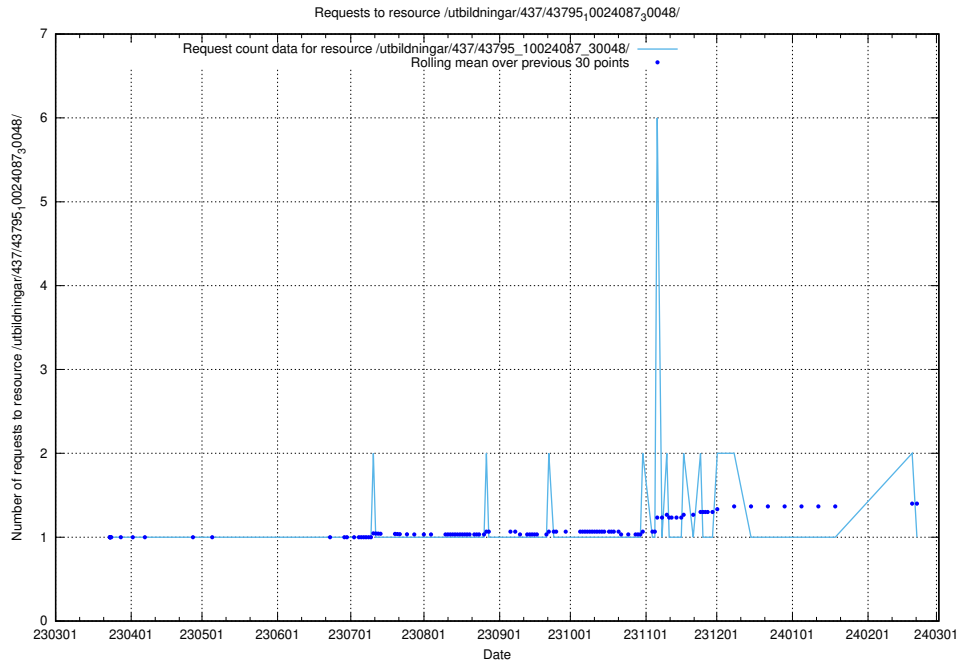

5.6789 Usage of /utbildningar/437/43795_10024087_30048/

Here, we count the number of requests to resource /utbildningar/437/43795_10024087_30048/.