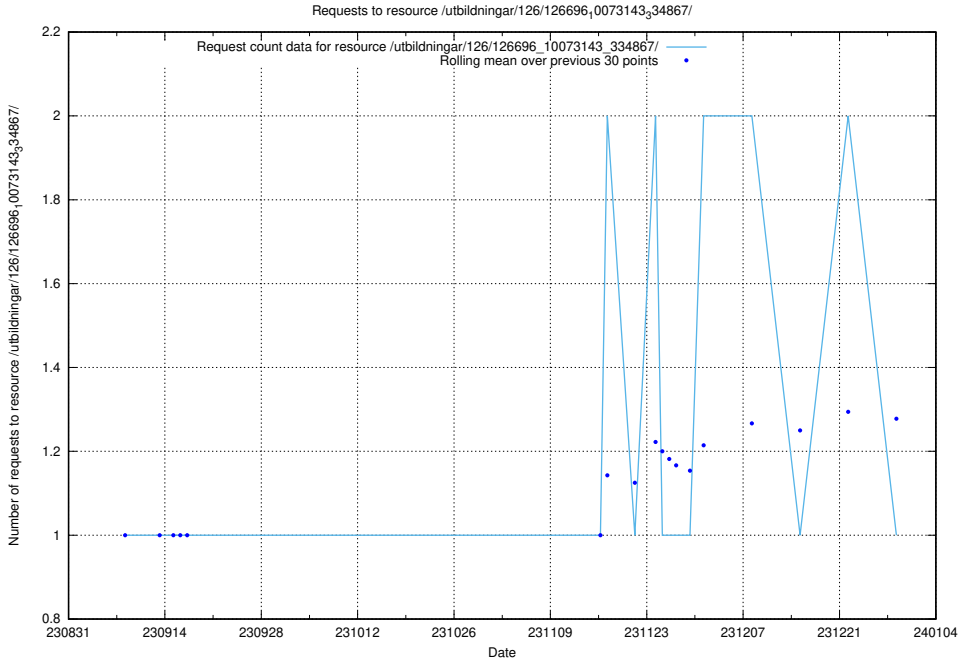

5.5043 Usage of /utbildningar/126/126696_10073143_334867/

Here, we count the number of requests to resource /utbildningar/126/126696_10073143_334867/.