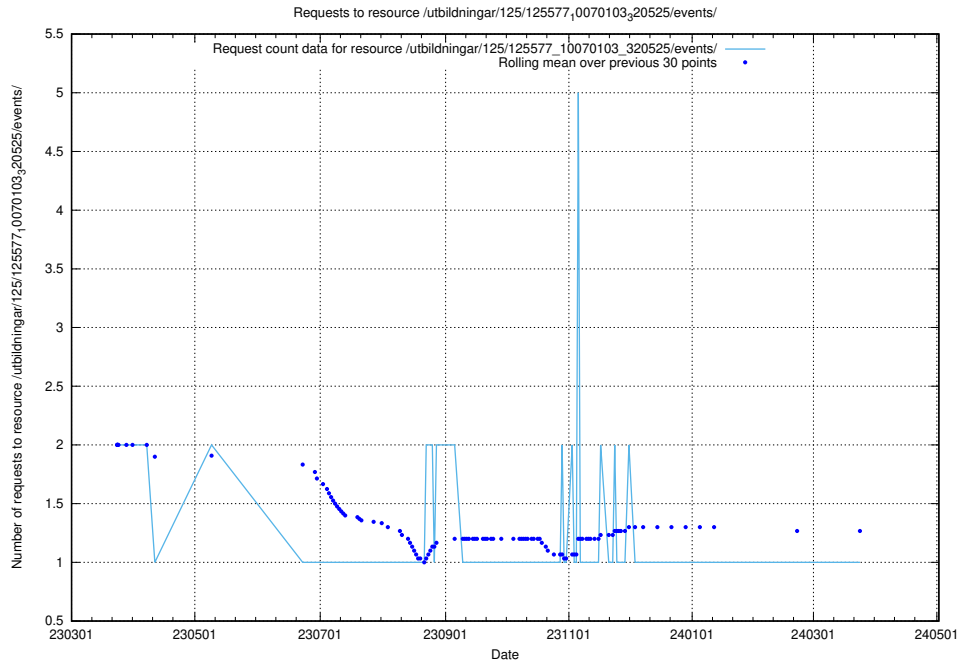

5.6713 Usage of /utbildningar/125/125577_10070103_320525/events/

Here, we count the number of requests to resource /utbildningar/125/125577_10070103_320525/events/