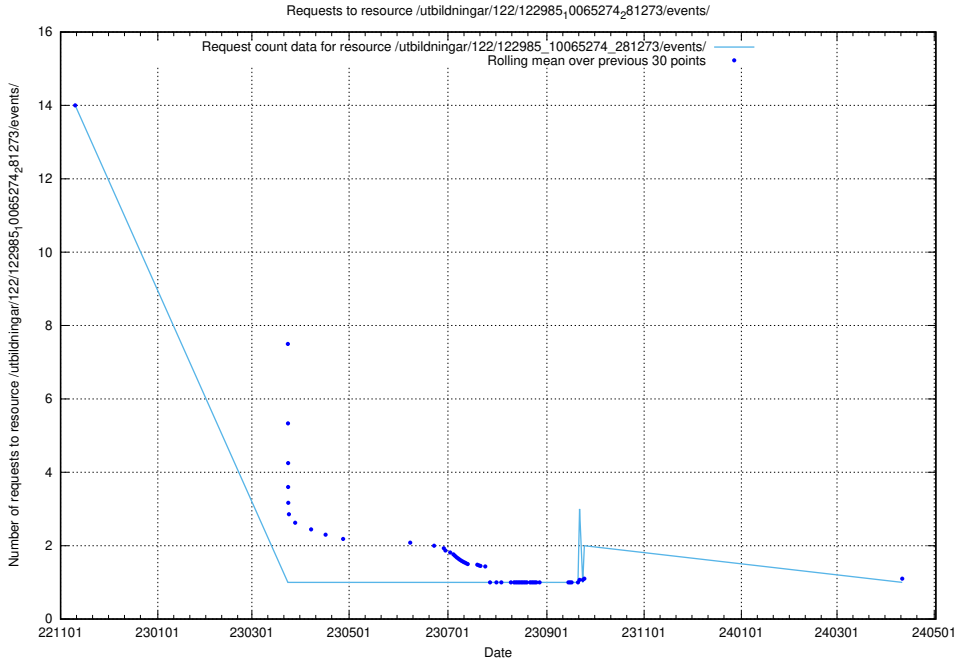

5.6647 Usage of /utbildningar/122/122985_10065274_281273/events/

Here, we count the number of requests to resource /utbildningar/122/122985_10065274_281273/events/