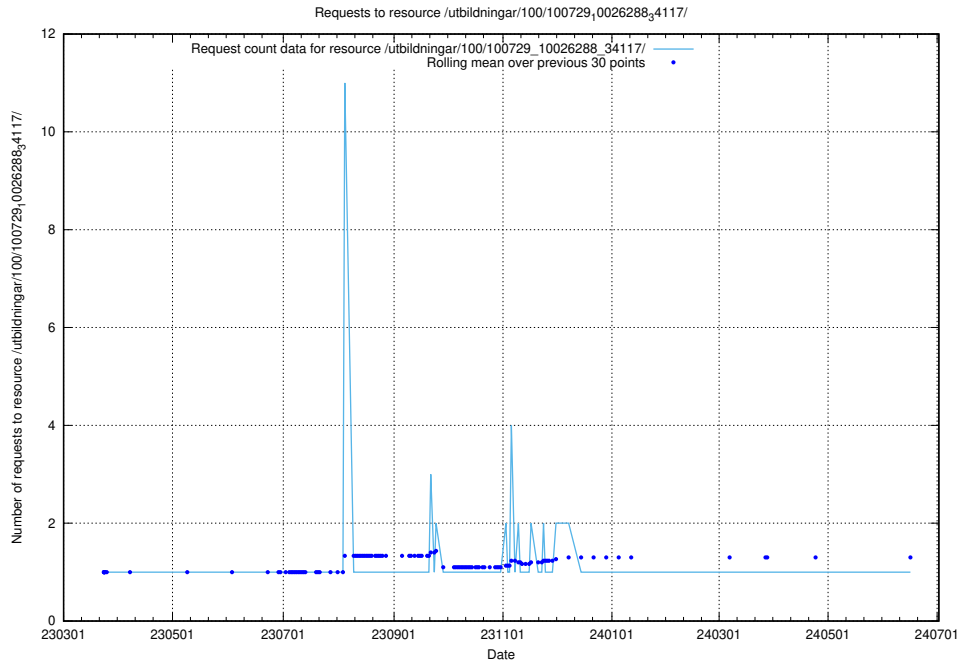

5.6113 Usage of /utbildningar/100/100729_10026288_34117/

Here, we count the number of requests to resource /utbildningar/100/100729_10026288_34117/.