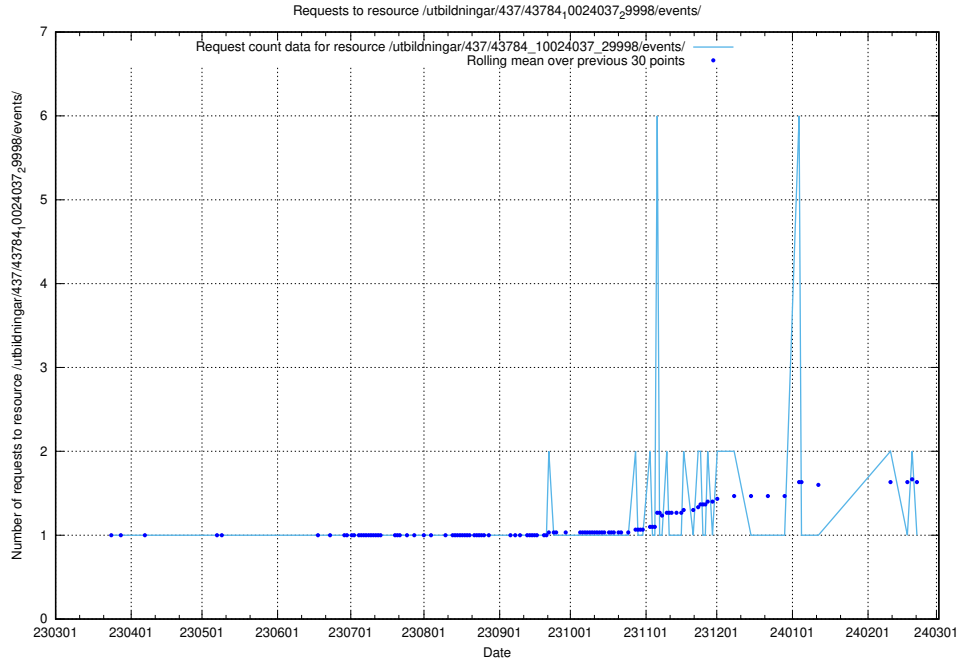

5.6610 Usage of /utbildningar/437/43784_10024037_29998/events/

Here, we count the number of requests to resource /utbildningar/437/43784_10024037_29998/events/.