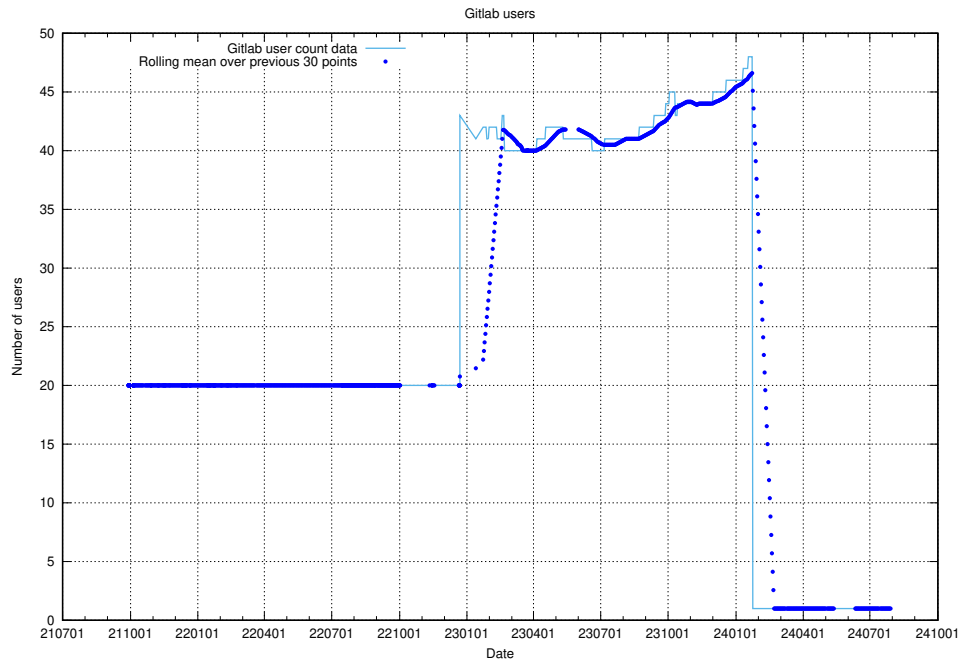

6 Gitlab

This section summarises the state of [JobTech's code repositories](https://gitlab.com/arbetsformedlingen)⁷.

6.1 User count

A graph of users in JobTech's official code repository.

⁷<https://gitlab.com/arbetsformedlingen>