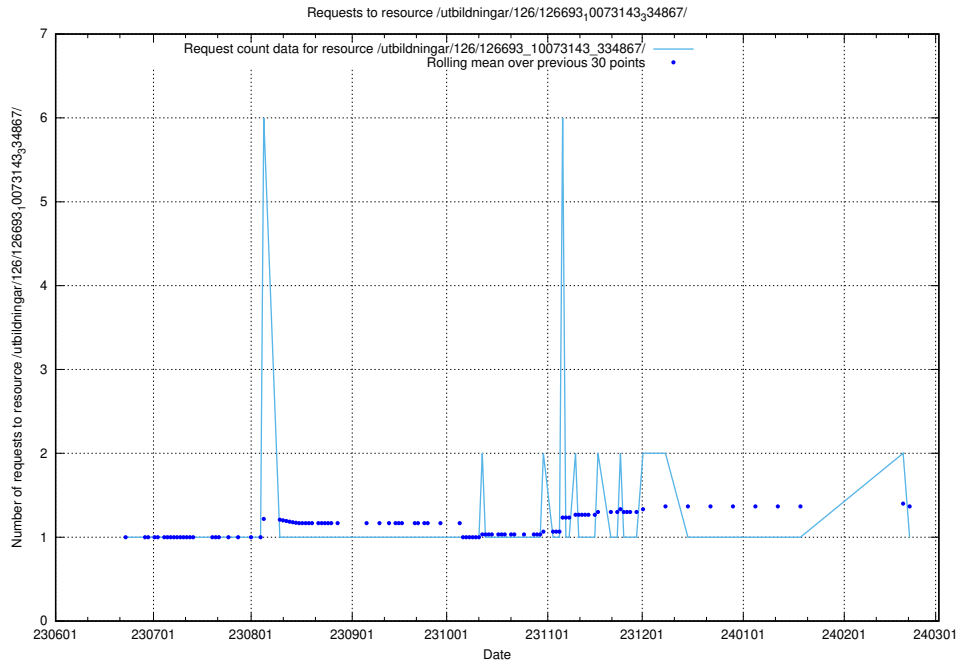

Here, we count the number of requests to resource /utbildningar/126/126693_10073143_334867/events/

5.6072 Usage of /utbildningar/126/126693_10073143_334867/

Here, we count the number of requests to resource /utbildningar/126/126693_10073143_334867/.