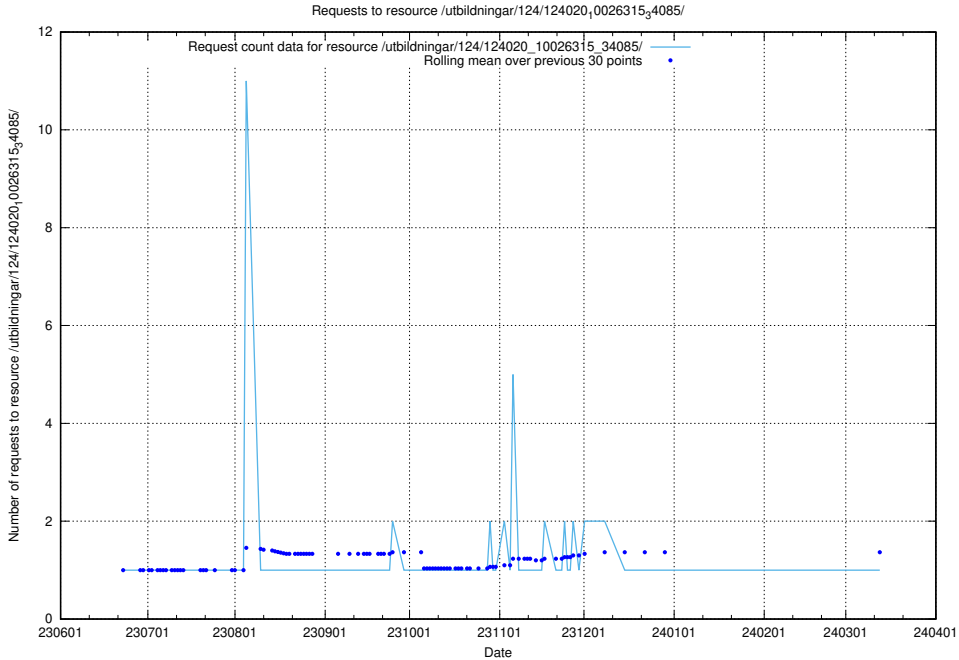

5.6259 Usage of /utbildningar/124/124020_10026315_34085/

Here, we count the number of requests to resource /utbildningar/124/124020_10026315_34085/.