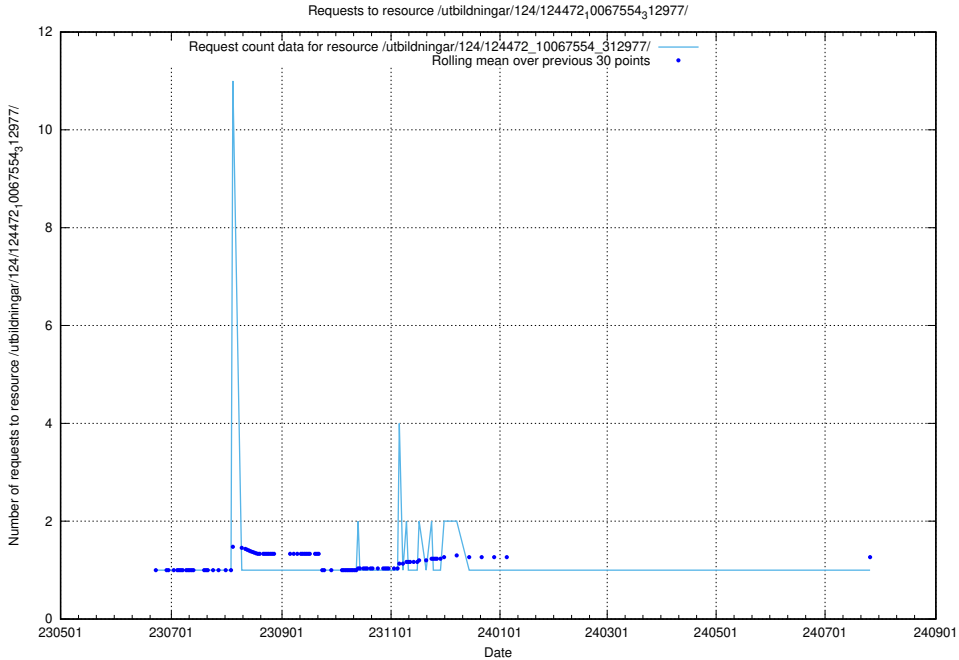

5.6233 Usage of /utbildningar/124/124472_10067554_312977/

Here, we count the number of requests to resource /utbildningar/124/124472_10067554_312977/.