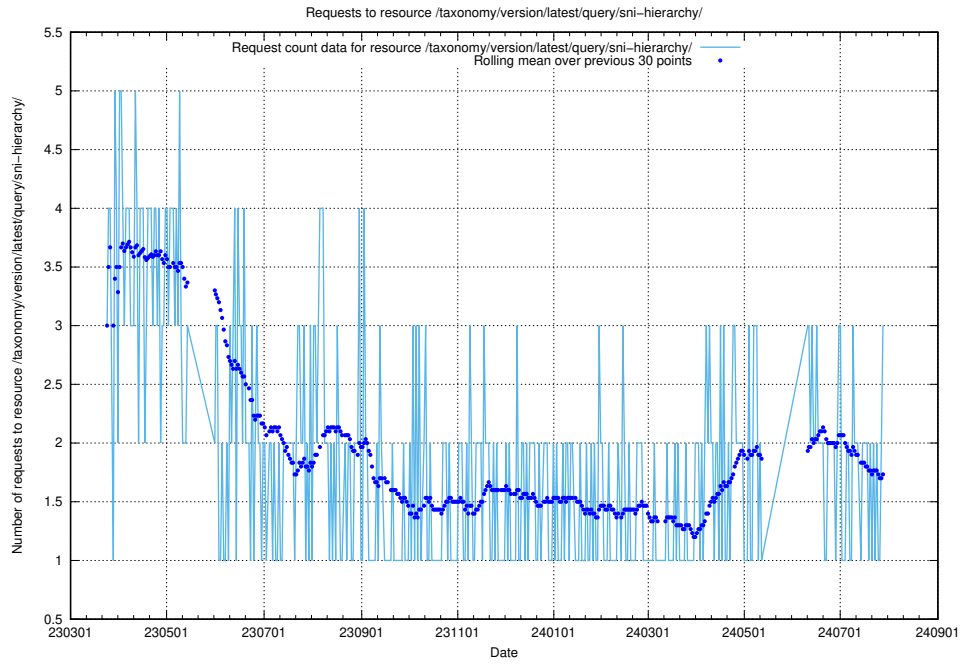

5.386 Usage of /taxonomy/version/latest/query/sni-hierarchy/

Here, we count the number of requests to resource /taxonomy/version/latest/query/sni-hierarchy/.