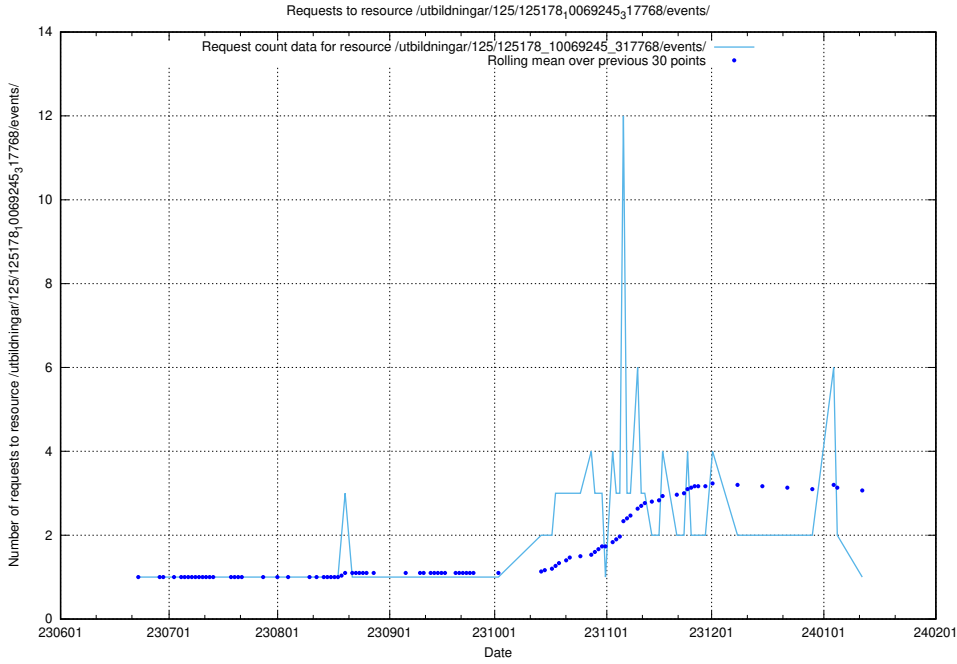

5.6163 Usage of /utbildningar/125/125178_10069245_317768/events/

Here, we count the number of requests to resource /utbildningar/125/125178_10069245_317768/events/