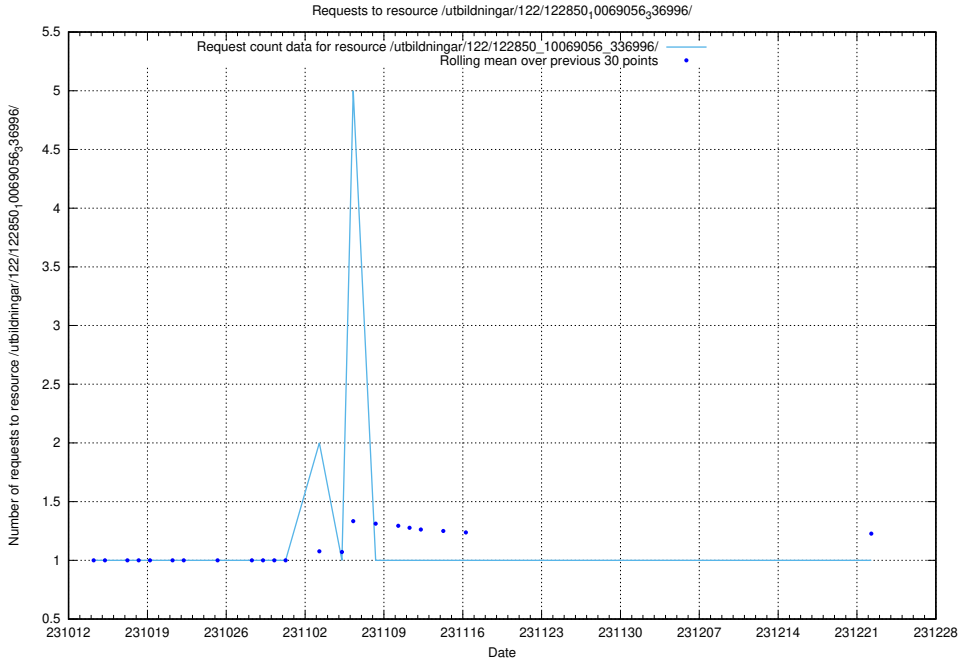

5.4753 Usage of /utbildningar/122/122850_10069056_336996/

Here, we count the number of requests to resource /utbildningar/122/122850_10069056_336996/.