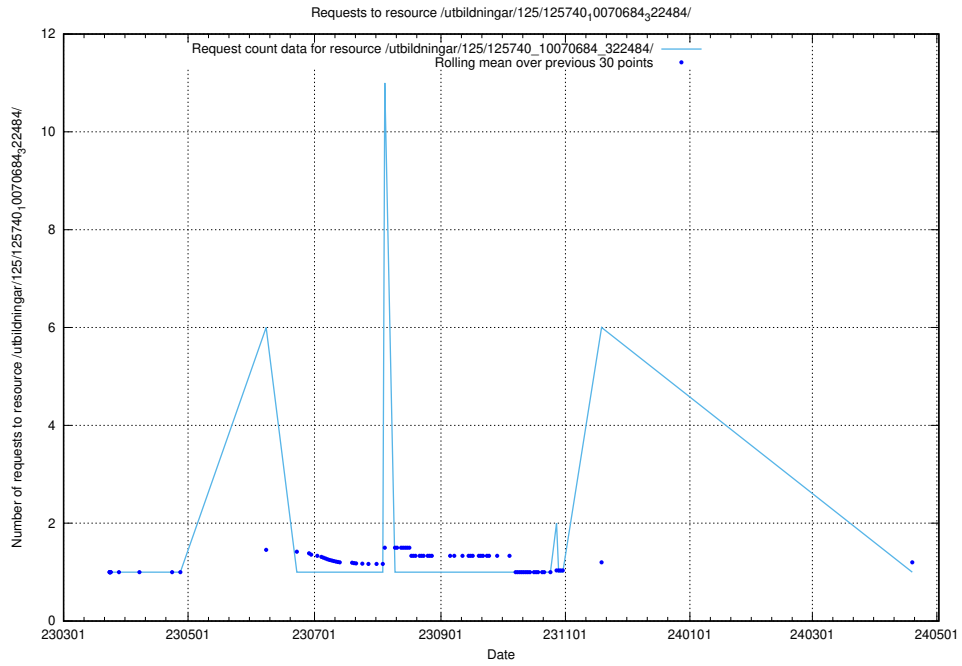

5.931 Usage of /utbildningar/125/125740_10070684_322484/

Here, we count the number of requests to resource /utbildningar/125/125740_10070684_322484/.