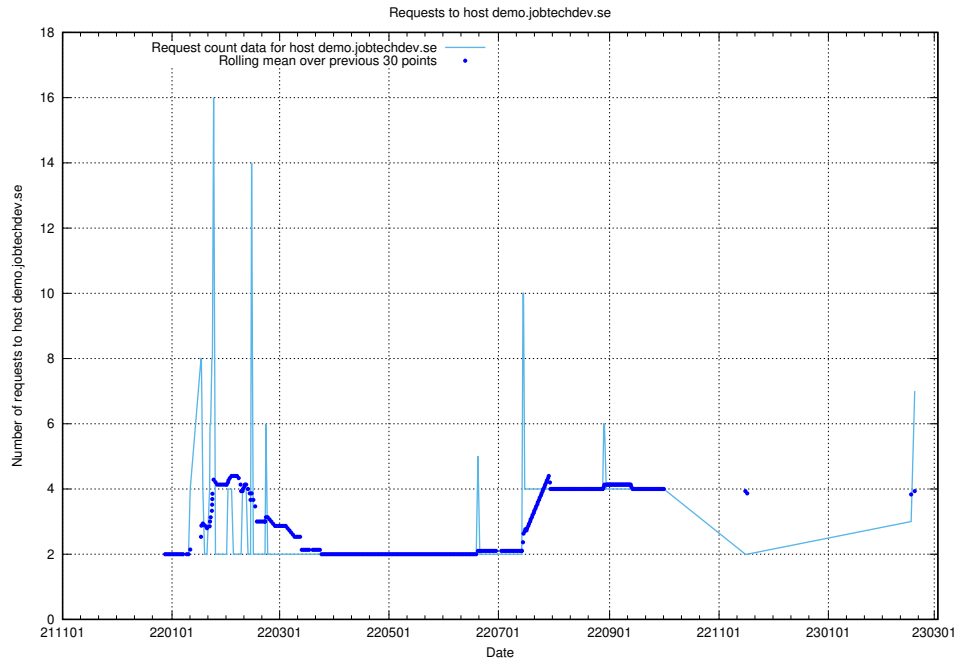

7.79 Usage of demo.jobtechdev.se

Here, we count the number of requests to host demo.jobtechdev.se.