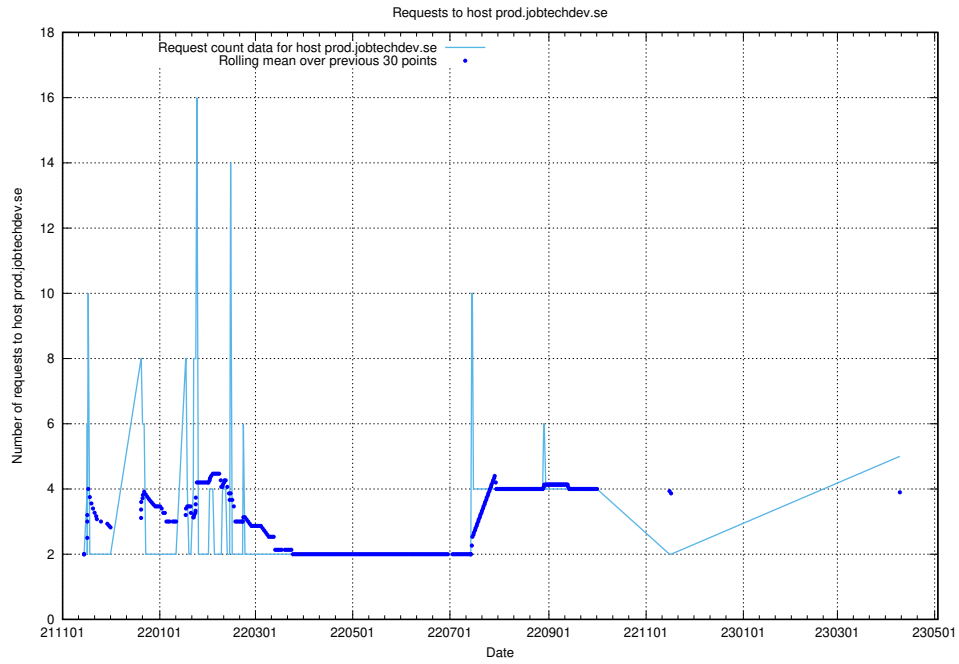

7.101 Usage of prod.jobtechdev.se

Here, we count the number of requests to host prod.jobtechdev.se.