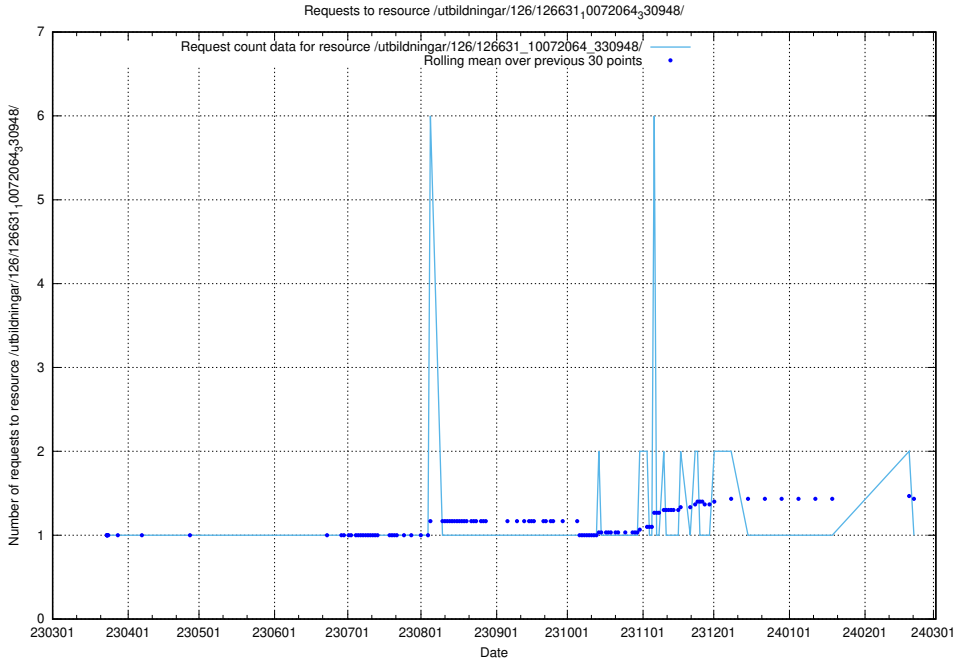

5.6825 Usage of /utbildningar/126/126631_10072064_330948/

Here, we count the number of requests to resource /utbildningar/126/126631_10072064_330948/.