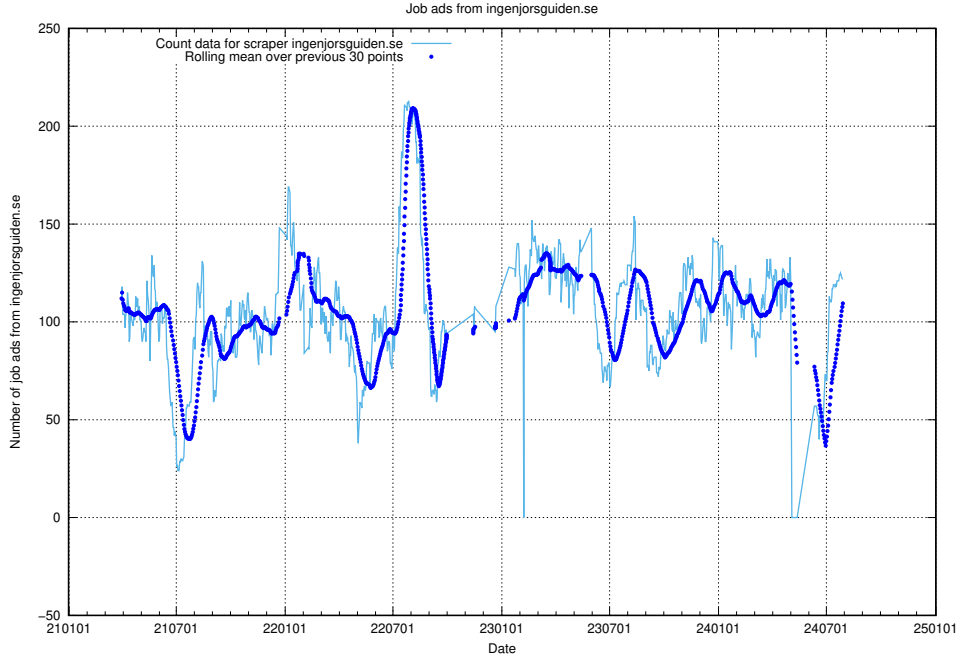

13.12 Number of ads by scraper ingenjorsguiden.se

Here, we count the number of job ads scraped from ingenjorsguiden.se.