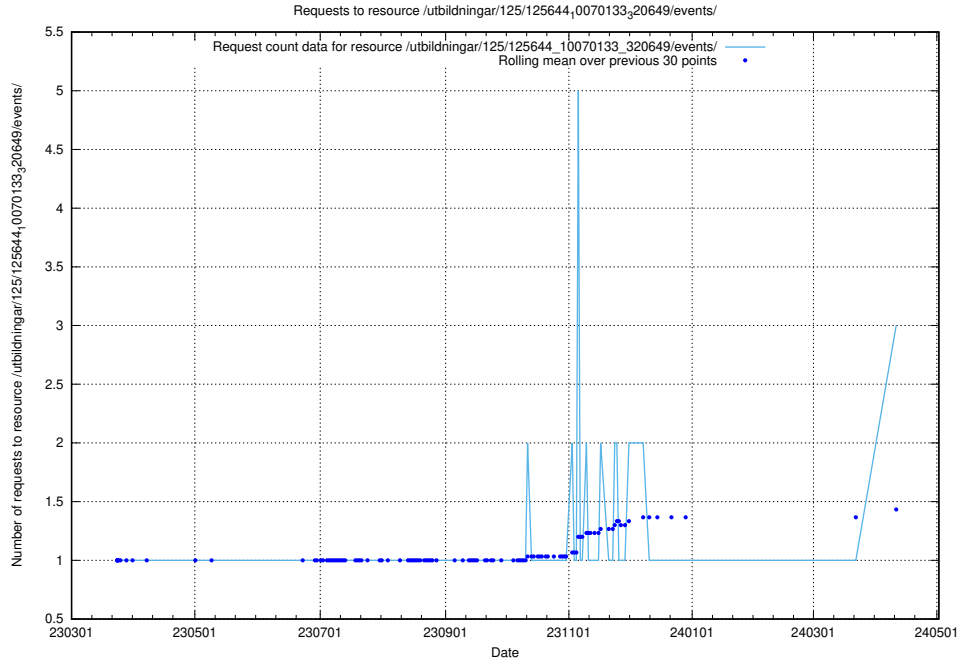

5.235 Usage of /utbildningar/125/125644_10070133_320649/events/

Here, we count the number of requests to resource /utbildningar/125/125644_10070133_320649/events/