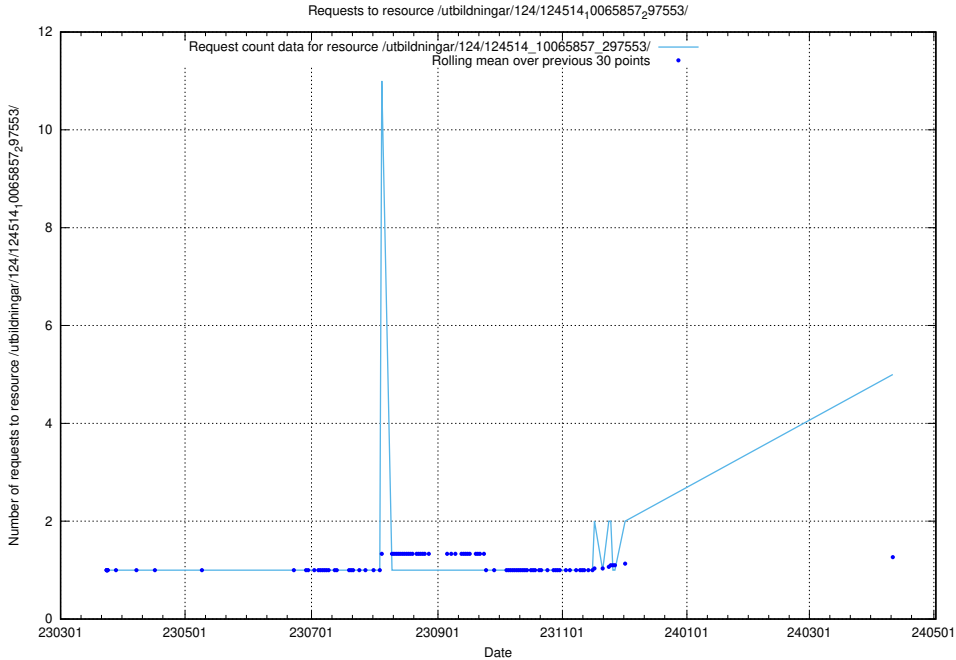

5.122 Usage of /utbildningar/124/124514_10065857_297553/

Here, we count the number of requests to resource /utbildningar/124/124514_10065857_297553/.