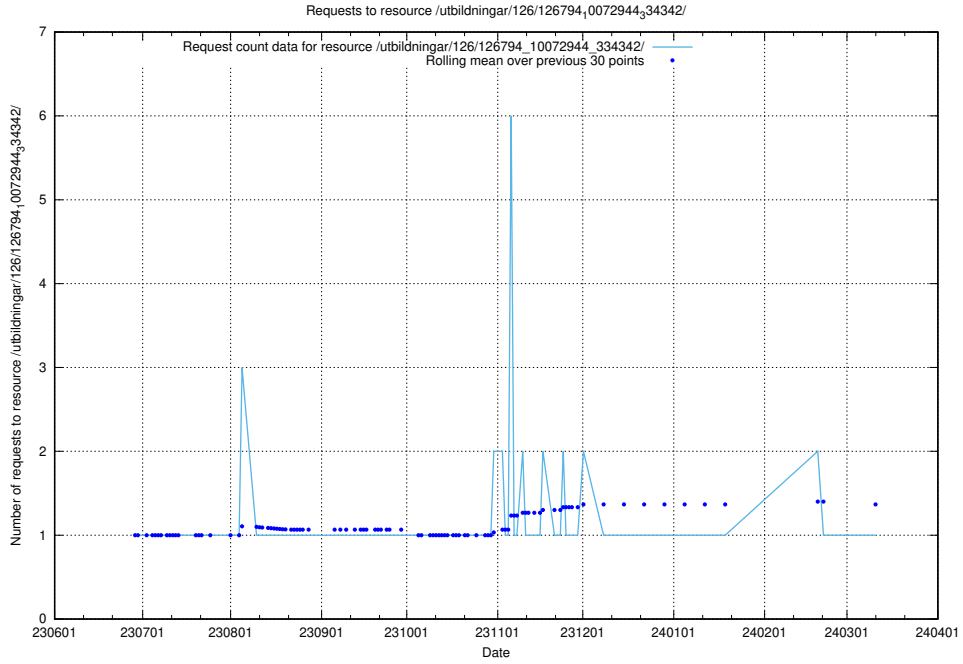

5.5872 Usage of /utbildningar/126/126794_10072944_334342/

Here, we count the number of requests to resource /utbildningar/126/126794_10072944_334342/.