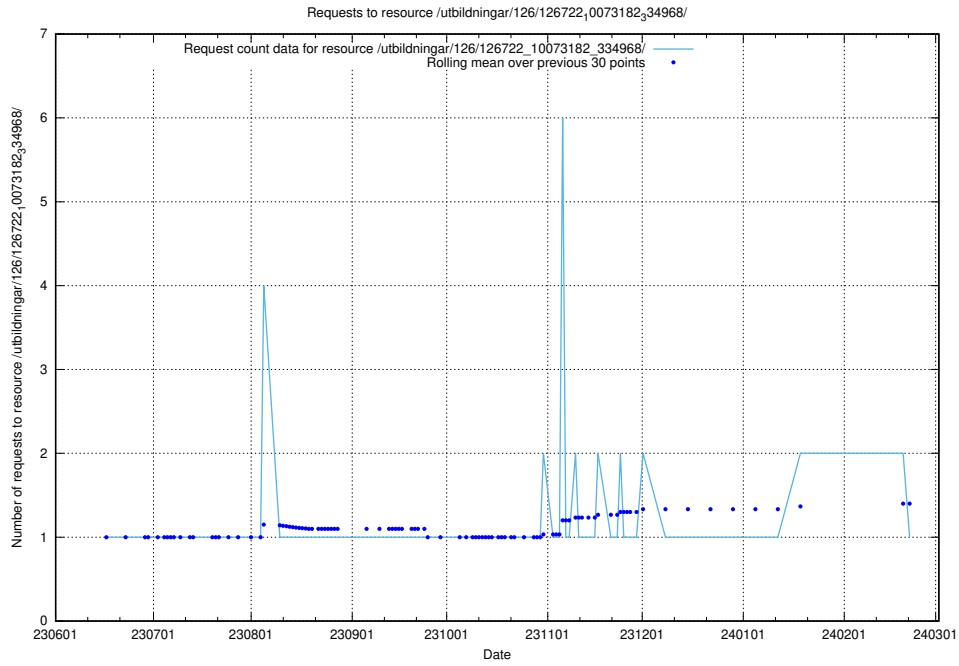

5.6295 Usage of /utbildningar/126/126722_10073182_334968/

Here, we count the number of requests to resource /utbildningar/126/126722_10073182_334968/.