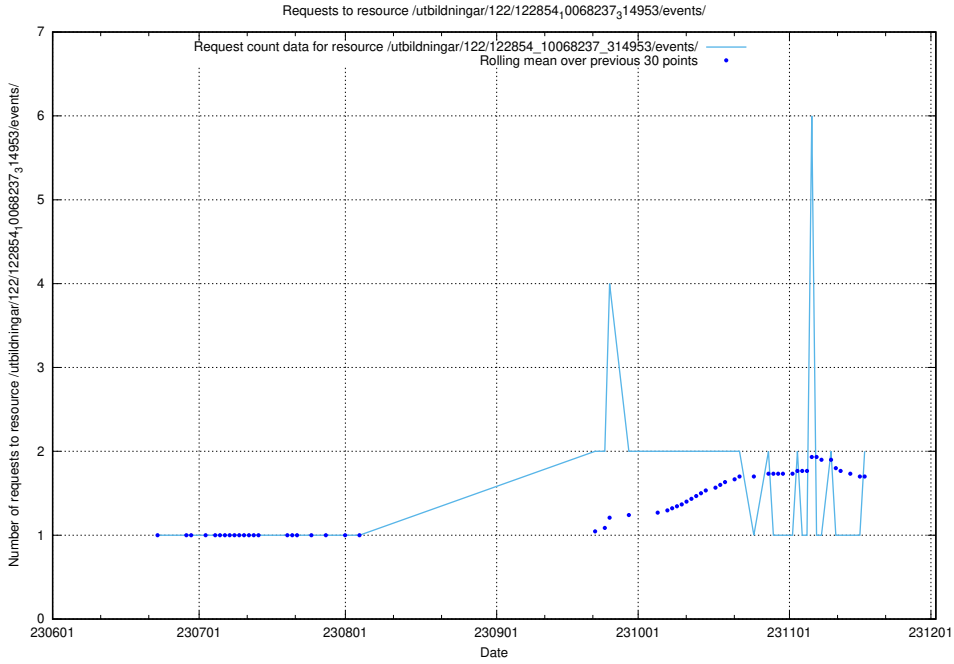

5.798 Usage of /utbildningar/122/122854_10068237_314953/events/

Here, we count the number of requests to resource /utbildningar/122/122854_10068237_314953/events/