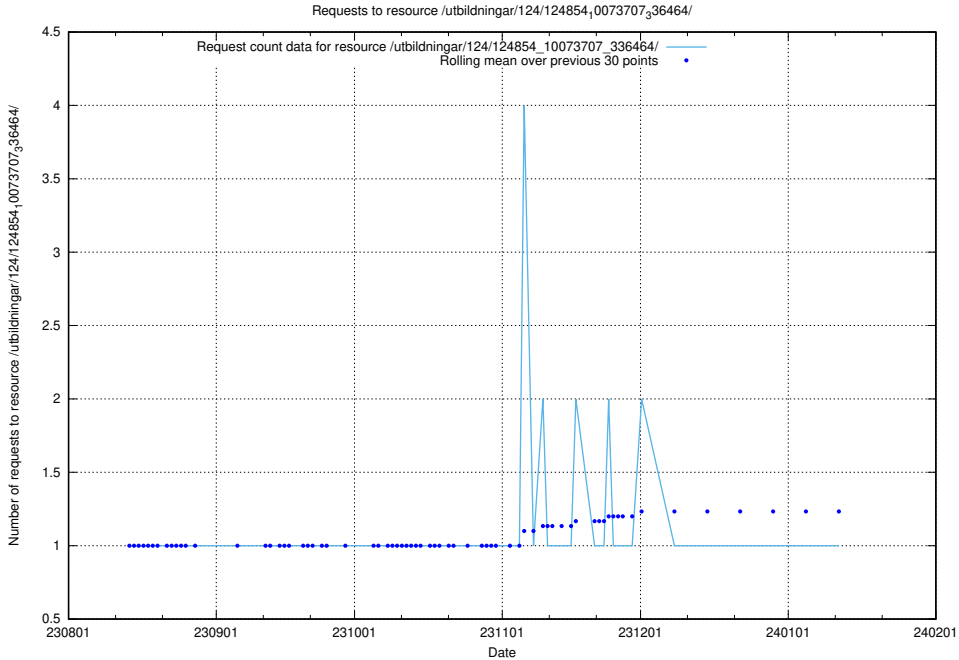

5.5211 Usage of /utbildningar/124/124854_10073707_336464/

Here, we count the number of requests to resource /utbildningar/124/124854_10073707_336464/.