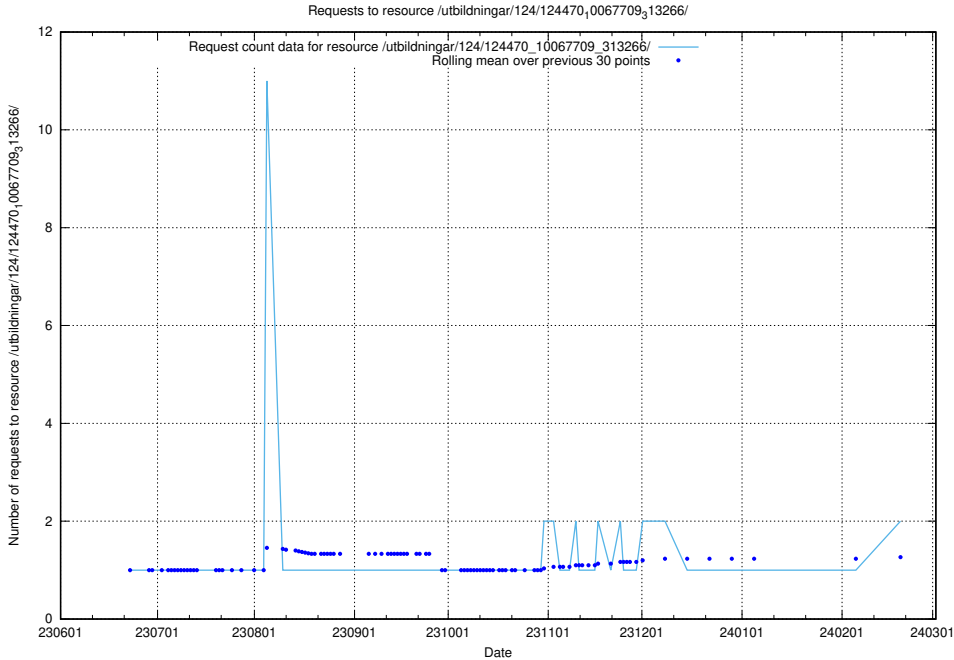

5.790 Usage of /utbildningar/124/124470_10067709_313266/

Here, we count the number of requests to resource /utbildningar/124/124470_10067709_313266/.