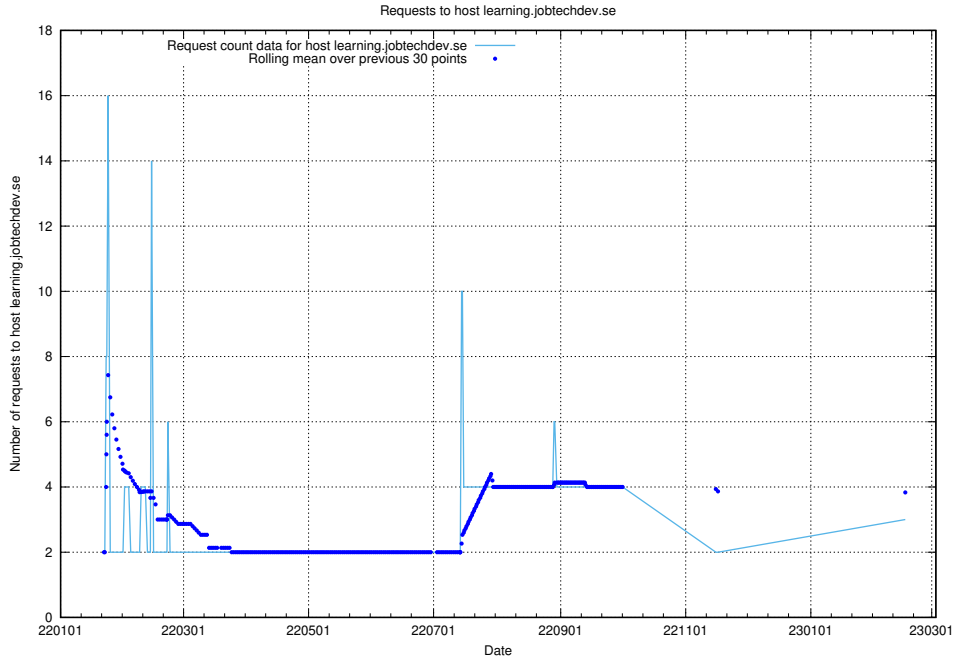

7.255 Usage of learning.jobtechdev.se

Here, we count the number of requests to host learning.jobtechdev.se.

7.256 Usage of intranet.jobtechdev.se

Here, we count the number of requests to host intranet.jobtechdev.se.