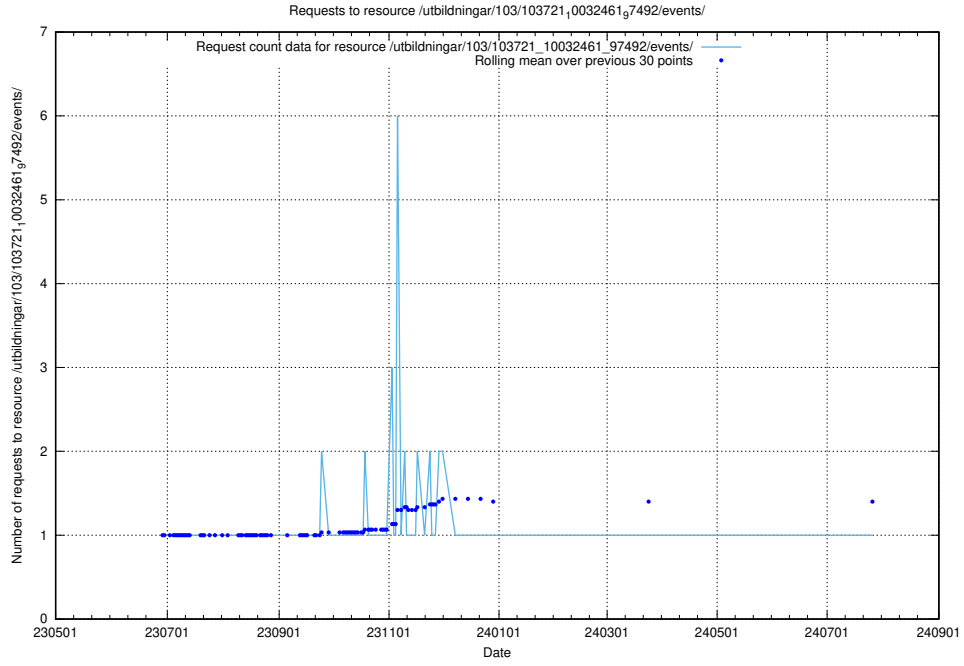

5.5963 Usage of /utbildningar/103/103721_10032461_97492/events/

Here, we count the number of requests to resource /utbildningar/103/103721_10032461_97492/events/.