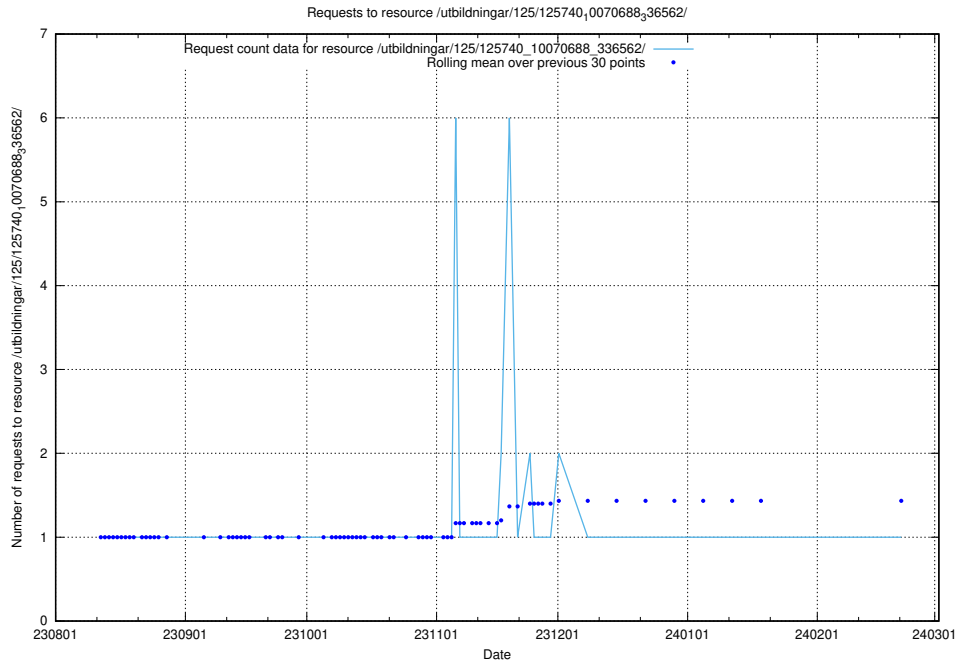

5.5220 Usage of /utbildningar/125/125740_10070688_336562/

Here, we count the number of requests to resource /utbildningar/125/125740_10070688_336562/.