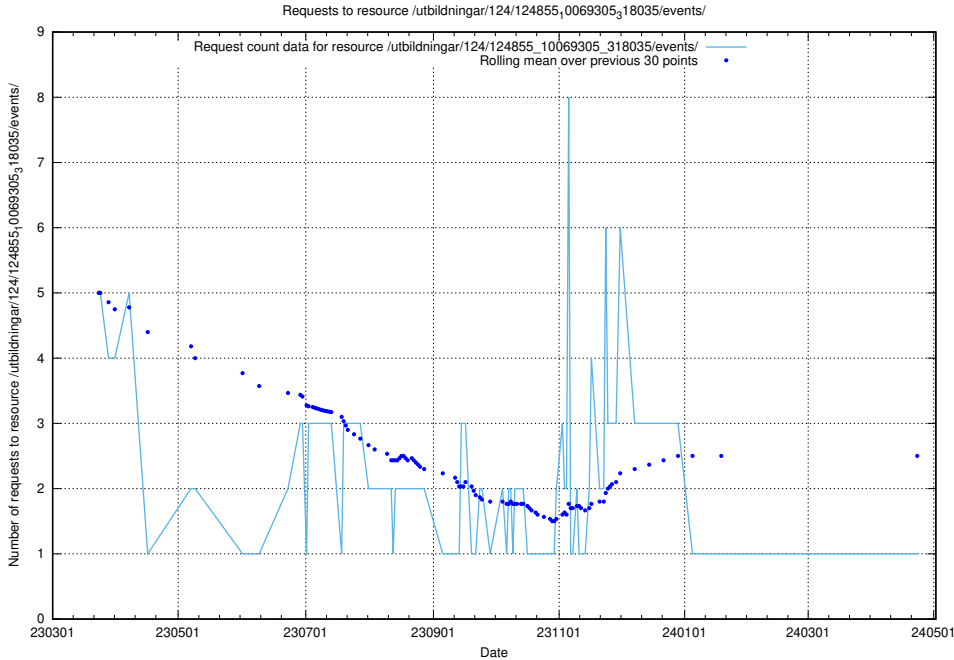

5.6678 Usage of /utbildningar/124/124855_10069305_318035/events/

Here, we count the number of requests to resource /utbildningar/124/124855_10069305_318035/events/