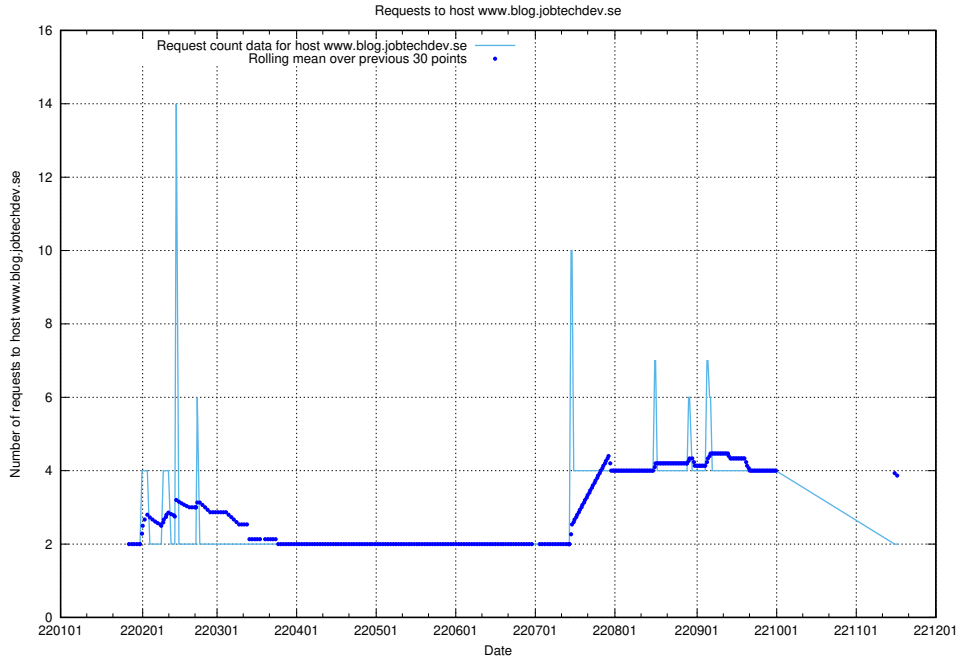

7.574 Usage of www.blog.jobtechdev.se

Here, we count the number of requests to host www.blog.jobtechdev.se.