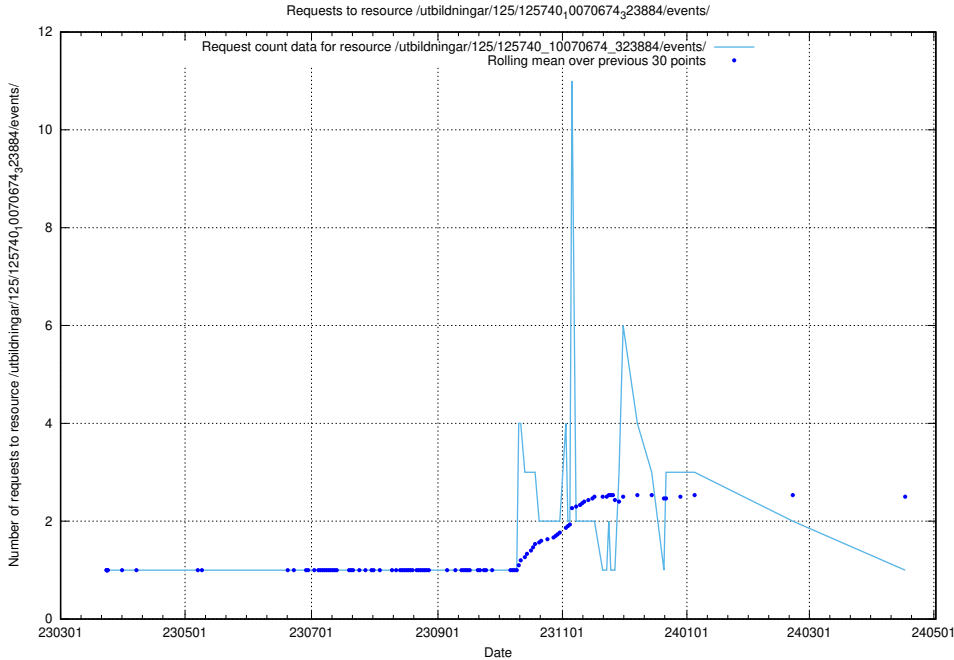

5.939 Usage of /utbildningar/125/125740_10070674_323884/events/

Here, we count the number of requests to resource /utbildningar/125/125740_10070674_323884/events/