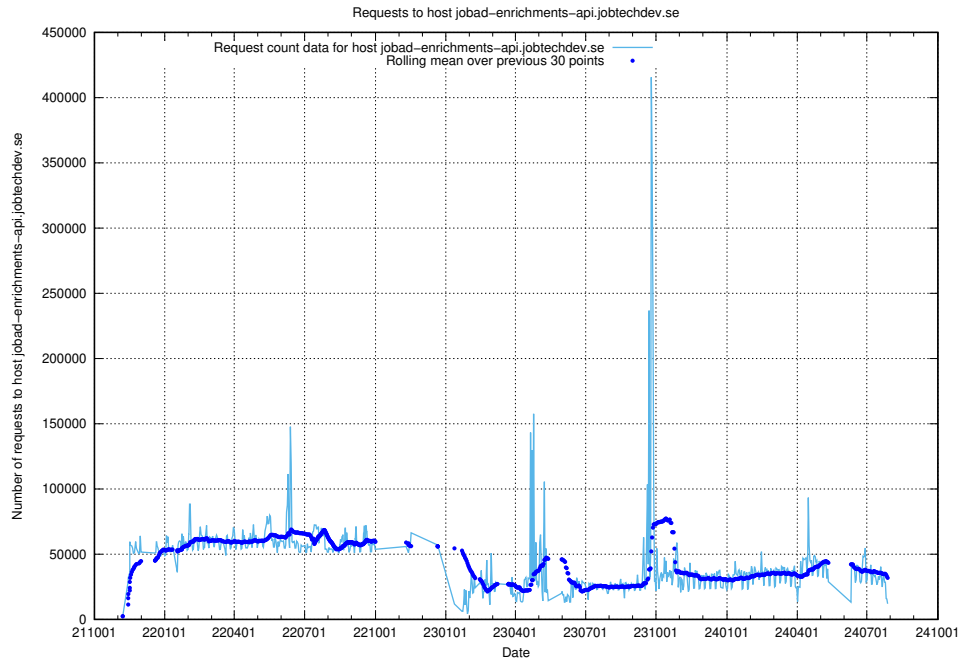

7.7 Usage of jobad-enrichments-api.jobtechdev.se

Here, we count the number of requests to host jobad-enrichments-api.jobtechdev.se.