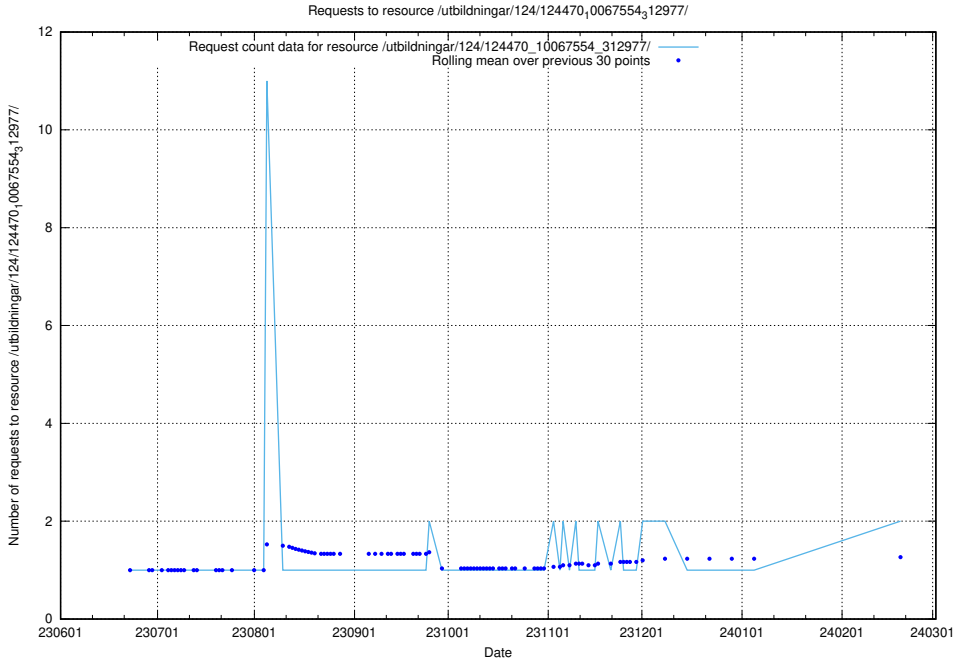

5.791 Usage of /utbildningar/124/124470_10067554_312977/

Here, we count the number of requests to resource /utbildningar/124/124470_10067554_312977/.