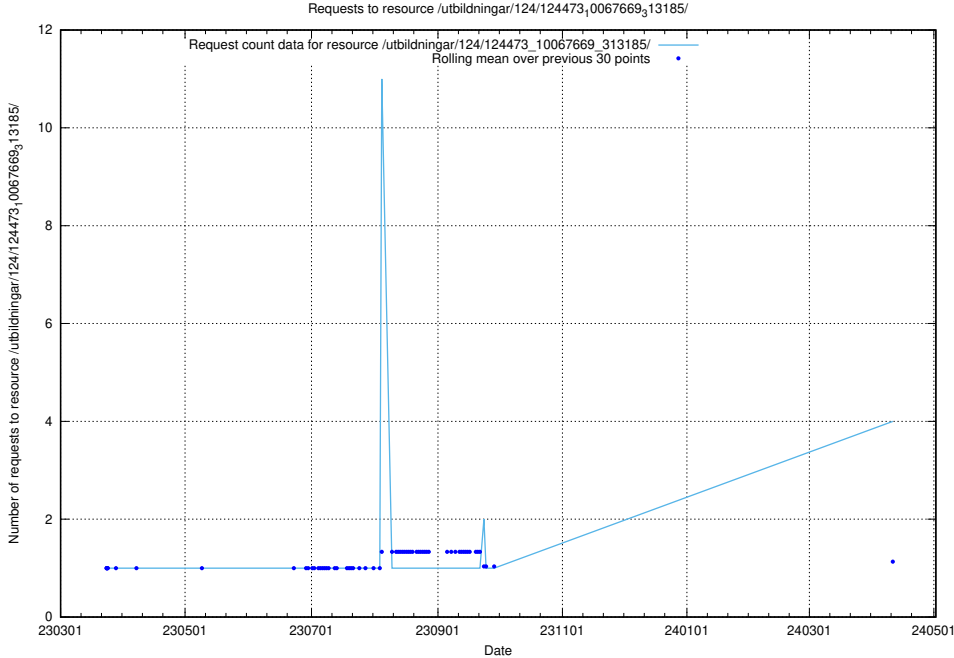

5.179 Usage of /utbildningar/124/124473_10067669_313185/

Here, we count the number of requests to resource /utbildningar/124/124473_10067669_313185/.