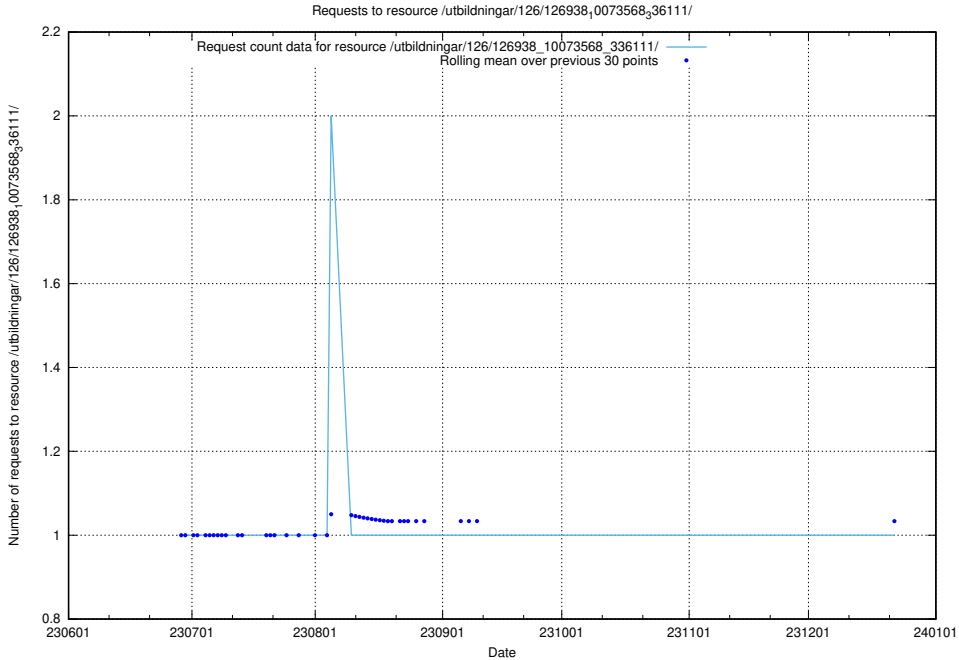

5.5864 Usage of /utbildningar/126/126938_10073568_336111/

Here, we count the number of requests to resource /utbildningar/126/126938_10073568_336111/.