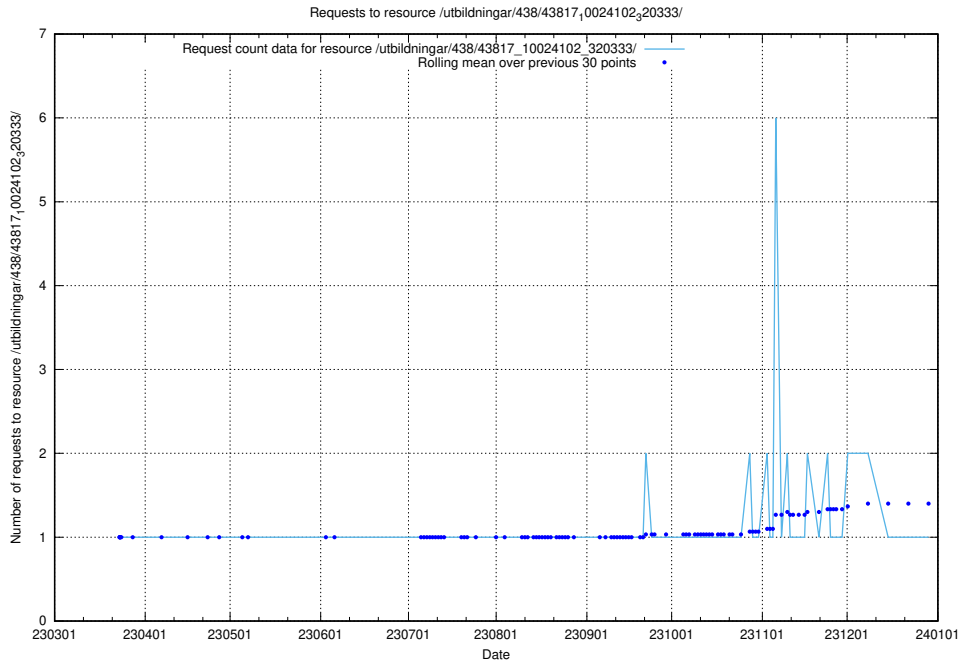

5.6772 Usage of /utbildningar/438/43817_10024102_320333/

Here, we count the number of requests to resource /utbildningar/438/43817_10024102_320333/.