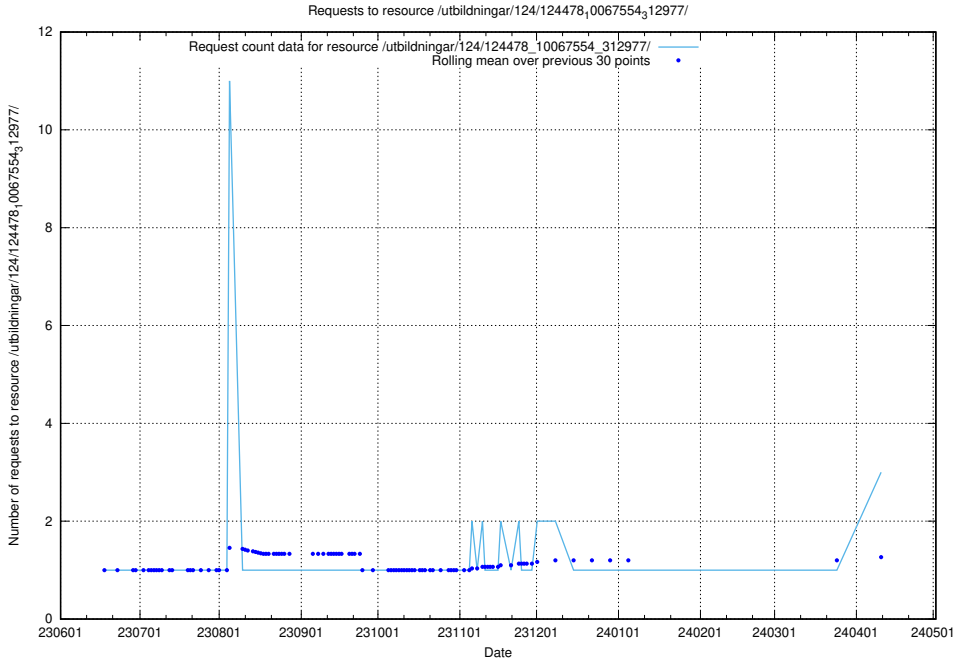

5.372 Usage of /utbildningar/124/124478_10067554_312977/

Here, we count the number of requests to resource /utbildningar/124/124478_10067554_312977/.