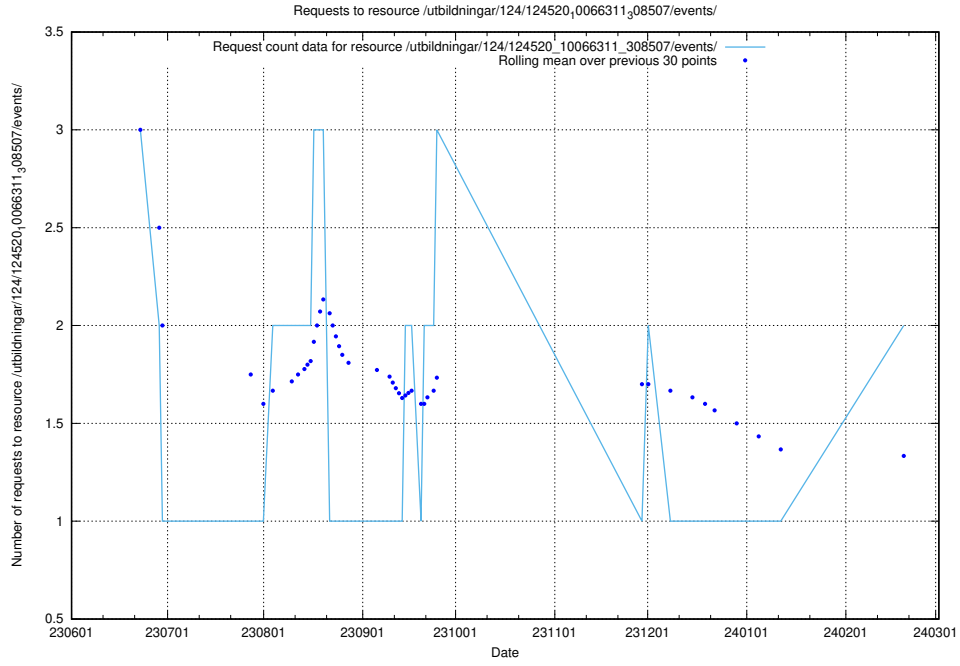

5.764 Usage of /utbildningar/124/124520_10066311_308507/events/

Here, we count the number of requests to resource /utbildningar/124/124520_10066311_308507/events/