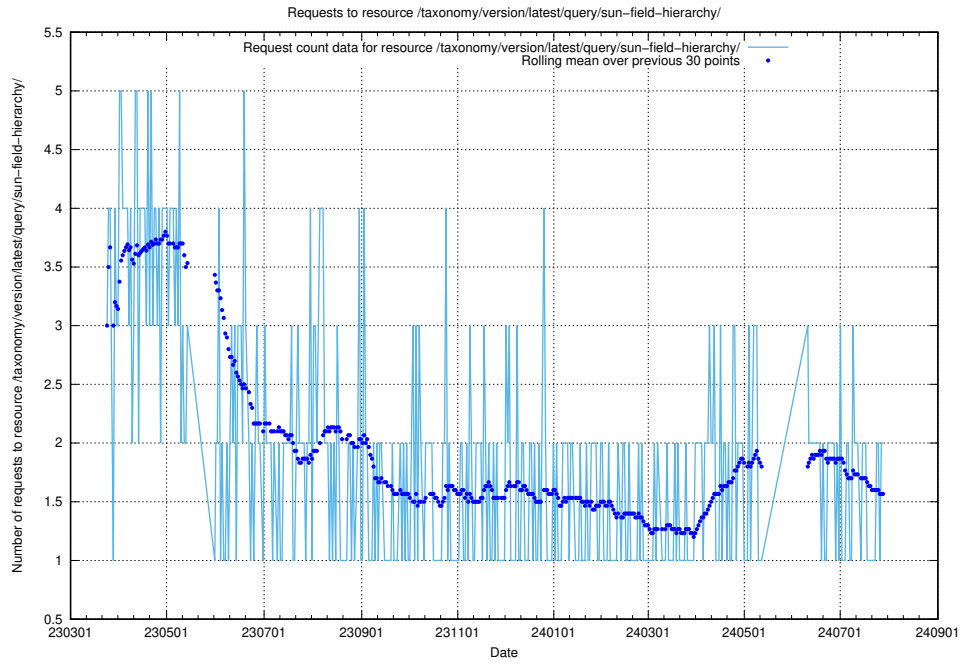

5.831 Usage of /taxonomy/version/latest/query/sun-field-hierarchy/

Here, we count the number of requests to resource /taxonomy/version/latest/query/sun-field-hierarchy/.