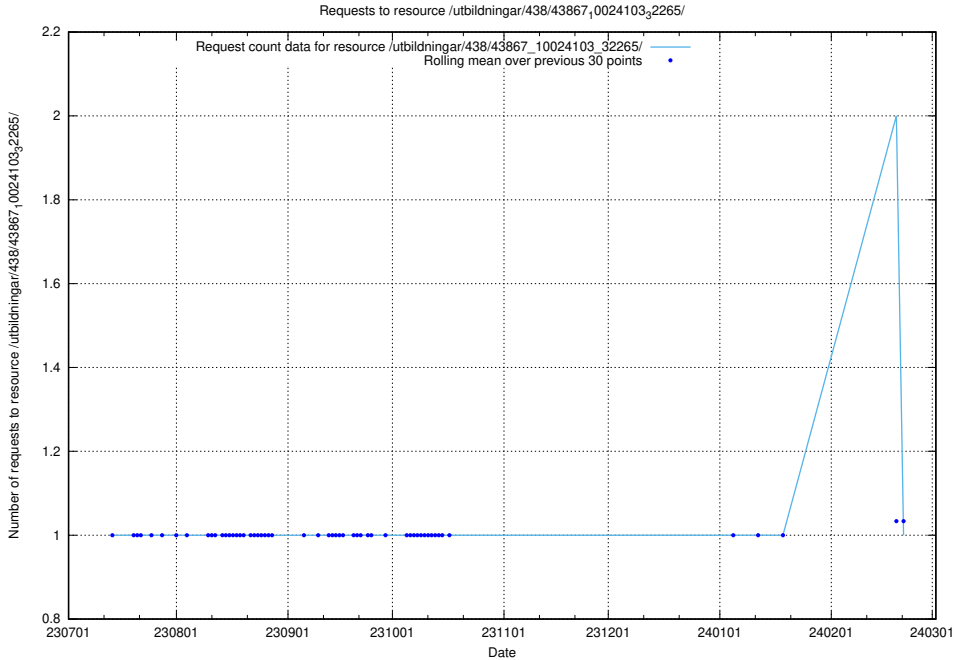

5.5488 Usage of /utbildningar/438/43867_10024103_32265/

Here, we count the number of requests to resource /utbildningar/438/43867_10024103_32265/.