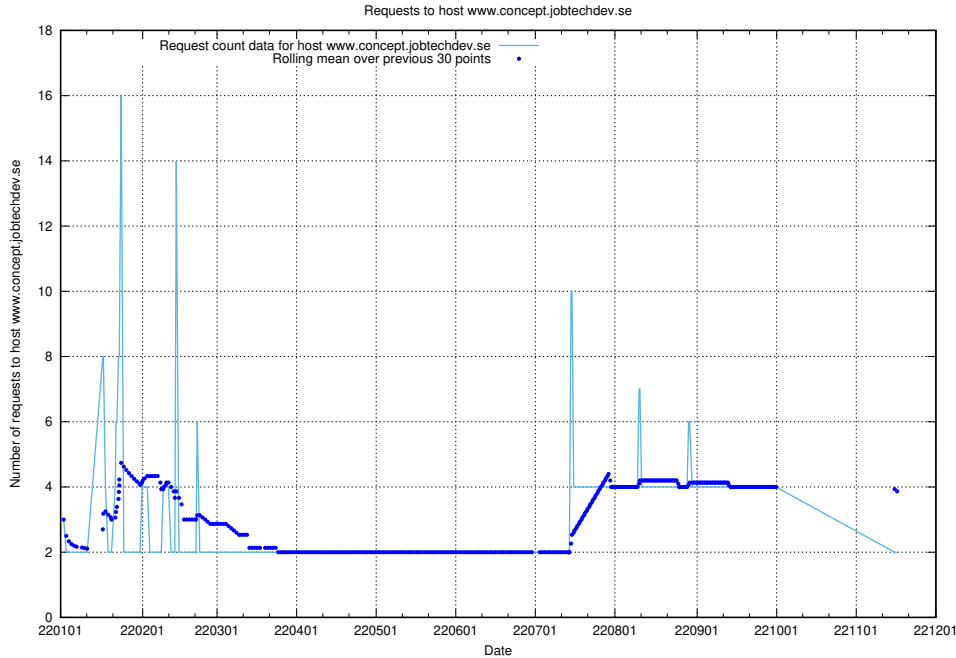

7.309 Usage of www.concept.jobtechdev.se

Here, we count the number of requests to host www.concept.jobtechdev.se.