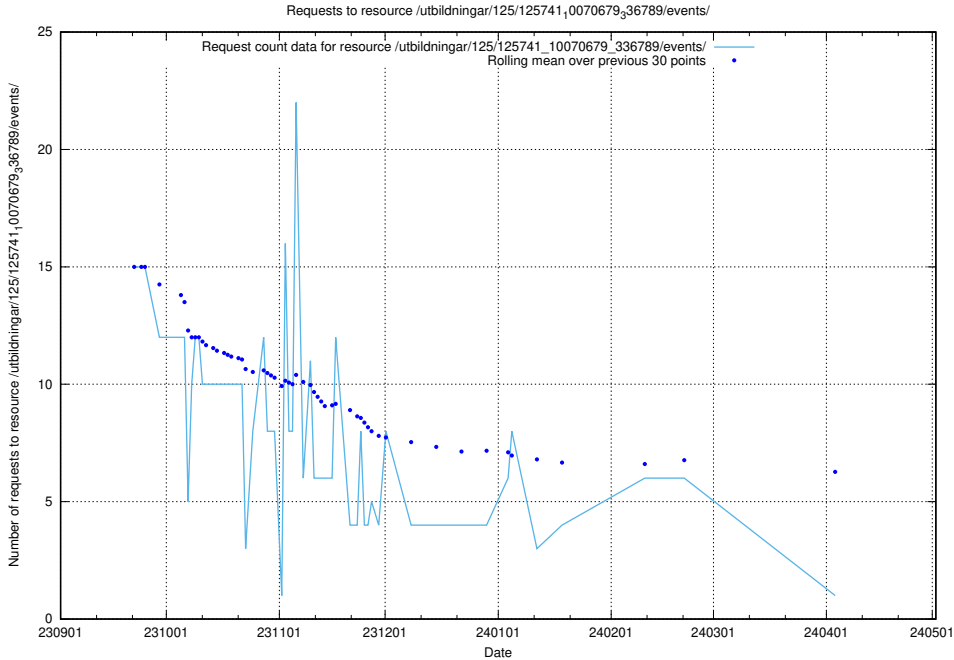

5.4903 Usage of /utbildningar/125/125741_10070679_336789/events/

Here, we count the number of requests to resource /utbildningar/125/125741_10070679_336789/events/