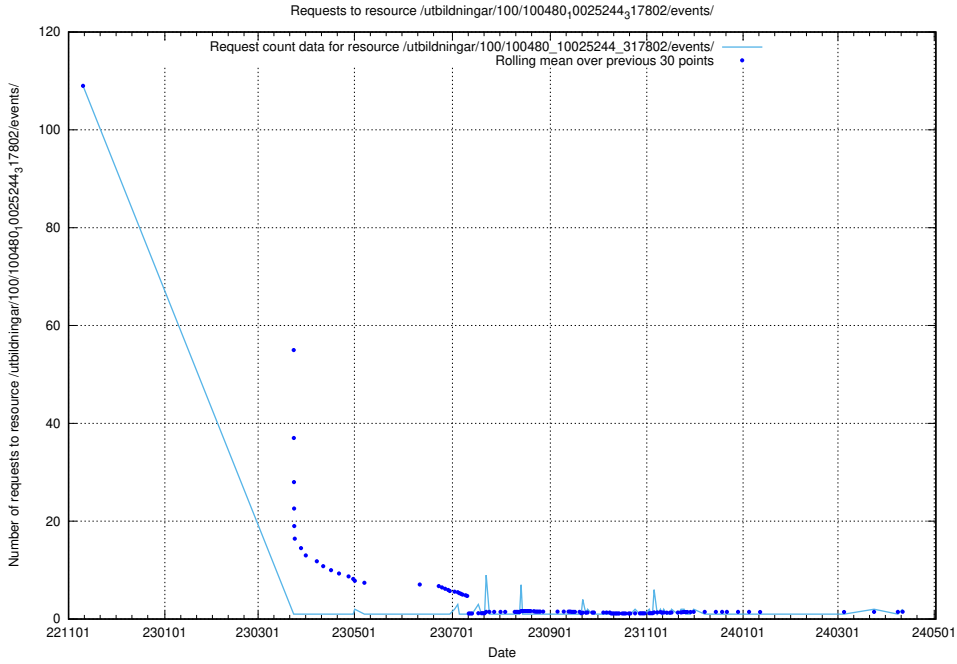

5.874 Usage of /utbildningar/100/100480_10025244_317802/events/

Here, we count the number of requests to resource /utbildningar/100/100480_10025244_317802/events/