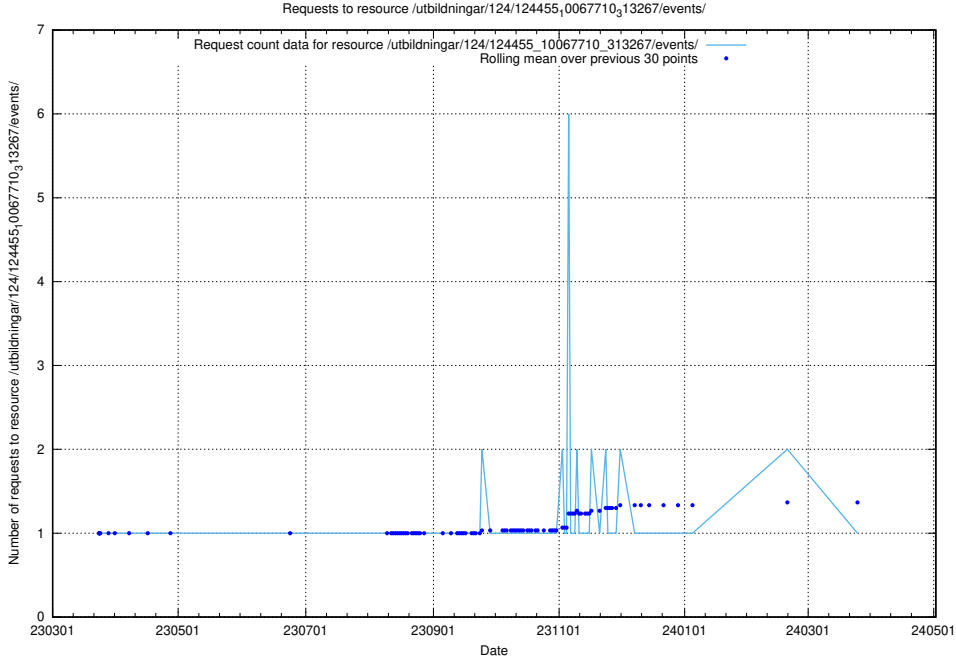

5.3841 Usage of /utbildningar/124/124455_10067710_313267/events/

Here, we count the number of requests to resource /utbildningar/124/124455_10067710_313267/events/