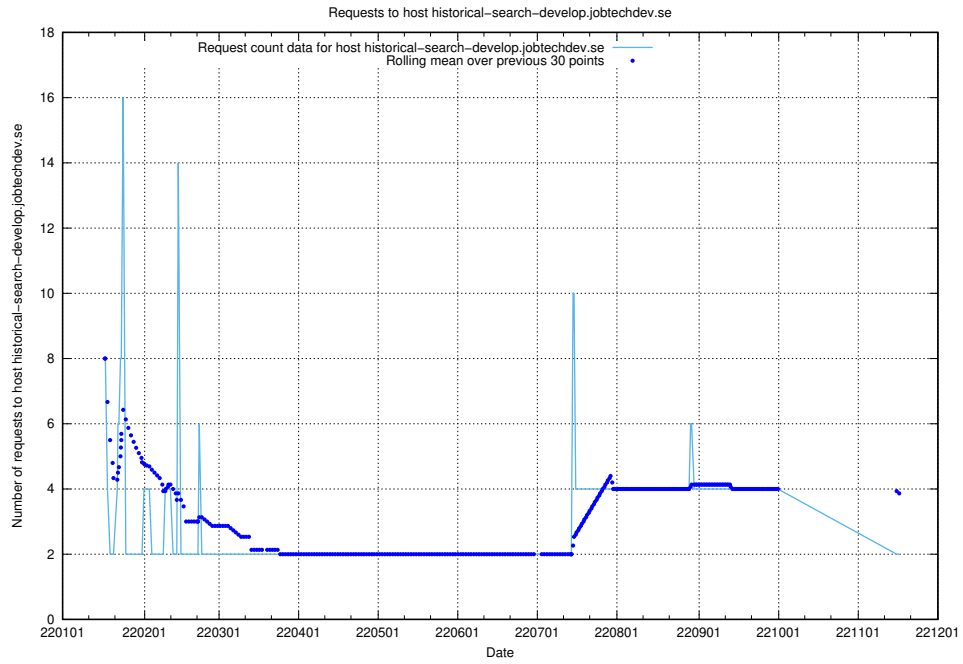

7.274 Usage of historical-search-develop.jobtechdev.se

Here, we count the number of requests to host historical-search-develop.jobtechdev.se.

7.275 Usage of jocp4.jobtechdev.se

Here, we count the number of requests to host jocp4.jobtechdev.se.