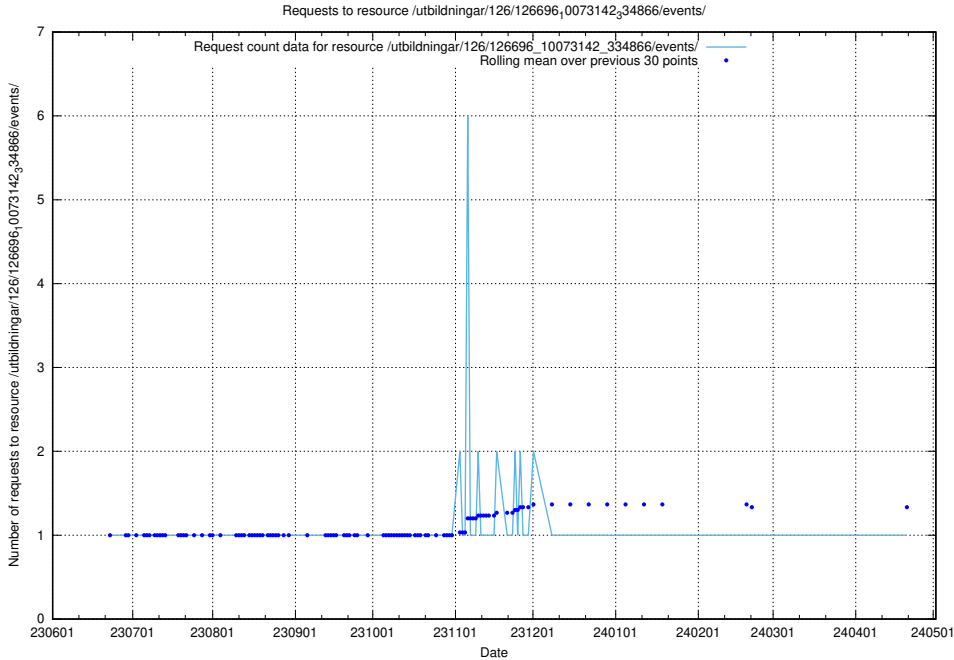

5.6052 Usage of /utbildningar/126/126696_10073142_334866/events/

Here, we count the number of requests to resource /utbildningar/126/126696_10073142_334866/events/