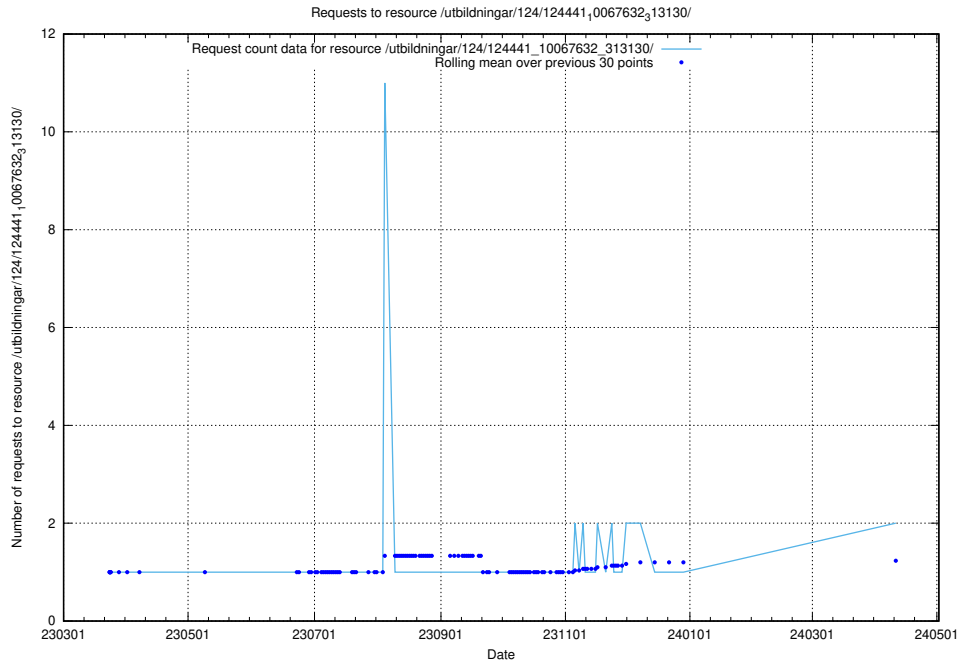

5.591 Usage of /utbildningar/124/124441_10067632_313130/

Here, we count the number of requests to resource /utbildningar/124/124441_10067632_313130/.