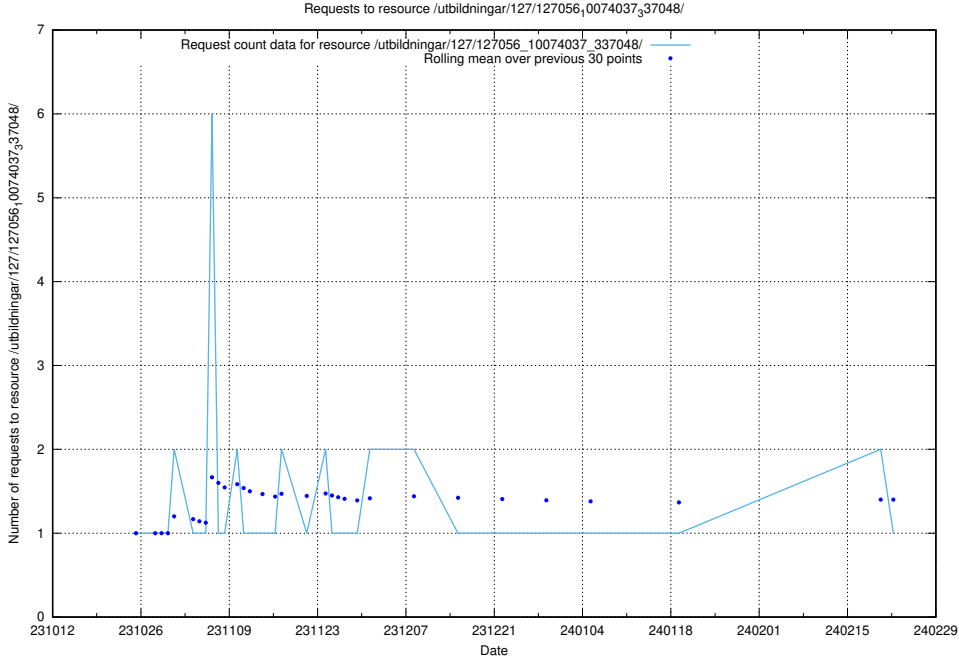

5.4621 Usage of /utbildningar/127/127056_10074037_337048/

Here, we count the number of requests to resource /utbildningar/127/127056_10074037_337048/.