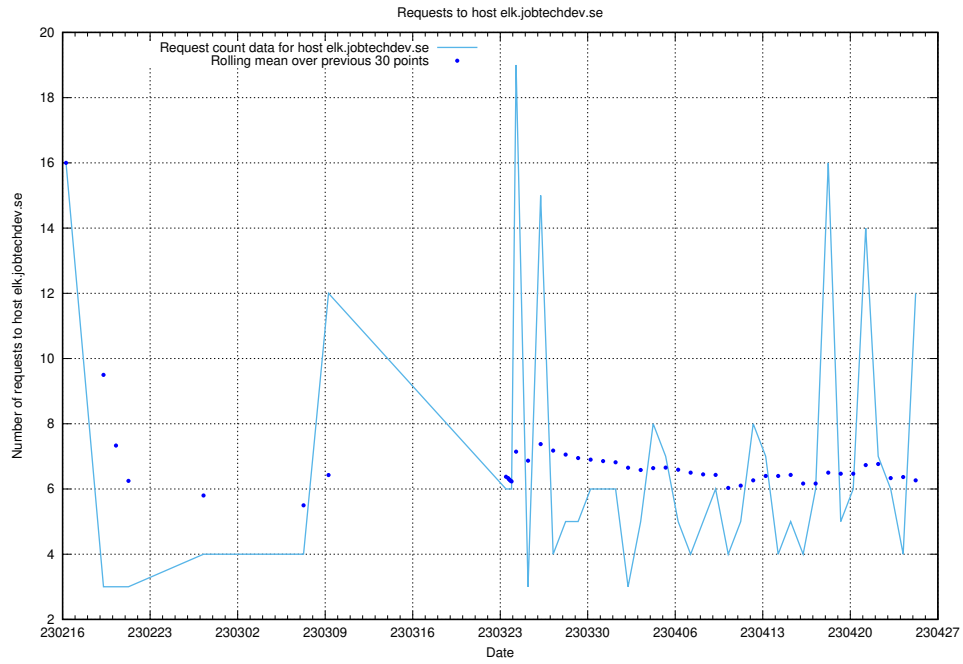

7.53 Usage of elk.jobtechdev.se

Here, we count the number of requests to host elk.jobtechdev.se.