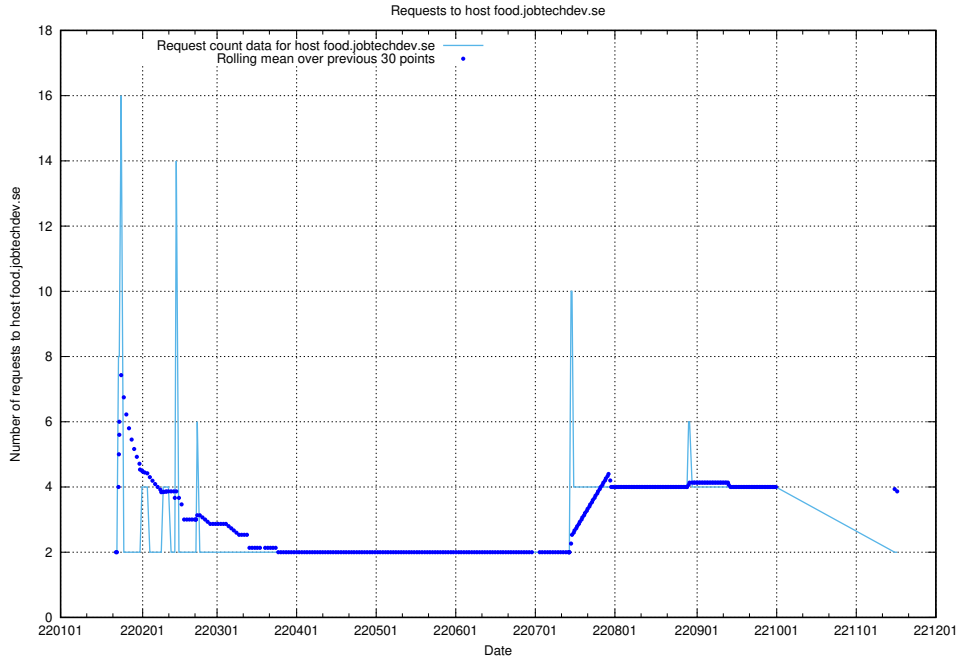

7.604 Usage of events.jobtechdev.se

Here, we count the number of requests to host events.jobtechdev.se.

7.605 Usage of hr.jobtechdev.se

Here, we count the number of requests to host hr.jobtechdev.se.

7.606 Usage of demo-jobed-connect-onprem.jobtechdev.se