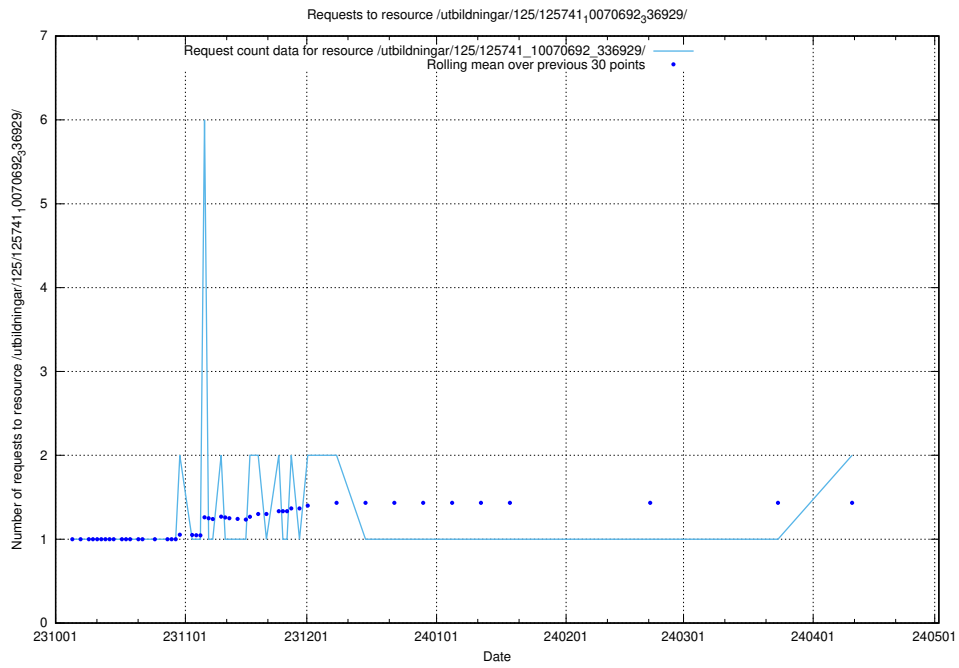

5.662 Usage of /utbildningar/125/125741_10070692_336929/

Here, we count the number of requests to resource /utbildningar/125/125741_10070692_336929/.