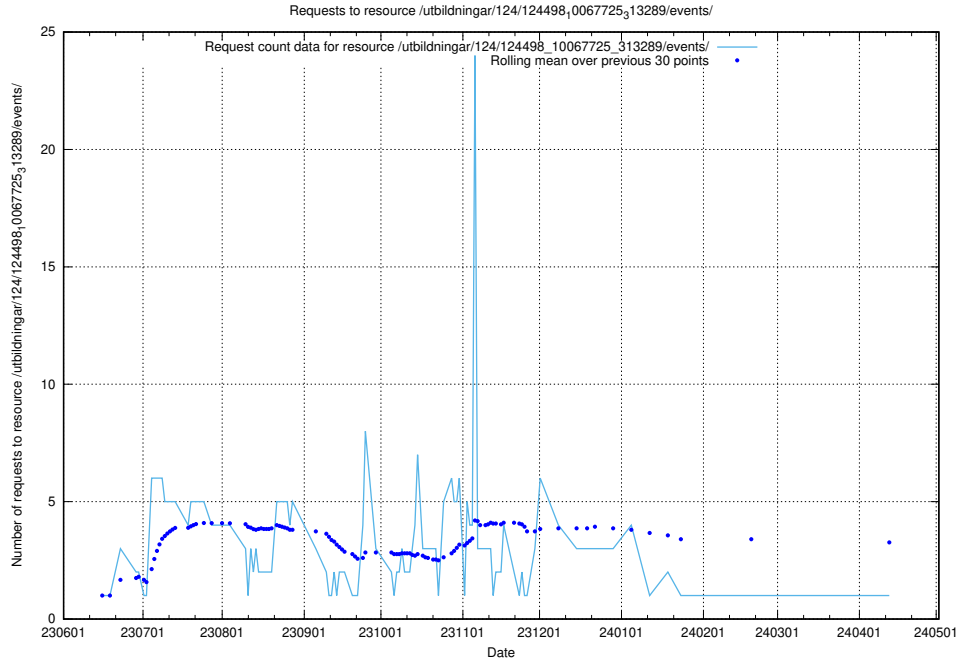

5.6311 Usage of /utbildningar/124/124498_10067725_313289/events/

Here, we count the number of requests to resource /utbildningar/124/124498_10067725_313289/events/