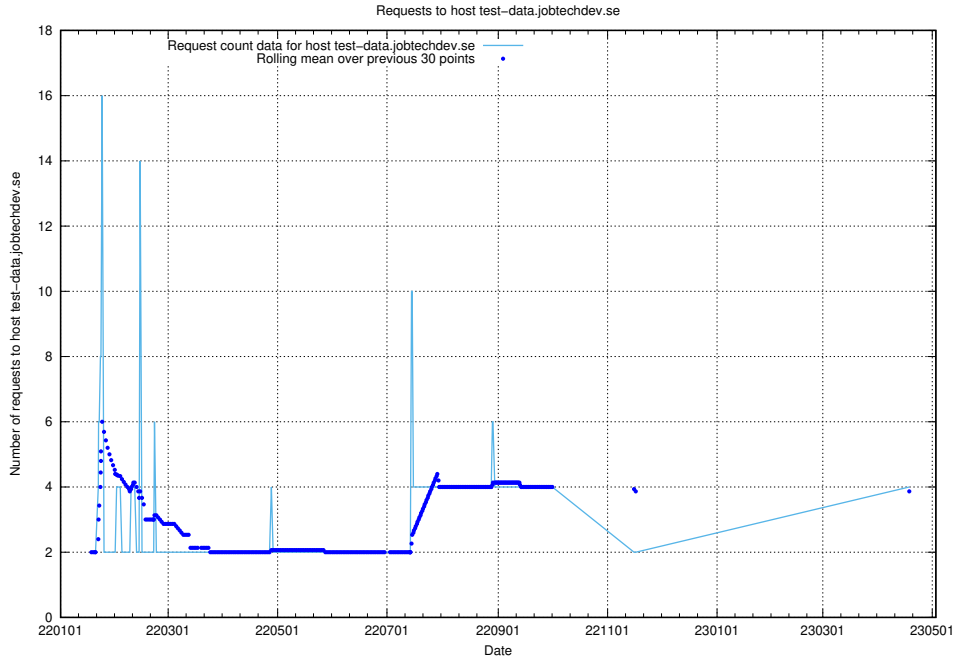

7.107 Usage of test-data.jobtechdev.se

Here, we count the number of requests to host test-data.jobtechdev.se.