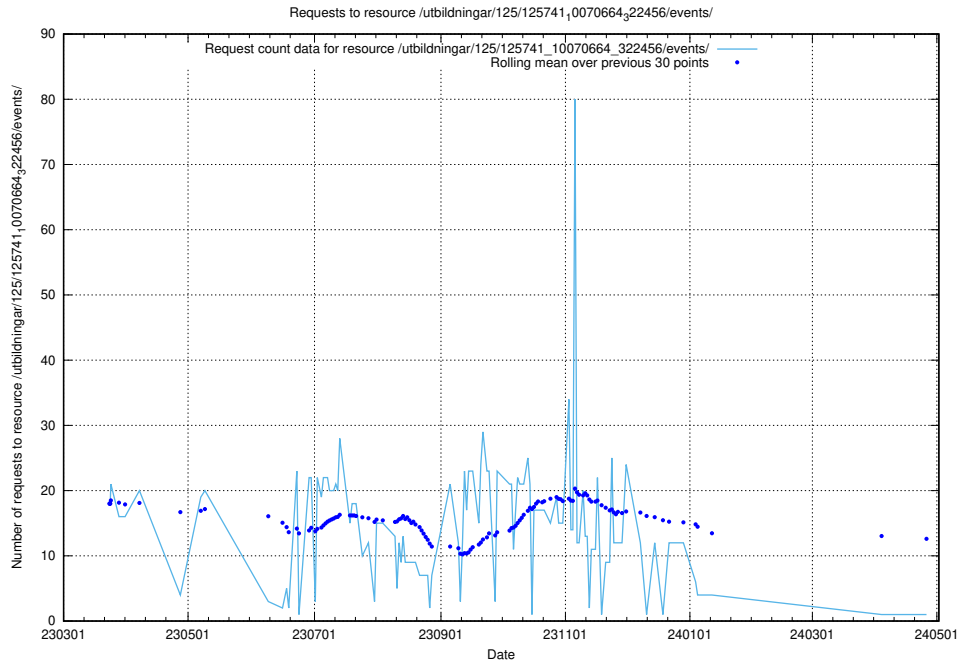

5.6669 Usage of /utbildningar/125/125741_10070664_322456/events/

Here, we count the number of requests to resource /utbildningar/125/125741_10070664_322456/events/