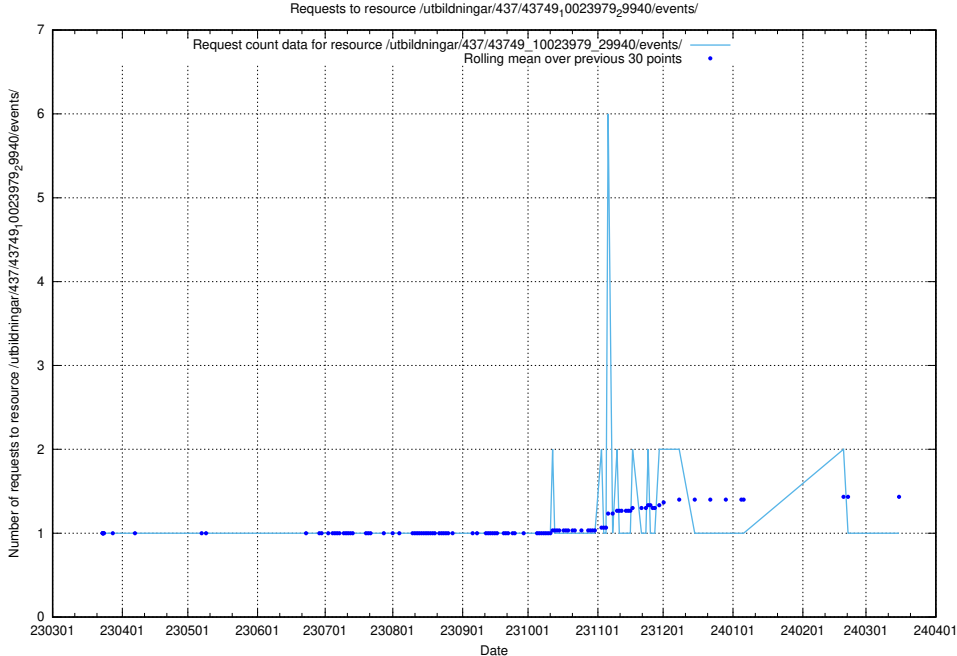

5.6810 Usage of /utbildningar/437/43749_10023979_29940/events/

Here, we count the number of requests to resource /utbildningar/437/43749_10023979_29940/events/.