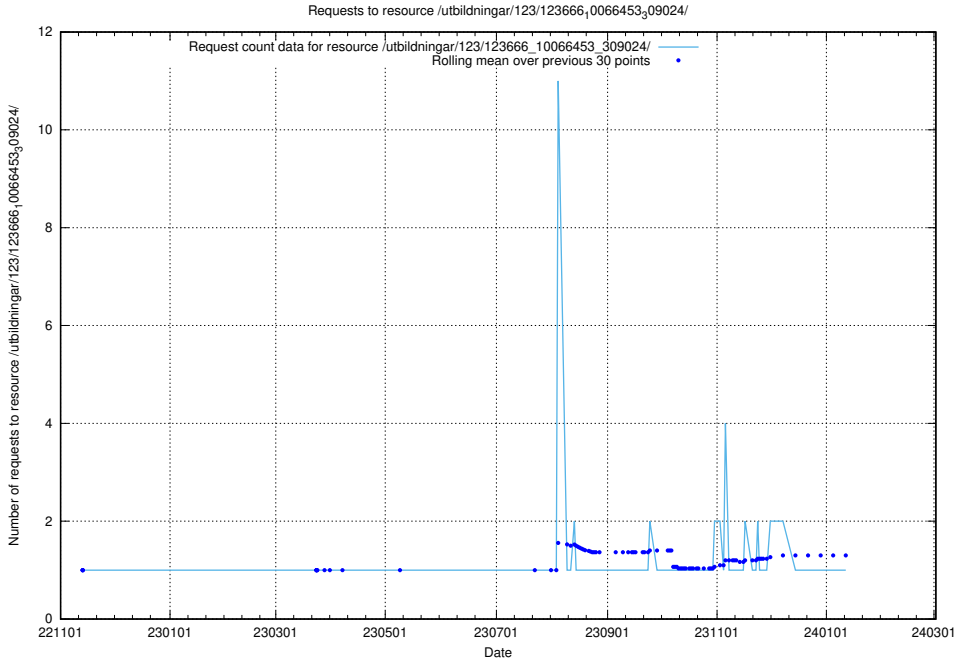

5.6356 Usage of /utbildningar/123/123666_10066453_309024/

Here, we count the number of requests to resource /utbildningar/123/123666_10066453_309024/.