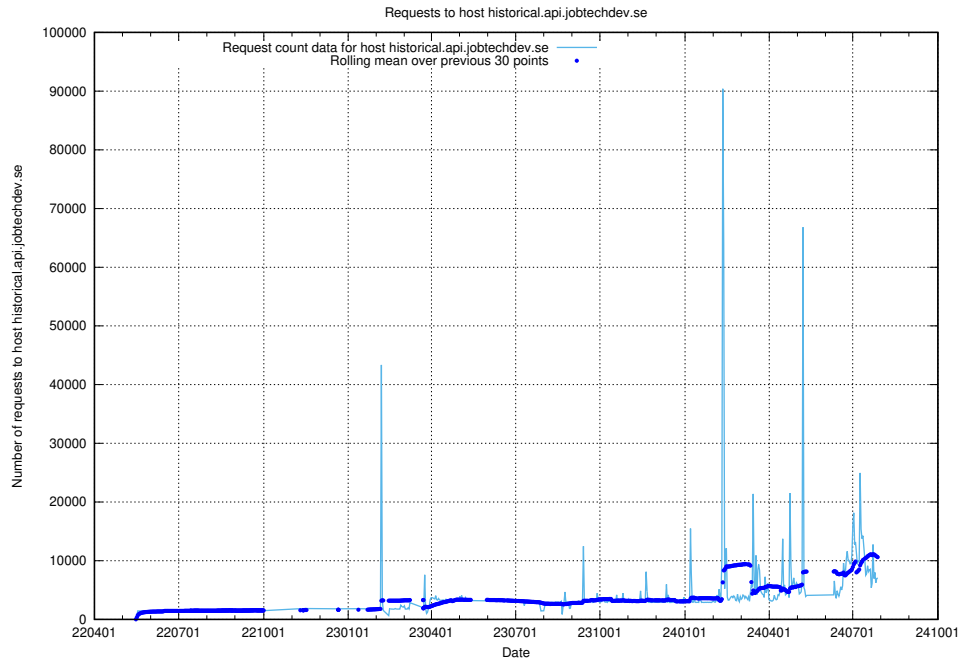

7.11 Usage of `historical.api.jobtechdev.se`

Here, we count the number of requests to host `historical.api.jobtechdev.se`.