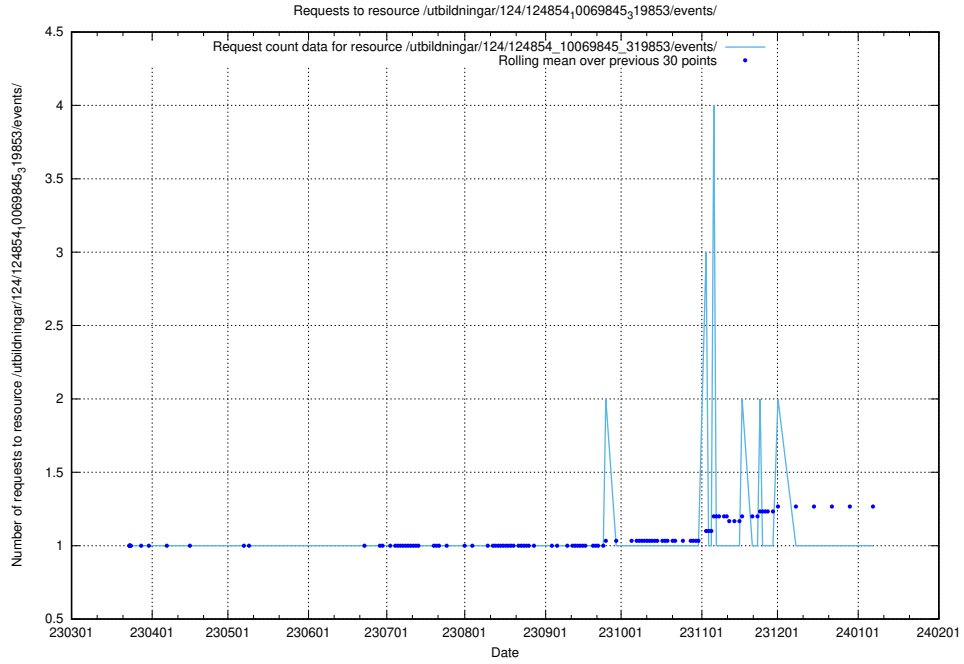

Here, we count the number of requests to resource /utbildningar/124/124854_10071099_324627/.

5.1151 Usage of /utbildningar/124/124854_10069845_319853/events/

Here, we count the number of requests to resource /utbildningar/124/124854_10069845_319853/events/