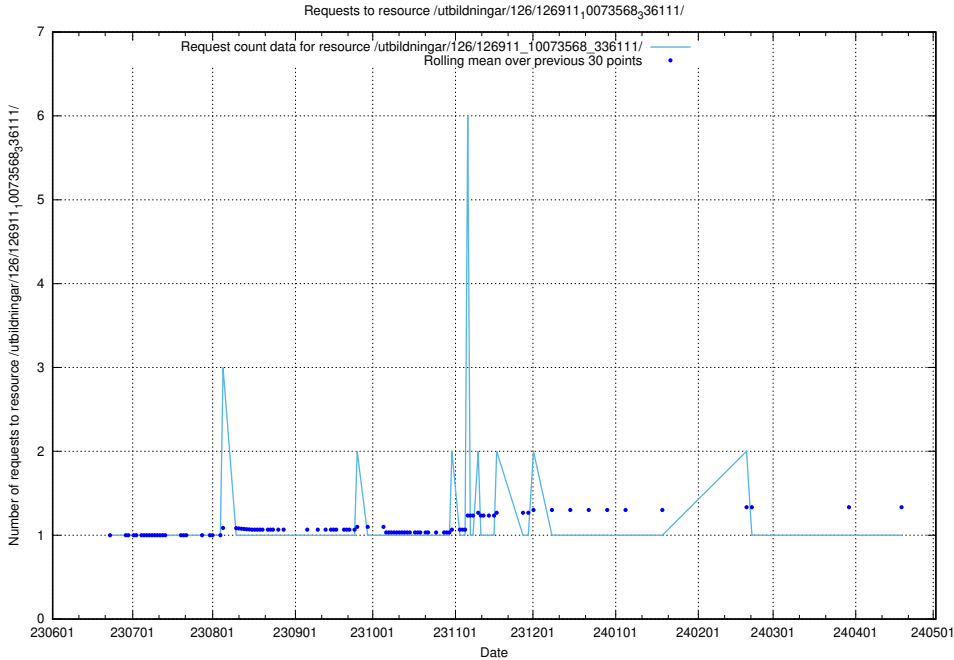

5.6008 Usage of /utbildningar/126/126911_10073568_336111/

Here, we count the number of requests to resource /utbildningar/126/126911_10073568_336111/.