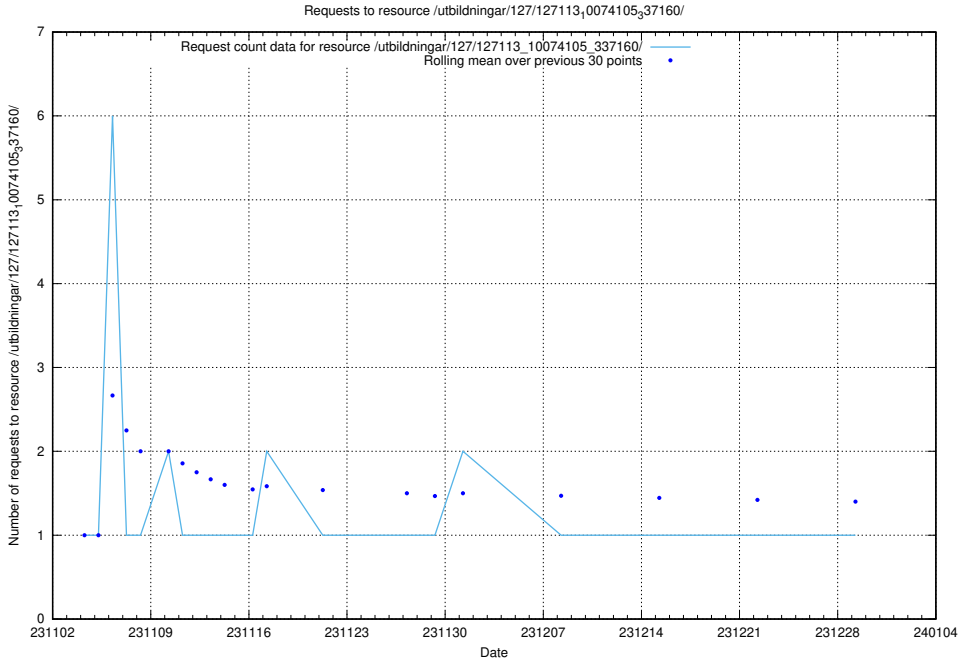

5.4533 Usage of /utbildningar/127/127113_10074105_337160/

Here, we count the number of requests to resource /utbildningar/127/127113_10074105_337160/.