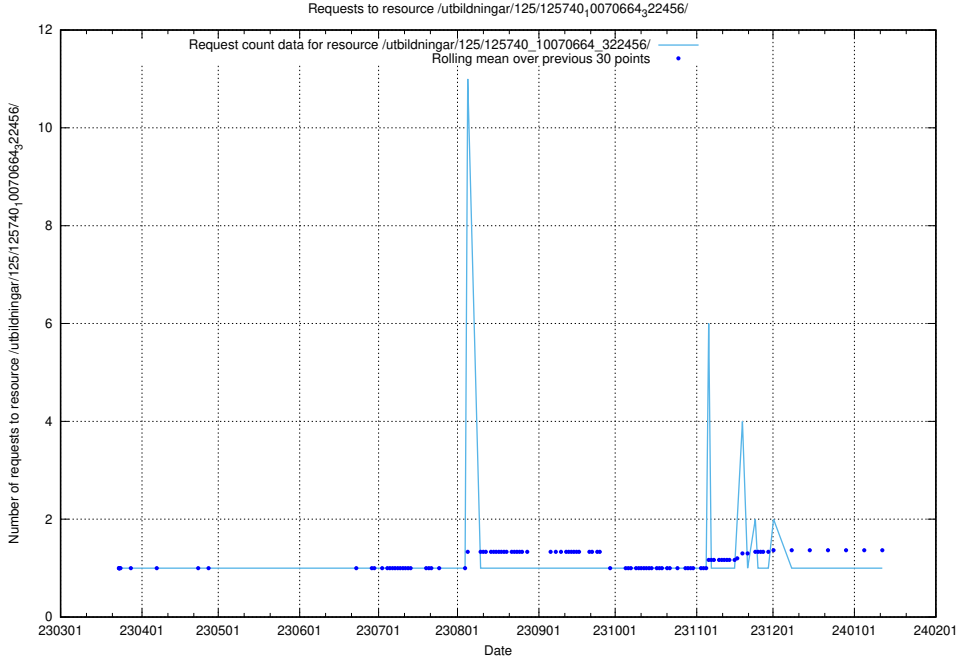

5.953 Usage of /utbildningar/125/125740_10070664_322456/

Here, we count the number of requests to resource /utbildningar/125/125740_10070664_322456/.