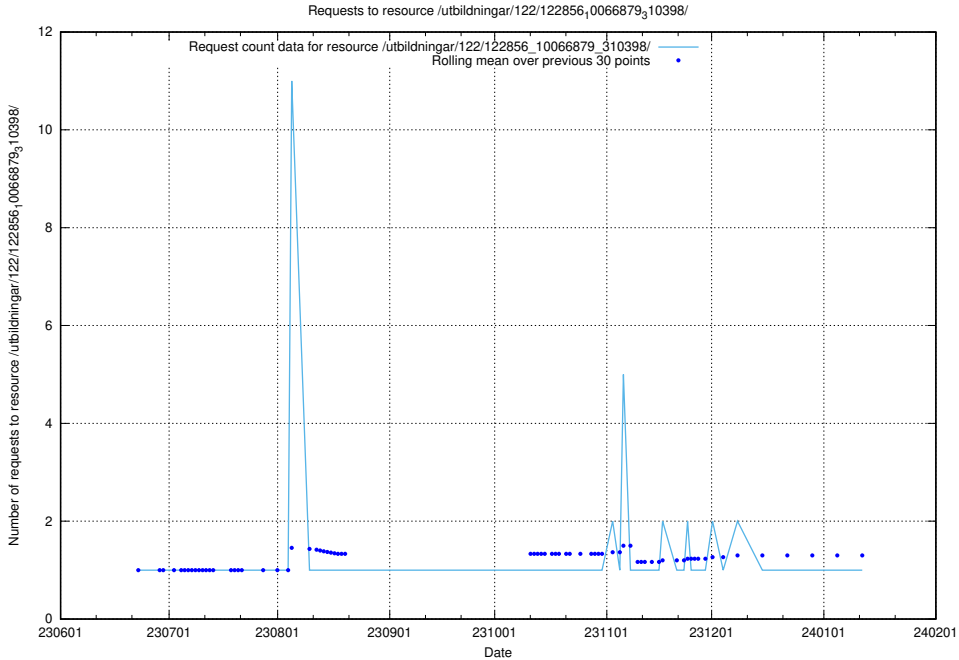

5.6263 Usage of /utbildningar/122/122856_10066879_310398/

Here, we count the number of requests to resource /utbildningar/122/122856_10066879_310398/.