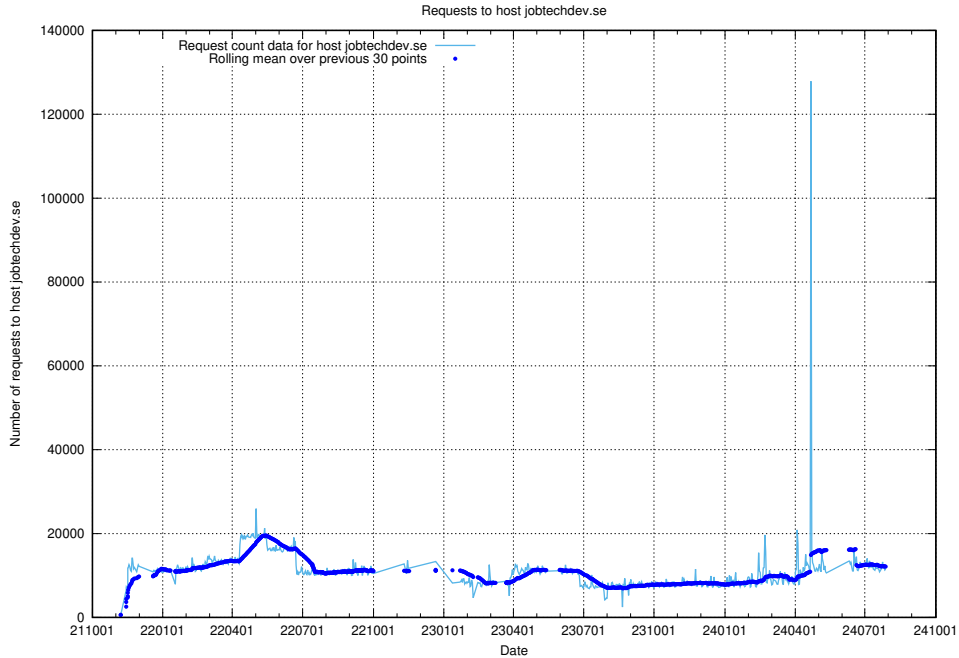

7.8 Usage of jobtechdev.se

Here, we count the number of requests to host jobtechdev.se.