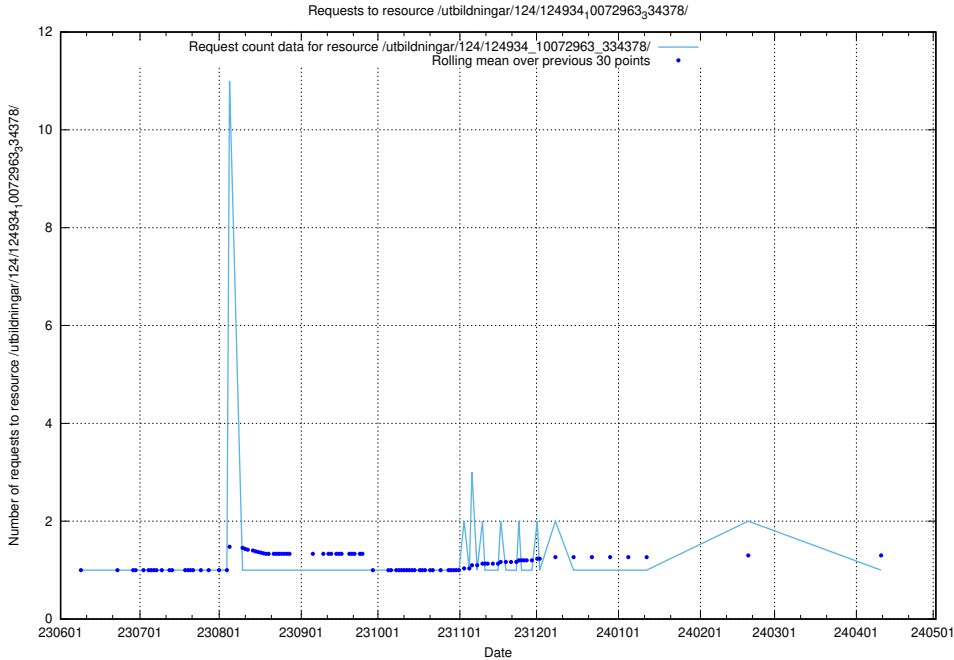

5.6323 Usage of /utbildningar/124/124934_10072963_334378/

Here, we count the number of requests to resource /utbildningar/124/124934_10072963_334378/.