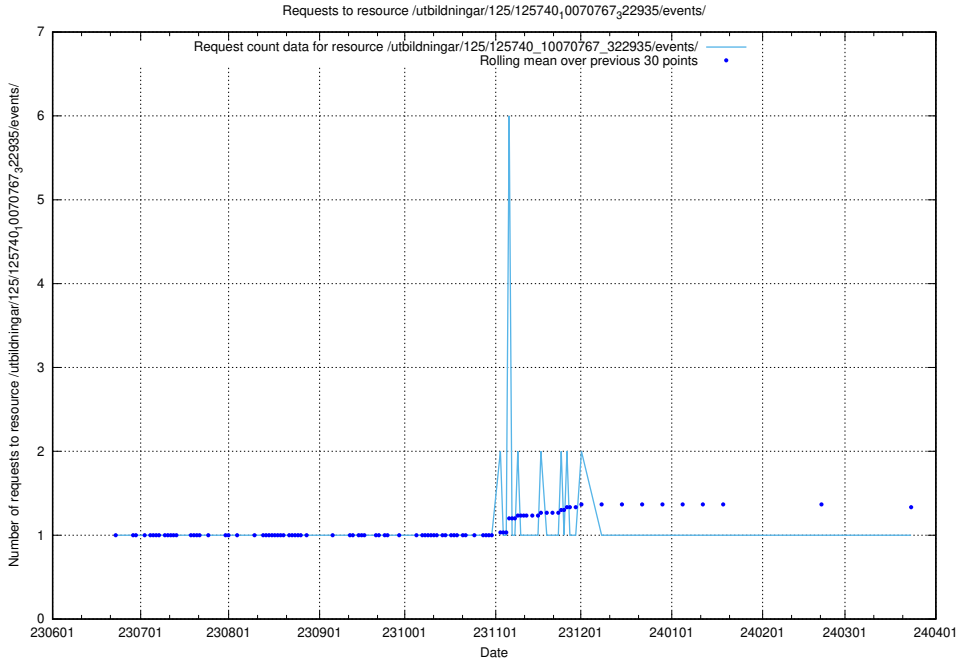

Here, we count the number of requests to resource /utbildningar/125/125740_10070782_335875/.

5.6126 Usage of /utbildningar/125/125740_10070767_322935/events/

Here, we count the number of requests to resource /utbildningar/125/125740_10070767_322935/events/