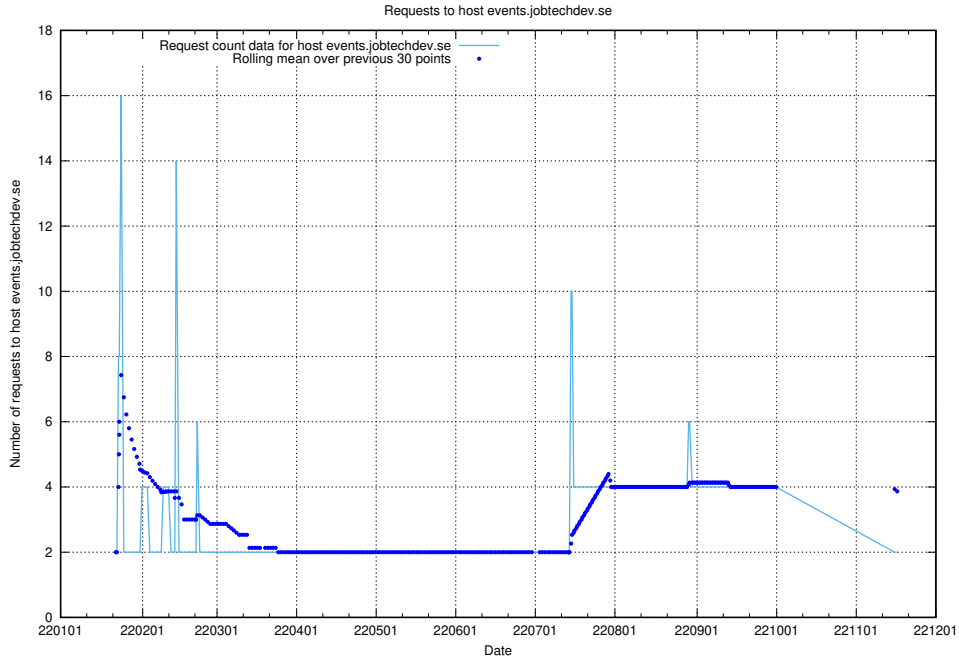

7.604 Usage of events.jobtechdev.se

Here, we count the number of requests to host events.jobtechdev.se.

7.605 Usage of hr.jobtechdev.se

Here, we count the number of requests to host hr.jobtechdev.se.

7.606 Usage of demo-jobed-connect-onprem.jobtechdev.se