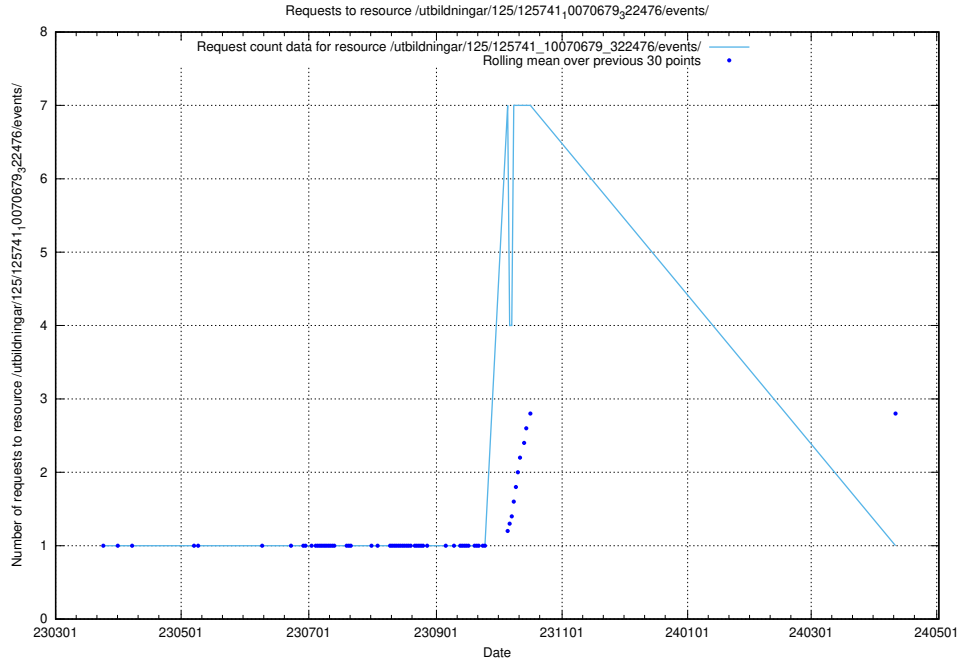

5.6657 Usage of /utbildningar/125/125741_10070679_322476/events/

Here, we count the number of requests to resource /utbildningar/125/125741_10070679_322476/events/