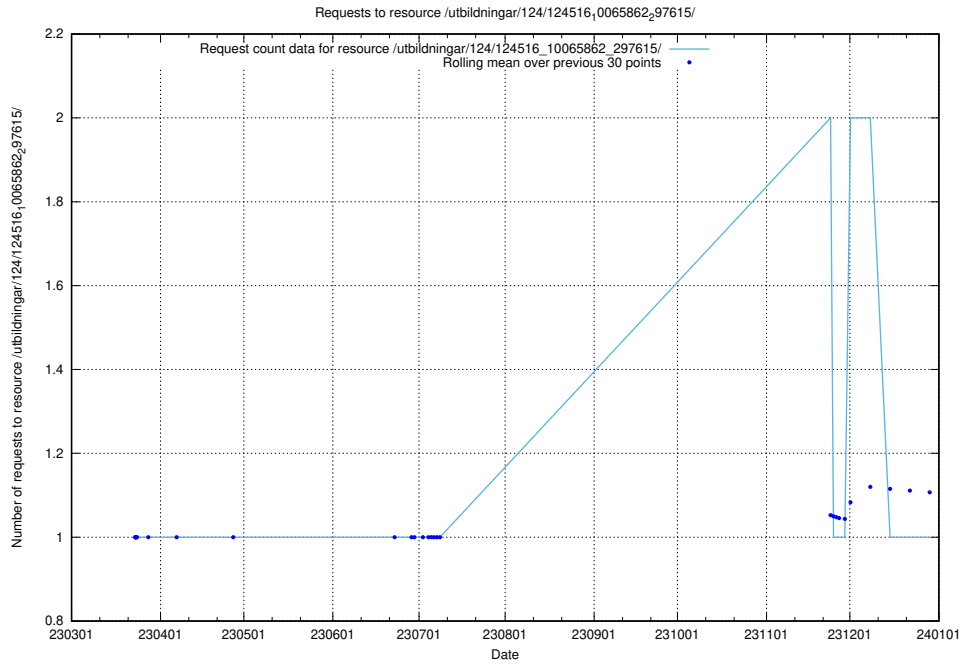

5.1866 Usage of /utbildningar/124/124516_10065862_297615/

Here, we count the number of requests to resource /utbildningar/124/124516_10065862_297615/.

5.1867 Usage of /availability/uptime/20230726/

Here, we count the number of requests to resource /availability/uptime/20230726/.