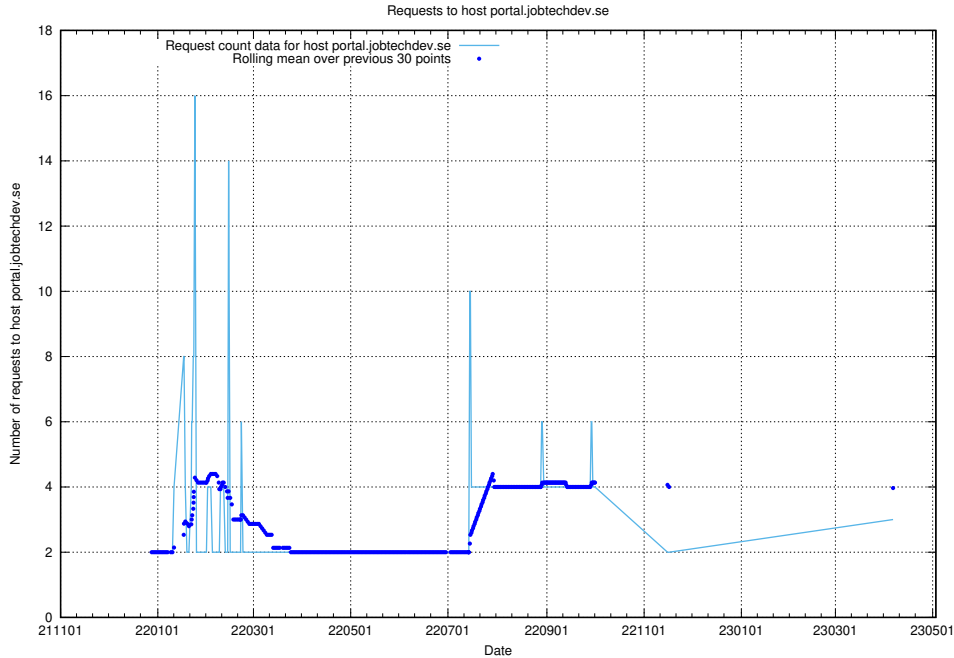

7.197 Usage of portal.jobtechdev.se

Here, we count the number of requests to host portal.jobtechdev.se.

7.198 Usage of panel.jobtechdev.se

Here, we count the number of requests to host panel.jobtechdev.se.