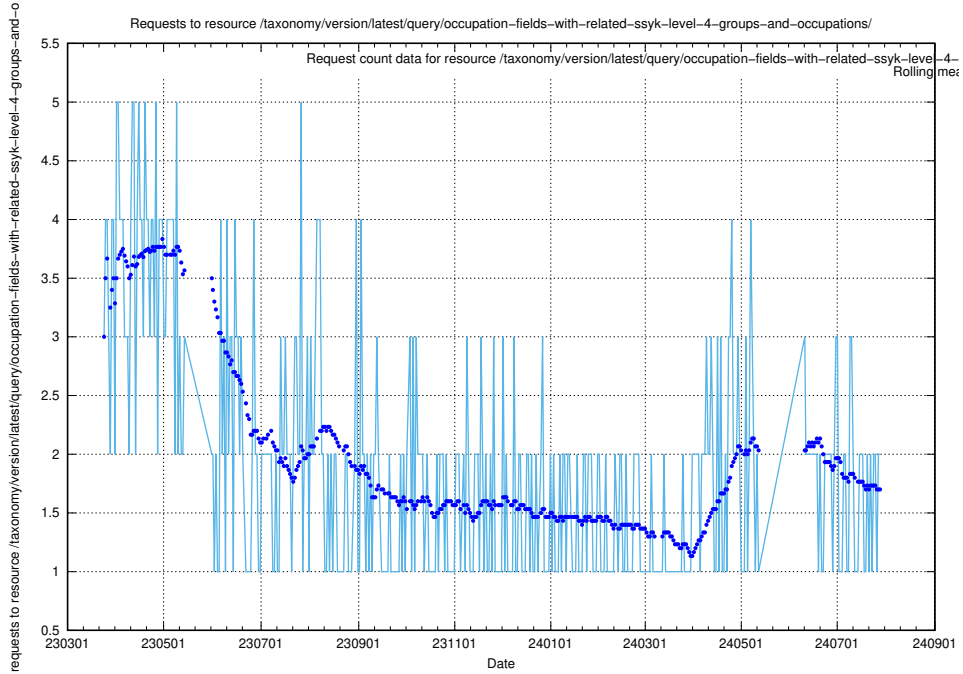

5.853 Usage of /taxonomy/version/latest/query/occupation-fields-with-related-ssyk-level-4-groups-and-occupations/

Here, we count the number of requests to resource /taxonomy/version/latest/query/occupation-fields-with-related-ssyk-level-4-groups-and-occupations/.