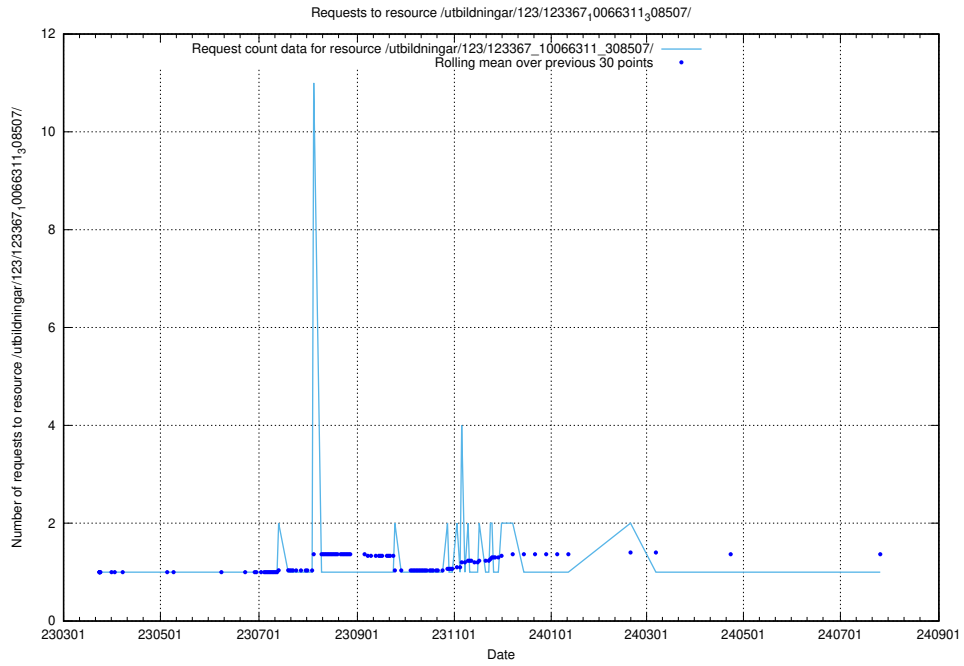

5.4926 Usage of /utbildningar/123/123367_10066311_308507/

Here, we count the number of requests to resource /utbildningar/123/123367_10066311_308507/.