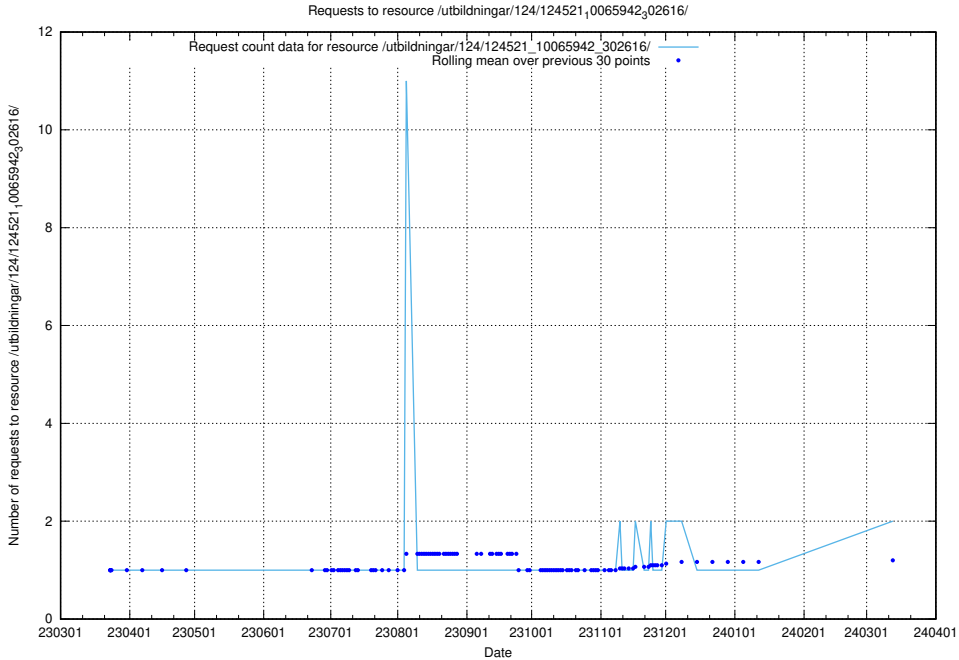

5.438 Usage of /utbildningar/124/124521_10065942_302616/

Here, we count the number of requests to resource /utbildningar/124/124521_10065942_302616/.