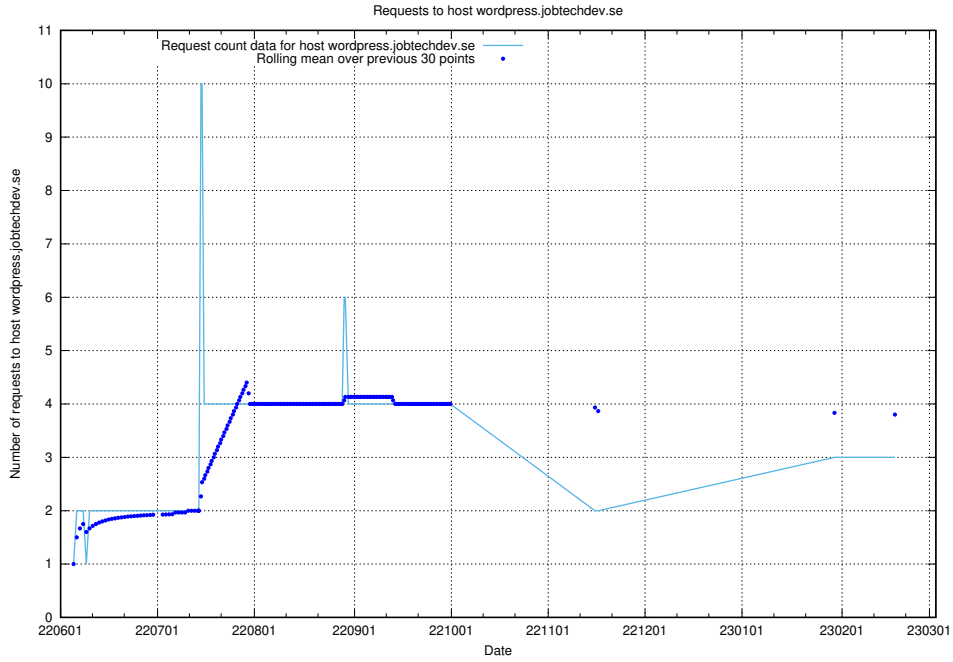

7.219 Usage of wordpress.jobtechdev.se

Here, we count the number of requests to host wordpress.jobtechdev.se.