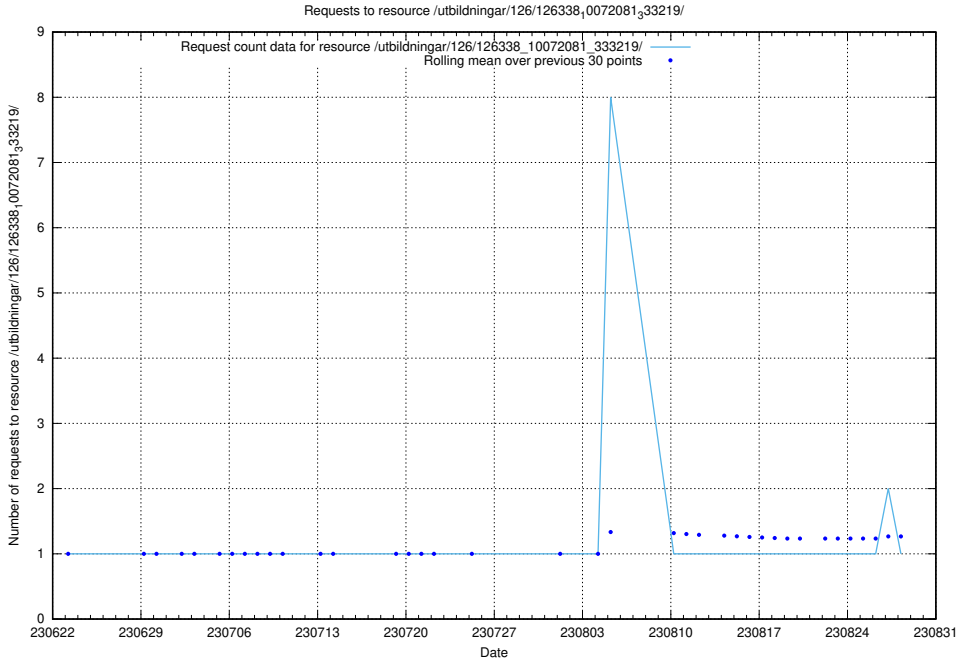

5.6091 Usage of /utbildningar/126/126338_10072081_333219/

Here, we count the number of requests to resource /utbildningar/126/126338_10072081_333219/.