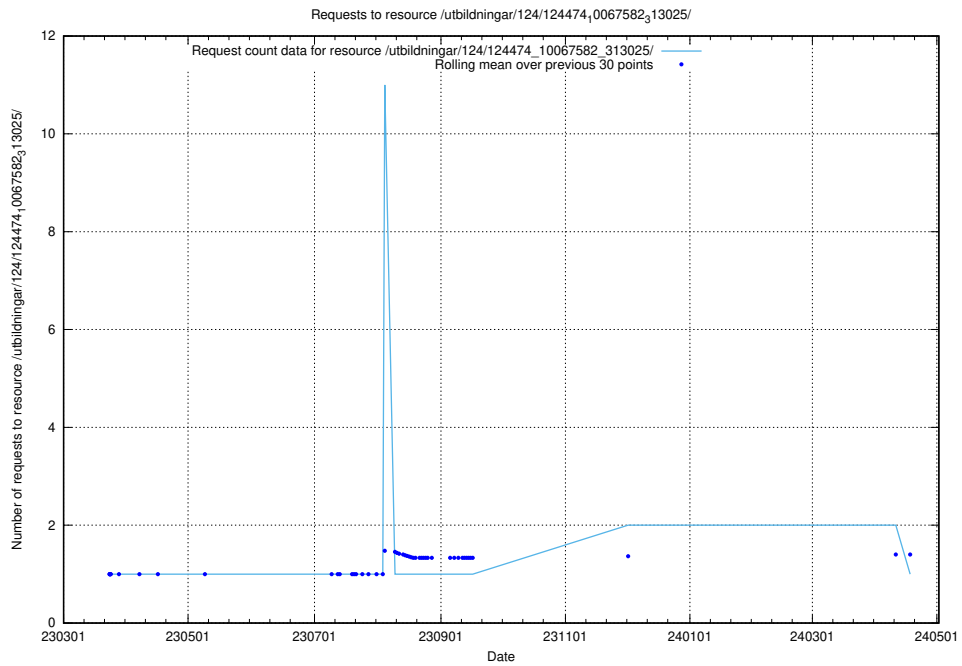

5.3288 Usage of /utbildningar/124/124474_10067582_313025/

Here, we count the number of requests to resource /utbildningar/124/124474_10067582_313025/.