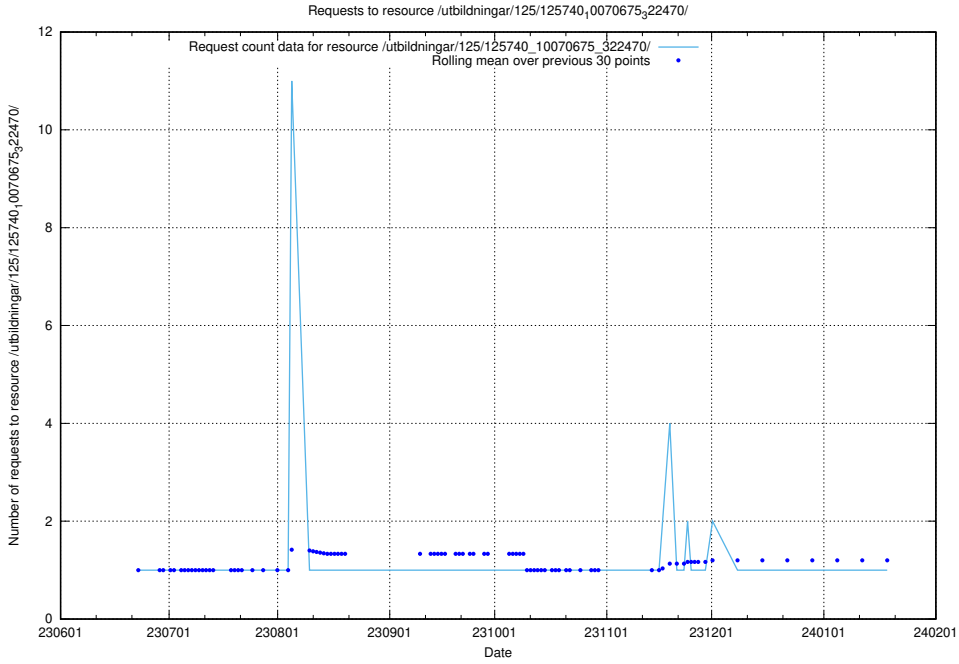

5.6128 Usage of /utbildningar/125/125740_10070675_322470/

Here, we count the number of requests to resource /utbildningar/125/125740_10070675_322470/.