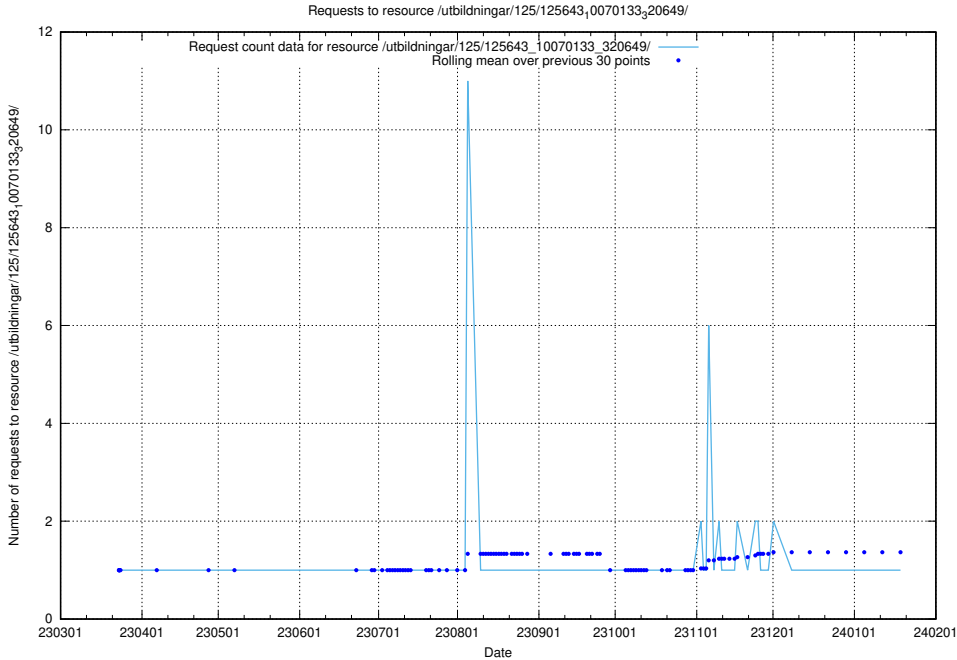

5.995 Usage of /utbildningar/125/125643_10070133_320649/

Here, we count the number of requests to resource /utbildningar/125/125643_10070133_320649/.