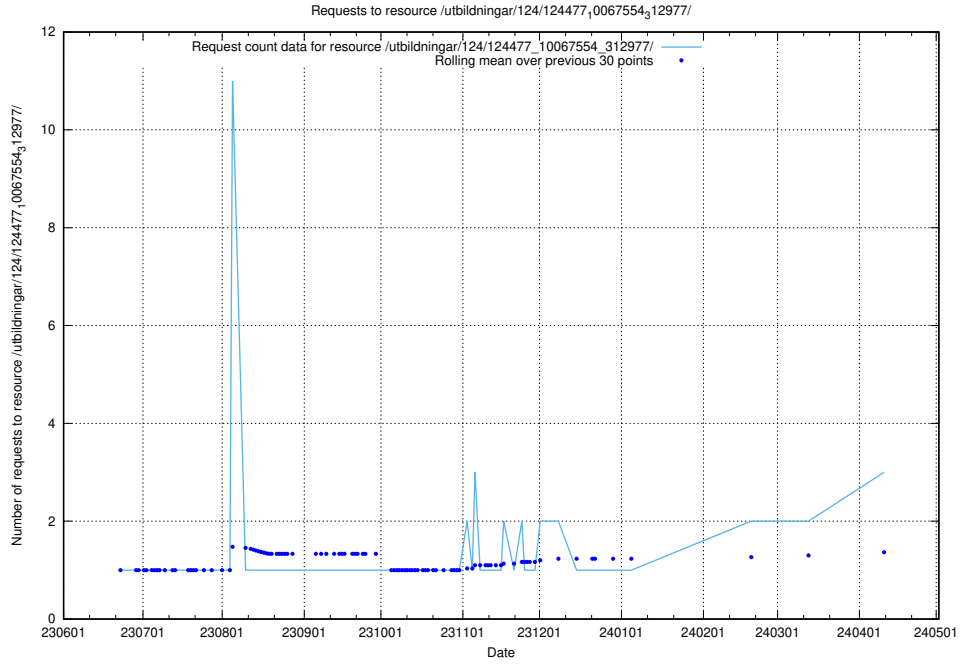

5.365 Usage of /utbildningar/124/124477_10067554_312977/

Here, we count the number of requests to resource /utbildningar/124/124477_10067554_312977/.