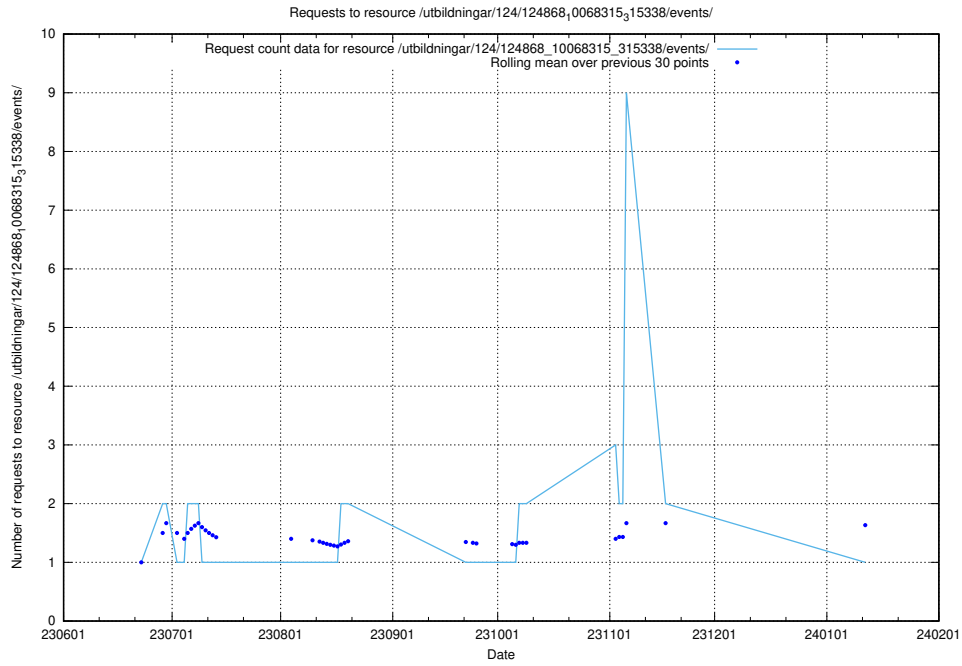

5.6166 Usage of /utbildningar/124/124868_10068315_315338/events/

Here, we count the number of requests to resource /utbildningar/124/124868_10068315_315338/events/