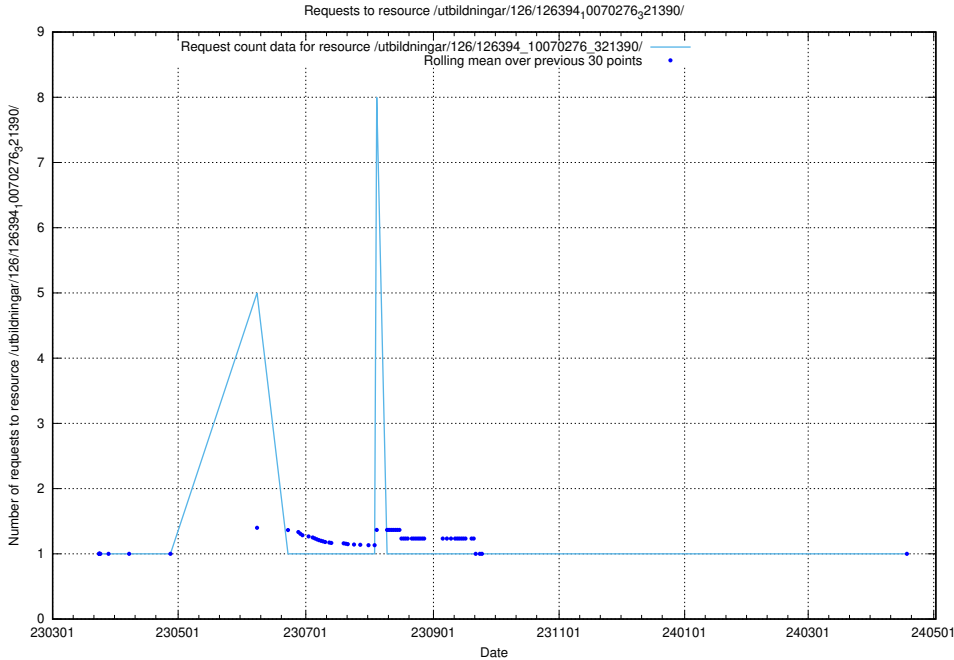

5.6852 Usage of /utbildningar/126/126394_10070276_321390/

Here, we count the number of requests to resource /utbildningar/126/126394_10070276_321390/.