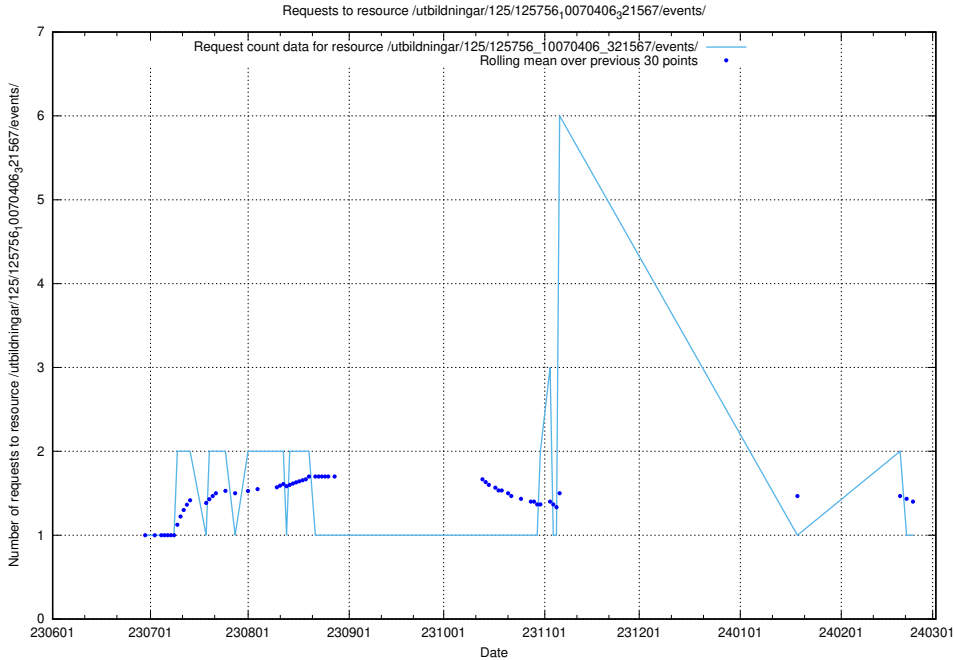

5.5812 Usage of /utbildningar/125/125756_10070406_321567/events/

Here, we count the number of requests to resource /utbildningar/125/125756_10070406_321567/events/