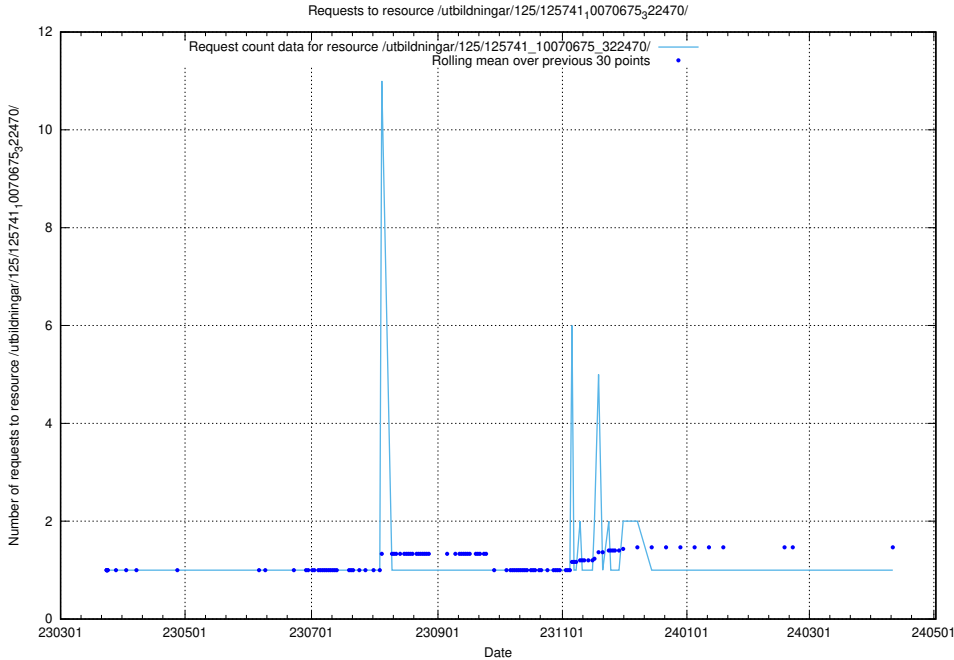

5.6913 Usage of /utbildningar/125/125741_10070675_322470/

Here, we count the number of requests to resource /utbildningar/125/125741_10070675_322470/.