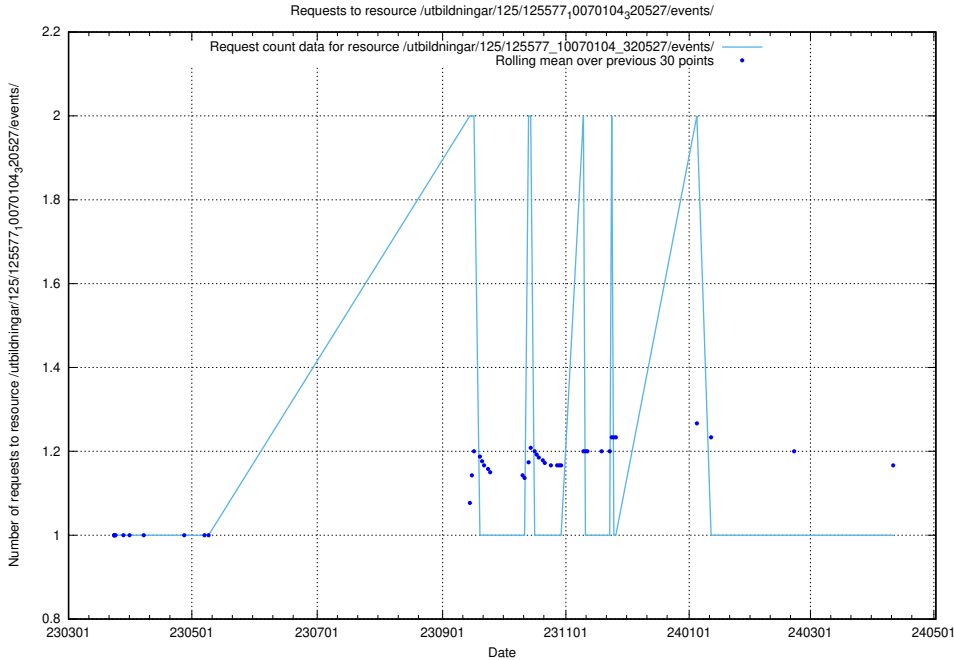

5.1046 Usage of /utbildningar/125/125577_10070104_320527/events/

Here, we count the number of requests to resource /utbildningar/125/125577_10070104_320527/events/