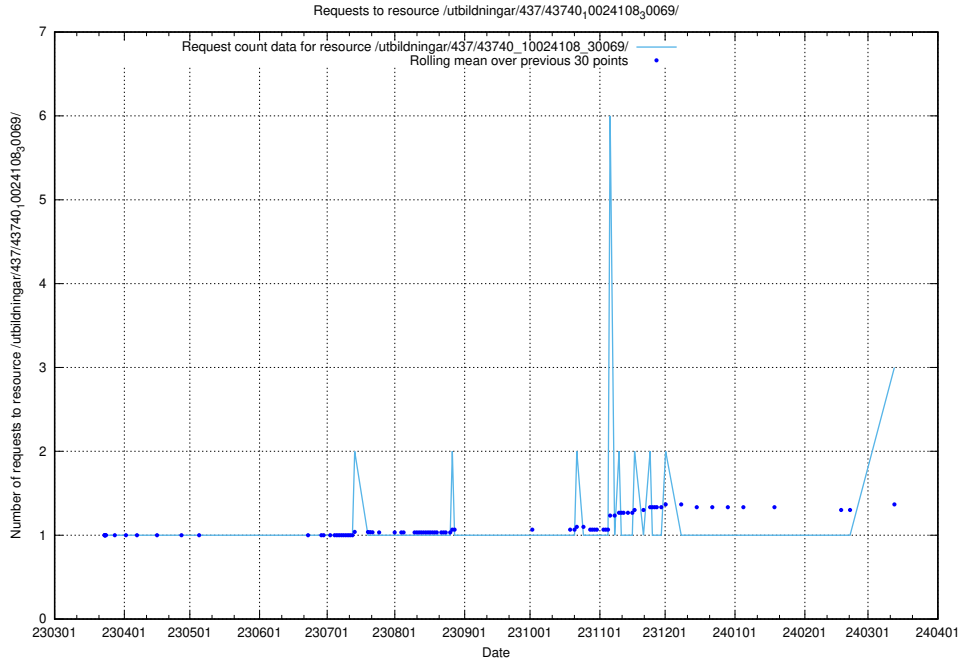

5.402 Usage of /utbildningar/437/43740_10024108_30069/

Here, we count the number of requests to resource /utbildningar/437/43740_10024108_30069/.