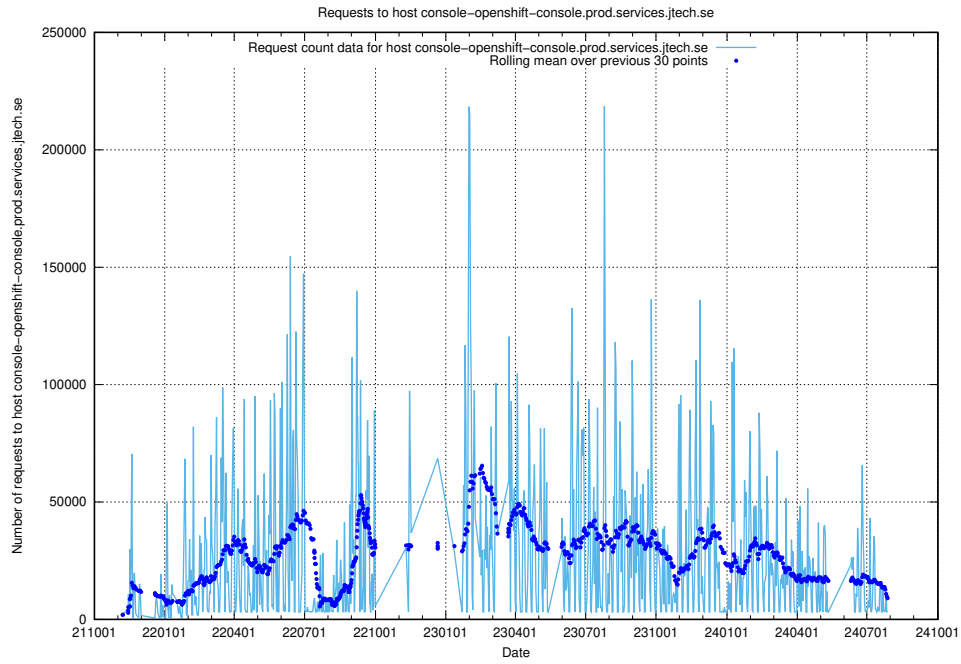

7.13 Usage of console-openshift-console.prod.services.jtech.se

Here, we count the number of requests to host console-openshift-console.prod.services.jtech.se.