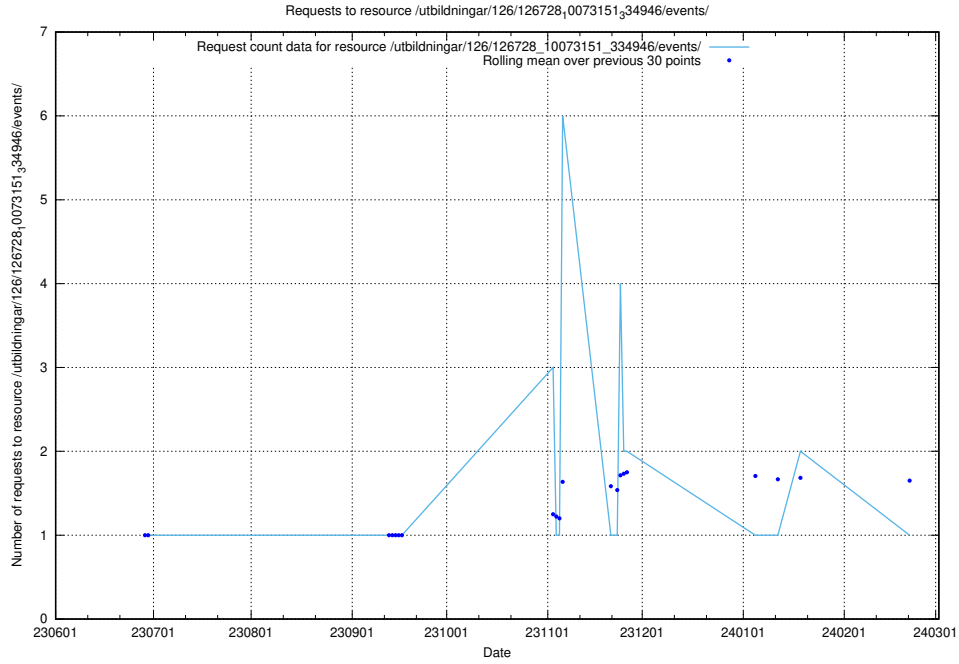

5.5880 Usage of /utbildningar/126/126728_10073151_334946/events/

Here, we count the number of requests to resource /utbildningar/126/126728_10073151_334946/events/