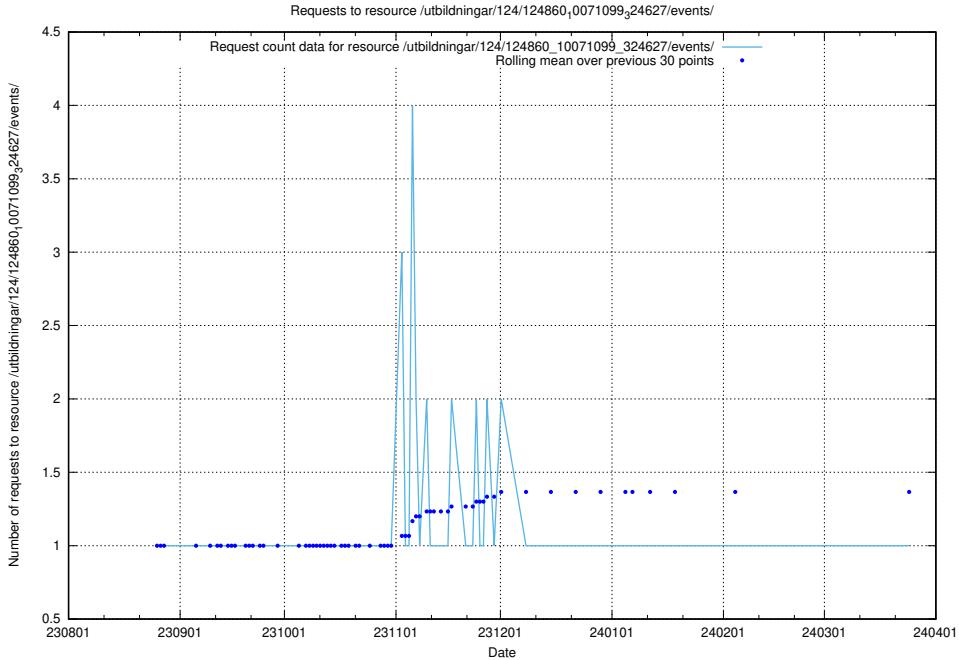

Here, we count the number of requests to resource /utbildningar/125/125577_10070075_320440/events/

5.5120 Usage of /utbildningar/124/124860_10071099_324627/events/

Here, we count the number of requests to resource /utbildningar/124/124860_10071099_324627/events/