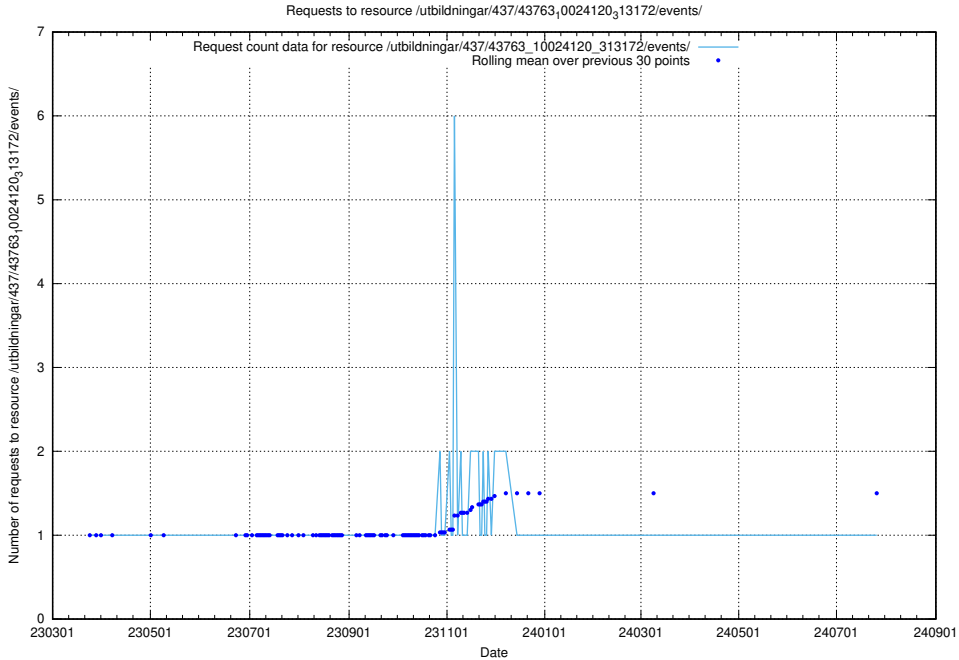

5.6613 Usage of /utbildningar/437/43763_10024120_313172/events/

Here, we count the number of requests to resource /utbildningar/437/43763_10024120_313172/events/.