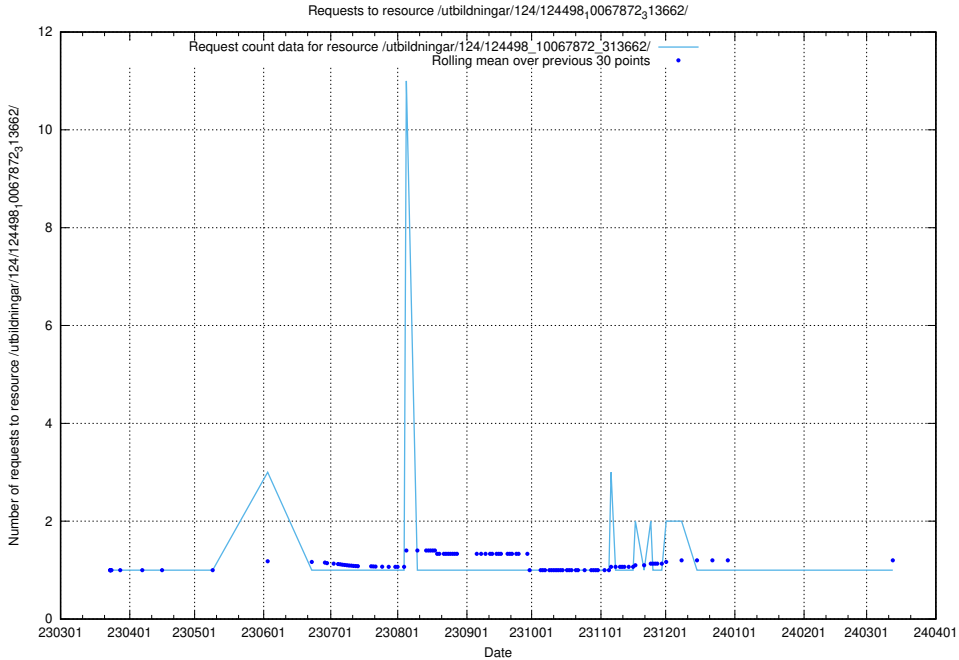

5.3043 Usage of /utbildningar/124/124498_10067872_313662/

Here, we count the number of requests to resource /utbildningar/124/124498_10067872_313662/.