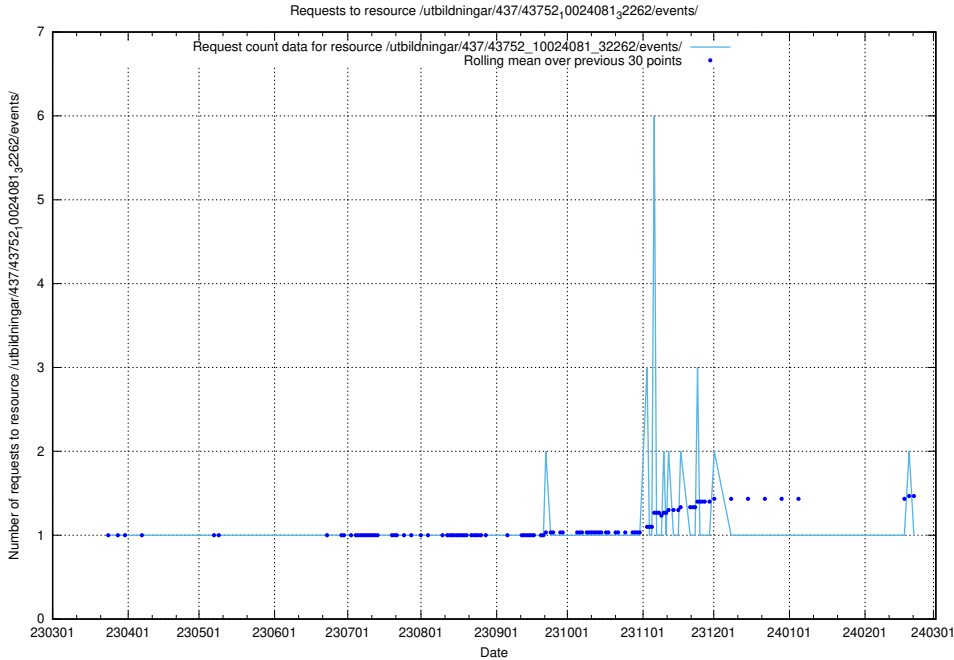

5.6620 Usage of /utbildningar/437/43752_10024081_32262/events/

Here, we count the number of requests to resource /utbildningar/437/43752_10024081_32262/events/.