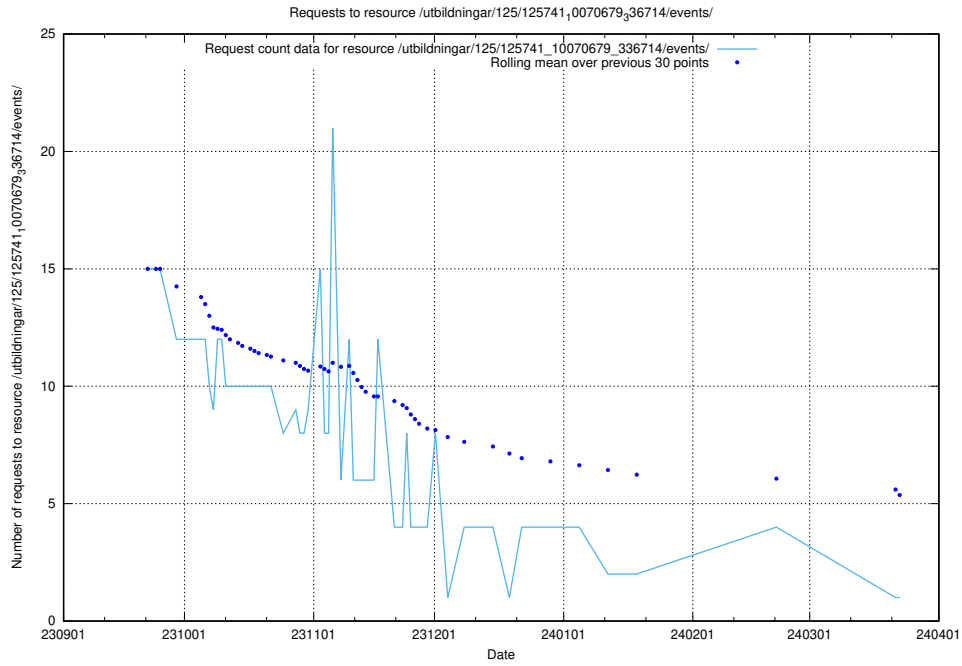

5.4904 Usage of /utbildningar/125/125741_10070679_336714/events/

Here, we count the number of requests to resource /utbildningar/125/125741_10070679_336714/events/