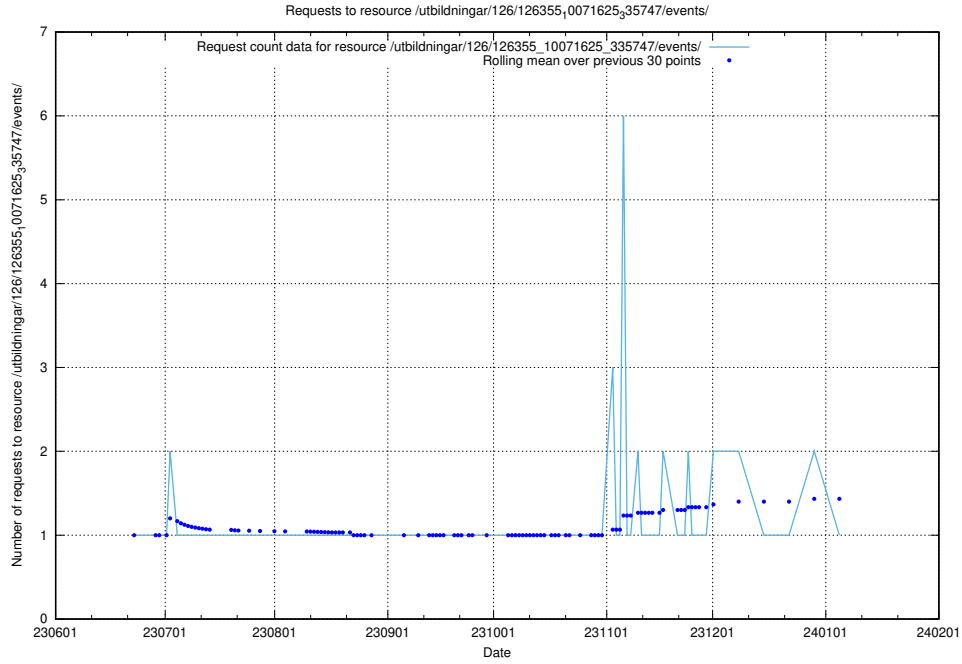

5.6086 Usage of /utbildningar/126/126355_10071625_335747/events/

Here, we count the number of requests to resource /utbildningar/126/126355_10071625_335747/events/