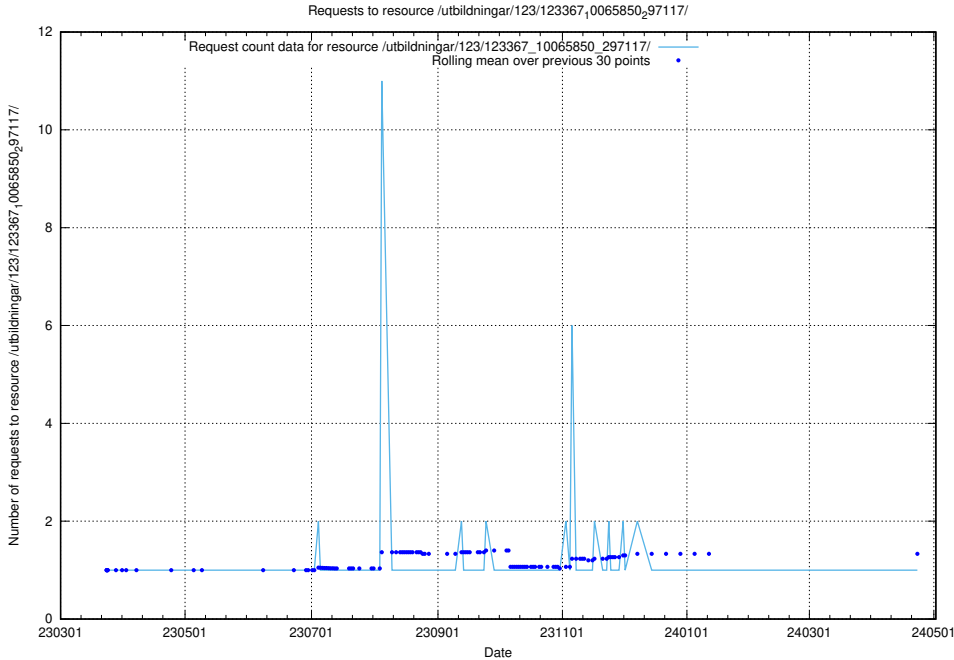

5.5261 Usage of /utbildningar/123/123367_10065850_297117/

Here, we count the number of requests to resource /utbildningar/123/123367_10065850_297117/.