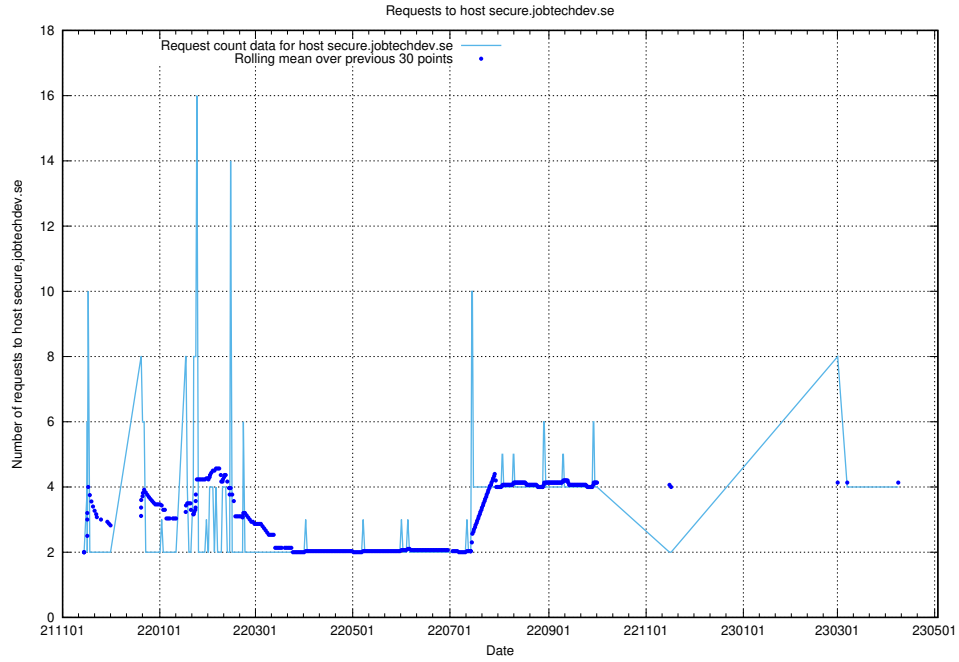

Here, we count the number of requests to host gitlab.jobtechdev.se.

7.166 Usage of secure.jobtechdev.se

Here, we count the number of requests to host secure.jobtechdev.se.

7.167 Usage of dex-test.jobtechdev.se