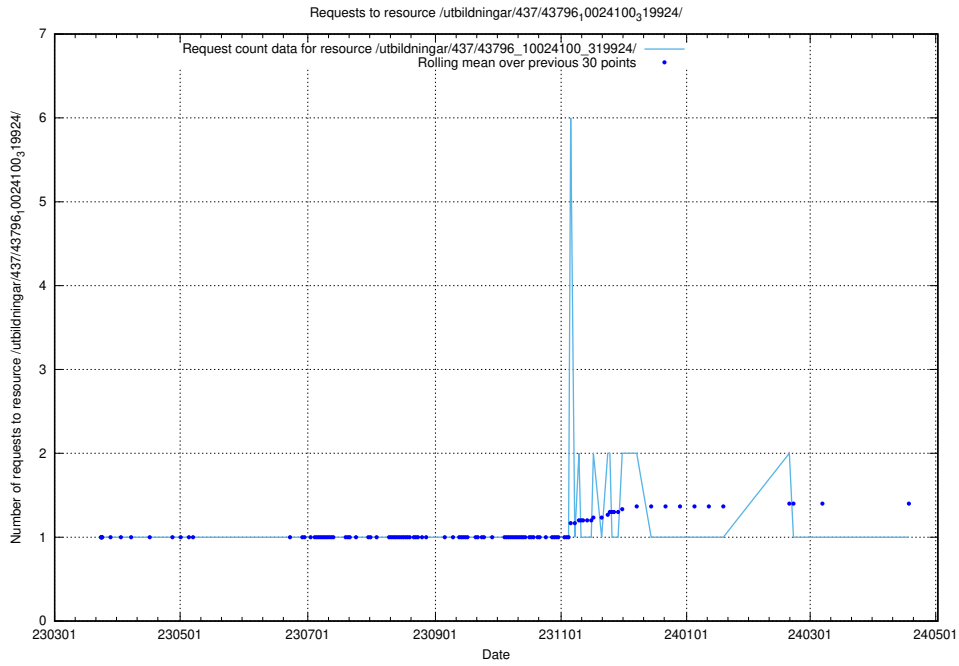

5.6786 Usage of /utbildningar/437/43796_10024100_319924/

Here, we count the number of requests to resource /utbildningar/437/43796_10024100_319924/.