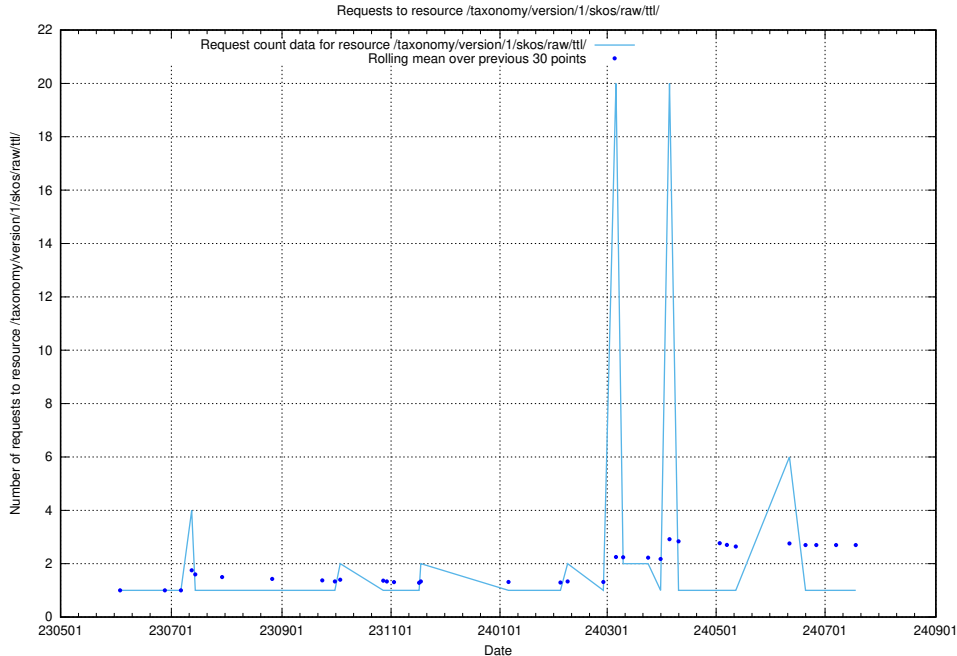

5.6351 Usage of /taxonomy/version/1/skos/raw/ttl/

Here, we count the number of requests to resource /taxonomy/version/1/skos/raw/ttl/.