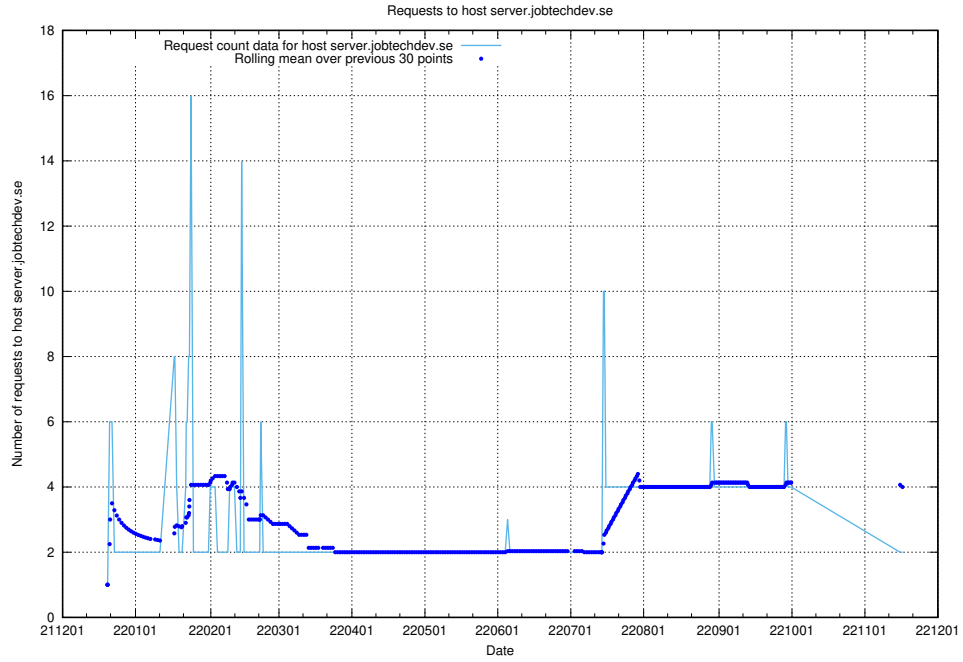

7.372 Usage of server.jobtechdev.se

Here, we count the number of requests to host server.jobtechdev.se.