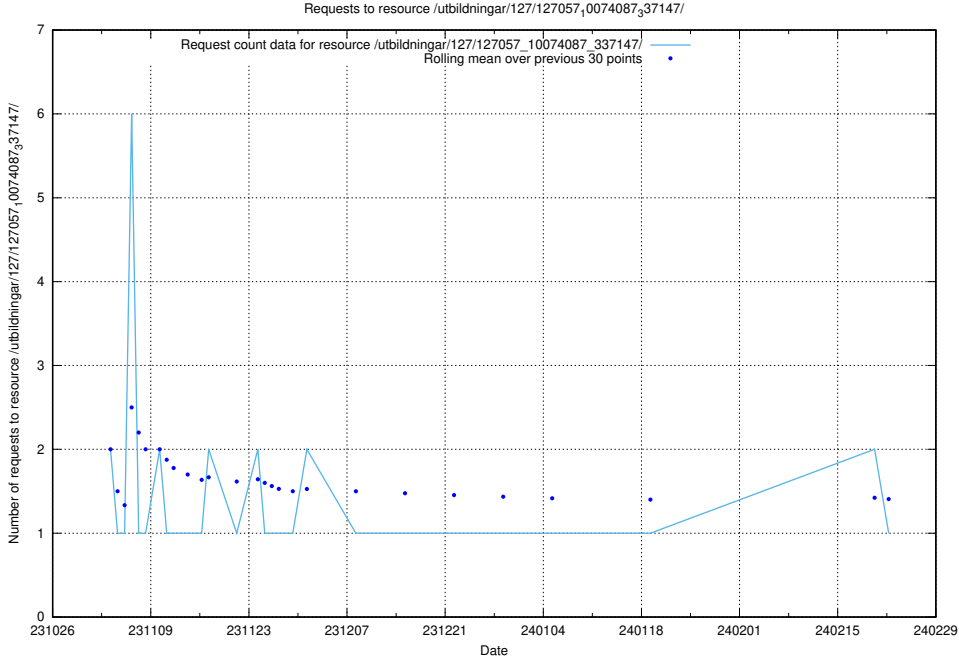

5.4552 Usage of /utbildningar/127/127057_10074087_337147/

Here, we count the number of requests to resource /utbildningar/127/127057_10074087_337147/.