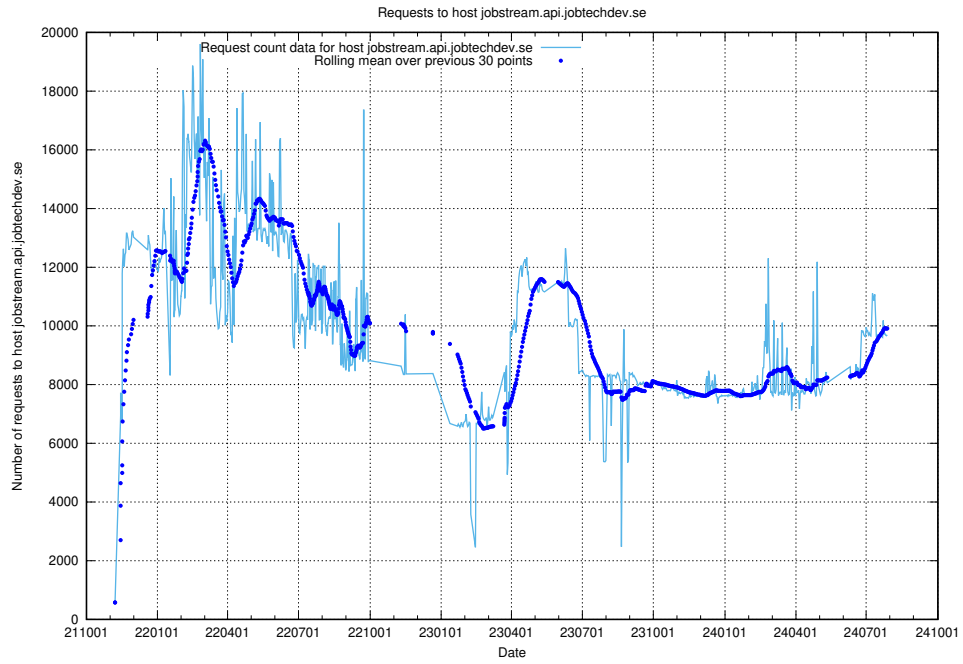

7.10 Usage of jobstream.api.jobtechdev.se

Here, we count the number of requests to host jobstream.api.jobtechdev.se.