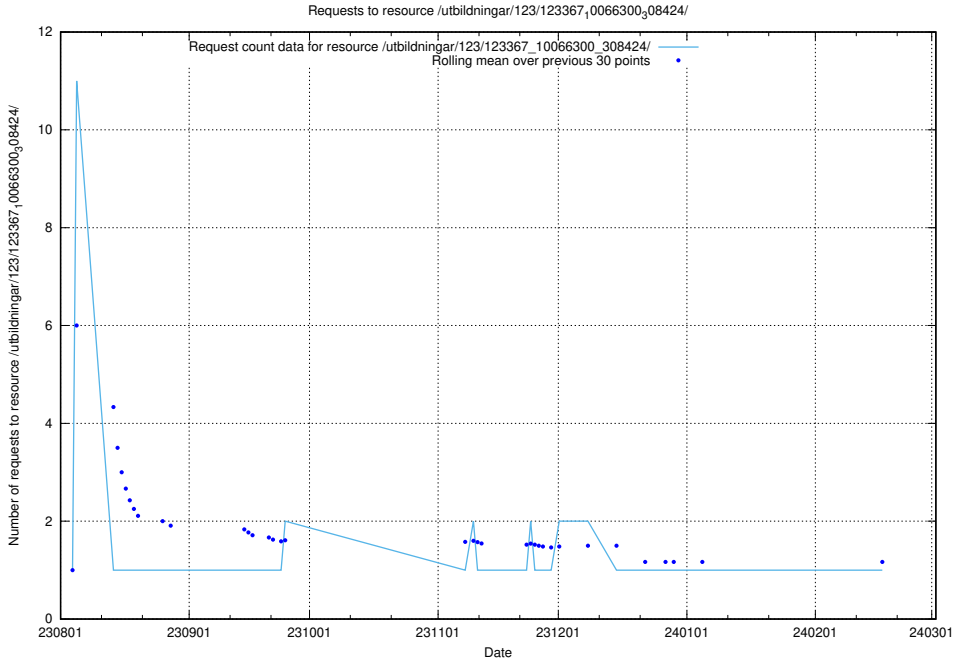

Here, we count the number of requests to resource /utbildningar/123/123367_10066300_308424/events/

5.5296 Usage of /utbildningar/123/123367_10066300_308424/

Here, we count the number of requests to resource /utbildningar/123/123367_10066300_308424/.