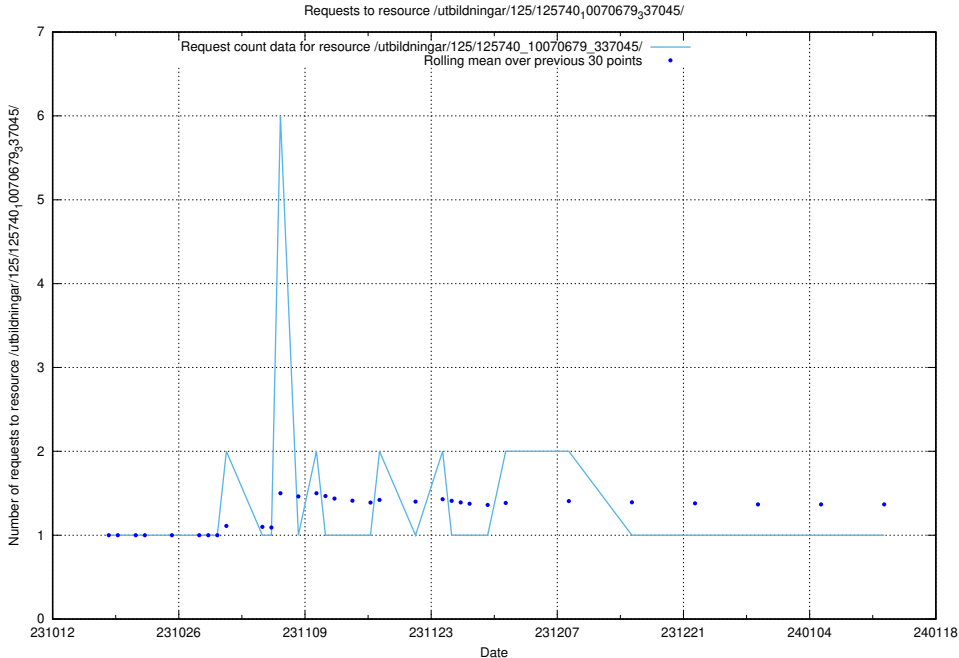

5.4697 Usage of /utbildningar/125/125740_10070679_337045/

Here, we count the number of requests to resource /utbildningar/125/125740_10070679_337045/.