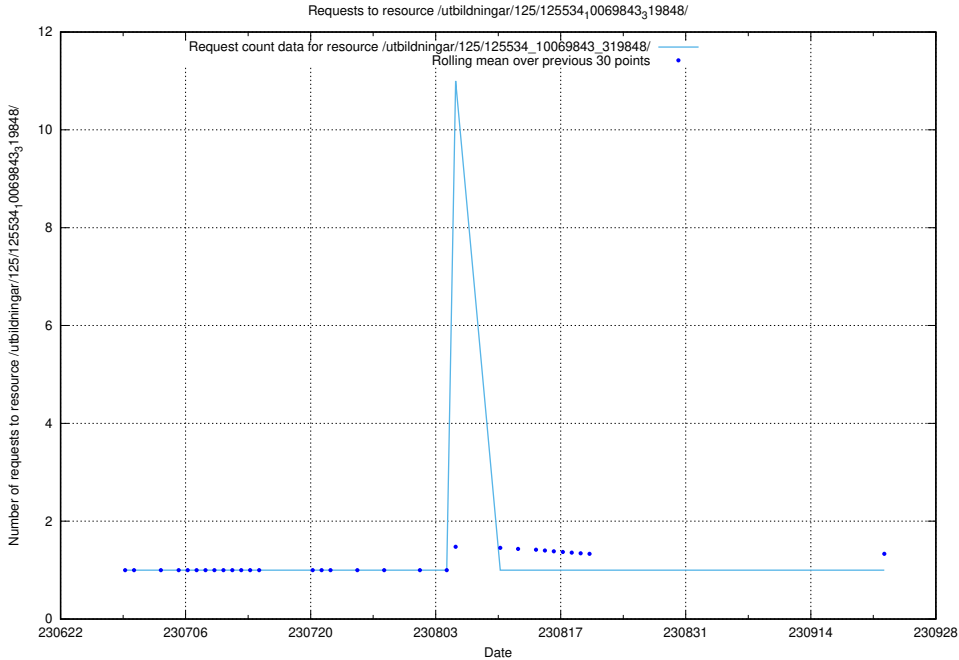

5.5907 Usage of /utbildningar/125/125534_10069843_319848/

Here, we count the number of requests to resource /utbildningar/125/125534_10069843_319848/.