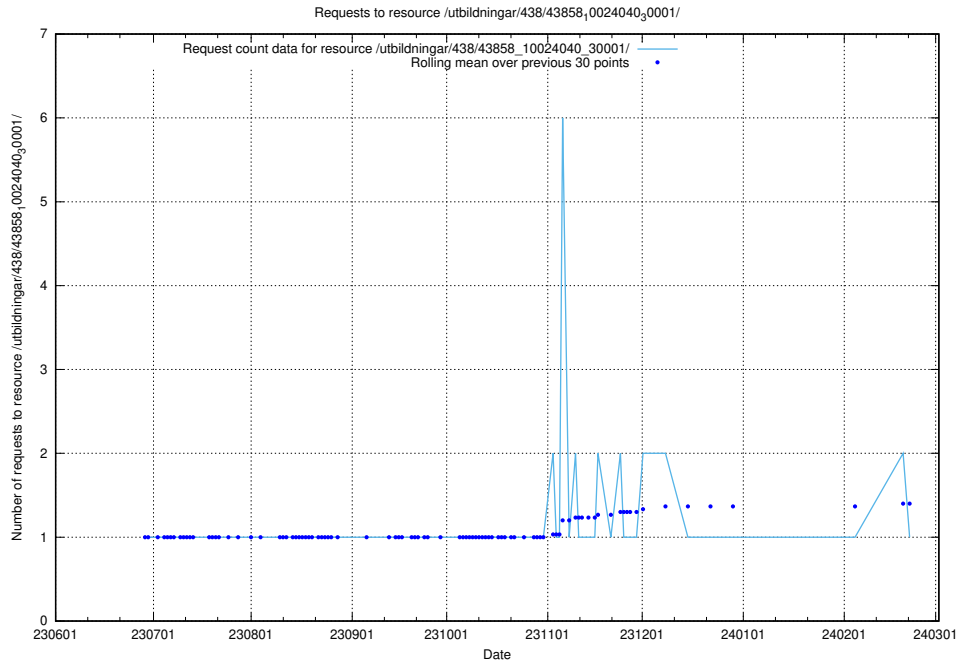

5.5852 Usage of /utbildningar/438/43858_10024040_30001/

Here, we count the number of requests to resource /utbildningar/438/43858_10024040_30001/.