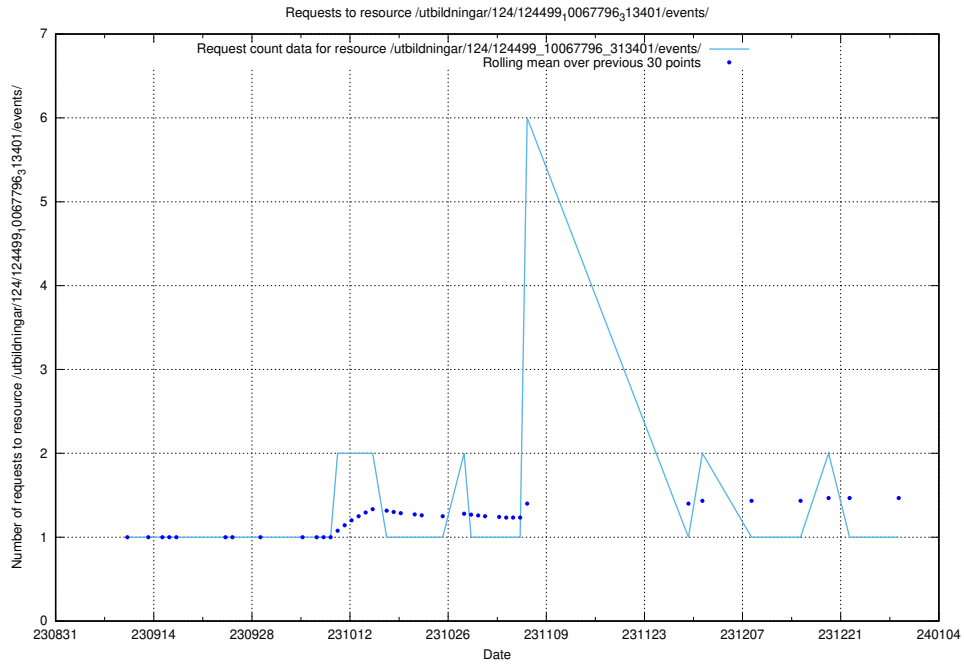

5.5025 Usage of /utbildningar/124/124499_10067796_313401/events/

Here, we count the number of requests to resource /utbildningar/124/124499_10067796_313401/events/