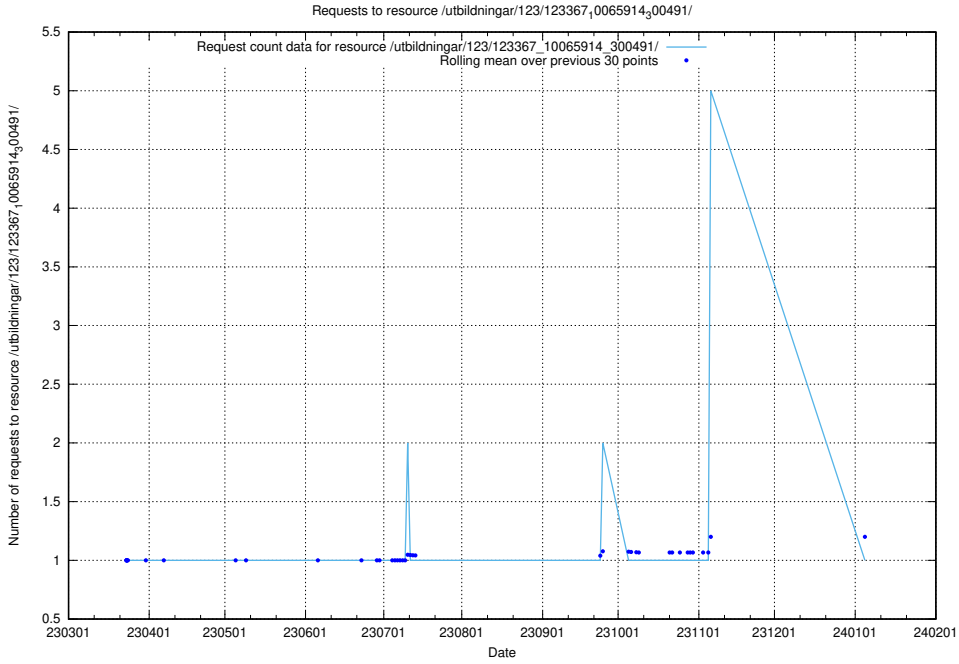

5.5083 Usage of /utbildningar/123/123367_10065914_300491/

Here, we count the number of requests to resource /utbildningar/123/123367_10065914_300491/.