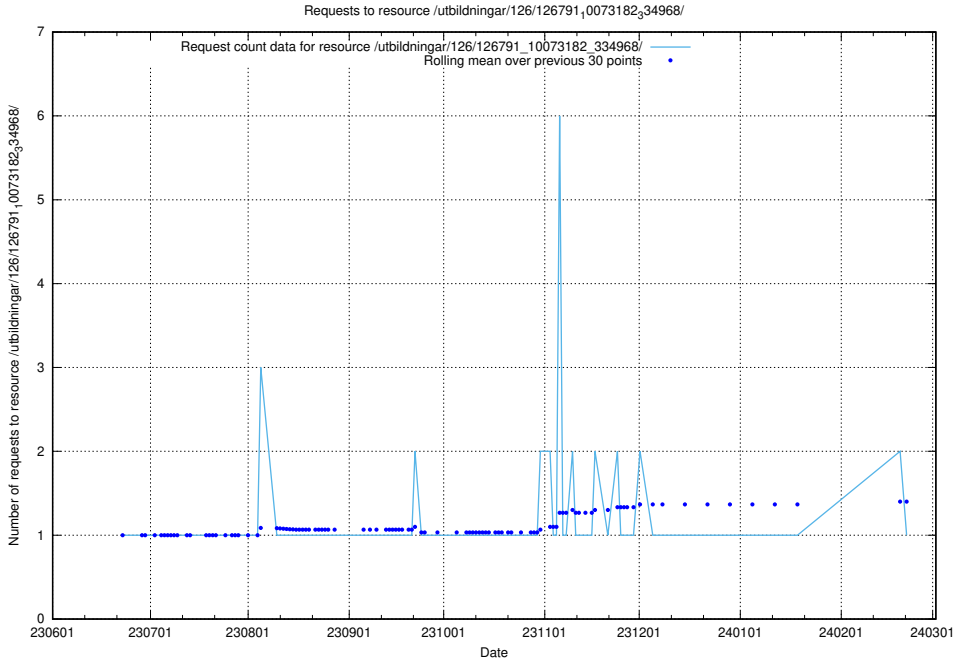

5.6023 Usage of /utbildningar/126/126791_10073182_334968/

Here, we count the number of requests to resource /utbildningar/126/126791_10073182_334968/.