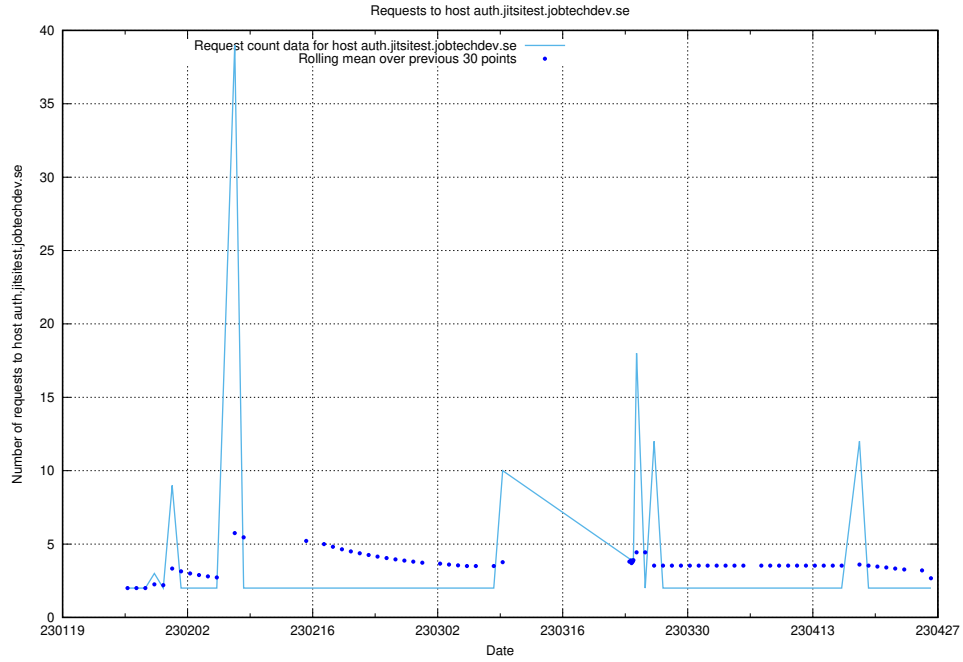

7.295 Usage of auth.jitsitest.jobtechdev.se

Here, we count the number of requests to host auth.jitsitest.jobtechdev.se.