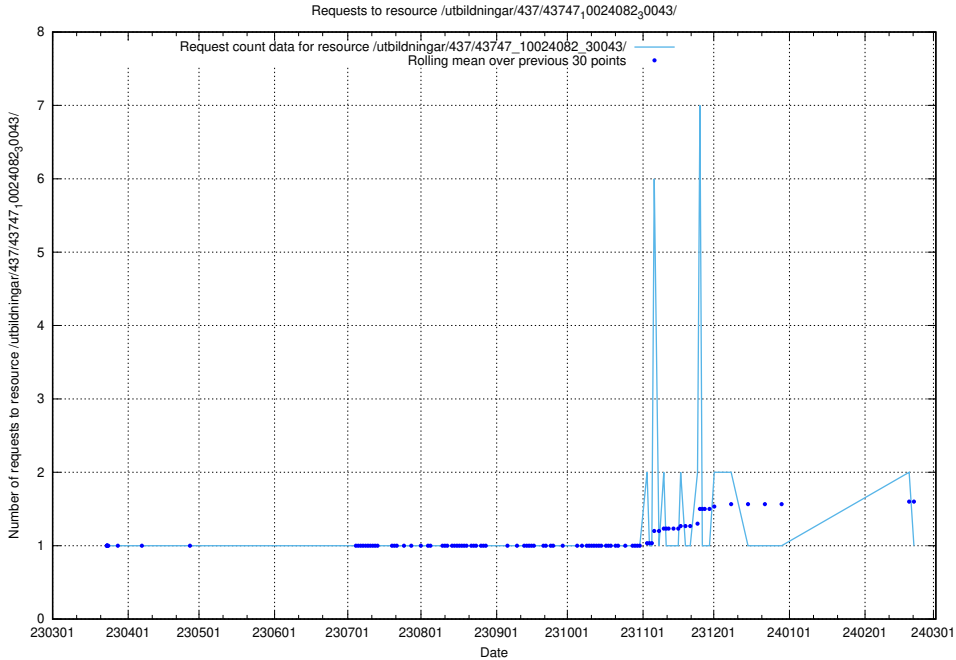

5.6813 Usage of /utbildningar/437/43747_10024082_30043/

Here, we count the number of requests to resource /utbildningar/437/43747_10024082_30043/.