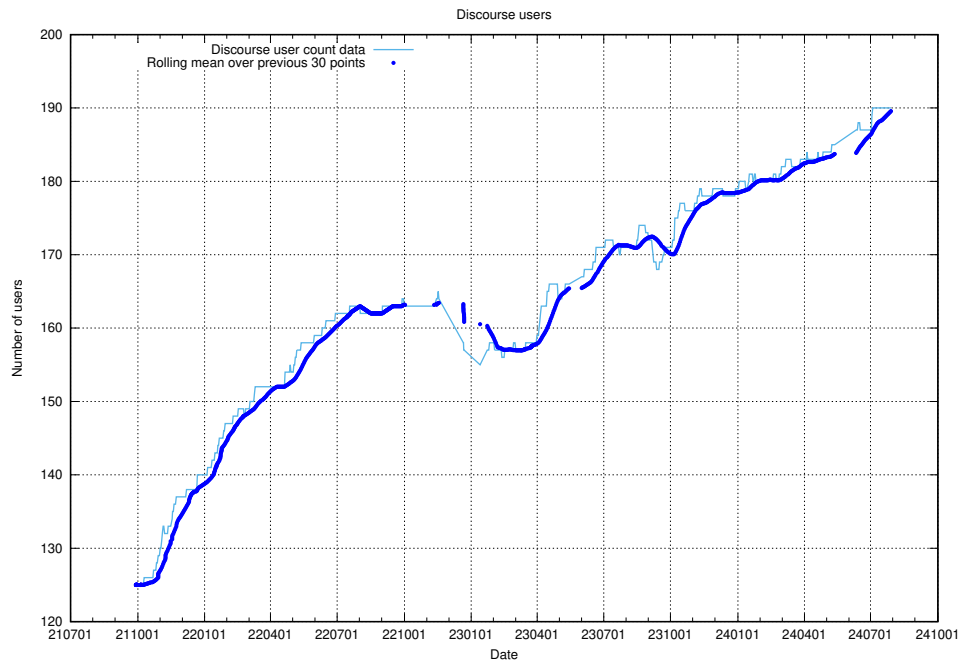

4 Discourse

This section summarises activities from the [JobTech Discourse Forum](https://forum.jobtechdev.se)⁵.

4.1 User count

A table of the number of users in Discourse.

---

⁵<https://forum.jobtechdev.se>