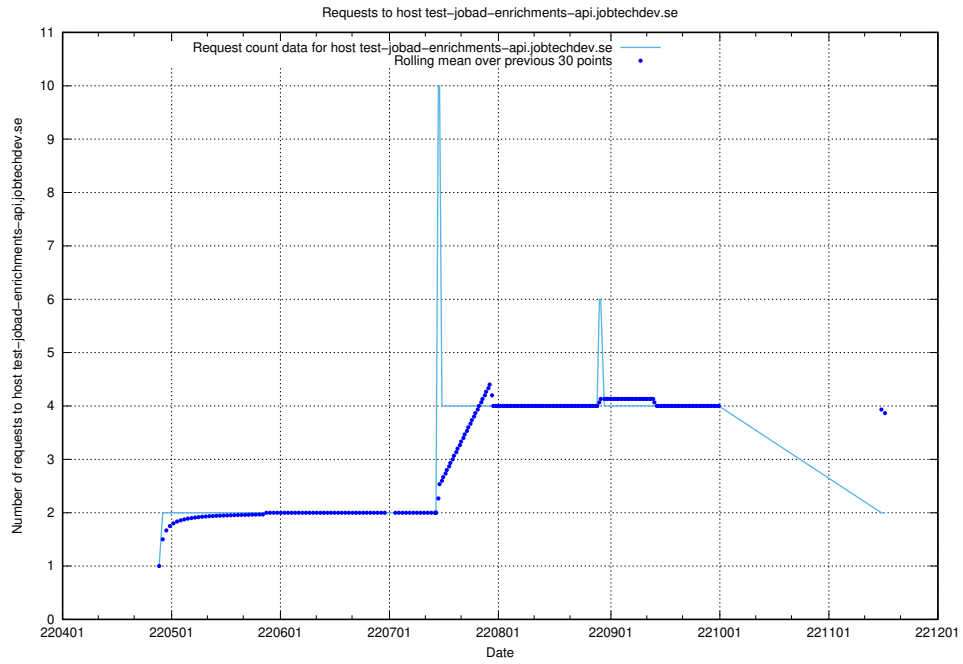

7.443 Usage of test-jobad-enrichments-api.jobtechdev.se

Here, we count the number of requests to host test-jobad-enrichments-api.jobtechdev.se.

7.444 Usage of jobtech-jobad-enrichments-develop.jobtechdev.se