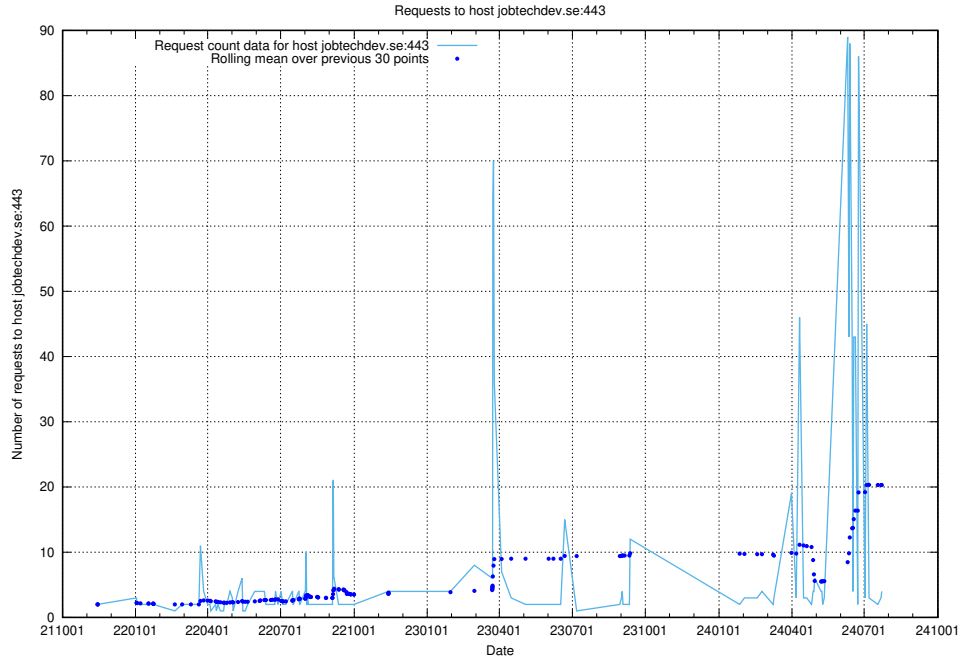

7.169 Usage of jobtechdev.se:443

Here, we count the number of requests to host jobtechdev.se:443.