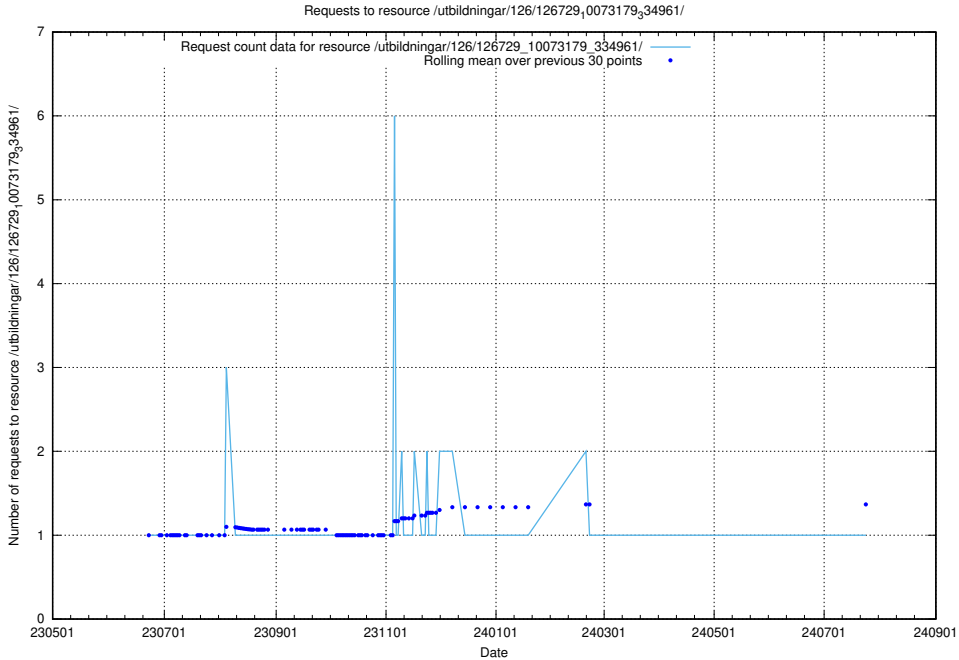

5.6026 Usage of /utbildningar/126/126729_10073179_334961/

Here, we count the number of requests to resource /utbildningar/126/126729_10073179_334961/.