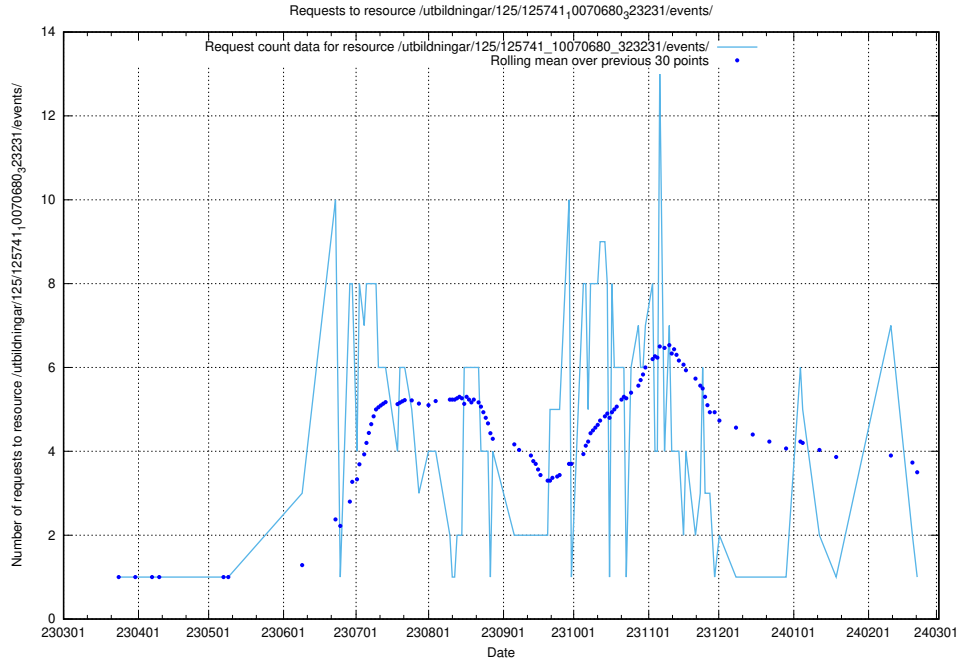

5.6655 Usage of /utbildningar/125/125741_10070680_323231/events/

Here, we count the number of requests to resource /utbildningar/125/125741_10070680_323231/events/