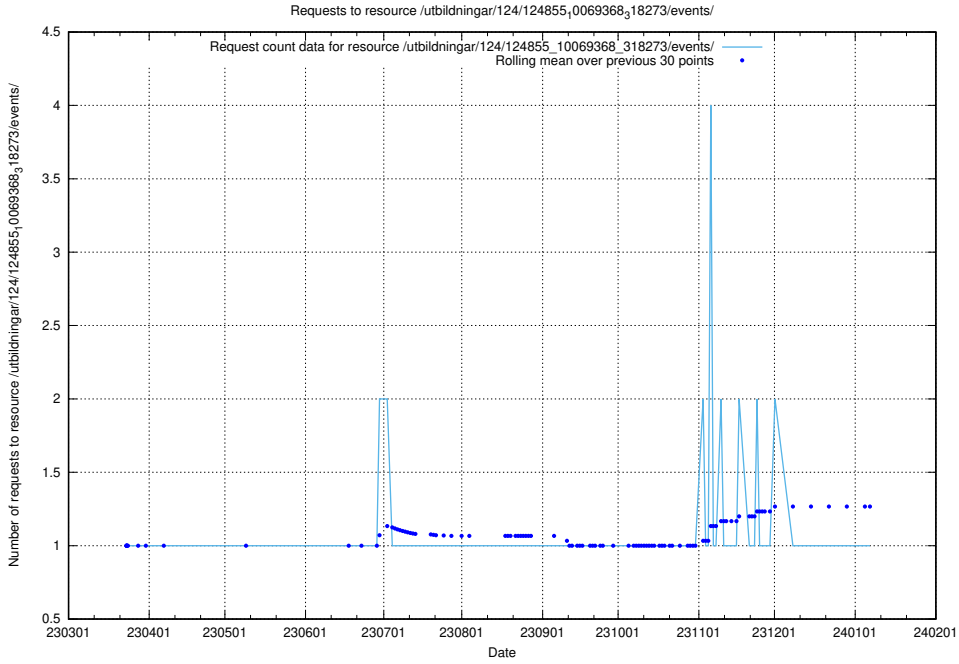

Here, we count the number of requests to resource /utbildningar/124/124855_10069845_319853/.

5.1143 Usage of /utbildningar/124/124855_10069368_318273/events/

Here, we count the number of requests to resource /utbildningar/124/124855_10069368_318273/events/