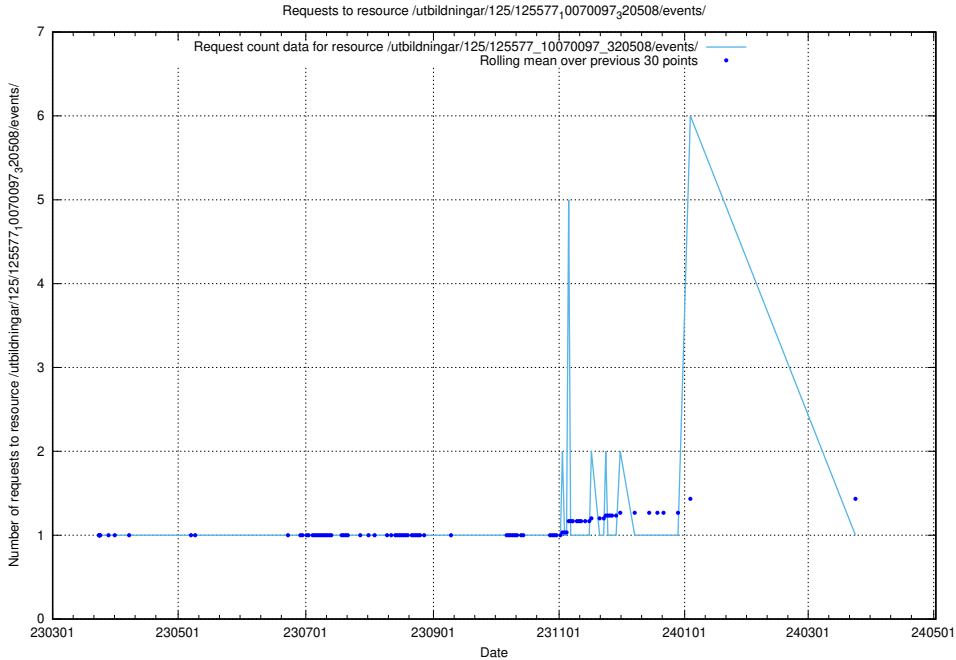

5.1049 Usage of /utbildningar/125/125577_10070097_320508/events/

Here, we count the number of requests to resource /utbildningar/125/125577_10070097_320508/events/