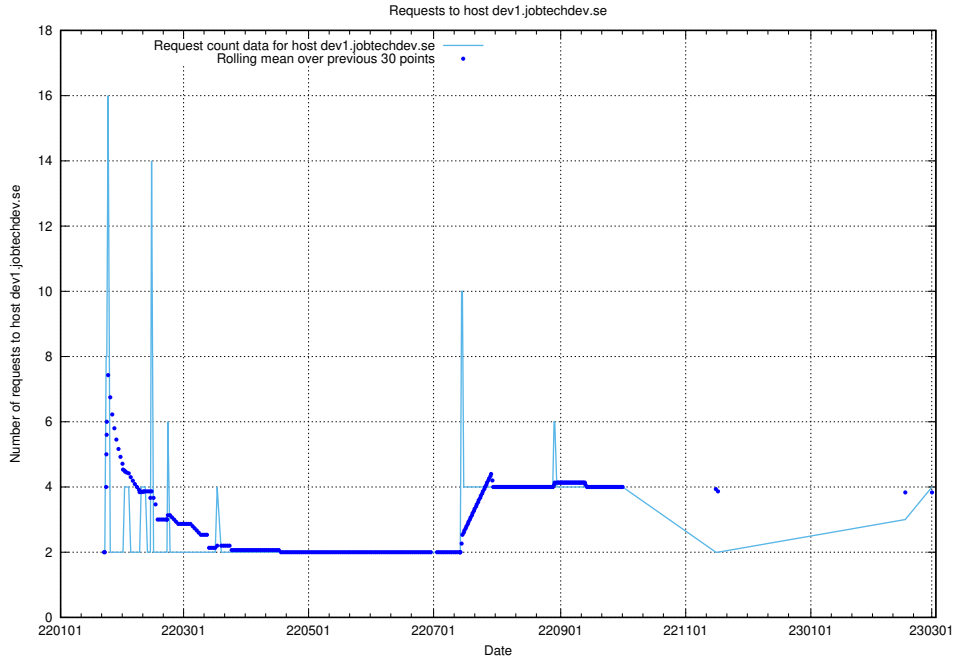

7.103 Usage of dev1.jobtechdev.se

Here, we count the number of requests to host dev1.jobtechdev.se.