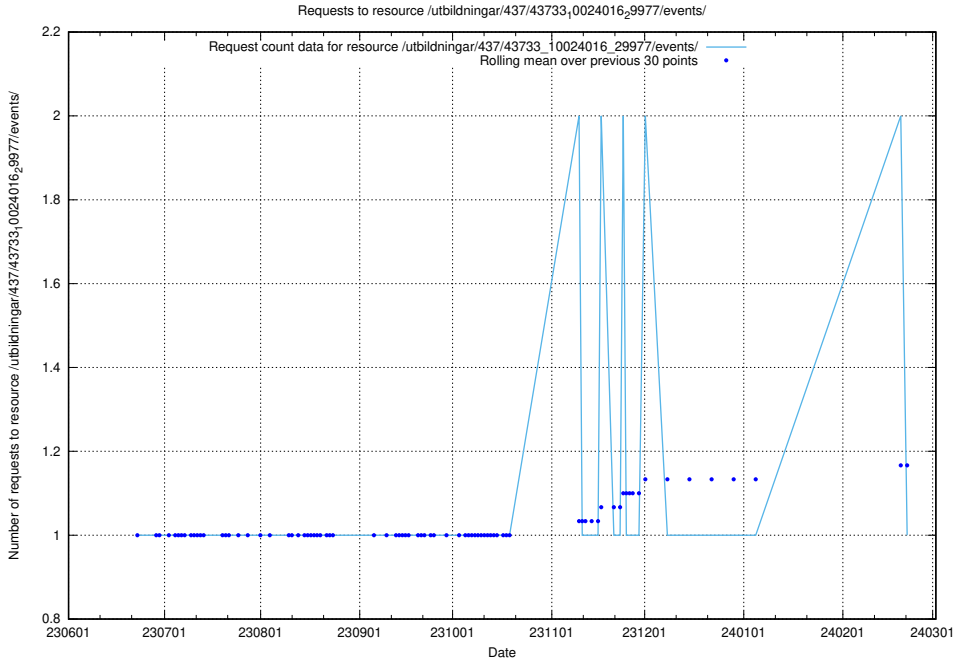

Here, we count the number of requests to resource /utbildningar/437/43735_10024046_319699/.

5.6006 Usage of /utbildningar/437/43733_10024016_29977/events/

Here, we count the number of requests to resource /utbildningar/437/43733_10024016_29977/events/.