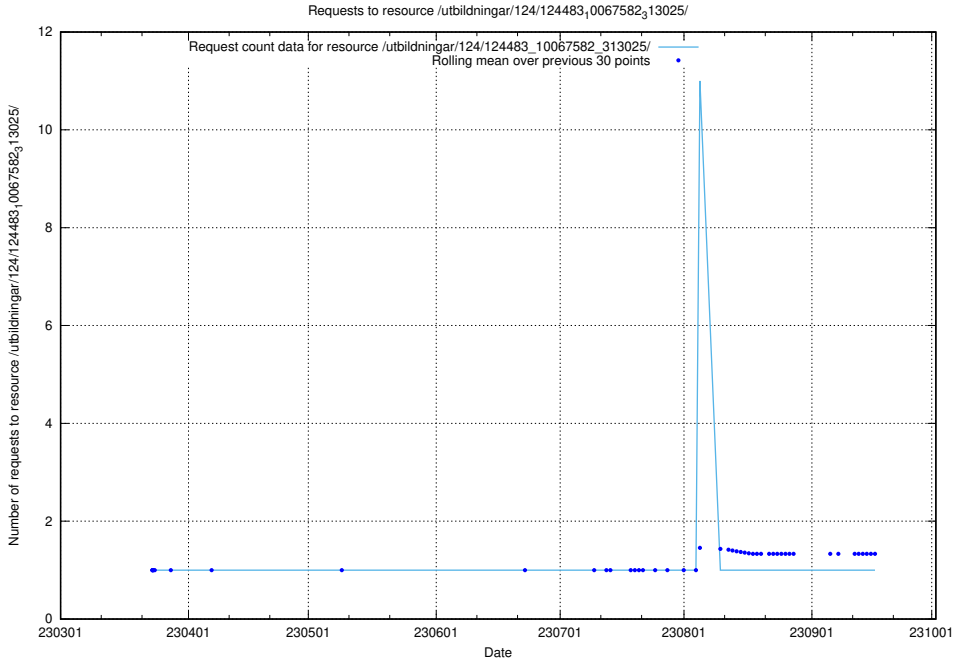

5.3183 Usage of /utbildningar/124/124483_10067582_313025/

Here, we count the number of requests to resource /utbildningar/124/124483_10067582_313025/.