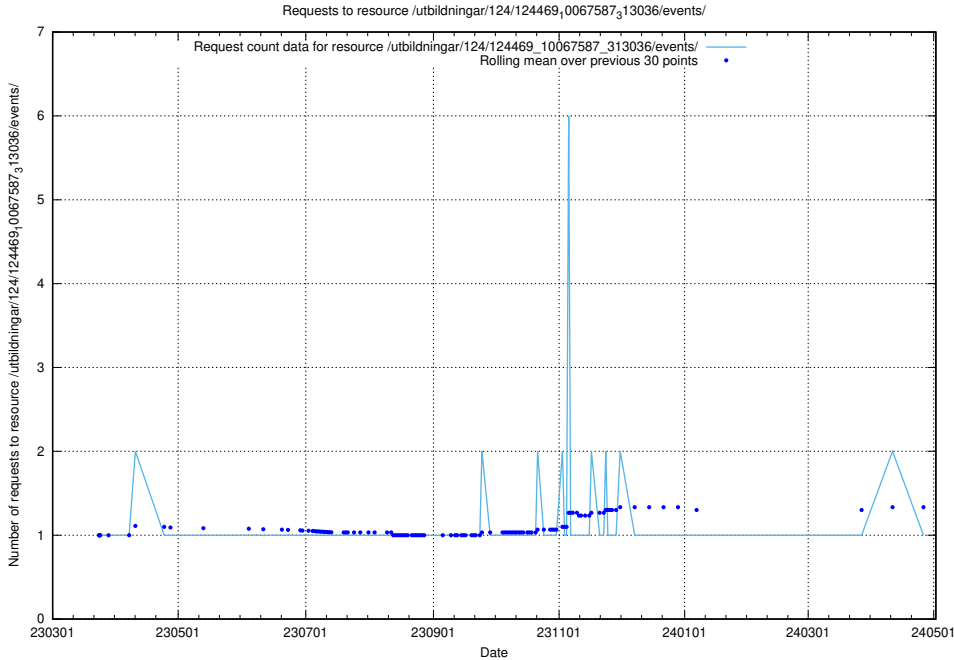

5.3663 Usage of /utbildningar/124/124469_10067587_313036/events/

Here, we count the number of requests to resource /utbildningar/124/124469_10067587_313036/events/