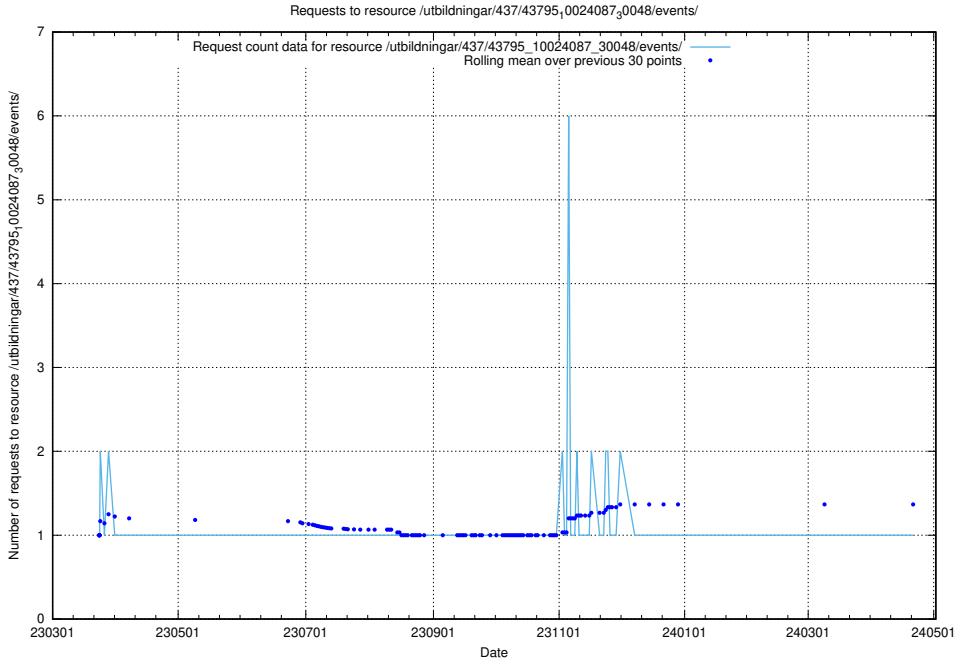

5.6788 Usage of /utbildningar/437/43795_10024087_30048/events/

Here, we count the number of requests to resource /utbildningar/437/43795_10024087_30048/events/.

5.6789 Usage of /utbildningar/437/43795_10024087_30048/