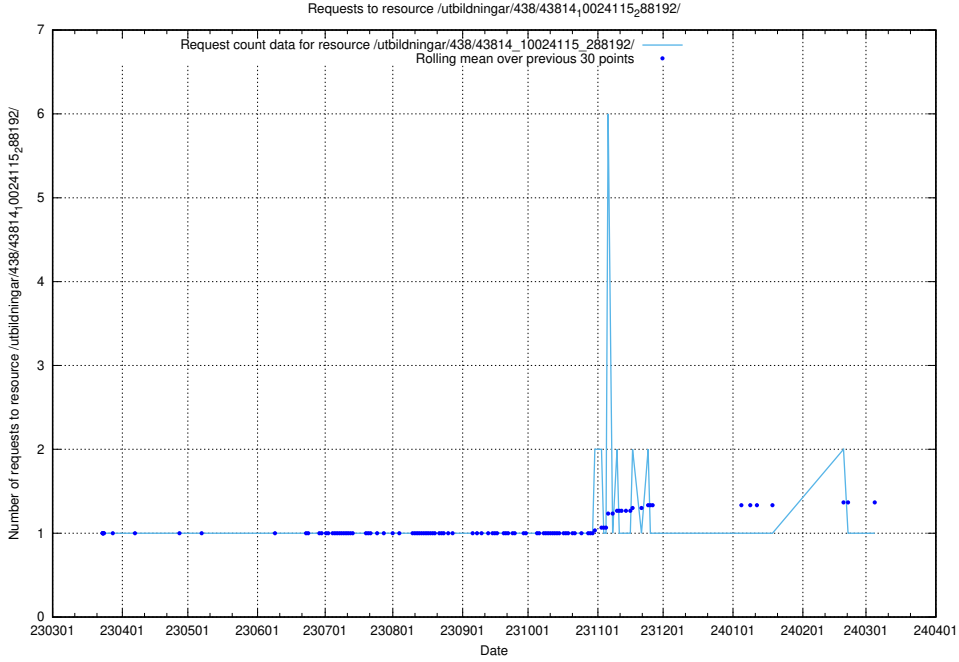

5.6775 Usage of /utbildningar/438/43814_10024115_288192/

Here, we count the number of requests to resource /utbildningar/438/43814_10024115_288192/.