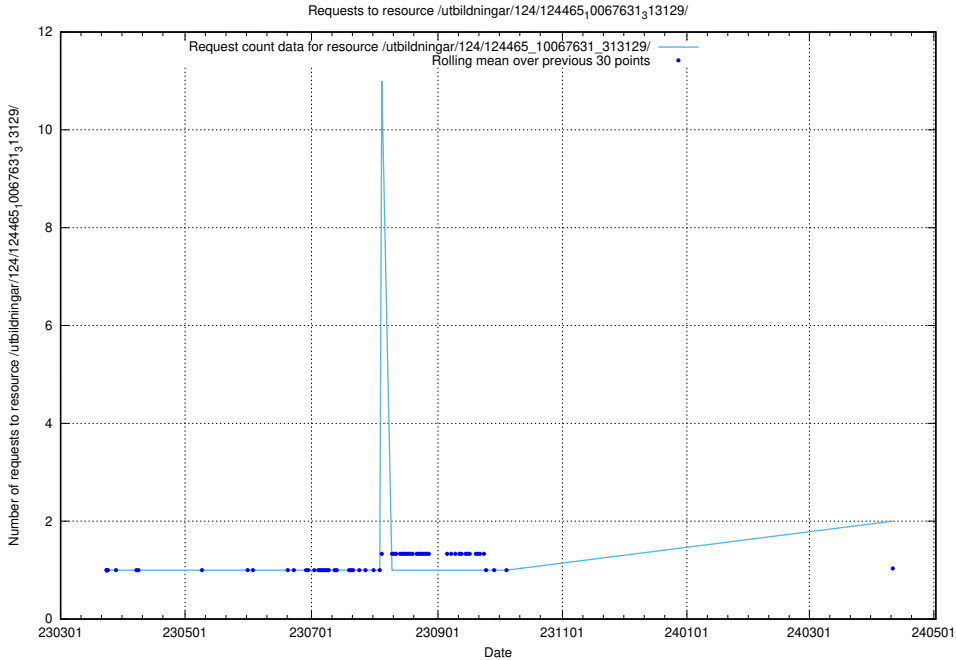

5.585 Usage of /utbildningar/124/124465_10067631_313129/

Here, we count the number of requests to resource /utbildningar/124/124465_10067631_313129/.