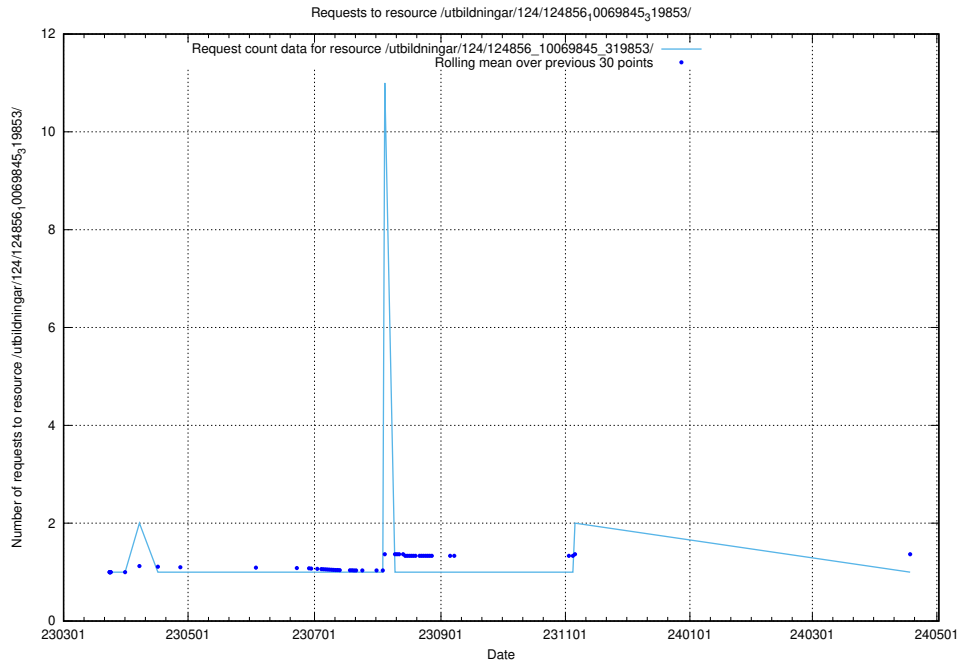

5.1132 Usage of /utbildningar/124/124856_10069845_319853/

Here, we count the number of requests to resource /utbildningar/124/124856_10069845_319853/.