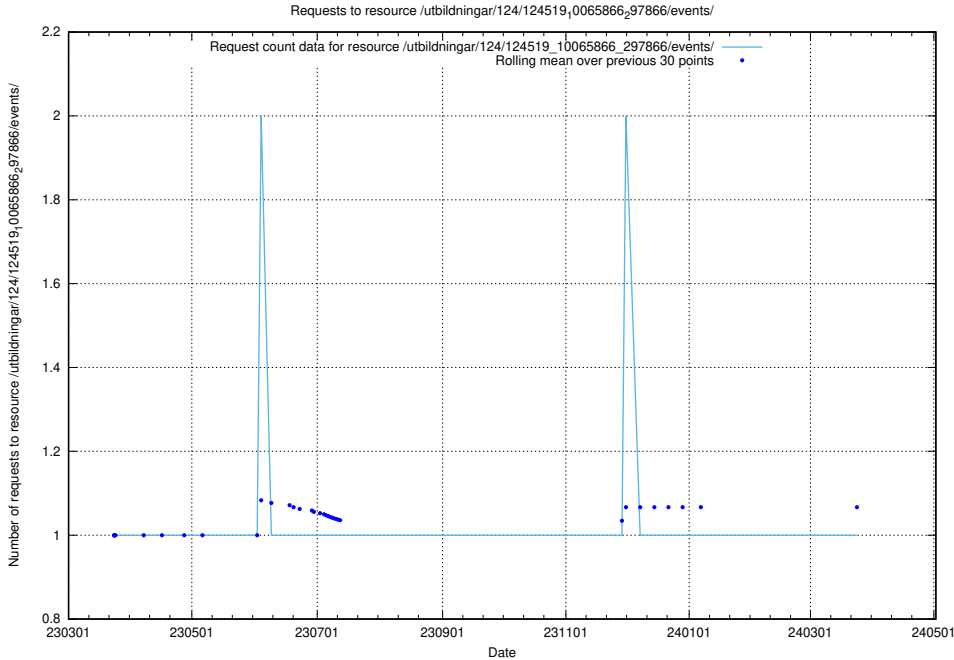

5.1688 Usage of /sql/sql/

Here, we count the number of requests to resource /sql/sql/.

5.1689 Usage of /utbildningar/124/124519_10065866_297866/events/

Here, we count the number of requests to resource /utbildningar/124/124519_10065866_297866/events/