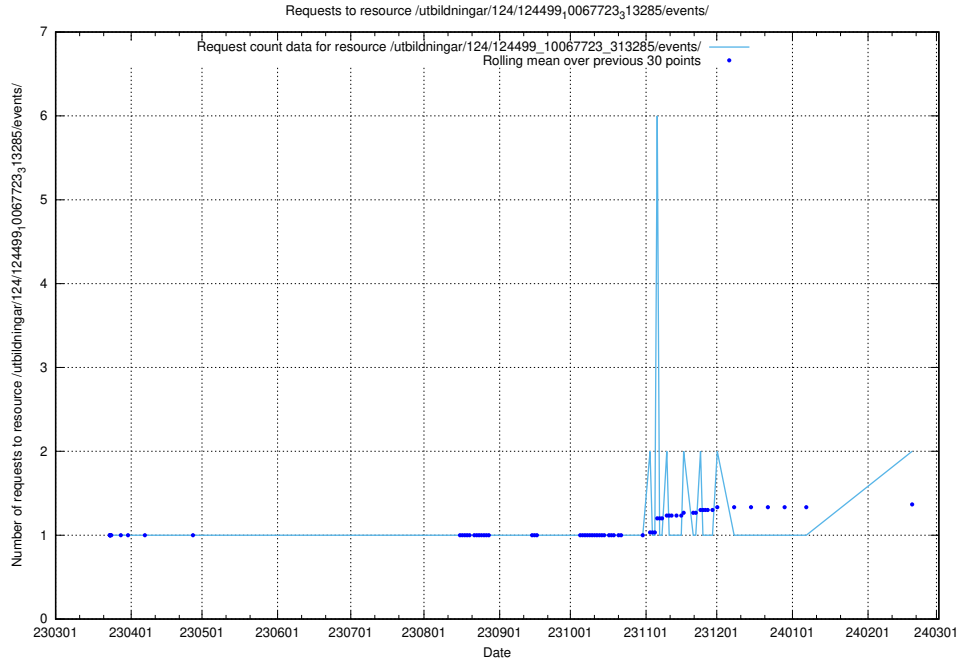

5.527 Usage of /utbildningar/124/124499_10067723_313285/events/

Here, we count the number of requests to resource /utbildningar/124/124499_10067723_313285/events/