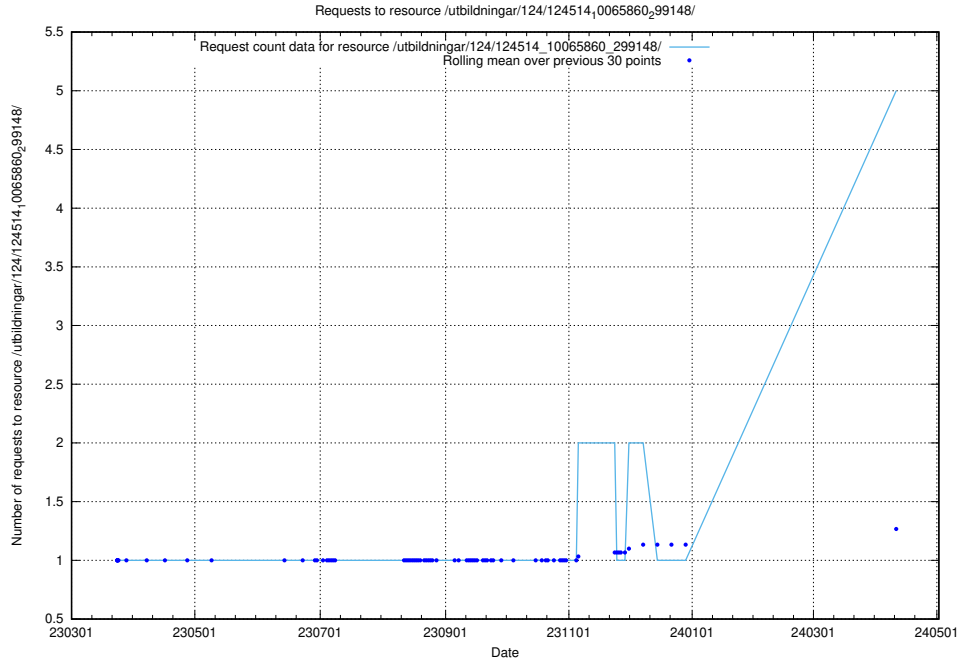

5.121 Usage of /utbildningar/124/124514_10065860_299148/

Here, we count the number of requests to resource /utbildningar/124/124514_10065860_299148/.