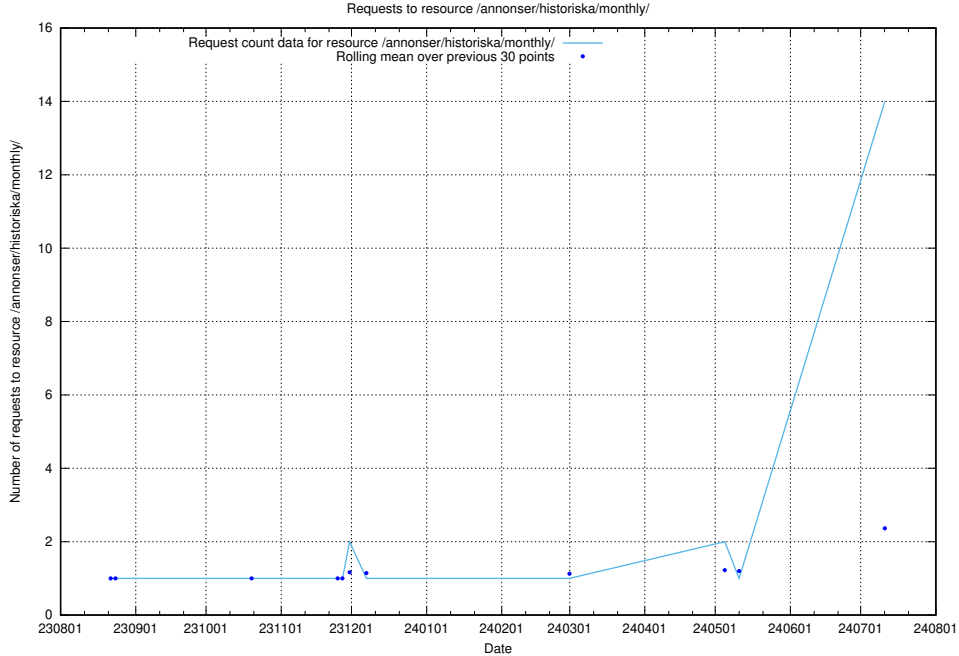

5.12 Usage of /annonser/historiska/monthly/

Here, we count the number of requests to resource /annonser/historiska/monthly/.