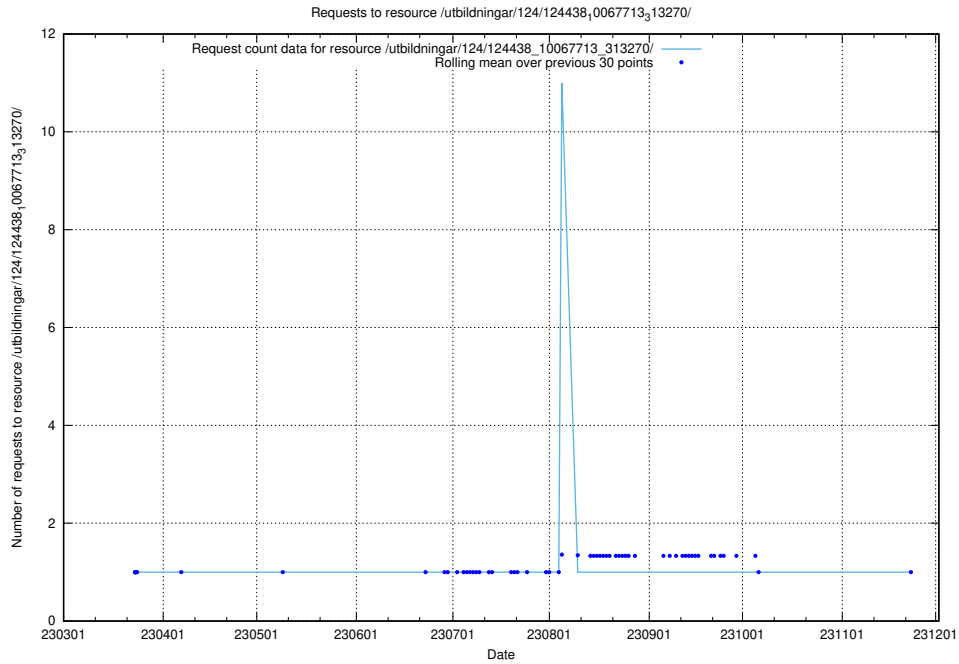

5.4091 Usage of /utbildningar/124/124438_10067713_313270/

Here, we count the number of requests to resource /utbildningar/124/124438_10067713_313270/.