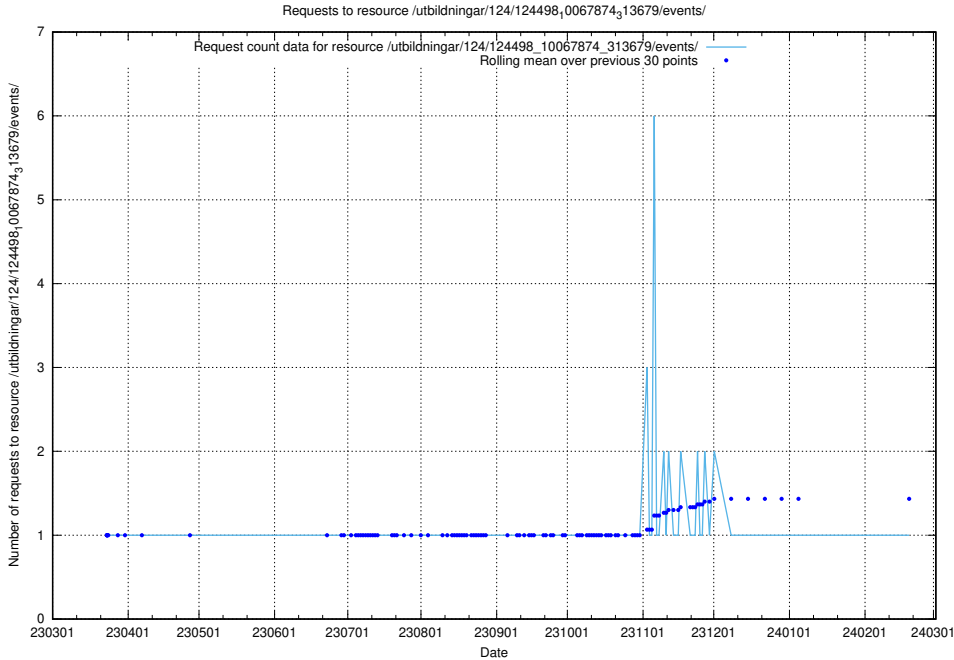

5.3022 Usage of /utbildningar/124/124498_10067874_313679/events/

Here, we count the number of requests to resource /utbildningar/124/124498_10067874_313679/events/