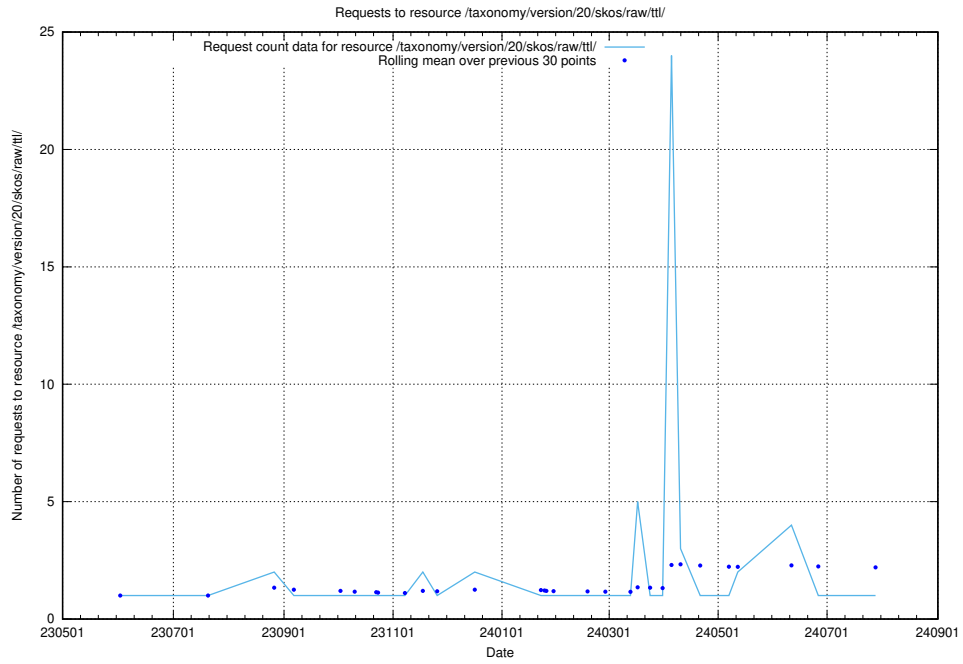

5.6359 Usage of /taxonomy/version/20/skos/raw/ttl/

Here, we count the number of requests to resource /taxonomy/version/20/skos/raw/ttl/.