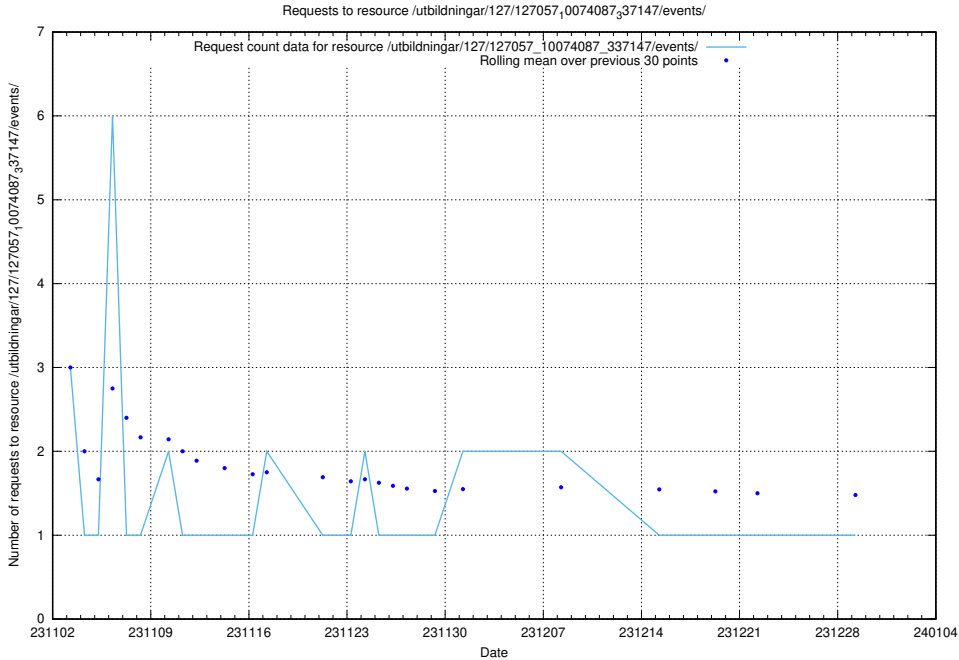

5.4549 Usage of /utbildningar/127/127057_10074087_337147/events/

Here, we count the number of requests to resource /utbildningar/127/127057_10074087_337147/events/