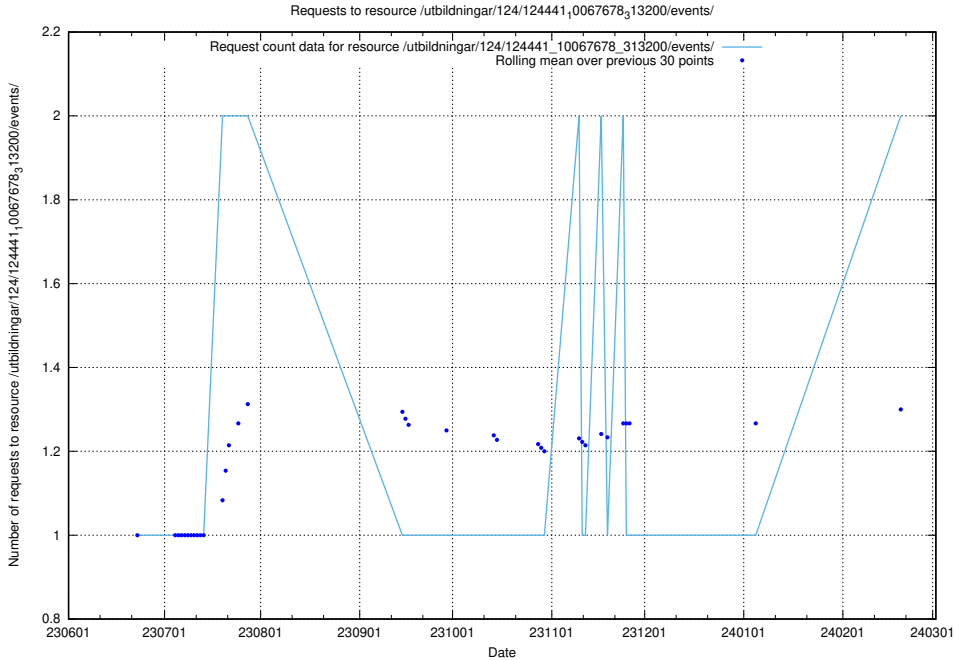

Here, we count the number of requests to resource /utbildningar/124/124470_10067547_312970/.

5.793 Usage of /utbildningar/124/124441_10067678_313200/events/

Here, we count the number of requests to resource /utbildningar/124/124441_10067678_313200/events/