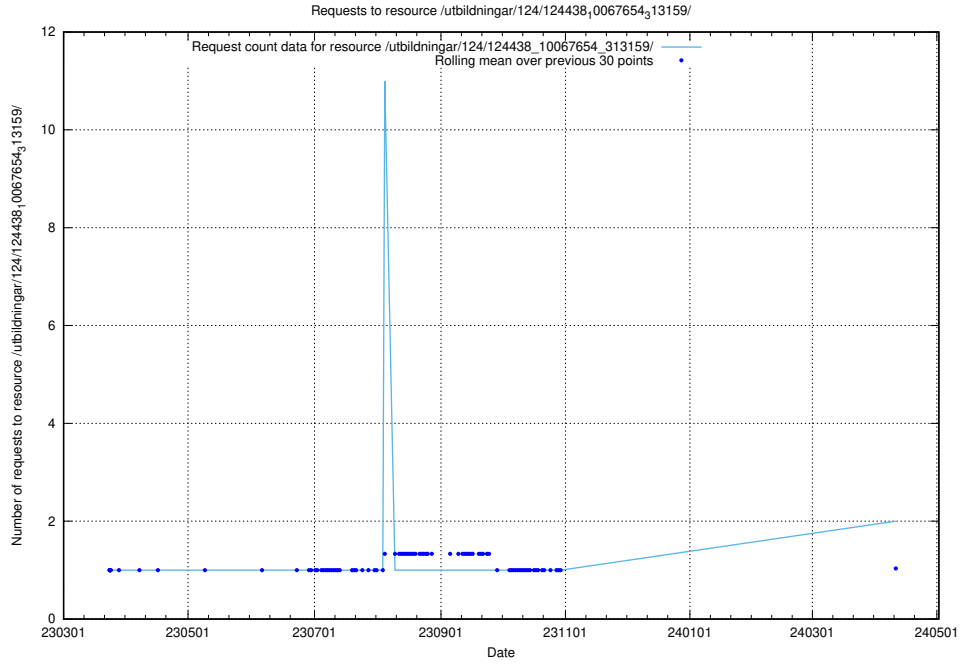

5.608 Usage of /utbildningar/124/124438_10067654_313159/

Here, we count the number of requests to resource /utbildningar/124/124438_10067654_313159/.