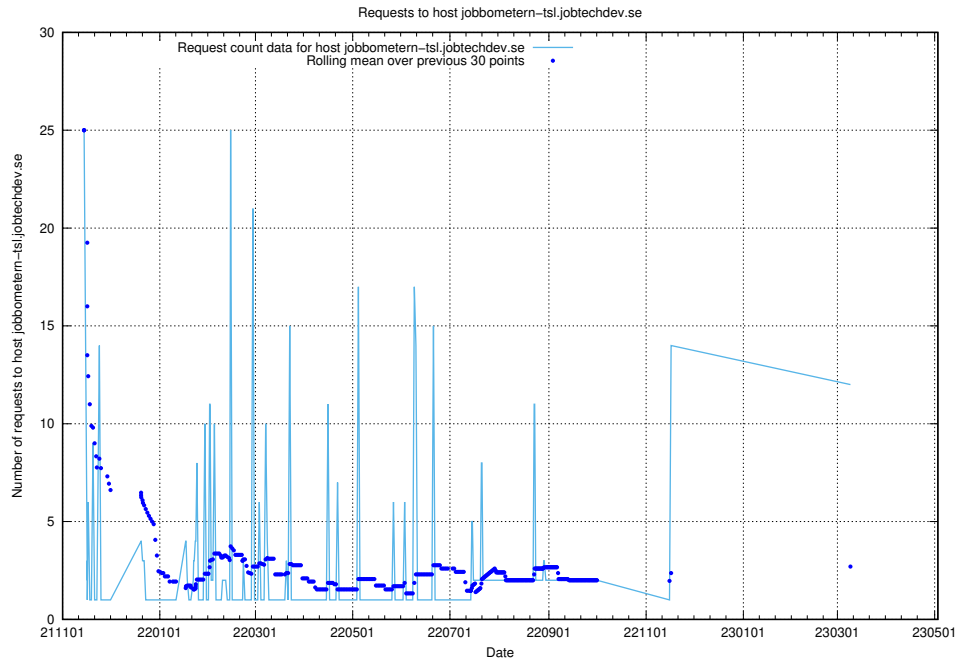

7.64 Usage of `jobbometern-tsl.jobtechdev.se`

Here, we count the number of requests to host `jobbometern-tsl.jobtechdev.se`.