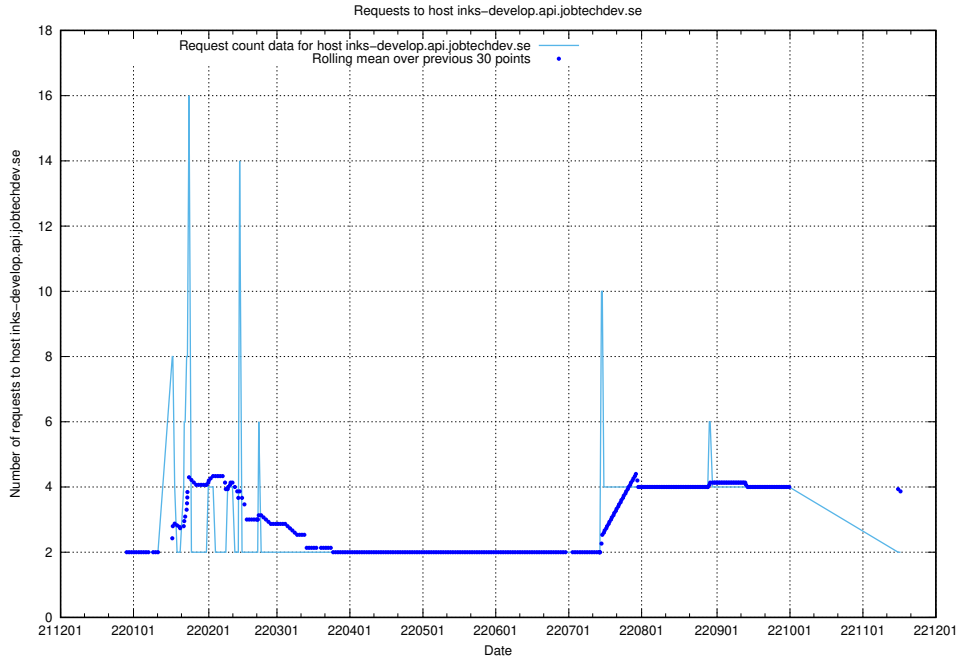

7.355 Usage of inks-develop.api.jobtechdev.se

Here, we count the number of requests to host inks-develop.api.jobtechdev.se.

7.356 Usage of web.jobtechdev.se

Here, we count the number of requests to host web.jobtechdev.se.