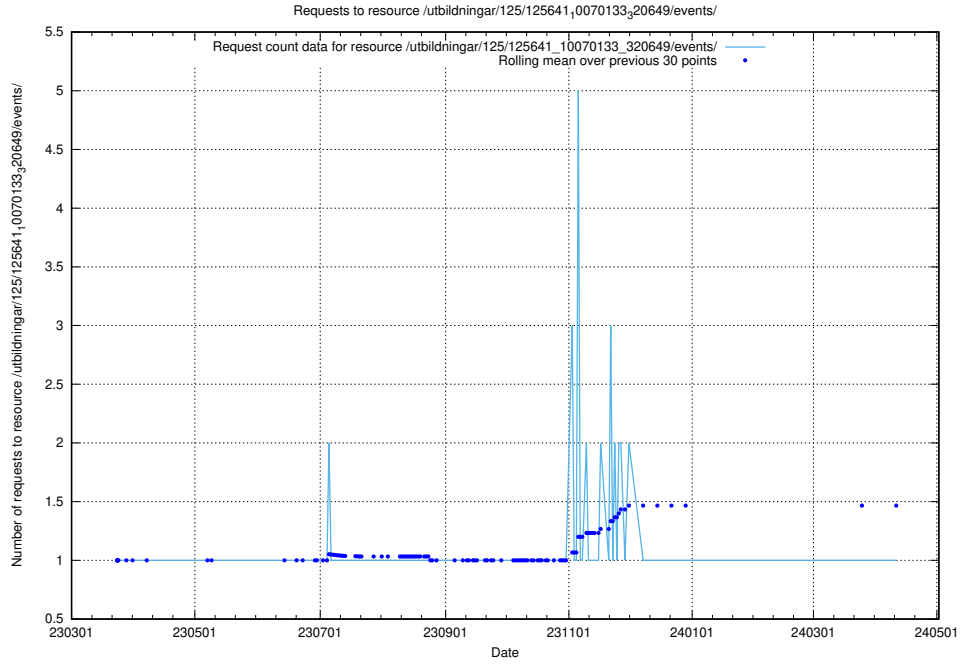

5.999 Usage of /utbildningar/125/125641_10070133_320649/events/

Here, we count the number of requests to resource /utbildningar/125/125641_10070133_320649/events/