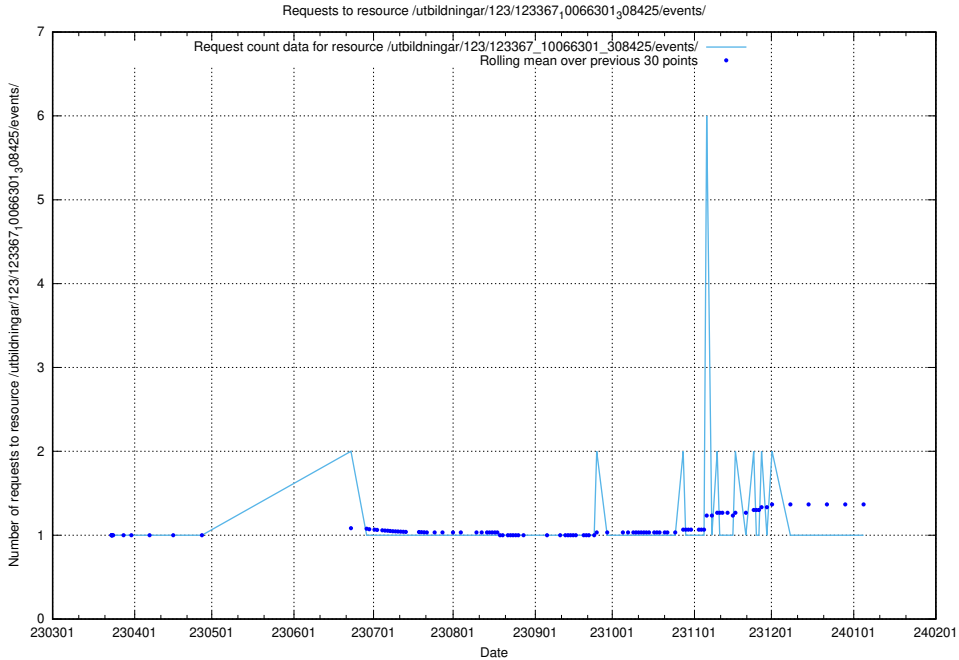

Here, we count the number of requests to resource /utbildningar/126/126254_10071449_329487/.

5.4954 Usage of /utbildningar/123/123367_10066301_308425/events/

Here, we count the number of requests to resource /utbildningar/123/123367_10066301_308425/events/