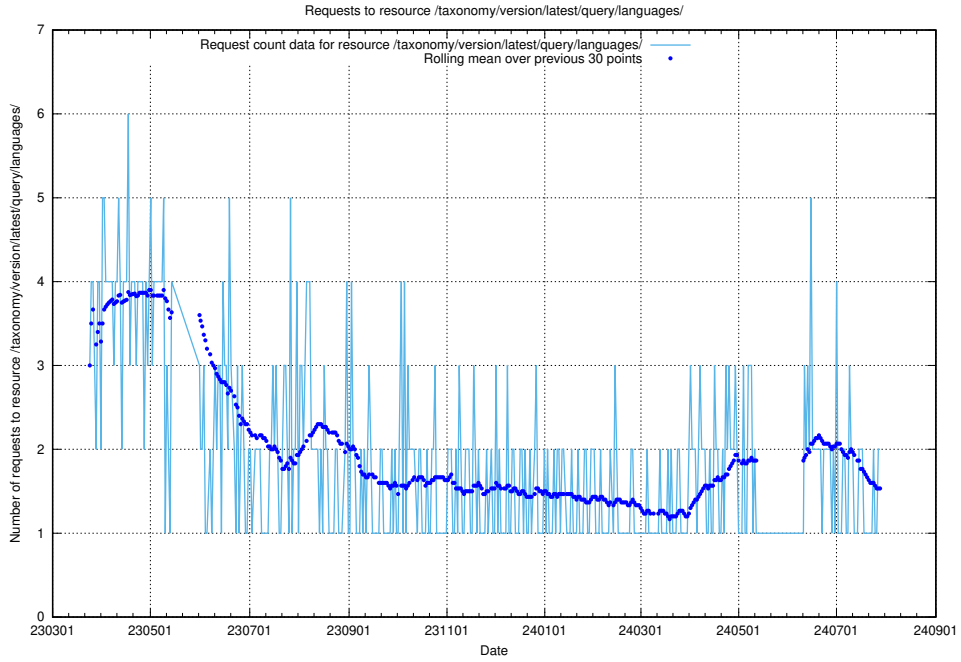

5.855 Usage of /taxonomy/version/latest/query/languages/

Here, we count the number of requests to resource /taxonomy/version/latest/query/languages/.