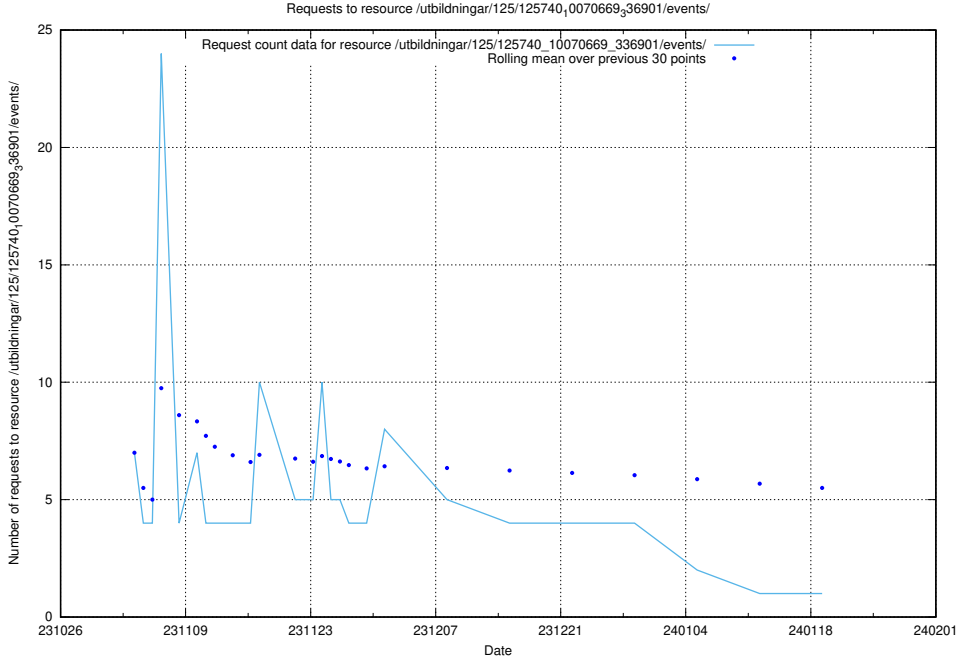

5.4547 Usage of /utbildningar/125/125740_10070669_336901/events/

Here, we count the number of requests to resource /utbildningar/125/125740_10070669_336901/events/