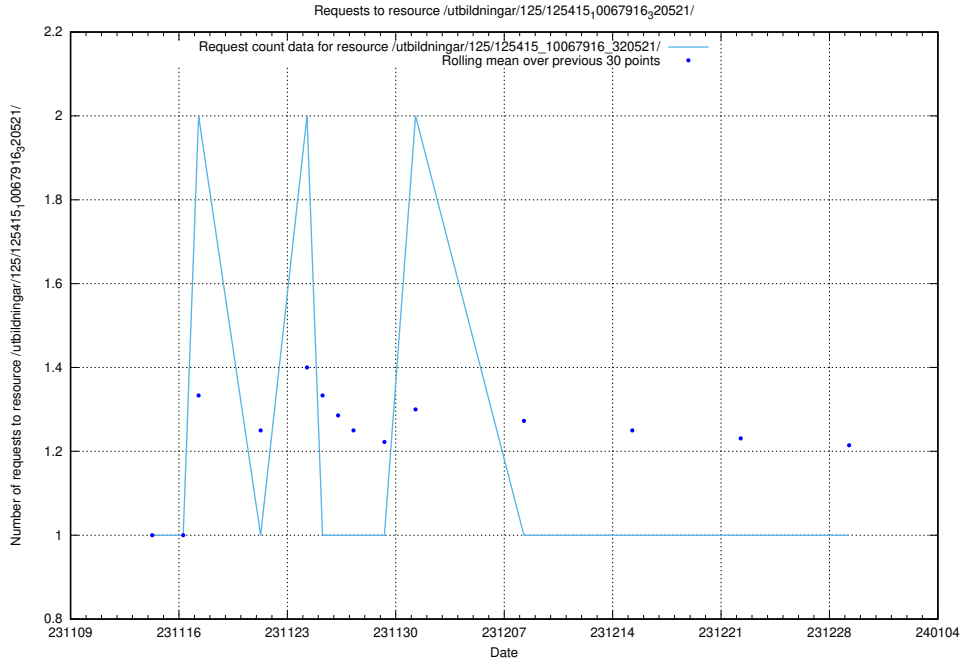

5.4499 Usage of /utbildningar/125/125415_10067916_320521/

Here, we count the number of requests to resource /utbildningar/125/125415_10067916_320521/.