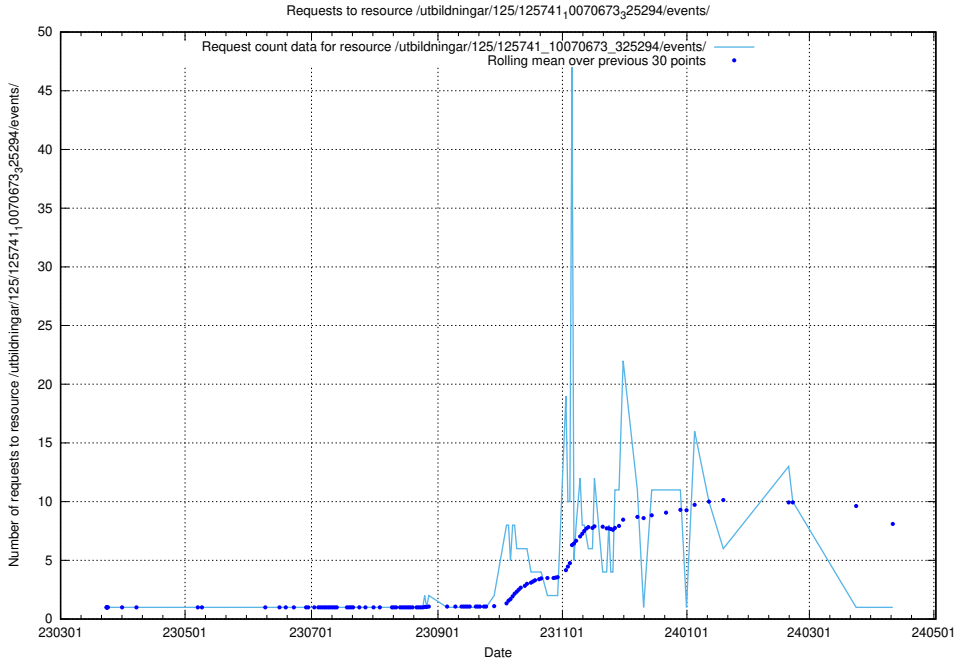

5.6918 Usage of /utbildningar/125/125741_10070673_325294/events/

Here, we count the number of requests to resource /utbildningar/125/125741_10070673_325294/events/