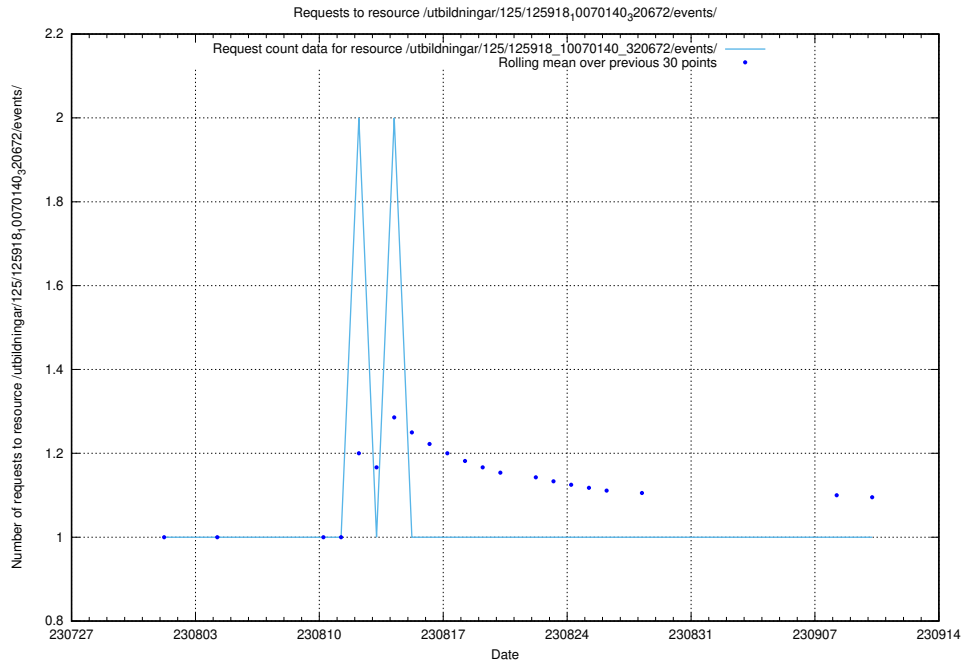

5.5301 Usage of /utbildningar/125/125918_10070140_320672/events/

Here, we count the number of requests to resource /utbildningar/125/125918_10070140_320672/events/