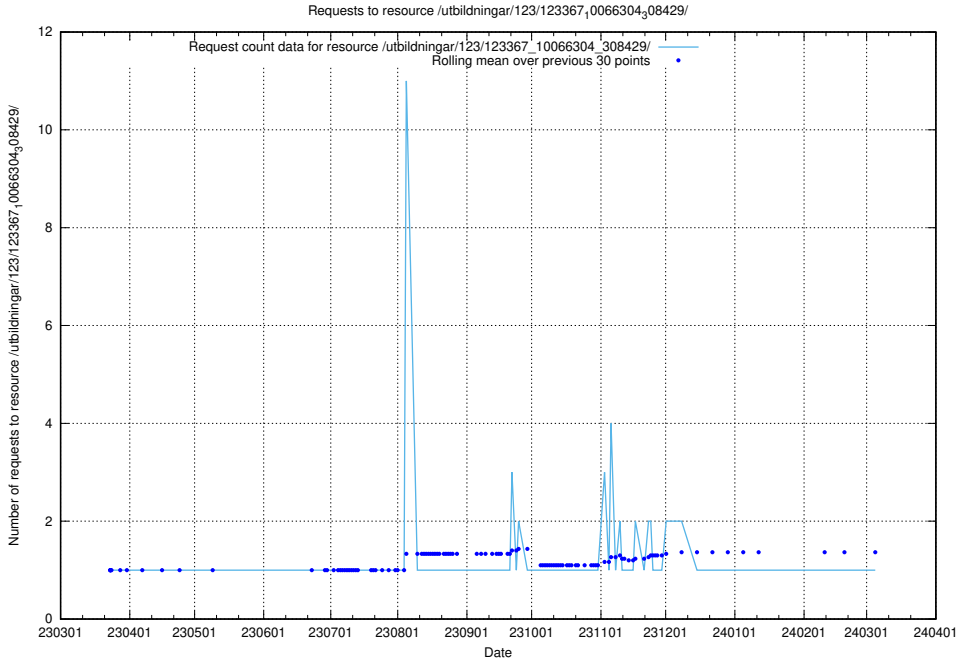

5.4945 Usage of /utbildningar/123/123367_10066304_308429/

Here, we count the number of requests to resource /utbildningar/123/123367_10066304_308429/.