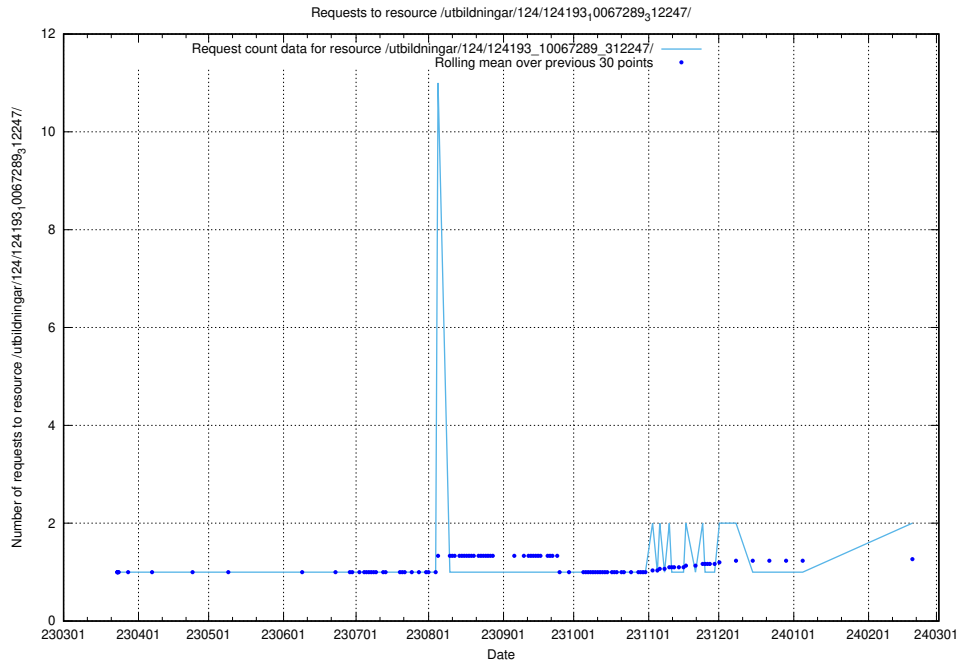

5.627 Usage of /utbildningar/124/124193_10067289_312247/

Here, we count the number of requests to resource /utbildningar/124/124193_10067289_312247/.