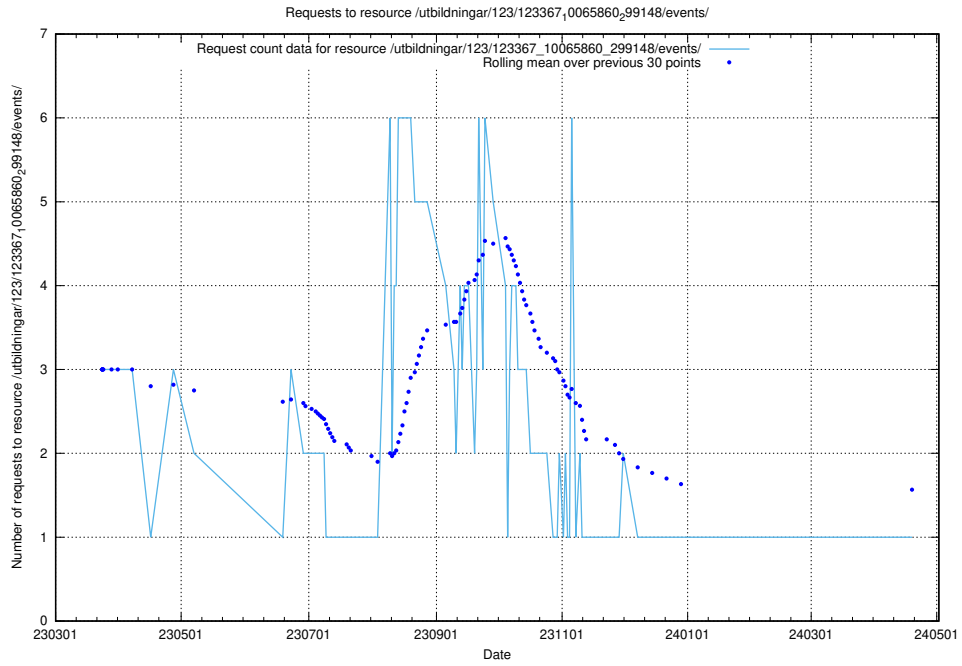

5.6693 Usage of /utbildningar/123/123367_10065860_299148/events/

Here, we count the number of requests to resource /utbildningar/123/123367_10065860_299148/events/