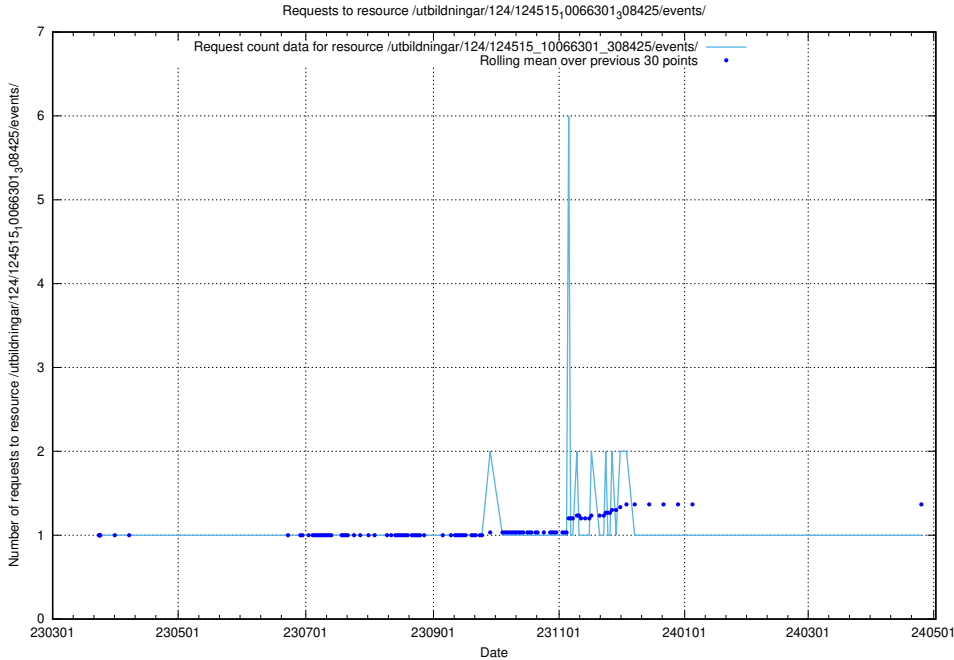

5.1885 Usage of /utbildningar/124/124515_10066301_308425/events/

Here, we count the number of requests to resource /utbildningar/124/124515_10066301_308425/events/