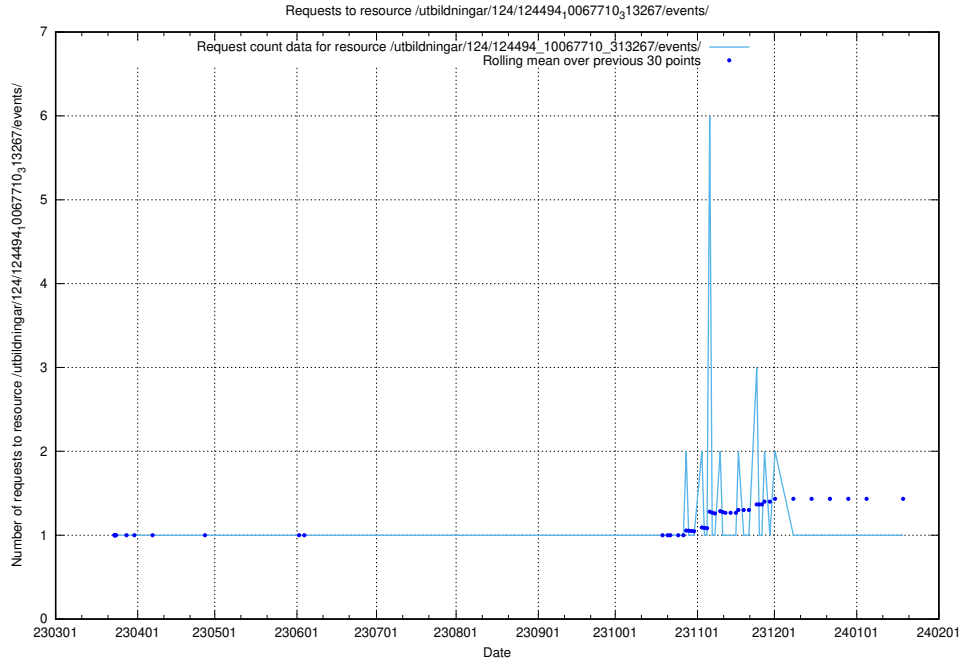

5.3133 Usage of /utbildningar/124/124494_10067710_313267/events/

Here, we count the number of requests to resource /utbildningar/124/124494_10067710_313267/events/