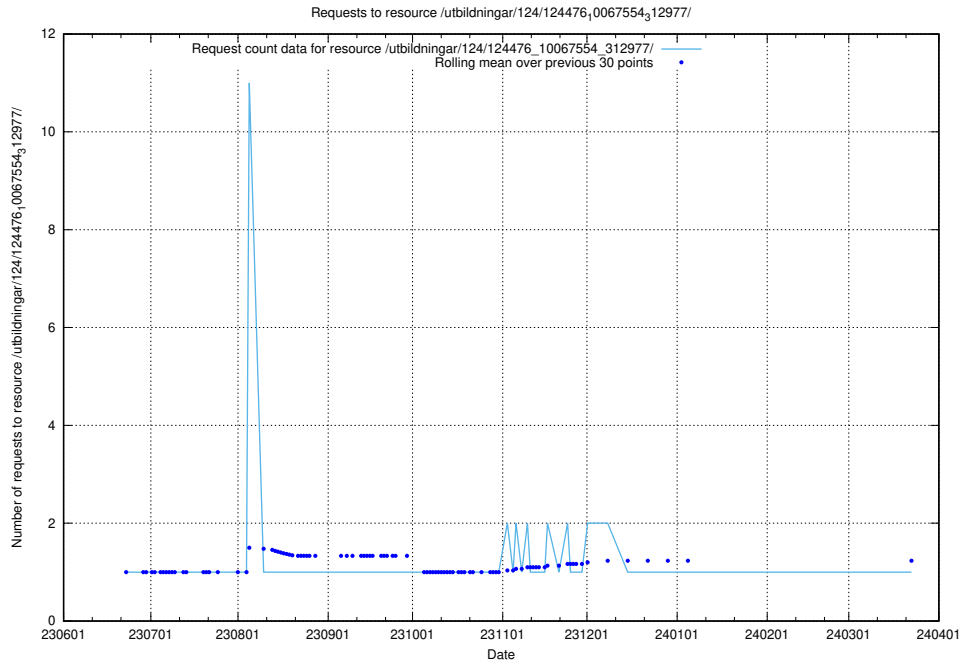

5.6229 Usage of /utbildningar/124/124476_10067554_312977/

Here, we count the number of requests to resource /utbildningar/124/124476_10067554_312977/.