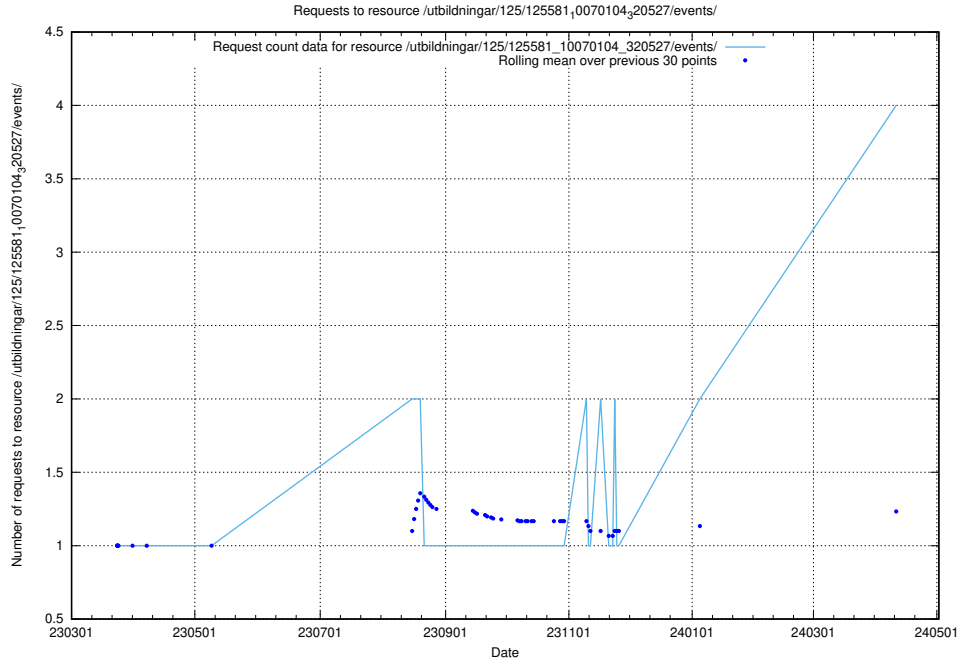

5.150 Usage of /utbildningar/125/125581_10070104_320527/events/

Here, we count the number of requests to resource /utbildningar/125/125581_10070104_320527/events/