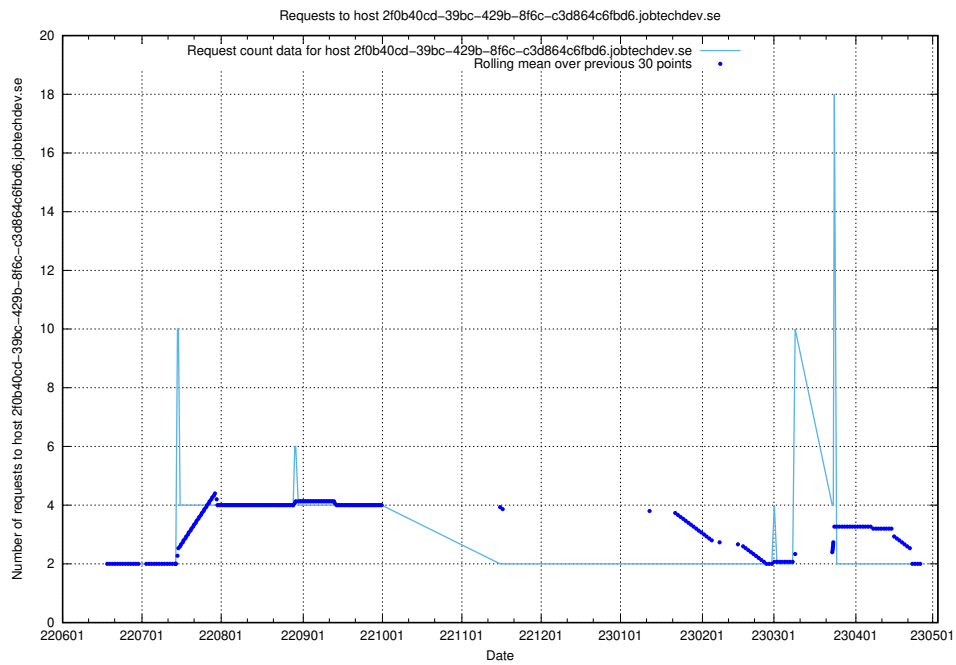

Here, we count the number of requests to host 2f0b40cd-39bc-429b-8f6c-c3d864c6fbd6.jobtechdev.se.

7.405 Usage of openserch-test.jobtechdev.se

Here, we count the number of requests to host openserch-test.jobtechdev.se.