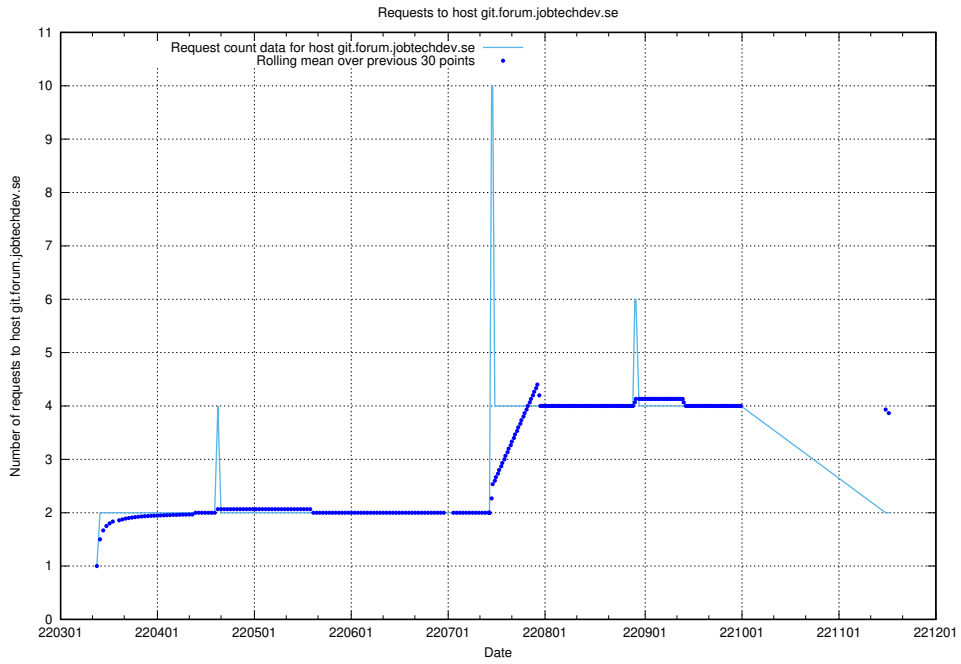

7.505 Usage of git.forum.jobtechdev.se

Here, we count the number of requests to host git.forum.jobtechdev.se.