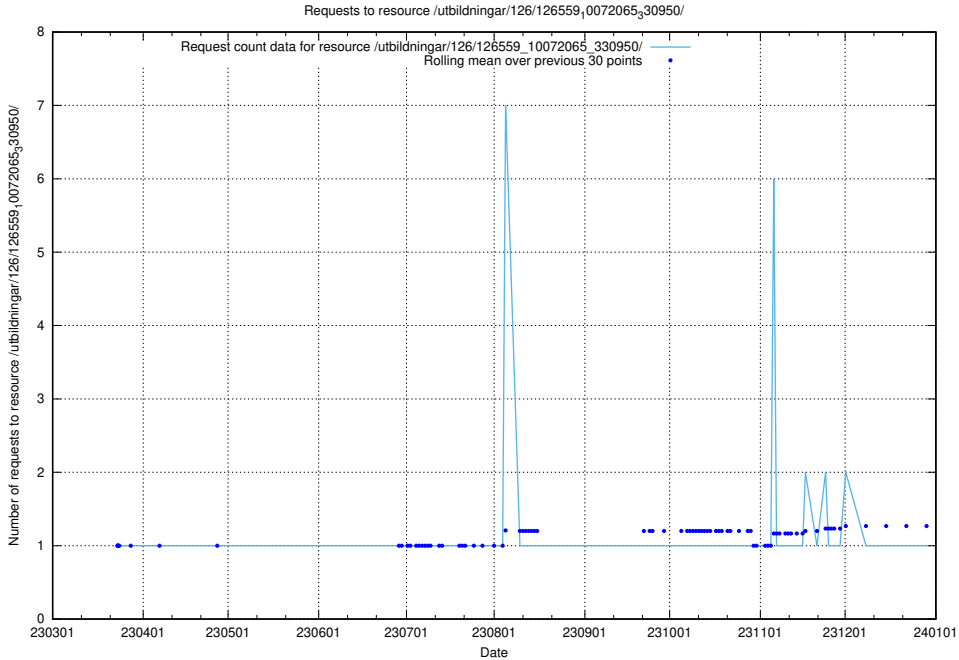

5.6831 Usage of /utbildningar/126/126559_10072065_330950/

Here, we count the number of requests to resource /utbildningar/126/126559_10072065_330950/.