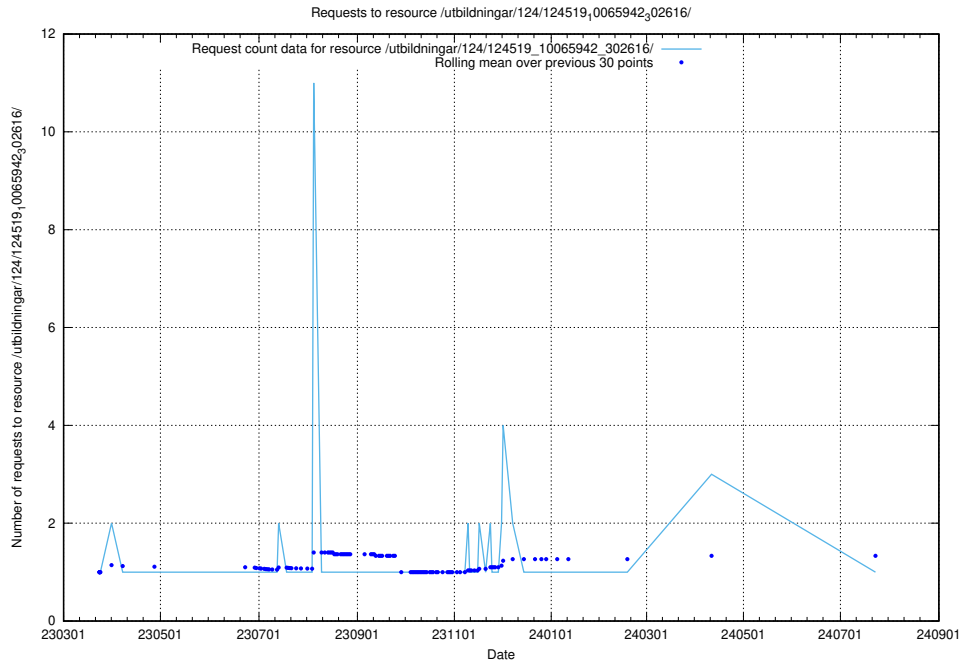

5.1622 Usage of /utbildningar/124/124519_10065942_302616/

Here, we count the number of requests to resource /utbildningar/124/124519_10065942_302616/.