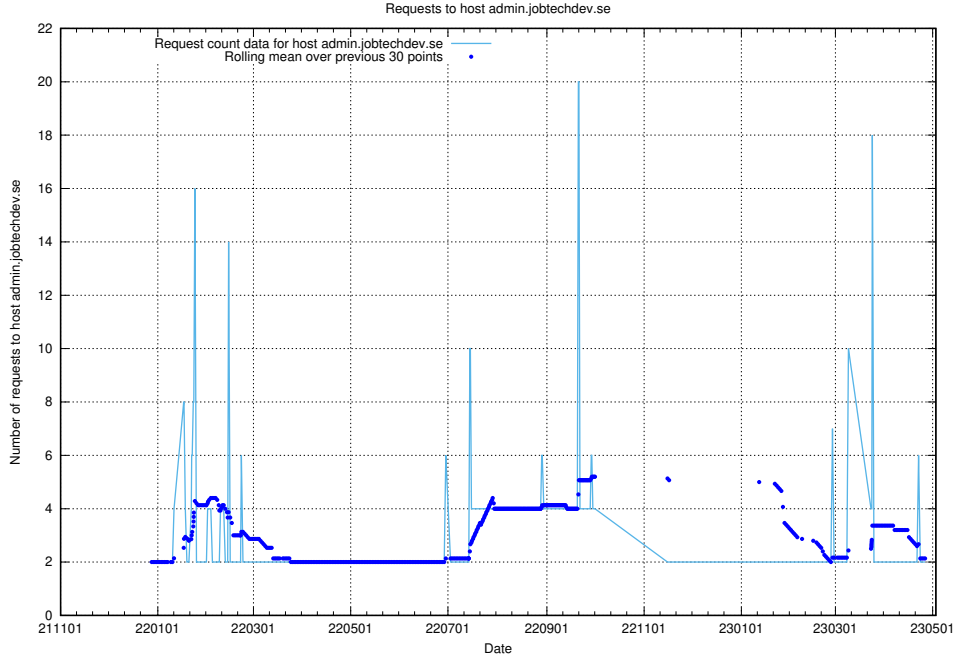

7.364 Usage of admin.jobtechdev.se

Here, we count the number of requests to host admin.jobtechdev.se.