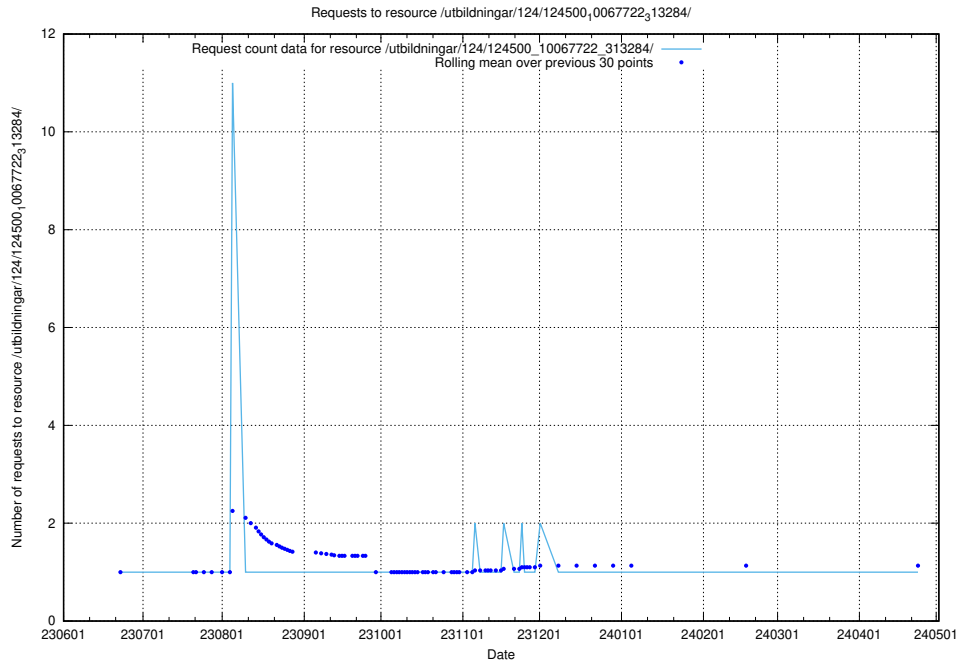

5.6210 Usage of /utbildningar/124/124500_10067722_313284/

Here, we count the number of requests to resource /utbildningar/124/124500_10067722_313284/.