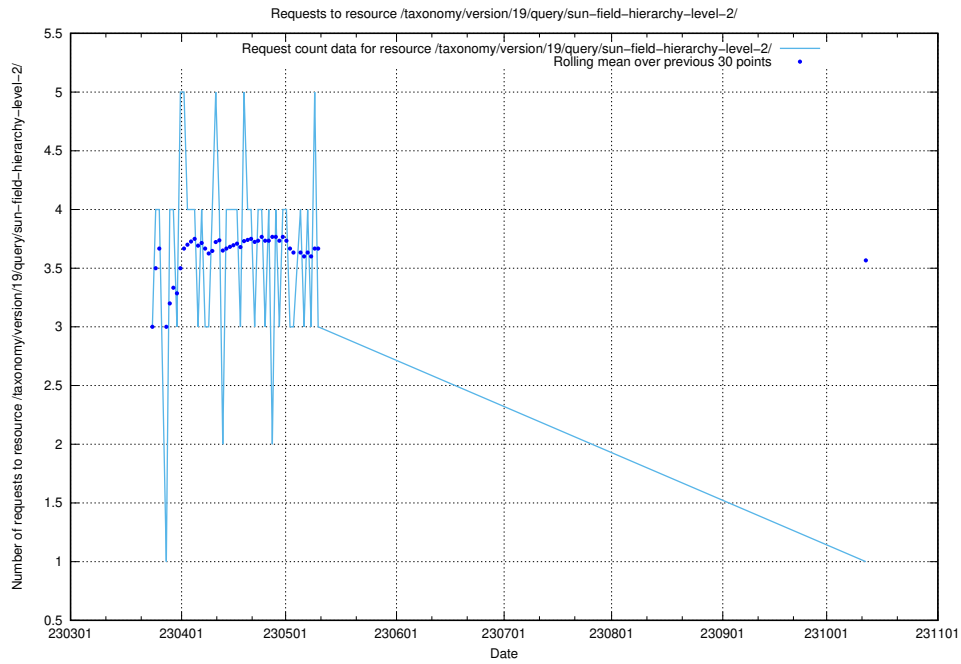

5.6541 Usage of /taxonomy/version/19/query/sun-field-hierarchy-level-2/

Here, we count the number of requests to resource /taxonomy/version/19/query/sun-field-hierarchy-level-2/.