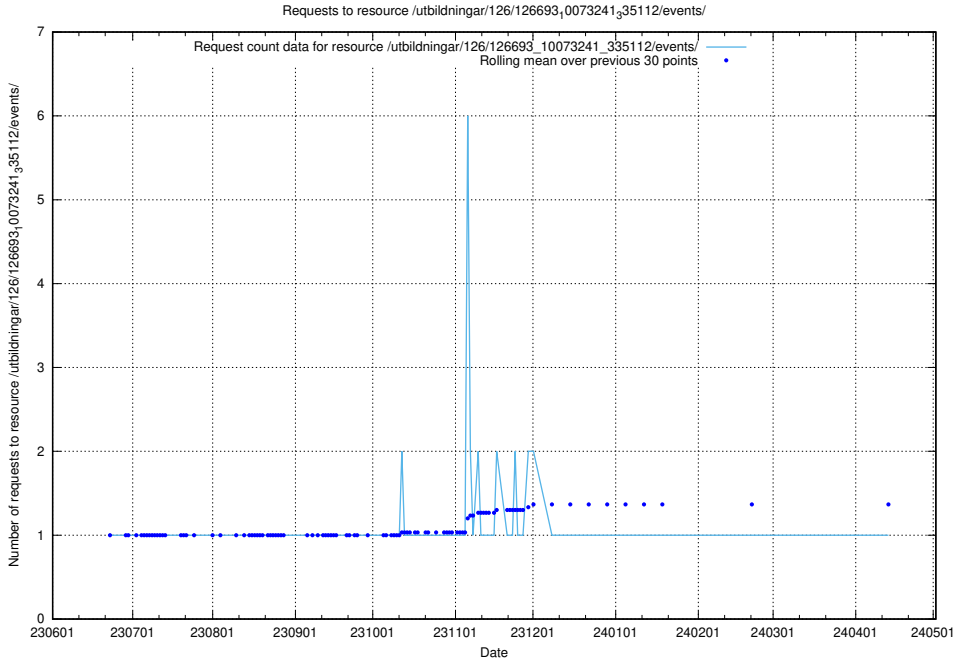

5.6070 Usage of /utbildningar/126/126693_10073241_335112/events/

Here, we count the number of requests to resource /utbildningar/126/126693_10073241_335112/events/