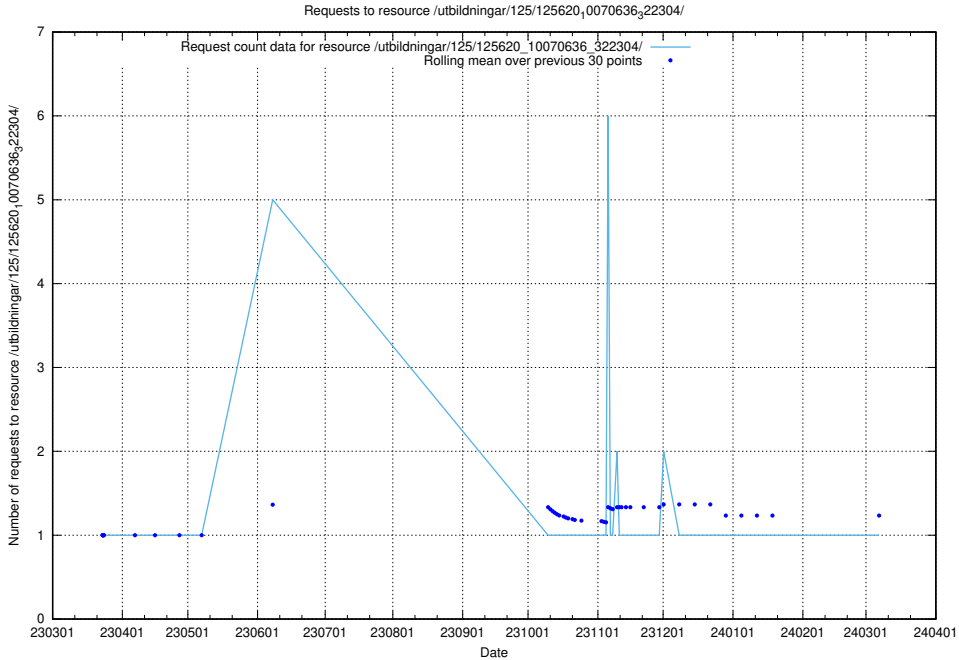

5.1005 Usage of /utbildningar/125/125620_10070636_322304/

Here, we count the number of requests to resource /utbildningar/125/125620_10070636_322304/.