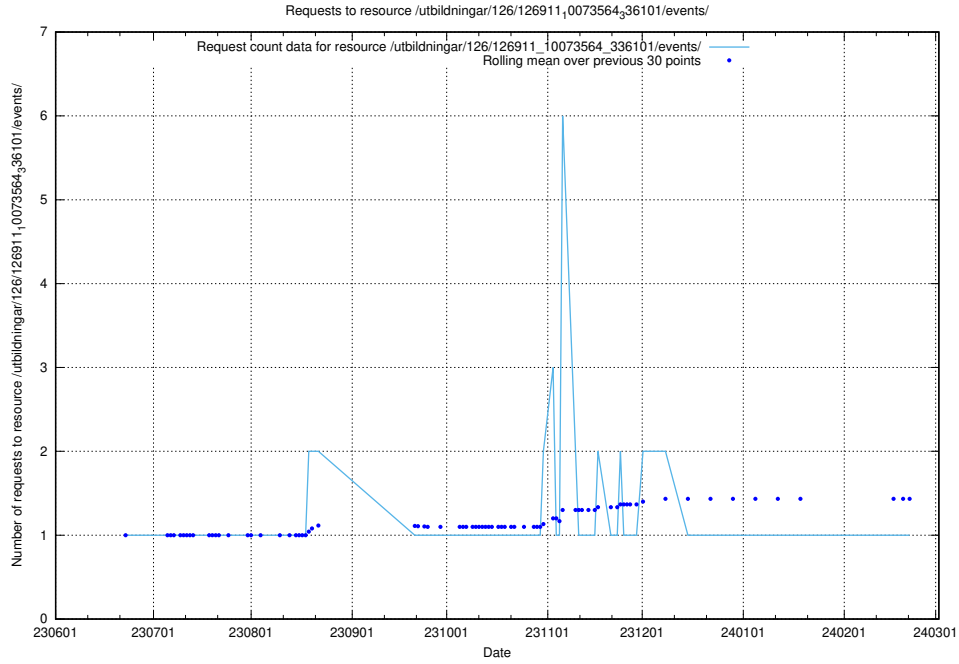

5.6009 Usage of /utbildningar/126/126911_10073564_336101/events/

Here, we count the number of requests to resource /utbildningar/126/126911_10073564_336101/events/