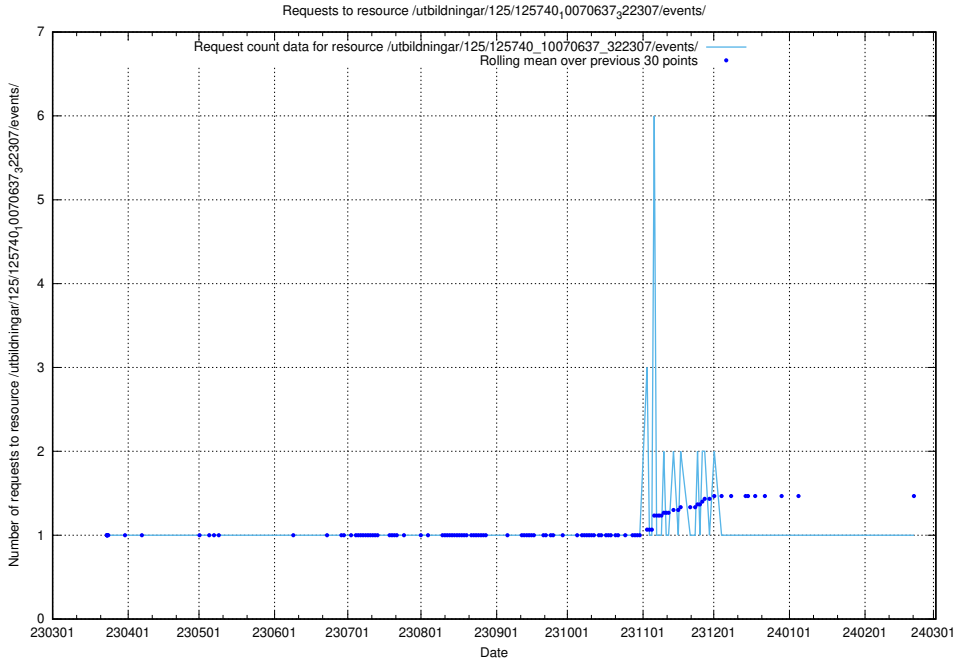

5.956 Usage of /utbildningar/125/125740_10070637_322307/events/

Here, we count the number of requests to resource /utbildningar/125/125740_10070637_322307/events/