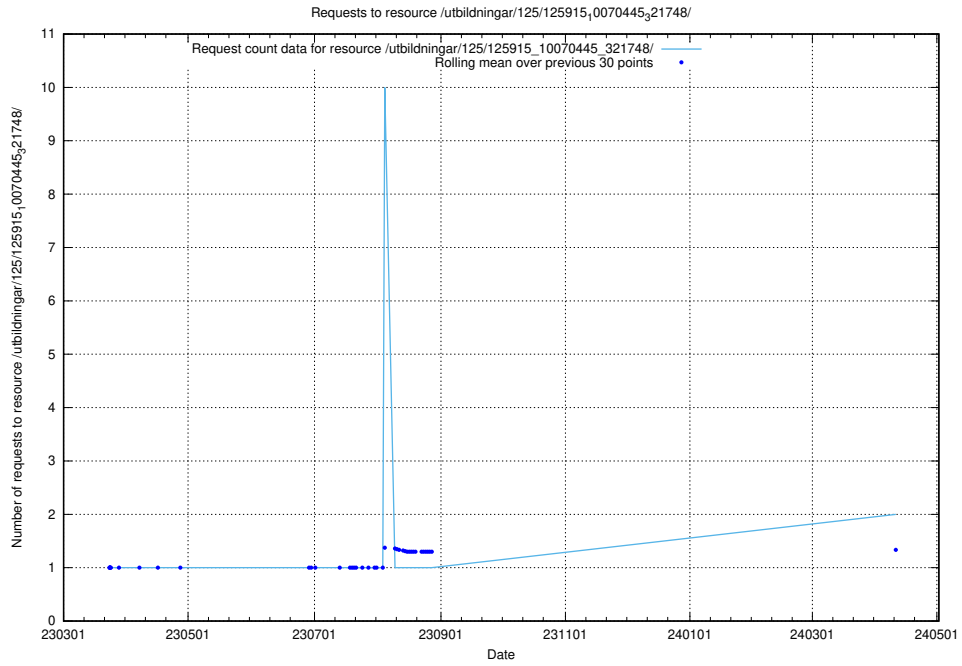

5.898 Usage of /utbildningar/125/125915_10070445_321748/

Here, we count the number of requests to resource /utbildningar/125/125915_10070445_321748/.