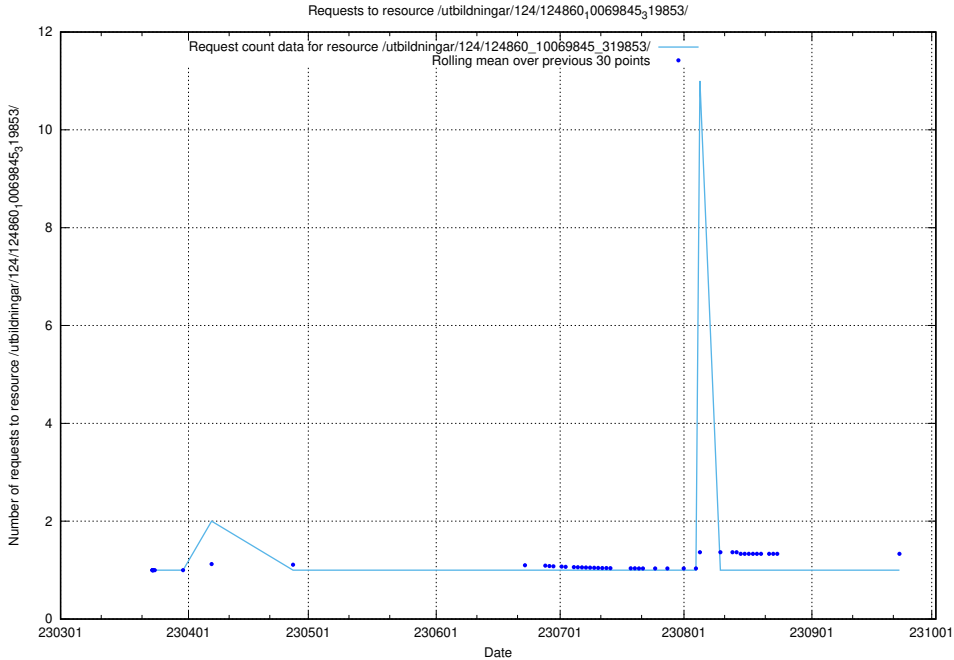

5.1119 Usage of /utbildningar/124/124860_10069845_319853/

Here, we count the number of requests to resource /utbildningar/124/124860_10069845_319853/.