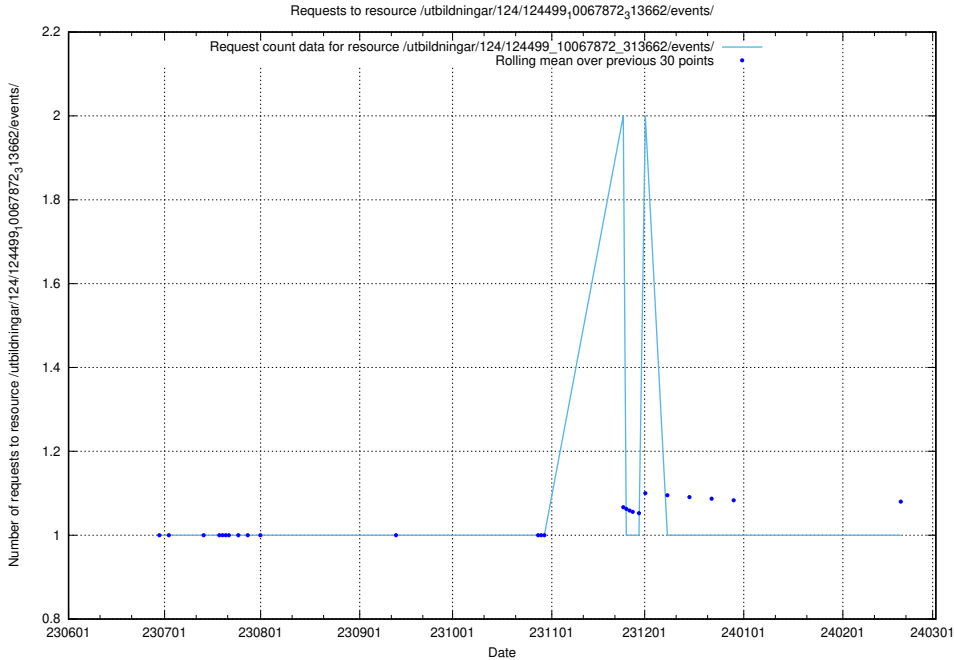

5.5826 Usage of /utbildningar/124/124499_10067872_313662/events/

Here, we count the number of requests to resource /utbildningar/124/124499_10067872_313662/events/