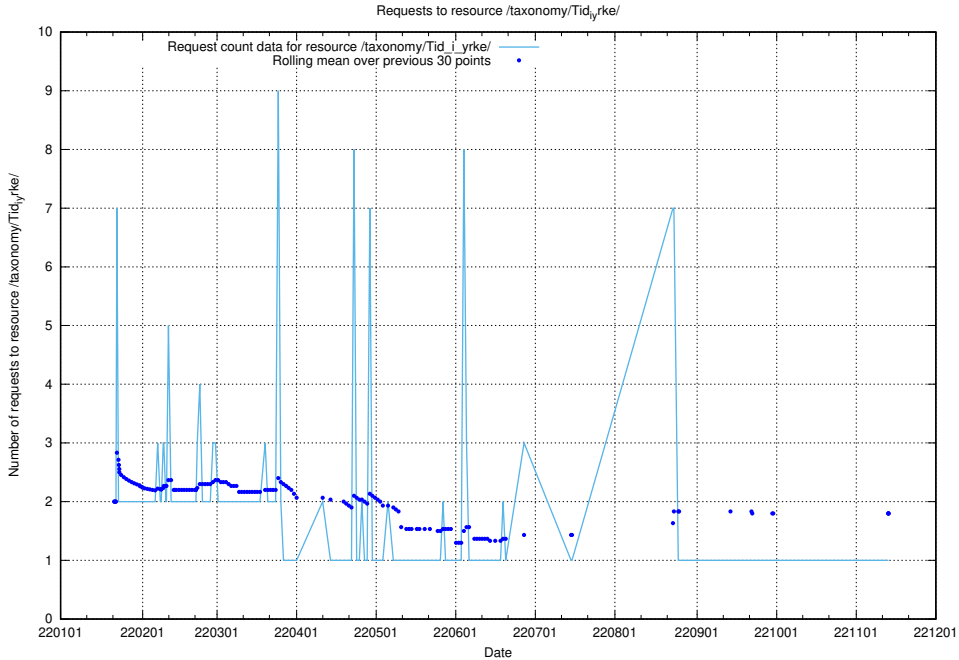

5.6739 Usage of /taxonomy/Tid_i_yrke/

Here, we count the number of requests to resource /taxonomy/Tid_i_yrke/.