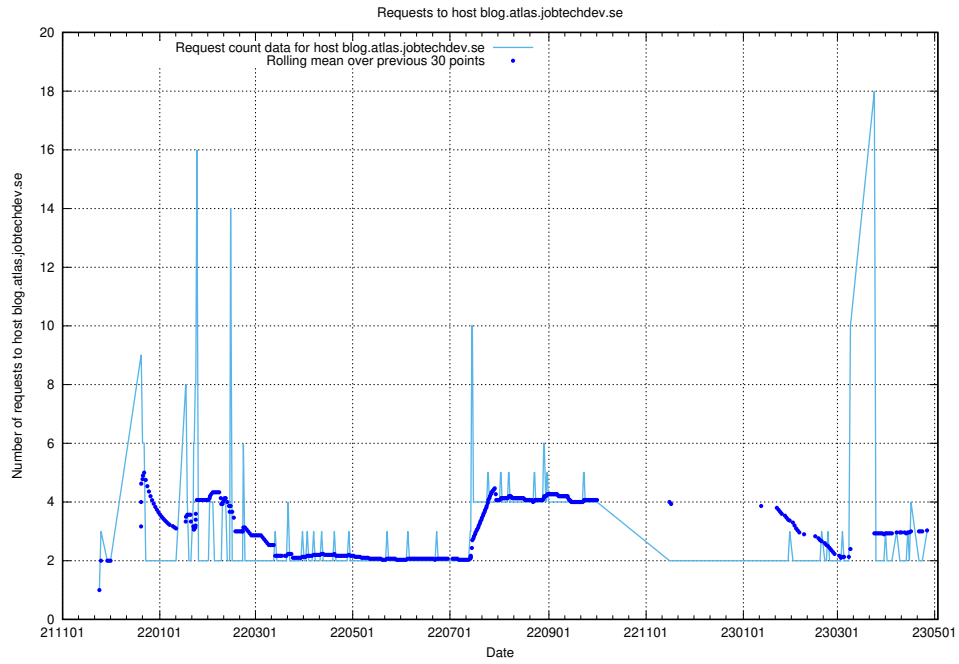

7.214 Usage of magazine.jobtechdev.se

Here, we count the number of requests to host magazine.jobtechdev.se.

7.215 Usage of `blog.atlas.jobtechdev.se`

Here, we count the number of requests to host `blog.atlas.jobtechdev.se`.