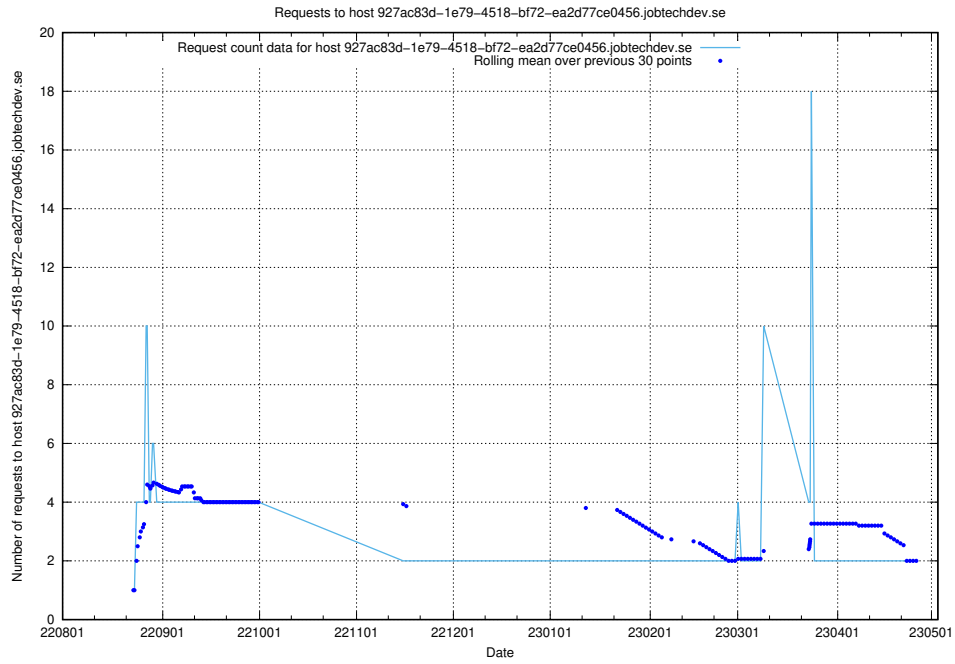

7.341 Usage of 927ac83d-1e79-4518-bf72-ea2d77ce0456.jobtechdev.se

Here, we count the number of requests to host 927ac83d-1e79-4518-bf72-ea2d77ce0456.jobtechdev.se.