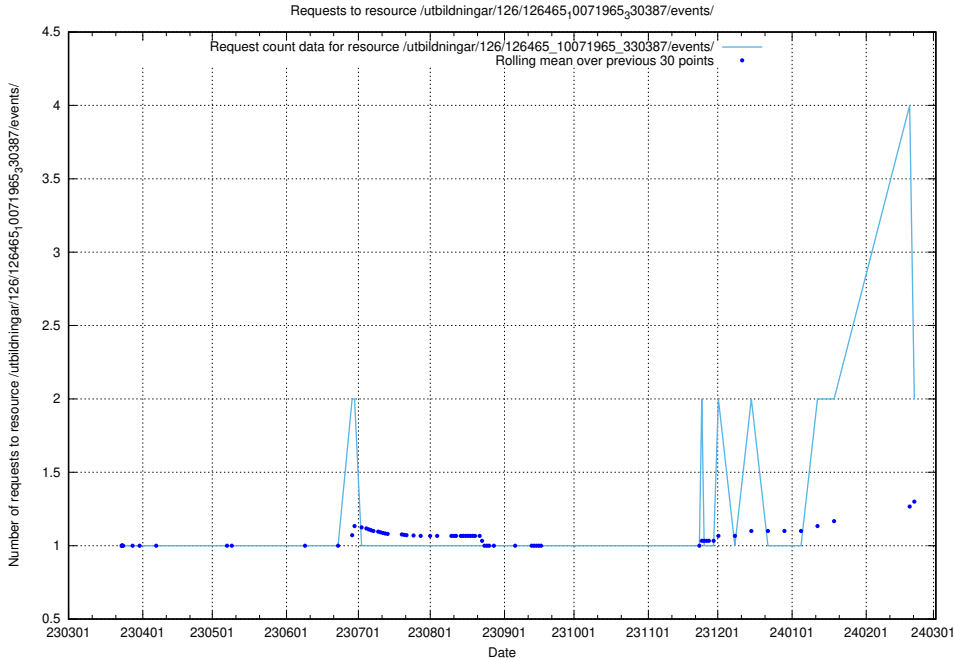

5.894 Usage of /utbildningar/126/126465_10071965_330387/events/

Here, we count the number of requests to resource /utbildningar/126/126465_10071965_330387/events/