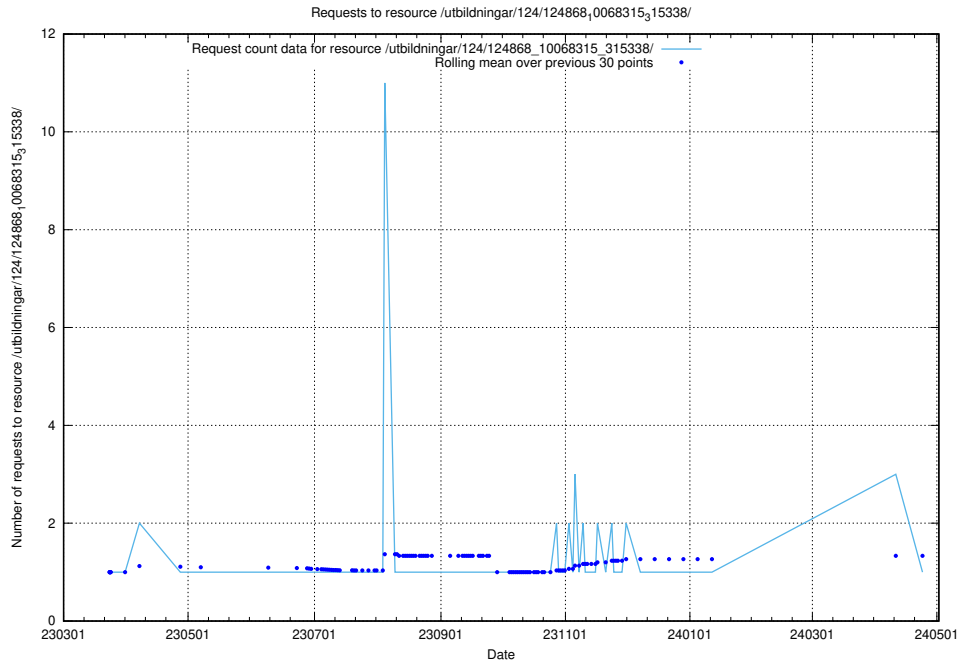

5.1107 Usage of /utbildningar/124/124868_10068315_315338/

Here, we count the number of requests to resource /utbildningar/124/124868_10068315_315338/.