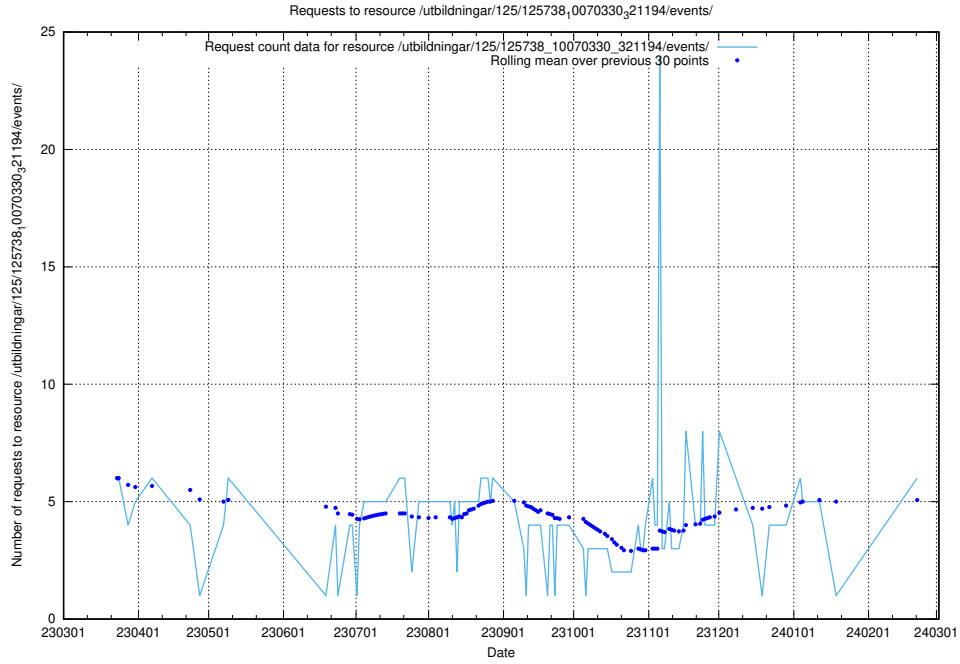

5.96 Usage of /utbildningar/125/125738_10070330_321194/events/

Here, we count the number of requests to resource /utbildningar/125/125738_10070330_321194/events/