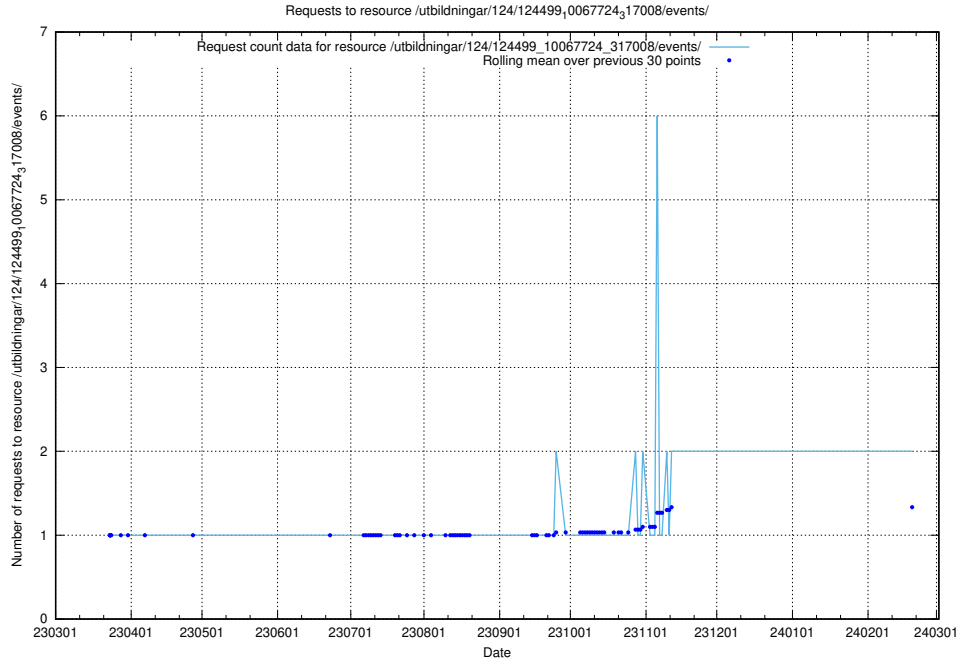

5.526 Usage of /utbildningar/124/124499_10067724_317008/events/

Here, we count the number of requests to resource /utbildningar/124/124499_10067724_317008/events/