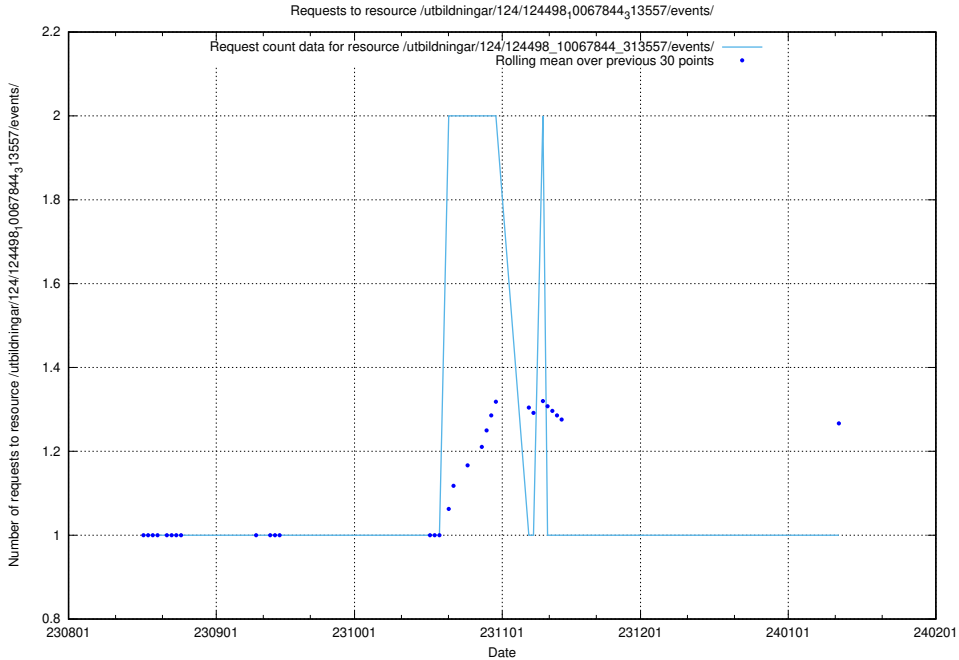

5.5200 Usage of /utbildningar/124/124498_10067844_313557/events/

Here, we count the number of requests to resource /utbildningar/124/124498_10067844_313557/events/