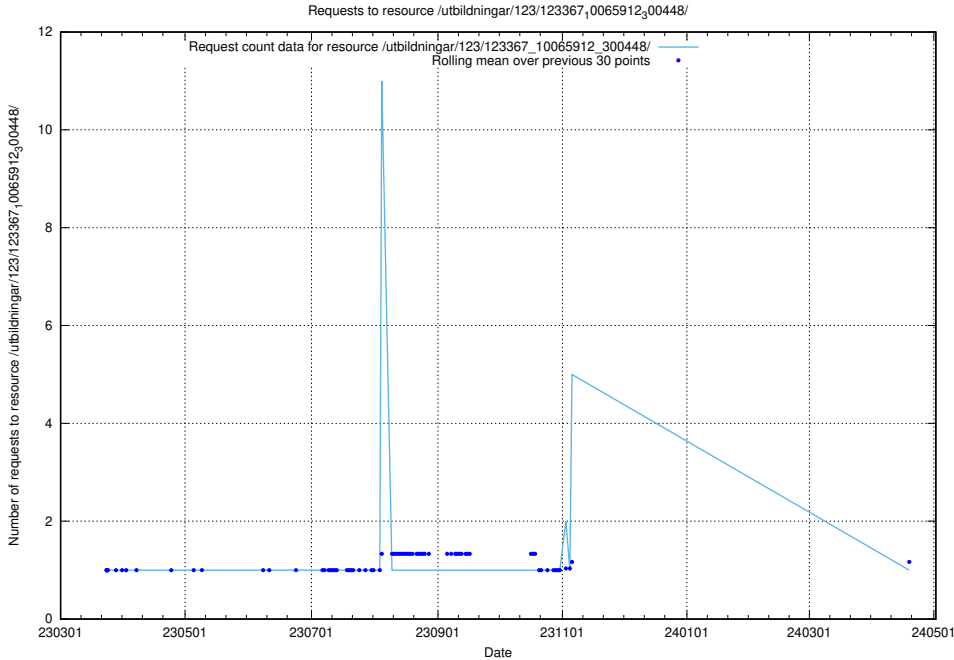

Here, we count the number of requests to resource /utbildningar/126/126237_10071454_326668/.

5.5114 Usage of /utbildningar/123/123367_10065912_300448/

Here, we count the number of requests to resource /utbildningar/123/123367_10065912_300448/.