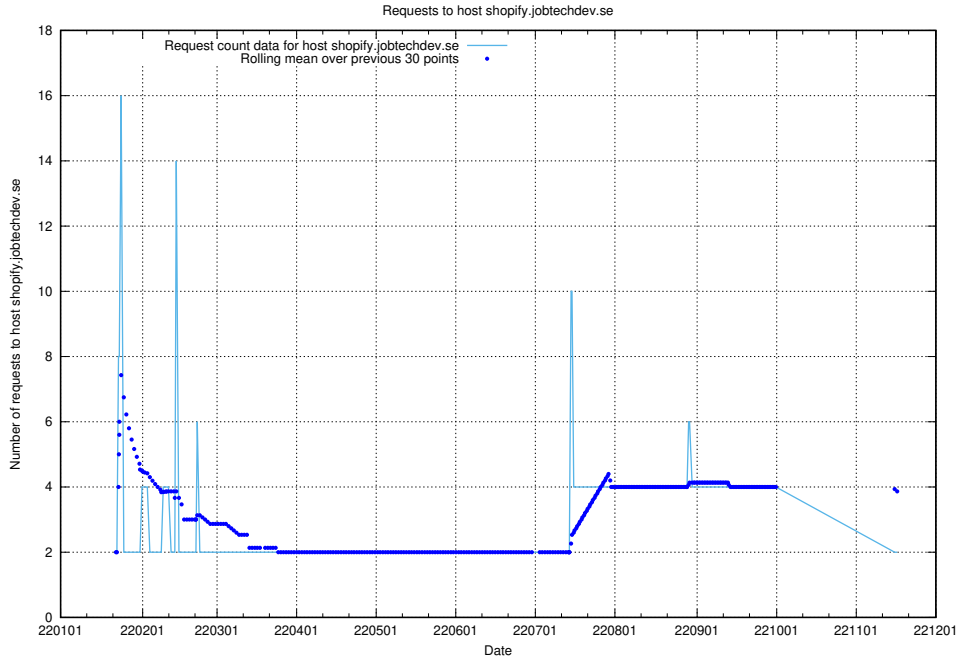

7.591 Usage of shopify.jobtechdev.se

Here, we count the number of requests to host shopify.jobtechdev.se.

7.592 Usage of jijitsi.jobtechdev.se

Here, we count the number of requests to host jijitsi.jobtechdev.se.