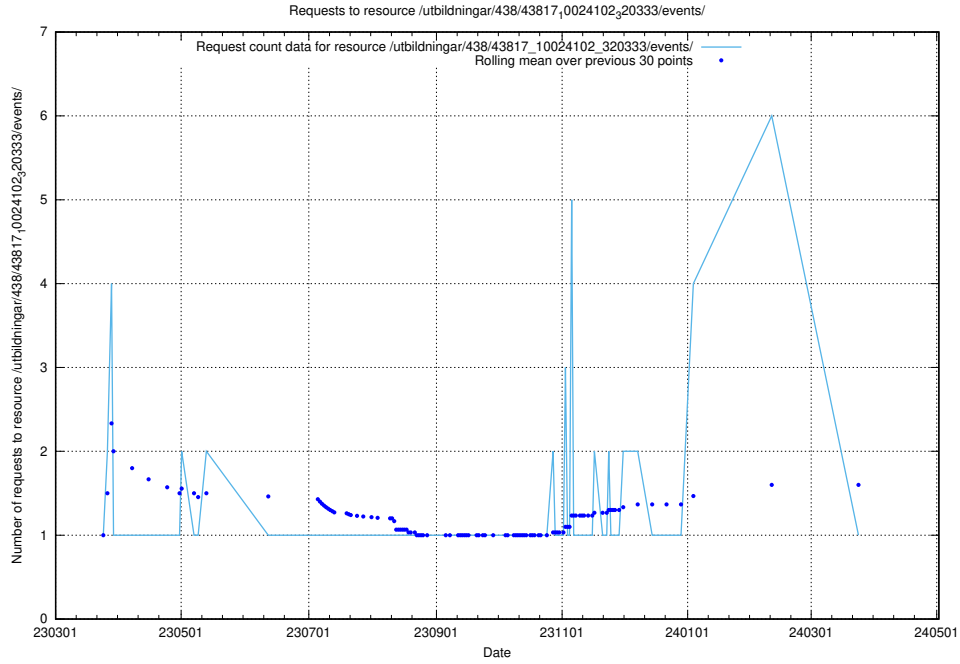

5.6595 Usage of /utbildningar/438/43817_10024102_320333/events/

Here, we count the number of requests to resource /utbildningar/438/43817_10024102_320333/events/.