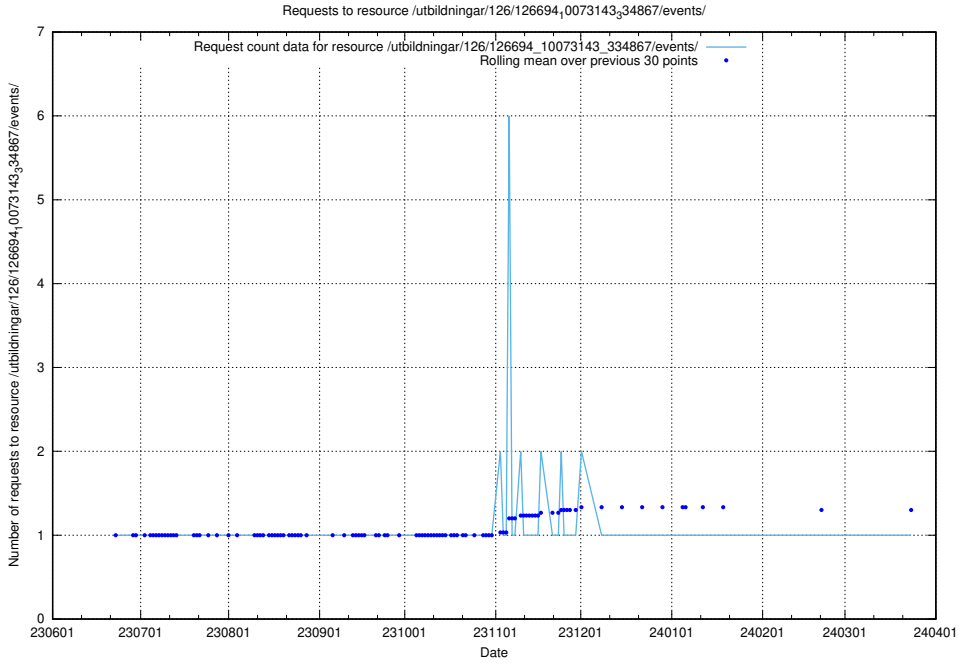

Here, we count the number of requests to resource /utbildningar/126/126694_10073241_335112/.

5.6063 Usage of /utbildningar/126/126694_10073143_334867/events/

Here, we count the number of requests to resource /utbildningar/126/126694_10073143_334867/events/