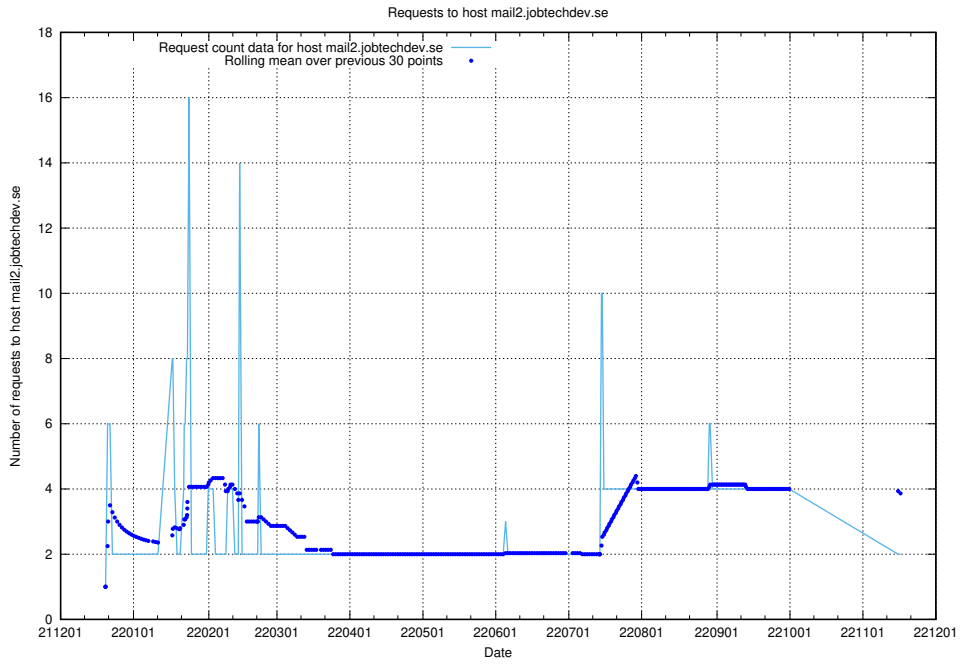

7.377 Usage of mail2.jobtechdev.se

Here, we count the number of requests to host mail2.jobtechdev.se.