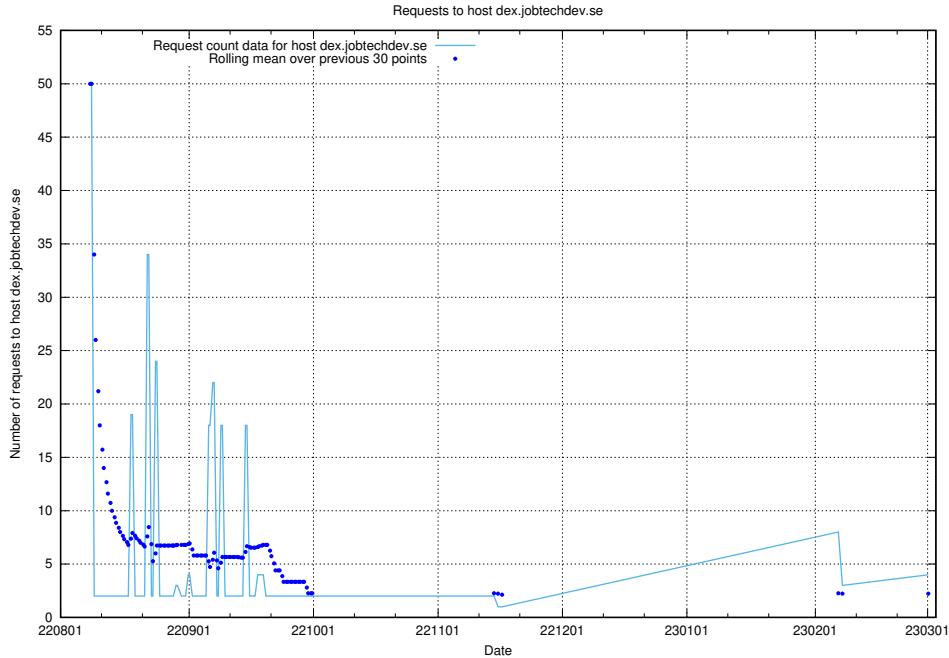

7.134 Usage of www.roda.jobtechdev.se

Here, we count the number of requests to host www.roda.jobtechdev.se.

7.135 Usage of dex.jobtechdev.se

Here, we count the number of requests to host dex.jobtechdev.se.