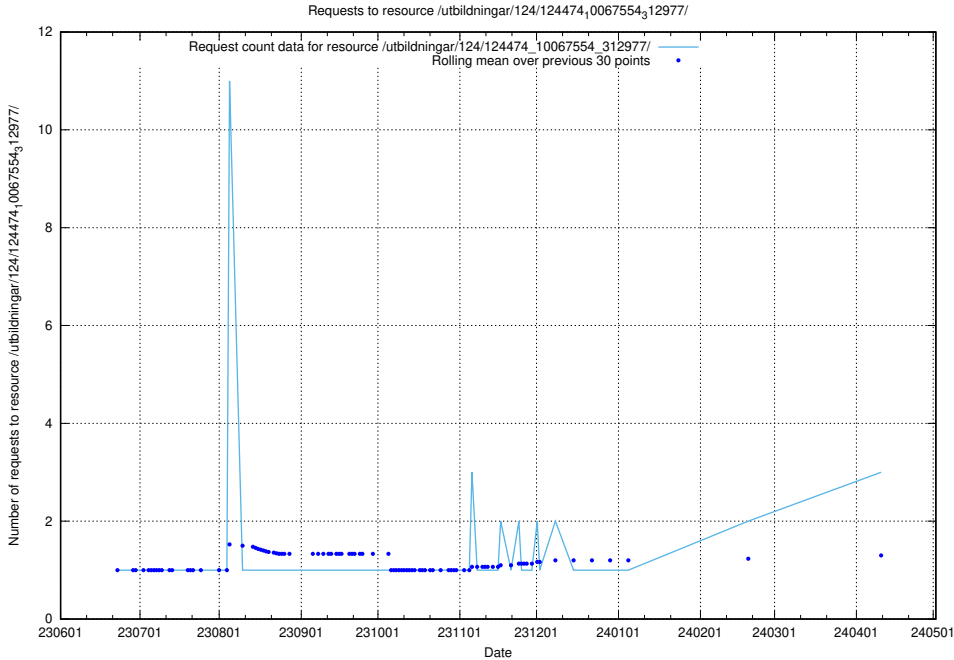

5.413 Usage of /utbildningar/124/124474_10067554_312977/

Here, we count the number of requests to resource /utbildningar/124/124474_10067554_312977/.