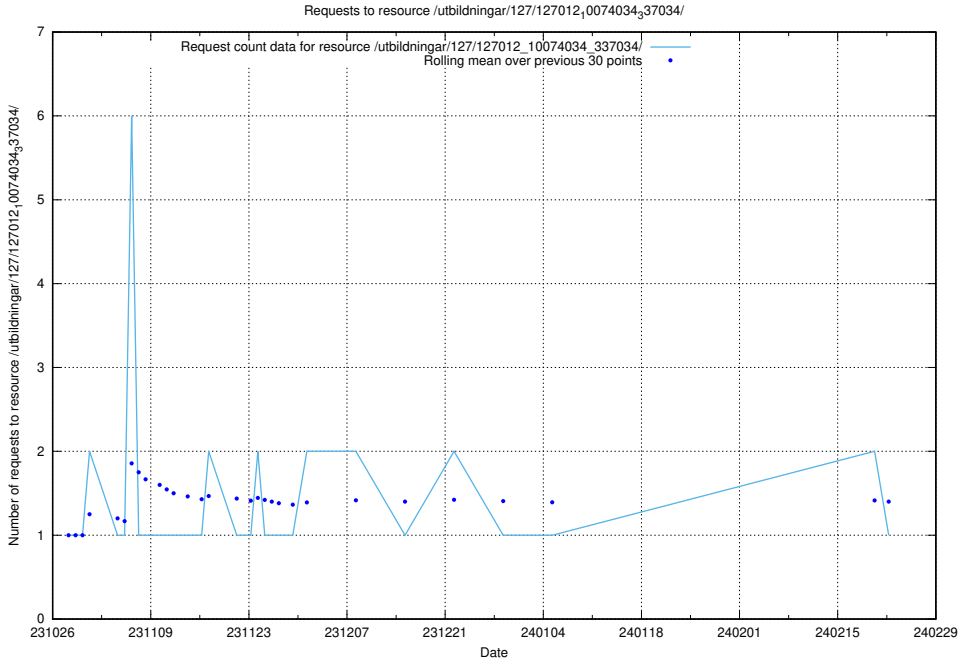

5.4341 Usage of /utbildningar/127/127012_10074034_337034/

Here, we count the number of requests to resource /utbildningar/127/127012_10074034_337034/.