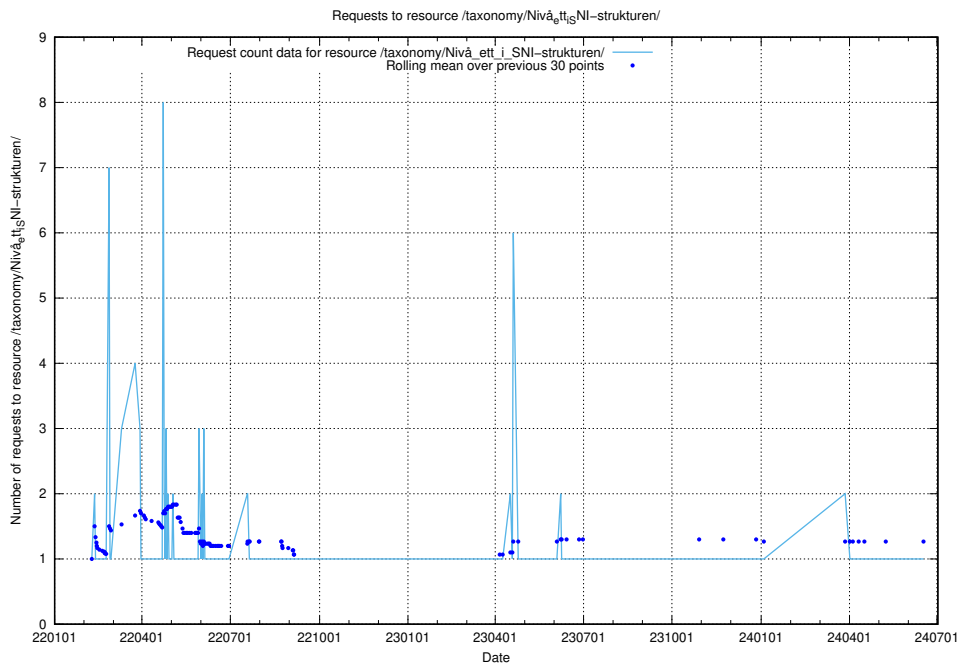

5.2388 Usage of /taxonomy/Nivå_ett_i_SNI-strukturen/

Here, we count the number of requests to resource /taxonomy/Nivå_ett_i_SNI-strukturen/.