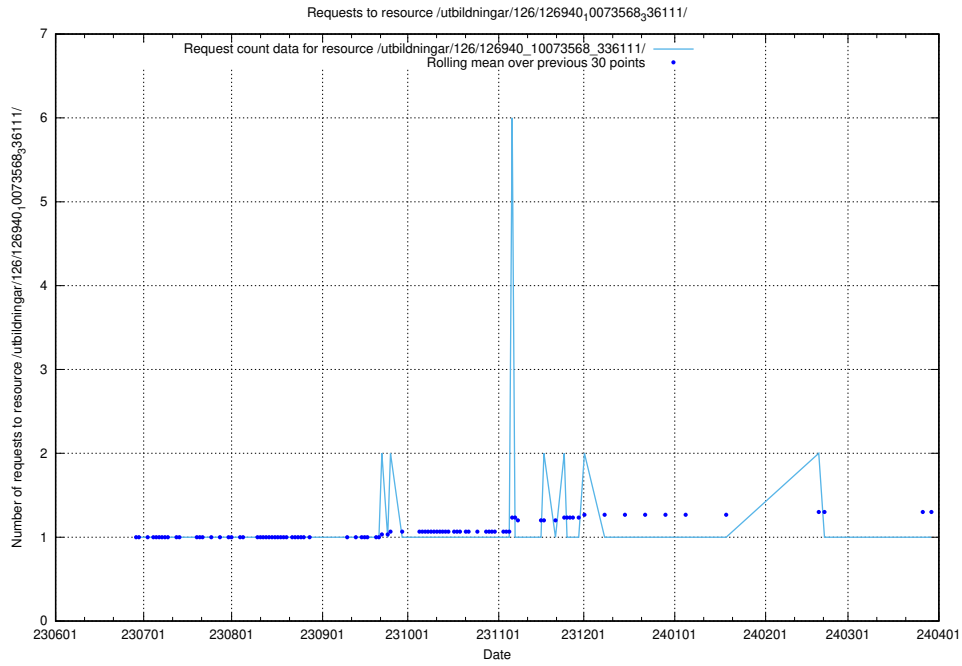

5.5570 Usage of /utbildningar/126/126940_10073568_336111/

Here, we count the number of requests to resource /utbildningar/126/126940_10073568_336111/.