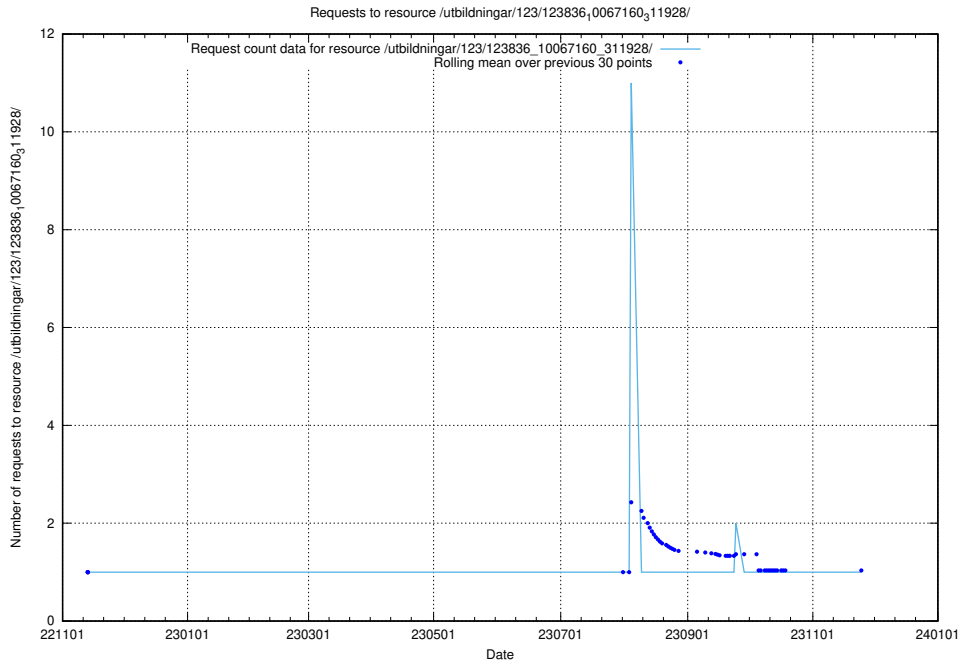

5.6030 Usage of /utbildningar/123/123836_10067160_311928/

Here, we count the number of requests to resource /utbildningar/123/123836_10067160_311928/.