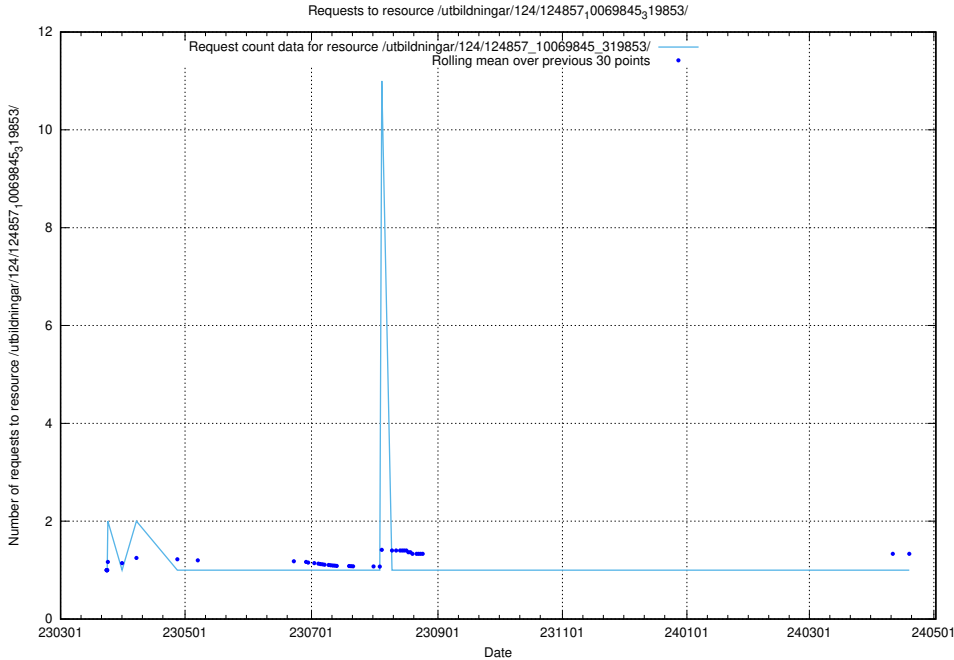

5.1188 Usage of /utbildningar/124/124857_10069845_319853/

Here, we count the number of requests to resource /utbildningar/124/124857_10069845_319853/.