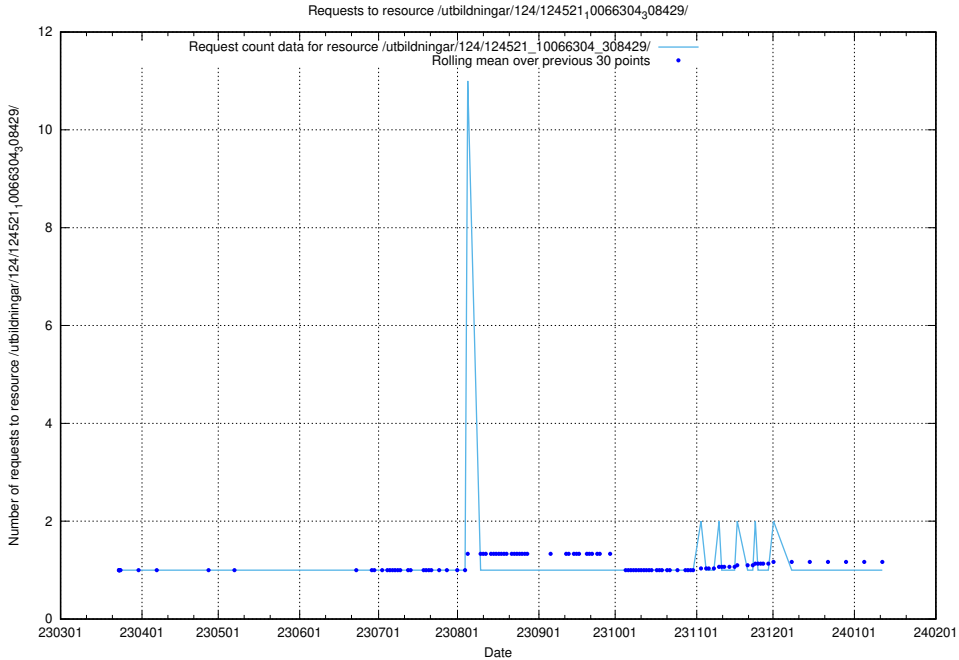

5.1233 Usage of /utbildningar/124/124521_10066304_308429/

Here, we count the number of requests to resource /utbildningar/124/124521_10066304_308429/.