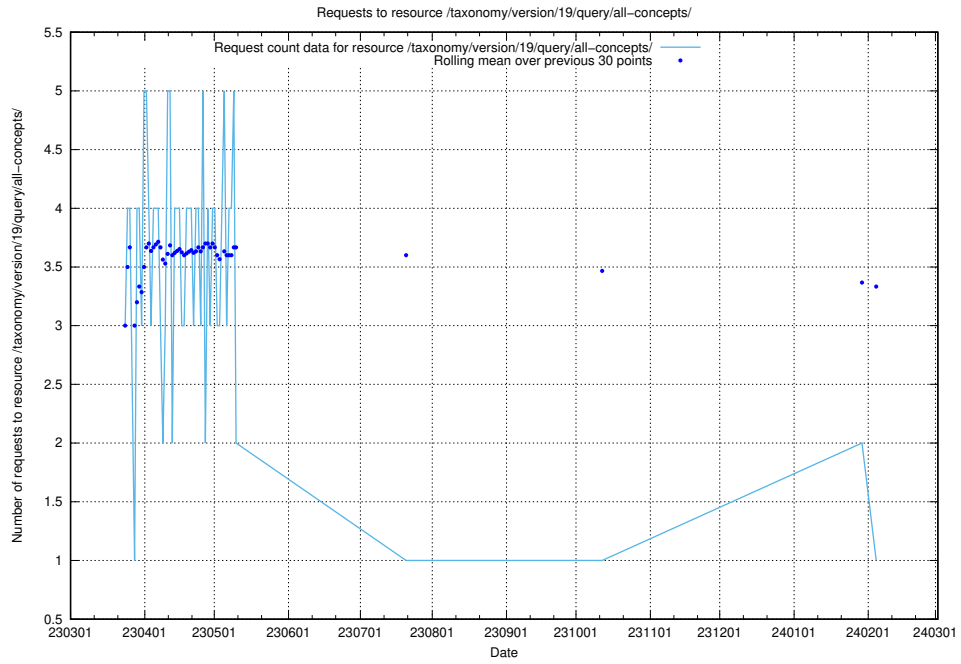

5.6299 Usage of /taxonomy/version/19/query/all-concepts/

Here, we count the number of requests to resource /taxonomy/version/19/query/all-concepts/.