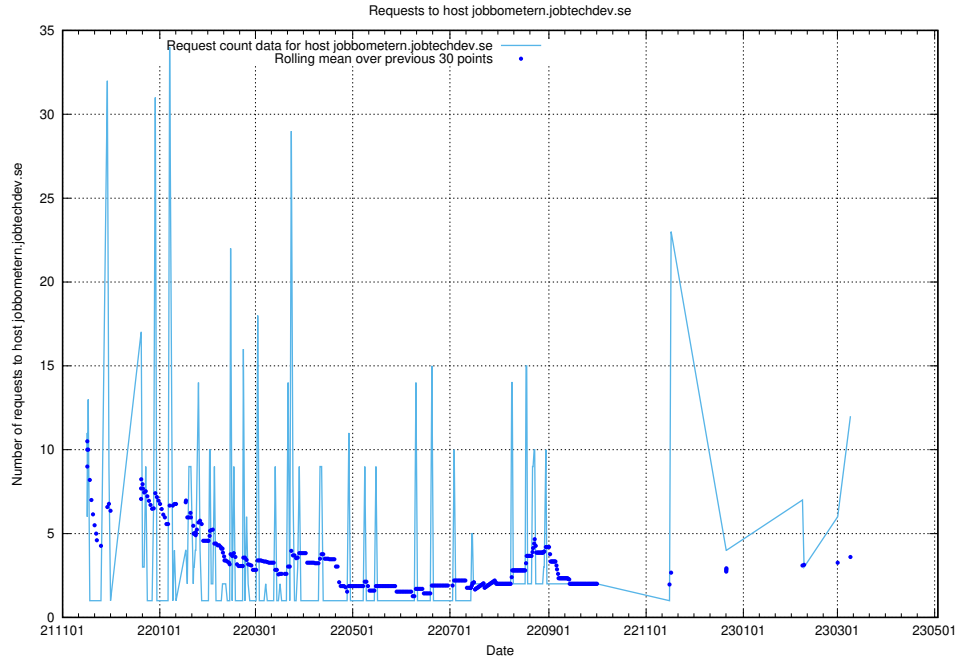

7.58 Usage of `jobbometern.jobtechdev.se`

Here, we count the number of requests to host `jobbometern.jobtechdev.se`.