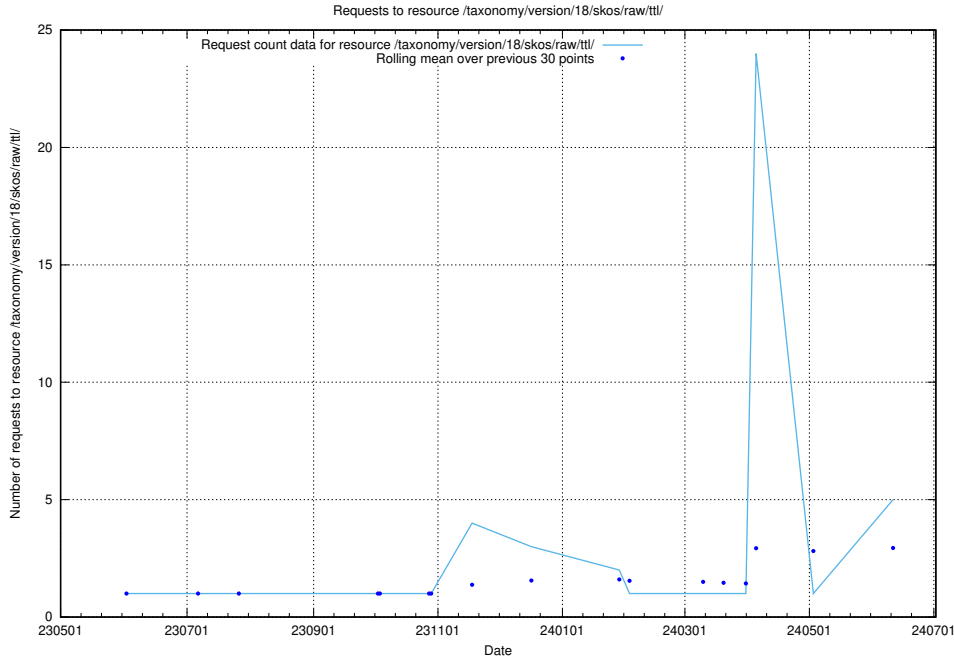

5.147 Usage of /taxonomy/version/18/skos/raw/ttl/

Here, we count the number of requests to resource /taxonomy/version/18/skos/raw/ttl/.