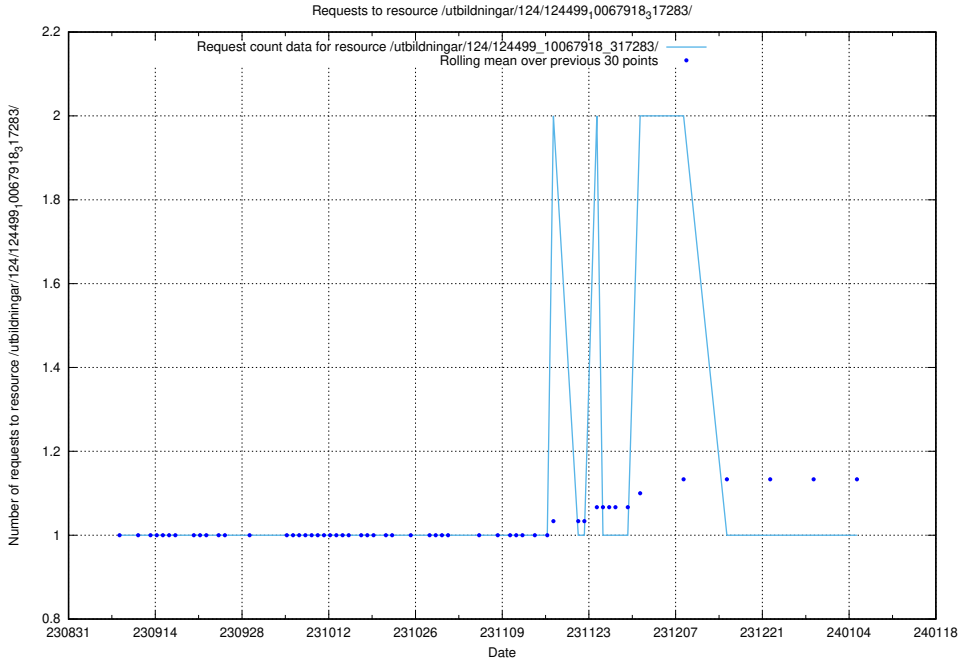

5.4781 Usage of /utbildningar/124/124499_10067918_317283/

Here, we count the number of requests to resource /utbildningar/124/124499_10067918_317283/.