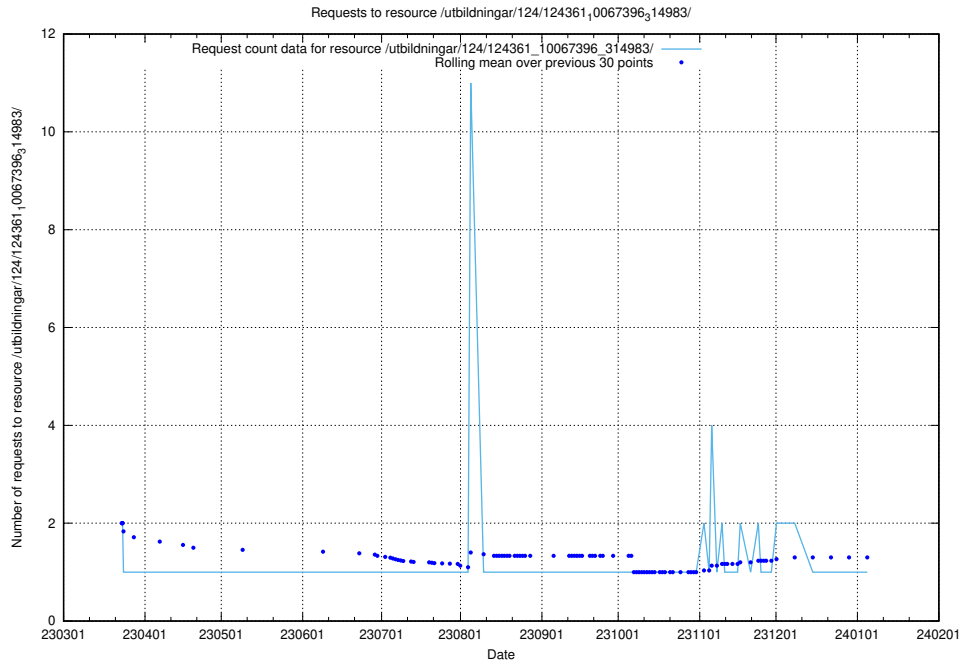

5.6451 Usage of /utbildningar/124/124361_10067396_314983/

Here, we count the number of requests to resource /utbildningar/124/124361_10067396_314983/.