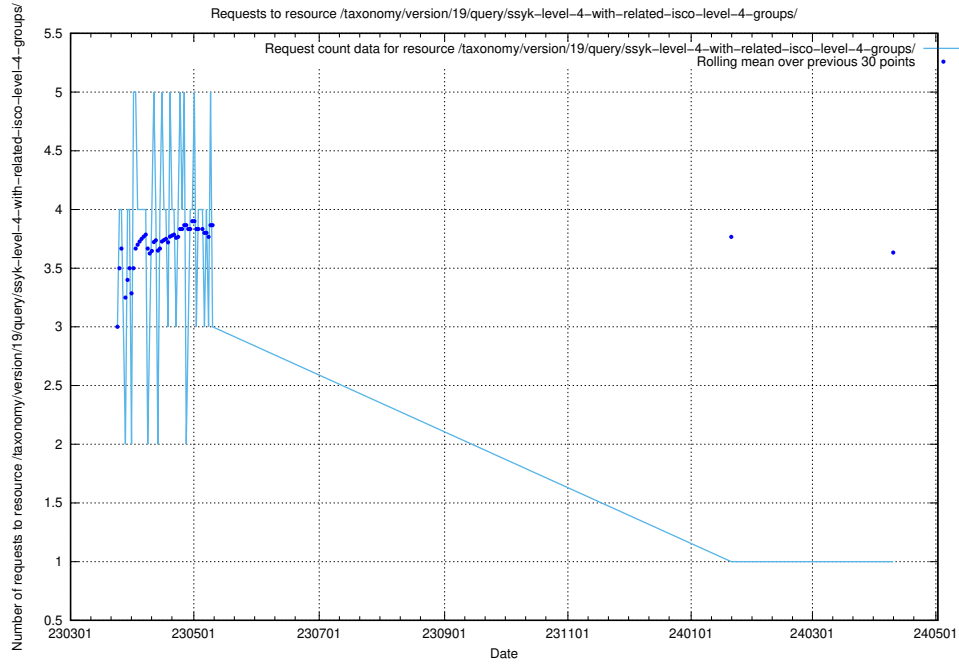

## 5.6267 Usage of /taxonomy/version/19/query/ssyk-level-4-with-related-isco-level-4-groups/

Here, we count the number of requests to resource /taxonomy/version/19/query/ssyk-level-4-with-related-isco-level-4-groups/.