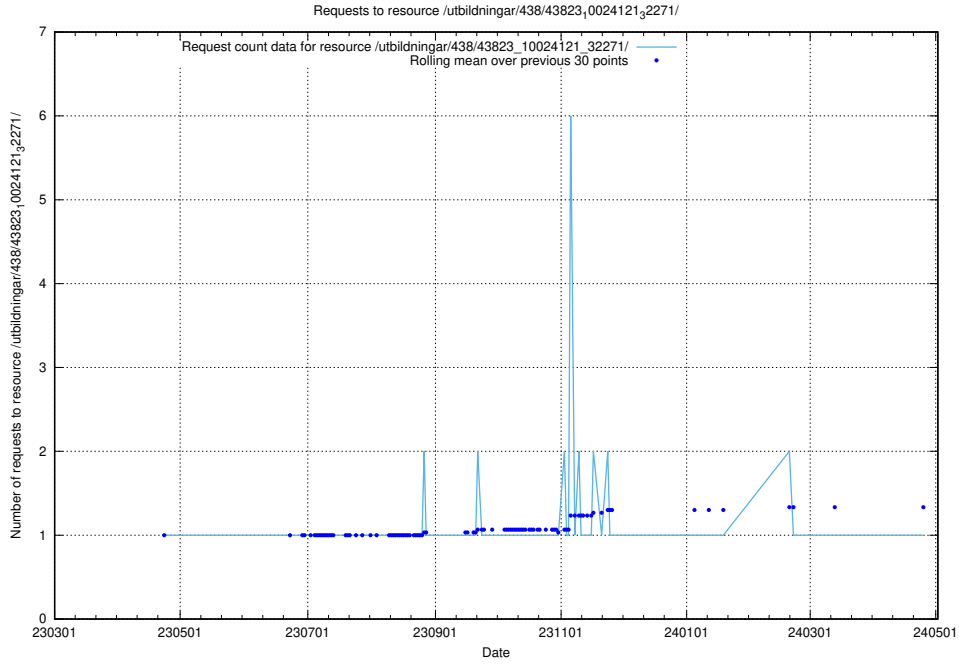

5.6159 Usage of /utbildningar/438/43823_10024121_32271/

Here, we count the number of requests to resource /utbildningar/438/43823_10024121_32271/.