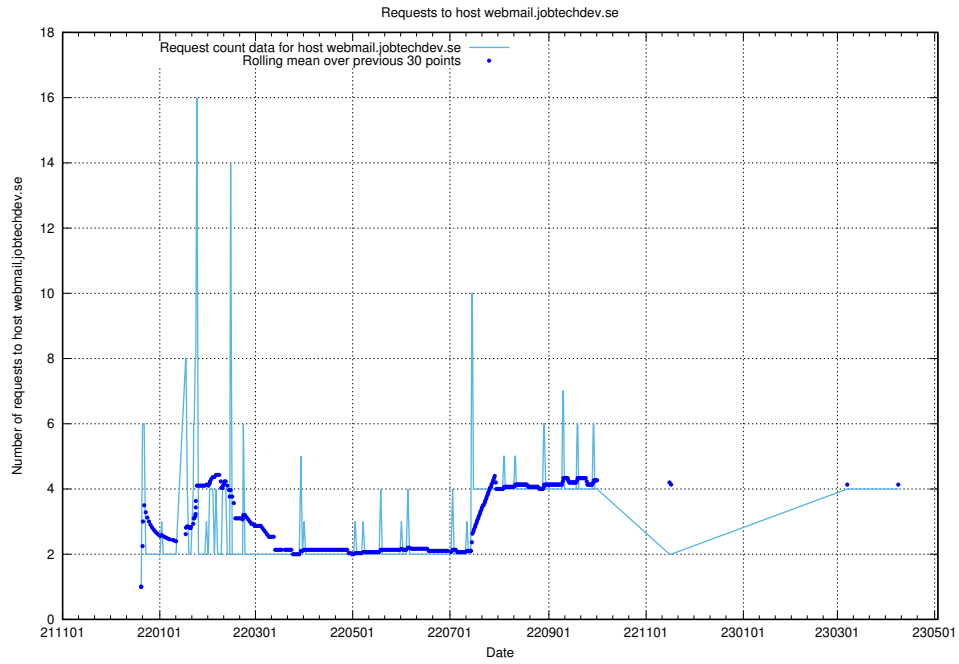

7.136 Usage of webmail.jobtechdev.se

Here, we count the number of requests to host webmail.jobtechdev.se.