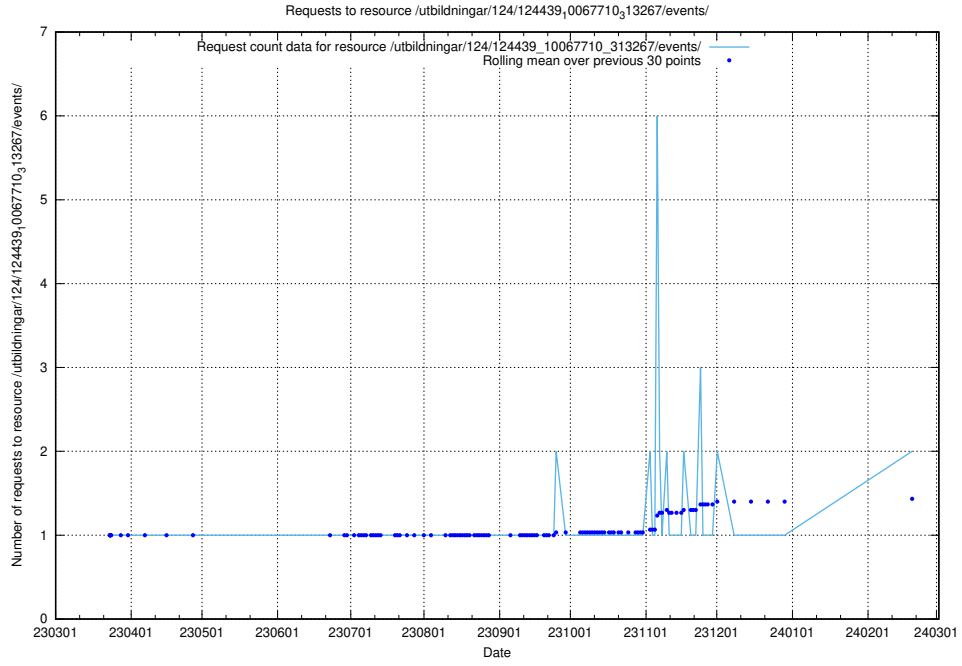

5.655 Usage of /utbildningar/124/124439_10067710_313267/events/

Here, we count the number of requests to resource /utbildningar/124/124439_10067710_313267/events/