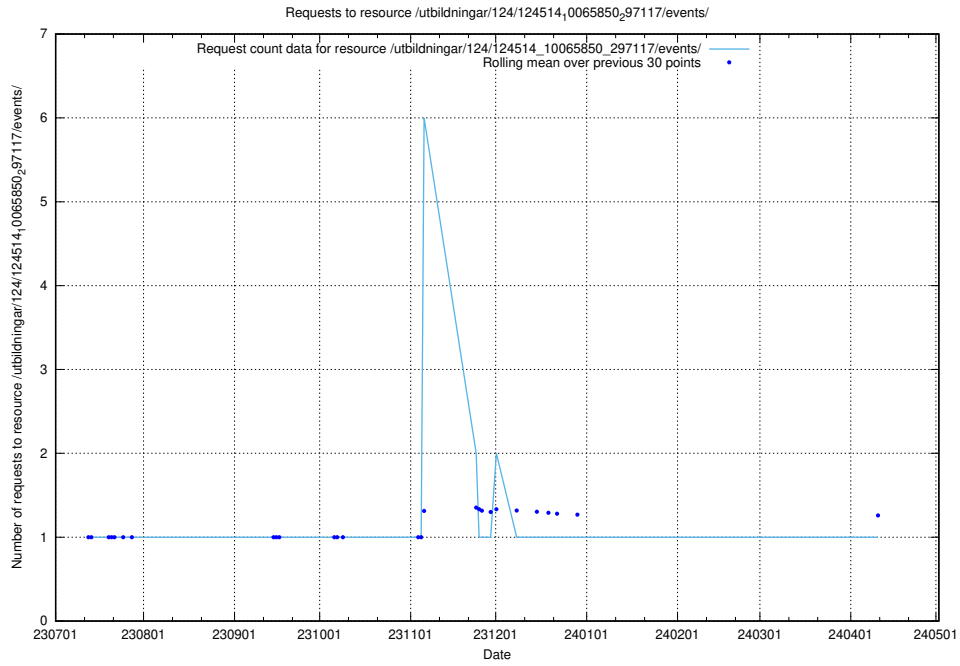

5.5247 Usage of /utbildningar/124/124514_10065850_297117/events/

Here, we count the number of requests to resource /utbildningar/124/124514_10065850_297117/events/