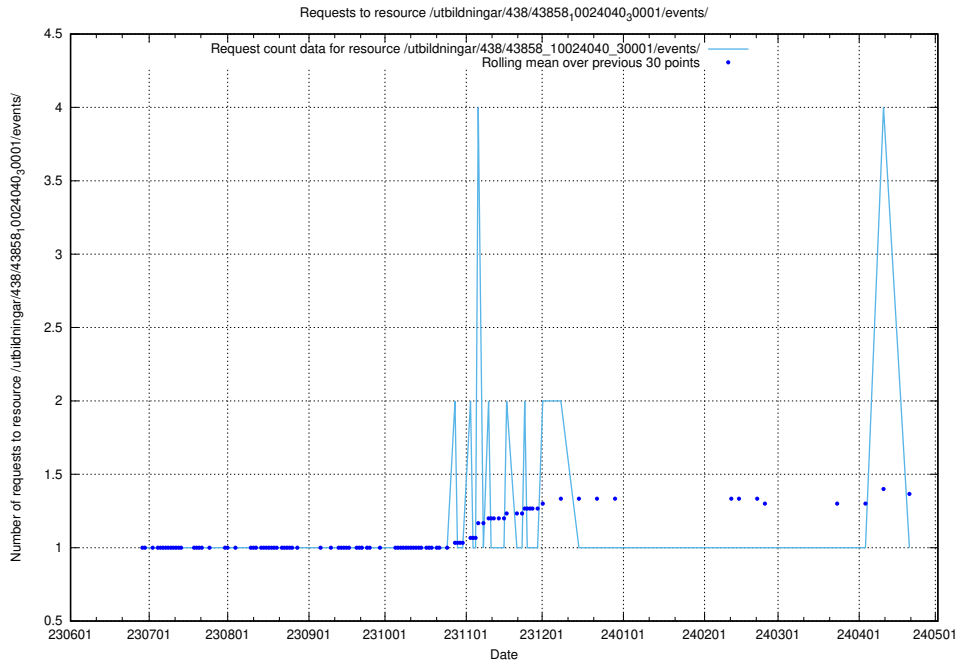

5.5560 Usage of /utbildningar/438/43858_10024040_30001/events/

Here, we count the number of requests to resource /utbildningar/438/43858_10024040_30001/events/.