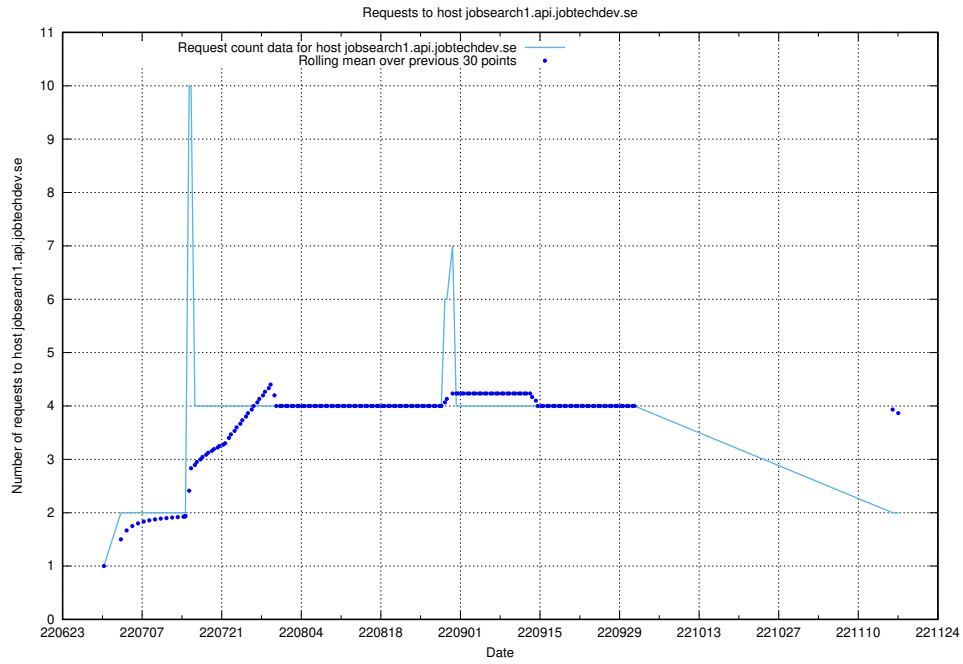

7.398 Usage of jobsearch1.api.jobtechdev.se

Here, we count the number of requests to host jobsearch1.api.jobtechdev.se.