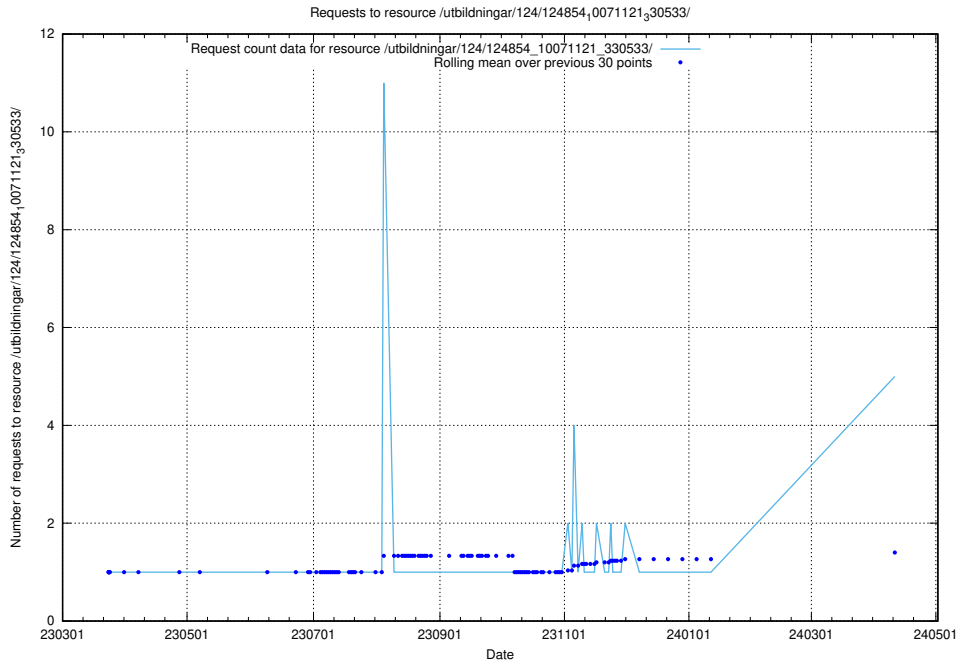

5.107 Usage of /utbildningar/124/124854_10071121_330533/

Here, we count the number of requests to resource /utbildningar/124/124854_10071121_330533/.