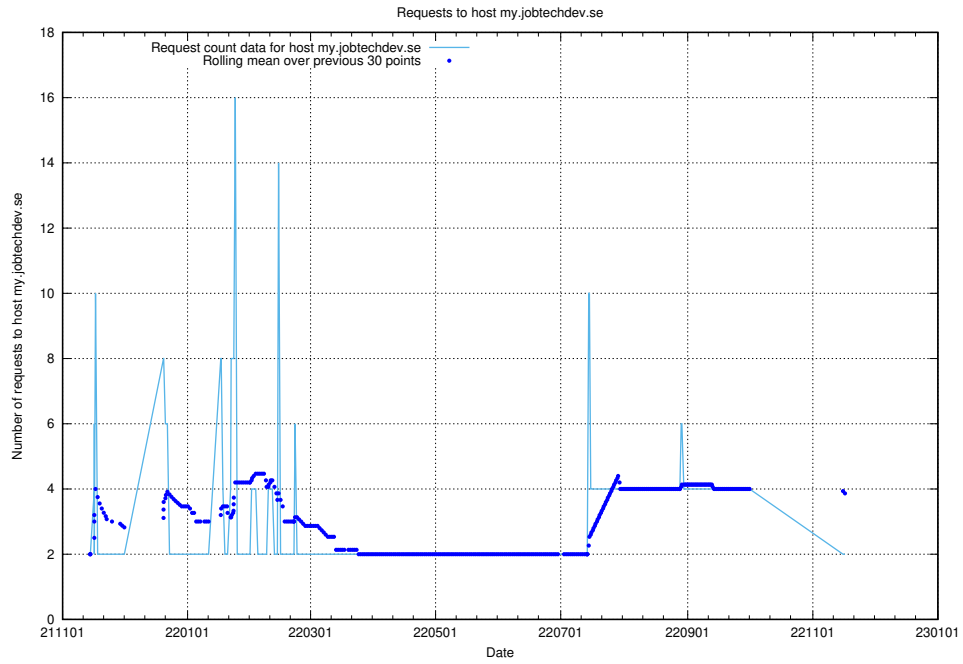

7.567 Usage of my.jobtechdev.se

Here, we count the number of requests to host my.jobtechdev.se.