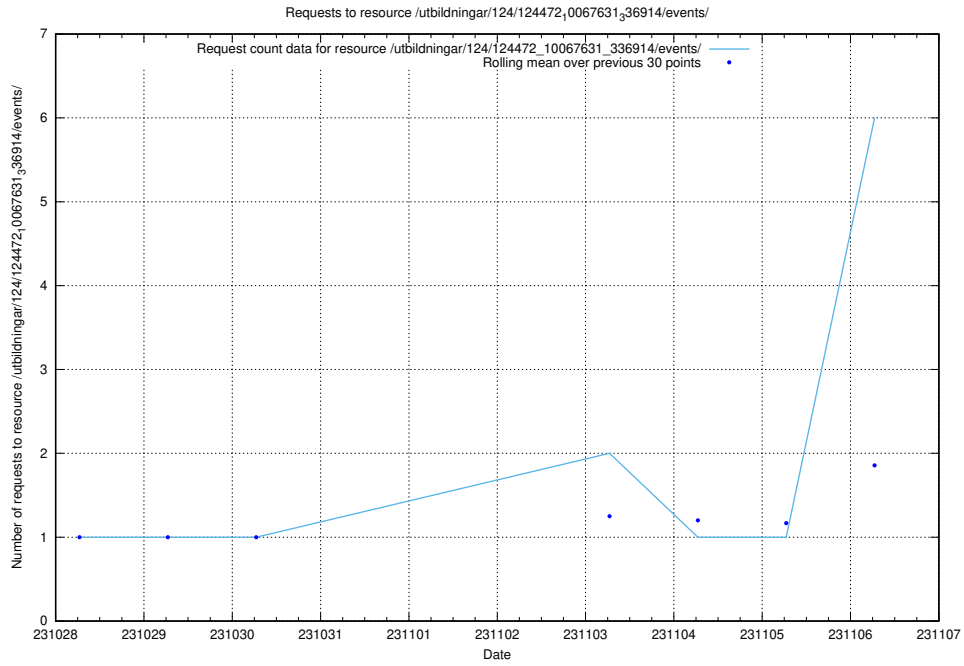

5.59 Usage of /utbildningar/124/124472_10067631_336914/events/

Here, we count the number of requests to resource /utbildningar/124/124472_10067631_336914/events/