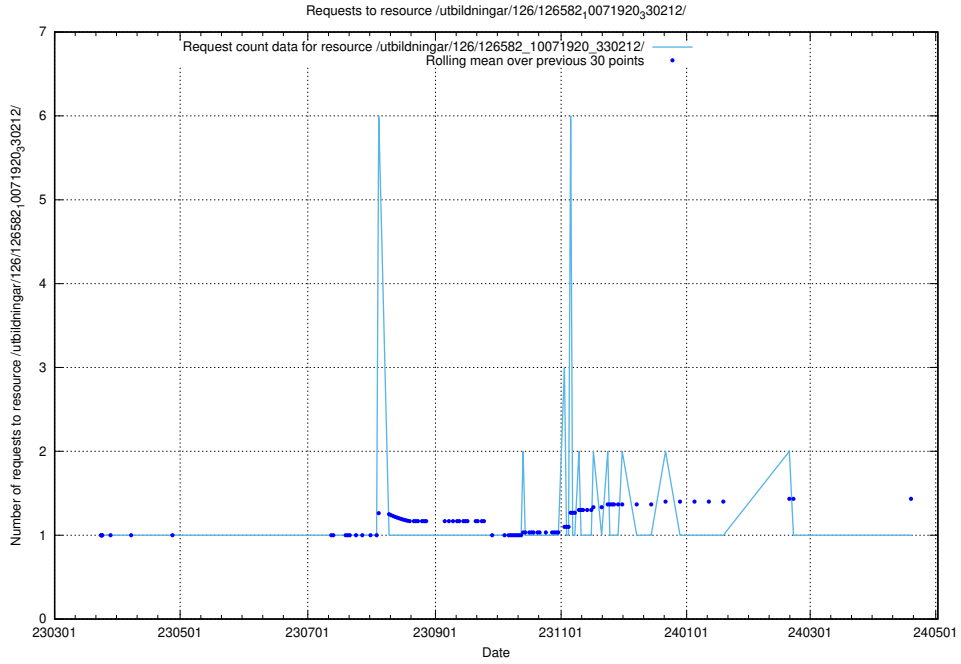

5.6545 Usage of /utbildningar/126/126582_10071920_330212/

Here, we count the number of requests to resource /utbildningar/126/126582_10071920_330212/.