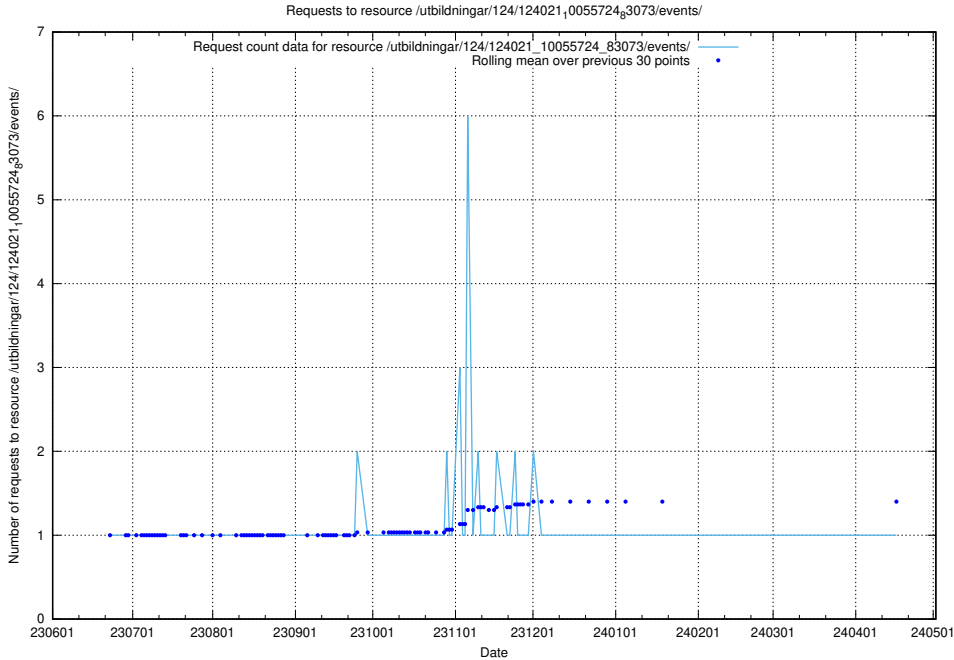

5.5952 Usage of /utbildningar/124/124021_10055724_83073/events/

Here, we count the number of requests to resource /utbildningar/124/124021_10055724_83073/events/.