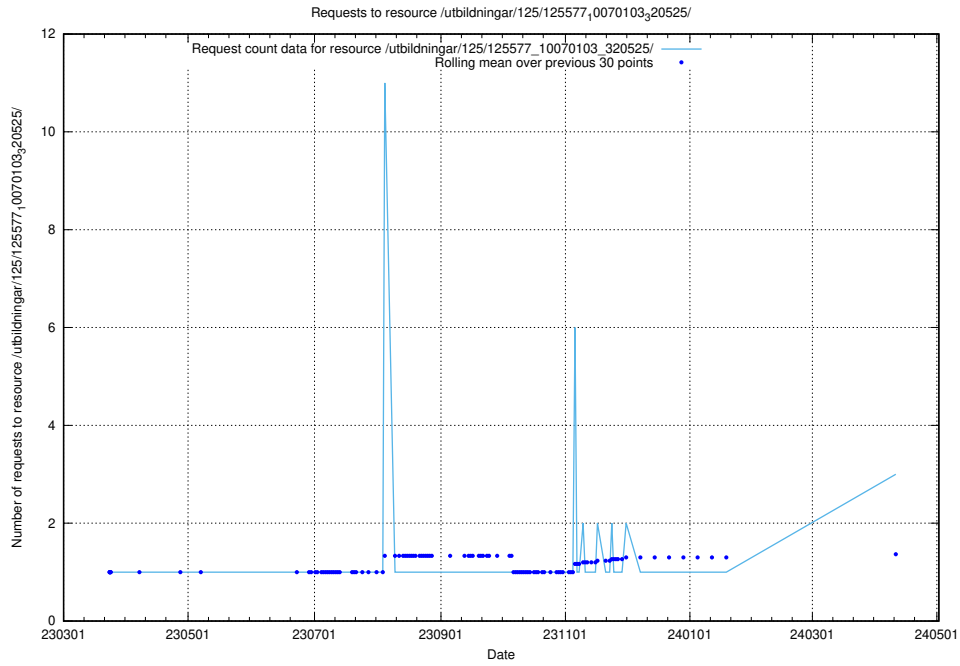

5.266 Usage of /utbildningar/125/125577_10070103_320525/

Here, we count the number of requests to resource /utbildningar/125/125577_10070103_320525/.