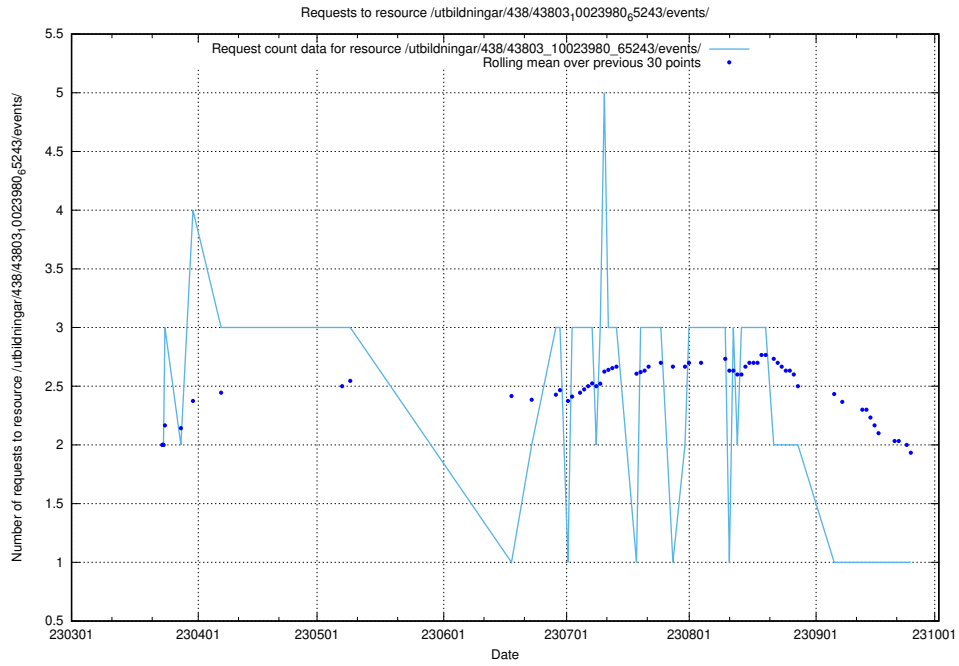

5.6415 Usage of /utbildningar/438/43803_10023980_65243/events/

Here, we count the number of requests to resource /utbildningar/438/43803_10023980_65243/events/.