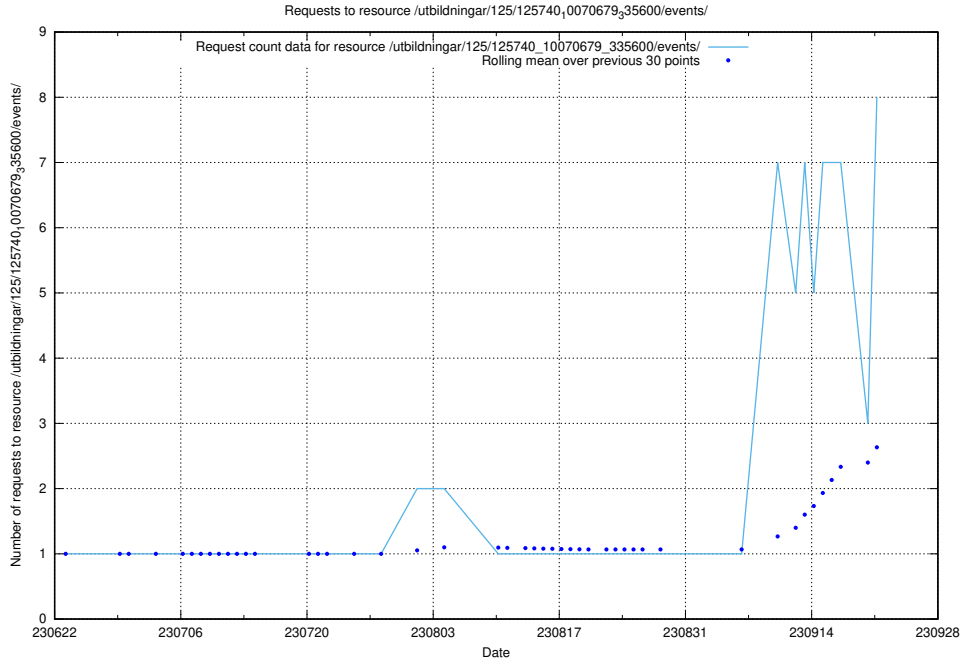

5.37 Usage of /utbildningar/125/125740_10070679_335600/events/

Here, we count the number of requests to resource /utbildningar/125/125740_10070679_335600/events/