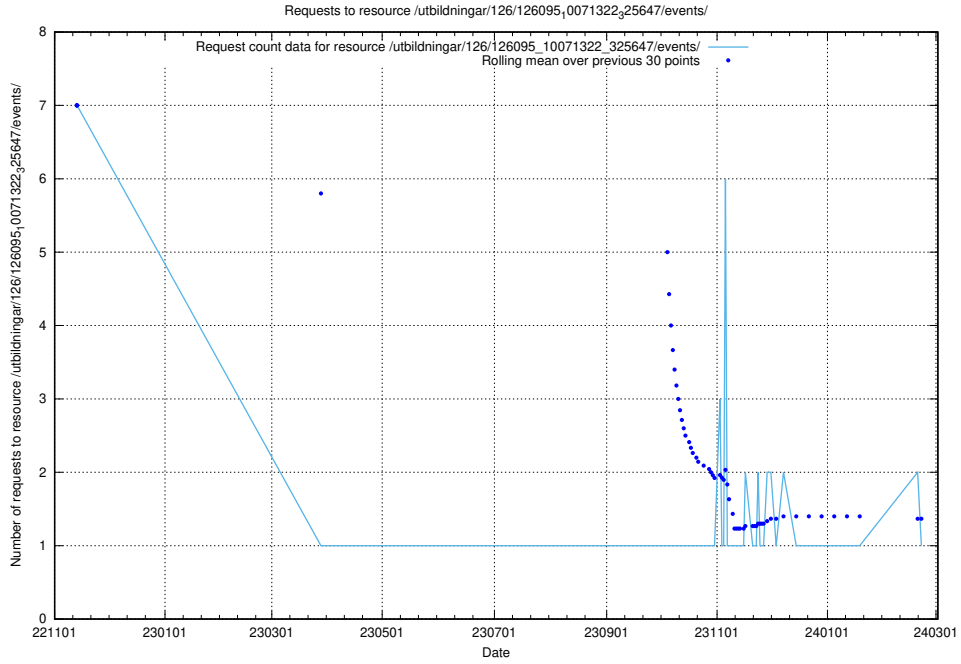

5.5936 Usage of /utbildningar/126/126095_10071322_325647/events/

Here, we count the number of requests to resource /utbildningar/126/126095_10071322_325647/events/