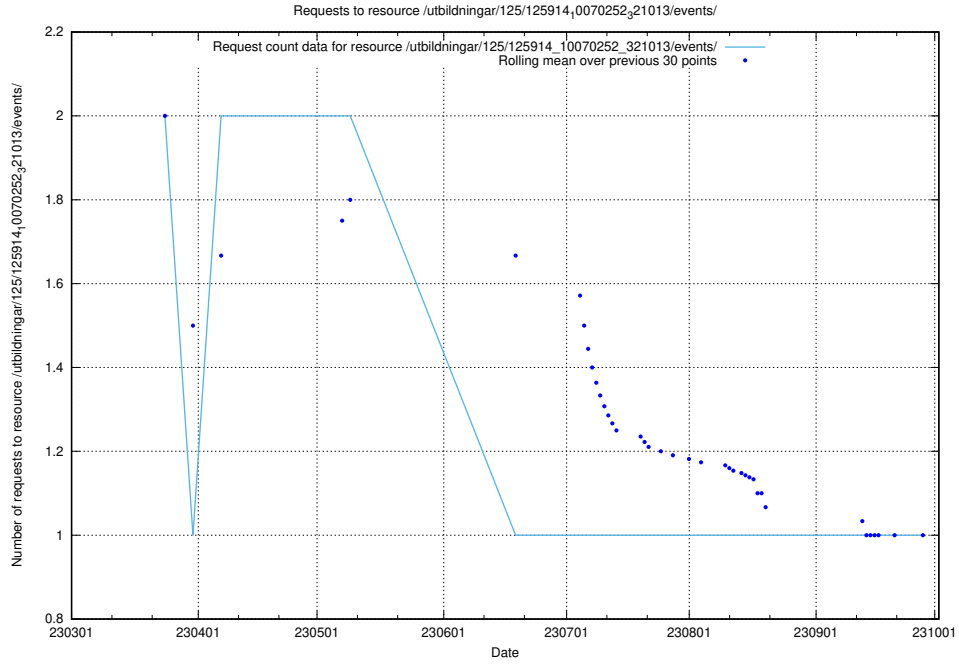

5.6302 Usage of /utbildningar/125/125914_10070252_321013/events/

Here, we count the number of requests to resource /utbildningar/125/125914_10070252_321013/events/