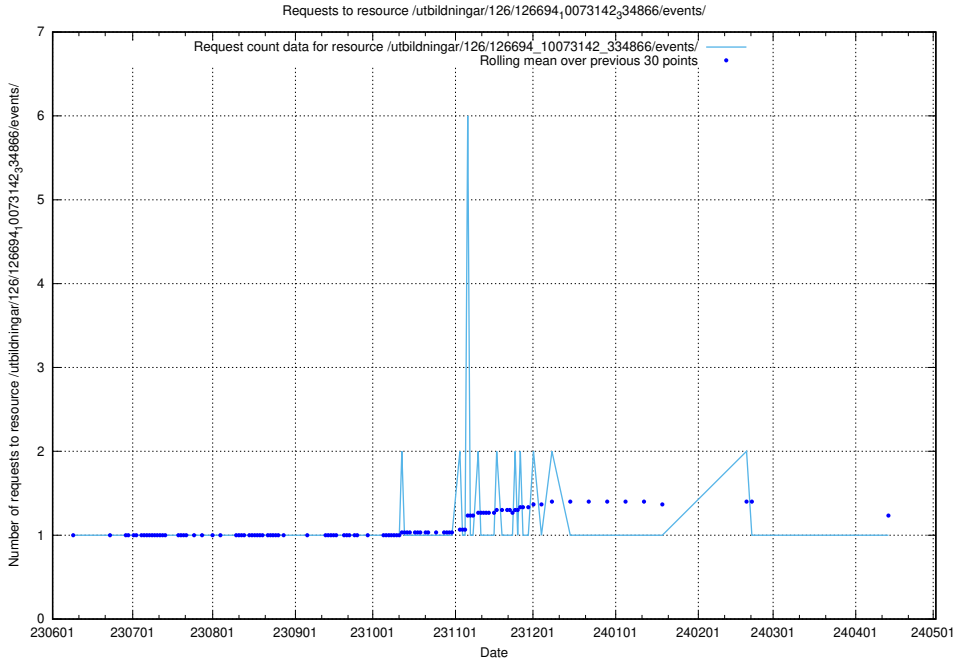

5.6022 Usage of /utbildningar/126/126694_10073142_334866/events/

Here, we count the number of requests to resource /utbildningar/126/126694_10073142_334866/events/