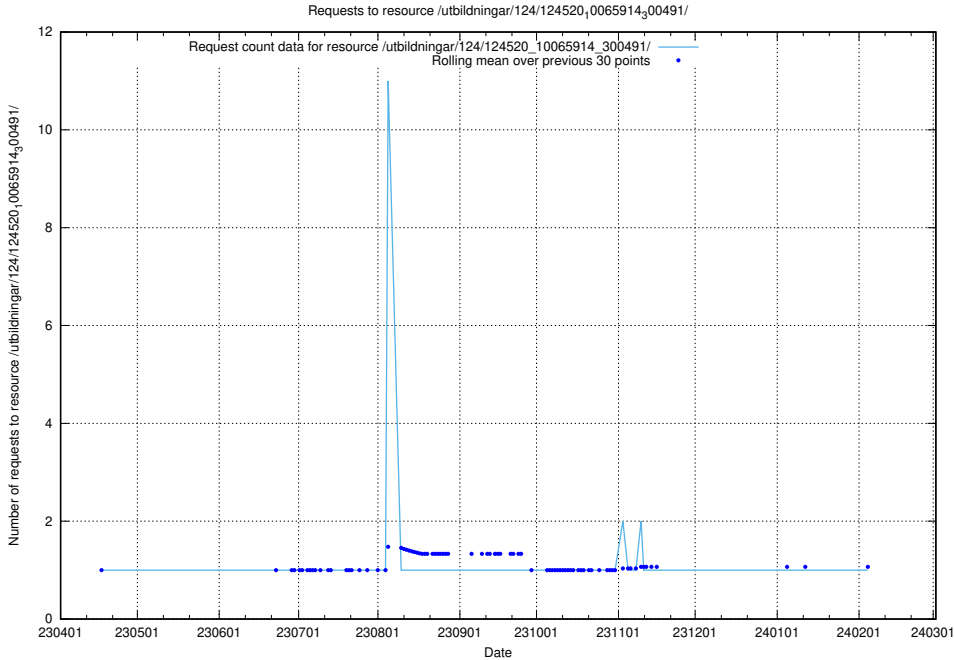

5.6185 Usage of /utbildningar/124/124520_10065914_300491/

Here, we count the number of requests to resource /utbildningar/124/124520_10065914_300491/.