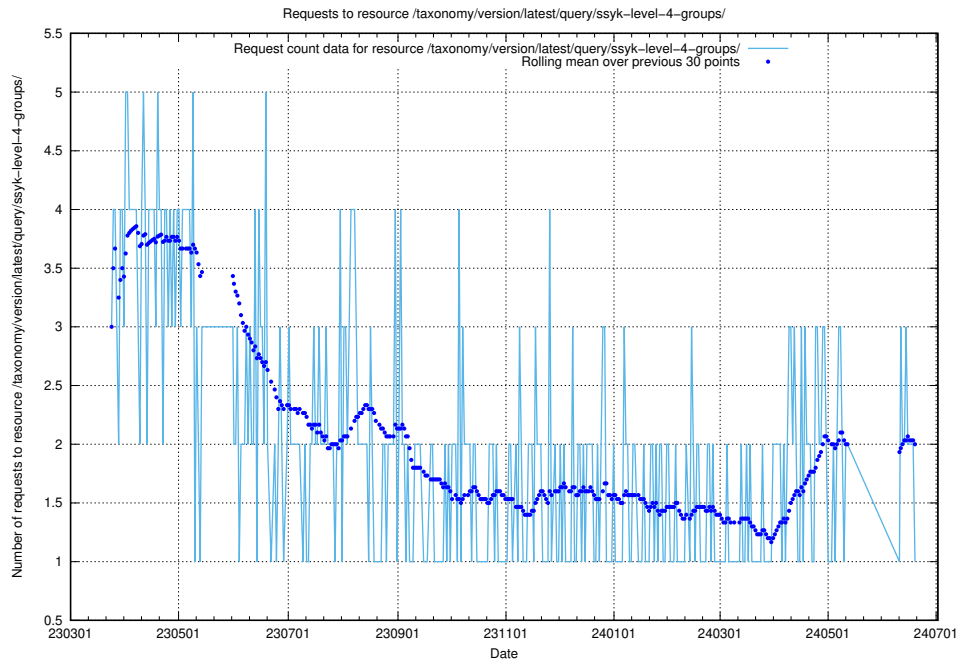

5.6230 Usage of /taxonomy/version/latest/query/ssyk-level-4-groups/

Here, we count the number of requests to resource /taxonomy/version/latest/query/ssyk-level-4-groups/.