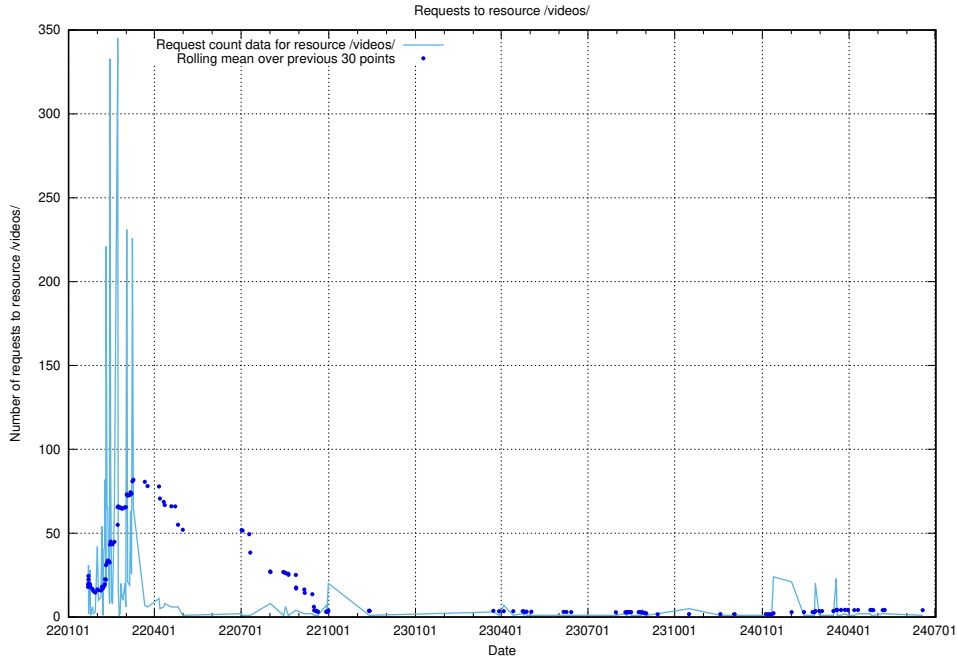

5.6111 Usage of /videos/

Here, we count the number of requests to resource /videos/.