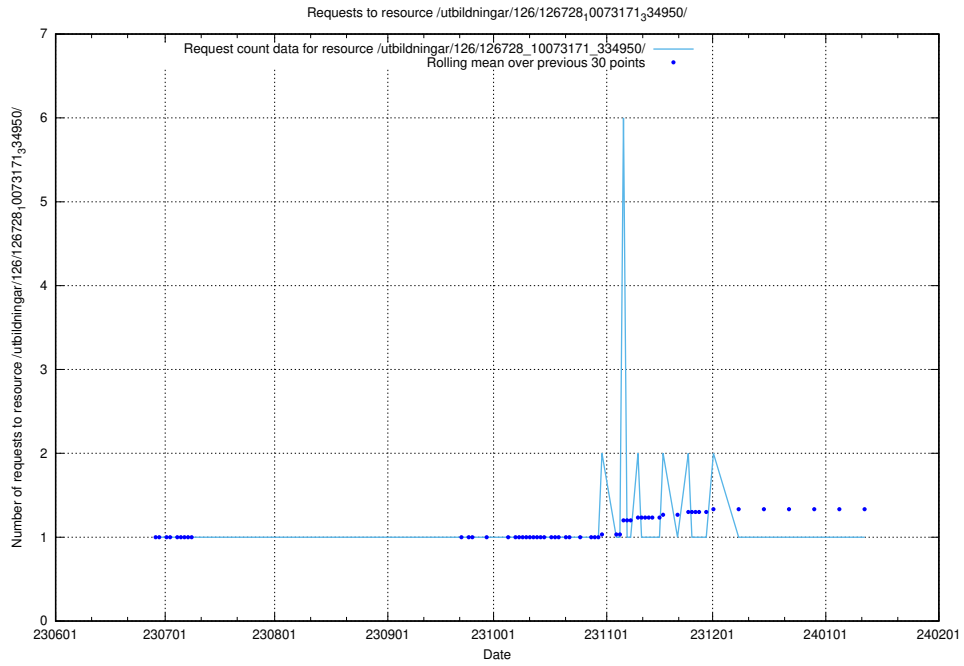

5.5587 Usage of /utbildningar/126/126728_10073171_334950/

Here, we count the number of requests to resource /utbildningar/126/126728_10073171_334950/.