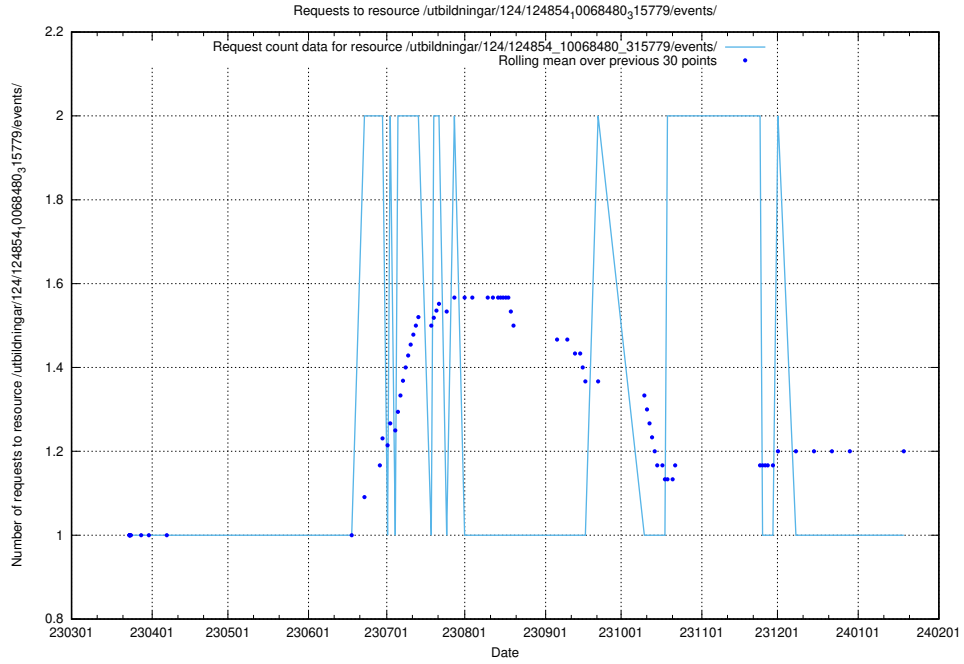

5.1218 Usage of /utbildningar/124/124854_10068480_315779/events/

Here, we count the number of requests to resource /utbildningar/124/124854_10068480_315779/events/