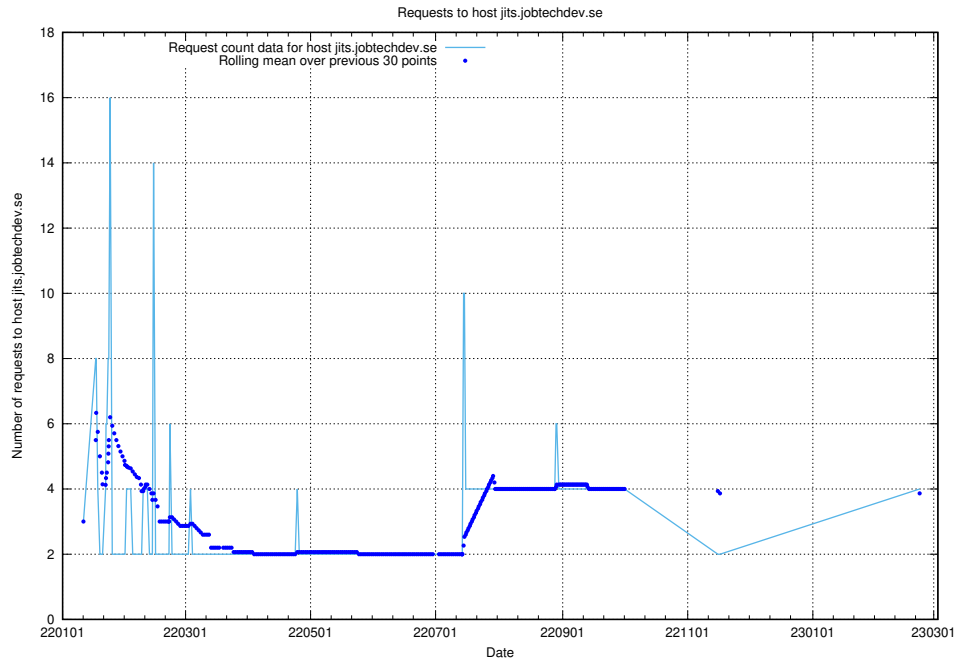

## 7.110 Usage of jits.jobtechdev.se

Here, we count the number of requests to host jits.jobtechdev.se.