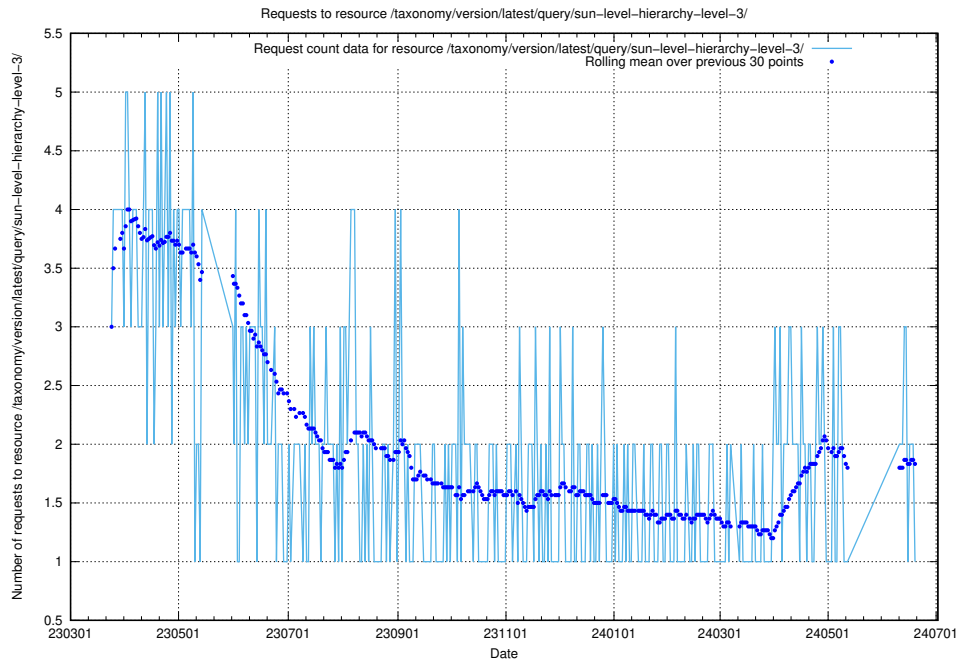

5.6222 Usage of /taxonomy/version/latest/query/sun-level-hierarchy-level-3/

Here, we count the number of requests to resource /taxonomy/version/latest/query/sun-level-hierarchy-level-3/.