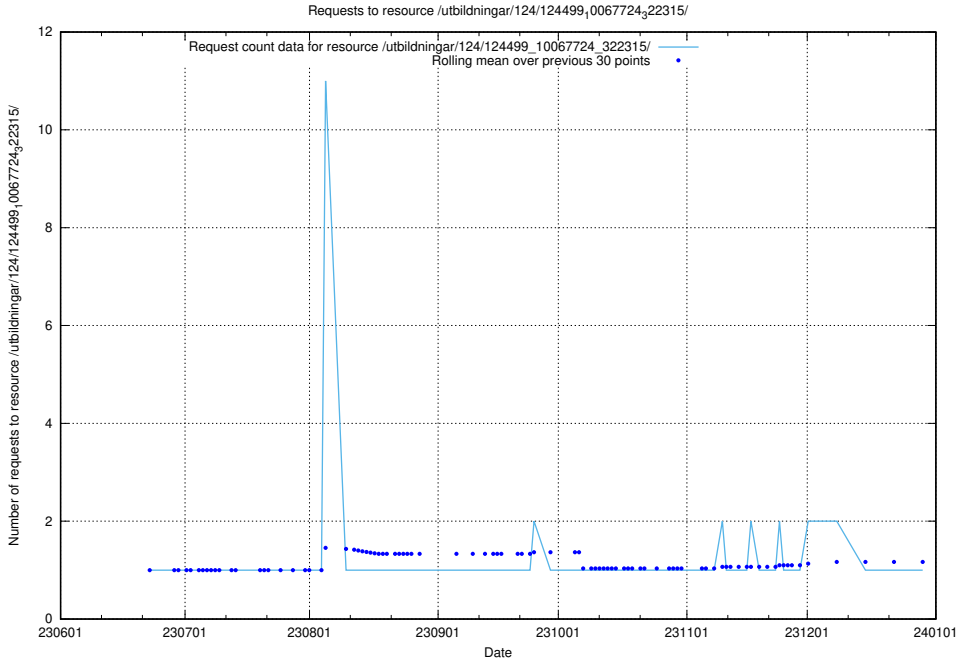

5.5919 Usage of /utbildningar/124/124499_10067724_322315/

Here, we count the number of requests to resource /utbildningar/124/124499_10067724_322315/.