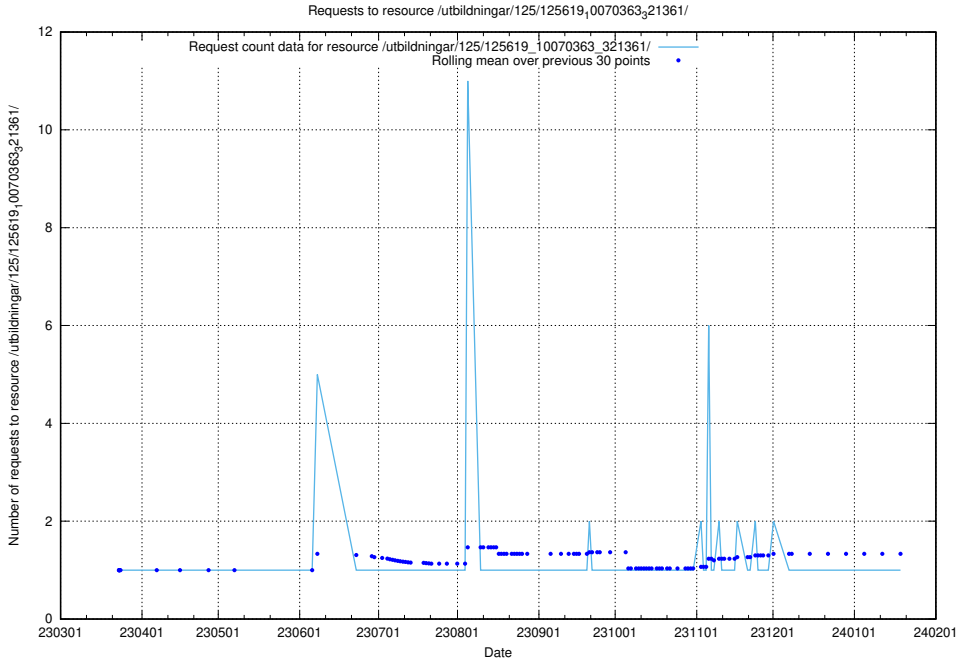

5.1074 Usage of /utbildningar/125/125619_10070363_321361/

Here, we count the number of requests to resource /utbildningar/125/125619_10070363_321361/.