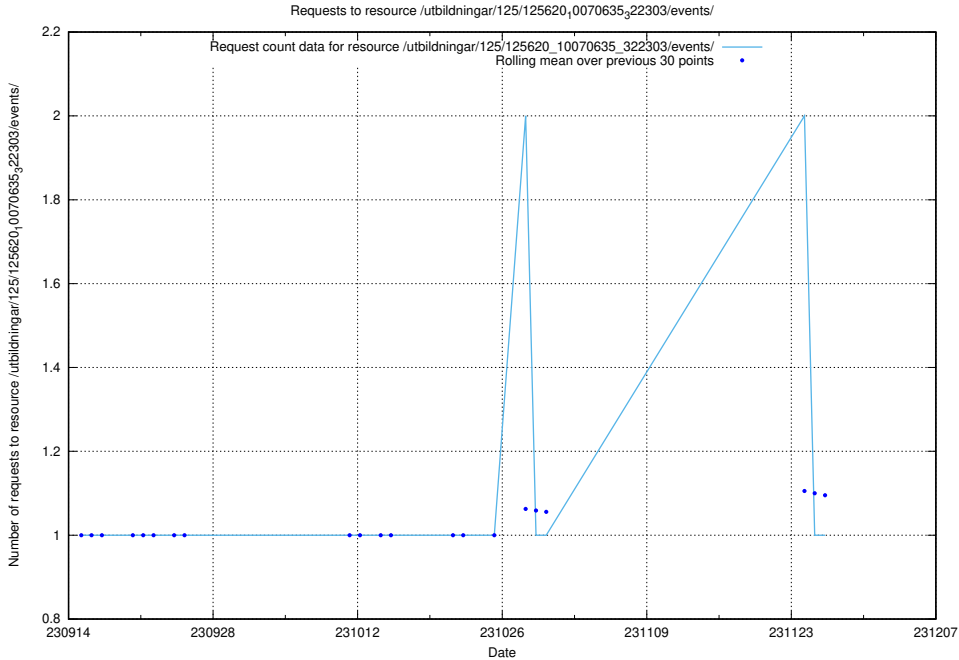

5.4714 Usage of /utbildningar/125/125620_10070635_322303/events/

Here, we count the number of requests to resource /utbildningar/125/125620_10070635_322303/events/