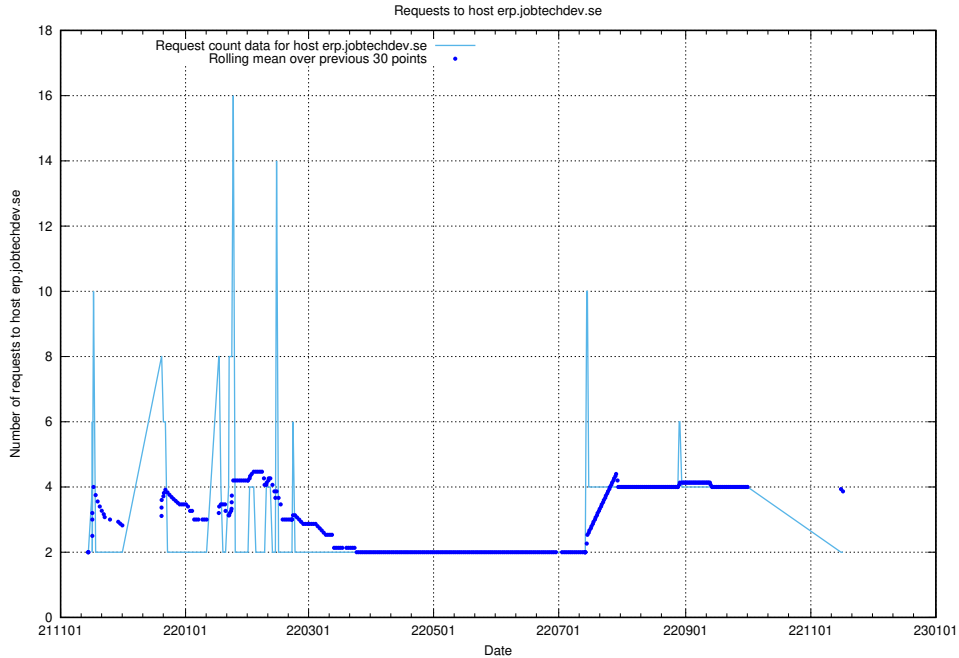

7.268 Usage of erp.jobtechdev.se

Here, we count the number of requests to host erp.jobtechdev.se.