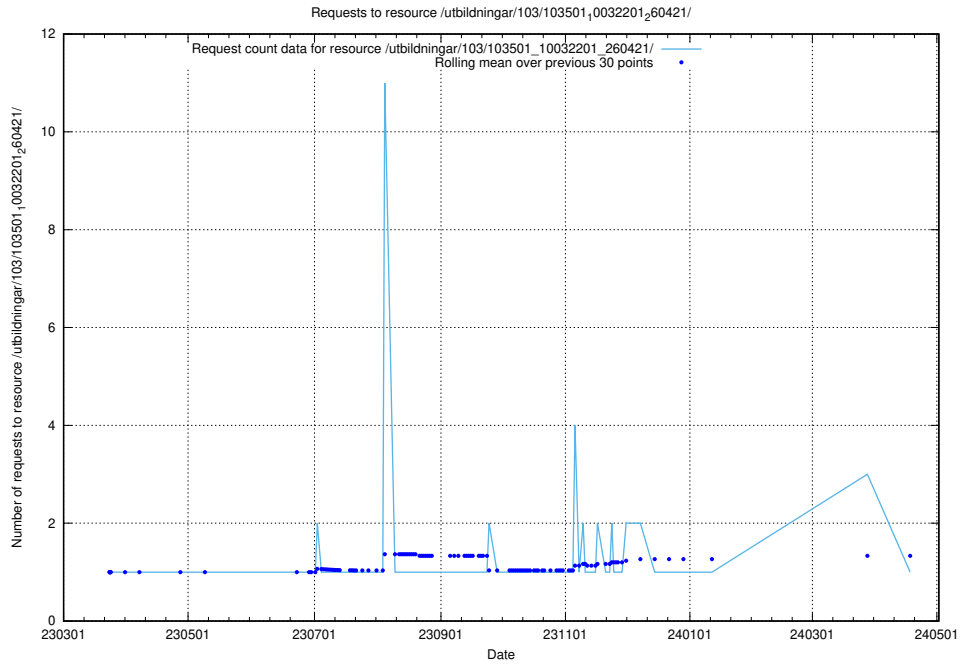

5.5612 Usage of /utbildningar/103/103501_10032201_260421/

Here, we count the number of requests to resource /utbildningar/103/103501_10032201_260421/.