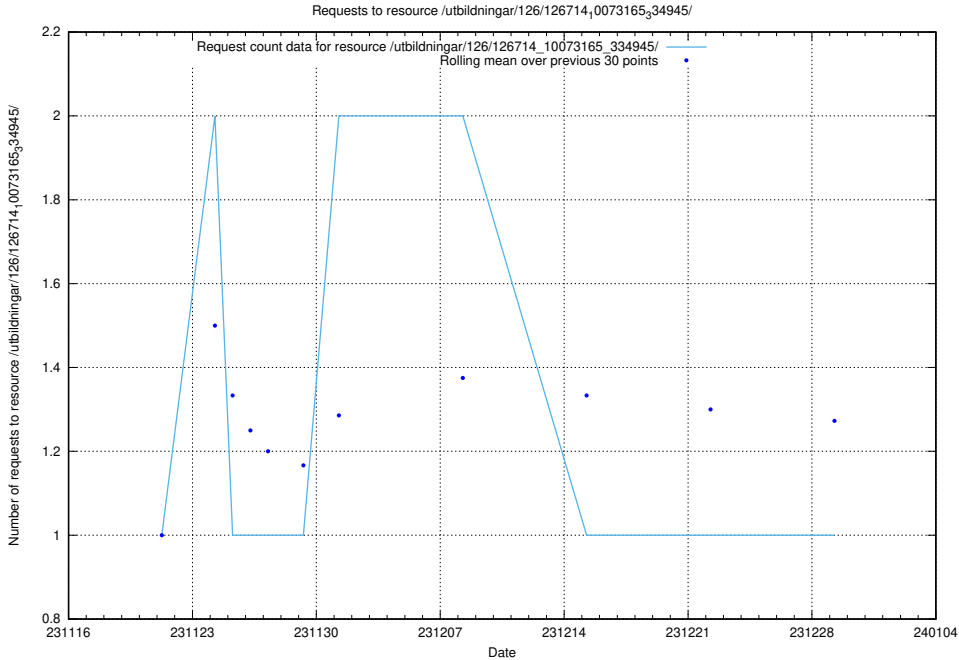

5.4207 Usage of /utbildningar/126/126714_10073165_334945/

Here, we count the number of requests to resource /utbildningar/126/126714_10073165_334945/.