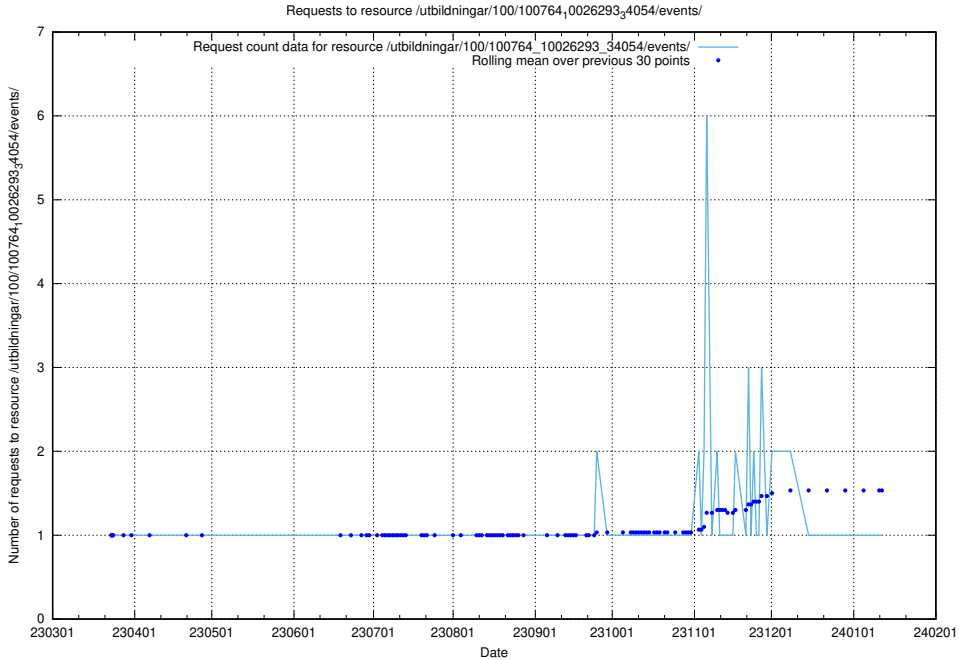

5.5672 Usage of /utbildningar/100/100764_10026293_34054/events/

Here, we count the number of requests to resource /utbildningar/100/100764_10026293_34054/events/.