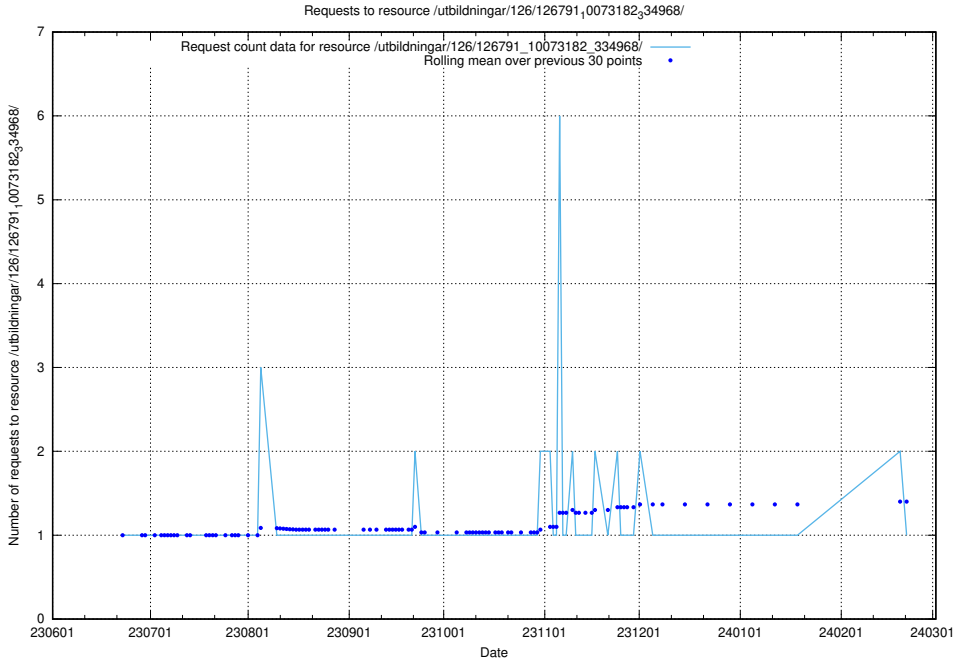

5.5731 Usage of /utbildningar/126/126791_10073182_334968/

Here, we count the number of requests to resource /utbildningar/126/126791_10073182_334968/.