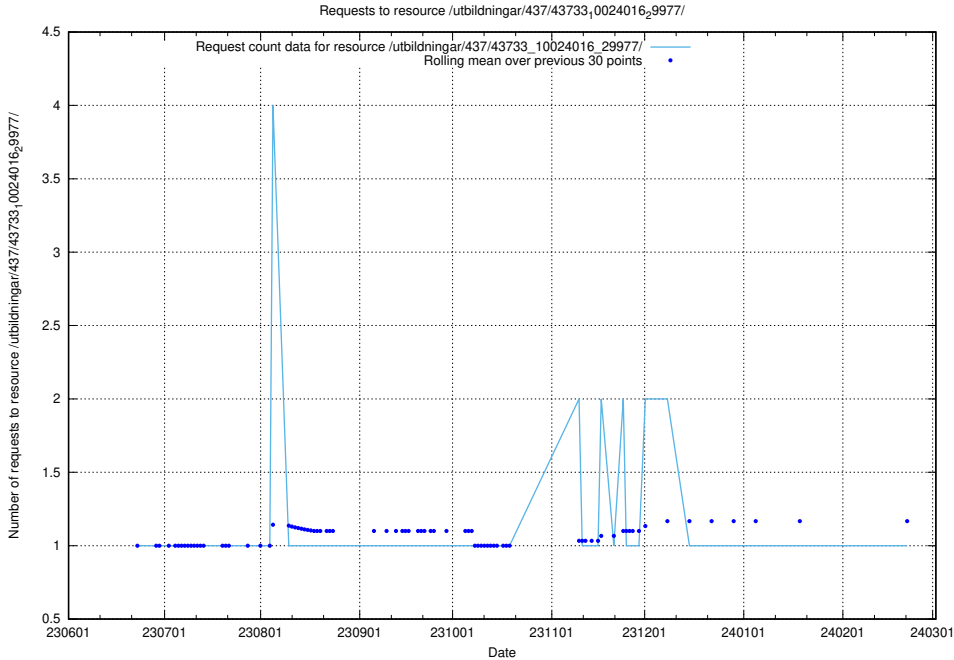

5.5715 Usage of /utbildningar/437/43733_10024016_29977/

Here, we count the number of requests to resource /utbildningar/437/43733_10024016_29977/.