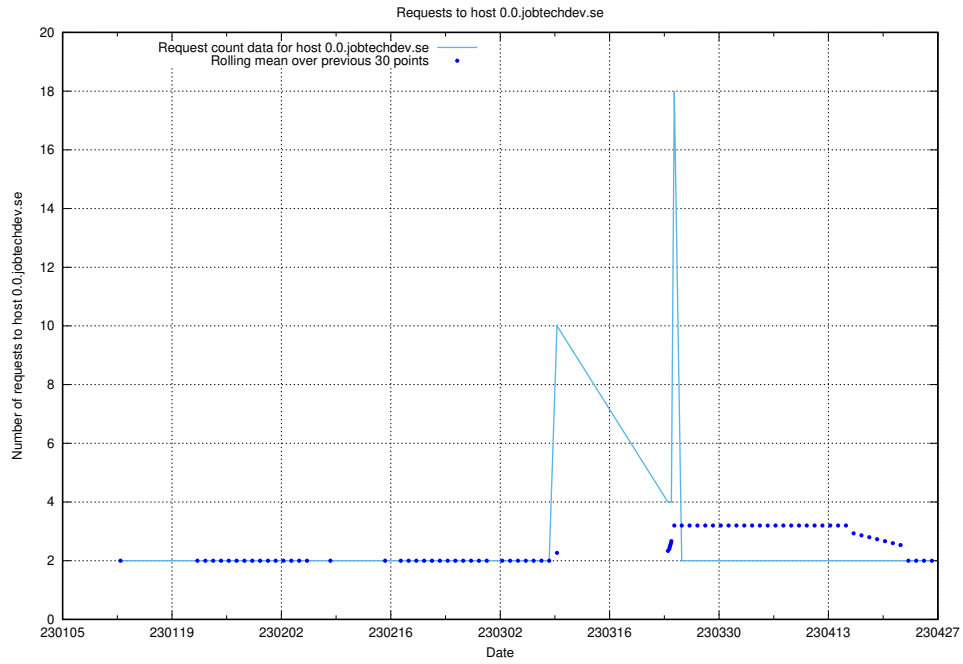

7.306 Usage of 0.0.jobtechdev.se

Here, we count the number of requests to host 0.0.jobtechdev.se.