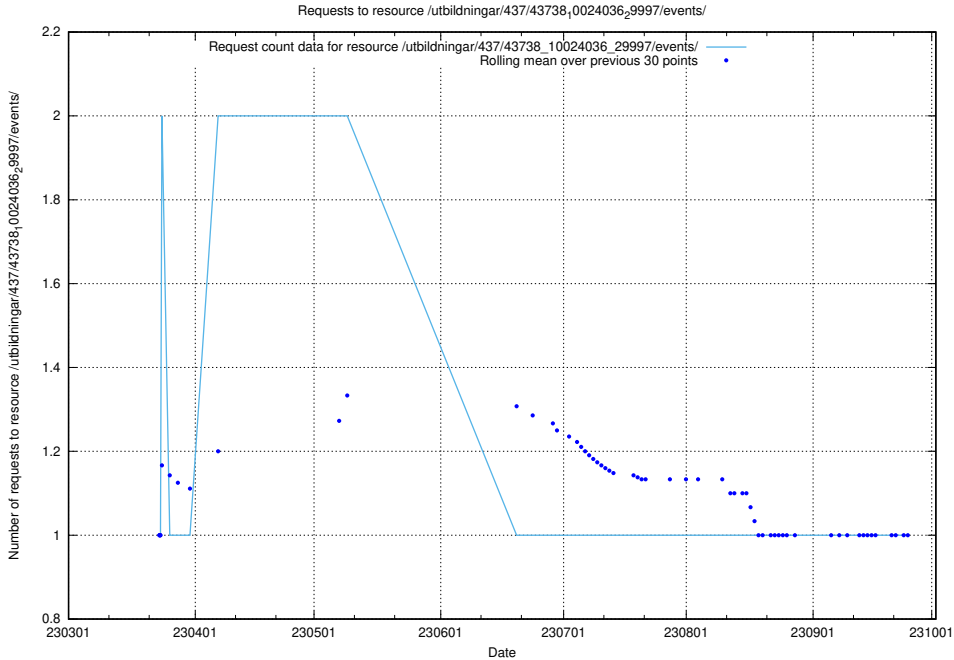

### 5.6540 Usage of /utbildningar/437/43738\_10024036\_29997/events/

Here, we count the number of requests to resource /utbildningar/437/43738\_10024036\_29997/events/.