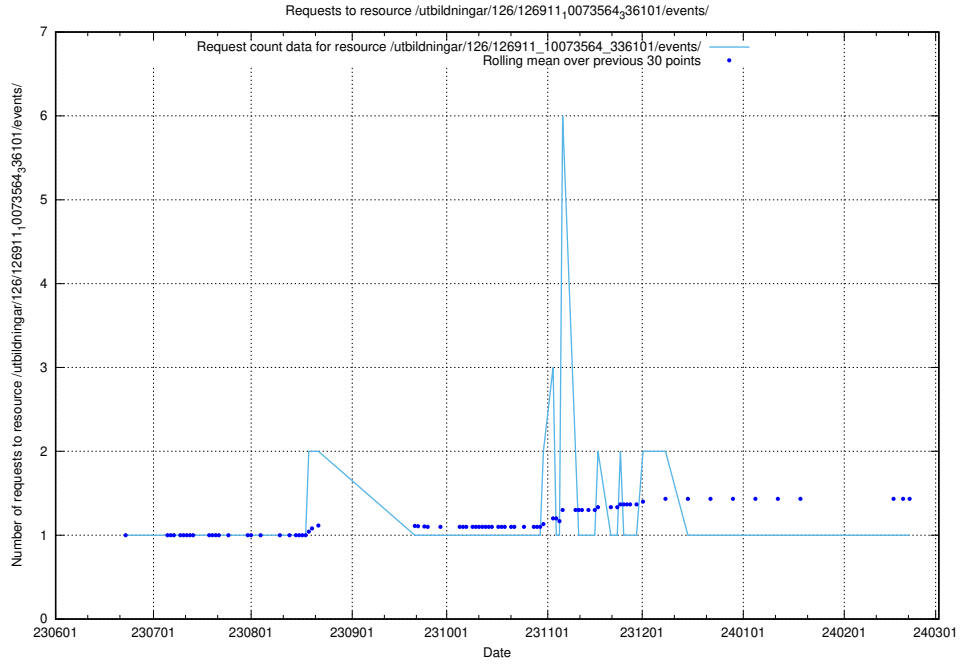

5.5717 Usage of /utbildningar/126/126911_10073564_336101/events/

Here, we count the number of requests to resource /utbildningar/126/126911_10073564_336101/events/