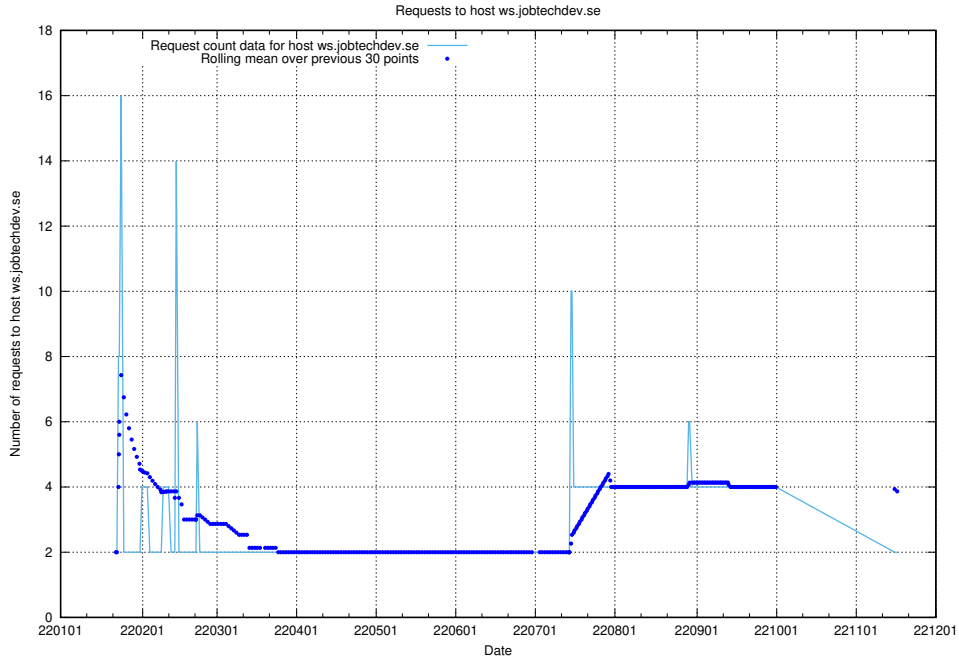

7.580 Usage of ws.jobtechdev.se

Here, we count the number of requests to host ws.jobtechdev.se.