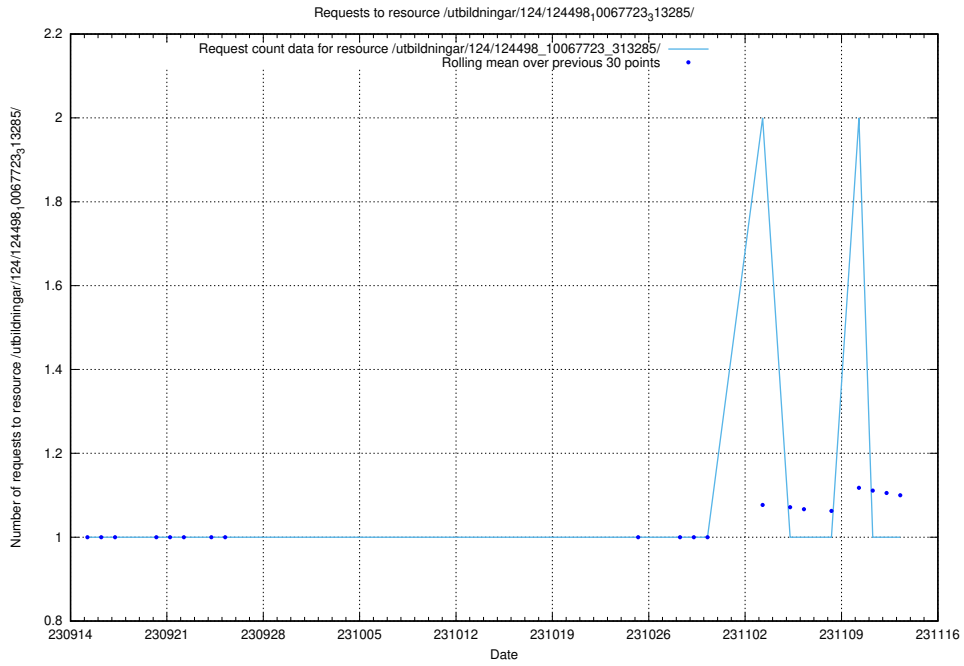

5.4723 Usage of /utbildningar/124/124498_10067723_313285/

Here, we count the number of requests to resource /utbildningar/124/124498_10067723_313285/.