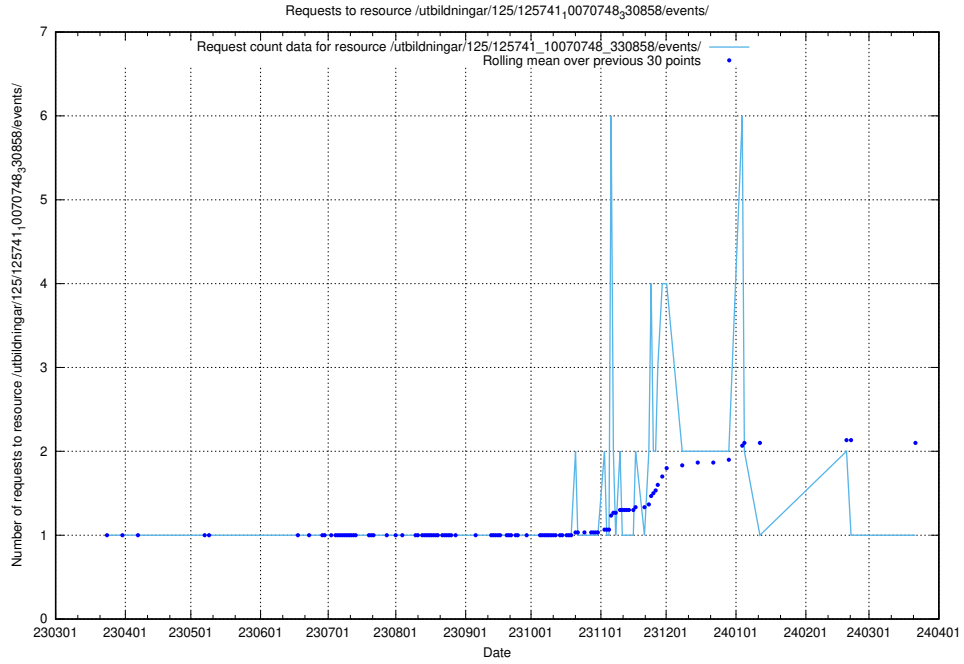

5.6373 Usage of /utbildningar/125/125741_10070748_330858/events/

Here, we count the number of requests to resource /utbildningar/125/125741_10070748_330858/events/