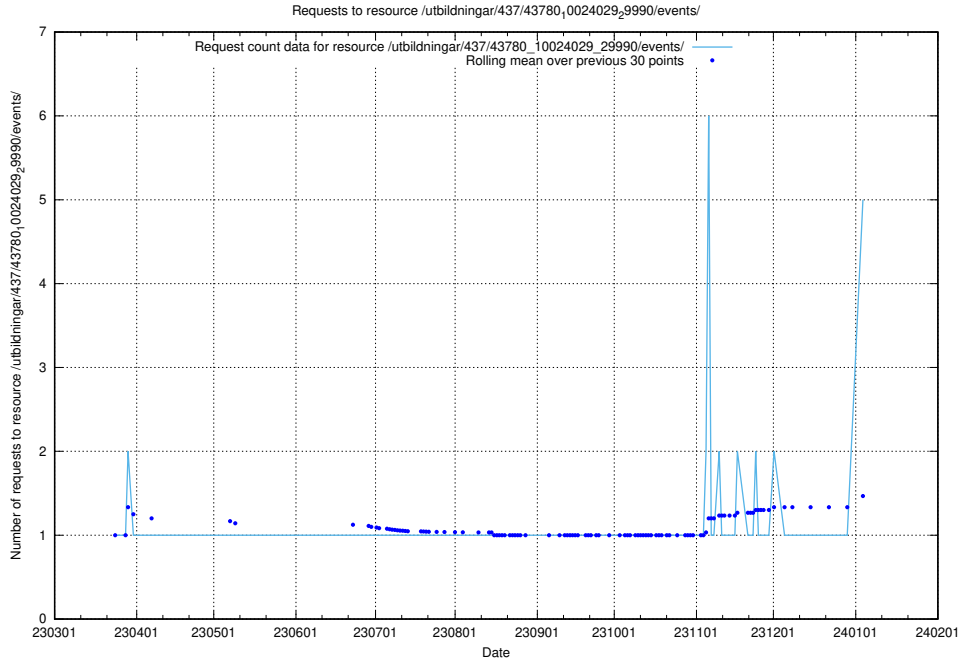

5.149 Usage of /utbildningar/437/43780_10024029_29990/events/

Here, we count the number of requests to resource /utbildningar/437/43780_10024029_29990/events/.