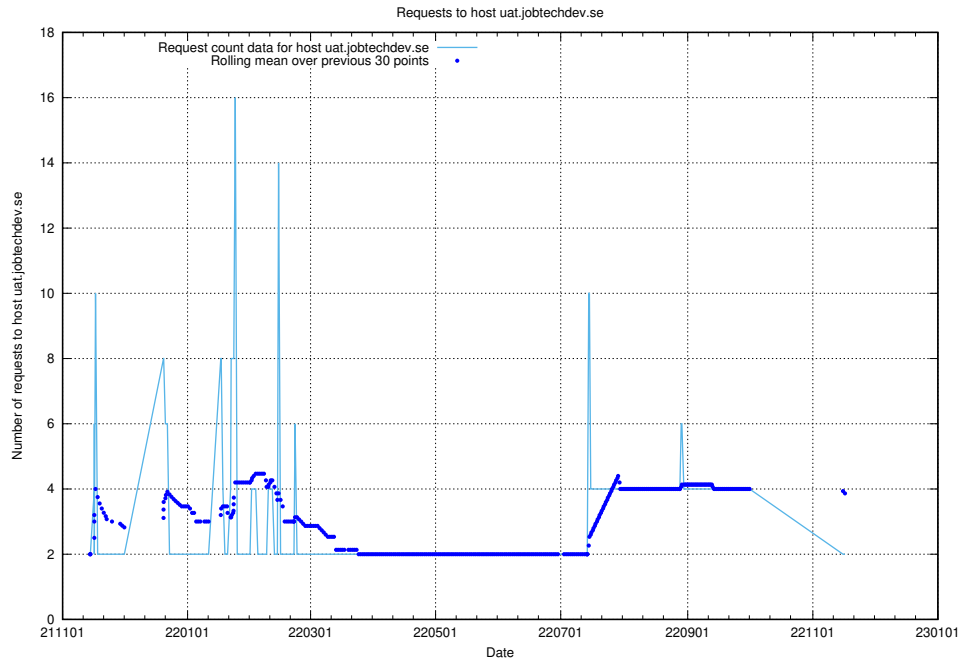

7.555 Usage of uat.jobtechdev.se

Here, we count the number of requests to host uat.jobtechdev.se.