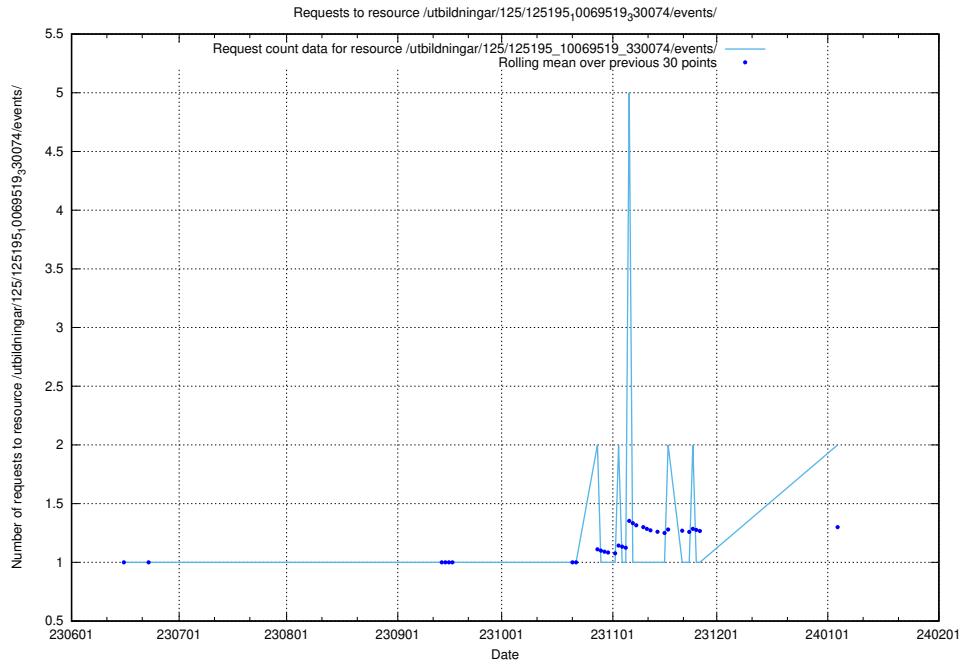

5.887 Usage of /utbildningar/125/125195_10069519_330074/events/

Here, we count the number of requests to resource /utbildningar/125/125195_10069519_330074/events/