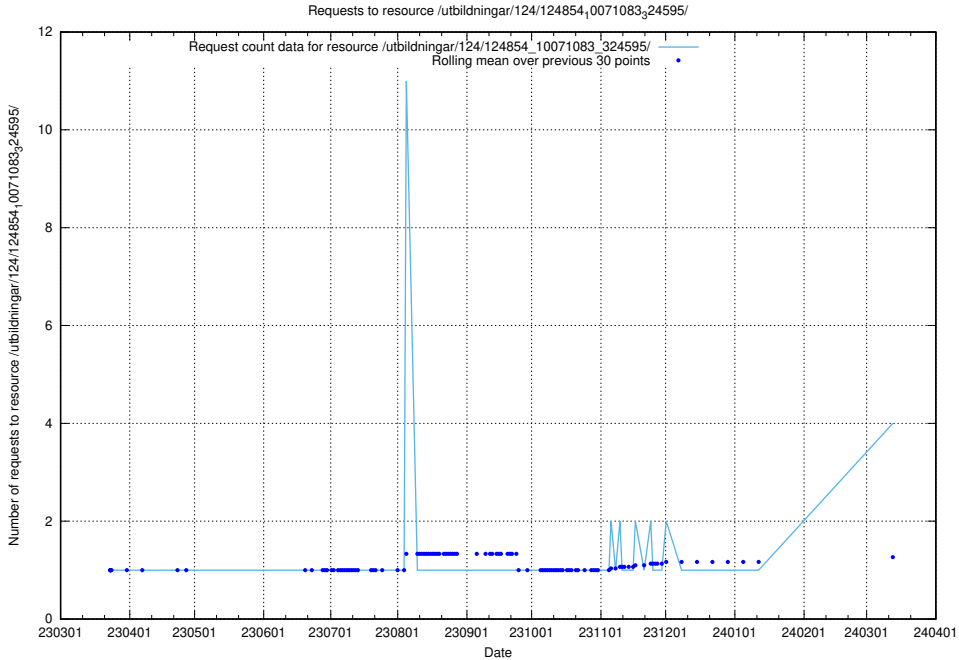

5.164 Usage of /utbildningar/124/124854_10071083_324595/

Here, we count the number of requests to resource /utbildningar/124/124854_10071083_324595/.