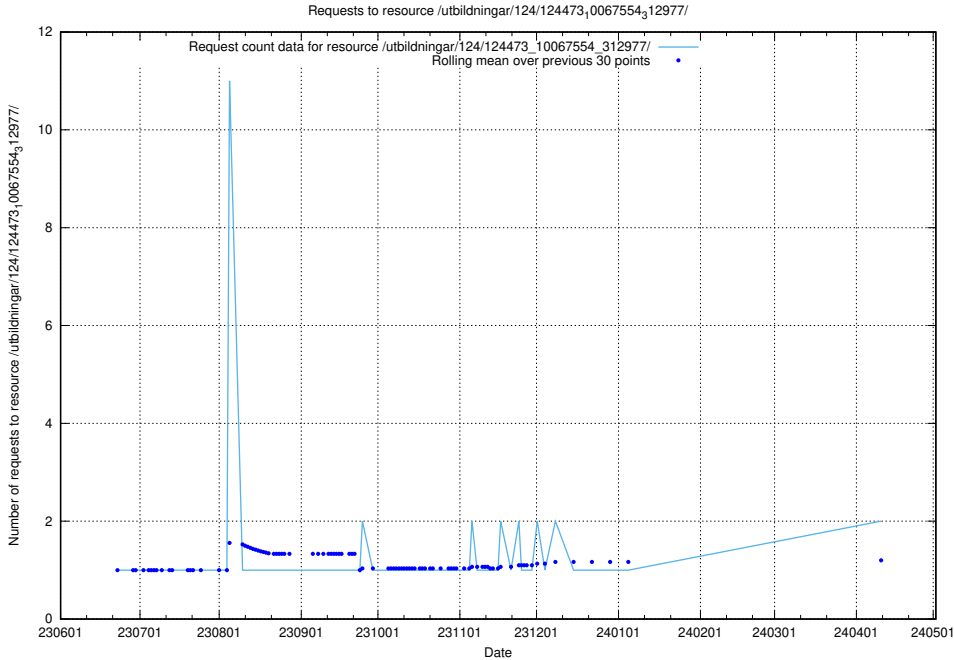

5.869 Usage of /utbildningar/124/124473_10067554_312977/

Here, we count the number of requests to resource /utbildningar/124/124473_10067554_312977/.