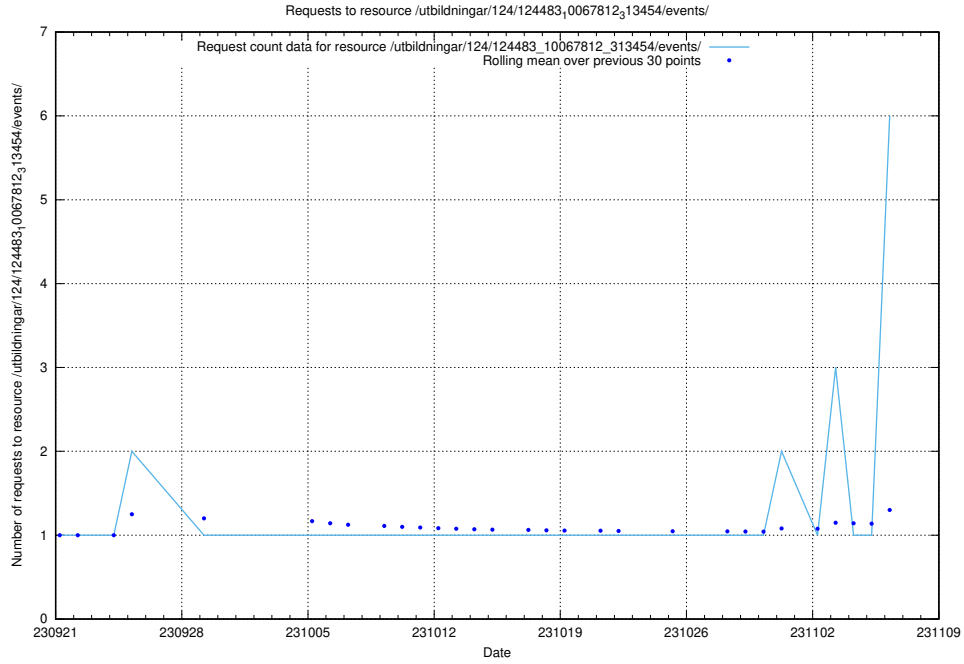

## 5.70 Usage of /utbildningar/124/124483\_10067812\_313454/events/

Here, we count the number of requests to resource /utbildningar/124/124483\_10067812\_313454/events/