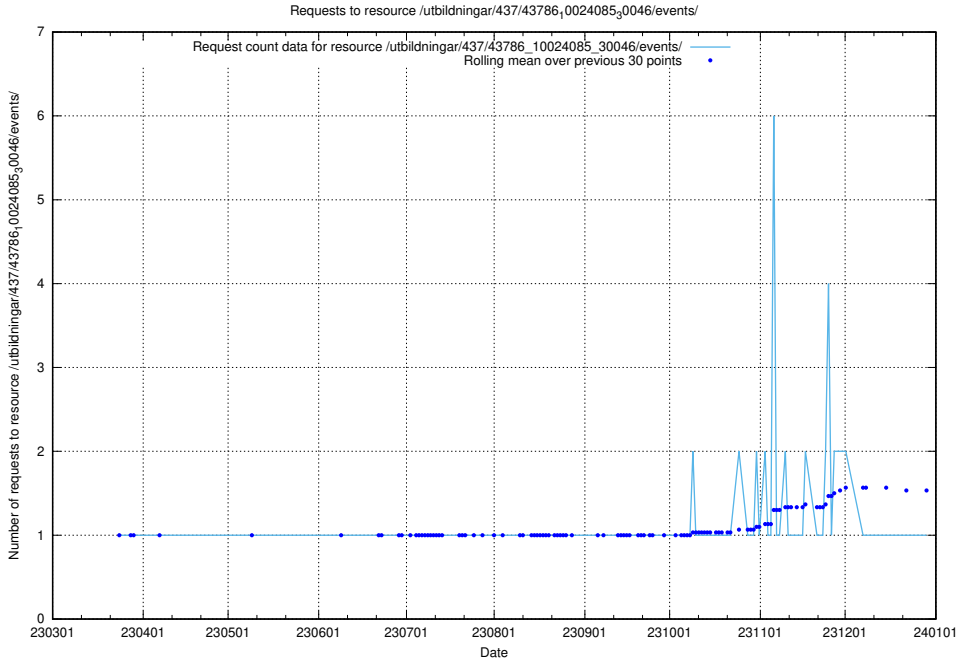

5.6330 Usage of /utbildningar/437/43786_10024085_30046/events/

Here, we count the number of requests to resource /utbildningar/437/43786_10024085_30046/events/.