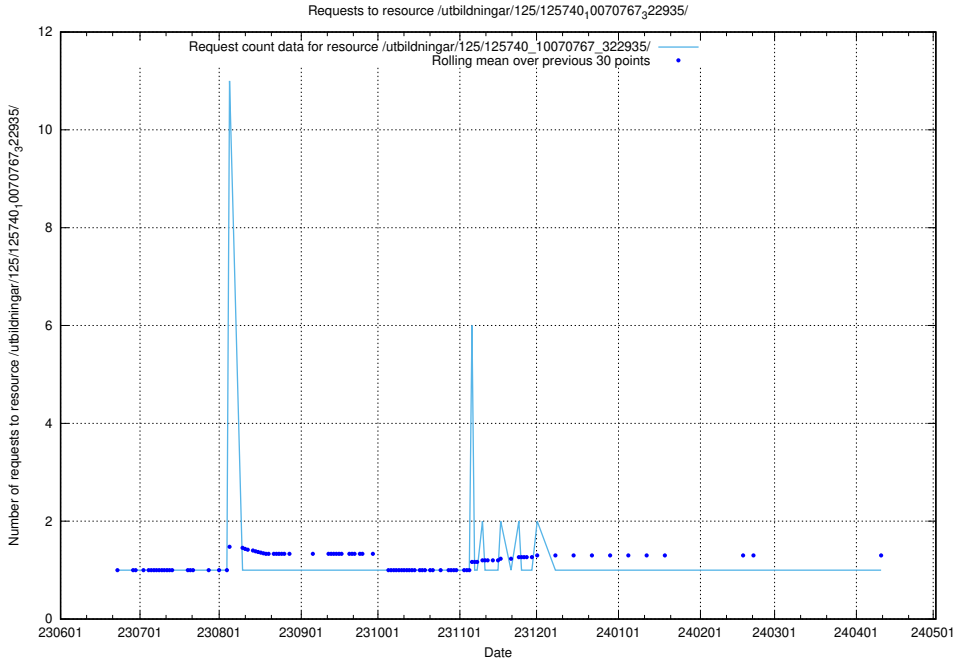

5.5835 Usage of /utbildningar/125/125740_10070767_322935/

Here, we count the number of requests to resource /utbildningar/125/125740_10070767_322935/.