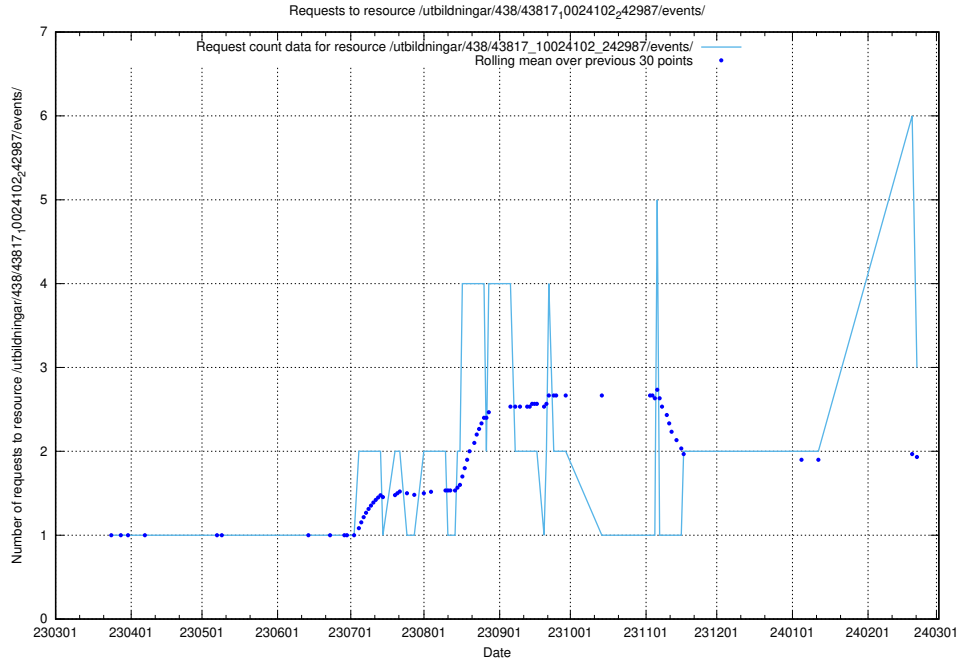

### 5.439 Usage of /utbildningar/438/43817\_10024102\_242987/events/

Here, we count the number of requests to resource /utbildningar/438/43817\_10024102\_242987/events/.