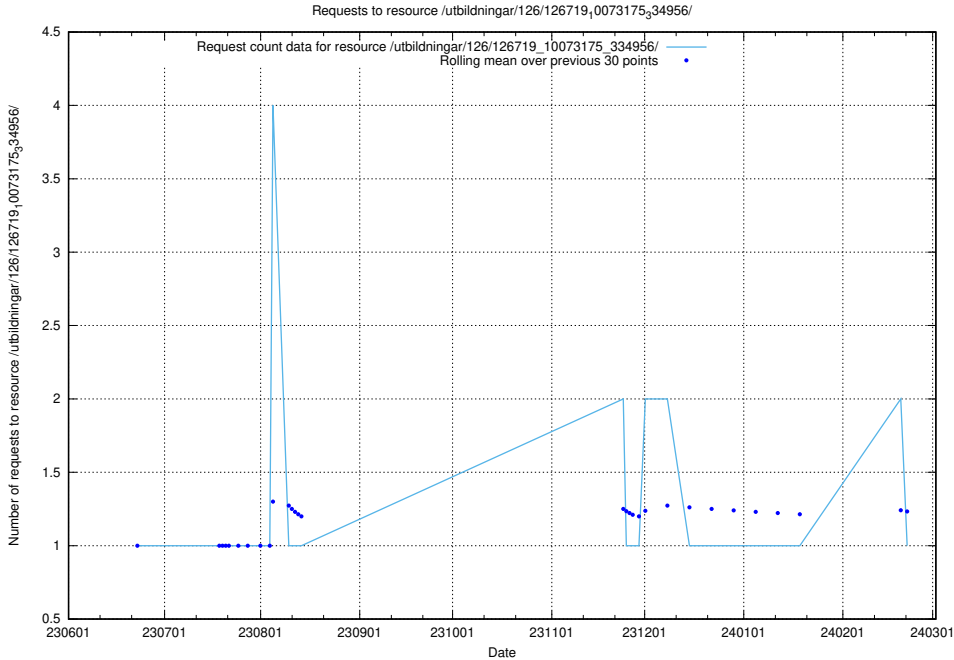

5.5748 Usage of /utbildningar/126/126719_10073175_334956/

Here, we count the number of requests to resource /utbildningar/126/126719_10073175_334956/.