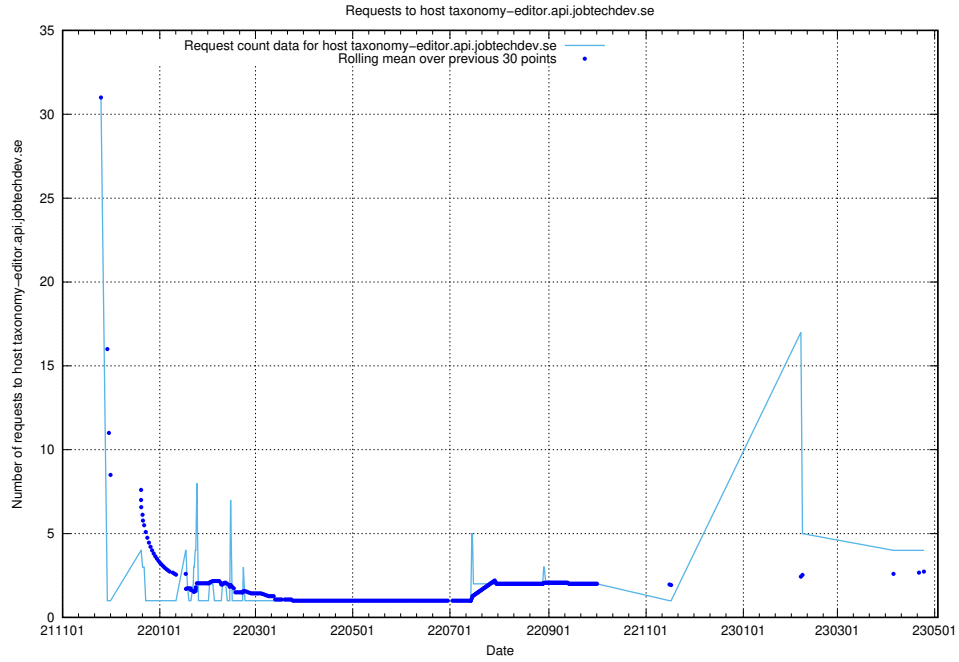

## 7.142 Usage of taxonomy-editor.api.jobtechdev.se

Here, we count the number of requests to host taxonomy-editor.api.jobtechdev.se.