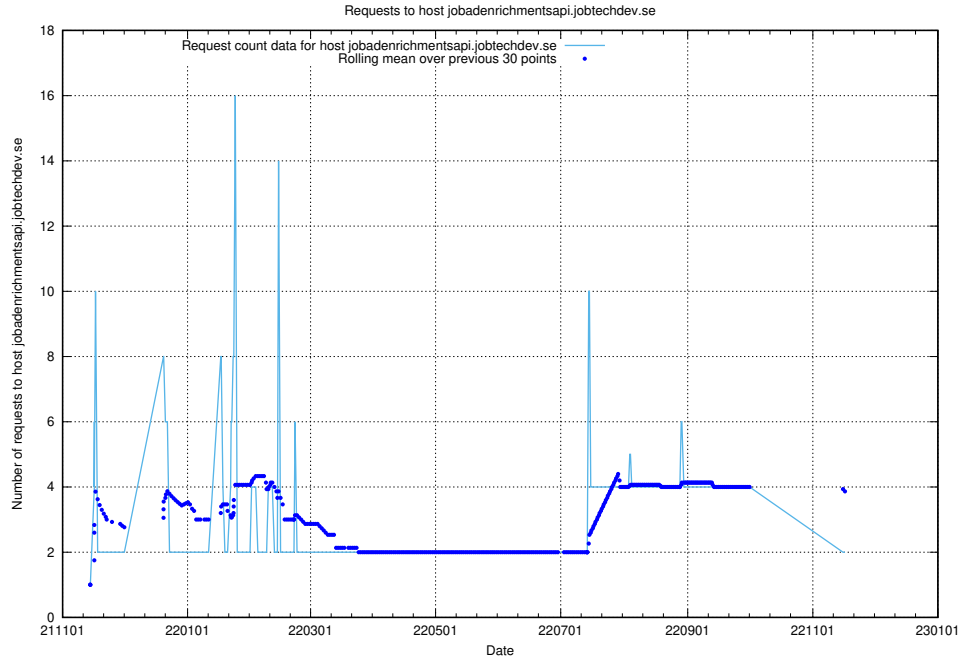

7.579 Usage of jobadenrichmentsapi.jobtechdev.se

Here, we count the number of requests to host jobadenrichmentsapi.jobtechdev.se.