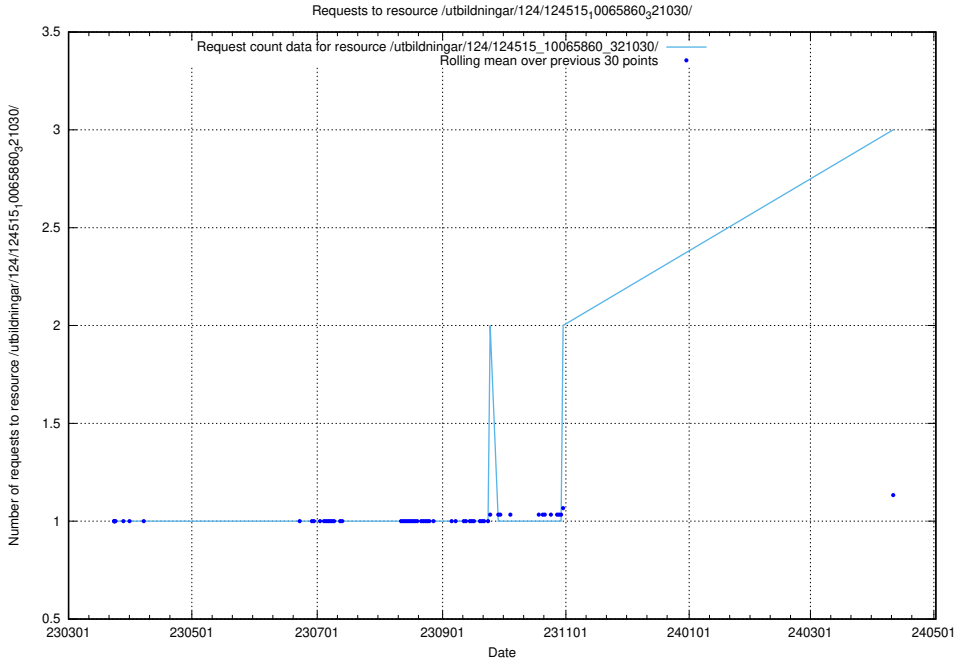

5.298 Usage of /utbildningar/124/124515_10065860_321030/

Here, we count the number of requests to resource /utbildningar/124/124515_10065860_321030/.