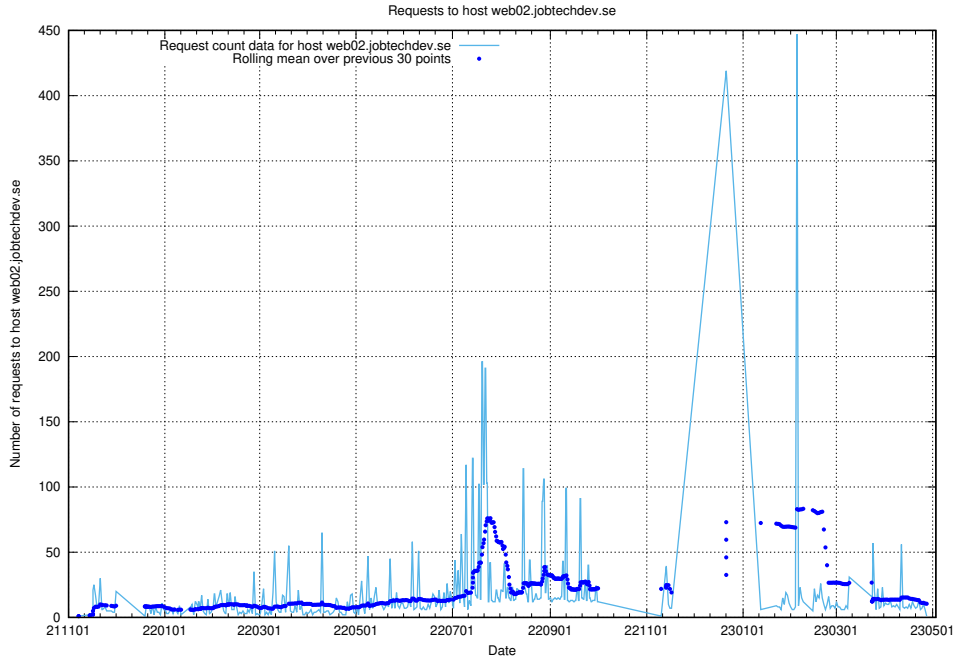

## 7.622 Usage of demo-jobad-enrichments.jobtechdev.se

Here, we count the number of requests to host demo-jobad-enrichments.jobtechdev.se.