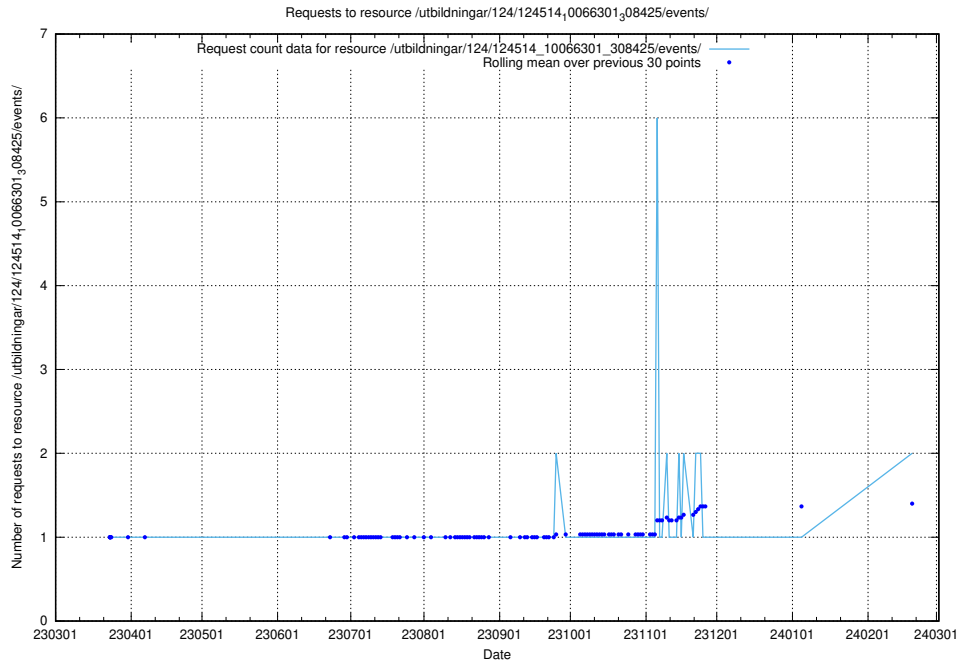

5.533 Usage of /utbildningar/124/124514_10066301_308425/events/

Here, we count the number of requests to resource /utbildningar/124/124514_10066301_308425/events/