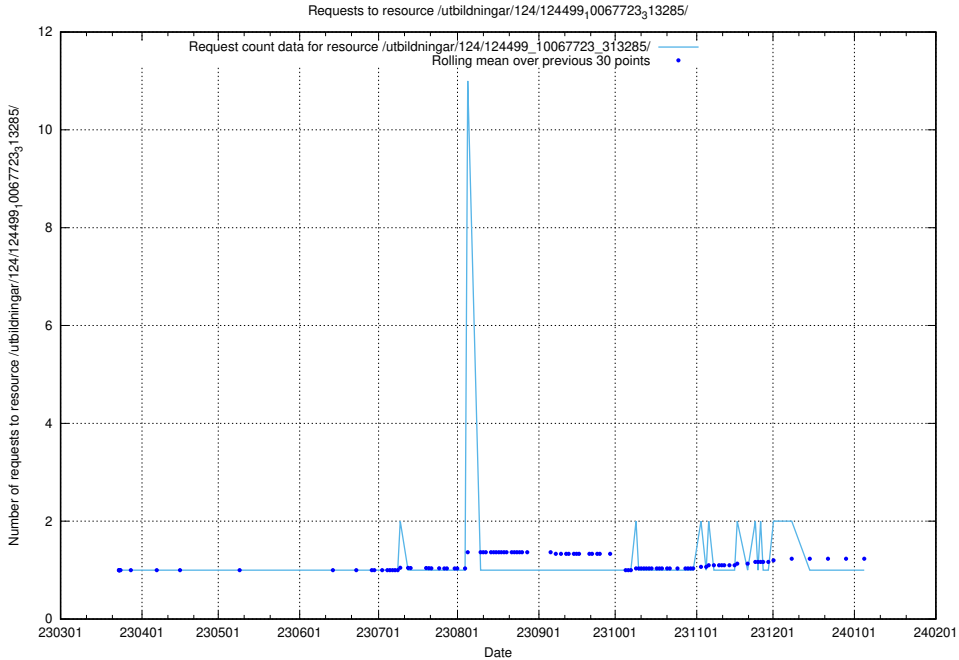

5.2682 Usage of /utbildningar/124/124499_10067723_313285/

Here, we count the number of requests to resource /utbildningar/124/124499_10067723_313285/.