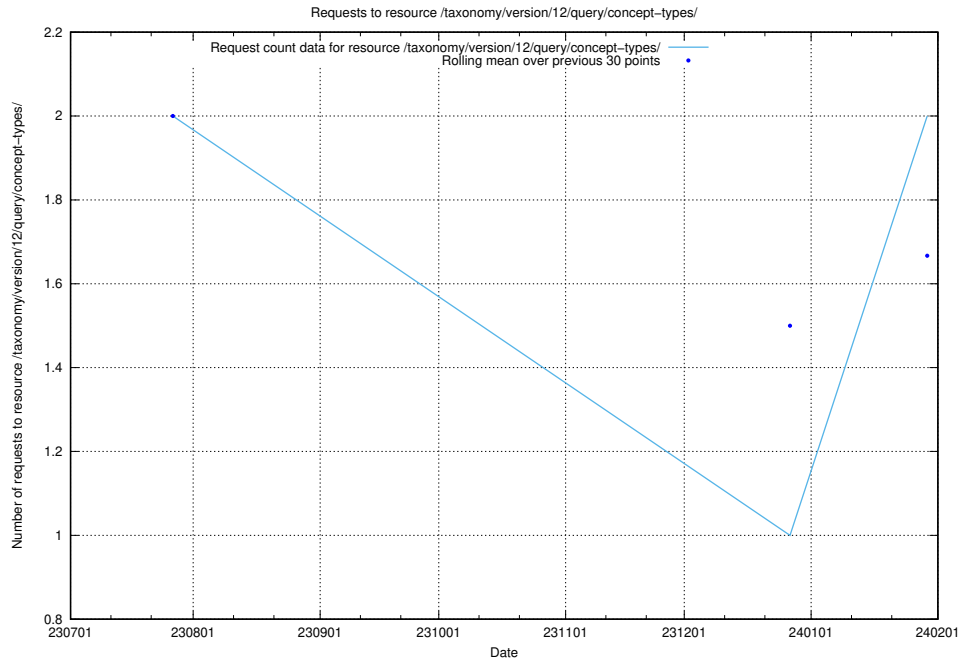

5.787 Usage of /taxonomy/version/12/query/concept-types/

Here, we count the number of requests to resource /taxonomy/version/12/query/concept-types/.