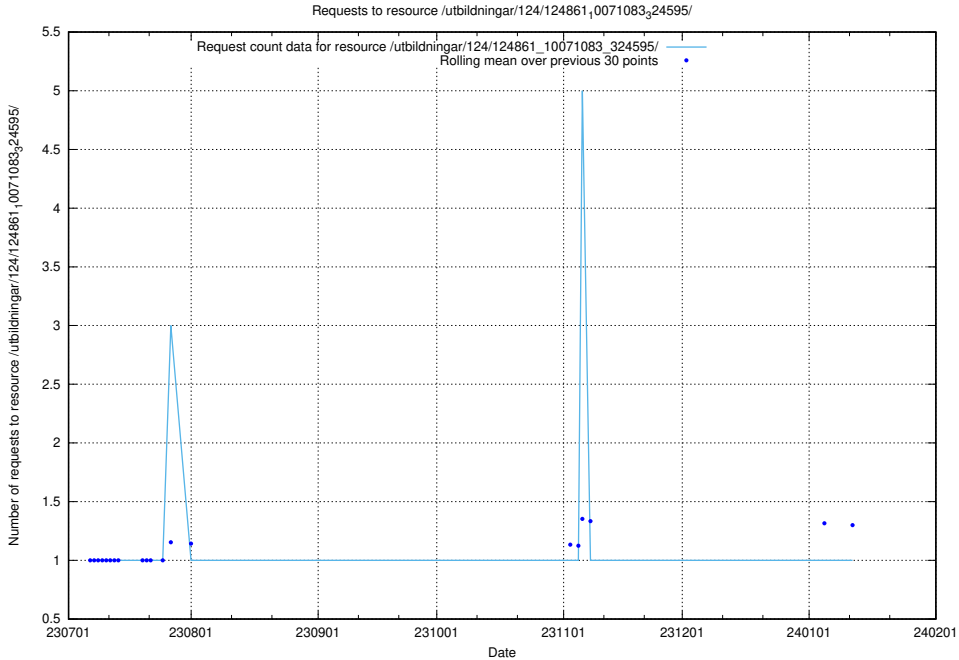

5.5452 Usage of /utbildningar/124/124861_10071083_324595/

Here, we count the number of requests to resource /utbildningar/124/124861_10071083_324595/.