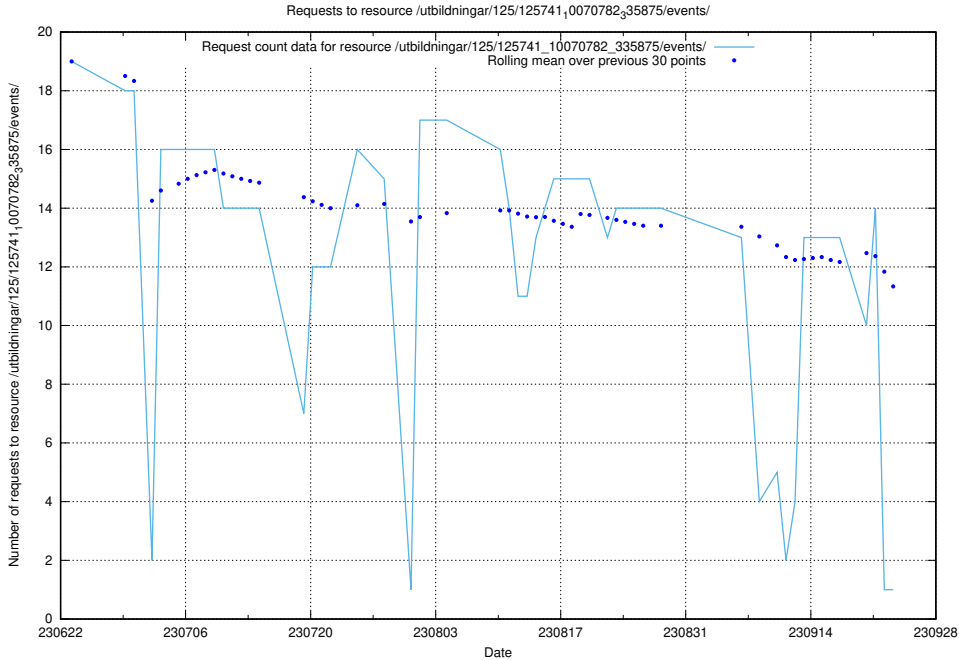

5.5695 Usage of /utbildningar/125/125741_10070782_335875/events/

Here, we count the number of requests to resource /utbildningar/125/125741_10070782_335875/events/