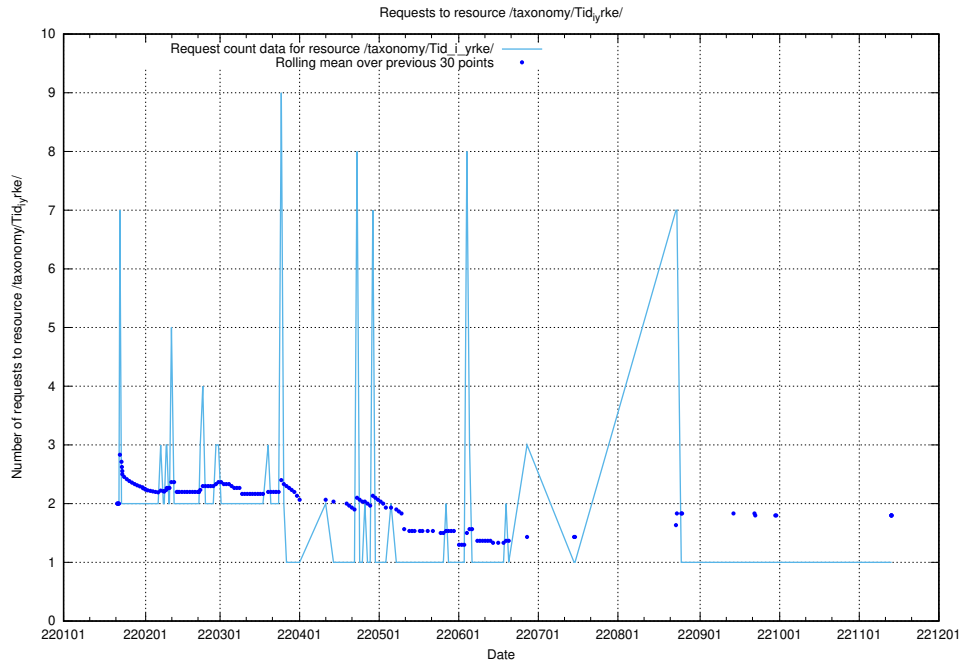

5.6458 Usage of /taxonomy/Tid_i_yrke/

Here, we count the number of requests to resource /taxonomy/Tid_i_yrke/.