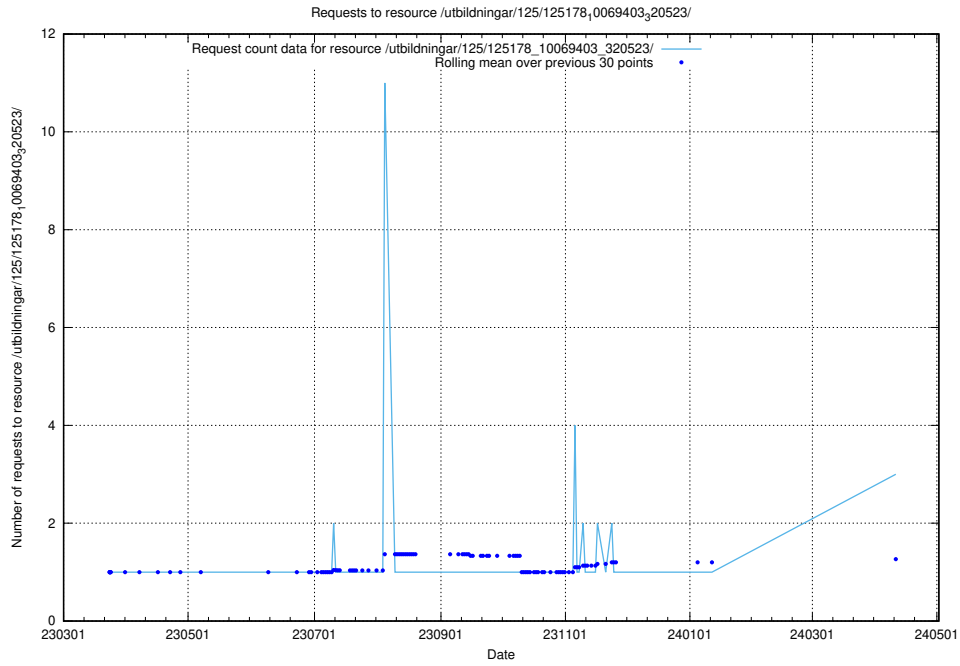

5.271 Usage of /utbildningar/125/125178_10069403_320523/

Here, we count the number of requests to resource /utbildningar/125/125178_10069403_320523/.