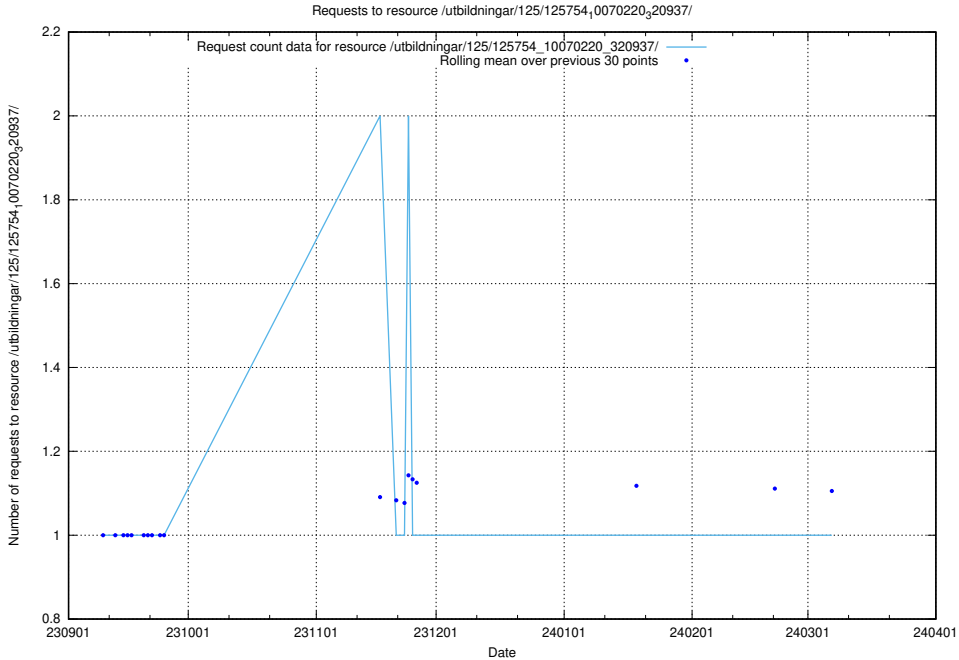

5.4749 Usage of /utbildningar/125/125754_10070220_320937/

Here, we count the number of requests to resource /utbildningar/125/125754_10070220_320937/.