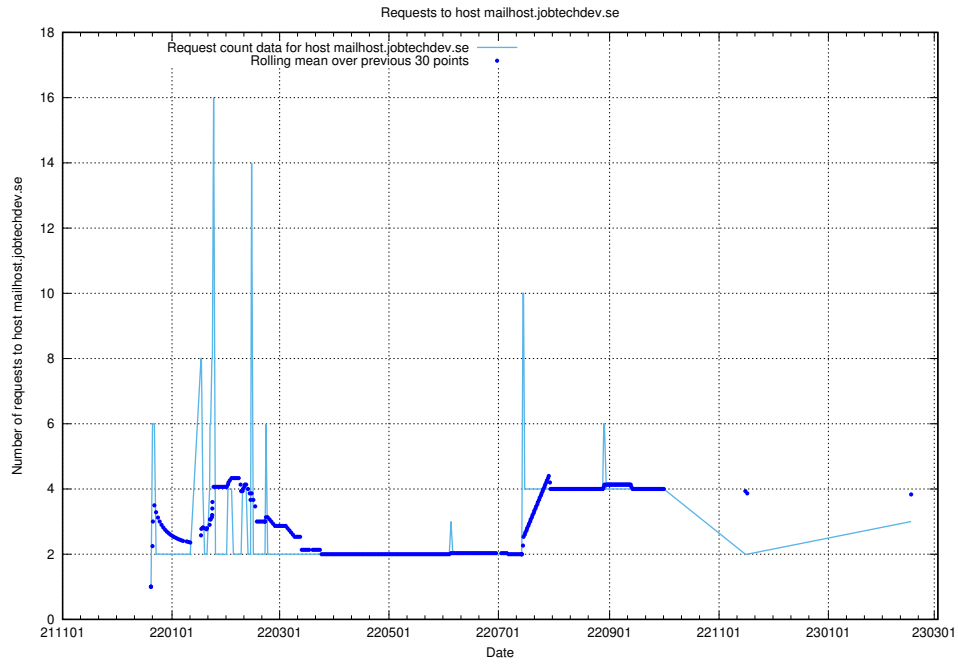

## 7.206 Usage of mailhost.jobtechdev.se

Here, we count the number of requests to host mailhost.jobtechdev.se.