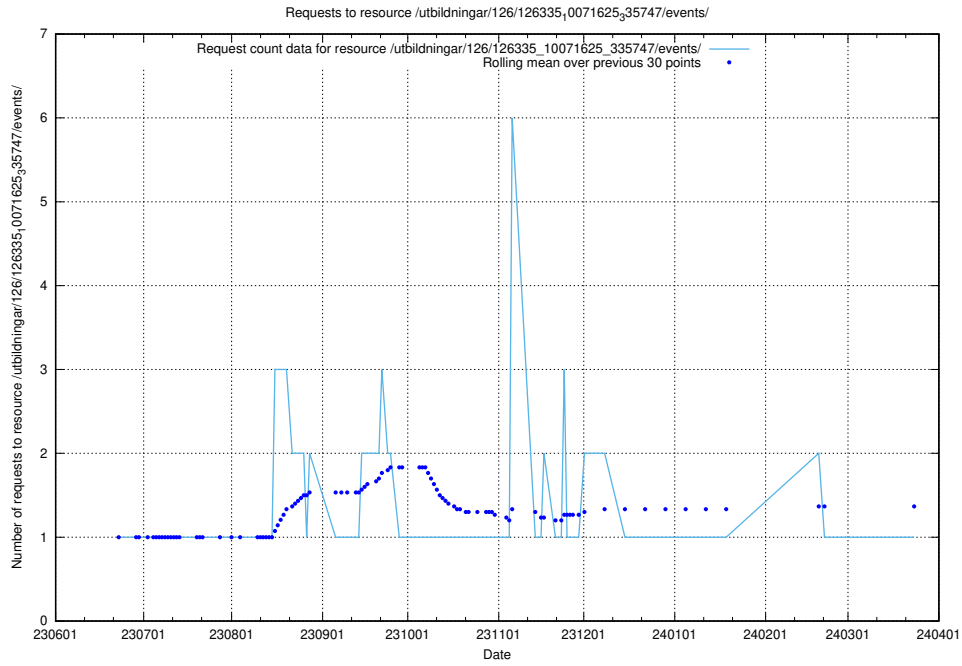

5.5809 Usage of /utbildningar/126/126335_10071625_335747/events/

Here, we count the number of requests to resource /utbildningar/126/126335_10071625_335747/events/