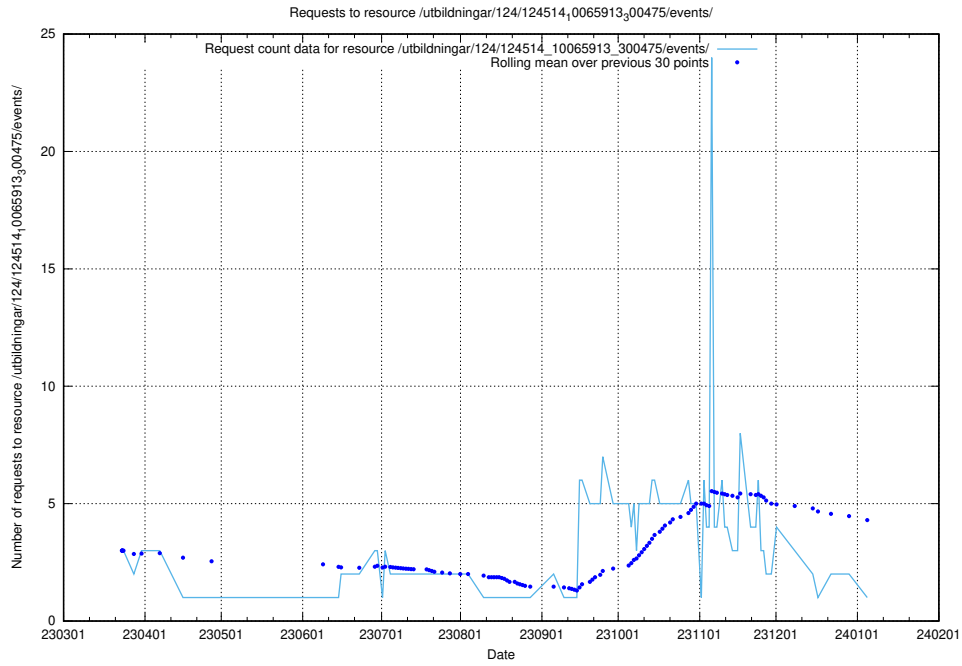

5.6410 Usage of /utbildningar/124/124514_10065913_300475/events/

Here, we count the number of requests to resource /utbildningar/124/124514_10065913_300475/events/