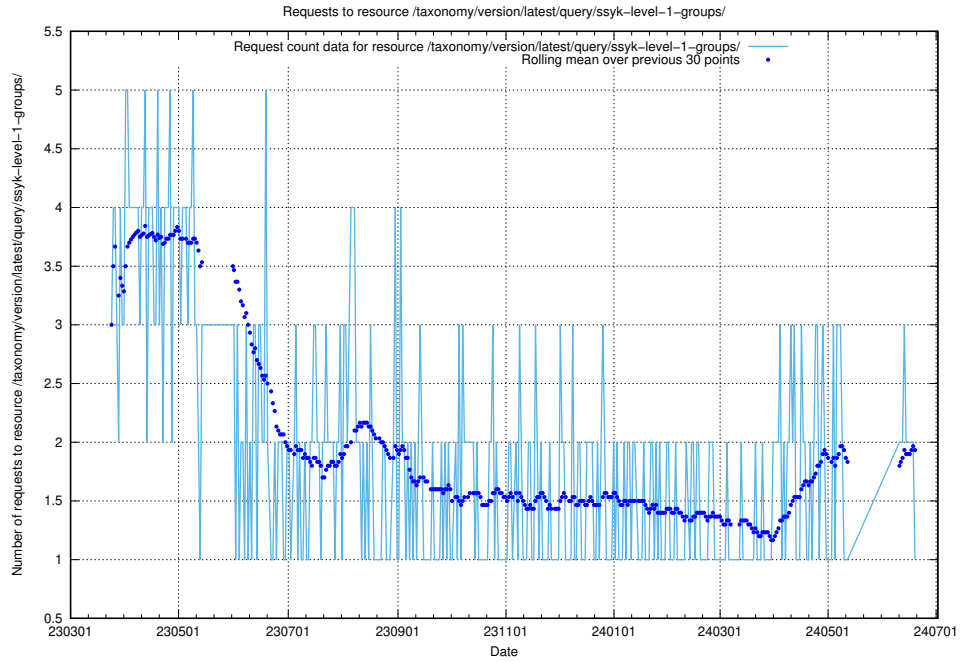

5.6234 Usage of /taxonomy/version/latest/query/ssyk-level-1-groups/

Here, we count the number of requests to resource /taxonomy/version/latest/query/ssyk-level-1-groups/.