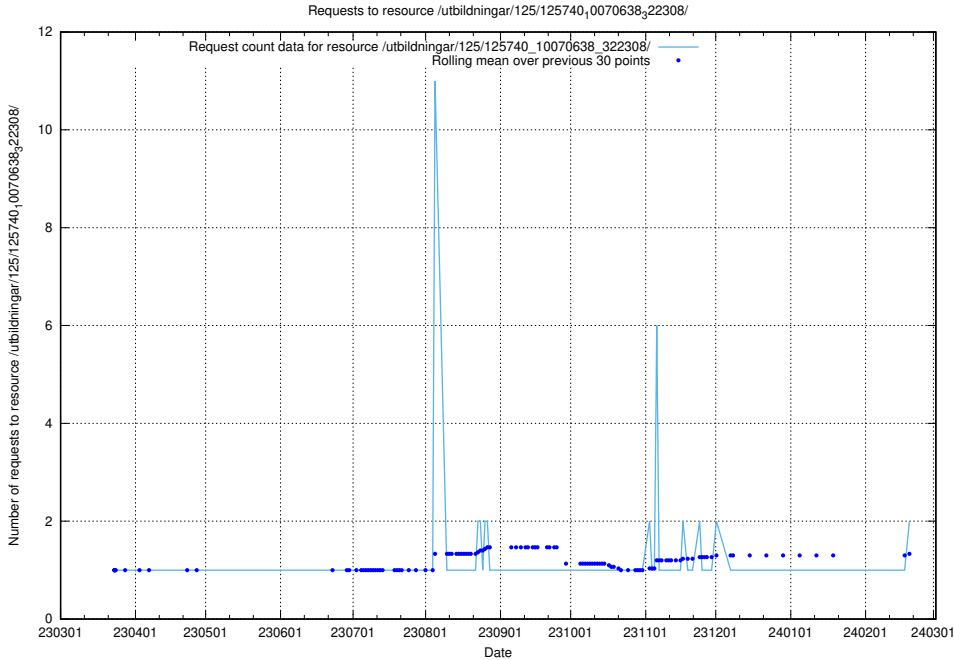

5.462 Usage of /utbildningar/125/125740_10070638_322308/

Here, we count the number of requests to resource /utbildningar/125/125740_10070638_322308/.