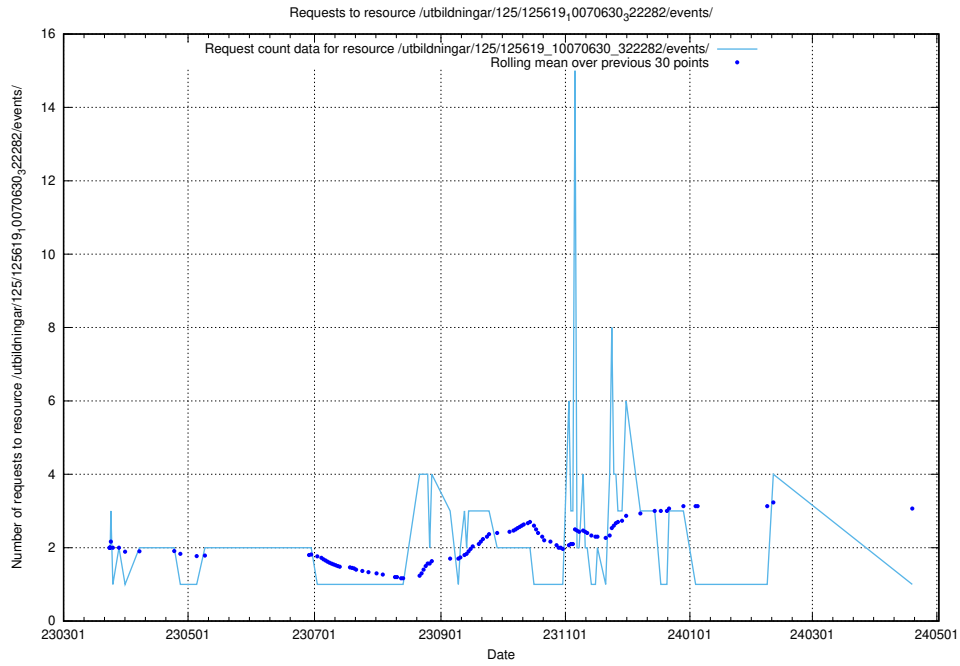

5.6432 Usage of /utbildningar/125/125619_10070630_322282/events/

Here, we count the number of requests to resource /utbildningar/125/125619_10070630_322282/events/