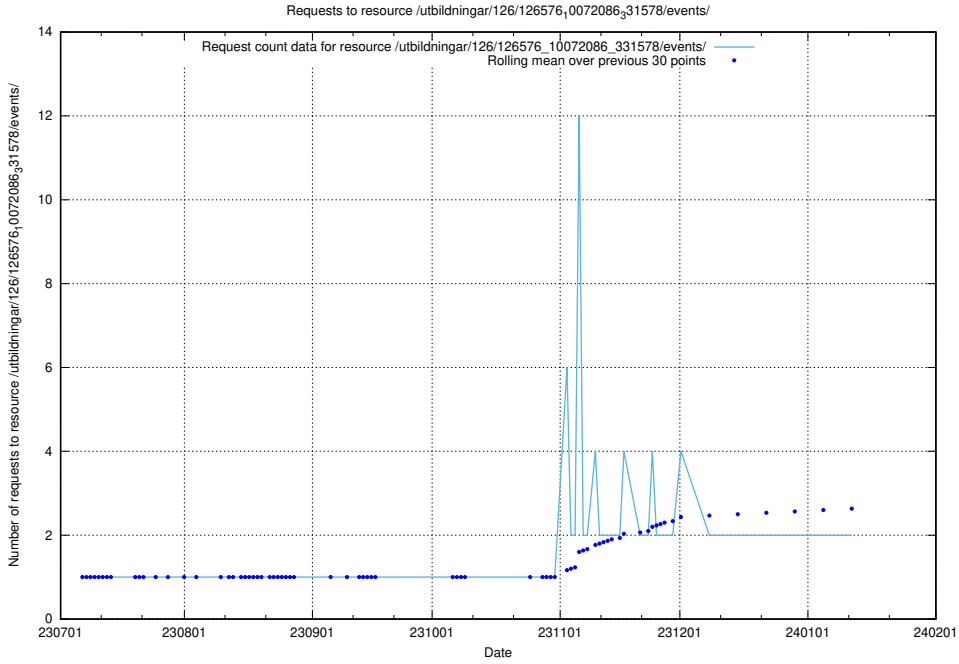

5.813 Usage of /utbildningar/126/126576_10072086_331578/events/

Here, we count the number of requests to resource /utbildningar/126/126576_10072086_331578/events/