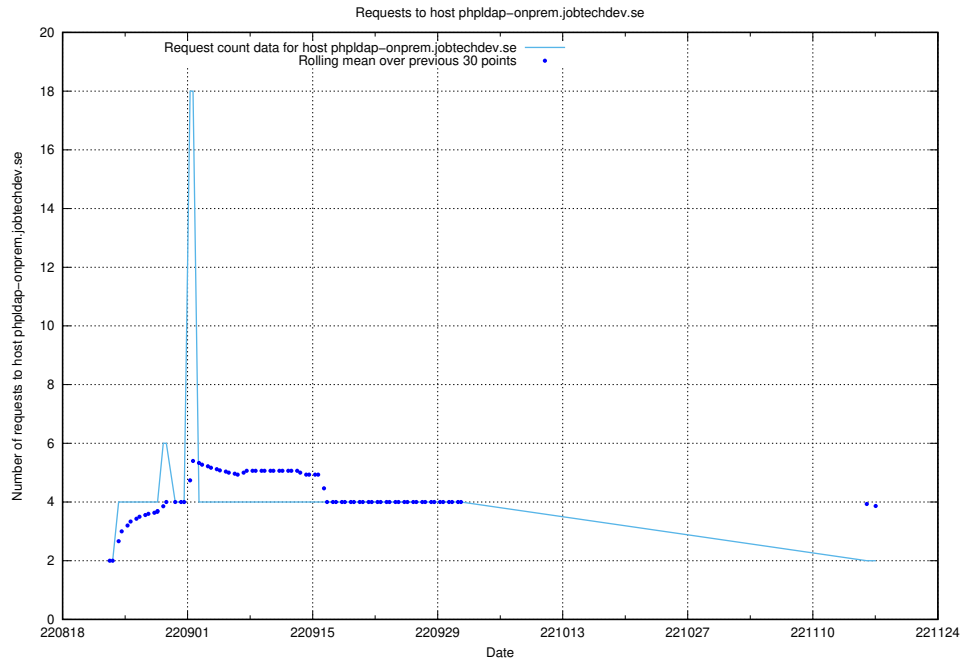

7.342 Usage of phpldap-onprem.jobtechdev.se

Here, we count the number of requests to host phpldap-onprem.jobtechdev.se.