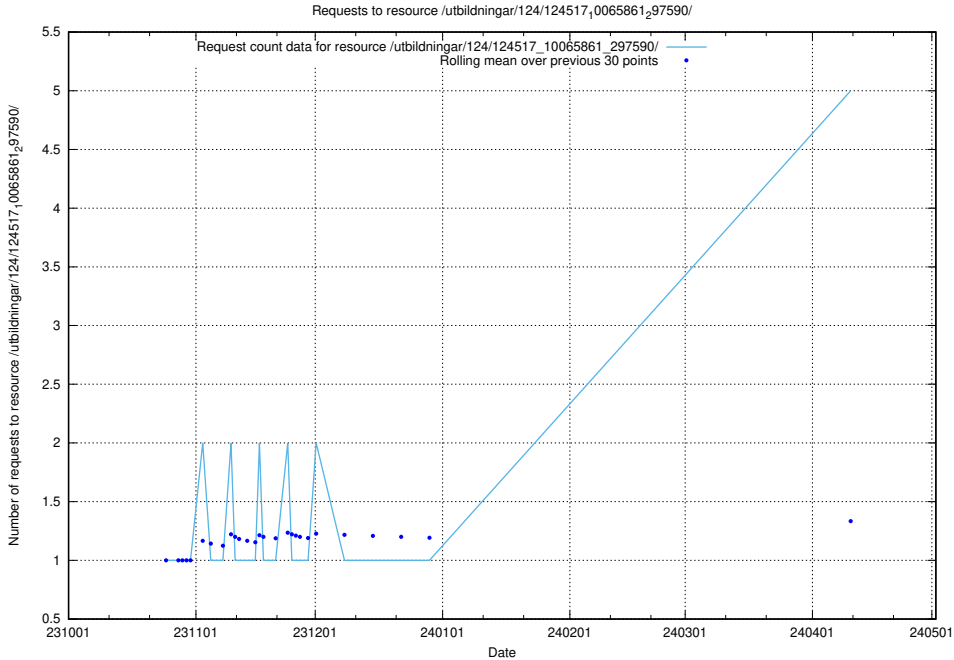

5.137 Usage of /utbildningar/124/124517_10065861_297590/

Here, we count the number of requests to resource /utbildningar/124/124517_10065861_297590/.