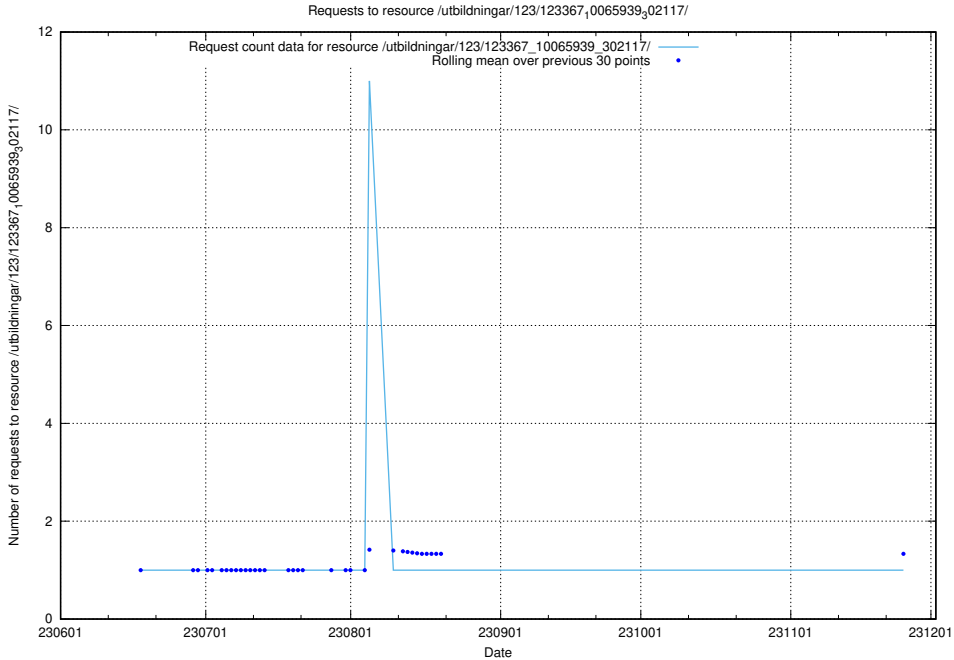

5.5996 Usage of /utbildningar/123/123367_10065939_302117/

Here, we count the number of requests to resource /utbildningar/123/123367_10065939_302117/.