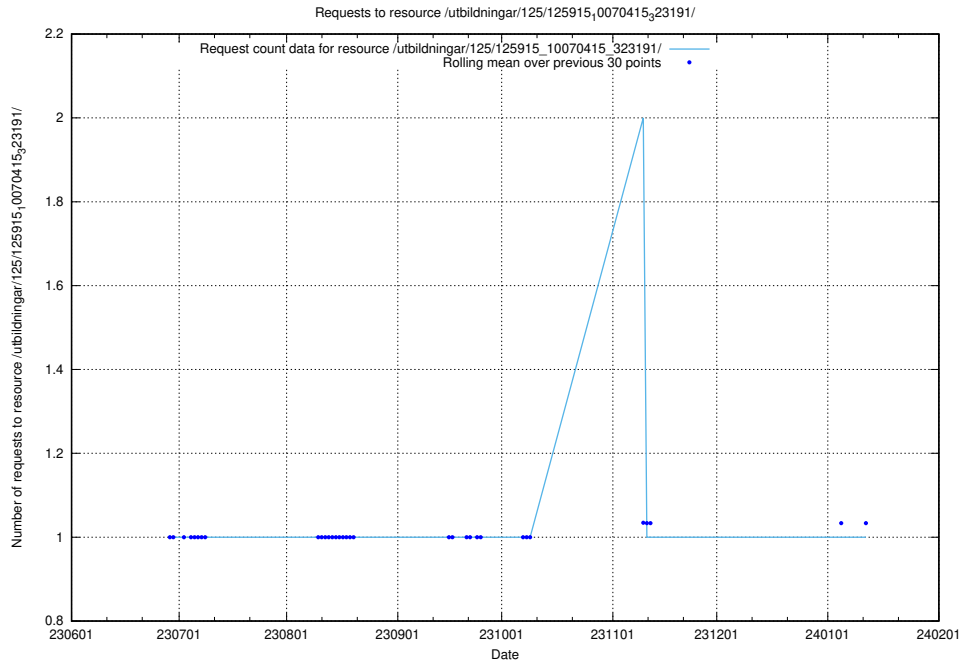

5.5603 Usage of /utbildningar/125/125915_10070415_323191/

Here, we count the number of requests to resource /utbildningar/125/125915_10070415_323191/.