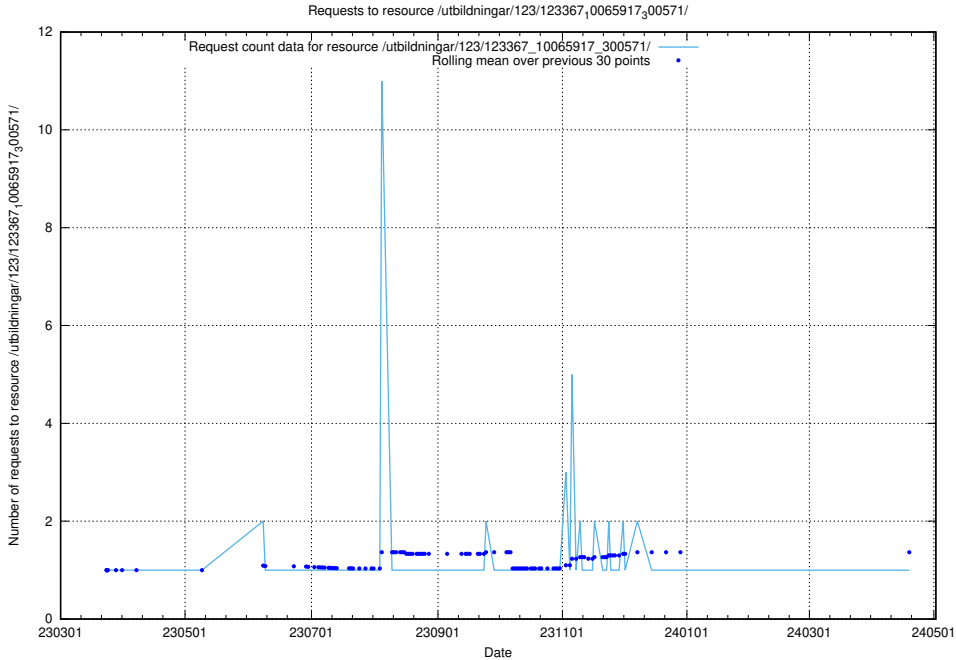

5.4793 Usage of /utbildningar/123/123367_10065917_300571/

Here, we count the number of requests to resource /utbildningar/123/123367_10065917_300571/.