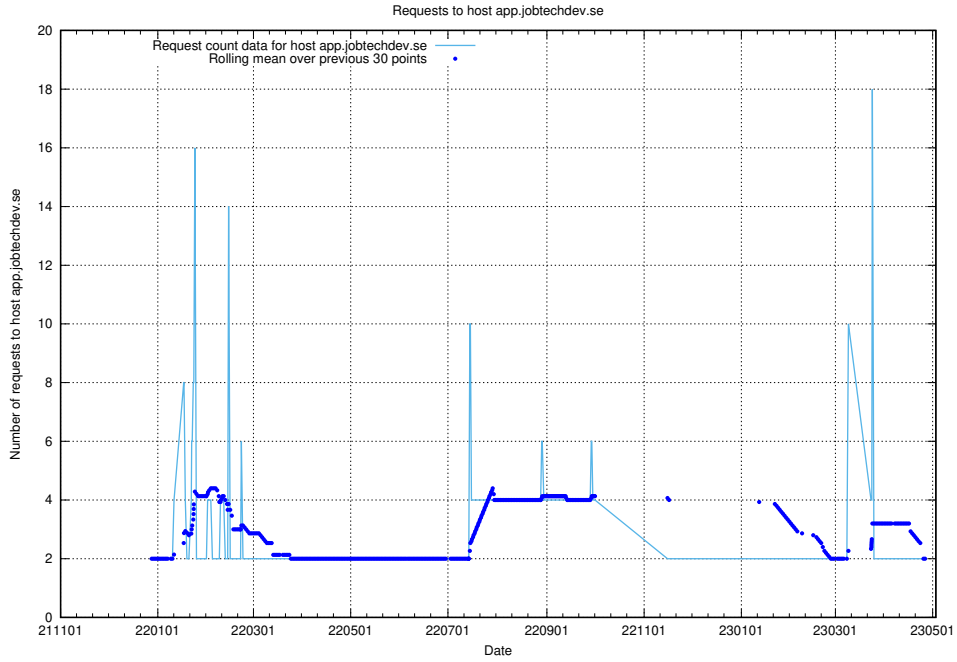

7.365 Usage of app.jobtechdev.se

Here, we count the number of requests to host app.jobtechdev.se.