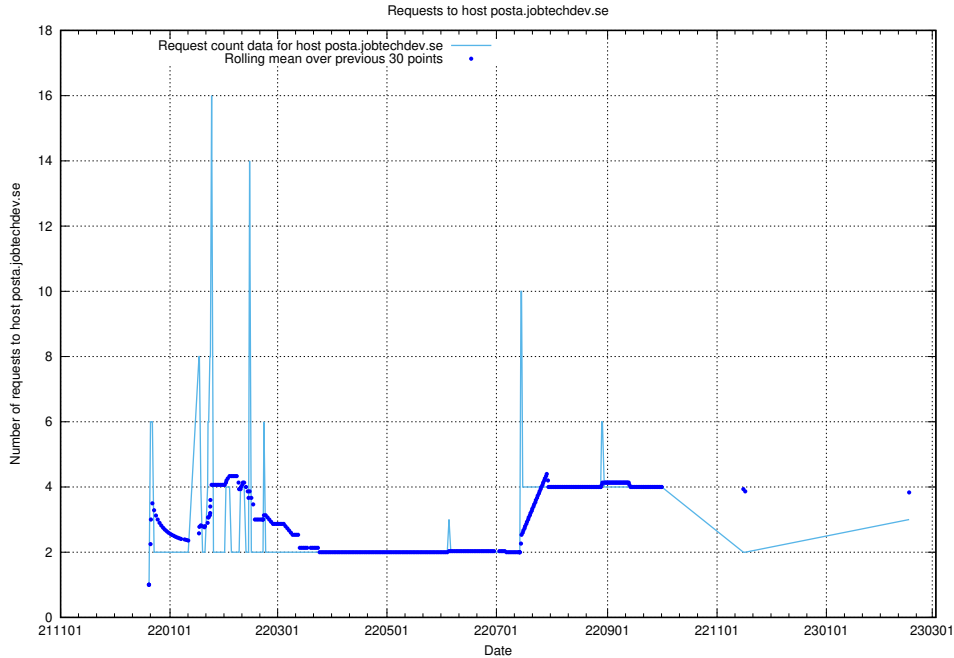

7.203 Usage of `posta.jobtechdev.se`

Here, we count the number of requests to host `posta.jobtechdev.se`.