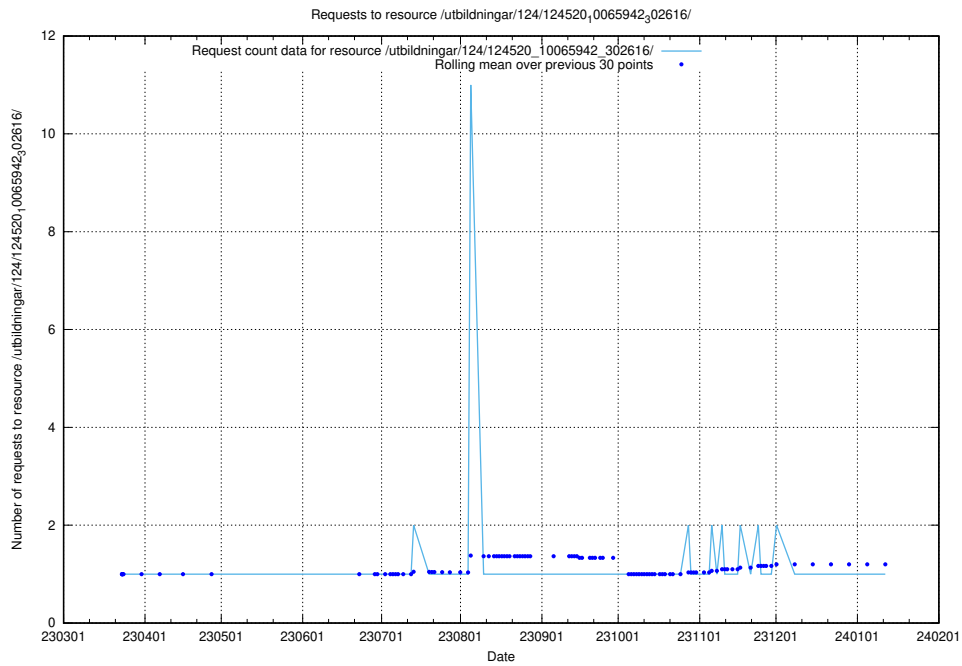

5.1260 Usage of /utbildningar/124/124520_10065942_302616/

Here, we count the number of requests to resource /utbildningar/124/124520_10065942_302616/.