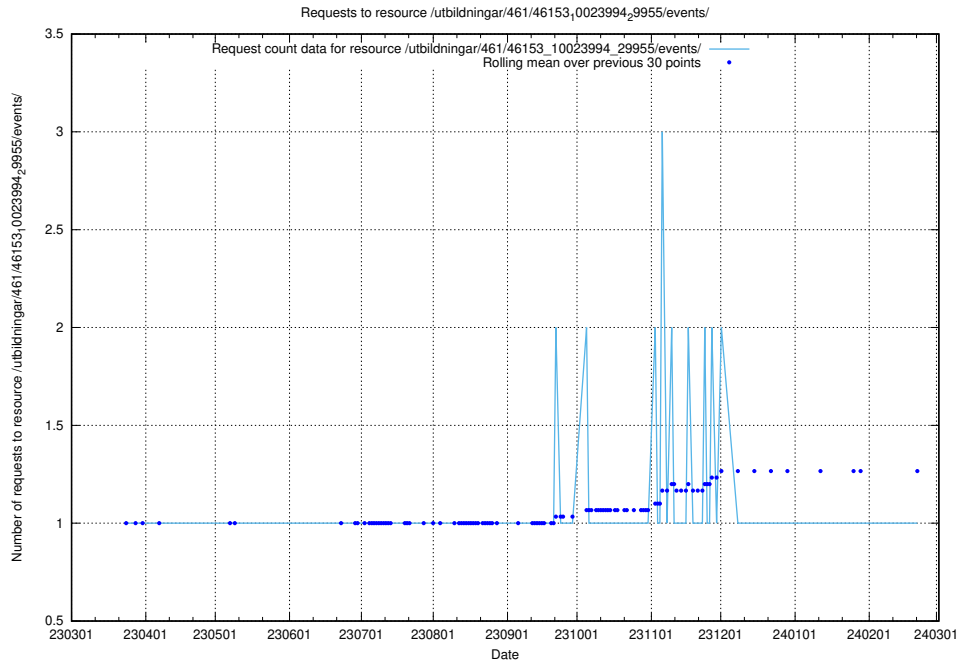

5.6306 Usage of /utbildningar/461/46153_10023994_29955/events/

Here, we count the number of requests to resource /utbildningar/461/46153_10023994_29955/events/.