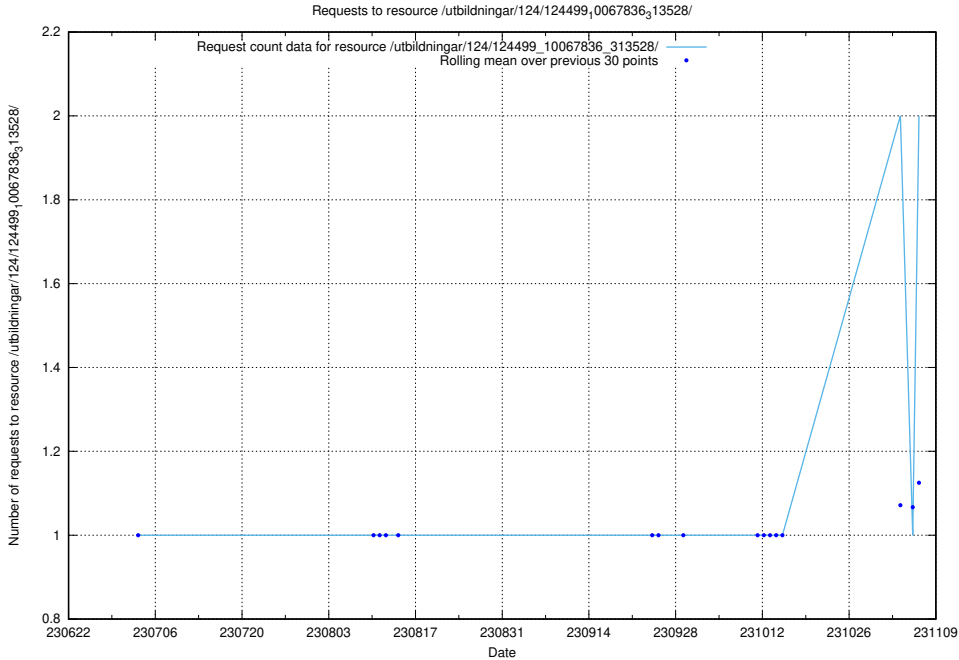

5.819 Usage of /utbildningar/124/124499_10067836_313528/

Here, we count the number of requests to resource /utbildningar/124/124499_10067836_313528/.