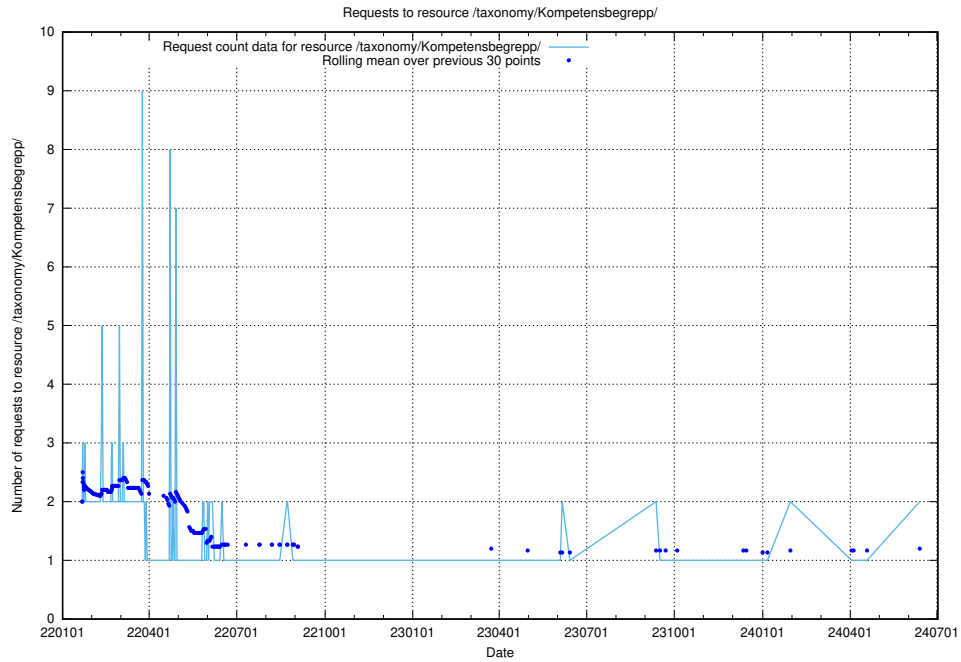

5.957 Usage of /taxonomy/Kompetensbegrepp/

Here, we count the number of requests to resource /taxonomy/Kompetensbegrepp/.