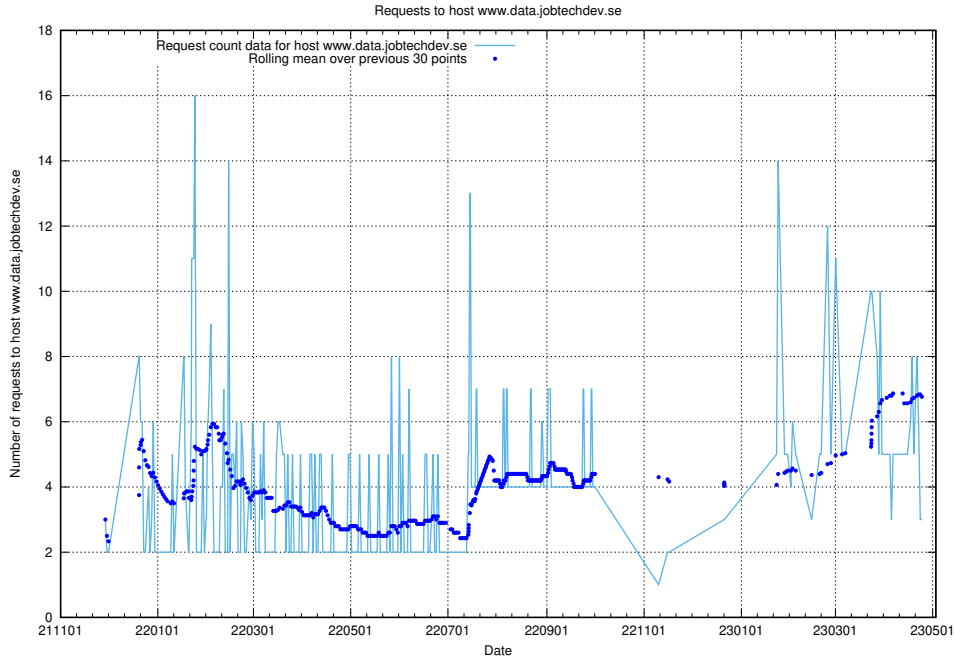

7.213 Usage of www.data.jobtechdev.se

Here, we count the number of requests to host www.data.jobtechdev.se.