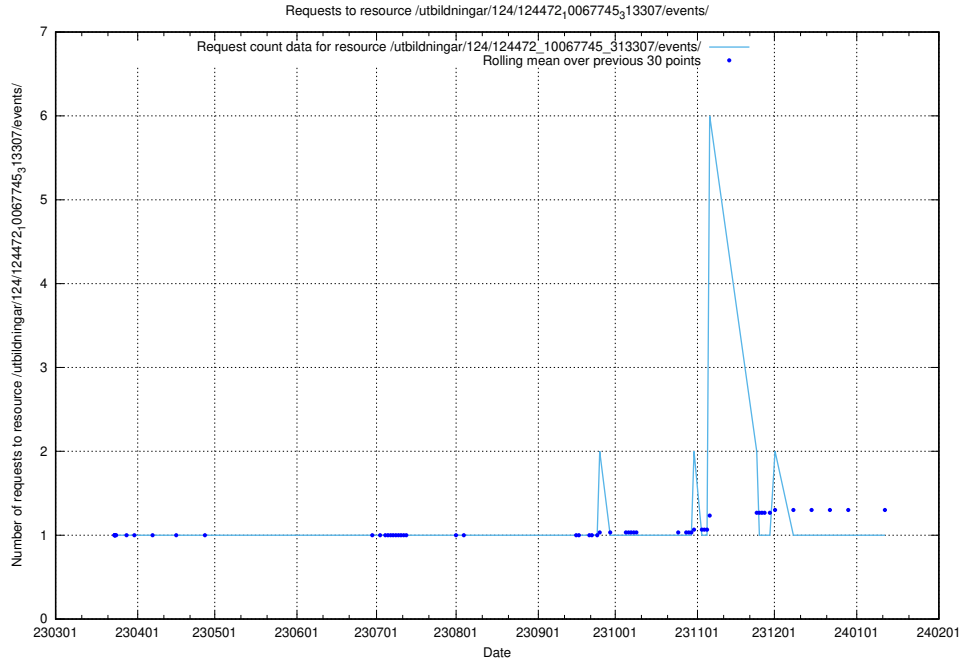

### 5.3156 Usage of /utbildningar/124/124472\_10067745\_313307/events/

Here, we count the number of requests to resource /utbildningar/124/124472\_10067745\_313307/events/