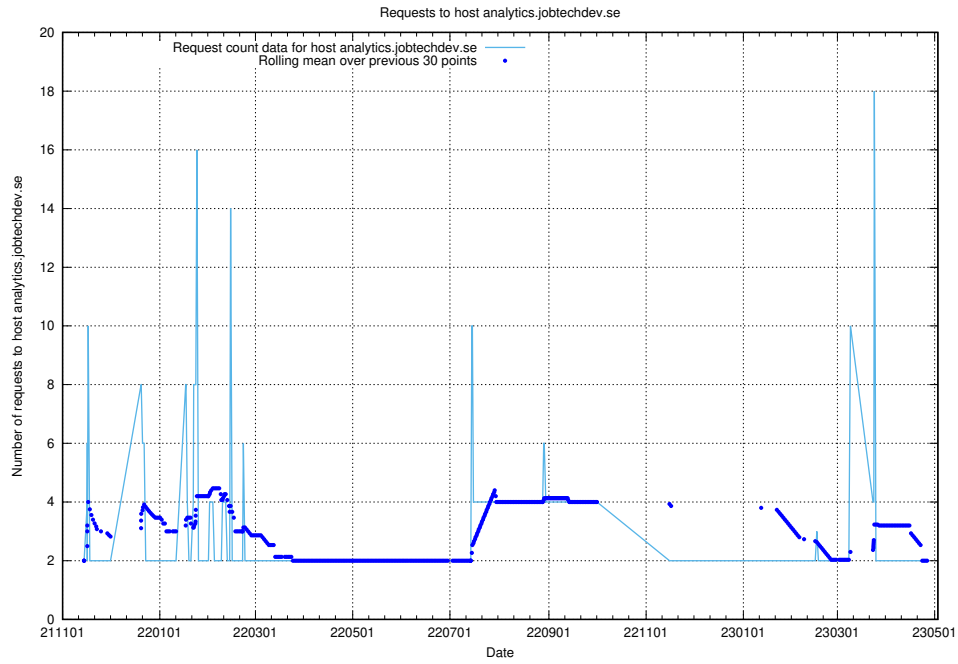

7.291 Usage of analytics.jobtechdev.se

Here, we count the number of requests to host analytics.jobtechdev.se.