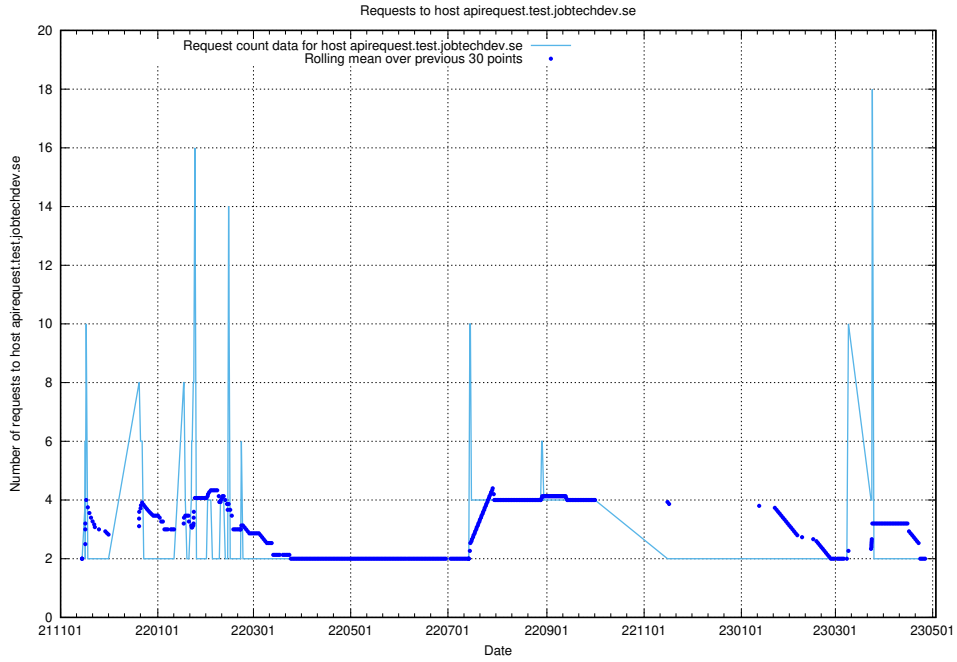

7.290 Usage of `apirequest.test.jobtechdev.se`

Here, we count the number of requests to host `apirequest.test.jobtechdev.se`.