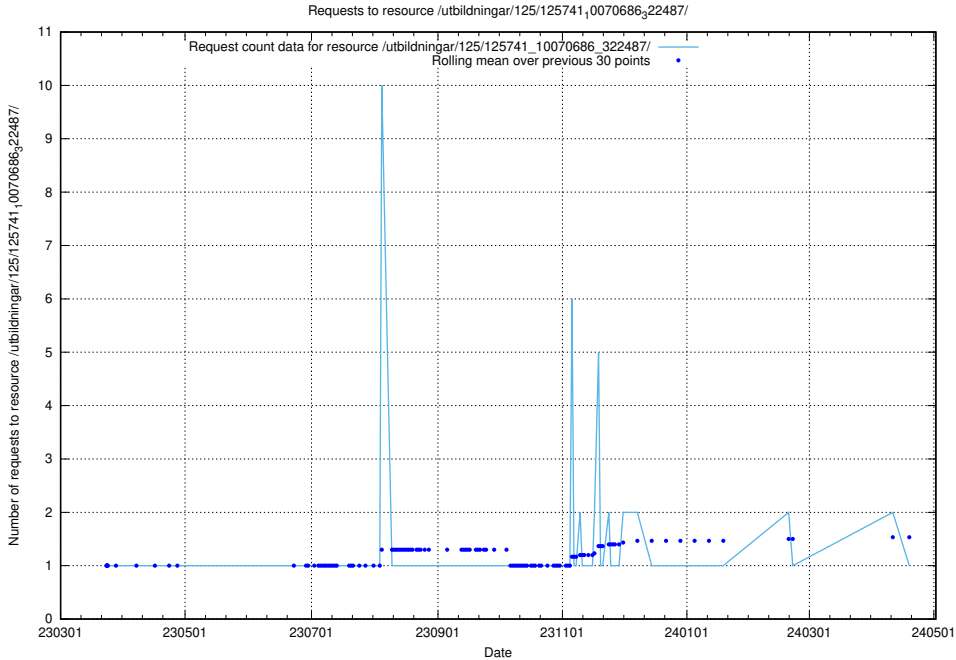

5.6621 Usage of /utbildningar/125/125741_10070686_322487/

Here, we count the number of requests to resource /utbildningar/125/125741_10070686_322487/.