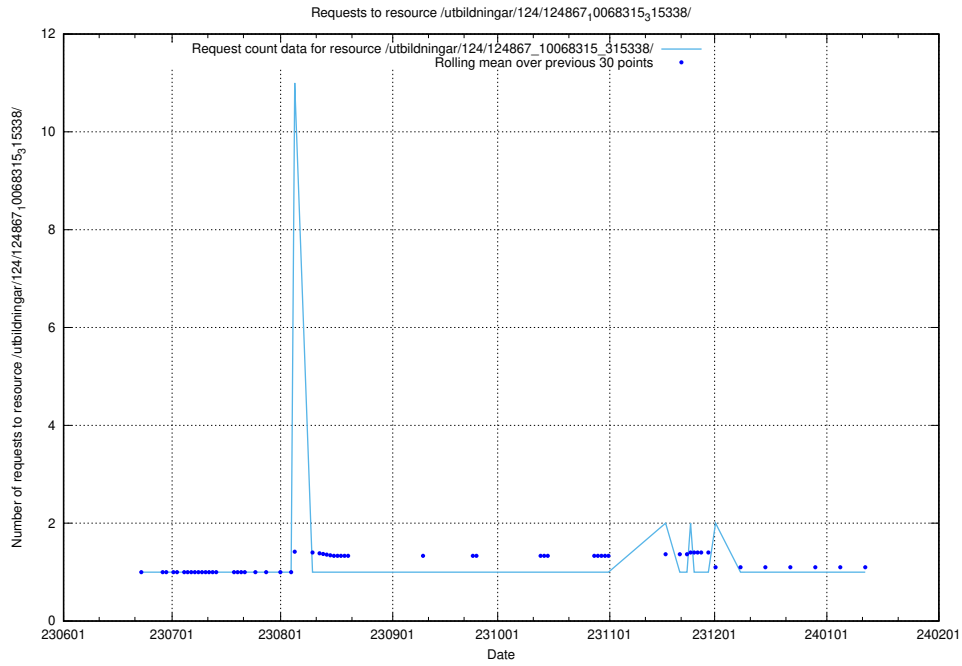

5.5874 Usage of /utbildningar/124/124867_10068315_315338/

Here, we count the number of requests to resource /utbildningar/124/124867_10068315_315338/.