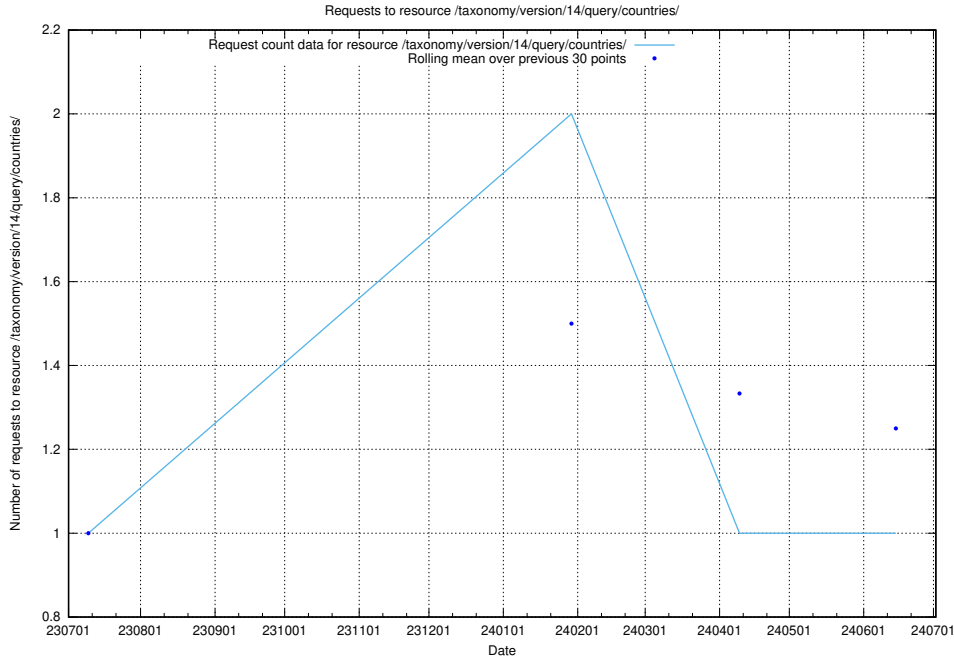

5.5282 Usage of /taxonomy/version/14/query/countries/

Here, we count the number of requests to resource /taxonomy/version/14/query/countries/.