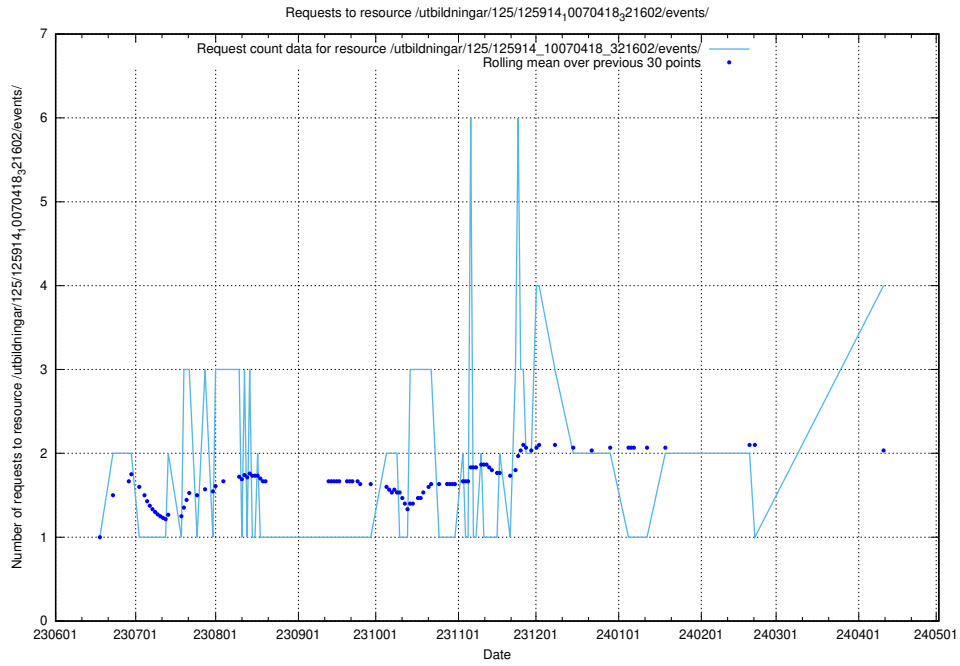

5.245 Usage of /utbildningar/125/125914_10070418_321602/events/

Here, we count the number of requests to resource /utbildningar/125/125914_10070418_321602/events/