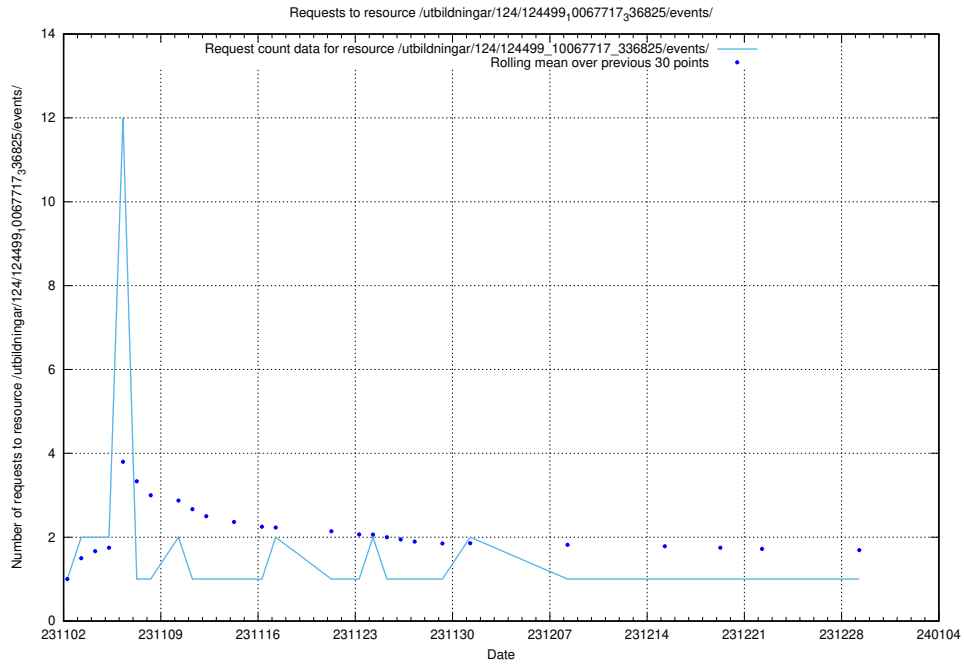

5.4312 Usage of /utbildningar/124/124499_10067717_336825/events/

Here, we count the number of requests to resource /utbildningar/124/124499_10067717_336825/events/