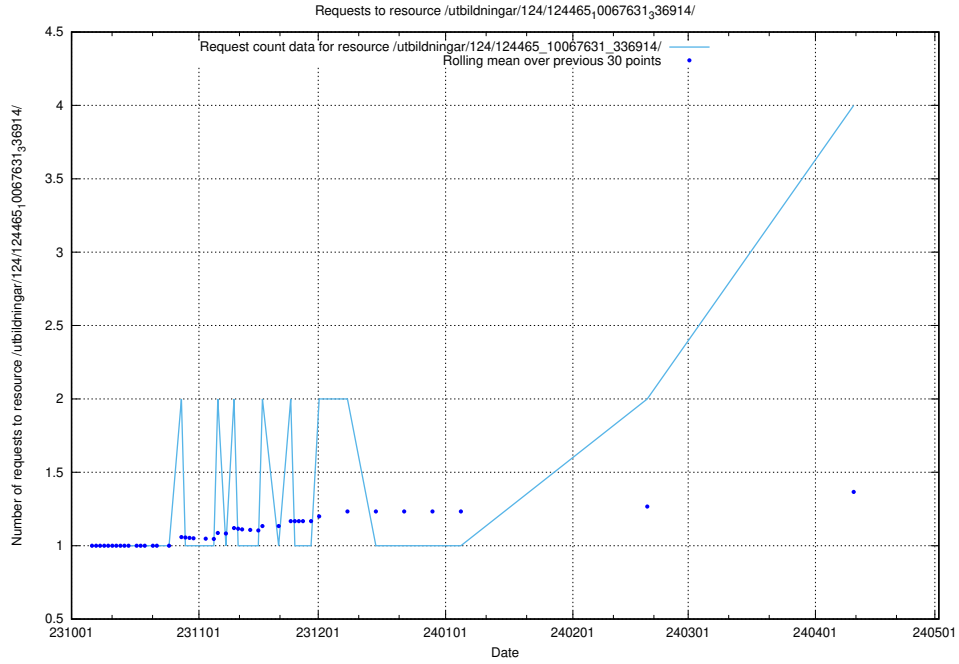

5.218 Usage of /utbildningar/124/124465_10067631_336914/

Here, we count the number of requests to resource /utbildningar/124/124465_10067631_336914/.