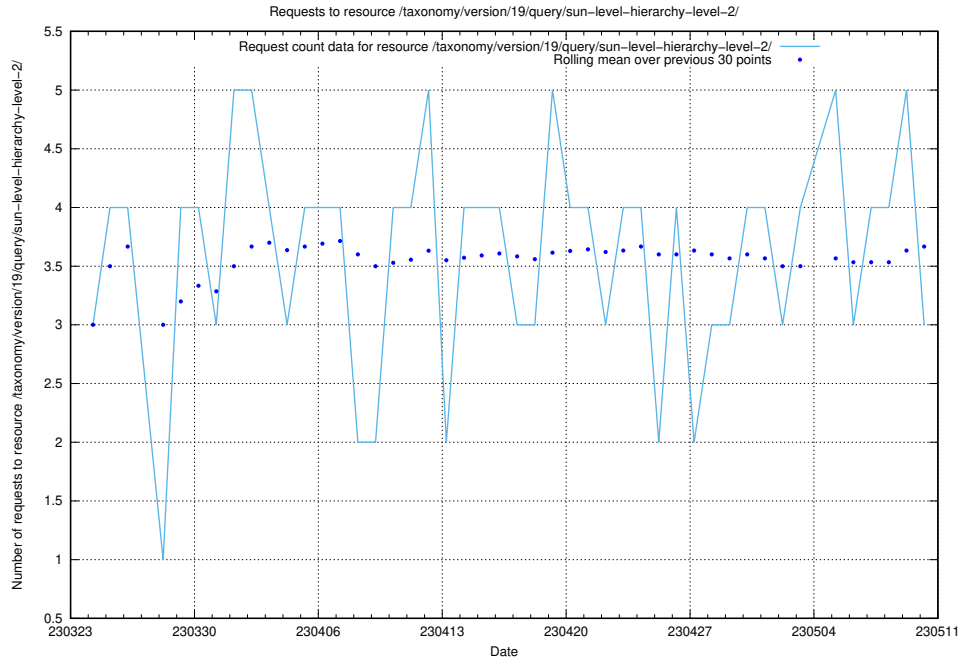

5.434 Usage of /taxonomy/version/19/query/sun-level-hierarchy-level-2/

Here, we count the number of requests to resource /taxonomy/version/19/query/sun-level-hierarchy-level-2/.