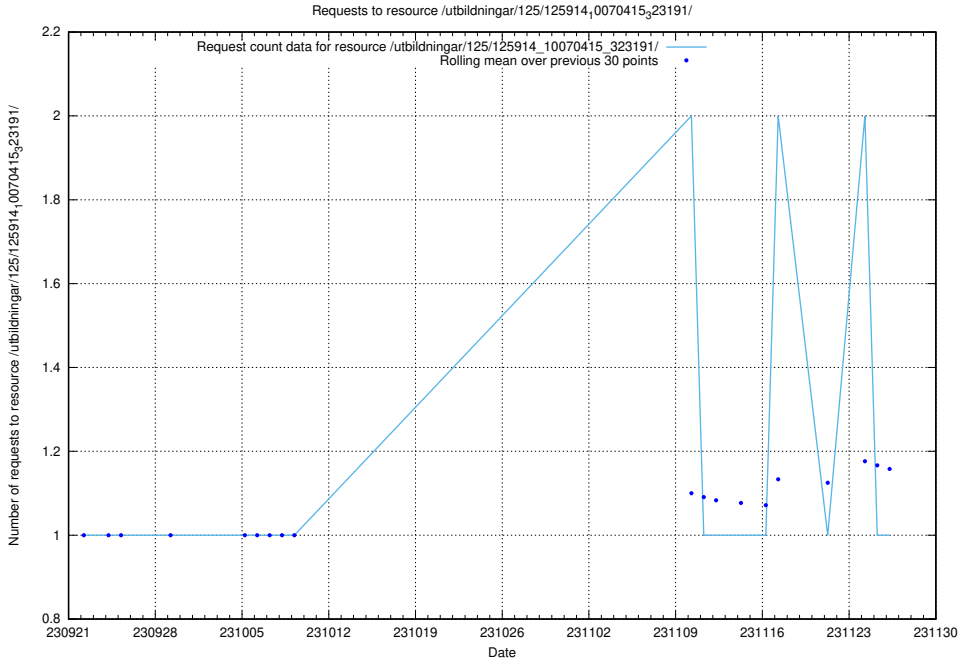

5.4650 Usage of /utbildningar/125/125914_10070415_323191/

Here, we count the number of requests to resource /utbildningar/125/125914_10070415_323191/.