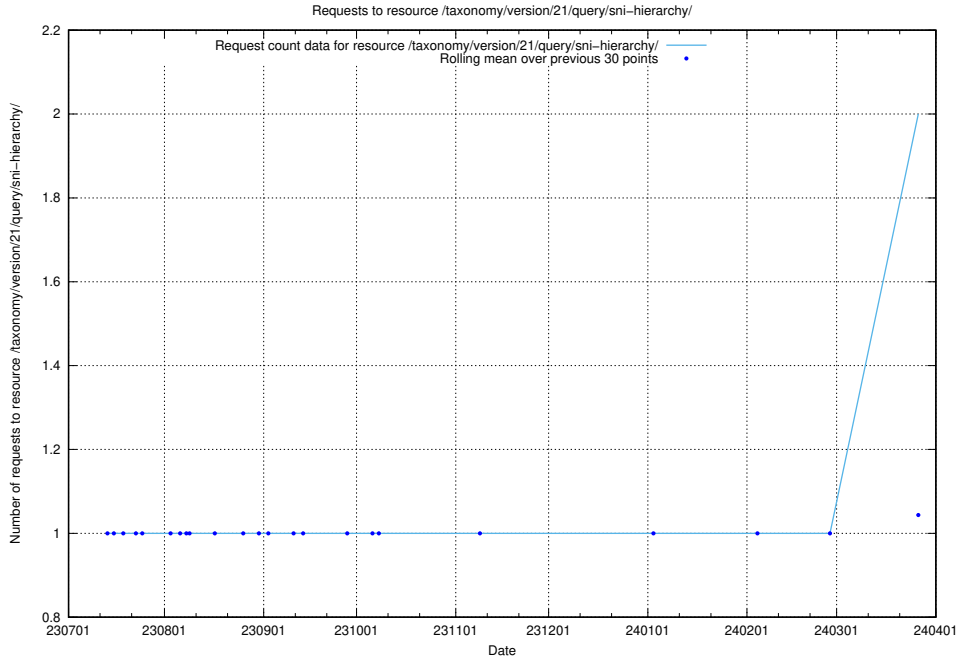

5.803 Usage of /taxonomy/version/21/query/sni-hierarchy/

Here, we count the number of requests to resource /taxonomy/version/21/query/sni-hierarchy/.