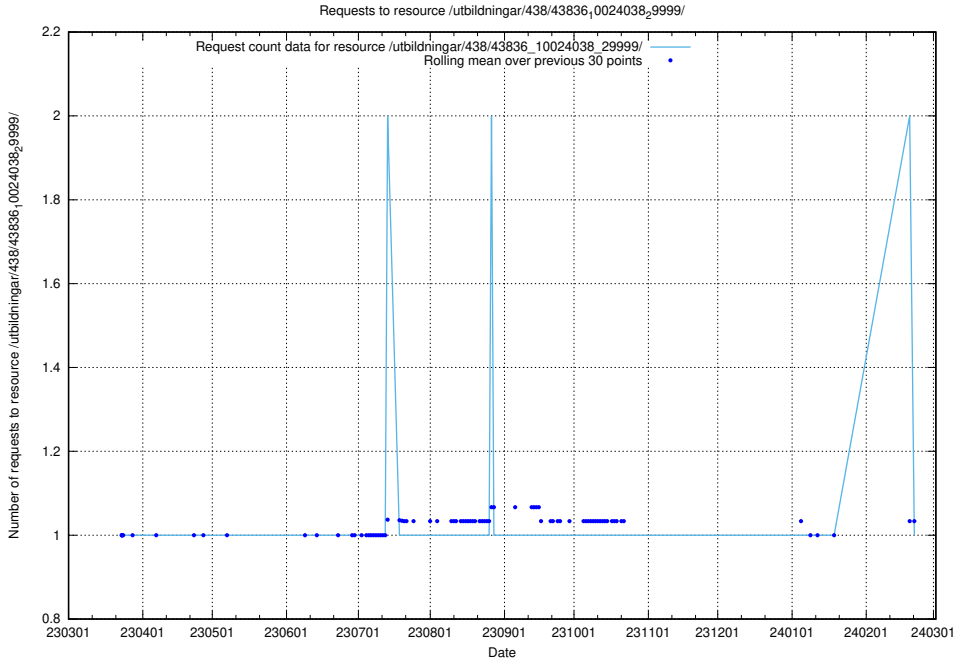

### 5.6480 Usage of /utbildningar/438/43836\_10024038\_29999/

Here, we count the number of requests to resource /utbildningar/438/43836\_10024038\_29999/.