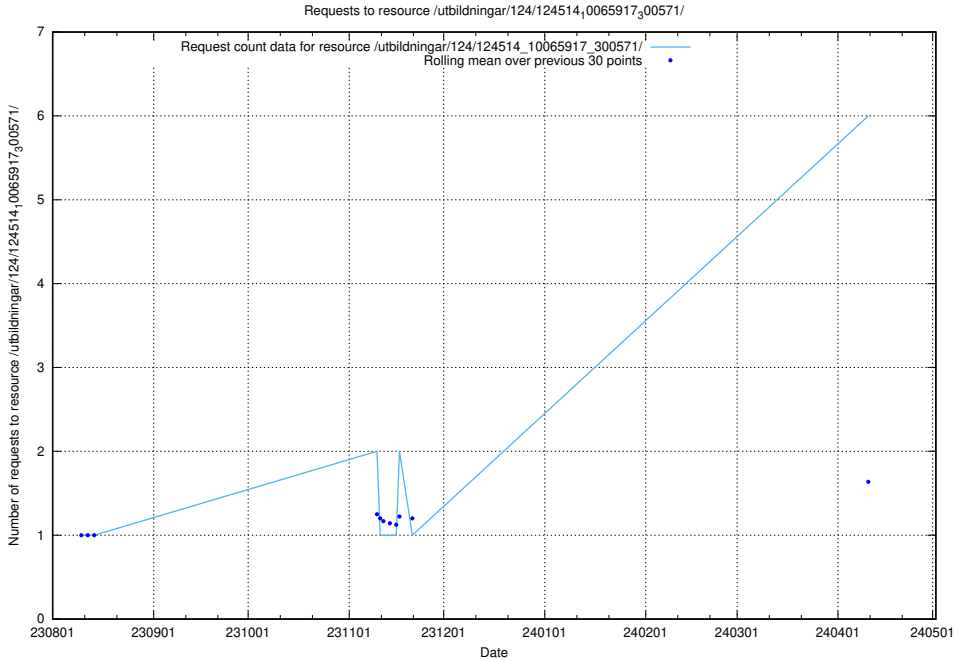

5.75 Usage of /utbildningar/124/124514_10065917_300571/

Here, we count the number of requests to resource /utbildningar/124/124514_10065917_300571/.