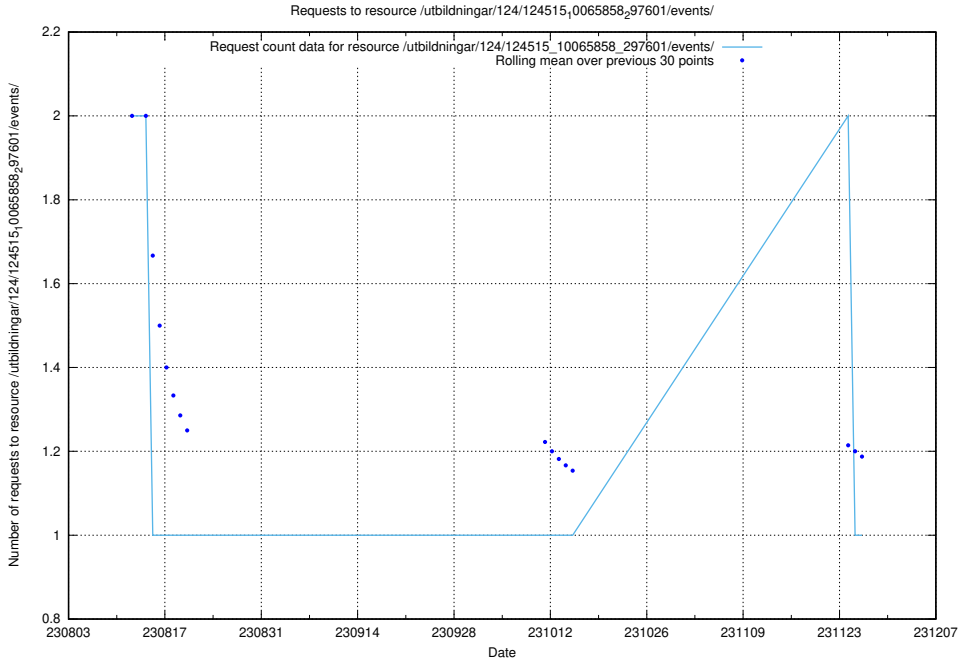

5.4947 Usage of /utbildningar/124/124515_10065858_297601/events/

Here, we count the number of requests to resource /utbildningar/124/124515_10065858_297601/events/