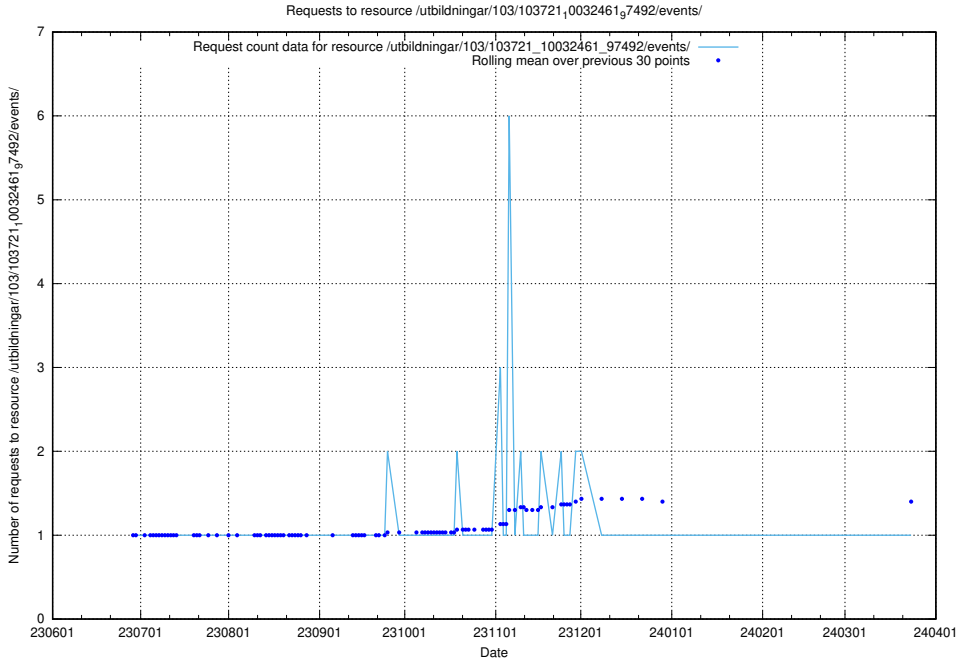

5.5670 Usage of /utbildningar/103/103721_10032461_97492/events/

Here, we count the number of requests to resource /utbildningar/103/103721_10032461_97492/events/.