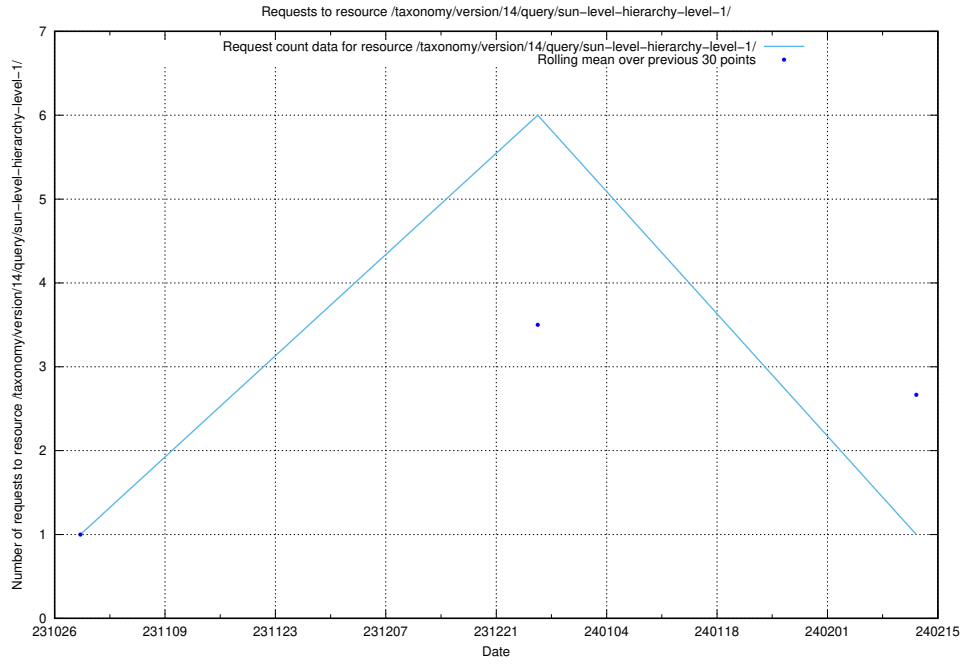

5.4333 Usage of /taxonomy/version/14/query/sun-level-hierarchy-level-1/

Here, we count the number of requests to resource /taxonomy/version/14/query/sun-level-hierarchy-level-1/.