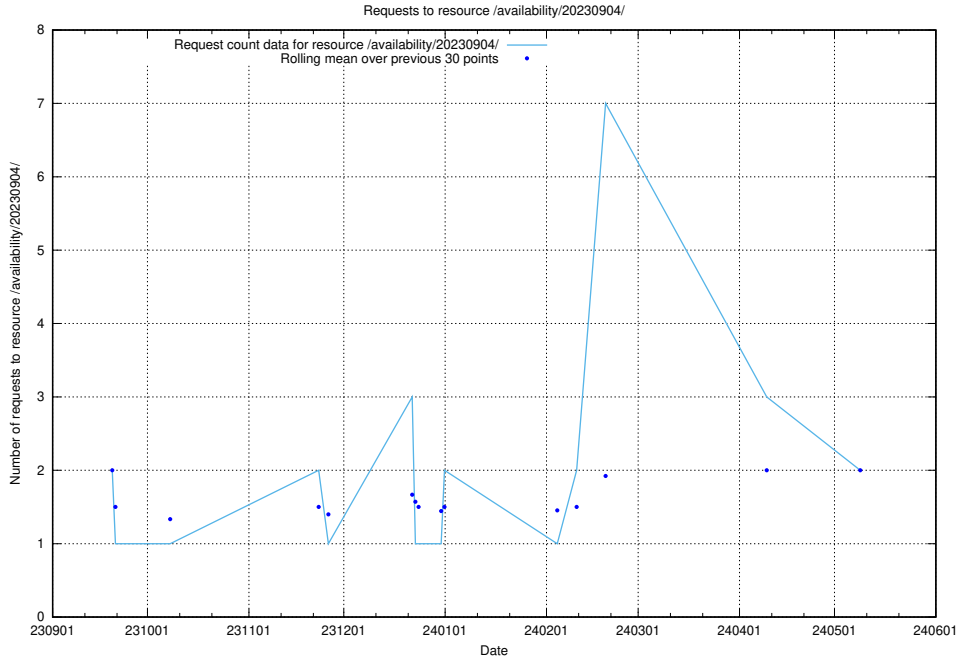

5.743 Usage of /availability/20230904/

Here, we count the number of requests to resource /availability/20230904/.