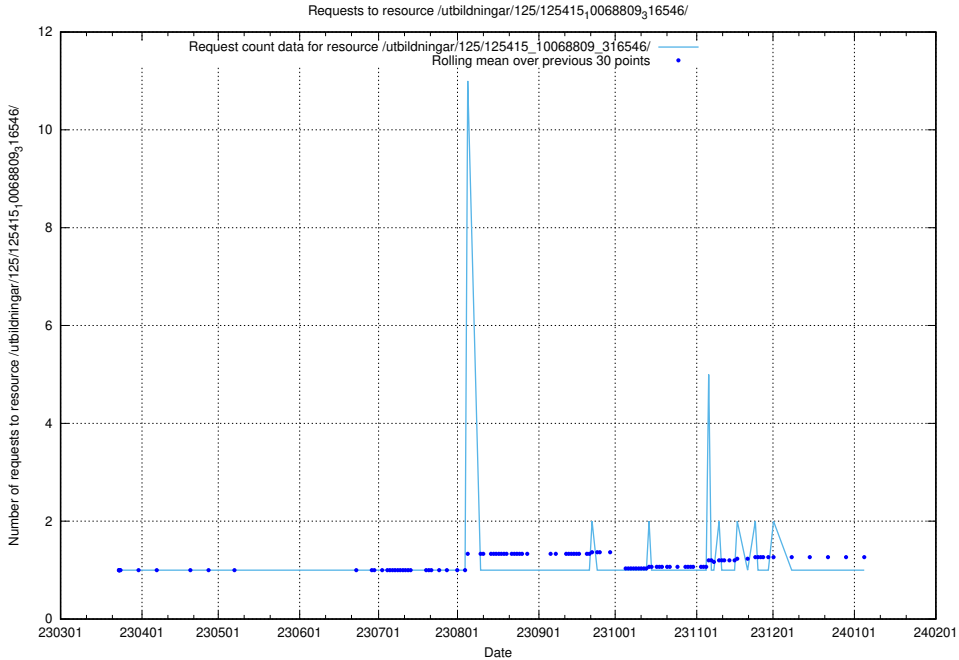

5.1112 Usage of /utbildningar/125/125415_10068809_316546/

Here, we count the number of requests to resource /utbildningar/125/125415_10068809_316546/.