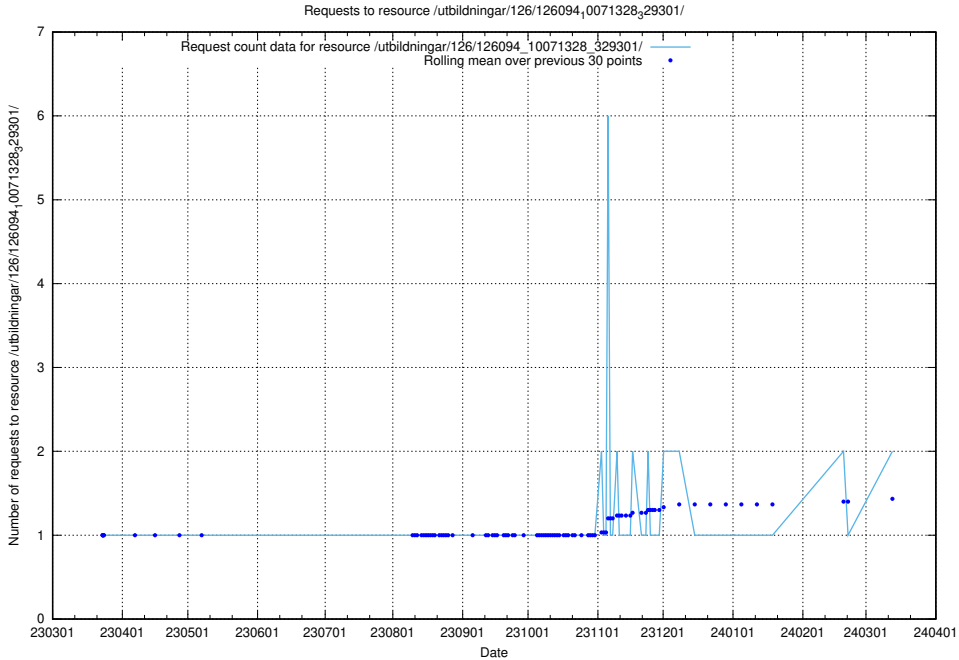

5.959 Usage of /utbildningar/126/126094_10071328_329301/

Here, we count the number of requests to resource /utbildningar/126/126094_10071328_329301/.