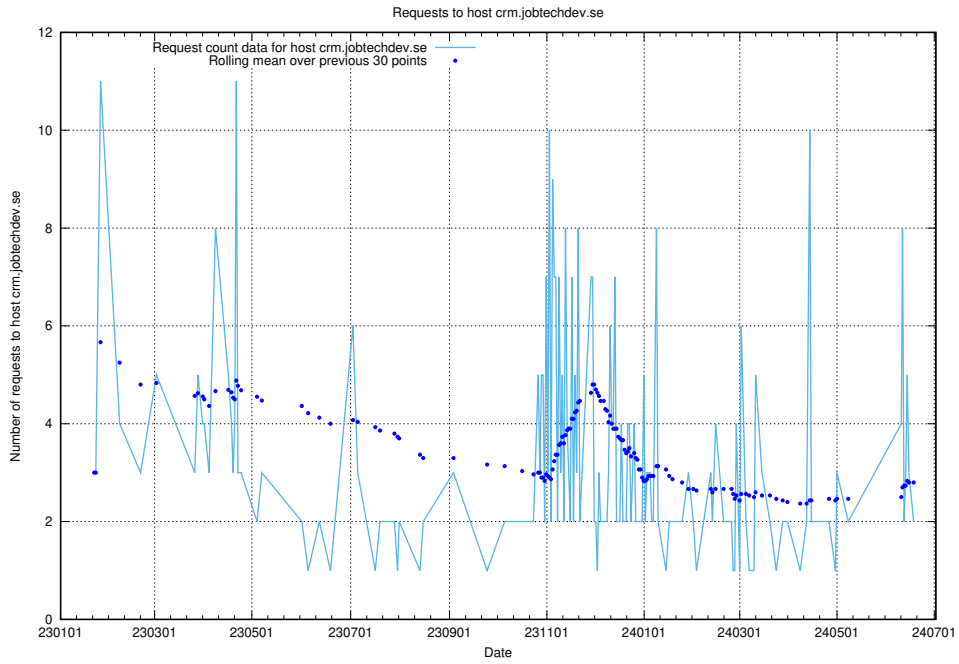

7.300 Usage of crm.jobtechdev.se

Here, we count the number of requests to host crm.jobtechdev.se.