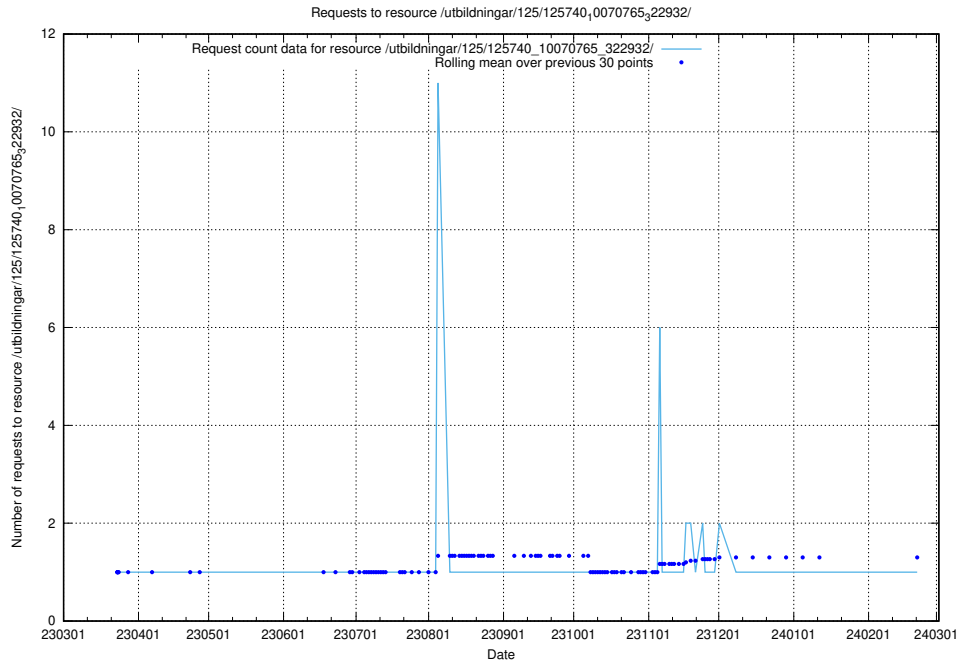

5.978 Usage of /utbildningar/125/125740_10070765_322932/

Here, we count the number of requests to resource /utbildningar/125/125740_10070765_322932/.