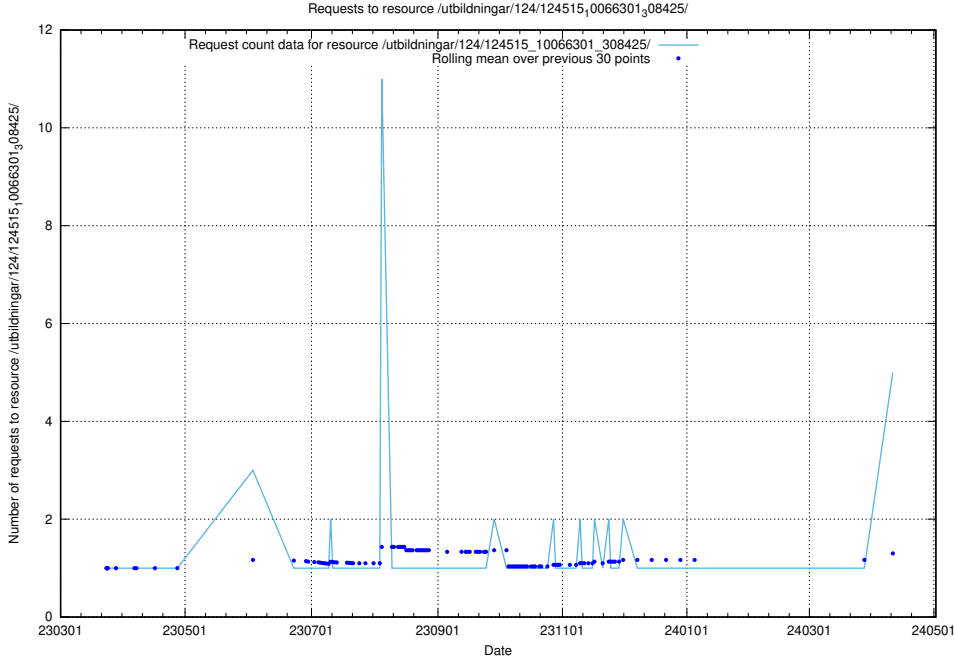

5.118 Usage of /utbildningar/124/124515_10066301_308425/

Here, we count the number of requests to resource /utbildningar/124/124515_10066301_308425/.