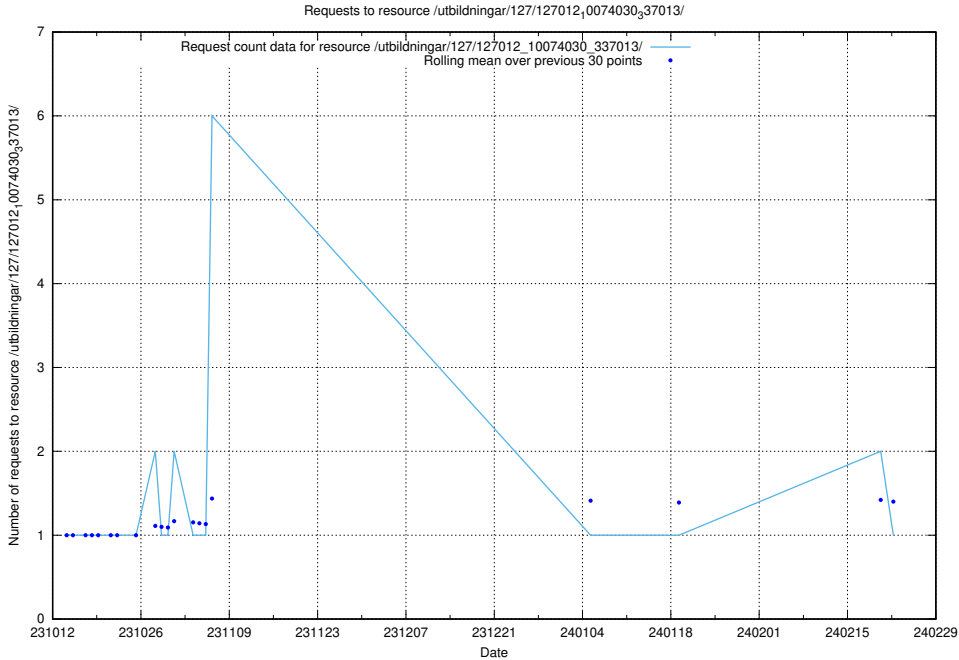

5.4475 Usage of /utbildningar/127/127012_10074030_337013/

Here, we count the number of requests to resource /utbildningar/127/127012_10074030_337013/.