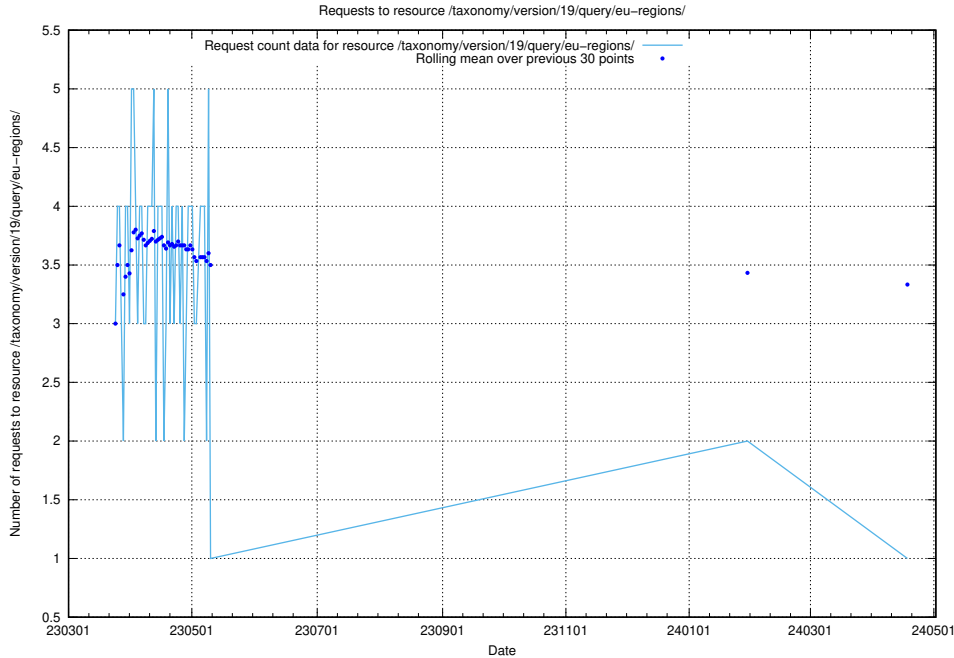

5.6290 Usage of /taxonomy/version/19/query/eu-regions/

Here, we count the number of requests to resource /taxonomy/version/19/query/eu-regions/.