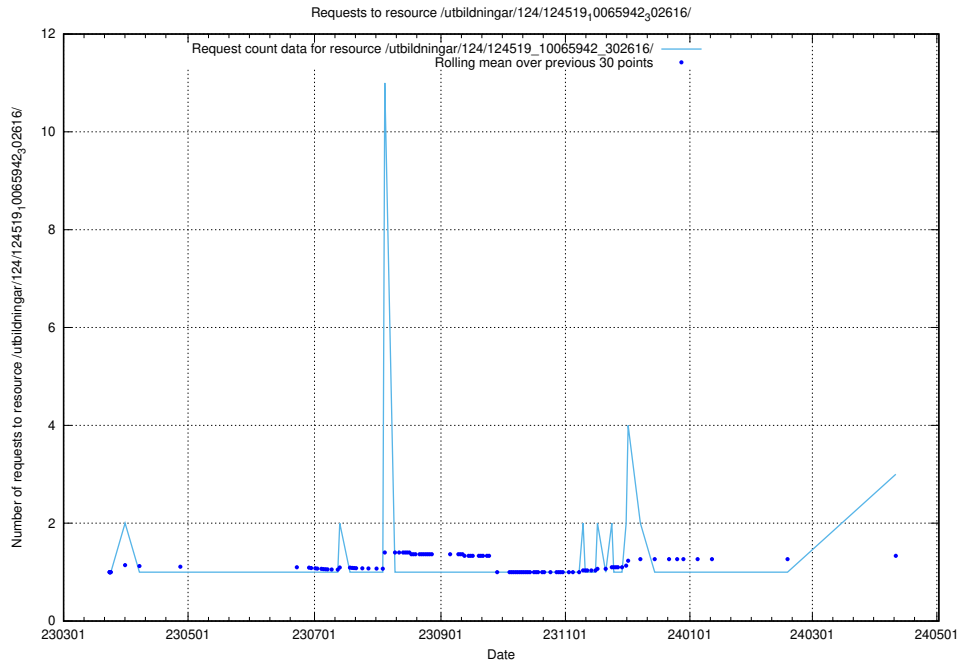

5.283 Usage of /utbildningar/124/124519_10065942_302616/

Here, we count the number of requests to resource /utbildningar/124/124519_10065942_302616/.