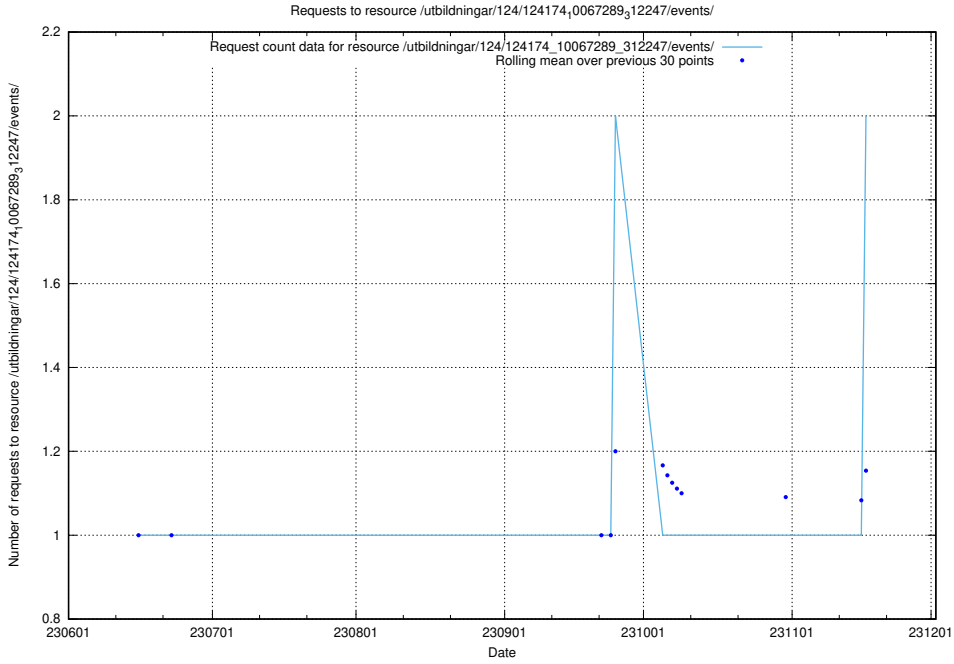

5.888 Usage of /utbildningar/124/124174_10067289_312247/events/

Here, we count the number of requests to resource /utbildningar/124/124174_10067289_312247/events/