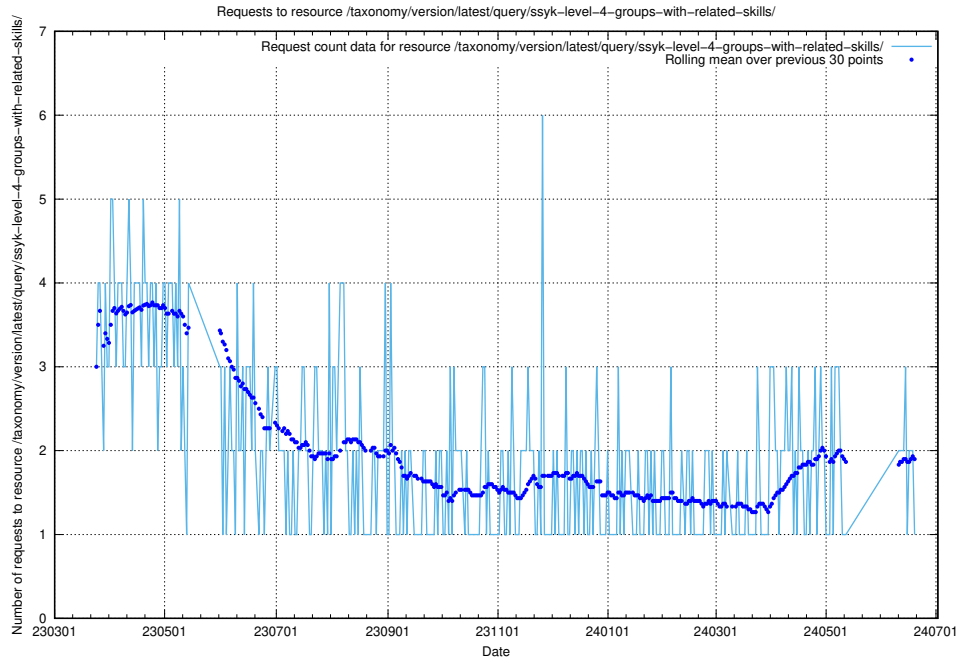

5.6231 Usage of /taxonomy/version/latest/query/ssyk-level-4-groups-with-related-skills/

Here, we count the number of requests to resource /taxonomy/version/latest/query/ssyk-level-4-groups-with-related-skills/.