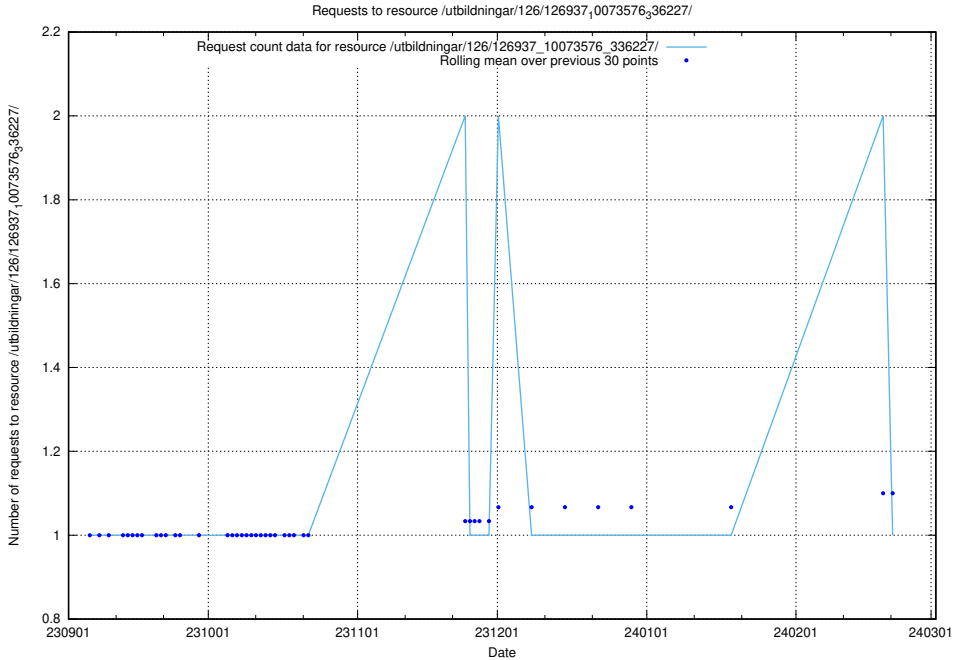

5.4799 Usage of /utbildningar/126/126937_10073576_336227/

Here, we count the number of requests to resource /utbildningar/126/126937_10073576_336227/.