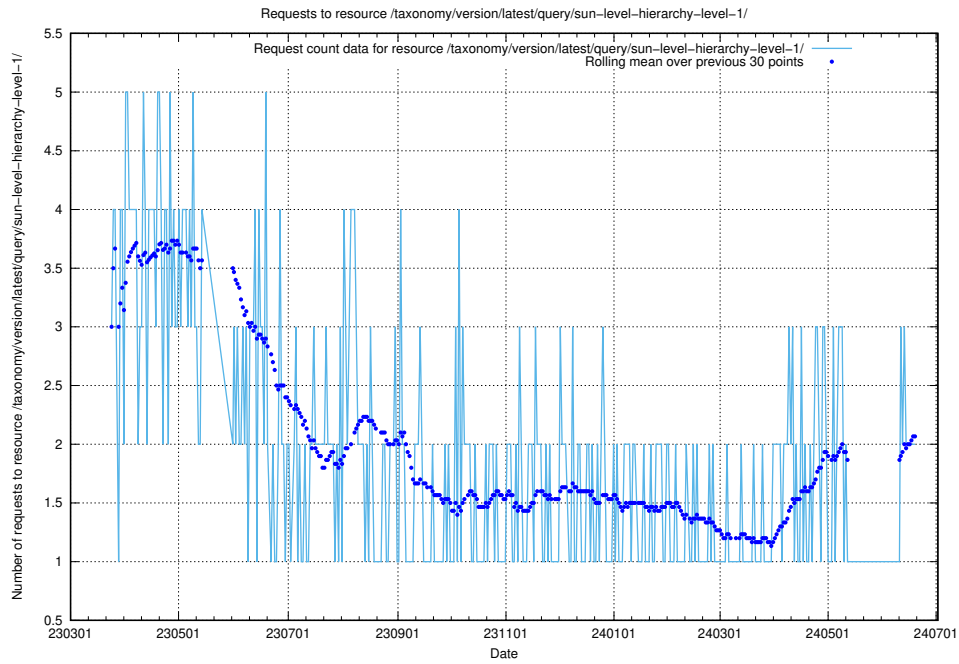

5.912 Usage of /taxonomy/version/latest/query/sun-level-hierarchy-level-1/

Here, we count the number of requests to resource /taxonomy/version/latest/query/sun-level-hierarchy-level-1/.