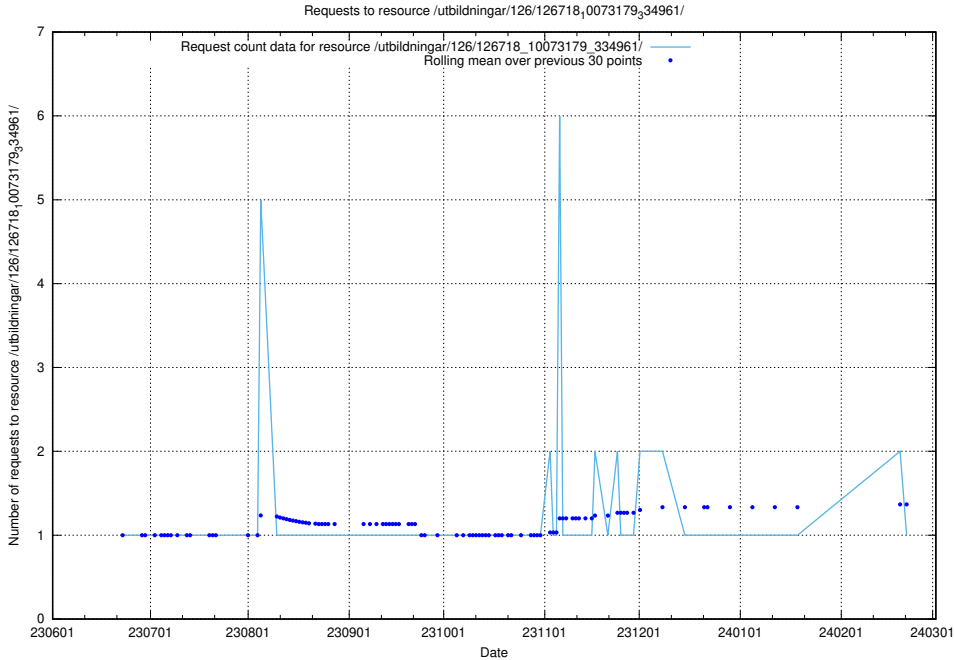

5.5750 Usage of /utbildningar/126/126718_10073179_334961/

Here, we count the number of requests to resource /utbildningar/126/126718_10073179_334961/.