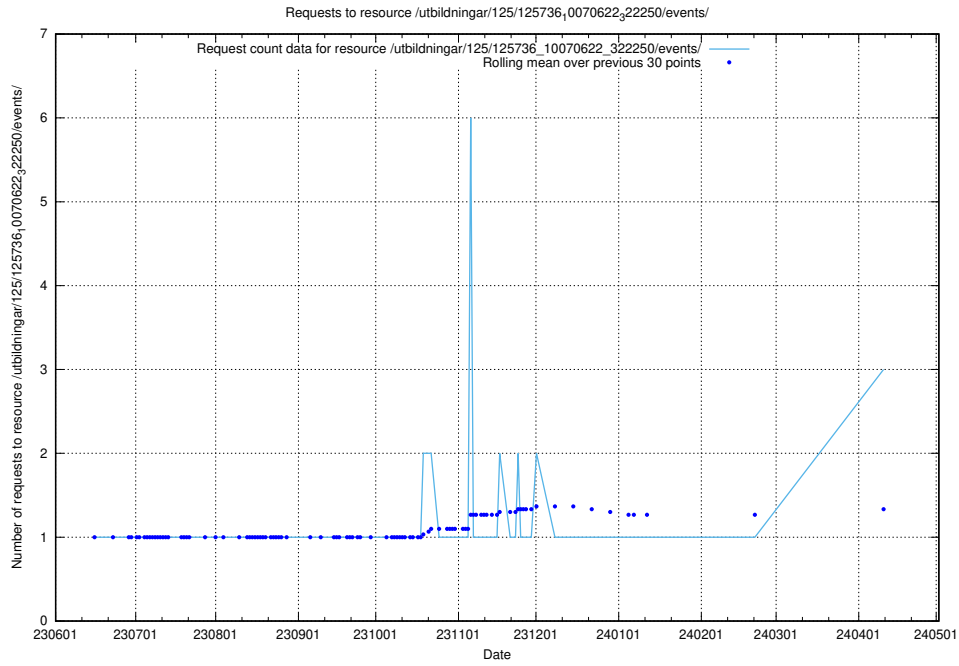

5.420 Usage of /utbildningar/125/125736_10070622_322250/events/

Here, we count the number of requests to resource /utbildningar/125/125736_10070622_322250/events/