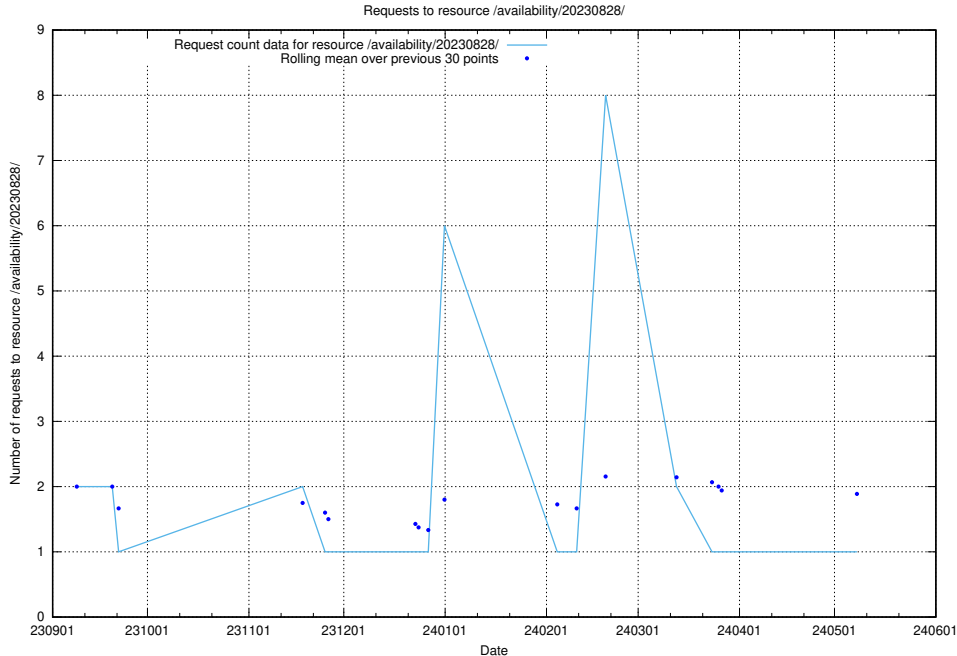

5.4773 Usage of /availability/20230828/

Here, we count the number of requests to resource /availability/20230828/.