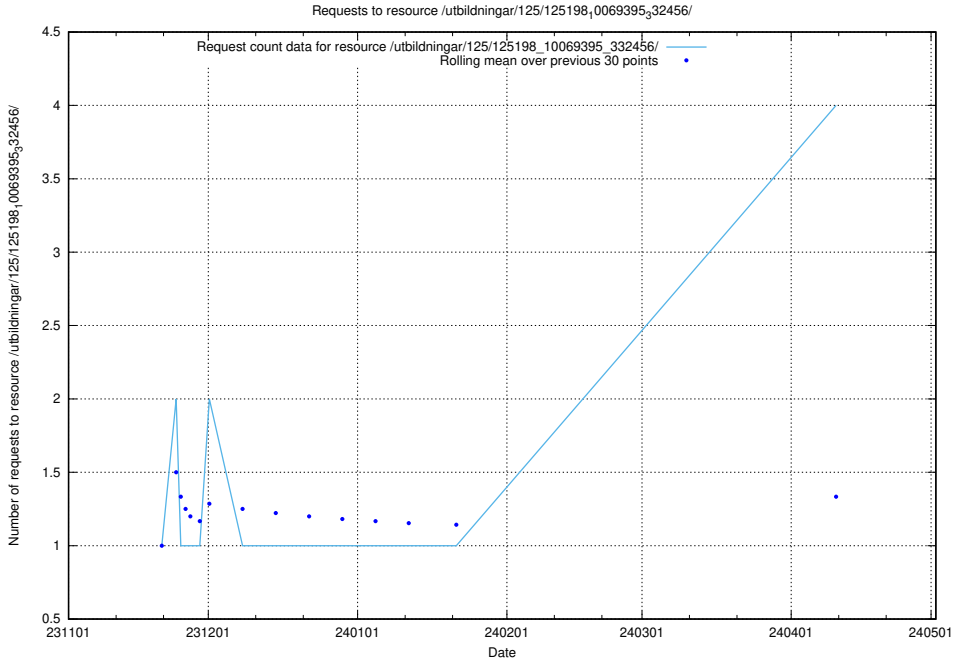

5.207 Usage of /utbildningar/125/125198_10069395_332456/

Here, we count the number of requests to resource /utbildningar/125/125198_10069395_332456/.