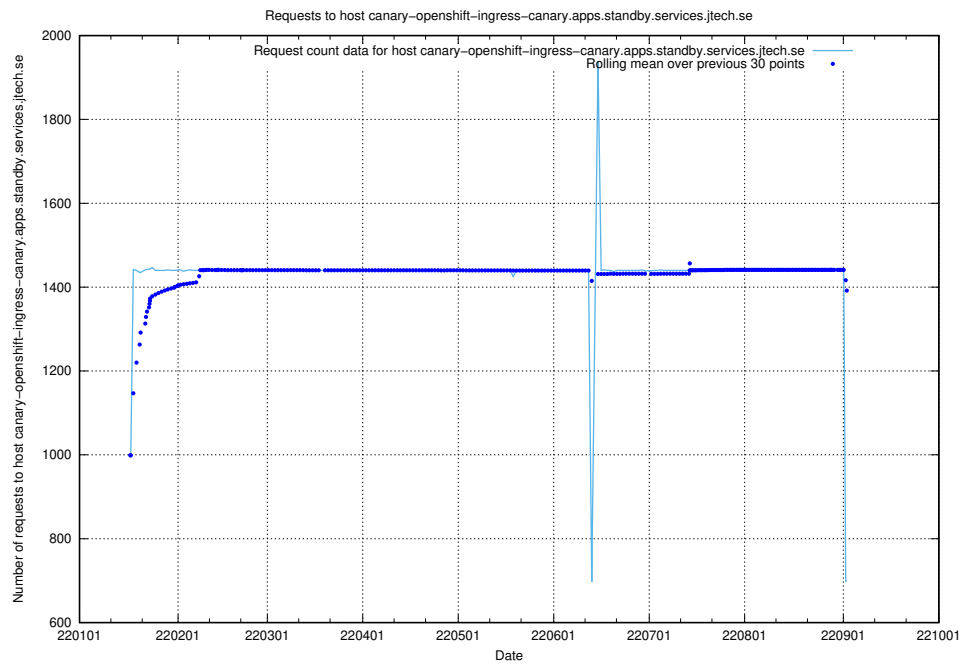

7.23 Usage of canary-openshift-ingress-canary.apps.standby.services.jtech.se

Here, we count the number of requests to host canary-openshift-ingress-canary.apps.standby.services.jtech.se.