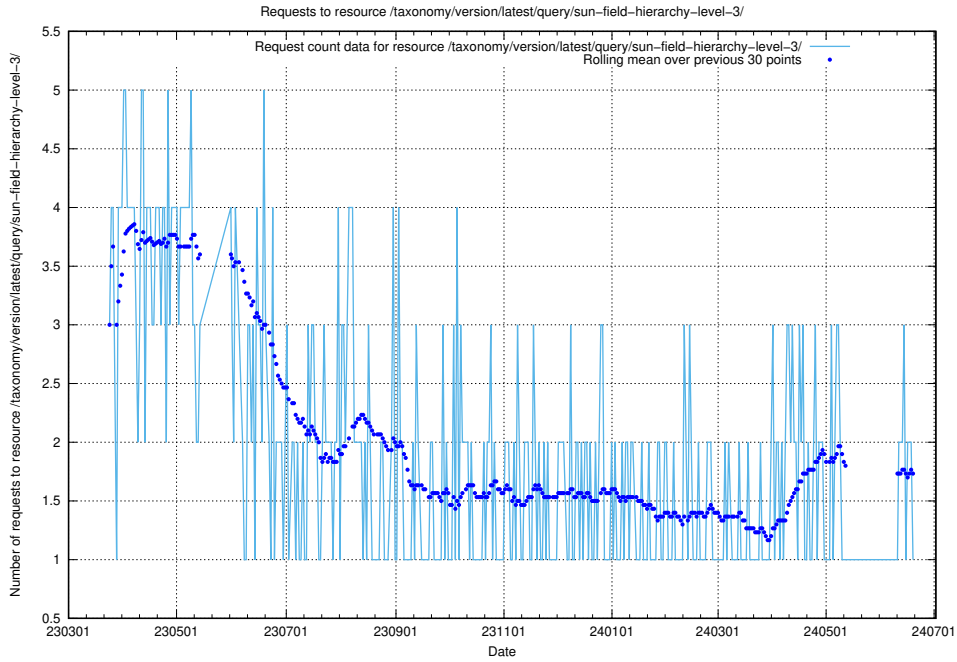

5.6225 Usage of /taxonomy/version/latest/query/sun-field-hierarchy-level-3/

Here, we count the number of requests to resource /taxonomy/version/latest/query/sun-field-hierarchy-level-3/.