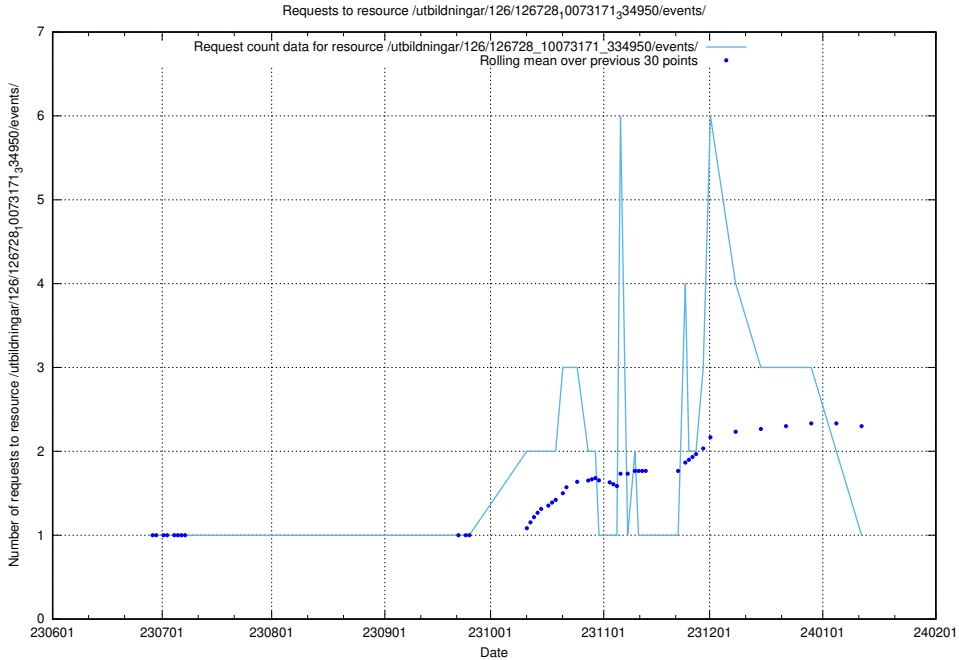

5.5586 Usage of /utbildningar/126/126728_10073171_334950/events/

Here, we count the number of requests to resource /utbildningar/126/126728_10073171_334950/events/