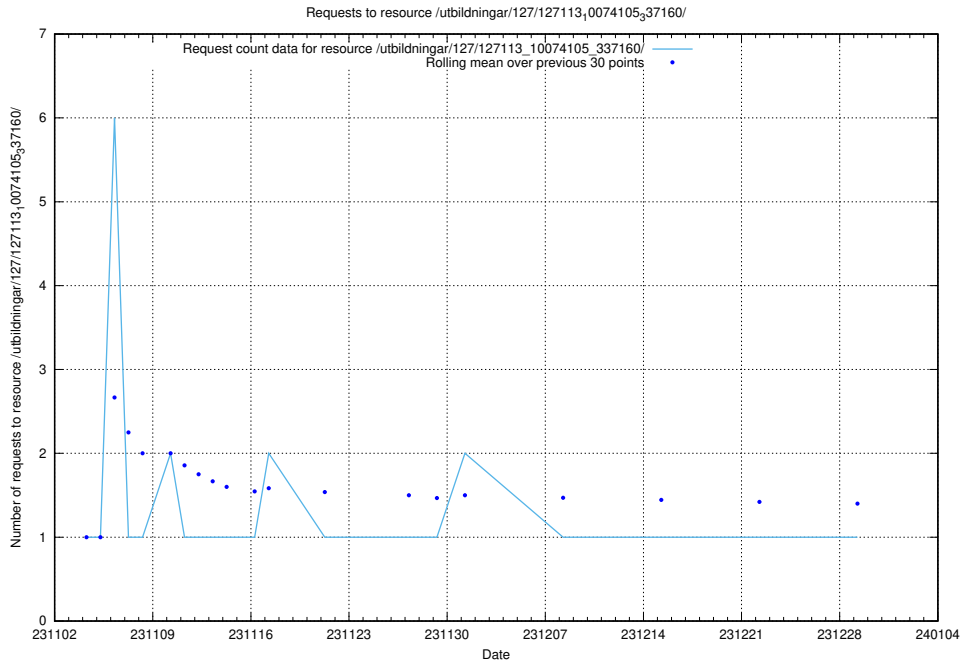

5.4277 Usage of /utbildningar/127/127113_10074105_337160/

Here, we count the number of requests to resource /utbildningar/127/127113_10074105_337160/.