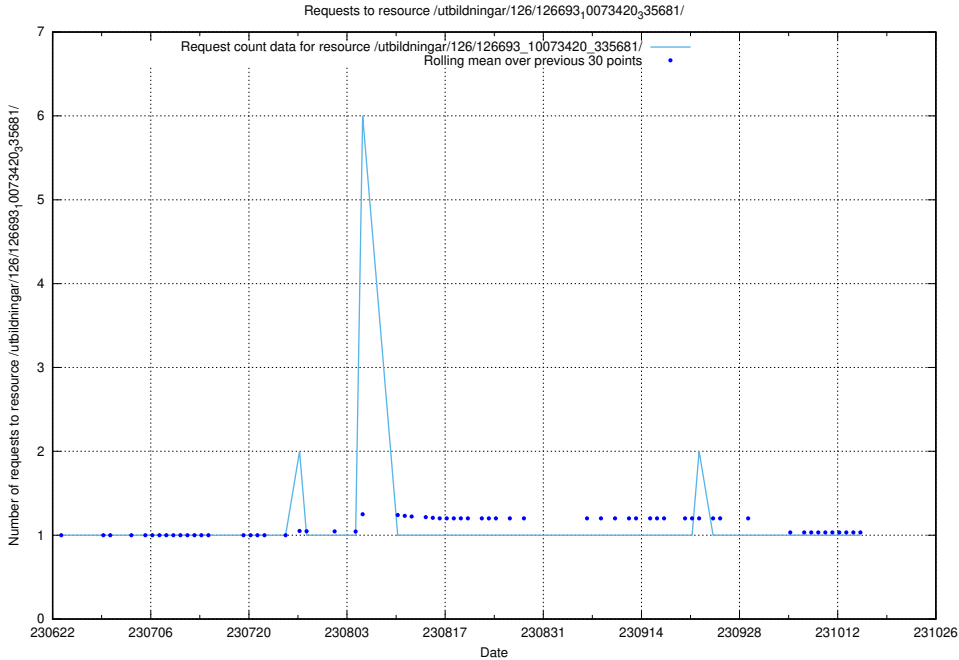

5.5777 Usage of /utbildningar/126/126693_10073420_335681/

Here, we count the number of requests to resource /utbildningar/126/126693_10073420_335681/.