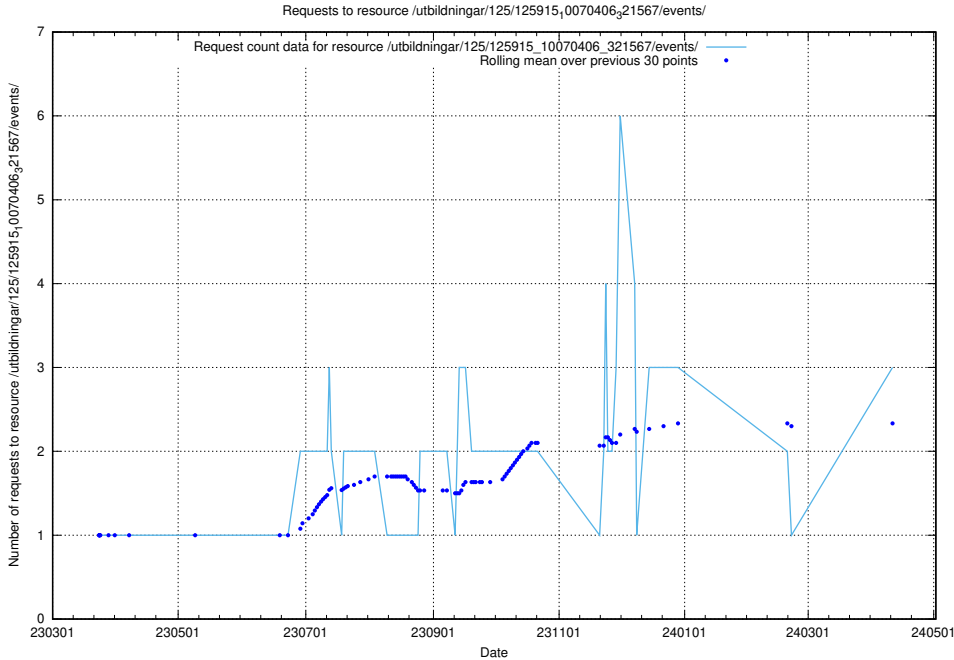

5.450 Usage of /utbildningar/125/125915_10070406_321567/events/

Here, we count the number of requests to resource /utbildningar/125/125915_10070406_321567/events/