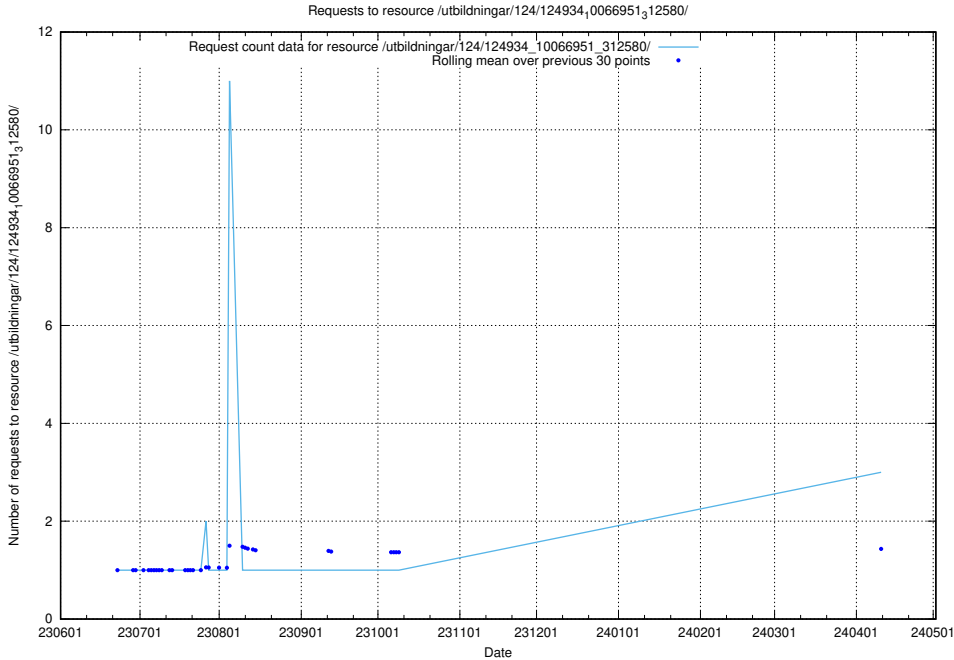

5.403 Usage of /utbildningar/124/124934_10066951_312580/

Here, we count the number of requests to resource /utbildningar/124/124934_10066951_312580/.