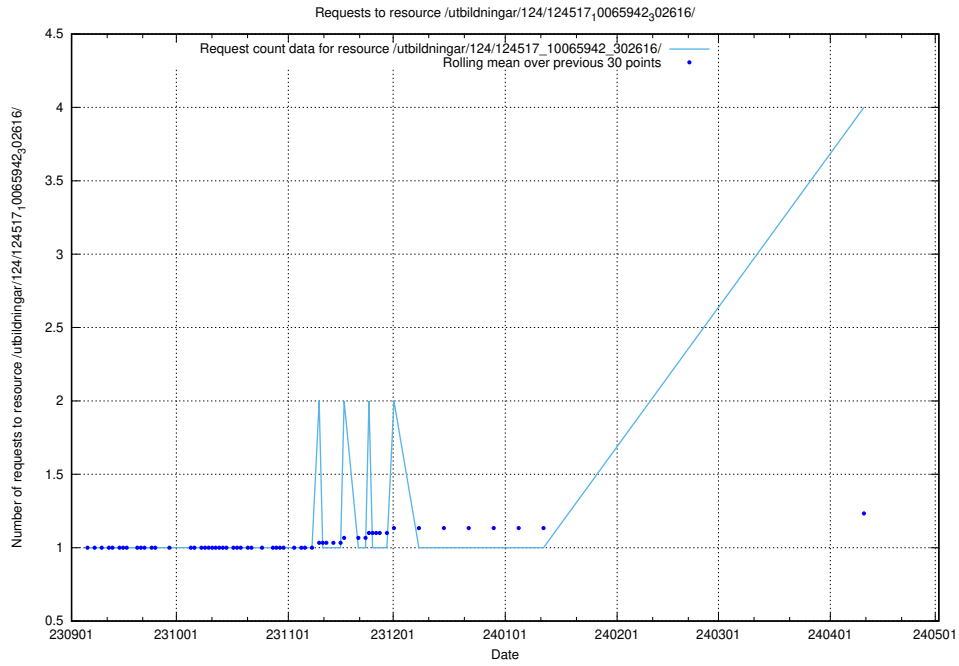

5.223 Usage of /utbildningar/124/124517_10065942_302616/

Here, we count the number of requests to resource /utbildningar/124/124517_10065942_302616/.