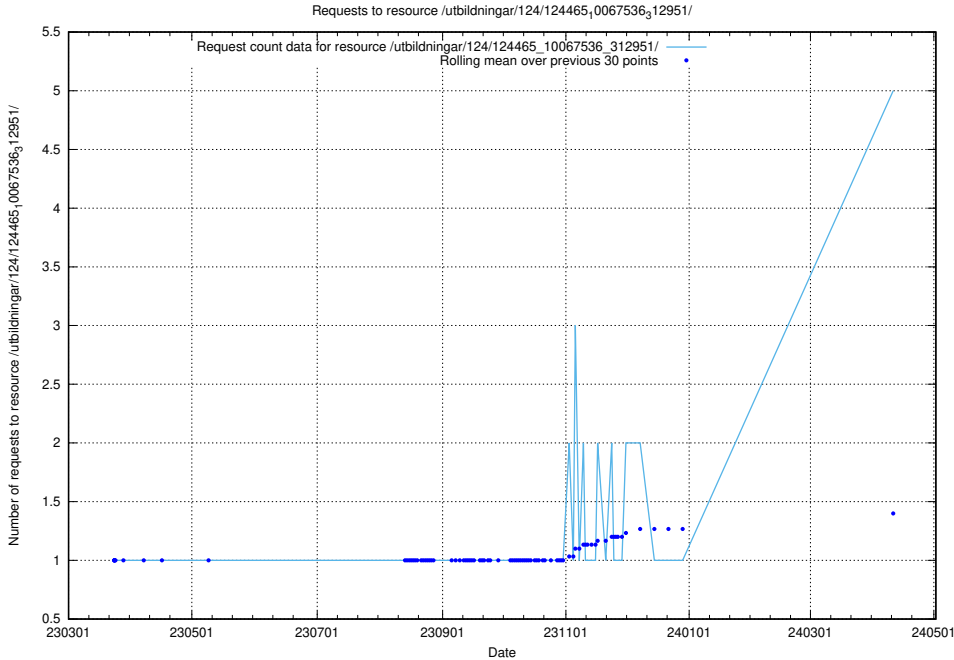

5.129 Usage of /utbildningar/124/124465_10067536_312951/

Here, we count the number of requests to resource /utbildningar/124/124465_10067536_312951/.