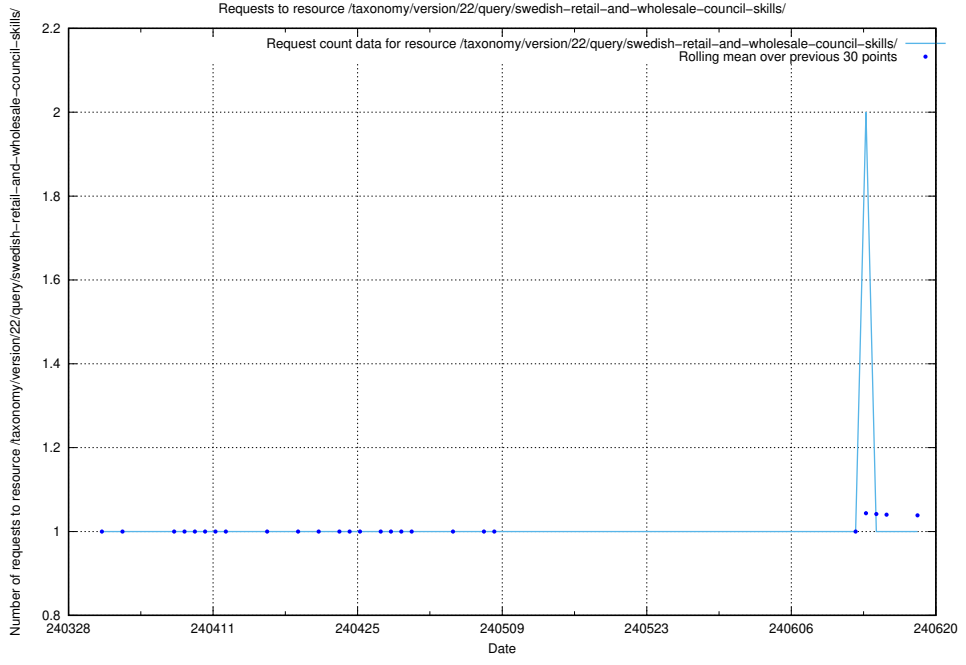

### 5.1730 Usage of /taxonomy/version/22/query/swedish-retail-and-wholesale-council-skills/

Here, we count the number of requests to resource /taxonomy/version/22/query/swedish-retail-and-wholesale-council-skills/.