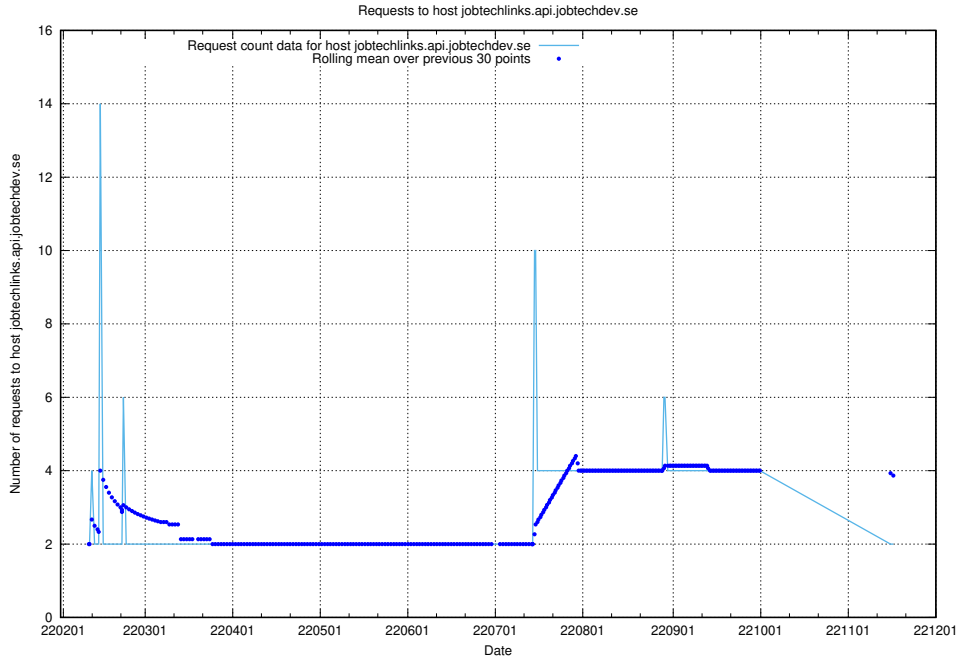

7.558 Usage of jobtechlinks.api.jobtechdev.se

Here, we count the number of requests to host jobtechlinks.api.jobtechdev.se.