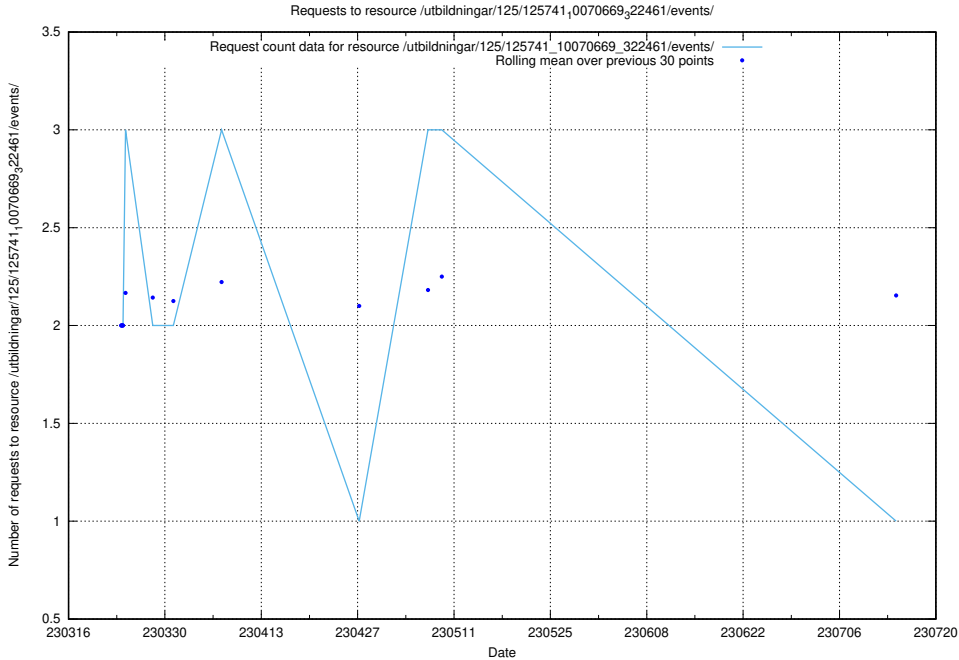

5.6424 Usage of /utbildningar/125/125741_10070669_322461/events/

Here, we count the number of requests to resource /utbildningar/125/125741_10070669_322461/events/