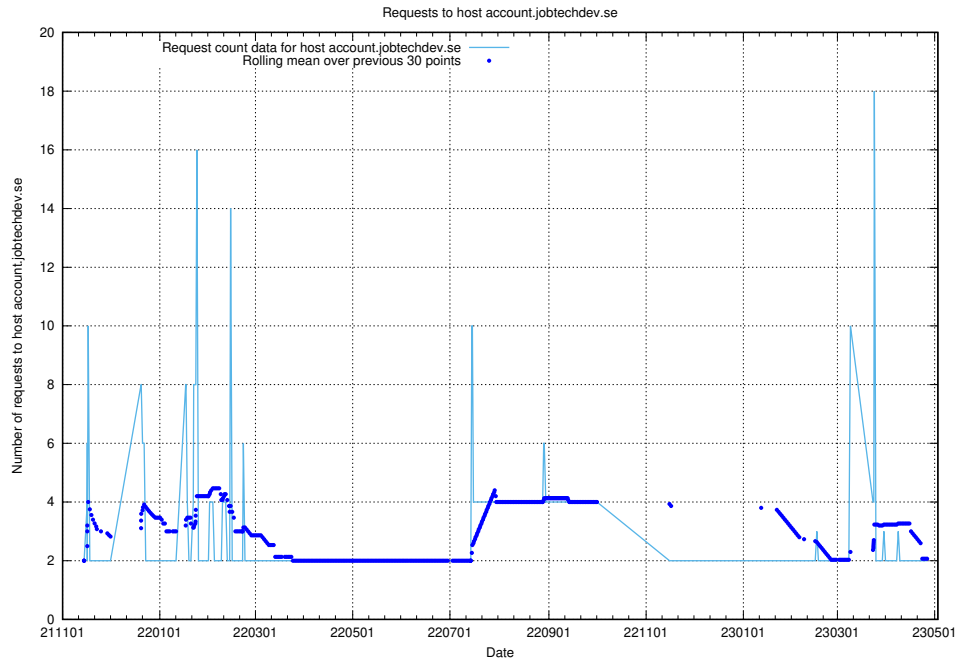

7.301 Usage of account.jobtechdev.se

Here, we count the number of requests to host account.jobtechdev.se.