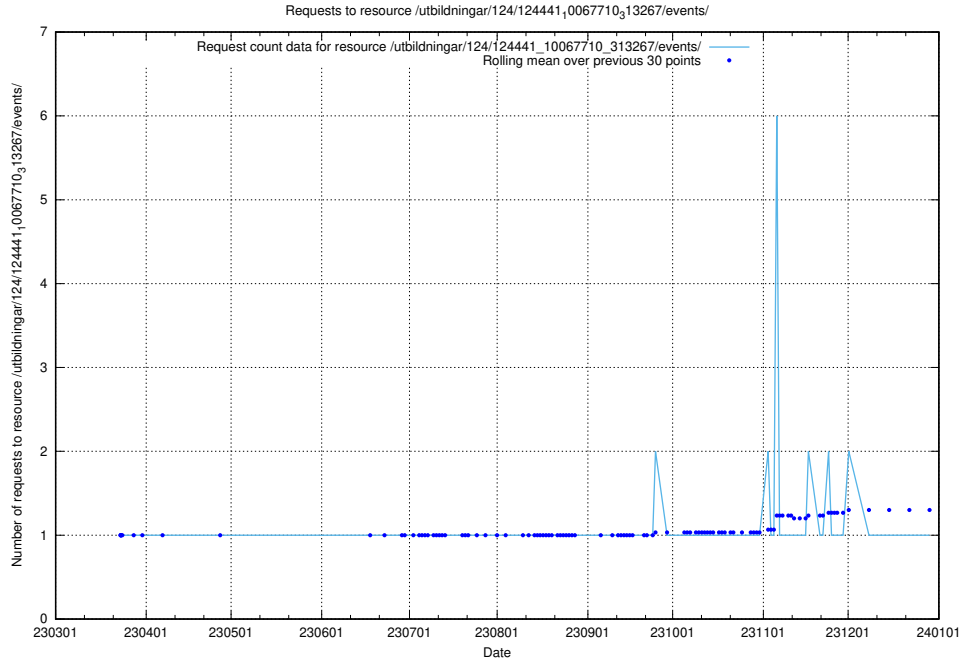

5.3678 Usage of /utbildningar/124/124441_10067710_313267/events/

Here, we count the number of requests to resource /utbildningar/124/124441_10067710_313267/events/