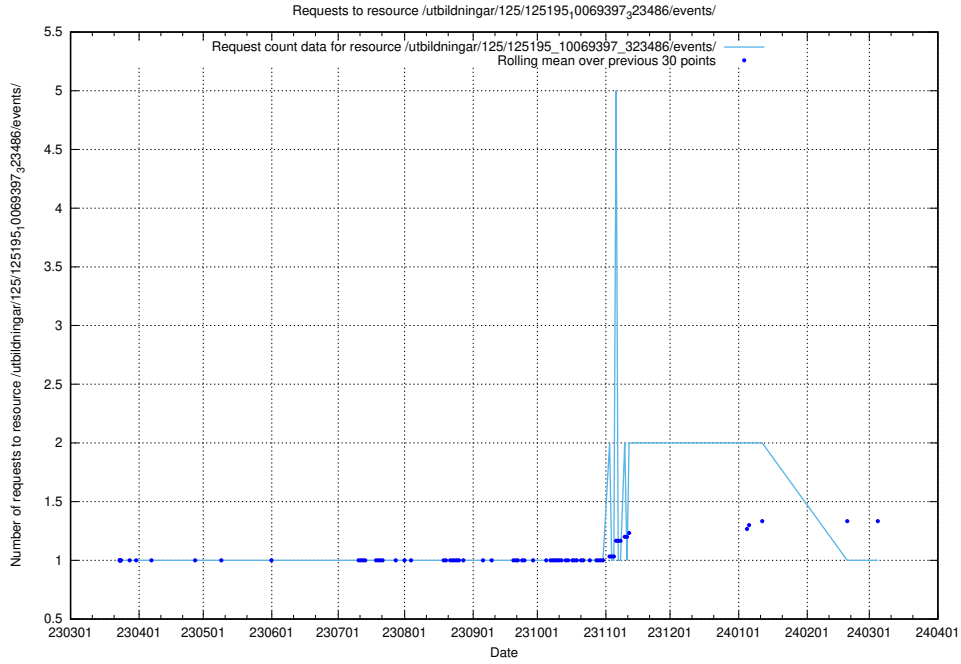

5.1135 Usage of /utbildningar/125/125195_10069397_323486/events/

Here, we count the number of requests to resource /utbildningar/125/125195_10069397_323486/events/