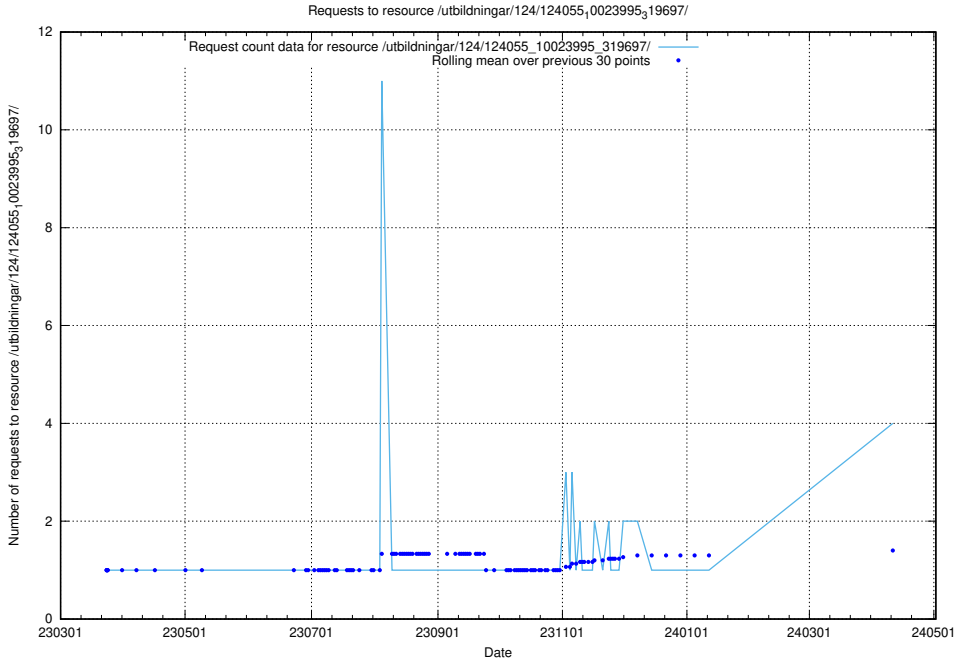

### 5.214 Usage of /utbildningar/124/124055\_10023995\_319697/

Here, we count the number of requests to resource /utbildningar/124/124055\_10023995\_319697/.