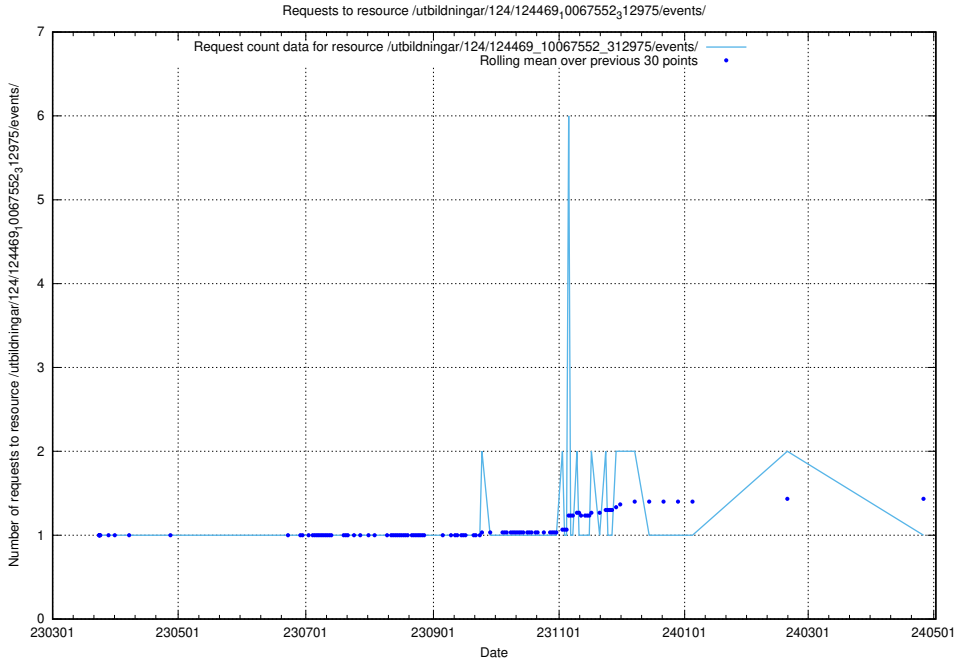

5.3477 Usage of /utbildningar/124/124469_10067552_312975/events/

Here, we count the number of requests to resource /utbildningar/124/124469_10067552_312975/events/