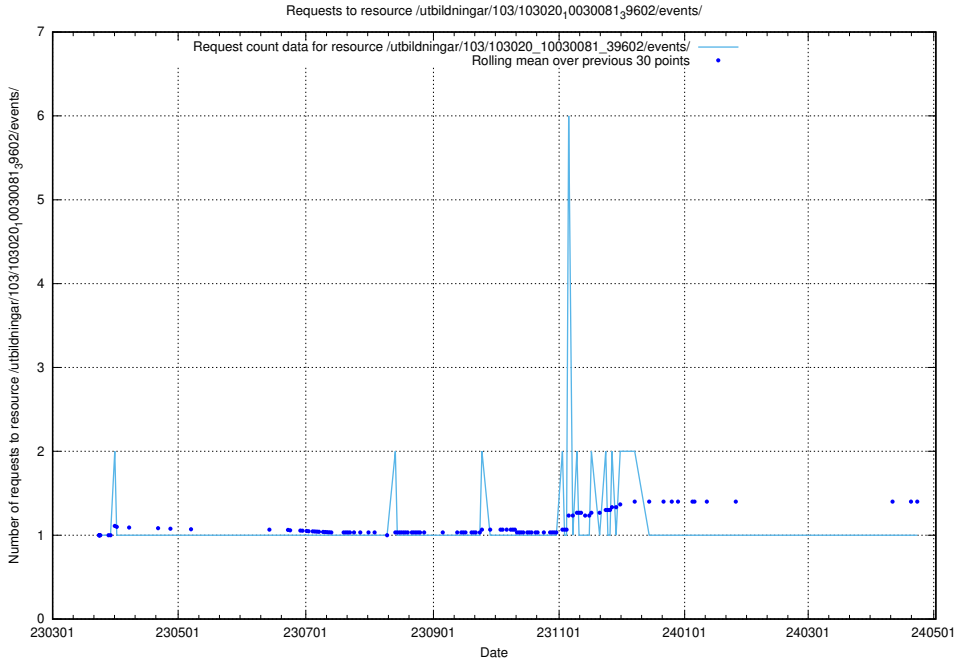

5.5642 Usage of /utbildningar/103/103020_10030081_39602/events/

Here, we count the number of requests to resource /utbildningar/103/103020_10030081_39602/events/.