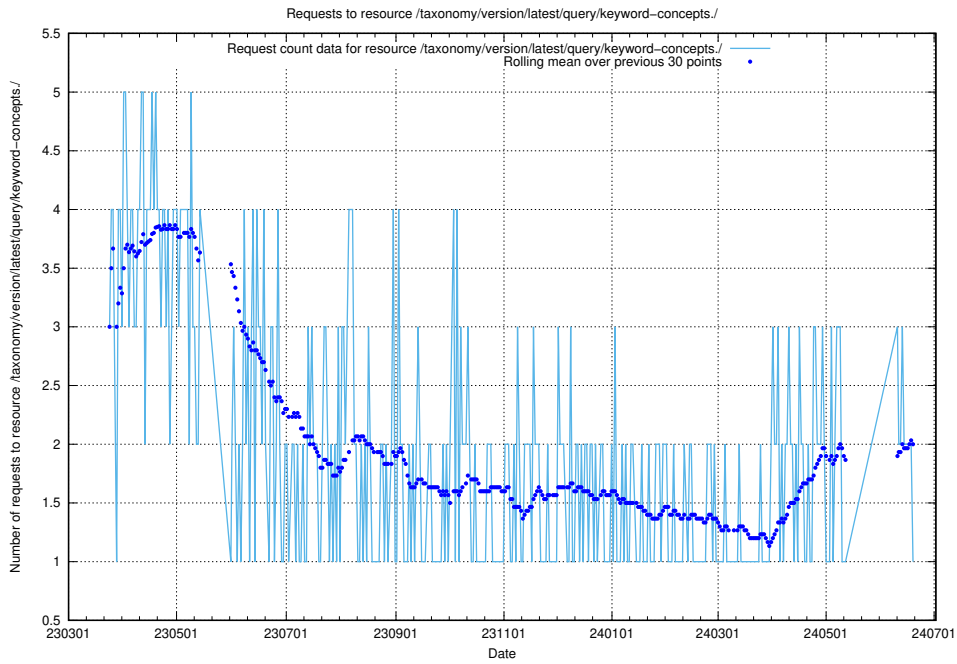

5.6245 Usage of /taxonomy/version/latest/query/keyword-concepts./

Here, we count the number of requests to resource /taxonomy/version/latest/query/keyword-concepts./.