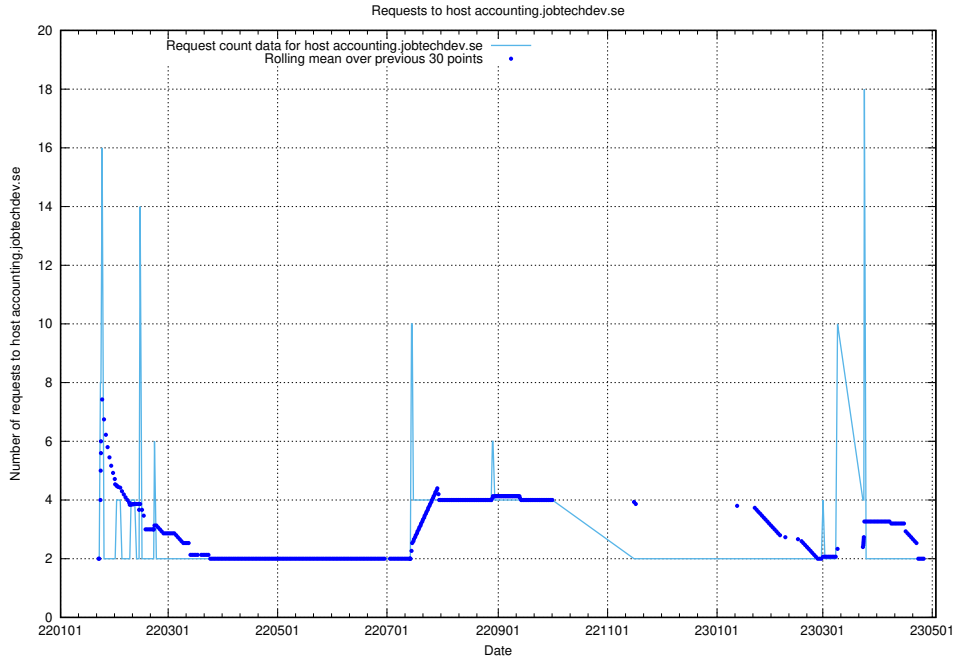

7.265 Usage of accounting.jobtechdev.se

Here, we count the number of requests to host accounting.jobtechdev.se.