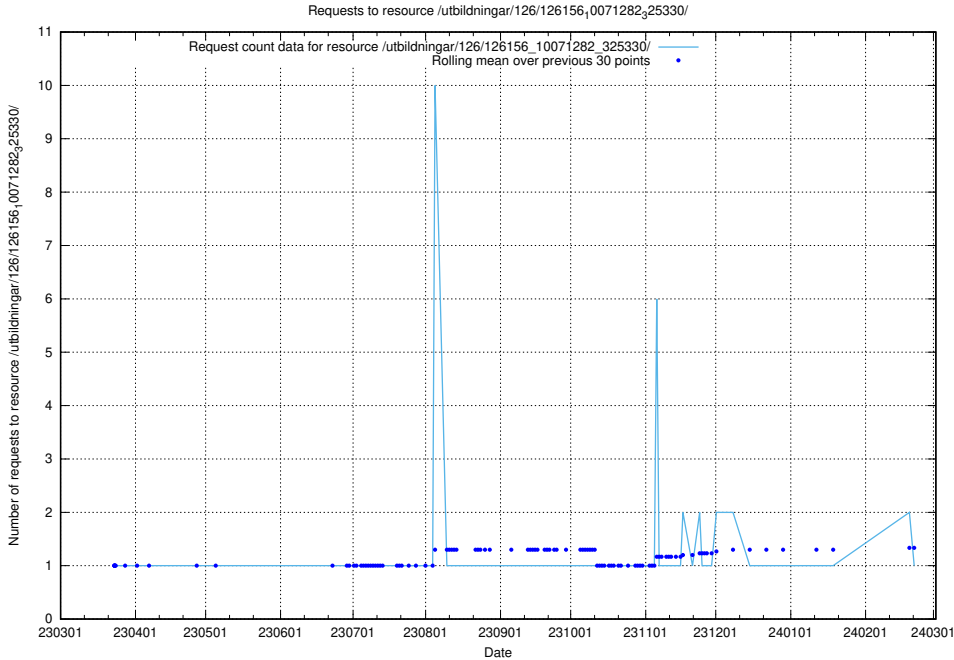

5.6576 Usage of /utbildningar/126/126156_10071282_325330/

Here, we count the number of requests to resource /utbildningar/126/126156_10071282_325330/.