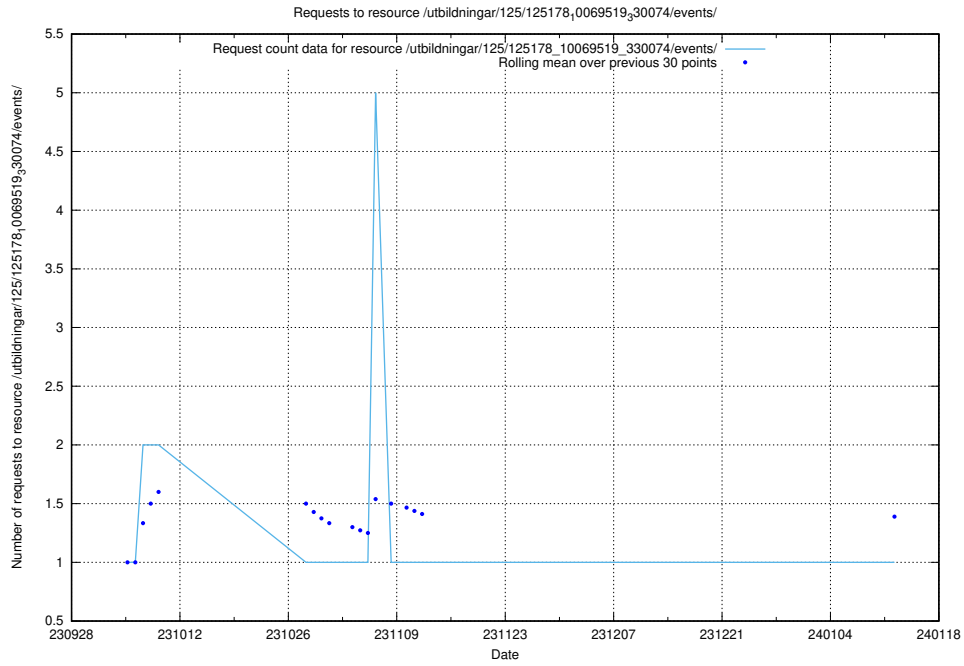

5.4565 Usage of /utbildningar/125/125178_10069519_330074/events/

Here, we count the number of requests to resource /utbildningar/125/125178_10069519_330074/events/