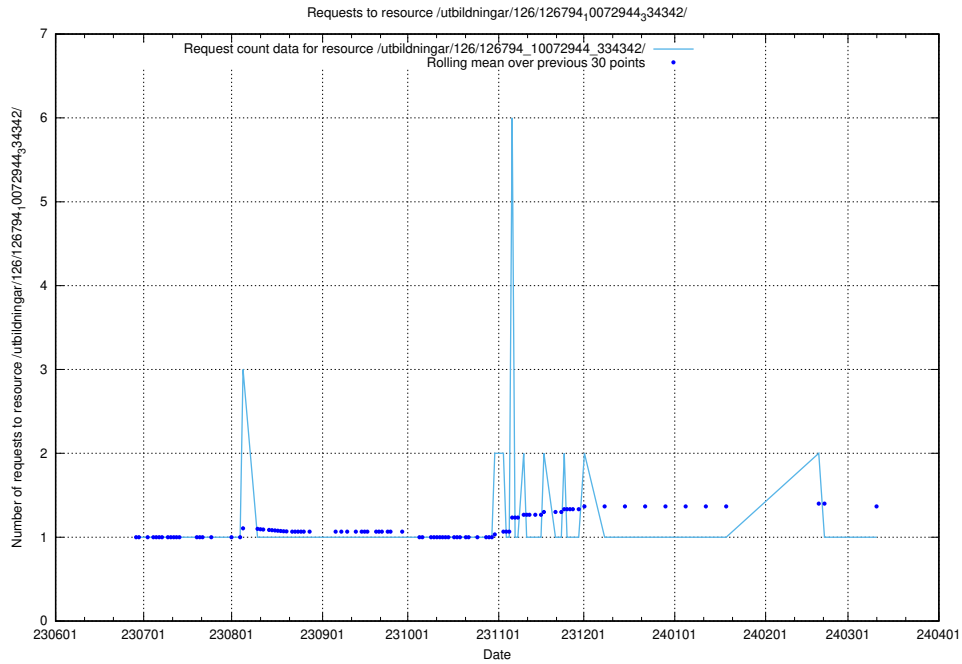

5.5581 Usage of /utbildningar/126/126794_10072944_334342/

Here, we count the number of requests to resource /utbildningar/126/126794_10072944_334342/.