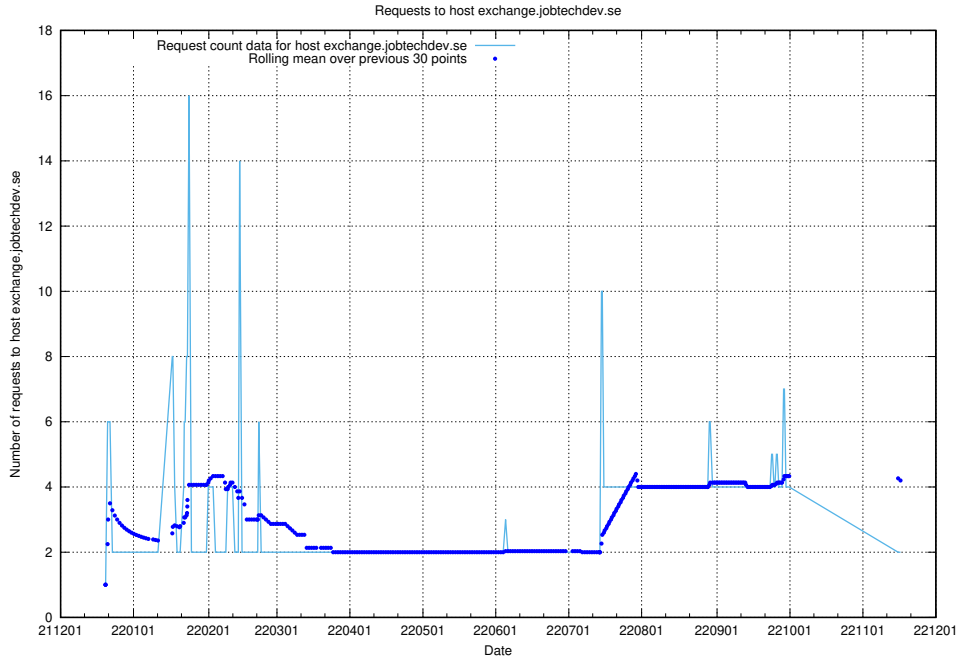

### 7.381 Usage of exchange.jobtechdev.se

Here, we count the number of requests to host exchange.jobtechdev.se.