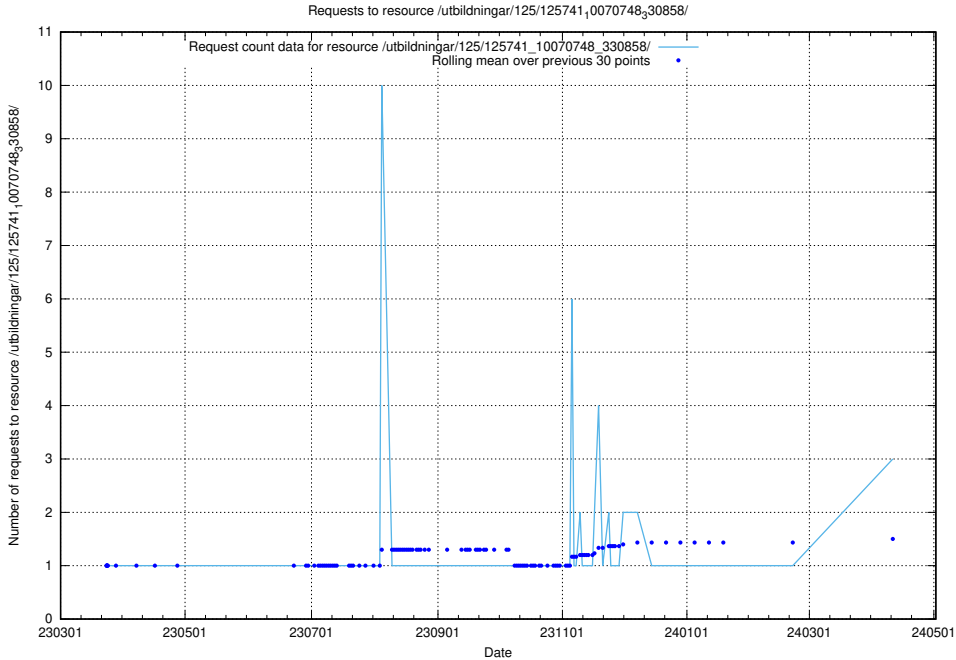

5.453 Usage of /utbildningar/125/125741_10070748_330858/

Here, we count the number of requests to resource /utbildningar/125/125741_10070748_330858/.