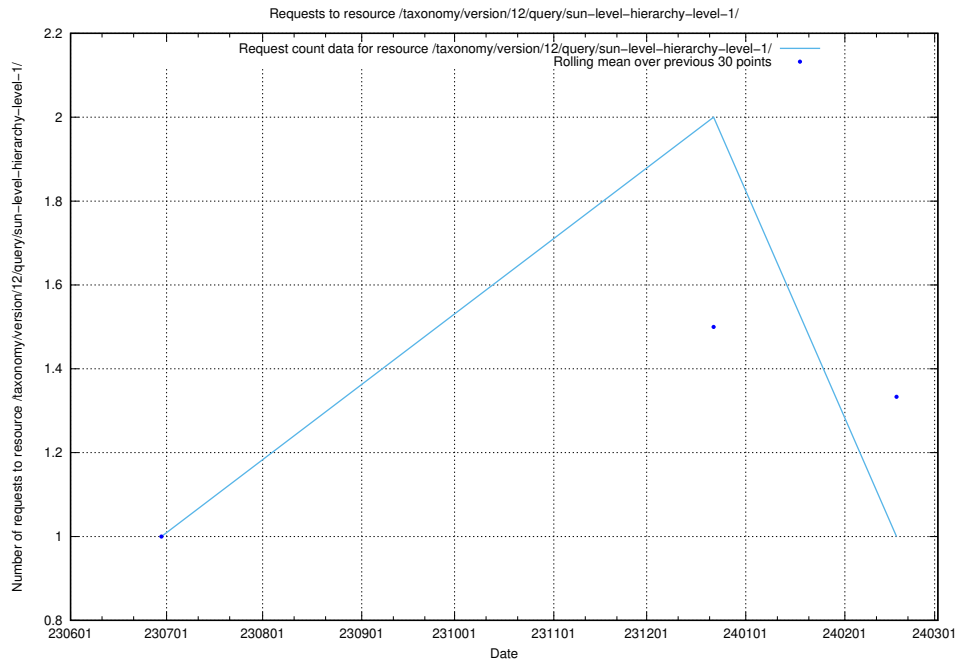

5.5552 Usage of /taxonomy/version/12/query/sun-level-hierarchy-level-1/

Here, we count the number of requests to resource /taxonomy/version/12/query/sun-level-hierarchy-level-1/.