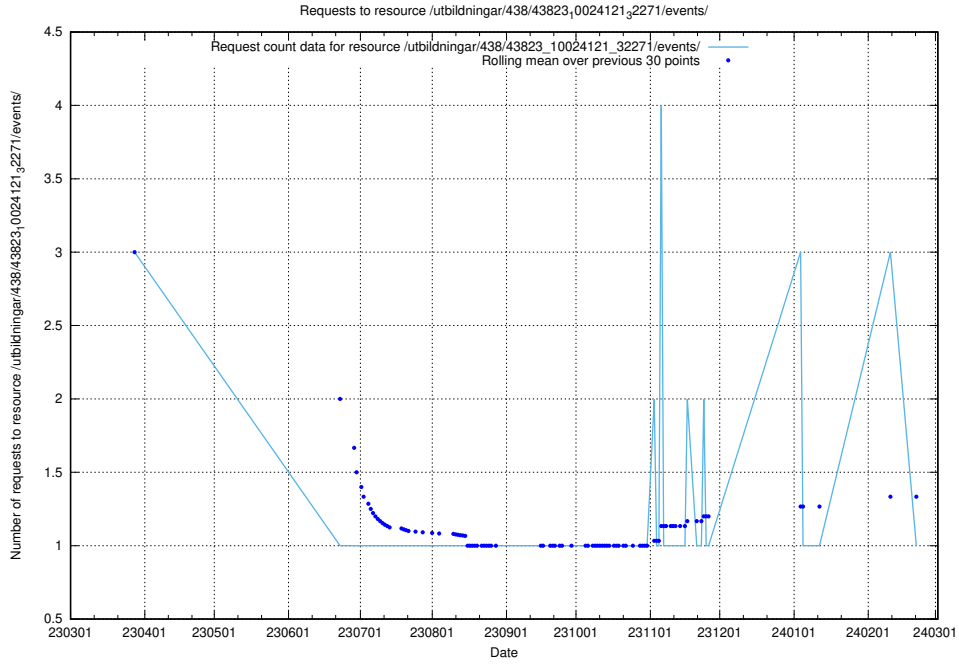

5.6204 Usage of /utbildningar/438/43823_10024121_32271/events/

Here, we count the number of requests to resource /utbildningar/438/43823_10024121_32271/events/.