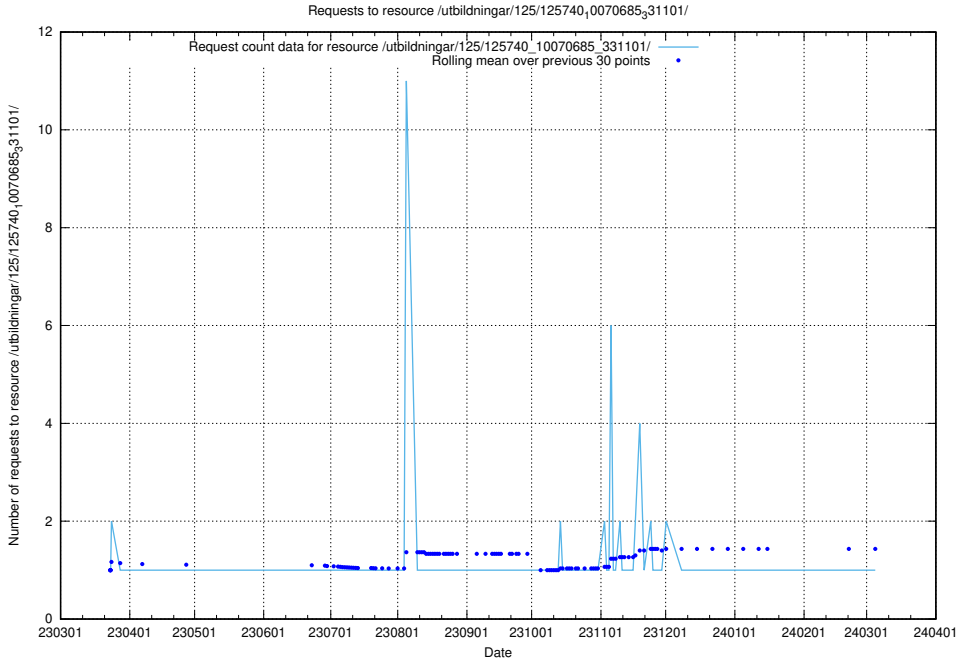

5.993 Usage of /utbildningar/125/125740_10070685_331101/

Here, we count the number of requests to resource /utbildningar/125/125740_10070685_331101/.