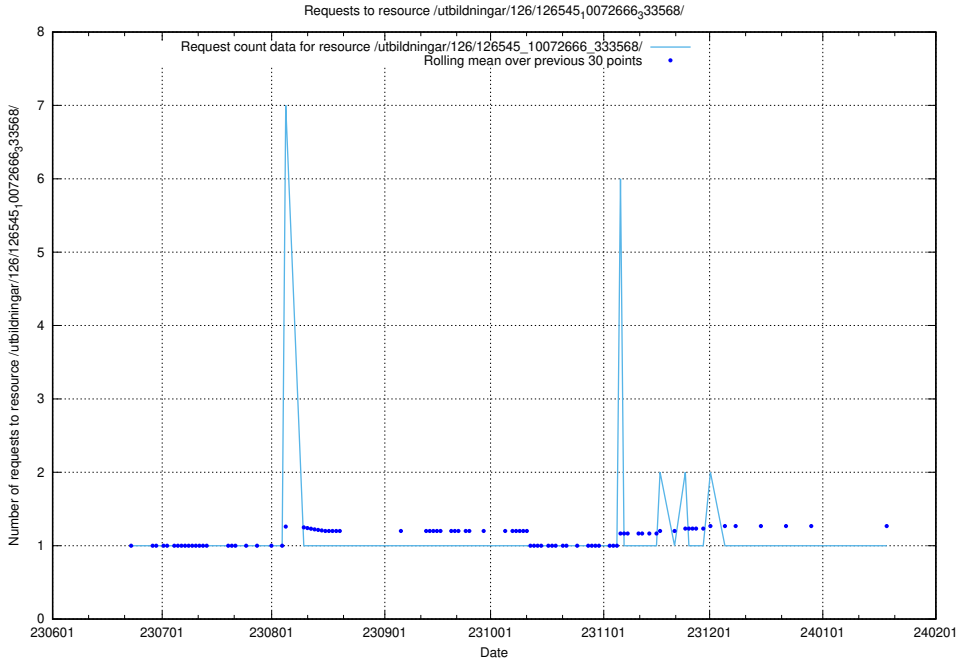

5.5787 Usage of /utbildningar/126/126545_10072666_333568/

Here, we count the number of requests to resource /utbildningar/126/126545_10072666_333568/.