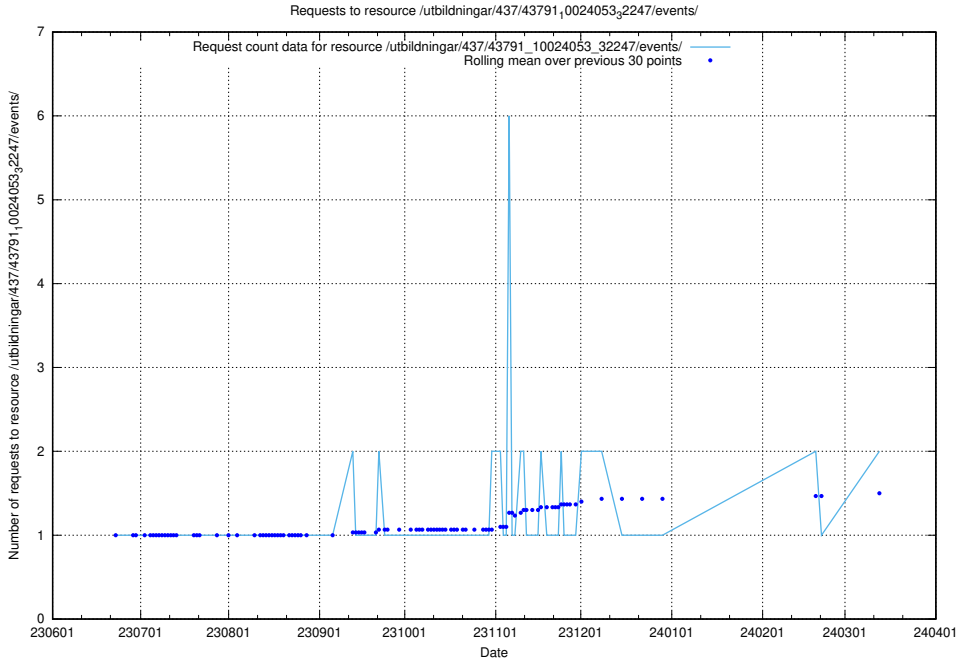

### 5.844 Usage of /utbildningar/437/43791\_10024053\_32247/events/

Here, we count the number of requests to resource /utbildningar/437/43791\_10024053\_32247/events/.