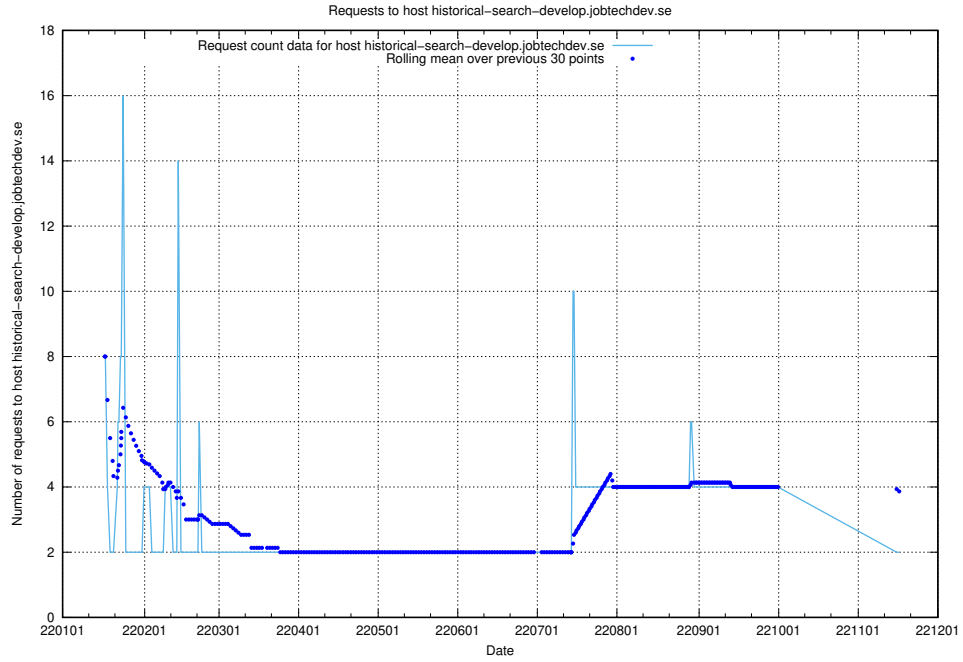

7.276 Usage of historical-search-develop.jobtechdev.se

Here, we count the number of requests to host historical-search-develop.jobtechdev.se.