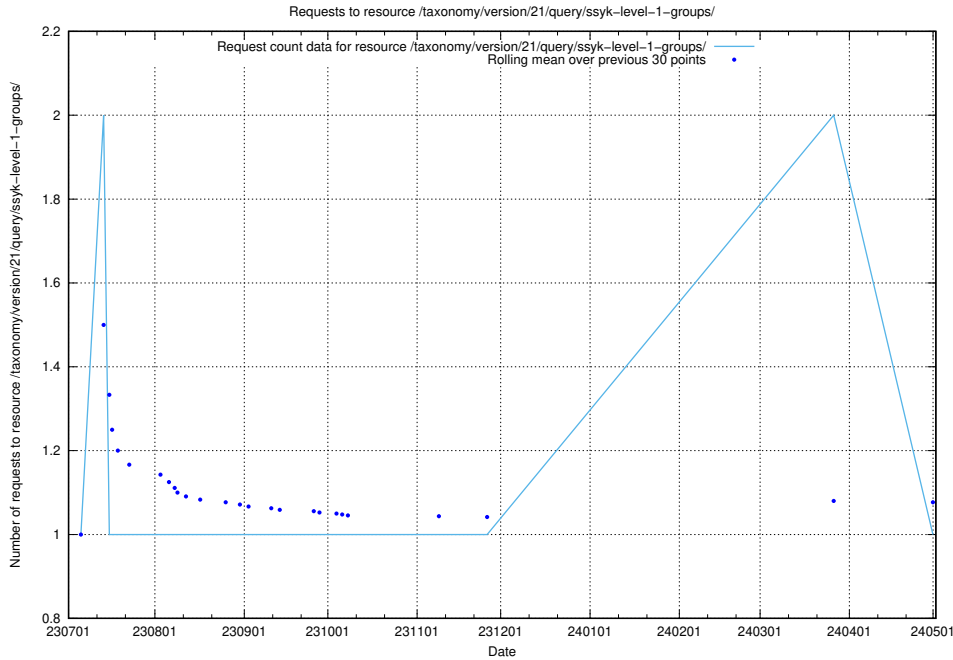

5.5476 Usage of /taxonomy/version/21/query/ssyk-level-1-groups/

Here, we count the number of requests to resource /taxonomy/version/21/query/ssyk-level-1-groups/.