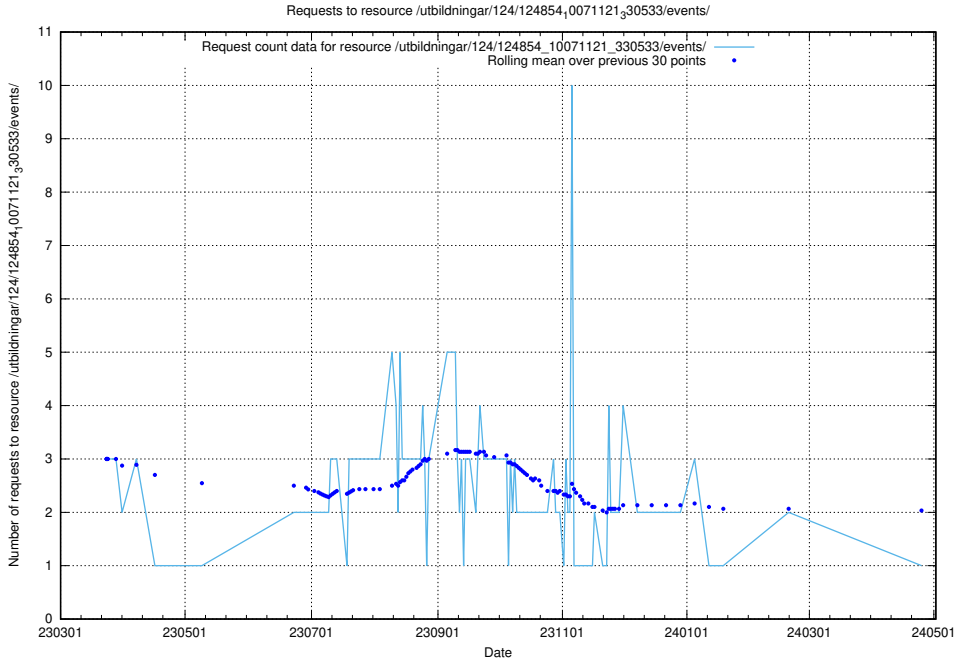

5.6409 Usage of /utbildningar/124/124854_10071121_330533/events/

Here, we count the number of requests to resource /utbildningar/124/124854_10071121_330533/events/