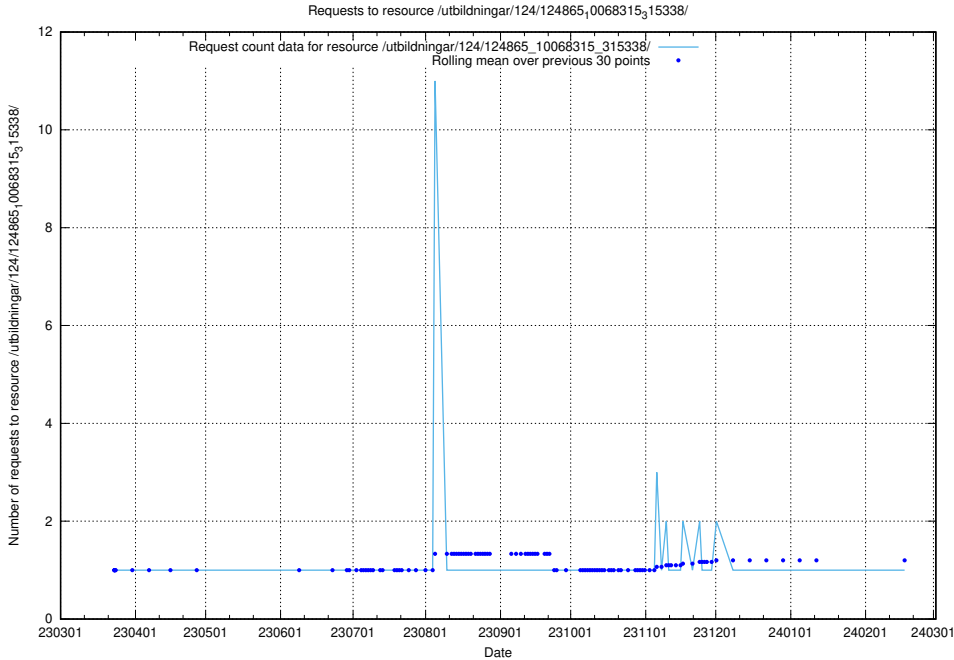

5.1166 Usage of /utbildningar/124/124865_10068315_315338/

Here, we count the number of requests to resource /utbildningar/124/124865_10068315_315338/.