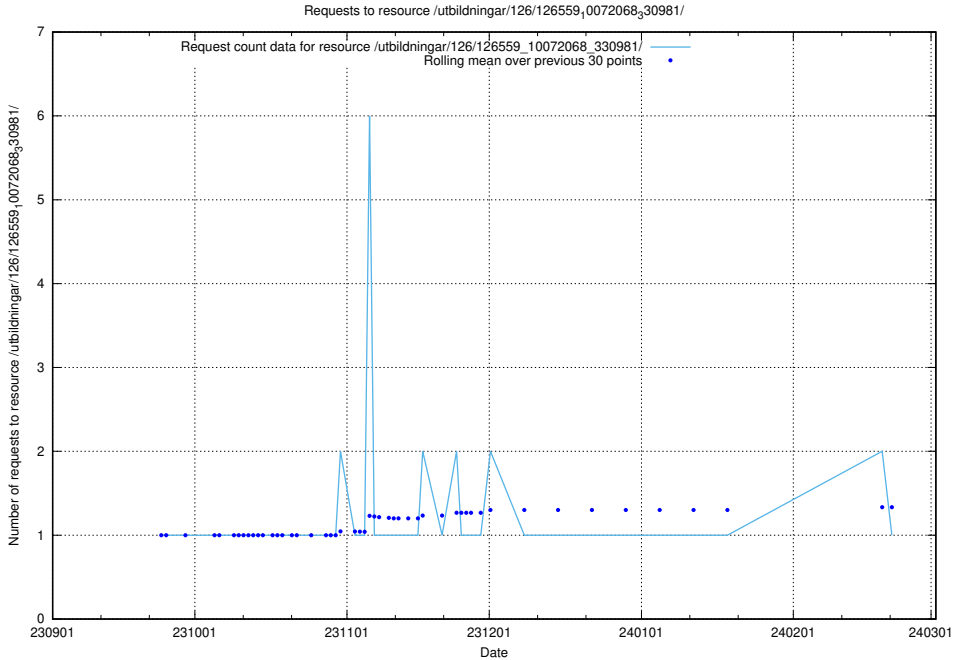

5.4626 Usage of /utbildningar/126/126559_10072068_330981/

Here, we count the number of requests to resource /utbildningar/126/126559_10072068_330981/.