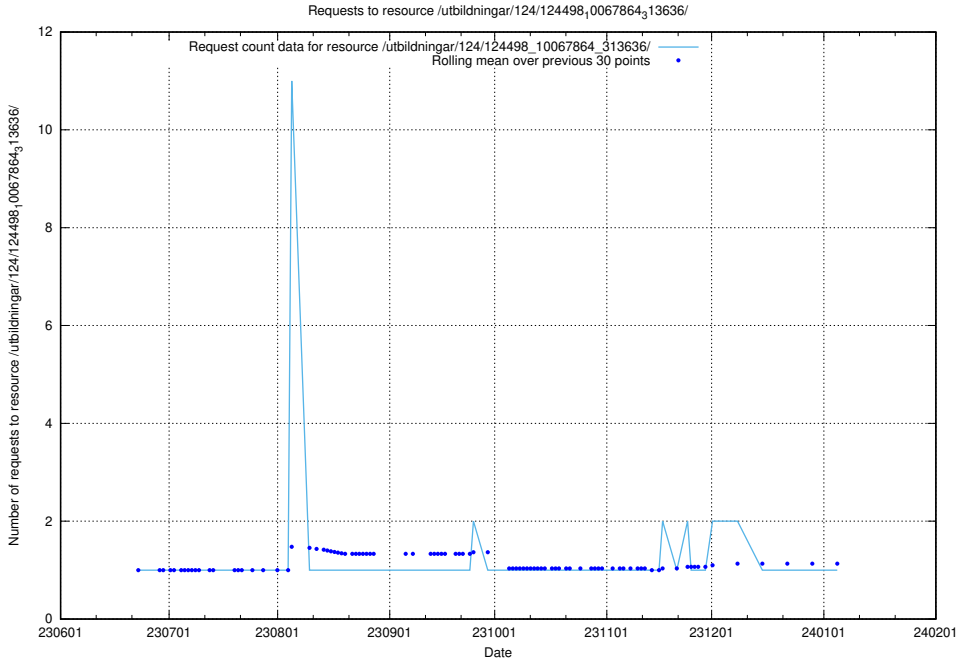

5.5922 Usage of /utbildningar/124/124498_10067864_313636/

Here, we count the number of requests to resource /utbildningar/124/124498_10067864_313636/.