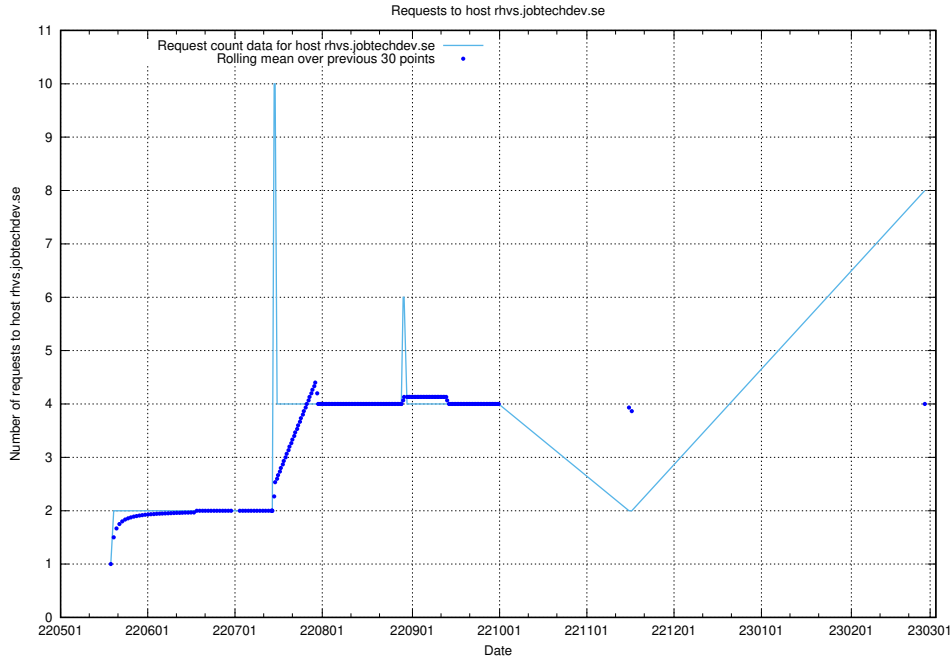

7.69 Usage of rhvs.jobtechdev.se

Here, we count the number of requests to host rhvs.jobtechdev.se.