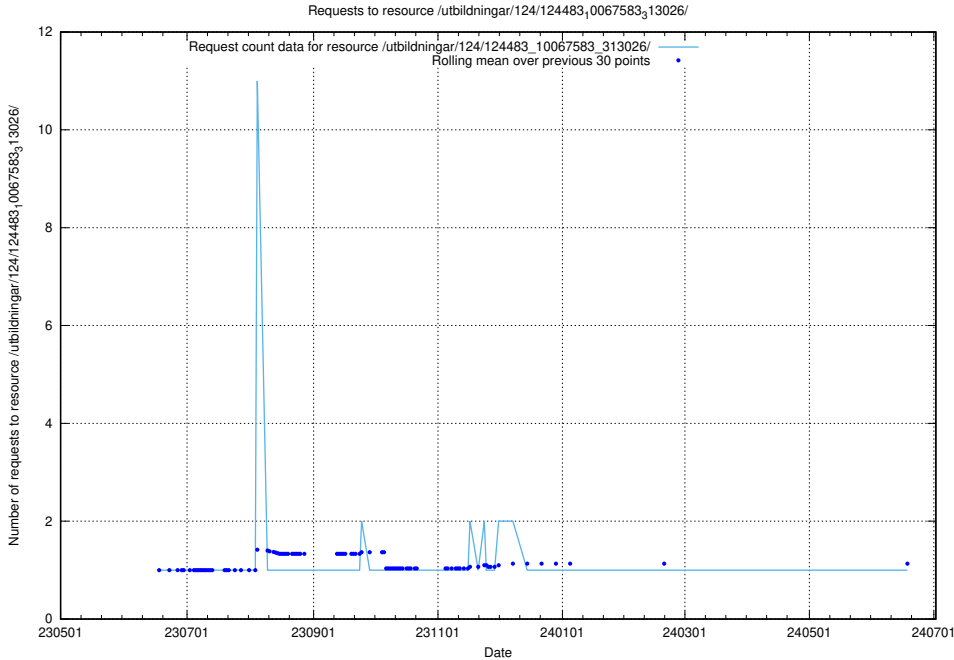

5.5995 Usage of /utbildningar/124/124483_10067583_313026/

Here, we count the number of requests to resource /utbildningar/124/124483_10067583_313026/.