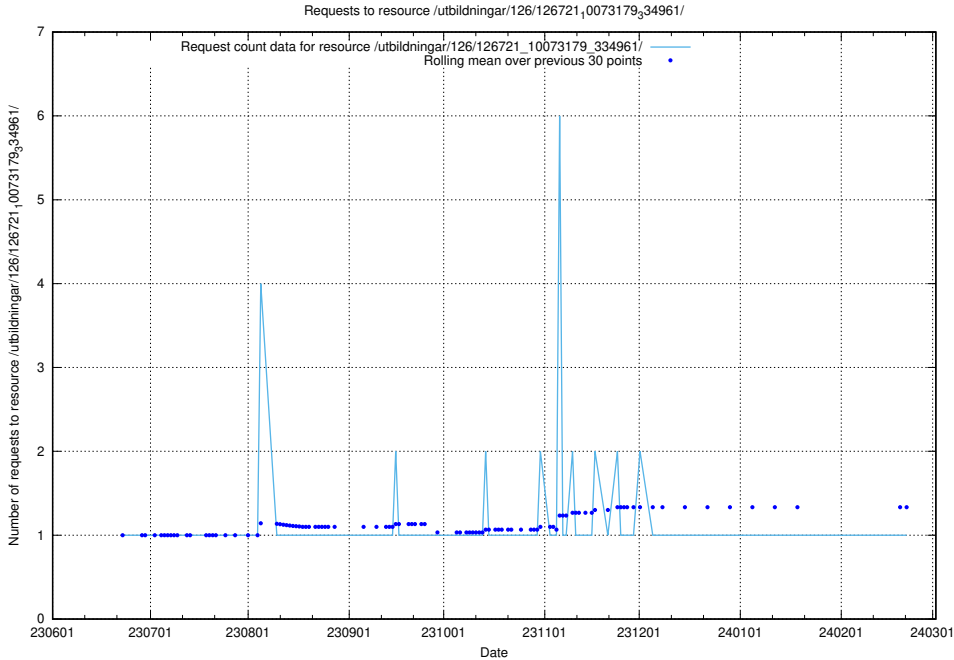

5.5743 Usage of /utbildningar/126/126721_10073179_334961/

Here, we count the number of requests to resource /utbildningar/126/126721_10073179_334961/.