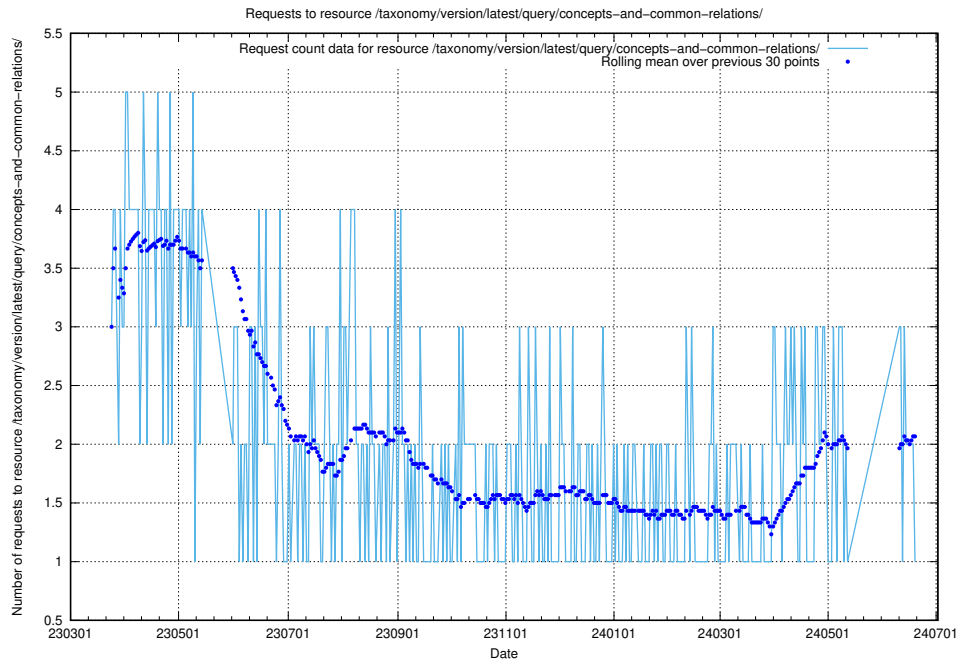

## 5.6254 Usage of /taxonomy/version/latest/query/concept-types/

Here, we count the number of requests to resource /taxonomy/version/latest/query/concept-types/.