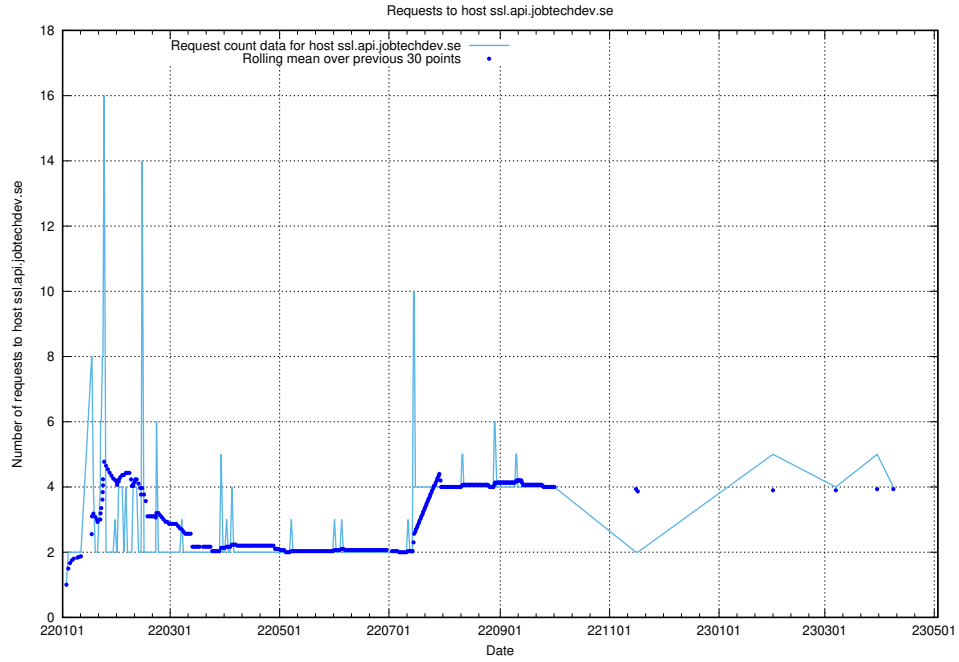

7.113 Usage of ssl.api.jobtechdev.se

Here, we count the number of requests to host ssl.api.jobtechdev.se.