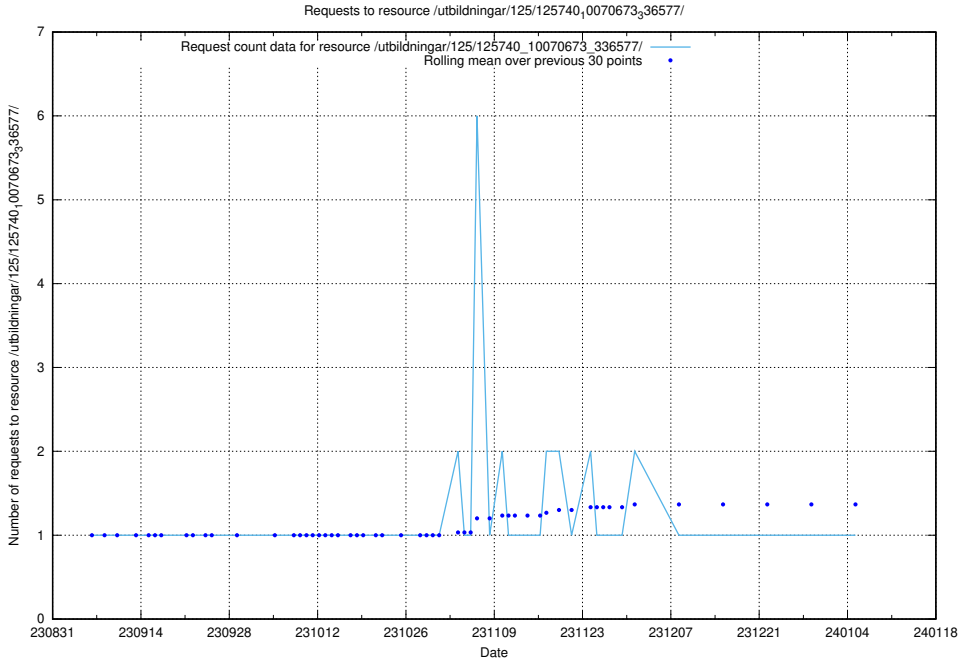

5.4815 Usage of /utbildningar/125/125740_10070673_336577/

Here, we count the number of requests to resource /utbildningar/125/125740_10070673_336577/.