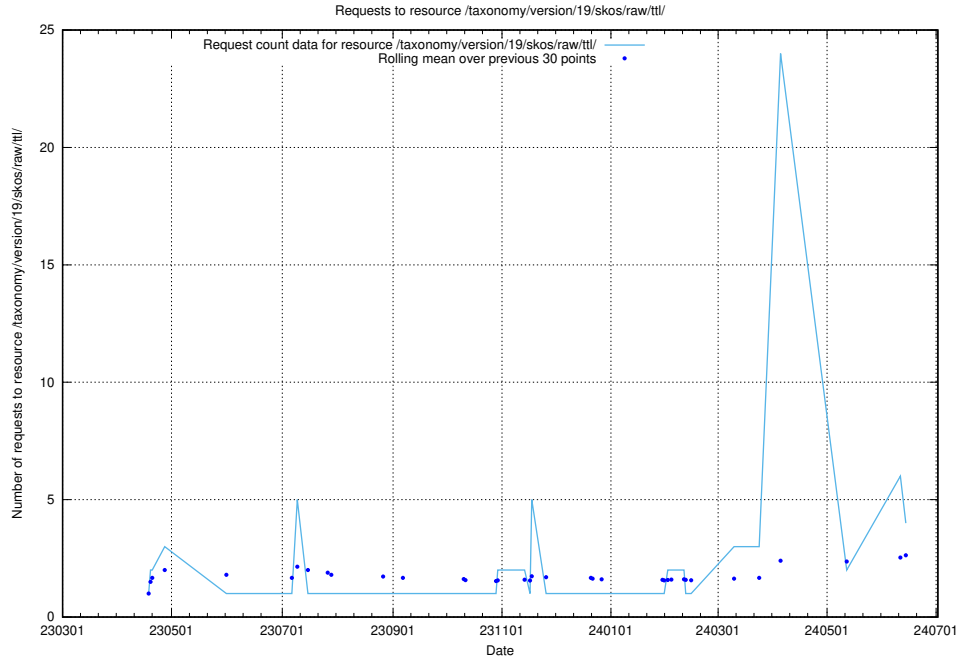

5.252 Usage of /taxonomy/version/19/skos/raw/ttl/

Here, we count the number of requests to resource /taxonomy/version/19/skos/raw/ttl/.