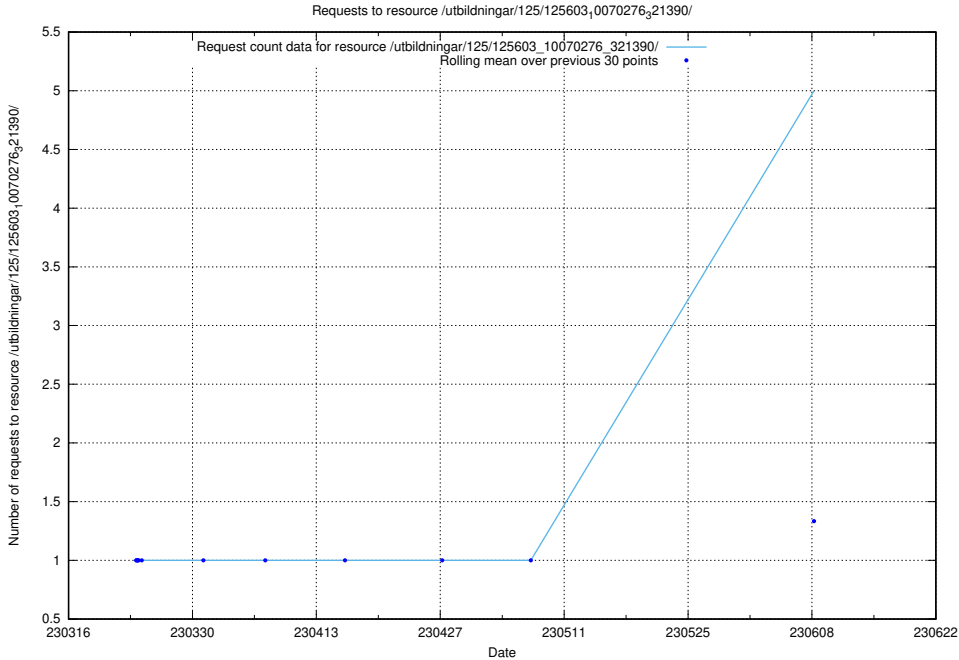

5.101 Usage of /utbildningar/125/125603_10070276_321390/

Here, we count the number of requests to resource /utbildningar/125/125603_10070276_321390/.