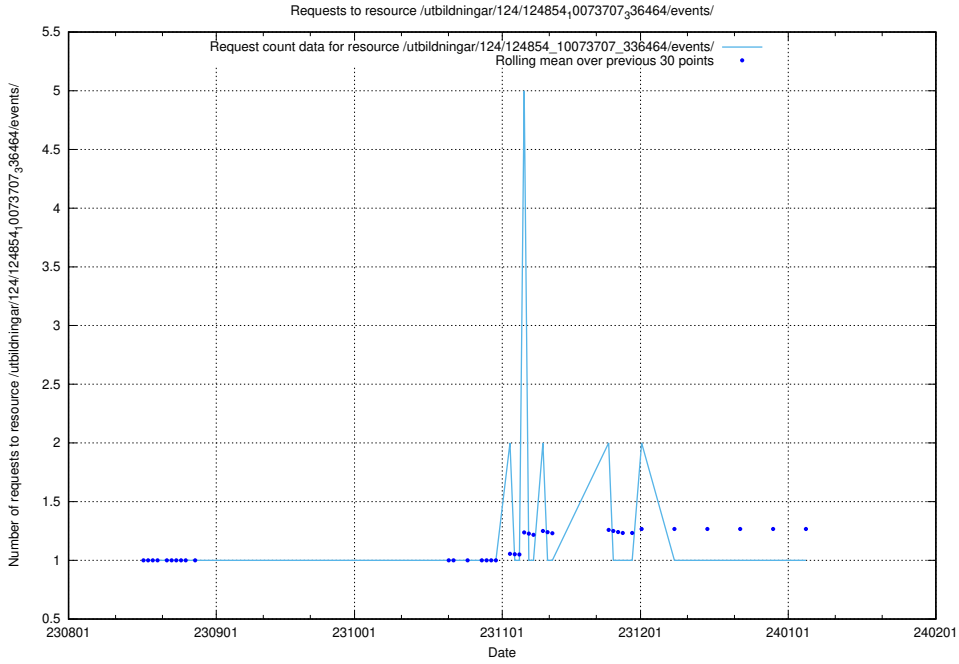

5.4928 Usage of /utbildningar/124/124854_10073707_336464/events/

Here, we count the number of requests to resource /utbildningar/124/124854_10073707_336464/events/