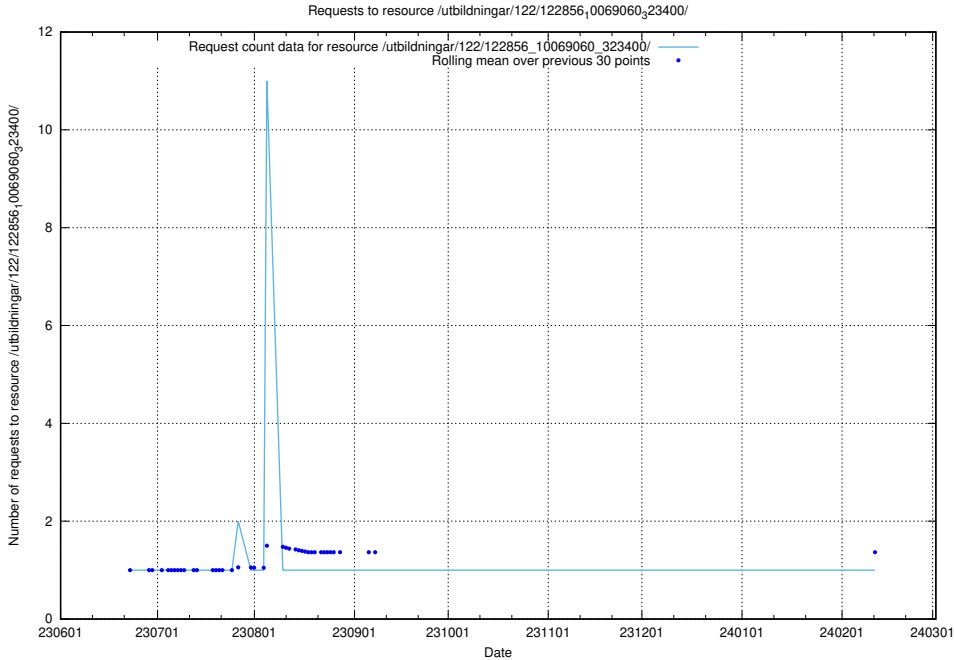

5.5965 Usage of /utbildningar/122/122856_10069060_323400/

Here, we count the number of requests to resource /utbildningar/122/122856_10069060_323400/.