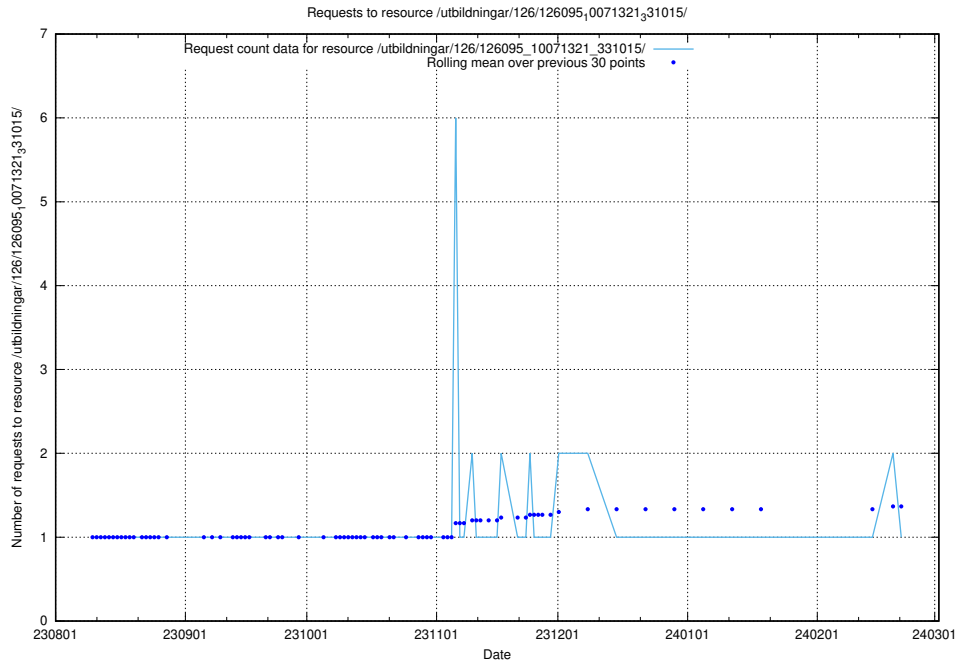

5.4971 Usage of /utbildningar/126/126095_10071321_331015/

Here, we count the number of requests to resource /utbildningar/126/126095_10071321_331015/.