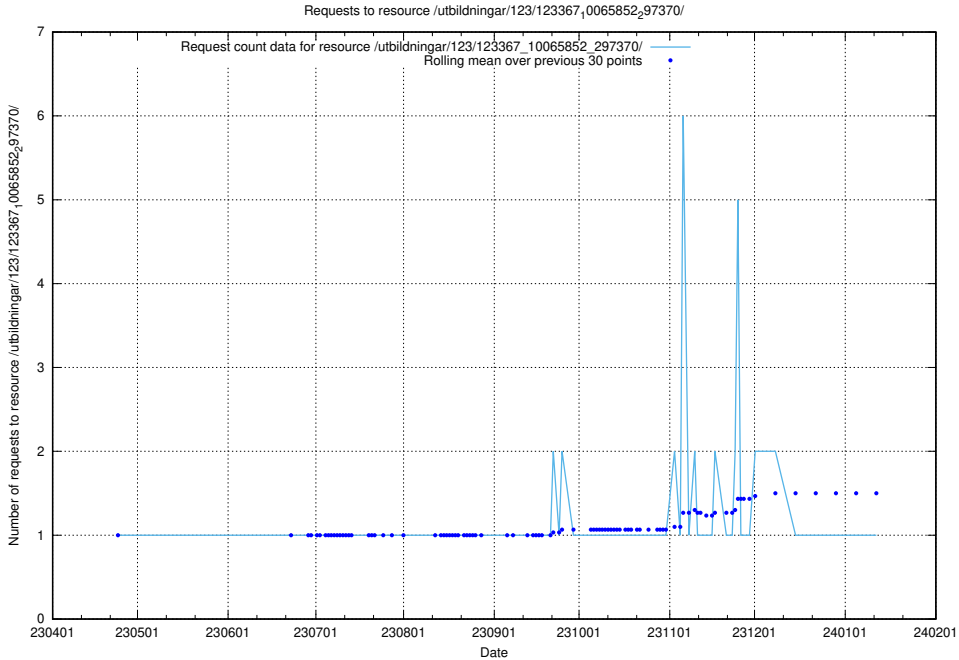

5.6144 Usage of /utbildningar/123/123367_10065852_297370/

Here, we count the number of requests to resource /utbildningar/123/123367_10065852_297370/.