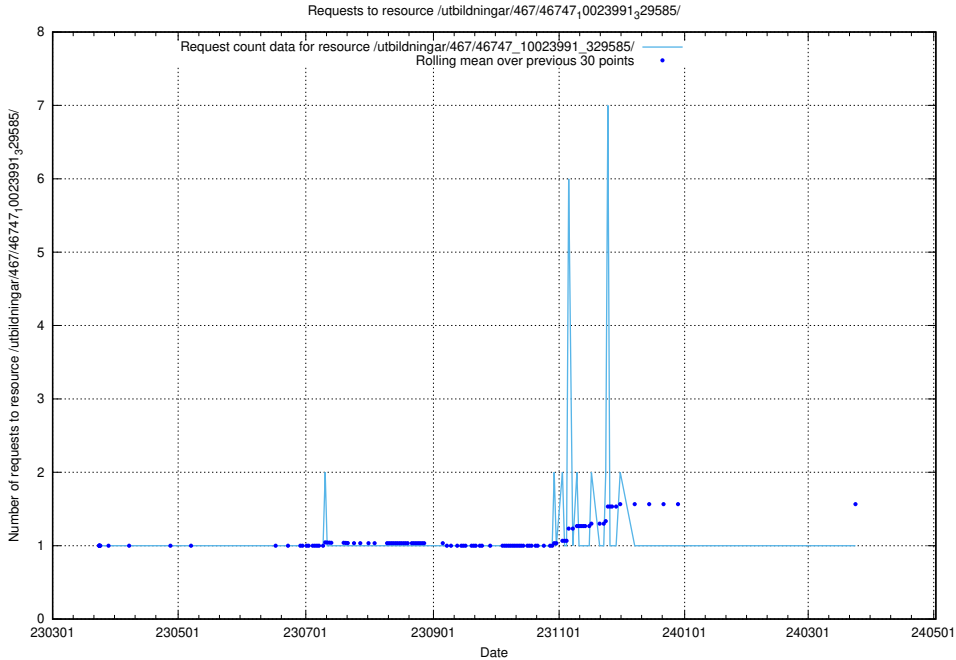

5.6463 Usage of /utbildningar/467/46747_10023991_329585/

Here, we count the number of requests to resource /utbildningar/467/46747_10023991_329585/.