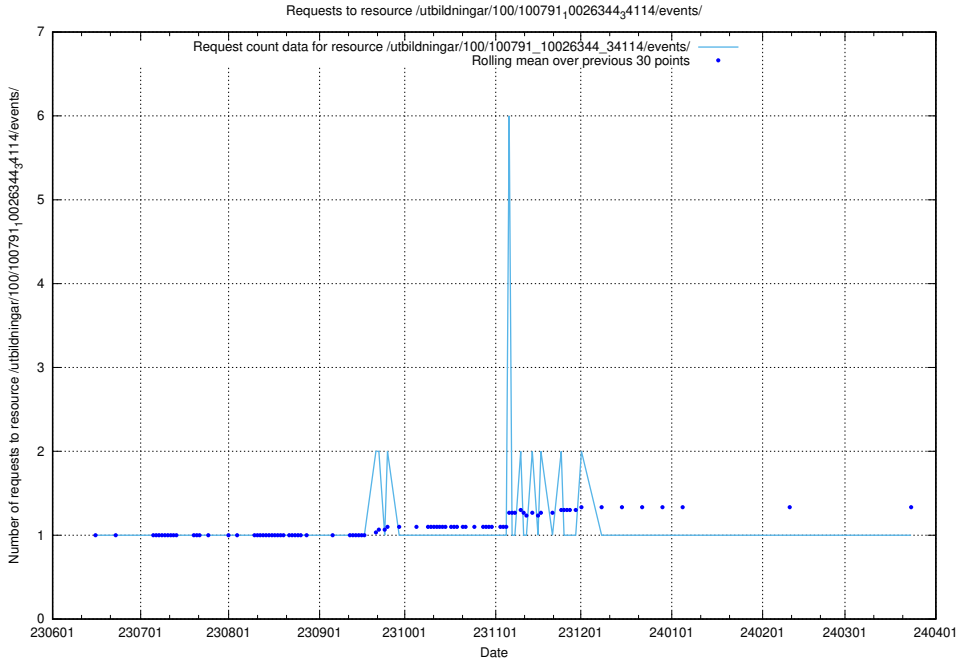

5.6019 Usage of /utbildningar/100/100791_10026344_34114/events/

Here, we count the number of requests to resource /utbildningar/100/100791_10026344_34114/events/.