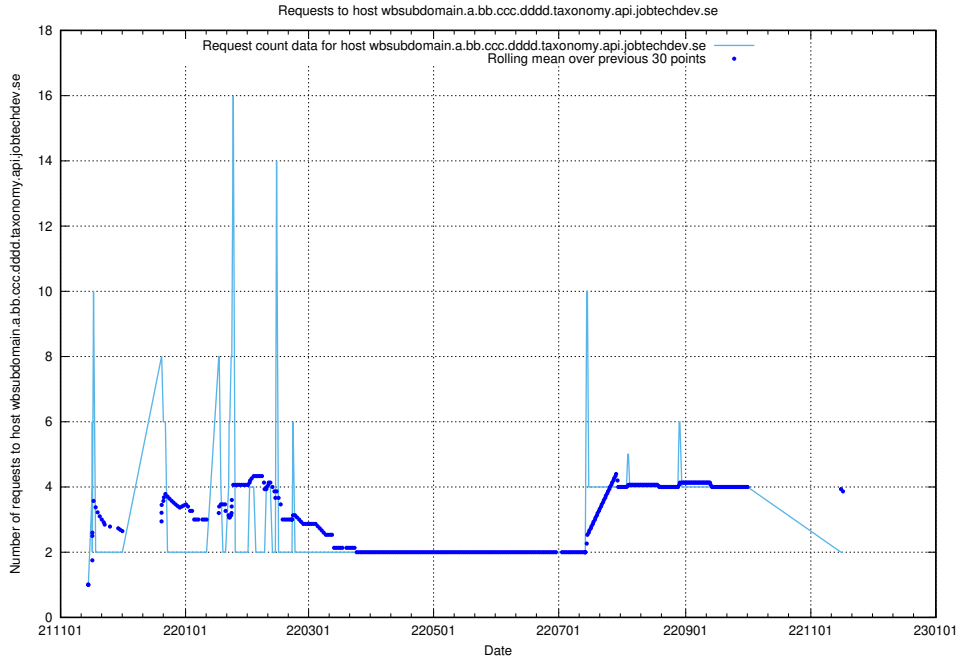

7.549 Usage of wbsubdomain.a.bb.ccc.dddd.taxonomy.api.jobtechdev.se

Here, we count the number of requests to host wbsubdomain.a.bb.ccc.dddd.taxonomy.api.jobtechdev.se.