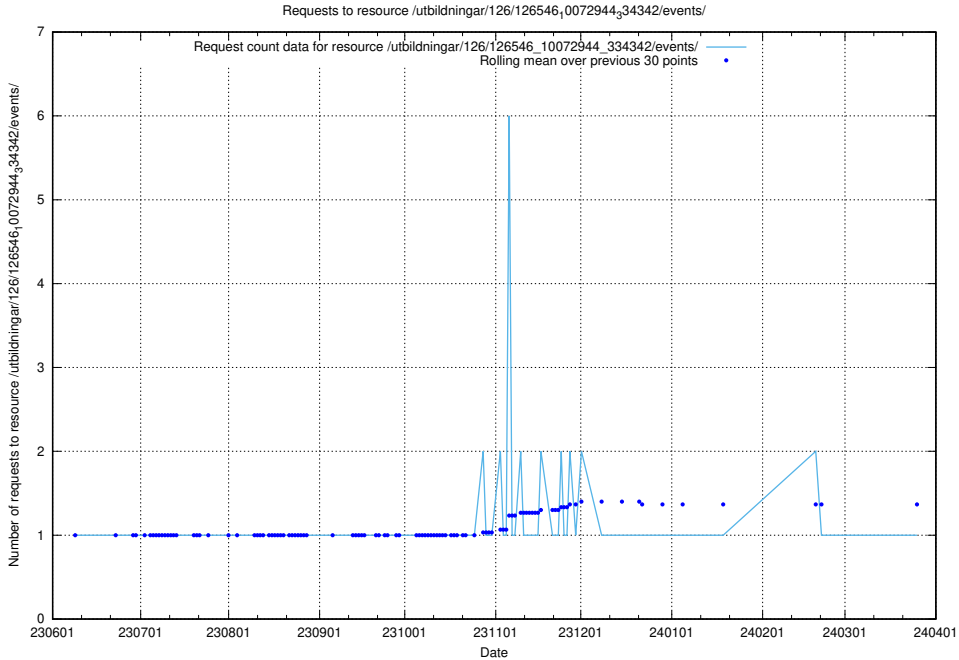

5.6024 Usage of /utbildningar/126/126546_10072944_334342/events/

Here, we count the number of requests to resource /utbildningar/126/126546_10072944_334342/events/