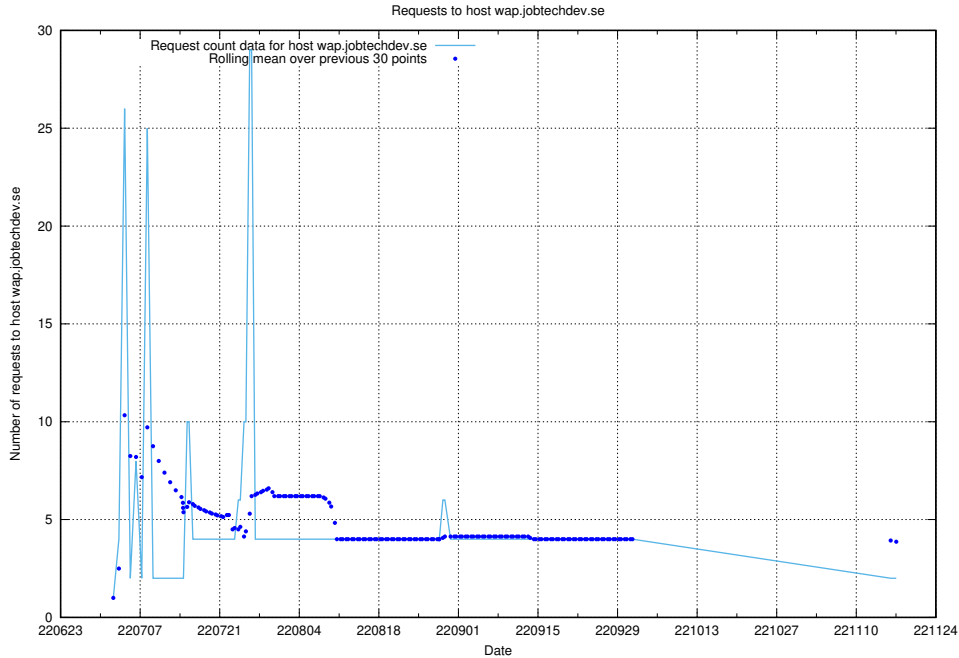

7.397 Usage of wap.jobtechdev.se

Here, we count the number of requests to host wap.jobtechdev.se.