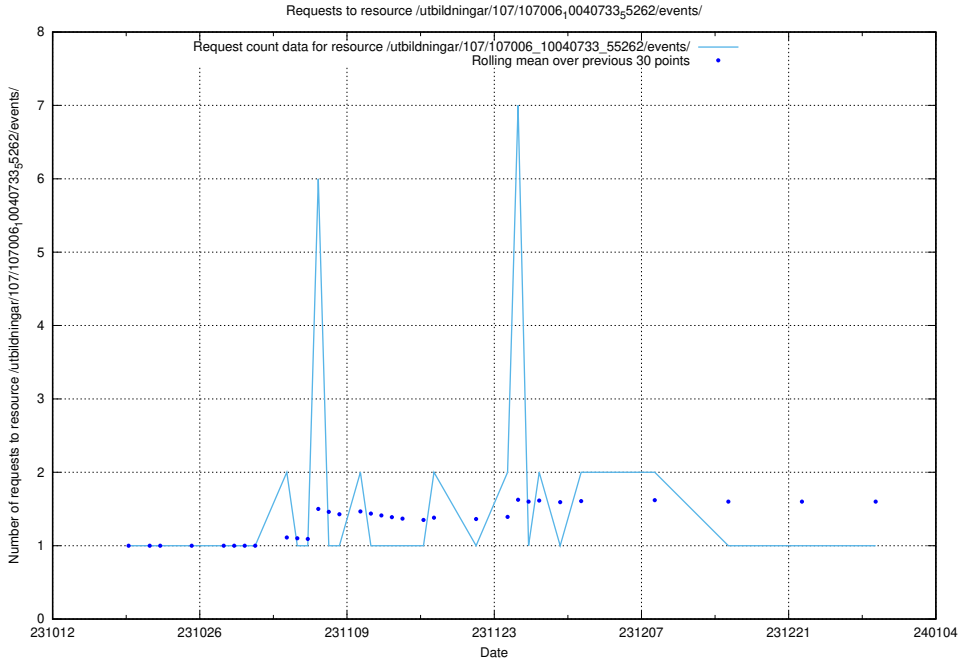

### 5.4422 Usage of /utbildningar/107/107006\_10040733\_55262/events/

Here, we count the number of requests to resource /utbildningar/107/107006\_10040733\_55262/events/.