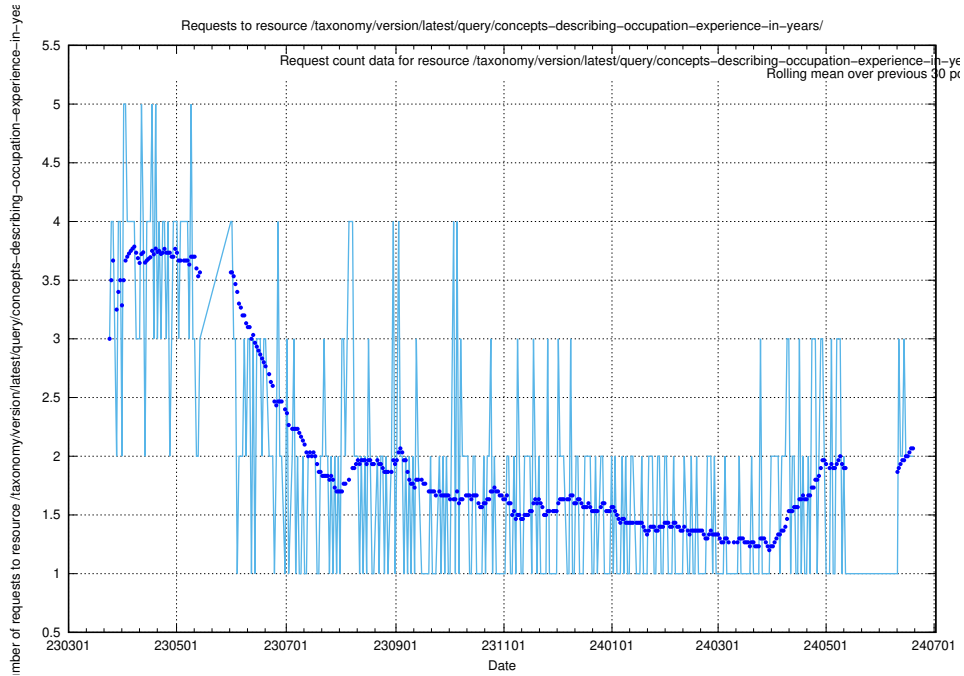

5.926 Usage of /taxonomy/version/latest/query/concepts-describing-occupation-experience-in-years/

Here, we count the number of requests to resource /taxonomy/version/latest/query/concepts-describing-occupation-experience-in-years/.