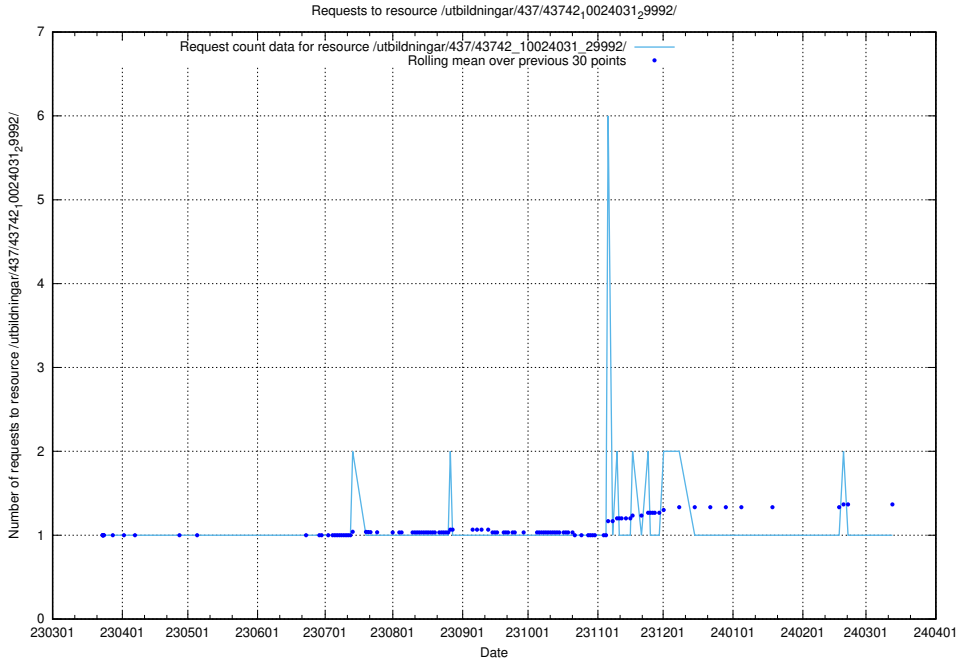

5.6537 Usage of /utbildningar/437/43742_10024031_29992/

Here, we count the number of requests to resource /utbildningar/437/43742_10024031_29992/.