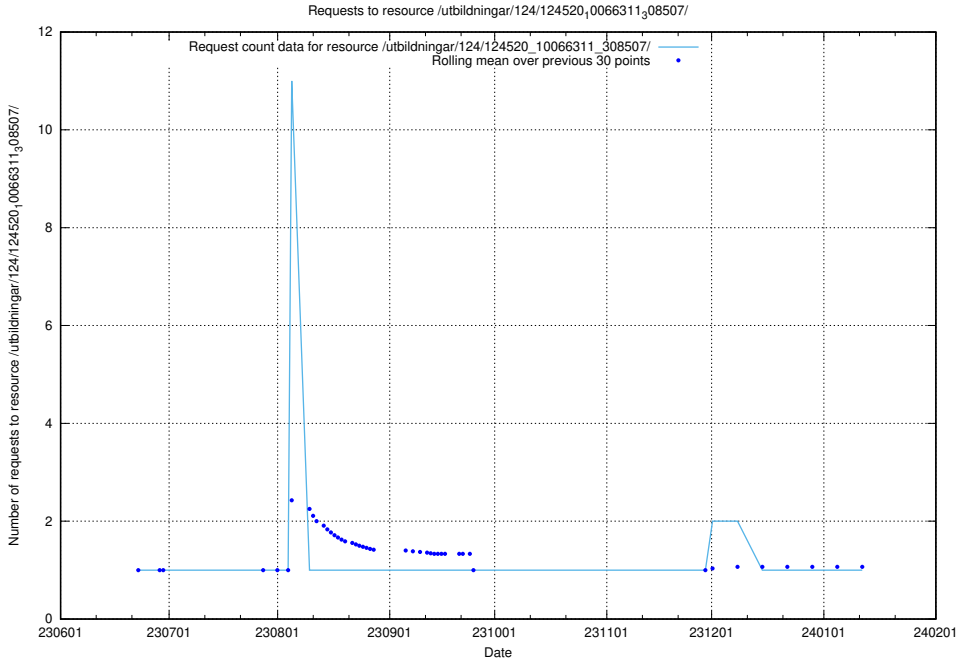

5.5891 Usage of /utbildningar/124/124520_10066311_308507/

Here, we count the number of requests to resource /utbildningar/124/124520_10066311_308507/.