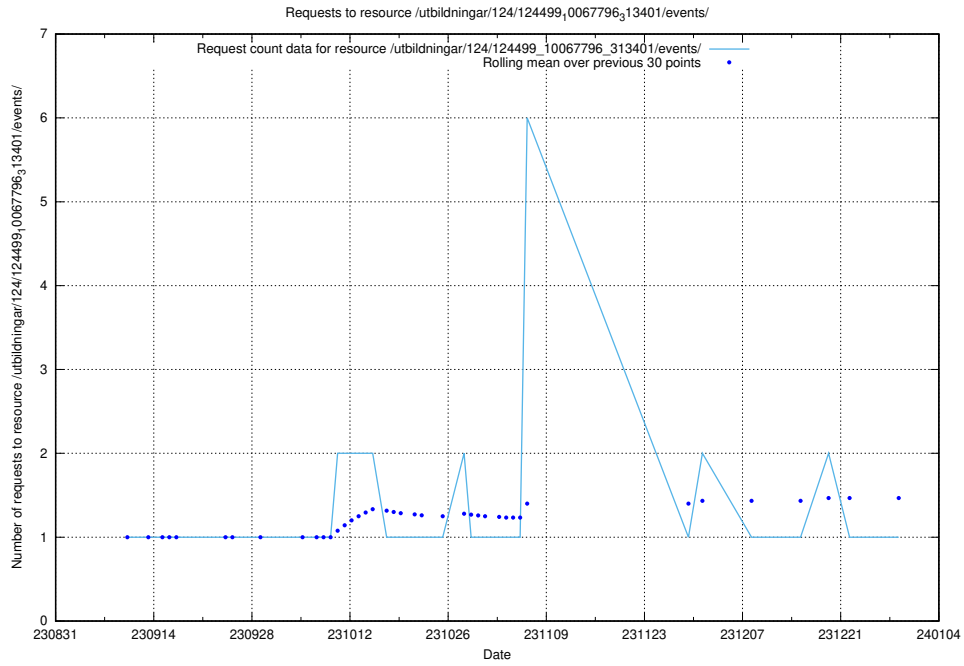

5.4757 Usage of /utbildningar/124/124499_10067796_313401/events/

Here, we count the number of requests to resource /utbildningar/124/124499_10067796_313401/events/