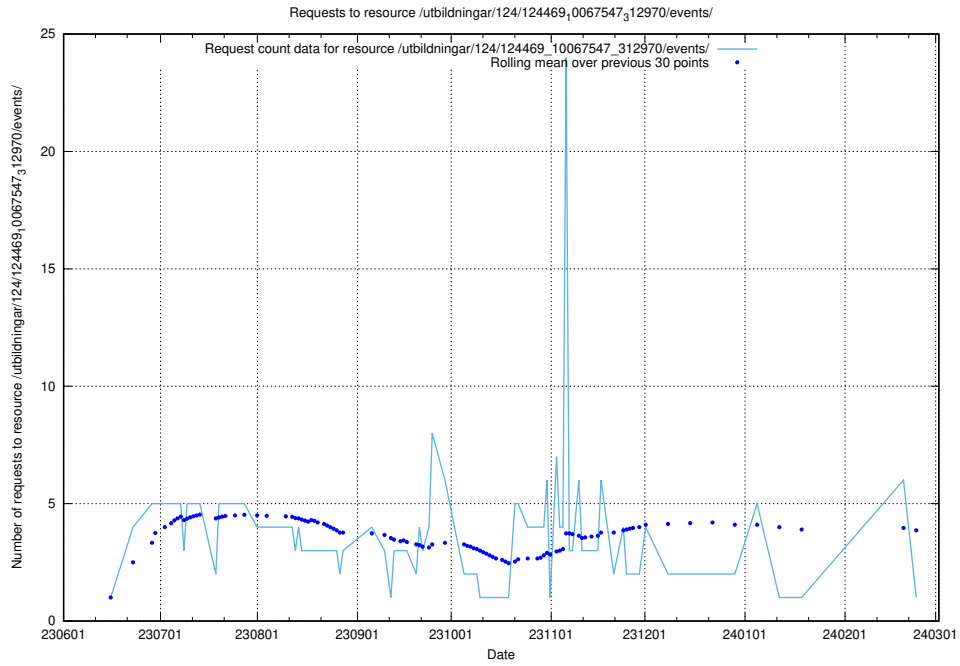

5.6016 Usage of /utbildningar/124/124469_10067547_312970/events/

Here, we count the number of requests to resource /utbildningar/124/124469_10067547_312970/events/