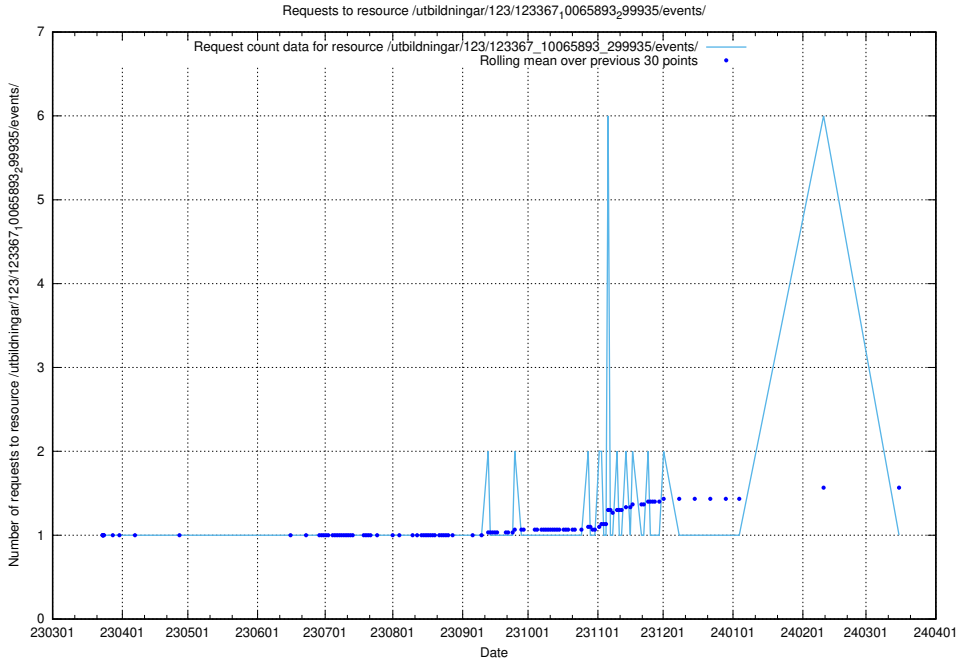

5.4877 Usage of /utbildningar/123/123367_10065893_299935/events/

Here, we count the number of requests to resource /utbildningar/123/123367_10065893_299935/events/