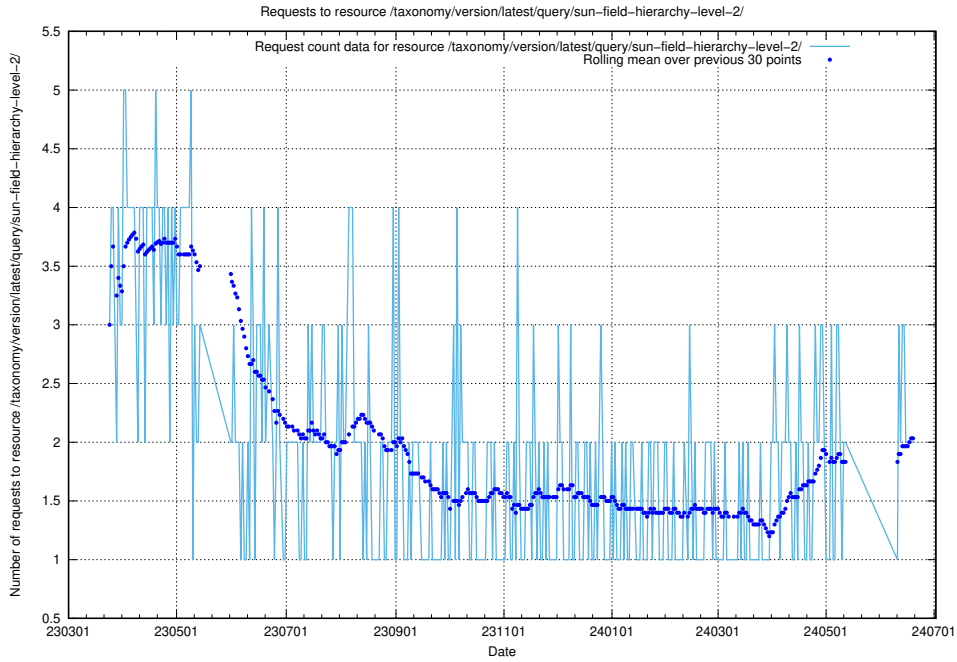

5.913 Usage of /taxonomy/version/latest/query/sun-field-hierarchy-level-2/

Here, we count the number of requests to resource /taxonomy/version/latest/query/sun-field-hierarchy-level-2/.