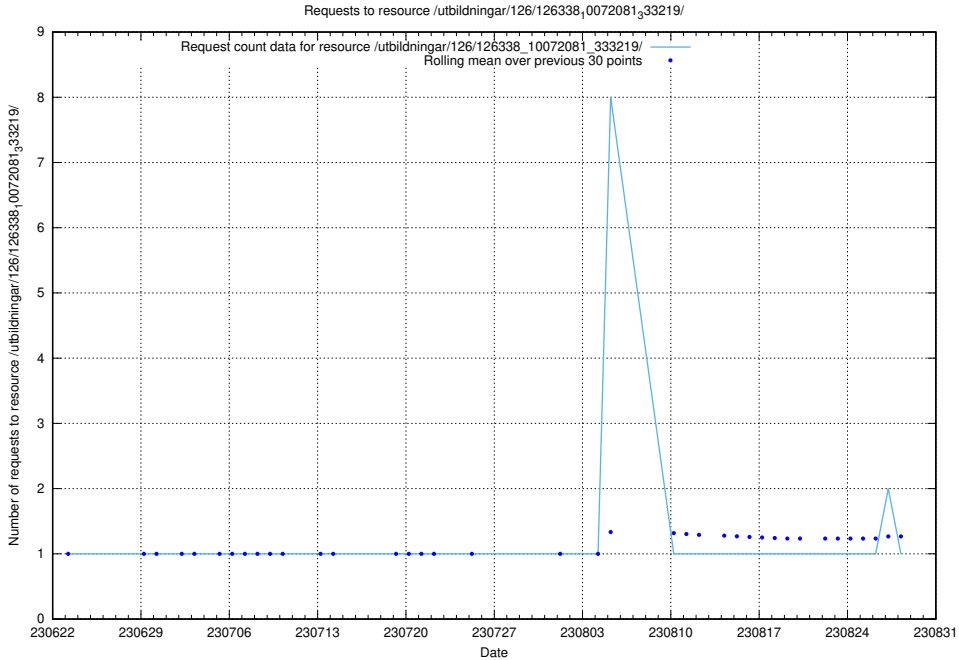

5.5799 Usage of /utbildningar/126/126338_10072081_333219/

Here, we count the number of requests to resource /utbildningar/126/126338_10072081_333219/.