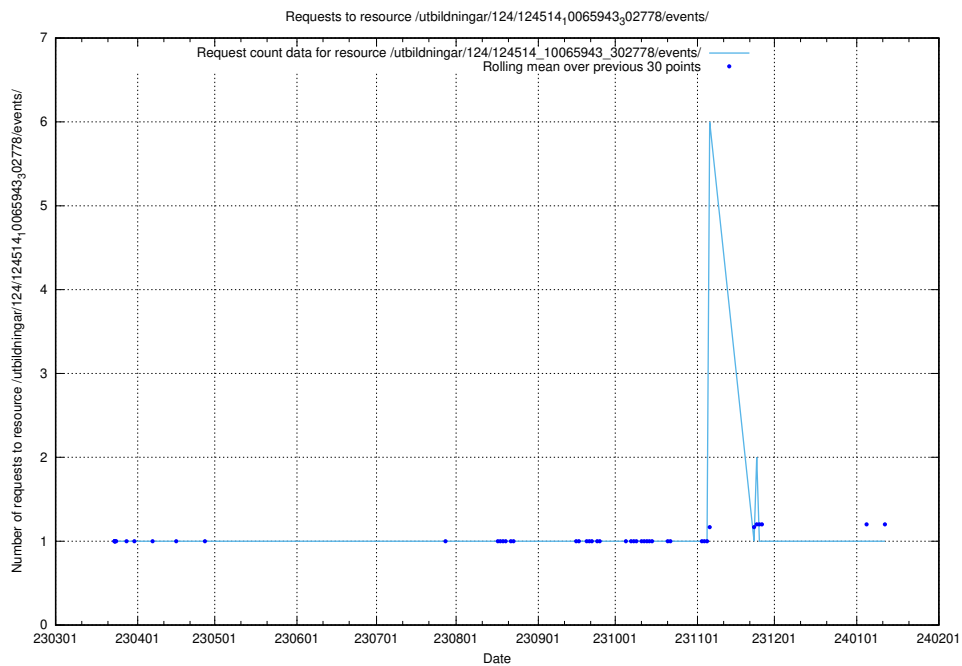

5.2010 Usage of /utbildningar/124/124514_10065943_302778/events/

Here, we count the number of requests to resource /utbildningar/124/124514_10065943_302778/events/