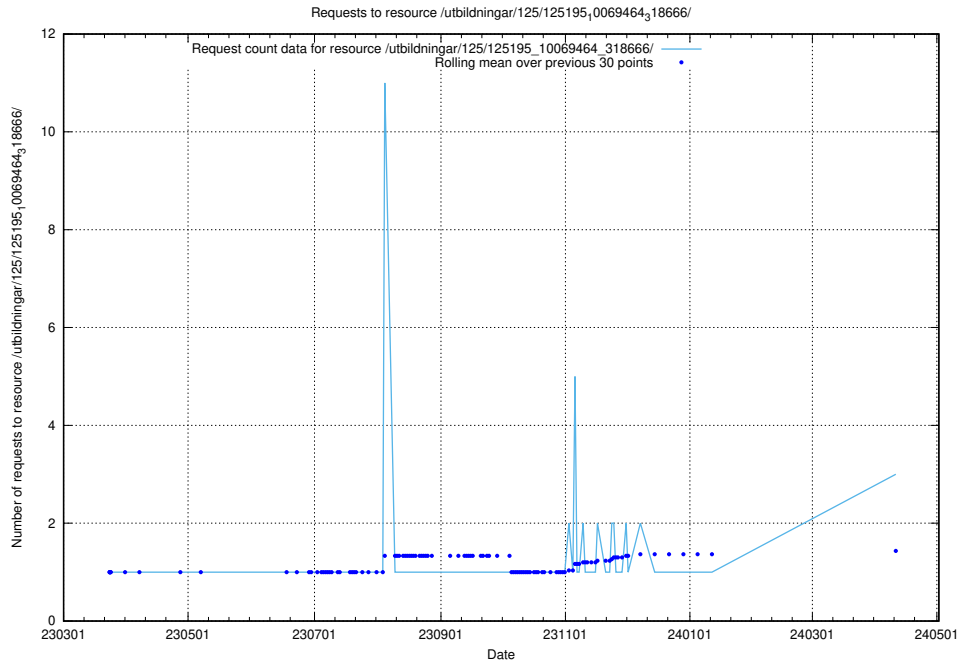

5.267 Usage of /utbildningar/125/125195_10069464_318666/

Here, we count the number of requests to resource /utbildningar/125/125195_10069464_318666/.