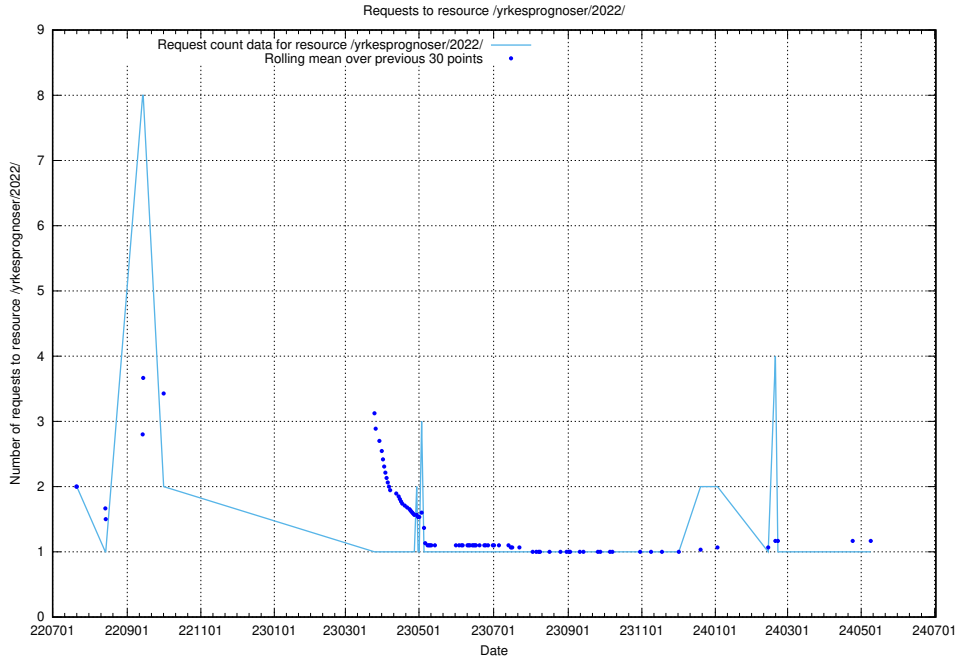

5.995 Usage of /yrkesprognoser/2022/

Here, we count the number of requests to resource /yrkesprognoser/2022/.