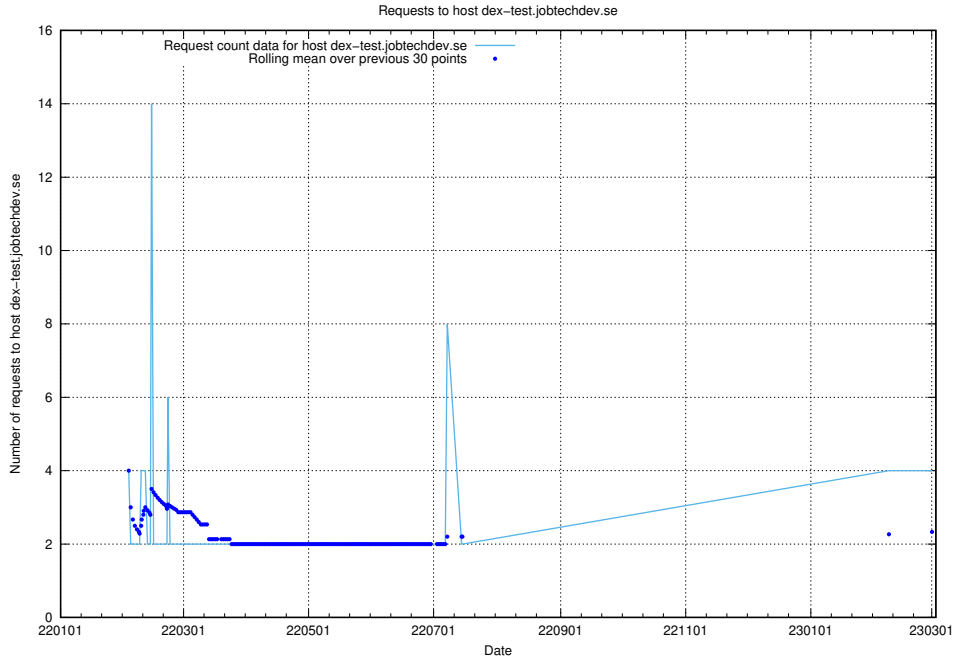

7.166 Usage of dex-test.jobtechdev.se

Here, we count the number of requests to host dex-test.jobtechdev.se.