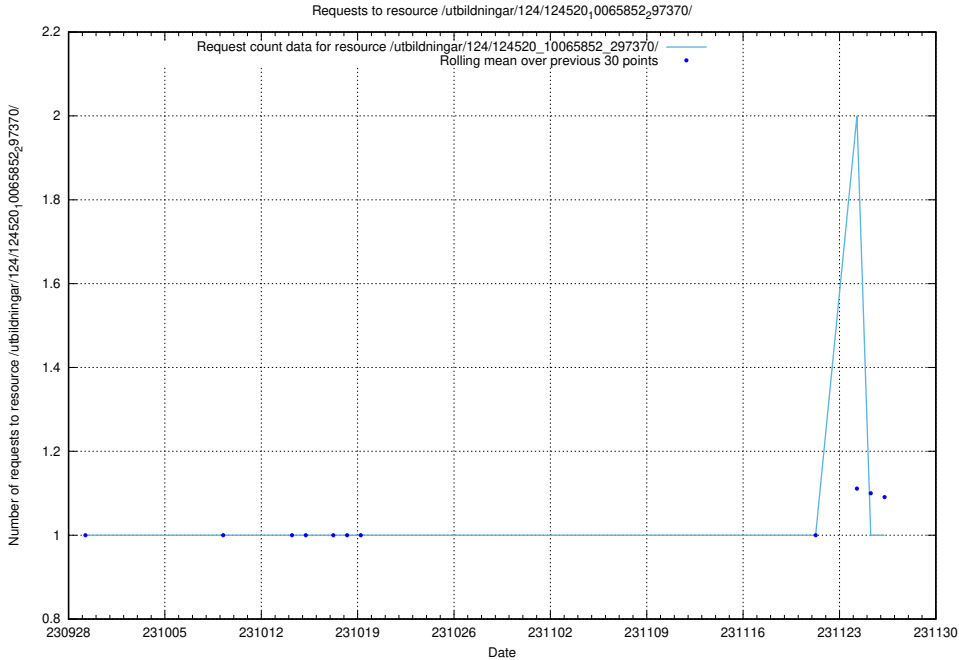

5.4609 Usage of /utbildningar/124/124520_10065852_297370/

Here, we count the number of requests to resource /utbildningar/124/124520_10065852_297370/.