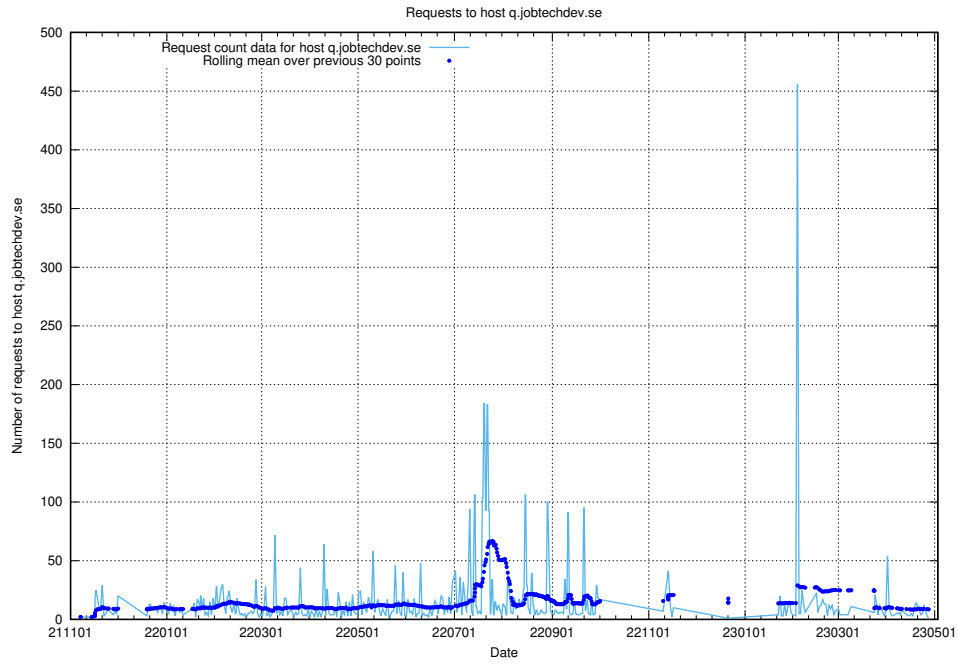

7.623 Usage of q.jobtechdev.se

Here, we count the number of requests to host q.jobtechdev.se.