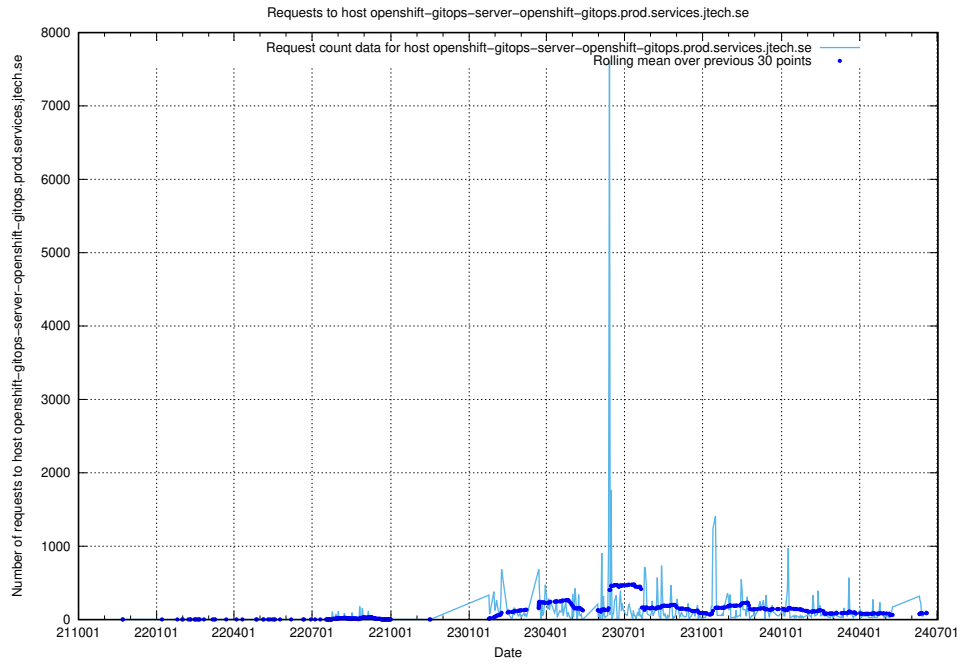

## 7.25 Usage of openshift-gitops-server-openshift-gitops.prod.services.jtech.se

Here, we count the number of requests to host openshift-gitops-server-openshift-gitops.prod.services.jtech.se.