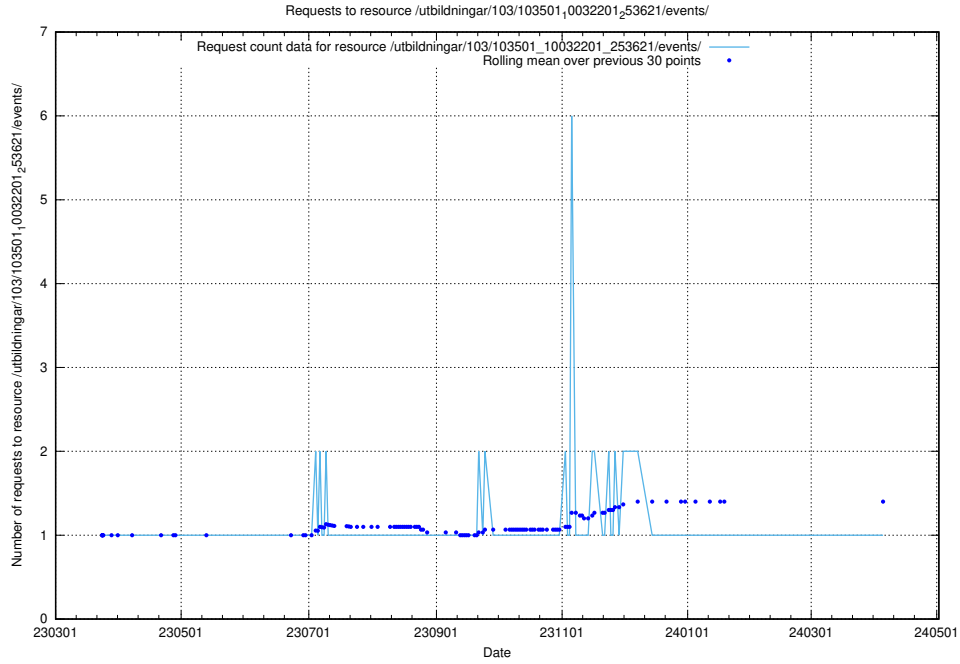

5.5621 Usage of /utbildningar/103/103501_10032201_253621/events/

Here, we count the number of requests to resource /utbildningar/103/103501_10032201_253621/events/