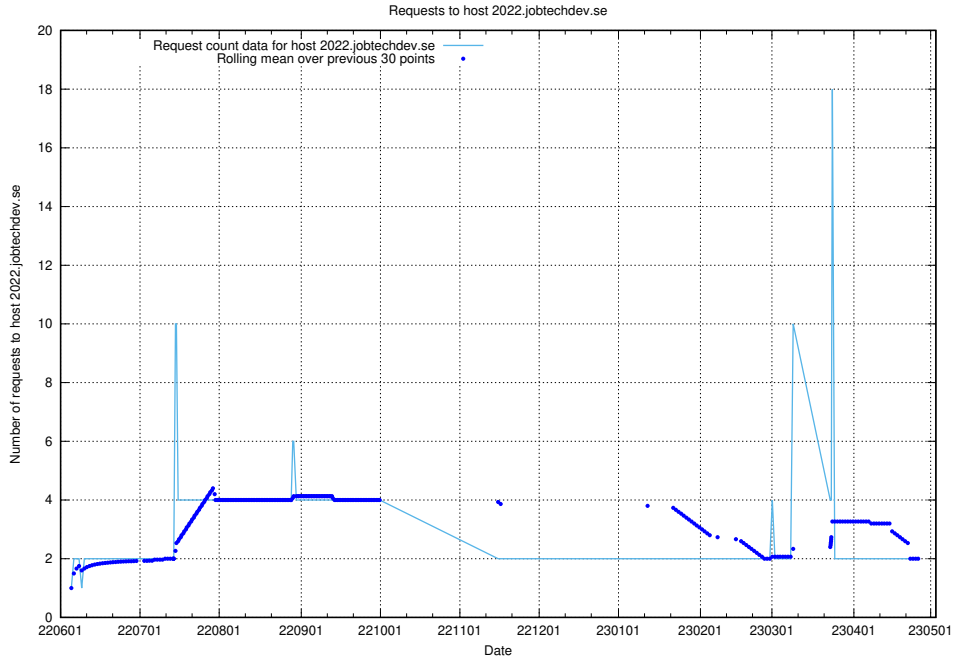

7.417 Usage of 2022.jobtechdev.se

Here, we count the number of requests to host 2022.jobtechdev.se.