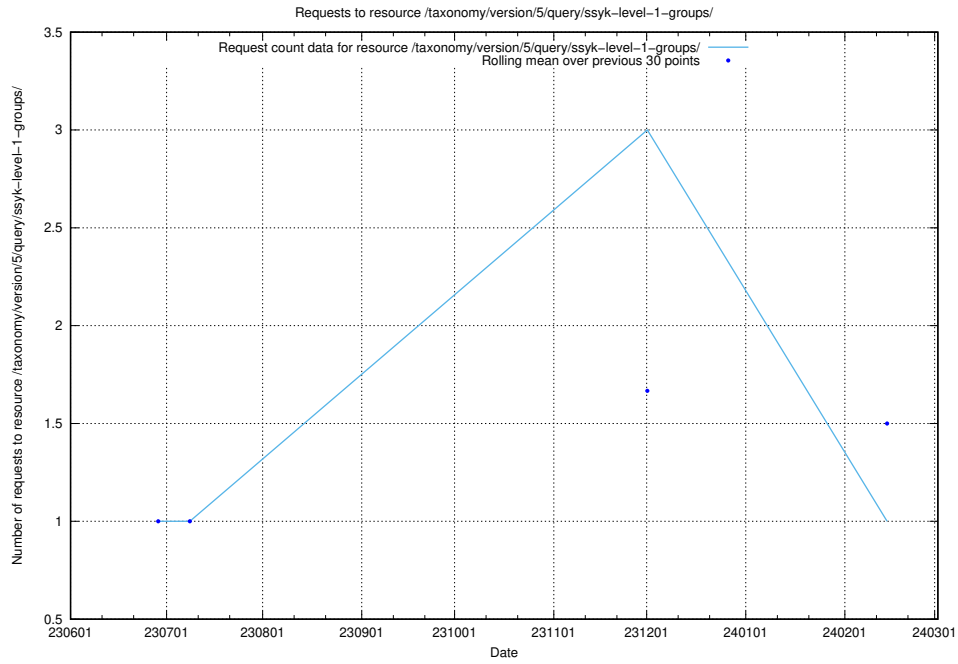

5.5675 Usage of /taxonomy/version/5/query/ssyk-level-1-groups/

Here, we count the number of requests to resource /taxonomy/version/5/query/ssyk-level-1-groups/.