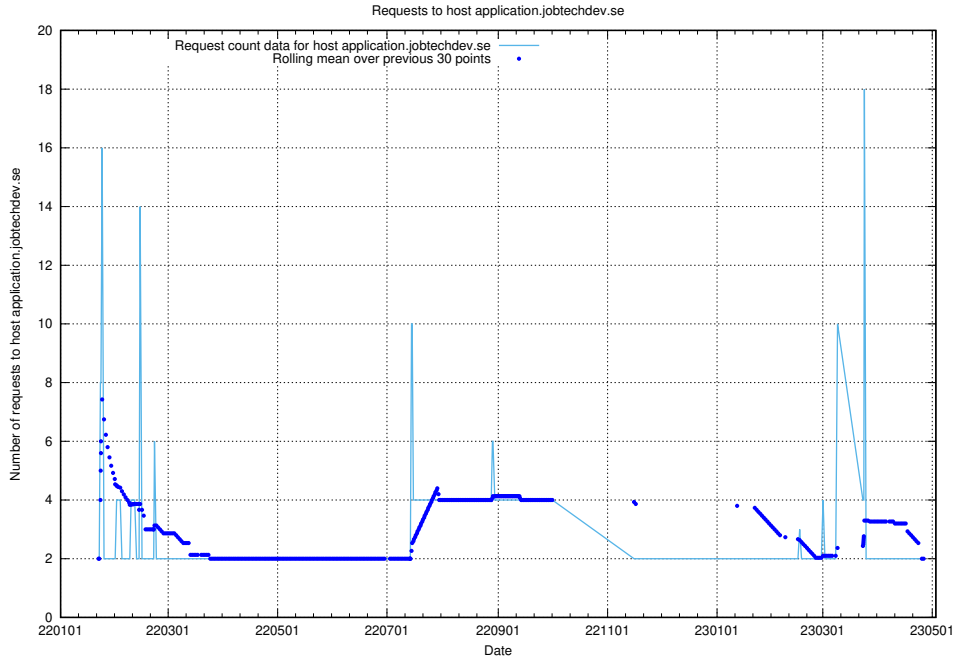

7.263 Usage of application.jobtechdev.se

Here, we count the number of requests to host application.jobtechdev.se.