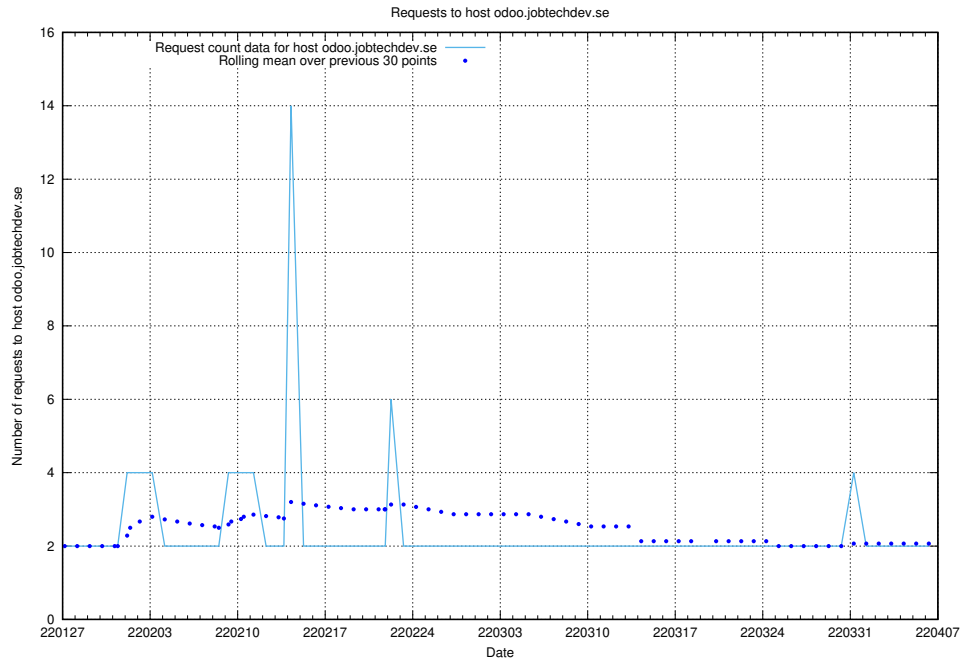

## 7.574 Usage of mentor-api.openshift.jobtechdev.se

Here, we count the number of requests to host mentor-api.openshift.jobtechdev.se.