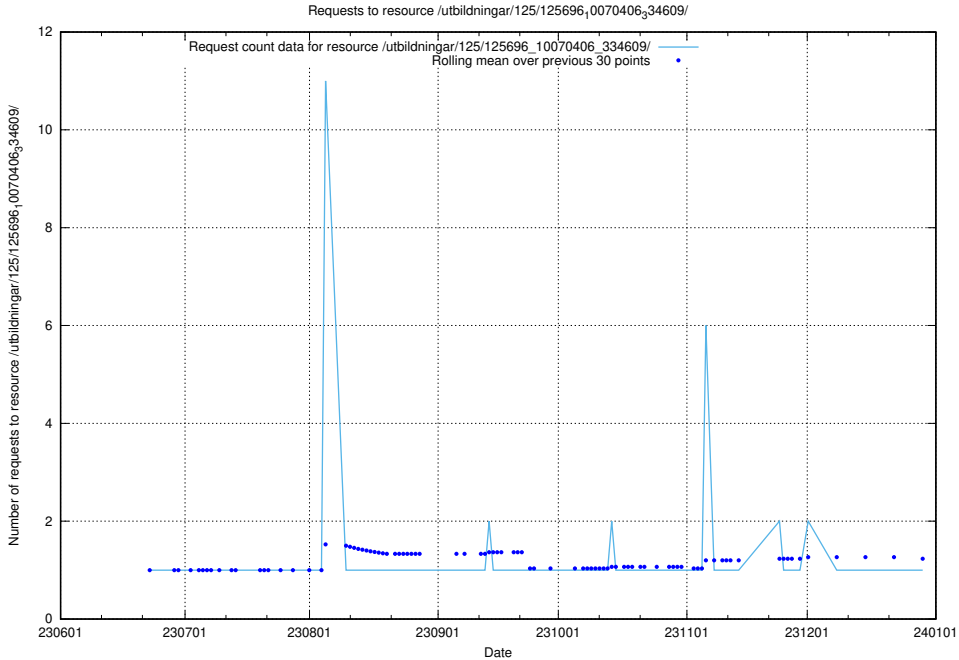

5.5851 Usage of /utbildningar/125/125696_10070406_334609/

Here, we count the number of requests to resource /utbildningar/125/125696_10070406_334609/.