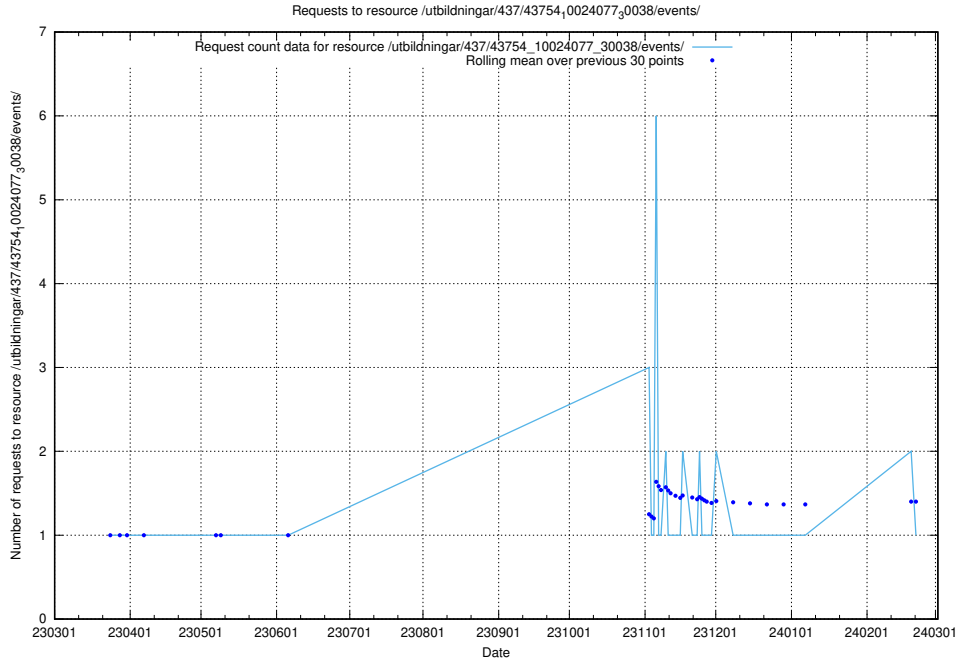

5.6340 Usage of /utbildningar/437/43754_10024077_30038/events/

Here, we count the number of requests to resource /utbildningar/437/43754_10024077_30038/events/.