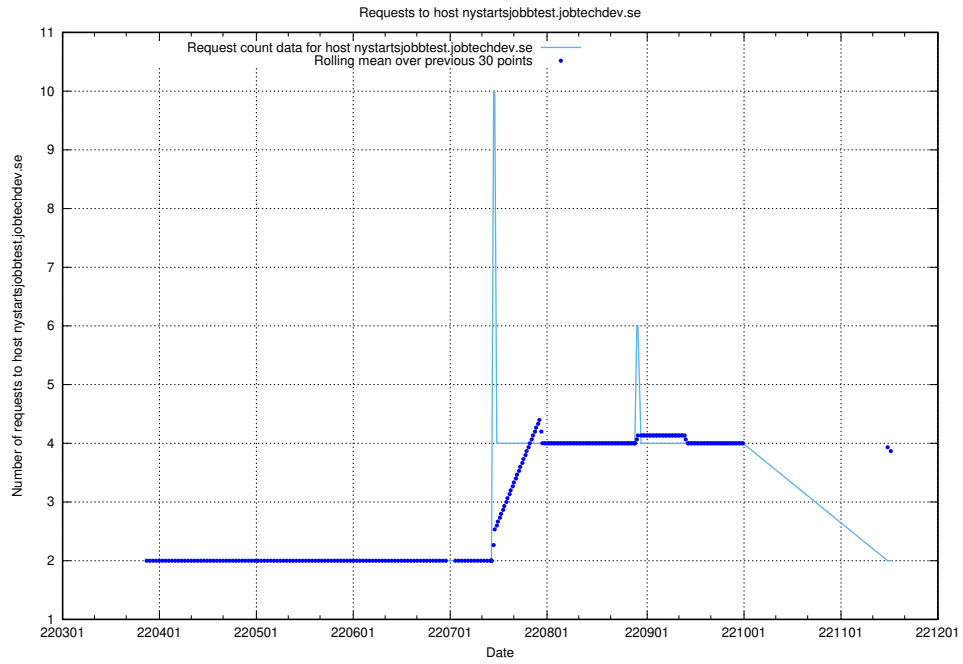

7.492 Usage of nystartsjobbtest.jobtechdev.se

Here, we count the number of requests to host nystartsjobbtest.jobtechdev.se.