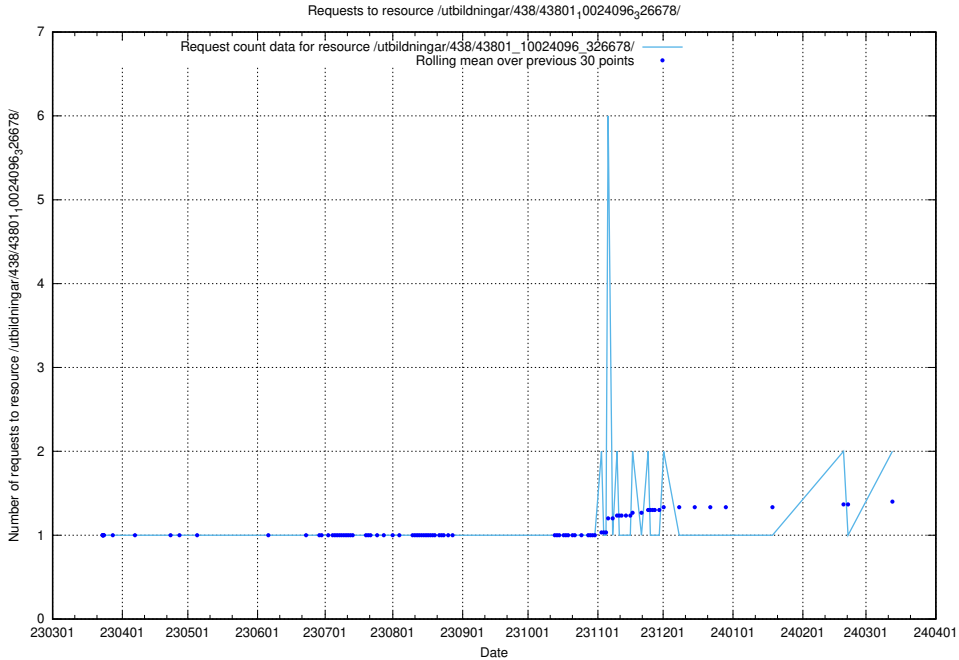

5.955 Usage of /utbildningar/438/43801_10024096_326678/

Here, we count the number of requests to resource /utbildningar/438/43801_10024096_326678/.