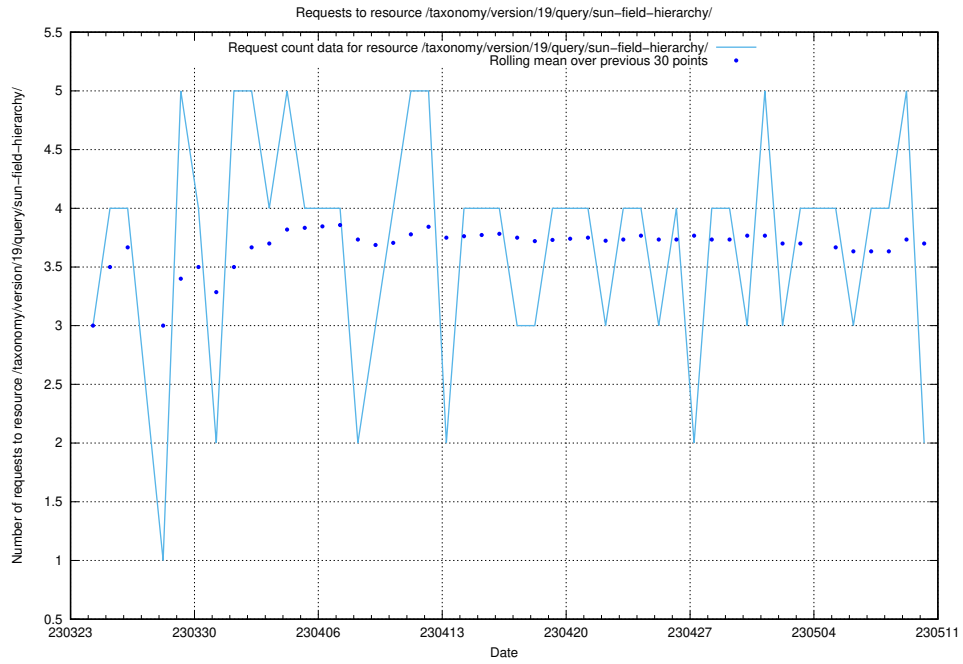

5.929 Usage of /taxonomy/version/19/query/sun-field-hierarchy/

Here, we count the number of requests to resource /taxonomy/version/19/query/sun-field-hierarchy/.