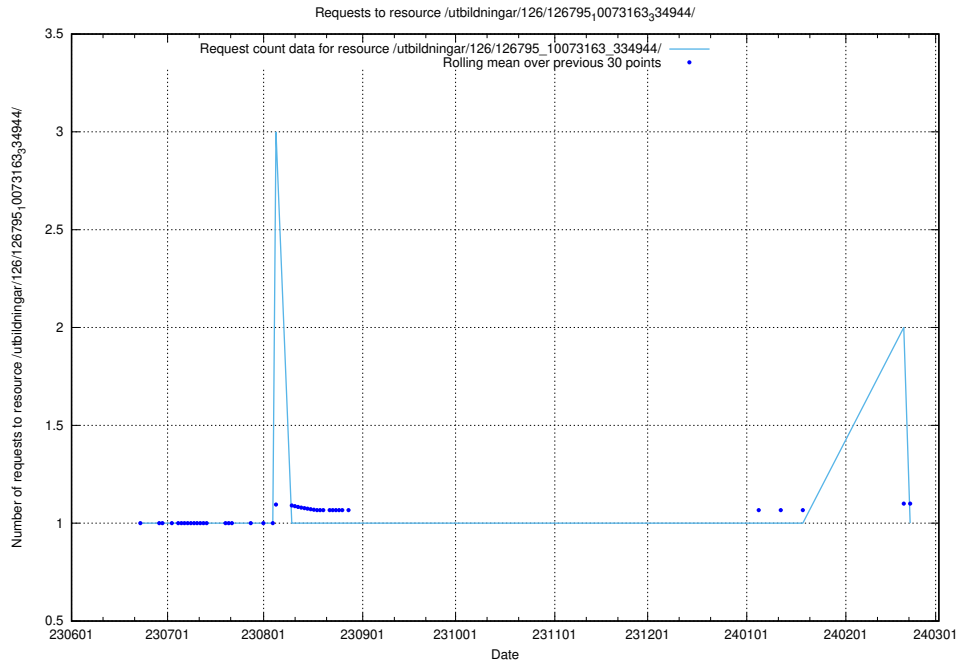

5.5724 Usage of /utbildningar/126/126795_10073163_334944/

Here, we count the number of requests to resource /utbildningar/126/126795_10073163_334944/.