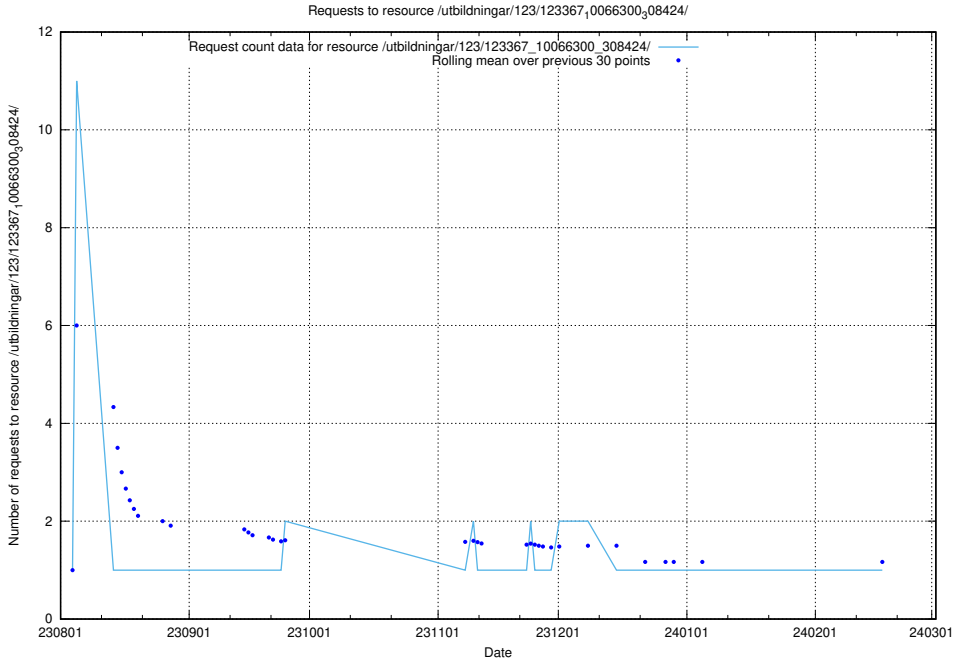

5.5026 Usage of /utbildningar/123/123367_10066300_308424/

Here, we count the number of requests to resource /utbildningar/123/123367_10066300_308424/.