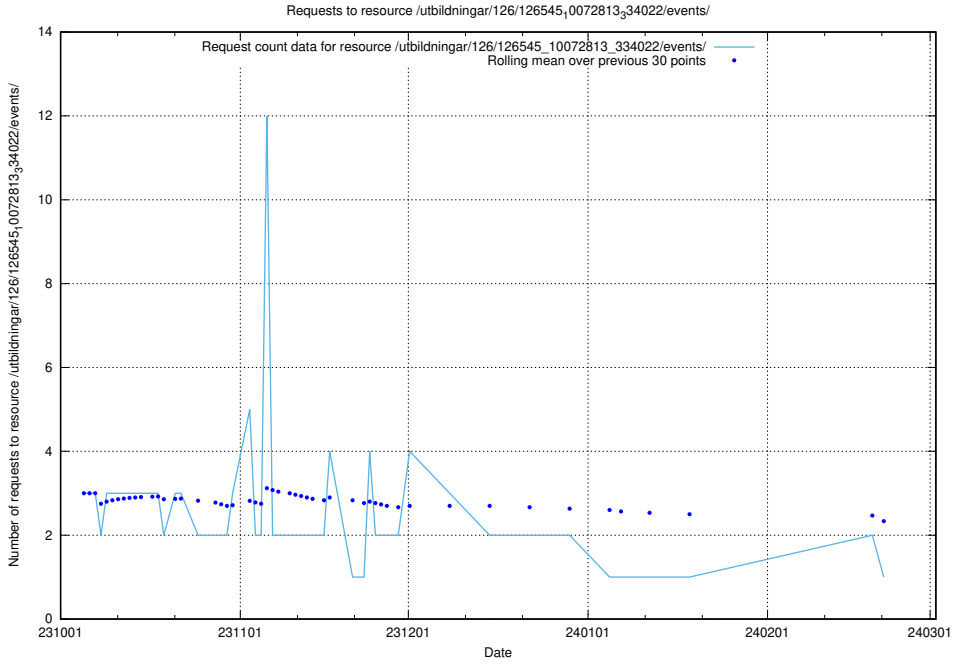

5.4549 Usage of /utbildningar/126/126545_10072813_334022/events/

Here, we count the number of requests to resource /utbildningar/126/126545_10072813_334022/events/