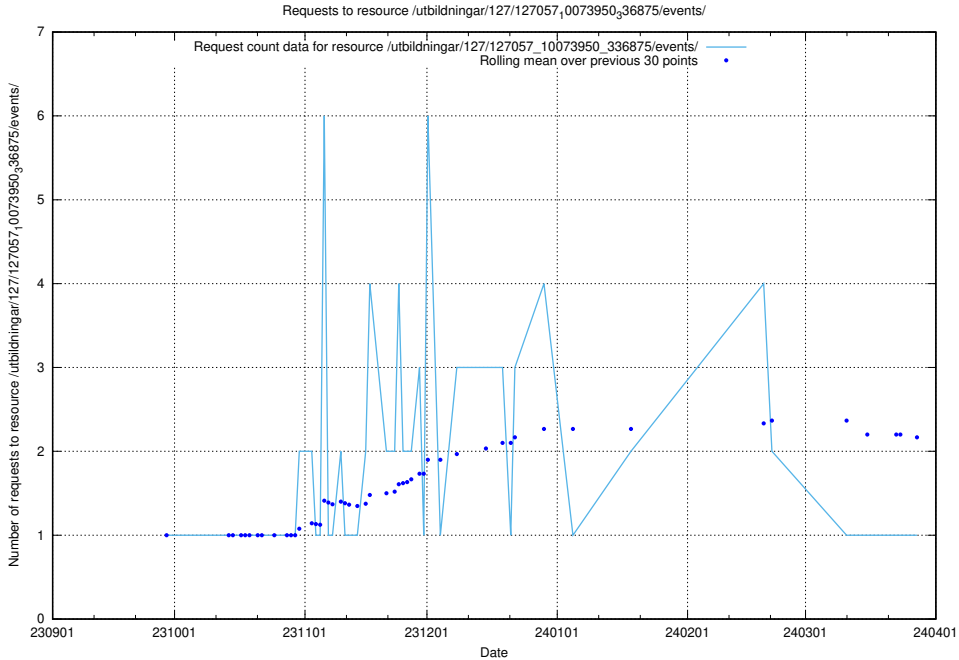

5.4592 Usage of /utbildningar/127/127057_10073950_336875/events/

Here, we count the number of requests to resource /utbildningar/127/127057_10073950_336875/events/