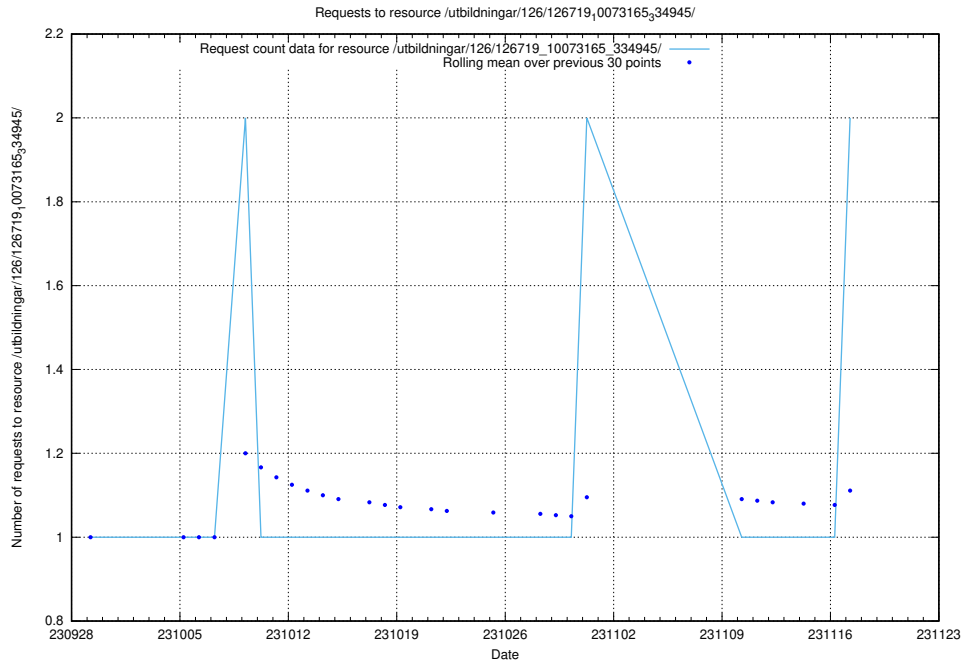

5.730 Usage of /utbildningar/126/126719_10073165_334945/

Here, we count the number of requests to resource /utbildningar/126/126719_10073165_334945/.