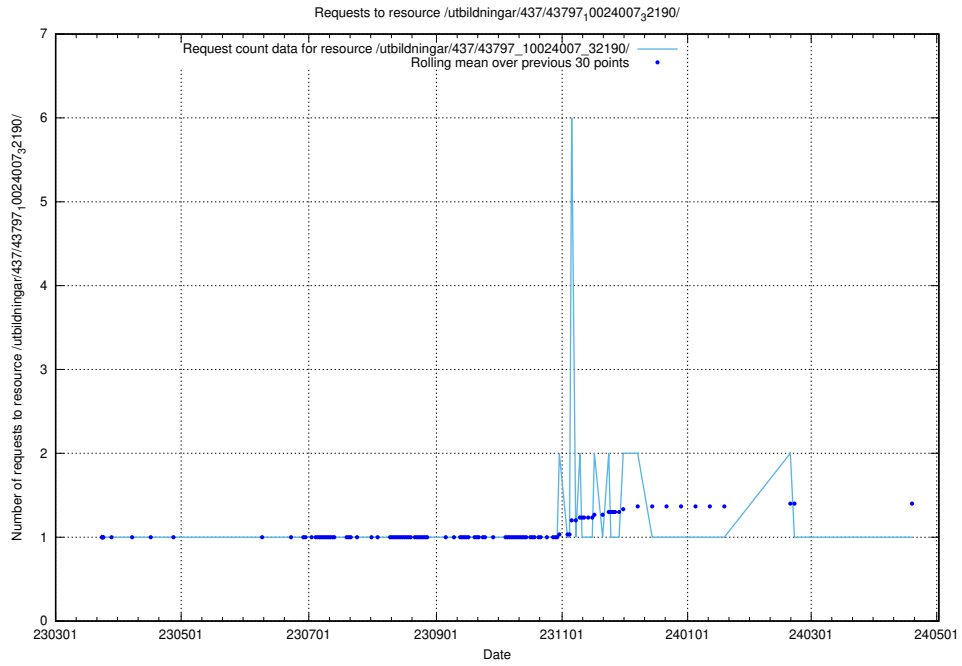

5.6499 Usage of /utbildningar/437/43797_10024007_32190/

Here, we count the number of requests to resource /utbildningar/437/43797_10024007_32190/.