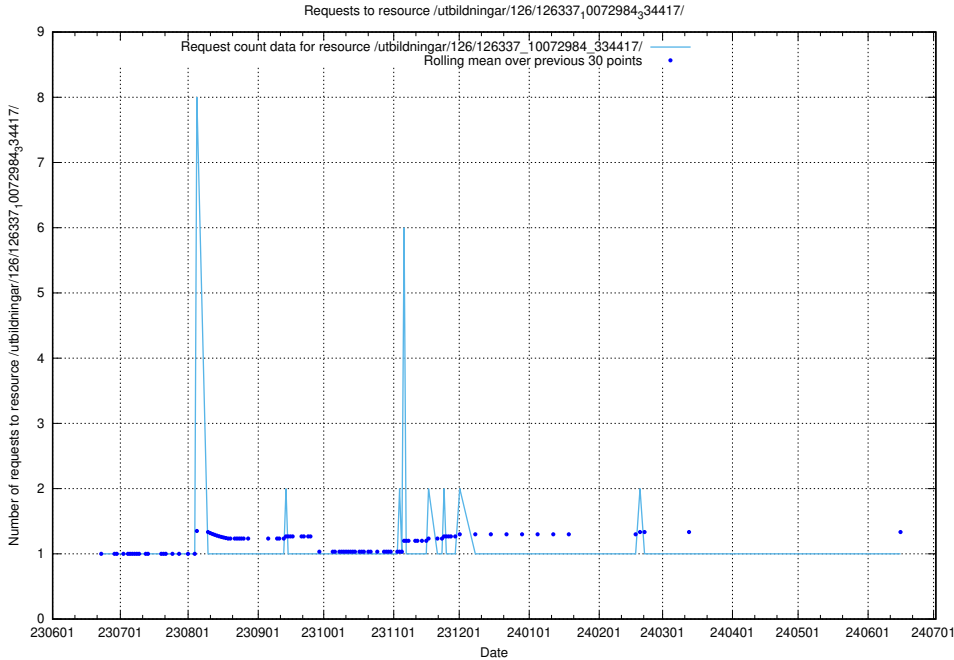

5.5800 Usage of /utbildningar/126/126337_10072984_334417/

Here, we count the number of requests to resource /utbildningar/126/126337_10072984_334417/.