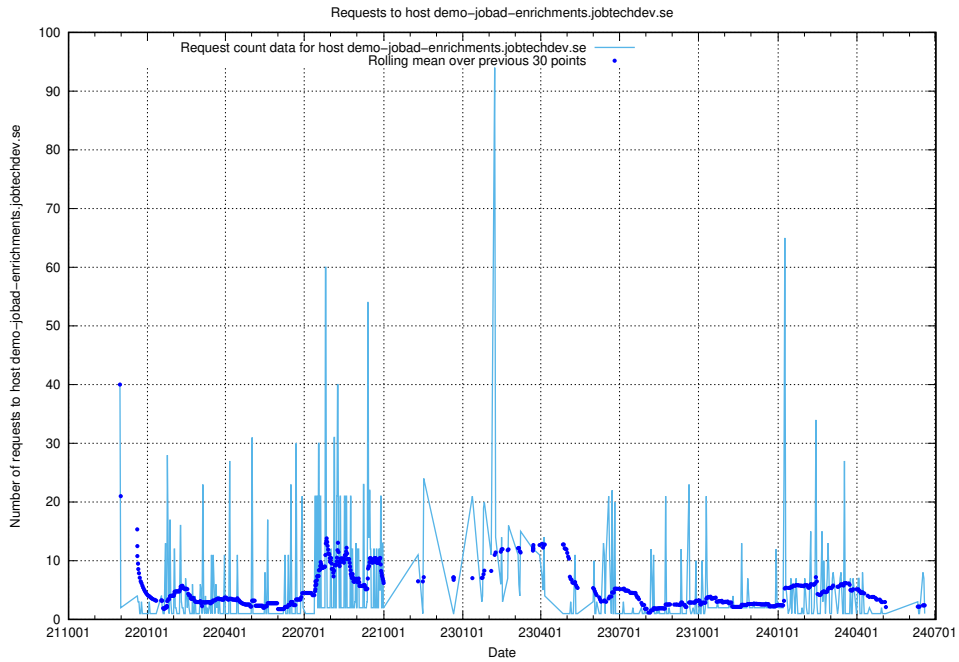

## 7.622 Usage of demo-jobad-enrichments.jobtechdev.se

Here, we count the number of requests to host demo-jobad-enrichments.jobtechdev.se.