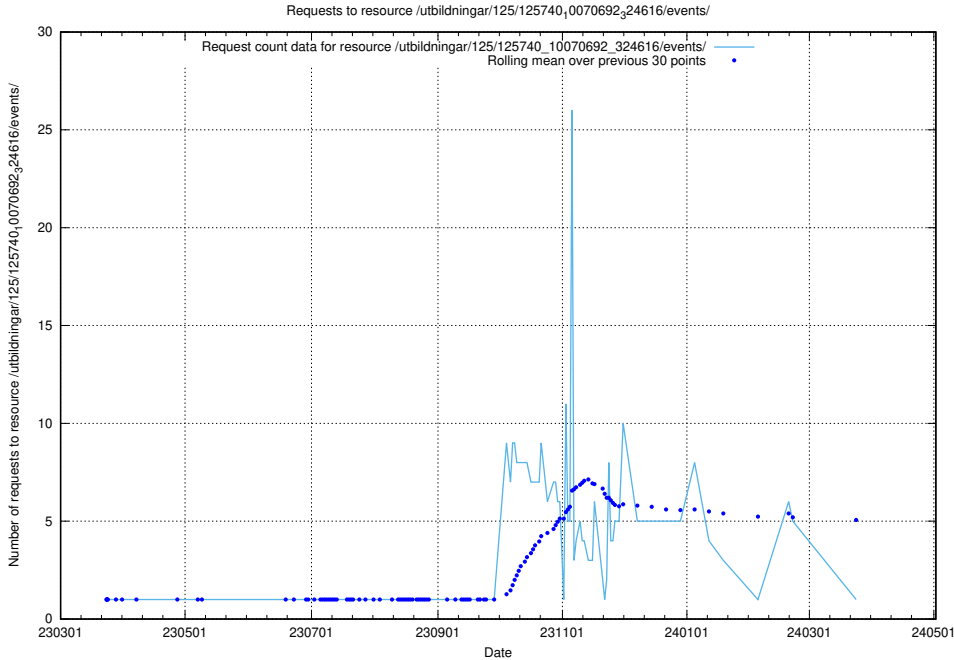

5.981 Usage of /utbildningar/125/125740_10070692_324616/events/

Here, we count the number of requests to resource /utbildningar/125/125740_10070692_324616/events/