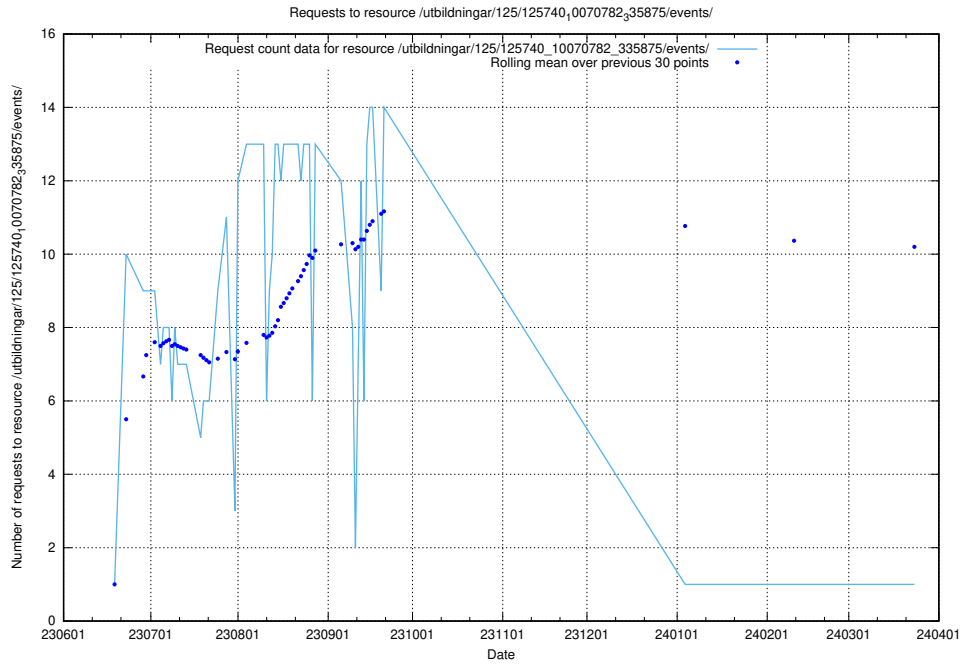

5.5985 Usage of /utbildningar/125/125740_10070782_335875/events/

Here, we count the number of requests to resource /utbildningar/125/125740_10070782_335875/events/