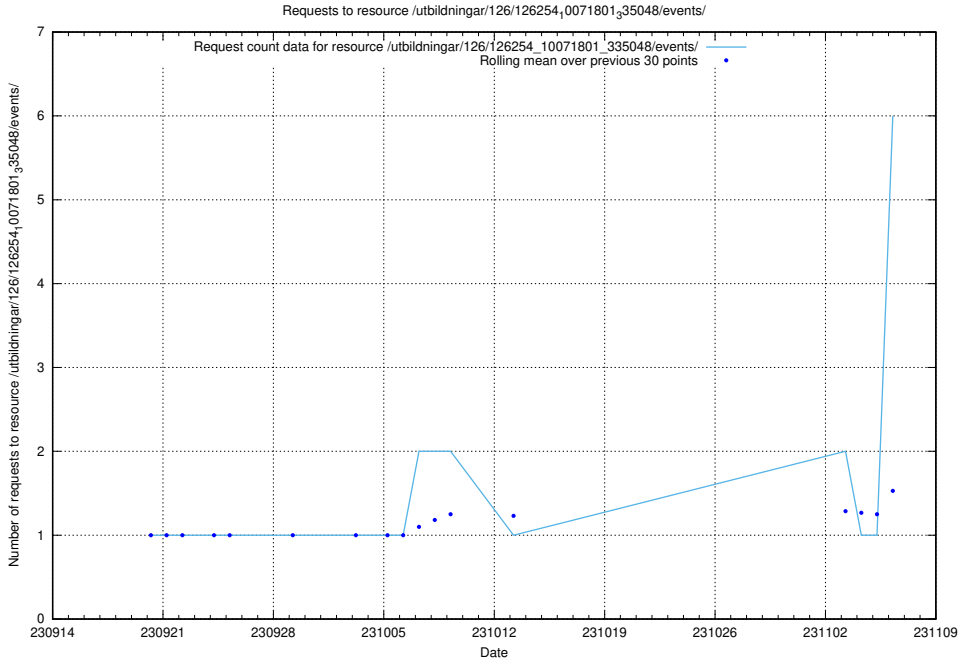

5.71 Usage of /utbildningar/126/126254_10071801_335048/events/

Here, we count the number of requests to resource /utbildningar/126/126254_10071801_335048/events/