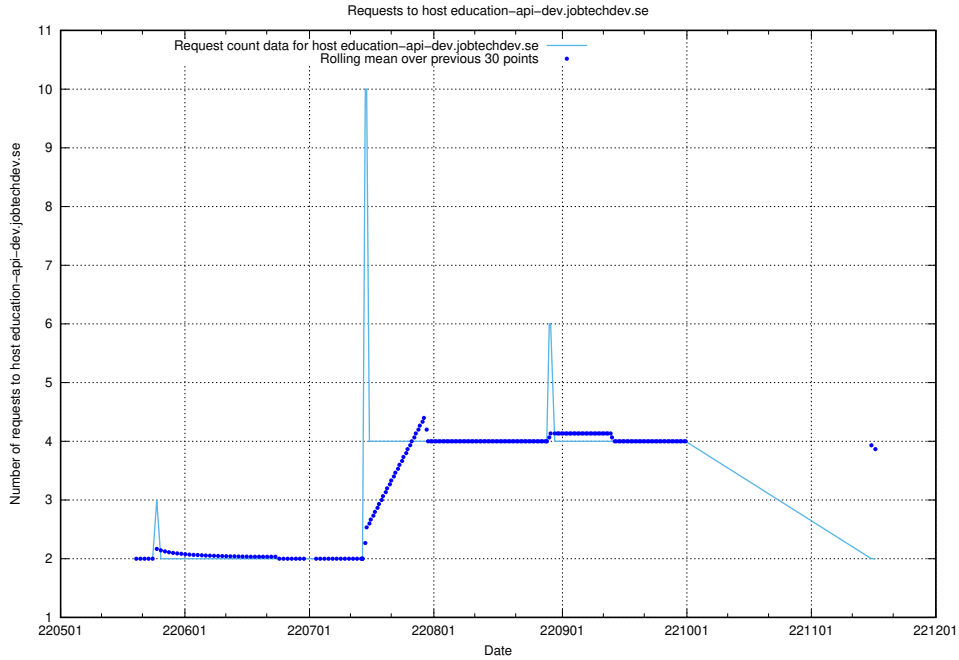

7.427 Usage of education-api-dev.jobtechdev.se

Here, we count the number of requests to host education-api-dev.jobtechdev.se.