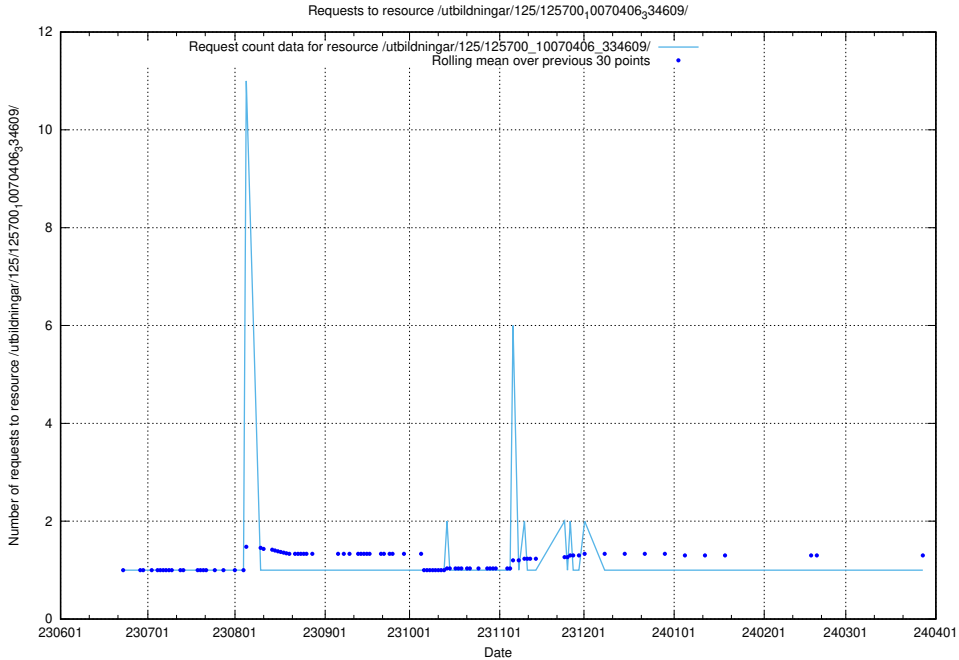

5.5846 Usage of /utbildningar/125/125700_10070406_334609/

Here, we count the number of requests to resource /utbildningar/125/125700_10070406_334609/.