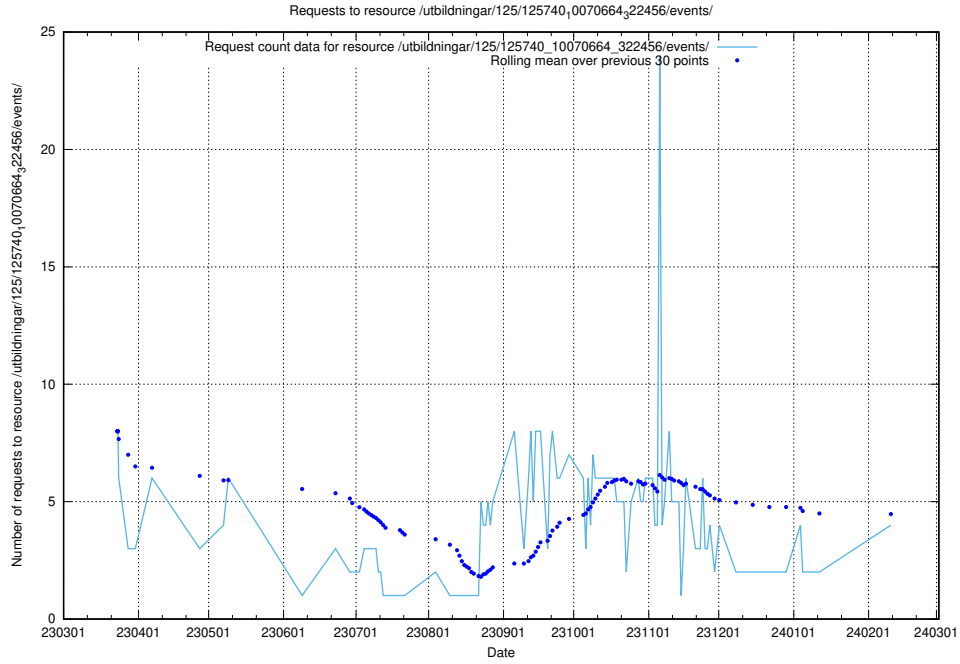

5.256 Usage of /utbildningar/125/125740_10070664_322456/events/

Here, we count the number of requests to resource /utbildningar/125/125740_10070664_322456/events/