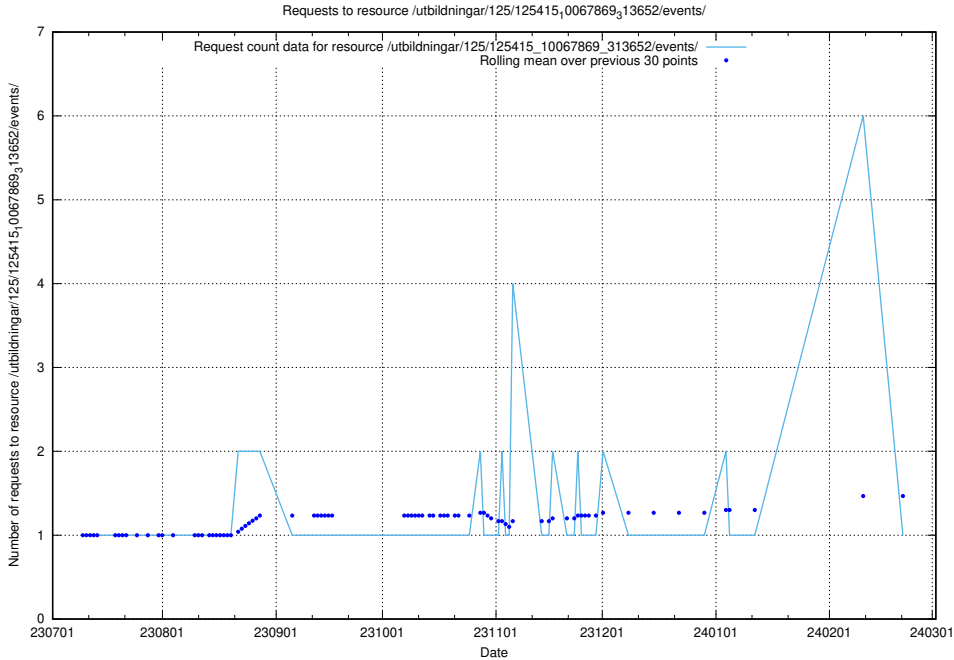

5.5257 Usage of /utbildningar/125/125415_10067869_313652/events/

Here, we count the number of requests to resource /utbildningar/125/125415_10067869_313652/events/