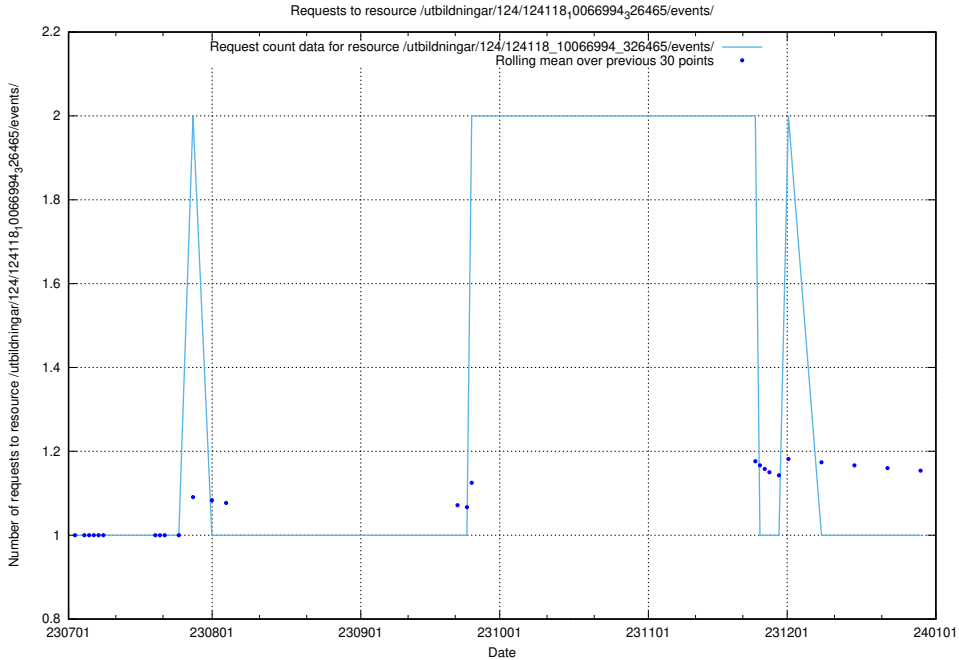

5.5512 Usage of /utbildningar/124/124118_10066994_326465/events/

Here, we count the number of requests to resource /utbildningar/124/124118_10066994_326465/events/