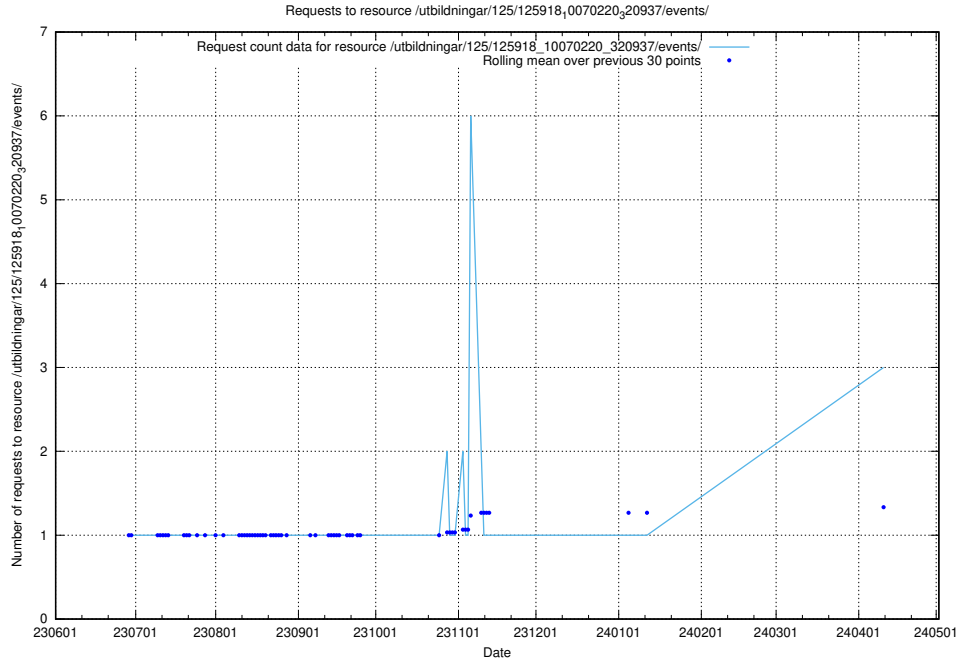

5.391 Usage of /utbildningar/125/125918_10070220_320937/events/

Here, we count the number of requests to resource /utbildningar/125/125918_10070220_320937/events/