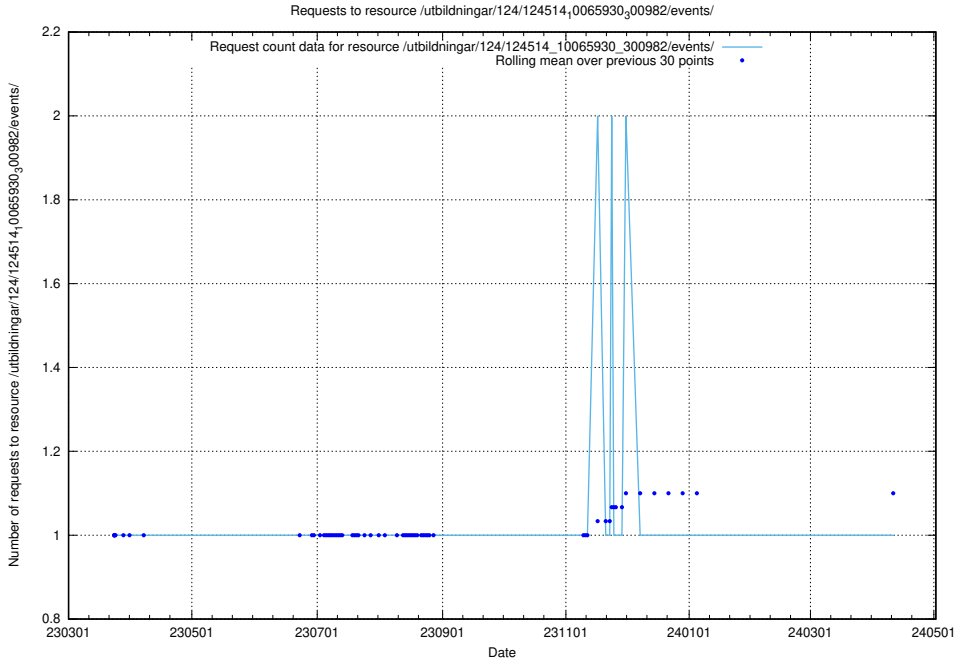

5.2055 Usage of /utbildningar/124/124514_10065930_300982/events/

Here, we count the number of requests to resource /utbildningar/124/124514_10065930_300982/events/