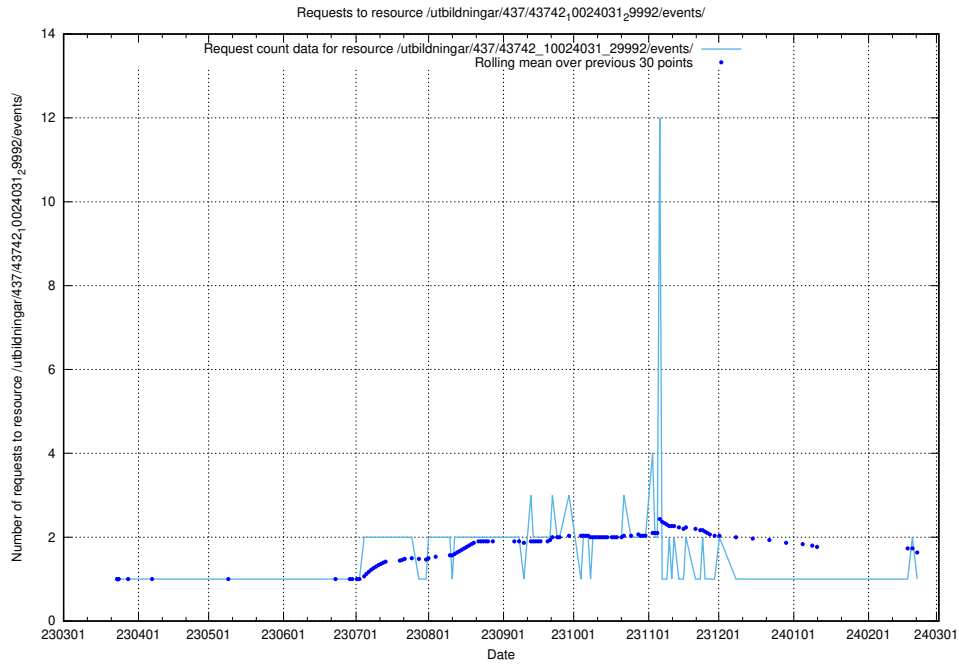

5.6536 Usage of /utbildningar/437/43742_10024031_29992/events/

Here, we count the number of requests to resource /utbildningar/437/43742_10024031_29992/events/.