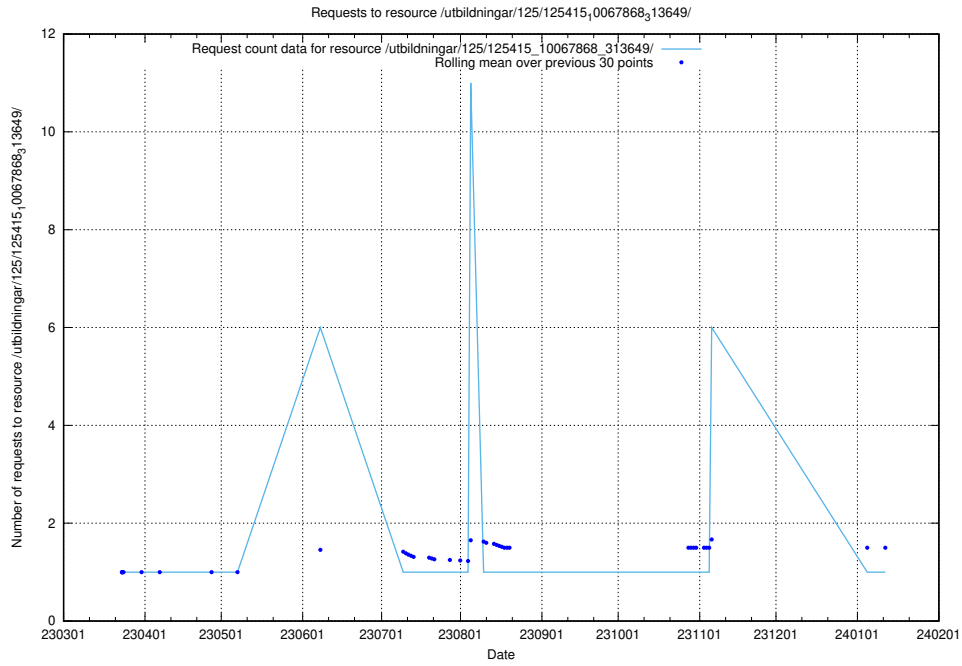

5.1113 Usage of /utbildningar/125/125415_10067868_313649/

Here, we count the number of requests to resource /utbildningar/125/125415_10067868_313649/.