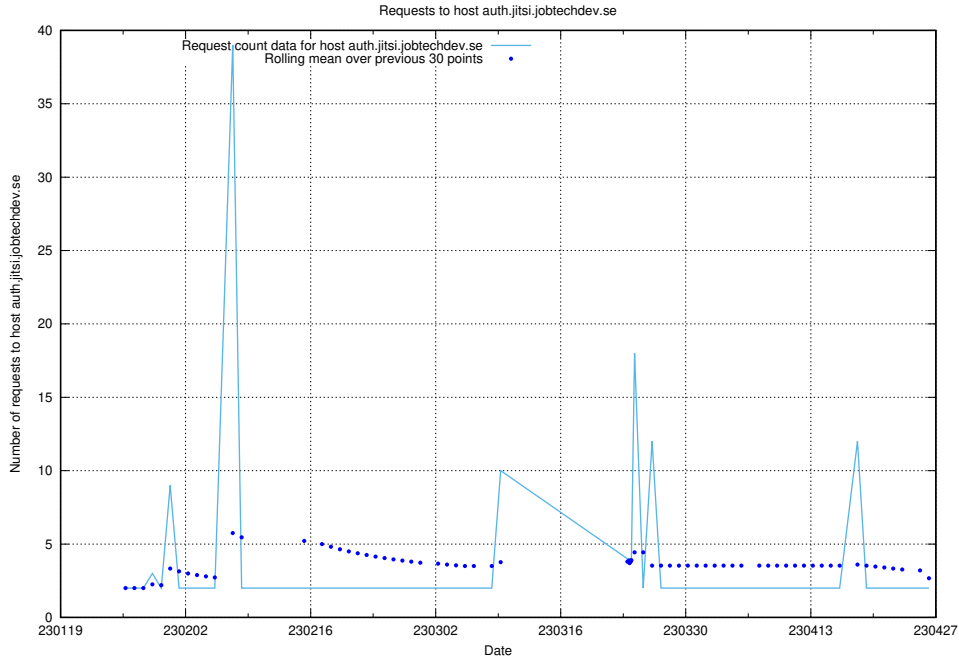

7.298 Usage of auth.jitsi.jobtechdev.se

Here, we count the number of requests to host auth.jitsi.jobtechdev.se.