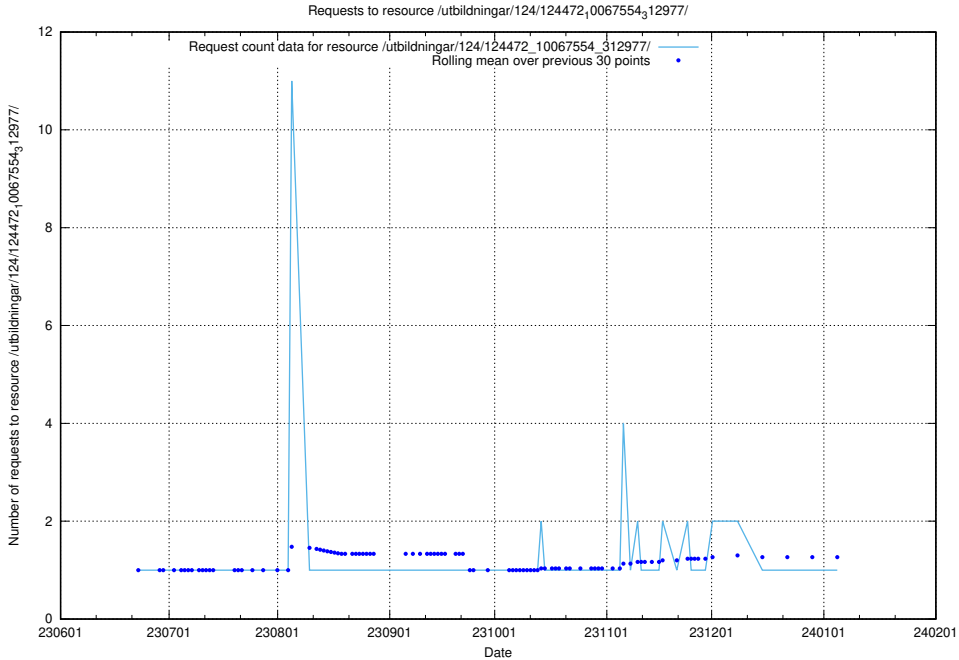

5.5937 Usage of /utbildningar/124/124472_10067554_312977/

Here, we count the number of requests to resource /utbildningar/124/124472_10067554_312977/.