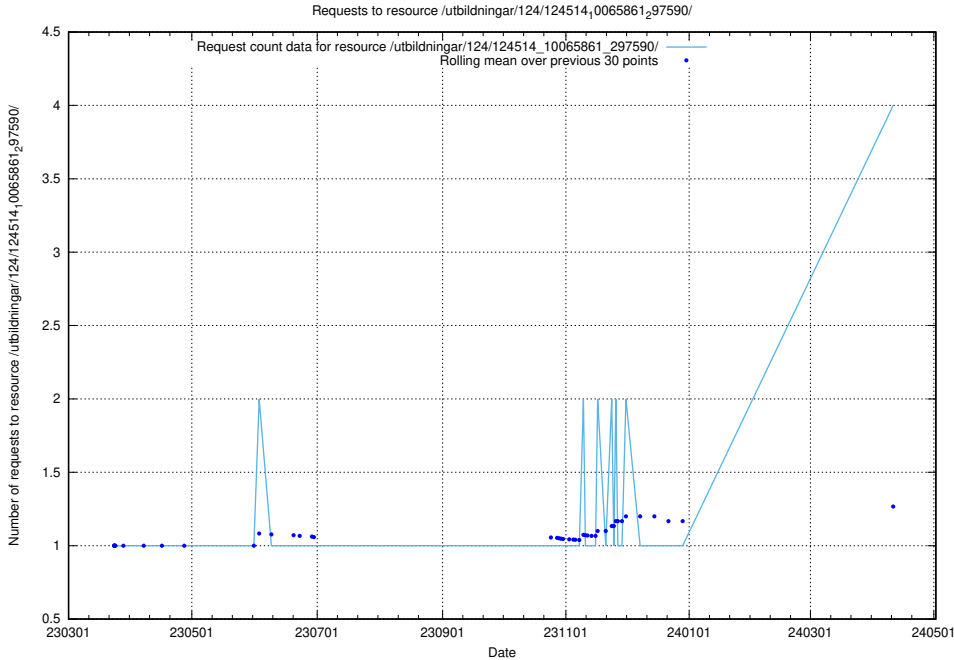

5.184 Usage of /utbildningar/124/124514_10065861_297590/

Here, we count the number of requests to resource /utbildningar/124/124514_10065861_297590/.