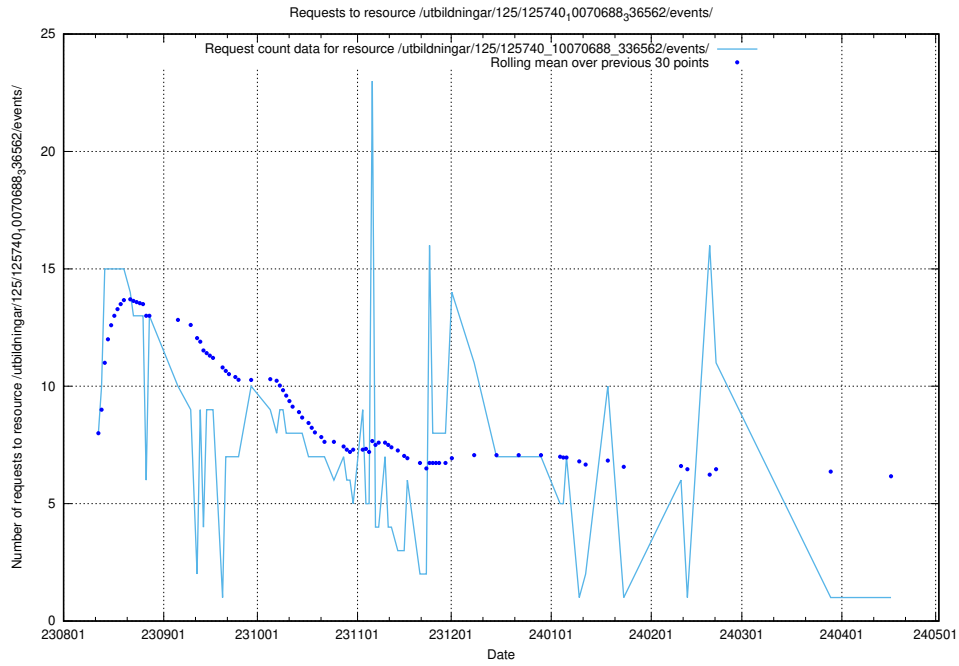

5.4944 Usage of /utbildningar/125/125740_10070688_336562/events/

Here, we count the number of requests to resource /utbildningar/125/125740_10070688_336562/events/