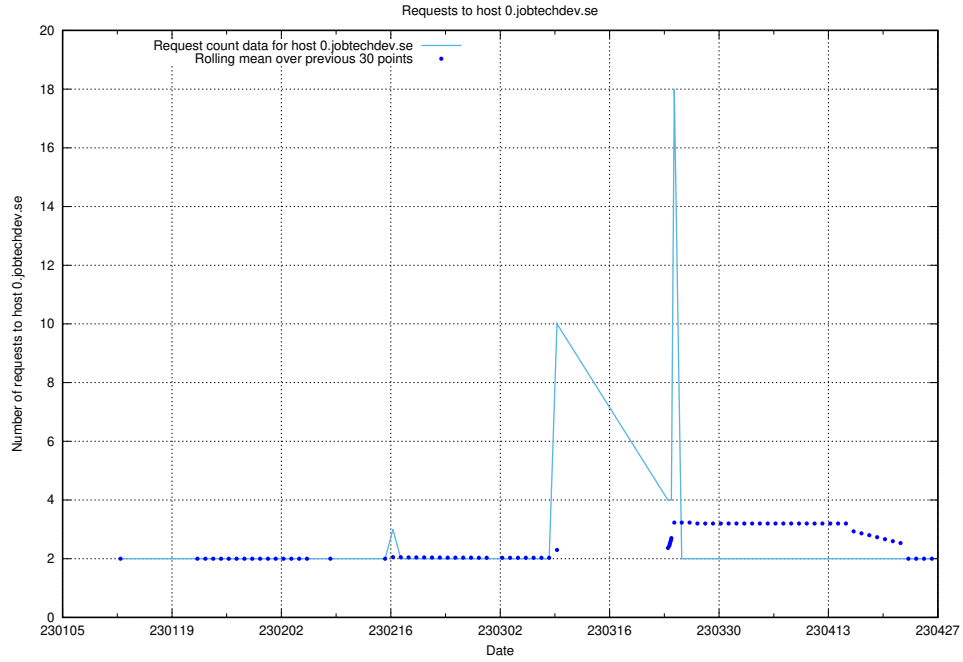

7.305 Usage of 0.jobtechdev.se

Here, we count the number of requests to host 0.jobtechdev.se.