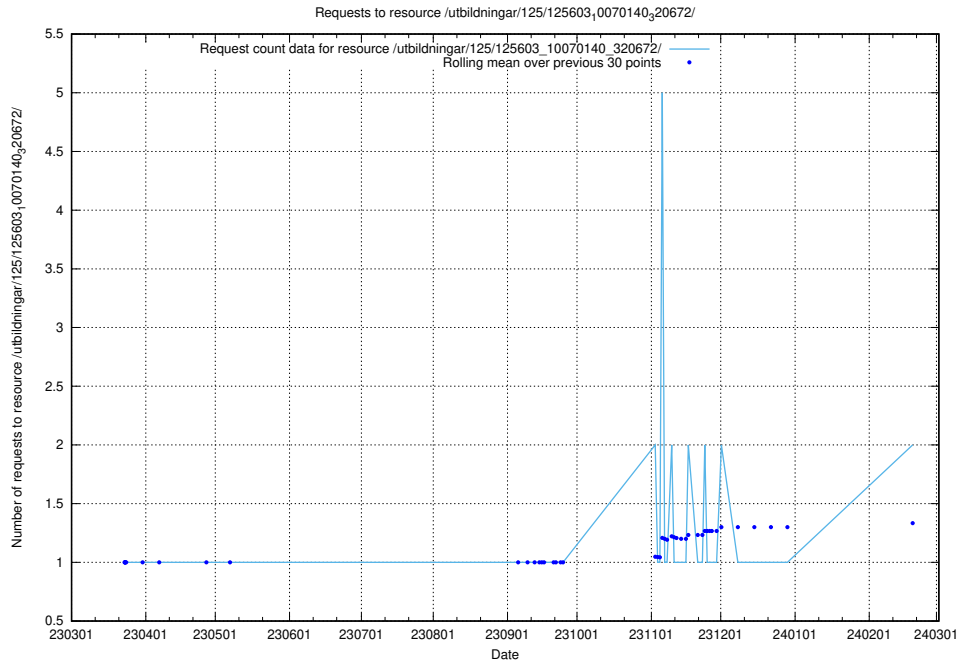

5.472 Usage of /utbildningar/125/125603_10070140_320672/

Here, we count the number of requests to resource /utbildningar/125/125603_10070140_320672/.