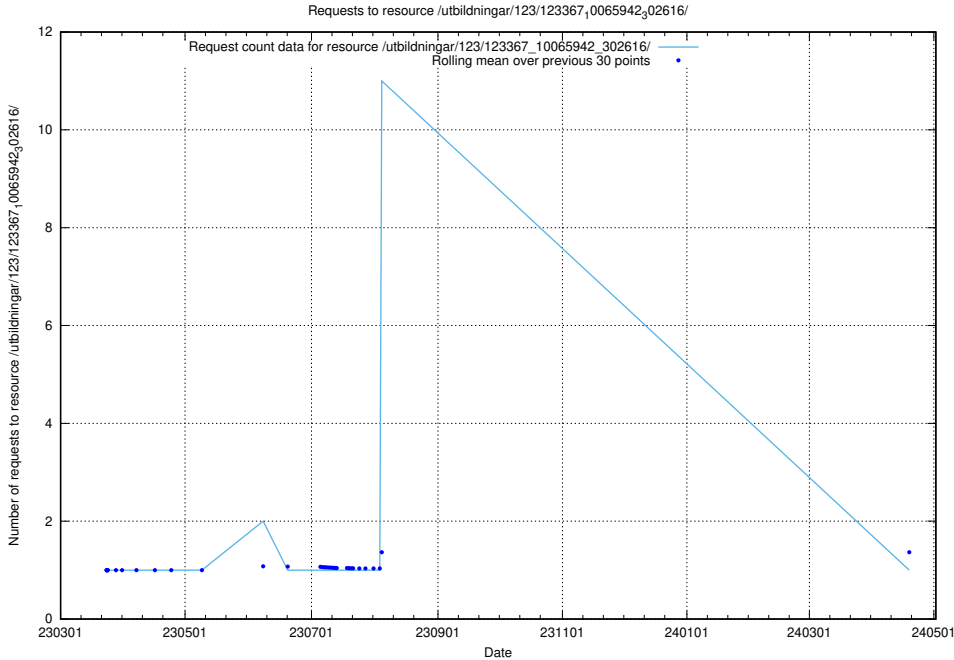

5.4716 Usage of /utbildningar/123/123367_10065942_302616/

Here, we count the number of requests to resource /utbildningar/123/123367_10065942_302616/.