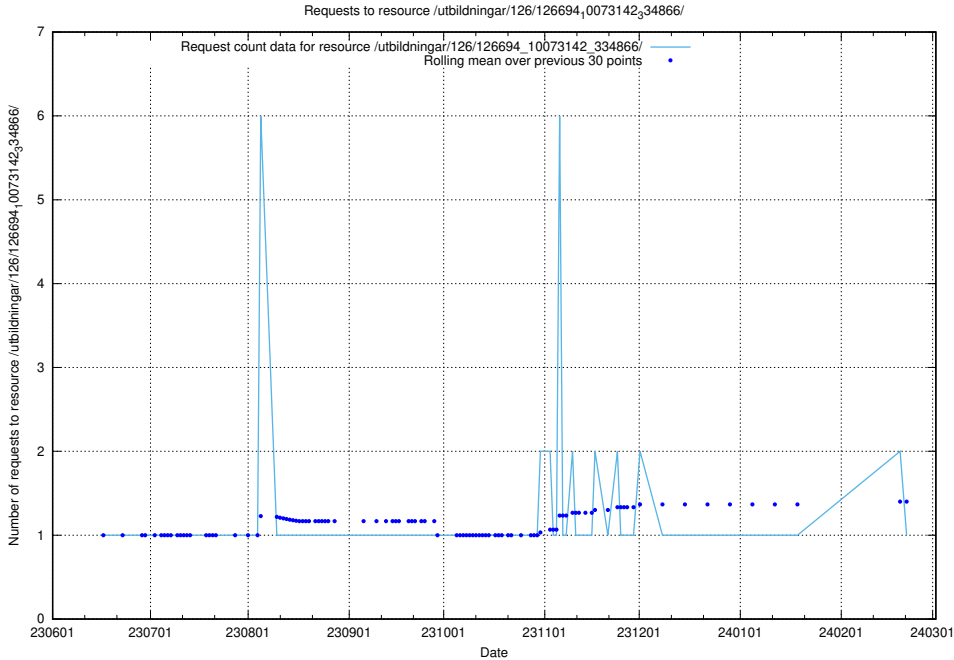

5.5999 Usage of /utbildningar/126/126694_10073142_334866/

Here, we count the number of requests to resource /utbildningar/126/126694_10073142_334866/.