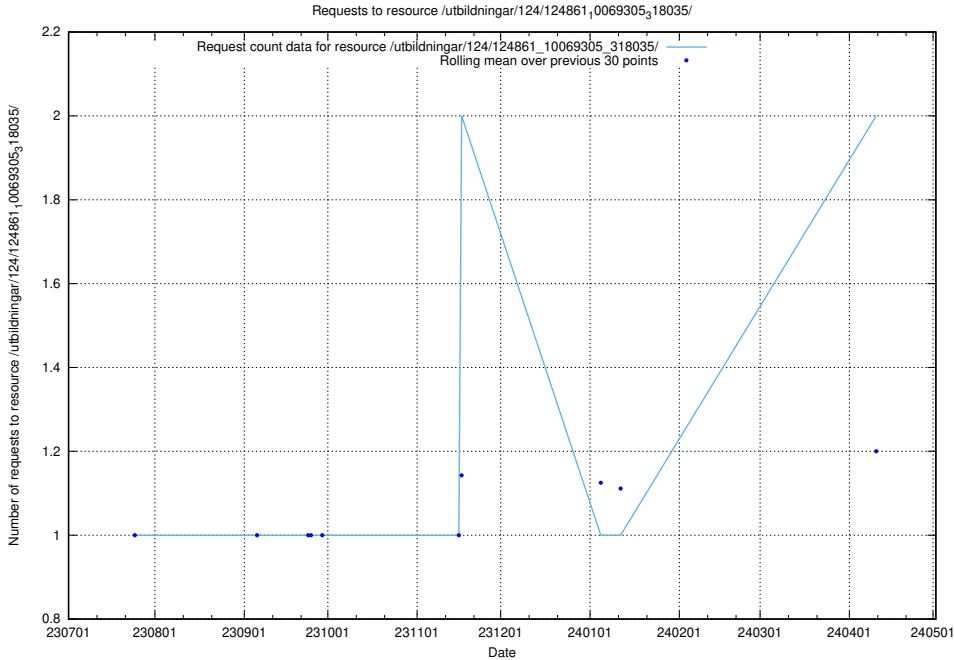

5.790 Usage of /utbildningar/124/124861_10069305_318035/

Here, we count the number of requests to resource /utbildningar/124/124861_10069305_318035/.