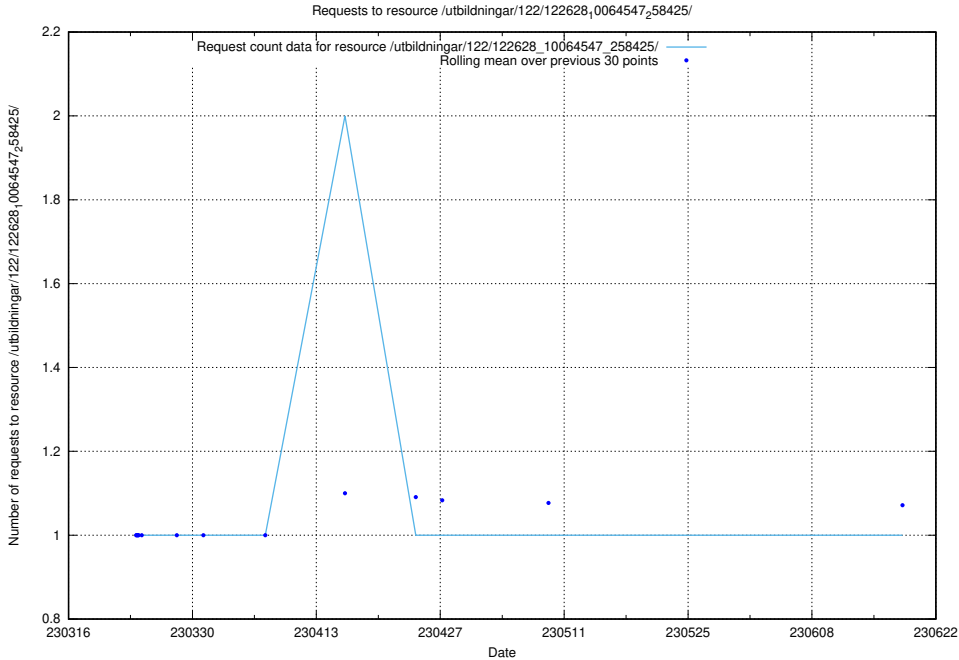

5.5390 Usage of /utbildningar/122/122628_10064547_258425/

Here, we count the number of requests to resource /utbildningar/122/122628_10064547_258425/.