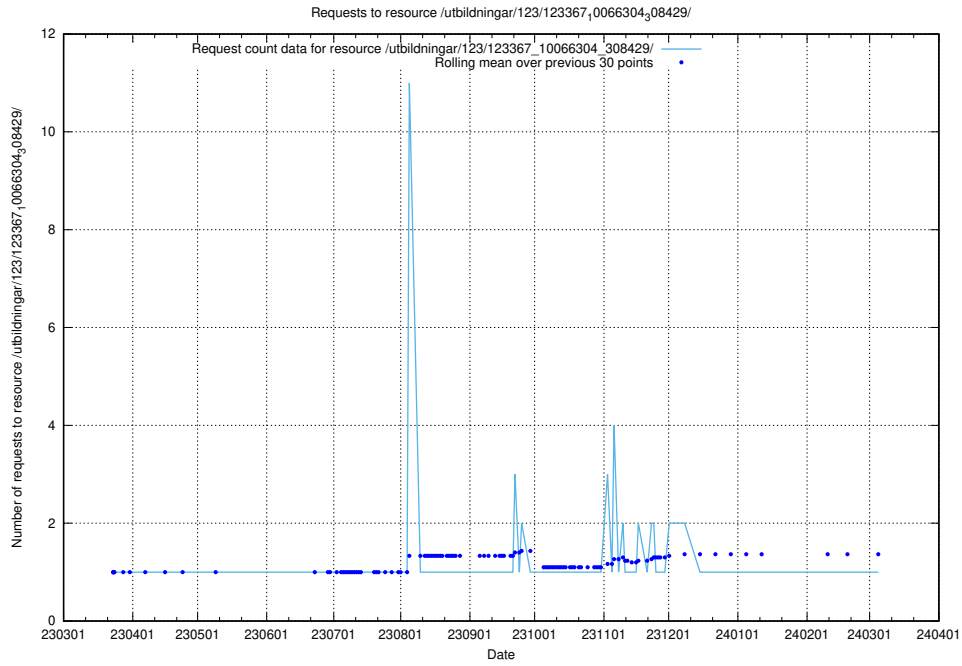

5.4680 Usage of /utbildningar/123/123367_10066304_308429/

Here, we count the number of requests to resource /utbildningar/123/123367_10066304_308429/.