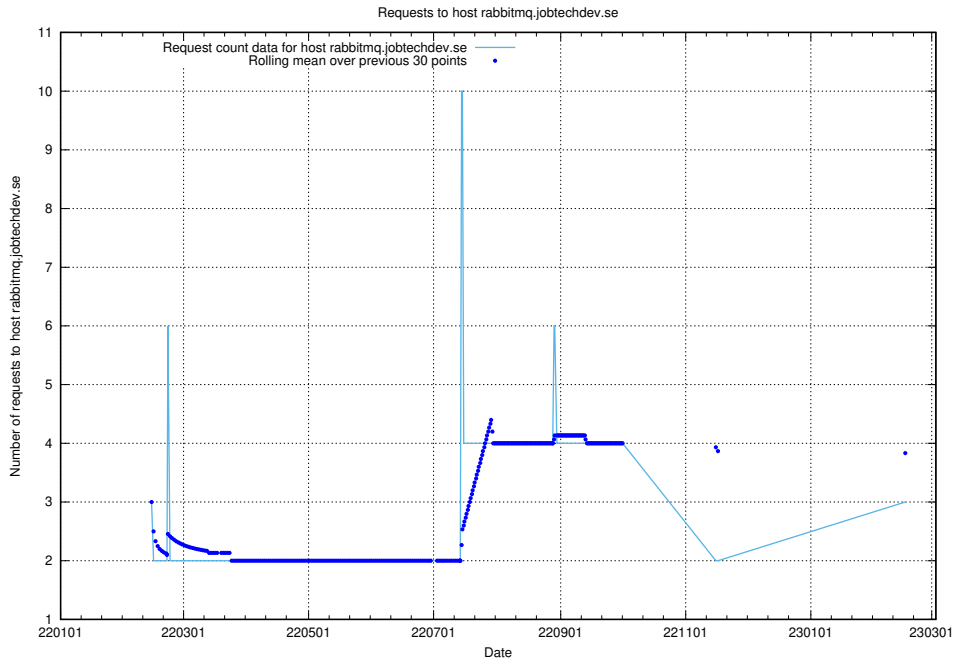

## 7.237 Usage of kam-openshift-gitops.prod.services.jtech.se

Here, we count the number of requests to host kam-openshift-gitops.prod.services.jtech.se.