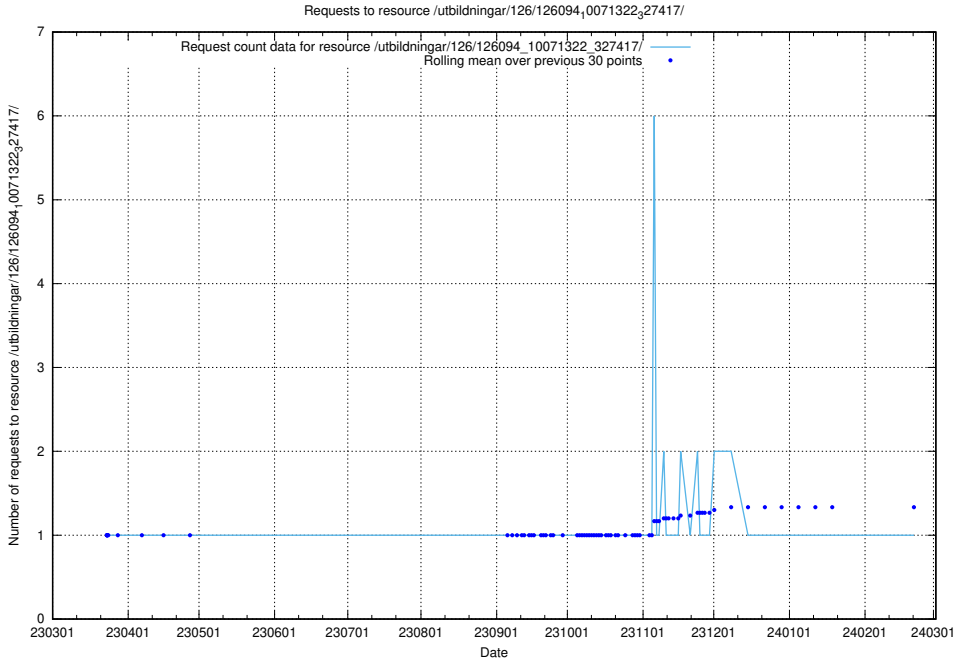

5.6580 Usage of /utbildningar/126/126094_10071322_327417/

Here, we count the number of requests to resource /utbildningar/126/126094_10071322_327417/.