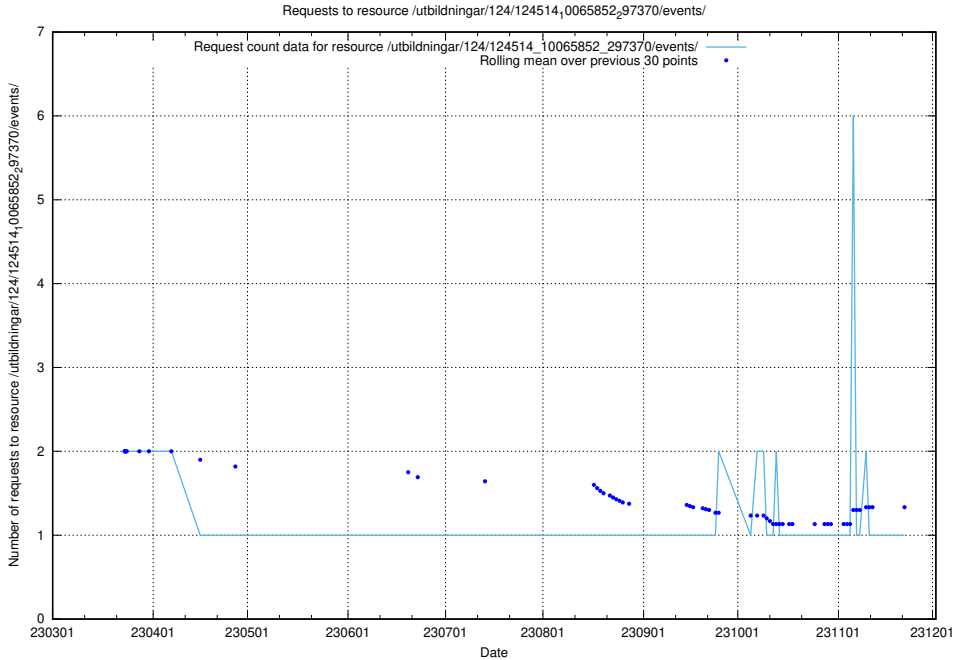

5.6443 Usage of /utbildningar/124/124514_10065852_297370/events/

Here, we count the number of requests to resource /utbildningar/124/124514_10065852_297370/events/