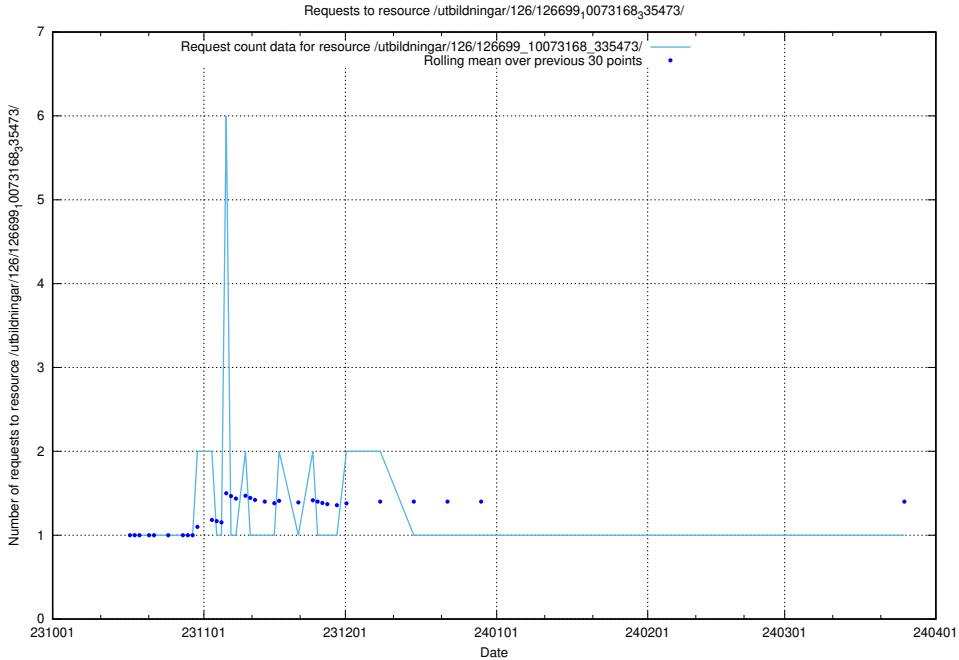

5.4445 Usage of /utbildningar/126/126699_10073168_335473/

Here, we count the number of requests to resource /utbildningar/126/126699_10073168_335473/.