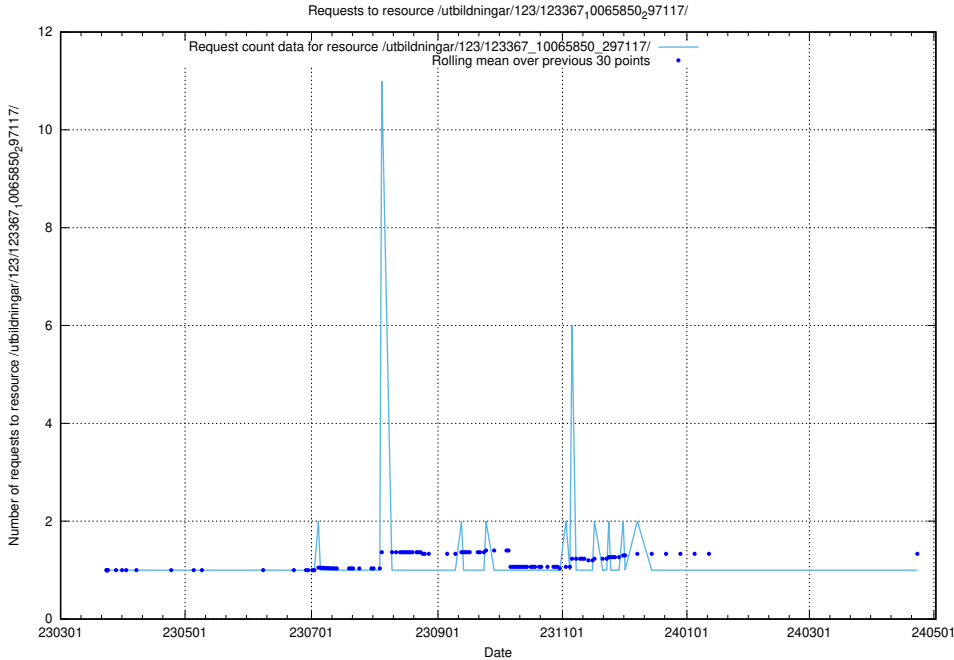

5.4991 Usage of /utbildningar/123/123367_10065850_297117/

Here, we count the number of requests to resource /utbildningar/123/123367_10065850_297117/.