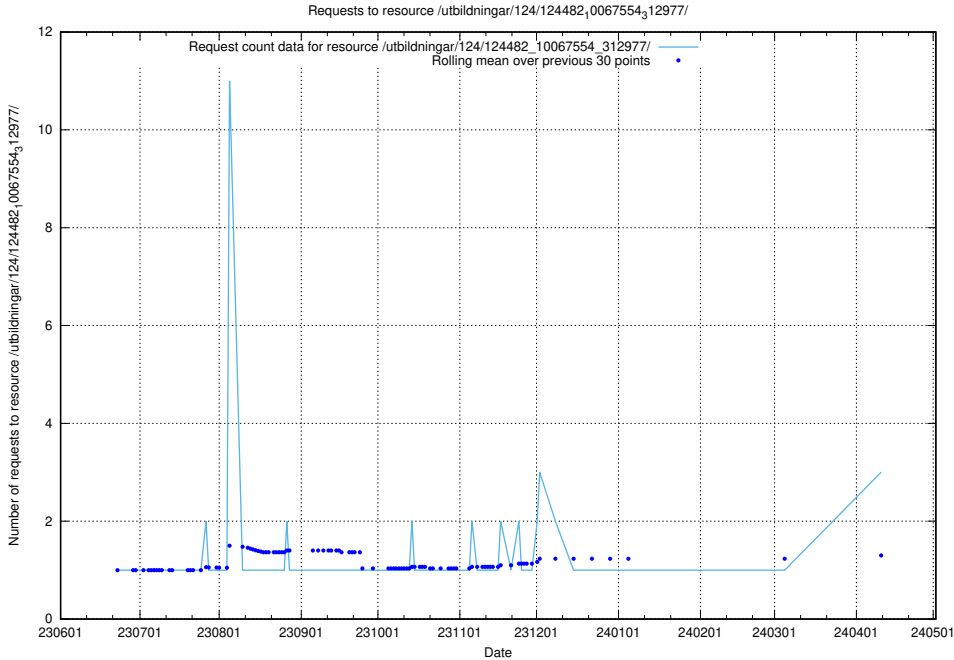

5.410 Usage of /utbildningar/124/124482_10067554_312977/

Here, we count the number of requests to resource /utbildningar/124/124482_10067554_312977/.