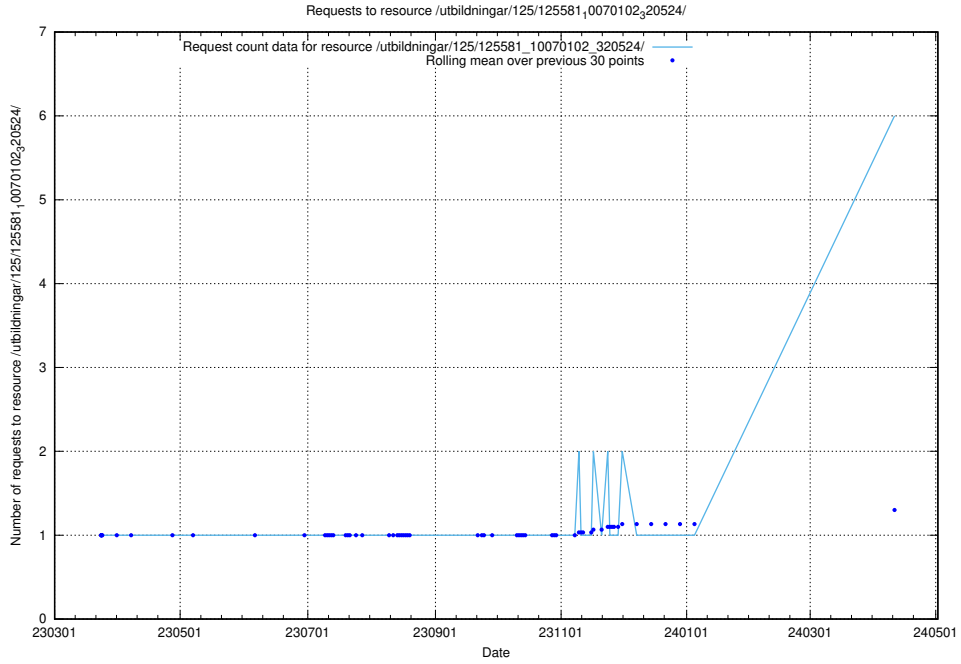

5.41 Usage of /utbildningar/125/125581_10070102_320524/

Here, we count the number of requests to resource /utbildningar/125/125581_10070102_320524/.