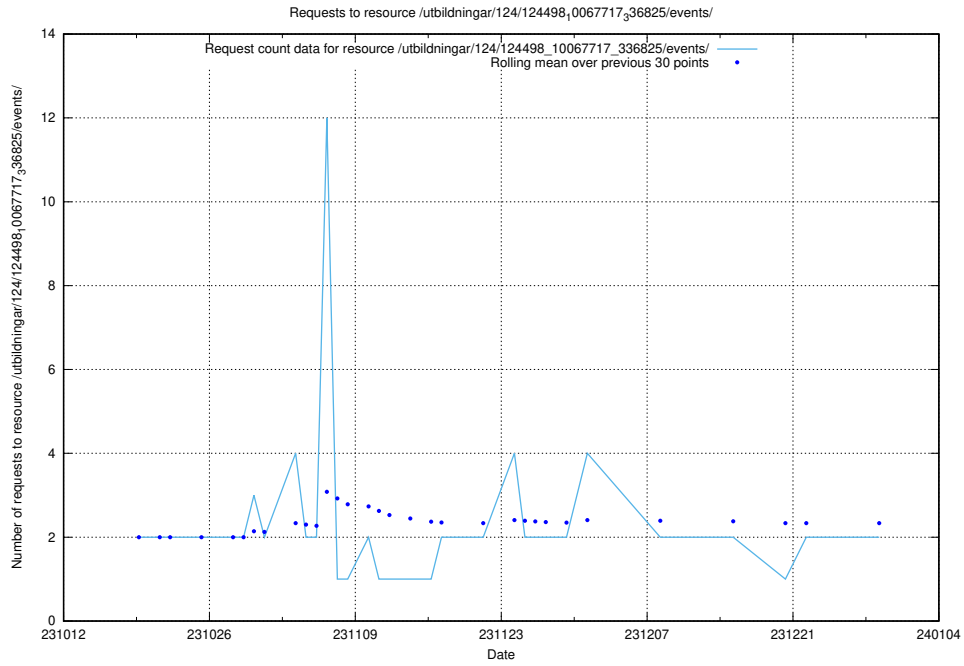

5.713 Usage of /utbildningar/124/124498_10067717_336825/events/

Here, we count the number of requests to resource /utbildningar/124/124498_10067717_336825/events/