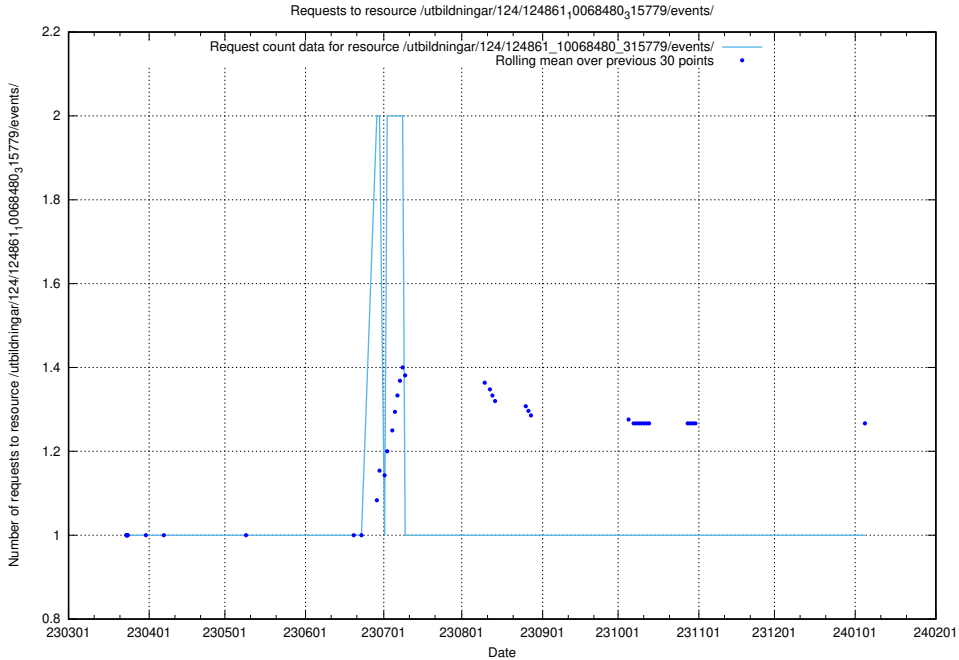

5.1172 Usage of /utbildningar/124/124861_10068480_315779/events/

Here, we count the number of requests to resource /utbildningar/124/124861_10068480_315779/events/