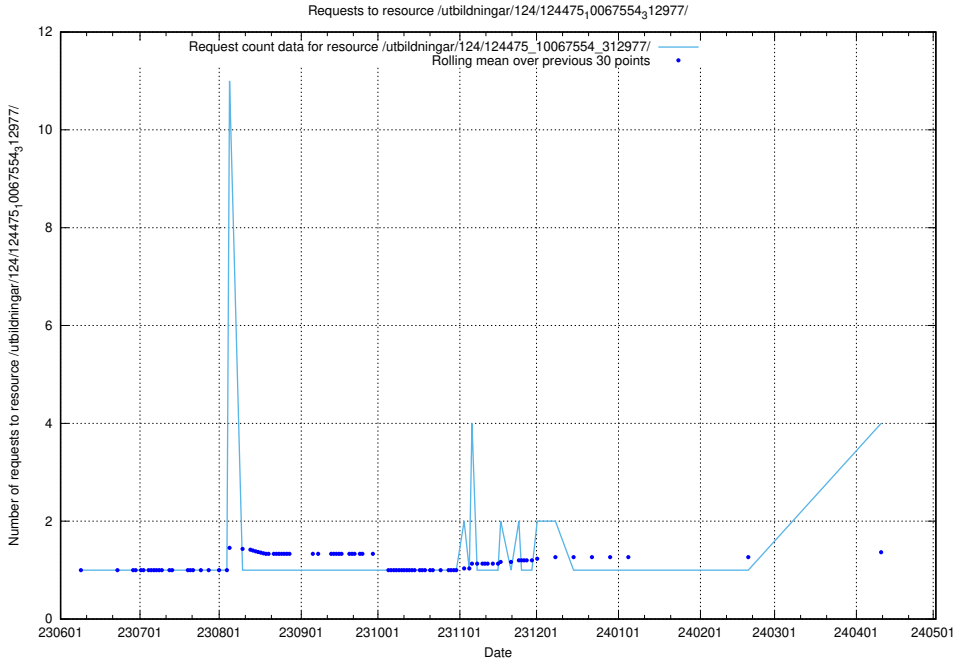

5.248 Usage of /utbildningar/124/124475_10067554_312977/

Here, we count the number of requests to resource /utbildningar/124/124475_10067554_312977/.