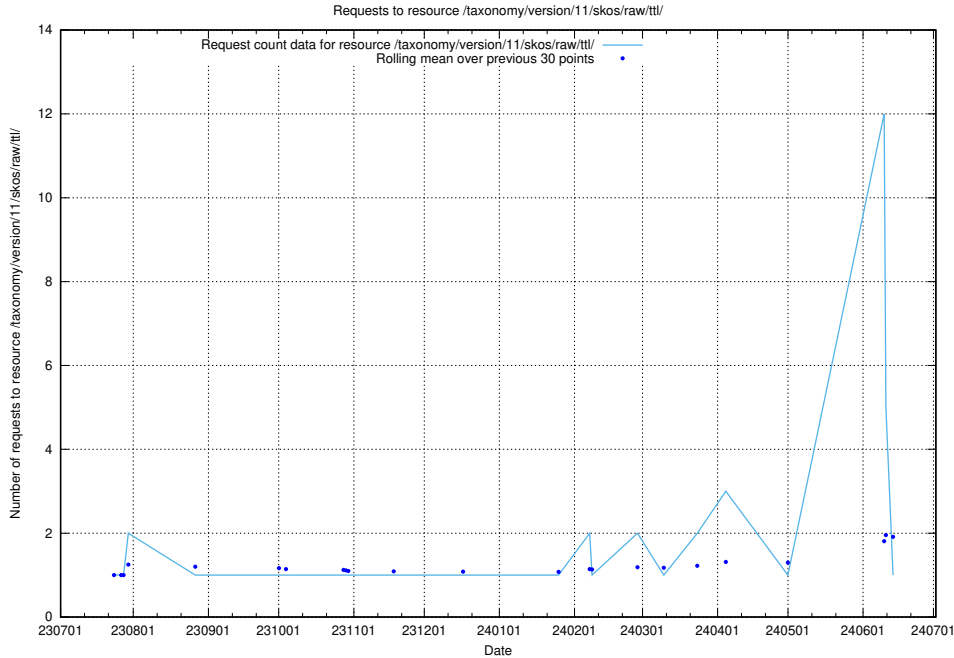

5.5097 Usage of /taxonomy/version/11/skos/raw/ttl/

Here, we count the number of requests to resource /taxonomy/version/11/skos/raw/ttl/.