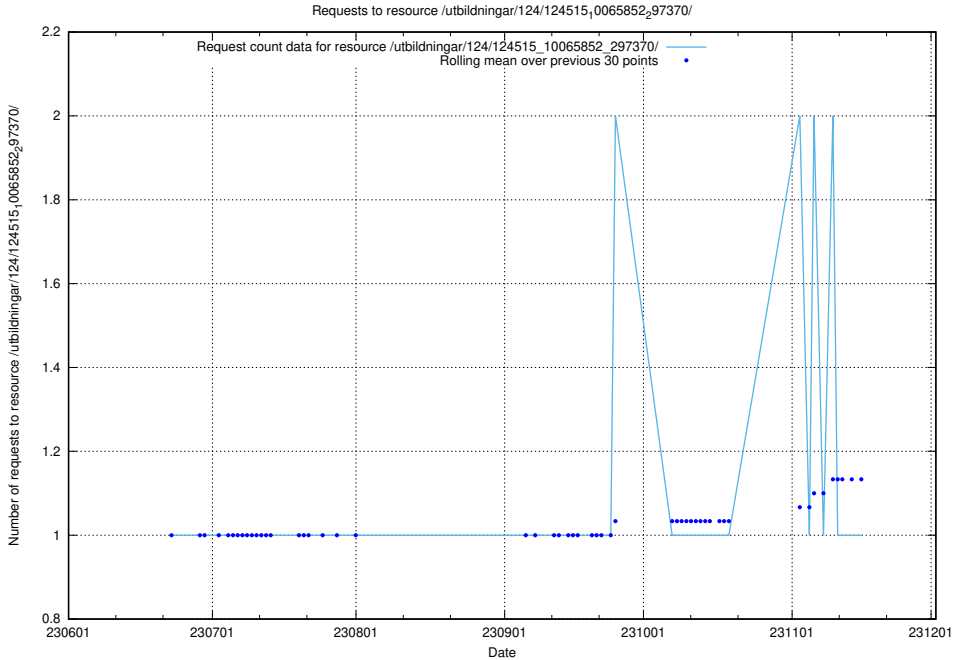

5.5905 Usage of /utbildningar/124/124515_10065852_297370/

Here, we count the number of requests to resource /utbildningar/124/124515_10065852_297370/.