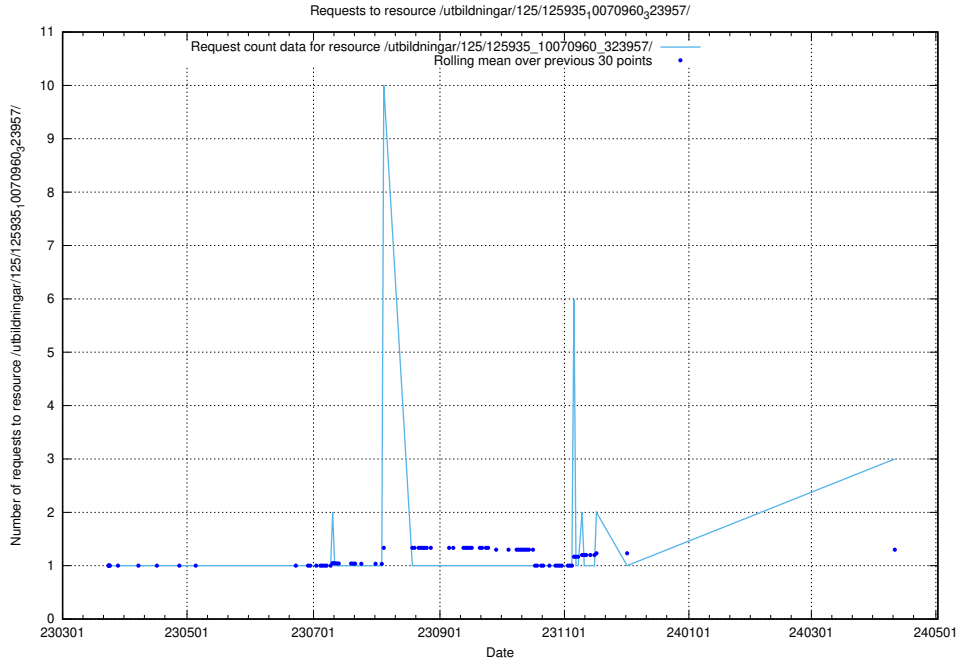

5.449 Usage of /utbildningar/125/125935_10070960_323957/

Here, we count the number of requests to resource /utbildningar/125/125935_10070960_323957/.