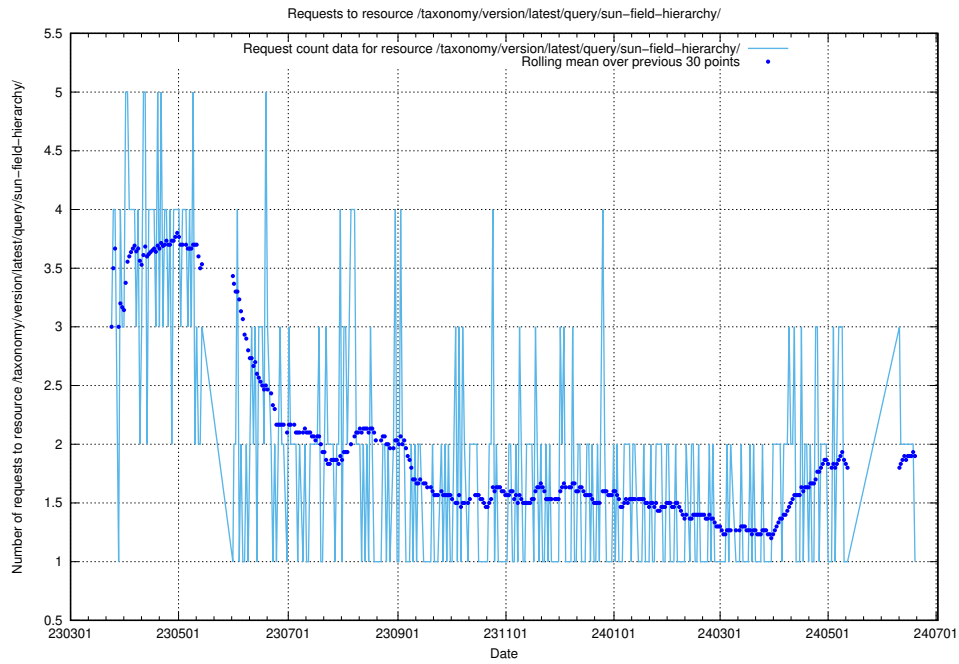

5.6223 Usage of /taxonomy/version/latest/query/sun-field-hierarchy/

Here, we count the number of requests to resource /taxonomy/version/latest/query/sun-field-hierarchy/.