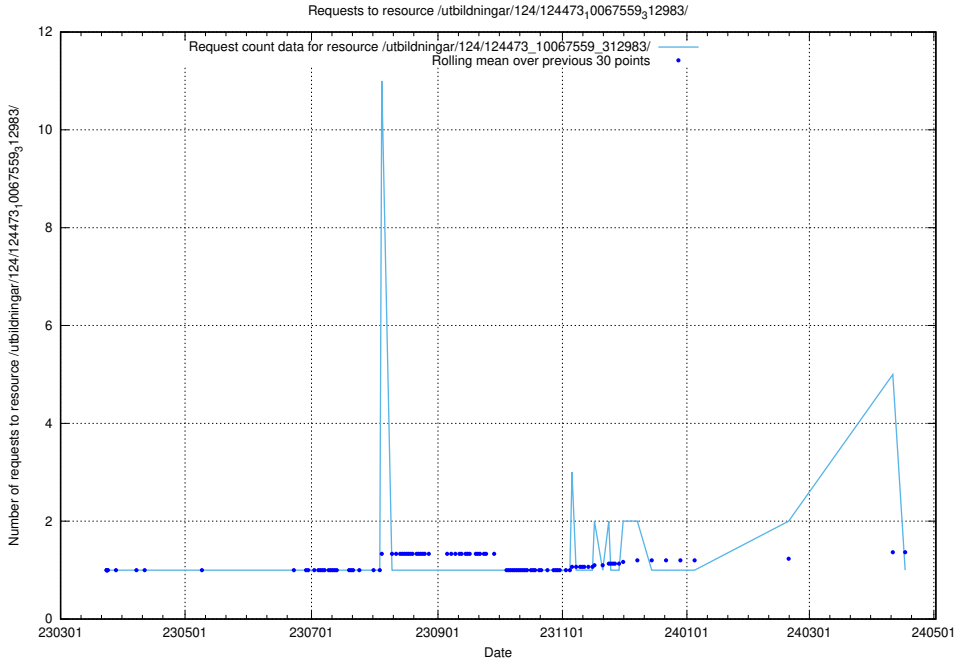

5.3097 Usage of /utbildningar/124/124473_10067559_312983/

Here, we count the number of requests to resource /utbildningar/124/124473_10067559_312983/.