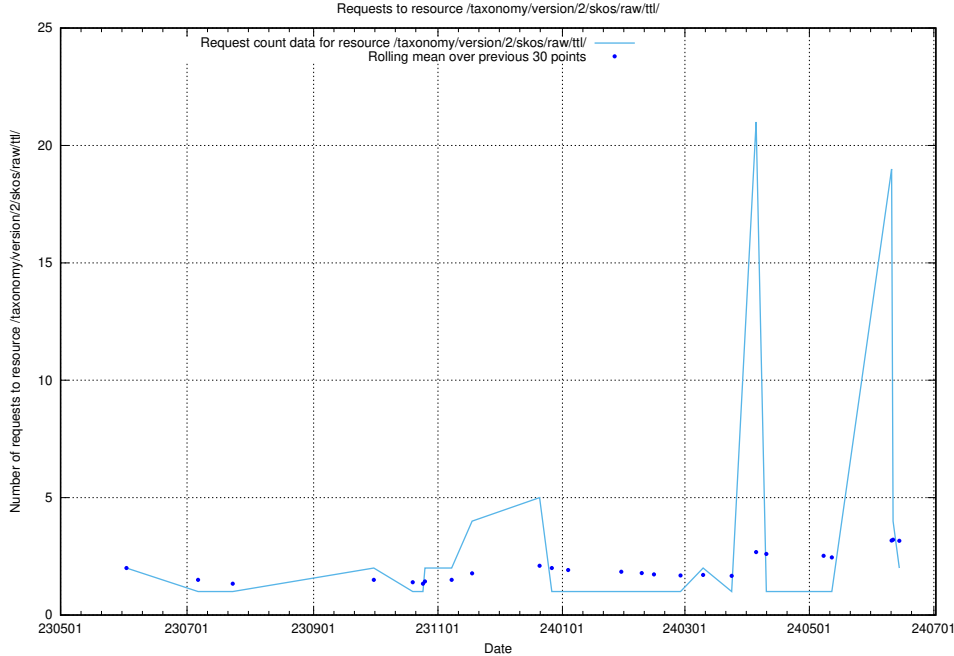

5.896 Usage of /taxonomy/version/2/skos/raw/ttl/

Here, we count the number of requests to resource /taxonomy/version/2/skos/raw/ttl/.