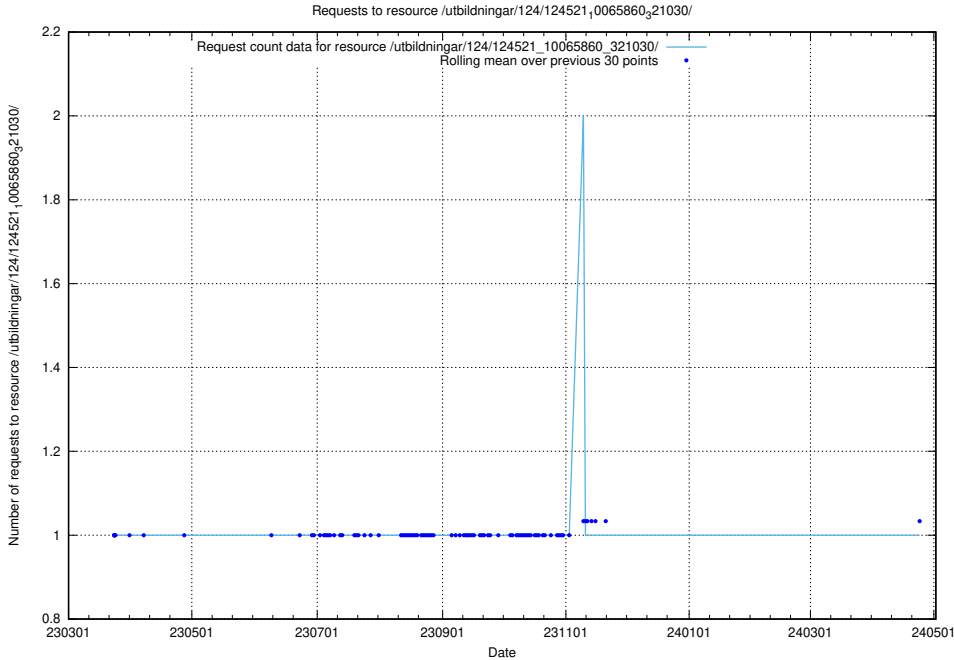

5.1251 Usage of /utbildningar/124/124521_10065860_321030/

Here, we count the number of requests to resource /utbildningar/124/124521_10065860_321030/.