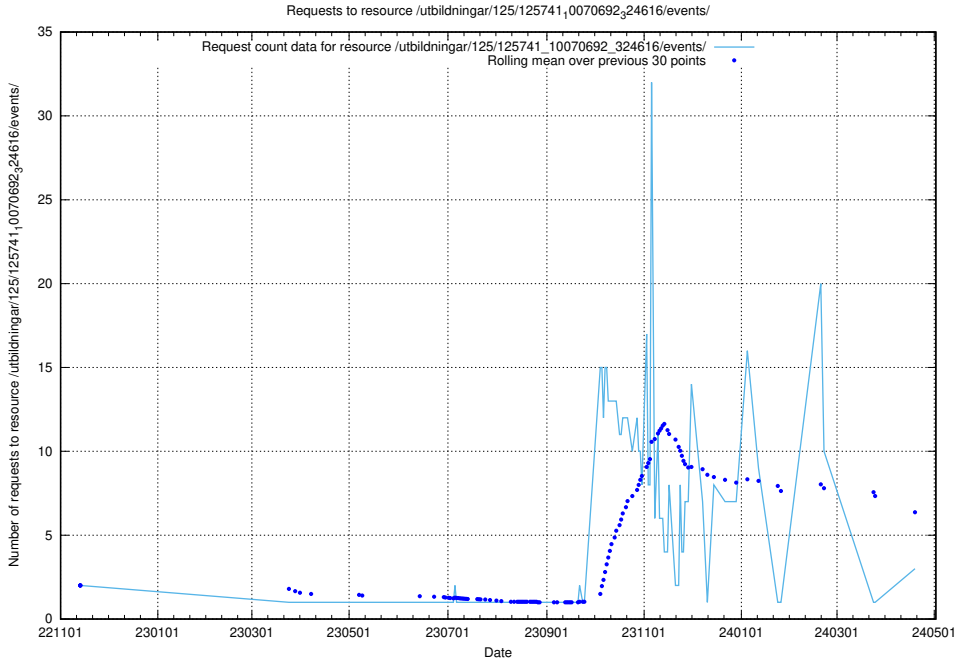

5.416 Usage of /utbildningar/125/125741_10070692_324616/events/

Here, we count the number of requests to resource /utbildningar/125/125741_10070692_324616/events/