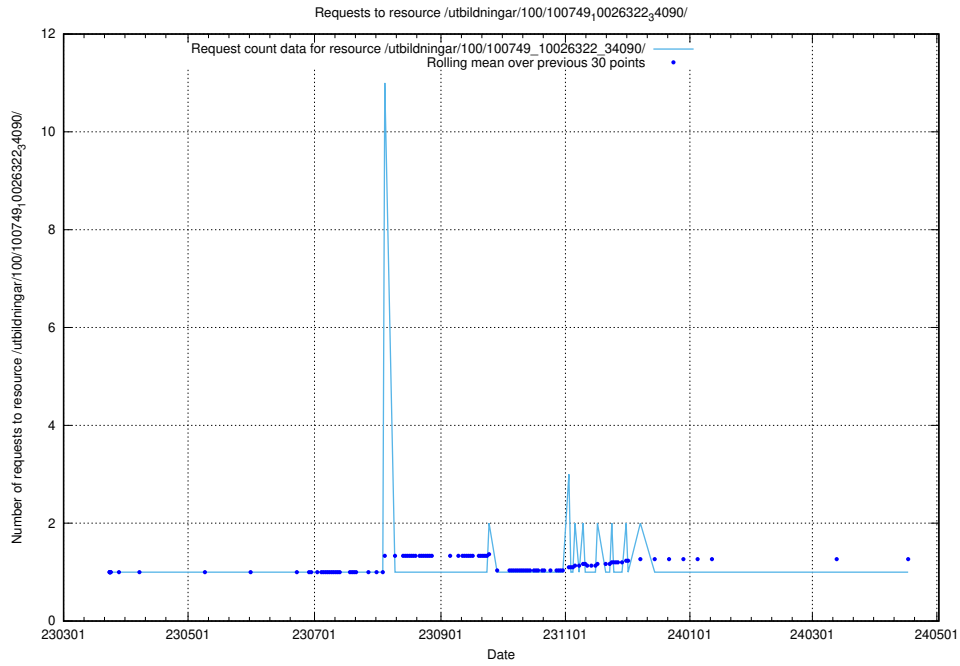

5.5762 Usage of /utbildningar/100/100749_10026322_34090/

Here, we count the number of requests to resource /utbildningar/100/100749_10026322_34090/.