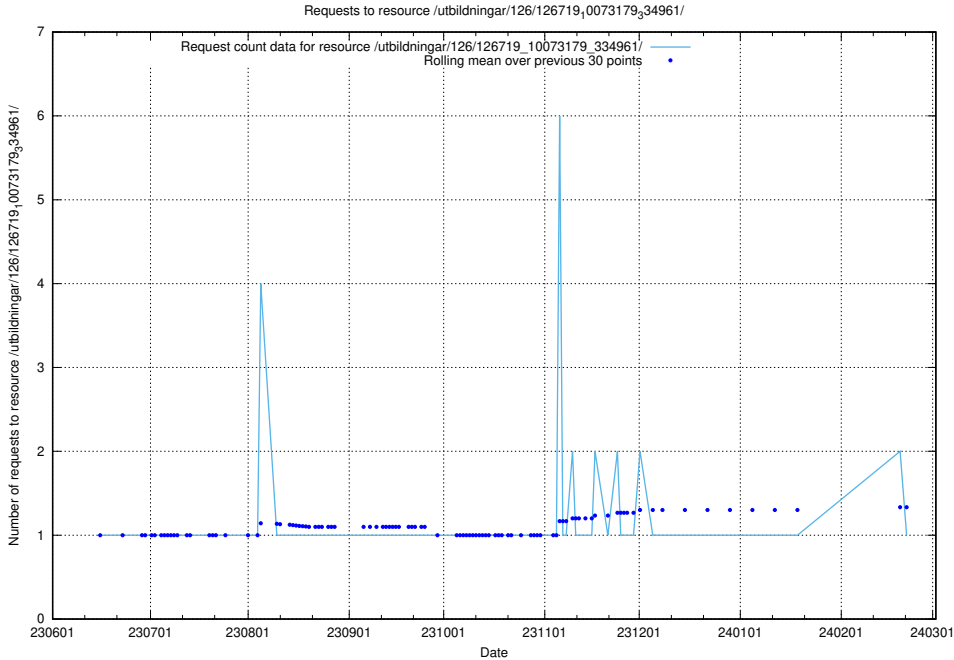

5.6005 Usage of /utbildningar/126/126719_10073179_334961/

Here, we count the number of requests to resource /utbildningar/126/126719_10073179_334961/.