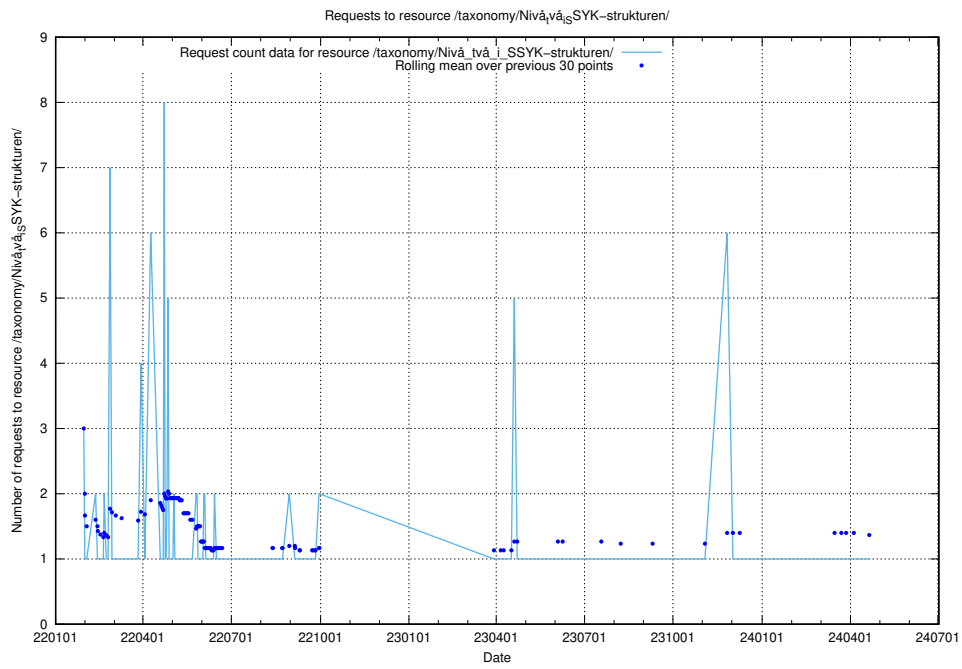

5.3699 Usage of /taxonomy/Nivå_två_i_SSYK-strukturen/

Here, we count the number of requests to resource /taxonomy/Nivå_två_i_SSYK-strukturen/.