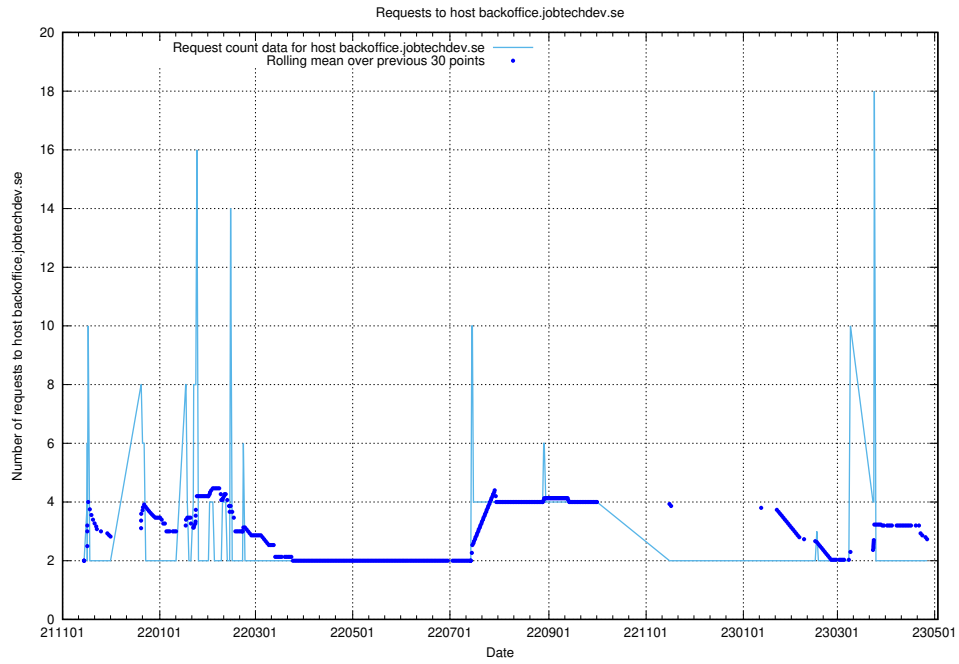

7.289 Usage of backoffice.jobtechdev.se

Here, we count the number of requests to host backoffice.jobtechdev.se.