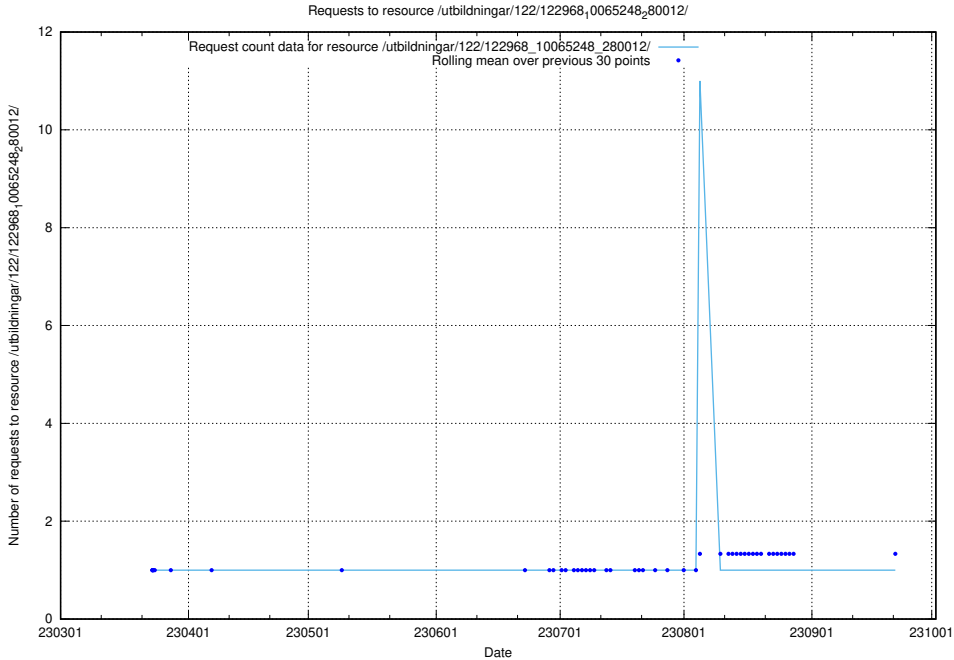

5.5153 Usage of /utbildningar/122/122968_10065248_280012/

Here, we count the number of requests to resource /utbildningar/122/122968_10065248_280012/.