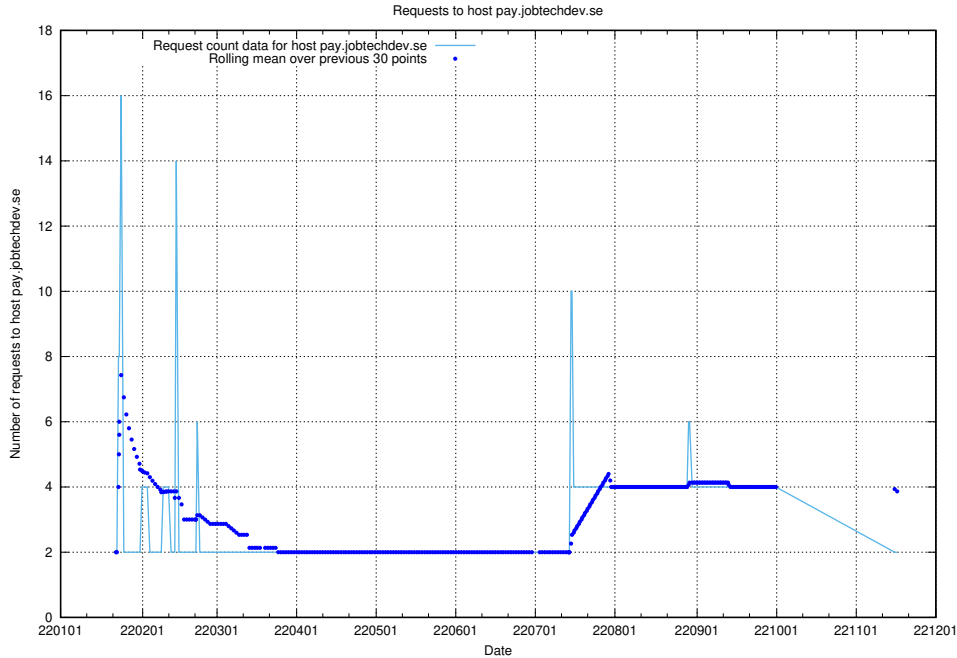

7.594 Usage of pay.jobtechdev.se

Here, we count the number of requests to host pay.jobtechdev.se.