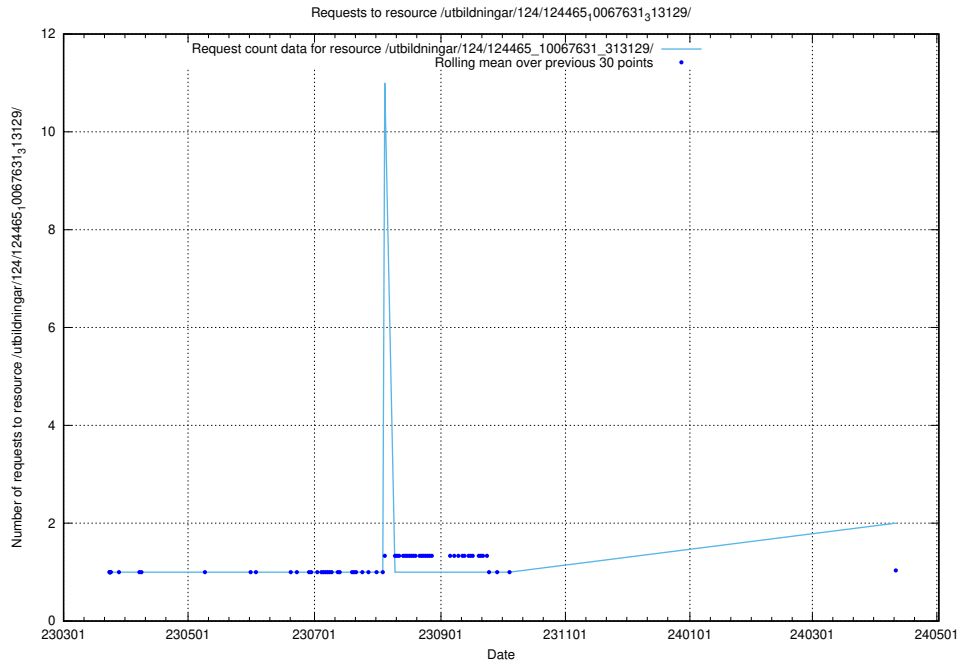

5.645 Usage of /utbildningar/124/124465_10067631_313129/

Here, we count the number of requests to resource /utbildningar/124/124465_10067631_313129/.