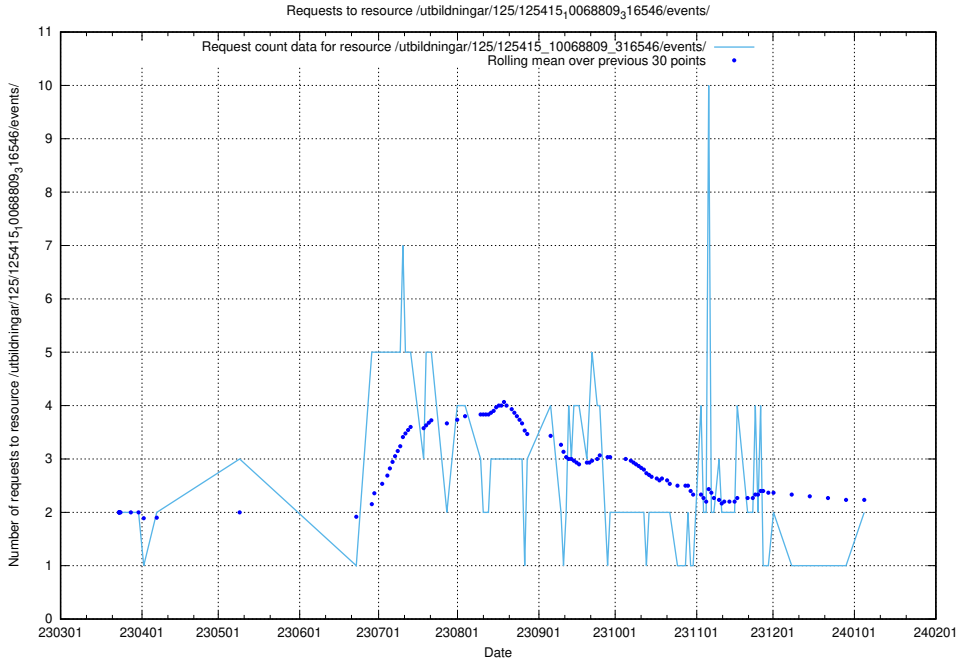

5.944 Usage of /utbildningar/125/125415_10068809_316546/events/

Here, we count the number of requests to resource /utbildningar/125/125415_10068809_316546/events/