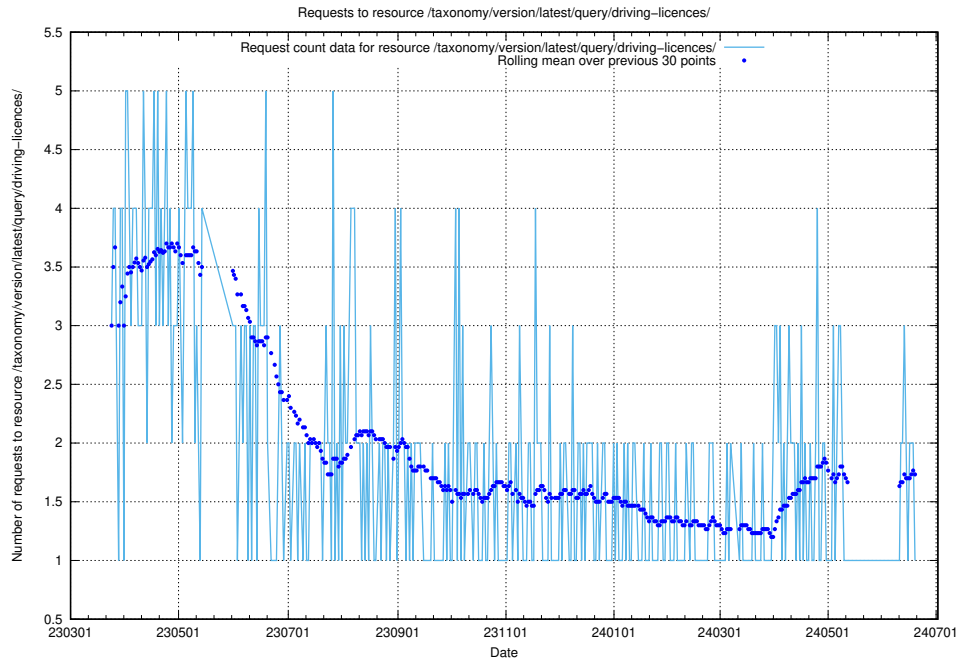

5.6250 Usage of /taxonomy/version/latest/query/driving-licences/

Here, we count the number of requests to resource /taxonomy/version/latest/query/driving-licences/.