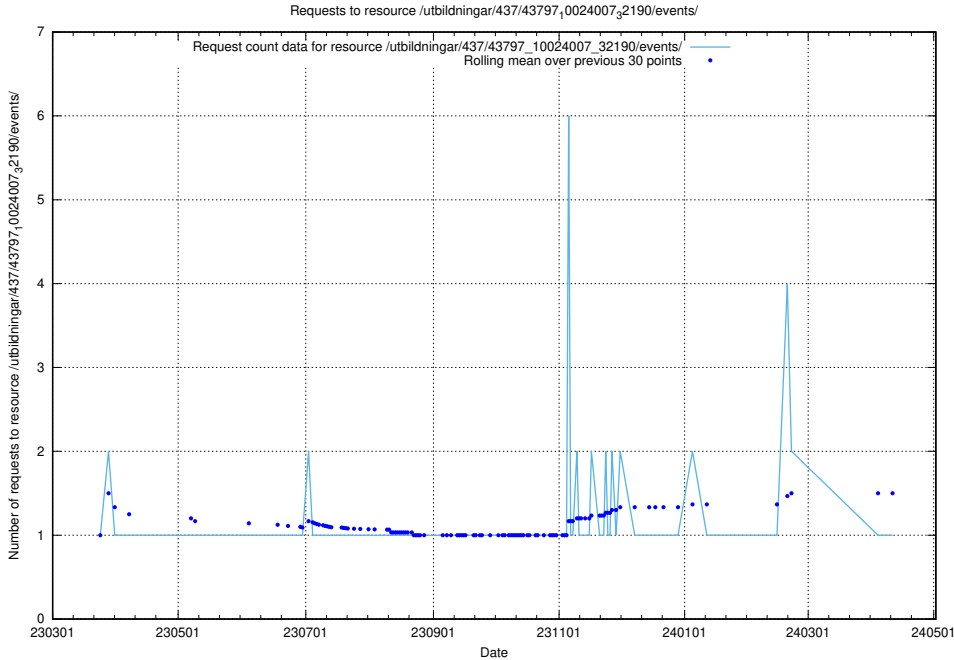

5.6324 Usage of /utbildningar/437/43797_10024007_32190/events/

Here, we count the number of requests to resource /utbildningar/437/43797_10024007_32190/events/.