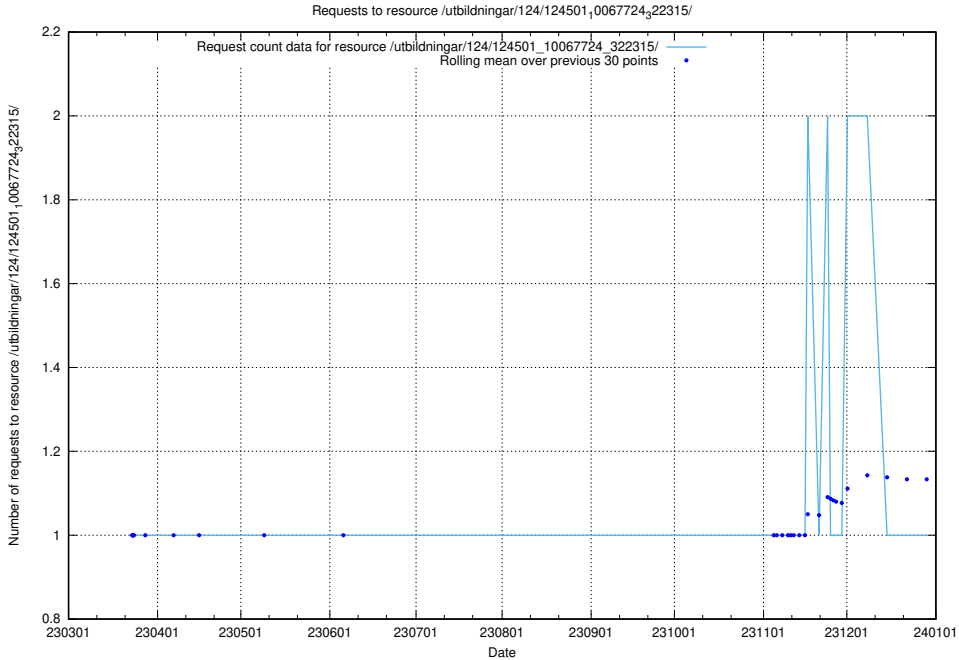

5.2417 Usage of /utbildningar/124/124501_10067724_322315/

Here, we count the number of requests to resource /utbildningar/124/124501_10067724_322315/.