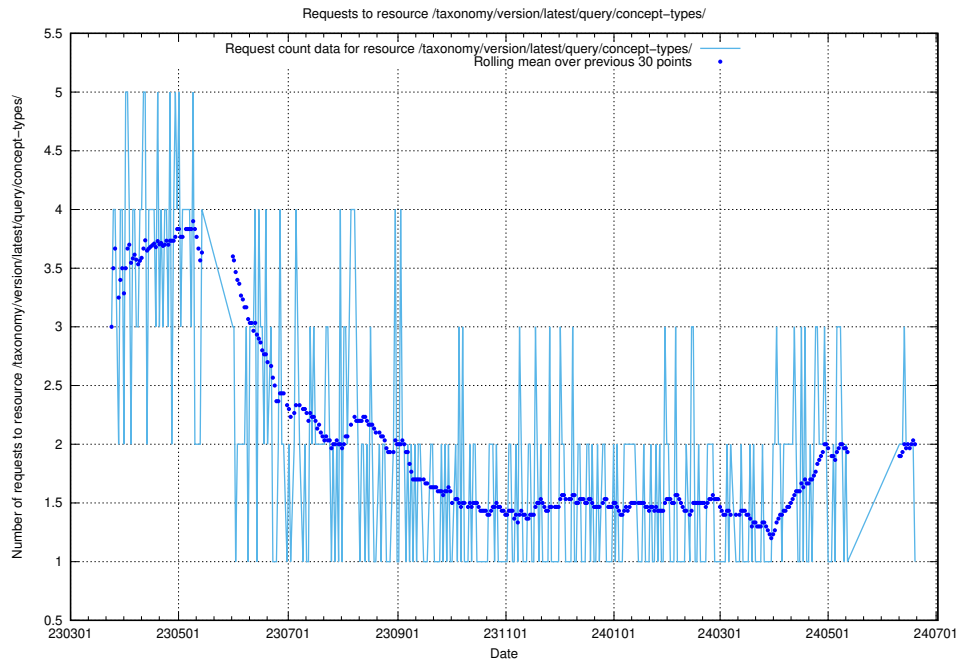

5.6254 Usage of /taxonomy/version/latest/query/concept-types/

Here, we count the number of requests to resource /taxonomy/version/latest/query/concept-types/.