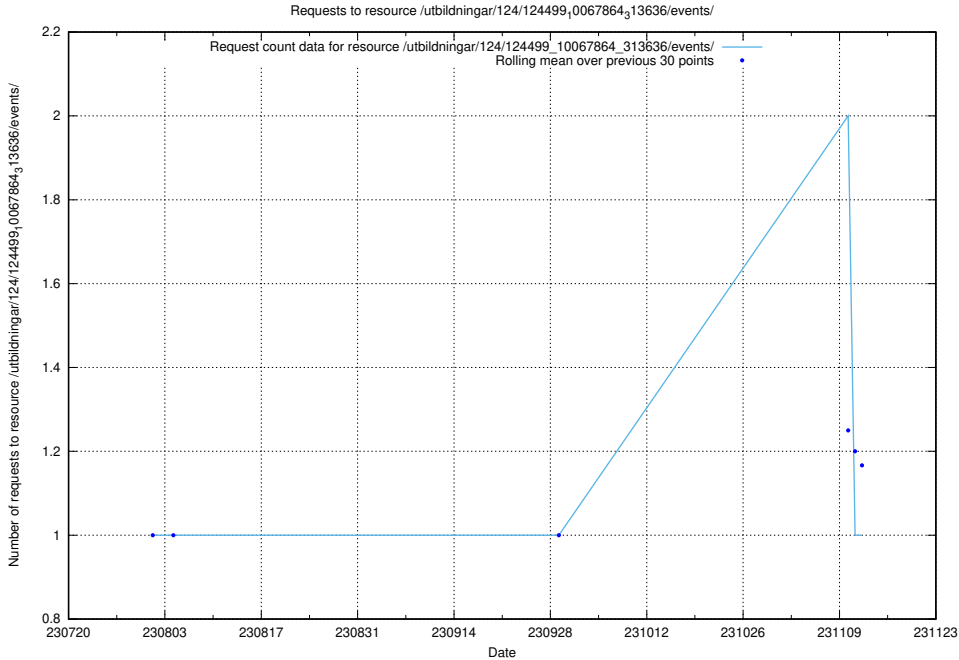

5.5035 Usage of /utbildningar/124/124499_10067864_313636/events/

Here, we count the number of requests to resource /utbildningar/124/124499_10067864_313636/events/