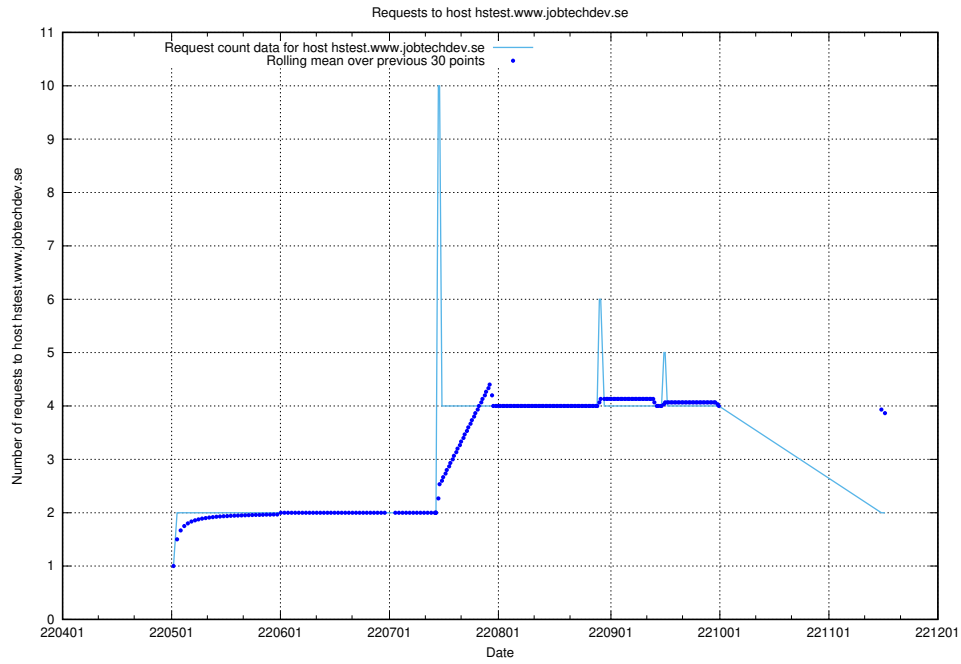

7.439 Usage of hstest.www.jobtechdev.se

Here, we count the number of requests to host hstest.www.jobtechdev.se.