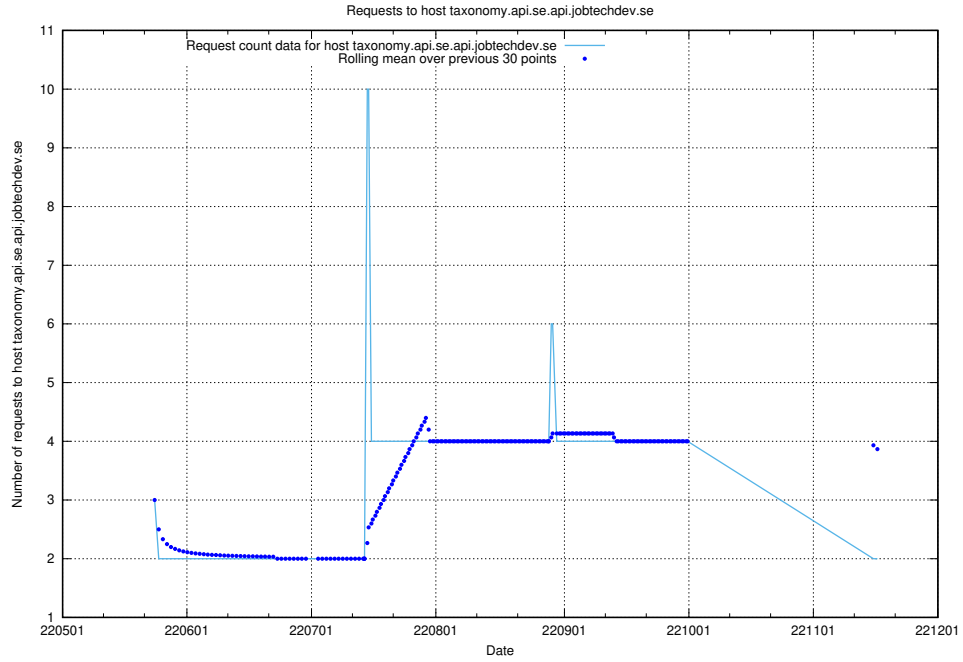

7.425 Usage of taxonomy.api.se.api.jobtechdev.se

Here, we count the number of requests to host taxonomy.api.se.api.jobtechdev.se.