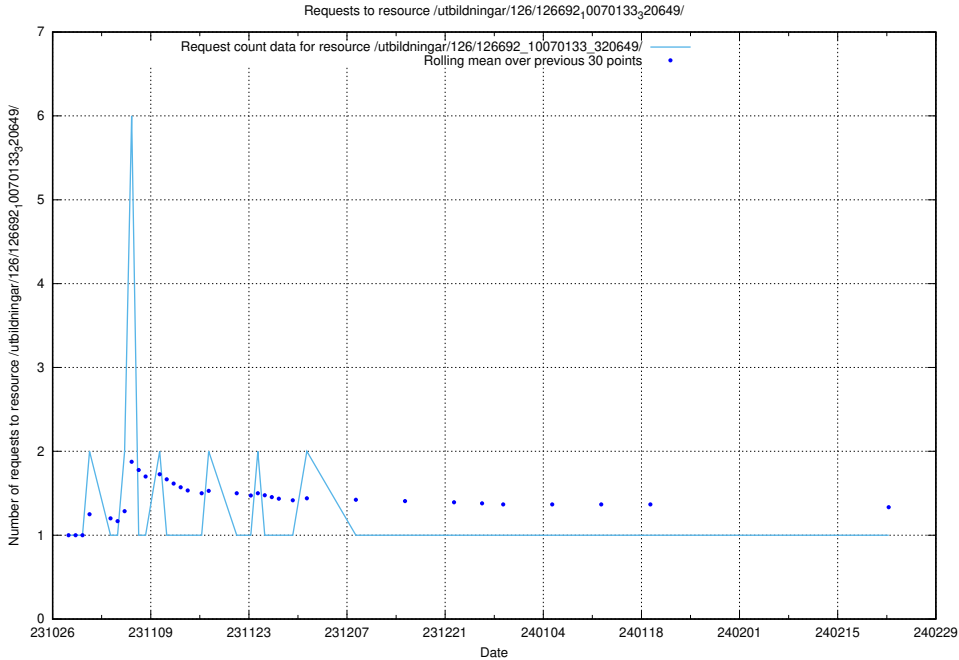

5.4346 Usage of /utbildningar/126/126692_10070133_320649/

Here, we count the number of requests to resource /utbildningar/126/126692_10070133_320649/.