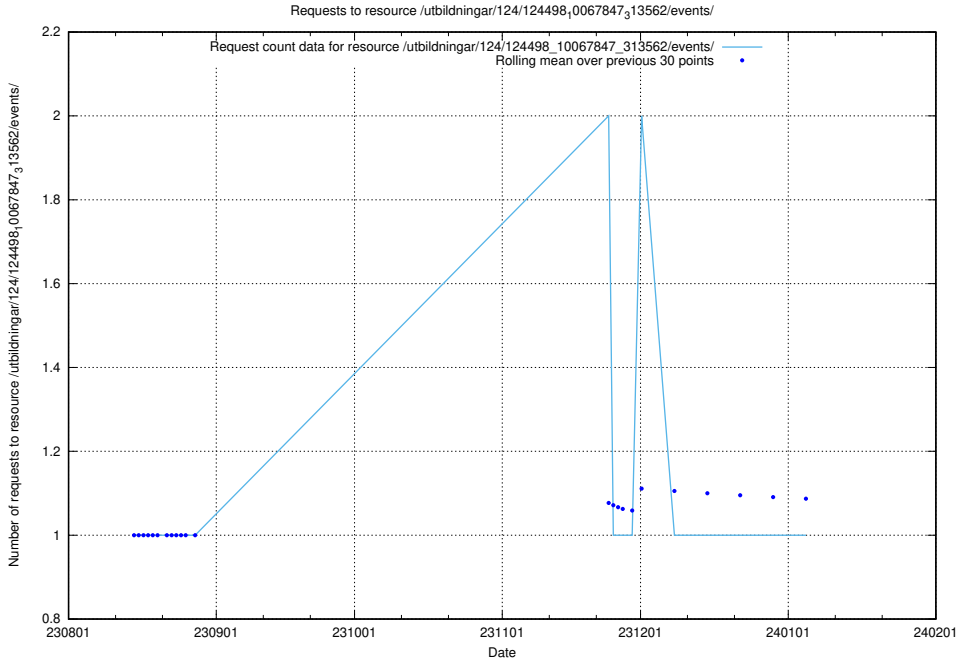

5.4939 Usage of /utbildningar/124/124498_10067847_313562/events/

Here, we count the number of requests to resource /utbildningar/124/124498_10067847_313562/events/