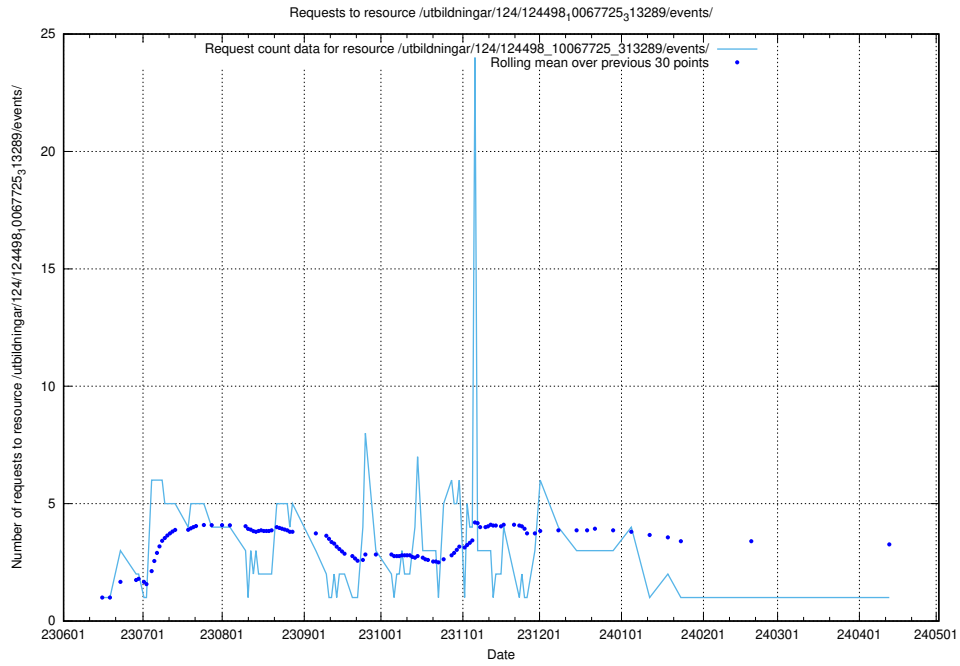

5.6014 Usage of /utbildningar/124/124498_10067725_313289/events/

Here, we count the number of requests to resource /utbildningar/124/124498_10067725_313289/events/