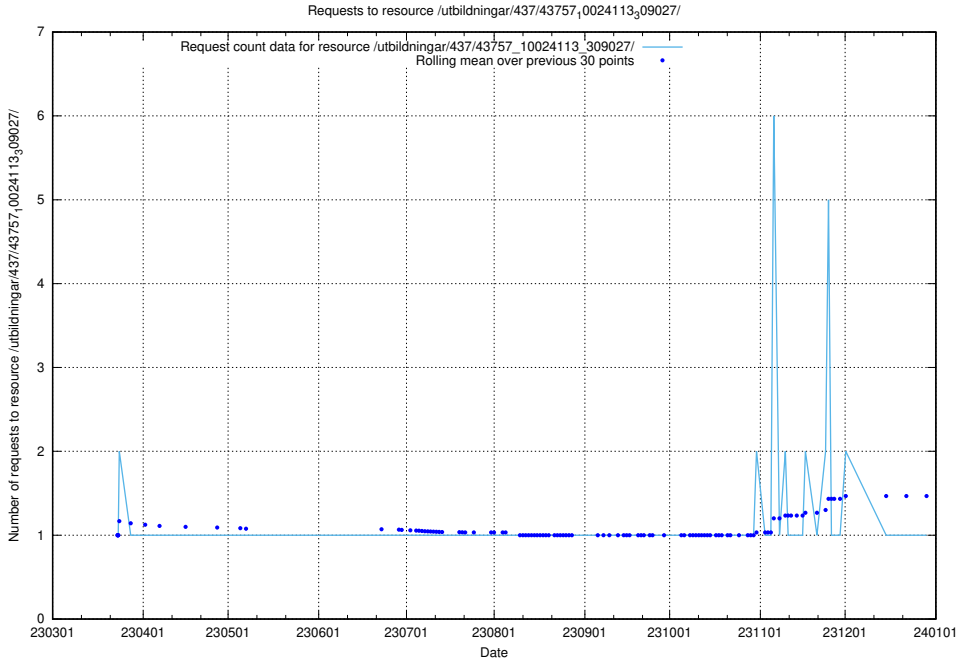

5.6520 Usage of /utbildningar/437/43757_10024113_309027/

Here, we count the number of requests to resource /utbildningar/437/43757_10024113_309027/.