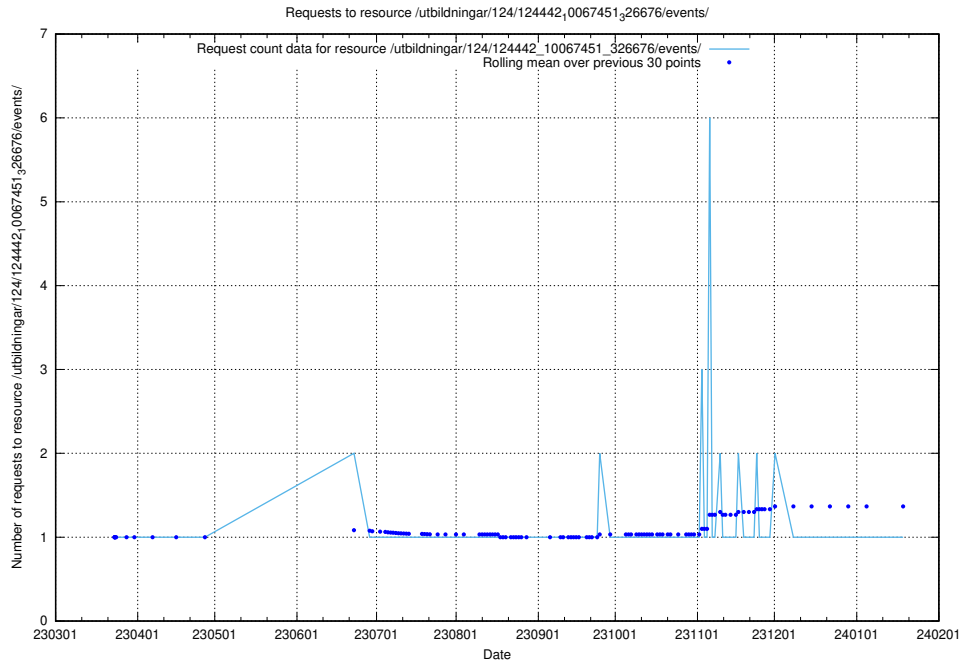

5.3657 Usage of /utbildningar/124/124442_10067451_326676/events/

Here, we count the number of requests to resource /utbildningar/124/124442_10067451_326676/events/