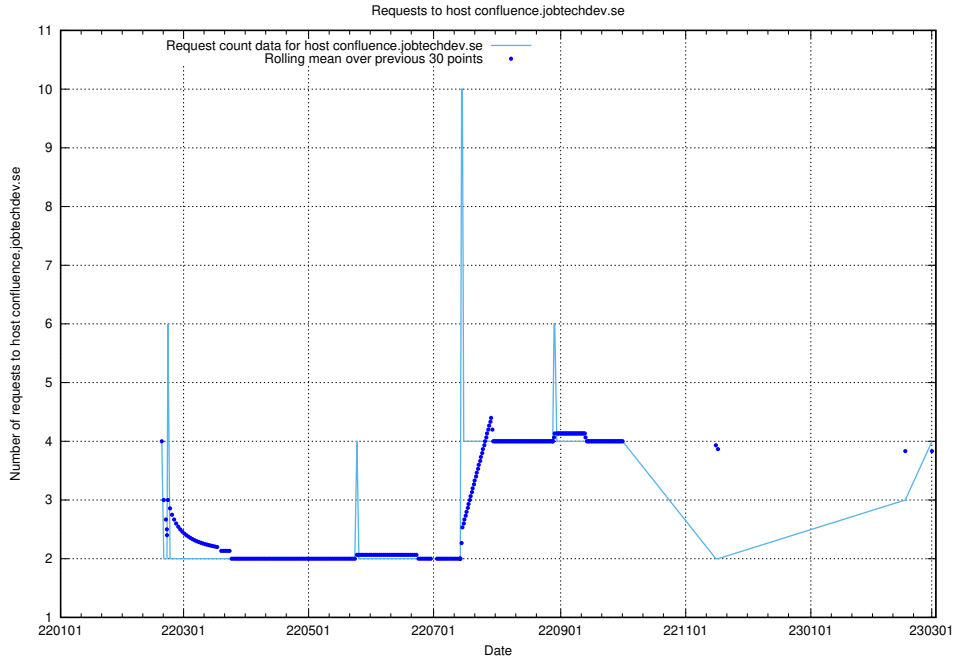

## 7.164 Usage of gitlab.jobtechdev.se

Here, we count the number of requests to host gitlab.jobtechdev.se.