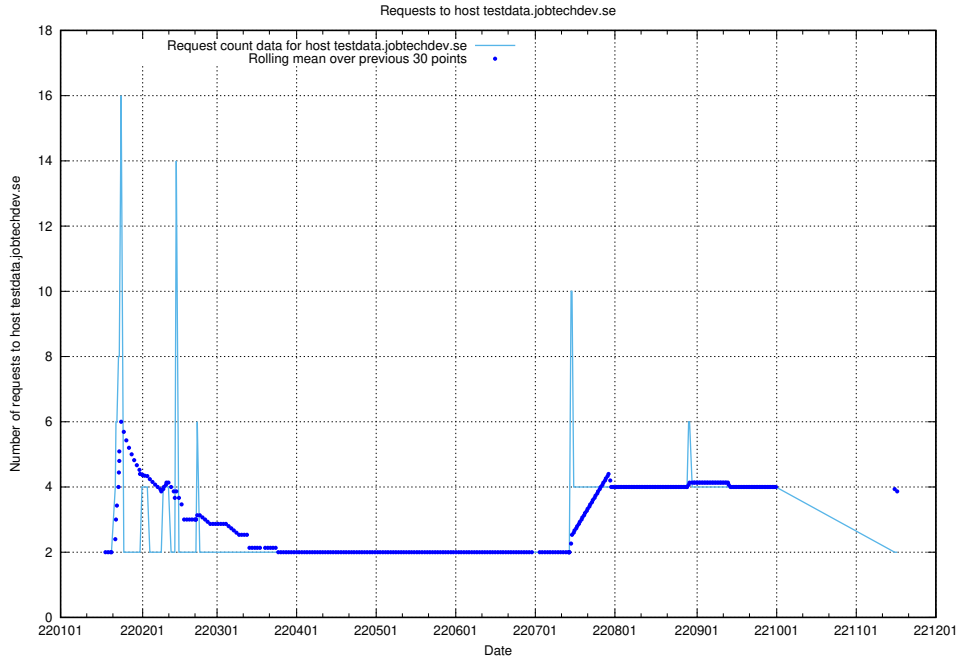

7.274 Usage of testdata.jobtechdev.se

Here, we count the number of requests to host testdata.jobtechdev.se.