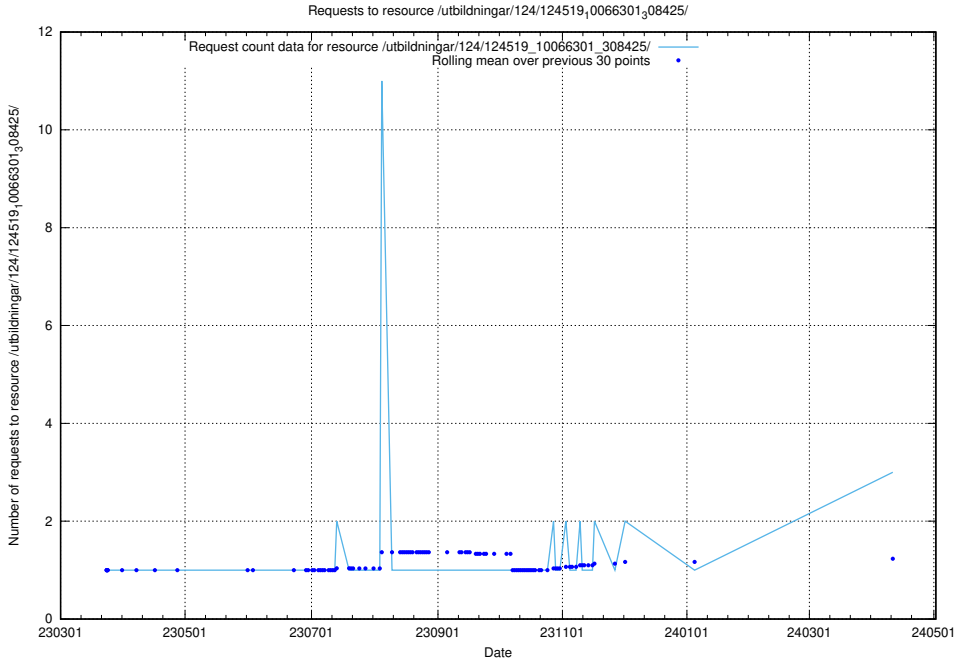

5.282 Usage of /utbildningar/124/124519_10066301_308425/

Here, we count the number of requests to resource /utbildningar/124/124519_10066301_308425/.