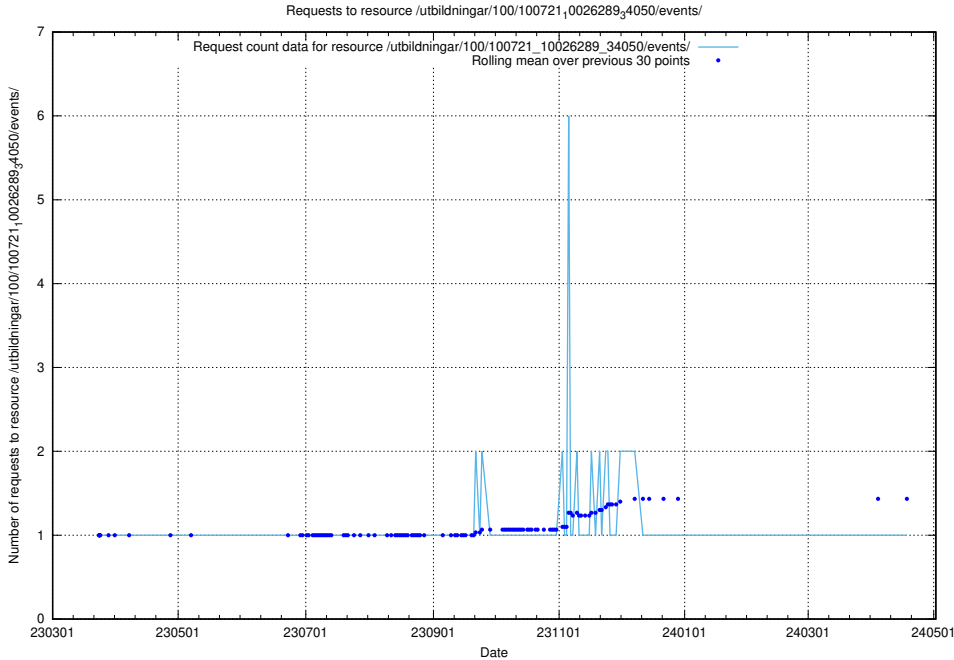

5.5830 Usage of /utbildningar/100/100721_10026289_34050/events/

Here, we count the number of requests to resource /utbildningar/100/100721_10026289_34050/events/.