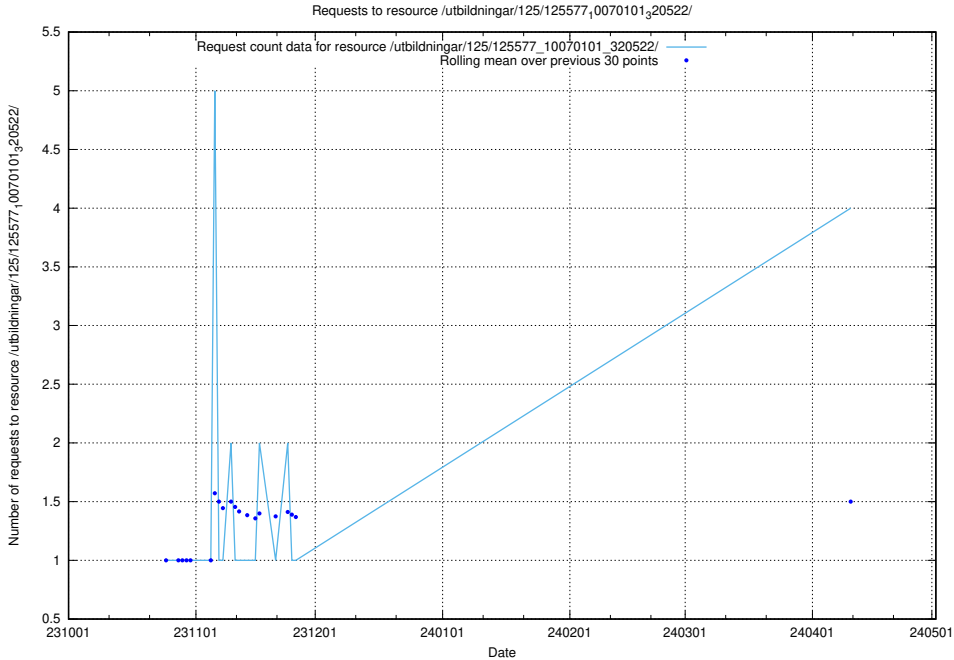

5.209 Usage of /utbildningar/125/125577_10070101_320522/

Here, we count the number of requests to resource /utbildningar/125/125577_10070101_320522/.