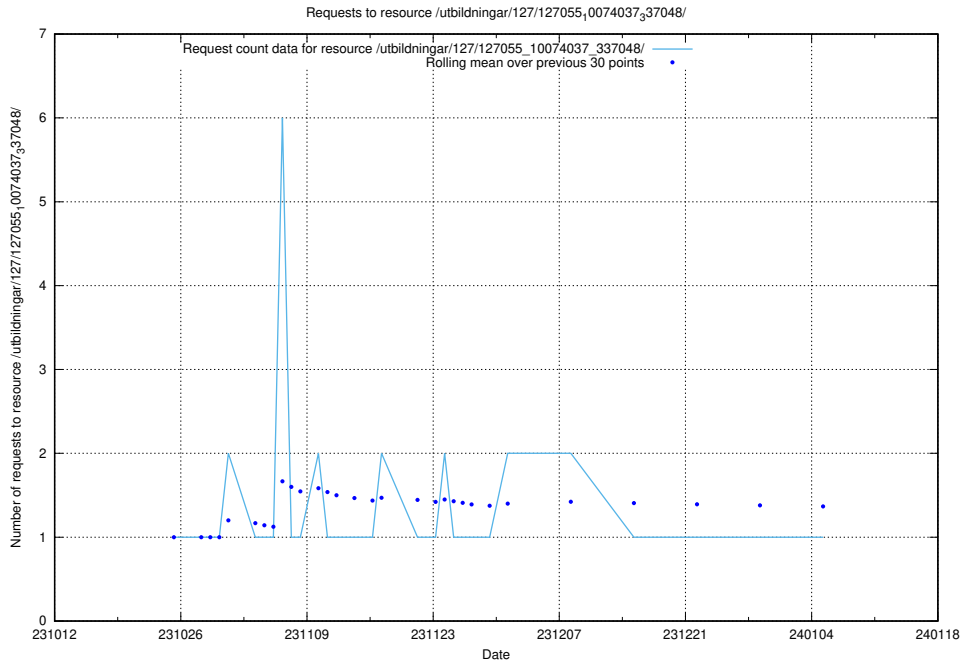

5.4368 Usage of /utbildningar/127/127055_10074037_337048/

Here, we count the number of requests to resource /utbildningar/127/127055_10074037_337048/.