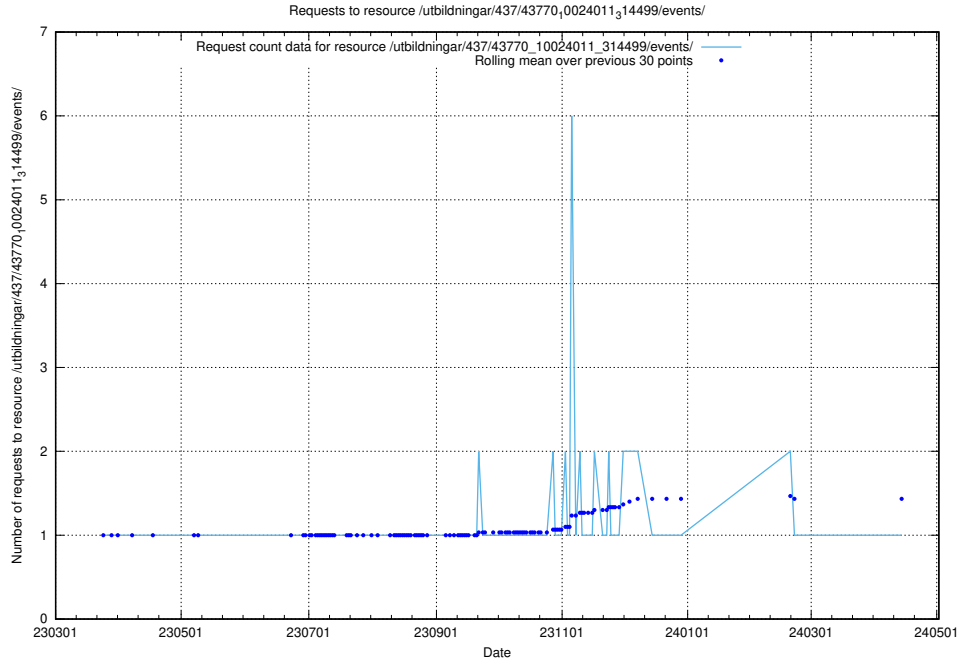

5.6333 Usage of /utbildningar/437/43770_10024011_314499/events/

Here, we count the number of requests to resource /utbildningar/437/43770_10024011_314499/events/.