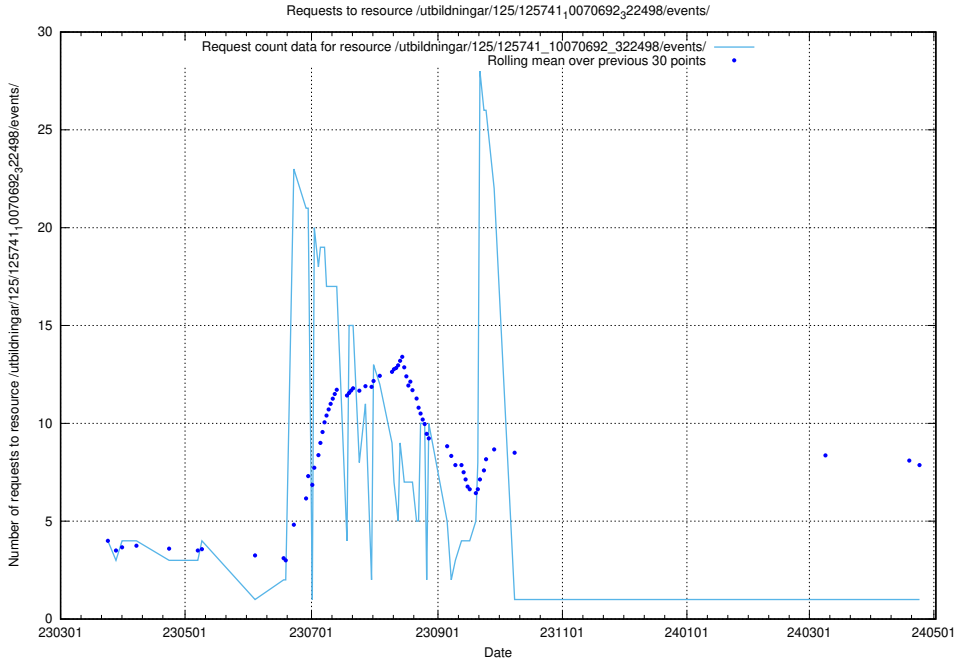

5.6217 Usage of /utbildningar/125/125741_10070692_322498/events/

Here, we count the number of requests to resource /utbildningar/125/125741_10070692_322498/events/