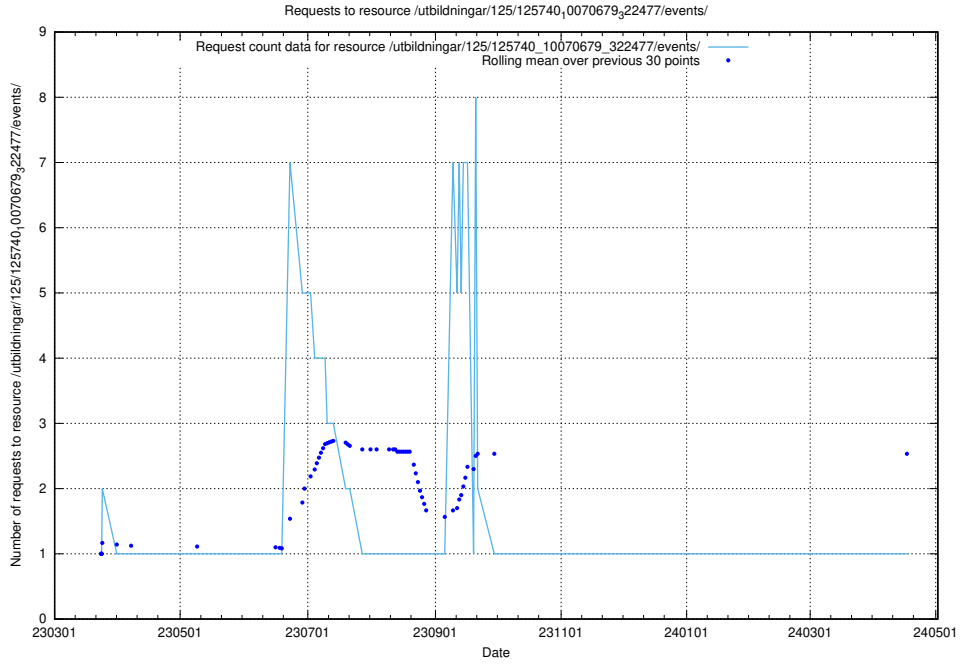

5.998 Usage of /utbildningar/125/125740_10070679_322477/events/

Here, we count the number of requests to resource /utbildningar/125/125740_10070679_322477/events/