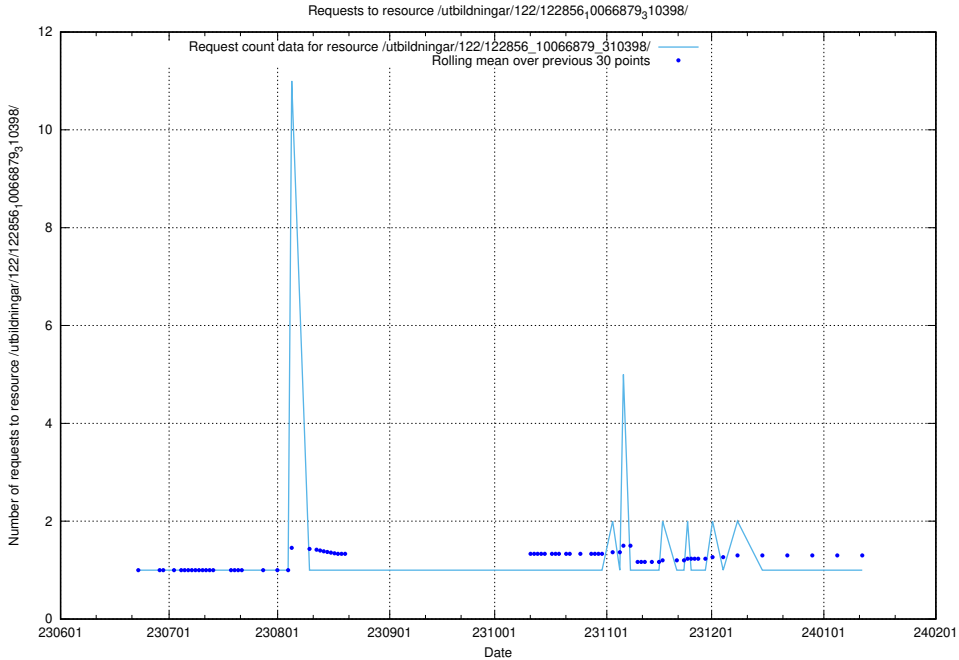

5.5966 Usage of /utbildningar/122/122856_10066879_310398/

Here, we count the number of requests to resource /utbildningar/122/122856_10066879_310398/.