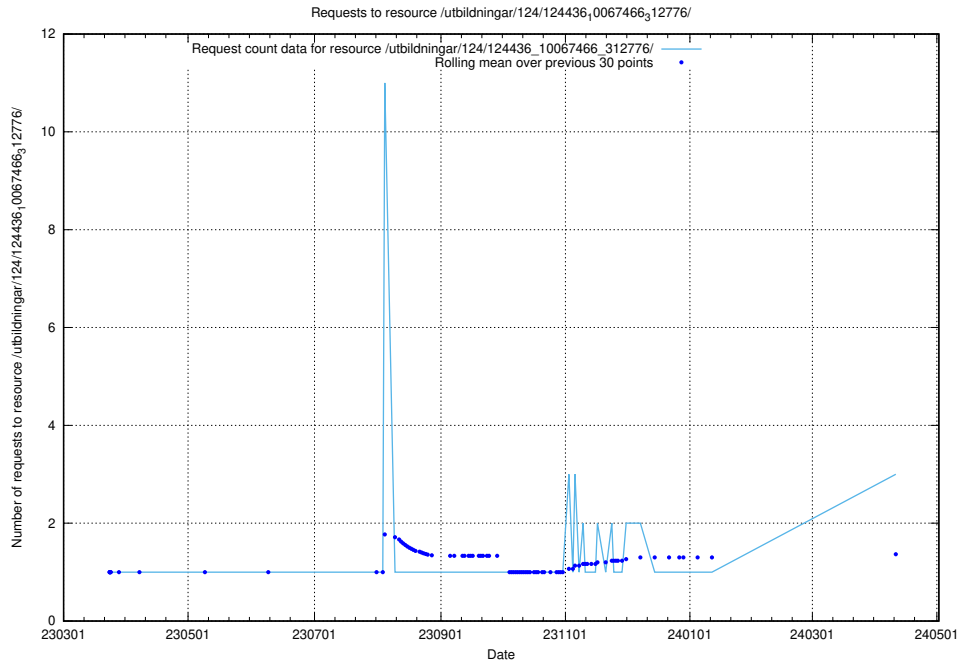

5.327 Usage of /utbildningar/124/124436_10067466_312776/

Here, we count the number of requests to resource /utbildningar/124/124436_10067466_312776/.