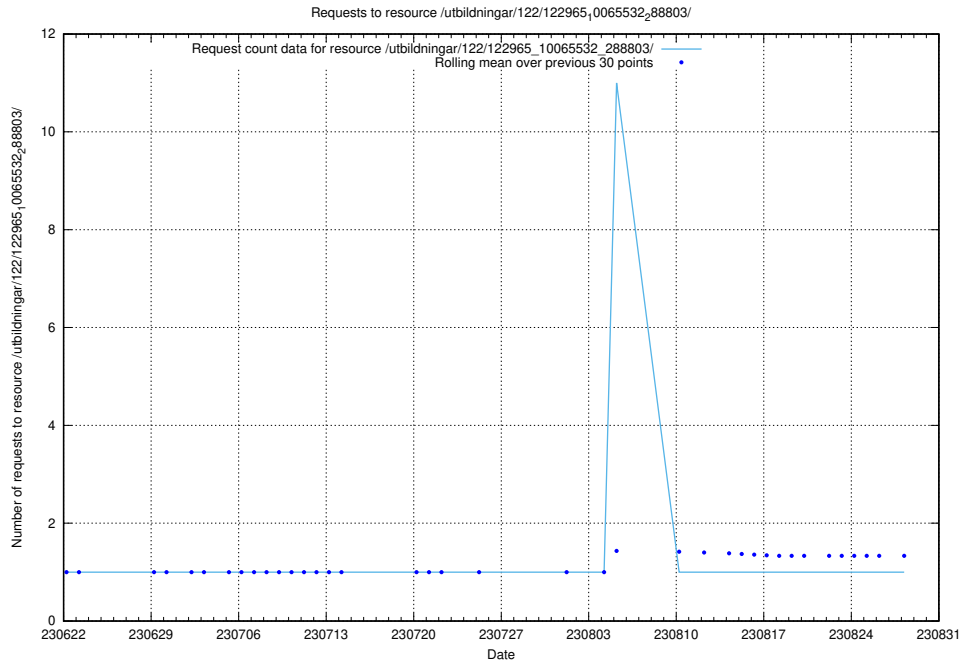

5.5977 Usage of /utbildningar/122/122965_10065532_288803/

Here, we count the number of requests to resource /utbildningar/122/122965_10065532_288803/.