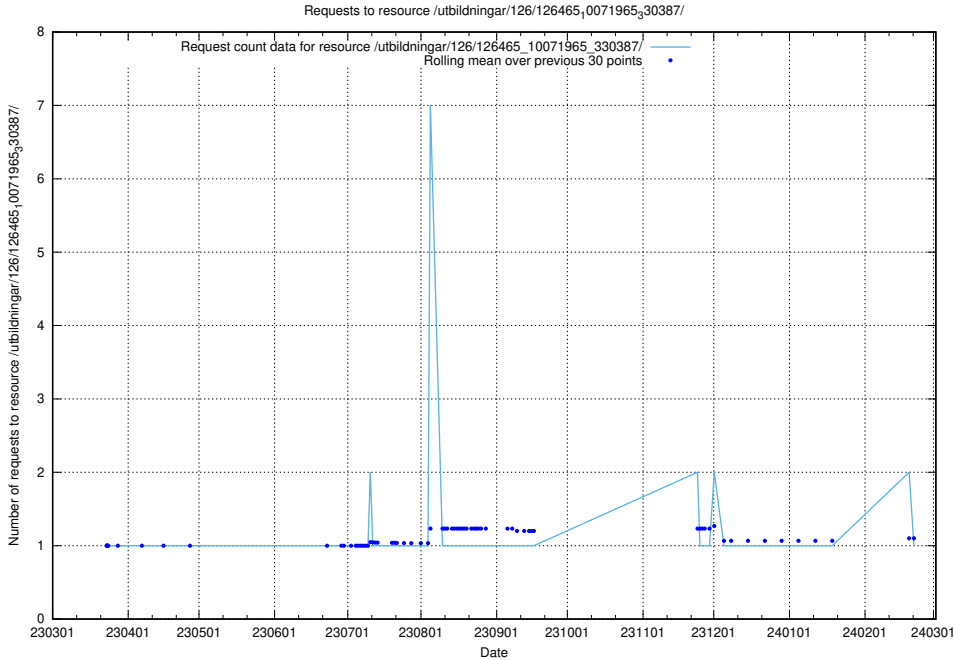

5.6563 Usage of /utbildningar/126/126465_10071965_330387/

Here, we count the number of requests to resource /utbildningar/126/126465_10071965_330387/.