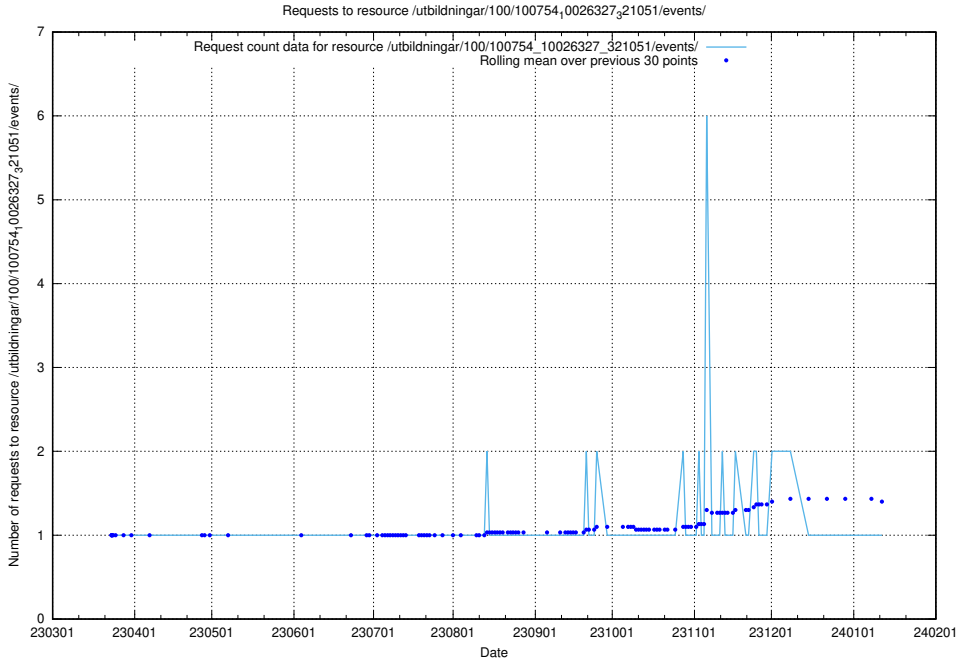

5.5732 Usage of /utbildningar/100/100754_10026327_321051/events/

Here, we count the number of requests to resource /utbildningar/100/100754_10026327_321051/events/