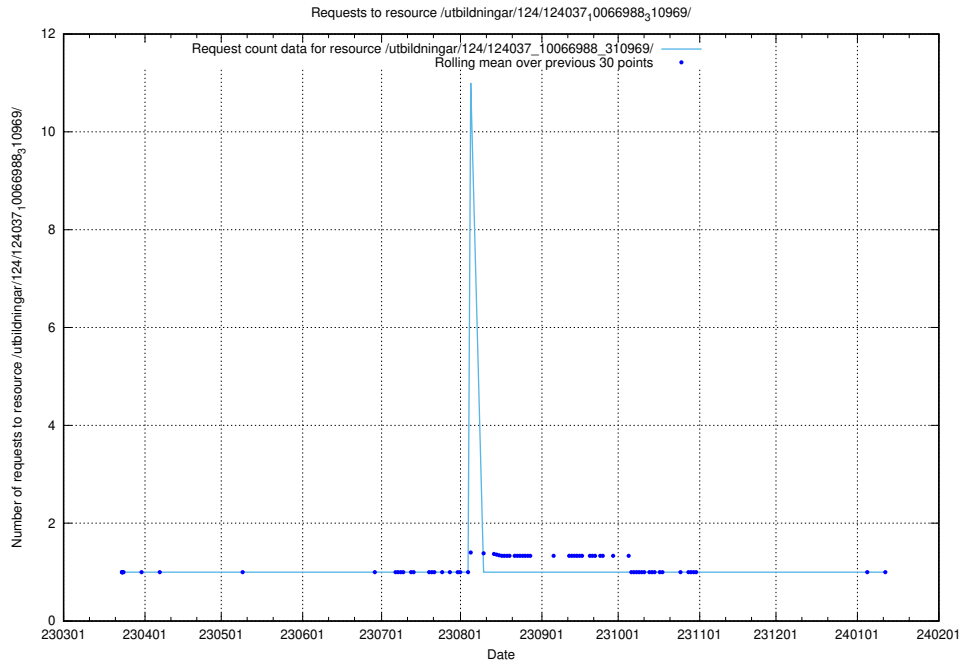

5.4520 Usage of /utbildningar/124/124037_10066988_310969/

Here, we count the number of requests to resource /utbildningar/124/124037_10066988_310969/.