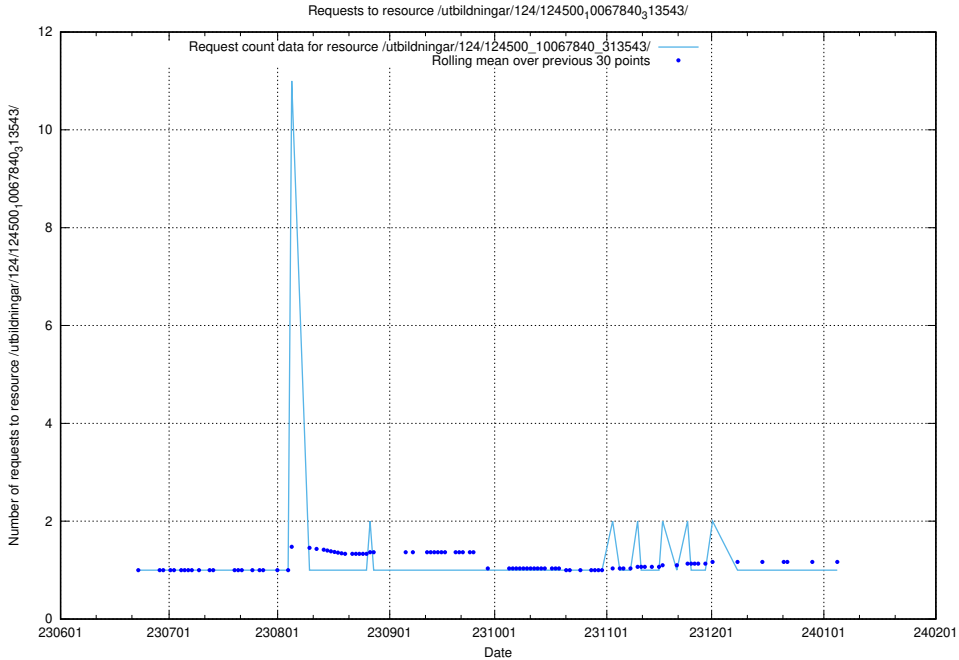

5.5912 Usage of /utbildningar/124/124500_10067840_313543/

Here, we count the number of requests to resource /utbildningar/124/124500_10067840_313543/.