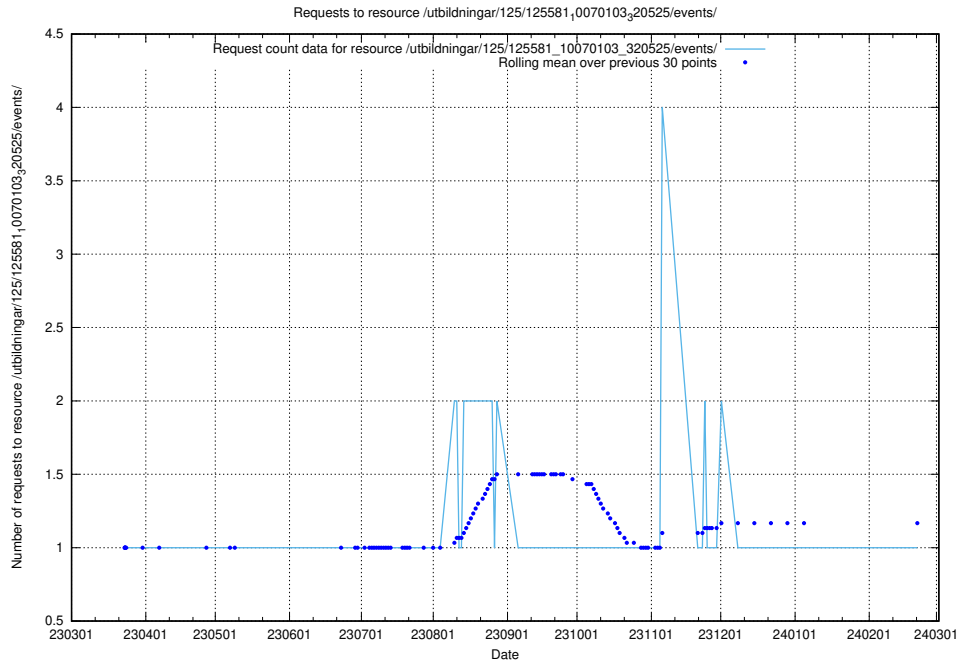

5.1103 Usage of /utbildningar/125/125581_10070103_320525/events/

Here, we count the number of requests to resource /utbildningar/125/125581_10070103_320525/events/