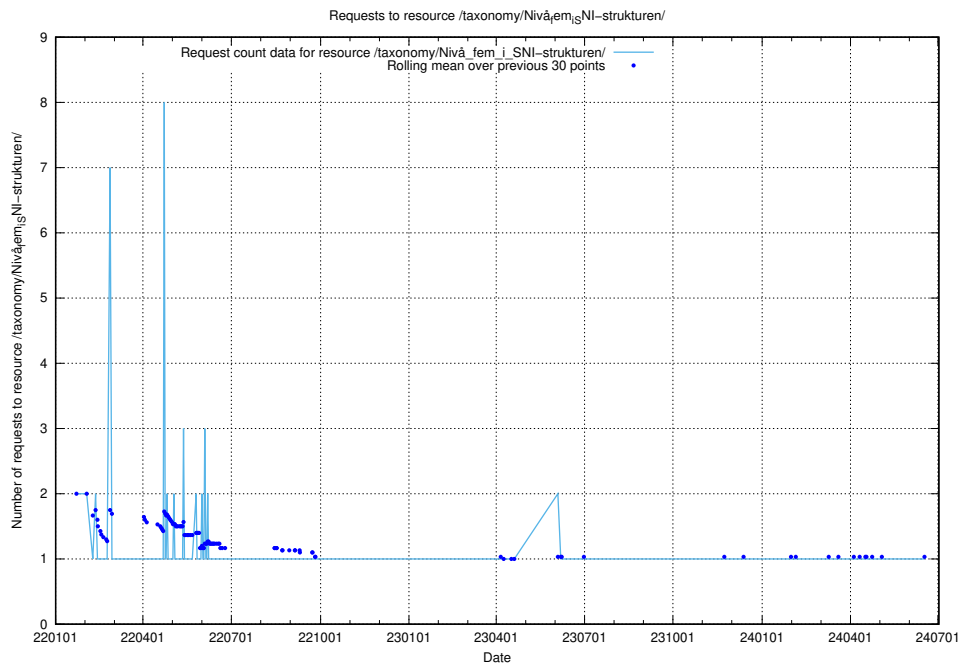

5.4638 Usage of /taxonomy/Nivå_fem_i_SNI-strukturen/

Here, we count the number of requests to resource /taxonomy/Nivå_fem_i_SNI-strukturen/.