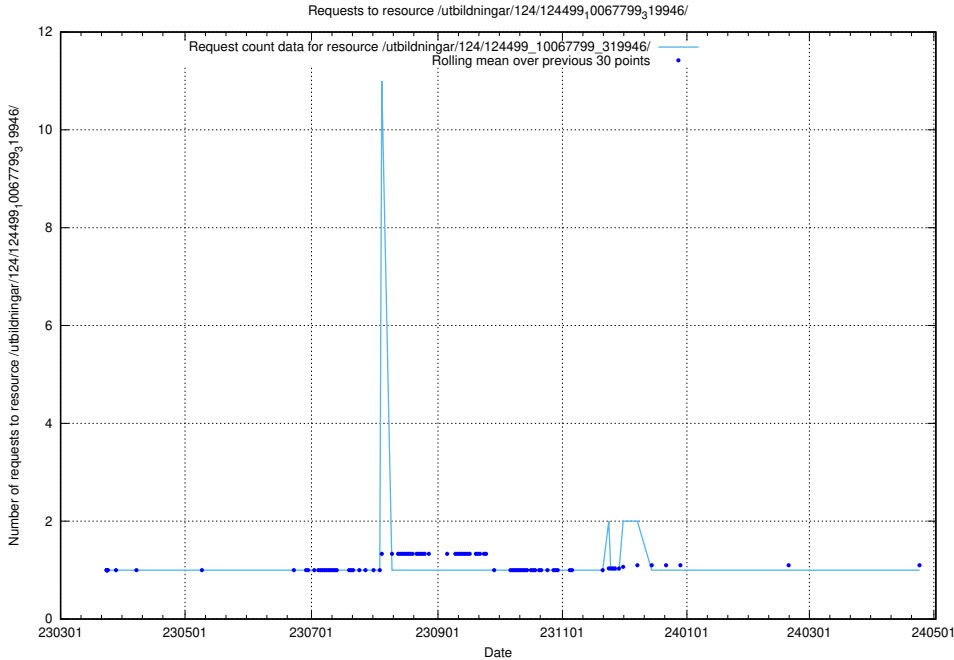

5.2629 Usage of /utbildningar/124/124499_10067799_319946/

Here, we count the number of requests to resource /utbildningar/124/124499_10067799_319946/.