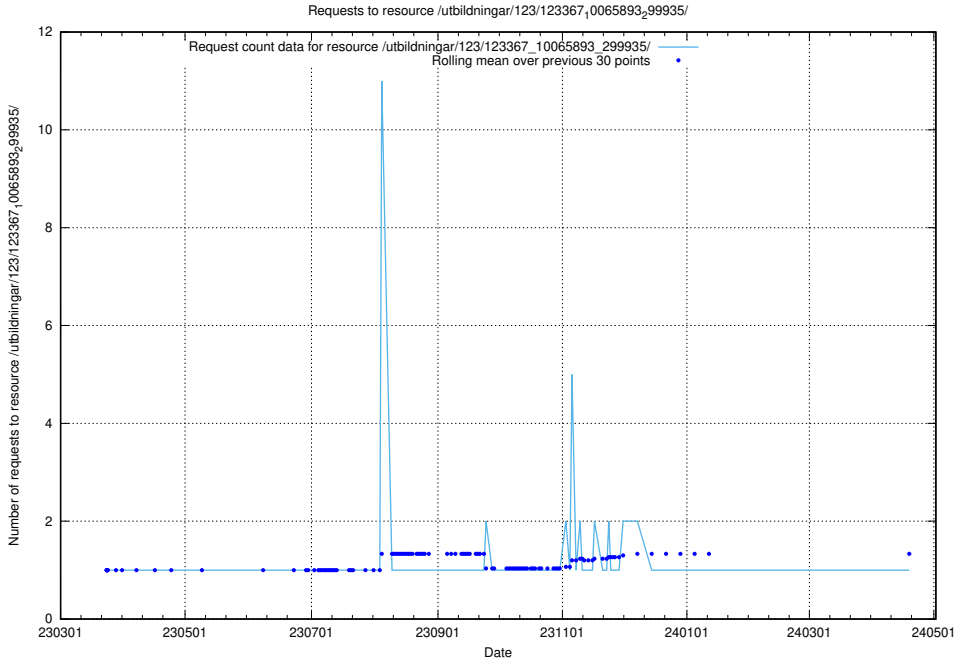

5.4887 Usage of /utbildningar/123/123367_10065893_299935/

Here, we count the number of requests to resource /utbildningar/123/123367_10065893_299935/.