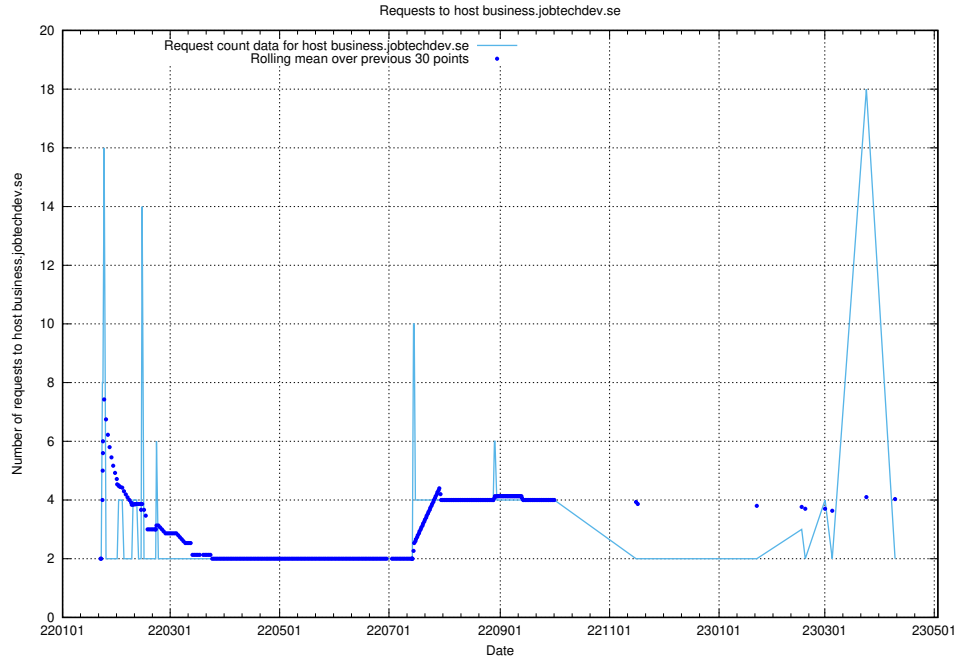

7.260 Usage of business.jobtechdev.se

Here, we count the number of requests to host business.jobtechdev.se.