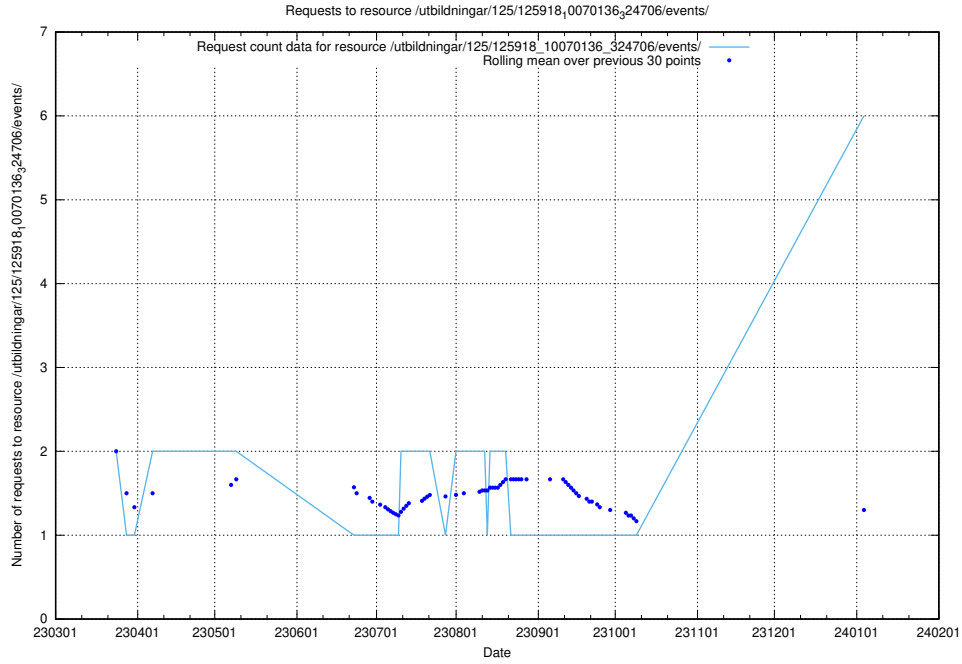

5.91 Usage of /utbildningar/125/125918_10070136_324706/events/

Here, we count the number of requests to resource /utbildningar/125/125918_10070136_324706/events/