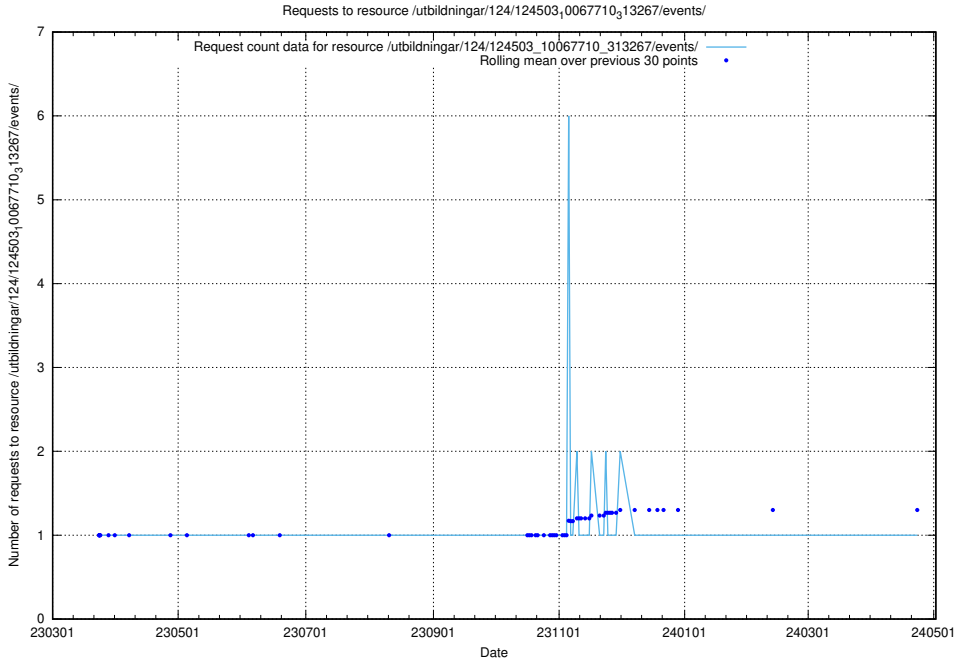

5.2284 Usage of /utbildningar/124/124503_10067710_313267/events/

Here, we count the number of requests to resource /utbildningar/124/124503_10067710_313267/events/