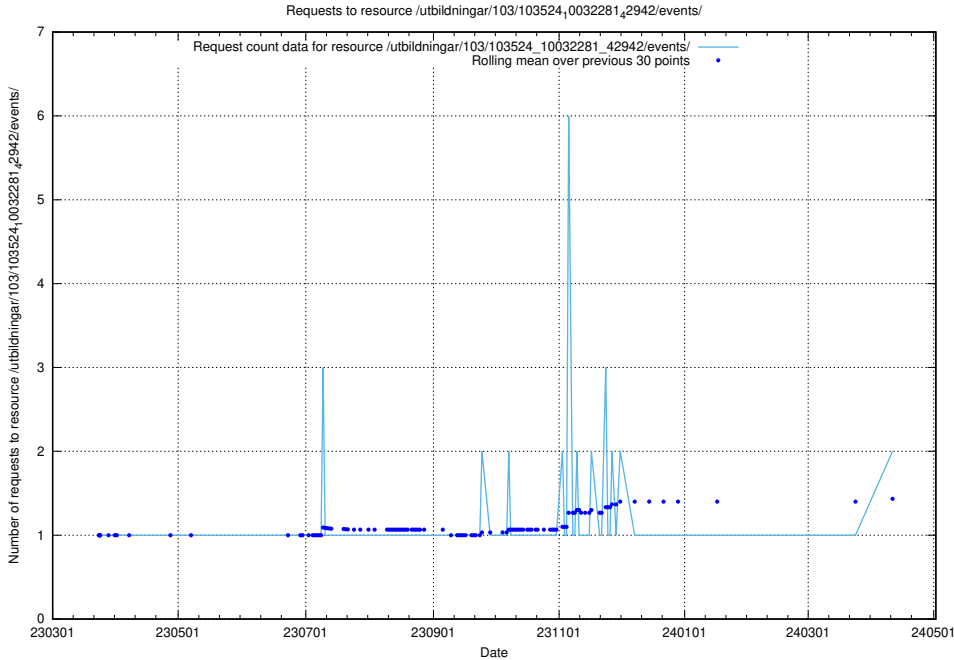

5.825 Usage of /utbildningar/103/103524_10032281_42942/events/

Here, we count the number of requests to resource /utbildningar/103/103524_10032281_42942/events/.