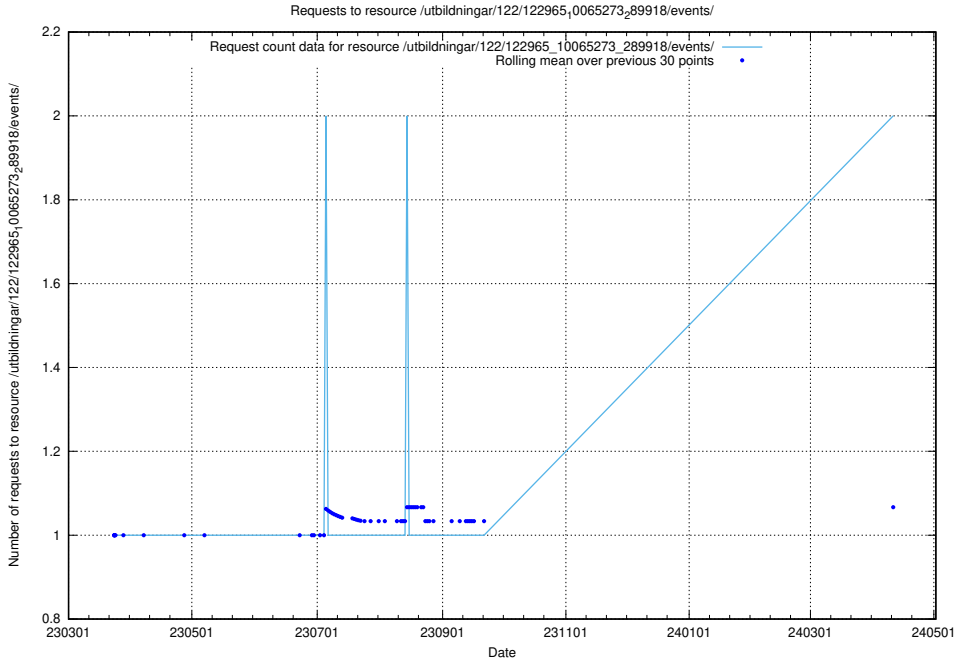

5.805 Usage of /utbildningar/122/122965_10065273_289918/events/

Here, we count the number of requests to resource /utbildningar/122/122965_10065273_289918/events/