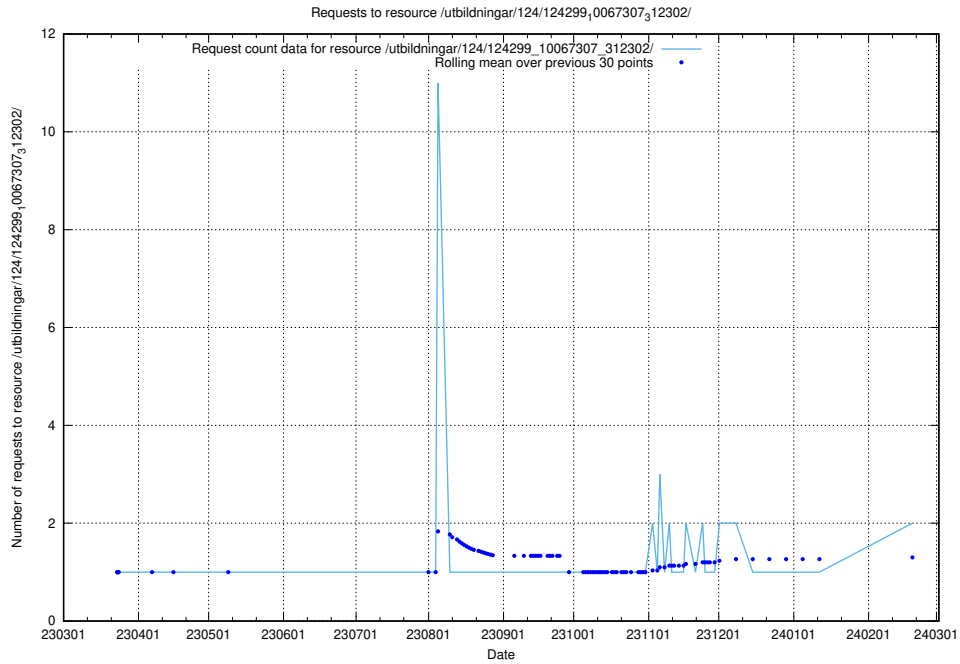

5.679 Usage of /utbildningar/124/124299_10067307_312302/

Here, we count the number of requests to resource /utbildningar/124/124299_10067307_312302/.