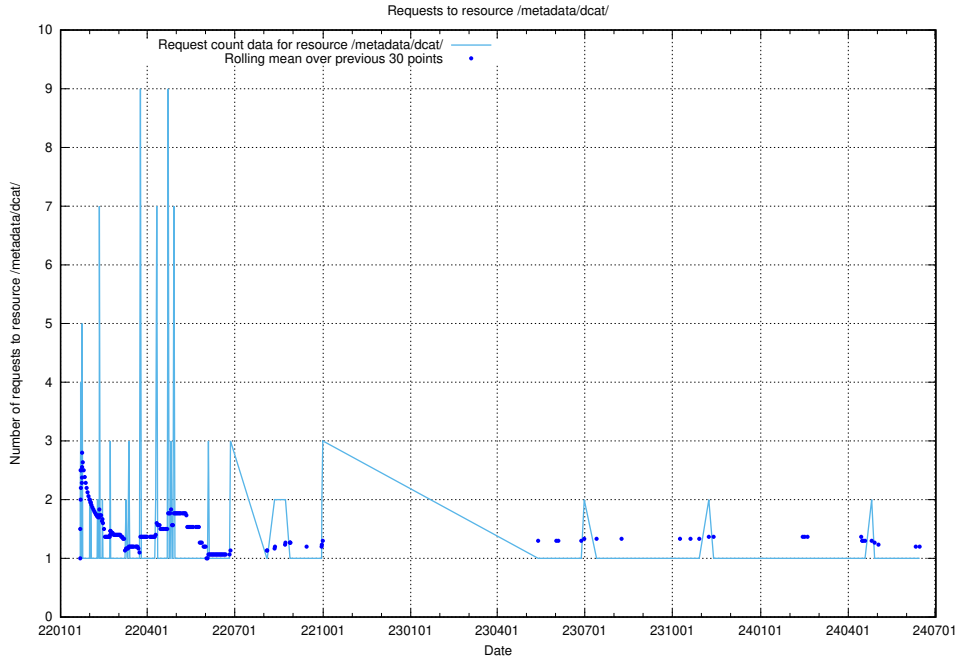

### 5.6644 Usage of /metadata/dcat/

Here, we count the number of requests to resource /metadata/dcat/.