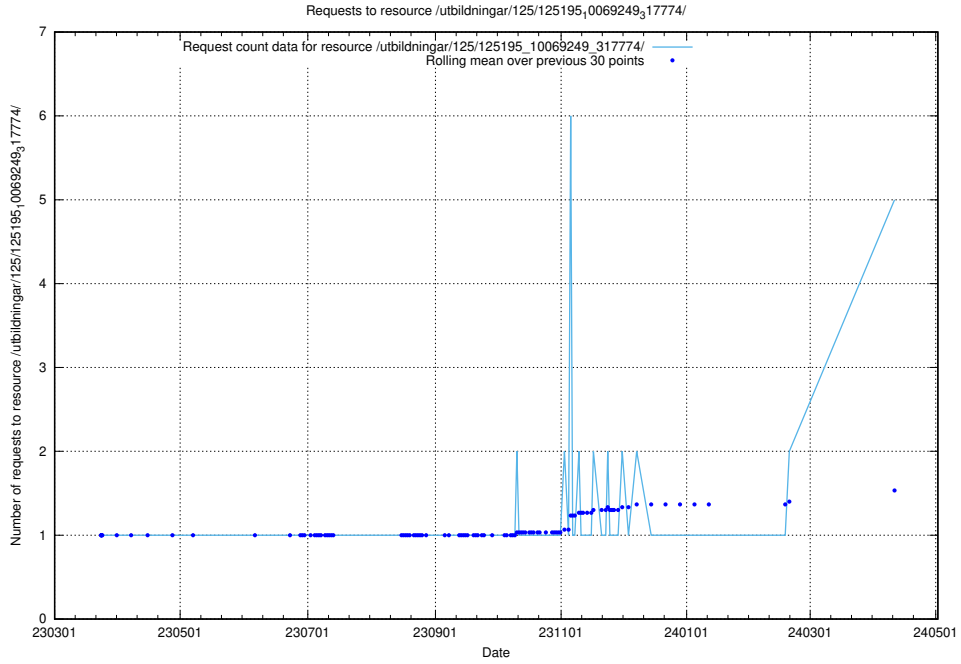

5.105 Usage of /utbildningar/125/125195_10069249_317774/

Here, we count the number of requests to resource /utbildningar/125/125195_10069249_317774/.