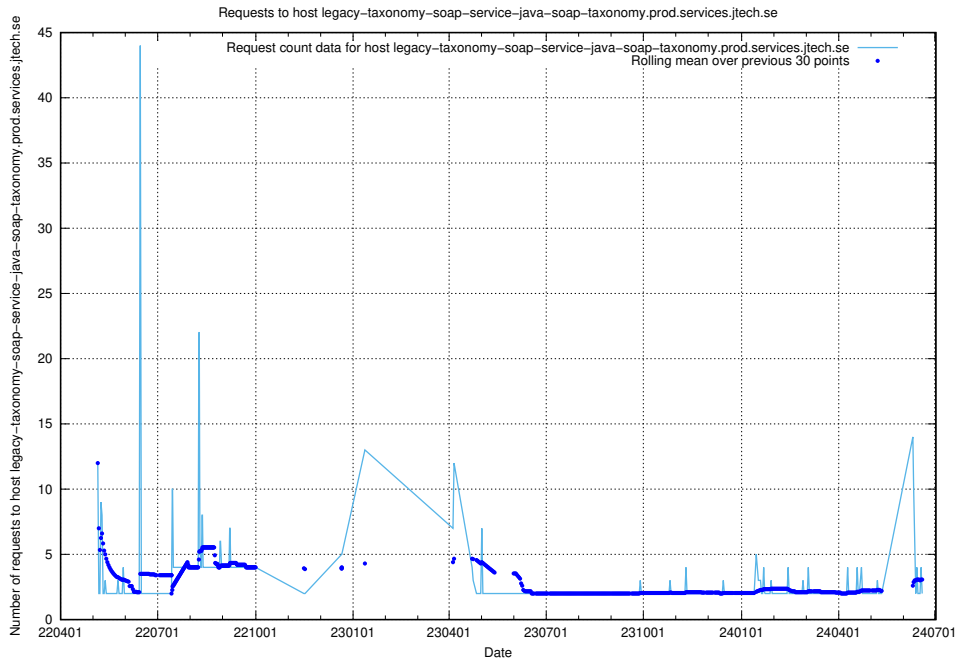

### 7.436 Usage of legacy-taxonomy-soap-service-java-soap-taxonomy.prod.services.jtech.se

Here, we count the number of requests to host legacy-taxonomy-soap-service-java-soap-taxonomy.prod.services.jtech.se.