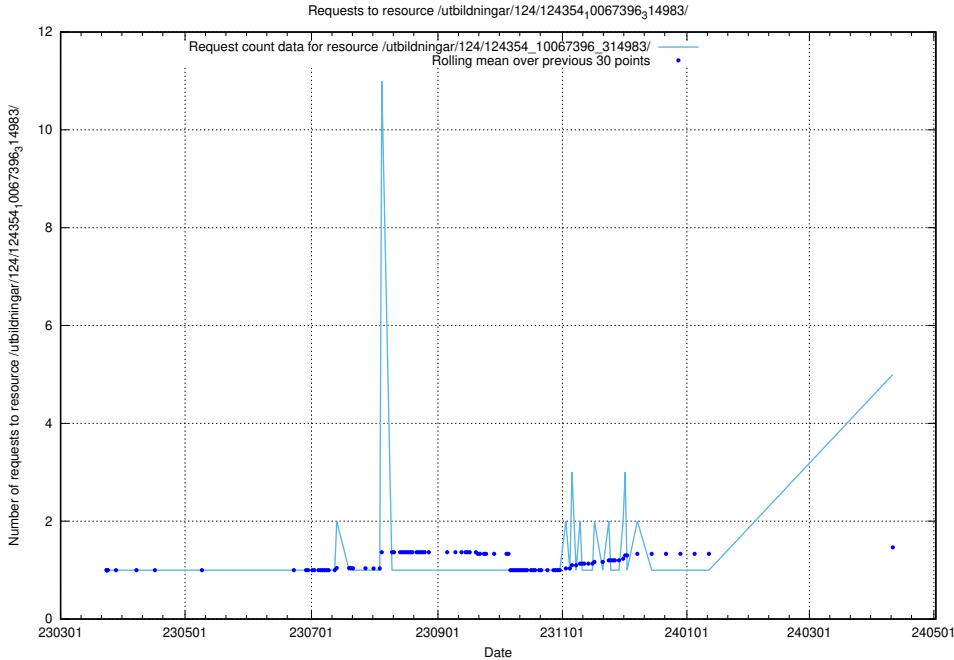

5.131 Usage of /utbildningar/124/124354_10067396_314983/

Here, we count the number of requests to resource /utbildningar/124/124354_10067396_314983/.