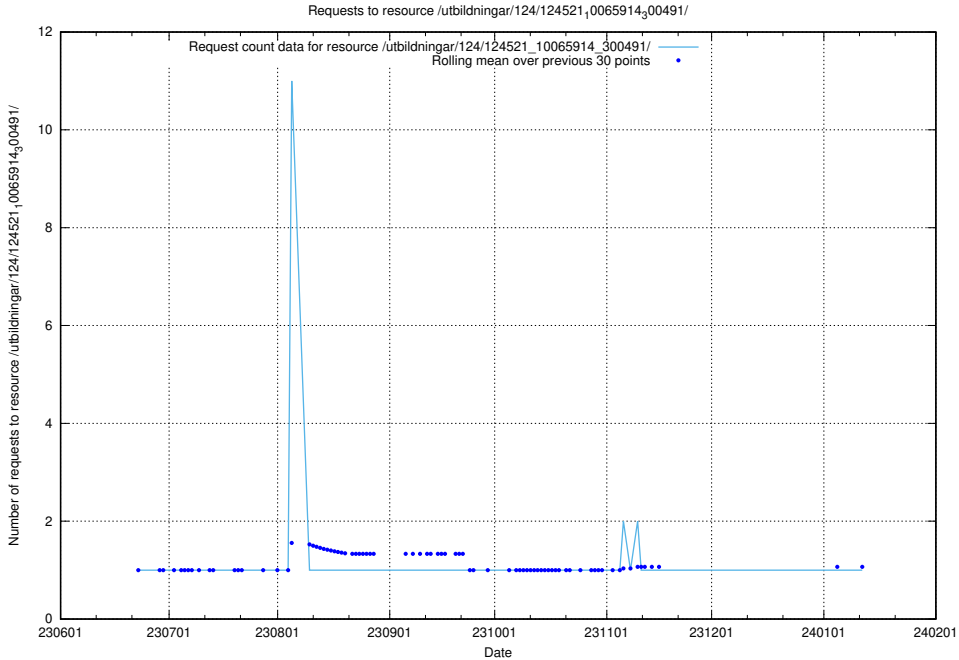

5.5887 Usage of /utbildningar/124/124521_10065914_300491/

Here, we count the number of requests to resource /utbildningar/124/124521_10065914_300491/.