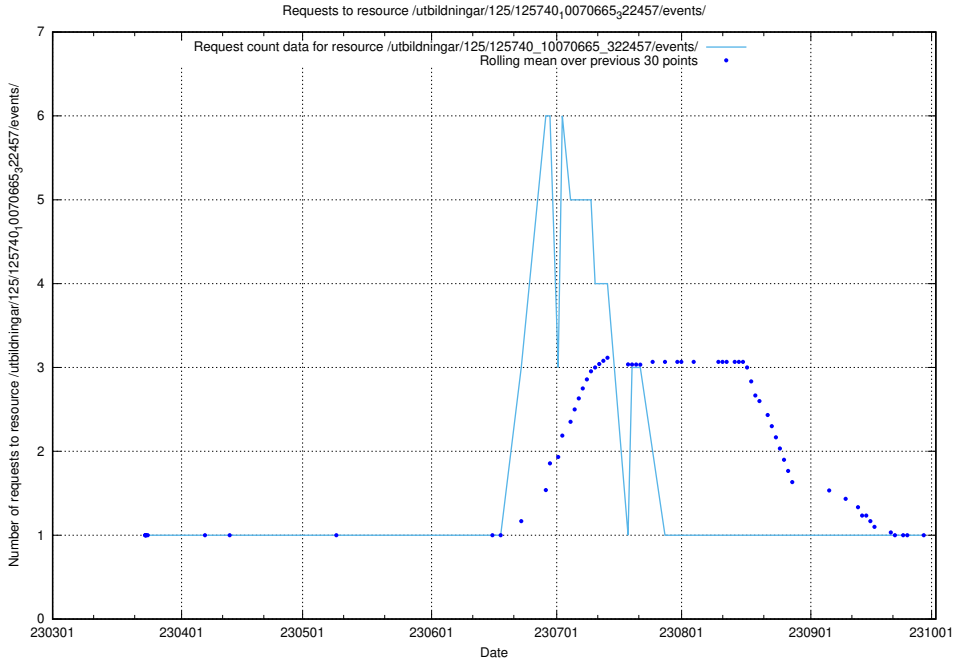

### 5.1012 Usage of /utbildningar/125/125740\_10070665\_322457/events/

Here, we count the number of requests to resource /utbildningar/125/125740\_10070665\_322457/events/