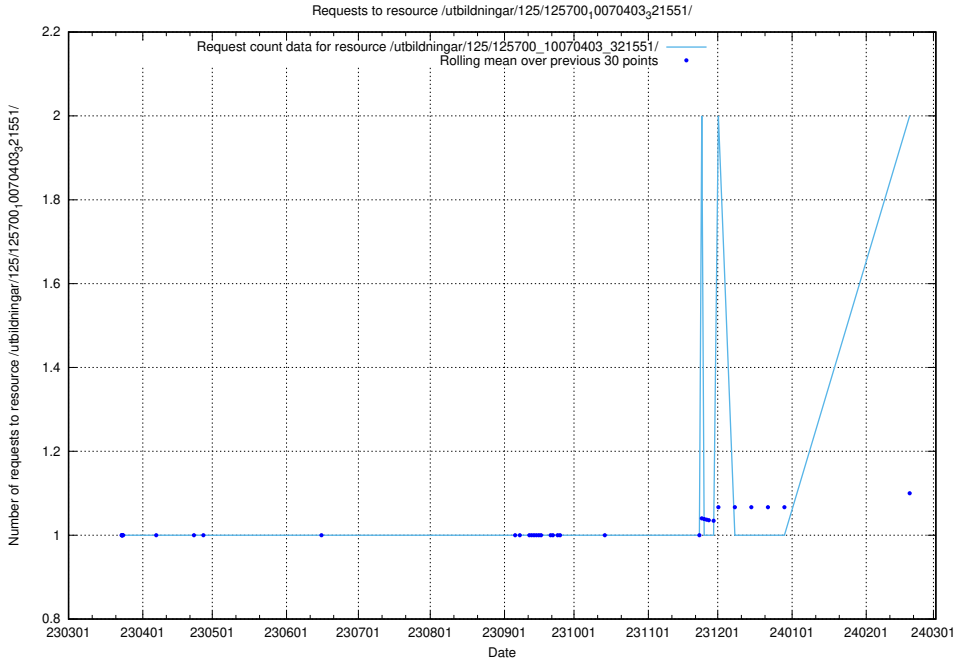

5.467 Usage of /utbildningar/125/125700_10070403_321551/

Here, we count the number of requests to resource /utbildningar/125/125700_10070403_321551/.