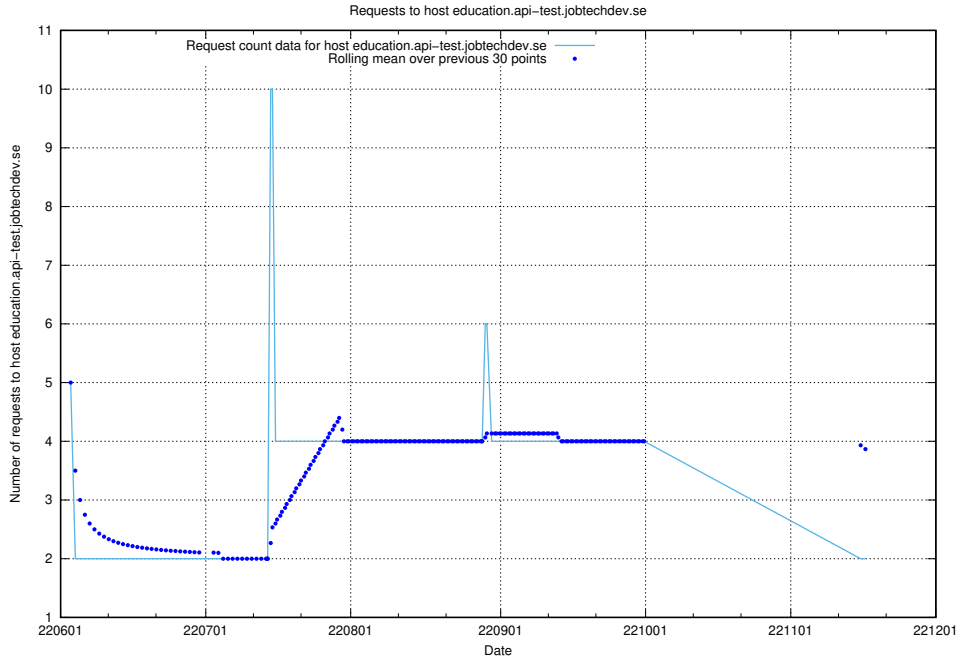

7.419 Usage of education.api-test.jobtechdev.se

Here, we count the number of requests to host education.api-test.jobtechdev.se.