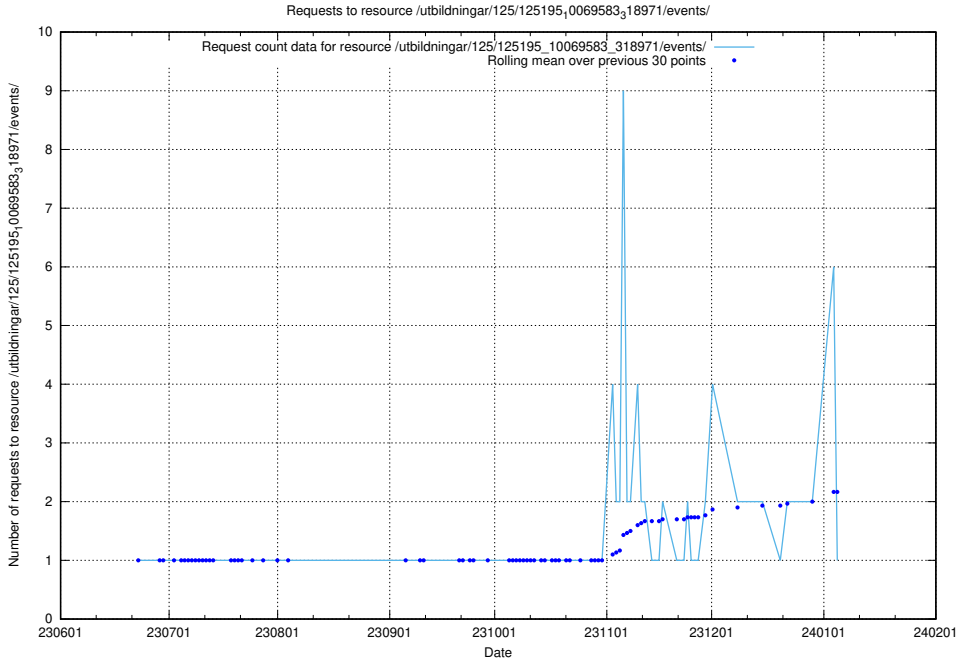

5.5865 Usage of /utbildningar/125/125195_10069583_318971/events/

Here, we count the number of requests to resource /utbildningar/125/125195_10069583_318971/events/