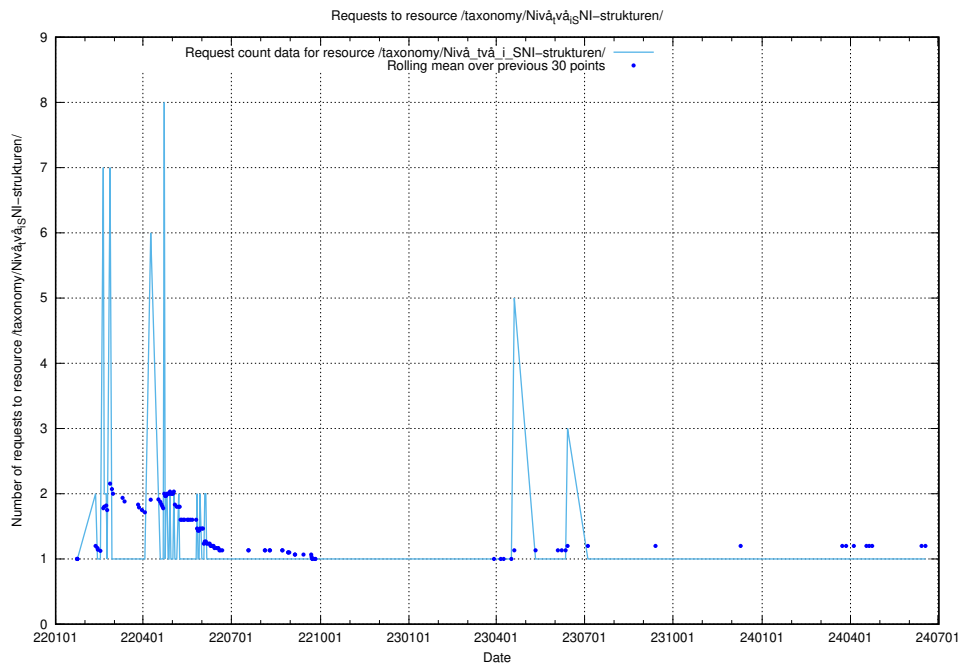

5.4371 Usage of /taxonomy/Nivå_två_i_SNI-strukturen/

Here, we count the number of requests to resource /taxonomy/Nivå_två_i_SNI-strukturen/.