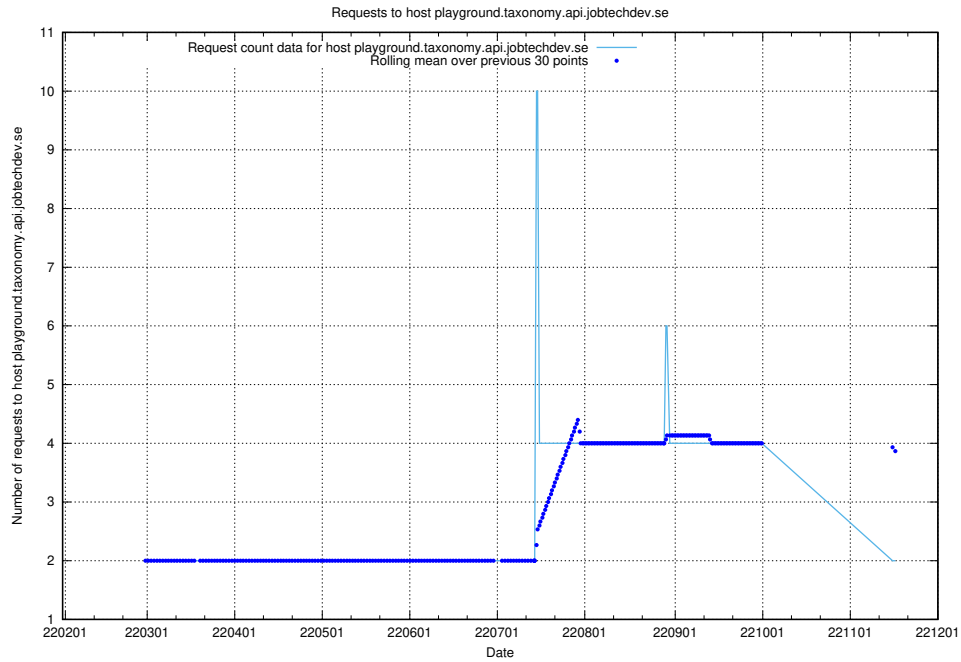

7.511 Usage of playground.taxonomy.api.jobtechdev.se

Here, we count the number of requests to host playground.taxonomy.api.jobtechdev.se.