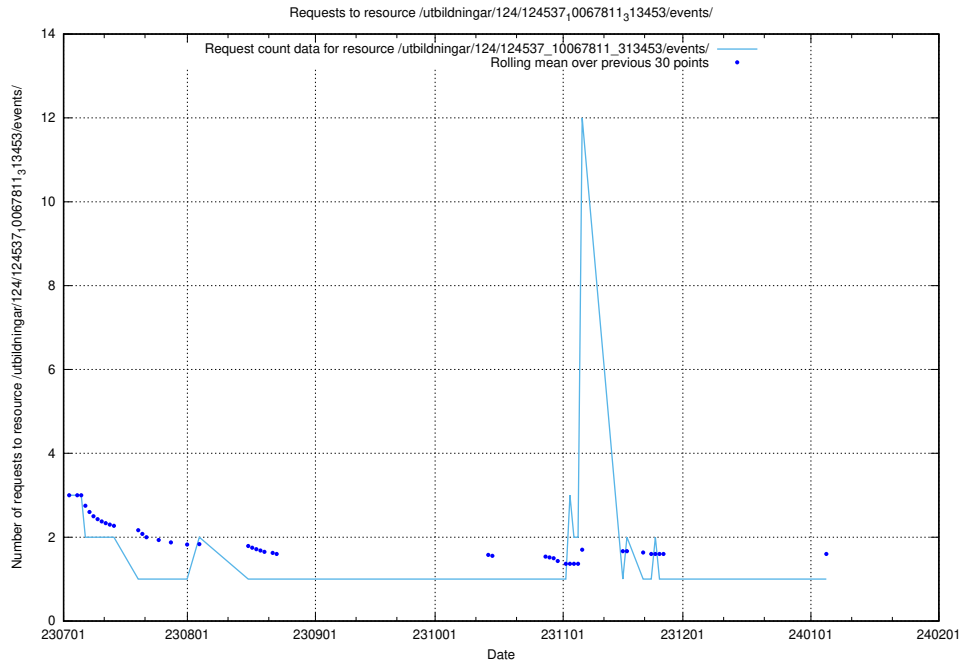

5.5500 Usage of /utbildningar/124/124537_10067811_313453/events/

Here, we count the number of requests to resource /utbildningar/124/124537_10067811_313453/events/