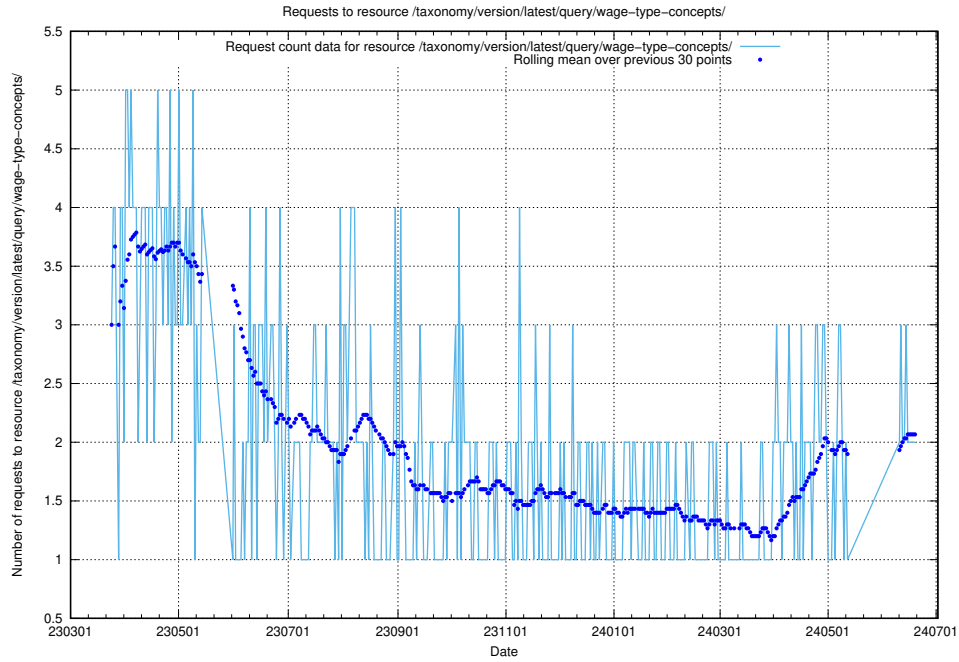

5.909 Usage of /taxonomy/version/latest/query/wage-type-concepts/

Here, we count the number of requests to resource /taxonomy/version/latest/query/wage-type-concepts/.