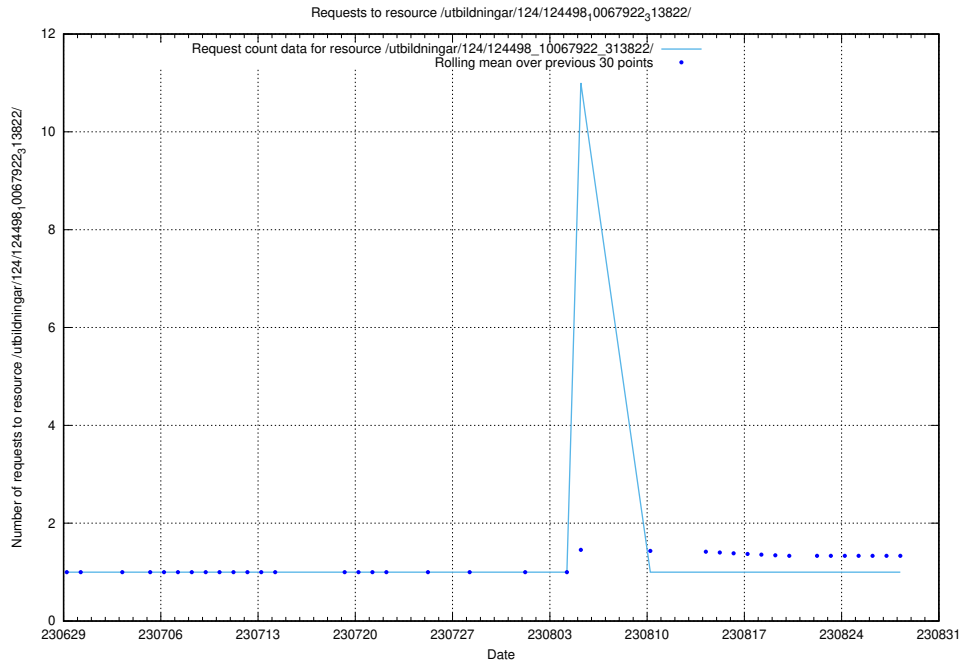

5.5648 Usage of /utbildningar/124/124498_10067922_313822/

Here, we count the number of requests to resource /utbildningar/124/124498_10067922_313822/.