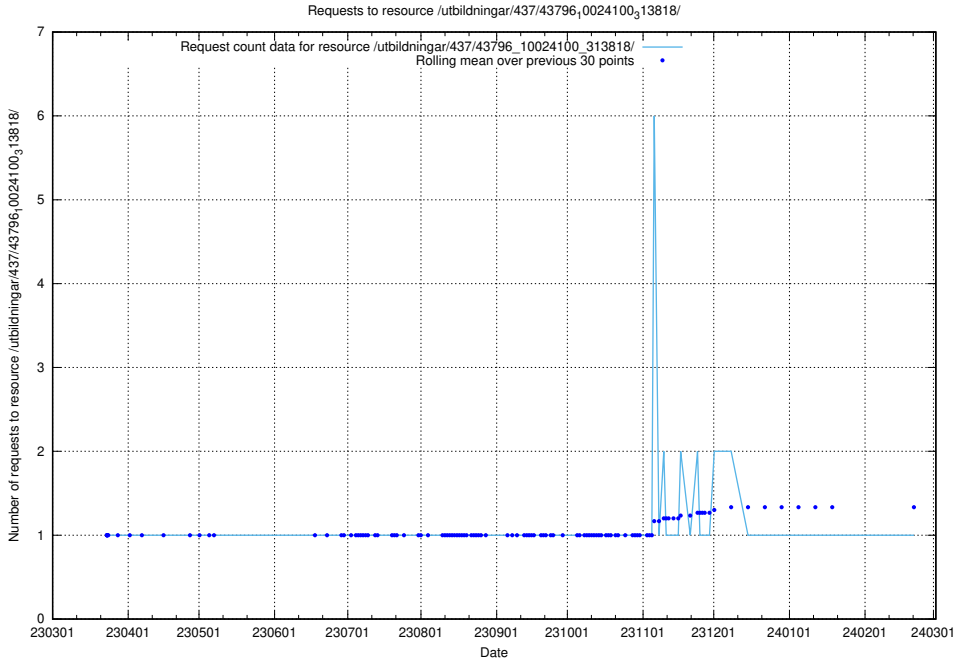

5.6505 Usage of /utbildningar/437/43796_10024100_313818/

Here, we count the number of requests to resource /utbildningar/437/43796_10024100_313818/.