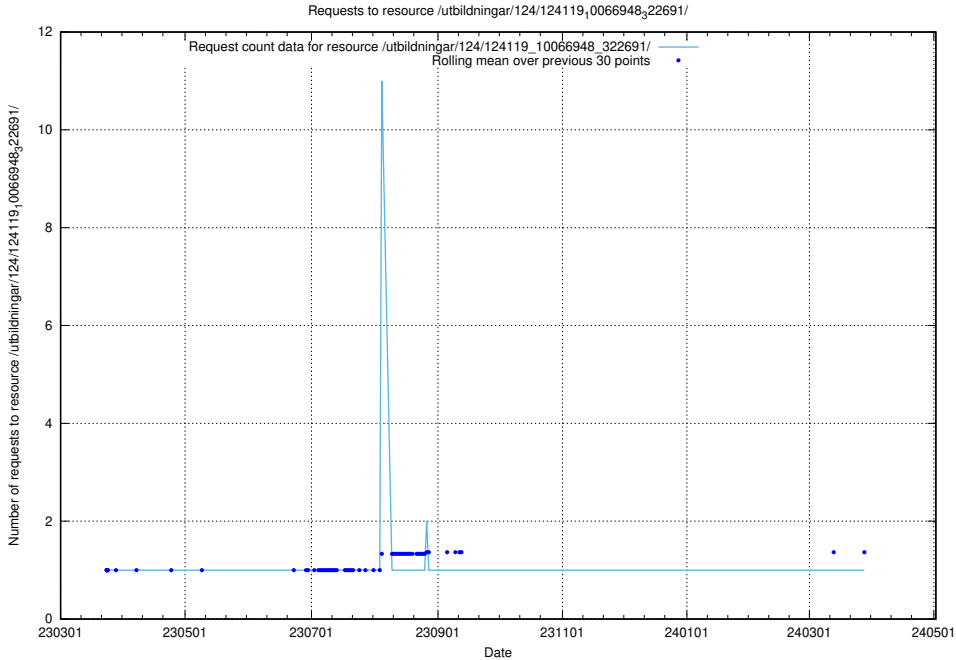

5.4272 Usage of /utbildningar/124/124119_10066948_322691/

Here, we count the number of requests to resource /utbildningar/124/124119_10066948_322691/.