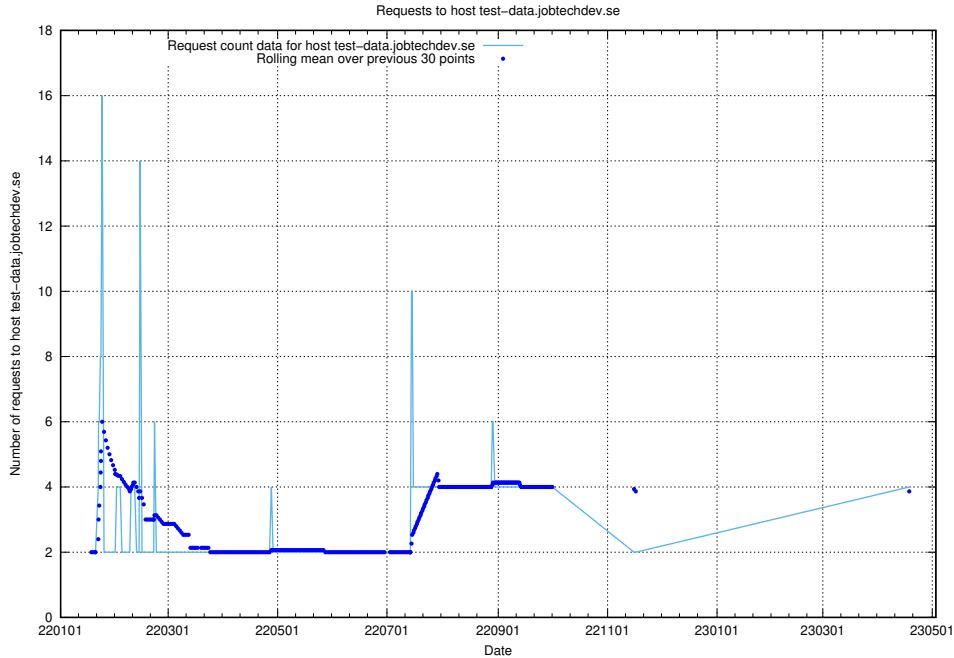

7.105 Usage of test-data.jobtechdev.se

Here, we count the number of requests to host test-data.jobtechdev.se.