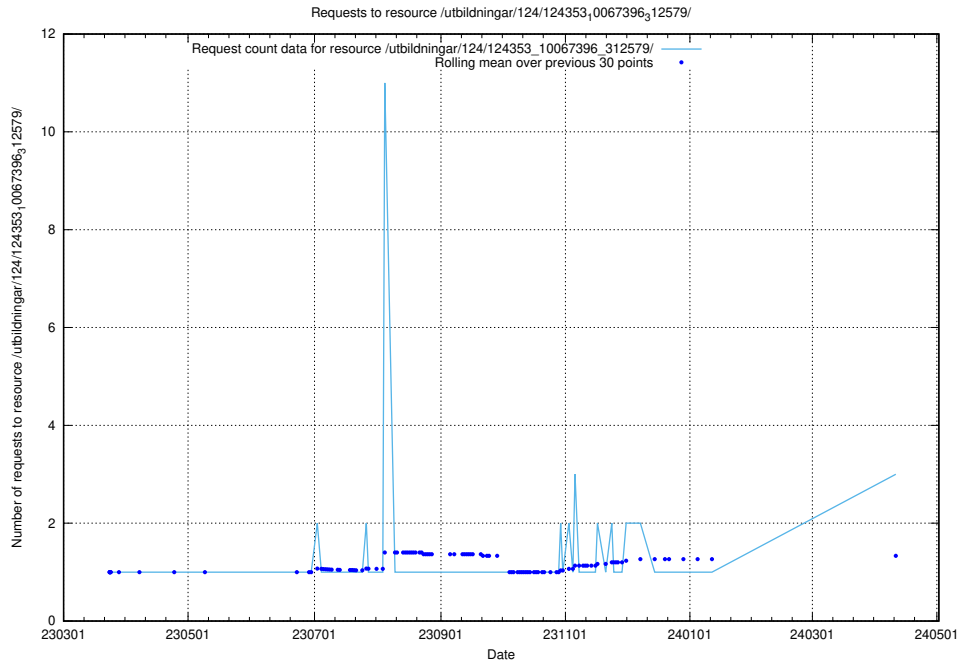

5.331 Usage of /utbildningar/124/124353_10067396_312579/

Here, we count the number of requests to resource /utbildningar/124/124353_10067396_312579/.