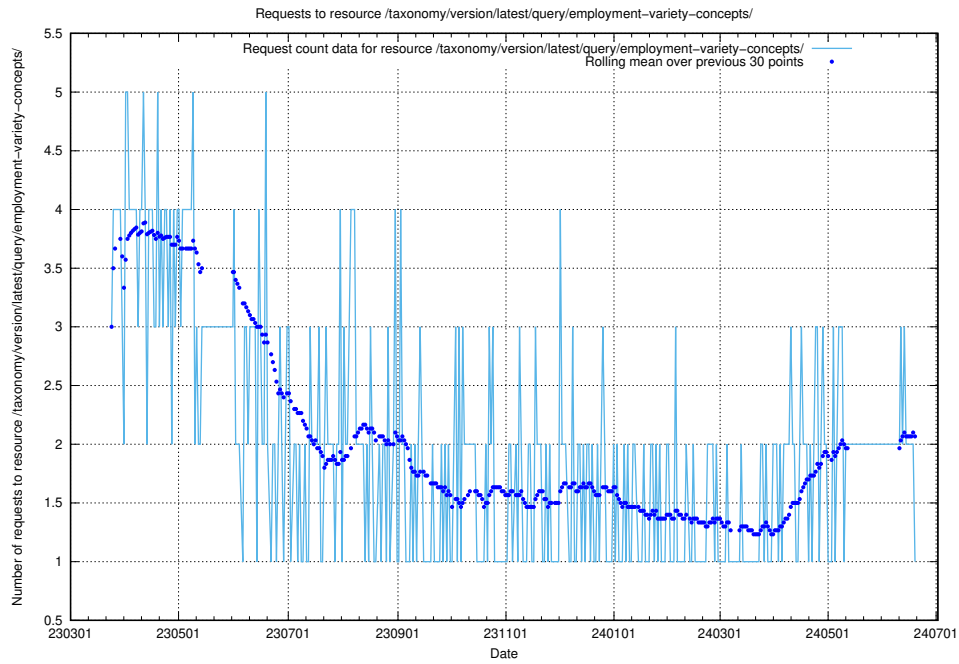

5.6246 Usage of /taxonomy/version/latest/query/employment-variety-concepts/

Here, we count the number of requests to resource /taxonomy/version/latest/query/employment-variety-concepts/.