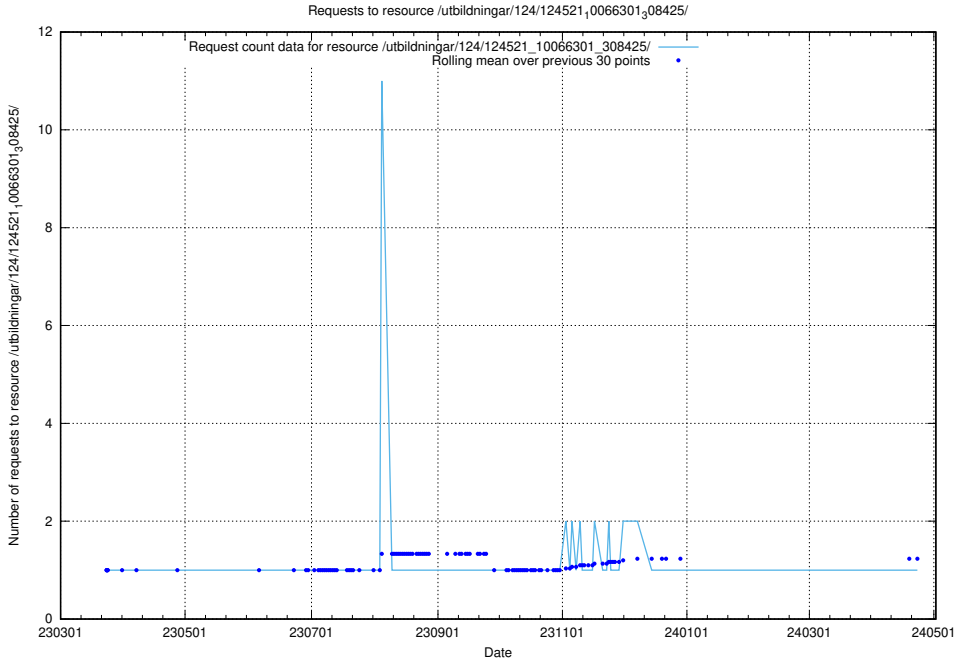

5.1236 Usage of /utbildningar/124/124521_10066301_308425/

Here, we count the number of requests to resource /utbildningar/124/124521_10066301_308425/.