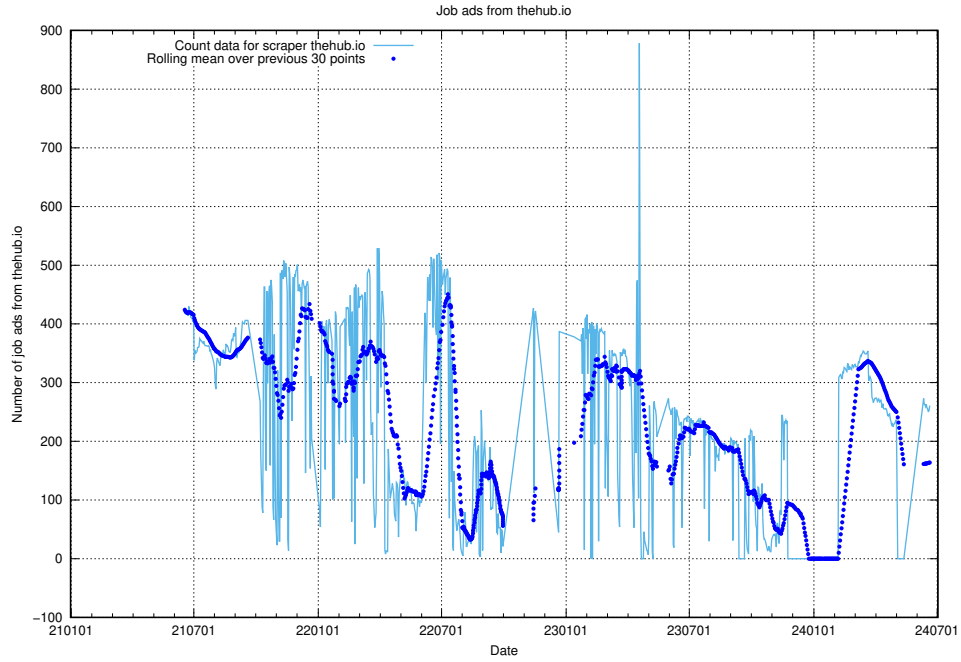

13.9 Number of ads by scraper thehub.io

Here, we count the number of job ads scraped from thehub.io.