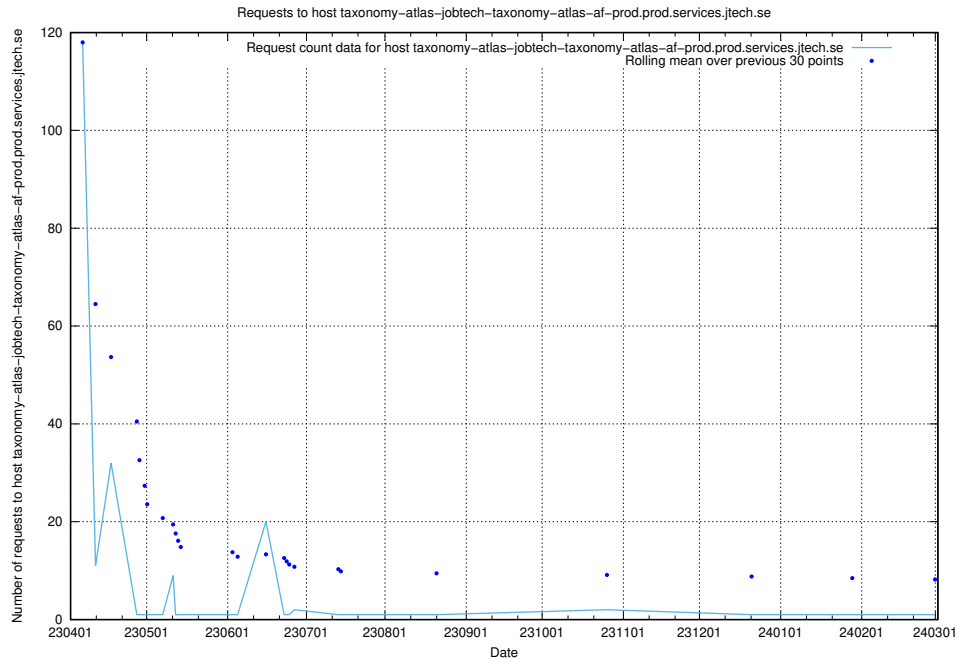

7.609 Usage of taxonomy-atlas-jobtech-taxonomy-atlas-af-prod.prod.services.jtech

Here, we count the number of requests to host taxonomy-atlas-jobtech-taxonomy-atlas-af-prod.prod.services.jtech.se.