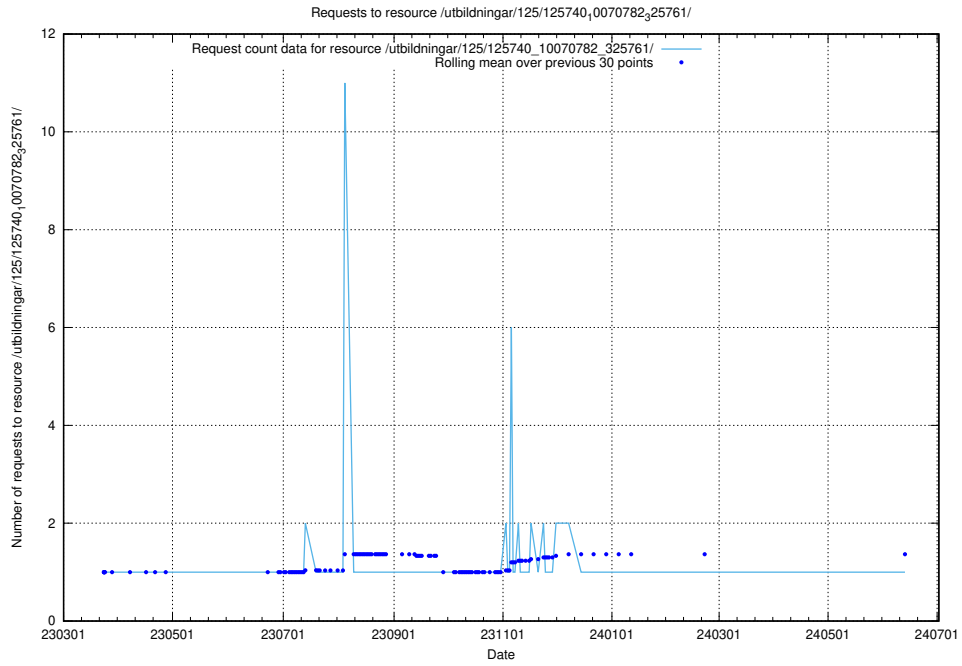

5.973 Usage of /utbildningar/125/125740_10070782_325761/

Here, we count the number of requests to resource /utbildningar/125/125740_10070782_325761/.