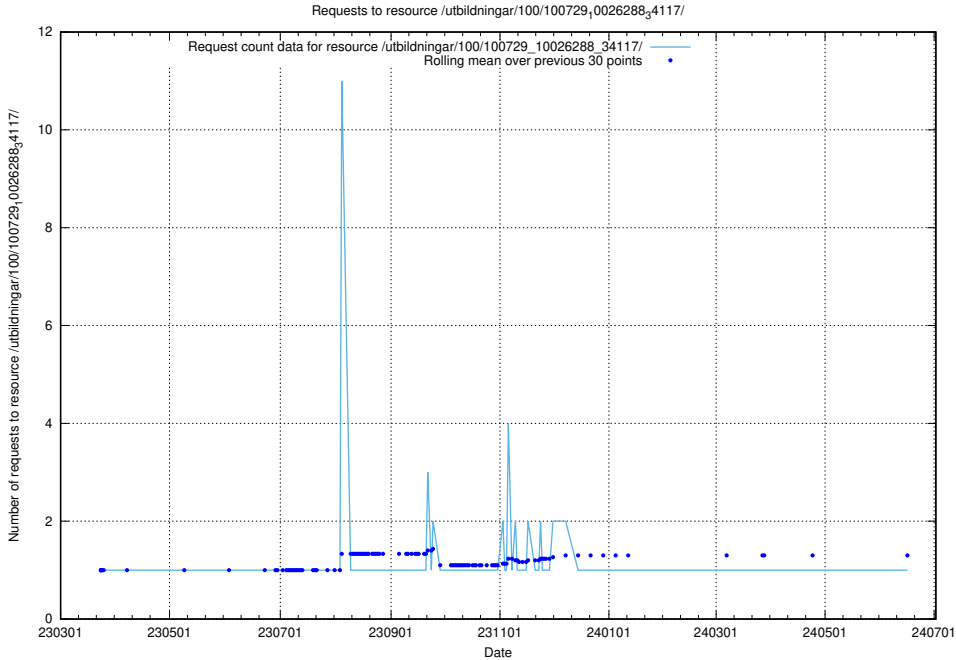

5.5821 Usage of /utbildningar/100/100729_10026288_34117/

Here, we count the number of requests to resource /utbildningar/100/100729_10026288_34117/.