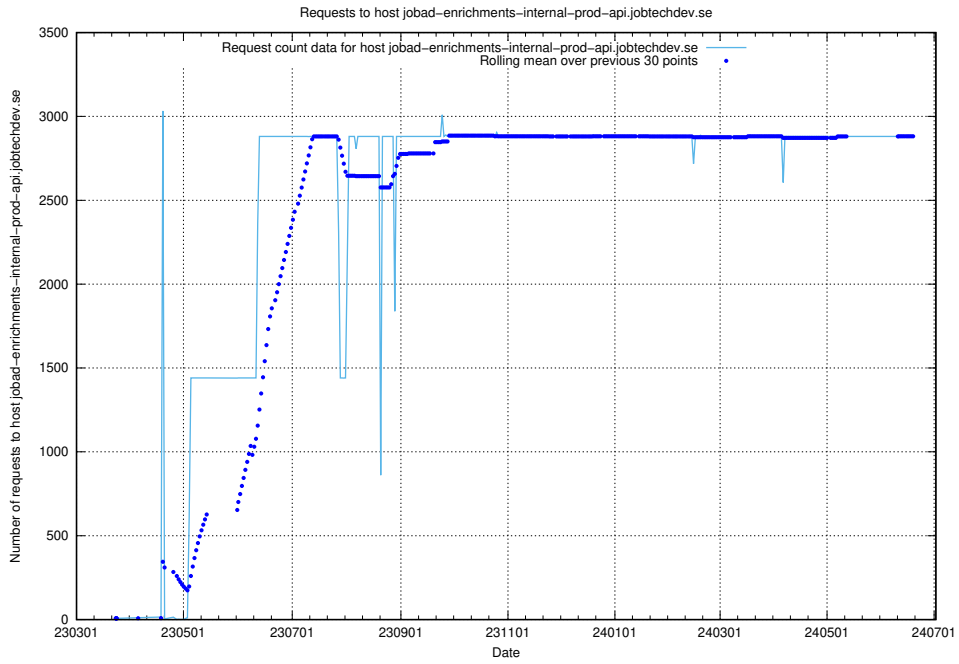

7.16 Usage of jobad-enrichments-internal-prod-api.jobtechdev.se

Here, we count the number of requests to host jobad-enrichments-internal-prod-api.jobtechdev.se.