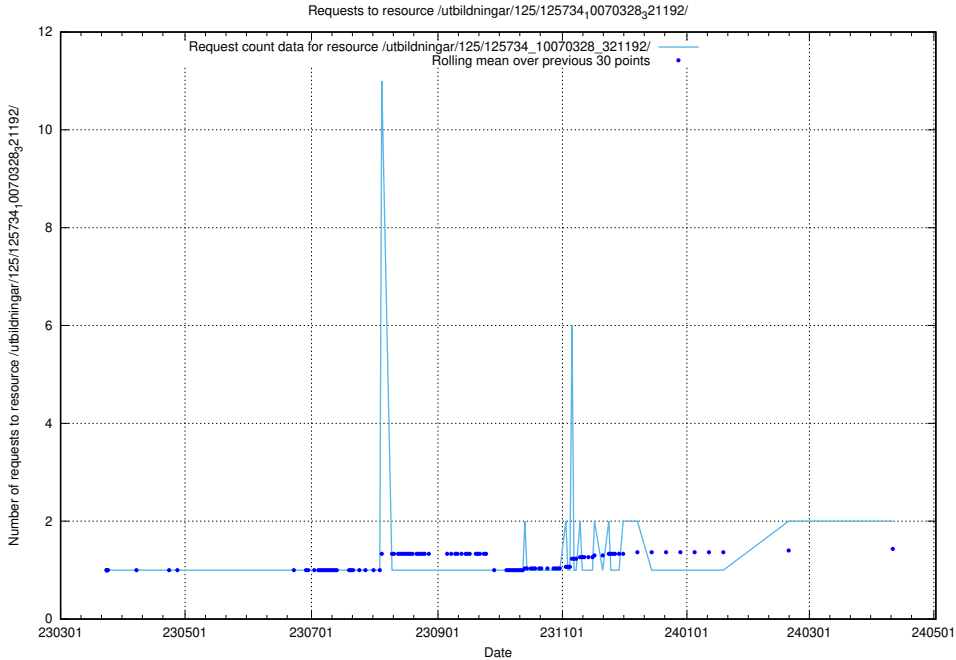

5.464 Usage of /utbildningar/125/125734_10070328_321192/

Here, we count the number of requests to resource /utbildningar/125/125734_10070328_321192/.