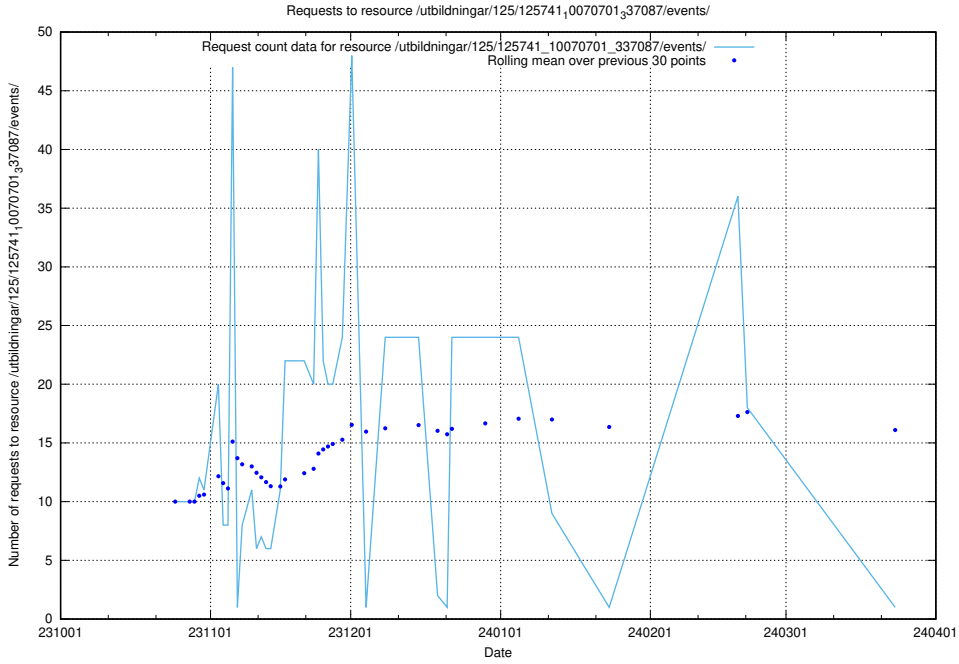

5.4355 Usage of /utbildningar/125/125741_10070701_337087/events/

Here, we count the number of requests to resource /utbildningar/125/125741_10070701_337087/events/