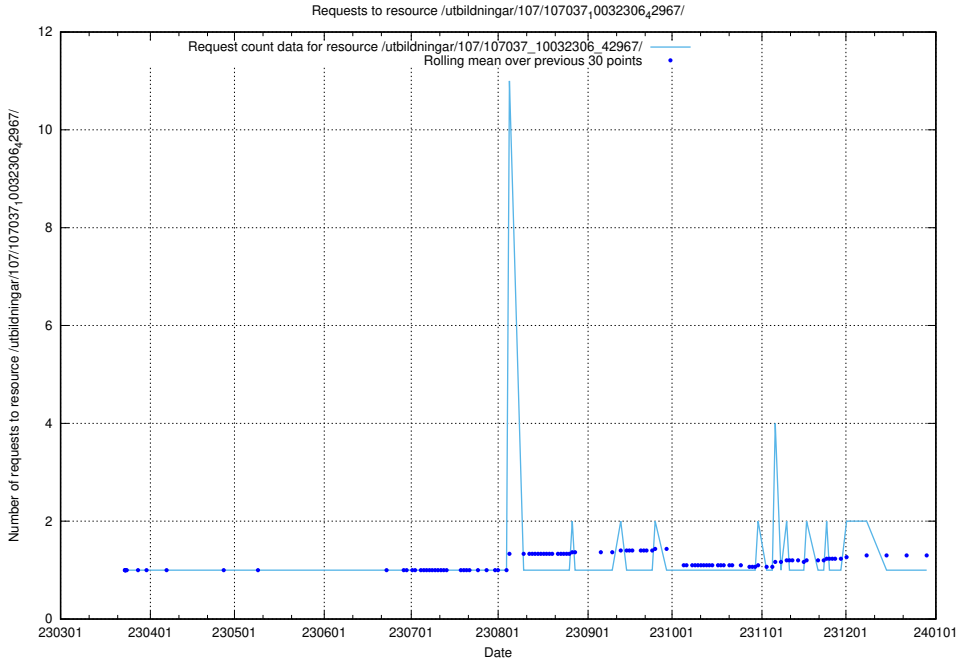

5.5514 Usage of /utbildningar/107/107037_10032306_42967/

Here, we count the number of requests to resource /utbildningar/107/107037_10032306_42967/.