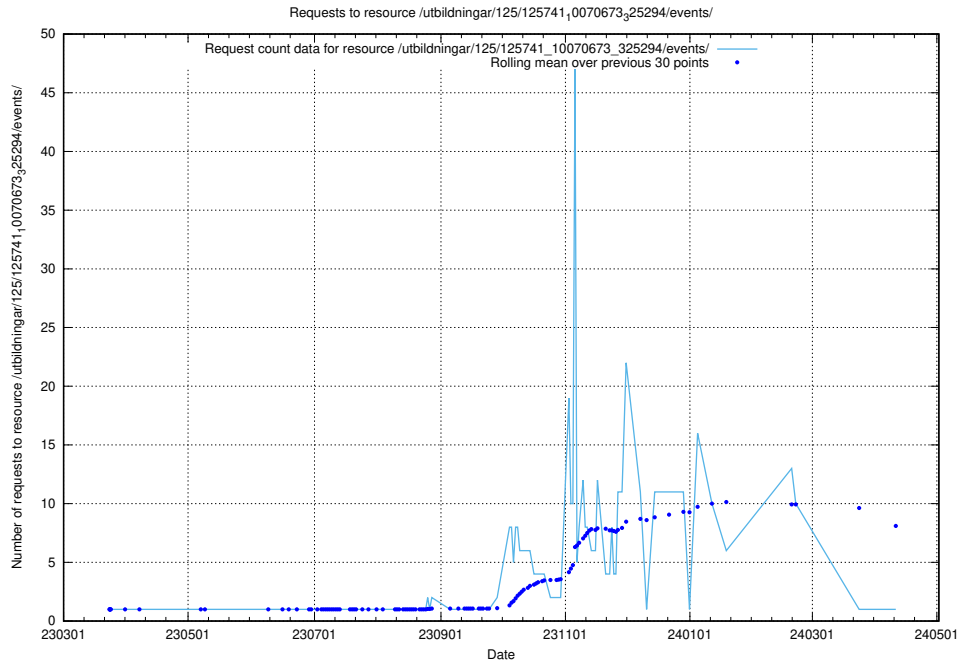

5.6634 Usage of /utbildningar/125/125741_10070673_325294/events/

Here, we count the number of requests to resource /utbildningar/125/125741_10070673_325294/events/