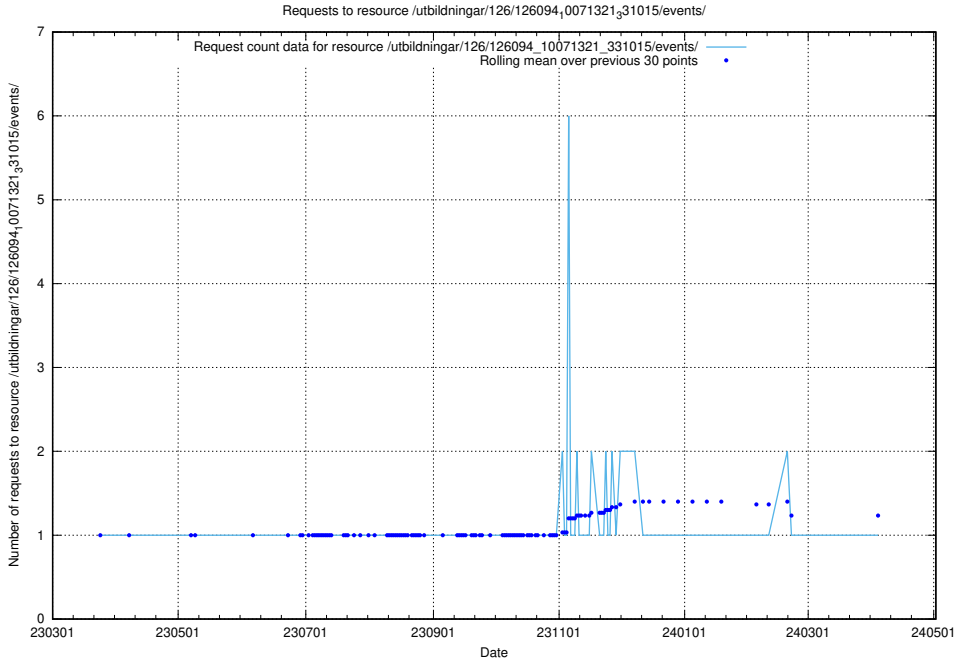

5.6355 Usage of /utbildningar/126/126094_10071321_331015/events/

Here, we count the number of requests to resource /utbildningar/126/126094_10071321_331015/events/