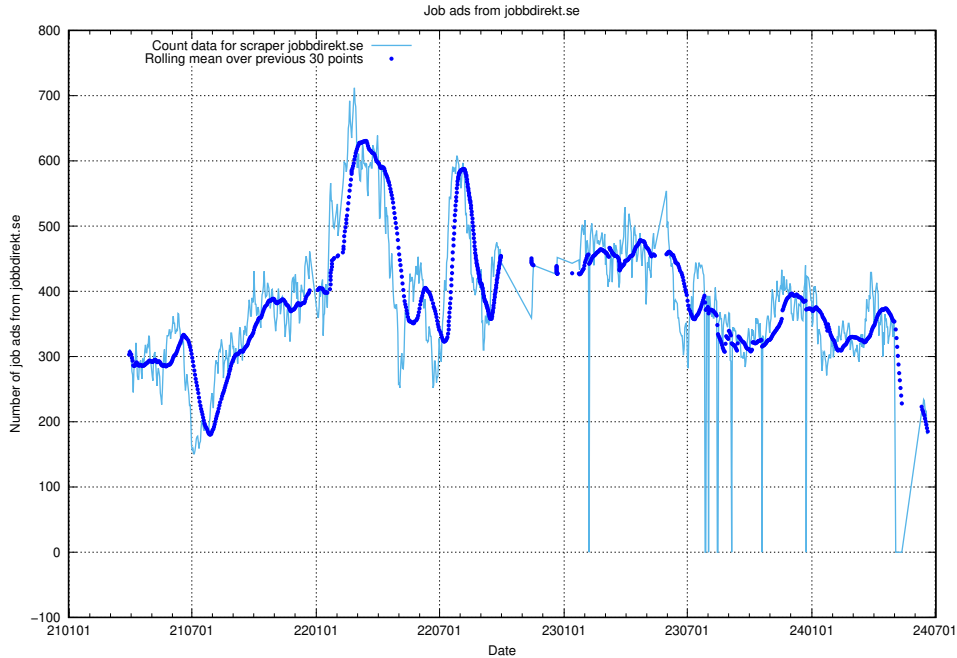

13.10 Number of ads by scraper jobbdirekt.se

Here, we count the number of job ads scraped from jobbdirekt.se.