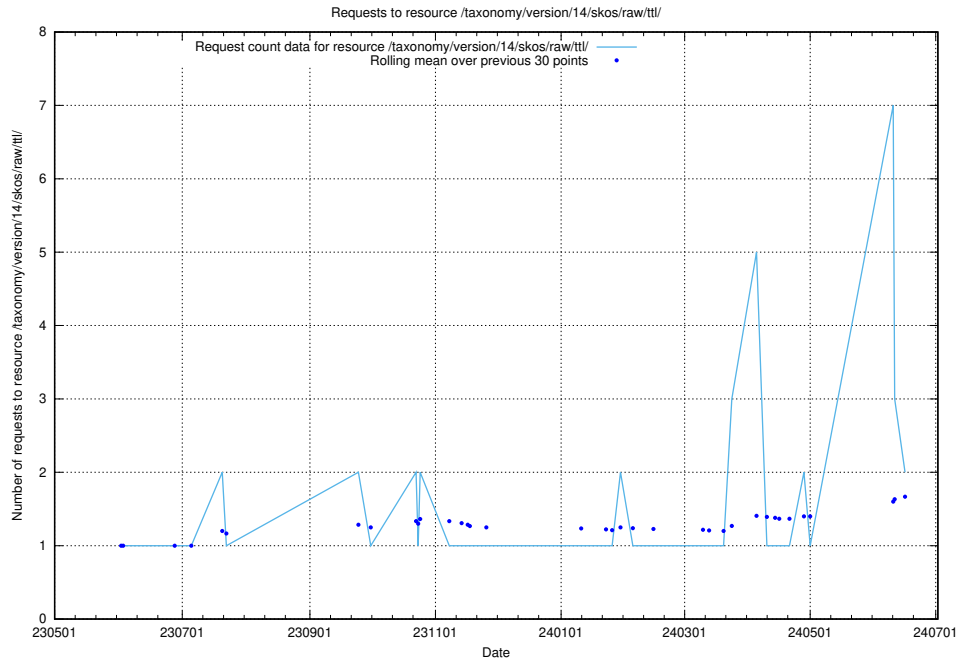

5.897 Usage of /taxonomy/version/14/skos/raw/ttl/

Here, we count the number of requests to resource /taxonomy/version/14/skos/raw/ttl/.