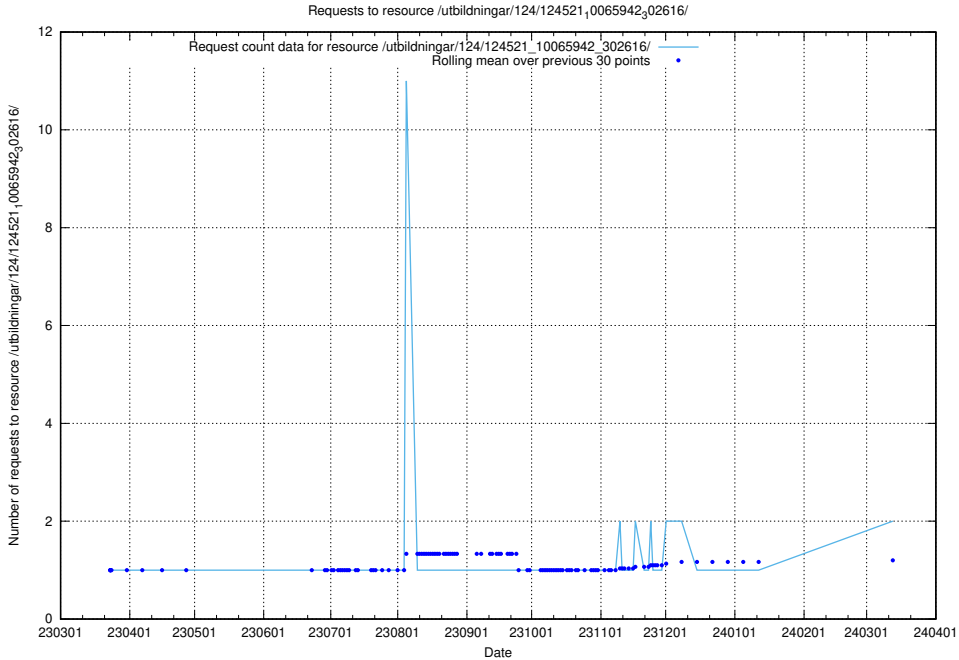

5.487 Usage of /utbildningar/124/124521_10065942_302616/

Here, we count the number of requests to resource /utbildningar/124/124521_10065942_302616/.