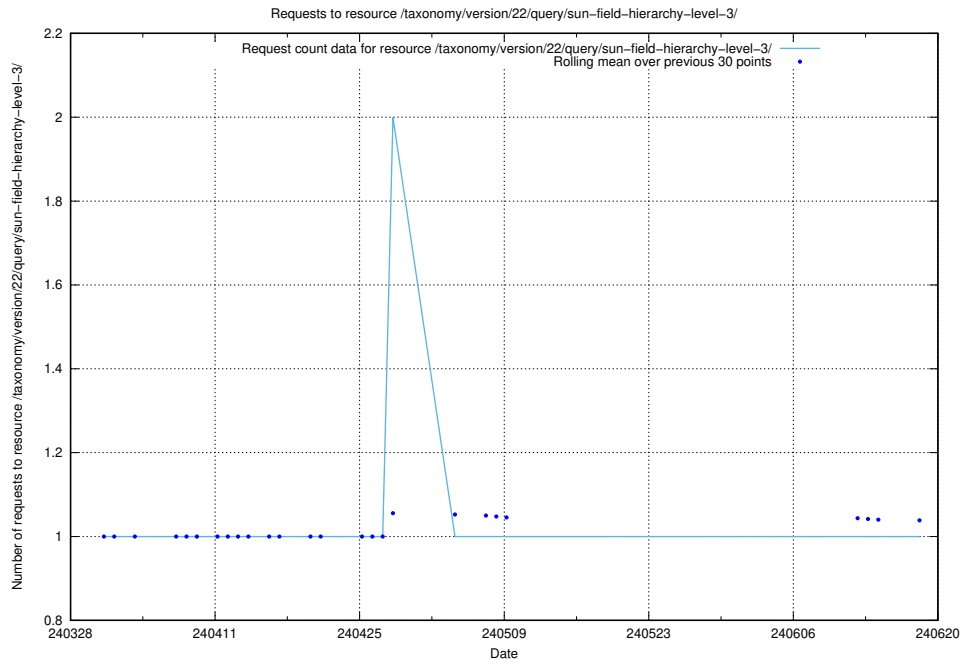

5.1737 Usage of /taxonomy/version/22/query/sun-field-hierarchy-level-3/

Here, we count the number of requests to resource /taxonomy/version/22/query/sun-field-hierarchy-level-3/.