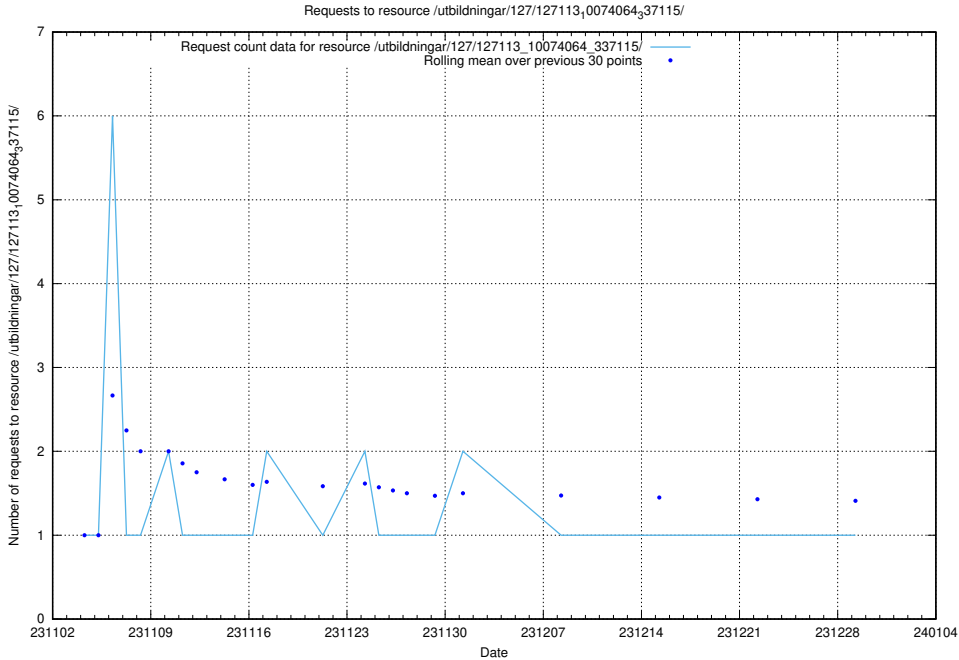

5.4279 Usage of /utbildningar/127/127113_10074064_337115/

Here, we count the number of requests to resource /utbildningar/127/127113_10074064_337115/.