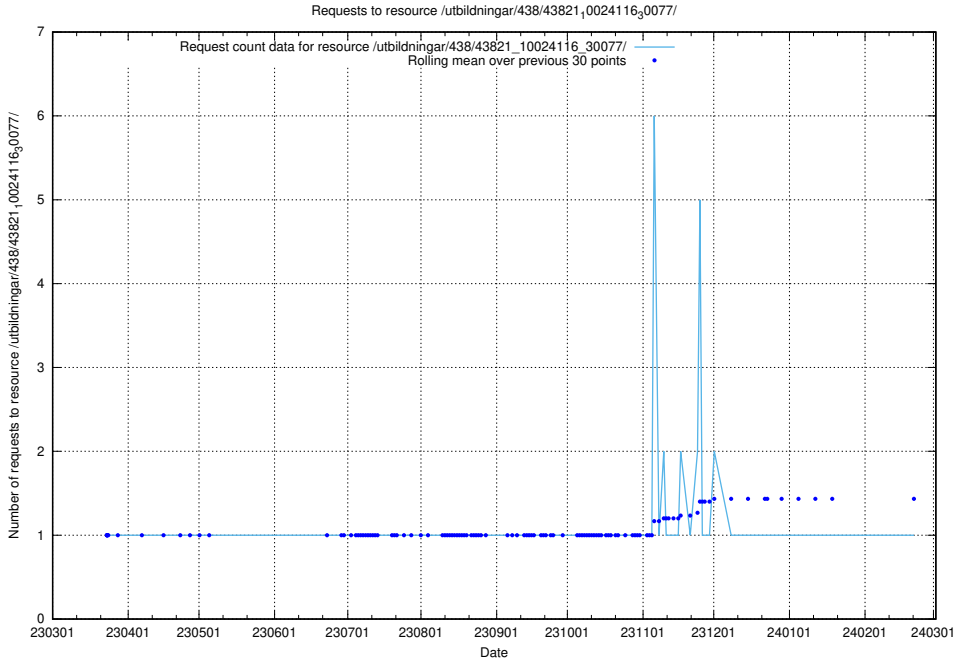

5.6487 Usage of /utbildningar/438/43821_10024116_30077/

Here, we count the number of requests to resource /utbildningar/438/43821_10024116_30077/.