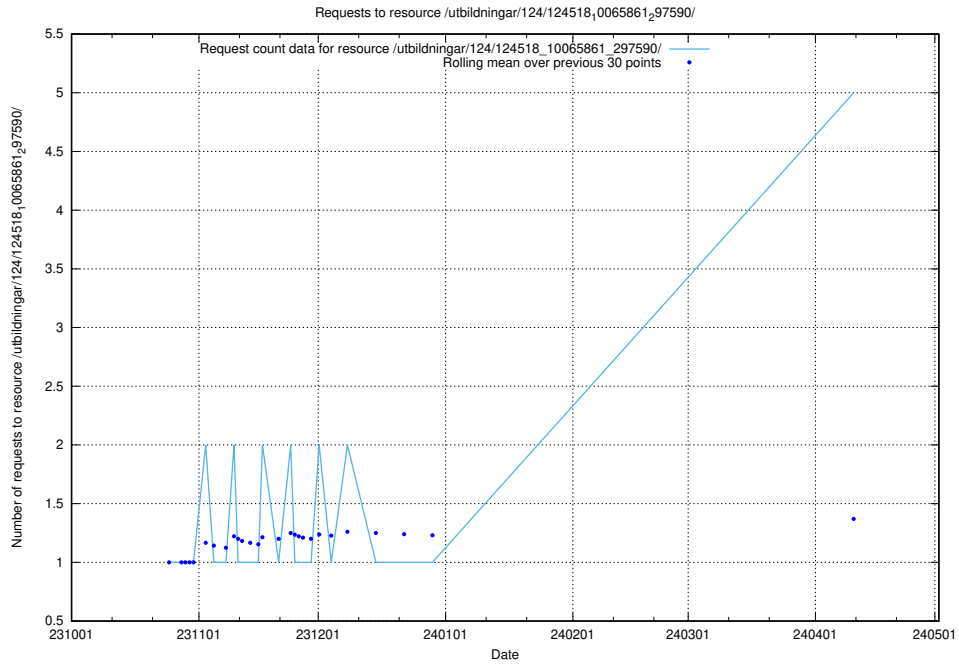

5.136 Usage of /utbildningar/124/124518_10065861_297590/

Here, we count the number of requests to resource /utbildningar/124/124518_10065861_297590/.