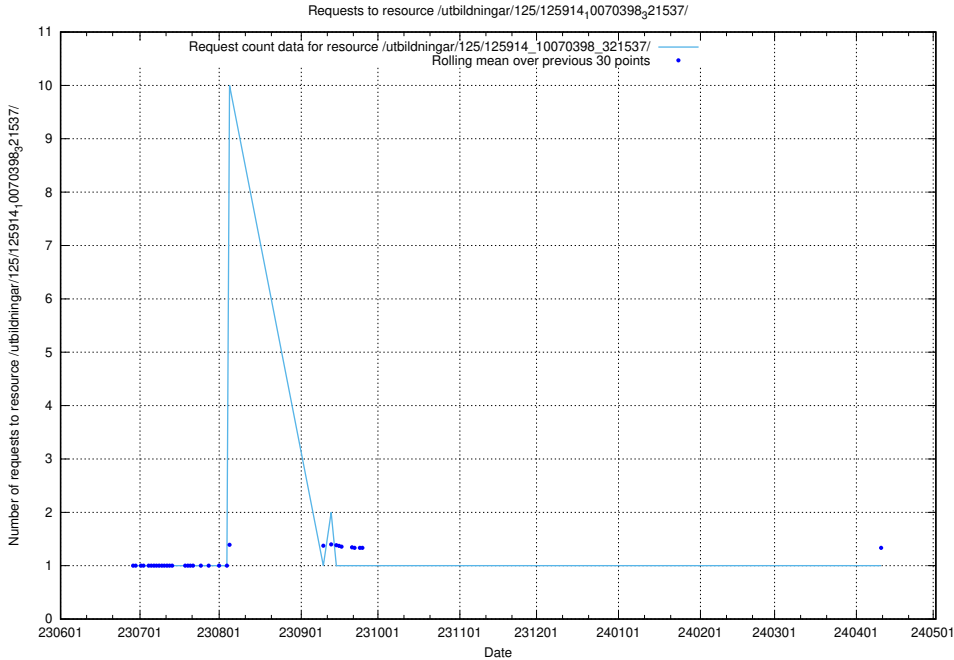

5.5606 Usage of /utbildningar/125/125914_10070398_321537/

Here, we count the number of requests to resource /utbildningar/125/125914_10070398_321537/.