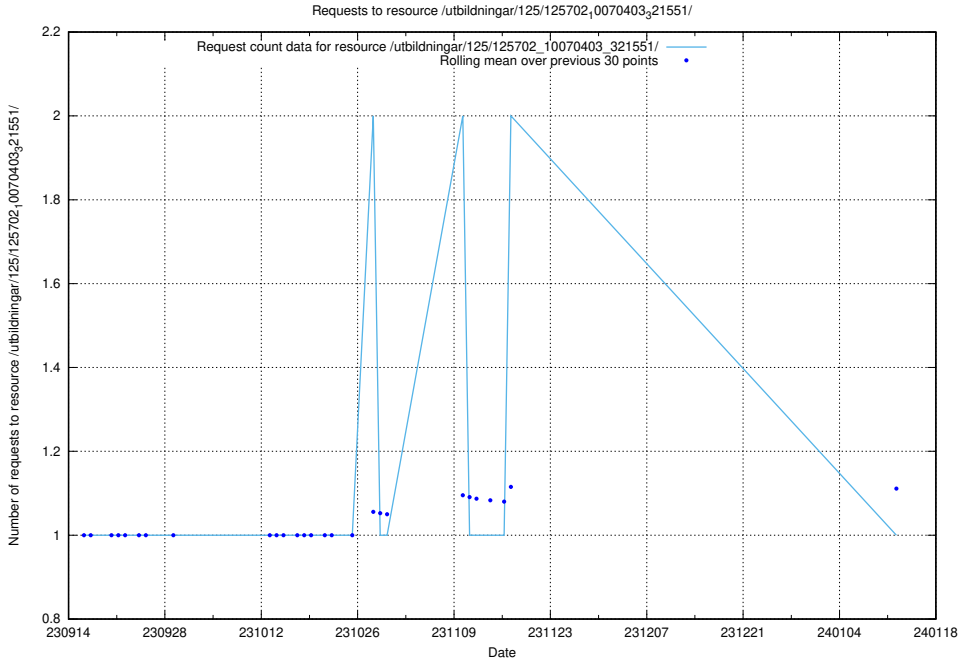

5.4697 Usage of /utbildningar/125/125702_10070403_321551/

Here, we count the number of requests to resource /utbildningar/125/125702_10070403_321551/.