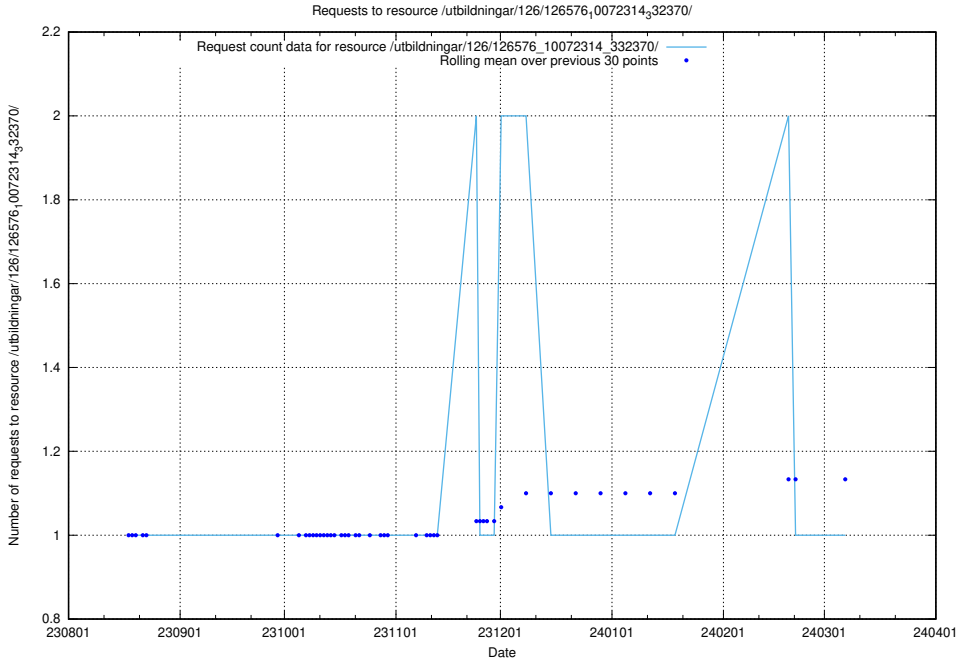

5.4912 Usage of /utbildningar/126/126576_10072314_332370/

Here, we count the number of requests to resource /utbildningar/126/126576_10072314_332370/.