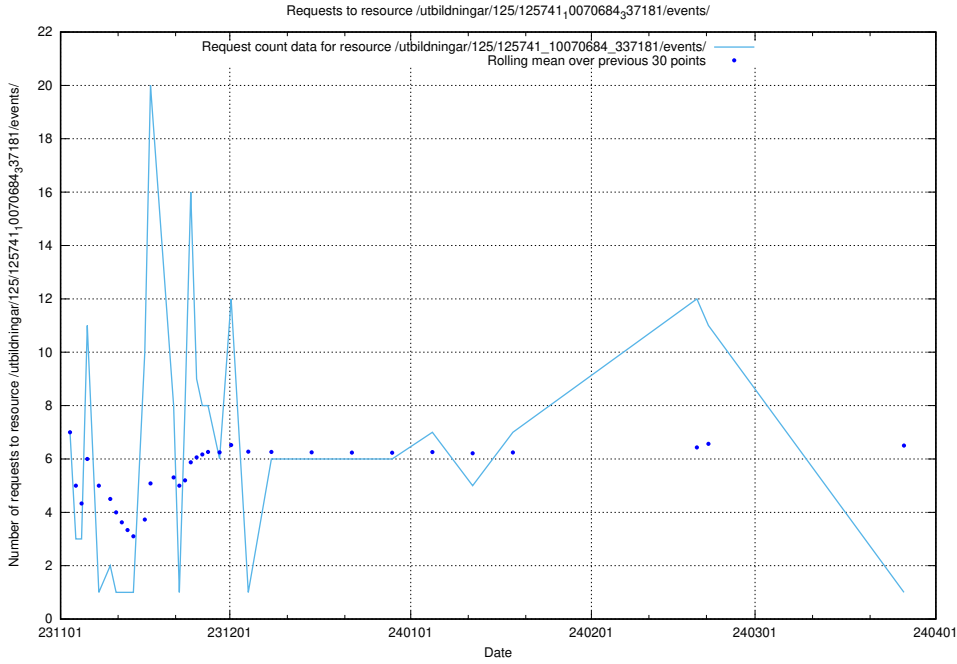

5.4290 Usage of /utbildningar/125/125741_10070684_337181/events/

Here, we count the number of requests to resource /utbildningar/125/125741_10070684_337181/events/