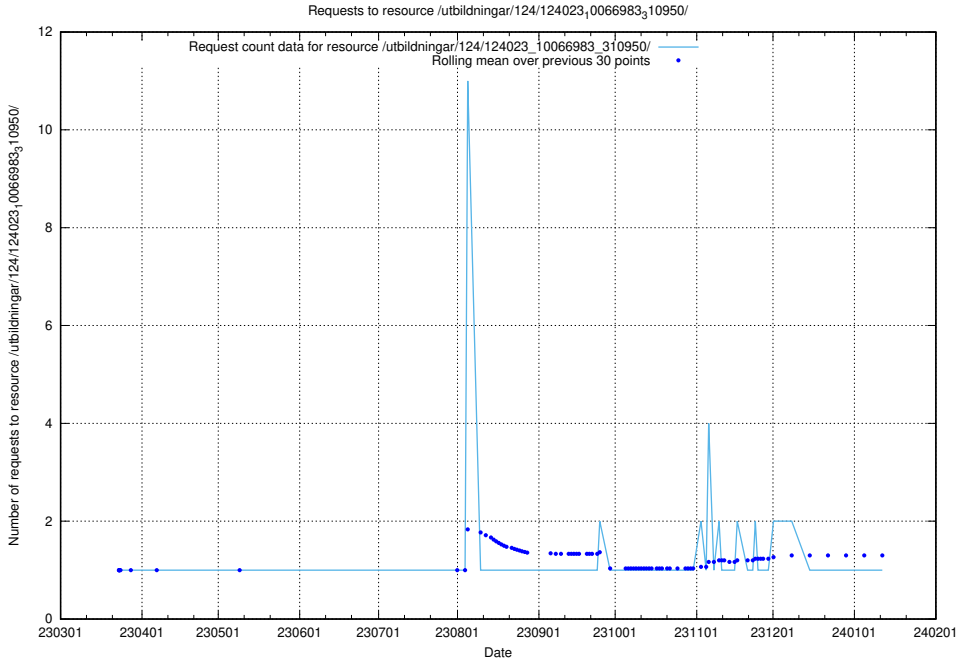

5.4610 Usage of /utbildningar/124/124023_10066983_310950/

Here, we count the number of requests to resource /utbildningar/124/124023_10066983_310950/.