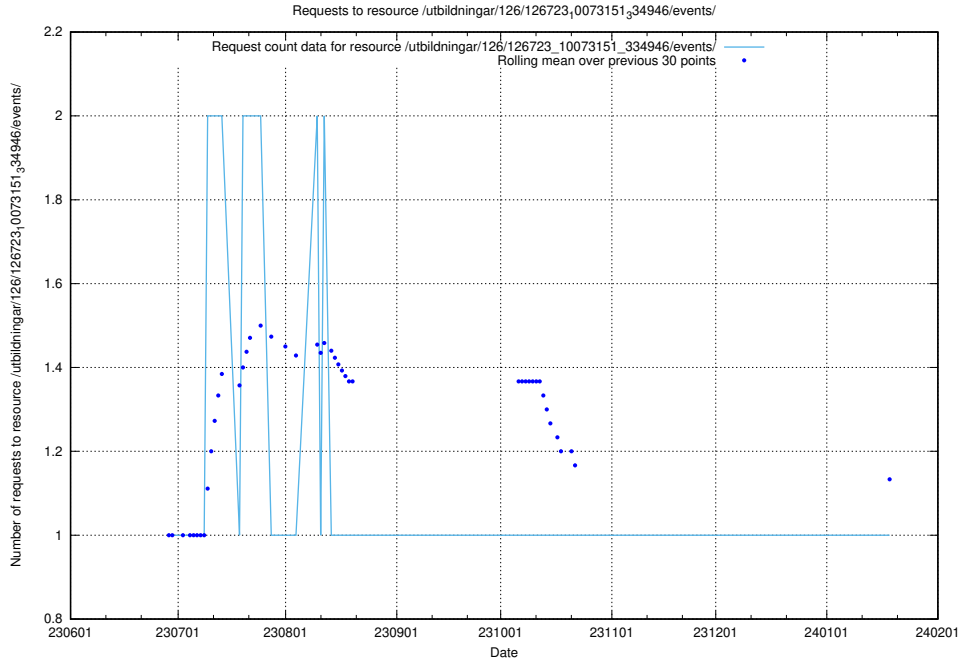

5.5589 Usage of /utbildningar/126/126723_10073151_334946/events/

Here, we count the number of requests to resource /utbildningar/126/126723_10073151_334946/events/