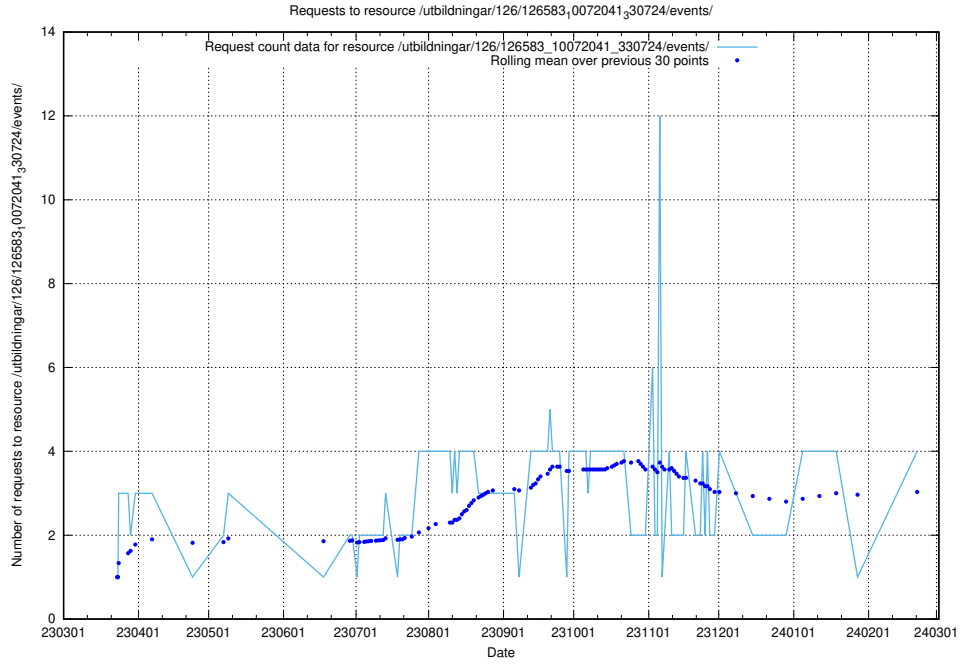

5.260 Usage of /utbildningar/126/126583_10072041_330724/events/

Here, we count the number of requests to resource /utbildningar/126/126583_10072041_330724/events/