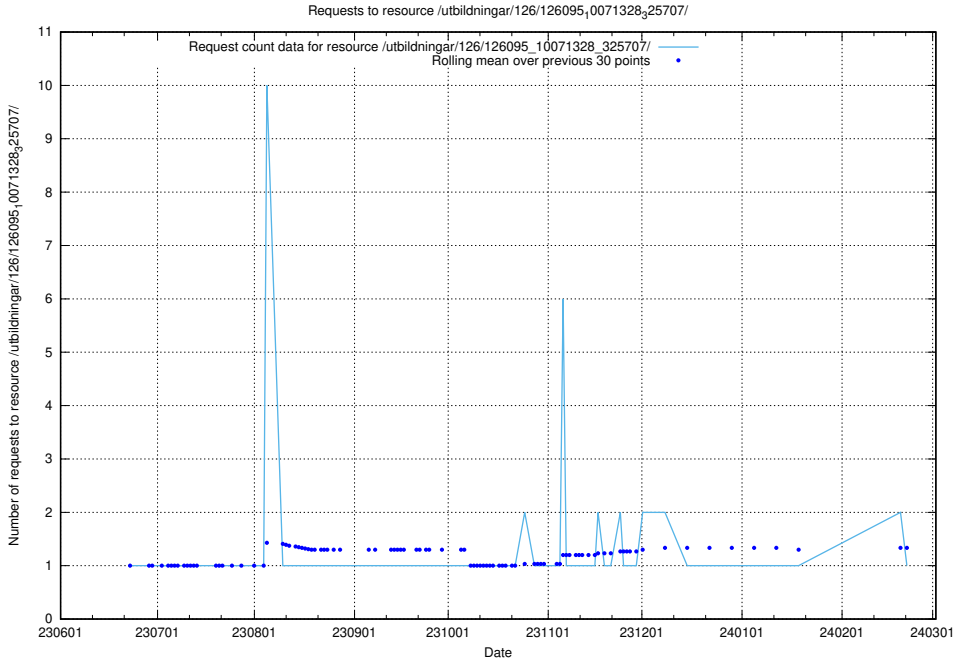

5.5818 Usage of /utbildningar/126/126095_10071328_325707/

Here, we count the number of requests to resource /utbildningar/126/126095_10071328_325707/.