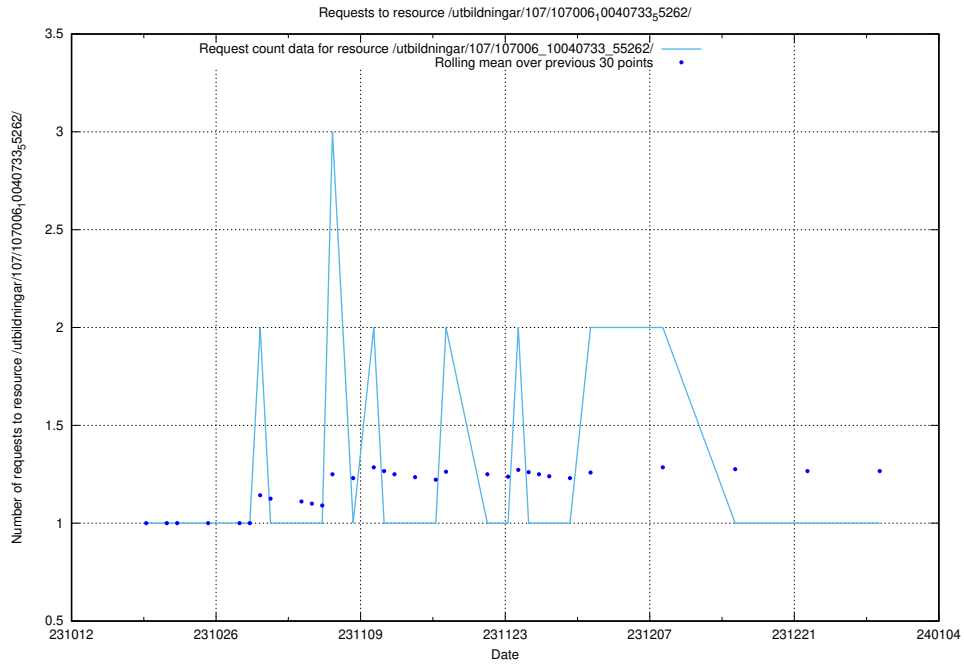

5.4423 Usage of /utbildningar/107/107006_10040733_55262/

Here, we count the number of requests to resource /utbildningar/107/107006_10040733_55262/.