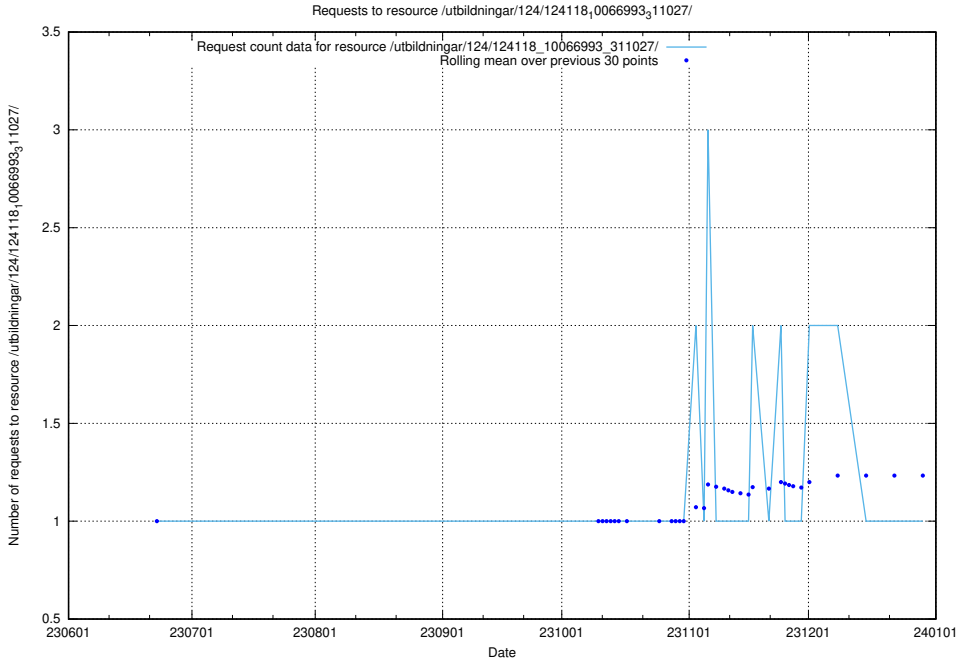

5.5950 Usage of /utbildningar/124/124118_10066993_311027/

Here, we count the number of requests to resource /utbildningar/124/124118_10066993_311027/.