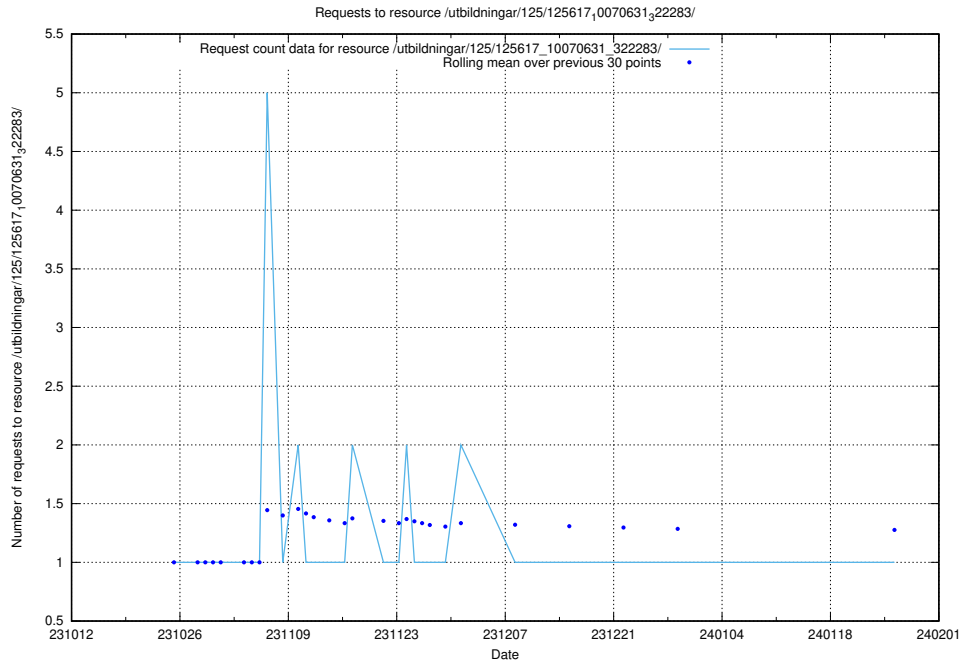

5.4372 Usage of /utbildningar/125/125617_10070631_322283/

Here, we count the number of requests to resource /utbildningar/125/125617_10070631_322283/.