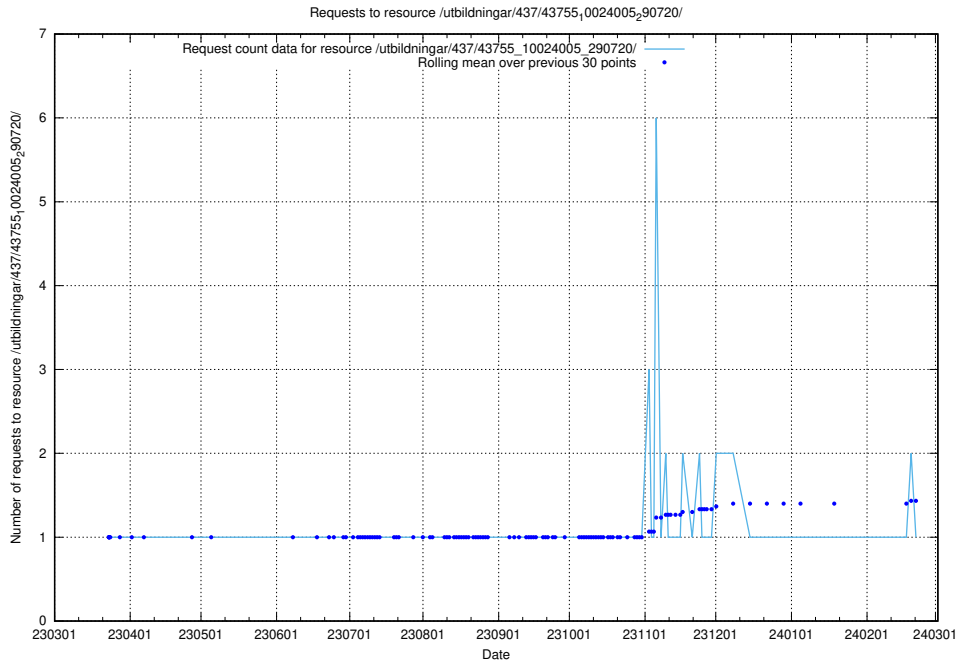

5.6522 Usage of /utbildningar/437/43755_10024005_290720/

Here, we count the number of requests to resource /utbildningar/437/43755_10024005_290720/.