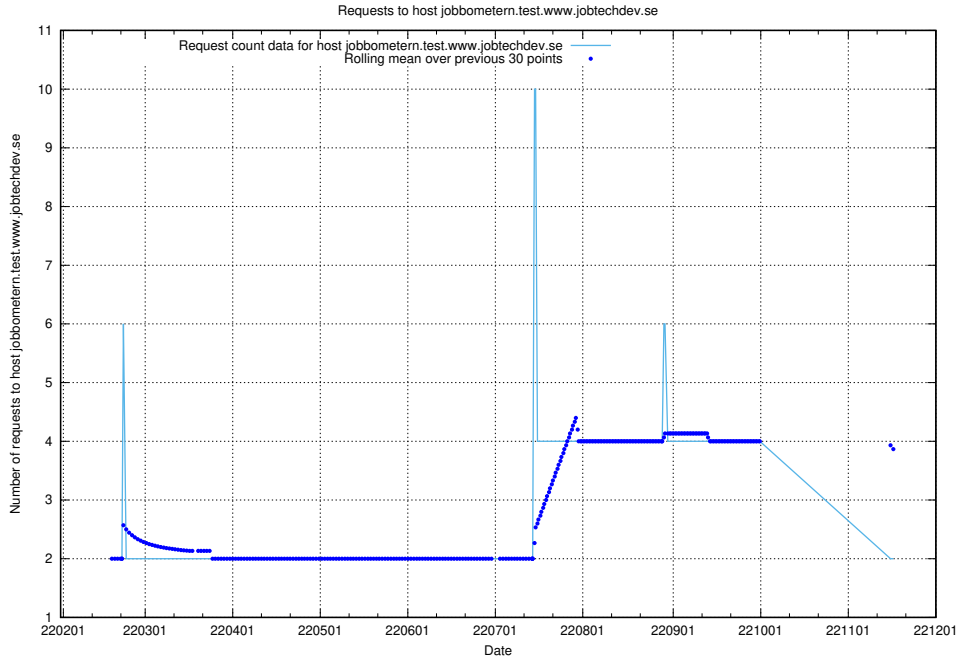

7.536 Usage of `jobbometern.test.www.jobtechdev.se`

Here, we count the number of requests to host `jobbometern.test.www.jobtechdev.se`.