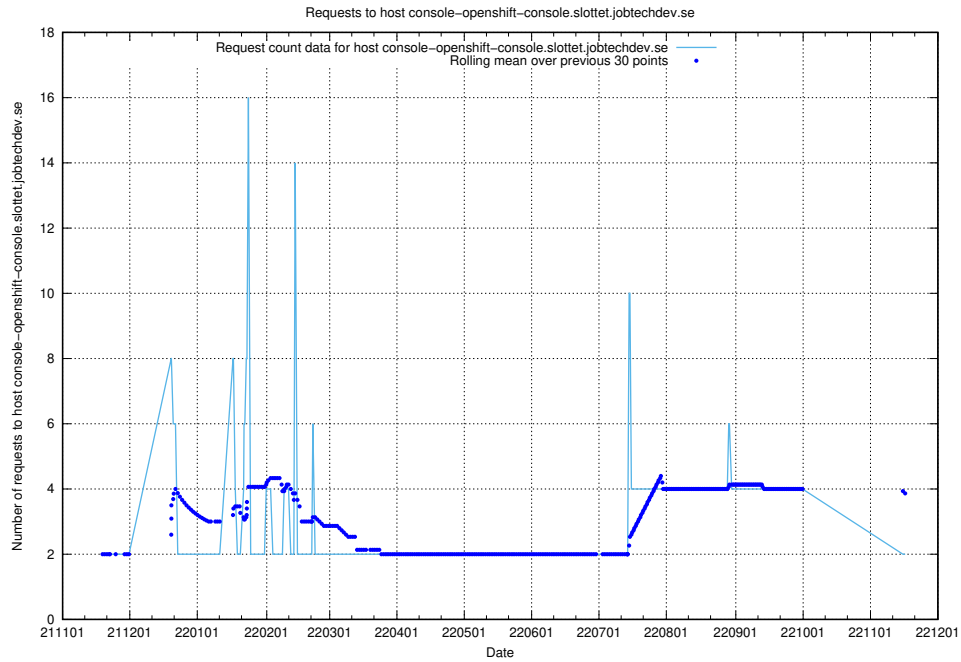

## 7.475 Usage of console-openshift-console.slottet.jobtechdev.se

Here, we count the number of requests to host console-openshift-console.slottet.jobtechdev.se.