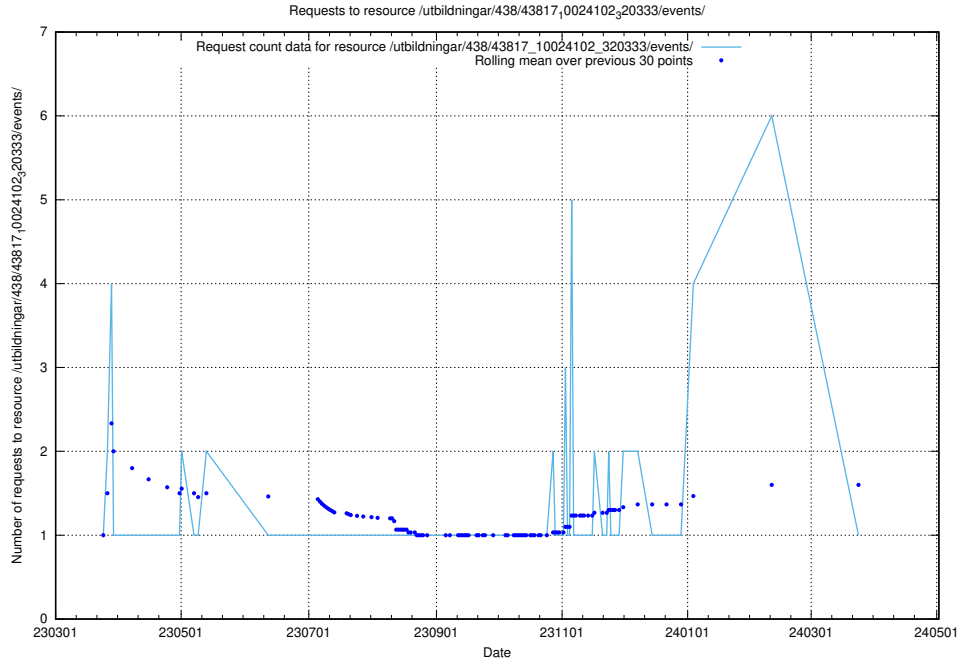

5.6316 Usage of /utbildningar/438/43817_10024102_320333/events/

Here, we count the number of requests to resource /utbildningar/438/43817_10024102_320333/events/.