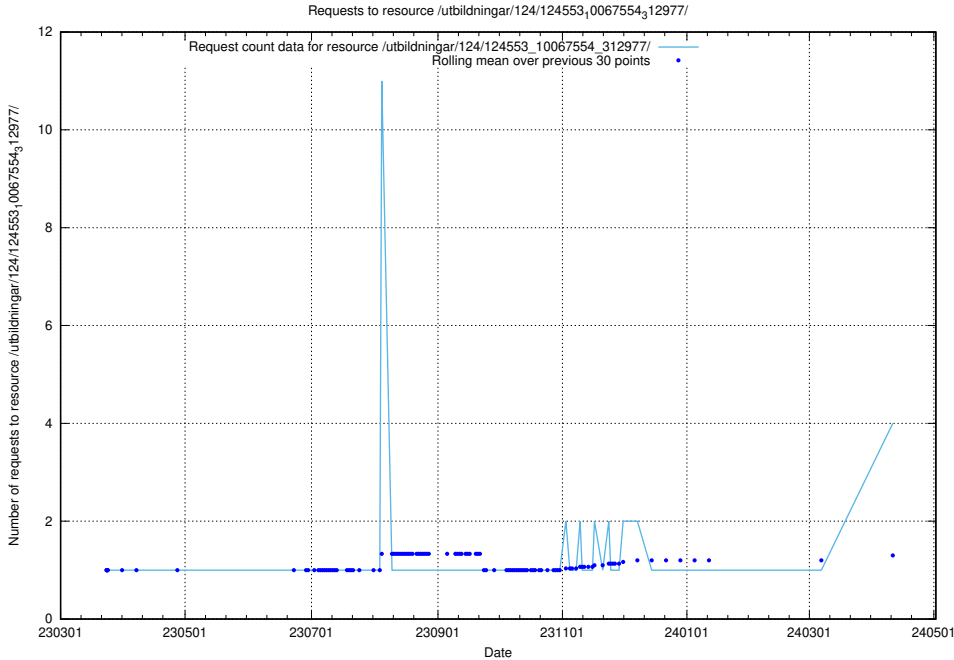

5.165 Usage of /utbildningar/124/124553_10067554_312977/

Here, we count the number of requests to resource /utbildningar/124/124553_10067554_312977/.