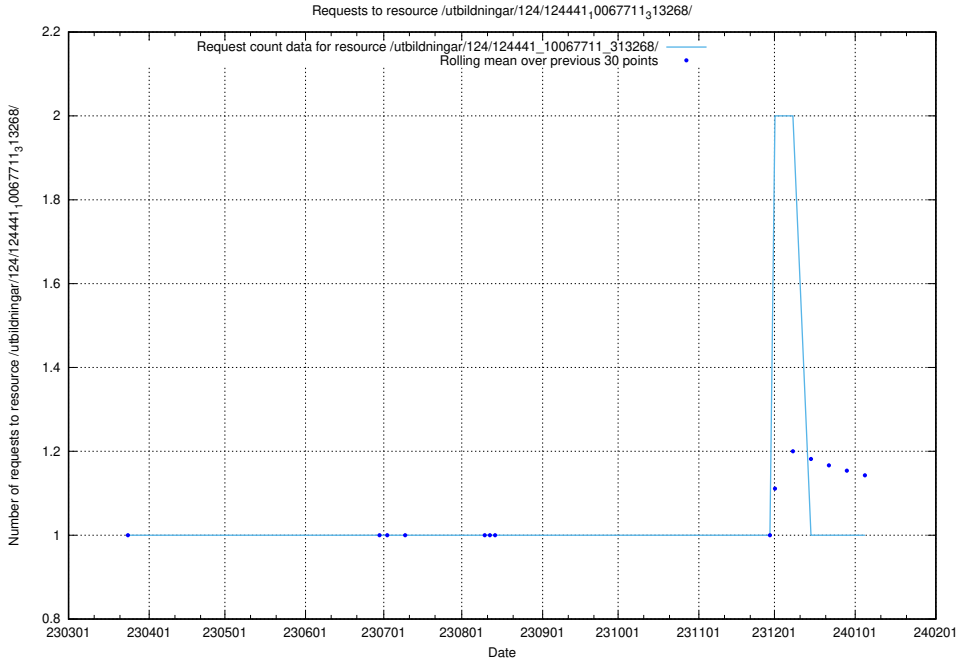

5.6387 Usage of /utbildningar/124/124441_10067711_313268/

Here, we count the number of requests to resource /utbildningar/124/124441_10067711_313268/.