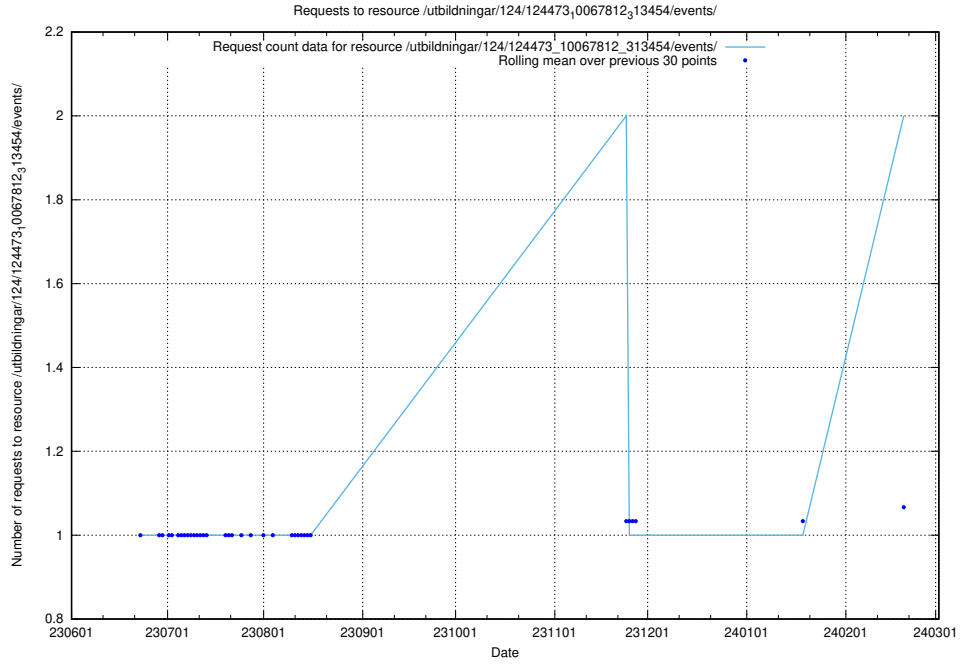

### 5.868 Usage of /utbildningar/124/124473\_10067812\_313454/events/

Here, we count the number of requests to resource /utbildningar/124/124473\_10067812\_313454/events/