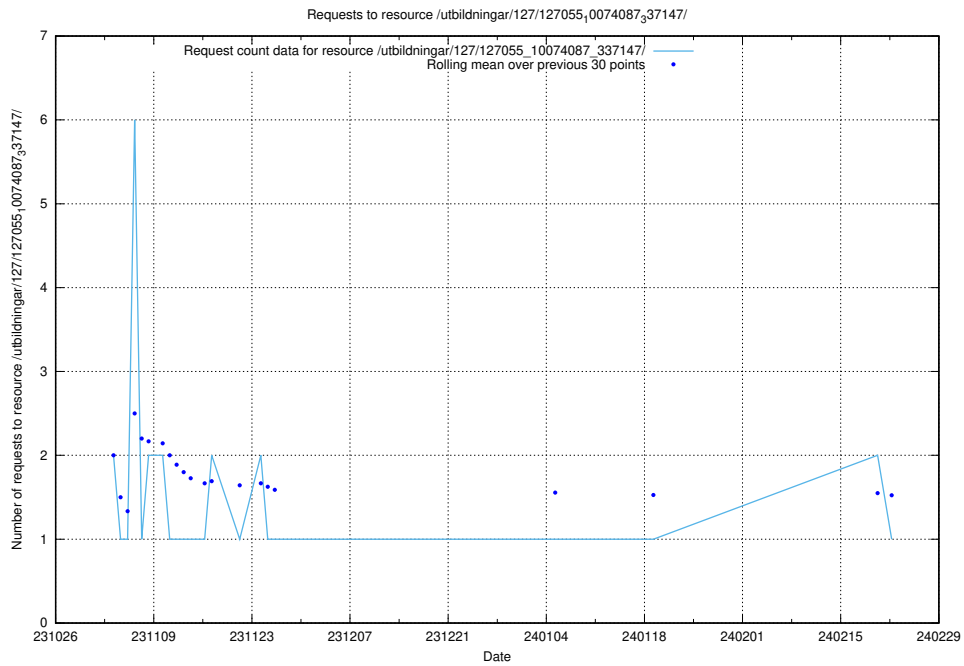

5.4299 Usage of /utbildningar/127/127055_10074087_337147/

Here, we count the number of requests to resource /utbildningar/127/127055_10074087_337147/.