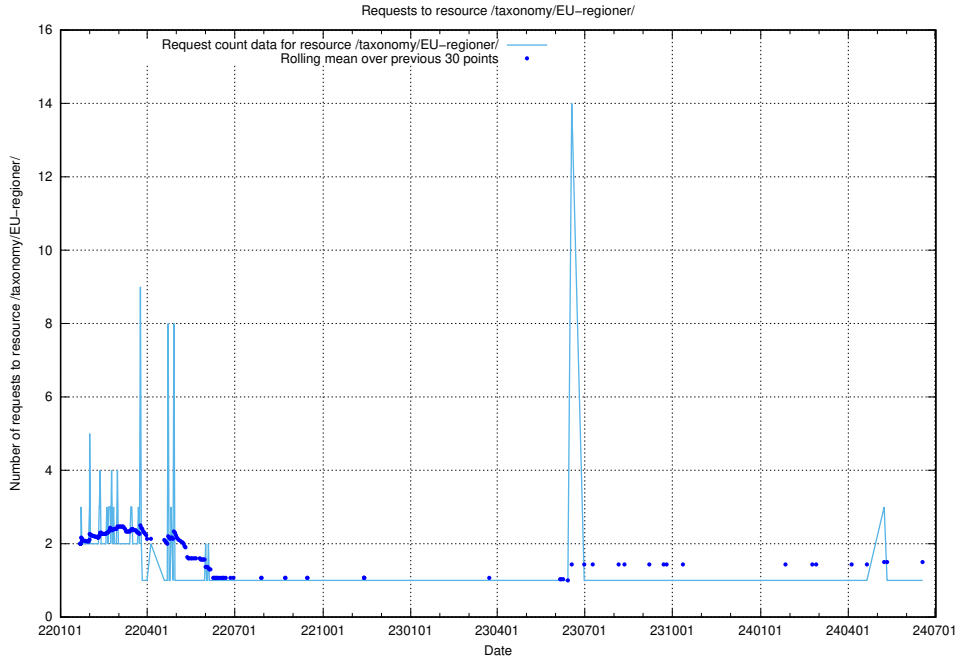

5.1140 Usage of /taxonomy/EU-regioner/

Here, we count the number of requests to resource /taxonomy/EU-regioner/.