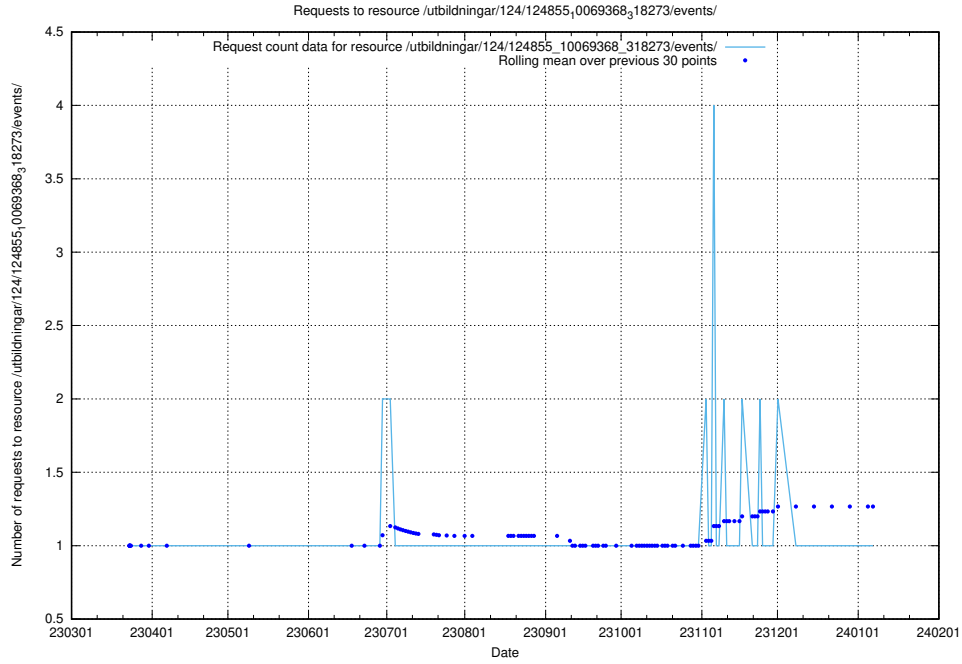

5.1201 Usage of /utbildningar/124/124855_10069368_318273/events/

Here, we count the number of requests to resource /utbildningar/124/124855_10069368_318273/events/