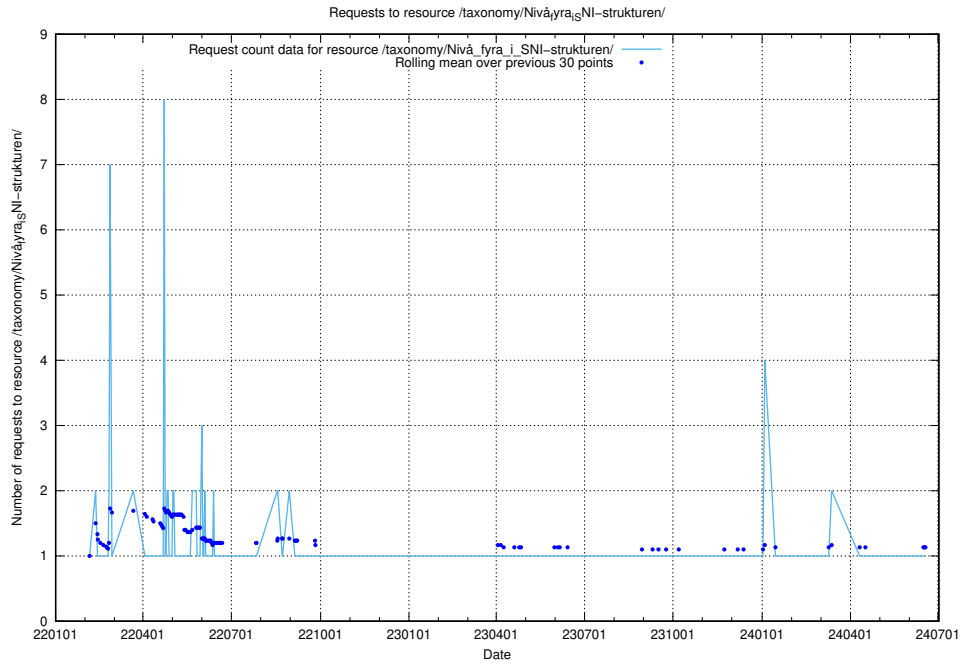

5.2596 Usage of /taxonomy/Nivå_fyra_i_SNI-strukturen/

Here, we count the number of requests to resource /taxonomy/Nivå_fyra_i_SNI-strukturen/.