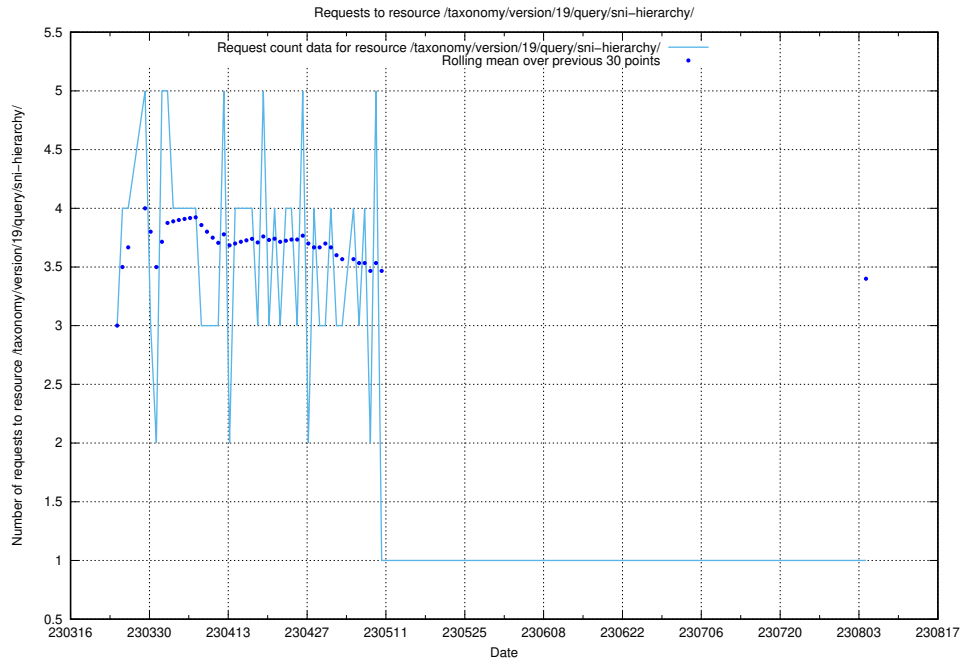

### 5.6279 Usage of /taxonomy/version/19/query/skills-with-related-skill-headlines-and-ssyk-level-4-groups/

Here, we count the number of requests to resource /taxonomy/version/19/query/skills-with-related-skill-headlines-and-ssyk-level-4-groups/.