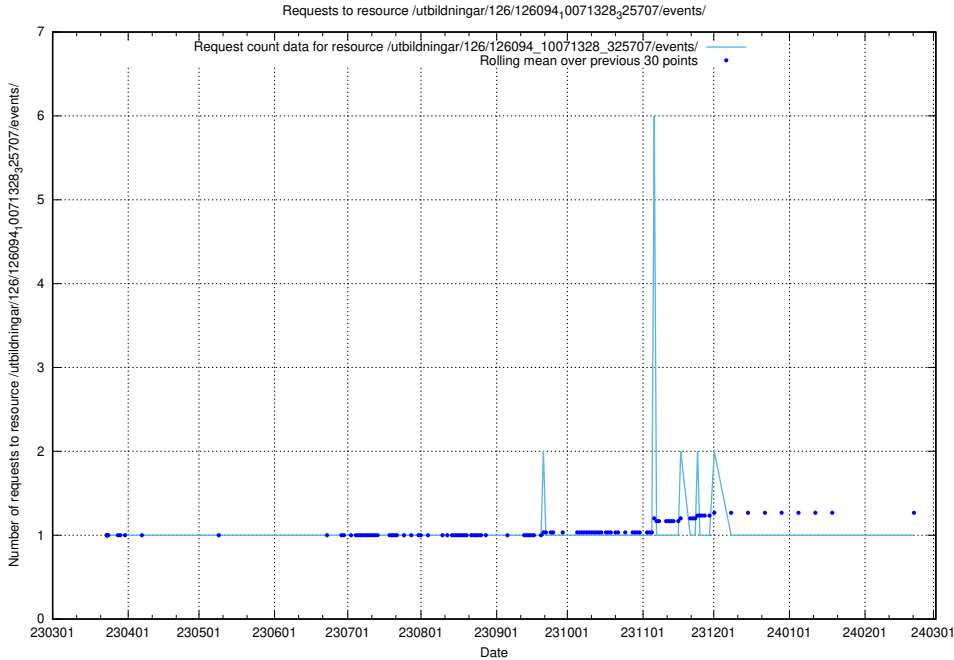

5.6579 Usage of /utbildningar/126/126094_10071328_325707/events/

Here, we count the number of requests to resource /utbildningar/126/126094_10071328_325707/events/