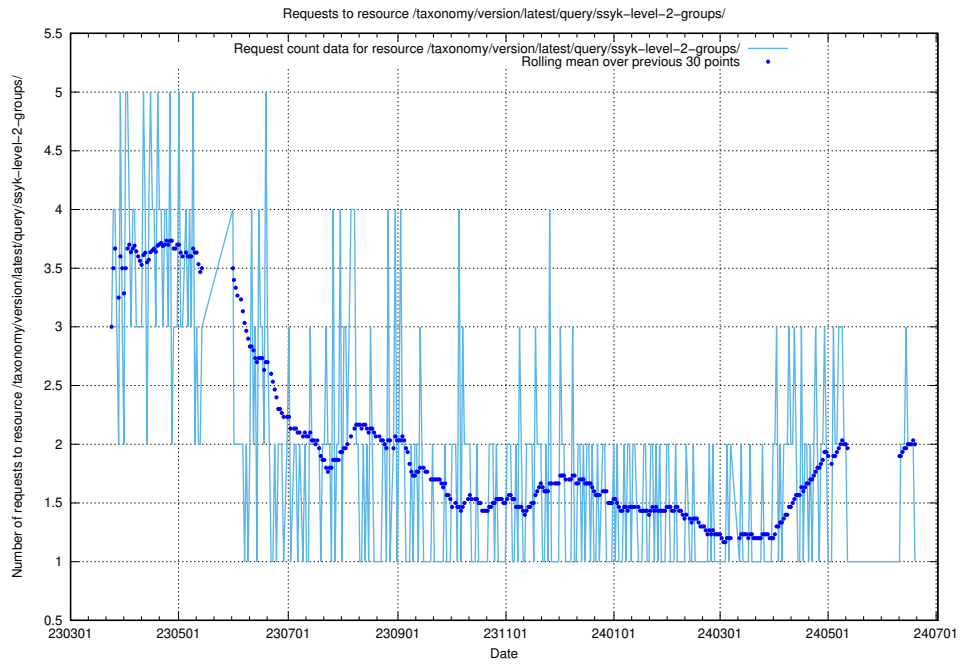

5.6233 Usage of /taxonomy/version/latest/query/ssyk-level-2-groups/

Here, we count the number of requests to resource /taxonomy/version/latest/query/ssyk-level-2-groups/.