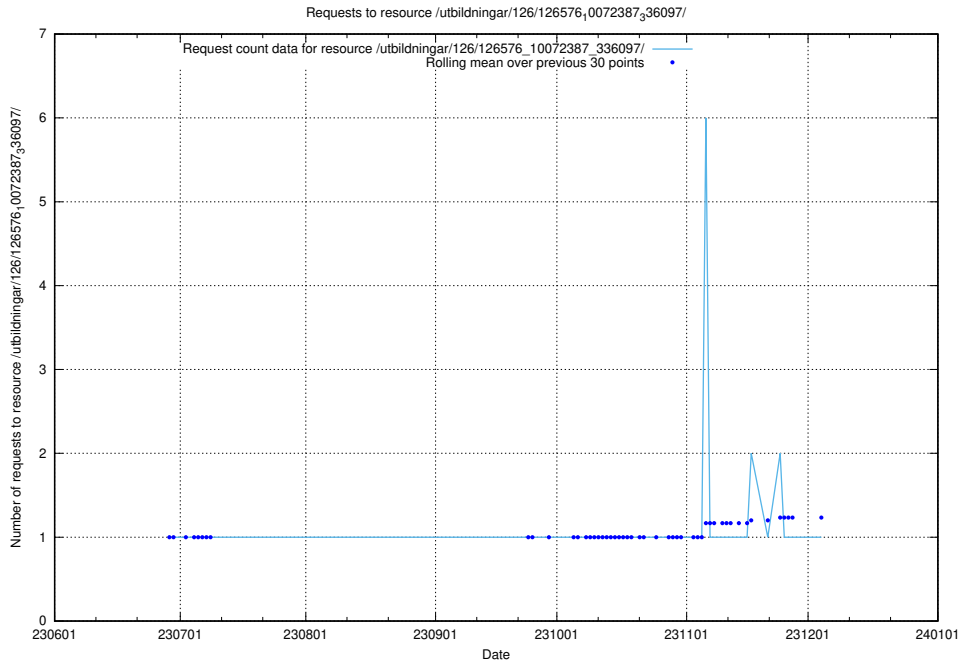

5.5591 Usage of /utbildningar/126/126576_10072387_336097/

Here, we count the number of requests to resource /utbildningar/126/126576_10072387_336097/.