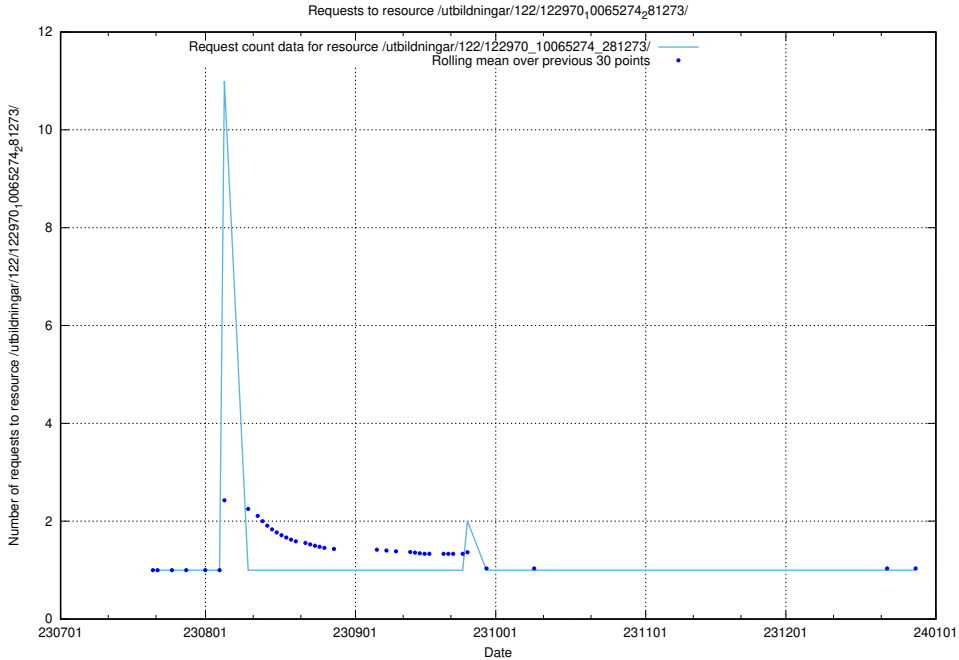

5.5119 Usage of /utbildningar/122/122970_10065274_281273/

Here, we count the number of requests to resource /utbildningar/122/122970_10065274_281273/.