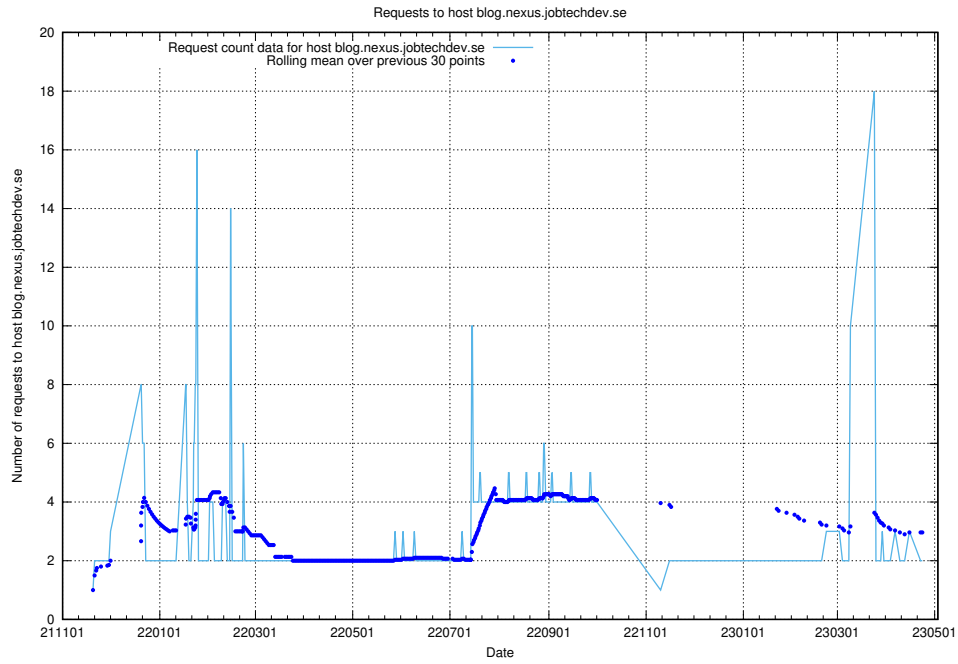

7.457 Usage of `blog.nexus.jobtechdev.se`

Here, we count the number of requests to host `blog.nexus.jobtechdev.se`.