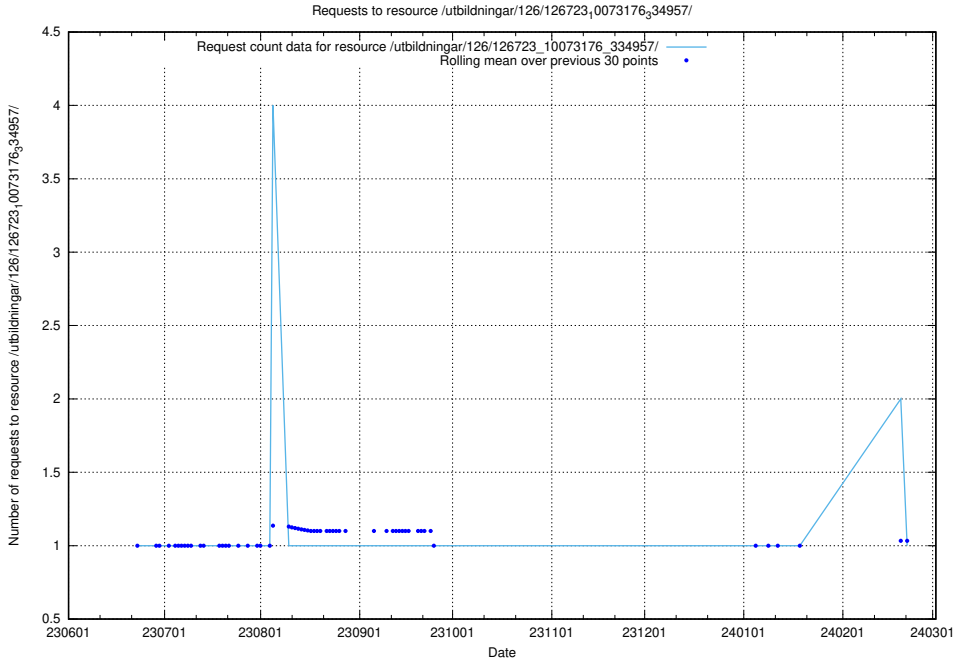

5.5741 Usage of /utbildningar/126/126723_10073176_334957/

Here, we count the number of requests to resource /utbildningar/126/126723_10073176_334957/.