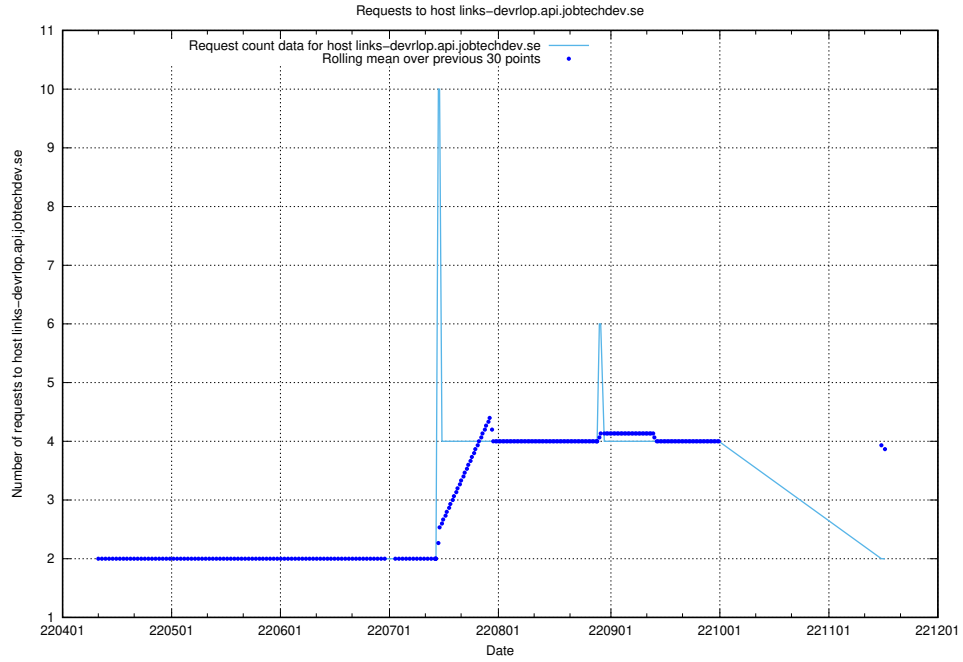

7.471 Usage of links-devrlop.api.jobtechdev.se

Here, we count the number of requests to host links-devrlop.api.jobtechdev.se.