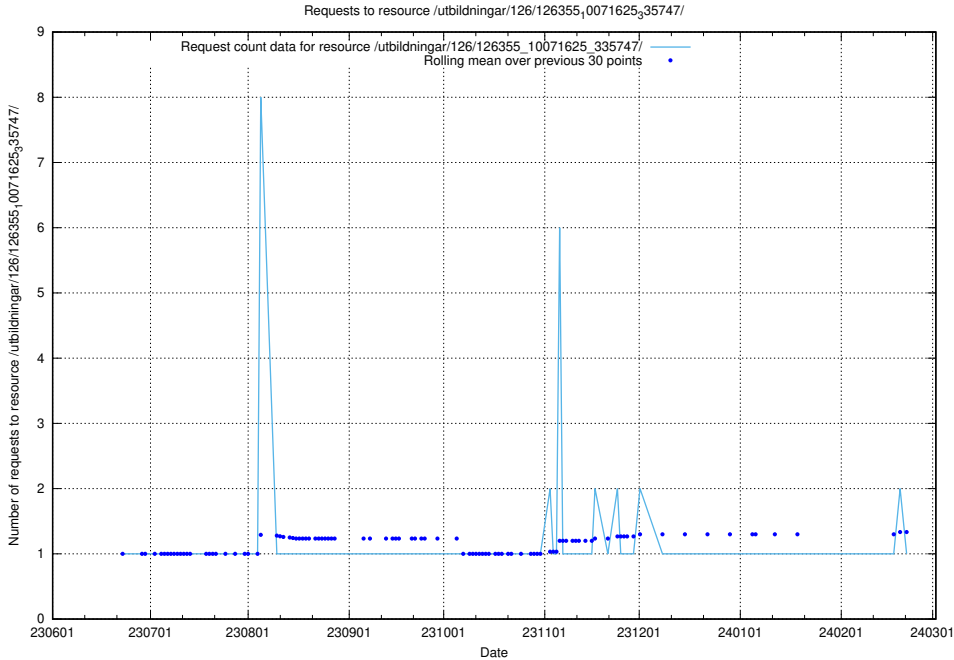

5.5795 Usage of /utbildningar/126/126355_10071625_335747/

Here, we count the number of requests to resource /utbildningar/126/126355_10071625_335747/.