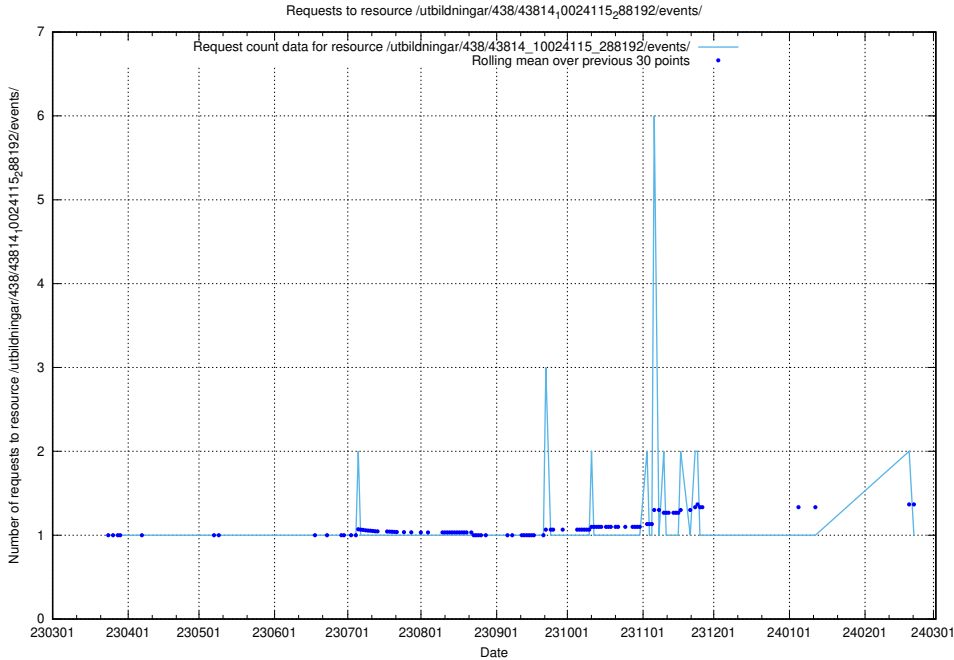

5.6317 Usage of /utbildningar/438/43814_10024115_288192/events/

Here, we count the number of requests to resource /utbildningar/438/43814_10024115_288192/events/.