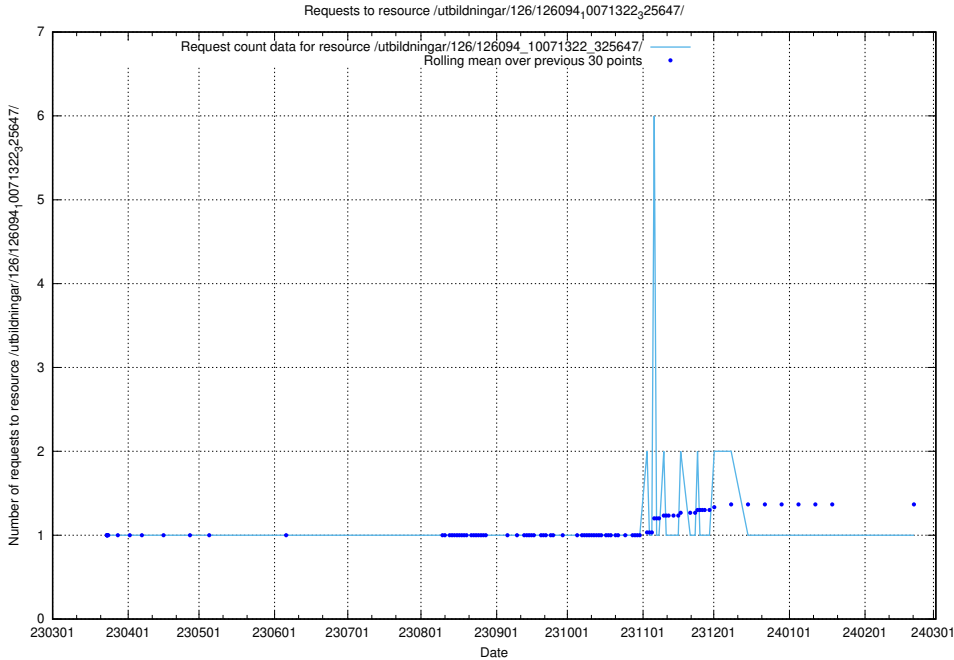

5.6581 Usage of /utbildningar/126/126094_10071322_325647/

Here, we count the number of requests to resource /utbildningar/126/126094_10071322_325647/.