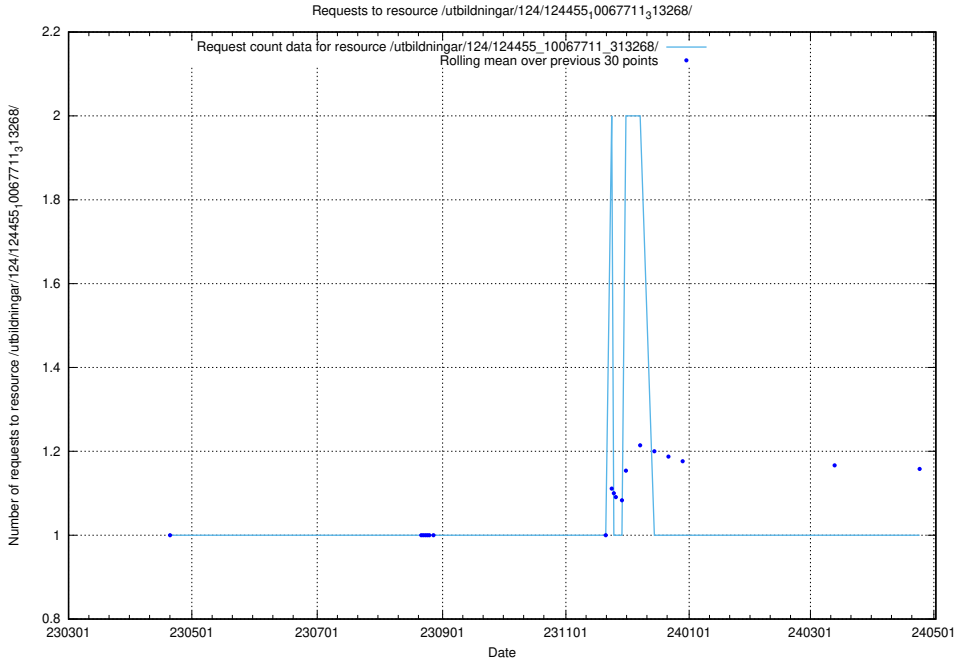

5.6183 Usage of /utbildningar/124/124455_10067711_313268/

Here, we count the number of requests to resource /utbildningar/124/124455_10067711_313268/.