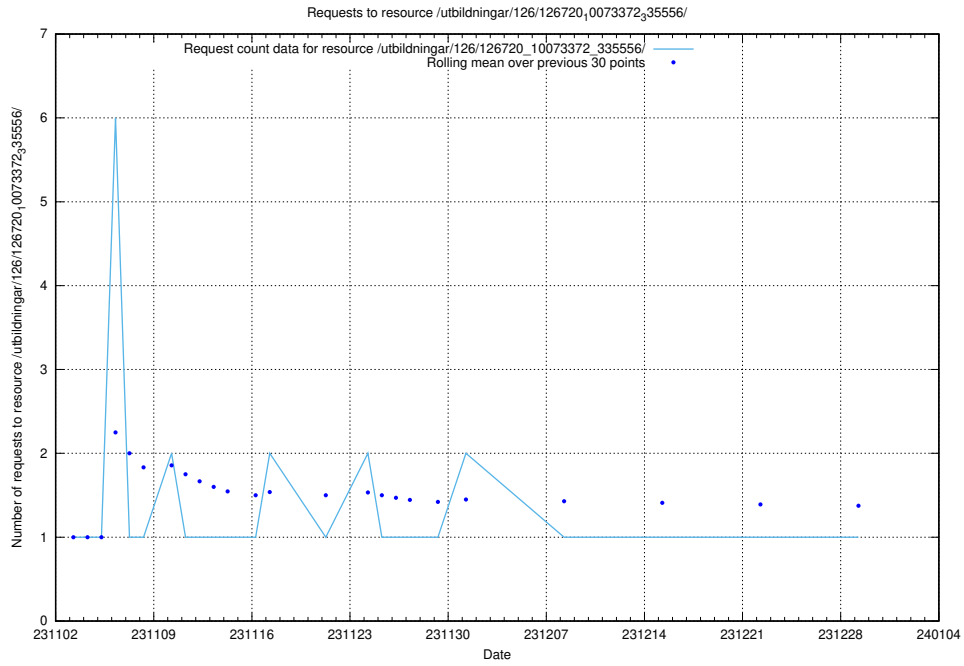

5.4306 Usage of /utbildningar/126/126720_10073372_335556/

Here, we count the number of requests to resource /utbildningar/126/126720_10073372_335556/.