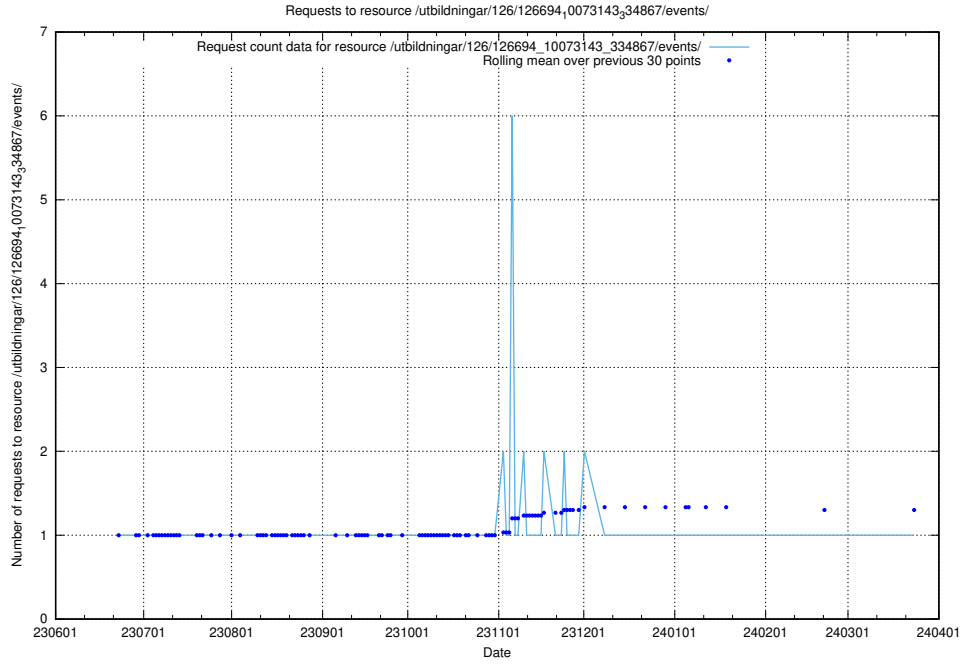

5.5771 Usage of /utbildningar/126/126694_10073143_334867/events/

Here, we count the number of requests to resource /utbildningar/126/126694_10073143_334867/events/