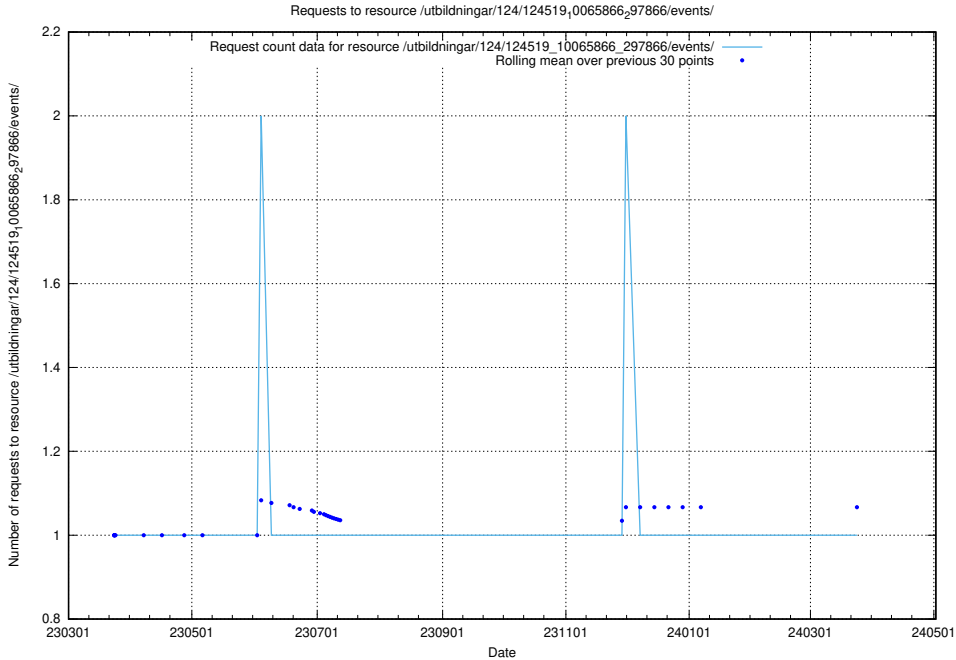

### 5.1482 Usage of /utbildningar/124/124519\_10065866\_297866/events/

Here, we count the number of requests to resource /utbildningar/124/124519\_10065866\_297866/events/