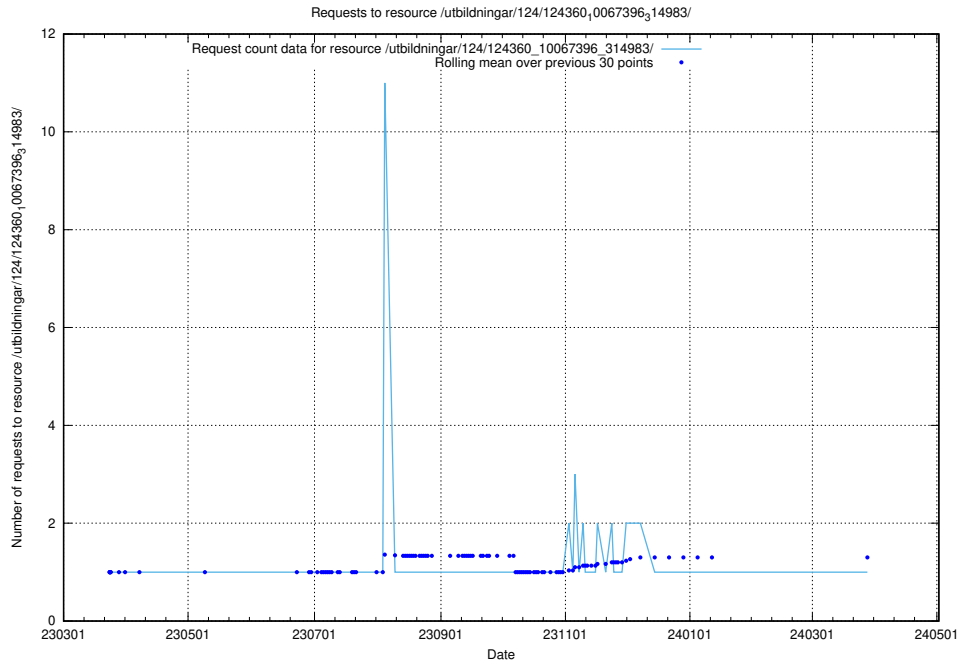

5.3943 Usage of /utbildningar/124/124360_10067396_314983/

Here, we count the number of requests to resource /utbildningar/124/124360_10067396_314983/.