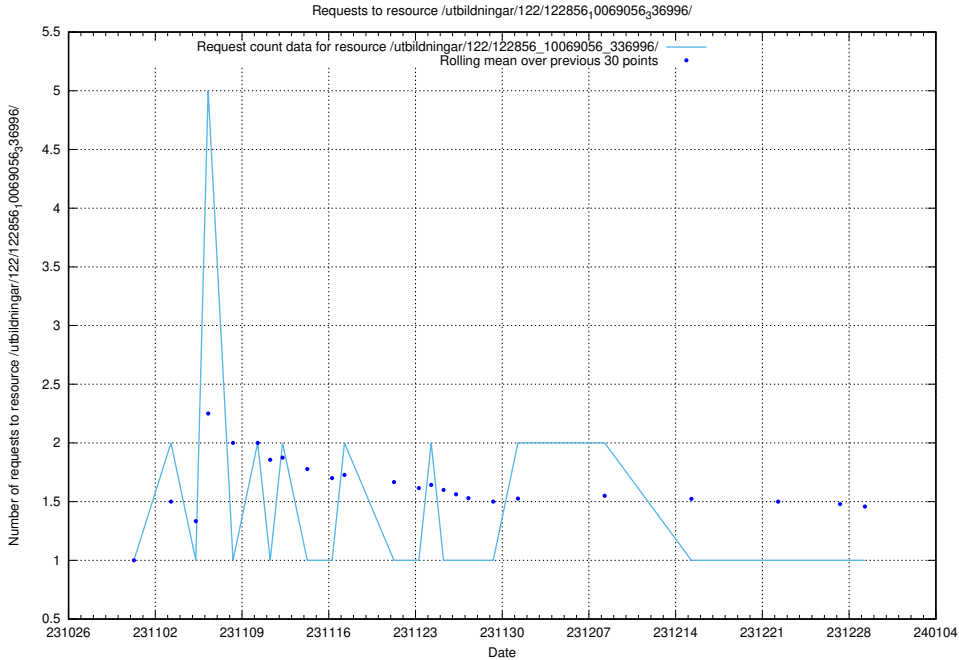

5.4321 Usage of /utbildningar/122/122856_10069056_336996/

Here, we count the number of requests to resource /utbildningar/122/122856_10069056_336996/.