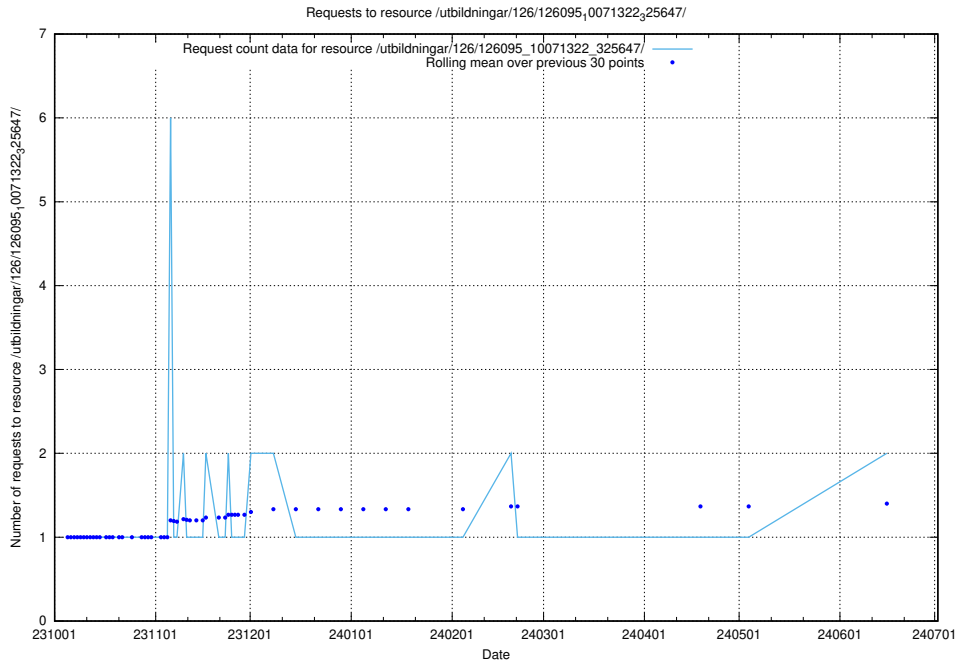

5.724 Usage of /utbildningar/126/126095_10071322_325647/

Here, we count the number of requests to resource /utbildningar/126/126095_10071322_325647/.