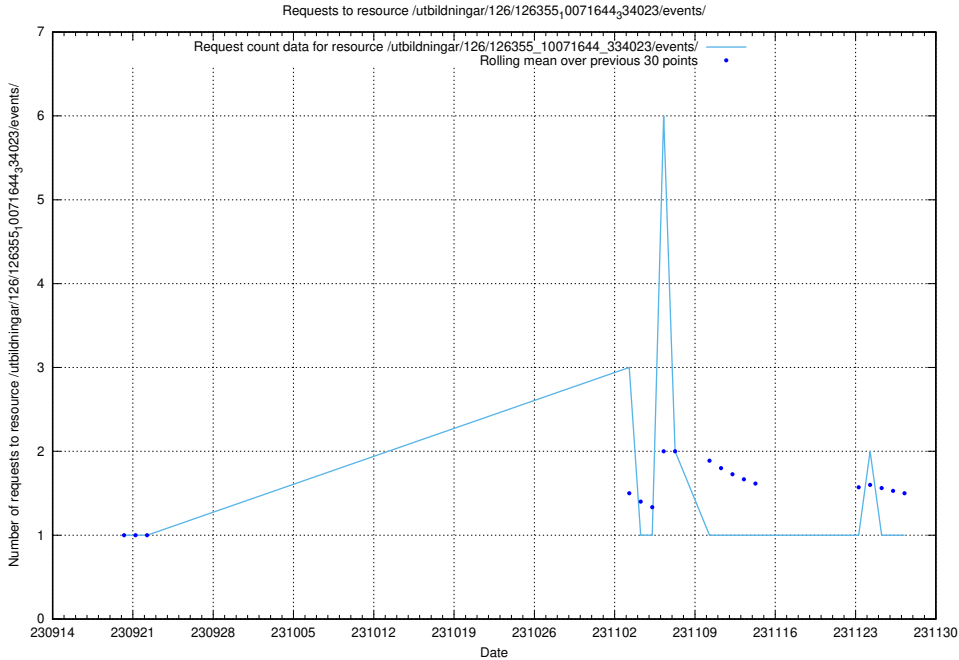

5.4673 Usage of /utbildningar/126/126355_10071644_334023/events/

Here, we count the number of requests to resource /utbildningar/126/126355_10071644_334023/events/