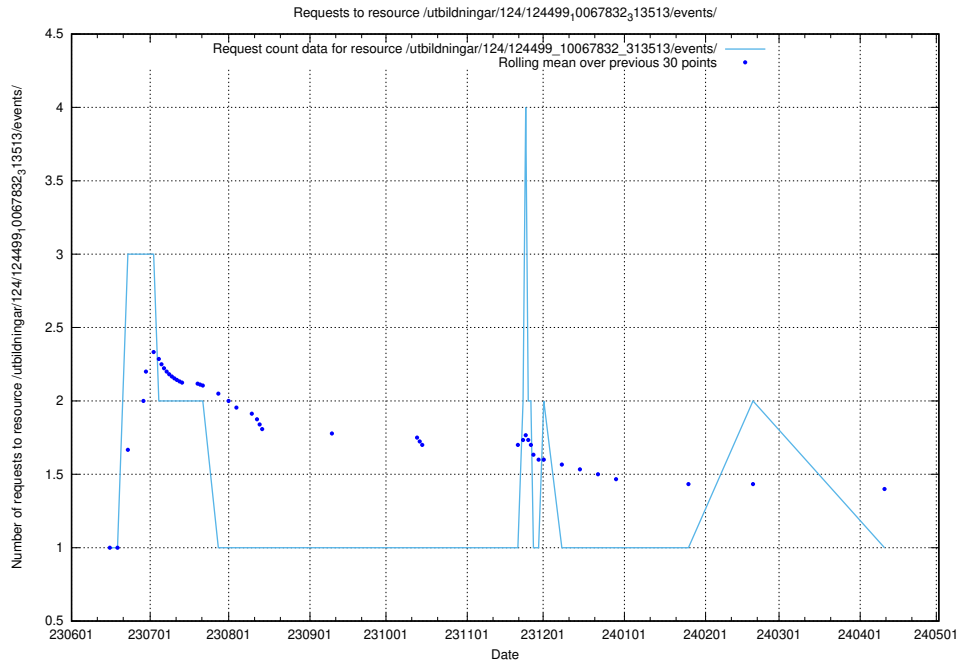

5.6013 Usage of /utbildningar/124/124499_10067832_313513/events/

Here, we count the number of requests to resource /utbildningar/124/124499_10067832_313513/events/