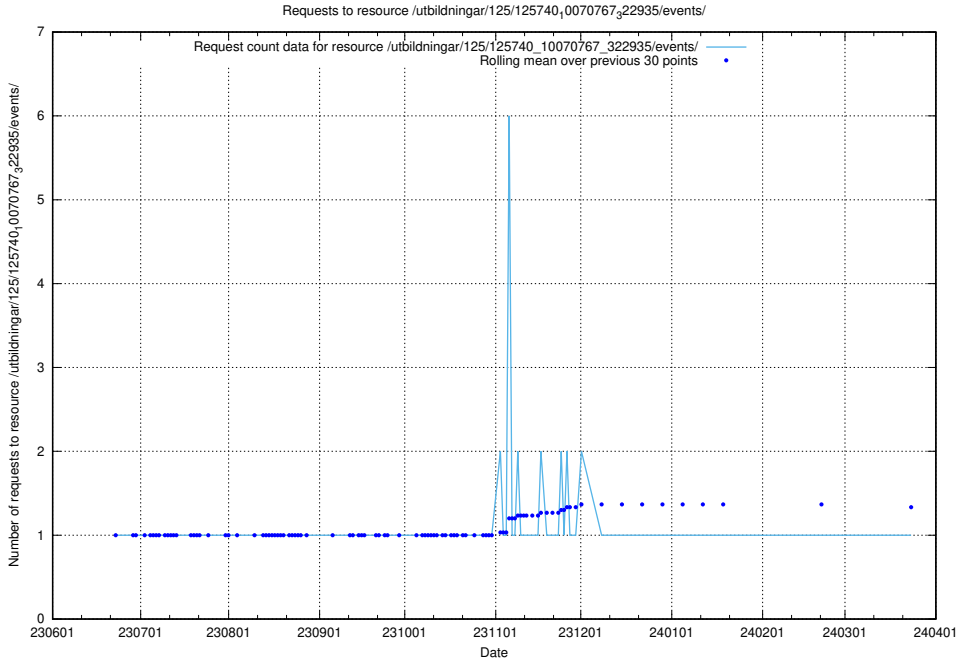

5.5834 Usage of /utbildningar/125/125740_10070767_322935/events/

Here, we count the number of requests to resource /utbildningar/125/125740_10070767_322935/events/