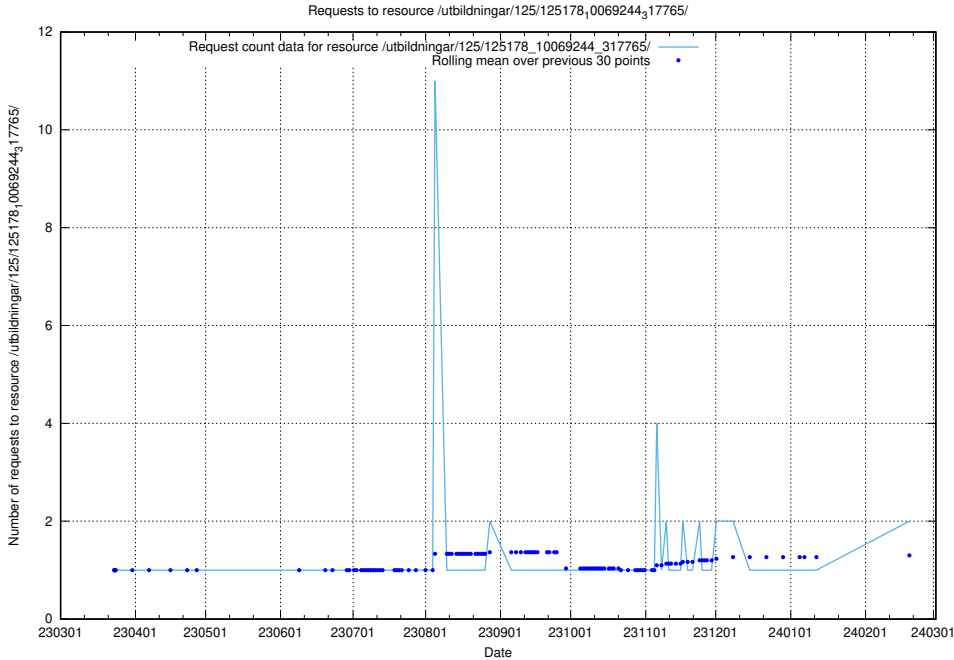

5.482 Usage of /utbildningar/125/125178_10069244_317765/

Here, we count the number of requests to resource /utbildningar/125/125178_10069244_317765/.