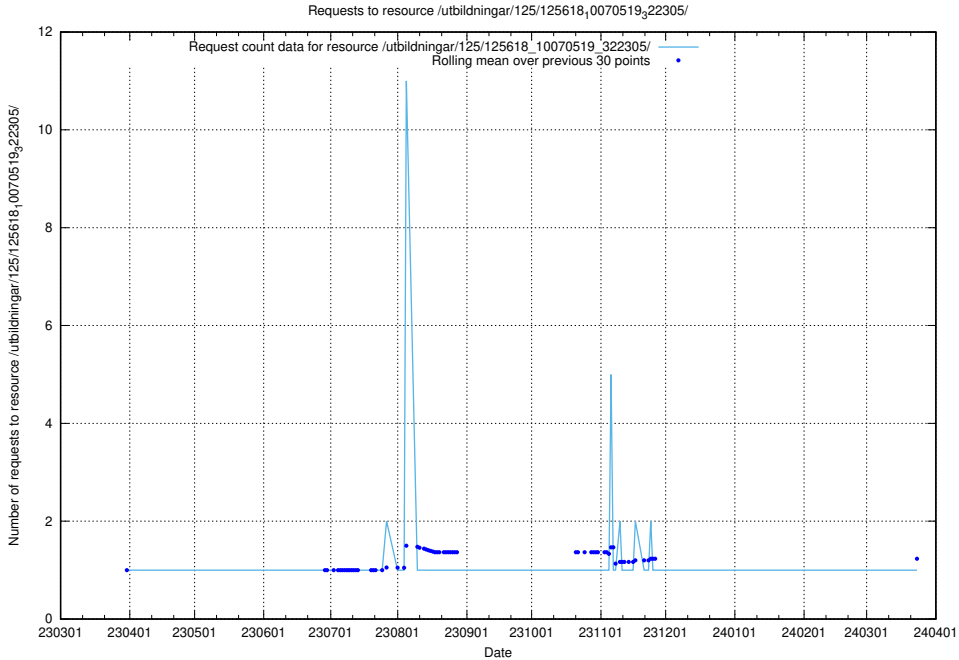

5.6196 Usage of /utbildningar/125/125618_10070519_322305/

Here, we count the number of requests to resource /utbildningar/125/125618_10070519_322305/.