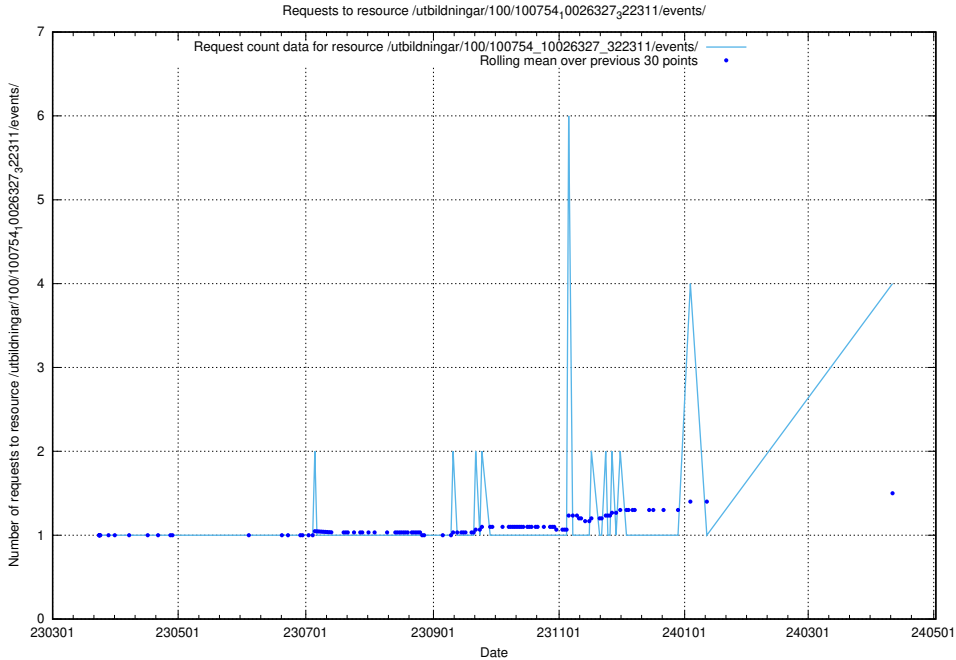

5.240 Usage of /utbildningar/100/100754_10026327_322311/events/

Here, we count the number of requests to resource /utbildningar/100/100754_10026327_322311/events/