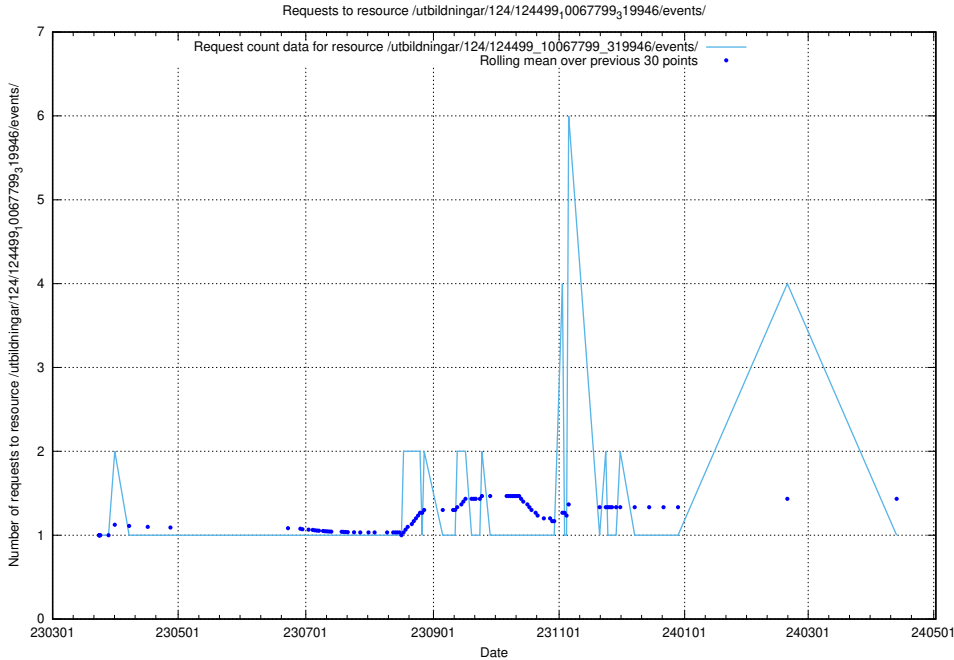

5.2618 Usage of /utbildningar/124/124499_10067799_319946/events/

Here, we count the number of requests to resource /utbildningar/124/124499_10067799_319946/events/