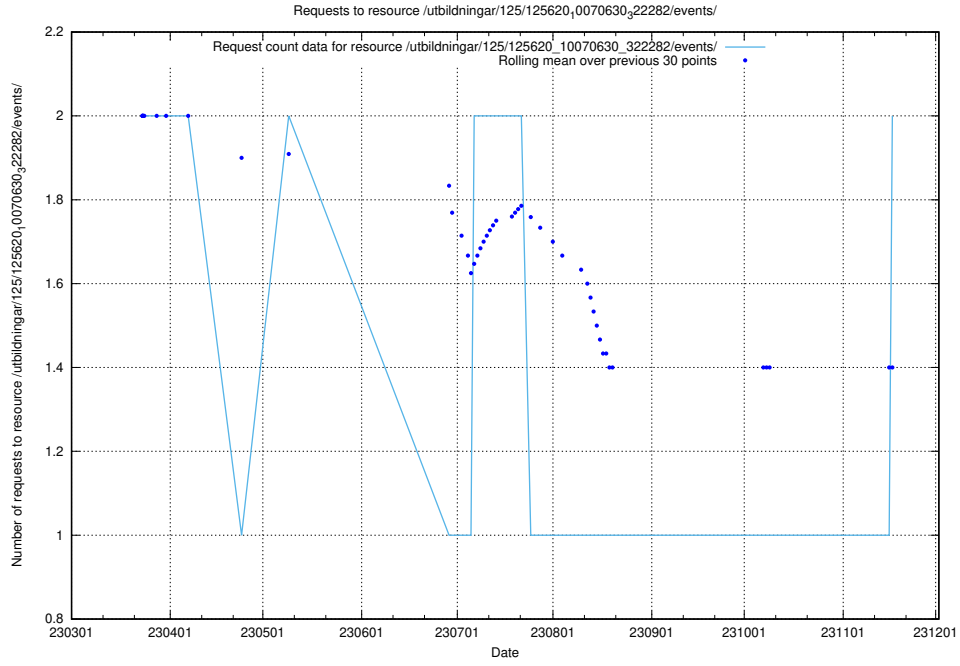

5.943 Usage of /utbildningar/125/125620_10070630_322282/events/

Here, we count the number of requests to resource /utbildningar/125/125620_10070630_322282/events/