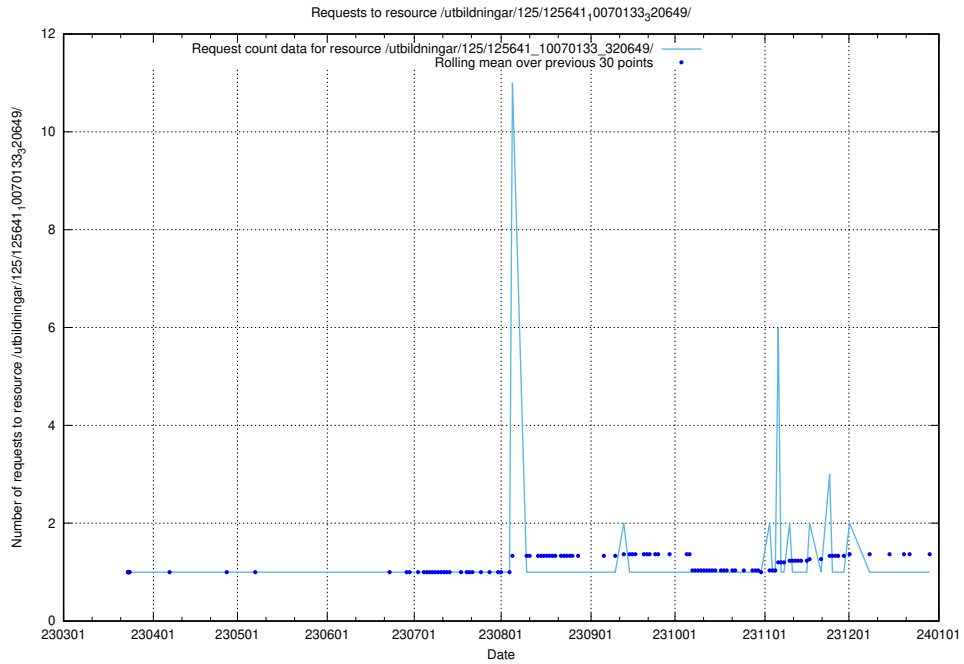

5.1060 Usage of /utbildningar/125/125641_10070133_320649/

Here, we count the number of requests to resource /utbildningar/125/125641_10070133_320649/.