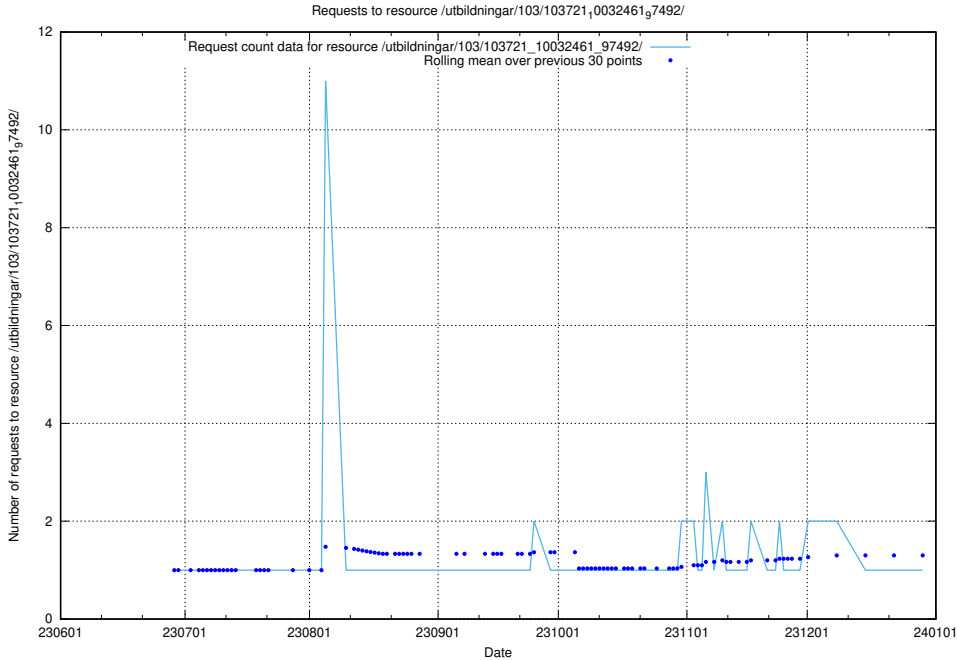

5.5671 Usage of /utbildningar/103/103721_10032461_97492/

Here, we count the number of requests to resource /utbildningar/103/103721_10032461_97492/.