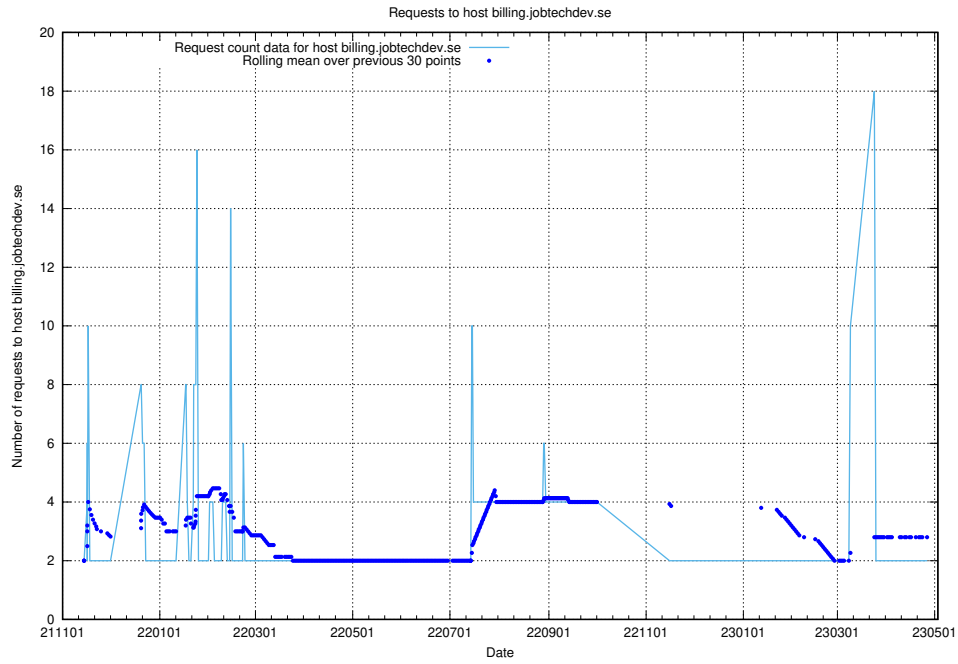

7.288 Usage of billing.jobtechdev.se

Here, we count the number of requests to host billing.jobtechdev.se.