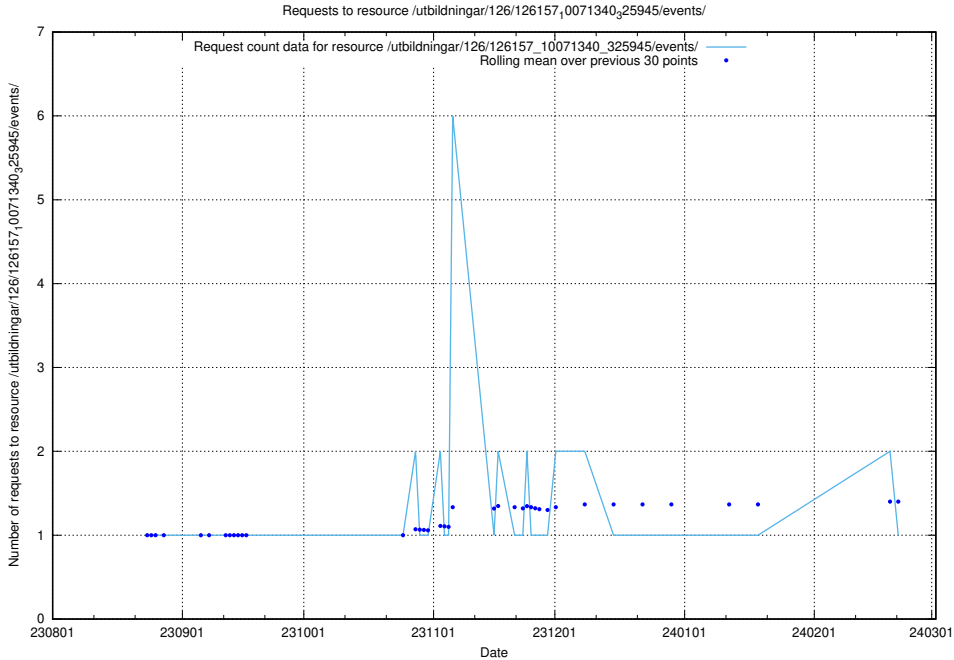

5.4867 Usage of /utbildningar/126/126157_10071340_325945/events/

Here, we count the number of requests to resource /utbildningar/126/126157_10071340_325945/events/