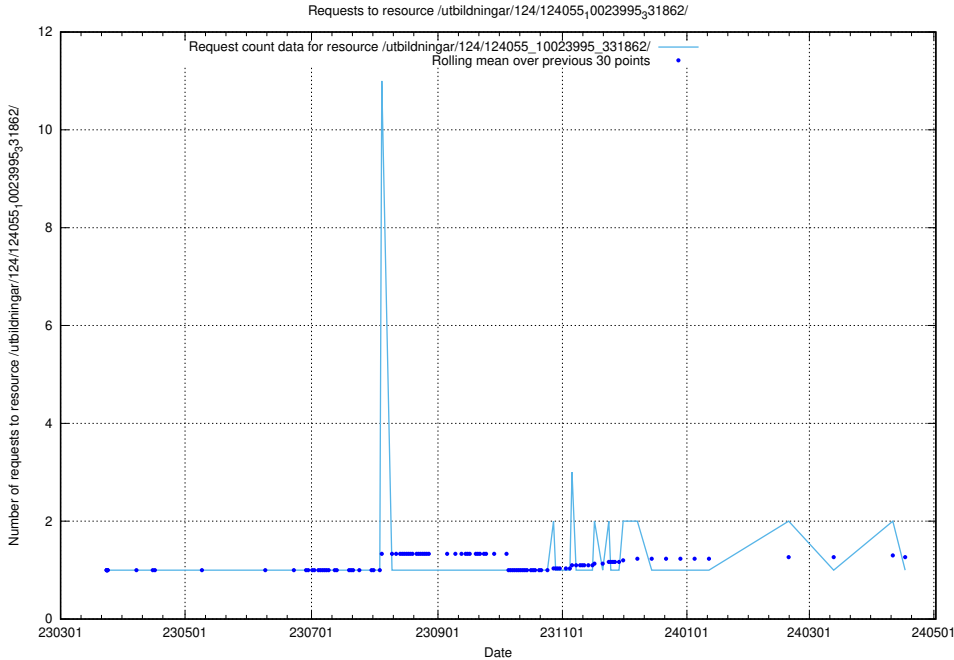

5.4442 Usage of /utbildningar/124/124055_10023995_331862/

Here, we count the number of requests to resource /utbildningar/124/124055_10023995_331862/.