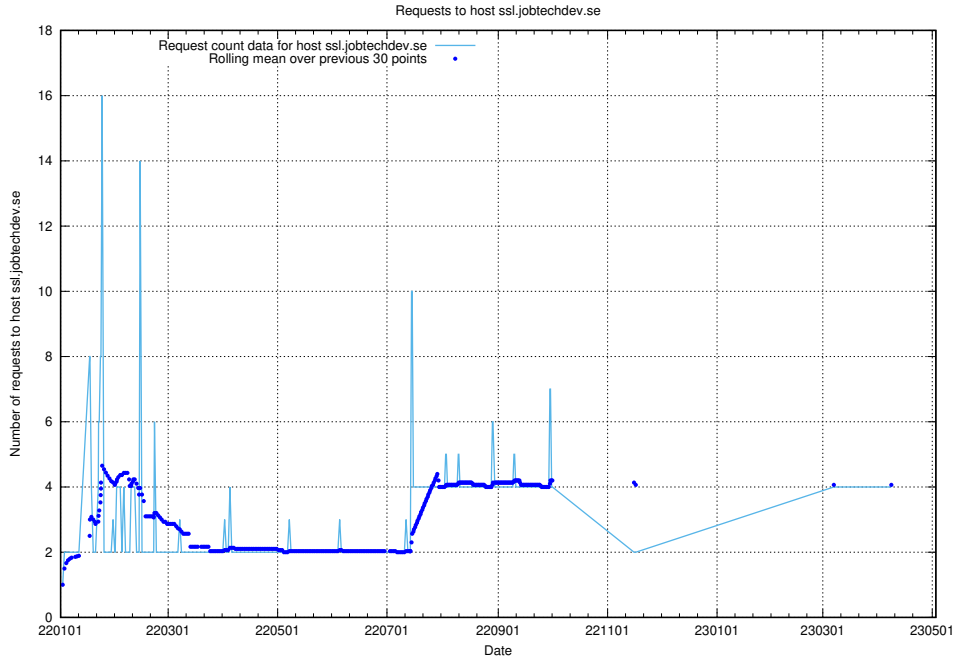

7.119 Usage of ssl.jobtechdev.se

Here, we count the number of requests to host ssl.jobtechdev.se.