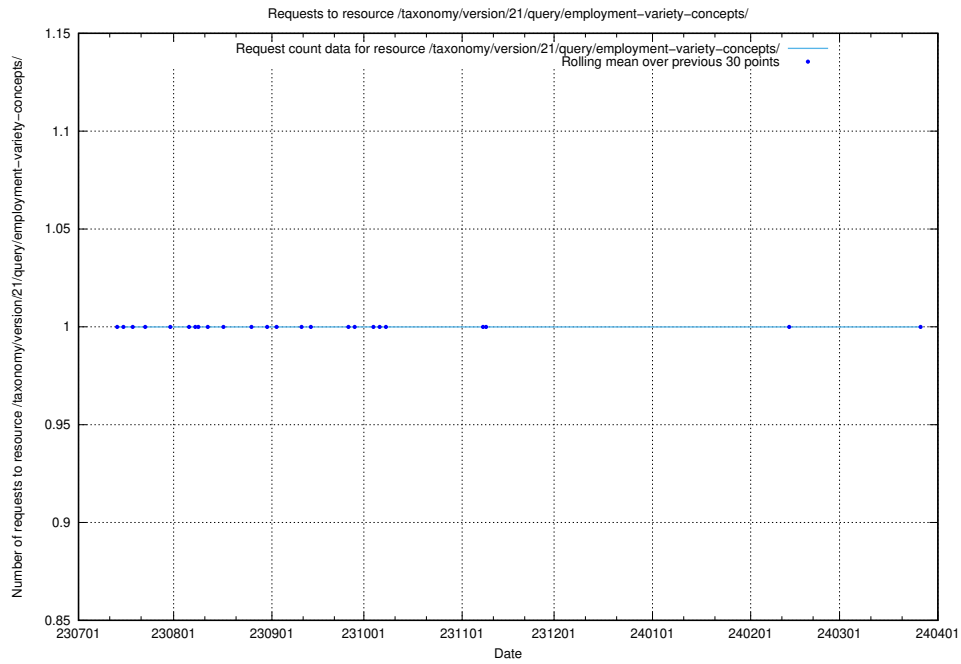

5.5234 Usage of /taxonomy/version/21/query/employment-variety-concepts/

Here, we count the number of requests to resource /taxonomy/version/21/query/employment-variety-concepts/.