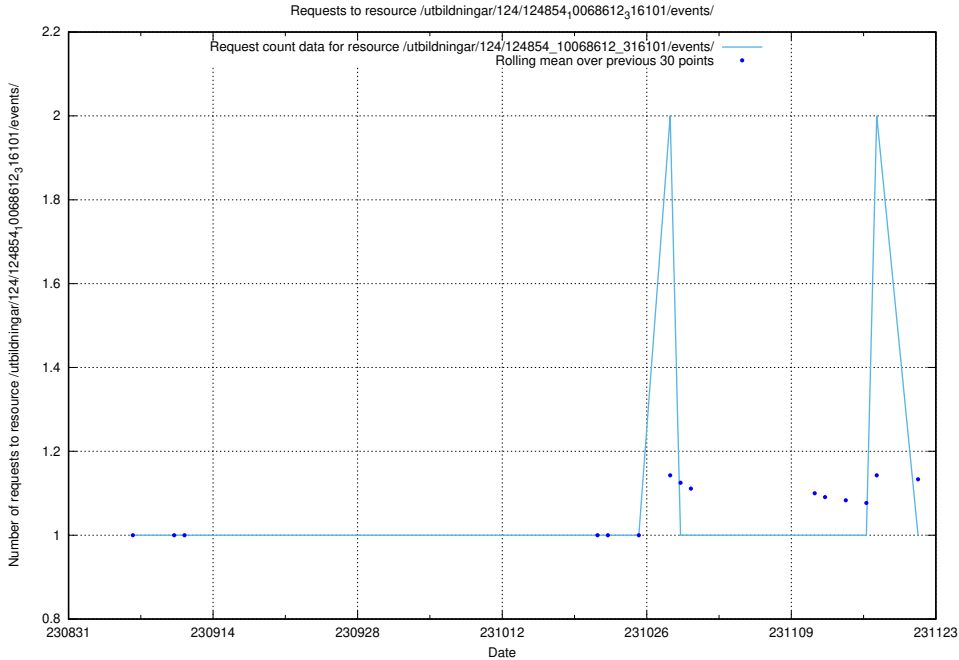

5.4823 Usage of /utbildningar/124/124854_10068612_316101/events/

Here, we count the number of requests to resource /utbildningar/124/124854_10068612_316101/events/