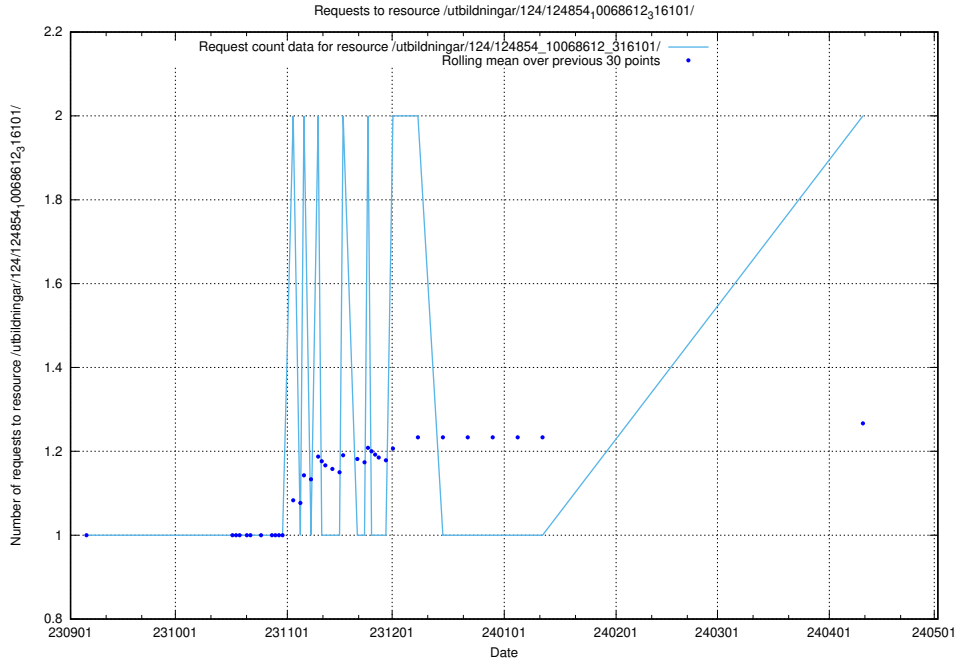

5.757 Usage of /utbildningar/124/124854_10068612_316101/

Here, we count the number of requests to resource /utbildningar/124/124854_10068612_316101/.