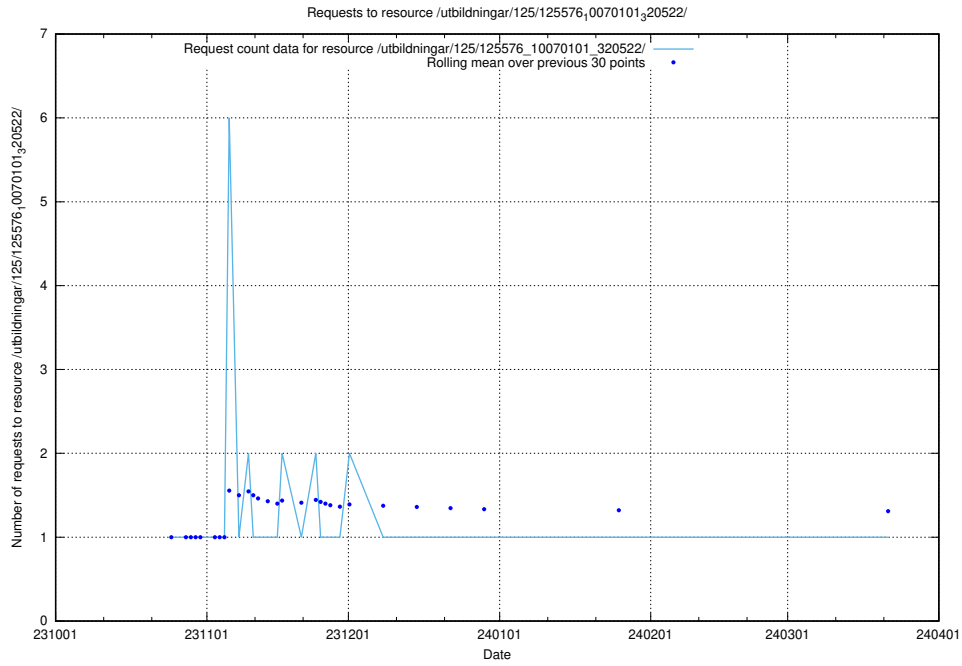

5.4373 Usage of /utbildningar/125/125576_10070101_320522/

Here, we count the number of requests to resource /utbildningar/125/125576_10070101_320522/.