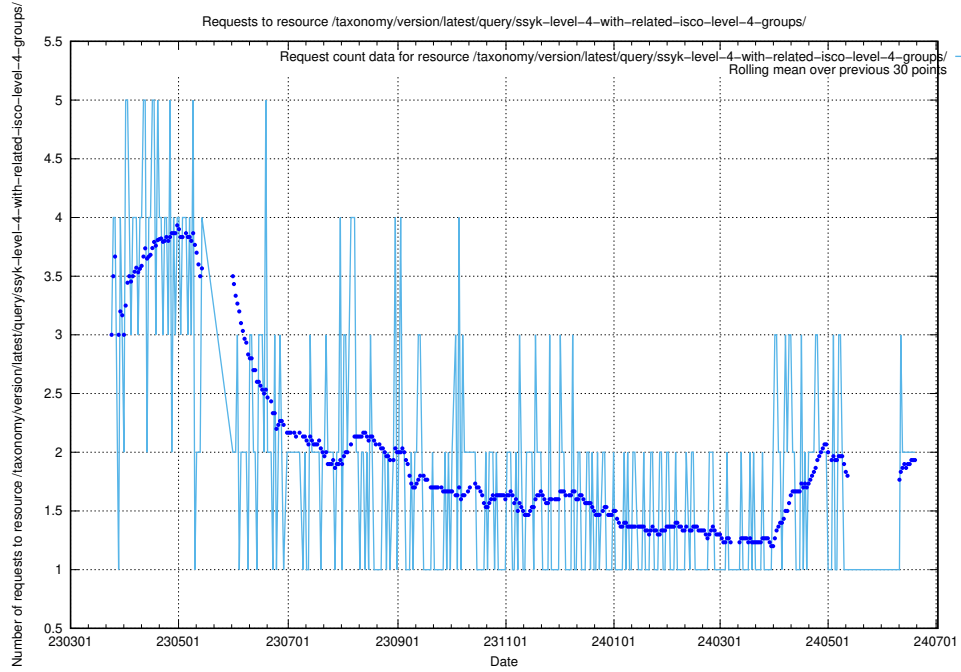

5.914 Usage of /taxonomy/version/latest/query/ssyk-level-4-with-related-isco-level-4-groups/

Here, we count the number of requests to resource /taxonomy/version/latest/query/ssyk-level-4-with-related-isco-level-4-groups/.