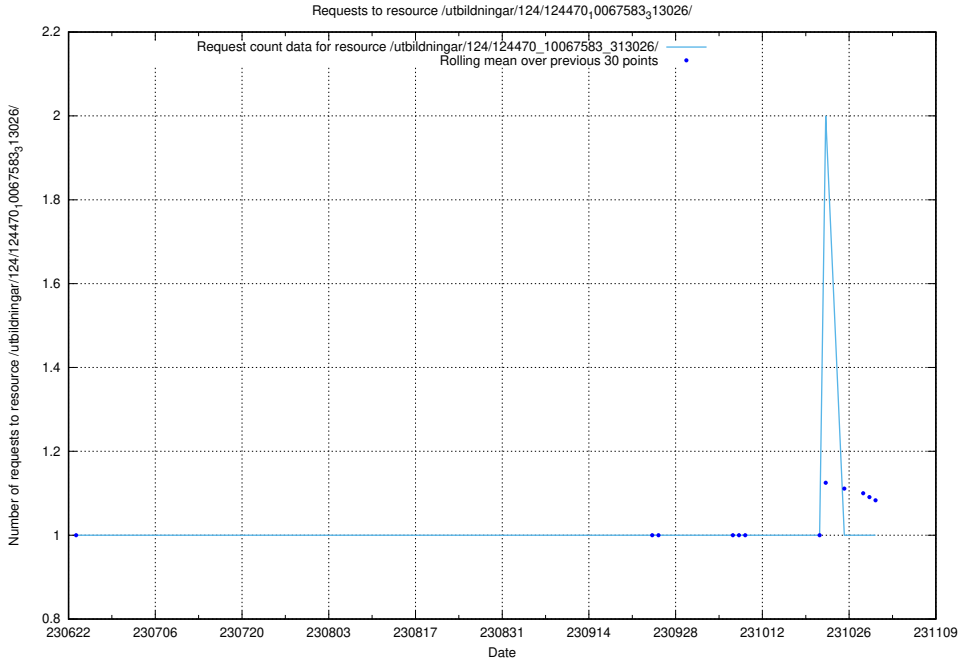

5.5940 Usage of /utbildningar/124/124470_10067583_313026/

Here, we count the number of requests to resource /utbildningar/124/124470_10067583_313026/.