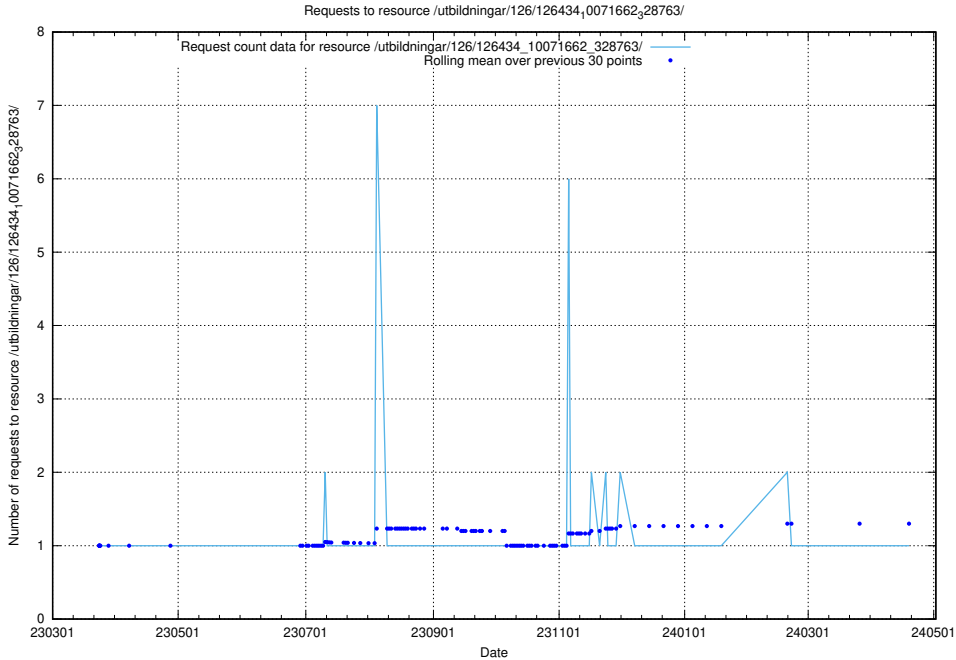

5.6568 Usage of /utbildningar/126/126434_10071662_328763/

Here, we count the number of requests to resource /utbildningar/126/126434_10071662_328763/.