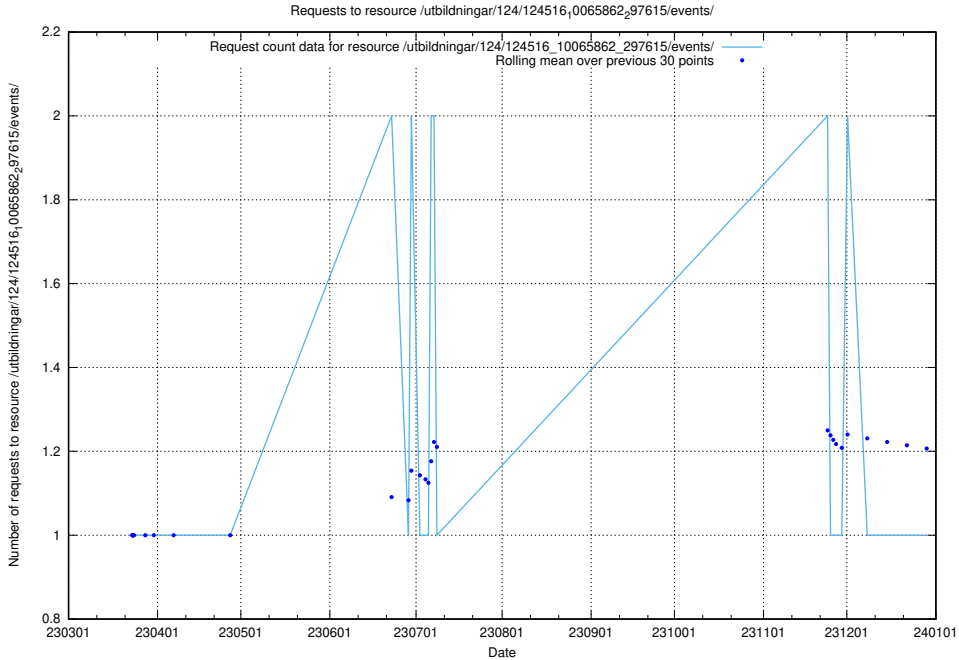

### 5.1636 Usage of /utbildningar/124/124516\_10065862\_297615/events/

Here, we count the number of requests to resource /utbildningar/124/124516\_10065862\_297615/events/