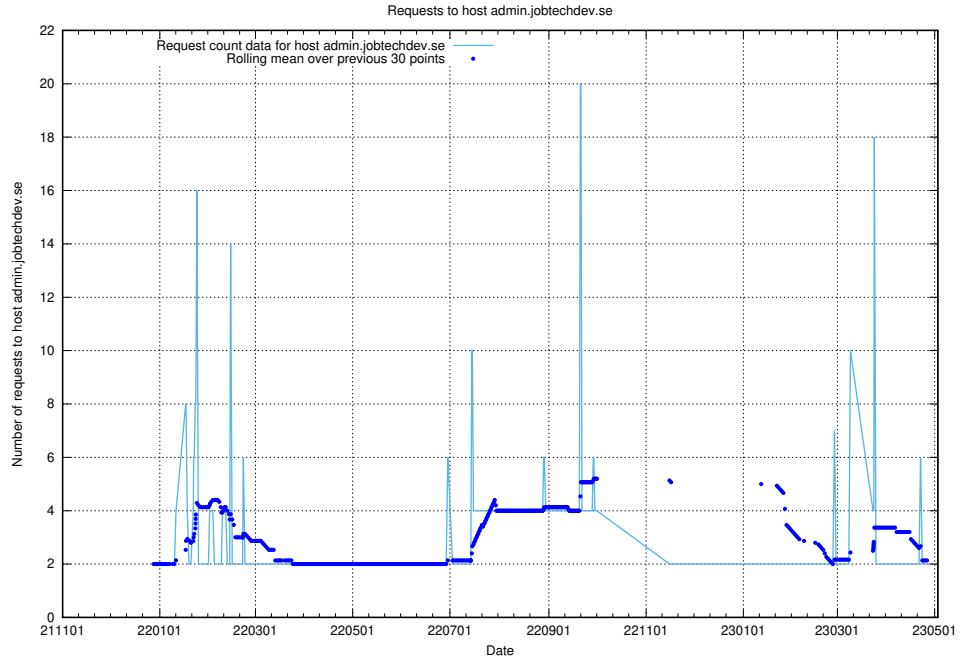

7.366 Usage of admin.jobtechdev.se

Here, we count the number of requests to host admin.jobtechdev.se.