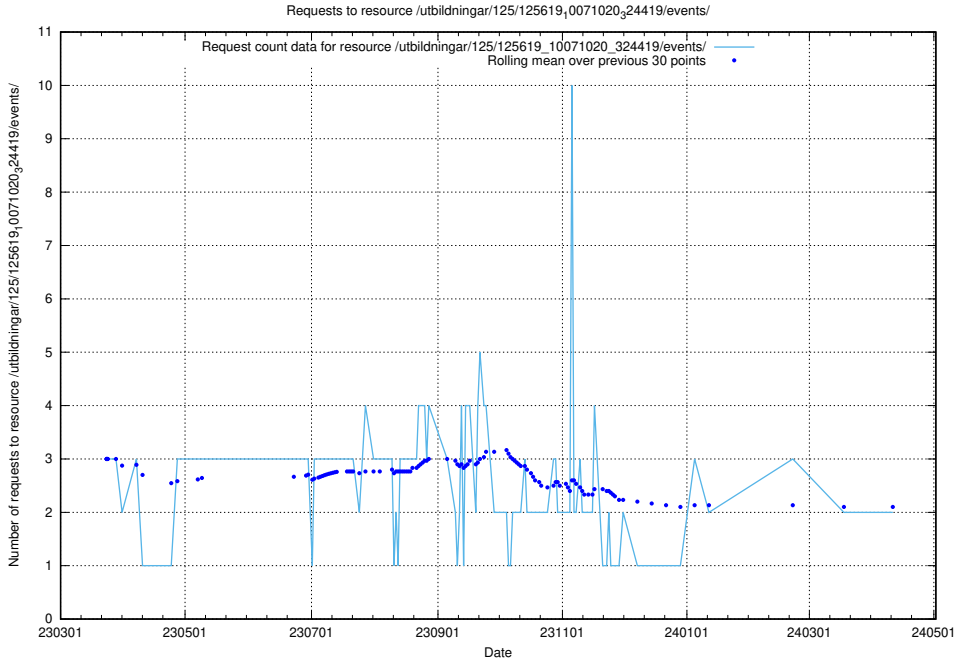

5.939 Usage of /utbildningar/125/125619_10071020_324419/events/

Here, we count the number of requests to resource /utbildningar/125/125619_10071020_324419/events/