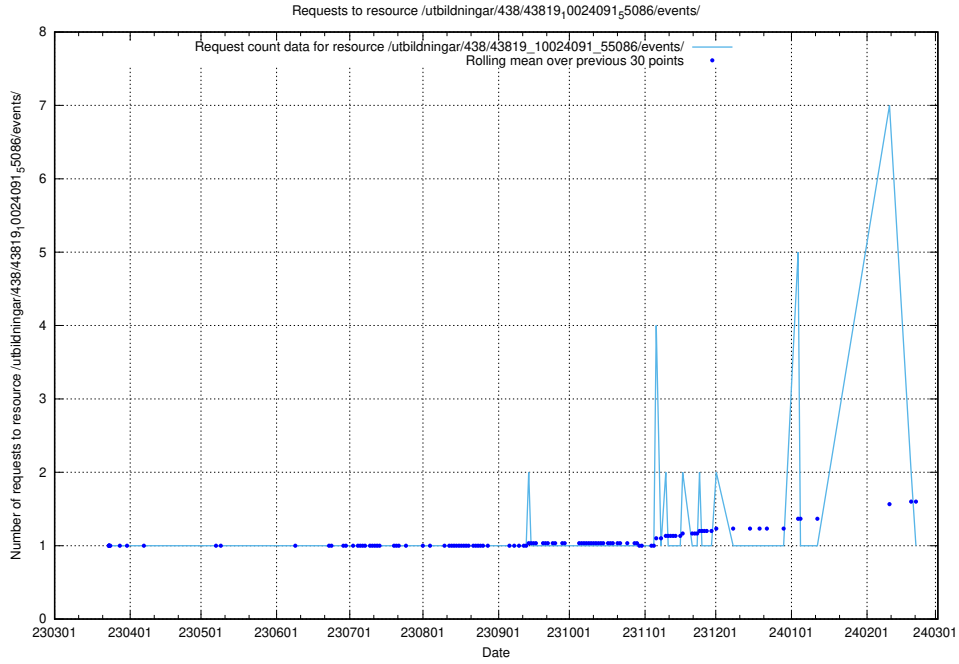

5.6488 Usage of /utbildningar/438/43819_10024091_55086/events/

Here, we count the number of requests to resource /utbildningar/438/43819_10024091_55086/events/.