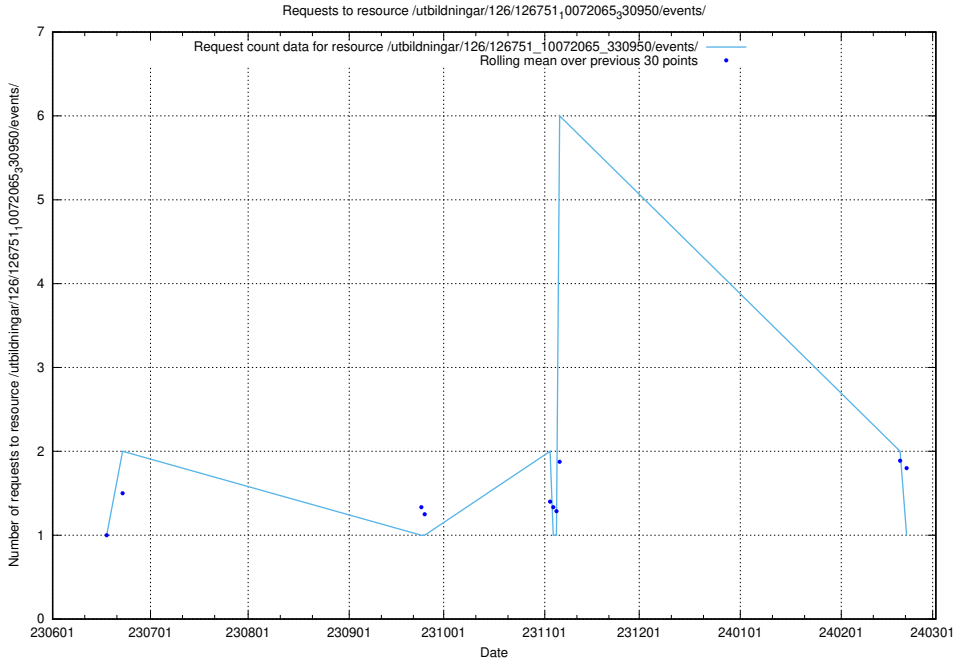

5.5988 Usage of /utbildningar/126/126751_10072065_330950/events/

Here, we count the number of requests to resource /utbildningar/126/126751_10072065_330950/events/