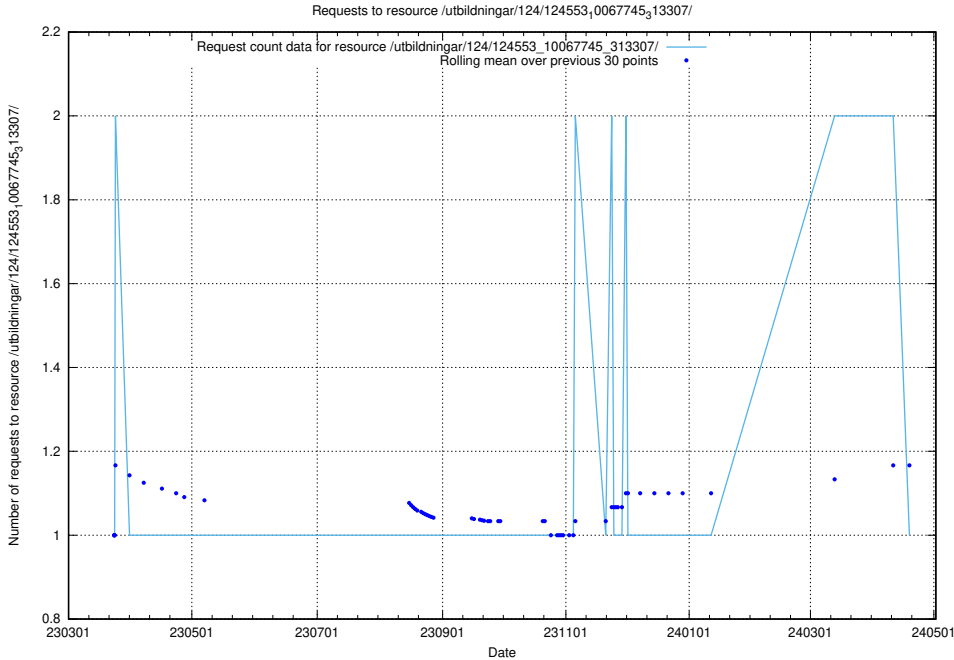

5.1222 Usage of /utbildningar/124/124553_10067745_313307/

Here, we count the number of requests to resource /utbildningar/124/124553_10067745_313307/.