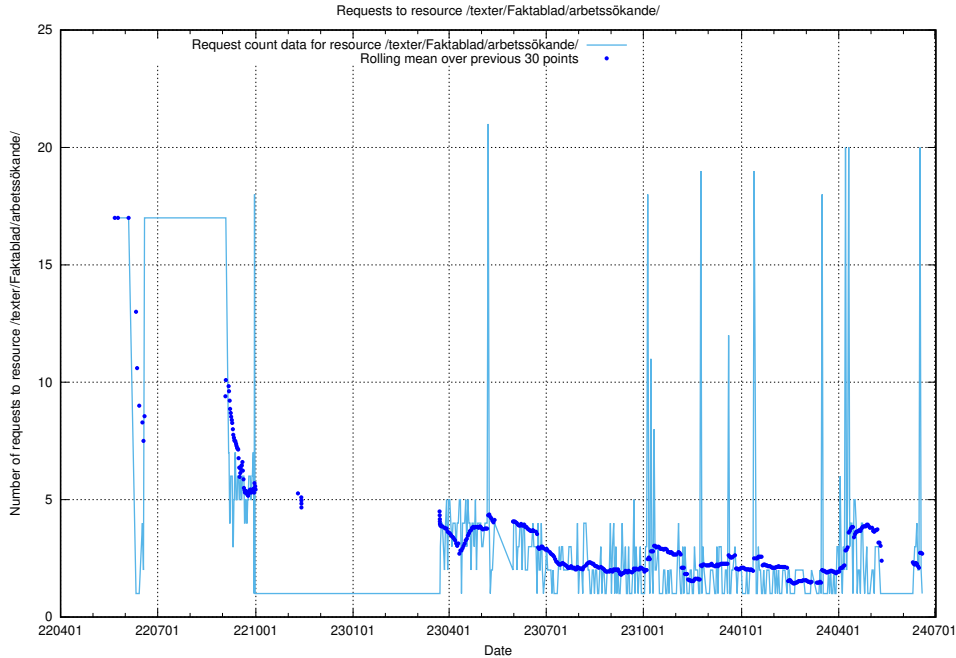

5.1057 Usage of /texter/Faktablad/arbetssökande/

Here, we count the number of requests to resource /texter/Faktablad/arbetssökande/.