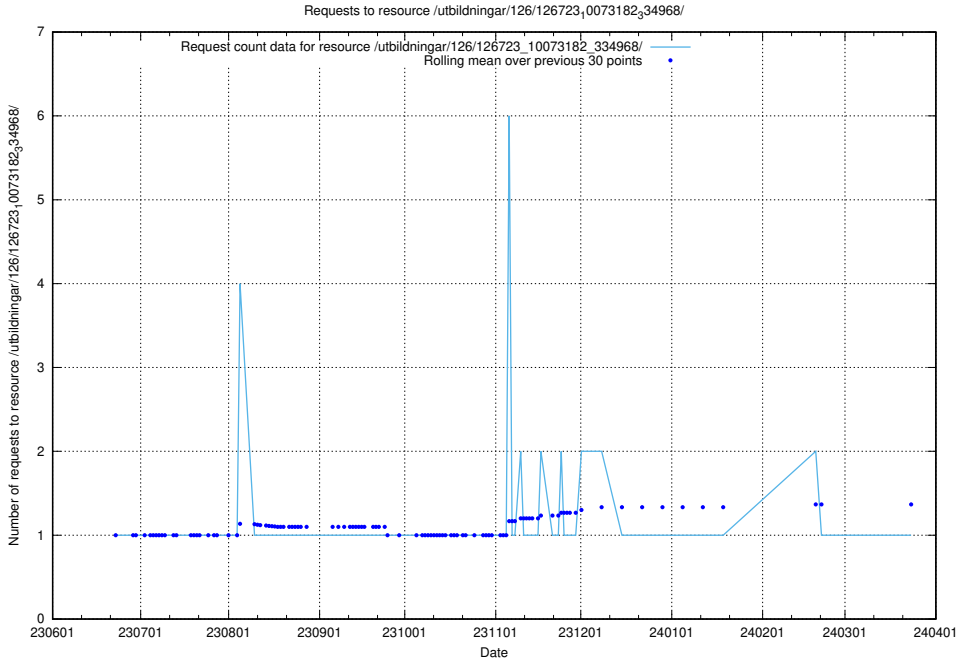

5.5740 Usage of /utbildningar/126/126723_10073182_334968/

Here, we count the number of requests to resource /utbildningar/126/126723_10073182_334968/.