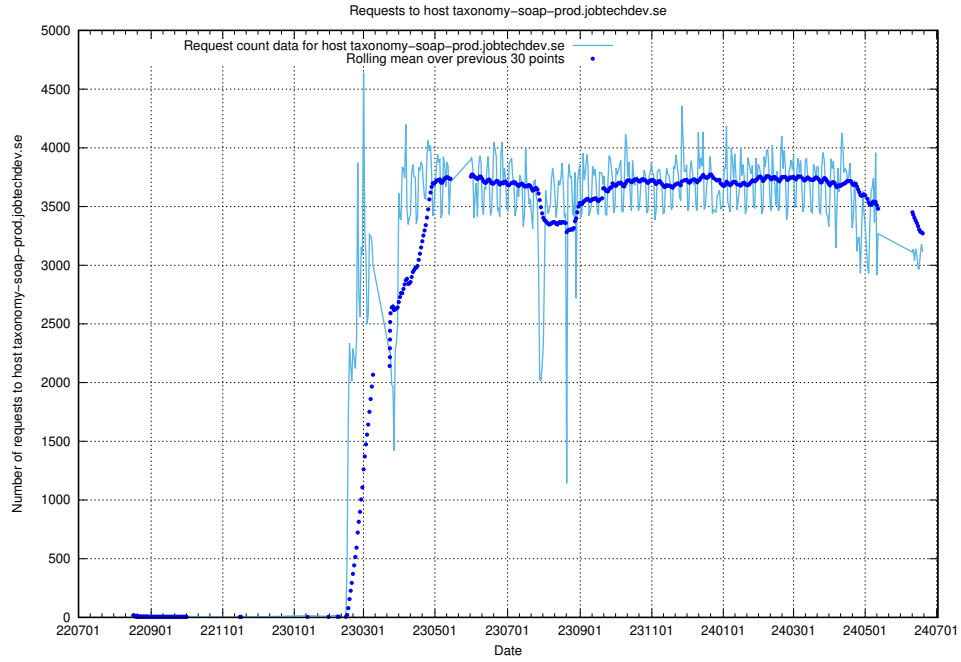

7.15 Usage of taxonomy-soap-prod.jobtechdev.se

Here, we count the number of requests to host taxonomy-soap-prod.jobtechdev.se.