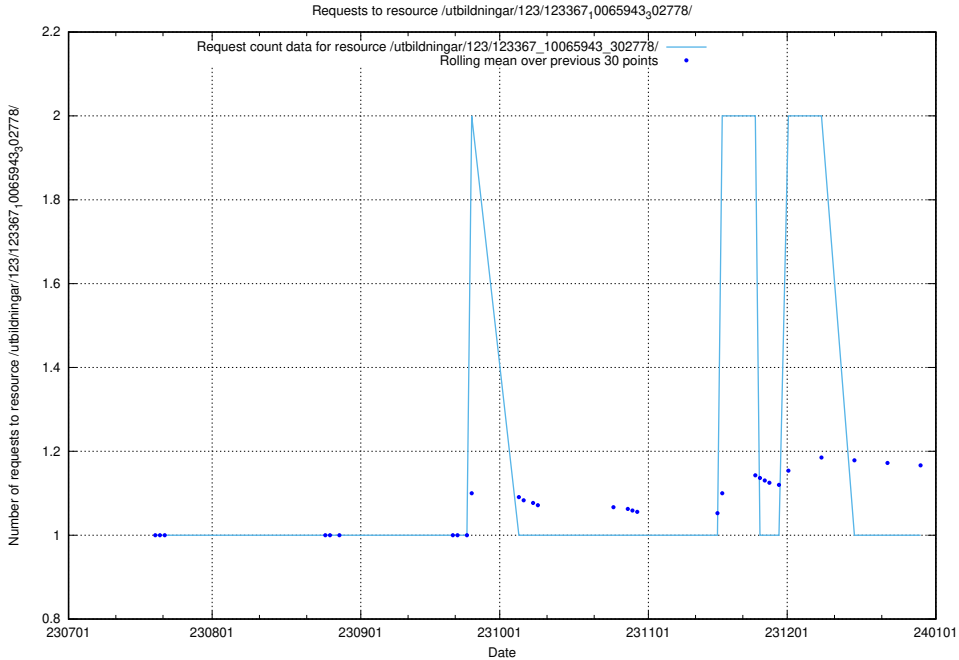

5.5140 Usage of /utbildningar/123/123367_10065943_302778/

Here, we count the number of requests to resource /utbildningar/123/123367_10065943_302778/.