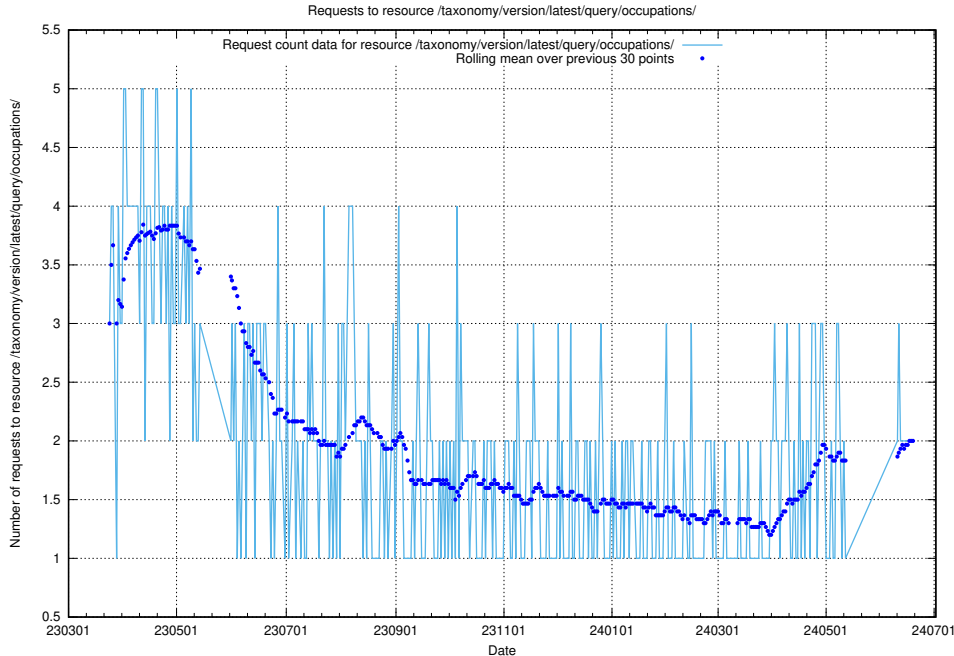

5.919 Usage of /taxonomy/version/latest/query/occupations/

Here, we count the number of requests to resource /taxonomy/version/latest/query/occupations/.