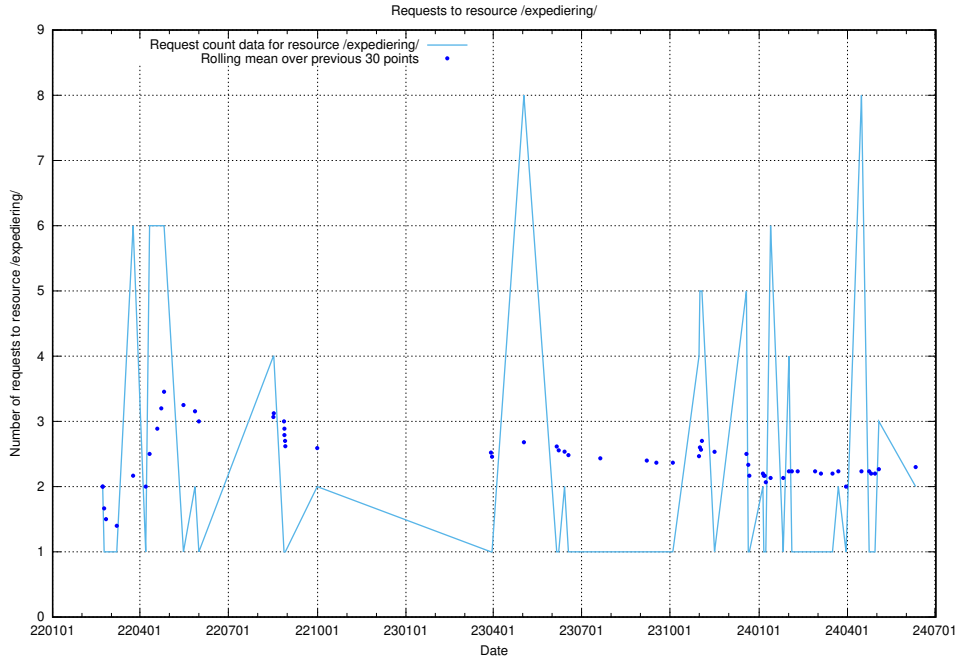

5.488 Usage of /expediering/

Here, we count the number of requests to resource /expediering/.