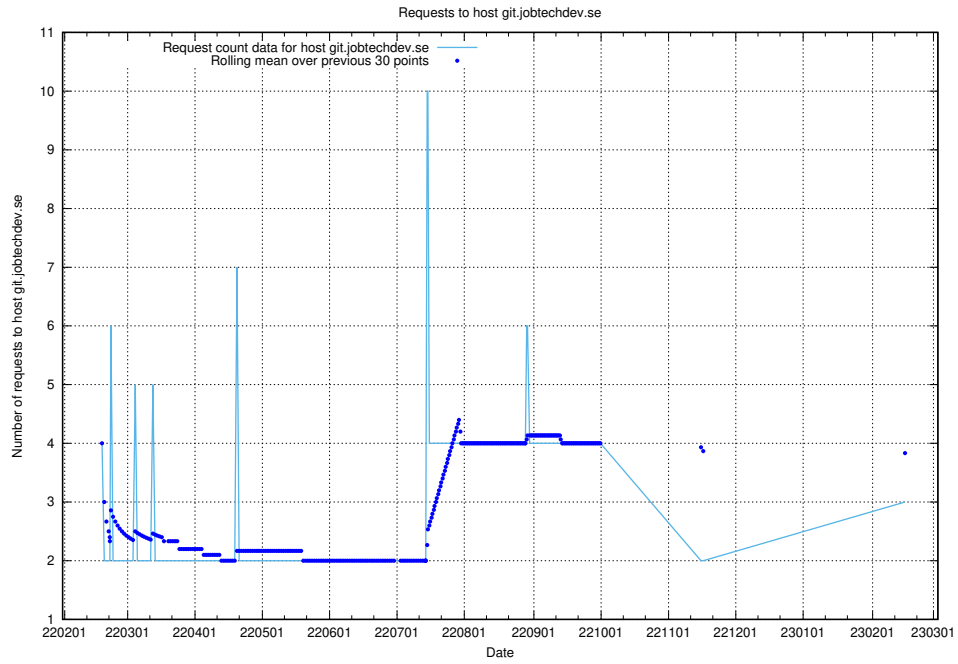

7.234 Usage of git.jobtechdev.se

Here, we count the number of requests to host git.jobtechdev.se.