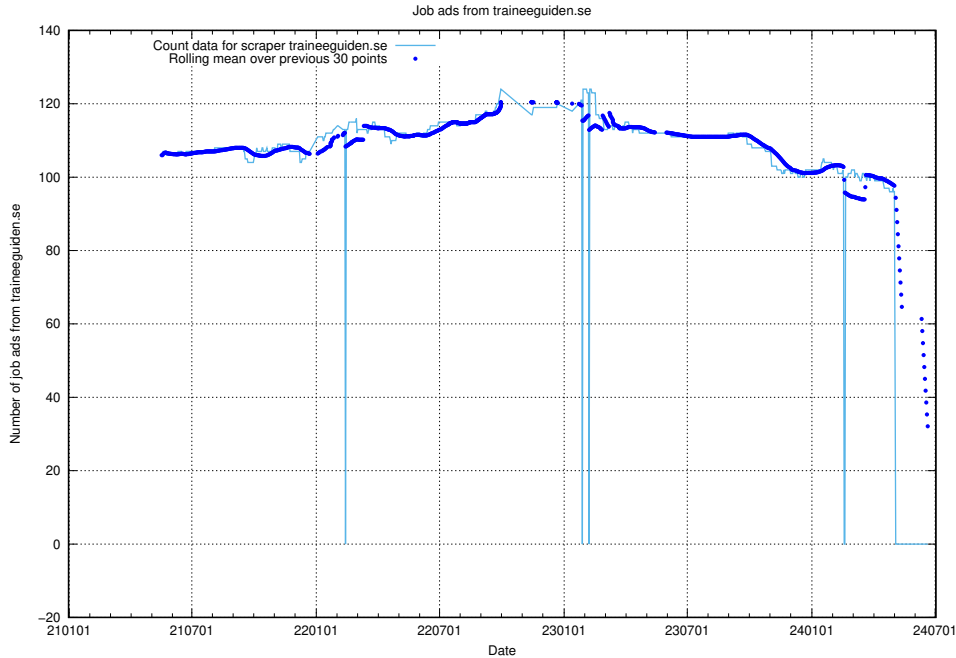

13.21 Number of ads by scraper traineeguiden.se

Here, we count the number of job ads scraped from traineeguiden.se.