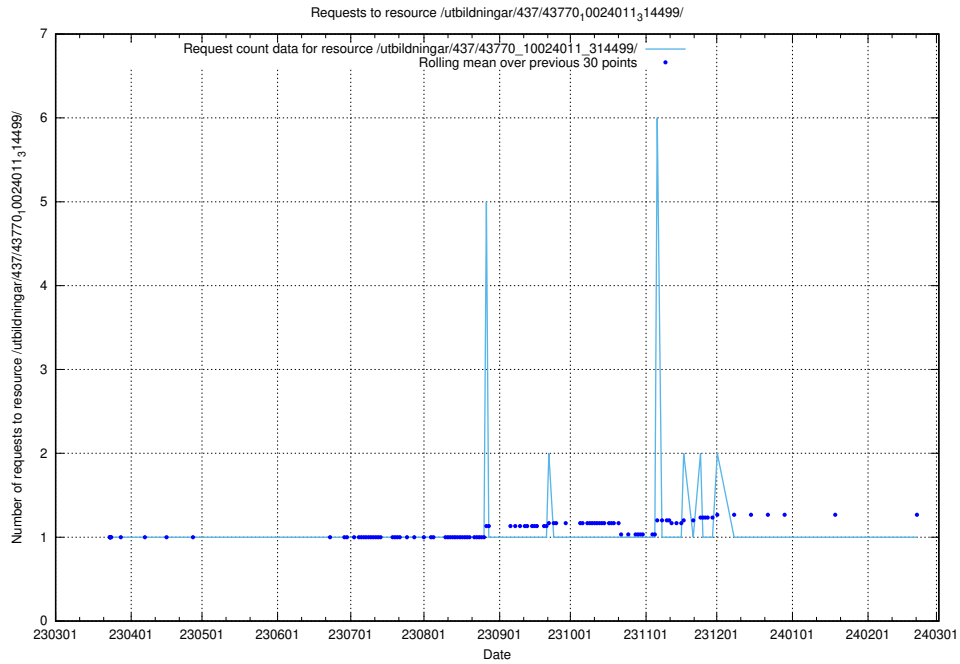

5.6516 Usage of /utbildningar/437/43770_10024011_314499/

Here, we count the number of requests to resource /utbildningar/437/43770_10024011_314499/.