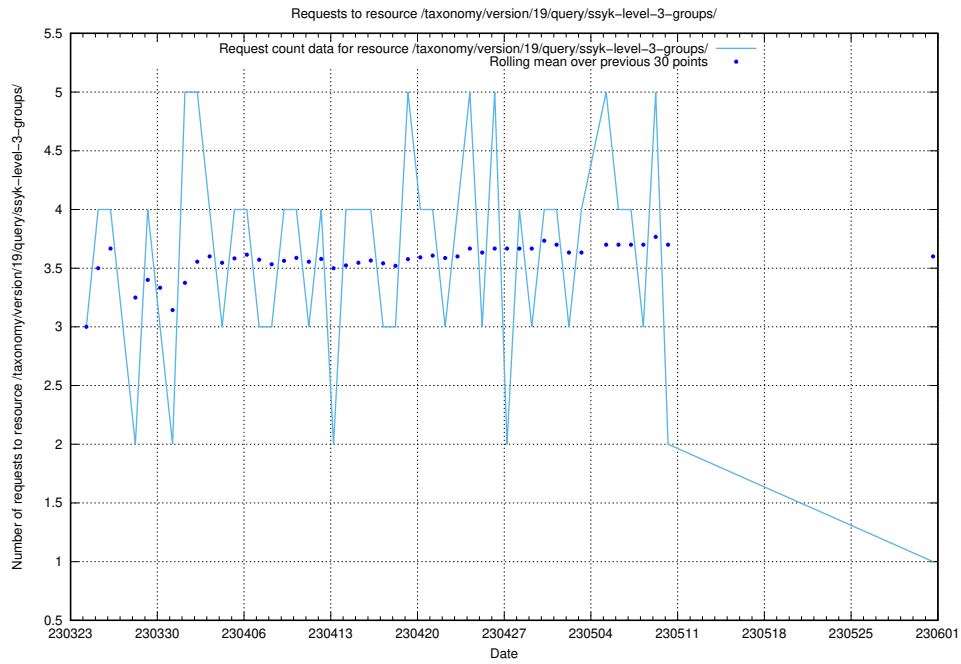

5.6270 Usage of /taxonomy/version/19/query/ssyk-level-3-groups/

Here, we count the number of requests to resource /taxonomy/version/19/query/ssyk-level-3-groups/.