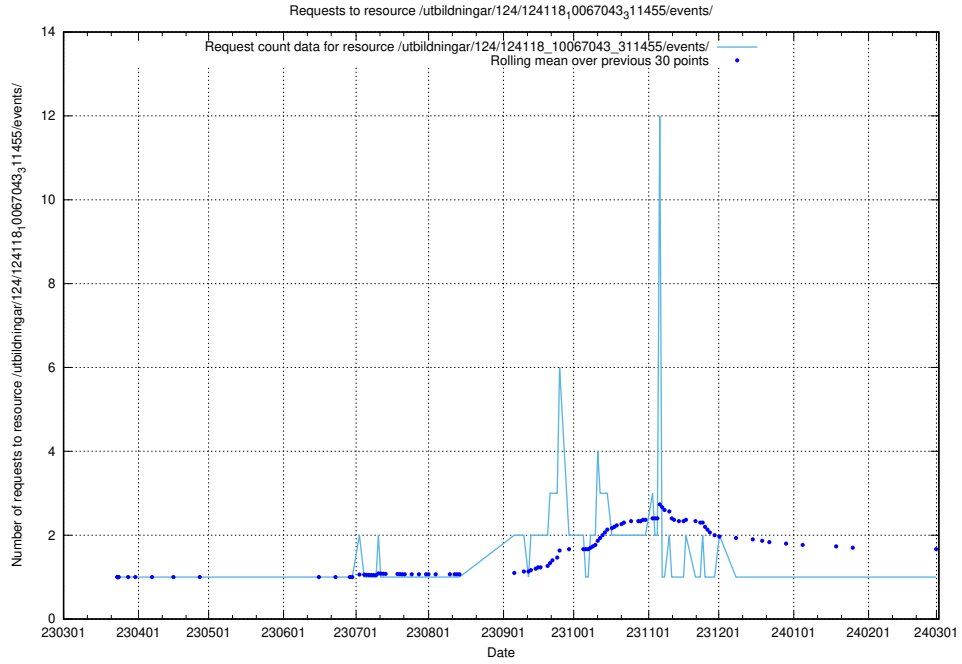

5.4325 Usage of /utbildningar/124/124118_10067043_311455/events/

Here, we count the number of requests to resource /utbildningar/124/124118_10067043_311455/events/