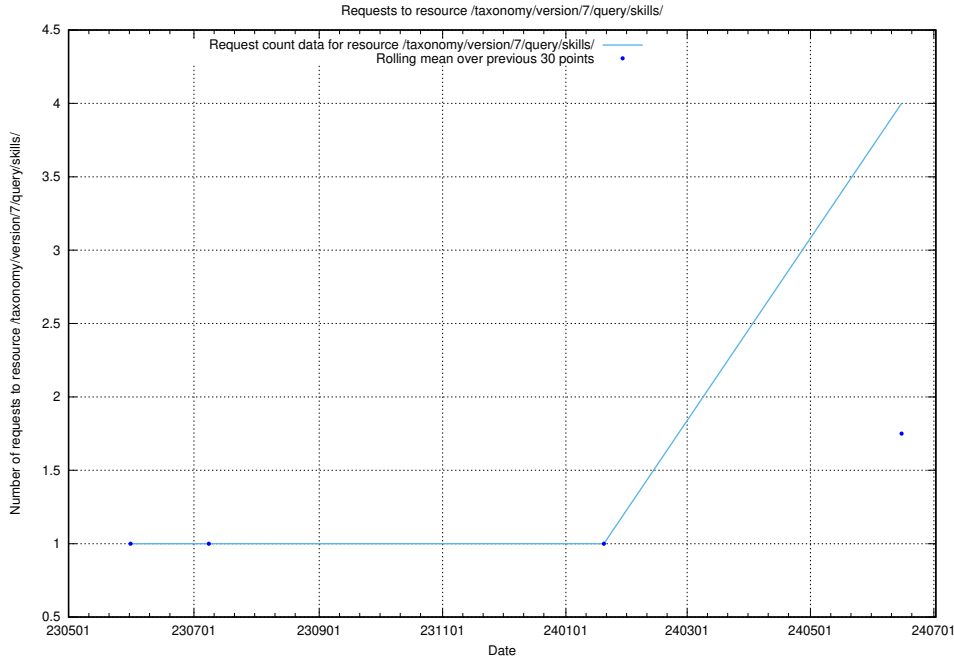

5.250 Usage of /taxonomy/version/7/query/skills/

Here, we count the number of requests to resource /taxonomy/version/7/query/skills/.