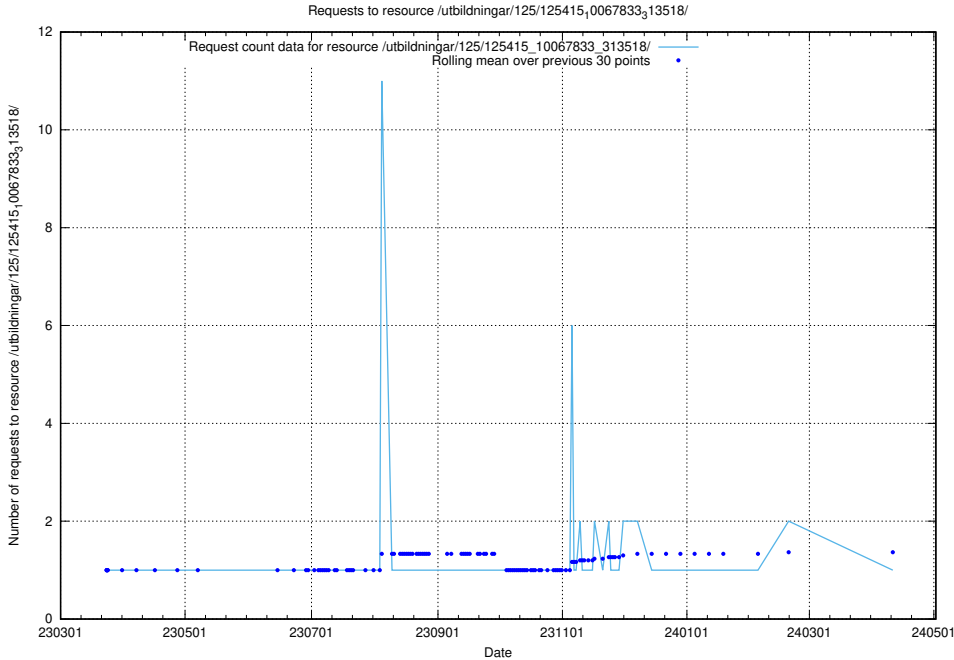

5.1115 Usage of /utbildningar/125/125415_10067833_313518/

Here, we count the number of requests to resource /utbildningar/125/125415_10067833_313518/.