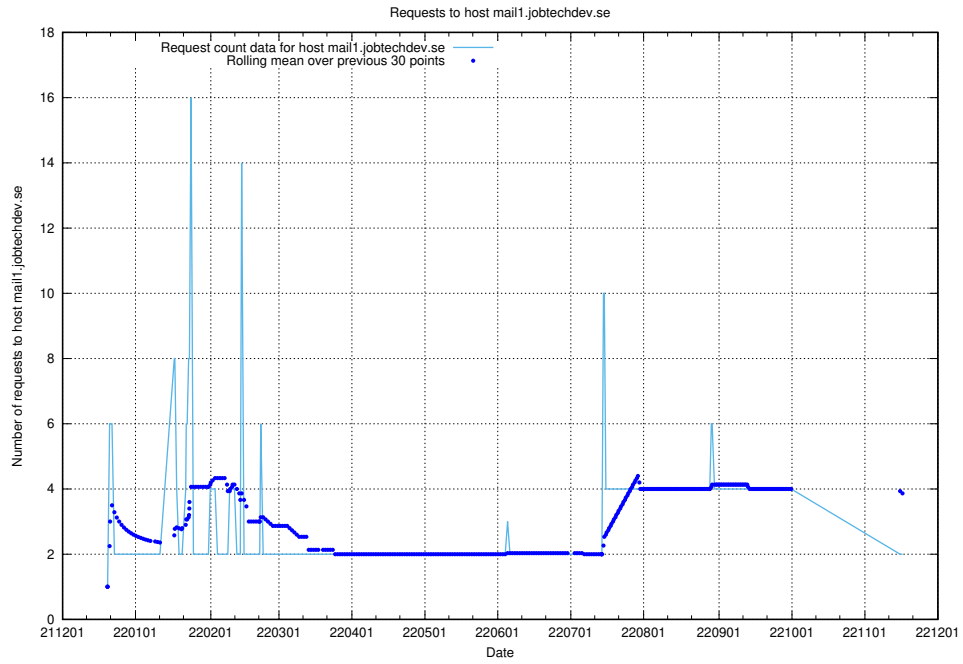

7.379 Usage of mail1.jobtechdev.se

Here, we count the number of requests to host mail1.jobtechdev.se.