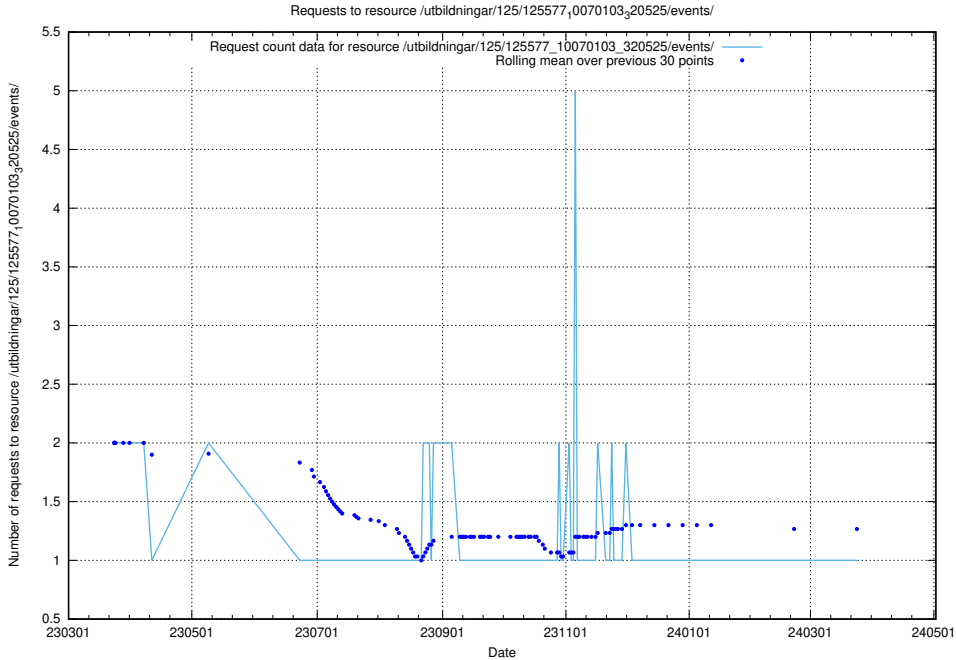

5.6433 Usage of /utbildningar/125/125577_10070103_320525/events/

Here, we count the number of requests to resource /utbildningar/125/125577_10070103_320525/events/