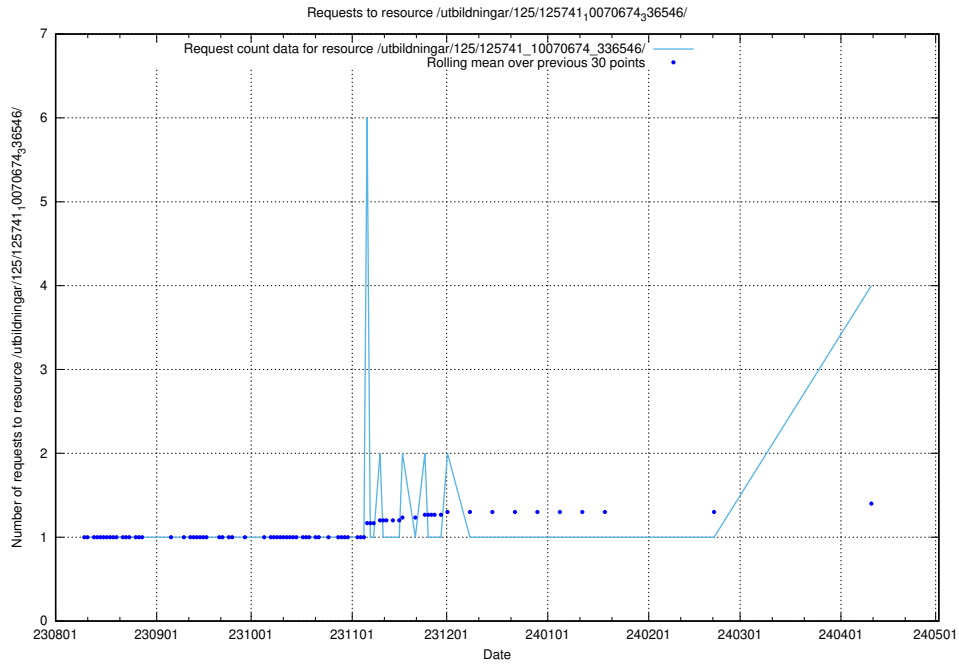

5.225 Usage of /utbildningar/125/125741_10070674_336546/

Here, we count the number of requests to resource /utbildningar/125/125741_10070674_336546/.