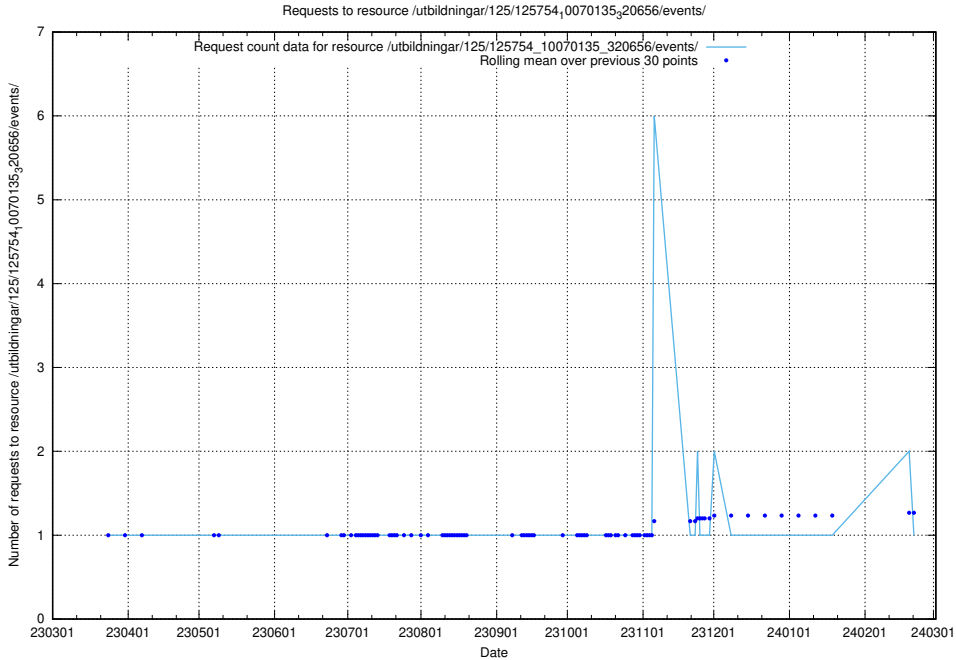

5.6369 Usage of /utbildningar/125/125754_10070135_320656/events/

Here, we count the number of requests to resource /utbildningar/125/125754_10070135_320656/events/