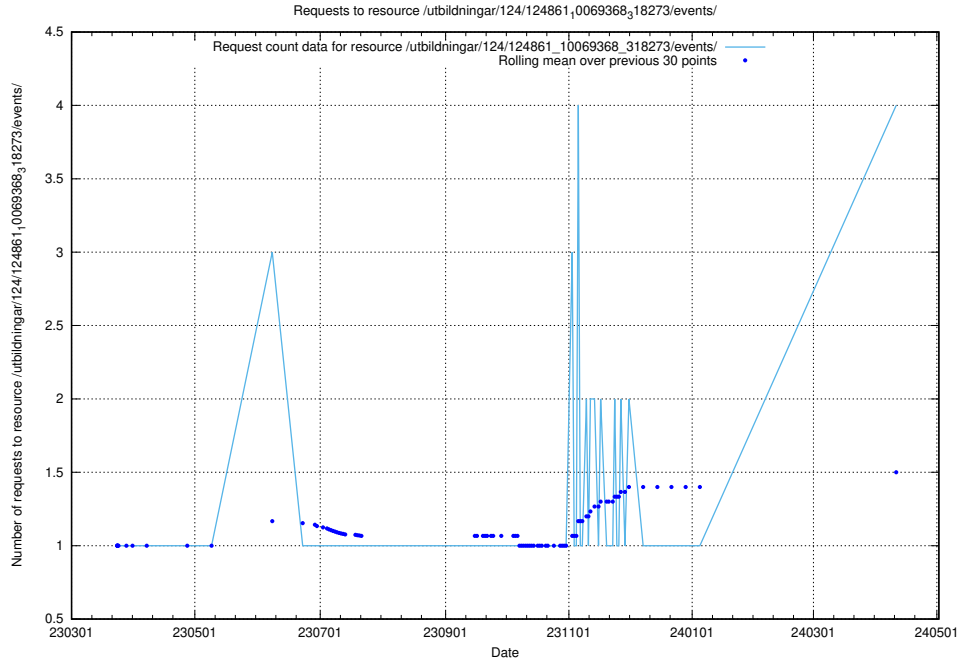

5.163 Usage of /utbildningar/124/124861_10069368_318273/events/

Here, we count the number of requests to resource /utbildningar/124/124861_10069368_318273/events/