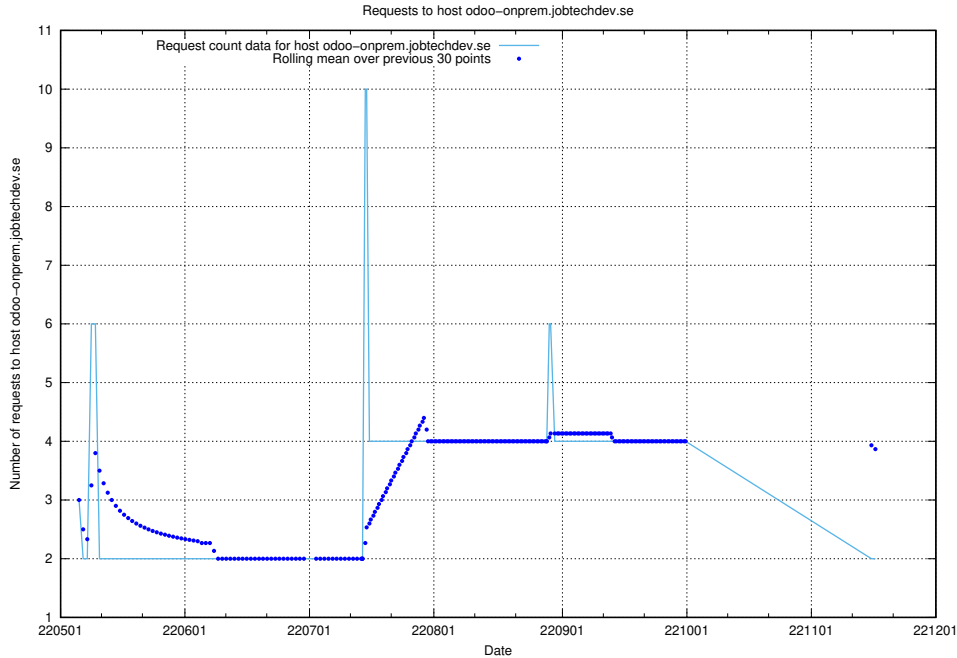

7.435 Usage of odoo-onprem.jobtechdev.se

Here, we count the number of requests to host odoo-onprem.jobtechdev.se.