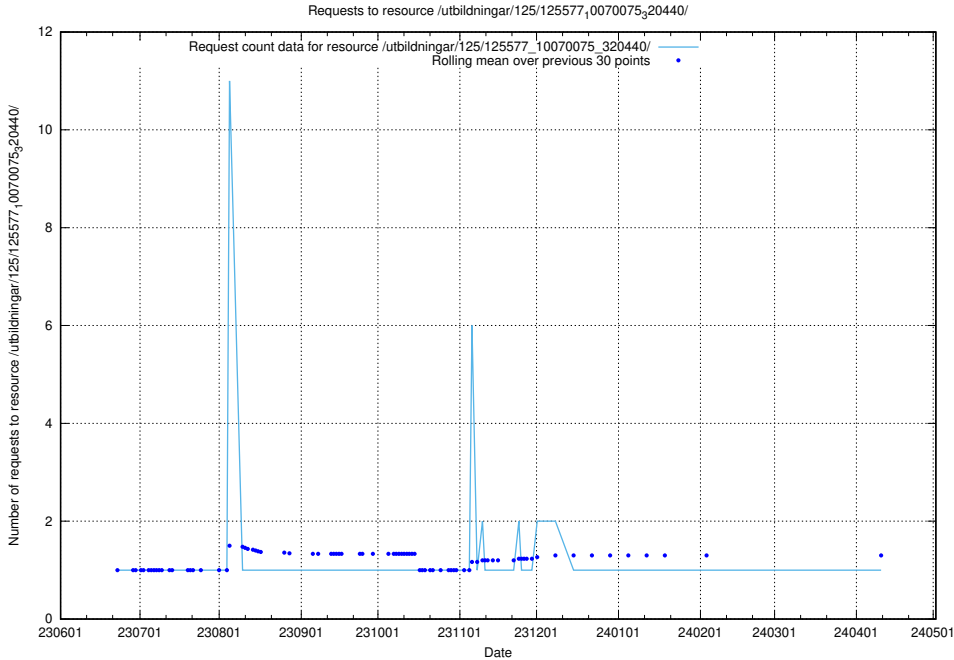

5.5859 Usage of /utbildningar/125/125577_10070075_320440/

Here, we count the number of requests to resource /utbildningar/125/125577_10070075_320440/.