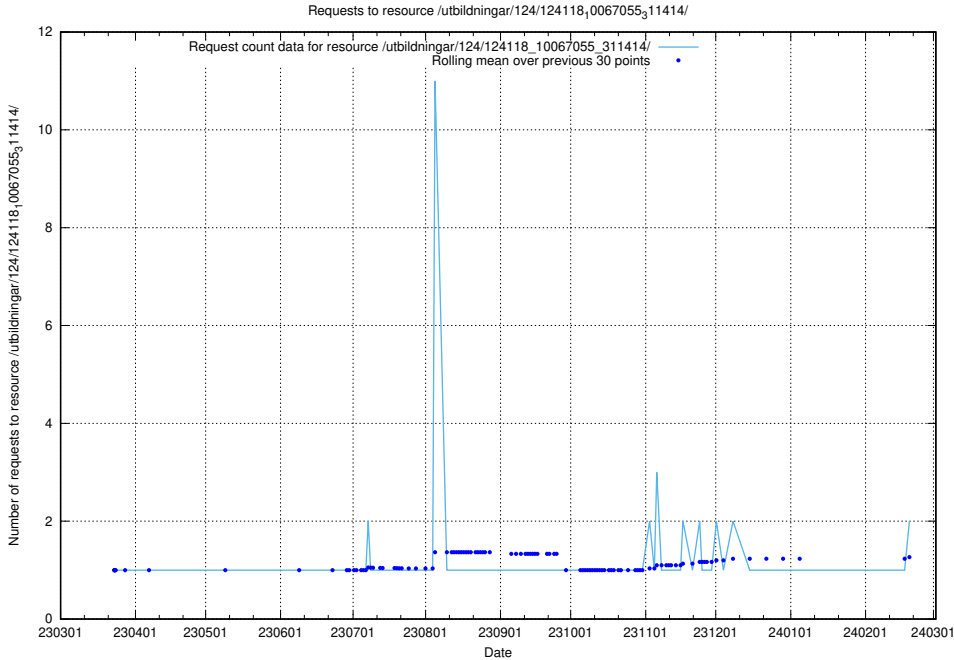

5.699 Usage of /utbildningar/124/124118_10067055_311414/

Here, we count the number of requests to resource /utbildningar/124/124118_10067055_311414/.