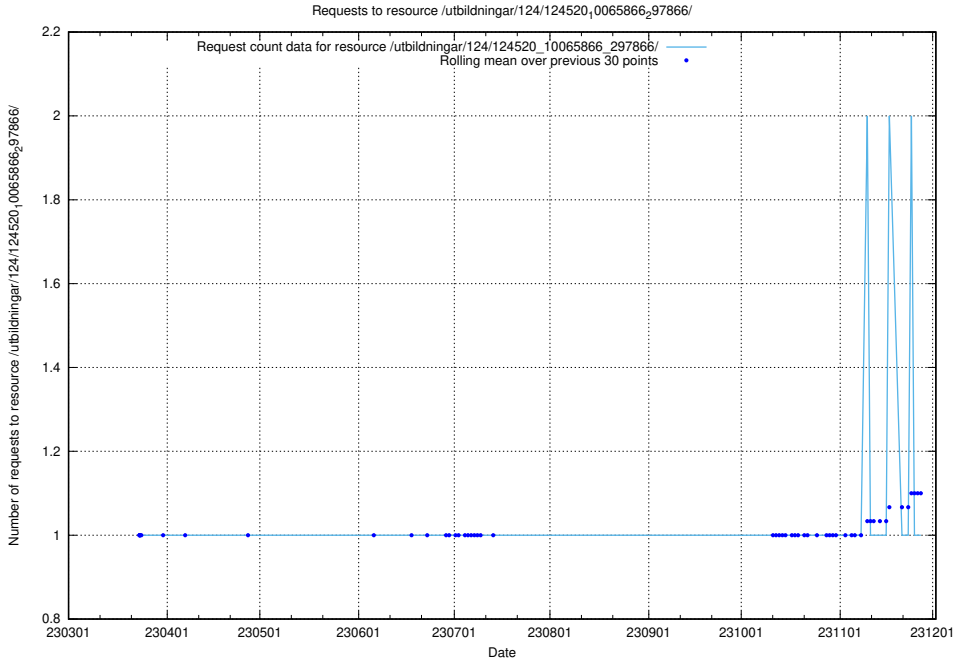

5.1291 Usage of /utbildningar/124/124520_10065866_297866/

Here, we count the number of requests to resource /utbildningar/124/124520_10065866_297866/.