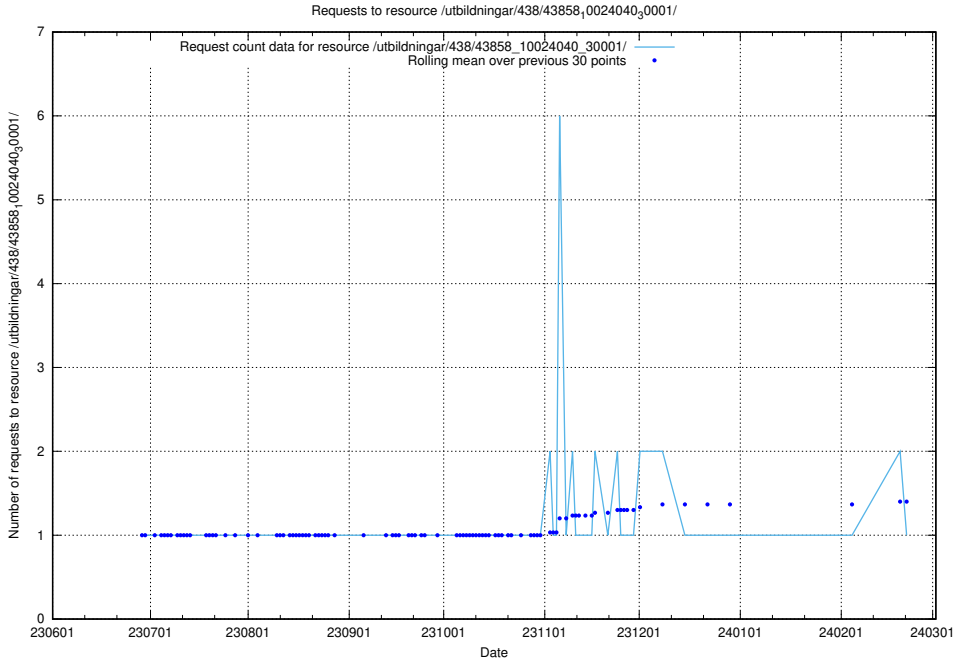

5.5561 Usage of /utbildningar/438/43858_10024040_30001/

Here, we count the number of requests to resource /utbildningar/438/43858_10024040_30001/.