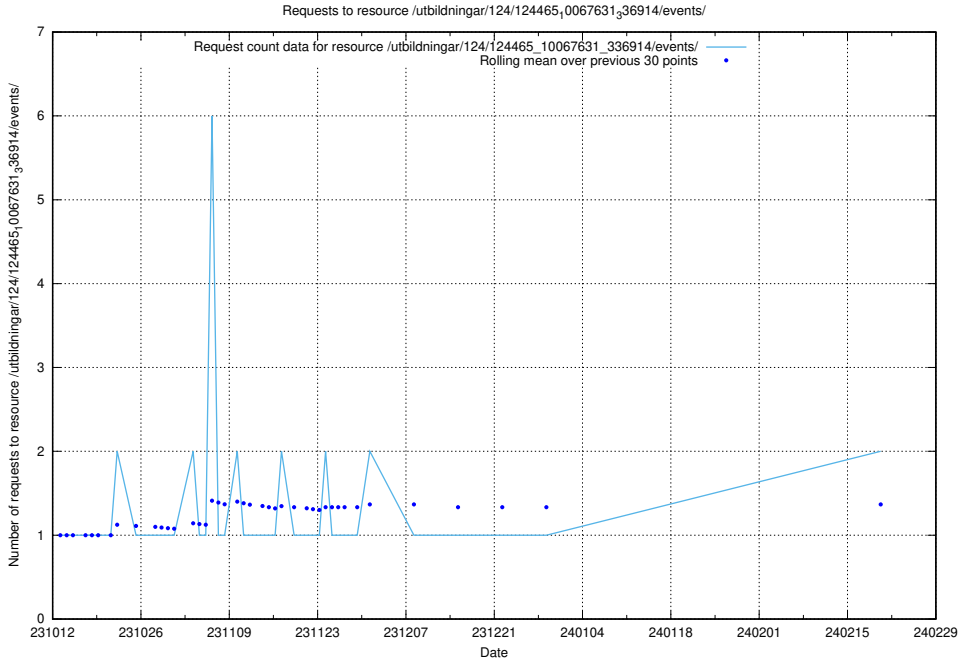

5.721 Usage of /utbildningar/124/124465_10067631_336914/events/

Here, we count the number of requests to resource /utbildningar/124/124465_10067631_336914/events/