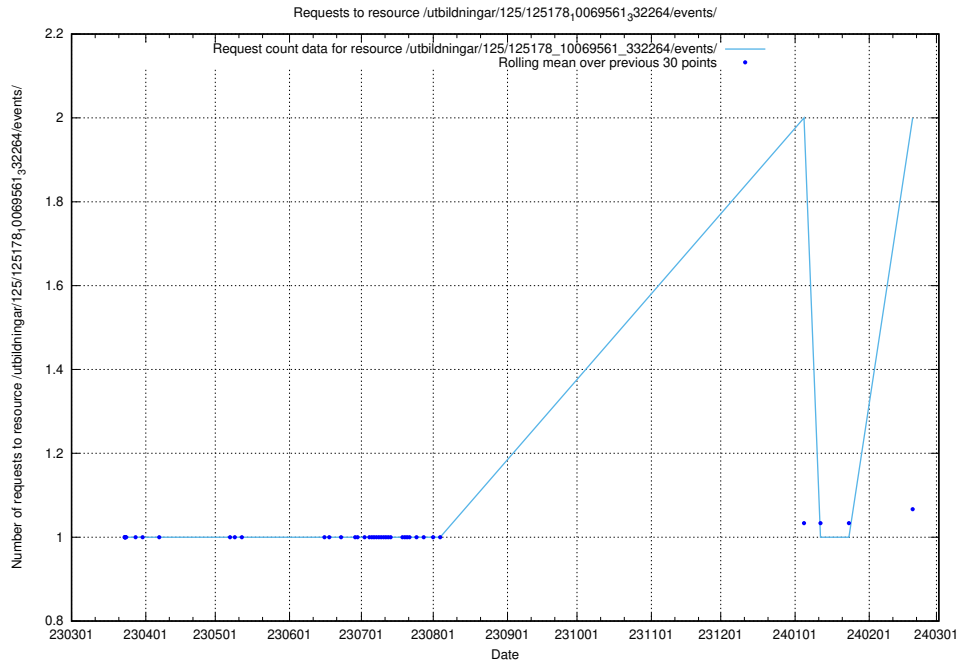

5.481 Usage of /utbildningar/125/125178_10069561_332264/events/

Here, we count the number of requests to resource /utbildningar/125/125178_10069561_332264/events/