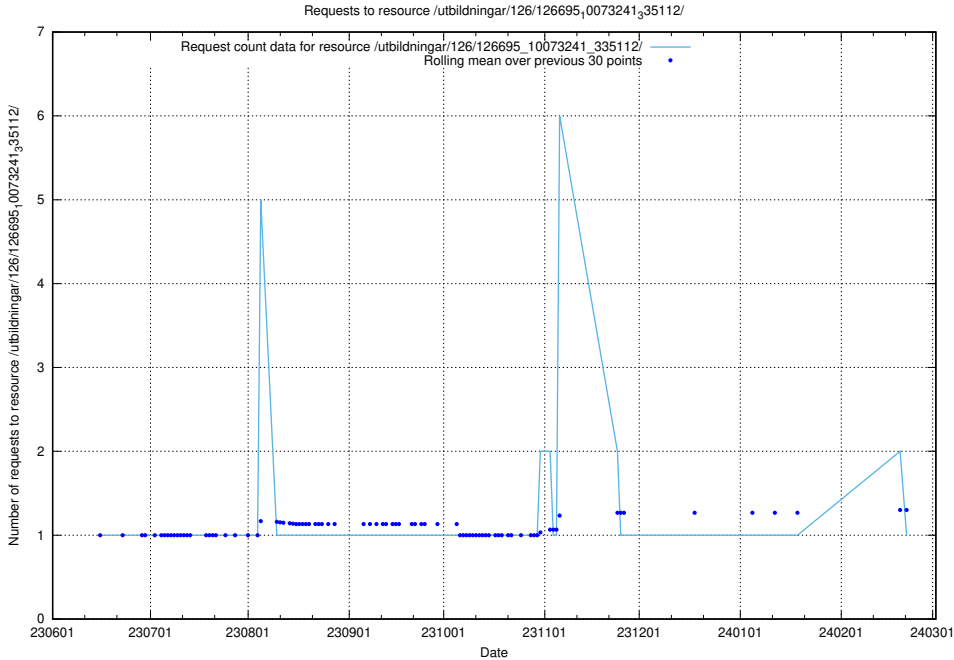

5.6006 Usage of /utbildningar/126/126695_10073241_335112/

Here, we count the number of requests to resource /utbildningar/126/126695_10073241_335112/.