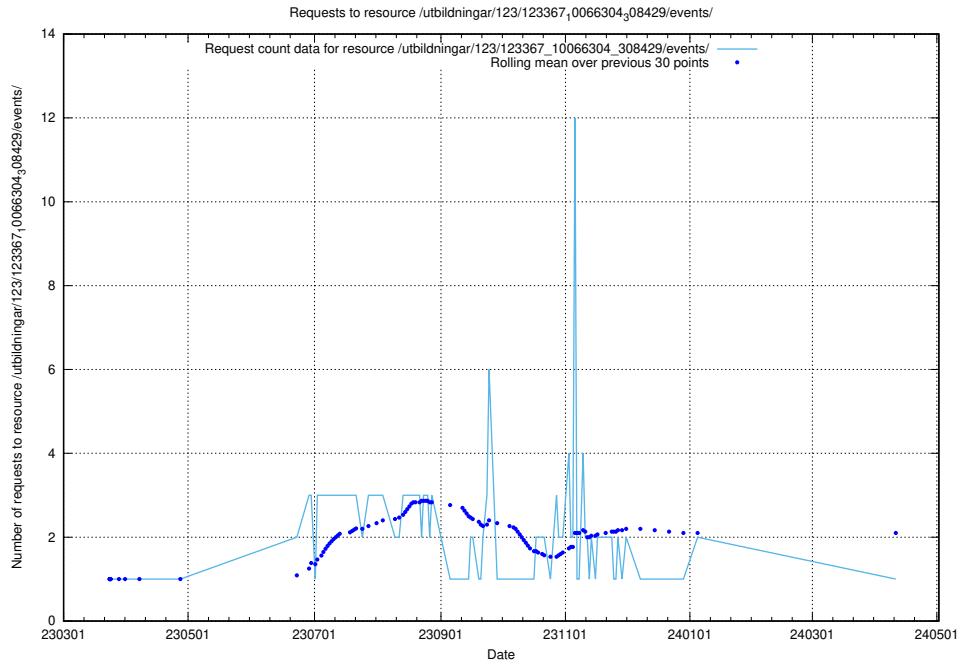

5.4671 Usage of /utbildningar/123/123367_10066304_308429/events/

Here, we count the number of requests to resource /utbildningar/123/123367_10066304_308429/events/