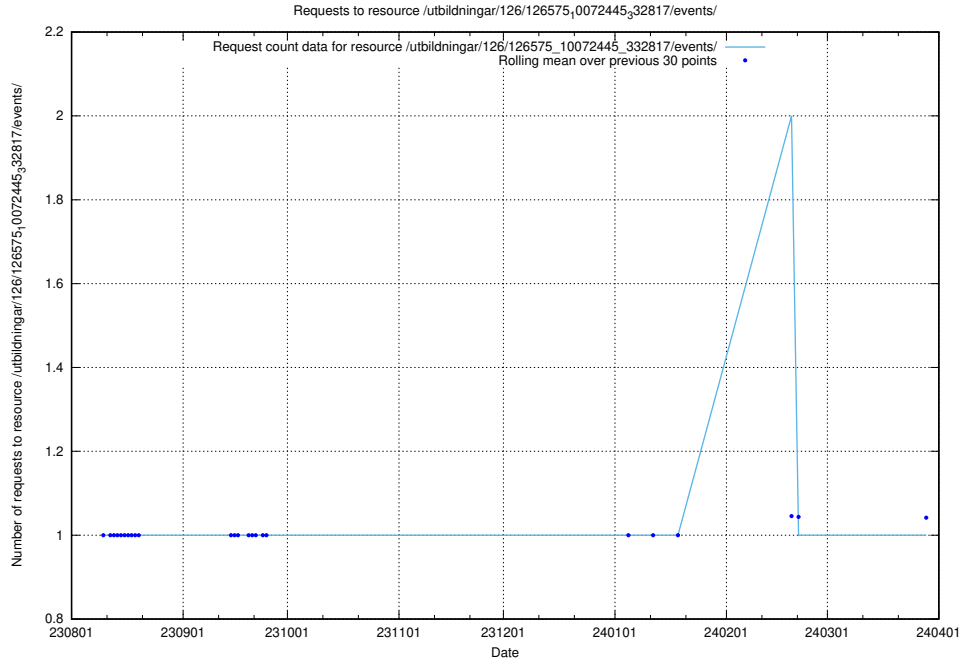

5.4966 Usage of /utbildningar/126/126575_10072445_332817/events/

Here, we count the number of requests to resource /utbildningar/126/126575_10072445_332817/events/