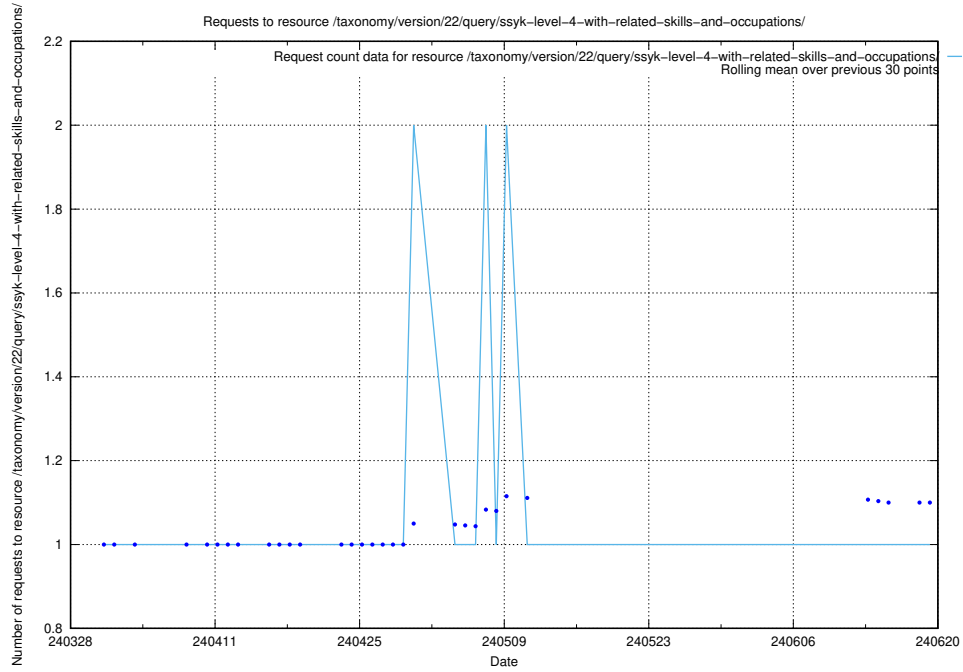

5.1741 Usage of /taxonomy/version/22/query/ssyk-level-4-with-related-skills-and-occupations/

Here, we count the number of requests to resource /taxonomy/version/22/query/ssyk-level-4-with-related-skills-and-occupations/.