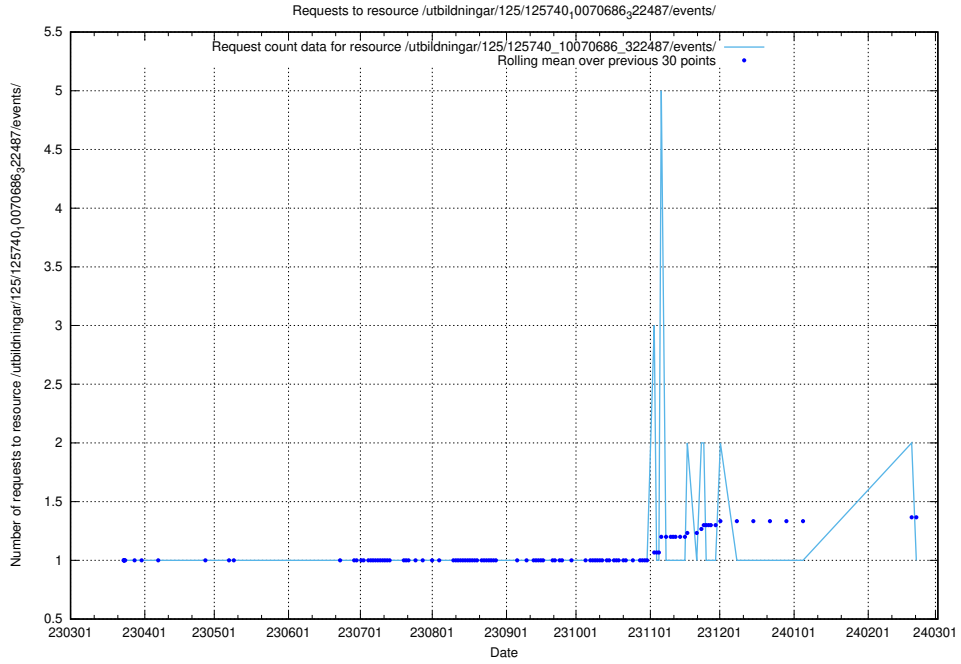

5.989 Usage of /utbildningar/125/125740_10070686_322487/events/

Here, we count the number of requests to resource /utbildningar/125/125740_10070686_322487/events/