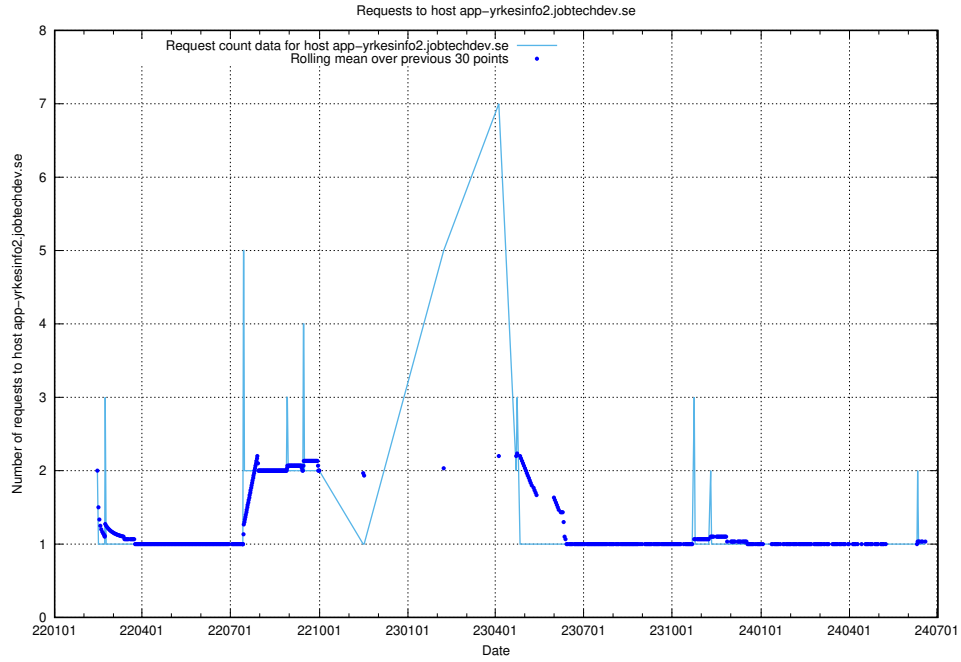

7.655 Usage of app-yrkesinfo2.jobtechdev.se

Here, we count the number of requests to host app-yrkesinfo2.jobtechdev.se.