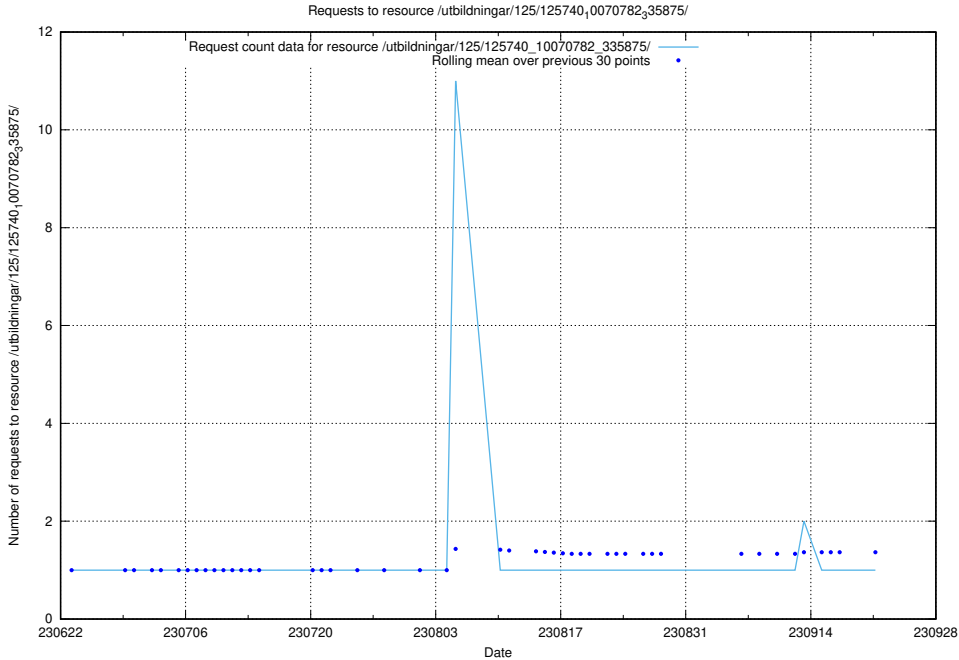

5.5833 Usage of /utbildningar/125/125740_10070782_335875/

Here, we count the number of requests to resource /utbildningar/125/125740_10070782_335875/.