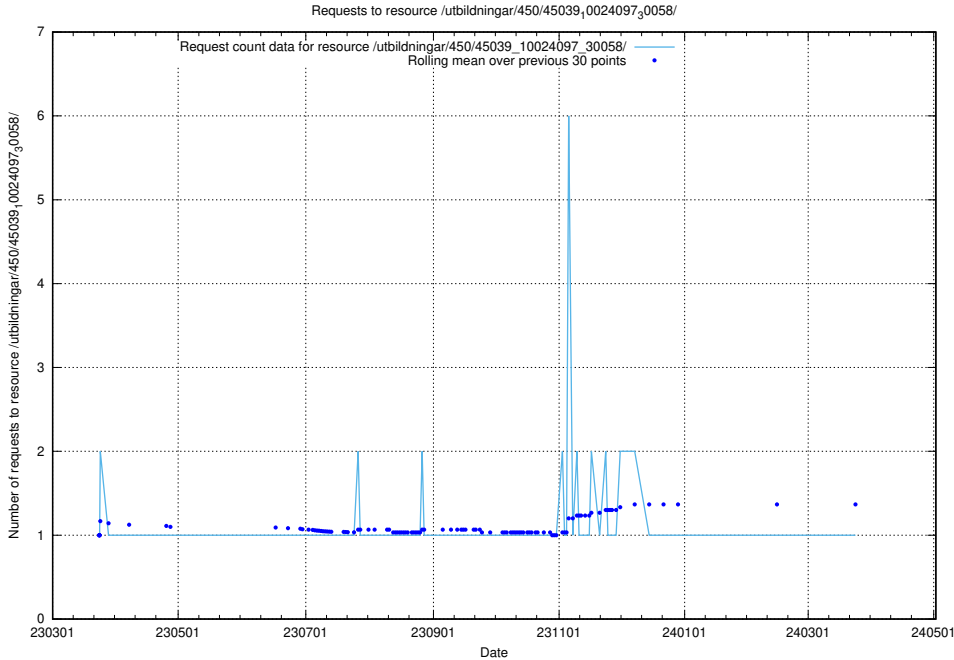

5.6469 Usage of /utbildningar/450/45039_10024097_30058/

Here, we count the number of requests to resource /utbildningar/450/45039_10024097_30058/.