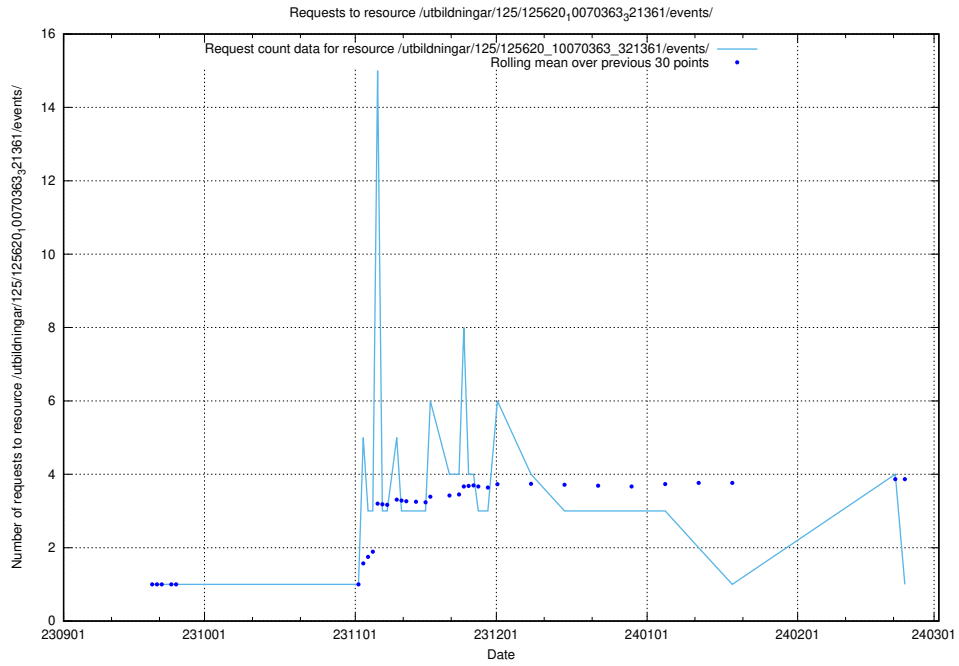

5.4676 Usage of /utbildningar/125/125620_10070363_321361/events/

Here, we count the number of requests to resource /utbildningar/125/125620_10070363_321361/events/