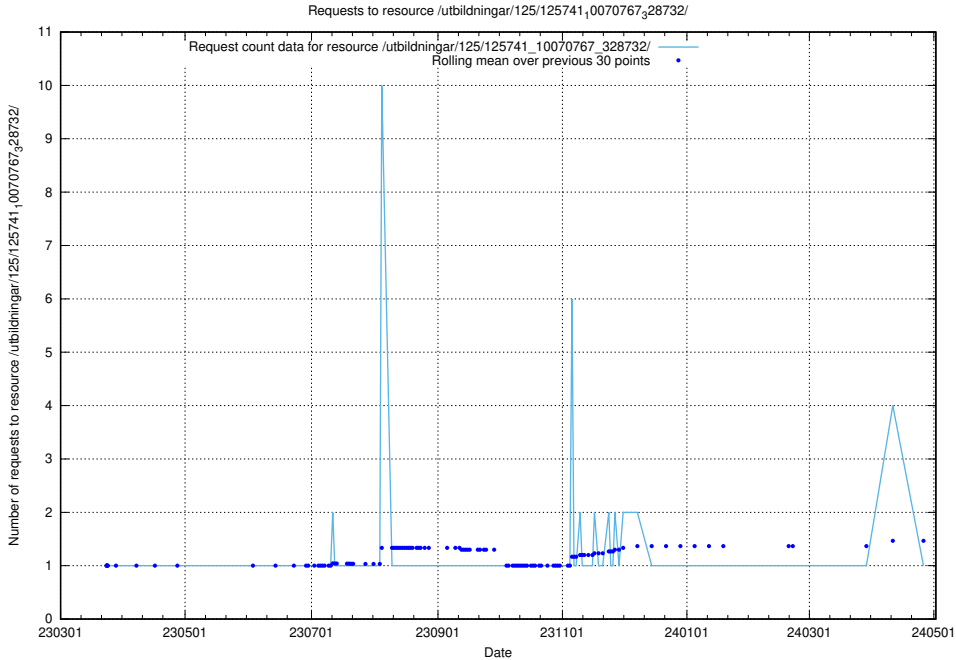

5.6611 Usage of /utbildningar/125/125741_10070767_328732/

Here, we count the number of requests to resource /utbildningar/125/125741_10070767_328732/.