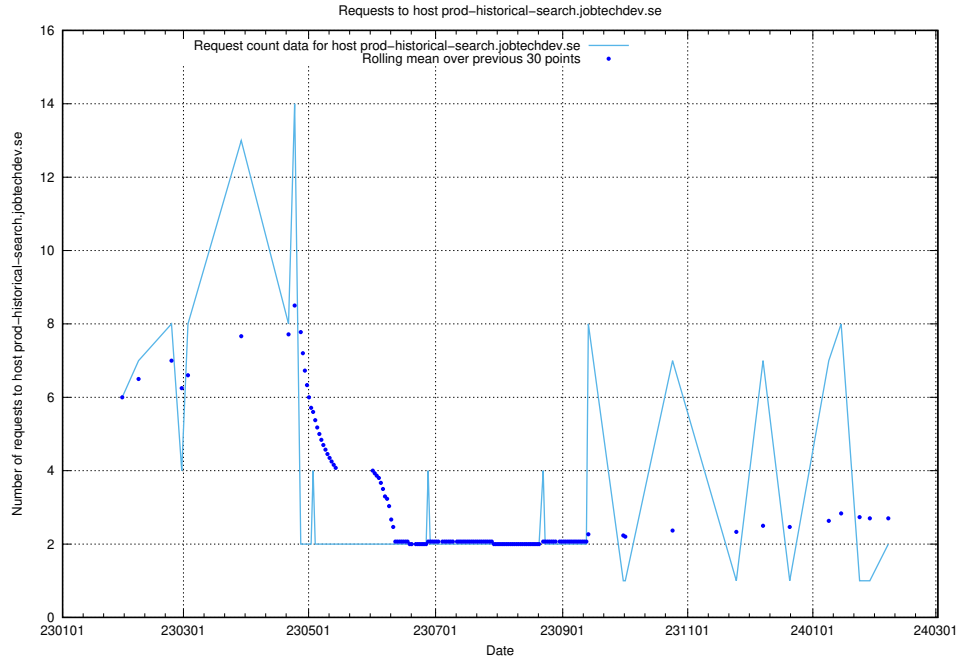

7.295 Usage of prod-historical-search.jobtechdev.se

Here, we count the number of requests to host prod-historical-search.jobtechdev.se.