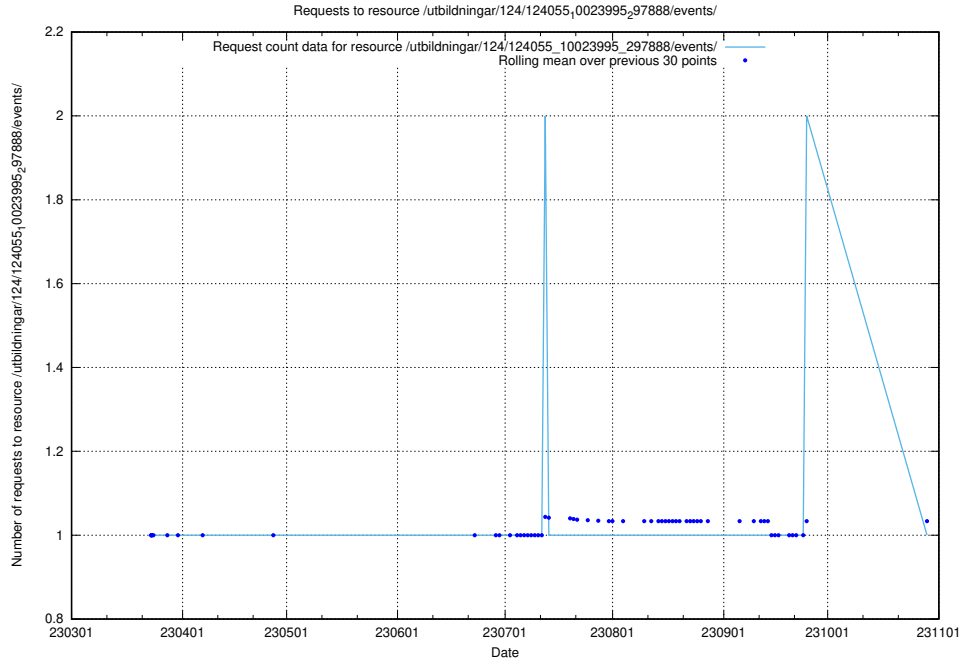

5.4474 Usage of /utbildningar/124/124055_10023995_297888/events/

Here, we count the number of requests to resource /utbildningar/124/124055_10023995_297888/events/