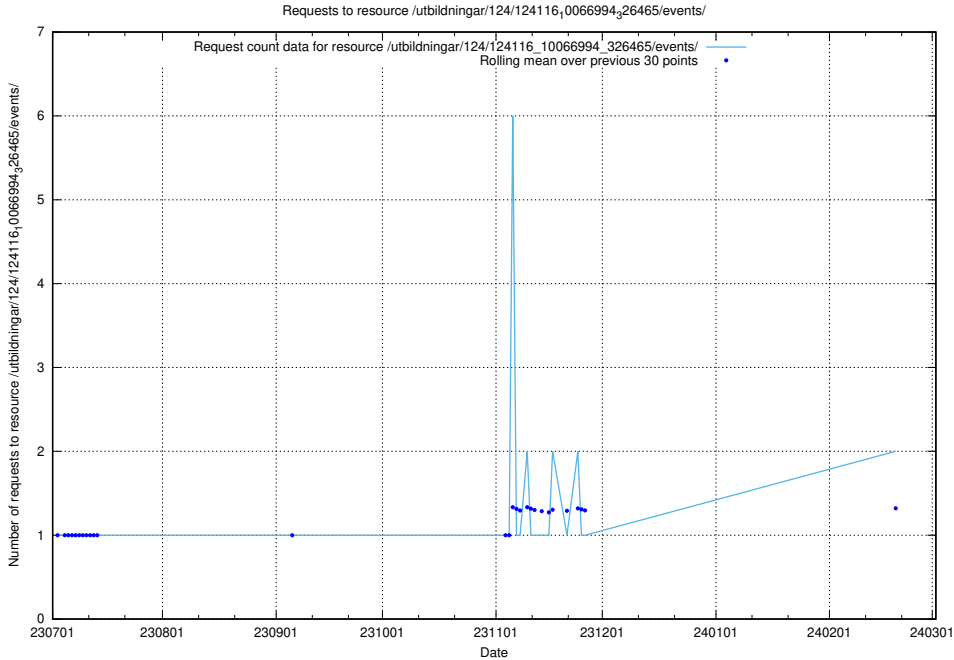

5.820 Usage of /utbildningar/124/124116_10066994_326465/events/

Here, we count the number of requests to resource /utbildningar/124/124116_10066994_326465/events/