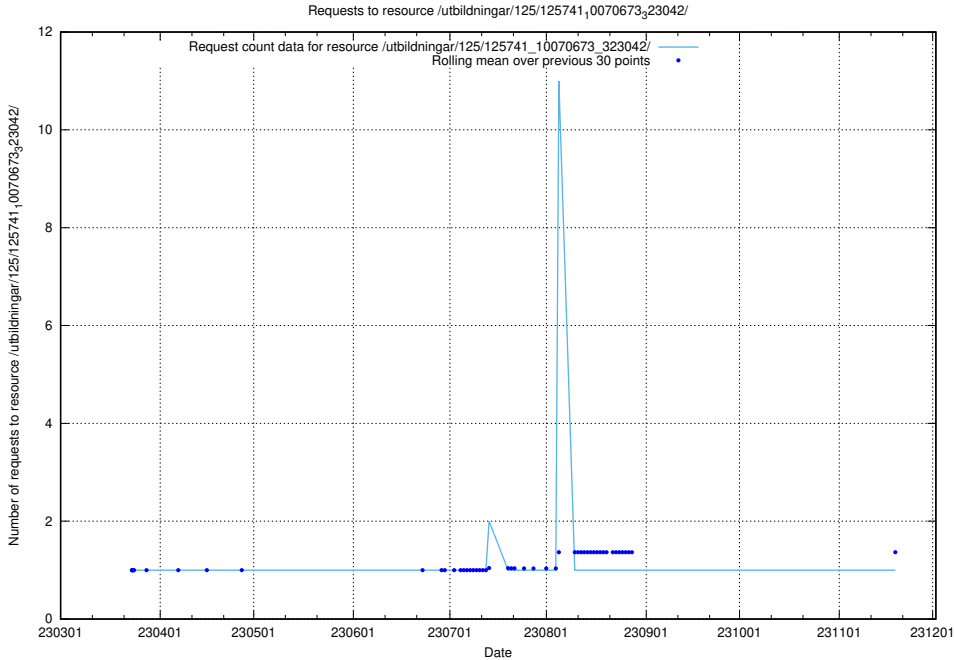

5.6636 Usage of /utbildningar/125/125741_10070673_323042/

Here, we count the number of requests to resource /utbildningar/125/125741_10070673_323042/.