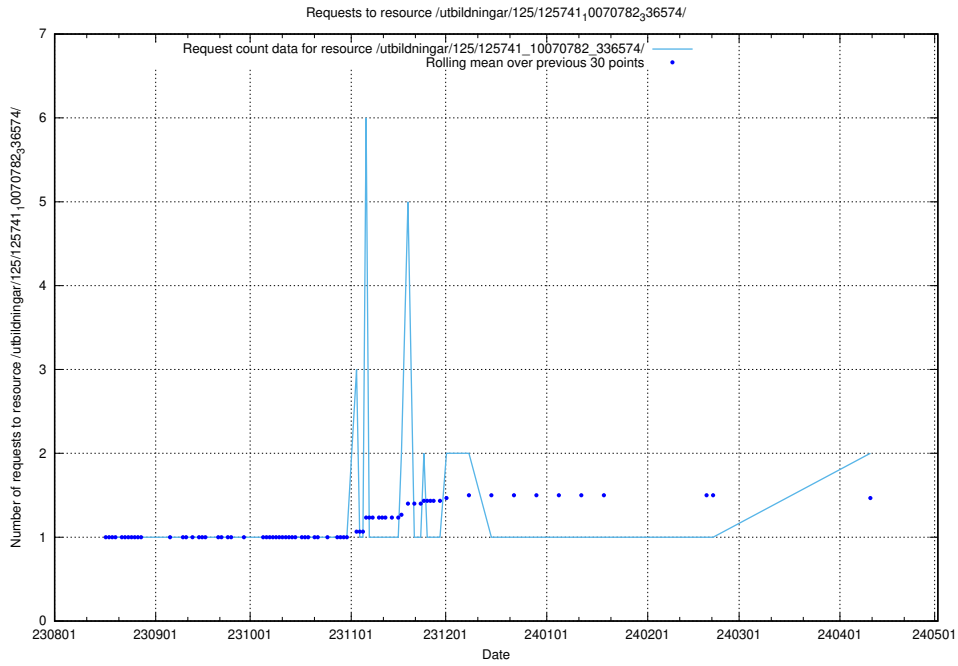

5.760 Usage of /utbildningar/125/125741_10070782_336574/

Here, we count the number of requests to resource /utbildningar/125/125741_10070782_336574/.