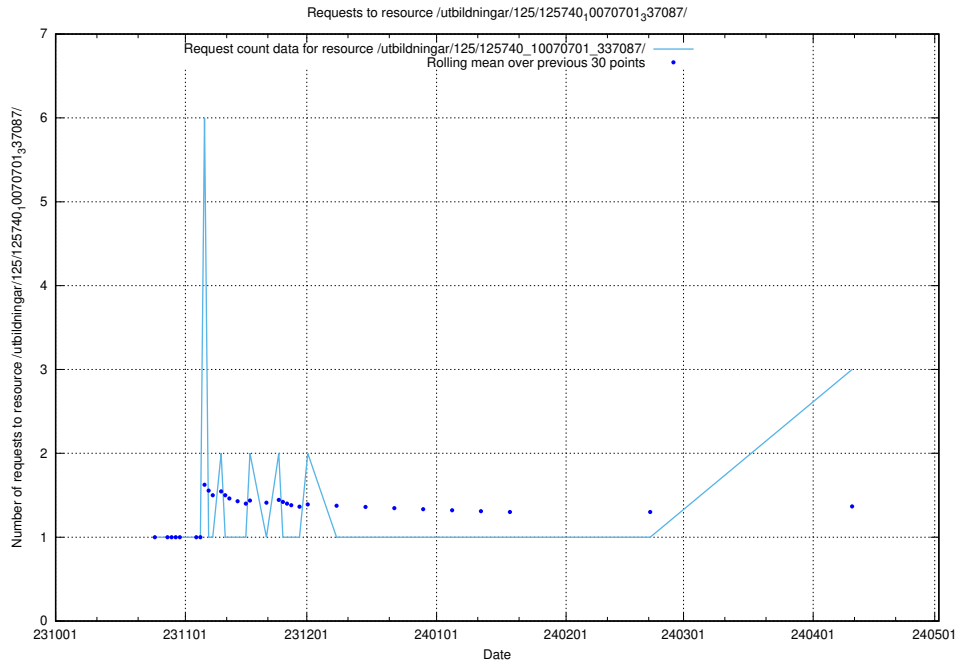

5.349 Usage of /utbildningar/125/125740_10070701_337087/

Here, we count the number of requests to resource /utbildningar/125/125740_10070701_337087/.