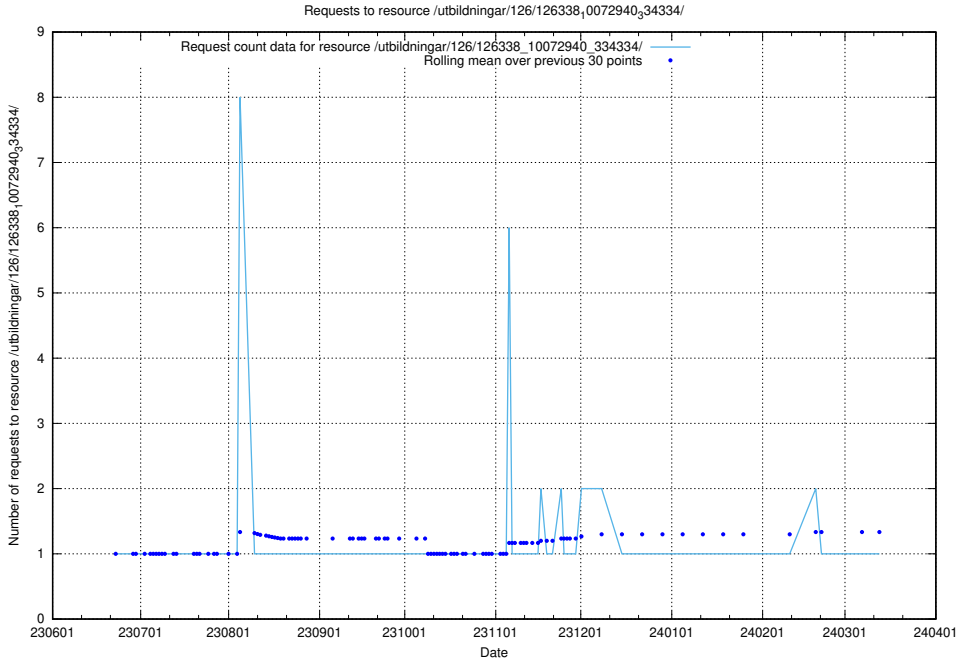

5.5798 Usage of /utbildningar/126/126338_10072940_334334/

Here, we count the number of requests to resource /utbildningar/126/126338_10072940_334334/.