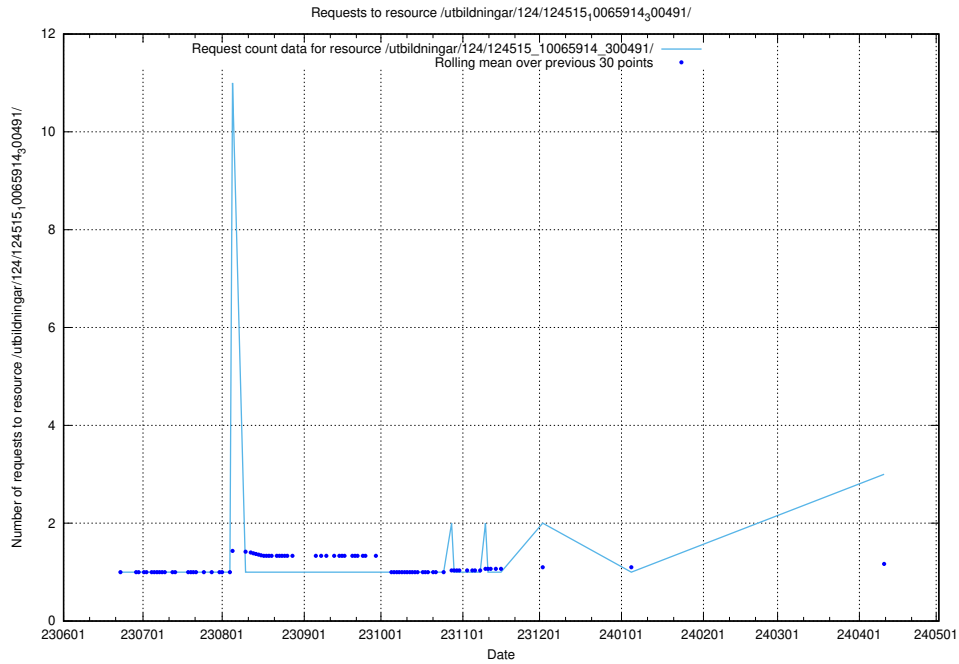

5.407 Usage of /utbildningar/124/124515_10065914_300491/

Here, we count the number of requests to resource /utbildningar/124/124515_10065914_300491/.