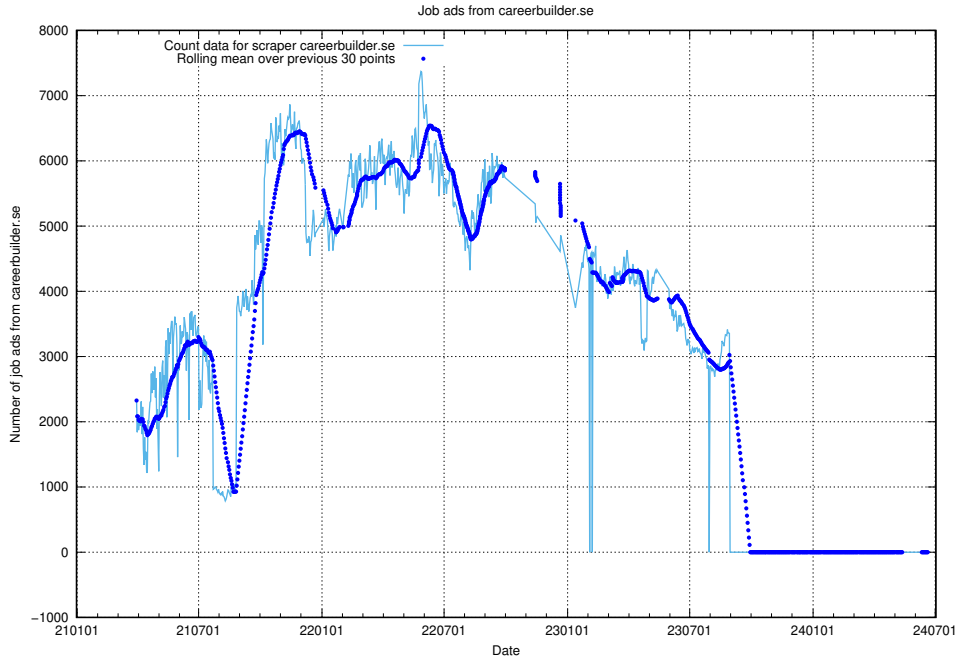

13.18 Number of ads by scraper careerbuilder.se

Here, we count the number of job ads scraped from careerbuilder.se.