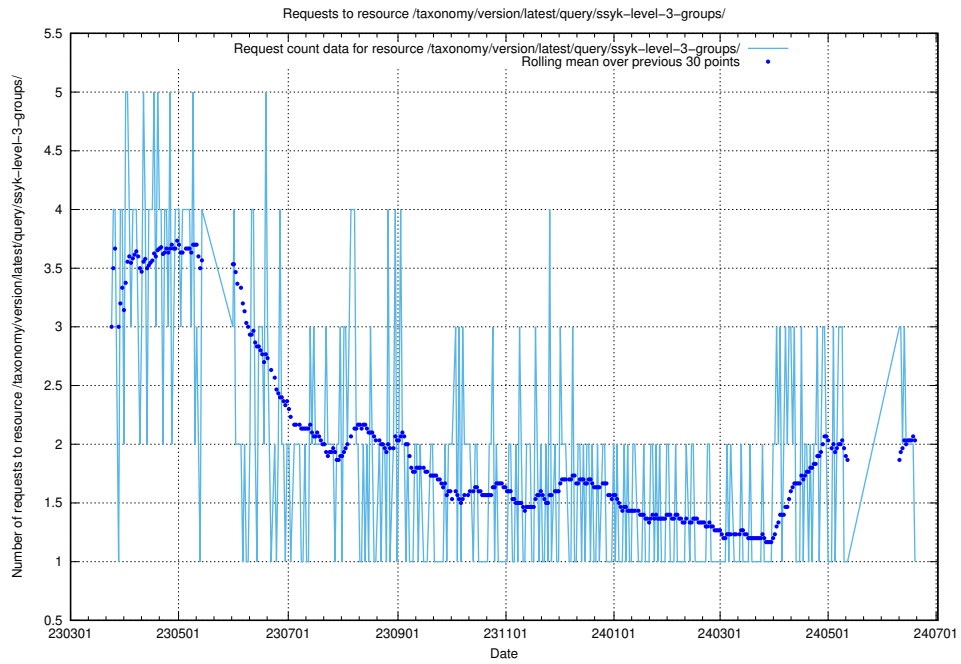

5.6232 Usage of /taxonomy/version/latest/query/ssyk-level-3-groups/

Here, we count the number of requests to resource /taxonomy/version/latest/query/ssyk-level-3-groups/.