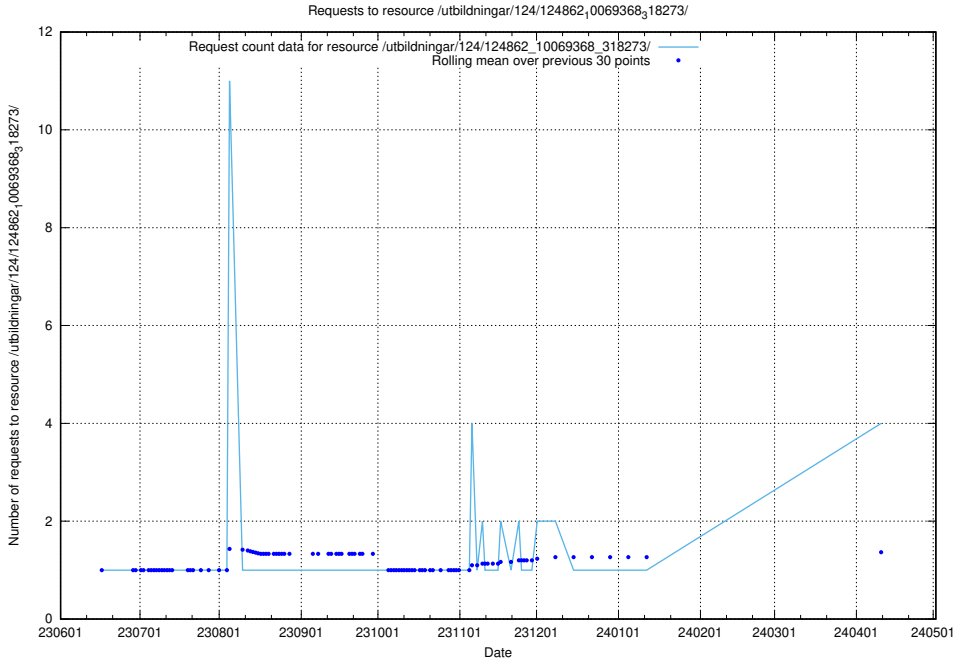

5.247 Usage of /utbildningar/124/124862_10069368_318273/

Here, we count the number of requests to resource /utbildningar/124/124862_10069368_318273/.