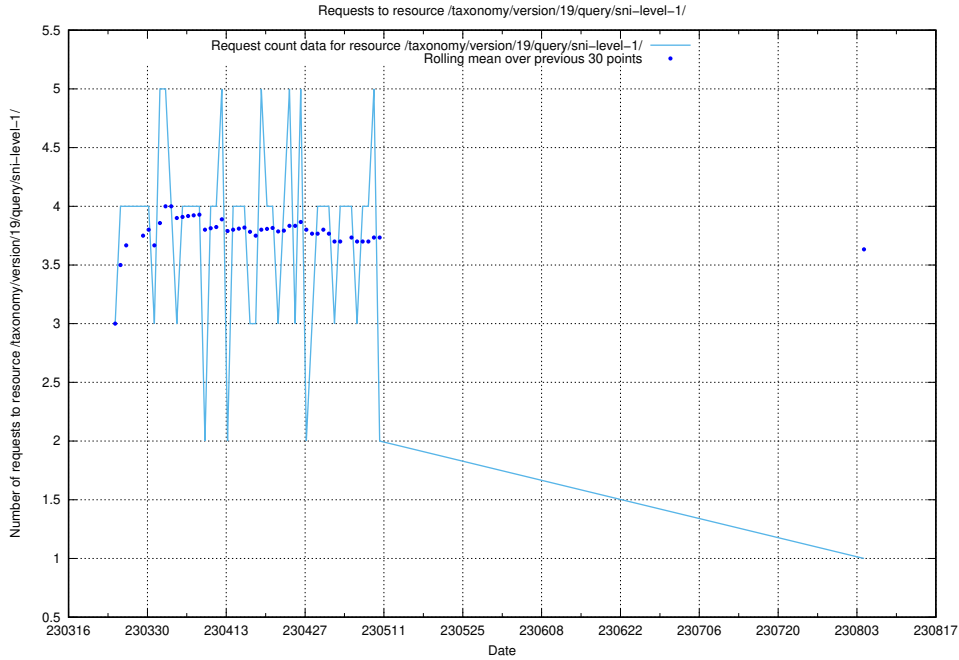

5.6277 Usage of /taxonomy/version/19/query/sni-level-1/

Here, we count the number of requests to resource /taxonomy/version/19/query/sni-level-1/.