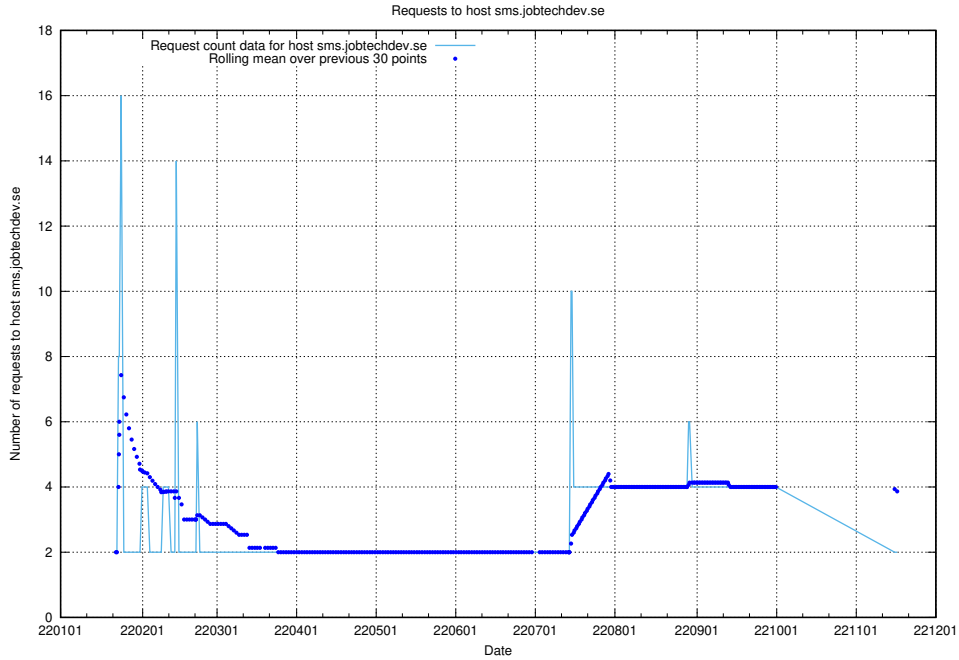

7.587 Usage of sms.jobtechdev.se

Here, we count the number of requests to host sms.jobtechdev.se.