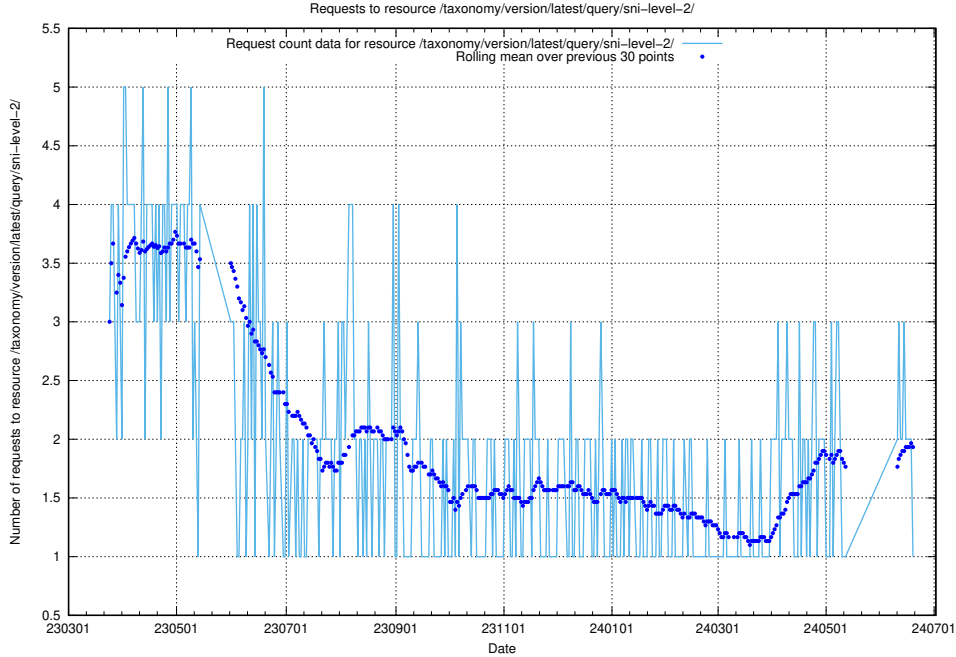

5.6238 Usage of /taxonomy/version/latest/query/sni-level-2/

Here, we count the number of requests to resource /taxonomy/version/latest/query/sni-level-2/.