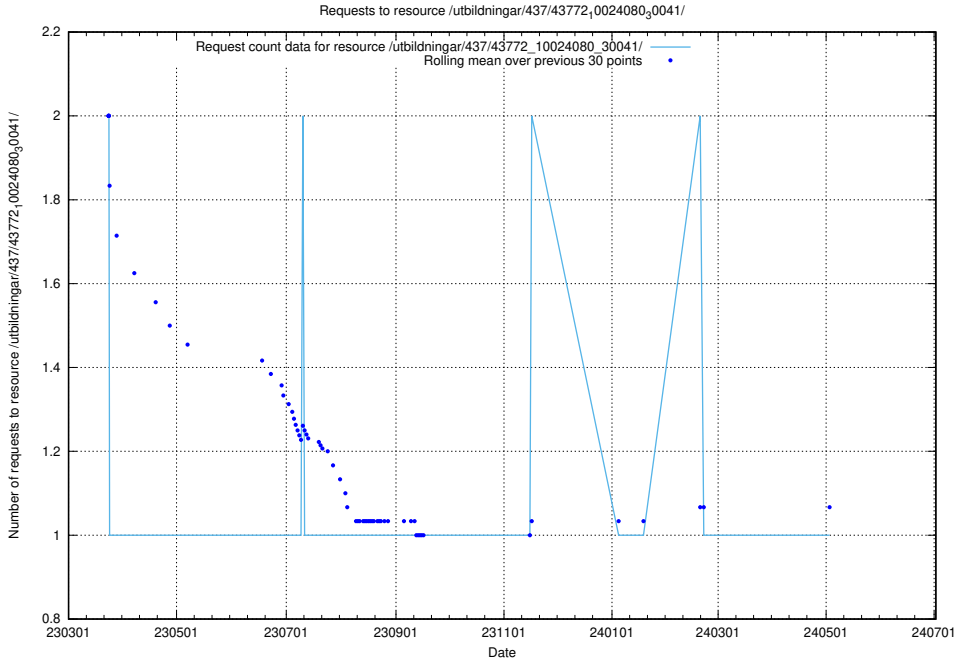

5.6416 Usage of /utbildningar/437/43772_10024080_30041/

Here, we count the number of requests to resource /utbildningar/437/43772_10024080_30041/.