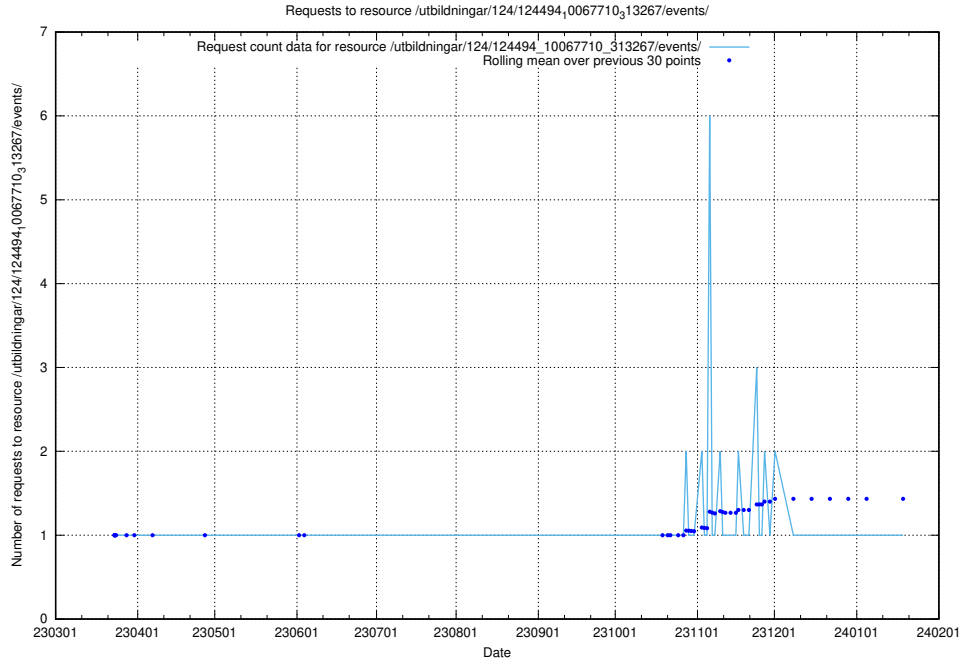

5.2893 Usage of /utbildningar/124/124494_10067710_313267/events/

Here, we count the number of requests to resource /utbildningar/124/124494_10067710_313267/events/