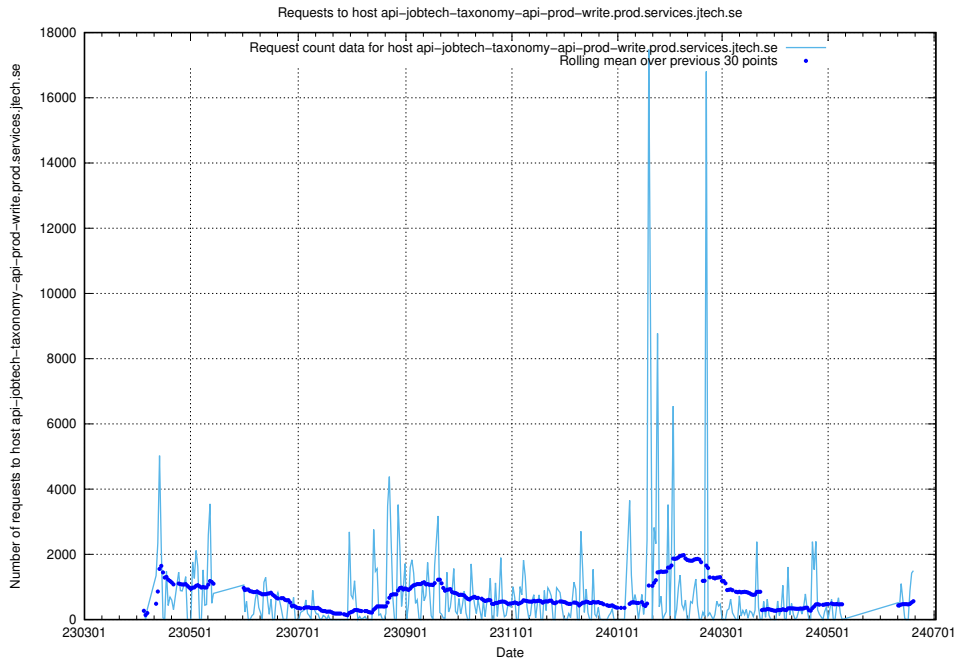

7.18 Usage of api-jobtech-taxonomy-api-prod-write.prod.services.jtech.se

Here, we count the number of requests to host api-jobtech-taxonomy-api-prod-write.prod.services.jtech.se.