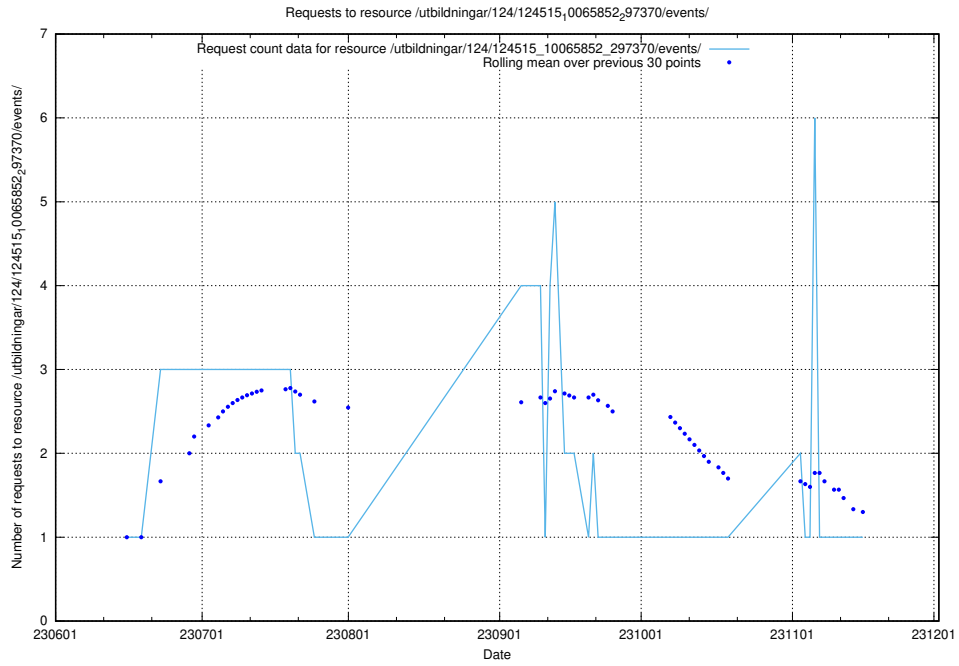

### 5.6011 Usage of /utbildningar/124/124515\_10065852\_297370/events/

Here, we count the number of requests to resource /utbildningar/124/124515\_10065852\_297370/events/