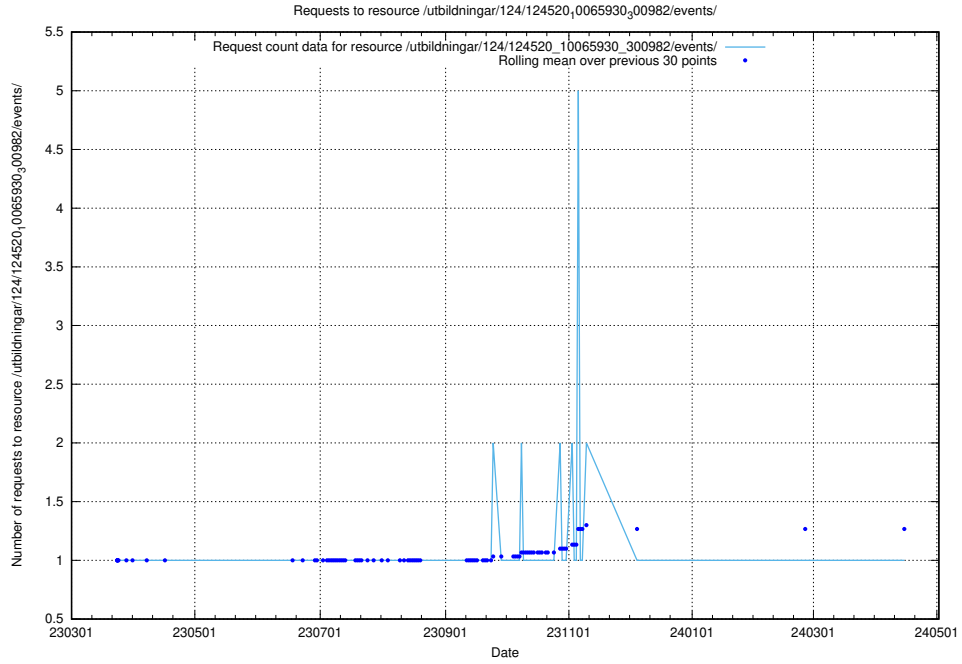

5.1261 Usage of /utbildningar/124/124520_10065930_300982/events/

Here, we count the number of requests to resource /utbildningar/124/124520_10065930_300982/events/