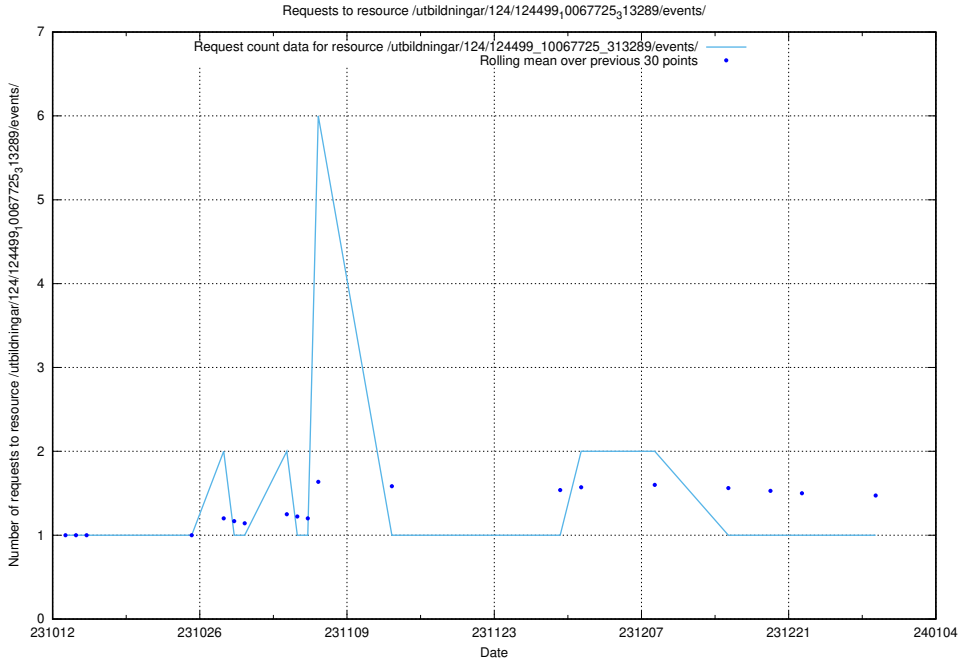

5.4504 Usage of /utbildningar/124/124499_10067725_313289/events/

Here, we count the number of requests to resource /utbildningar/124/124499_10067725_313289/events/