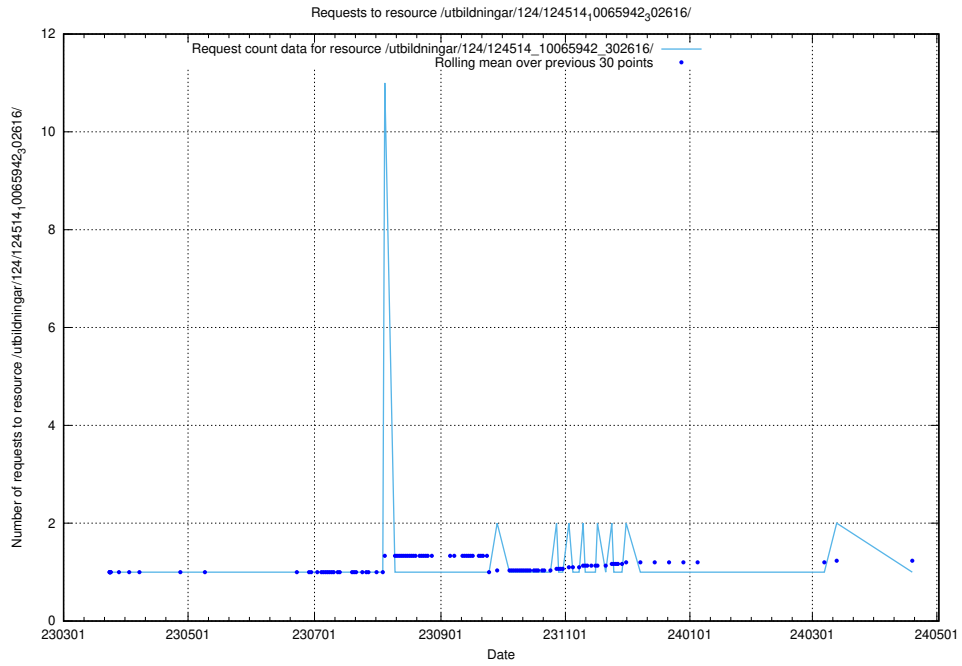

5.2031 Usage of /utbildningar/124/124514_10065942_302616/

Here, we count the number of requests to resource /utbildningar/124/124514_10065942_302616/.