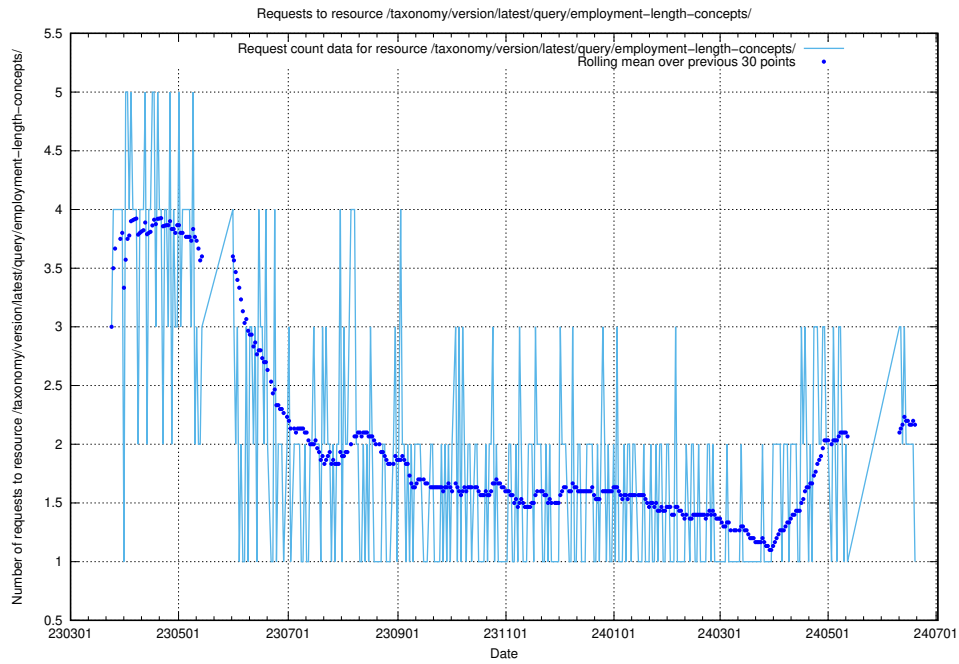

5.6249 Usage of /taxonomy/version/latest/query/employment-length-concepts/

Here, we count the number of requests to resource /taxonomy/version/latest/query/employment-length-concepts/.