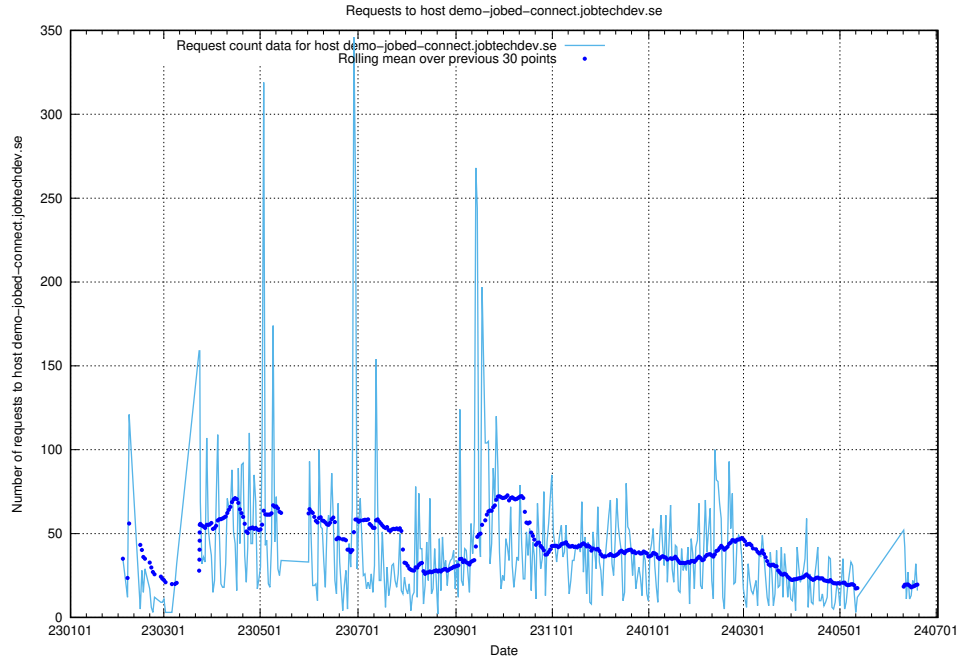

7.40 Usage of demo-jobed-connect.jobtechdev.se

Here, we count the number of requests to host demo-jobed-connect.jobtechdev.se.