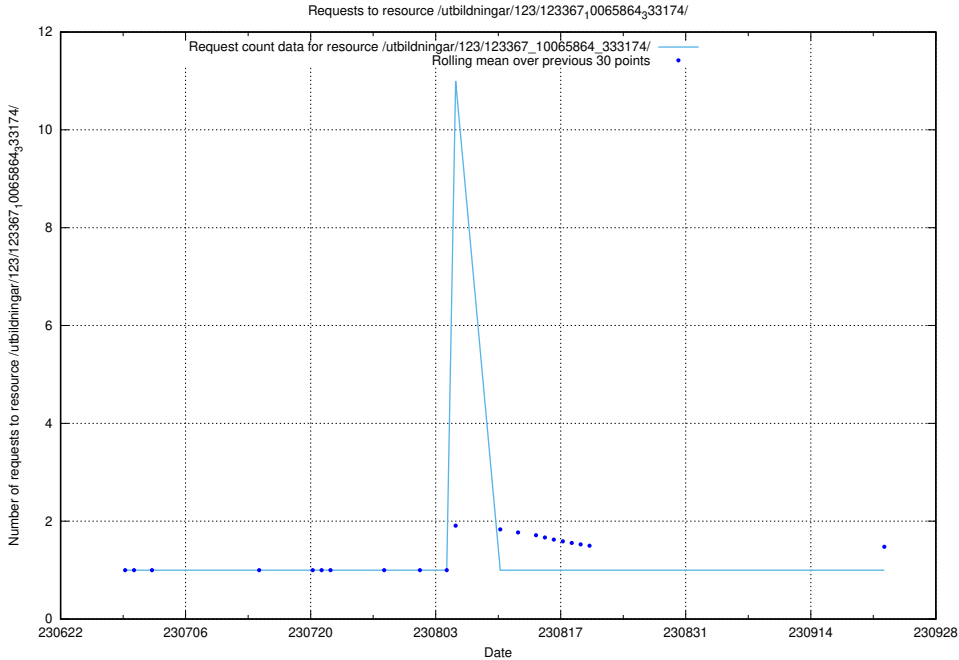

5.5669 Usage of /utbildningar/123/123367_10065864_333174/

Here, we count the number of requests to resource /utbildningar/123/123367_10065864_333174/.