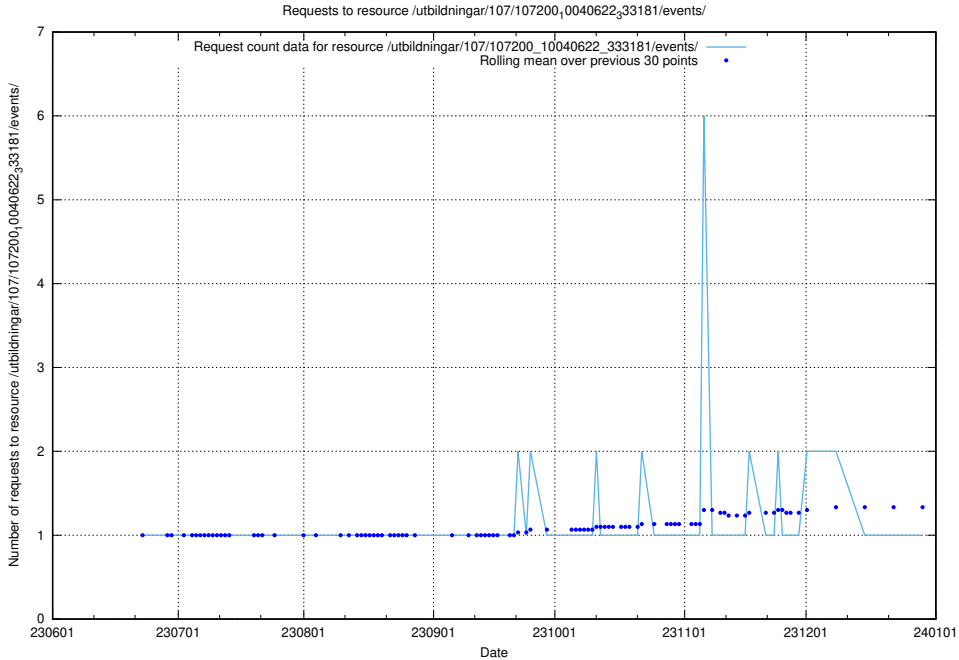

5.5973 Usage of /utbildningar/107/107200_10040622_333181/events/

Here, we count the number of requests to resource /utbildningar/107/107200_10040622_333181/events/