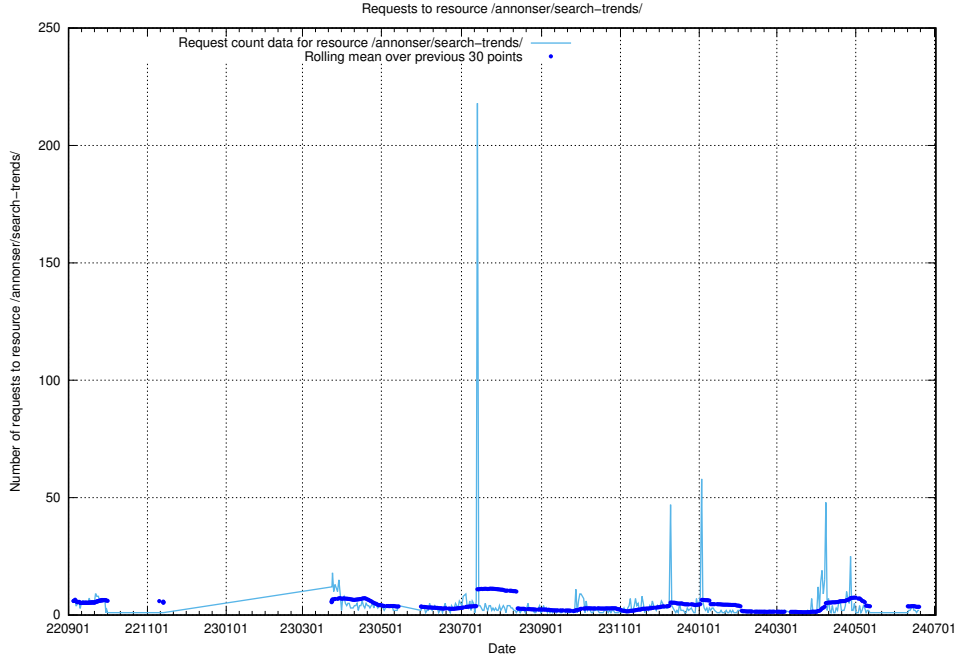

5.961 Usage of /annonser/search-trends/

Here, we count the number of requests to resource /annonser/search-trends/.