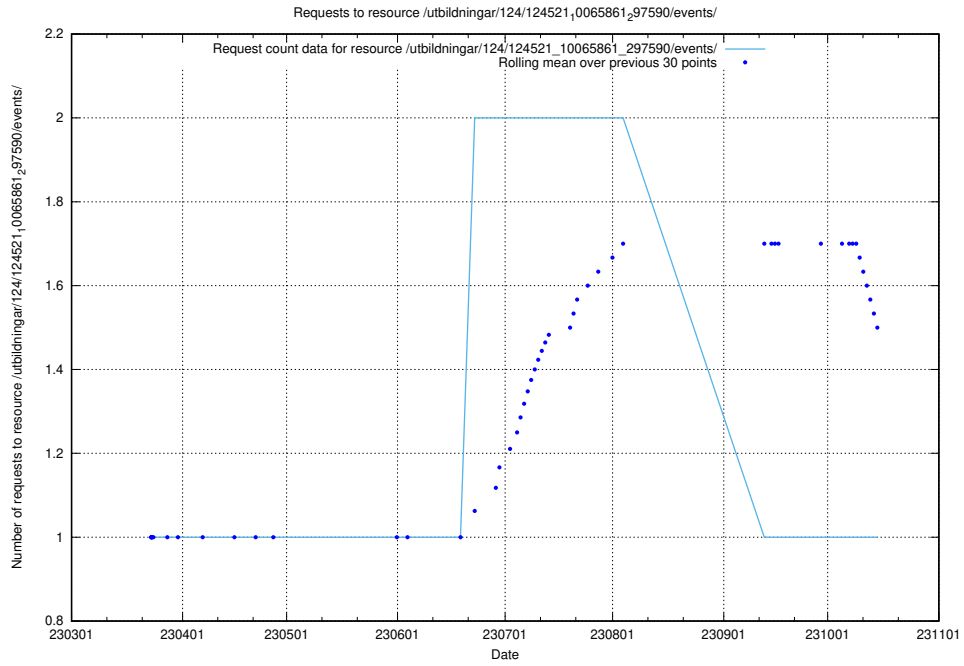

5.1249 Usage of /utbildningar/124/124521_10065861_297590/events/

Here, we count the number of requests to resource /utbildningar/124/124521_10065861_297590/events/