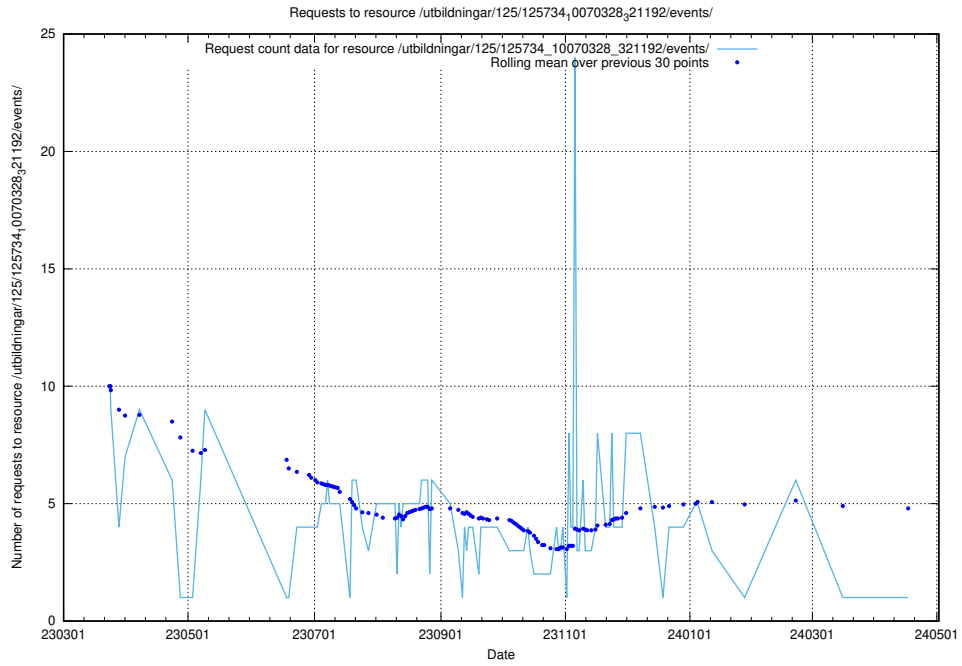

5.6398 Usage of /utbildningar/125/125734_10070328_321192/events/

Here, we count the number of requests to resource /utbildningar/125/125734_10070328_321192/events/