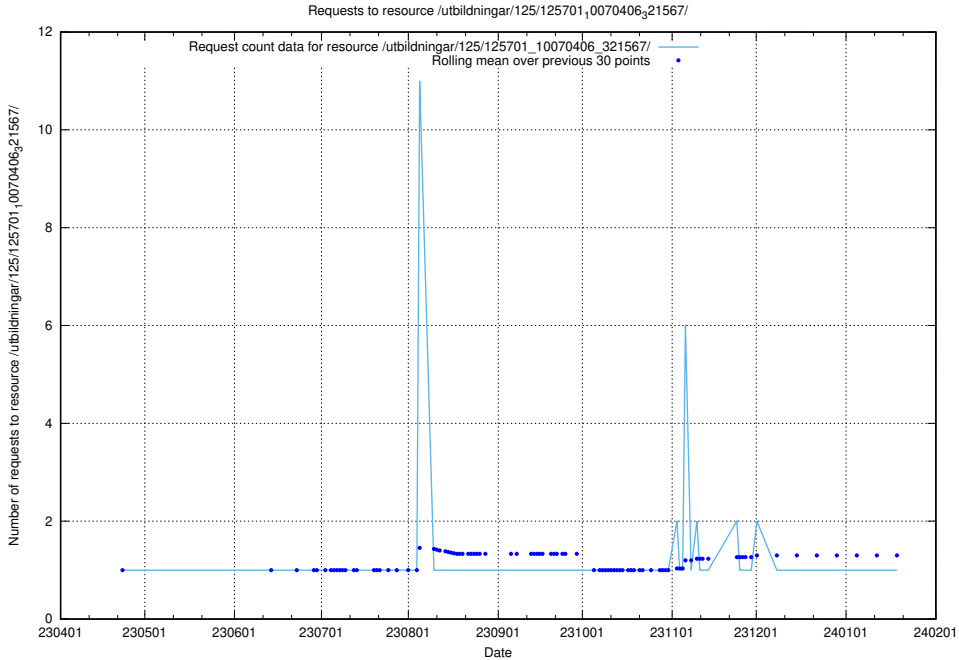

5.6166 Usage of /utbildningar/125/125701_10070406_321567/

Here, we count the number of requests to resource /utbildningar/125/125701_10070406_321567/.