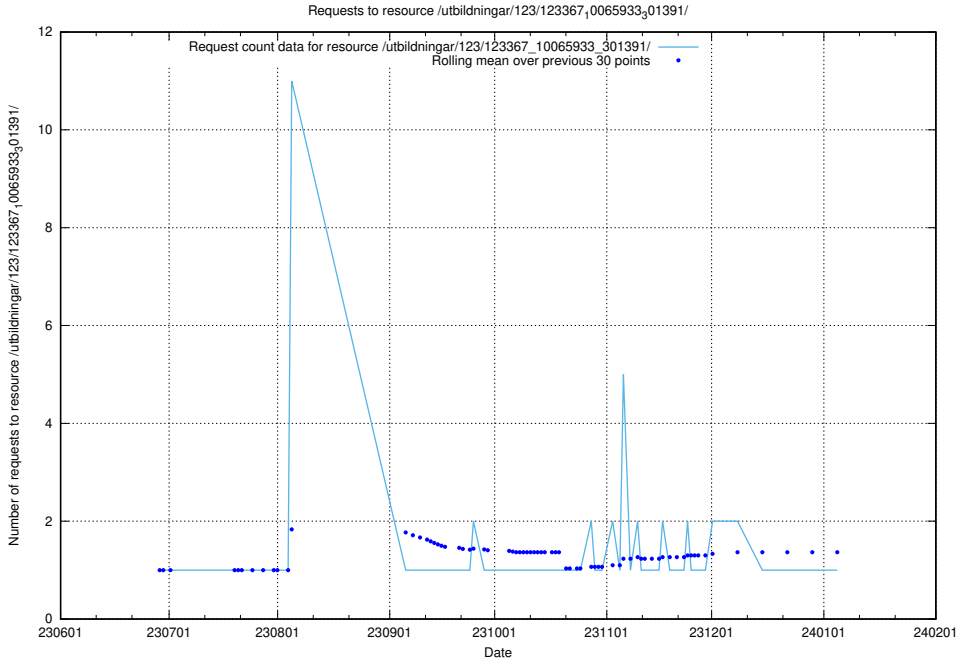

5.5668 Usage of /utbildningar/123/123367_10065933_301391/

Here, we count the number of requests to resource /utbildningar/123/123367_10065933_301391/.