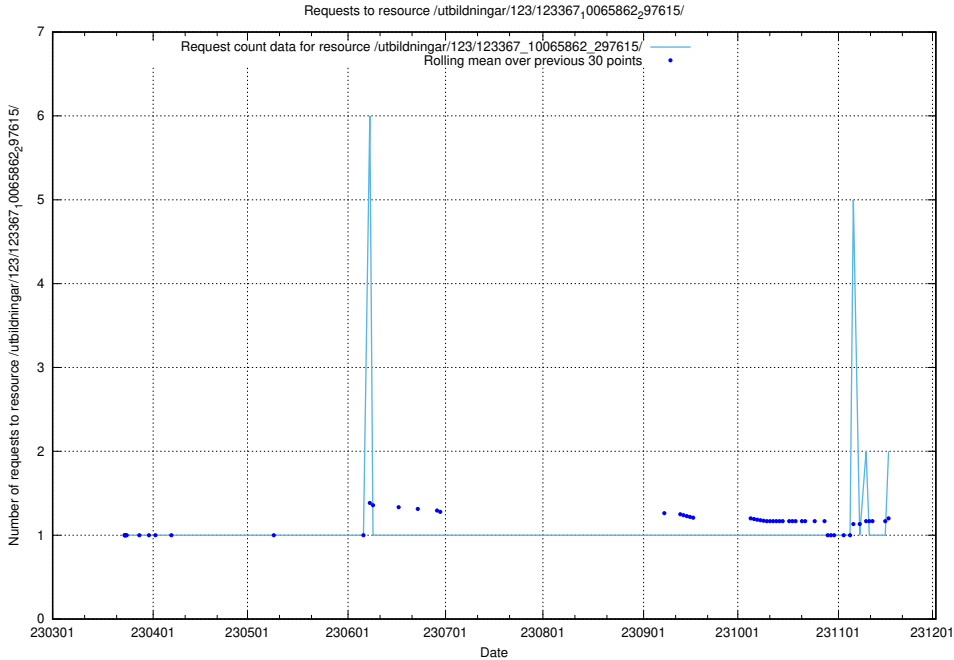

5.764 Usage of /utbildningar/123/123367_10065862_297615/

Here, we count the number of requests to resource /utbildningar/123/123367_10065862_297615/.