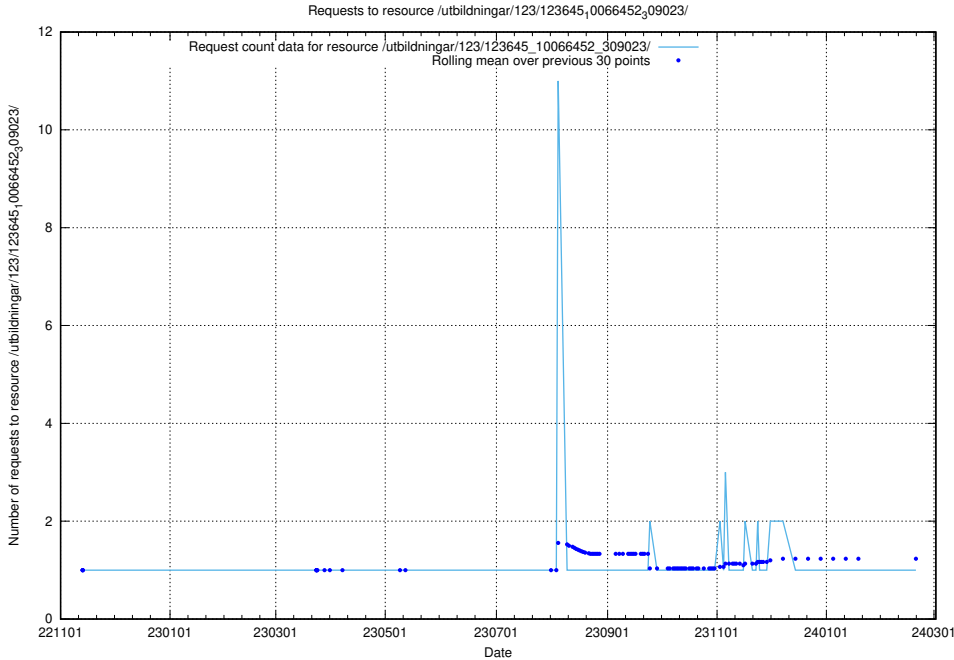

5.6071 Usage of /utbildningar/123/123645_10066452_309023/

Here, we count the number of requests to resource /utbildningar/123/123645_10066452_309023/.