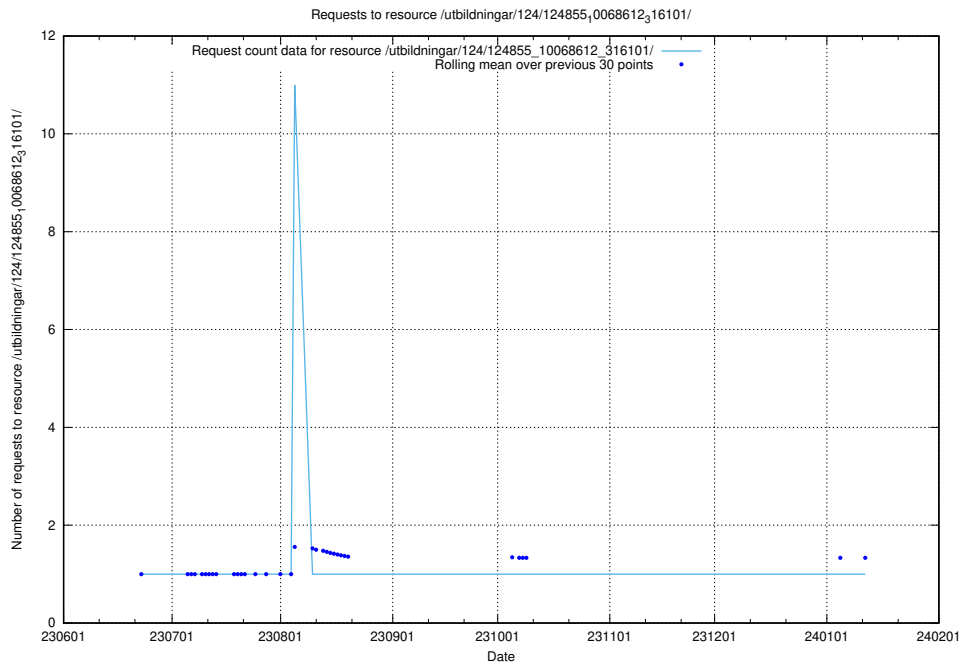

5.5883 Usage of /utbildningar/124/124855_10068612_316101/

Here, we count the number of requests to resource /utbildningar/124/124855_10068612_316101/.