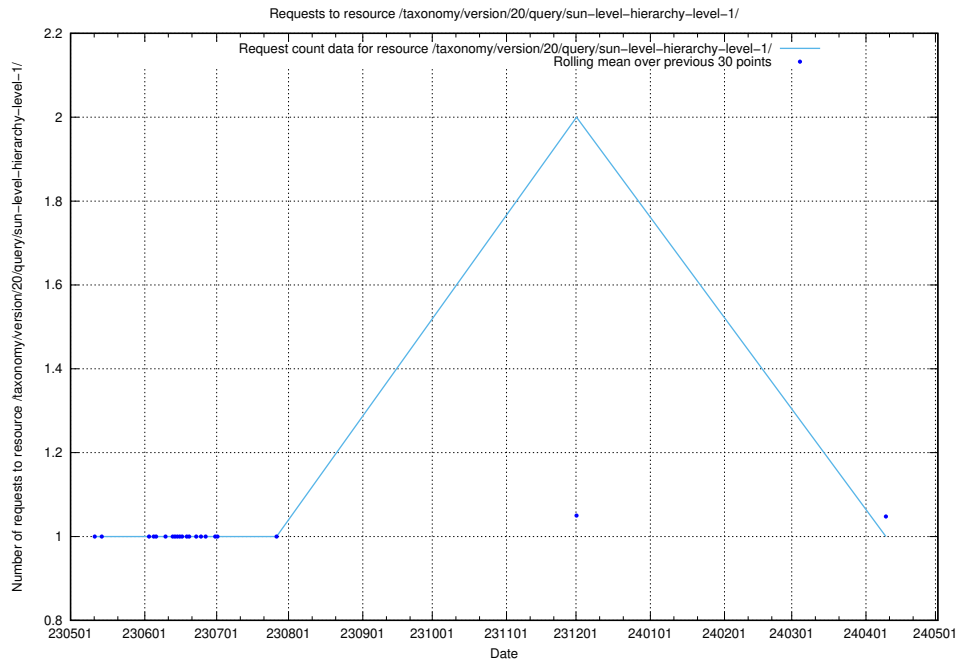

5.6086 Usage of /taxonomy/version/20/query/sun-level-hierarchy-level-1/

Here, we count the number of requests to resource /taxonomy/version/20/query/sun-level-hierarchy-level-1/.