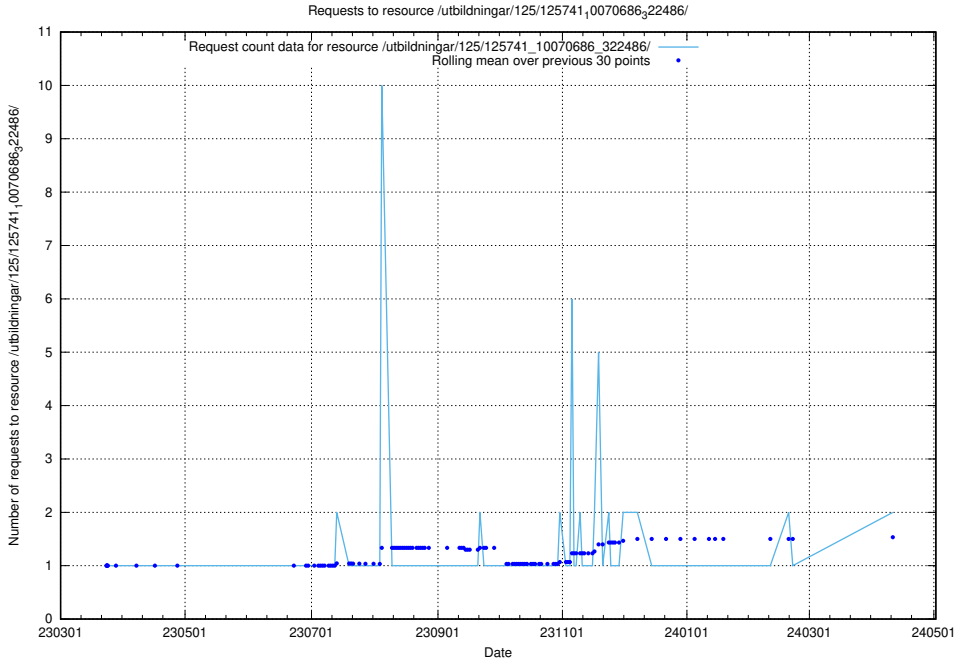

5.967 Usage of /utbildningar/125/125741_10070686_322486/

Here, we count the number of requests to resource /utbildningar/125/125741_10070686_322486/.