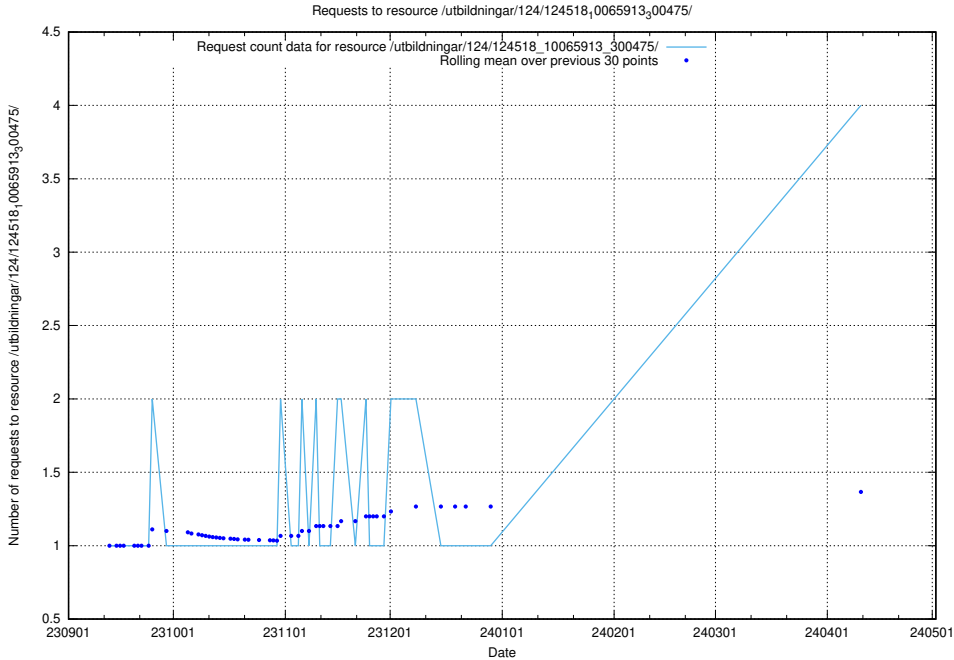

5.221 Usage of /utbildningar/124/124518_10065913_300475/

Here, we count the number of requests to resource /utbildningar/124/124518_10065913_300475/.