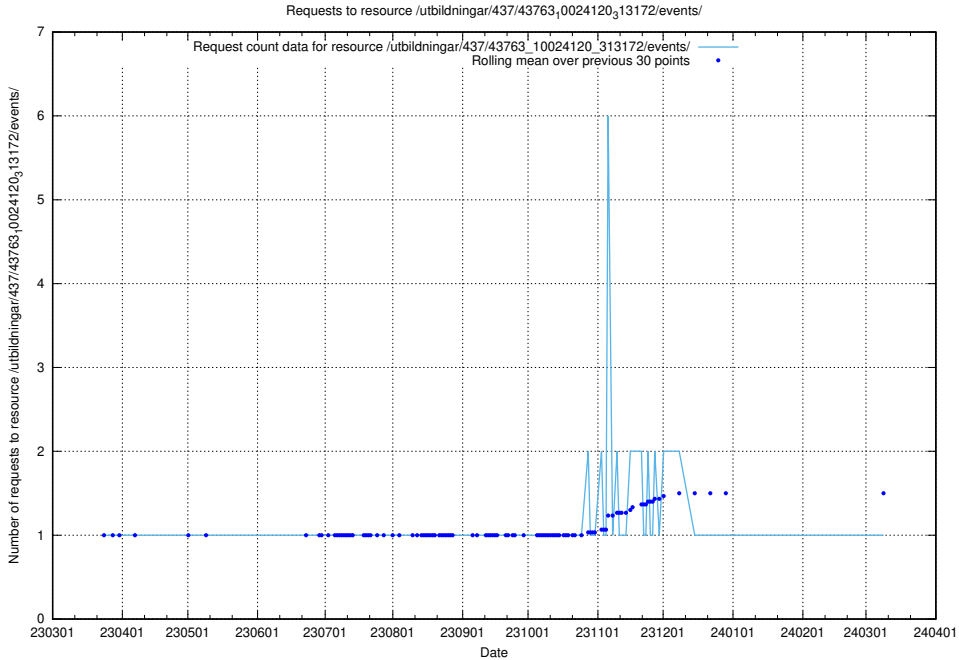

5.6334 Usage of /utbildningar/437/43763_10024120_313172/events/

Here, we count the number of requests to resource /utbildningar/437/43763_10024120_313172/events/.