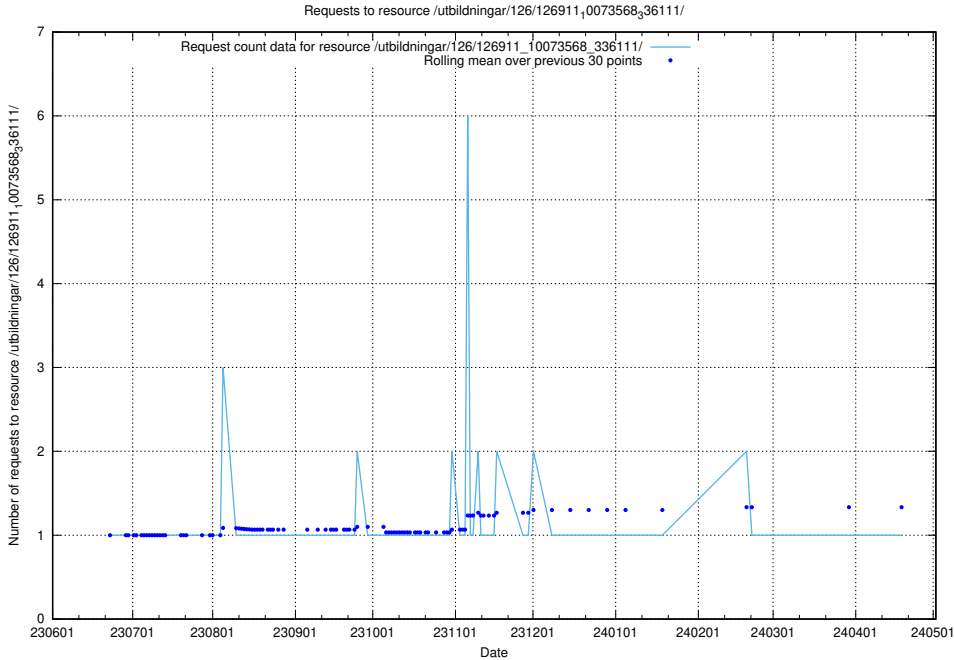

5.5716 Usage of /utbildningar/126/126911_10073568_336111/

Here, we count the number of requests to resource /utbildningar/126/126911_10073568_336111/.