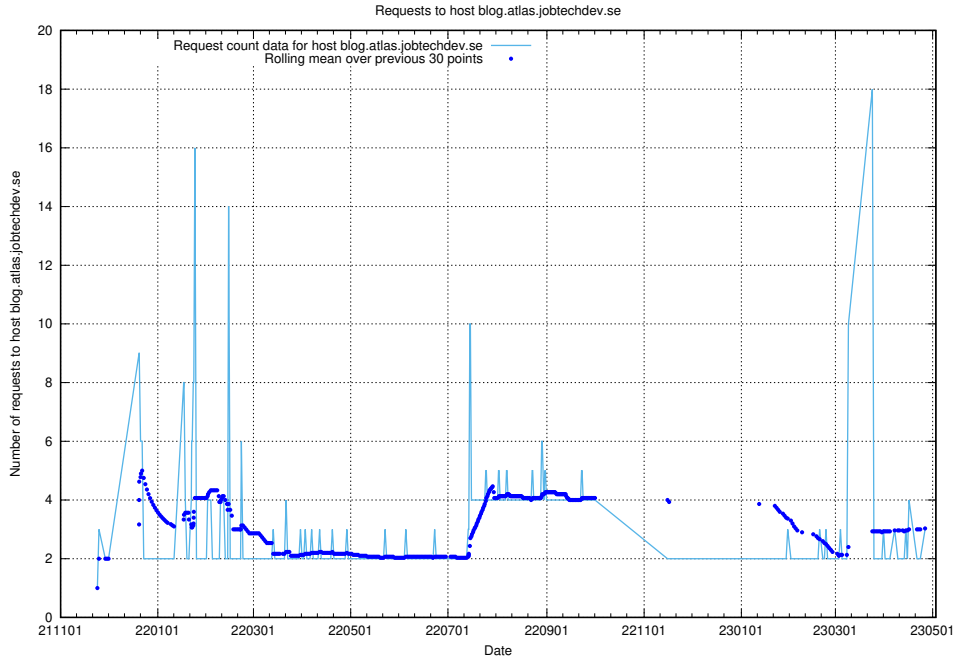

7.216 Usage of `blog.atlas.jobtechdev.se`

Here, we count the number of requests to host `blog.atlas.jobtechdev.se`.