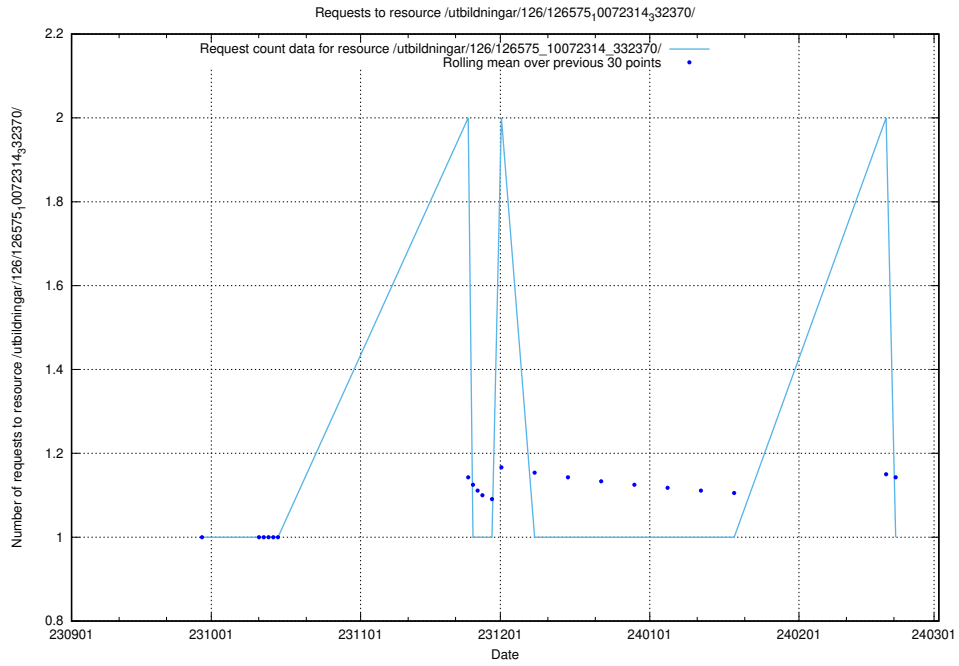

5.4598 Usage of /utbildningar/126/126575_10072314_332370/

Here, we count the number of requests to resource /utbildningar/126/126575_10072314_332370/.