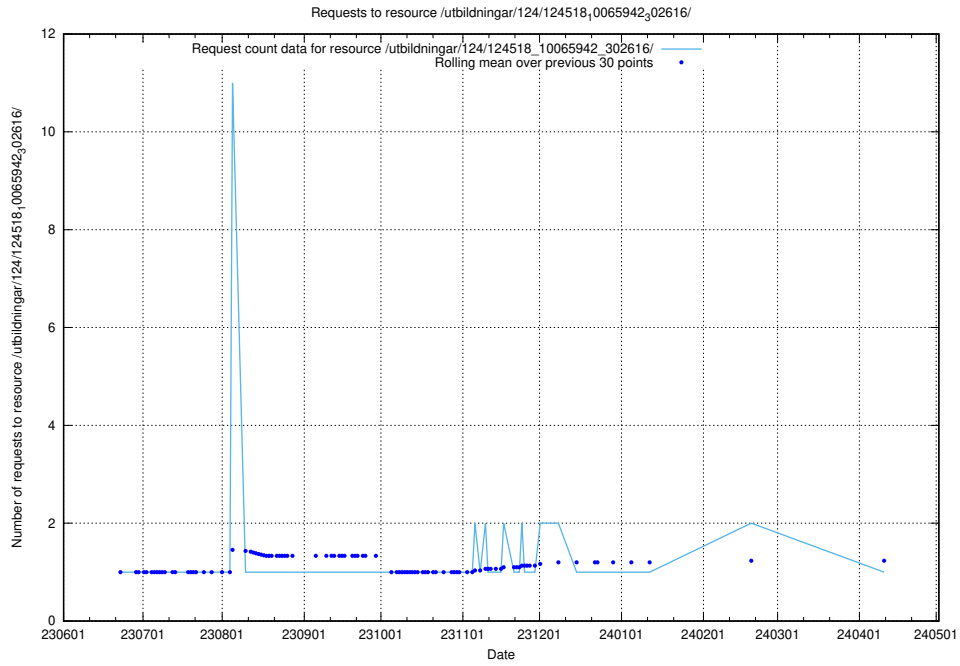

5.5900 Usage of /utbildningar/124/124518_10065942_302616/

Here, we count the number of requests to resource /utbildningar/124/124518_10065942_302616/.