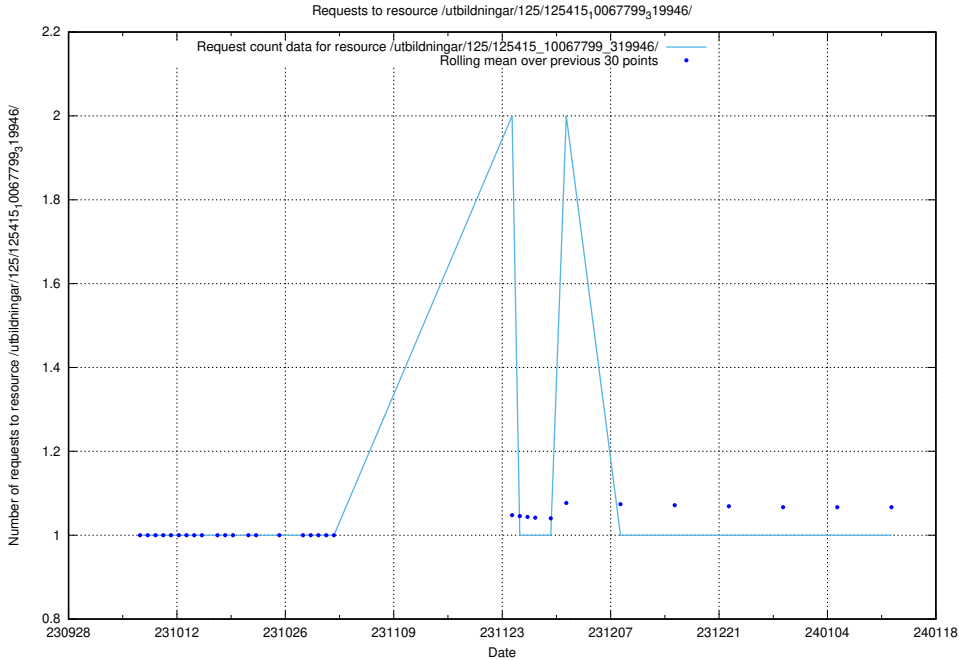

5.4539 Usage of /utbildningar/125/125415_10067799_319946/

Here, we count the number of requests to resource /utbildningar/125/125415_10067799_319946/.