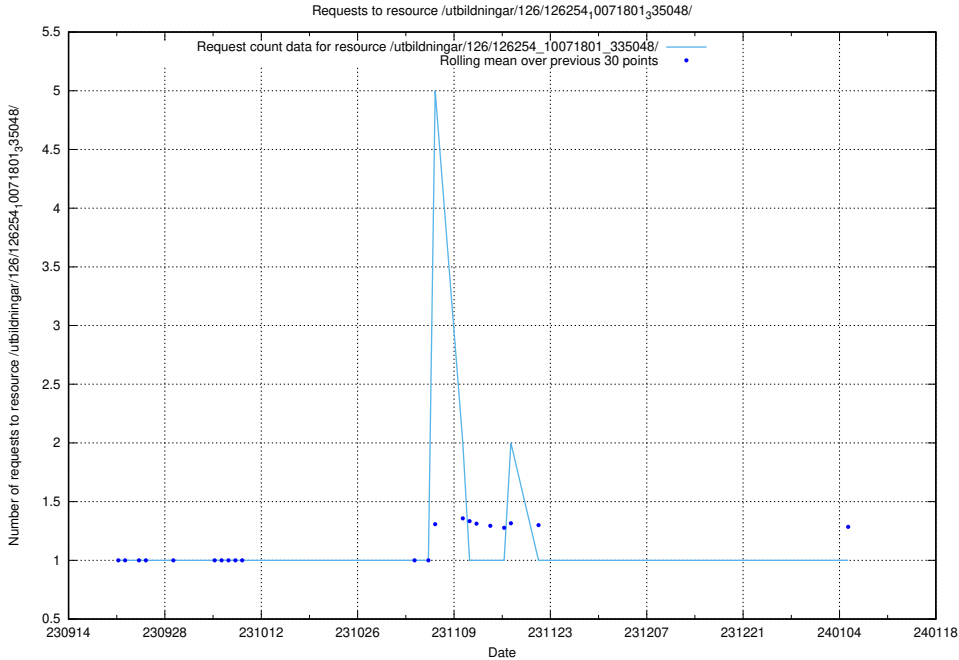

5.4667 Usage of /utbildningar/126/126254_10071801_335048/

Here, we count the number of requests to resource /utbildningar/126/126254_10071801_335048/.