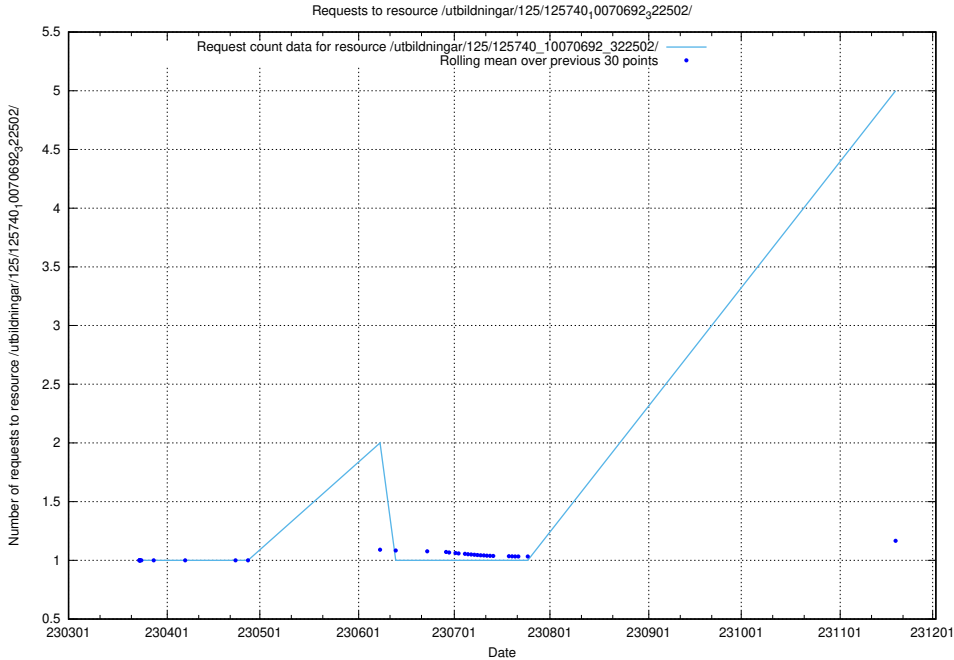

5.99 Usage of /utbildningar/125/125740_10070692_322502/

Here, we count the number of requests to resource /utbildningar/125/125740_10070692_322502/.