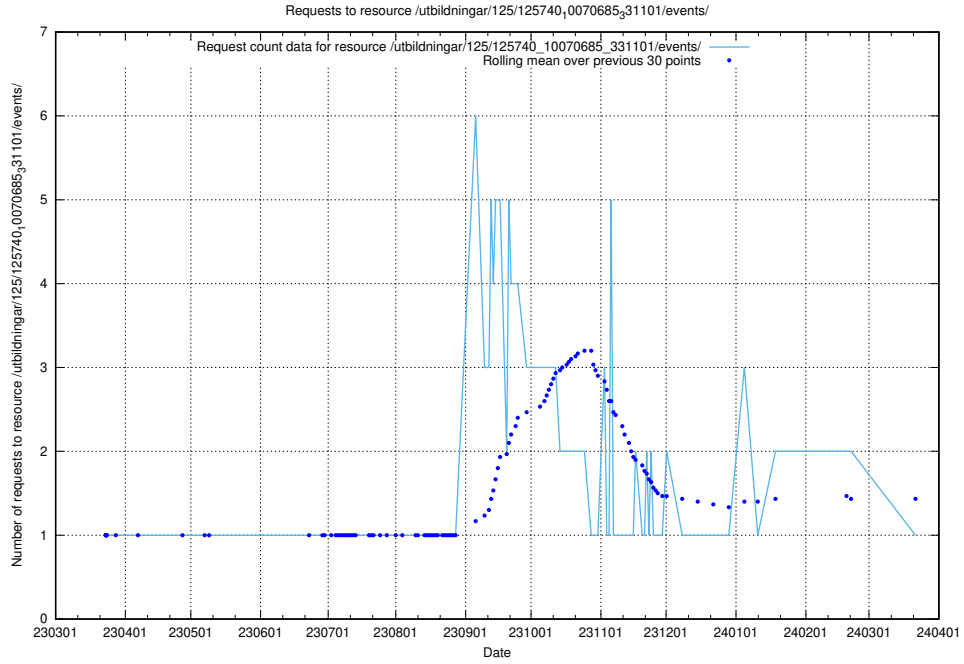

5.992 Usage of /utbildningar/125/125740_10070685_331101/events/

Here, we count the number of requests to resource /utbildningar/125/125740_10070685_331101/events/