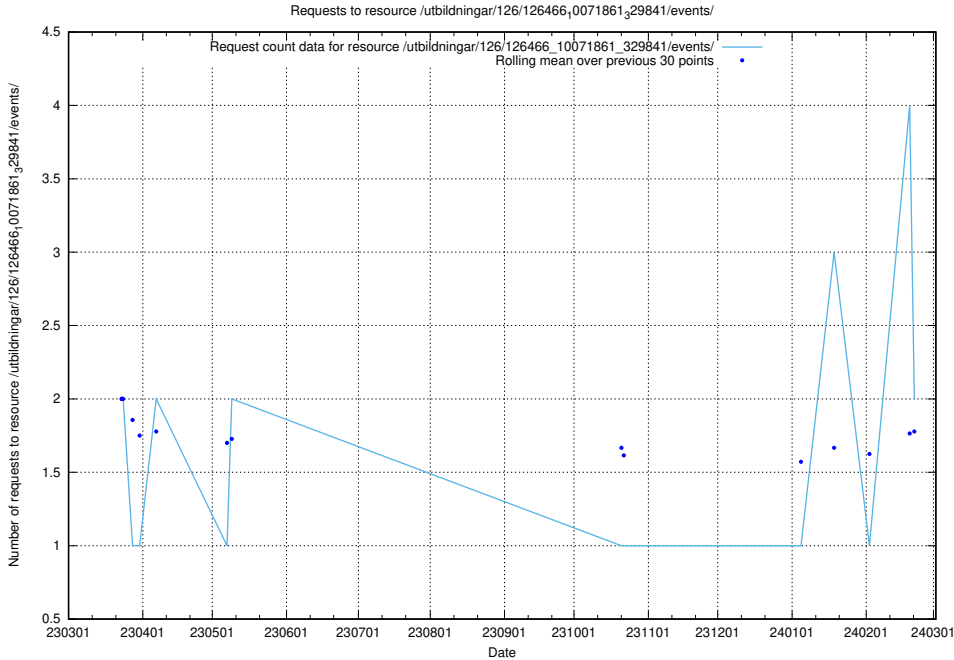

5.941 Usage of /utbildningar/126/126466_10071861_329841/events/

Here, we count the number of requests to resource /utbildningar/126/126466_10071861_329841/events/