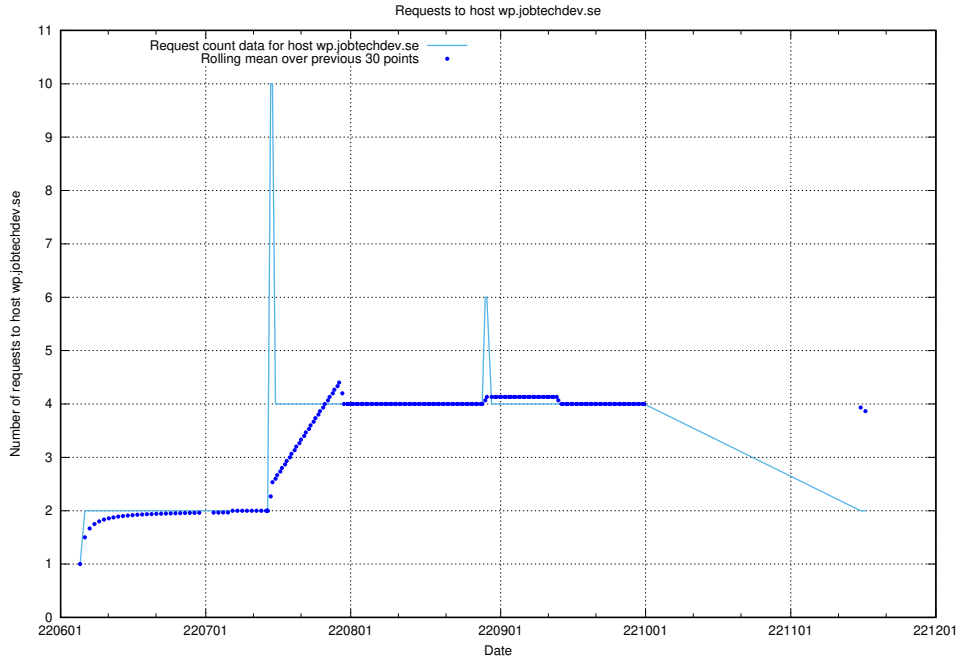

7.416 Usage of wp.jobtechdev.se

Here, we count the number of requests to host wp.jobtechdev.se.