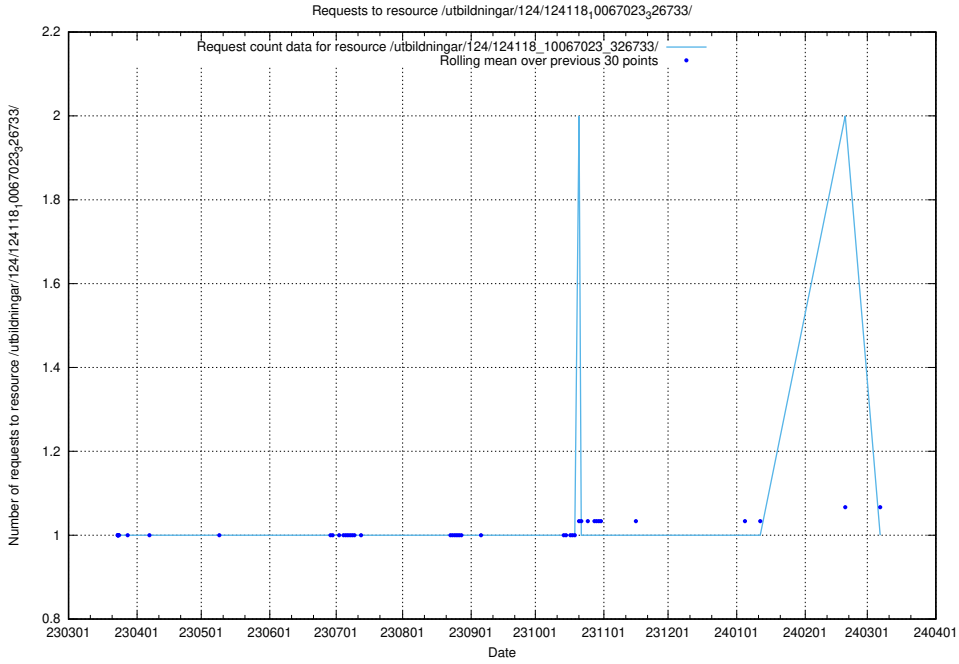

5.4343 Usage of /utbildningar/124/124118_10067023_326733/

Here, we count the number of requests to resource /utbildningar/124/124118_10067023_326733/.