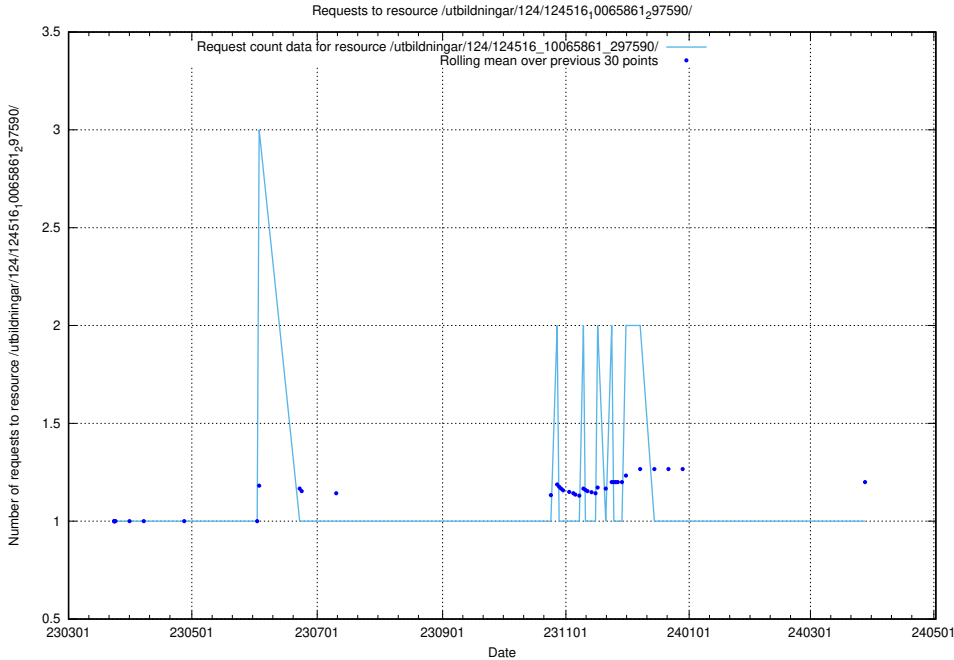

### 5.1647 Usage of /utbildningar/124/124516\_10065861\_297590/

Here, we count the number of requests to resource /utbildningar/124/124516\_10065861\_297590/.