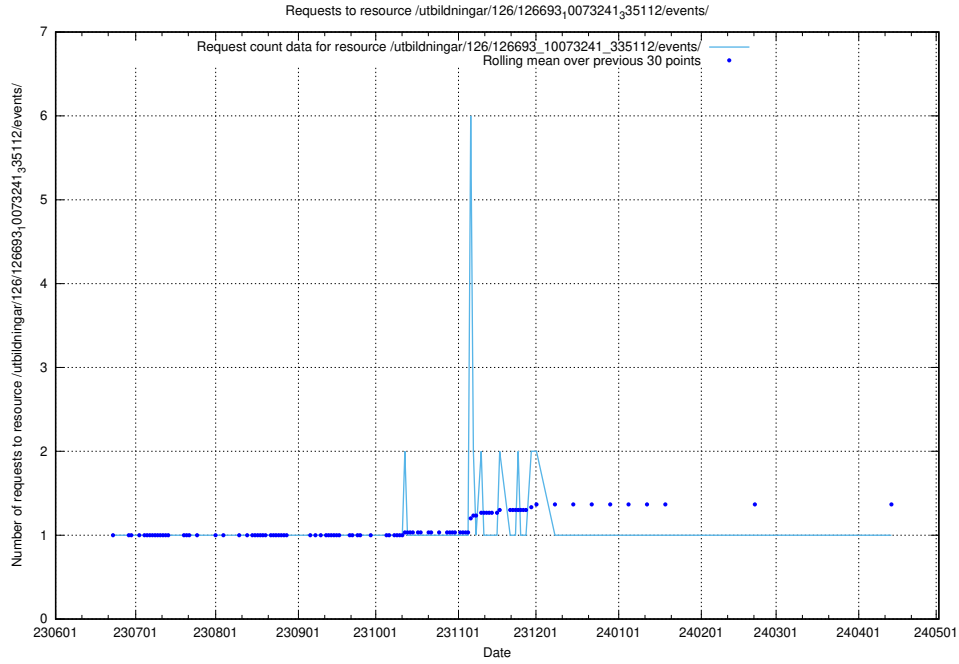

5.5778 Usage of /utbildningar/126/126693_10073241_335112/events/

Here, we count the number of requests to resource /utbildningar/126/126693_10073241_335112/events/