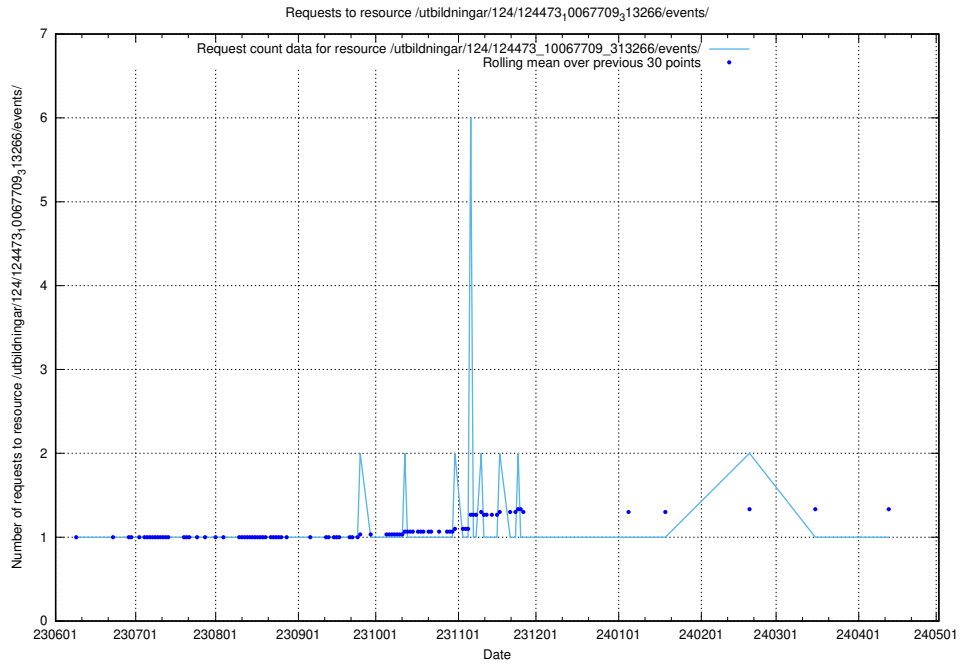

### 5.6032 Usage of /utbildningar/124/124473\_10067709\_313266/events/

Here, we count the number of requests to resource /utbildningar/124/124473\_10067709\_313266/events/