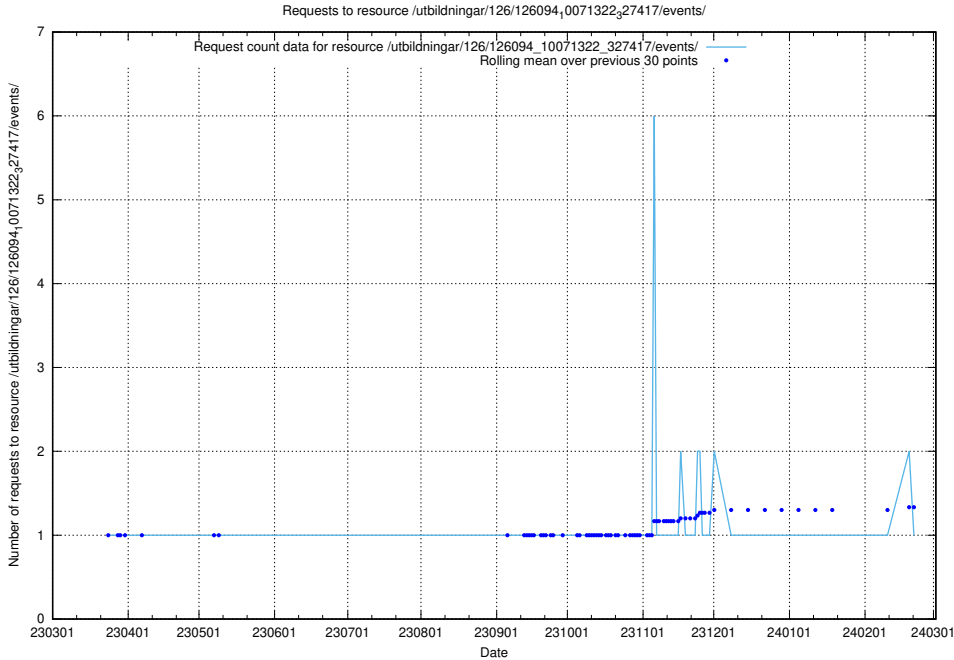

5.6353 Usage of /utbildningar/126/126094_10071322_327417/events/

Here, we count the number of requests to resource /utbildningar/126/126094_10071322_327417/events/