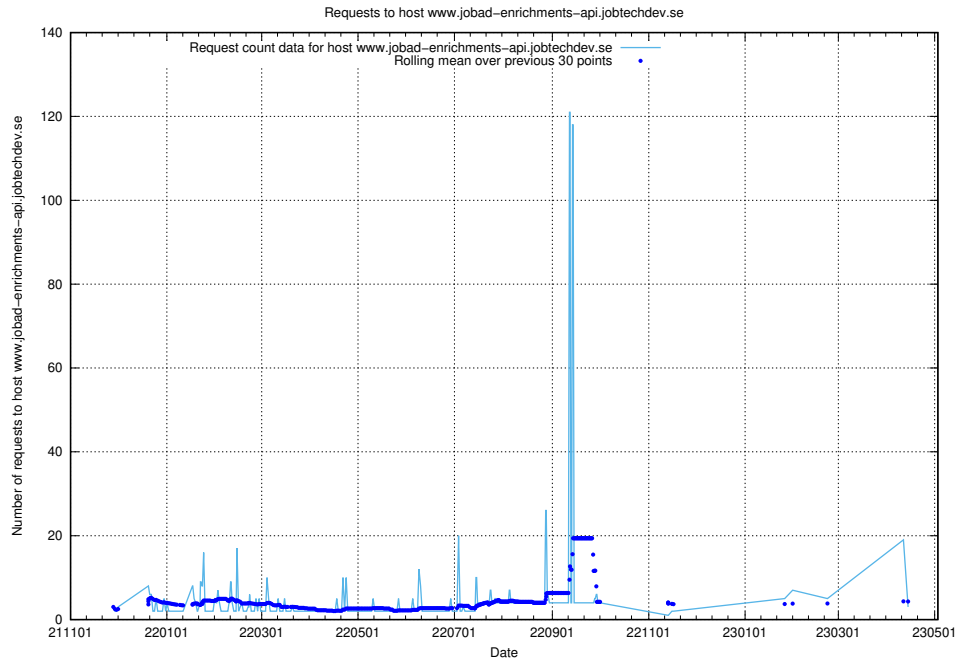

## 7.215 Usage of magazine.jobtechdev.se

Here, we count the number of requests to host magazine.jobtechdev.se.