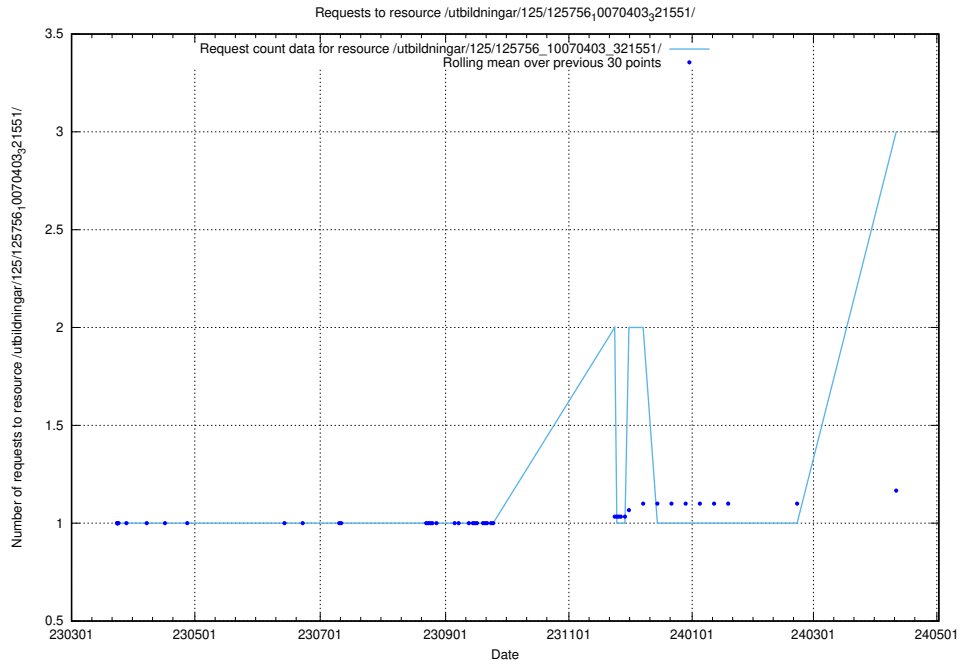

5.452 Usage of /utbildningar/125/125756_10070403_321551/

Here, we count the number of requests to resource /utbildningar/125/125756_10070403_321551/.