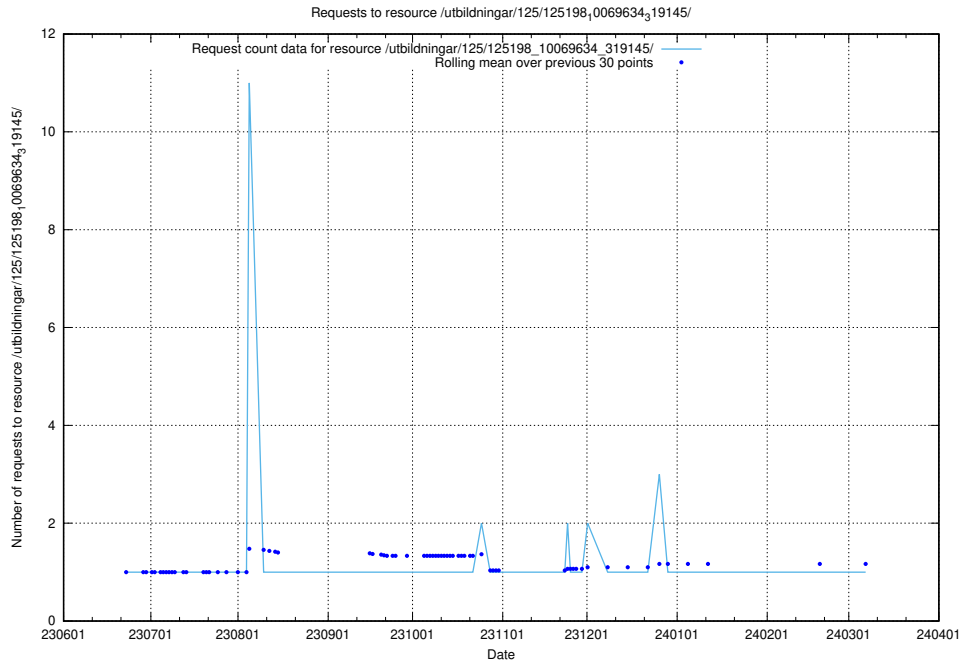

5.5863 Usage of /utbildningar/125/125198_10069634_319145/

Here, we count the number of requests to resource /utbildningar/125/125198_10069634_319145/.