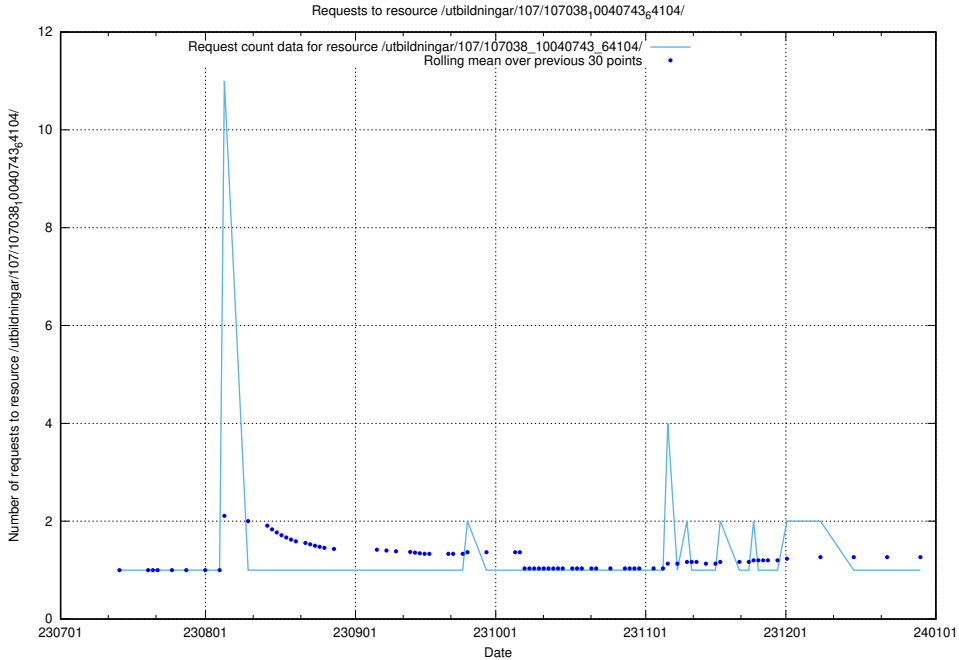

5.5214 Usage of /utbildningar/107/107038_10040743_64104/

Here, we count the number of requests to resource /utbildningar/107/107038_10040743_64104/.