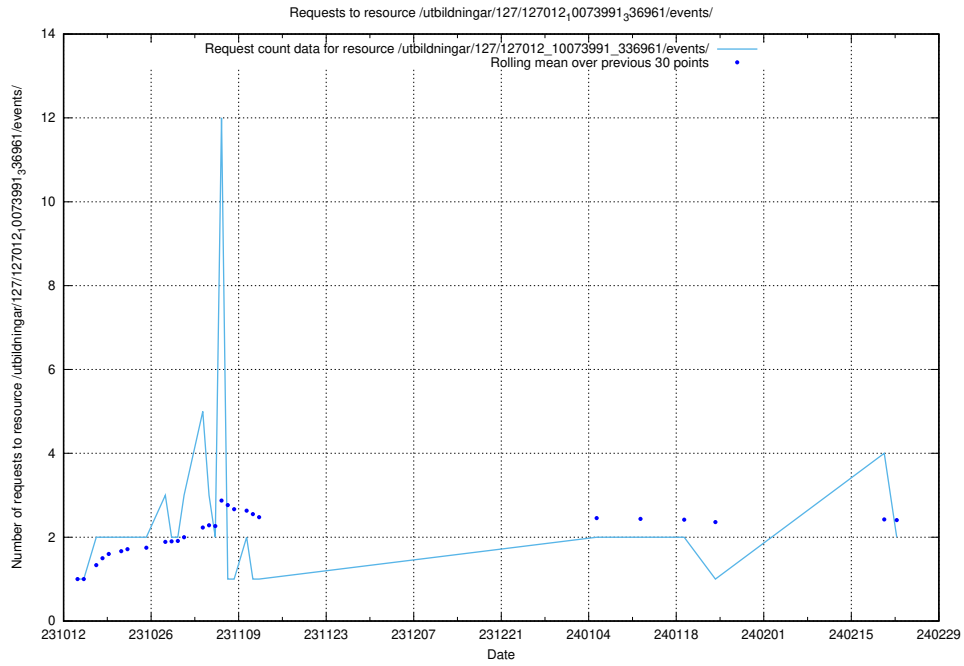

5.720 Usage of /utbildningar/127/127012_10073991_336961/events/

Here, we count the number of requests to resource /utbildningar/127/127012_10073991_336961/events/