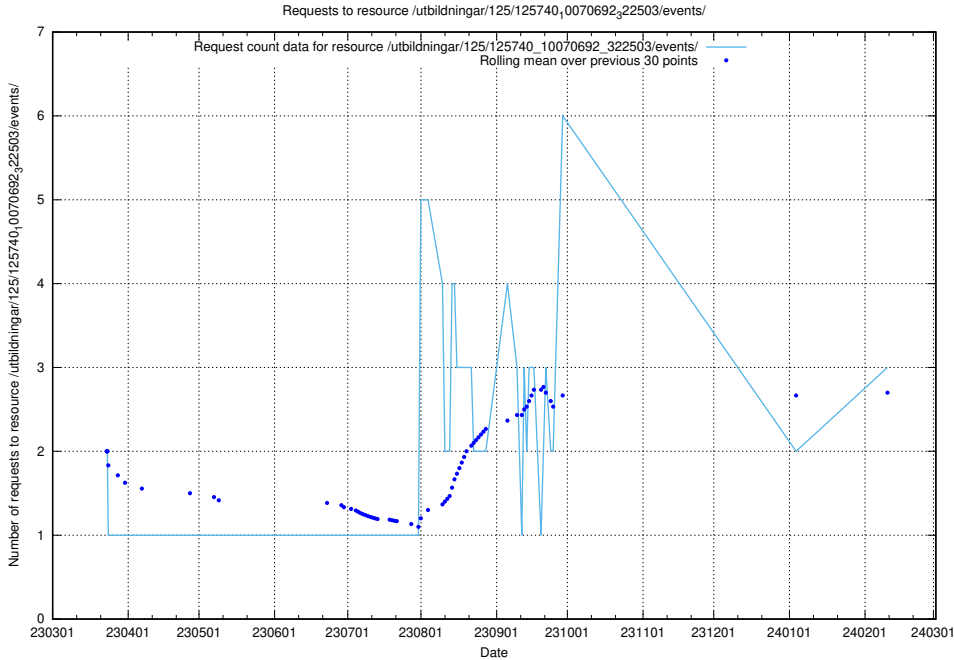

5.446 Usage of /utbildningar/125/125740_10070692_322503/events/

Here, we count the number of requests to resource /utbildningar/125/125740_10070692_322503/events/