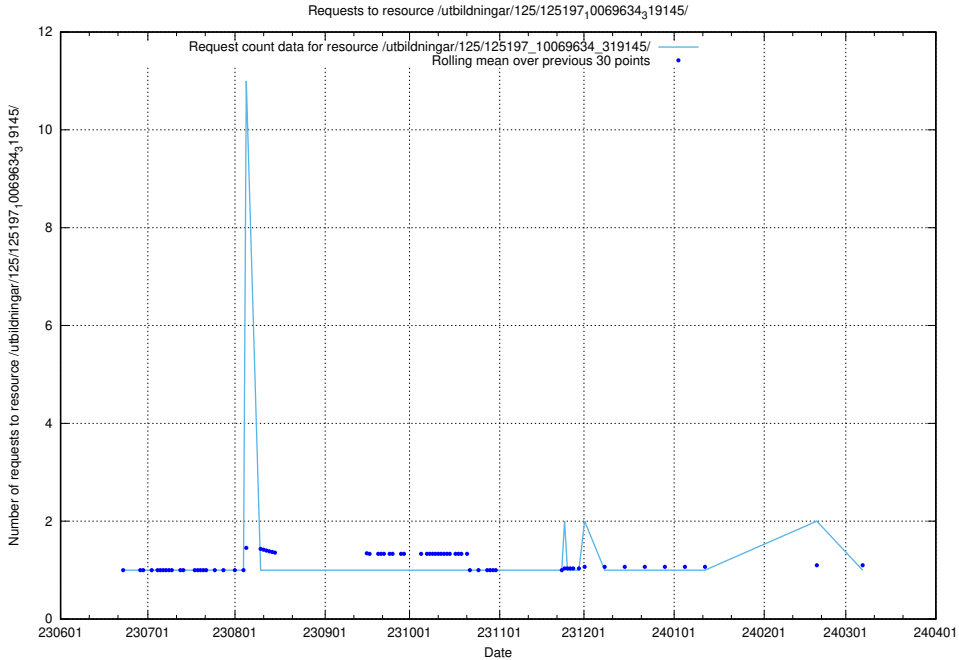

5.5864 Usage of /utbildningar/125/125197_10069634_319145/

Here, we count the number of requests to resource /utbildningar/125/125197_10069634_319145/.