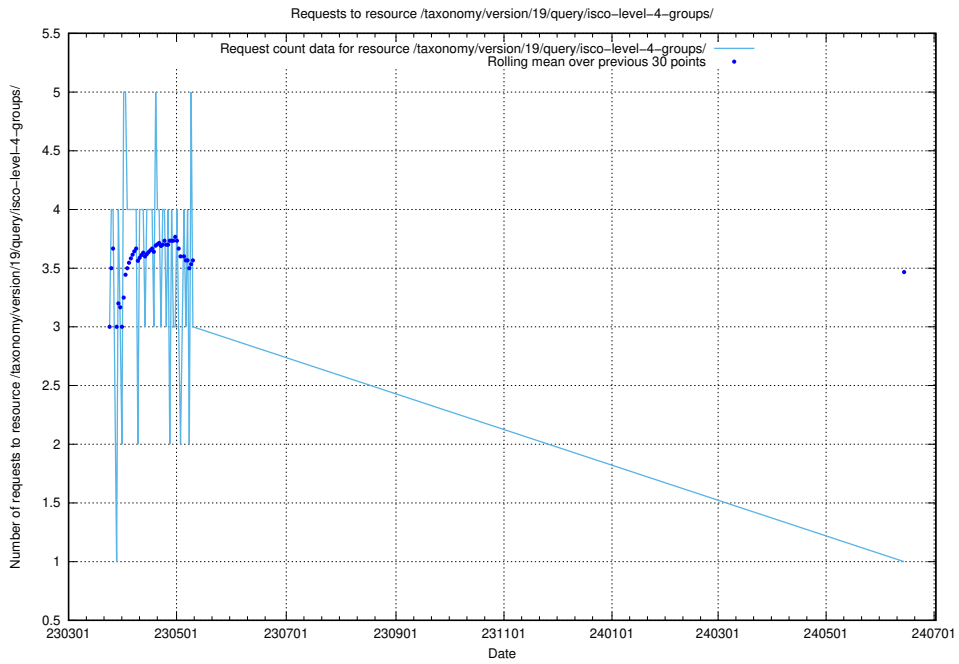

5.6289 Usage of /taxonomy/version/19/query/isco-level-4-groups/

Here, we count the number of requests to resource /taxonomy/version/19/query/isco-level-4-groups/.