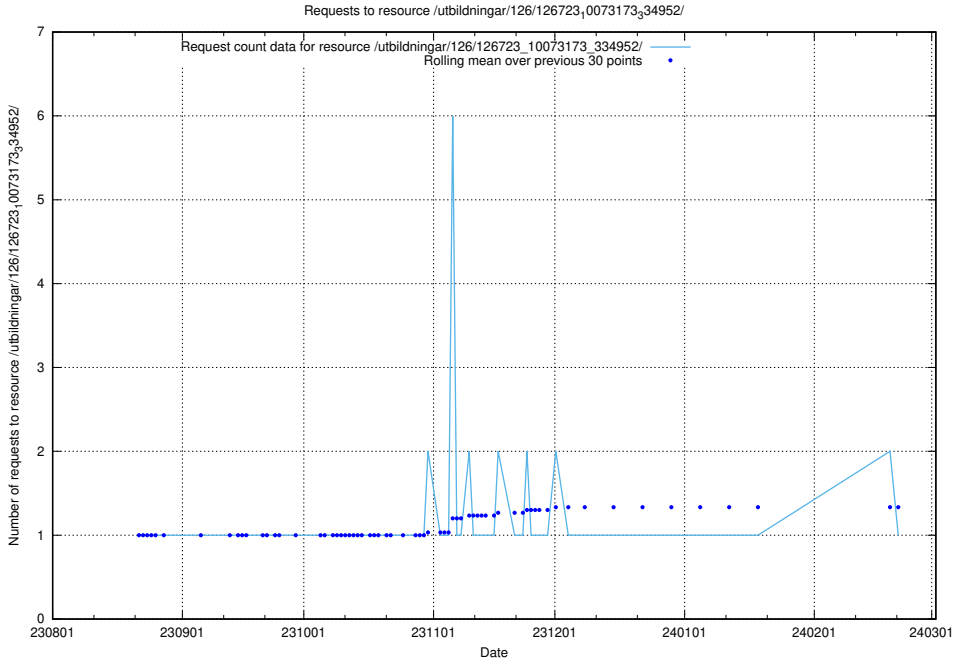

5.4882 Usage of /utbildningar/126/126723_10073173_334952/

Here, we count the number of requests to resource /utbildningar/126/126723_10073173_334952/.