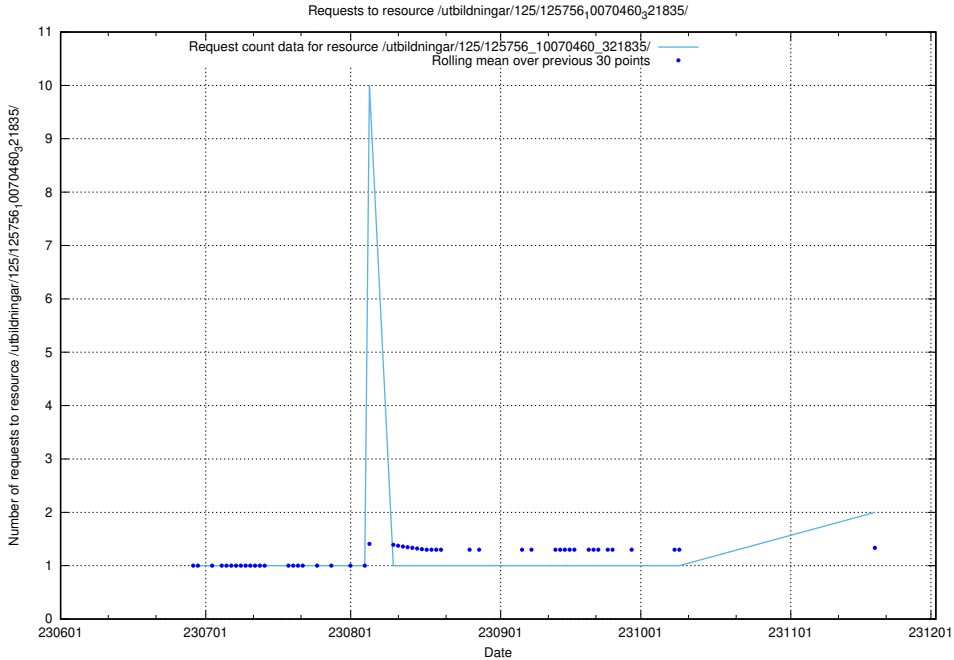

5.828 Usage of /utbildningar/125/125756_10070460_321835/

Here, we count the number of requests to resource /utbildningar/125/125756_10070460_321835/.