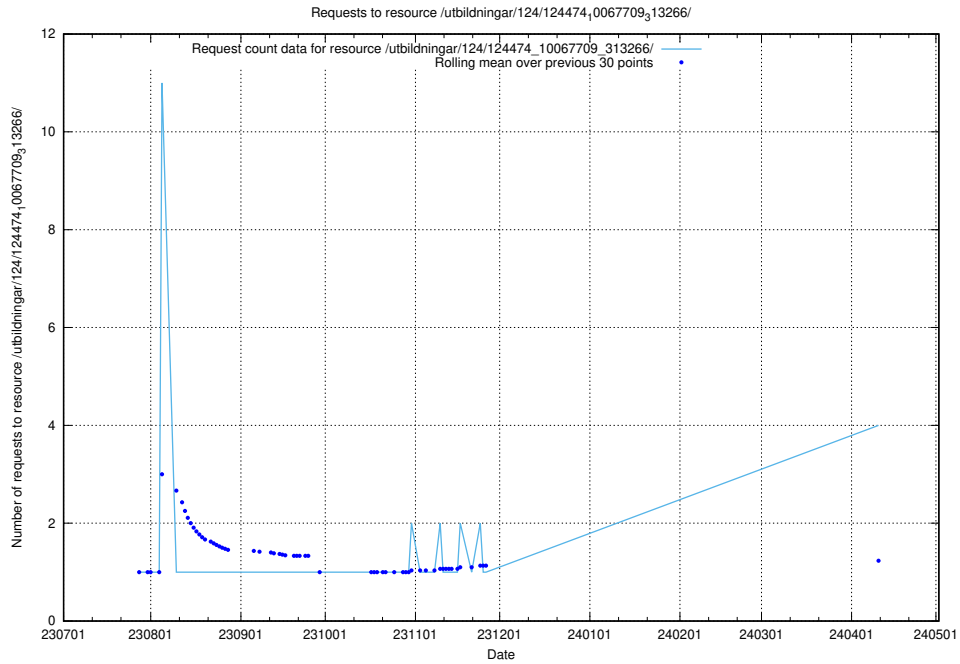

5.228 Usage of /utbildningar/124/124474_10067709_313266/

Here, we count the number of requests to resource /utbildningar/124/124474_10067709_313266/.