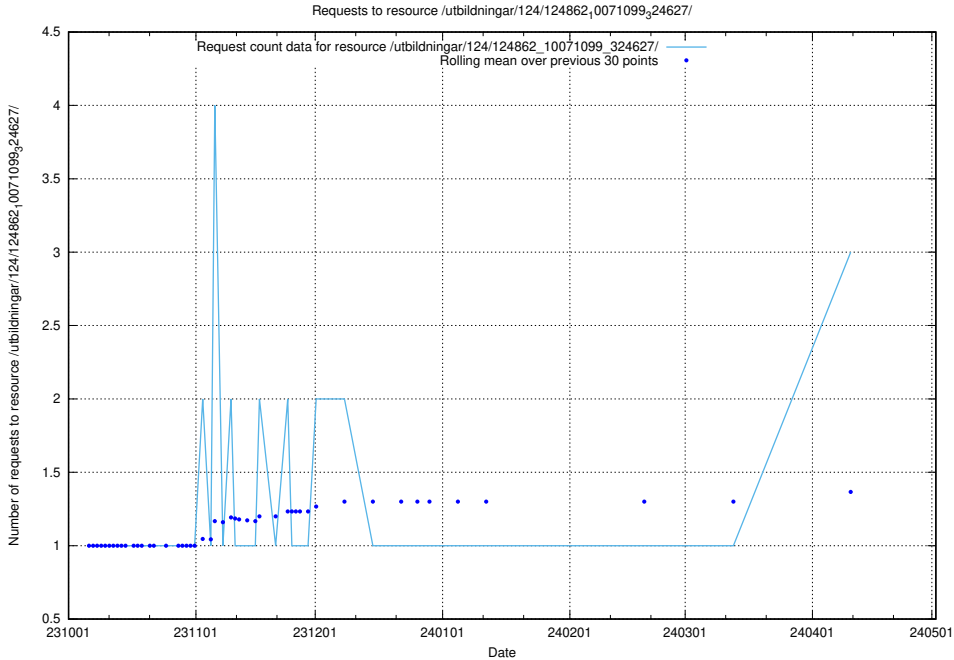

5.360 Usage of /utbildningar/124/124862_10071099_324627/

Here, we count the number of requests to resource /utbildningar/124/124862_10071099_324627/.