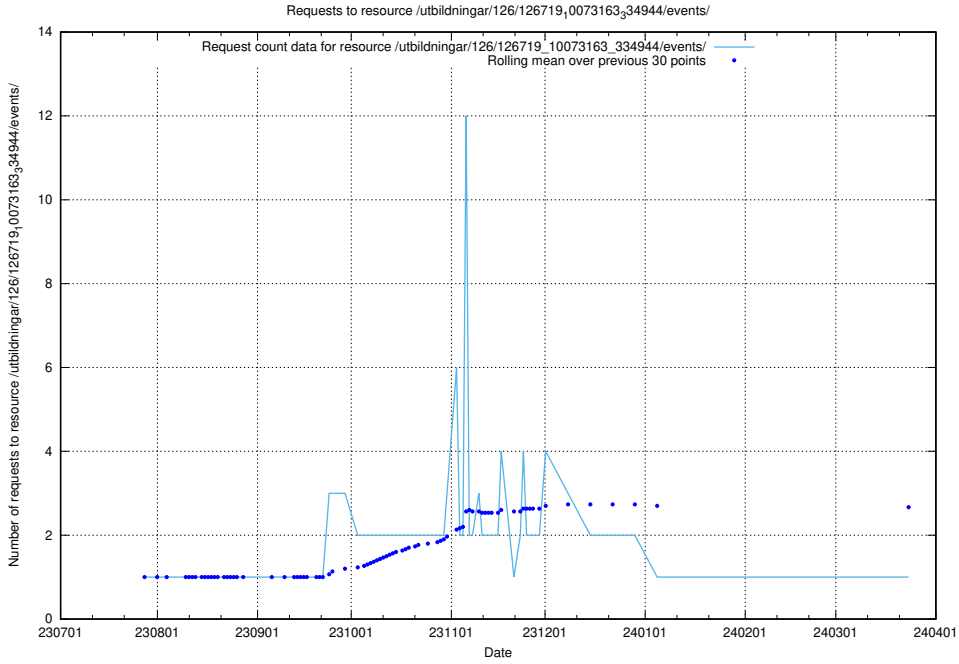

5.5041 Usage of /utbildningar/126/126719_10073163_334944/events/

Here, we count the number of requests to resource /utbildningar/126/126719_10073163_334944/events/