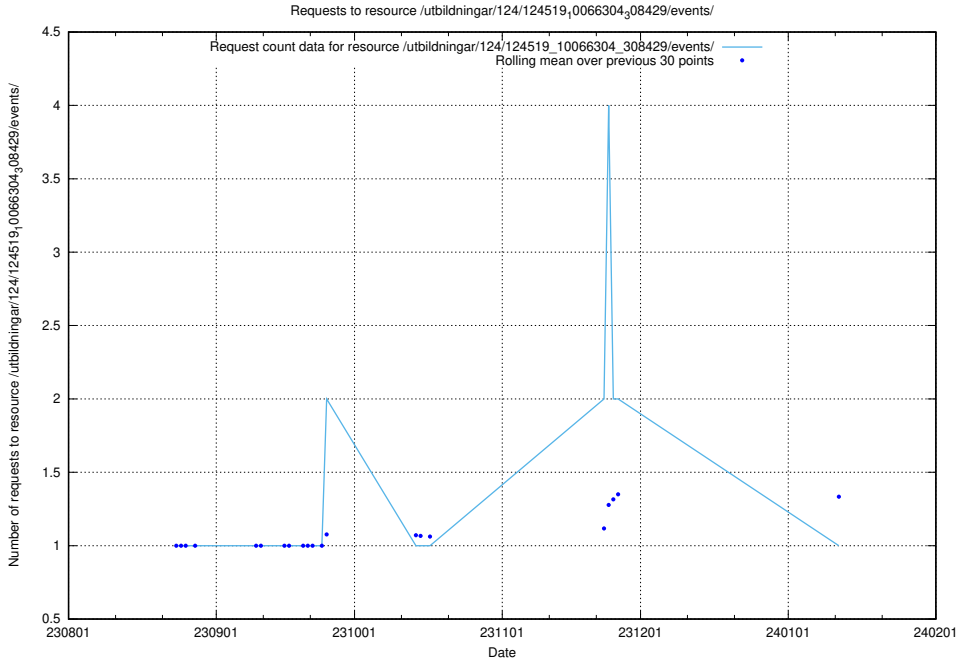

5.4870 Usage of /utbildningar/124/124519_10066304_308429/events/

Here, we count the number of requests to resource /utbildningar/124/124519_10066304_308429/events/