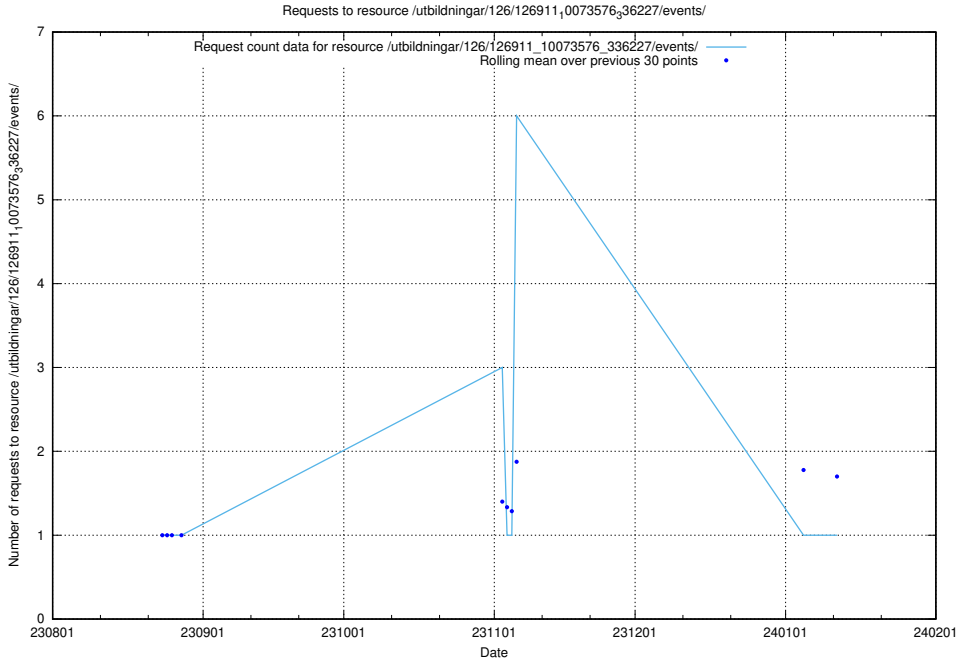

5.4863 Usage of /utbildningar/126/126911_10073576_336227/events/

Here, we count the number of requests to resource /utbildningar/126/126911_10073576_336227/events/