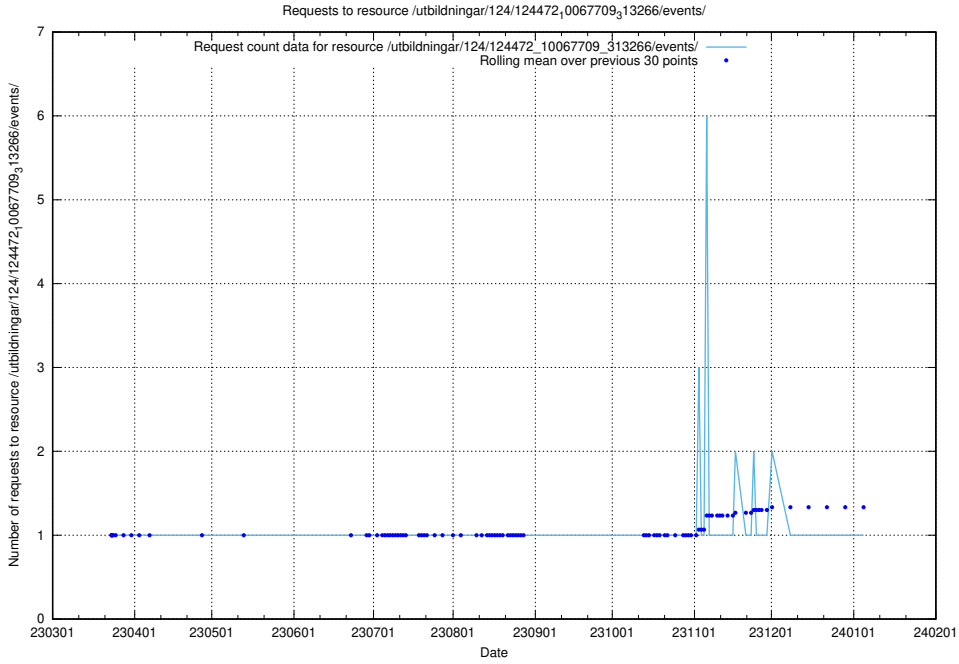

### 5.3196 Usage of /utbildningar/124/124472\_10067709\_313266/events/

Here, we count the number of requests to resource /utbildningar/124/124472\_10067709\_313266/events/