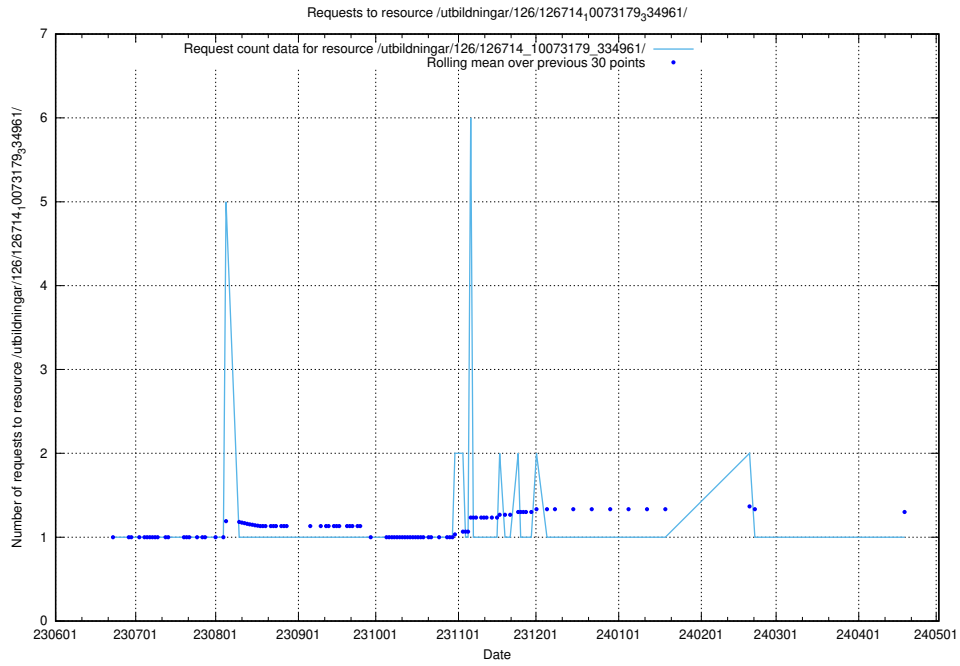

5.5756 Usage of /utbildningar/126/126714_10073179_334961/

Here, we count the number of requests to resource /utbildningar/126/126714_10073179_334961/.