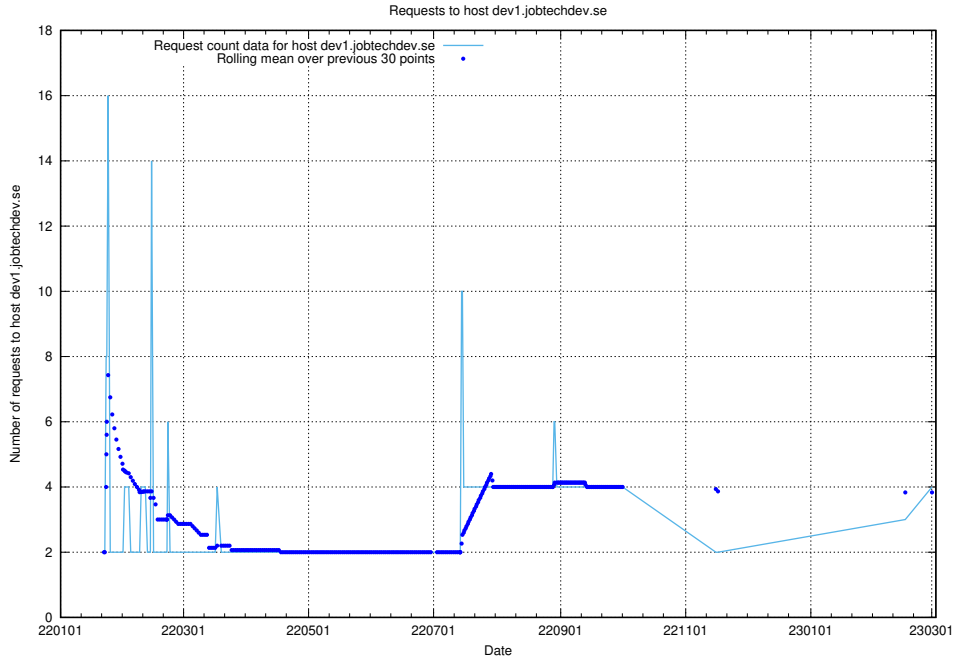

7.101 Usage of dev1.jobtechdev.se

Here, we count the number of requests to host dev1.jobtechdev.se.