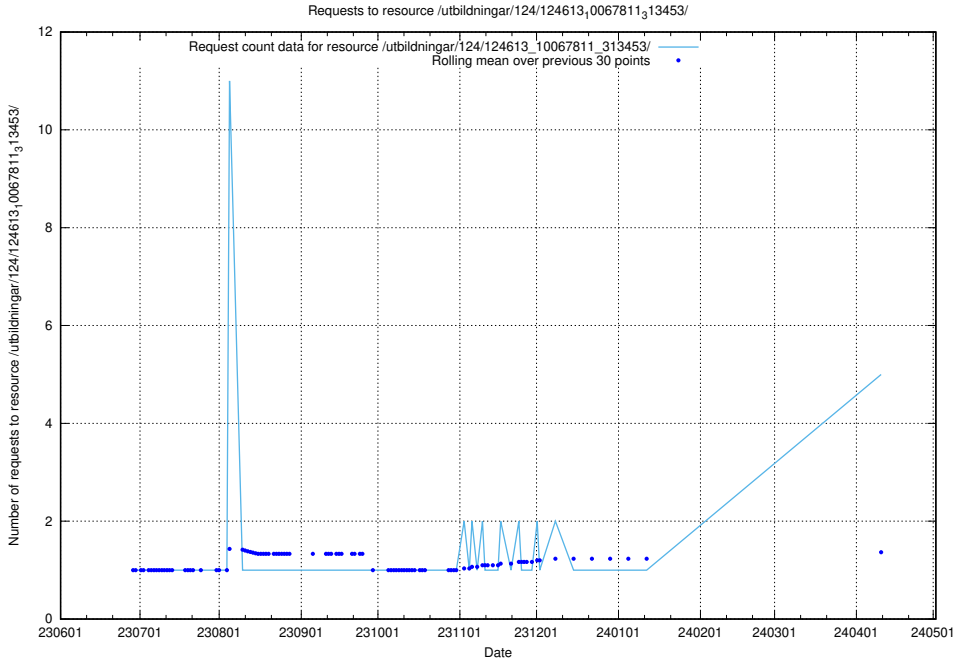

5.144 Usage of /utbildningar/124/124613_10067811_313453/

Here, we count the number of requests to resource /utbildningar/124/124613_10067811_313453/.