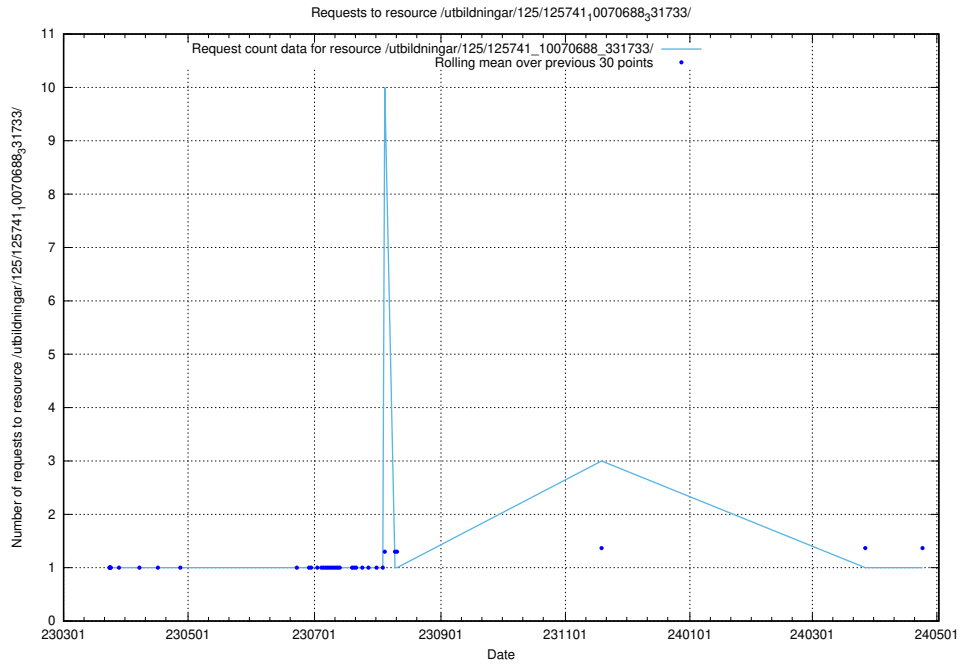

5.6619 Usage of /utbildningar/125/125741_10070688_331733/

Here, we count the number of requests to resource /utbildningar/125/125741_10070688_331733/.