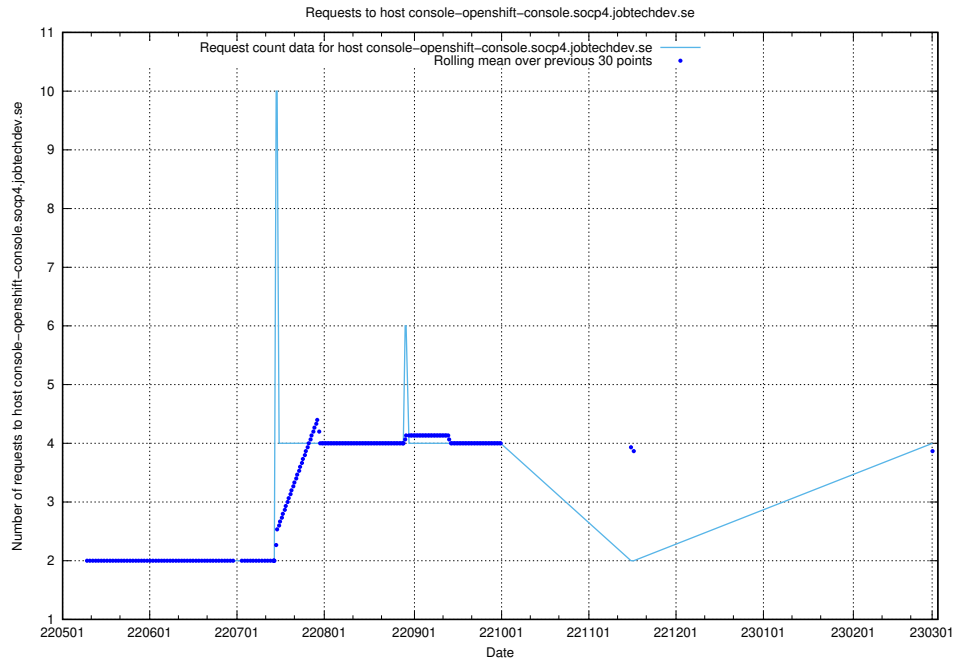

7.154 Usage of console-openshift-console.socp4.jobtechdev.se

Here, we count the number of requests to host console-openshift-console.socp4.jobtechdev.se.