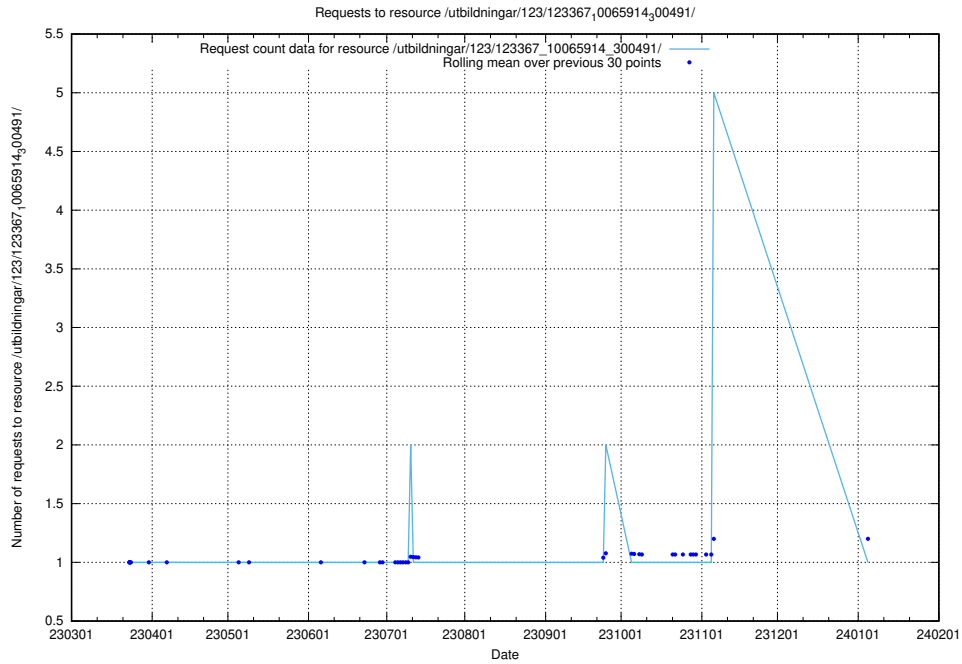

5.4814 Usage of /utbildningar/123/123367_10065914_300491/

Here, we count the number of requests to resource /utbildningar/123/123367_10065914_300491/.