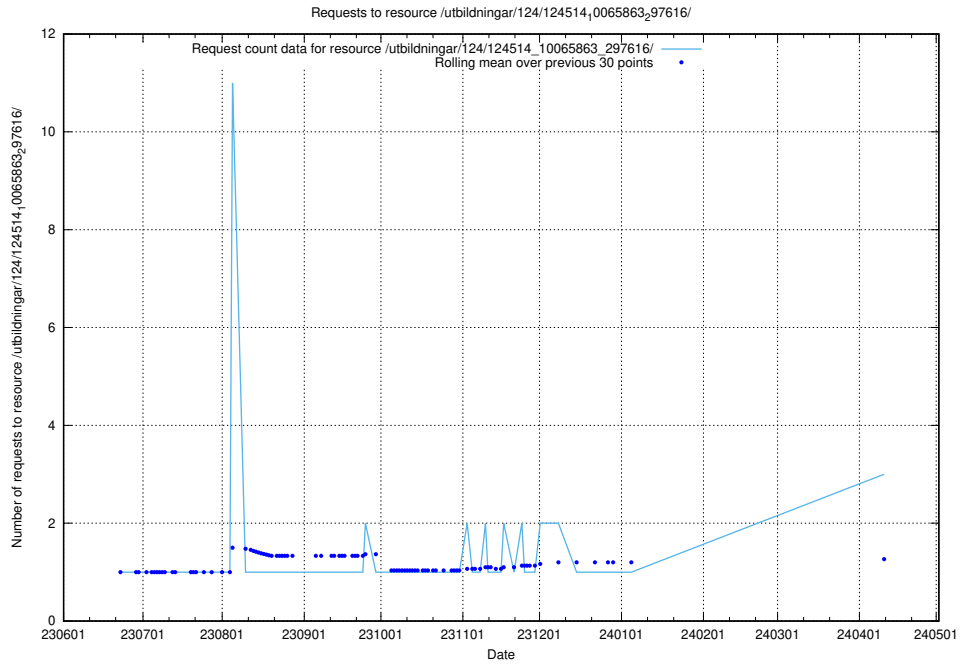

5.408 Usage of /utbildningar/124/124514_10065863_297616/

Here, we count the number of requests to resource /utbildningar/124/124514_10065863_297616/.