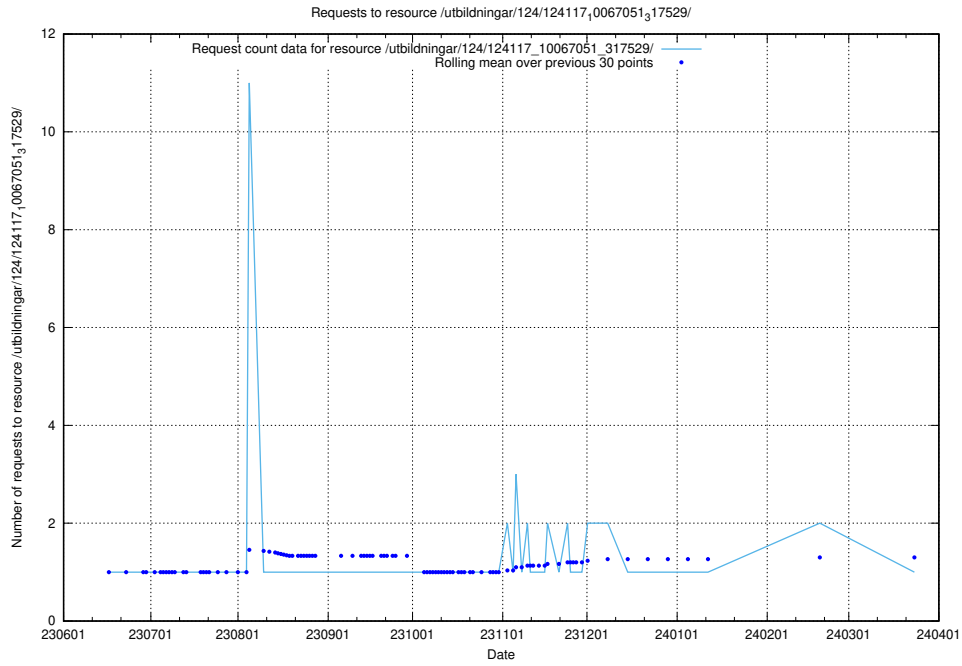

5.6003 Usage of /utbildningar/124/124117_10067051_317529/

Here, we count the number of requests to resource /utbildningar/124/124117_10067051_317529/.