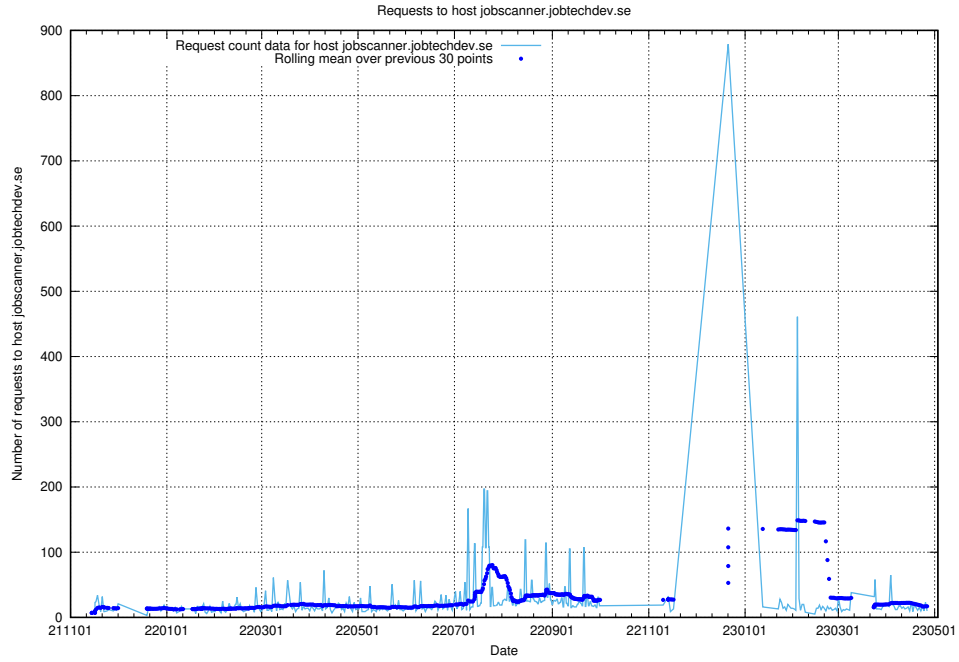

7.63 Usage of jobscanner.jobtechdev.se

Here, we count the number of requests to host jobscanner.jobtechdev.se.