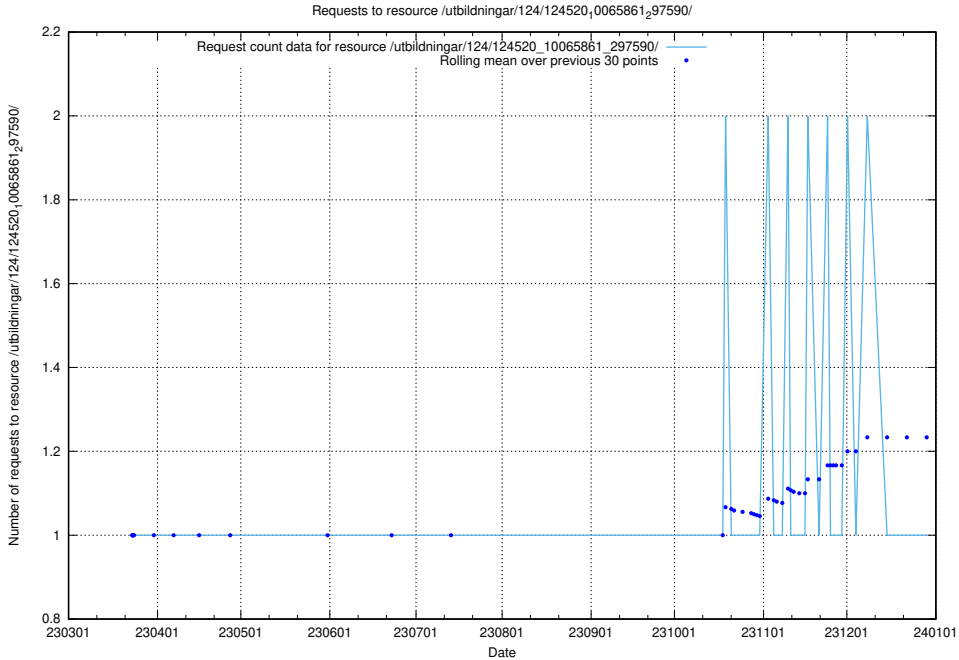

5.1345 Usage of /utbildningar/124/124520_10065861_297590/

Here, we count the number of requests to resource /utbildningar/124/124520_10065861_297590/.