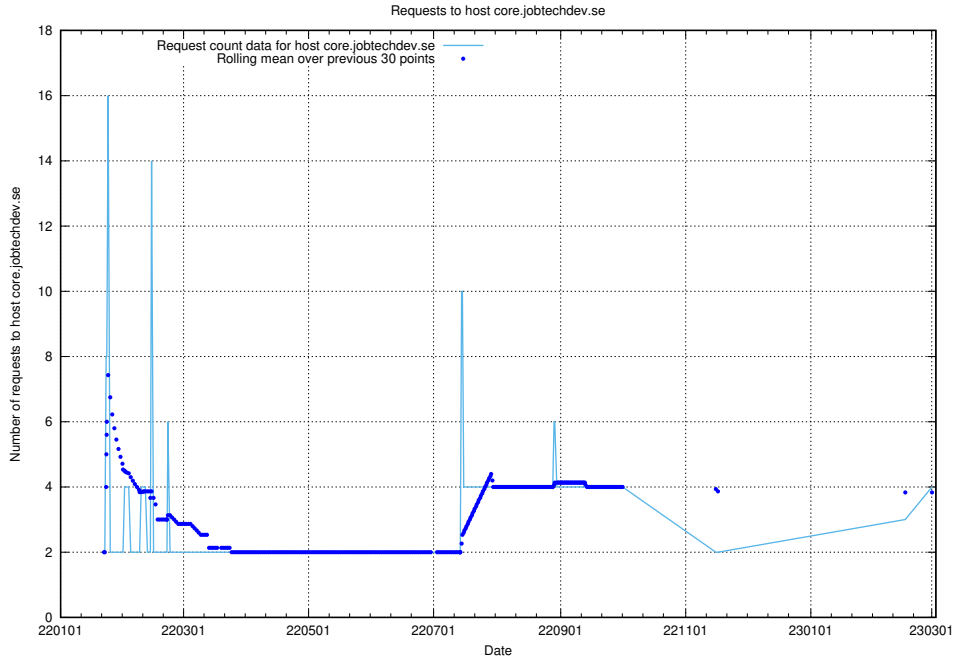

7.103 Usage of core.jobtechdev.se

Here, we count the number of requests to host core.jobtechdev.se.