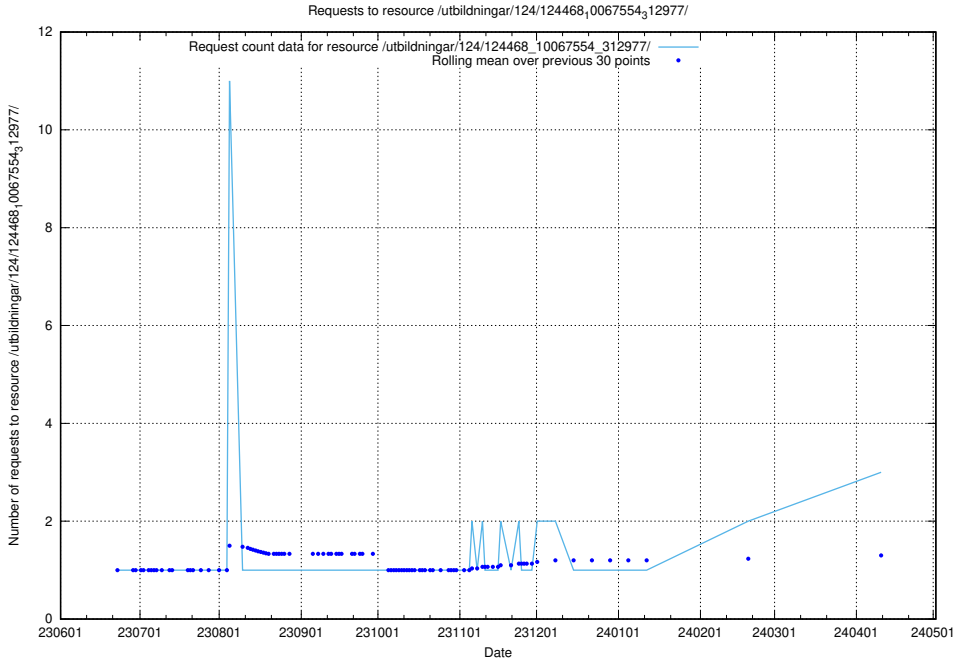

5.414 Usage of /utbildningar/124/124468_10067554_312977/

Here, we count the number of requests to resource /utbildningar/124/124468_10067554_312977/.