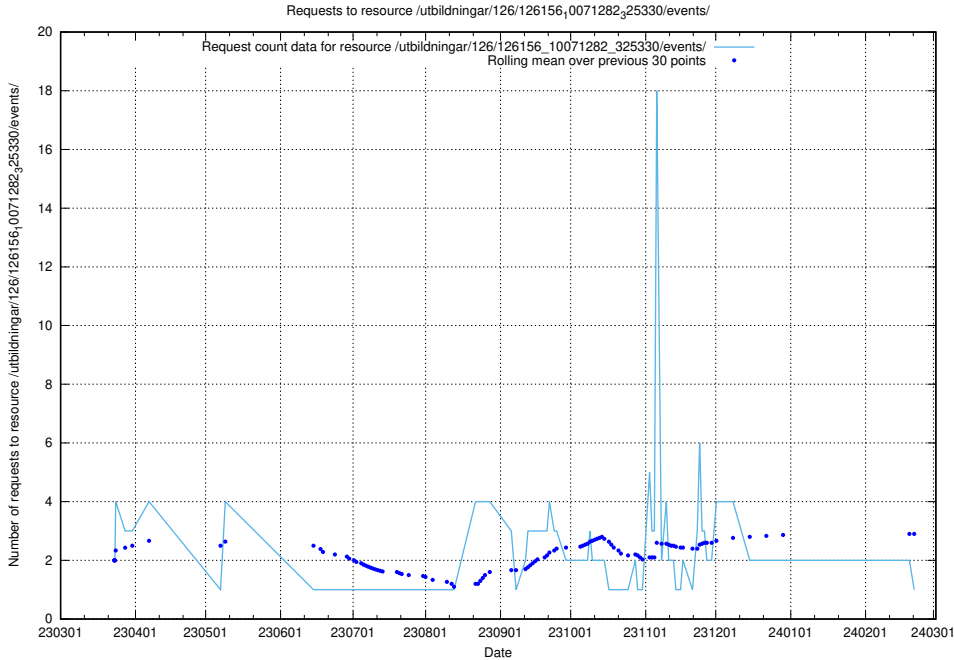

5.6420 Usage of /utbildningar/126/126156_10071282_325330/events/

Here, we count the number of requests to resource /utbildningar/126/126156_10071282_325330/events/