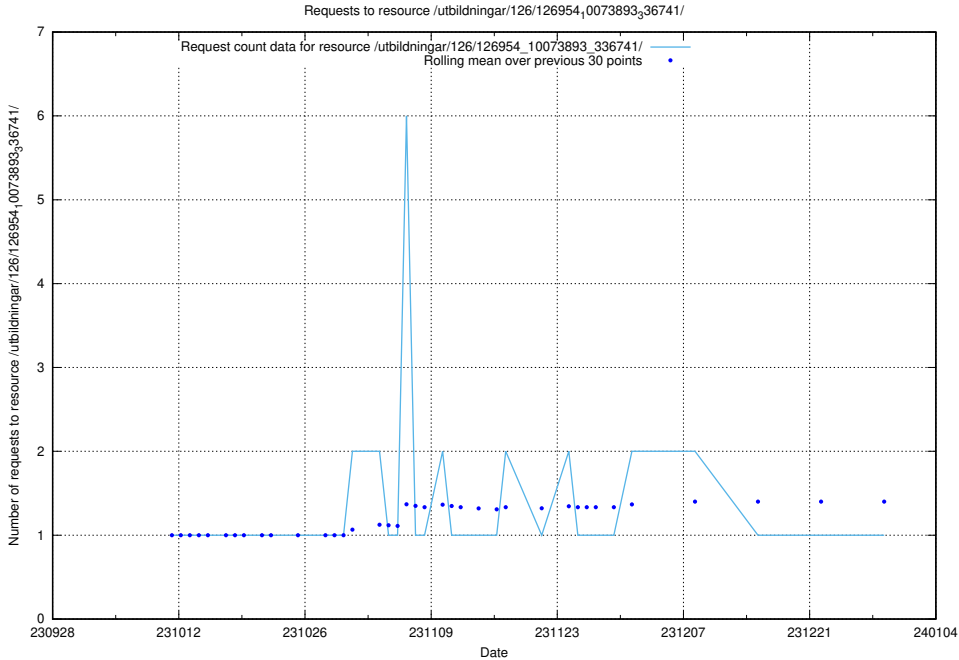

5.4514 Usage of /utbildningar/126/126954_10073893_336741/

Here, we count the number of requests to resource /utbildningar/126/126954_10073893_336741/.