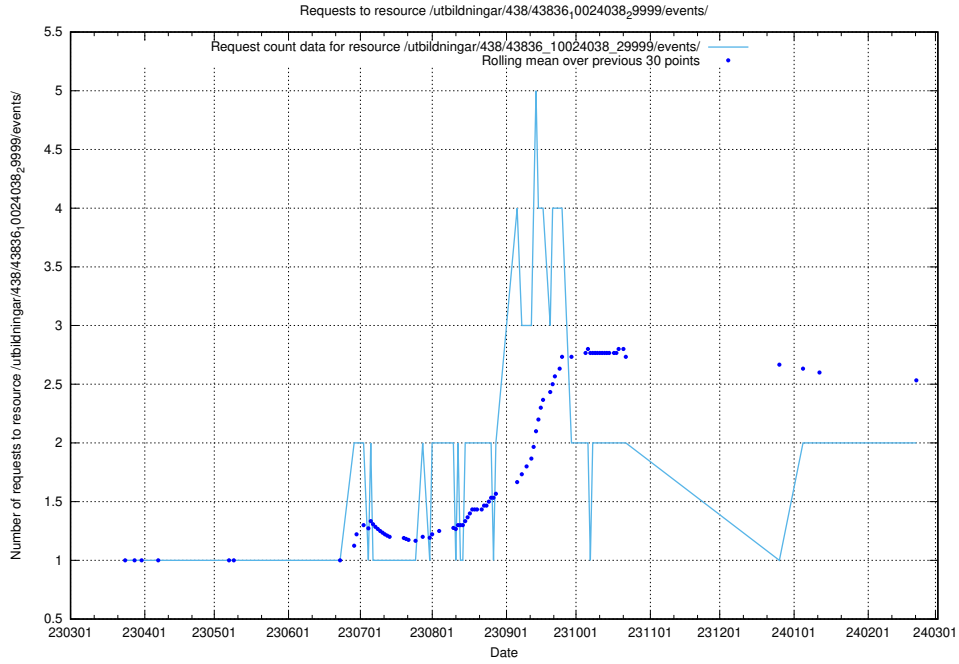

5.934 Usage of /utbildningar/438/43836_10024038_29999/events/

Here, we count the number of requests to resource /utbildningar/438/43836_10024038_29999/events/.