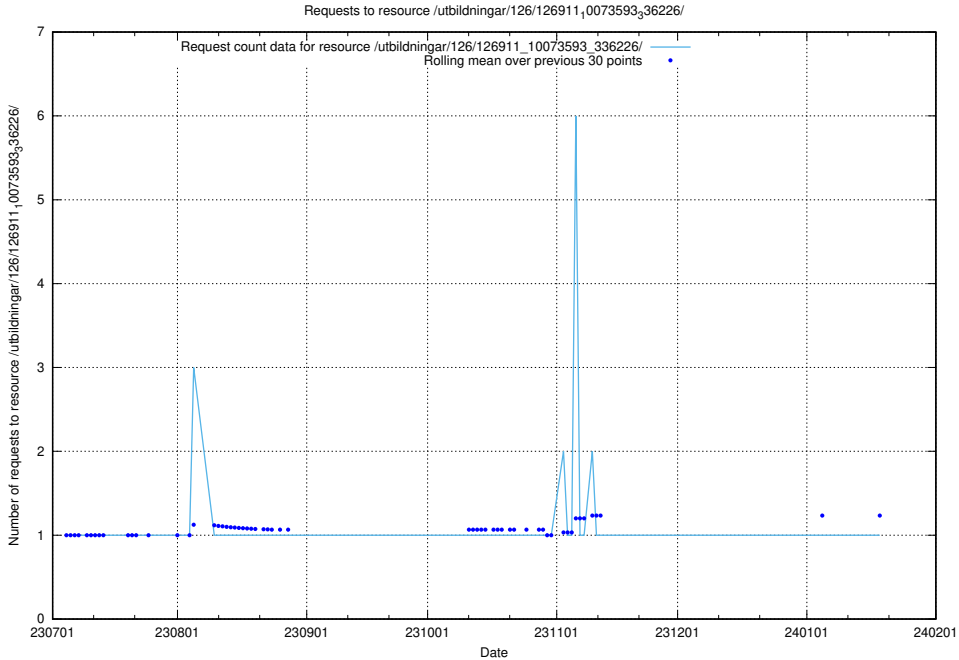

5.5483 Usage of /utbildningar/126/126911_10073593_336226/

Here, we count the number of requests to resource /utbildningar/126/126911_10073593_336226/.