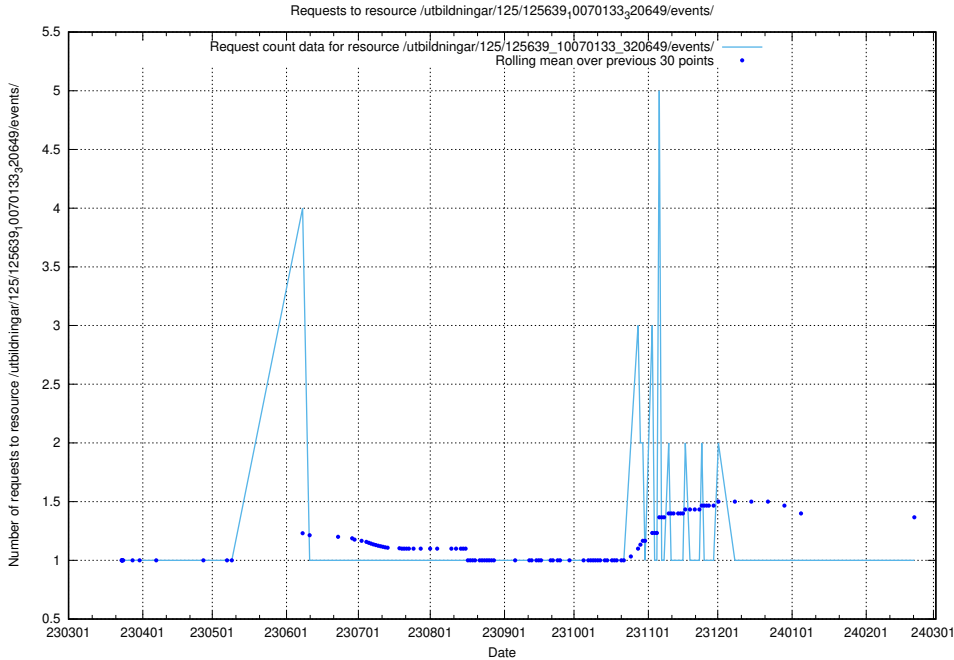

5.1063 Usage of /utbildningar/125/125639_10070133_320649/events/

Here, we count the number of requests to resource /utbildningar/125/125639_10070133_320649/events/