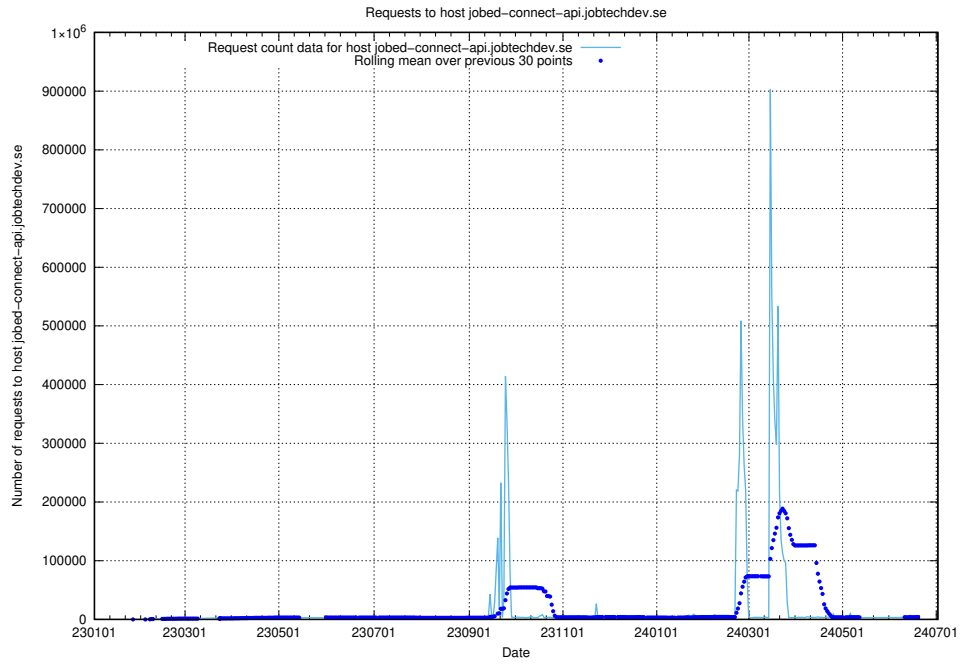

7.13 Usage of jobed-connect-api.jobtechdev.se

Here, we count the number of requests to host jobed-connect-api.jobtechdev.se.