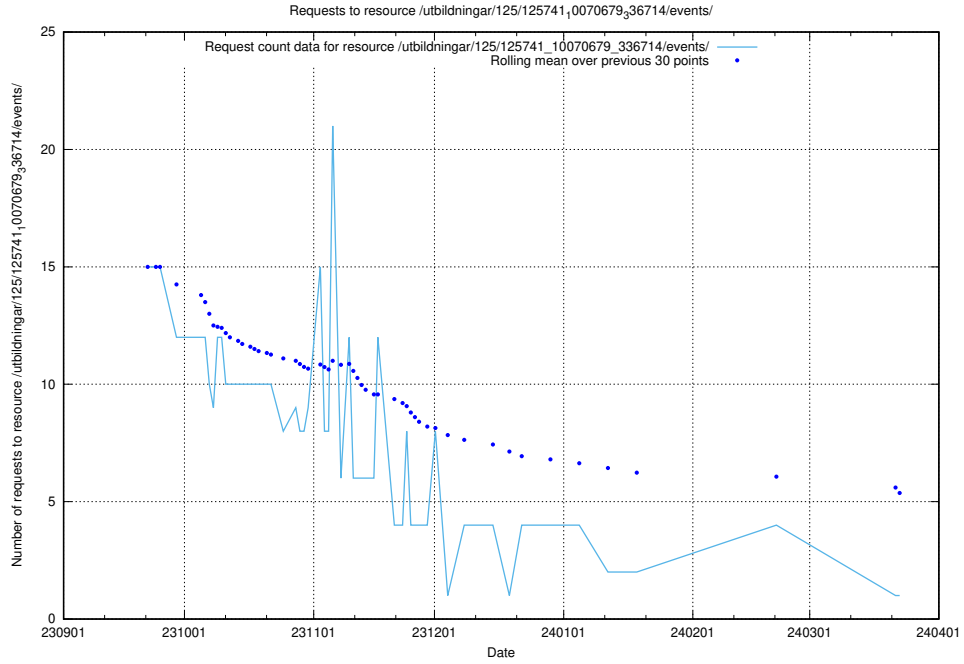

5.4641 Usage of /utbildningar/125/125741_10070679_336714/events/

Here, we count the number of requests to resource /utbildningar/125/125741_10070679_336714/events/