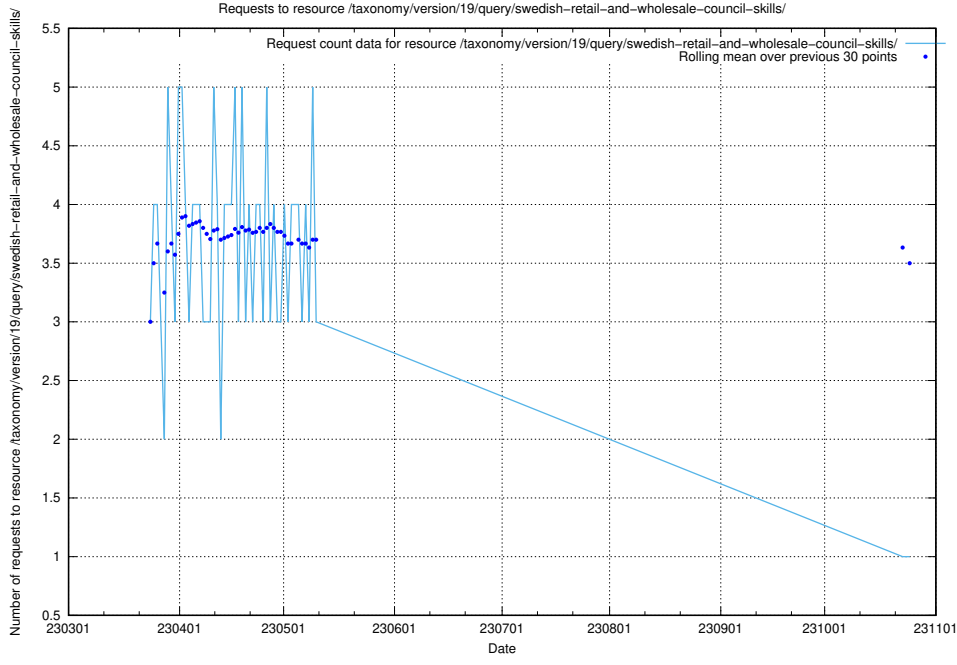

5.6257 Usage of /taxonomy/version/19/query/swedish-retail-and-wholesale-council-skills/

Here, we count the number of requests to resource /taxonomy/version/19/query/swedish-retail-and-wholesale-council-skills/.