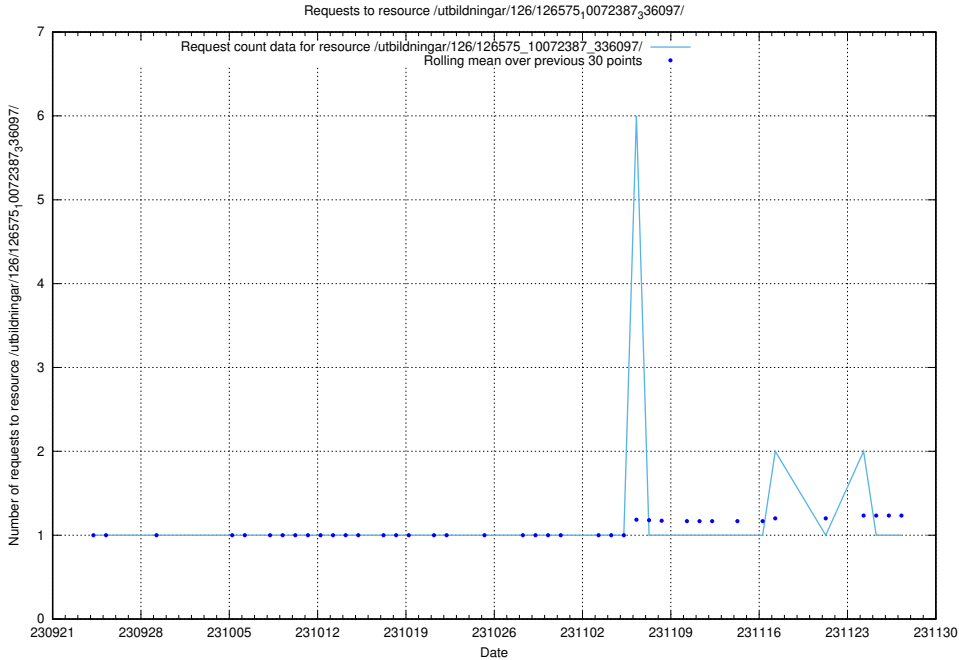

5.4625 Usage of /utbildningar/126/126575_10072387_336097/

Here, we count the number of requests to resource /utbildningar/126/126575_10072387_336097/.