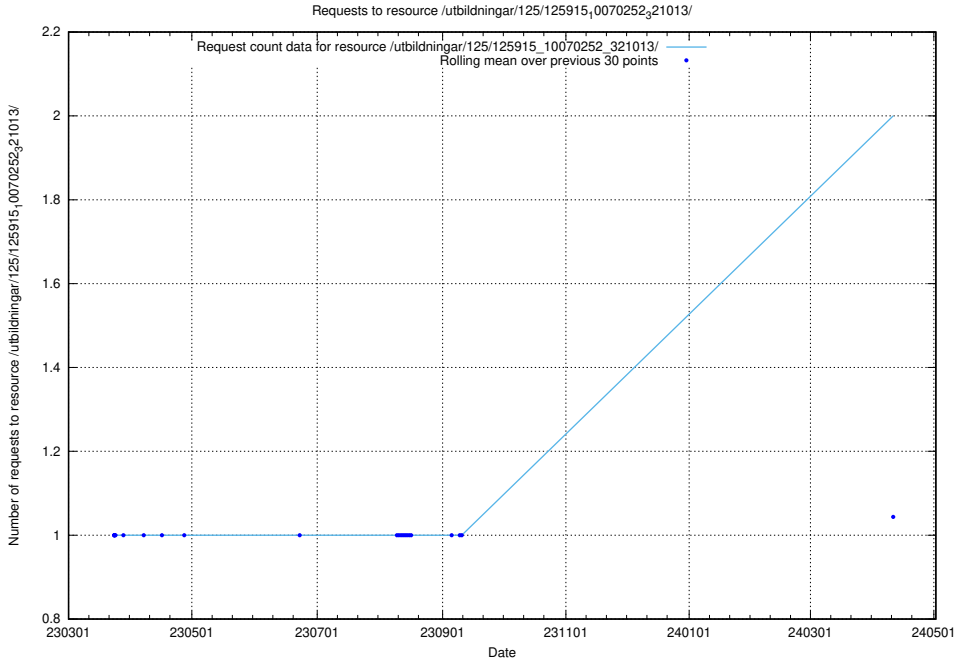

5.963 Usage of /utbildningar/125/125915_10070252_321013/

Here, we count the number of requests to resource /utbildningar/125/125915_10070252_321013/.