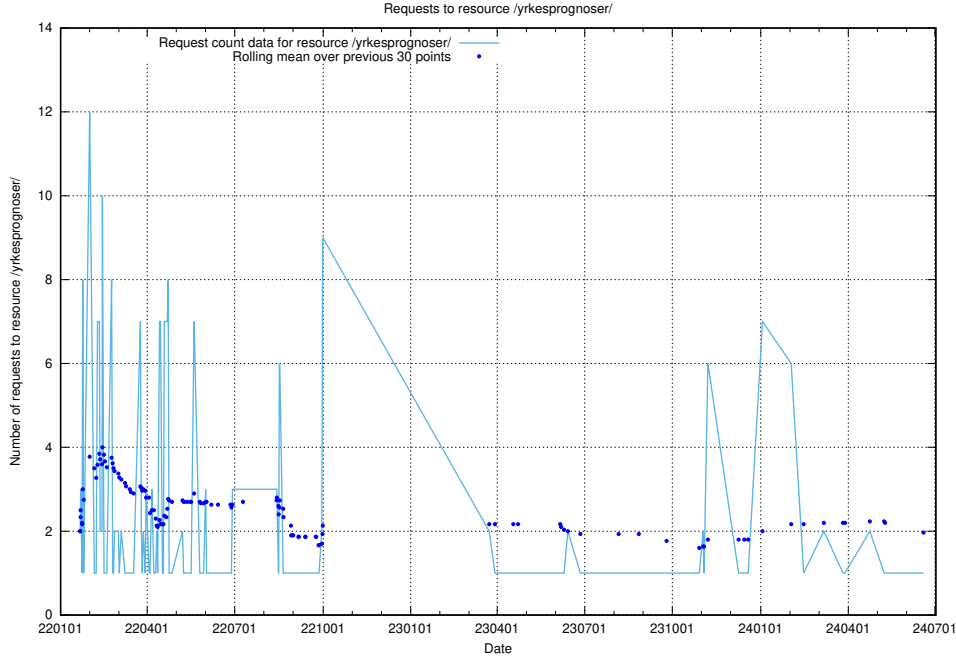

5.6375 Usage of /yrkesprognoser/

Here, we count the number of requests to resource /yrkesprognoser/.