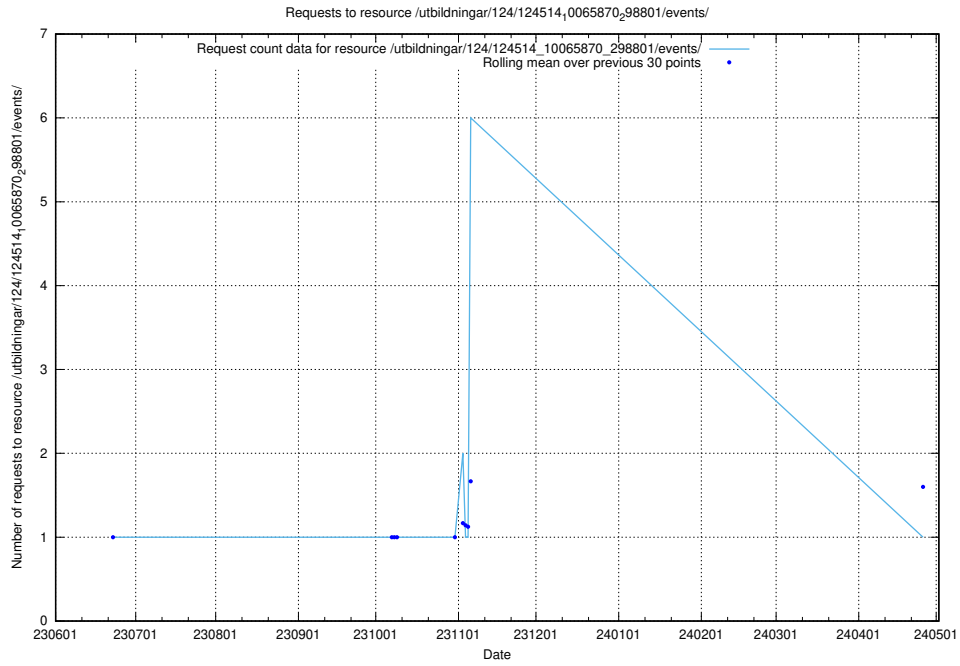

5.5910 Usage of /utbildningar/124/124514_10065870_298801/events/

Here, we count the number of requests to resource /utbildningar/124/124514_10065870_298801/events/