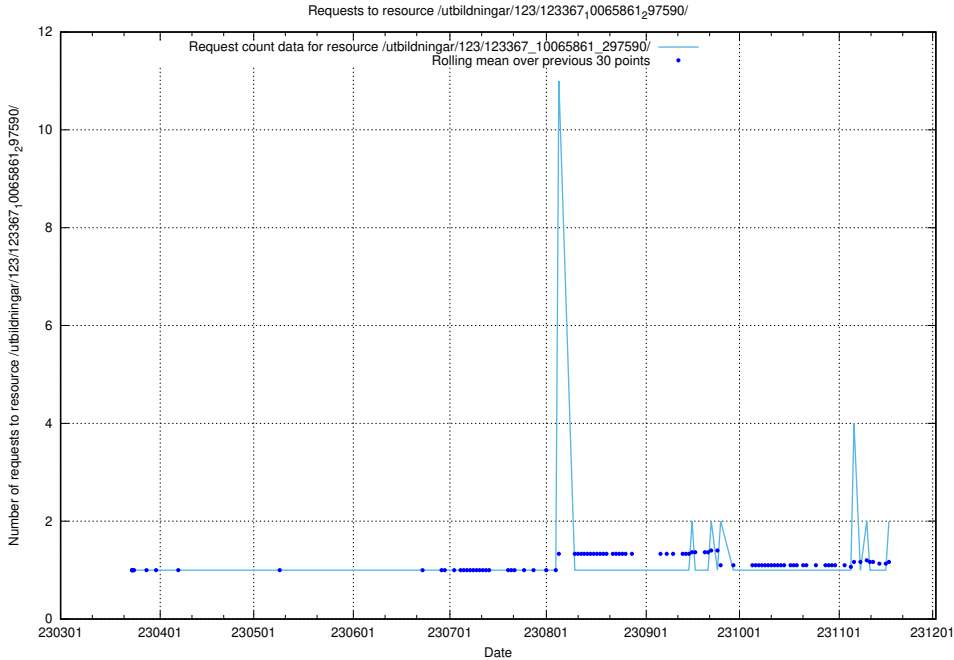

5.767 Usage of /utbildningar/123/123367_10065861_297590/

Here, we count the number of requests to resource /utbildningar/123/123367_10065861_297590/.