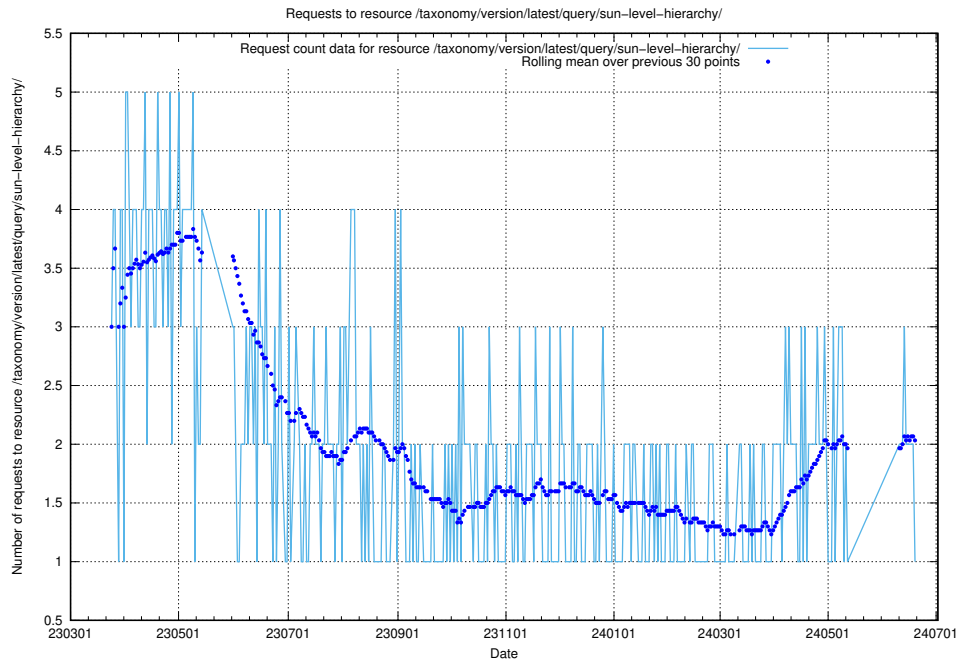

5.6221 Usage of /taxonomy/version/latest/query/sun-level-hierarchy/

Here, we count the number of requests to resource /taxonomy/version/latest/query/sun-level-hierarchy/.