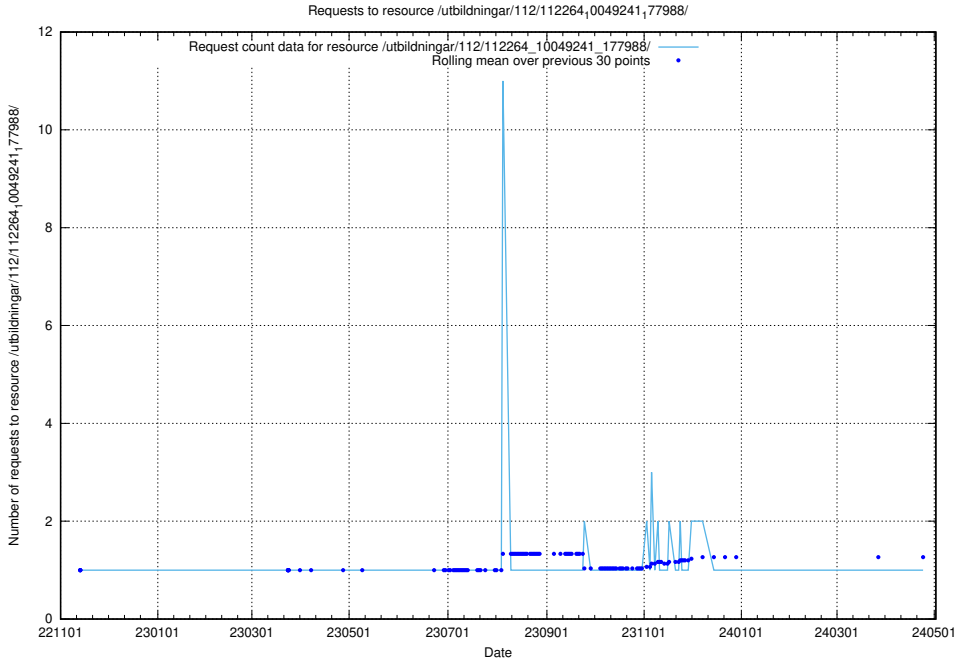

5.6338 Usage of /utbildningar/112/112264_10049241_177988/

Here, we count the number of requests to resource /utbildningar/112/112264_10049241_177988/.