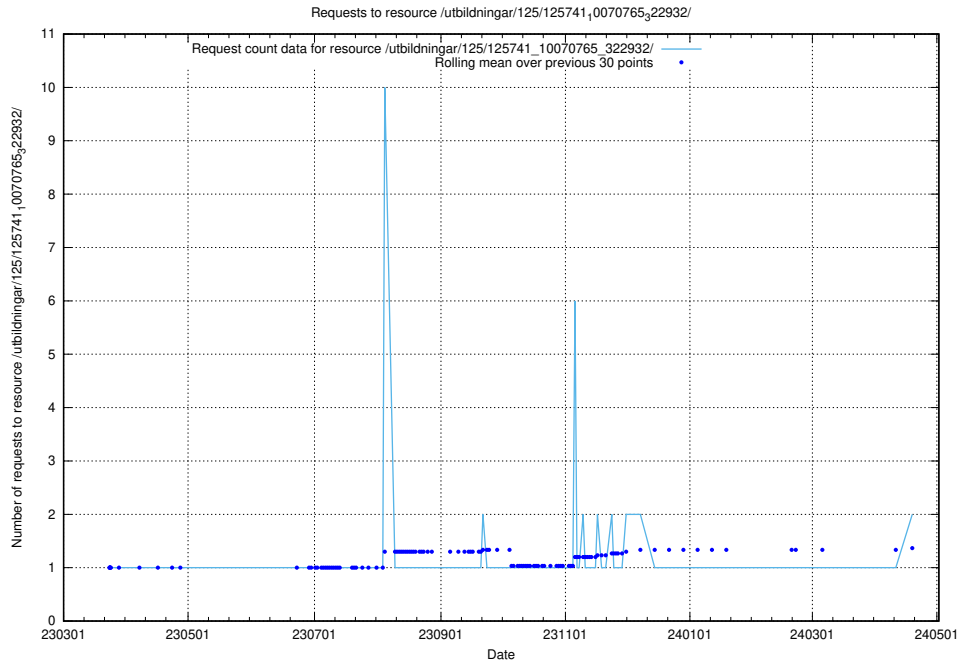

5.966 Usage of /utbildningar/125/125741_10070765_322932/

Here, we count the number of requests to resource /utbildningar/125/125741_10070765_322932/.