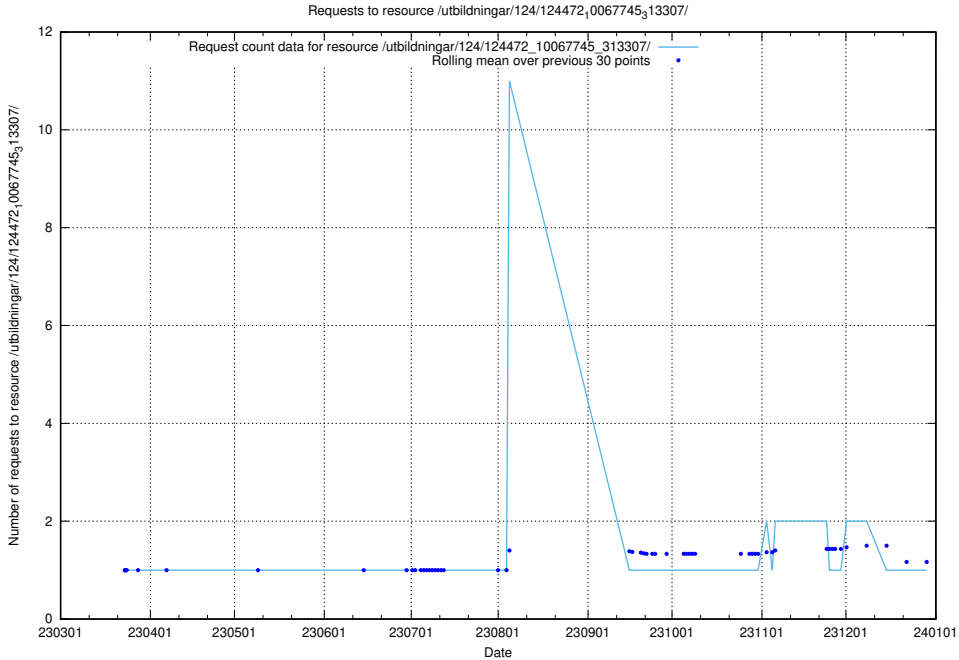

5.3167 Usage of /utbildningar/124/124472_10067745_313307/

Here, we count the number of requests to resource /utbildningar/124/124472_10067745_313307/.