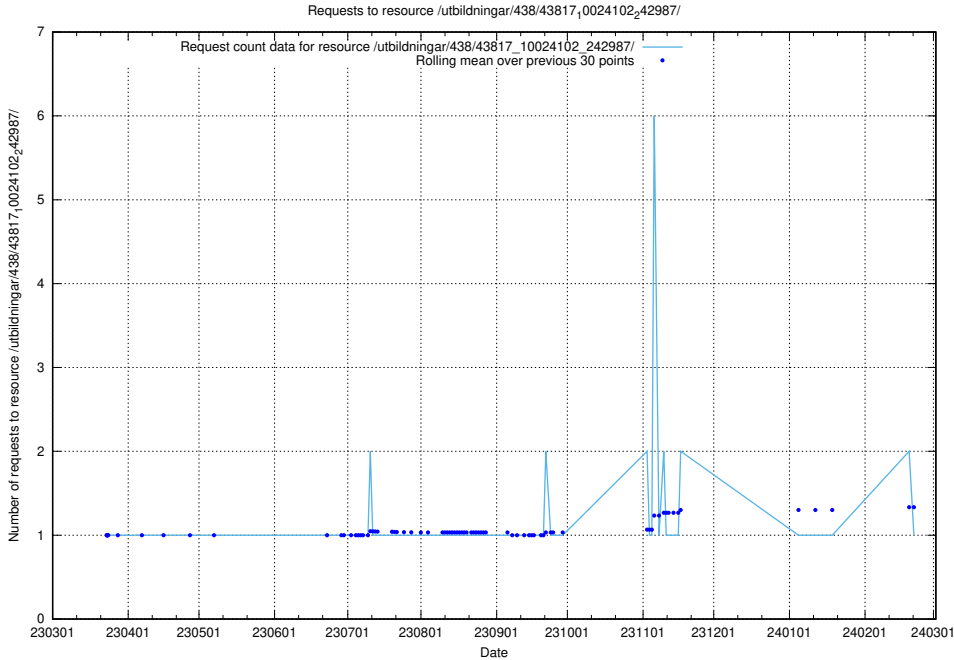

5.6492 Usage of /utbildningar/438/43817_10024102_242987/

Here, we count the number of requests to resource /utbildningar/438/43817_10024102_242987/.