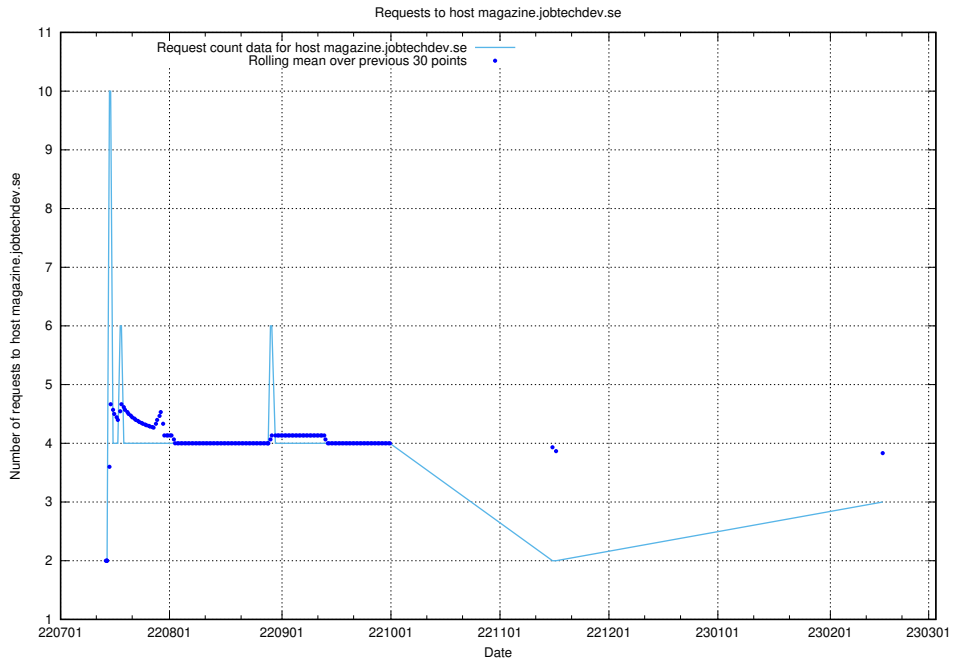

## 7.215 Usage of magazine.jobtechdev.se

Here, we count the number of requests to host magazine.jobtechdev.se.