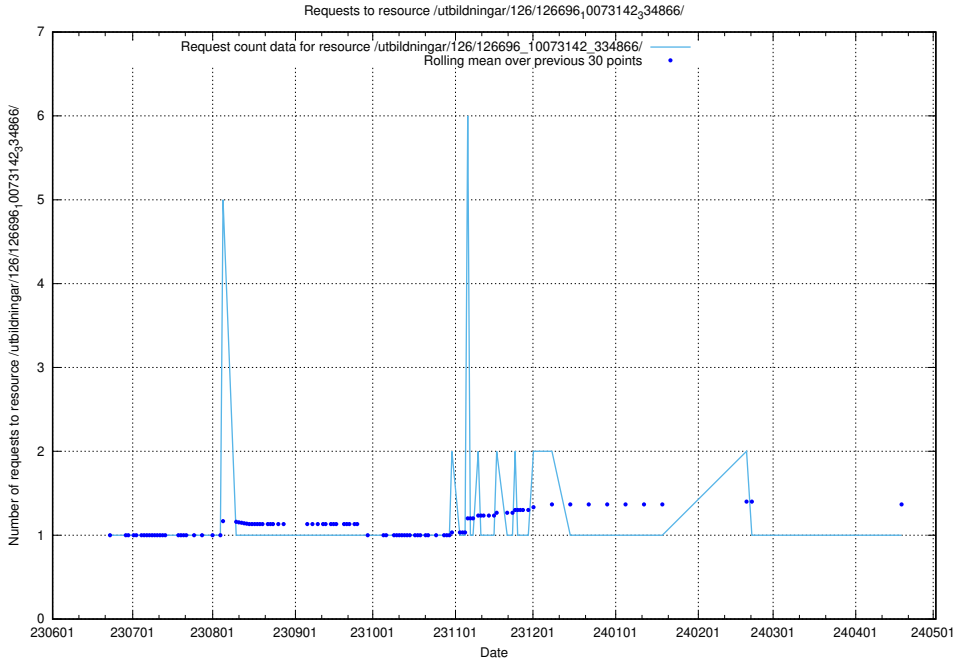

5.5761 Usage of /utbildningar/126/126696_10073142_334866/

Here, we count the number of requests to resource /utbildningar/126/126696_10073142_334866/.