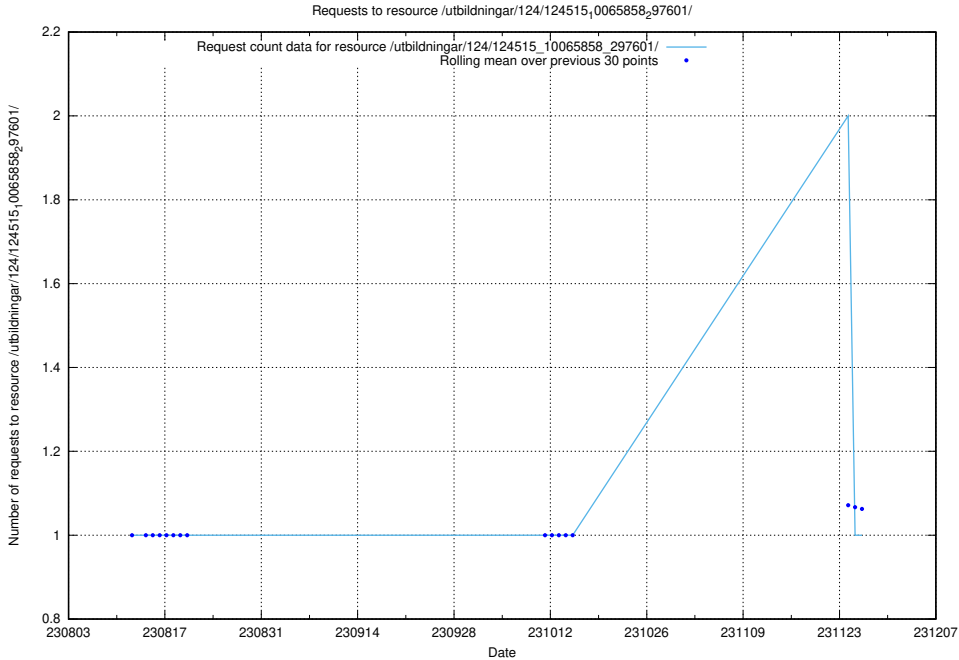

5.4956 Usage of /utbildningar/124/124515_10065858_297601/

Here, we count the number of requests to resource /utbildningar/124/124515_10065858_297601/.