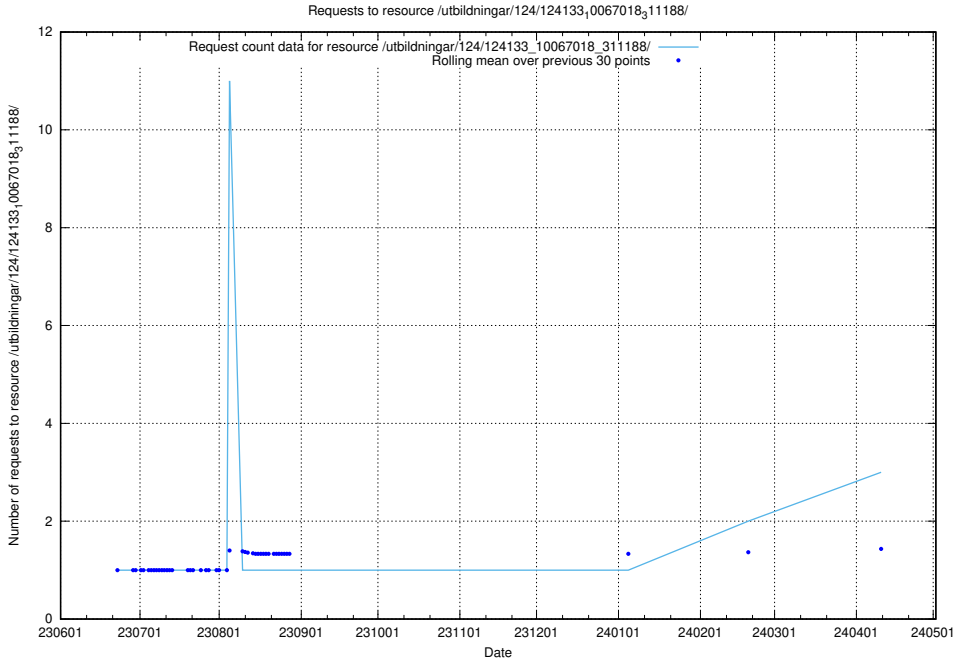

5.415 Usage of /utbildningar/124/124133_10067018_311188/

Here, we count the number of requests to resource /utbildningar/124/124133_10067018_311188/.