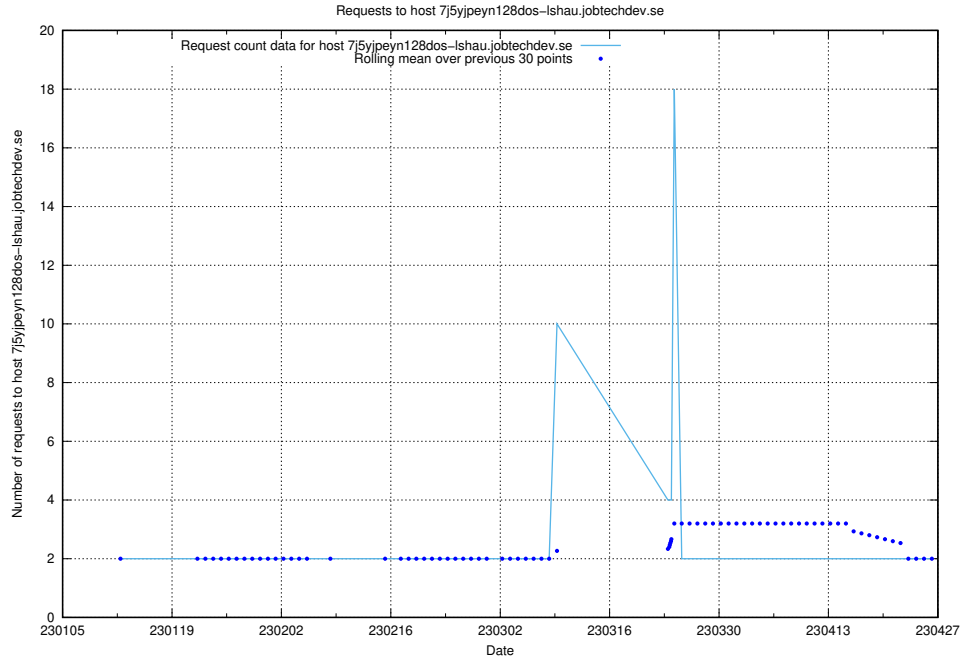

7.303 Usage of 7j5yjpeyn128dos-lshau.jobtechdev.se

Here, we count the number of requests to host 7j5yjpeyn128dos-lshau.jobtechdev.se.