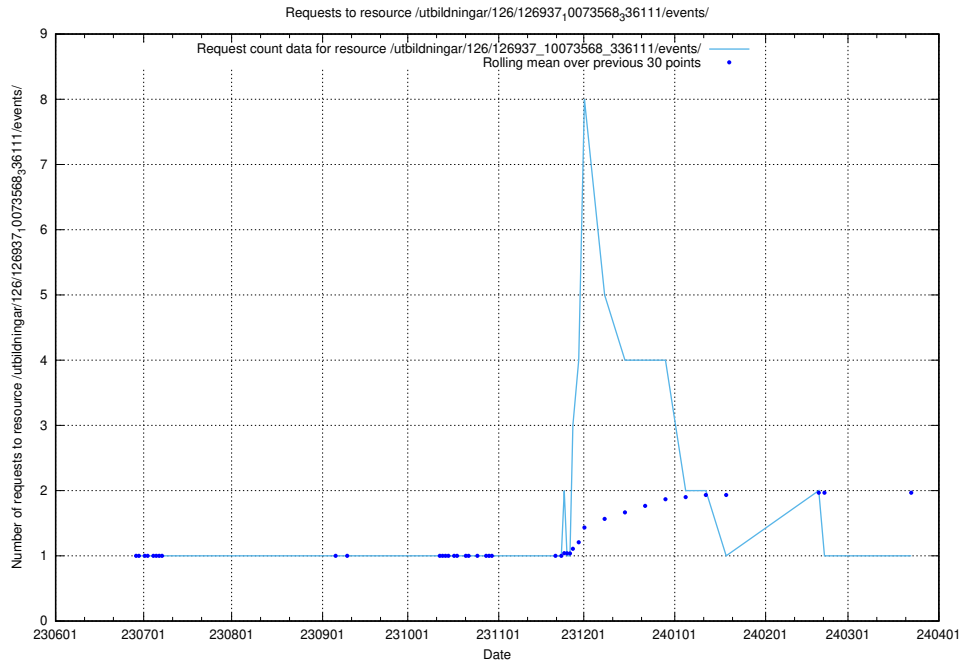

5.5575 Usage of /utbildningar/126/126937_10073568_336111/events/

Here, we count the number of requests to resource /utbildningar/126/126937_10073568_336111/events/