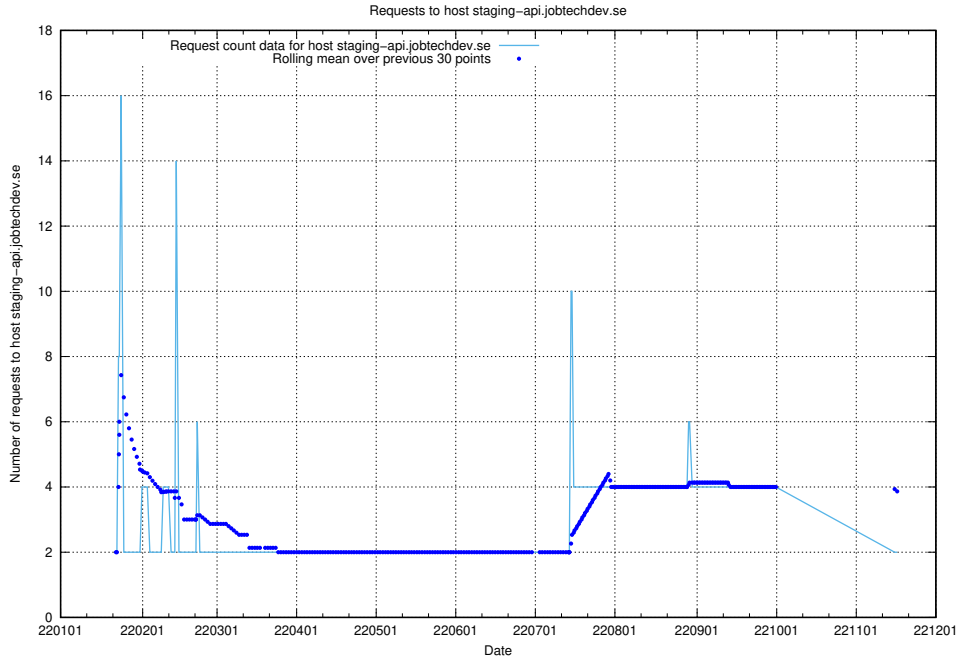

7.586 Usage of staging-api.jobtechdev.se

Here, we count the number of requests to host staging-api.jobtechdev.se.