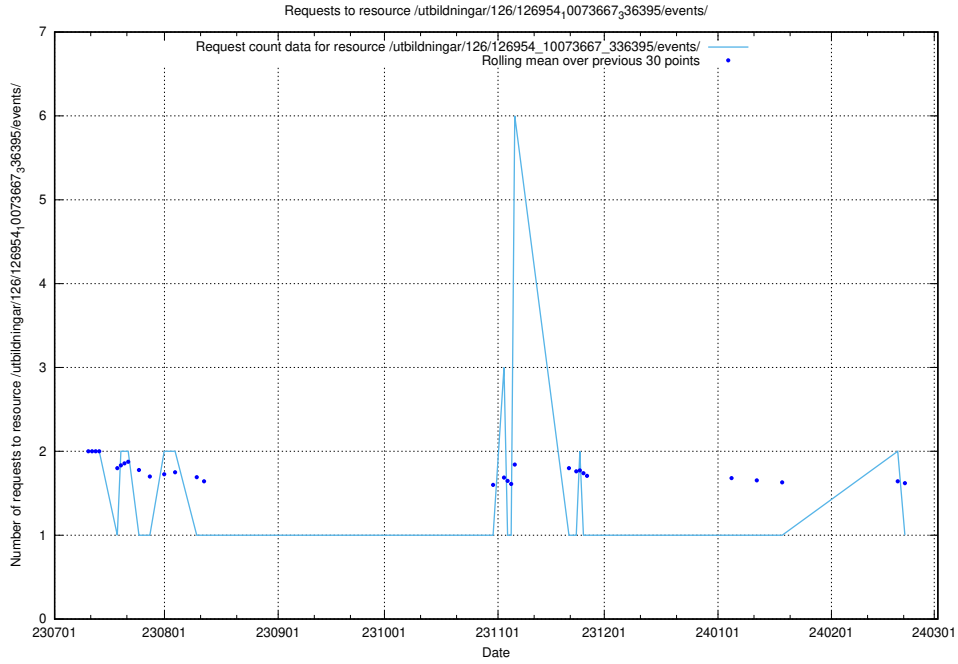

5.5251 Usage of /utbildningar/126/126954_10073667_336395/events/

Here, we count the number of requests to resource /utbildningar/126/126954_10073667_336395/events/