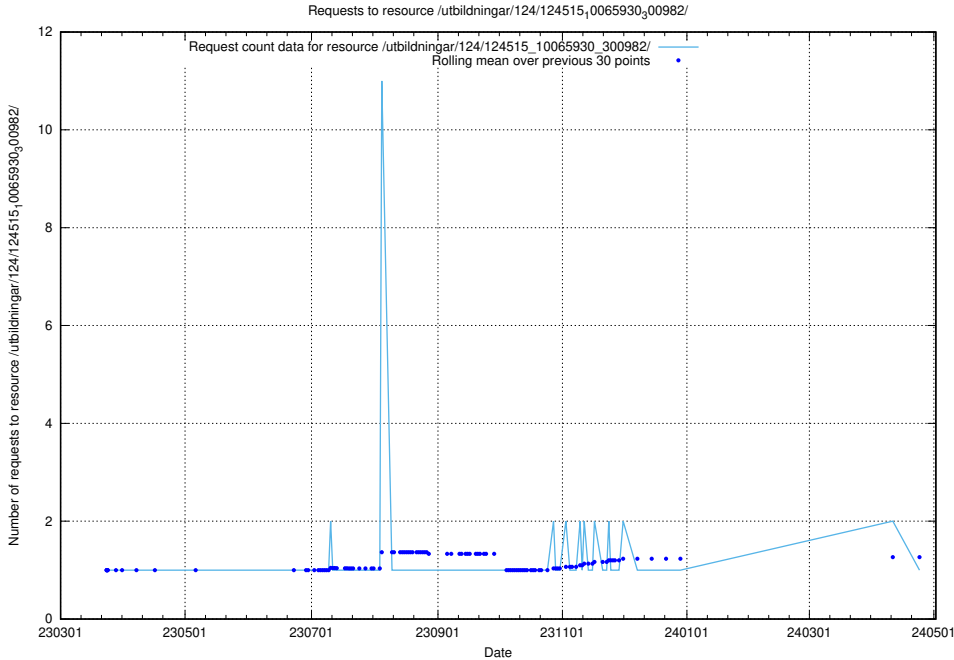

### 5.1746 Usage of /utbildningar/124/124515\_10065930\_300982/

Here, we count the number of requests to resource /utbildningar/124/124515\_10065930\_300982/.