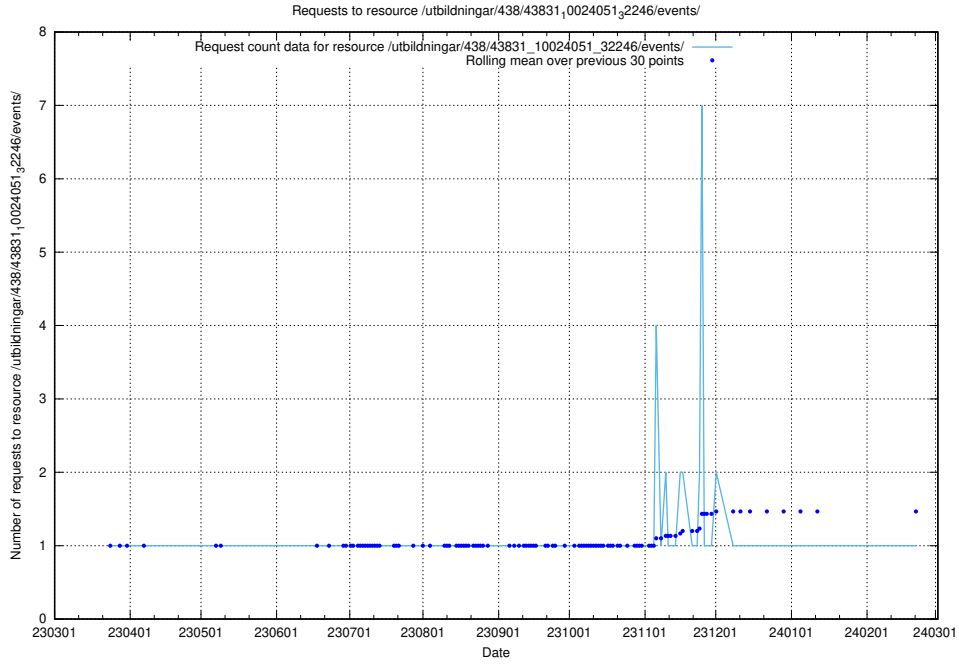

5.6314 Usage of /utbildningar/438/43831_10024051_32246/events/

Here, we count the number of requests to resource /utbildningar/438/43831_10024051_32246/events/.