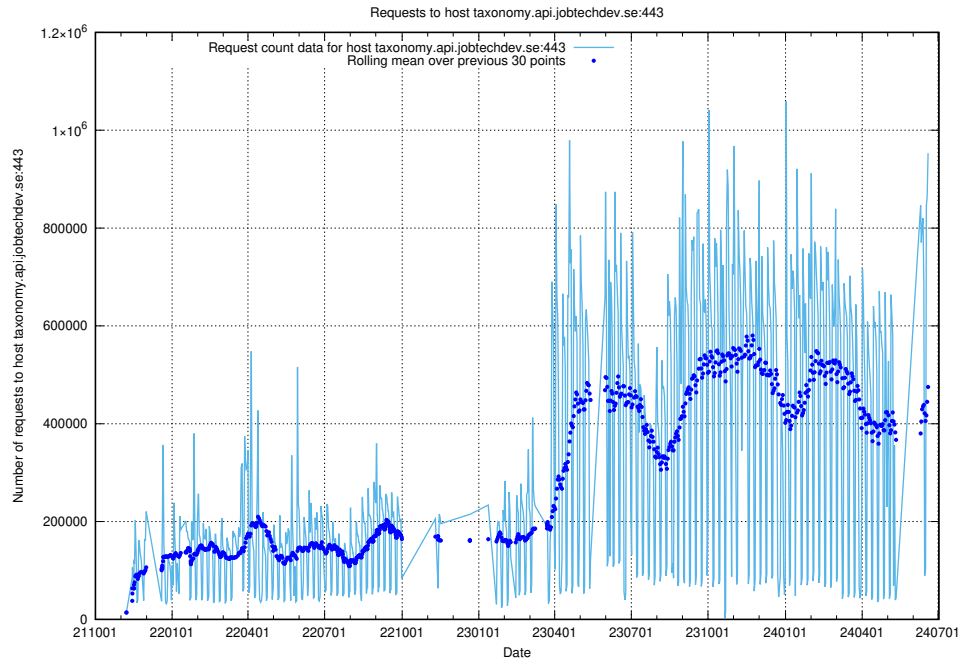

7.2 Usage of taxonomy.api.jobtechdev.se:443

Here, we count the number of requests to host taxonomy.api.jobtechdev.se:443.