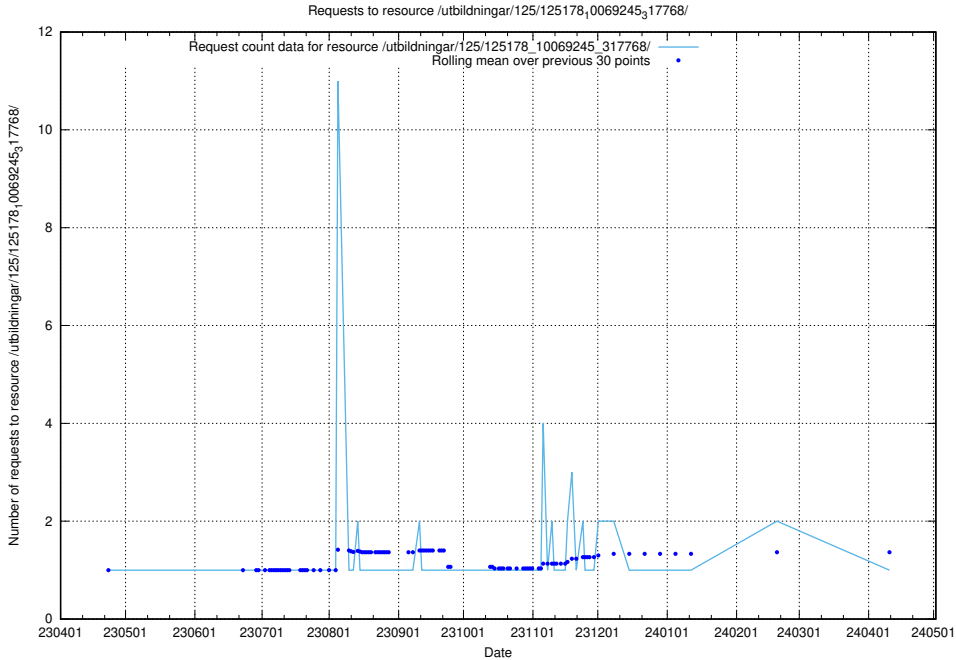

5.6171 Usage of /utbildningar/125/125178_10069245_317768/

Here, we count the number of requests to resource /utbildningar/125/125178_10069245_317768/.