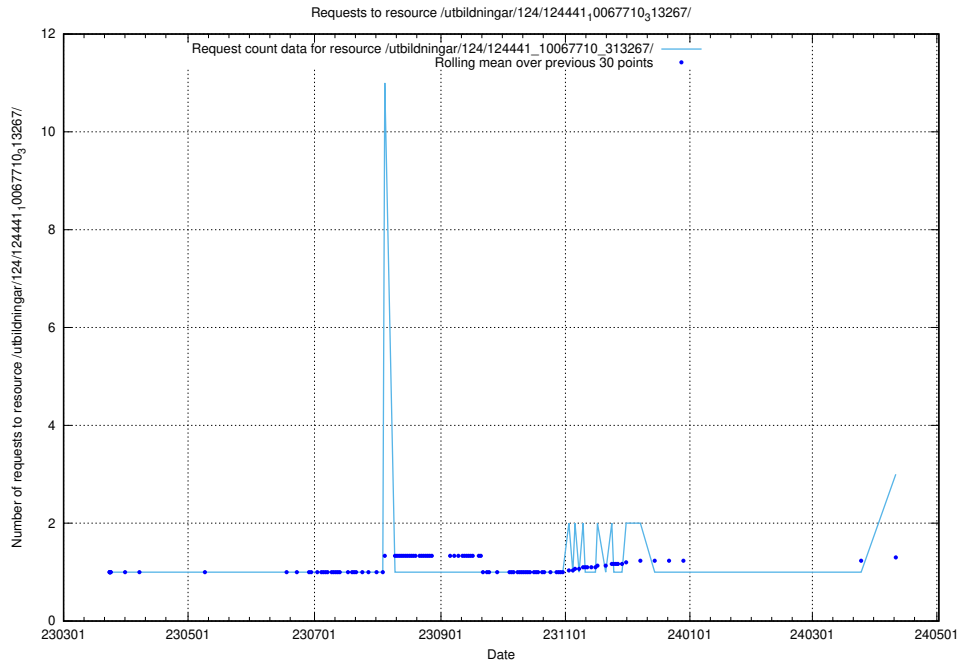

5.324 Usage of /utbildningar/124/124441_10067710_313267/

Here, we count the number of requests to resource /utbildningar/124/124441_10067710_313267/.