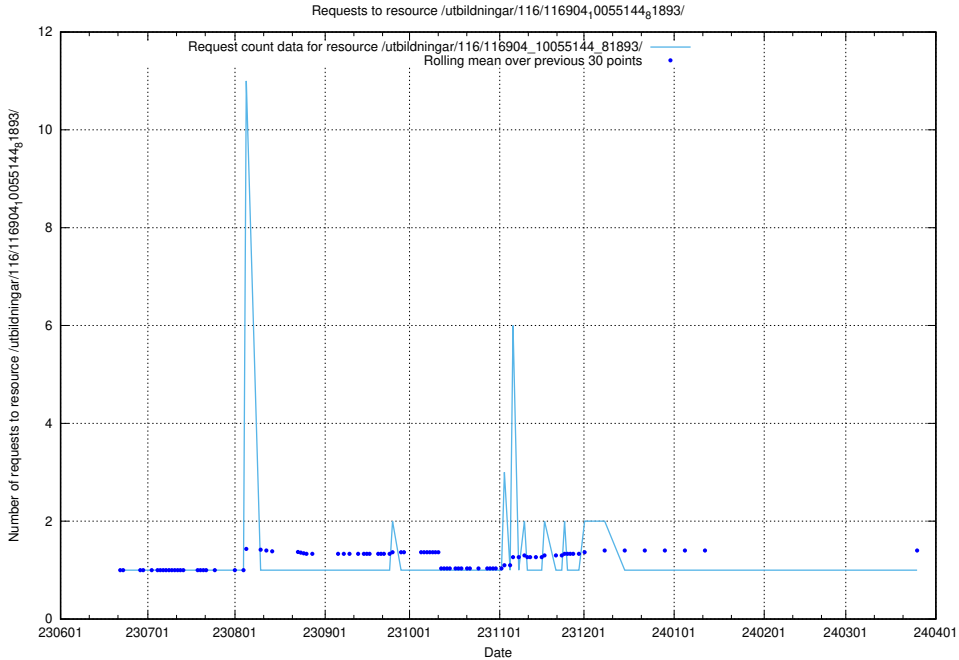

5.5978 Usage of /utbildningar/116/116904_10055144_81893/

Here, we count the number of requests to resource /utbildningar/116/116904_10055144_81893/.