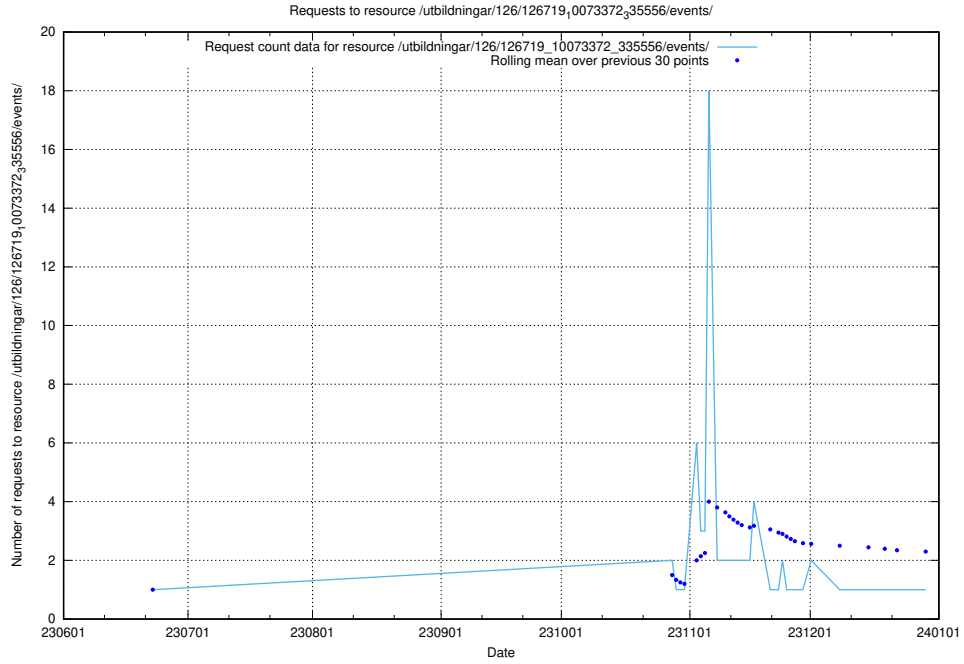

5.5745 Usage of /utbildningar/126/126719_10073372_335556/events/

Here, we count the number of requests to resource /utbildningar/126/126719_10073372_335556/events/