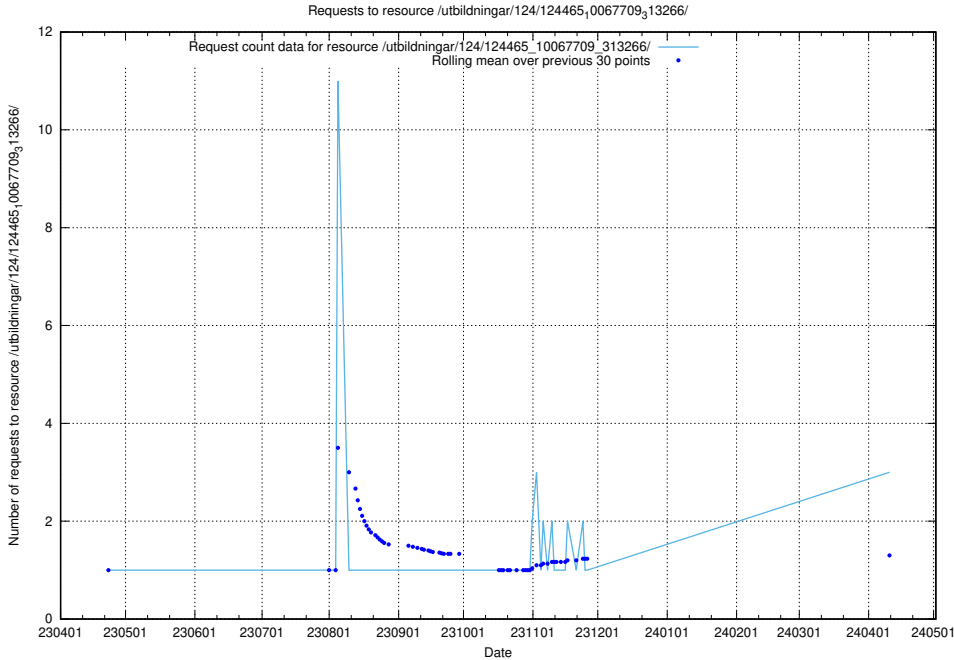

5.431 Usage of /utbildningar/124/124465_10067709_313266/

Here, we count the number of requests to resource /utbildningar/124/124465_10067709_313266/.