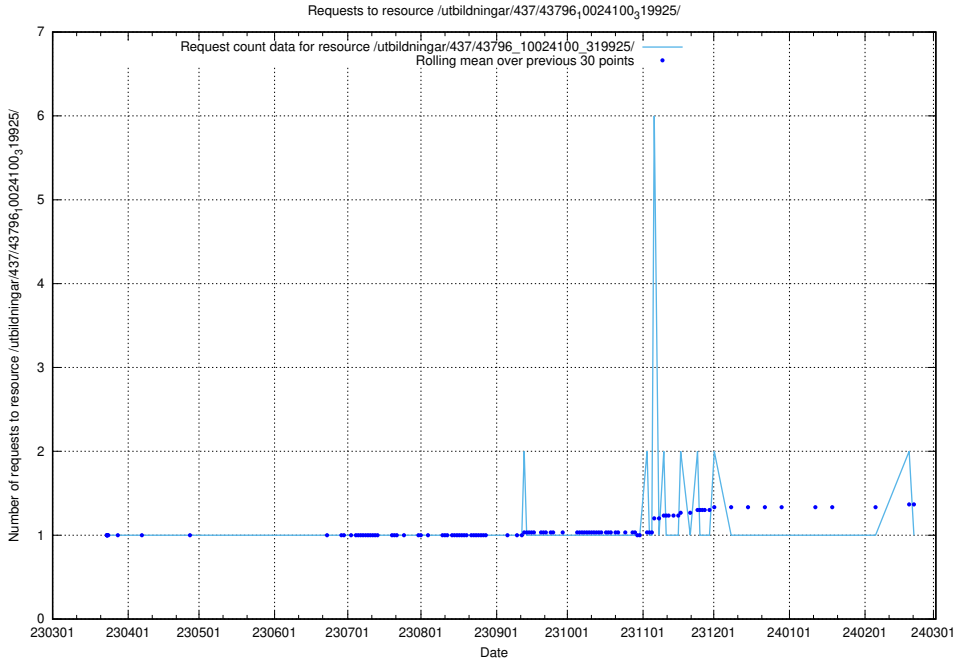

5.6503 Usage of /utbildningar/437/43796_10024100_319925/

Here, we count the number of requests to resource /utbildningar/437/43796_10024100_319925/.