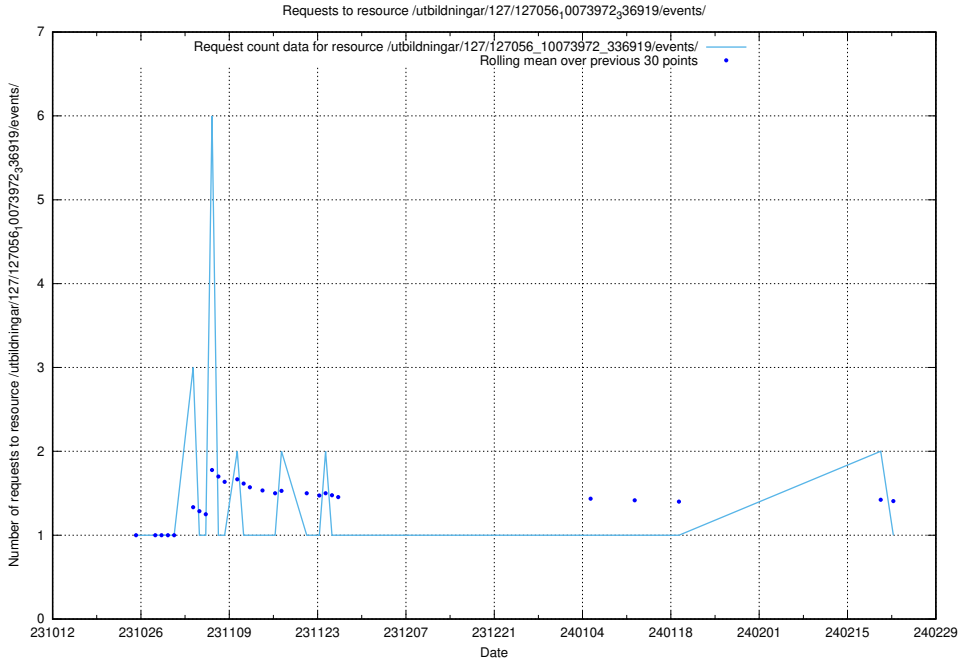

### 5.4366 Usage of /utbildningar/127/127056\_10073972\_336919/events/

Here, we count the number of requests to resource /utbildningar/127/127056\_10073972\_336919/events/