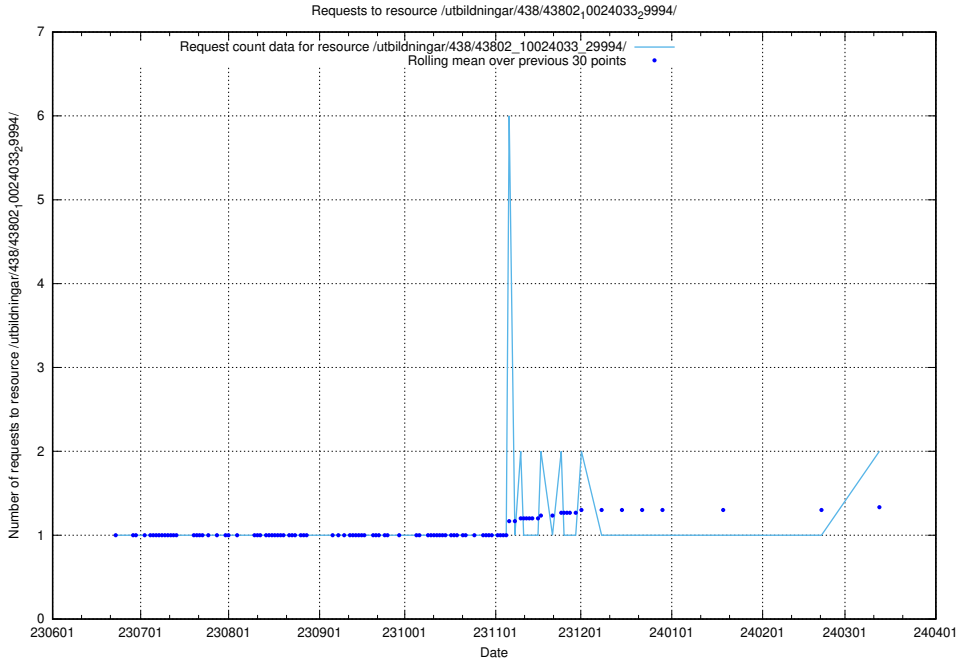

5.843 Usage of /utbildningar/438/43802_10024033_29994/

Here, we count the number of requests to resource /utbildningar/438/43802_10024033_29994/.