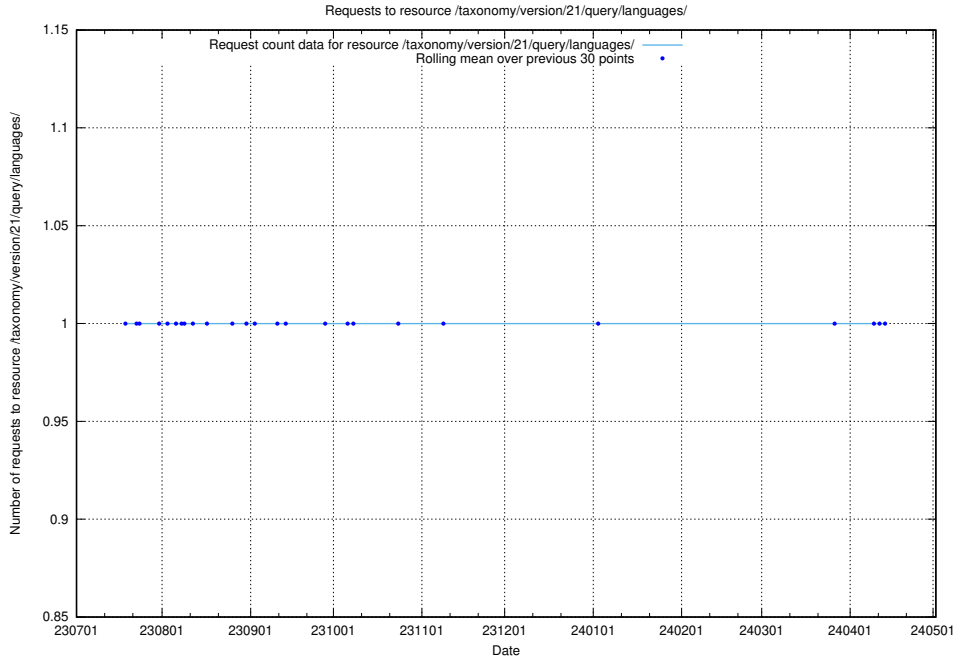

5.5169 Usage of /taxonomy/version/21/query/languages/

Here, we count the number of requests to resource /taxonomy/version/21/query/languages/.