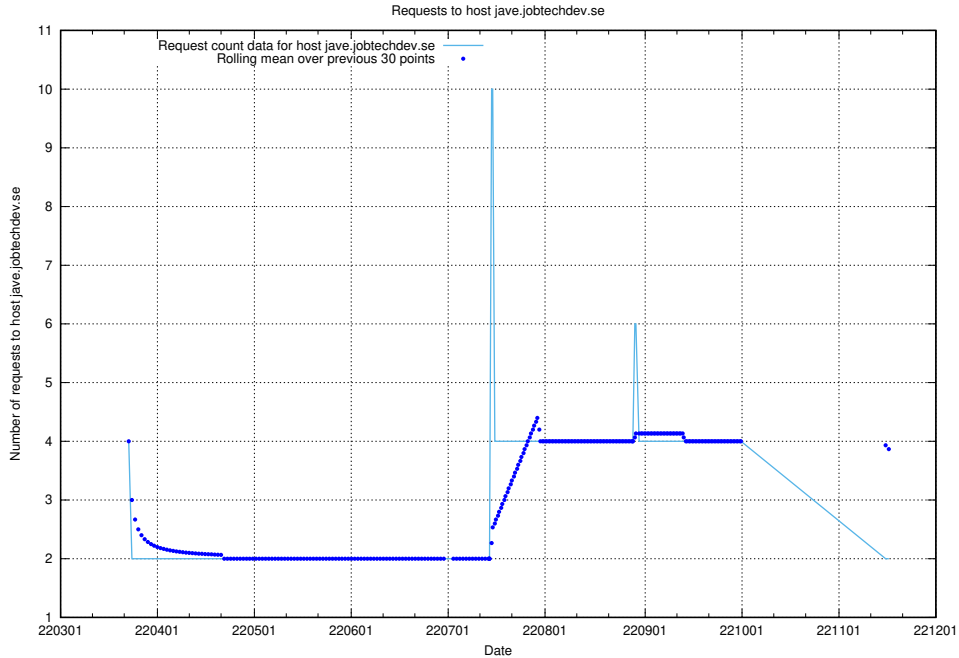

### 7.497 Usage of jobstream-smoke.jobtechdev.se

Here, we count the number of requests to host jobstream-smoke.jobtechdev.se.