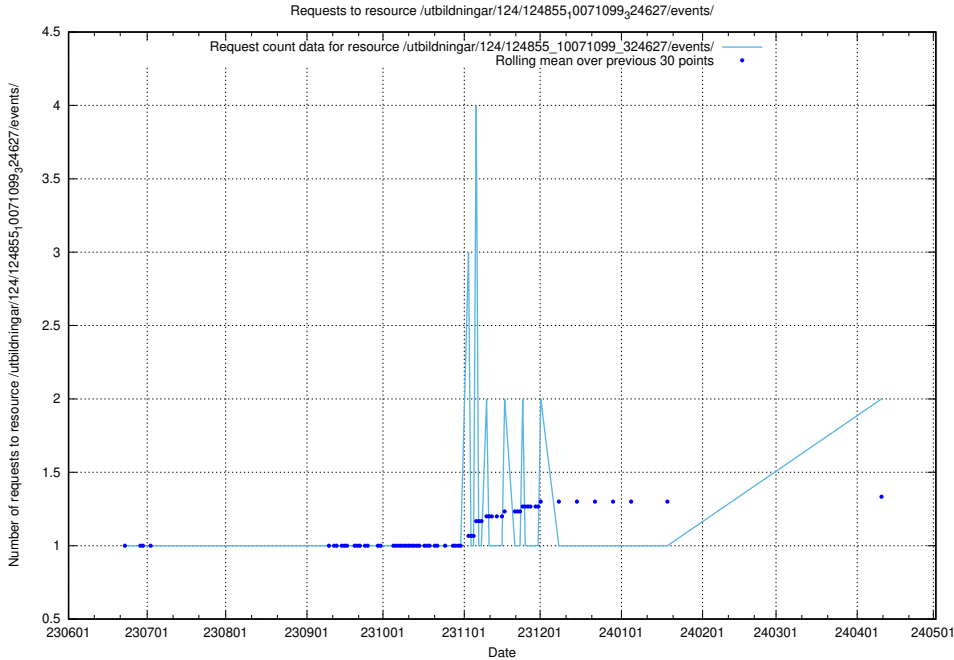

5.857 Usage of /utbildningar/124/124855_10071099_324627/events/

Here, we count the number of requests to resource /utbildningar/124/124855_10071099_324627/events/