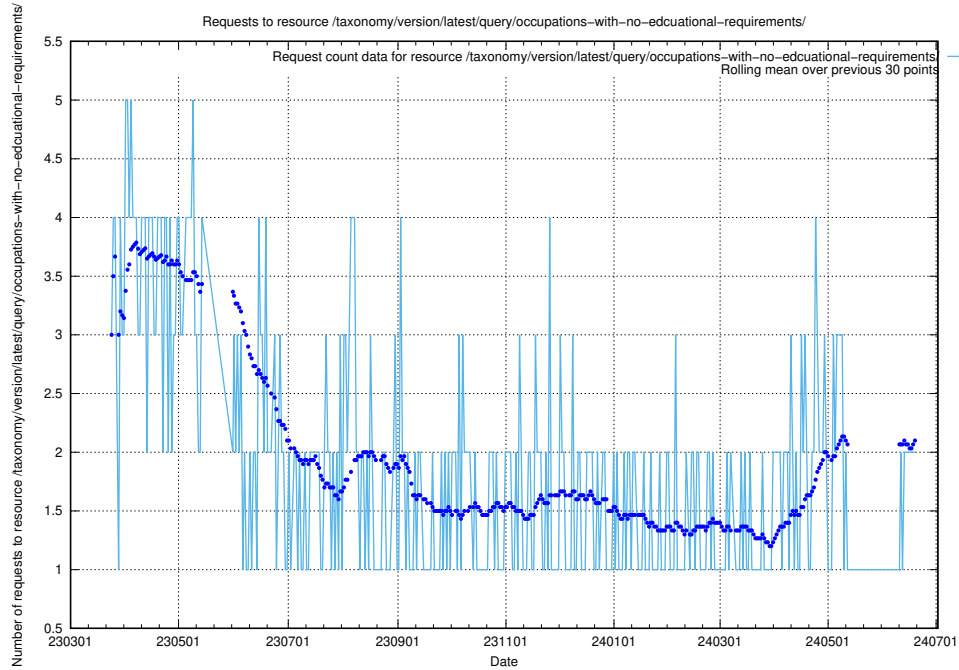

5.920 Usage of /taxonomy/version/latest/query/occupations-with-no-educational-requirements/

Here, we count the number of requests to resource /taxonomy/version/latest/query/occupations-with-no-educational-requirements/.