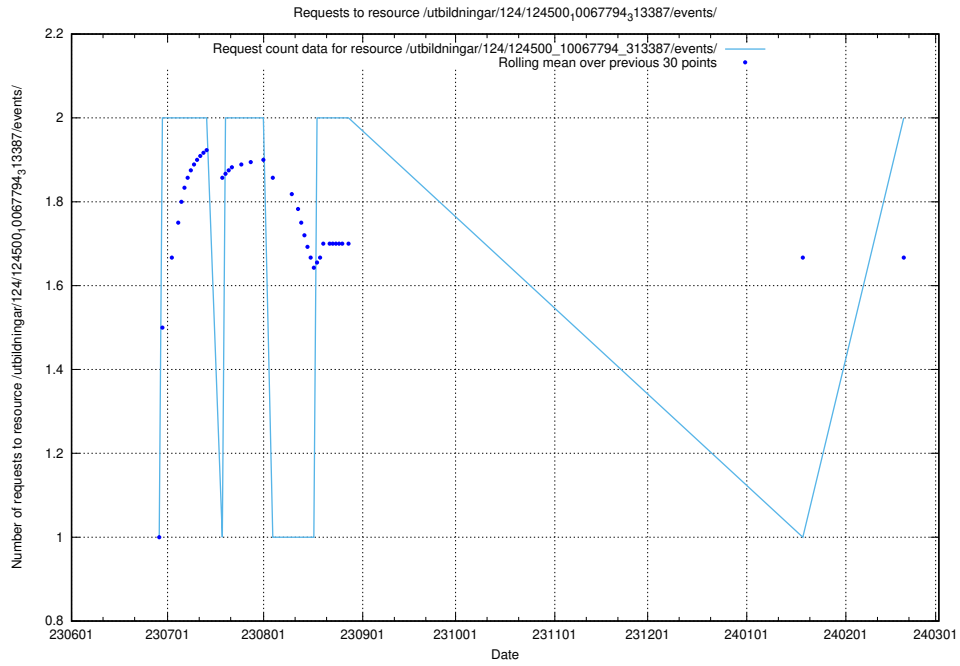

5.833 Usage of /utbildningar/124/124500_10067794_313387/events/

Here, we count the number of requests to resource /utbildningar/124/124500_10067794_313387/events/