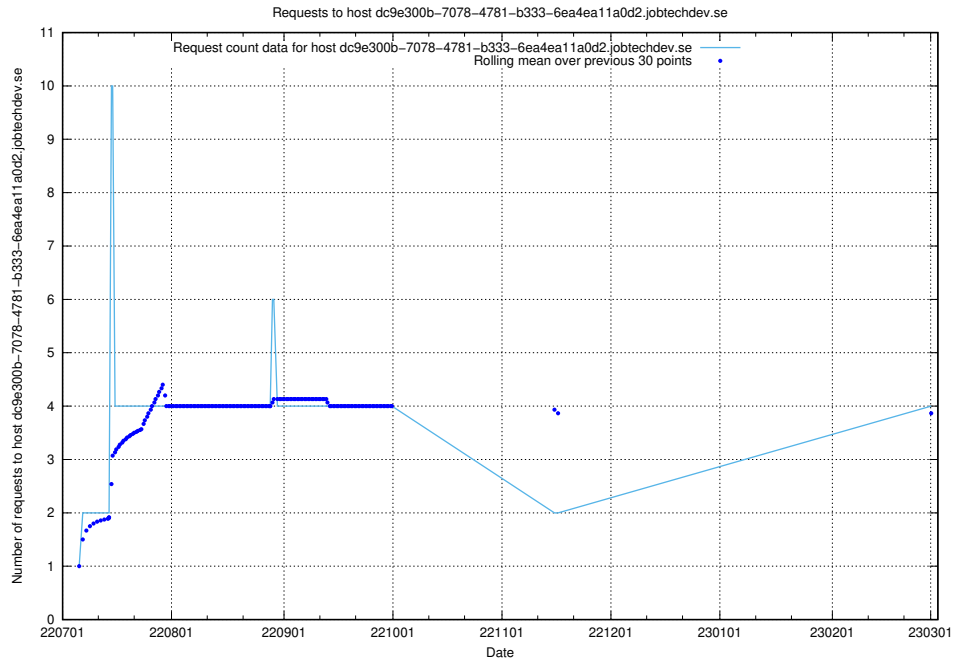

### 7.143 Usage of dc9e300b-7078-4781-b333-6ea4ea11a0d2.jobtechdev.se

Here, we count the number of requests to host dc9e300b-7078-4781-b333-6ea4ea11a0d2.jobtechdev.se.