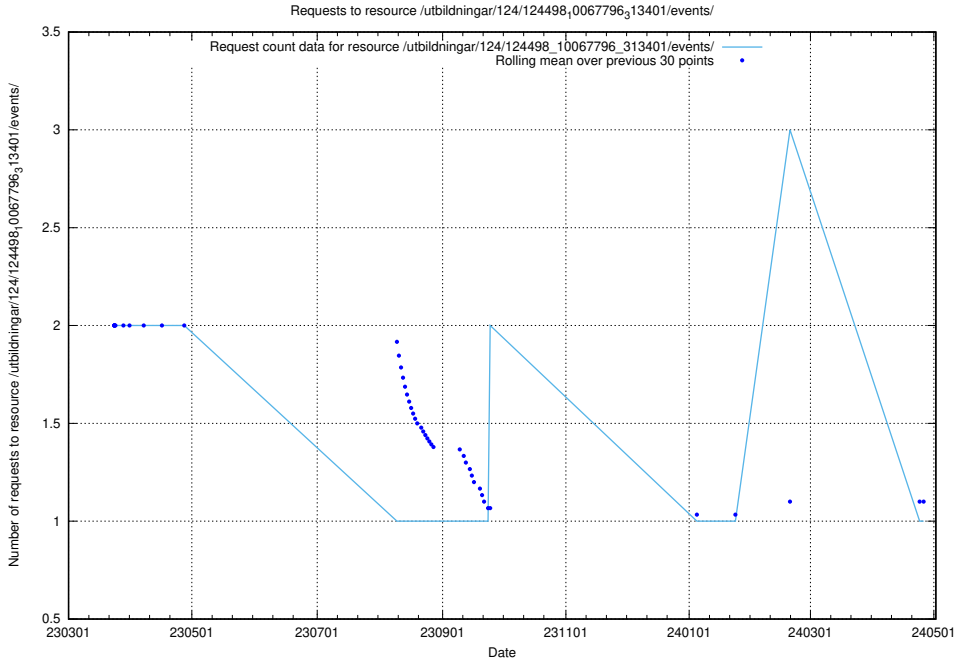

5.6446 Usage of /utbildningar/124/124498_10067796_313401/events/

Here, we count the number of requests to resource /utbildningar/124/124498_10067796_313401/events/