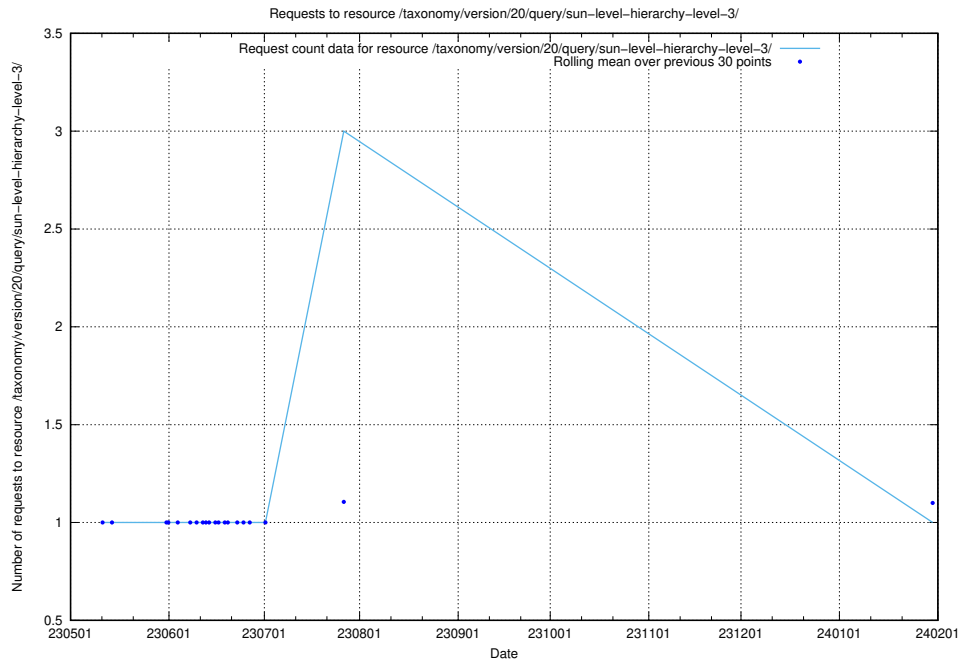

5.6084 Usage of /taxonomy/version/20/query/sun-level-hierarchy-level-3/

Here, we count the number of requests to resource /taxonomy/version/20/query/sun-level-hierarchy-level-3/.