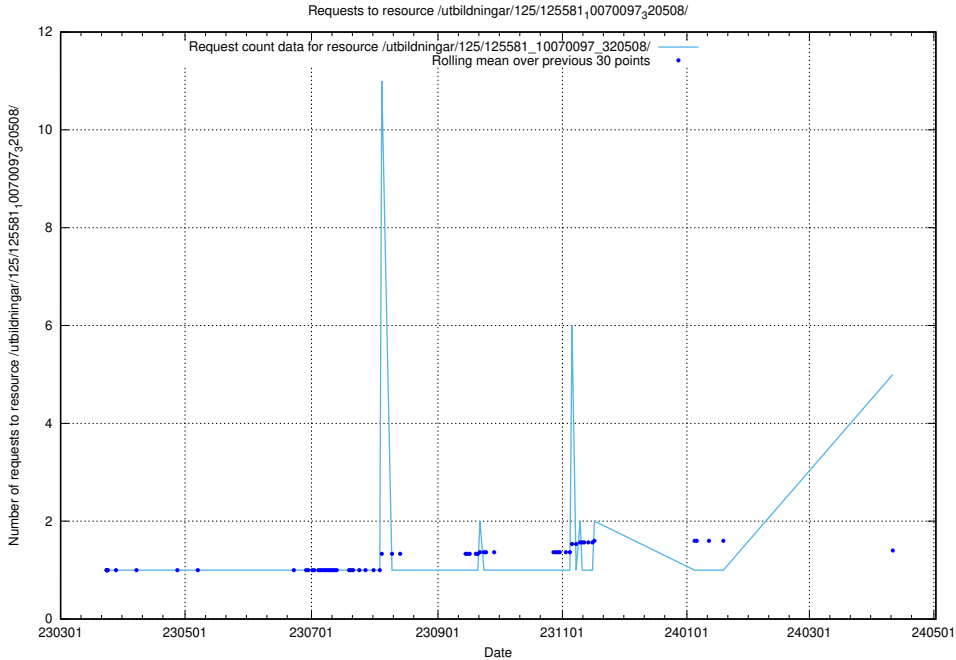

5.102 Usage of /utbildningar/125/125581_10070097_320508/

Here, we count the number of requests to resource /utbildningar/125/125581_10070097_320508/.