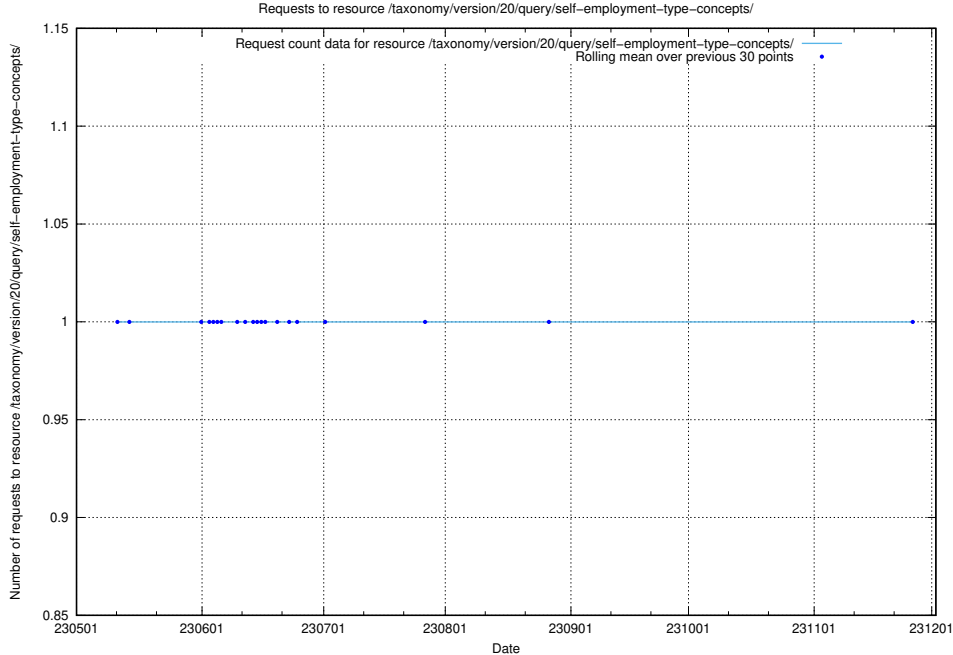

5.6108 Usage of /taxonomy/version/20/query/self-employment-type-concepts/

Here, we count the number of requests to resource /taxonomy/version/20/query/self-employment-type-concepts/.