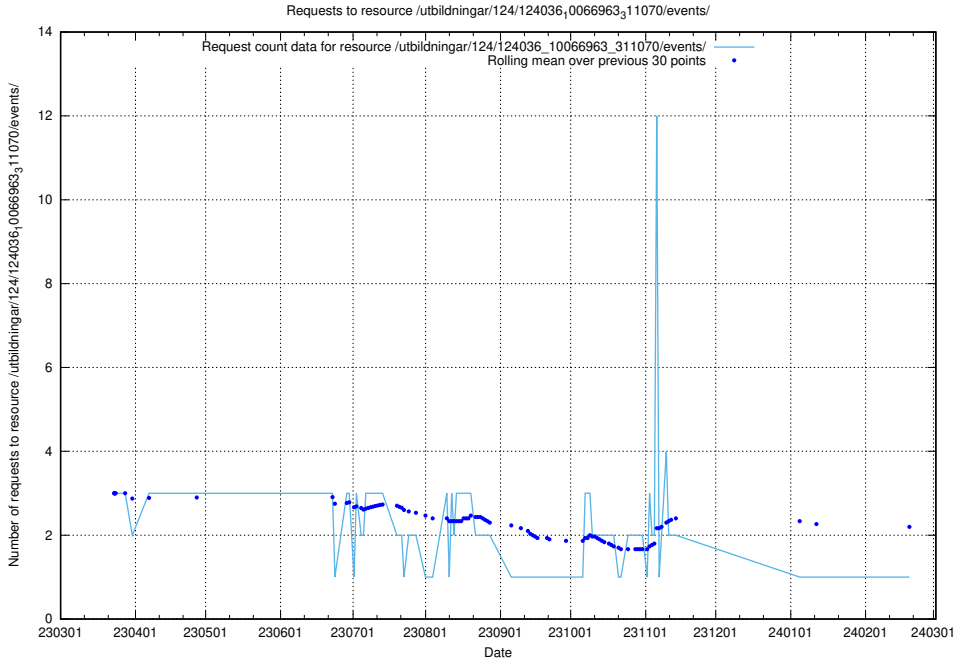

5.6413 Usage of /utbildningar/124/124036_10066963_311070/events/

Here, we count the number of requests to resource /utbildningar/124/124036_10066963_311070/events/