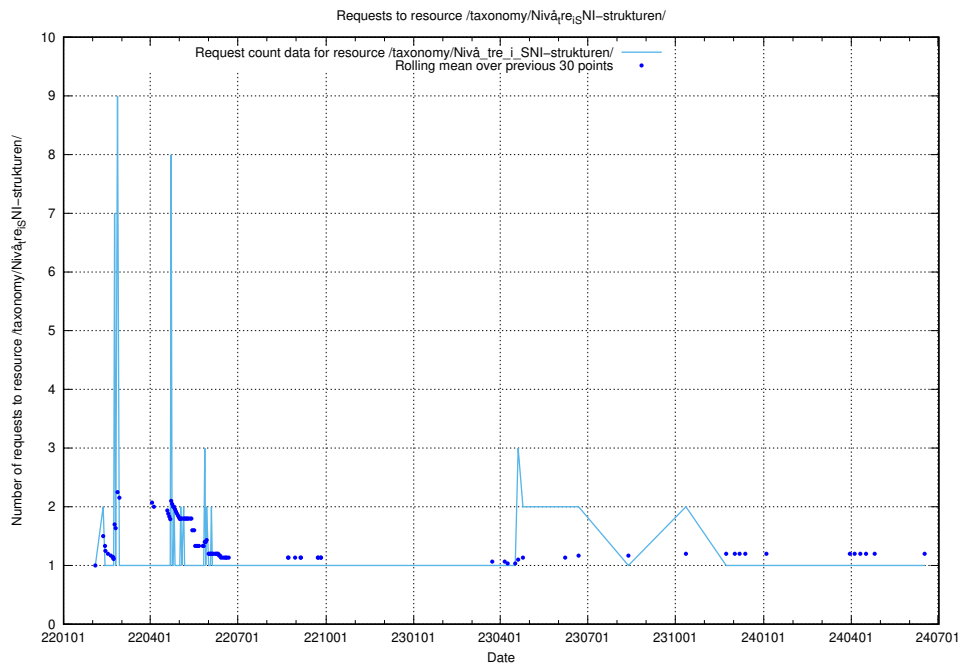

5.3177 Usage of /taxonomy/Nivå_tre_i_SNI-strukturen/

Here, we count the number of requests to resource /taxonomy/Nivå_tre_i_SNI-strukturen/.