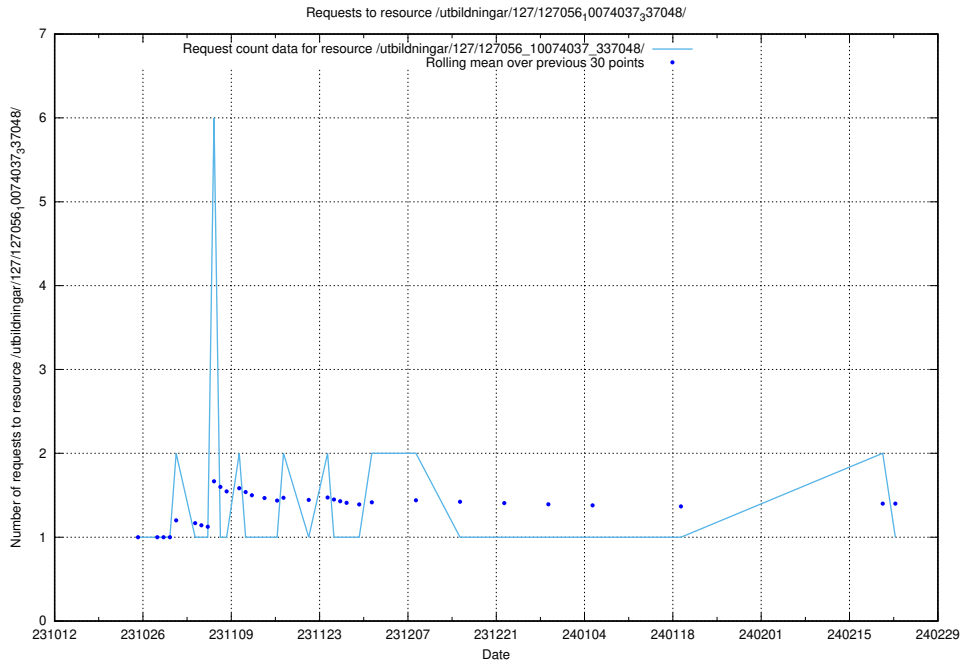

5.4364 Usage of /utbildningar/127/127056_10074037_337048/

Here, we count the number of requests to resource /utbildningar/127/127056_10074037_337048/.