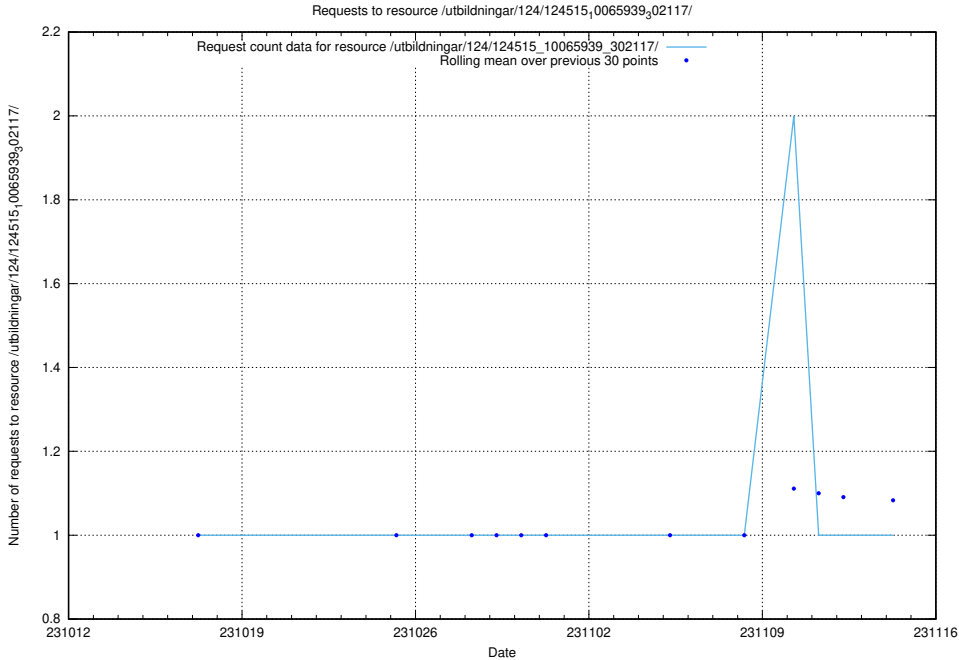

5.4459 Usage of /utbildningar/124/124515_10065939_302117/

Here, we count the number of requests to resource /utbildningar/124/124515_10065939_302117/.