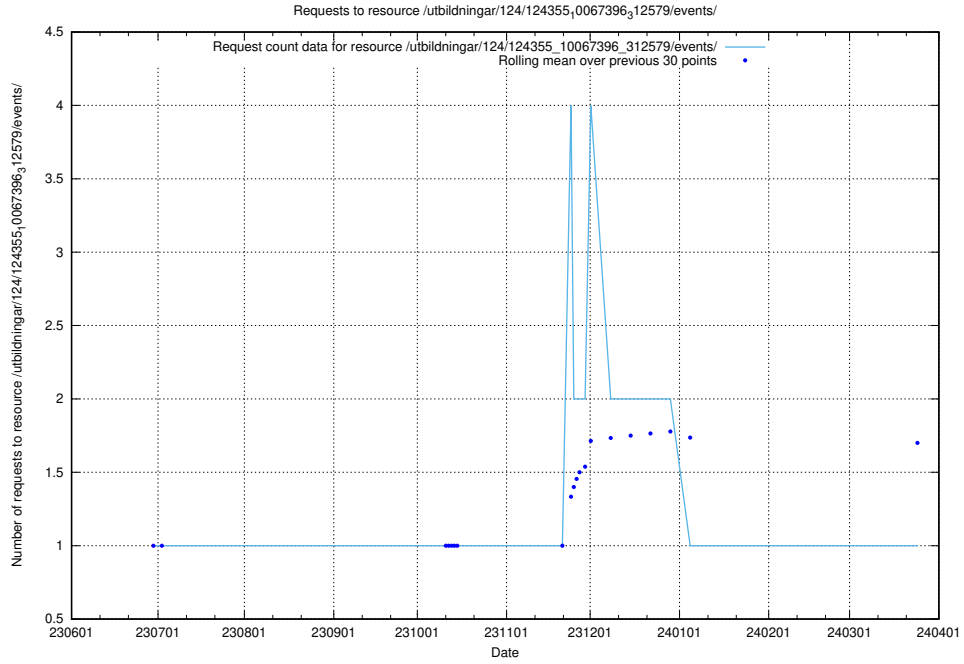

5.5538 Usage of /utbildningar/124/124355_10067396_312579/events/

Here, we count the number of requests to resource /utbildningar/124/124355_10067396_312579/events/