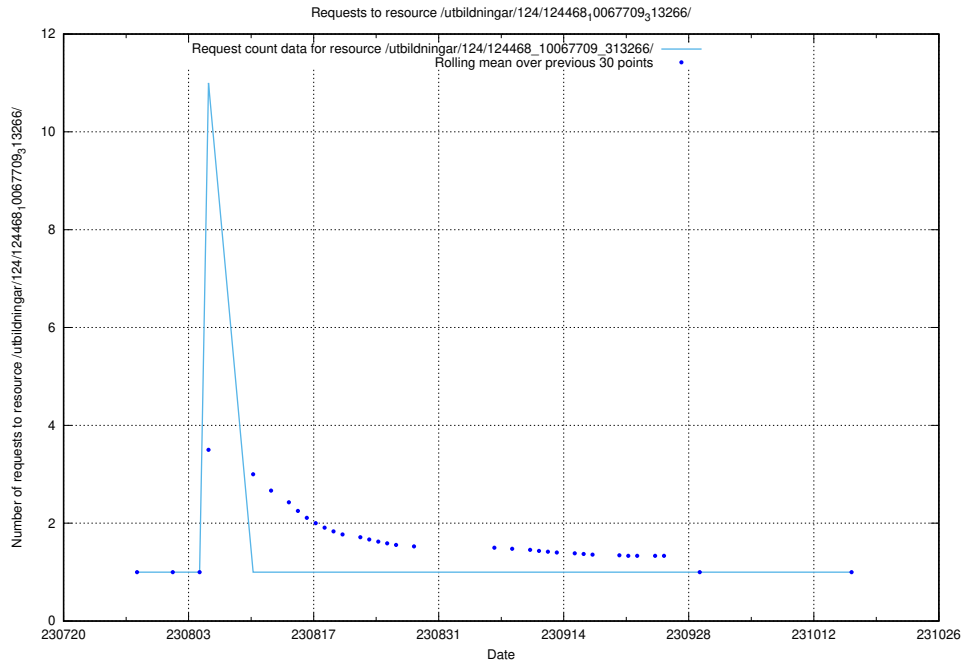

5.5049 Usage of /utbildningar/124/124468_10067709_313266/

Here, we count the number of requests to resource /utbildningar/124/124468_10067709_313266/.