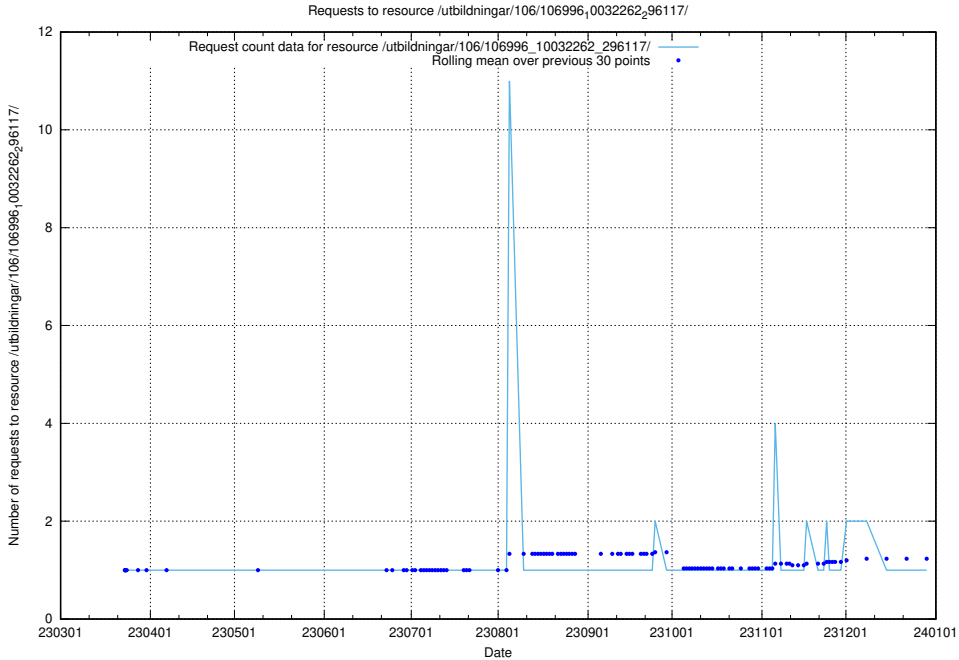

5.5555 Usage of /utbildningar/106/106996_10032262_296117/

Here, we count the number of requests to resource /utbildningar/106/106996_10032262_296117/.