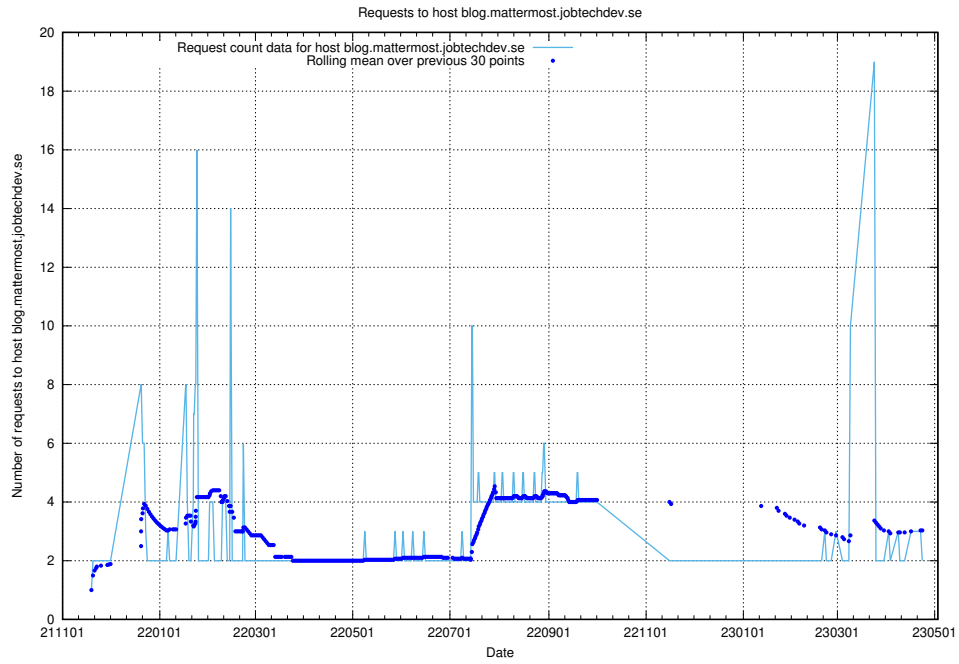

7.477 Usage of `blog.mattermost.jobtechdev.se`

Here, we count the number of requests to host `blog.mattermost.jobtechdev.se`.