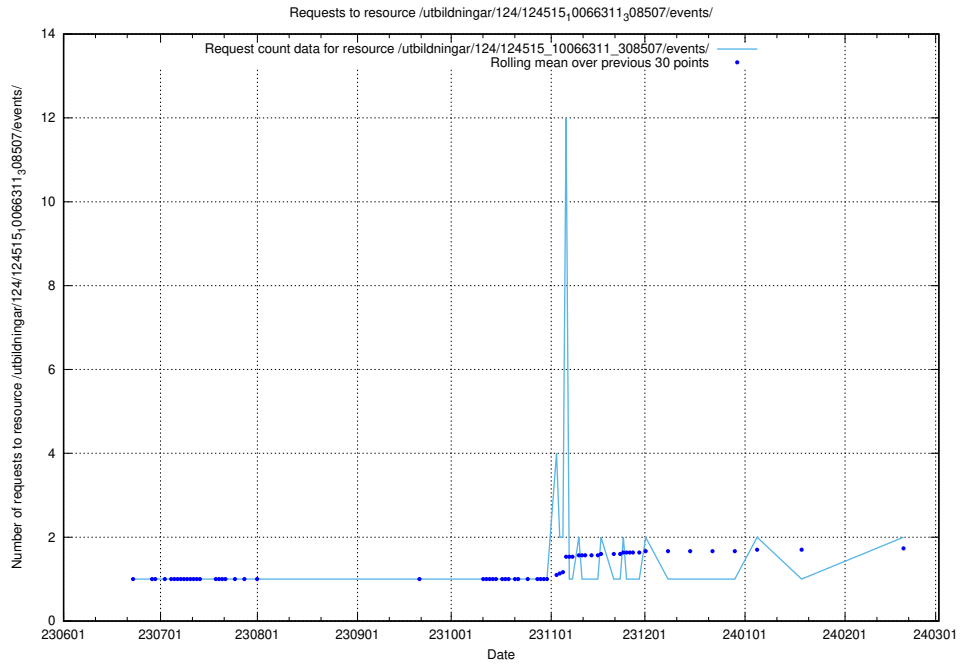

5.858 Usage of /utbildningar/124/124515_10066311_308507/events/

Here, we count the number of requests to resource /utbildningar/124/124515_10066311_308507/events/