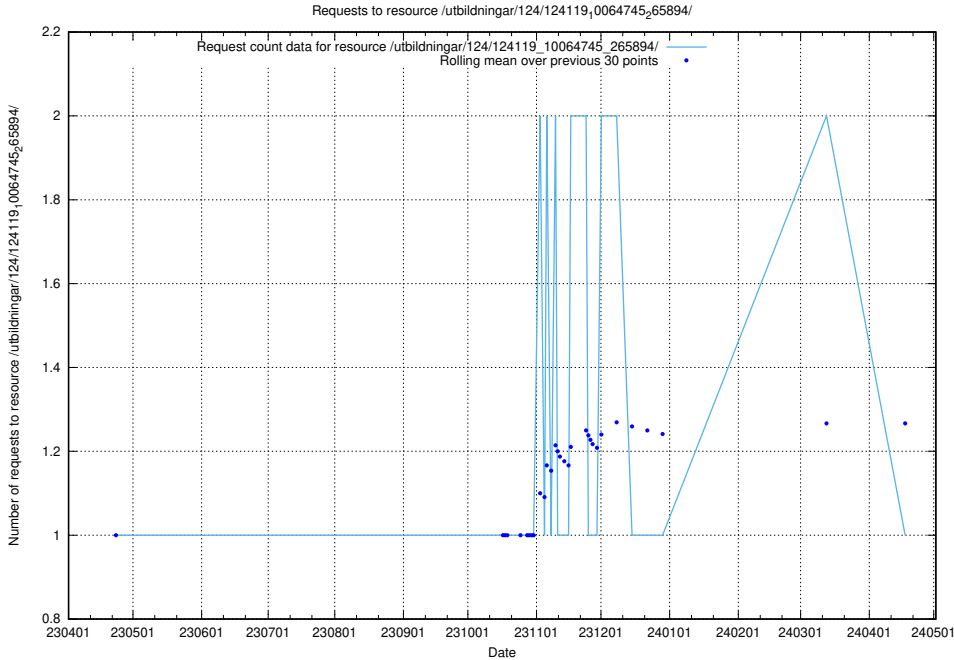

5.6173 Usage of /utbildningar/124/124119_10064745_265894/

Here, we count the number of requests to resource /utbildningar/124/124119_10064745_265894/.