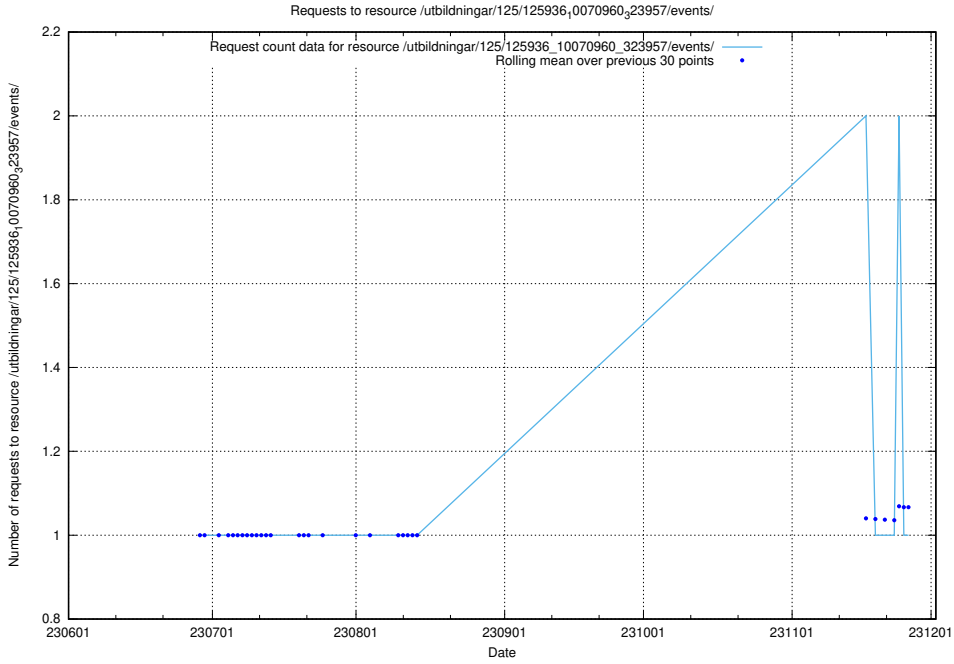

5.5600 Usage of /utbildningar/125/125936_10070960_323957/events/

Here, we count the number of requests to resource /utbildningar/125/125936_10070960_323957/events/