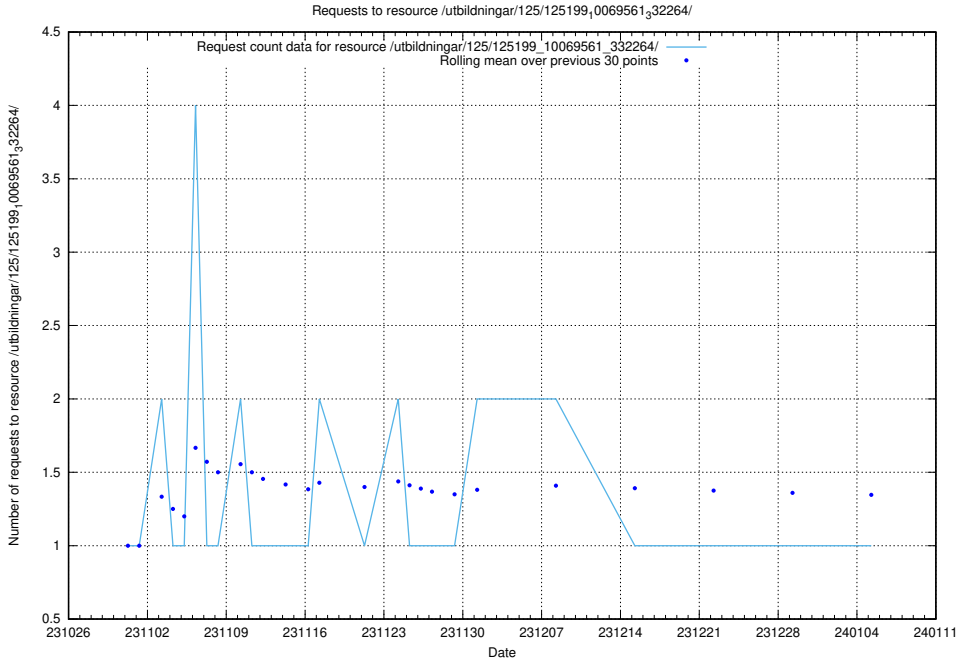

5.4320 Usage of /utbildningar/125/125199_10069561_332264/

Here, we count the number of requests to resource /utbildningar/125/125199_10069561_332264/.