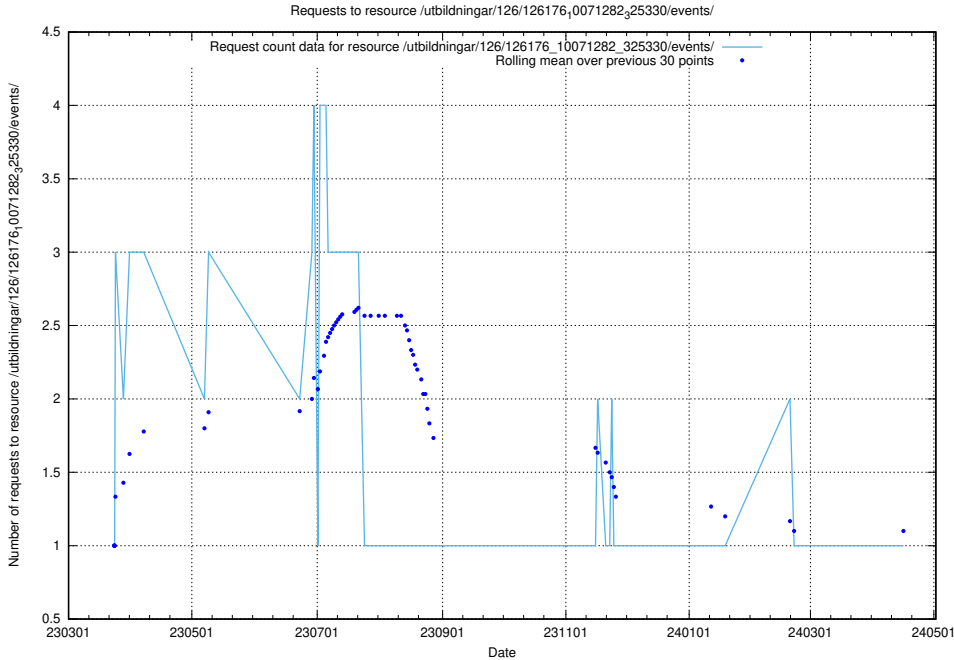

5.6573 Usage of /utbildningar/126/126176_10071282_325330/events/

Here, we count the number of requests to resource /utbildningar/126/126176_10071282_325330/events/