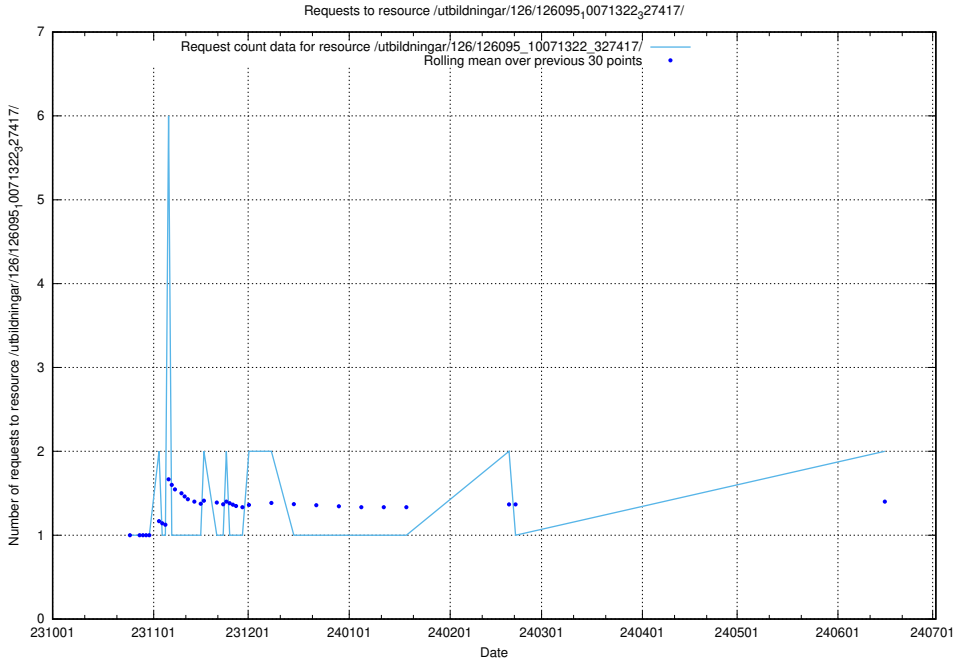

5.708 Usage of /utbildningar/126/126095_10071322_327417/

Here, we count the number of requests to resource /utbildningar/126/126095_10071322_327417/.