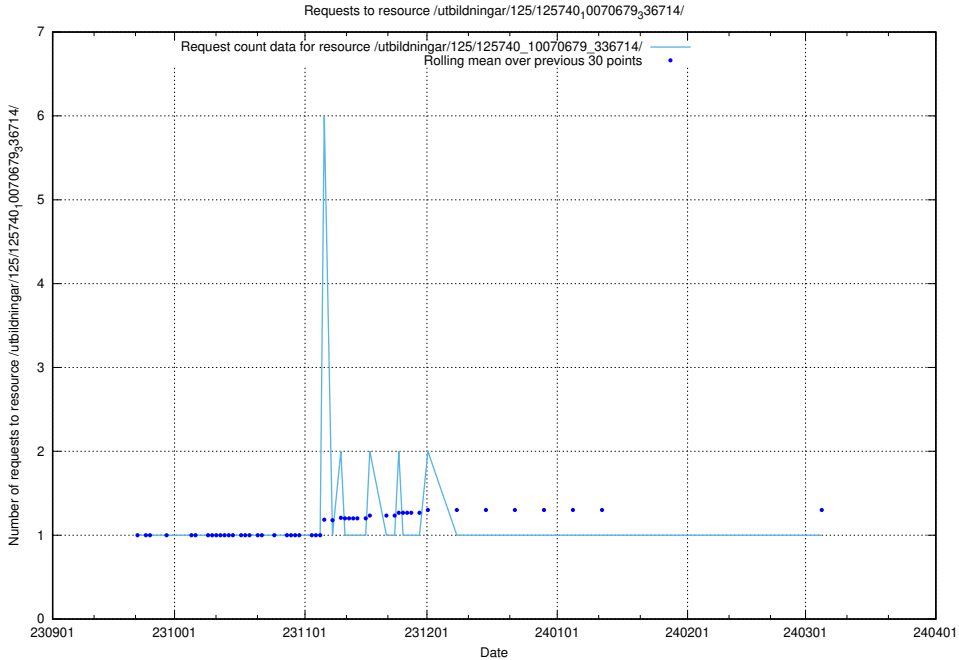

5.4655 Usage of /utbildningar/125/125740_10070679_336714/

Here, we count the number of requests to resource /utbildningar/125/125740_10070679_336714/.