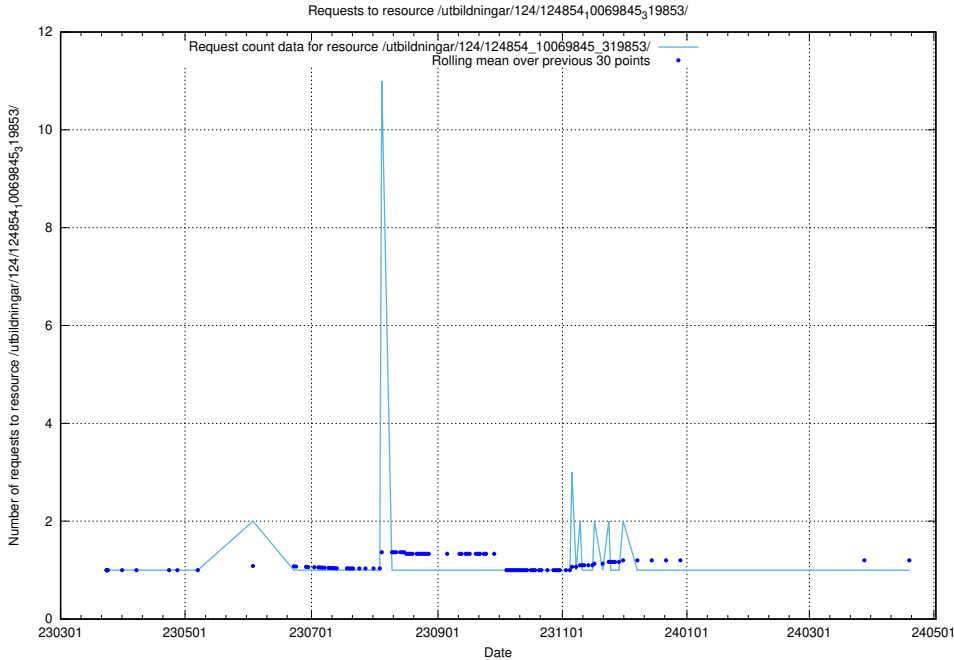

5.1210 Usage of /utbildningar/124/124854_10069845_319853/

Here, we count the number of requests to resource /utbildningar/124/124854_10069845_319853/.