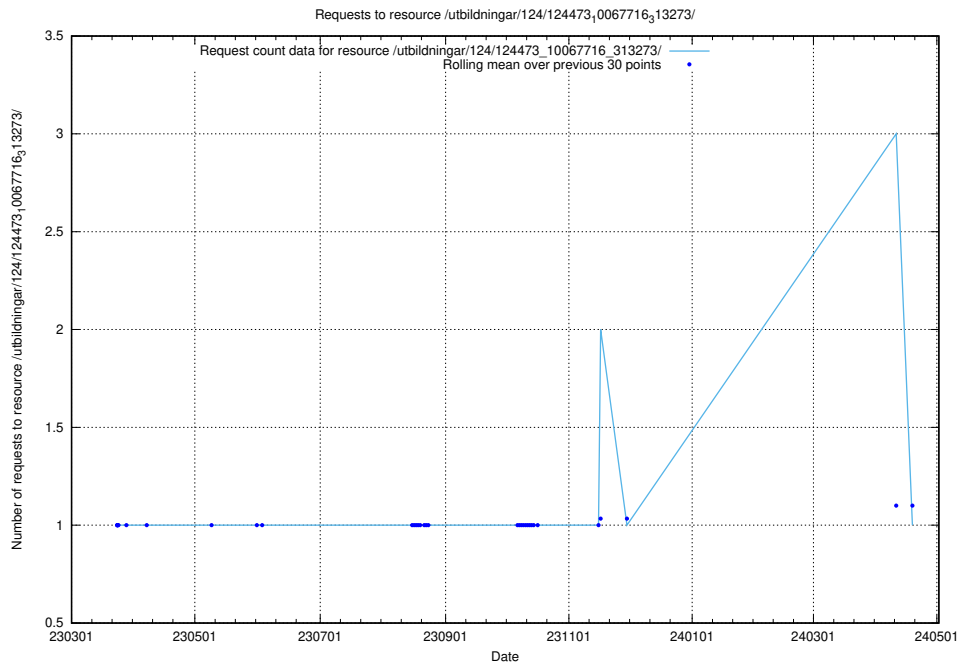

5.3077 Usage of /utbildningar/124/124473_10067716_313273/

Here, we count the number of requests to resource /utbildningar/124/124473_10067716_313273/.