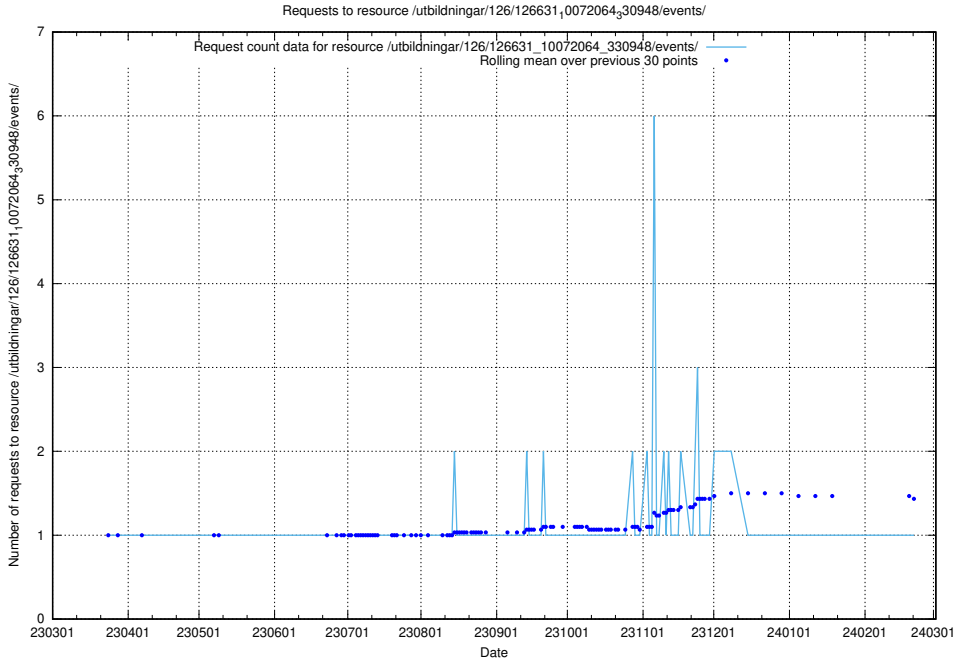

5.6348 Usage of /utbildningar/126/126631_10072064_330948/events/

Here, we count the number of requests to resource /utbildningar/126/126631_10072064_330948/events/