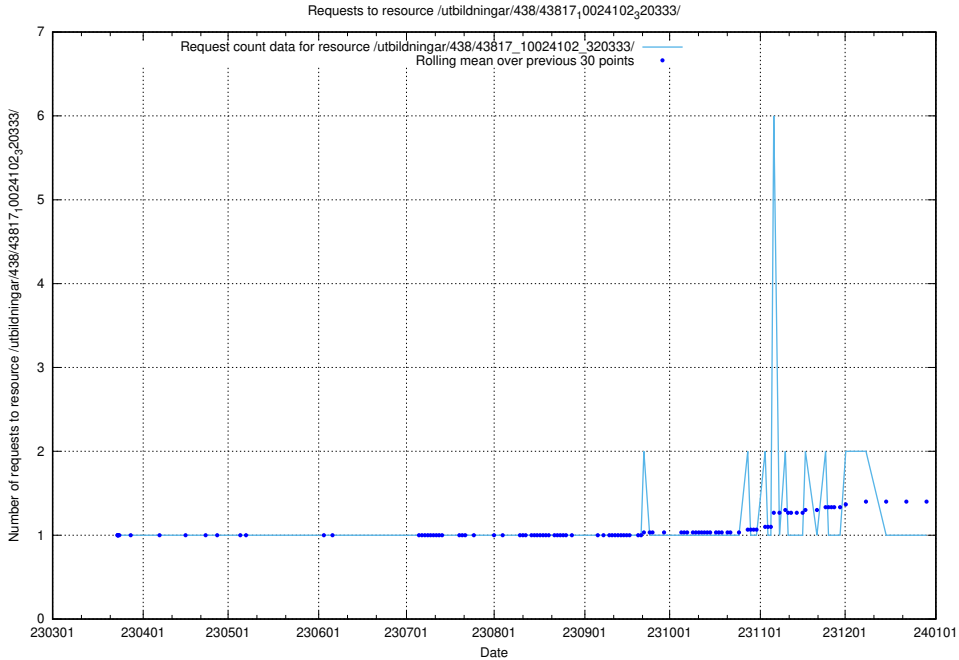

5.6490 Usage of /utbildningar/438/43817_10024102_320333/

Here, we count the number of requests to resource /utbildningar/438/43817_10024102_320333/.