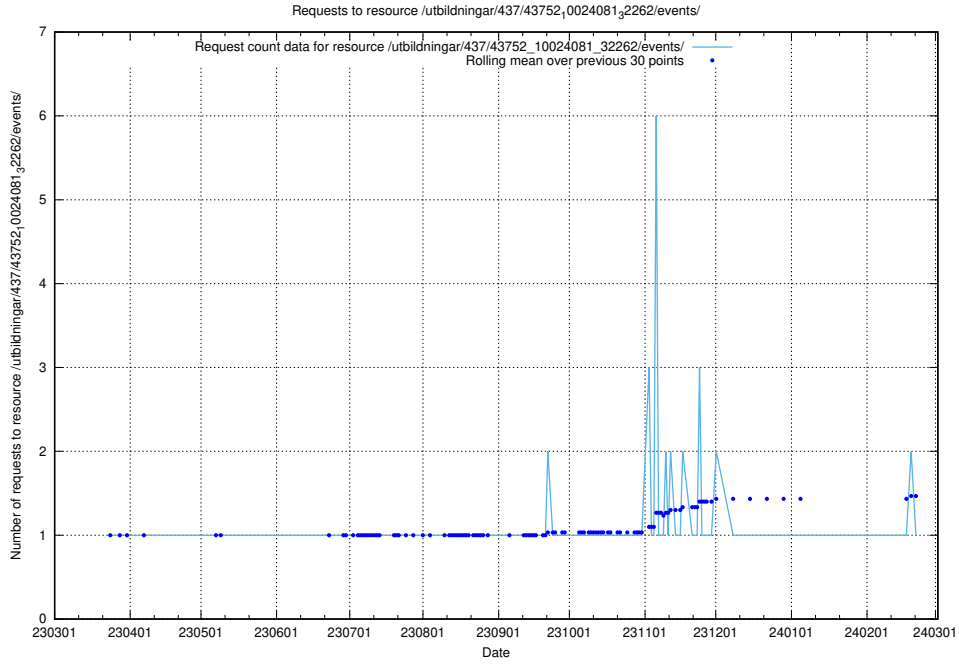

5.6341 Usage of /utbildningar/437/43752_10024081_32262/events/

Here, we count the number of requests to resource /utbildningar/437/43752_10024081_32262/events/.