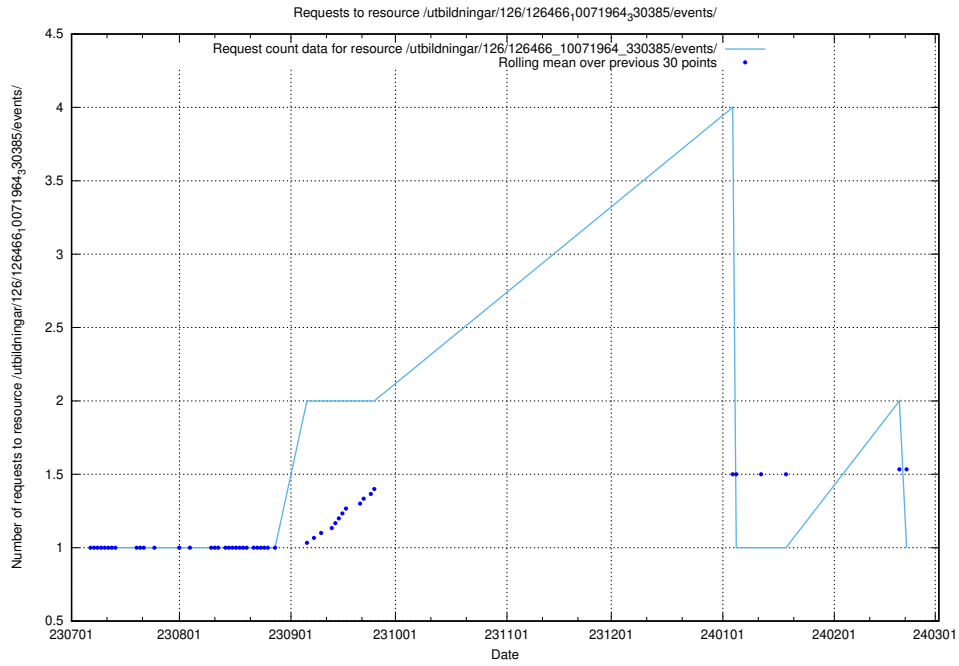

5.5439 Usage of /utbildningar/126/126466_10071964_330385/events/

Here, we count the number of requests to resource /utbildningar/126/126466_10071964_330385/events/