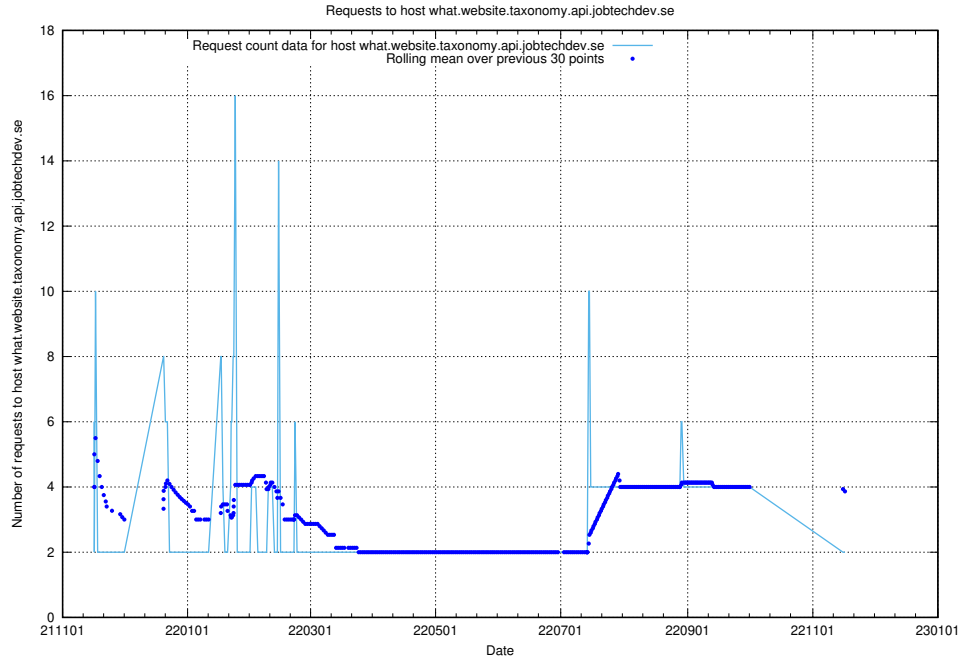

## 7.524 Usage of doh.apps.standby.services.jtech.se

Here, we count the number of requests to host doh.apps.standby.services.jtech.se.