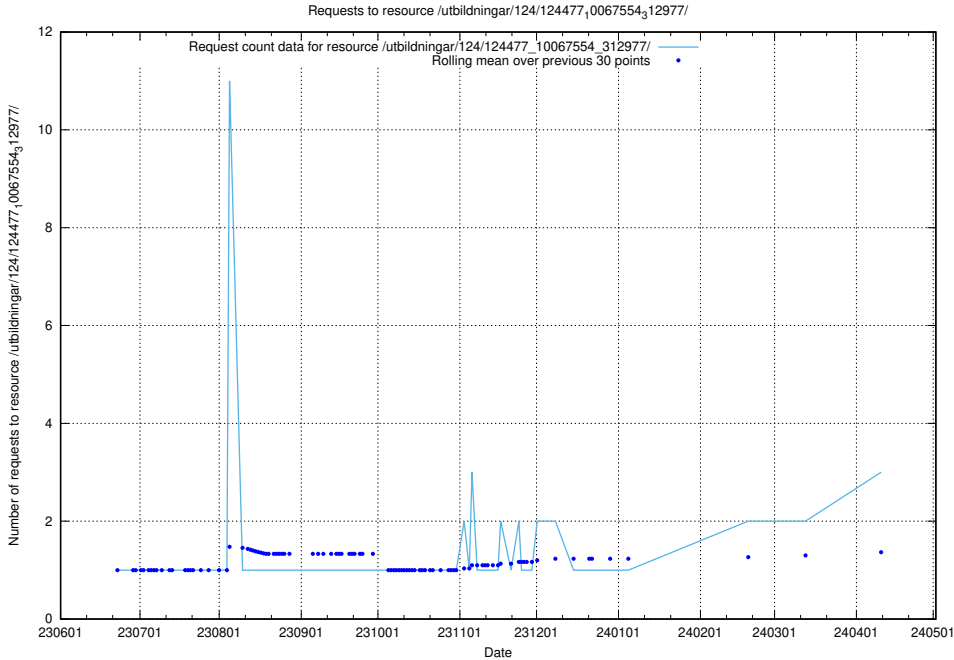

5.412 Usage of /utbildningar/124/124477_10067554_312977/

Here, we count the number of requests to resource /utbildningar/124/124477_10067554_312977/.