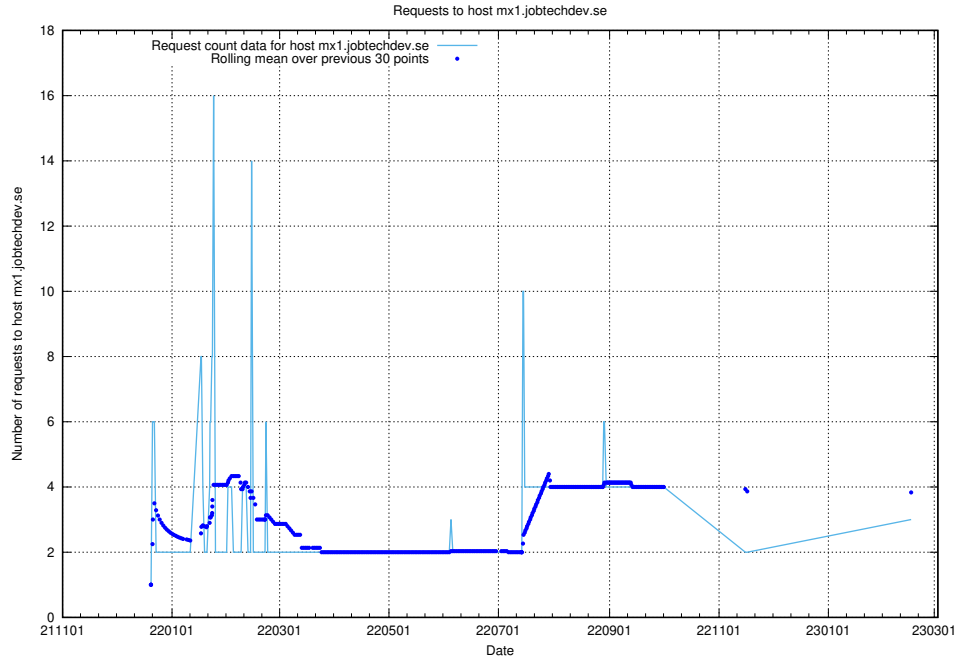

7.205 Usage of mx1.jobtechdev.se

Here, we count the number of requests to host mx1.jobtechdev.se.