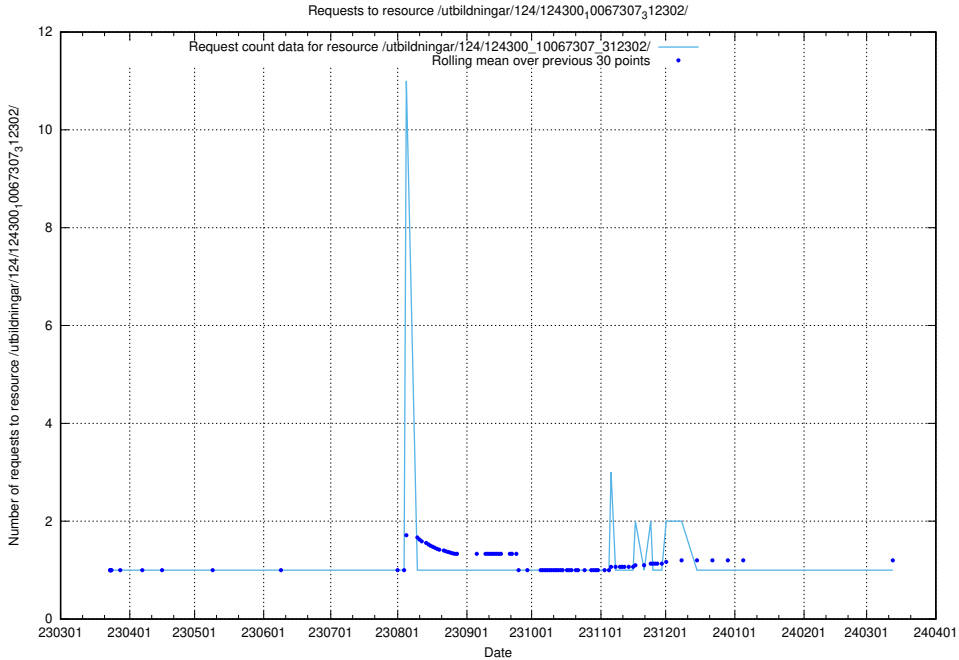

5.4107 Usage of /utbildningar/124/124300_10067307_312302/

Here, we count the number of requests to resource /utbildningar/124/124300_10067307_312302/.