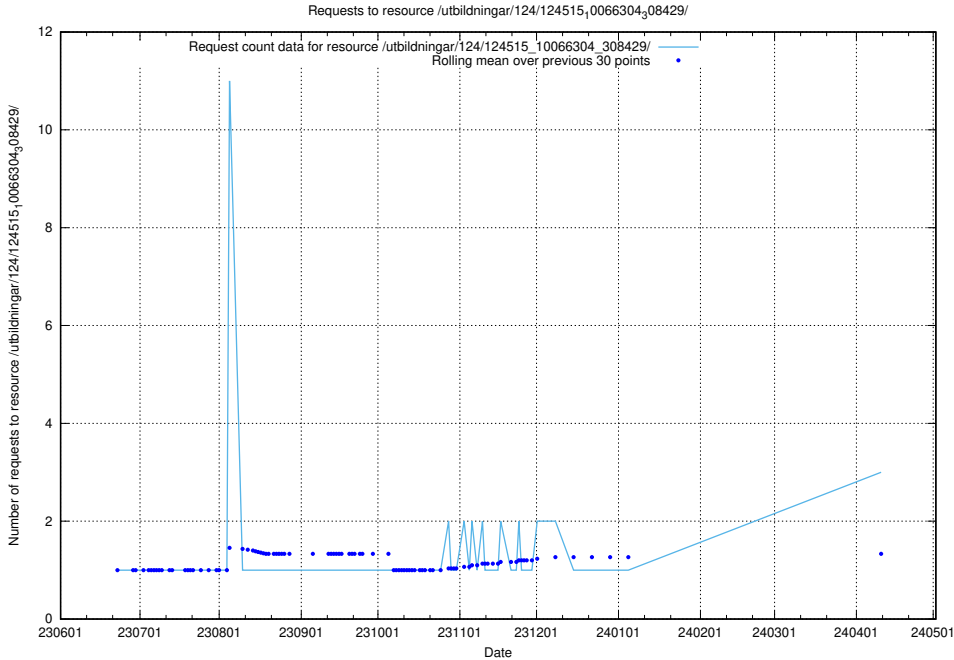

5.406 Usage of /utbildningar/124/124515_10066304_308429/

Here, we count the number of requests to resource /utbildningar/124/124515_10066304_308429/.