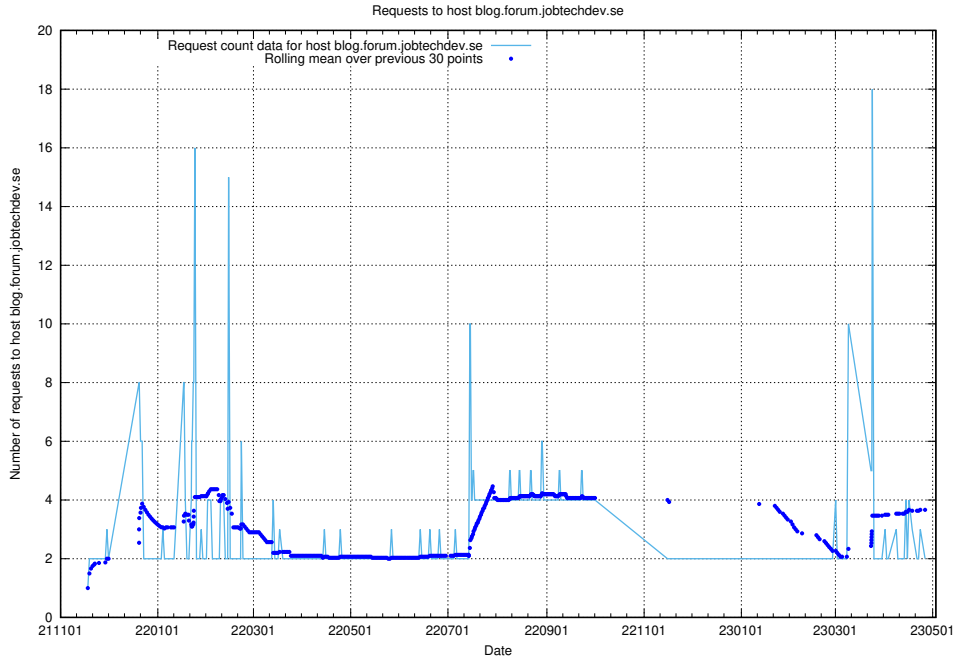

7.490 Usage of blog.forum.jobtechdev.se

Here, we count the number of requests to host blog.forum.jobtechdev.se.