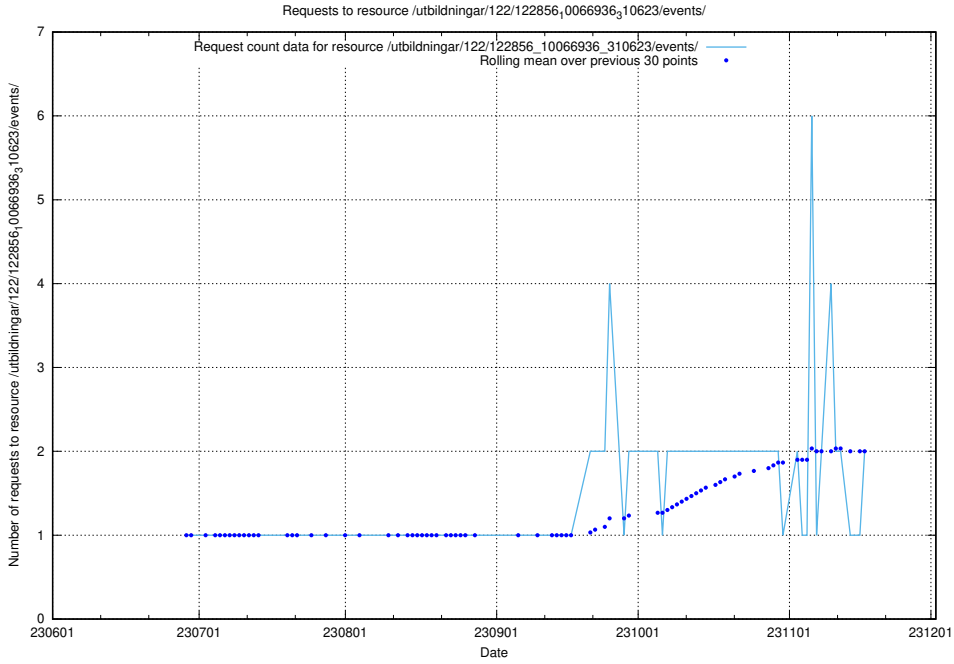

5.840 Usage of /utbildningar/122/122856_10066936_310623/events/

Here, we count the number of requests to resource /utbildningar/122/122856_10066936_310623/events/