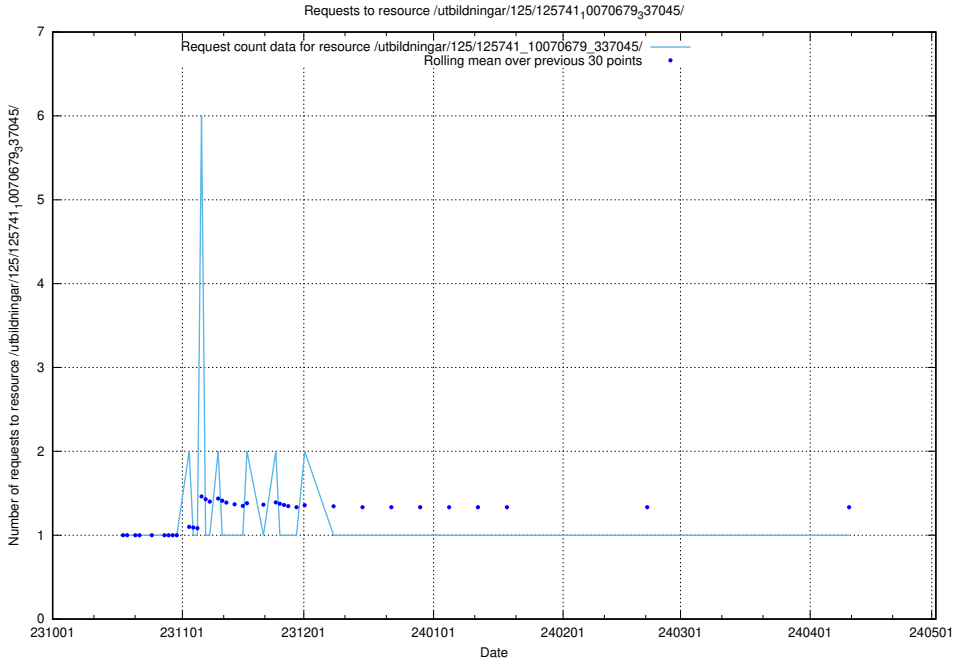

5.4435 Usage of /utbildningar/125/125741_10070679_337045/

Here, we count the number of requests to resource /utbildningar/125/125741_10070679_337045/.