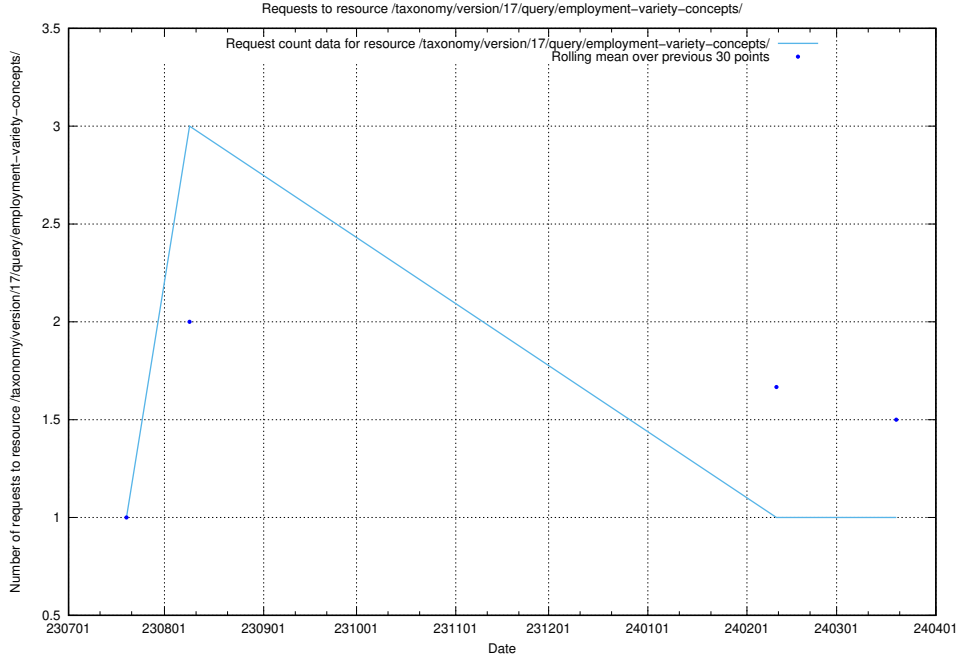

### 5.5146 Usage of /taxonomy/version/17/query/employment-variety-concepts/

Here, we count the number of requests to resource /taxonomy/version/17/query/employment-variety-concepts/.