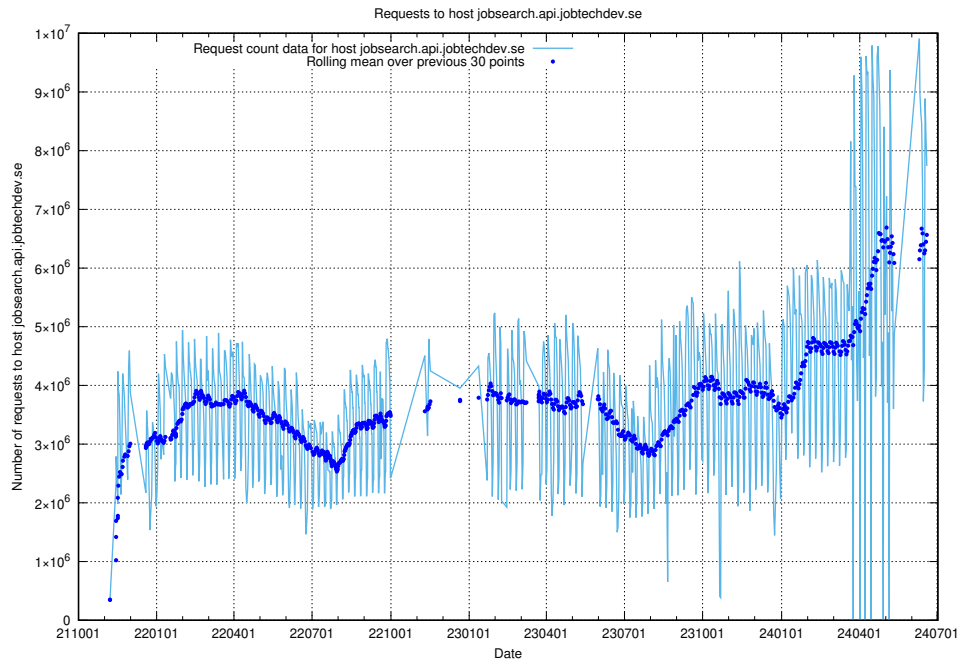

7 Log Stack

This section contains request statistics from [JobTech's log stack](#)⁸.

7.1 Usage of jobsearch.api.jobtechdev.se

Here, we count the number of requests to host jobsearch.api.jobtechdev.se.

---

⁸<https://elk.jobtechdev.se>