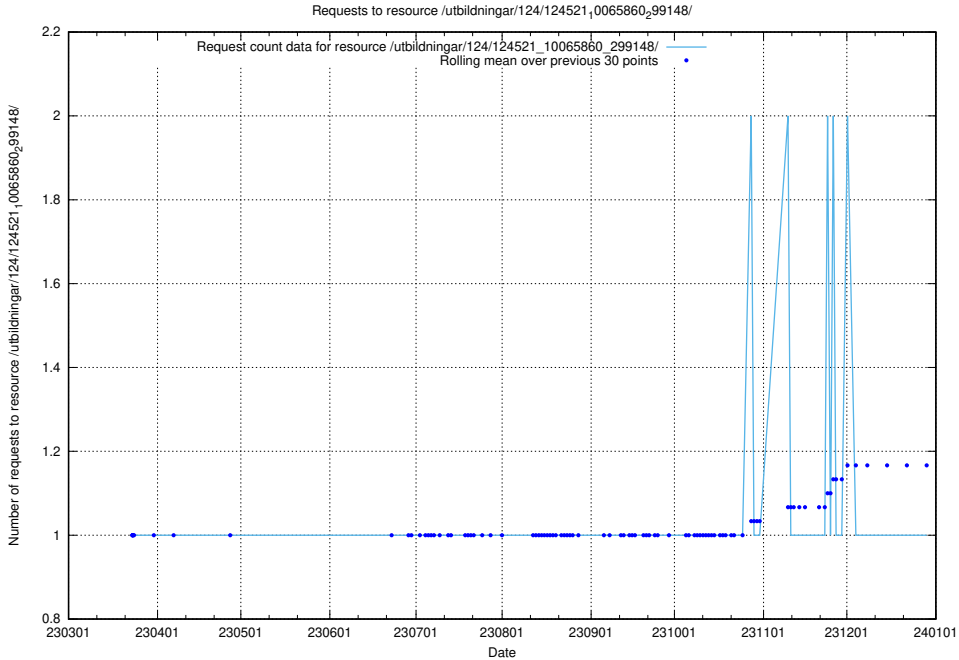

### 5.1253 Usage of /utbildningar/124/124521\_10065858\_297601/events/

Here, we count the number of requests to resource /utbildningar/124/124521\_10065858\_297601/events/