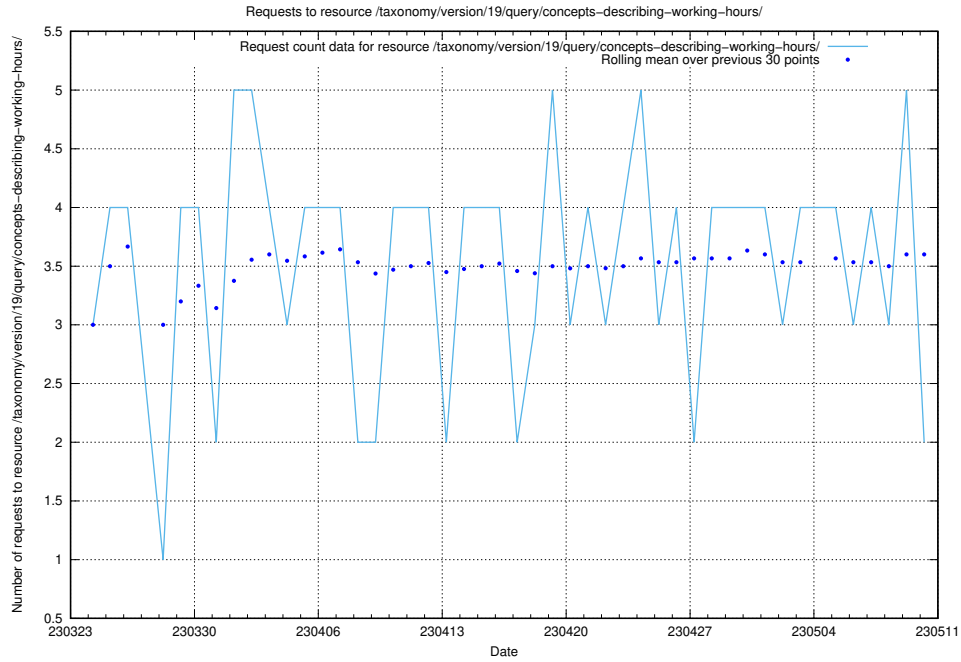

5.933 Usage of /taxonomy/version/19/query/concepts-describing-working-hours/

Here, we count the number of requests to resource /taxonomy/version/19/query/concepts-describing-working-hours/.