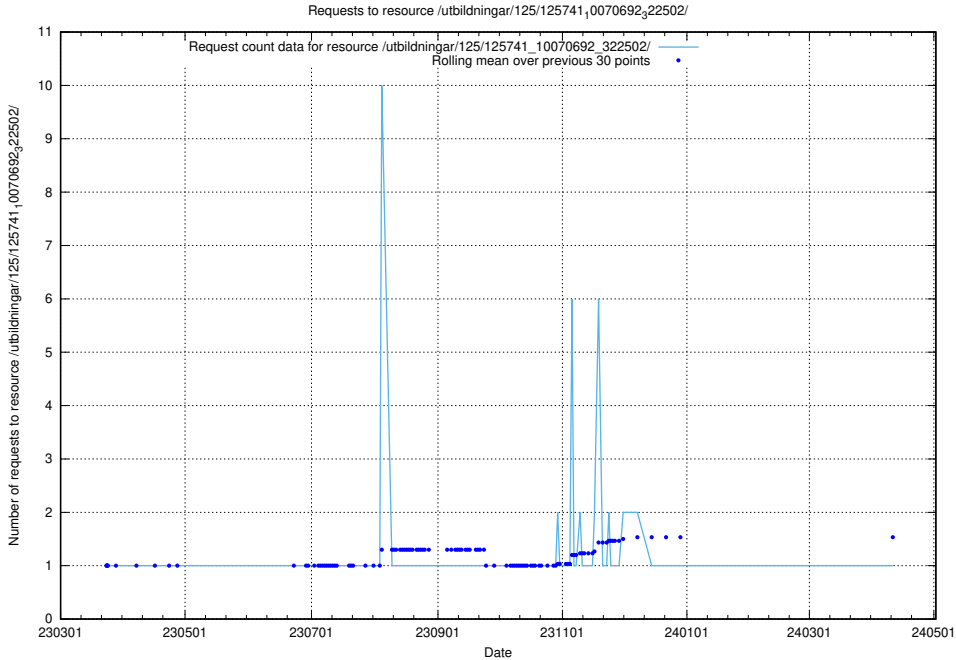

5.6617 Usage of /utbildningar/125/125741_10070692_322502/

Here, we count the number of requests to resource /utbildningar/125/125741_10070692_322502/.