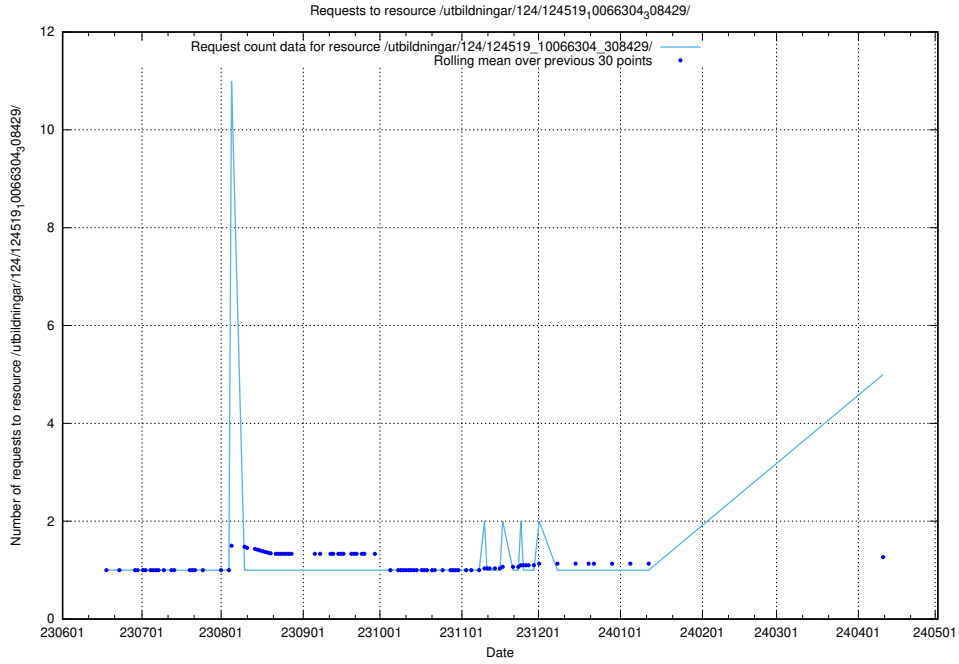

5.146 Usage of /utbildningar/124/124519_10066304_308429/

Here, we count the number of requests to resource /utbildningar/124/124519_10066304_308429/.