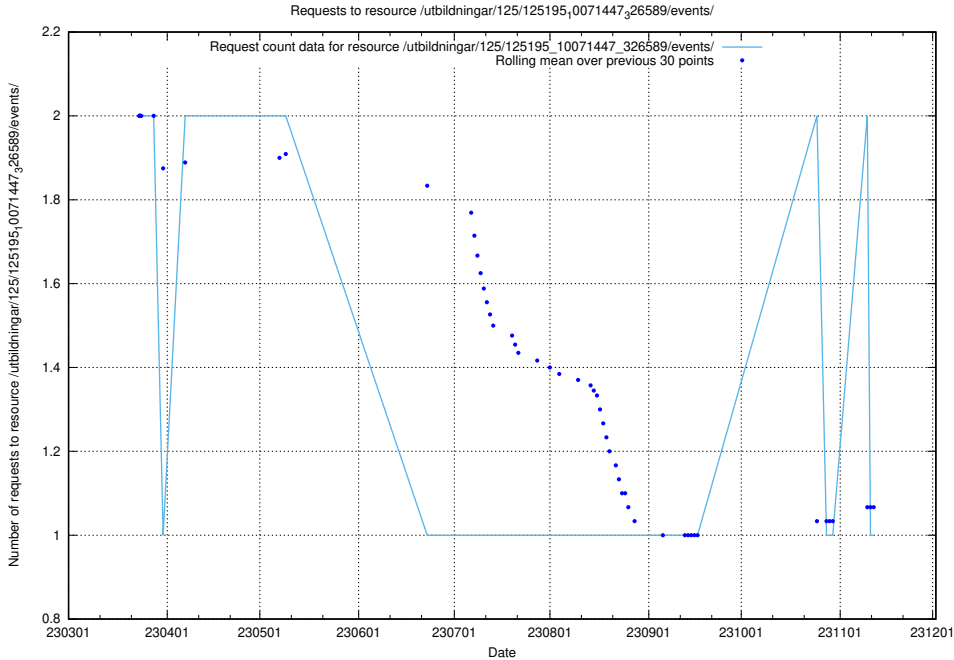

5.6434 Usage of /utbildningar/125/125195_10071447_326589/events/

Here, we count the number of requests to resource /utbildningar/125/125195_10071447_326589/events/