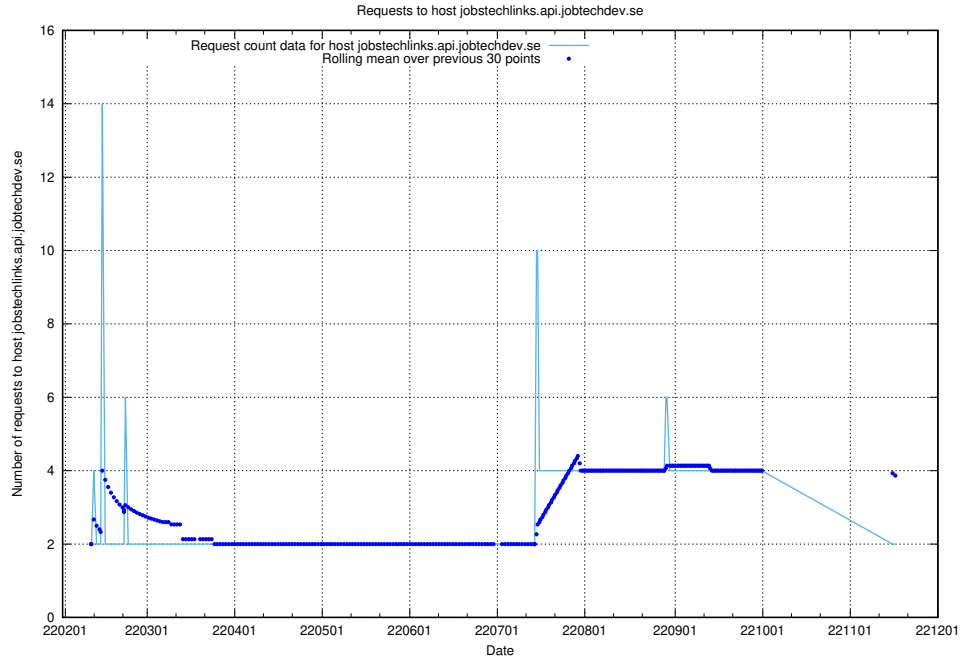

7.559 Usage of `jobstechlinks.api.jobtechdev.se`

Here, we count the number of requests to host `jobstechlinks.api.jobtechdev.se`.