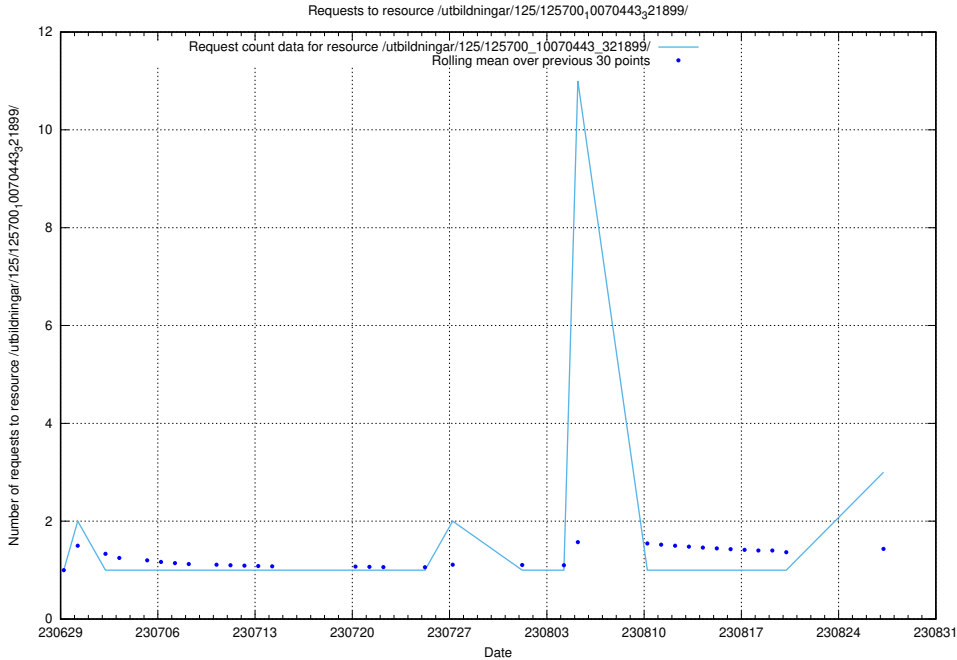

5.393 Usage of /utbildningar/125/125700_10070443_321899/

Here, we count the number of requests to resource /utbildningar/125/125700_10070443_321899/.