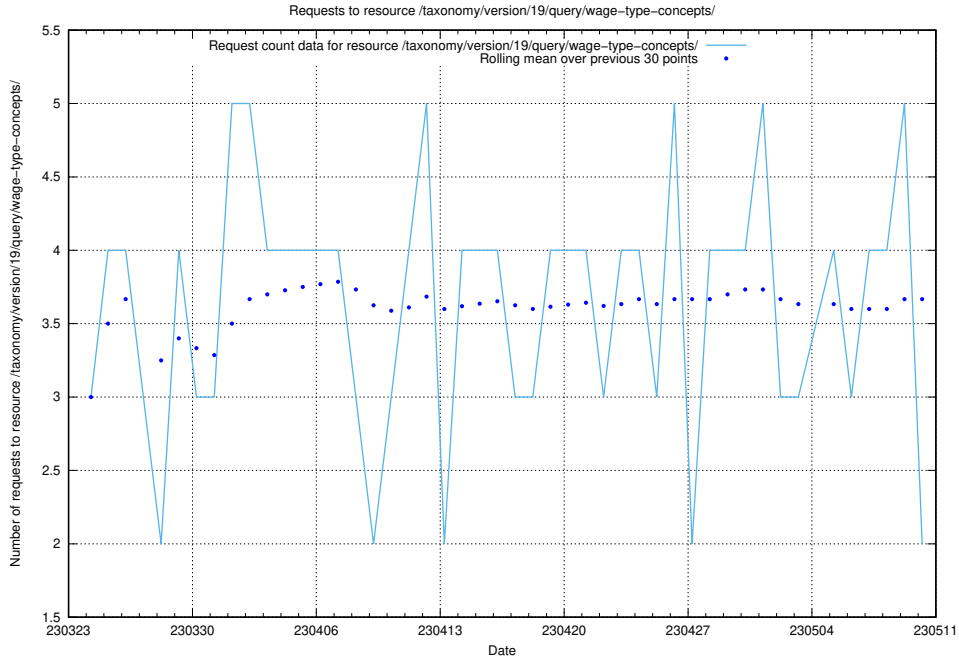

5.928 Usage of /taxonomy/version/19/query/wage-type-concepts/

Here, we count the number of requests to resource /taxonomy/version/19/query/wage-type-concepts/.