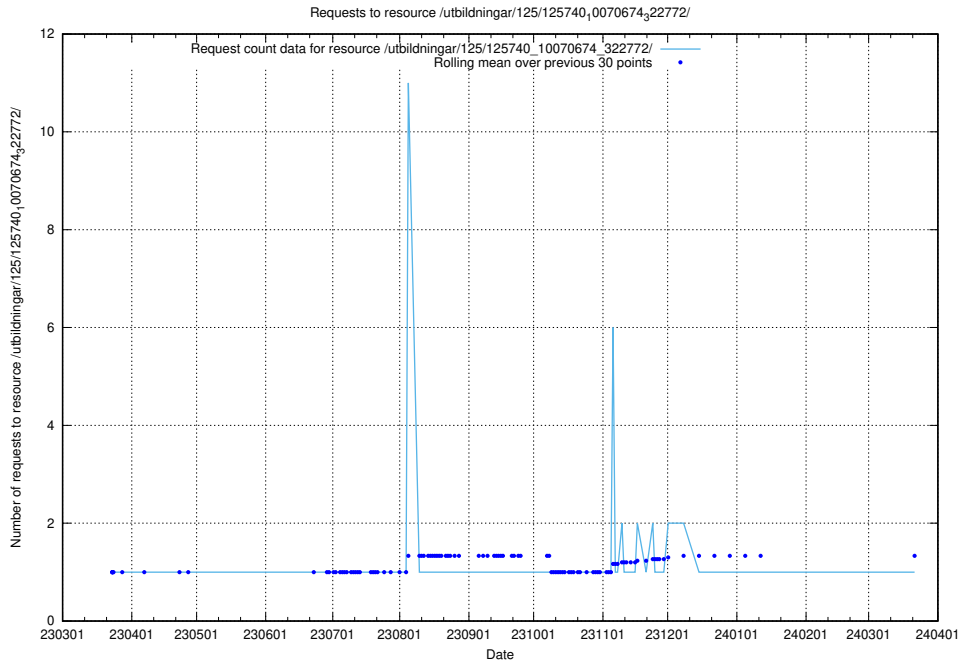

5.1004 Usage of /utbildningar/125/125740_10070674_322772/

Here, we count the number of requests to resource /utbildningar/125/125740_10070674_322772/.