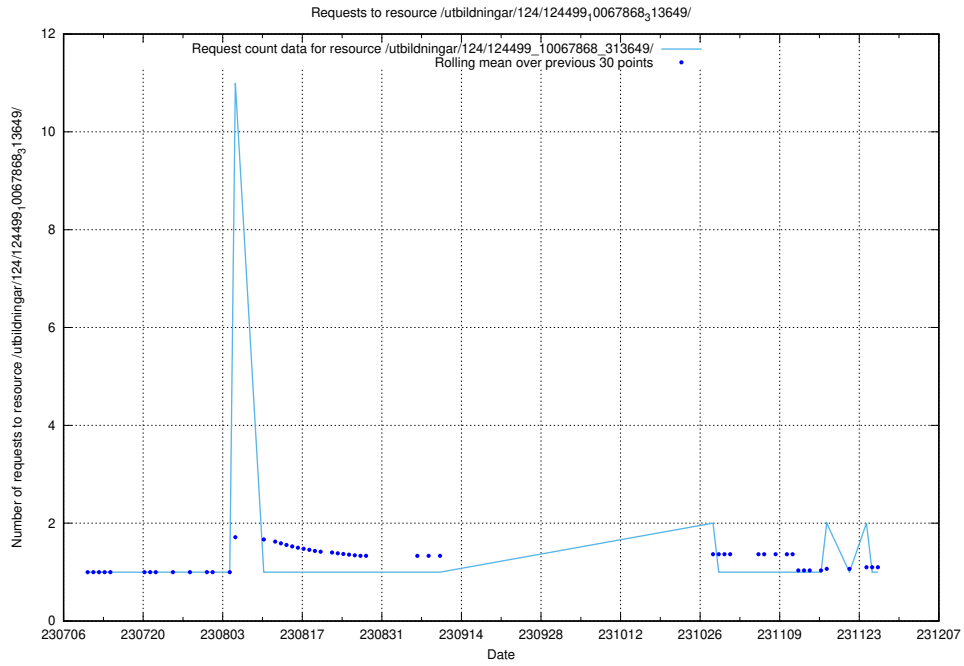

5.5261 Usage of /utbildningar/124/124499_10067868_313649/

Here, we count the number of requests to resource /utbildningar/124/124499_10067868_313649/.