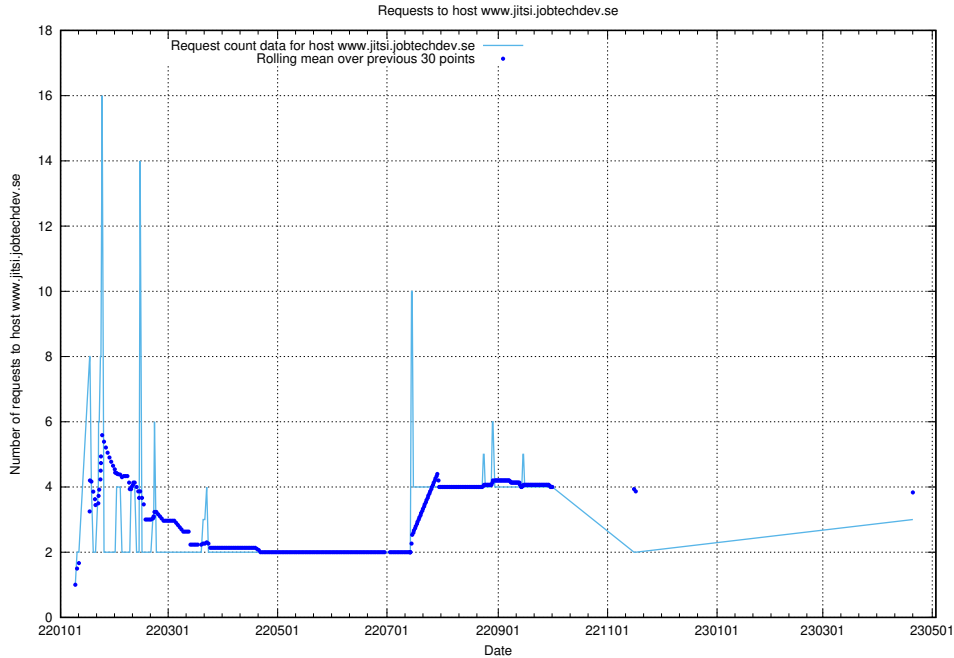

### 7.182 Usage of www.jitsi.jobtechdev.se

Here, we count the number of requests to host www.jitsi.jobtechdev.se.