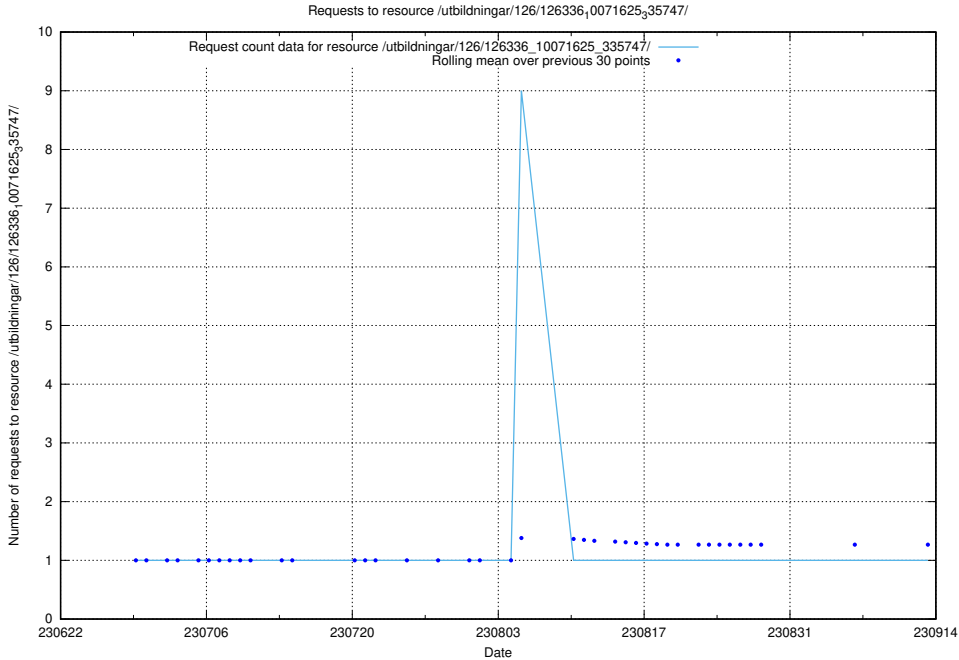

5.5594 Usage of /utbildningar/126/126336_10071625_335747/

Here, we count the number of requests to resource /utbildningar/126/126336_10071625_335747/.