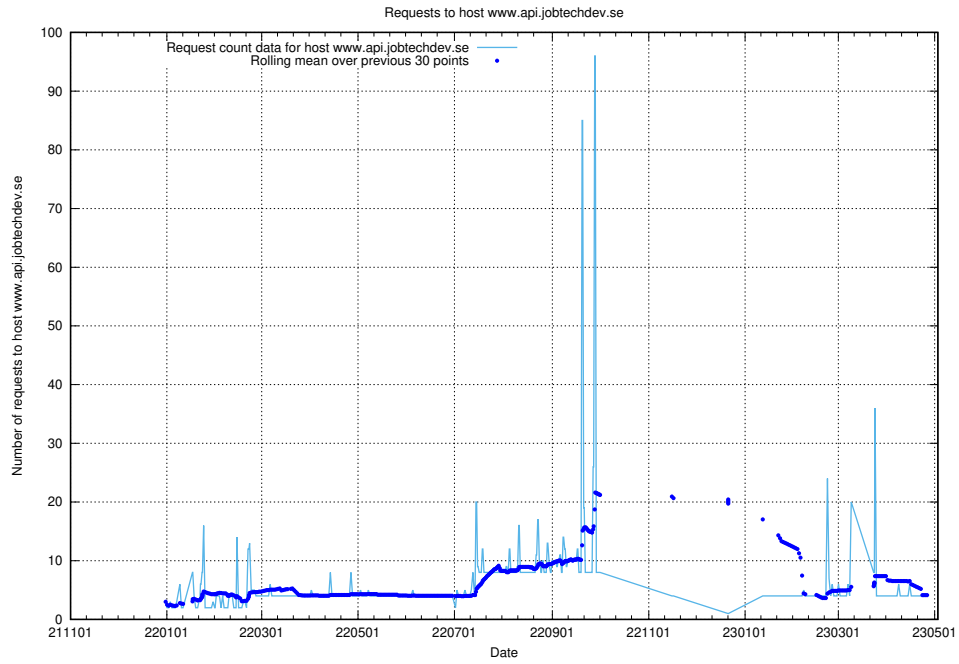

7.134 Usage of www.api.jobtechdev.se

Here, we count the number of requests to host www.api.jobtechdev.se.