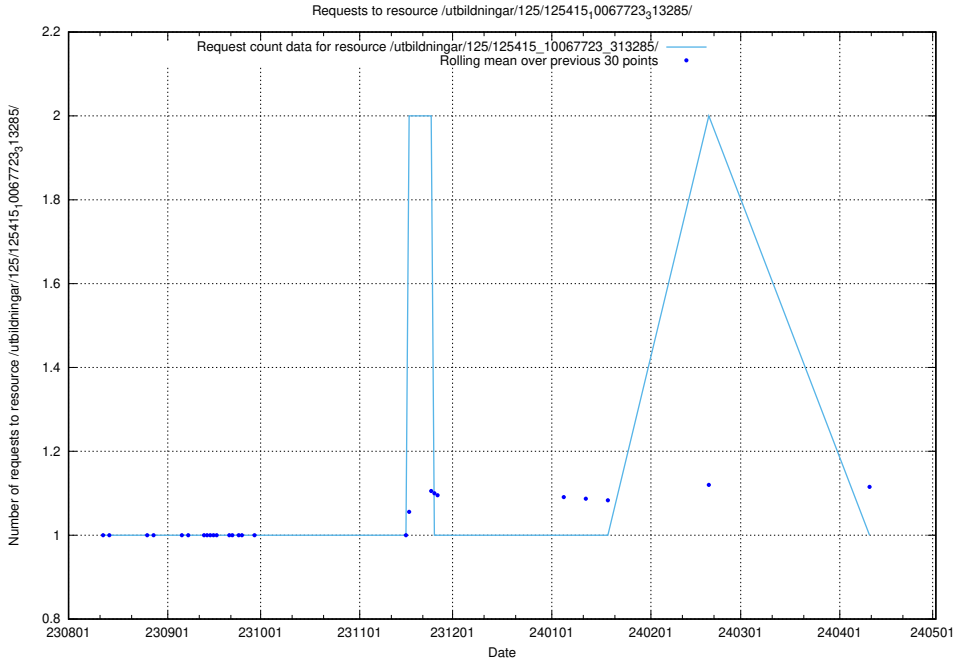

5.4954 Usage of /utbildningar/125/125415_10067723_313285/

Here, we count the number of requests to resource /utbildningar/125/125415_10067723_313285/.