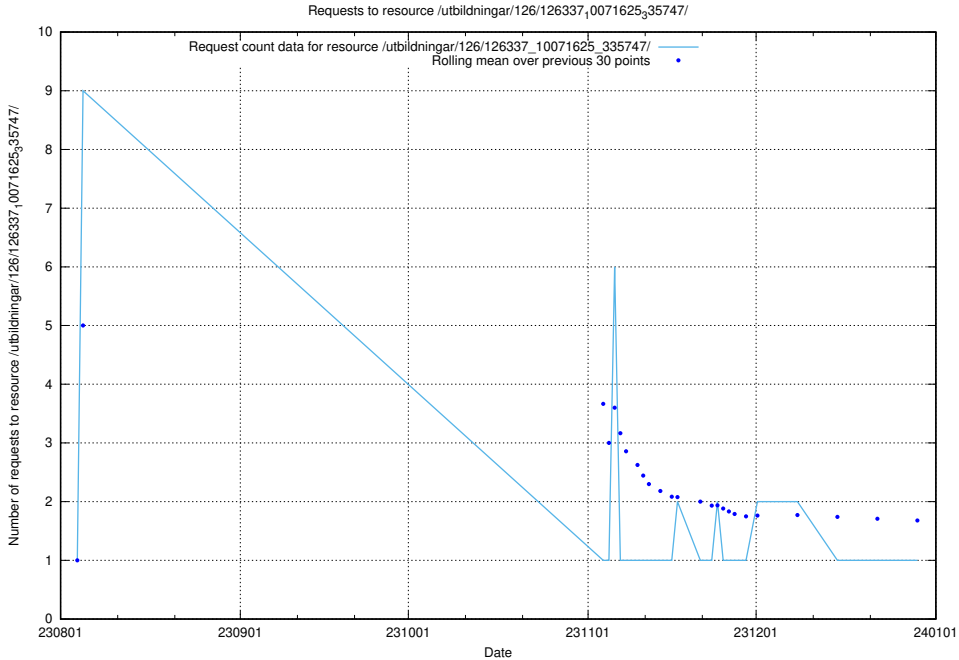

5.5013 Usage of /utbildningar/126/126337_10071625_335747/

Here, we count the number of requests to resource /utbildningar/126/126337_10071625_335747/.