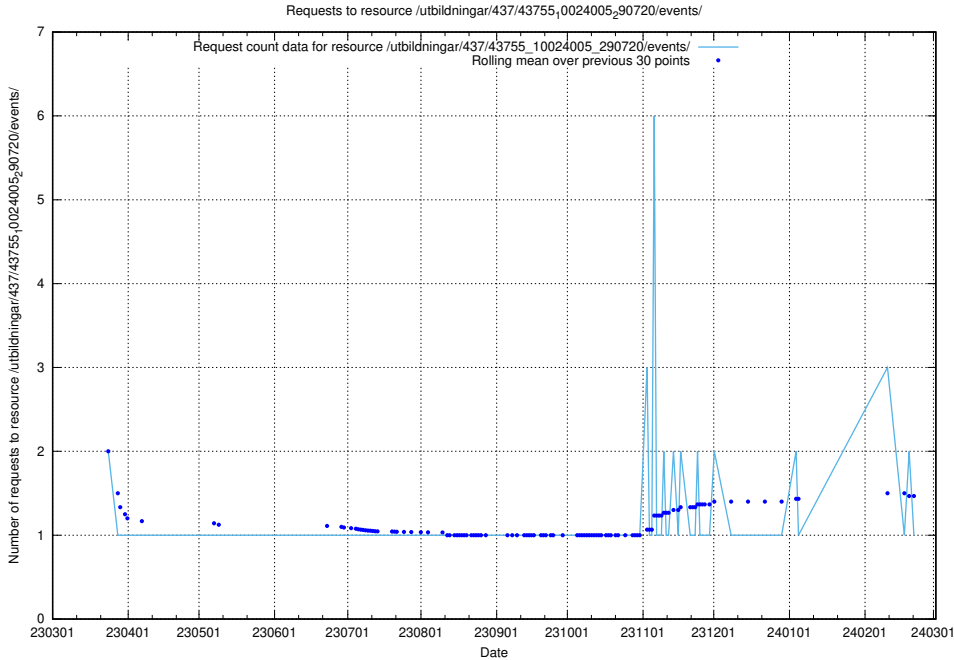

5.6300 Usage of /utbildningar/437/43755_10024005_290720/events/

Here, we count the number of requests to resource /utbildningar/437/43755_10024005_290720/events/.