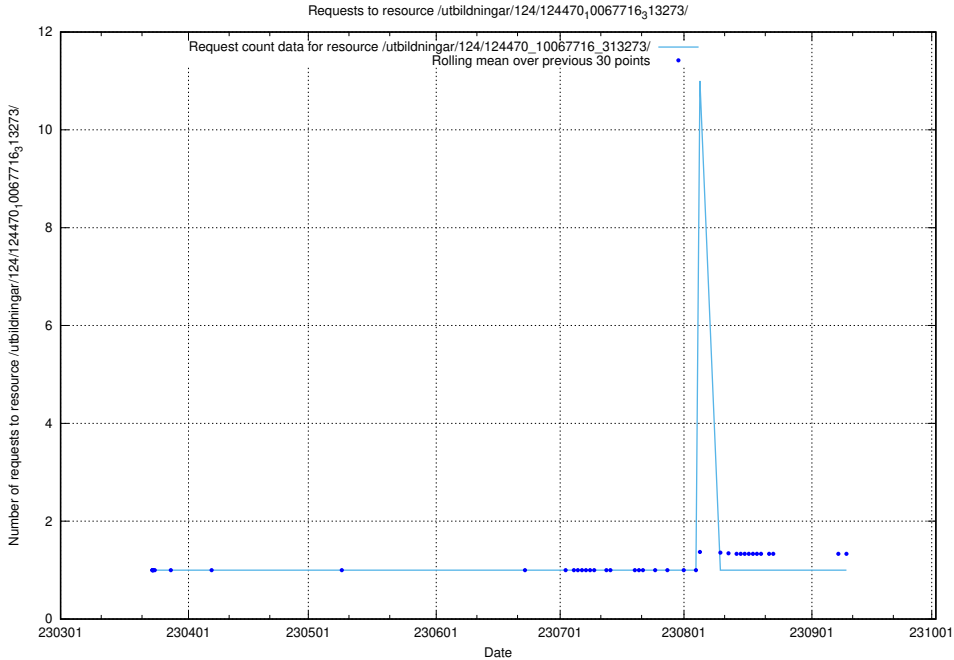

5.3325 Usage of /utbildningar/124/124470_10067716_313273/

Here, we count the number of requests to resource /utbildningar/124/124470_10067716_313273/.