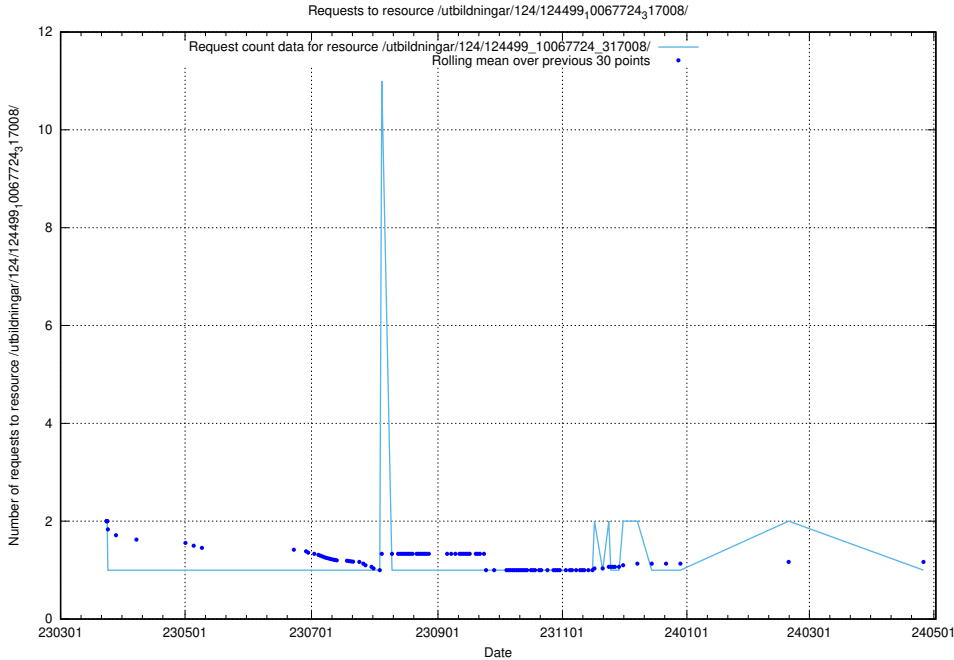

5.6445 Usage of /utbildningar/124/124499_10067724_317008/

Here, we count the number of requests to resource /utbildningar/124/124499_10067724_317008/.