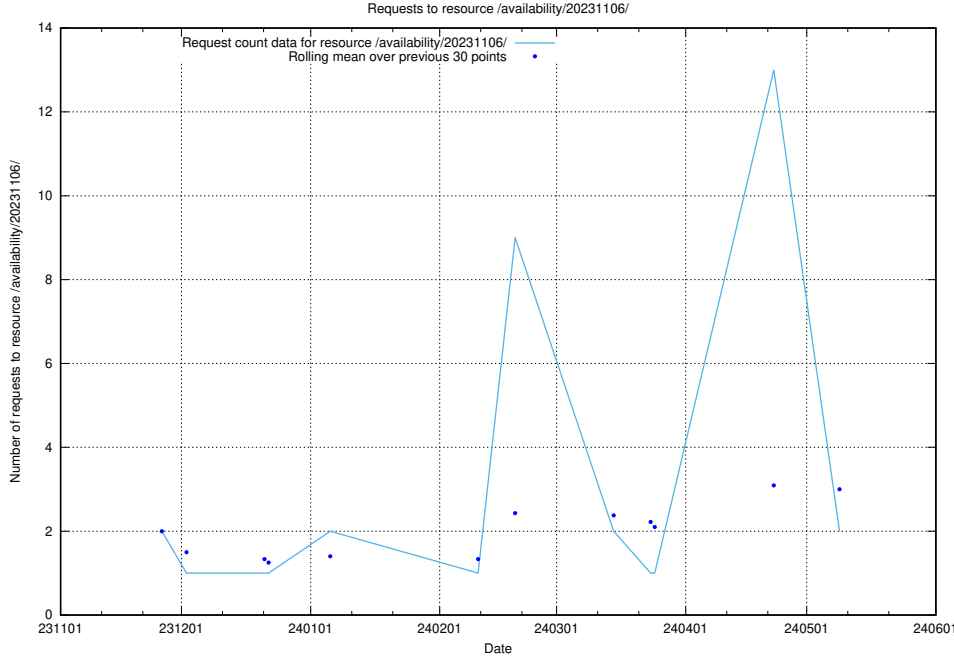

5.682 Usage of /availability/20231106/

Here, we count the number of requests to resource /availability/20231106/.