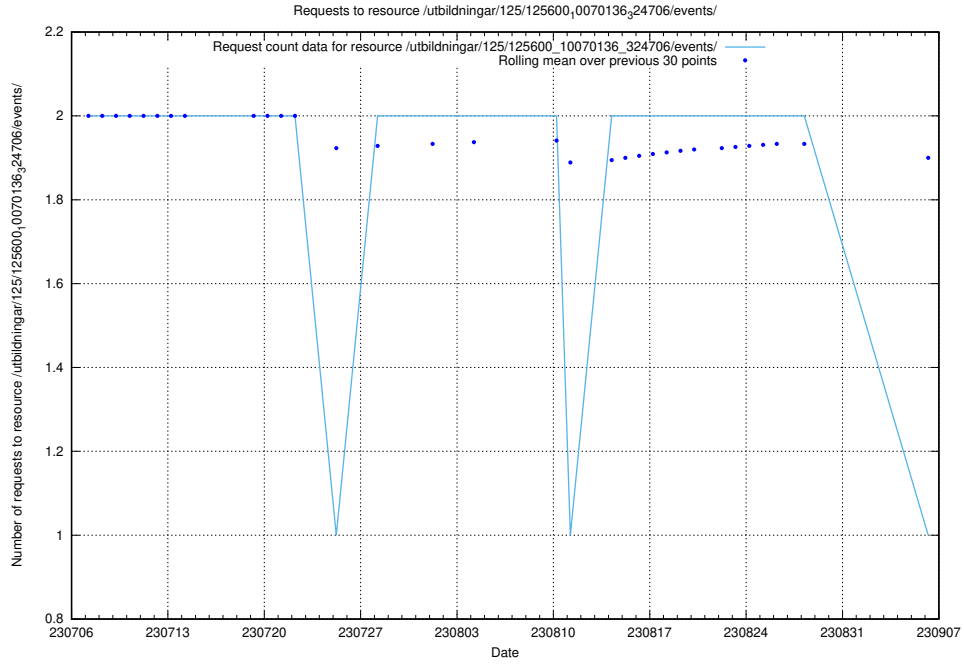

### 5.5436 Usage of /utbildningar/125/125600\_10070136\_324706/events/

Here, we count the number of requests to resource /utbildningar/125/125600\_10070136\_324706/events/