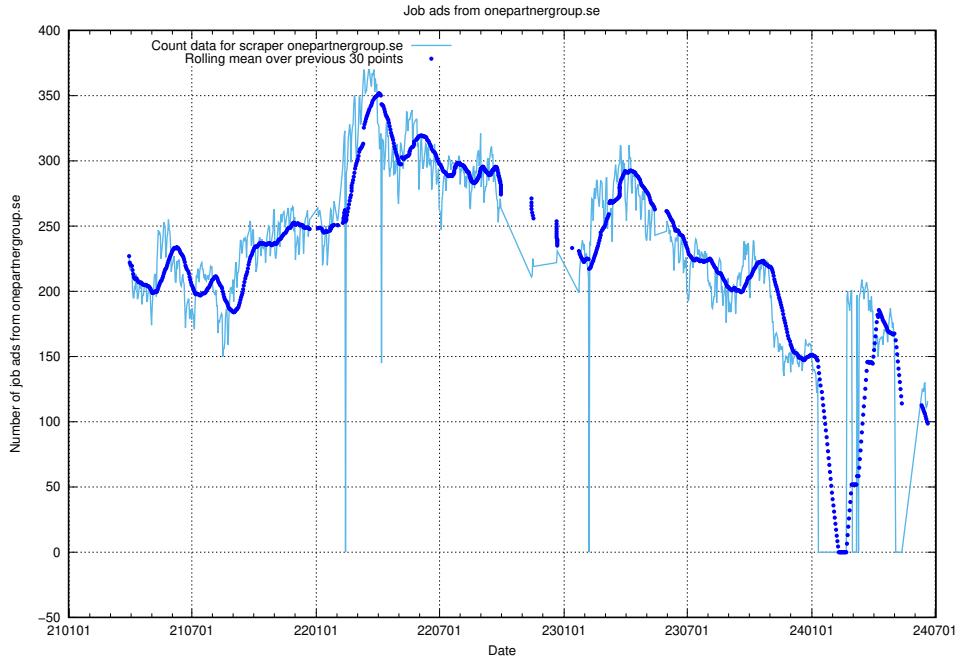

13.11 Number of ads by scraper onepartnergroup.se

Here, we count the number of job ads scraped from onepartnergroup.se.