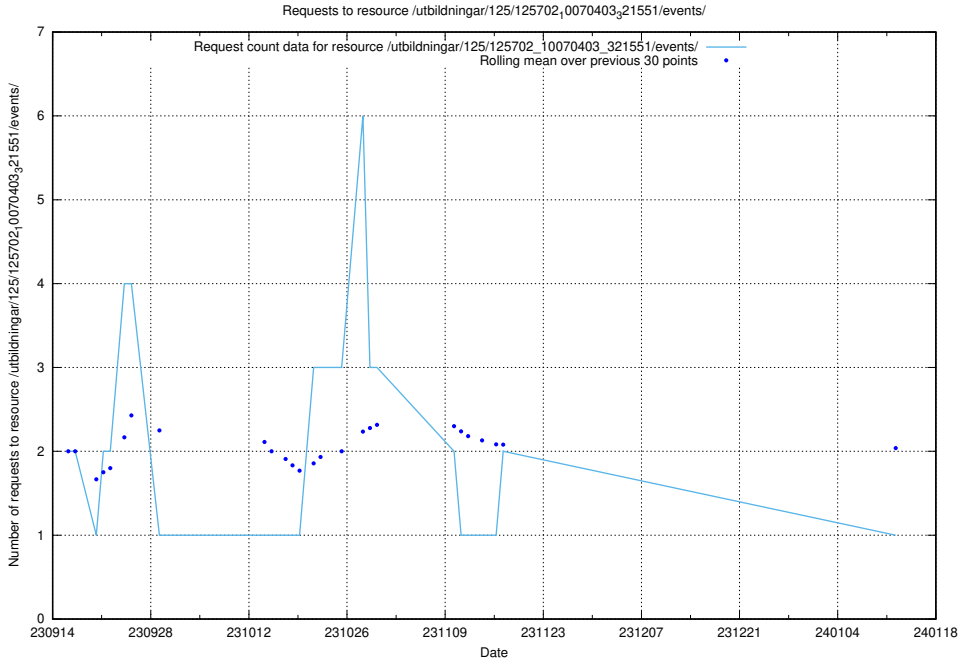

5.4682 Usage of /utbildningar/125/125702_10070403_321551/events/

Here, we count the number of requests to resource /utbildningar/125/125702_10070403_321551/events/