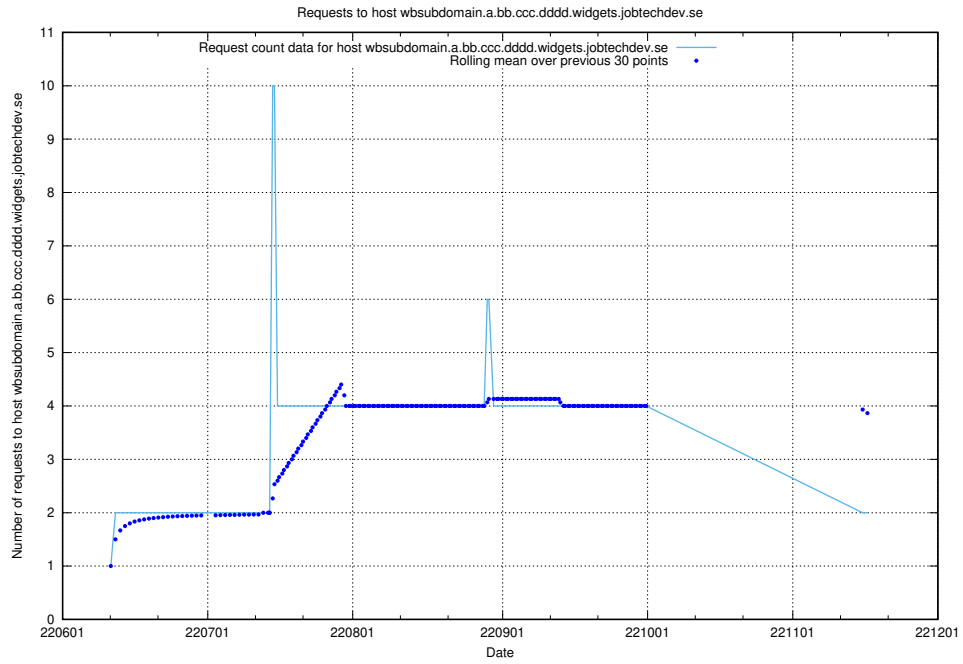

7.412 Usage of wbsubdomain.a.bb.ccc.dddd.widgets.jobtechdev.se

Here, we count the number of requests to host wbsubdomain.a.bb.ccc.dddd.widgets.jobtechdev.se.