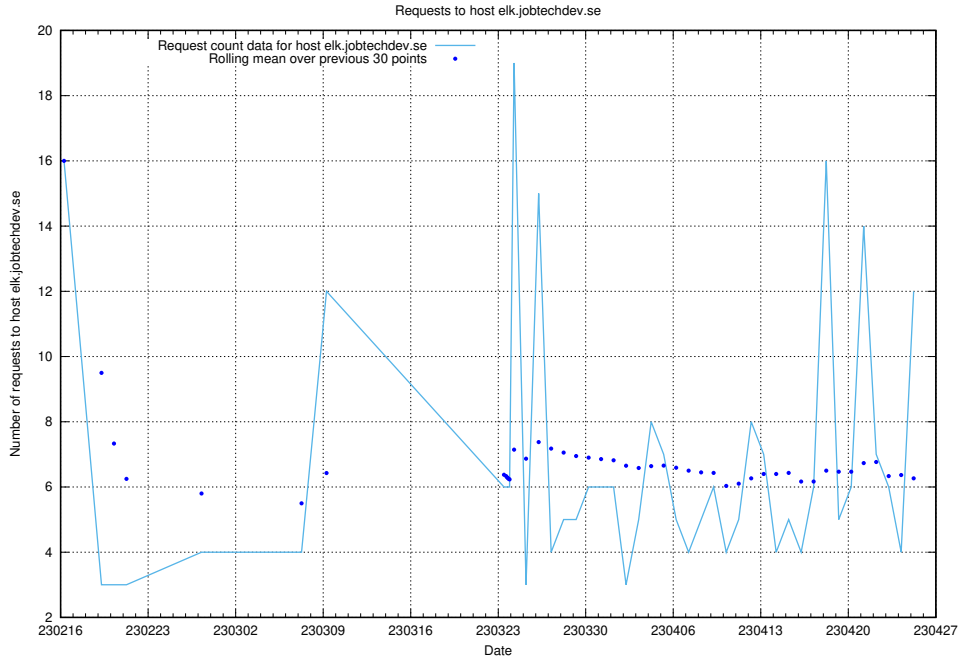

### 7.48 Usage of elk.jobtechdev.se

Here, we count the number of requests to host elk.jobtechdev.se.