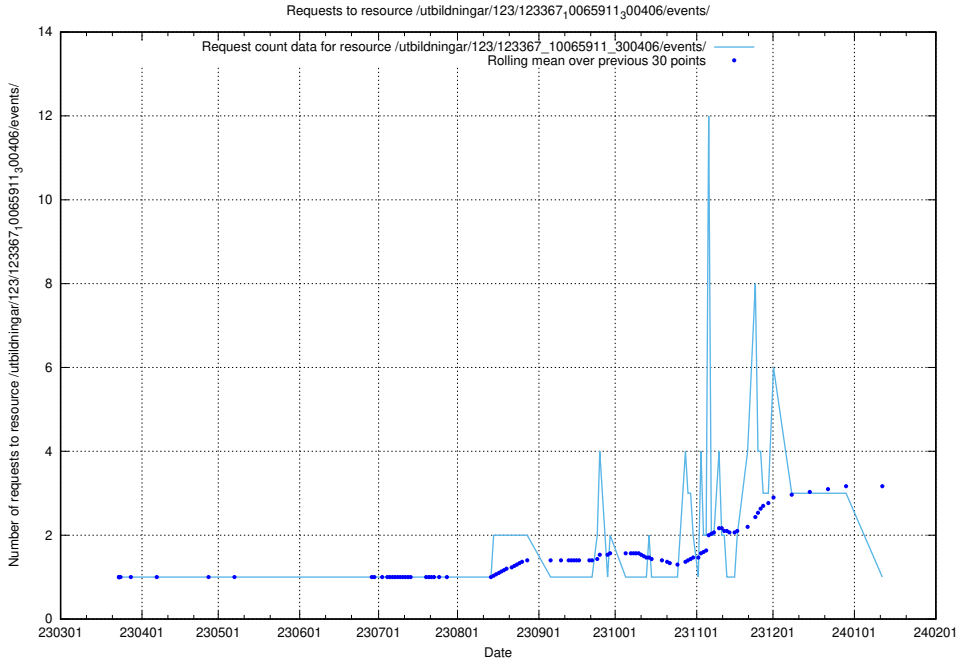

5.4855 Usage of /utbildningar/123/123367_10065911_300406/events/

Here, we count the number of requests to resource /utbildningar/123/123367_10065911_300406/events/