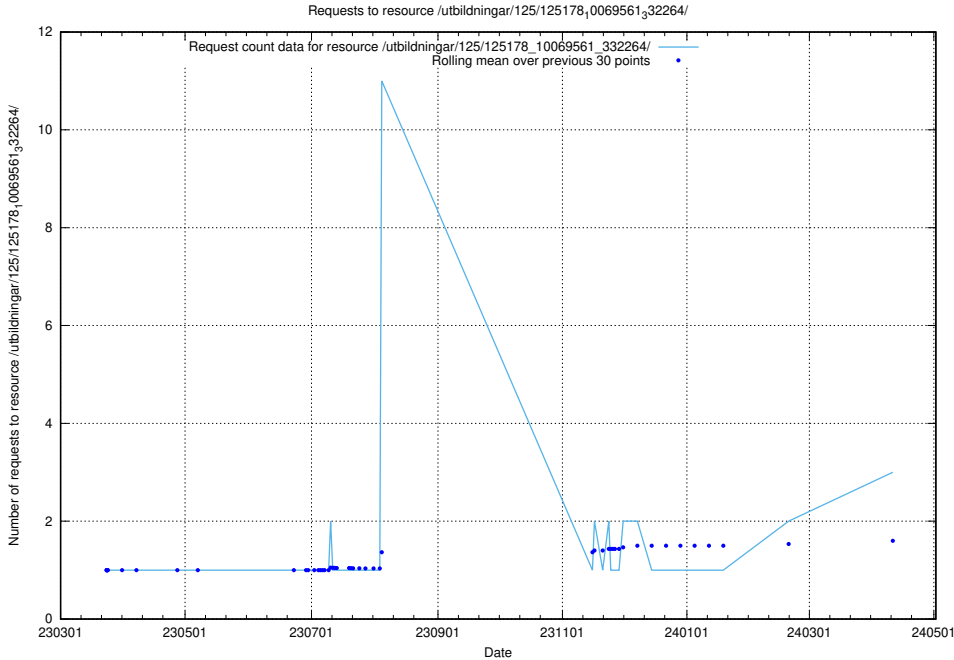

5.269 Usage of /utbildningar/125/125178_10069561_332264/

Here, we count the number of requests to resource /utbildningar/125/125178_10069561_332264/.