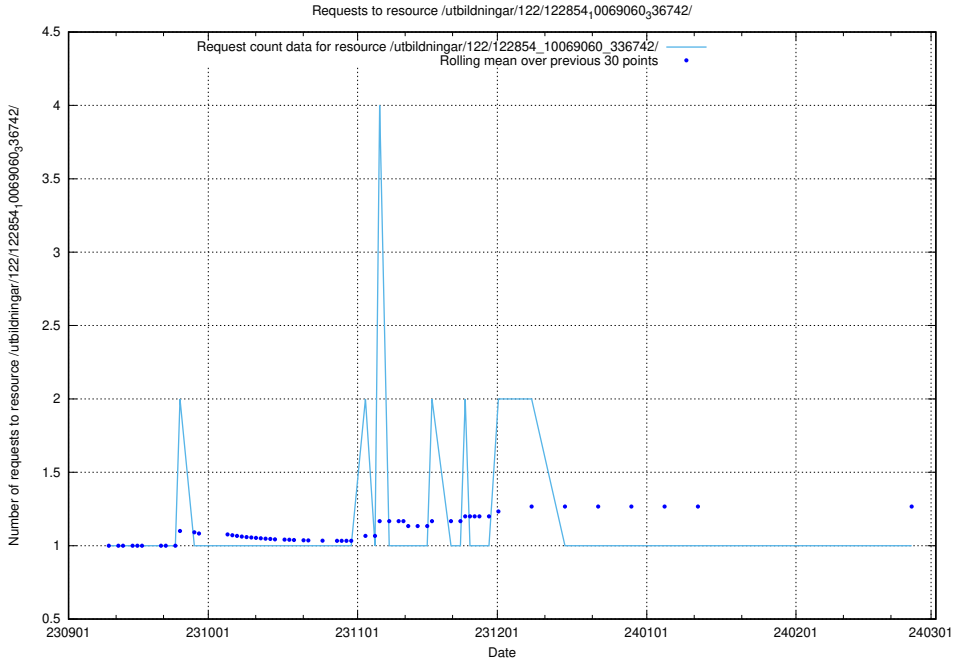

5.4771 Usage of /utbildningar/122/122854_10069060_336742/

Here, we count the number of requests to resource /utbildningar/122/122854_10069060_336742/.