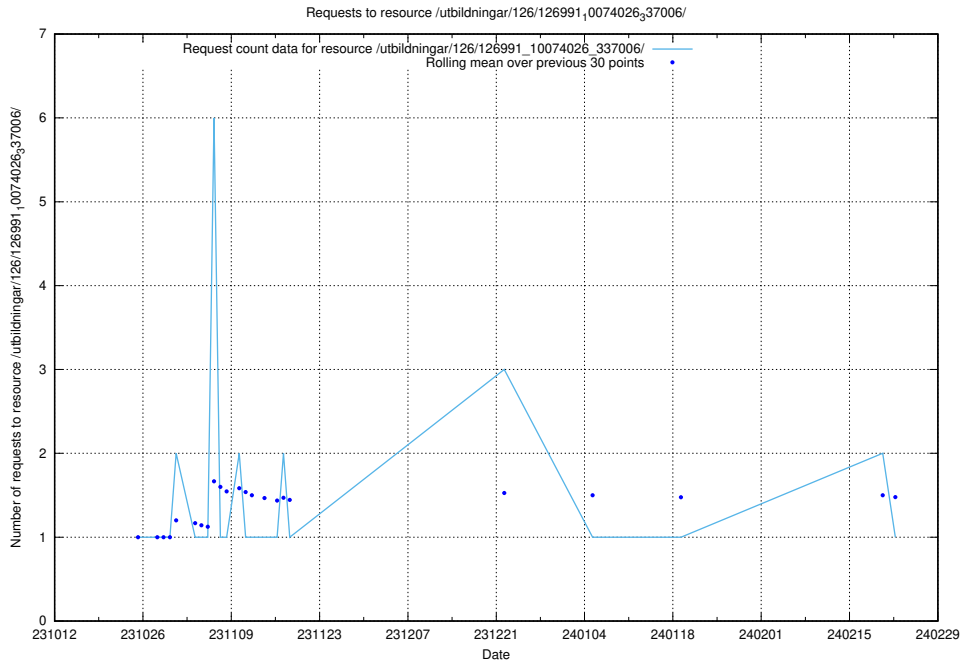

5.4370 Usage of /utbildningar/126/126991_10074026_337006/

Here, we count the number of requests to resource /utbildningar/126/126991_10074026_337006/.