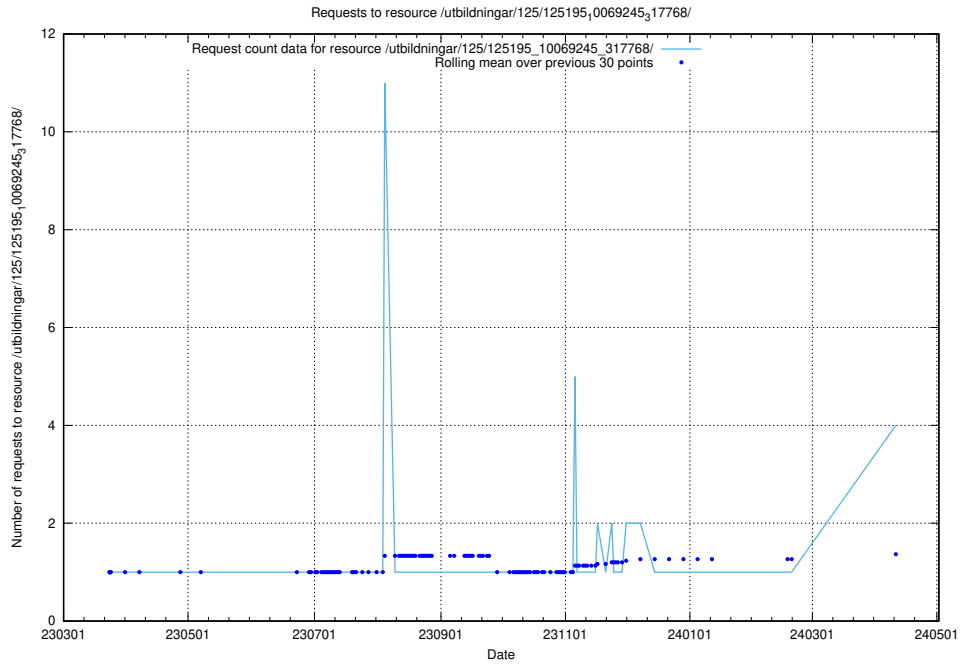

5.160 Usage of /utbildningar/125/125195_10069245_317768/

Here, we count the number of requests to resource /utbildningar/125/125195_10069245_317768/.