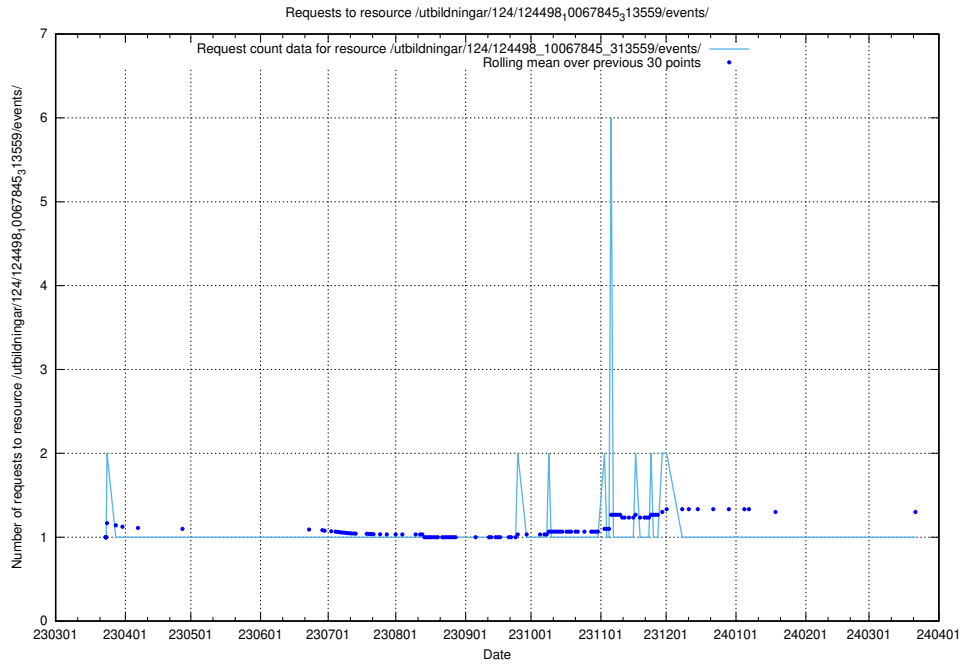

5.2826 Usage of /utbildningar/124/124498_10067845_313559/events/

Here, we count the number of requests to resource /utbildningar/124/124498_10067845_313559/events/