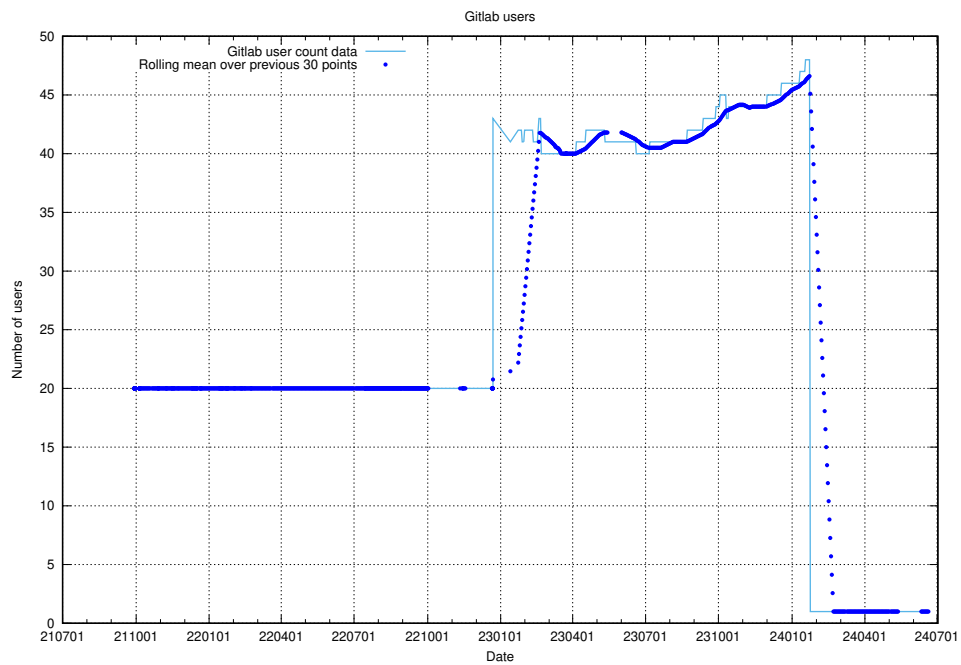

6 Gitlab

This section summarises the state of [JobTech's code repositories](https://gitlab.com/arbetsformedlingen)⁷.

6.1 User count

A graph of users in JobTech's official code repository.

⁷<https://gitlab.com/arbetsformedlingen>