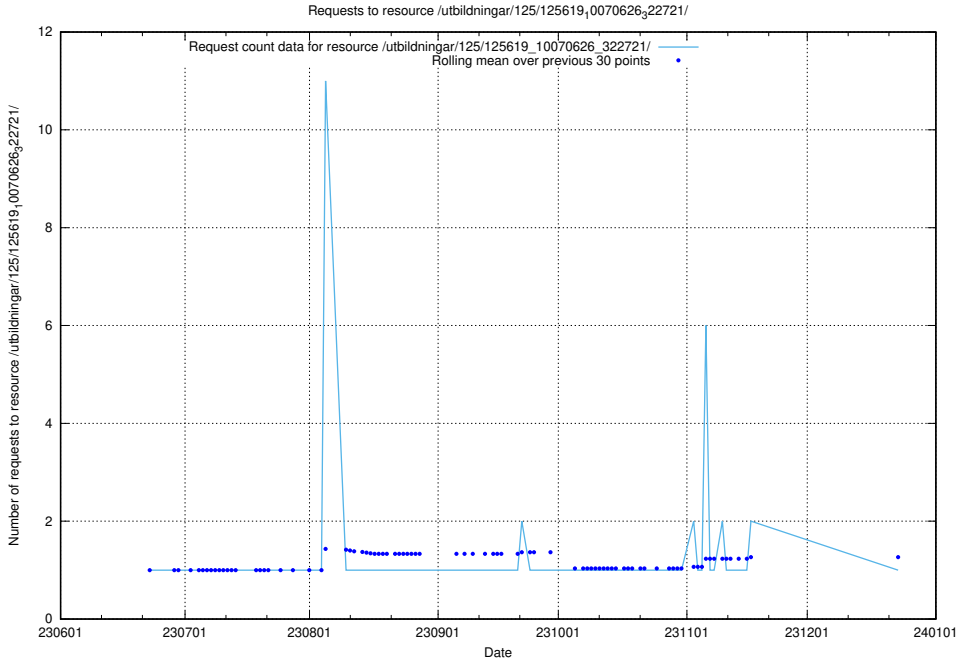

5.5855 Usage of /utbildningar/125/125619_10070626_322721/

Here, we count the number of requests to resource /utbildningar/125/125619_10070626_322721/.