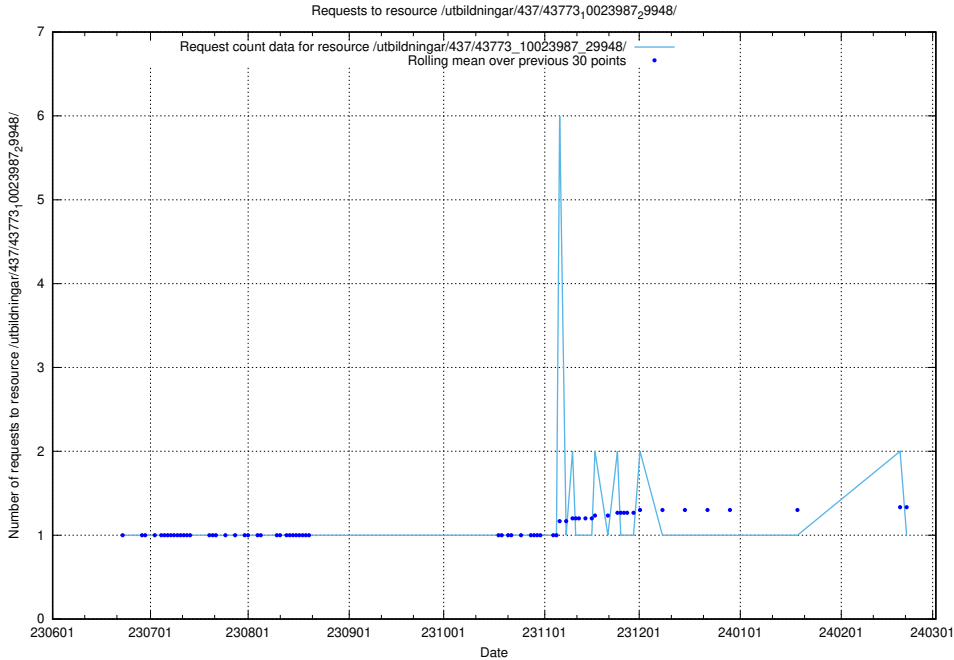

5.5712 Usage of /utbildningar/437/43773_10023987_29948/

Here, we count the number of requests to resource /utbildningar/437/43773_10023987_29948/.