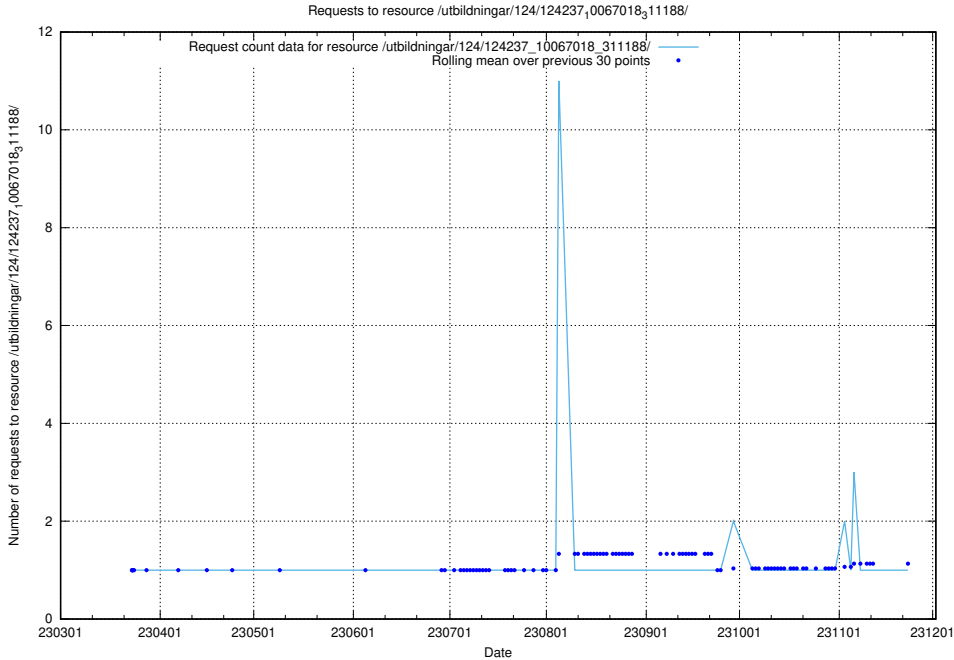

5.4173 Usage of /utbildningar/124/124237_10067018_311188/

Here, we count the number of requests to resource /utbildningar/124/124237_10067018_311188/.