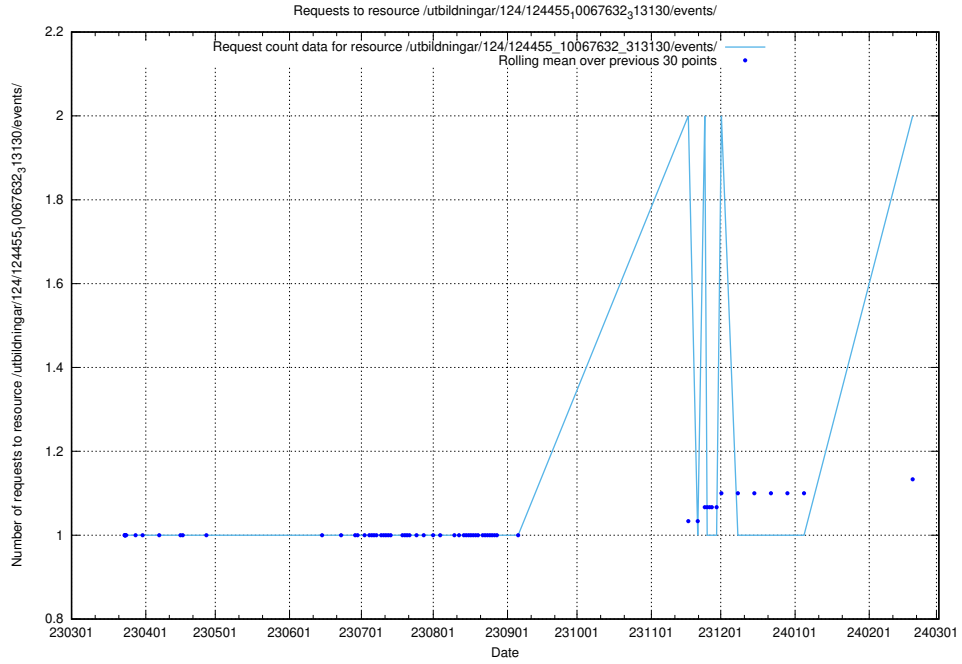

5.647 Usage of /utbildningar/124/124455_10067632_313130/events/

Here, we count the number of requests to resource /utbildningar/124/124455_10067632_313130/events/