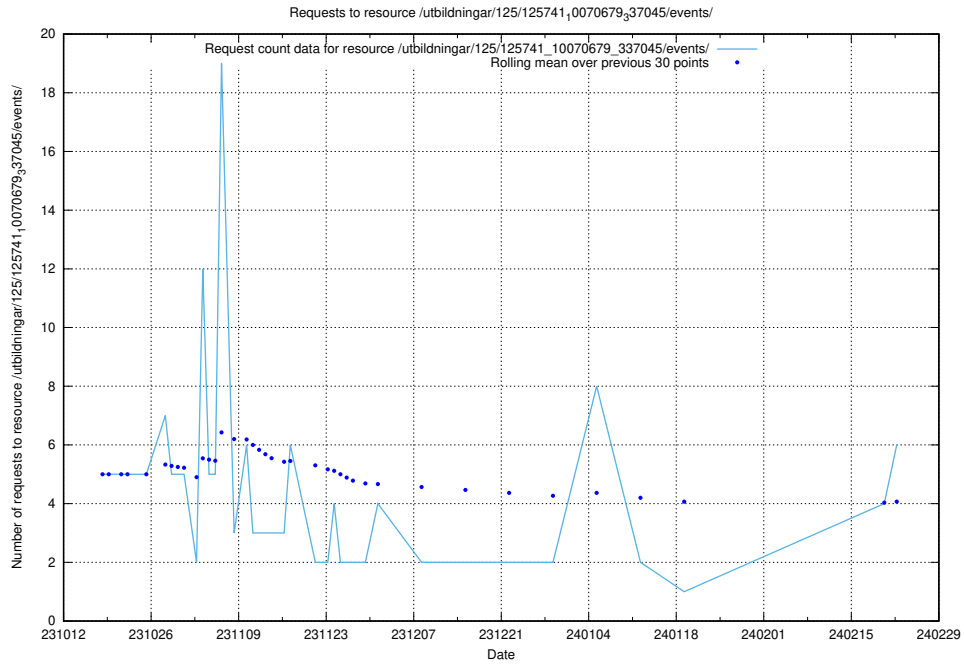

5.60 Usage of /utbildningar/125/125741_10070679_337045/events/

Here, we count the number of requests to resource /utbildningar/125/125741_10070679_337045/events/