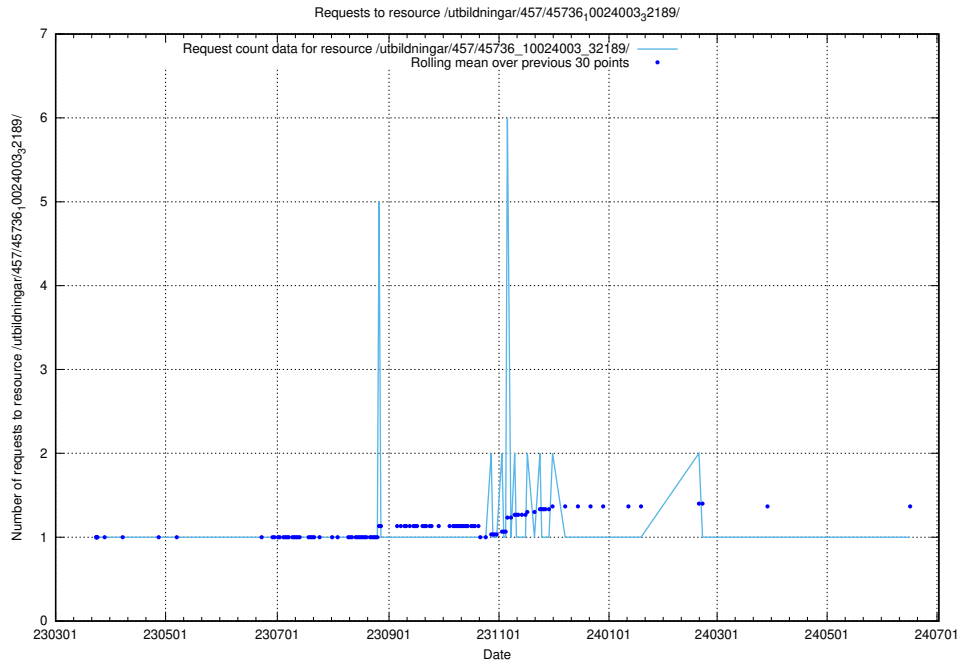

5.6468 Usage of /utbildningar/457/45736_10024003_32189/

Here, we count the number of requests to resource /utbildningar/457/45736_10024003_32189/.