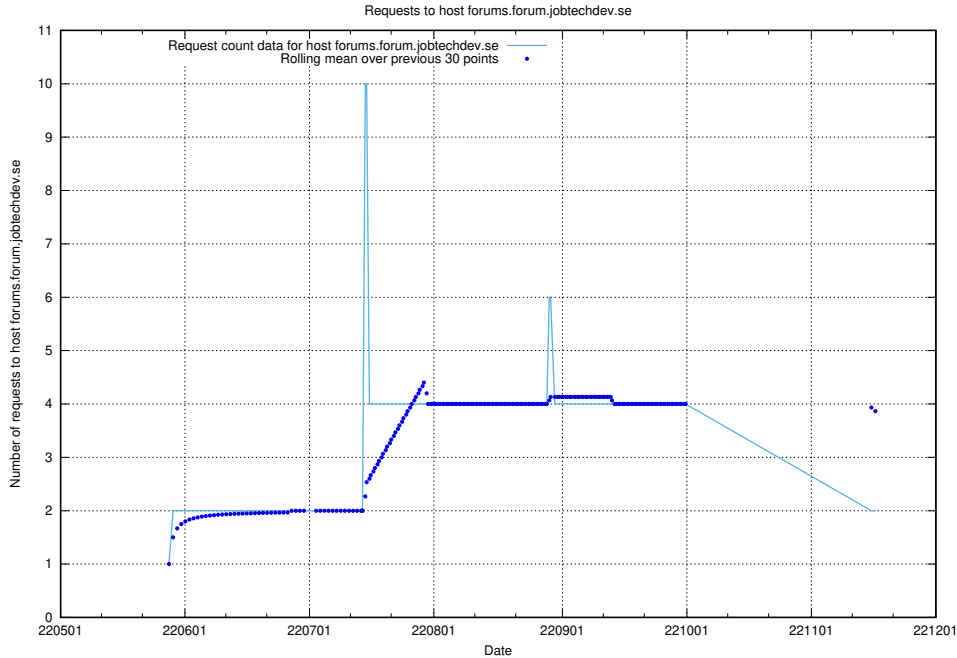

7.422 Usage of forums.forum.jobtechdev.se

Here, we count the number of requests to host forums.forum.jobtechdev.se.