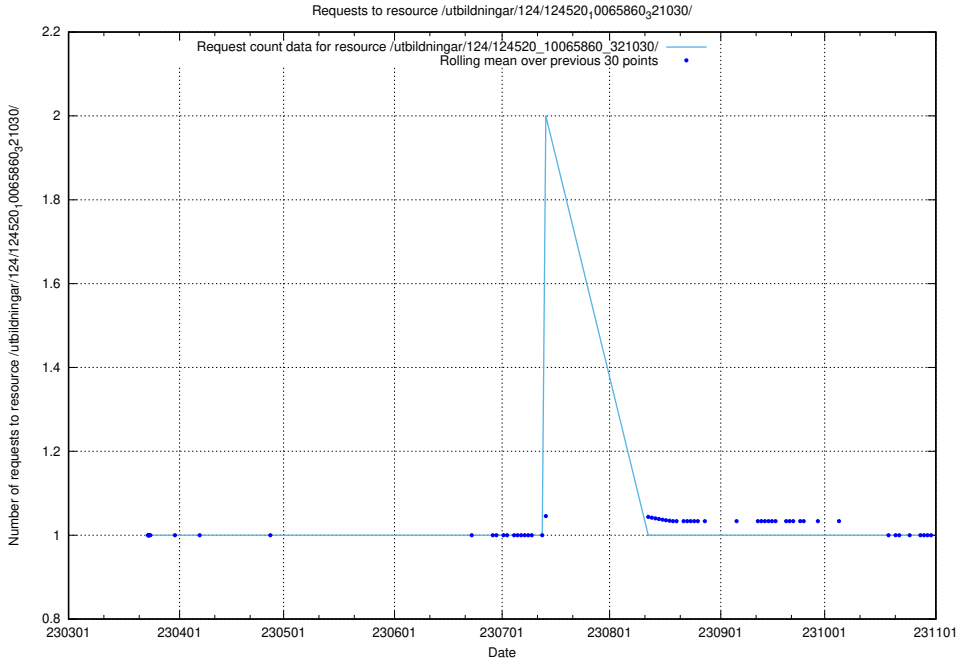

5.1356 Usage of /utbildningar/124/124520_10065860_321030/

Here, we count the number of requests to resource /utbildningar/124/124520_10065860_321030/.