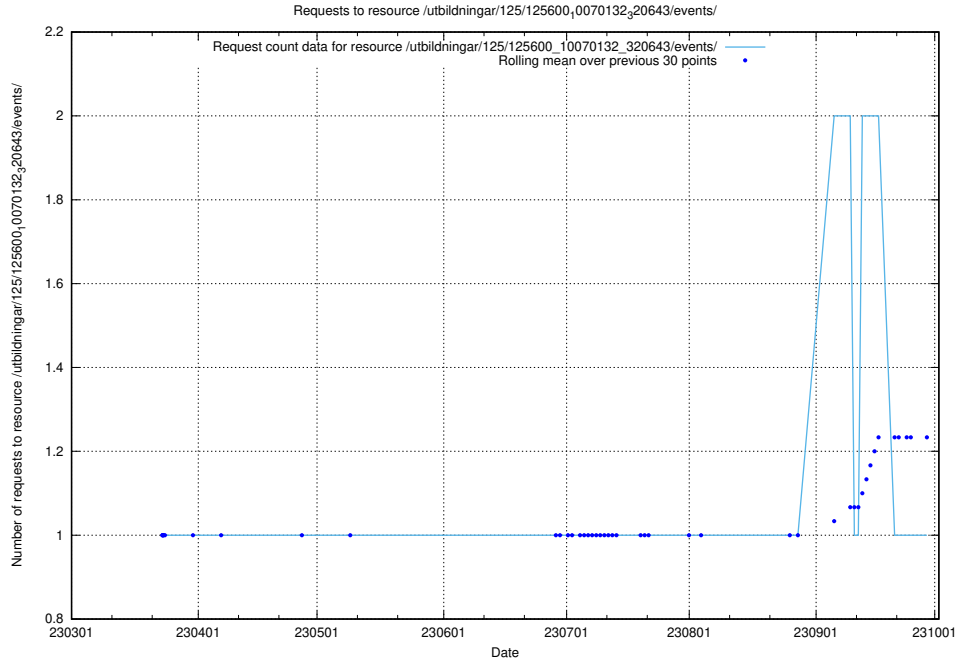

5.1093 Usage of /utbildningar/125/125600_10070132_320643/events/

Here, we count the number of requests to resource /utbildningar/125/125600_10070132_320643/events/