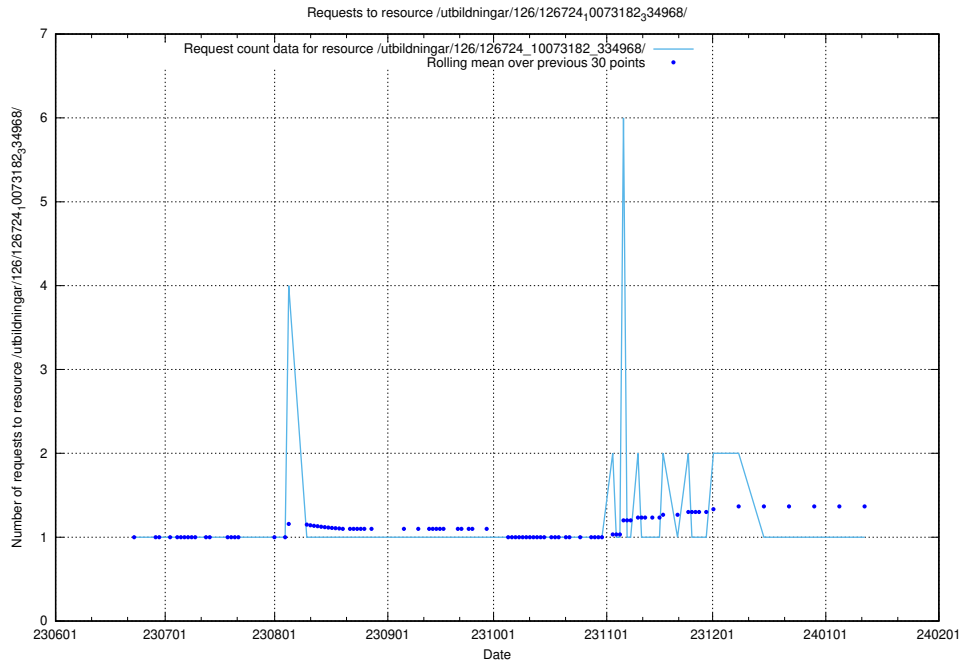

5.5739 Usage of /utbildningar/126/126724_10073182_334968/

Here, we count the number of requests to resource /utbildningar/126/126724_10073182_334968/.