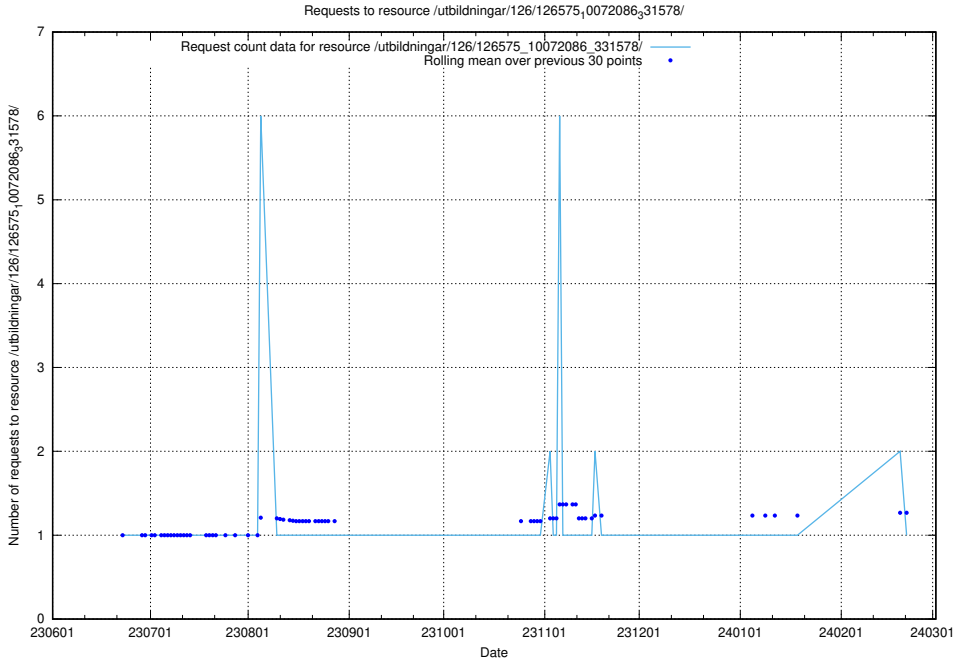

5.5783 Usage of /utbildningar/126/126575_10072086_331578/

Here, we count the number of requests to resource /utbildningar/126/126575_10072086_331578/.