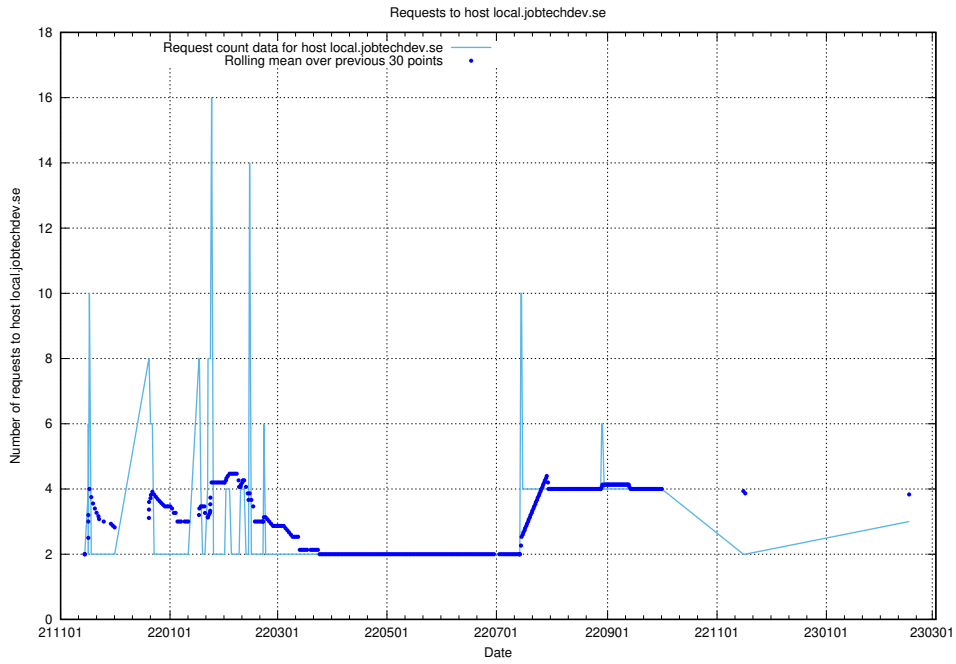

7.250 Usage of local.jobtechdev.se

Here, we count the number of requests to host local.jobtechdev.se.