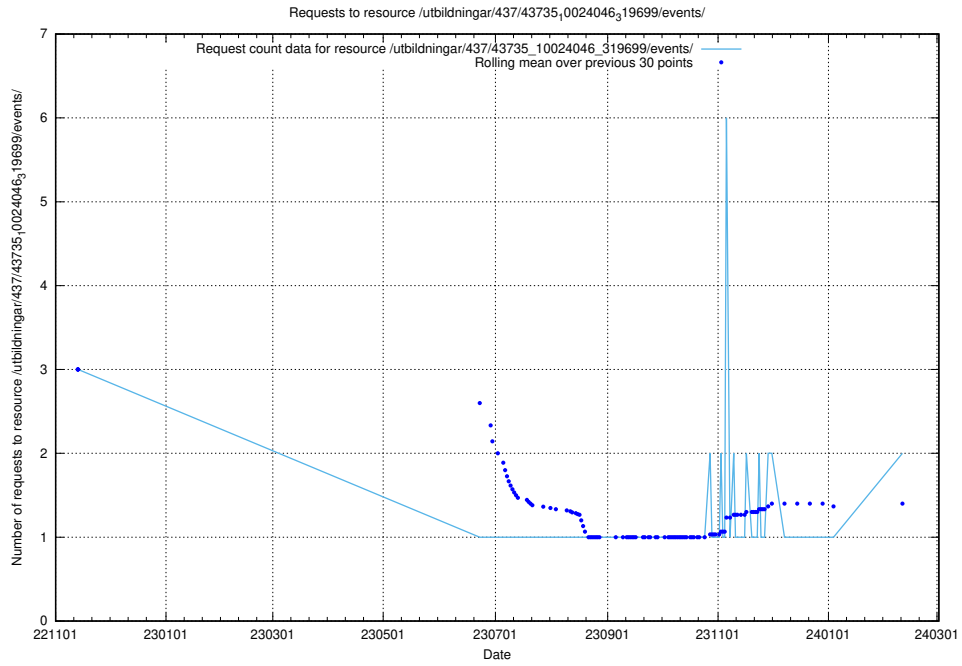

5.873 Usage of /utbildningar/437/43735_10024046_319699/events/

Here, we count the number of requests to resource /utbildningar/437/43735_10024046_319699/events/.