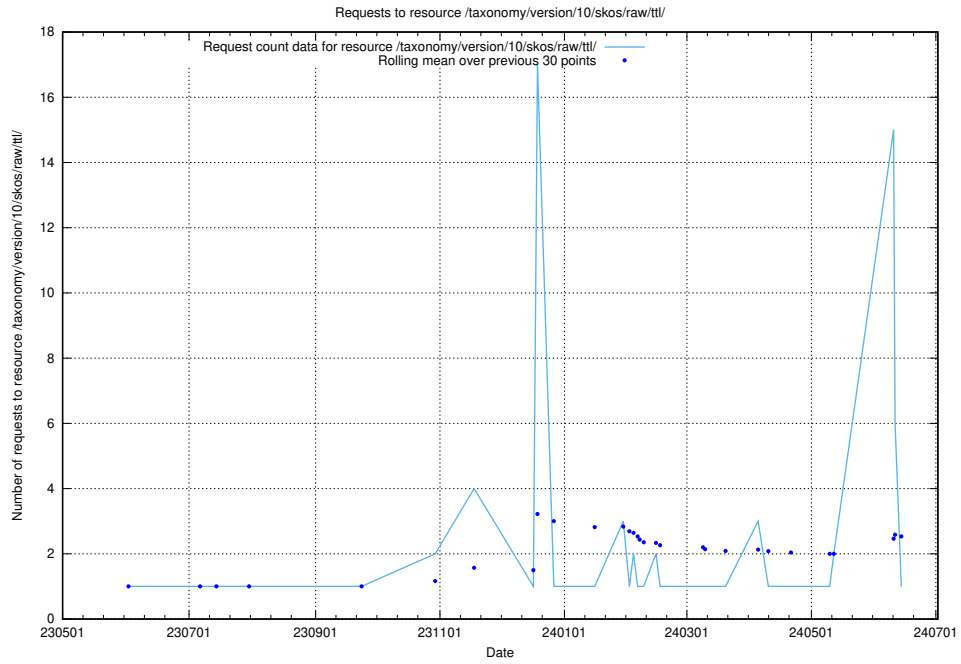

### 5.6059 Usage of /utbildningar/124/124055\_10023995\_319697/events/

Here, we count the number of requests to resource /utbildningar/124/124055\_10023995\_319697/events/