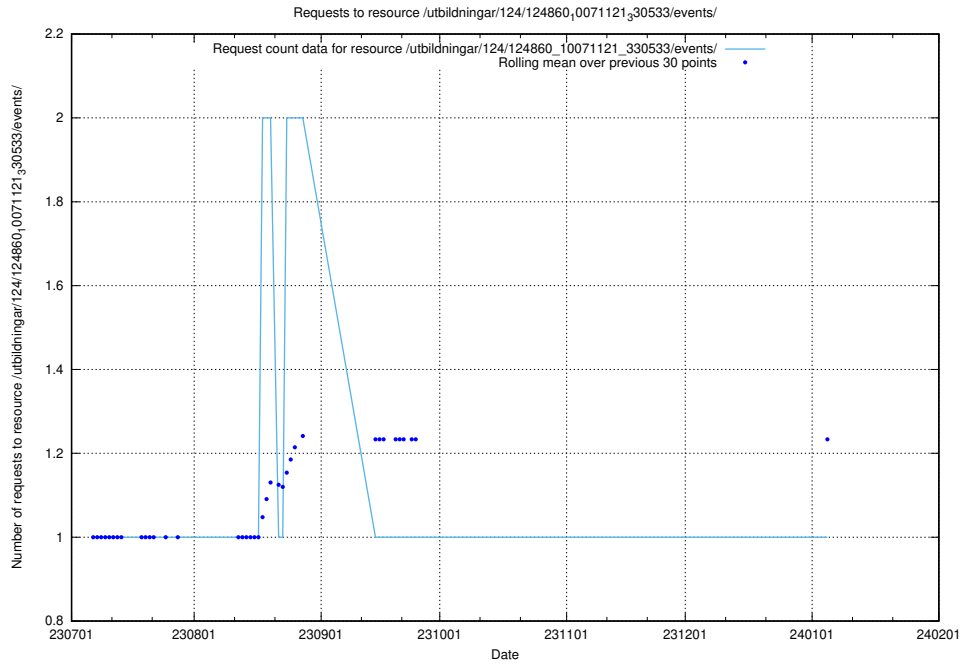

5.5453 Usage of /utbildningar/124/124860_10071121_330533/events/

Here, we count the number of requests to resource /utbildningar/124/124860_10071121_330533/events/