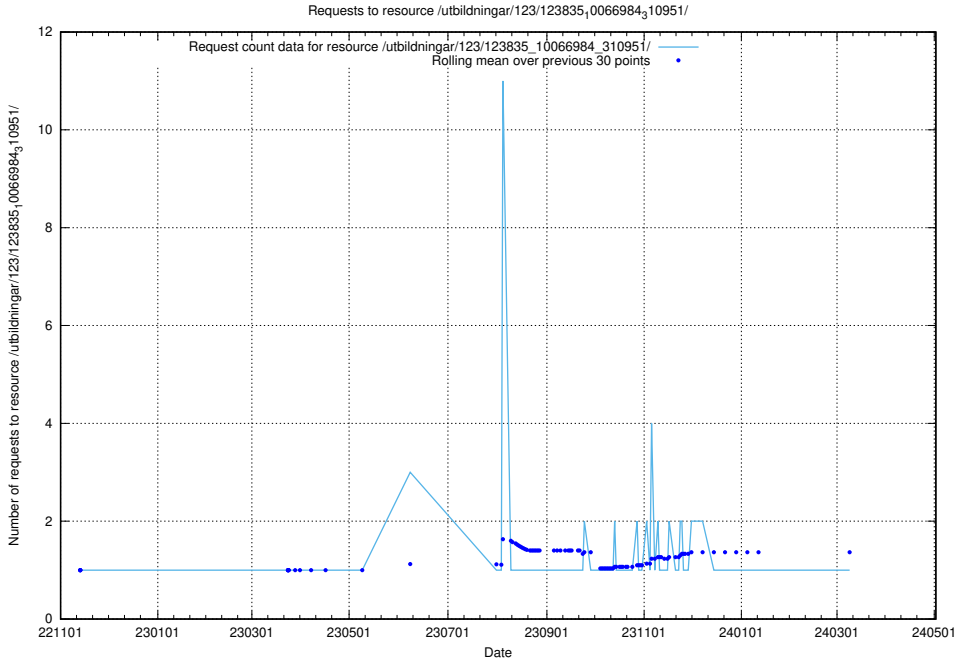

5.6036 Usage of /utbildningar/123/123835_10066984_310951/

Here, we count the number of requests to resource /utbildningar/123/123835_10066984_310951/.