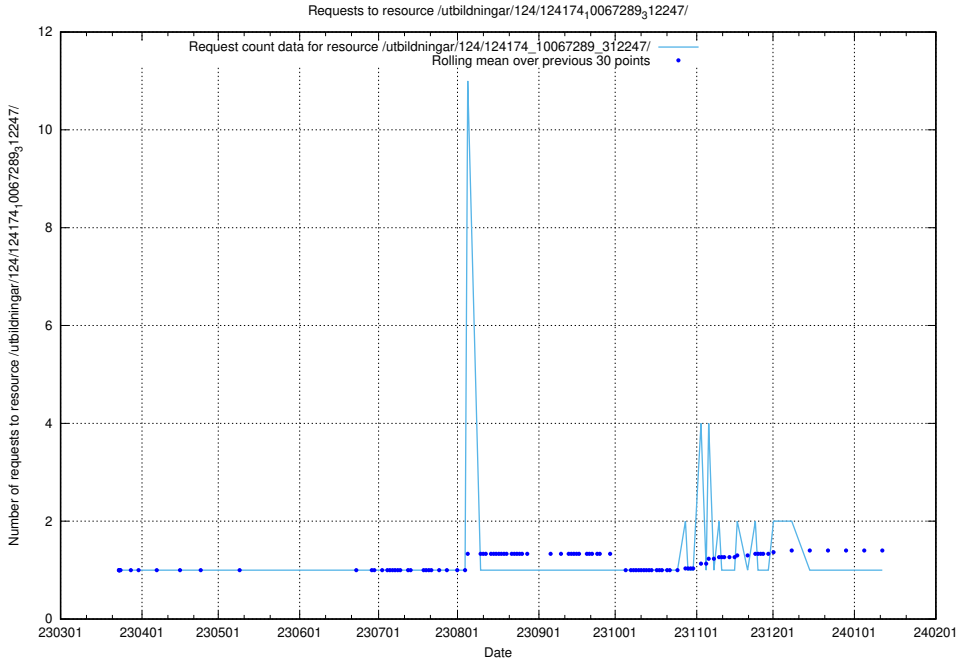

5.4209 Usage of /utbildningar/124/124174_10067289_312247/

Here, we count the number of requests to resource /utbildningar/124/124174_10067289_312247/.