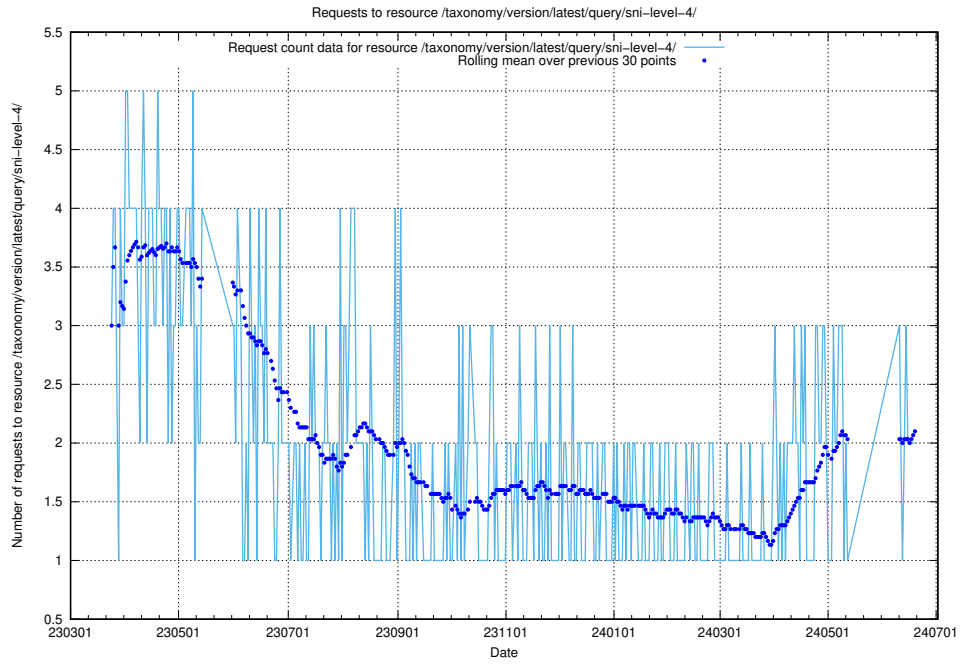

5.916 Usage of /taxonomy/version/latest/query/sni-level-4/

Here, we count the number of requests to resource /taxonomy/version/latest/query/sni-level-4/.