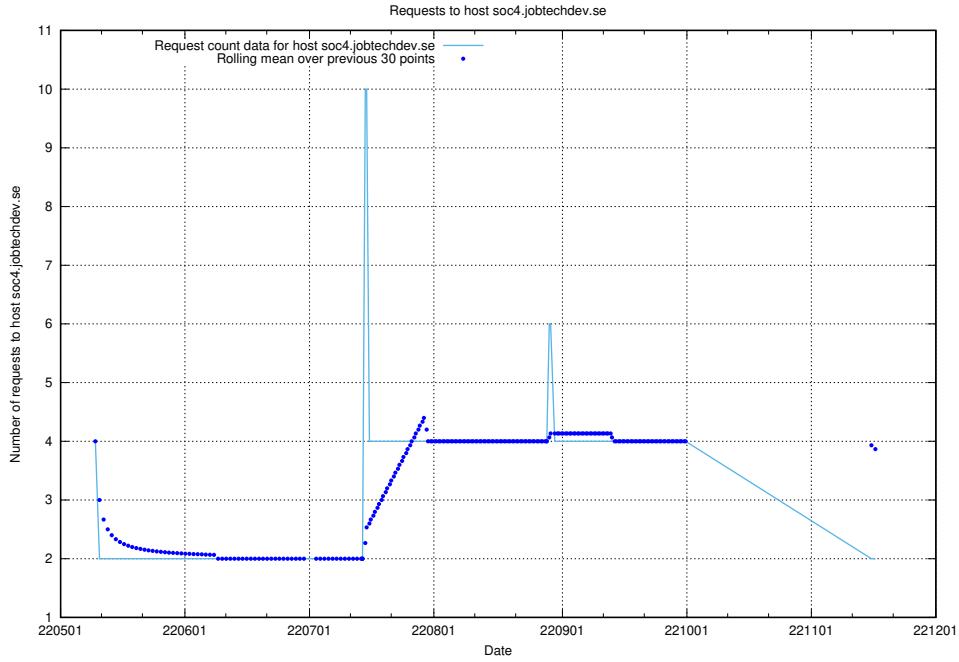

7.431 Usage of soc4.jobtechdev.se

Here, we count the number of requests to host soc4.jobtechdev.se.