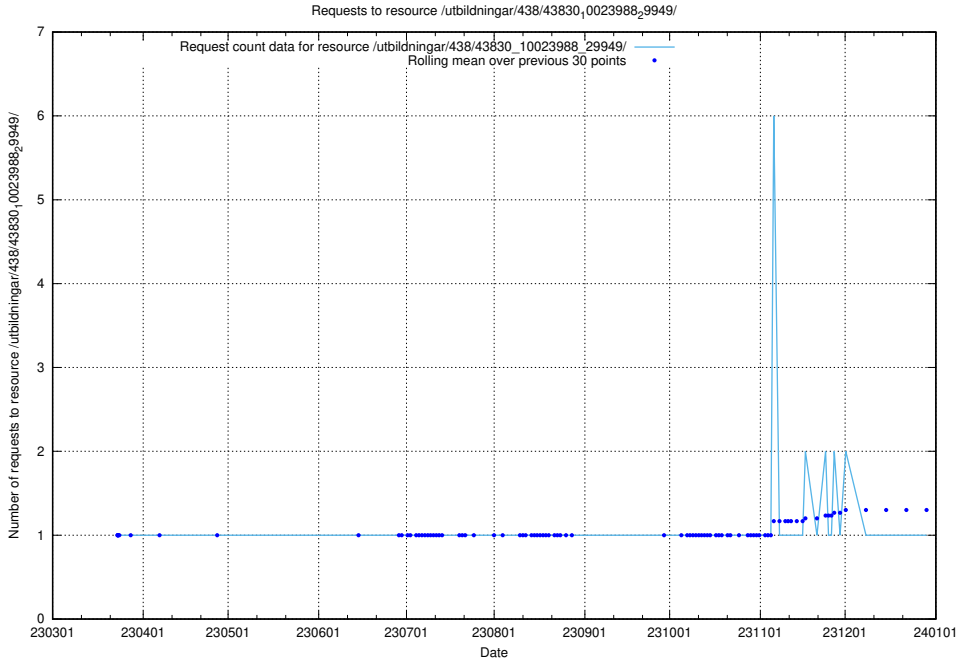

5.6483 Usage of /utbildningar/438/43830_10023988_29949/

Here, we count the number of requests to resource /utbildningar/438/43830_10023988_29949/.