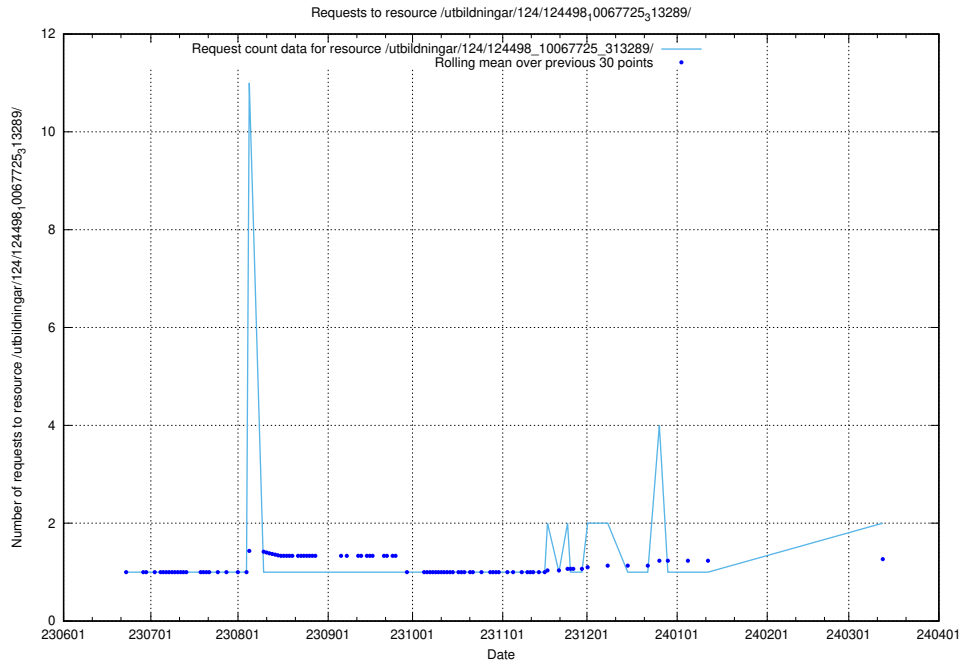

5.864 Usage of /utbildningar/124/124498_10067725_313289/

Here, we count the number of requests to resource /utbildningar/124/124498_10067725_313289/.