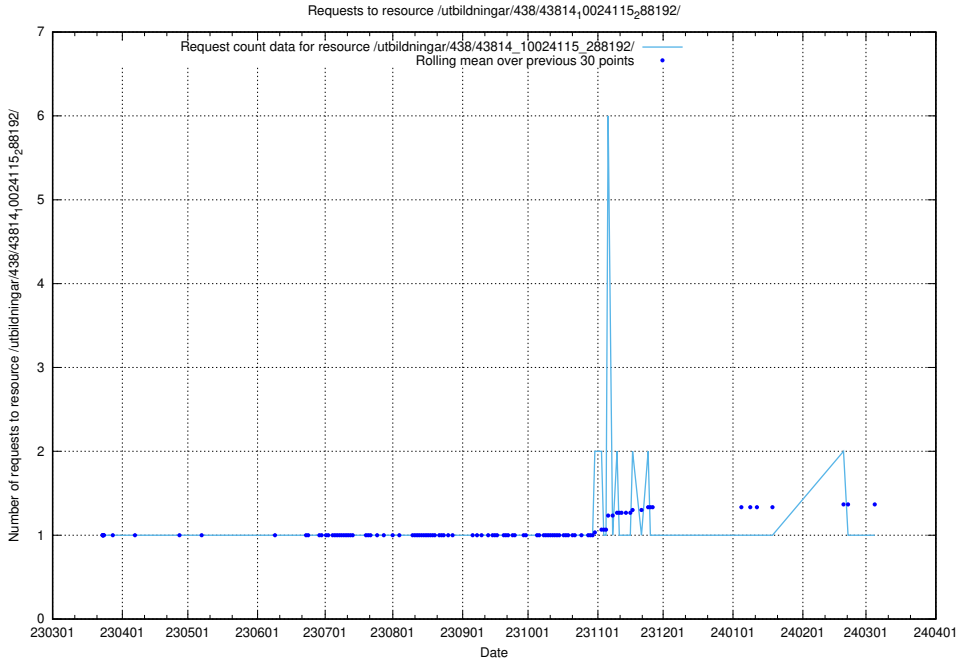

5.6493 Usage of /utbildningar/438/43814_10024115_288192/

Here, we count the number of requests to resource /utbildningar/438/43814_10024115_288192/.