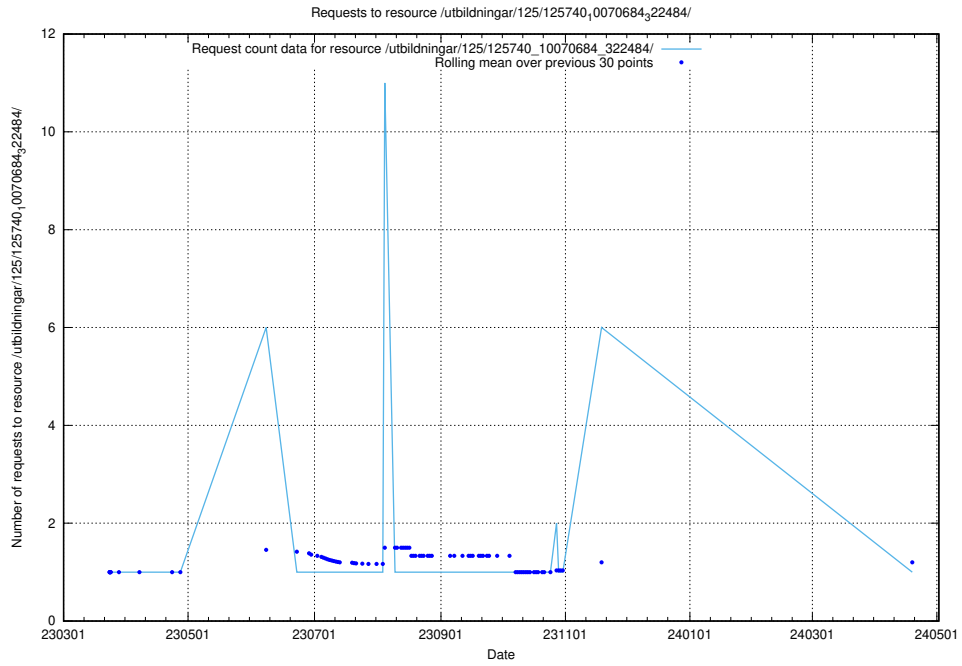

5.994 Usage of /utbildningar/125/125740_10070684_322484/

Here, we count the number of requests to resource /utbildningar/125/125740_10070684_322484/.