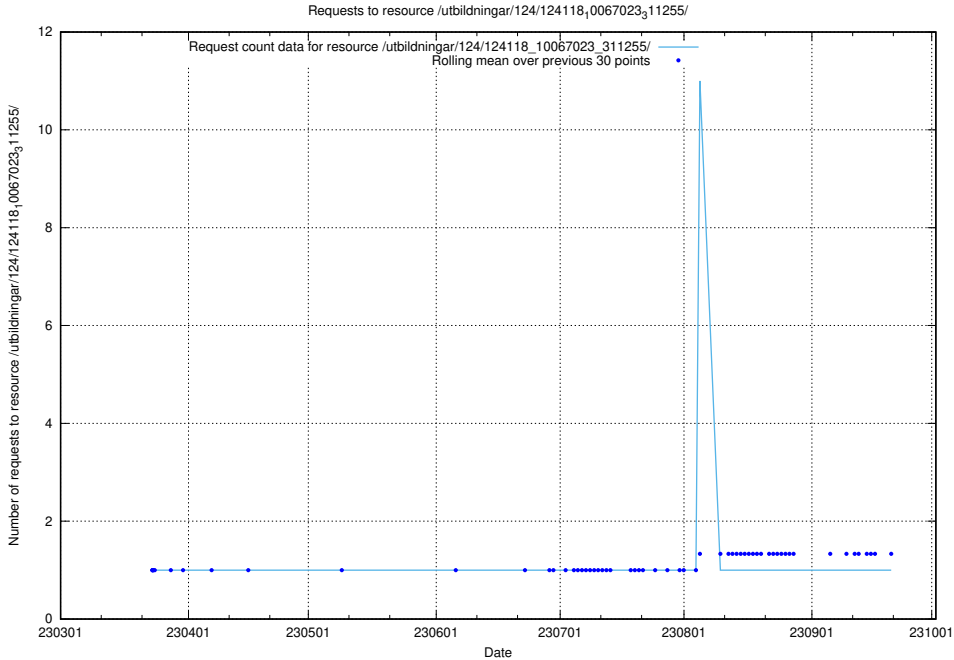

5.4352 Usage of /utbildningar/124/124118_10067023_311255/

Here, we count the number of requests to resource /utbildningar/124/124118_10067023_311255/.