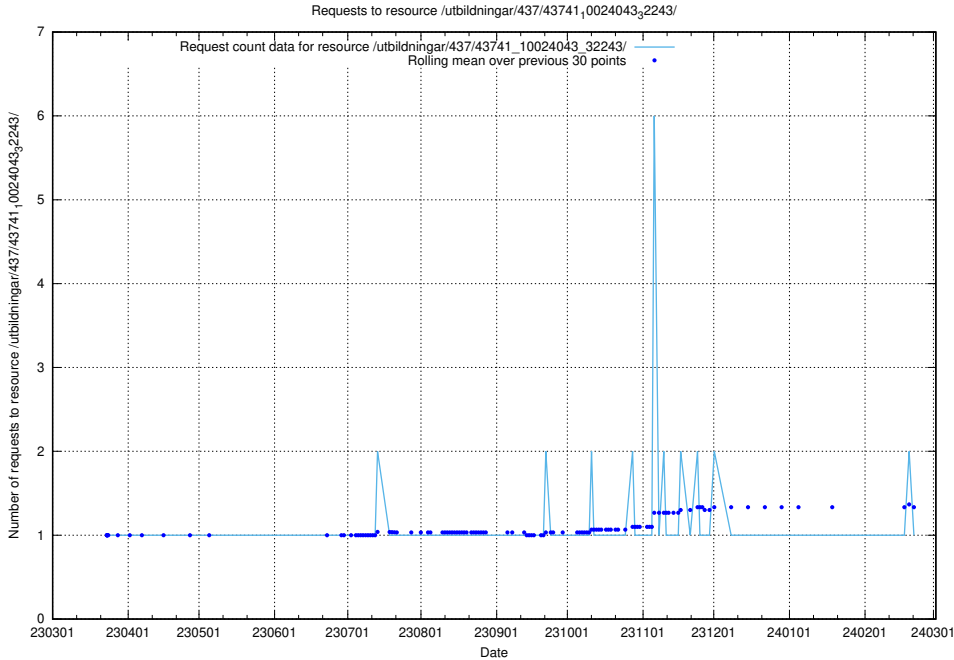

5.6538 Usage of /utbildningar/437/43741_10024043_32243/

Here, we count the number of requests to resource /utbildningar/437/43741_10024043_32243/.