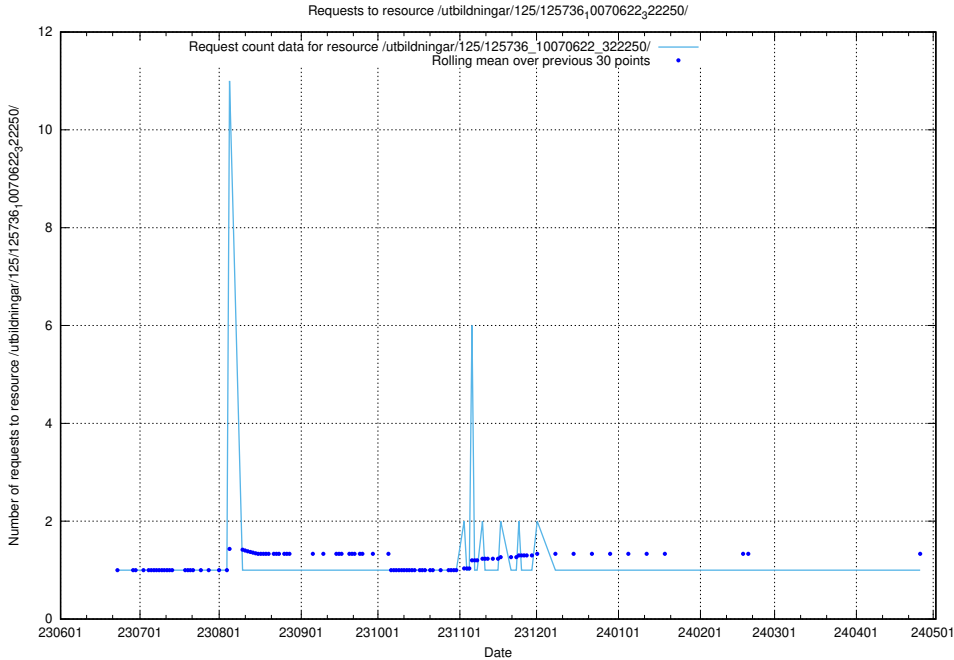

5.5837 Usage of /utbildningar/125/125736_10070622_322250/

Here, we count the number of requests to resource /utbildningar/125/125736_10070622_322250/.