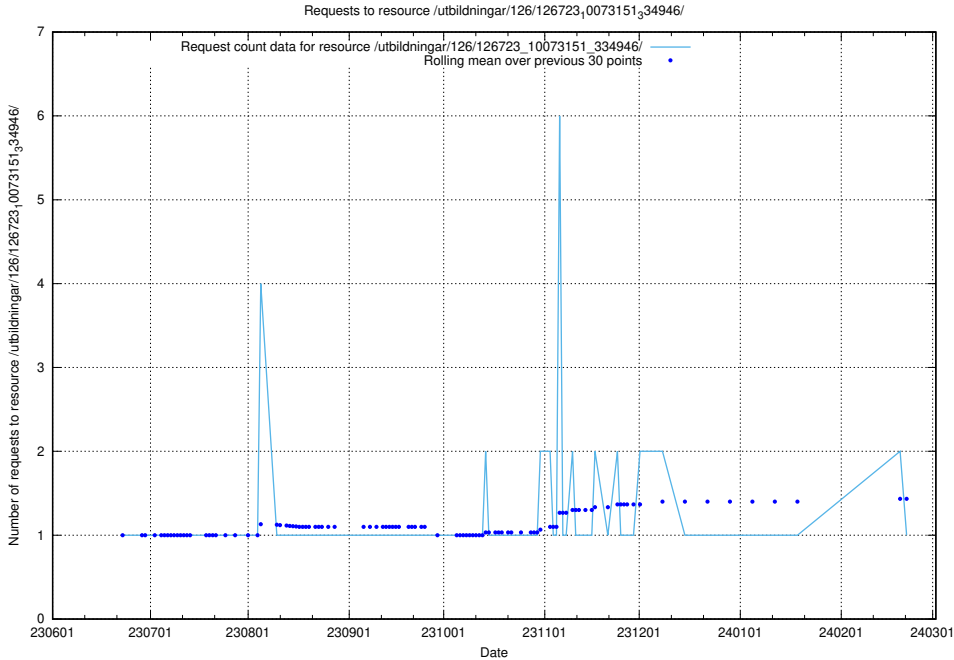

5.5742 Usage of /utbildningar/126/126723_10073151_334946/

Here, we count the number of requests to resource /utbildningar/126/126723_10073151_334946/.