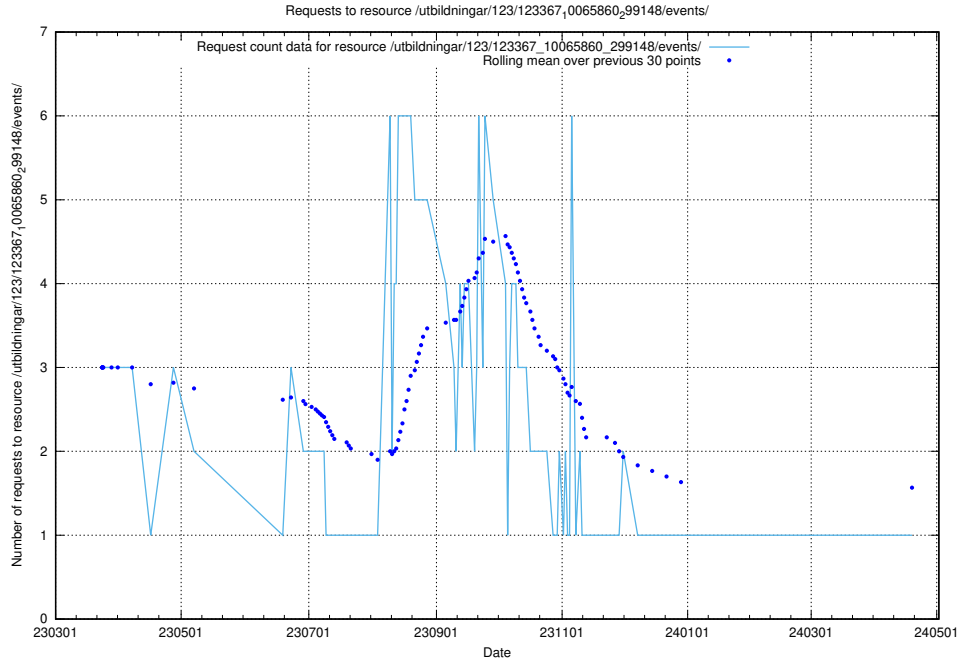

5.6414 Usage of /utbildningar/123/123367_10065860_299148/events/

Here, we count the number of requests to resource /utbildningar/123/123367_10065860_299148/events/