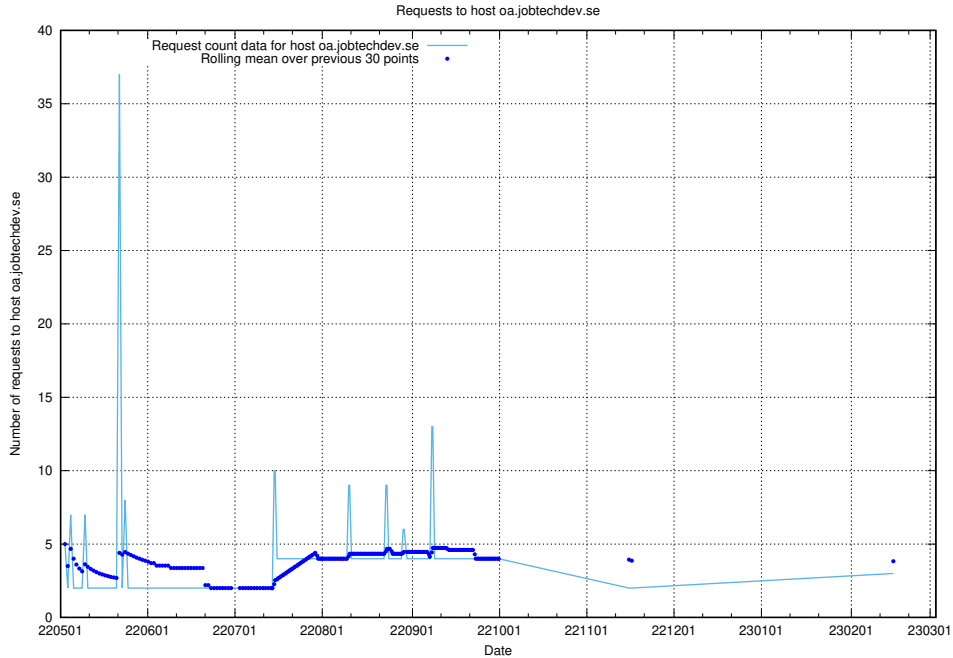

7.223 Usage of oa.jobtechdev.se

Here, we count the number of requests to host oa.jobtechdev.se.