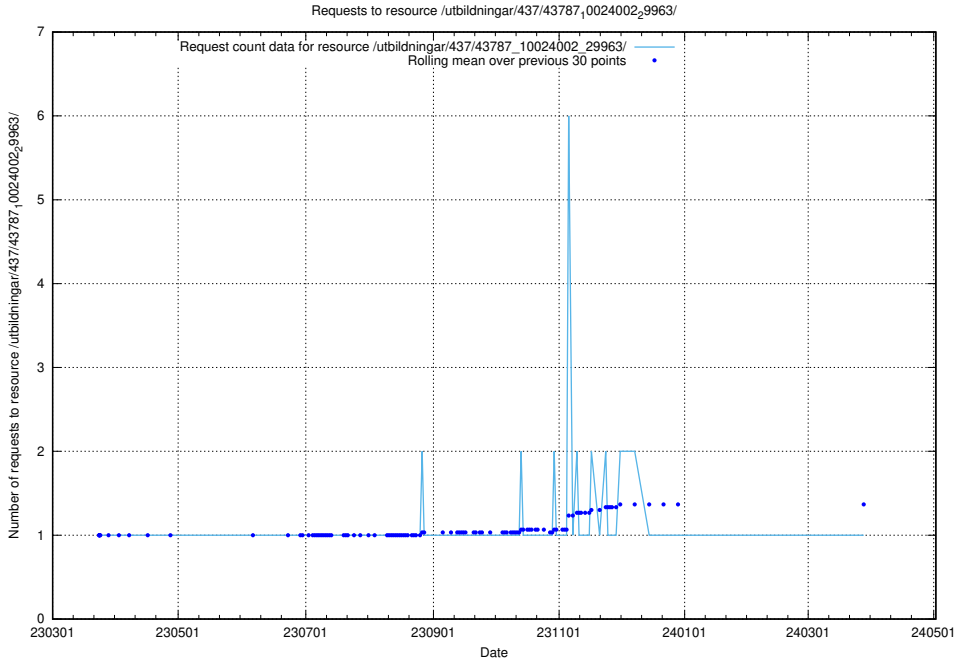

5.6510 Usage of /utbildningar/437/43787_10024002_29963/

Here, we count the number of requests to resource /utbildningar/437/43787_10024002_29963/.