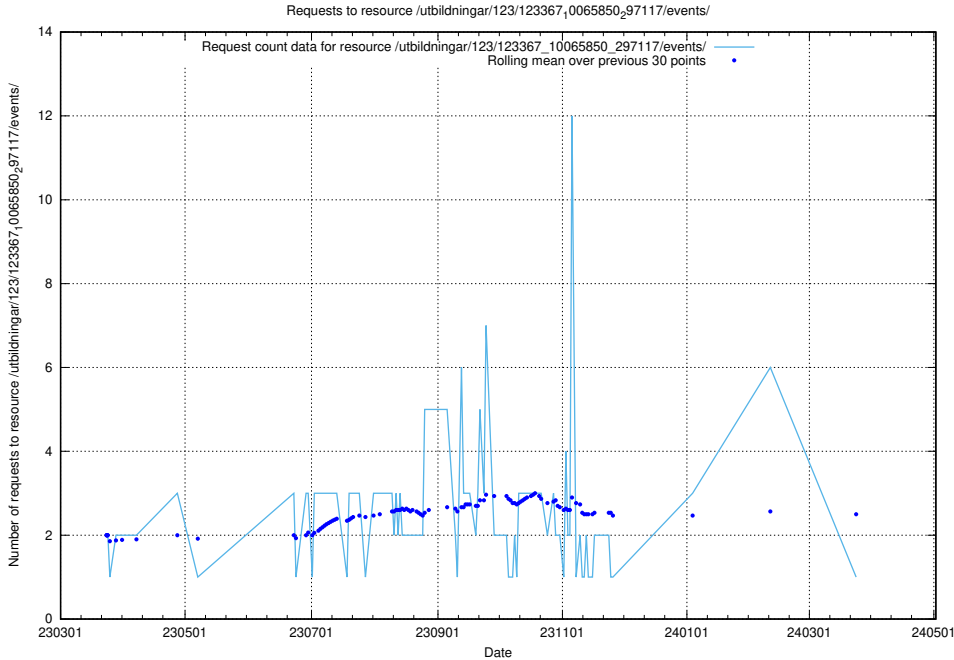

5.6459 Usage of /utbildningar/123/123367_10065850_297117/events/

Here, we count the number of requests to resource /utbildningar/123/123367_10065850_297117/events/