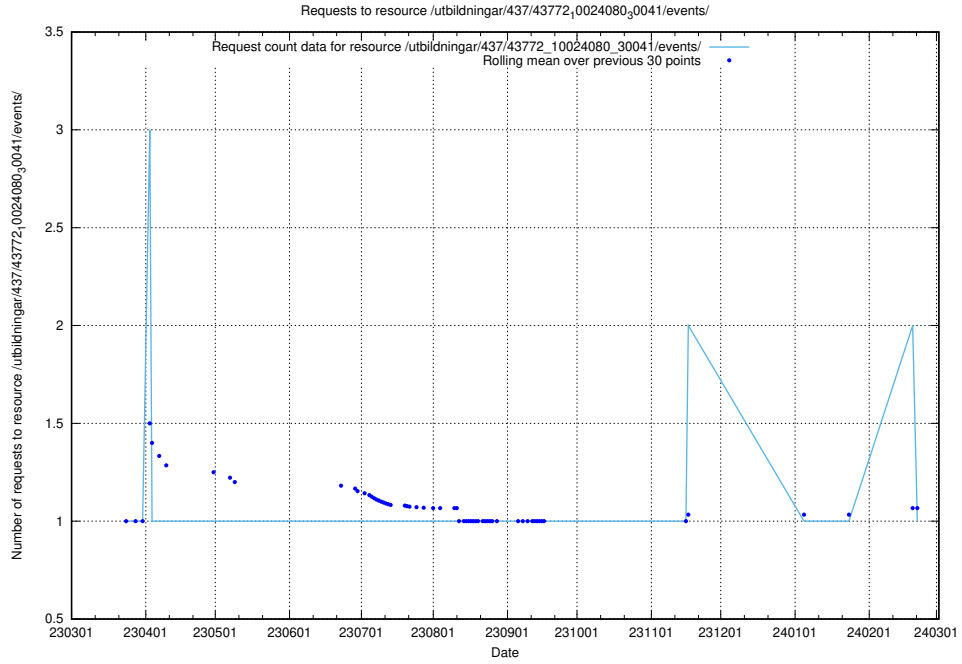

5.6332 Usage of /utbildningar/437/43772_10024080_30041/events/

Here, we count the number of requests to resource /utbildningar/437/43772_10024080_30041/events/.