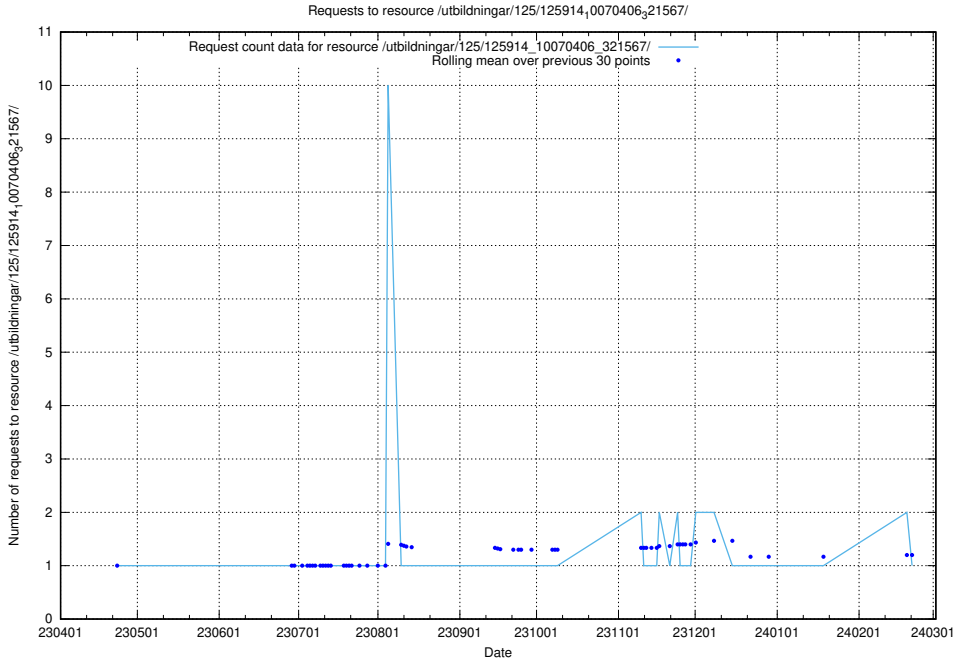

5.6161 Usage of /utbildningar/125/125914_10070406_321567/

Here, we count the number of requests to resource /utbildningar/125/125914_10070406_321567/.