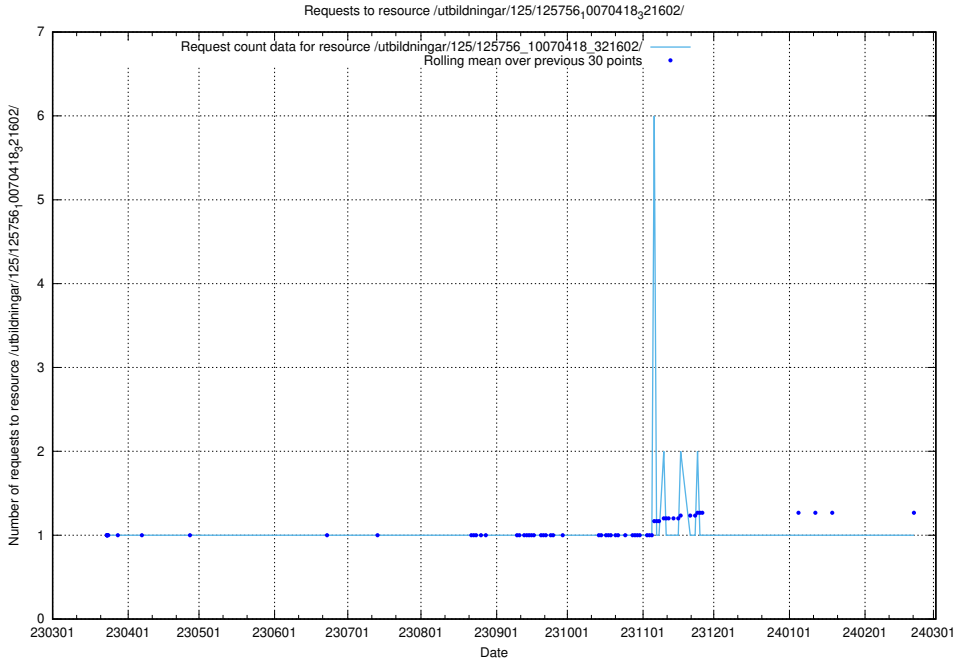

5.6599 Usage of /utbildningar/125/125756_10070418_321602/

Here, we count the number of requests to resource /utbildningar/125/125756_10070418_321602/.