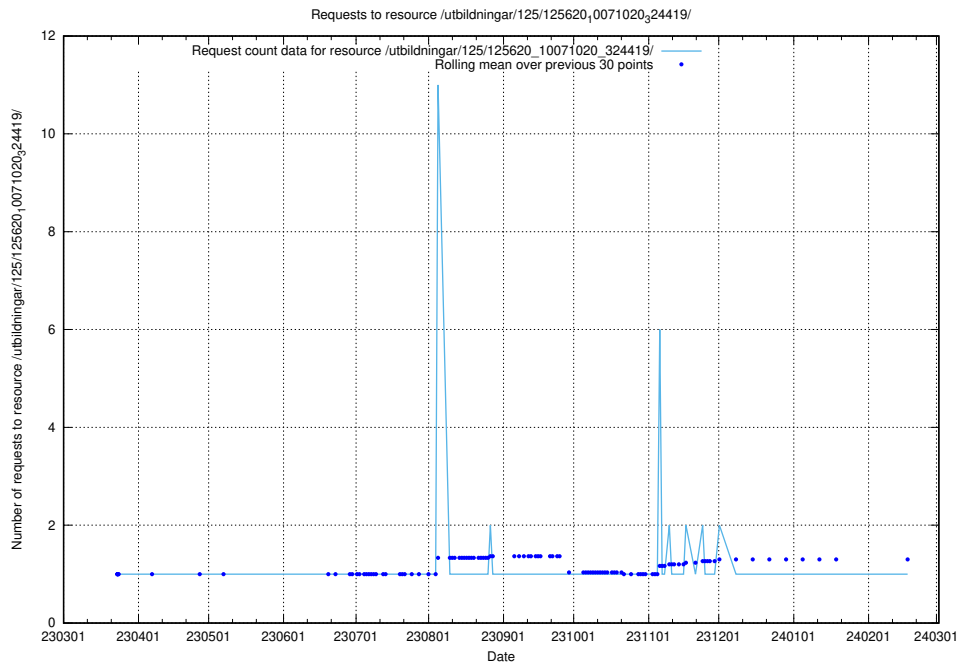

5.1064 Usage of /utbildningar/125/125620_10071020_324419/

Here, we count the number of requests to resource /utbildningar/125/125620_10071020_324419/.