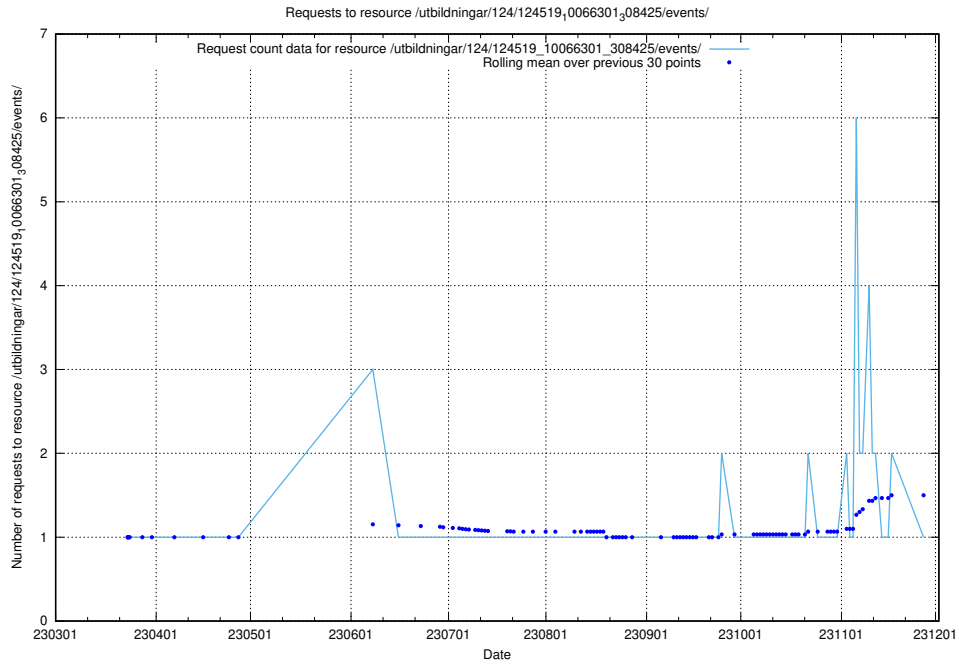

### 5.1412 Usage of /utbildningar/124/124519\_10066301\_308425/events/

Here, we count the number of requests to resource /utbildningar/124/124519\_10066301\_308425/events/