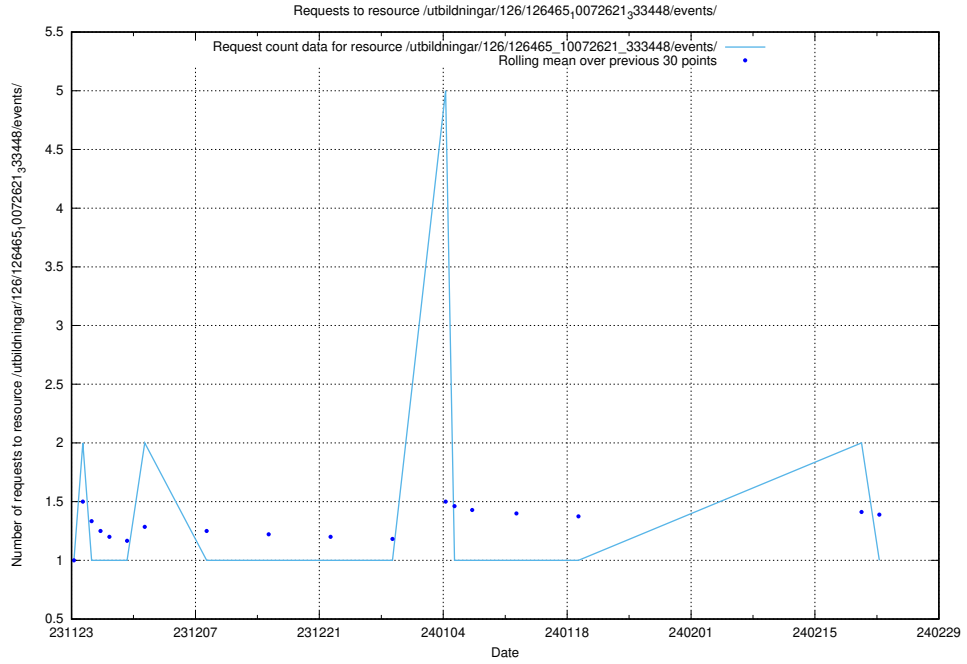

5.4186 Usage of /utbildningar/126/126465_10072621_333448/events/

Here, we count the number of requests to resource /utbildningar/126/126465_10072621_333448/events/