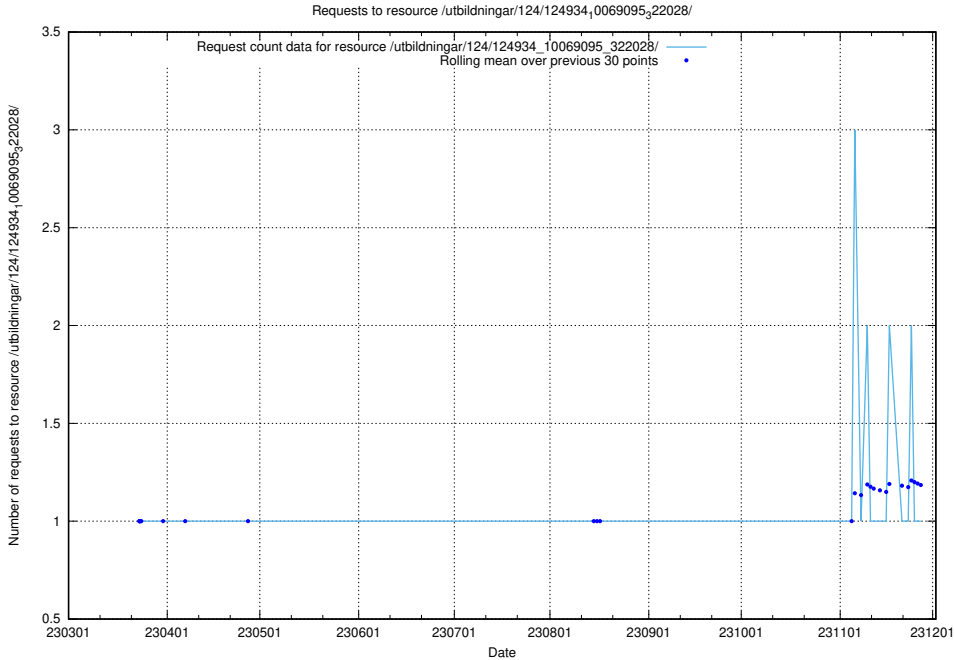

5.1153 Usage of /utbildningar/124/124934_10069095_322028/

Here, we count the number of requests to resource /utbildningar/124/124934_10069095_322028/.