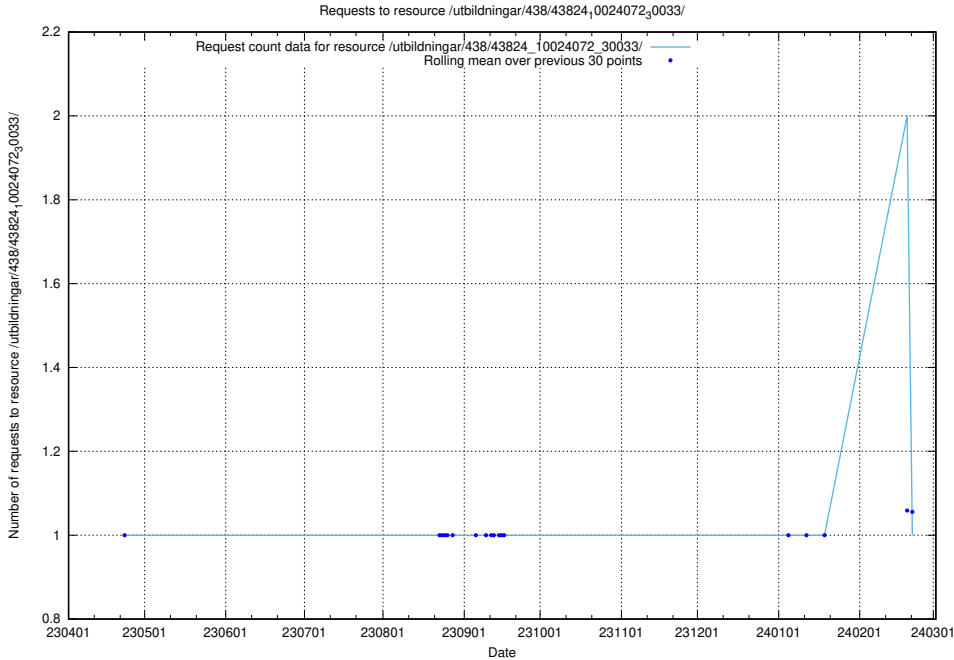

5.6158 Usage of /utbildningar/438/43824_10024072_30033/

Here, we count the number of requests to resource /utbildningar/438/43824_10024072_30033/.