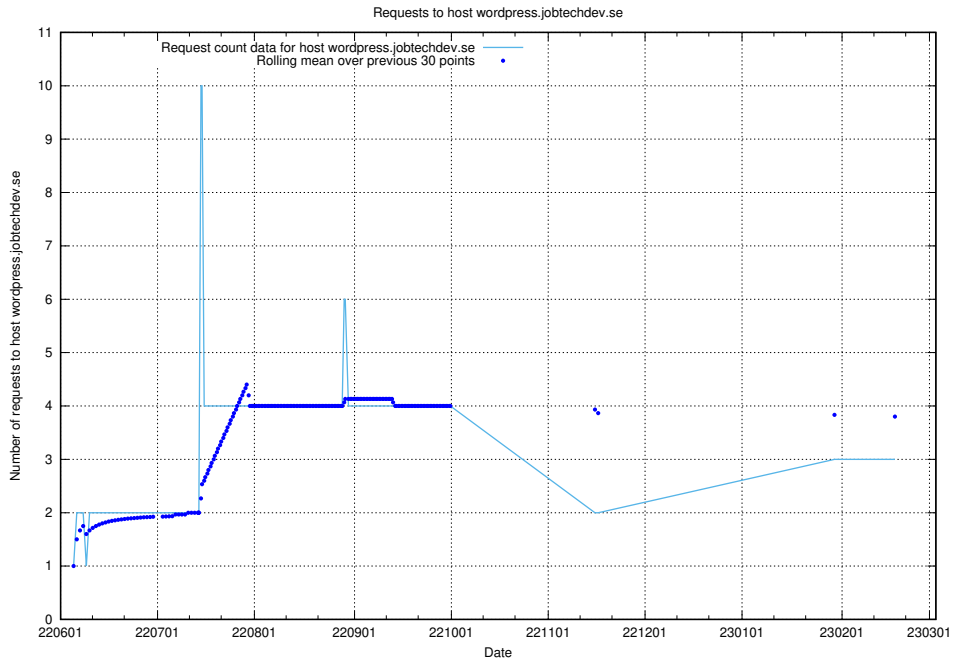

7.220 Usage of wordpress.jobtechdev.se

Here, we count the number of requests to host wordpress.jobtechdev.se.