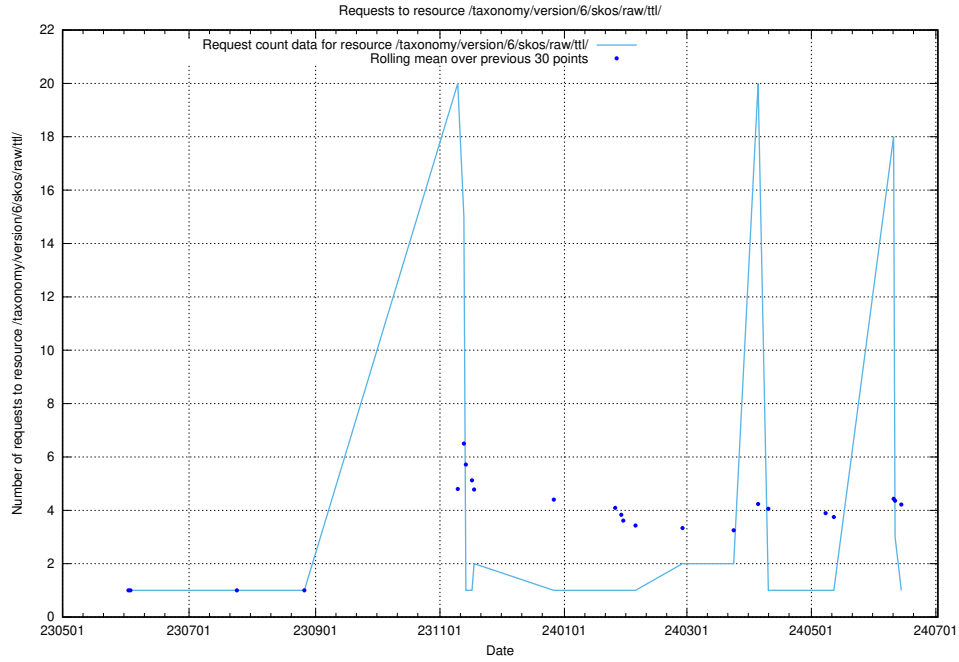

5.6055 Usage of /taxonomy/version/6/skos/raw/ttl/

Here, we count the number of requests to resource /taxonomy/version/6/skos/raw/ttl/.