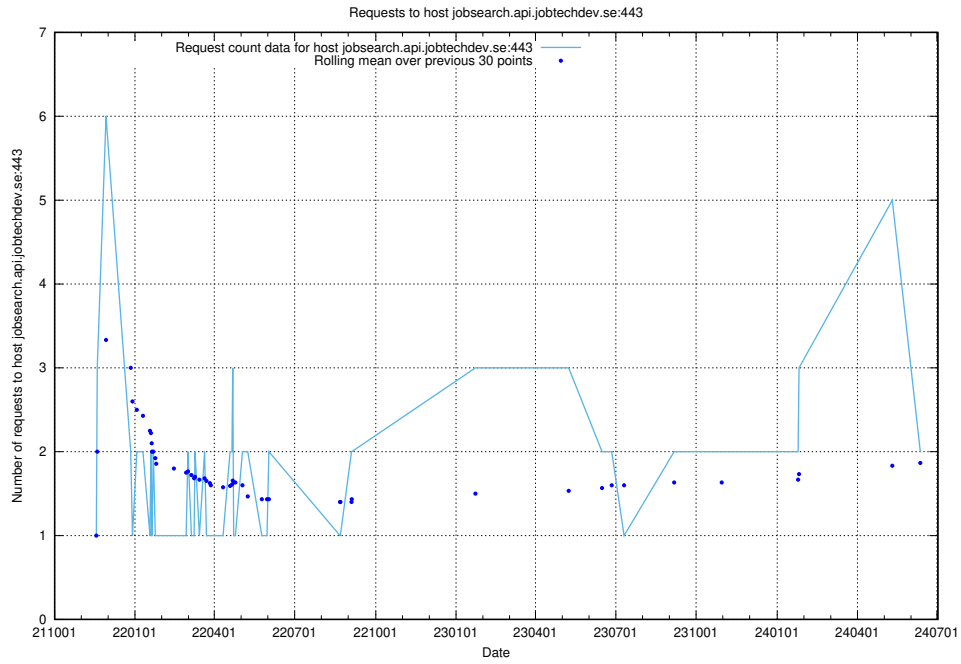

7.481 Usage of jobsearch.api.jobtechdev.se:443

Here, we count the number of requests to host jobsearch.api.jobtechdev.se:443.