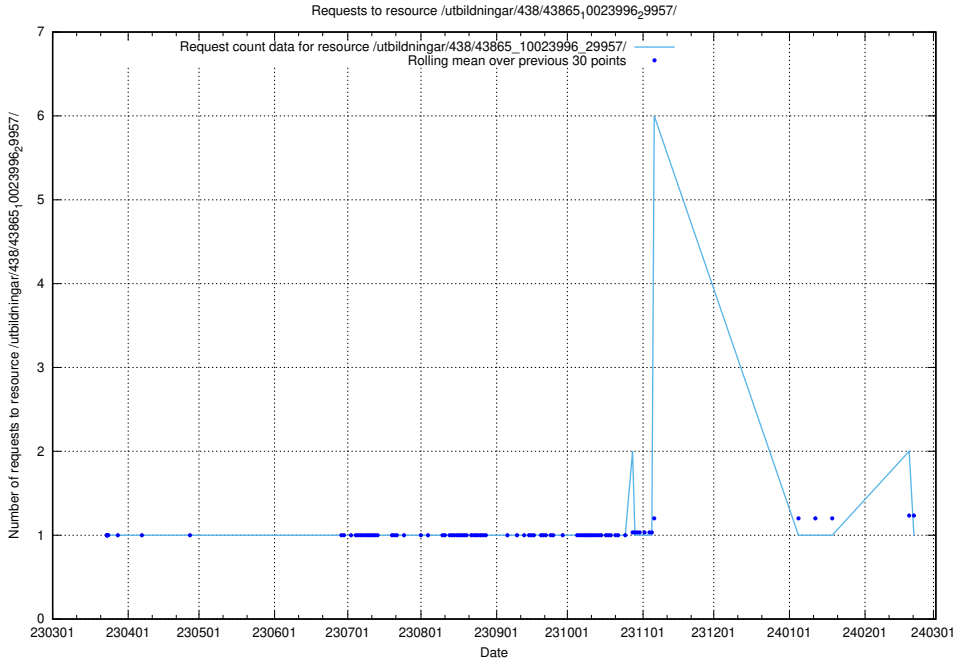

5.6470 Usage of /utbildningar/438/43865_10023996_29957/

Here, we count the number of requests to resource /utbildningar/438/43865_10023996_29957/.