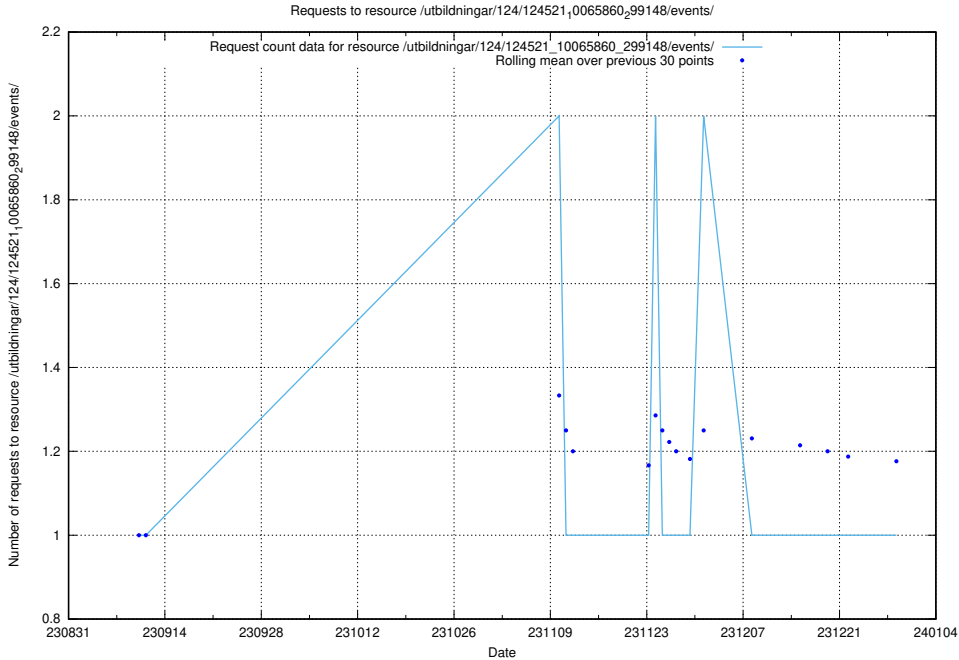

5.4755 Usage of /utbildningar/124/124521_10065860_299148/events/

Here, we count the number of requests to resource /utbildningar/124/124521_10065860_299148/events/