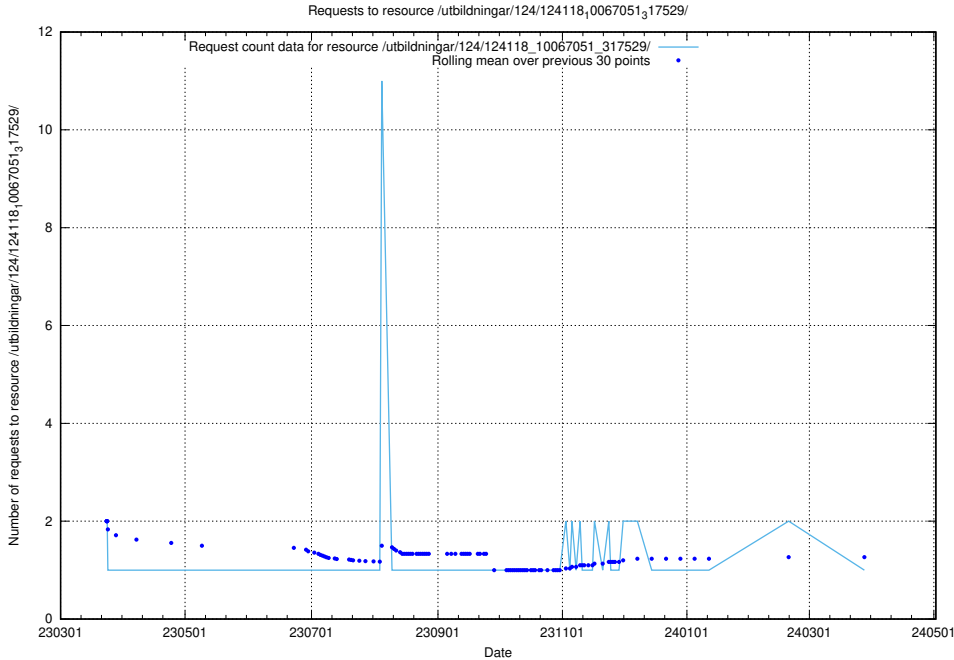

5.6454 Usage of /utbildningar/124/124118_10067051_317529/

Here, we count the number of requests to resource /utbildningar/124/124118_10067051_317529/.