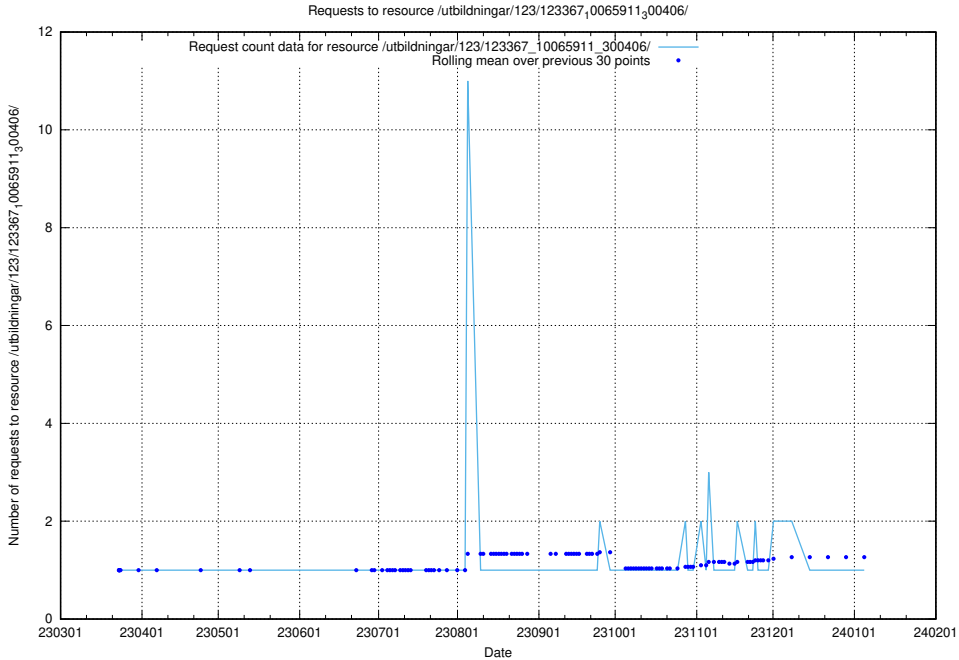

5.4866 Usage of /utbildningar/123/123367_10065911_300406/

Here, we count the number of requests to resource /utbildningar/123/123367_10065911_300406/.