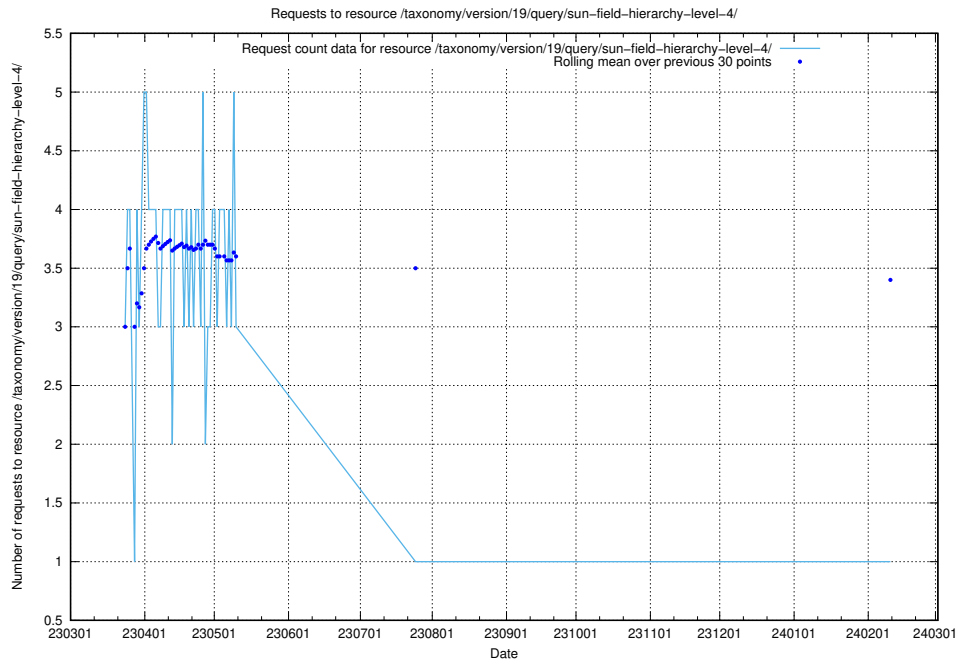

5.6261 Usage of /taxonomy/version/19/query/sun-field-hierarchy-level-4/

Here, we count the number of requests to resource /taxonomy/version/19/query/sun-field-hierarchy-level-4/.