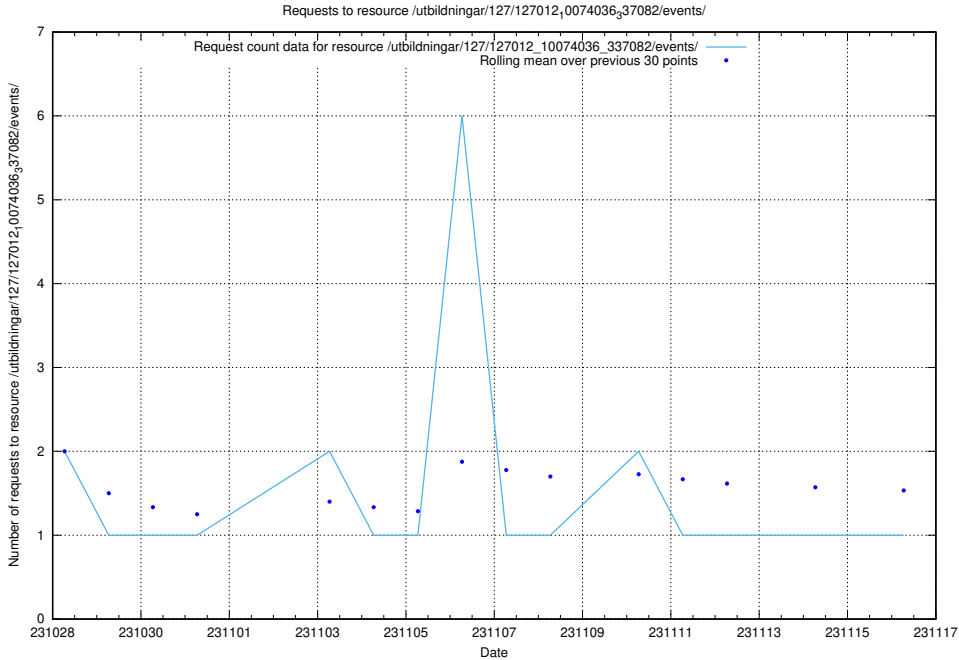

5.4336 Usage of /utbildningar/127/127012_10074036_337082/events/

Here, we count the number of requests to resource /utbildningar/127/127012_10074036_337082/events/