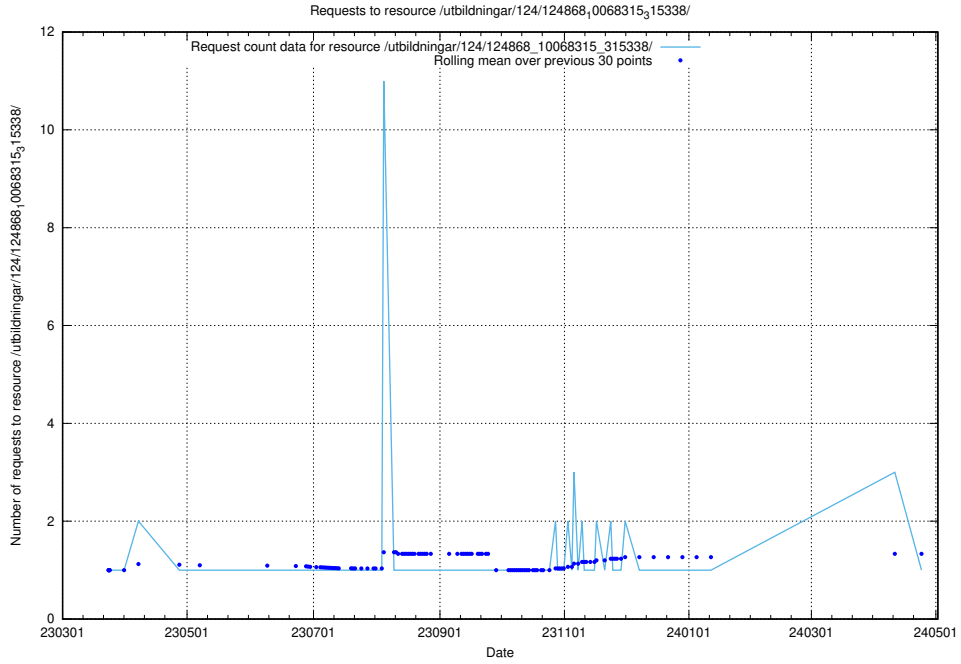

5.1165 Usage of /utbildningar/124/124868_10068315_315338/

Here, we count the number of requests to resource /utbildningar/124/124868_10068315_315338/.