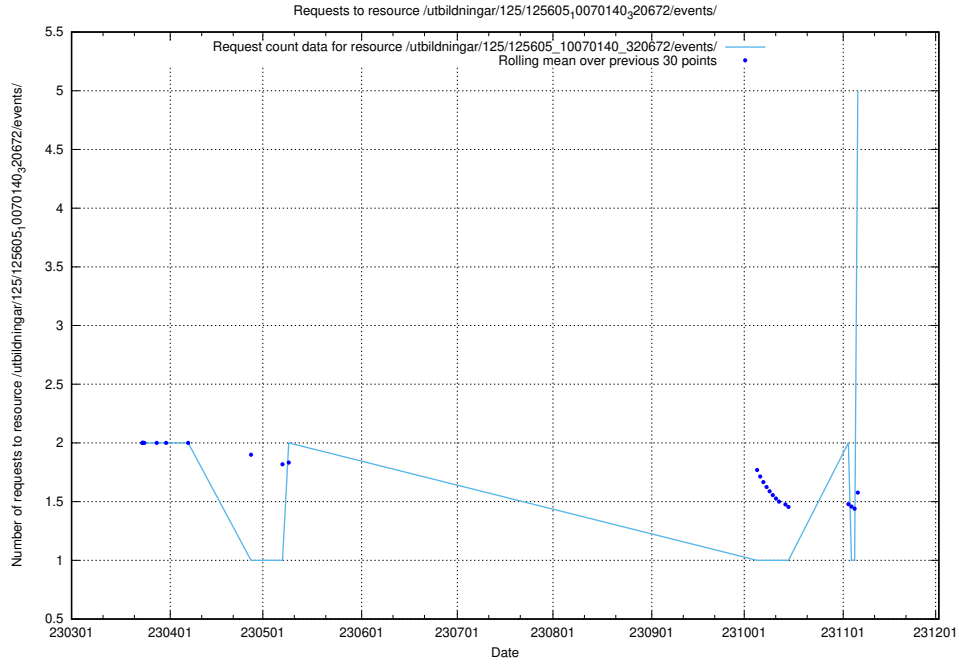

5.150 Usage of /utbildningar/125/125605_10070140_320672/events/

Here, we count the number of requests to resource /utbildningar/125/125605_10070140_320672/events/