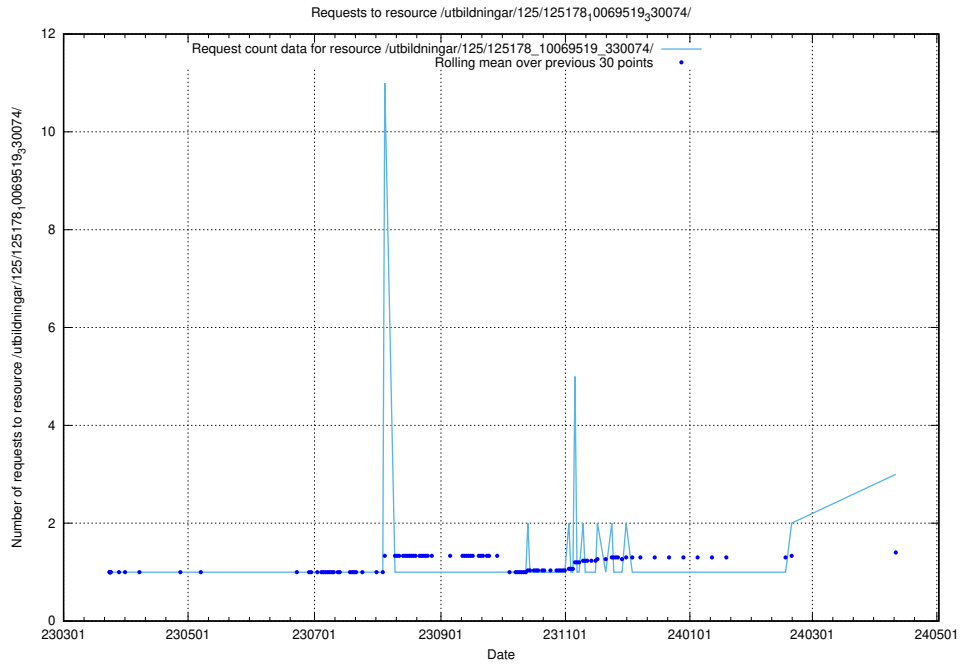

5.270 Usage of /utbildningar/125/125178_10069519_330074/

Here, we count the number of requests to resource /utbildningar/125/125178_10069519_330074/.