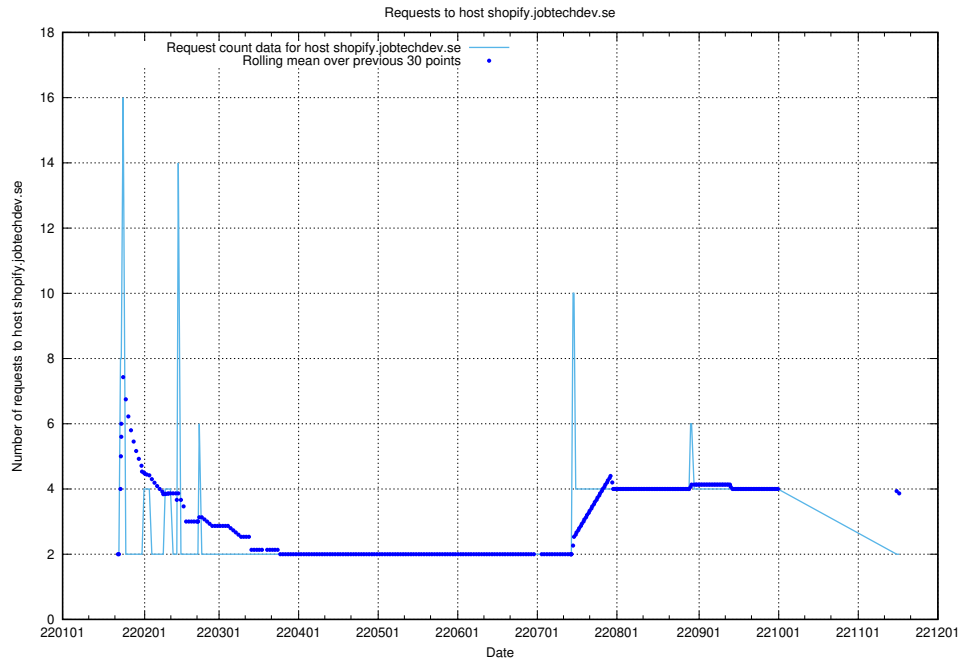

7.589 Usage of shopify.jobtechdev.se

Here, we count the number of requests to host shopify.jobtechdev.se.