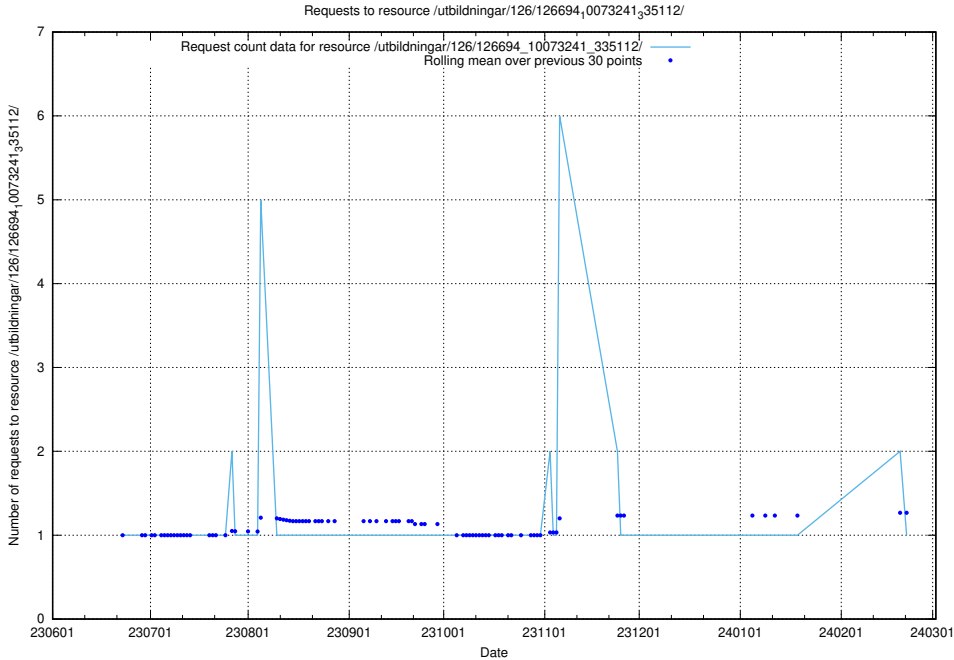

5.5770 Usage of /utbildningar/126/126694_10073241_335112/

Here, we count the number of requests to resource /utbildningar/126/126694_10073241_335112/.