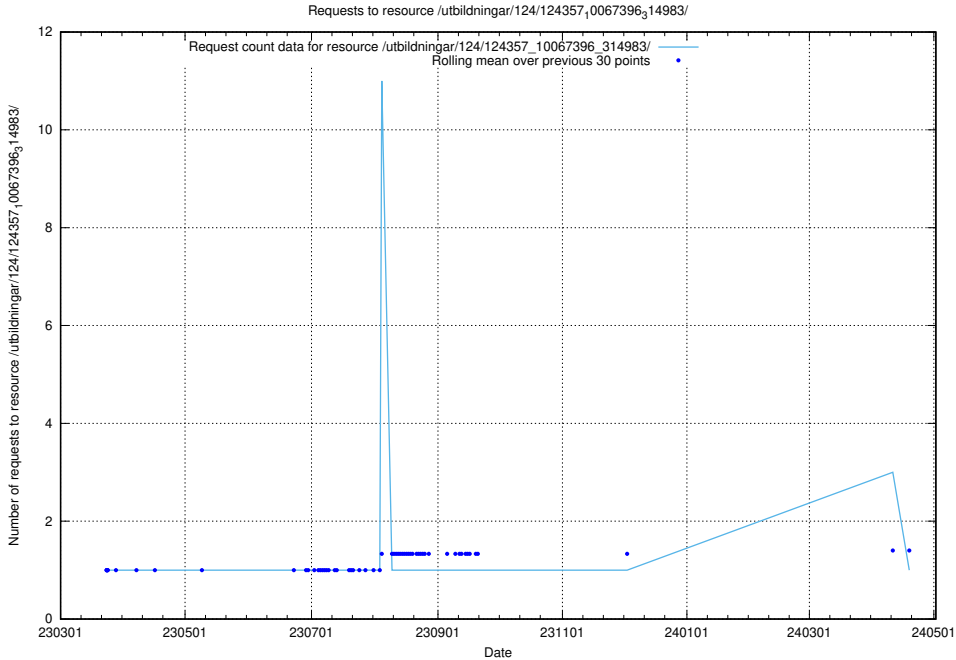

5.4003 Usage of /utbildningar/124/124357_10067396_314983/

Here, we count the number of requests to resource /utbildningar/124/124357_10067396_314983/.