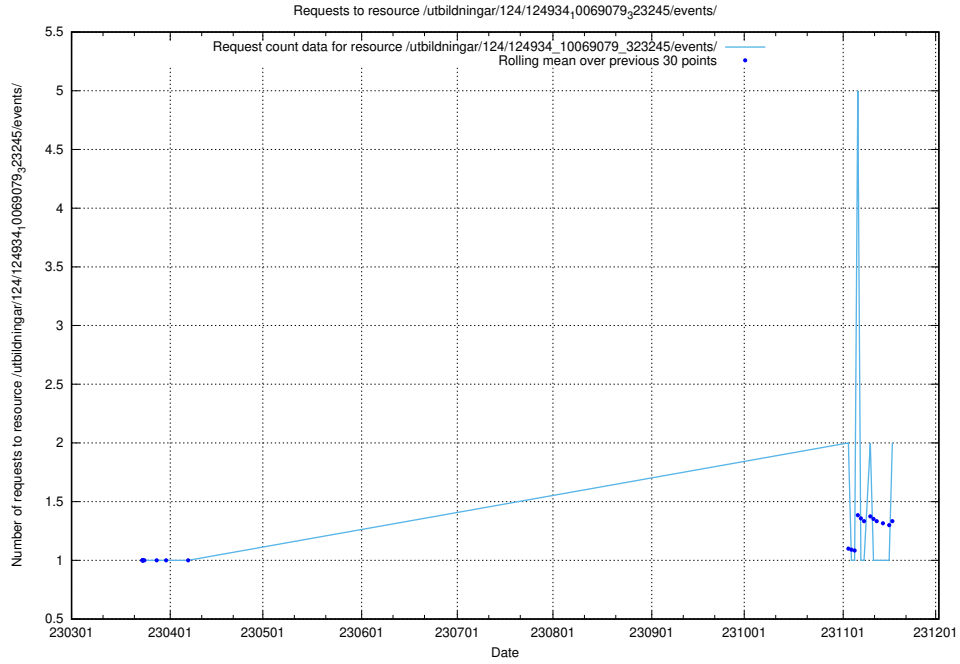

5.483 Usage of /utbildningar/124/124934_10069079_323245/events/

Here, we count the number of requests to resource /utbildningar/124/124934_10069079_323245/events/