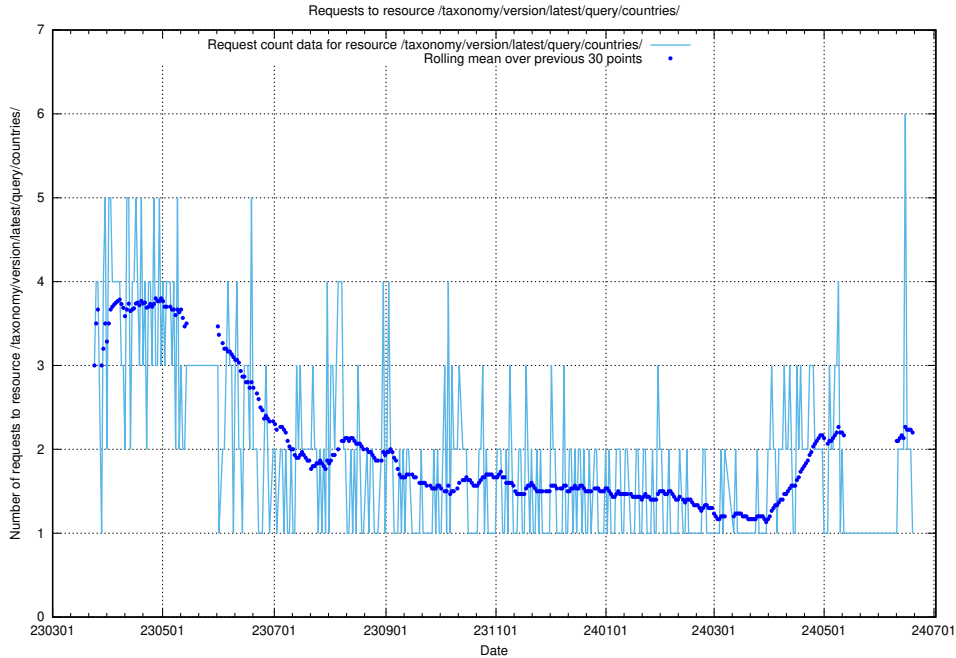

5.6251 Usage of /taxonomy/version/latest/query/countries/

Here, we count the number of requests to resource /taxonomy/version/latest/query/countries/.