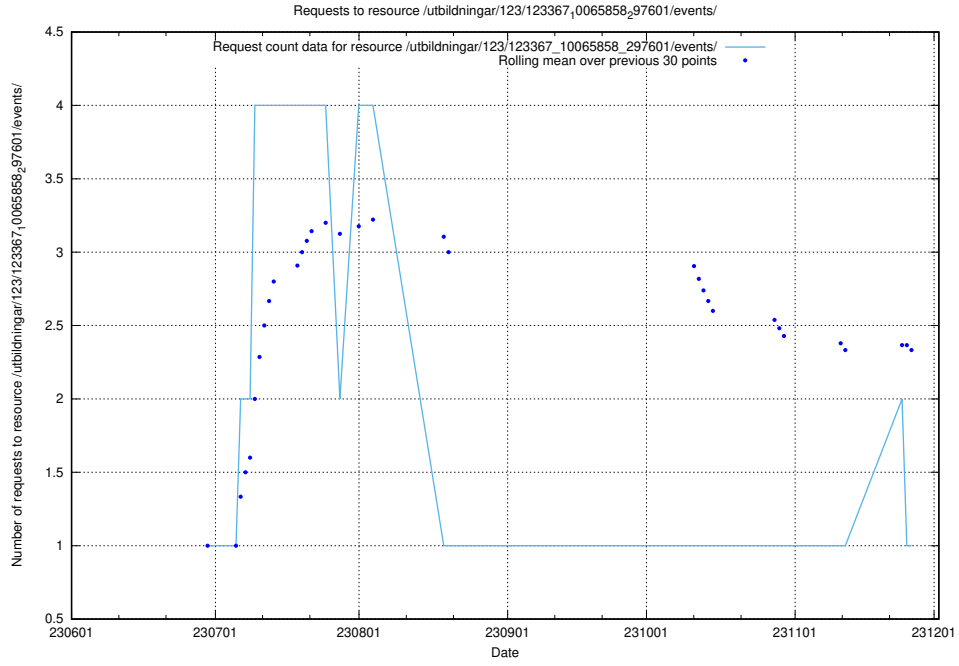

5.5539 Usage of /utbildningar/123/123367_10065858_297601/events/

Here, we count the number of requests to resource /utbildningar/123/123367_10065858_297601/events/