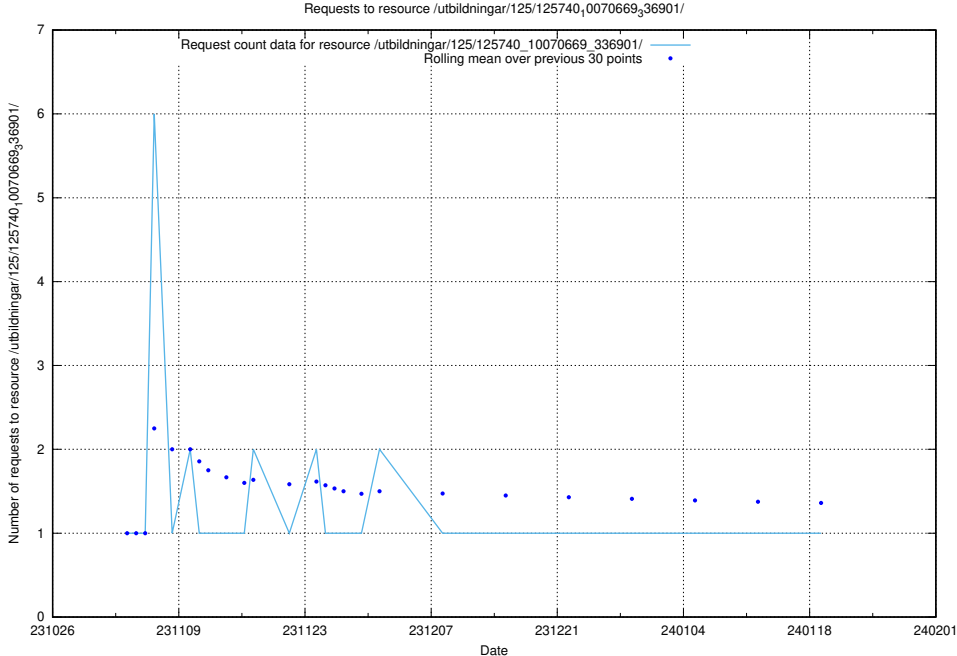

5.4308 Usage of /utbildningar/125/125740_10070669_336901/

Here, we count the number of requests to resource /utbildningar/125/125740_10070669_336901/.