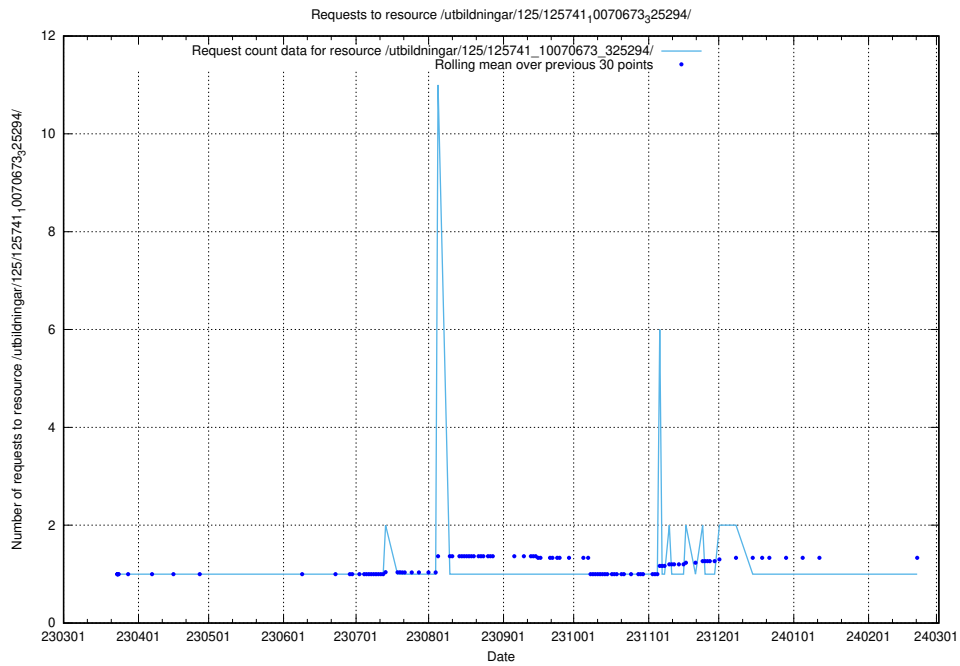

5.6635 Usage of /utbildningar/125/125741_10070673_325294/

Here, we count the number of requests to resource /utbildningar/125/125741_10070673_325294/.