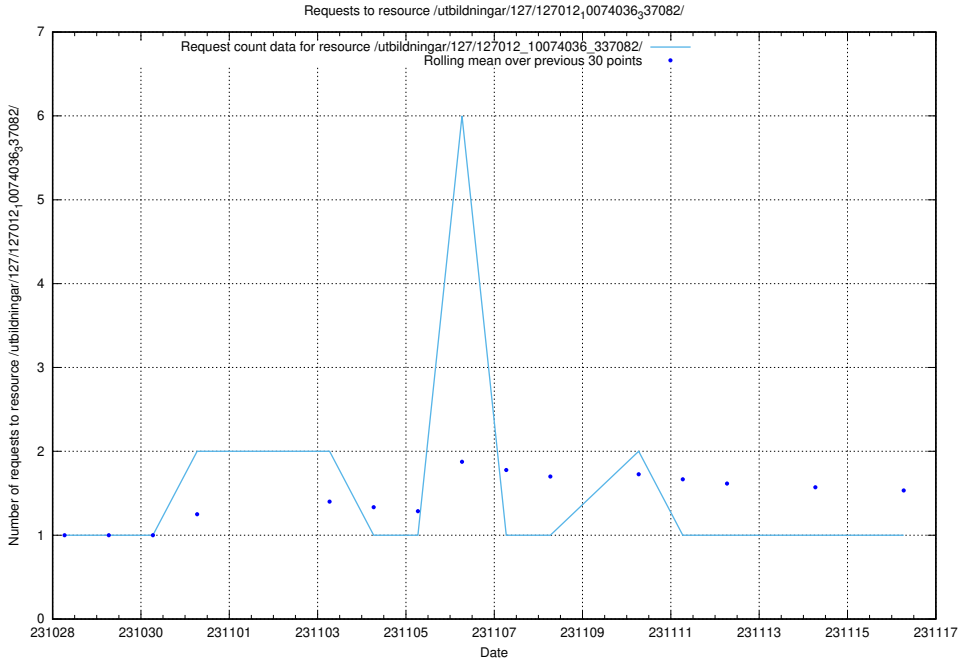

5.4340 Usage of /utbildningar/127/127012_10074036_337082/

Here, we count the number of requests to resource /utbildningar/127/127012_10074036_337082/.