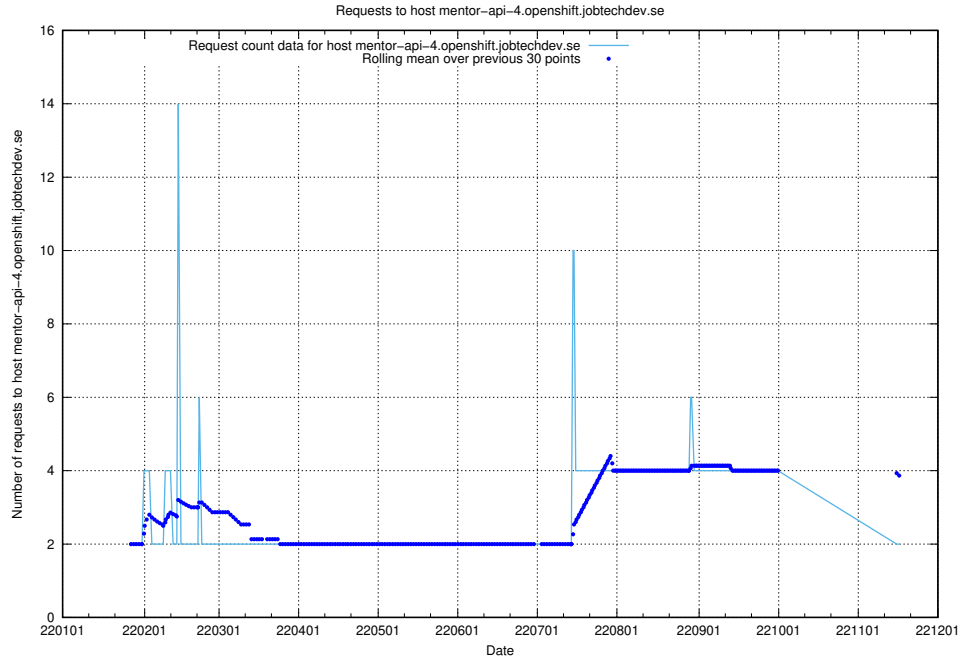

7.575 Usage of mentor-api-4.openshift.jobtechdev.se

Here, we count the number of requests to host mentor-api-4.openshift.jobtechdev.se.