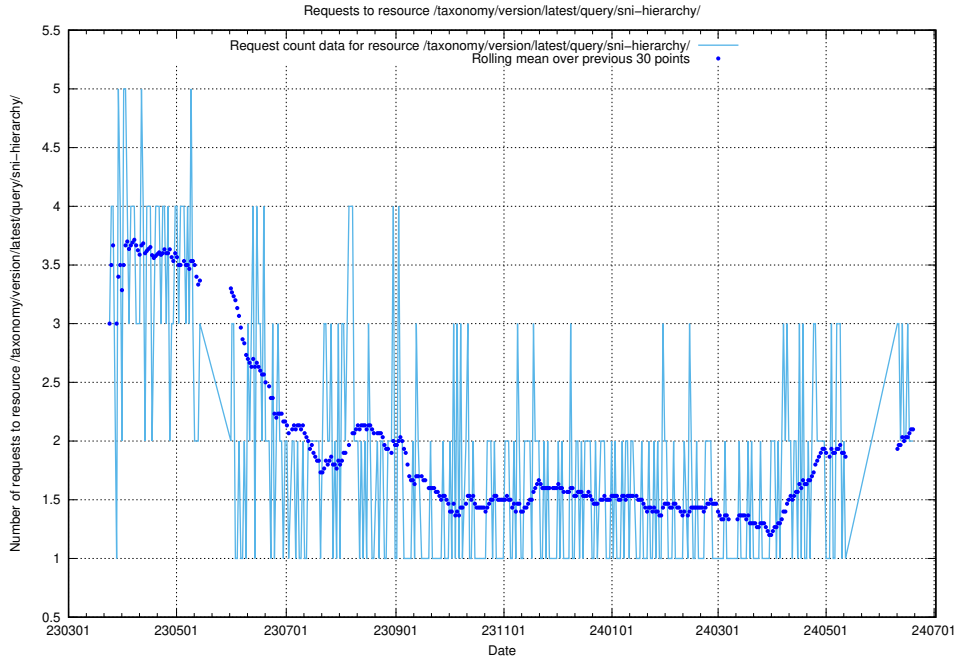

5.917 Usage of /taxonomy/version/latest/query/sni-hierarchy/

Here, we count the number of requests to resource /taxonomy/version/latest/query/sni-hierarchy/.