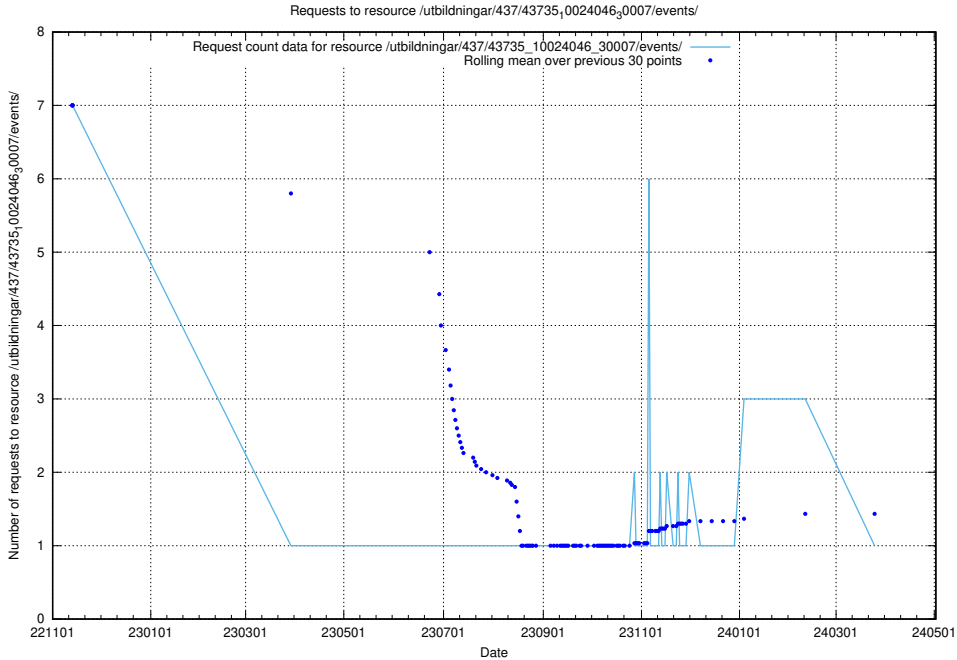

5.5930 Usage of /utbildningar/437/43735_10024046_30007/events/

Here, we count the number of requests to resource /utbildningar/437/43735_10024046_30007/events/.