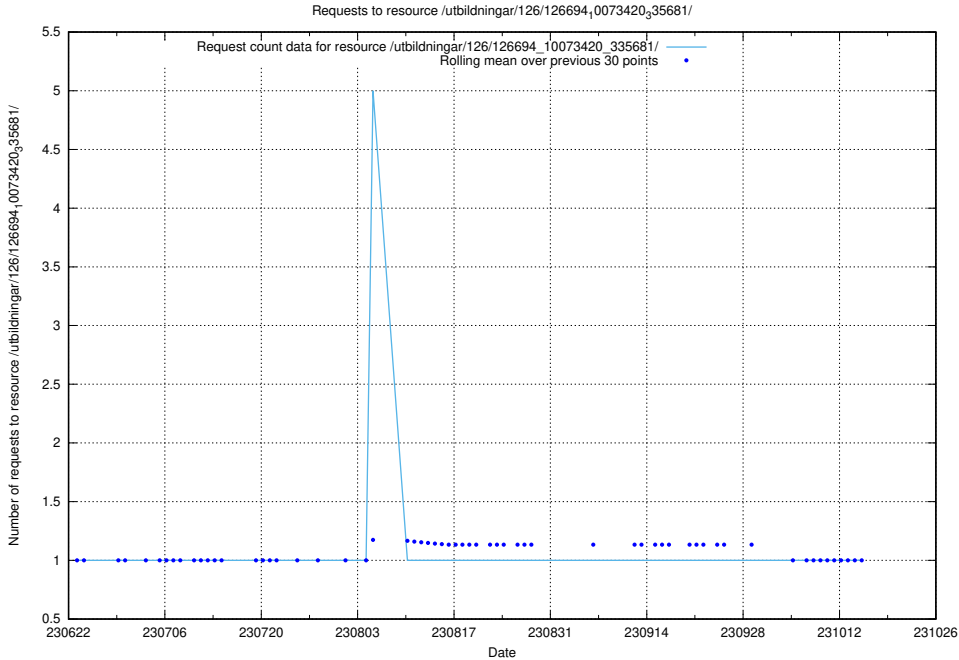

5.5769 Usage of /utbildningar/126/126694_10073420_335681/

Here, we count the number of requests to resource /utbildningar/126/126694_10073420_335681/.