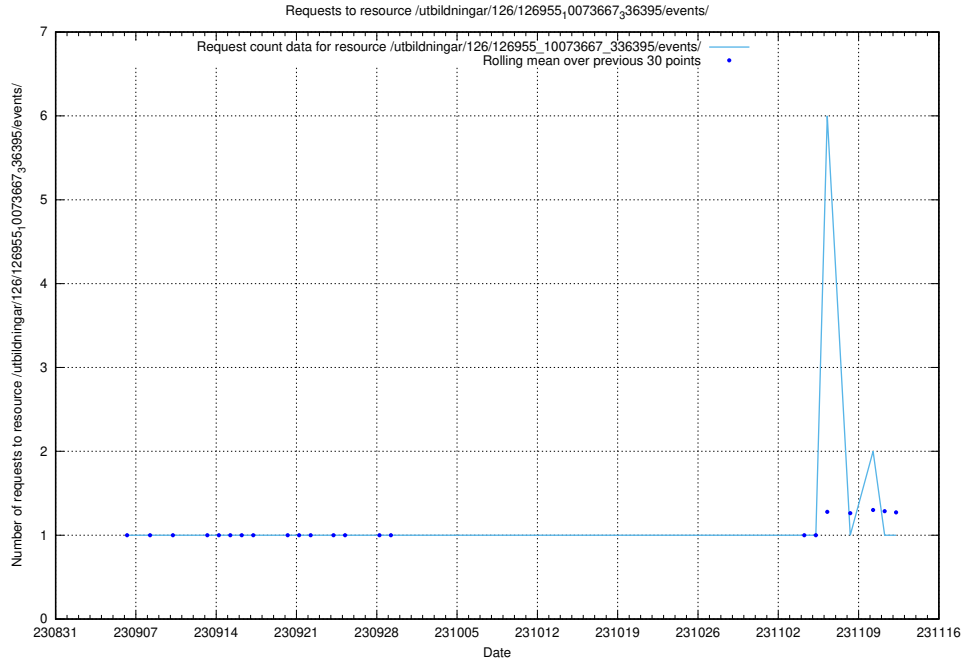

5.4795 Usage of /utbildningar/126/126955_10073667_336395/events/

Here, we count the number of requests to resource /utbildningar/126/126955_10073667_336395/events/