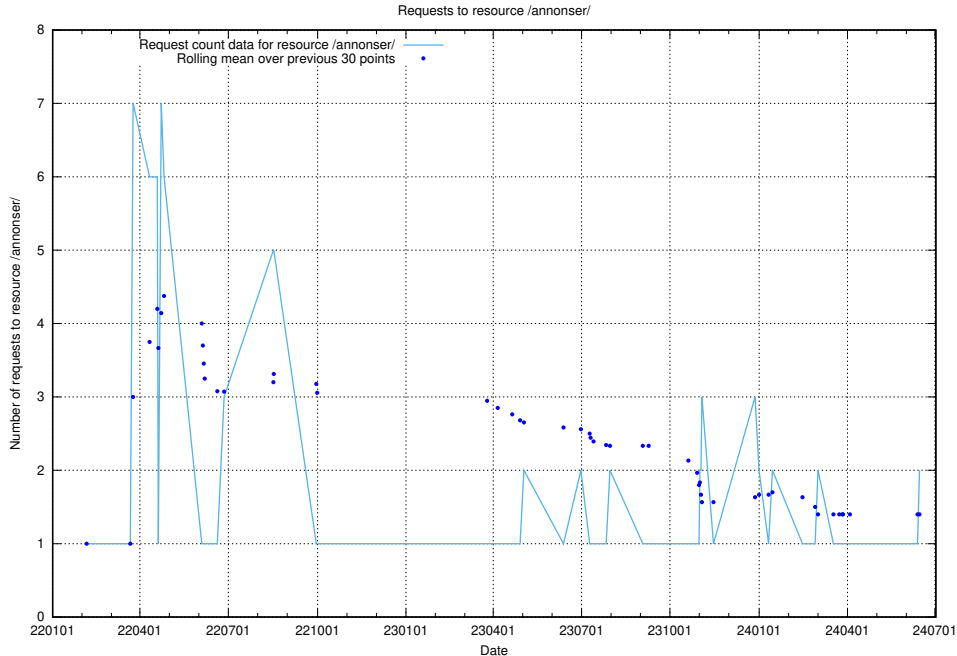

5.570 Usage of /annonser/

Here, we count the number of requests to resource /annonser/.