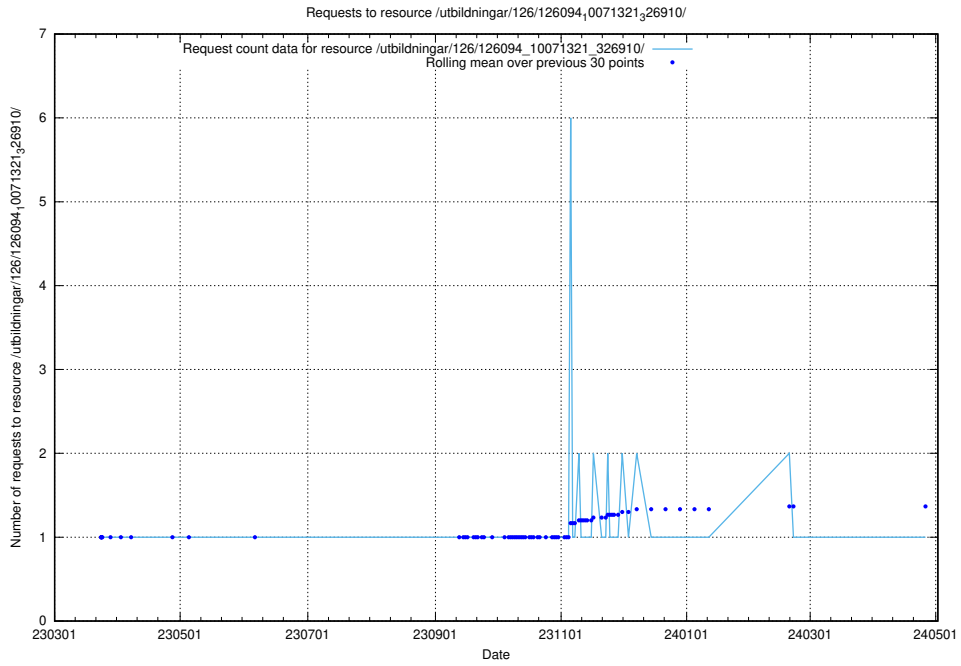

5.6584 Usage of /utbildningar/126/126094_10071321_326910/

Here, we count the number of requests to resource /utbildningar/126/126094_10071321_326910/.