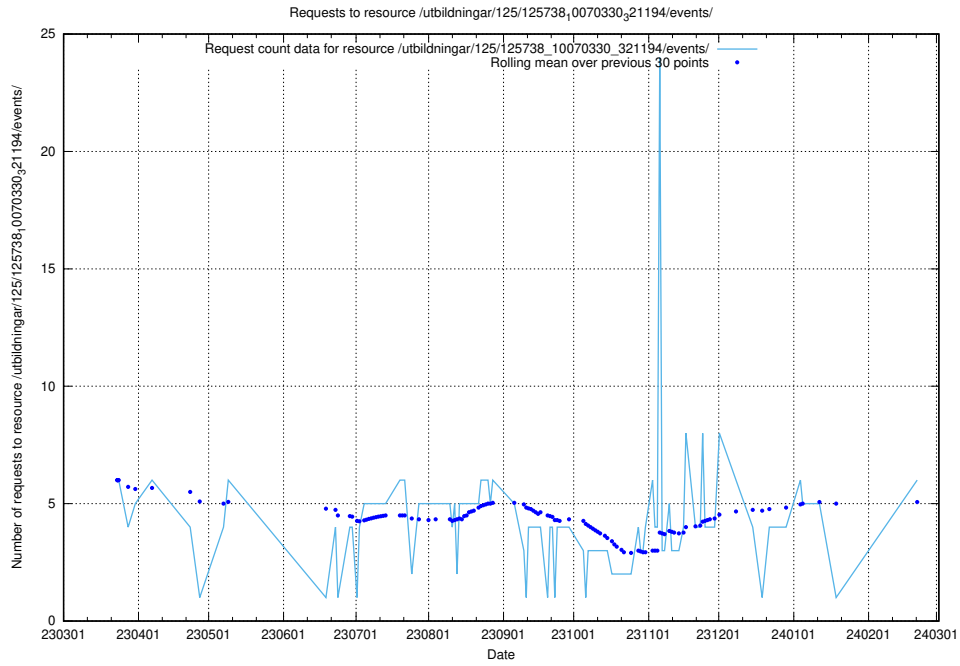

5.93 Usage of /utbildningar/125/125738_10070330_321194/events/

Here, we count the number of requests to resource /utbildningar/125/125738_10070330_321194/events/