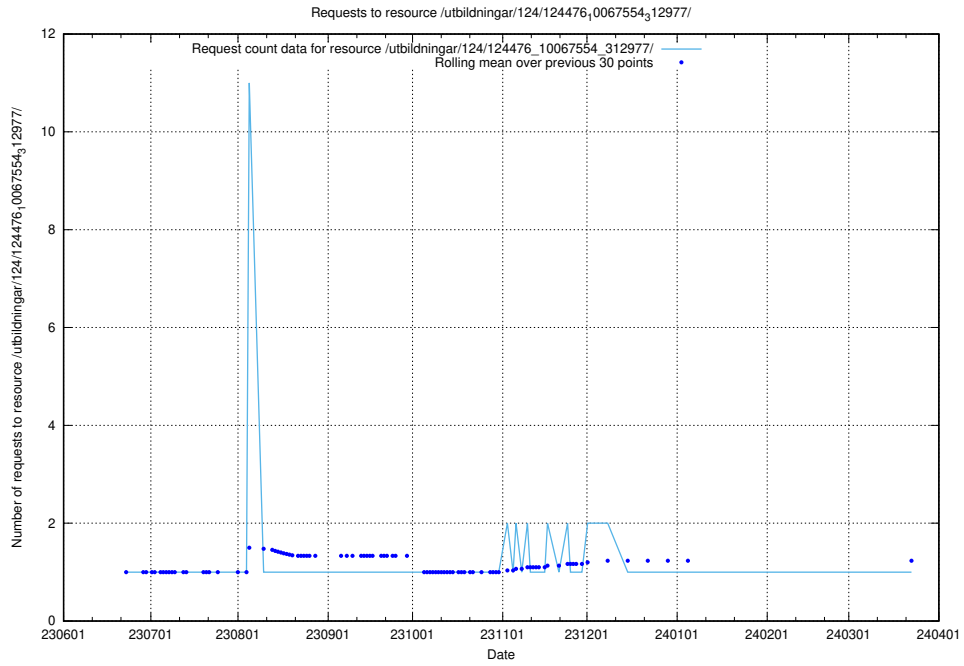

5.5933 Usage of /utbildningar/124/124476_10067554_312977/

Here, we count the number of requests to resource /utbildningar/124/124476_10067554_312977/.