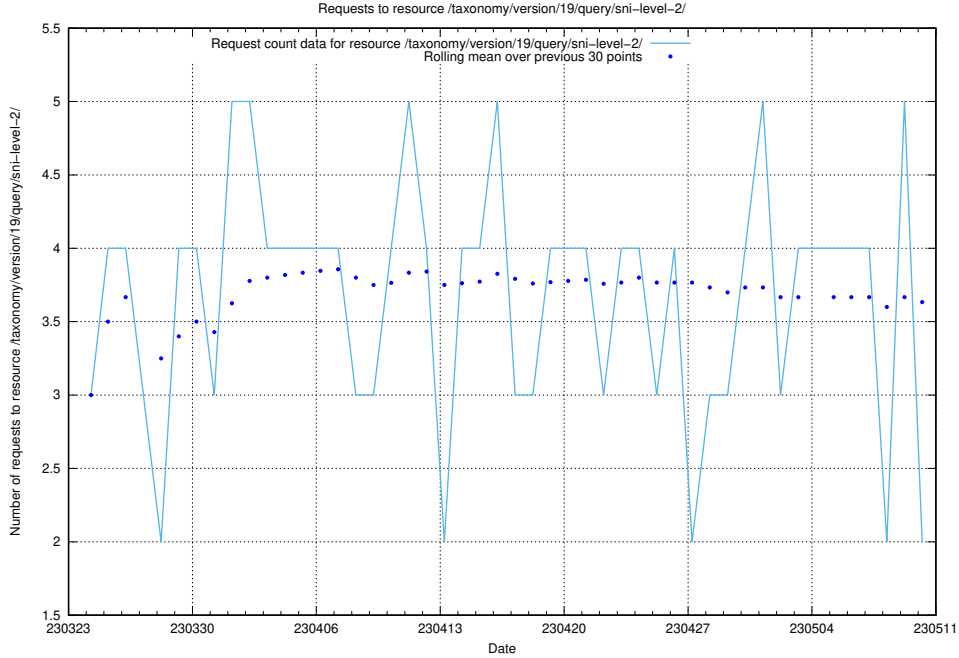

5.930 Usage of /taxonomy/version/19/query/sni-level-2/

Here, we count the number of requests to resource /taxonomy/version/19/query/sni-level-2/.