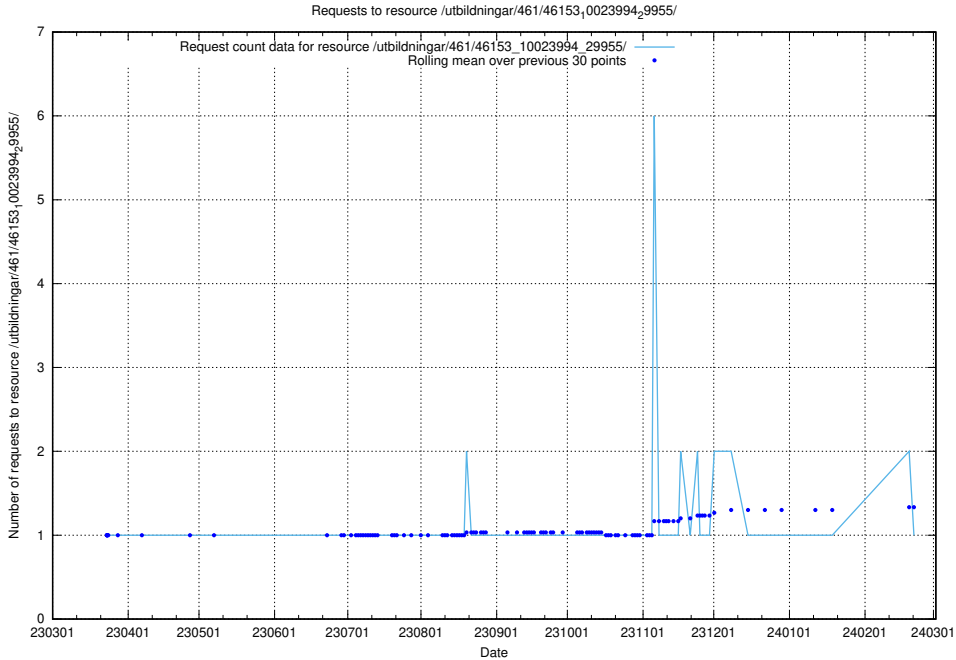

5.6464 Usage of /utbildningar/461/46153_10023994_29955/

Here, we count the number of requests to resource /utbildningar/461/46153_10023994_29955/.