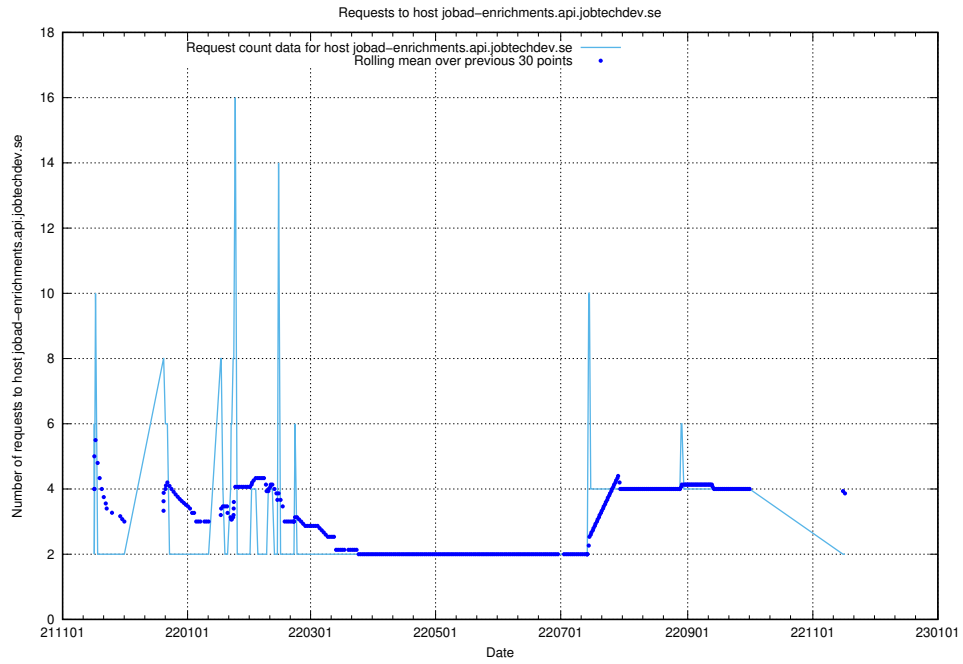

7.545 Usage of `jobad-enrichments.api.jobtechdev.se`

Here, we count the number of requests to host `jobad-enrichments.api.jobtechdev.se`.