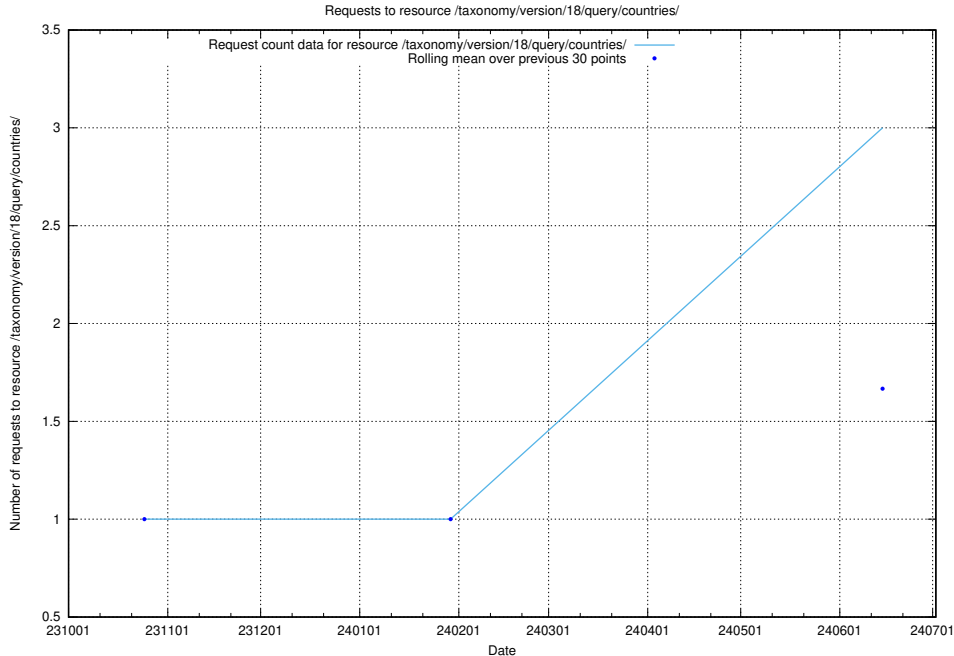

5.351 Usage of /taxonomy/version/18/query/countries/

Here, we count the number of requests to resource /taxonomy/version/18/query/countries/.