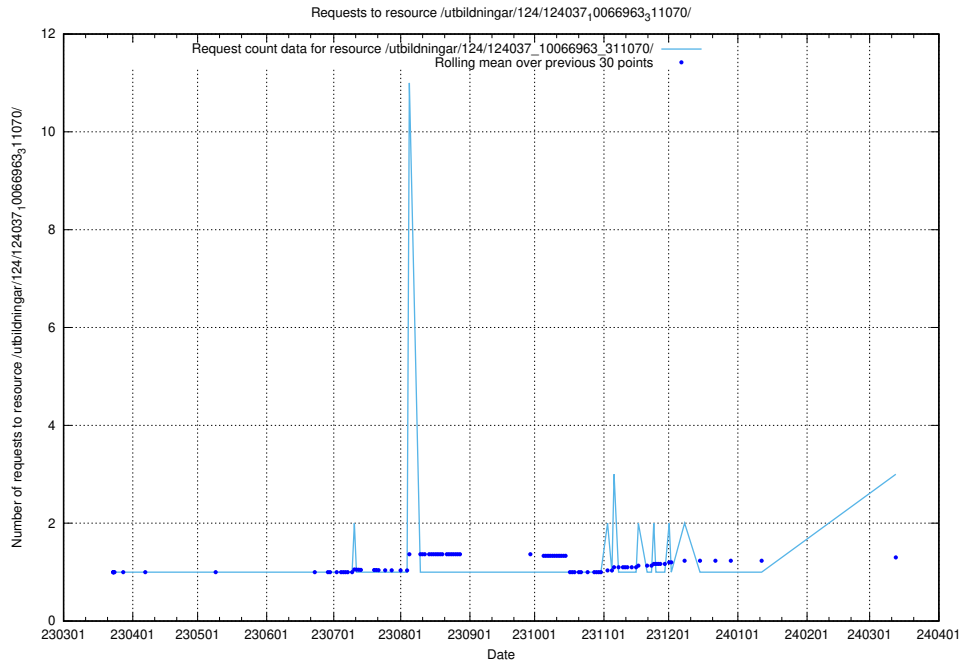

5.359 Usage of /utbildningar/124/124037_10066963_311070/

Here, we count the number of requests to resource /utbildningar/124/124037_10066963_311070/.