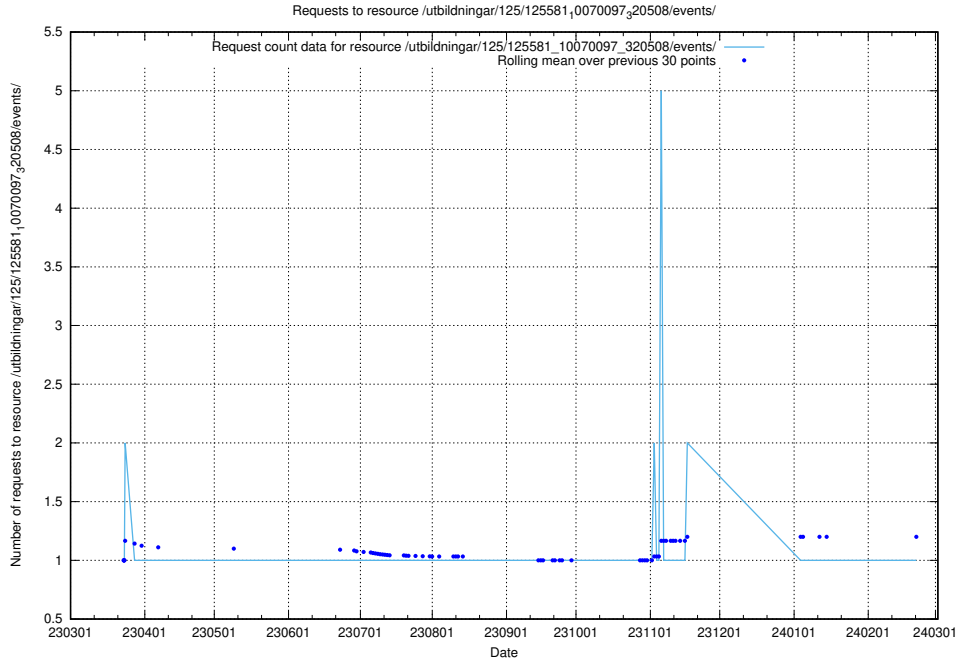

5.1105 Usage of /utbildningar/125/125581_10070097_320508/events/

Here, we count the number of requests to resource /utbildningar/125/125581_10070097_320508/events/