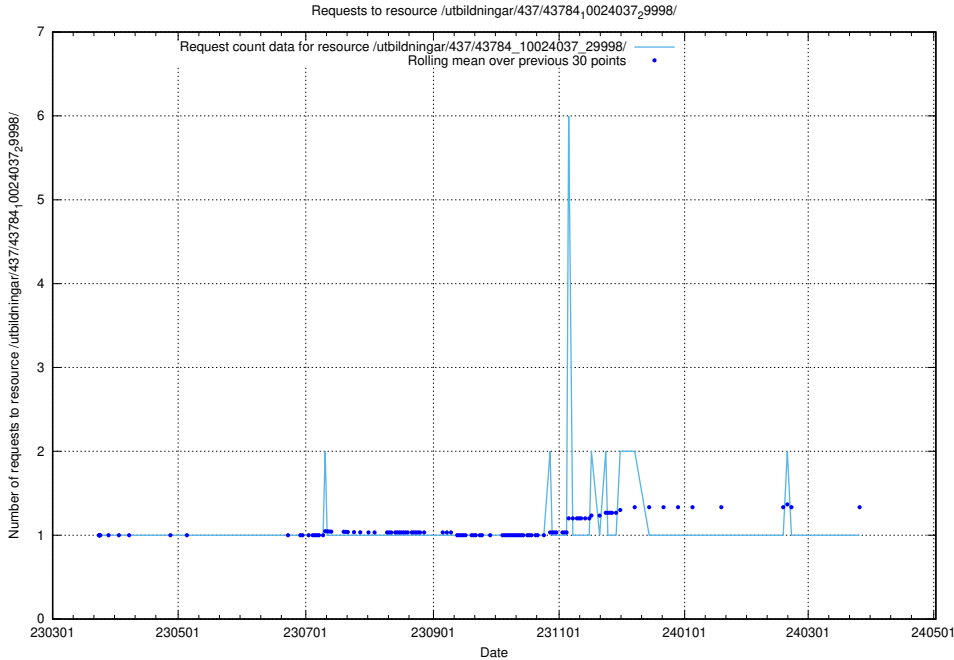

5.6512 Usage of /utbildningar/437/43784_10024037_29998/

Here, we count the number of requests to resource /utbildningar/437/43784_10024037_29998/.