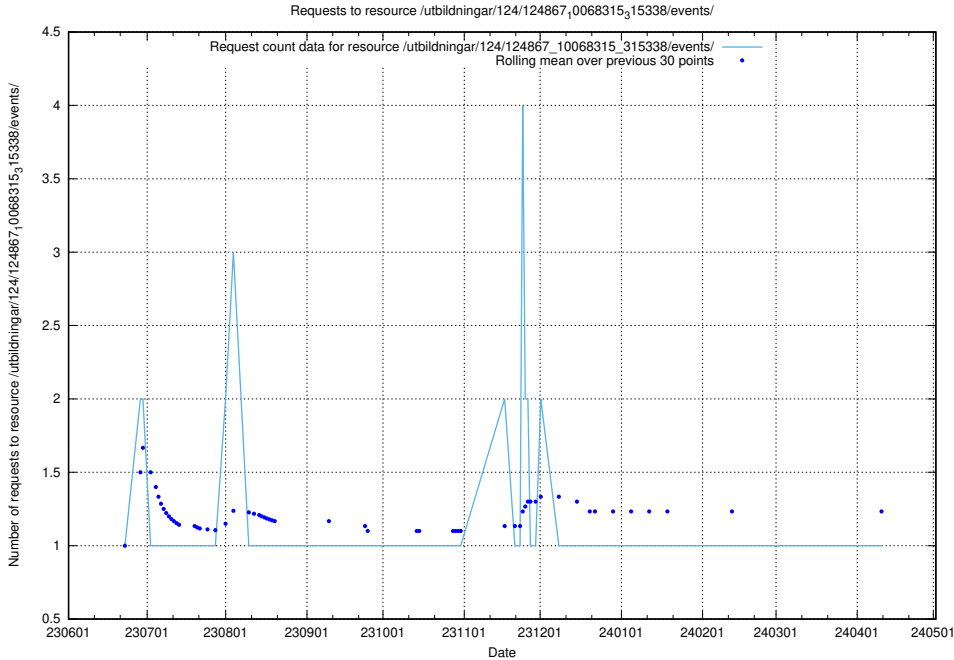

5.5873 Usage of /utbildningar/124/124867_10068315_315338/events/

Here, we count the number of requests to resource /utbildningar/124/124867_10068315_315338/events/