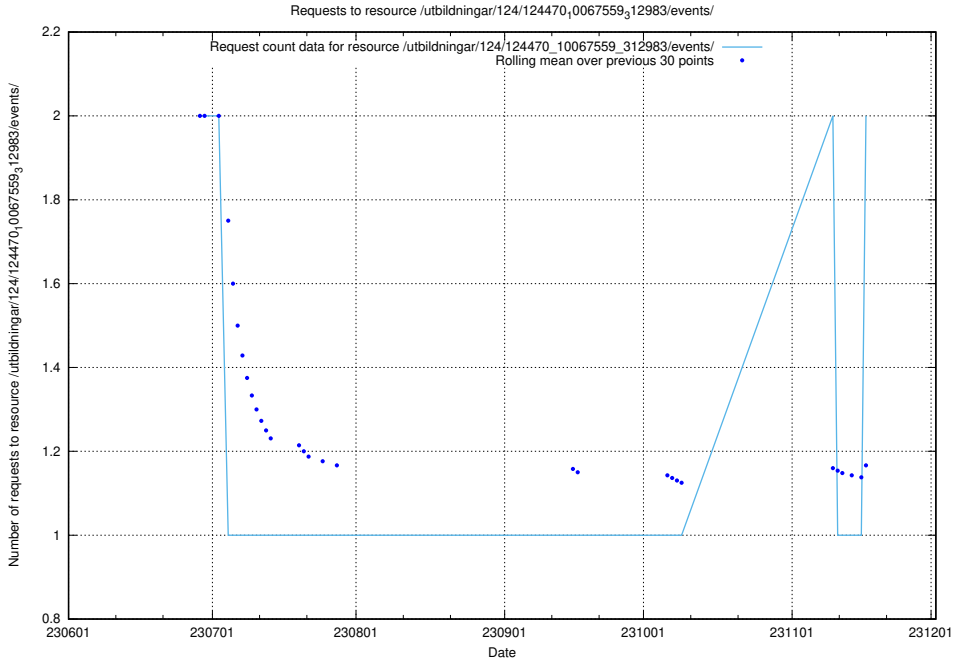

5.824 Usage of /utbildningar/124/124470_10067559_312983/events/

Here, we count the number of requests to resource /utbildningar/124/124470_10067559_312983/events/