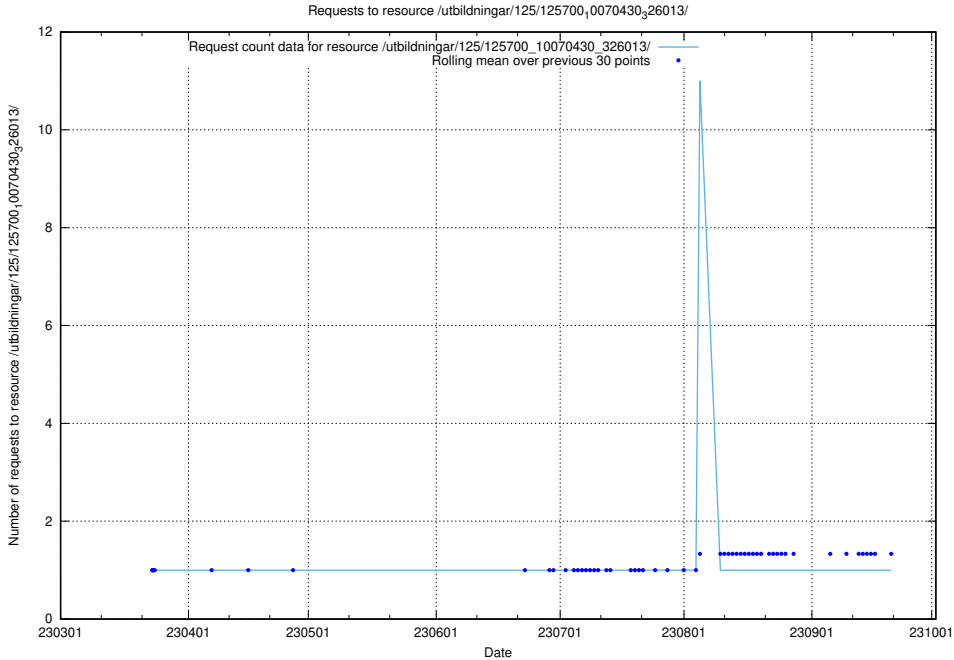

5.1033 Usage of /utbildningar/125/125700_10070430_326013/

Here, we count the number of requests to resource /utbildningar/125/125700_10070430_326013/.