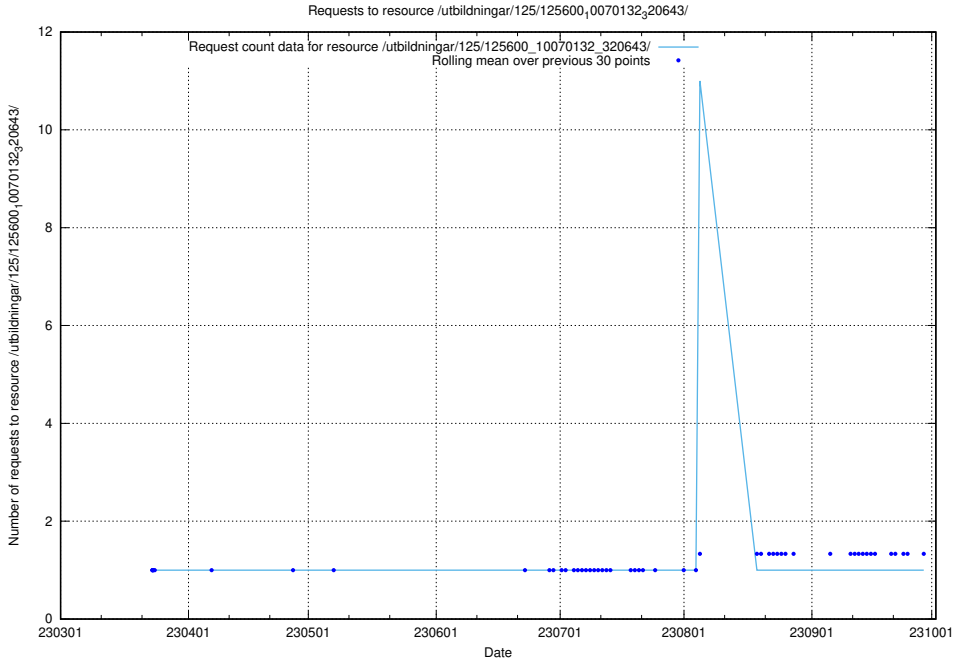

5.1094 Usage of /utbildningar/125/125600_10070132_320643/

Here, we count the number of requests to resource /utbildningar/125/125600_10070132_320643/.