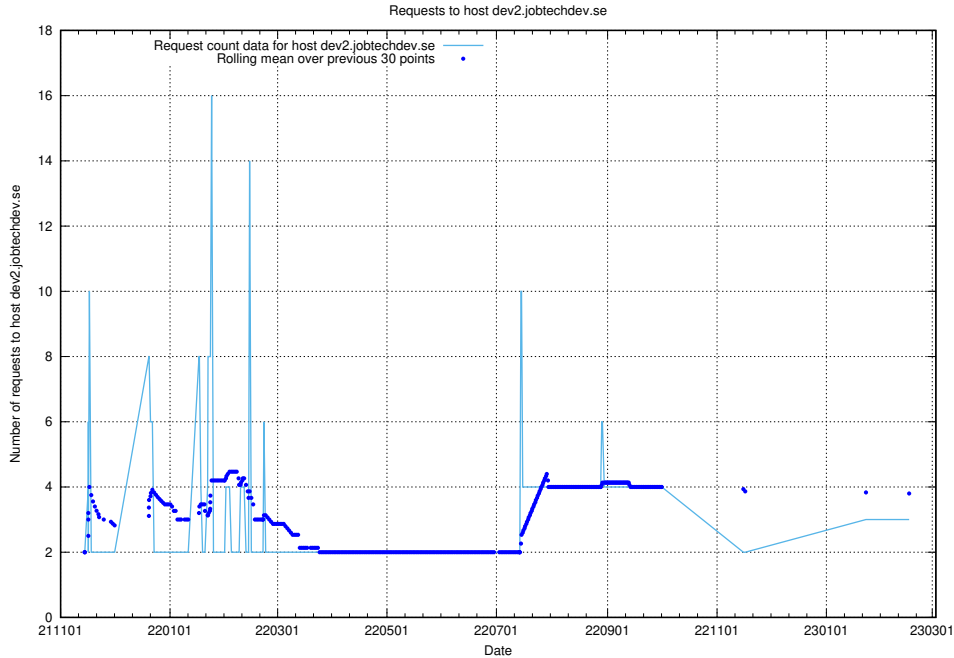

7.171 Usage of dev2.jobtechdev.se

Here, we count the number of requests to host dev2.jobtechdev.se.