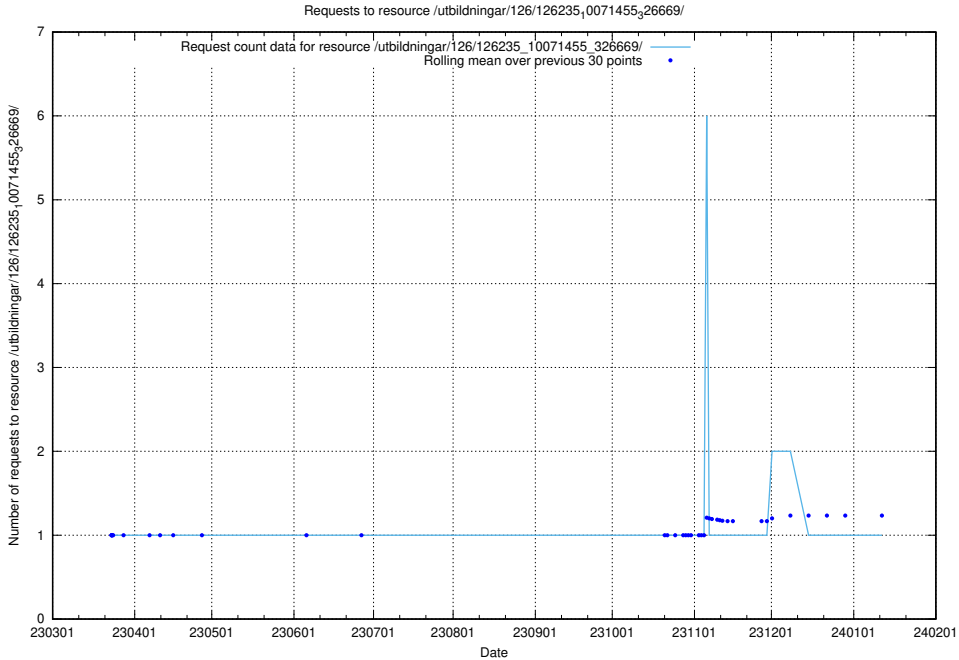

5.6572 Usage of /utbildningar/126/126235_10071455_326669/

Here, we count the number of requests to resource /utbildningar/126/126235_10071455_326669/.