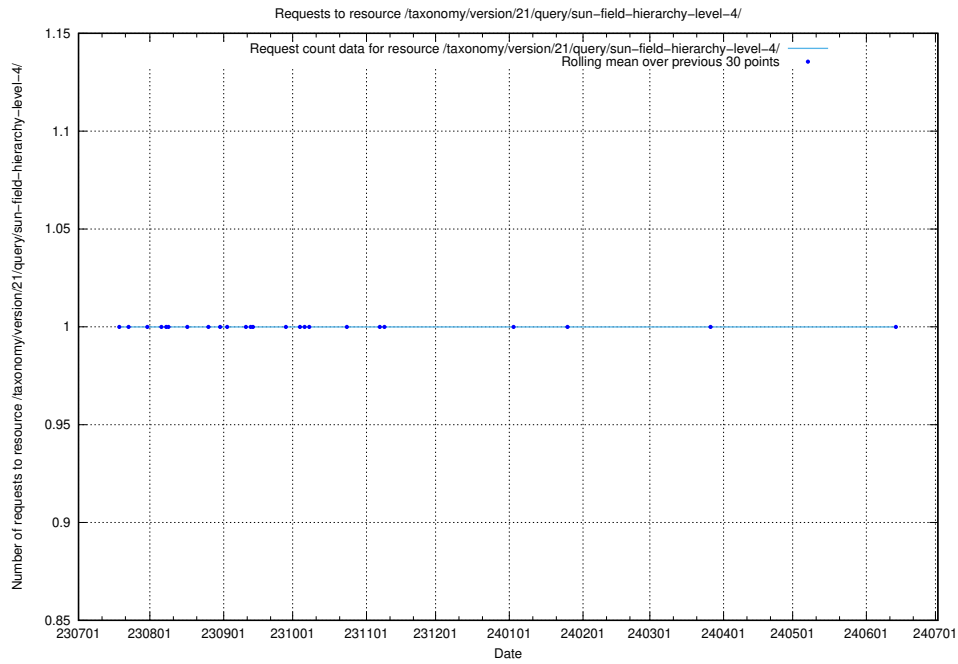

5.5166 Usage of /taxonomy/version/21/query/sun-field-hierarchy-level-4/

Here, we count the number of requests to resource /taxonomy/version/21/query/sun-field-hierarchy-level-4/.