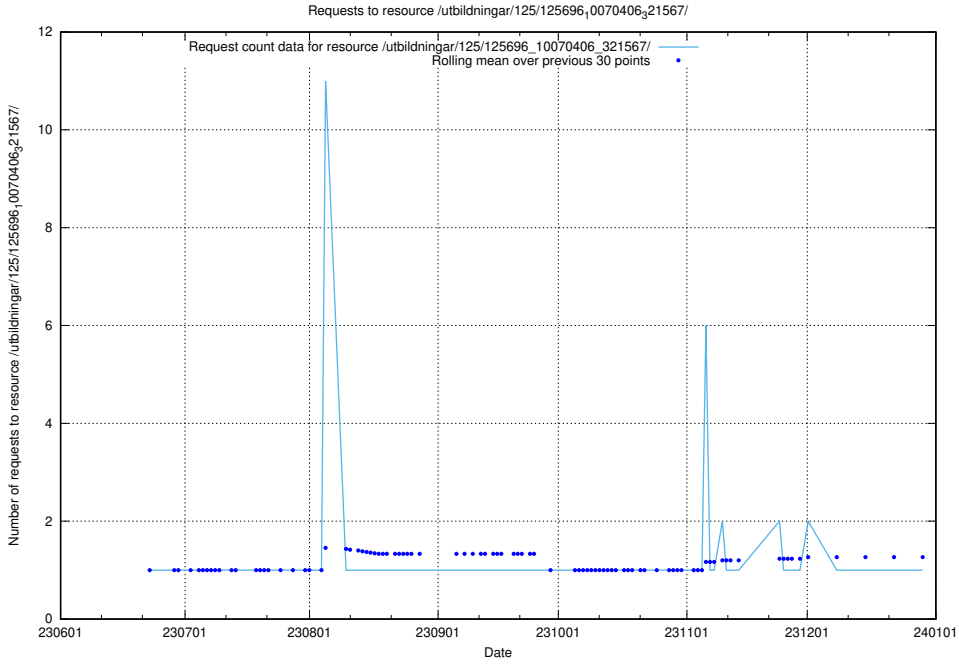

5.5852 Usage of /utbildningar/125/125696_10070406_321567/

Here, we count the number of requests to resource /utbildningar/125/125696_10070406_321567/.