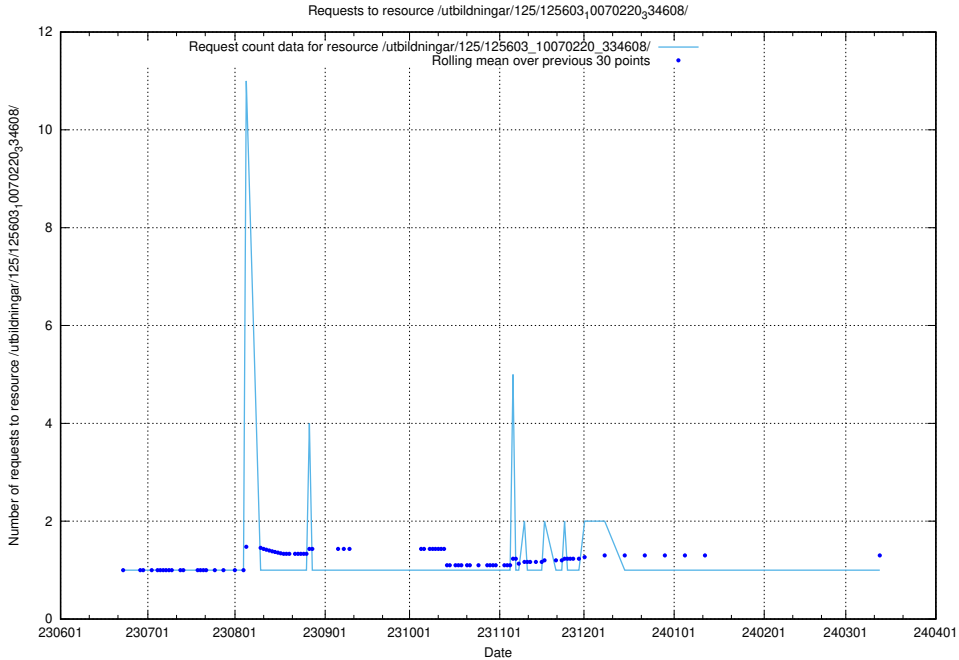

5.5856 Usage of /utbildningar/125/125603_10070220_334608/

Here, we count the number of requests to resource /utbildningar/125/125603_10070220_334608/.