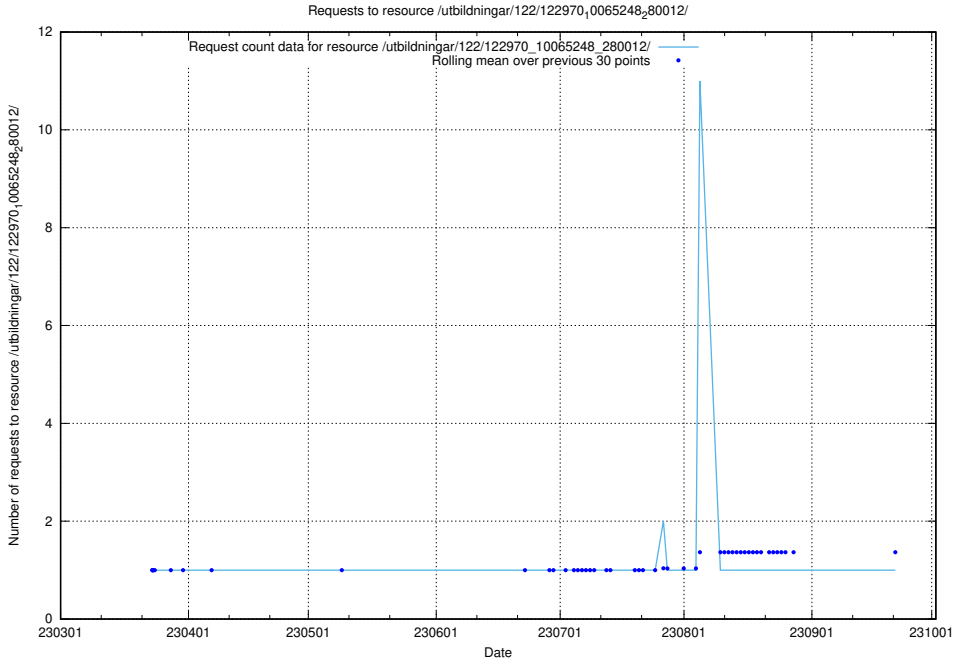

5.5113 Usage of /utbildningar/122/122970_10065248_280012/

Here, we count the number of requests to resource /utbildningar/122/122970_10065248_280012/.