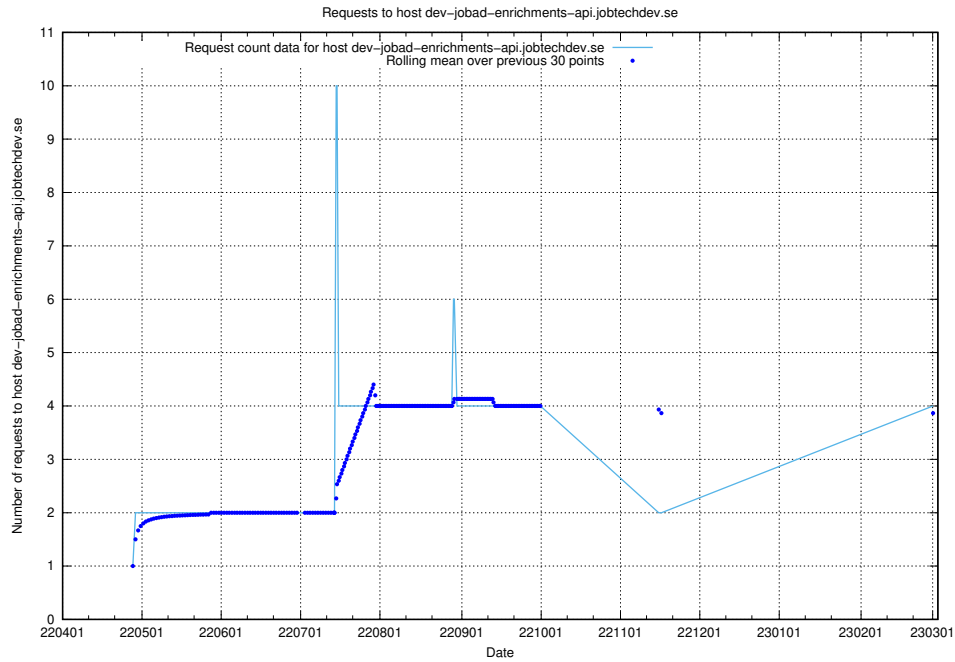

7.155 Usage of dev-jobad-enrichments-api.jobtechdev.se

Here, we count the number of requests to host dev-jobad-enrichments-api.jobtechdev.se.