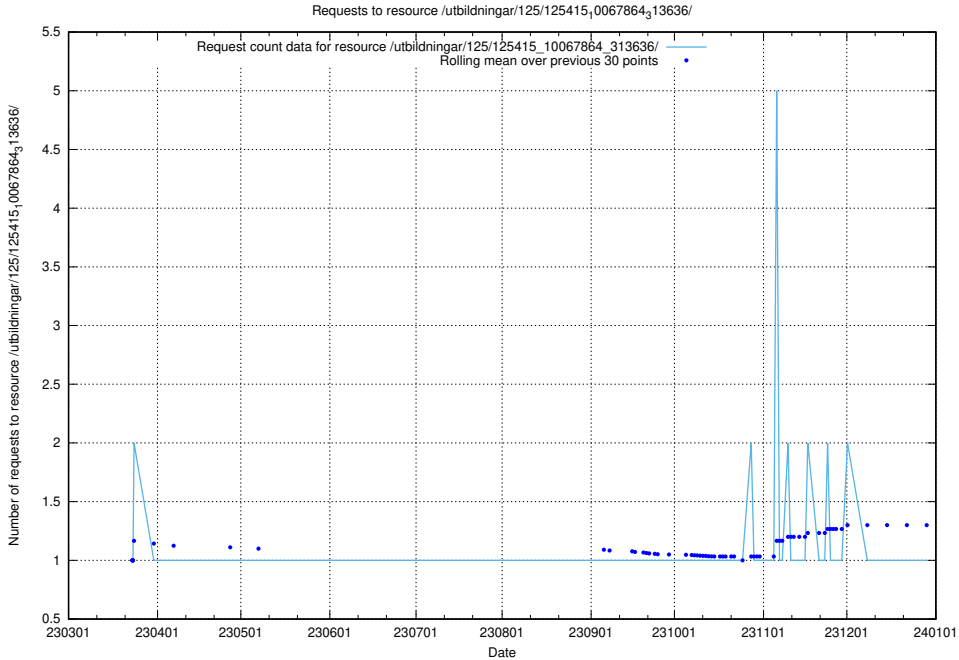

5.1114 Usage of /utbildningar/125/125415_10067864_313636/

Here, we count the number of requests to resource /utbildningar/125/125415_10067864_313636/.