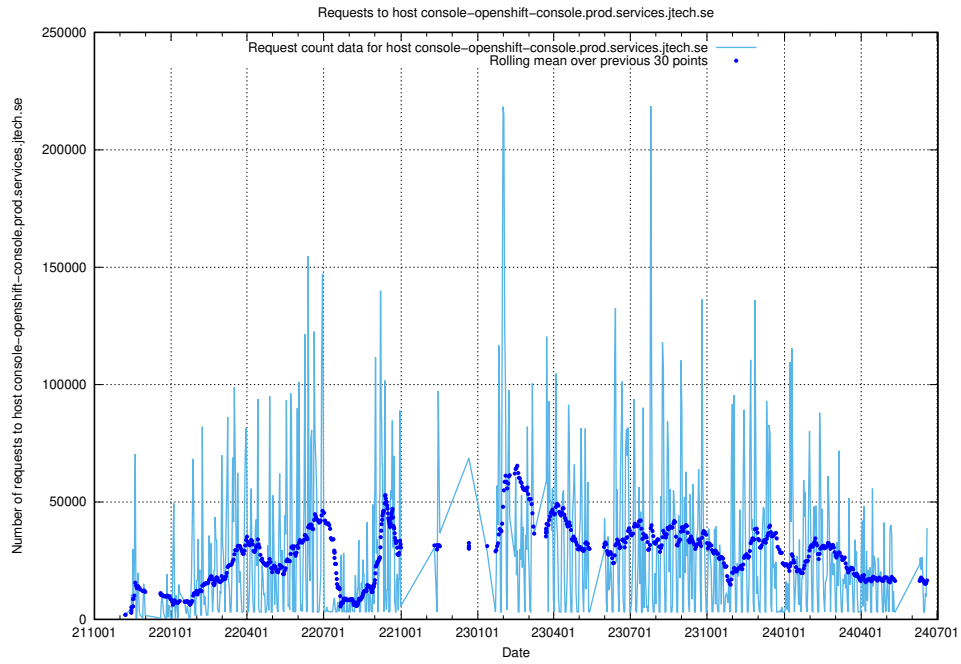

## 7.6 Usage of console-openshift-console.prod.services.jtech.se

Here, we count the number of requests to host console-openshift-console.prod.services.jtech.se.