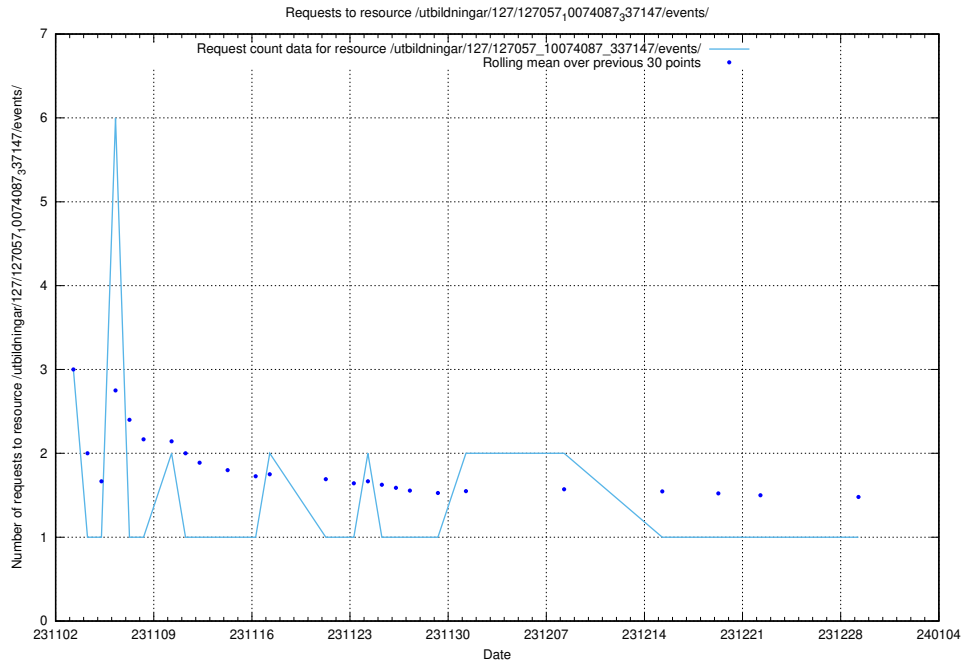

5.4293 Usage of /utbildningar/127/127057_10074087_337147/events/

Here, we count the number of requests to resource /utbildningar/127/127057_10074087_337147/events/