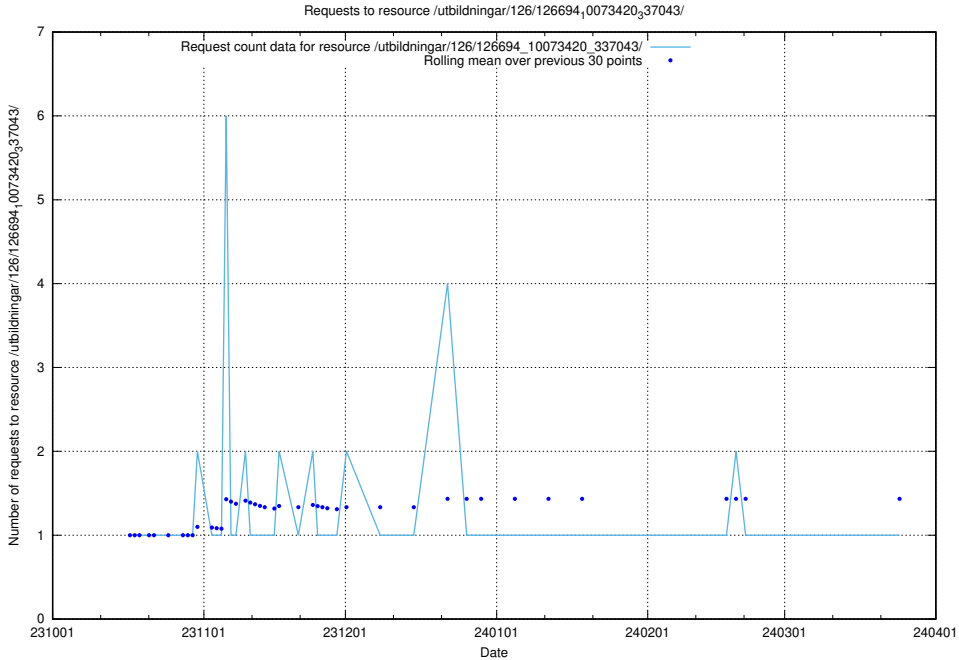

5.4452 Usage of /utbildningar/126/126694_10073420_337043/

Here, we count the number of requests to resource /utbildningar/126/126694_10073420_337043/.