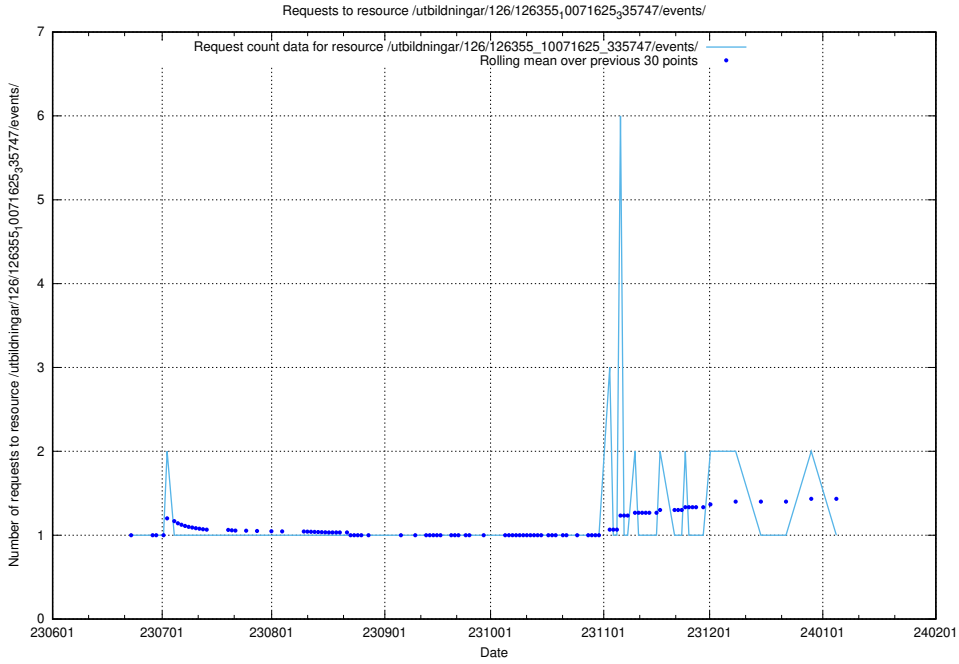

5.5794 Usage of /utbildningar/126/126355_10071625_335747/events/

Here, we count the number of requests to resource /utbildningar/126/126355_10071625_335747/events/