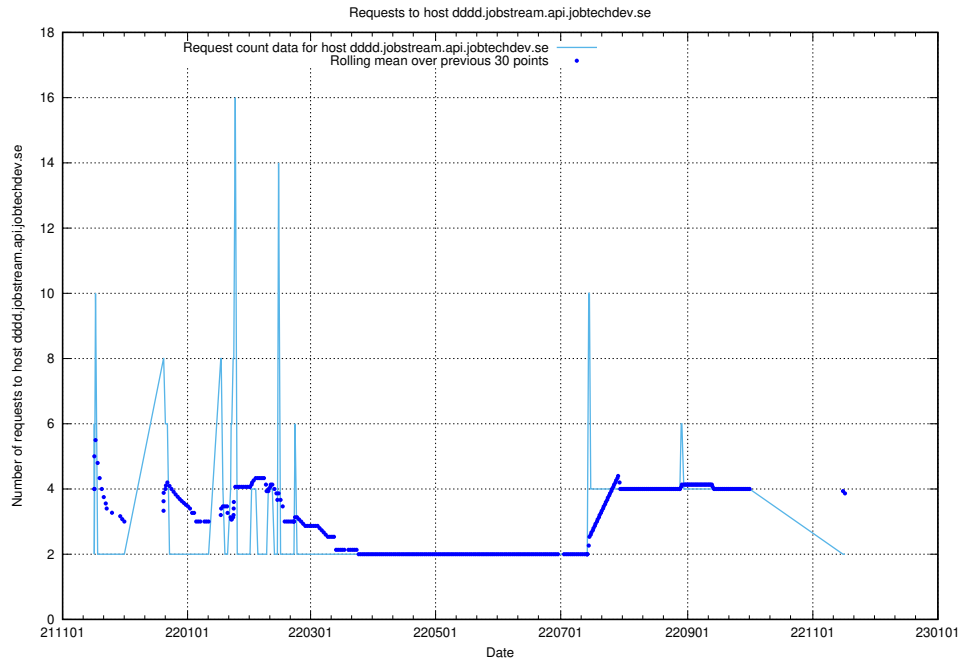

7.530 Usage of dddd.jobstream.api.jobtechdev.se

Here, we count the number of requests to host dddd.jobstream.api.jobtechdev.se.