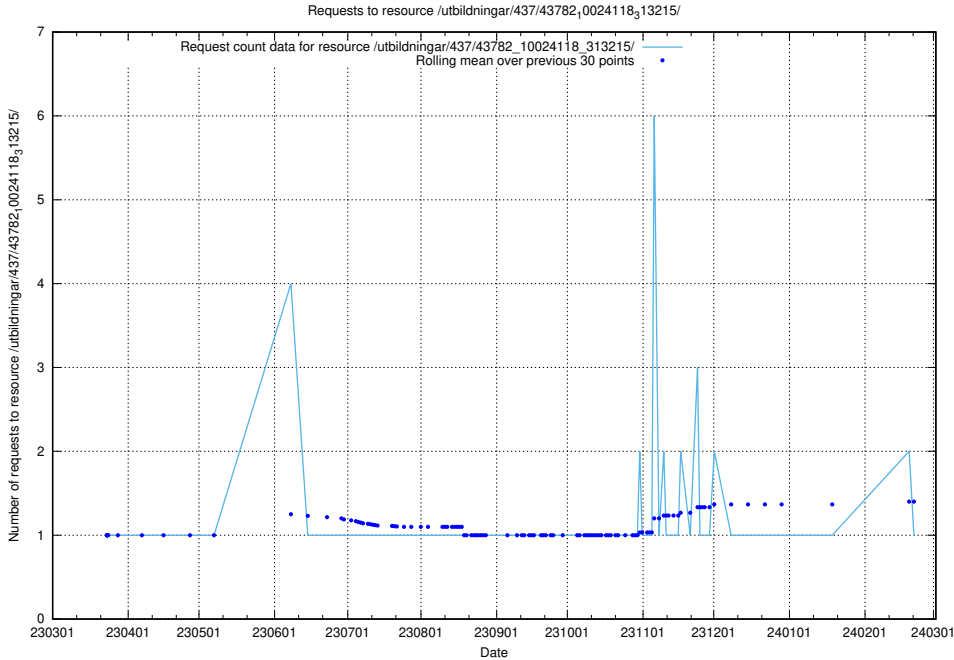

5.6514 Usage of /utbildningar/437/43782_10024118_313215/

Here, we count the number of requests to resource /utbildningar/437/43782_10024118_313215/.