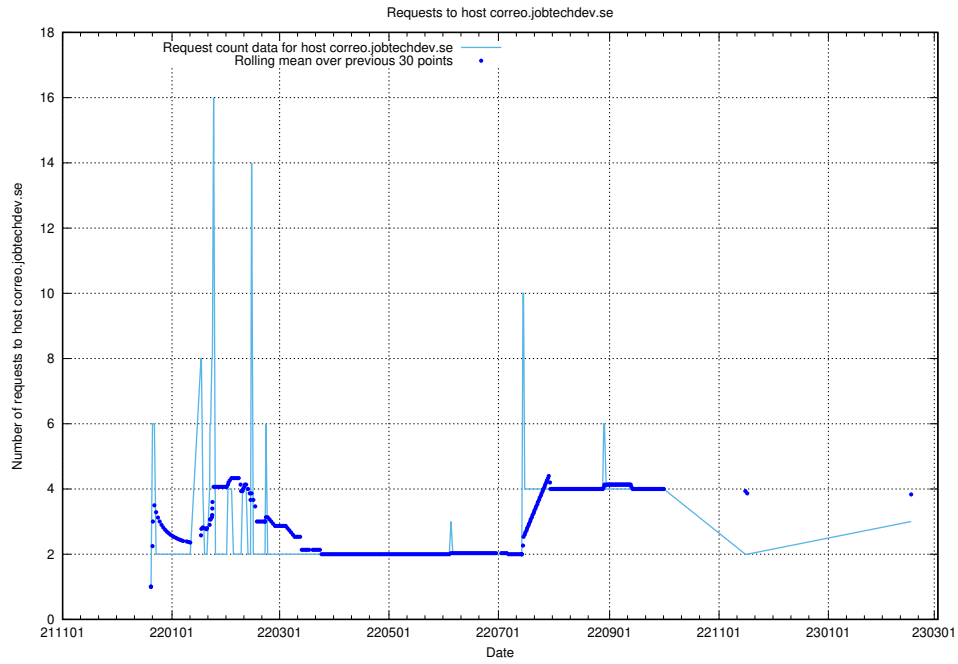

## 7.210 Usage of correo.jobtechdev.se

Here, we count the number of requests to host correo.jobtechdev.se.