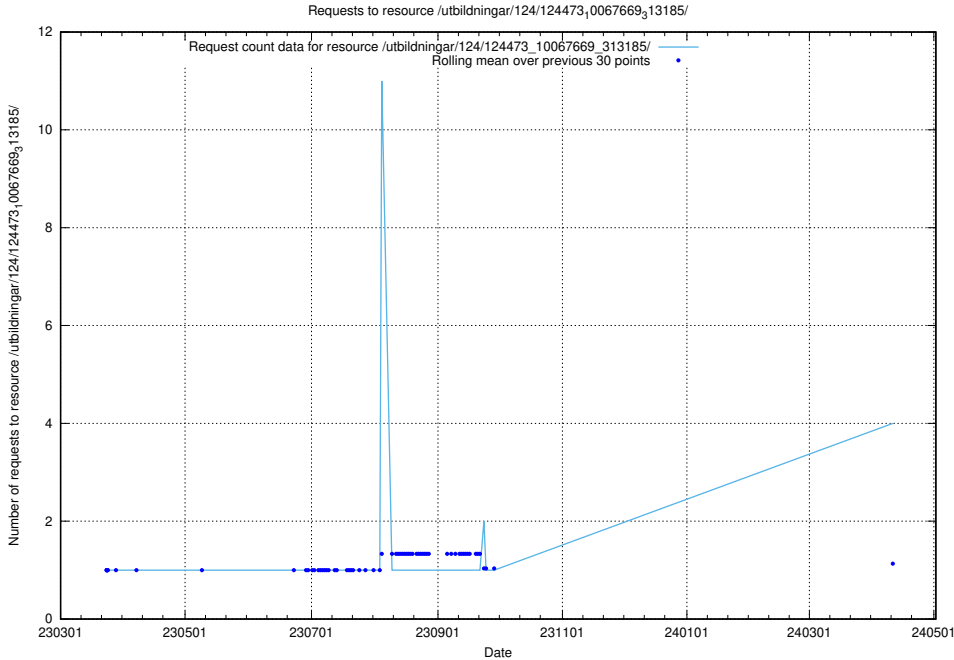

5.193 Usage of /utbildningar/124/124473_10067669_313185/

Here, we count the number of requests to resource /utbildningar/124/124473_10067669_313185/.