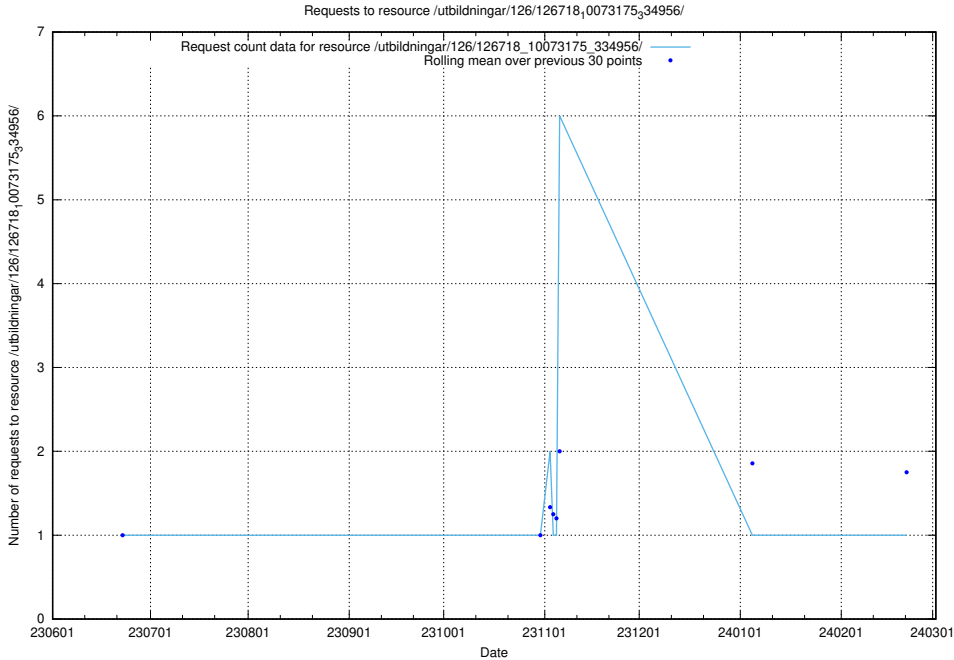

5.5751 Usage of /utbildningar/126/126718_10073175_334956/

Here, we count the number of requests to resource /utbildningar/126/126718_10073175_334956/.