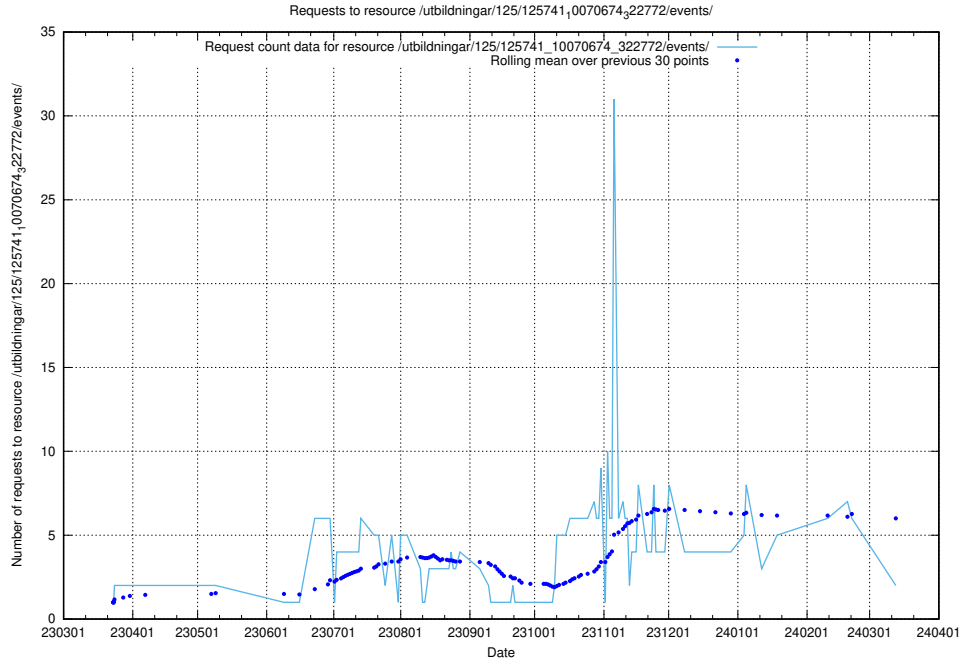

5.969 Usage of /utbildningar/125/125741_10070674_322772/events/

Here, we count the number of requests to resource /utbildningar/125/125741_10070674_322772/events/