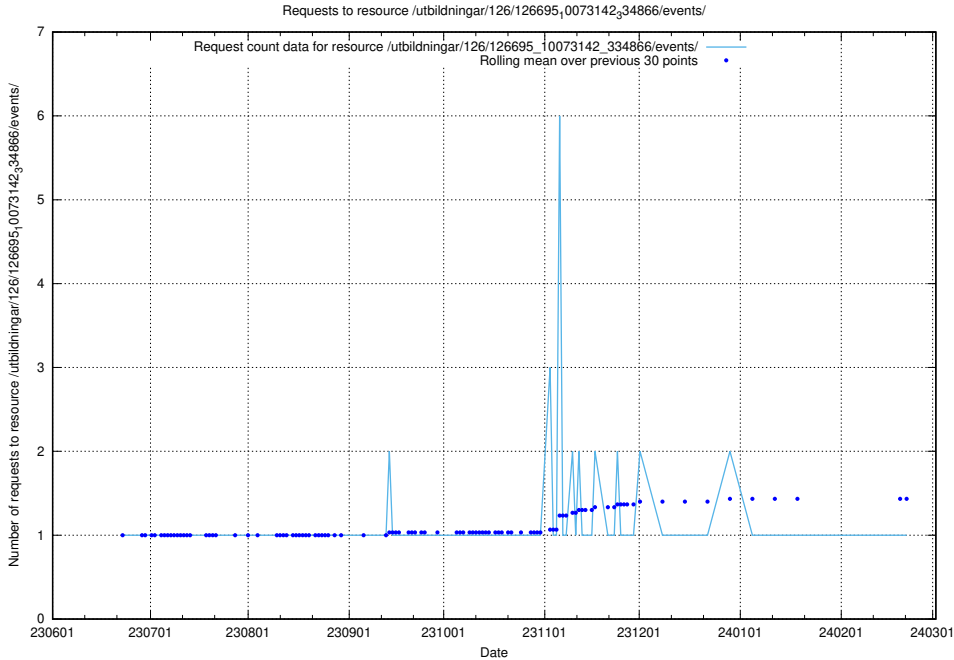

5.5767 Usage of /utbildningar/126/126695_10073142_334866/events/

Here, we count the number of requests to resource /utbildningar/126/126695_10073142_334866/events/