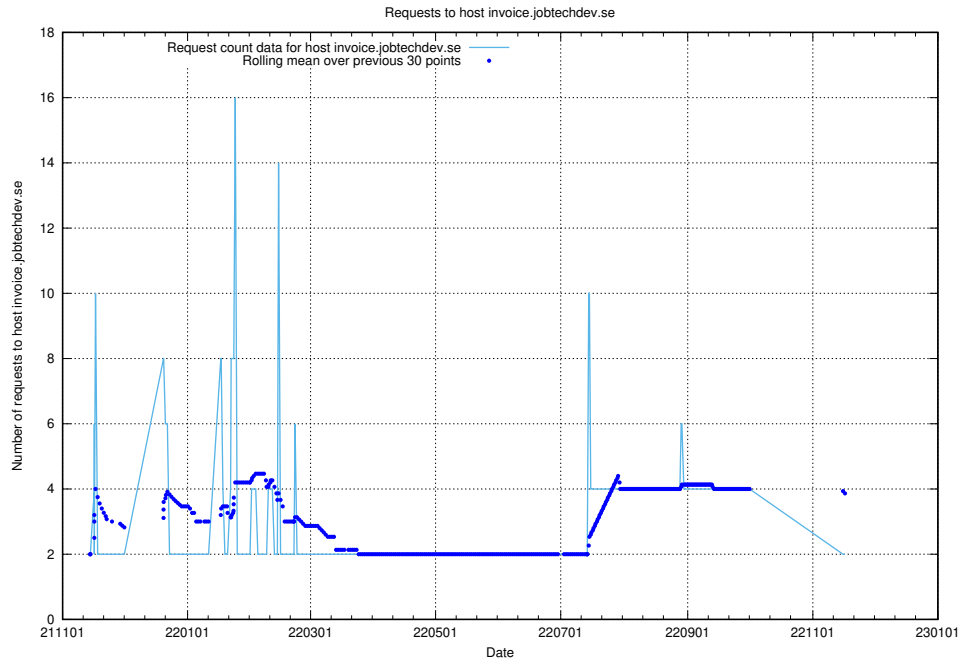

7.597 Usage of invoice.jobtechdev.se

Here, we count the number of requests to host invoice.jobtechdev.se.