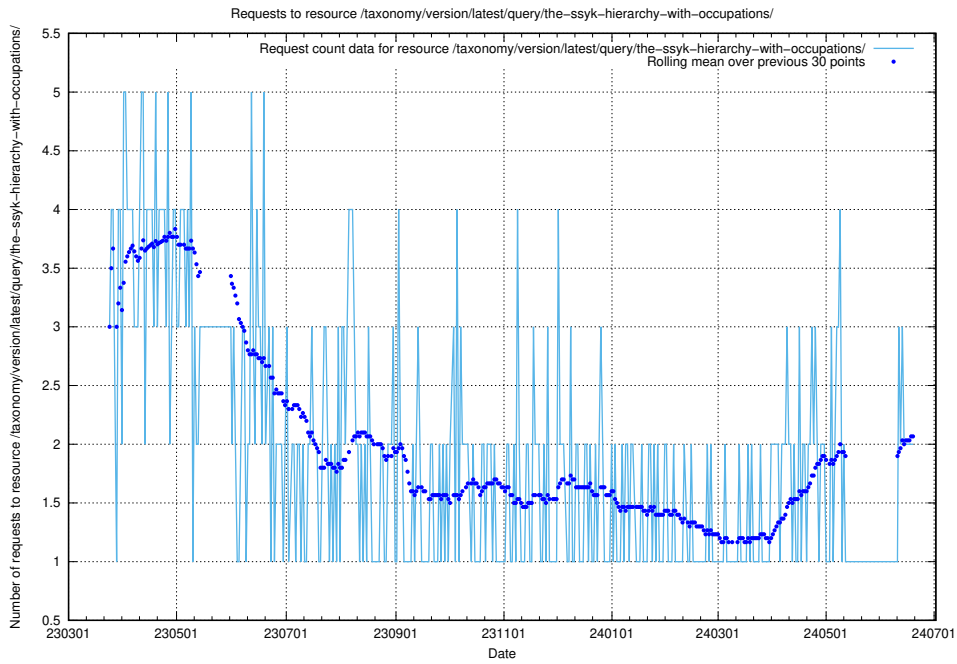

5.910 Usage of /taxonomy/version/latest/query/the-ssyk-hierarchy-with-occupations/

Here, we count the number of requests to resource /taxonomy/version/latest/query/the-ssyk-hierarchy-with-occupations/.