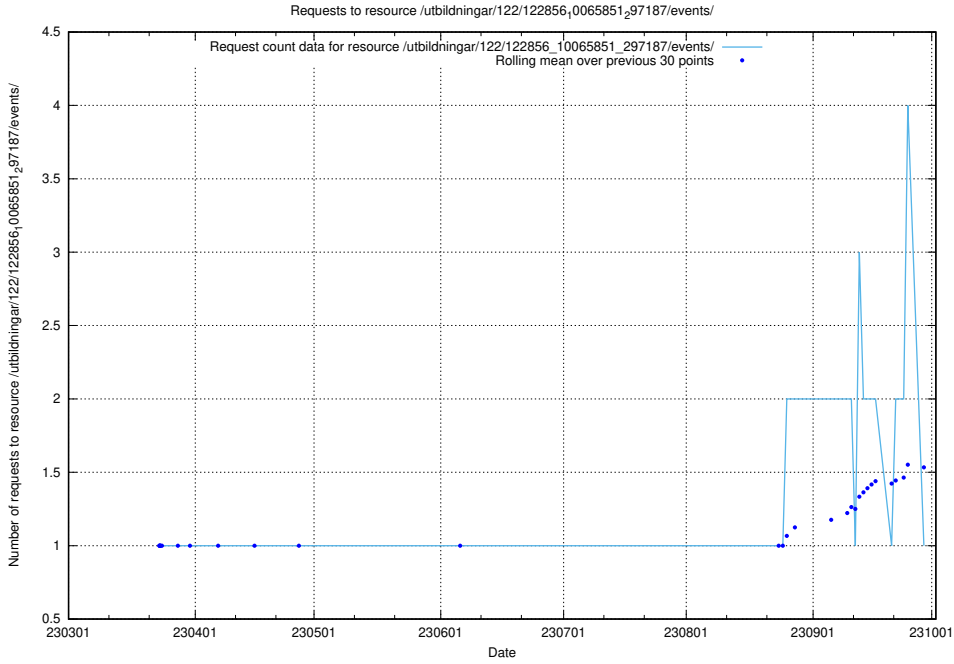

### 5.5298 Usage of /utbildningar/122/122856\_10065851\_297187/events/

Here, we count the number of requests to resource /utbildningar/122/122856\_10065851\_297187/events/