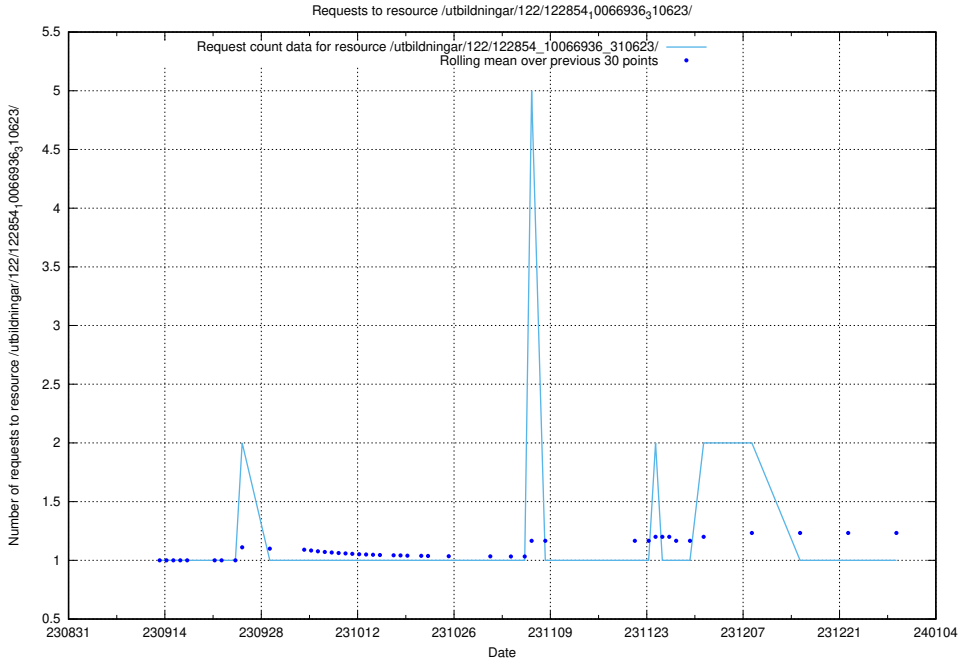

5.4737 Usage of /utbildningar/122/122854_10066936_310623/

Here, we count the number of requests to resource /utbildningar/122/122854_10066936_310623/.