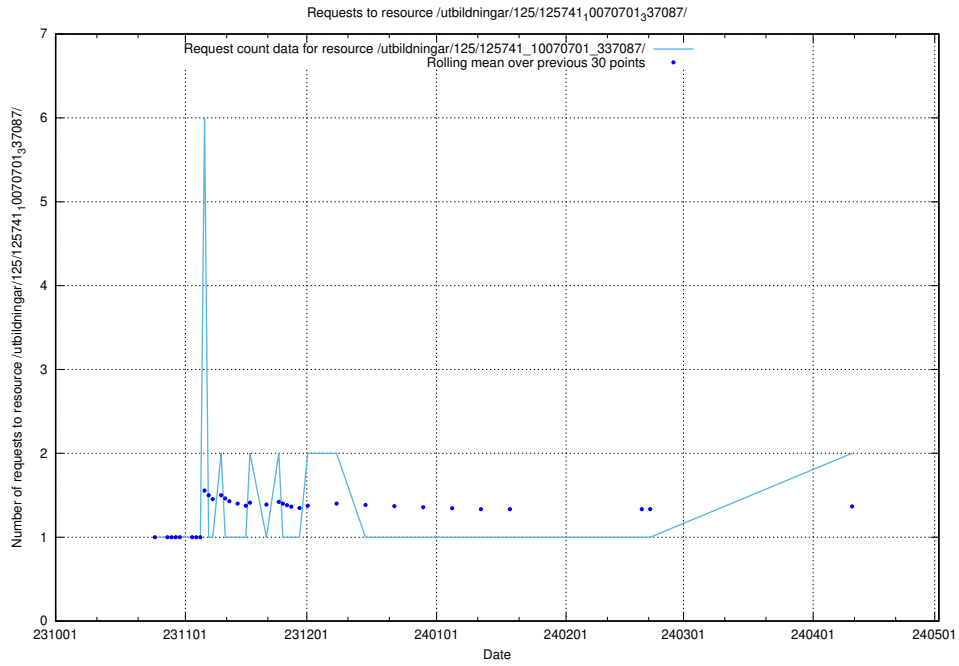

5.709 Usage of /utbildningar/125/125741_10070701_337087/

Here, we count the number of requests to resource /utbildningar/125/125741_10070701_337087/.