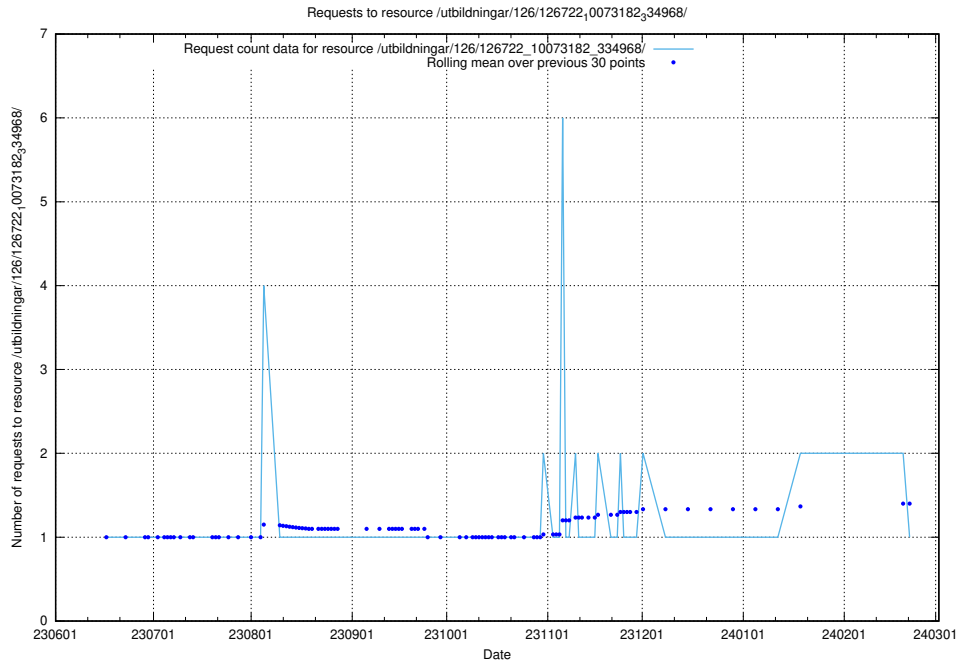

5.5998 Usage of /utbildningar/126/126722_10073182_334968/

Here, we count the number of requests to resource /utbildningar/126/126722_10073182_334968/.