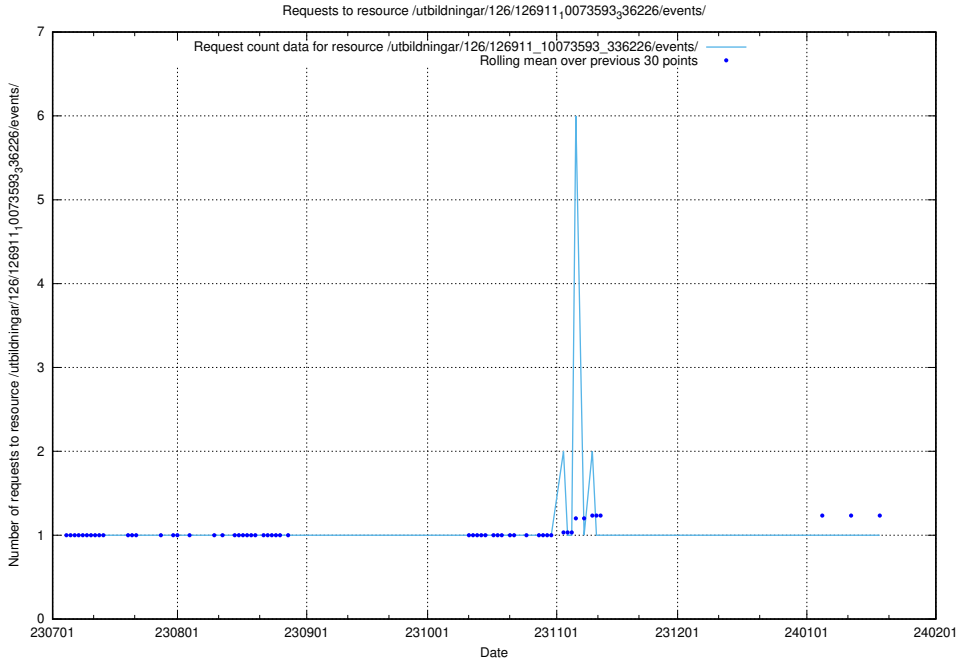

5.5482 Usage of /utbildningar/126/126911_10073593_336226/events/

Here, we count the number of requests to resource /utbildningar/126/126911_10073593_336226/events/