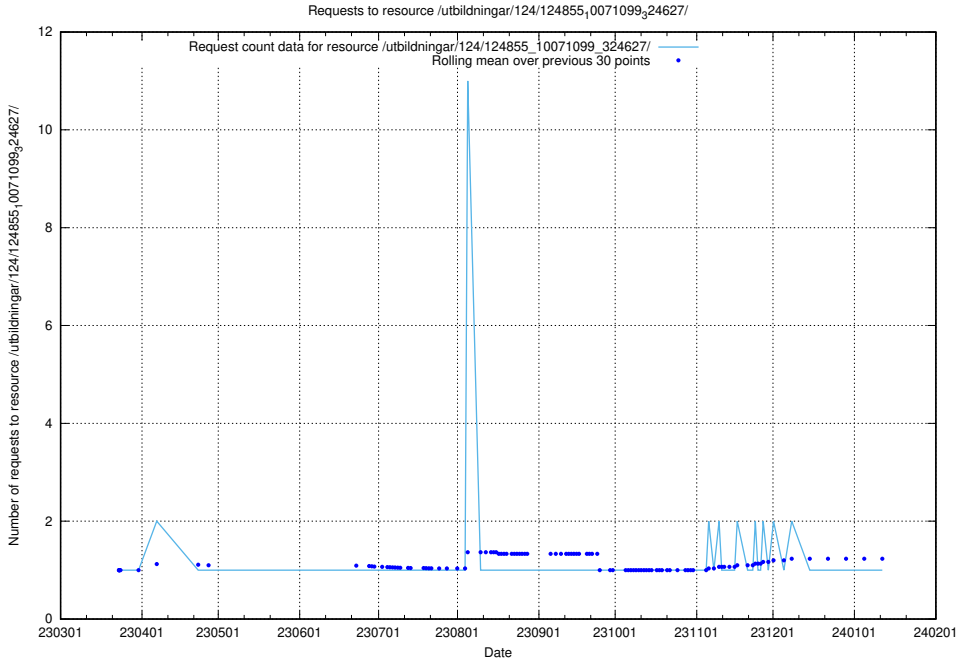

5.1198 Usage of /utbildningar/124/124855_10071099_324627/

Here, we count the number of requests to resource /utbildningar/124/124855_10071099_324627/.