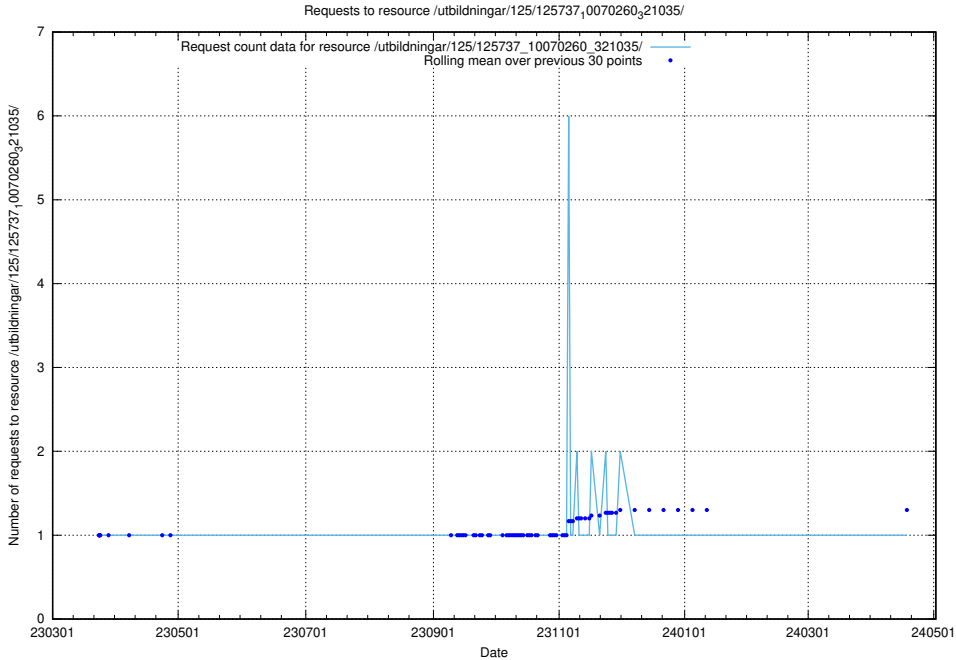

5.1019 Usage of /utbildningar/125/125737_10070260_321035/

Here, we count the number of requests to resource /utbildningar/125/125737_10070260_321035/.