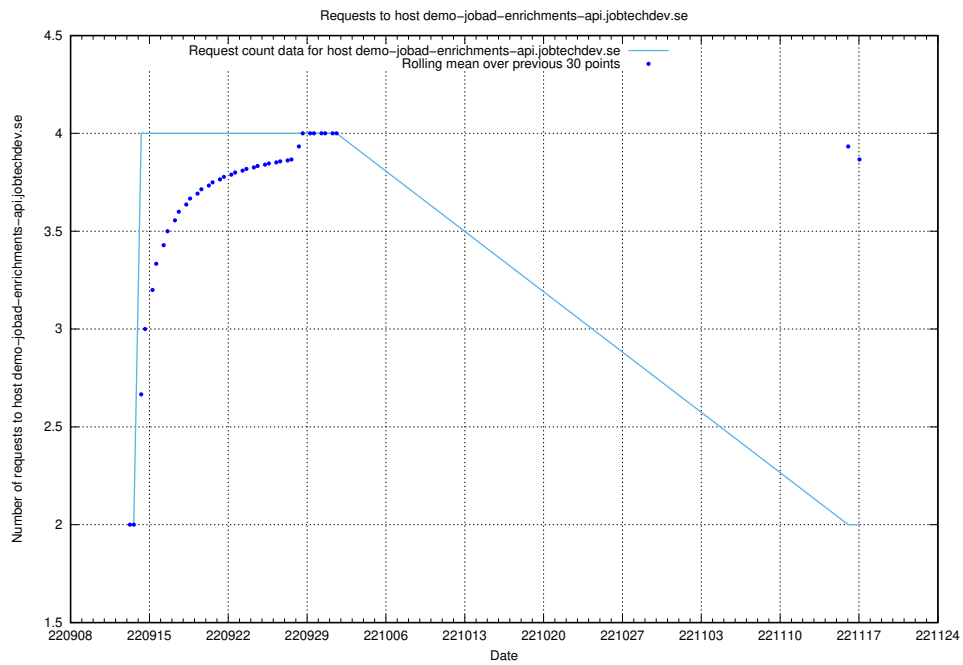

7.328 Usage of demo-jobad-enrichments-api.jobtechdev.se

Here, we count the number of requests to host demo-jobad-enrichments-api.jobtechdev.se.