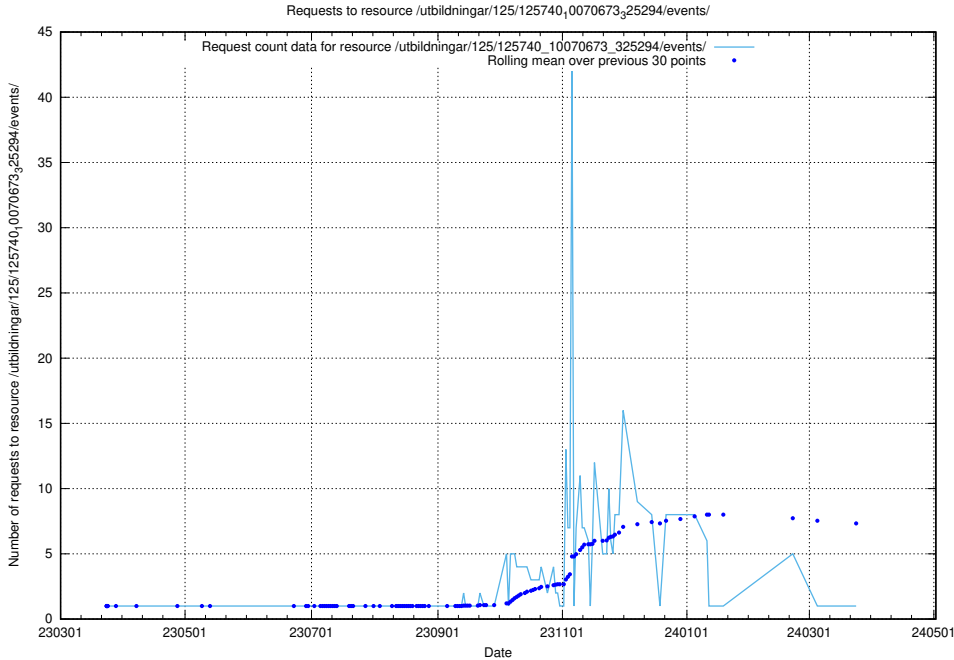

5.1006 Usage of /utbildningar/125/125740_10070673_325294/events/

Here, we count the number of requests to resource /utbildningar/125/125740_10070673_325294/events/