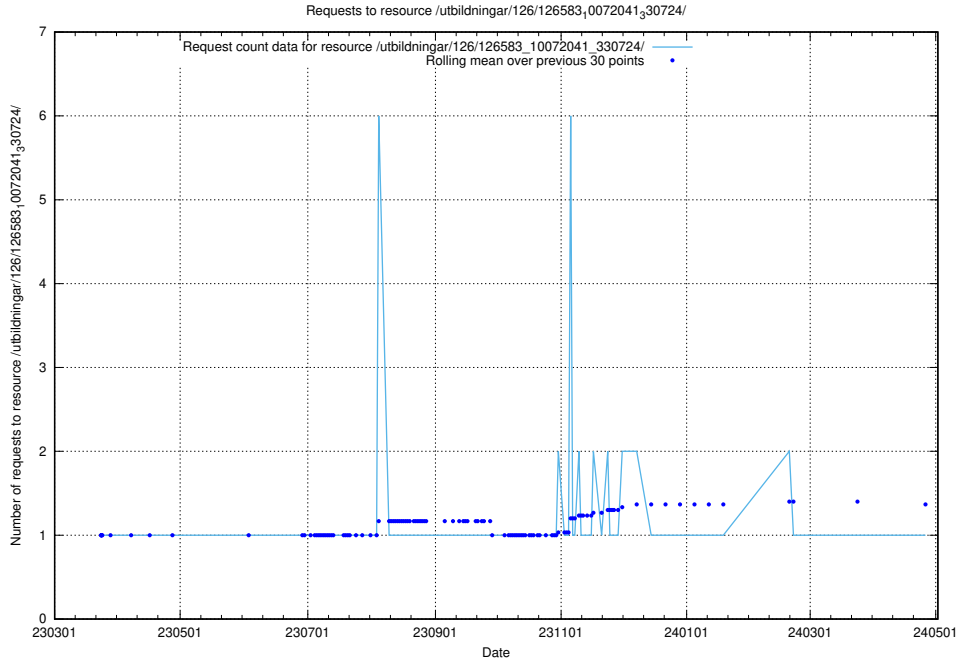

5.6544 Usage of /utbildningar/126/126583_10072041_330724/

Here, we count the number of requests to resource /utbildningar/126/126583_10072041_330724/.