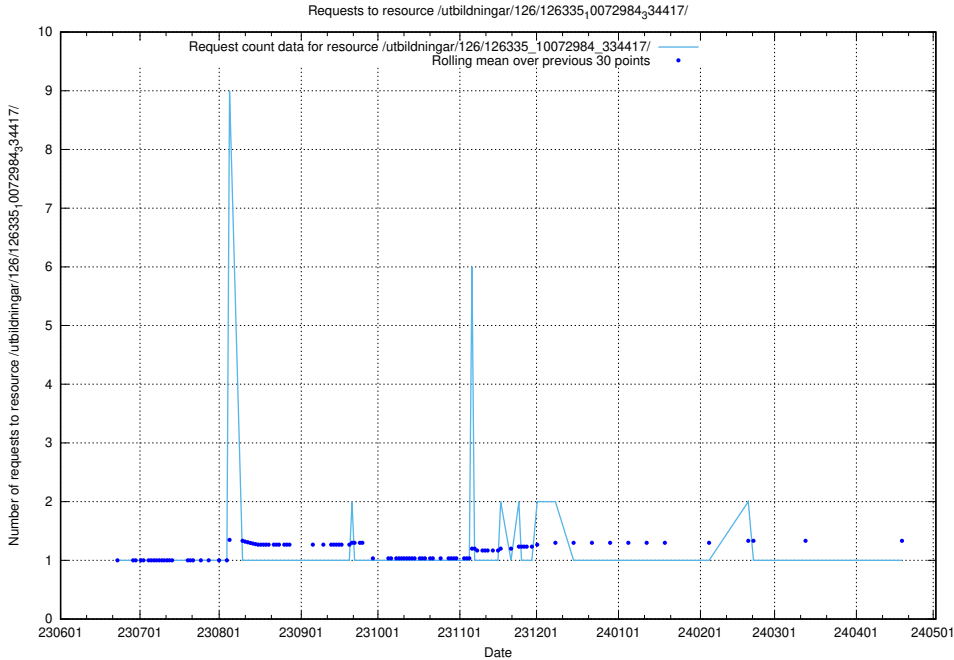

5.5807 Usage of /utbildningar/126/126335_10072984_334417/

Here, we count the number of requests to resource /utbildningar/126/126335_10072984_334417/.