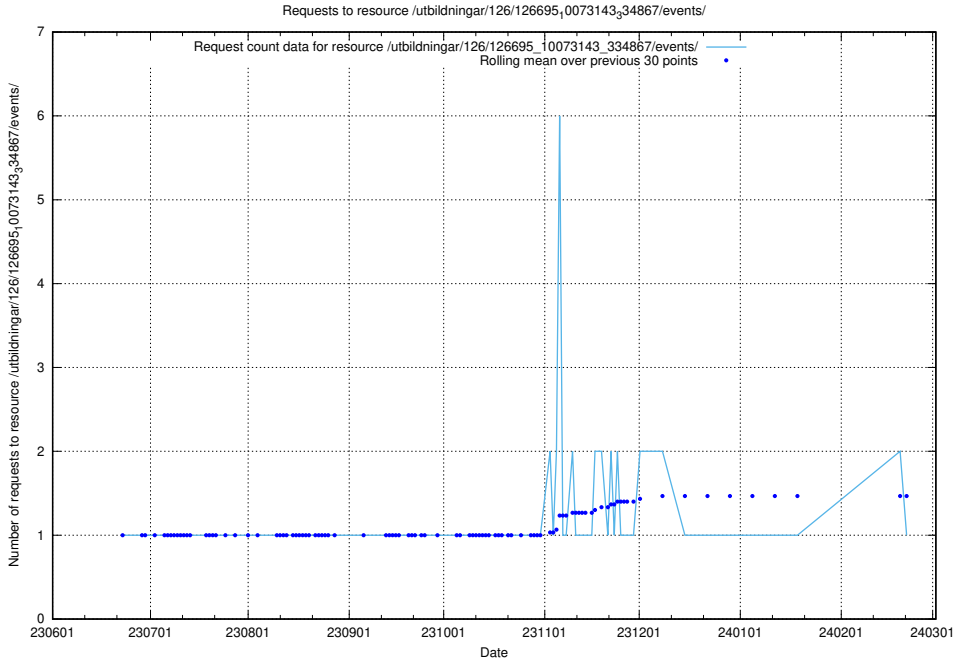

### 5.5765 Usage of /utbildningar/126/126695\_10073143\_334867/events/

Here, we count the number of requests to resource /utbildningar/126/126695\_10073143\_334867/events/