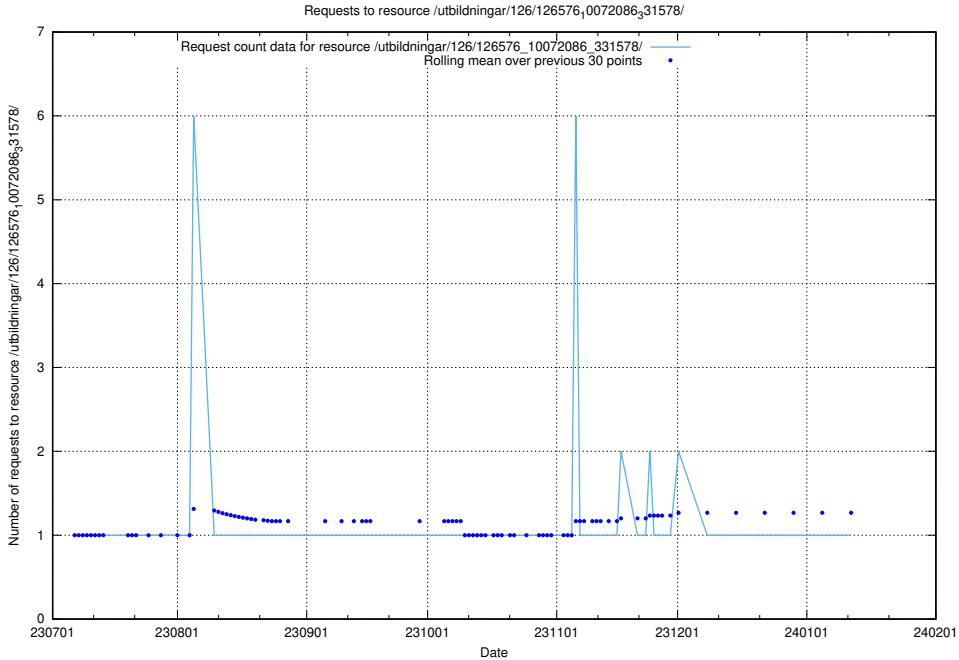

5.5437 Usage of /utbildningar/126/126576_10072086_331578/

Here, we count the number of requests to resource /utbildningar/126/126576_10072086_331578/.