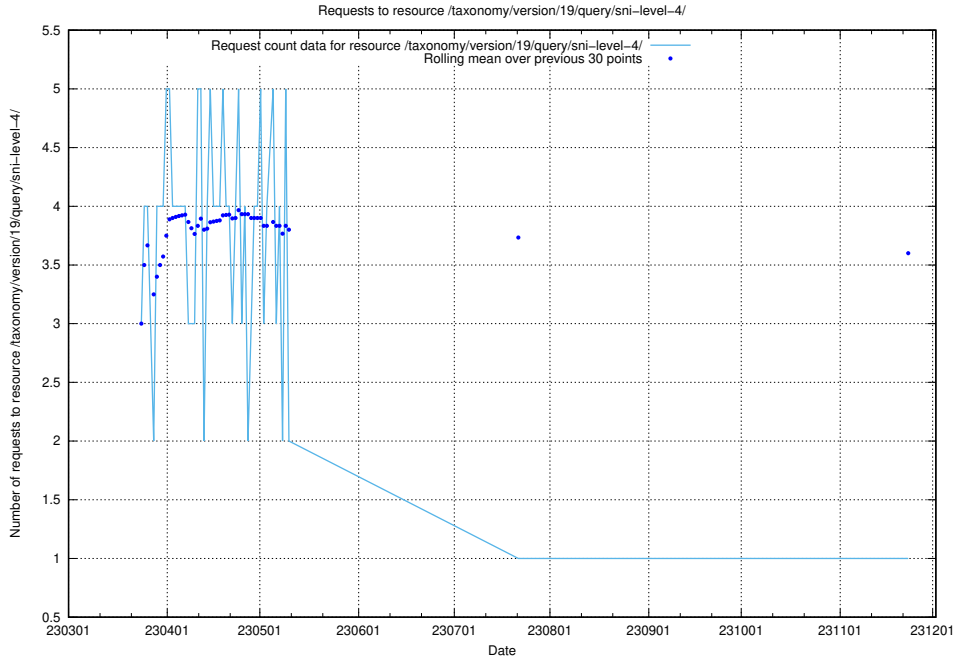

5.6275 Usage of /taxonomy/version/19/query/sni-level-4/

Here, we count the number of requests to resource /taxonomy/version/19/query/sni-level-4/.