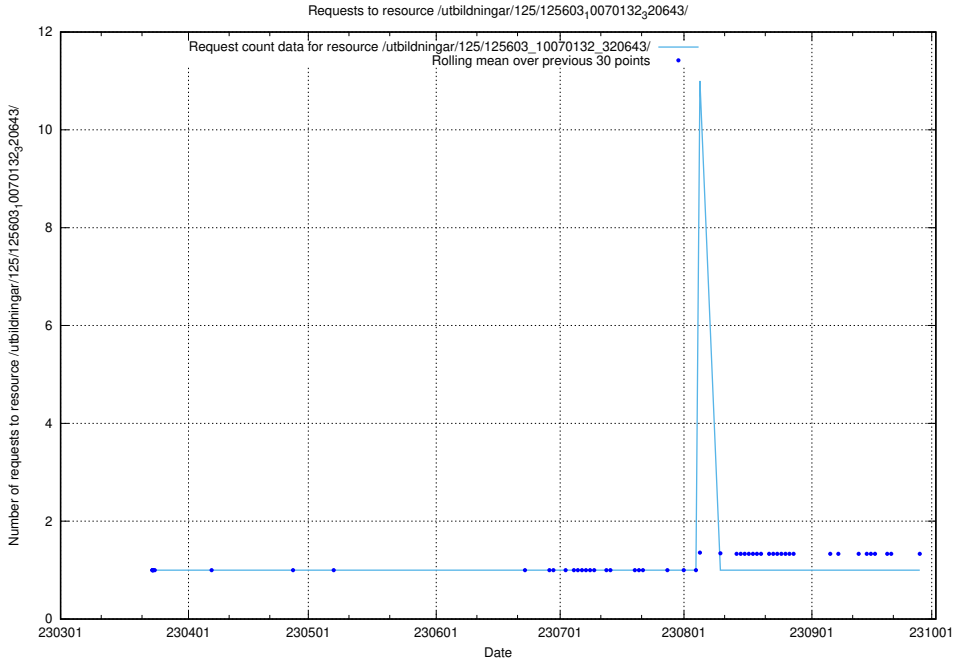

5.1090 Usage of /utbildningar/125/125603_10070132_320643/

Here, we count the number of requests to resource /utbildningar/125/125603_10070132_320643/.