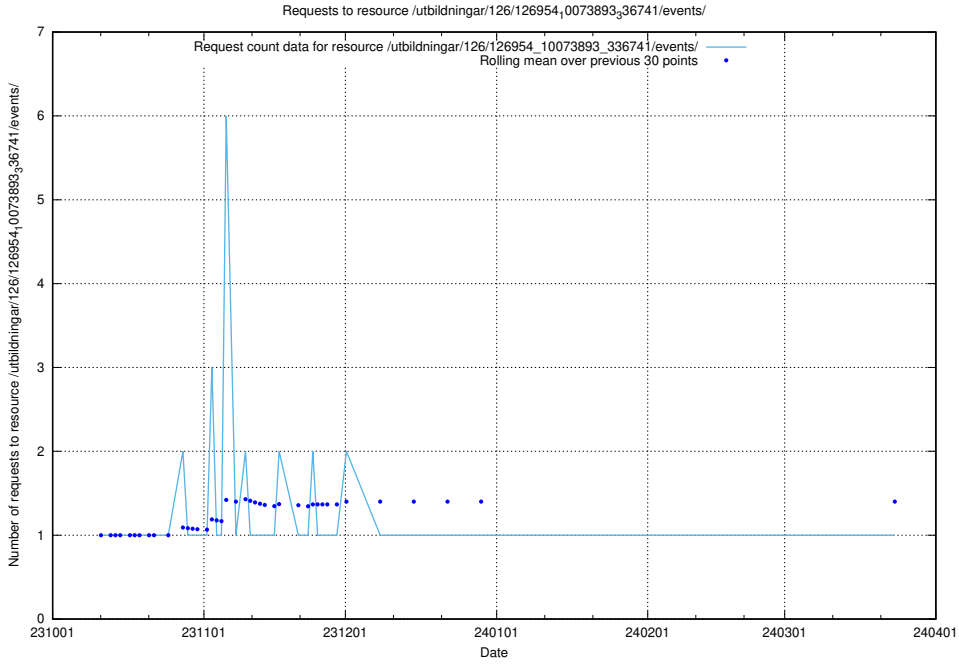

### 5.4513 Usage of /utbildningar/126/126954\_10073893\_336741/events/

Here, we count the number of requests to resource /utbildningar/126/126954\_10073893\_336741/events/