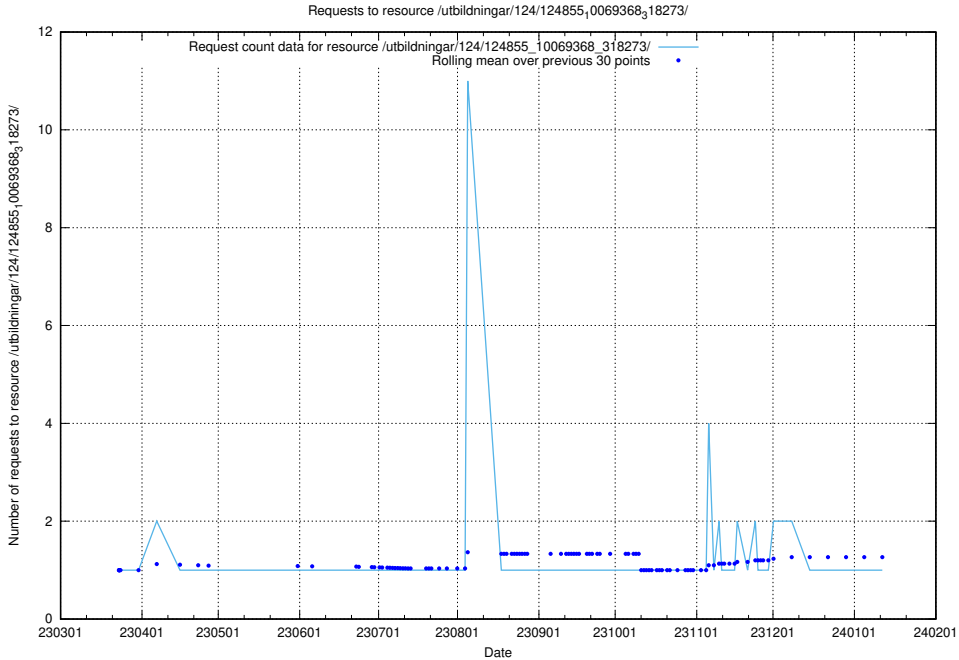

5.1202 Usage of /utbildningar/124/124855_10069368_318273/

Here, we count the number of requests to resource /utbildningar/124/124855_10069368_318273/.