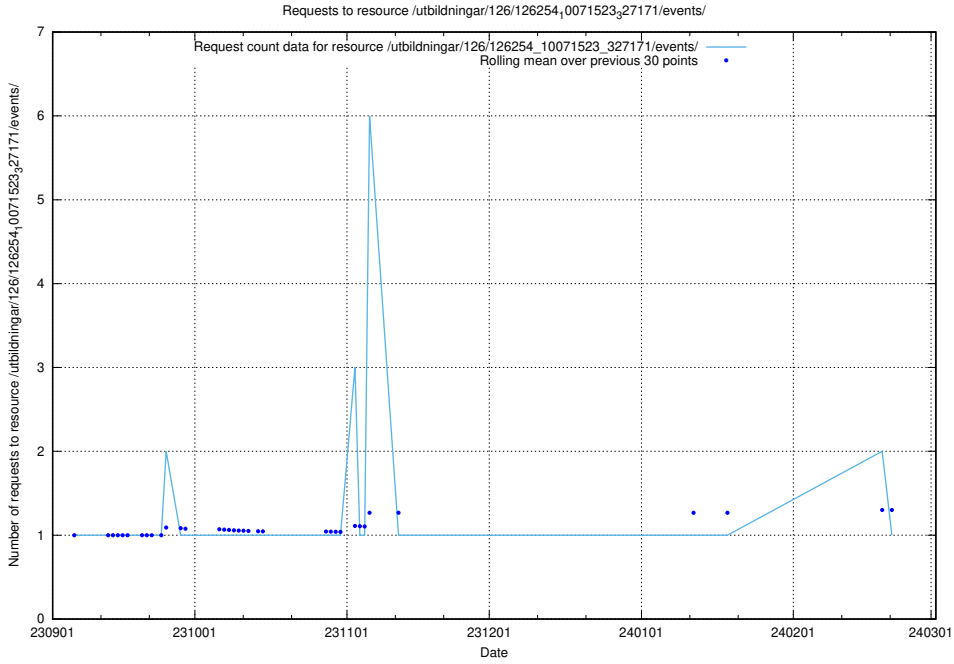

5.4807 Usage of /utbildningar/126/126254_10071523_327171/events/

Here, we count the number of requests to resource /utbildningar/126/126254_10071523_327171/events/