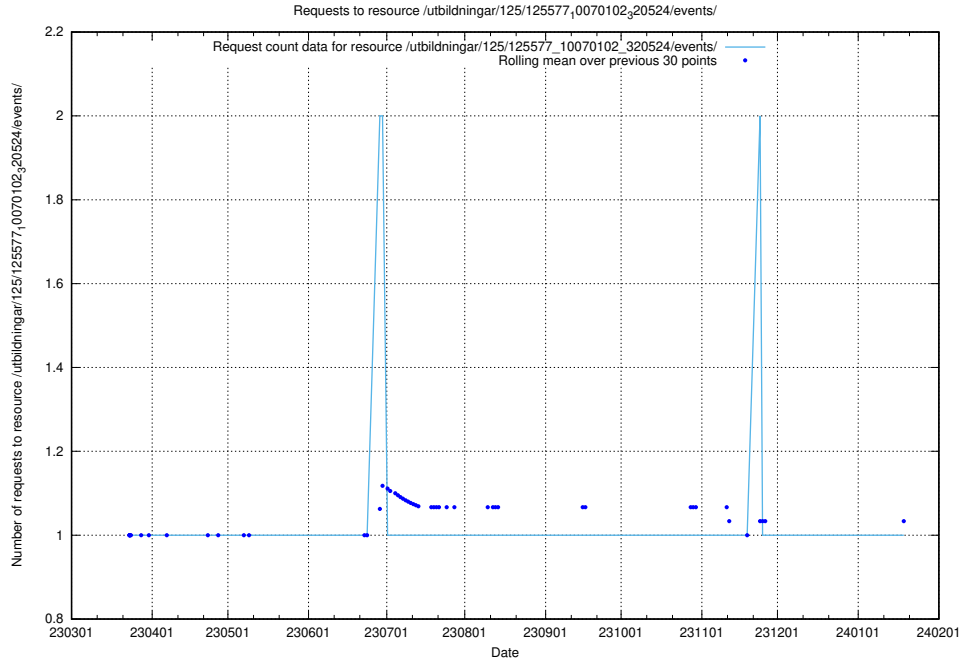

5.1108 Usage of /utbildningar/125/125577_10070102_320524/events/

Here, we count the number of requests to resource /utbildningar/125/125577_10070102_320524/events/