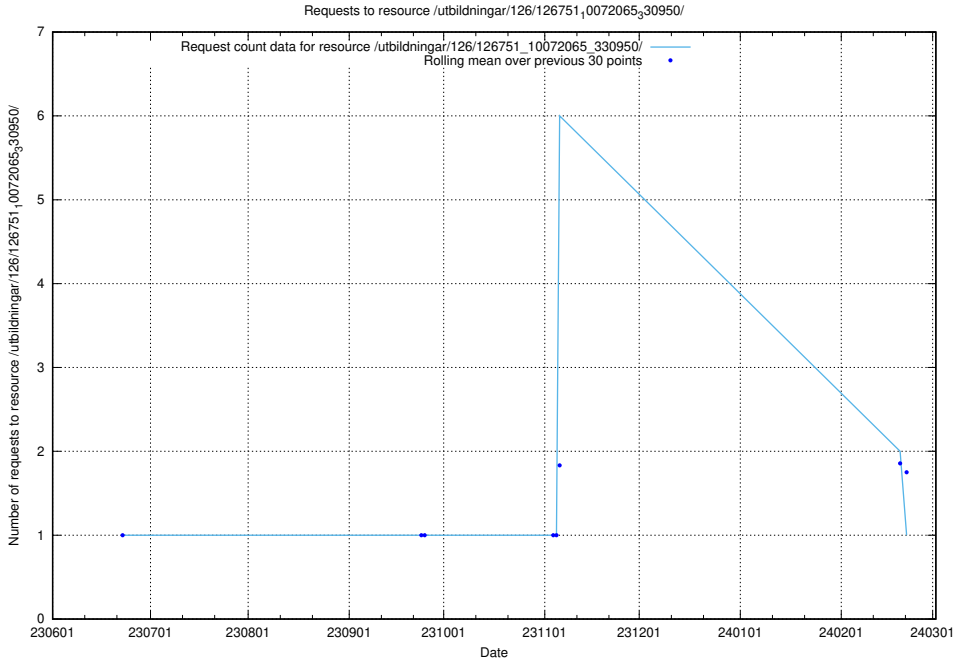

5.5733 Usage of /utbildningar/126/126751_10072065_330950/

Here, we count the number of requests to resource /utbildningar/126/126751_10072065_330950/.