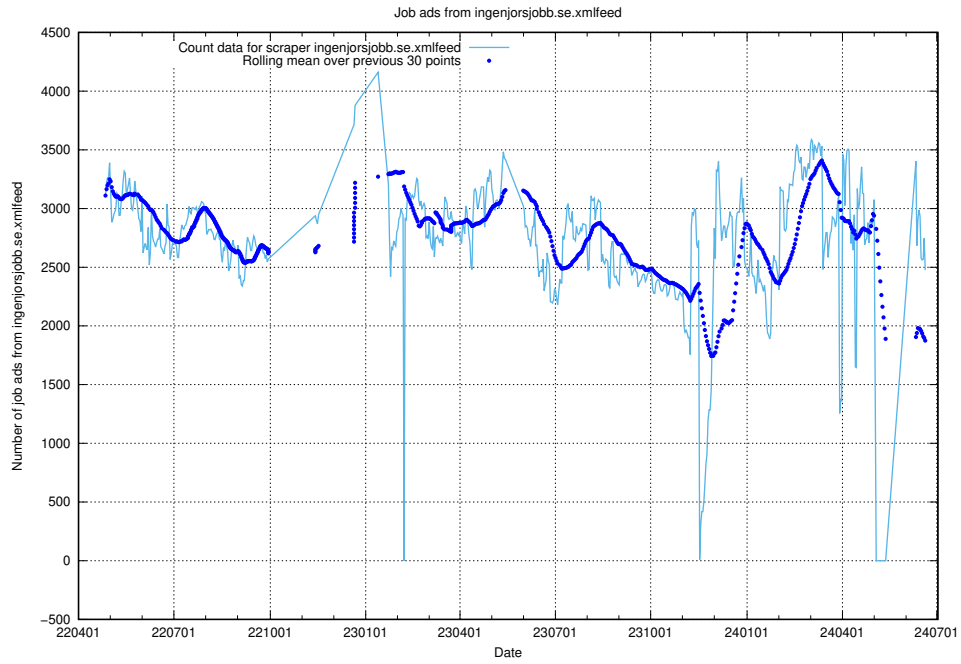

13.3 Number of ads by scraper ingenjorsjobb.se.xmlfeed

Here, we count the number of job ads scraped from ingenjorsjobb.se.xmlfeed.