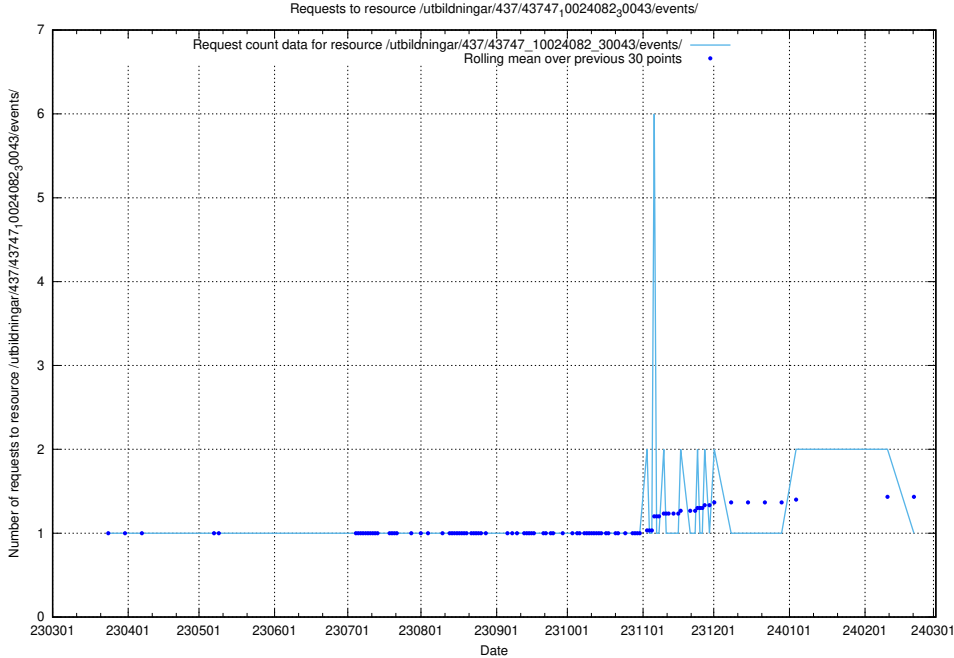

5.6344 Usage of /utbildningar/437/43747_10024082_30043/events/

Here, we count the number of requests to resource /utbildningar/437/43747_10024082_30043/events/.