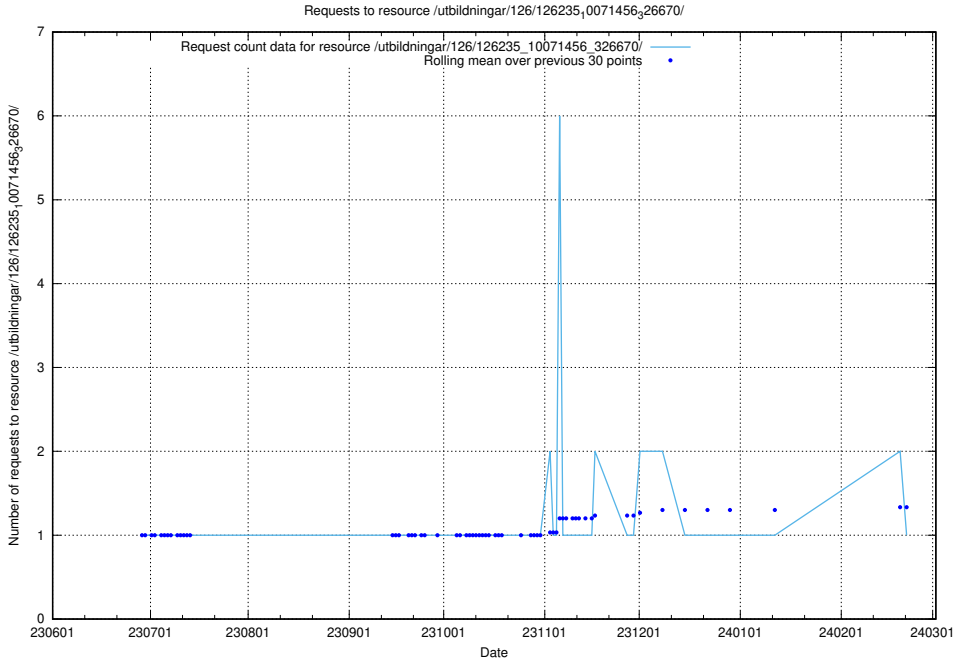

5.5599 Usage of /utbildningar/126/126235_10071456_326670/

Here, we count the number of requests to resource /utbildningar/126/126235_10071456_326670/.