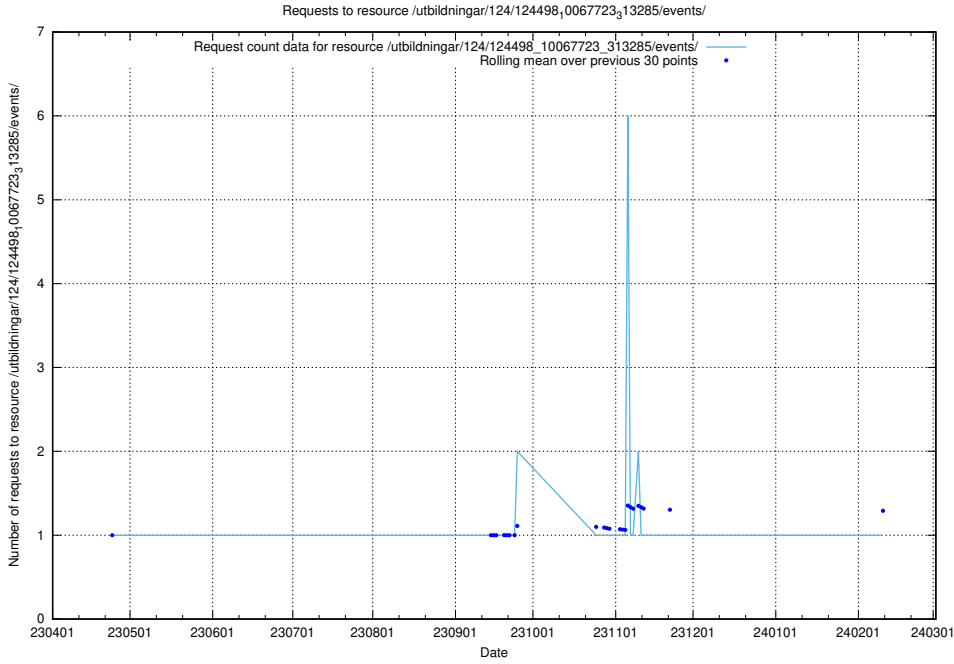

5.6142 Usage of /utbildningar/124/124498_10067723_313285/events/

Here, we count the number of requests to resource /utbildningar/124/124498_10067723_313285/events/