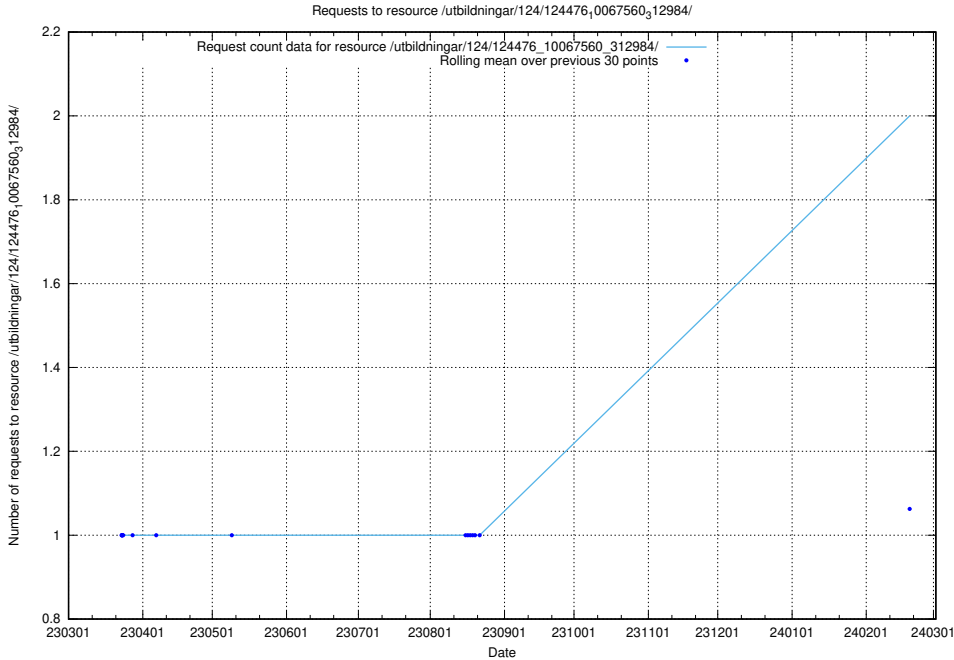

5.620 Usage of /utbildningar/124/124476_10067560_312984/

Here, we count the number of requests to resource /utbildningar/124/124476_10067560_312984/.