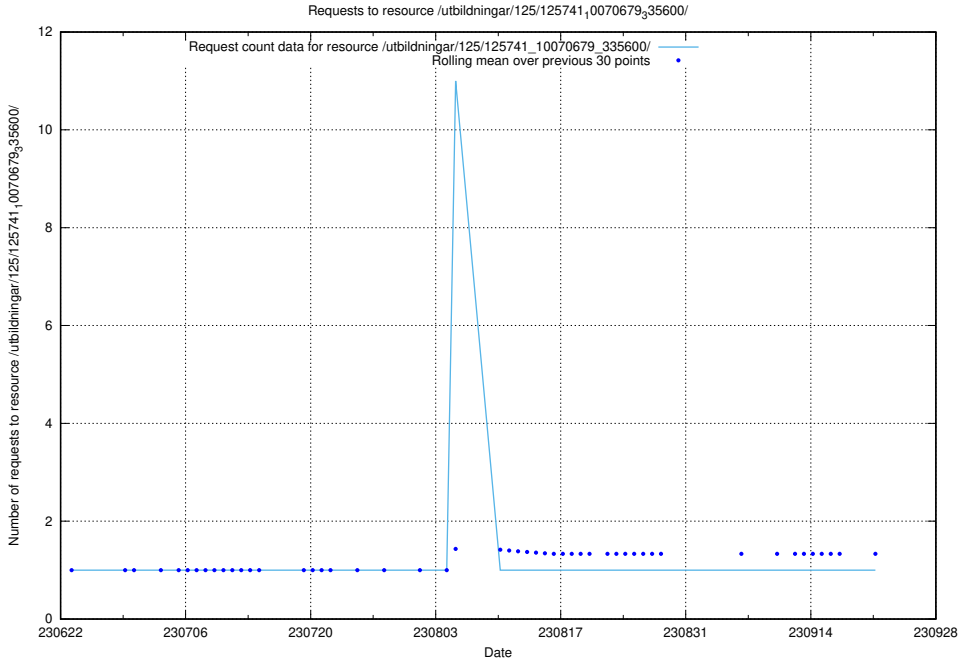

5.5832 Usage of /utbildningar/125/125741_10070679_335600/

Here, we count the number of requests to resource /utbildningar/125/125741_10070679_335600/.