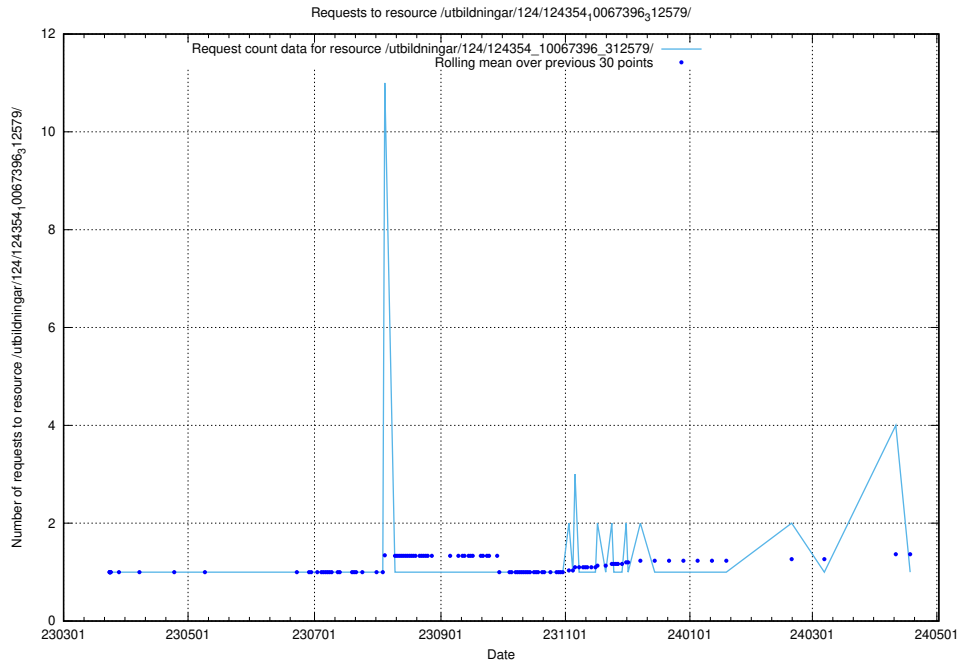

5.4071 Usage of /utbildningar/124/124354_10067396_312579/

Here, we count the number of requests to resource /utbildningar/124/124354_10067396_312579/.