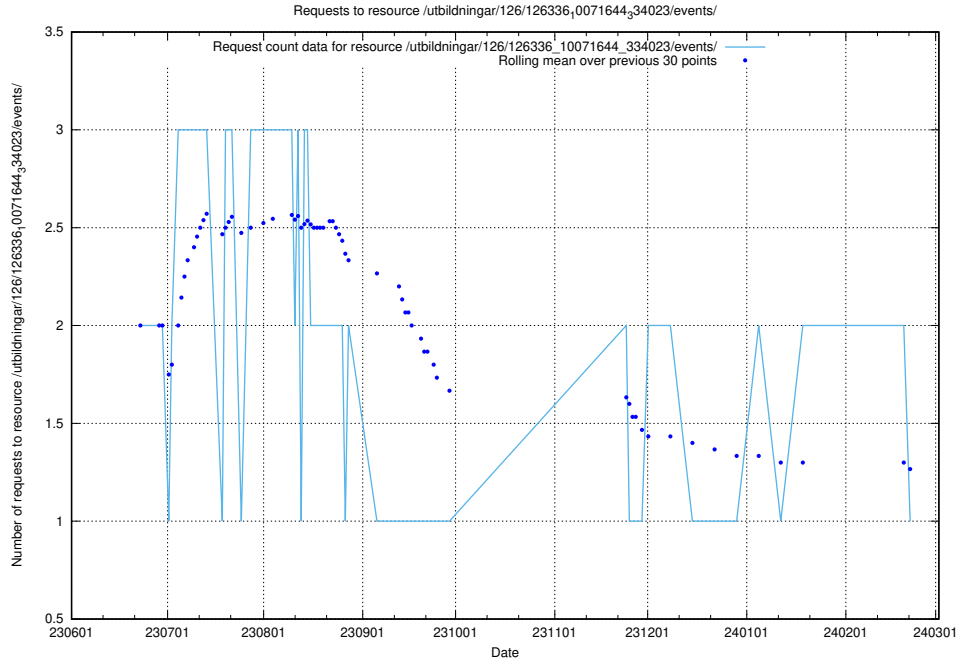

5.5702 Usage of /utbildningar/126/126336_10071644_334023/events/

Here, we count the number of requests to resource /utbildningar/126/126336_10071644_334023/events/