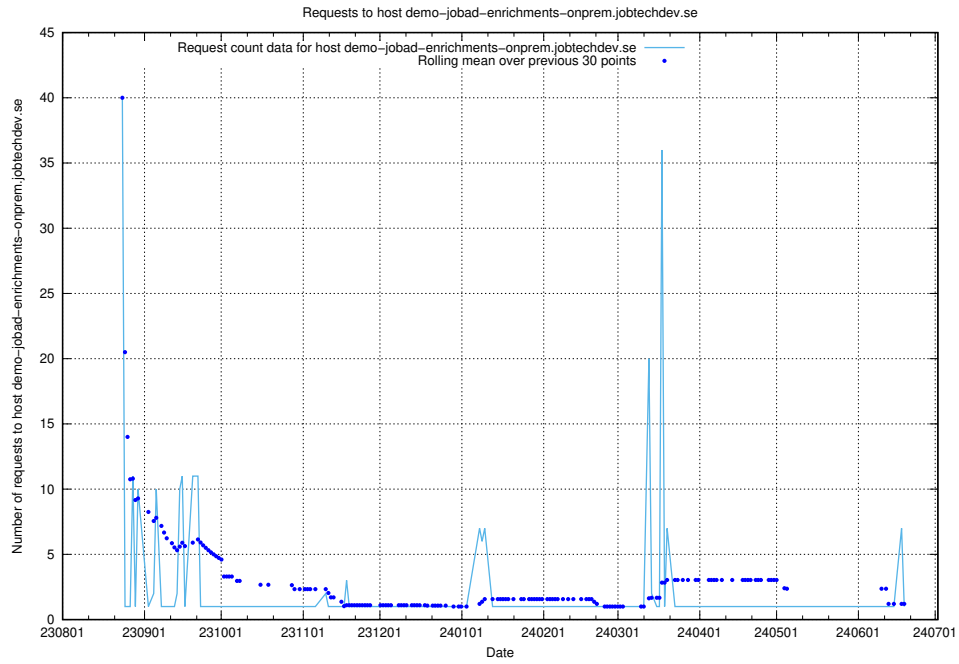

## 7.606 Usage of demo-jobad-enrichments-onprem.jobtechdev.se

Here, we count the number of requests to host demo-jobad-enrichments-onprem.jobtechdev.se.