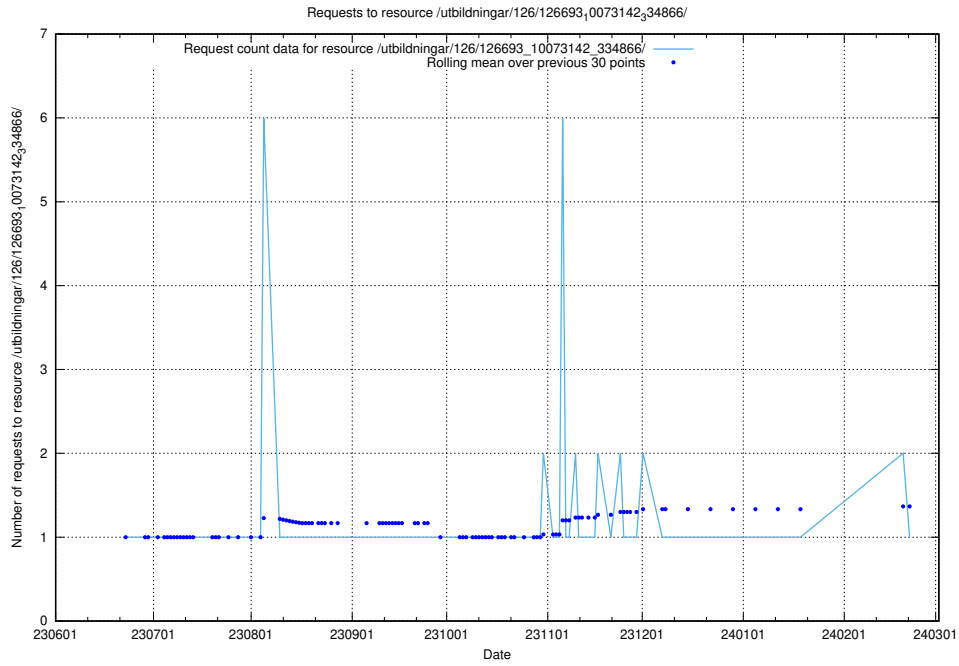

5.5782 Usage of /utbildningar/126/126693_10073142_334866/

Here, we count the number of requests to resource /utbildningar/126/126693_10073142_334866/.