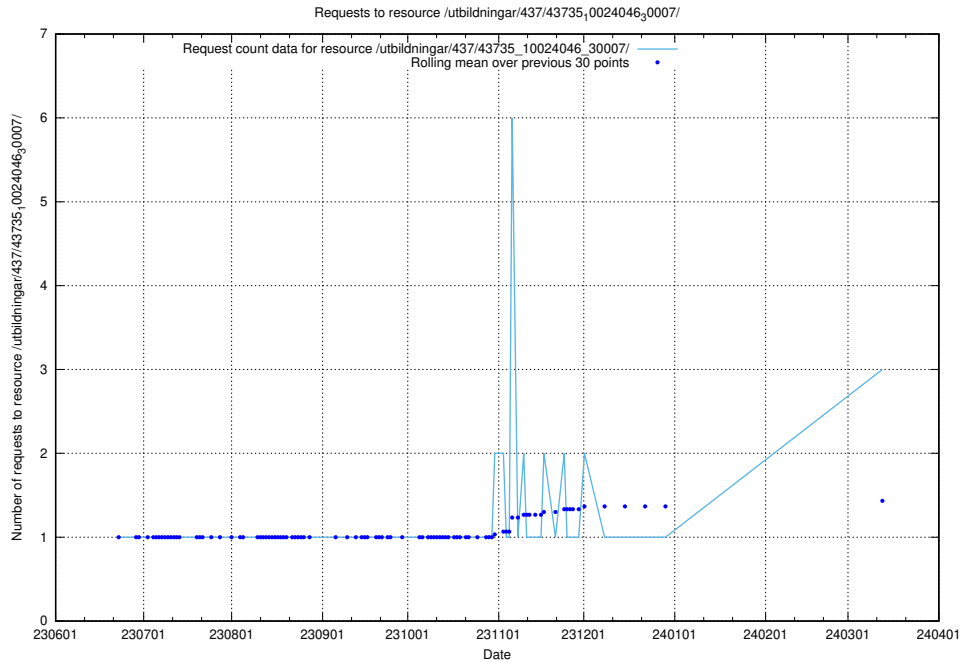

5.396 Usage of /utbildningar/437/43735_10024046_30007/

Here, we count the number of requests to resource /utbildningar/437/43735_10024046_30007/.