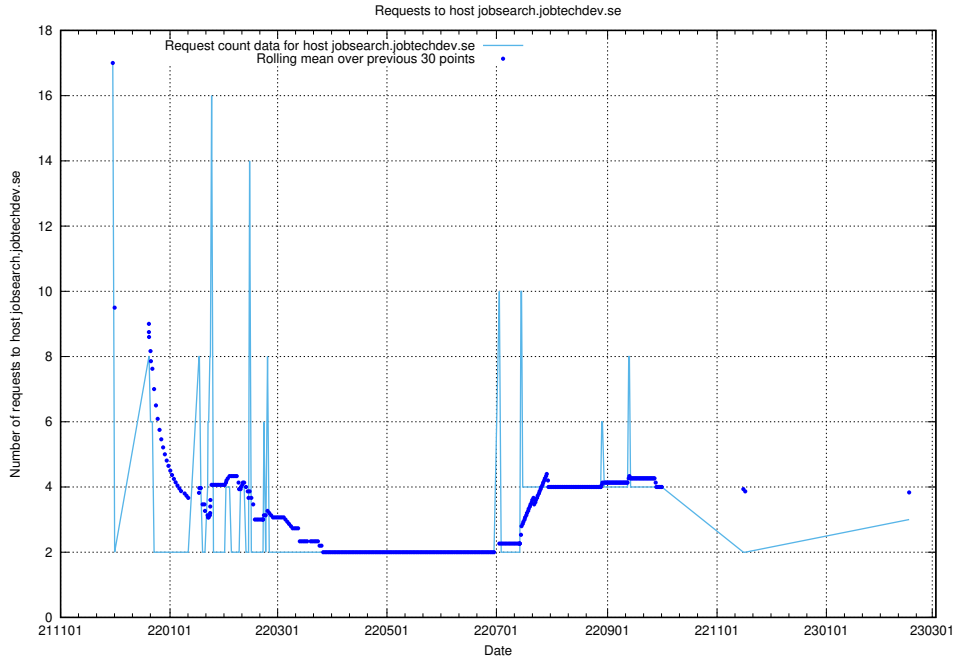

7.212 Usage of jobsearch.jobtechdev.se

Here, we count the number of requests to host jobsearch.jobtechdev.se.