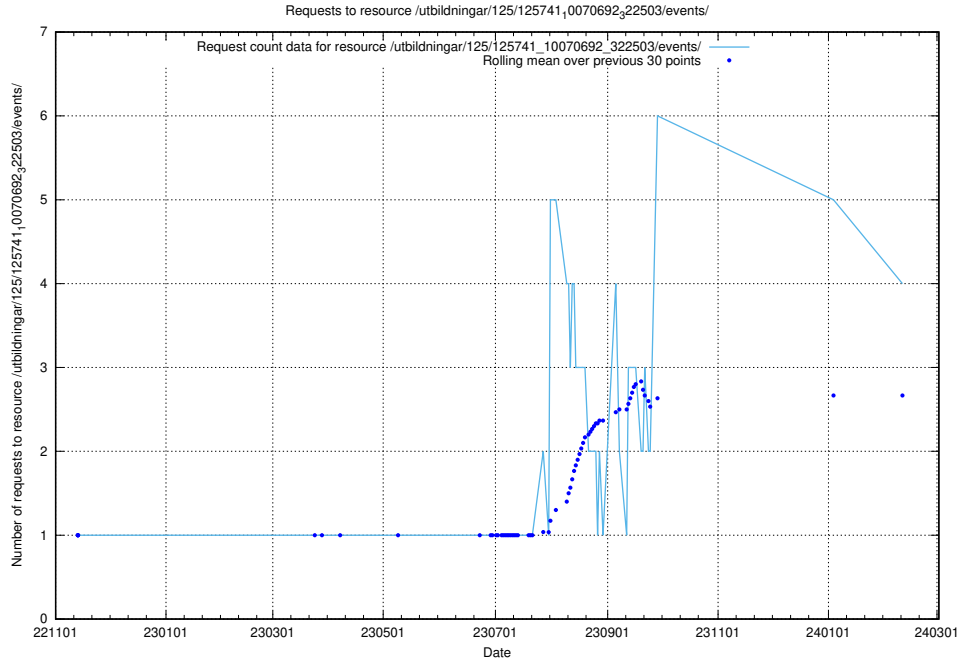

5.246 Usage of /utbildningar/125/125741_10070692_322503/events/

Here, we count the number of requests to resource /utbildningar/125/125741_10070692_322503/events/