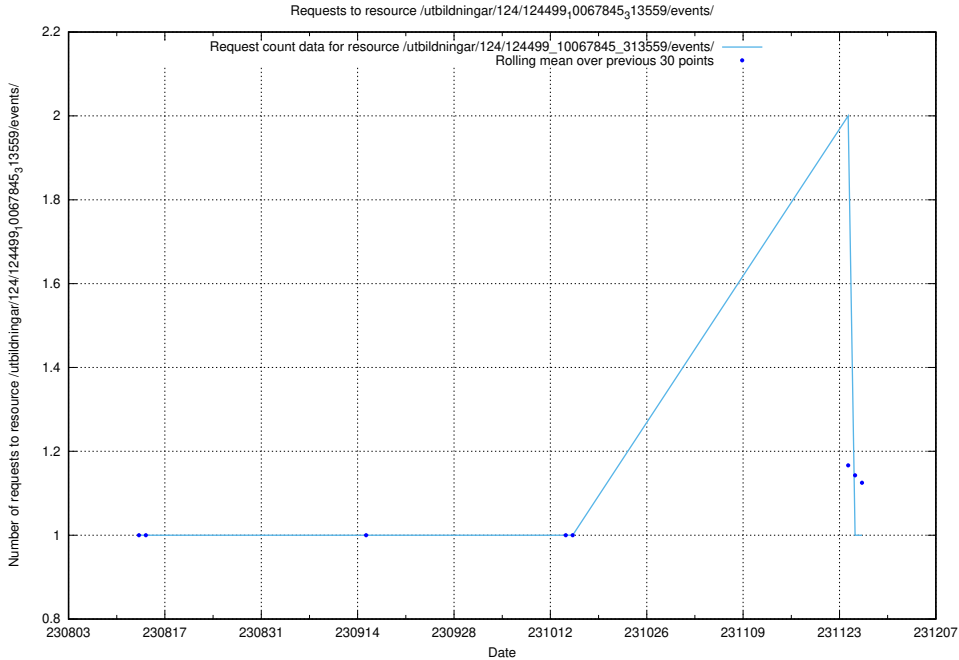

5.4942 Usage of /utbildningar/124/124499_10067845_313559/events/

Here, we count the number of requests to resource /utbildningar/124/124499_10067845_313559/events/