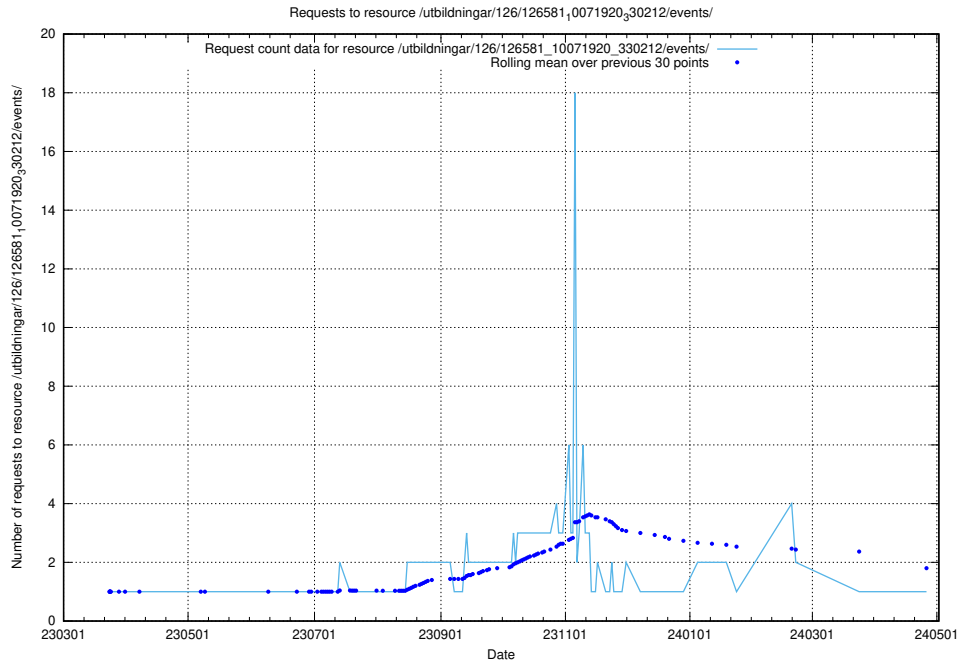

5.6546 Usage of /utbildningar/126/126581_10071920_330212/events/

Here, we count the number of requests to resource /utbildningar/126/126581_10071920_330212/events/