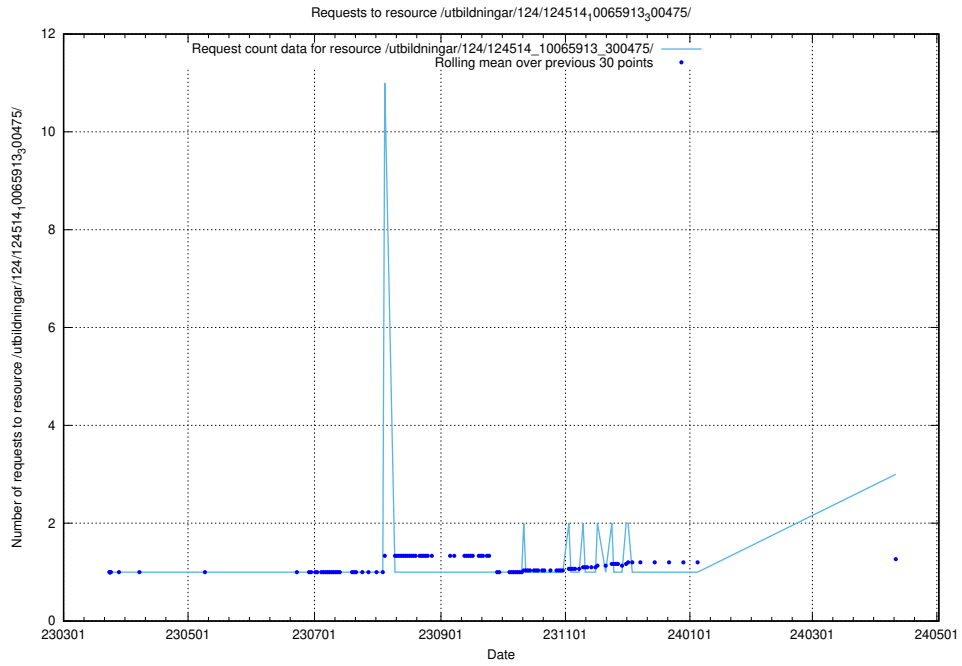

5.307 Usage of /utbildningar/124/124514_10065913_300475/

Here, we count the number of requests to resource /utbildningar/124/124514_10065913_300475/.