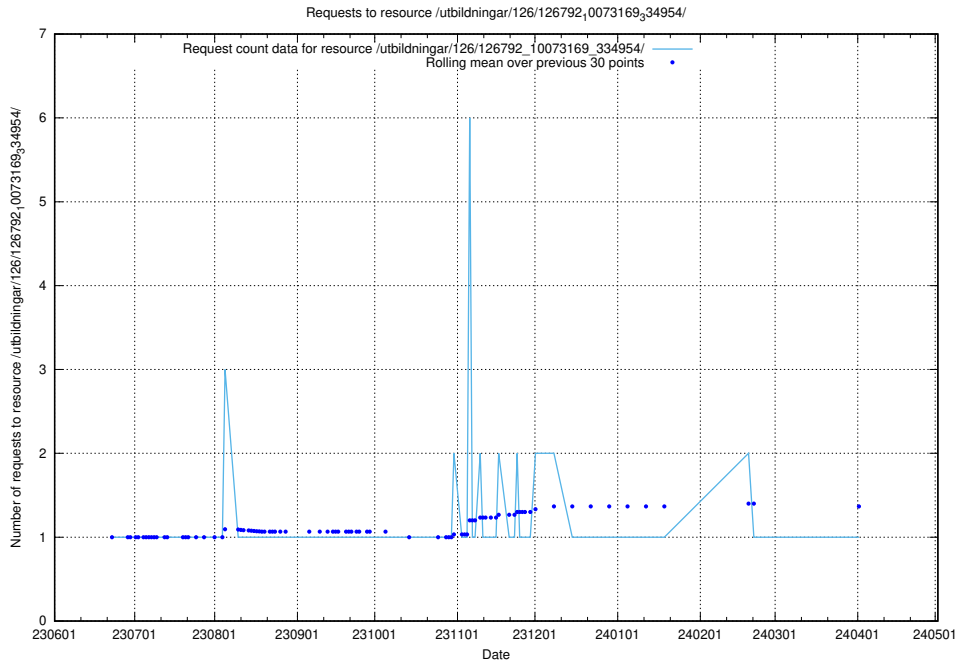

5.5730 Usage of /utbildningar/126/126792_10073169_334954/

Here, we count the number of requests to resource /utbildningar/126/126792_10073169_334954/.