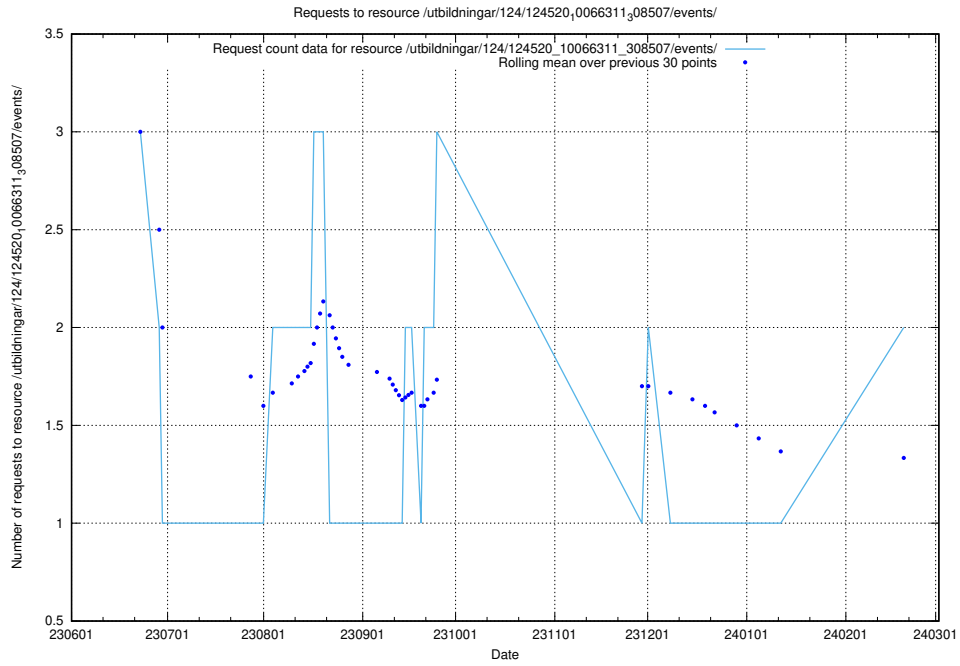

5.842 Usage of /utbildningar/124/124520_10066311_308507/events/

Here, we count the number of requests to resource /utbildningar/124/124520_10066311_308507/events/