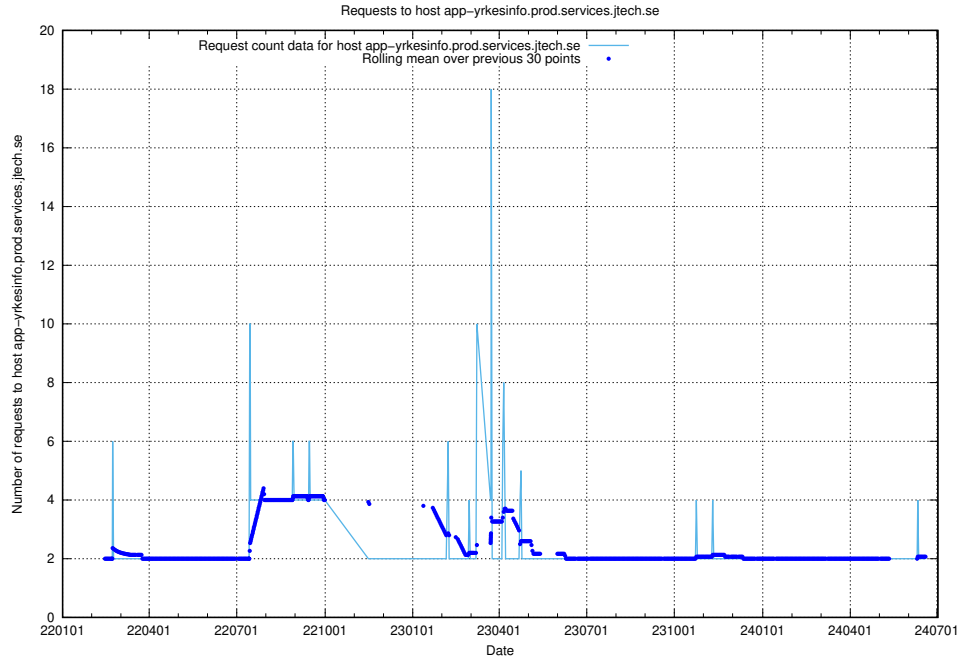

7.544 Usage of app-yrkesinfo.prod.services.jtech.se

Here, we count the number of requests to host app-yrkesinfo.prod.services.jtech.se.