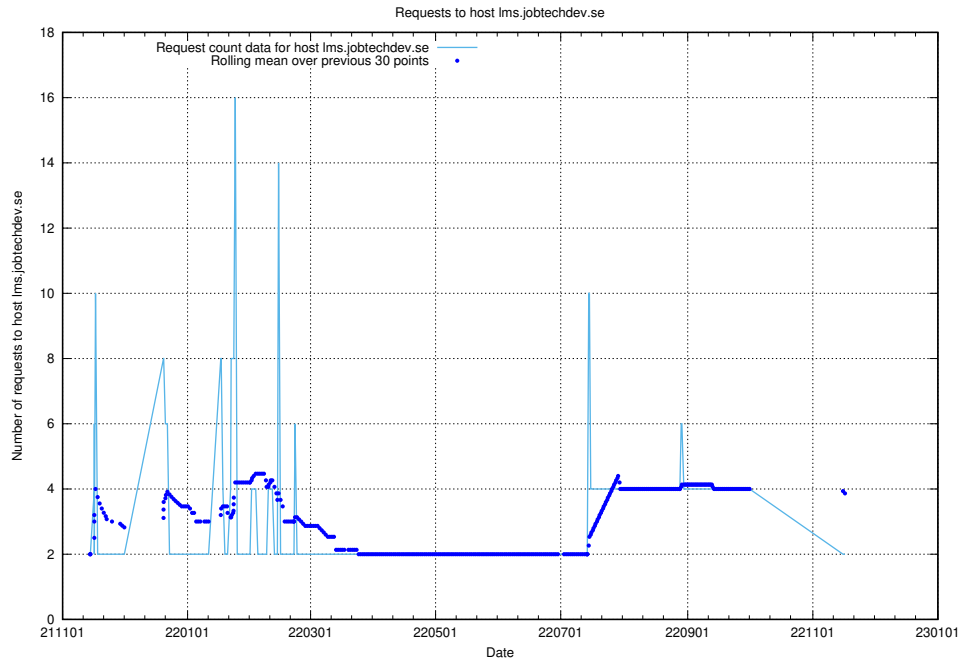

7.577 Usage of lms.jobtechdev.se

Here, we count the number of requests to host lms.jobtechdev.se.