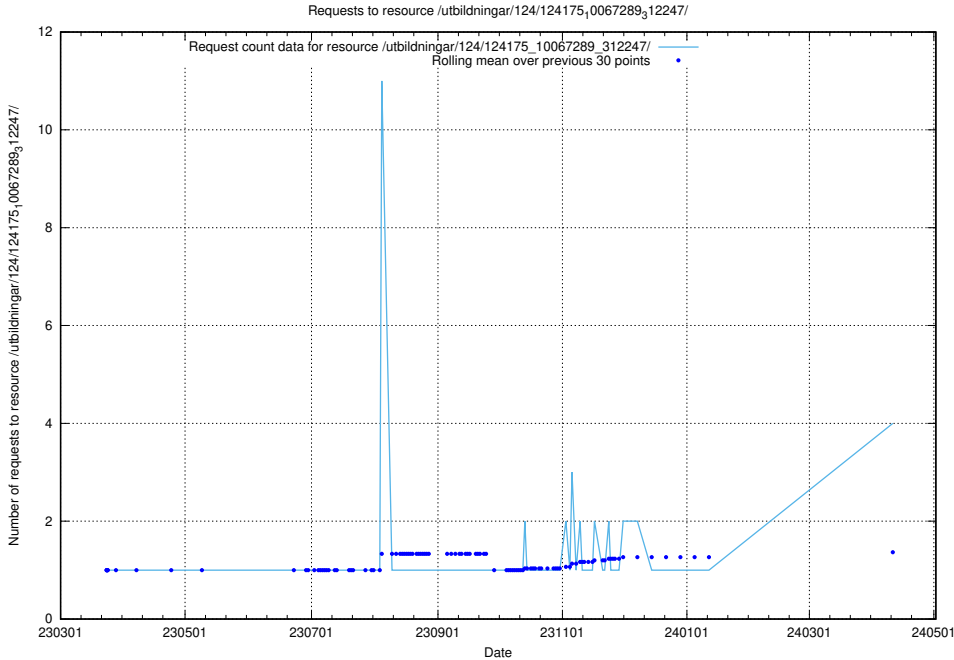

5.206 Usage of /utbildningar/124/124175_10067289_312247/

Here, we count the number of requests to resource /utbildningar/124/124175_10067289_312247/.