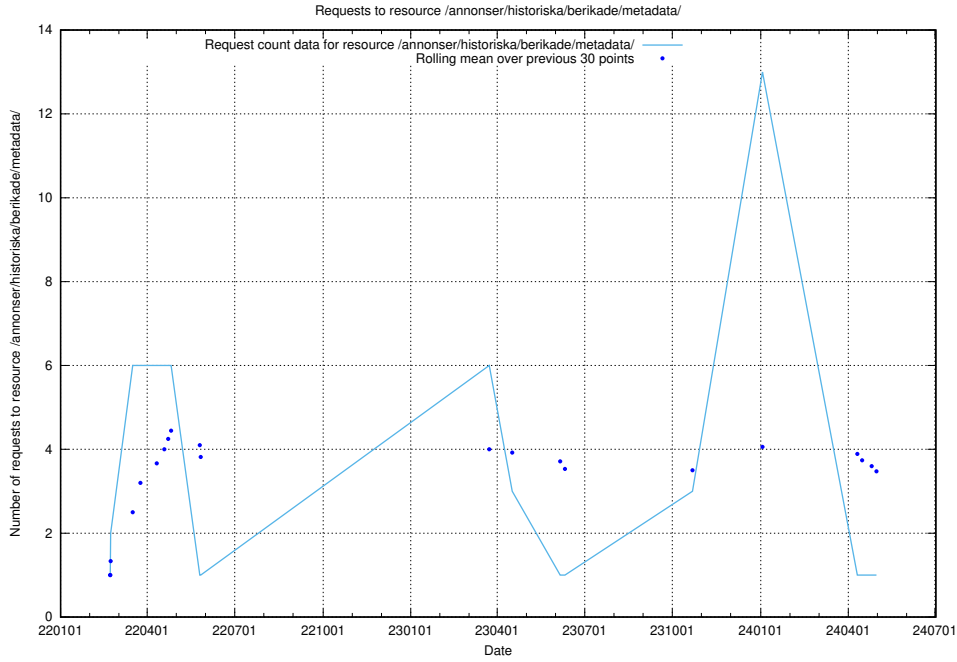

5.1254 Usage of /annonser/historiska/berikade/metadata/

Here, we count the number of requests to resource /annonser/historiska/berikade/metadata/.