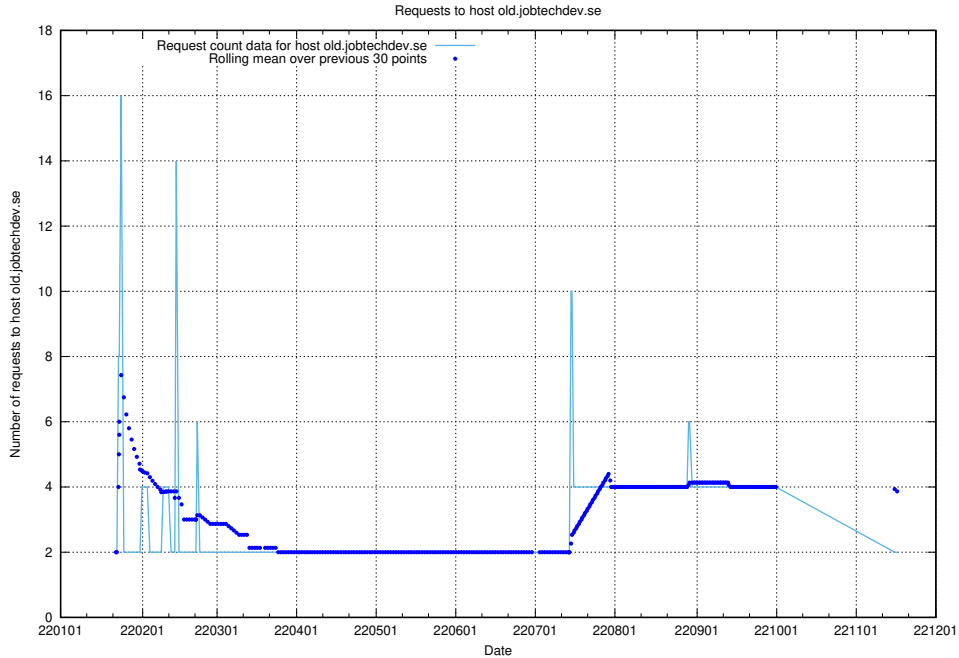

### 7.595 Usage of old.jobtechdev.se

Here, we count the number of requests to host old.jobtechdev.se.