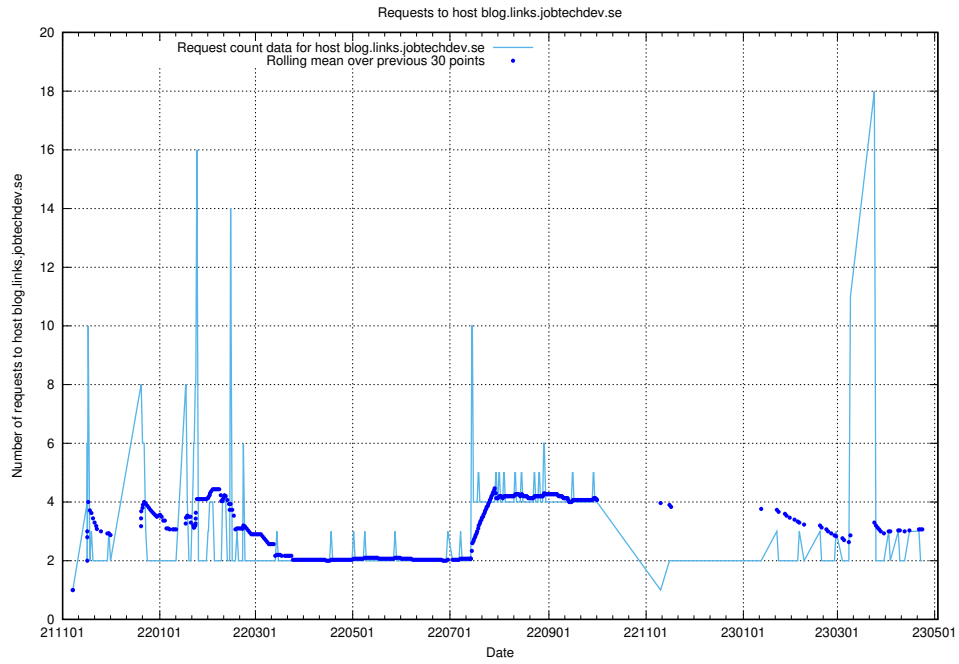

7.434 Usage of `blog.links.jobtechdev.se`

Here, we count the number of requests to host `blog.links.jobtechdev.se`.