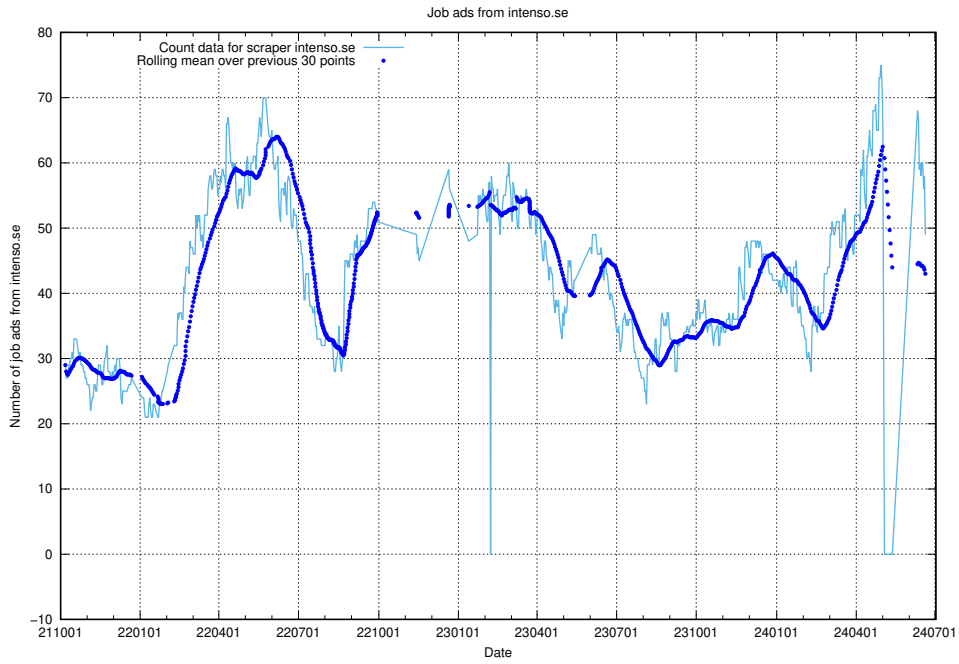

### 13.13 Number of ads by scraper intenso.se

Here, we count the number of job ads scraped from intenso.se.