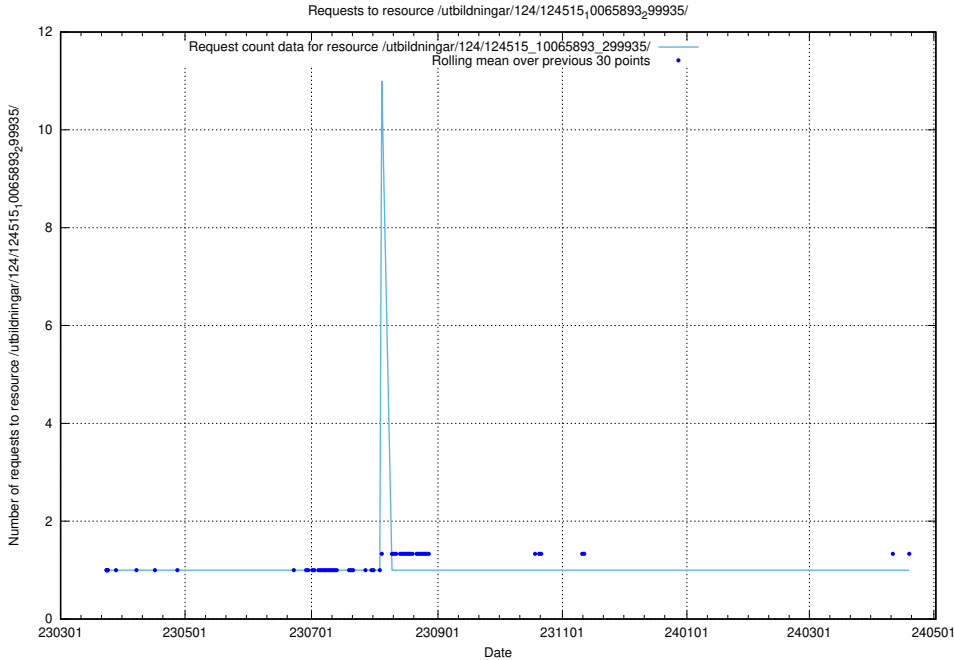

5.1797 Usage of /utbildningar/124/124515_10065893_299935/

Here, we count the number of requests to resource /utbildningar/124/124515_10065893_299935/.