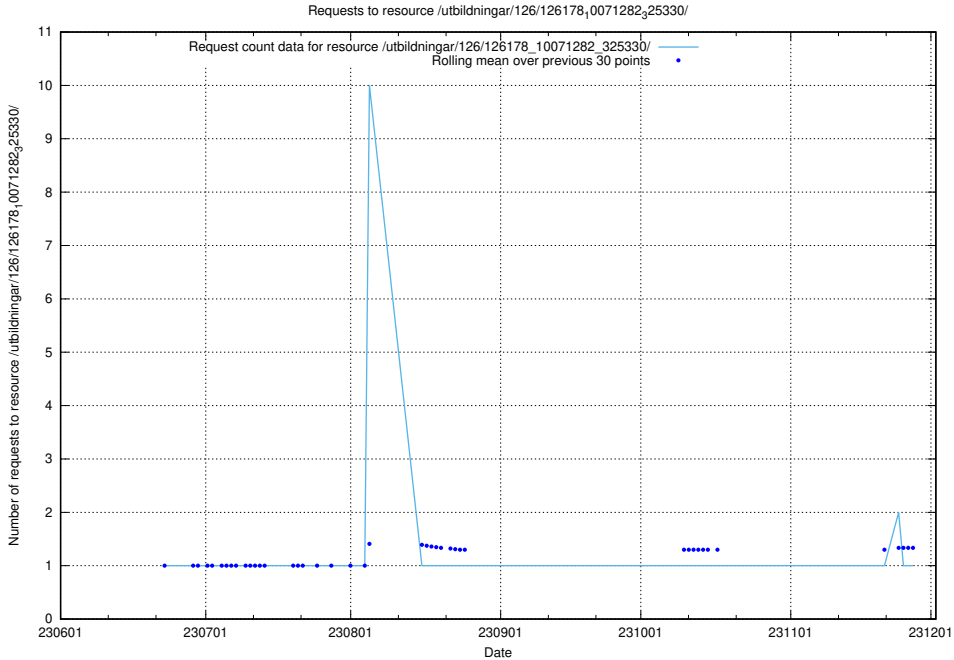

5.5813 Usage of /utbildningar/126/126178_10071282_325330/

Here, we count the number of requests to resource /utbildningar/126/126178_10071282_325330/.