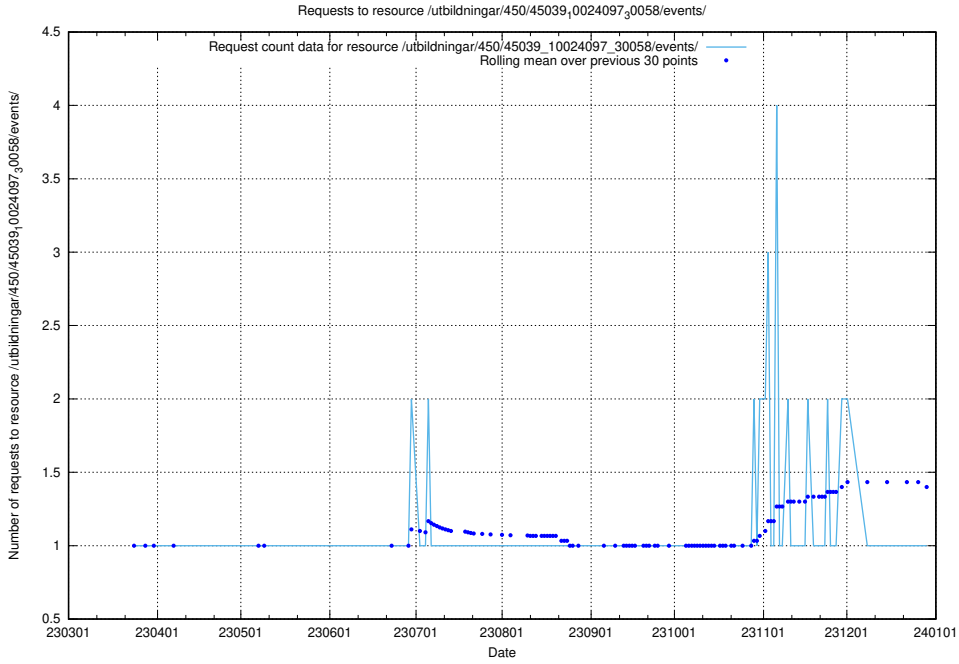

5.6309 Usage of /utbildningar/450/45039_10024097_30058/events/

Here, we count the number of requests to resource /utbildningar/450/45039_10024097_30058/events/.