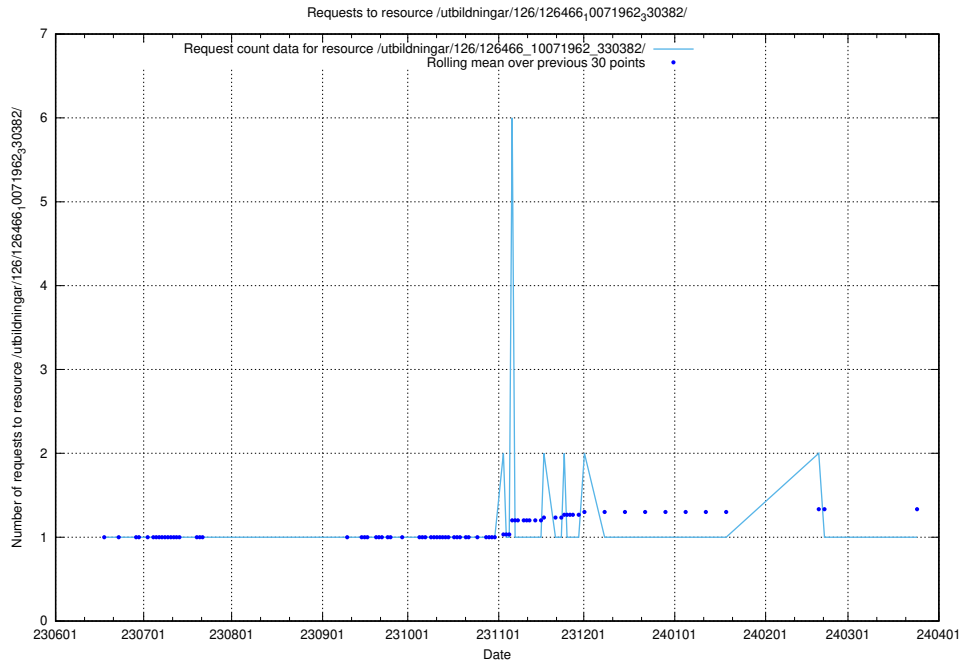

5.5992 Usage of /utbildningar/126/126466_10071962_330382/

Here, we count the number of requests to resource /utbildningar/126/126466_10071962_330382/.