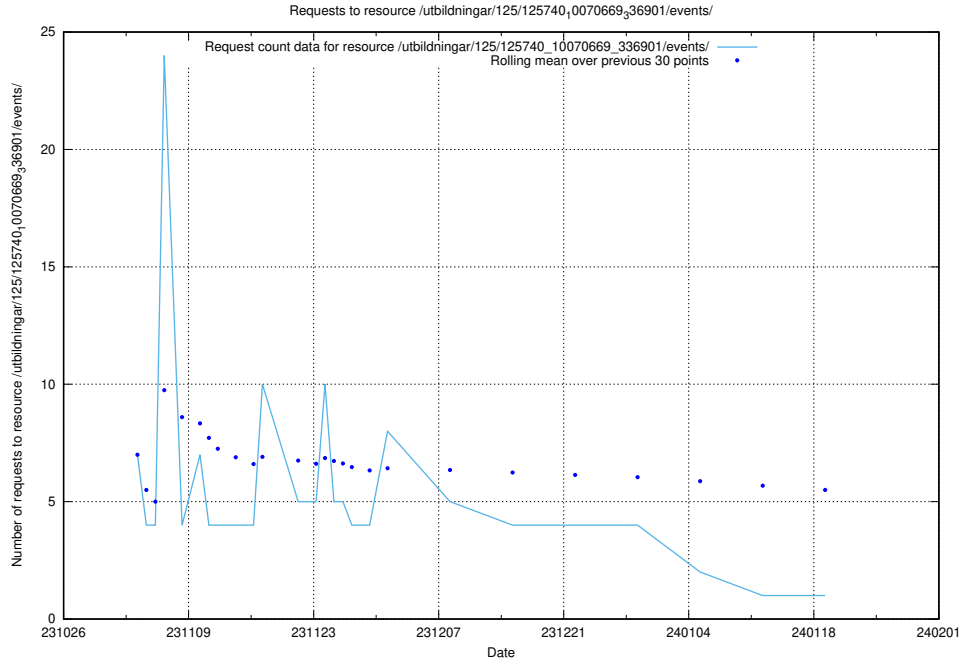

5.4291 Usage of /utbildningar/125/125740_10070669_336901/events/

Here, we count the number of requests to resource /utbildningar/125/125740_10070669_336901/events/