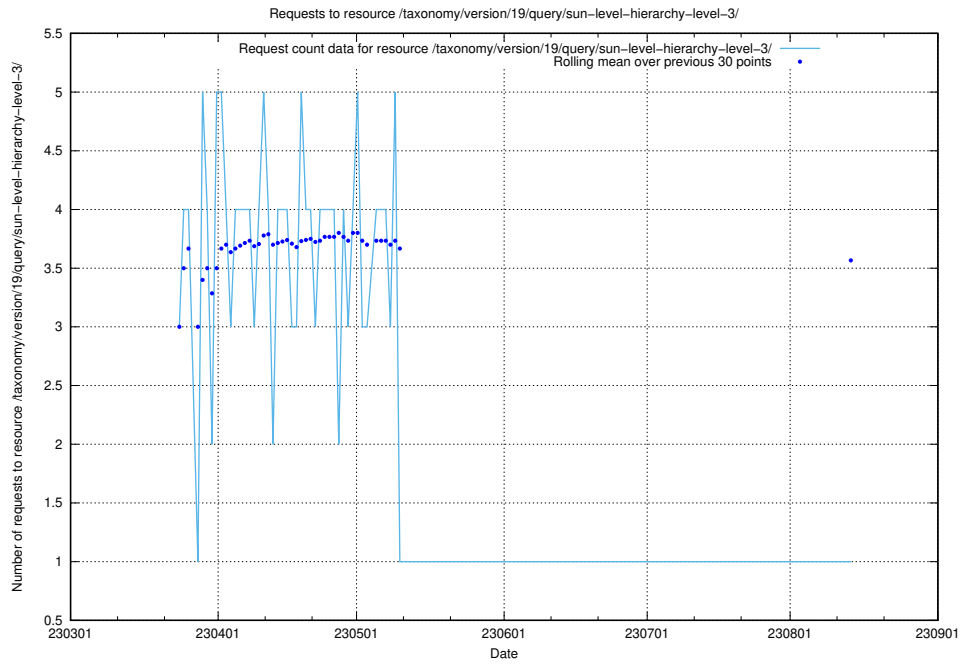

5.6259 Usage of /taxonomy/version/19/query/sun-level-hierarchy-level-3/

Here, we count the number of requests to resource /taxonomy/version/19/query/sun-level-hierarchy-level-3/.