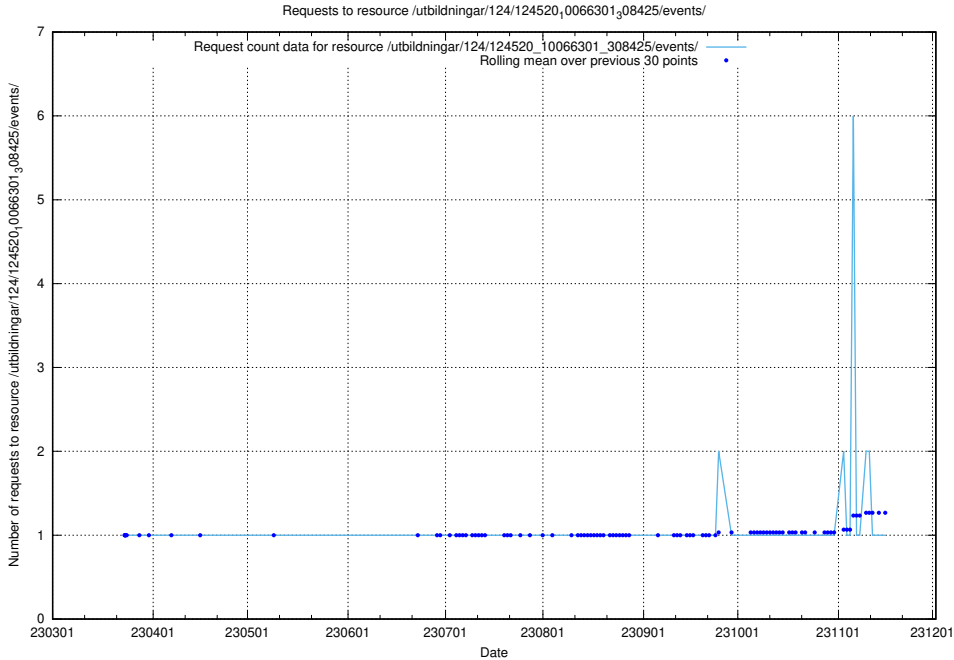

5.1258 Usage of /utbildningar/124/124520_10066301_308425/events/

Here, we count the number of requests to resource /utbildningar/124/124520_10066301_308425/events/