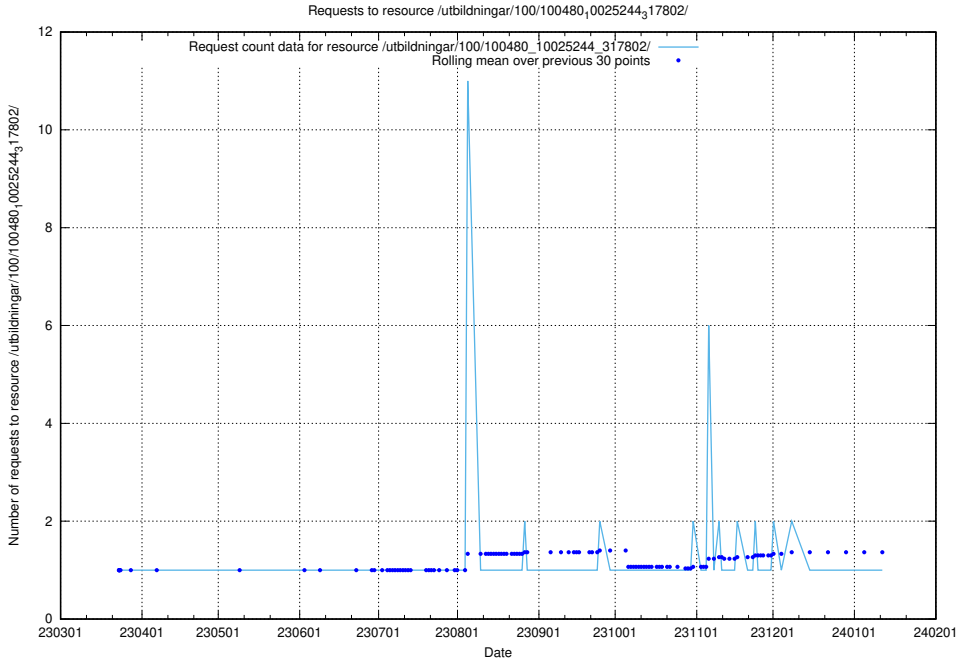

5.5850 Usage of /utbildningar/100/100480_10025244_317802/

Here, we count the number of requests to resource /utbildningar/100/100480_10025244_317802/.