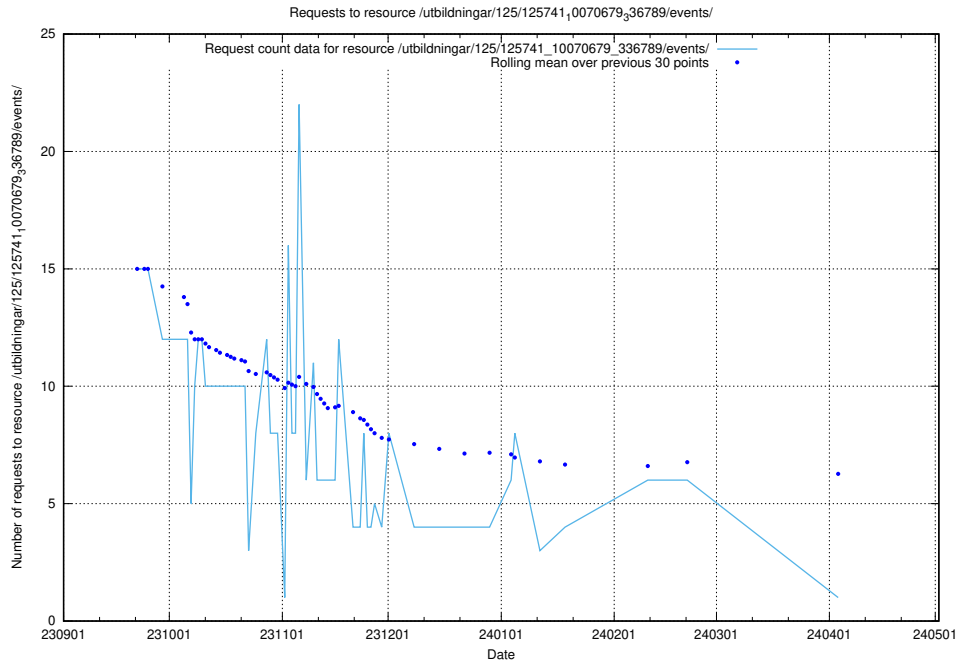

5.4640 Usage of /utbildningar/125/125741_10070679_336789/events/

Here, we count the number of requests to resource /utbildningar/125/125741_10070679_336789/events/