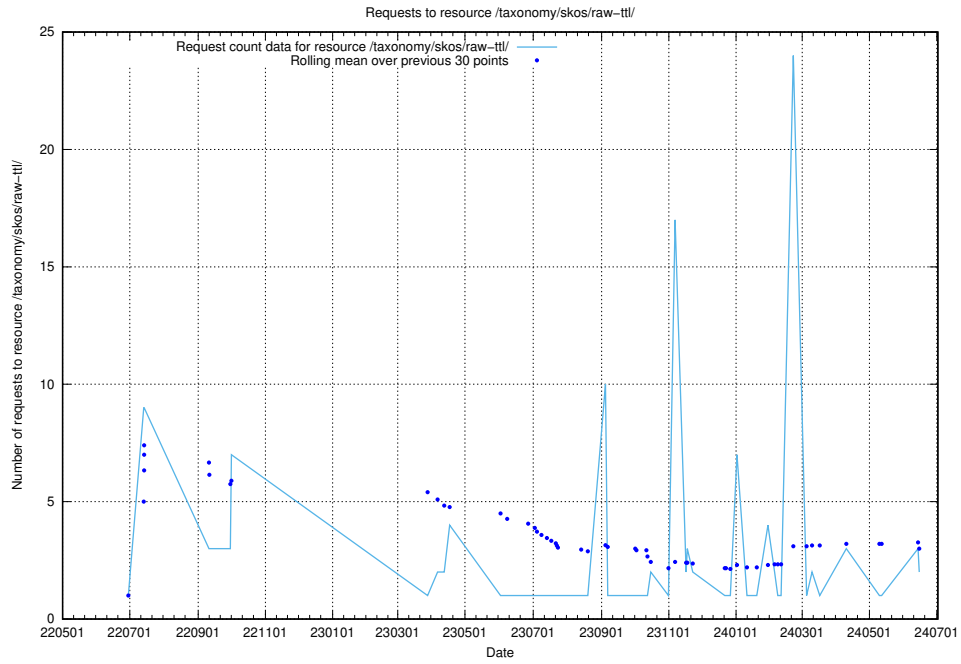

5.461 Usage of /taxonomy/skos/raw-ttl/

Here, we count the number of requests to resource /taxonomy/skos/raw-ttl/.