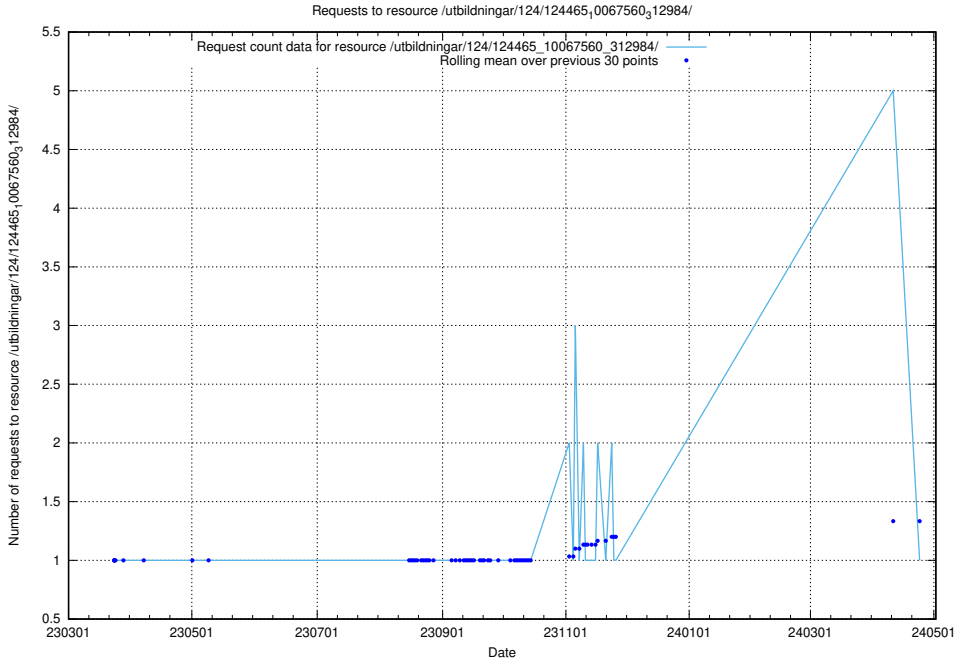

5.3571 Usage of /utbildningar/124/124465_10067560_312984/

Here, we count the number of requests to resource /utbildningar/124/124465_10067560_312984/.