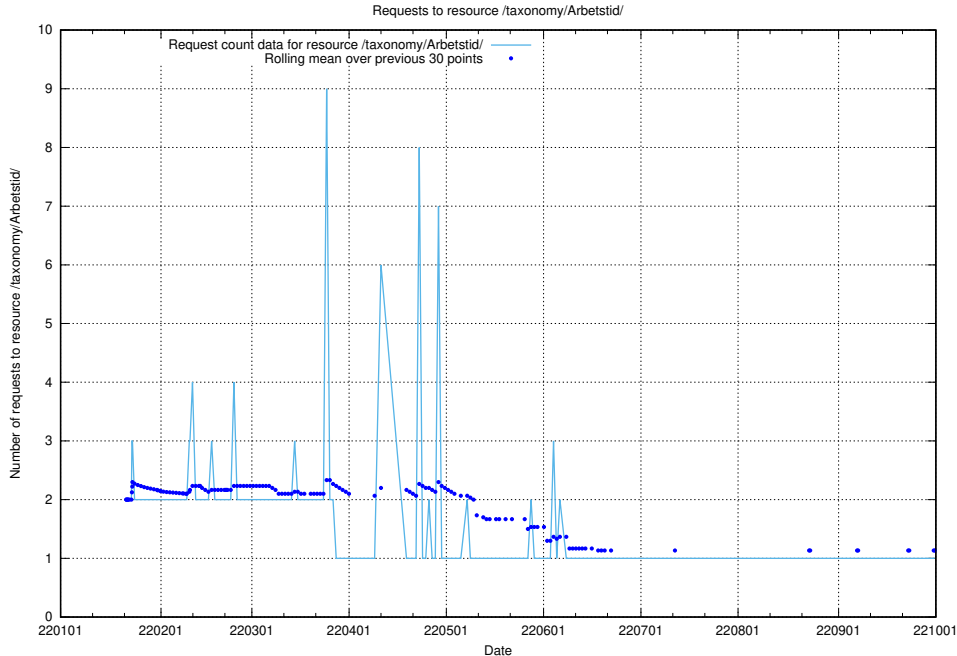

5.1887 Usage of /taxonomy/Arbetstid/

Here, we count the number of requests to resource /taxonomy/Arbetstid/.