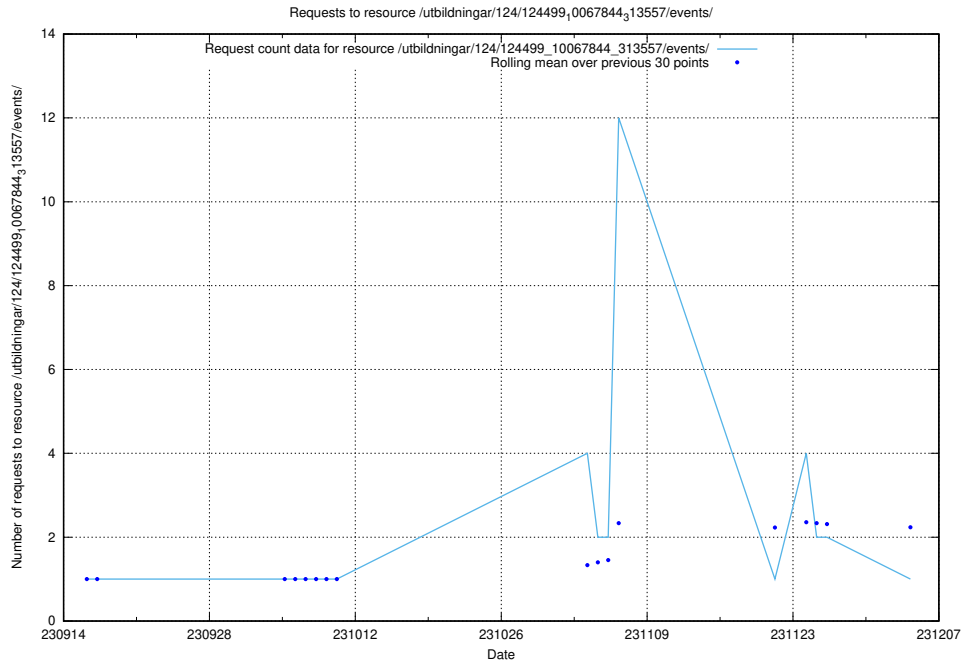

5.4699 Usage of /utbildningar/124/124499_10067844_313557/events/

Here, we count the number of requests to resource /utbildningar/124/124499_10067844_313557/events/