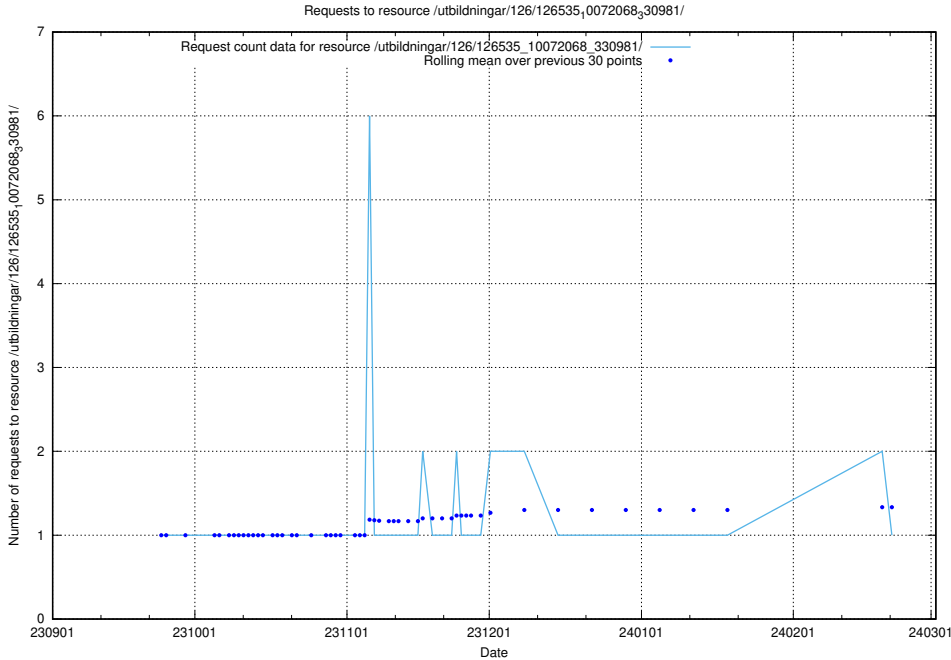

5.4627 Usage of /utbildningar/126/126535_10072068_330981/

Here, we count the number of requests to resource /utbildningar/126/126535_10072068_330981/.