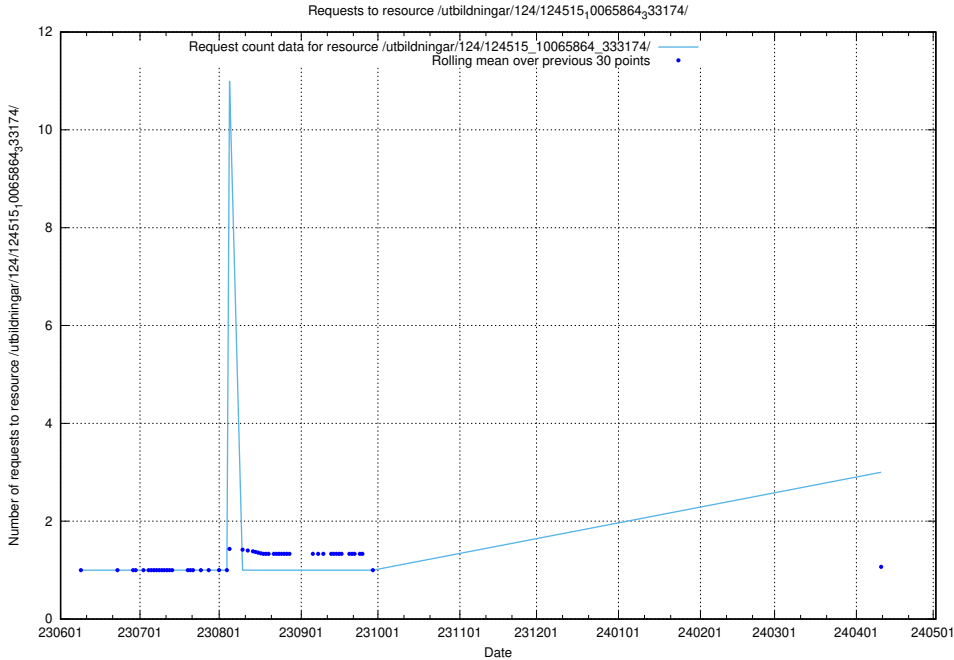

5.422 Usage of /utbildningar/124/124515_10065864_333174/

Here, we count the number of requests to resource /utbildningar/124/124515_10065864_333174/.