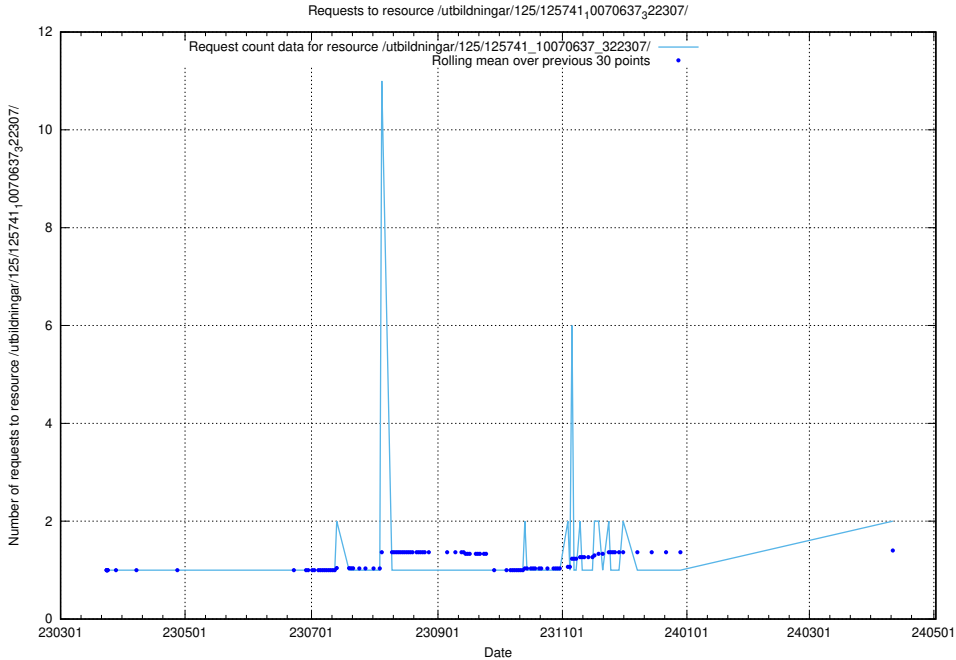

5.455 Usage of /utbildningar/125/125741_10070637_322307/

Here, we count the number of requests to resource /utbildningar/125/125741_10070637_322307/.