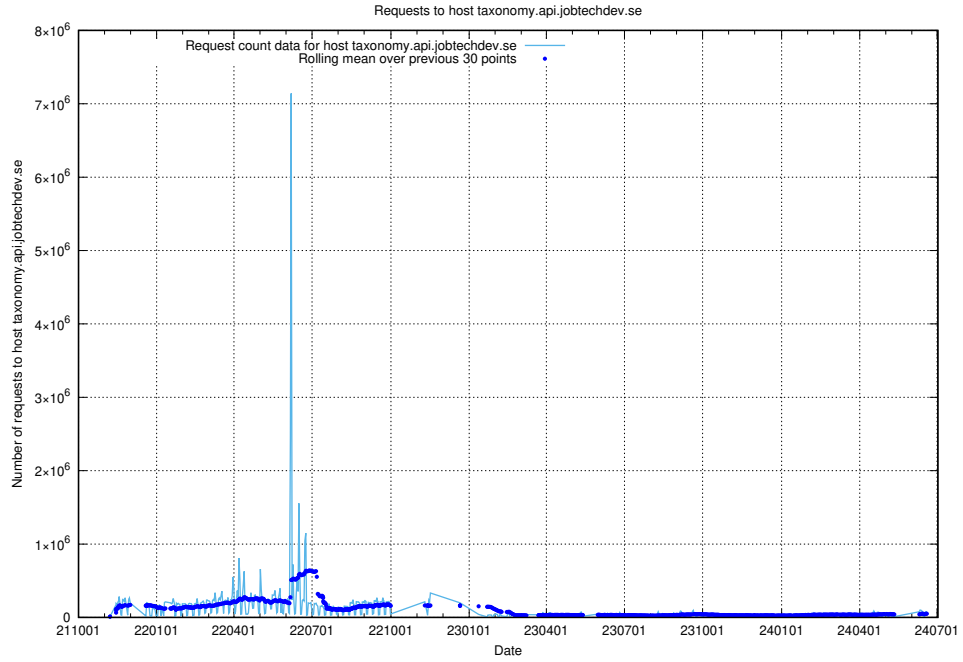

7.5 Usage of taxonomy.api.jobtechdev.se

Here, we count the number of requests to host taxonomy.api.jobtechdev.se.