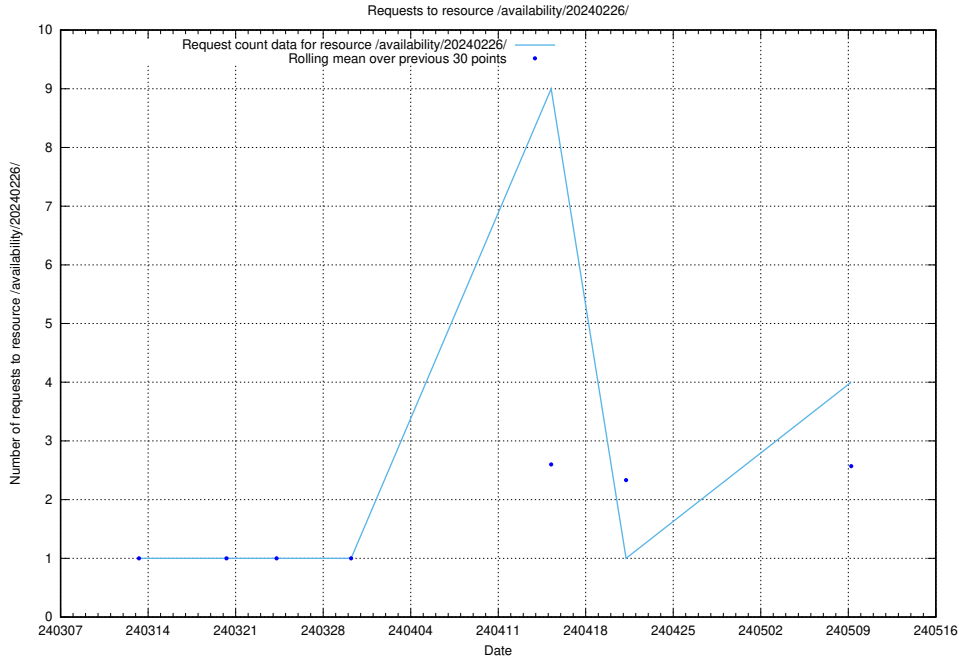

5.179 Usage of /availability/20240226/

Here, we count the number of requests to resource /availability/20240226/.