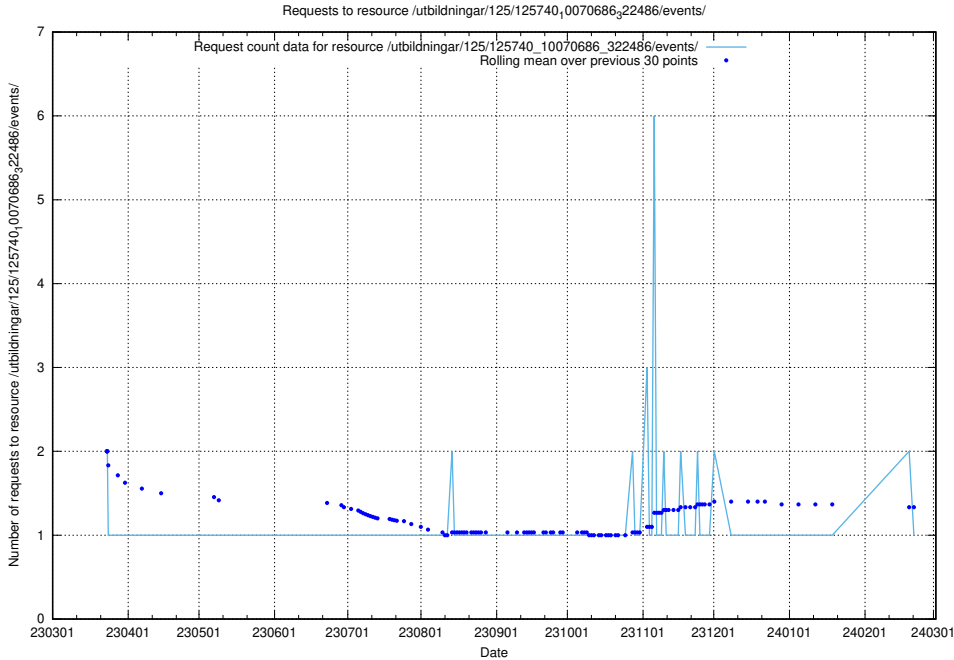

5.6427 Usage of /utbildningar/125/125740_10070686_322486/events/

Here, we count the number of requests to resource /utbildningar/125/125740_10070686_322486/events/