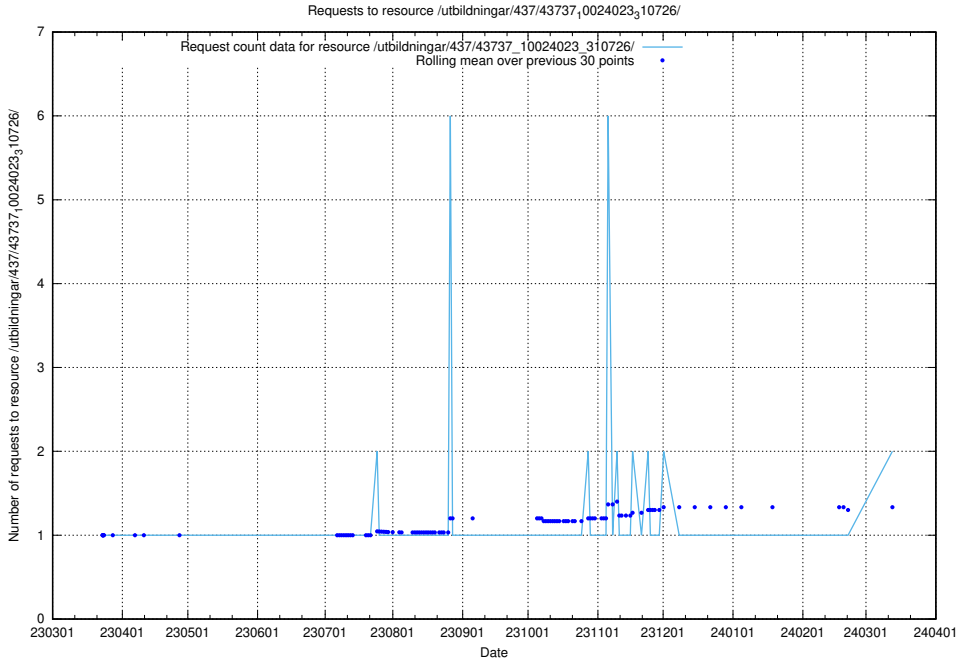

5.956 Usage of /utbildningar/437/43737_10024023_310726/

Here, we count the number of requests to resource /utbildningar/437/43737_10024023_310726/.