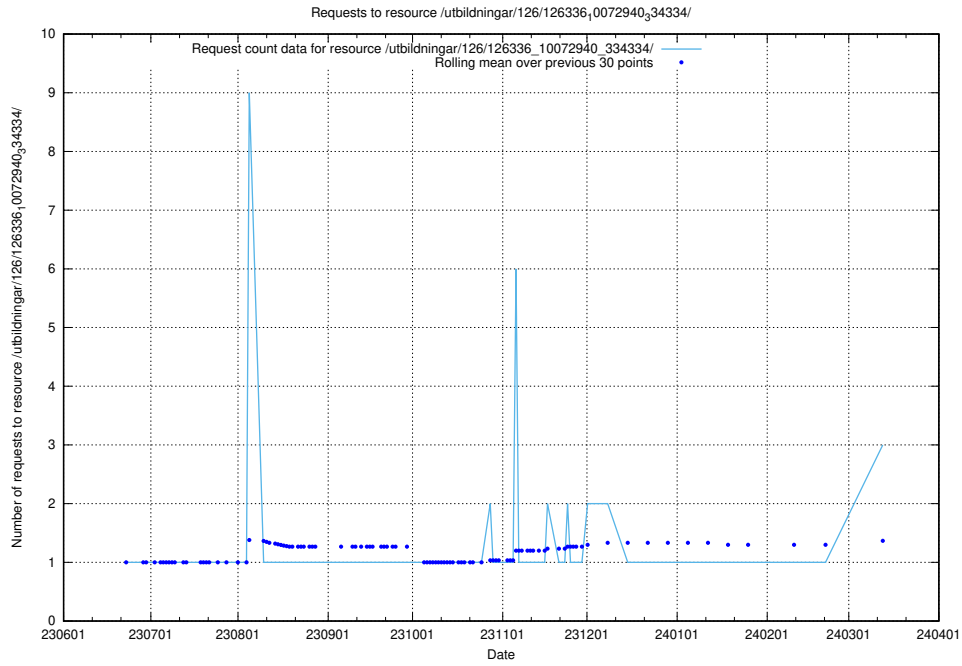

5.399 Usage of /utbildningar/126/126336_10072940_334334/

Here, we count the number of requests to resource /utbildningar/126/126336_10072940_334334/.