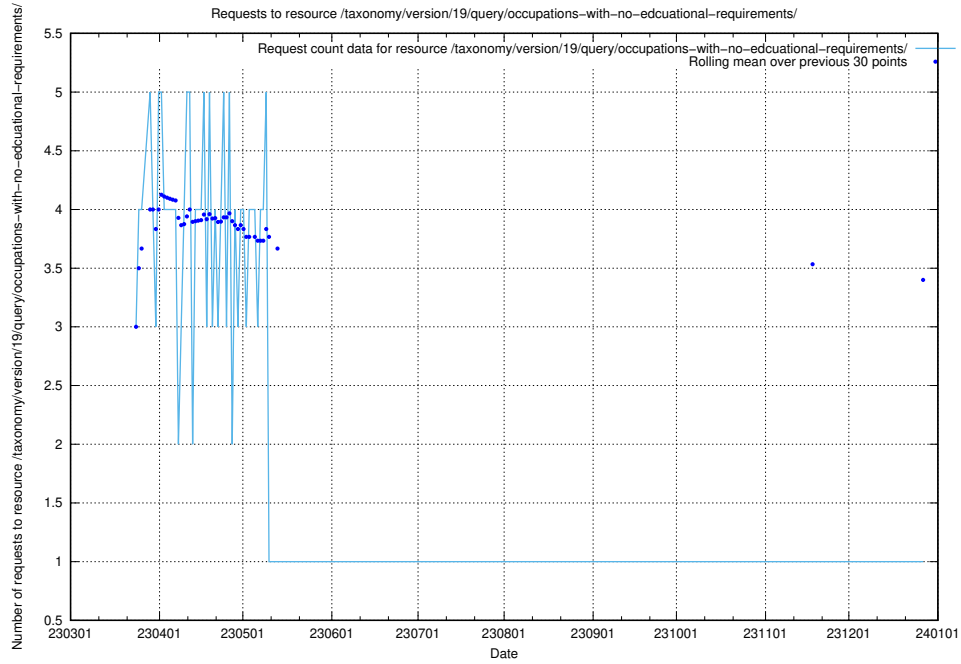

5.6283 Usage of /taxonomy/version/19/query/occupations-with-no-educational-requirements/

Here, we count the number of requests to resource /taxonomy/version/19/query/occupations-with-no-educational-requirements/.