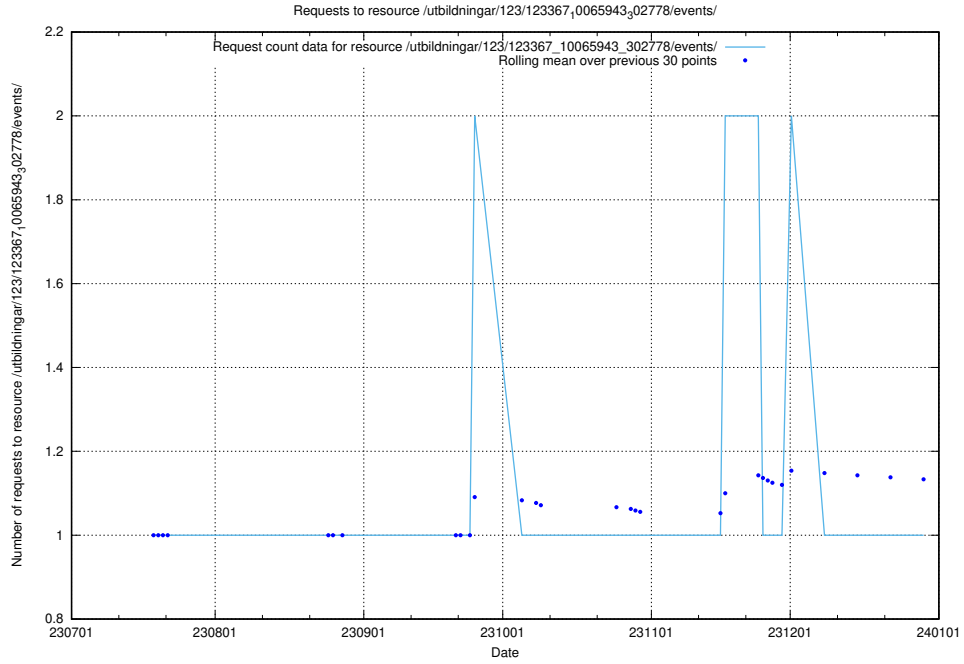

5.5160 Usage of /utbildningar/123/123367_10065943_302778/events/

Here, we count the number of requests to resource /utbildningar/123/123367_10065943_302778/events/