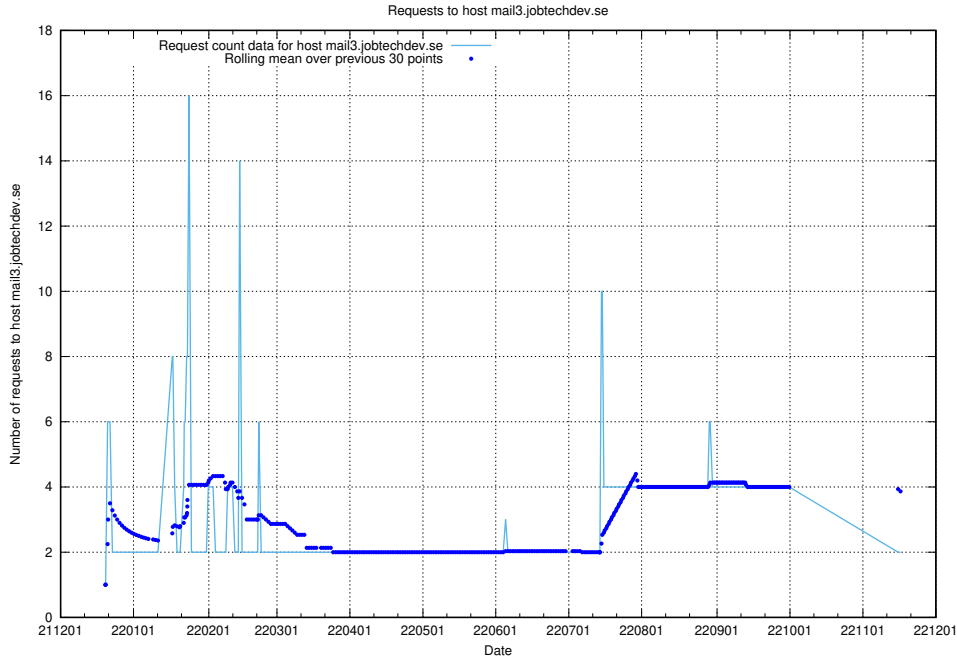

7.377 Usage of mail3.jobtechdev.se

Here, we count the number of requests to host mail3.jobtechdev.se.