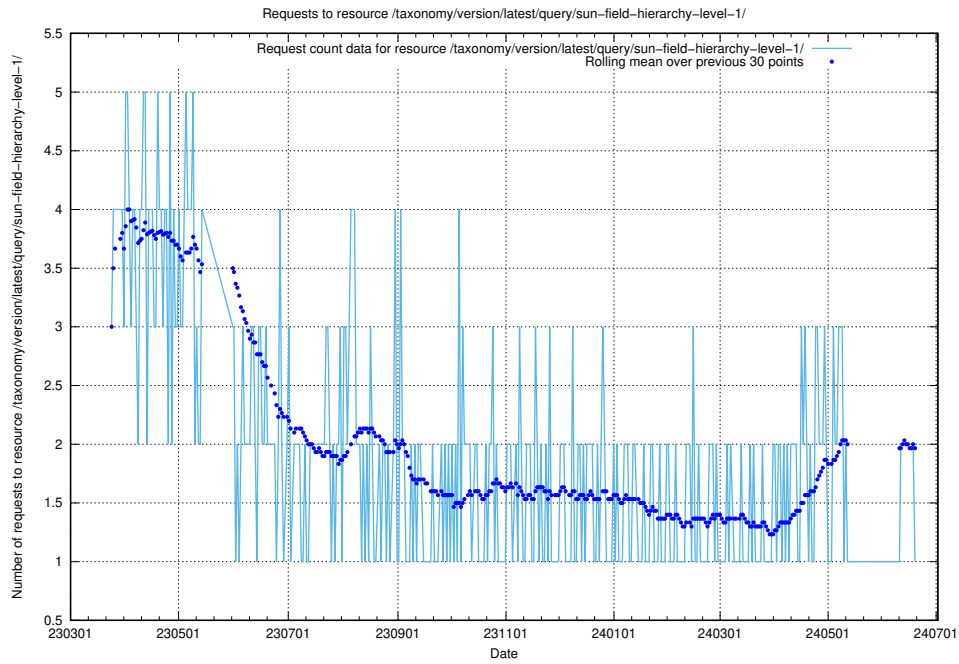

5.6227 Usage of /taxonomy/version/latest/query/sun-field-hierarchy-level-1/

Here, we count the number of requests to resource /taxonomy/version/latest/query/sun-field-hierarchy-level-1/.