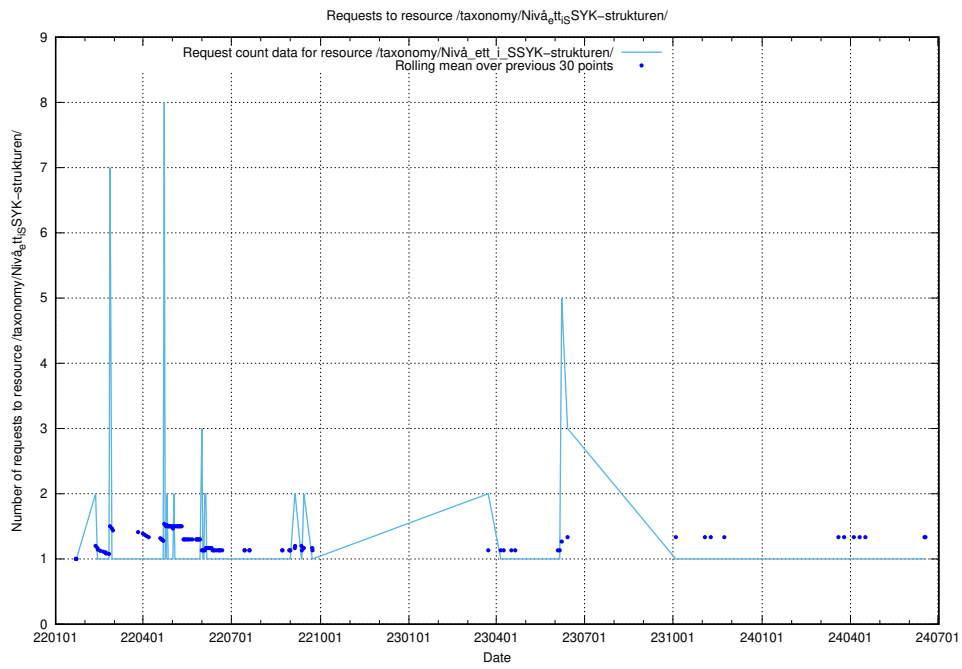

5.5774 Usage of /taxonomy/Nivå_ett_i_SSYK-strukturen/

Here, we count the number of requests to resource /taxonomy/Nivå_ett_i_SSYK-strukturen/.