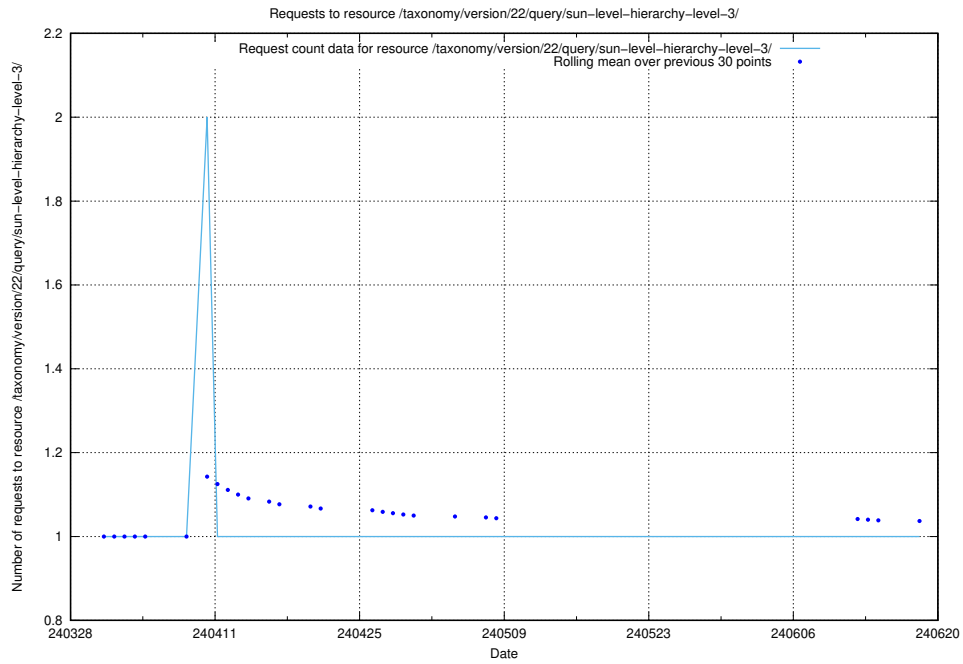

5.1732 Usage of /taxonomy/version/22/query/sun-level-hierarchy-level-3/

Here, we count the number of requests to resource /taxonomy/version/22/query/sun-level-hierarchy-level-3/.