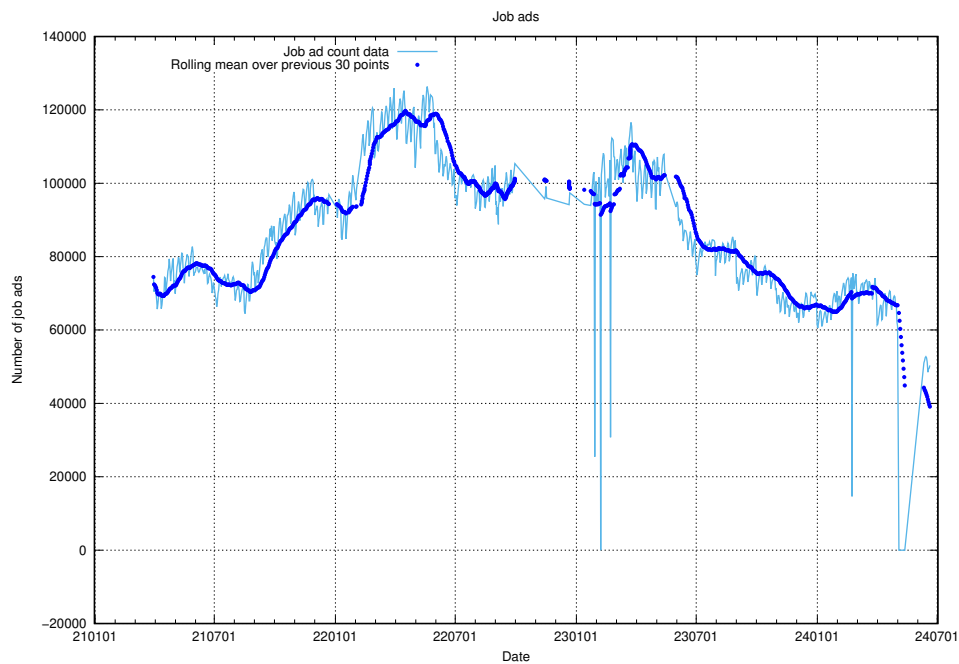

13 JobTechLinks Pipeline

This section contains a summary of last night's job ad processing in the [JobTech Links pipeline](#)¹³.

For a detailed statistical summary, please see [14.1](#).

13.1 Number of job ads

Here, we count the number of job ads processed by the pipeline each night.

¹³<https://gitlab.com/arbetsformedlingen/joblinks/wiki/-/wikis/home>