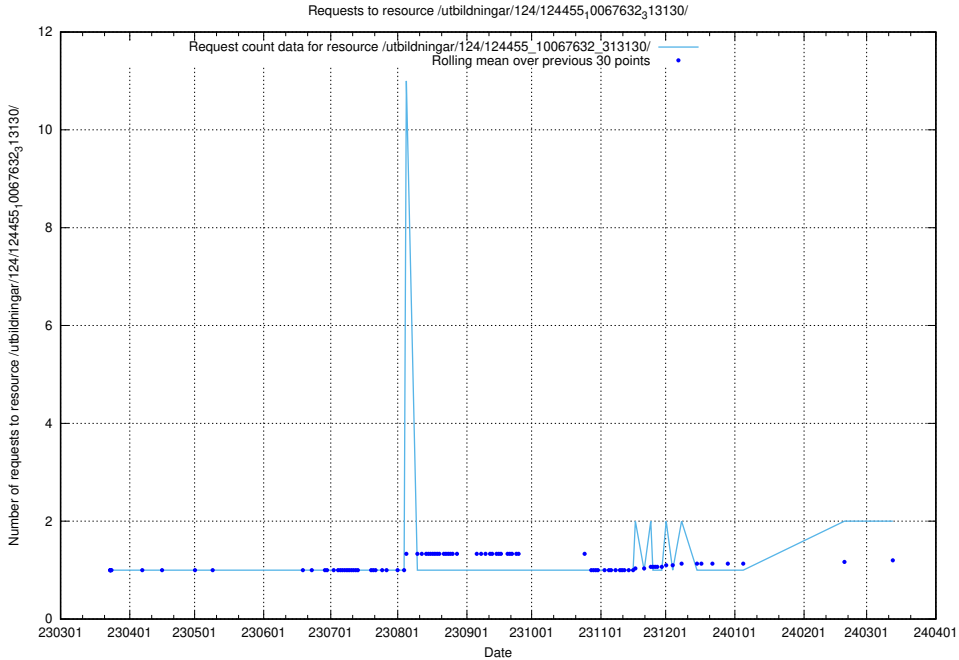

5.648 Usage of /utbildningar/124/124455_10067632_313130/

Here, we count the number of requests to resource /utbildningar/124/124455_10067632_313130/.