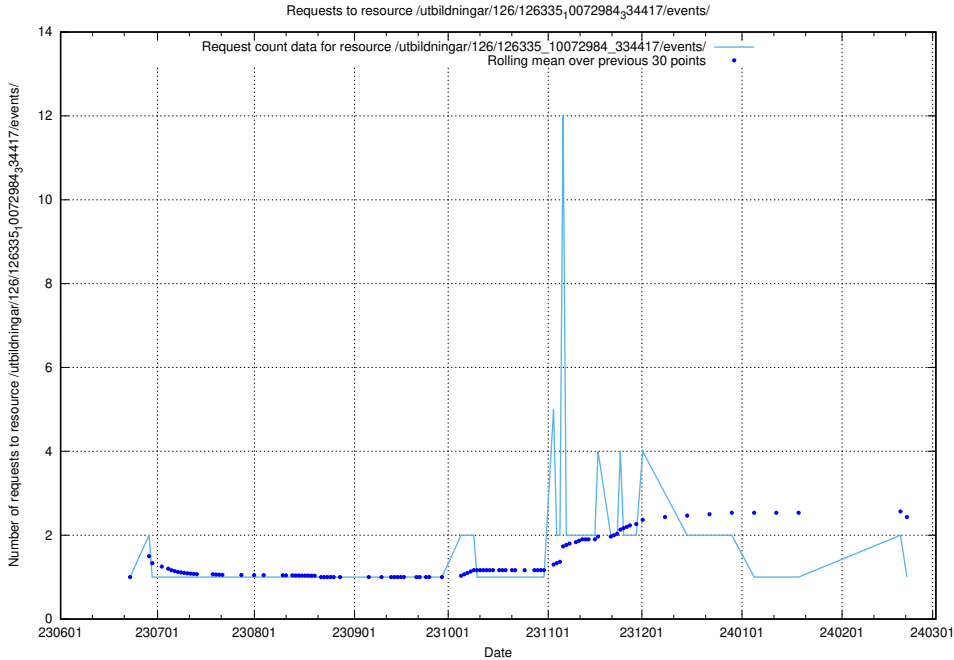

5.5806 Usage of /utbildningar/126/126335_10072984_334417/events/

Here, we count the number of requests to resource /utbildningar/126/126335_10072984_334417/events/