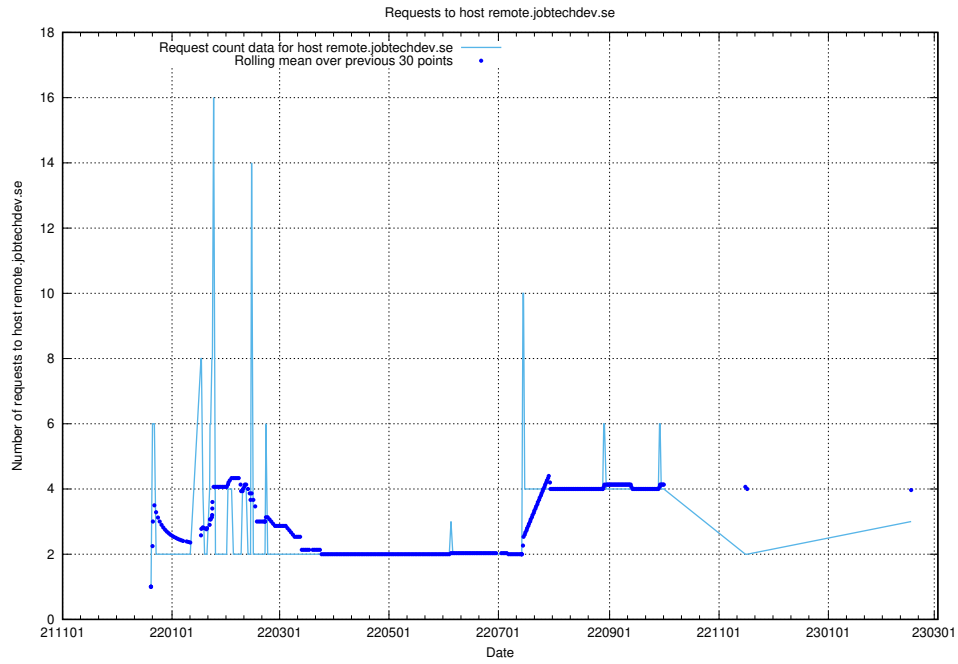

7.202 Usage of remote.jobtechdev.se

Here, we count the number of requests to host remote.jobtechdev.se.