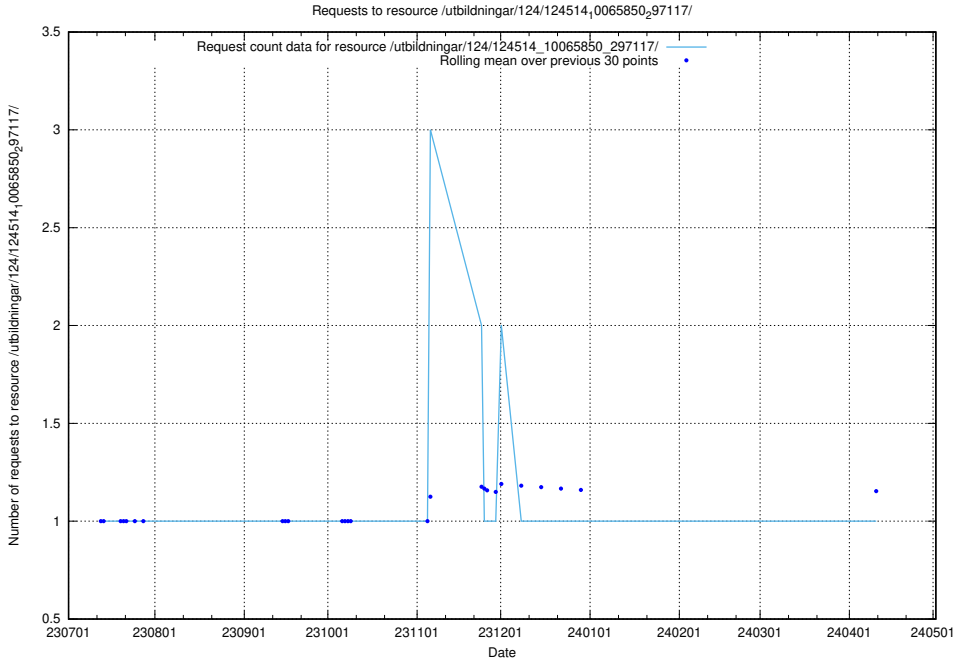

5.5248 Usage of /utbildningar/124/124514_10065850_297117/

Here, we count the number of requests to resource /utbildningar/124/124514_10065850_297117/.