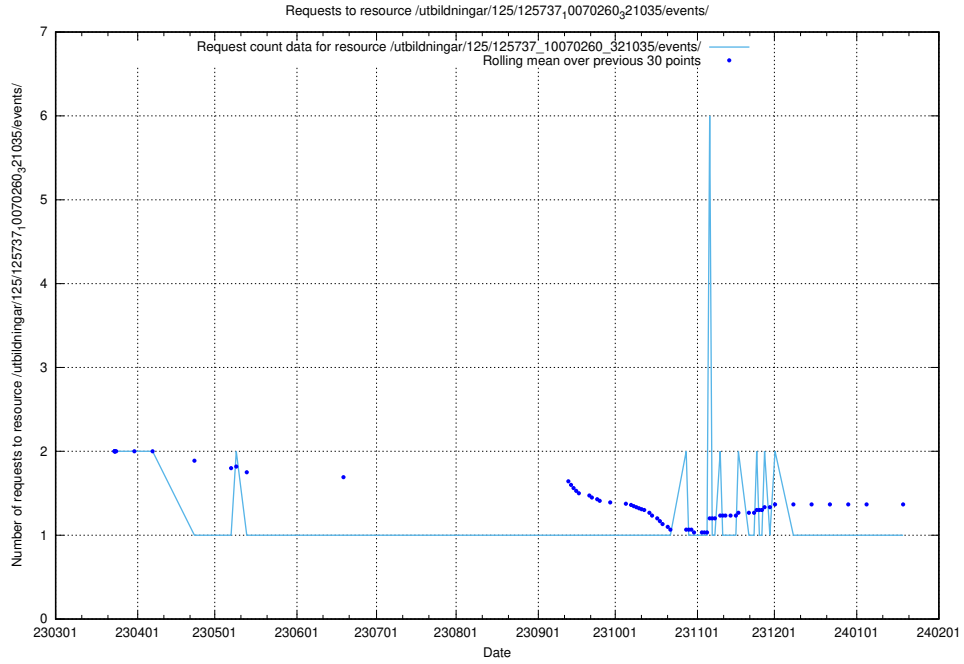

5.6429 Usage of /utbildningar/125/125737_10070260_321035/events/

Here, we count the number of requests to resource /utbildningar/125/125737_10070260_321035/events/