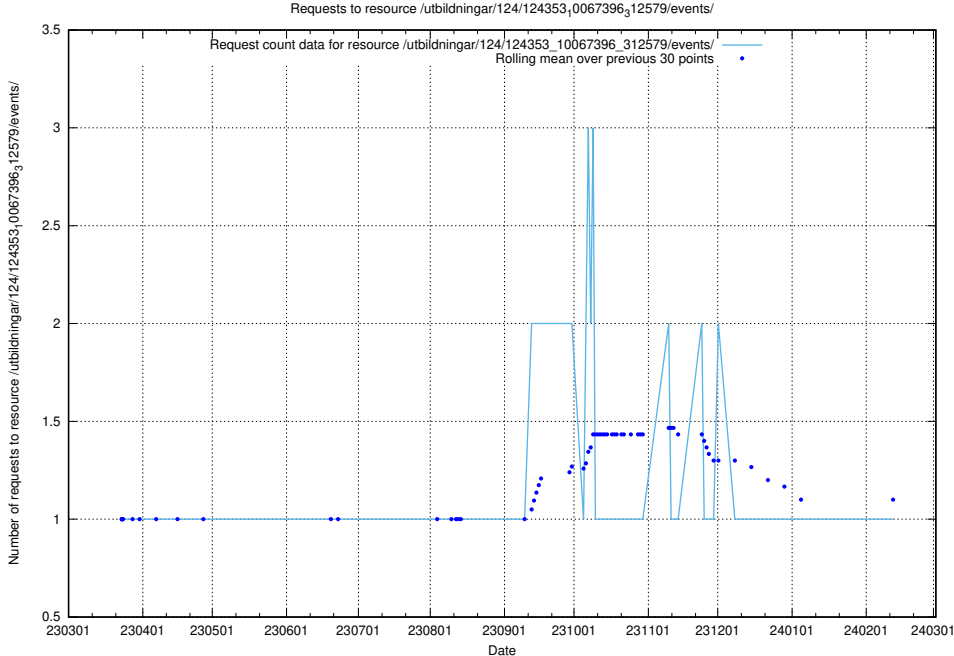

### 5.4090 Usage of /utbildningar/124/124353\_10067396\_312579/events/

Here, we count the number of requests to resource /utbildningar/124/124353\_10067396\_312579/events/