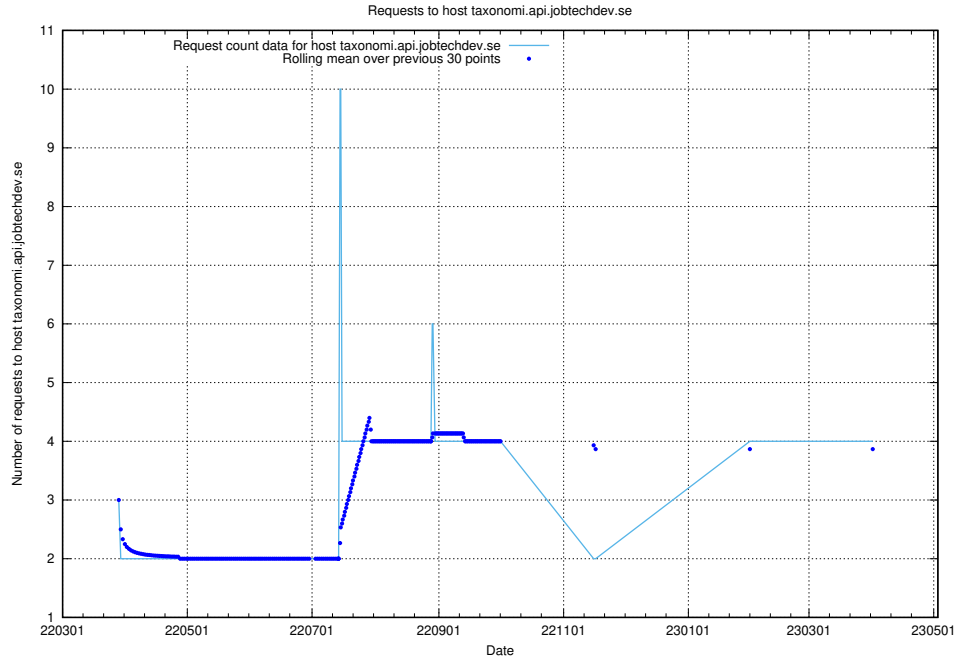

7.157 Usage of taxonomi.api.jobtechdev.se

Here, we count the number of requests to host taxonomi.api.jobtechdev.se.