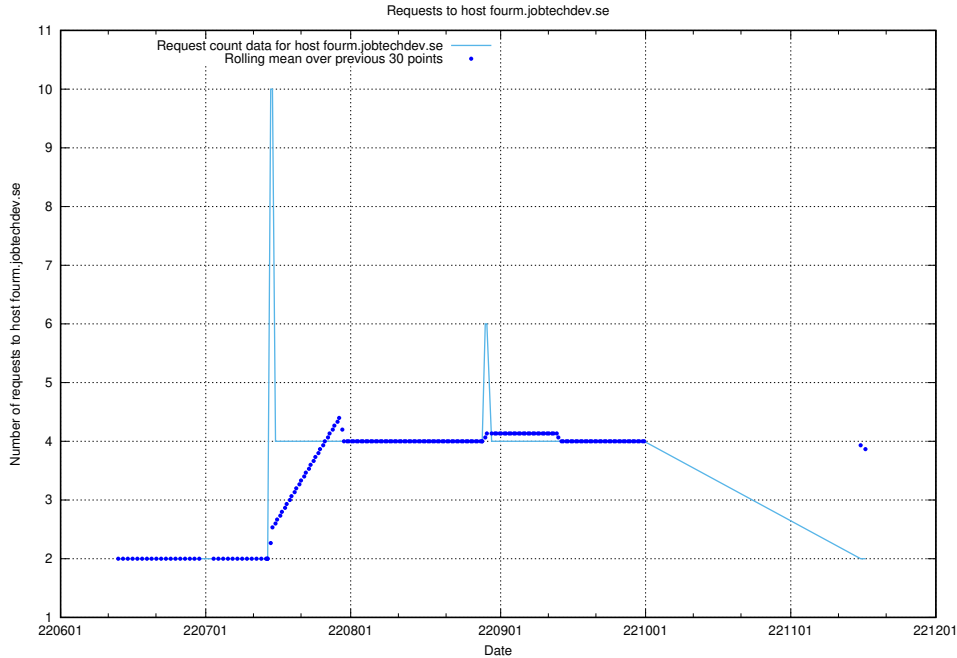

7.410 Usage of fourm.jobtechdev.se

Here, we count the number of requests to host fourm.jobtechdev.se.