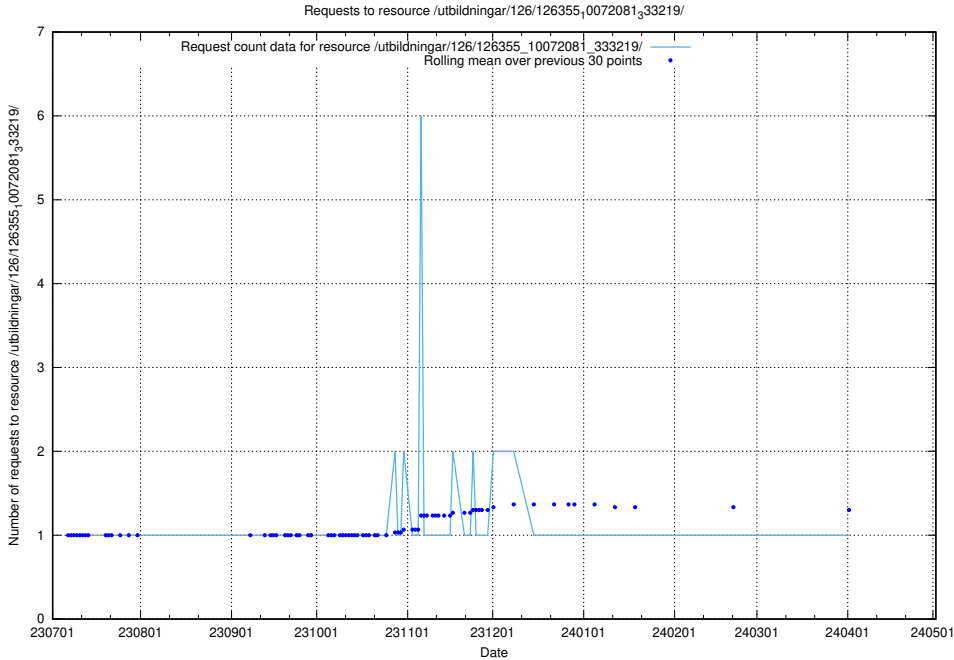

5.5444 Usage of /utbildningar/126/126355_10072081_333219/

Here, we count the number of requests to resource /utbildningar/126/126355_10072081_333219/.