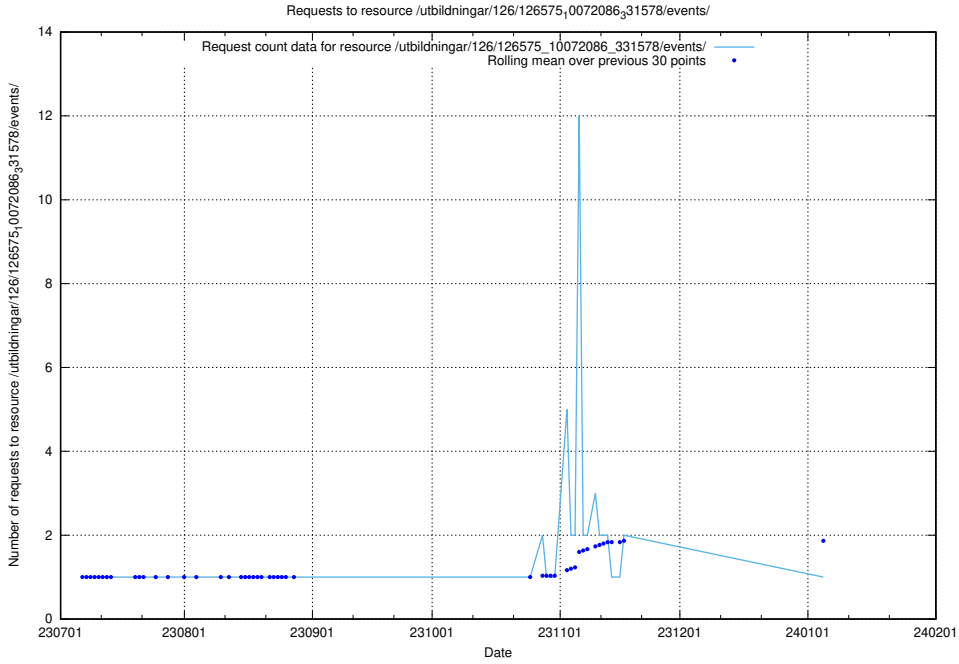

5.5438 Usage of /utbildningar/126/126575_10072086_331578/events/

Here, we count the number of requests to resource /utbildningar/126/126575_10072086_331578/events/