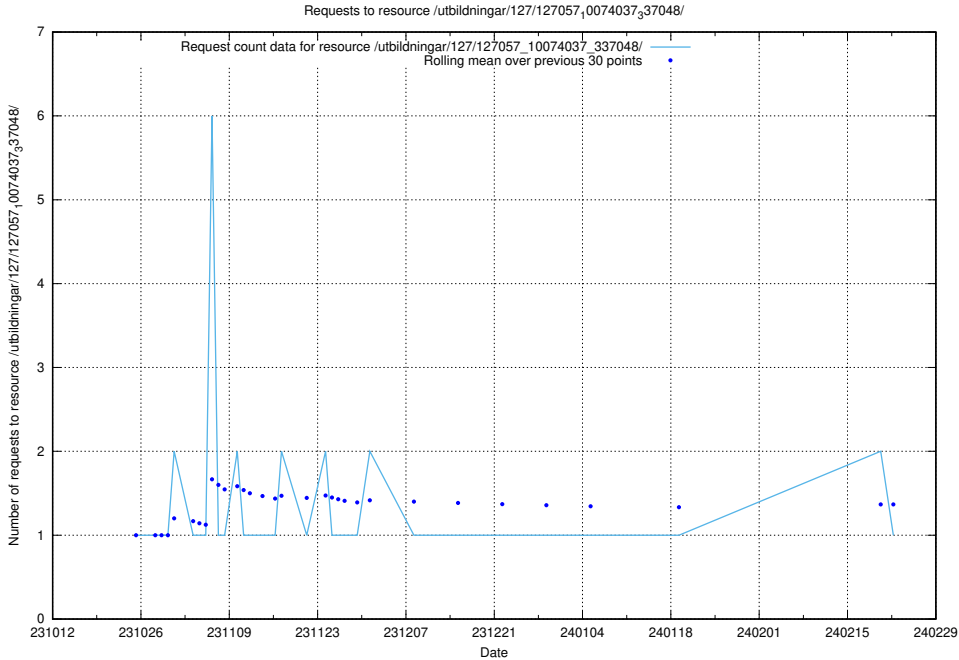

5.4362 Usage of /utbildningar/127/127057_10074037_337048/

Here, we count the number of requests to resource /utbildningar/127/127057_10074037_337048/.