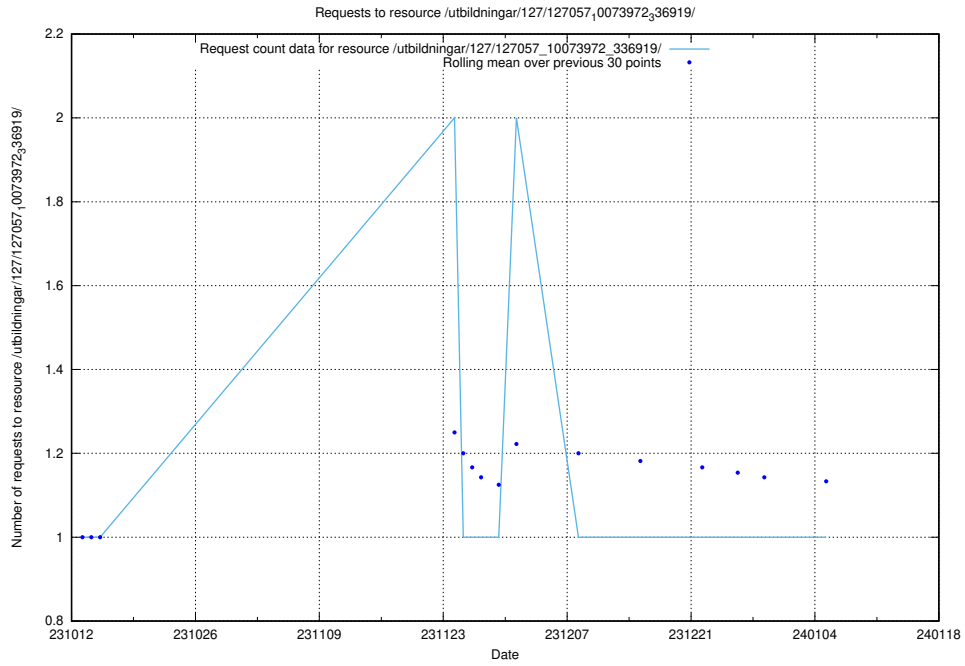

5.4495 Usage of /utbildningar/127/127057_10073972_336919/

Here, we count the number of requests to resource /utbildningar/127/127057_10073972_336919/.