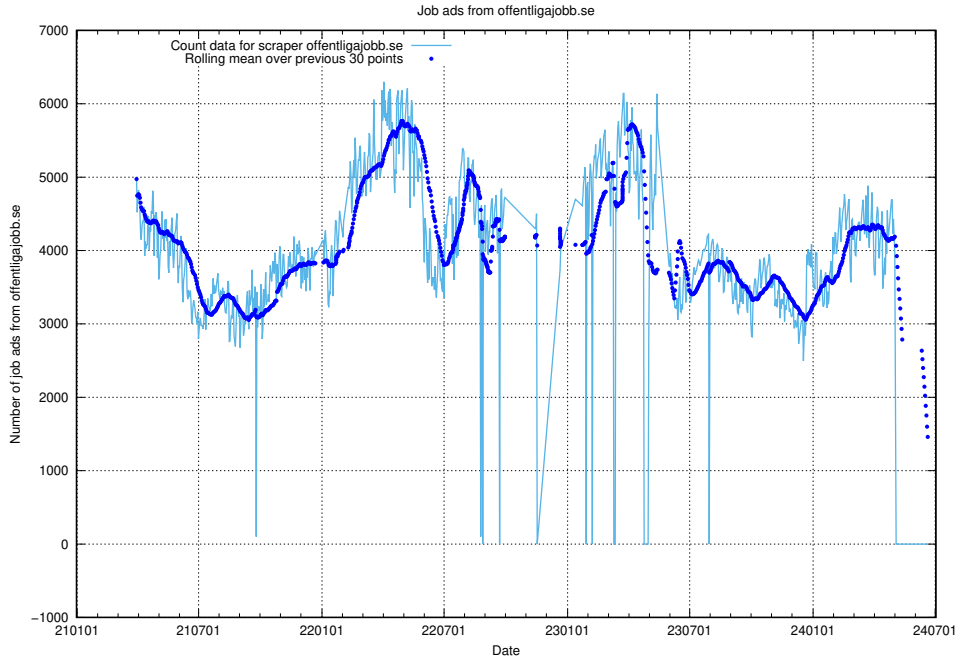

13.23 Number of ads by scraper offentligajobb.se

Here, we count the number of job ads scraped from offentligajobb.se.