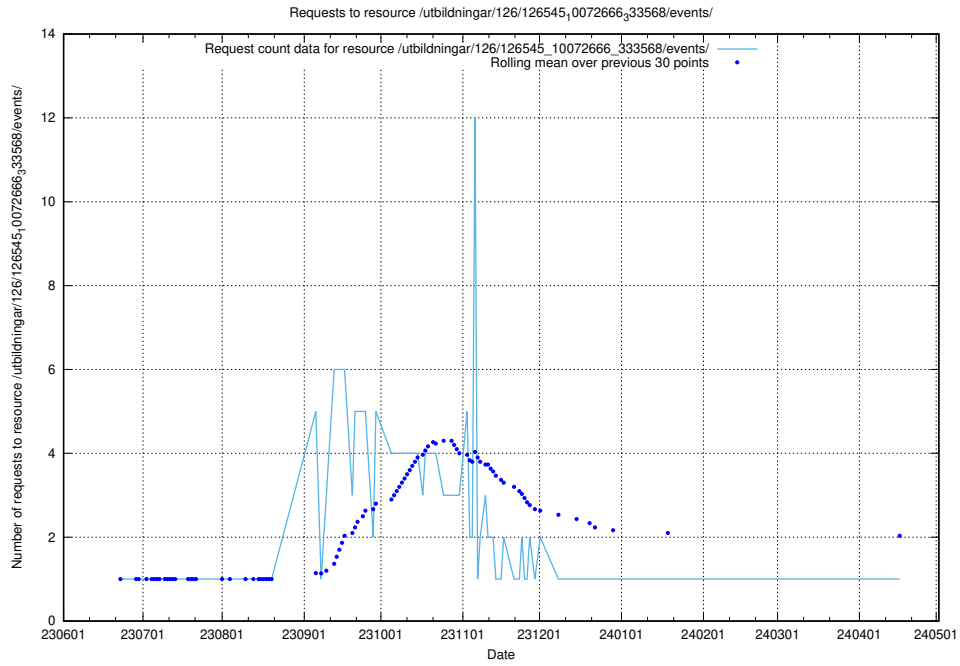

5.5785 Usage of /utbildningar/126/126545_10072666_333568/events/

Here, we count the number of requests to resource /utbildningar/126/126545_10072666_333568/events/