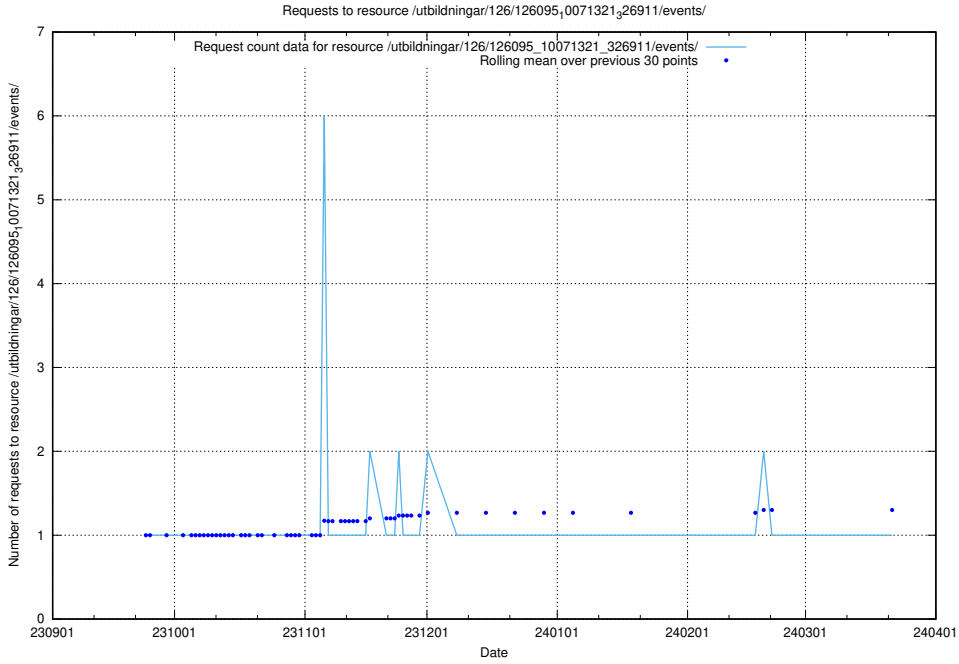

### 5.4628 Usage of /utbildningar/126/126095\_10071321\_326911/events/

Here, we count the number of requests to resource /utbildningar/126/126095\_10071321\_326911/events/