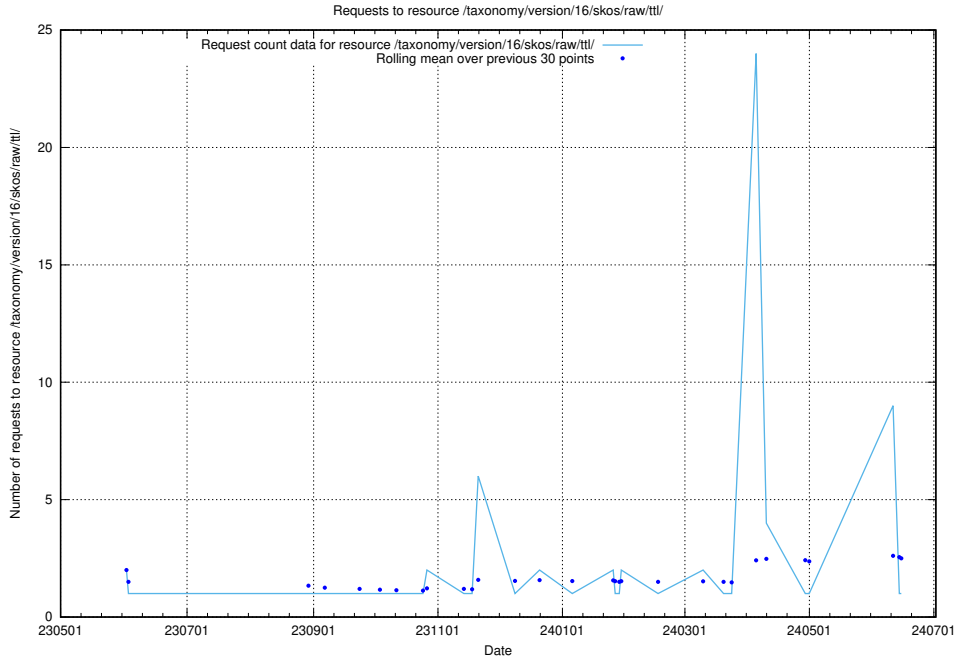

5.6051 Usage of /taxonomy/version/16/skos/raw/ttl/

Here, we count the number of requests to resource /taxonomy/version/16/skos/raw/ttl/.