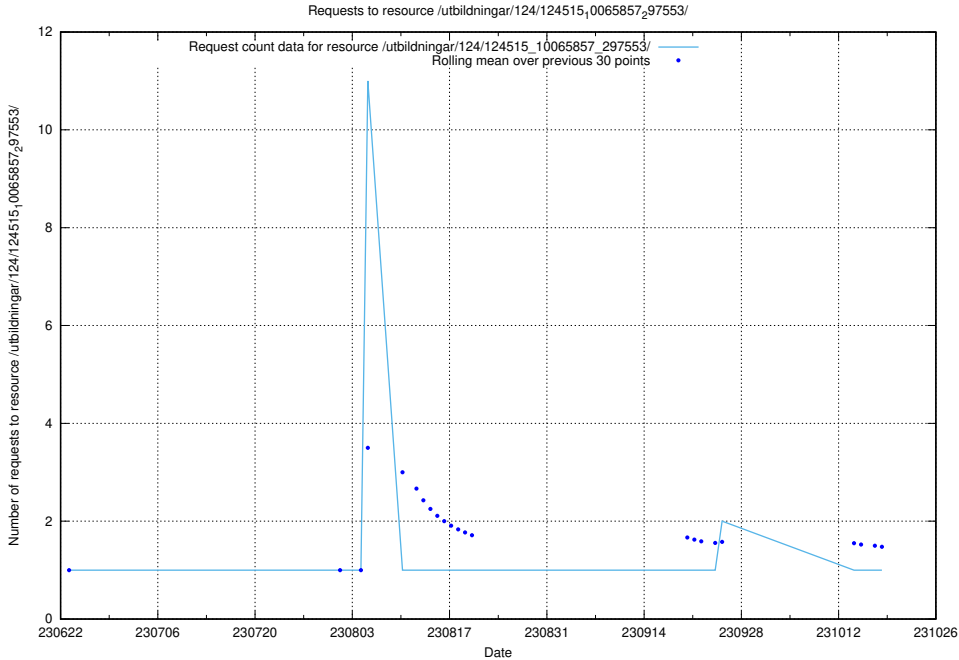

5.5904 Usage of /utbildningar/124/124515_10065857_297553/

Here, we count the number of requests to resource /utbildningar/124/124515_10065857_297553/.