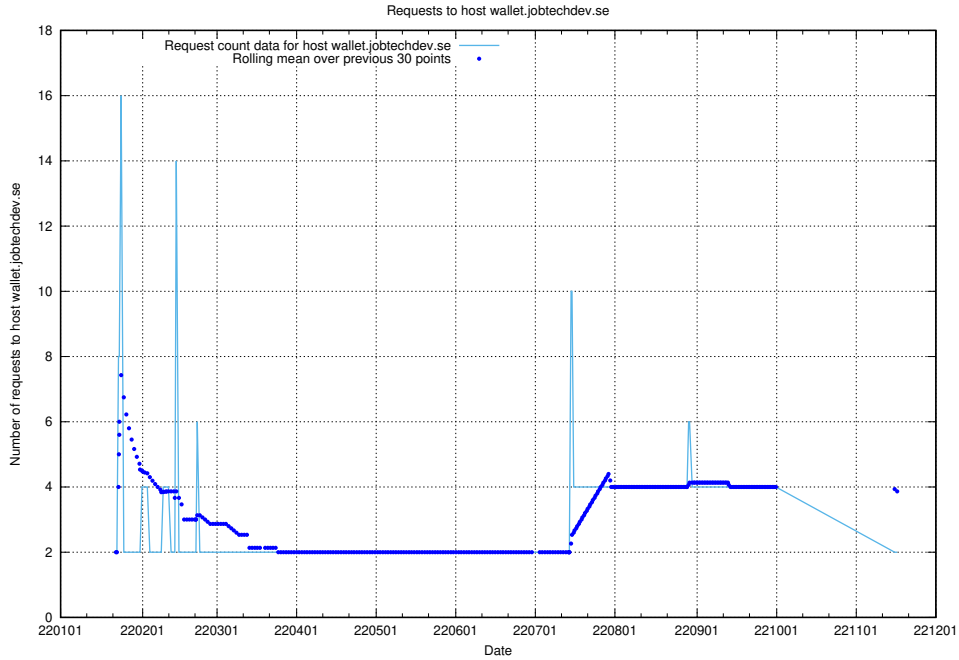

## 7.582 Usage of wallet.jobtechdev.se

Here, we count the number of requests to host wallet.jobtechdev.se.