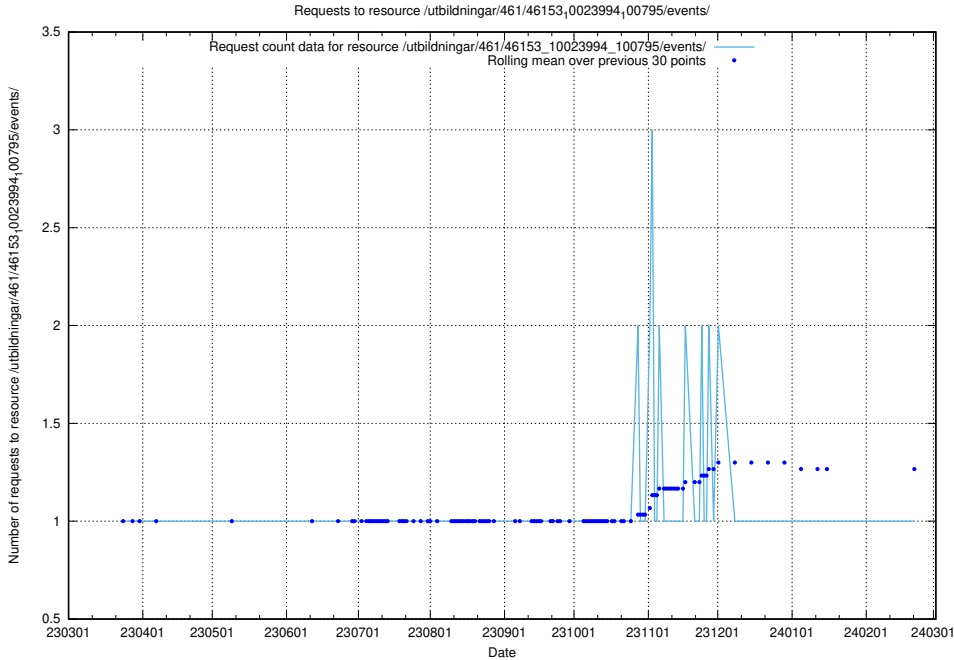

5.6307 Usage of /utbildningar/461/46153_10023994_100795/events/

Here, we count the number of requests to resource /utbildningar/461/46153_10023994_100795/events/.