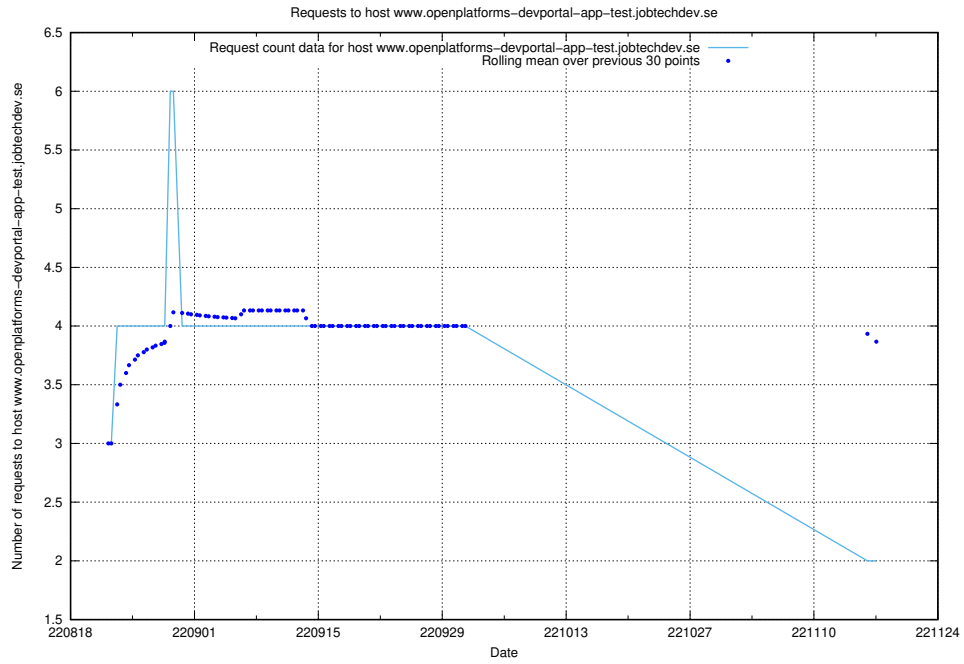

7.344 Usage of `www.openplatforms-devportal-app-test.jobtechdev.se`

Here, we count the number of requests to host `www.openplatforms-devportal-app-test.jobtechdev.se`.