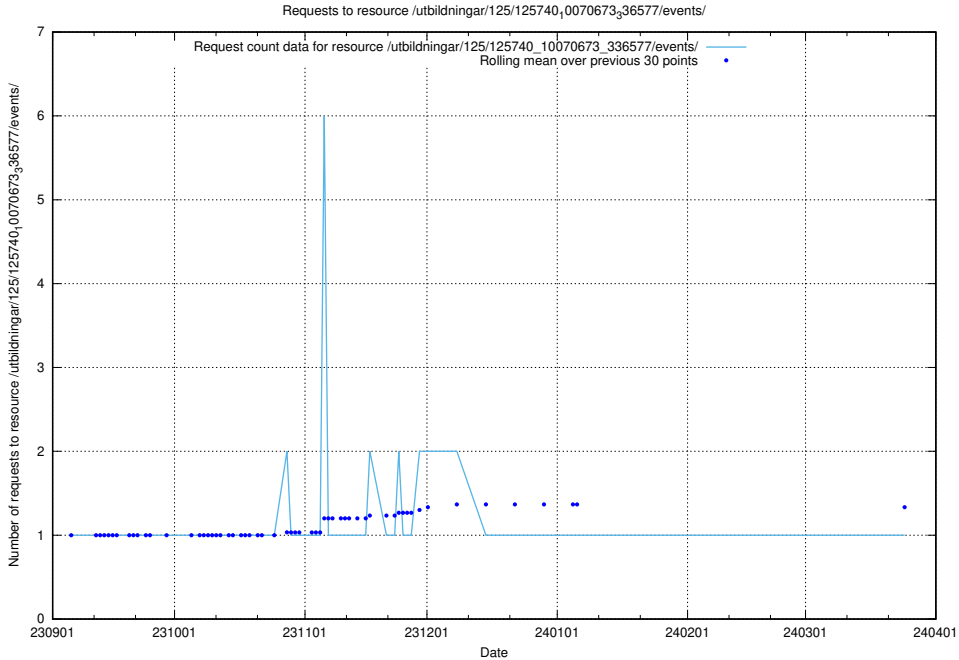

5.4813 Usage of /utbildningar/125/125740_10070673_336577/events/

Here, we count the number of requests to resource /utbildningar/125/125740_10070673_336577/events/