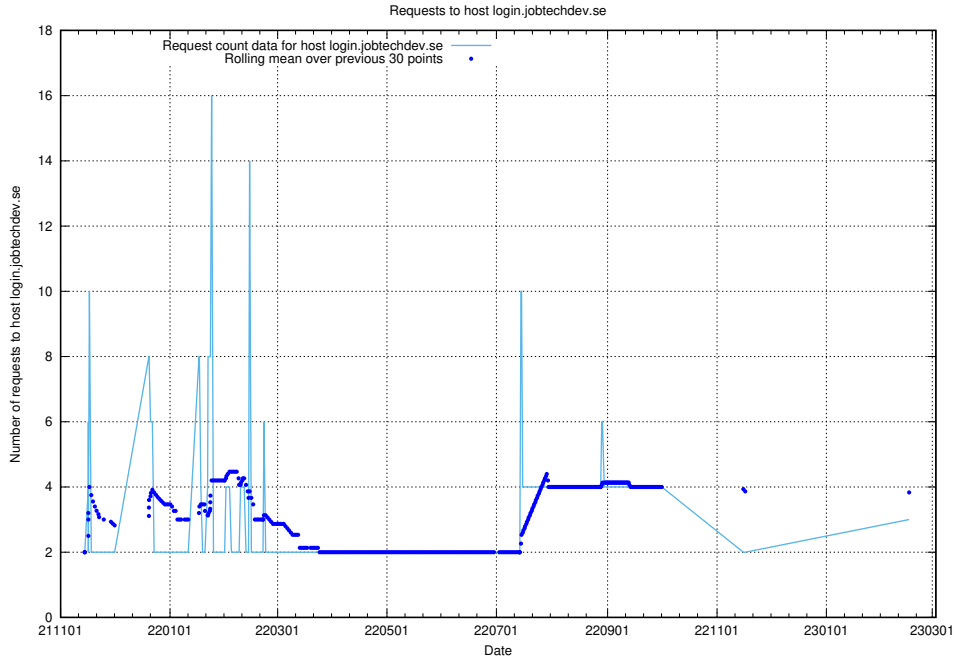

7.249 Usage of login.jobtechdev.se

Here, we count the number of requests to host login.jobtechdev.se.