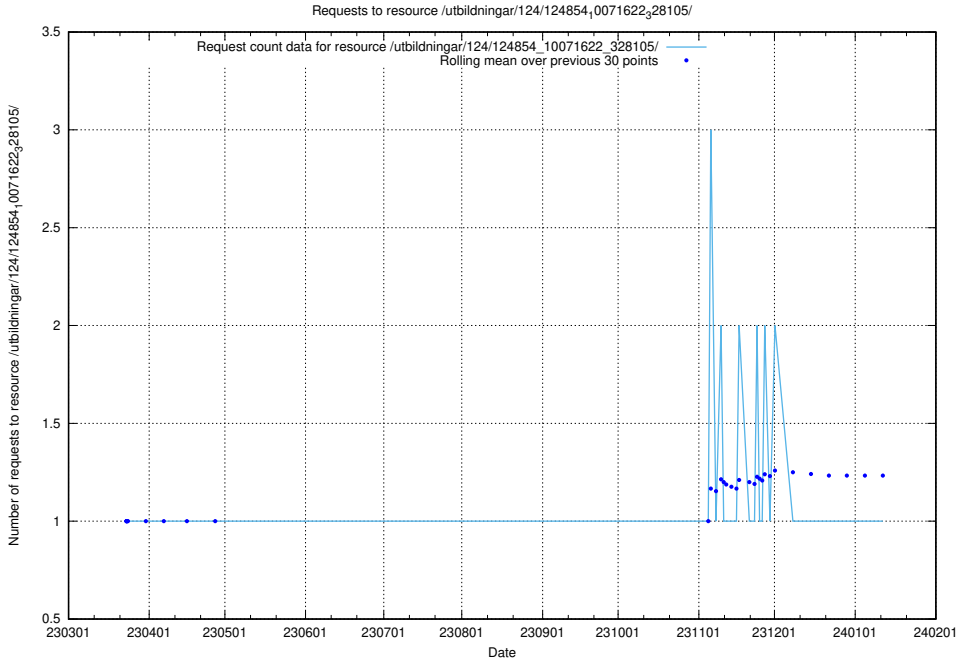

5.1206 Usage of /utbildningar/124/124854_10071622_328105/

Here, we count the number of requests to resource /utbildningar/124/124854_10071622_328105/.