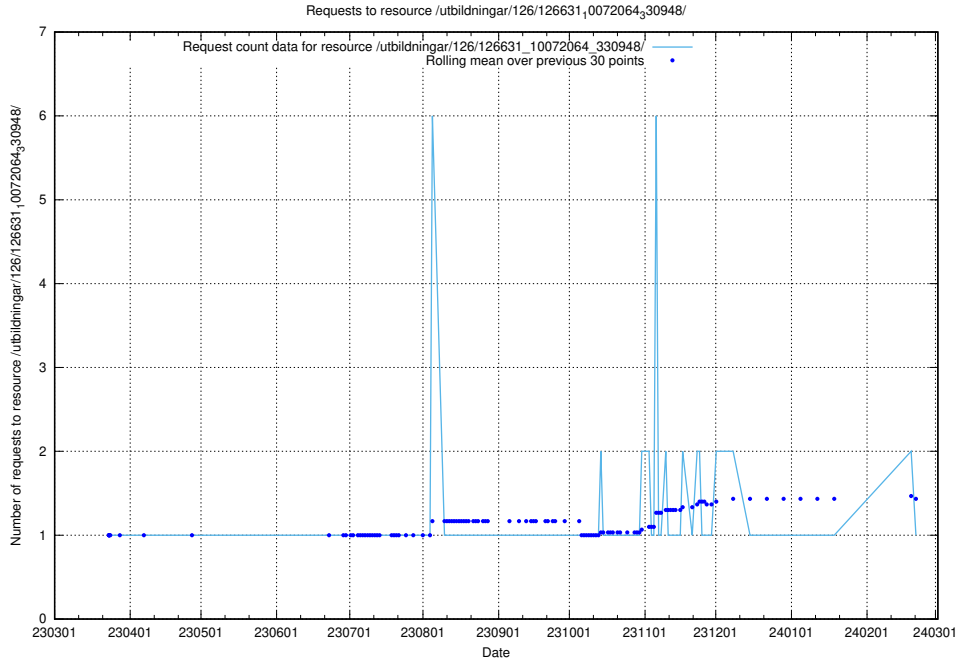

5.6543 Usage of /utbildningar/126/126631_10072064_330948/

Here, we count the number of requests to resource /utbildningar/126/126631_10072064_330948/.