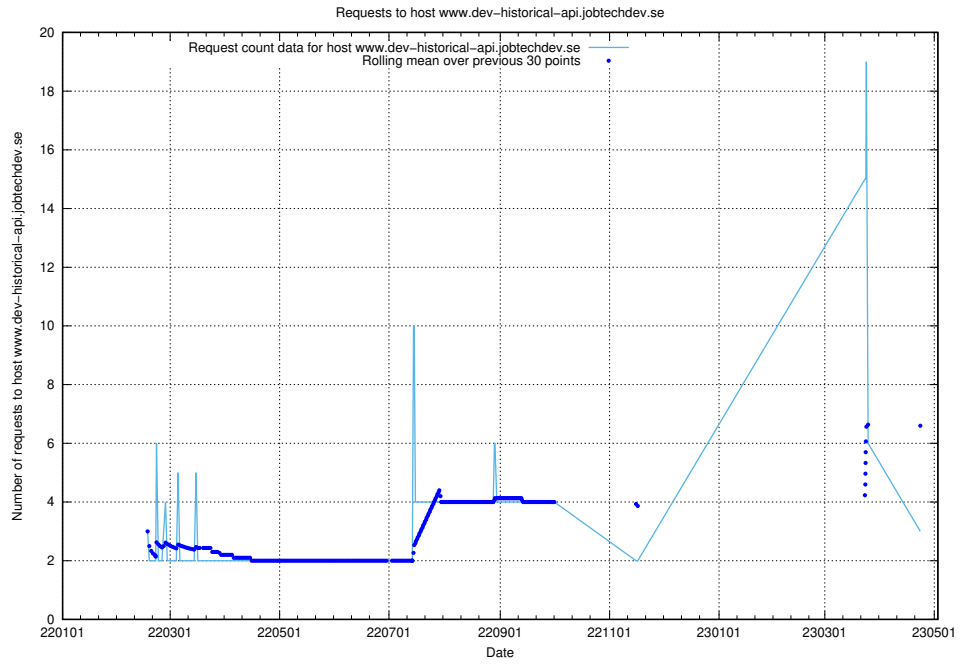

7.235 Usage of `www.dev-historical-api.jobtechdev.se`

Here, we count the number of requests to host `www.dev-historical-api.jobtechdev.se`.