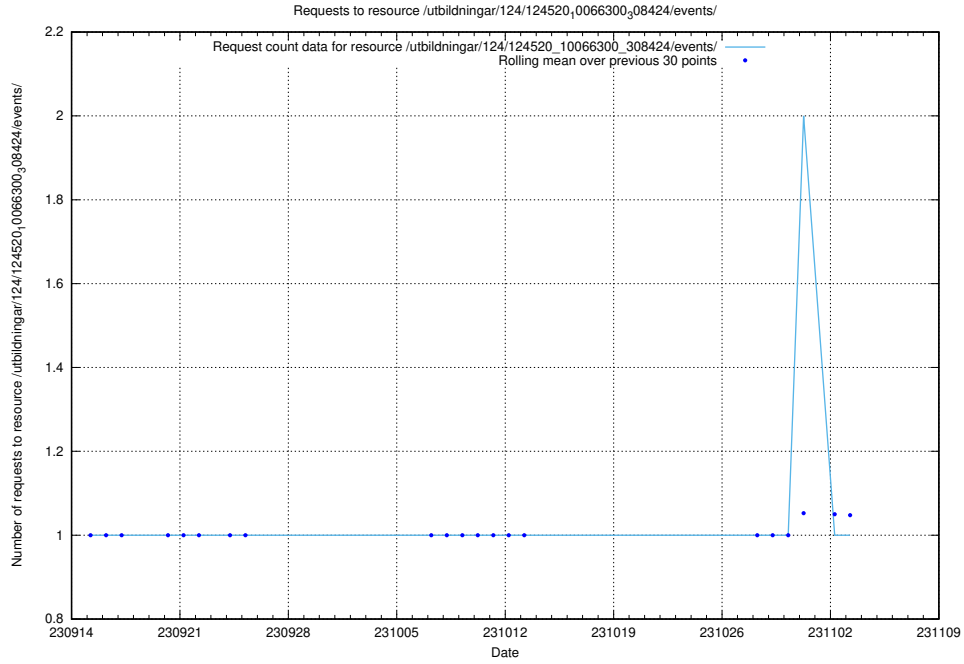

5.4717 Usage of /utbildningar/124/124520_10066300_308424/events/

Here, we count the number of requests to resource /utbildningar/124/124520_10066300_308424/events/