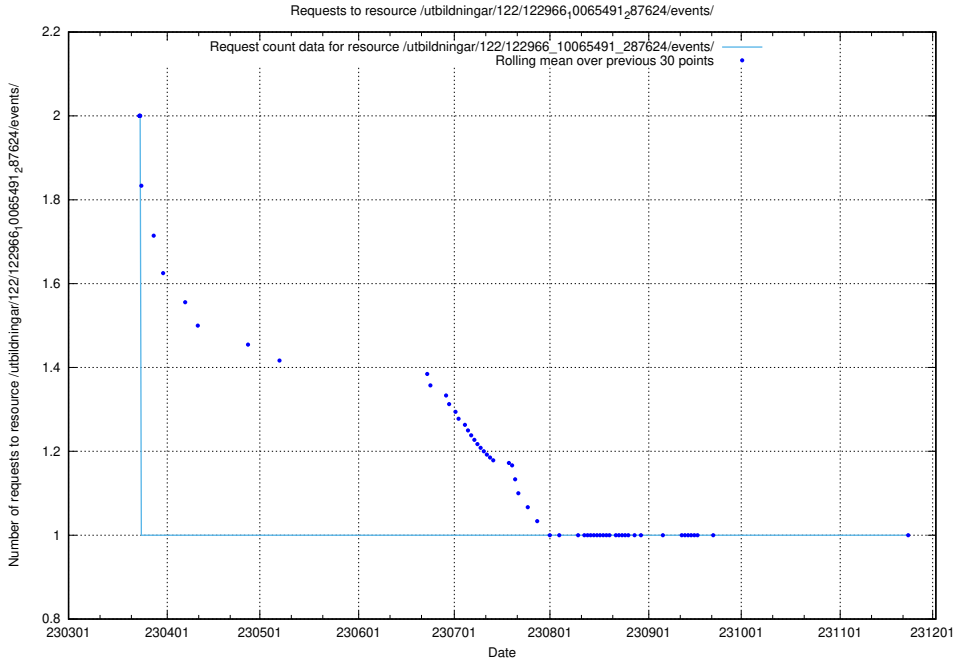

5.6460 Usage of /utbildningar/122/122966_10065491_287624/events/

Here, we count the number of requests to resource /utbildningar/122/122966_10065491_287624/events/