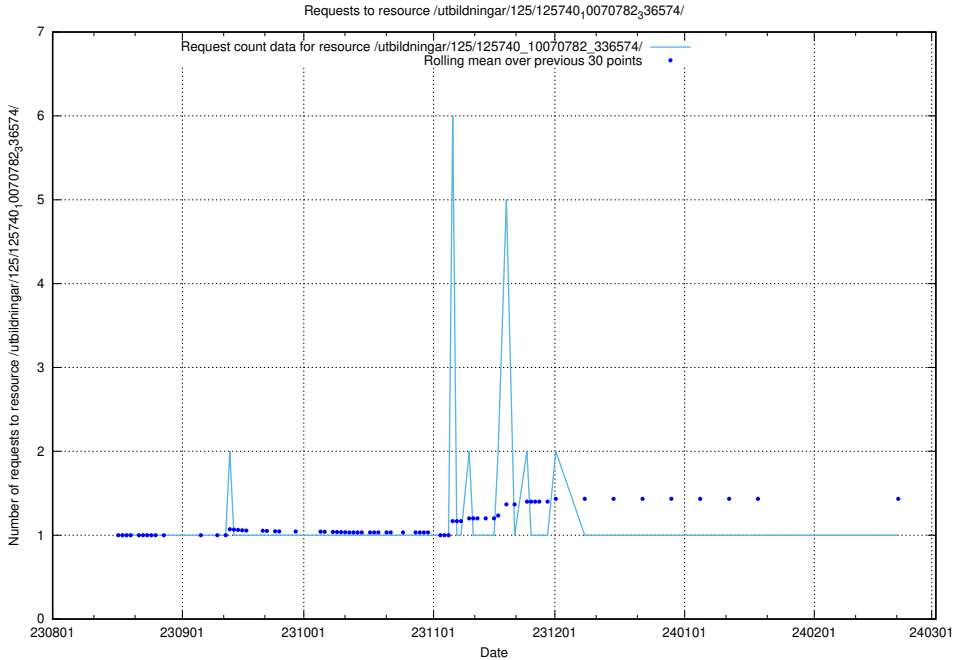

5.4927 Usage of /utbildningar/125/125740_10070782_336574/

Here, we count the number of requests to resource /utbildningar/125/125740_10070782_336574/.