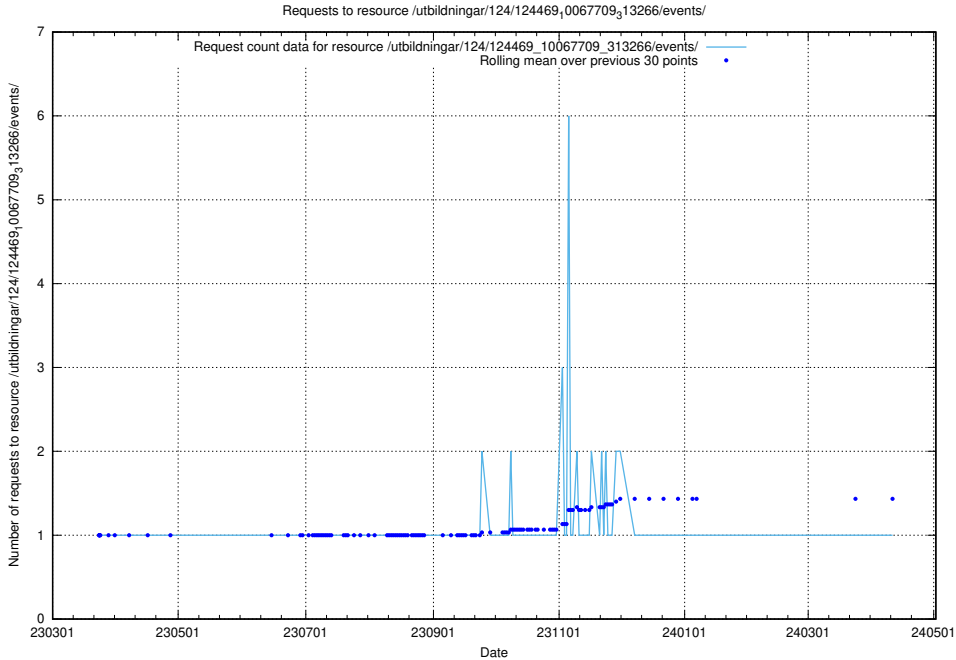

5.3395 Usage of /utbildningar/124/124469_10067709_313266/events/

Here, we count the number of requests to resource /utbildningar/124/124469_10067709_313266/events/