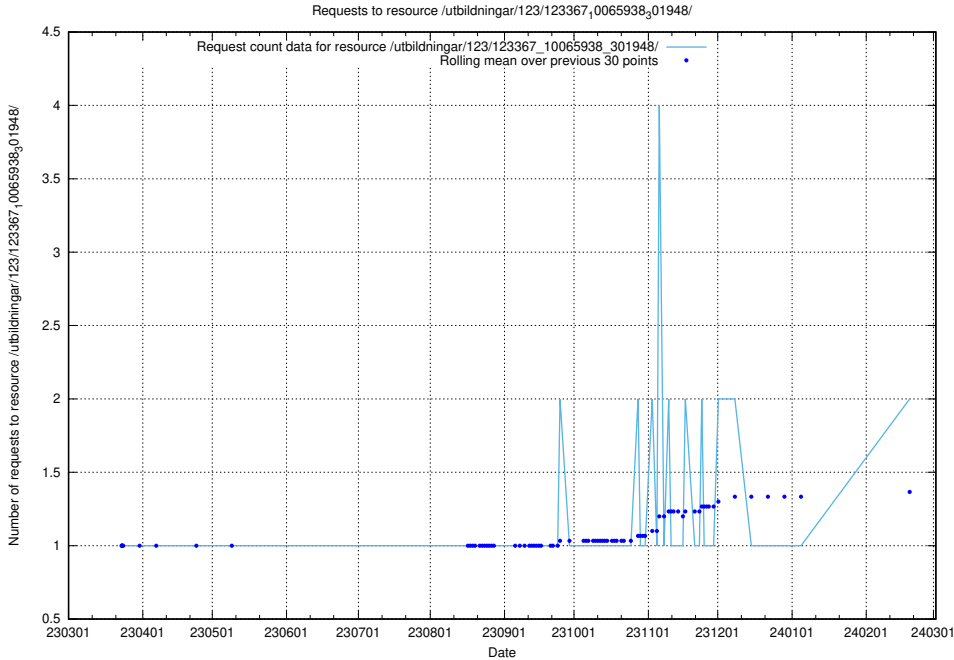

5.751 Usage of /utbildningar/123/123367_10065938_301948/

Here, we count the number of requests to resource /utbildningar/123/123367_10065938_301948/.