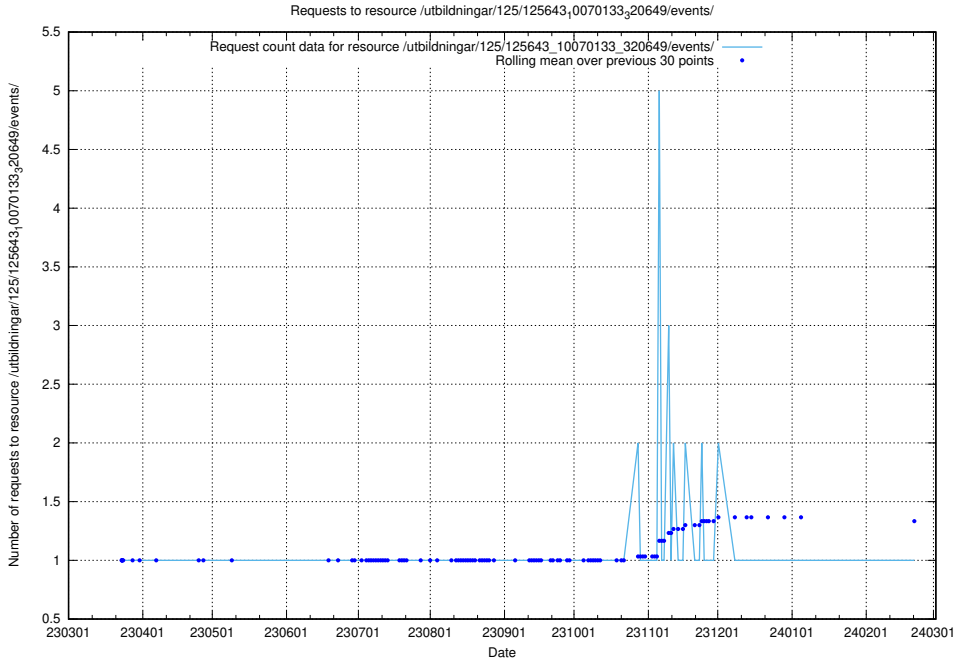

5.1053 Usage of /utbildningar/125/125643_10070133_320649/events/

Here, we count the number of requests to resource /utbildningar/125/125643_10070133_320649/events/