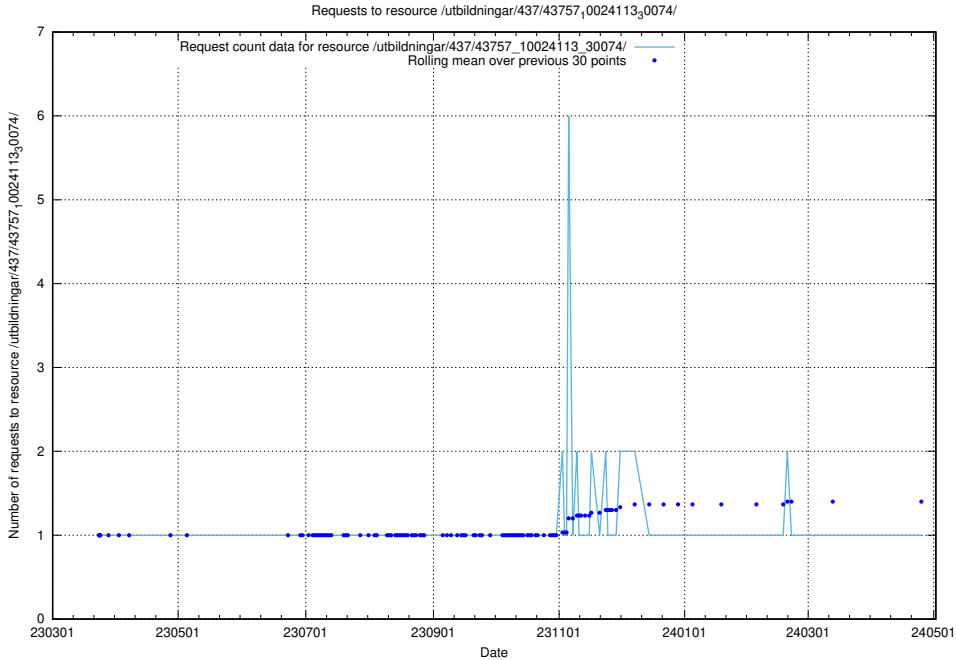

5.6521 Usage of /utbildningar/437/43757_10024113_30074/

Here, we count the number of requests to resource /utbildningar/437/43757_10024113_30074/.