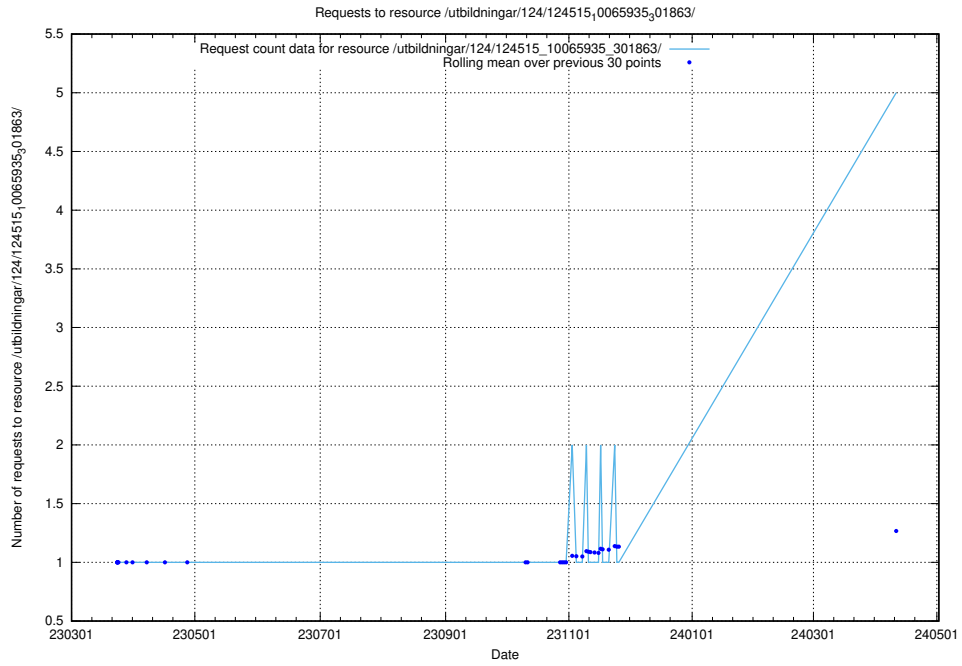

5.119 Usage of /utbildningar/124/124515_10065935_301863/

Here, we count the number of requests to resource /utbildningar/124/124515_10065935_301863/.