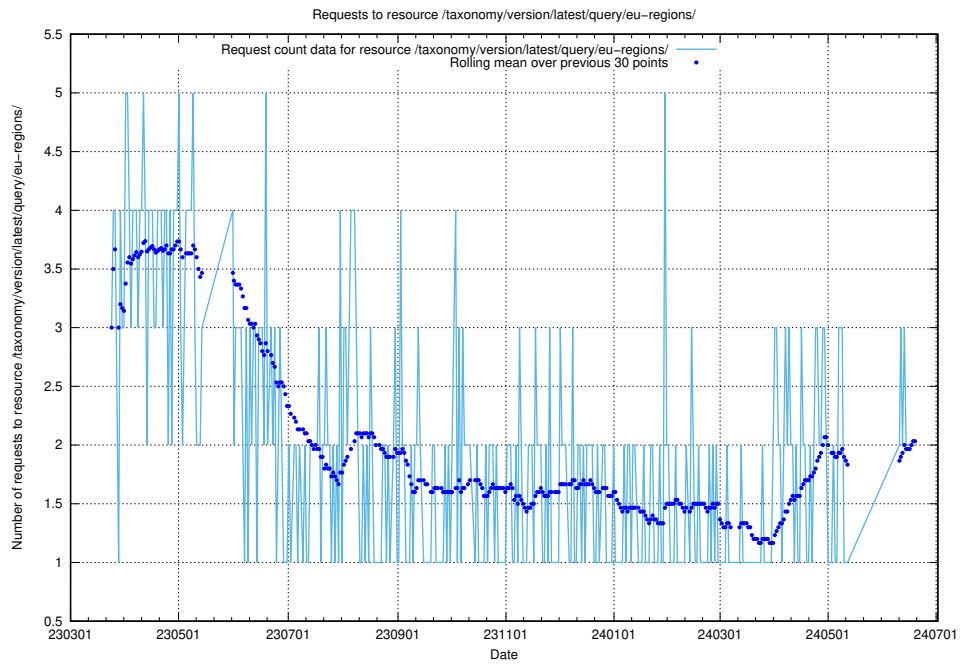

5.925 Usage of /taxonomy/version/latest/query/eu-regions/

Here, we count the number of requests to resource /taxonomy/version/latest/query/eu-regions/.