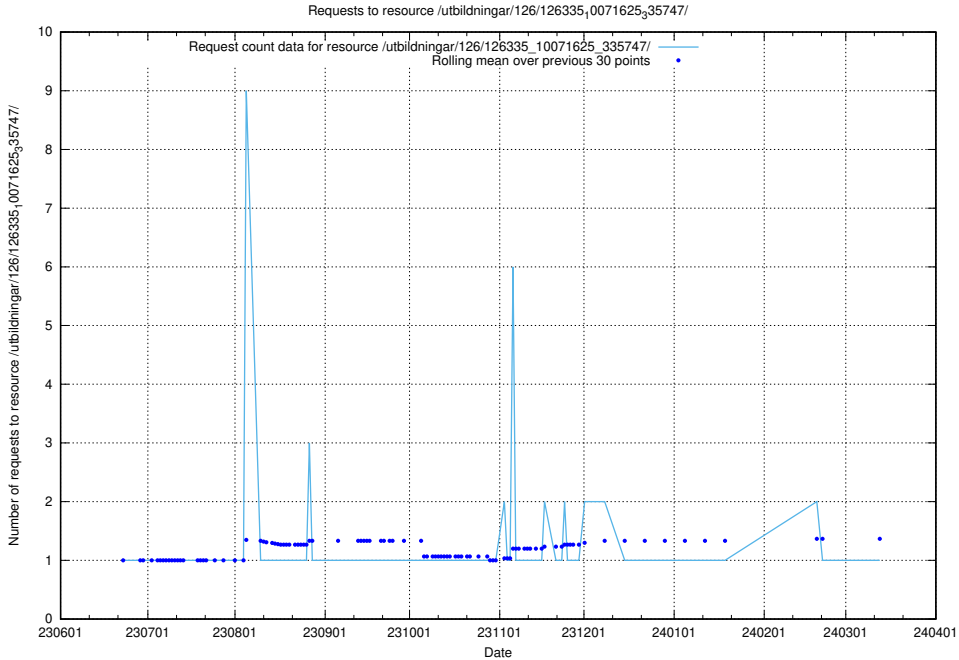

5.5810 Usage of /utbildningar/126/126335_10071625_335747/

Here, we count the number of requests to resource /utbildningar/126/126335_10071625_335747/.