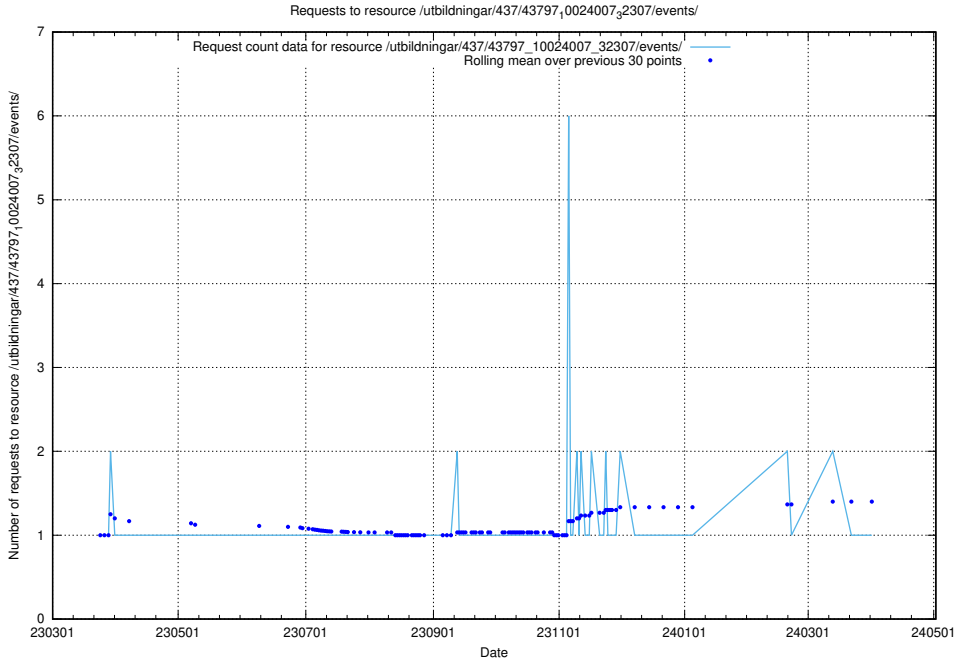

5.6323 Usage of /utbildningar/437/43797_10024007_32307/events/

Here, we count the number of requests to resource /utbildningar/437/43797_10024007_32307/events/.