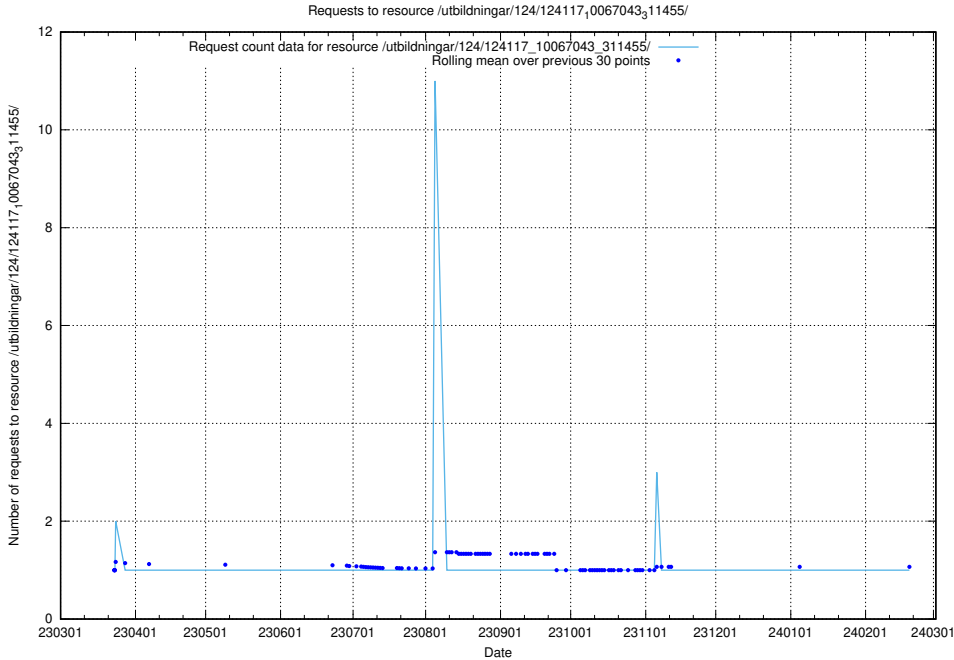

5.4384 Usage of /utbildningar/124/124117_10067043_311455/

Here, we count the number of requests to resource /utbildningar/124/124117_10067043_311455/.