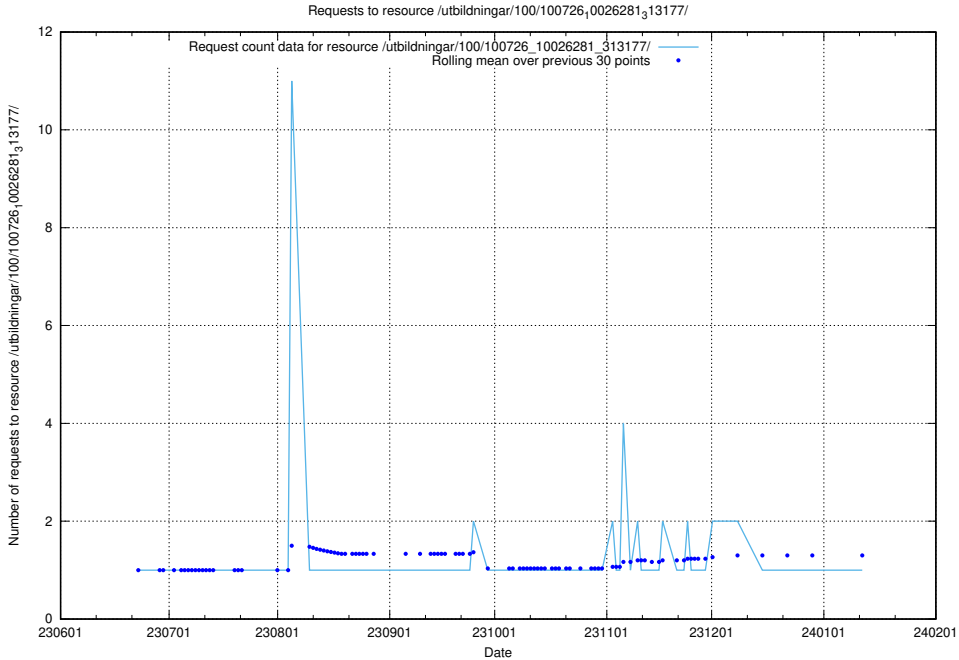

5.5976 Usage of /utbildningar/100/100726_10026281_313177/

Here, we count the number of requests to resource /utbildningar/100/100726_10026281_313177/.