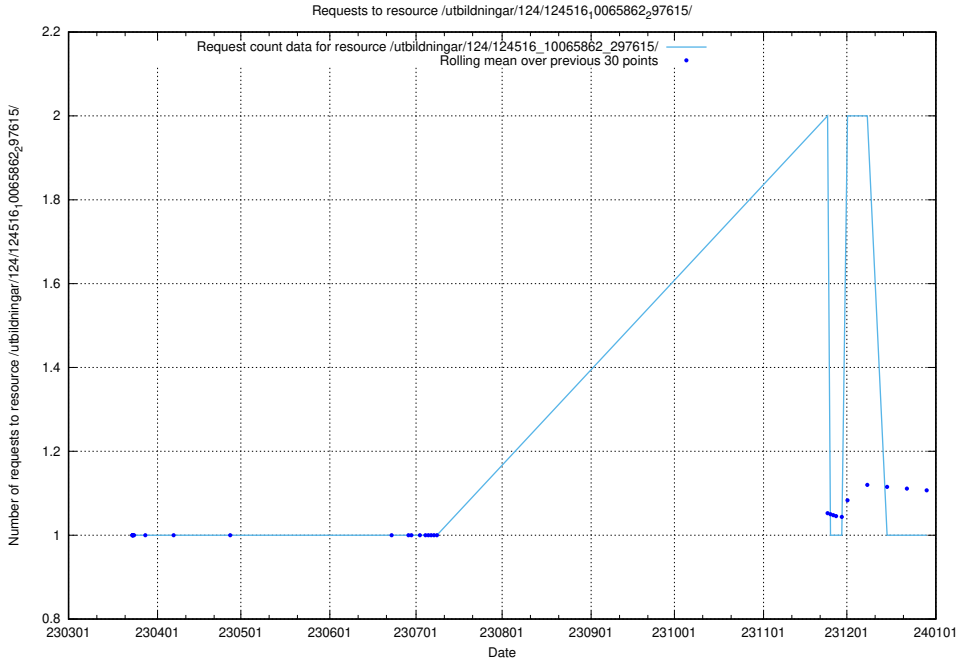

5.1641 Usage of /utbildningar/124/124516_10065862_297615/

Here, we count the number of requests to resource /utbildningar/124/124516_10065862_297615/.