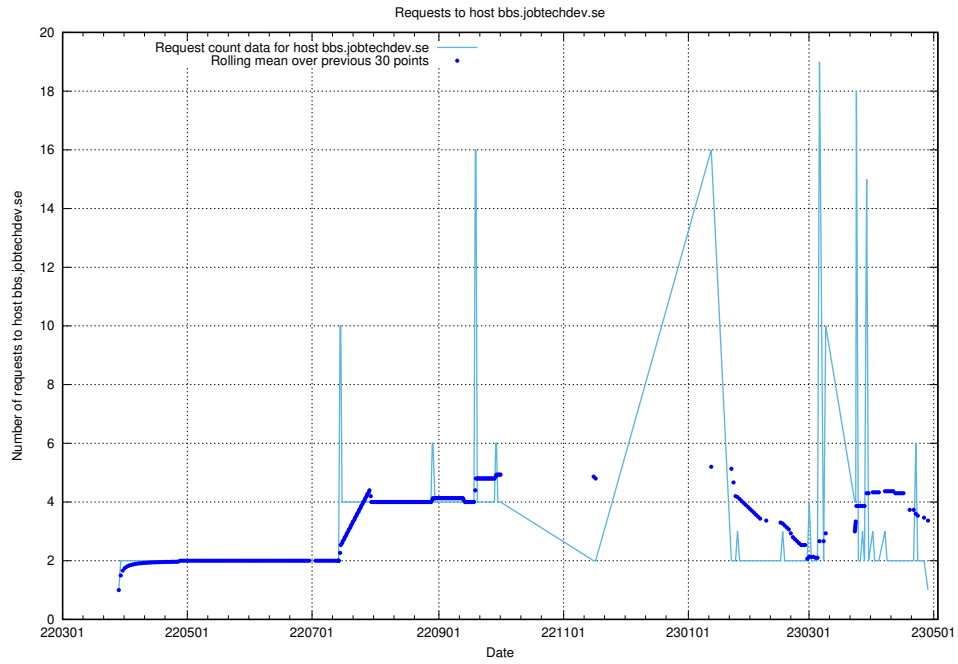

7.642 Usage of bbs.jobtechdev.se

Here, we count the number of requests to host bbs.jobtechdev.se.