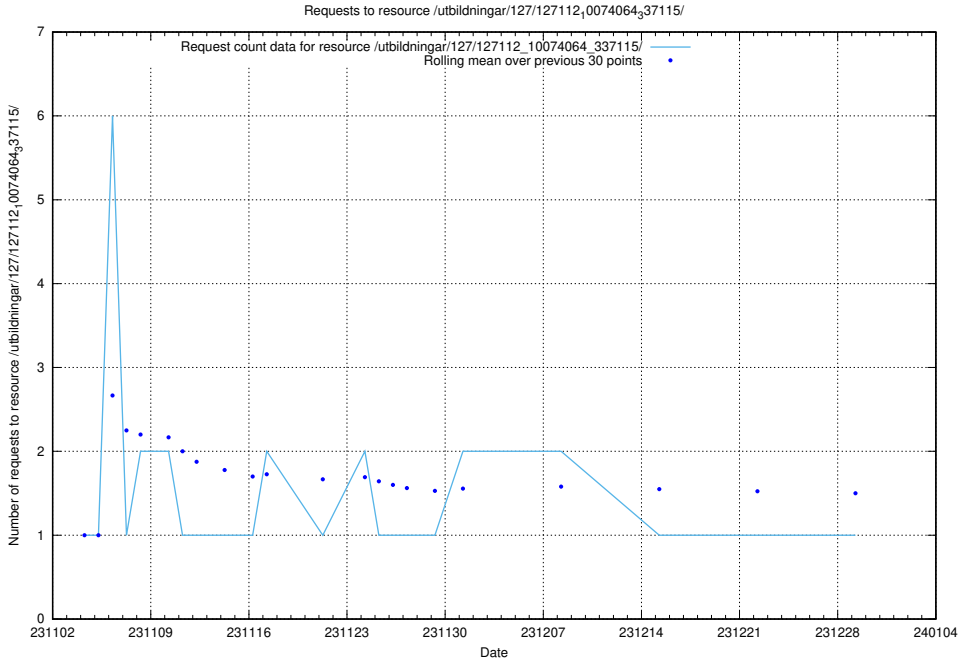

5.4284 Usage of /utbildningar/127/127112_10074064_337115/

Here, we count the number of requests to resource /utbildningar/127/127112_10074064_337115/.