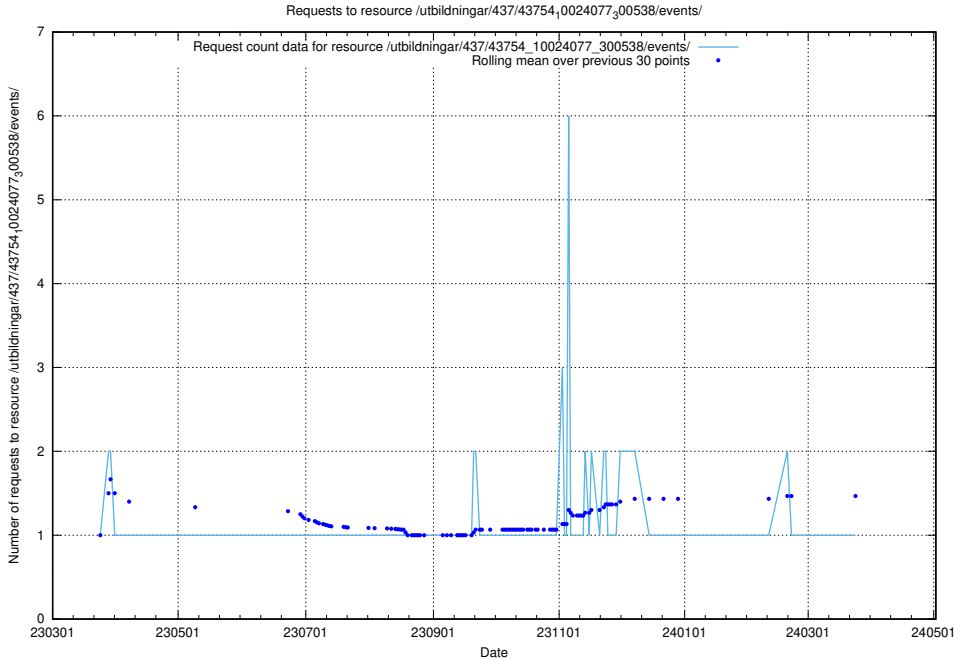

5.6339 Usage of /utbildningar/437/43754_10024077_300538/events/

Here, we count the number of requests to resource /utbildningar/437/43754_10024077_300538/events/.