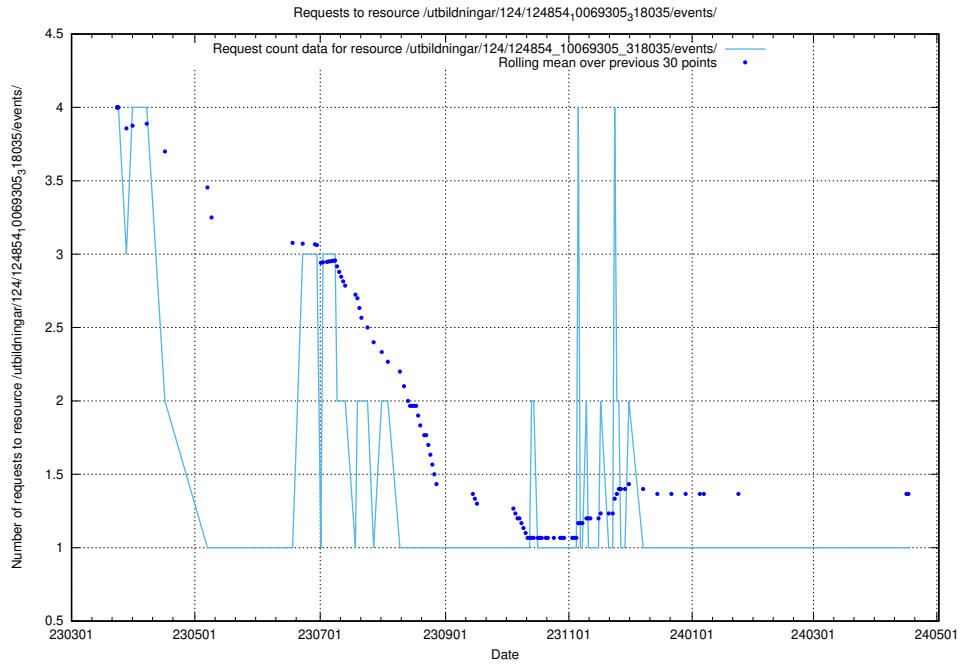

5.6401 Usage of /utbildningar/124/124854_10069305_318035/events/

Here, we count the number of requests to resource /utbildningar/124/124854_10069305_318035/events/