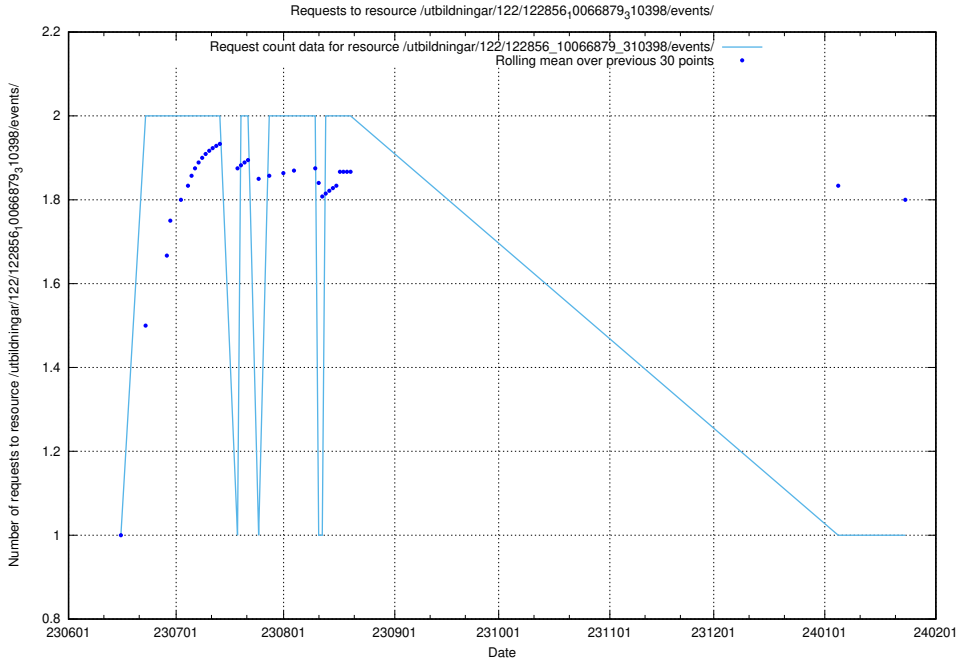

5.6018 Usage of /utbildningar/122/122856_10066879_310398/events/

Here, we count the number of requests to resource /utbildningar/122/122856_10066879_310398/events/