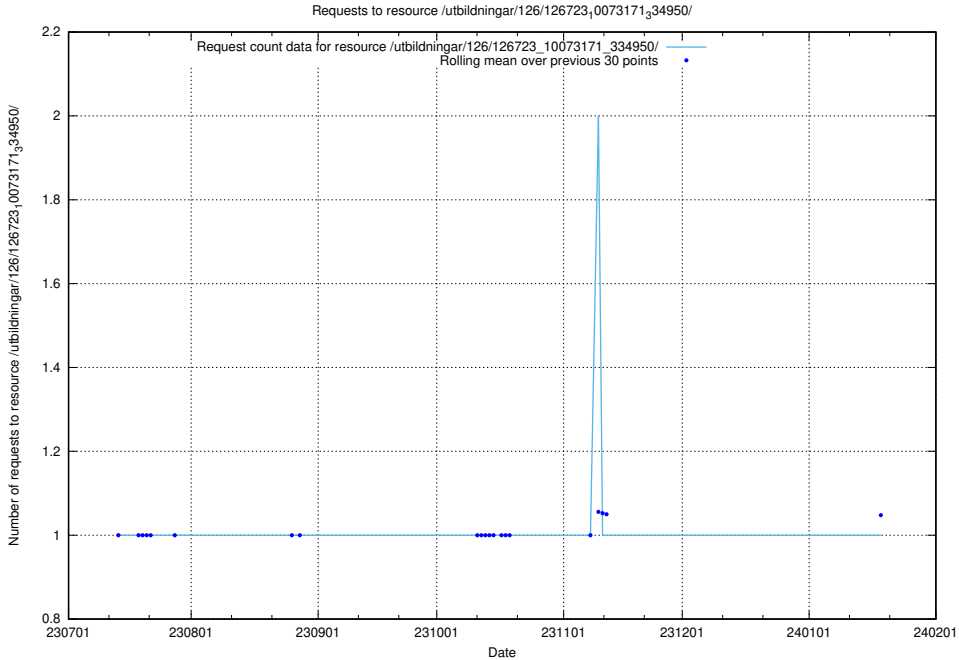

5.5209 Usage of /utbildningar/126/126723_10073171_334950/

Here, we count the number of requests to resource /utbildningar/126/126723_10073171_334950/.