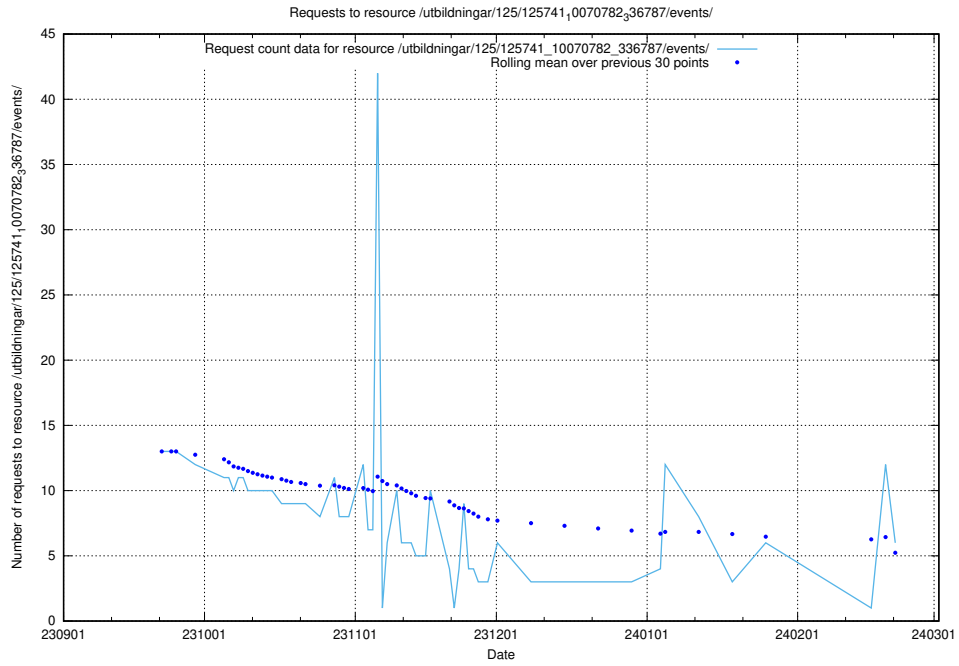

5.69 Usage of /utbildningar/125/125741_10070782_336787/events/

Here, we count the number of requests to resource /utbildningar/125/125741_10070782_336787/events/