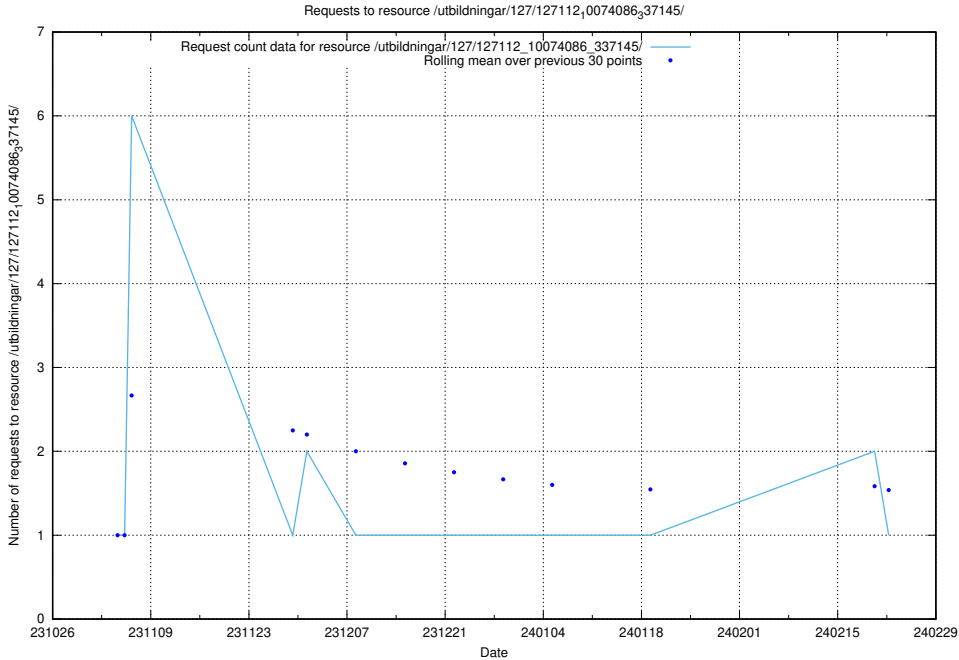

5.4282 Usage of /utbildningar/127/127112_10074086_337145/

Here, we count the number of requests to resource /utbildningar/127/127112_10074086_337145/.