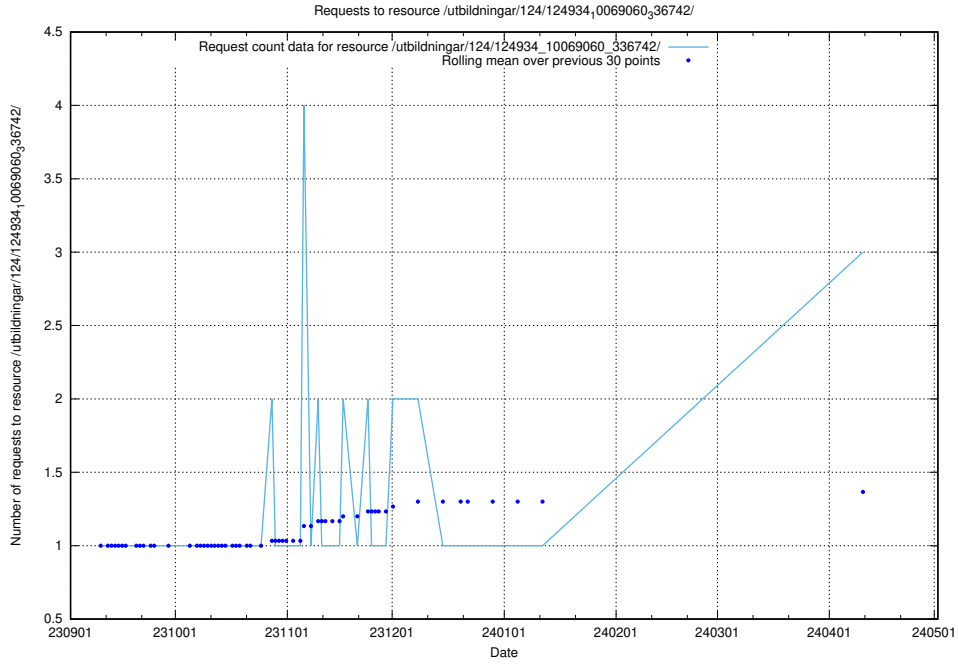

5.366 Usage of /utbildningar/124/124934_10069060_336742/

Here, we count the number of requests to resource /utbildningar/124/124934_10069060_336742/.