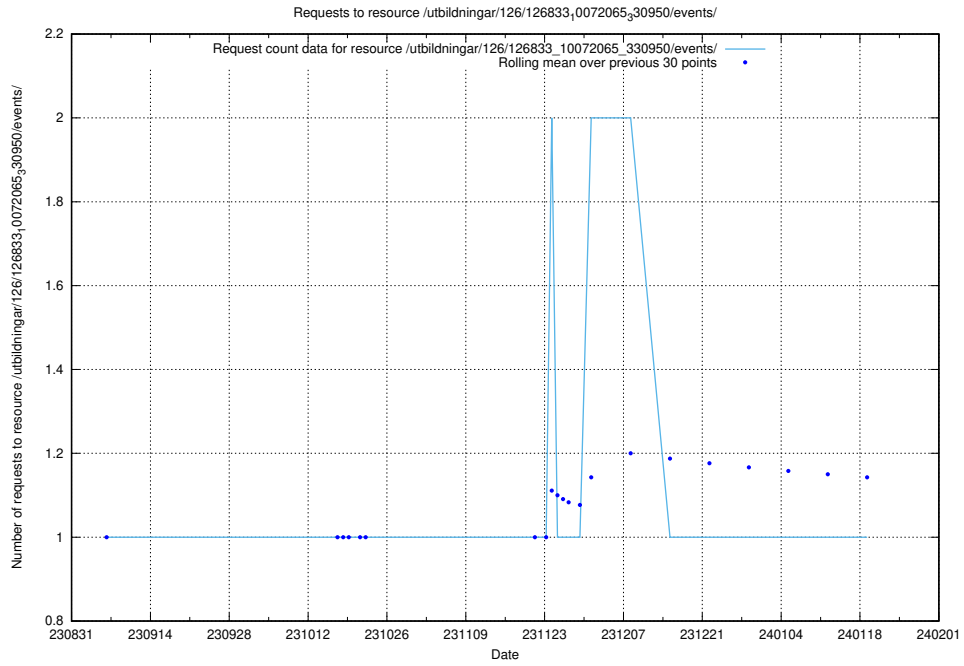

5.4803 Usage of /utbildningar/126/126833_10072065_330950/events/

Here, we count the number of requests to resource /utbildningar/126/126833_10072065_330950/events/