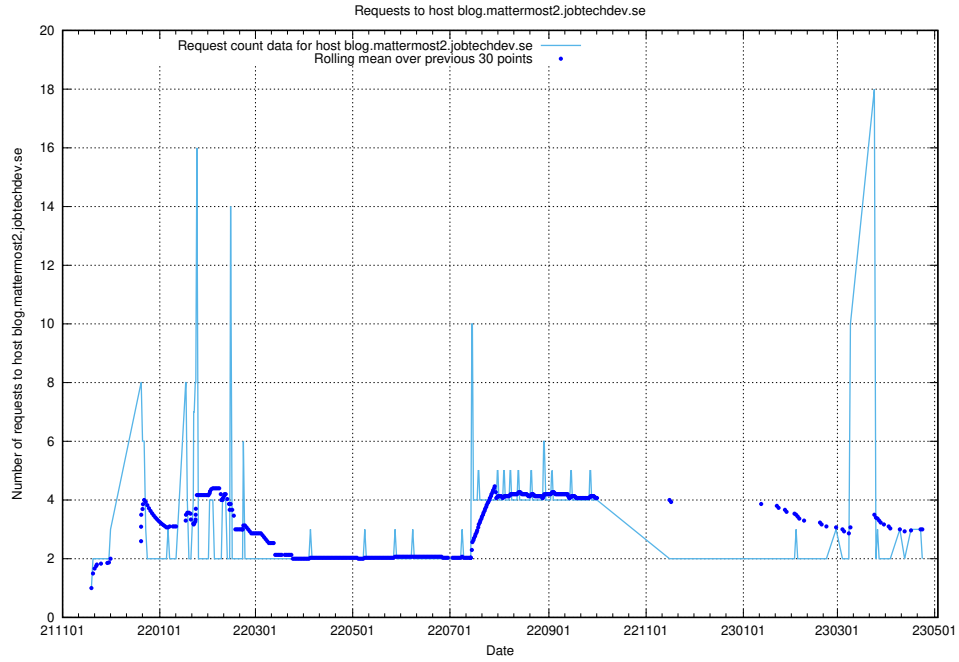

7.476 Usage of `blog.mattermost2.jobtechdev.se`

Here, we count the number of requests to host `blog.mattermost2.jobtechdev.se`.