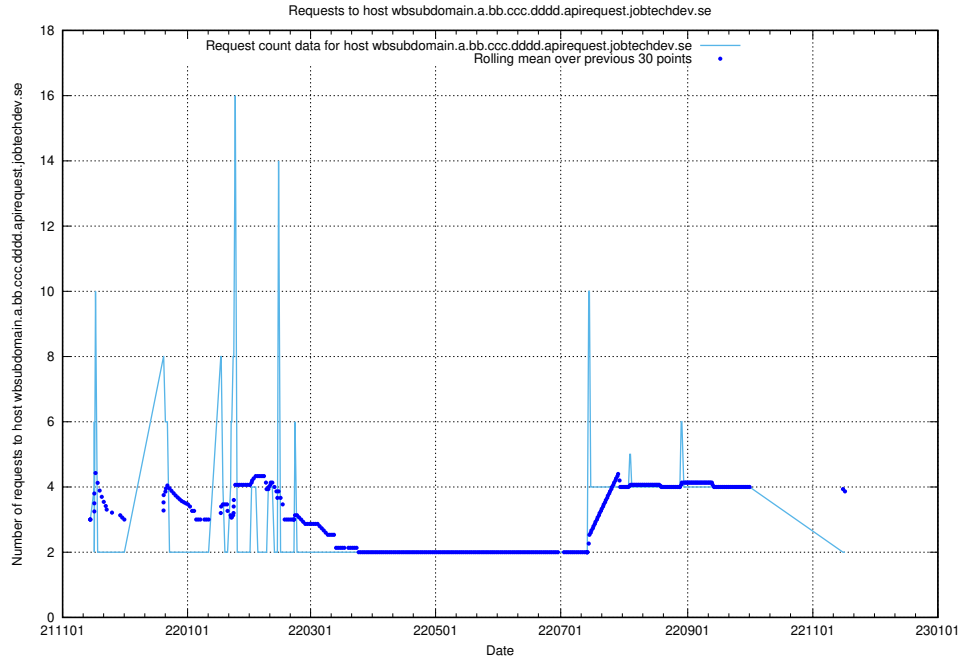

7.553 Usage of wbsubdomain.a.bb.ccc.dddd.apirequest.jobtechdev.se

Here, we count the number of requests to host wbsubdomain.a.bb.ccc.dddd.apirequest.jobtechdev.se.