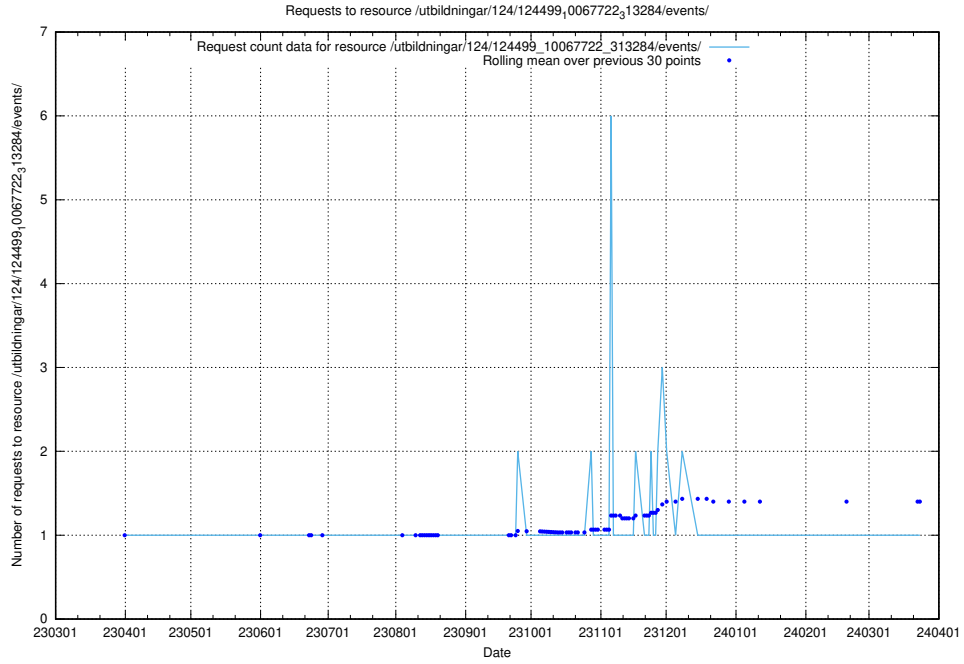

5.6194 Usage of /utbildningar/124/124499_10067722_313284/events/

Here, we count the number of requests to resource /utbildningar/124/124499_10067722_313284/events/