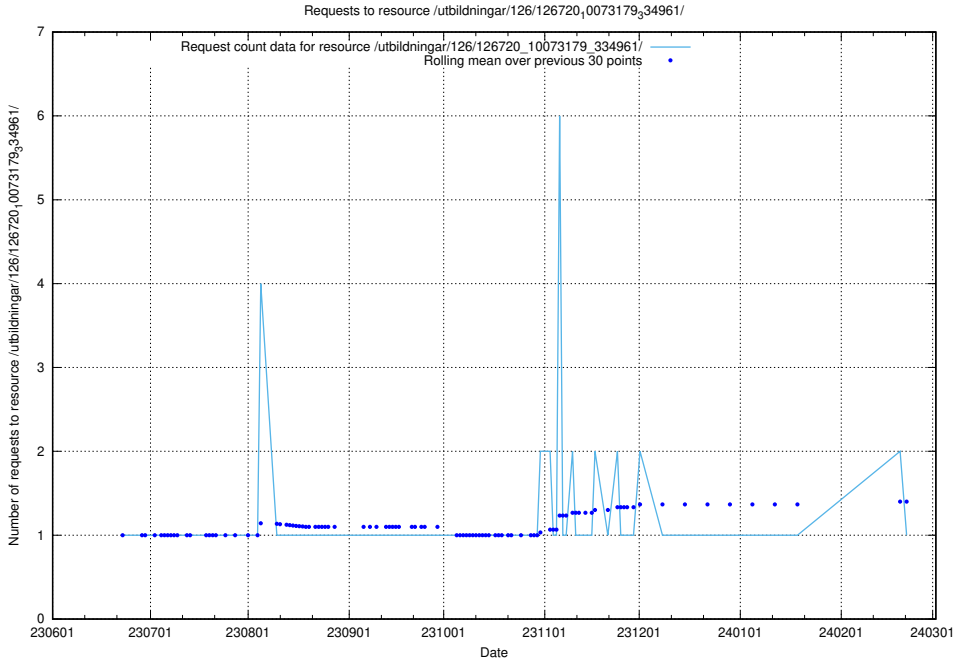

5.5744 Usage of /utbildningar/126/126720_10073179_334961/

Here, we count the number of requests to resource /utbildningar/126/126720_10073179_334961/.