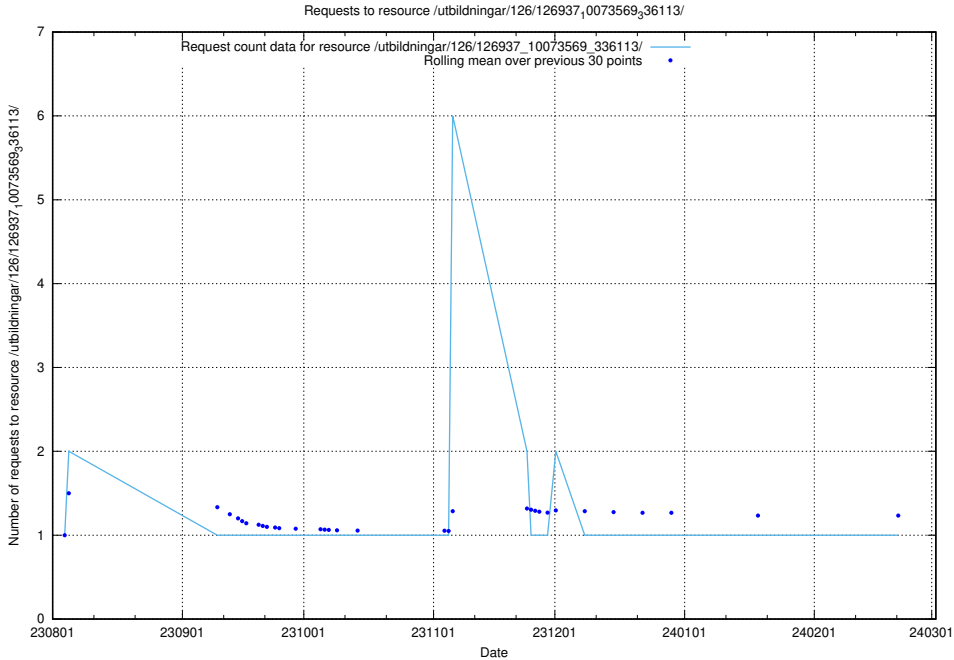

5.5004 Usage of /utbildningar/126/126937_10073569_336113/

Here, we count the number of requests to resource /utbildningar/126/126937_10073569_336113/.