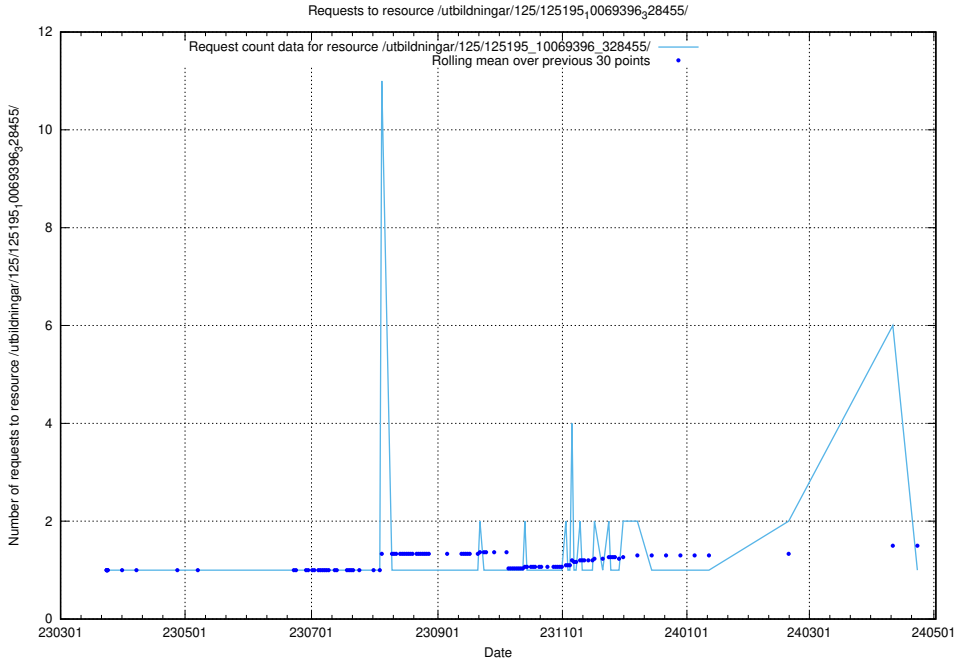

5.1136 Usage of /utbildningar/125/125195_10069396_328455/

Here, we count the number of requests to resource /utbildningar/125/125195_10069396_328455/.