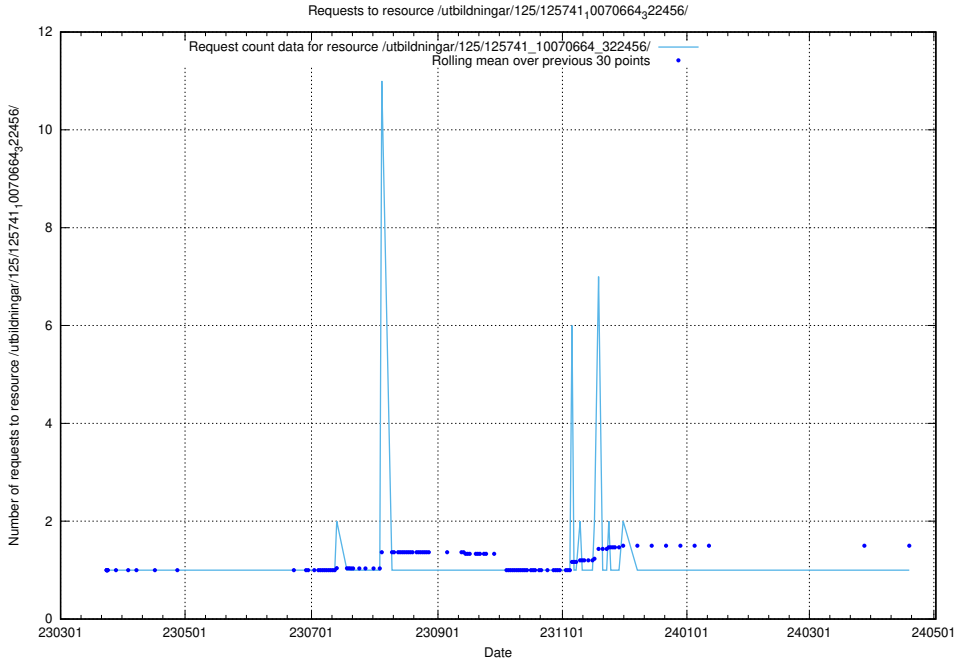

5.6640 Usage of /utbildningar/125/125741_10070664_322456/

Here, we count the number of requests to resource /utbildningar/125/125741_10070664_322456/.