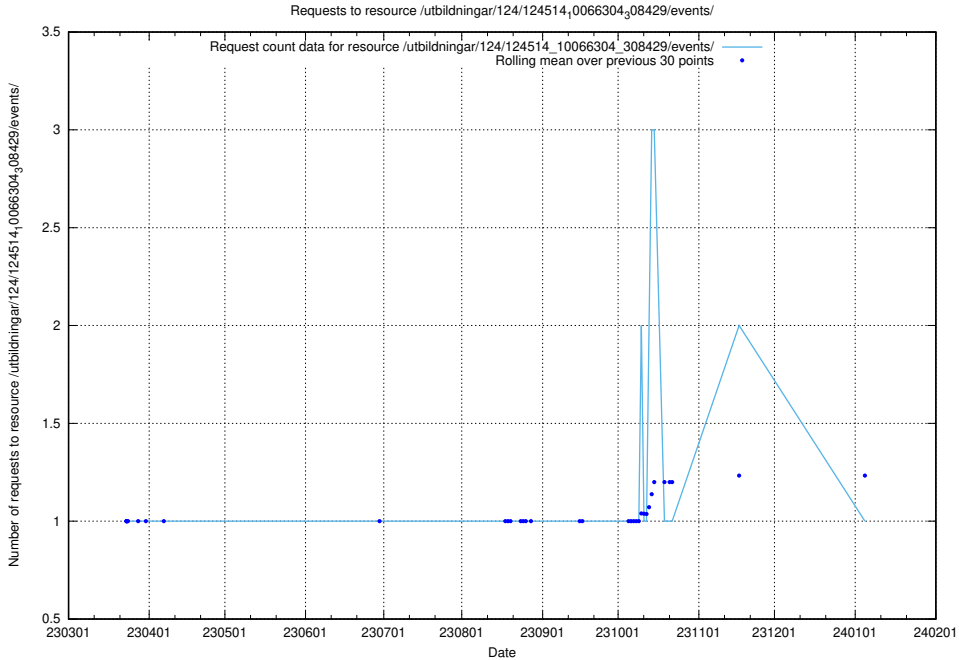

5.1969 Usage of /utbildningar/124/124514_10066304_308429/events/

Here, we count the number of requests to resource /utbildningar/124/124514_10066304_308429/events/