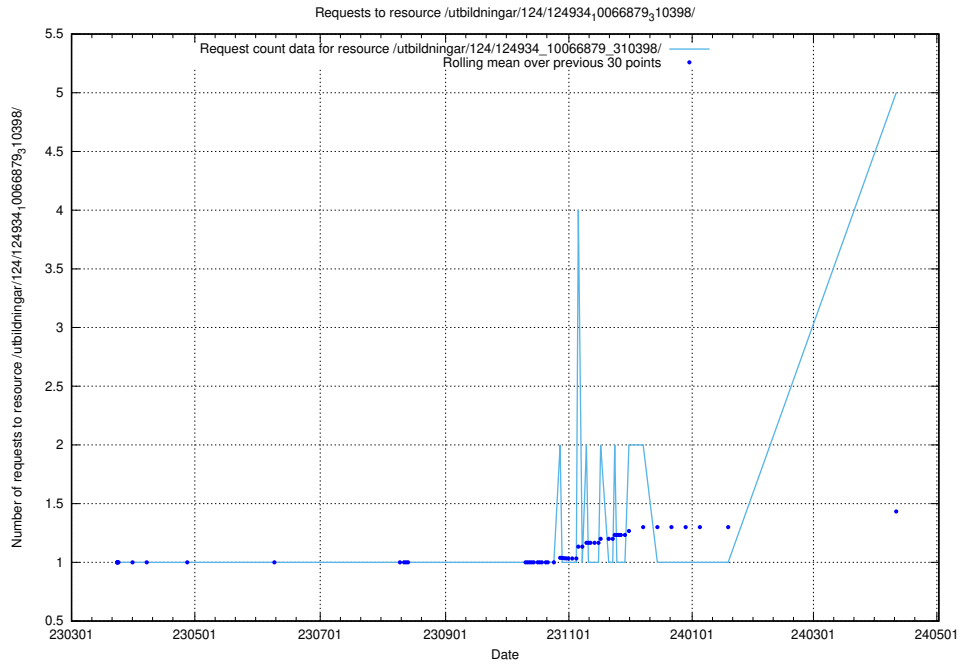

5.106 Usage of /utbildningar/124/124934_10066879_310398/

Here, we count the number of requests to resource /utbildningar/124/124934_10066879_310398/.