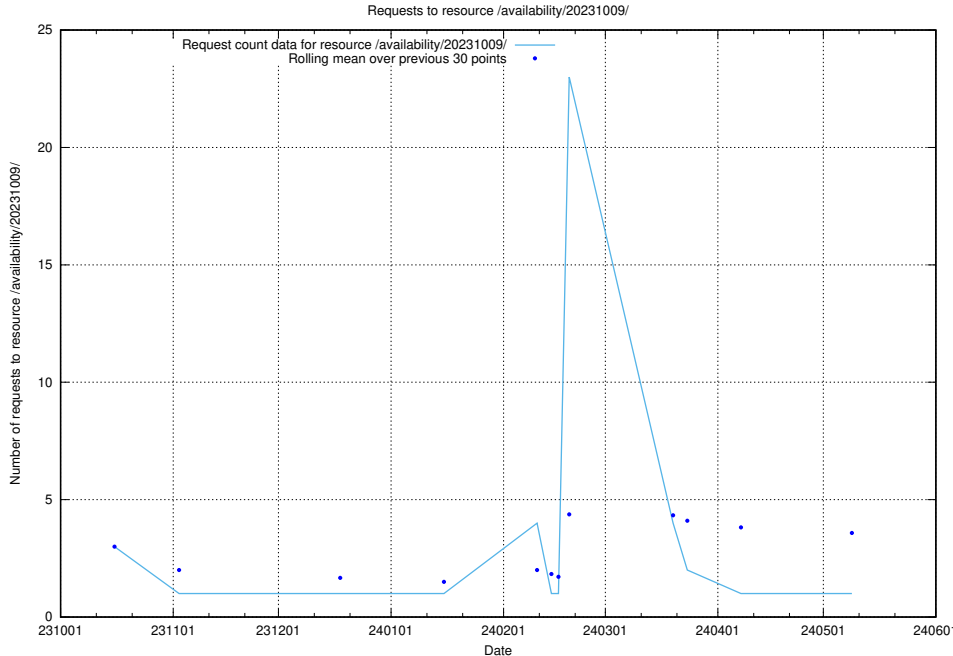

5.4467 Usage of /availability/20231009/

Here, we count the number of requests to resource /availability/20231009/.