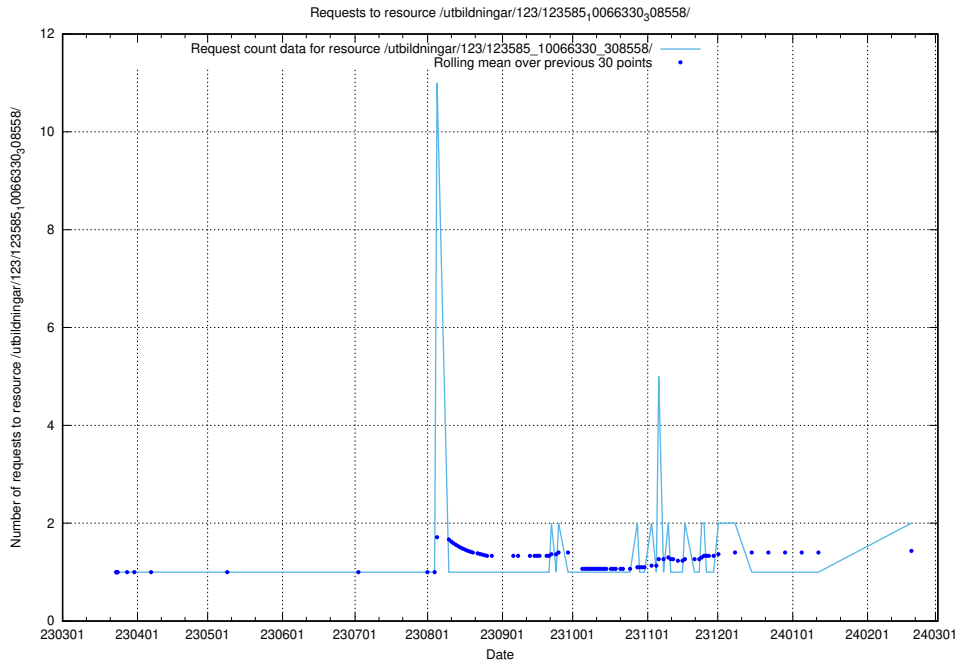

5.733 Usage of /utbildningar/123/123585_10066330_308558/

Here, we count the number of requests to resource /utbildningar/123/123585_10066330_308558/.