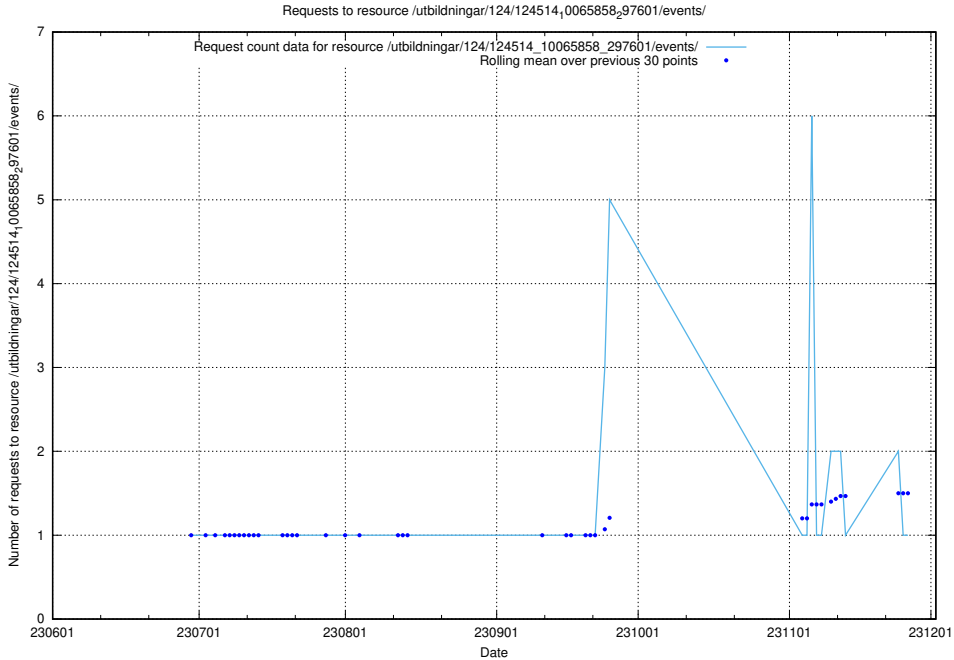

5.5533 Usage of /utbildningar/124/124514_10065858_297601/events/

Here, we count the number of requests to resource /utbildningar/124/124514_10065858_297601/events/