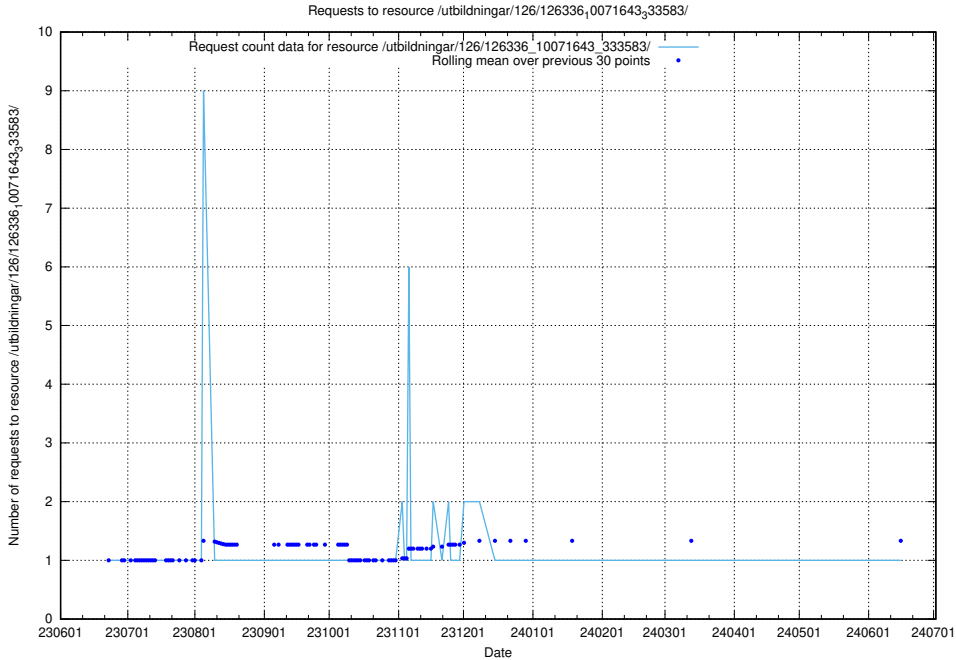

5.5805 Usage of /utbildningar/126/126336_10071643_333583/

Here, we count the number of requests to resource /utbildningar/126/126336_10071643_333583/.