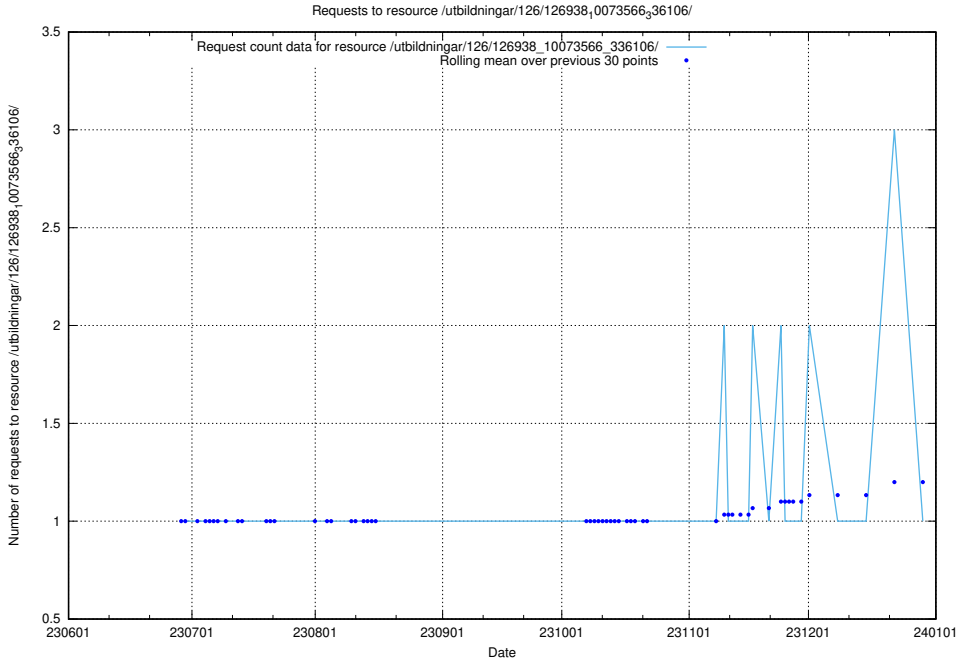

5.5574 Usage of /utbildningar/126/126938_10073566_336106/

Here, we count the number of requests to resource /utbildningar/126/126938_10073566_336106/.