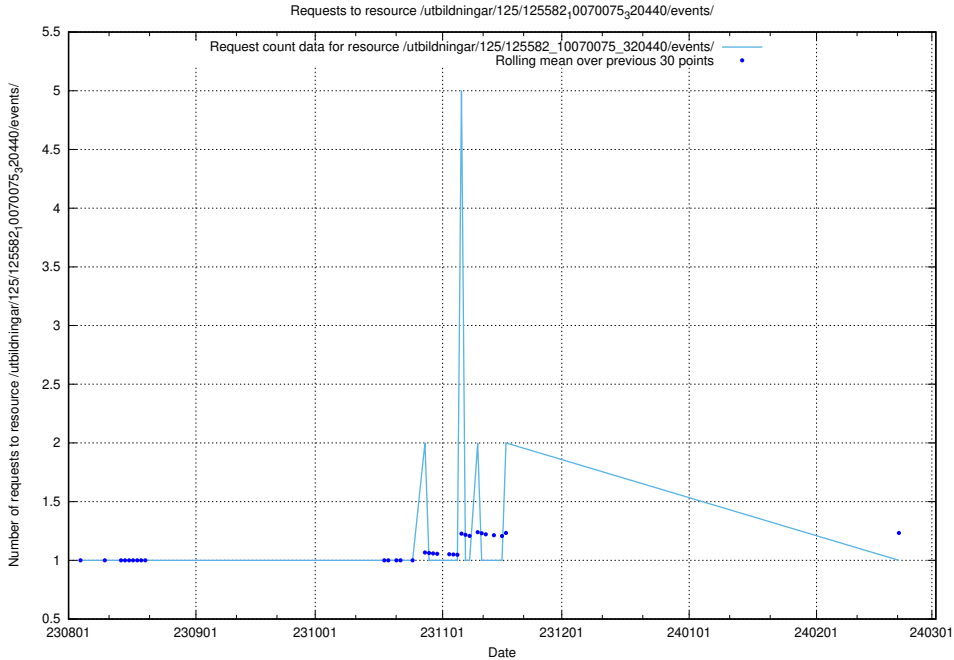

5.5016 Usage of /utbildningar/125/125582_10070075_320440/events/

Here, we count the number of requests to resource /utbildningar/125/125582_10070075_320440/events/