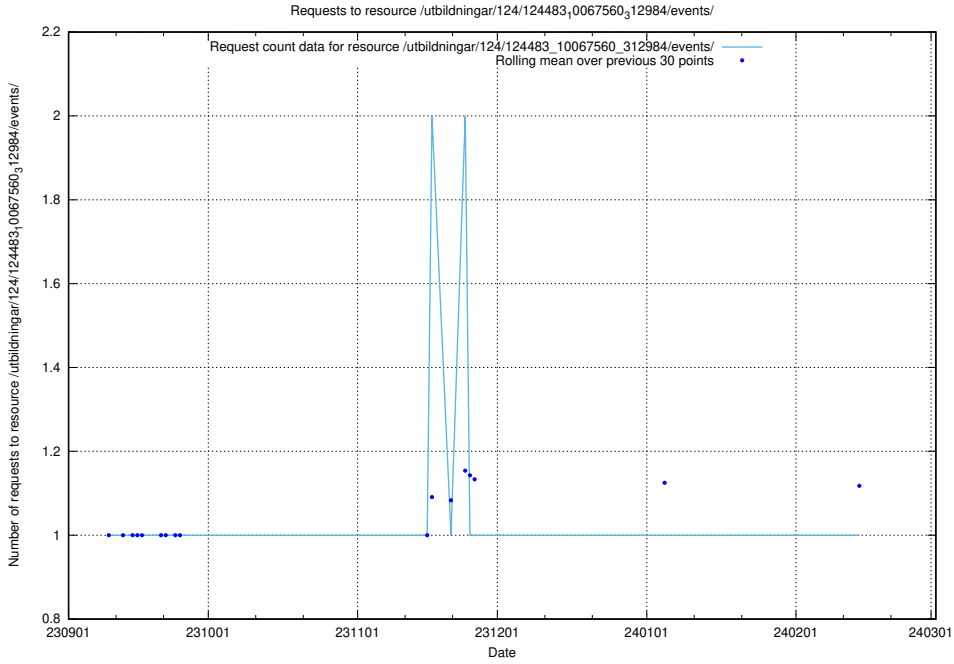

5.4761 Usage of /utbildningar/124/124483_10067560_312984/events/

Here, we count the number of requests to resource /utbildningar/124/124483_10067560_312984/events/