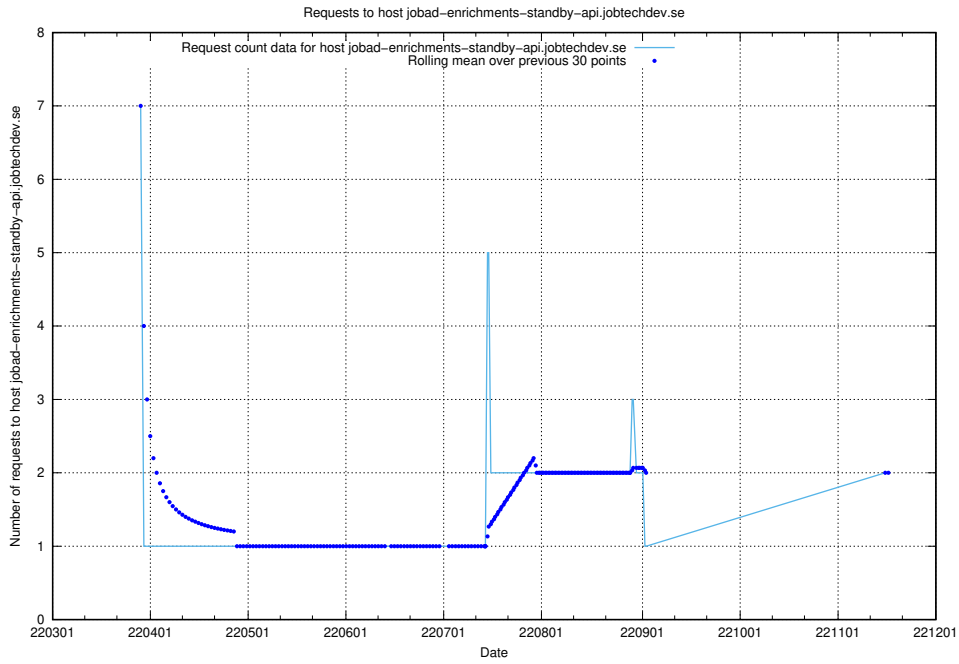

7.489 Usage of jobad-enrichments-standby-api.jobtechdev.se

Here, we count the number of requests to host jobad-enrichments-standby-api.jobtechdev.se.