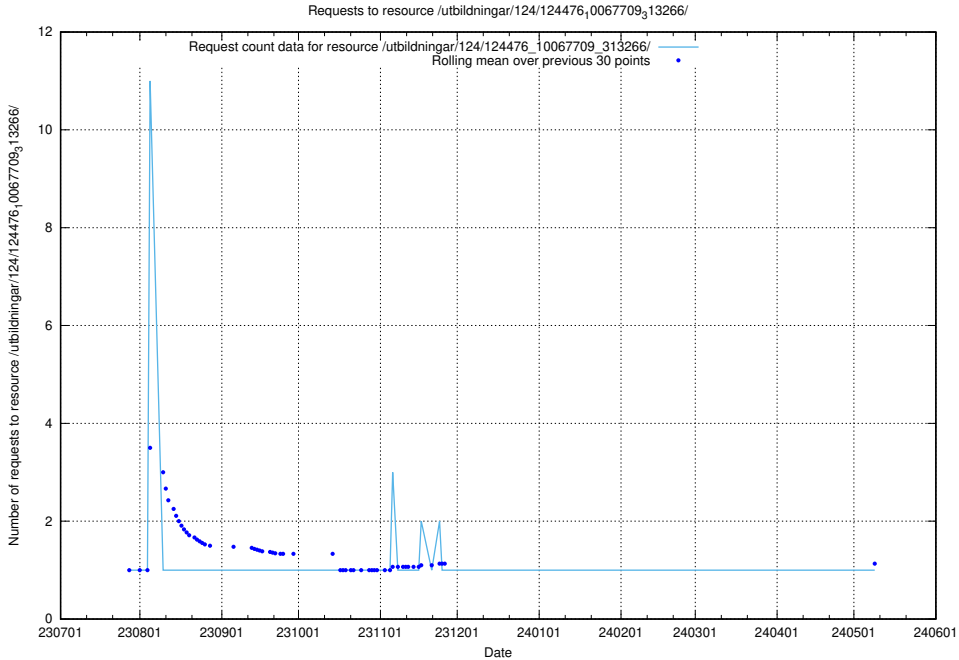

5.5047 Usage of /utbildningar/124/124476_10067709_313266/

Here, we count the number of requests to resource /utbildningar/124/124476_10067709_313266/.