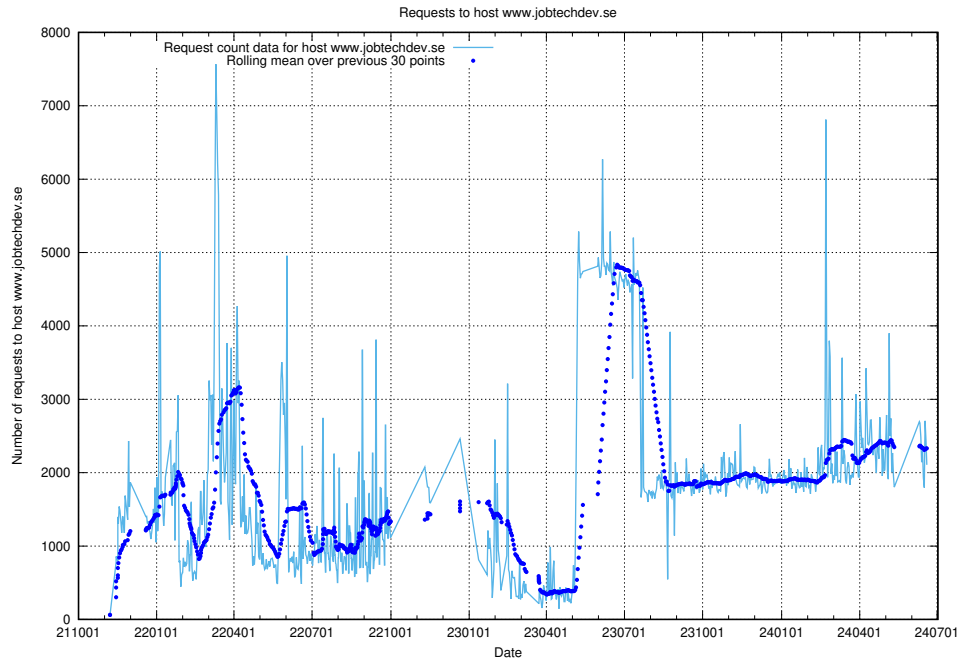

7.17 Usage of www.jobtechdev.se

Here, we count the number of requests to host www.jobtechdev.se.