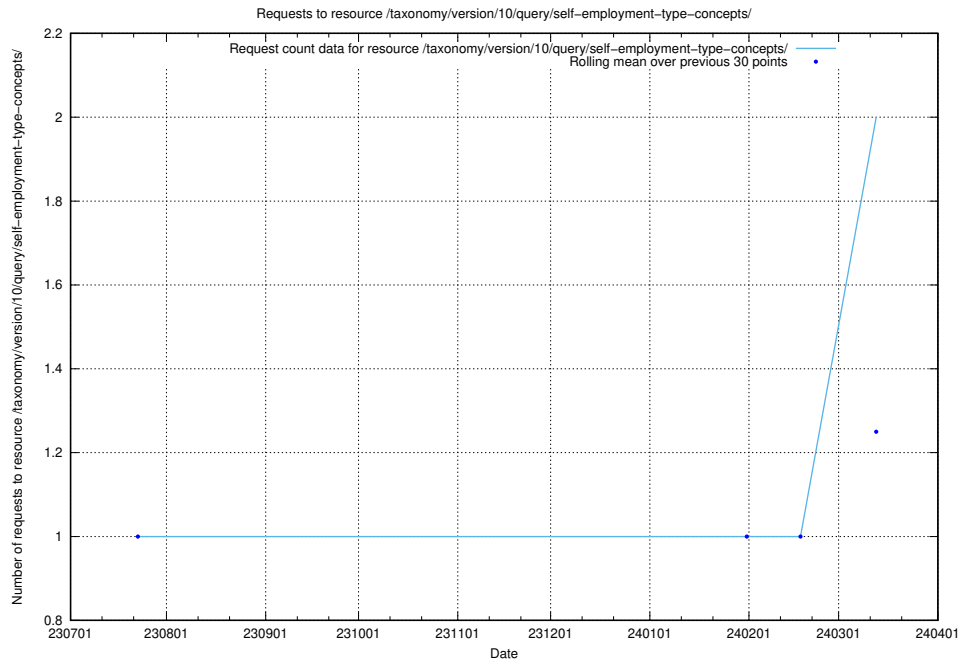

5.791 Usage of /taxonomy/version/10/query/self-employment-type-concepts/

Here, we count the number of requests to resource /taxonomy/version/10/query/self-employment-type-concepts/.