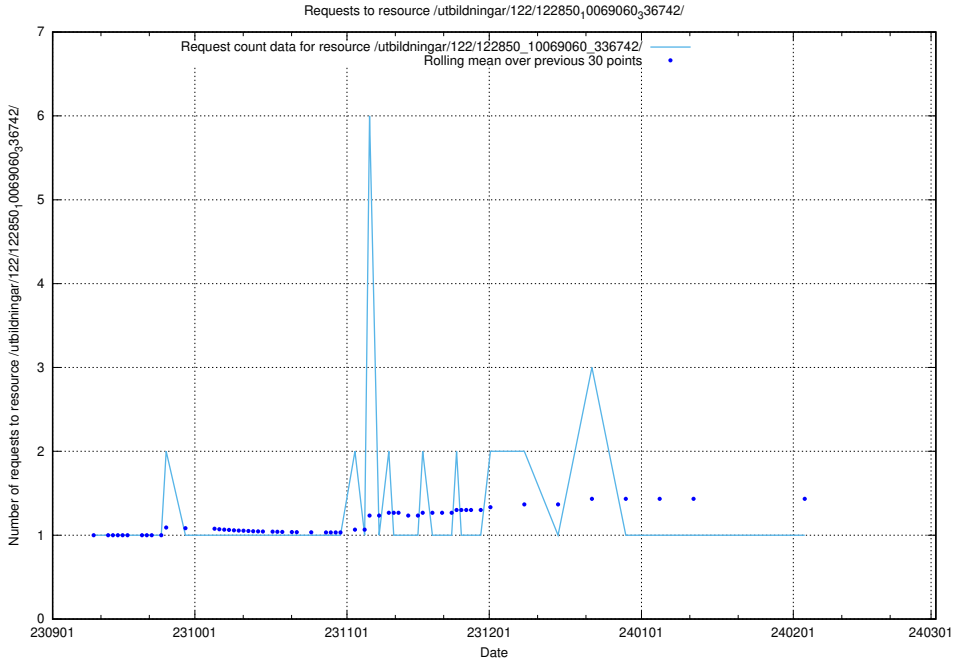

5.4772 Usage of /utbildningar/122/122850_10069060_336742/

Here, we count the number of requests to resource /utbildningar/122/122850_10069060_336742/.