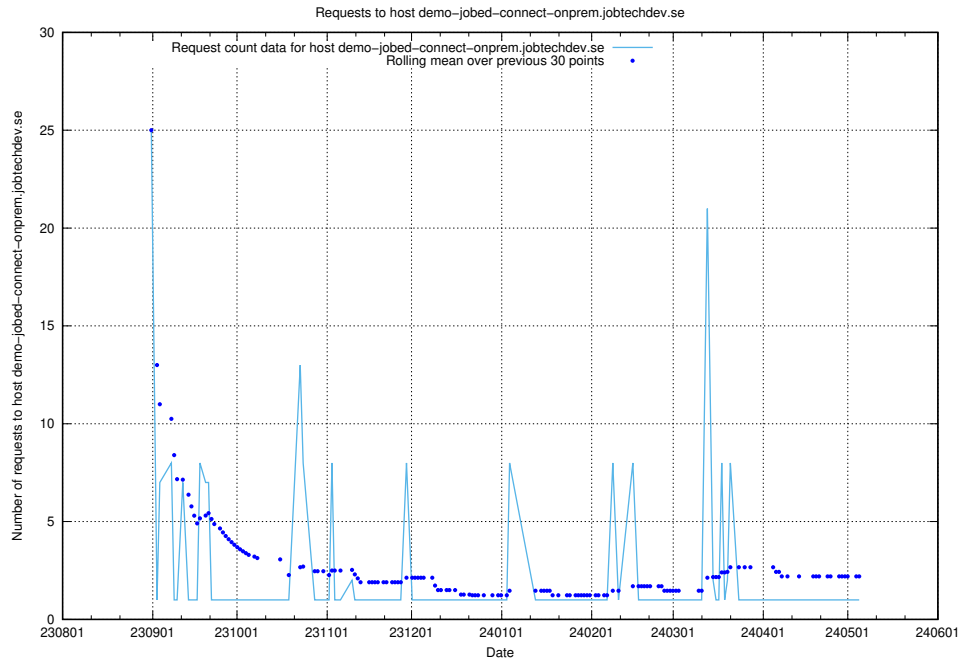

7.604 Usage of demo-jobed-connect-onprem.jobtechdev.se

Here, we count the number of requests to host demo-jobed-connect-onprem.jobtechdev.se.