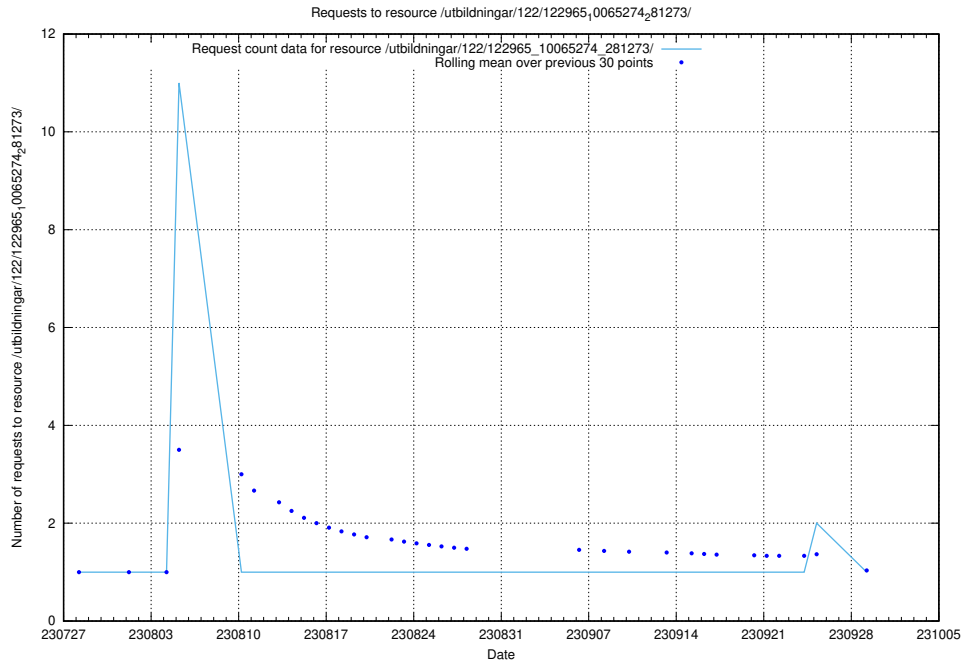

5.5052 Usage of /utbildningar/122/122965_10065274_281273/

Here, we count the number of requests to resource /utbildningar/122/122965_10065274_281273/.