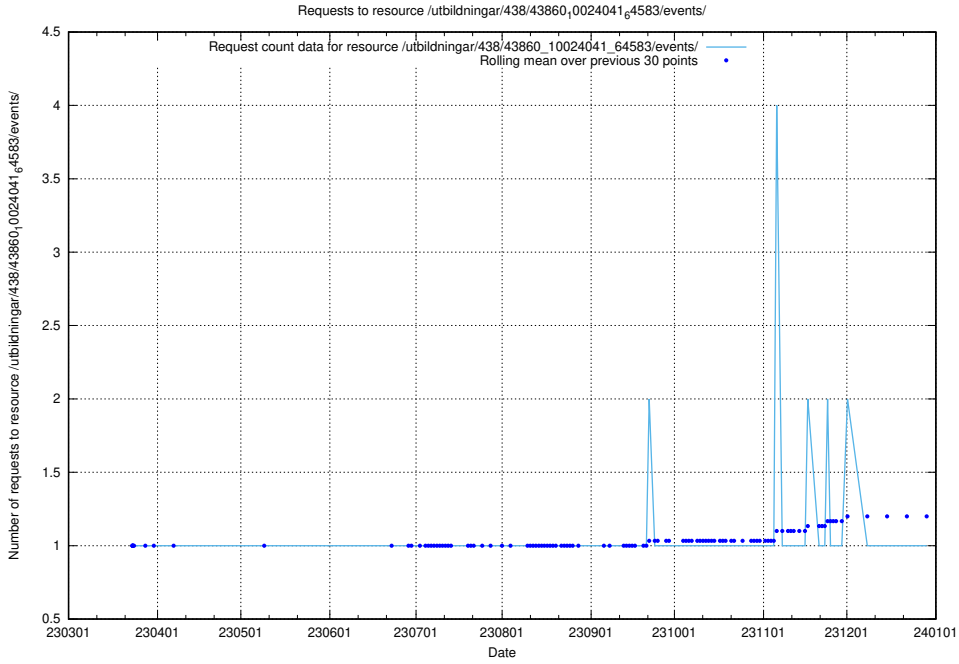

5.6471 Usage of /utbildningar/438/43860_10024041_64583/events/

Here, we count the number of requests to resource /utbildningar/438/43860_10024041_64583/events/.