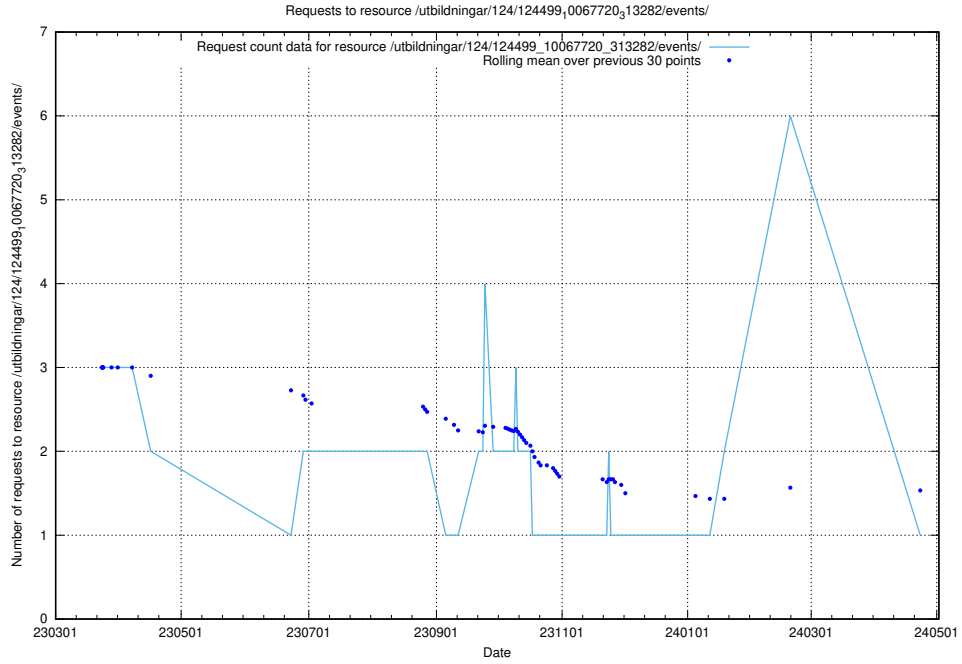

5.6412 Usage of /utbildningar/124/124499_10067720_313282/events/

Here, we count the number of requests to resource /utbildningar/124/124499_10067720_313282/events/