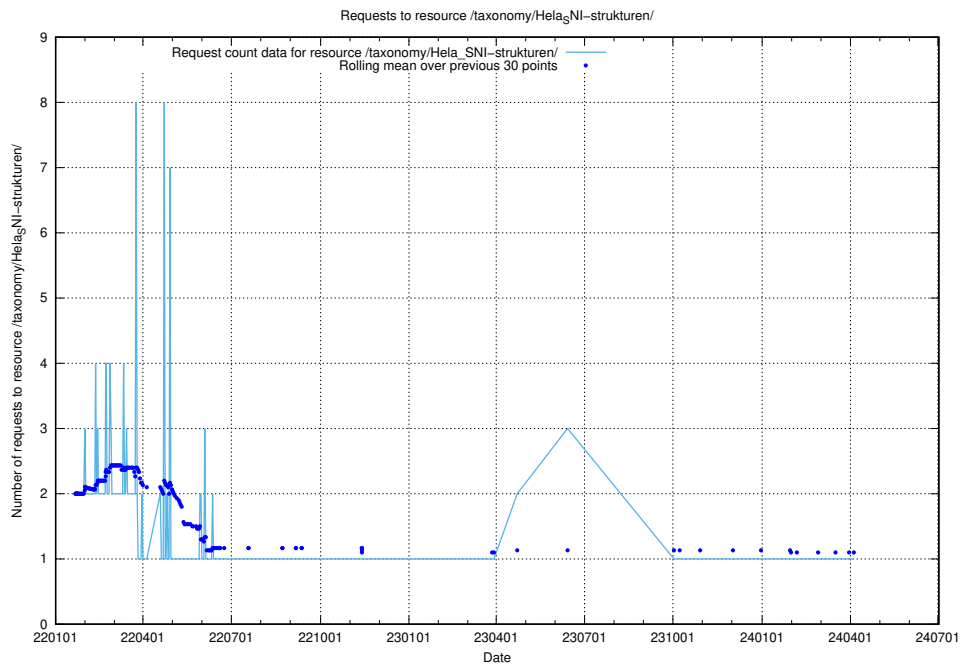

5.1058 Usage of /taxonomy/Hela_SNI-strukturen/

Here, we count the number of requests to resource /taxonomy/Hela_SNI-strukturen/.