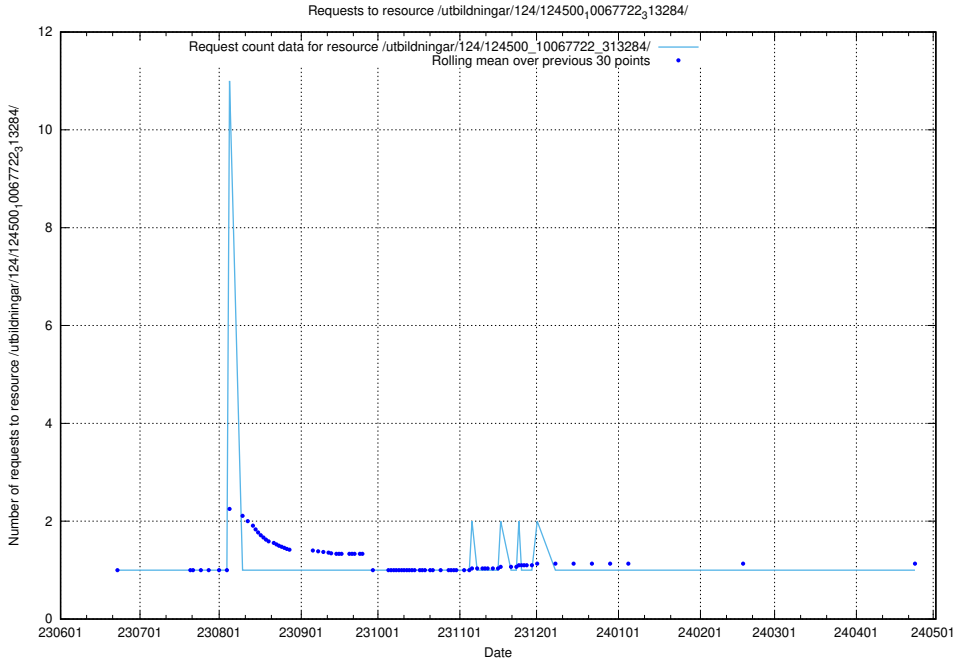

5.5914 Usage of /utbildningar/124/124500_10067722_313284/

Here, we count the number of requests to resource /utbildningar/124/124500_10067722_313284/.