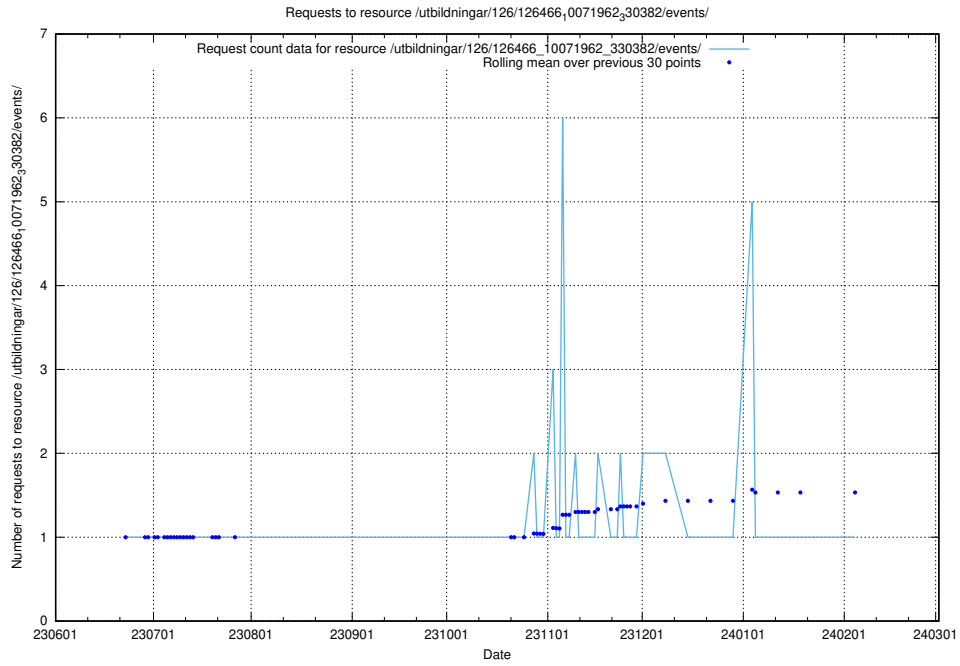

5.5789 Usage of /utbildningar/126/126466_10071962_330382/events/

Here, we count the number of requests to resource /utbildningar/126/126466_10071962_330382/events/