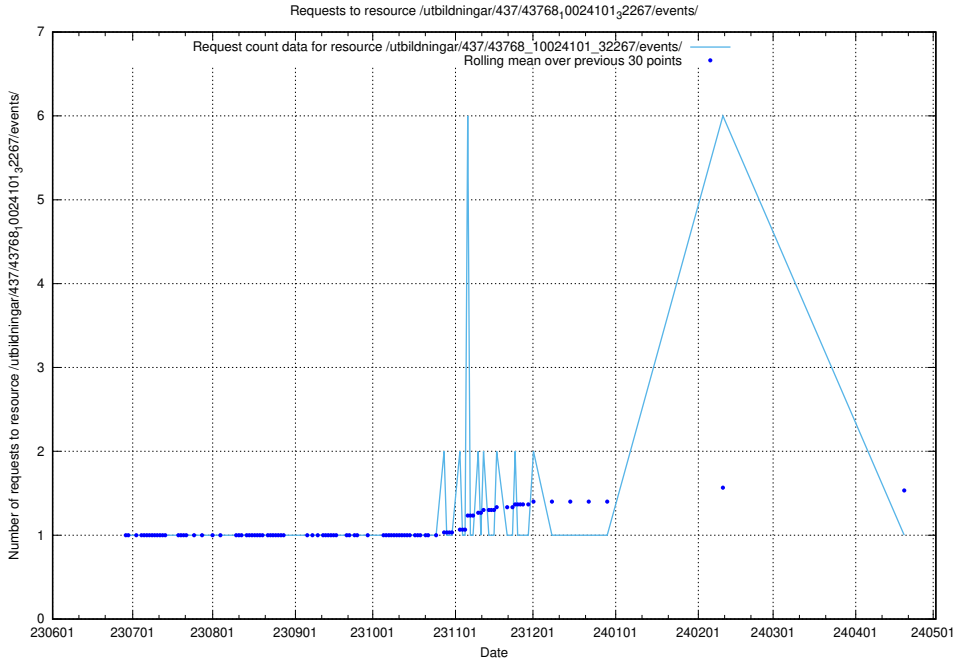

5.5568 Usage of /utbildningar/437/43768_10024101_32267/events/

Here, we count the number of requests to resource /utbildningar/437/43768_10024101_32267/events/.