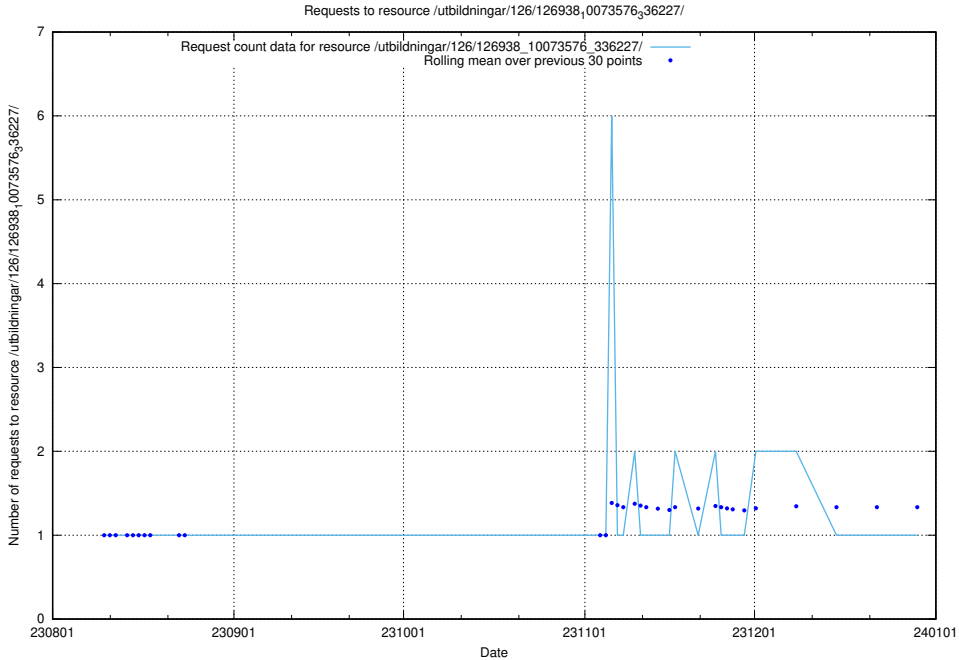

5.4960 Usage of /utbildningar/126/126938_10073576_336227/

Here, we count the number of requests to resource /utbildningar/126/126938_10073576_336227/.