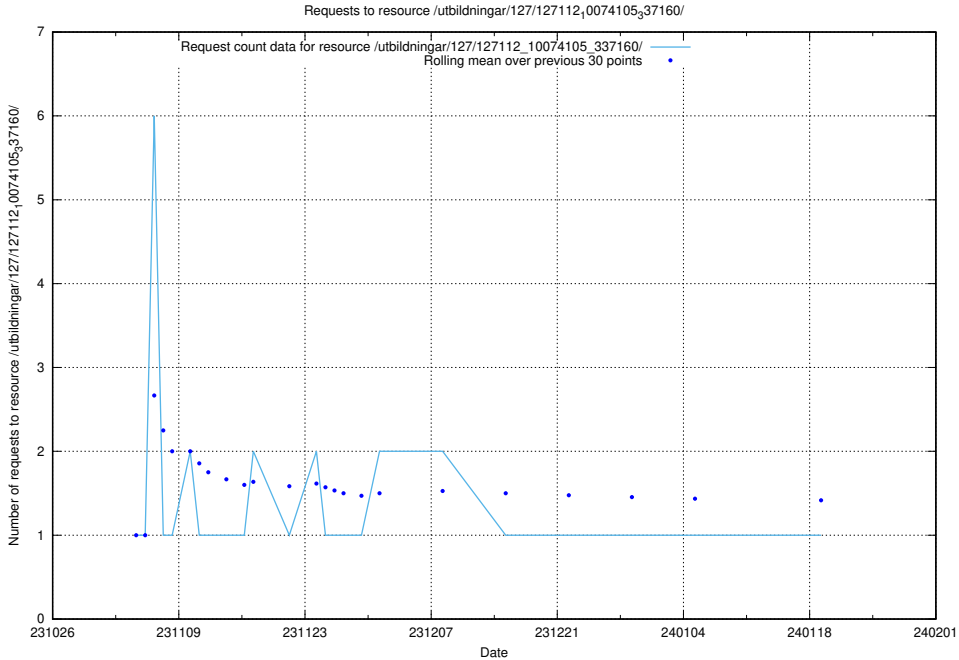

5.4281 Usage of /utbildningar/127/127112_10074105_337160/

Here, we count the number of requests to resource /utbildningar/127/127112_10074105_337160/.