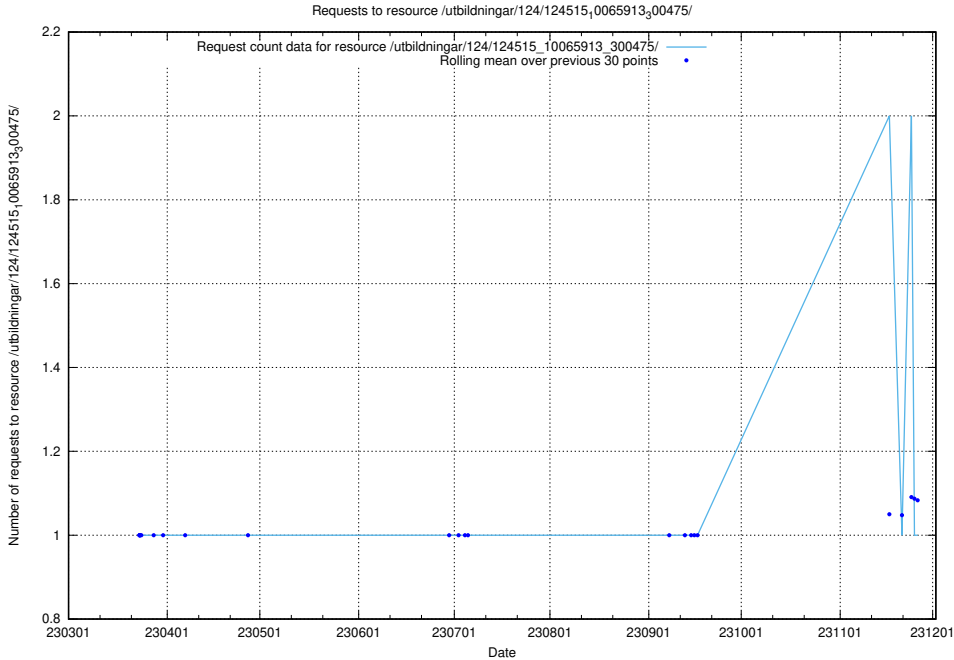

5.1768 Usage of /utbildningar/124/124515_10065913_300475/

Here, we count the number of requests to resource /utbildningar/124/124515_10065913_300475/.