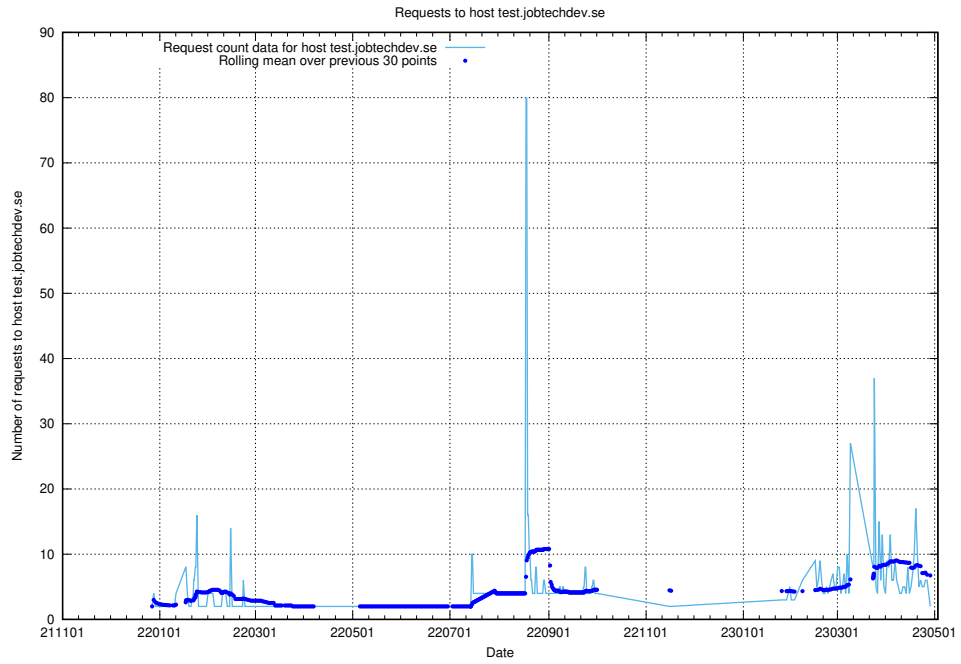

7.367 Usage of test.jobtechdev.se

Here, we count the number of requests to host test.jobtechdev.se.