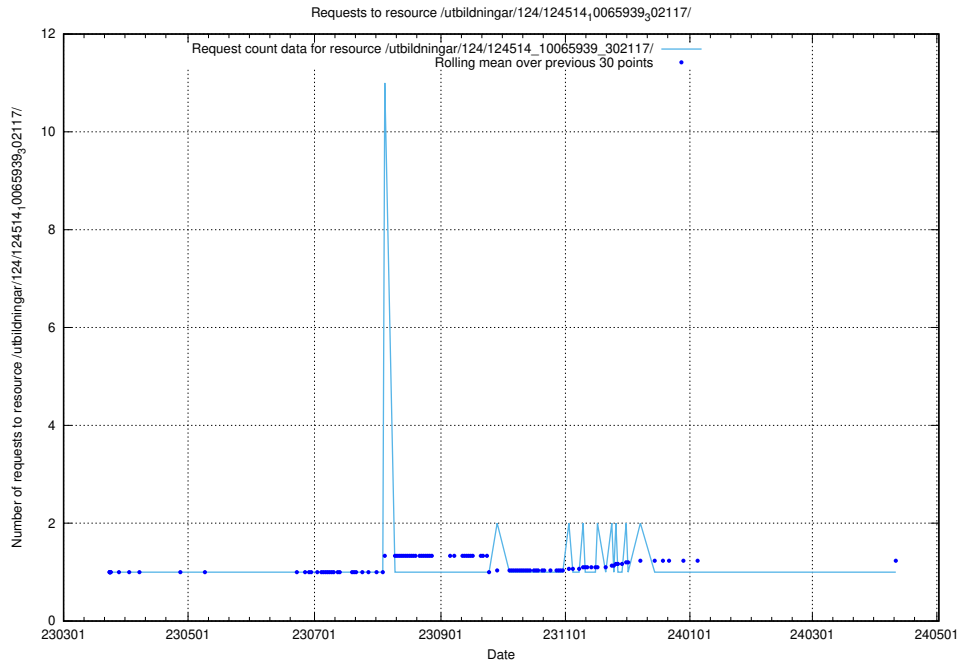

5.2037 Usage of /utbildningar/124/124514_10065939_302117/

Here, we count the number of requests to resource /utbildningar/124/124514_10065939_302117/.