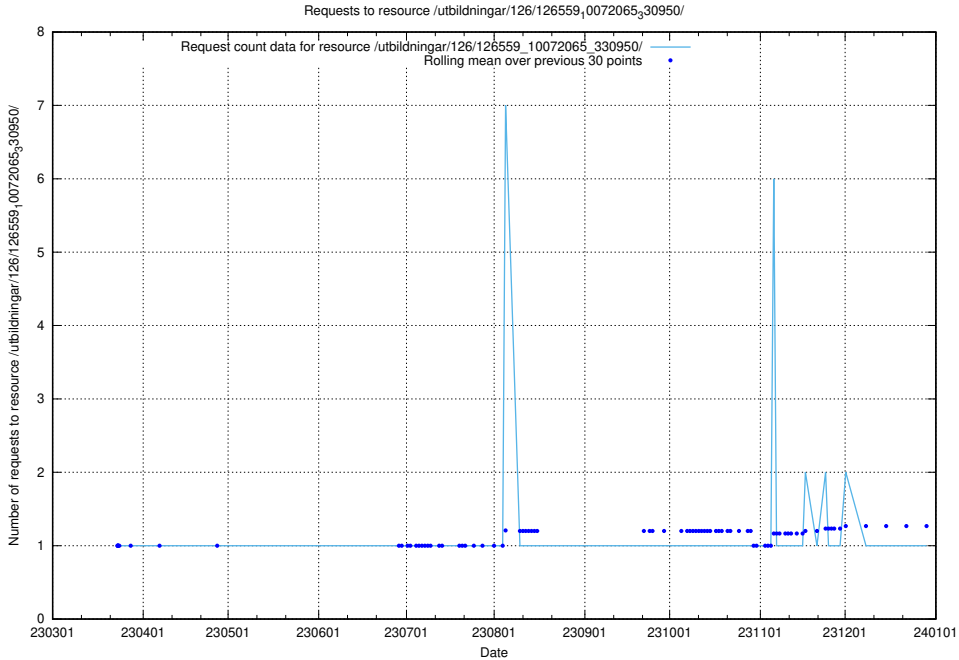

5.6549 Usage of /utbildningar/126/126559_10072065_330950/

Here, we count the number of requests to resource /utbildningar/126/126559_10072065_330950/.