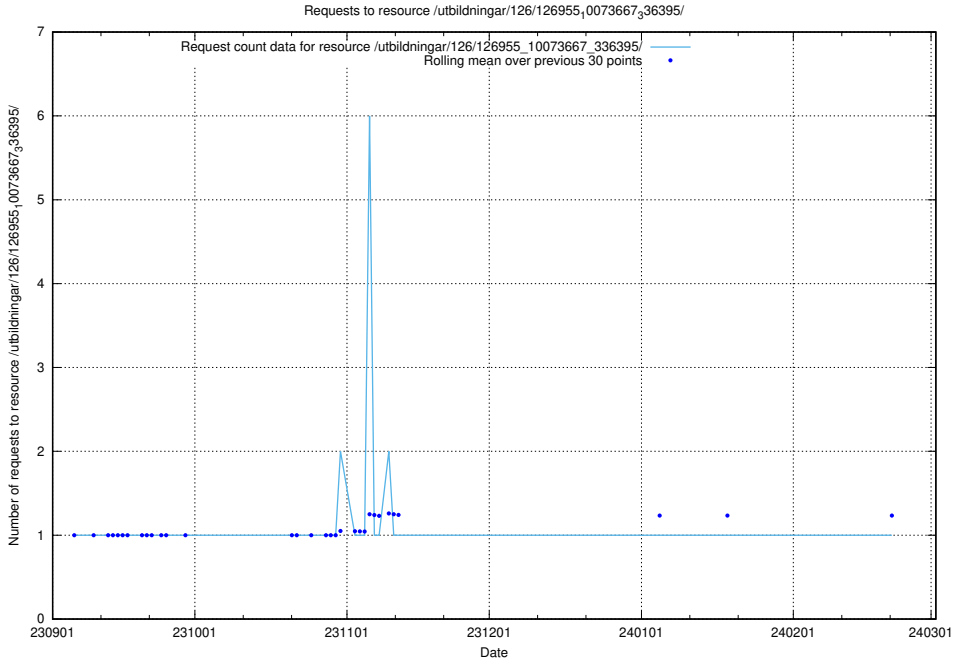

5.4796 Usage of /utbildningar/126/126955_10073667_336395/

Here, we count the number of requests to resource /utbildningar/126/126955_10073667_336395/.