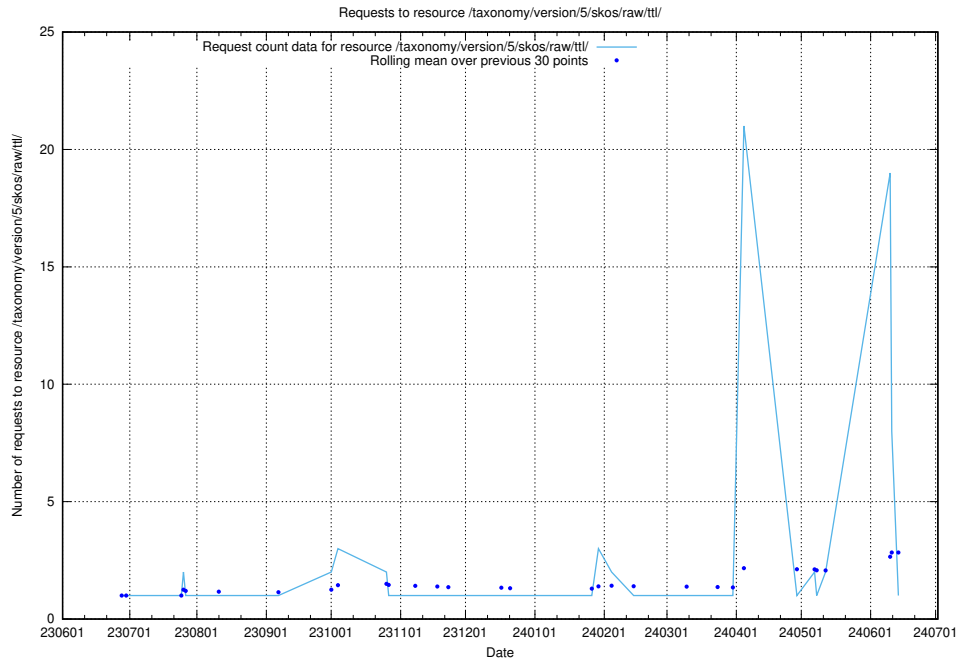

5.5680 Usage of /taxonomy/version/5/skos/raw/ttl/

Here, we count the number of requests to resource /taxonomy/version/5/skos/raw/ttl/.