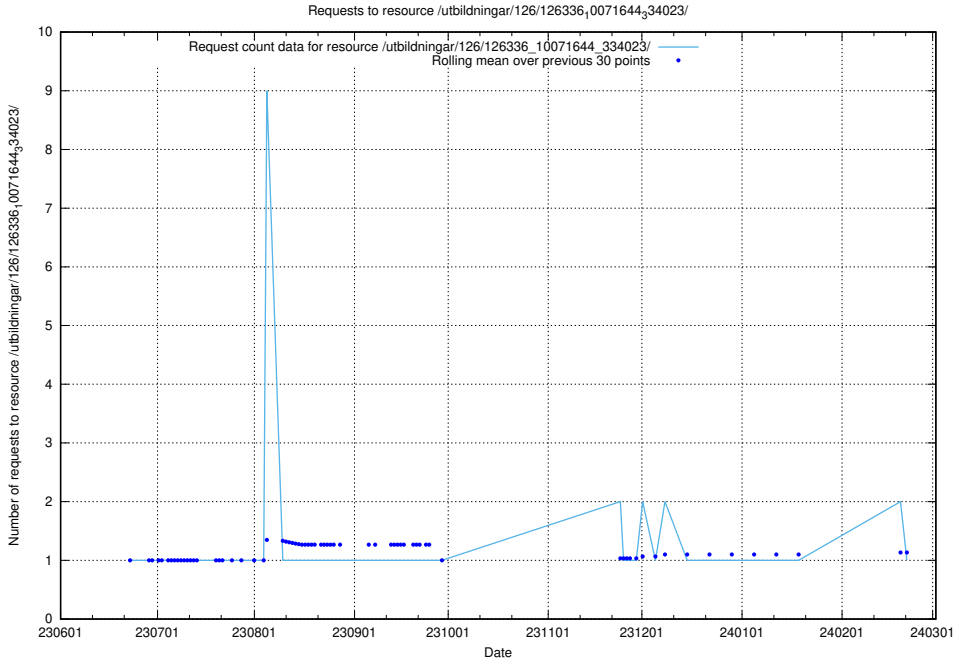

5.5803 Usage of /utbildningar/126/126336_10071644_334023/

Here, we count the number of requests to resource /utbildningar/126/126336_10071644_334023/.