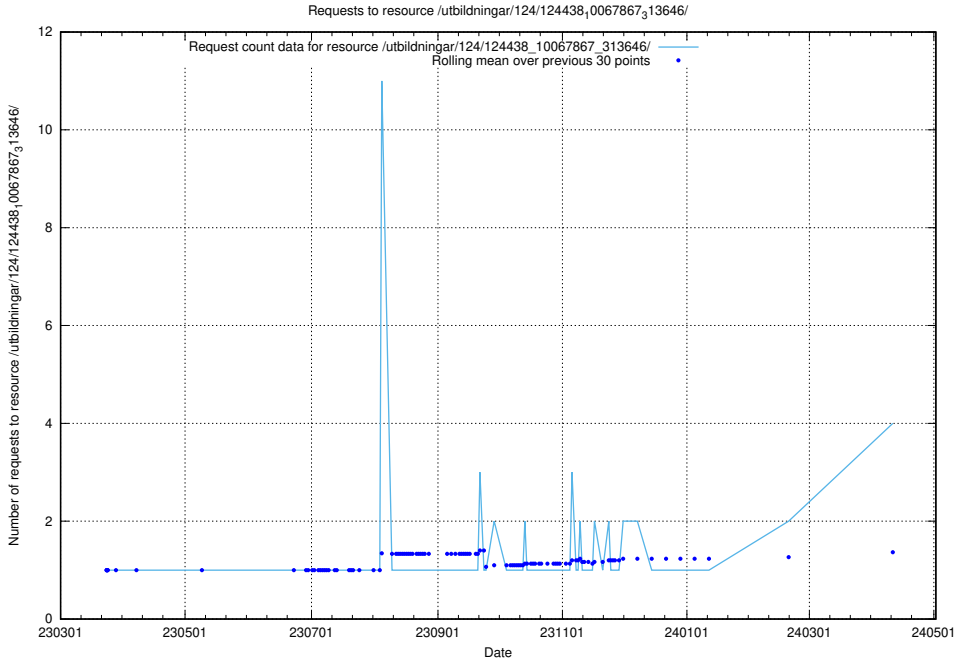

5.199 Usage of /utbildningar/124/124438_10067867_313646/

Here, we count the number of requests to resource /utbildningar/124/124438_10067867_313646/.