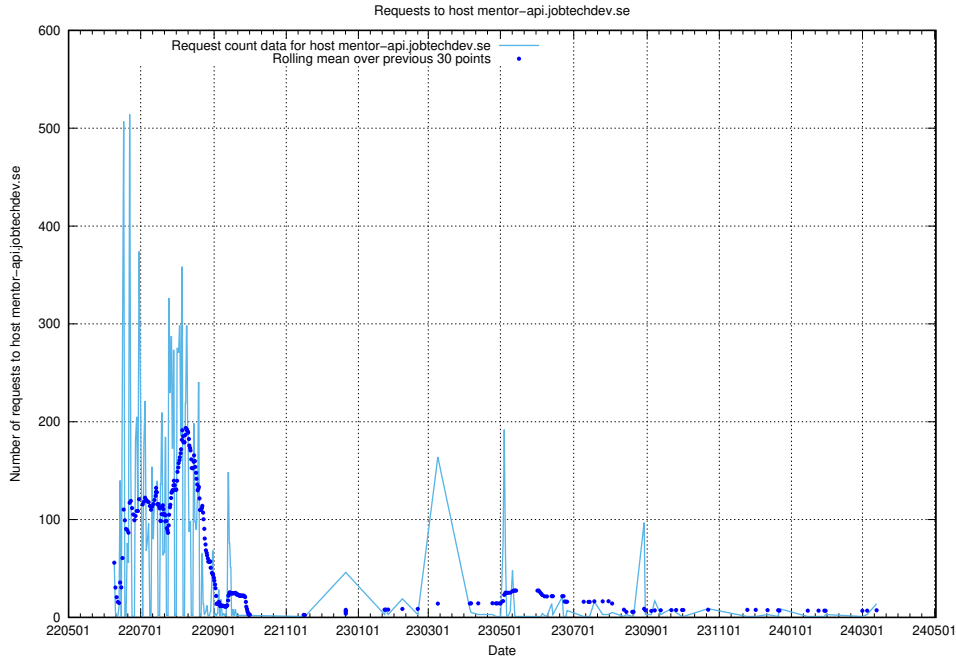

7.43 Usage of mentor-api.jobtechdev.se

Here, we count the number of requests to host mentor-api.jobtechdev.se.