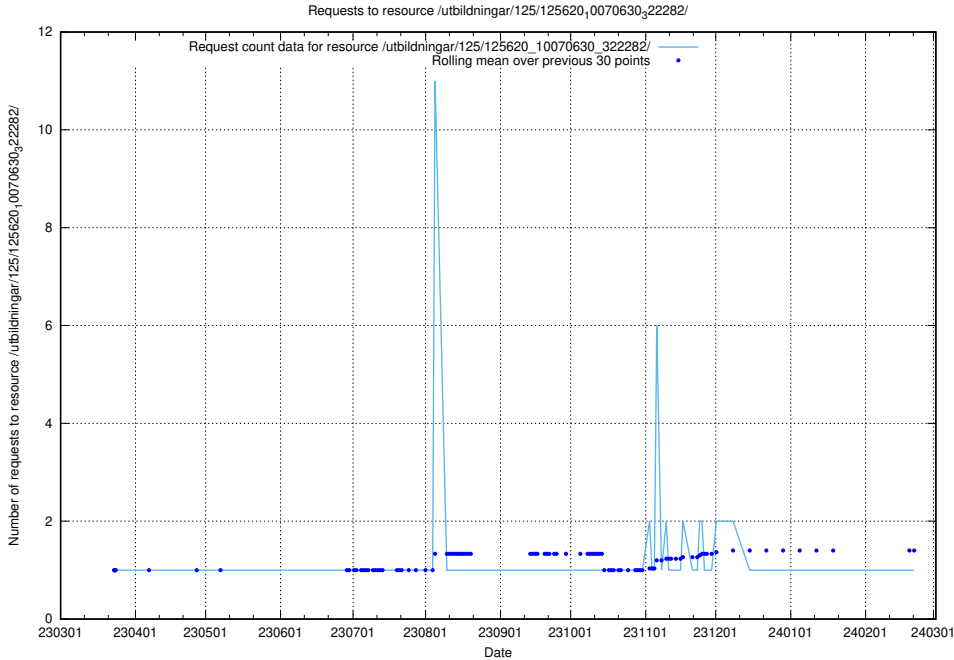

5.1067 Usage of /utbildningar/125/125620_10070630_322282/

Here, we count the number of requests to resource /utbildningar/125/125620_10070630_322282/.