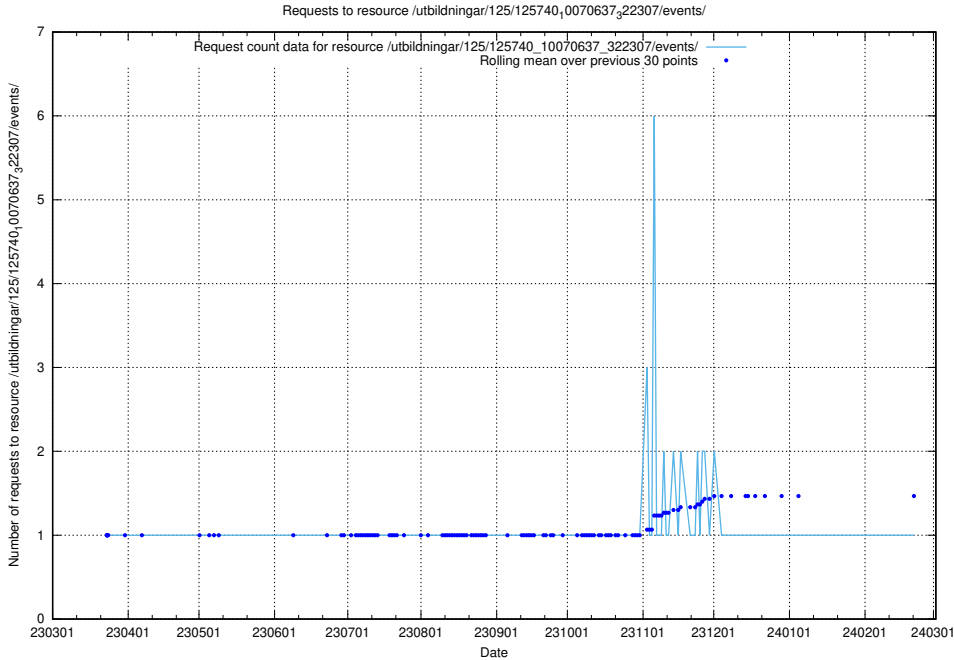

5.1016 Usage of /utbildningar/125/125740_10070637_322307/events/

Here, we count the number of requests to resource /utbildningar/125/125740_10070637_322307/events/