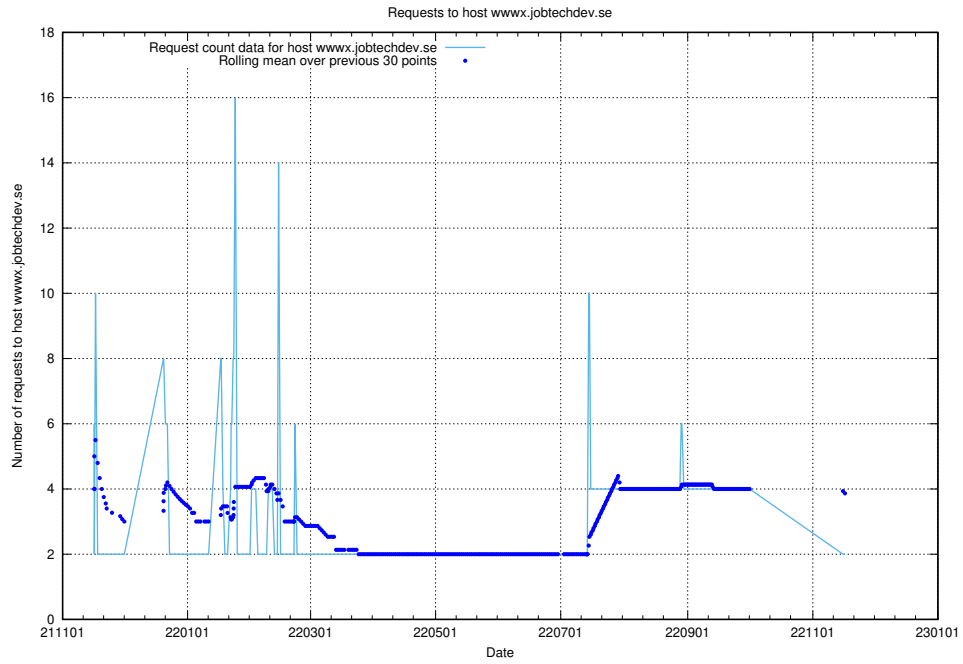

7.538 Usage of www.jobtechdev.se

Here, we count the number of requests to host www.jobtechdev.se.