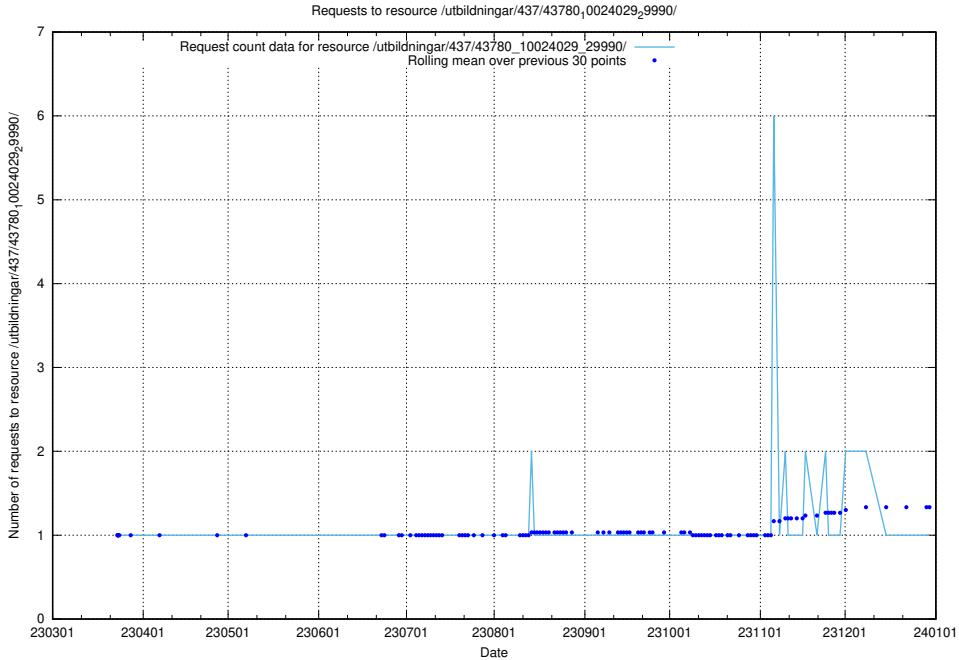

5.6515 Usage of /utbildningar/437/43780_10024029_29990/

Here, we count the number of requests to resource /utbildningar/437/43780_10024029_29990/.