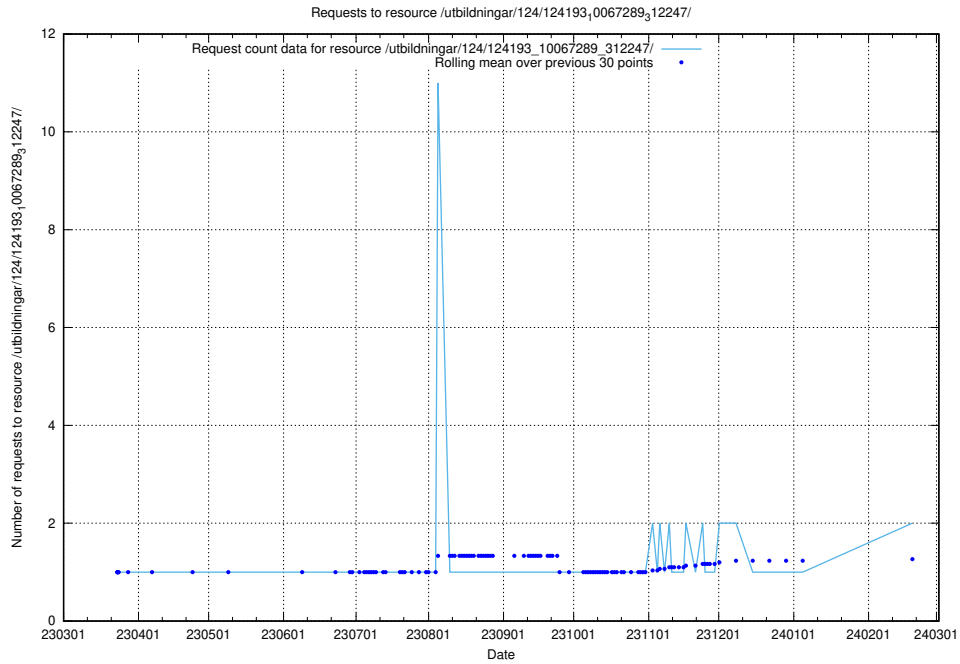

5.686 Usage of /utbildningar/124/124193_10067289_312247/

Here, we count the number of requests to resource /utbildningar/124/124193_10067289_312247/.