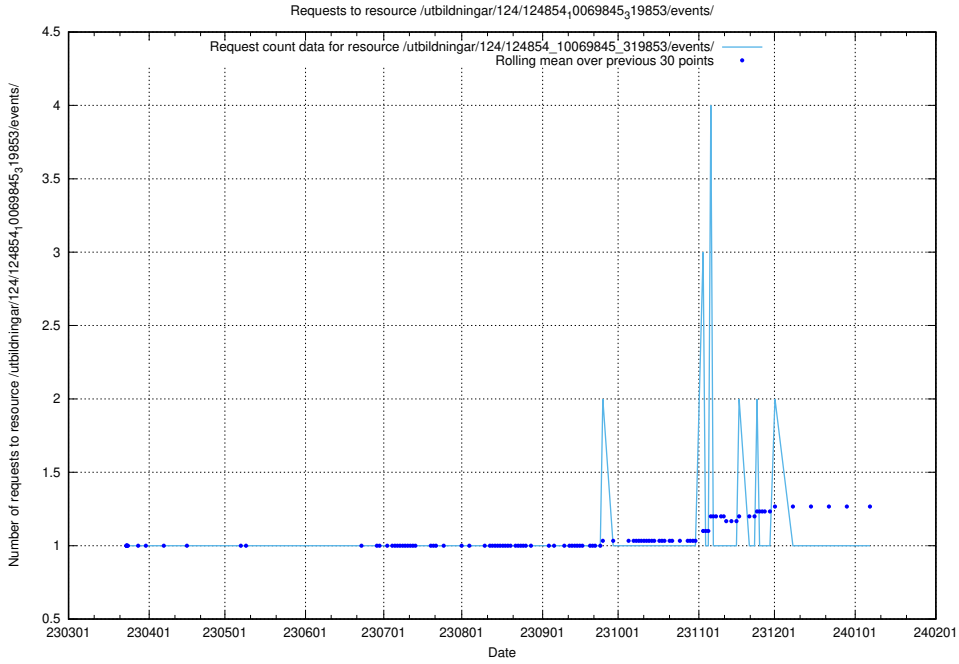

5.1209 Usage of /utbildningar/124/124854_10069845_319853/events/

Here, we count the number of requests to resource /utbildningar/124/124854_10069845_319853/events/