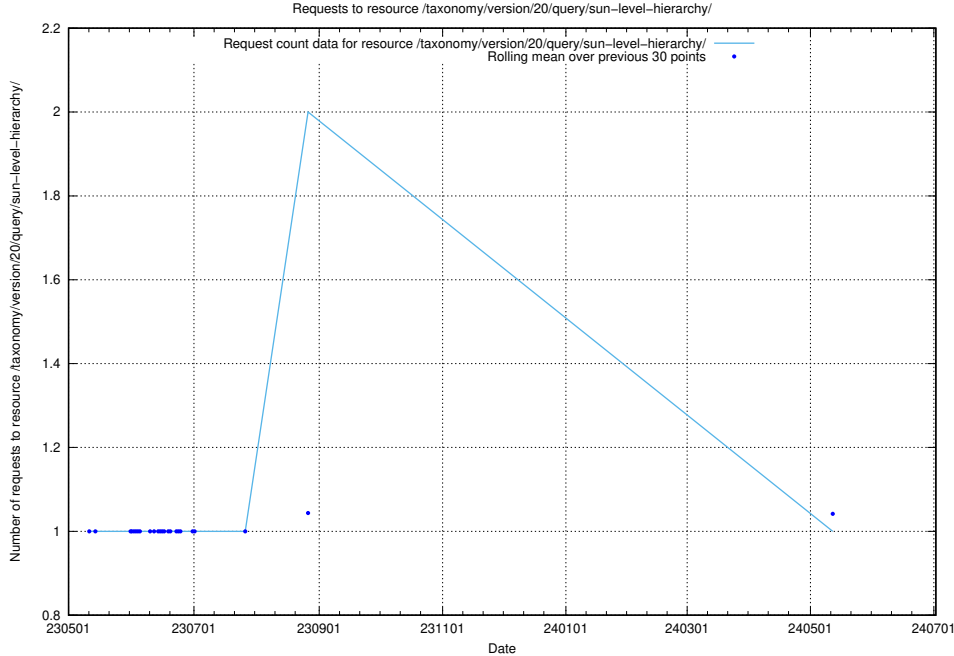

5.6083 Usage of /taxonomy/version/20/query/sun-level-hierarchy/

Here, we count the number of requests to resource /taxonomy/version/20/query/sun-level-hierarchy/.