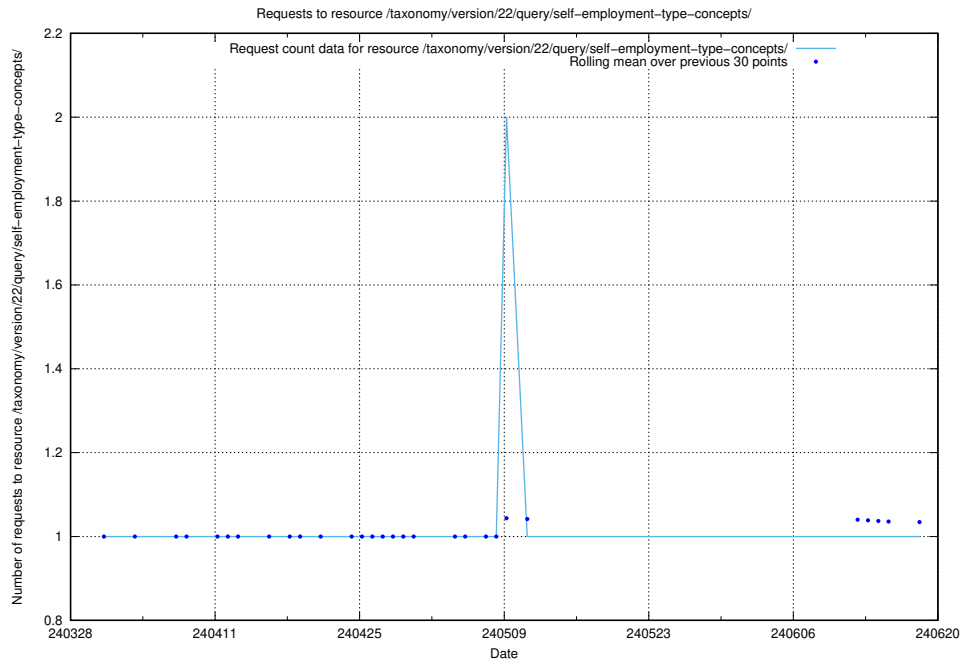

5.1755 Usage of /taxonomy/version/22/query/self-employment-type-concepts/

Here, we count the number of requests to resource /taxonomy/version/22/query/self-employment-type-concepts/.