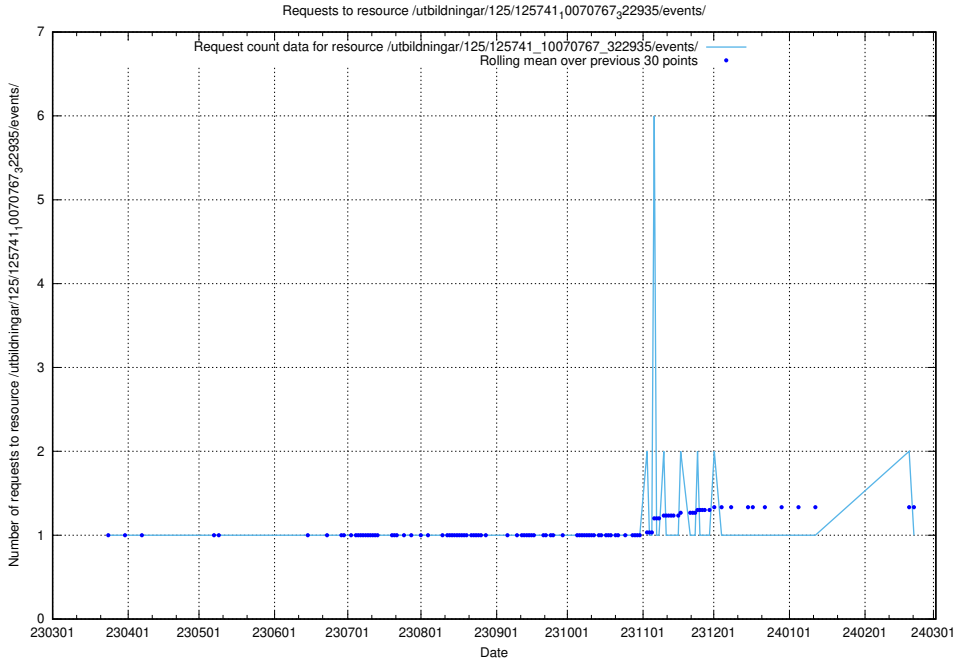

5.6371 Usage of /utbildningar/125/125741_10070767_322935/events/

Here, we count the number of requests to resource /utbildningar/125/125741_10070767_322935/events/