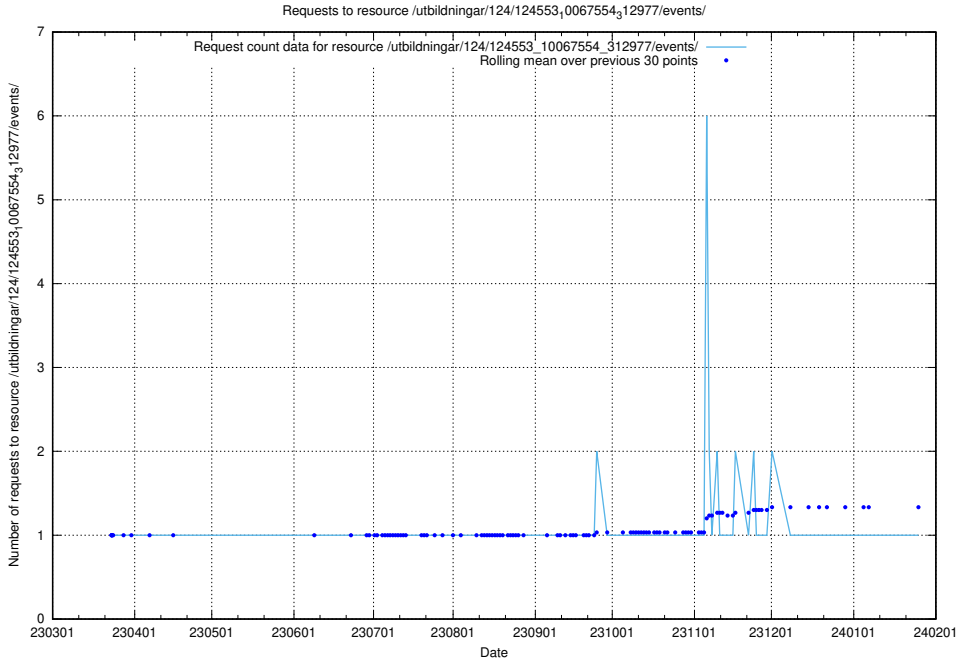

5.1223 Usage of /utbildningar/124/124553_10067554_312977/events/

Here, we count the number of requests to resource /utbildningar/124/124553_10067554_312977/events/