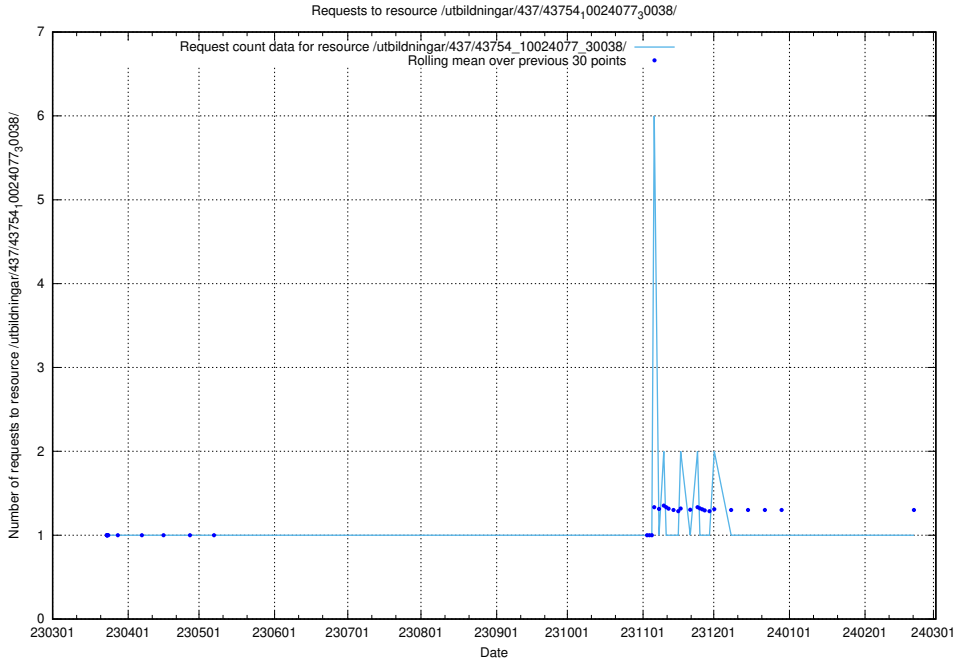

5.6524 Usage of /utbildningar/437/43754_10024077_30038/

Here, we count the number of requests to resource /utbildningar/437/43754_10024077_30038/.