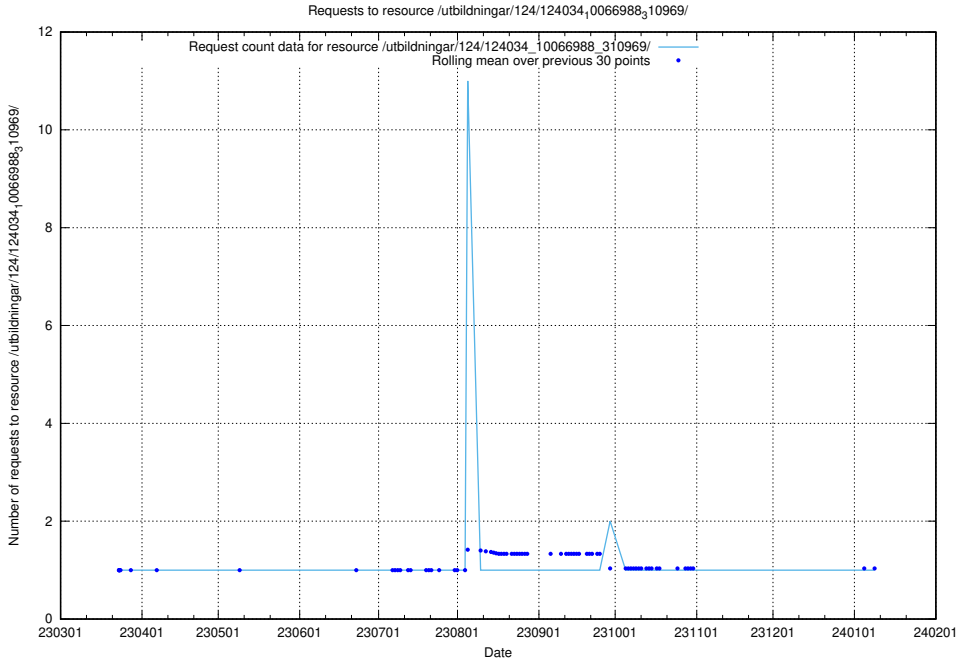

5.4546 Usage of /utbildningar/124/124034_10066988_310969/

Here, we count the number of requests to resource /utbildningar/124/124034_10066988_310969/.