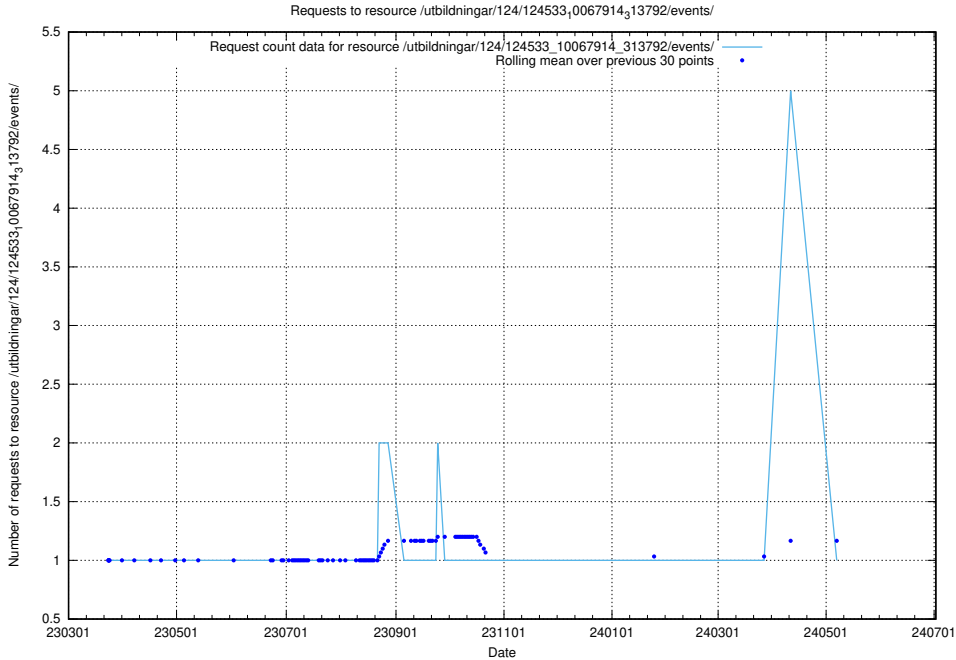

5.1229 Usage of /utbildningar/124/124533_10067914_313792/events/

Here, we count the number of requests to resource /utbildningar/124/124533_10067914_313792/events/