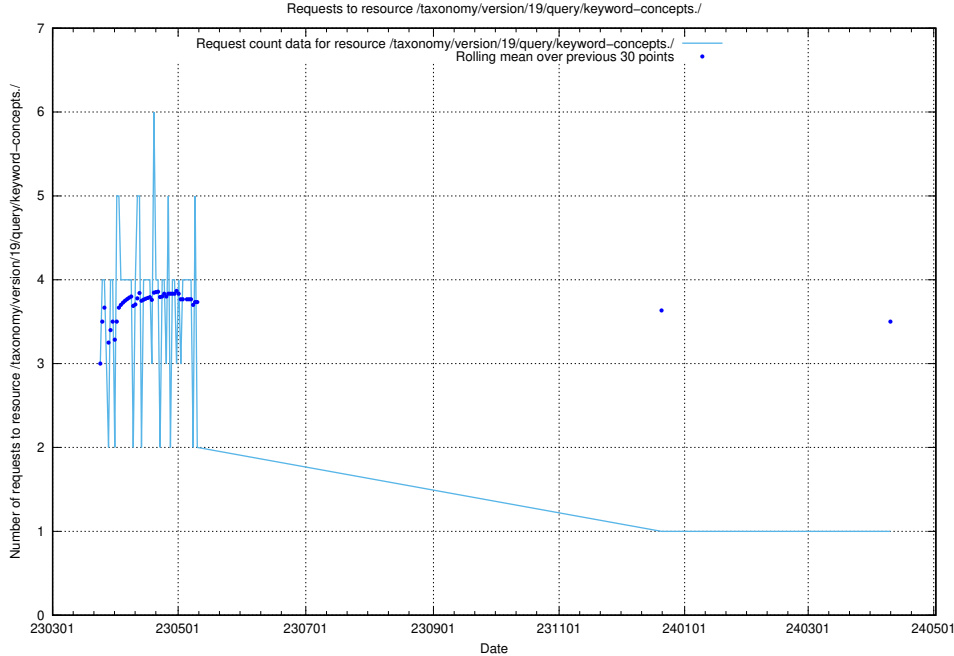

## 5.6288 Usage of /taxonomy/version/19/query/keyword-concepts-with-relations/

Here, we count the number of requests to resource /taxonomy/version/19/query/keyword-concepts-with-relations/.