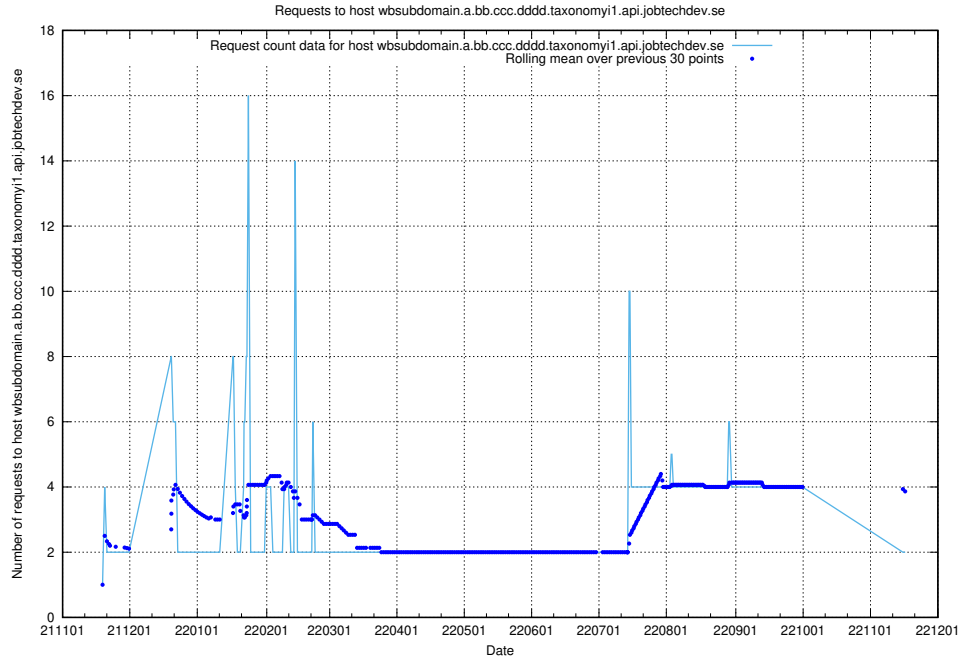

## 7.465 Usage of taxonomyviewer.jobtechdev.se

Here, we count the number of requests to host taxonomyviewer.jobtechdev.se.