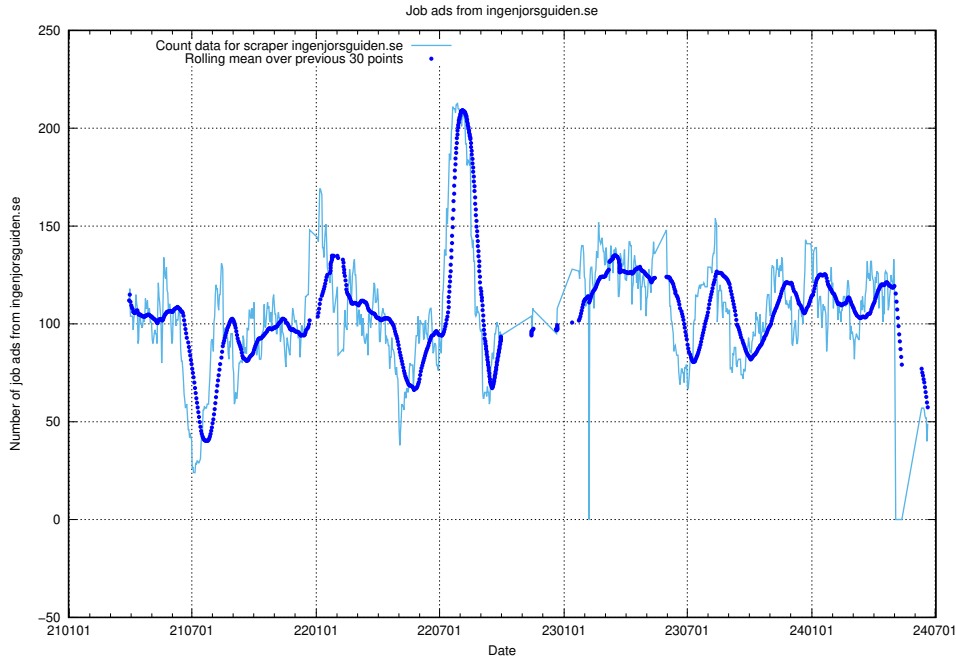

13.14 Number of ads by scraper ingenjorsguiden.se

Here, we count the number of job ads scraped from ingenjorsguiden.se.