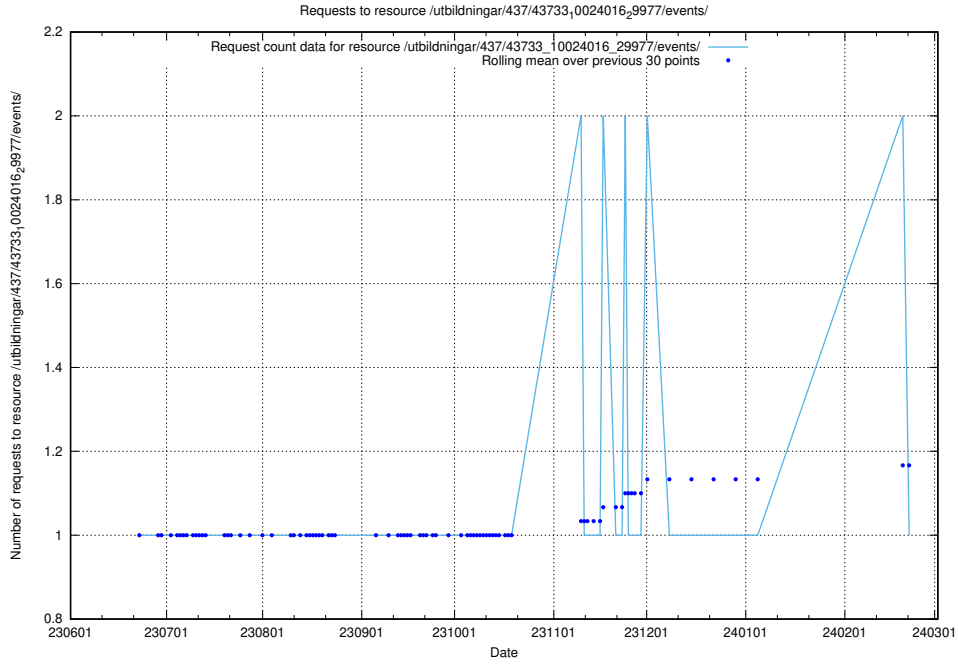

5.5714 Usage of /utbildningar/437/43733_10024016_29977/events/

Here, we count the number of requests to resource /utbildningar/437/43733_10024016_29977/events/.