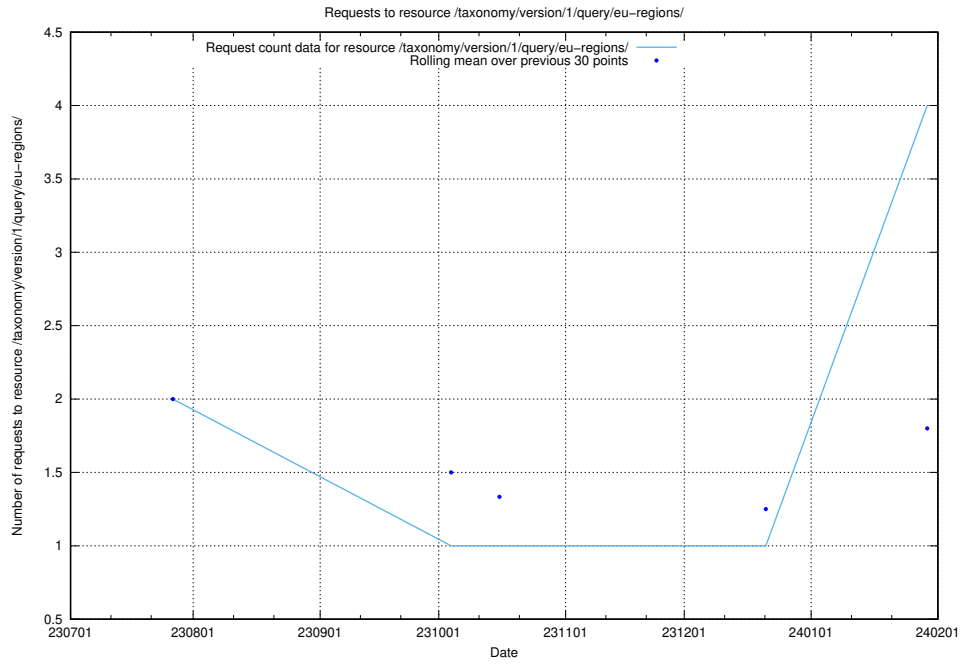

5.232 Usage of `/taxonomy/version/1/query/eu-regions/`

Here, we count the number of requests to resource `/taxonomy/version/1/query/eu-regions/`.