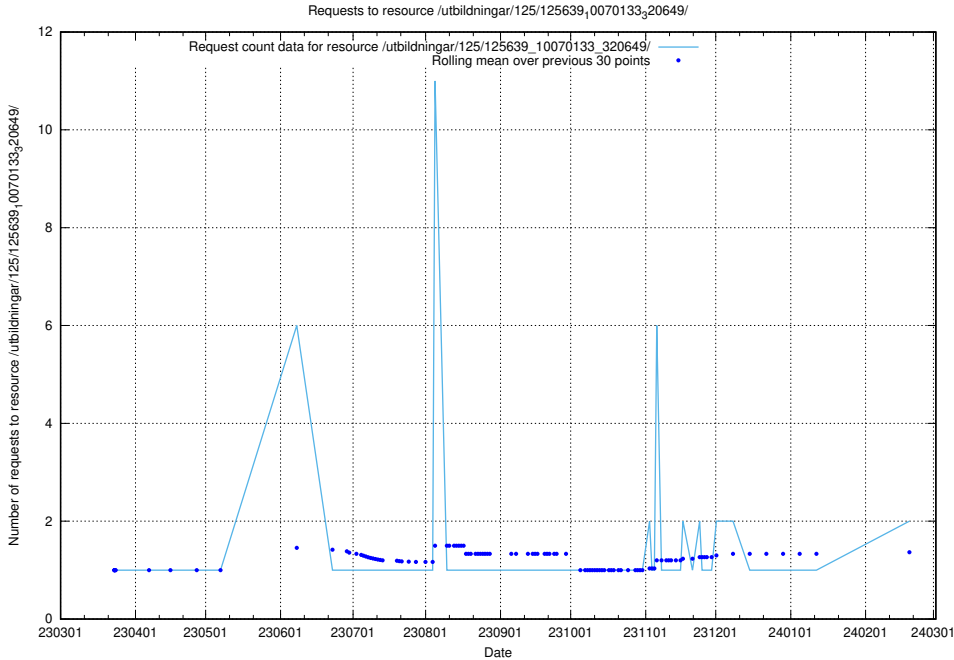

5.469 Usage of /utbildningar/125/125639_10070133_320649/

Here, we count the number of requests to resource /utbildningar/125/125639_10070133_320649/.