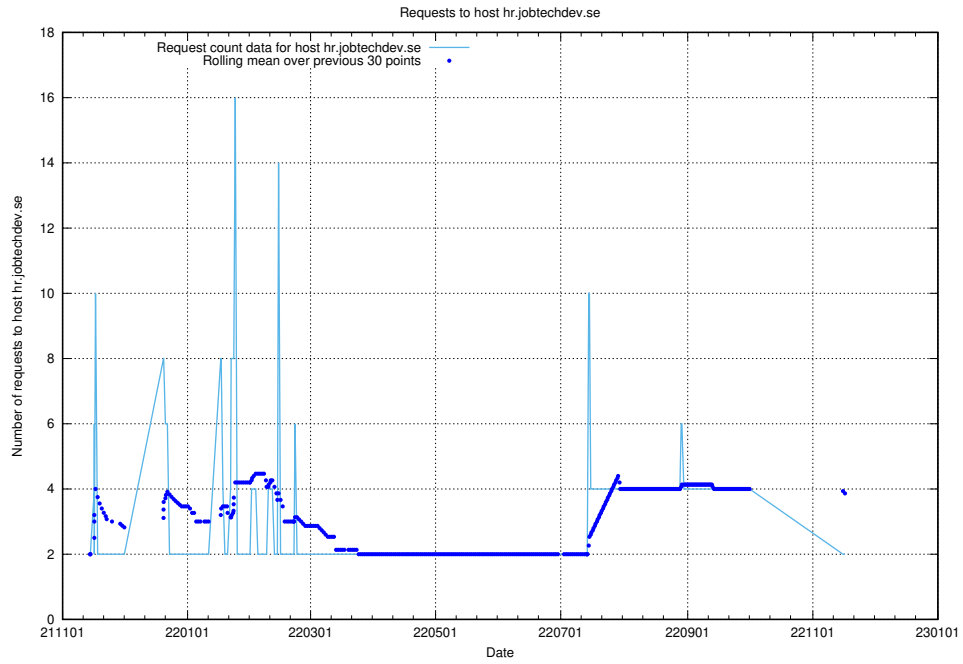

7.603 Usage of hr.jobtechdev.se

Here, we count the number of requests to host hr.jobtechdev.se.