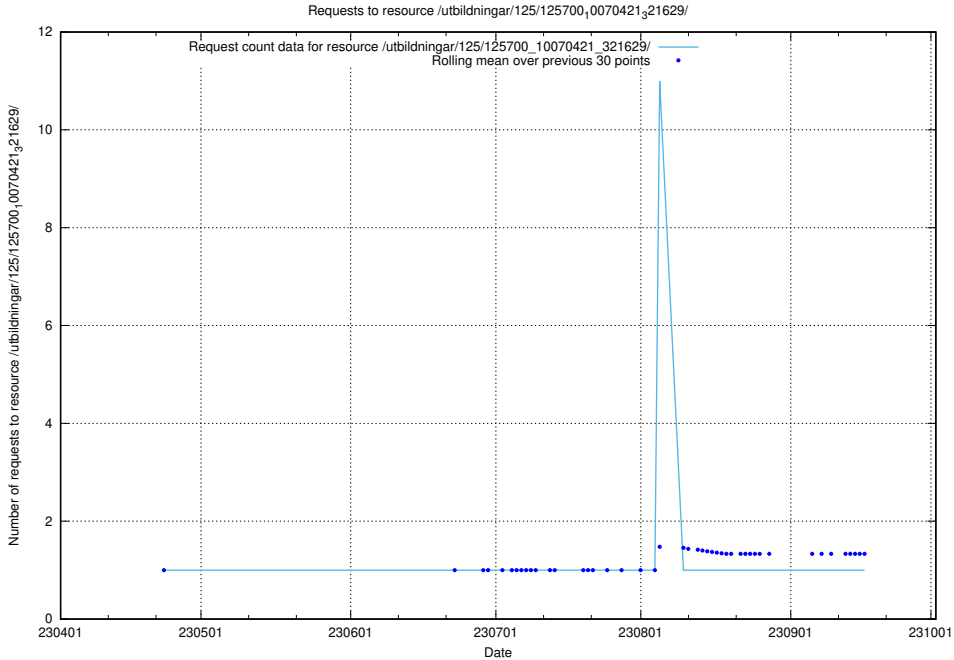

5.6167 Usage of /utbildningar/125/125700_10070421_321629/

Here, we count the number of requests to resource /utbildningar/125/125700_10070421_321629/.