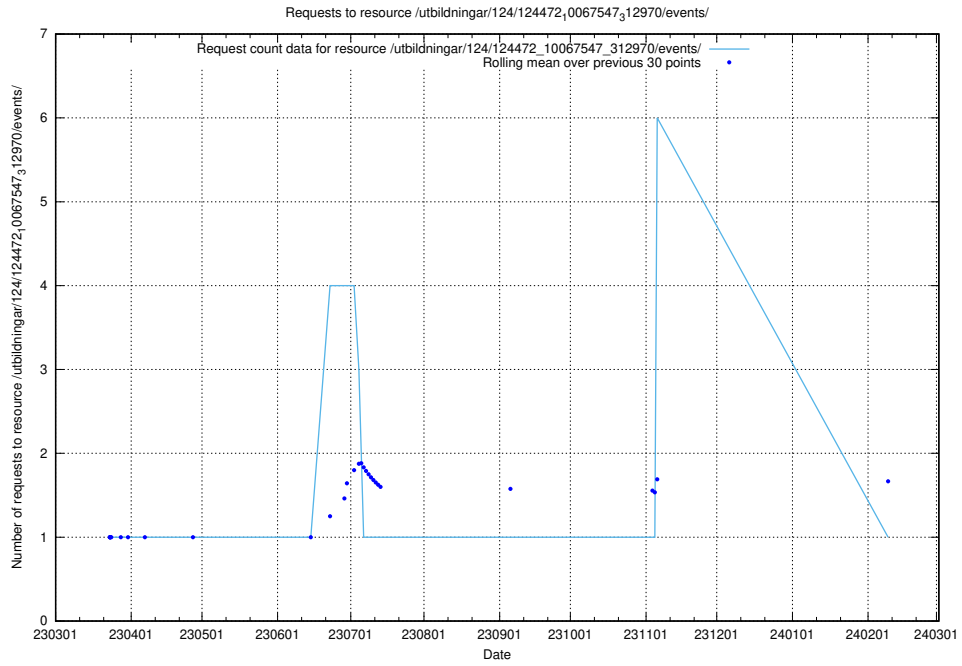

5.3282 Usage of /utbildningar/124/124472_10067547_312970/events/

Here, we count the number of requests to resource /utbildningar/124/124472_10067547_312970/events/