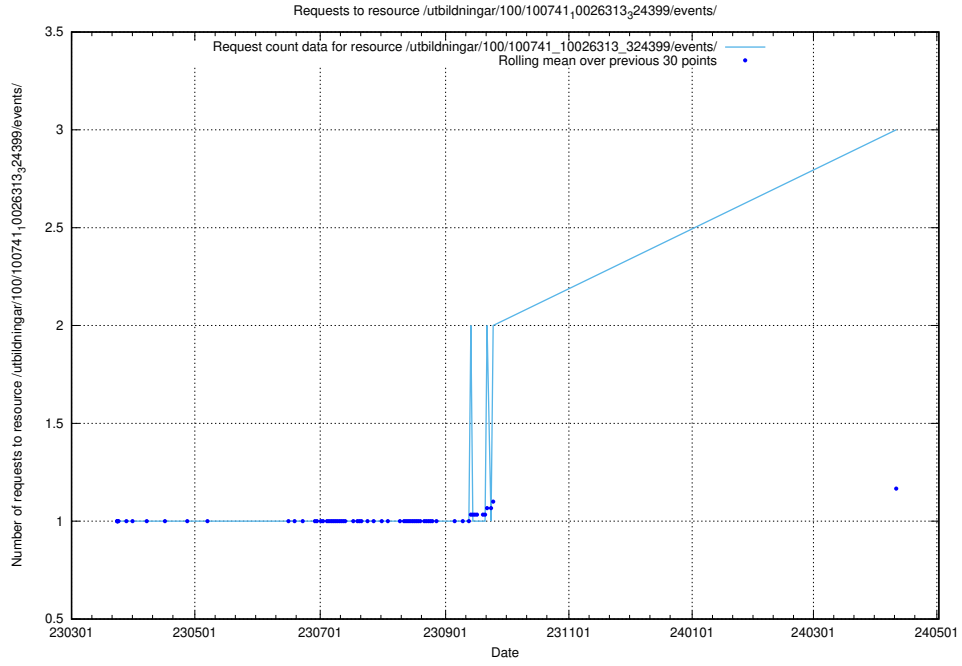

5.397 Usage of /utbildningar/100/100741_10026313_324399/events/

Here, we count the number of requests to resource /utbildningar/100/100741_10026313_324399/events/