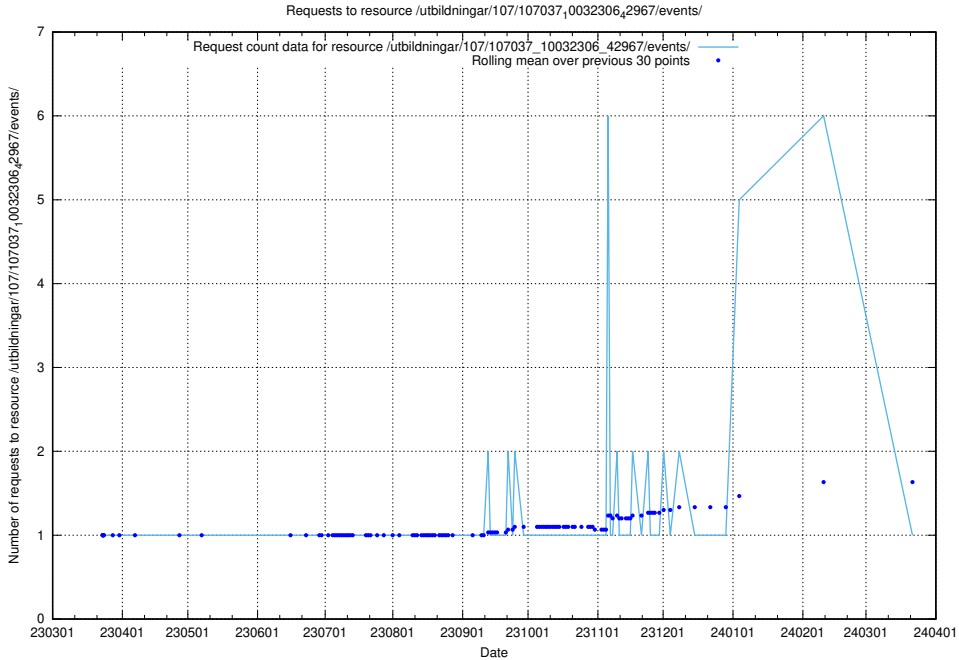

5.5508 Usage of /utbildningar/107/107037_10032306_42967/events/

Here, we count the number of requests to resource /utbildningar/107/107037_10032306_42967/events/.