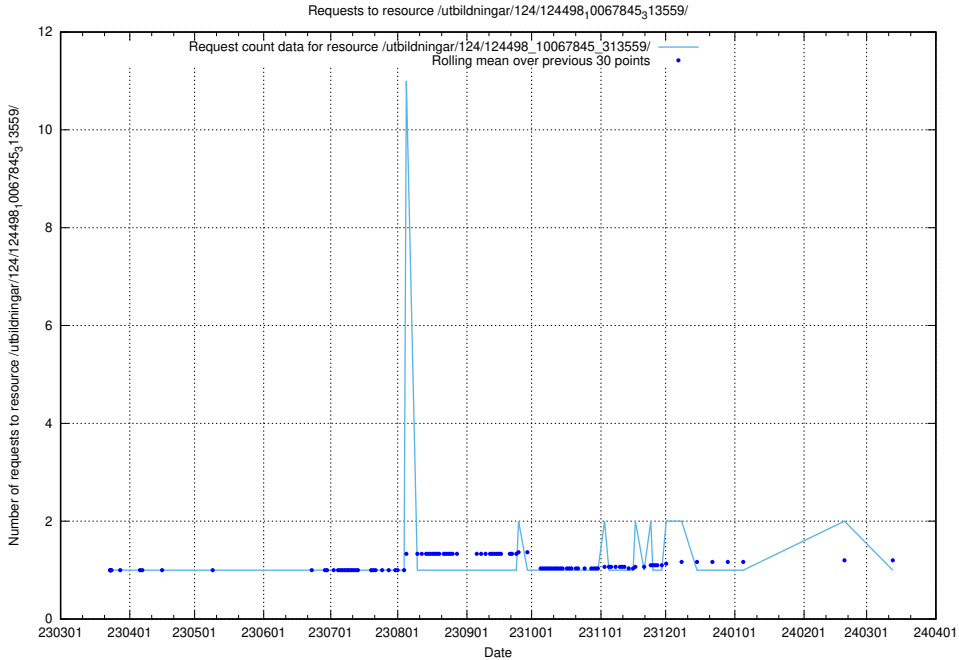

5.2836 Usage of /utbildningar/124/124498_10067845_313559/

Here, we count the number of requests to resource /utbildningar/124/124498_10067845_313559/.