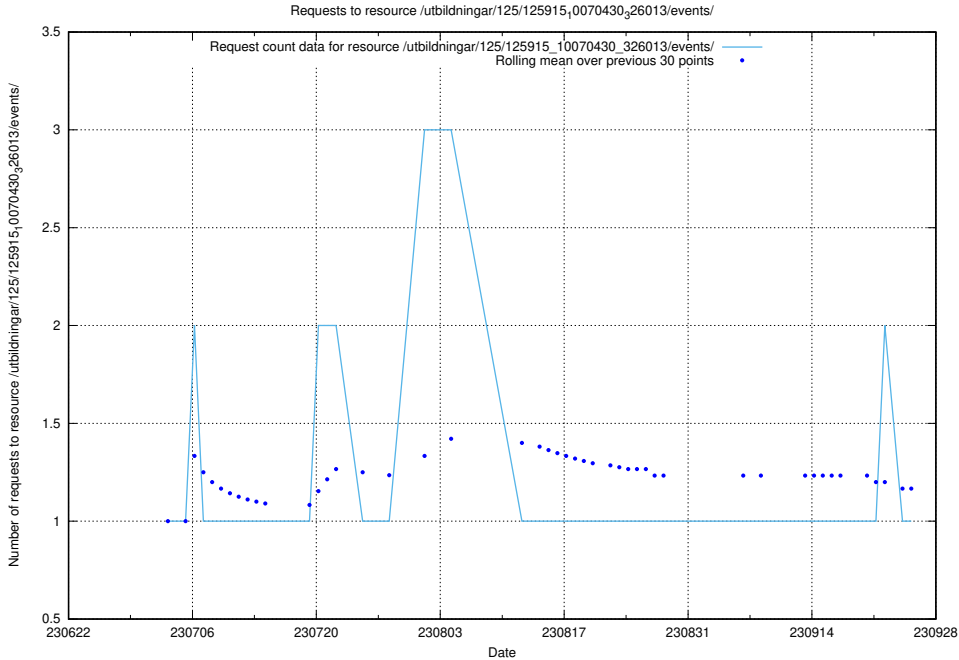

5.5504 Usage of /utbildningar/125/125915_10070430_326013/events/

Here, we count the number of requests to resource /utbildningar/125/125915_10070430_326013/events/