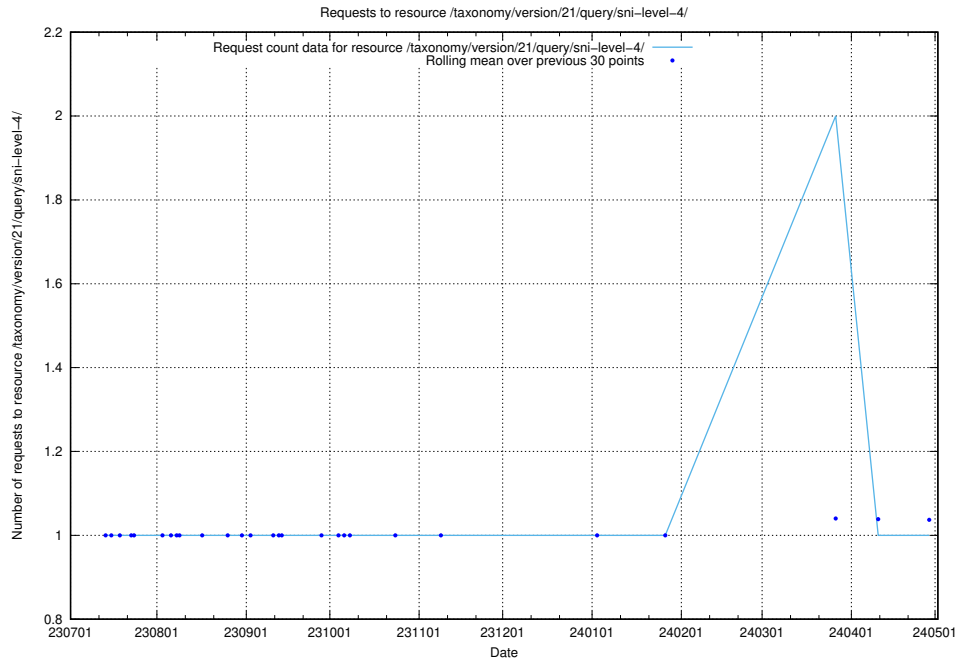

5.5227 Usage of /taxonomy/version/21/query/sni-level-4/

Here, we count the number of requests to resource /taxonomy/version/21/query/sni-level-4/.