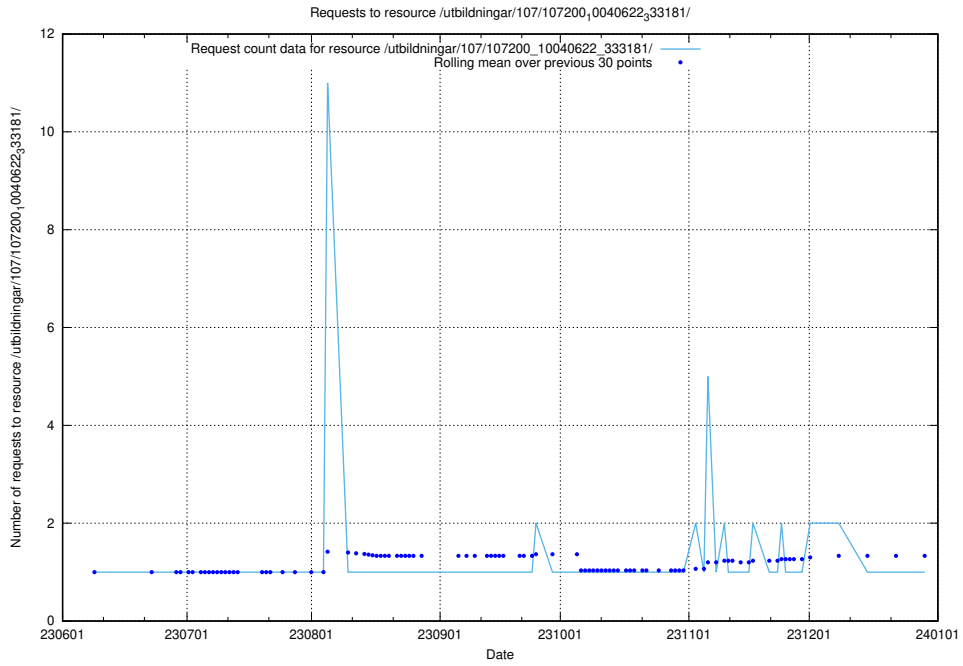

5.6035 Usage of /utbildningar/107/107200_10040622_333181/

Here, we count the number of requests to resource /utbildningar/107/107200_10040622_333181/.