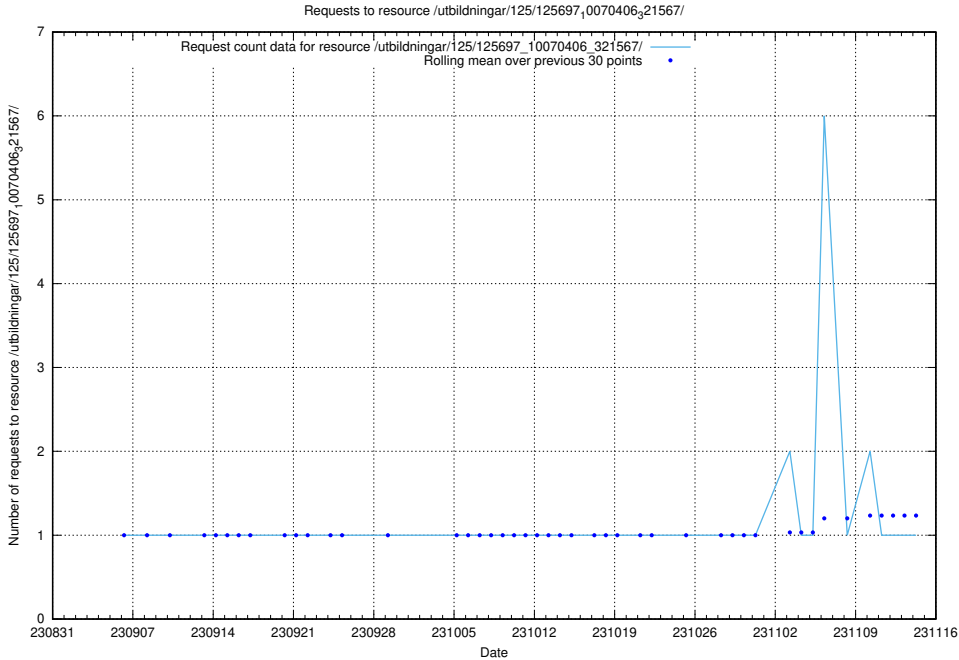

5.4819 Usage of /utbildningar/125/125697_10070406_321567/

Here, we count the number of requests to resource /utbildningar/125/125697_10070406_321567/.