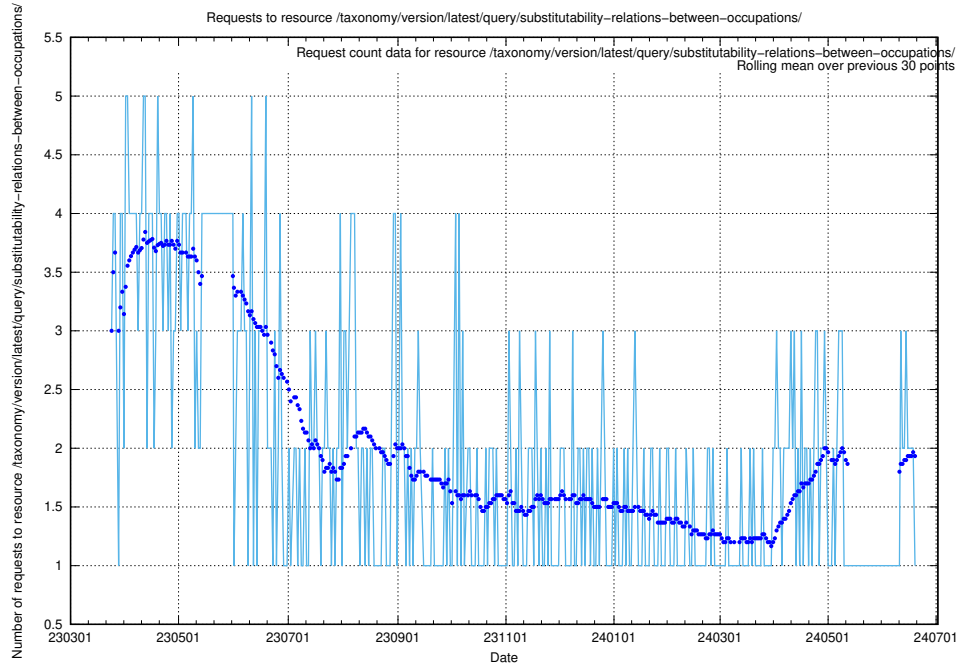

5.6228 Usage of /taxonomy/version/latest/query/substitutability-relations-between-occupations/

Here, we count the number of requests to resource /taxonomy/version/latest/query/substitutability-relations-between-occupations/.