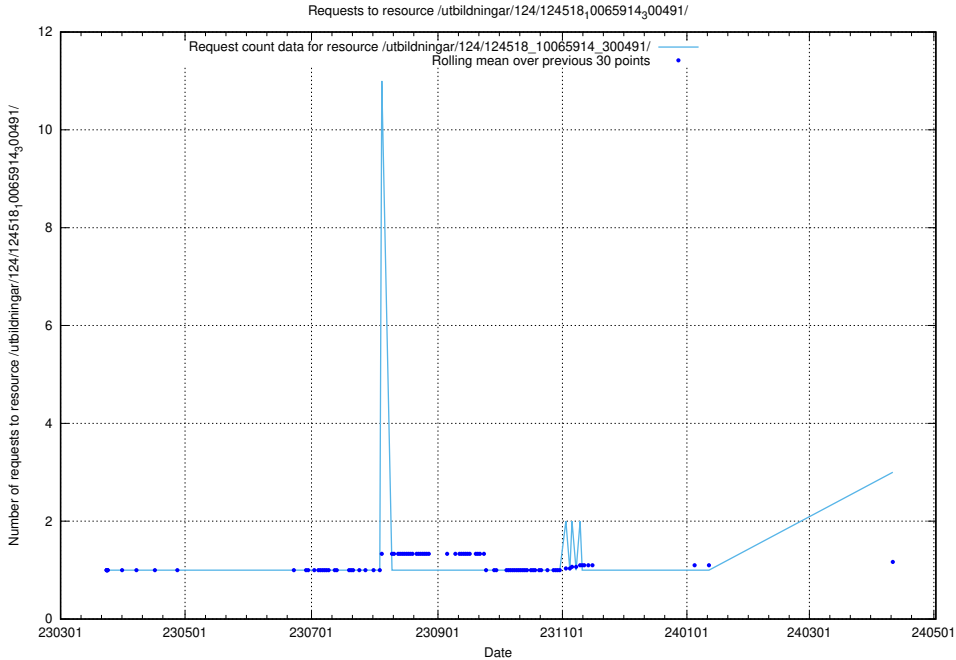

5.286 Usage of /utbildningar/124/124518_10065914_300491/

Here, we count the number of requests to resource /utbildningar/124/124518_10065914_300491/.