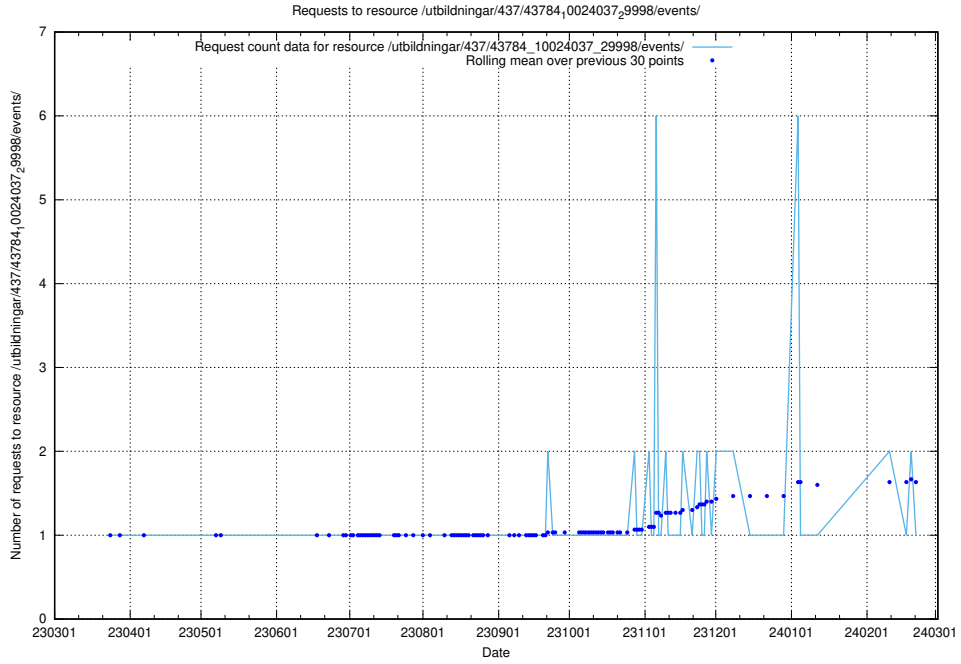

5.6331 Usage of /utbildningar/437/43784_10024037_29998/events/

Here, we count the number of requests to resource /utbildningar/437/43784_10024037_29998/events/.