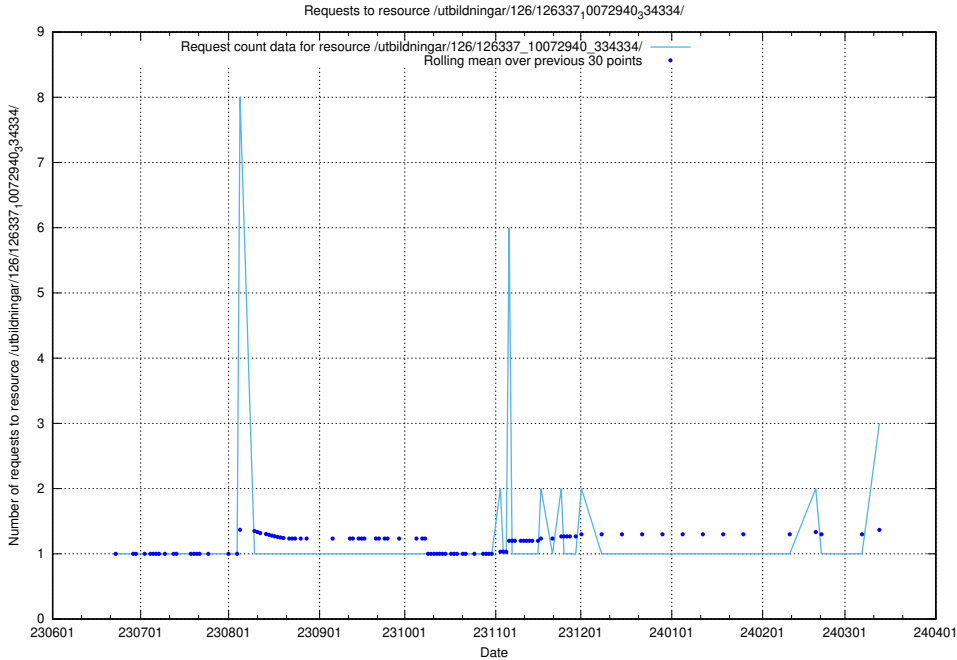

5.398 Usage of /utbildningar/126/126337_10072940_334334/

Here, we count the number of requests to resource /utbildningar/126/126337_10072940_334334/.