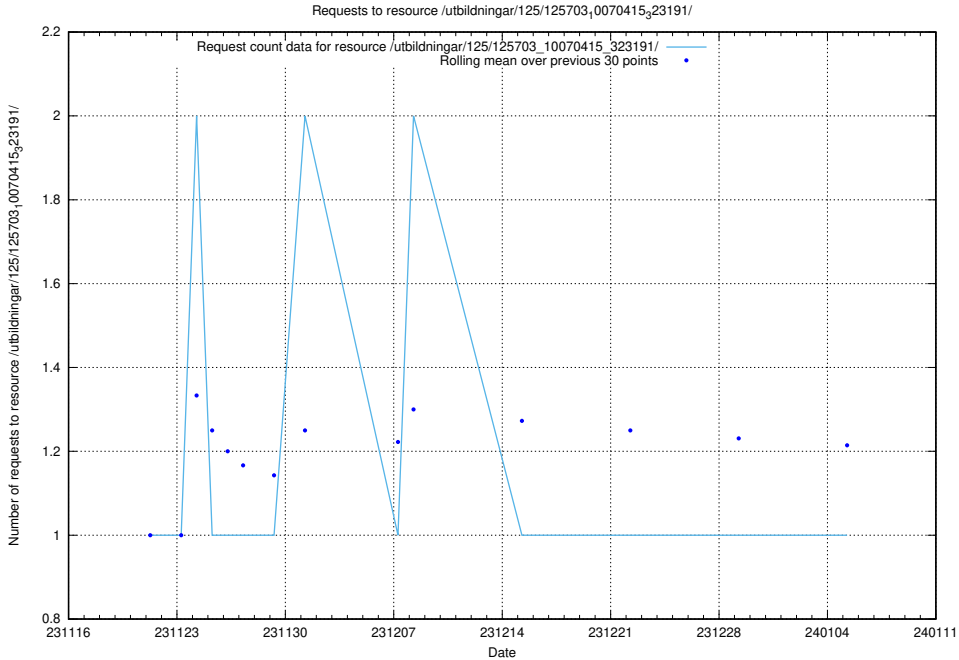

5.4208 Usage of /utbildningar/125/125703_10070415_323191/

Here, we count the number of requests to resource /utbildningar/125/125703_10070415_323191/.