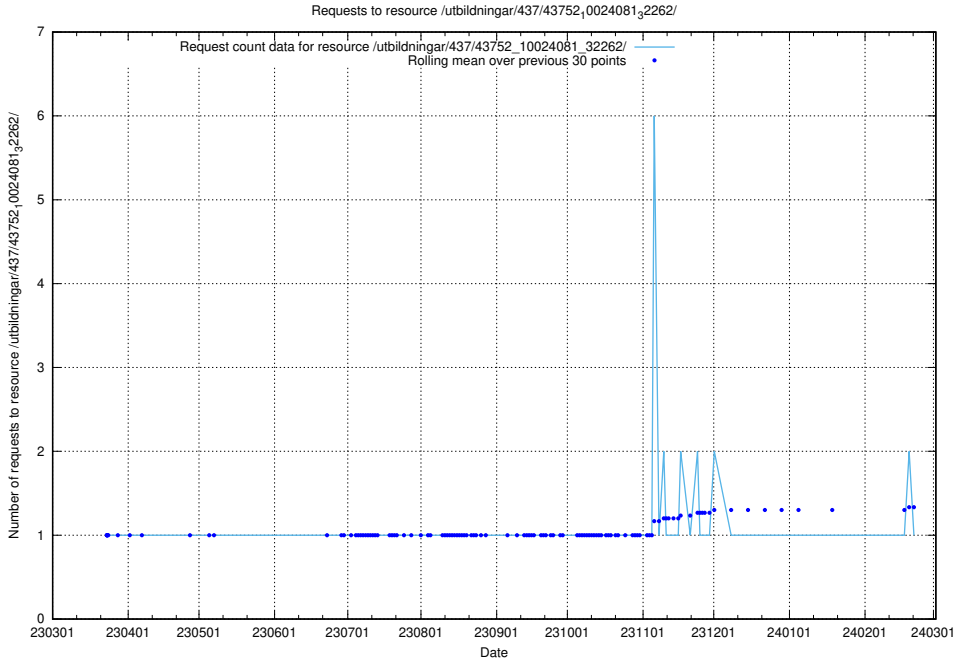

5.6525 Usage of /utbildningar/437/43752_10024081_32262/

Here, we count the number of requests to resource /utbildningar/437/43752_10024081_32262/.