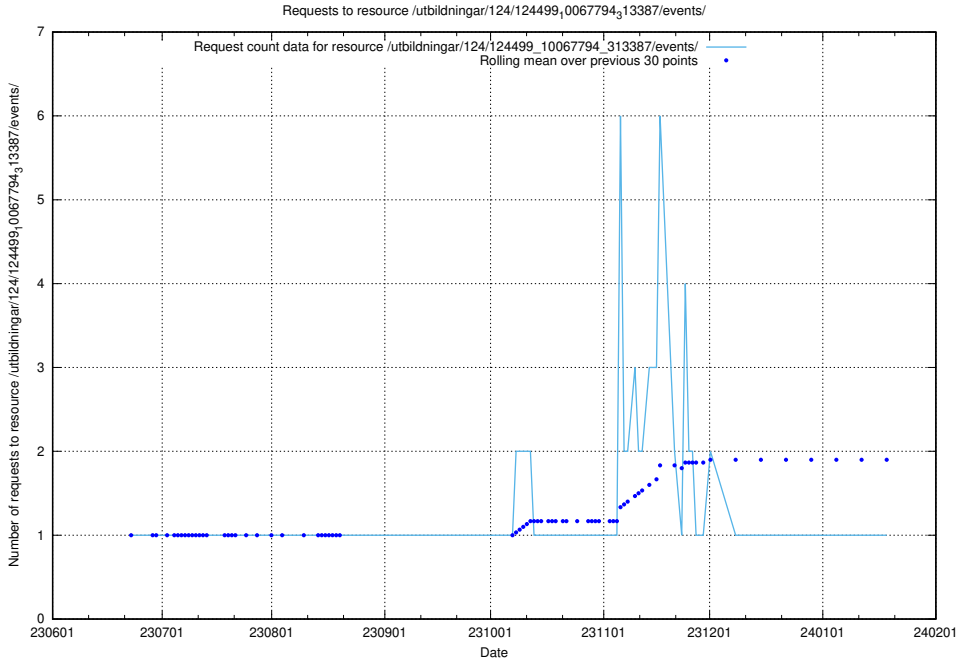

5.5917 Usage of /utbildningar/124/124499_10067794_313387/events/

Here, we count the number of requests to resource /utbildningar/124/124499_10067794_313387/events/