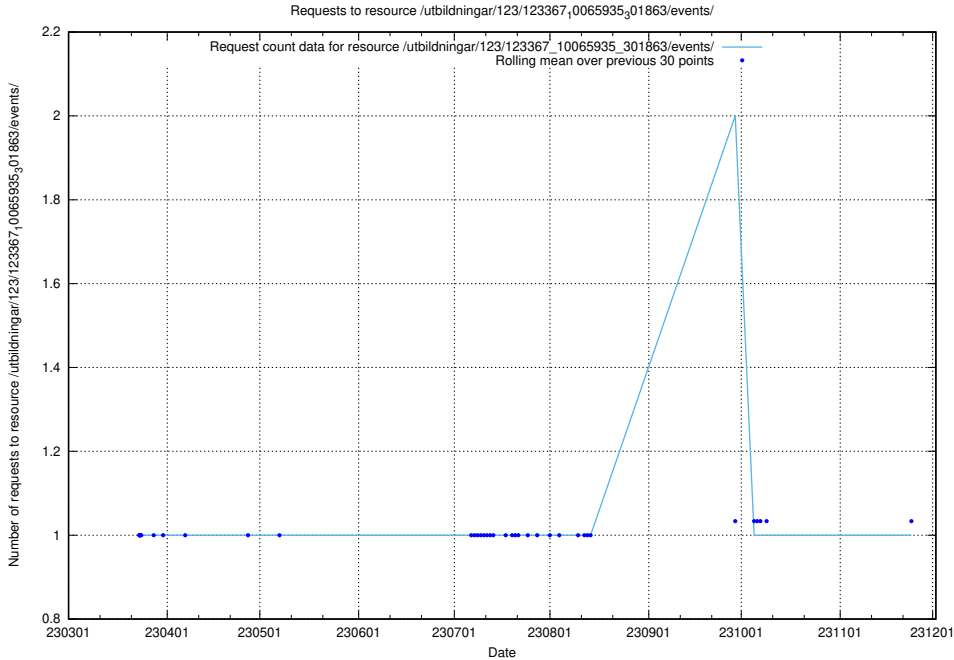

5.4745 Usage of /utbildningar/123/123367_10065935_301863/events/

Here, we count the number of requests to resource /utbildningar/123/123367_10065935_301863/events/