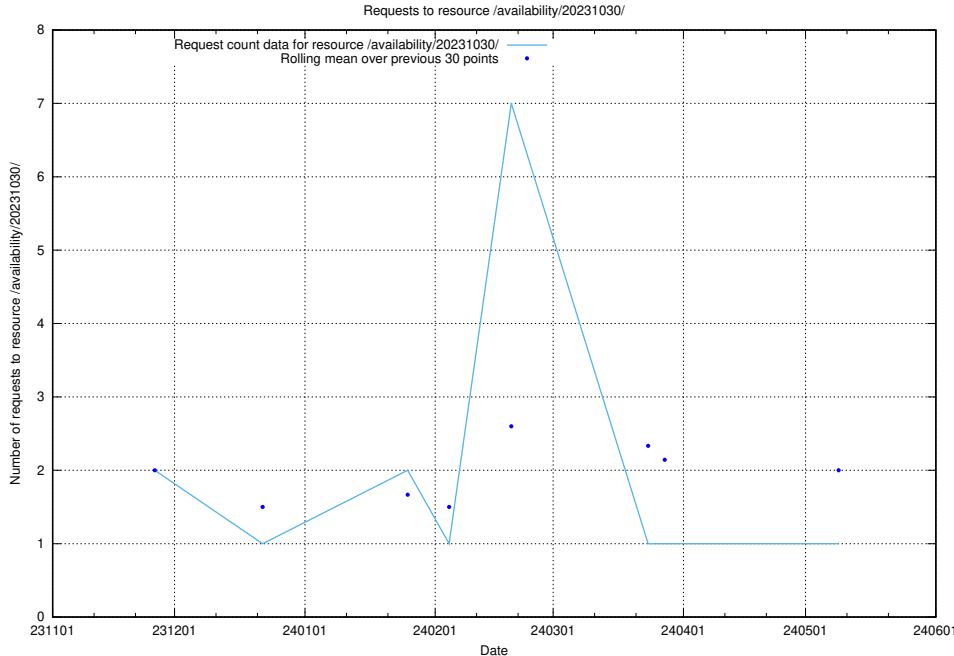

5.4132 Usage of /availability/20231030/

Here, we count the number of requests to resource /availability/20231030/.