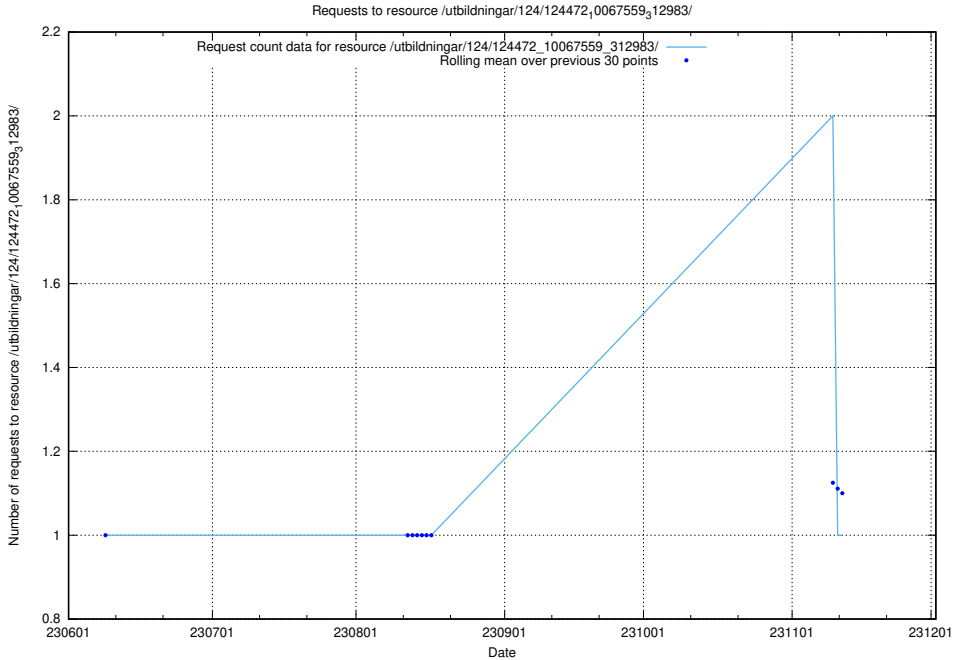

5.6033 Usage of /utbildningar/124/124472_10067559_312983/

Here, we count the number of requests to resource /utbildningar/124/124472_10067559_312983/.