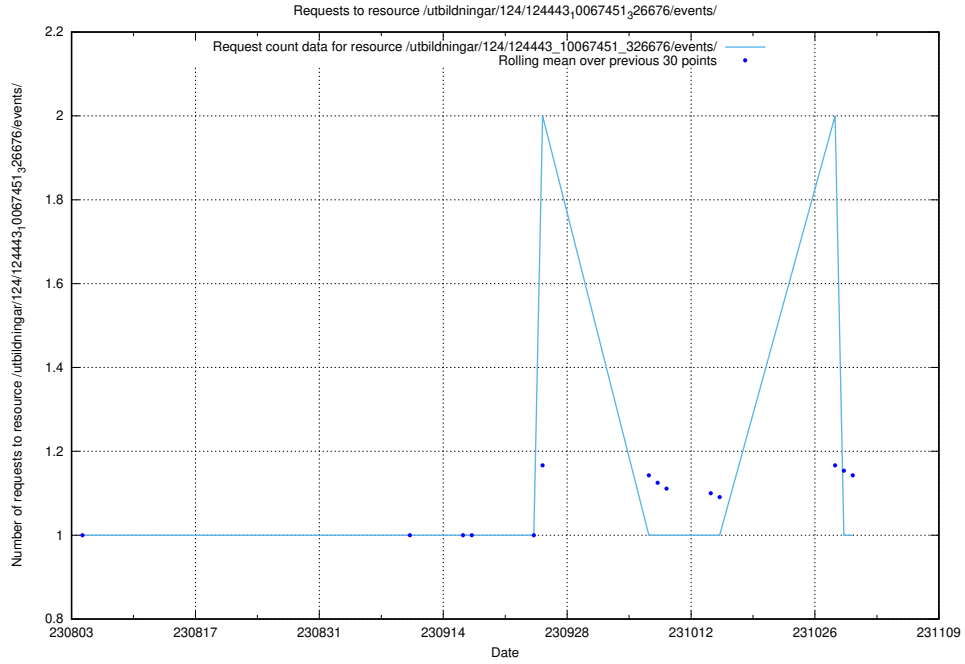

5.5021 Usage of /utbildningar/124/124443_10067451_326676/events/

Here, we count the number of requests to resource /utbildningar/124/124443_10067451_326676/events/