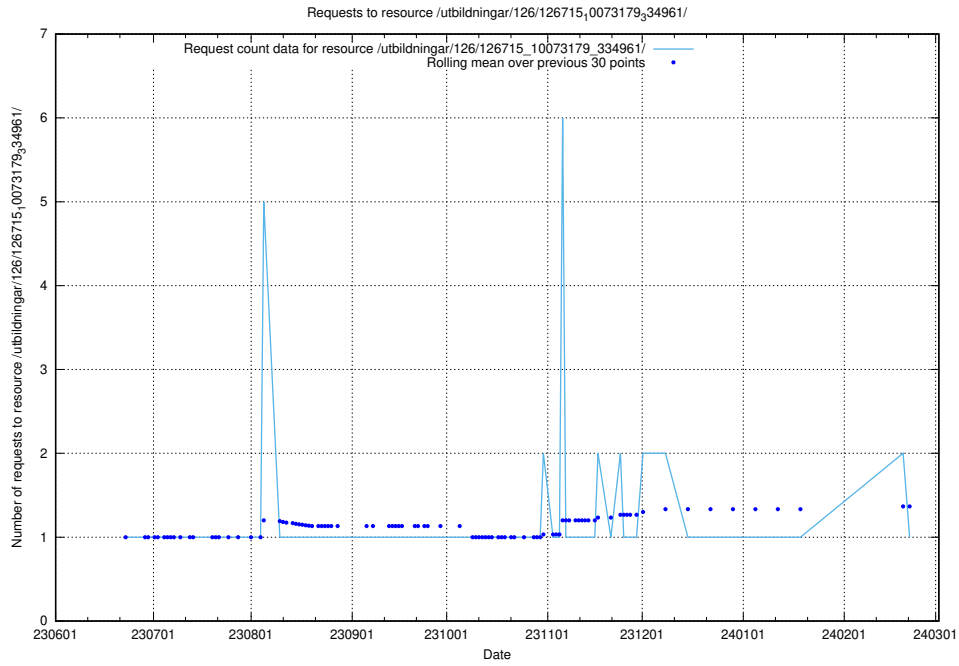

5.5755 Usage of /utbildningar/126/126715_10073179_334961/

Here, we count the number of requests to resource /utbildningar/126/126715_10073179_334961/.