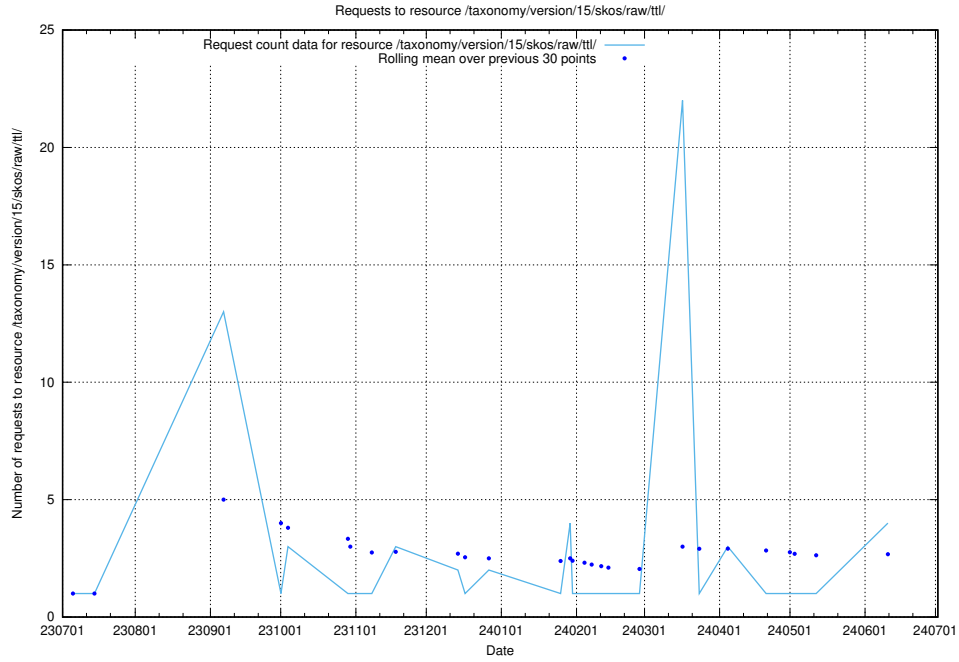

5.237 Usage of /taxonomy/version/15/skos/raw/ttl/

Here, we count the number of requests to resource /taxonomy/version/15/skos/raw/ttl/.