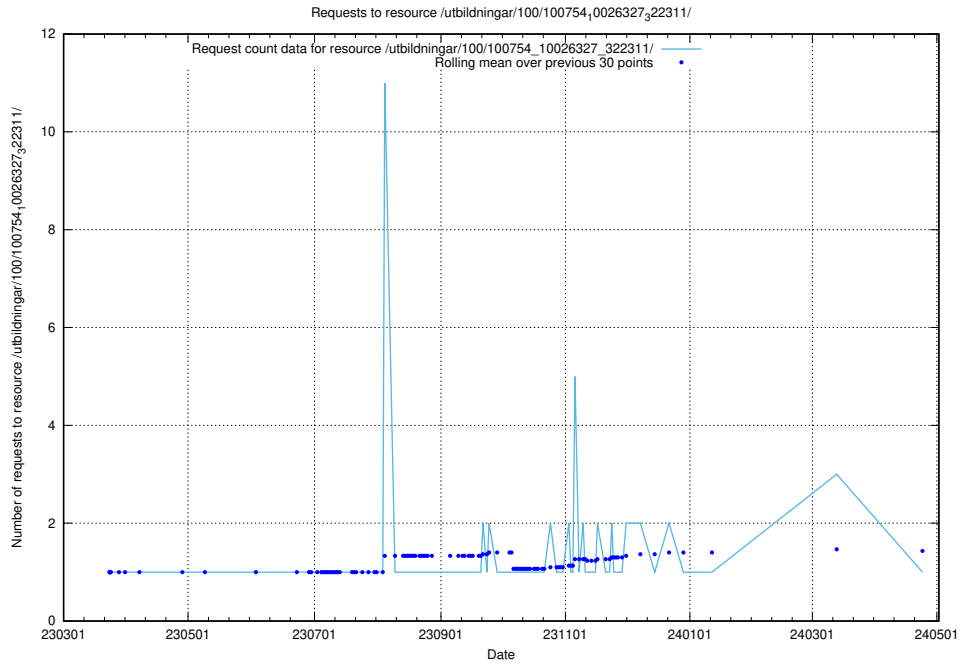

5.5721 Usage of /utbildningar/100/100754_10026327_322311/

Here, we count the number of requests to resource /utbildningar/100/100754_10026327_322311/.