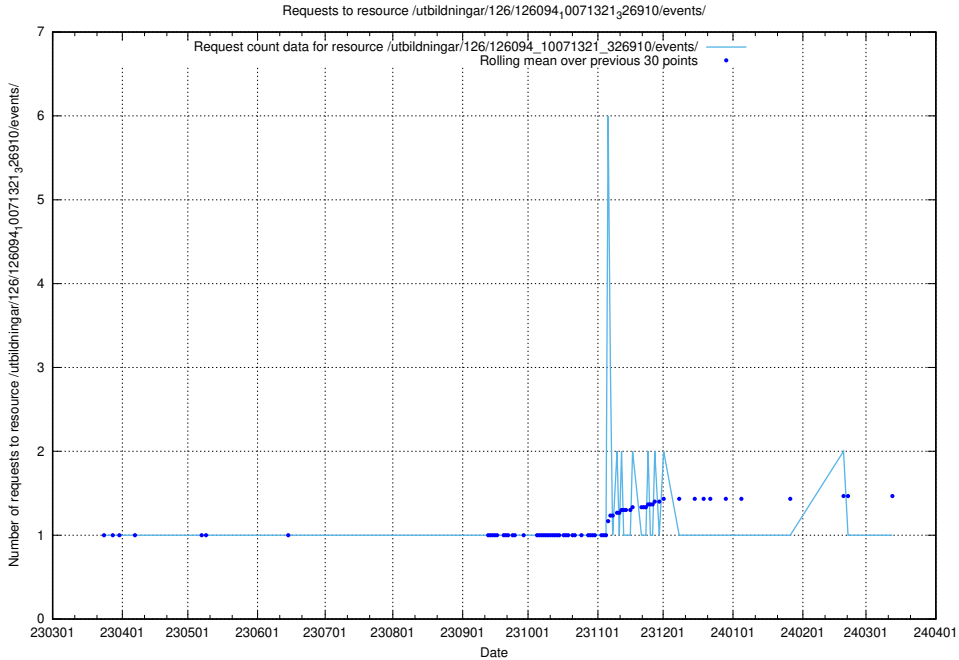

5.6356 Usage of /utbildningar/126/126094_10071321_326910/events/

Here, we count the number of requests to resource /utbildningar/126/126094_10071321_326910/events/