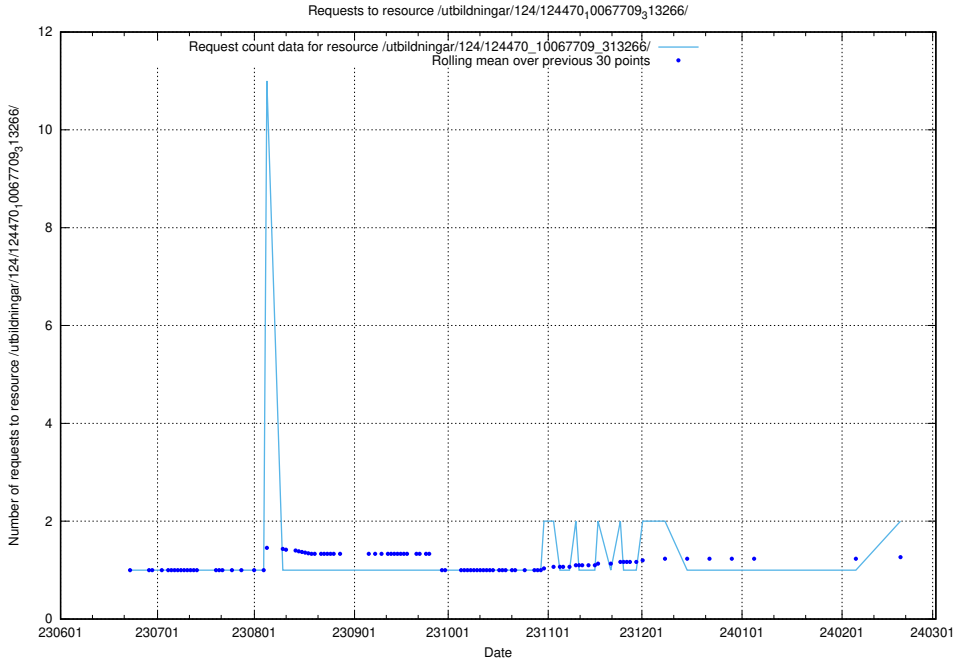

5.870 Usage of /utbildningar/124/124470_10067709_313266/

Here, we count the number of requests to resource /utbildningar/124/124470_10067709_313266/.