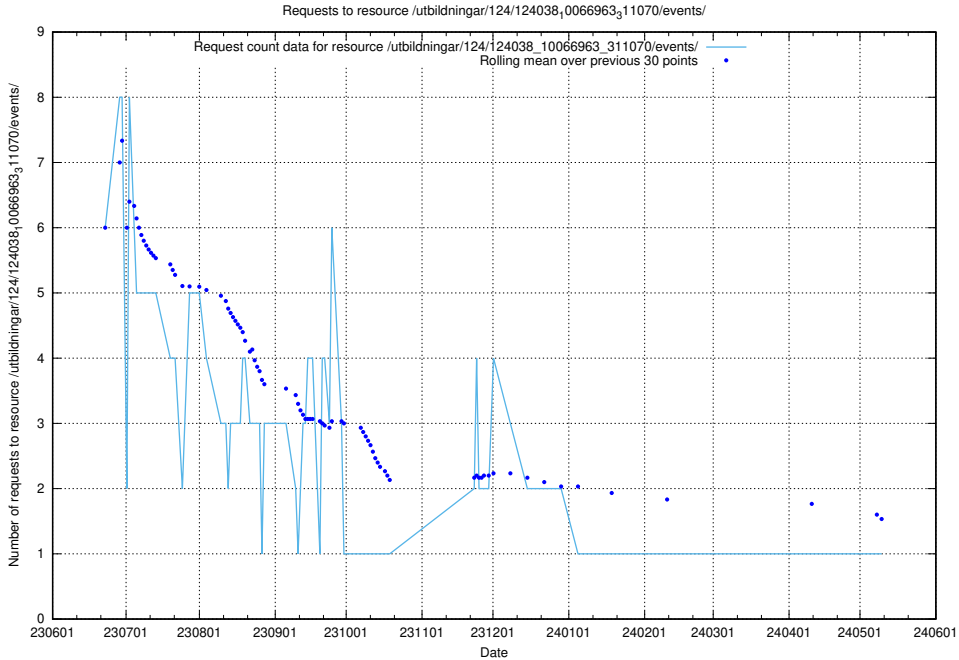

5.5696 Usage of /utbildningar/124/124038_10066963_311070/events/

Here, we count the number of requests to resource /utbildningar/124/124038_10066963_311070/events/