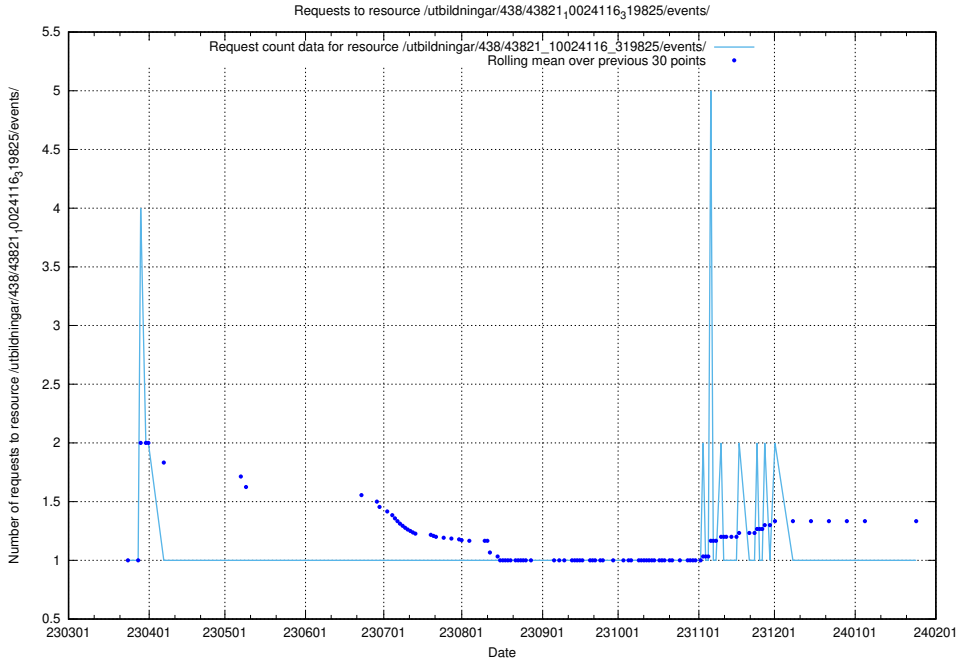

5.6315 Usage of /utbildningar/438/43821_10024116_319825/events/

Here, we count the number of requests to resource /utbildningar/438/43821_10024116_319825/events/.