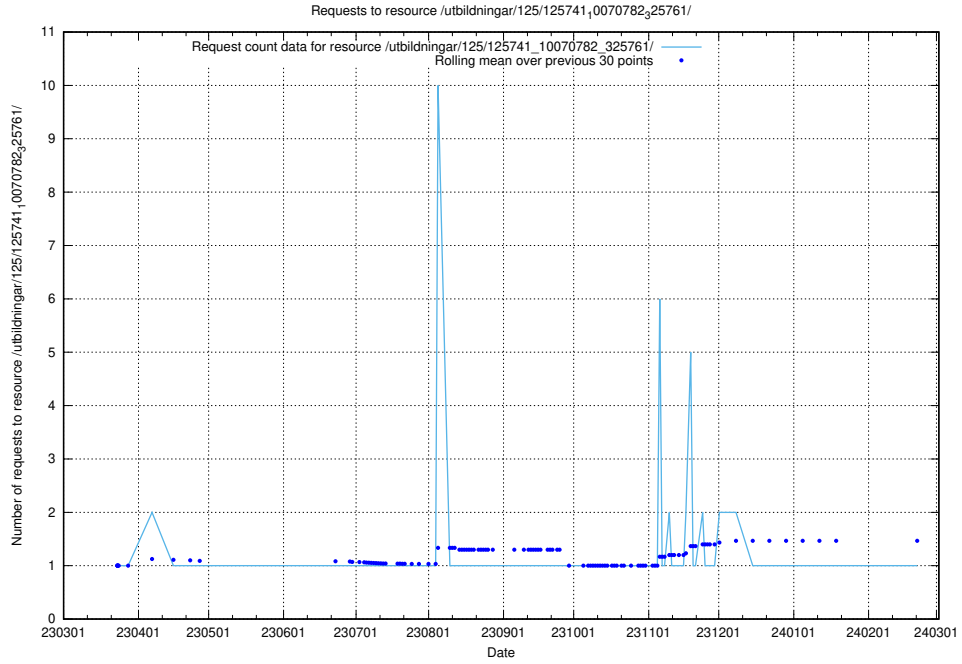

5.6609 Usage of /utbildningar/125/125741_10070782_325761/

Here, we count the number of requests to resource /utbildningar/125/125741_10070782_325761/.