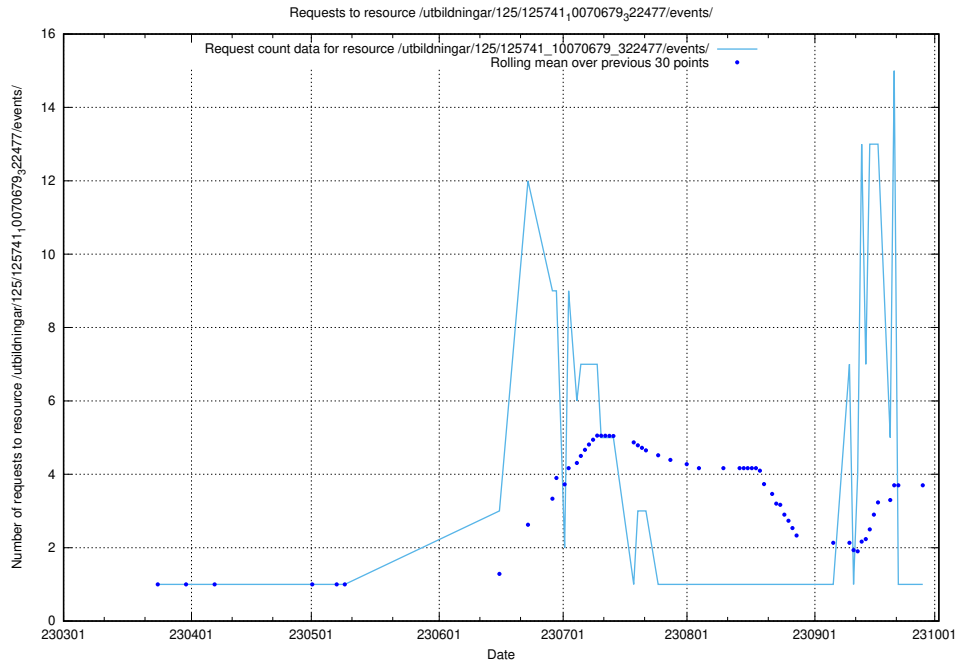

5.6378 Usage of /utbildningar/125/125741_10070679_322477/events/

Here, we count the number of requests to resource /utbildningar/125/125741_10070679_322477/events/