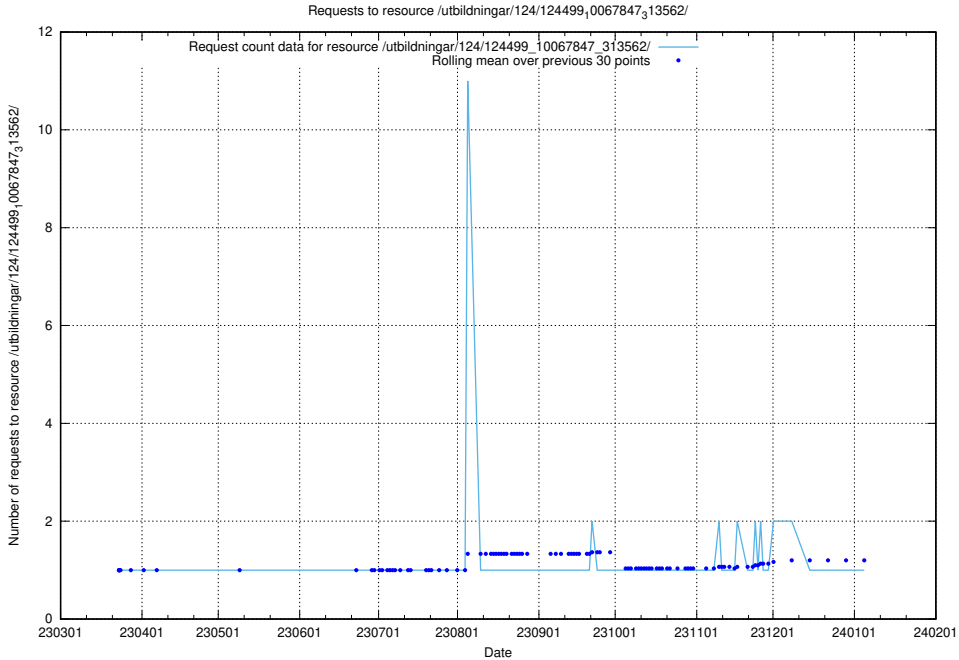

5.2551 Usage of /utbildningar/124/124499_10067847_313562/

Here, we count the number of requests to resource /utbildningar/124/124499_10067847_313562/.