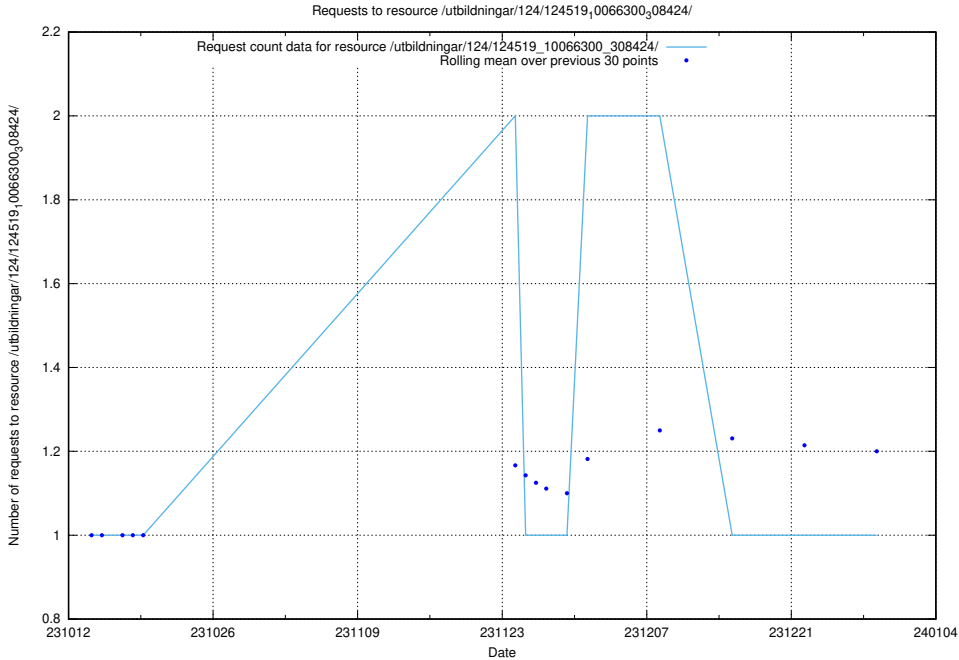

5.4485 Usage of /utbildningar/124/124519_10066300_308424/

Here, we count the number of requests to resource /utbildningar/124/124519_10066300_308424/.