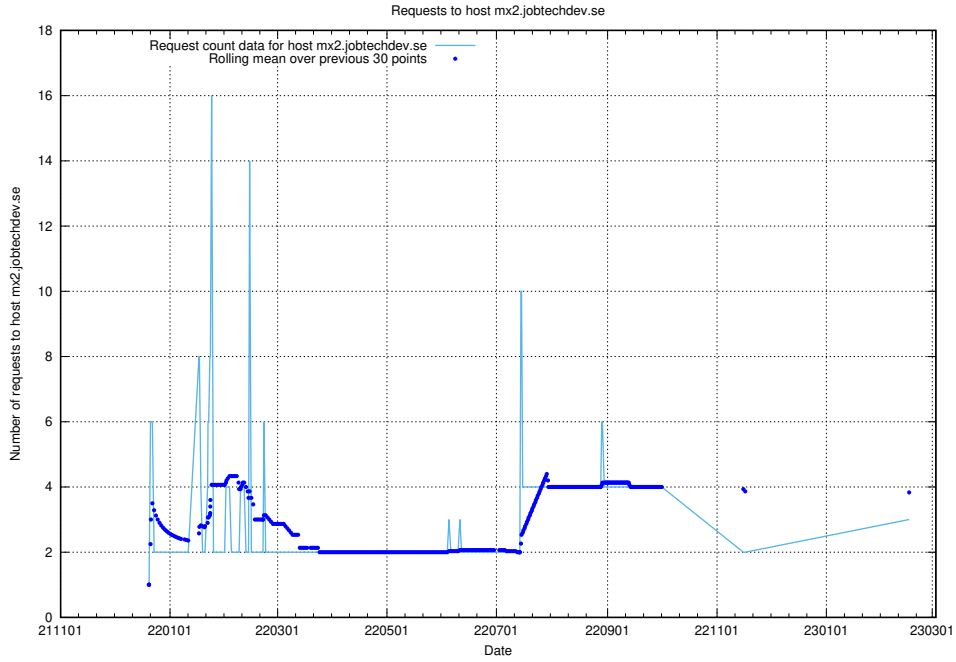

7.204 Usage of mx2.jobtechdev.se

Here, we count the number of requests to host mx2.jobtechdev.se.