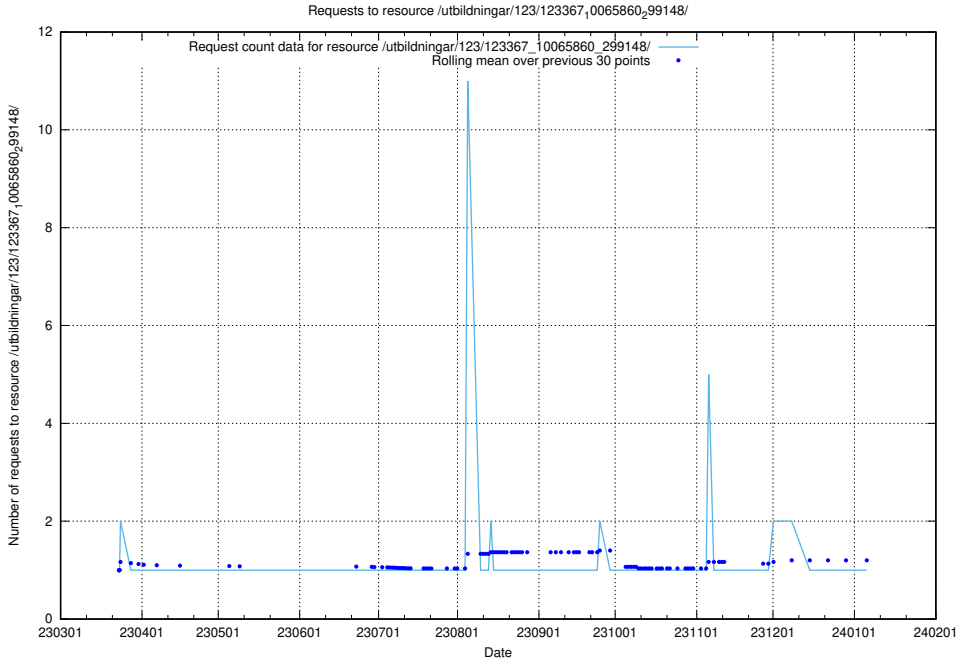

5.4969 Usage of /utbildningar/123/123367_10065860_299148/

Here, we count the number of requests to resource /utbildningar/123/123367_10065860_299148/.