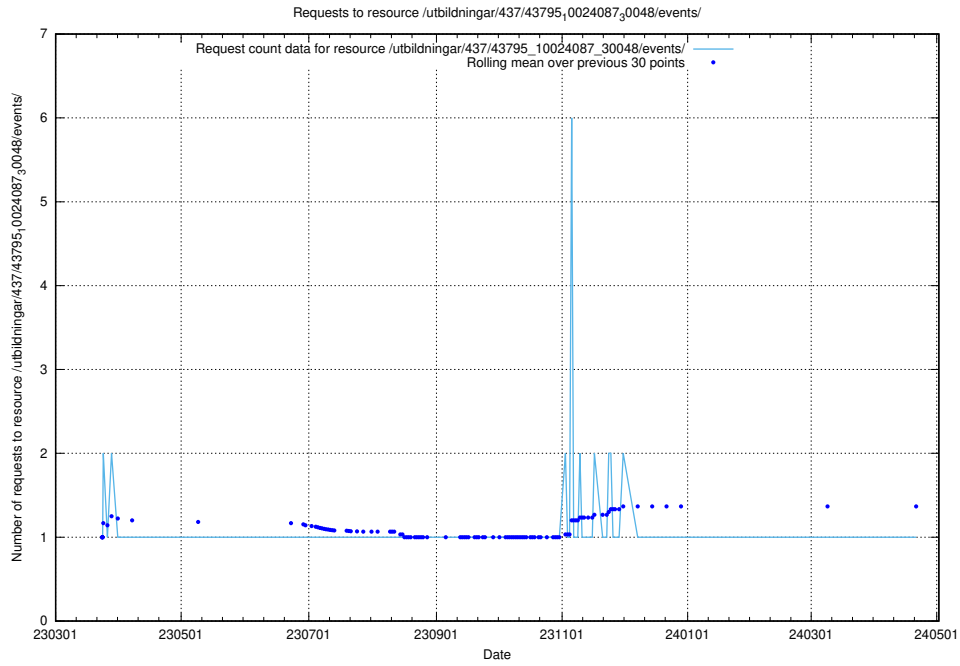

## 5.6506 Usage of /utbildningar/437/43795\_10024087\_30048/events/

Here, we count the number of requests to resource /utbildningar/437/43795\_10024087\_30048/events/.