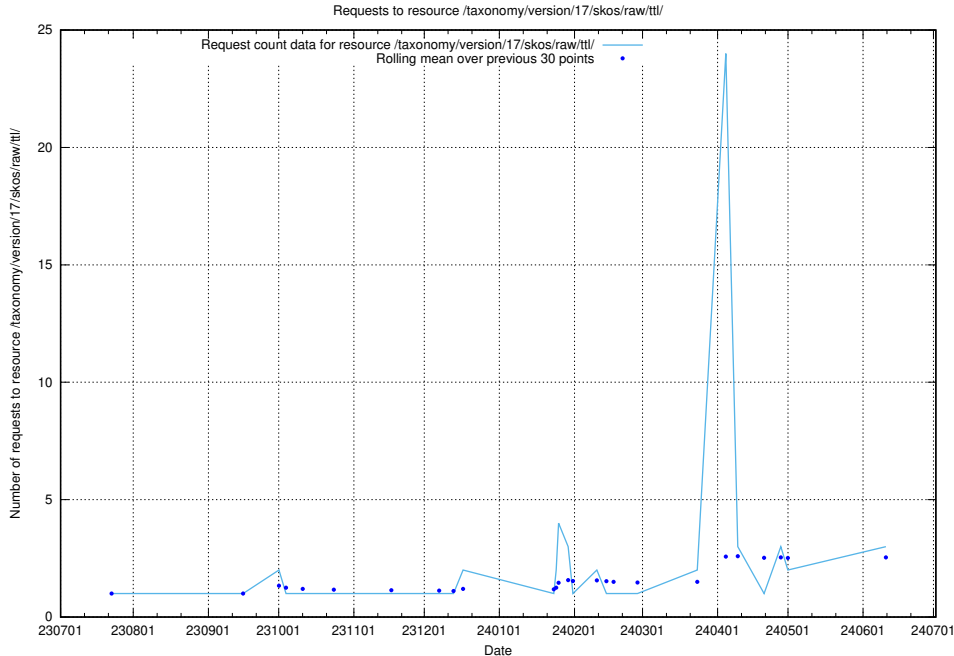

5.381 Usage of `/taxonomy/version/17/skos/raw/ttl/`

Here, we count the number of requests to resource `/taxonomy/version/17/skos/raw/ttl/`.