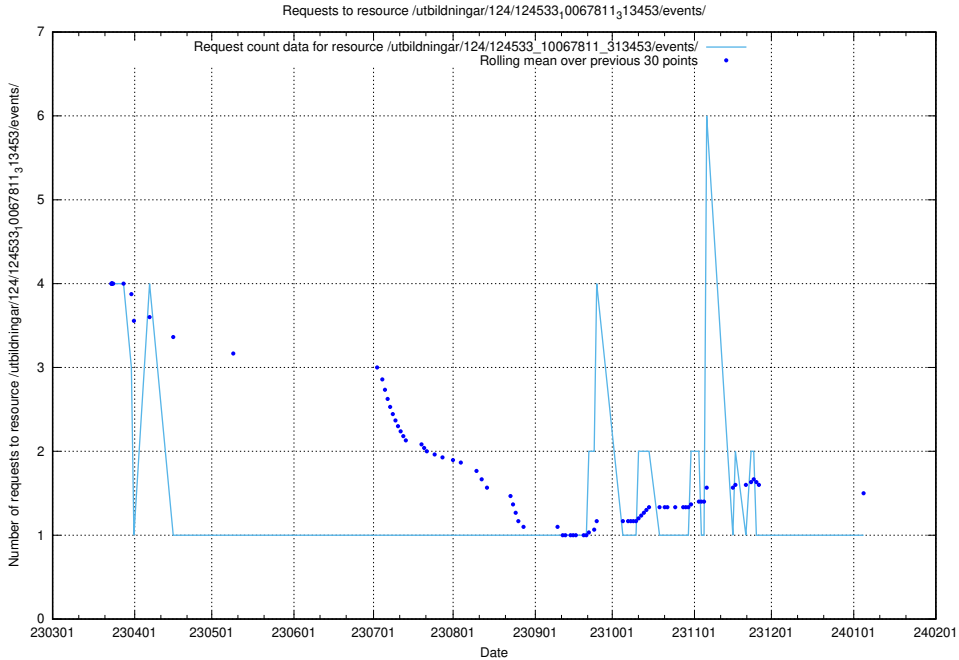

5.6402 Usage of /utbildningar/124/124533_10067811_313453/events/

Here, we count the number of requests to resource /utbildningar/124/124533_10067811_313453/events/