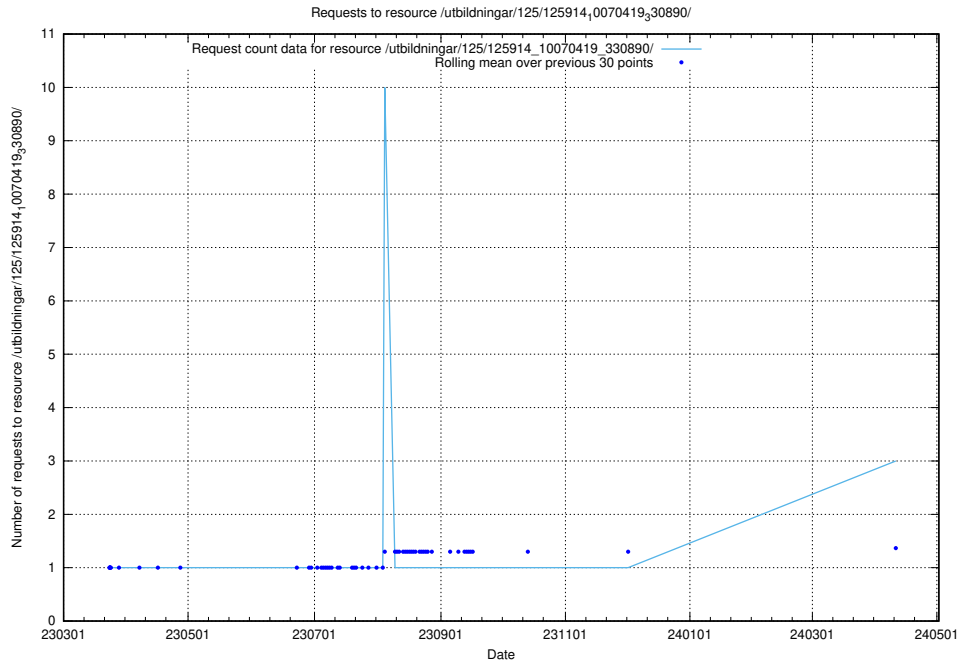

5.451 Usage of /utbildningar/125/125914_10070419_330890/

Here, we count the number of requests to resource /utbildningar/125/125914_10070419_330890/.