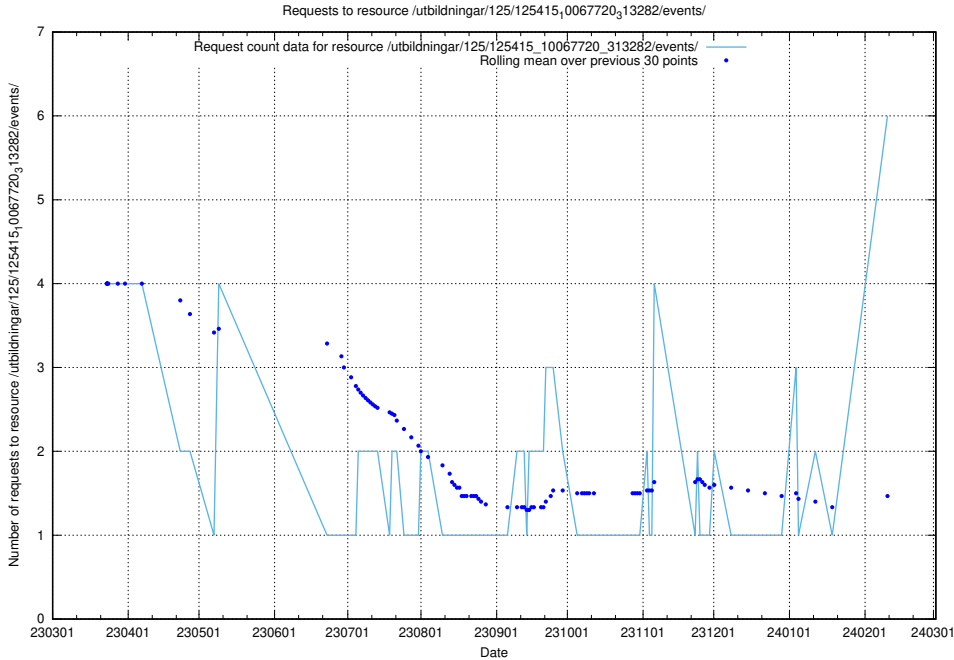

5.94 Usage of /utbildningar/125/125415_10067720_313282/events/

Here, we count the number of requests to resource /utbildningar/125/125415_10067720_313282/events/