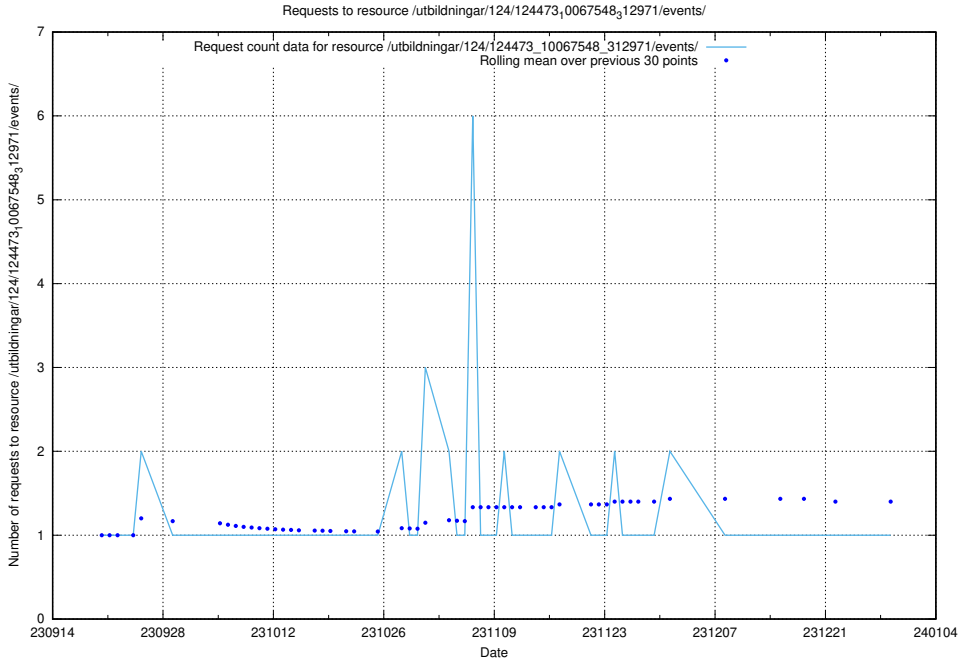

### 5.4679 Usage of /utbildningar/124/124473\_10067548\_312971/events/

Here, we count the number of requests to resource /utbildningar/124/124473\_10067548\_312971/events/