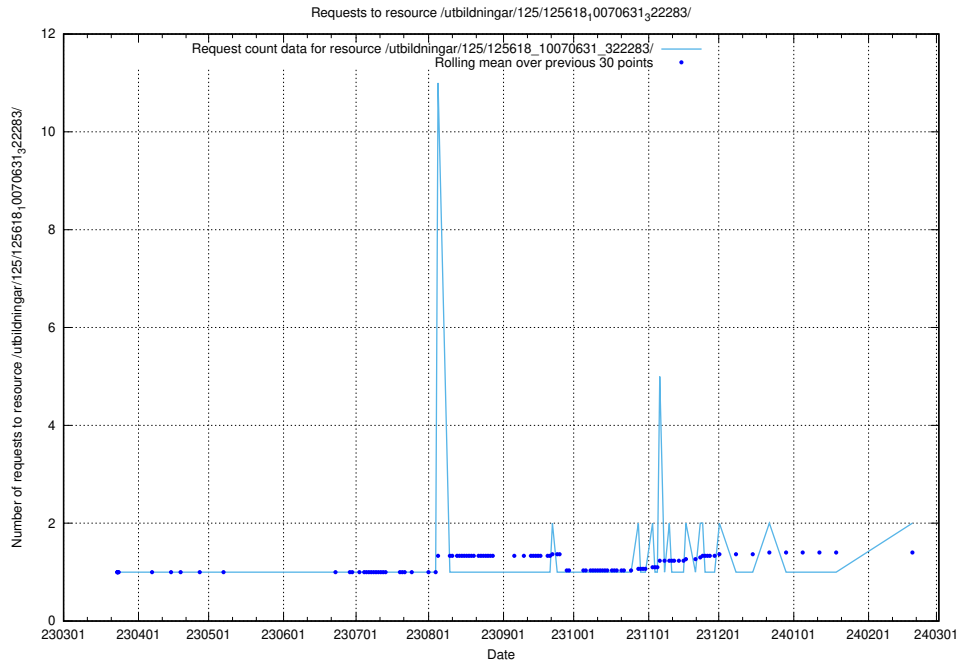

5.470 Usage of /utbildningar/125/125618_10070631_322283/

Here, we count the number of requests to resource /utbildningar/125/125618_10070631_322283/.