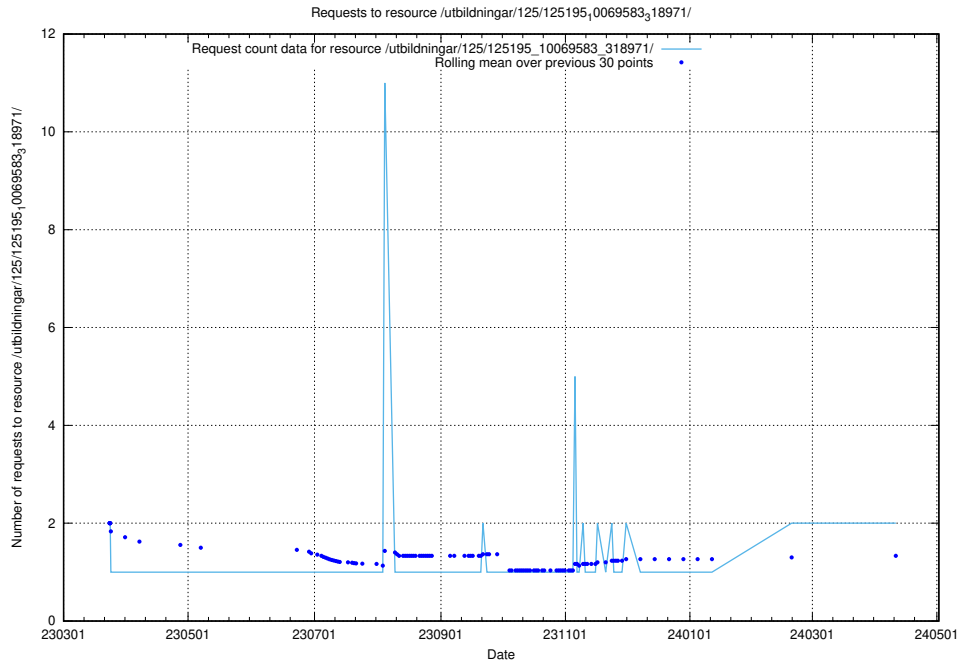

5.947 Usage of /utbildningar/125/125195_10069583_318971/

Here, we count the number of requests to resource /utbildningar/125/125195_10069583_318971/.