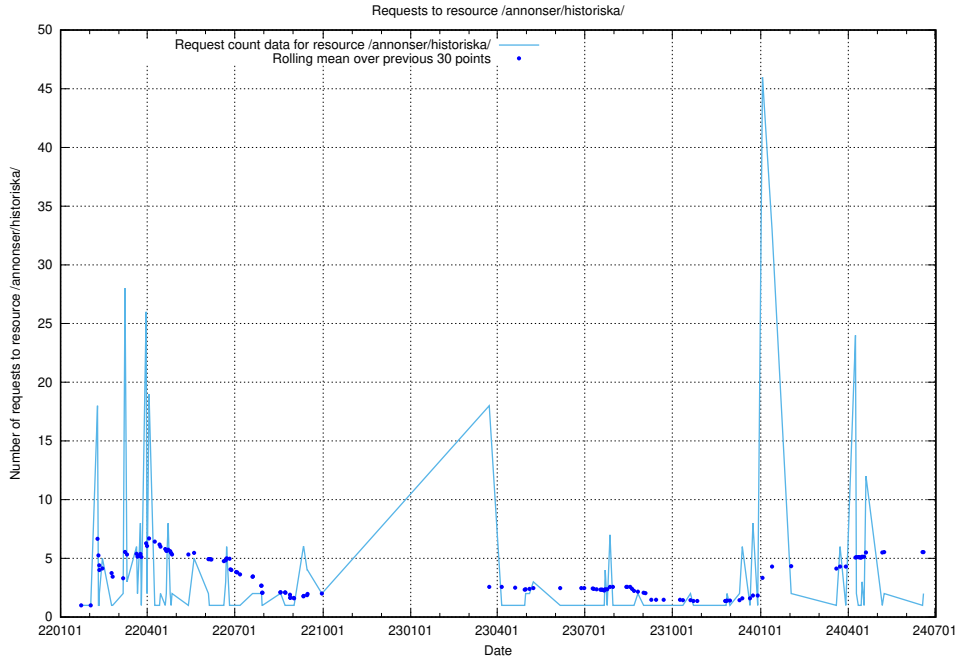

5.806 Usage of /annonser/historiska/

Here, we count the number of requests to resource /annonser/historiska/.