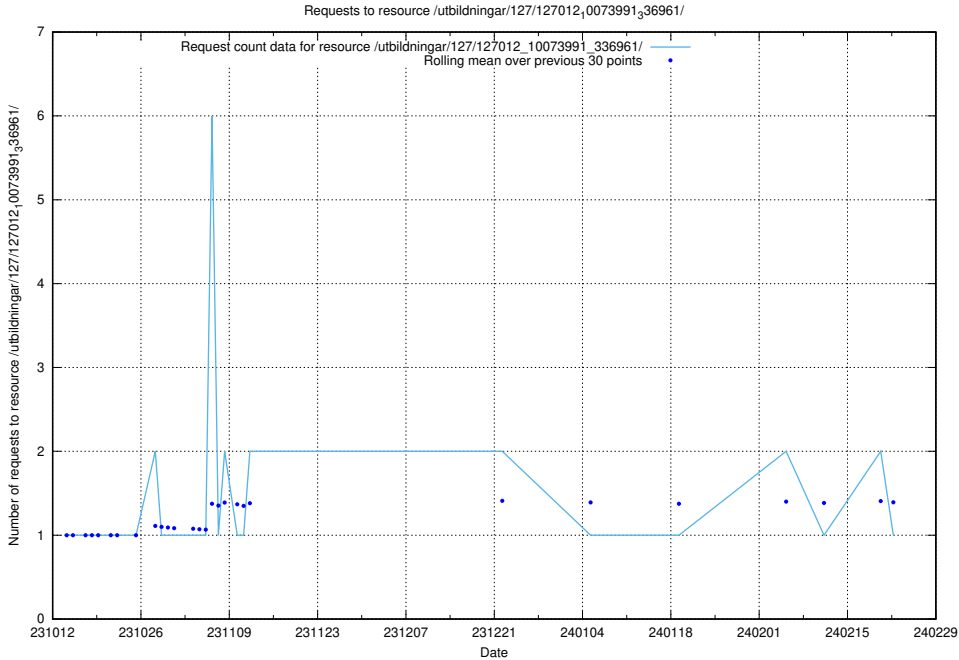

5.4476 Usage of /utbildningar/127/127012_10073991_336961/

Here, we count the number of requests to resource /utbildningar/127/127012_10073991_336961/.