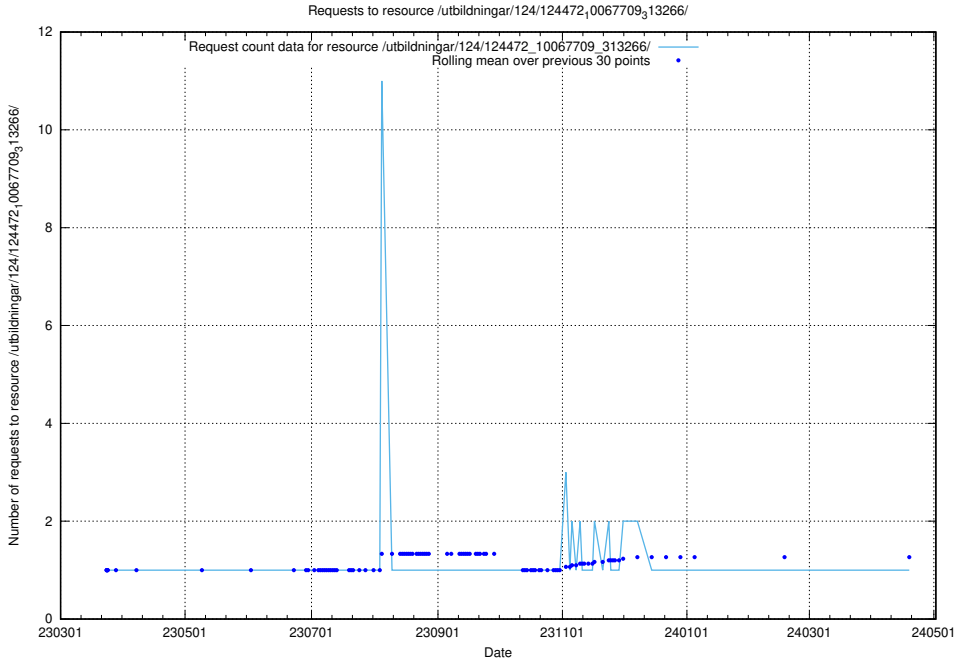

5.3206 Usage of /utbildningar/124/124472_10067709_313266/

Here, we count the number of requests to resource /utbildningar/124/124472_10067709_313266/.