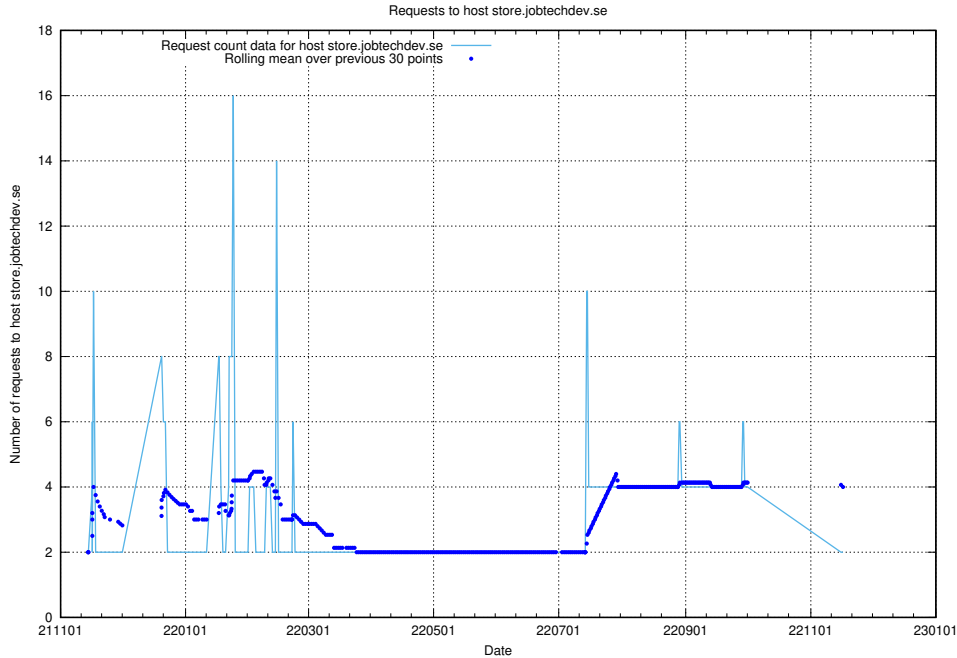

### 7.557 Usage of store.jobtechdev.se

Here, we count the number of requests to host store.jobtechdev.se.