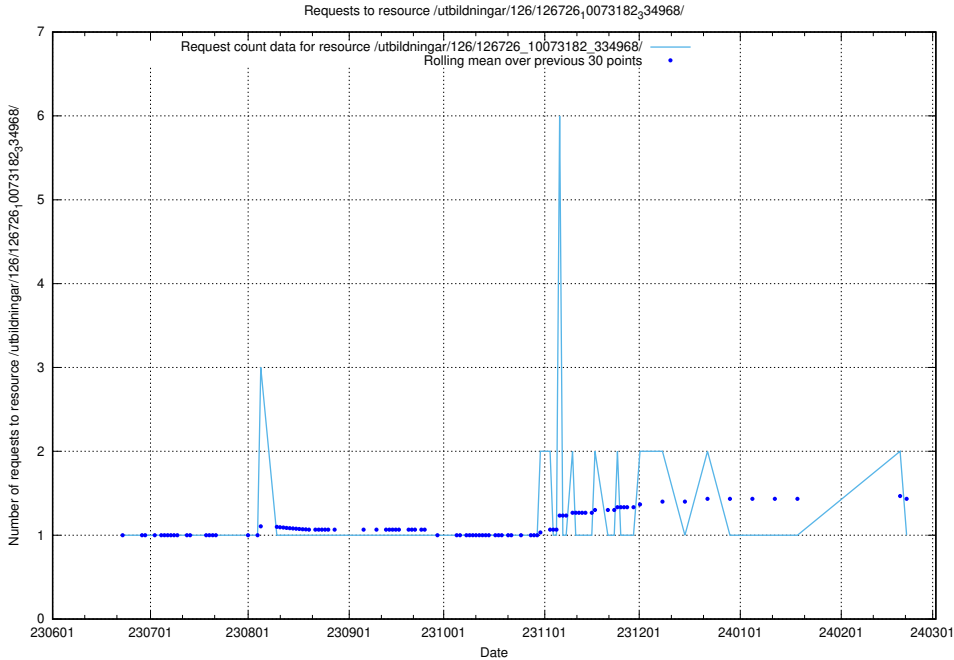

5.5738 Usage of /utbildningar/126/126726_10073182_334968/

Here, we count the number of requests to resource /utbildningar/126/126726_10073182_334968/.