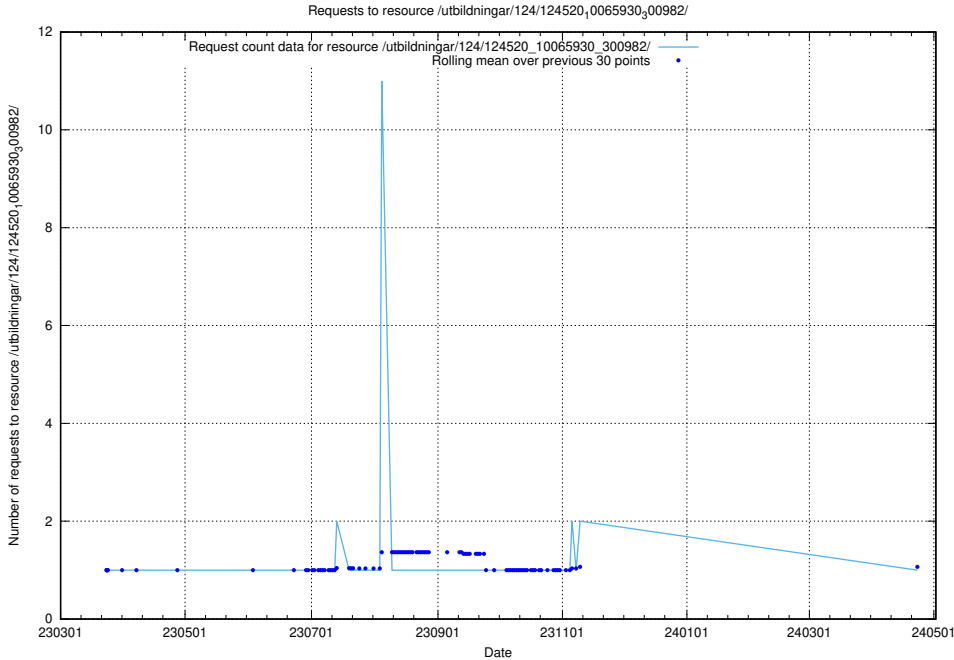

5.1262 Usage of /utbildningar/124/124520_10065930_300982/

Here, we count the number of requests to resource /utbildningar/124/124520_10065930_300982/.