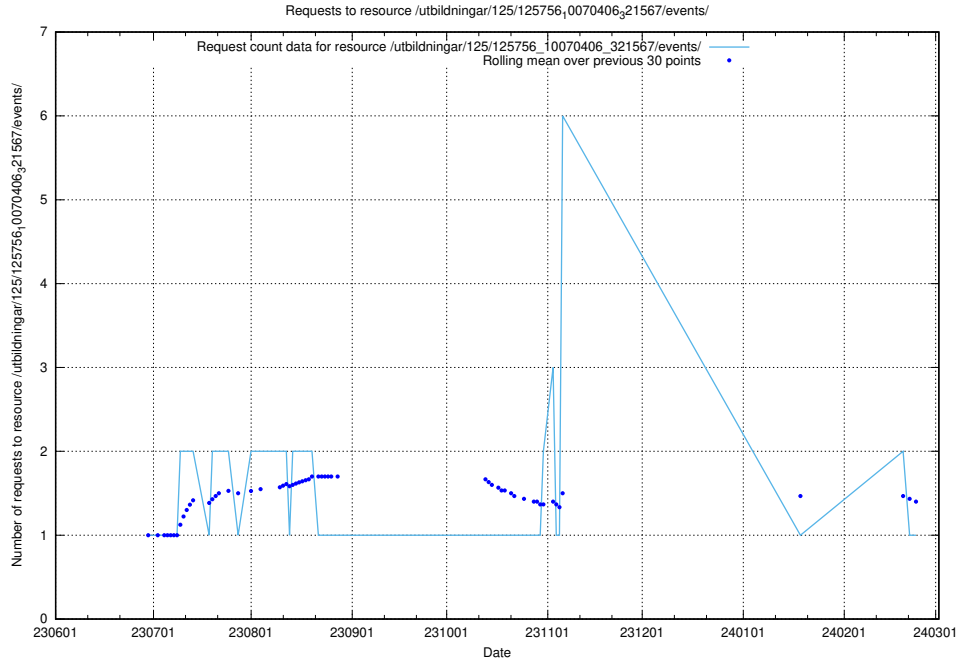

5.5521 Usage of /utbildningar/125/125756_10070406_321567/events/

Here, we count the number of requests to resource /utbildningar/125/125756_10070406_321567/events/