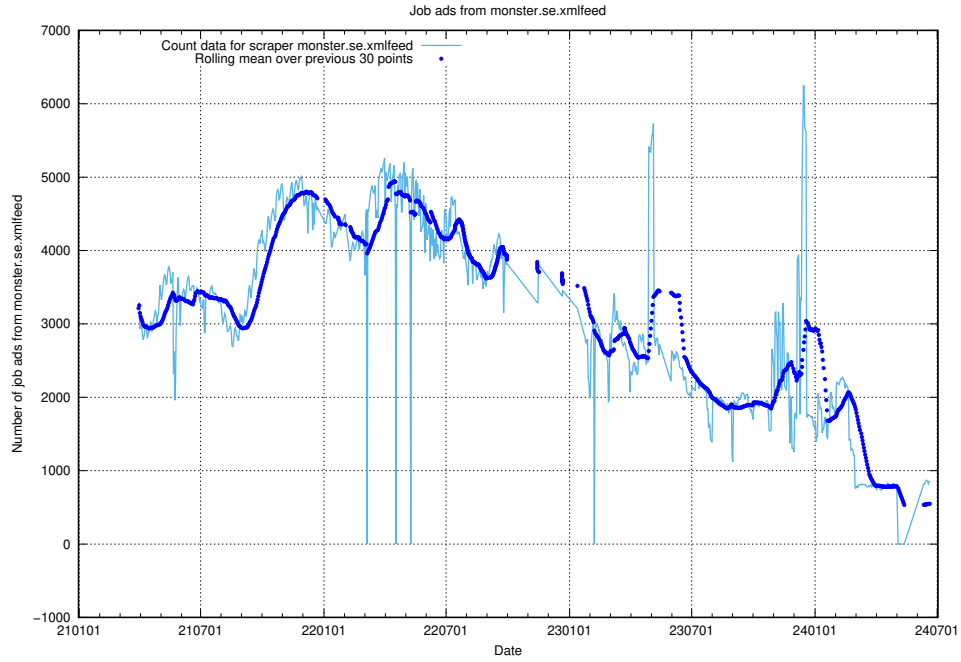

13.6 Number of ads by scraper monster.se.xmlfeed

Here, we count the number of job ads scraped from monster.se.xmlfeed.