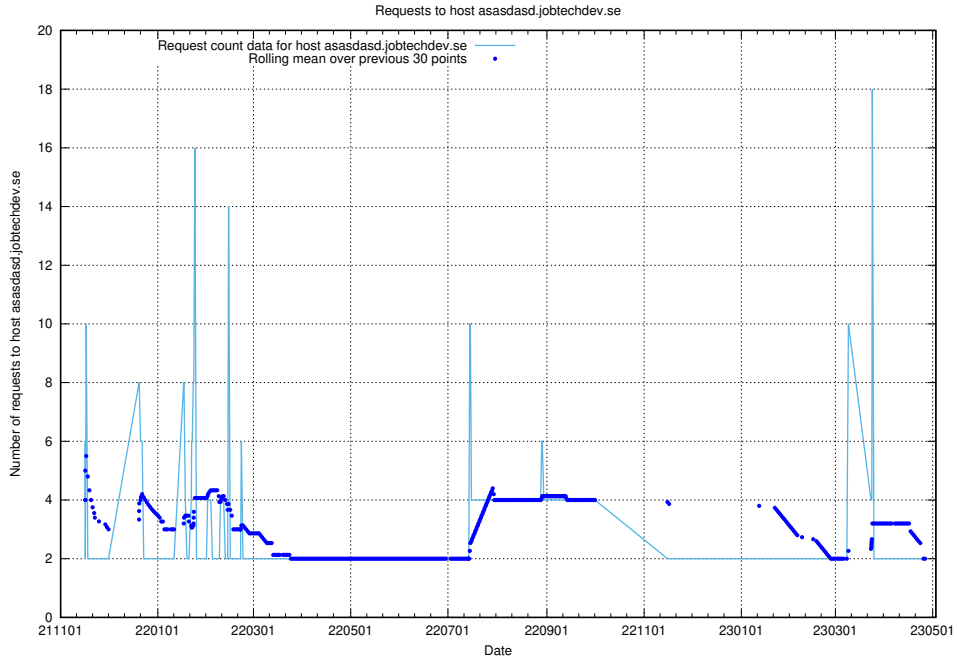

7.542 Usage of `asasdasd.jobtechdev.se`

Here, we count the number of requests to host `asasdasd.jobtechdev.se`.