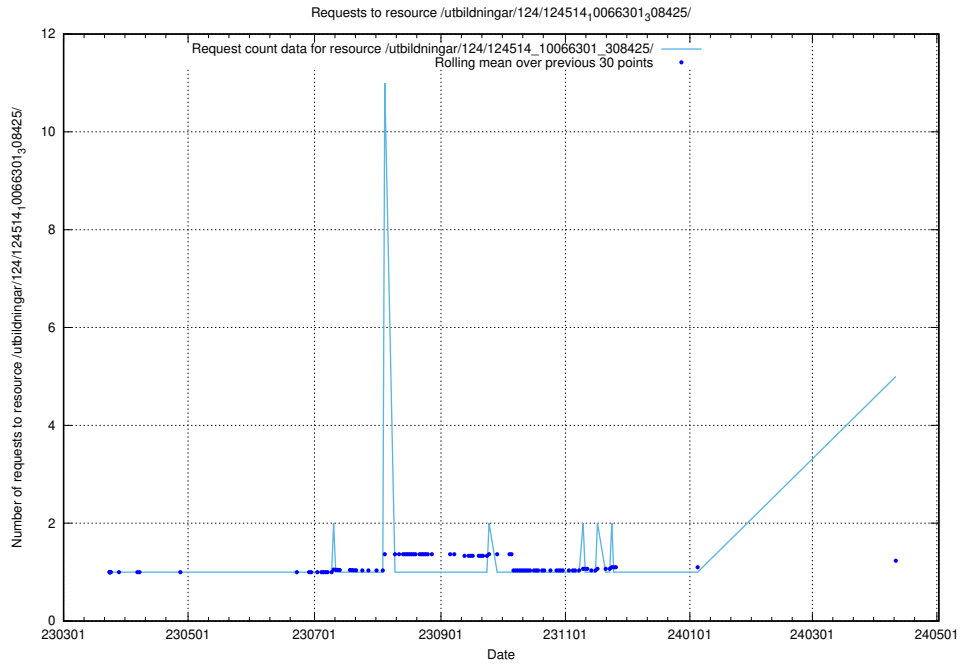

5.120 Usage of /utbildningar/124/124514_10066301_308425/

Here, we count the number of requests to resource /utbildningar/124/124514_10066301_308425/.