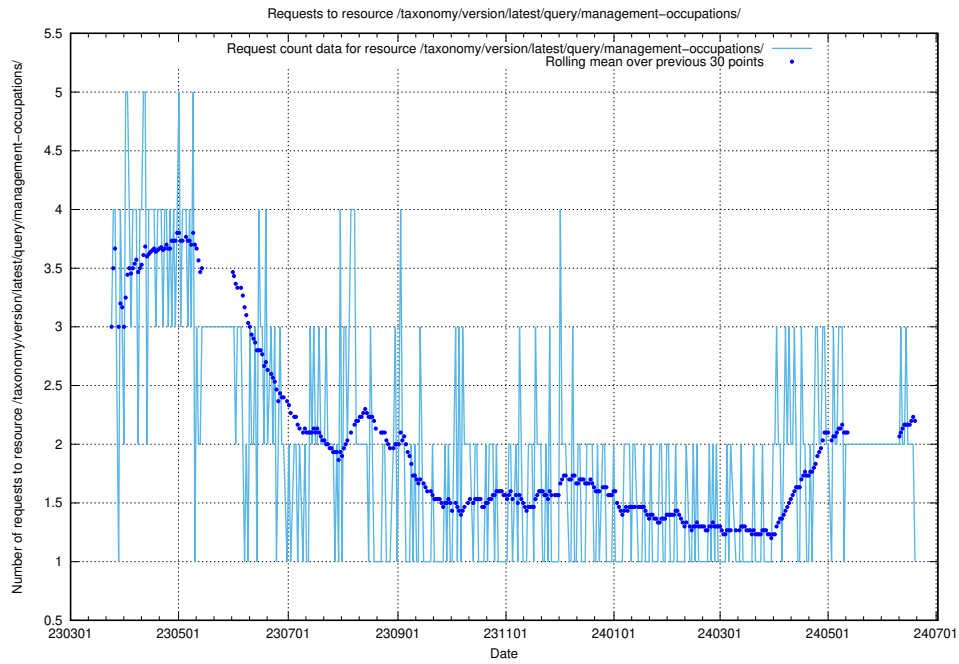

5.6244 Usage of /taxonomy/version/latest/query/management-occupations/

Here, we count the number of requests to resource /taxonomy/version/latest/query/management-occupations/.