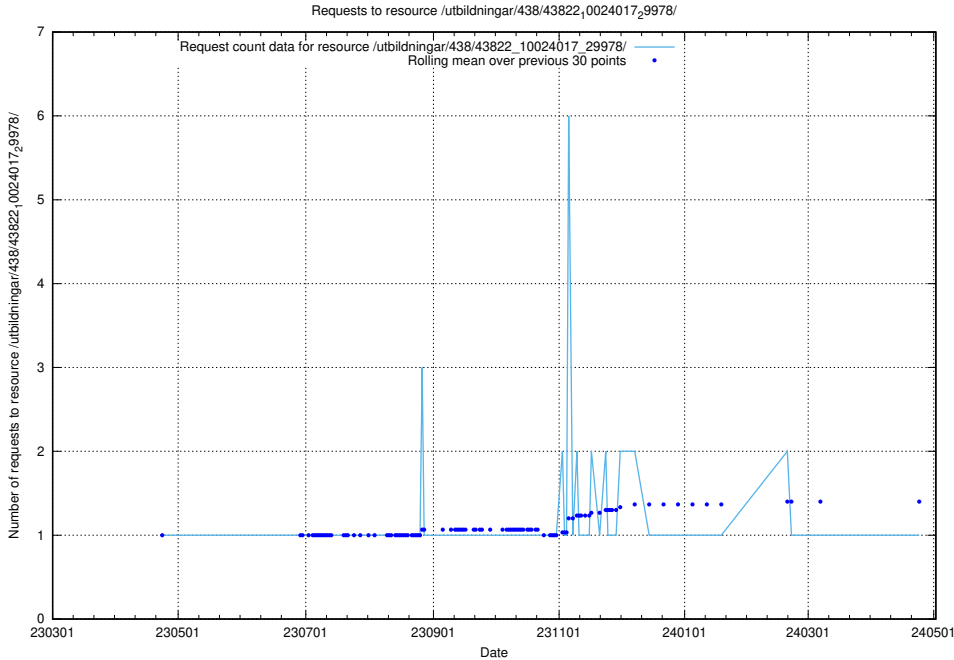

5.6160 Usage of /utbildningar/438/43822_10024017_29978/

Here, we count the number of requests to resource /utbildningar/438/43822_10024017_29978/.