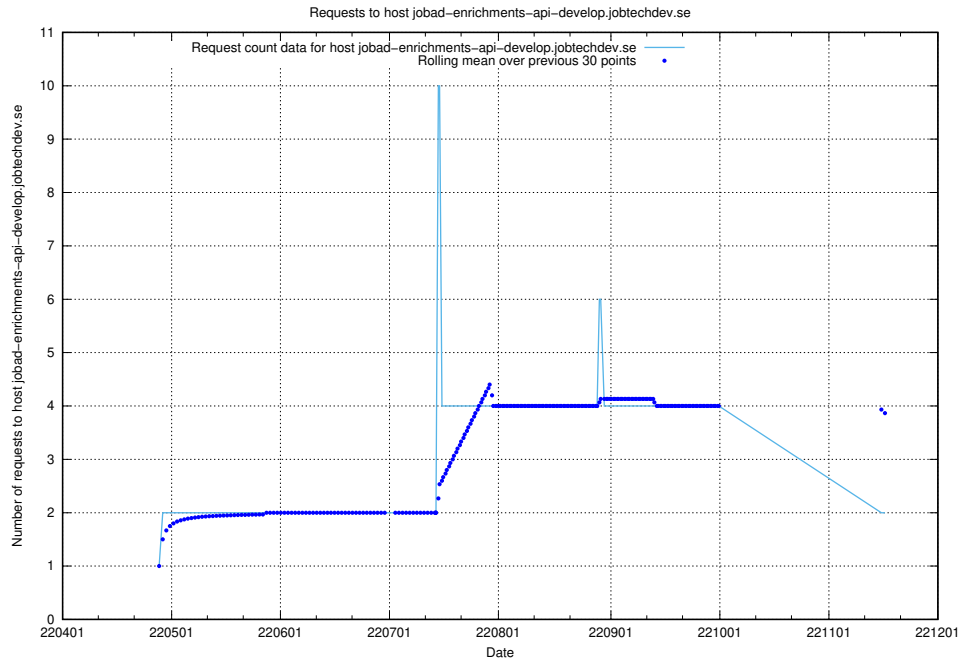

7.450 Usage of jobad-enrichments-api-develop.jobtechdev.se

Here, we count the number of requests to host jobad-enrichments-api-develop.jobtechdev.se.