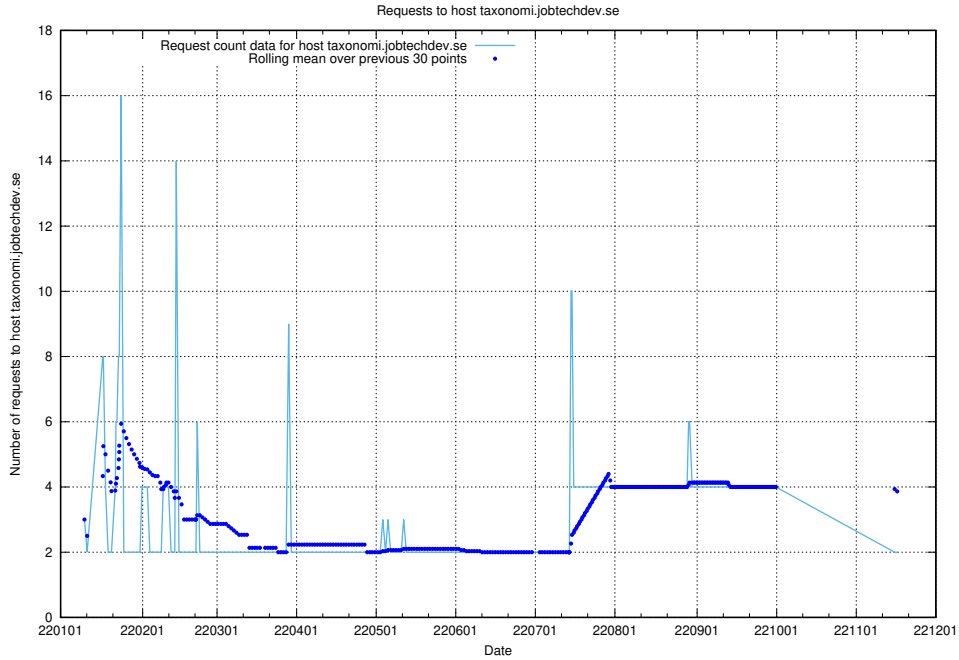

### 7.286 Usage of taxonomi.jobtechdev.se

Here, we count the number of requests to host taxonomi.jobtechdev.se.