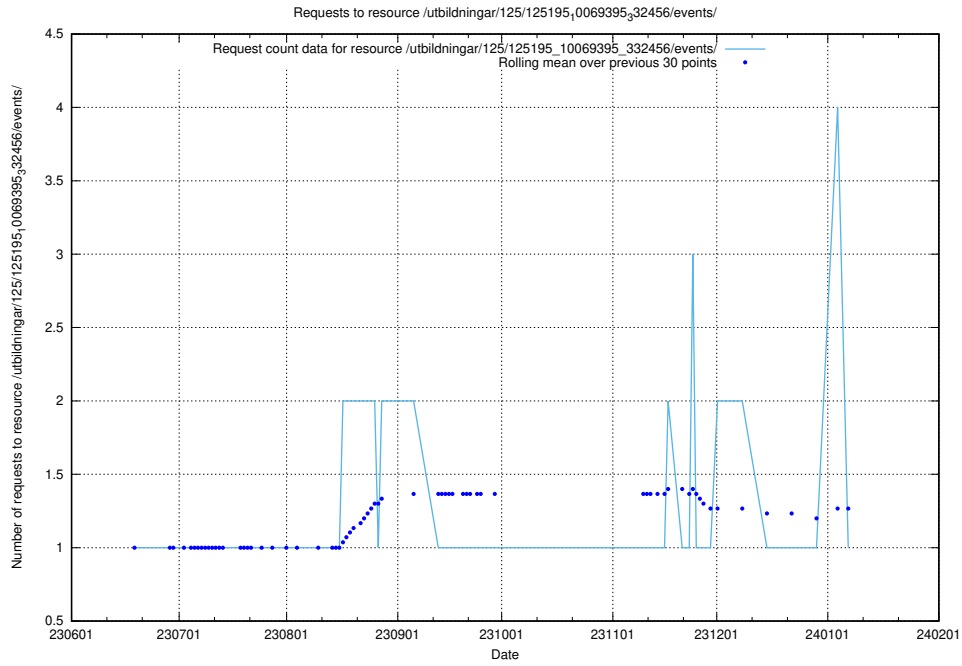

5.5986 Usage of /utbildningar/125/125195_10069395_332456/events/

Here, we count the number of requests to resource /utbildningar/125/125195_10069395_332456/events/