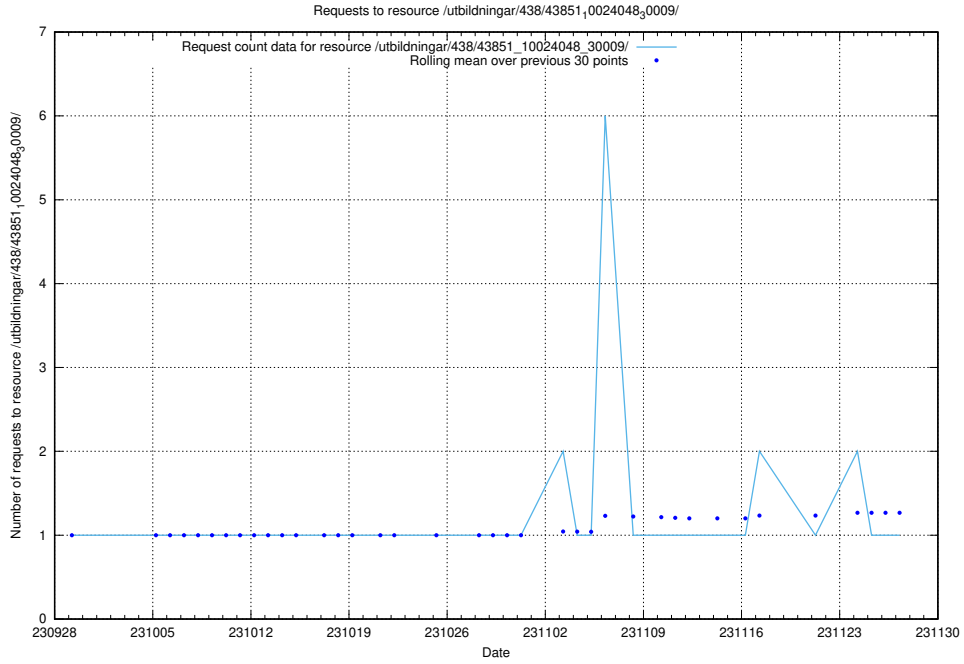

5.4589 Usage of /utbildningar/438/43851_10024048_30009/

Here, we count the number of requests to resource /utbildningar/438/43851_10024048_30009/.