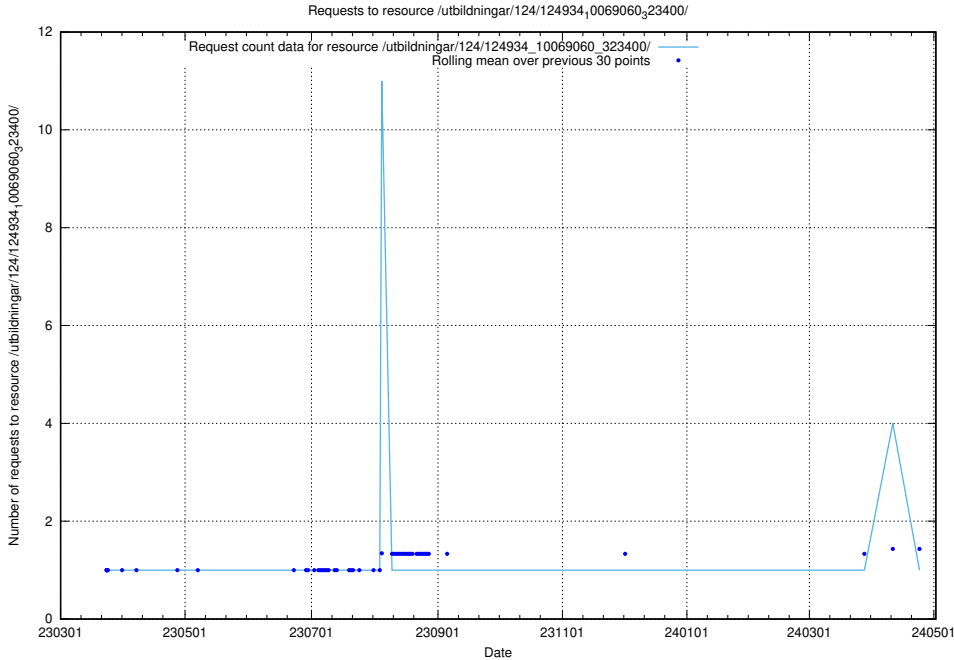

5.1155 Usage of /utbildningar/124/124934_10069060_323400/

Here, we count the number of requests to resource /utbildningar/124/124934_10069060_323400/.