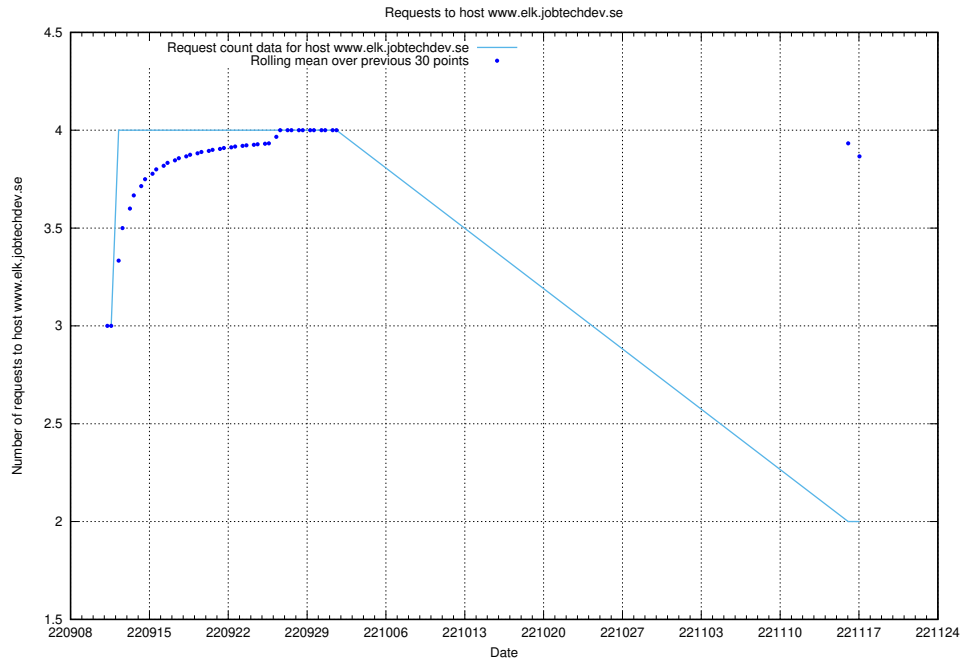

7.329 Usage of www.elk.jobtechdev.se

Here, we count the number of requests to host www.elk.jobtechdev.se.