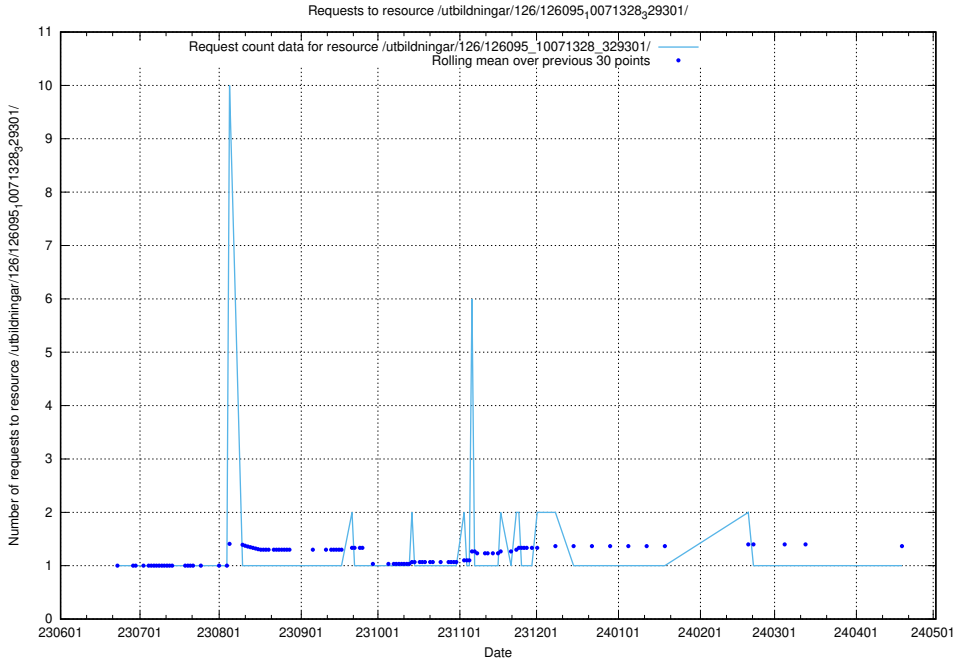

5.5816 Usage of /utbildningar/126/126095_10071328_329301/

Here, we count the number of requests to resource /utbildningar/126/126095_10071328_329301/.