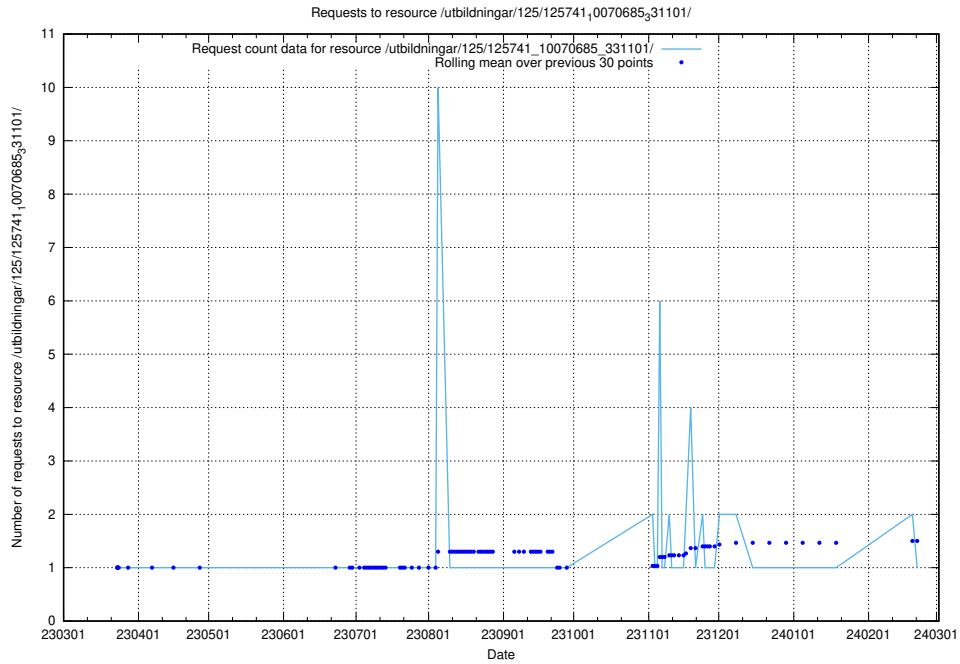

5.6622 Usage of /utbildningar/125/125741_10070685_331101/

Here, we count the number of requests to resource /utbildningar/125/125741_10070685_331101/.