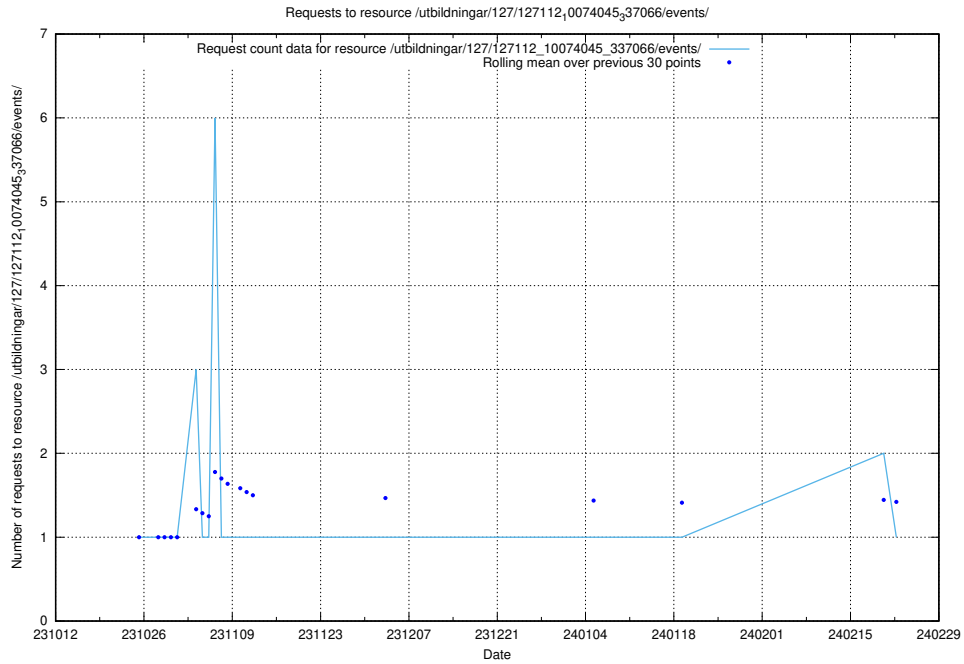

5.4357 Usage of /utbildningar/127/127112_10074045_337066/events/

Here, we count the number of requests to resource /utbildningar/127/127112_10074045_337066/events/