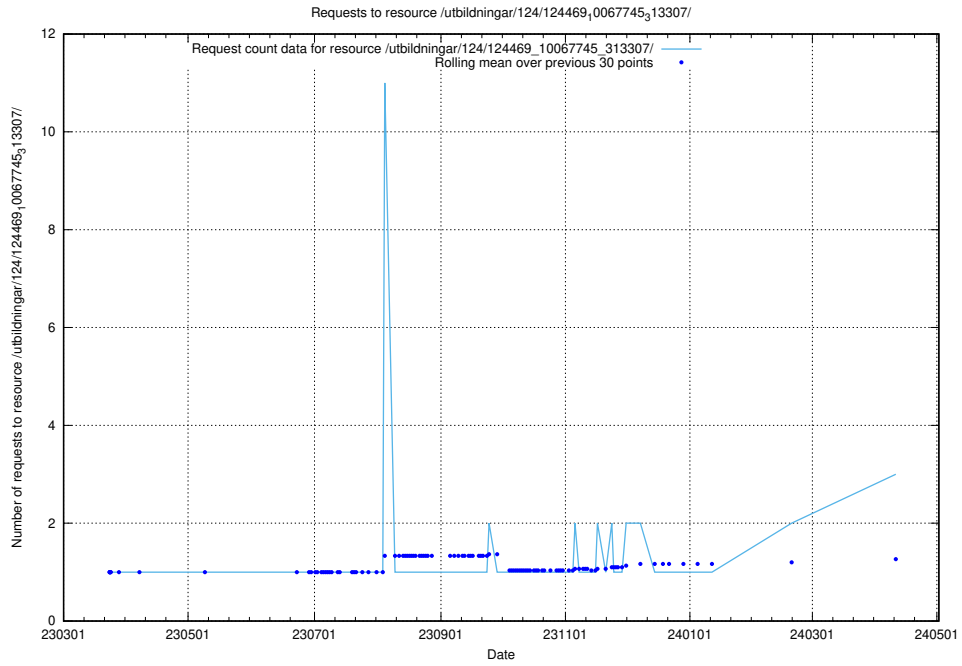

5.323 Usage of /utbildningar/124/124469_10067745_313307/

Here, we count the number of requests to resource /utbildningar/124/124469_10067745_313307/.