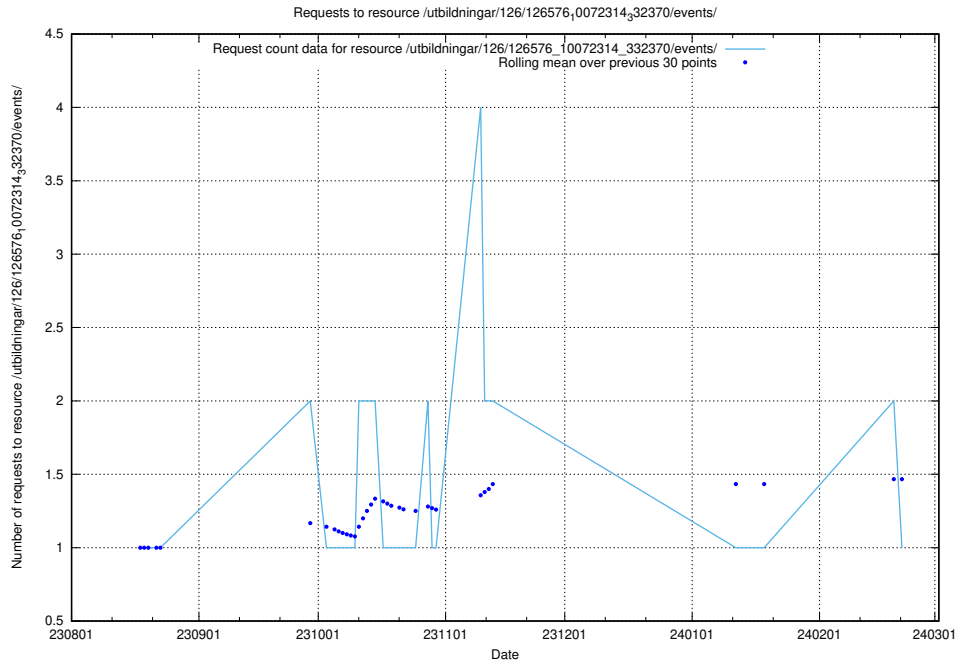

5.4911 Usage of /utbildningar/126/126576_10072314_332370/events/

Here, we count the number of requests to resource /utbildningar/126/126576_10072314_332370/events/