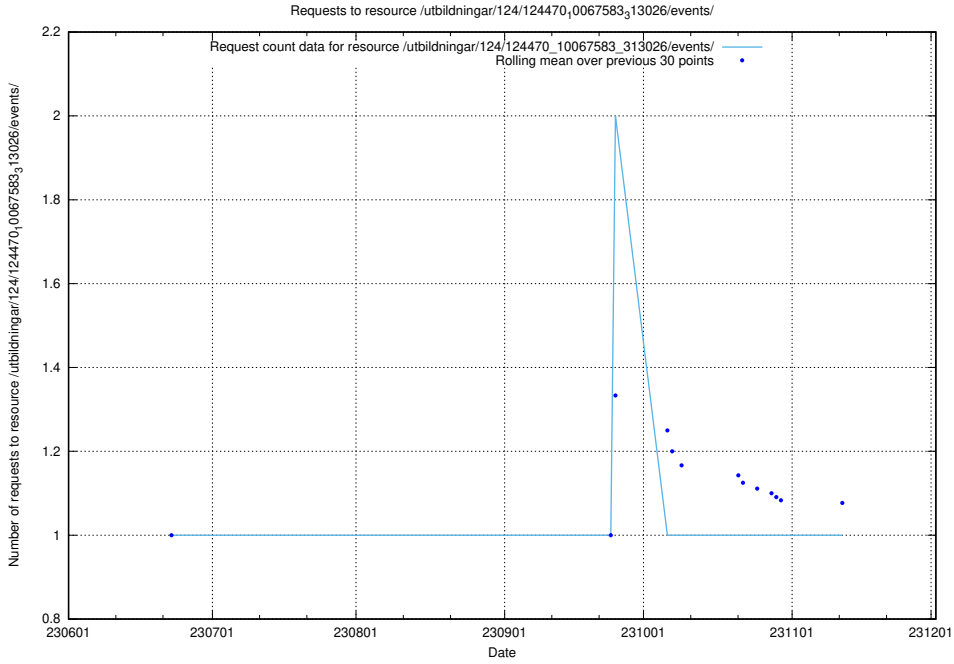

5.5939 Usage of /utbildningar/124/124470_10067583_313026/events/

Here, we count the number of requests to resource /utbildningar/124/124470_10067583_313026/events/