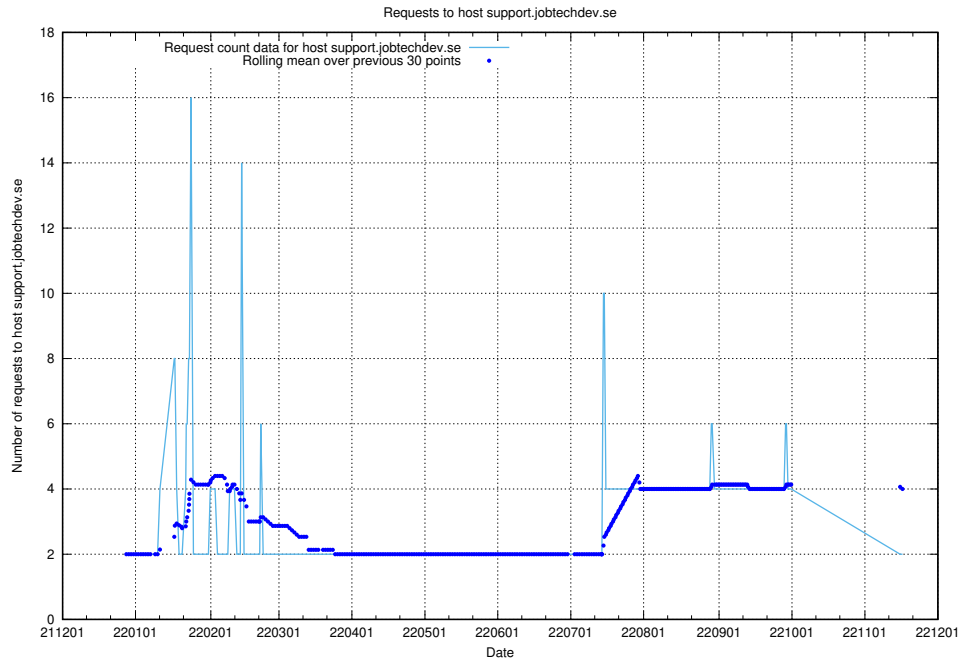

### 7.361 Usage of staging.jobtechdev.se

Here, we count the number of requests to host staging.jobtechdev.se.