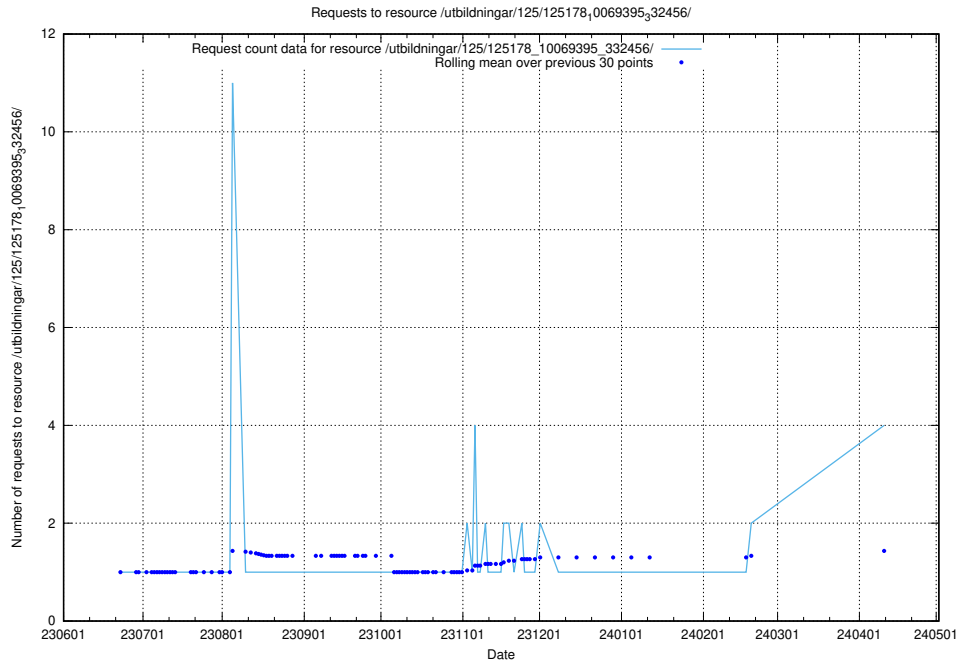

5.242 Usage of /utbildningar/125/125178_10069395_332456/

Here, we count the number of requests to resource /utbildningar/125/125178_10069395_332456/.