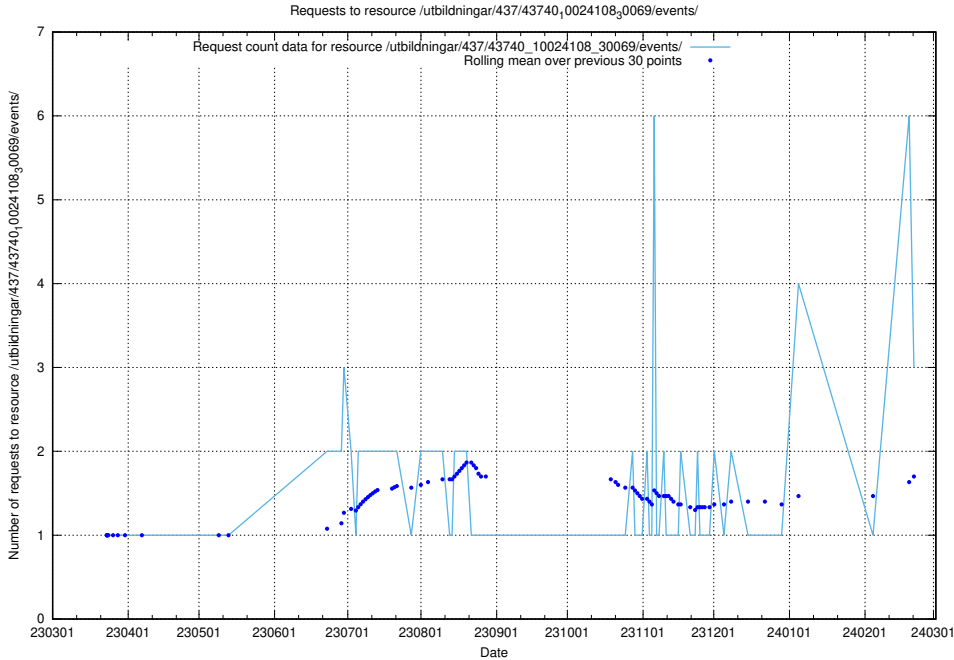

5.447 Usage of /utbildningar/437/43740_10024108_30069/events/

Here, we count the number of requests to resource /utbildningar/437/43740_10024108_30069/events/.