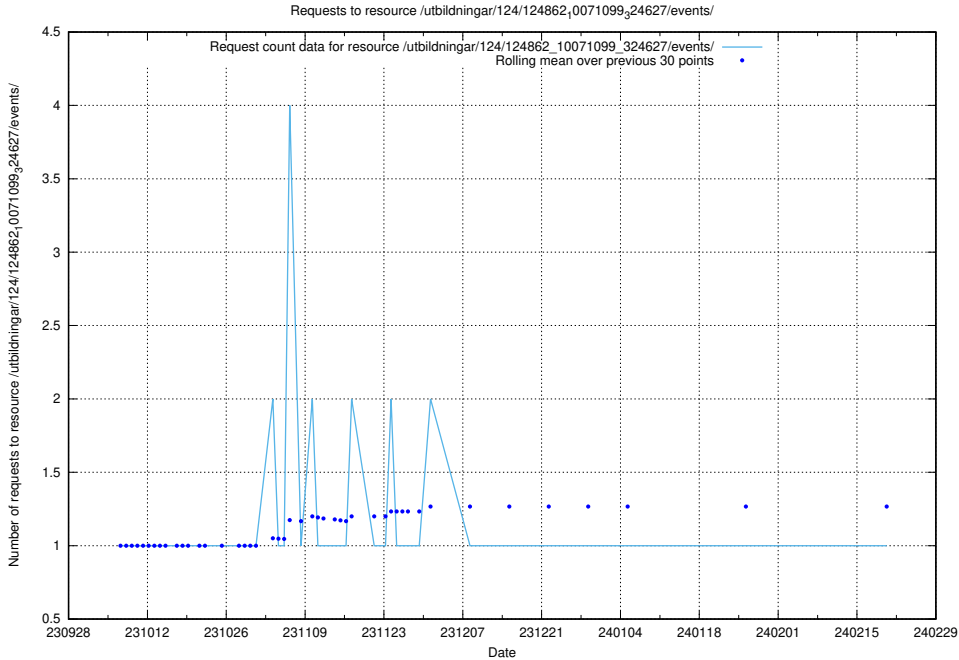

5.4540 Usage of /utbildningar/124/124862_10071099_324627/events/

Here, we count the number of requests to resource /utbildningar/124/124862_10071099_324627/events/