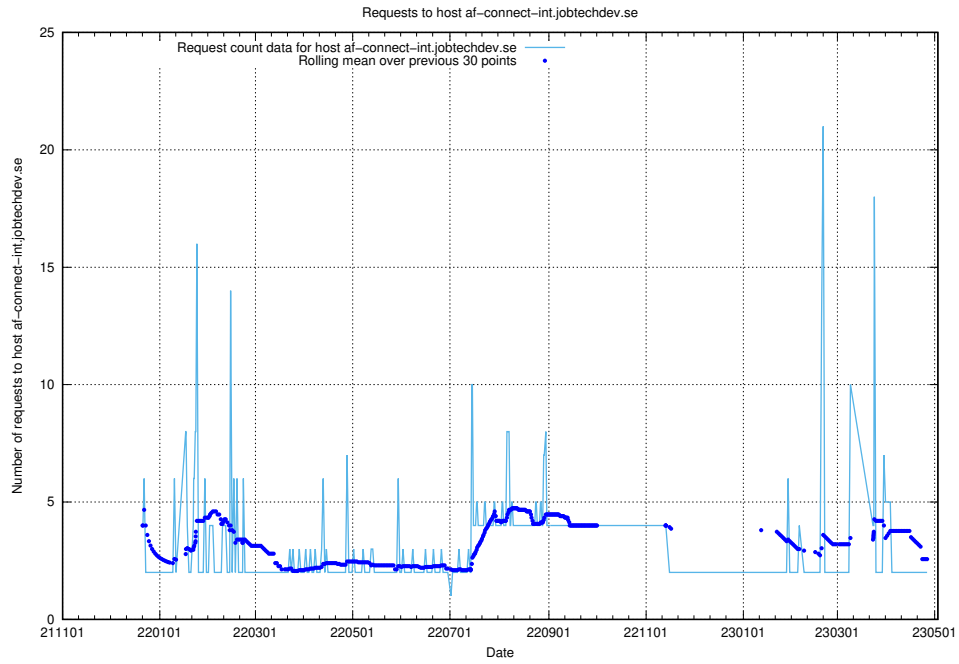

7.371 Usage of af-connect-int.jobtechdev.se

Here, we count the number of requests to host af-connect-int.jobtechdev.se.