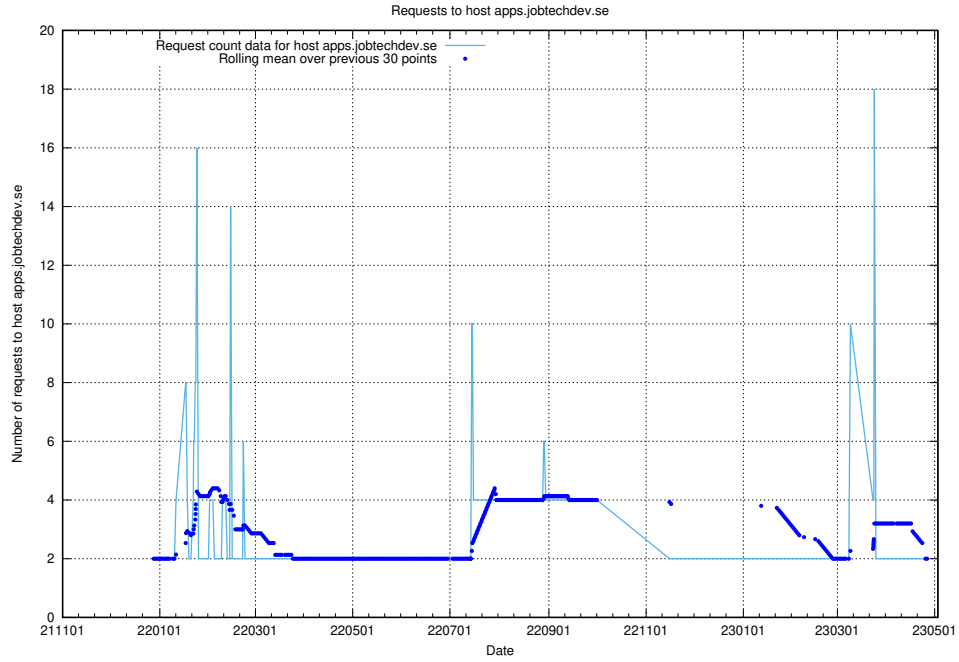

7.364 Usage of apps.jobtechdev.se

Here, we count the number of requests to host apps.jobtechdev.se.