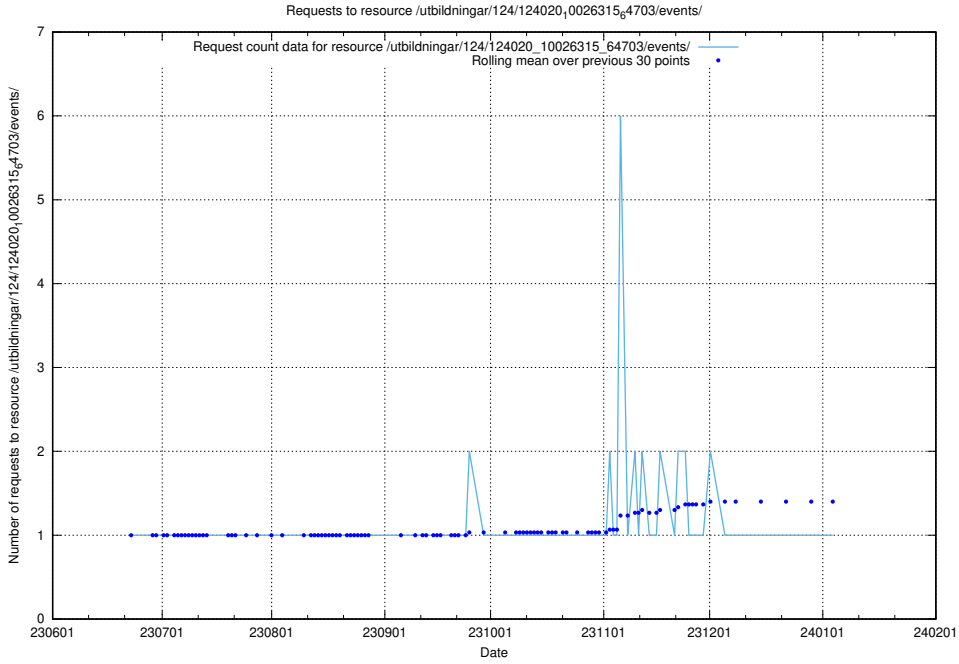

5.5959 Usage of /utbildningar/124/124020_10026315_64703/events/

Here, we count the number of requests to resource /utbildningar/124/124020_10026315_64703/events/.