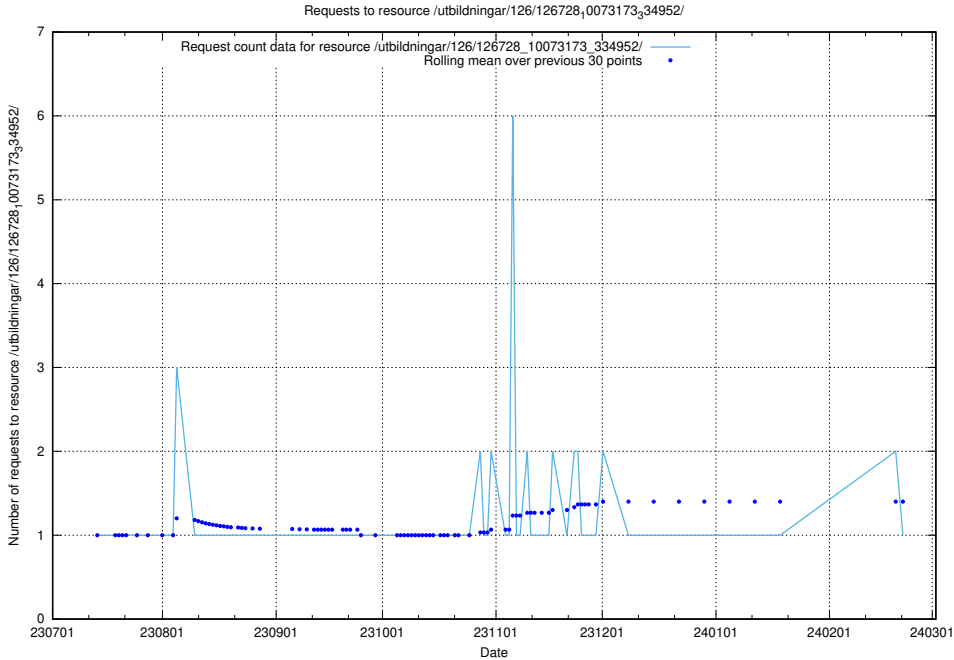

5.5207 Usage of /utbildningar/126/126728_10073173_334952/

Here, we count the number of requests to resource /utbildningar/126/126728_10073173_334952/.