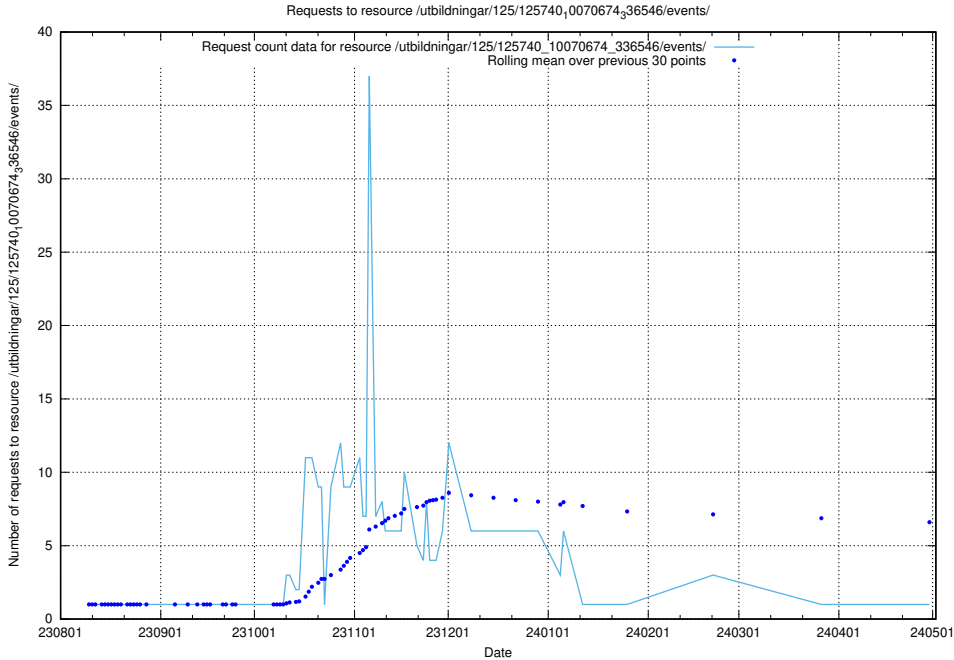

5.4973 Usage of /utbildningar/125/125740_10070674_336546/events/

Here, we count the number of requests to resource /utbildningar/125/125740_10070674_336546/events/