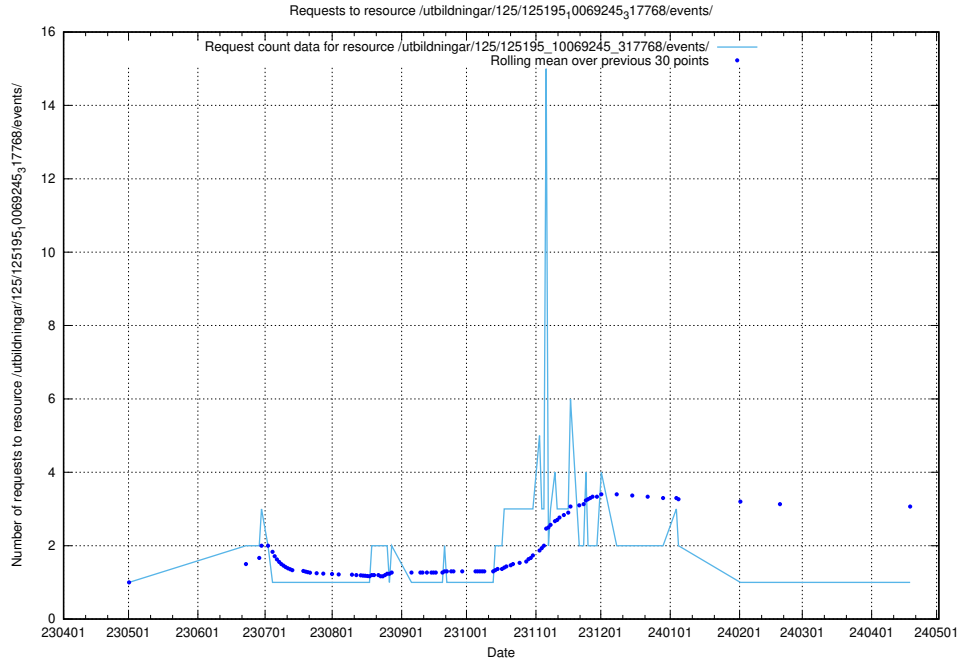

5.6131 Usage of /utbildningar/125/125195_10069245_317768/events/

Here, we count the number of requests to resource /utbildningar/125/125195_10069245_317768/events/