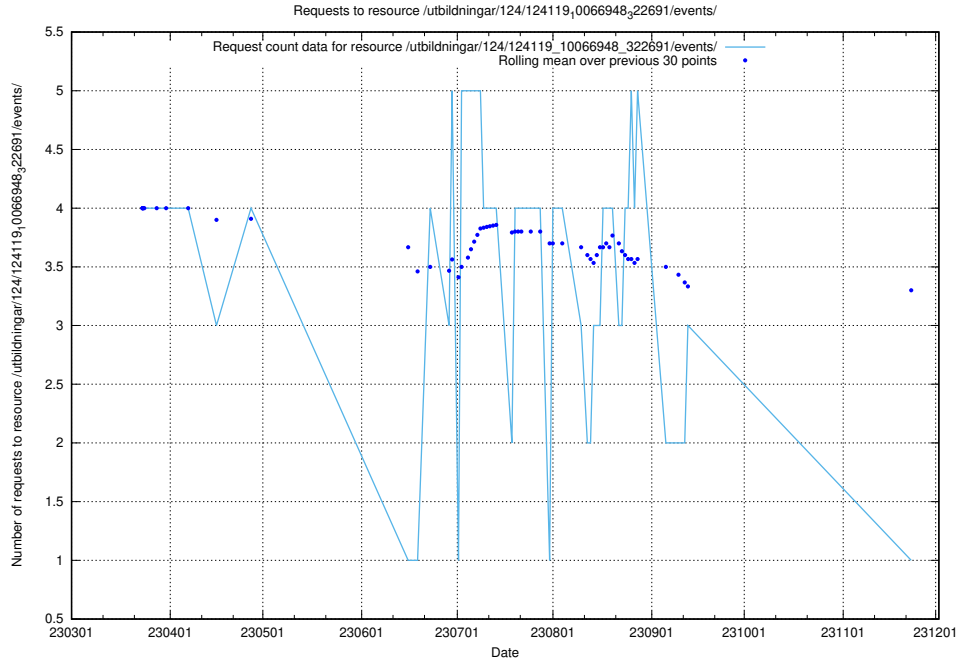

5.6406 Usage of /utbildningar/124/124119_10066948_322691/events/

Here, we count the number of requests to resource /utbildningar/124/124119_10066948_322691/events/