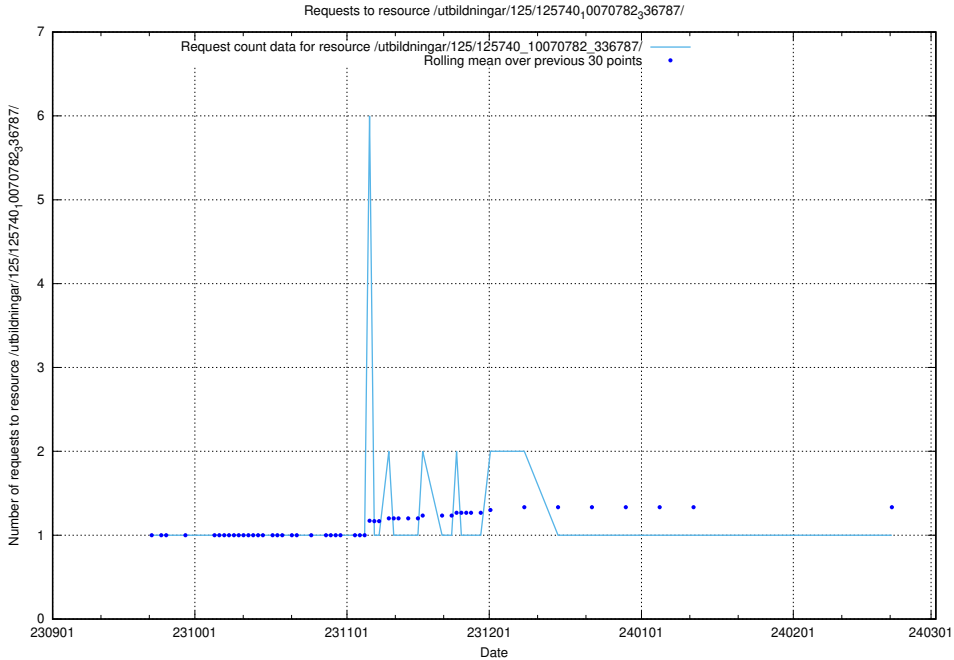

5.4653 Usage of /utbildningar/125/125740_10070782_336787/

Here, we count the number of requests to resource /utbildningar/125/125740_10070782_336787/.