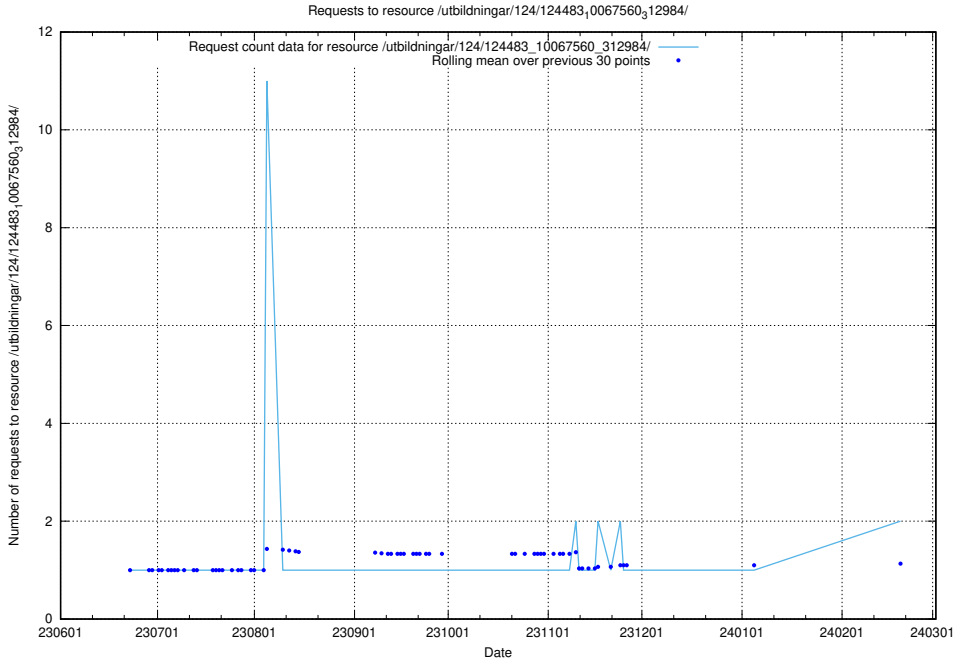

5.865 Usage of /utbildningar/124/124483_10067560_312984/

Here, we count the number of requests to resource /utbildningar/124/124483_10067560_312984/.