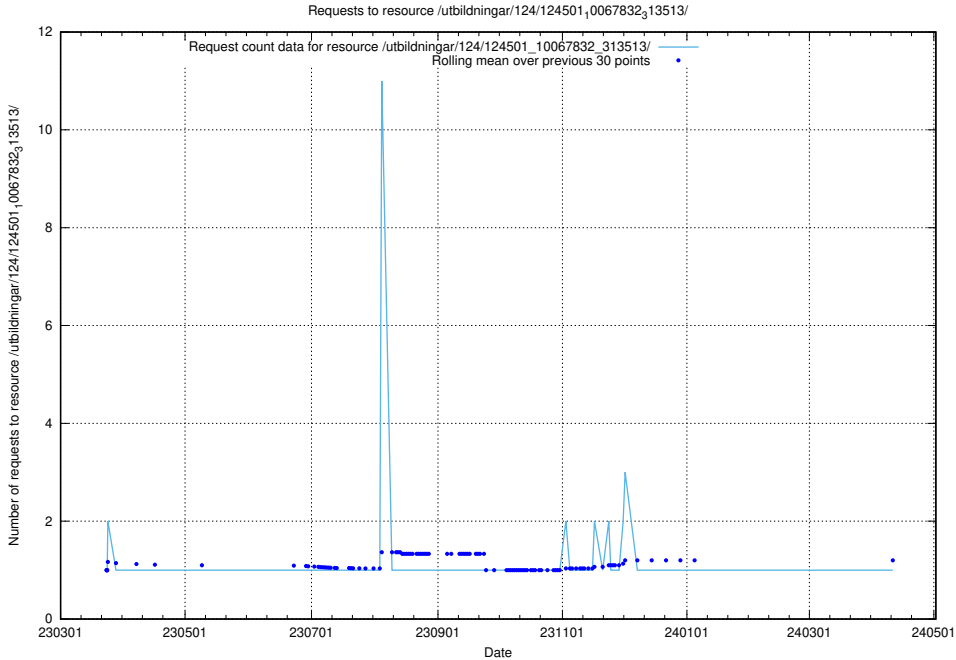

5.2387 Usage of /utbildningar/124/124501_10067832_313513/

Here, we count the number of requests to resource /utbildningar/124/124501_10067832_313513/.