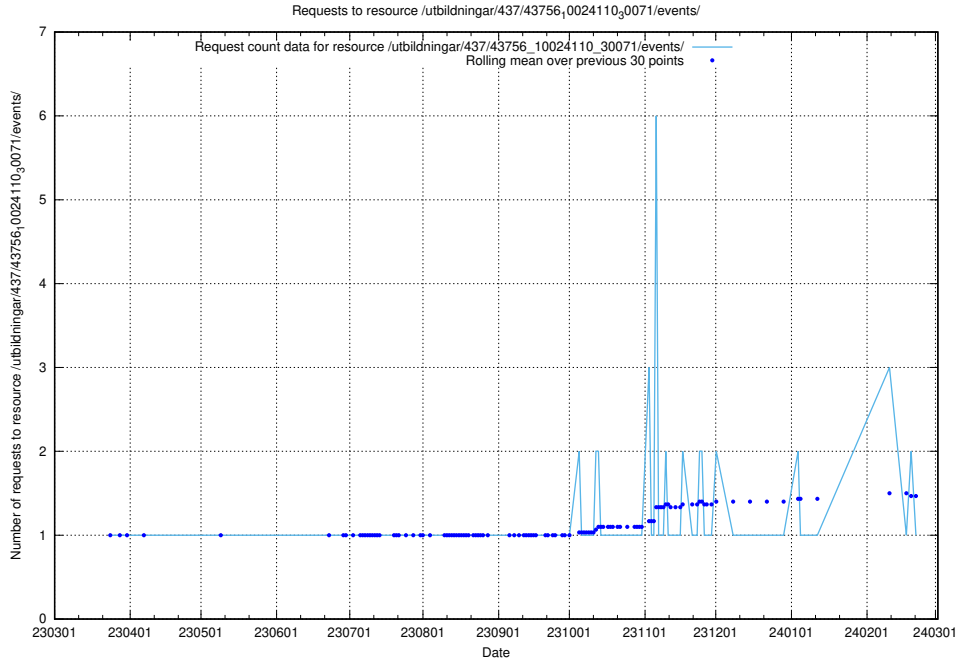

5.6337 Usage of /utbildningar/437/43756_10024110_30071/events/

Here, we count the number of requests to resource /utbildningar/437/43756_10024110_30071/events/.