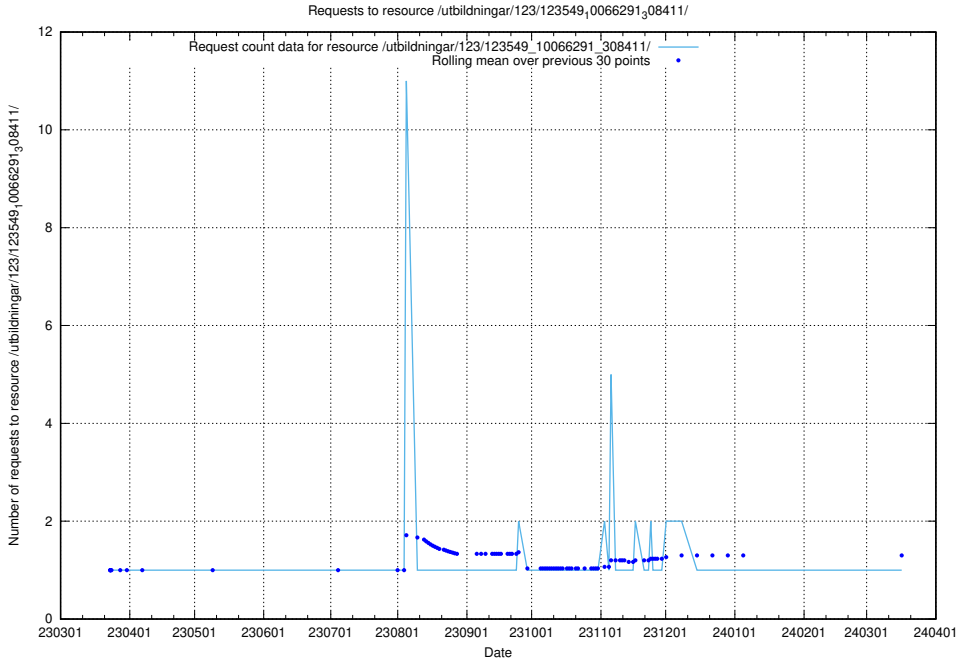

5.4656 Usage of /utbildningar/123/123549_10066291_308411/

Here, we count the number of requests to resource /utbildningar/123/123549_10066291_308411/.