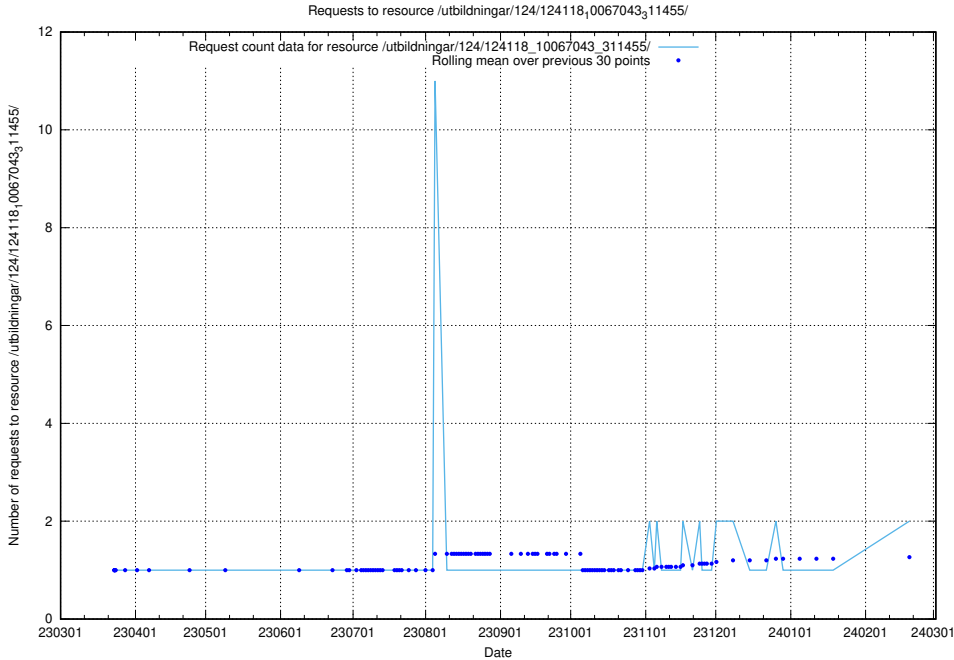

5.705 Usage of /utbildningar/124/124118_10067043_311455/

Here, we count the number of requests to resource /utbildningar/124/124118_10067043_311455/.