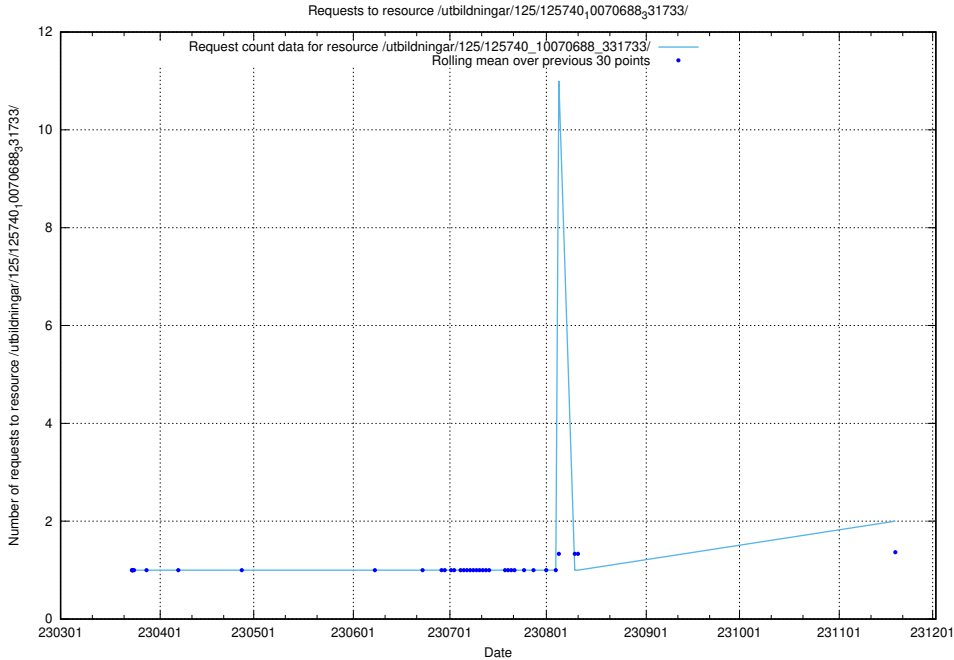

5.458 Usage of /utbildningar/125/125740_10070688_331733/

Here, we count the number of requests to resource /utbildningar/125/125740_10070688_331733/.