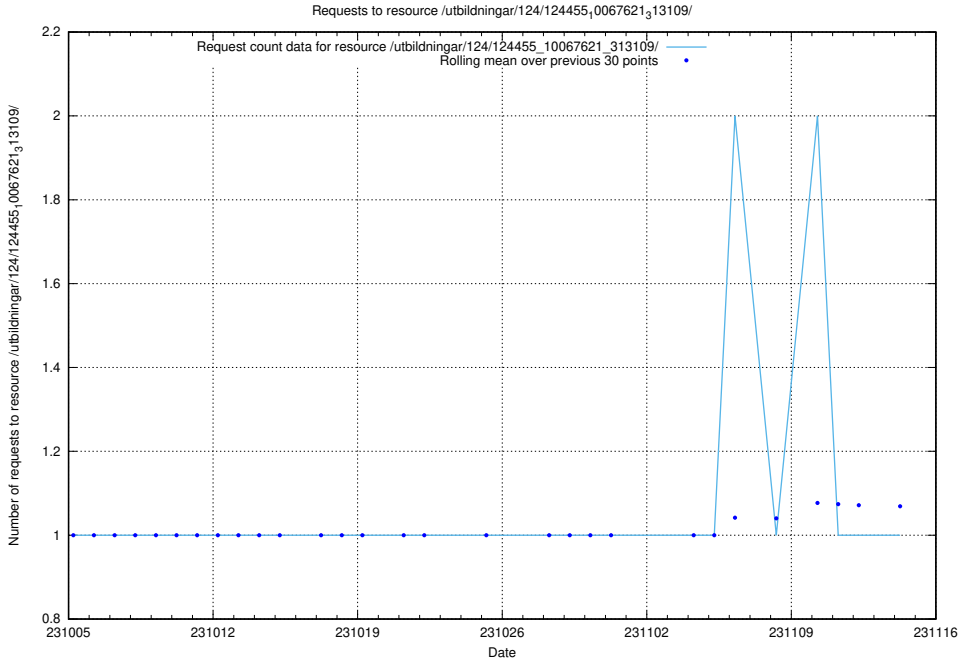

5.4566 Usage of /utbildningar/124/124455_10067621_313109/

Here, we count the number of requests to resource /utbildningar/124/124455_10067621_313109/.