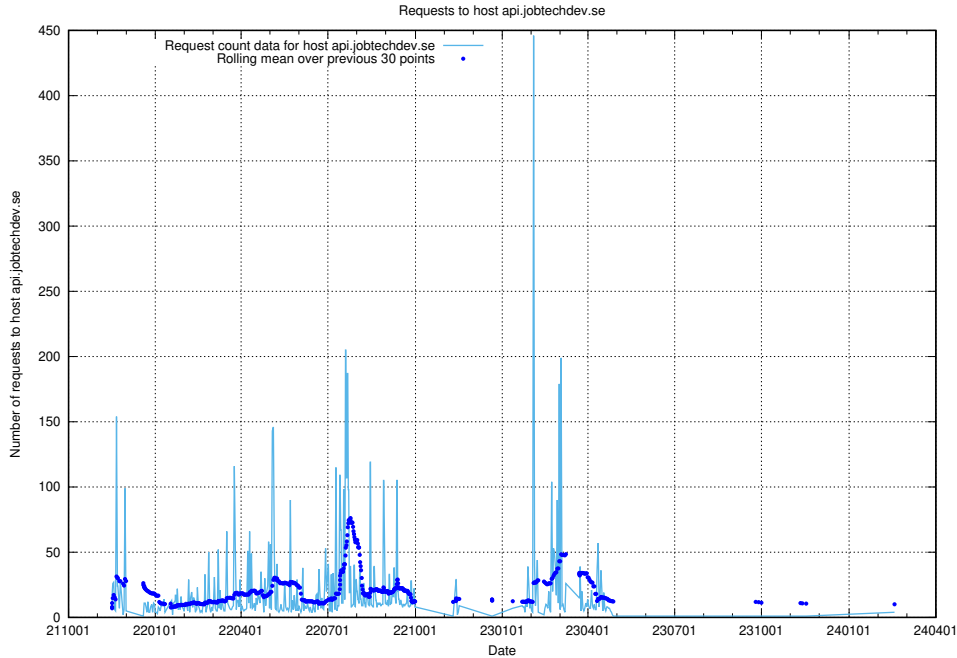

7.159 Usage of api.jobtechdev.se

Here, we count the number of requests to host api.jobtechdev.se.