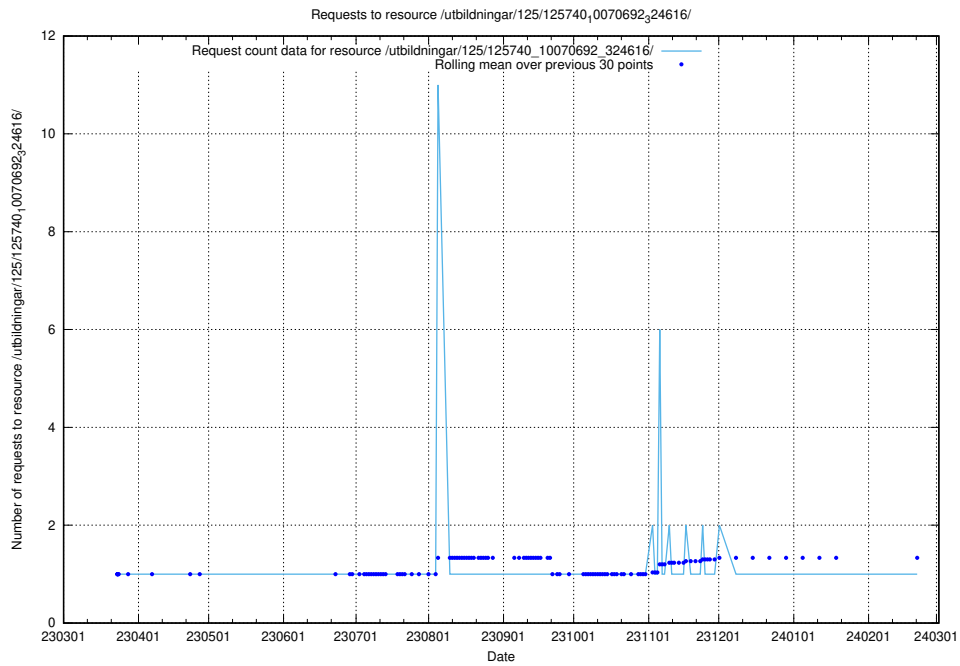

5.982 Usage of /utbildningar/125/125740_10070692_324616/

Here, we count the number of requests to resource /utbildningar/125/125740_10070692_324616/.