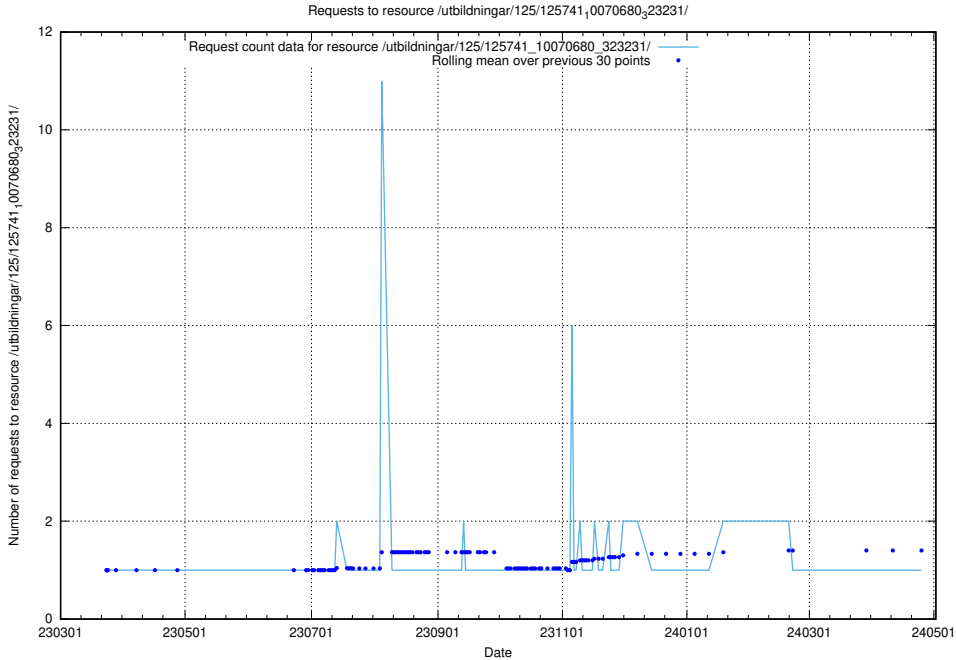

5.6623 Usage of /utbildningar/125/125741_10070680_323231/

Here, we count the number of requests to resource /utbildningar/125/125741_10070680_323231/.