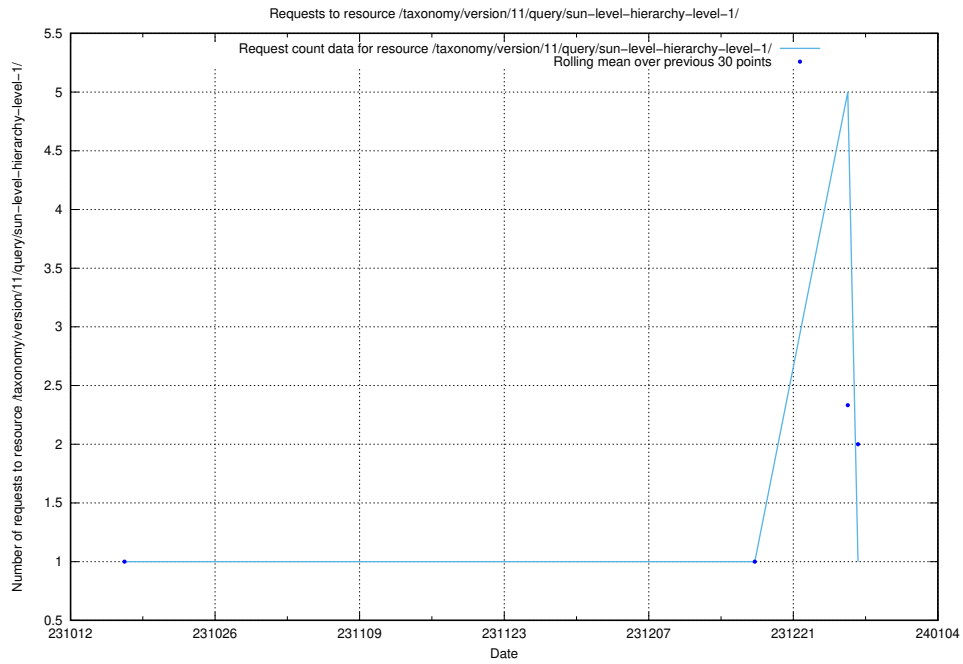

5.4463 Usage of /taxonomy/version/11/query/sun-level-hierarchy-level-1/

Here, we count the number of requests to resource /taxonomy/version/11/query/sun-level-hierarchy-level-1/.