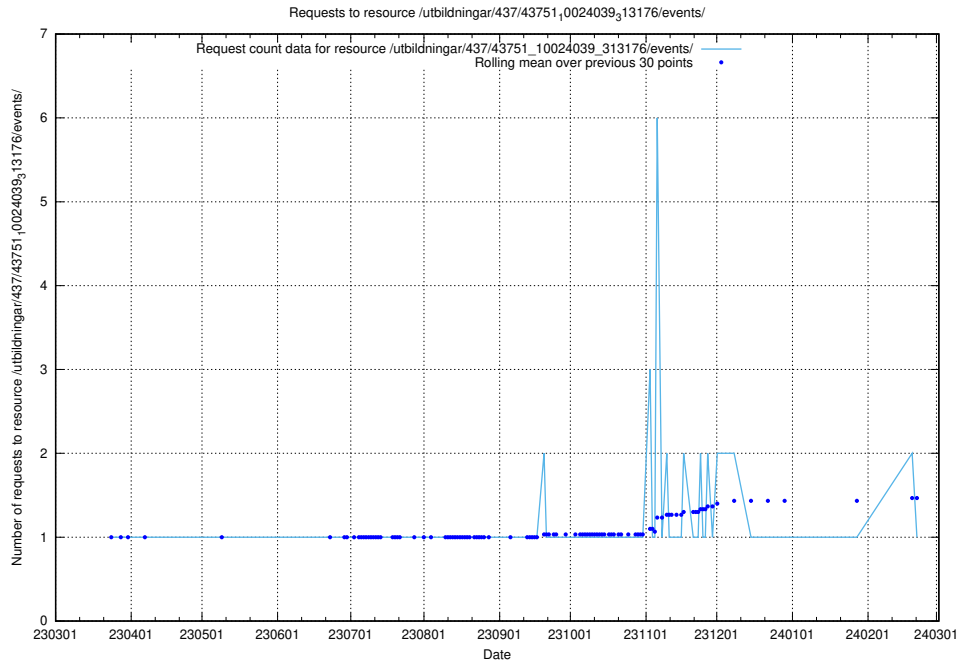

5.6342 Usage of /utbildningar/437/43751_10024039_313176/events/

Here, we count the number of requests to resource /utbildningar/437/43751_10024039_313176/events/.