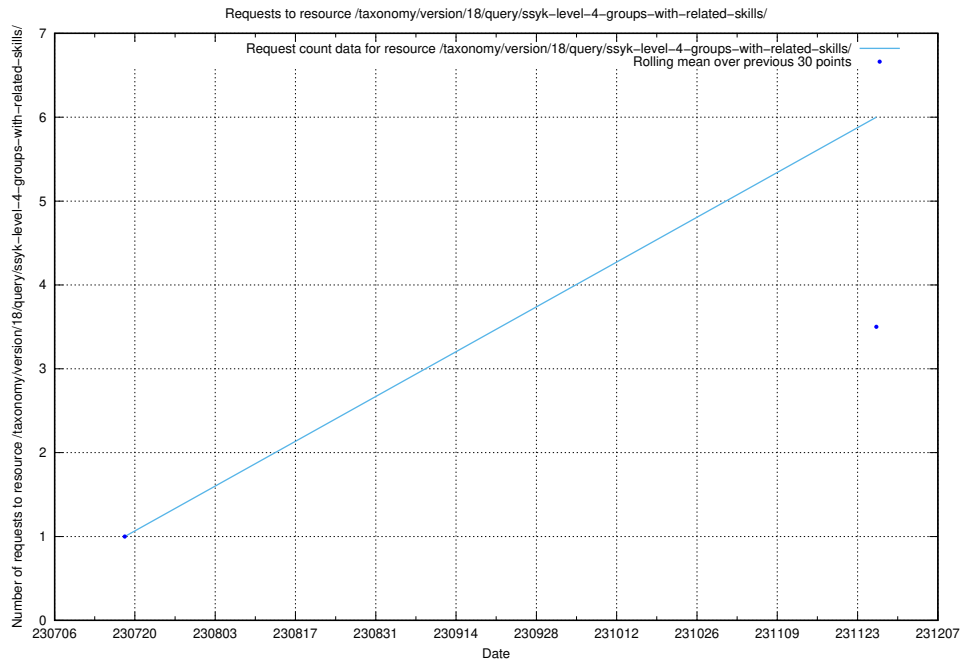

5.77 Usage of /taxonomy/version/18/query/ssyk-level-4-groups-with-related-skills/

Here, we count the number of requests to resource /taxonomy/version/18/query/ssyk-level-4-groups-with-related-skills/.