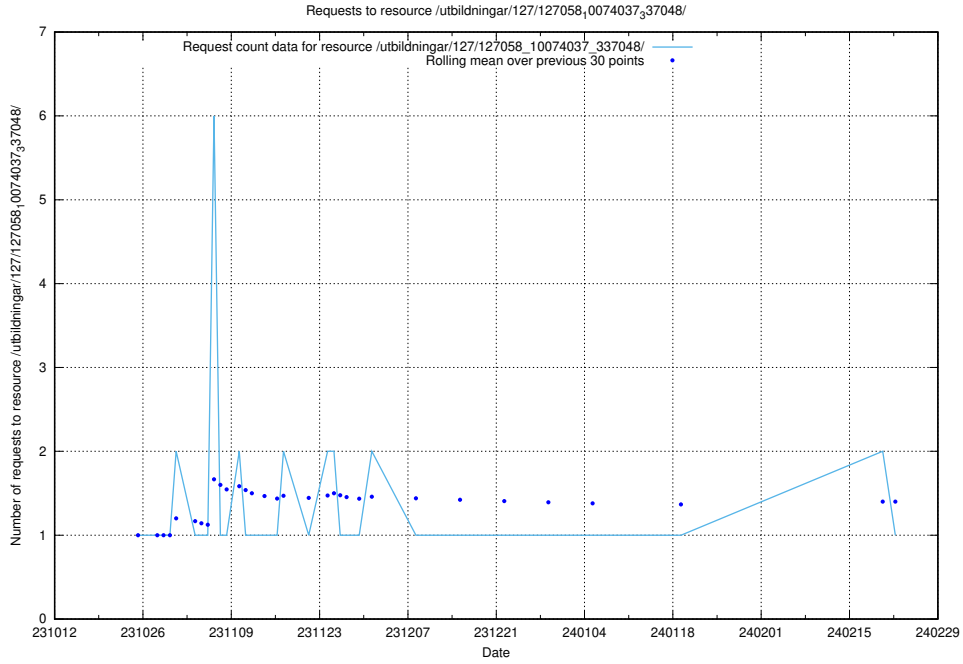

5.4360 Usage of /utbildningar/127/127058_10074037_337048/

Here, we count the number of requests to resource /utbildningar/127/127058_10074037_337048/.