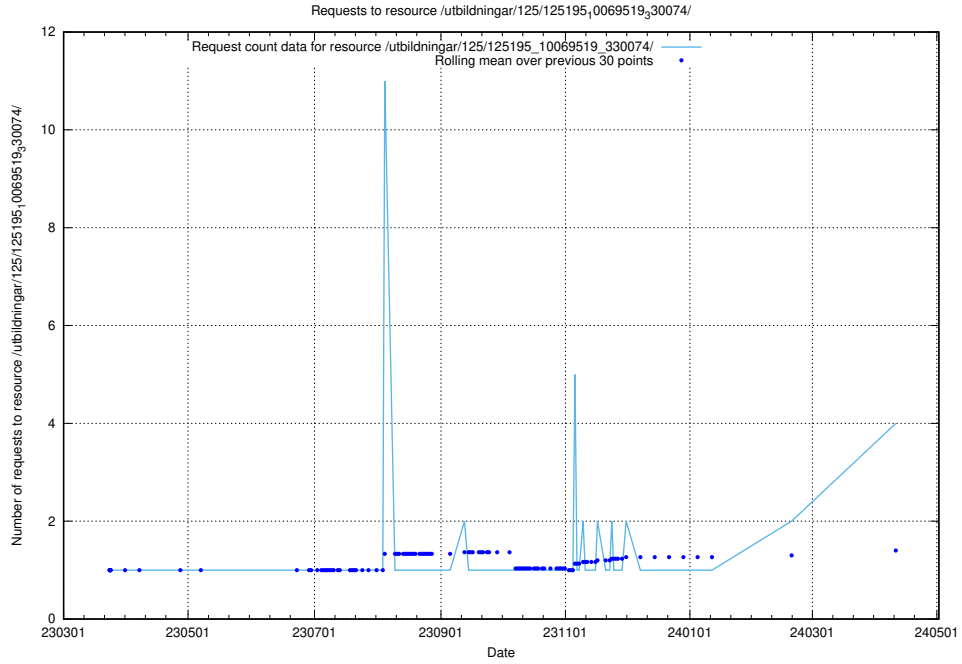

5.159 Usage of /utbildningar/125/125195_10069519_330074/

Here, we count the number of requests to resource /utbildningar/125/125195_10069519_330074/.