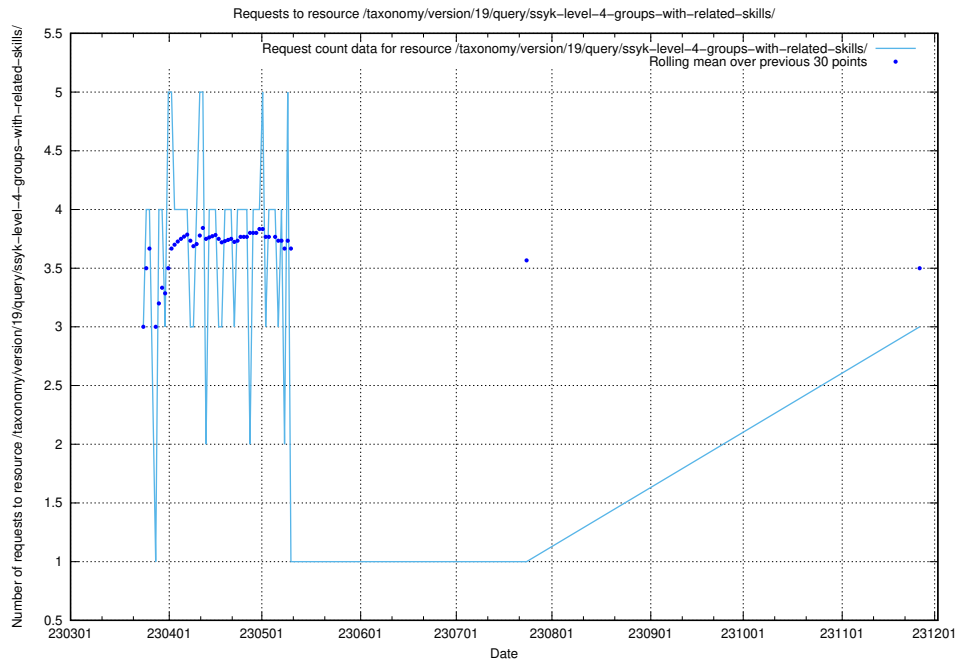

5.436 Usage of /taxonomy/version/19/query/ssyk-level-4-groups-with-related-skills/

Here, we count the number of requests to resource /taxonomy/version/19/query/ssyk-level-4-groups-with-related-skills/.