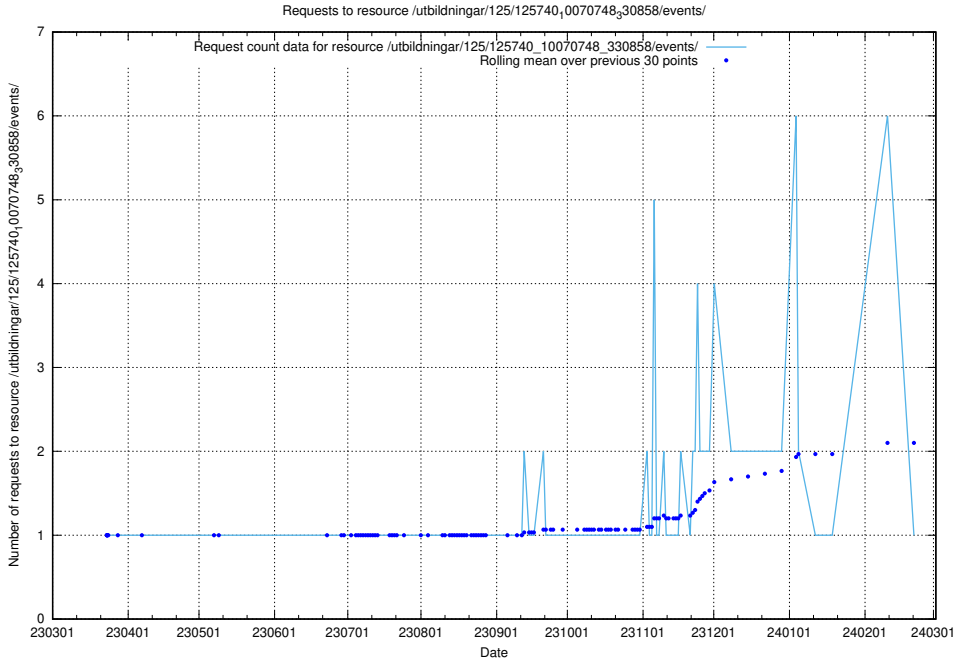

5.979 Usage of /utbildningar/125/125740_10070748_330858/events/

Here, we count the number of requests to resource /utbildningar/125/125740_10070748_330858/events/