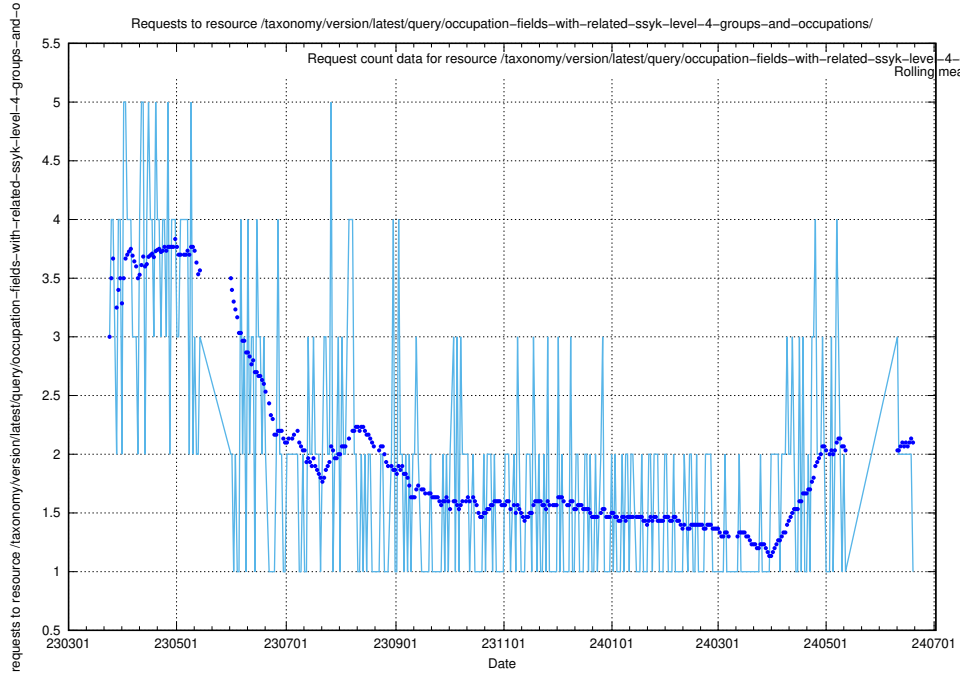

5.6243 Usage of /taxonomy/version/latest/query/occupation-fields-with-related-ssyk-level-4-groups-and-occupations/

Here, we count the number of requests to resource /taxonomy/version/latest/query/occupation-fields-with-related-ssyk-level-4-groups-and-occupations/.