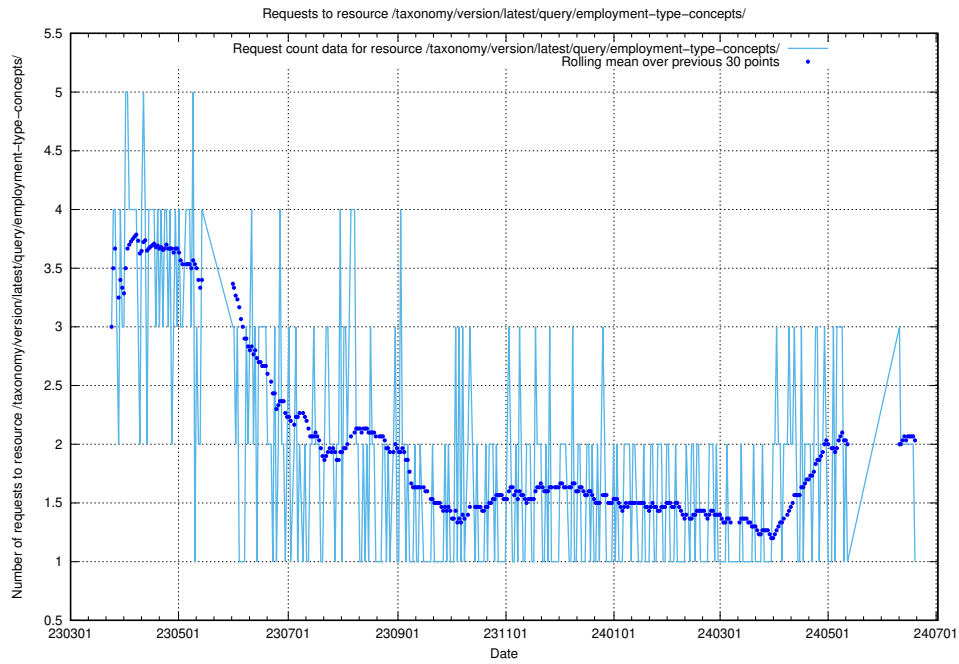

5.6248 Usage of /taxonomy/version/latest/query/employment-type-concepts/

Here, we count the number of requests to resource /taxonomy/version/latest/query/employment-type-concepts/.