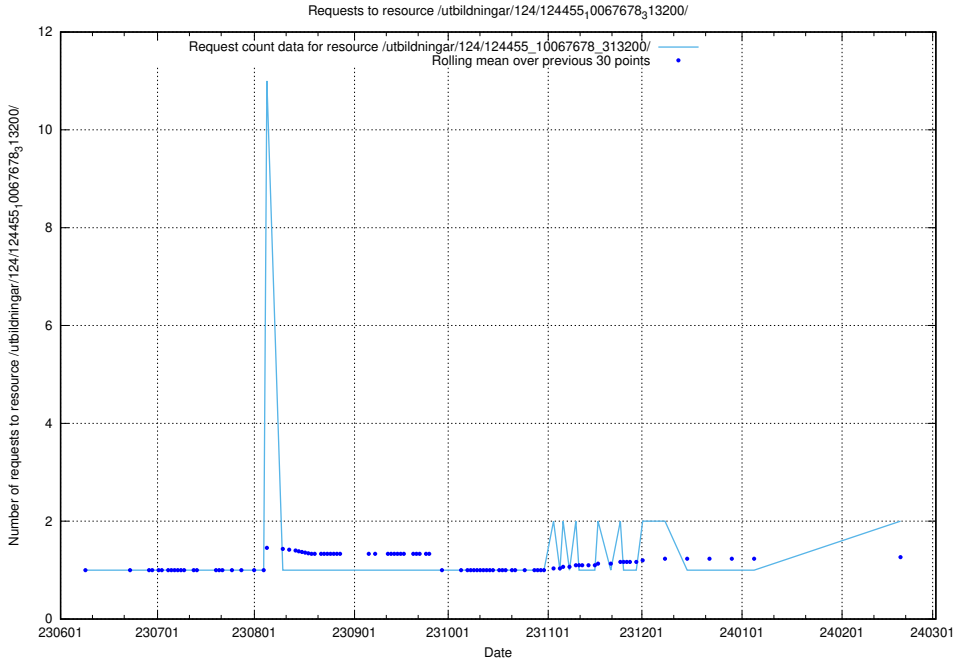

5.893 Usage of /utbildningar/124/124455_10067678_313200/

Here, we count the number of requests to resource /utbildningar/124/124455_10067678_313200/.