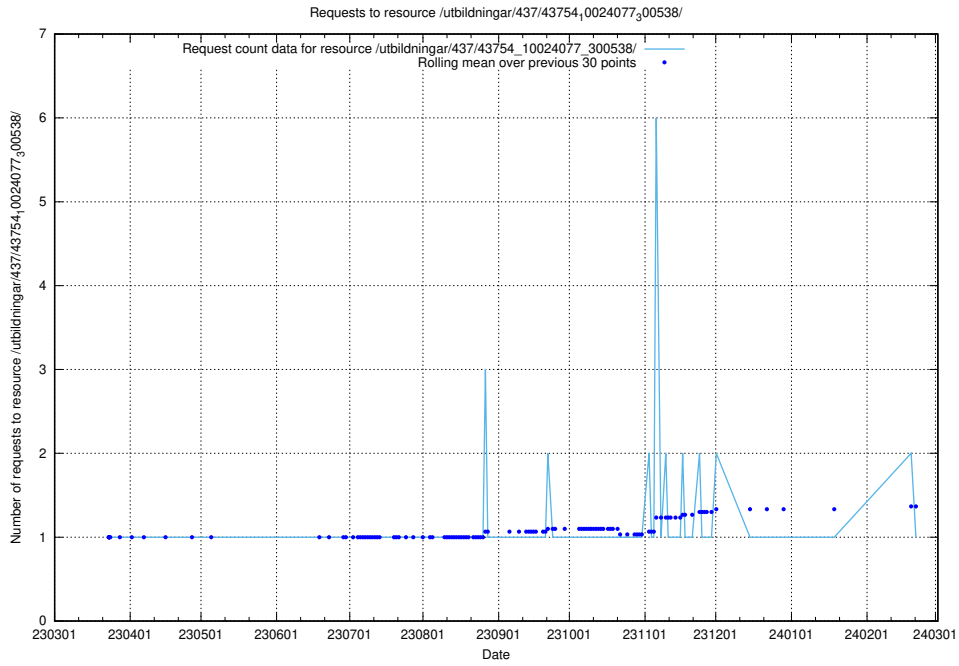

5.6523 Usage of /utbildningar/437/43754_10024077_300538/

Here, we count the number of requests to resource /utbildningar/437/43754_10024077_300538/.