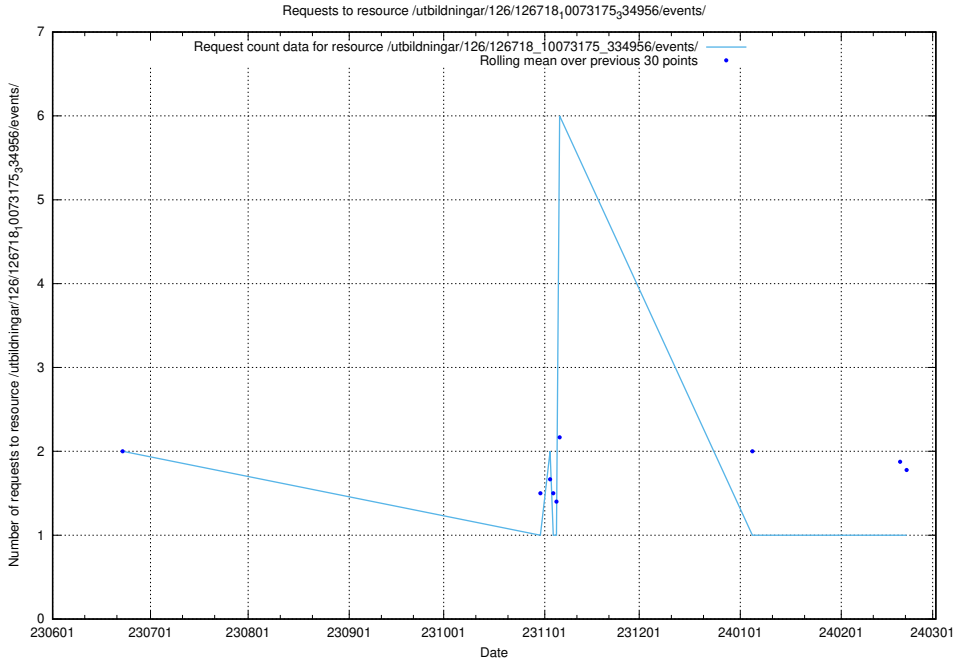

5.5699 Usage of /utbildningar/126/126718_10073175_334956/events/

Here, we count the number of requests to resource /utbildningar/126/126718_10073175_334956/events/