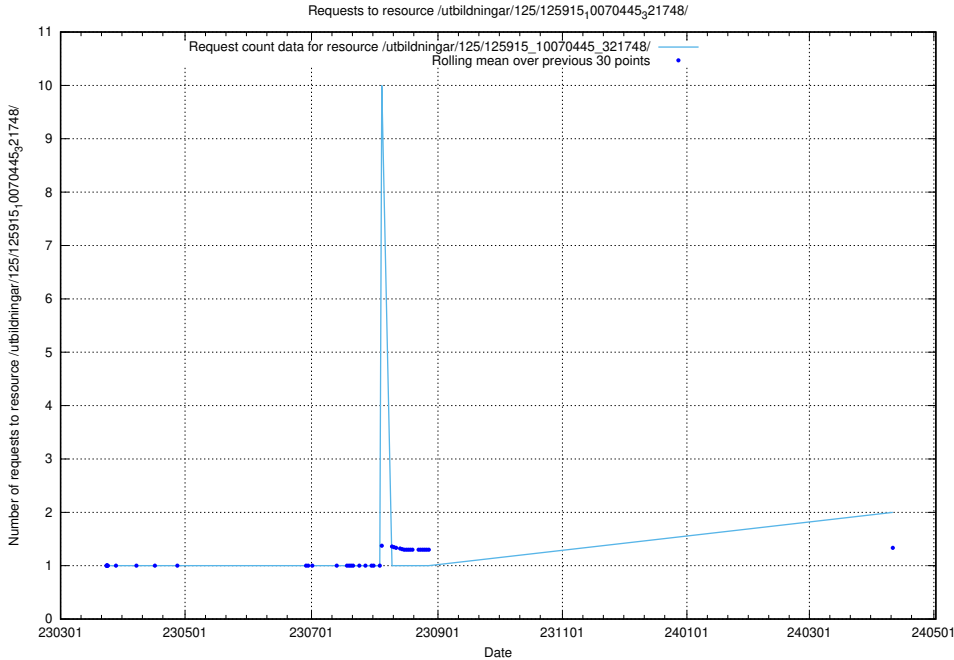

5.962 Usage of /utbildningar/125/125915_10070445_321748/

Here, we count the number of requests to resource /utbildningar/125/125915_10070445_321748/.