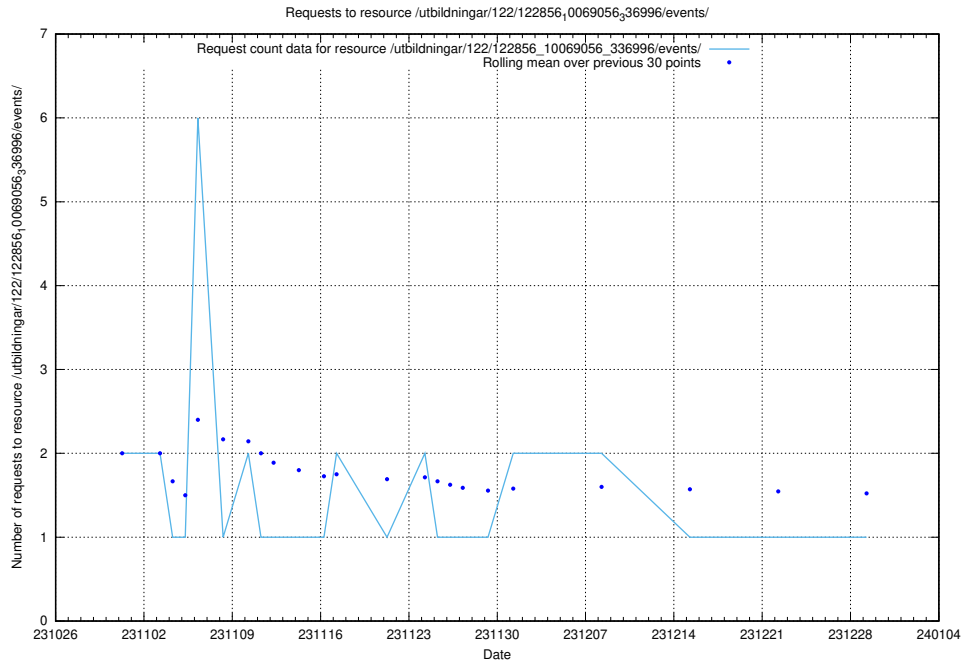

5.4317 Usage of /utbildningar/122/122856_10069056_336996/events/

Here, we count the number of requests to resource /utbildningar/122/122856_10069056_336996/events/