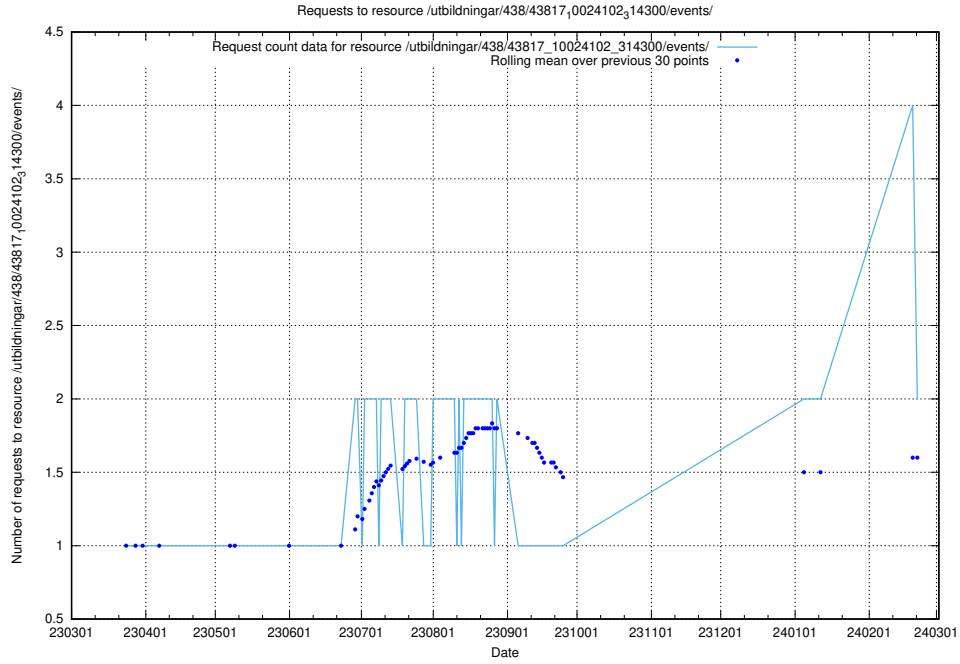

5.935 Usage of /utbildningar/438/43817_10024102_314300/events/

Here, we count the number of requests to resource /utbildningar/438/43817_10024102_314300/events/.