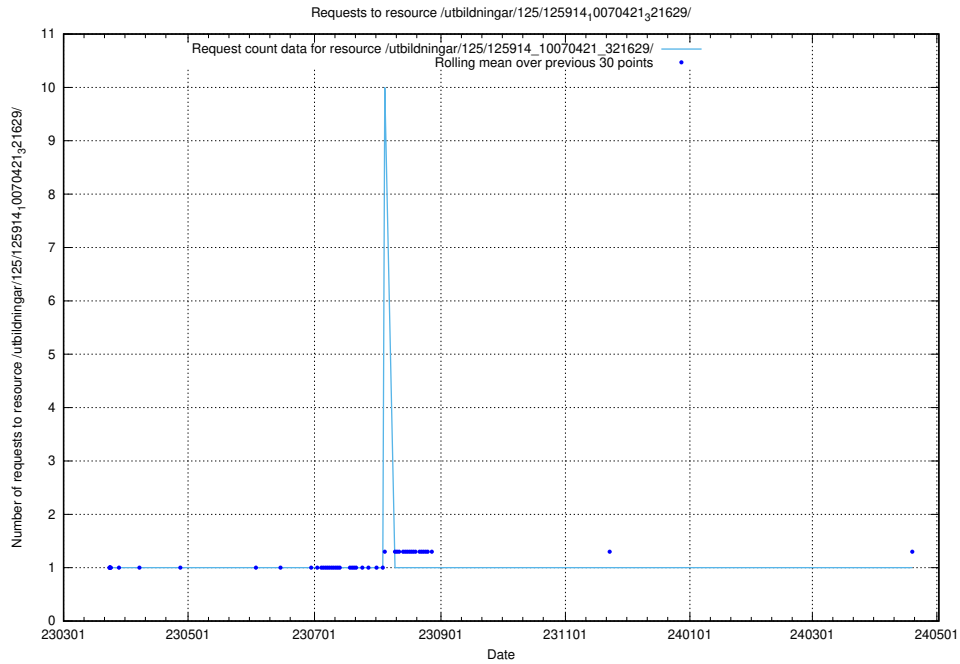

5.6592 Usage of /utbildningar/125/125914_10070421_321629/

Here, we count the number of requests to resource /utbildningar/125/125914_10070421_321629/.