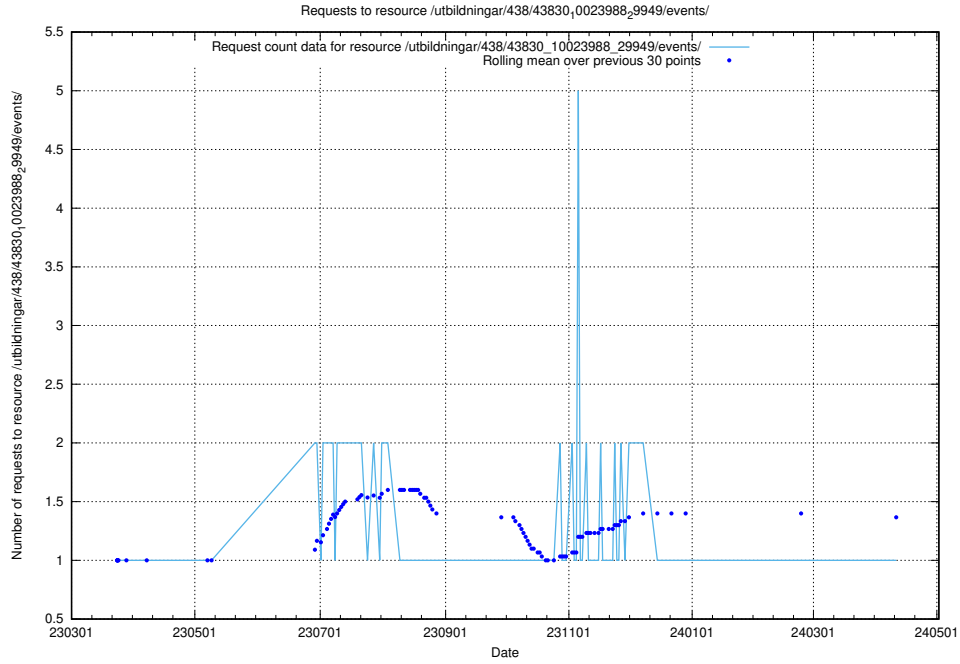

5.6482 Usage of /utbildningar/438/43830_10023988_29949/events/

Here, we count the number of requests to resource /utbildningar/438/43830_10023988_29949/events/.