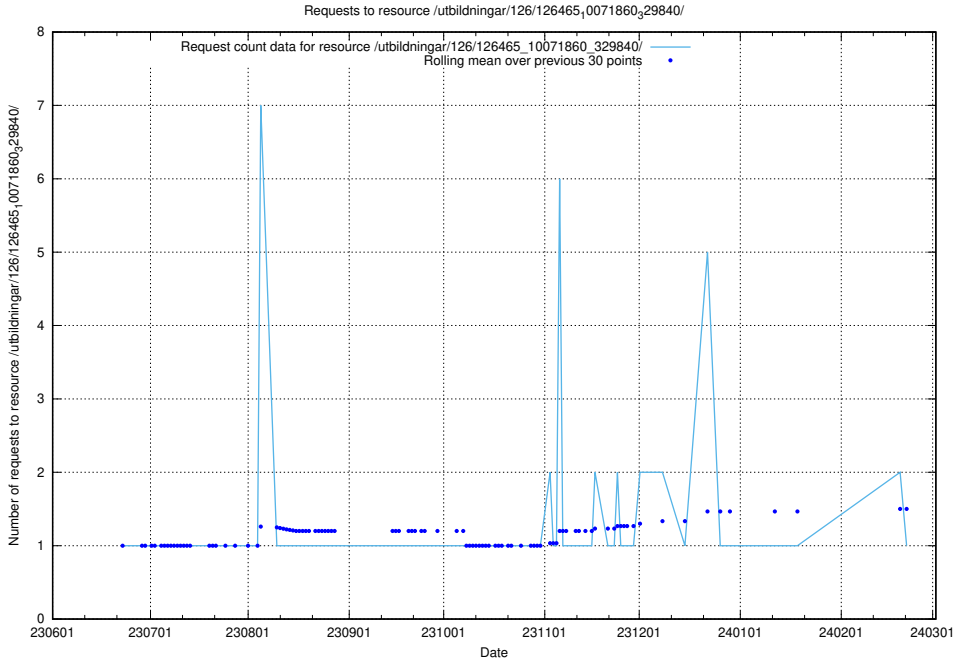

5.5791 Usage of /utbildningar/126/126465_10071860_329840/

Here, we count the number of requests to resource /utbildningar/126/126465_10071860_329840/.