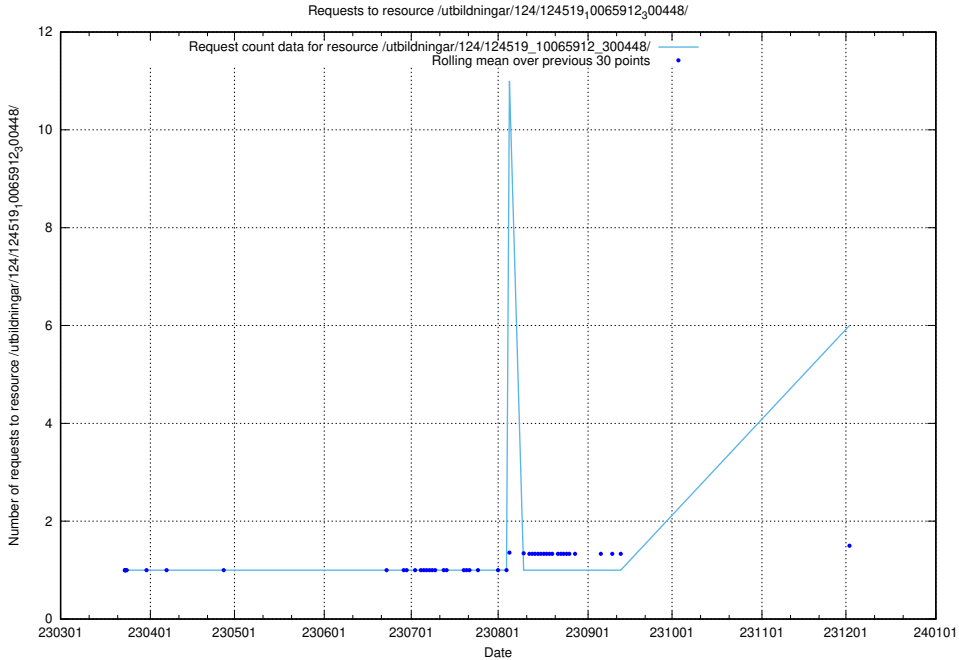

5.45 Usage of /utbildningar/124/124519_10065912_300448/

Here, we count the number of requests to resource /utbildningar/124/124519_10065912_300448/.