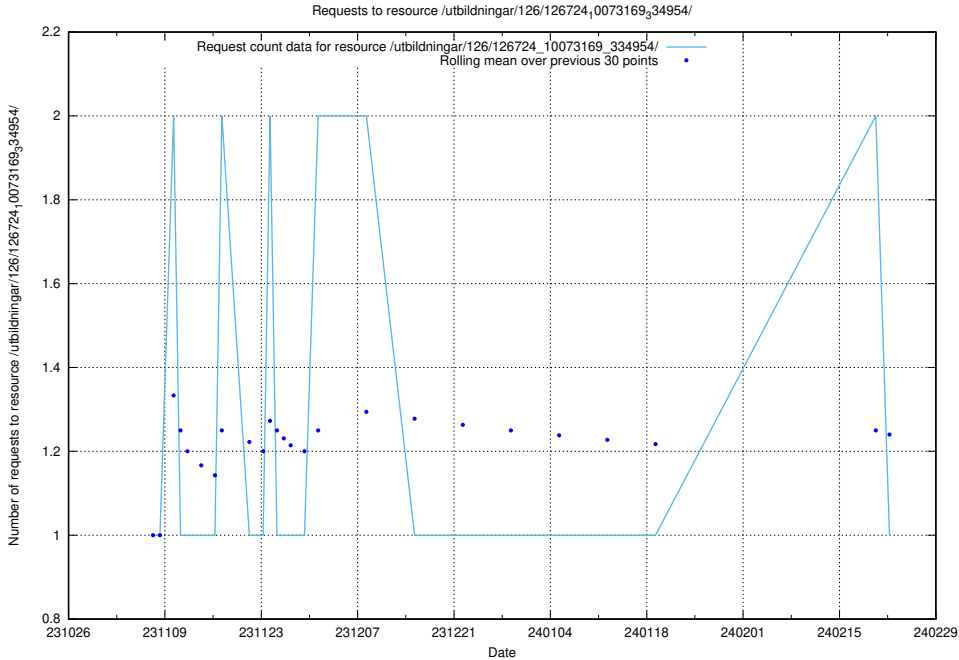

5.4274 Usage of /utbildningar/126/126724_10073169_334954/

Here, we count the number of requests to resource /utbildningar/126/126724_10073169_334954/.