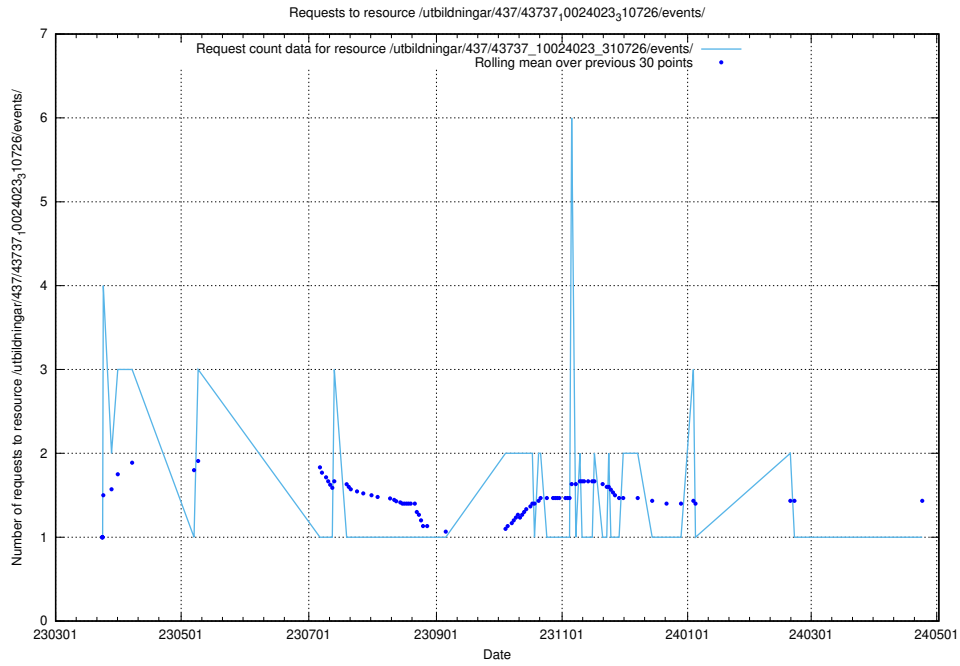

5.6542 Usage of /utbildningar/437/43737_10024023_310726/events/

Here, we count the number of requests to resource /utbildningar/437/43737_10024023_310726/events/.