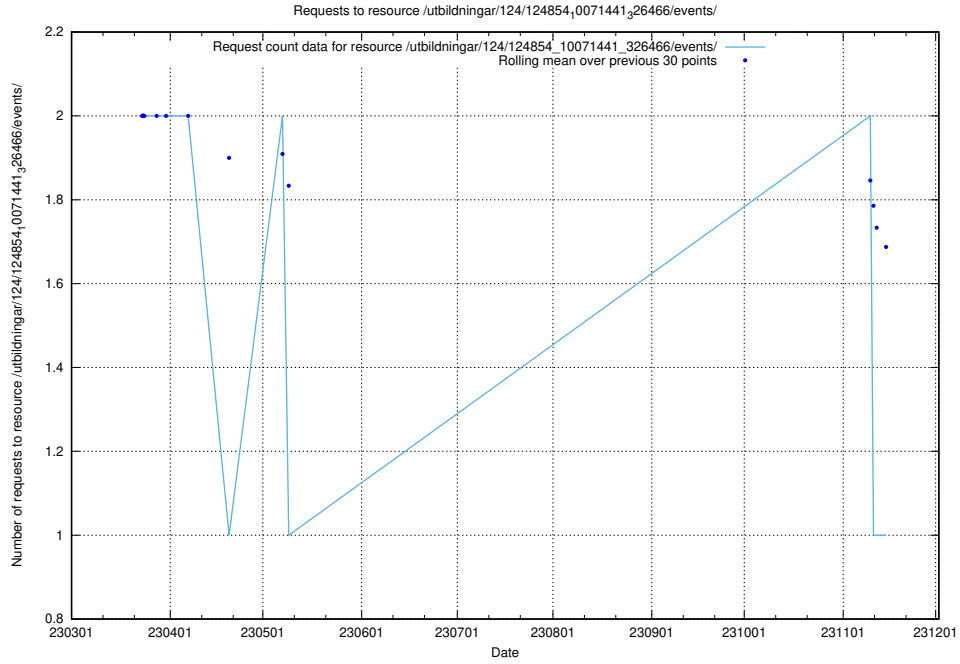

5.6440 Usage of /utbildningar/124/124854_10071441_326466/events/

Here, we count the number of requests to resource /utbildningar/124/124854_10071441_326466/events/