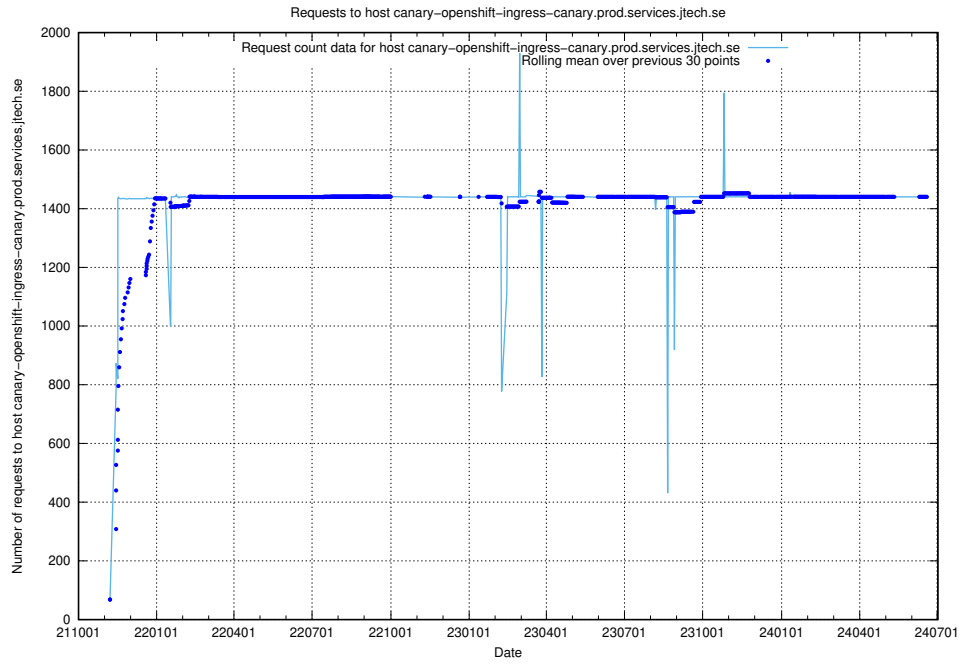

## 7.20 Usage of canary-openshift-ingress-canary.prod.services.jtech.se

Here, we count the number of requests to host canary-openshift-ingress-canary.prod.services.jtech.se.