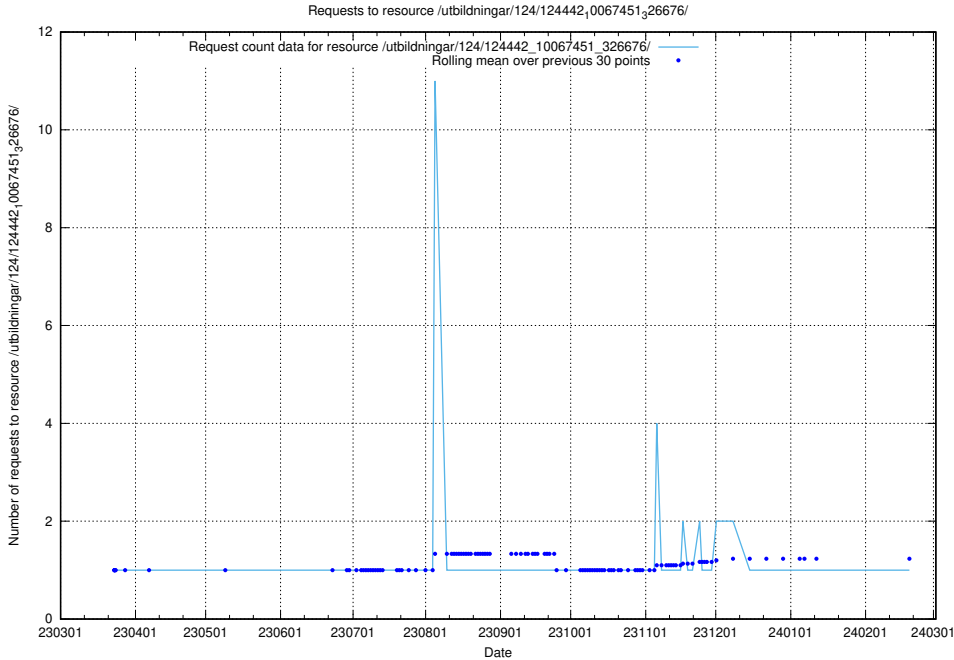

5.3667 Usage of /utbildningar/124/124442_10067451_326676/

Here, we count the number of requests to resource /utbildningar/124/124442_10067451_326676/.