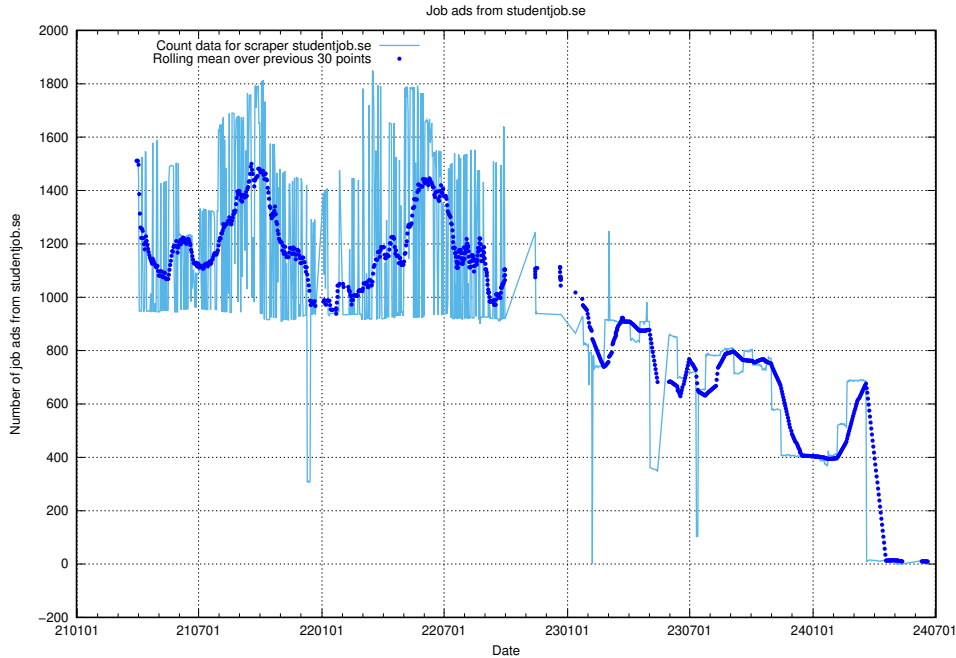

13.15 Number of ads by scraper studentjob.se

Here, we count the number of job ads scraped from studentjob.se.