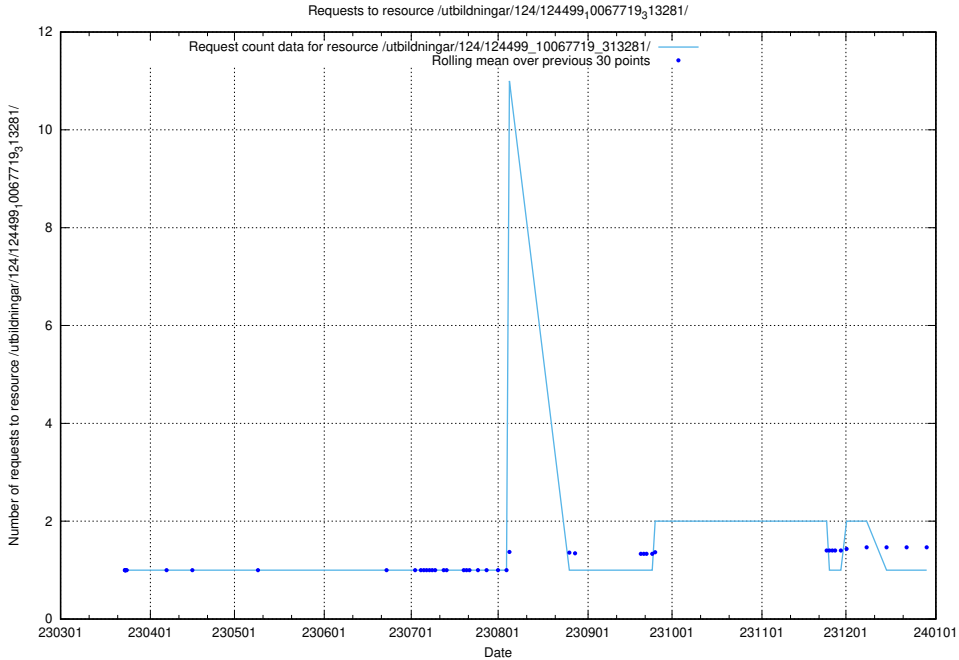

### 5.2703 Usage of /utbildningar/124/124499\_10067719\_313281/

Here, we count the number of requests to resource /utbildningar/124/124499\_10067719\_313281/.