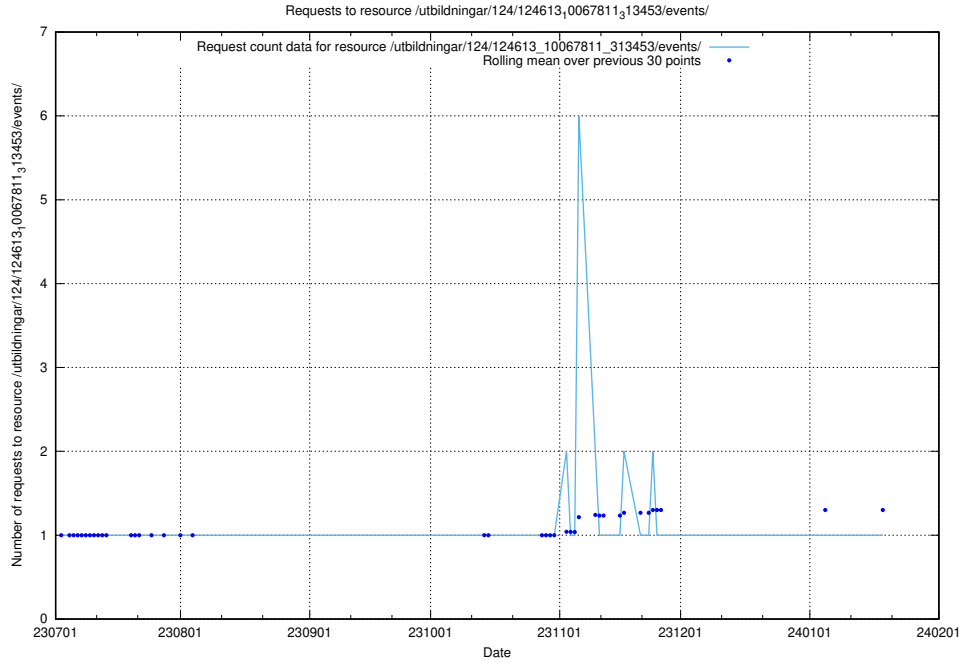

5.5509 Usage of /utbildningar/124/124613_10067811_313453/events/

Here, we count the number of requests to resource /utbildningar/124/124613_10067811_313453/events/