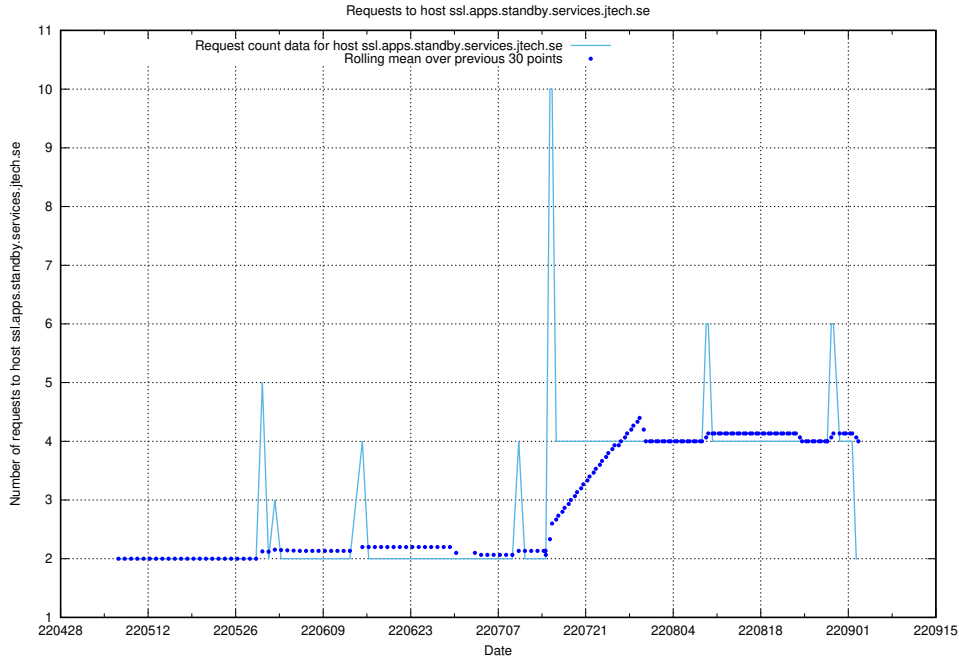

7.433 Usage of ssl.apps.standby.services.jtech.se

Here, we count the number of requests to host ssl.apps.standby.services.jtech.se.