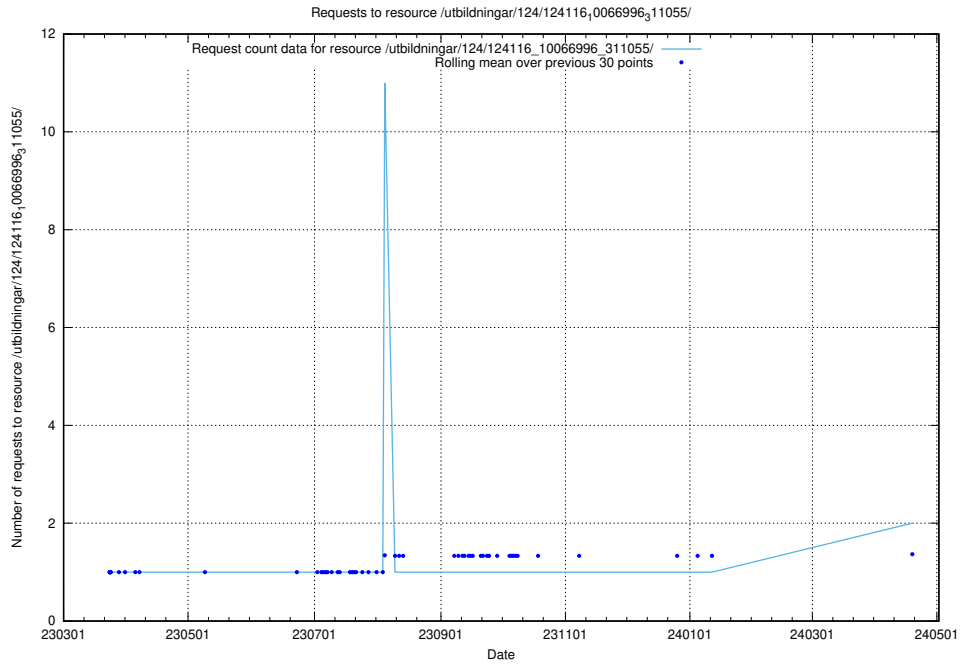

5.712 Usage of /utbildningar/124/124116_10066996_311055/

Here, we count the number of requests to resource /utbildningar/124/124116_10066996_311055/.