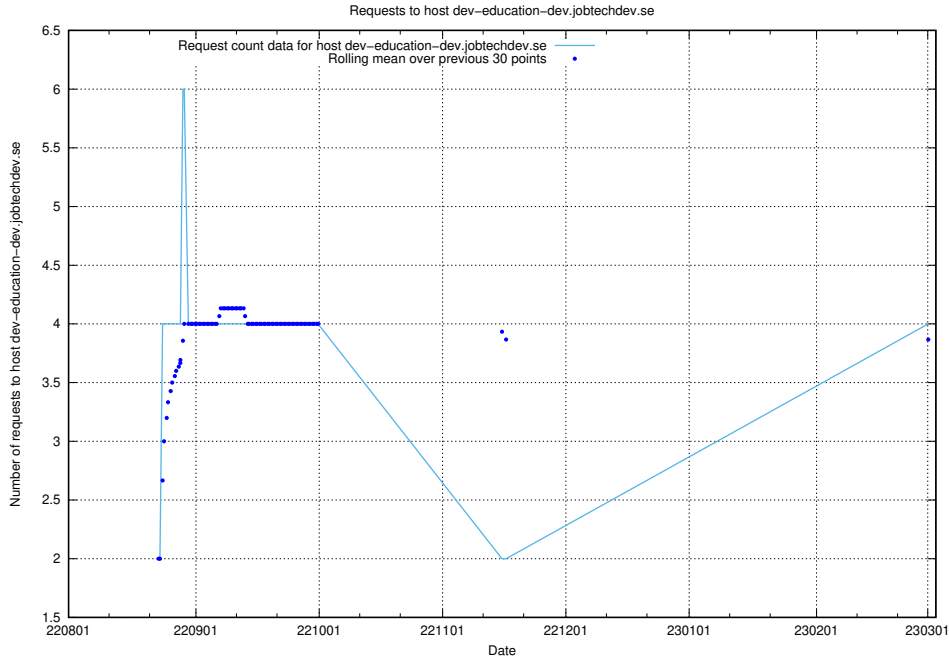

7.129 Usage of dev-education-dev.jobtechdev.se

Here, we count the number of requests to host dev-education-dev.jobtechdev.se.