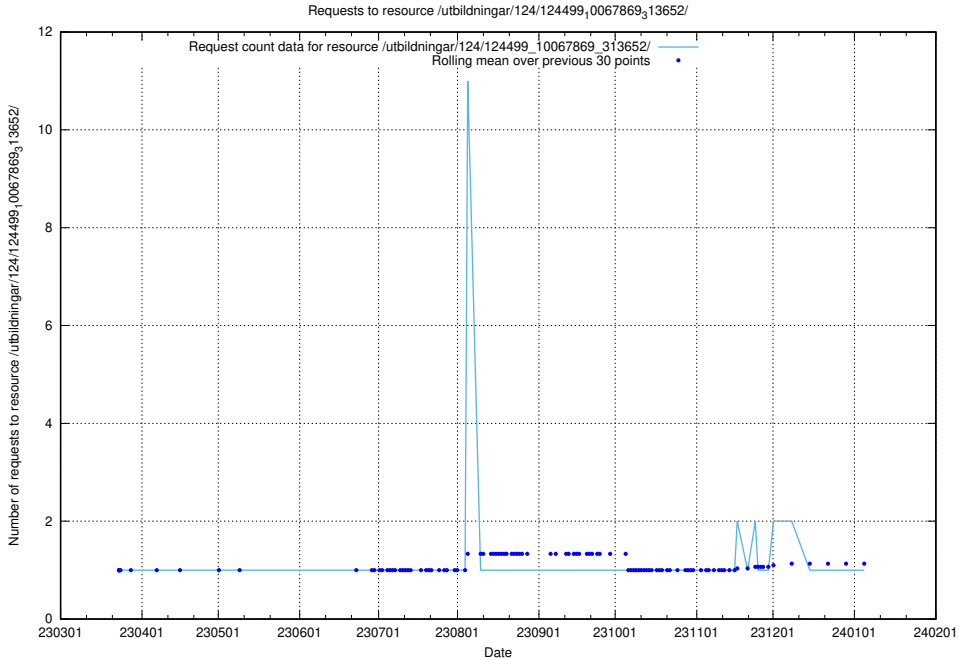

5.2541 Usage of /utbildningar/124/124499_10067869_313652/

Here, we count the number of requests to resource /utbildningar/124/124499_10067869_313652/.