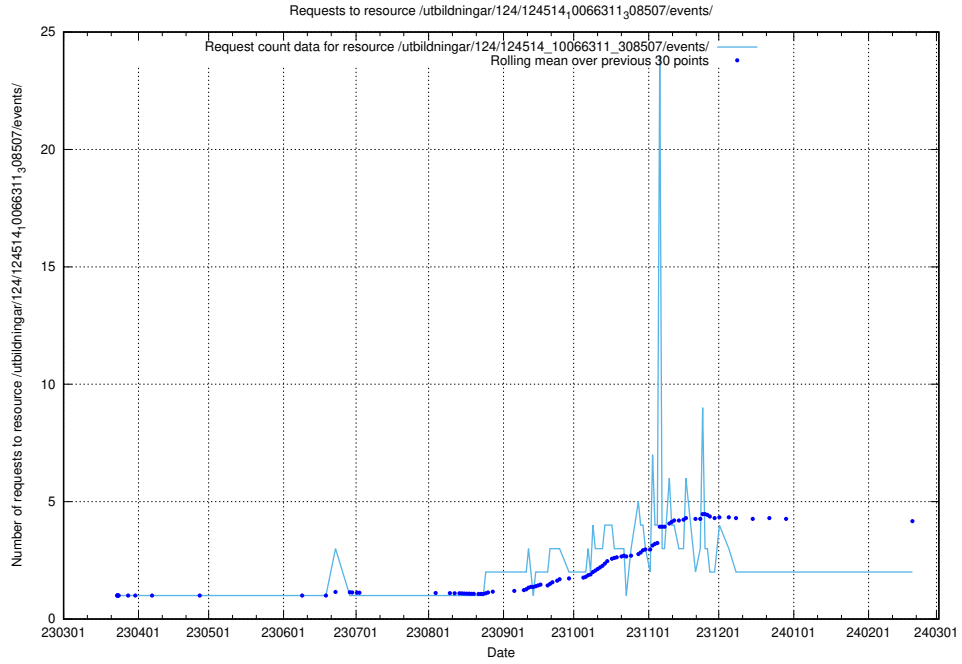

5.531 Usage of /utbildningar/124/124514_10066311_308507/events/

Here, we count the number of requests to resource /utbildningar/124/124514_10066311_308507/events/