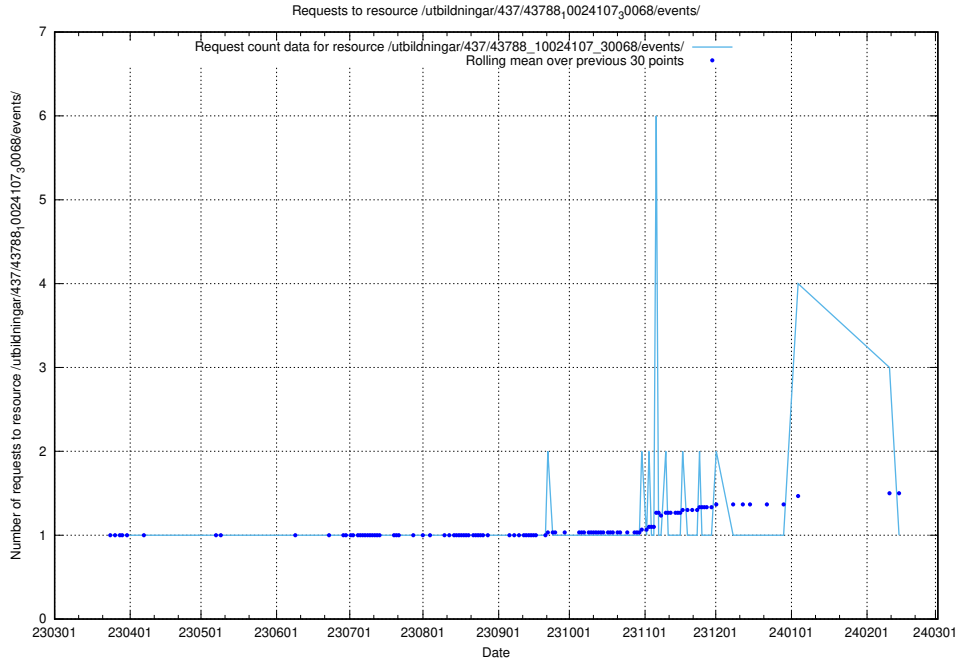

5.6327 Usage of /utbildningar/437/43788_10024107_30068/events/

Here, we count the number of requests to resource /utbildningar/437/43788_10024107_30068/events/.