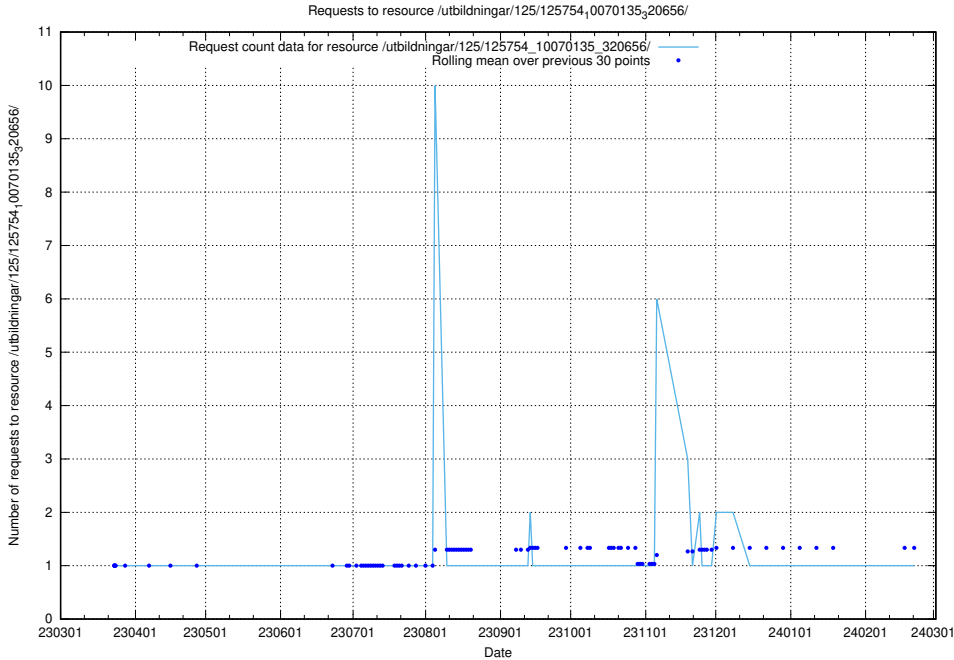

### 5.6608 Usage of /texter/

Here, we count the number of requests to resource /texter/.