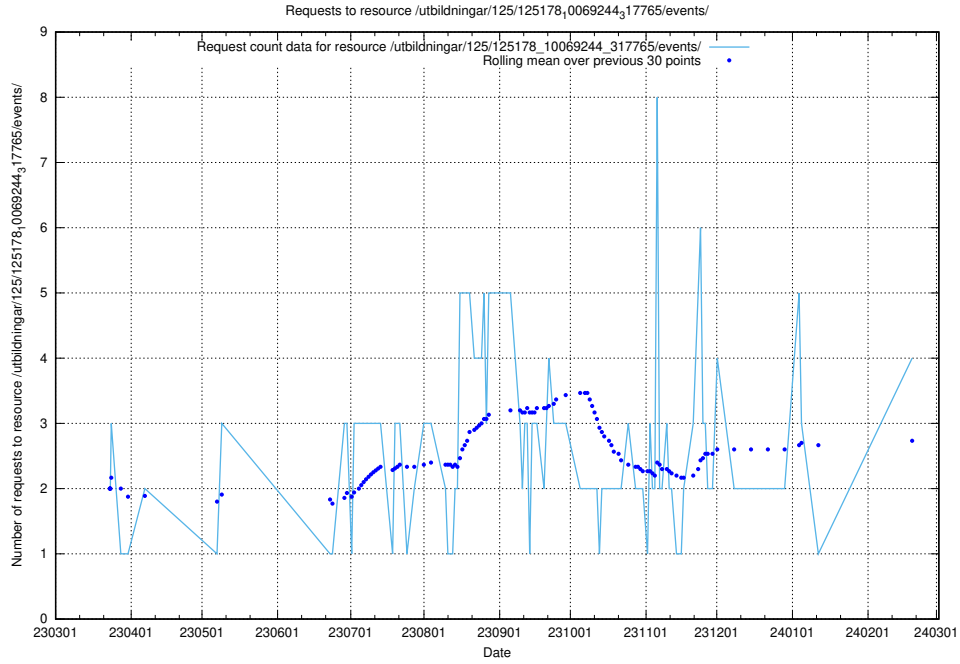

5.258 Usage of /utbildningar/125/125178_10069244_317765/events/

Here, we count the number of requests to resource /utbildningar/125/125178_10069244_317765/events/