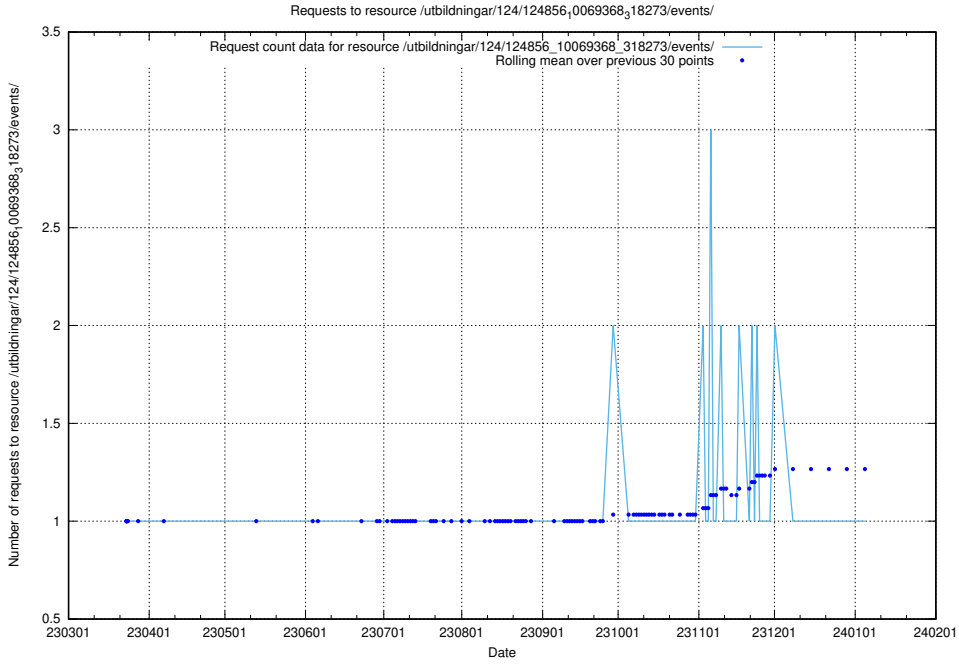

5.1191 Usage of /utbildningar/124/124856_10069368_318273/events/

Here, we count the number of requests to resource /utbildningar/124/124856_10069368_318273/events/