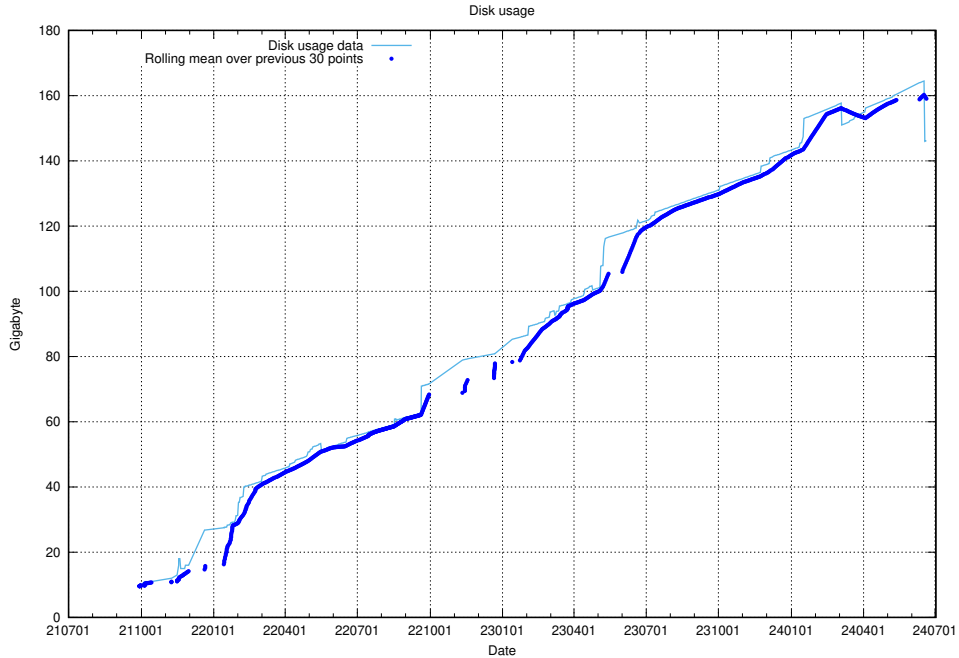

5.2 Disk space usage

A table showing the disk space usage on the data server.