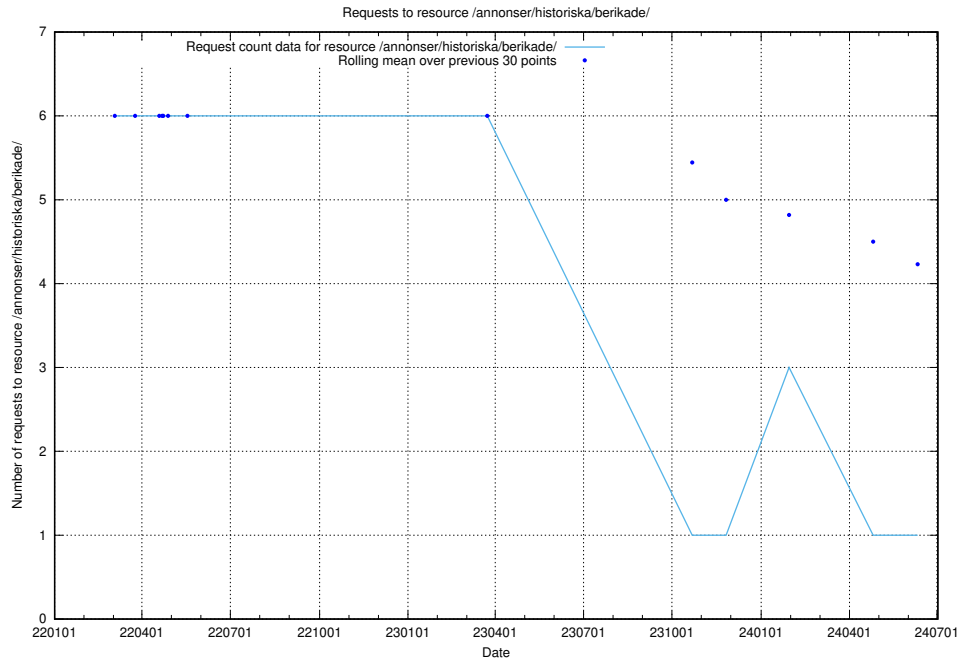

5.1224 Usage of /annonser/historiska/berikade/

Here, we count the number of requests to resource /annonser/historiska/berikade/.