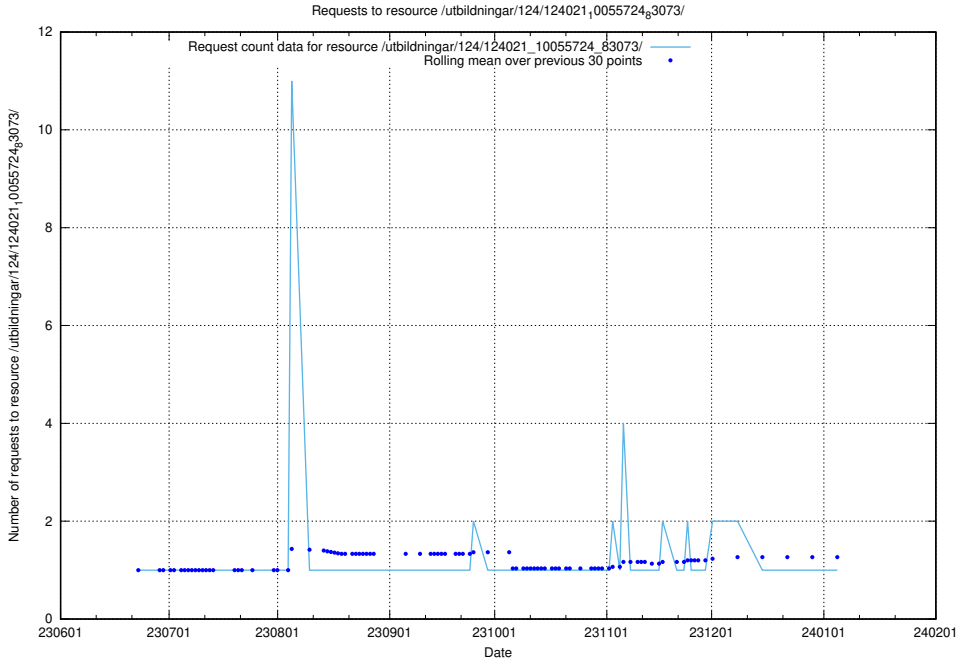

5.5953 Usage of /utbildningar/124/124021_10055724_83073/

Here, we count the number of requests to resource /utbildningar/124/124021_10055724_83073/.