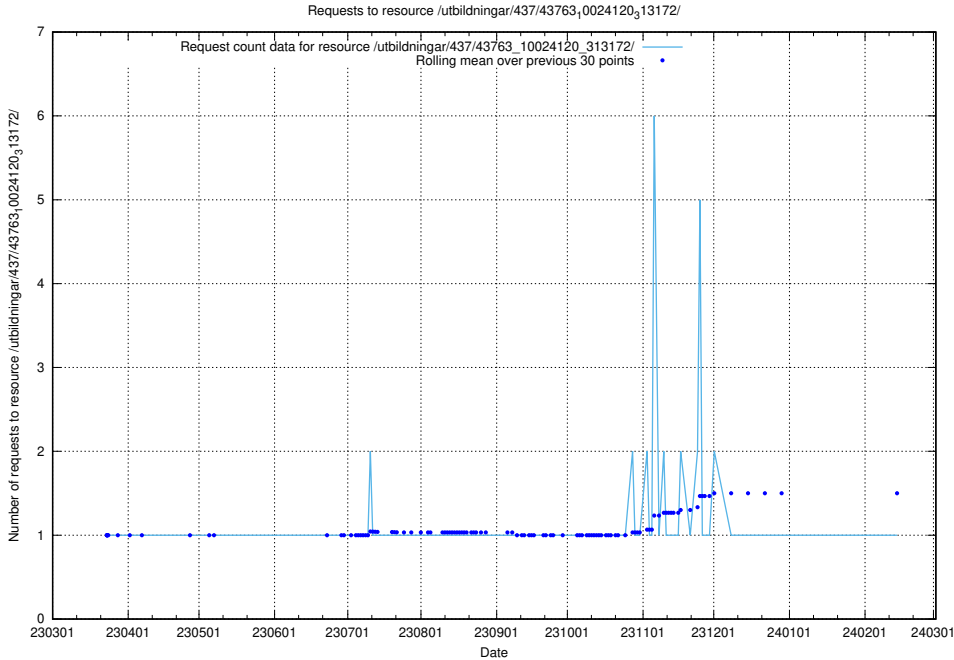

5.6517 Usage of /utbildningar/437/43763_10024120_313172/

Here, we count the number of requests to resource /utbildningar/437/43763_10024120_313172/.