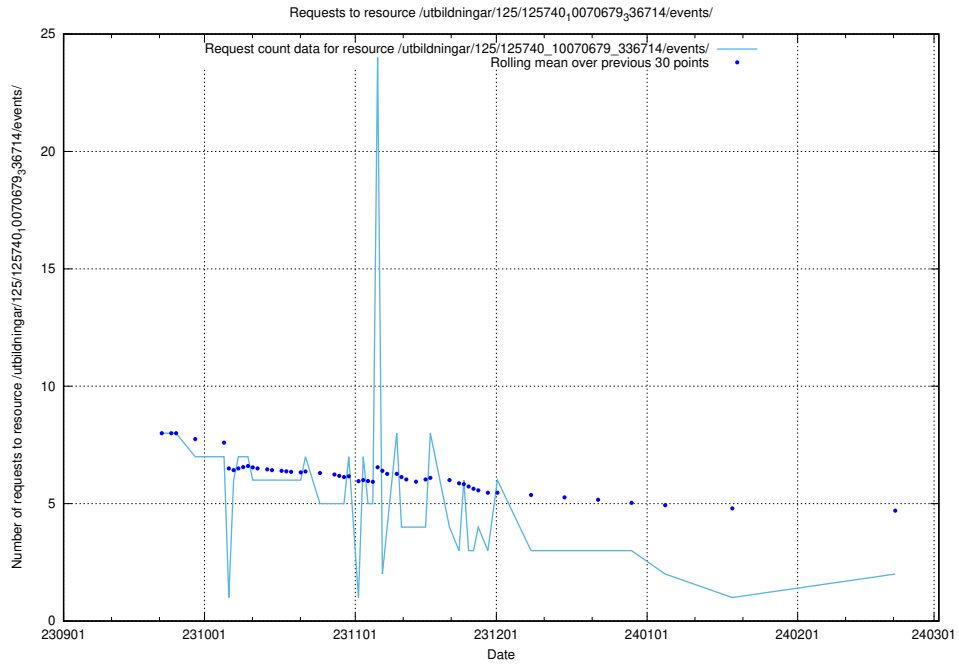

5.736 Usage of /utbildningar/125/125740_10070679_336714/events/

Here, we count the number of requests to resource /utbildningar/125/125740_10070679_336714/events/