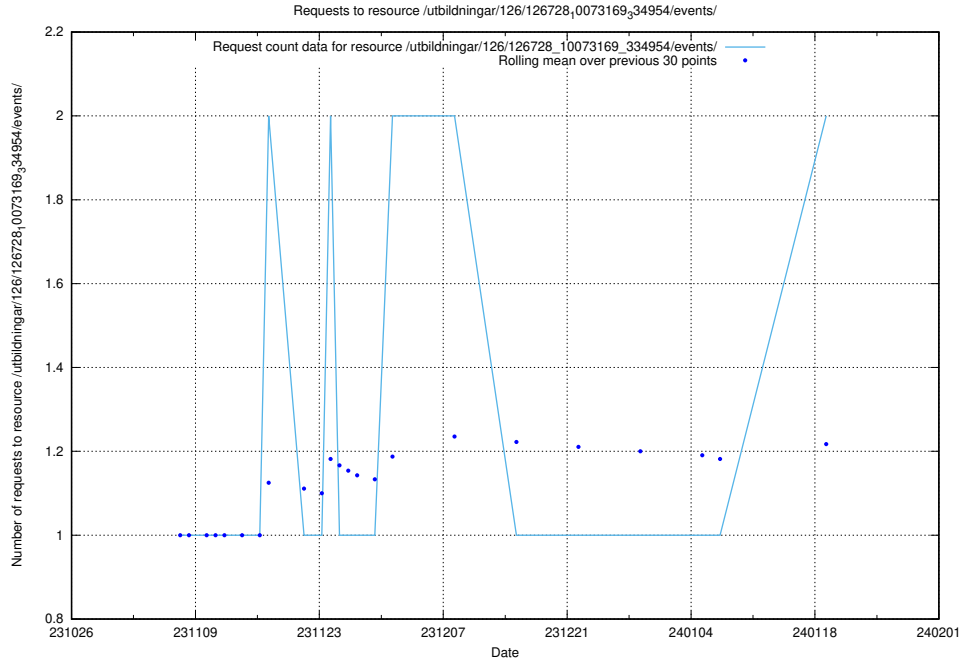

5.697 Usage of /utbildningar/126/126728_10073169_334954/events/

Here, we count the number of requests to resource /utbildningar/126/126728_10073169_334954/events/