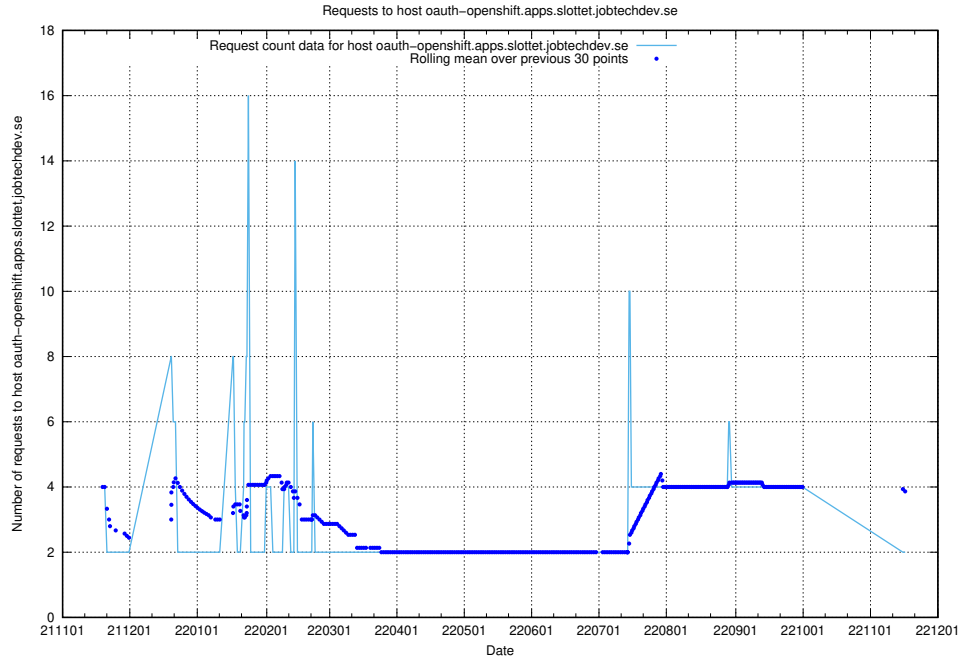

7.472 Usage of `oauth-openshift.apps.slottet.jobtechdev.se`

Here, we count the number of requests to host `oauth-openshift.apps.slottet.jobtechdev.se`.