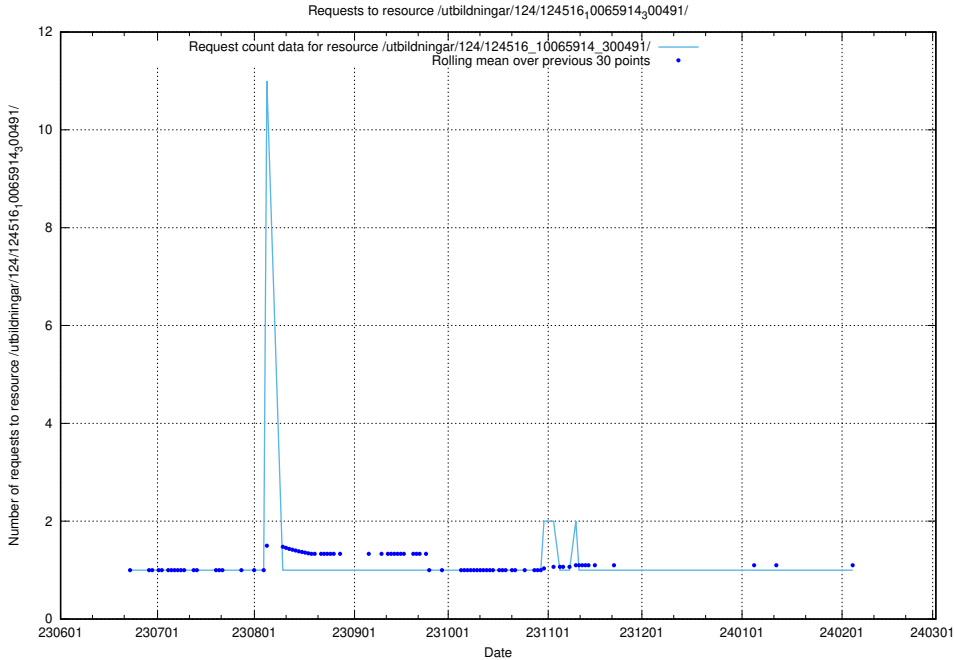

5.5903 Usage of /utbildningar/124/124516_10065914_300491/

Here, we count the number of requests to resource /utbildningar/124/124516_10065914_300491/.