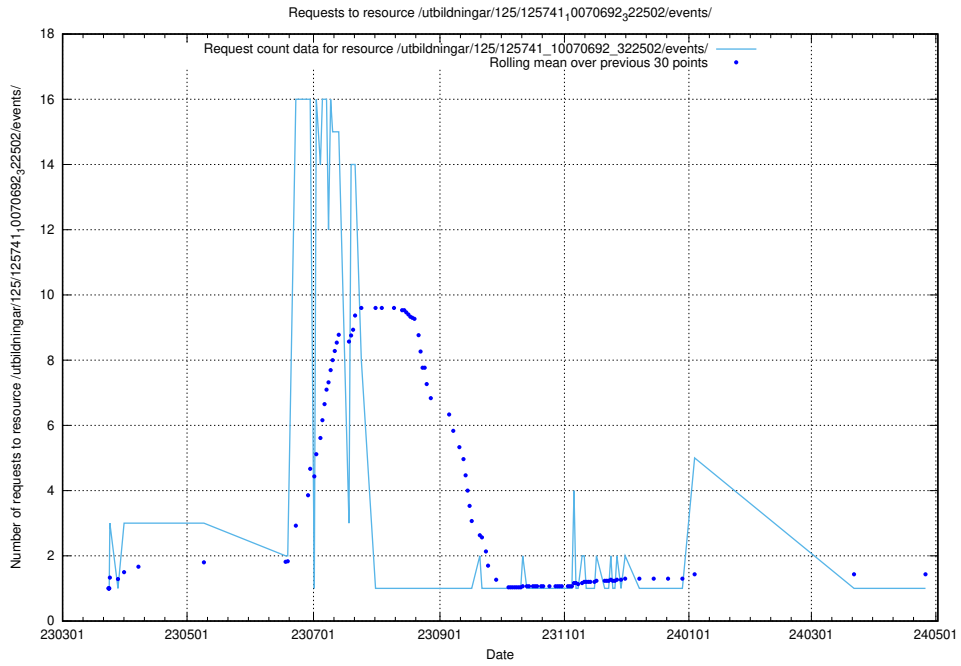

### 5.6616 Usage of /utbildningar/125/125741\_10070692\_322502/events/

Here, we count the number of requests to resource /utbildningar/125/125741\_10070692\_322502/events/