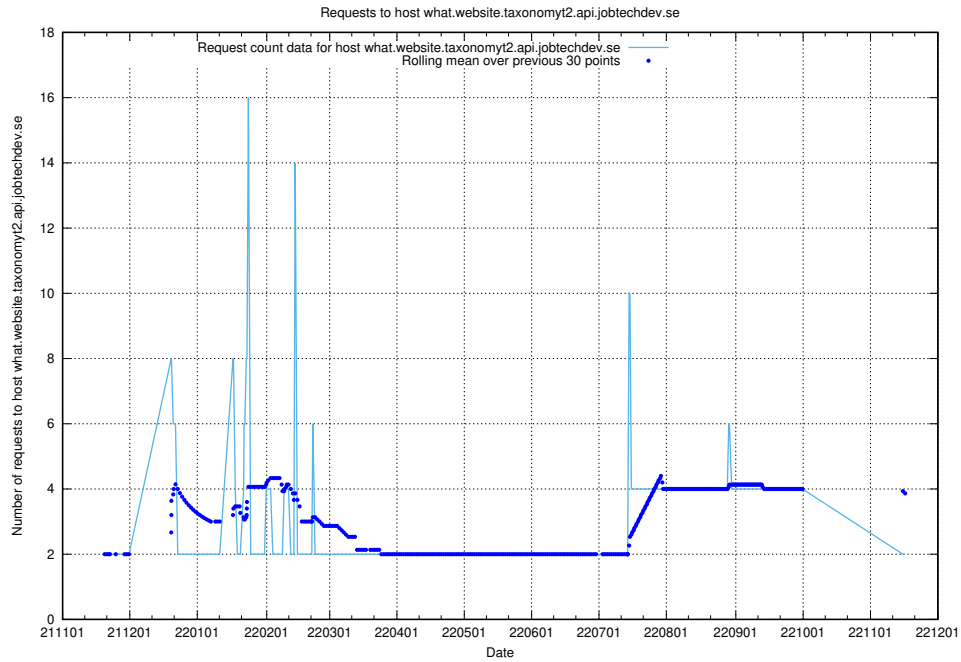

7.455 Usage of what.website.taxonomy2.api.jobtechdev.se

Here, we count the number of requests to host what.website.taxonomy2.api.jobtechdev.se.