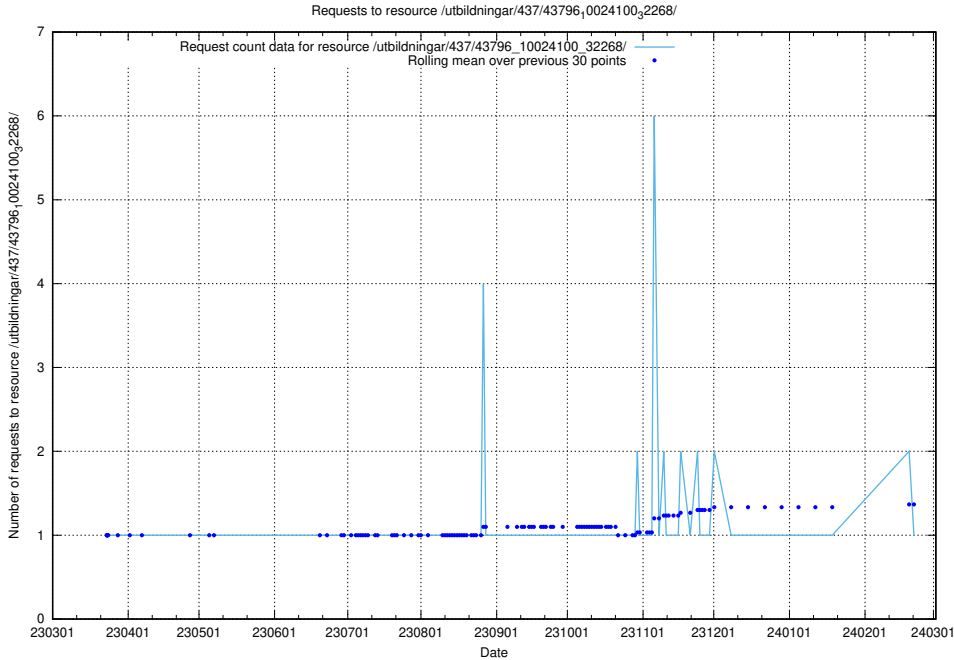

5.6501 Usage of /utbildningar/437/43796_10024100_32268/

Here, we count the number of requests to resource /utbildningar/437/43796_10024100_32268/.