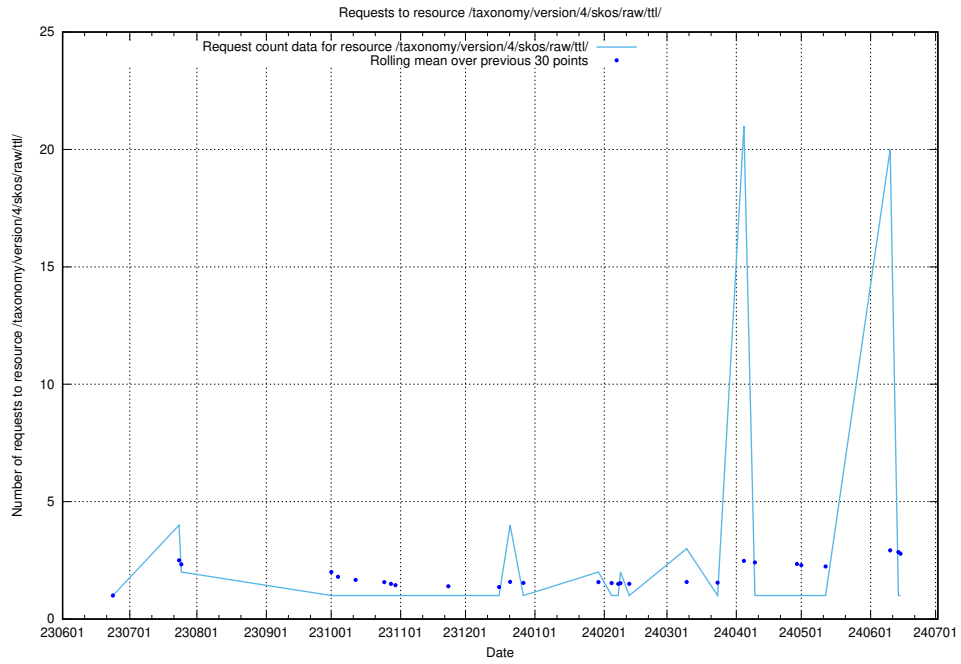

5.5694 Usage of /taxonomy/version/4/skos/raw/ttl/

Here, we count the number of requests to resource /taxonomy/version/4/skos/raw/ttl/.