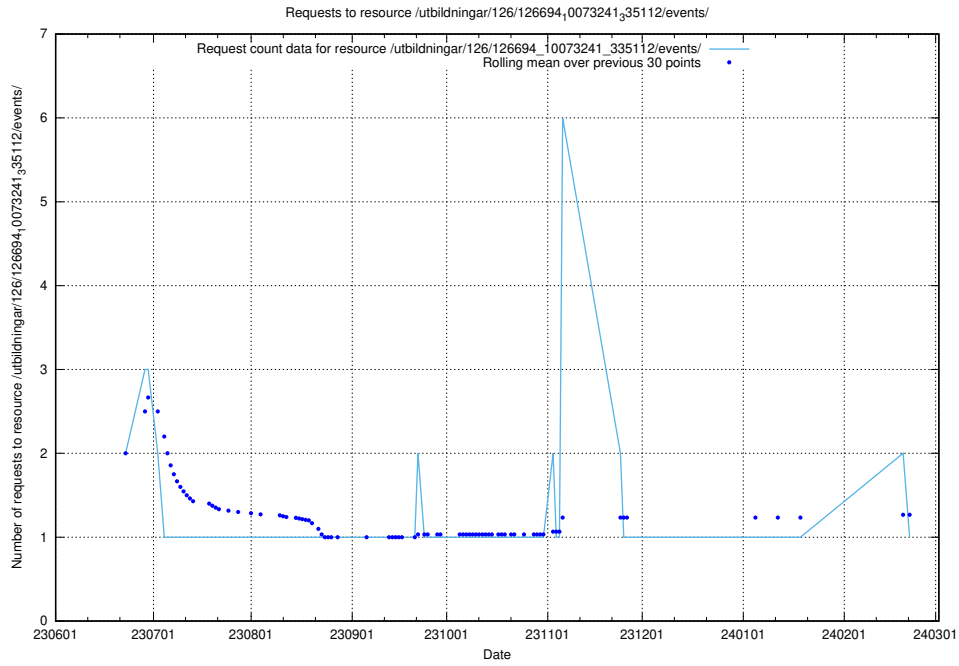

5.5701 Usage of /utbildningar/126/126694_10073241_335112/events/

Here, we count the number of requests to resource /utbildningar/126/126694_10073241_335112/events/