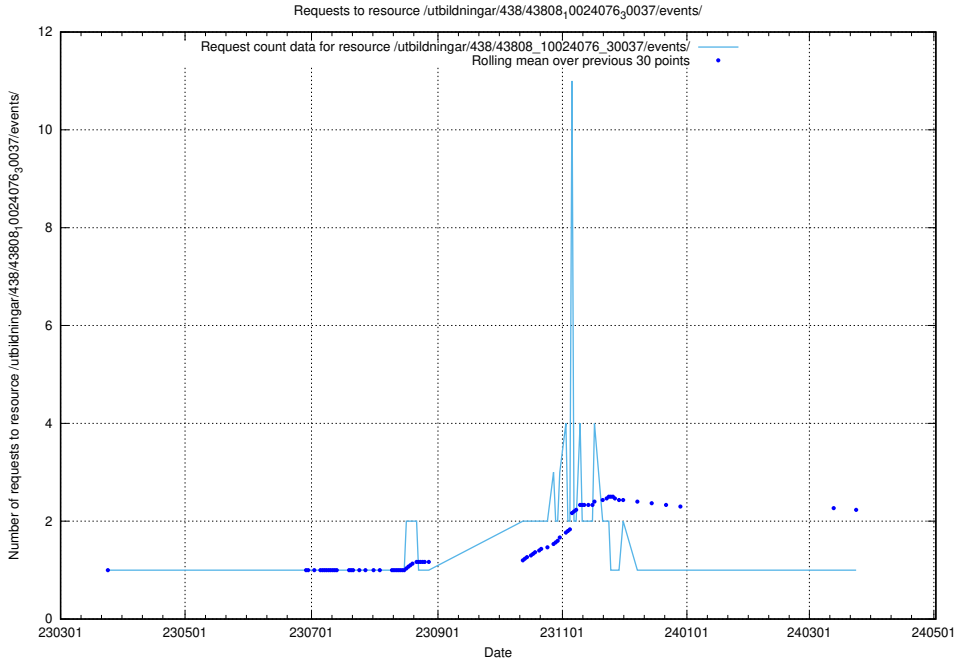

### 5.6320 Usage of /utbildningar/438/43808\_10024076\_30037/events/

Here, we count the number of requests to resource /utbildningar/438/43808\_10024076\_30037/events/.