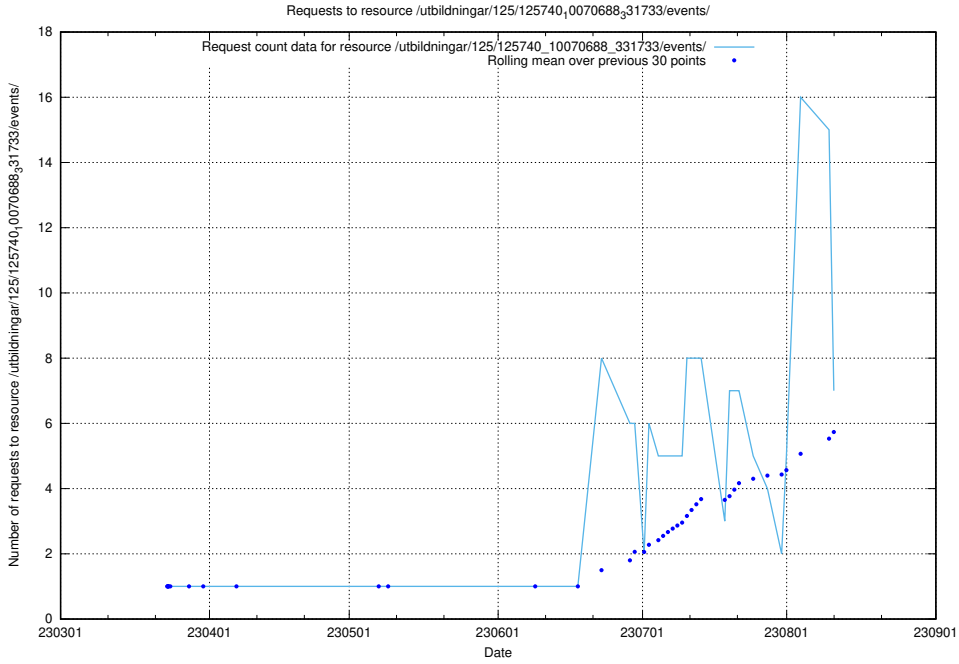

5.38 Usage of /utbildningar/125/125740_10070688_331733/events/

Here, we count the number of requests to resource /utbildningar/125/125740_10070688_331733/events/