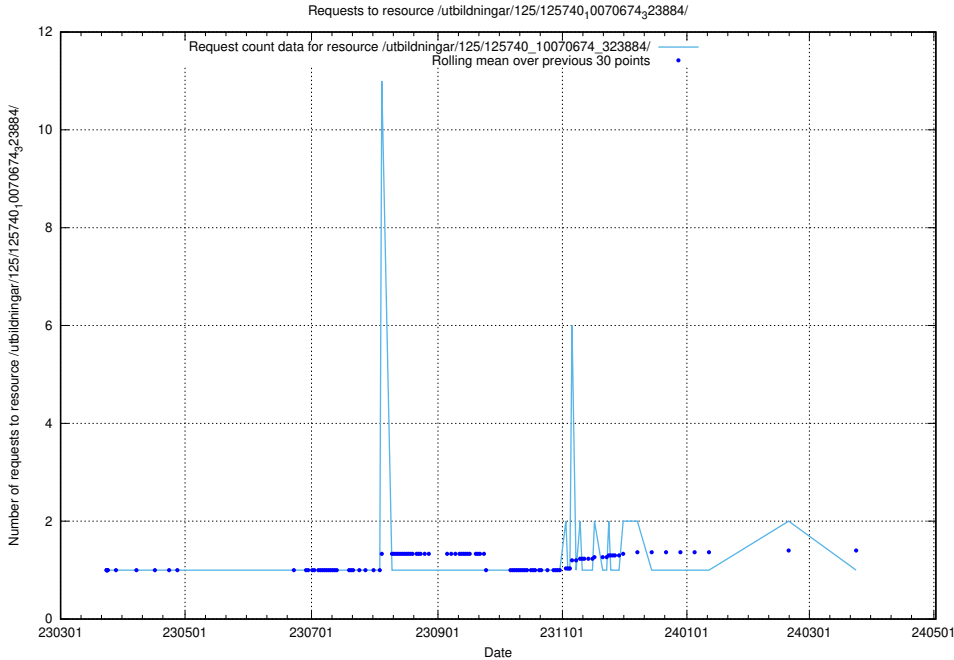

5.1003 Usage of /utbildningar/125/125740_10070674_323884/

Here, we count the number of requests to resource /utbildningar/125/125740_10070674_323884/.