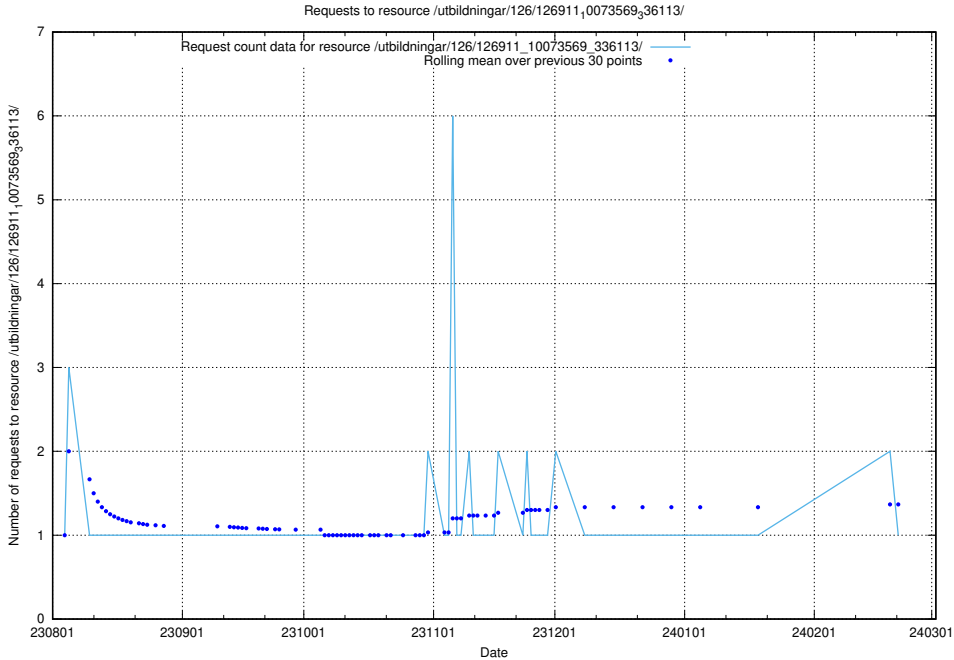

5.5006 Usage of /utbildningar/126/126911_10073569_336113/

Here, we count the number of requests to resource /utbildningar/126/126911_10073569_336113/.