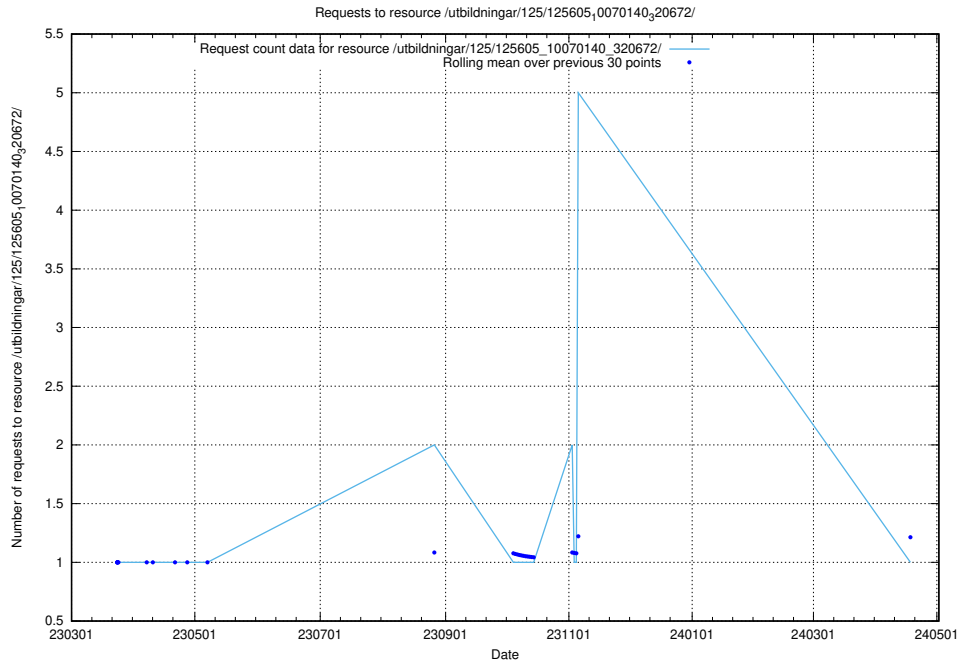

5.1084 Usage of /utbildningar/125/125605_10070140_320672/

Here, we count the number of requests to resource /utbildningar/125/125605_10070140_320672/.