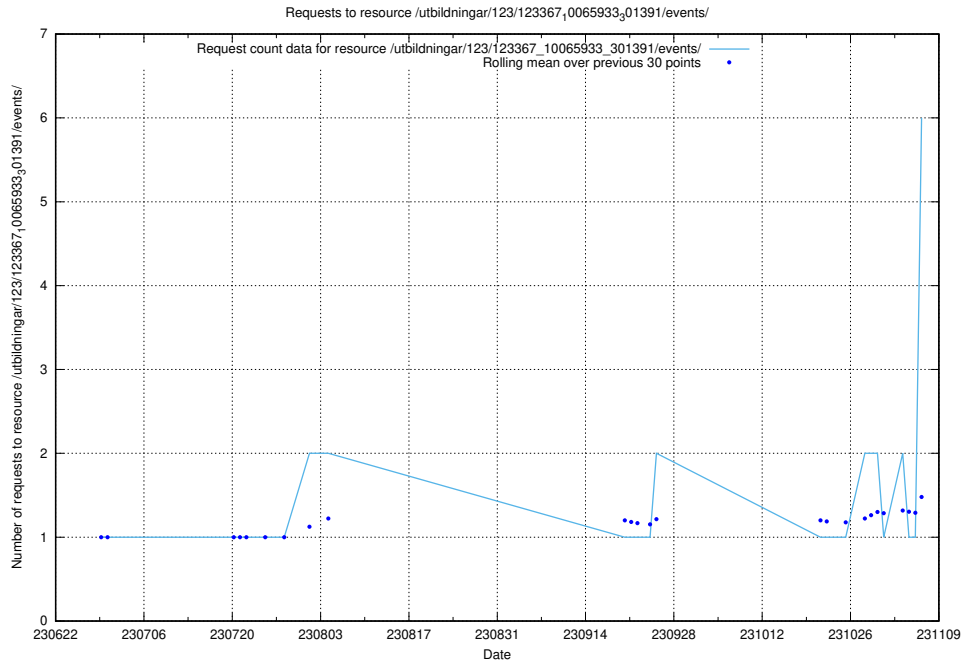

## 5.82 Usage of /utbildningar/123/123367\_10065933\_301391/events/

Here, we count the number of requests to resource /utbildningar/123/123367\_10065933\_301391/events/