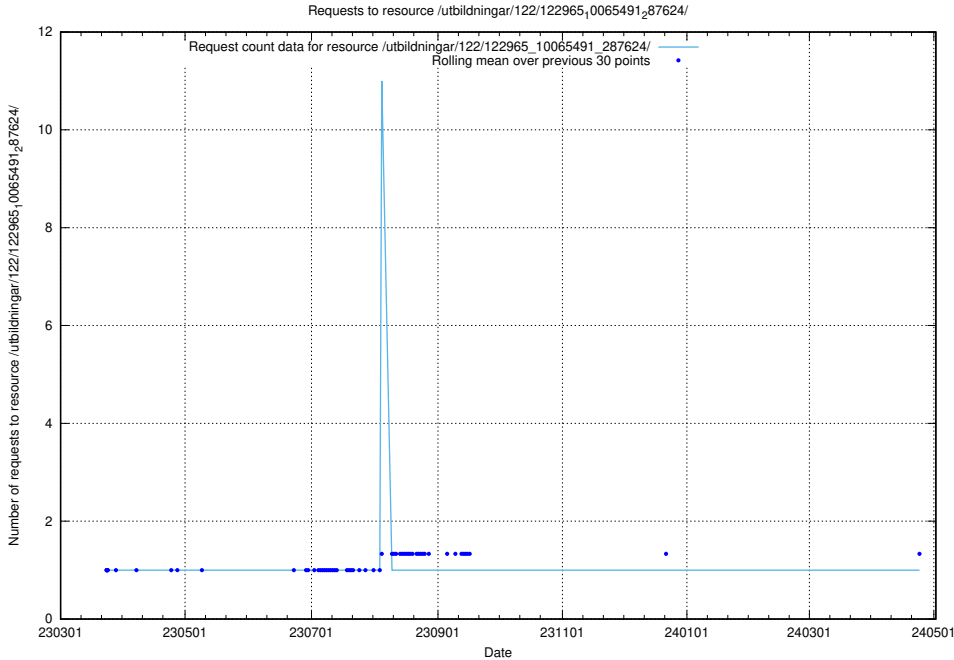

5.5239 Usage of /utbildningar/122/122965_10065491_287624/

Here, we count the number of requests to resource /utbildningar/122/122965_10065491_287624/.