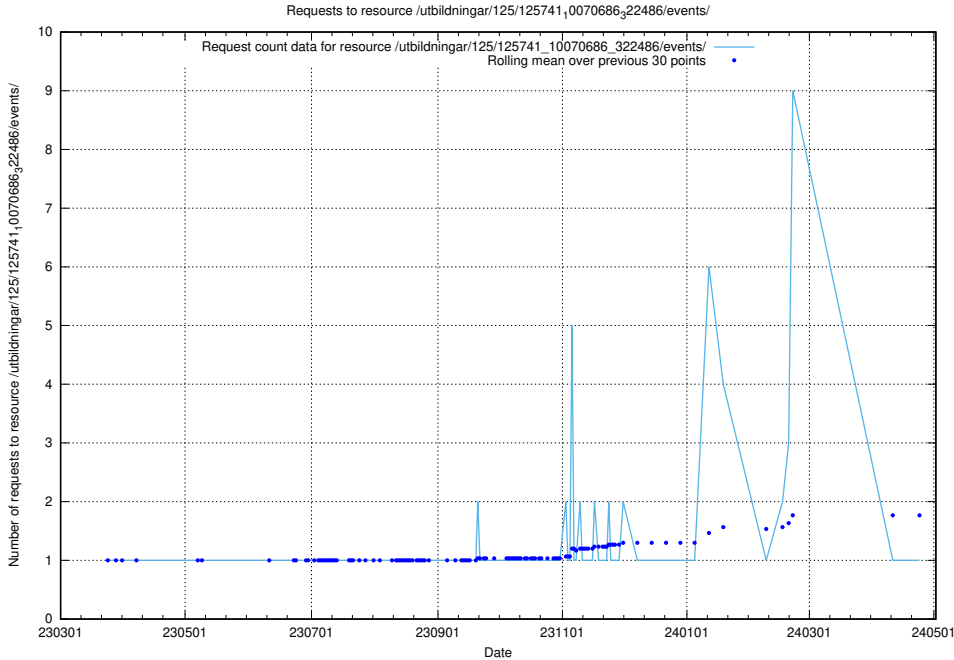

5.6376 Usage of /utbildningar/125/125741_10070686_322486/events/

Here, we count the number of requests to resource /utbildningar/125/125741_10070686_322486/events/