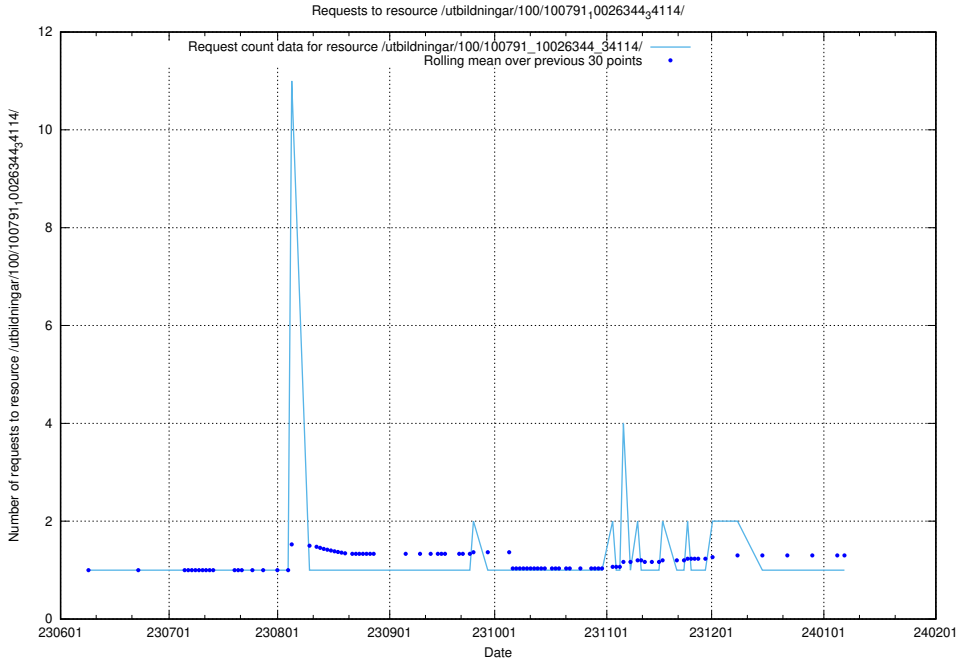

5.6037 Usage of /utbildningar/100/100791_10026344_34114/

Here, we count the number of requests to resource /utbildningar/100/100791_10026344_34114/.