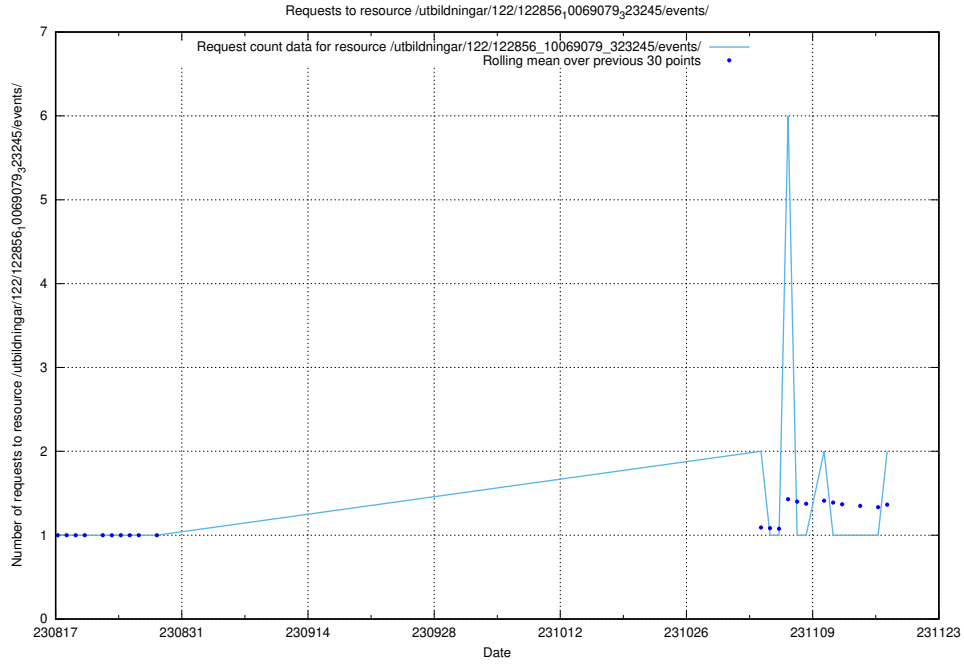

5.761 Usage of /utbildningar/122/122856_10069079_323245/events/

Here, we count the number of requests to resource /utbildningar/122/122856_10069079_323245/events/