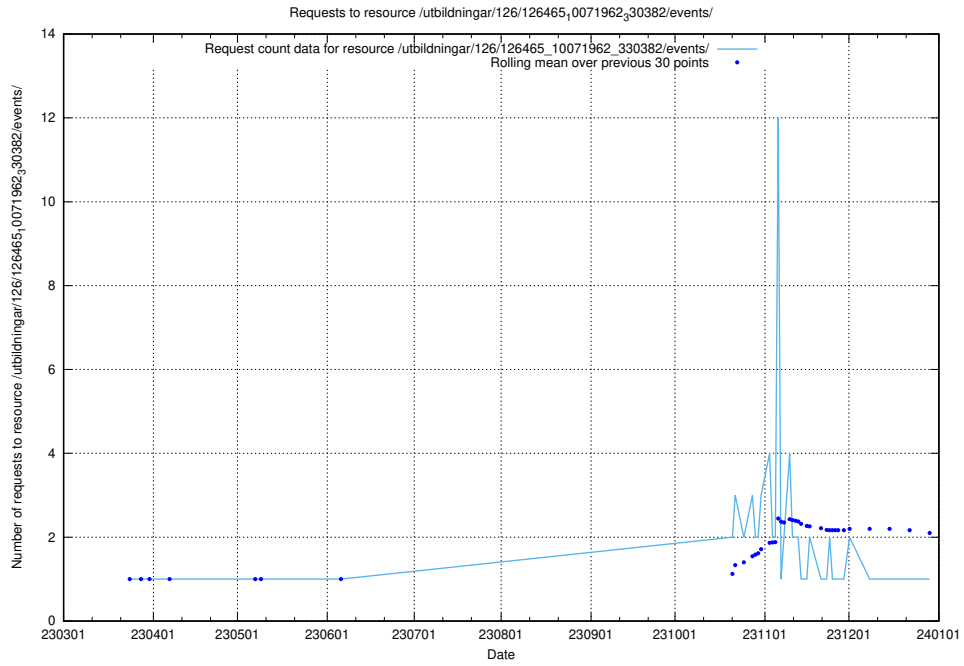

5.6350 Usage of /utbildningar/126/126465_10071962_330382/events/

Here, we count the number of requests to resource /utbildningar/126/126465_10071962_330382/events/