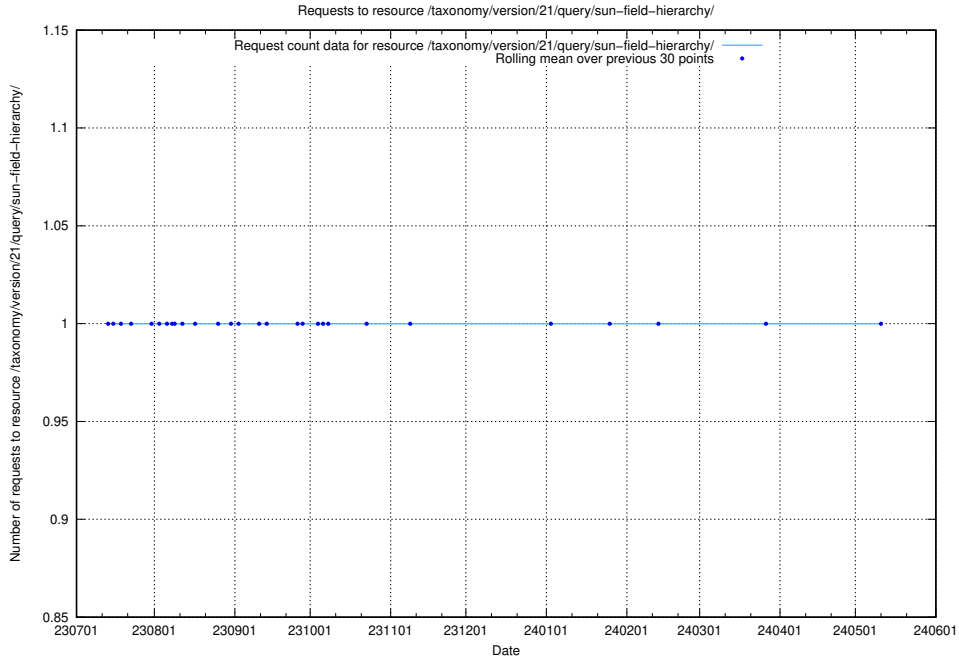

5.5220 Usage of /taxonomy/version/21/query/sun-field-hierarchy/

Here, we count the number of requests to resource /taxonomy/version/21/query/sun-field-hierarchy/.