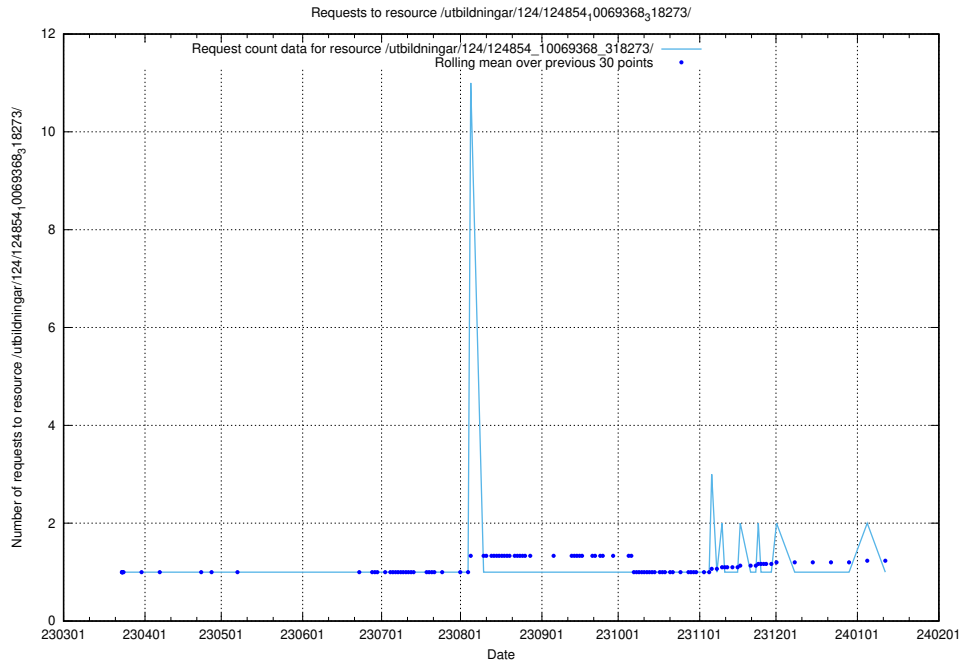

5.1212 Usage of /utbildningar/124/124854_10069368_318273/

Here, we count the number of requests to resource /utbildningar/124/124854_10069368_318273/.