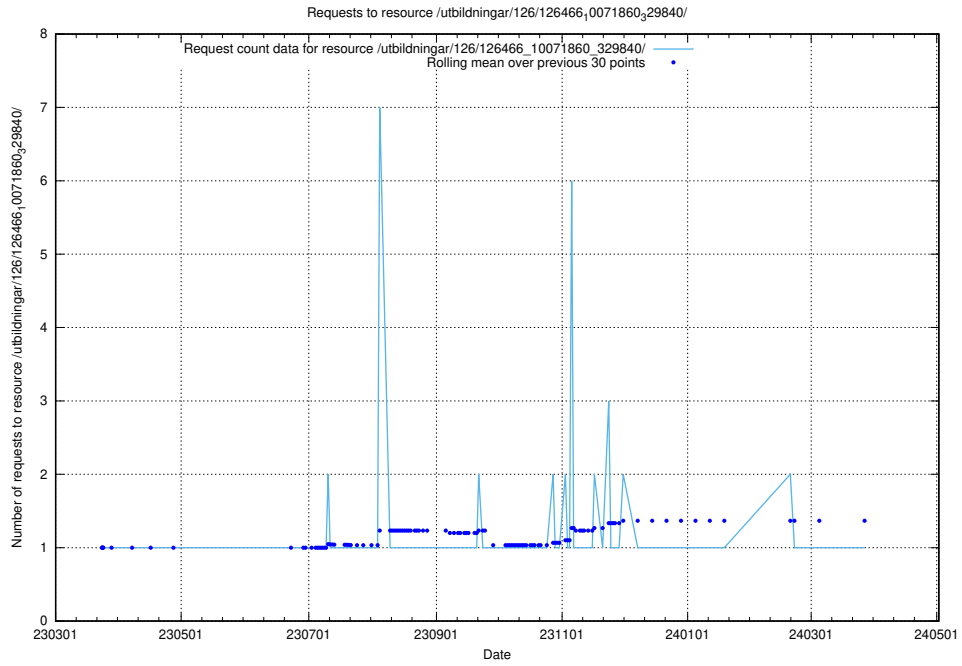

5.6560 Usage of /utbildningar/126/126466_10071860_329840/

Here, we count the number of requests to resource /utbildningar/126/126466_10071860_329840/.