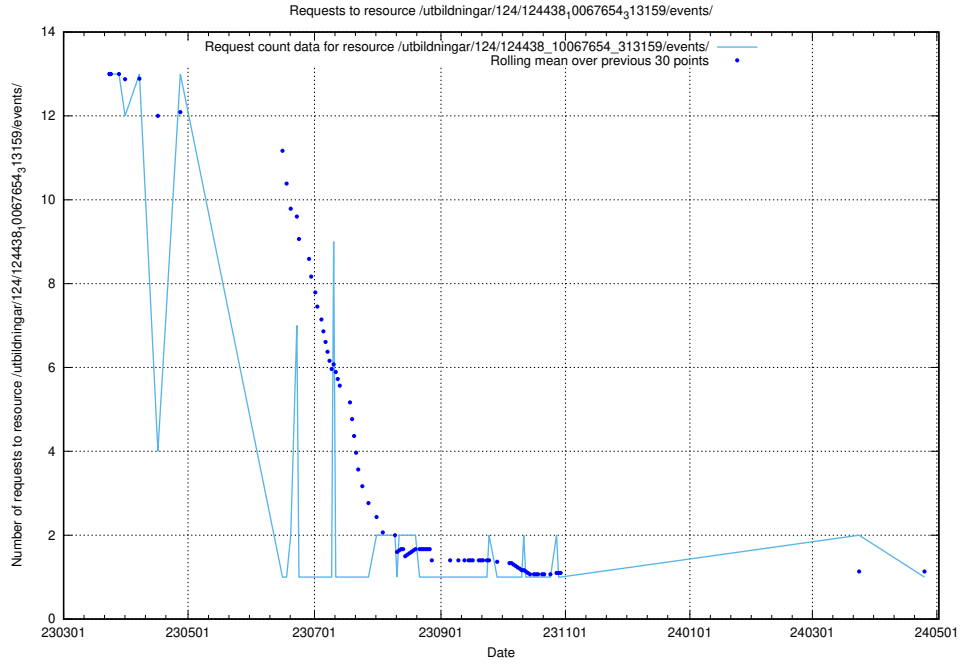

5.6394 Usage of /utbildningar/124/124438_10067654_313159/events/

Here, we count the number of requests to resource /utbildningar/124/124438_10067654_313159/events/