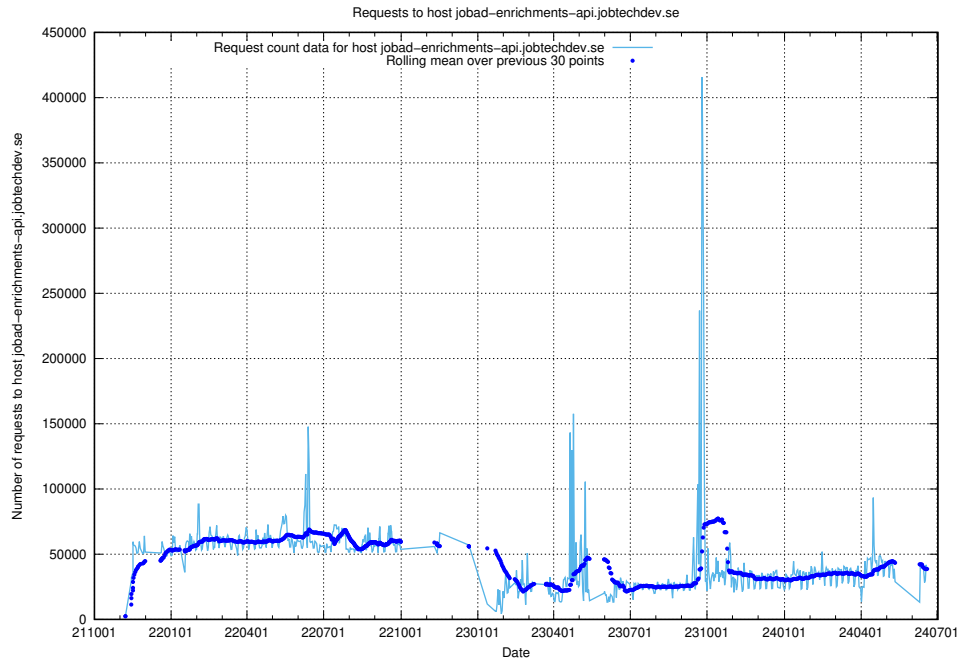

7.7 Usage of jobad-enrichments-api.jobtechdev.se

Here, we count the number of requests to host jobad-enrichments-api.jobtechdev.se.