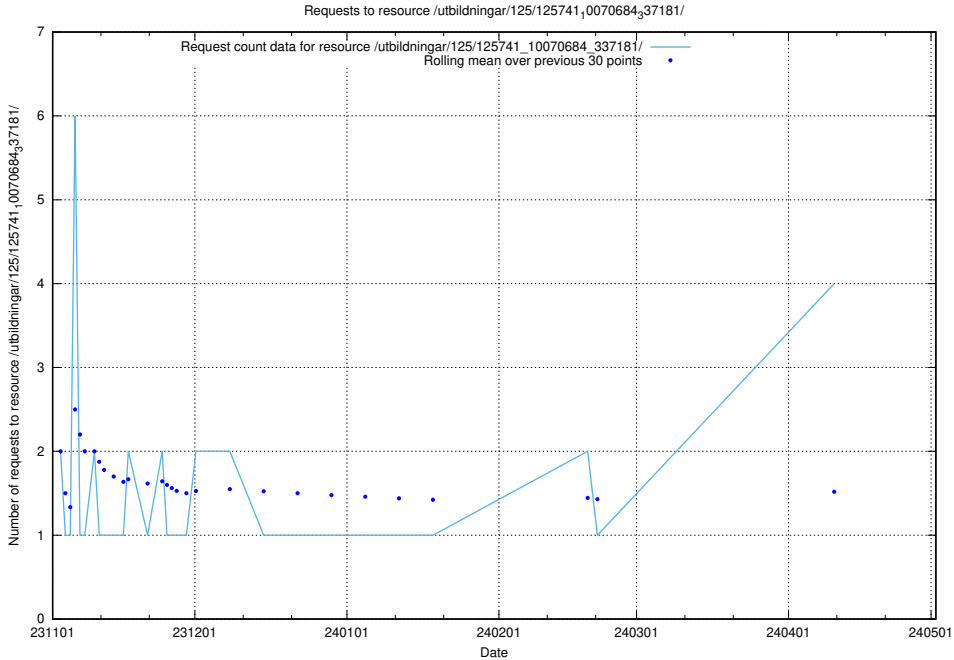

5.208 Usage of /utbildningar/125/125741_10070684_337181/

Here, we count the number of requests to resource /utbildningar/125/125741_10070684_337181/.