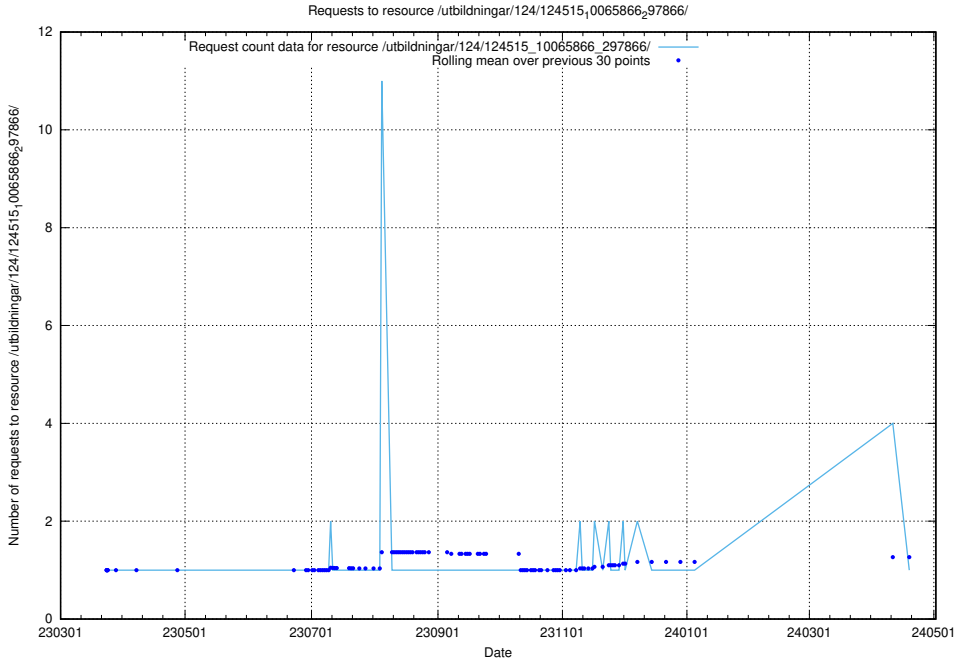

5.1863 Usage of /utbildningar/124/124515_10065866_297866/

Here, we count the number of requests to resource /utbildningar/124/124515_10065866_297866/.