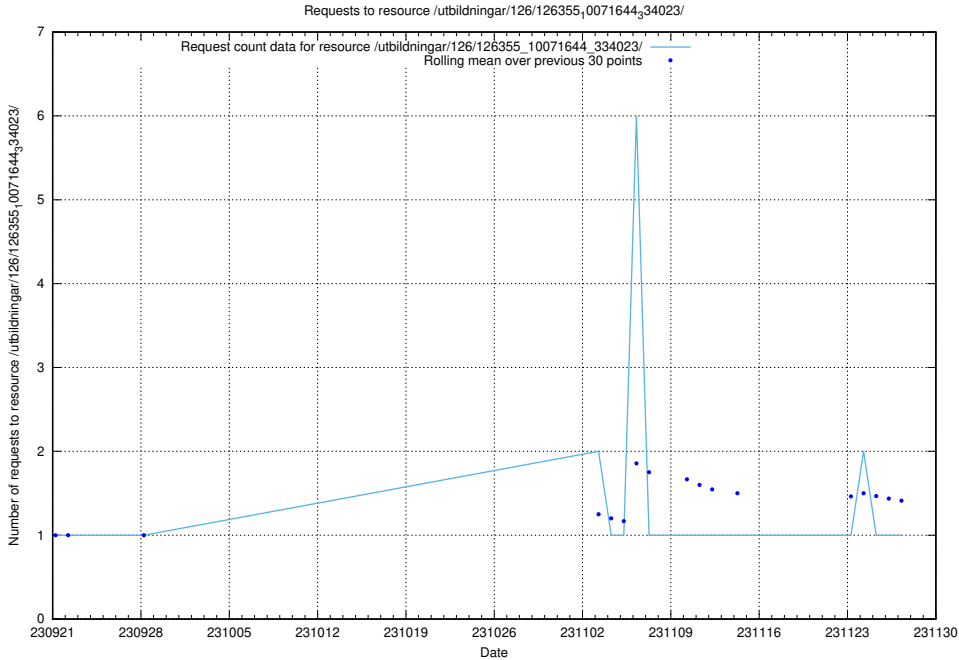

5.4666 Usage of /utbildningar/126/126355_10071644_334023/

Here, we count the number of requests to resource /utbildningar/126/126355_10071644_334023/.