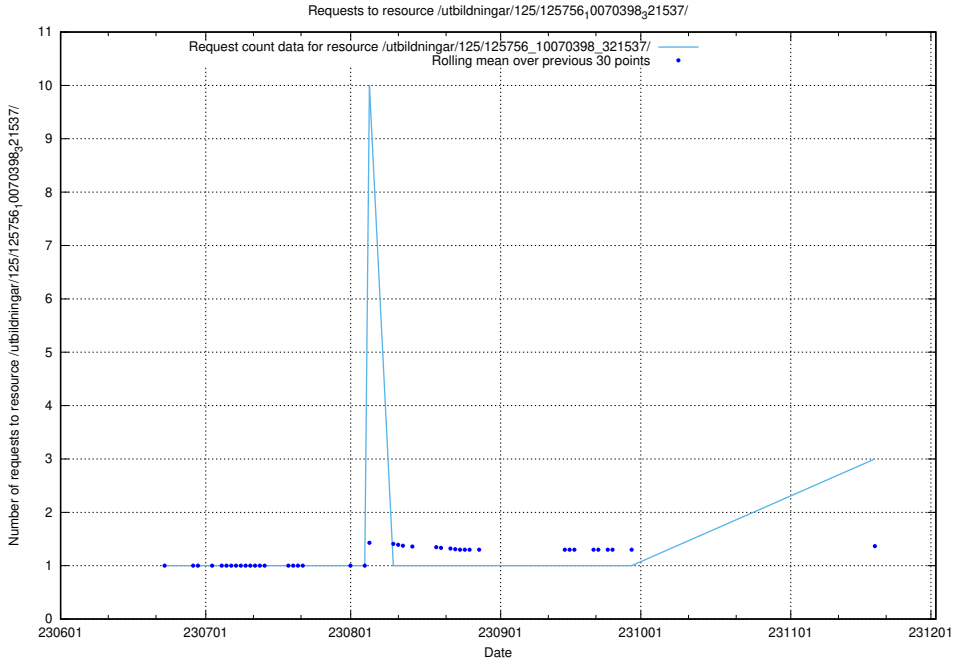

5.402 Usage of /utbildningar/125/125756_10070398_321537/

Here, we count the number of requests to resource /utbildningar/125/125756_10070398_321537/.