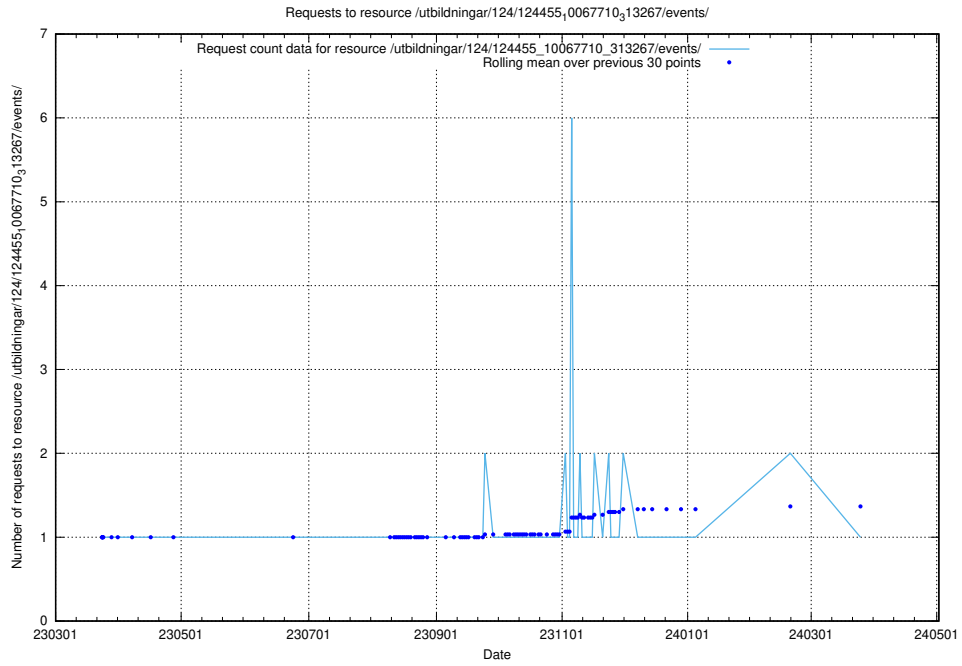

5.3592 Usage of /utbildningar/124/124455_10067710_313267/events/

Here, we count the number of requests to resource /utbildningar/124/124455_10067710_313267/events/