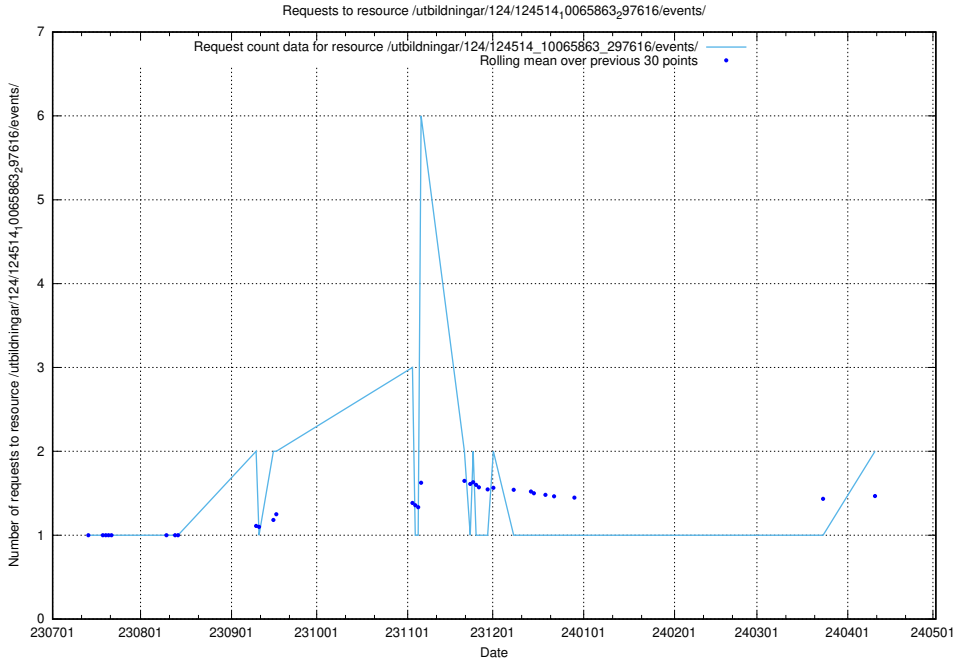

5.801 Usage of /utbildningar/124/124514_10065863_297616/events/

Here, we count the number of requests to resource /utbildningar/124/124514_10065863_297616/events/