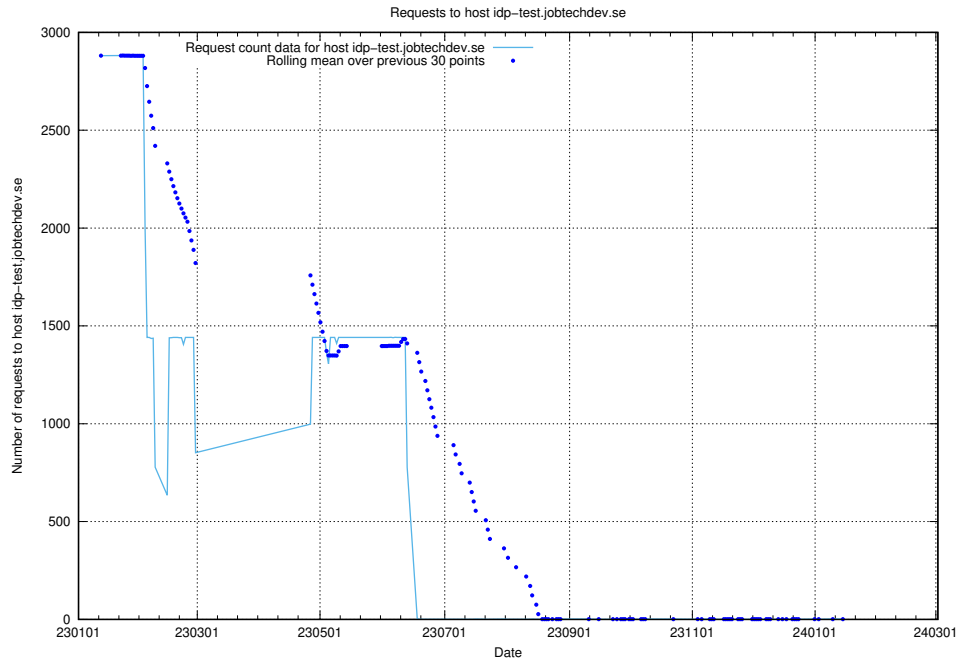

7.307 Usage of idp-test.jobtechdev.se

Here, we count the number of requests to host idp-test.jobtechdev.se.