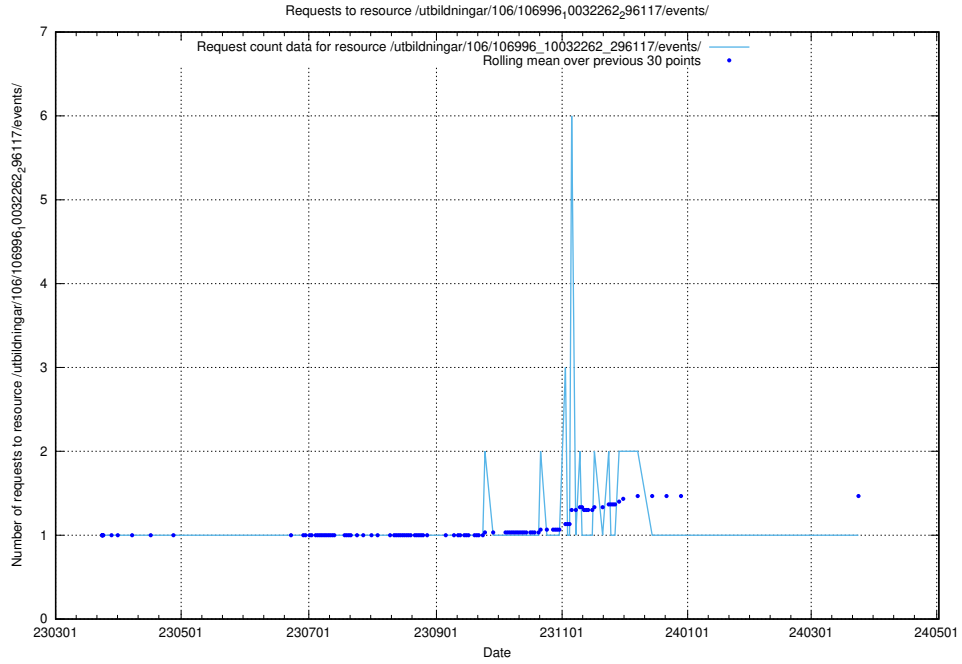

5.5547 Usage of /utbildningar/106/106996_10032262_296117/events/

Here, we count the number of requests to resource /utbildningar/106/106996_10032262_296117/events/