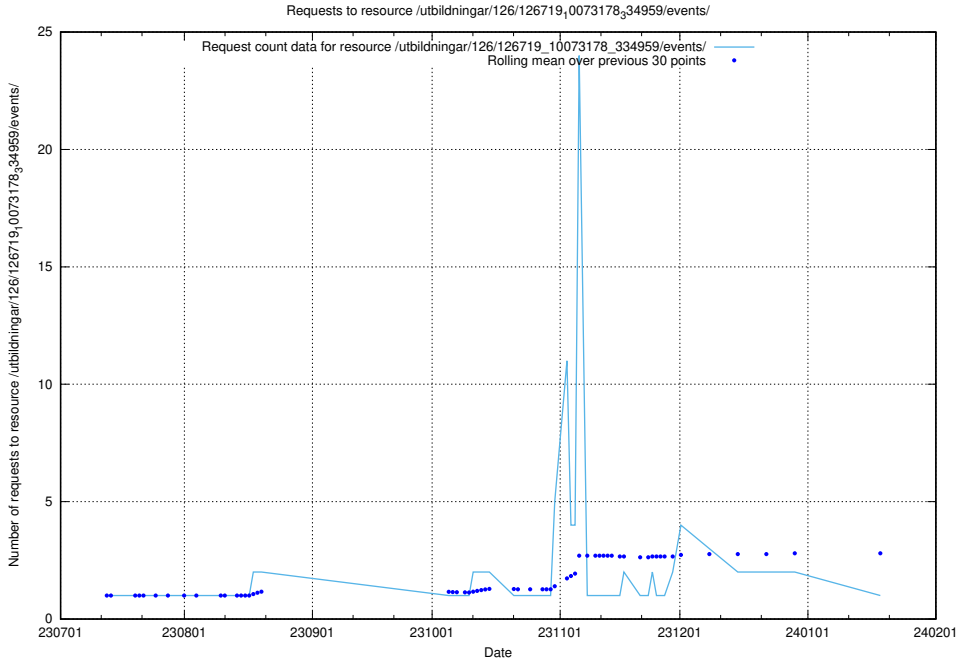

5.5243 Usage of /utbildningar/126/126719_10073178_334959/events/

Here, we count the number of requests to resource /utbildningar/126/126719_10073178_334959/events/