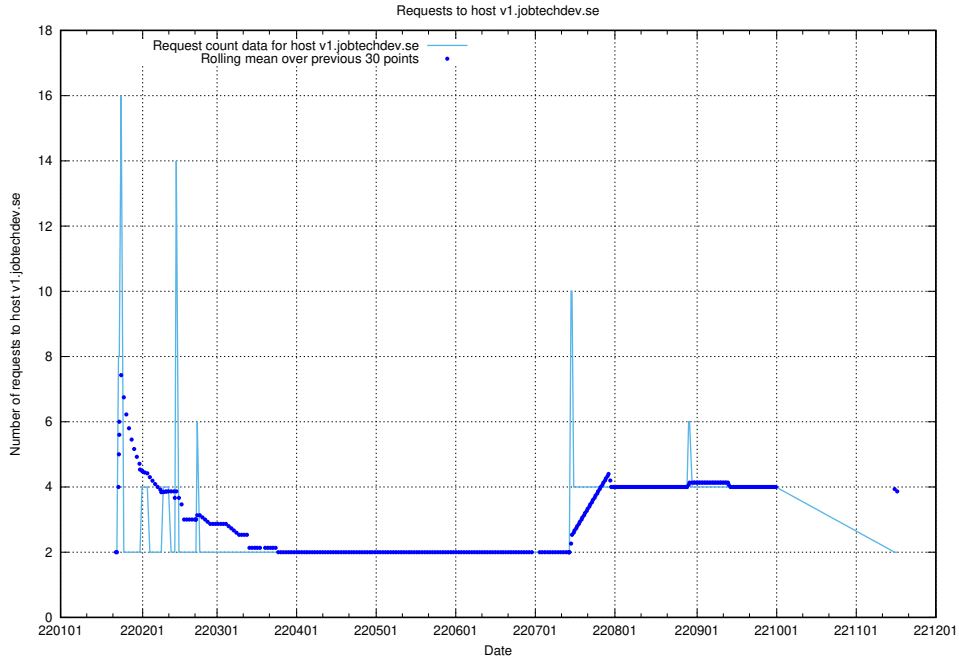

7.583 Usage of v1.jobtechdev.se

Here, we count the number of requests to host v1.jobtechdev.se.