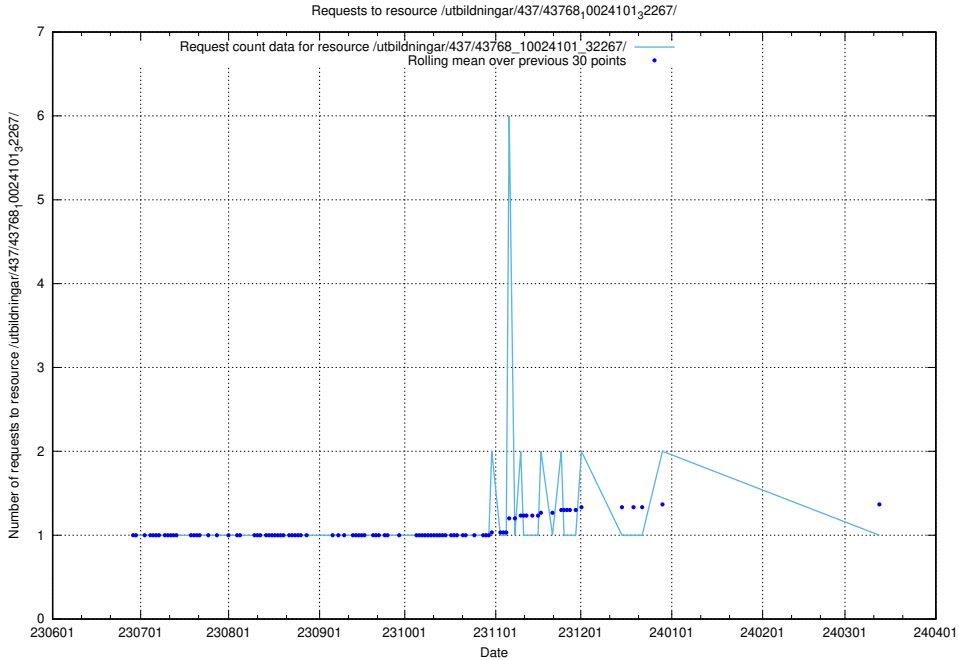

5.5569 Usage of /utbildningar/437/43768_10024101_32267/

Here, we count the number of requests to resource /utbildningar/437/43768_10024101_32267/.