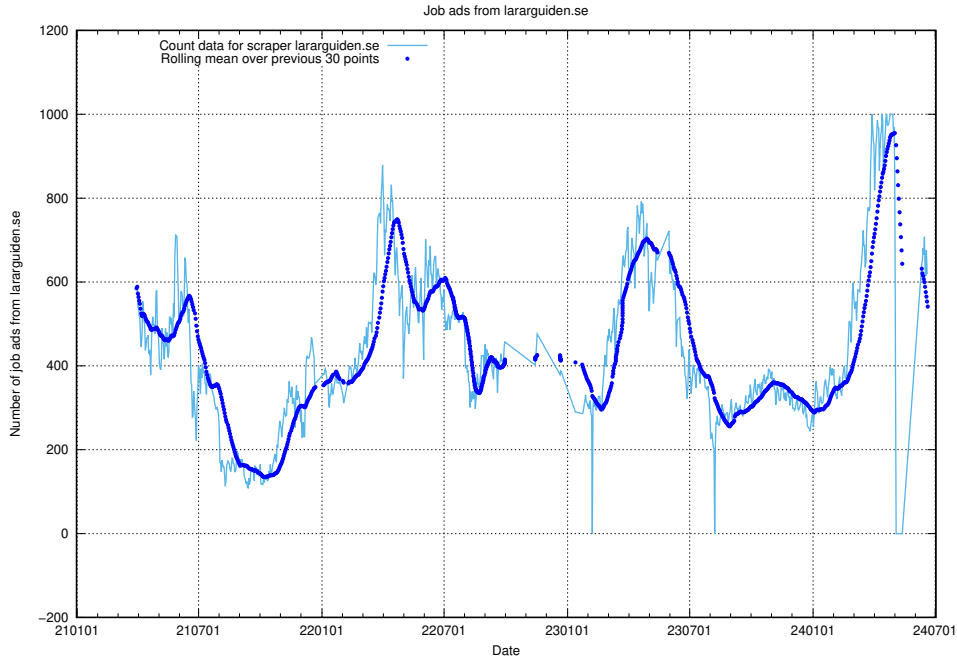

13.7 Number of ads by scraper lararguiden.se

Here, we count the number of job ads scraped from lararguiden.se.