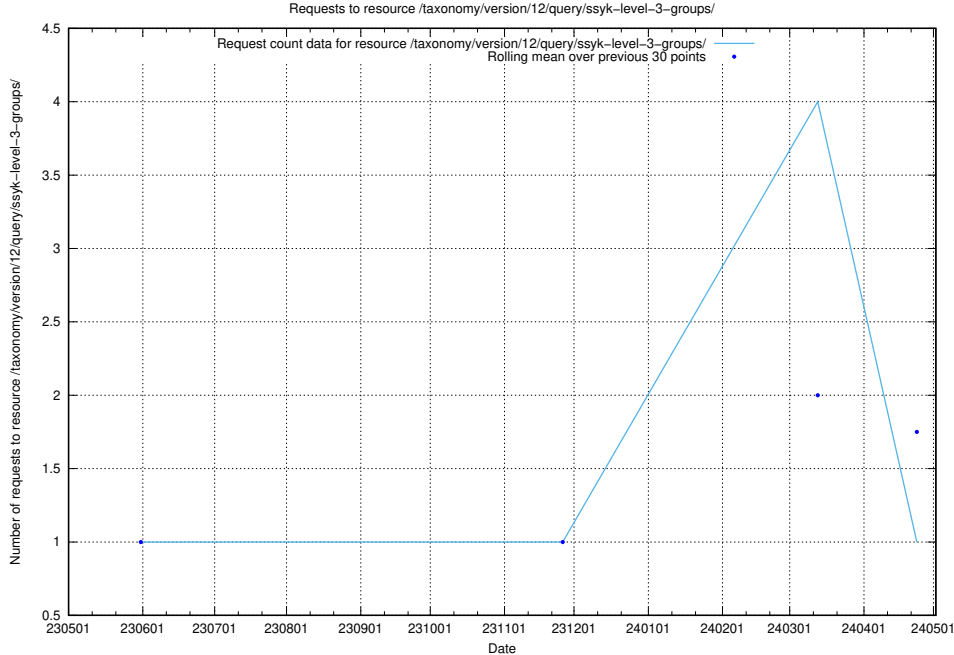

5.6072 Usage of /taxonomy/version/12/query/ssyk-level-3-groups/

Here, we count the number of requests to resource /taxonomy/version/12/query/ssyk-level-3-groups/.