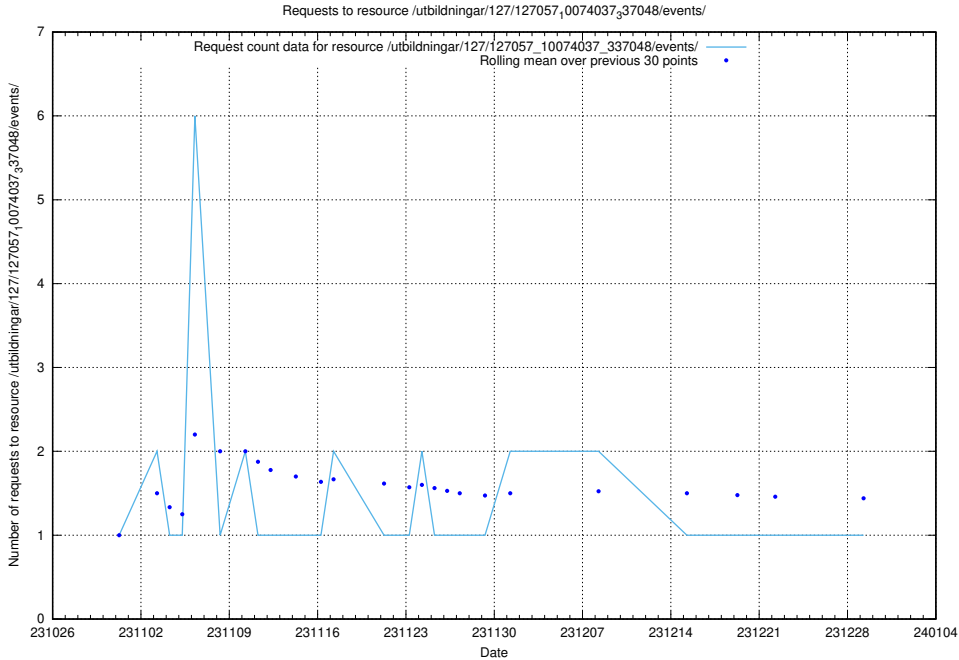

5.4318 Usage of /utbildningar/127/127057_10074037_337048/events/

Here, we count the number of requests to resource /utbildningar/127/127057_10074037_337048/events/