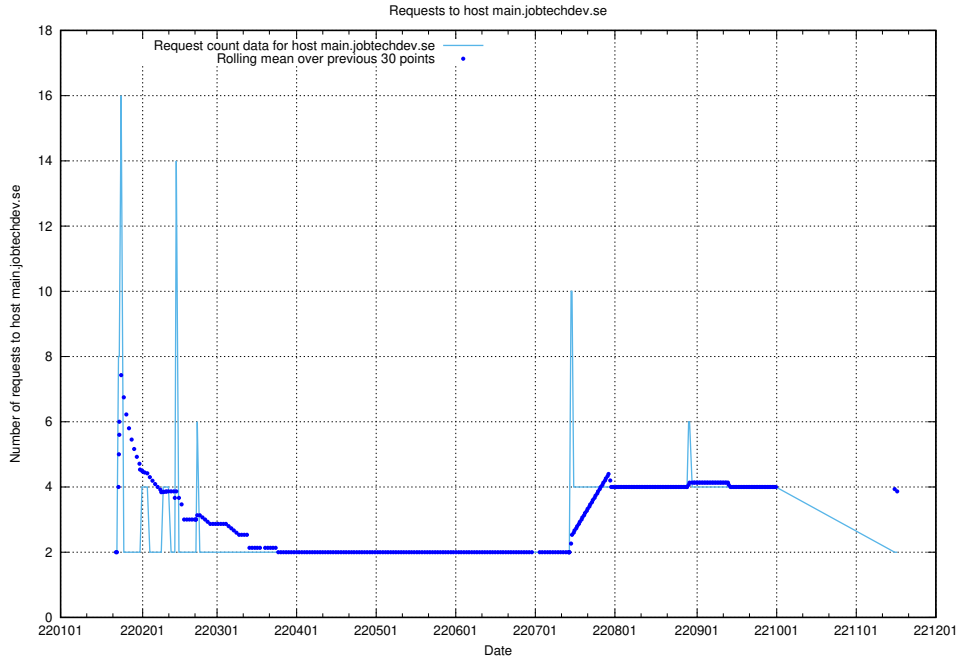

7.599 Usage of main.jobtechdev.se

Here, we count the number of requests to host main.jobtechdev.se.