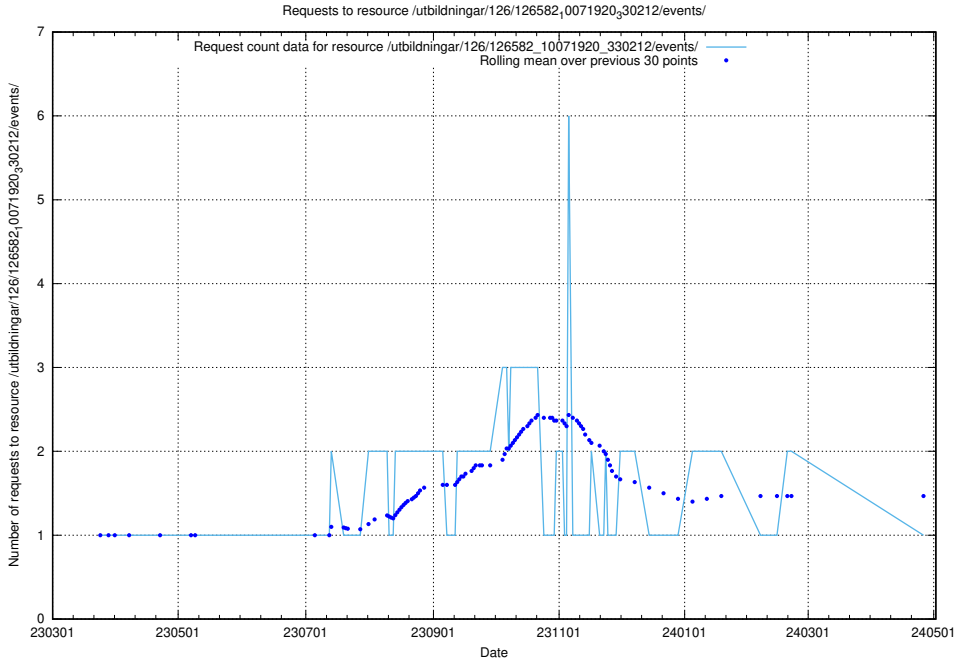

5.6349 Usage of /utbildningar/126/126582_10071920_330212/events/

Here, we count the number of requests to resource /utbildningar/126/126582_10071920_330212/events/