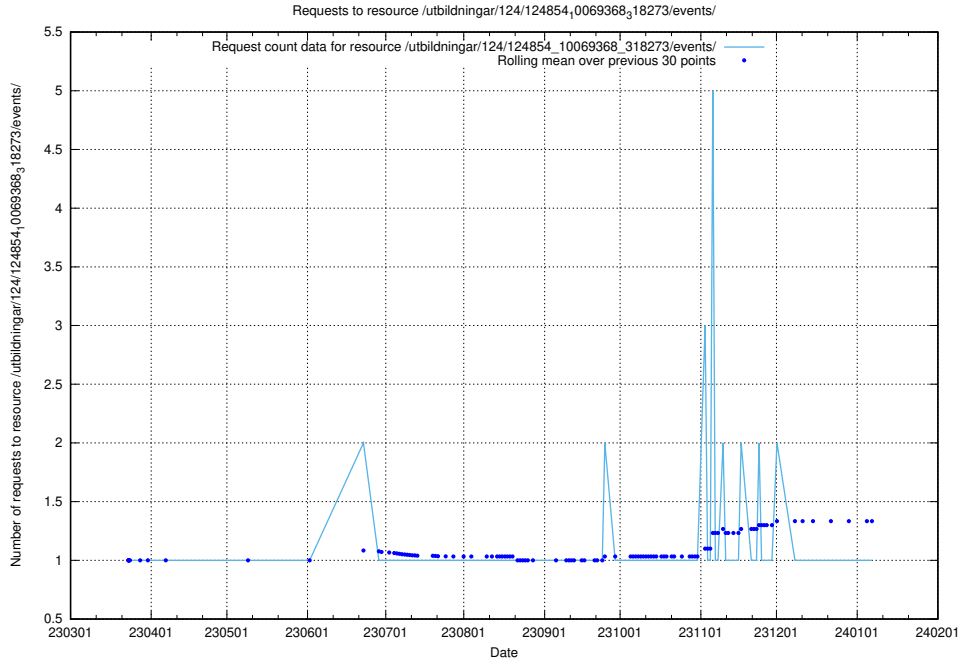

5.1211 Usage of /utbildningar/124/124854_10069368_318273/events/

Here, we count the number of requests to resource /utbildningar/124/124854_10069368_318273/events/