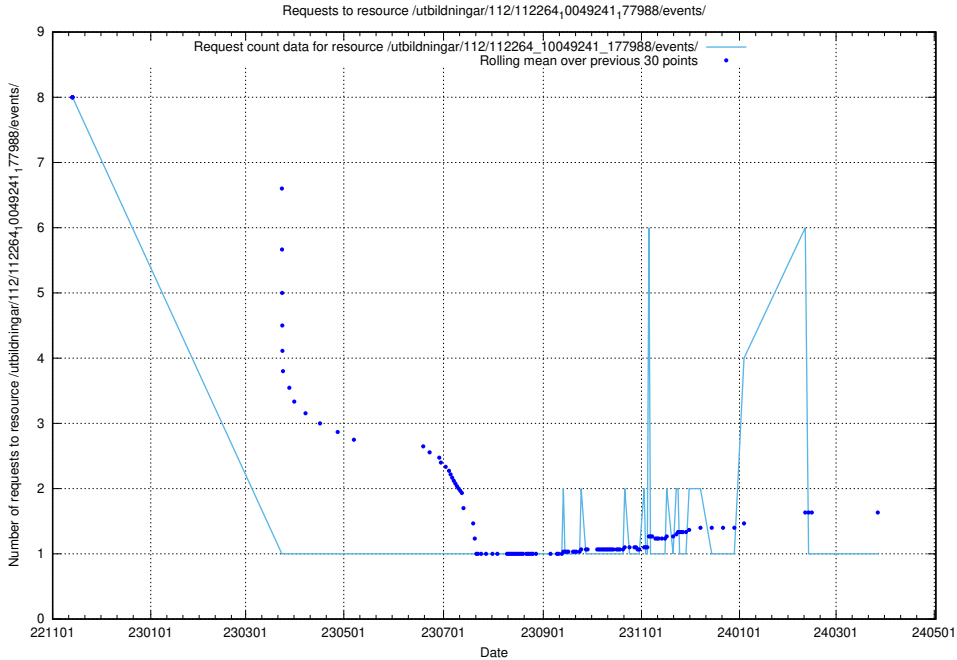

5.5924 Usage of /utbildningar/112/112264_10049241_177988/events/

Here, we count the number of requests to resource /utbildningar/112/112264_10049241_177988/events/