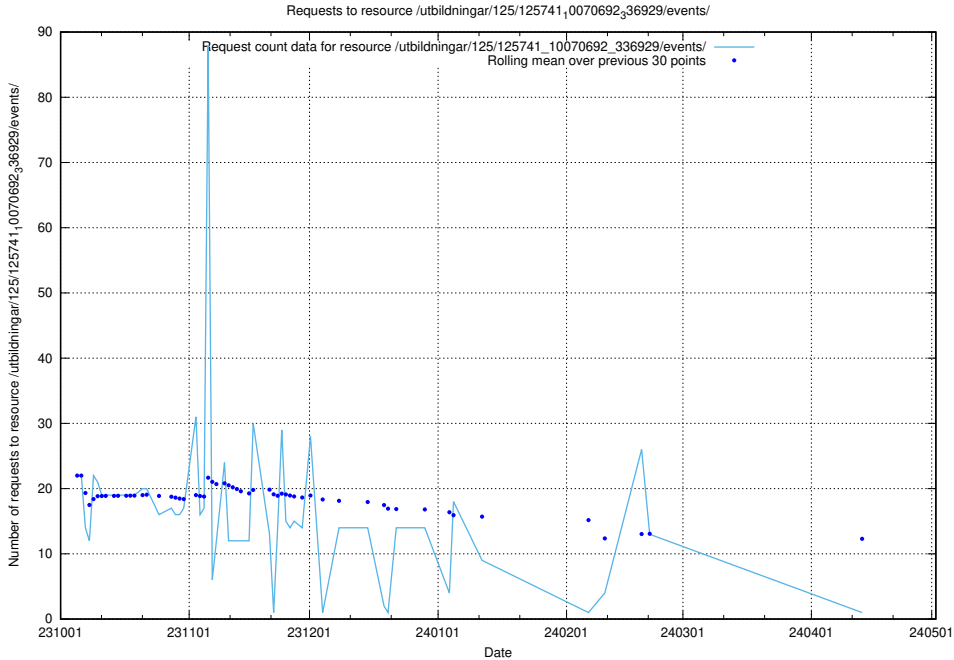

### 5.4548 Usage of /utbildningar/125/125741\_10070692\_336929/events/

Here, we count the number of requests to resource /utbildningar/125/125741\_10070692\_336929/events/