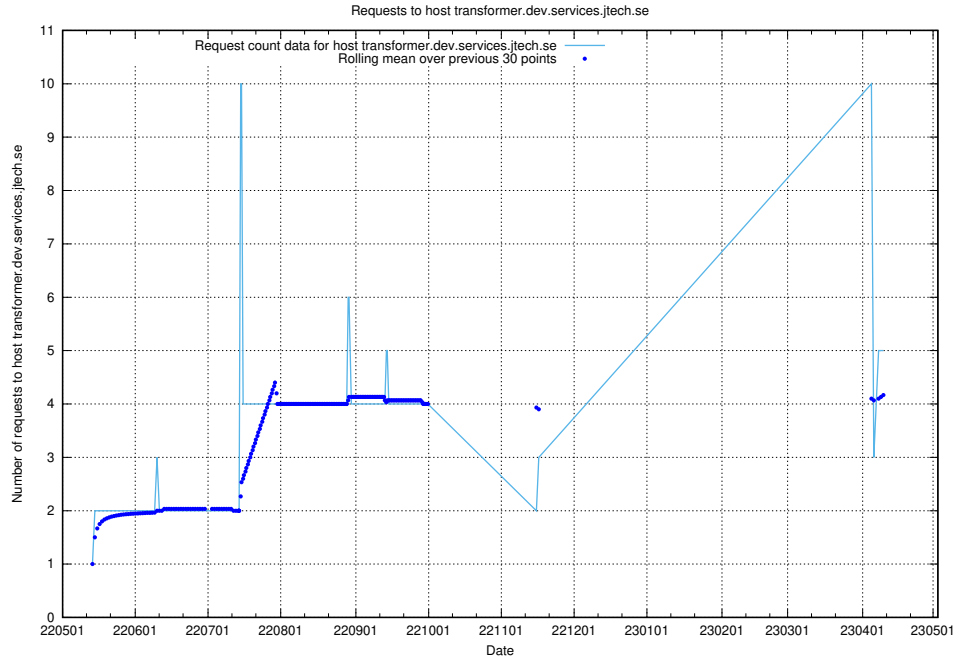

7.97 Usage of transformer.dev.services.jtech.se

Here, we count the number of requests to host transformer.dev.services.jtech.se.