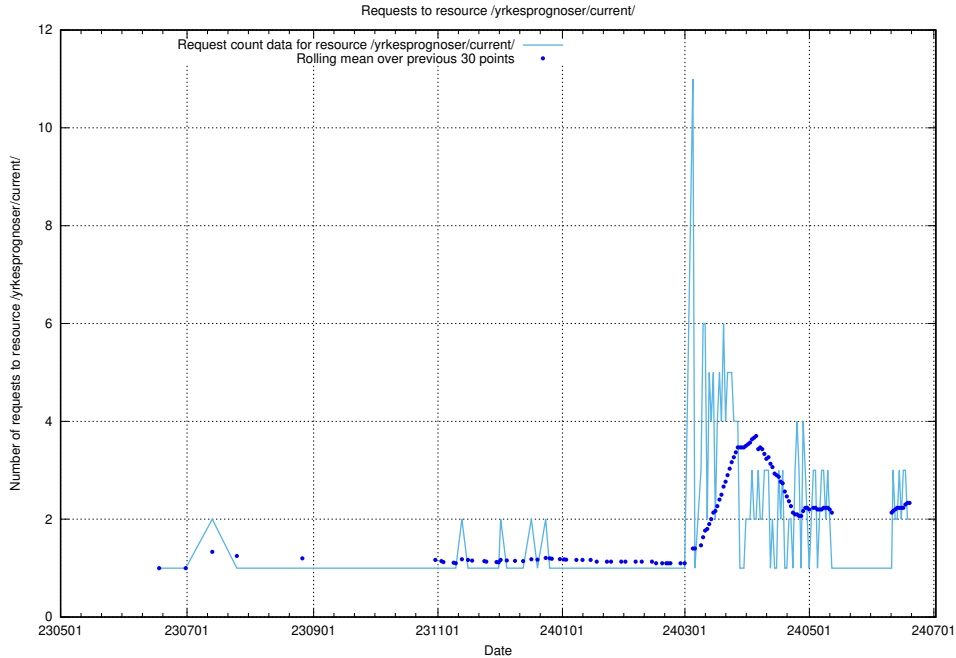

5.884 Usage of /yrkesprognoser/current/

Here, we count the number of requests to resource /yrkesprognoser/current/.