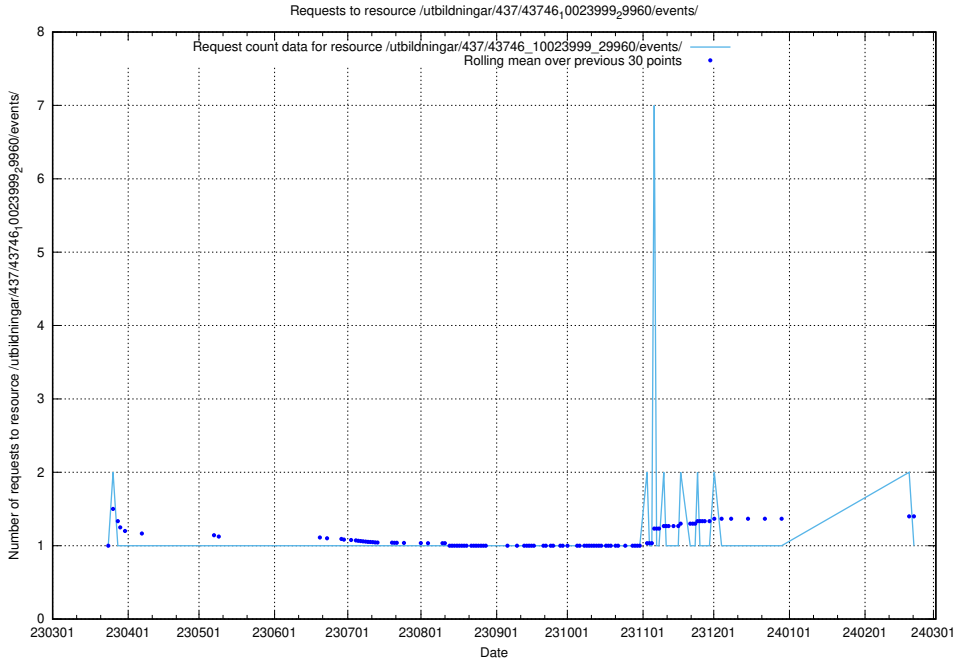

5.6345 Usage of /utbildningar/437/43746_10023999_29960/events/

Here, we count the number of requests to resource /utbildningar/437/43746_10023999_29960/events/.