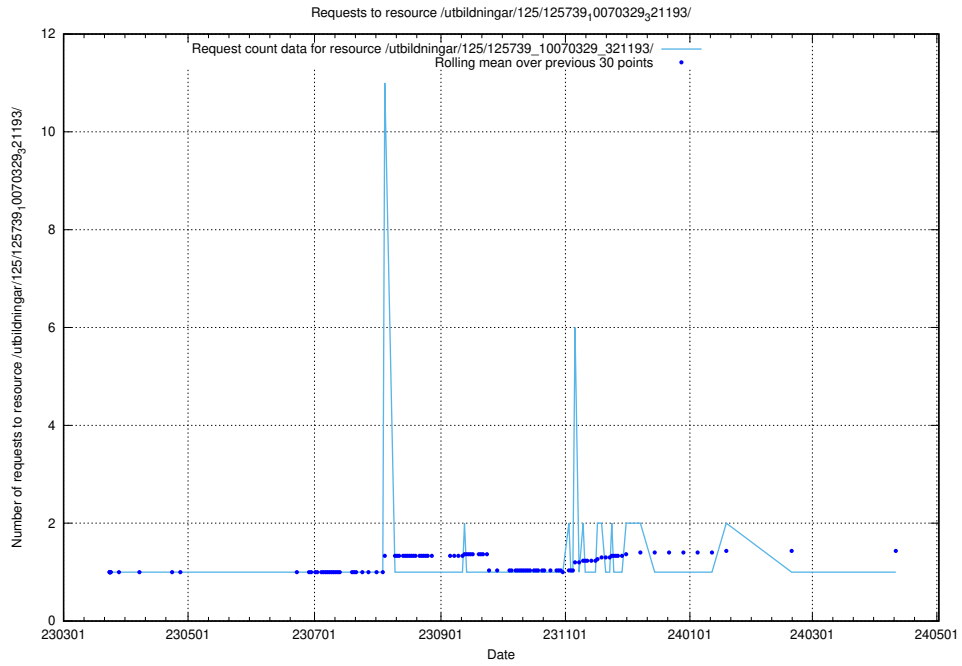

5.1017 Usage of /utbildningar/125/125739_10070329_321193/

Here, we count the number of requests to resource /utbildningar/125/125739_10070329_321193/.