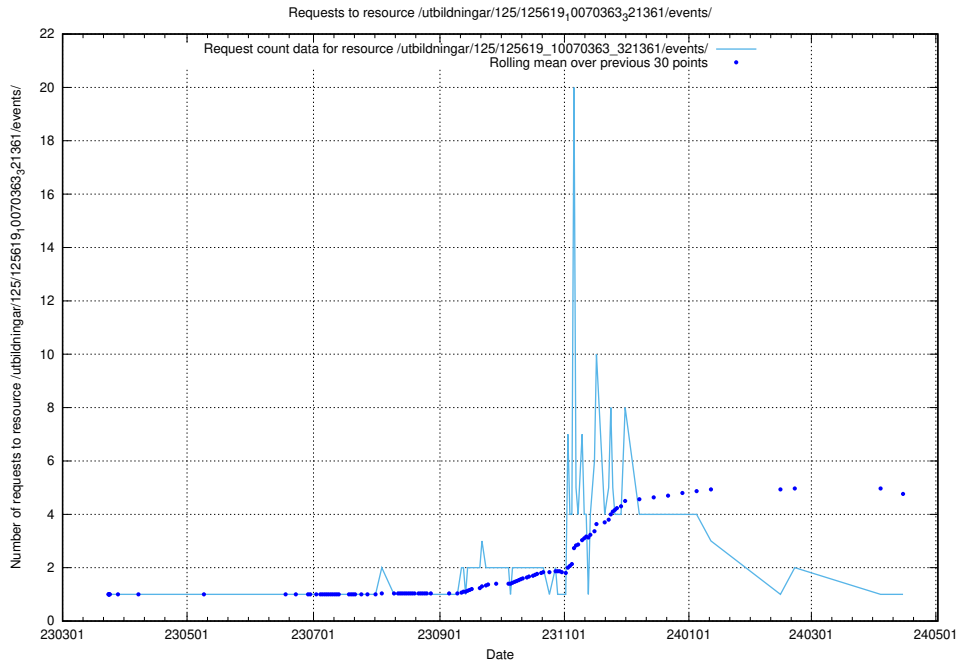

5.1073 Usage of /utbildningar/125/125619_10070363_321361/events/

Here, we count the number of requests to resource /utbildningar/125/125619_10070363_321361/events/