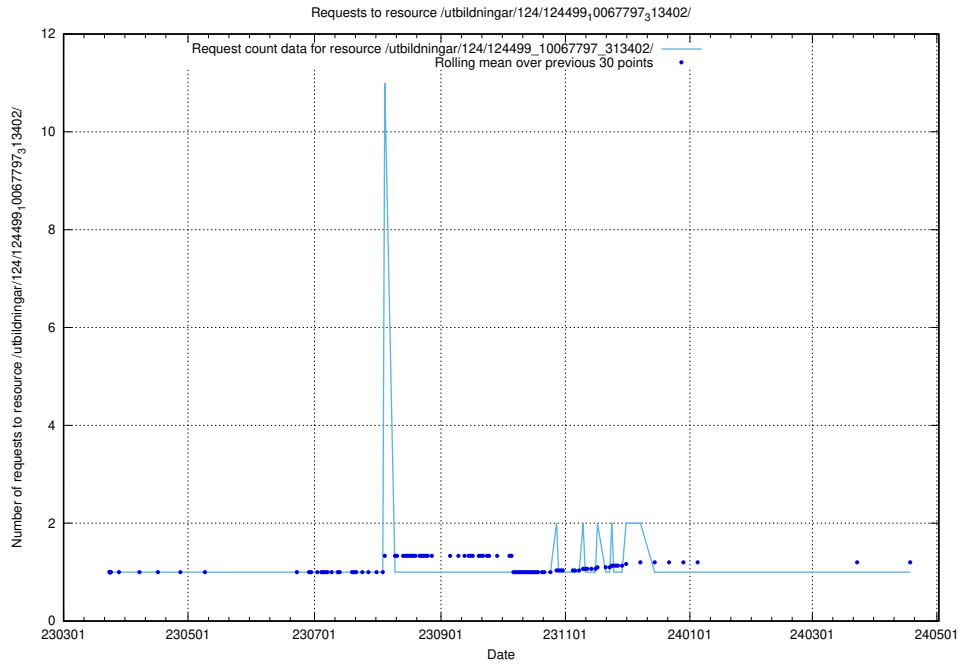

5.2640 Usage of /utbildningar/124/124499_10067797_313402/

Here, we count the number of requests to resource /utbildningar/124/124499_10067797_313402/.