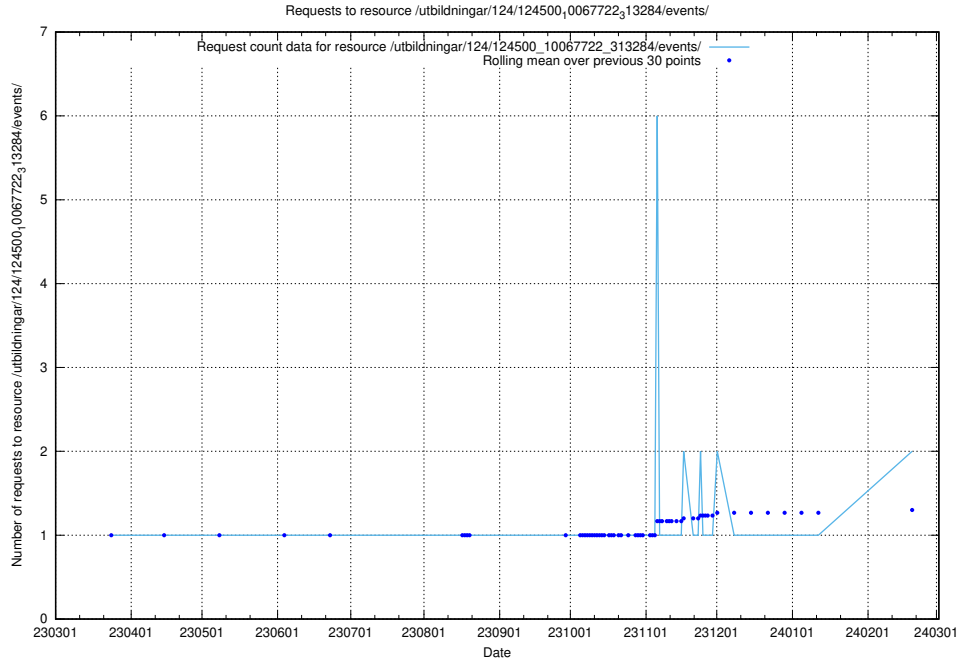

5.938 Usage of /utbildningar/124/124500_10067722_313284/events/

Here, we count the number of requests to resource /utbildningar/124/124500_10067722_313284/events/