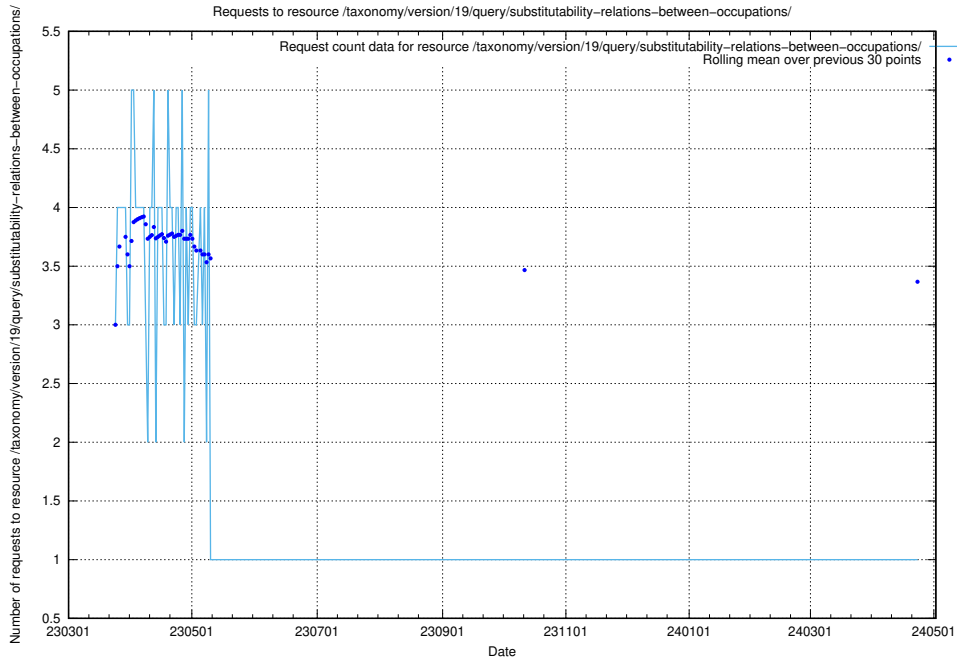

5.6265 Usage of /taxonomy/version/19/query/substitutability-relations-between-occupations/

Here, we count the number of requests to resource /taxonomy/version/19/query/substitutability-relations-between-occupations/.