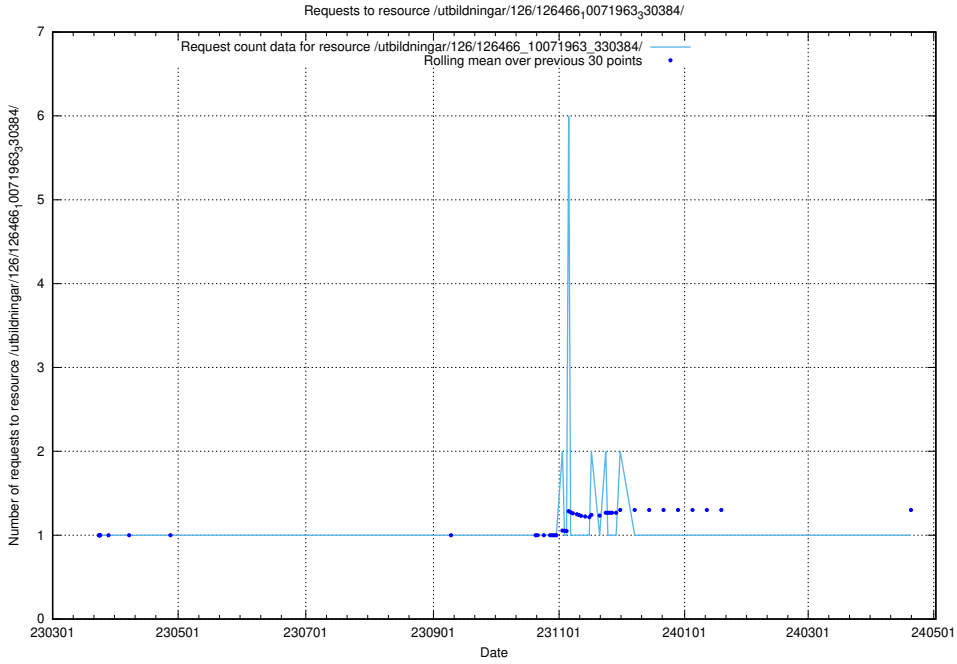

5.6558 Usage of /utbildningar/126/126466_10071963_330384/

Here, we count the number of requests to resource /utbildningar/126/126466_10071963_330384/.