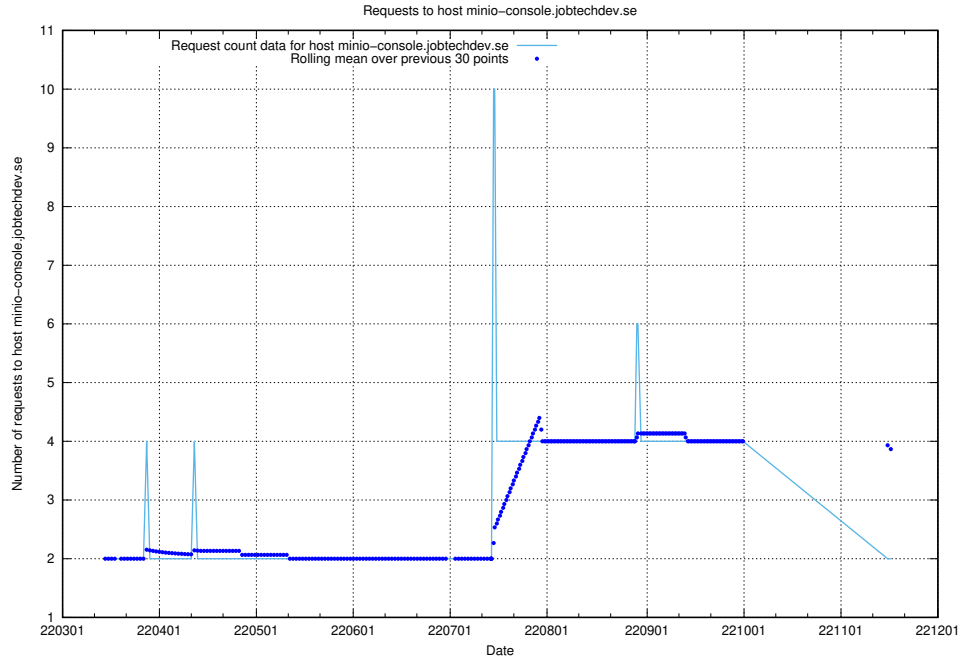

7.502 Usage of minio-console.jobtechdev.se

Here, we count the number of requests to host minio-console.jobtechdev.se.