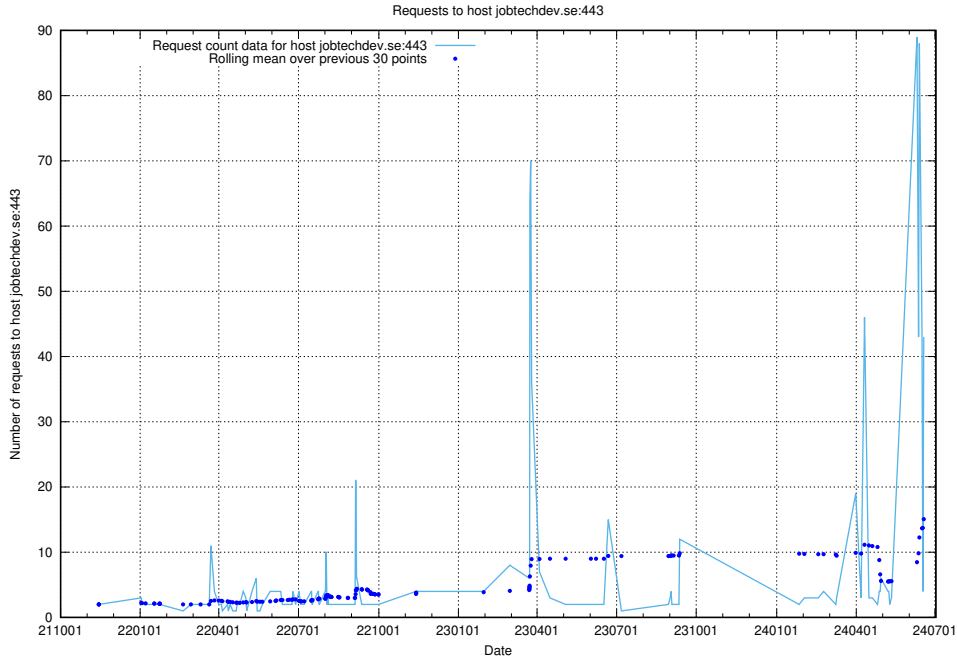

7.28 Usage of jobtechdev.se:443

Here, we count the number of requests to host jobtechdev.se:443.