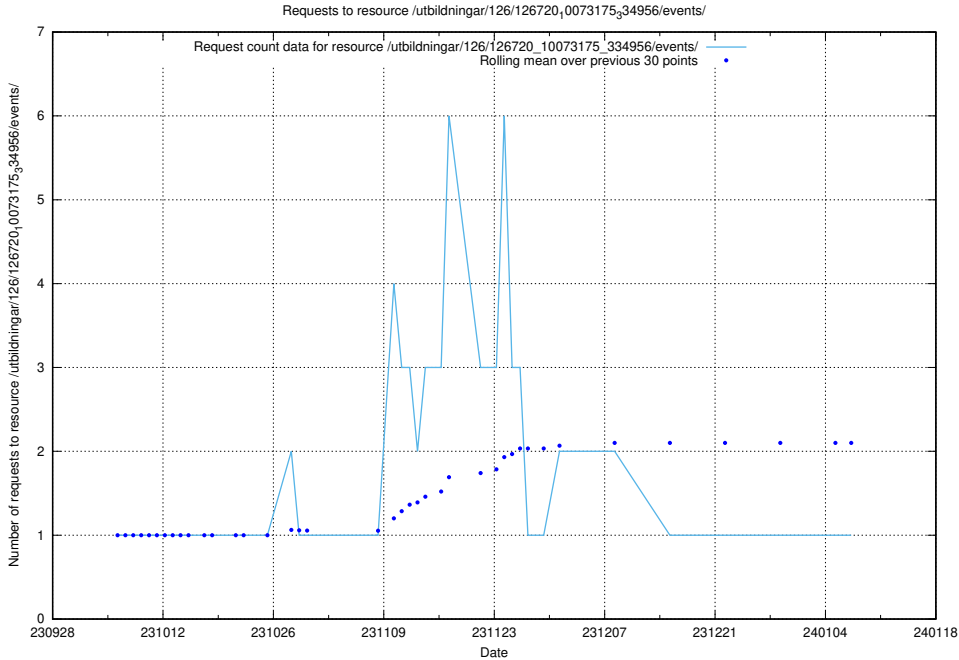

5.4543 Usage of /utbildningar/126/126720_10073175_334956/events/

Here, we count the number of requests to resource /utbildningar/126/126720_10073175_334956/events/