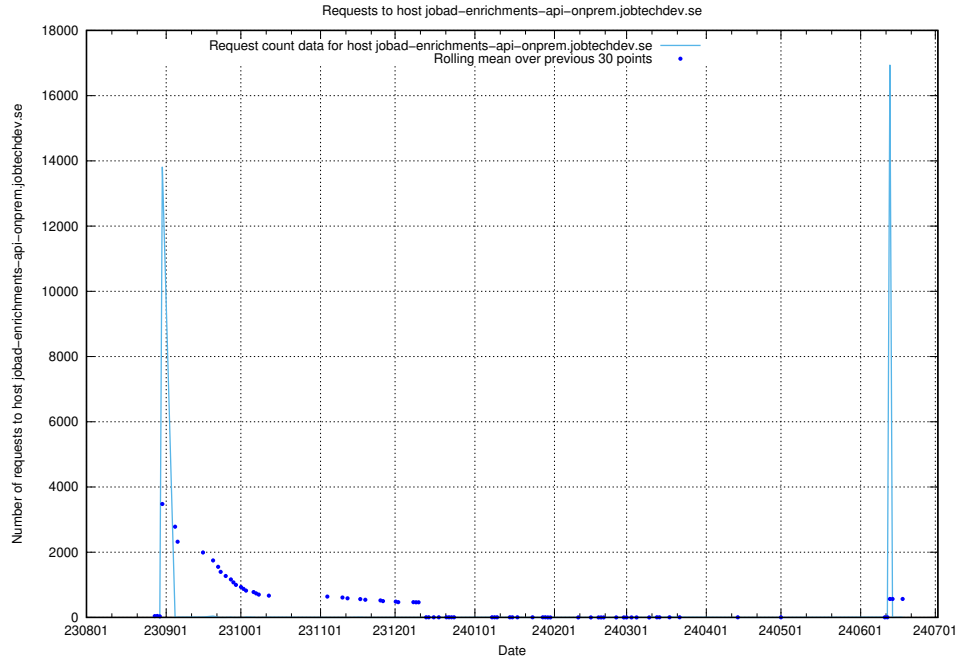

7.73 Usage of jobad-enrichments-api-onprem.jobtechdev.se

Here, we count the number of requests to host jobad-enrichments-api-onprem.jobtechdev.se.