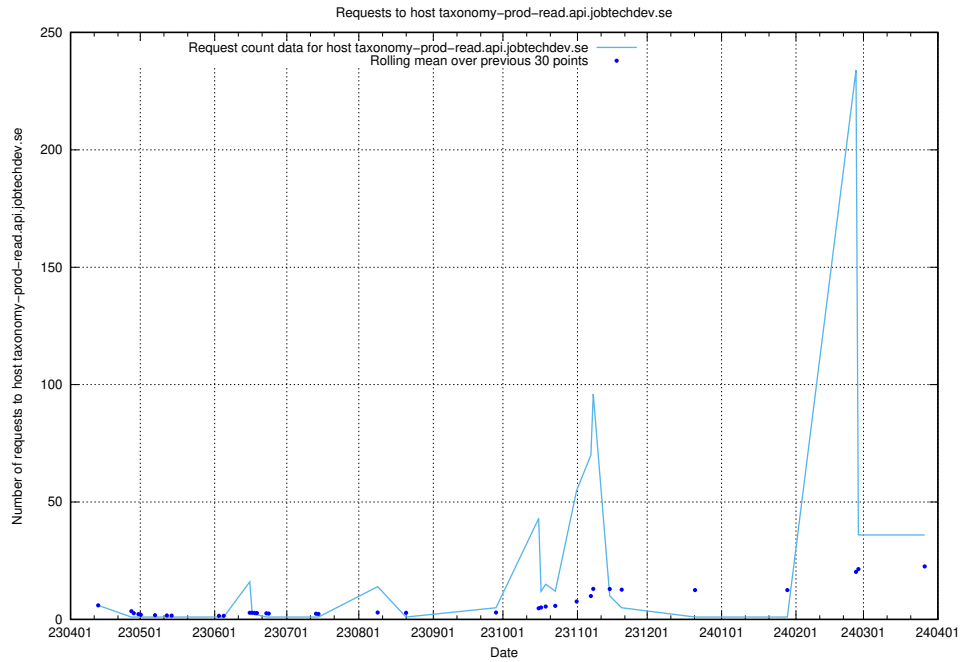

7.30 Usage of taxonomy-prod-read.api.jobtechdev.se

Here, we count the number of requests to host taxonomy-prod-read.api.jobtechdev.se.