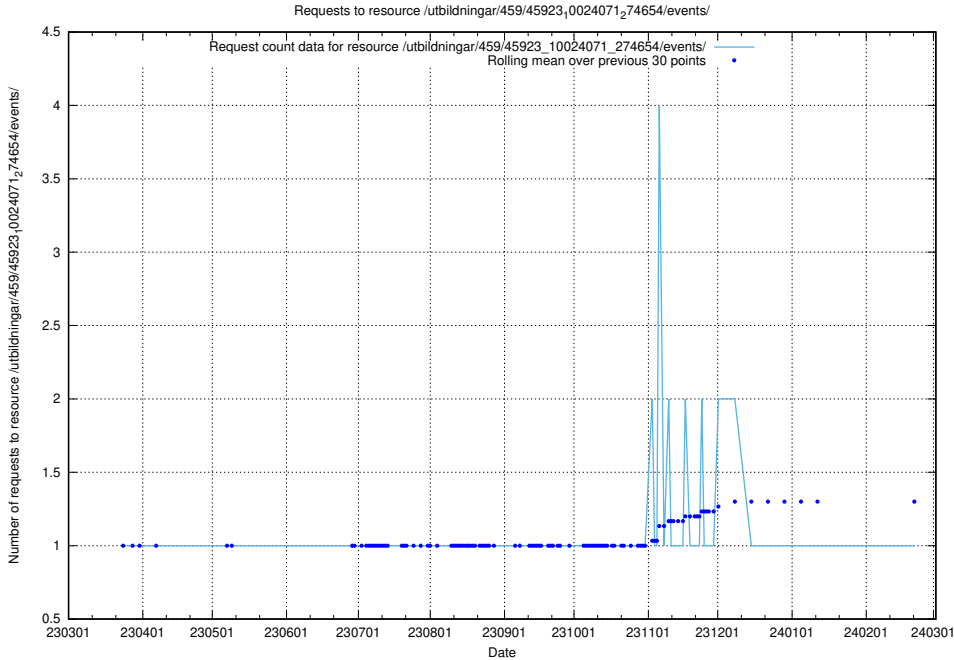

5.6308 Usage of /utbildningar/459/45923_10024071_274654/events/

Here, we count the number of requests to resource /utbildningar/459/45923_10024071_274654/events/.