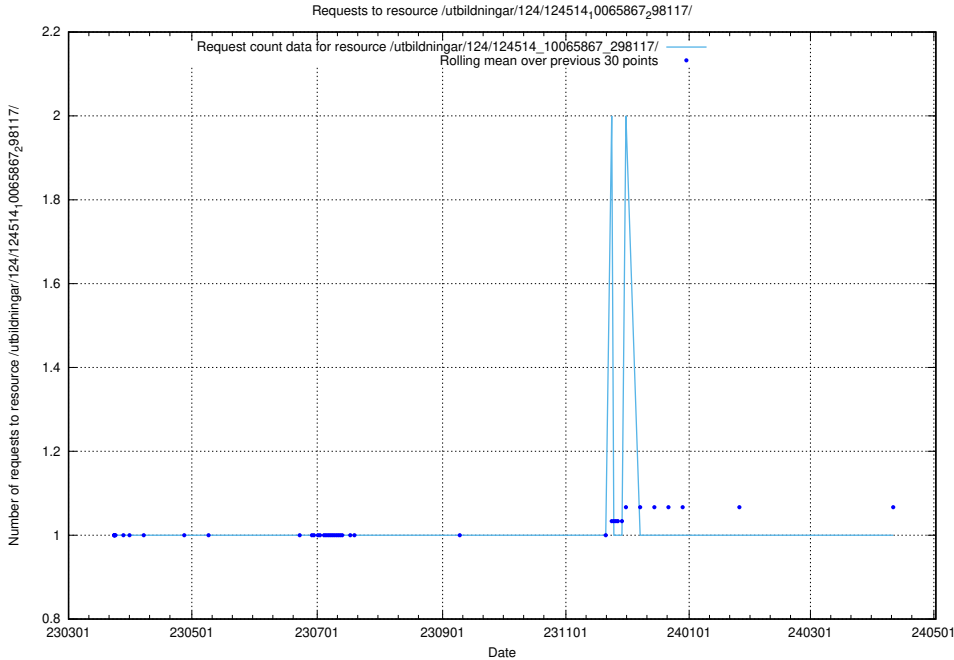

5.2149 Usage of /utbildningar/124/124514_10065867_298117/

Here, we count the number of requests to resource /utbildningar/124/124514_10065867_298117/.