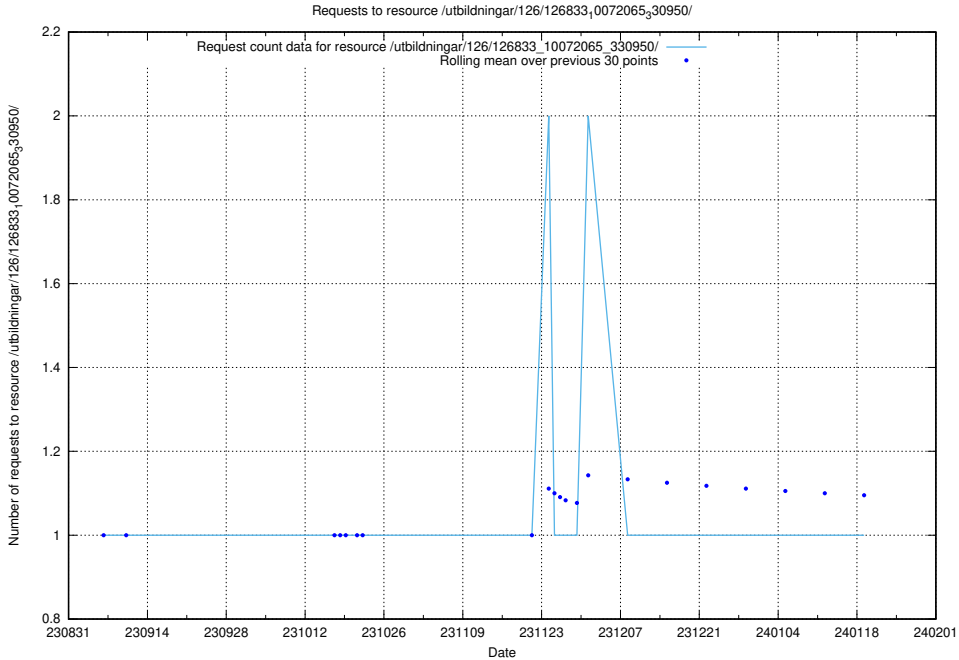

5.4804 Usage of /utbildningar/126/126833_10072065_330950/

Here, we count the number of requests to resource /utbildningar/126/126833_10072065_330950/.