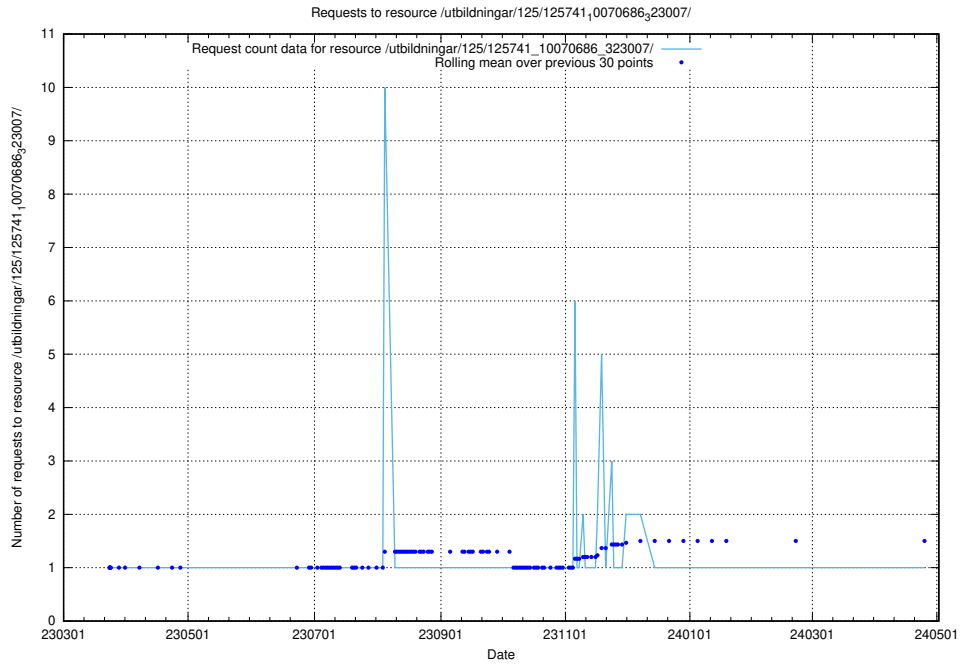

5.6620 Usage of /utbildningar/125/125741_10070686_323007/

Here, we count the number of requests to resource /utbildningar/125/125741_10070686_323007/.