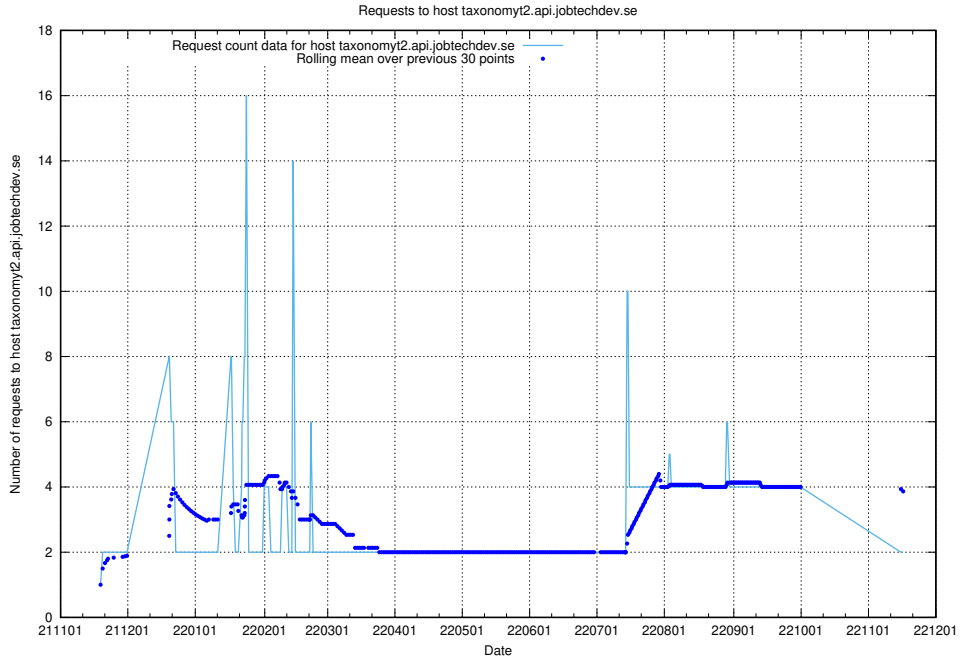

7.467 Usage of taxonomyt2.api.jobtechdev.se

Here, we count the number of requests to host taxonomyt2.api.jobtechdev.se.