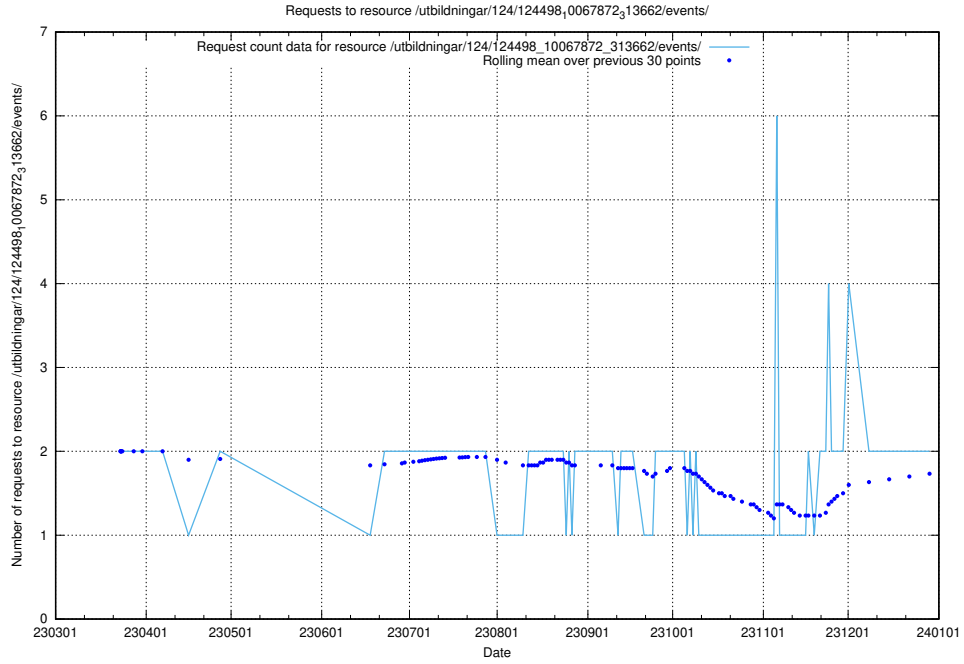

5.951 Usage of /utbildningar/124/124498_10067872_313662/events/

Here, we count the number of requests to resource /utbildningar/124/124498_10067872_313662/events/