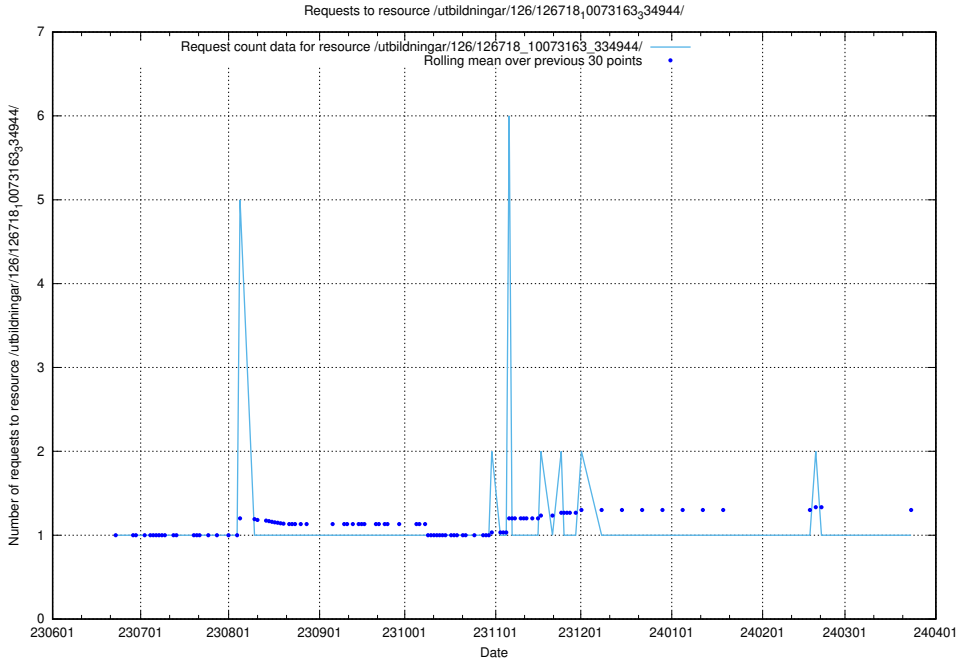

5.5752 Usage of /utbildningar/126/126718_10073163_334944/

Here, we count the number of requests to resource /utbildningar/126/126718_10073163_334944/.