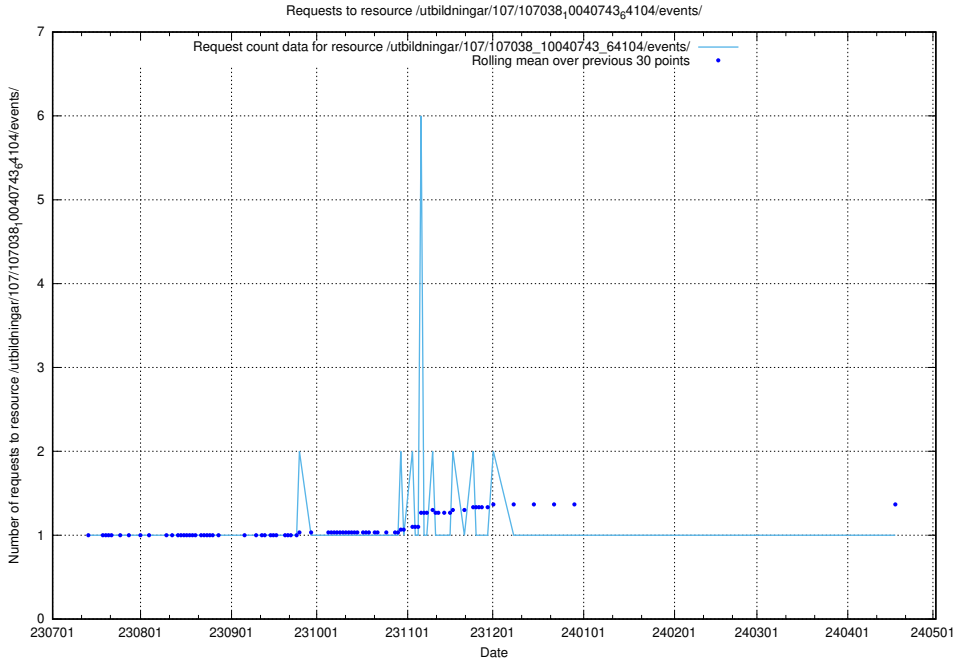

5.5213 Usage of /utbildningar/107/107038_10040743_64104/events/

Here, we count the number of requests to resource /utbildningar/107/107038_10040743_64104/events/.