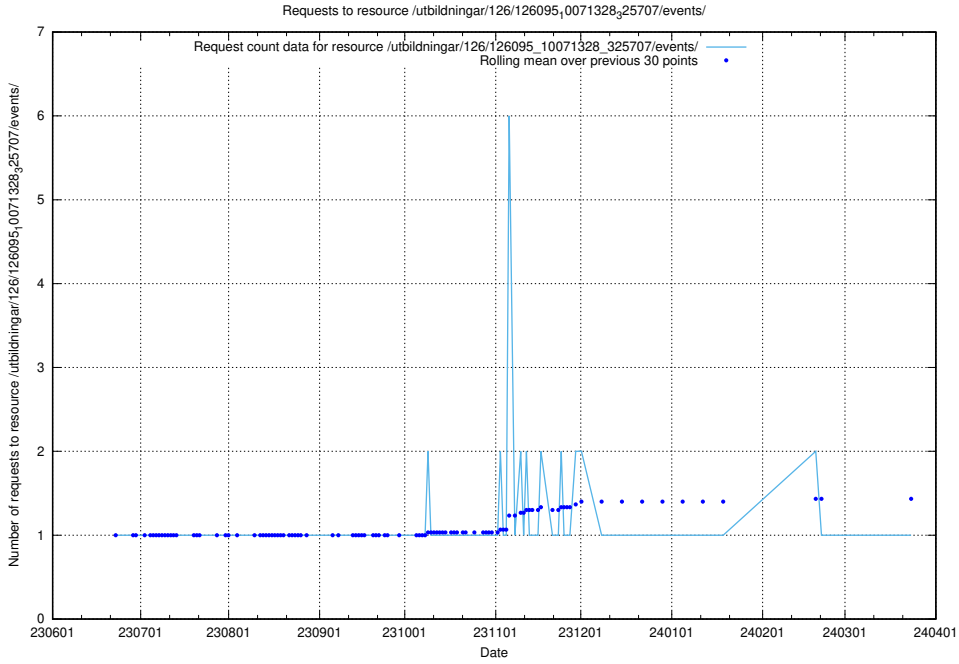

5.5817 Usage of /utbildningar/126/126095_10071328_325707/events/

Here, we count the number of requests to resource /utbildningar/126/126095_10071328_325707/events/