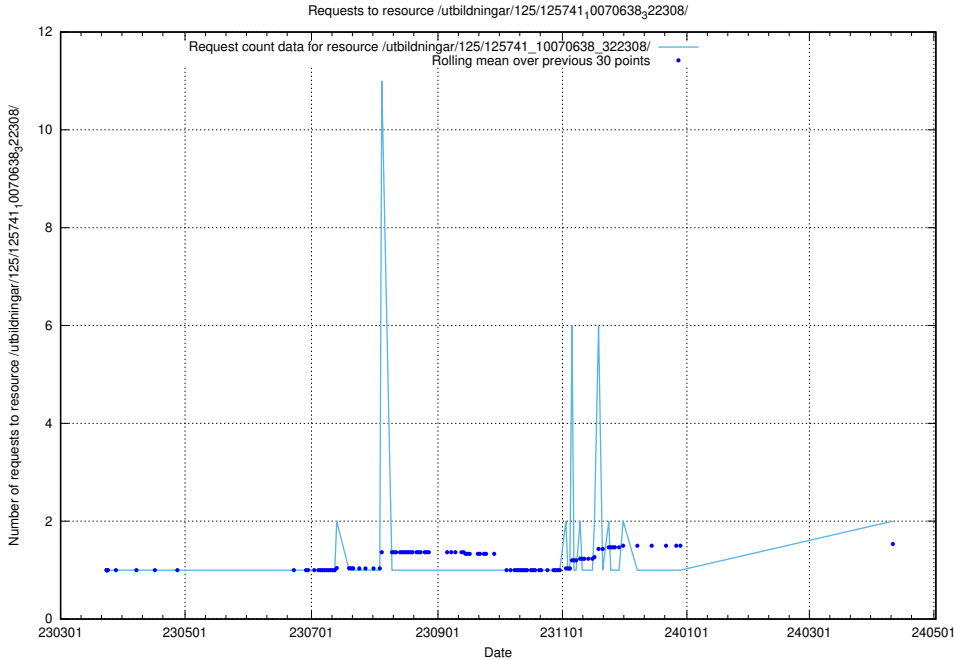

5.454 Usage of /utbildningar/125/125741_10070638_322308/

Here, we count the number of requests to resource /utbildningar/125/125741_10070638_322308/.