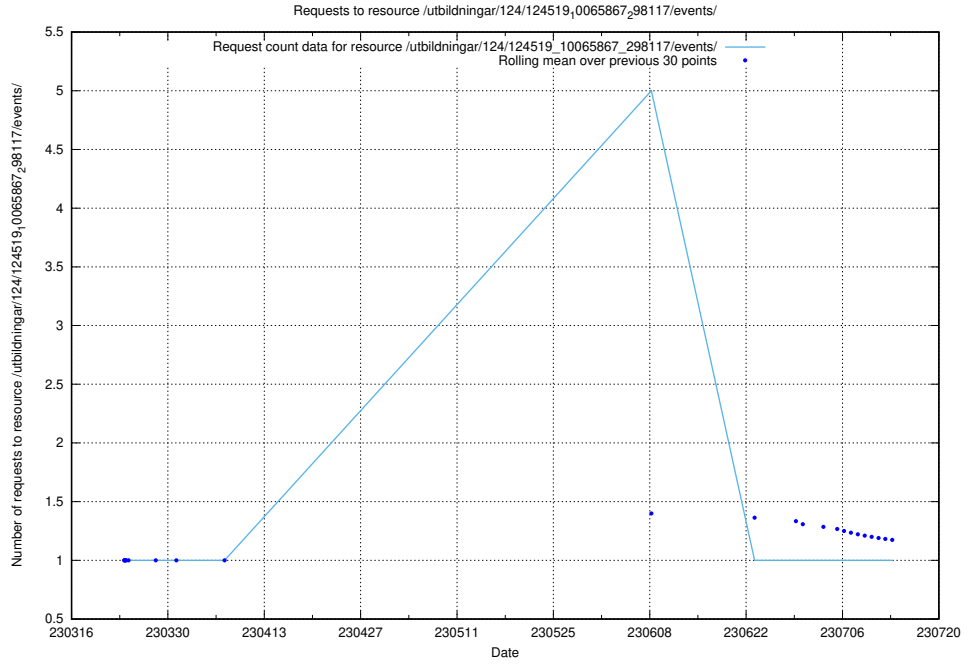

### 5.1463 Usage of /utbildningar/124/124519\_10065867\_298117/events/

Here, we count the number of requests to resource /utbildningar/124/124519\_10065867\_298117/events/