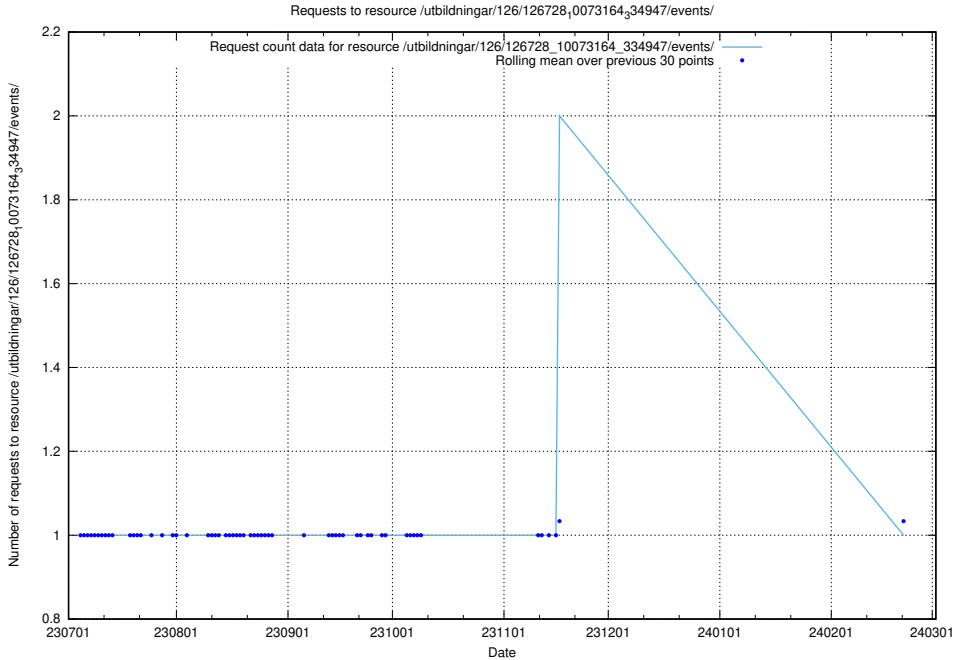

5.5484 Usage of /utbildningar/126/126728_10073164_334947/events/

Here, we count the number of requests to resource /utbildningar/126/126728_10073164_334947/events/