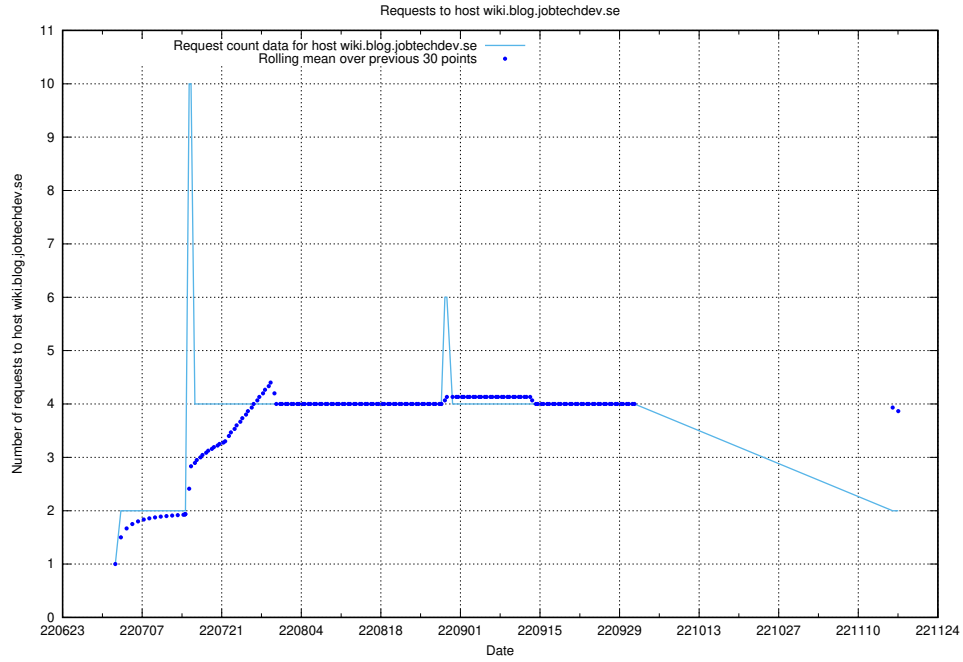

7.394 Usage of wiki.blog.jobtechdev.se

Here, we count the number of requests to host wiki.blog.jobtechdev.se.