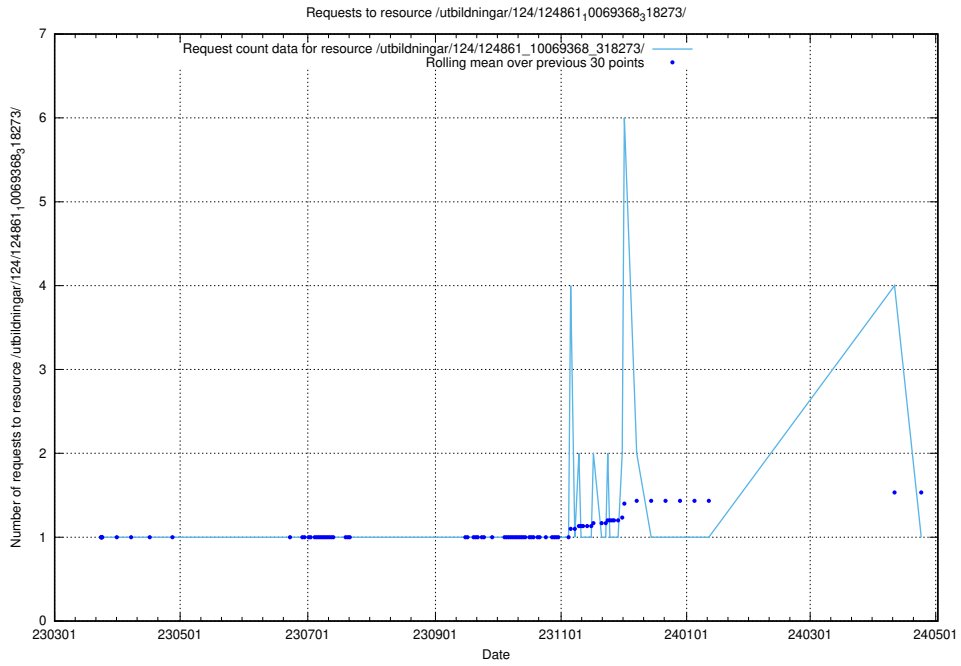

5.1171 Usage of /utbildningar/124/124861_10069368_318273/

Here, we count the number of requests to resource /utbildningar/124/124861_10069368_318273/.