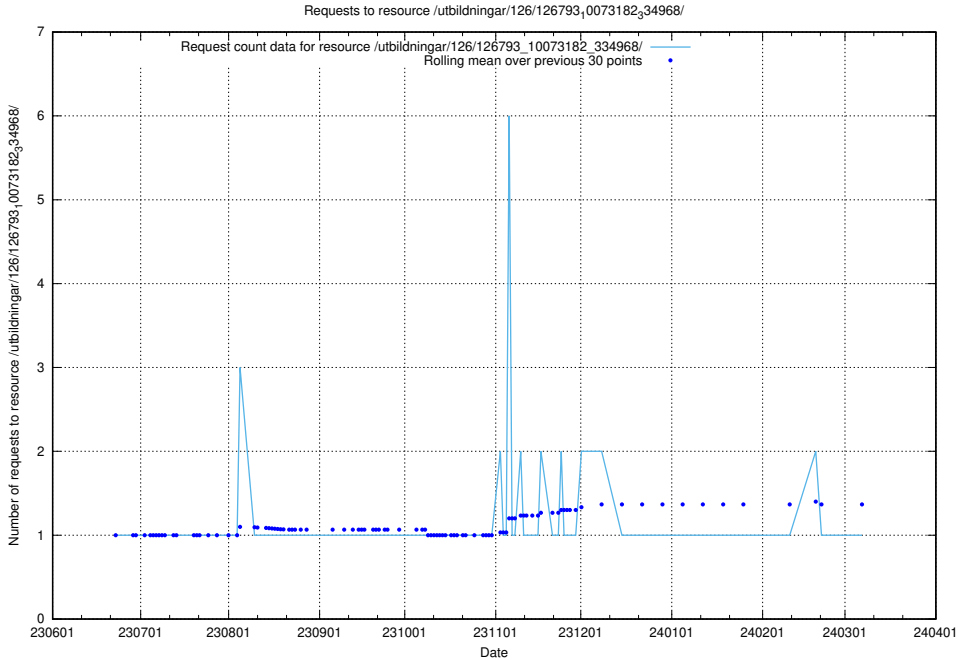

5.5727 Usage of /utbildningar/126/126793_10073182_334968/

Here, we count the number of requests to resource /utbildningar/126/126793_10073182_334968/.