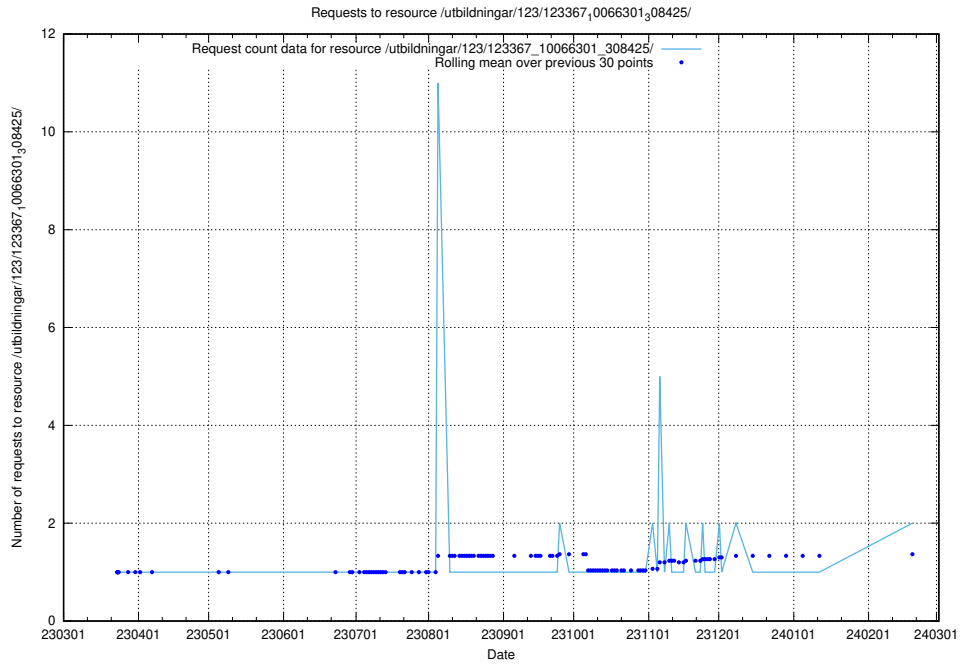

5.745 Usage of /utbildningar/123/123367_10066301_308425/

Here, we count the number of requests to resource /utbildningar/123/123367_10066301_308425/.