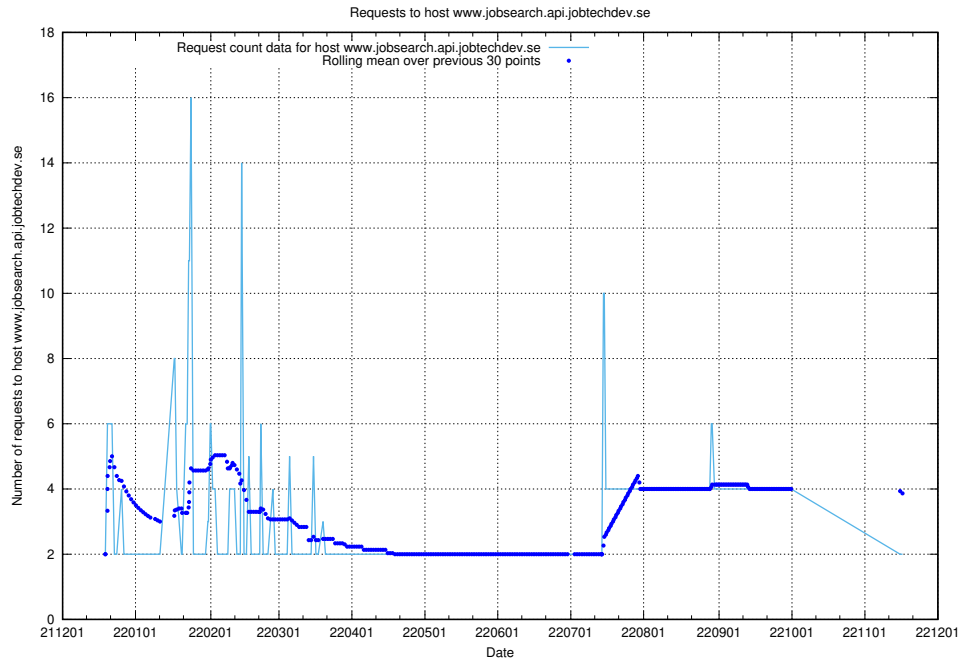

7.384 Usage of www.jobsearch.api.jobtechdev.se

Here, we count the number of requests to host www.jobsearch.api.jobtechdev.se.