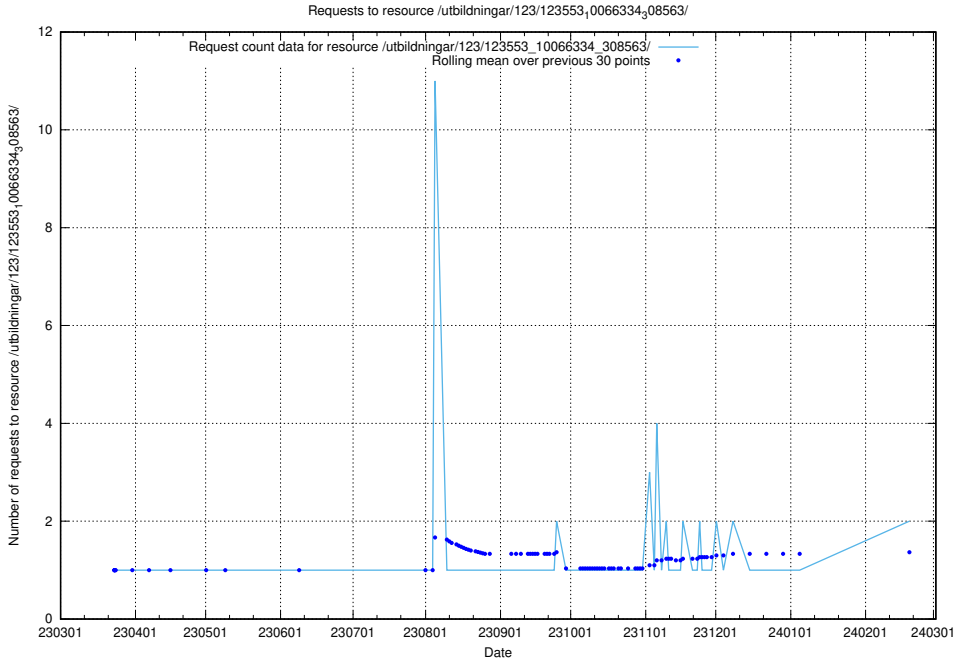

5.734 Usage of /utbildningar/123/123553_10066334_308563/

Here, we count the number of requests to resource /utbildningar/123/123553_10066334_308563/.