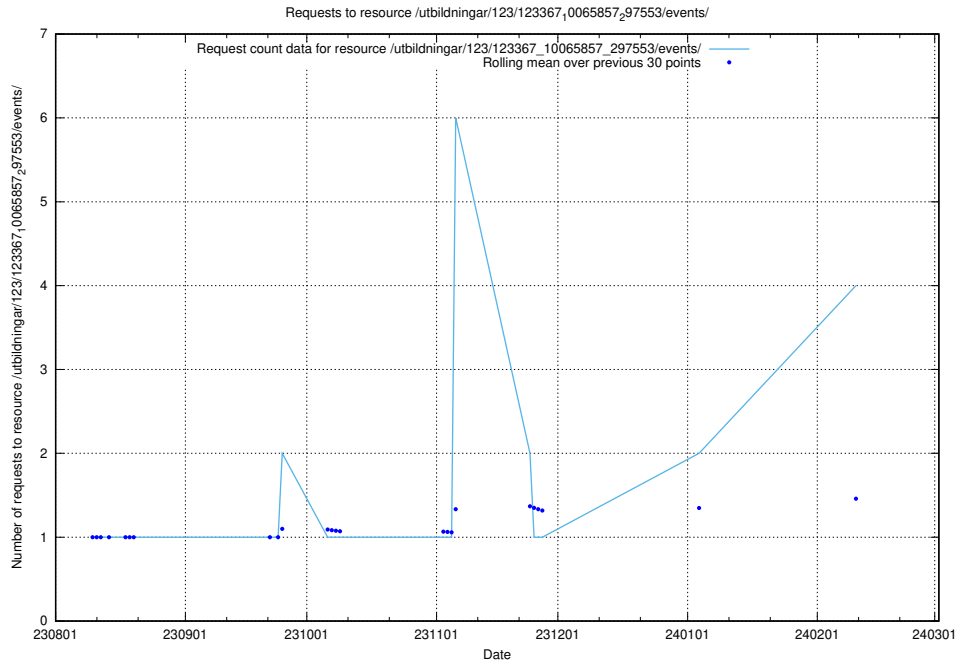

5.226 Usage of /utbildningar/123/123367_10065857_297553/events/

Here, we count the number of requests to resource /utbildningar/123/123367_10065857_297553/events/