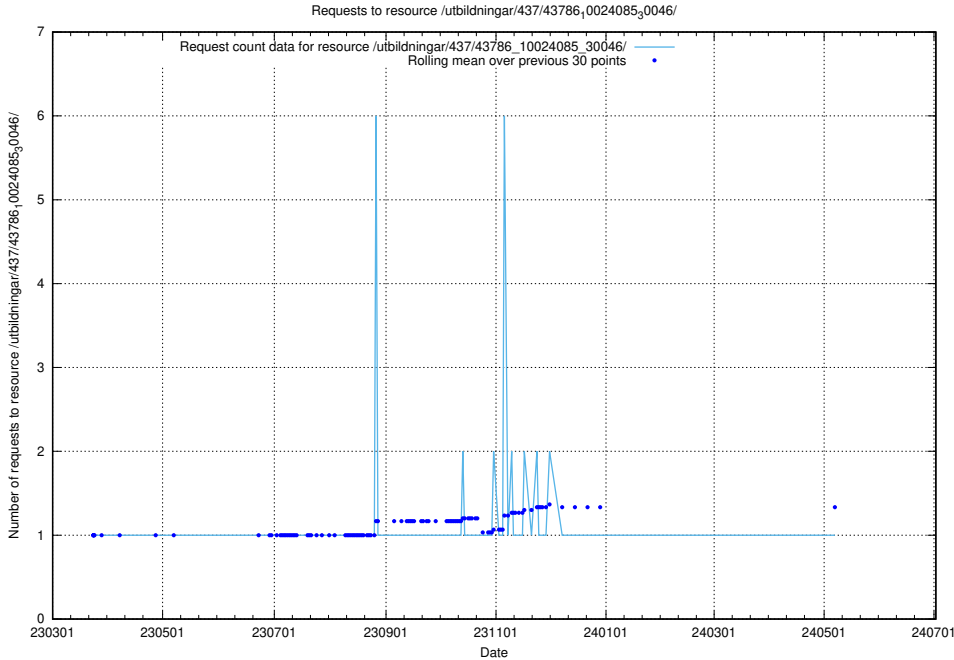

5.6511 Usage of /utbildningar/437/43786_10024085_30046/

Here, we count the number of requests to resource /utbildningar/437/43786_10024085_30046/.