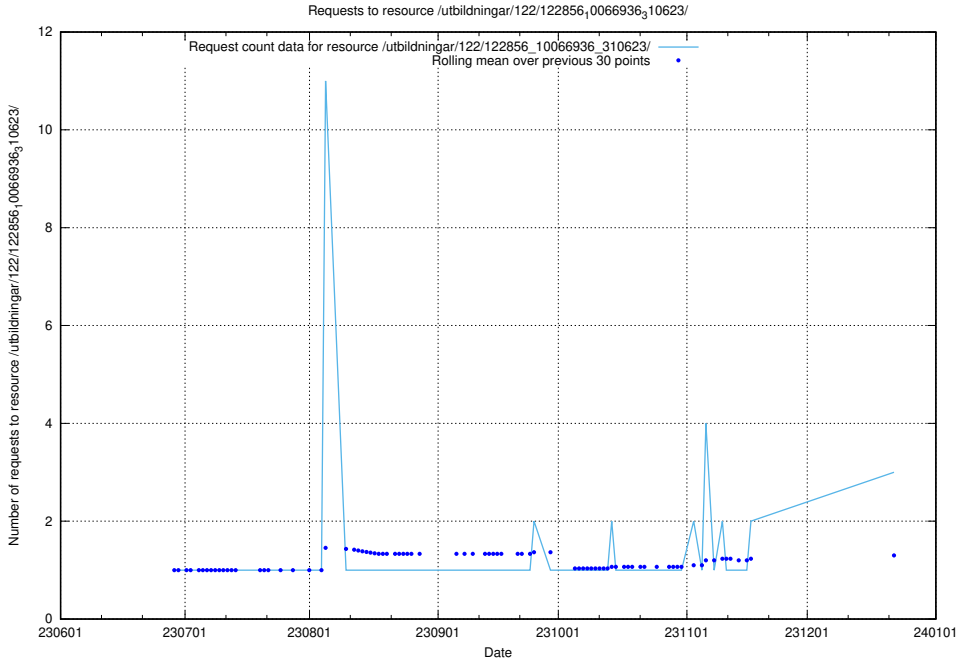

5.394 Usage of /utbildningar/122/122856_10066936_310623/

Here, we count the number of requests to resource /utbildningar/122/122856_10066936_310623/.