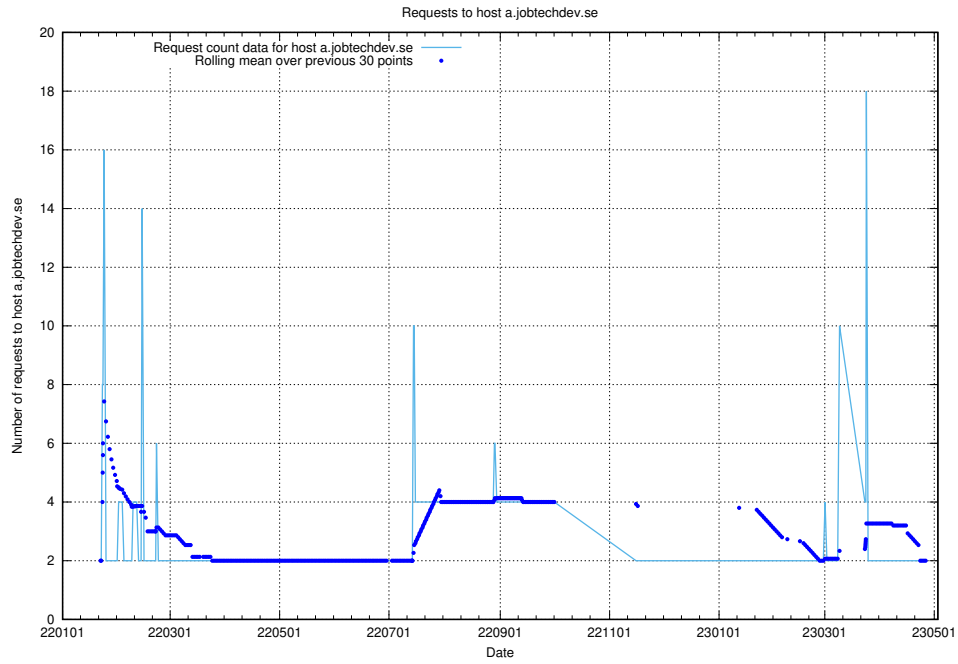

7.266 Usage of a.jobtechdev.se

Here, we count the number of requests to host a.jobtechdev.se.