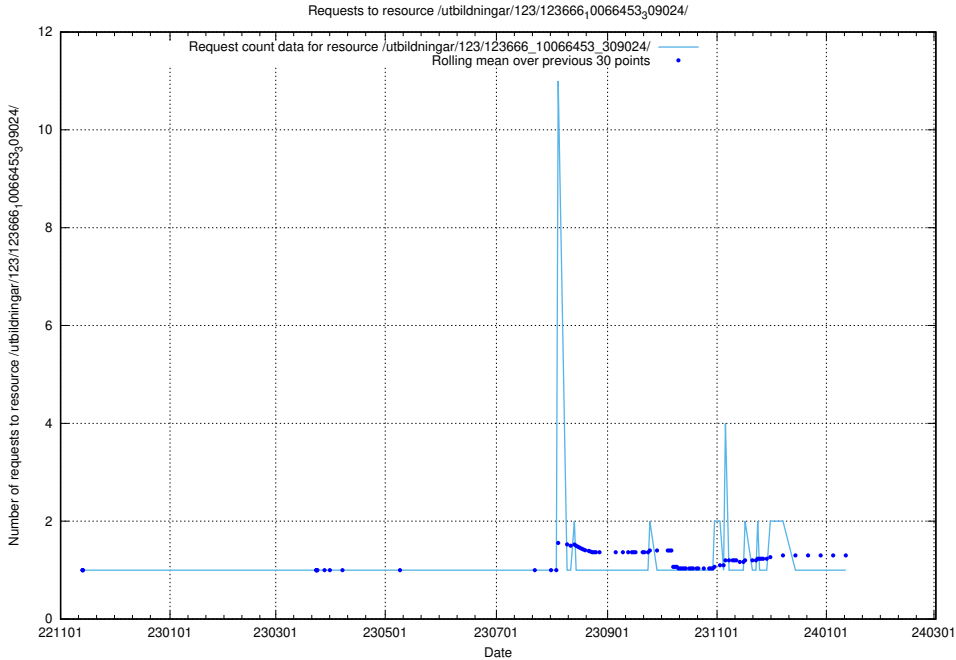

5.6053 Usage of /utbildningar/123/123666_10066453_309024/

Here, we count the number of requests to resource /utbildningar/123/123666_10066453_309024/.