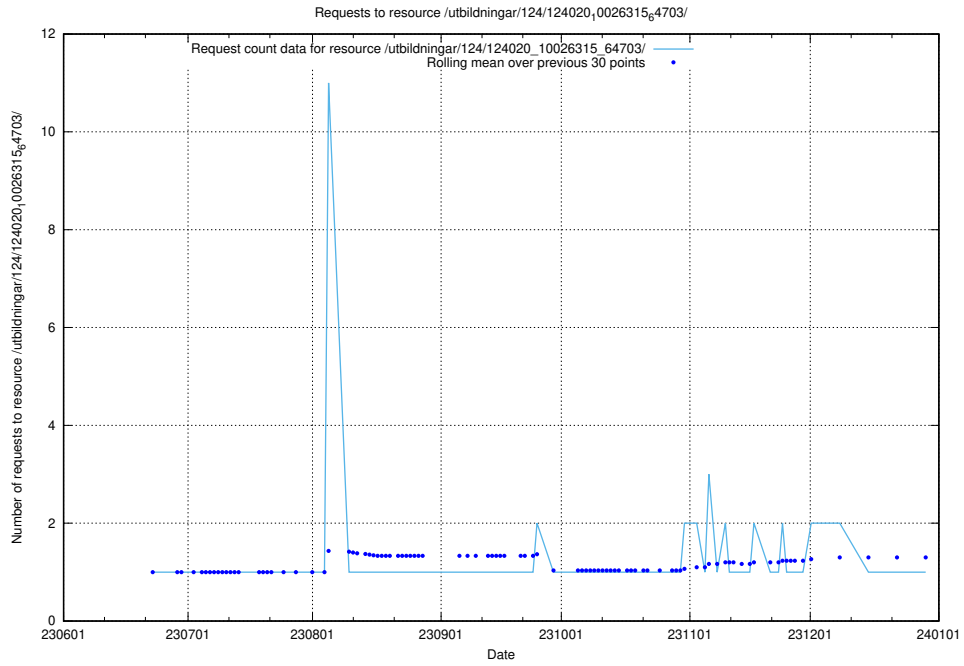

5.5960 Usage of /utbildningar/124/124020_10026315_64703/

Here, we count the number of requests to resource /utbildningar/124/124020_10026315_64703/.