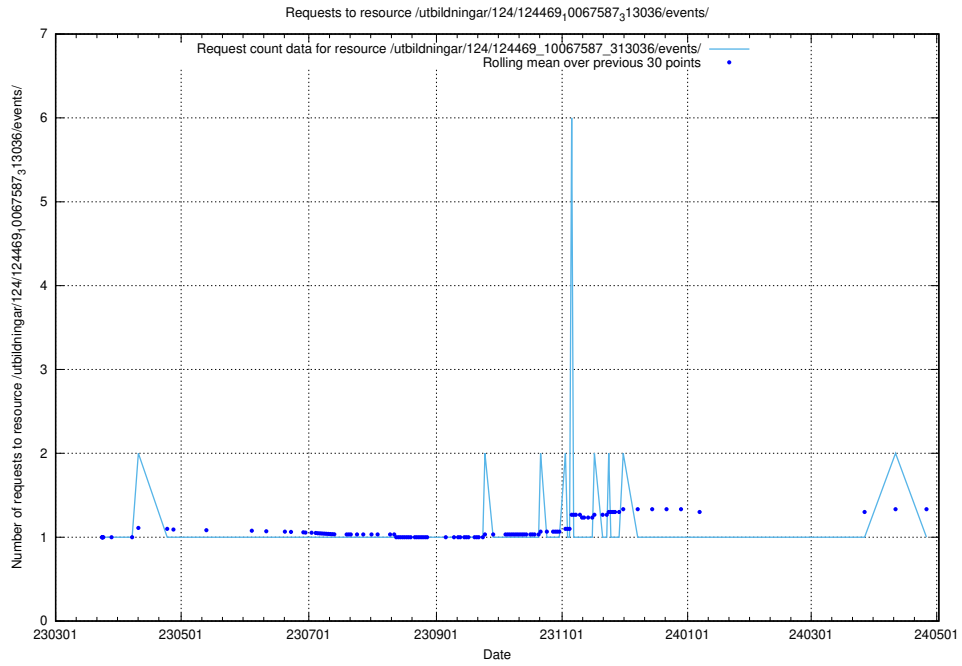

### 5.3415 Usage of /utbildningar/124/124469\_10067587\_313036/events/

Here, we count the number of requests to resource /utbildningar/124/124469\_10067587\_313036/events/