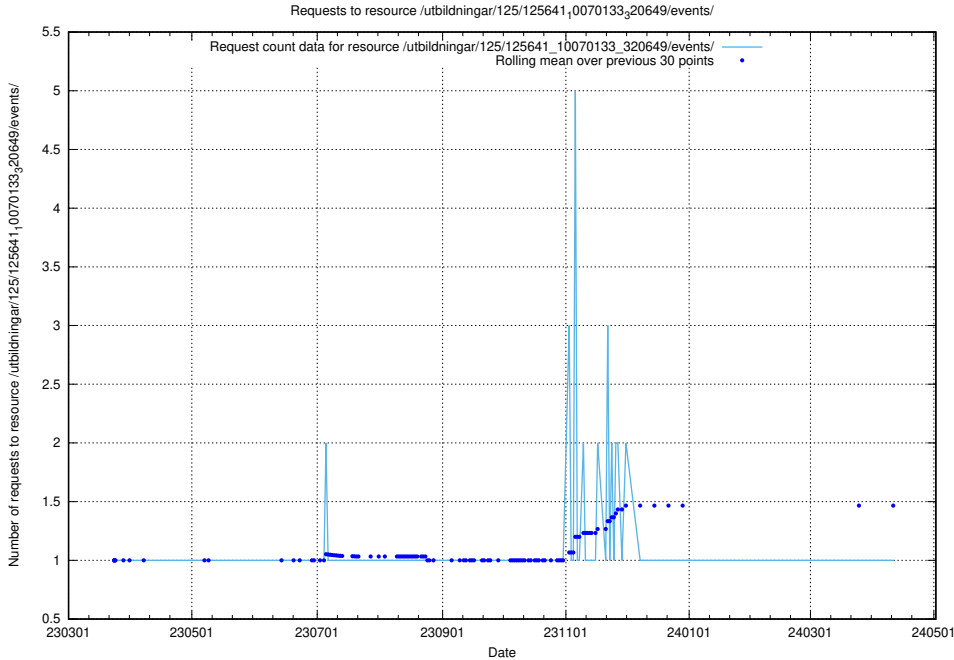

5.1059 Usage of /utbildningar/125/125641_10070133_320649/events/

Here, we count the number of requests to resource /utbildningar/125/125641_10070133_320649/events/