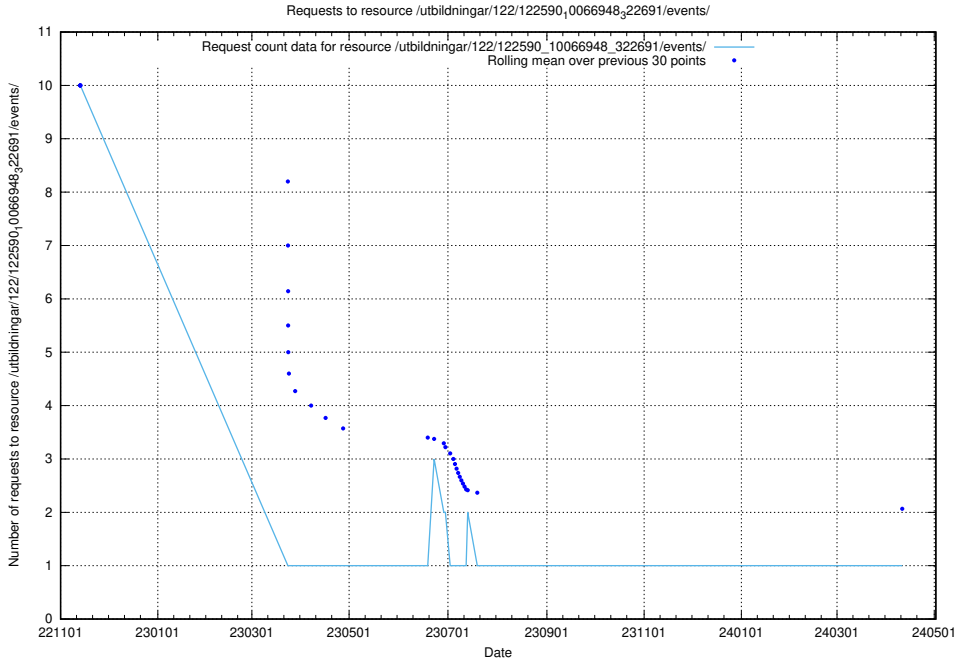

5.5885 Usage of /utbildningar/122/122590_10066948_322691/events/

Here, we count the number of requests to resource /utbildningar/122/122590_10066948_322691/events/