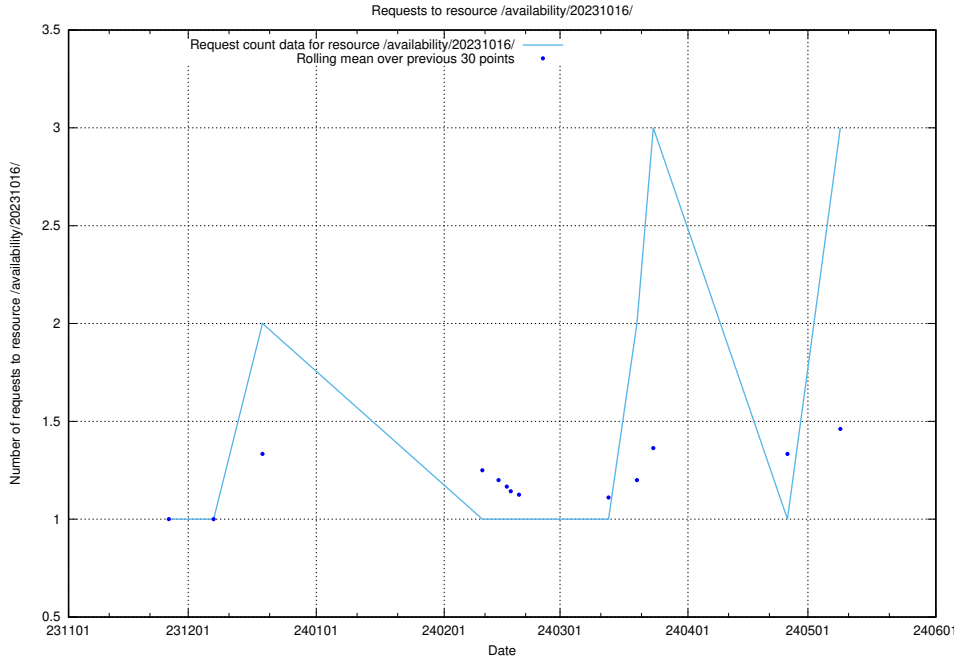

5.333 Usage of /availability/20231016/

Here, we count the number of requests to resource /availability/20231016/.