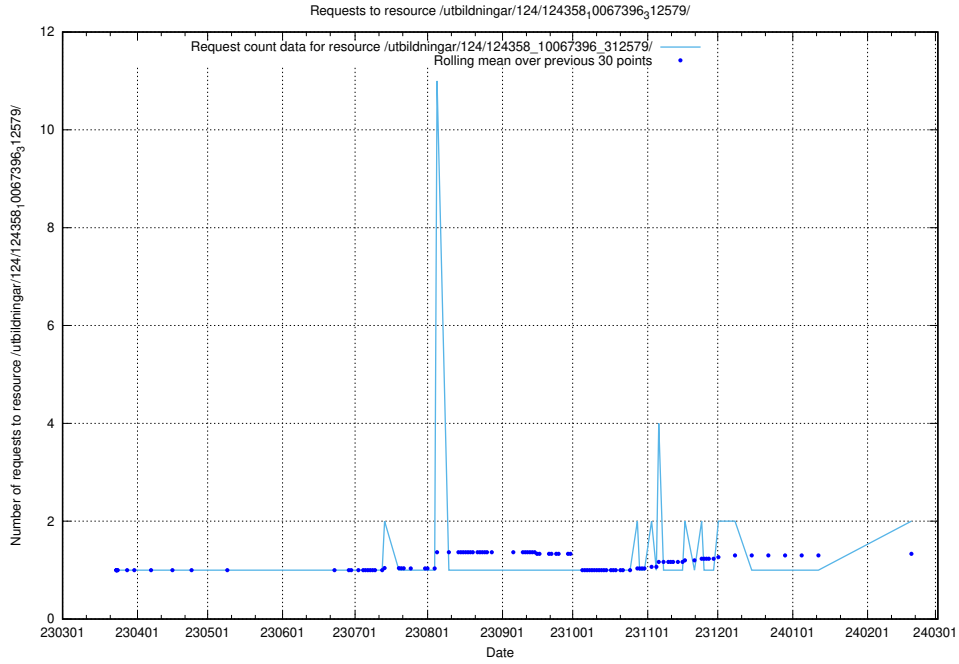

5.671 Usage of /utbildningar/124/124358_10067396_312579/

Here, we count the number of requests to resource /utbildningar/124/124358_10067396_312579/.