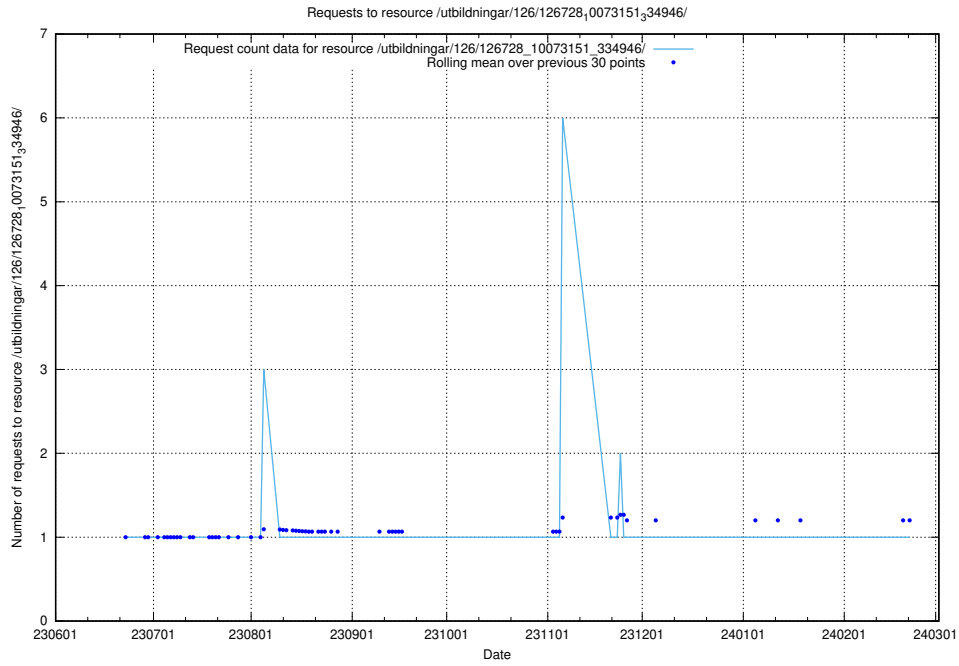

5.5737 Usage of /utbildningar/126/126728_10073151_334946/

Here, we count the number of requests to resource /utbildningar/126/126728_10073151_334946/.