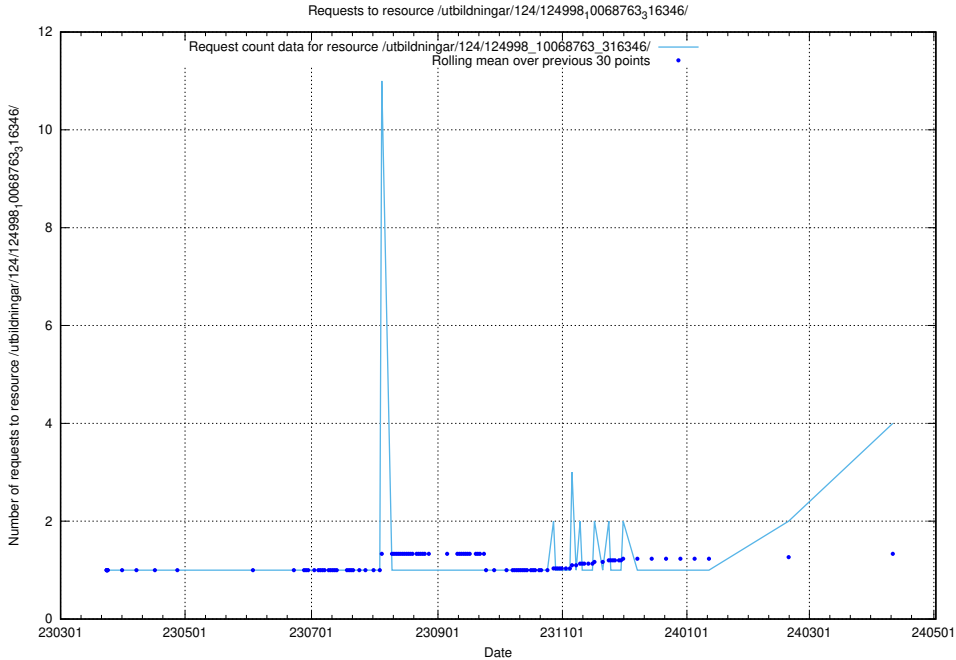

### 5.162 Usage of /utbildningar/124/124998\_10068763\_316346/

Here, we count the number of requests to resource /utbildningar/124/124998\_10068763\_316346/.