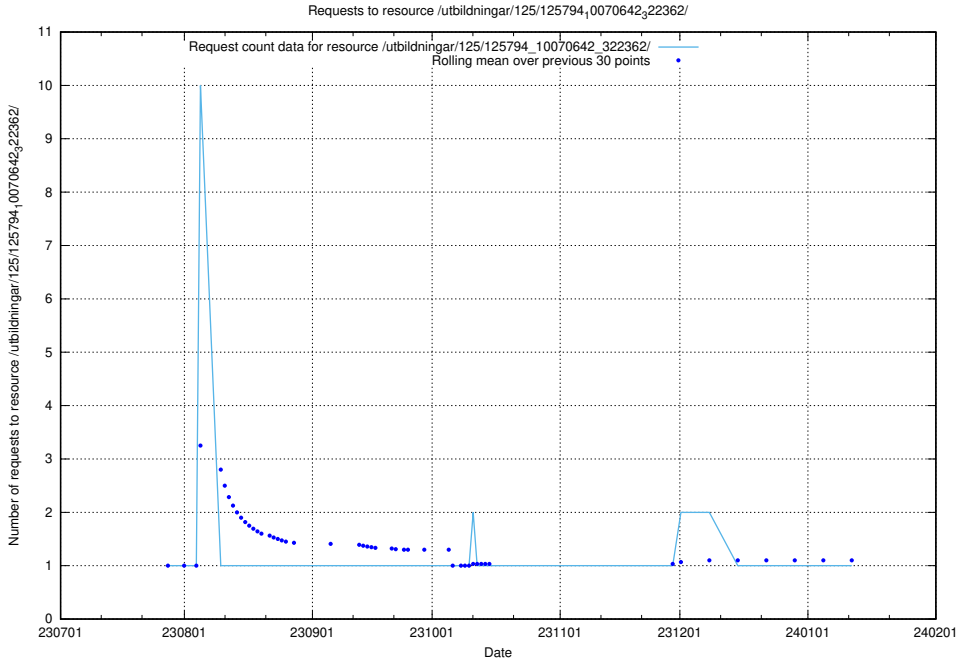

5.5042 Usage of /utbildningar/125/125794_10070642_322362/

Here, we count the number of requests to resource /utbildningar/125/125794_10070642_322362/.