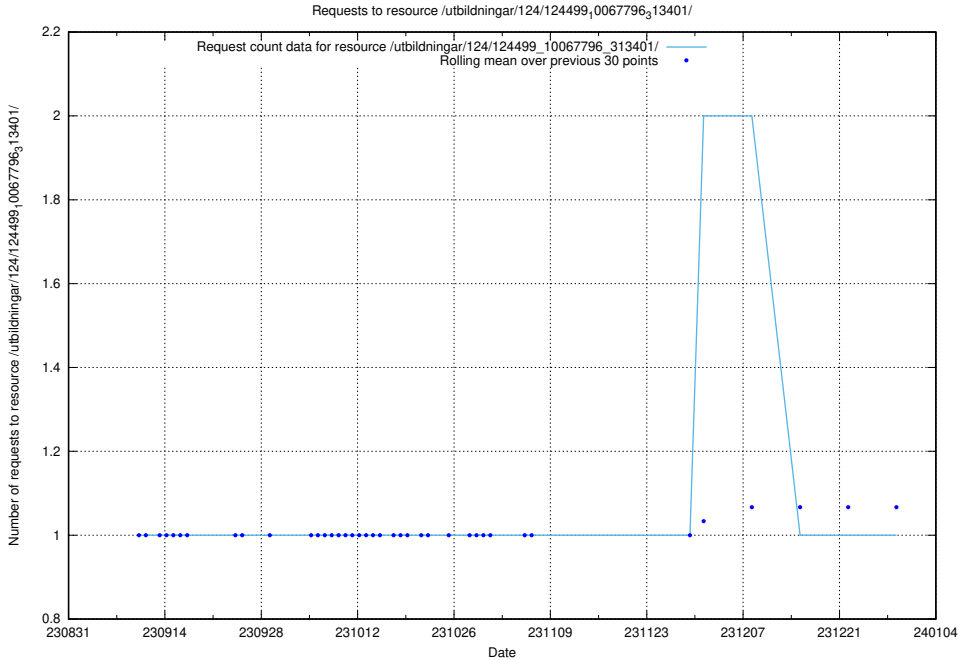

5.4758 Usage of /utbildningar/124/124499_10067796_313401/

Here, we count the number of requests to resource /utbildningar/124/124499_10067796_313401/.