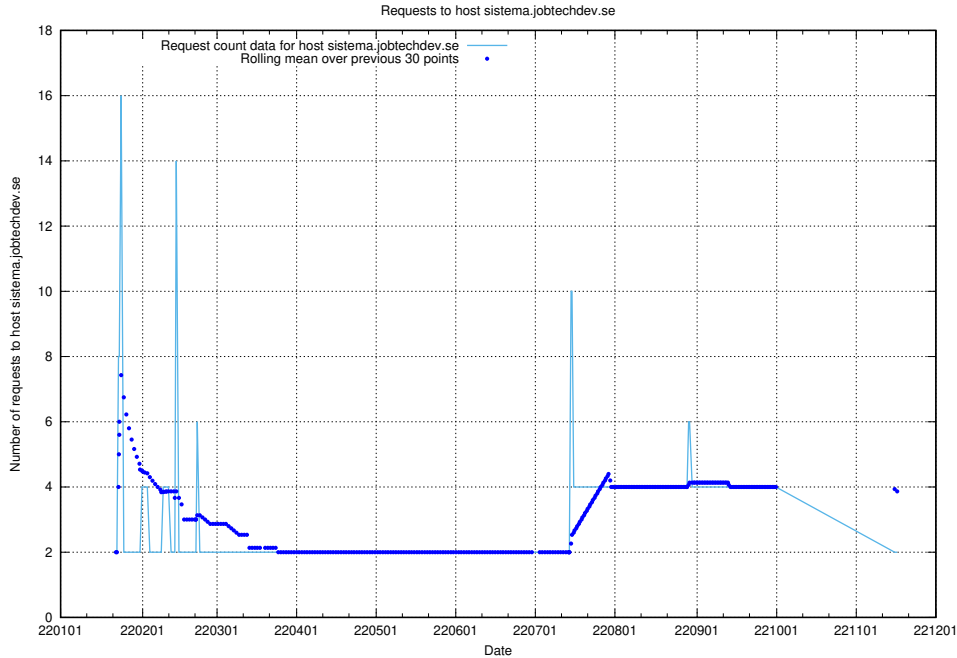

7.588 Usage of sistema.jobtechdev.se

Here, we count the number of requests to host sistema.jobtechdev.se.