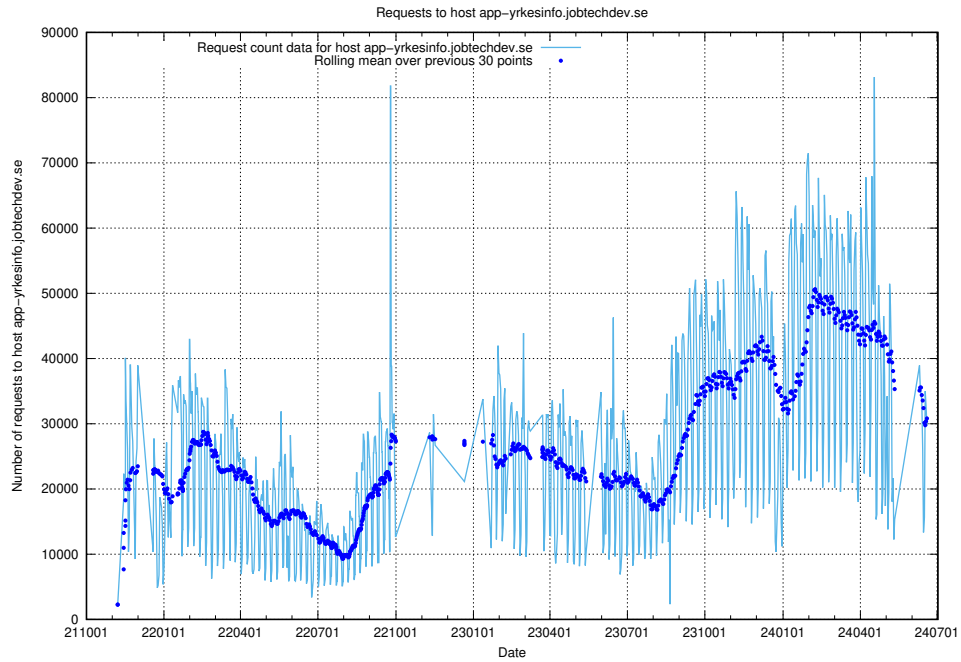

7.8 Usage of app-yrkesinfo.jobtechdev.se

Here, we count the number of requests to host app-yrkesinfo.jobtechdev.se.