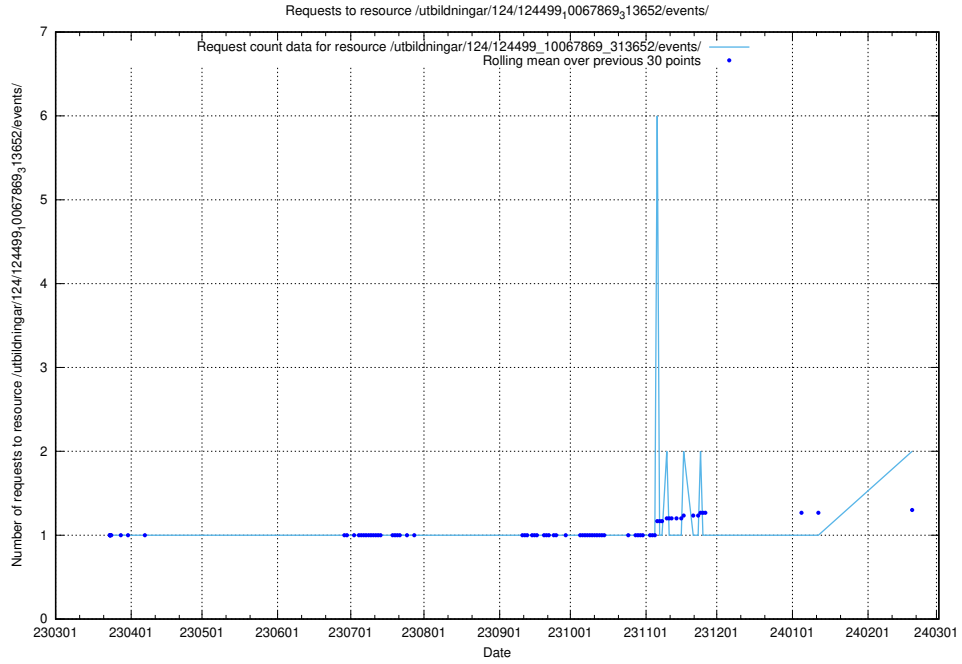

5.565 Usage of /utbildningar/124/124499_10067869_313652/events/

Here, we count the number of requests to resource /utbildningar/124/124499_10067869_313652/events/