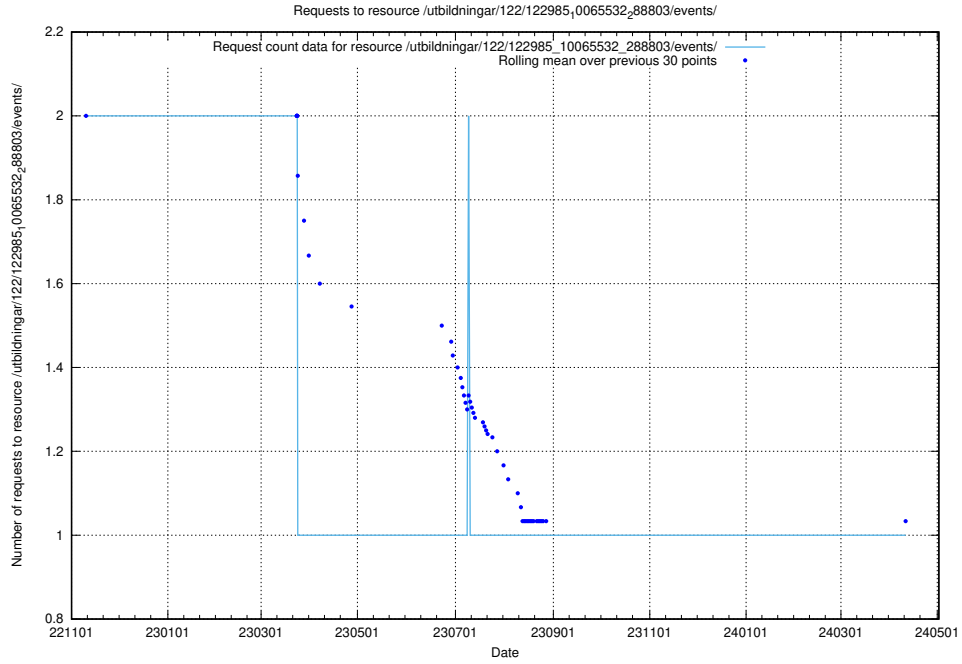

5.6411 Usage of /utbildningar/122/122985_10065532_288803/events/

Here, we count the number of requests to resource /utbildningar/122/122985_10065532_288803/events/