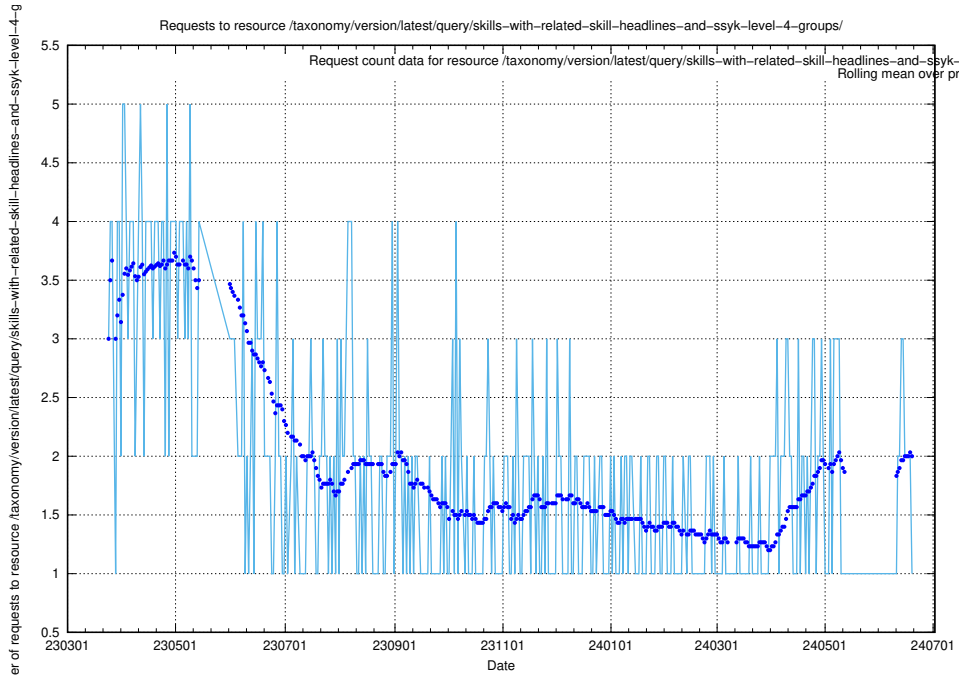

5.6241 Usage of /taxonomy/version/latest/query/skills-with-related-skill-headlines-and-ssyk-level-4-groups/

Here, we count the number of requests to resource /taxonomy/version/latest/query/skills-with-related-skill-headlines-and-ssyk-level-4-groups/.