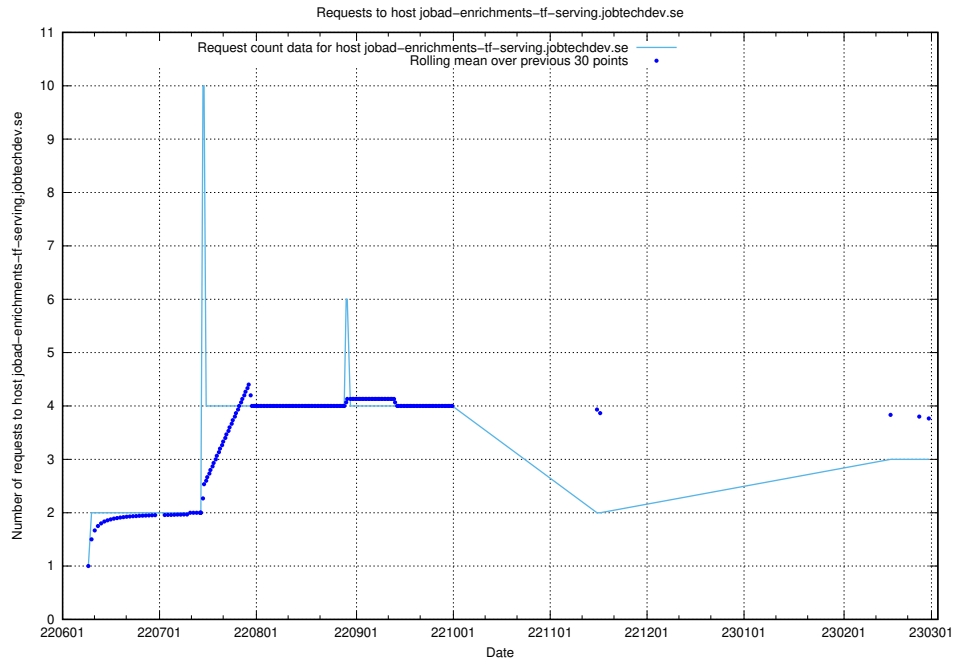

7.219 Usage of `jobad-enrichments-tf-serving.jobtechdev.se`

Here, we count the number of requests to host `jobad-enrichments-tf-serving.jobtechdev.se`.