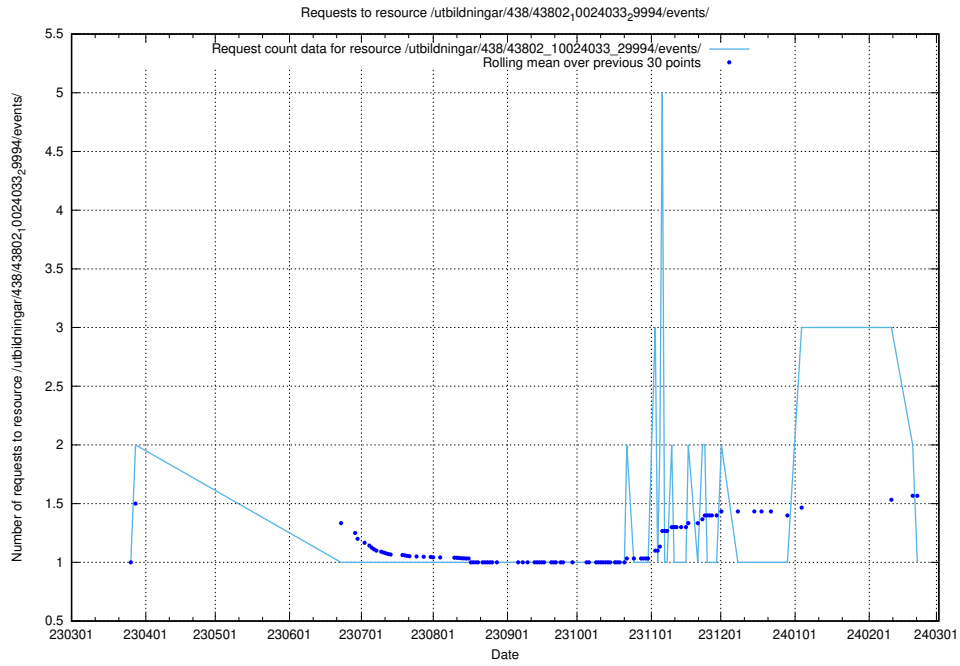

5.6208 Usage of /utbildningar/438/43802_10024033_29994/events/

Here, we count the number of requests to resource /utbildningar/438/43802_10024033_29994/events/.