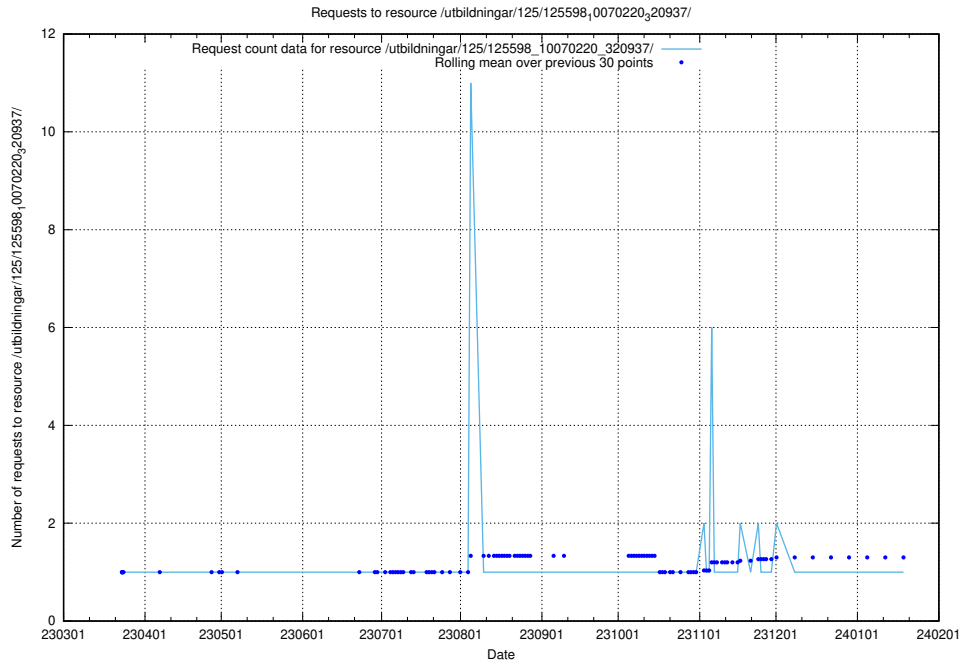

5.1098 Usage of /utbildningar/125/125598_10070220_320937/

Here, we count the number of requests to resource /utbildningar/125/125598_10070220_320937/.