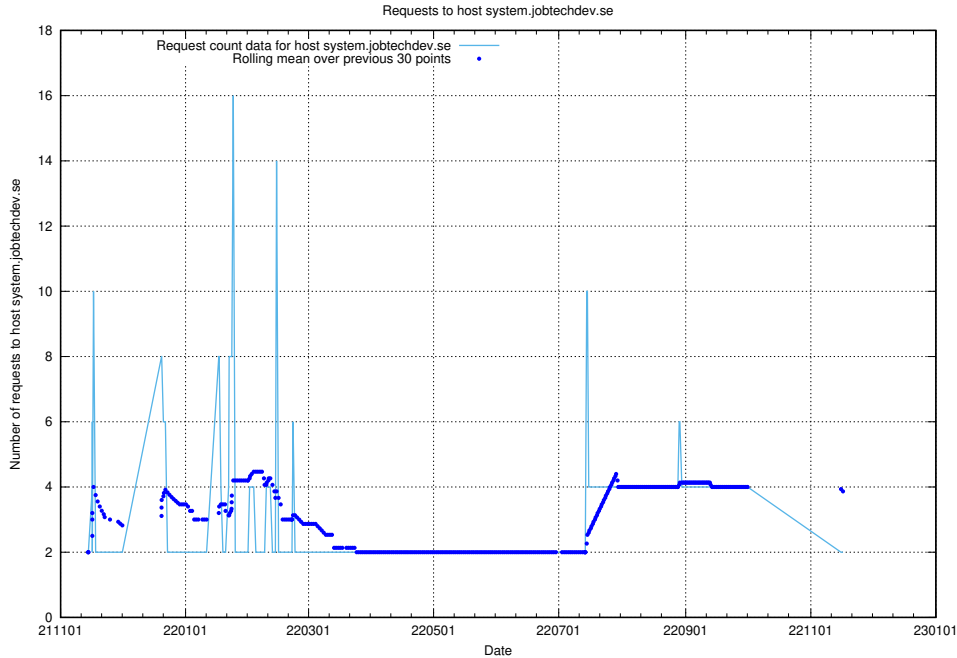

### 7.557 Usage of store.jobtechdev.se

Here, we count the number of requests to host store.jobtechdev.se.