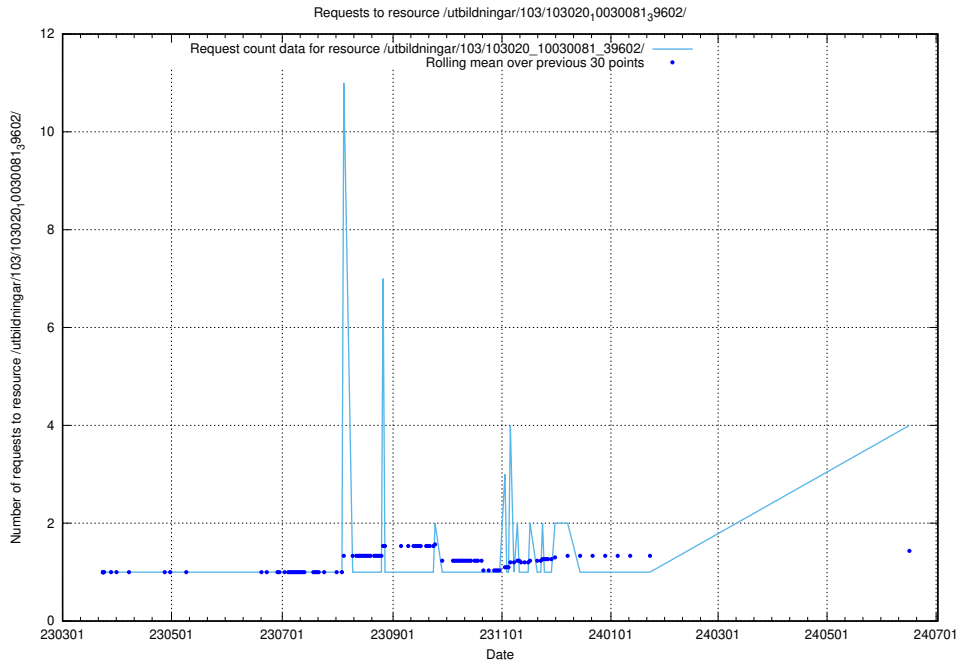

5.239 Usage of /utbildningar/103/103020_10030081_39602/

Here, we count the number of requests to resource /utbildningar/103/103020_10030081_39602/.