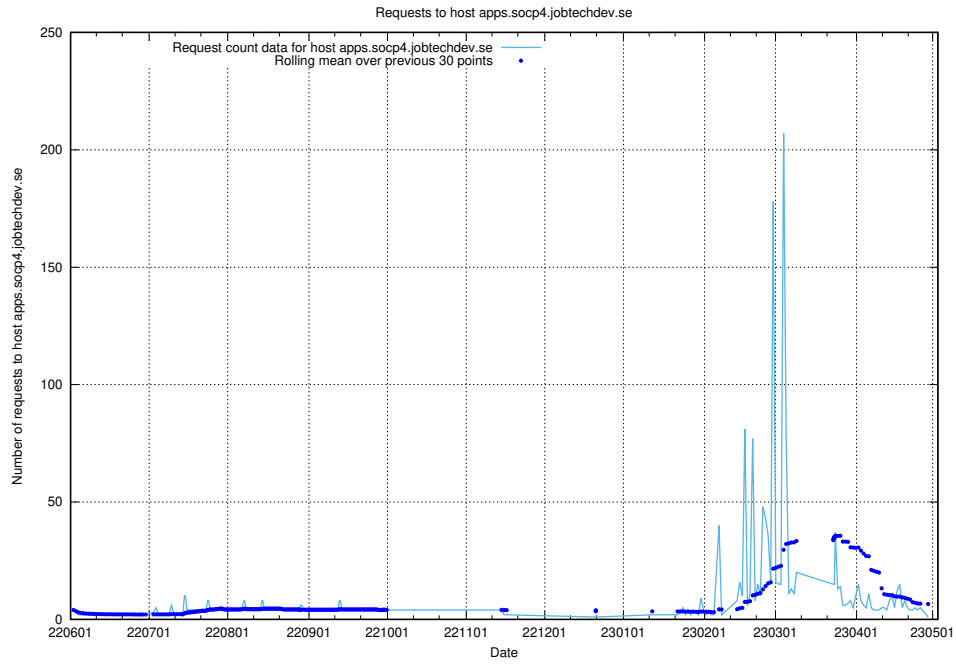

7.628 Usage of apps.socp4.jobtechdev.se

Here, we count the number of requests to host apps.socp4.jobtechdev.se.