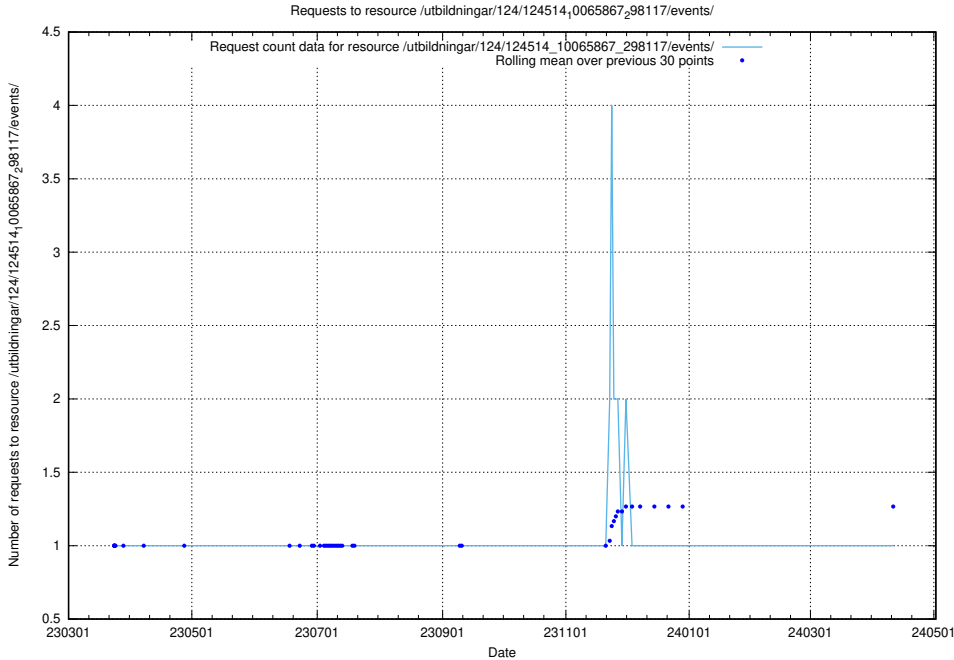

5.2138 Usage of /utbildningar/124/124514_10065867_298117/events/

Here, we count the number of requests to resource /utbildningar/124/124514_10065867_298117/events/