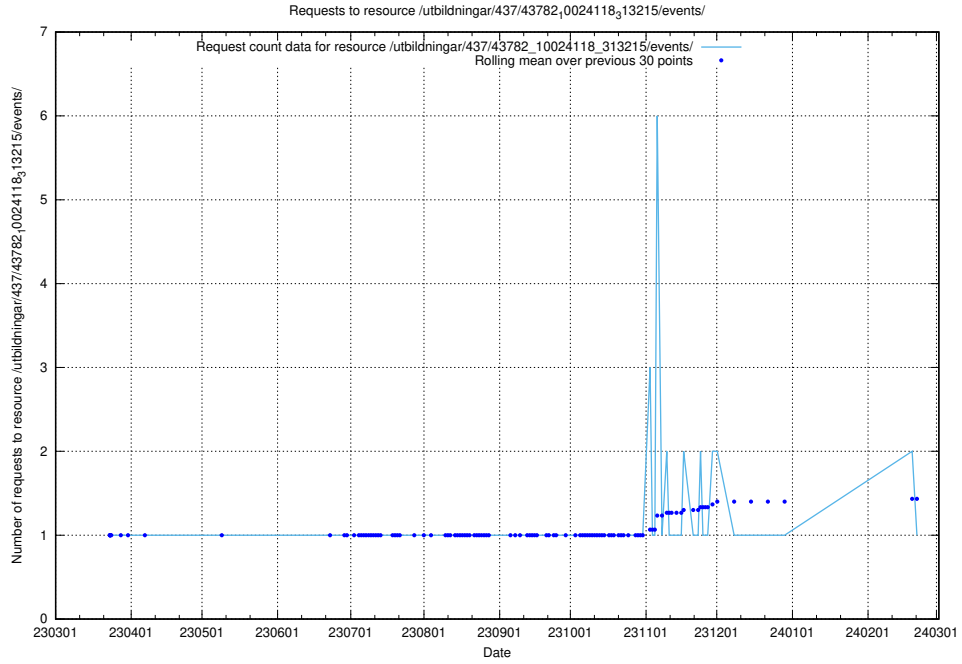

5.6513 Usage of /utbildningar/437/43782_10024118_313215/events/

Here, we count the number of requests to resource /utbildningar/437/43782_10024118_313215/events/.