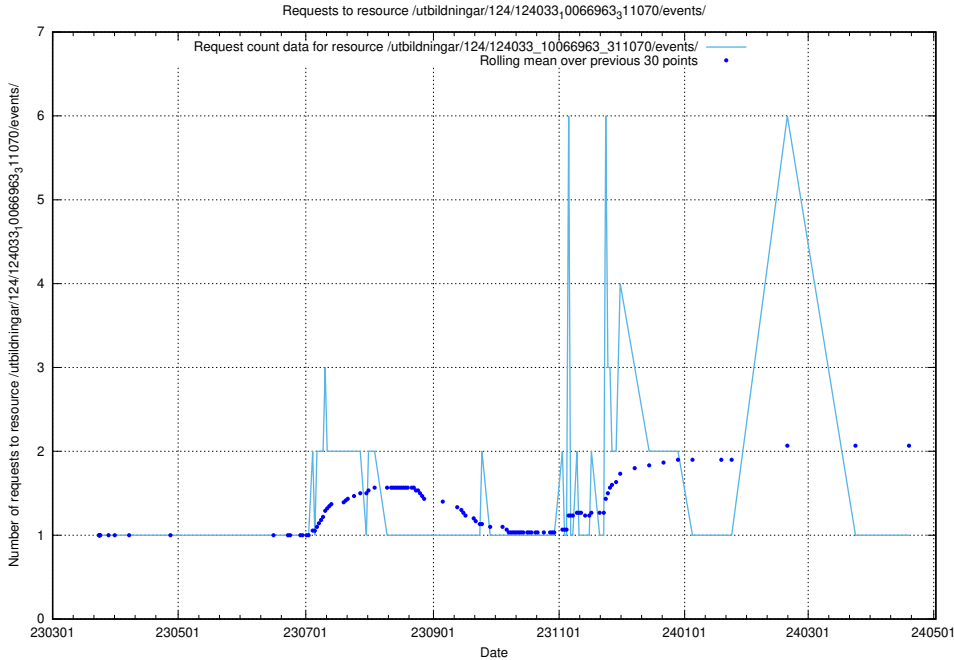

5.4590 Usage of /utbildningar/124/124033_10066963_311070/events/

Here, we count the number of requests to resource /utbildningar/124/124033_10066963_311070/events/