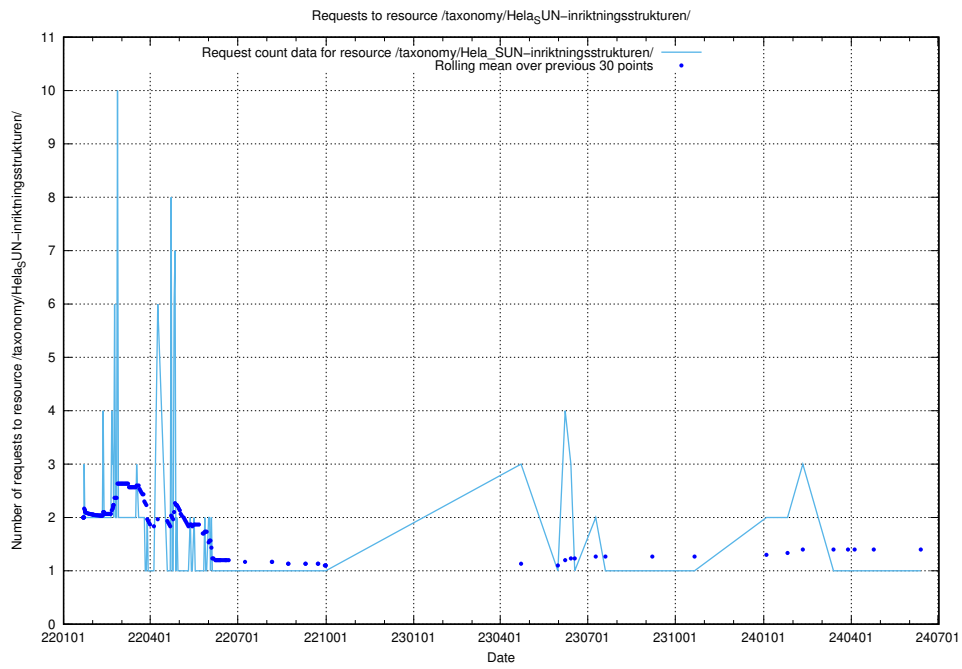

5.6643 Usage of /taxonomy/Hela_SUN-inriktningsstrukturen/

Here, we count the number of requests to resource /taxonomy/Hela_SUN-inriktningsstrukturen/.