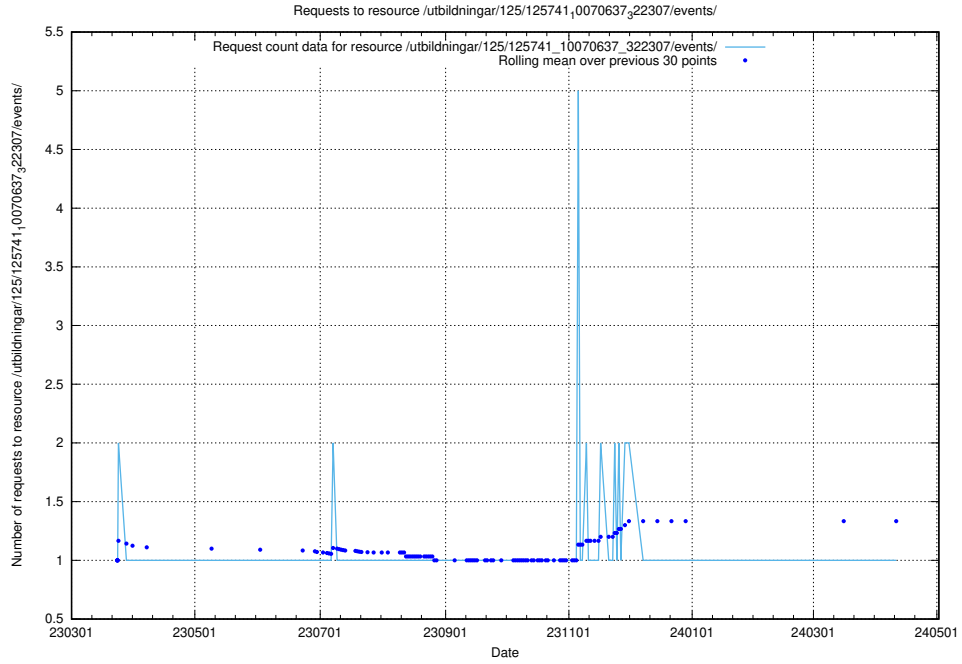

5.971 Usage of /utbildningar/125/125741_10070637_322307/events/

Here, we count the number of requests to resource /utbildningar/125/125741_10070637_322307/events/