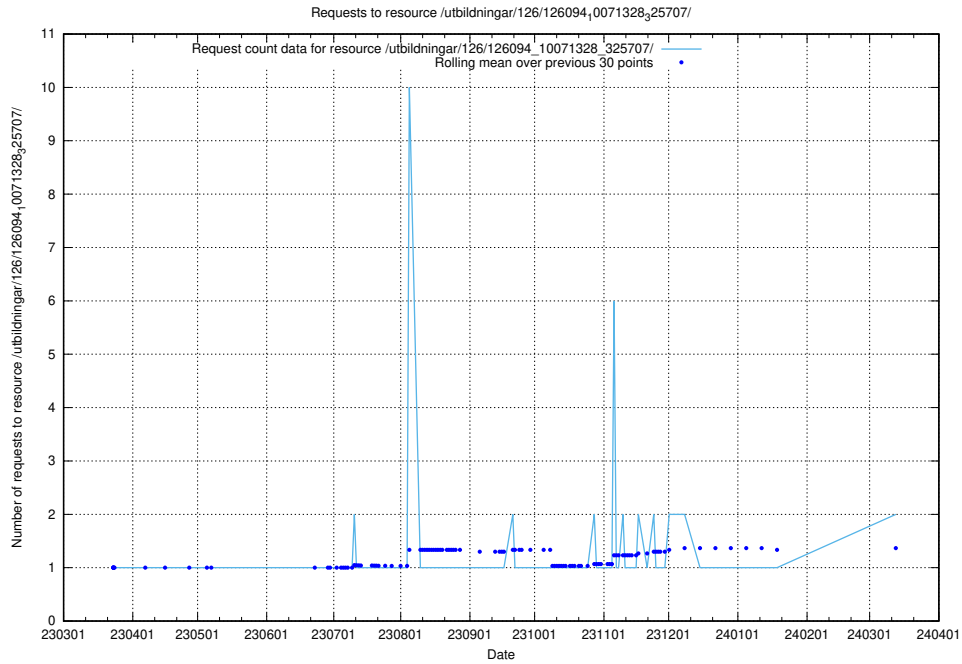

5.960 Usage of /utbildningar/126/126094_10071328_325707/

Here, we count the number of requests to resource /utbildningar/126/126094_10071328_325707/.