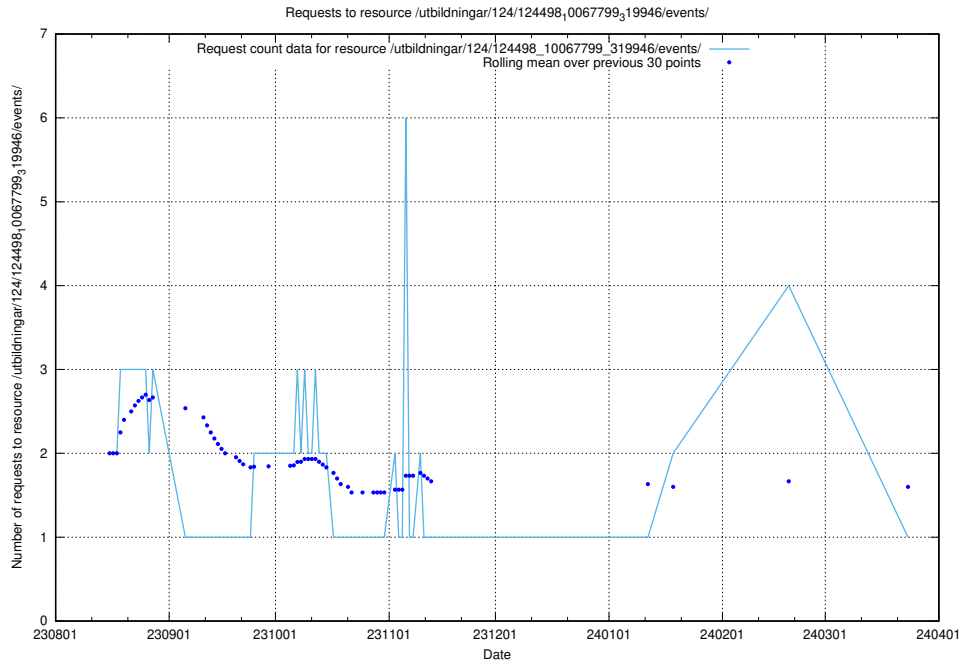

5.4934 Usage of /utbildningar/124/124498_10067799_319946/events/

Here, we count the number of requests to resource /utbildningar/124/124498_10067799_319946/events/