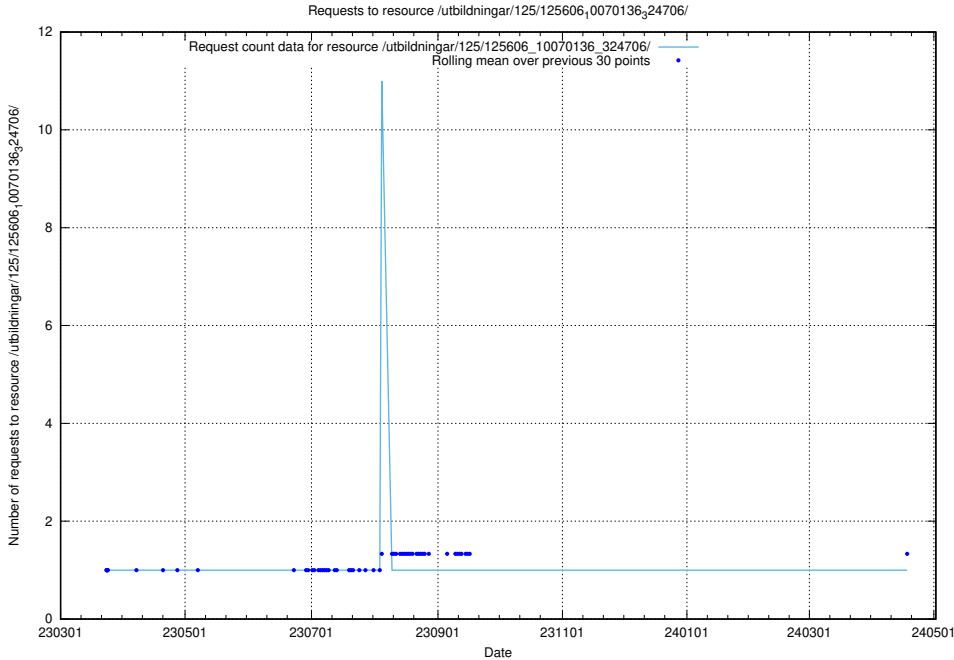

5.1082 Usage of /utbildningar/125/125606_10070136_324706/

Here, we count the number of requests to resource /utbildningar/125/125606_10070136_324706/.