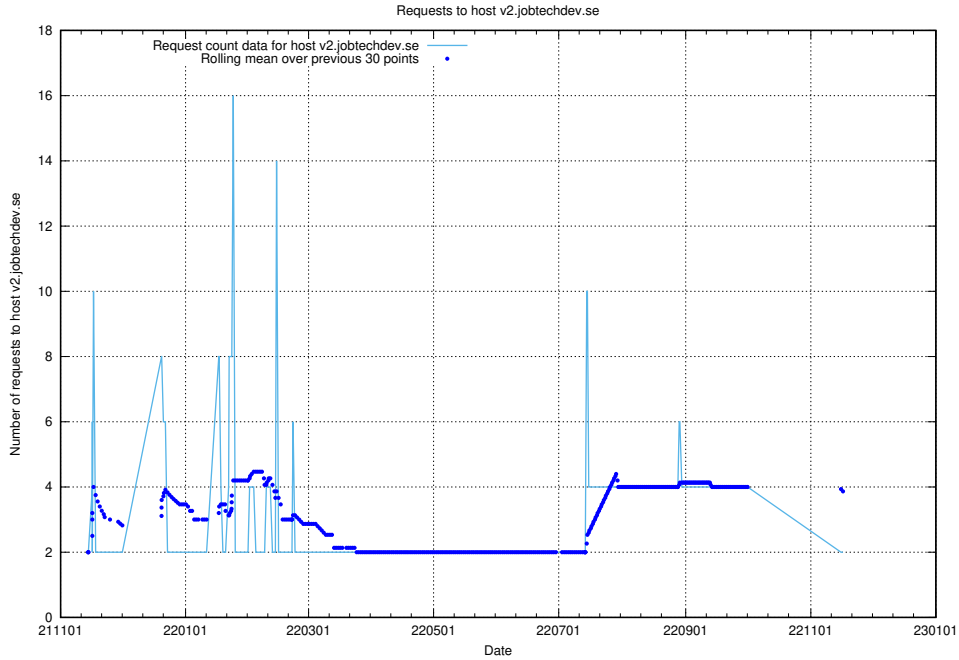

7.554 Usage of v2.jobtechdev.se

Here, we count the number of requests to host v2.jobtechdev.se.