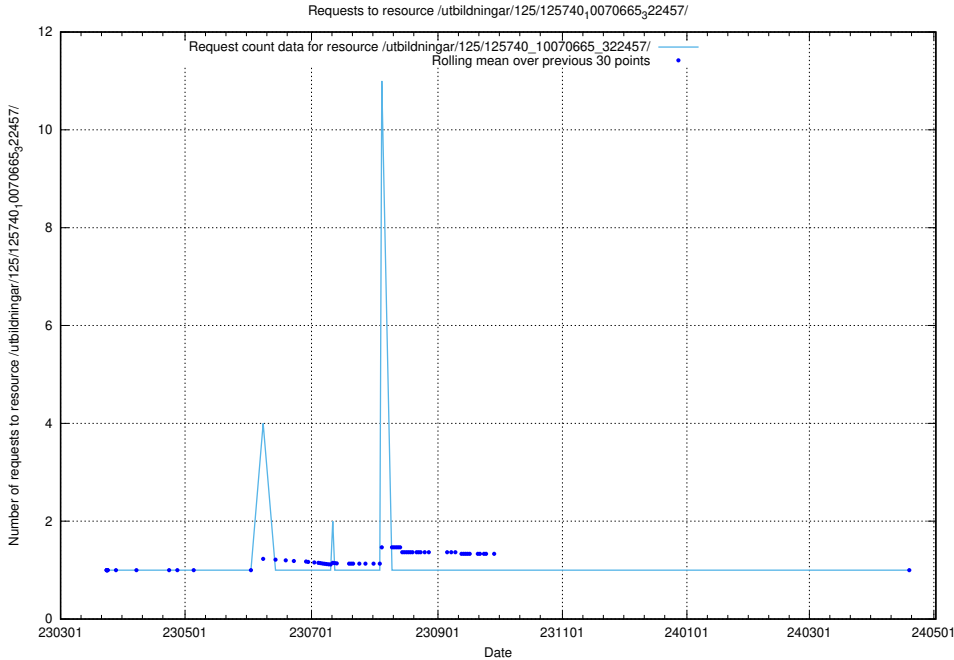

5.1013 Usage of /utbildningar/125/125740_10070665_322457/

Here, we count the number of requests to resource /utbildningar/125/125740_10070665_322457/.