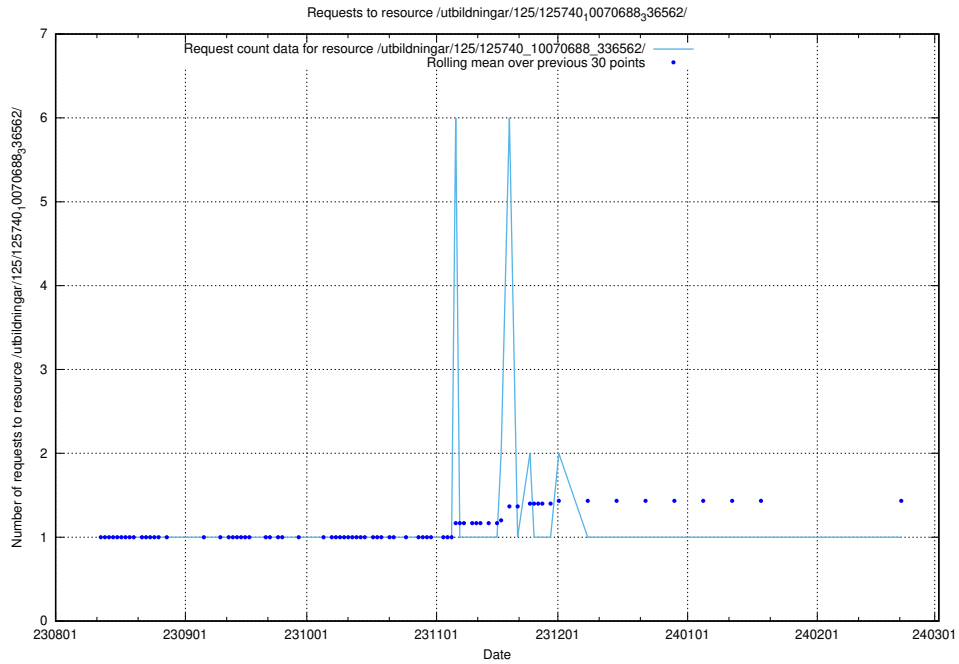

5.4950 Usage of /utbildningar/125/125740_10070688_336562/

Here, we count the number of requests to resource /utbildningar/125/125740_10070688_336562/.