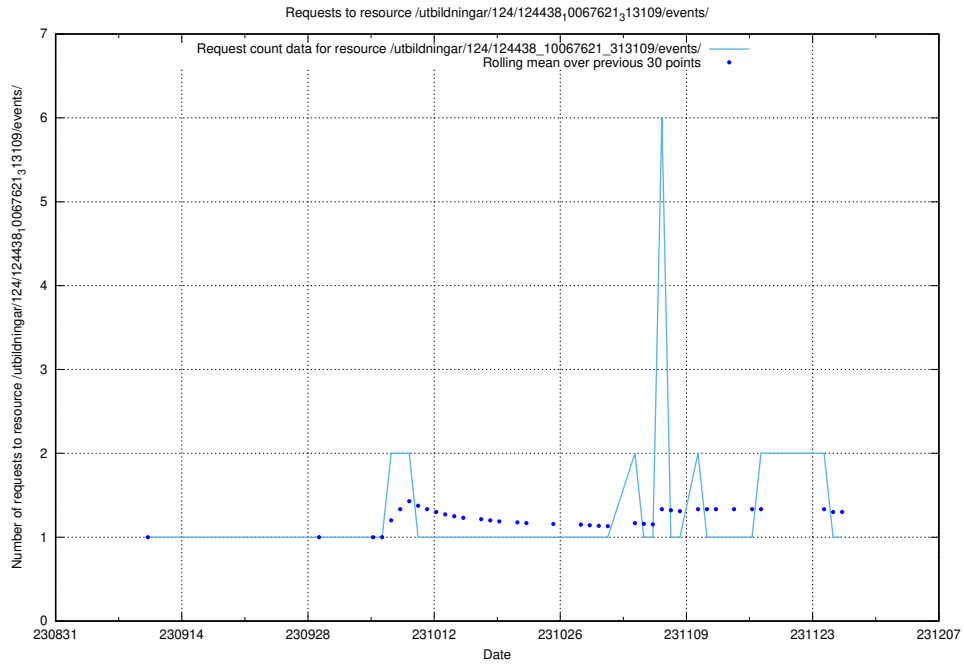

5.4765 Usage of /utbildningar/124/124438_10067621_313109/events/

Here, we count the number of requests to resource /utbildningar/124/124438_10067621_313109/events/