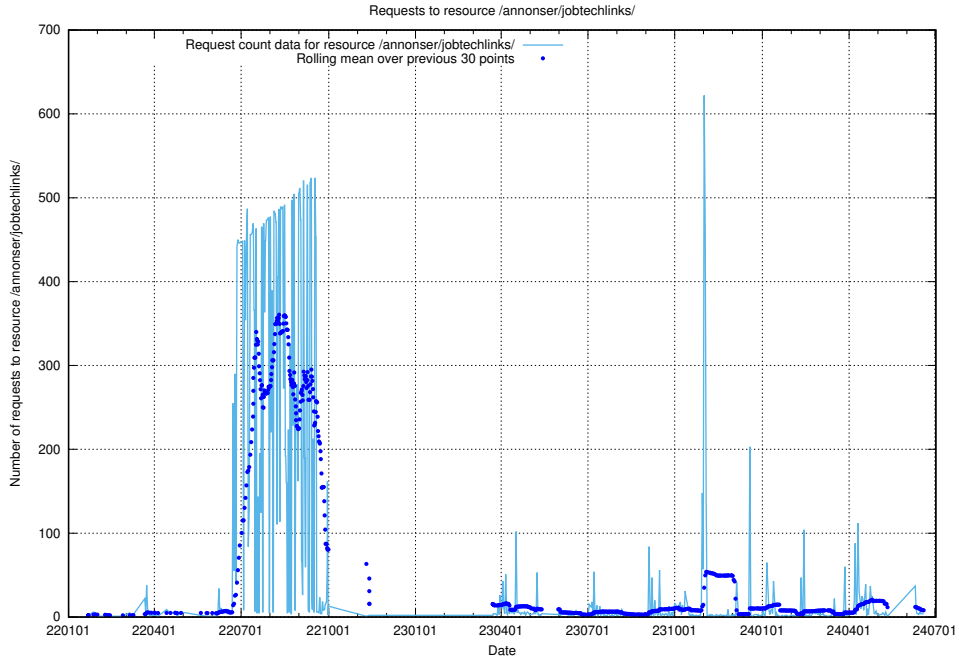

5.191 Usage of /annonser/jobtechlinks/

Here, we count the number of requests to resource /annonser/jobtechlinks/.