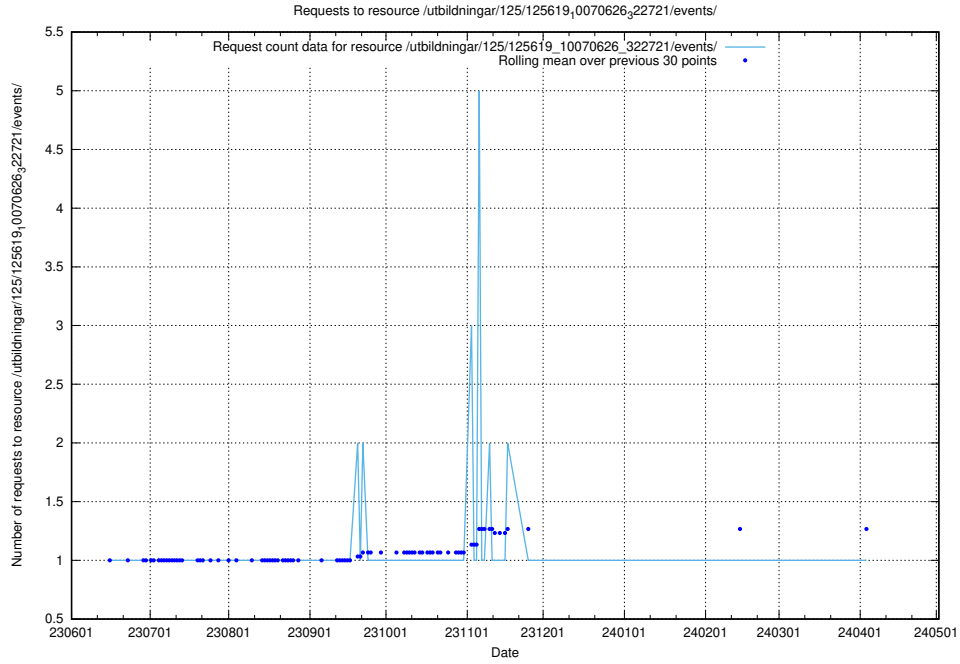

5.6009 Usage of /utbildningar/125/125619_10070626_322721/events/

Here, we count the number of requests to resource /utbildningar/125/125619_10070626_322721/events/