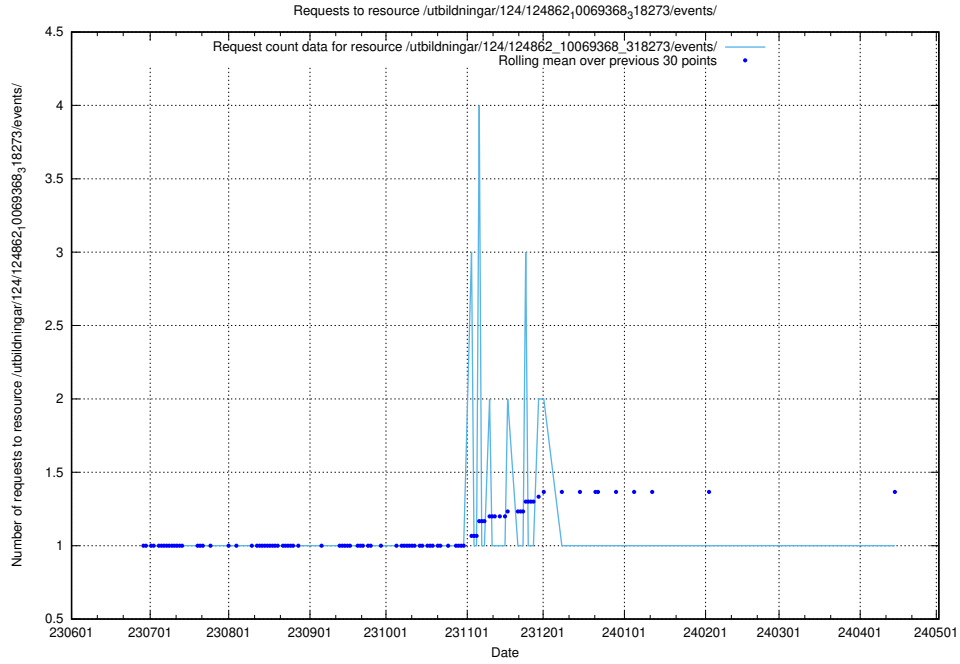

5.5617 Usage of /utbildningar/124/124862_10069368_318273/events/

Here, we count the number of requests to resource /utbildningar/124/124862_10069368_318273/events/