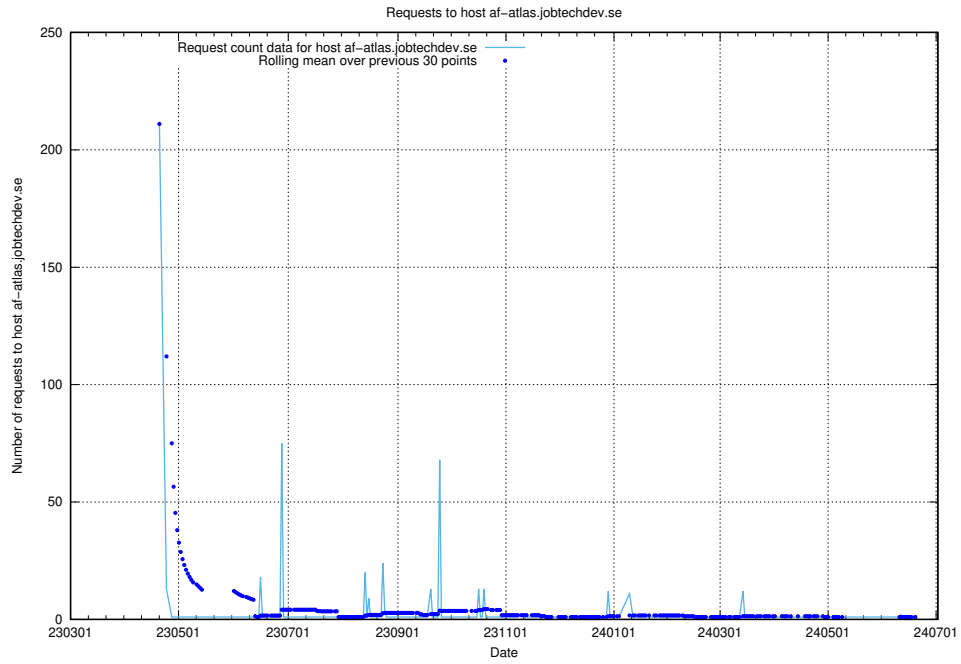

7.607 Usage of af-atlas.jobtechdev.se

Here, we count the number of requests to host af-atlas.jobtechdev.se.