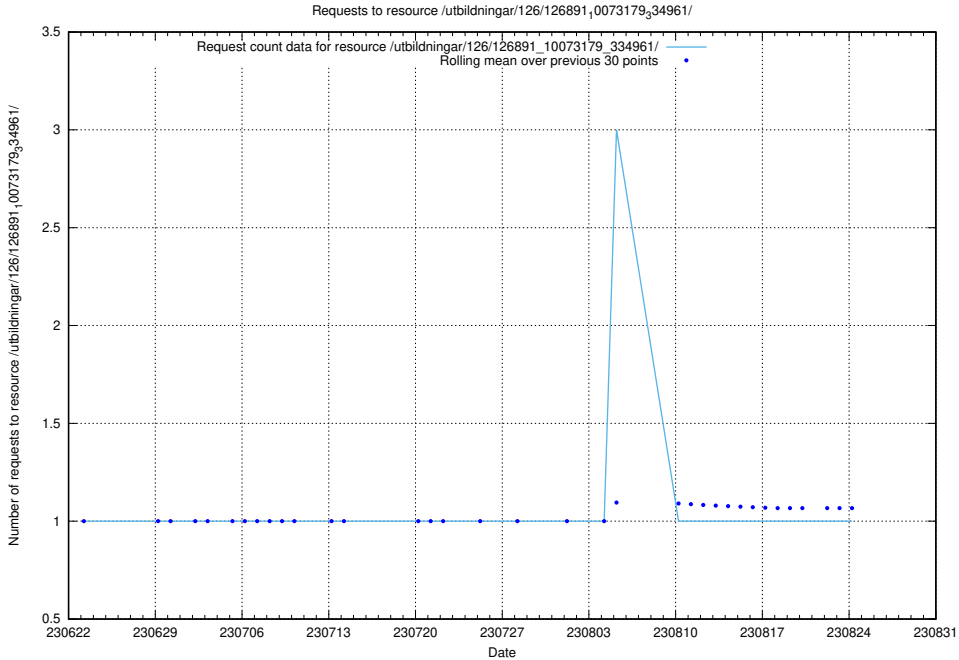

5.5719 Usage of /utbildningar/126/126891_10073179_334961/

Here, we count the number of requests to resource /utbildningar/126/126891_10073179_334961/.