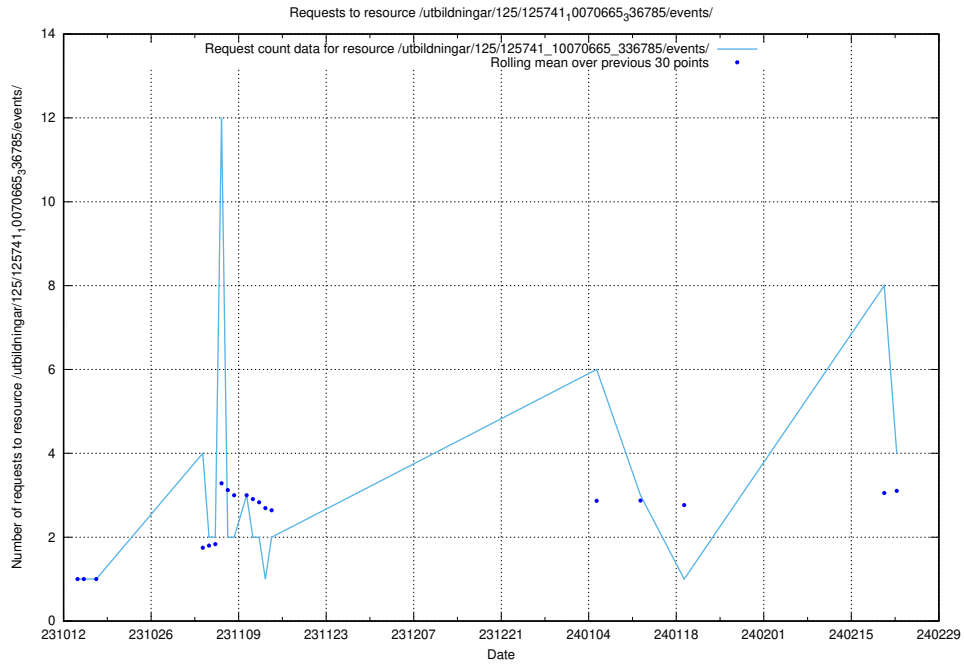

5.215 Usage of /utbildningar/125/125741_10070665_336785/events/

Here, we count the number of requests to resource /utbildningar/125/125741_10070665_336785/events/