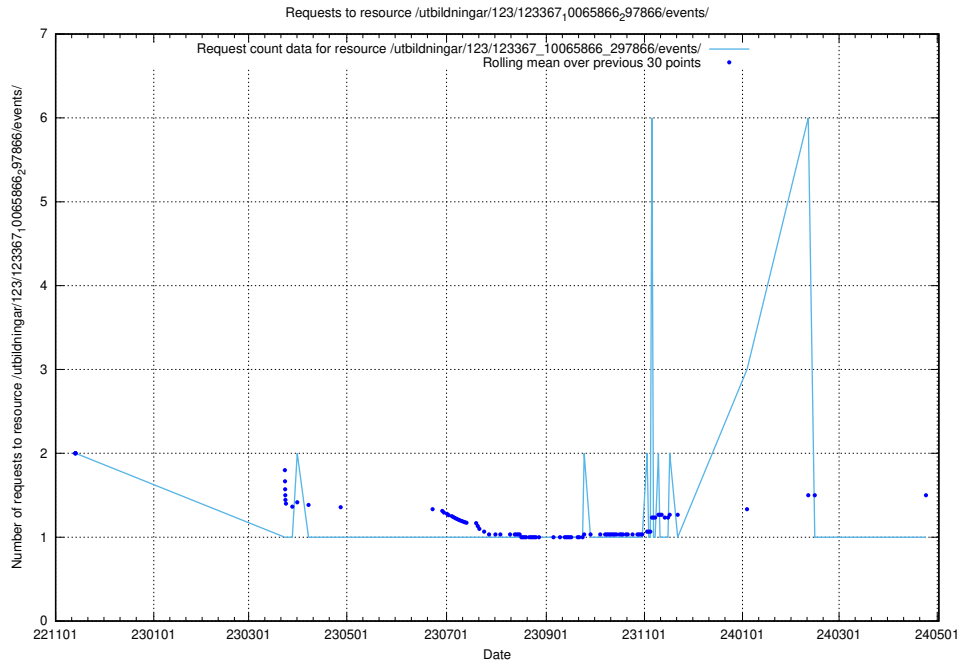

5.5964 Usage of /utbildningar/123/123367_10065866_297866/events/

Here, we count the number of requests to resource /utbildningar/123/123367_10065866_297866/events/