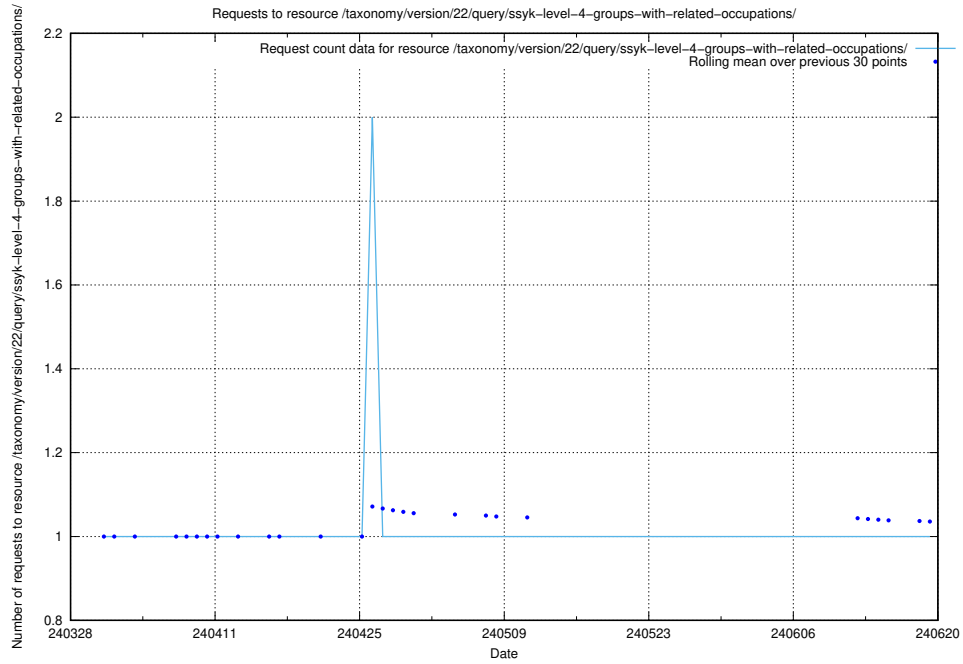

5.1745 Usage of /taxonomy/version/22/query/ssyk-level-4-groups-with-related-occupations/

Here, we count the number of requests to resource /taxonomy/version/22/query/ssyk-level-4-groups-with-related-occupations/.