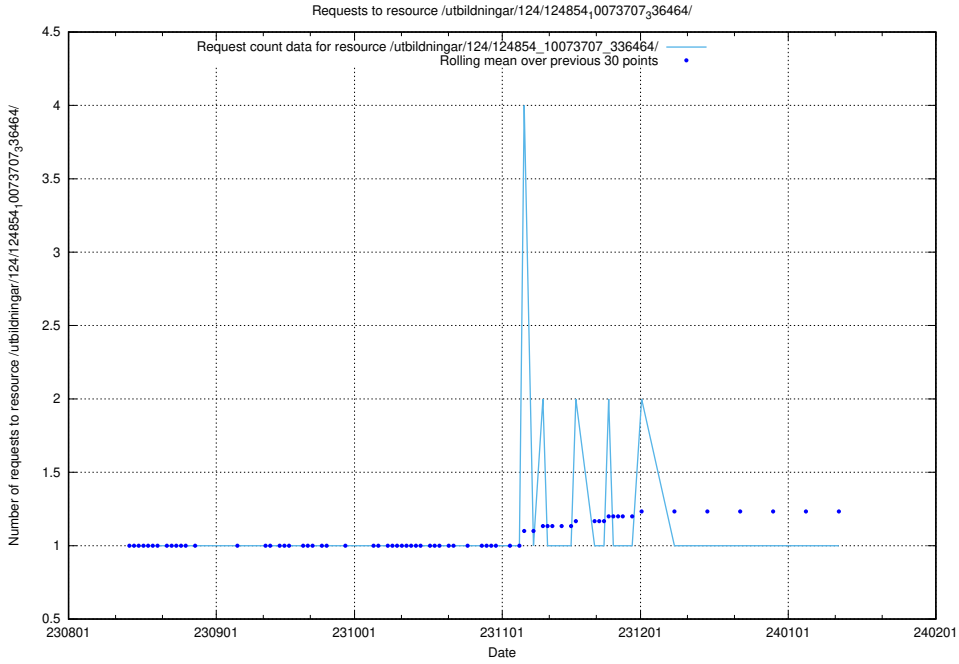

5.4941 Usage of /utbildningar/124/124854_10073707_336464/

Here, we count the number of requests to resource /utbildningar/124/124854_10073707_336464/.