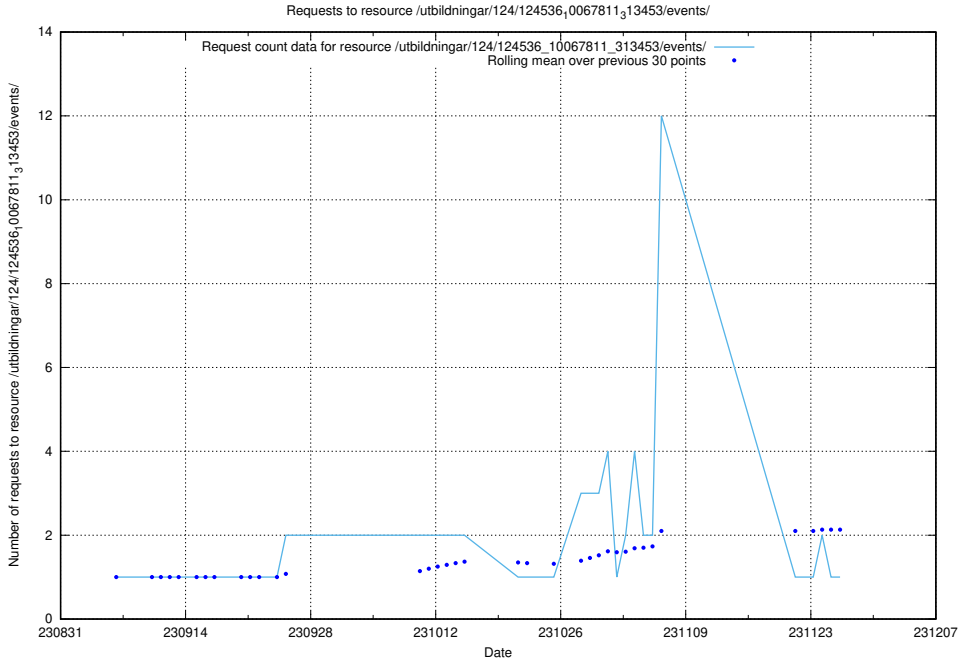

5.4826 Usage of /utbildningar/124/124536_10067811_313453/events/

Here, we count the number of requests to resource /utbildningar/124/124536_10067811_313453/events/