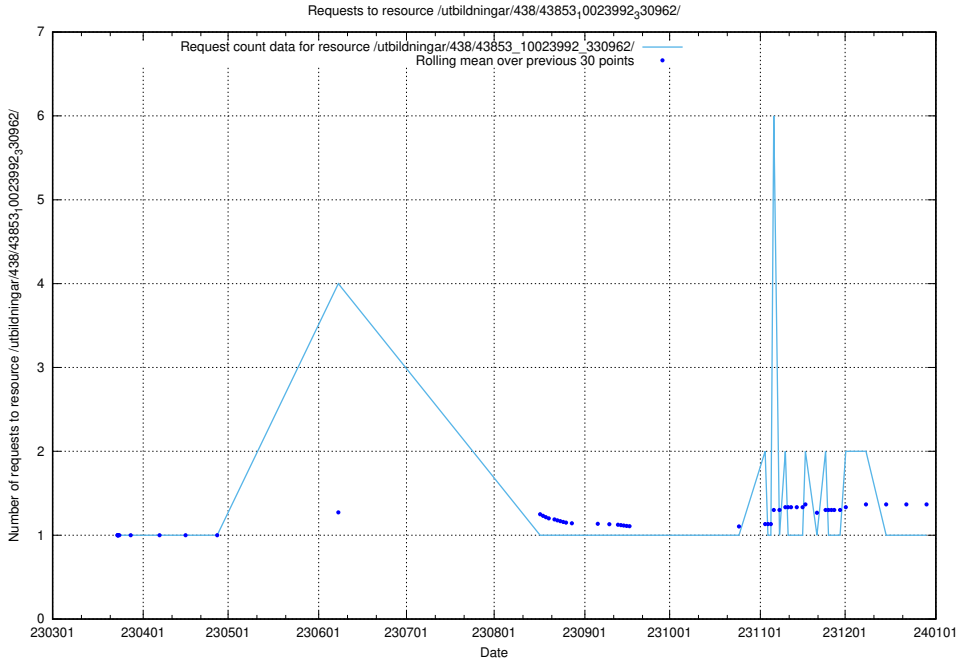

5.6475 Usage of /utbildningar/438/43853_10023992_330962/

Here, we count the number of requests to resource /utbildningar/438/43853_10023992_330962/.