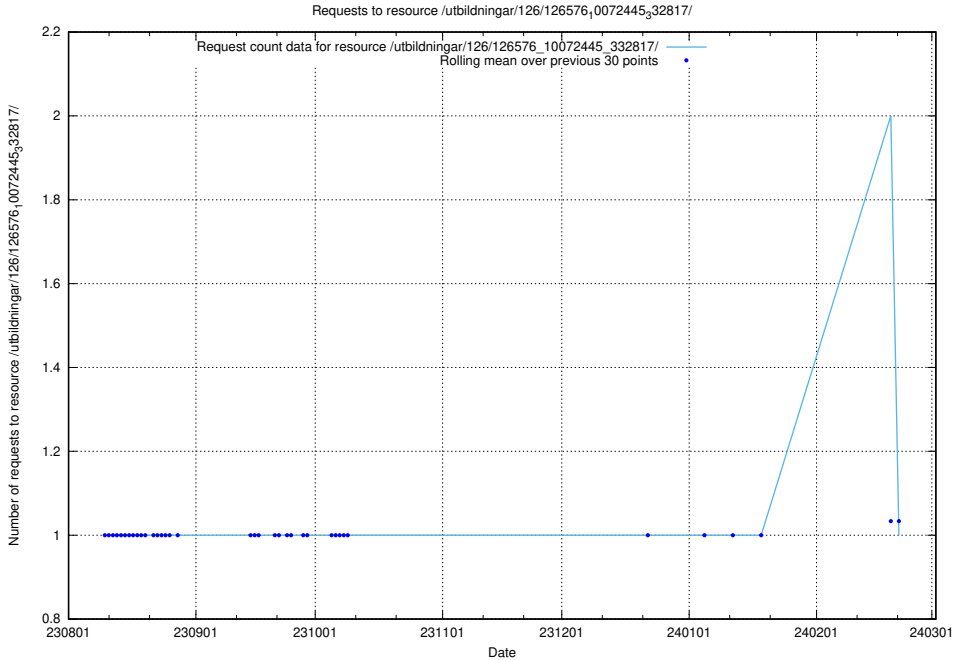

5.4965 Usage of /utbildningar/126/126576_10072445_332817/

Here, we count the number of requests to resource /utbildningar/126/126576_10072445_332817/.