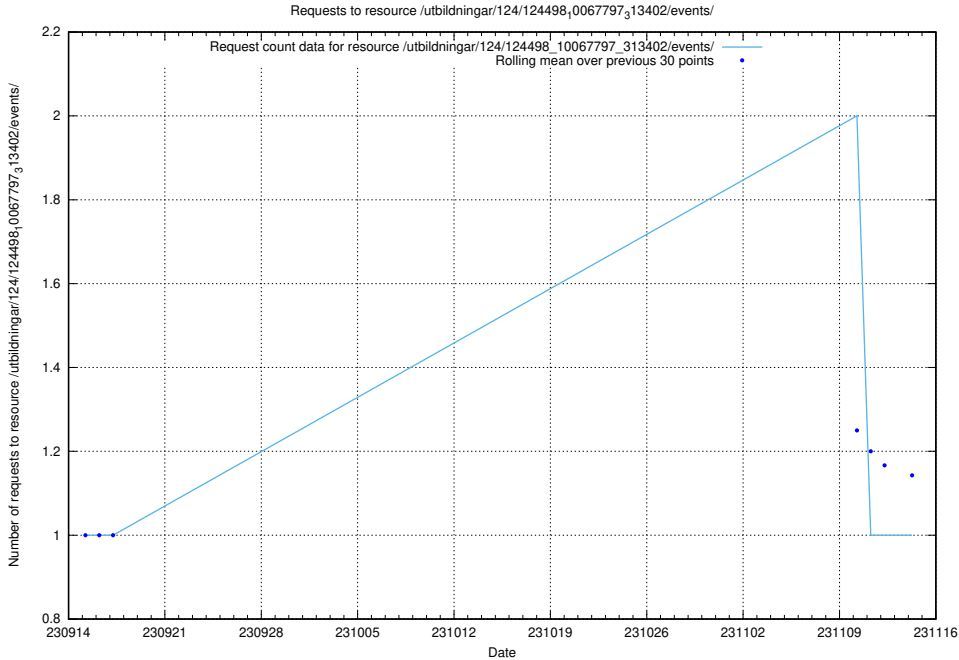

5.4721 Usage of /utbildningar/124/124498_10067797_313402/events/

Here, we count the number of requests to resource /utbildningar/124/124498_10067797_313402/events/