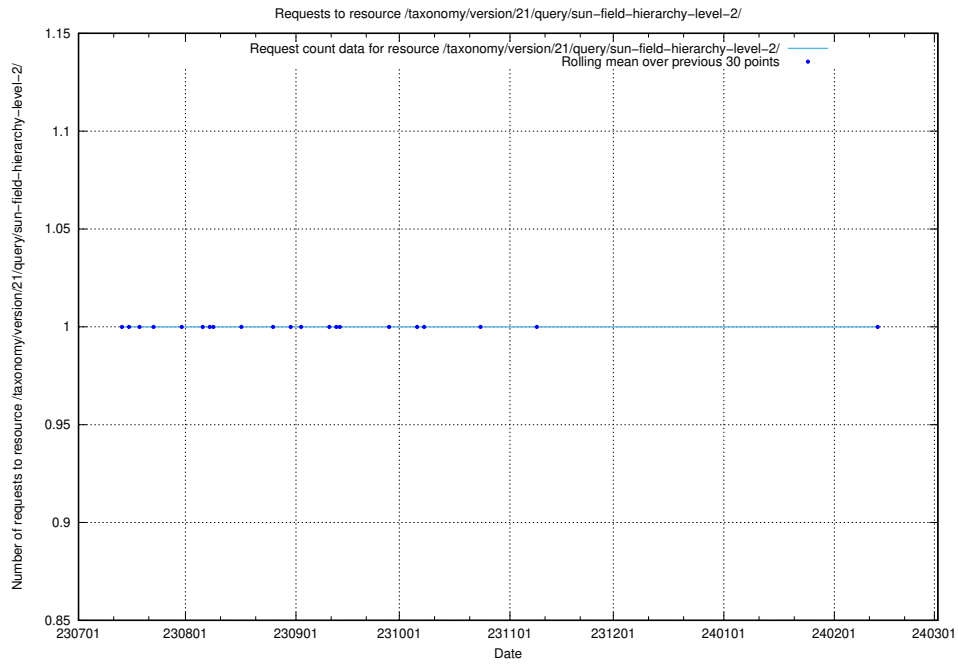

5.5222 Usage of /taxonomy/version/21/query/sun-field-hierarchy-level-2/

Here, we count the number of requests to resource /taxonomy/version/21/query/sun-field-hierarchy-level-2/.