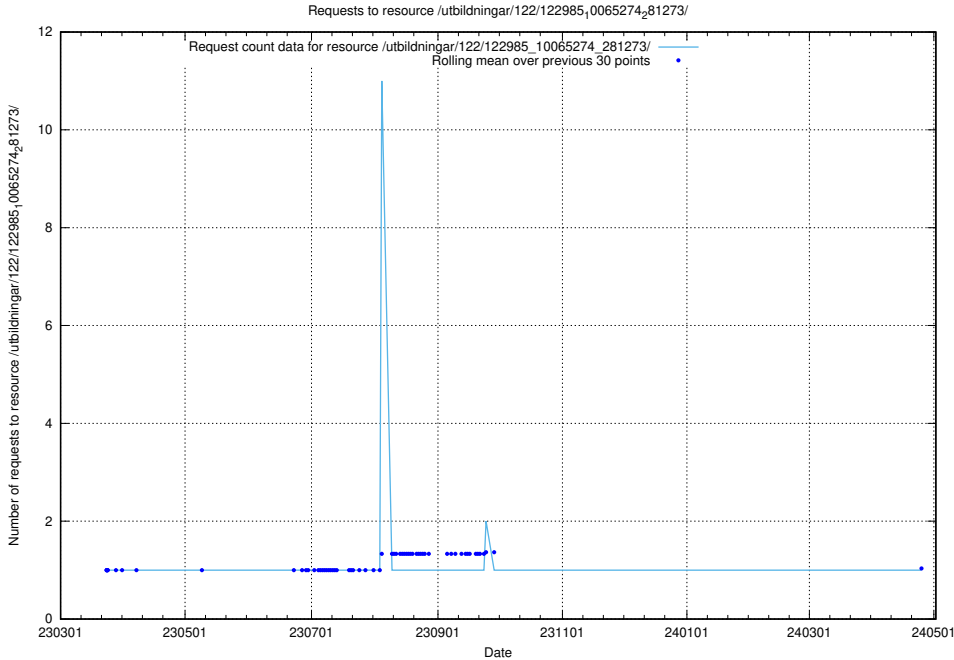

5.5060 Usage of /utbildningar/122/122985_10065274_281273/

Here, we count the number of requests to resource /utbildningar/122/122985_10065274_281273/.