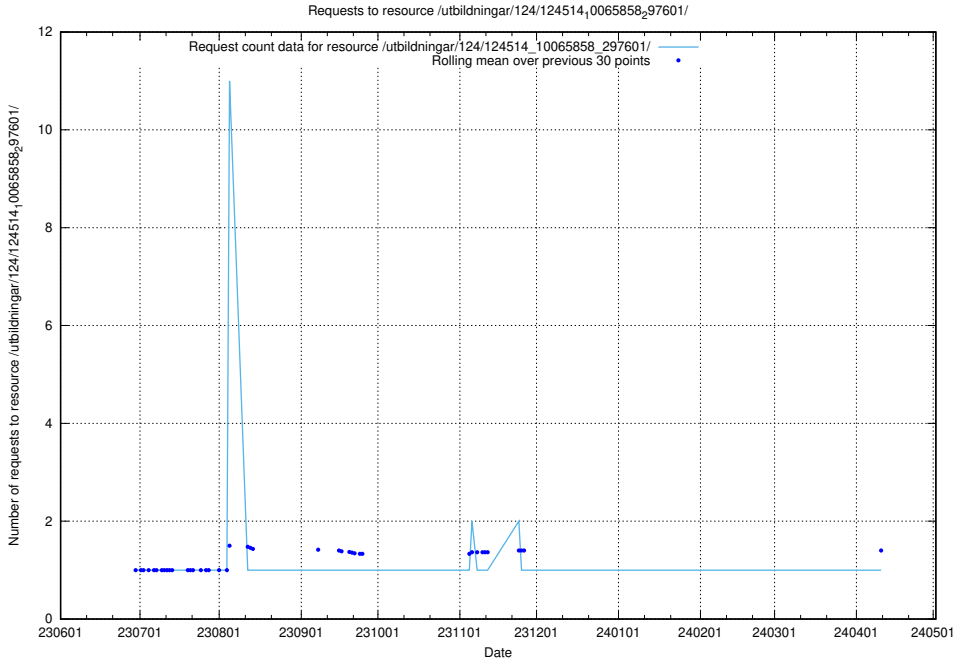

5.5534 Usage of /utbildningar/124/124514_10065858_297601/

Here, we count the number of requests to resource /utbildningar/124/124514_10065858_297601/.