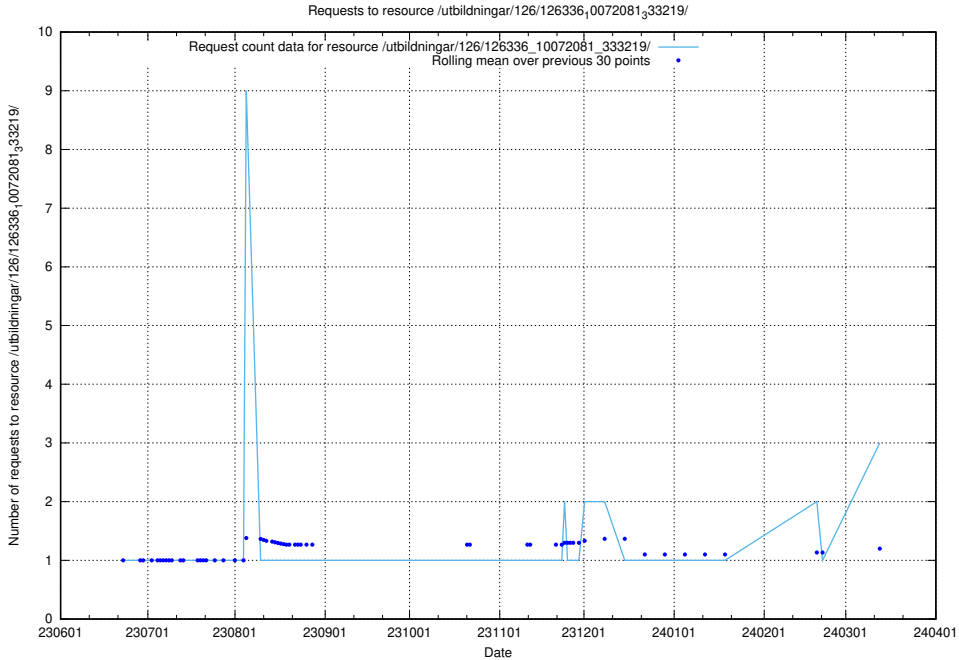

5.400 Usage of /utbildningar/126/126336_10072081_333219/

Here, we count the number of requests to resource /utbildningar/126/126336_10072081_333219/.