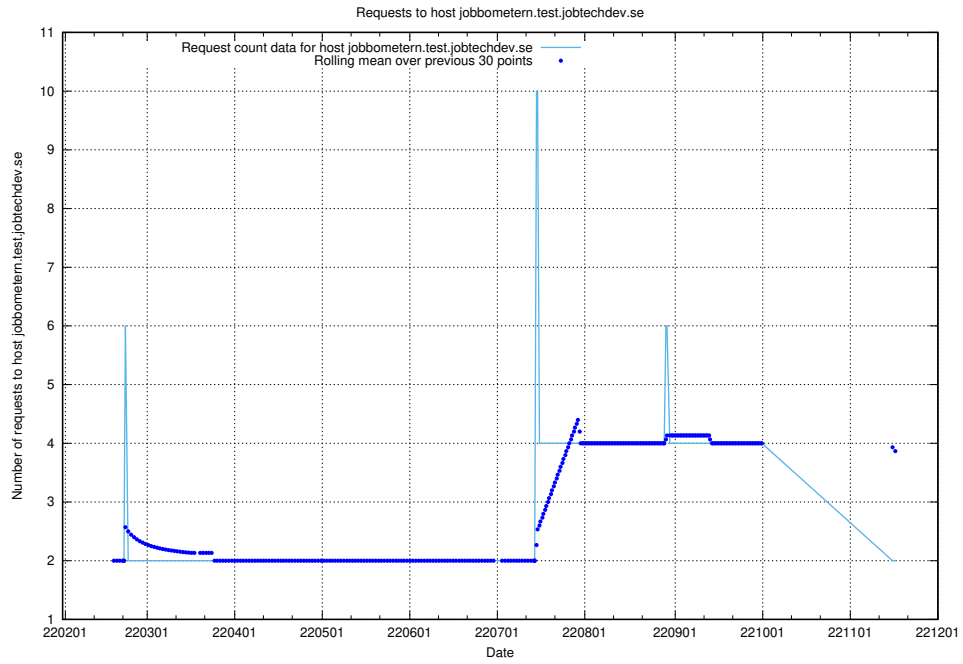

7.537 Usage of `jobbometern.test.jobtechdev.se`

Here, we count the number of requests to host `jobbometern.test.jobtechdev.se`.