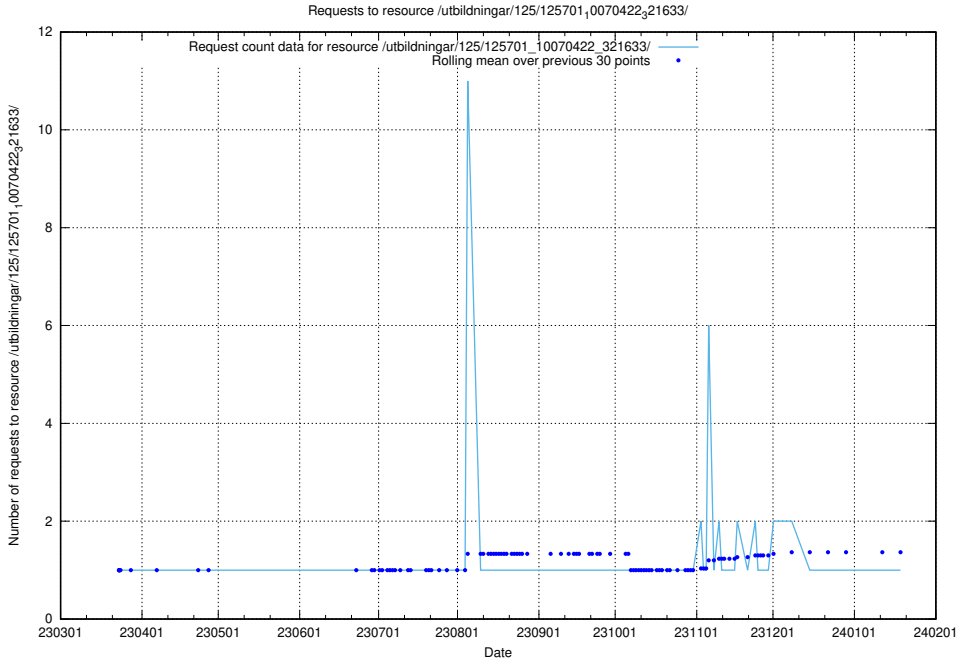

5.1031 Usage of /utbildningar/125/125701_10070422_321633/

Here, we count the number of requests to resource /utbildningar/125/125701_10070422_321633/.