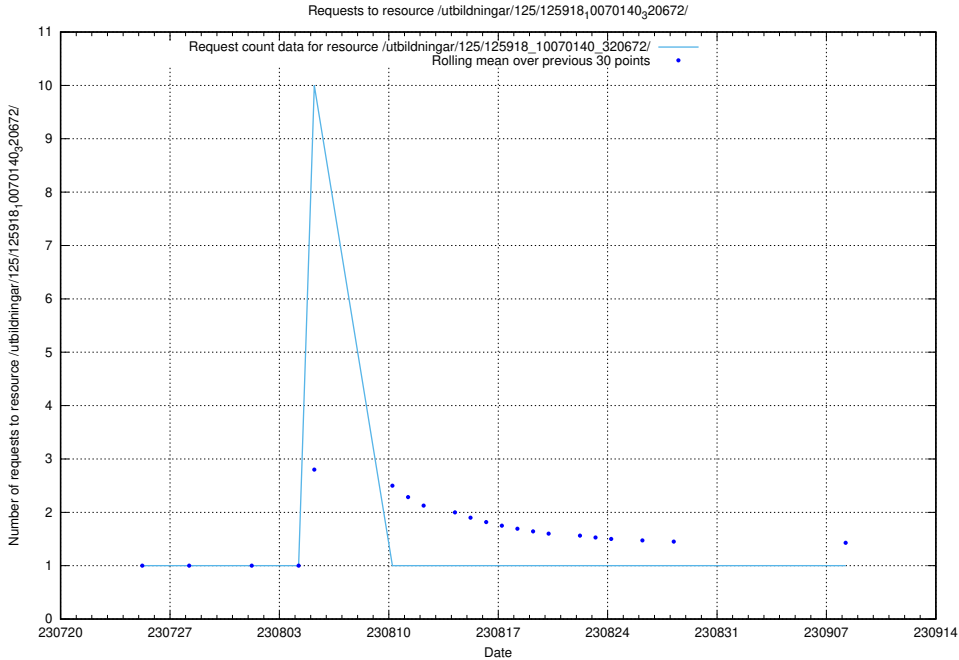

5.5086 Usage of /utbildningar/125/125918_10070140_320672/

Here, we count the number of requests to resource /utbildningar/125/125918_10070140_320672/.