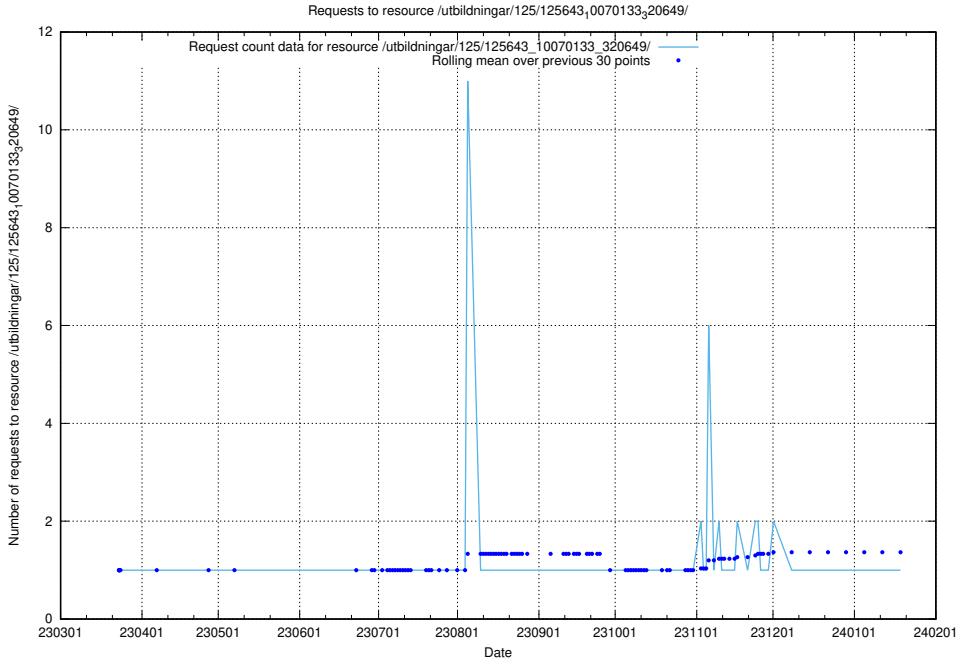

5.1054 Usage of /utbildningar/125/125643_10070133_320649/

Here, we count the number of requests to resource /utbildningar/125/125643_10070133_320649/.