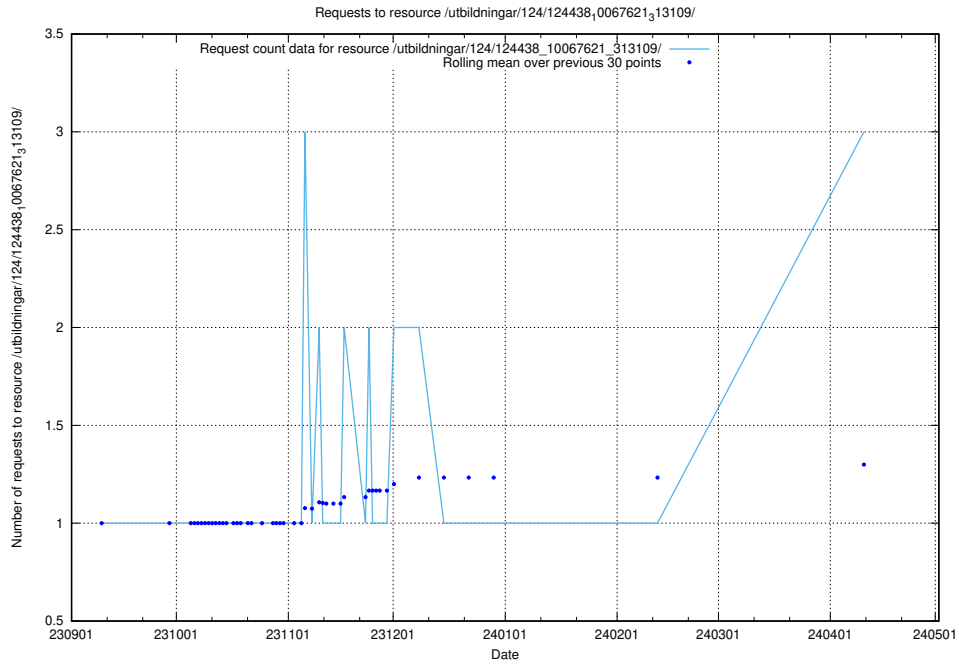

5.367 Usage of /utbildningar/124/124438_10067621_313109/

Here, we count the number of requests to resource /utbildningar/124/124438_10067621_313109/.