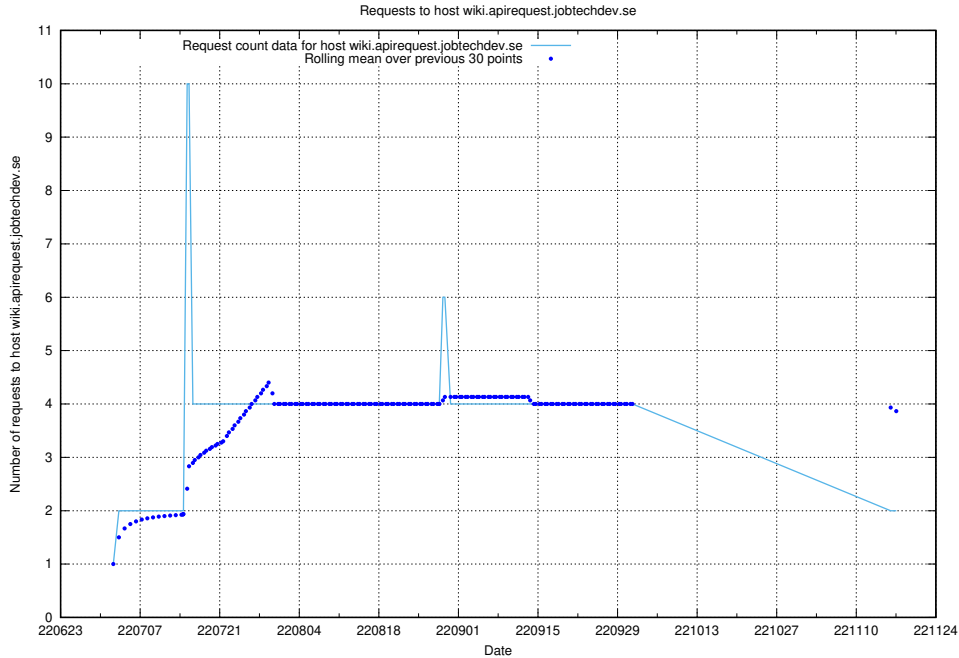

### 7.395 Usage of wiki.apirequest.jobtechdev.se

Here, we count the number of requests to host wiki.apirequest.jobtechdev.se.