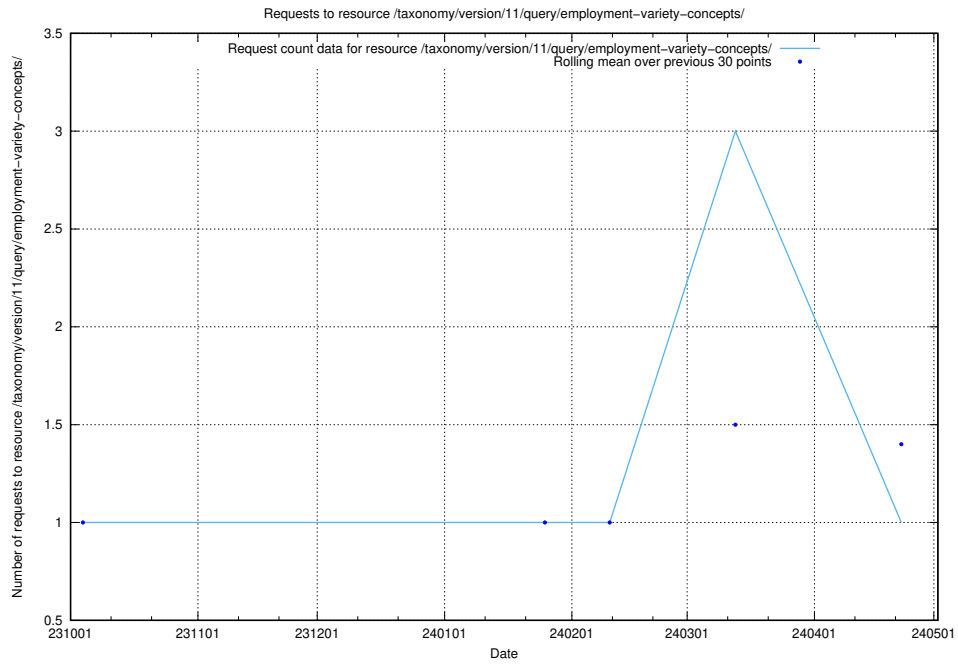

## 5.4583 Usage of /taxonomy/version/11/query/employment-variety-concepts/

Here, we count the number of requests to resource /taxonomy/version/11/query/employment-variety-concepts/.