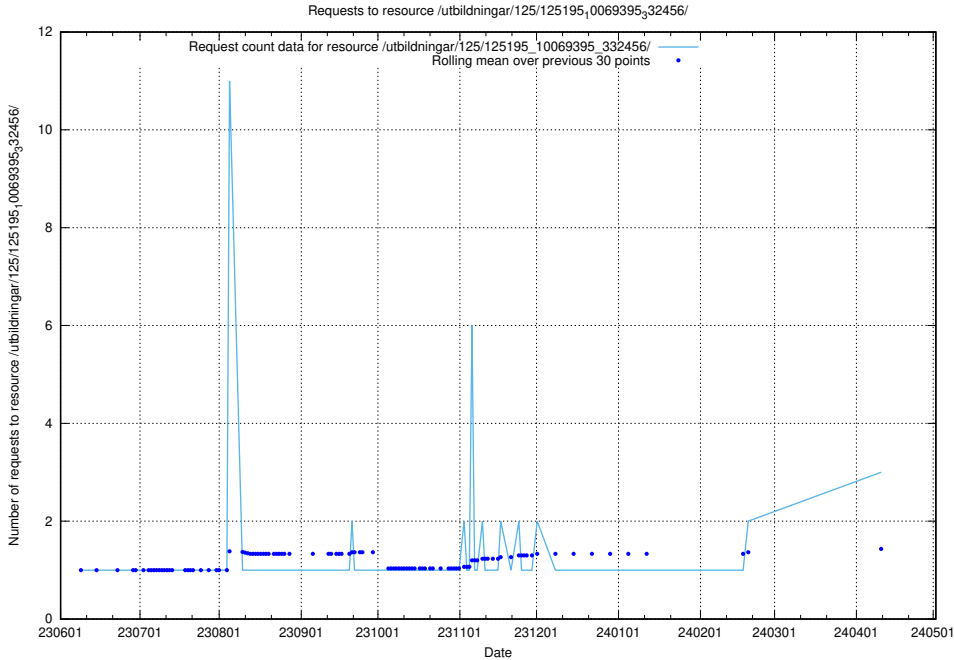

5.421 Usage of /utbildningar/125/125195_10069395_332456/

Here, we count the number of requests to resource /utbildningar/125/125195_10069395_332456/.