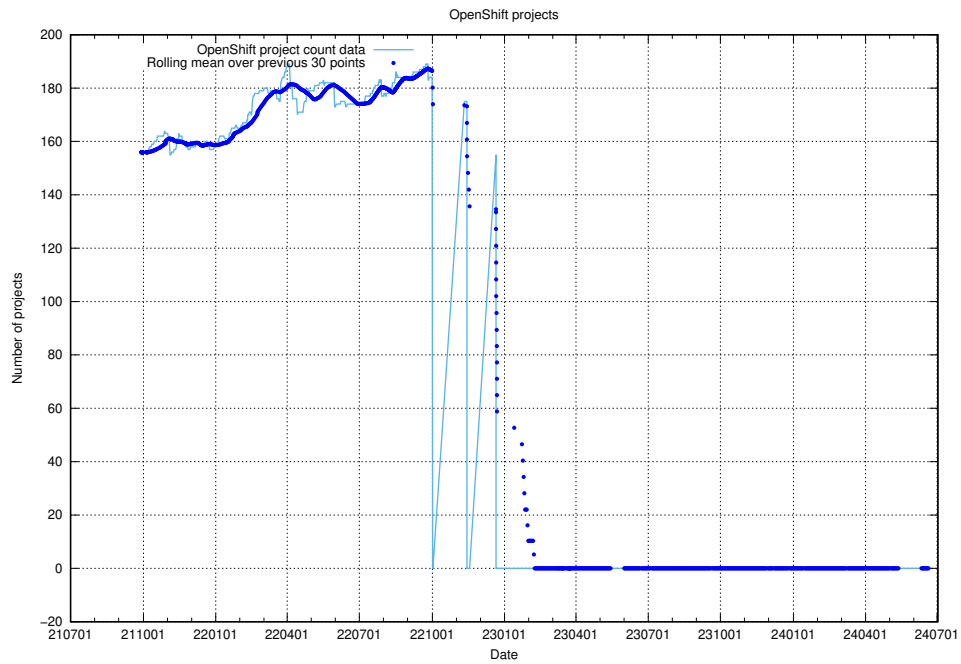

### 10.1 Number of projects in OpenShift

A graph of the number of projects in JobTech's production cluster of OpenShift.

<sup>10</sup><https://console-openshift-console.prod.services.jtech.se>