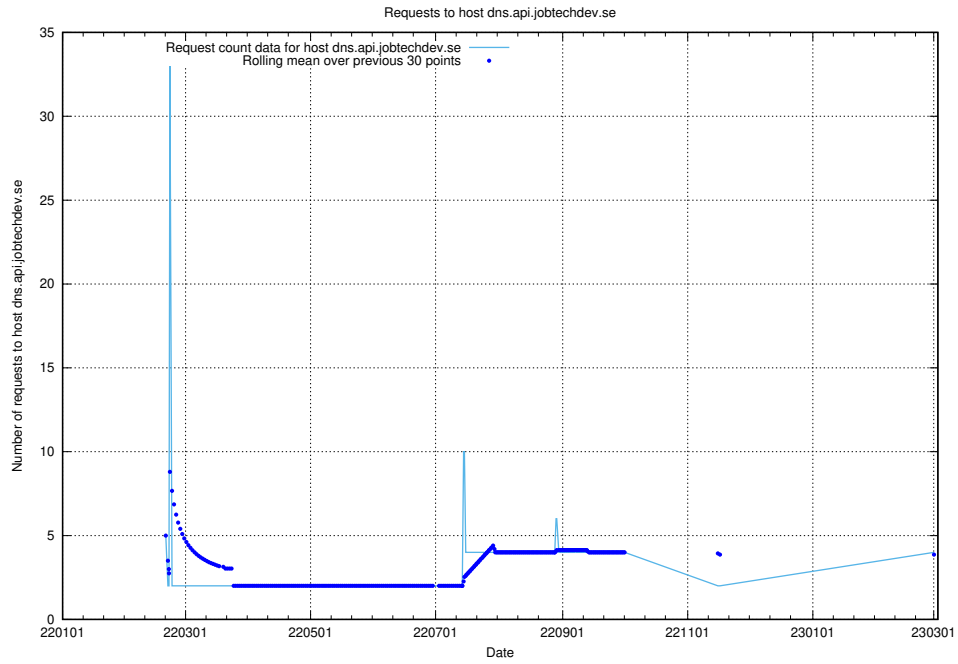

7.162 Usage of dns.api.jobtechdev.se

Here, we count the number of requests to host dns.api.jobtechdev.se.