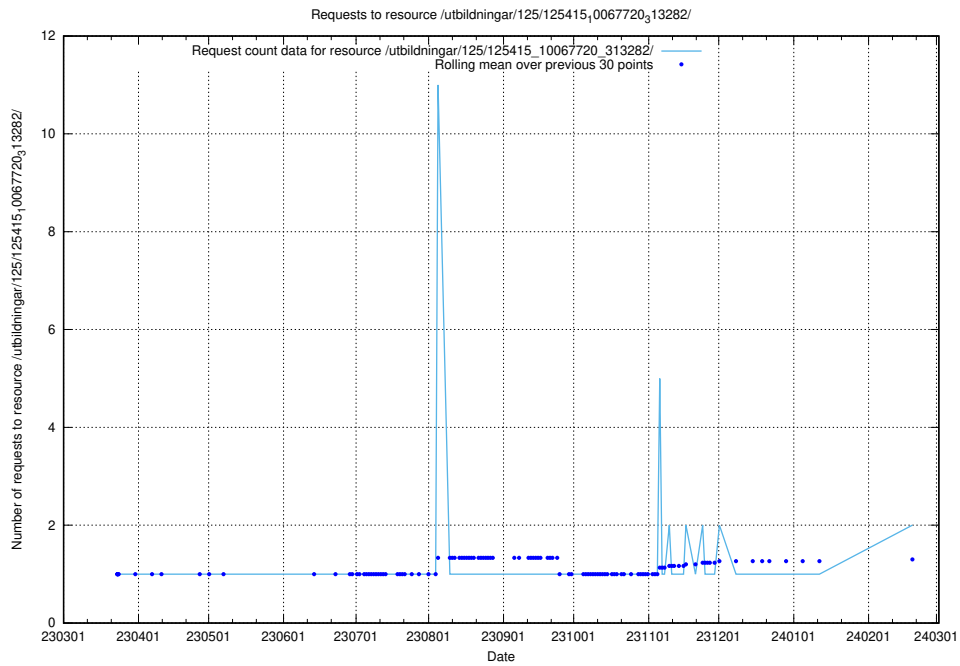

5.478 Usage of /utbildningar/125/125415_10067720_313282/

Here, we count the number of requests to resource /utbildningar/125/125415_10067720_313282/.