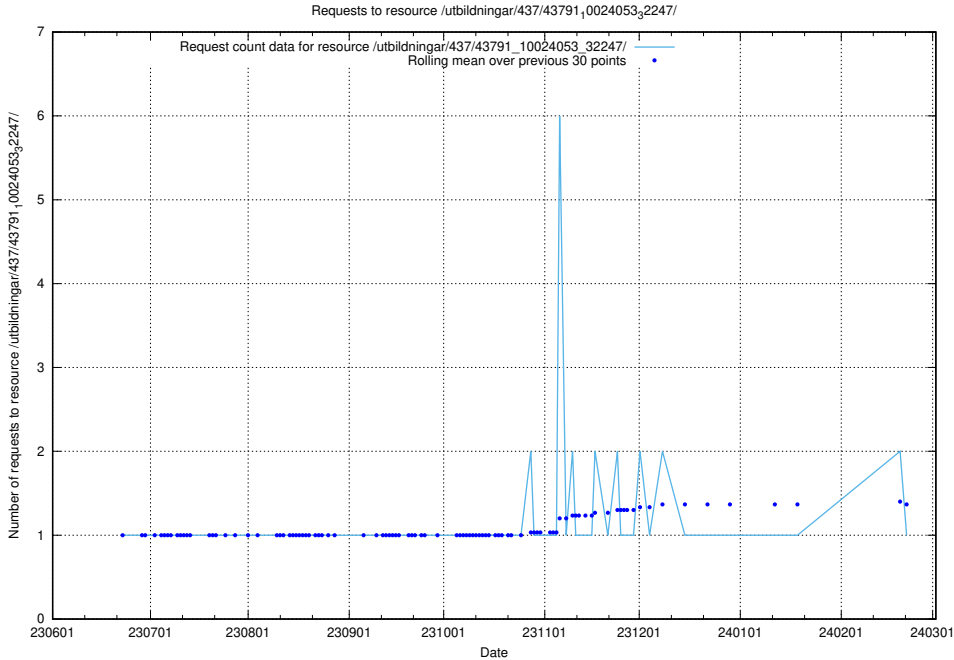

5.5710 Usage of /utbildningar/437/43791_10024053_32247/

Here, we count the number of requests to resource /utbildningar/437/43791_10024053_32247/.