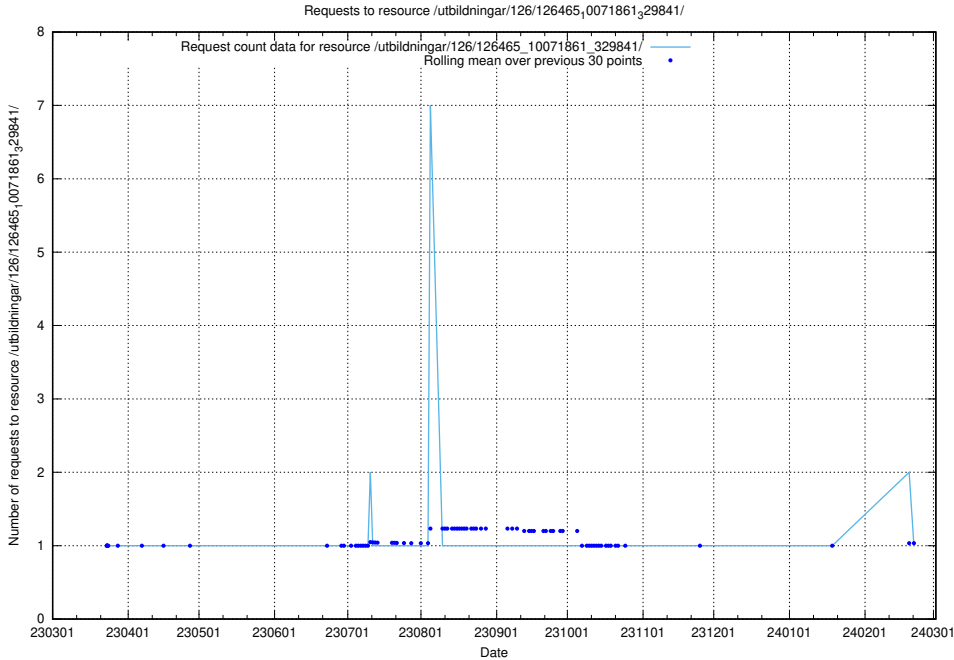

5.6566 Usage of /utbildningar/126/126465_10071861_329841/

Here, we count the number of requests to resource /utbildningar/126/126465_10071861_329841/.