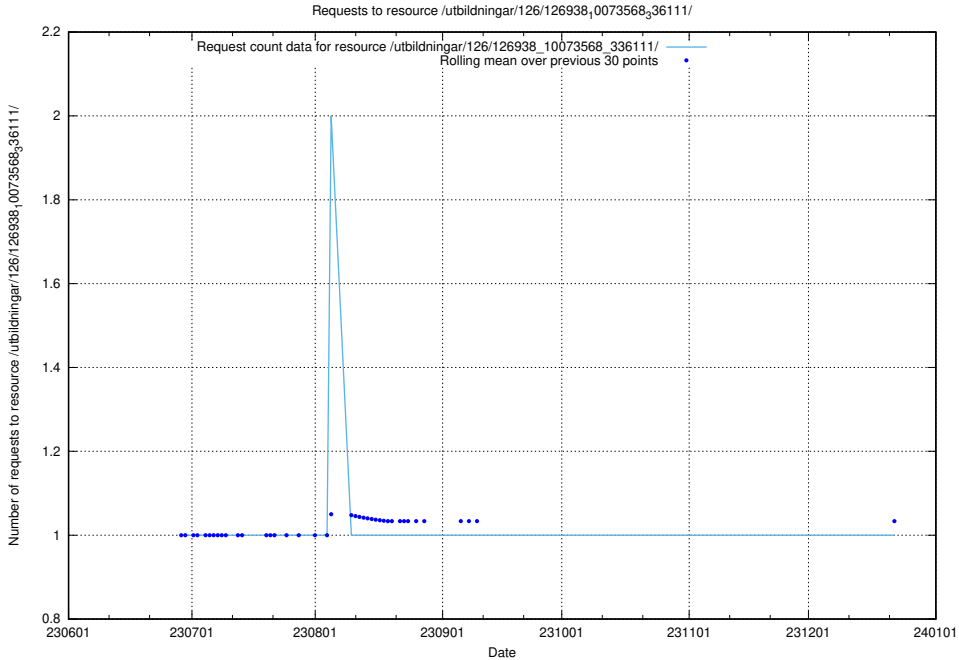

5.5573 Usage of /utbildningar/126/126938_10073568_336111/

Here, we count the number of requests to resource /utbildningar/126/126938_10073568_336111/.