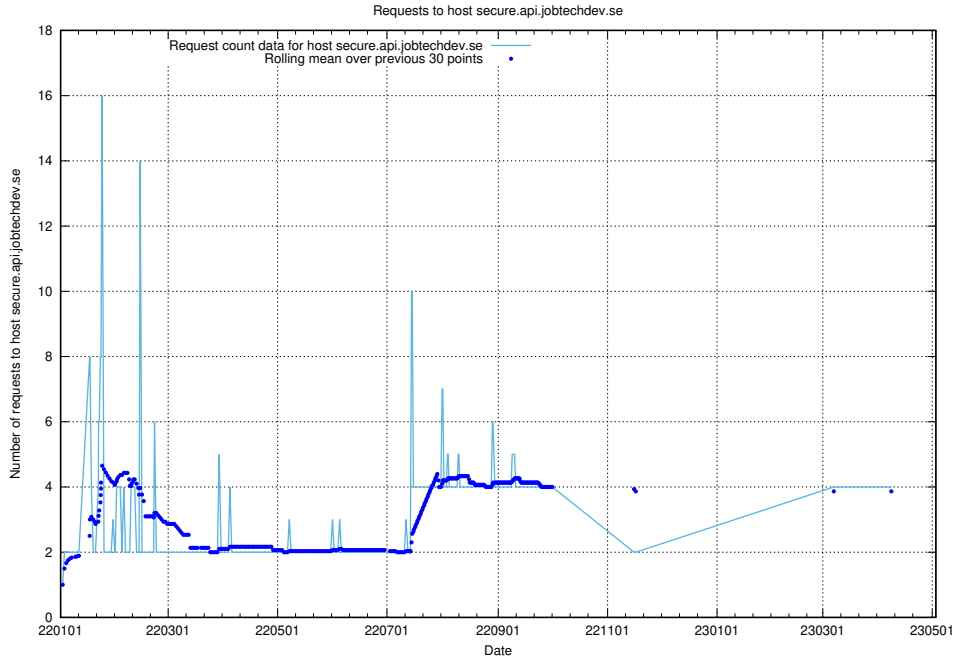

7.120 Usage of secure.api.jobtechdev.se

Here, we count the number of requests to host secure.api.jobtechdev.se.