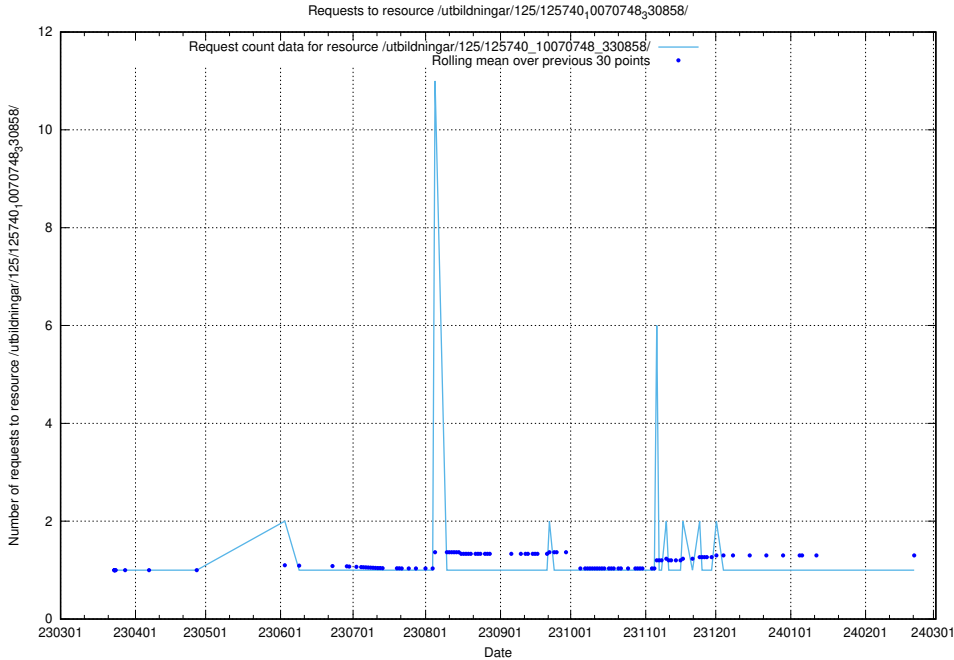

5.980 Usage of /utbildningar/125/125740_10070748_330858/

Here, we count the number of requests to resource /utbildningar/125/125740_10070748_330858/.