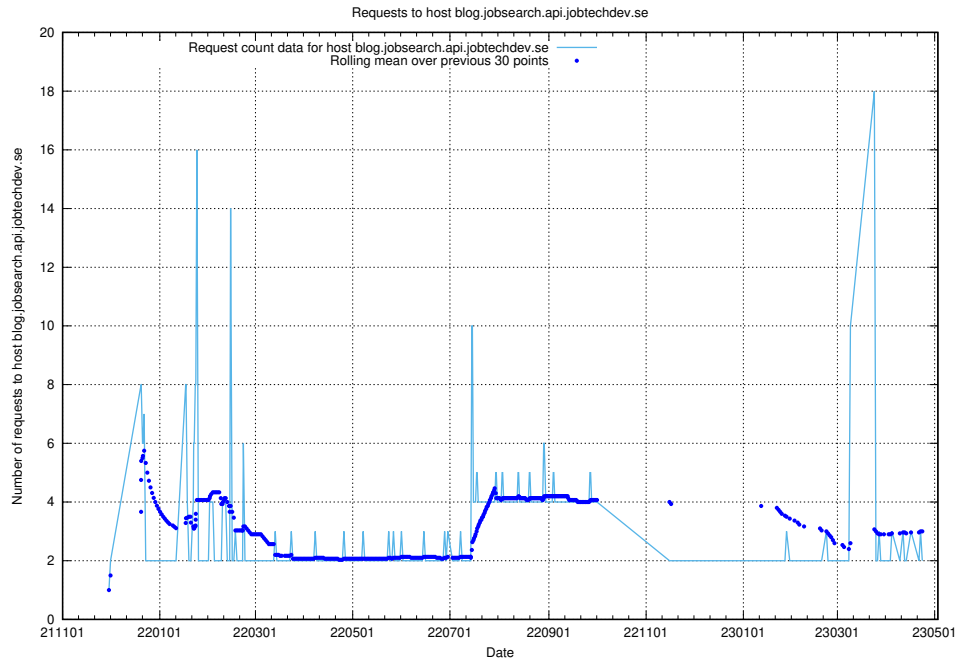

7.387 Usage of `blog.jobsearch.api.jobtechdev.se`

Here, we count the number of requests to host `blog.jobsearch.api.jobtechdev.se`.