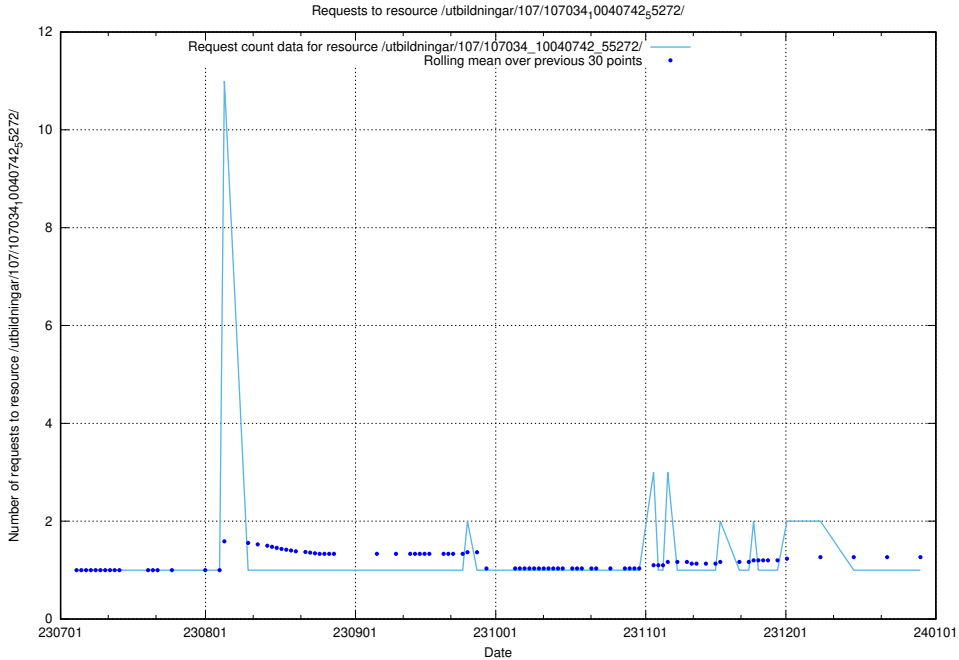

5.5499 Usage of /utbildningar/107/107034_10040742_55272/

Here, we count the number of requests to resource /utbildningar/107/107034_10040742_55272/.