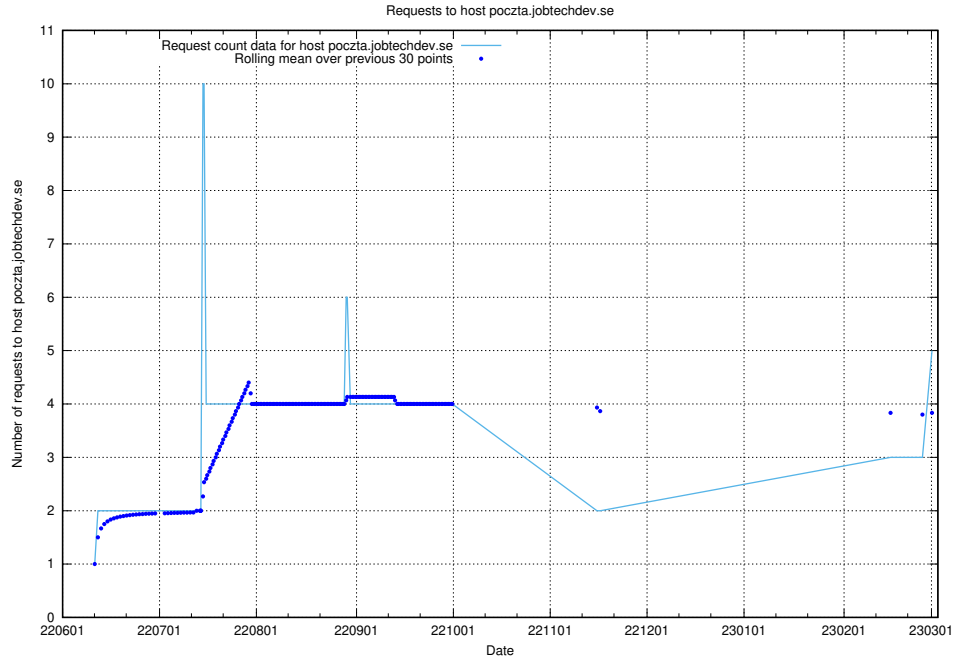

7.95 Usage of poczta.jobtechdev.se

Here, we count the number of requests to host poczta.jobtechdev.se.