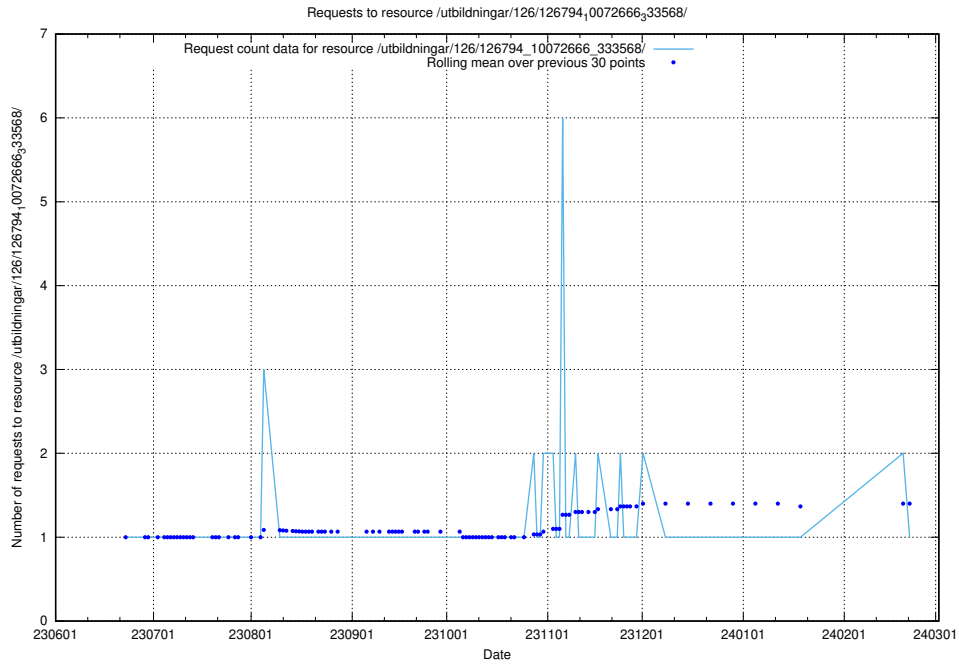

5.5726 Usage of /utbildningar/126/126794_10072666_333568/

Here, we count the number of requests to resource /utbildningar/126/126794_10072666_333568/.