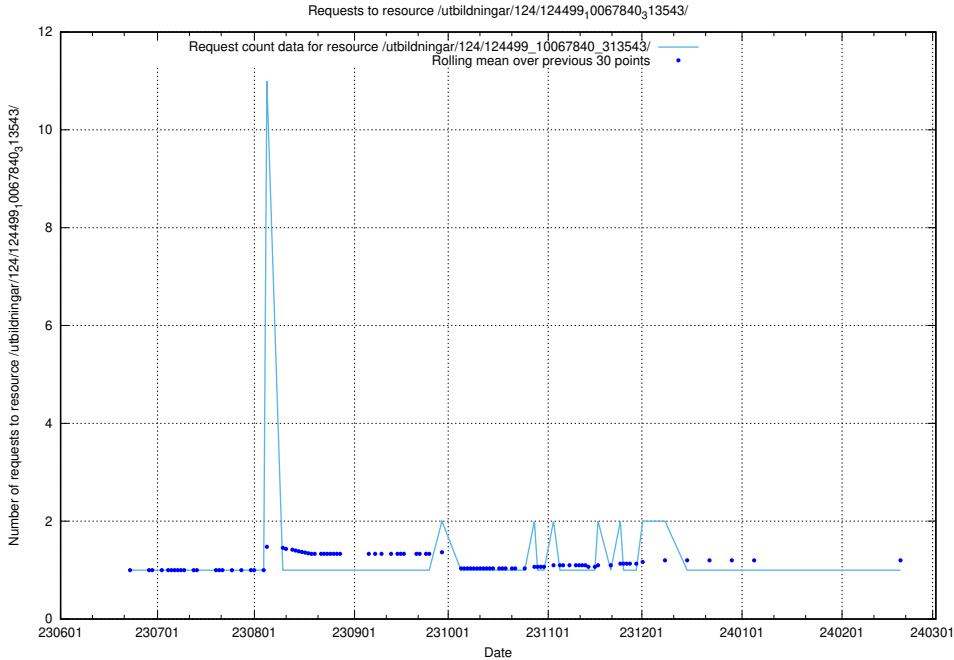

5.5916 Usage of /utbildningar/124/124499_10067840_313543/

Here, we count the number of requests to resource /utbildningar/124/124499_10067840_313543/.