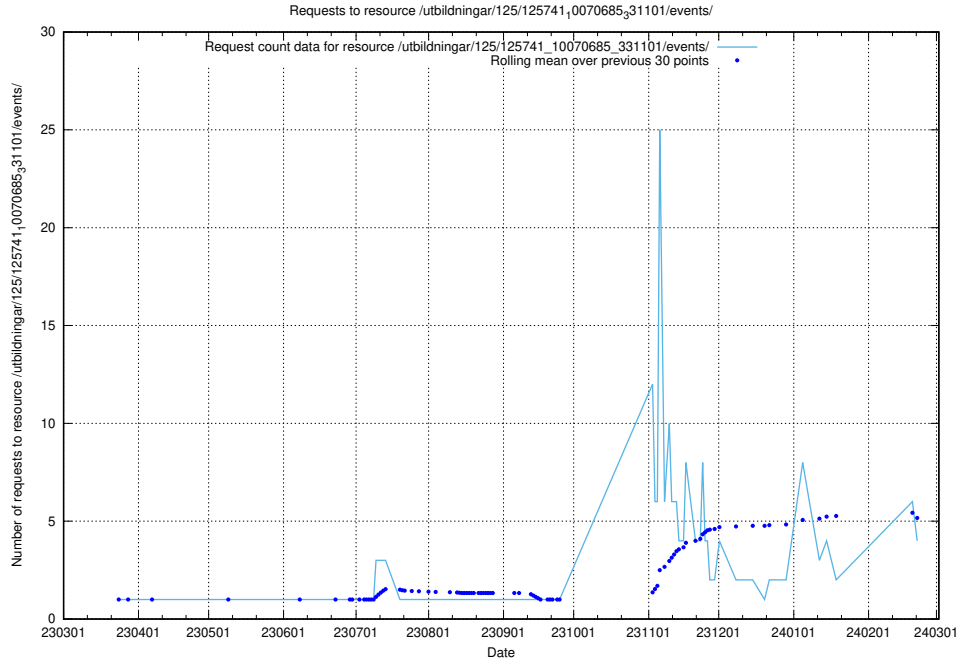

5.255 Usage of /utbildningar/125/125741_10070685_331101/events/

Here, we count the number of requests to resource /utbildningar/125/125741_10070685_331101/events/