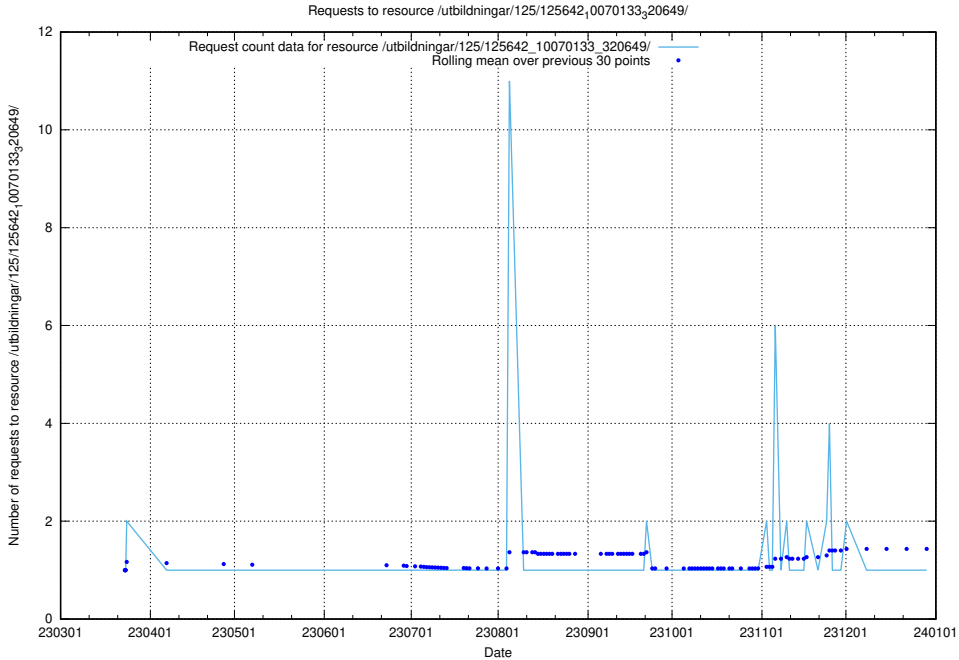

5.1056 Usage of /utbildningar/125/125642_10070133_320649/

Here, we count the number of requests to resource /utbildningar/125/125642_10070133_320649/.