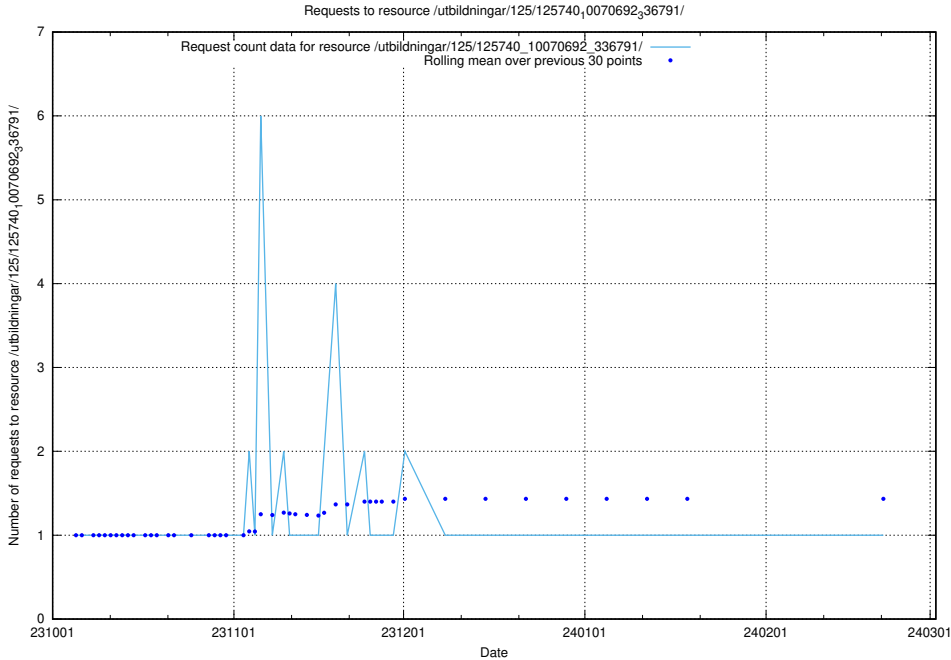

5.4557 Usage of /utbildningar/125/125740_10070692_336791/

Here, we count the number of requests to resource /utbildningar/125/125740_10070692_336791/.