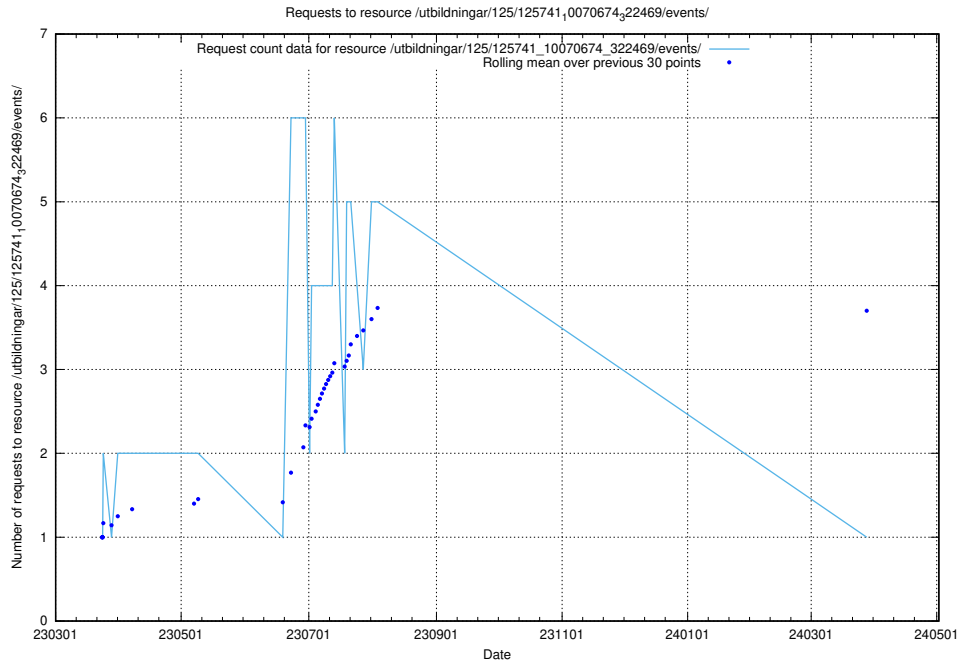

### 5.6632 Usage of /utbildningar/125/125741\_10070674\_322469/events/

Here, we count the number of requests to resource /utbildningar/125/125741\_10070674\_322469/events/