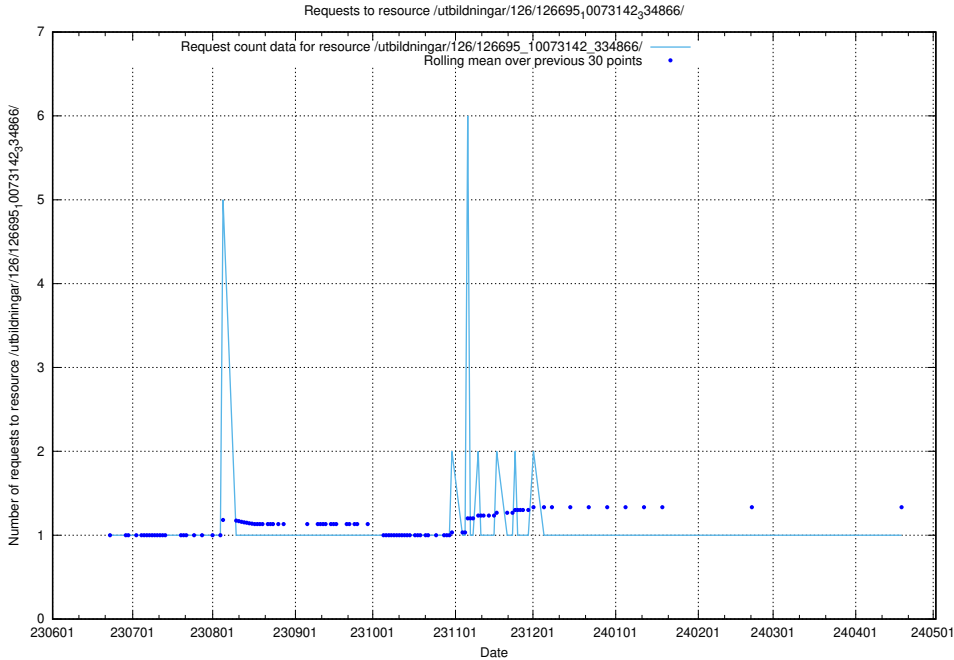

5.5768 Usage of /utbildningar/126/126695_10073142_334866/

Here, we count the number of requests to resource /utbildningar/126/126695_10073142_334866/.