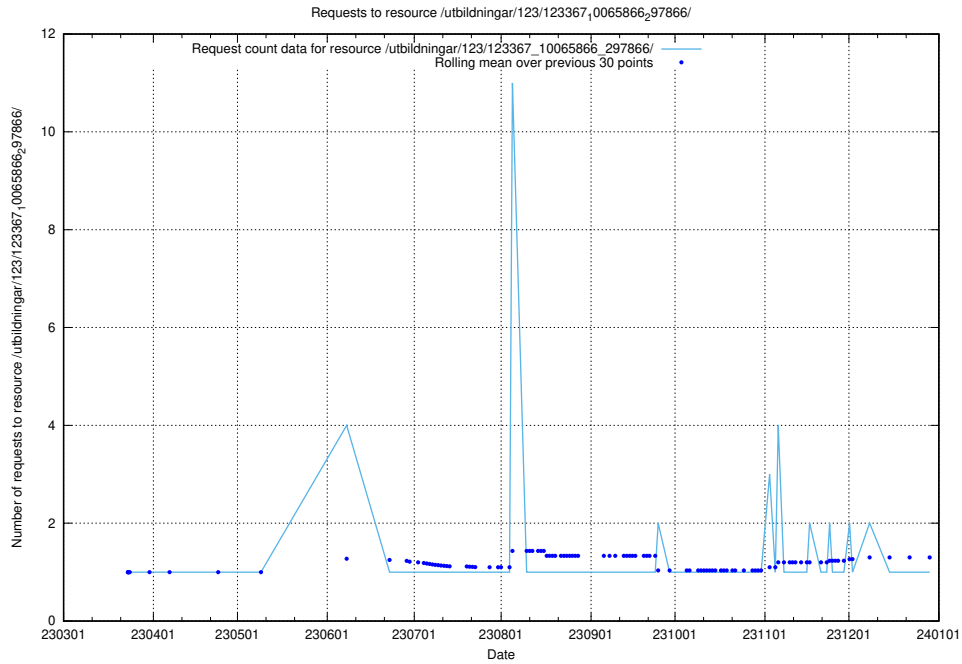

5.4919 Usage of /utbildningar/123/123367_10065866_297866/

Here, we count the number of requests to resource /utbildningar/123/123367_10065866_297866/.