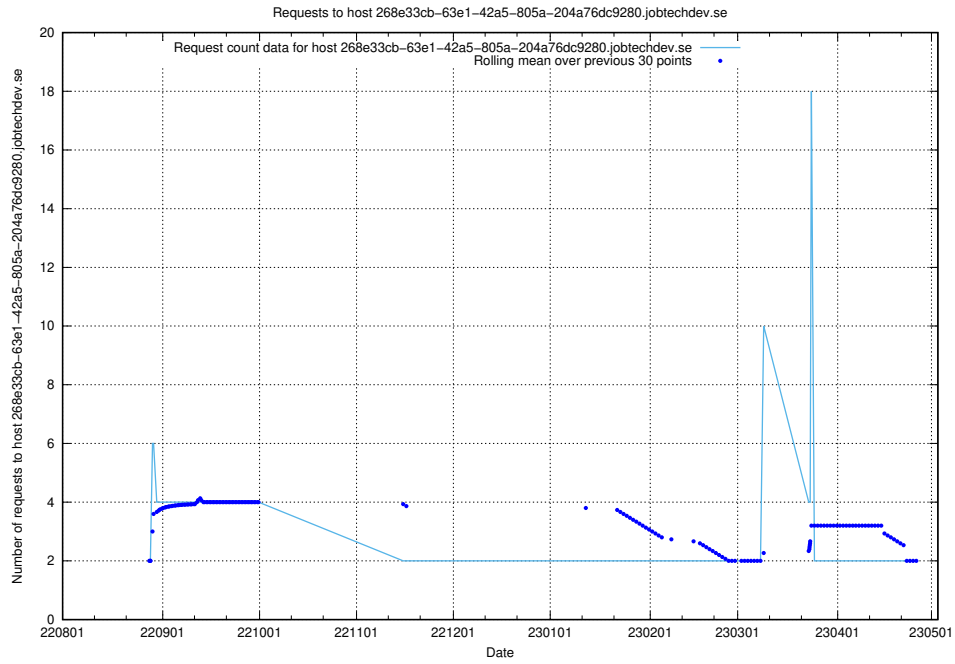

7.341 Usage of 268e33cb-63e1-42a5-805a-204a76dc9280.jobtechdev.se

Here, we count the number of requests to host 268e33cb-63e1-42a5-805a-204a76dc9280.jobtechdev.se.