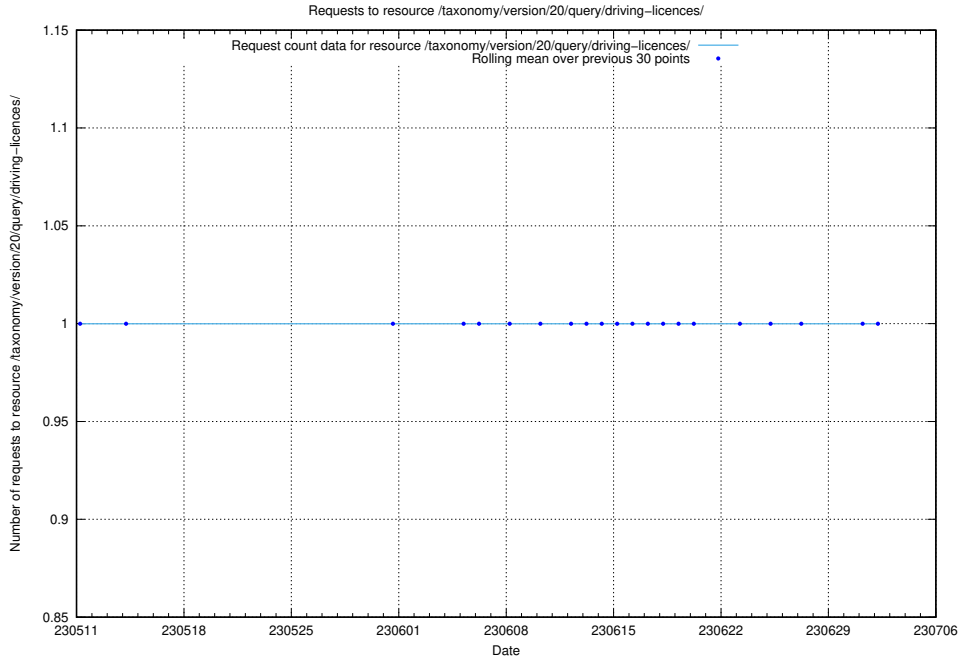

5.6121 Usage of /taxonomy/version/20/query/driving-licences/

Here, we count the number of requests to resource /taxonomy/version/20/query/driving-licences/.