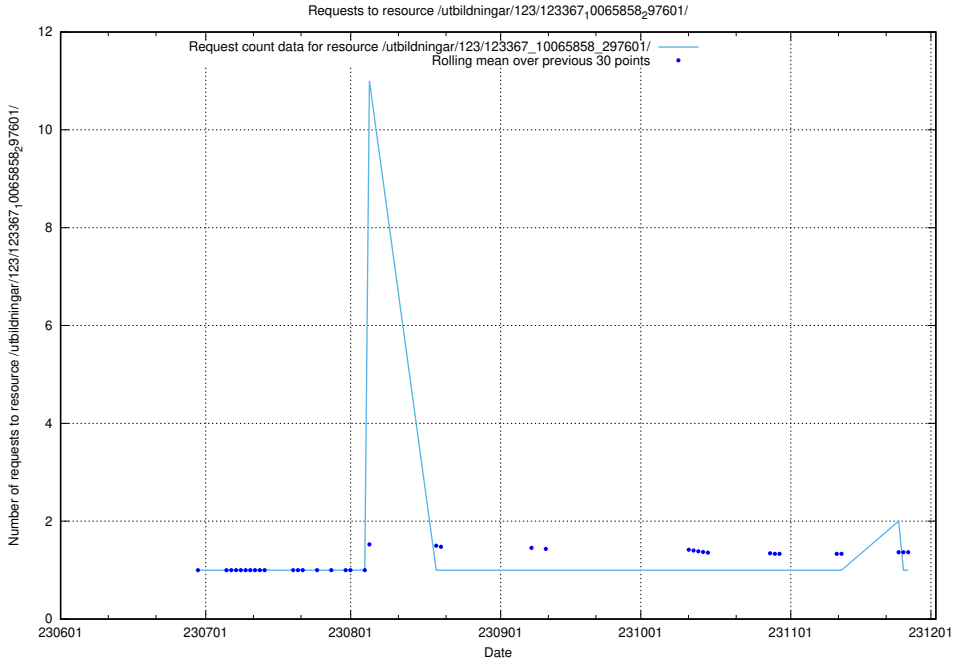

5.5540 Usage of /utbildningar/123/123367_10065858_297601/

Here, we count the number of requests to resource /utbildningar/123/123367_10065858_297601/.