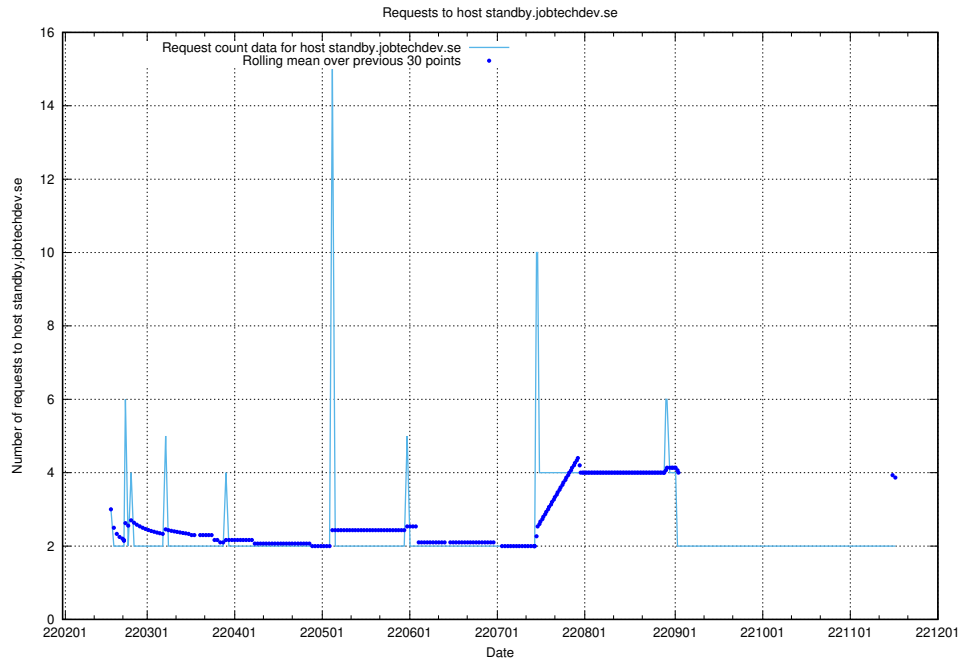

## 7.541 Usage of standby.jobtechdev.se

Here, we count the number of requests to host standby.jobtechdev.se.