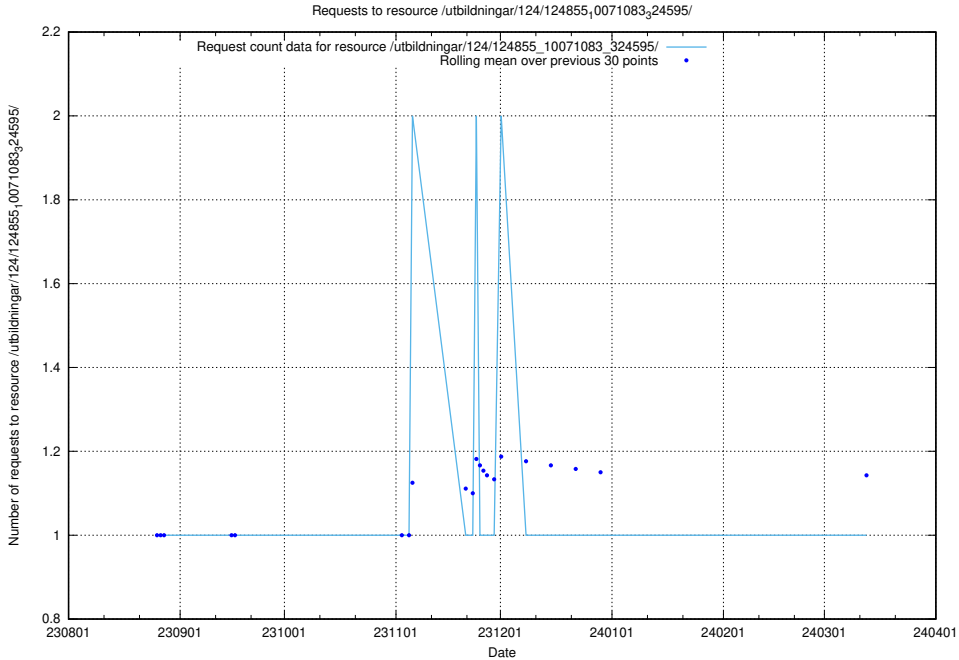

5.4852 Usage of /utbildningar/124/124855_10071083_324595/

Here, we count the number of requests to resource /utbildningar/124/124855_10071083_324595/.