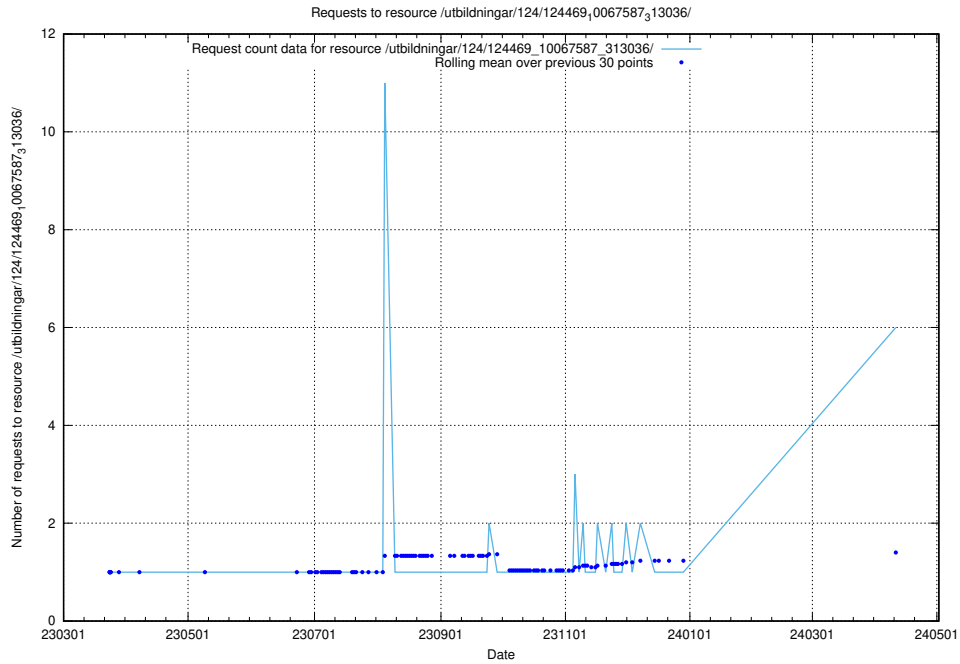

5.51 Usage of /utbildningar/124/124469_10067587_313036/

Here, we count the number of requests to resource /utbildningar/124/124469_10067587_313036/.