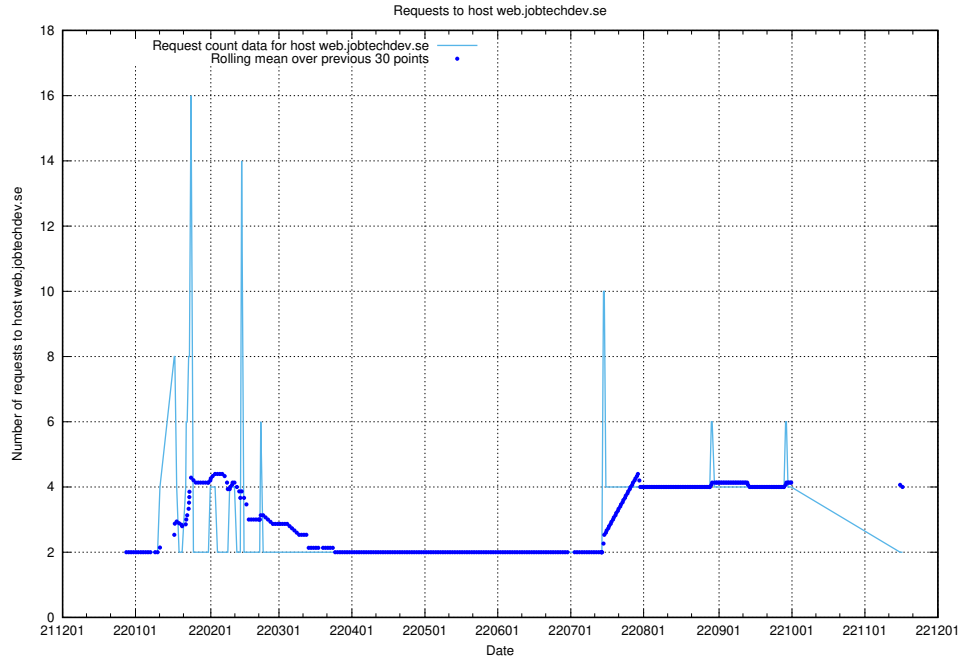

7.358 Usage of web.jobtechdev.se

Here, we count the number of requests to host web.jobtechdev.se.