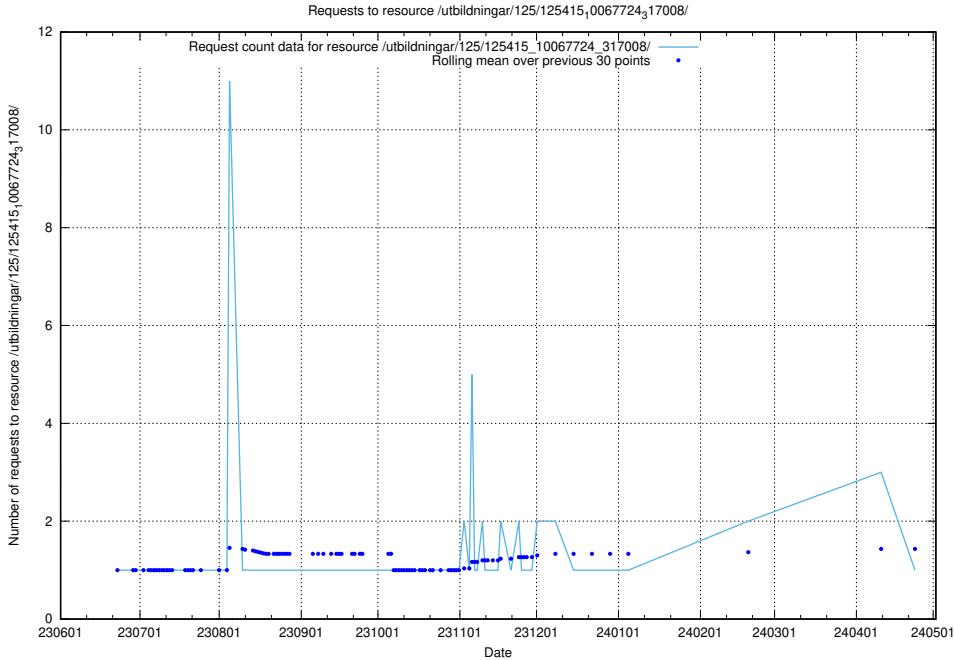

5.5862 Usage of /utbildningar/125/125415_10067724_317008/

Here, we count the number of requests to resource /utbildningar/125/125415_10067724_317008/.