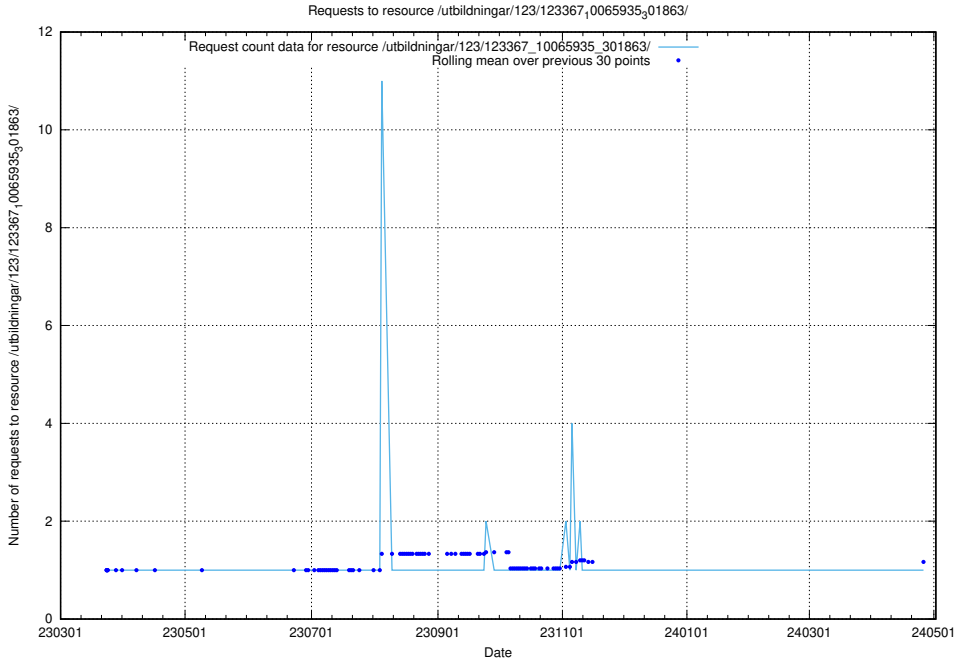

5.4753 Usage of /utbildningar/123/123367_10065935_301863/

Here, we count the number of requests to resource /utbildningar/123/123367_10065935_301863/.