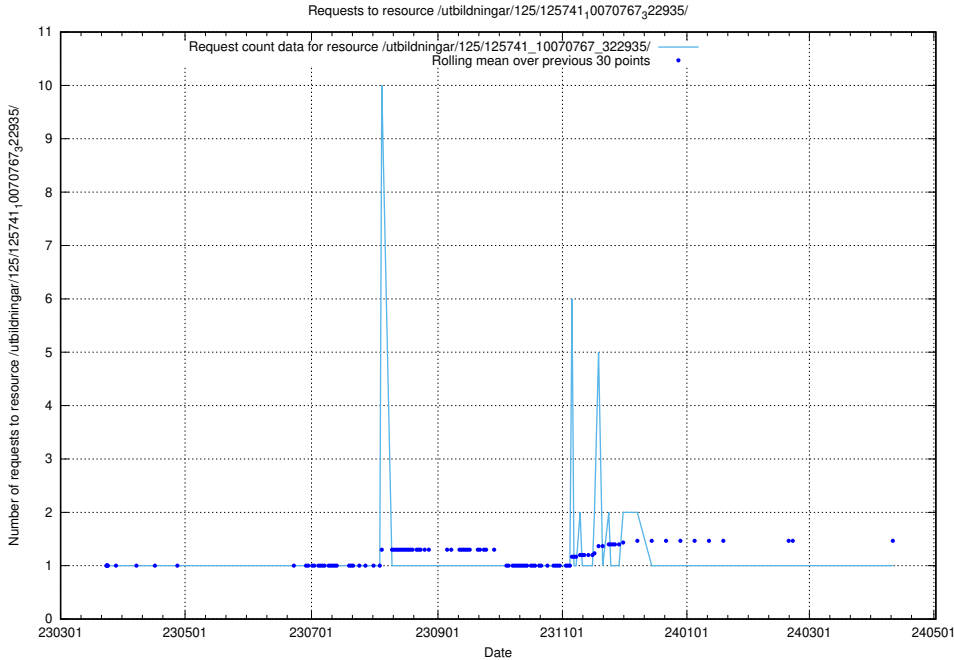

5.6612 Usage of /utbildningar/125/125741_10070767_322935/

Here, we count the number of requests to resource /utbildningar/125/125741_10070767_322935/.