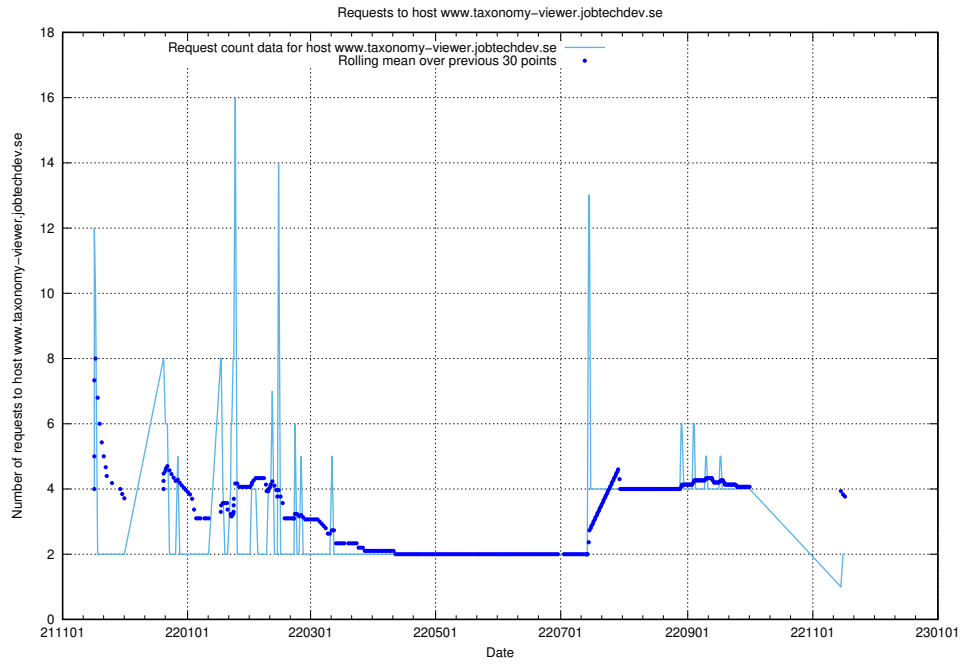

7.507 Usage of `www.taxonomy-viewer.jobtechdev.se`

Here, we count the number of requests to host `www.taxonomy-viewer.jobtechdev.se`.