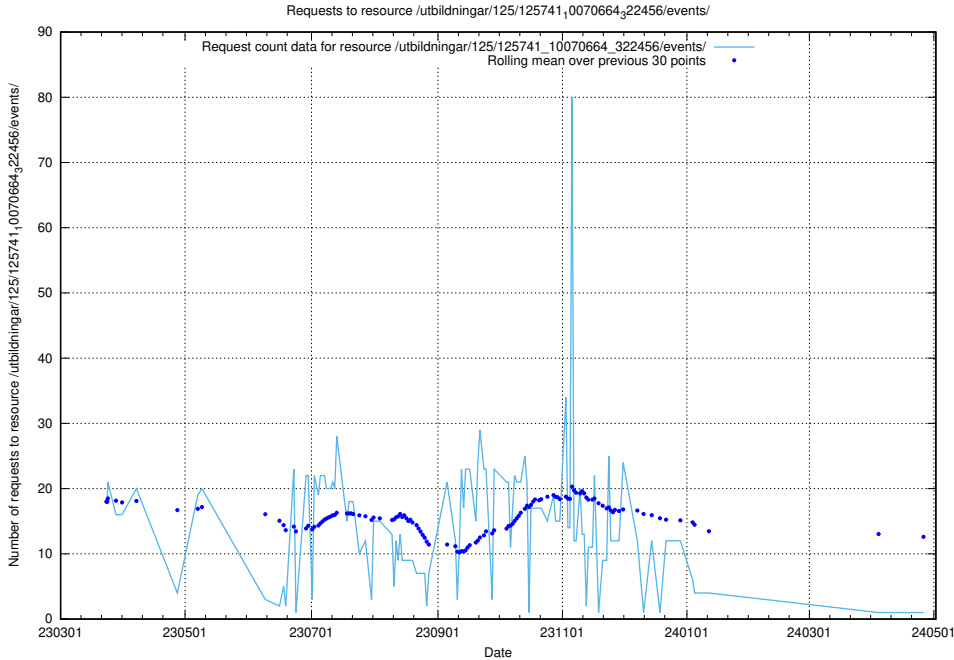

5.6391 Usage of /utbildningar/125/125741_10070664_322456/events/

Here, we count the number of requests to resource /utbildningar/125/125741_10070664_322456/events/