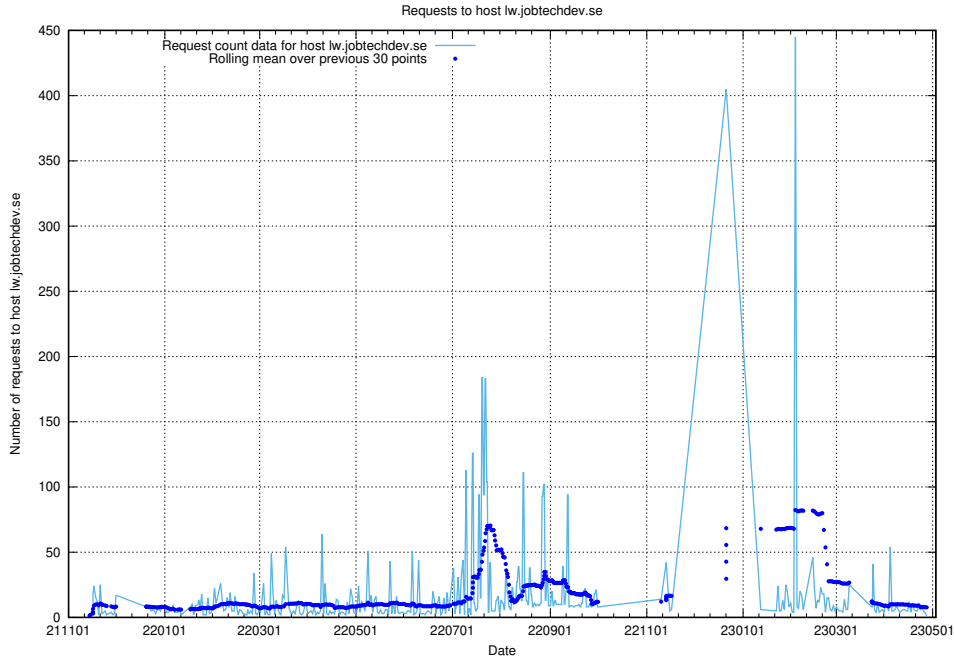

7.657 Usage of lw.jobtechdev.se

Here, we count the number of requests to host lw.jobtechdev.se.