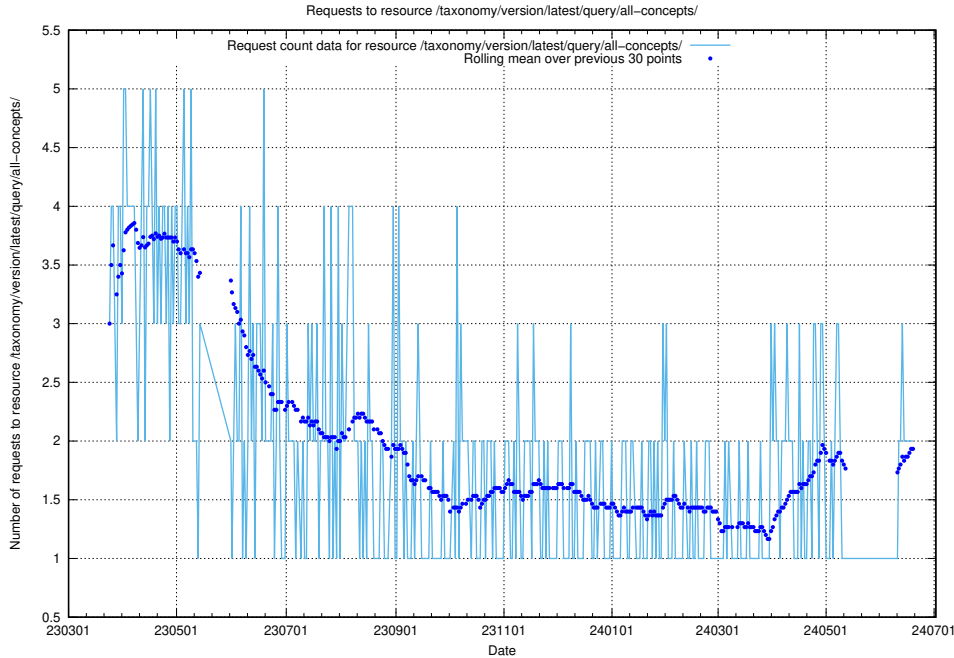

5.927 Usage of /taxonomy/version/latest/query/all-concepts/

Here, we count the number of requests to resource /taxonomy/version/latest/query/all-concepts/.