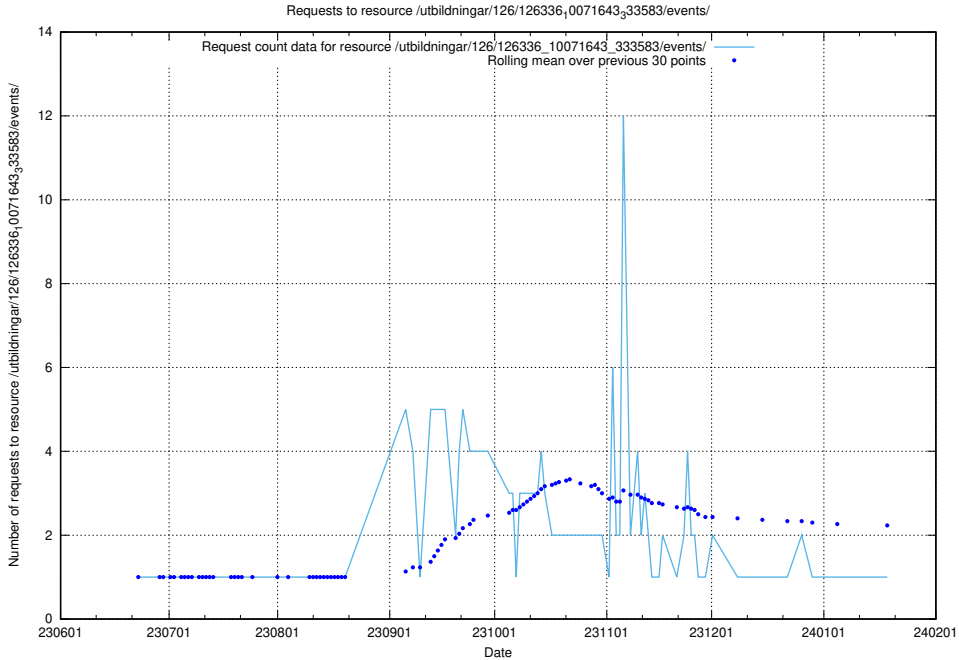

5.5804 Usage of /utbildningar/126/126336_10071643_333583/events/

Here, we count the number of requests to resource /utbildningar/126/126336_10071643_333583/events/