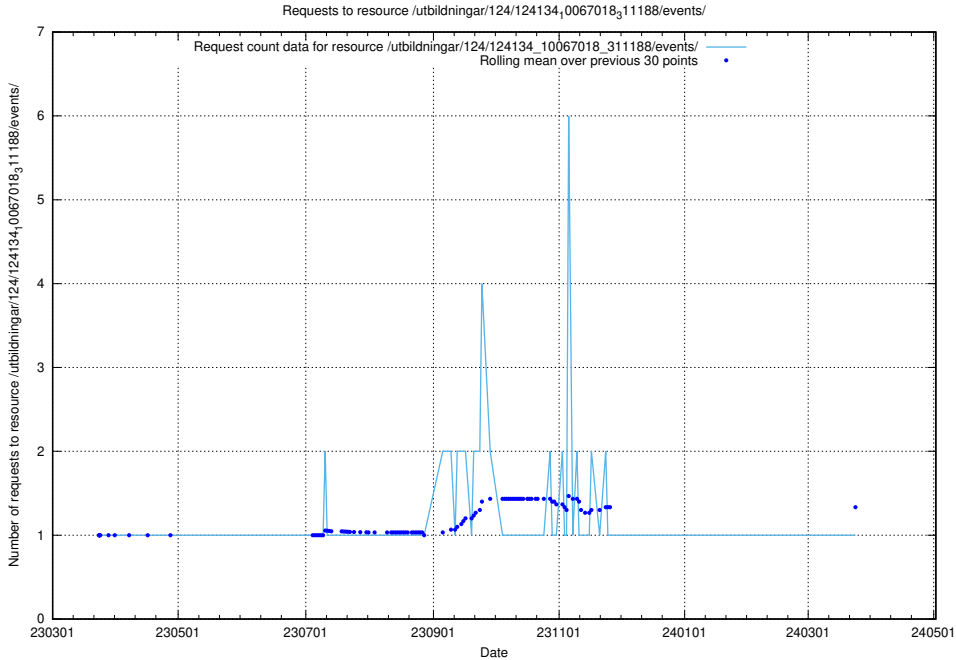

5.4236 Usage of /utbildningar/124/124134_10067018_311188/events/

Here, we count the number of requests to resource /utbildningar/124/124134_10067018_311188/events/