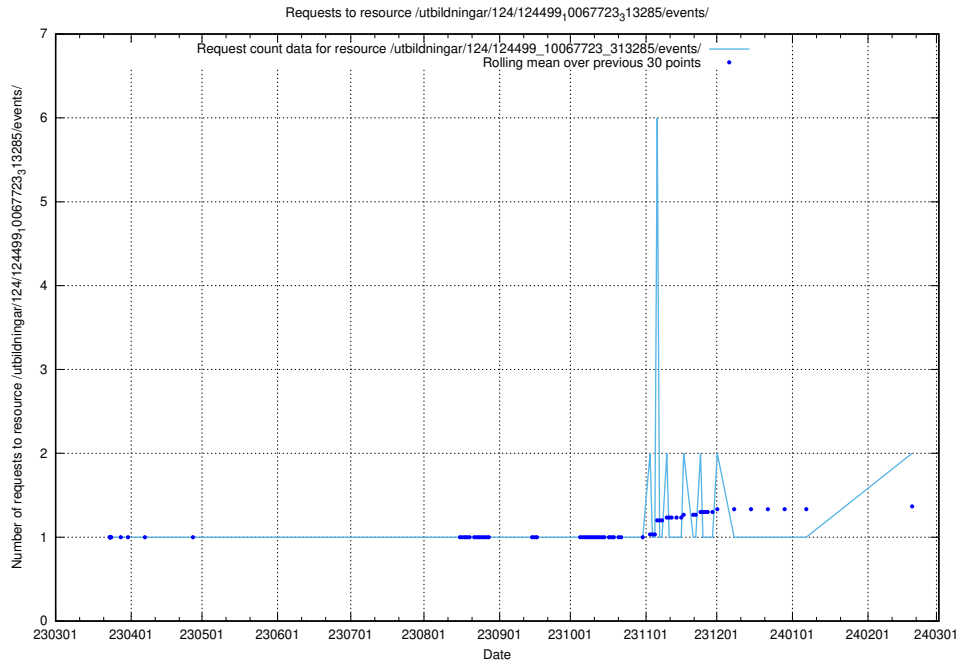

5.568 Usage of /utbildningar/124/124499_10067723_313285/events/

Here, we count the number of requests to resource /utbildningar/124/124499_10067723_313285/events/