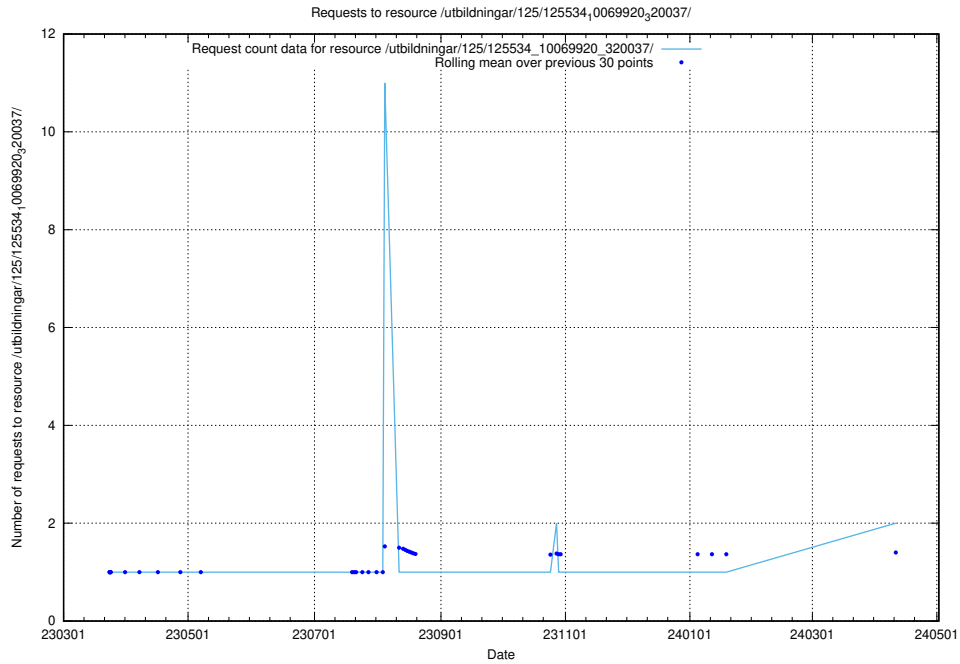

5.476 Usage of /utbildningar/125/125534_10069920_320037/

Here, we count the number of requests to resource /utbildningar/125/125534_10069920_320037/.