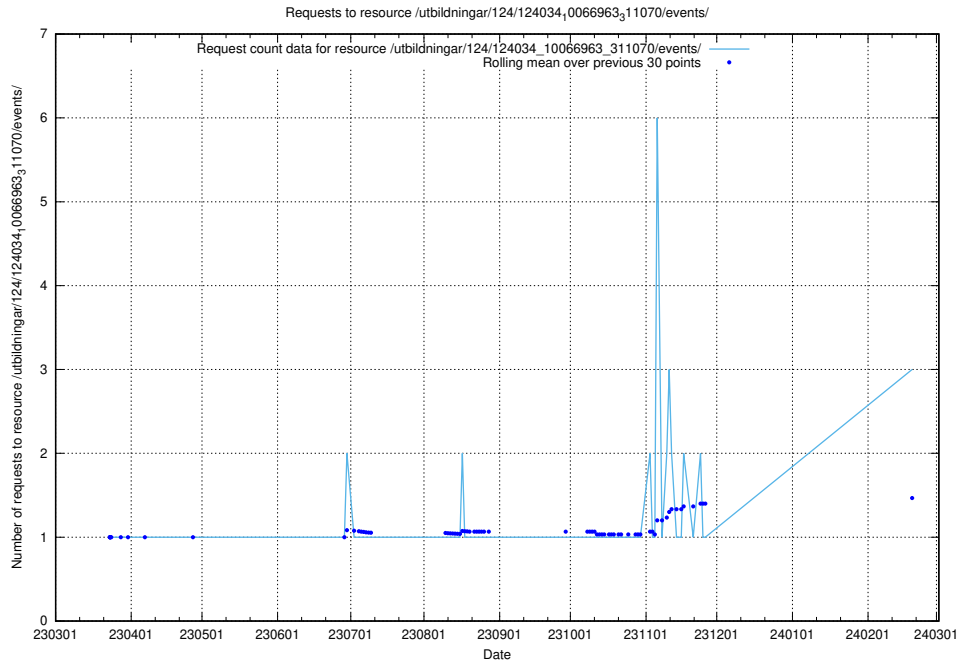

5.361 Usage of /utbildningar/124/124034_10066963_311070/events/

Here, we count the number of requests to resource /utbildningar/124/124034_10066963_311070/events/