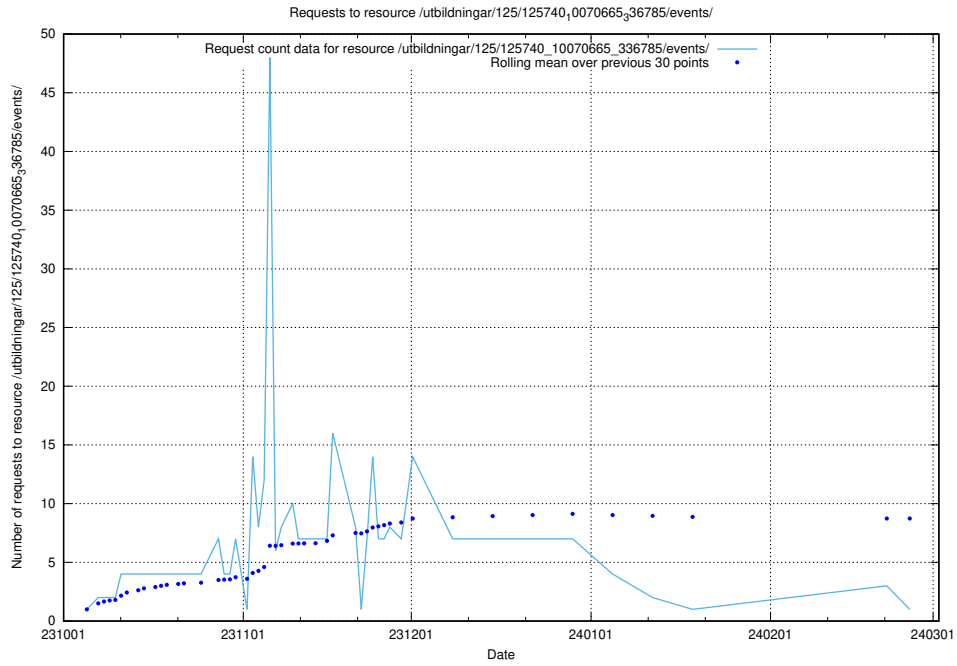

5.4558 Usage of /utbildningar/125/125740_10070665_336785/events/

Here, we count the number of requests to resource /utbildningar/125/125740_10070665_336785/events/