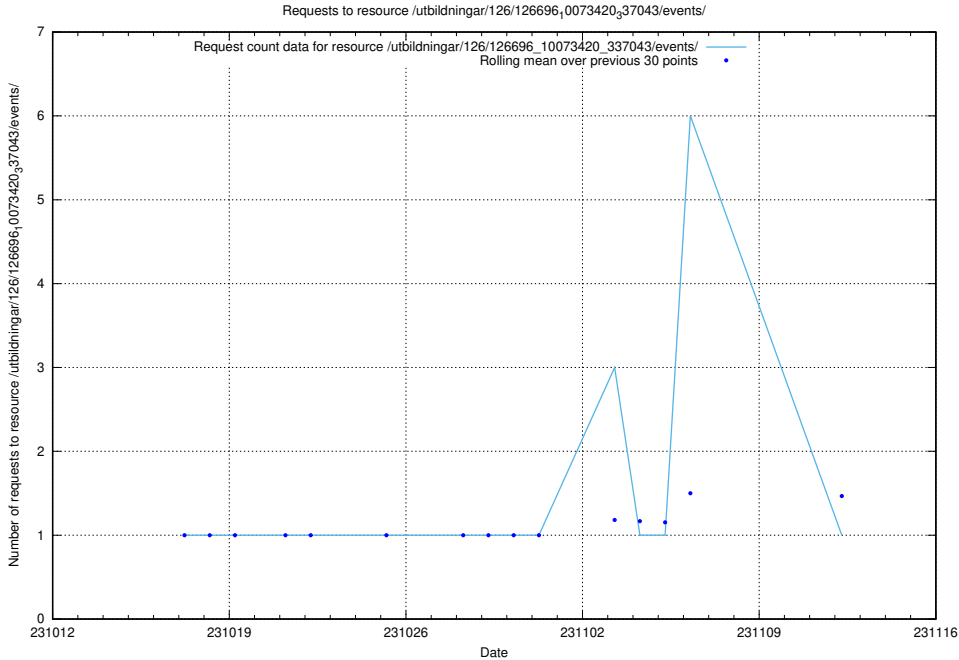

5.4448 Usage of /utbildningar/126/126696_10073420_337043/events/

Here, we count the number of requests to resource /utbildningar/126/126696_10073420_337043/events/