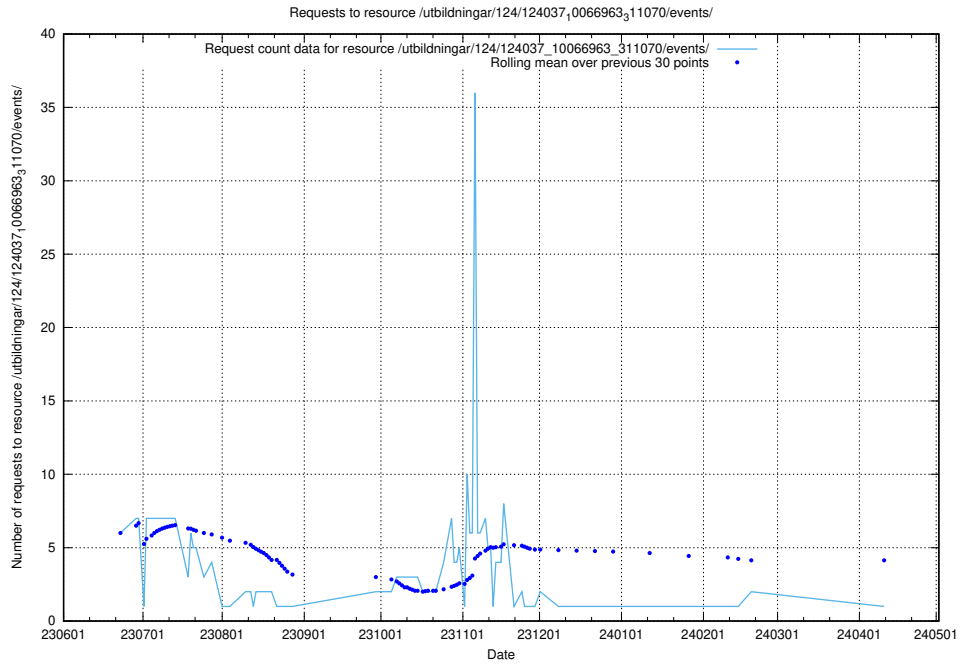

5.5697 Usage of /utbildningar/124/124037_10066963_311070/events/

Here, we count the number of requests to resource /utbildningar/124/124037_10066963_311070/events/