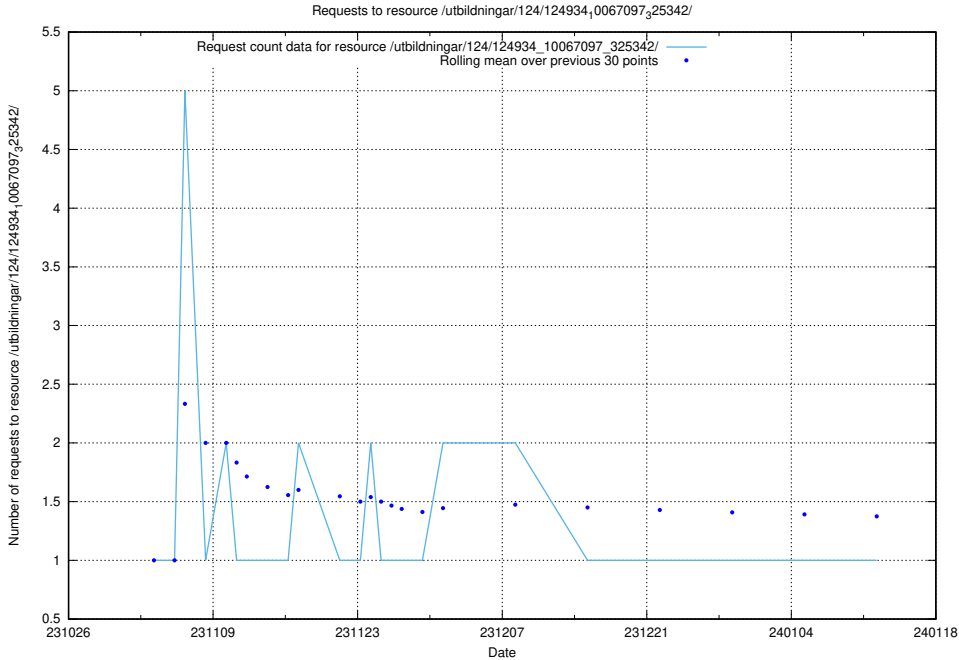

5.4311 Usage of /utbildningar/124/124934_10067097_325342/

Here, we count the number of requests to resource /utbildningar/124/124934_10067097_325342/.