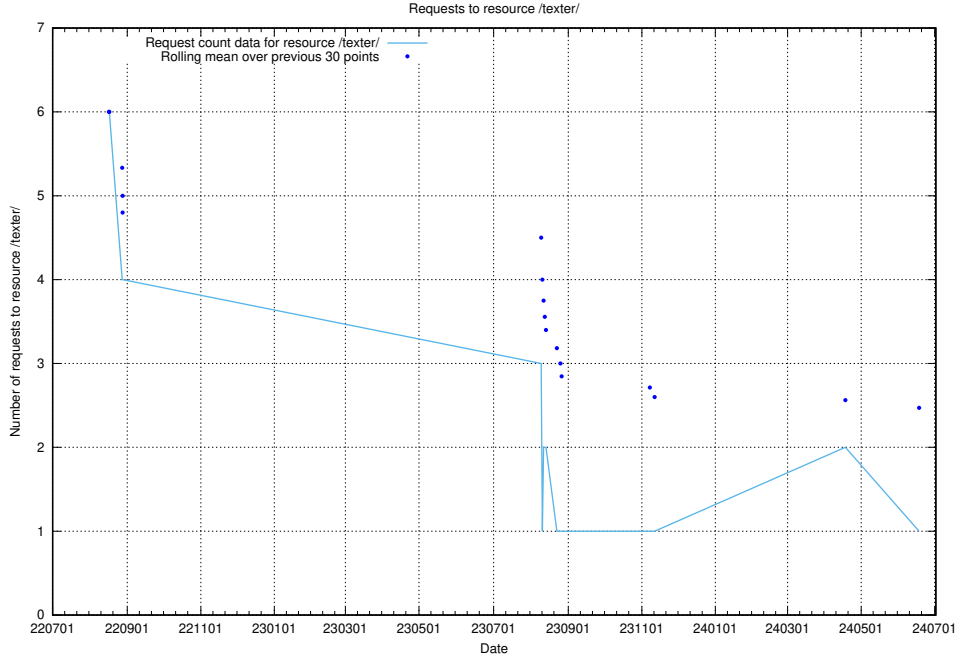

### 5.6608 Usage of /texter/

Here, we count the number of requests to resource /texter/.