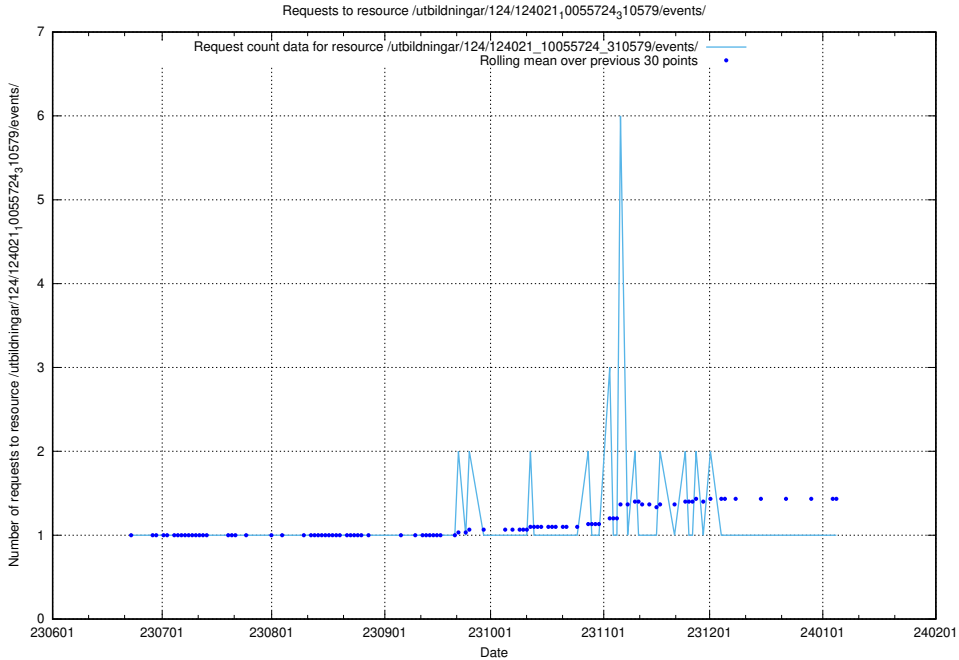

5.5954 Usage of /utbildningar/124/124021_10055724_310579/events/

Here, we count the number of requests to resource /utbildningar/124/124021_10055724_310579/events/