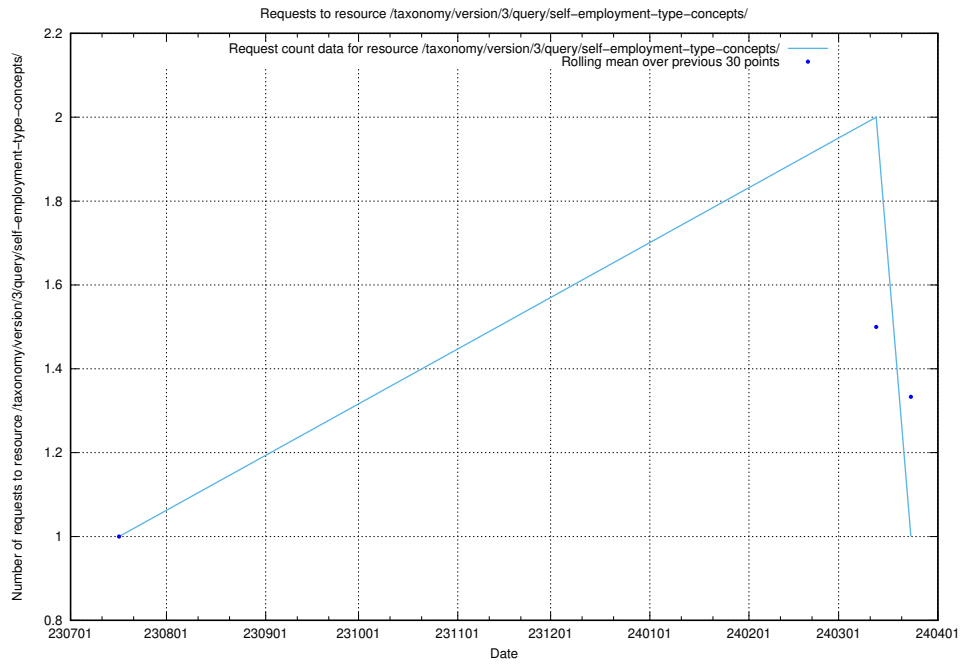

5.5189 Usage of /taxonomy/version/3/query/self-employment-type-concepts/

Here, we count the number of requests to resource /taxonomy/version/3/query/self-employment-type-concepts/.