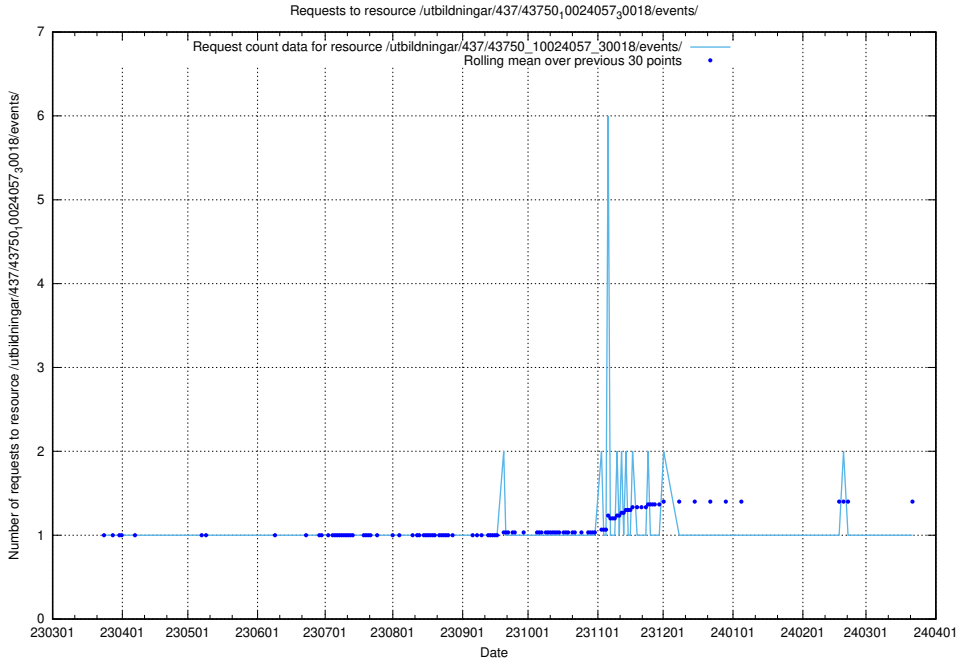

5.6343 Usage of /utbildningar/437/43750_10024057_30018/events/

Here, we count the number of requests to resource /utbildningar/437/43750_10024057_30018/events/.