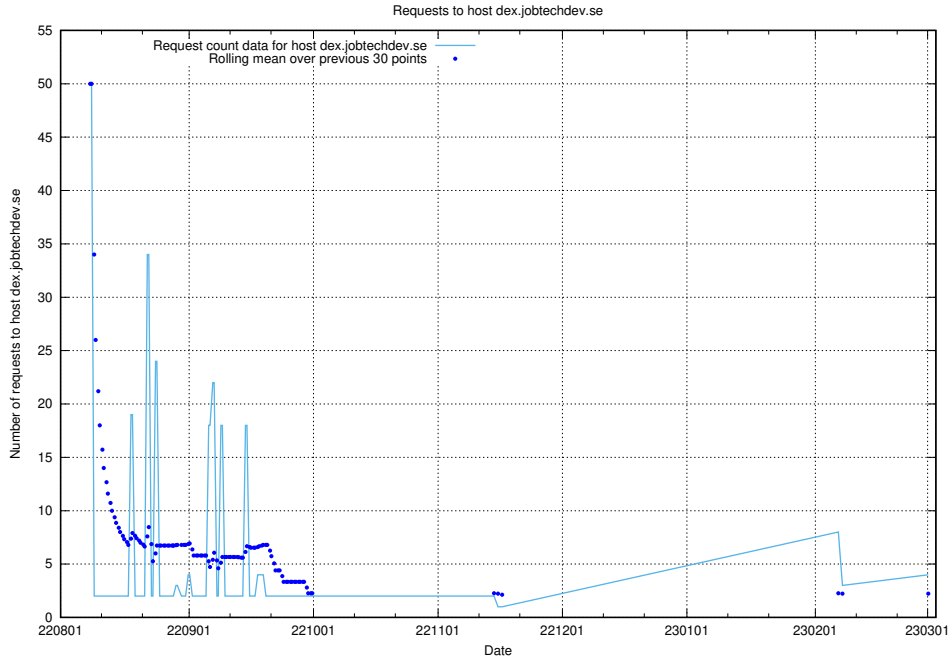

7.133 Usage of dex.jobtechdev.se

Here, we count the number of requests to host dex.jobtechdev.se.