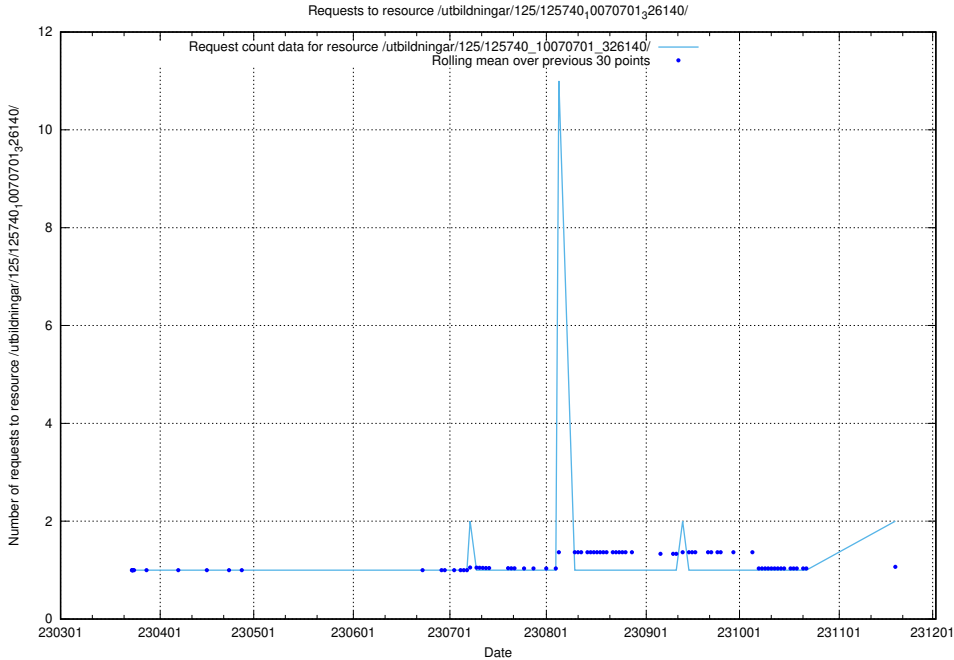

5.457 Usage of /utbildningar/125/125740_10070701_326140/

Here, we count the number of requests to resource /utbildningar/125/125740_10070701_326140/.