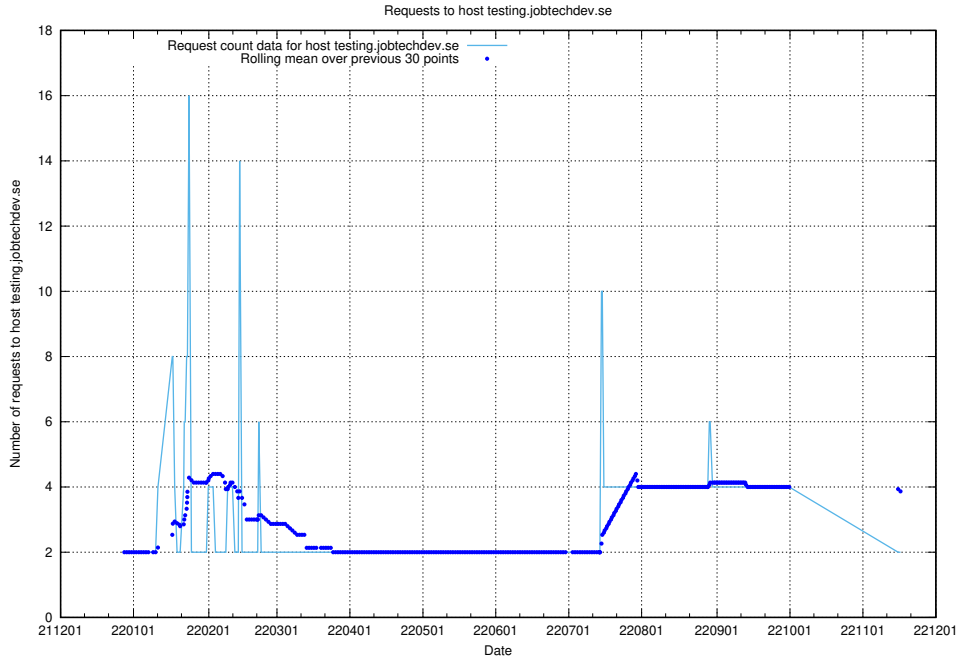

7.359 Usage of testing.jobtechdev.se

Here, we count the number of requests to host testing.jobtechdev.se.