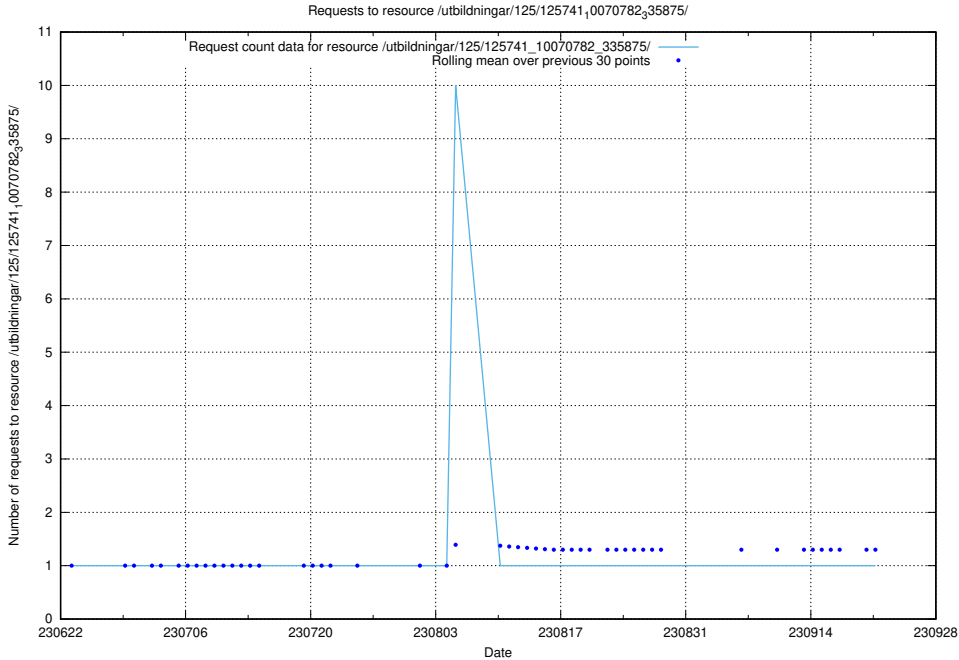

5.5829 Usage of /utbildningar/125/125741_10070782_335875/

Here, we count the number of requests to resource /utbildningar/125/125741_10070782_335875/.