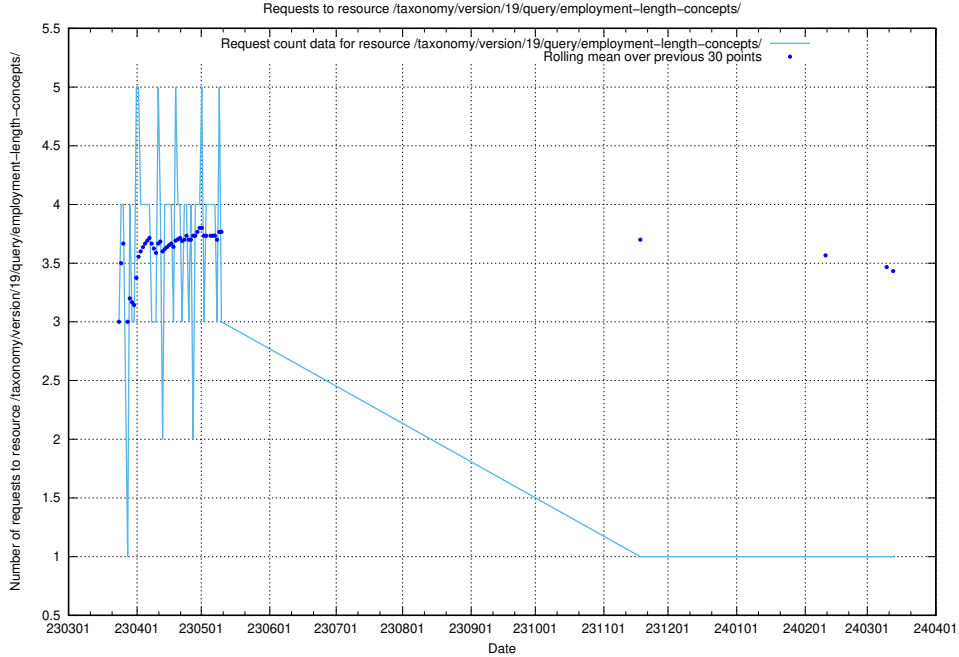

5.6293 Usage of /taxonomy/version/19/query/employment-length-concepts/

Here, we count the number of requests to resource /taxonomy/version/19/query/employment-length-concepts/.