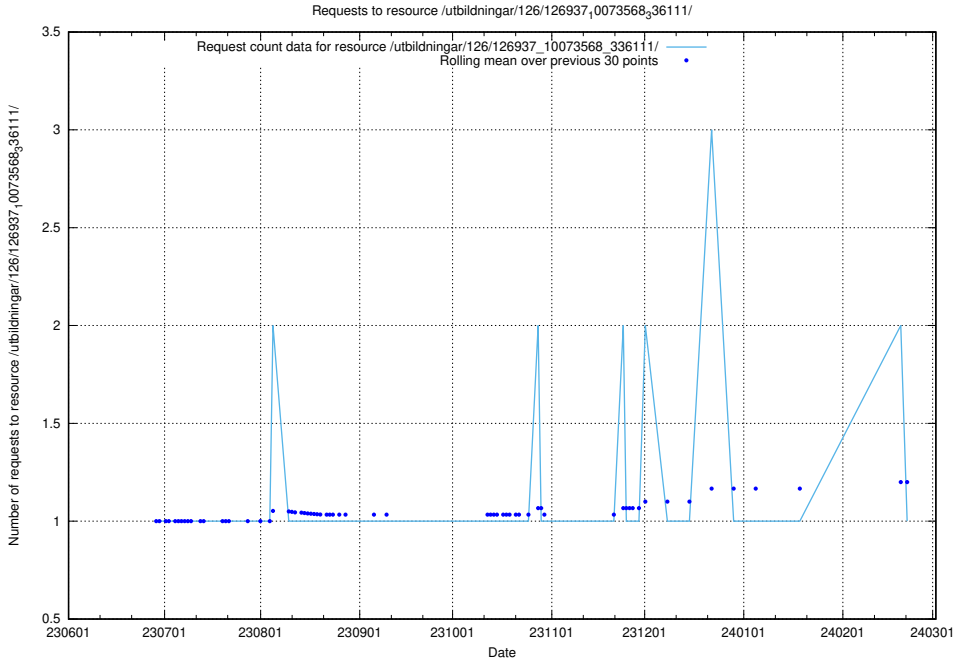

5.5576 Usage of /utbildningar/126/126937_10073568_336111/

Here, we count the number of requests to resource /utbildningar/126/126937_10073568_336111/.