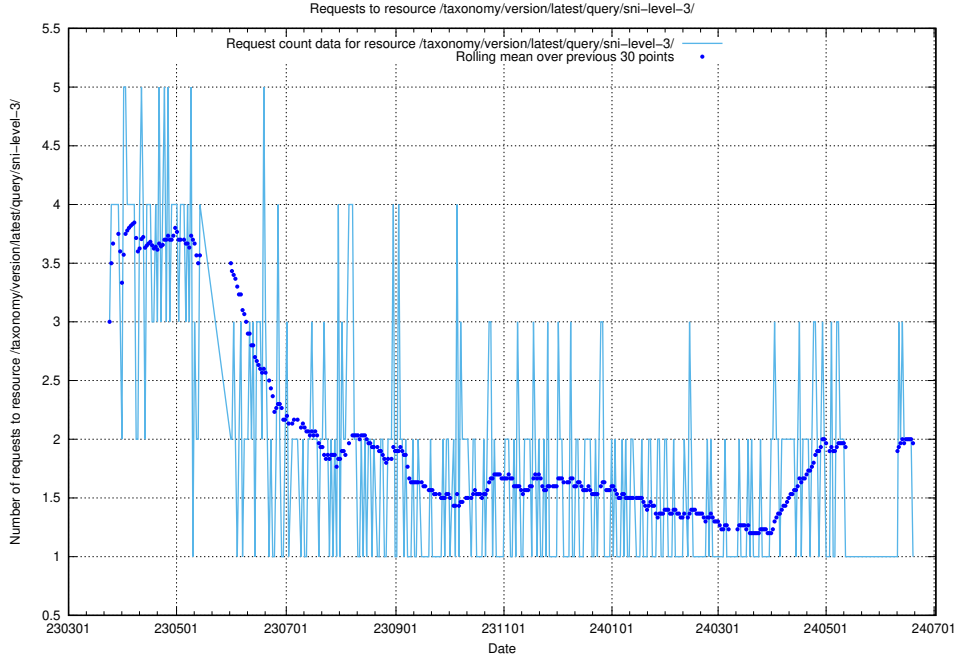

5.6237 Usage of /taxonomy/version/latest/query/sni-level-3/

Here, we count the number of requests to resource /taxonomy/version/latest/query/sni-level-3/.