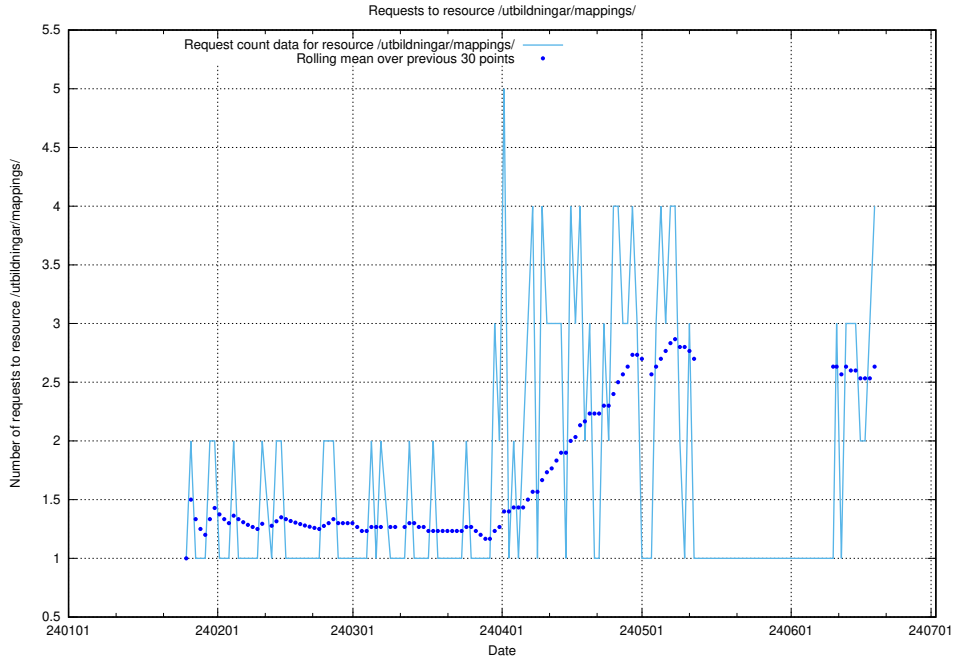

5.200 Usage of /utbildningar/mappings/

Here, we count the number of requests to resource /utbildningar/mappings/.