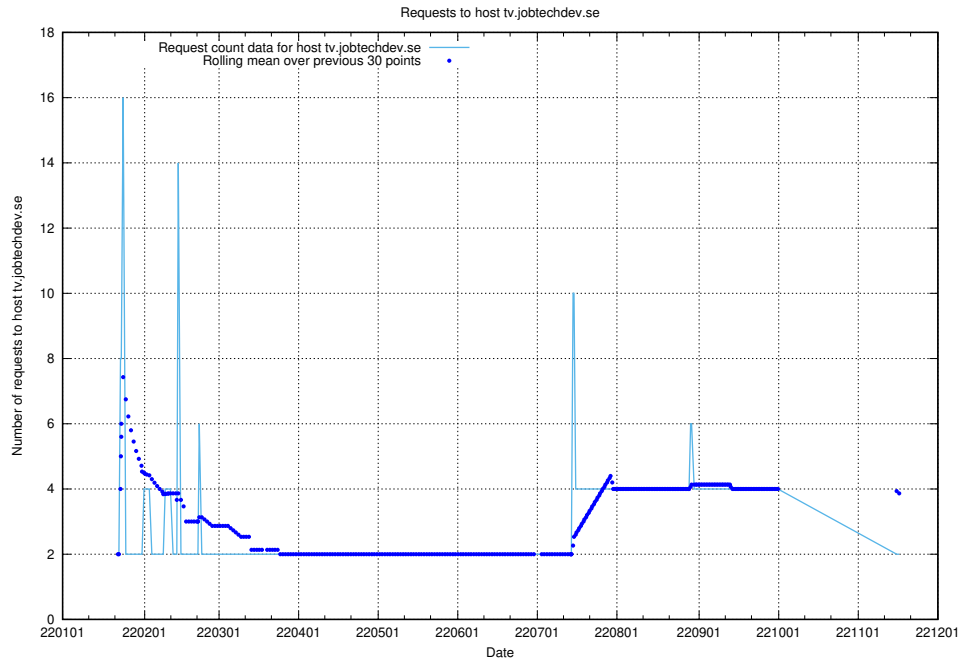

7.585 Usage of tv.jobtechdev.se

Here, we count the number of requests to host tv.jobtechdev.se.