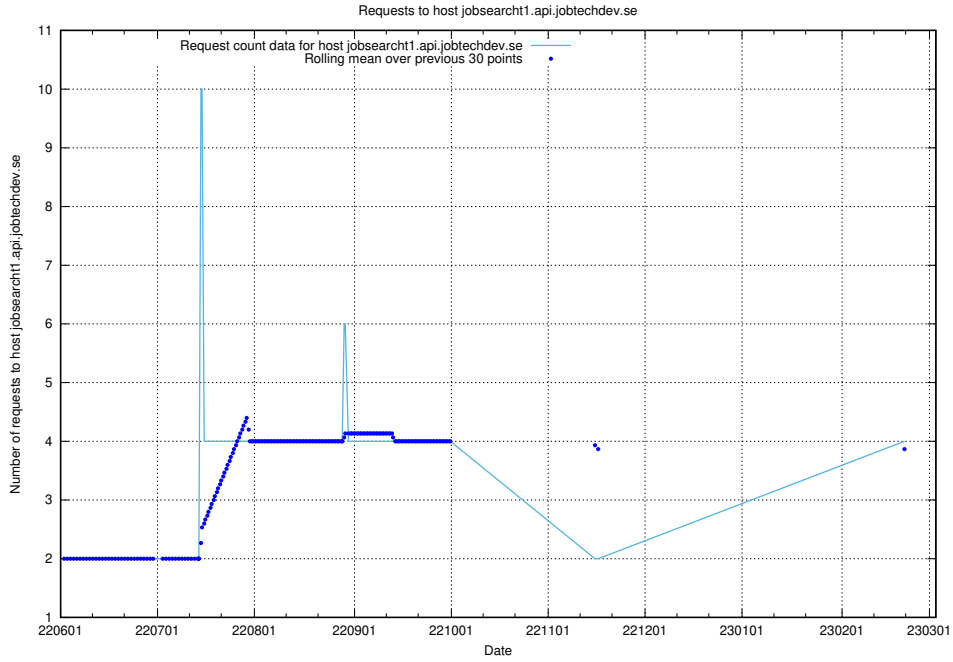

7.151 Usage of jobsearcht1.api.jobtechdev.se

Here, we count the number of requests to host jobsearcht1.api.jobtechdev.se.