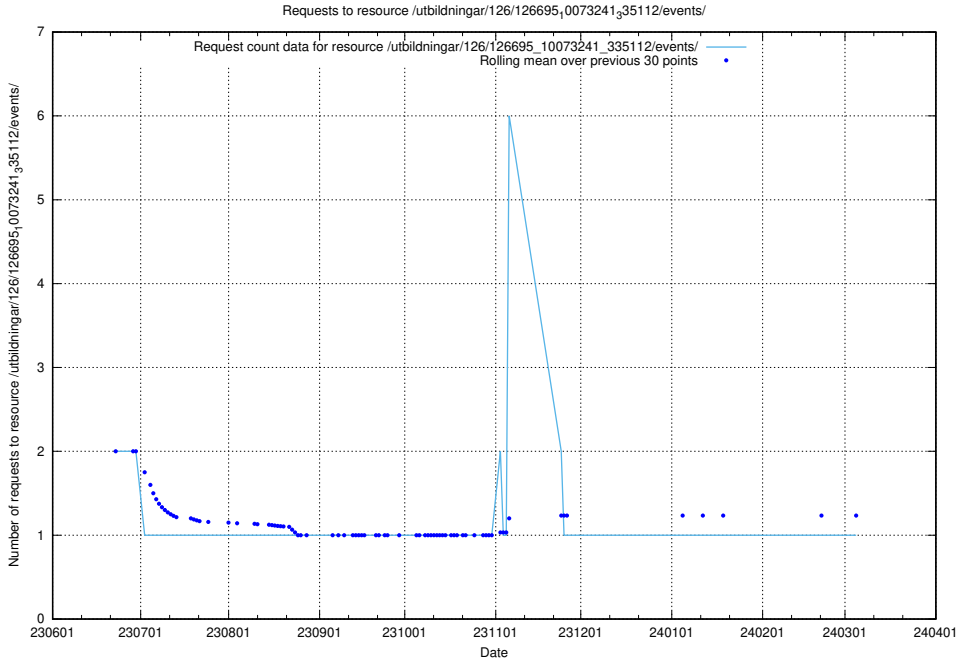

5.5700 Usage of /utbildningar/126/126695_10073241_335112/events/

Here, we count the number of requests to resource /utbildningar/126/126695_10073241_335112/events/