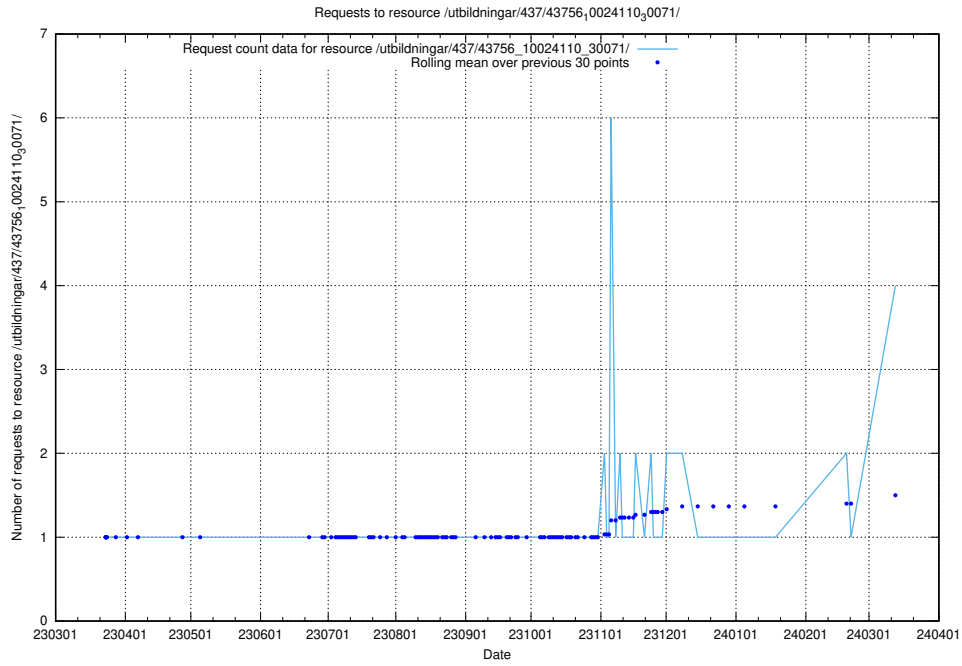

5.259 Usage of /utbildningar/437/43756_10024110_30071/

Here, we count the number of requests to resource /utbildningar/437/43756_10024110_30071/.