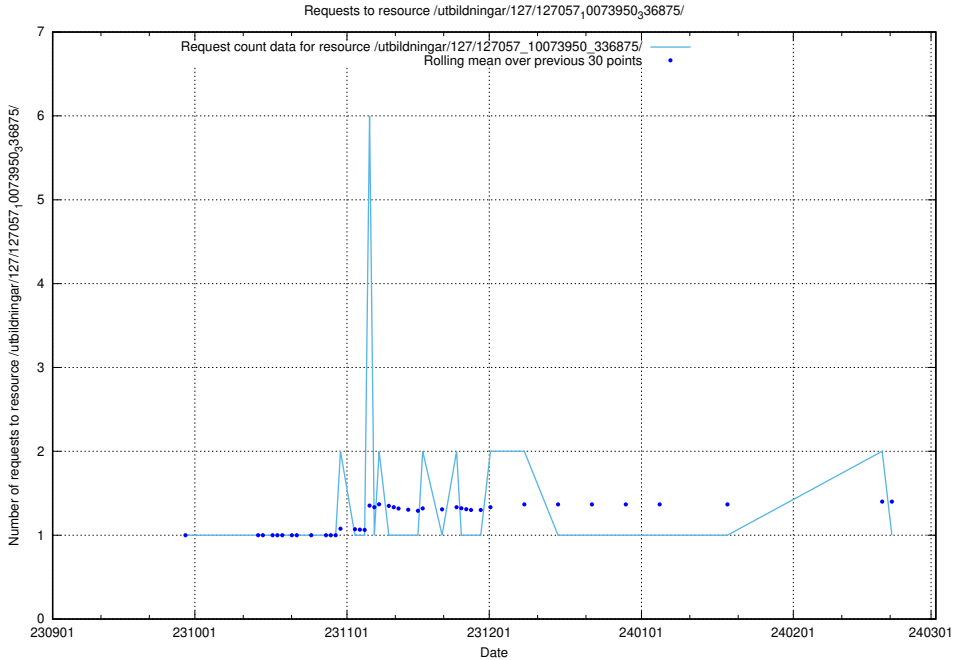

5.4593 Usage of /utbildningar/127/127057_10073950_336875/

Here, we count the number of requests to resource /utbildningar/127/127057_10073950_336875/.