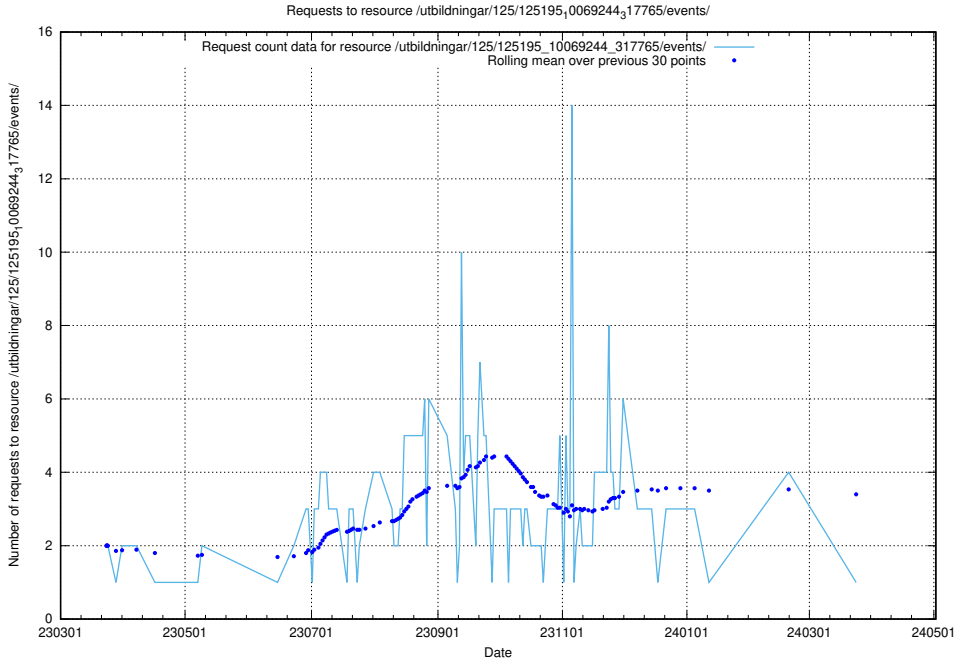

5.6435 Usage of /utbildningar/125/125195_10069244_317765/events/

Here, we count the number of requests to resource /utbildningar/125/125195_10069244_317765/events/