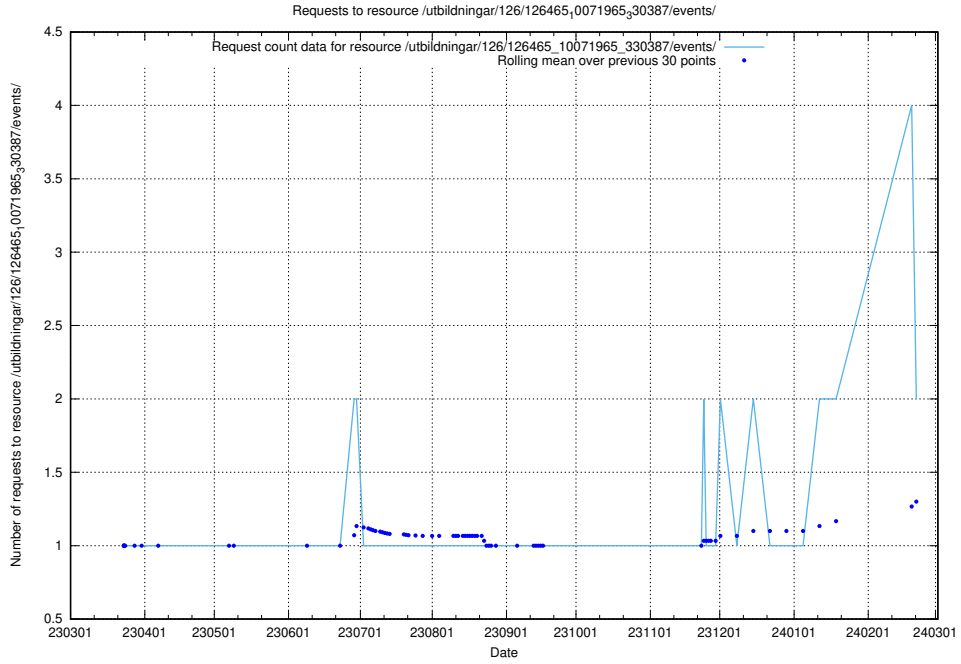

5.958 Usage of /utbildningar/126/126465_10071965_330387/events/

Here, we count the number of requests to resource /utbildningar/126/126465_10071965_330387/events/