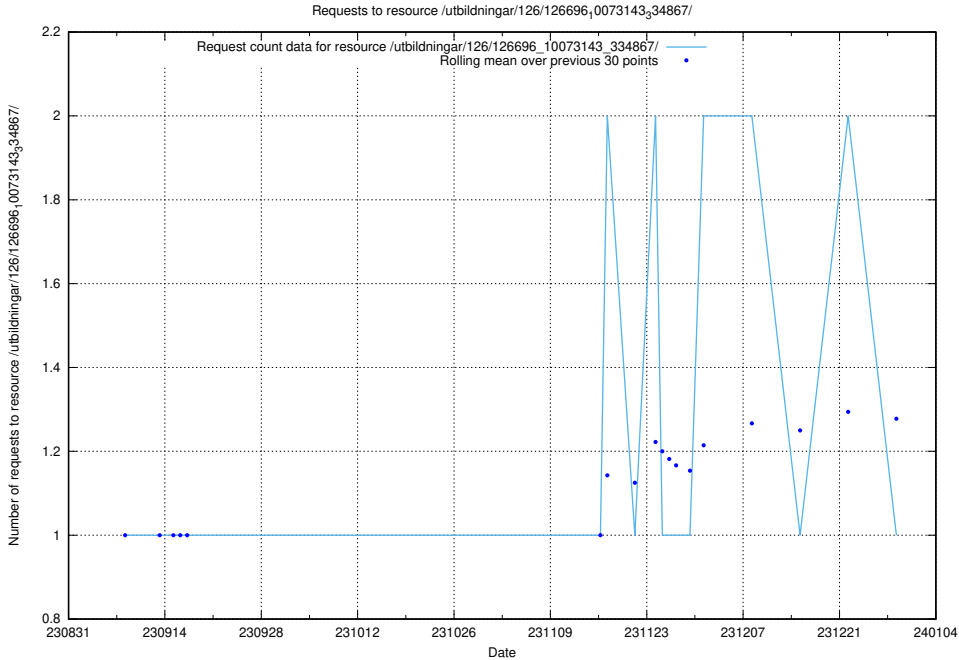

5.4775 Usage of /utbildningar/126/126696_10073143_334867/

Here, we count the number of requests to resource /utbildningar/126/126696_10073143_334867/.