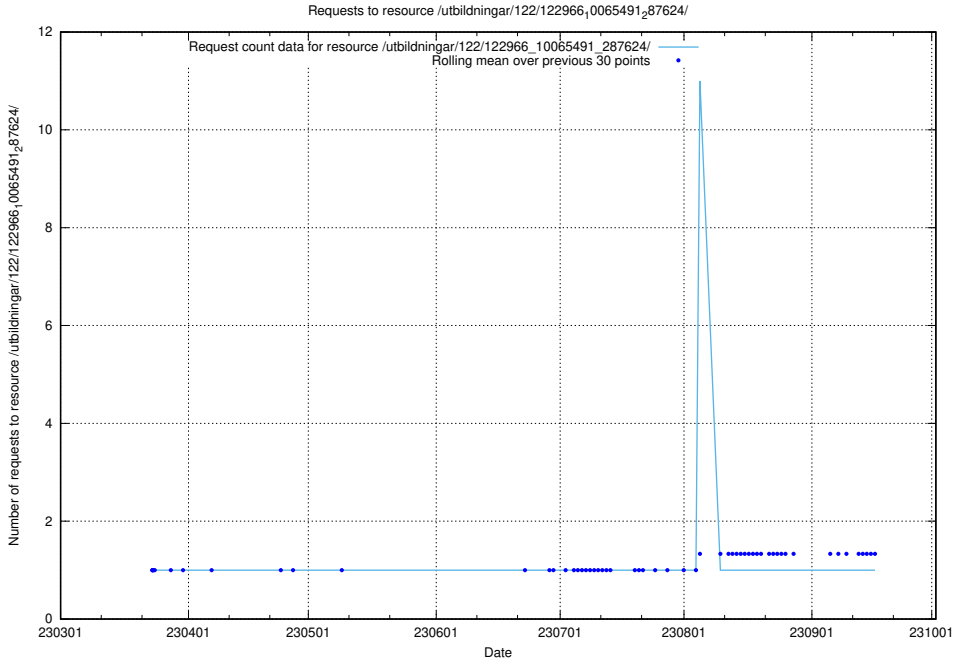

5.5219 Usage of /utbildningar/122/122966_10065491_287624/

Here, we count the number of requests to resource /utbildningar/122/122966_10065491_287624/.