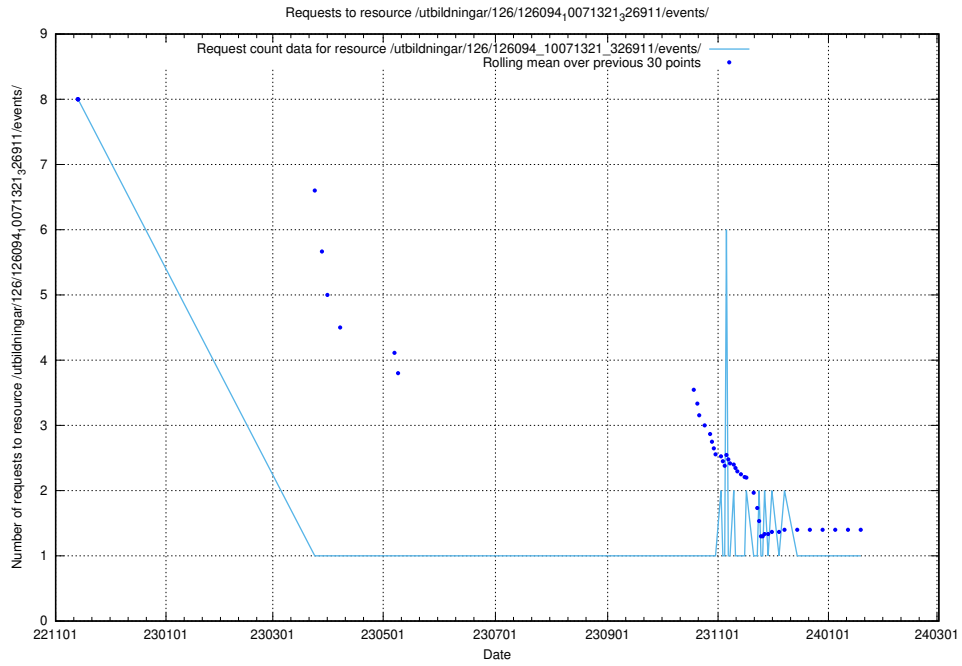

5.5902 Usage of /utbildningar/126/126094_10071321_326911/events/

Here, we count the number of requests to resource /utbildningar/126/126094_10071321_326911/events/