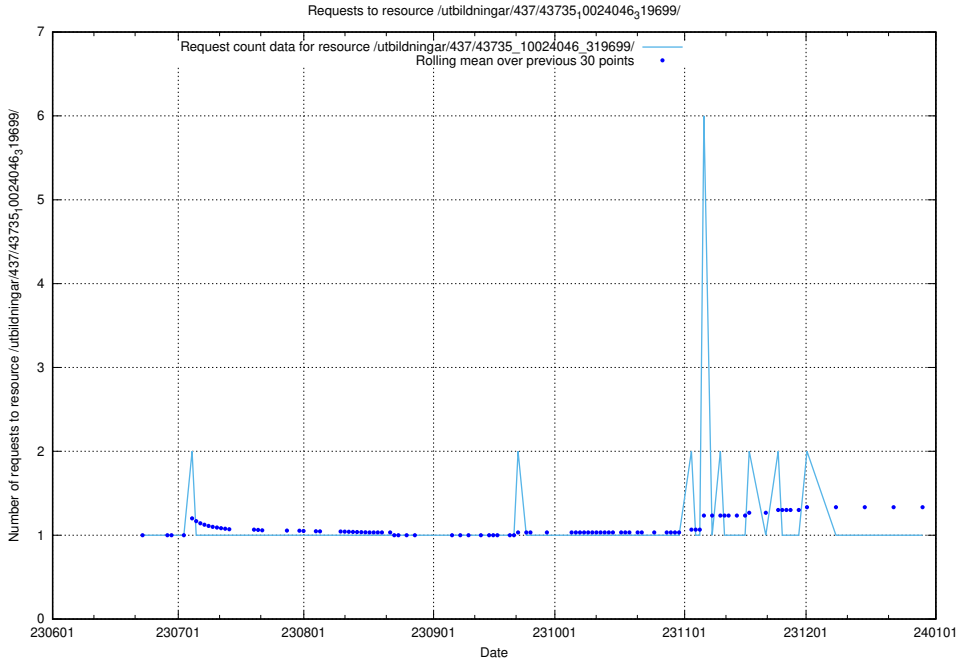

5.5713 Usage of /utbildningar/437/43735_10024046_319699/

Here, we count the number of requests to resource /utbildningar/437/43735_10024046_319699/.