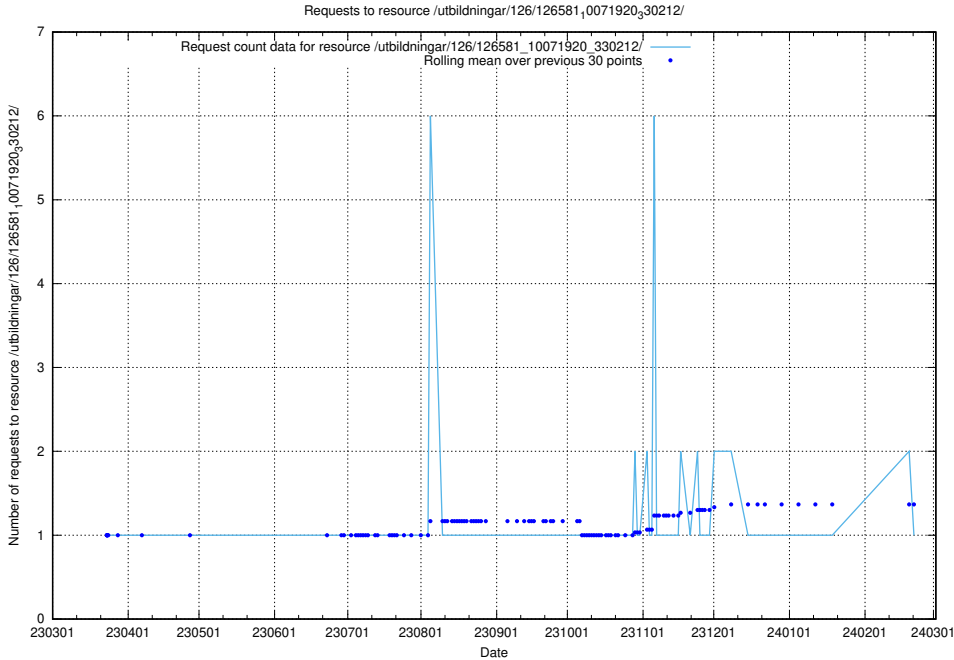

5.6547 Usage of /utbildningar/126/126581_10071920_330212/

Here, we count the number of requests to resource /utbildningar/126/126581_10071920_330212/.