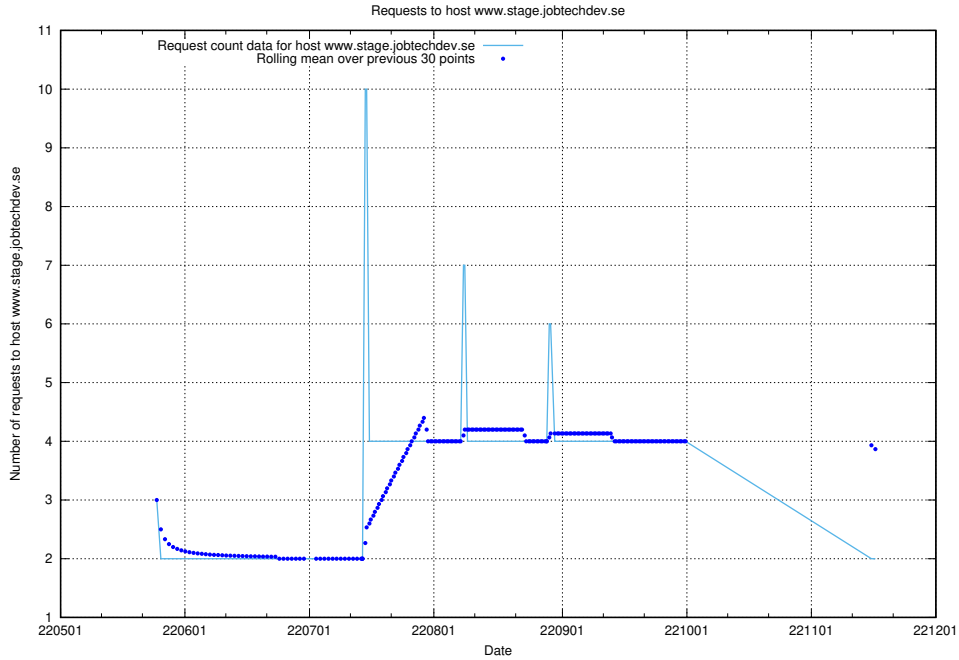

7.424 Usage of www.stage.jobtechdev.se

Here, we count the number of requests to host www.stage.jobtechdev.se.