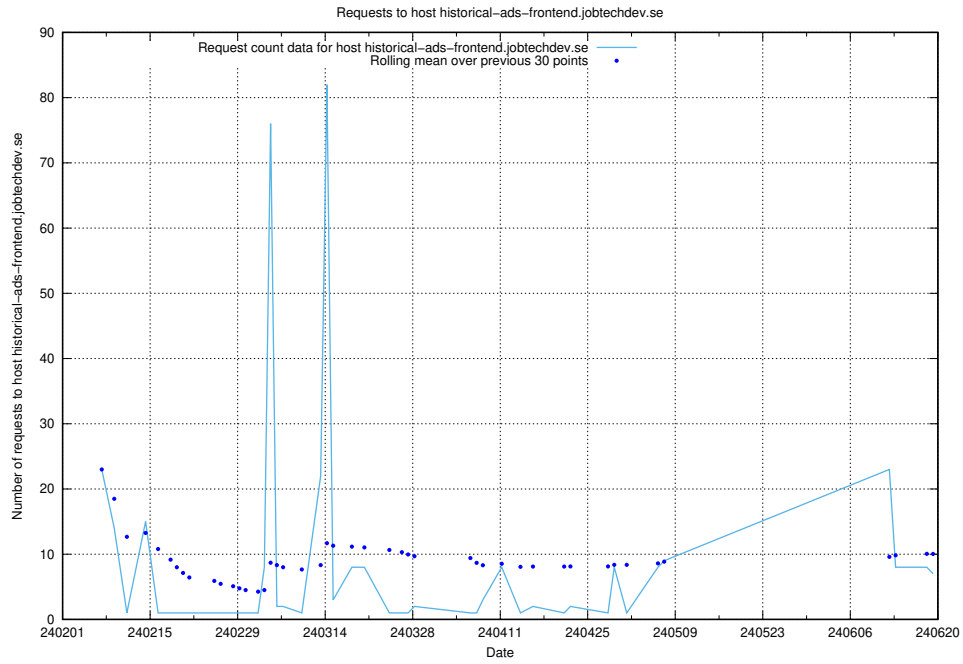

7.79 Usage of historical-ads-frontend.jobtechdev.se

Here, we count the number of requests to host historical-ads-frontend.jobtechdev.se.