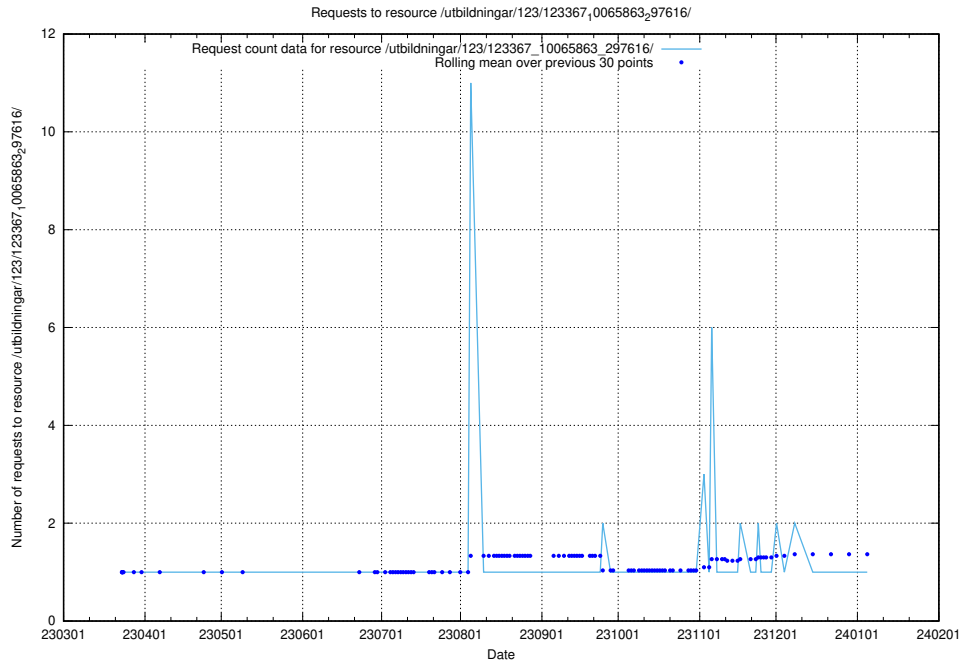

5.4929 Usage of /utbildningar/123/123367_10065863_297616/

Here, we count the number of requests to resource /utbildningar/123/123367_10065863_297616/.