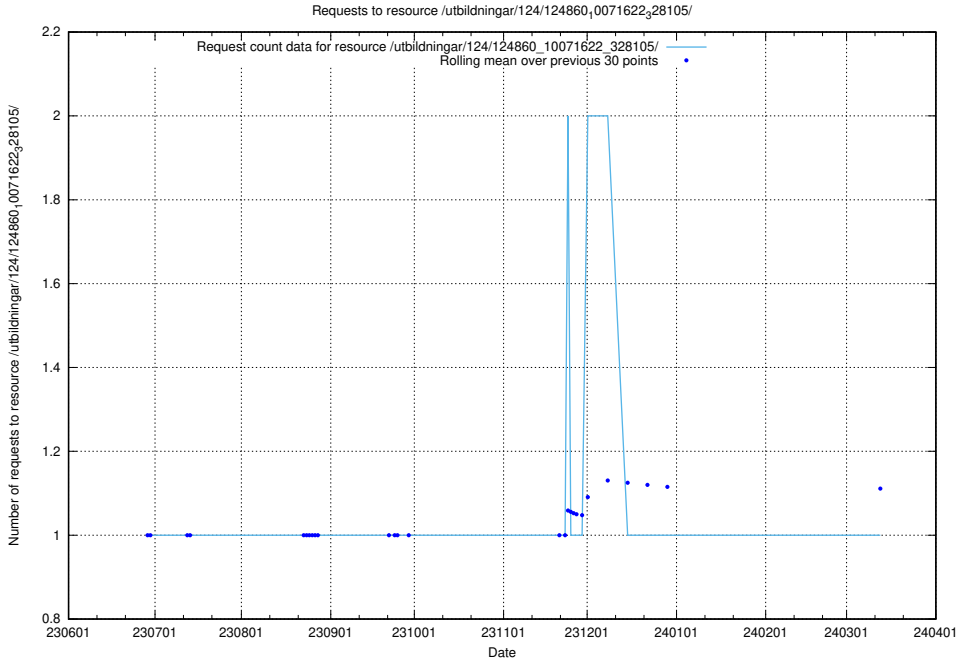

5.5624 Usage of /utbildningar/124/124860_10071622_328105/

Here, we count the number of requests to resource /utbildningar/124/124860_10071622_328105/.