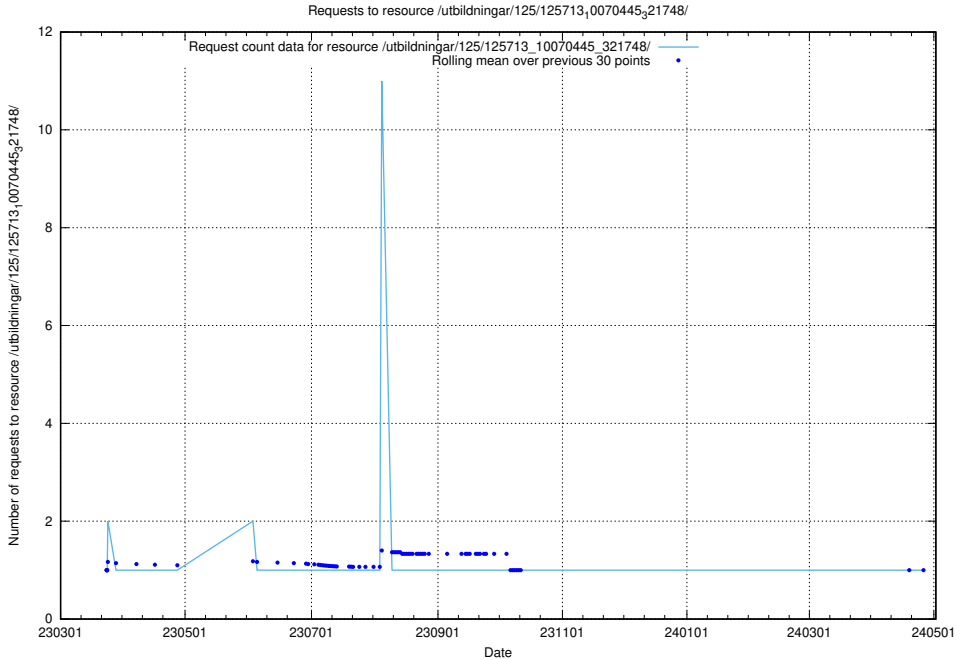

5.1022 Usage of /utbildningar/125/125713_10070445_321748/

Here, we count the number of requests to resource /utbildningar/125/125713_10070445_321748/.