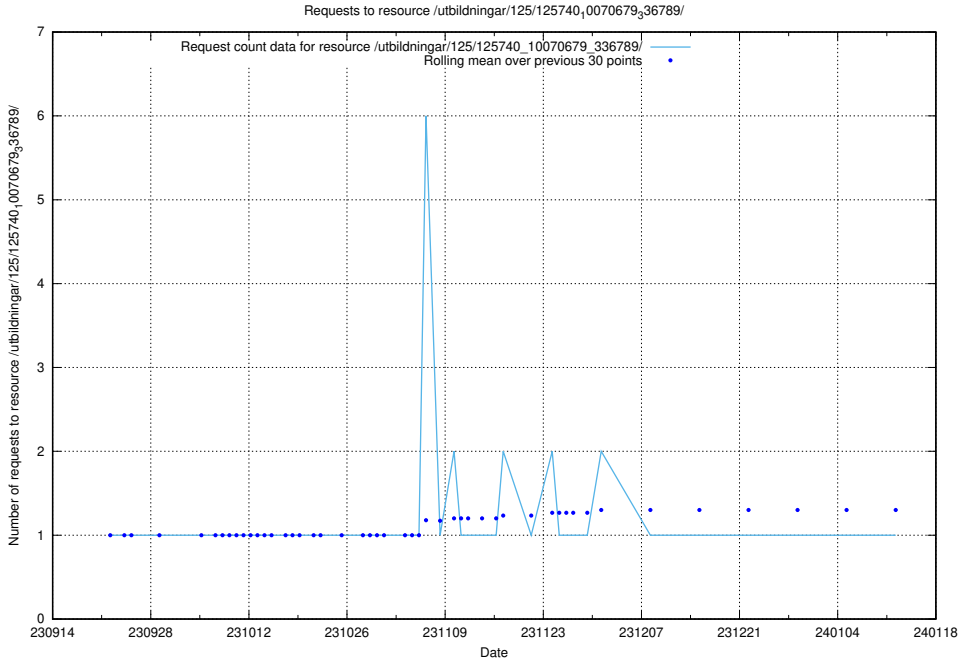

5.4654 Usage of /utbildningar/125/125740_10070679_336789/

Here, we count the number of requests to resource /utbildningar/125/125740_10070679_336789/.