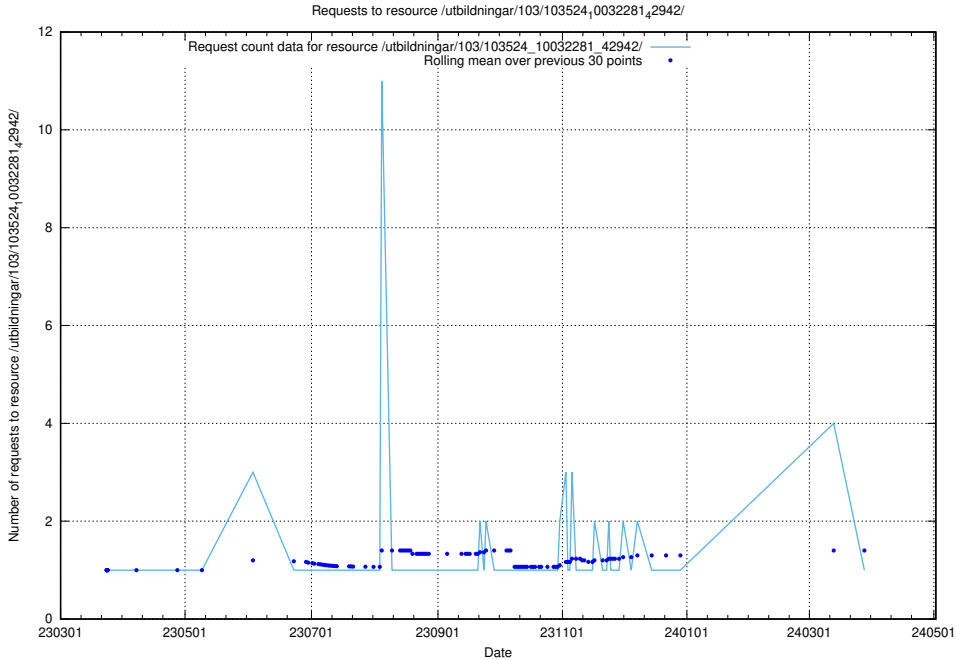

5.5596 Usage of /utbildningar/103/103524_10032281_42942/

Here, we count the number of requests to resource /utbildningar/103/103524_10032281_42942/.