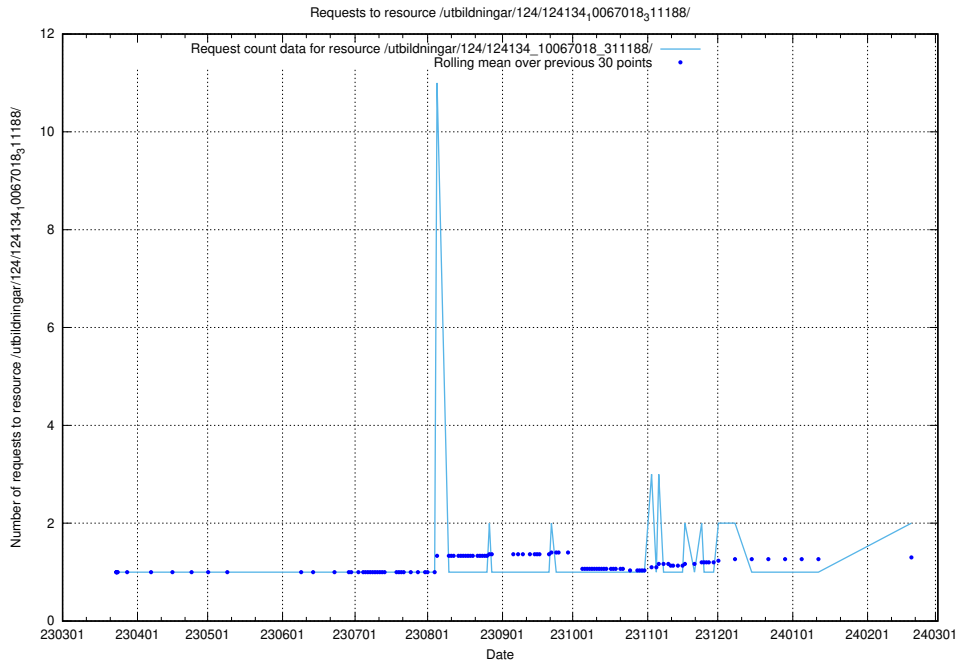

5.693 Usage of /utbildningar/124/124134_10067018_311188/

Here, we count the number of requests to resource /utbildningar/124/124134_10067018_311188/.