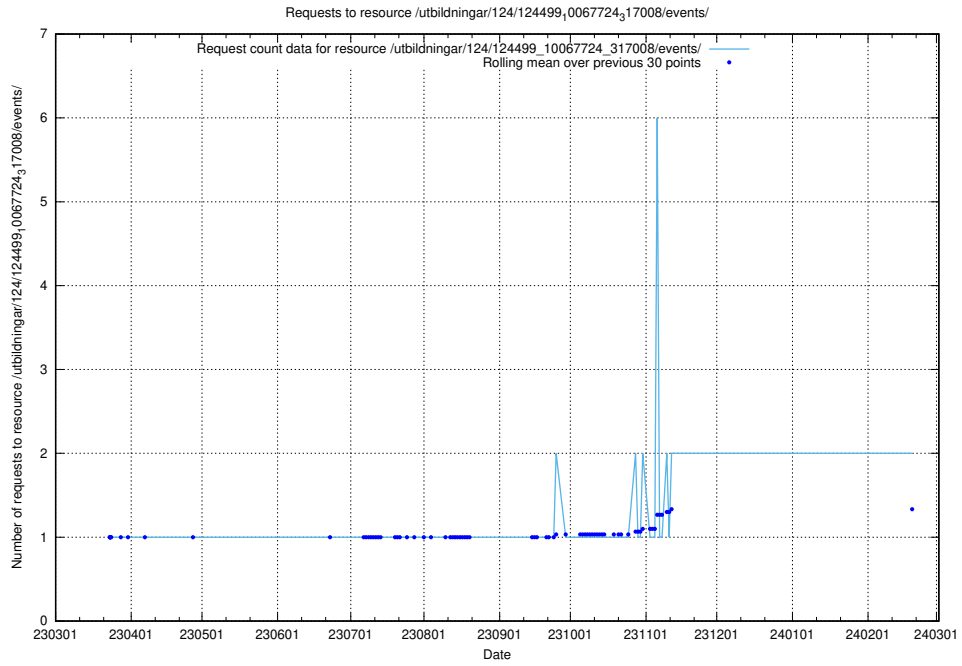

5.567 Usage of /utbildningar/124/124499_10067724_317008/events/

Here, we count the number of requests to resource /utbildningar/124/124499_10067724_317008/events/