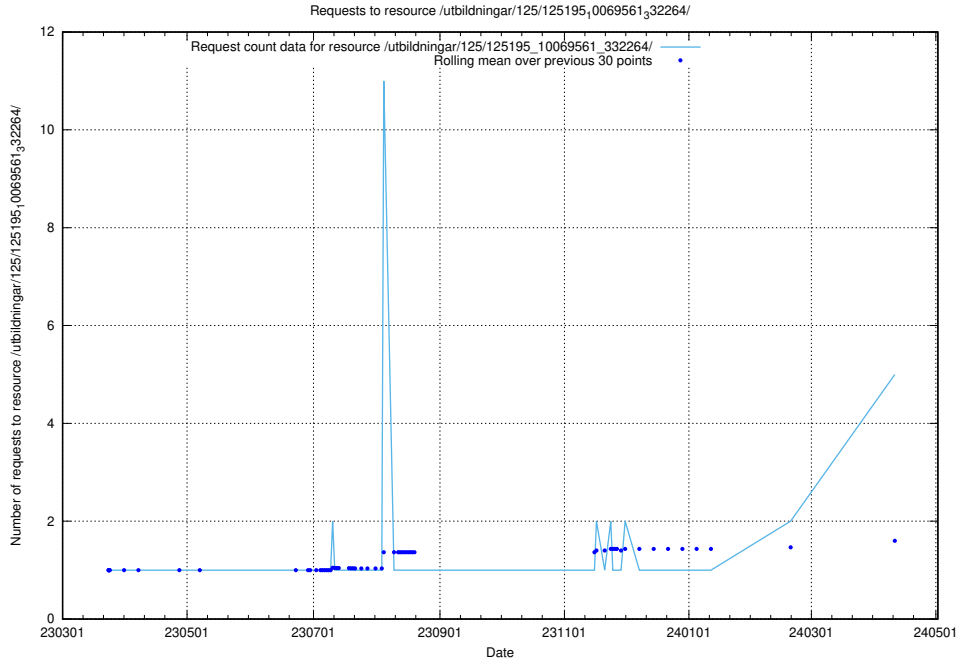

5.104 Usage of /utbildningar/125/125195_10069561_332264/

Here, we count the number of requests to resource /utbildningar/125/125195_10069561_332264/.