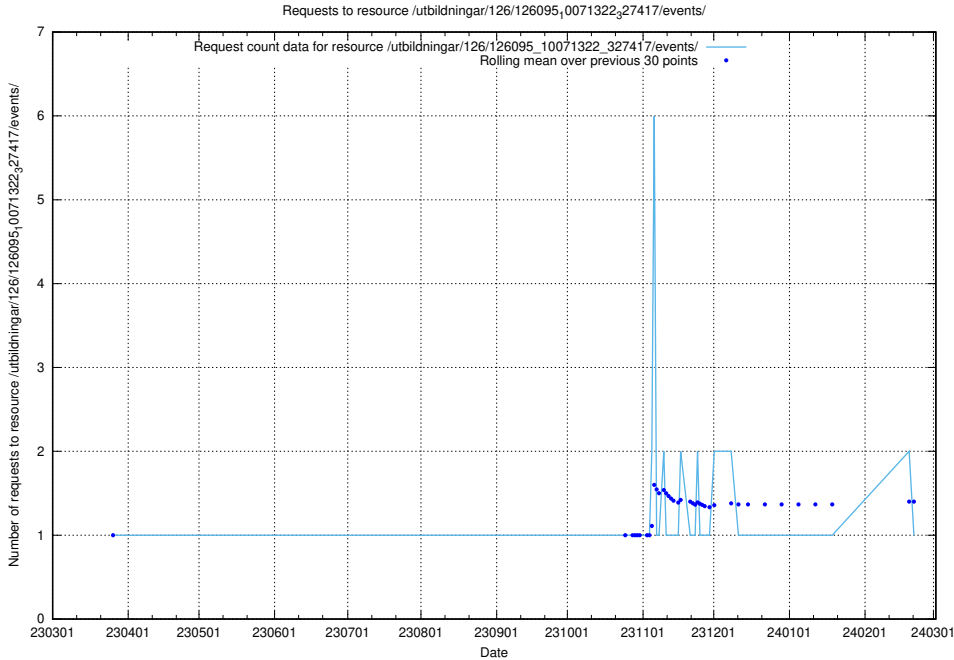

5.6212 Usage of /utbildningar/126/126095_10071322_327417/events/

Here, we count the number of requests to resource /utbildningar/126/126095_10071322_327417/events/