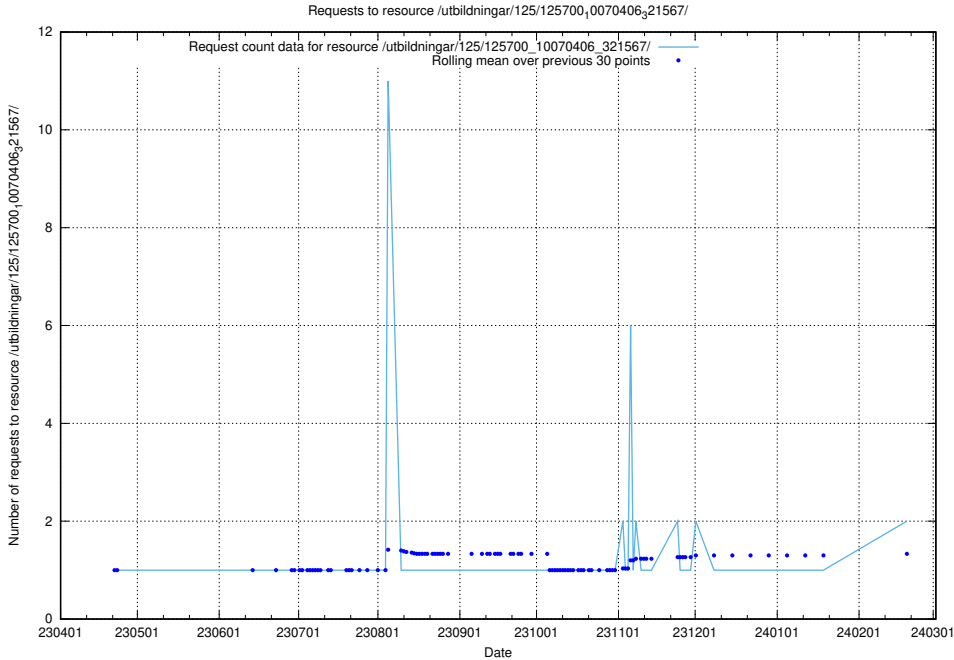

### 5.905 Usage of /utbildningar/126/

Here, we count the number of requests to resource /utbildningar/126/.