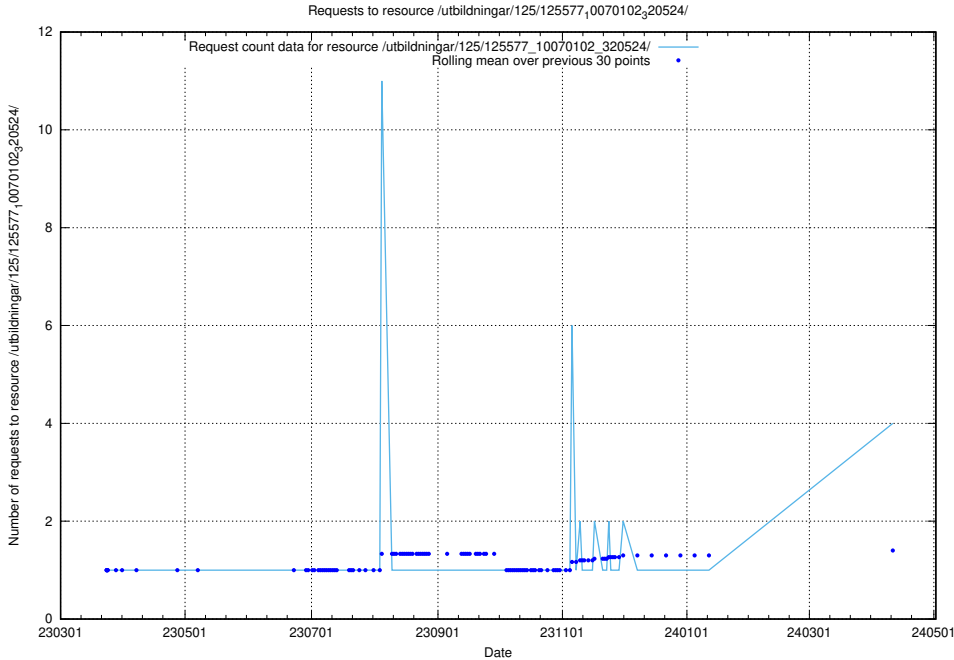

5.157 Usage of /utbildningar/125/125577_10070102_320524/

Here, we count the number of requests to resource /utbildningar/125/125577_10070102_320524/.