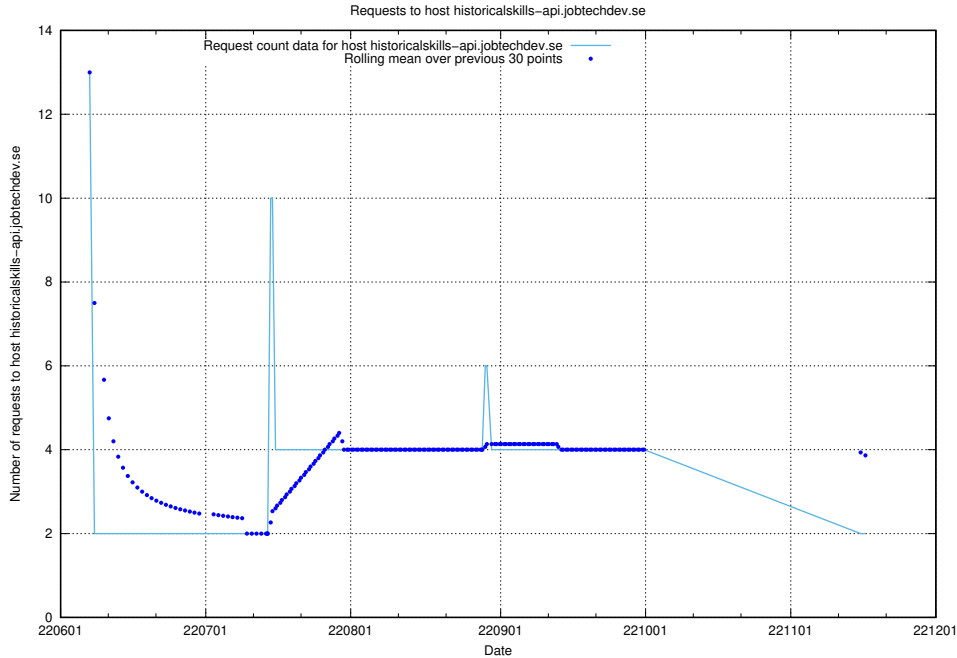

7.414 Usage of historicalskills-api.jobtechdev.se

Here, we count the number of requests to host historicalskills-api.jobtechdev.se.