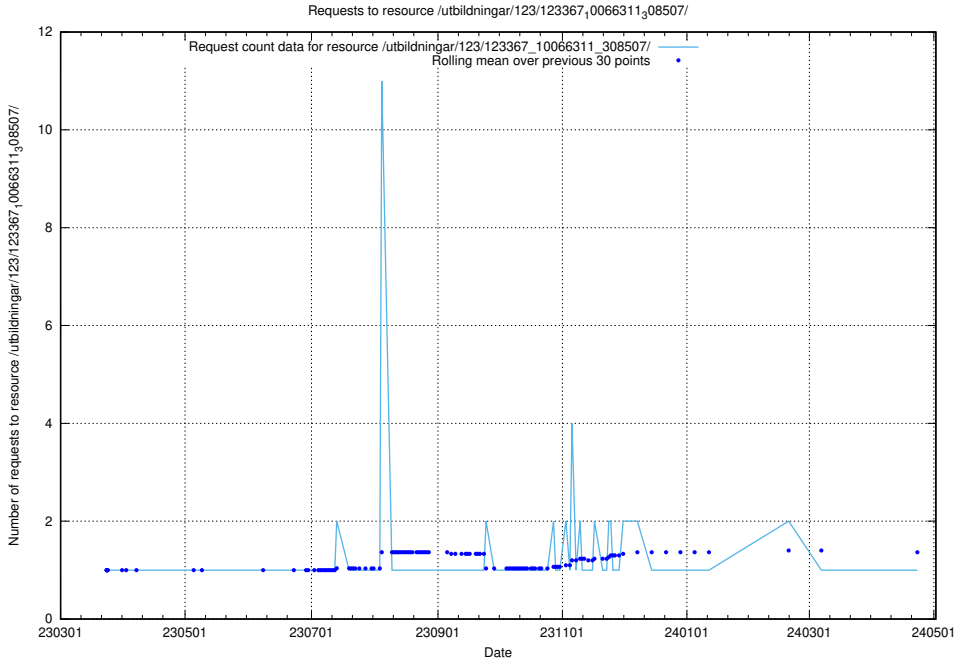

5.4663 Usage of /utbildningar/123/123367_10066311_308507/

Here, we count the number of requests to resource /utbildningar/123/123367_10066311_308507/.