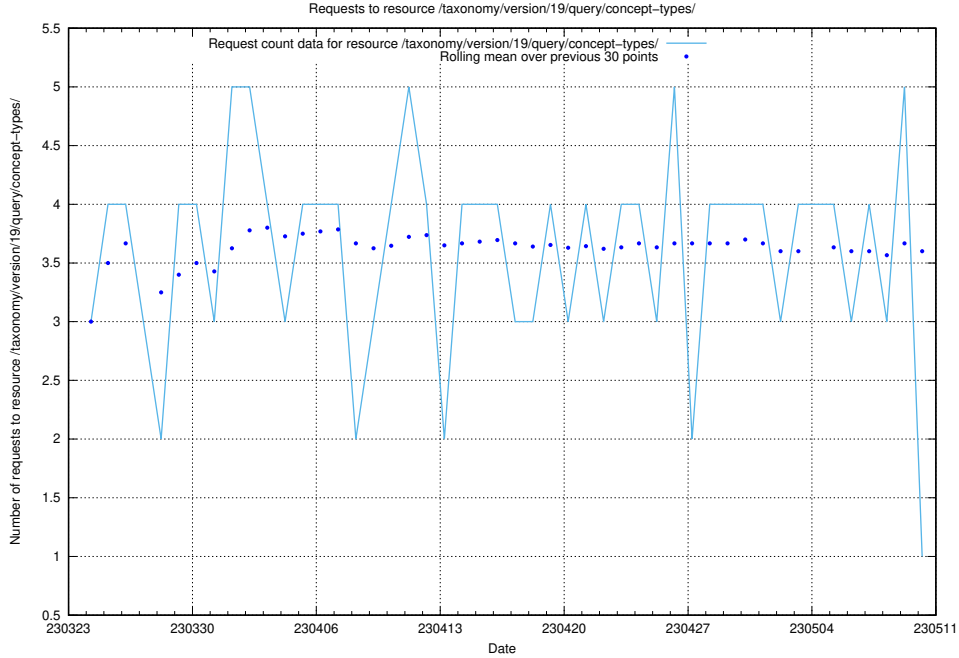

### 5.6298 Usage of /taxonomy/version/19/query/concept-types/

Here, we count the number of requests to resource /taxonomy/version/19/query/concept-types/.