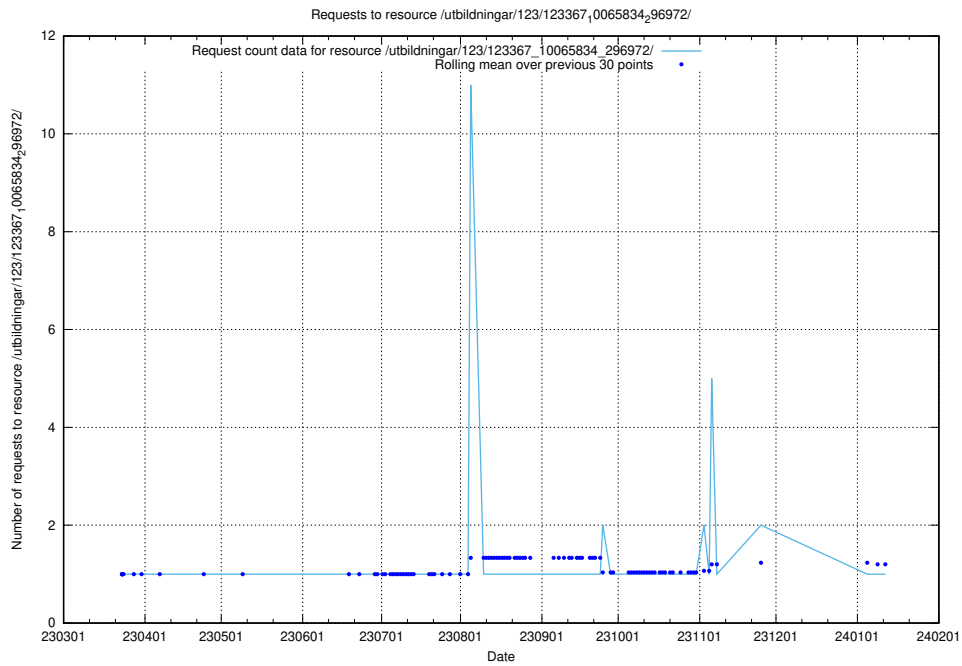

5.5010 Usage of /utbildningar/123/123367_10065834_296972/

Here, we count the number of requests to resource /utbildningar/123/123367_10065834_296972/.