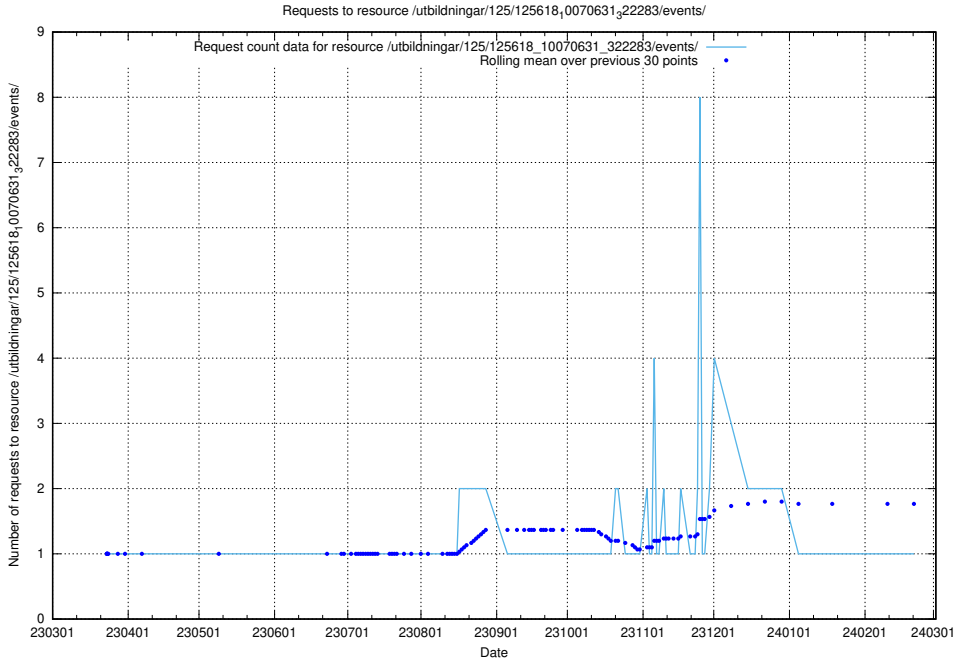

5.1077 Usage of /utbildningar/125/125618_10070631_322283/events/

Here, we count the number of requests to resource /utbildningar/125/125618_10070631_322283/events/