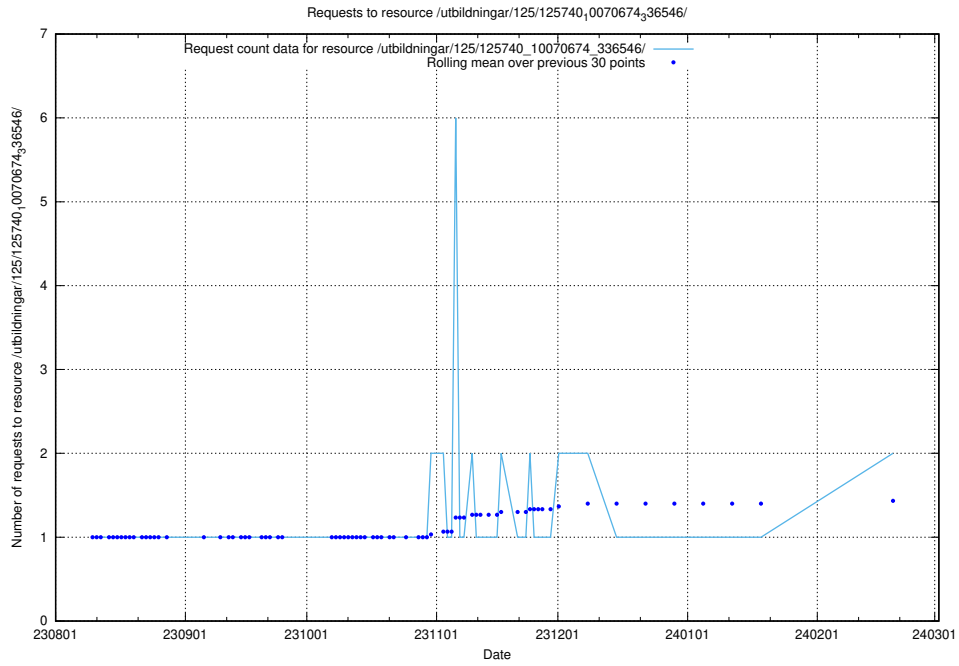

5.772 Usage of /utbildningar/125/125740_10070674_336546/

Here, we count the number of requests to resource /utbildningar/125/125740_10070674_336546/.