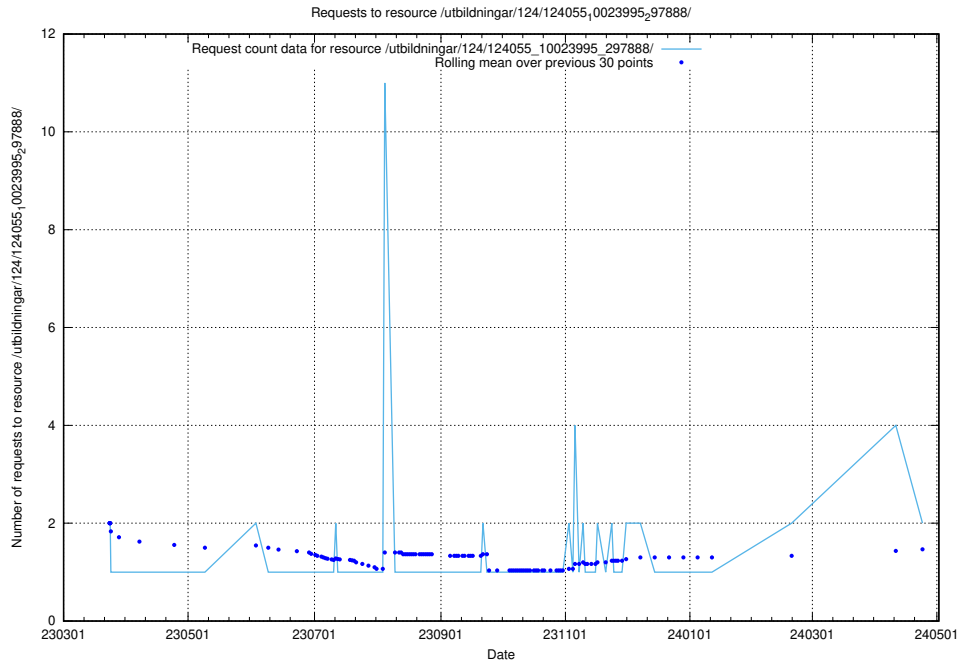

5.953 Usage of /utbildningar/124/124055_10023995_297888/

Here, we count the number of requests to resource /utbildningar/124/124055_10023995_297888/.