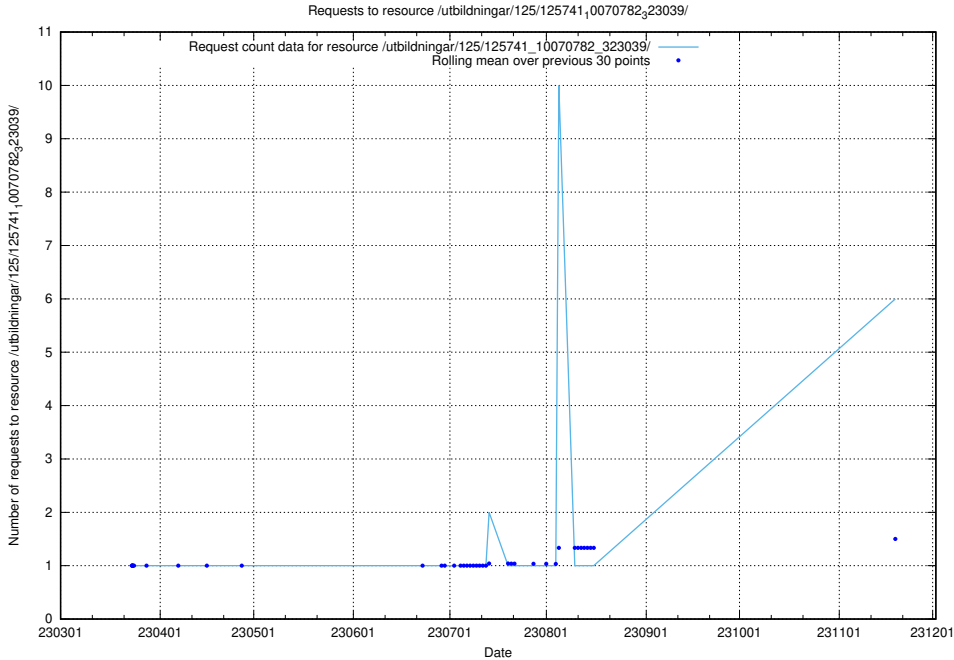

5.97 Usage of /utbildningar/125/125741_10070782_323039/

Here, we count the number of requests to resource /utbildningar/125/125741_10070782_323039/.