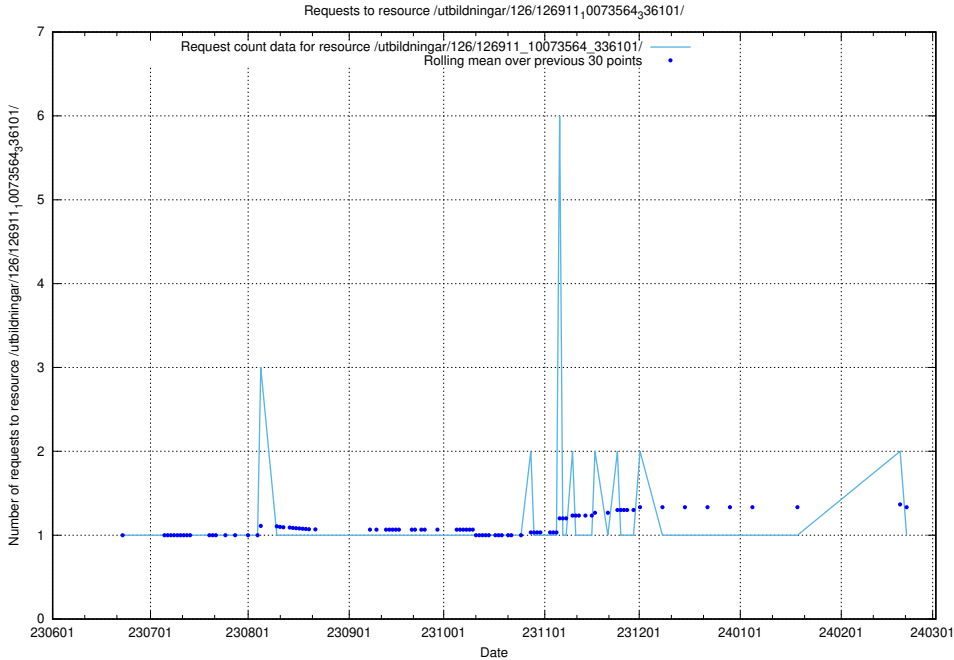

5.5718 Usage of /utbildningar/126/126911_10073564_336101/

Here, we count the number of requests to resource /utbildningar/126/126911_10073564_336101/.