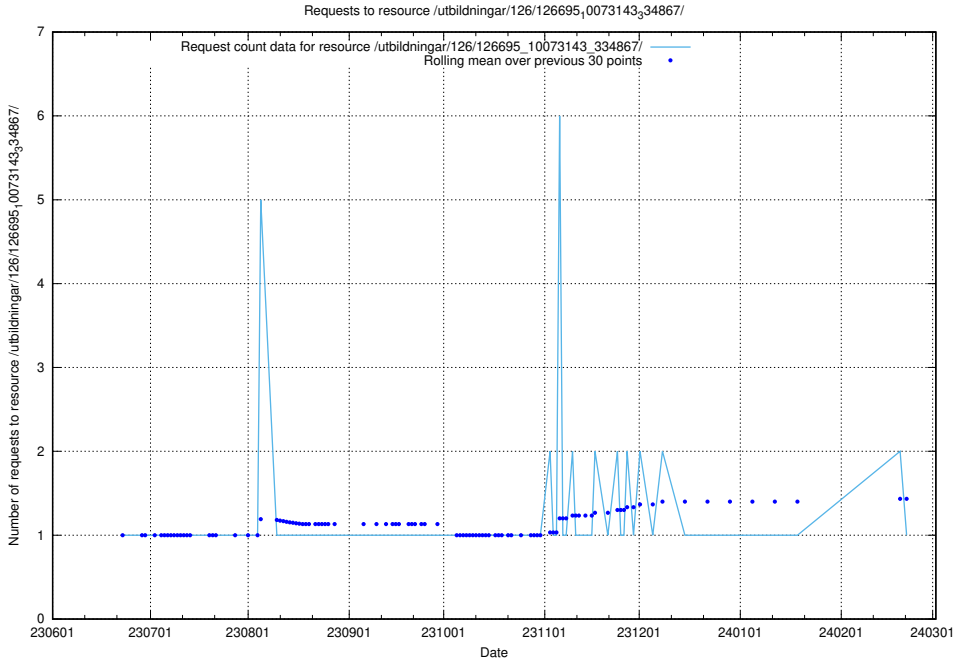

5.5766 Usage of /utbildningar/126/126695_10073143_334867/

Here, we count the number of requests to resource /utbildningar/126/126695_10073143_334867/.