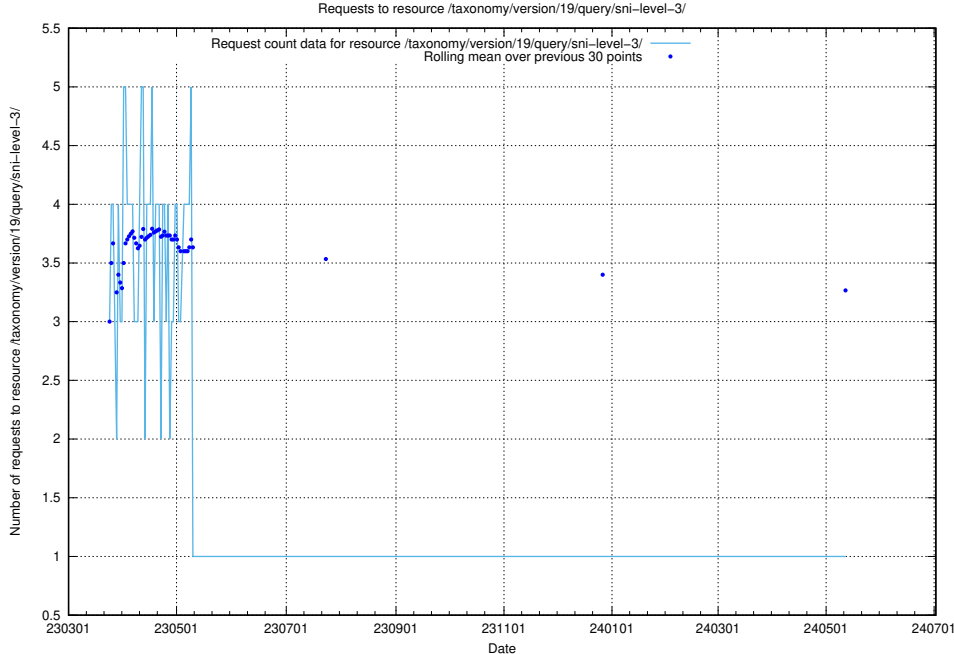

5.6276 Usage of /taxonomy/version/19/query/sni-level-3/

Here, we count the number of requests to resource /taxonomy/version/19/query/sni-level-3/.