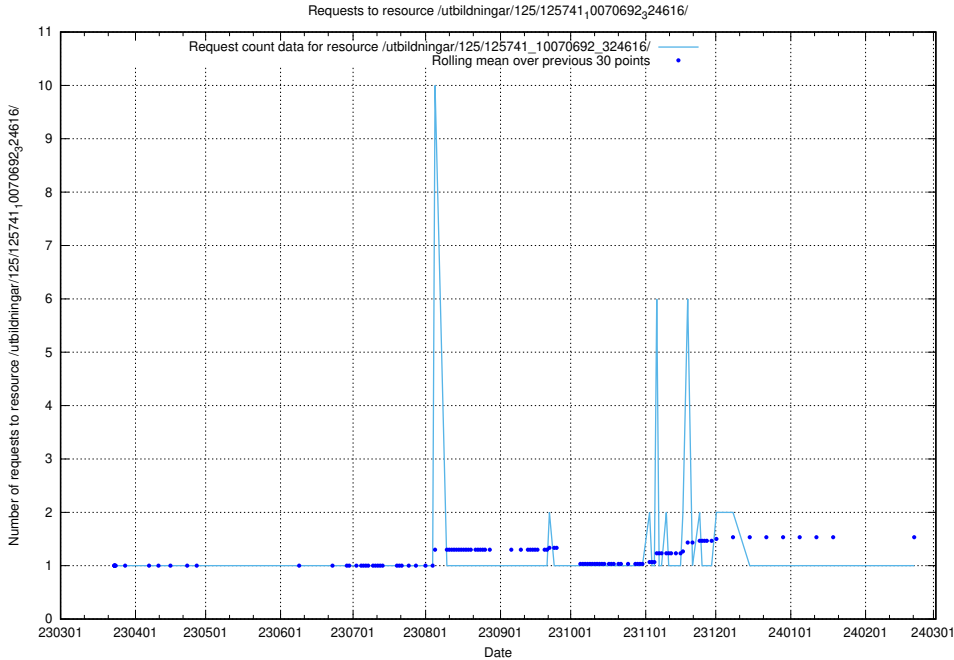

5.6614 Usage of /utbildningar/125/125741_10070692_324616/

Here, we count the number of requests to resource /utbildningar/125/125741_10070692_324616/.