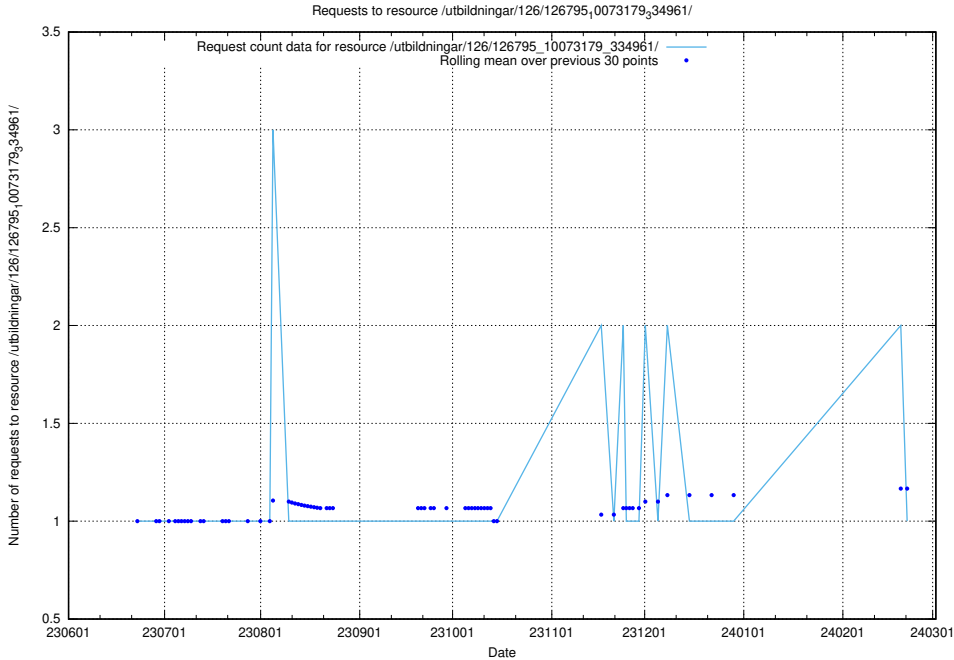

5.5722 Usage of /utbildningar/126/126795_10073179_334961/

Here, we count the number of requests to resource /utbildningar/126/126795_10073179_334961/.