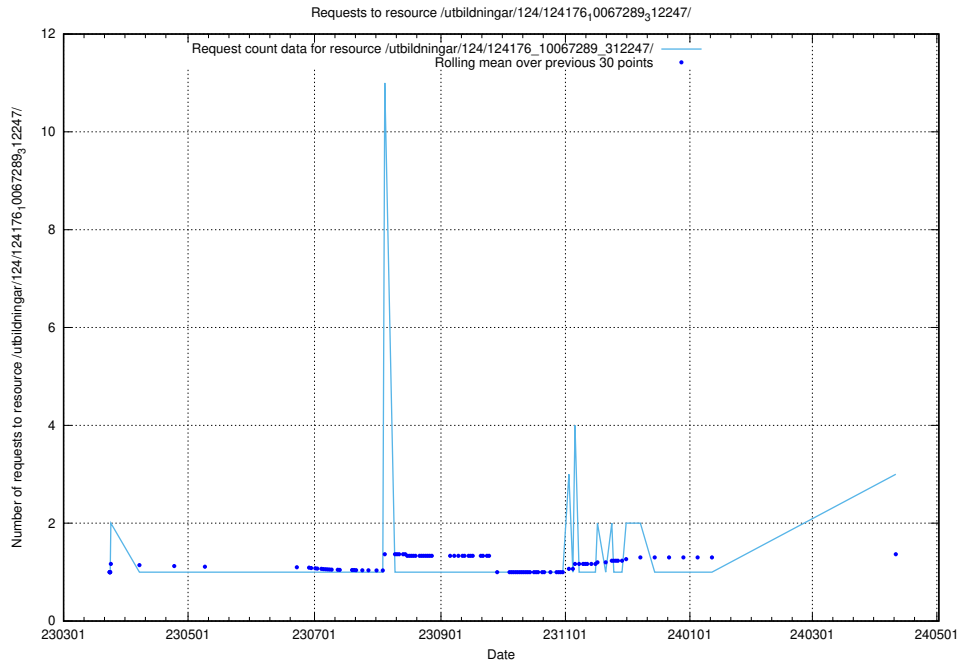

5.337 Usage of /utbildningar/124/124176_10067289_312247/

Here, we count the number of requests to resource /utbildningar/124/124176_10067289_312247/.