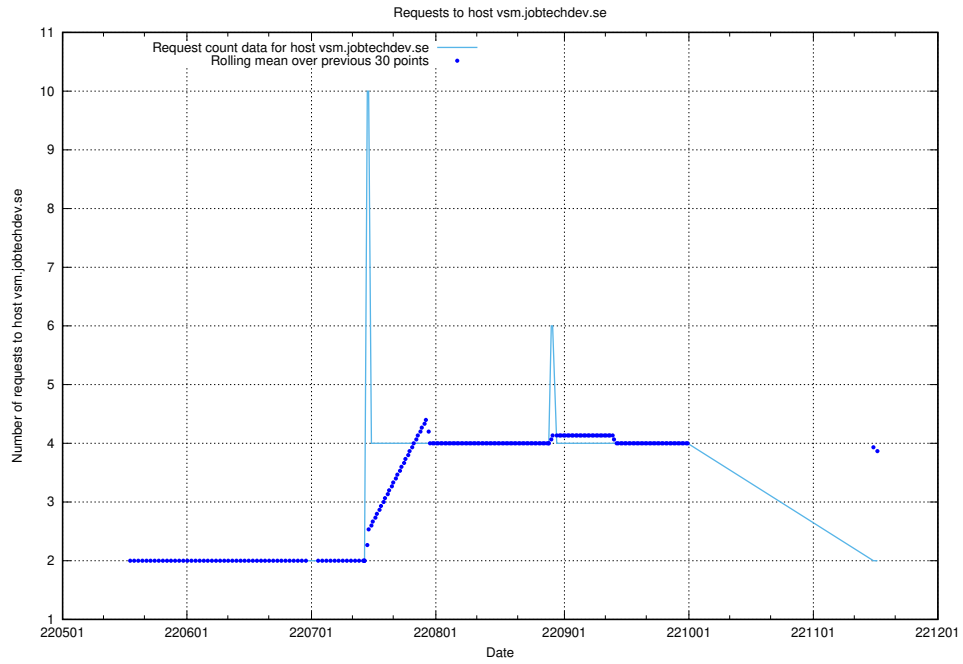

7.429 Usage of vsm.jobtechdev.se

Here, we count the number of requests to host vsm.jobtechdev.se.