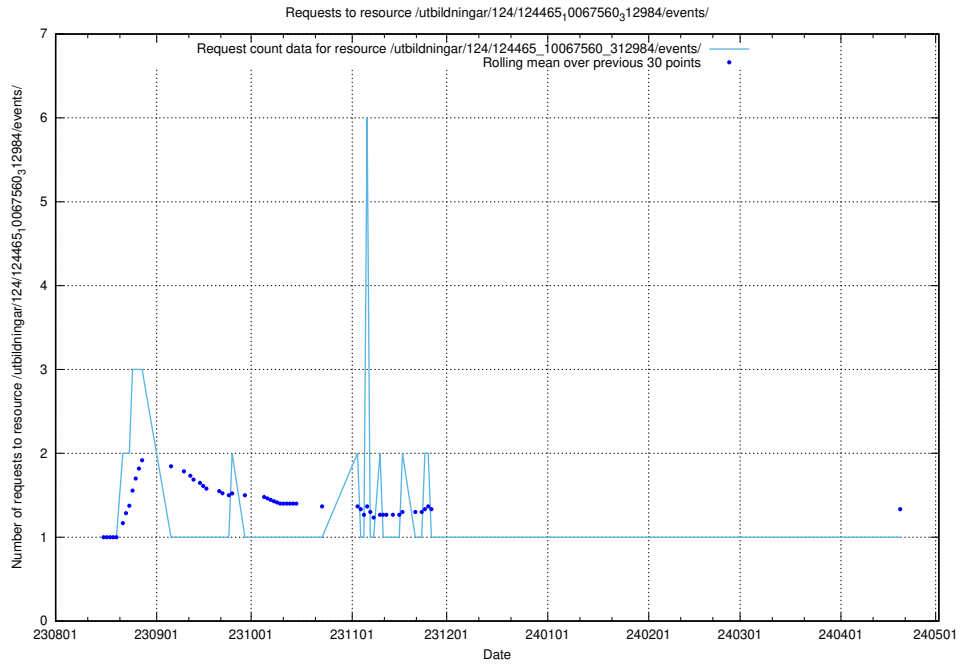

5.4937 Usage of /utbildningar/124/124465_10067560_312984/events/

Here, we count the number of requests to resource /utbildningar/124/124465_10067560_312984/events/