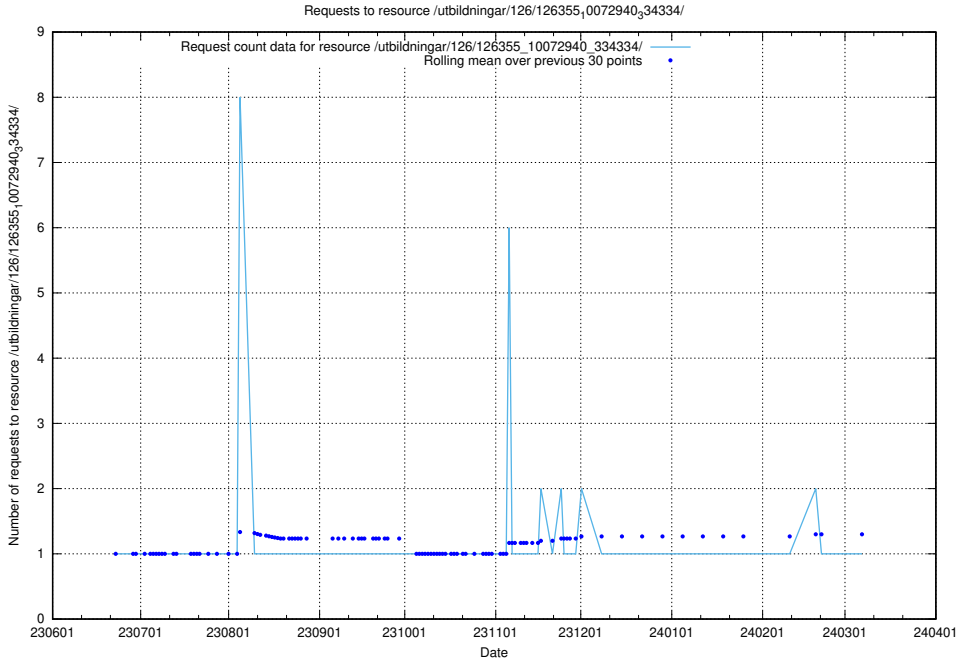

5.5792 Usage of /utbildningar/126/126355_10072940_334334/

Here, we count the number of requests to resource /utbildningar/126/126355_10072940_334334/.