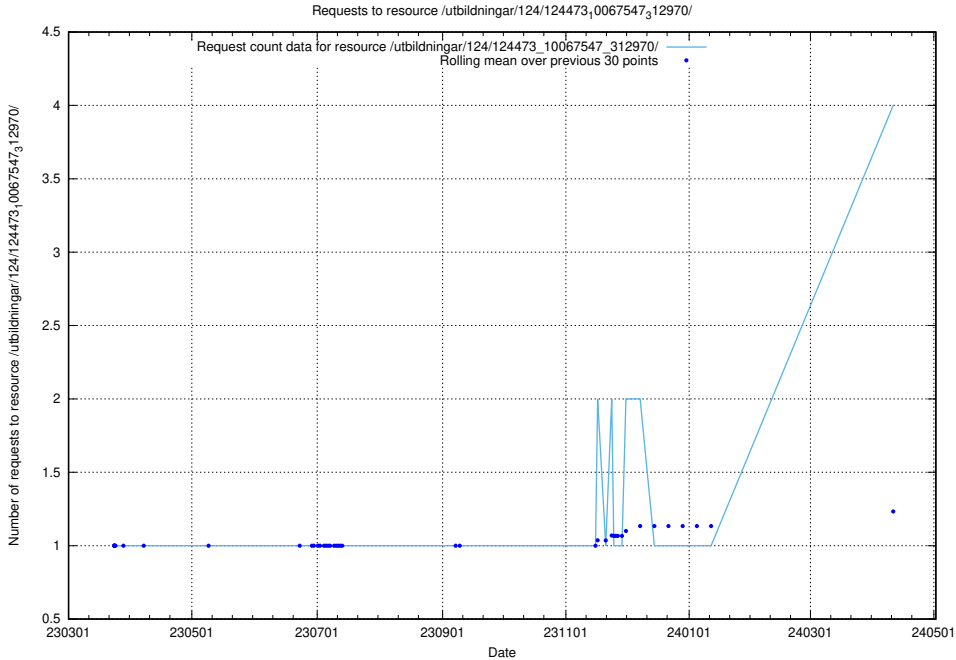

5.194 Usage of /utbildningar/124/124473_10067547_312970/

Here, we count the number of requests to resource /utbildningar/124/124473_10067547_312970/.