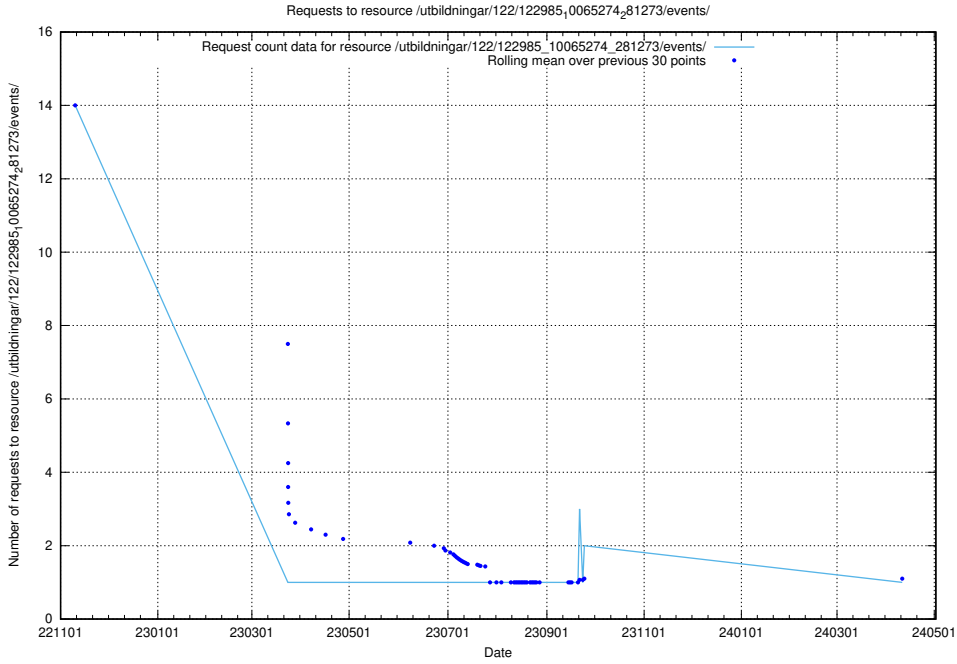

5.6368 Usage of /utbildningar/122/122985_10065274_281273/events/

Here, we count the number of requests to resource /utbildningar/122/122985_10065274_281273/events/