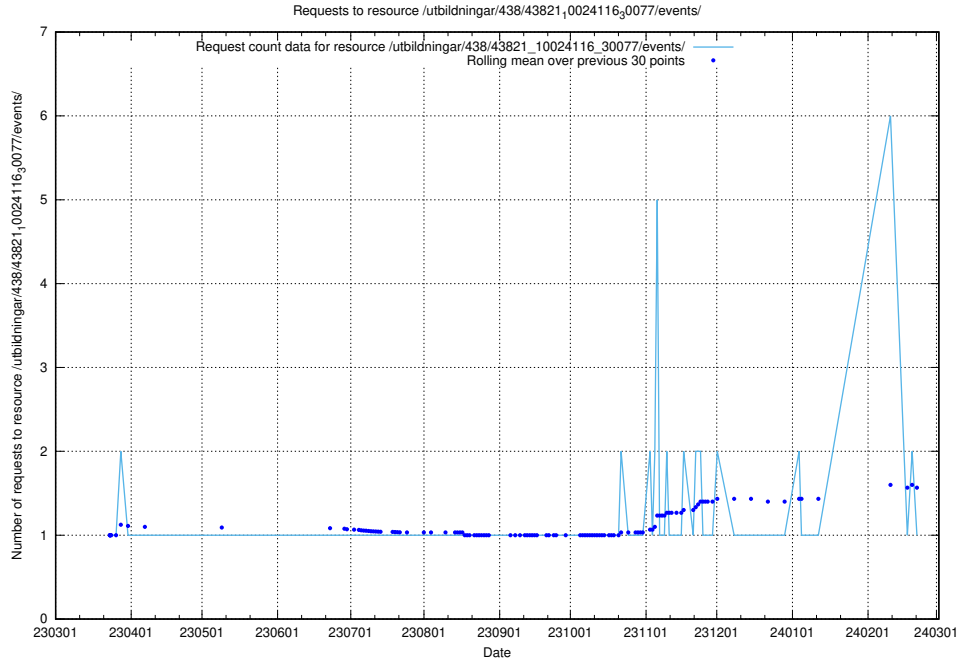

5.6486 Usage of /utbildningar/438/43821_10024116_30077/events/

Here, we count the number of requests to resource /utbildningar/438/43821_10024116_30077/events/.