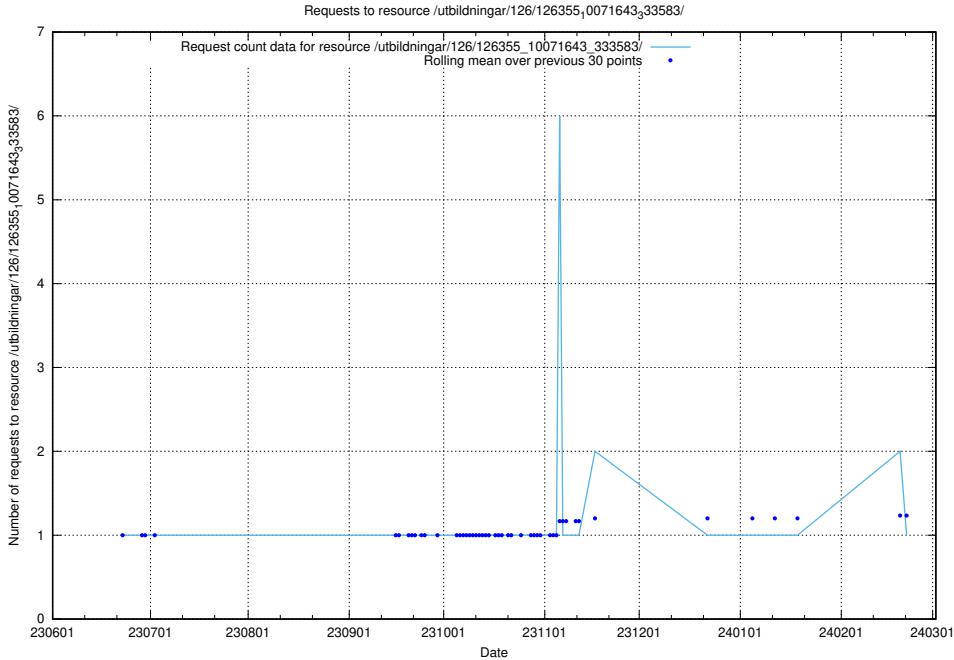

5.5793 Usage of /utbildningar/126/126355_10071643_333583/

Here, we count the number of requests to resource /utbildningar/126/126355_10071643_333583/.