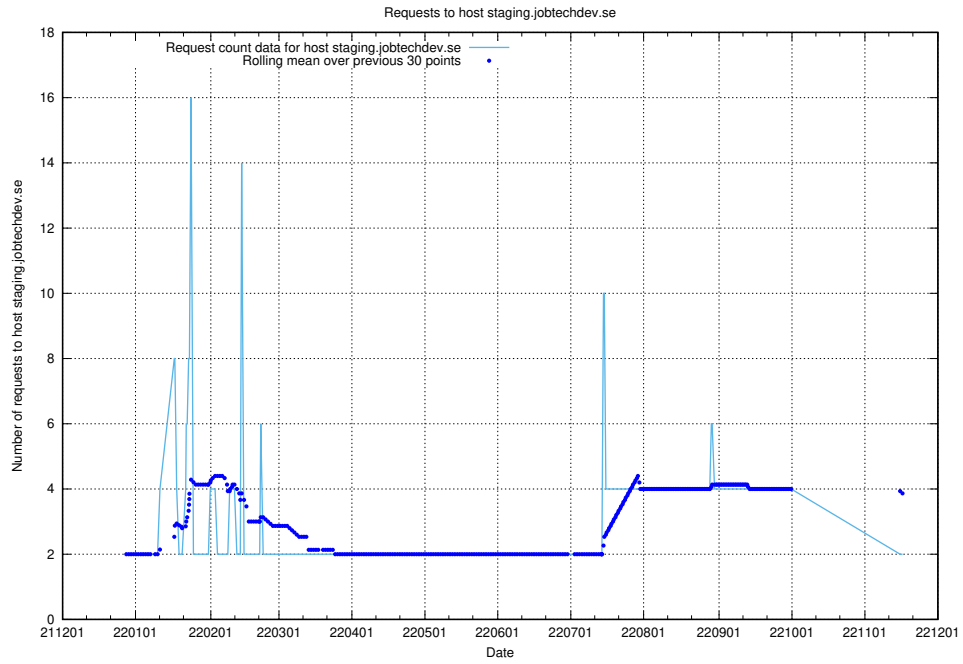

### 7.361 Usage of staging.jobtechdev.se

Here, we count the number of requests to host staging.jobtechdev.se.