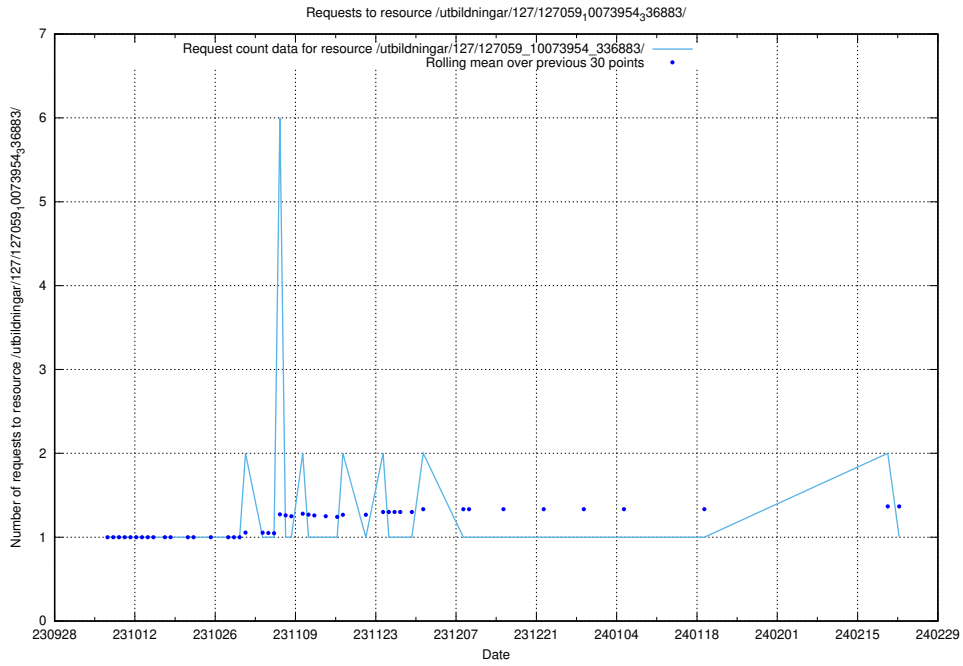

5.4534 Usage of /utbildningar/127/127059_10073954_336883/

Here, we count the number of requests to resource /utbildningar/127/127059_10073954_336883/.