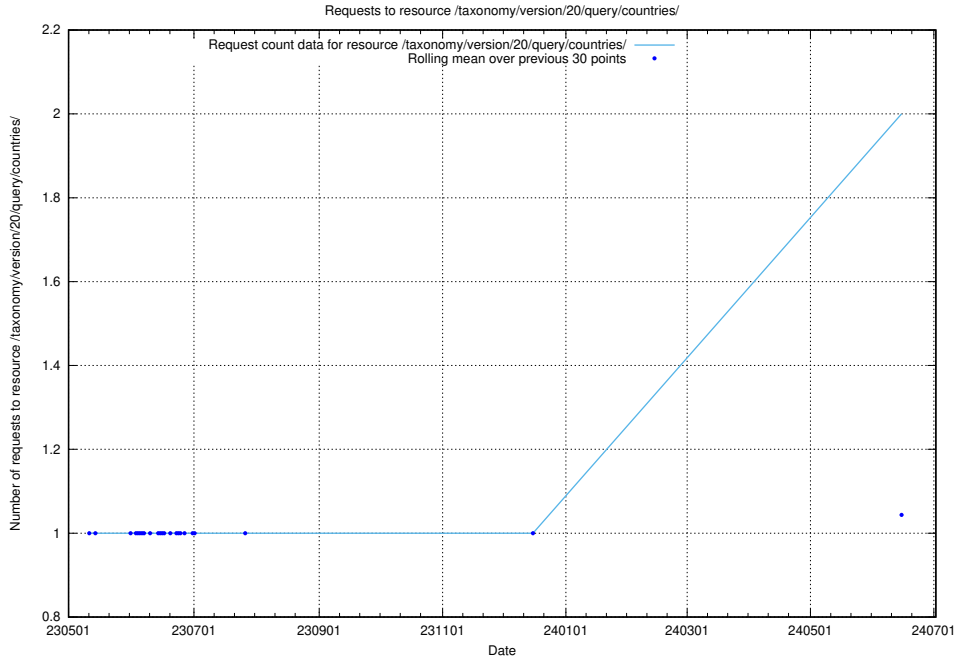

5.902 Usage of /taxonomy/version/20/query/countries/

Here, we count the number of requests to resource /taxonomy/version/20/query/countries/.