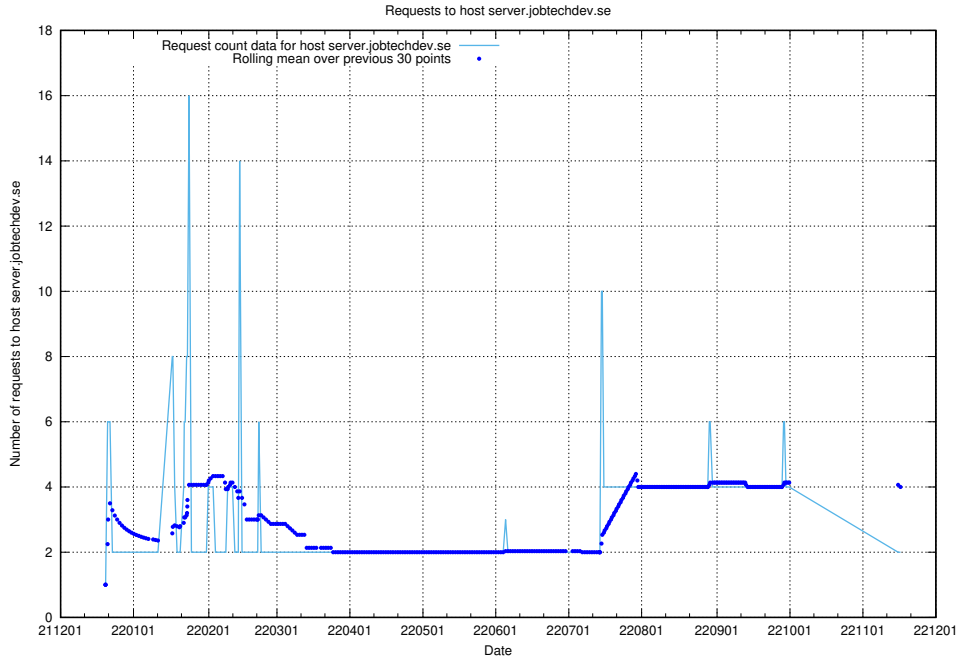

7.373 Usage of server.jobtechdev.se

Here, we count the number of requests to host server.jobtechdev.se.