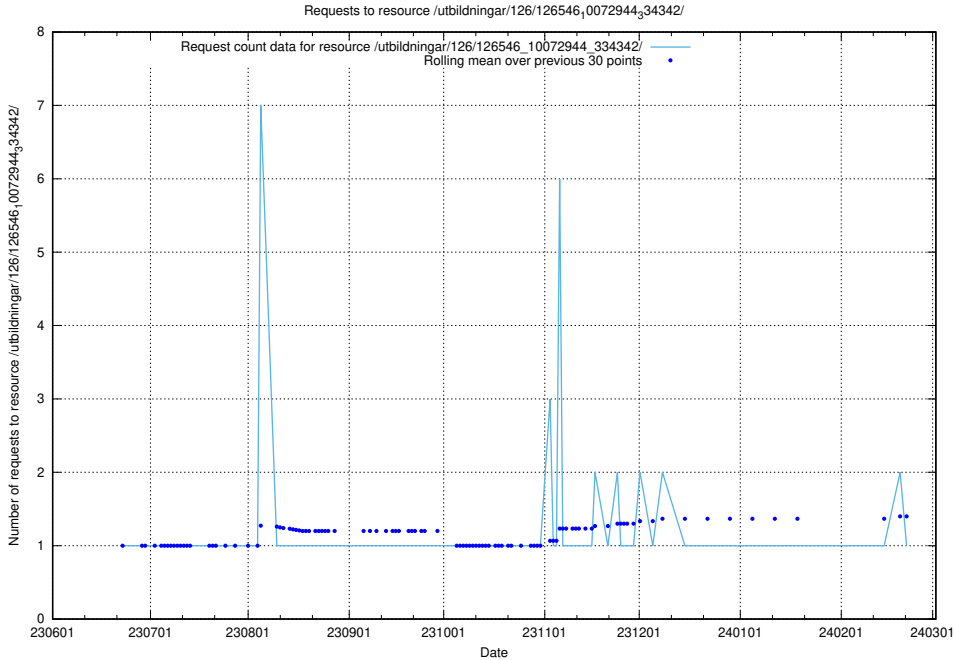

5.5784 Usage of /utbildningar/126/126546_10072944_334342/

Here, we count the number of requests to resource /utbildningar/126/126546_10072944_334342/.