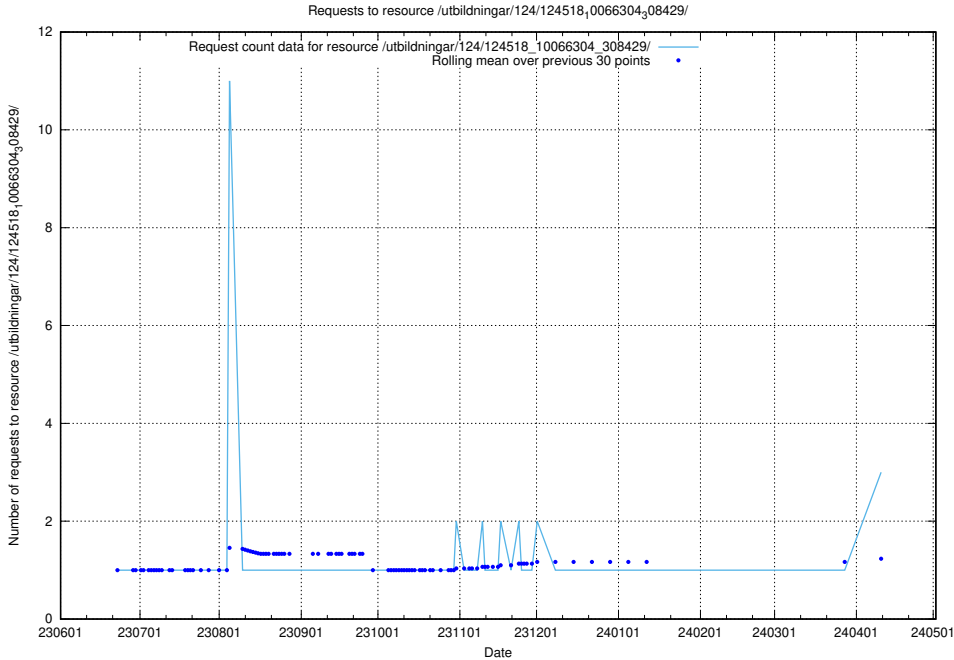

5.405 Usage of /utbildningar/124/124518_10066304_308429/

Here, we count the number of requests to resource /utbildningar/124/124518_10066304_308429/.