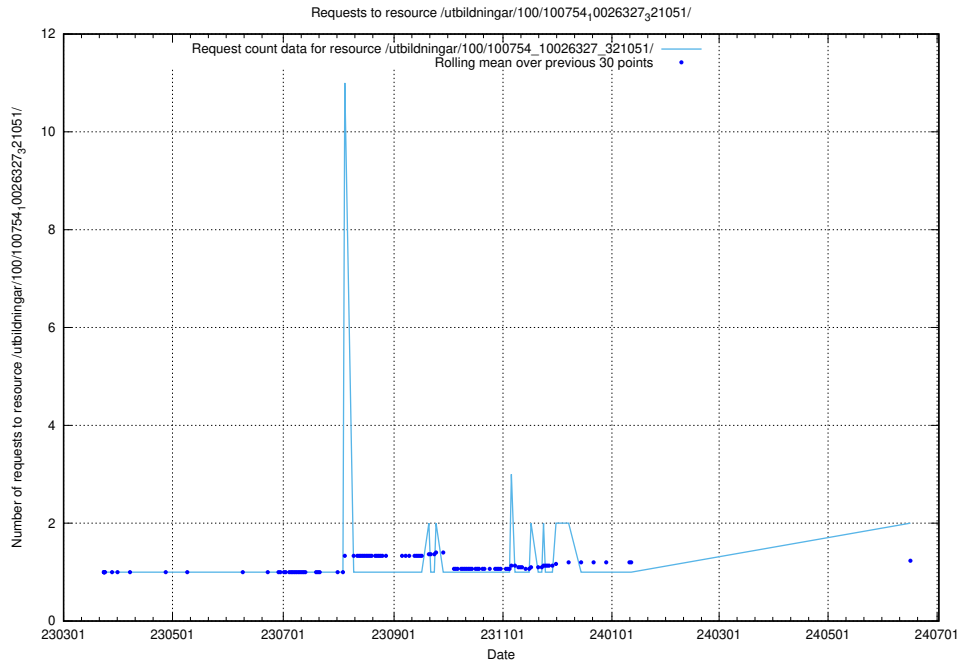

5.845 Usage of /utbildningar/100/100754_10026327_321051/

Here, we count the number of requests to resource /utbildningar/100/100754_10026327_321051/.