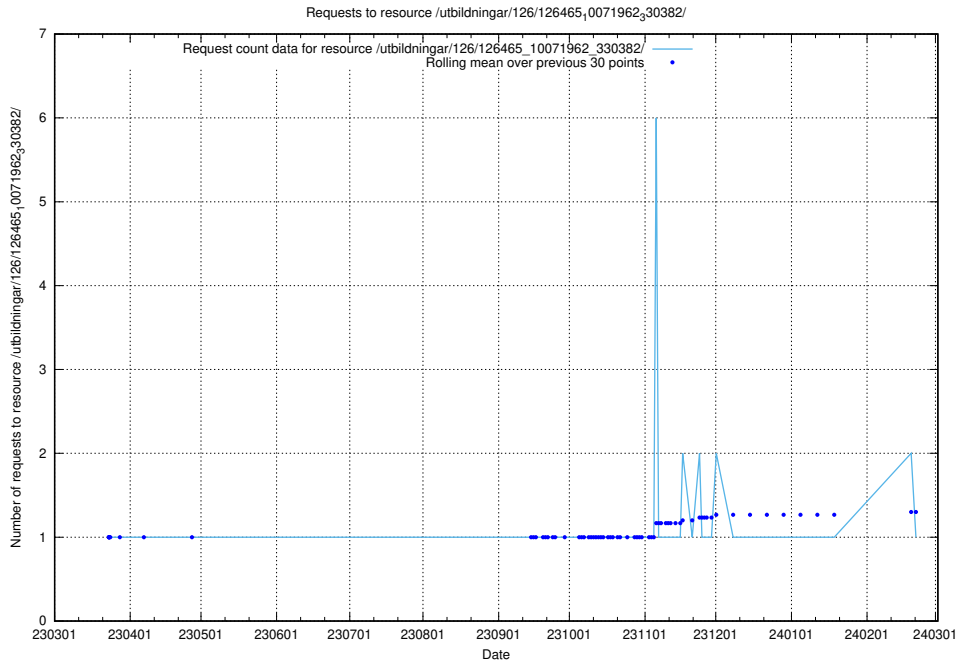

5.6565 Usage of /utbildningar/126/126465_10071962_330382/

Here, we count the number of requests to resource /utbildningar/126/126465_10071962_330382/.