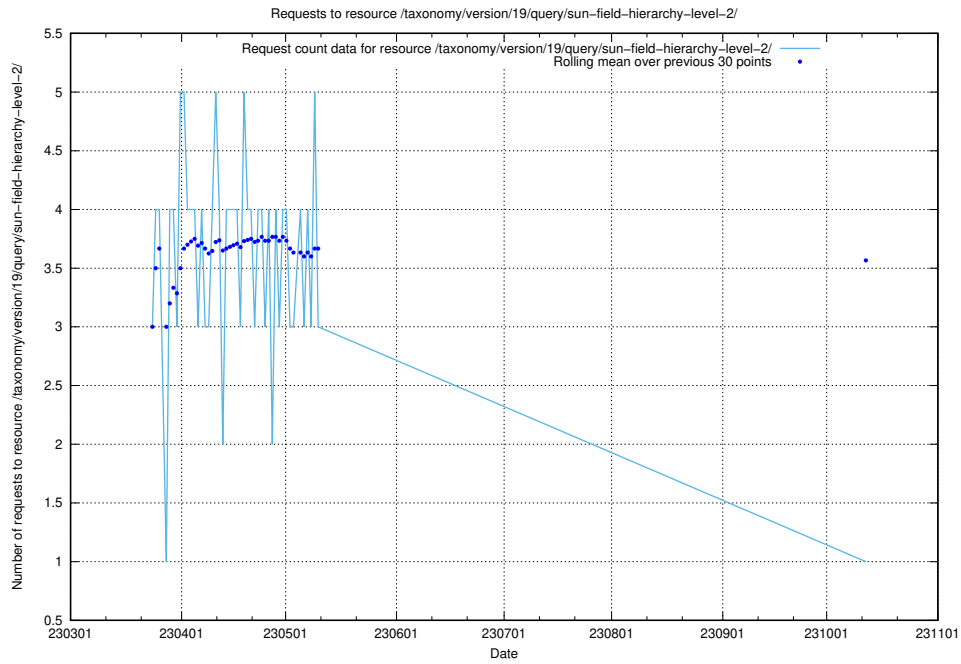

5.6263 Usage of /taxonomy/version/19/query/sun-field-hierarchy-level-2/

Here, we count the number of requests to resource /taxonomy/version/19/query/sun-field-hierarchy-level-2/.