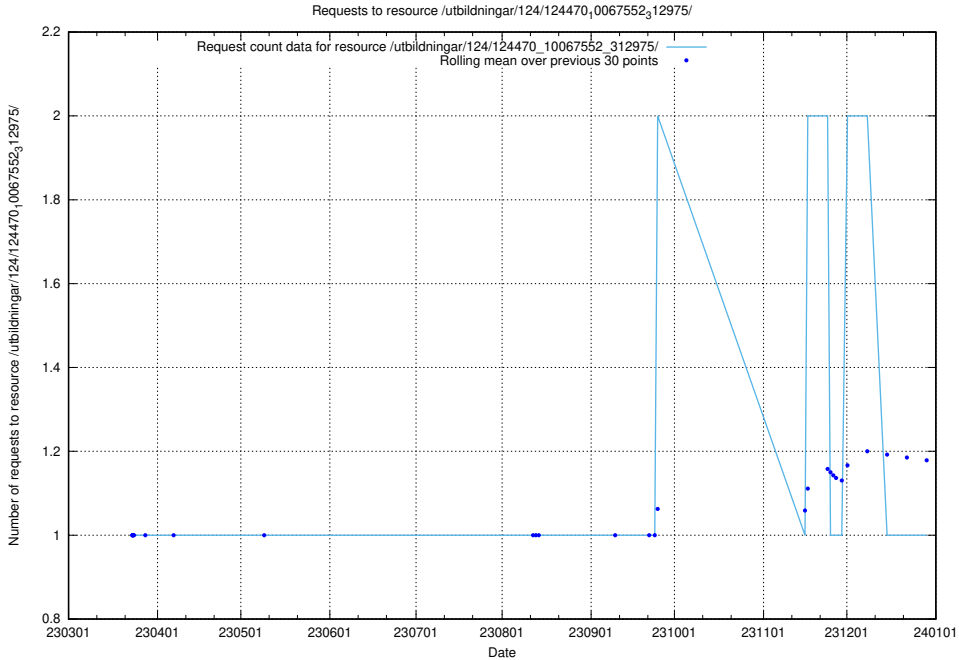

5.3346 Usage of /utbildningar/124/124470_10067552_312975/

Here, we count the number of requests to resource /utbildningar/124/124470_10067552_312975/.