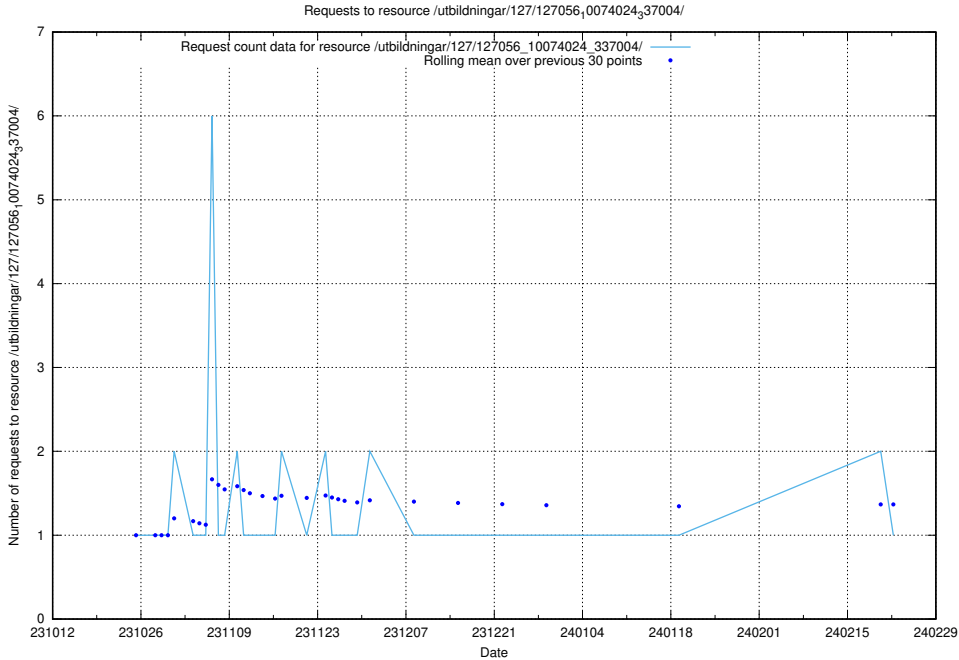

5.4365 Usage of /utbildningar/127/127056_10074024_337004/

Here, we count the number of requests to resource /utbildningar/127/127056_10074024_337004/.