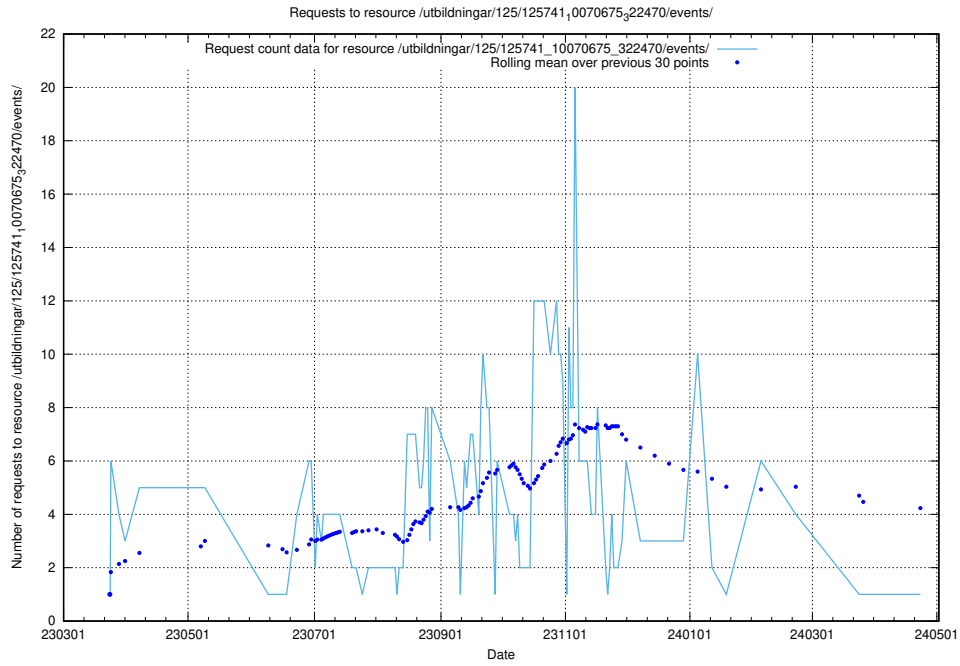

## 5.6628 Usage of /utbildningar/125/125741\_10070675\_322470/events/

Here, we count the number of requests to resource /utbildningar/125/125741\_10070675\_322470/events/