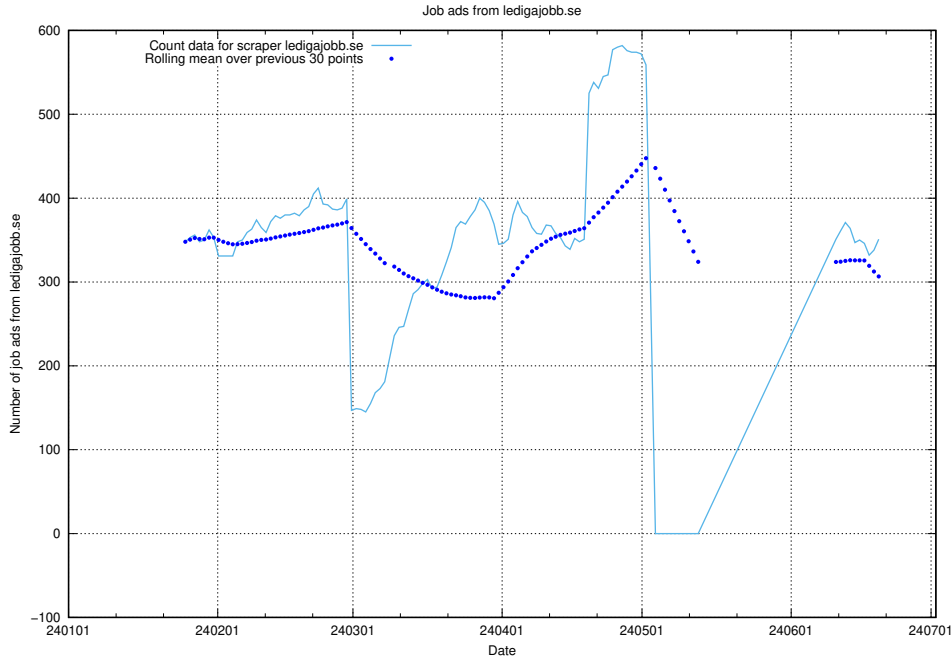

13.8 Number of ads by scraper ledigajobb.se

Here, we count the number of job ads scraped from ledigajobb.se.