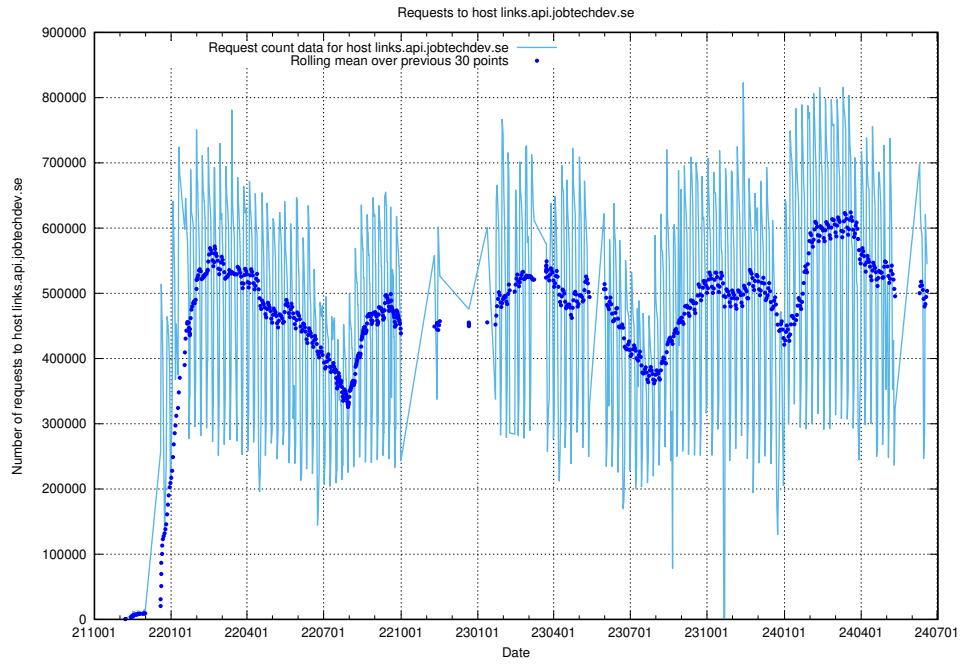

7.3 Usage of links.api.jobtechdev.se

Here, we count the number of requests to host links.api.jobtechdev.se.