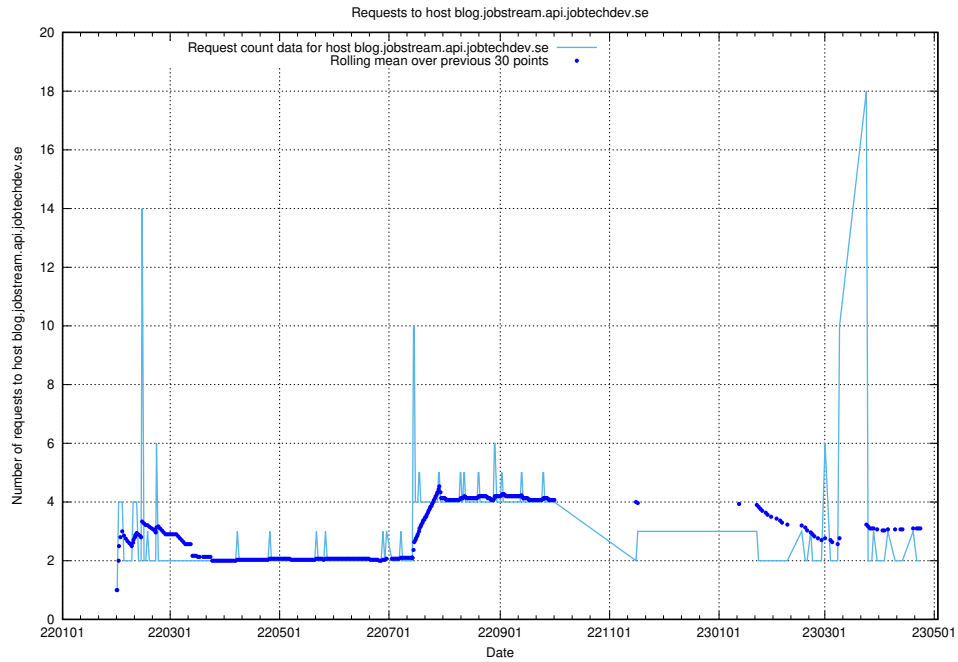

7.568 Usage of `blog.jobstream.api.jobtechdev.se`

Here, we count the number of requests to host `blog.jobstream.api.jobtechdev.se`.