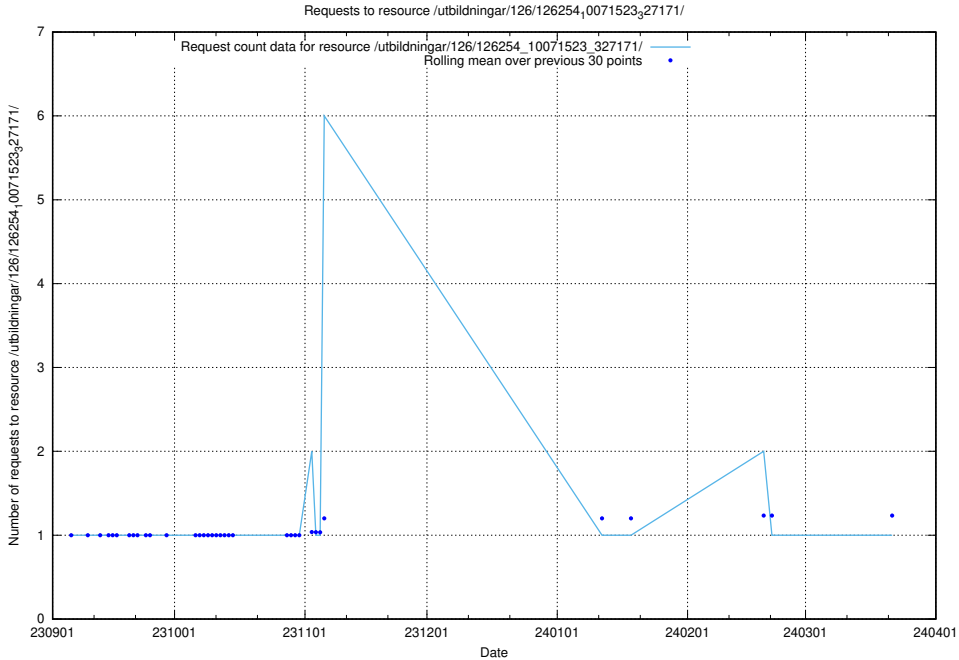

5.4808 Usage of /utbildningar/126/126254_10071523_327171/

Here, we count the number of requests to resource /utbildningar/126/126254_10071523_327171/.