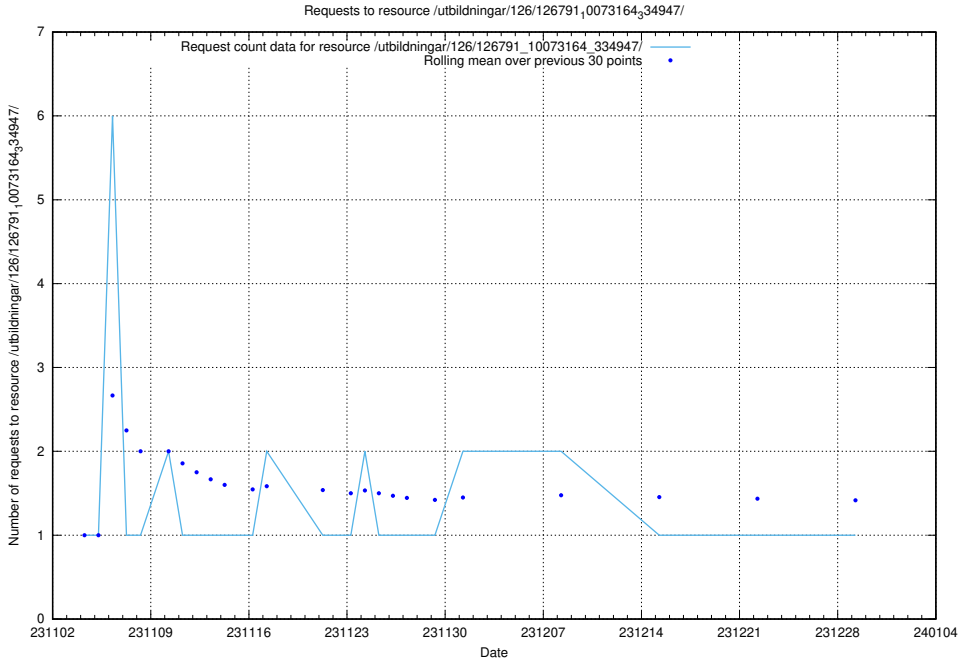

5.4286 Usage of /utbildningar/126/126791_10073164_334947/

Here, we count the number of requests to resource /utbildningar/126/126791_10073164_334947/.