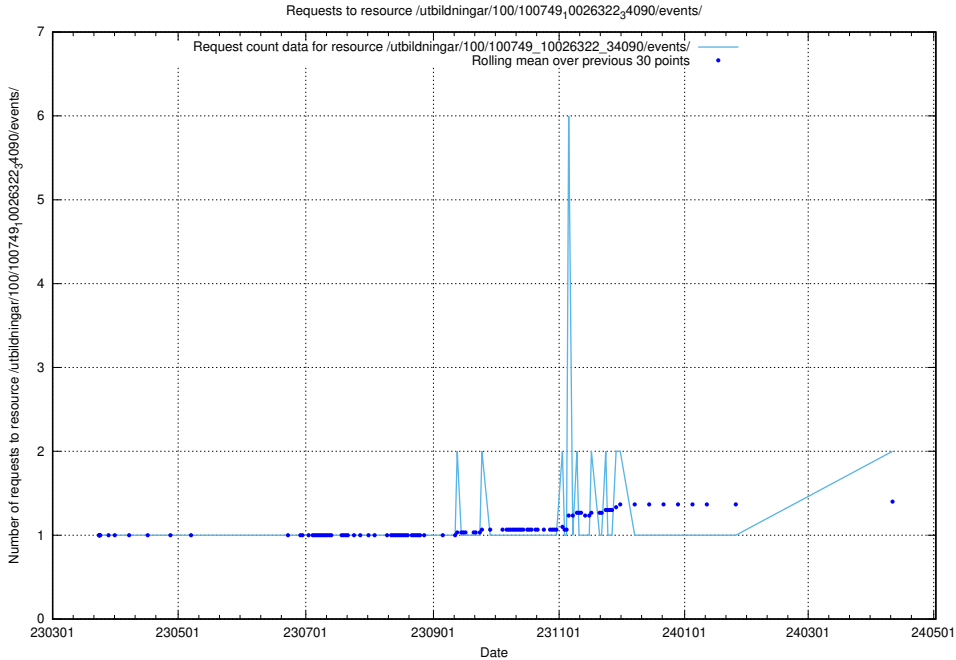

5.847 Usage of /utbildningar/100/100749_10026322_34090/events/

Here, we count the number of requests to resource /utbildningar/100/100749_10026322_34090/events/.