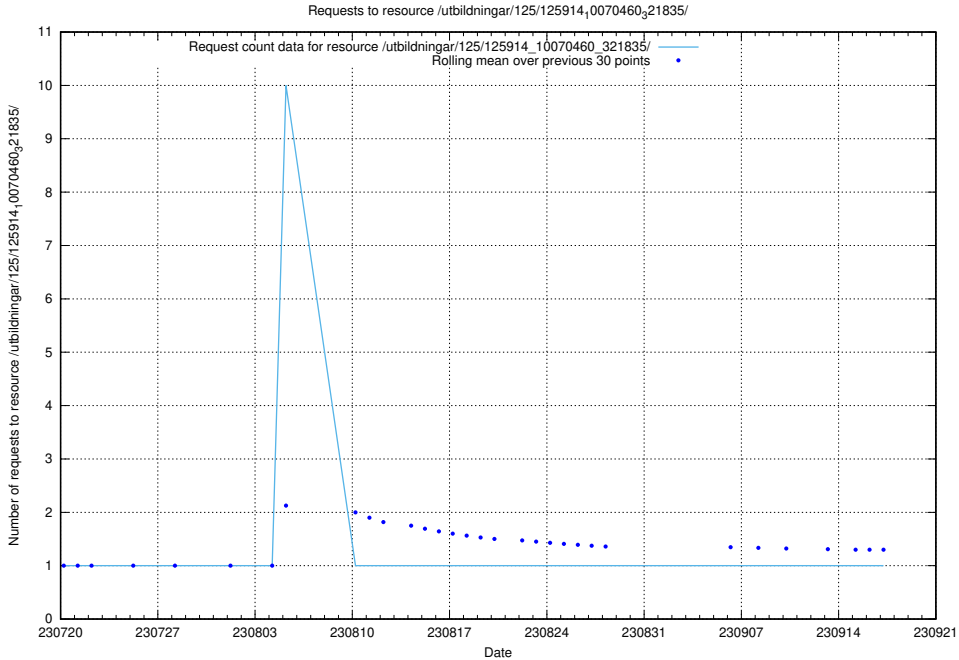

5.5128 Usage of /utbildningar/125/125914_10070460_321835/

Here, we count the number of requests to resource /utbildningar/125/125914_10070460_321835/.