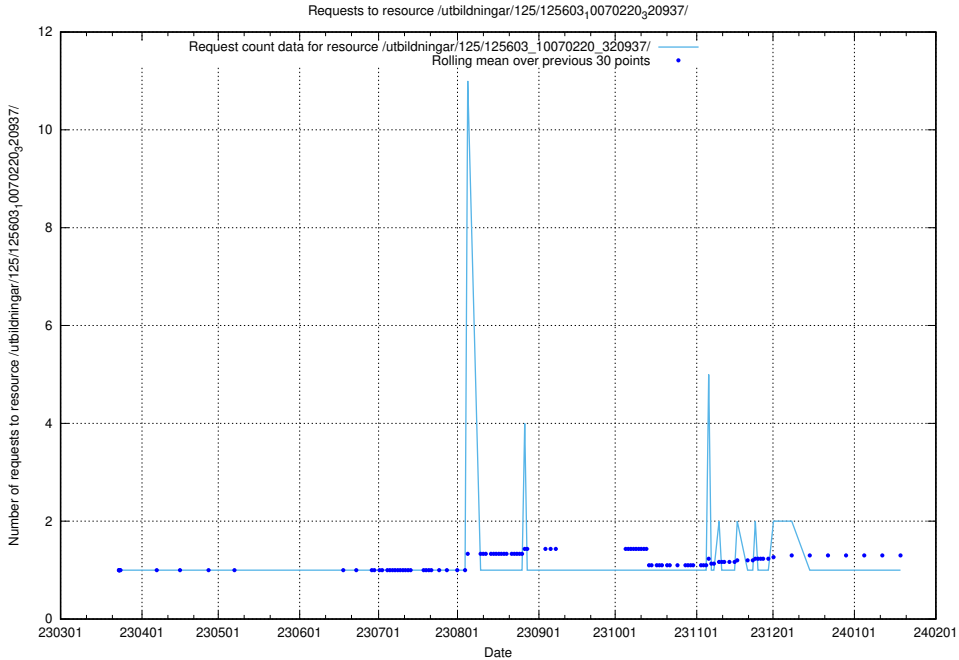

5.1089 Usage of /utbildningar/125/125603_10070220_320937/

Here, we count the number of requests to resource /utbildningar/125/125603_10070220_320937/.