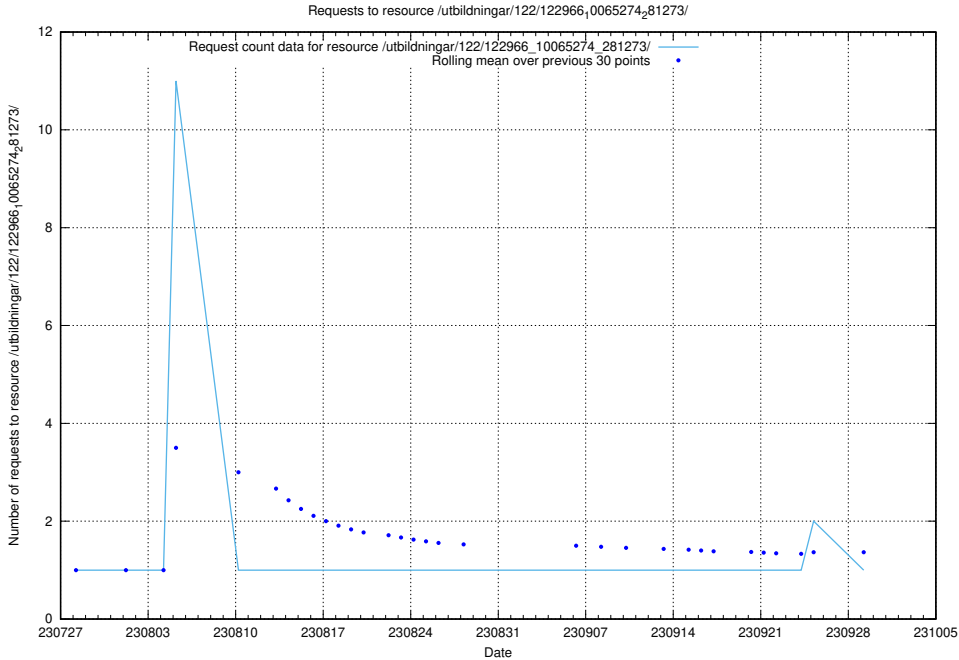

5.5051 Usage of /utbildningar/122/122966_10065274_281273/

Here, we count the number of requests to resource /utbildningar/122/122966_10065274_281273/.