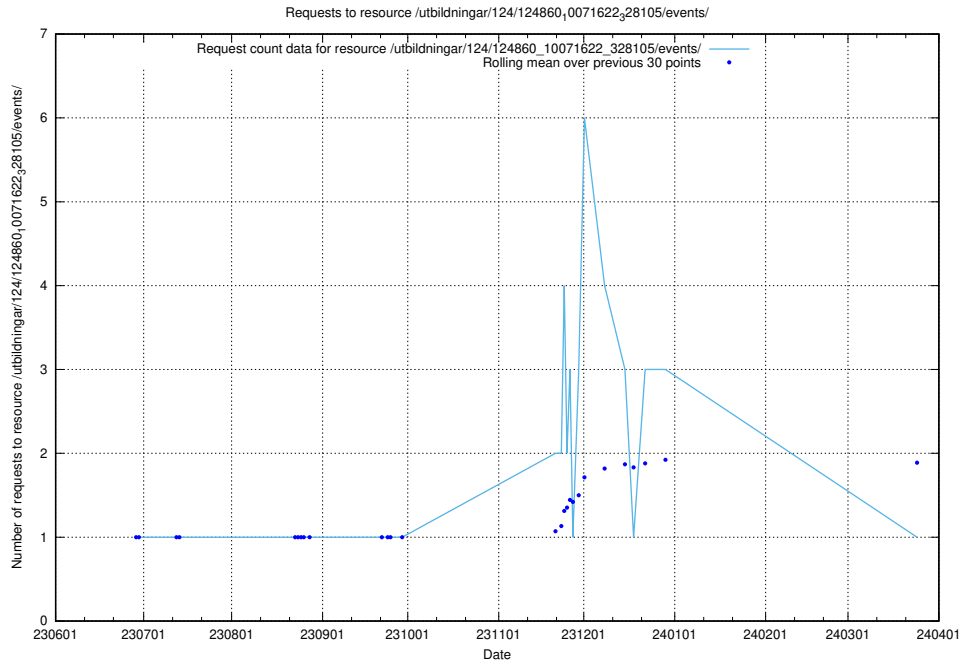

5.5623 Usage of /utbildningar/124/124860_10071622_328105/events/

Here, we count the number of requests to resource /utbildningar/124/124860_10071622_328105/events/