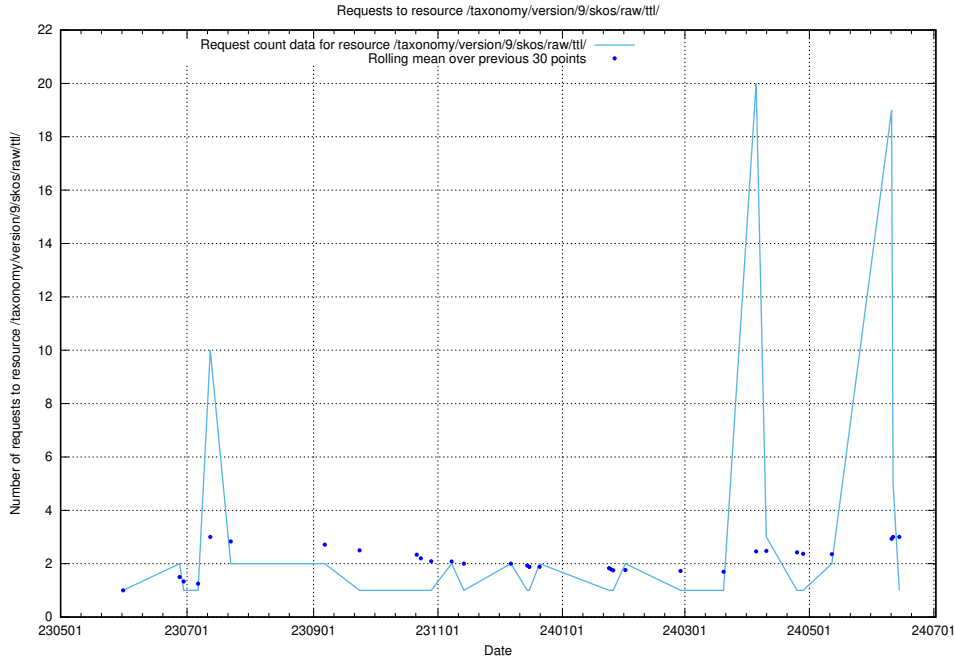

5.6062 Usage of /taxonomy/version/9/skos/raw/ttl/

Here, we count the number of requests to resource /taxonomy/version/9/skos/raw/ttl/.