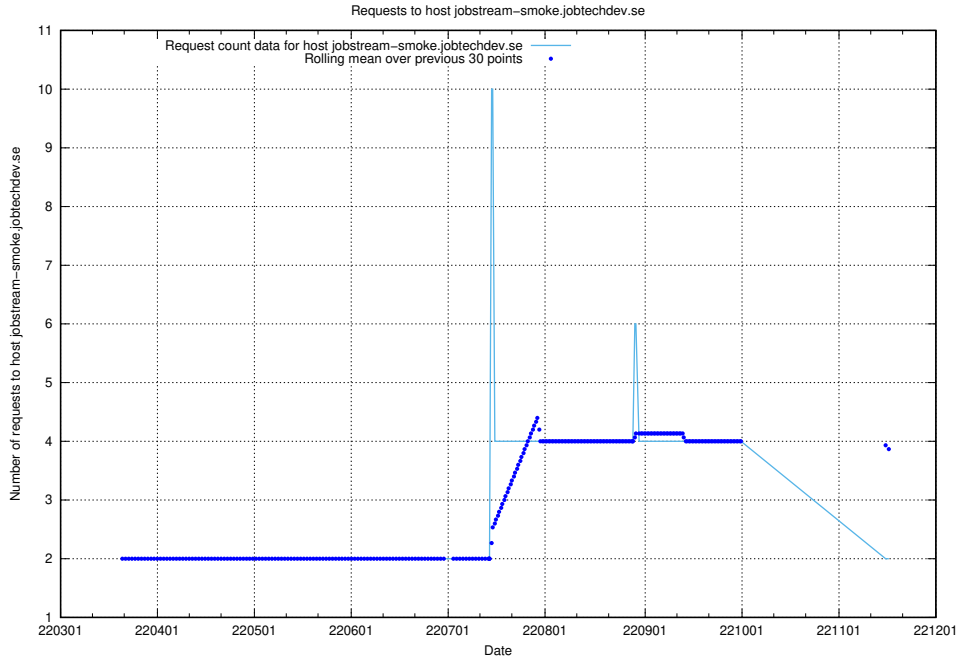

### 7.497 Usage of jobstream-smoke.jobtechdev.se

Here, we count the number of requests to host jobstream-smoke.jobtechdev.se.