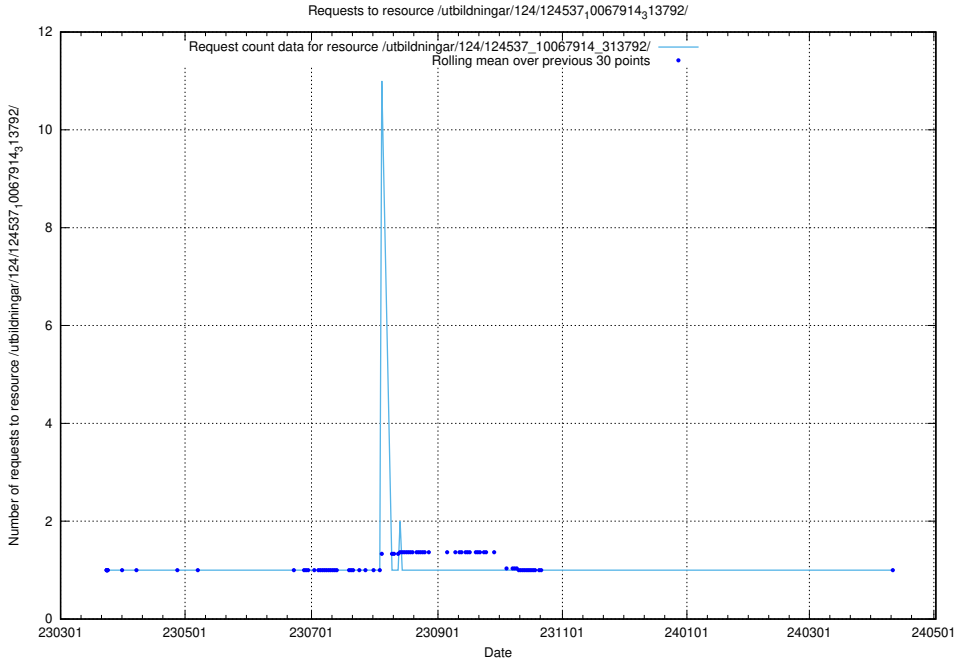

5.1226 Usage of /utbildningar/124/124537_10067914_313792/

Here, we count the number of requests to resource /utbildningar/124/124537_10067914_313792/.