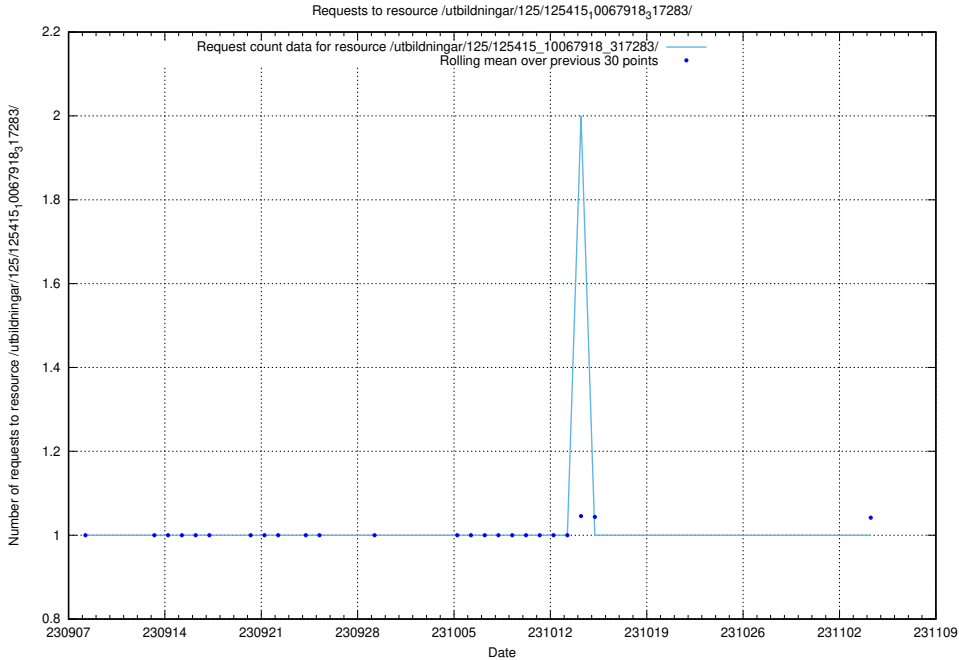

5.4778 Usage of /utbildningar/125/125415_10067918_317283/

Here, we count the number of requests to resource /utbildningar/125/125415_10067918_317283/.