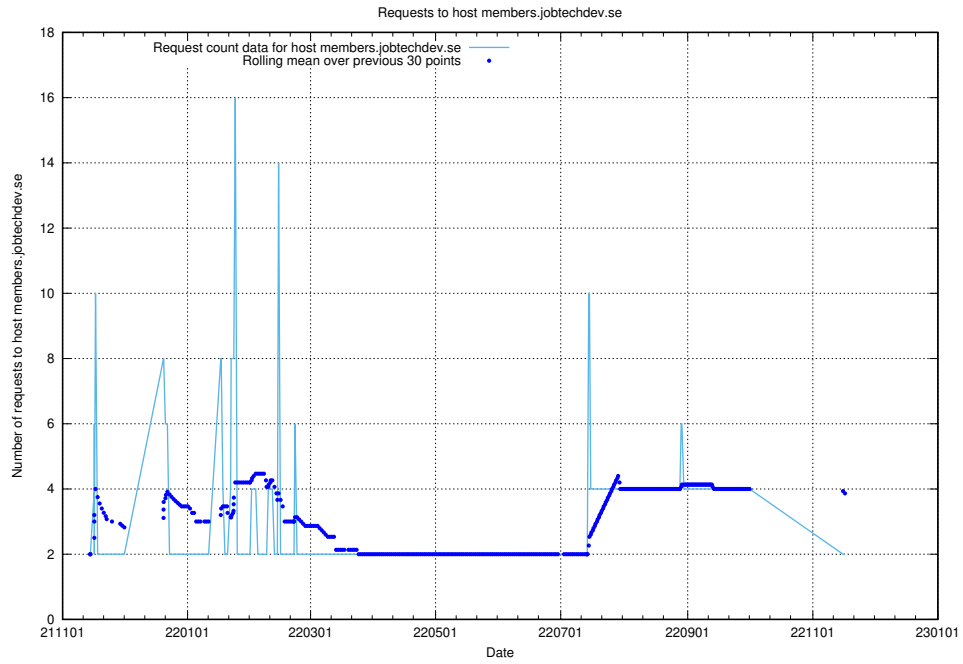

7.571 Usage of members.jobtechdev.se

Here, we count the number of requests to host members.jobtechdev.se.