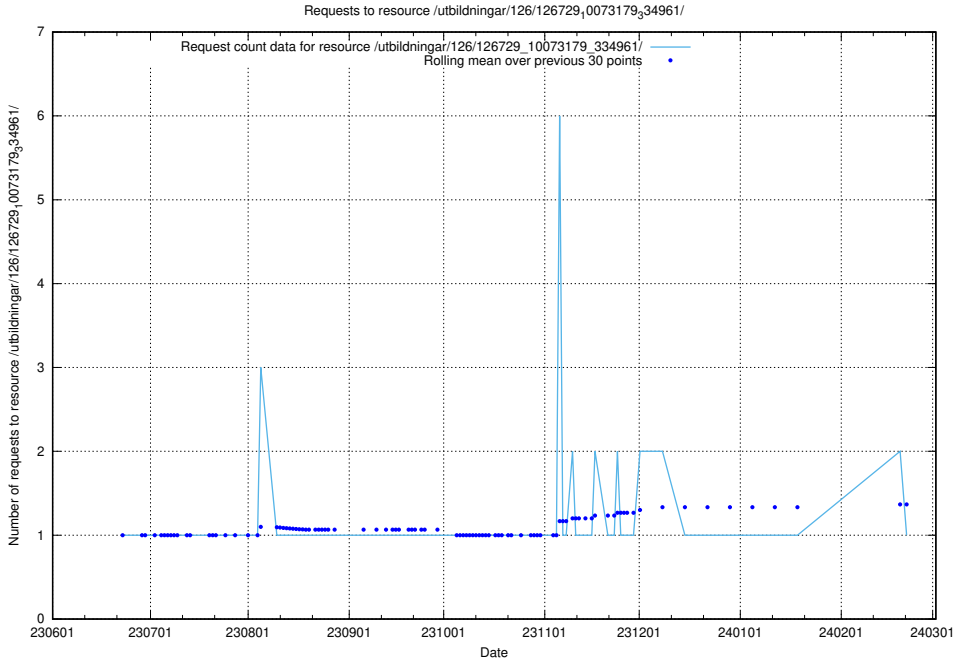

5.5734 Usage of /utbildningar/126/126729_10073179_334961/

Here, we count the number of requests to resource /utbildningar/126/126729_10073179_334961/.