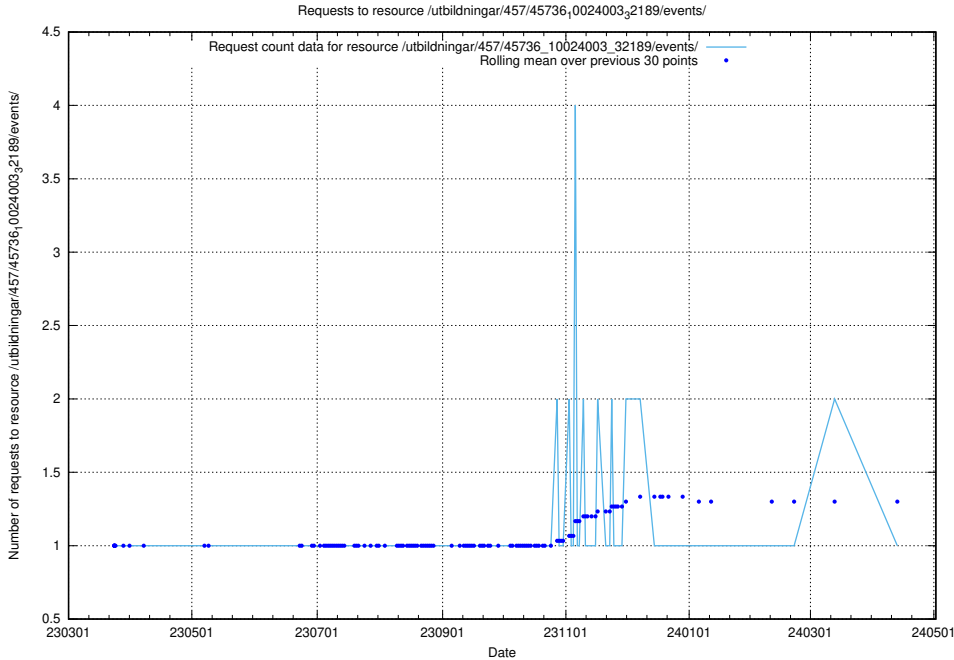

### 5.6466 Usage of /utbildningar/457/45736\_10024003\_32189/events/

Here, we count the number of requests to resource /utbildningar/457/45736\_10024003\_32189/events/.