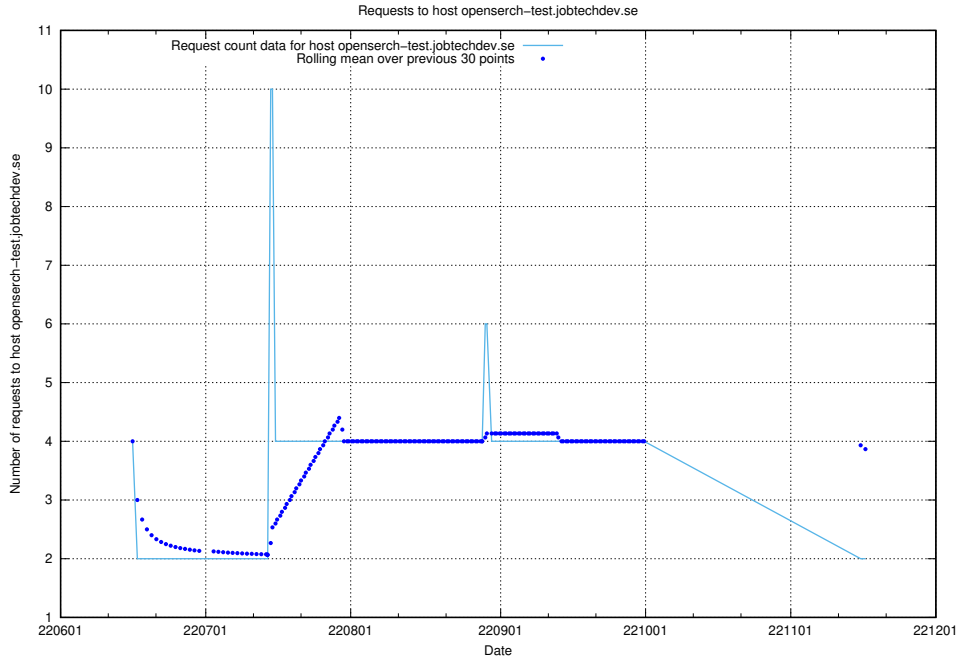

7.405 Usage of openserch-test.jobtechdev.se

Here, we count the number of requests to host openserch-test.jobtechdev.se.