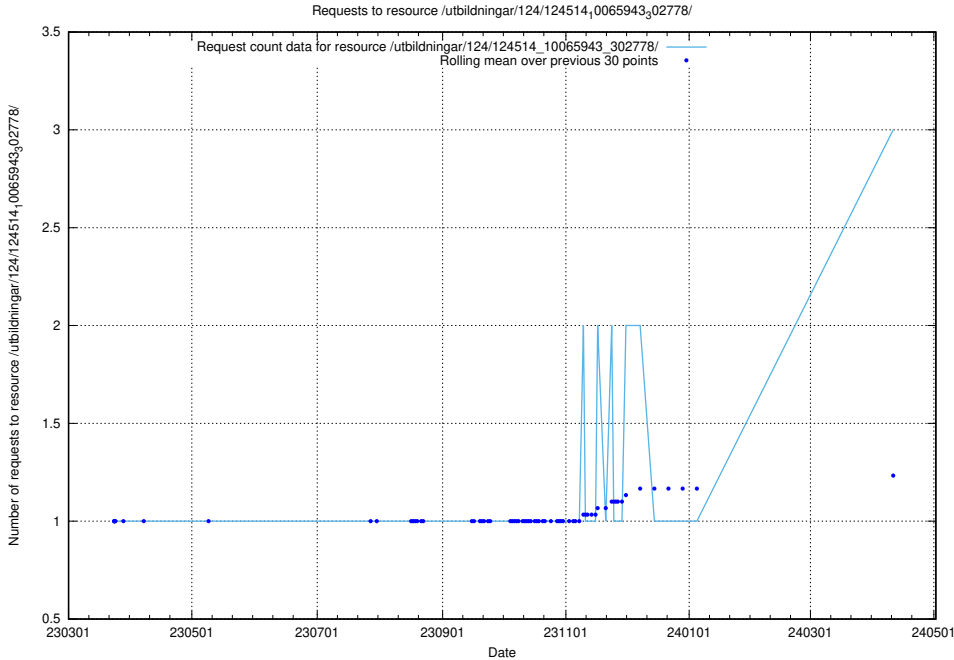

5.300 Usage of /utbildningar/124/124514_10065943_302778/

Here, we count the number of requests to resource /utbildningar/124/124514_10065943_302778/.