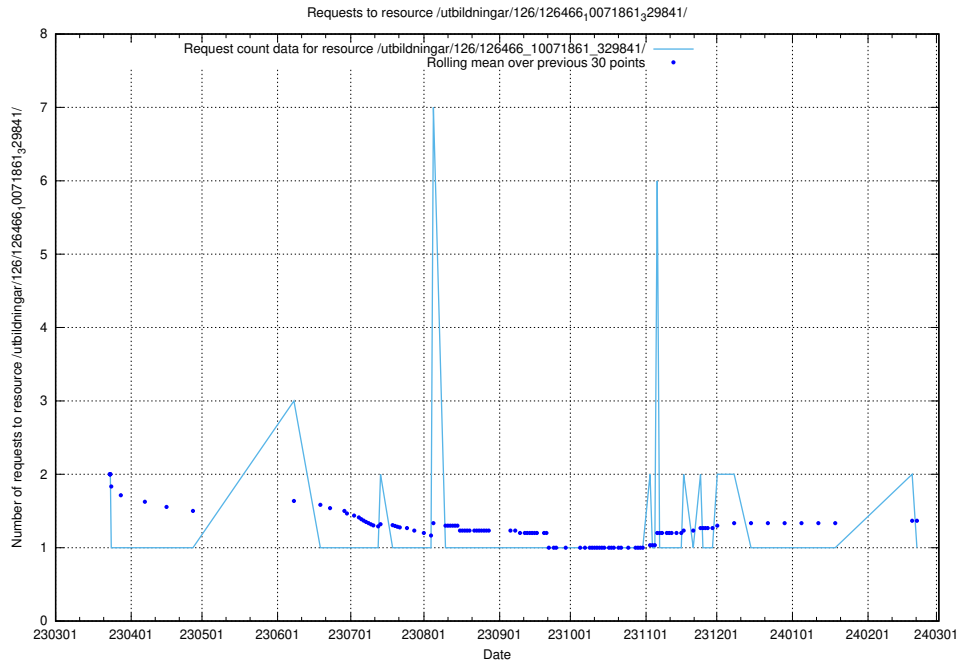

5.6418 Usage of /utbildningar/126/126466_10071861_329841/

Here, we count the number of requests to resource /utbildningar/126/126466_10071861_329841/.