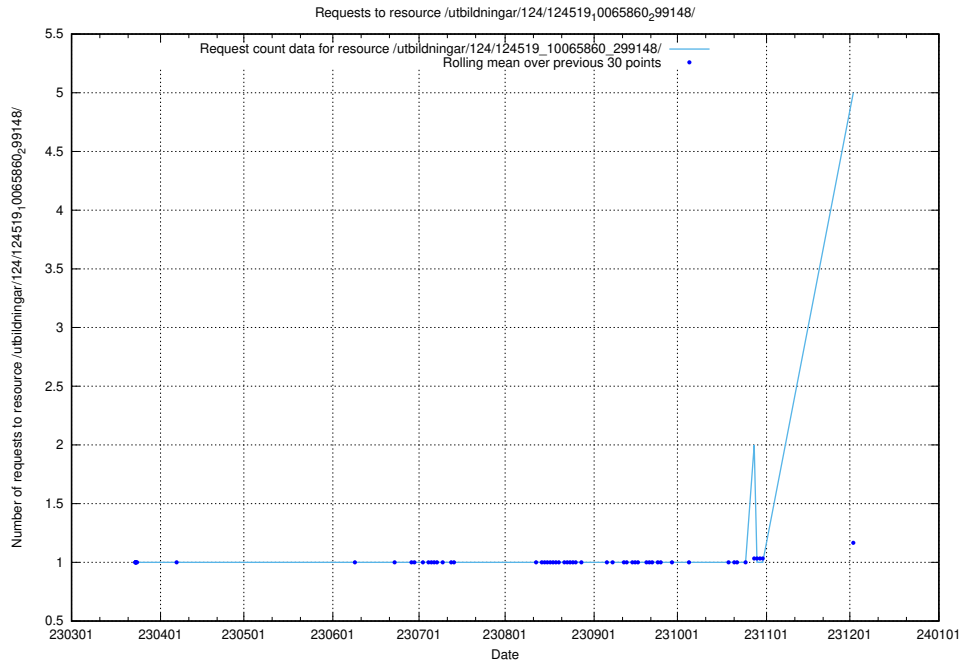

5.117 Usage of /utbildningar/124/124519_10065860_299148/

Here, we count the number of requests to resource /utbildningar/124/124519_10065860_299148/.