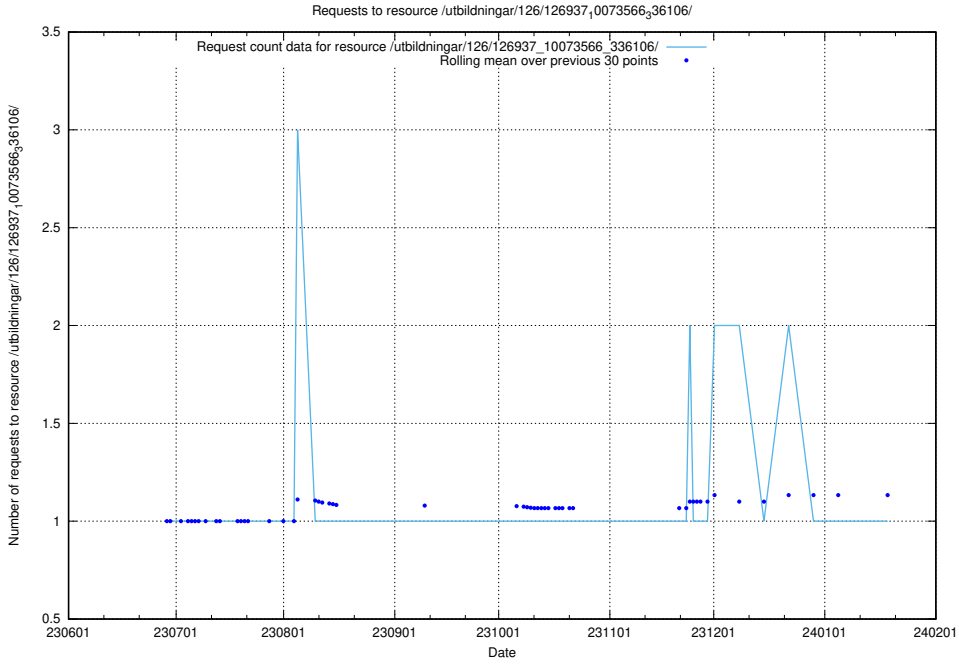

5.5577 Usage of /utbildningar/126/126937_10073566_336106/

Here, we count the number of requests to resource /utbildningar/126/126937_10073566_336106/.