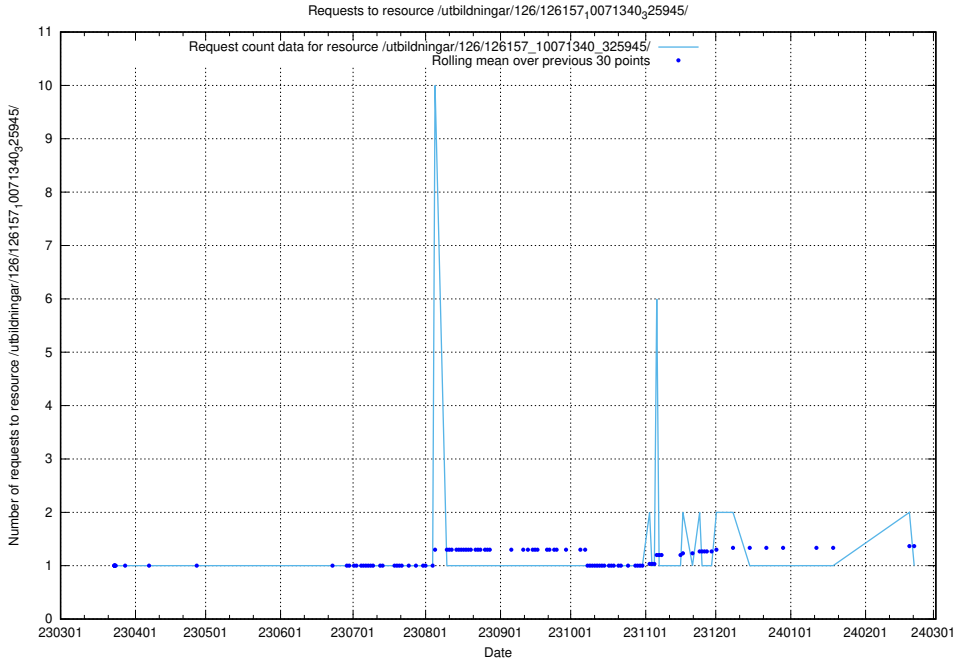

5.6575 Usage of /utbildningar/126/126157_10071340_325945/

Here, we count the number of requests to resource /utbildningar/126/126157_10071340_325945/.