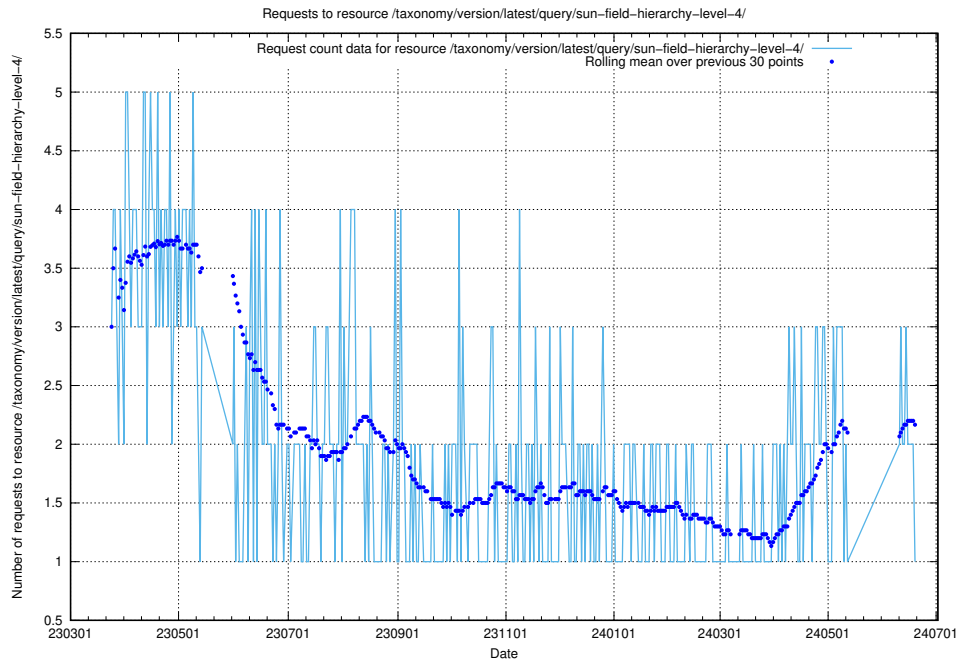

5.6224 Usage of /taxonomy/version/latest/query/sun-field-hierarchy-level-4/

Here, we count the number of requests to resource /taxonomy/version/latest/query/sun-field-hierarchy-level-4/.