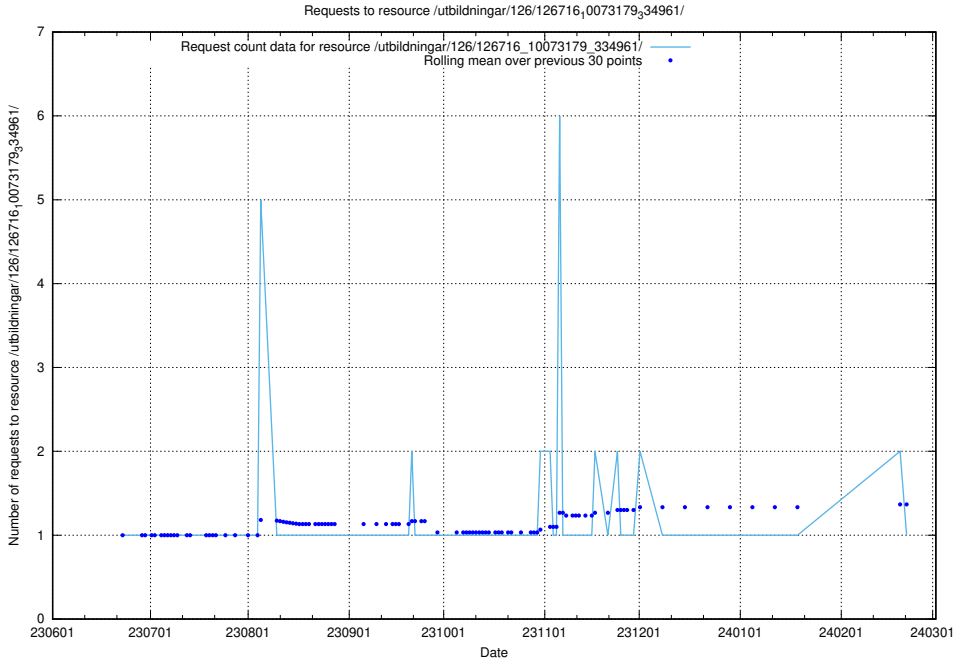

5.5754 Usage of /utbildningar/126/126716_10073179_334961/

Here, we count the number of requests to resource /utbildningar/126/126716_10073179_334961/.