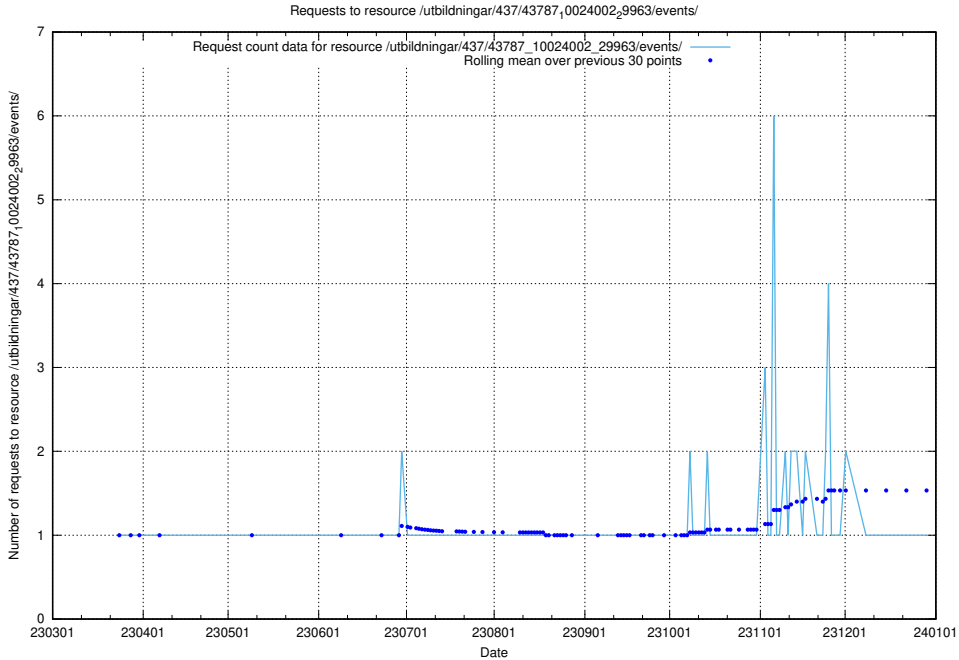

5.6328 Usage of /utbildningar/437/43787_10024002_29963/events/

Here, we count the number of requests to resource /utbildningar/437/43787_10024002_29963/events/.