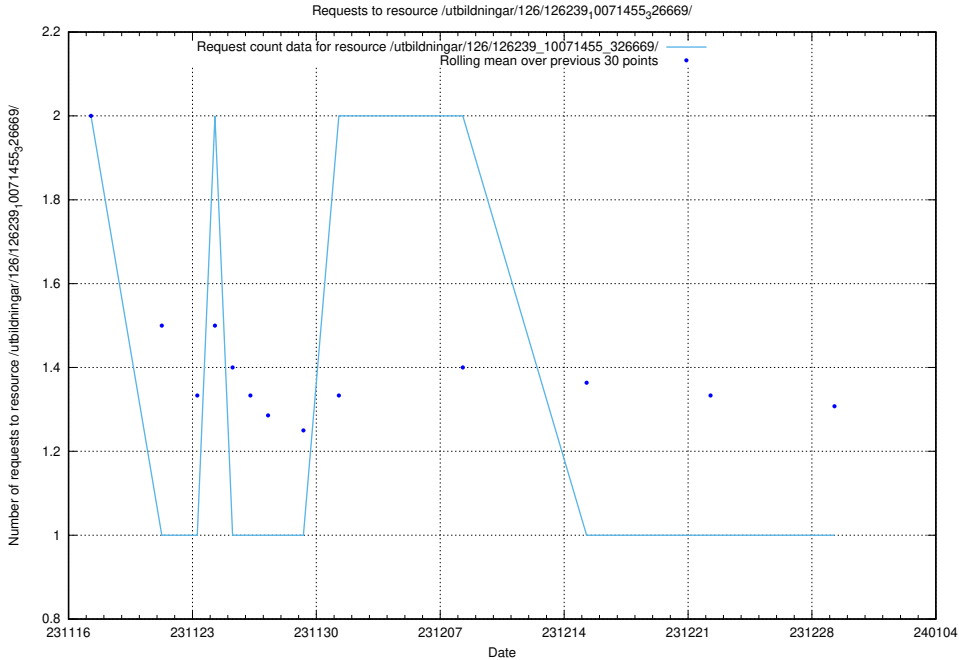

5.4230 Usage of /utbildningar/126/126239_10071455_326669/

Here, we count the number of requests to resource /utbildningar/126/126239_10071455_326669/.