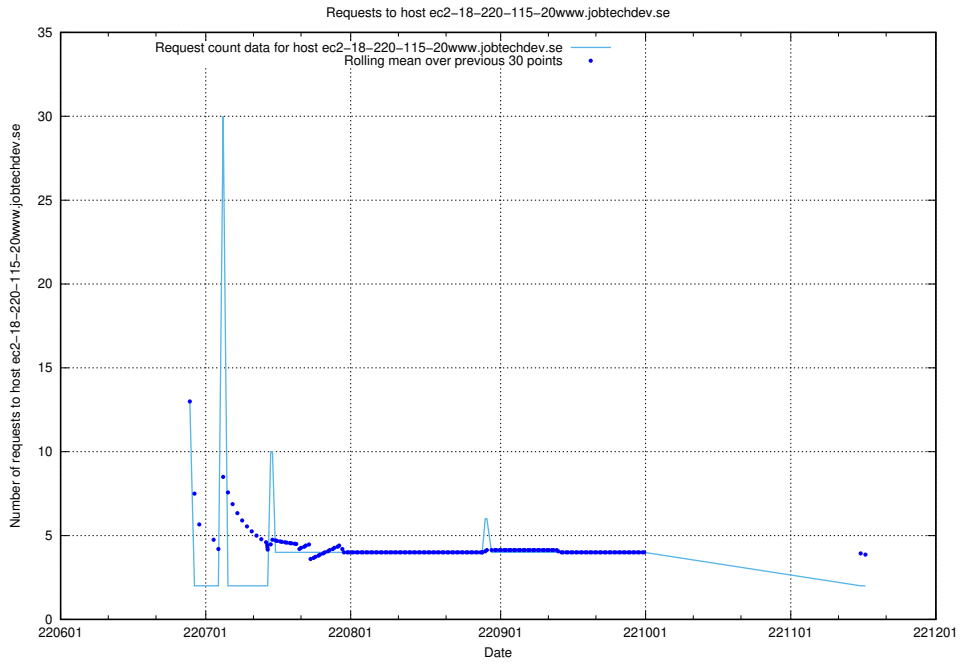

7.400 Usage of ec2-18-220-115-20www.jobtechdev.se

Here, we count the number of requests to host ec2-18-220-115-20www.jobtechdev.se.