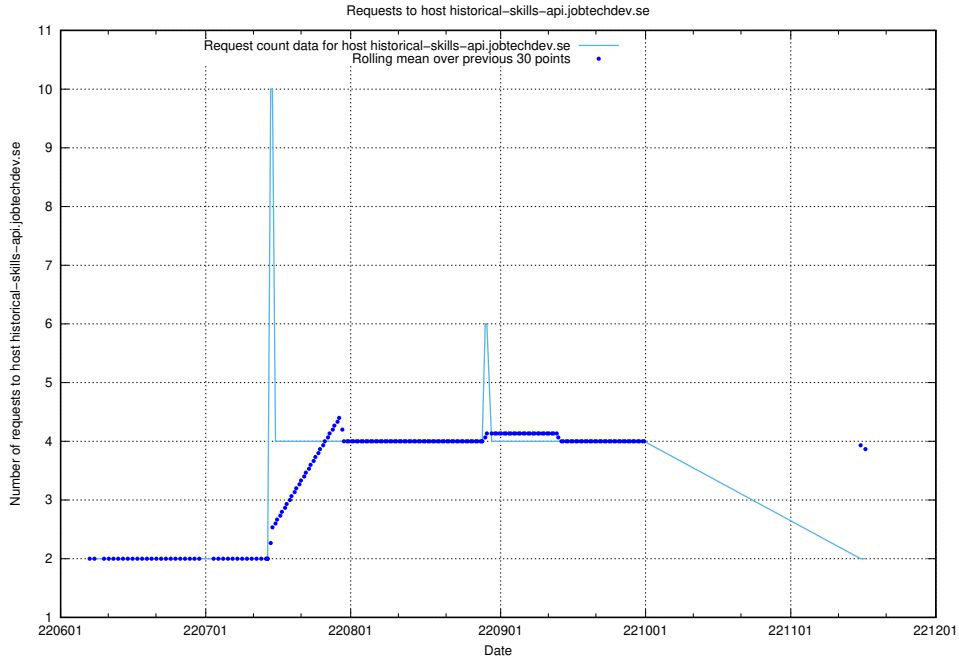

7.415 Usage of historical-skills-api.jobtechdev.se

Here, we count the number of requests to host historical-skills-api.jobtechdev.se.