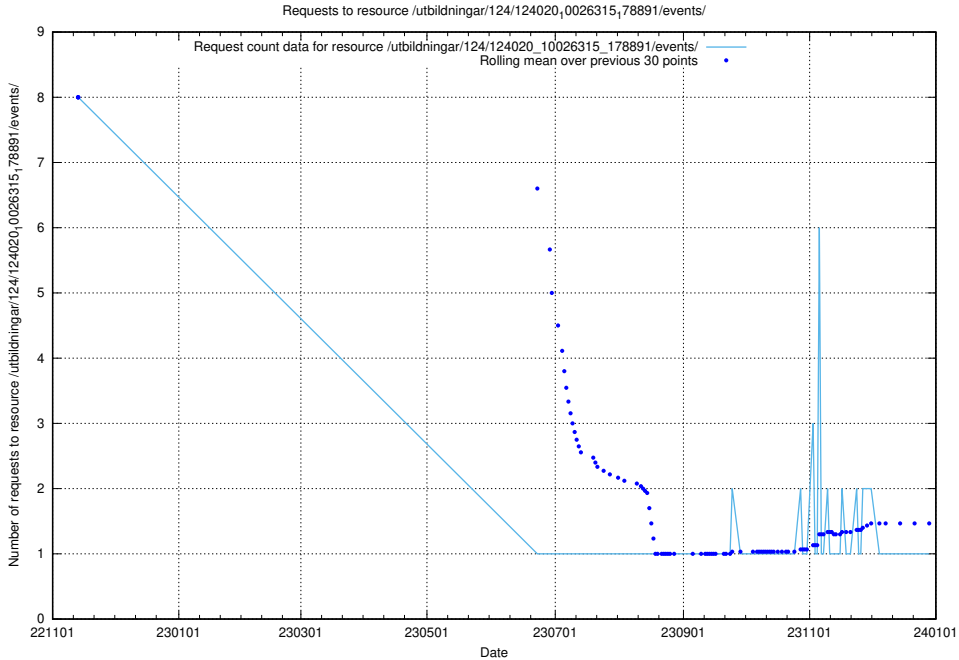

5.5909 Usage of /utbildningar/124/124020_10026315_178891/events/

Here, we count the number of requests to resource /utbildningar/124/124020_10026315_178891/events/