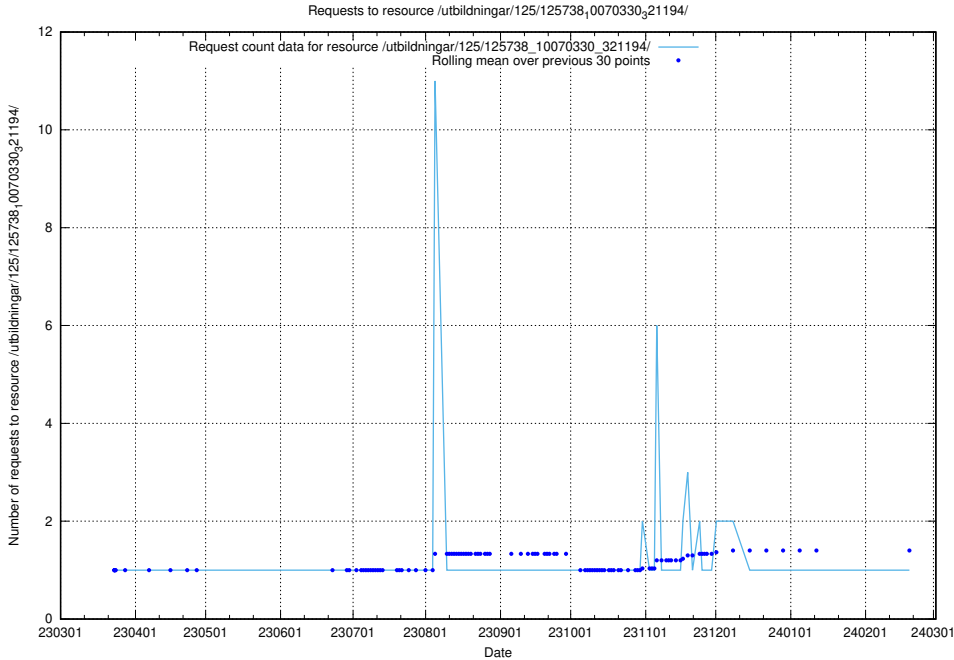

5.1018 Usage of /utbildningar/125/125738_10070330_321194/

Here, we count the number of requests to resource /utbildningar/125/125738_10070330_321194/.