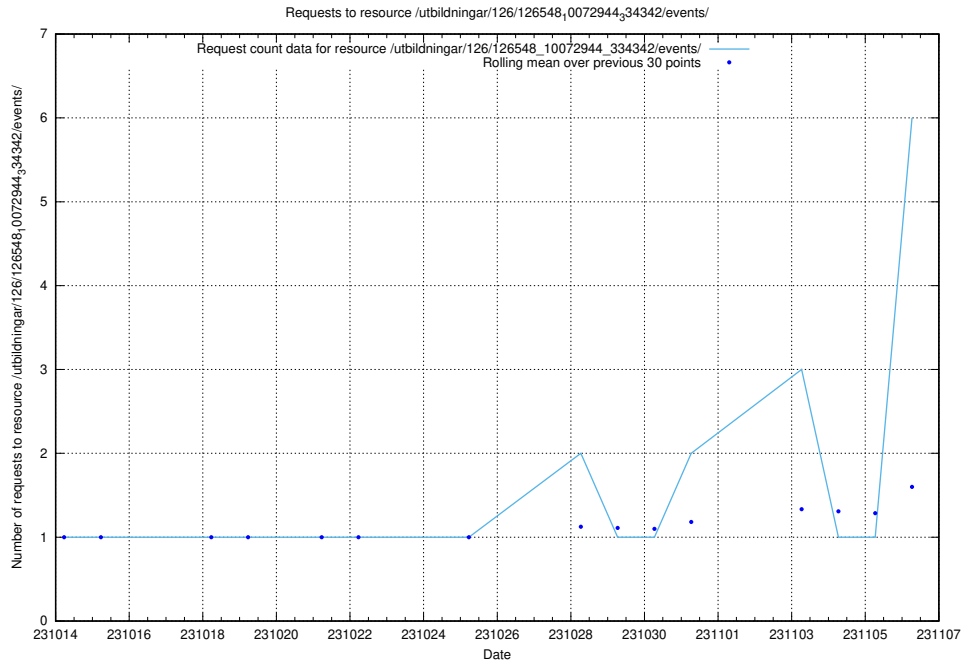

5.63 Usage of /utbildningar/126/126548_10072944_334342/events/

Here, we count the number of requests to resource /utbildningar/126/126548_10072944_334342/events/