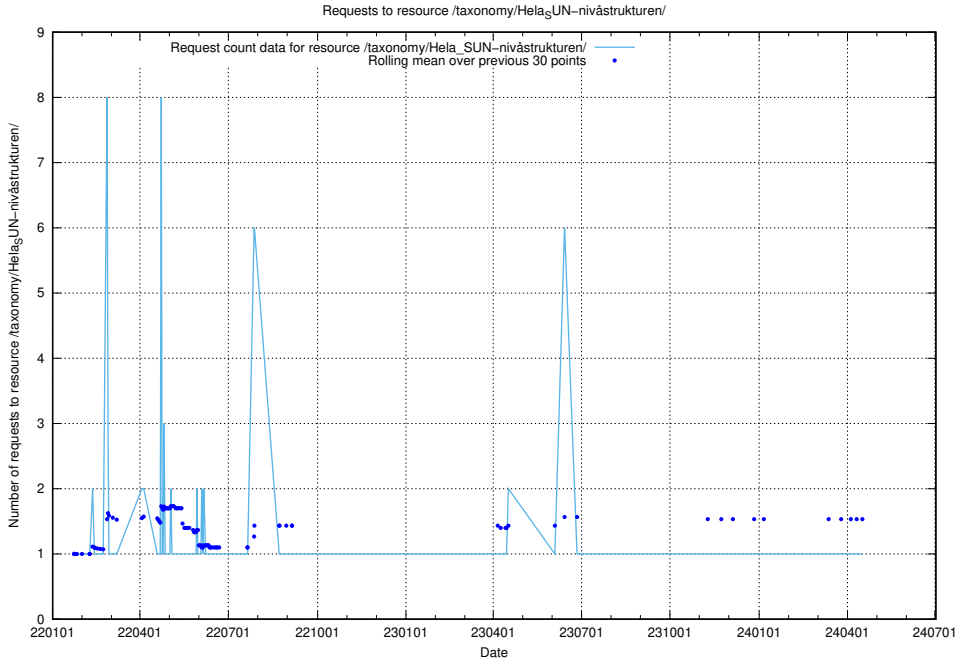

5.4454 Usage of /taxonomy/Hela_SUN-nivåstrukturen/

Here, we count the number of requests to resource /taxonomy/Hela_SUN-nivåstrukturen/.