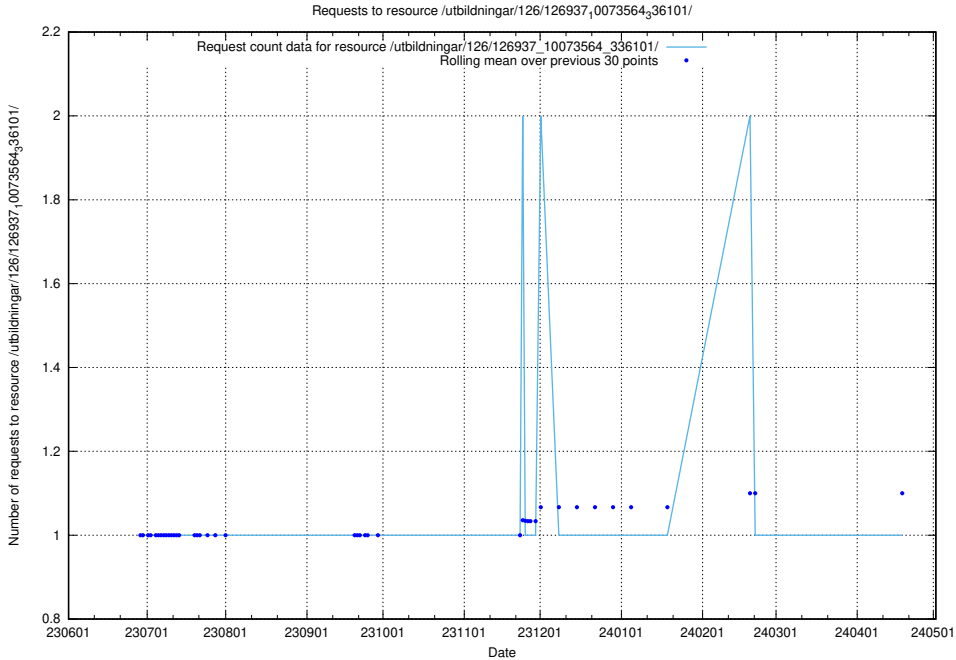

5.5579 Usage of /utbildningar/126/126937_10073564_336101/

Here, we count the number of requests to resource /utbildningar/126/126937_10073564_336101/.