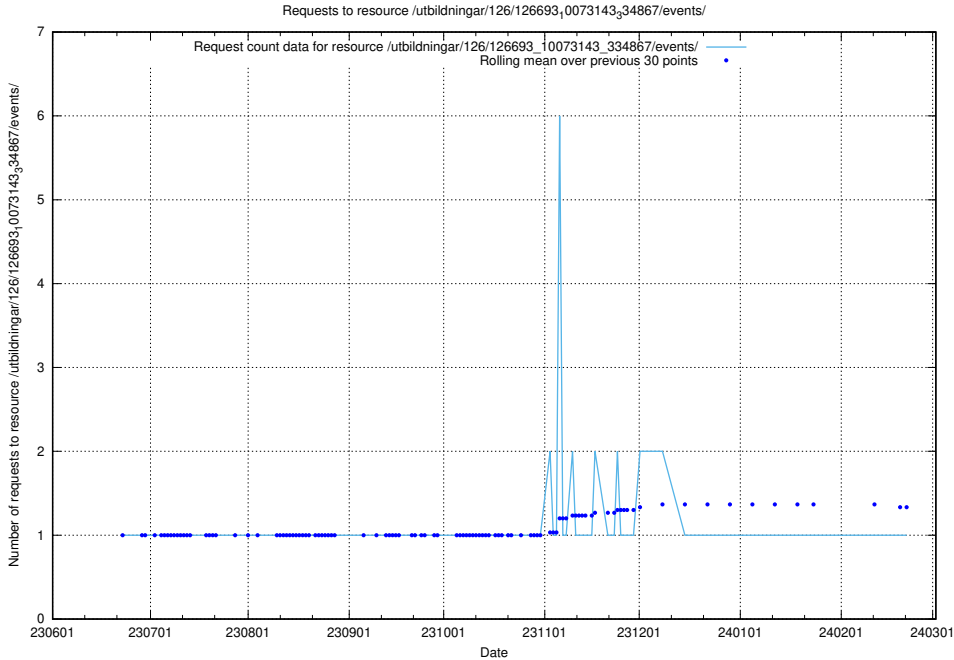

5.5779 Usage of /utbildningar/126/126693_10073143_334867/events/

Here, we count the number of requests to resource /utbildningar/126/126693_10073143_334867/events/