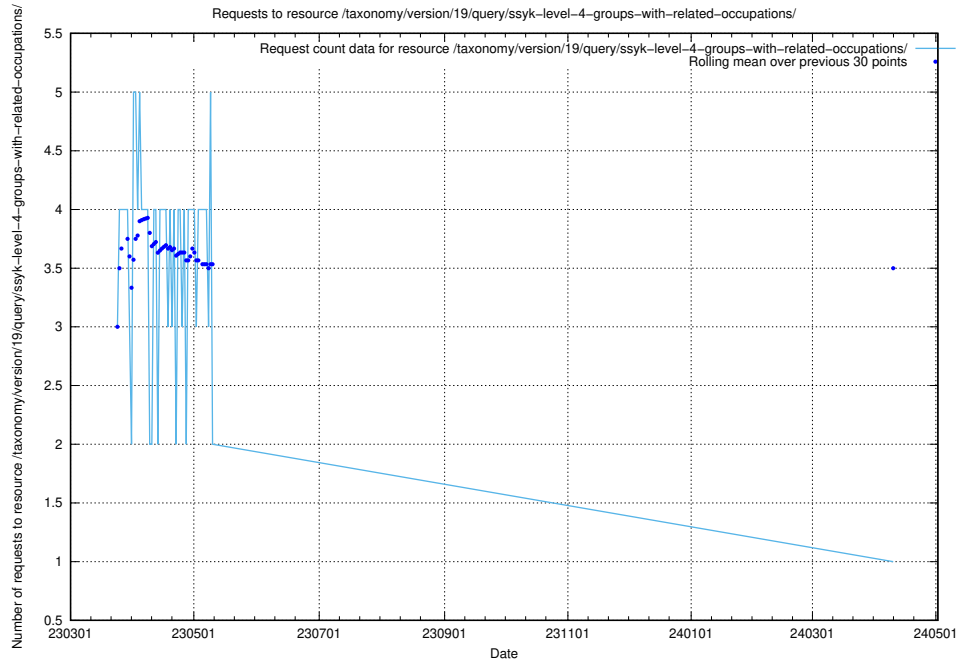

5.6269 Usage of /taxonomy/version/19/query/ssyk-level-4-groups-with-related-occupations/

Here, we count the number of requests to resource /taxonomy/version/19/query/ssyk-level-4-groups-with-related-occupations/.