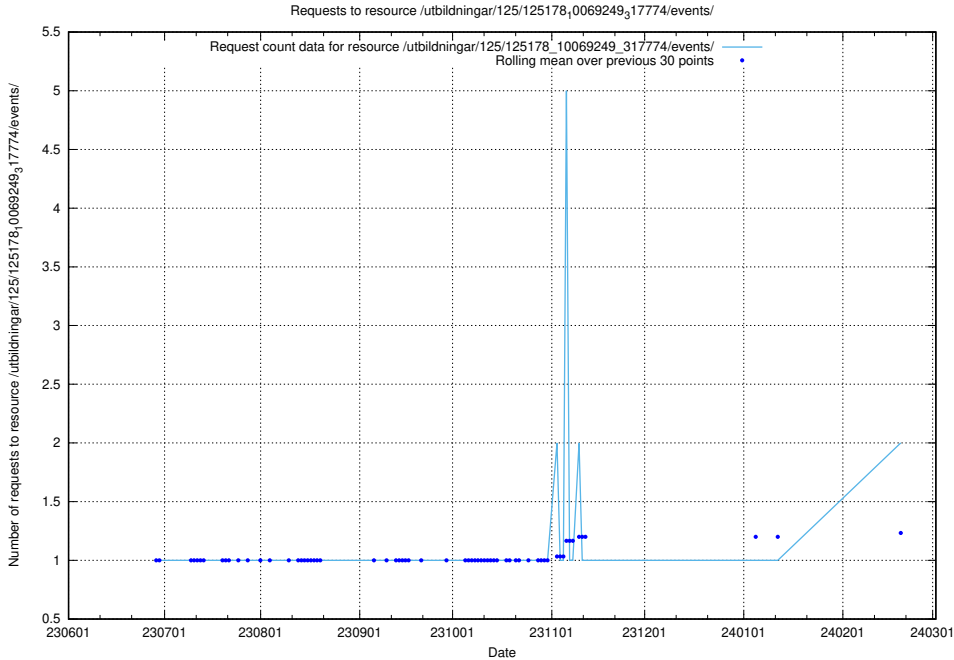

5.829 Usage of /utbildningar/125/125178_10069249_317774/events/

Here, we count the number of requests to resource /utbildningar/125/125178_10069249_317774/events/