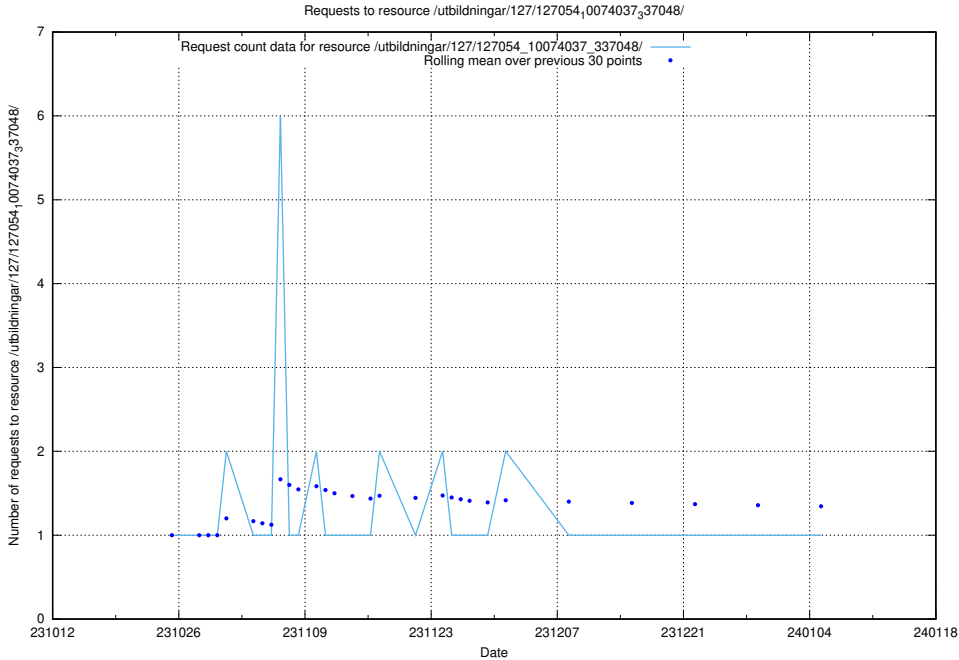

5.4369 Usage of /utbildningar/127/127054_10074037_337048/

Here, we count the number of requests to resource /utbildningar/127/127054_10074037_337048/.