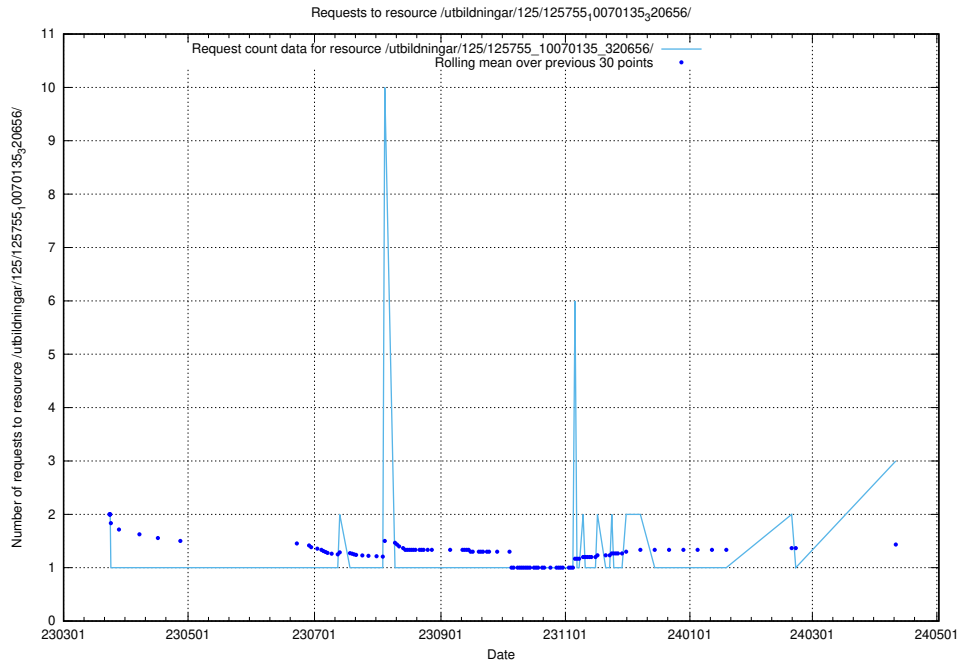

5.445 Usage of /utbildningar/125/125755_10070135_320656/

Here, we count the number of requests to resource /utbildningar/125/125755_10070135_320656/.