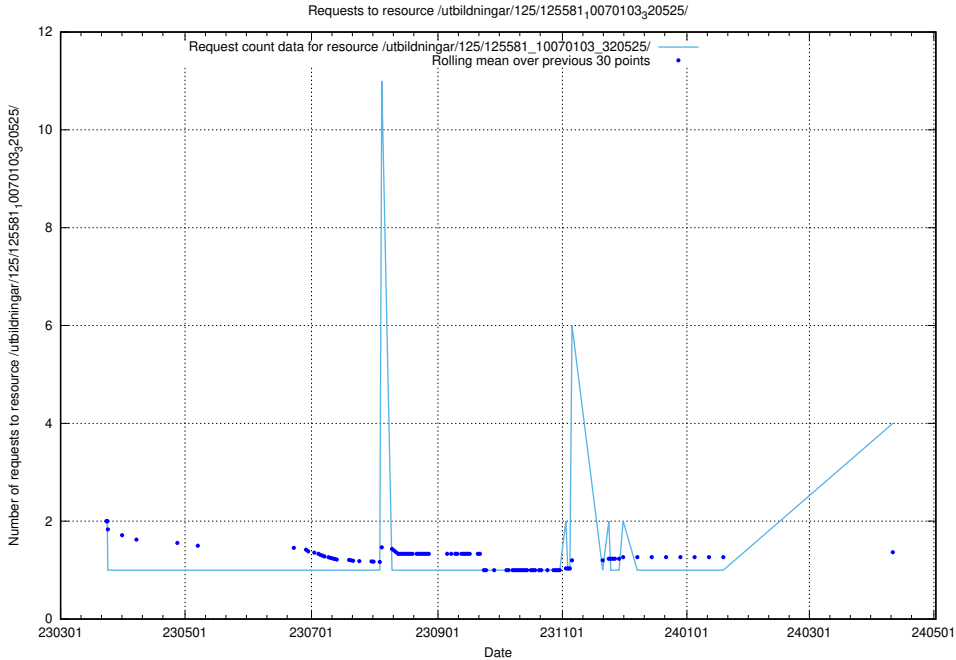

5.257 Usage of /utbildningar/125/125581_10070103_320525/

Here, we count the number of requests to resource /utbildningar/125/125581_10070103_320525/.