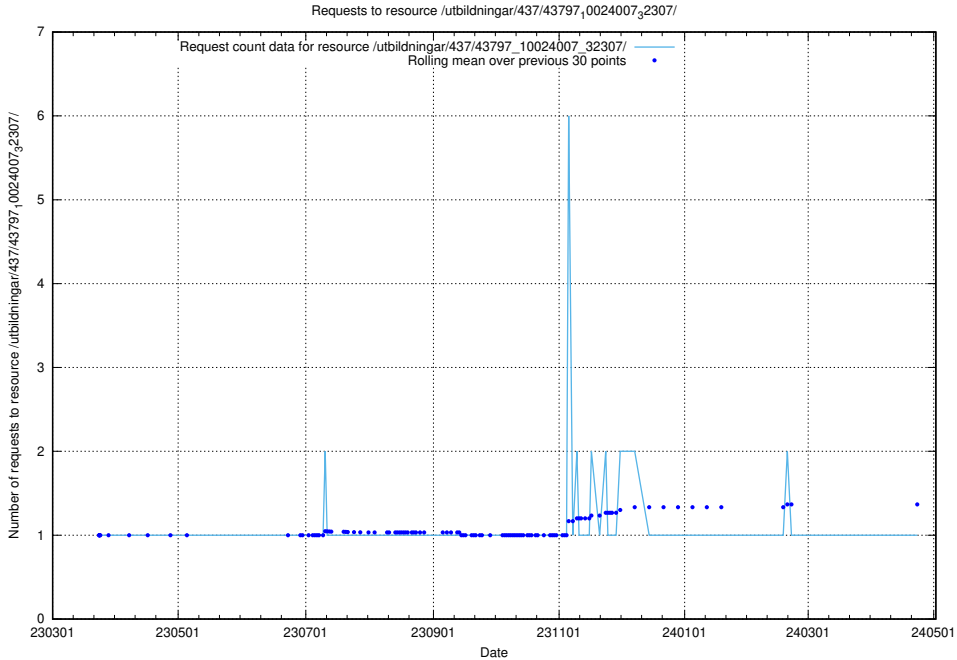

5.6498 Usage of /utbildningar/437/43797_10024007_32307/

Here, we count the number of requests to resource /utbildningar/437/43797_10024007_32307/.