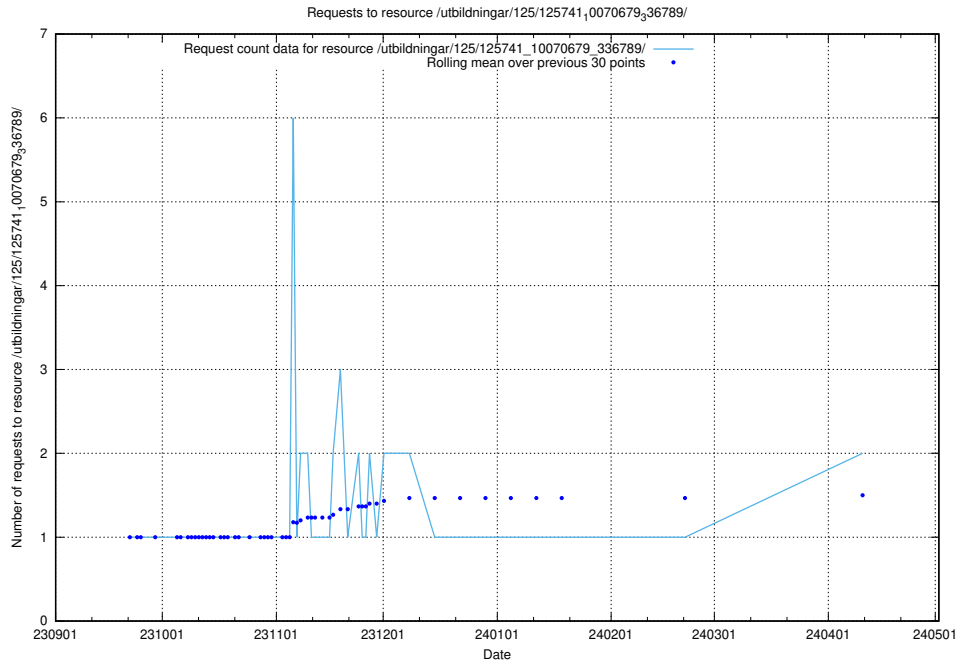

5.737 Usage of /utbildningar/125/125741_10070679_336789/

Here, we count the number of requests to resource /utbildningar/125/125741_10070679_336789/.