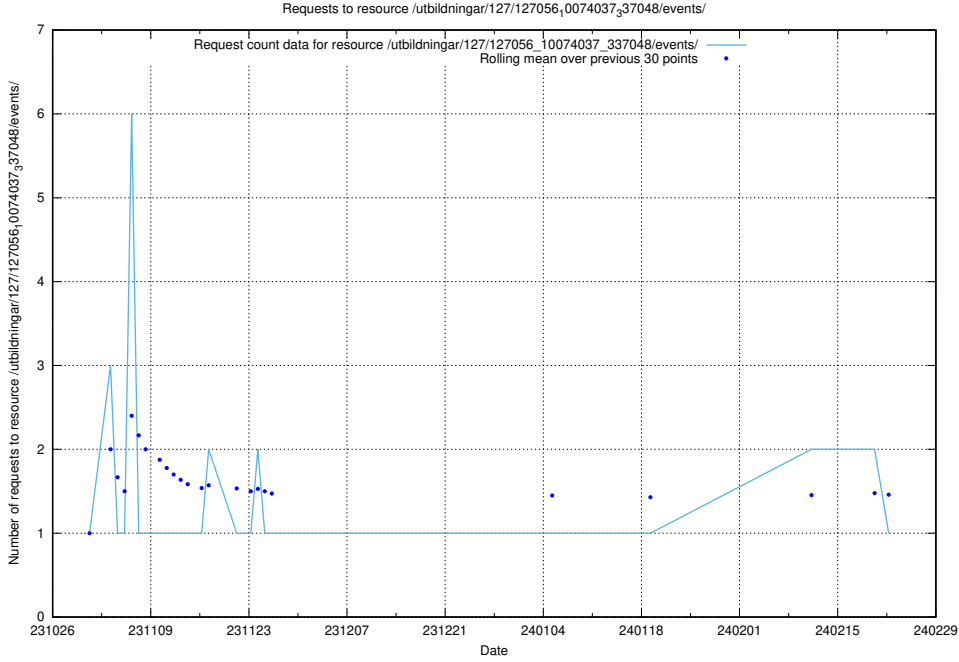

5.4319 Usage of /utbildningar/127/127056_10074037_337048/events/

Here, we count the number of requests to resource /utbildningar/127/127056_10074037_337048/events/