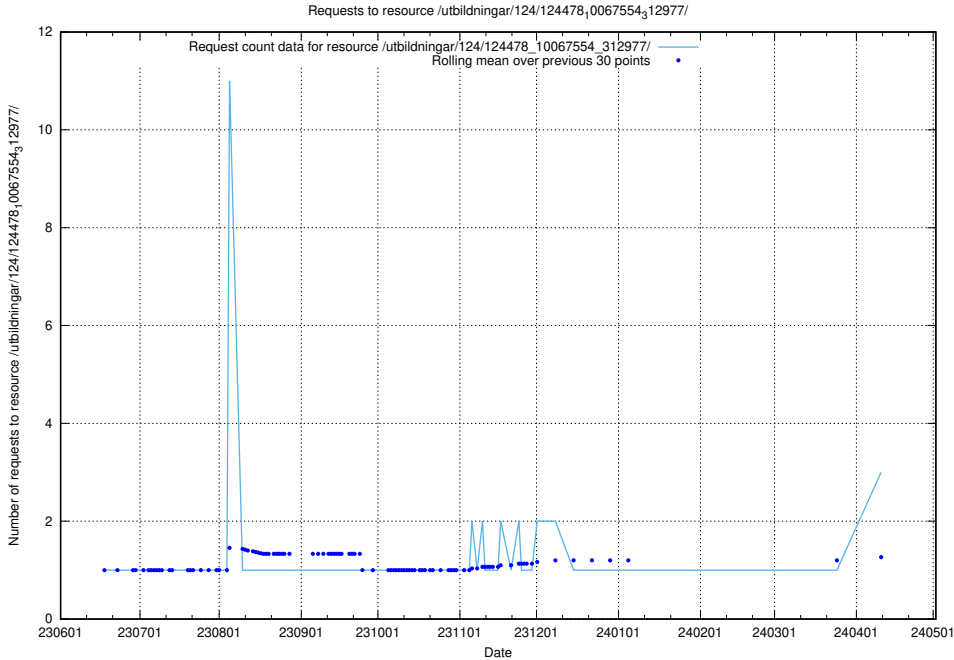

5.419 Usage of /utbildningar/124/124478_10067554_312977/

Here, we count the number of requests to resource /utbildningar/124/124478_10067554_312977/.