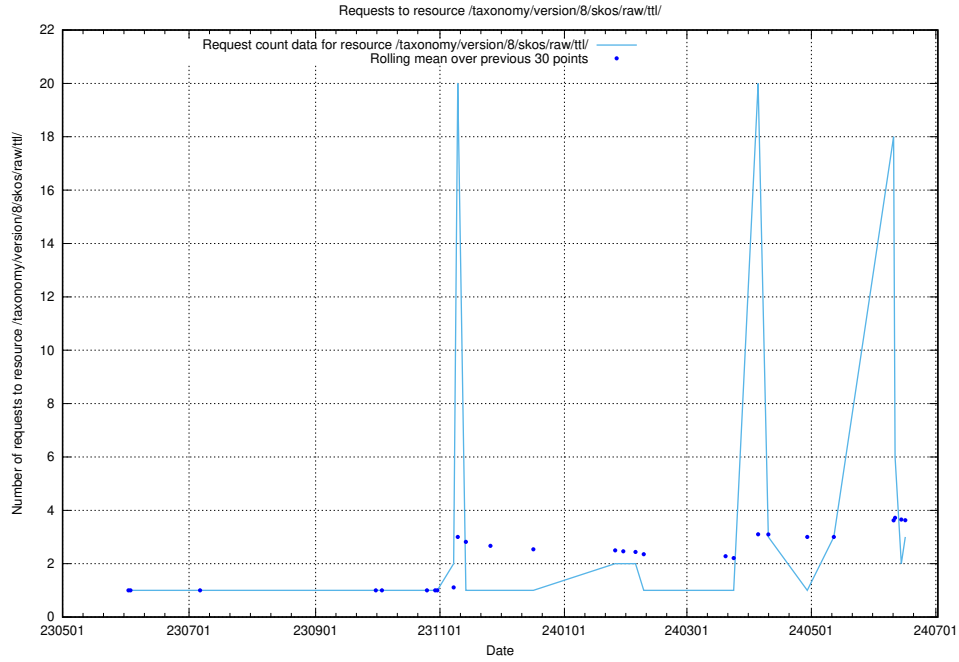

5.425 Usage of `/taxonomy/version/8/skos/raw/ttl/`

Here, we count the number of requests to resource `/taxonomy/version/8/skos/raw/ttl/`.