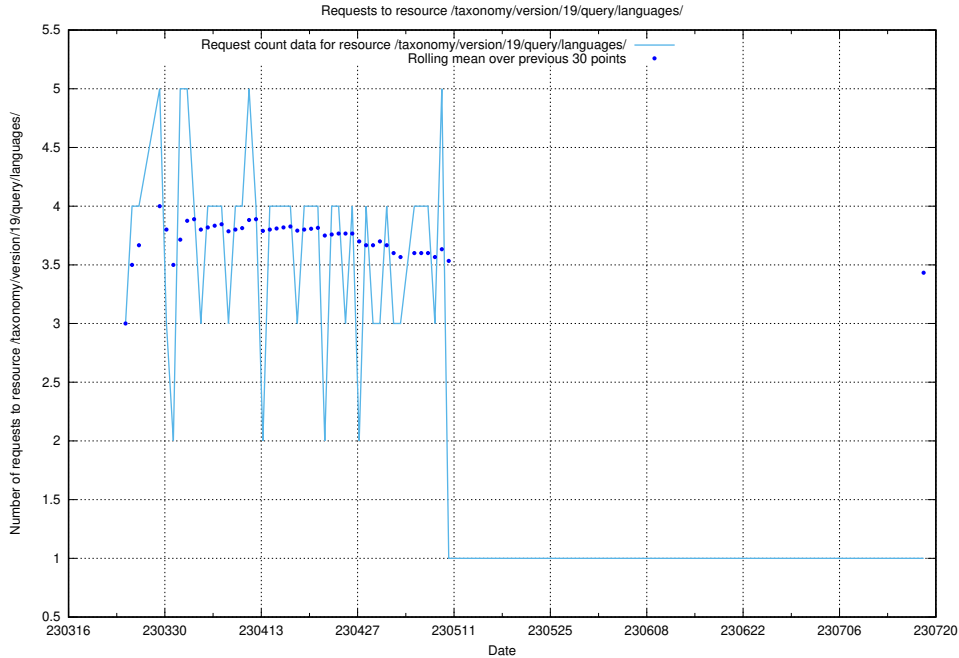

5.6286 Usage of /taxonomy/version/19/query/languages/

Here, we count the number of requests to resource /taxonomy/version/19/query/languages/.