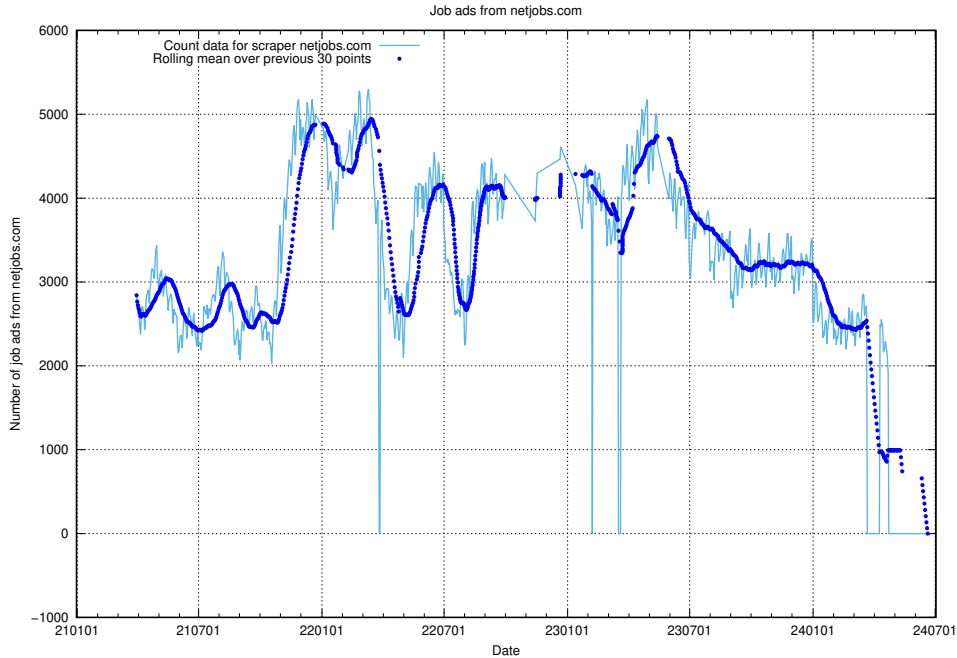

13.17 Number of ads by scraper netjobs.com

Here, we count the number of job ads scraped from netjobs.com.