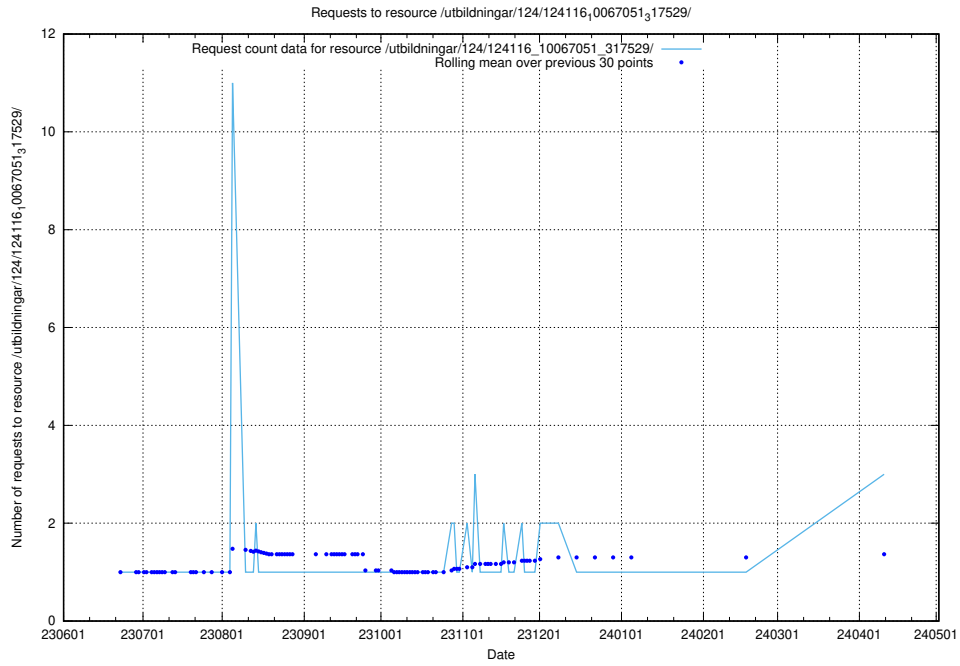

5.417 Usage of /utbildningar/124/124116_10067051_317529/

Here, we count the number of requests to resource /utbildningar/124/124116_10067051_317529/.