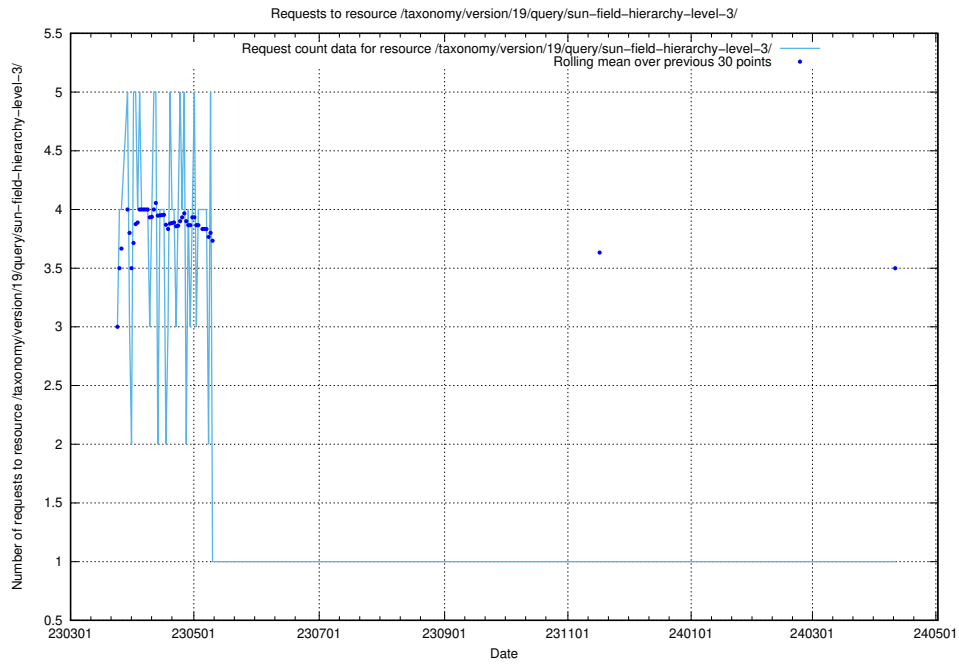

5.6262 Usage of /taxonomy/version/19/query/sun-field-hierarchy-level-3/

Here, we count the number of requests to resource /taxonomy/version/19/query/sun-field-hierarchy-level-3/.