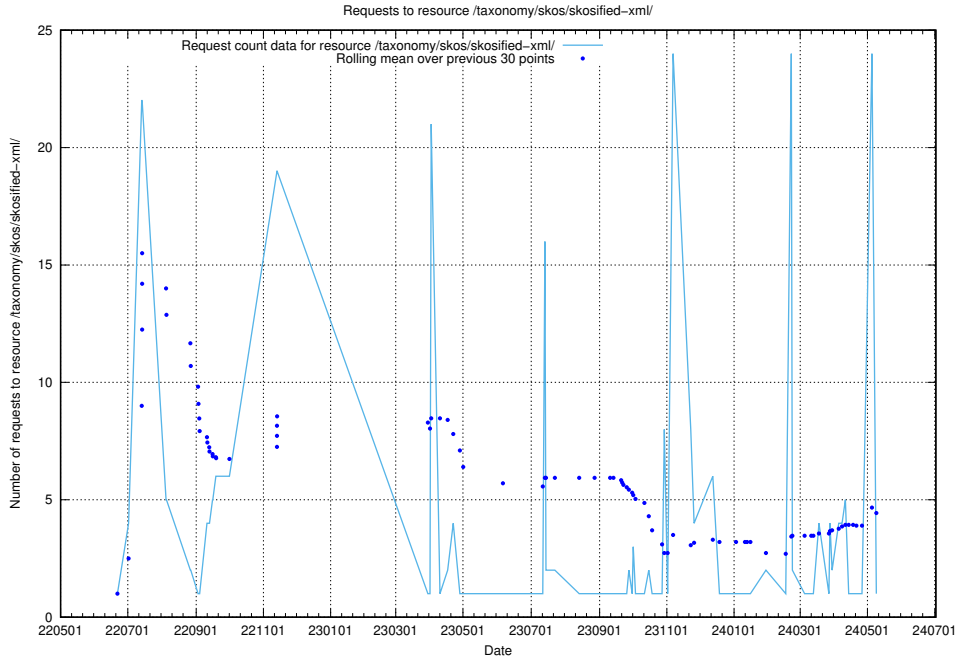

5.1037 Usage of /taxonomy/skos/skosified-xml/

Here, we count the number of requests to resource /taxonomy/skos/skosified-xml/.