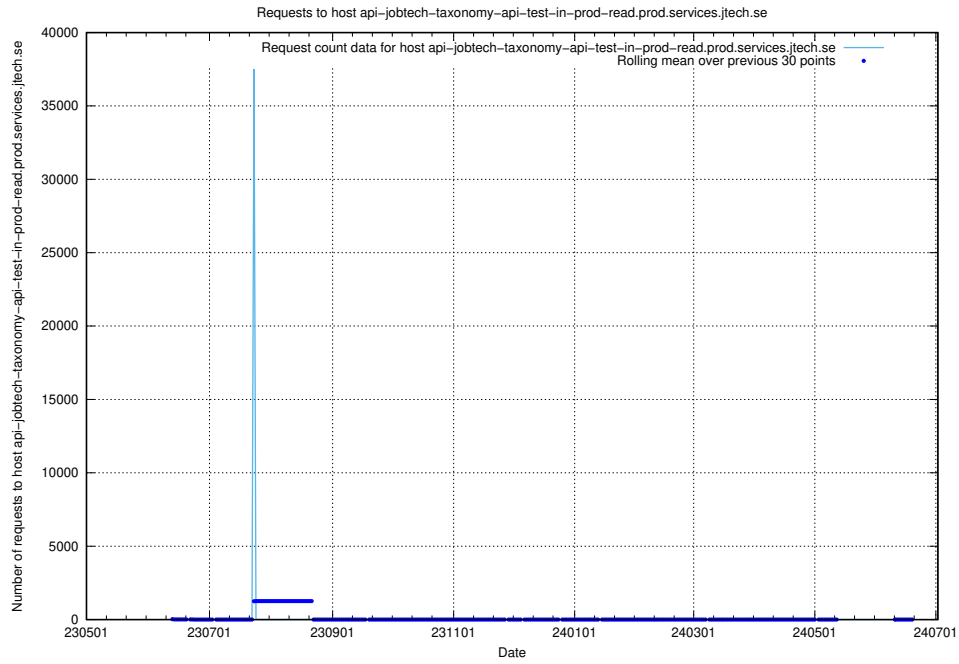

7.272 Usage of `api-jobtech-taxonomy-api-test-in-prod-read.prod.services.jtech.se`

Here, we count the number of requests to host `api-jobtech-taxonomy-api-test-in-prod-read.prod.services.jtech.se`.