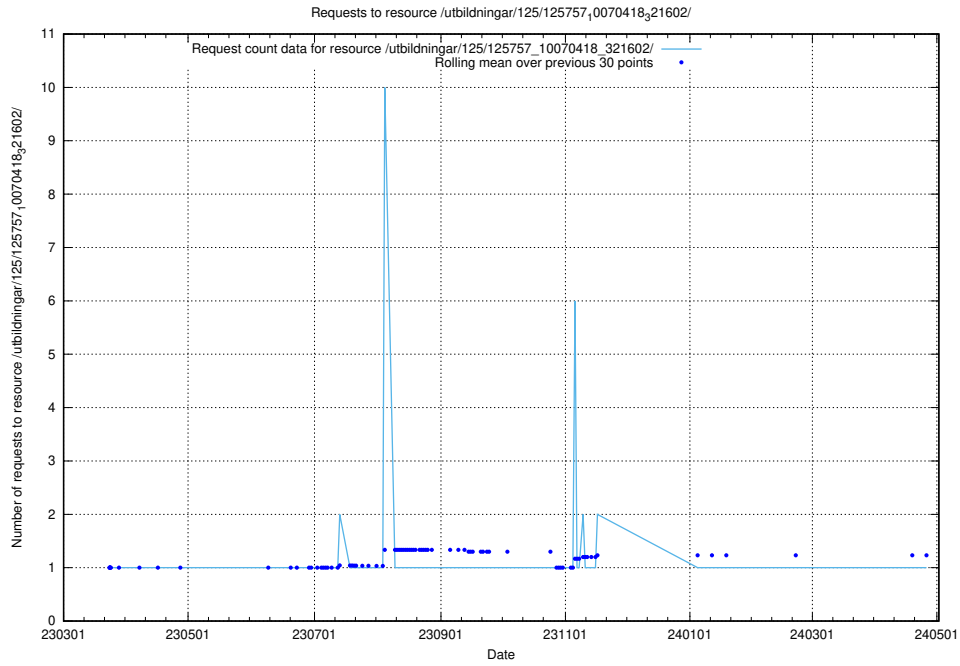

5.6596 Usage of /utbildningar/125/125757_10070418_321602/

Here, we count the number of requests to resource /utbildningar/125/125757_10070418_321602/.