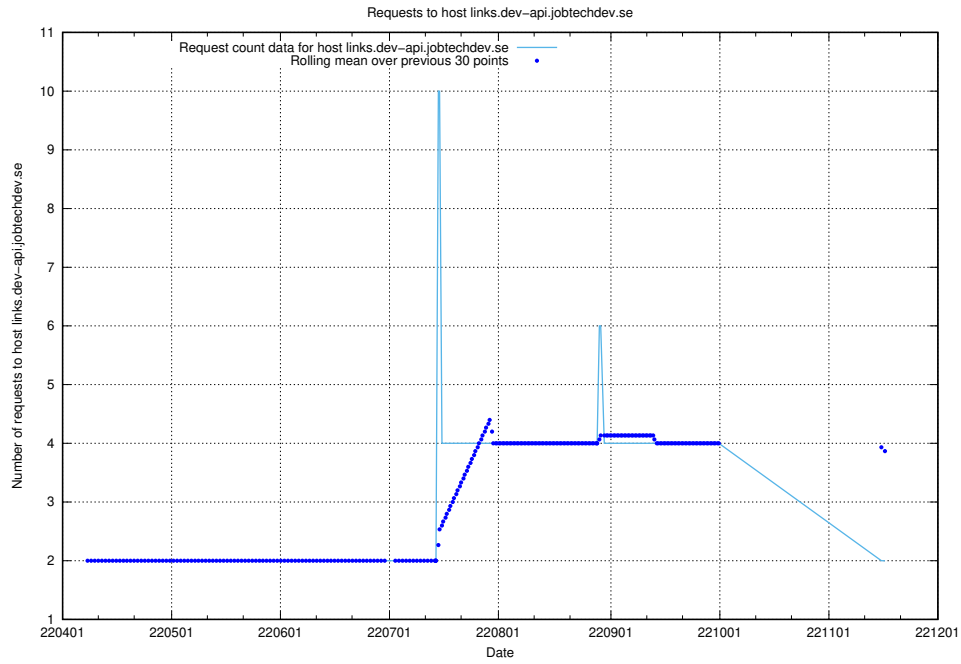

7.474 Usage of links.dev-api.jobtechdev.se

Here, we count the number of requests to host links.dev-api.jobtechdev.se.