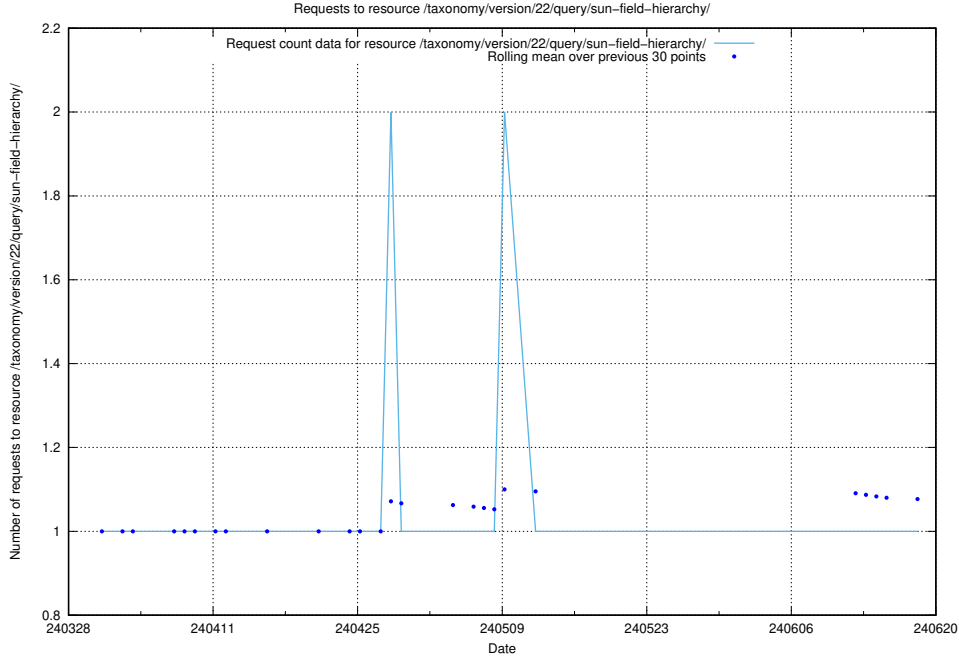

5.1736 Usage of /taxonomy/version/22/query/sun-field-hierarchy/

Here, we count the number of requests to resource /taxonomy/version/22/query/sun-field-hierarchy/.