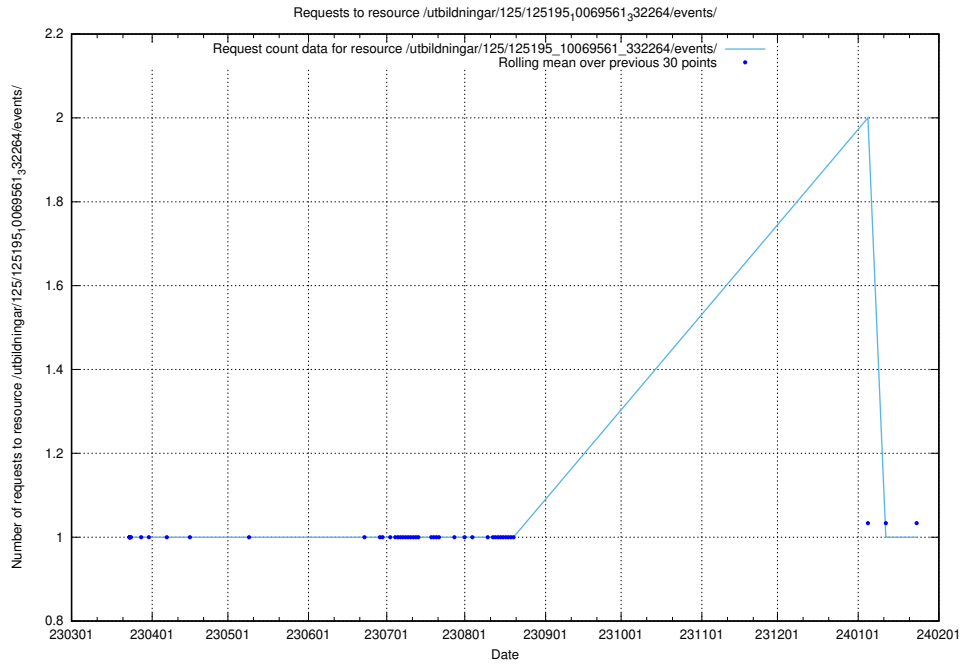

### 5.1132 Usage of /utbildningar/125/125195\_10069561\_332264/events/

Here, we count the number of requests to resource /utbildningar/125/125195\_10069561\_332264/events/