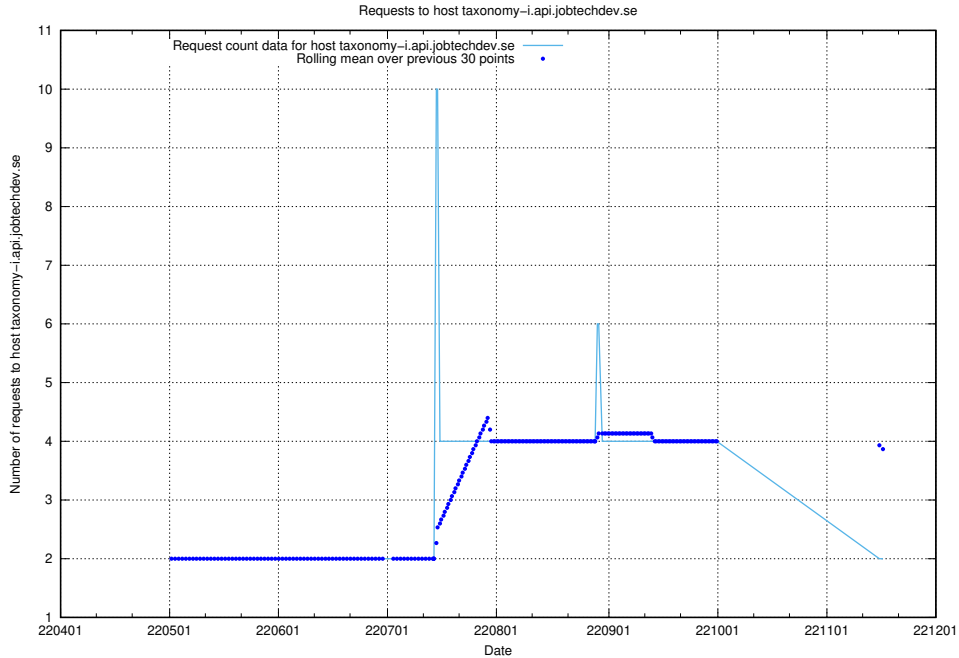

7.438 Usage of taxonomy-i.api.jobtechdev.se

Here, we count the number of requests to host taxonomy-i.api.jobtechdev.se.