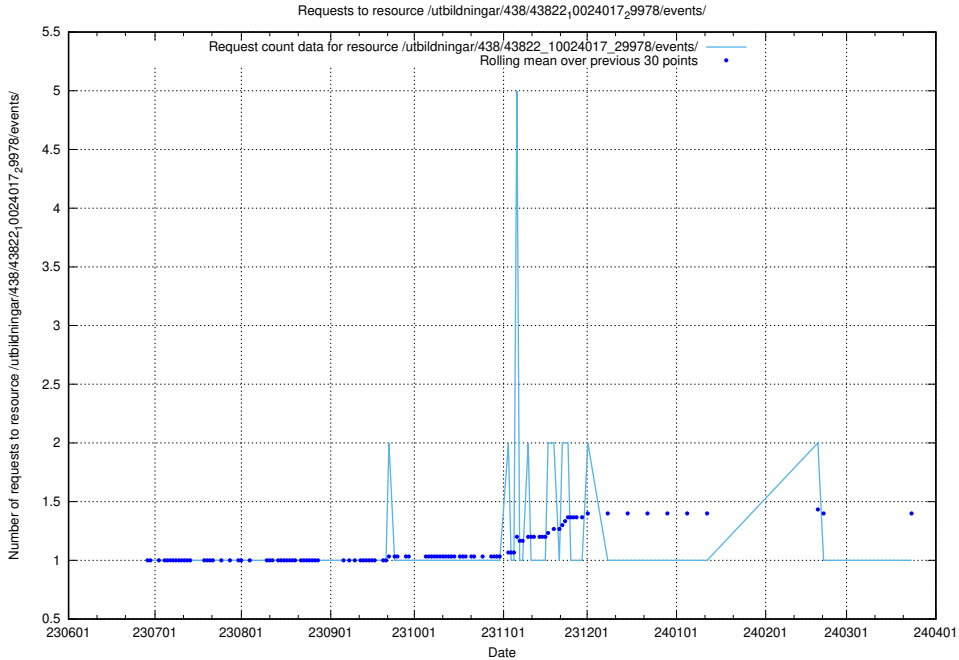

5.5566 Usage of /utbildningar/438/43822_10024017_29978/events/

Here, we count the number of requests to resource /utbildningar/438/43822_10024017_29978/events/.