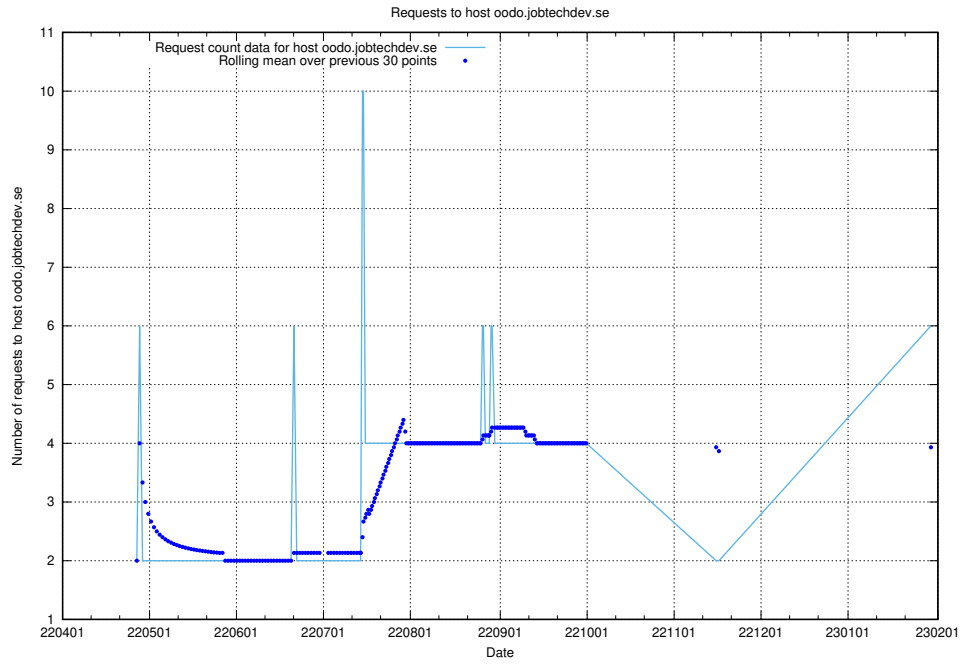

7.85 Usage of oodo.jobtechdev.se

Here, we count the number of requests to host oodo.jobtechdev.se.