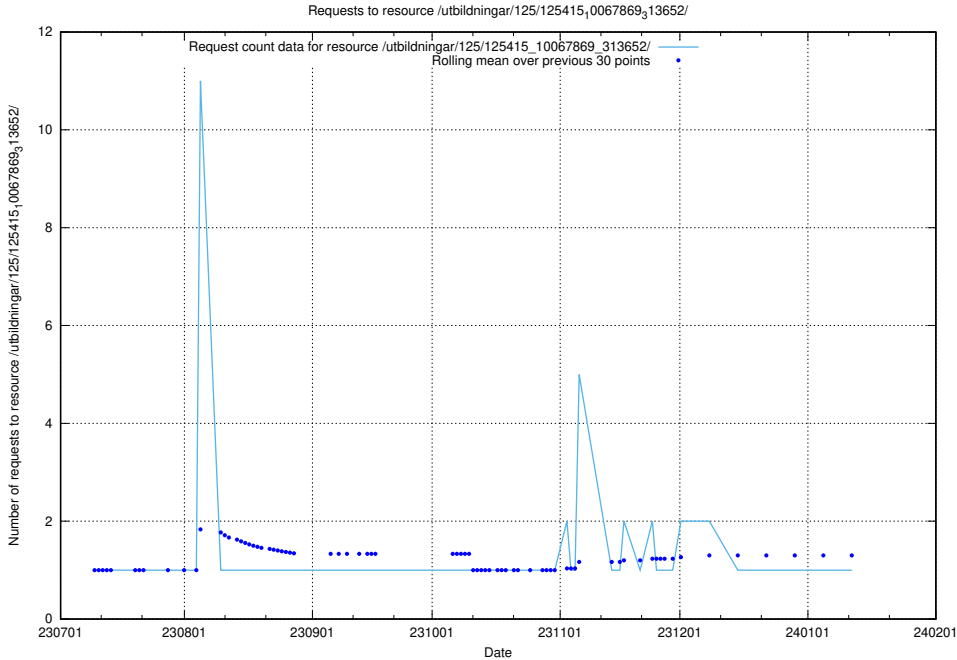

5.5259 Usage of /utbildningar/125/125415_10067869_313652/

Here, we count the number of requests to resource /utbildningar/125/125415_10067869_313652/.