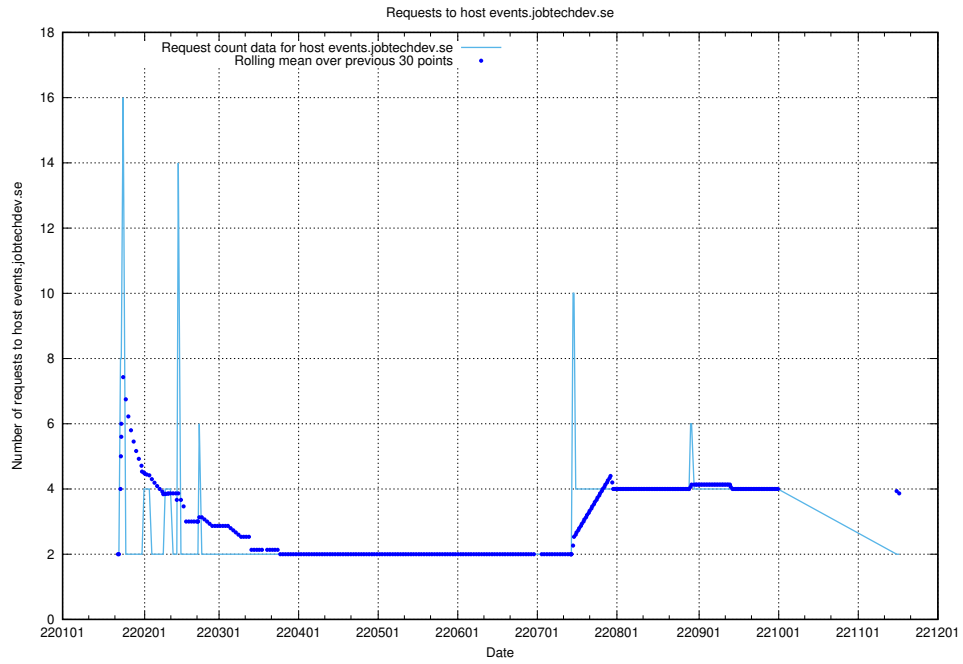

7.602 Usage of events.jobtechdev.se

Here, we count the number of requests to host events.jobtechdev.se.