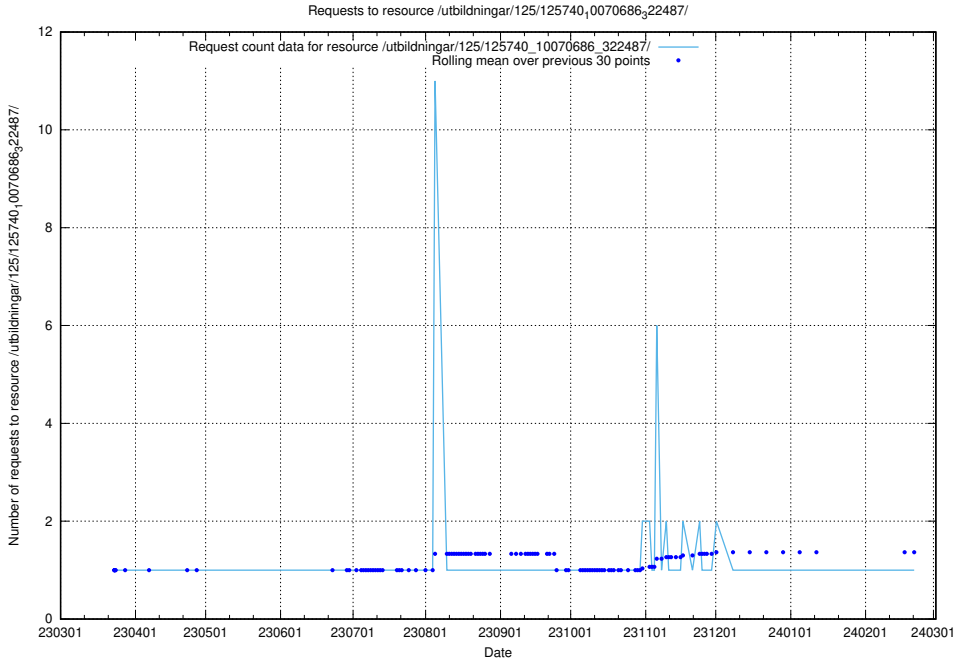

5.990 Usage of /utbildningar/125/125740_10070686_322487/

Here, we count the number of requests to resource /utbildningar/125/125740_10070686_322487/.