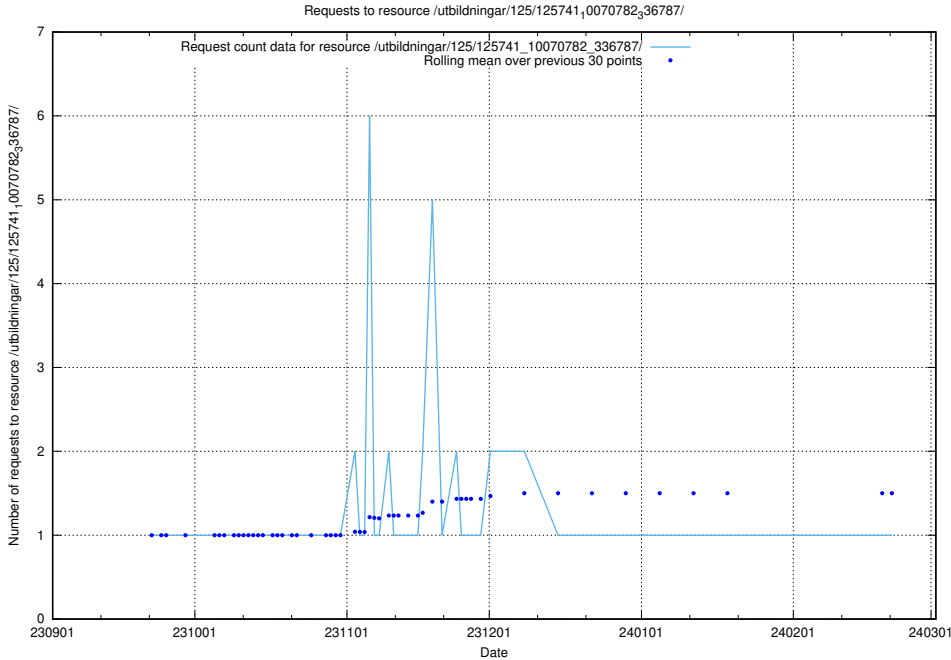

5.4651 Usage of /utbildningar/125/125741_10070782_336787/

Here, we count the number of requests to resource /utbildningar/125/125741_10070782_336787/.