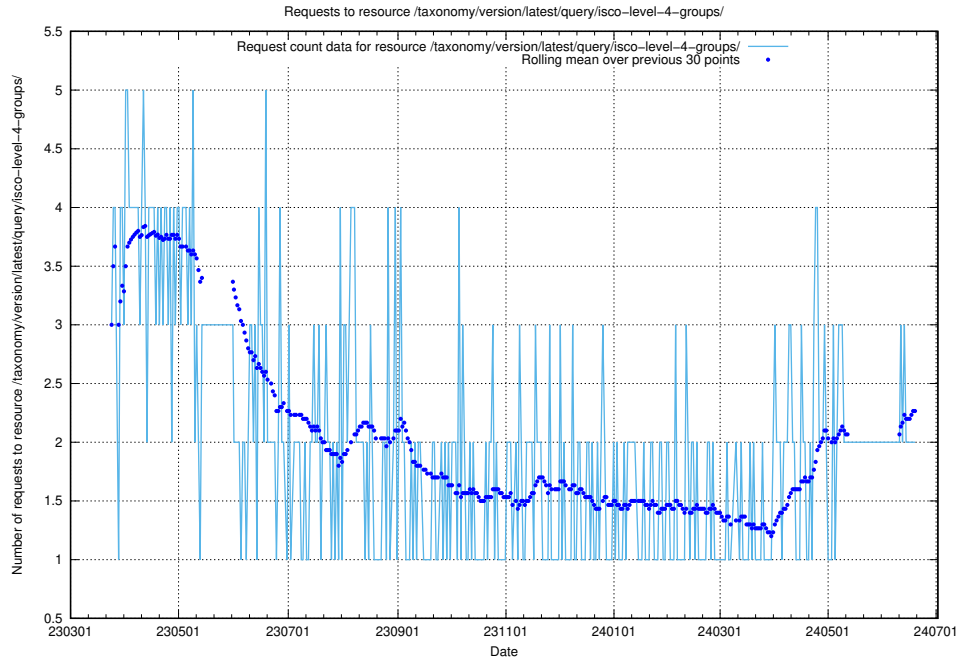

5.924 Usage of /taxonomy/version/latest/query/isco-level-4-groups/

Here, we count the number of requests to resource /taxonomy/version/latest/query/isco-level-4-groups/.