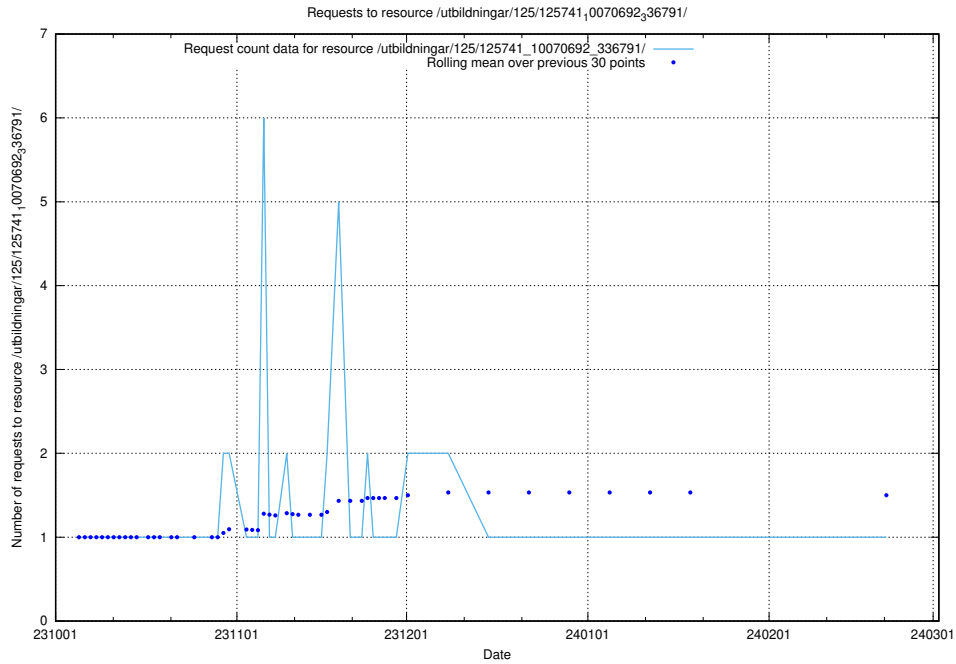

5.4554 Usage of /utbildningar/125/125741_10070692_336791/

Here, we count the number of requests to resource /utbildningar/125/125741_10070692_336791/.