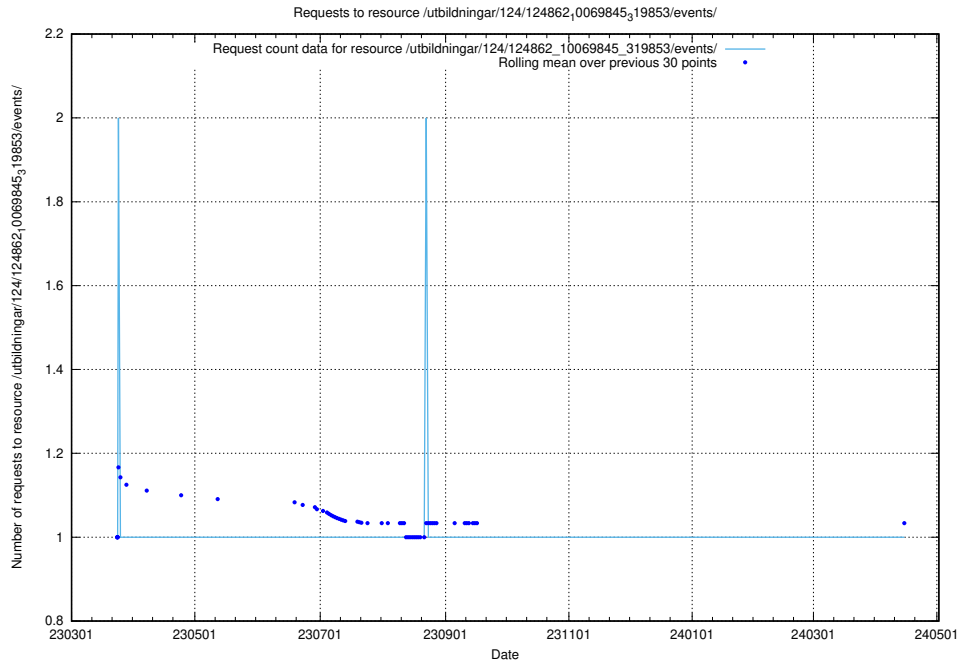

5.1167 Usage of /utbildningar/124/124862_10069845_319853/events/

Here, we count the number of requests to resource /utbildningar/124/124862_10069845_319853/events/