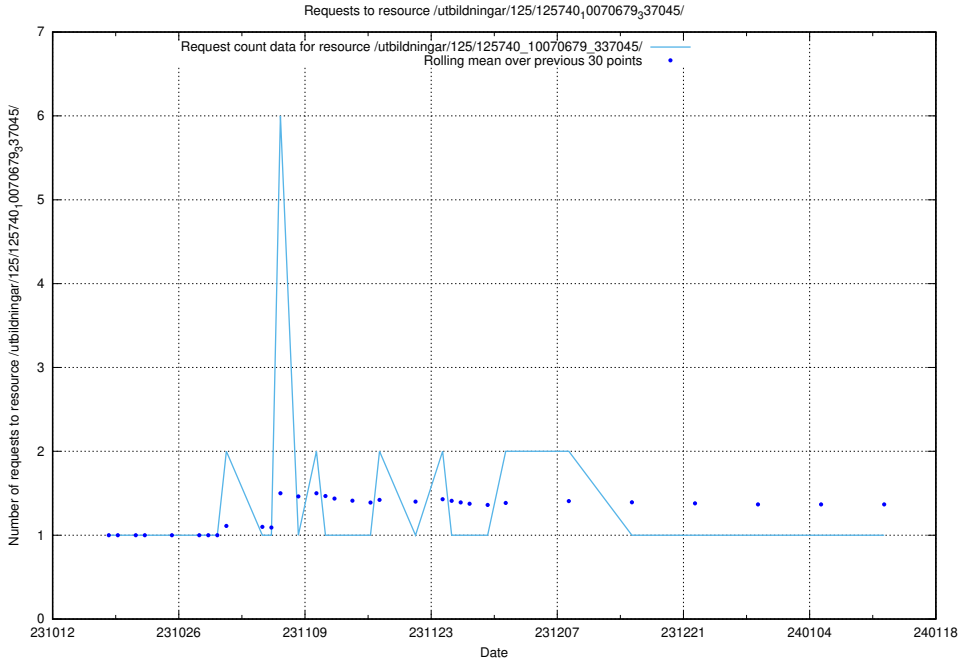

5.4436 Usage of /utbildningar/125/125740_10070679_337045/

Here, we count the number of requests to resource /utbildningar/125/125740_10070679_337045/.