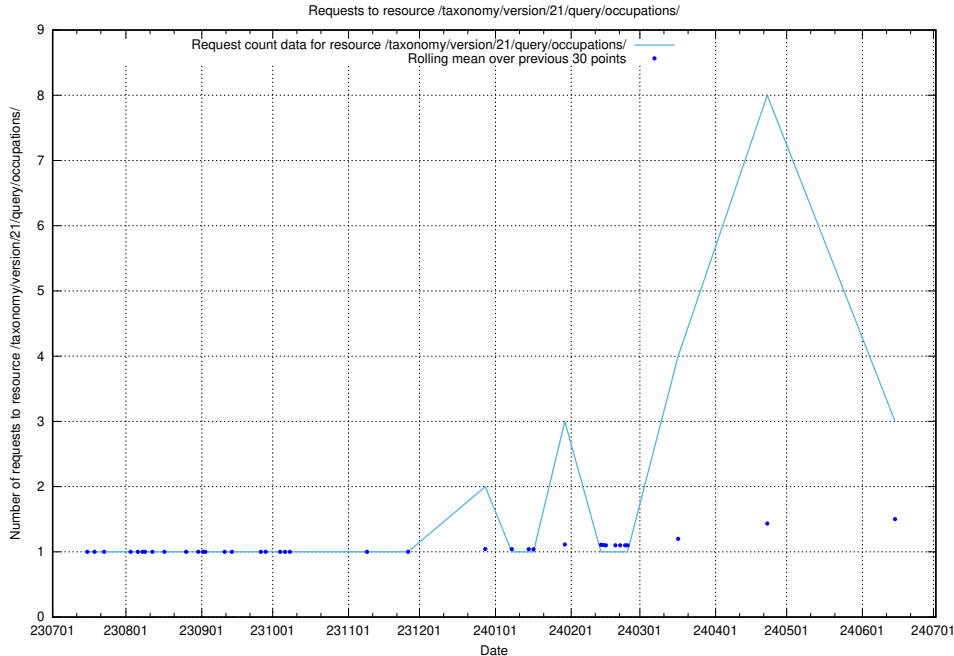

5.384 Usage of /taxonomy/version/21/query/occupations/

Here, we count the number of requests to resource /taxonomy/version/21/query/occupations/.