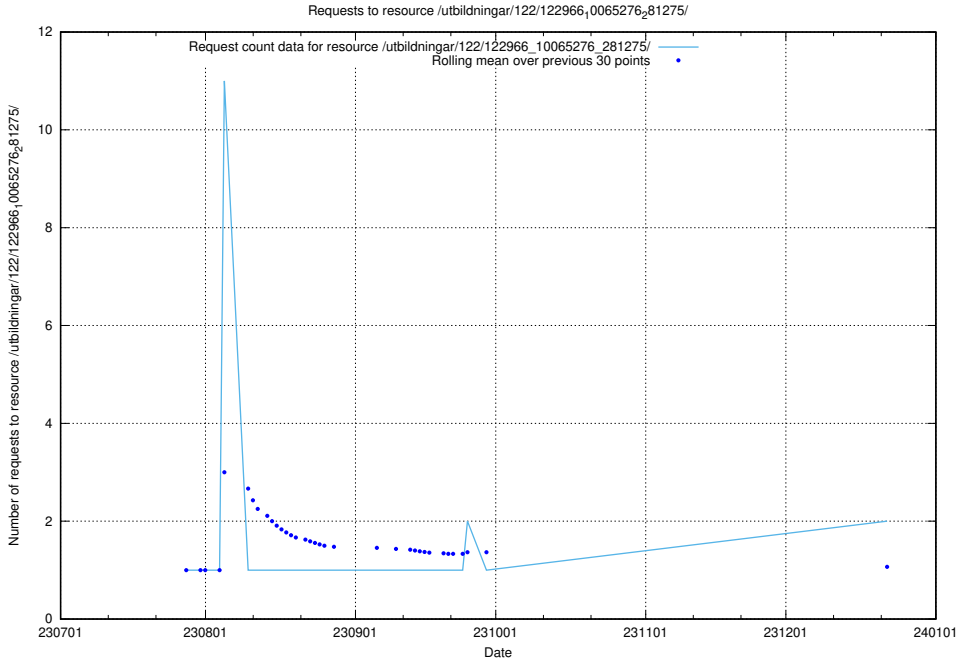

5.782 Usage of /utbildningar/122/122966_10065276_281275/

Here, we count the number of requests to resource /utbildningar/122/122966_10065276_281275/.