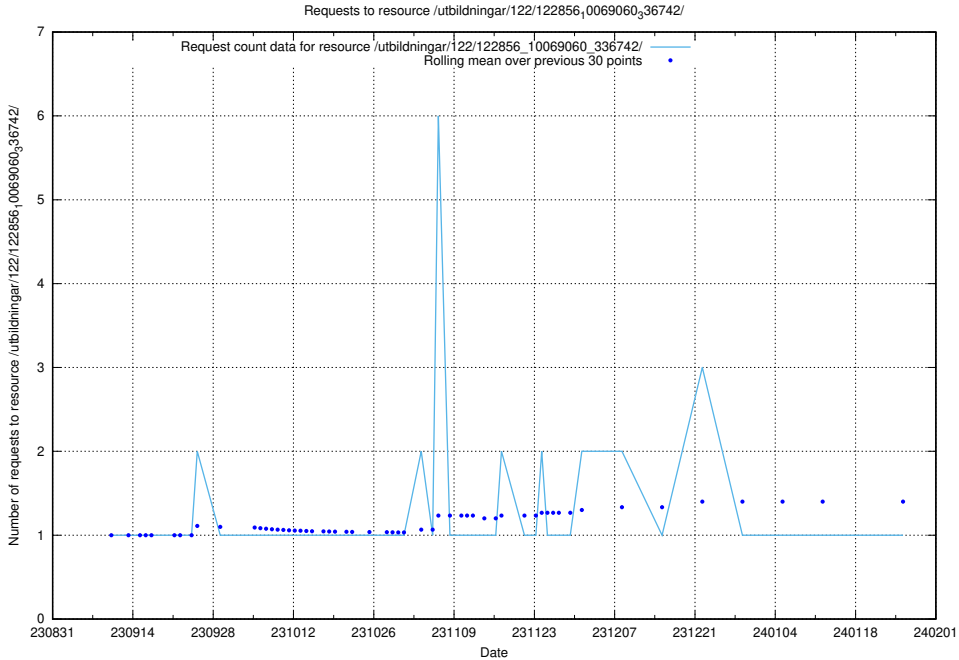

5.4770 Usage of /utbildningar/122/122856_10069060_336742/

Here, we count the number of requests to resource /utbildningar/122/122856_10069060_336742/.