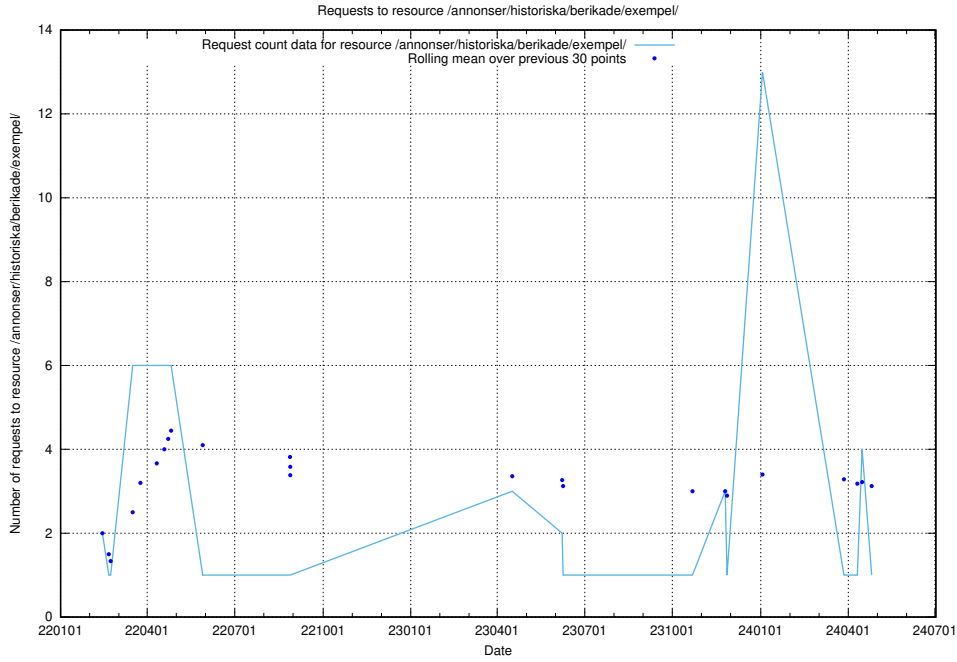

5.1413 Usage of /annonser/historiska/berikade/exempel/

Here, we count the number of requests to resource /annonser/historiska/berikade/exempel/.