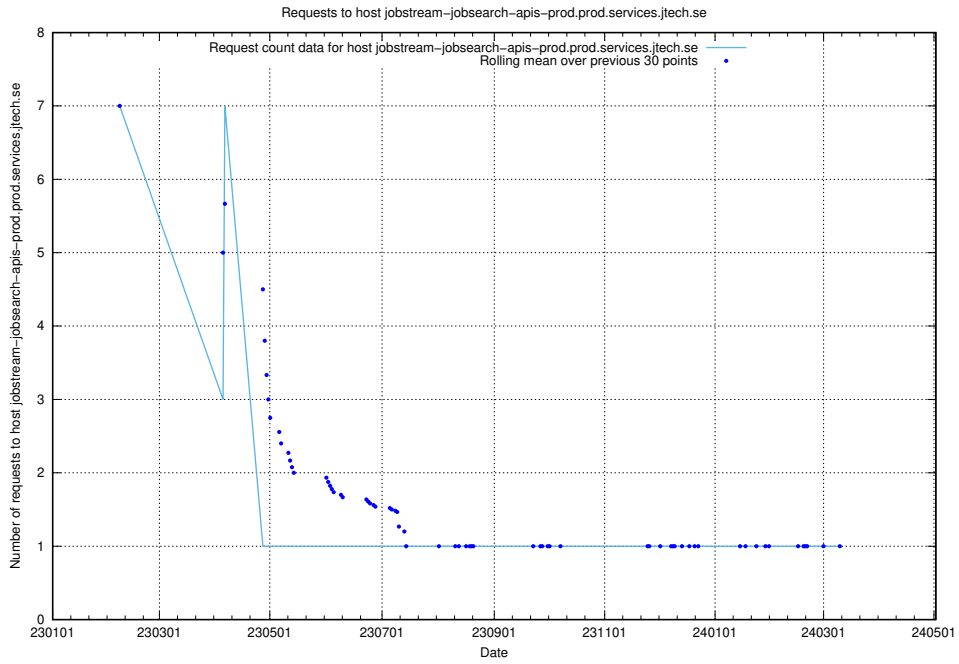

7.613 Usage of jobstream-jobsearch-apis-prod.prod.services.jtech.se

Here, we count the number of requests to host jobstream-jobsearch-apis-prod.prod.services.jtech.se.