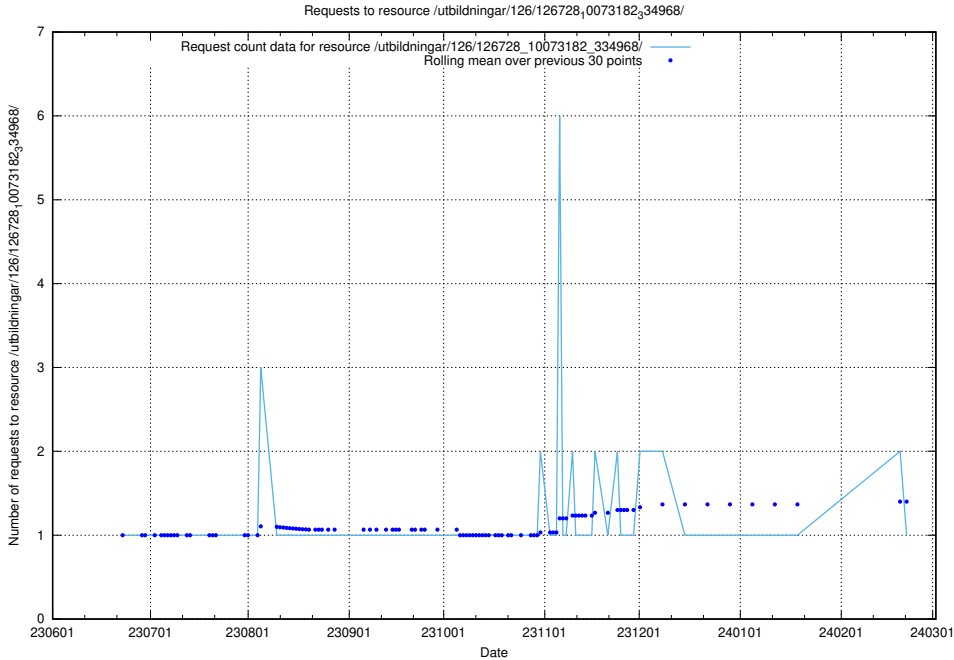

5.5736 Usage of /utbildningar/126/126728_10073182_334968/

Here, we count the number of requests to resource /utbildningar/126/126728_10073182_334968/.