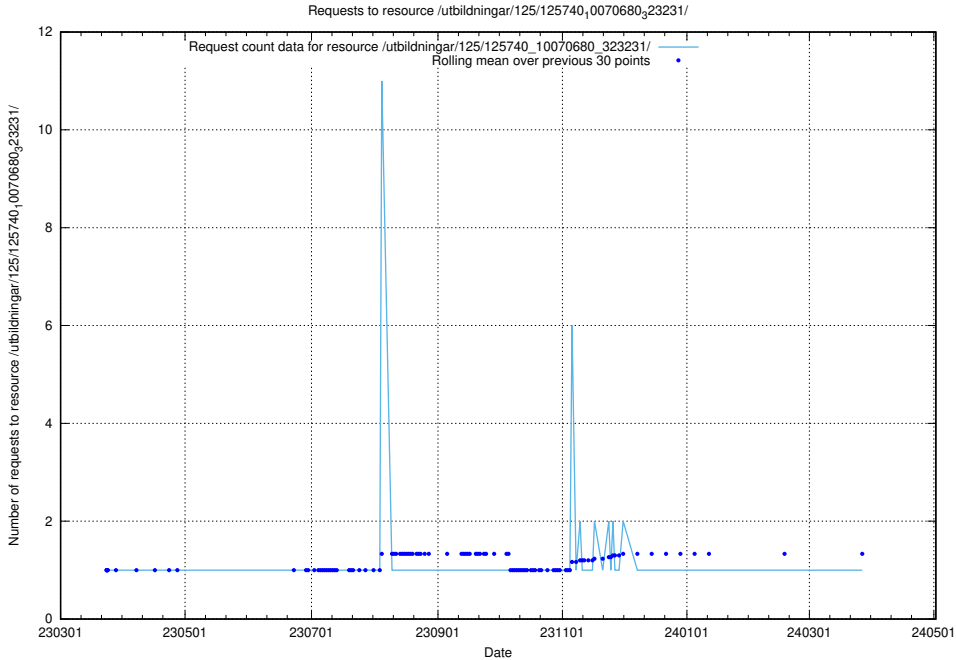

5.997 Usage of /utbildningar/125/125740_10070680_323231/

Here, we count the number of requests to resource /utbildningar/125/125740_10070680_323231/.