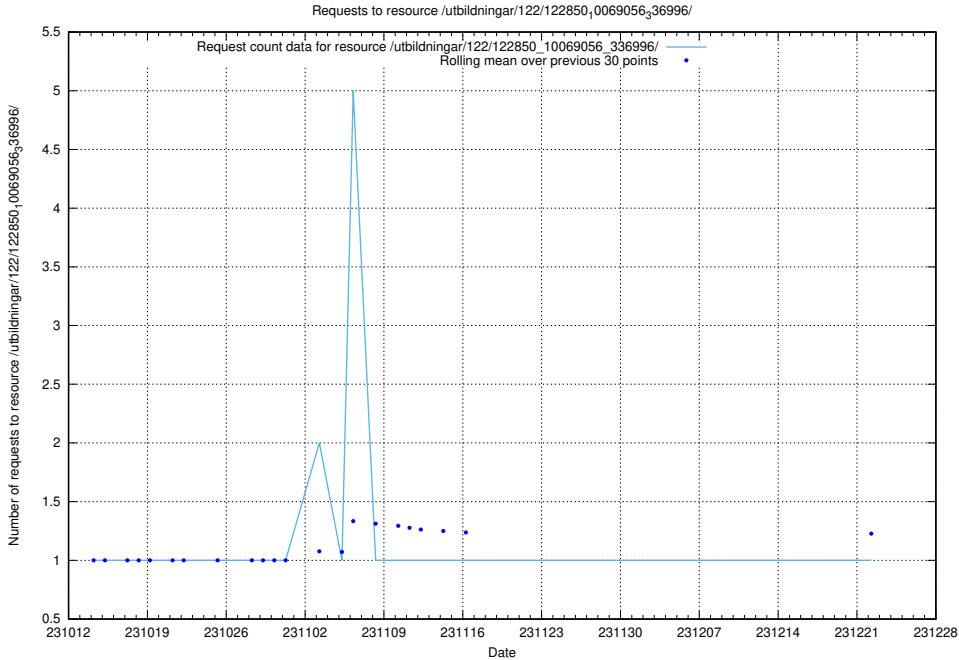

5.4491 Usage of /utbildningar/122/122850_10069056_336996/

Here, we count the number of requests to resource /utbildningar/122/122850_10069056_336996/.