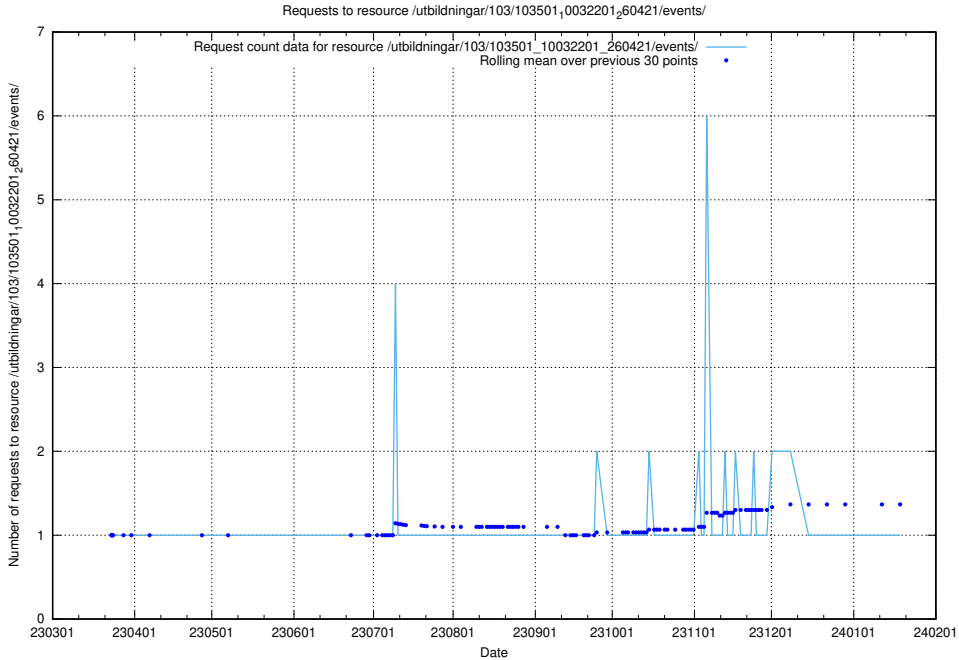

5.5604 Usage of /utbildningar/103/103501_10032201_260421/events/

Here, we count the number of requests to resource /utbildningar/103/103501_10032201_260421/events/