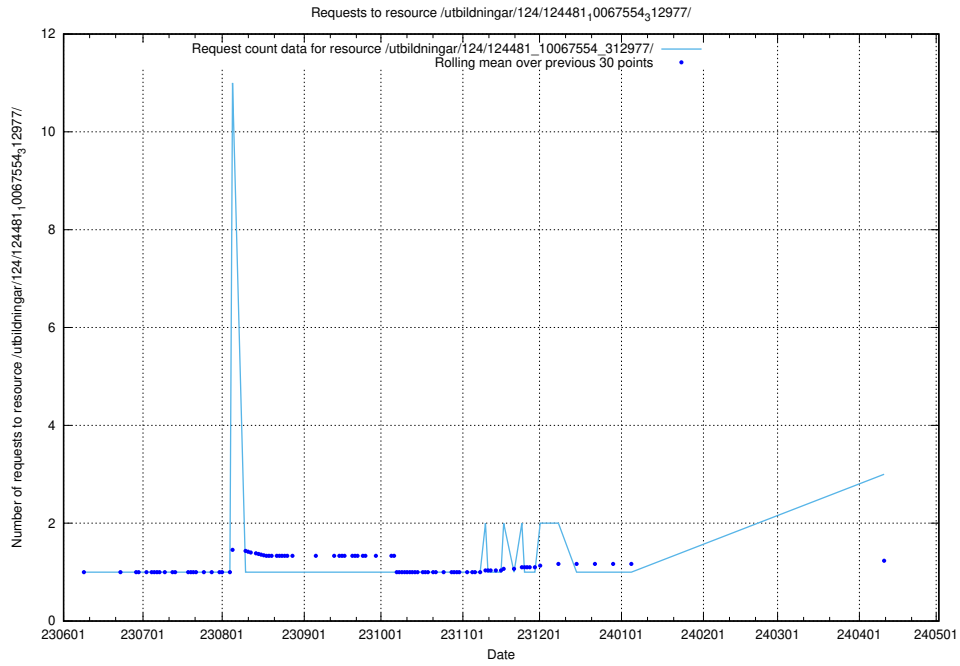

5.424 Usage of /utbildningar/124/124481_10067554_312977/

Here, we count the number of requests to resource /utbildningar/124/124481_10067554_312977/.