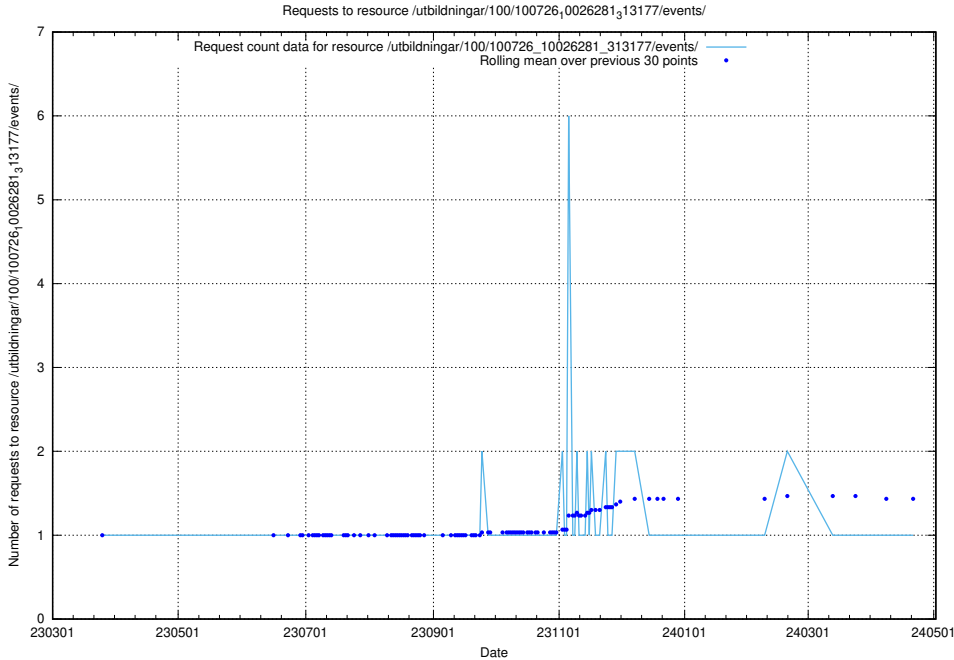

5.6213 Usage of /utbildningar/100/100726_10026281_313177/events/

Here, we count the number of requests to resource /utbildningar/100/100726_10026281_313177/events/