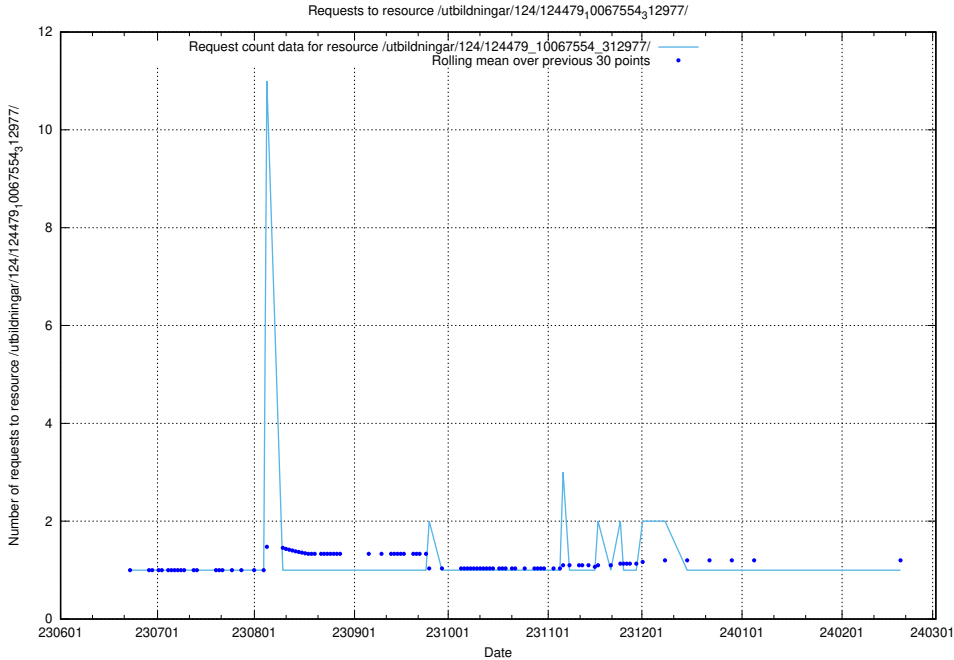

5.5928 Usage of /utbildningar/124/124479_10067554_312977/

Here, we count the number of requests to resource /utbildningar/124/124479_10067554_312977/.