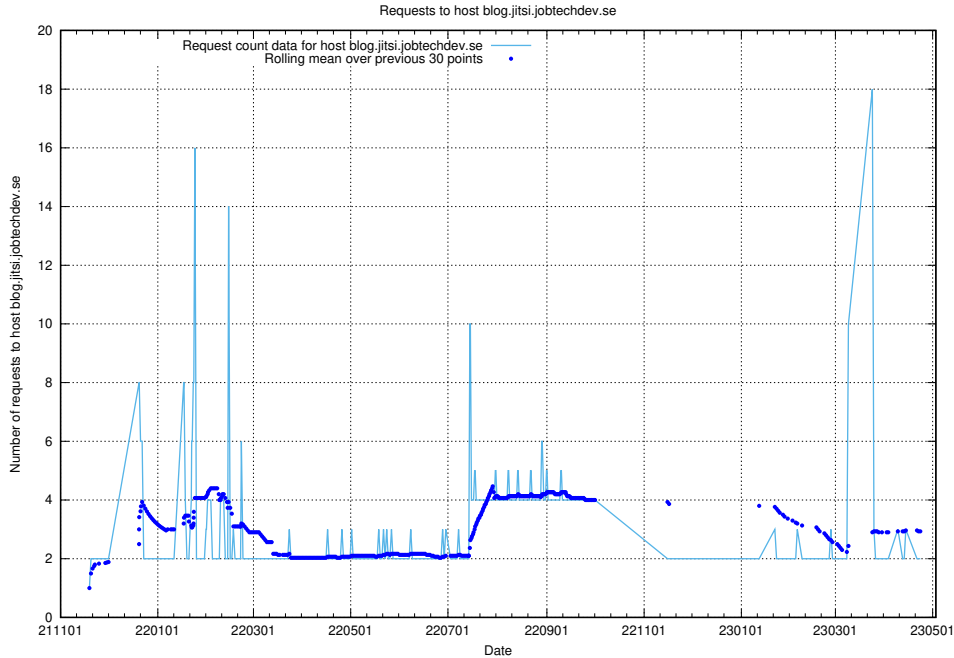

7.478 Usage of blog.jitsi.jobtechdev.se

Here, we count the number of requests to host blog.jitsi.jobtechdev.se.