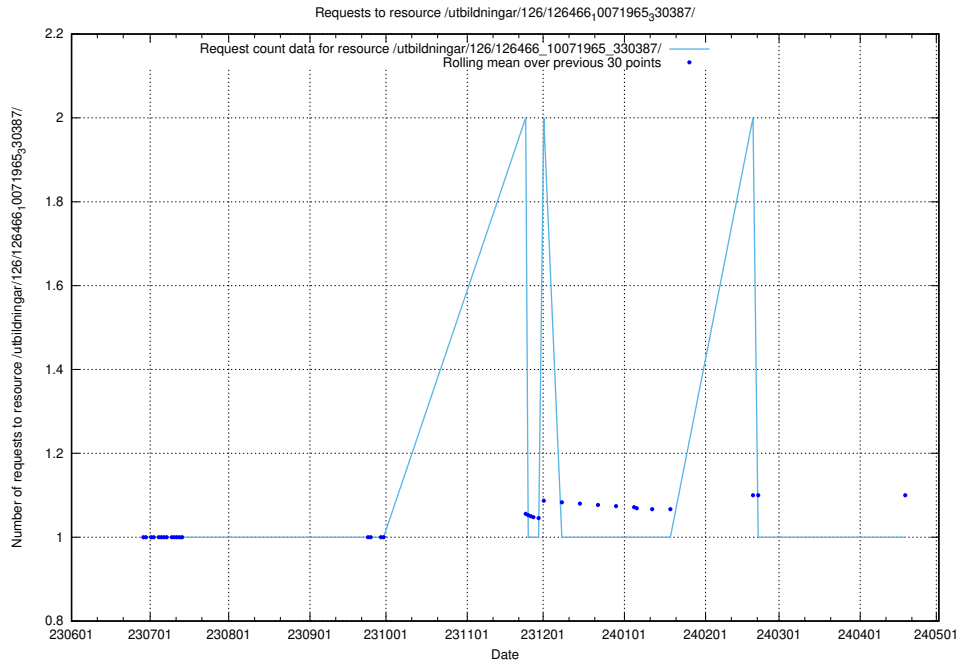

5.5593 Usage of /utbildningar/126/126466_10071965_330387/

Here, we count the number of requests to resource /utbildningar/126/126466_10071965_330387/.