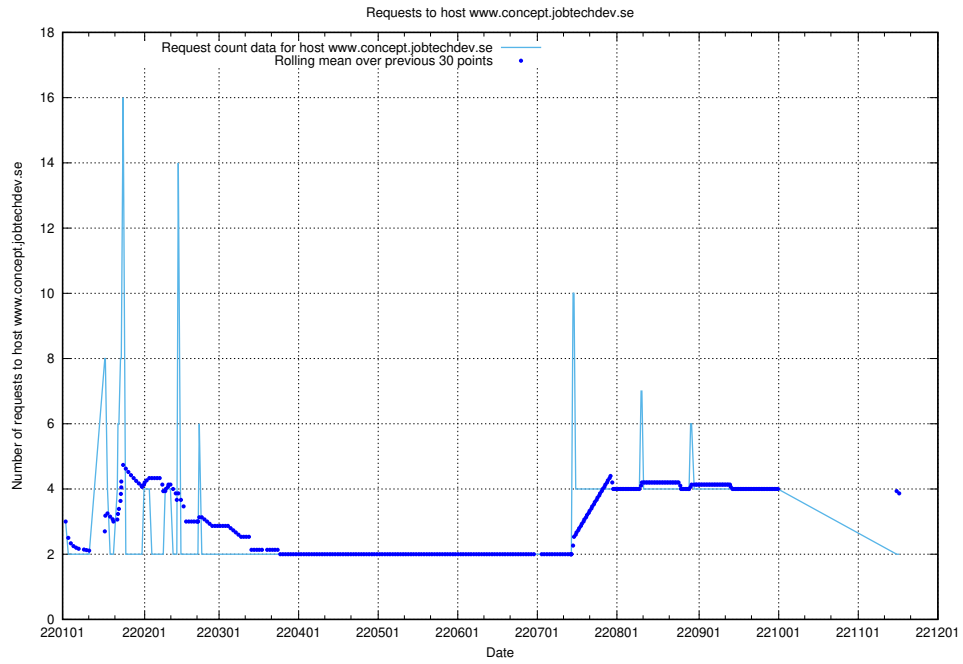

7.311 Usage of www.concept.jobtechdev.se

Here, we count the number of requests to host www.concept.jobtechdev.se.