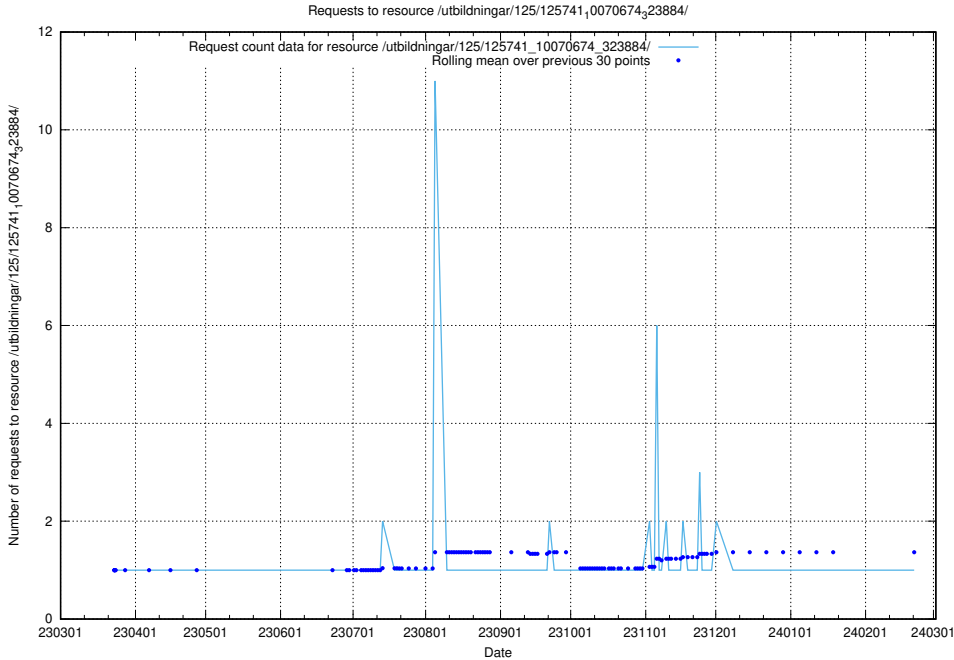

5.6630 Usage of /utbildningar/125/125741_10070674_323884/

Here, we count the number of requests to resource /utbildningar/125/125741_10070674_323884/.