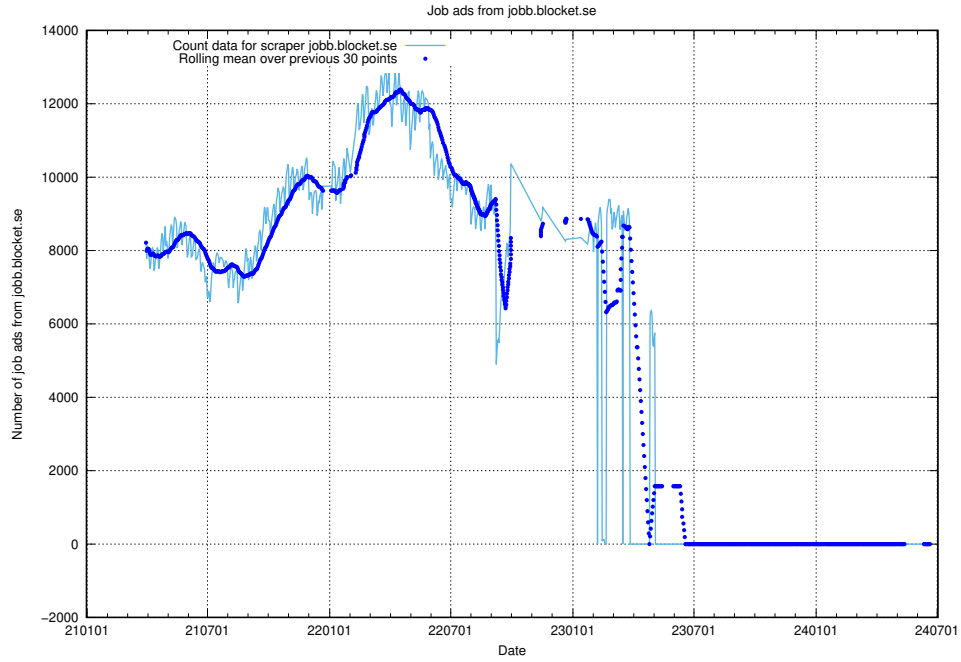

13.22 Number of ads by scraper jobb.blocket.se

Here, we count the number of job ads scraped from jobb.blocket.se.