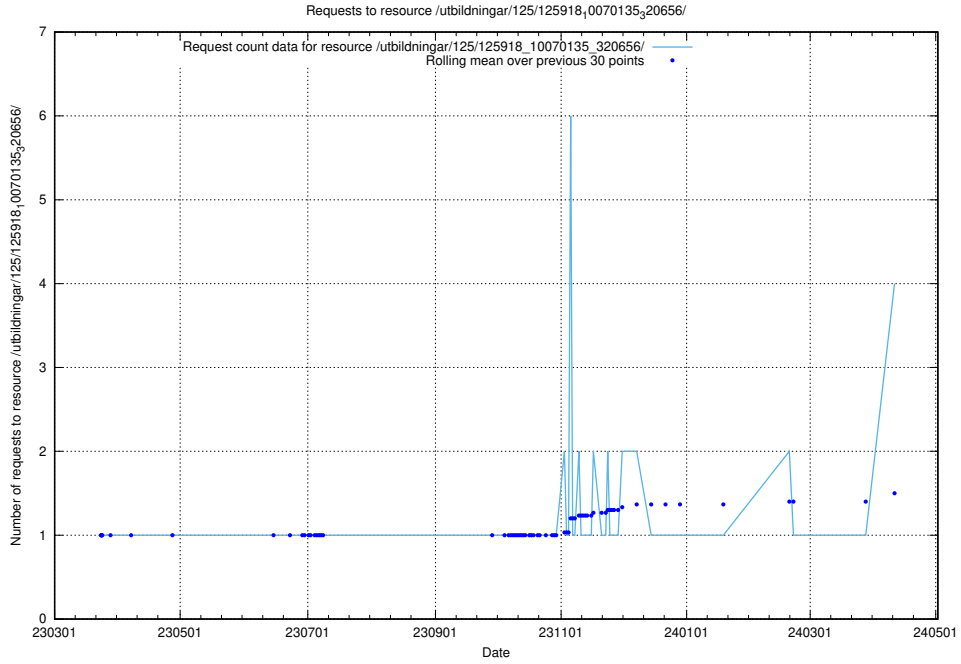

5.261 Usage of /utbildningar/125/125918_10070135_320656/

Here, we count the number of requests to resource /utbildningar/125/125918_10070135_320656/.