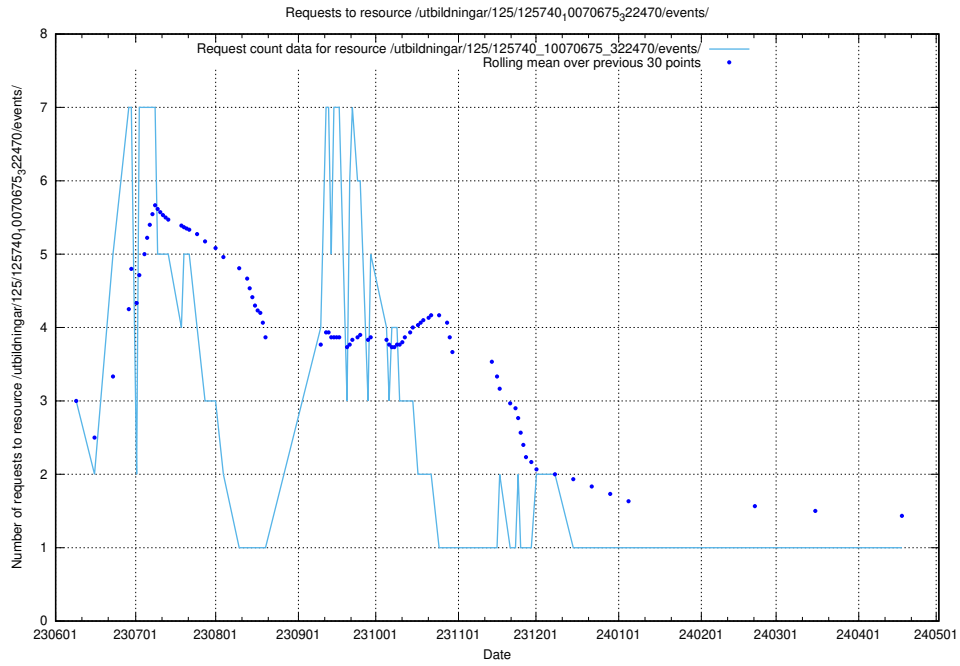

5.6021 Usage of /utbildningar/125/125740_10070675_322470/events/

Here, we count the number of requests to resource /utbildningar/125/125740_10070675_322470/events/