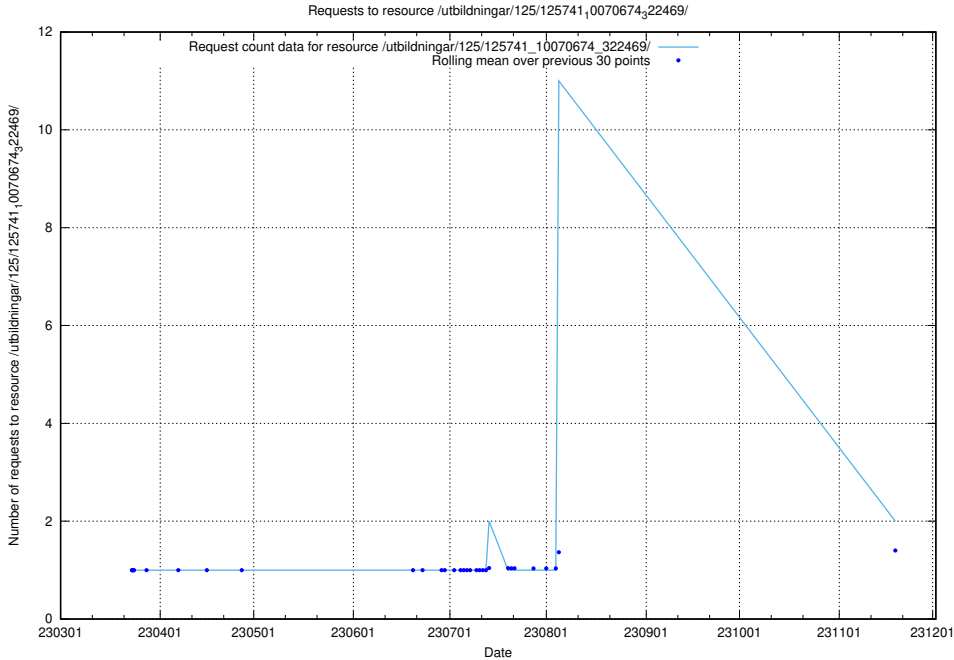

5.970 Usage of /utbildningar/125/125741_10070674_322469/

Here, we count the number of requests to resource /utbildningar/125/125741_10070674_322469/.