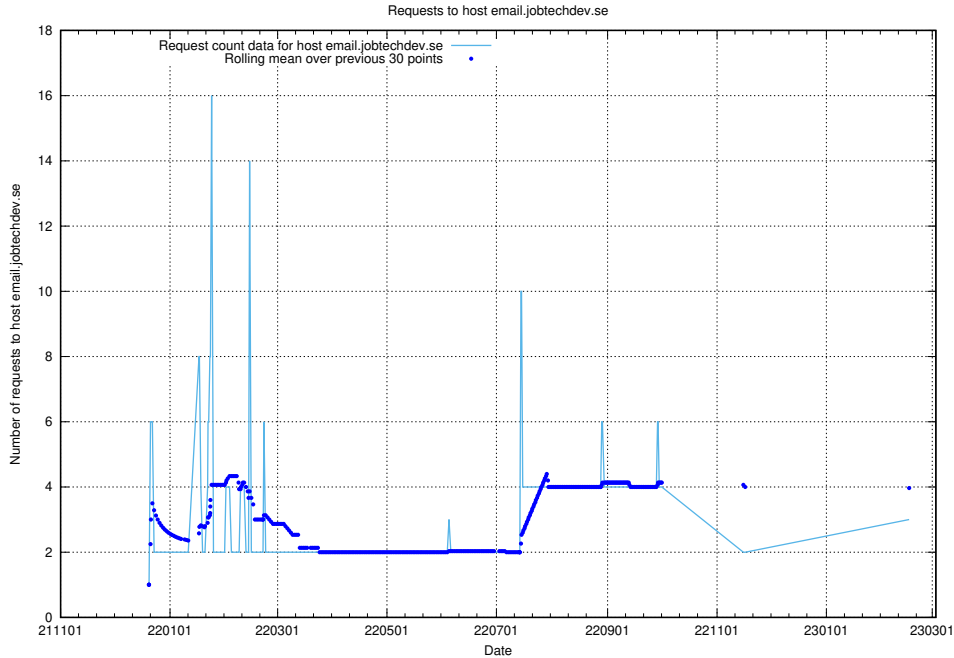

7.209 Usage of email.jobtechdev.se

Here, we count the number of requests to host email.jobtechdev.se.