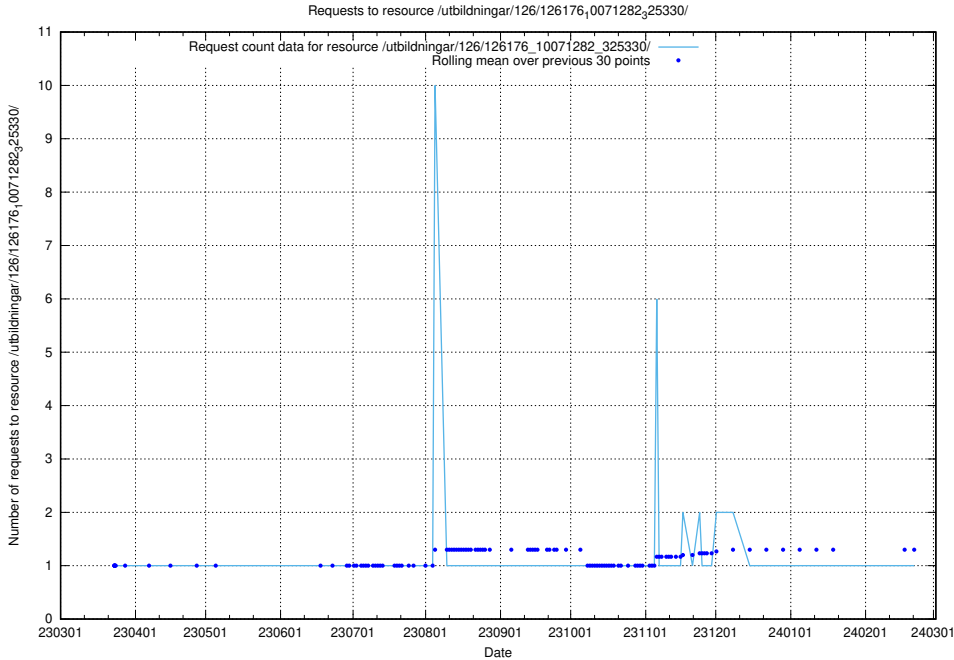

5.6574 Usage of /utbildningar/126/126176_10071282_325330/

Here, we count the number of requests to resource /utbildningar/126/126176_10071282_325330/.