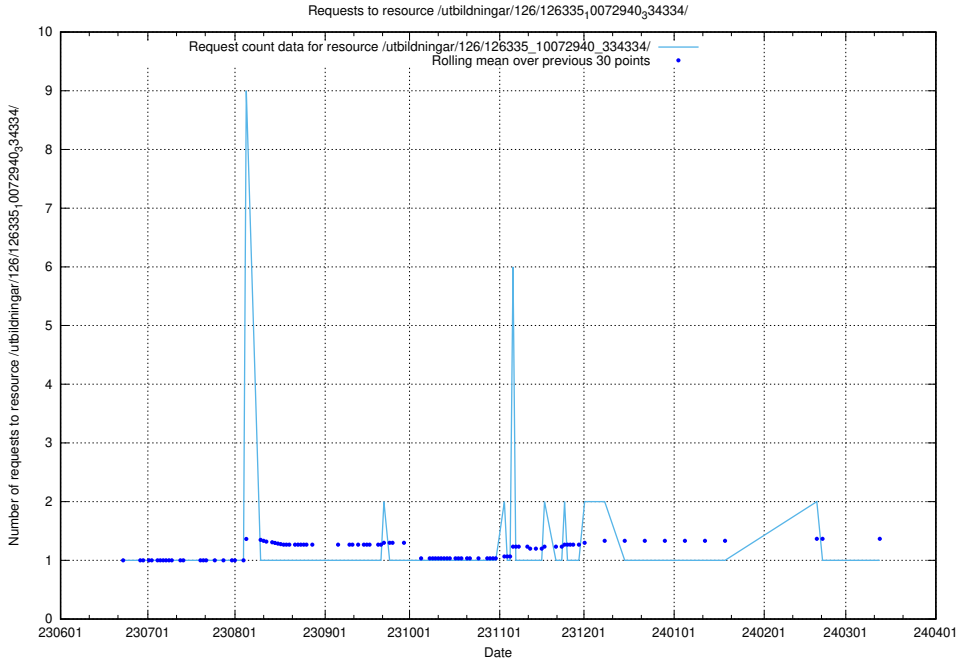

5.5808 Usage of /utbildningar/126/126335_10072940_334334/

Here, we count the number of requests to resource /utbildningar/126/126335_10072940_334334/.