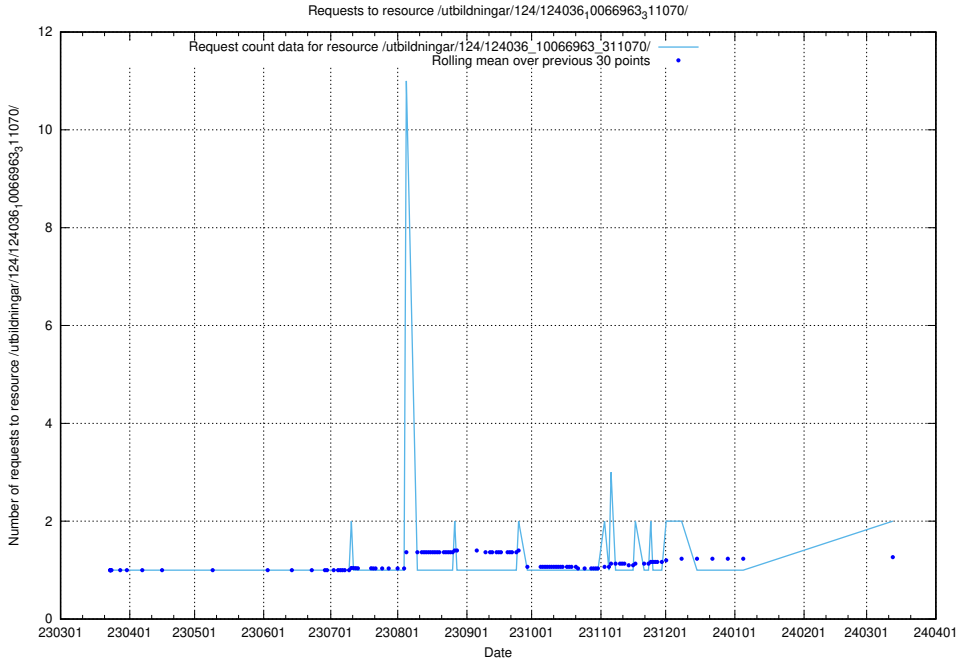

5.723 Usage of /utbildningar/124/124036_10066963_311070/

Here, we count the number of requests to resource /utbildningar/124/124036_10066963_311070/.