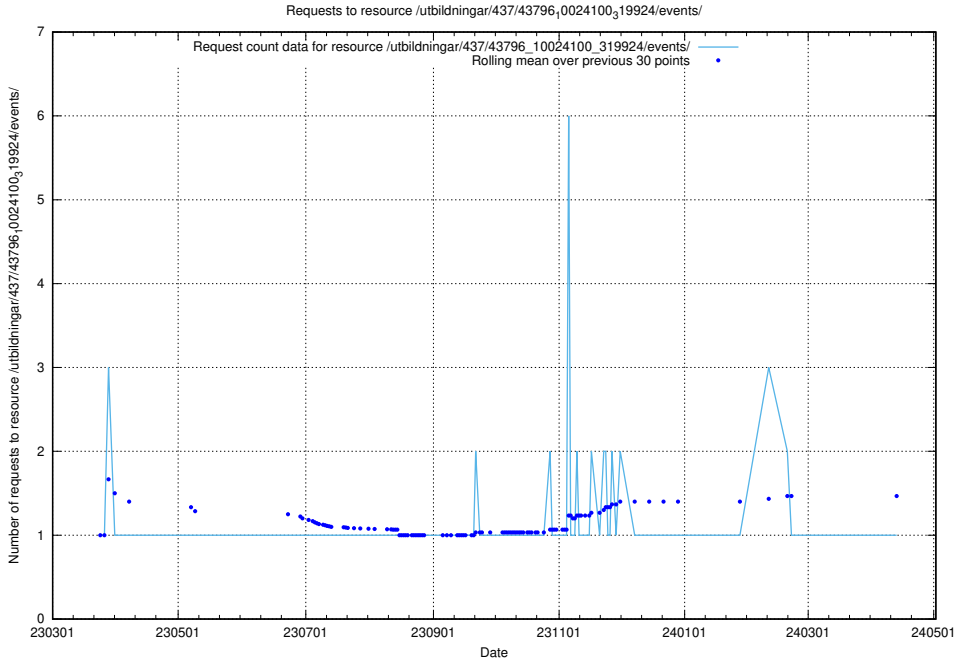

5.6326 Usage of /utbildningar/437/43796_10024100_319924/events/

Here, we count the number of requests to resource /utbildningar/437/43796_10024100_319924/events/.