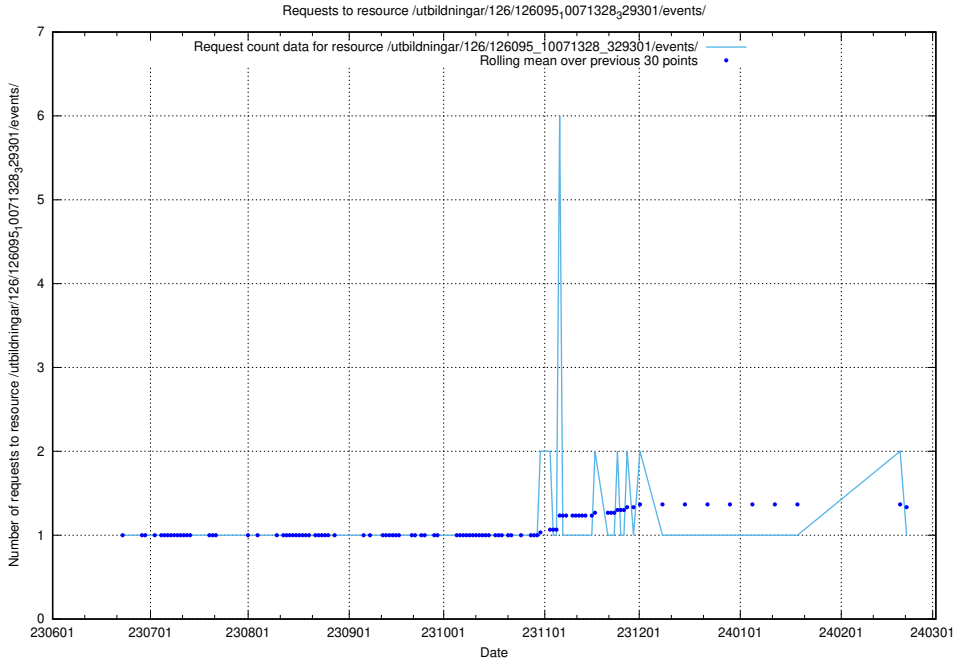

5.5815 Usage of /utbildningar/126/126095_10071328_329301/events/

Here, we count the number of requests to resource /utbildningar/126/126095_10071328_329301/events/