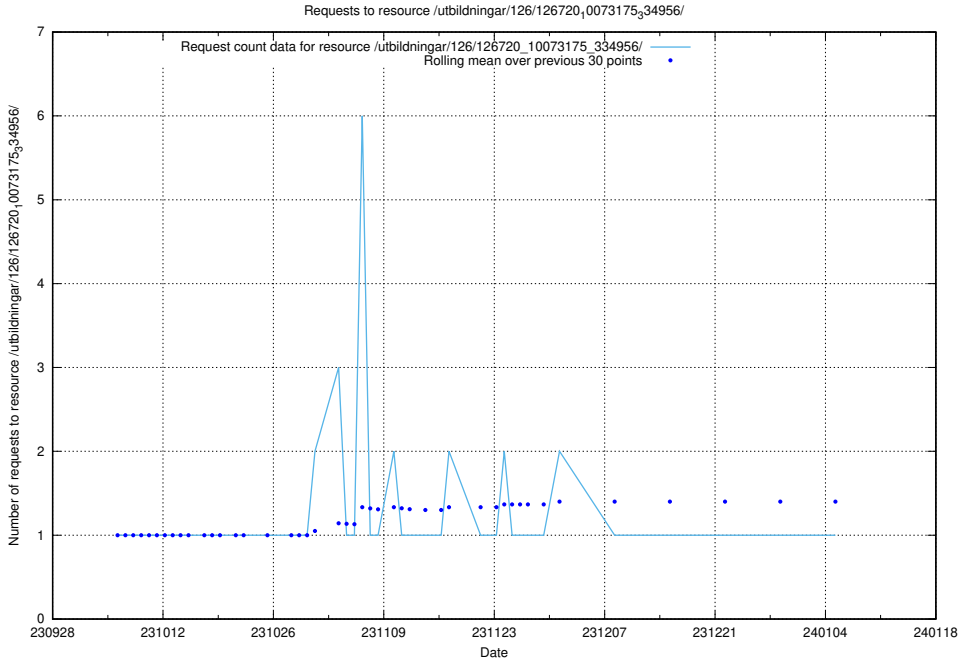

5.4544 Usage of /utbildningar/126/126720_10073175_334956/

Here, we count the number of requests to resource /utbildningar/126/126720_10073175_334956/.