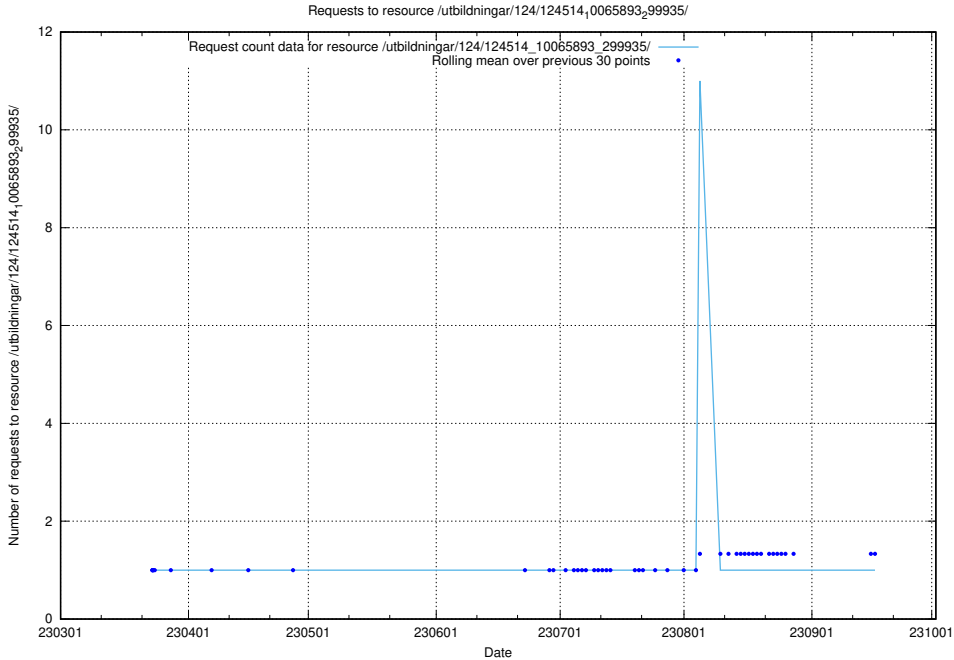

5.2117 Usage of /utbildningar/124/124514_10065893_299935/

Here, we count the number of requests to resource /utbildningar/124/124514_10065893_299935/.