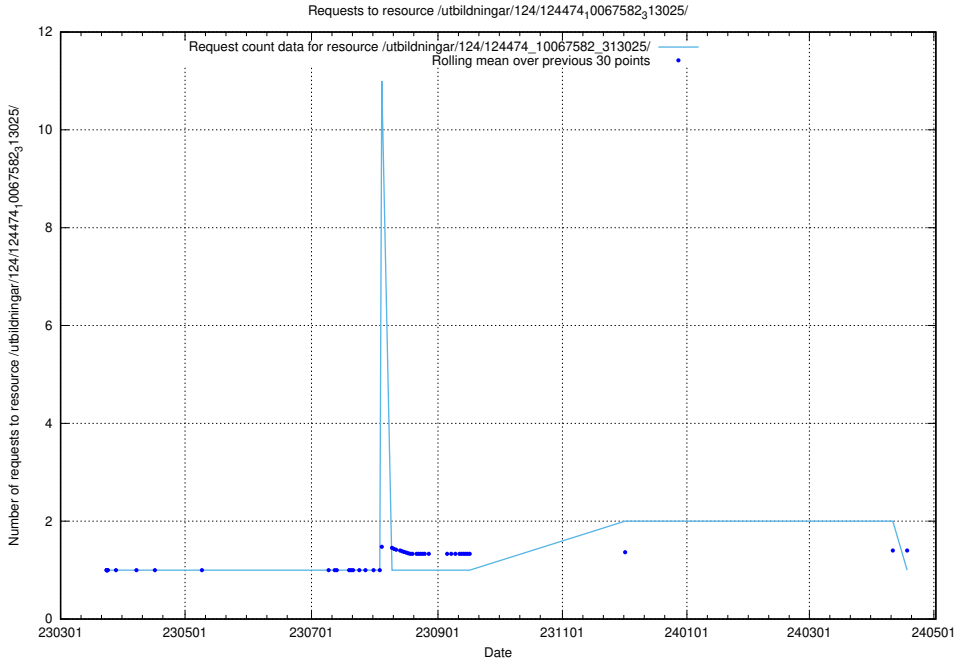

5.3045 Usage of /utbildningar/124/124474_10067582_313025/

Here, we count the number of requests to resource /utbildningar/124/124474_10067582_313025/.