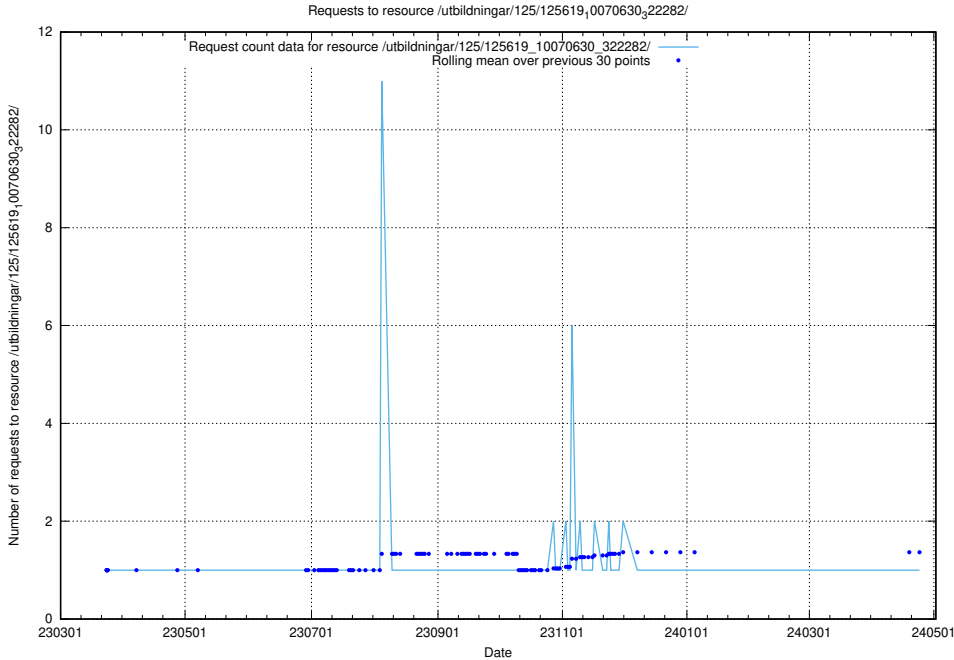

5.1072 Usage of /utbildningar/125/125619_10070630_322282/

Here, we count the number of requests to resource /utbildningar/125/125619_10070630_322282/.