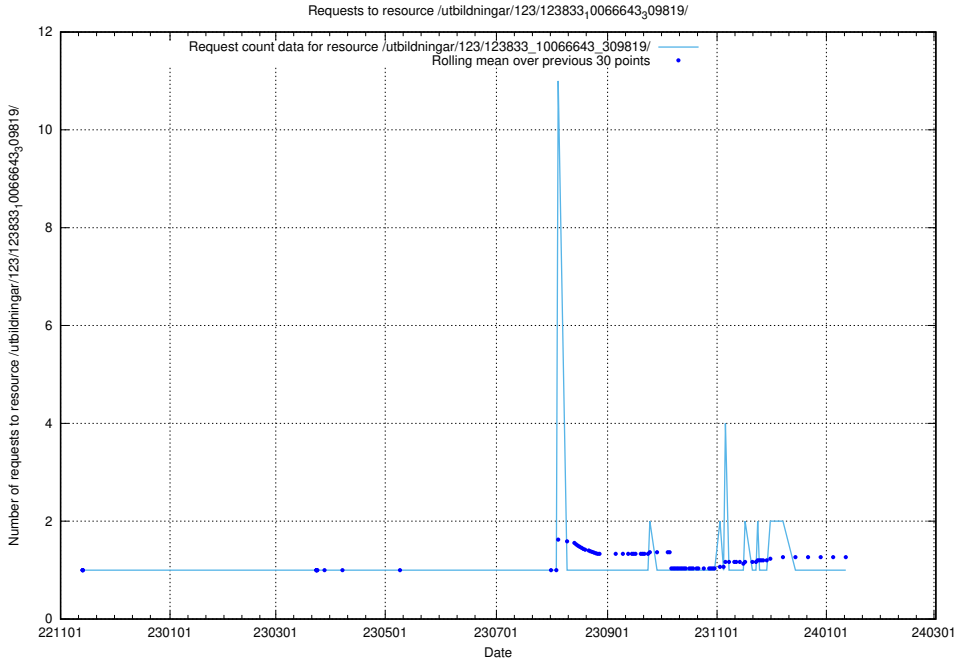

5.6047 Usage of /utbildningar/123/123833_10066643_309819/

Here, we count the number of requests to resource /utbildningar/123/123833_10066643_309819/.