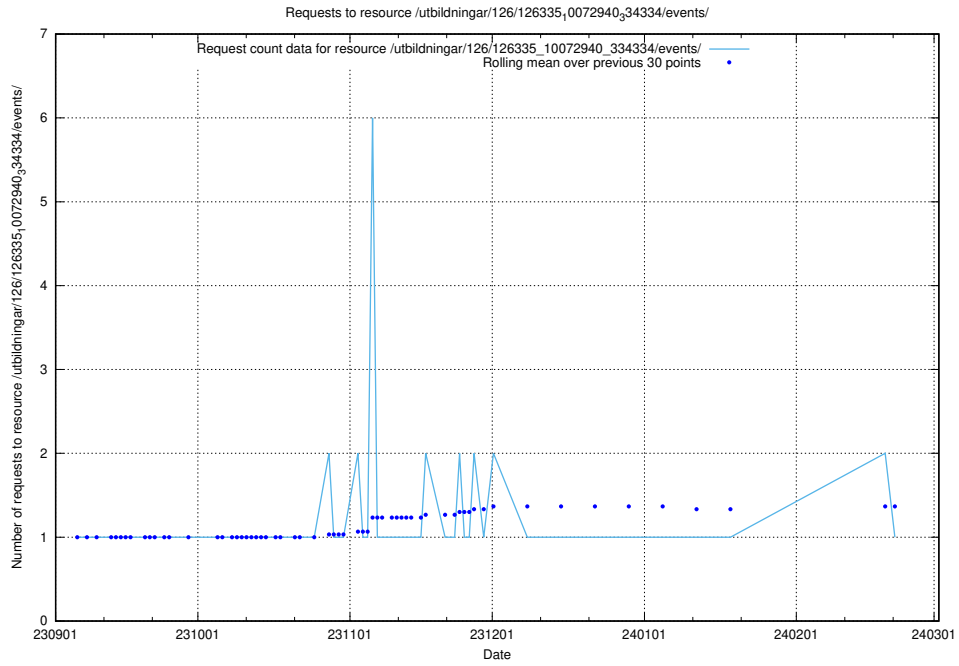

5.4806 Usage of /utbildningar/126/126335_10072940_334334/events/

Here, we count the number of requests to resource /utbildningar/126/126335_10072940_334334/events/