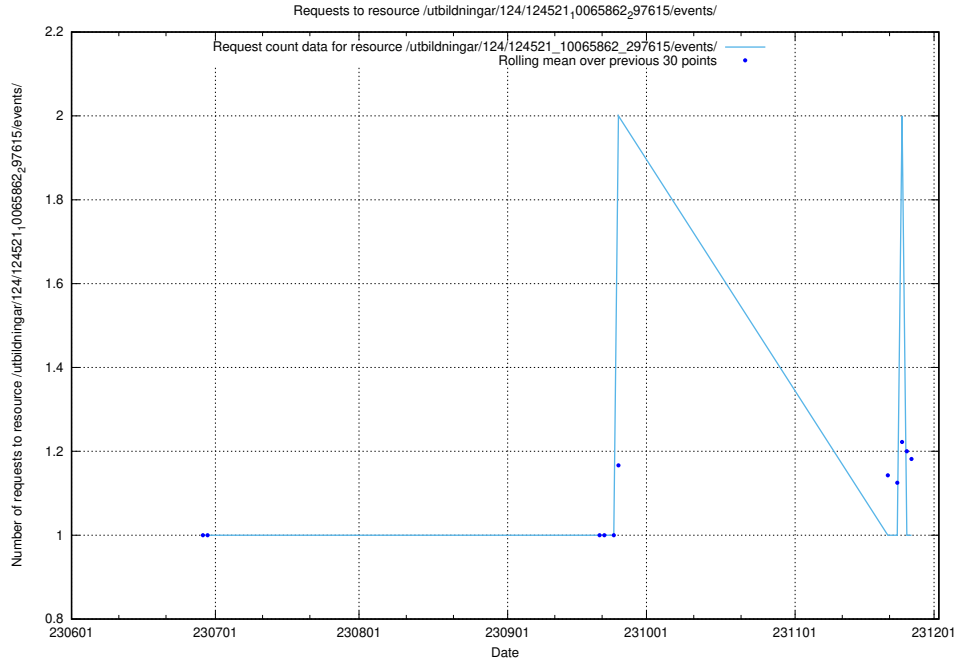

5.5635 Usage of /utbildningar/124/124521_10065862_297615/events/

Here, we count the number of requests to resource /utbildningar/124/124521_10065862_297615/events/