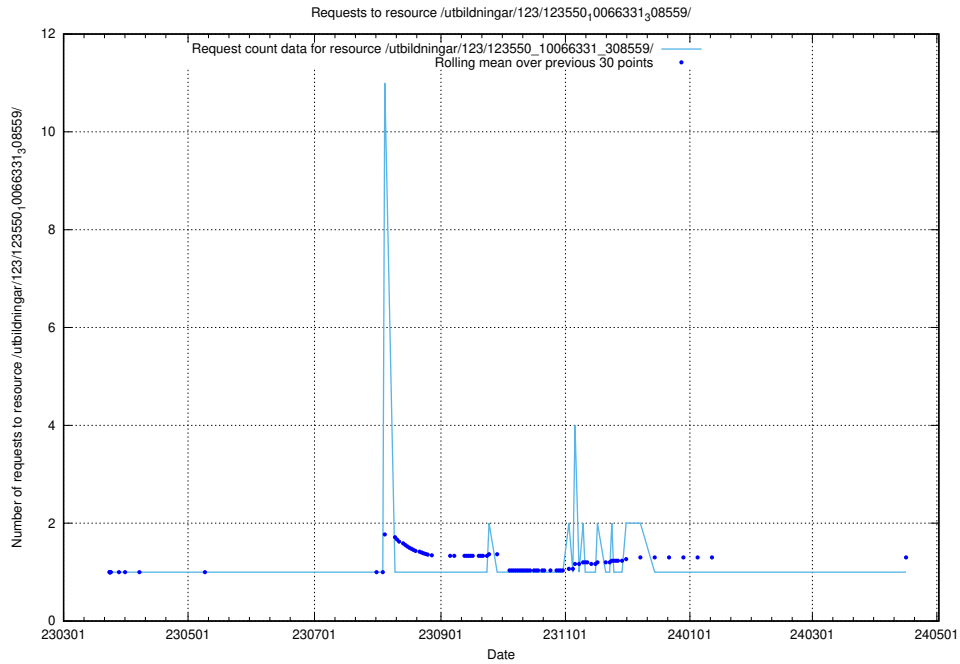

5.4646 Usage of /utbildningar/123/123550_10066331_308559/

Here, we count the number of requests to resource /utbildningar/123/123550_10066331_308559/.