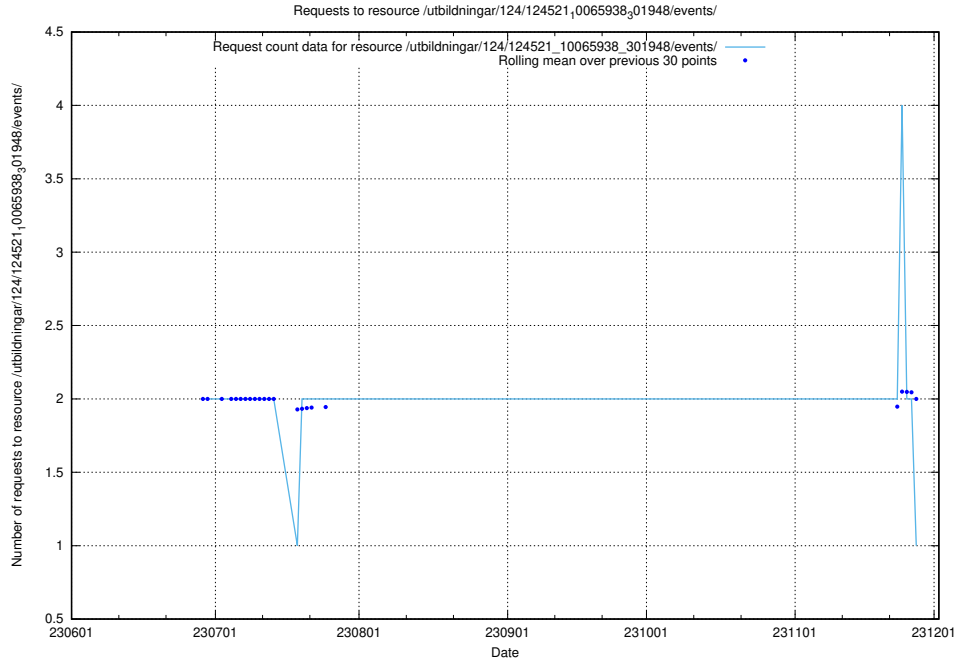

## 5.5556 Usage of /utbildningar/124/124521\_10065938\_301948/events/

Here, we count the number of requests to resource /utbildningar/124/124521\_10065938\_301948/events/