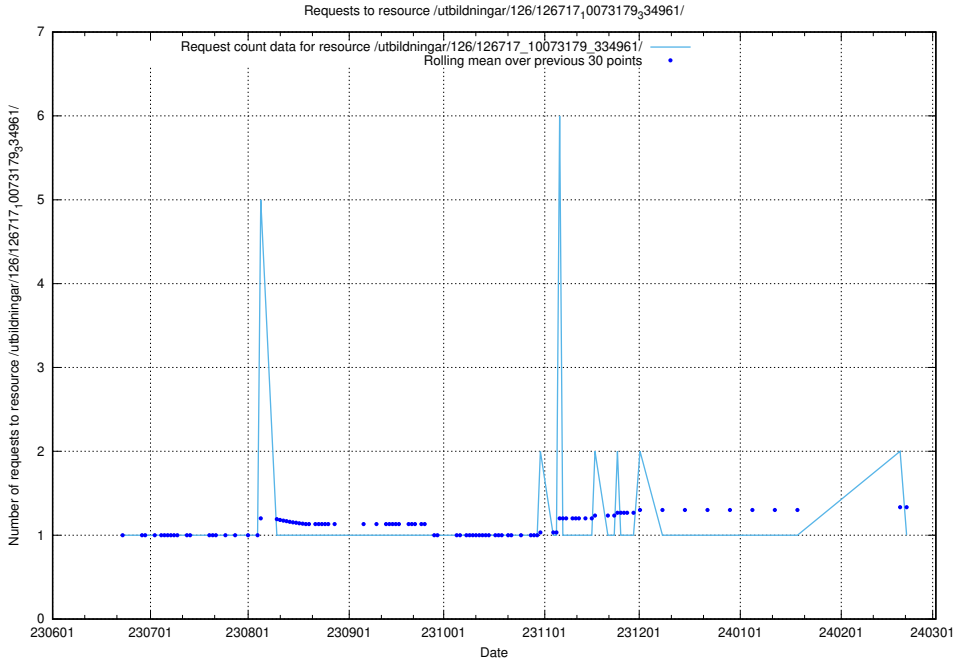

5.5753 Usage of /utbildningar/126/126717_10073179_334961/

Here, we count the number of requests to resource /utbildningar/126/126717_10073179_334961/.