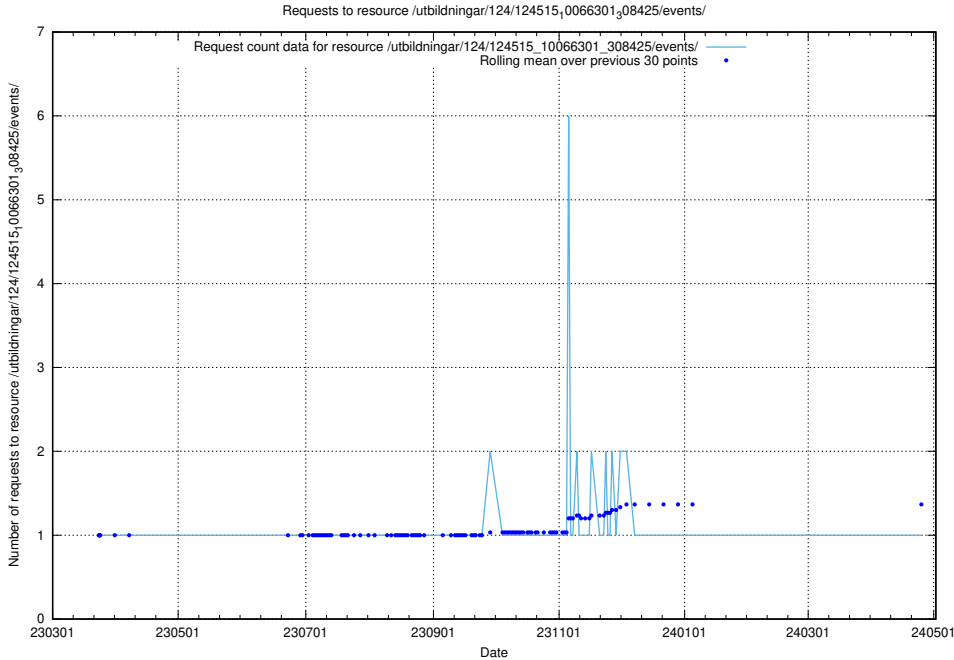

### 5.1657 Usage of /utbildningar/124/124515\_10066301\_308425/events/

Here, we count the number of requests to resource /utbildningar/124/124515\_10066301\_308425/events/