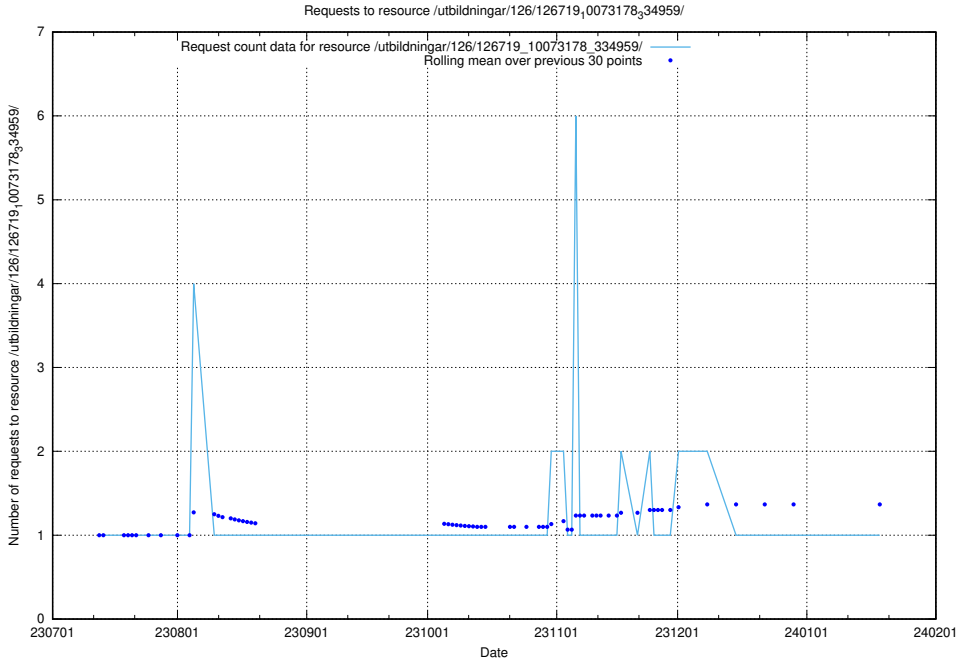

5.5244 Usage of /utbildningar/126/126719_10073178_334959/

Here, we count the number of requests to resource /utbildningar/126/126719_10073178_334959/.