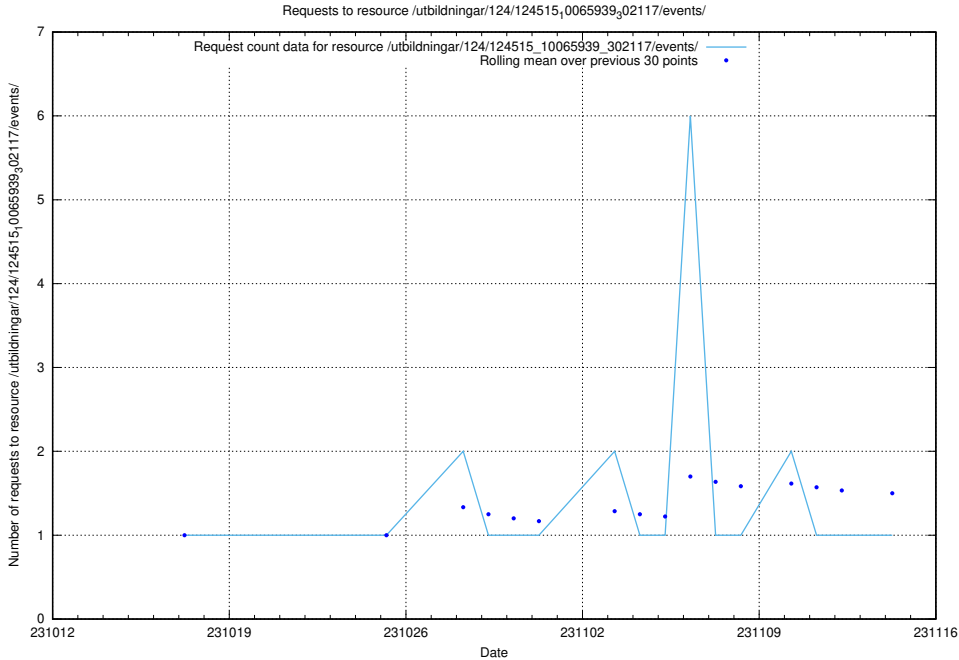

5.4458 Usage of /utbildningar/124/124515_10065939_302117/events/

Here, we count the number of requests to resource /utbildningar/124/124515_10065939_302117/events/