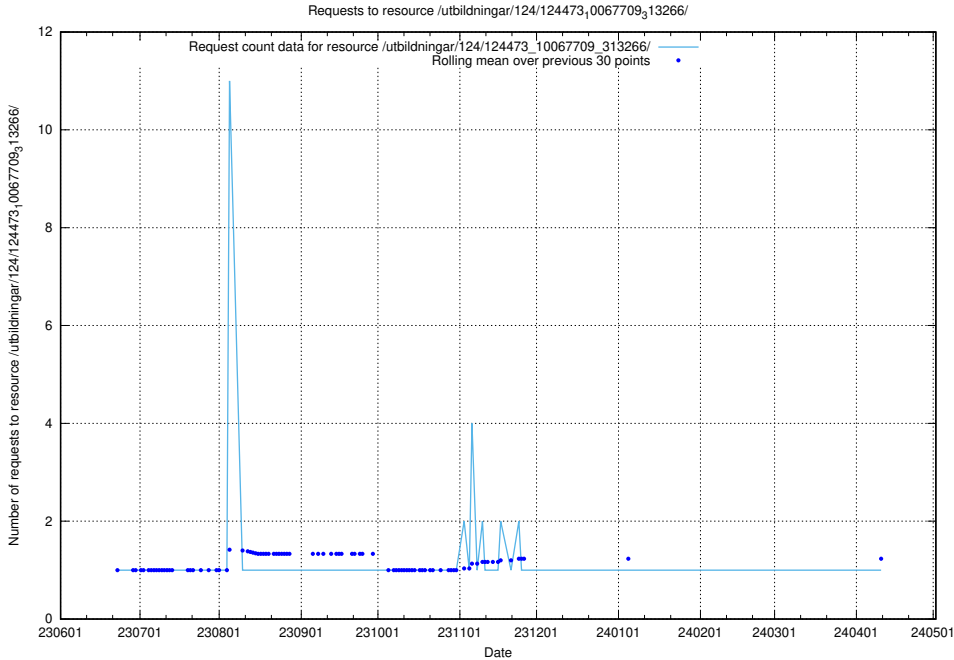

5.5935 Usage of /utbildningar/124/124473_10067709_313266/

Here, we count the number of requests to resource /utbildningar/124/124473_10067709_313266/.