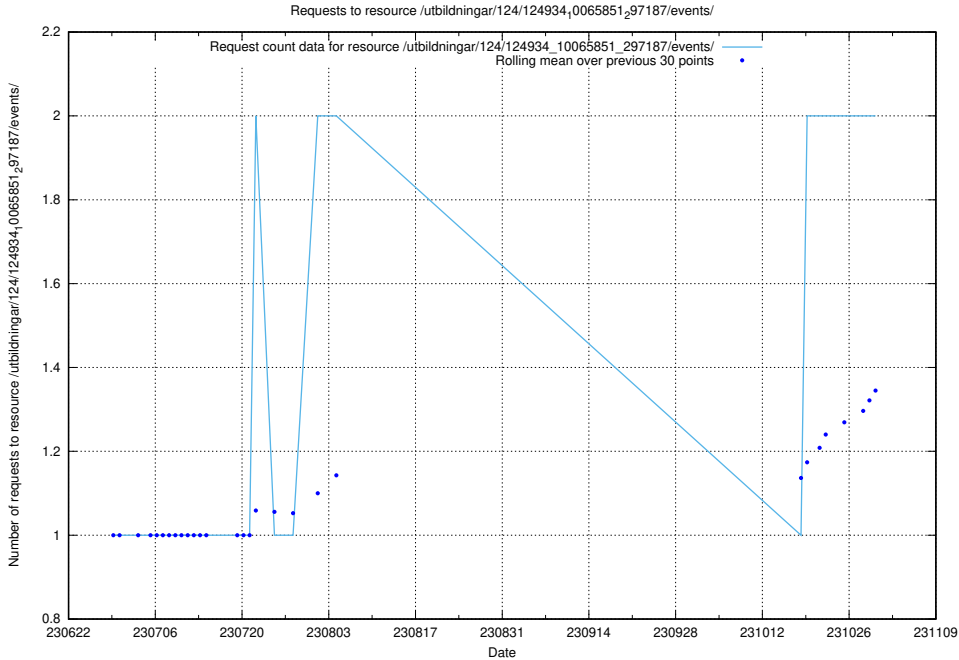

5.830 Usage of /utbildningar/124/124934_10065851_297187/events/

Here, we count the number of requests to resource /utbildningar/124/124934_10065851_297187/events/