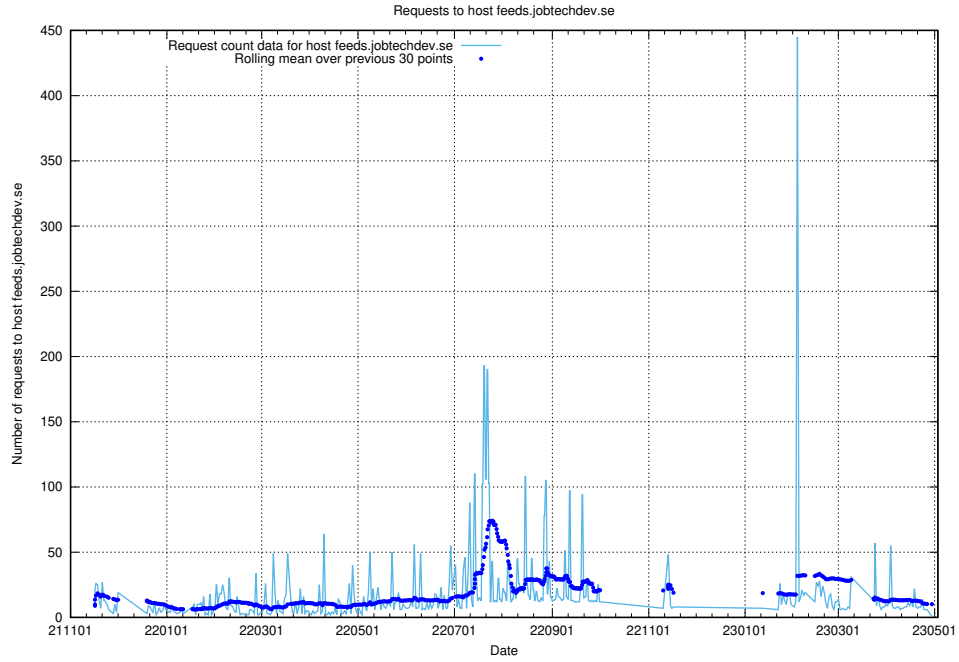

7.653 Usage of feeds.jobtechdev.se

Here, we count the number of requests to host feeds.jobtechdev.se.