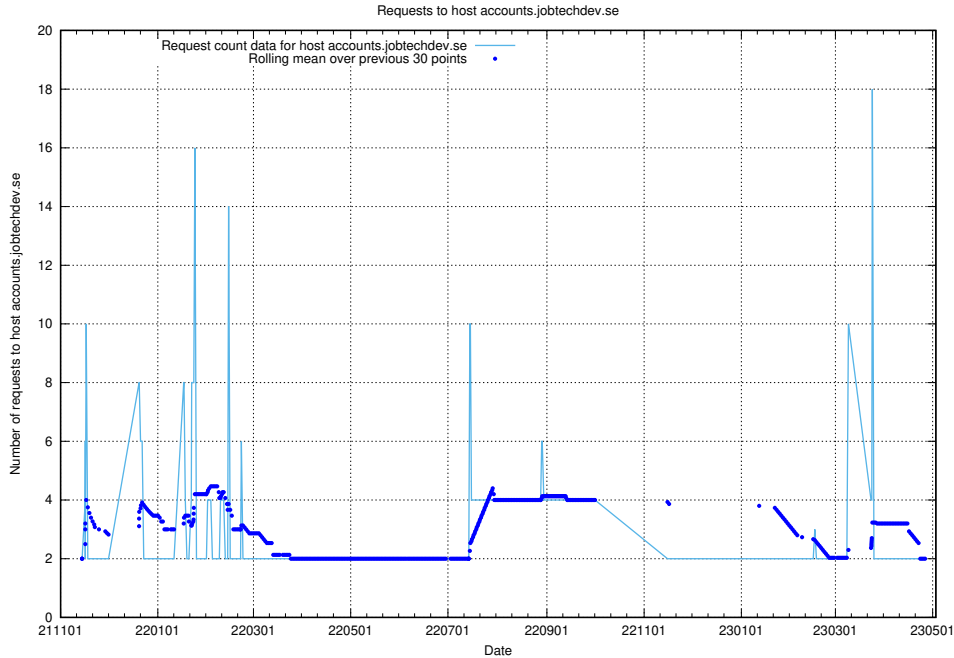

7.296 Usage of accounts.jobtechdev.se

Here, we count the number of requests to host accounts.jobtechdev.se.