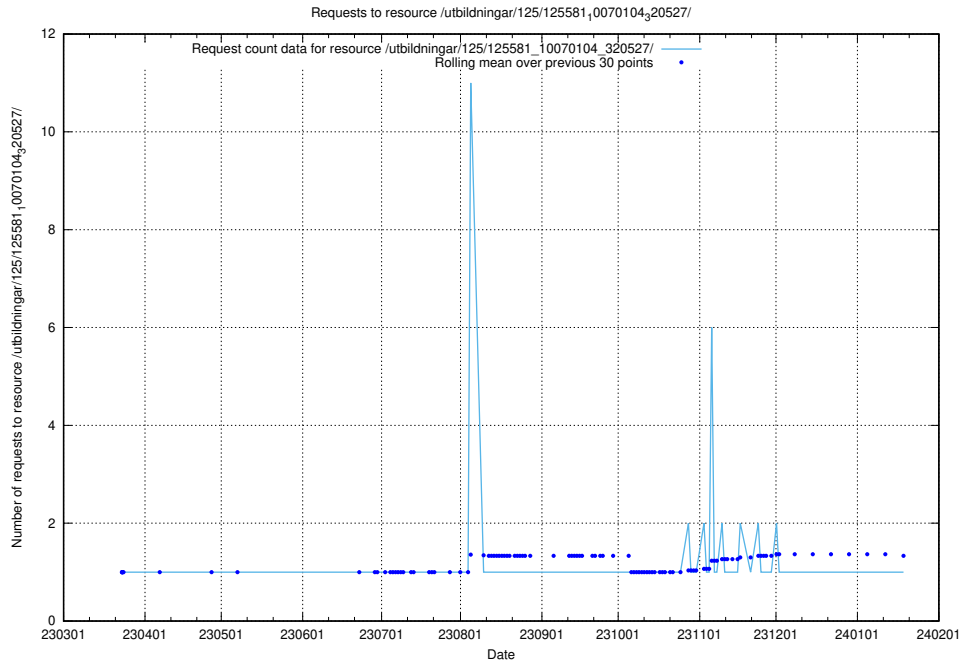

5.1102 Usage of /utbildningar/125/125581_10070104_320527/

Here, we count the number of requests to resource /utbildningar/125/125581_10070104_320527/.