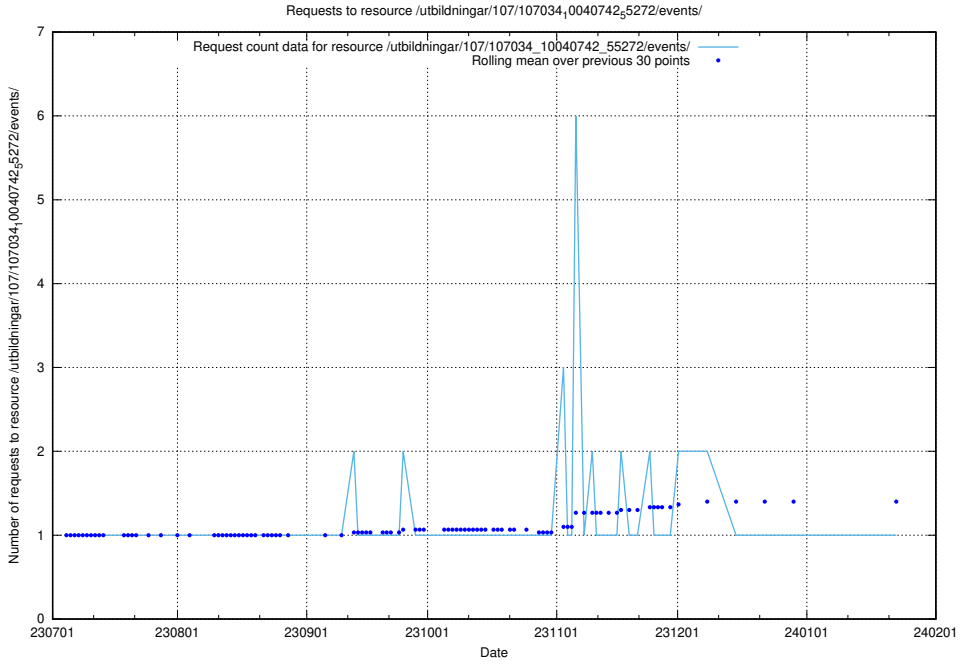

5.5497 Usage of /utbildningar/107/107034_10040742_55272/events/

Here, we count the number of requests to resource /utbildningar/107/107034_10040742_55272/events/.