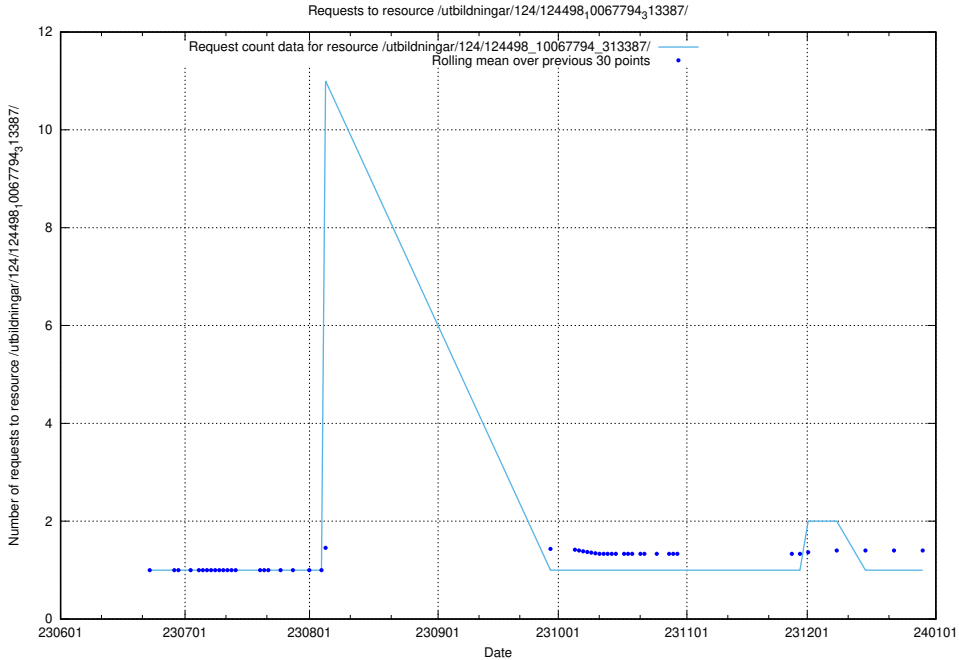

5.5926 Usage of /utbildningar/124/124498_10067794_313387/

Here, we count the number of requests to resource /utbildningar/124/124498_10067794_313387/.