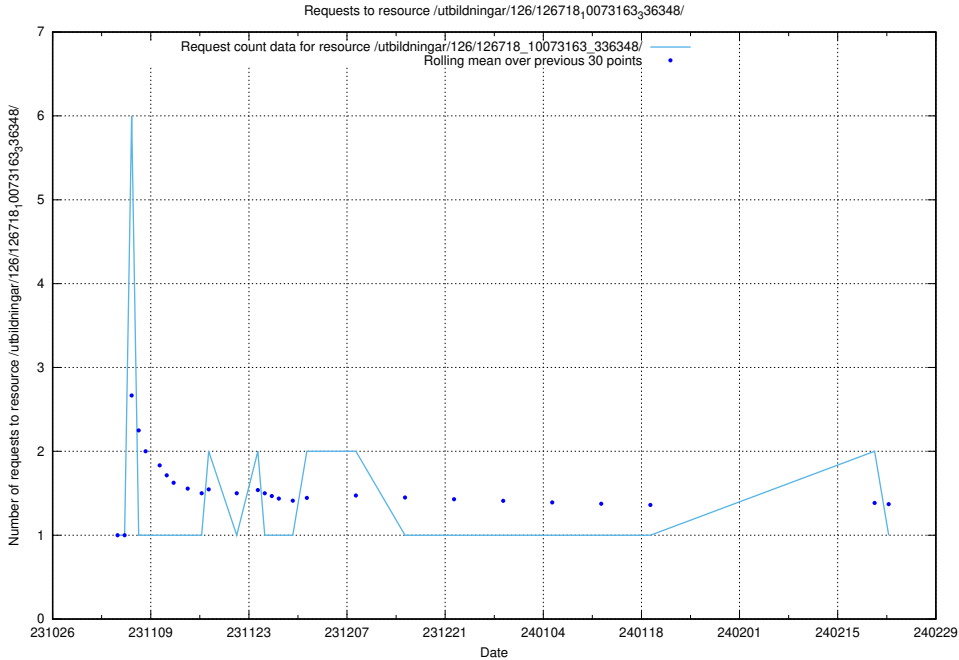

5.4287 Usage of /utbildningar/126/126718_10073163_336348/

Here, we count the number of requests to resource /utbildningar/126/126718_10073163_336348/.