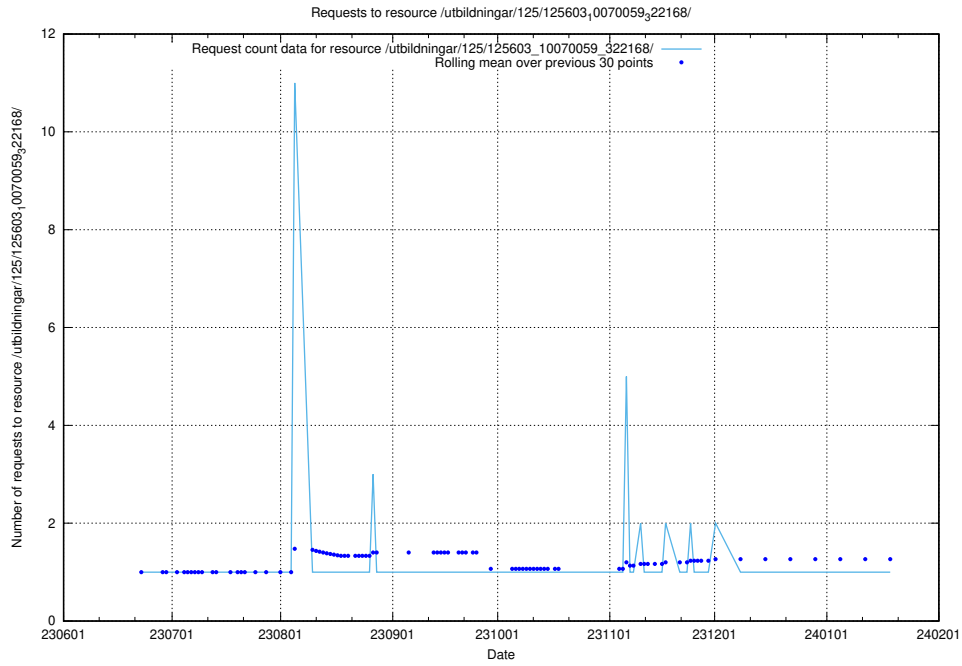

5.5857 Usage of /utbildningar/125/125603_10070059_322168/

Here, we count the number of requests to resource /utbildningar/125/125603_10070059_322168/.