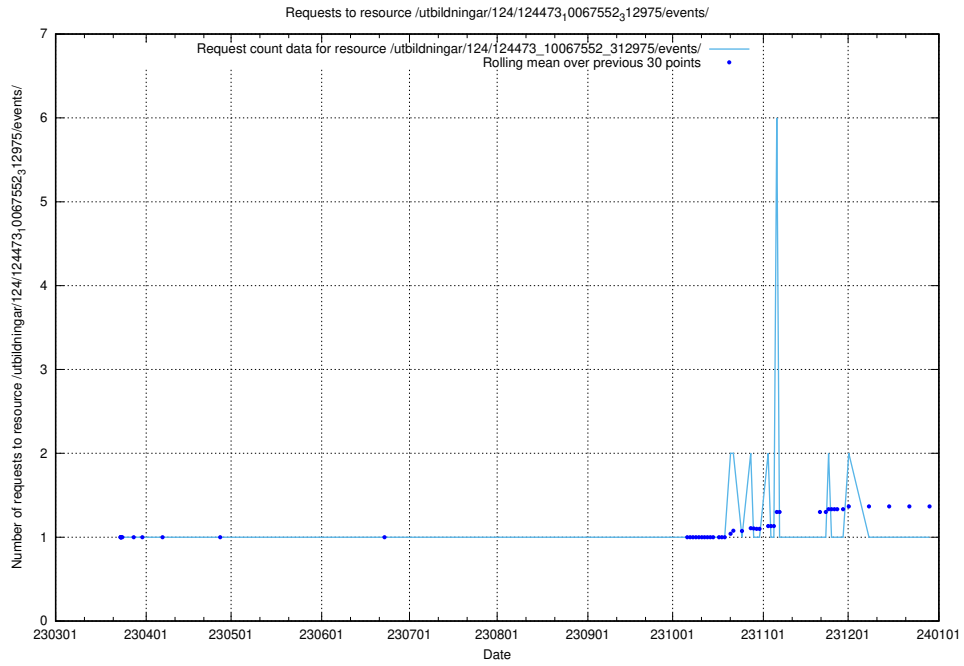

5.3108 Usage of /utbildningar/124/124473_10067552_312975/events/

Here, we count the number of requests to resource /utbildningar/124/124473_10067552_312975/events/