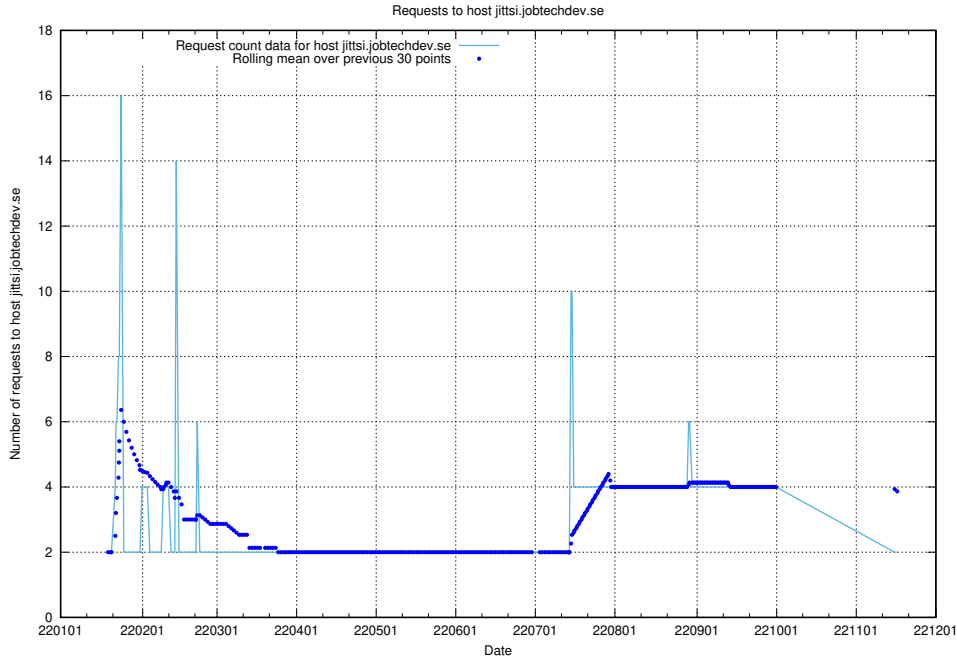

7.271 Usage of jittsi.jobtechdev.se

Here, we count the number of requests to host jittsi.jobtechdev.se.