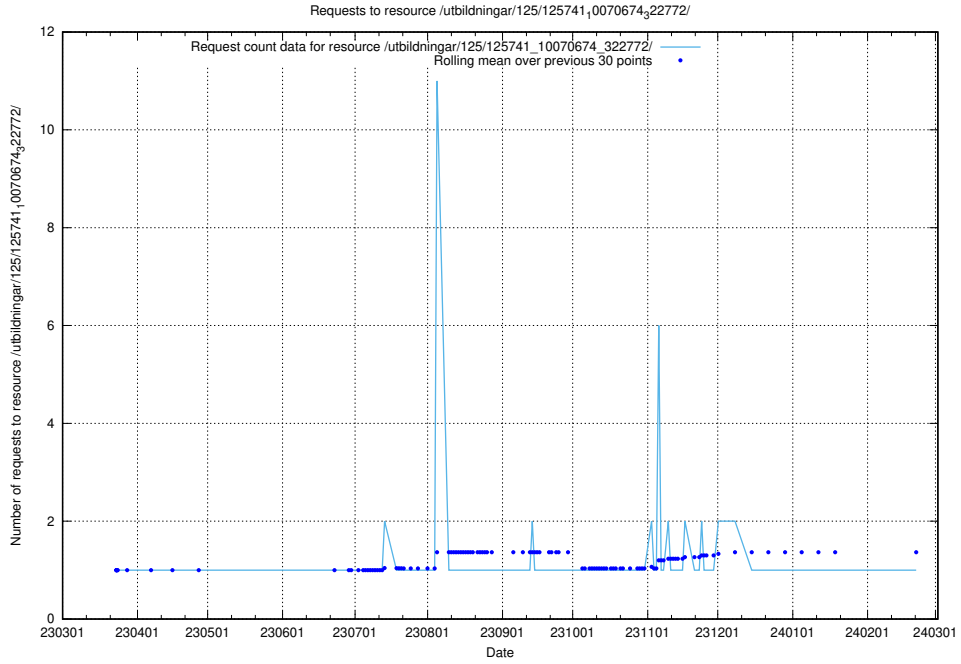

5.6631 Usage of /utbildningar/125/125741_10070674_322772/

Here, we count the number of requests to resource /utbildningar/125/125741_10070674_322772/.