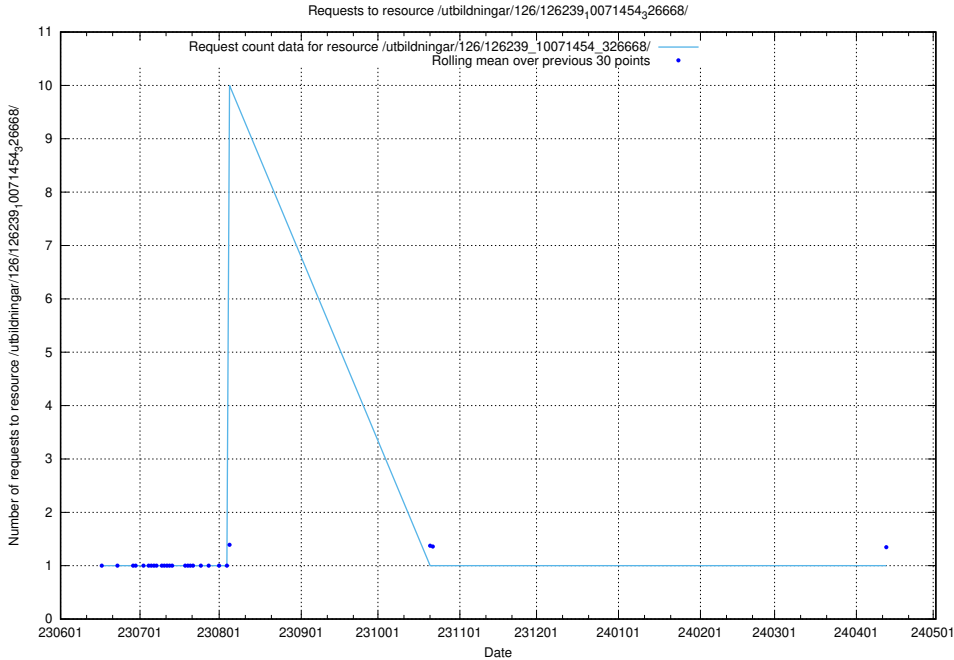

5.6001 Usage of /utbildningar/126/126239_10071454_326668/

Here, we count the number of requests to resource /utbildningar/126/126239_10071454_326668/.