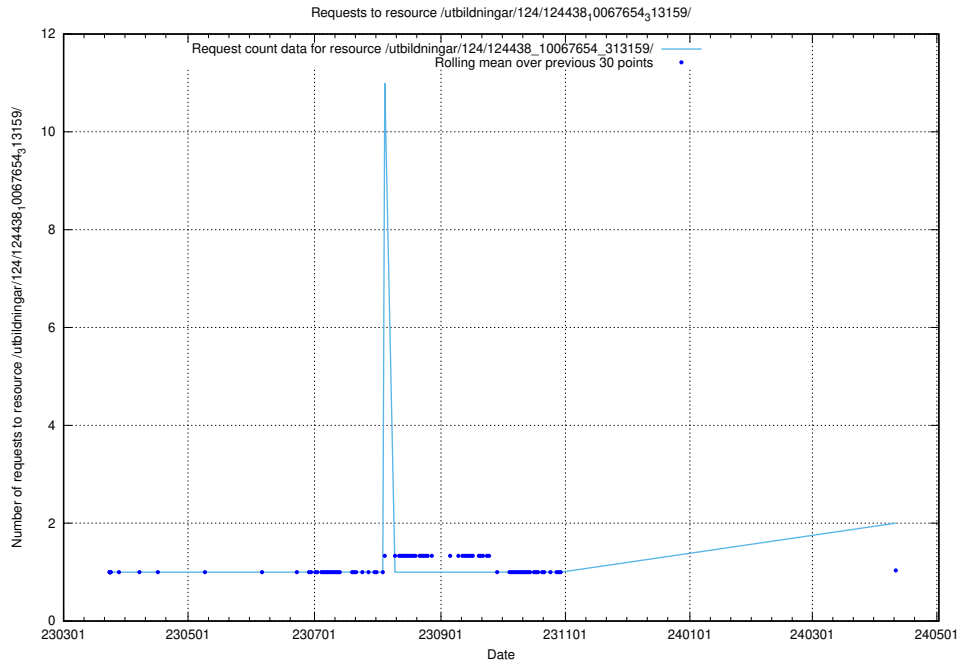

5.661 Usage of /utbildningar/124/124438_10067654_313159/

Here, we count the number of requests to resource /utbildningar/124/124438_10067654_313159/.