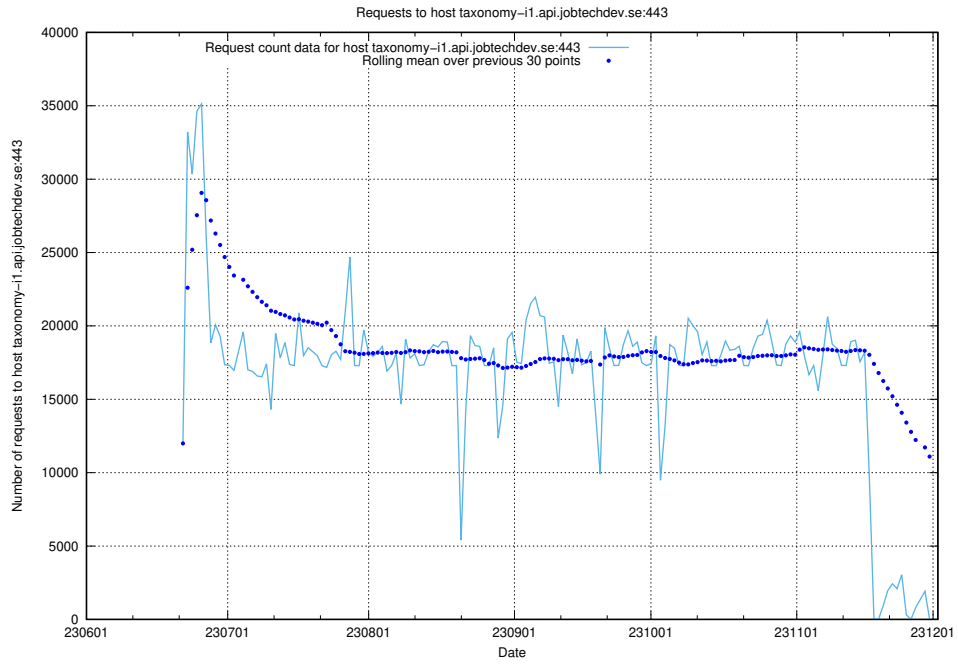

7.41 Usage of taxonomy-i1.api.jobtechdev.se:443

Here, we count the number of requests to host taxonomy-i1.api.jobtechdev.se:443.