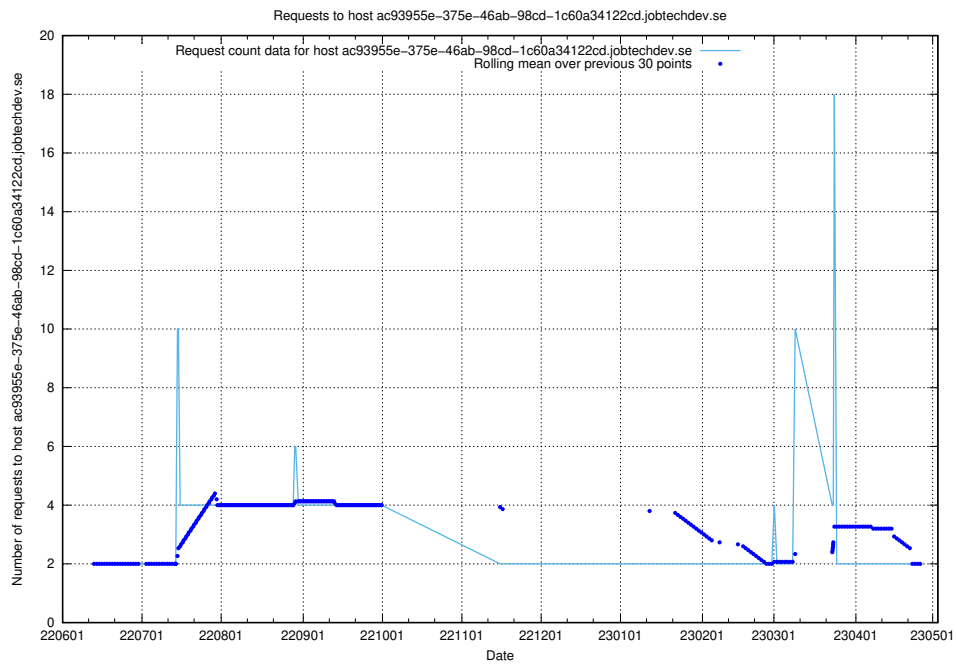

7.411 Usage of ac93955e-375e-46ab-98cd-1c60a34122cd.jobtechdev.se

Here, we count the number of requests to host ac93955e-375e-46ab-98cd-1c60a34122cd.jobtechdev.se.