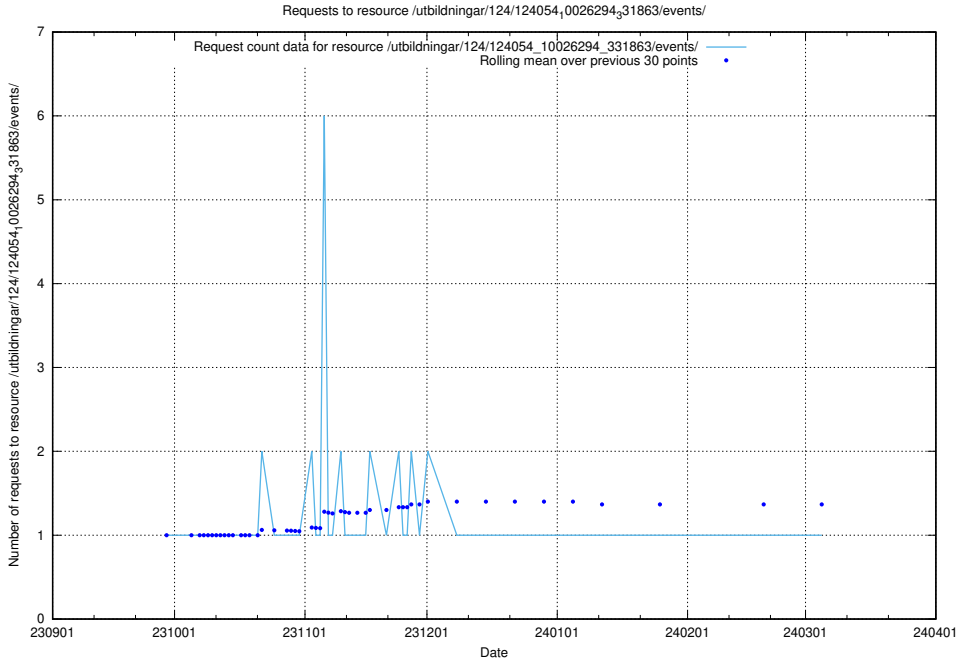

5.4617 Usage of /utbildningar/124/124054_10026294_331863/events/

Here, we count the number of requests to resource /utbildningar/124/124054_10026294_331863/events/