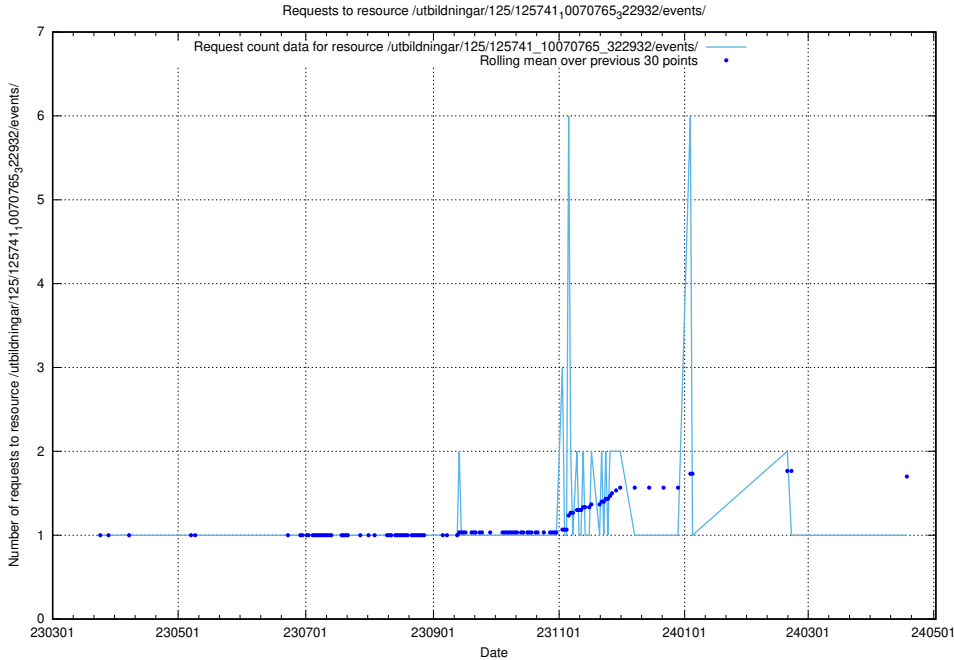

5.6372 Usage of /utbildningar/125/125741_10070765_322932/events/

Here, we count the number of requests to resource /utbildningar/125/125741_10070765_322932/events/