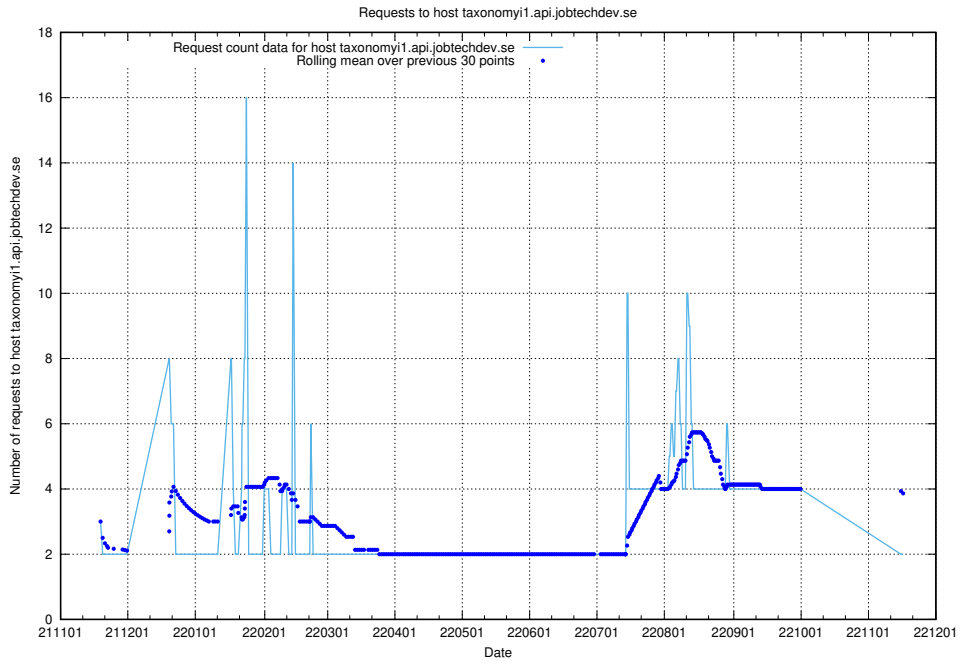

7.470 Usage of taxonomy1.api.jobtechdev.se

Here, we count the number of requests to host taxonomy1.api.jobtechdev.se.