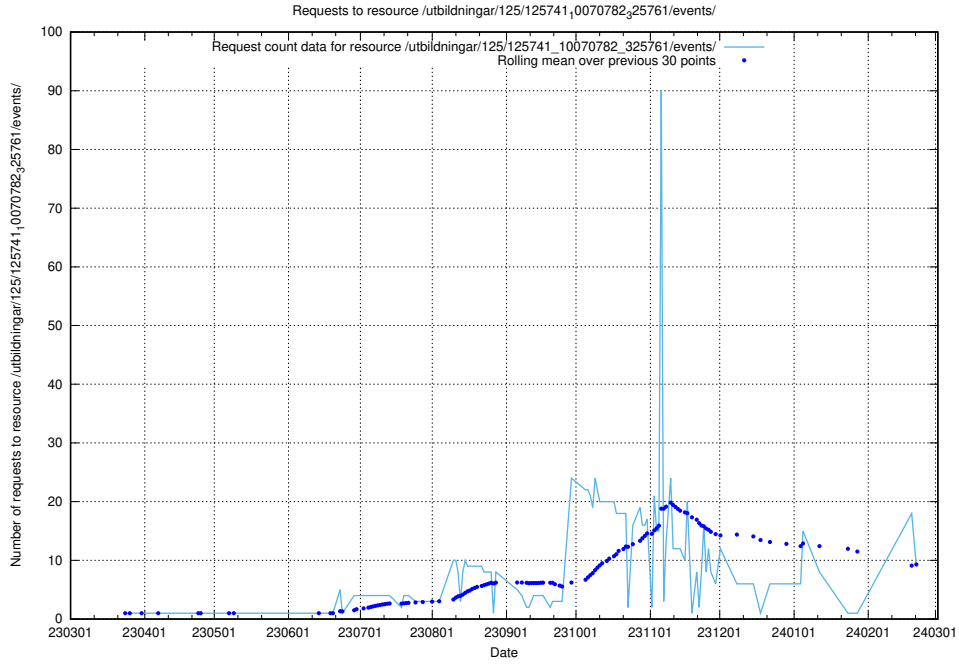

5.31 Usage of /utbildningar/125/125741_10070782_325761/events/

Here, we count the number of requests to resource /utbildningar/125/125741_10070782_325761/events/