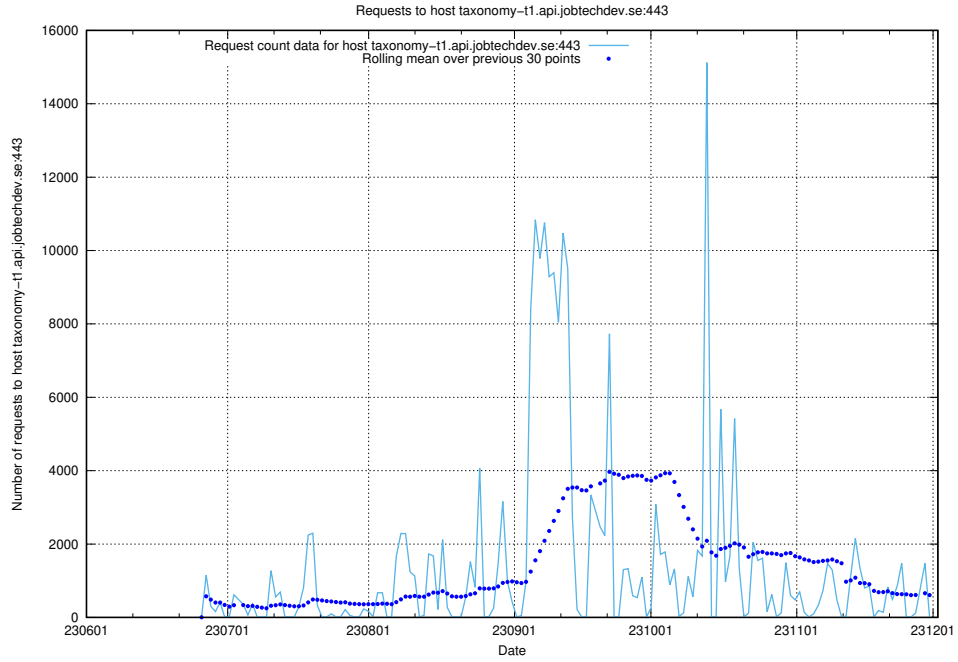

### 7.61 Usage of staping.jobtechdev.se

Here, we count the number of requests to host staping.jobtechdev.se.