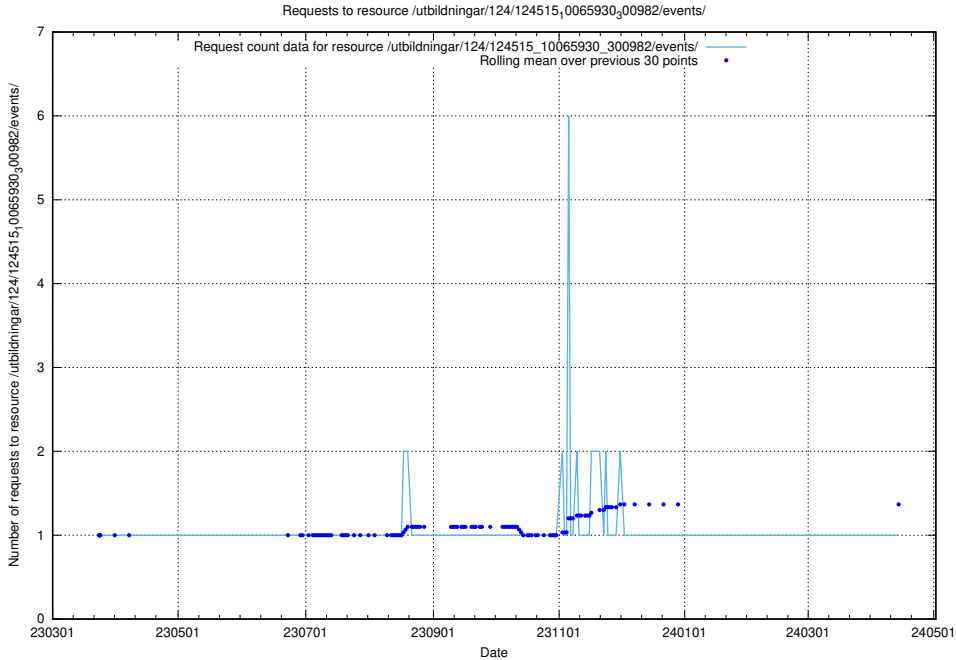

### 5.1735 Usage of /utbildningar/124/124515\_10065930\_300982/events/

Here, we count the number of requests to resource /utbildningar/124/124515\_10065930\_300982/events/