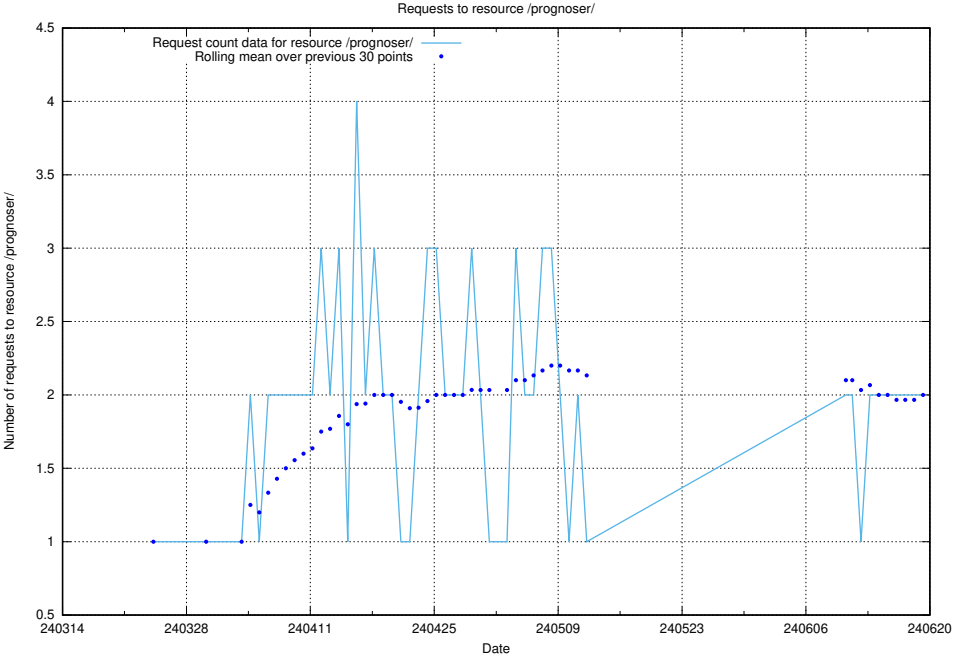

5.527 Usage of /prognoser/

Here, we count the number of requests to resource /prognoser/.