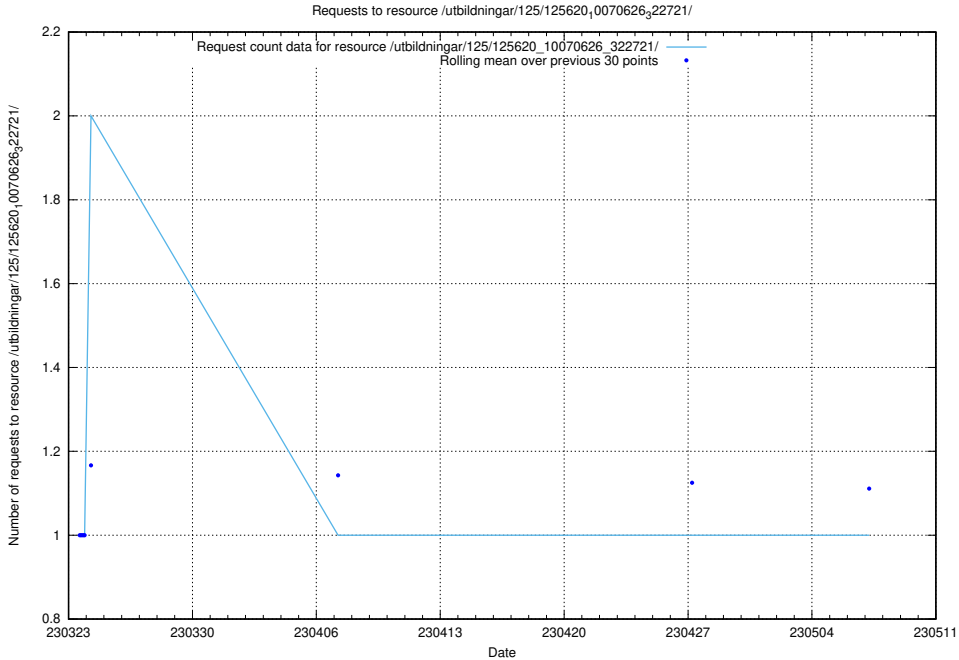

5.1069 Usage of /utbildningar/125/125620_10070626_322721/

Here, we count the number of requests to resource /utbildningar/125/125620_10070626_322721/.