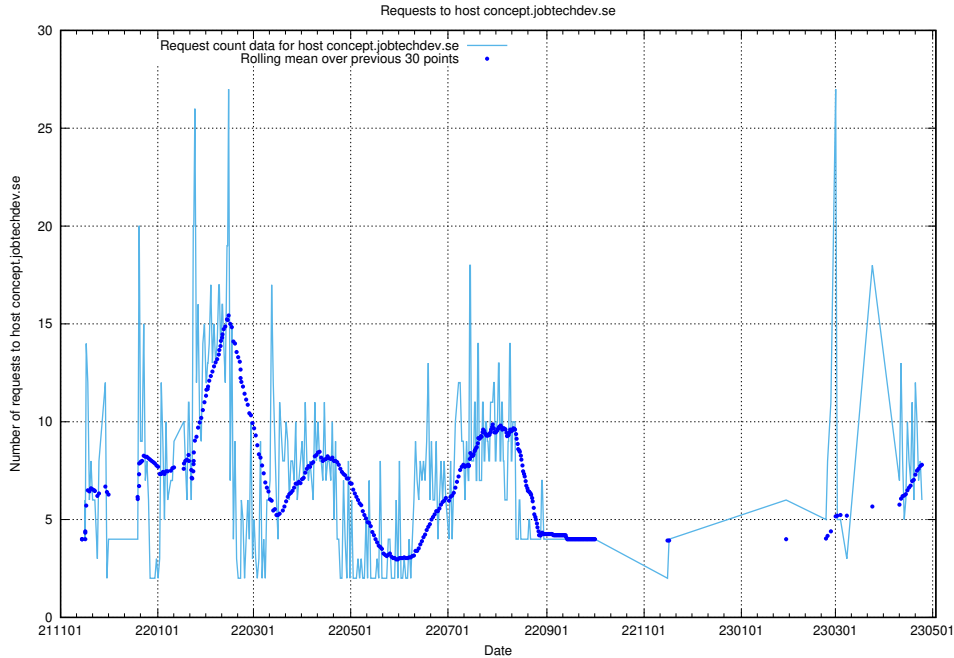

### 7.80 Usage of concept.jobtechdev.se

Here, we count the number of requests to host concept.jobtechdev.se.