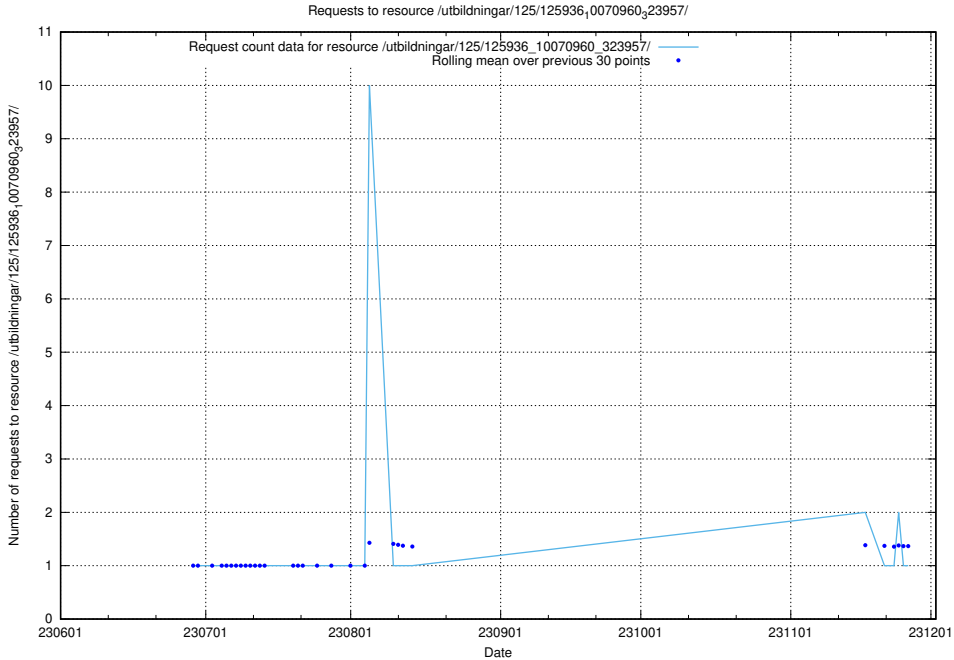

5.5601 Usage of /utbildningar/125/125936_10070960_323957/

Here, we count the number of requests to resource /utbildningar/125/125936_10070960_323957/.