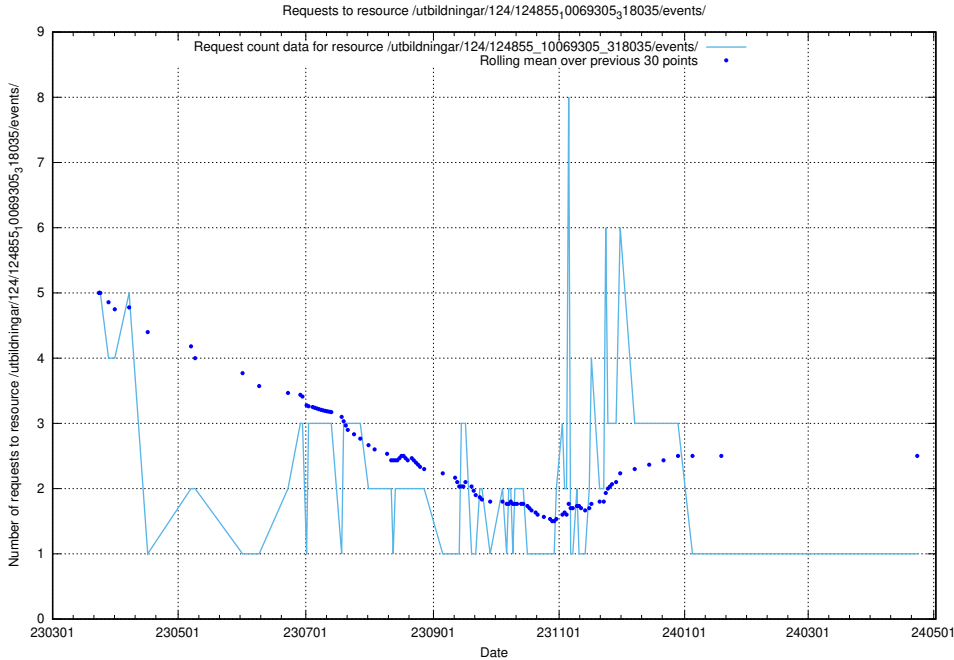

5.6400 Usage of /utbildningar/124/124855_10069305_318035/events/

Here, we count the number of requests to resource /utbildningar/124/124855_10069305_318035/events/