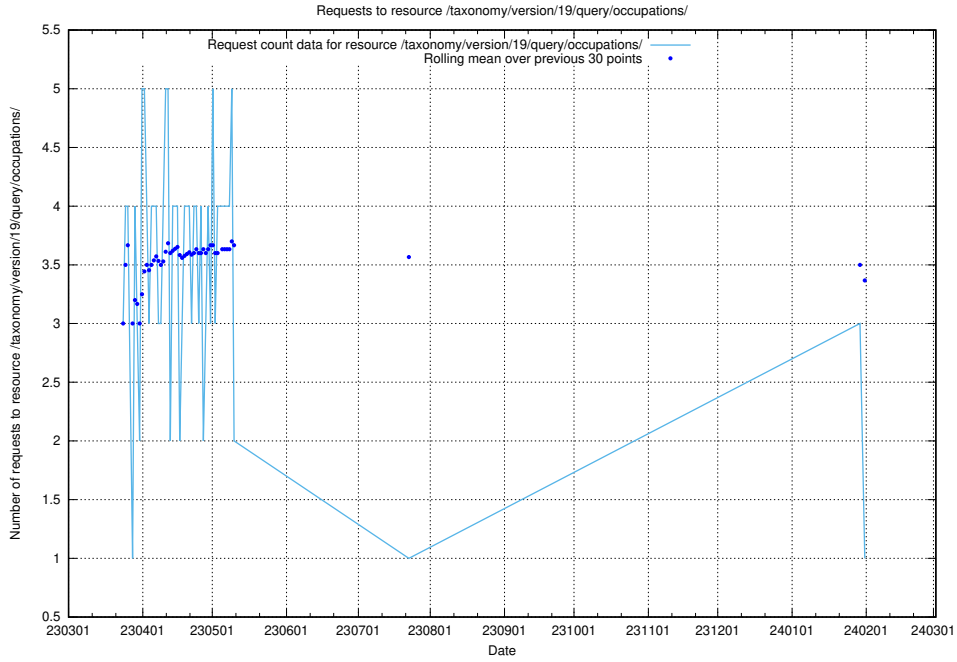

5.6280 Usage of /taxonomy/version/19/query/occupations/

Here, we count the number of requests to resource /taxonomy/version/19/query/occupations/.