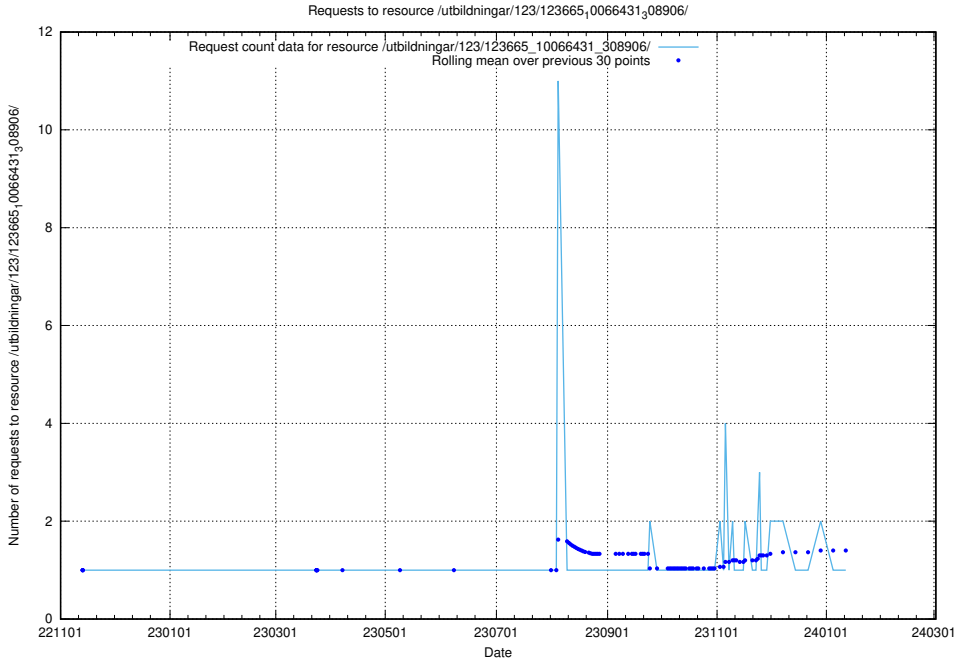

5.6061 Usage of /utbildningar/123/123665_10066431_308906/

Here, we count the number of requests to resource /utbildningar/123/123665_10066431_308906/.