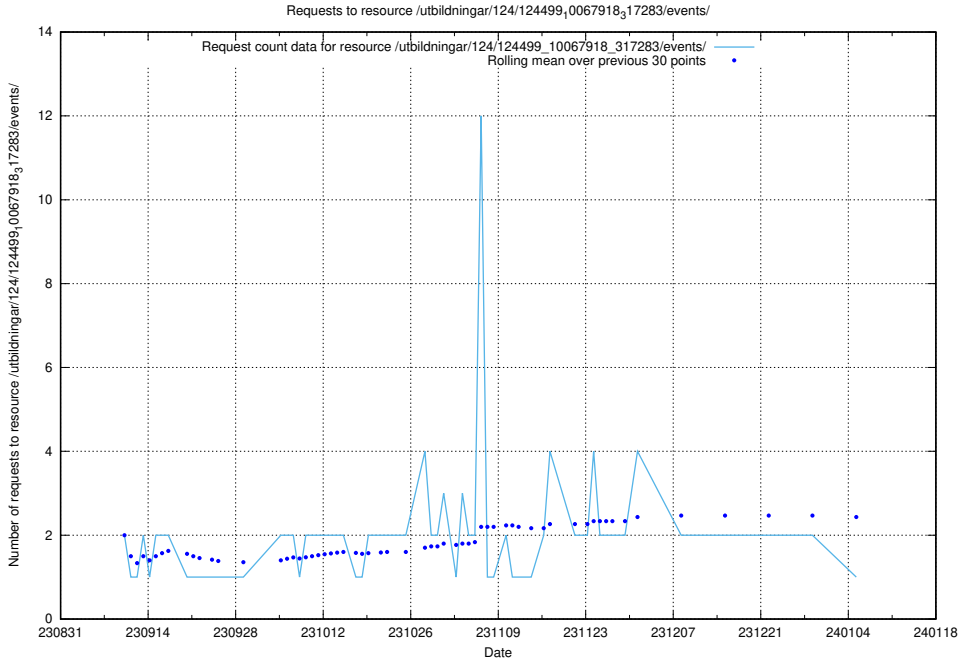

5.4744 Usage of /utbildningar/124/124499_10067918_317283/events/

Here, we count the number of requests to resource /utbildningar/124/124499_10067918_317283/events/