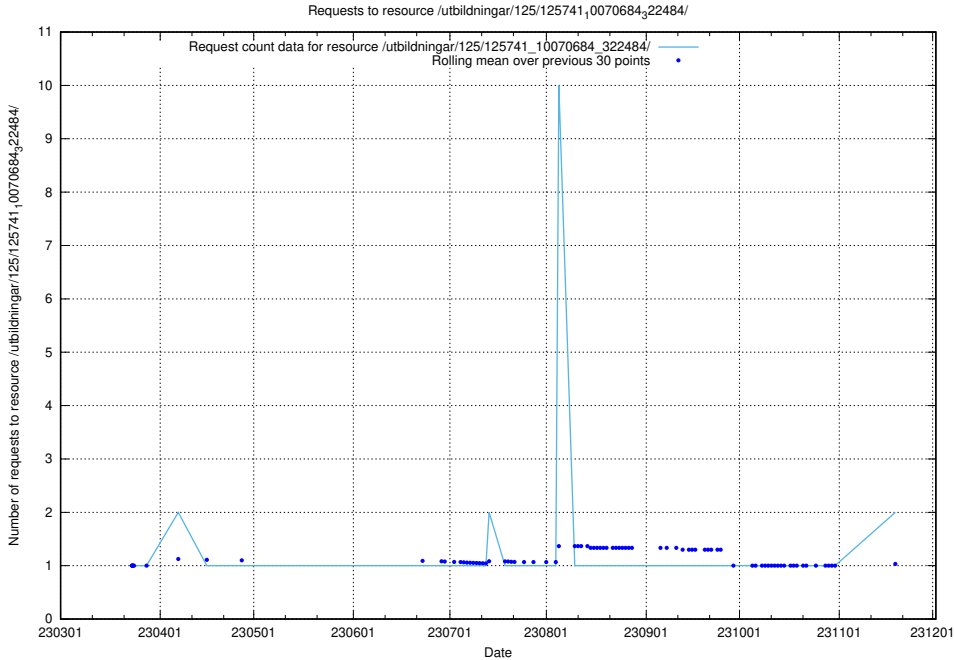

5.968 Usage of /utbildningar/125/125741_10070684_322484/

Here, we count the number of requests to resource /utbildningar/125/125741_10070684_322484/.