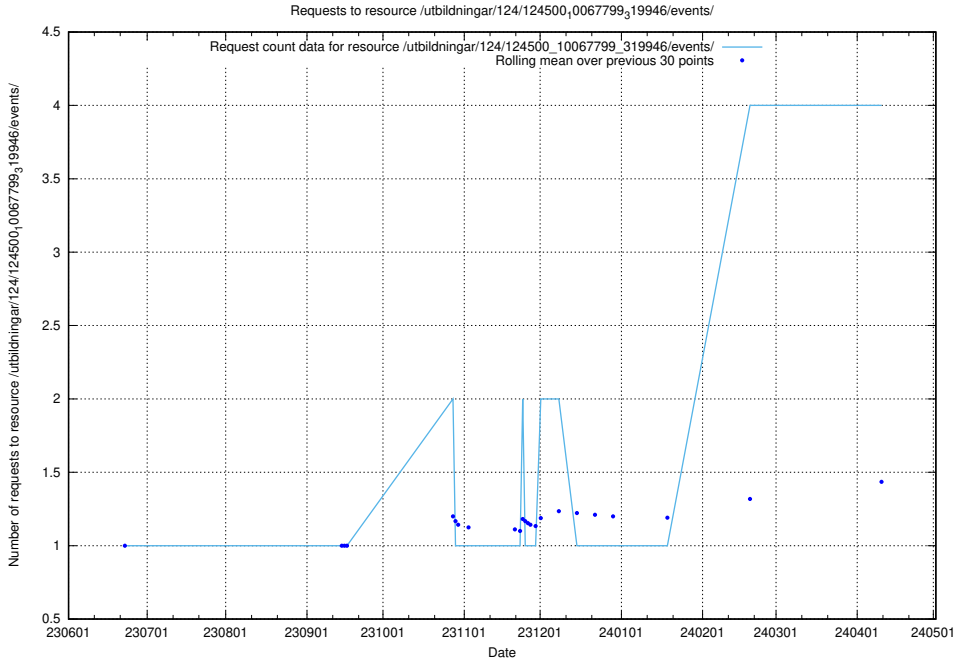

5.244 Usage of /utbildningar/124/124500_10067799_319946/events/

Here, we count the number of requests to resource /utbildningar/124/124500_10067799_319946/events/