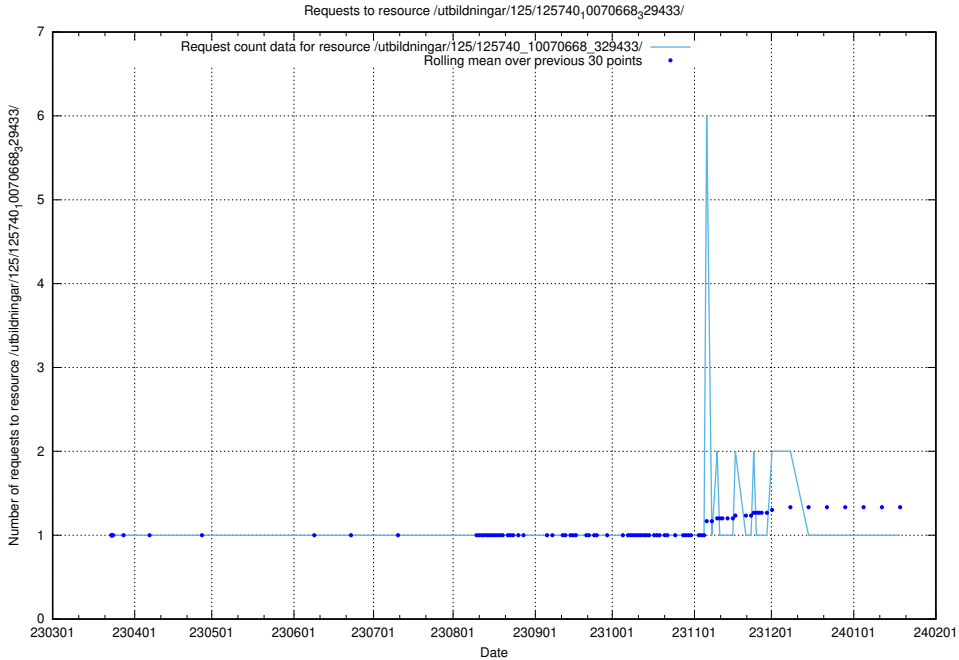

5.1011 Usage of /utbildningar/125/125740_10070668_329433/

Here, we count the number of requests to resource /utbildningar/125/125740_10070668_329433/.