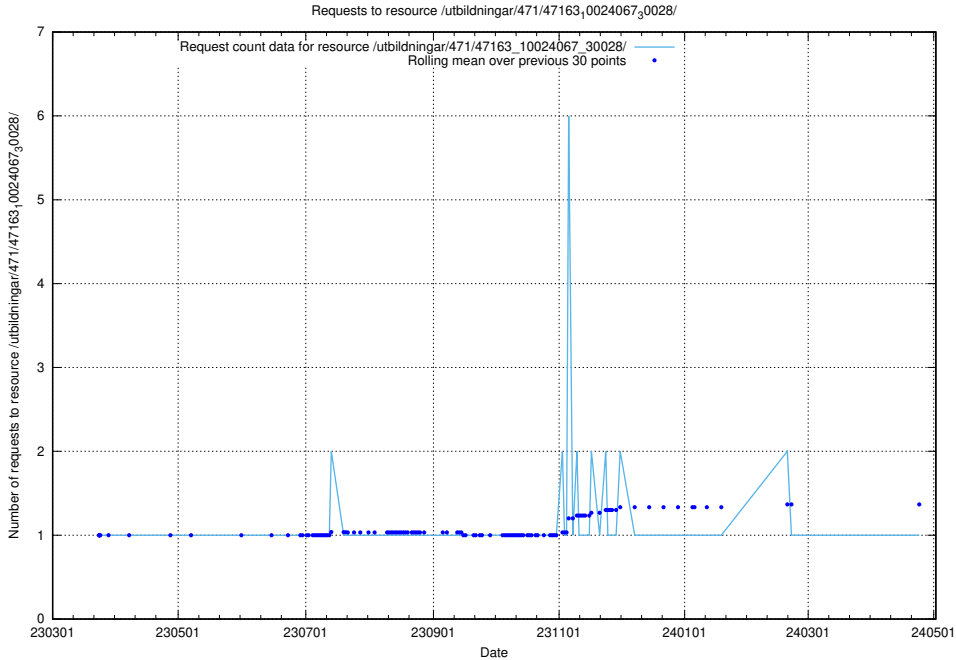

5.6462 Usage of /utbildningar/471/47163_10024067_30028/

Here, we count the number of requests to resource /utbildningar/471/47163_10024067_30028/.