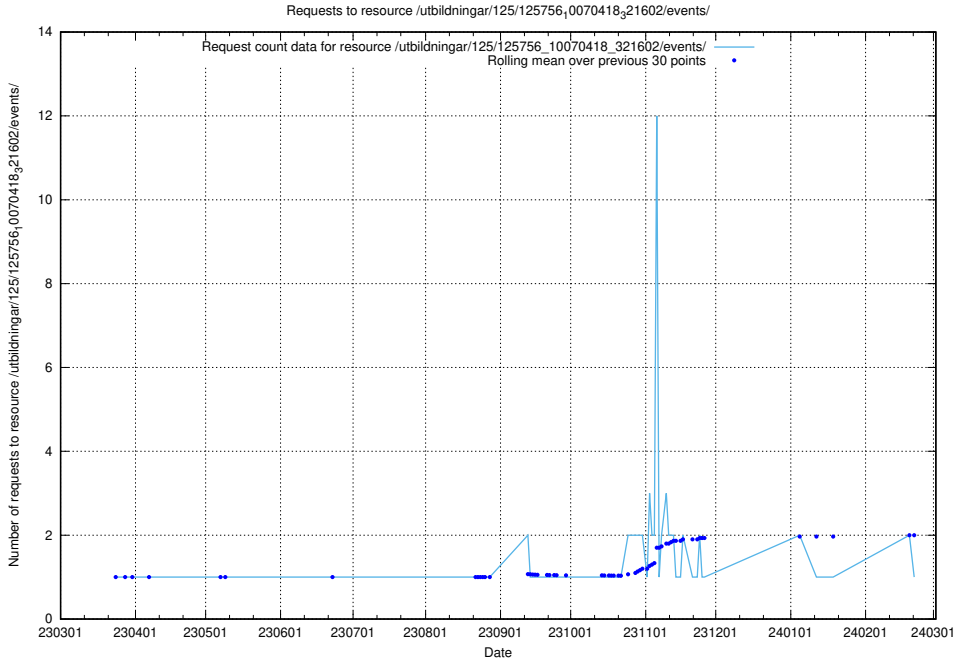

5.6366 Usage of /utbildningar/125/125756_10070418_321602/events/

Here, we count the number of requests to resource /utbildningar/125/125756_10070418_321602/events/