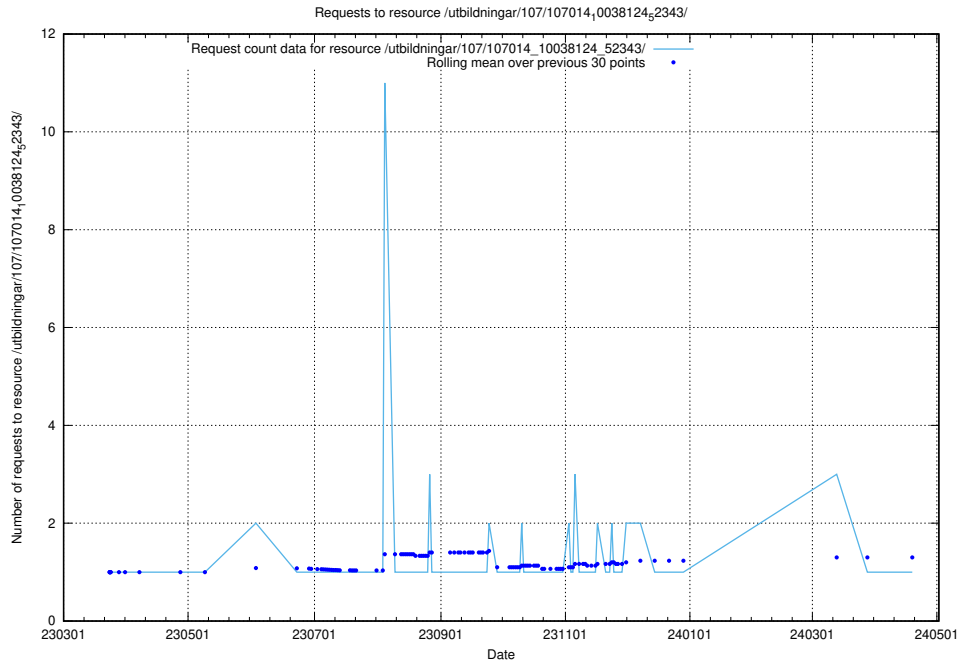

5.5536 Usage of /utbildningar/107/107014_10038124_52343/

Here, we count the number of requests to resource /utbildningar/107/107014_10038124_52343/.