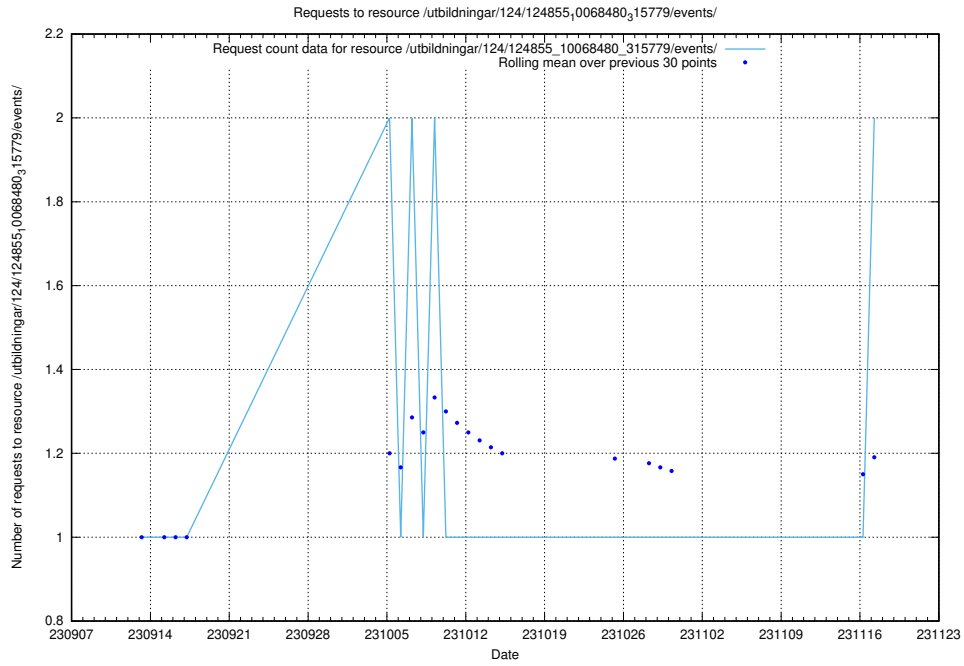

5.749 Usage of /utbildningar/124/124855_10068480_315779/events/

Here, we count the number of requests to resource /utbildningar/124/124855_10068480_315779/events/