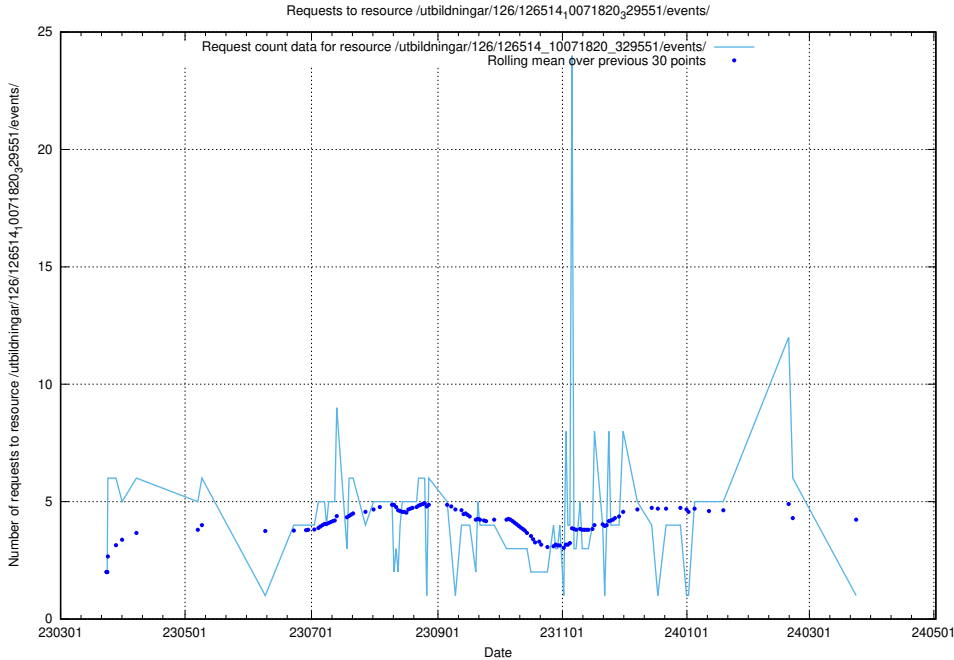

5.6417 Usage of /utbildningar/126/126514_10071820_329551/events/

Here, we count the number of requests to resource /utbildningar/126/126514_10071820_329551/events/