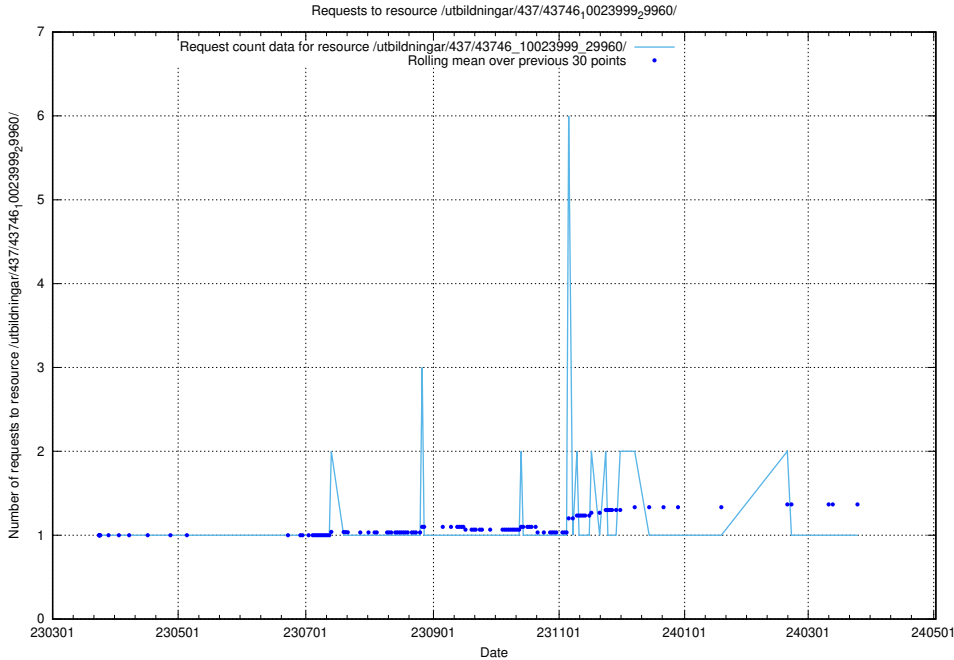

5.6532 Usage of /utbildningar/437/43746_10023999_29960/

Here, we count the number of requests to resource /utbildningar/437/43746_10023999_29960/.