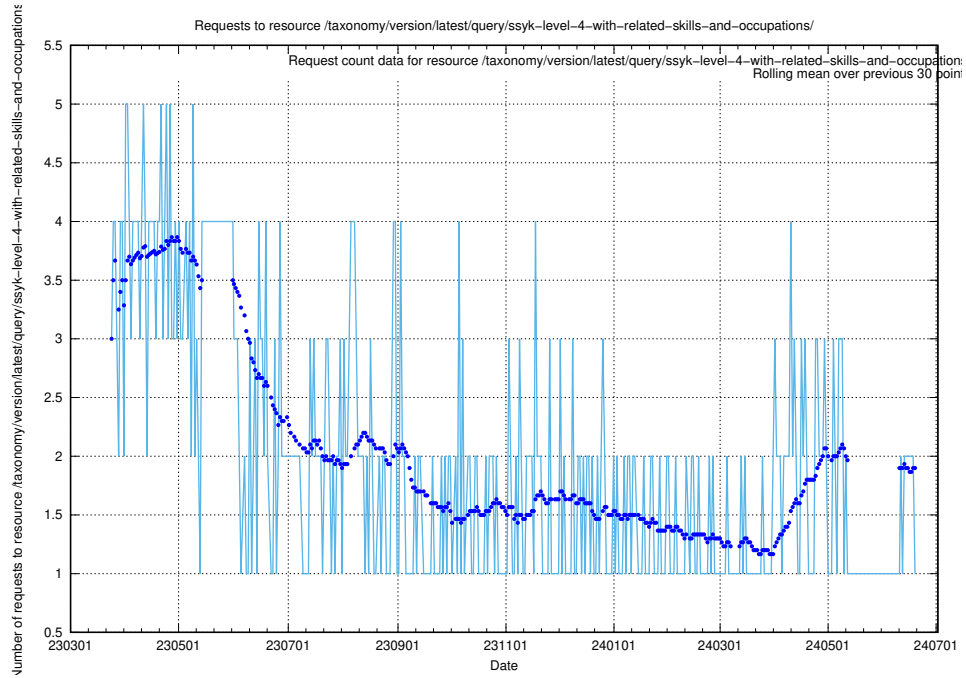

5.6229 Usage of /taxonomy/version/latest/query/ssyk-level-4-with-related-skills-and-occupations/

Here, we count the number of requests to resource /taxonomy/version/latest/query/ssyk-level-4-with-related-skills-and-occupations/.