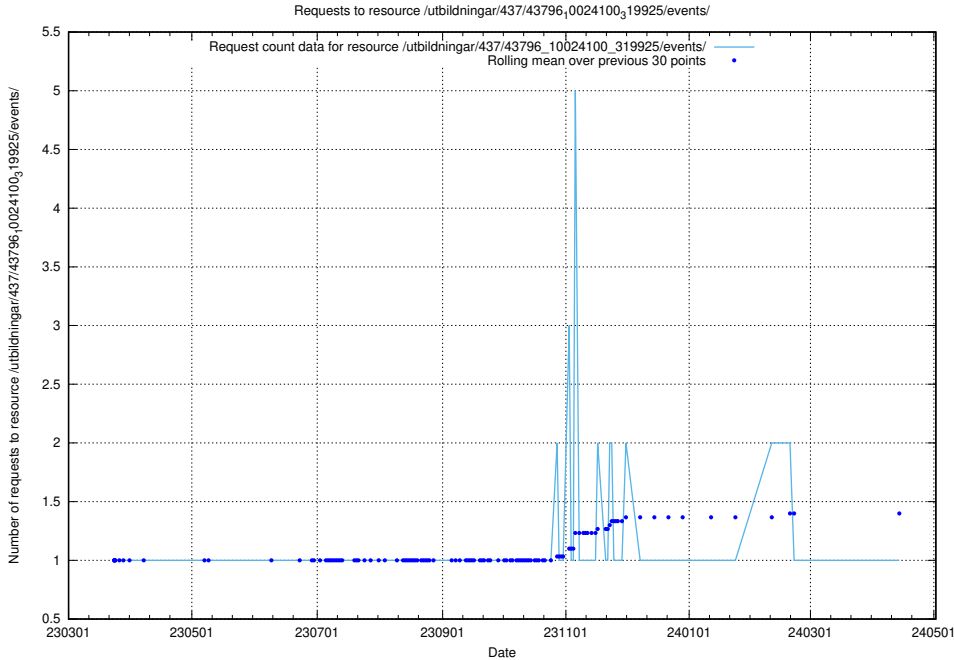

5.6502 Usage of /utbildningar/437/43796_10024100_319925/events/

Here, we count the number of requests to resource /utbildningar/437/43796_10024100_319925/events/.