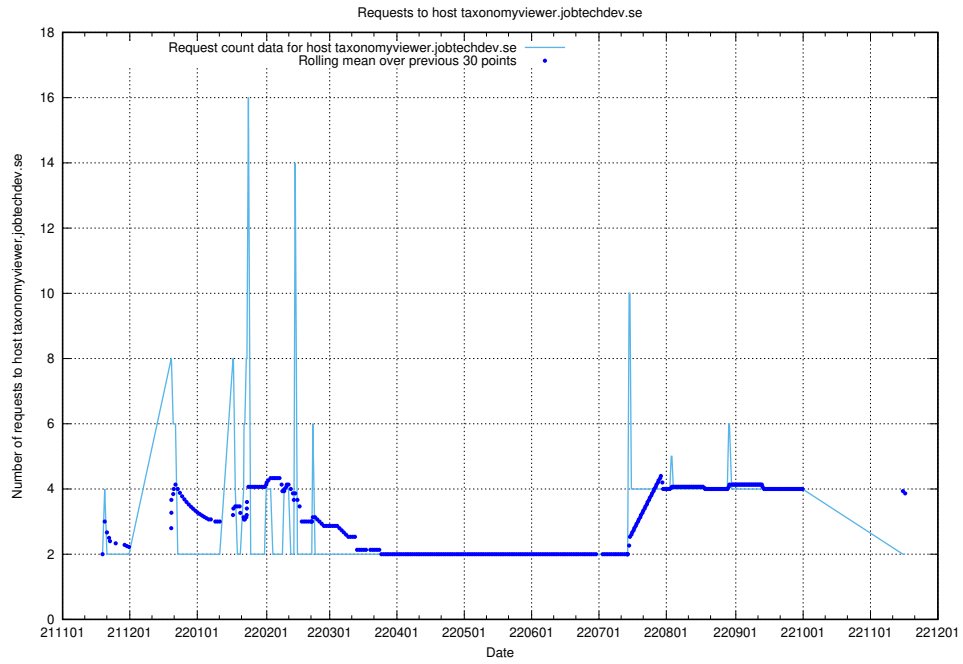

## 7.465 Usage of taxonomyviewer.jobtechdev.se

Here, we count the number of requests to host taxonomyviewer.jobtechdev.se.