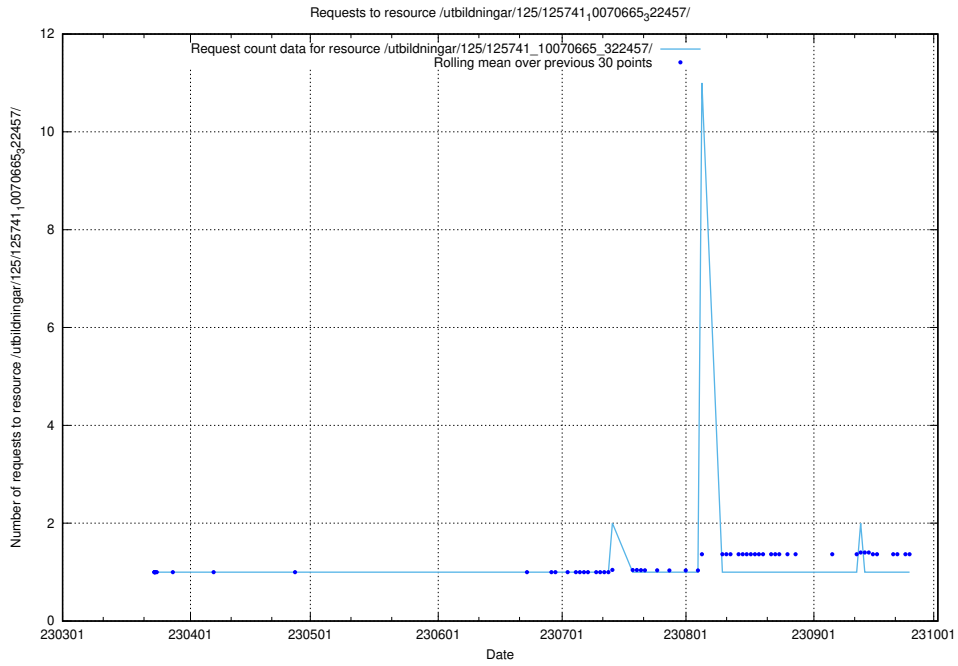

5.6639 Usage of /utbildningar/125/125741_10070665_322457/

Here, we count the number of requests to resource /utbildningar/125/125741_10070665_322457/.