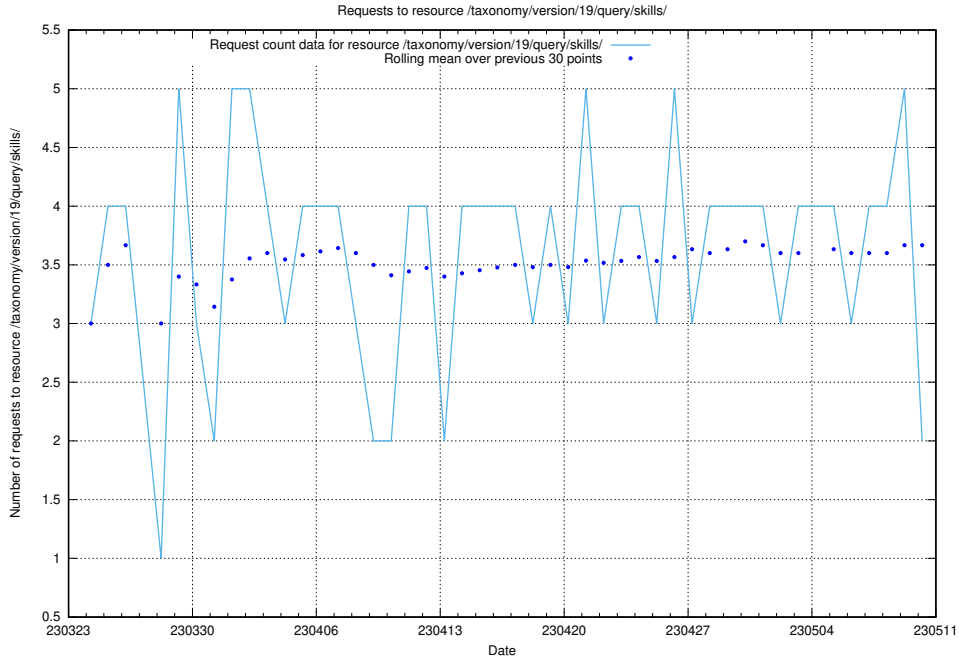

5.931 Usage of /taxonomy/version/19/query/skills/

Here, we count the number of requests to resource /taxonomy/version/19/query/skills/.