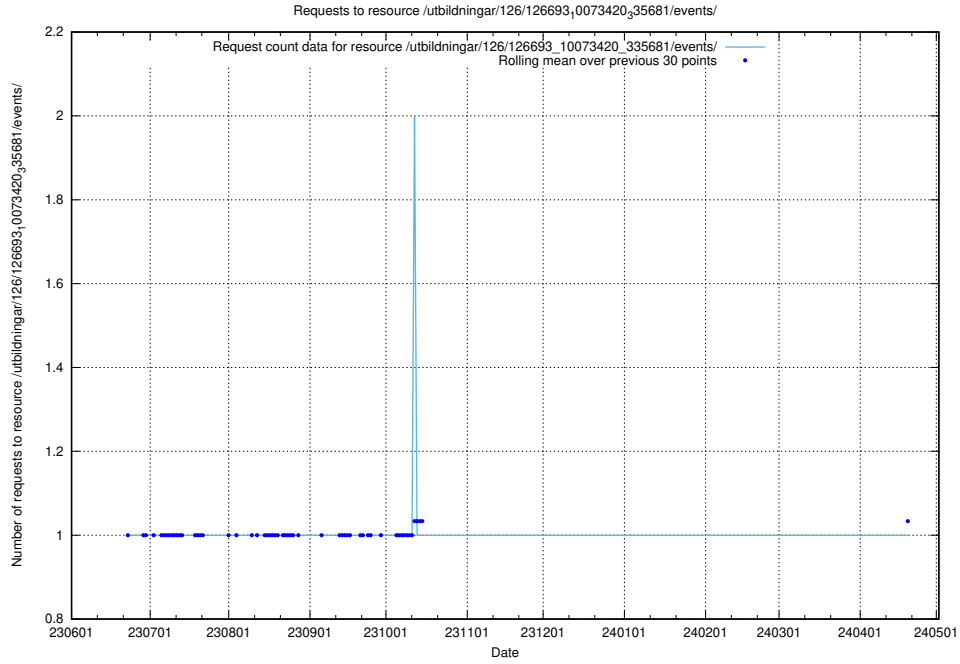

## 5.5776 Usage of /utbildningar/126/126693\_10073420\_335681/events/

Here, we count the number of requests to resource /utbildningar/126/126693\_10073420\_335681/events/