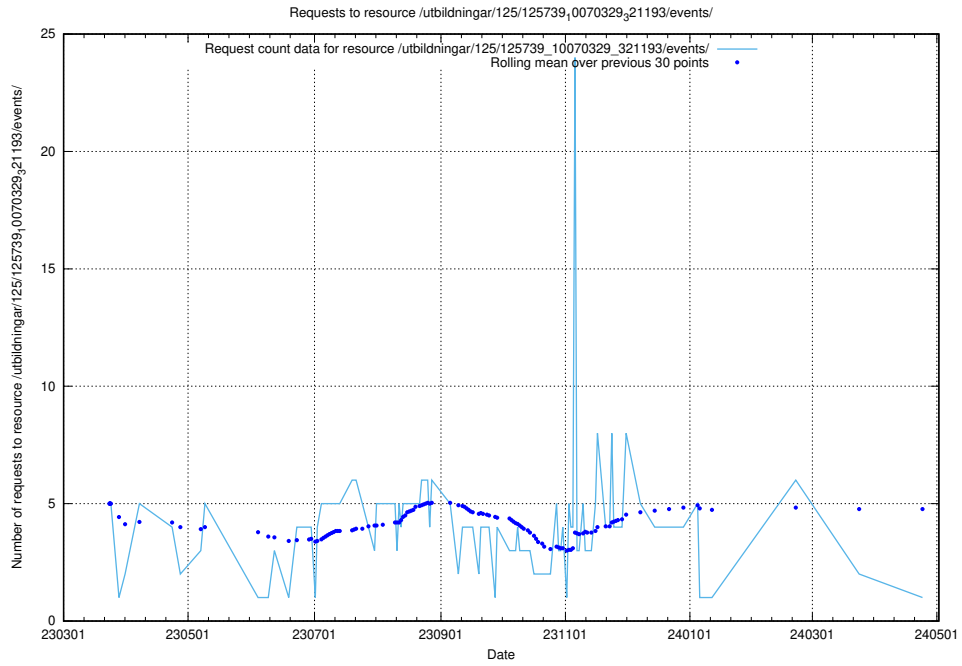

5.6399 Usage of /utbildningar/125/125739_10070329_321193/events/

Here, we count the number of requests to resource /utbildningar/125/125739_10070329_321193/events/