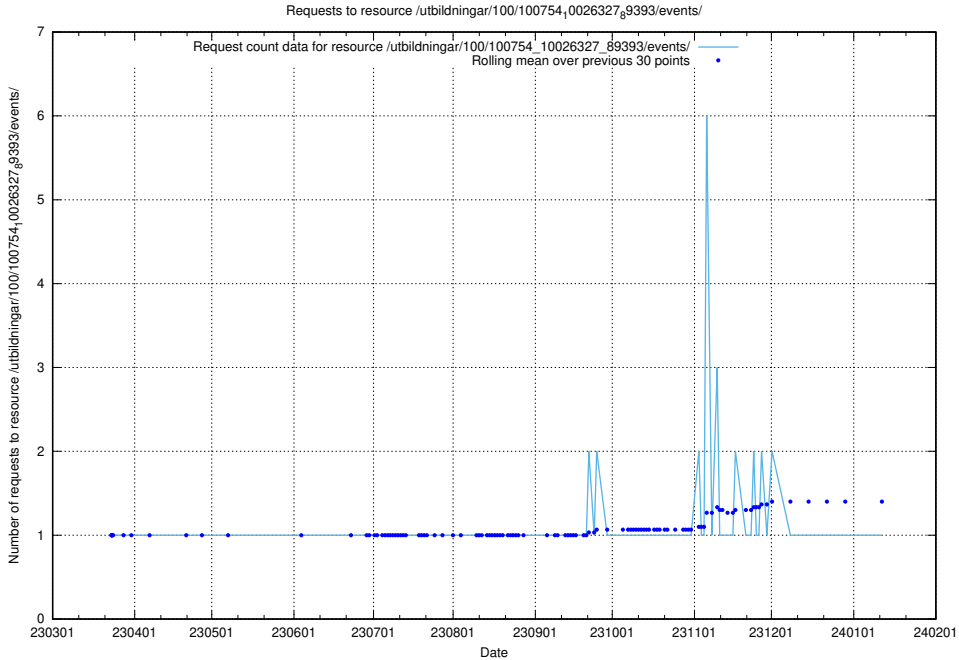

### 5.5693 Usage of /utbildningar/100/100754\_10026327\_89393/events/

Here, we count the number of requests to resource /utbildningar/100/100754\_10026327\_89393/events/.