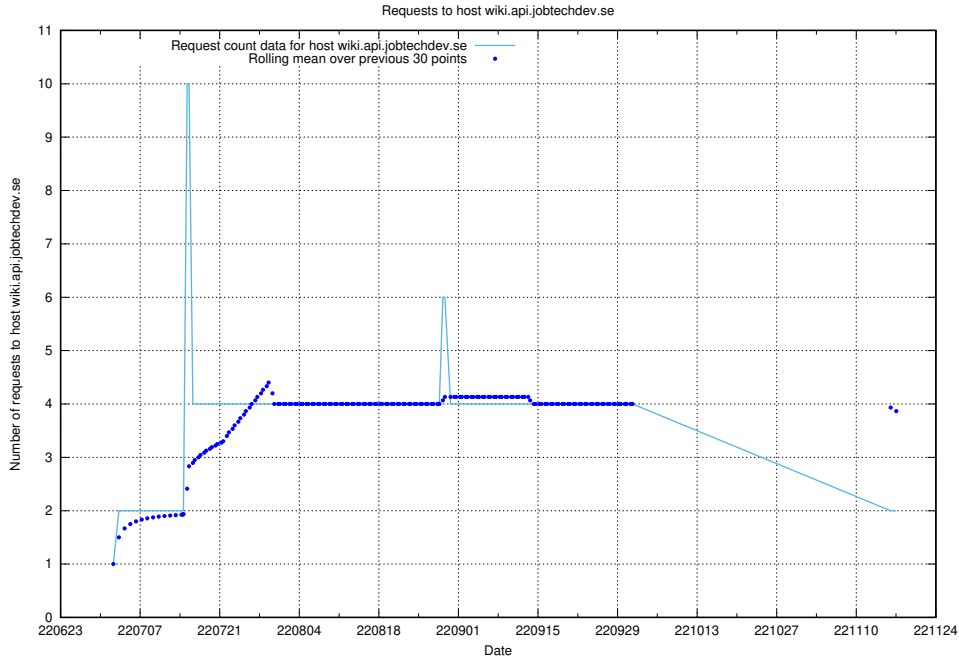

7.396 Usage of wiki.api.jobtechdev.se

Here, we count the number of requests to host wiki.api.jobtechdev.se.