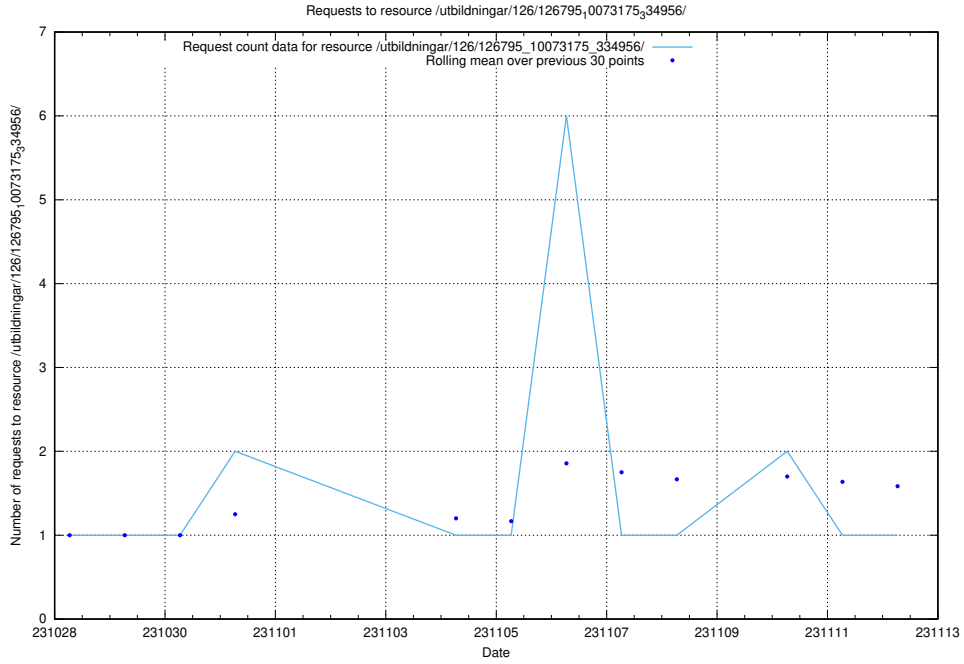

5.4342 Usage of /utbildningar/126/126795_10073175_334956/

Here, we count the number of requests to resource /utbildningar/126/126795_10073175_334956/.