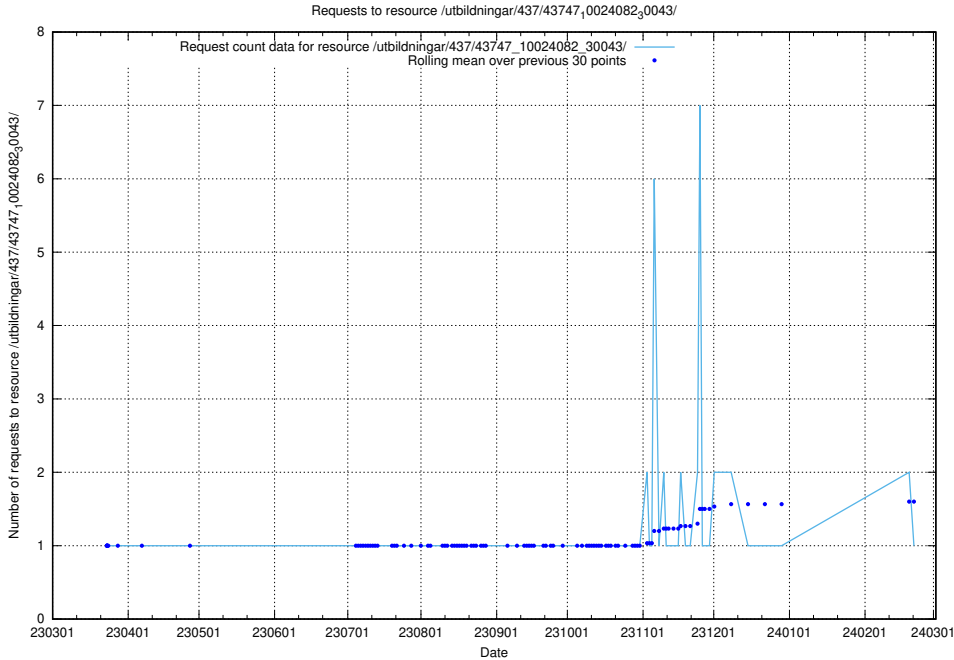

5.6531 Usage of /utbildningar/437/43747_10024082_30043/

Here, we count the number of requests to resource /utbildningar/437/43747_10024082_30043/.