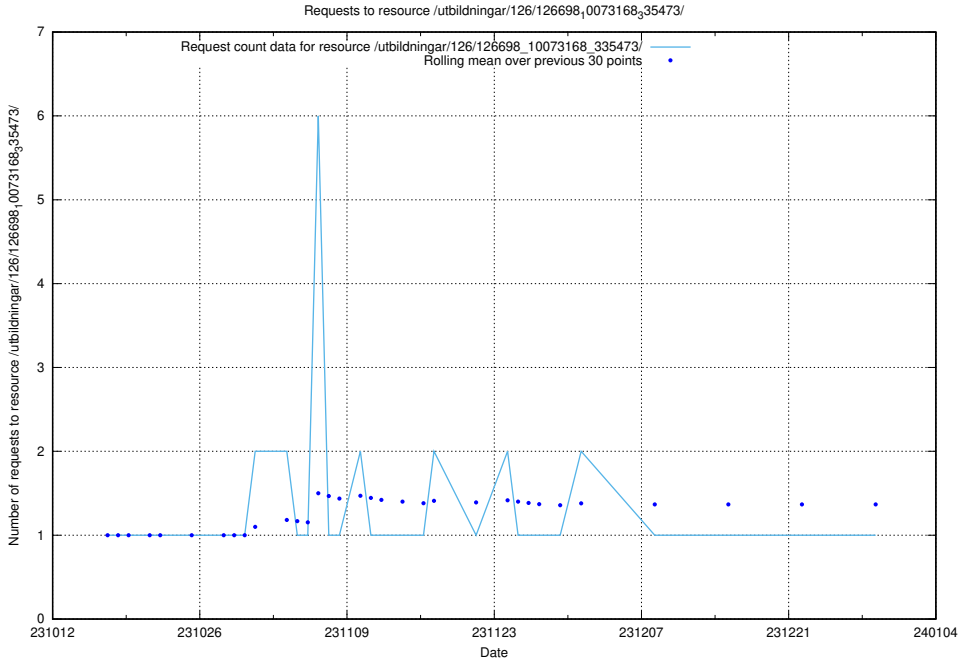

5.4446 Usage of /utbildningar/126/126698_10073168_335473/

Here, we count the number of requests to resource /utbildningar/126/126698_10073168_335473/.