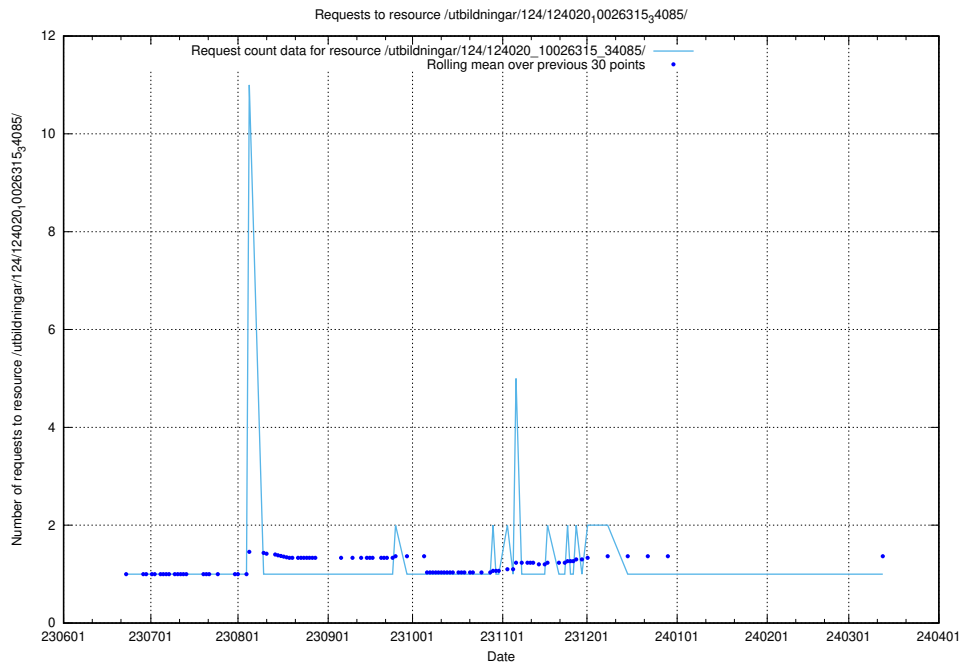

5.5962 Usage of /utbildningar/124/124020_10026315_34085/

Here, we count the number of requests to resource /utbildningar/124/124020_10026315_34085/.