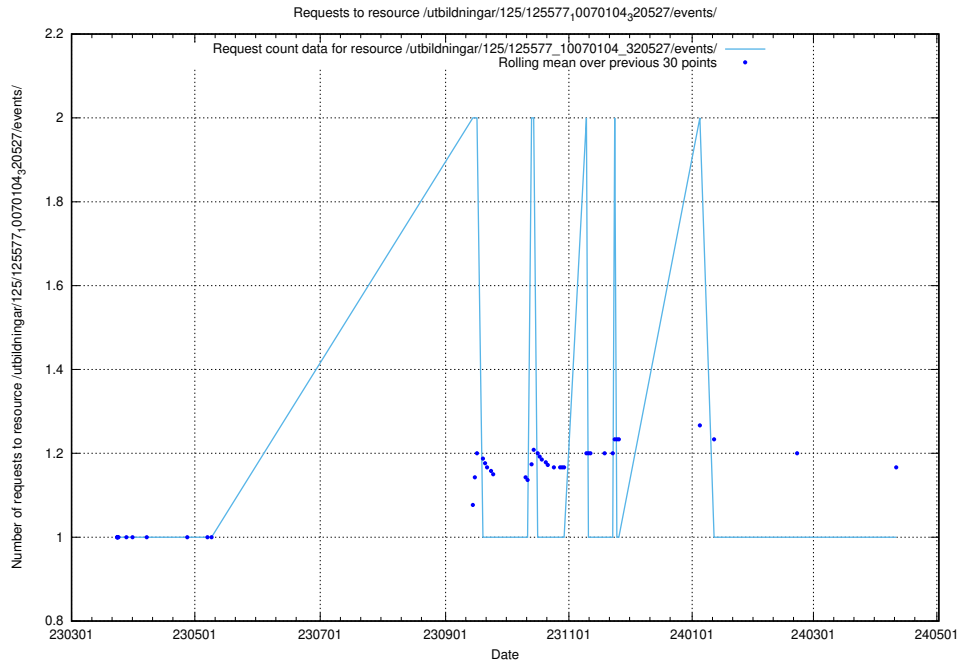

5.1106 Usage of /utbildningar/125/125577_10070104_320527/events/

Here, we count the number of requests to resource /utbildningar/125/125577_10070104_320527/events/