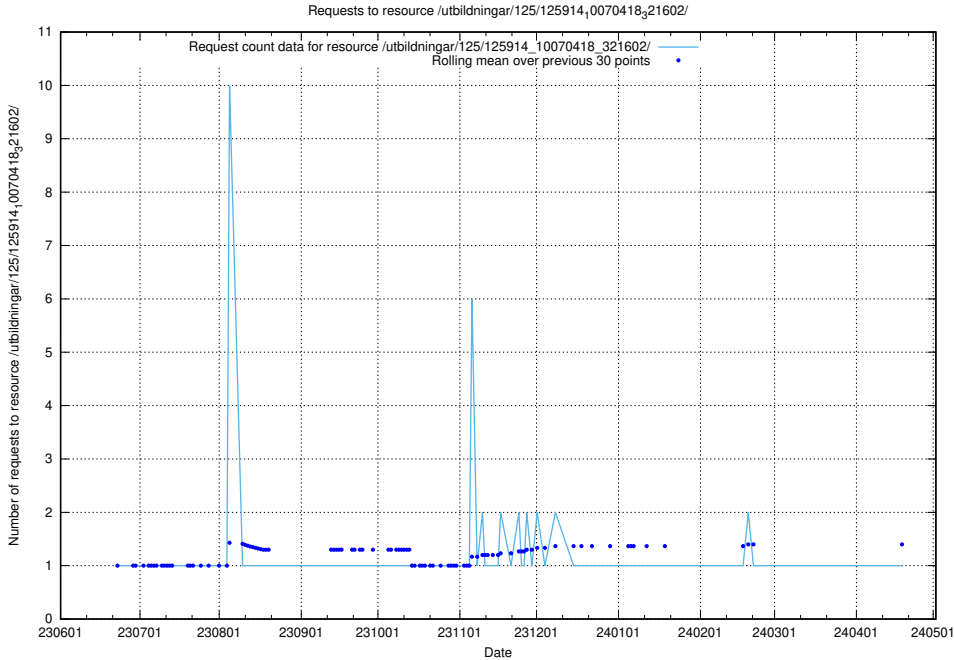

5.5825 Usage of /utbildningar/125/125914_10070418_321602/

Here, we count the number of requests to resource /utbildningar/125/125914_10070418_321602/.