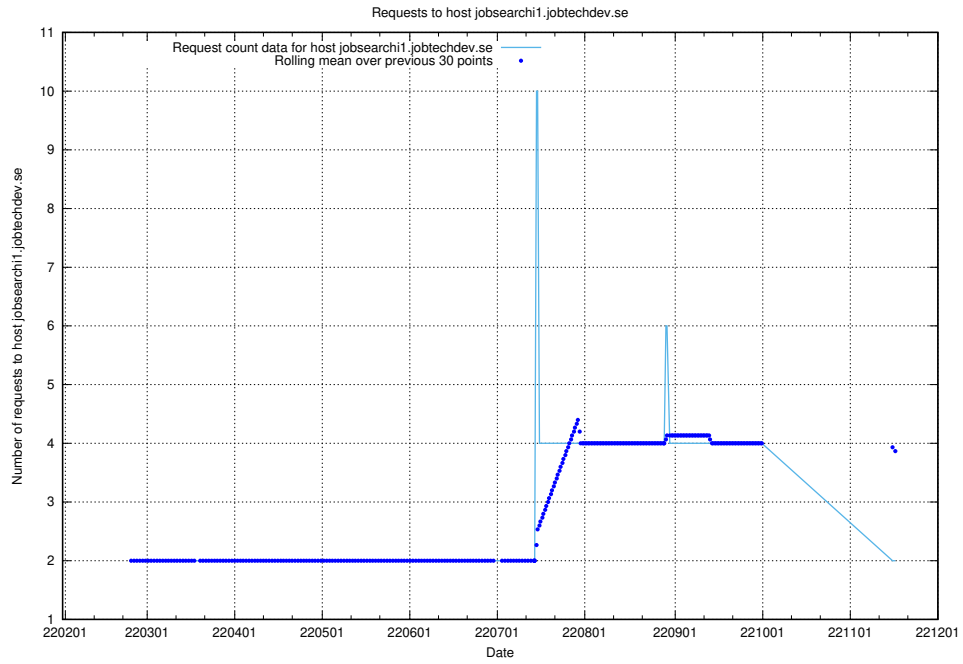

7.514 Usage of jobsearch1.jobtechdev.se

Here, we count the number of requests to host jobsearch1.jobtechdev.se.