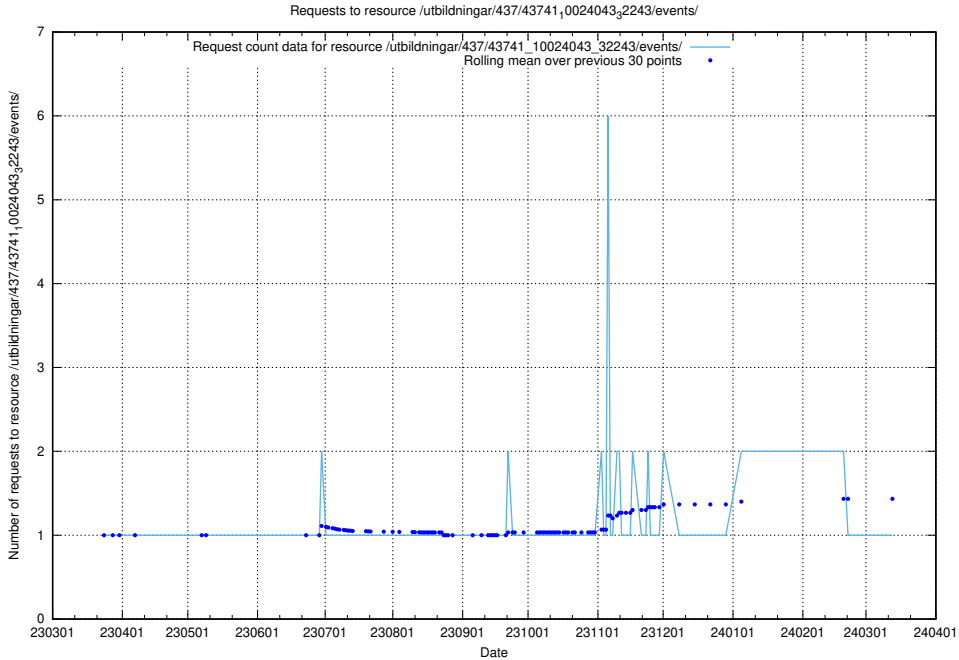

5.6347 Usage of /utbildningar/437/43741_10024043_32243/events/

Here, we count the number of requests to resource /utbildningar/437/43741_10024043_32243/events/.