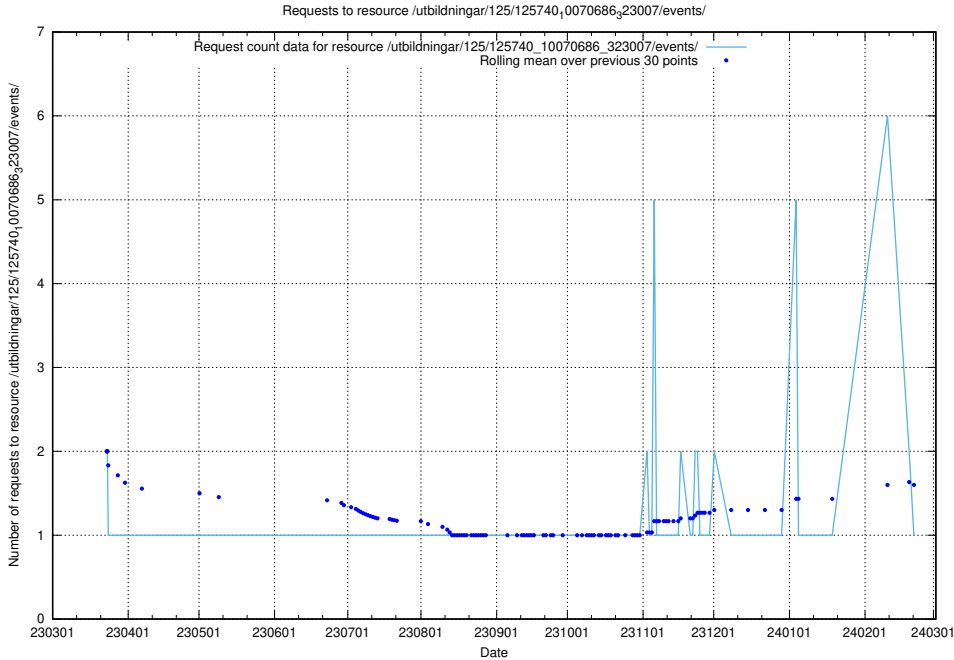

5.6426 Usage of /utbildningar/125/125740_10070686_323007/events/

Here, we count the number of requests to resource /utbildningar/125/125740_10070686_323007/events/