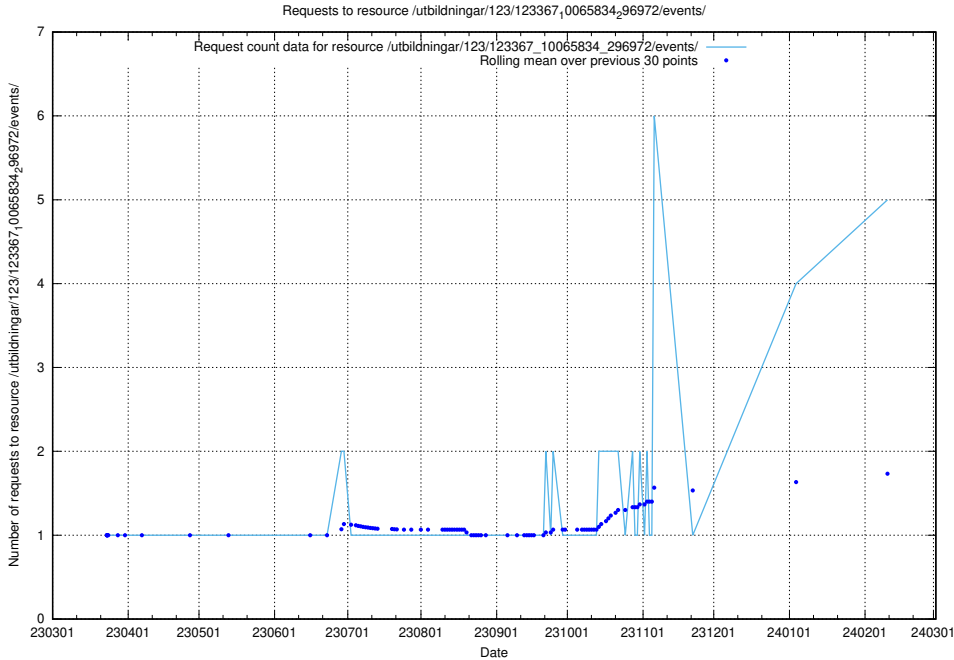

5.141 Usage of /utbildningar/123/123367_10065834_296972/events/

Here, we count the number of requests to resource /utbildningar/123/123367_10065834_296972/events/