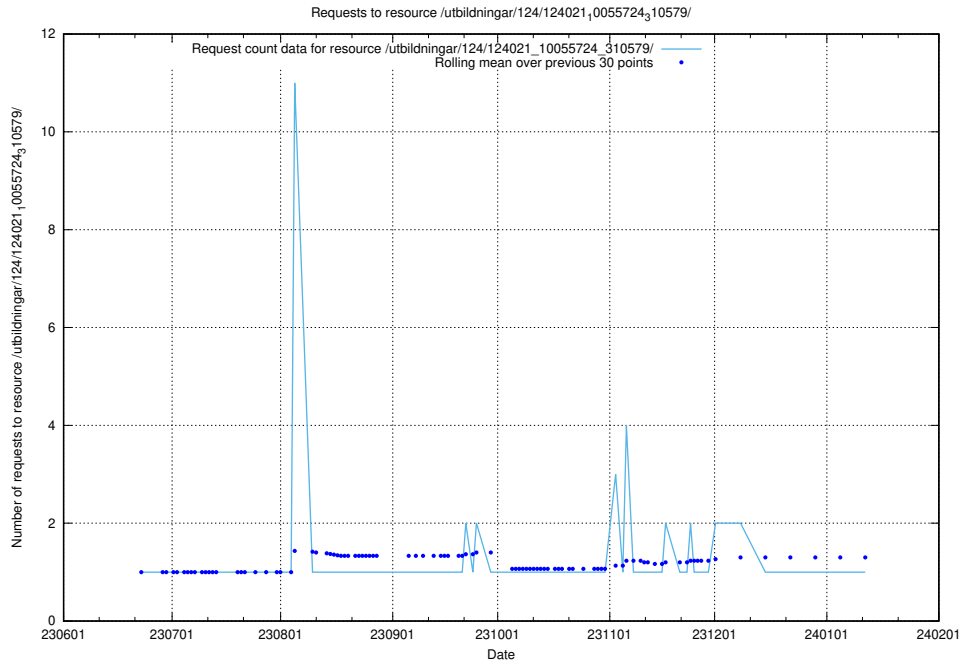

5.5956 Usage of /utbildningar/124/124021_10055724_310579/

Here, we count the number of requests to resource /utbildningar/124/124021_10055724_310579/.