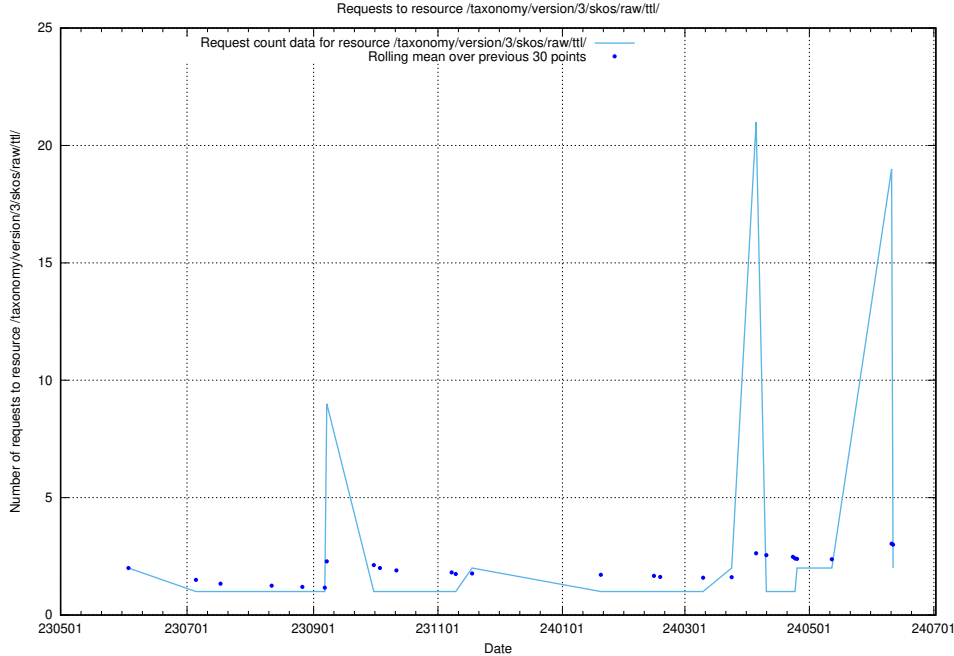

5.895 Usage of /taxonomy/version/3/skos/raw/ttl/

Here, we count the number of requests to resource /taxonomy/version/3/skos/raw/ttl/.