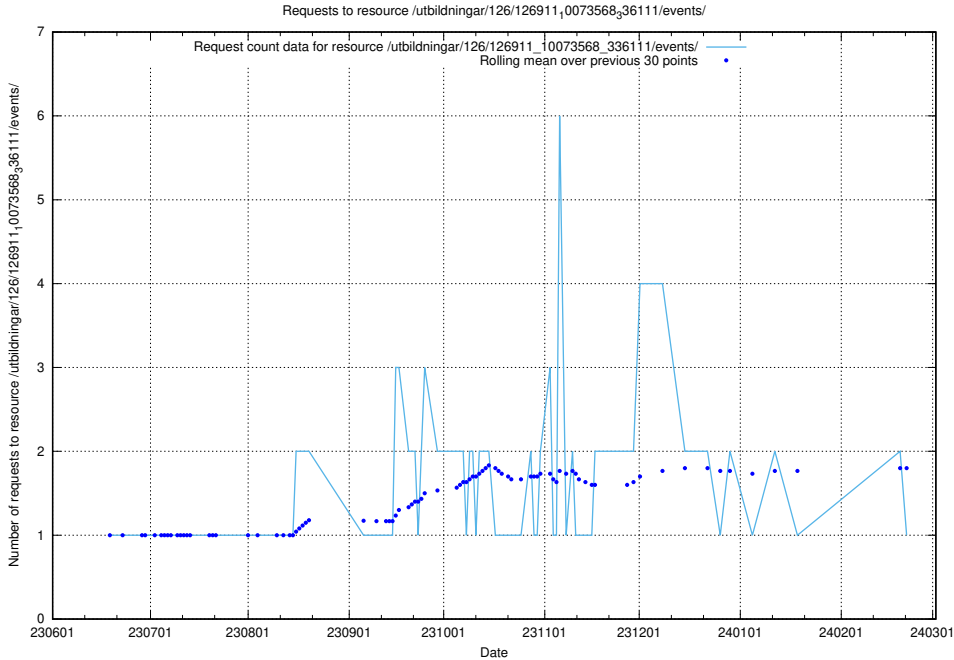

5.5982 Usage of /utbildningar/126/126911_10073568_336111/events/

Here, we count the number of requests to resource /utbildningar/126/126911_10073568_336111/events/