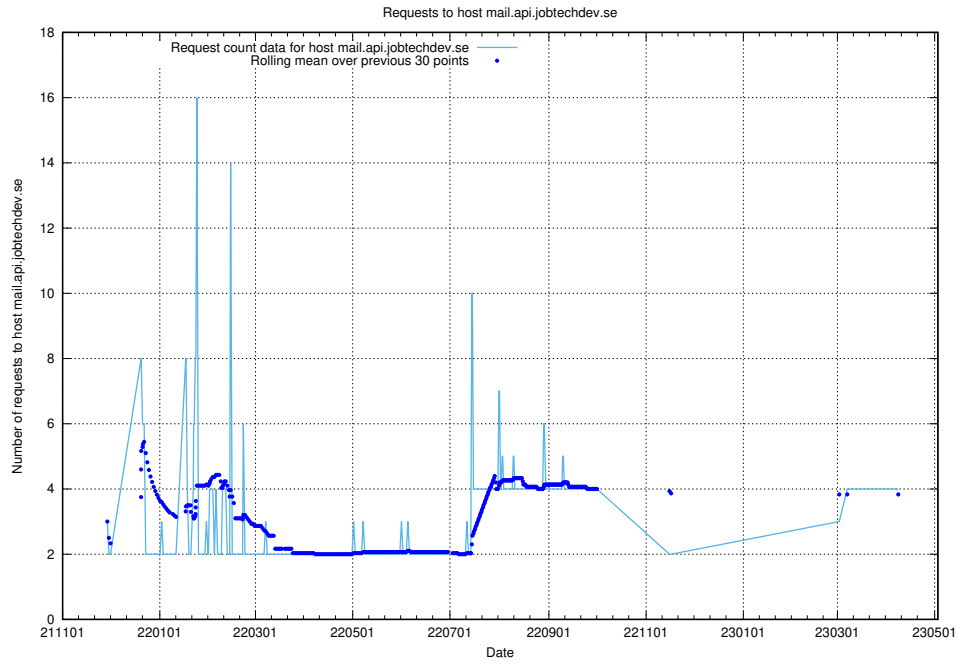

7.141 Usage of mail.api.jobtechdev.se

Here, we count the number of requests to host mail.api.jobtechdev.se.