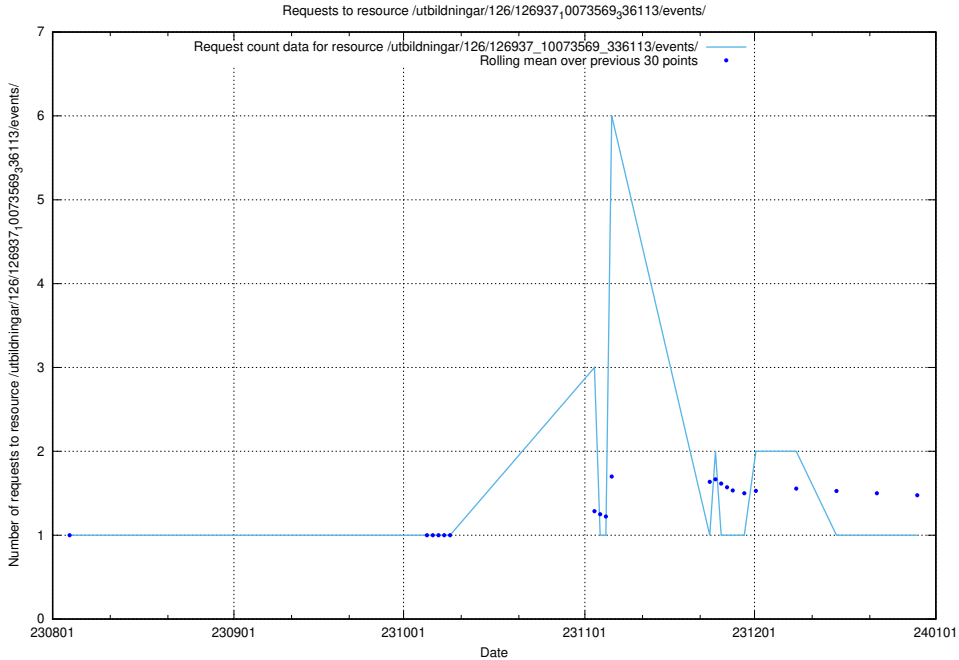

5.5003 Usage of /utbildningar/126/126937_10073569_336113/events/

Here, we count the number of requests to resource /utbildningar/126/126937_10073569_336113/events/