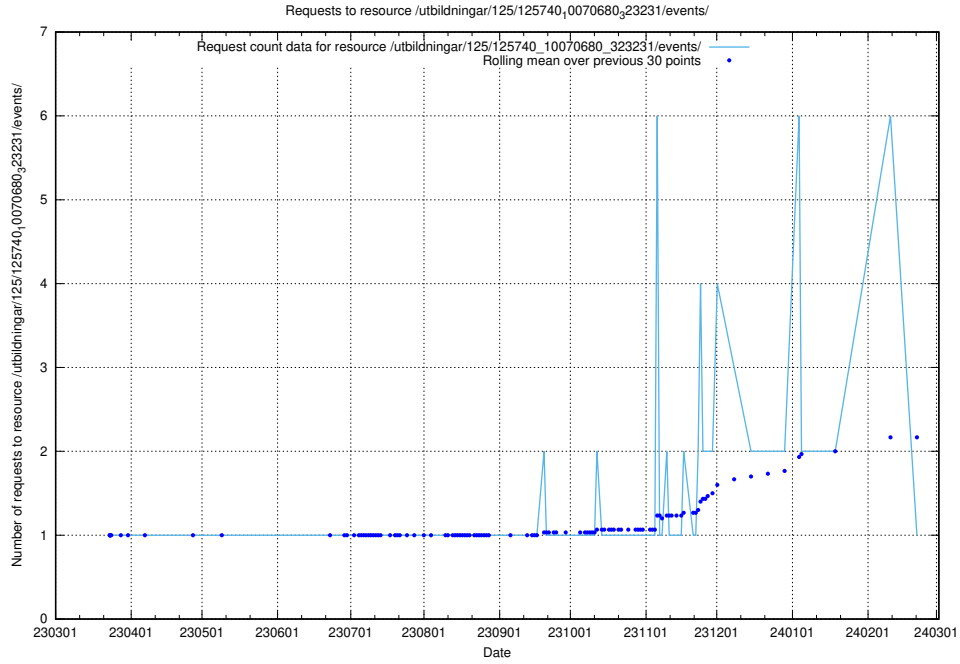

### 5.996 Usage of /utbildningar/125/125740\_10070680\_323231/events/

Here, we count the number of requests to resource /utbildningar/125/125740\_10070680\_323231/events/