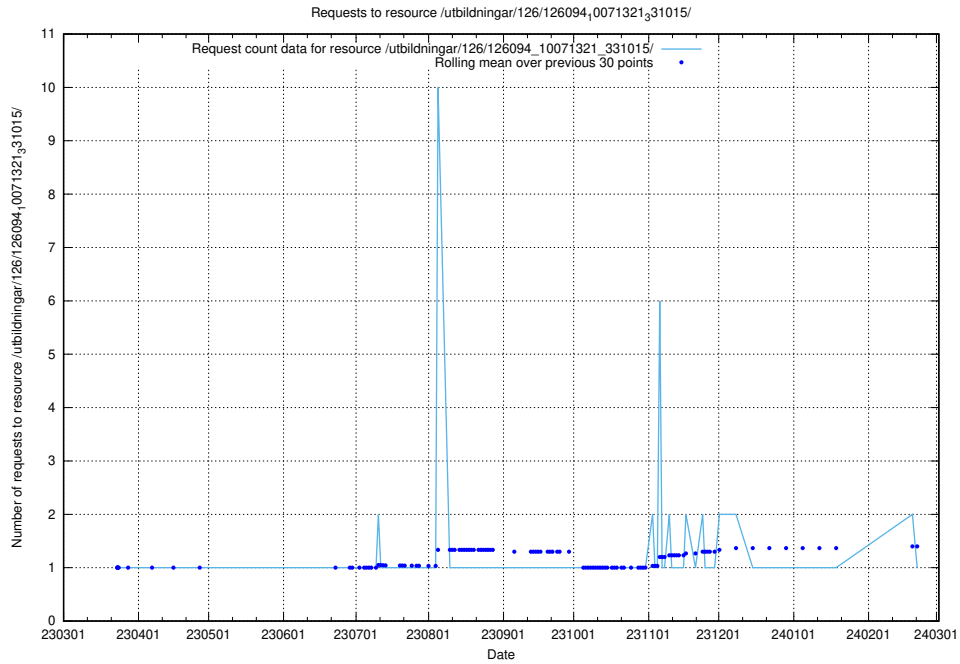

5.6582 Usage of /utbildningar/126/126094_10071321_331015/

Here, we count the number of requests to resource /utbildningar/126/126094_10071321_331015/.