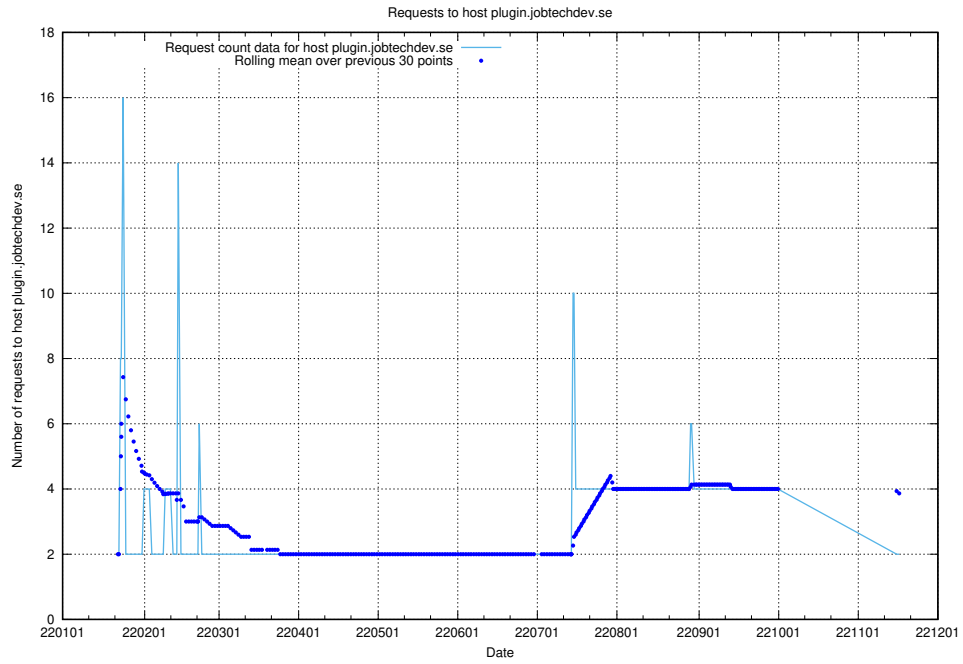

7.593 Usage of plugin.jobtechdev.se

Here, we count the number of requests to host plugin.jobtechdev.se.