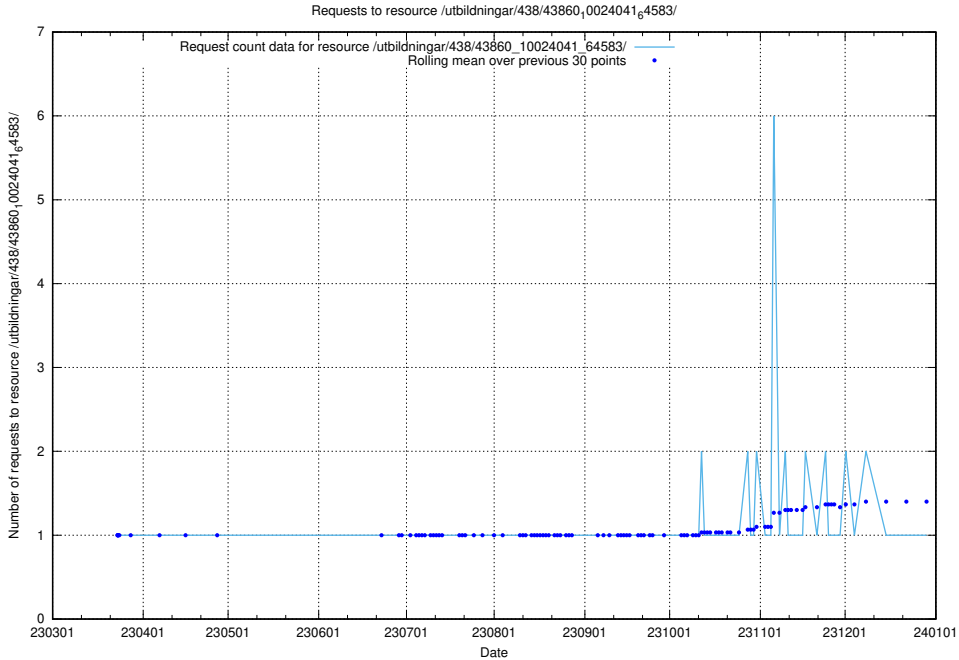

5.6472 Usage of /utbildningar/438/43860_10024041_64583/

Here, we count the number of requests to resource /utbildningar/438/43860_10024041_64583/.