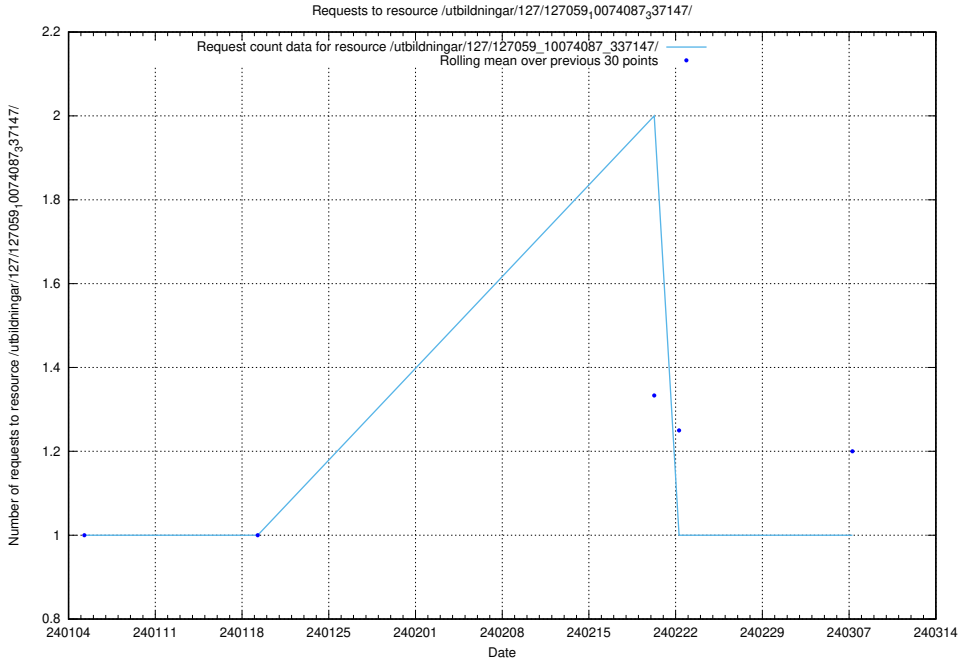

5.4006 Usage of /utbildningar/127/127059_10074087_337147/

Here, we count the number of requests to resource /utbildningar/127/127059_10074087_337147/.