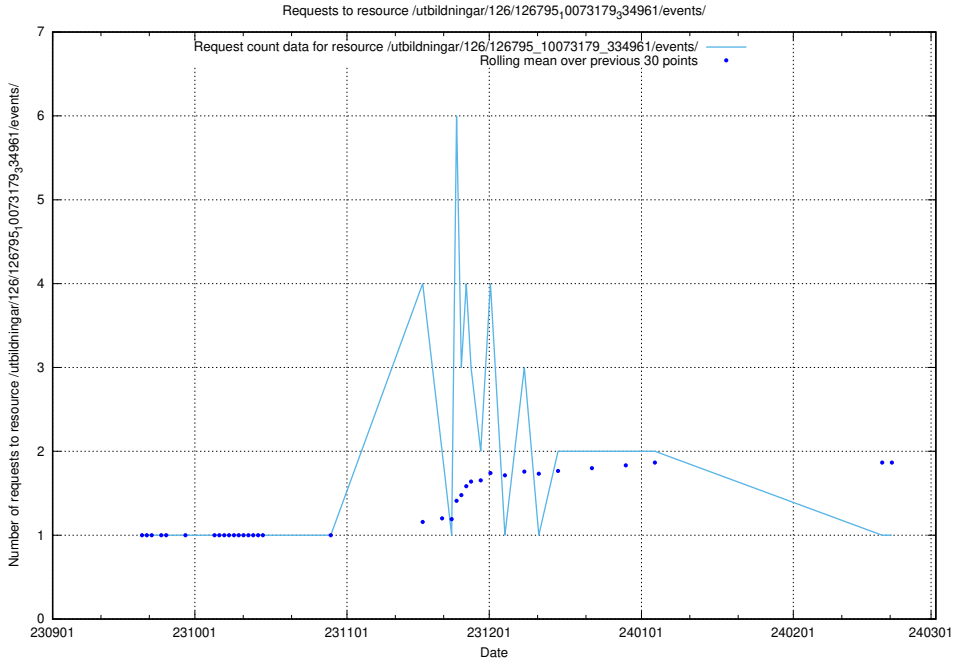

5.4670 Usage of /utbildningar/126/126795_10073179_334961/events/

Here, we count the number of requests to resource /utbildningar/126/126795_10073179_334961/events/