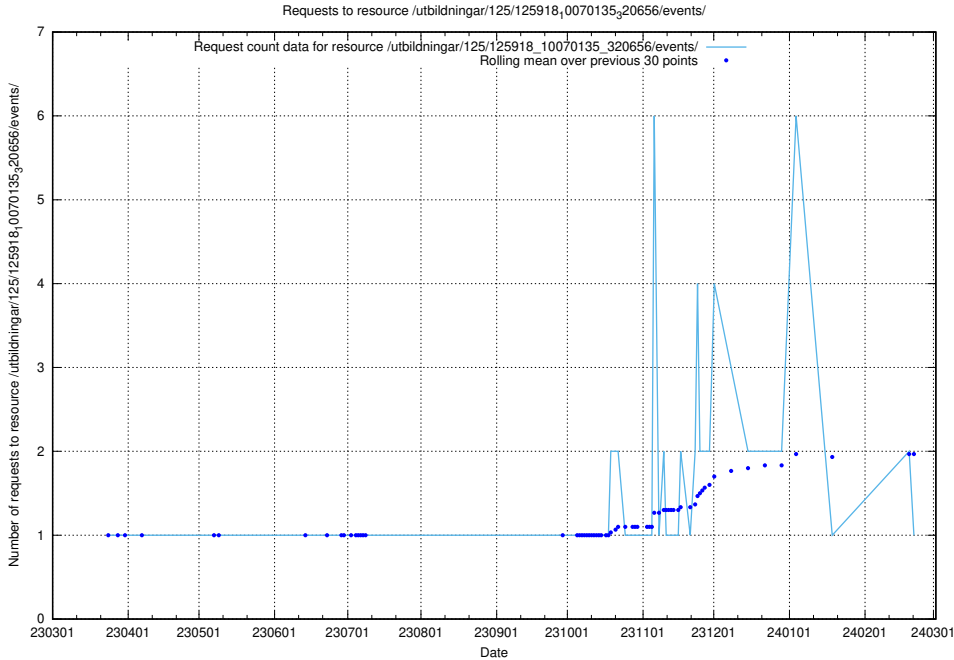

5.6357 Usage of /utbildningar/125/125918_10070135_320656/events/

Here, we count the number of requests to resource /utbildningar/125/125918_10070135_320656/events/