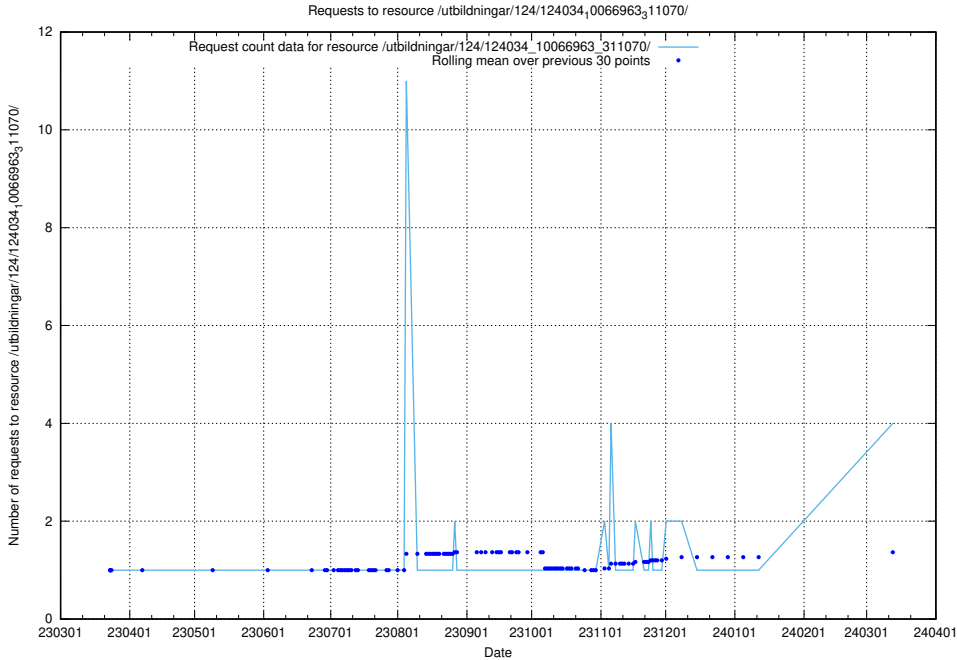

5.219 Usage of /utbildningar/124/124034_10066963_311070/

Here, we count the number of requests to resource /utbildningar/124/124034_10066963_311070/.