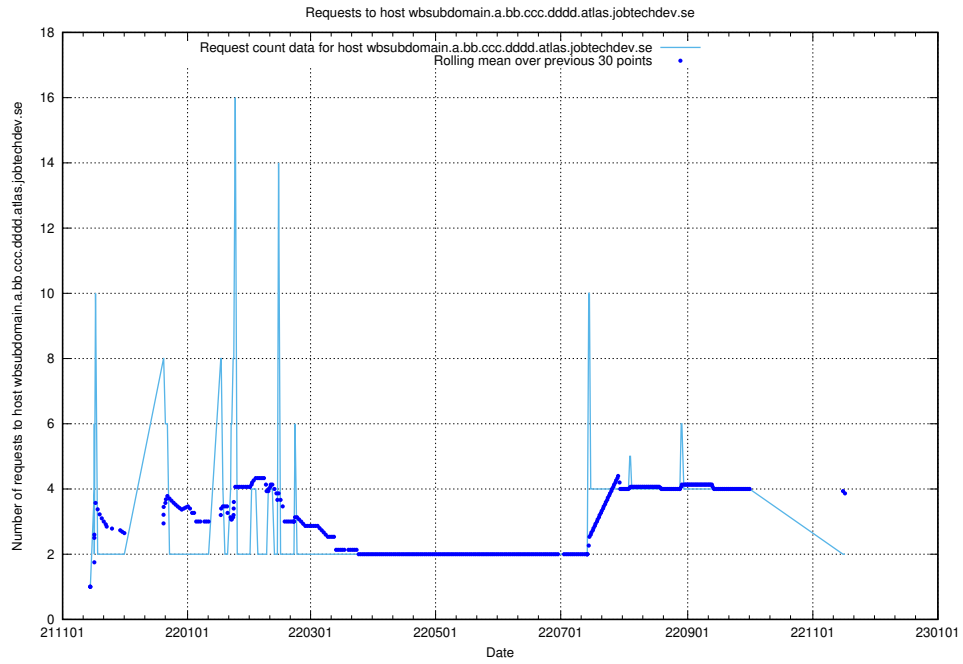

7.552 Usage of wbsubdomain.a.bb.ccc.dddd.atlas.jobtechdev.se

Here, we count the number of requests to host wbsubdomain.a.bb.ccc.dddd.atlas.jobtechdev.se.