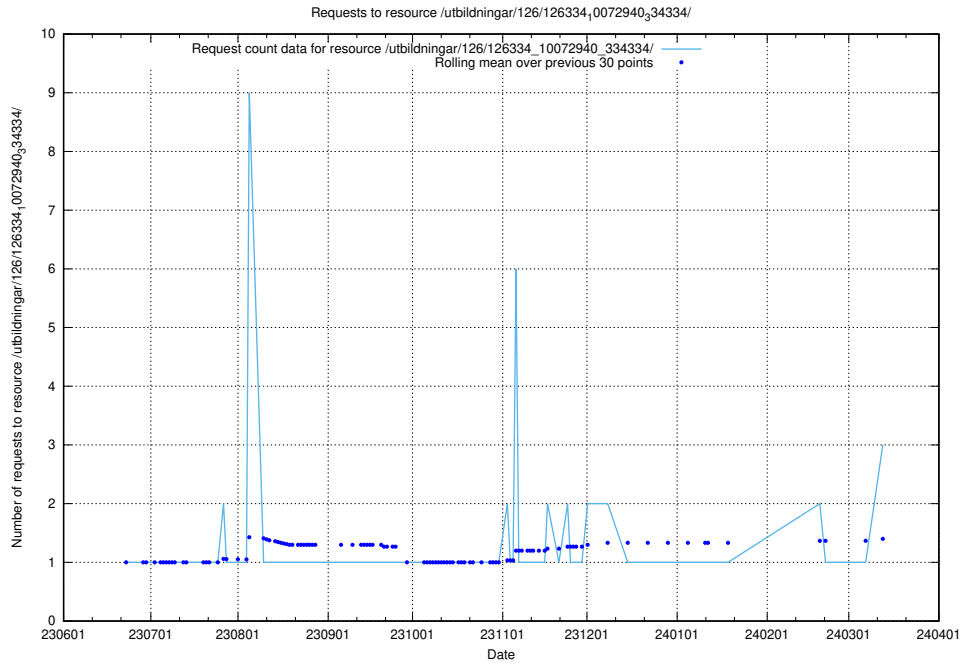

5.401 Usage of /utbildningar/126/126334_10072940_334334/

Here, we count the number of requests to resource /utbildningar/126/126334_10072940_334334/.