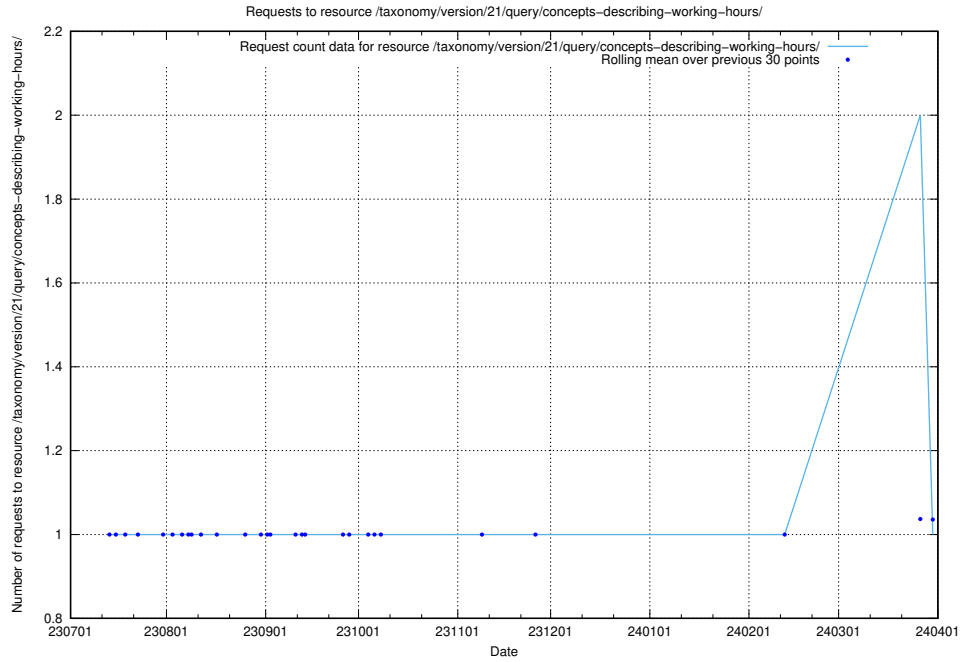

5.5236 Usage of /taxonomy/version/21/query/concepts-describing-working-hours/

Here, we count the number of requests to resource /taxonomy/version/21/query/concepts-describing-working-hours/.