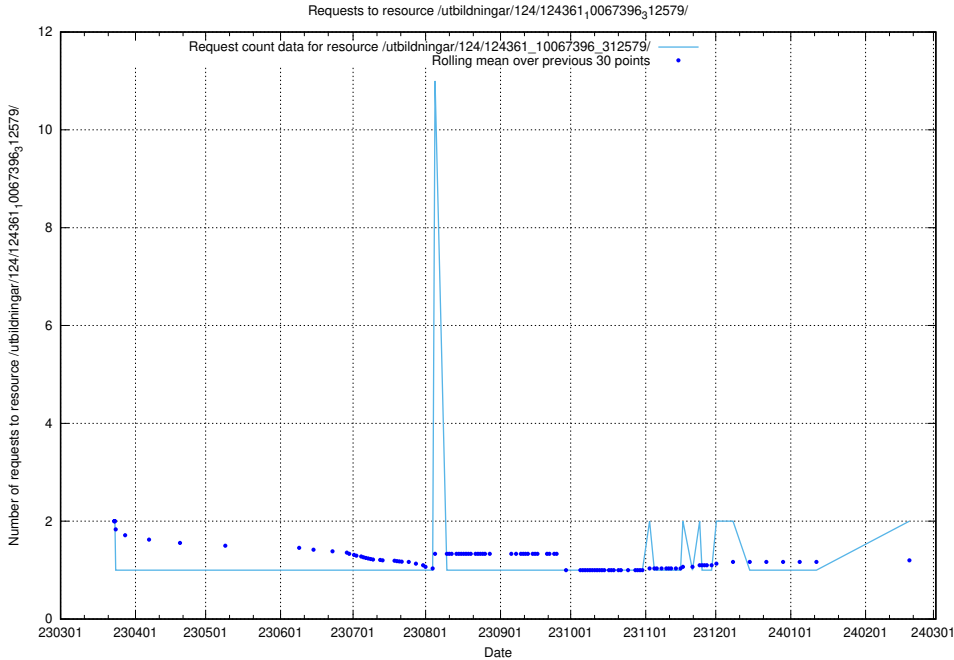

5.952 Usage of /utbildningar/124/124361_10067396_312579/

Here, we count the number of requests to resource /utbildningar/124/124361_10067396_312579/.