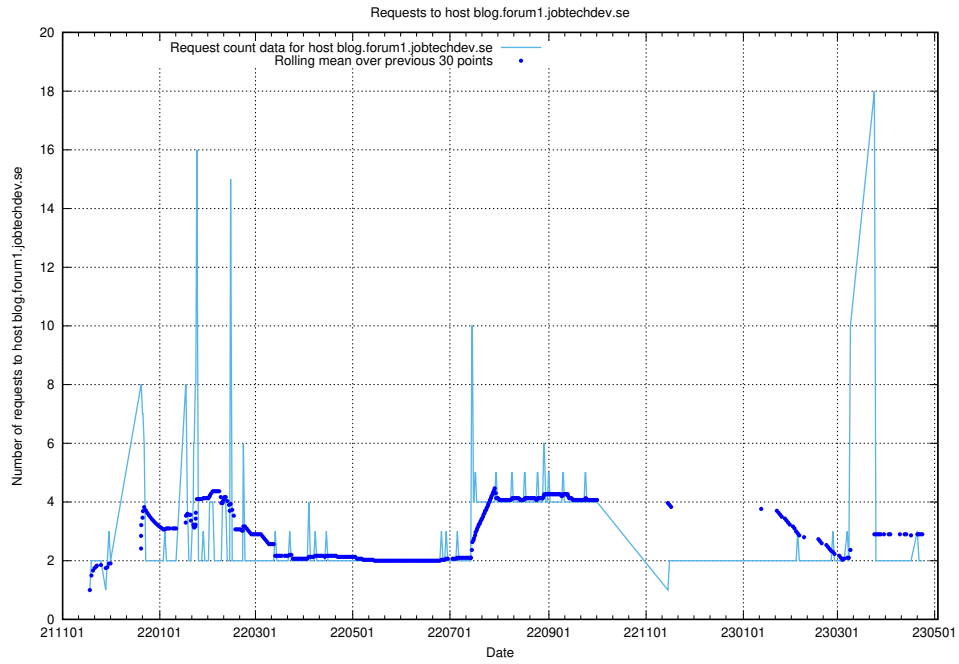

7.488 Usage of `blog.forum1.jobtechdev.se`

Here, we count the number of requests to host `blog.forum1.jobtechdev.se`.