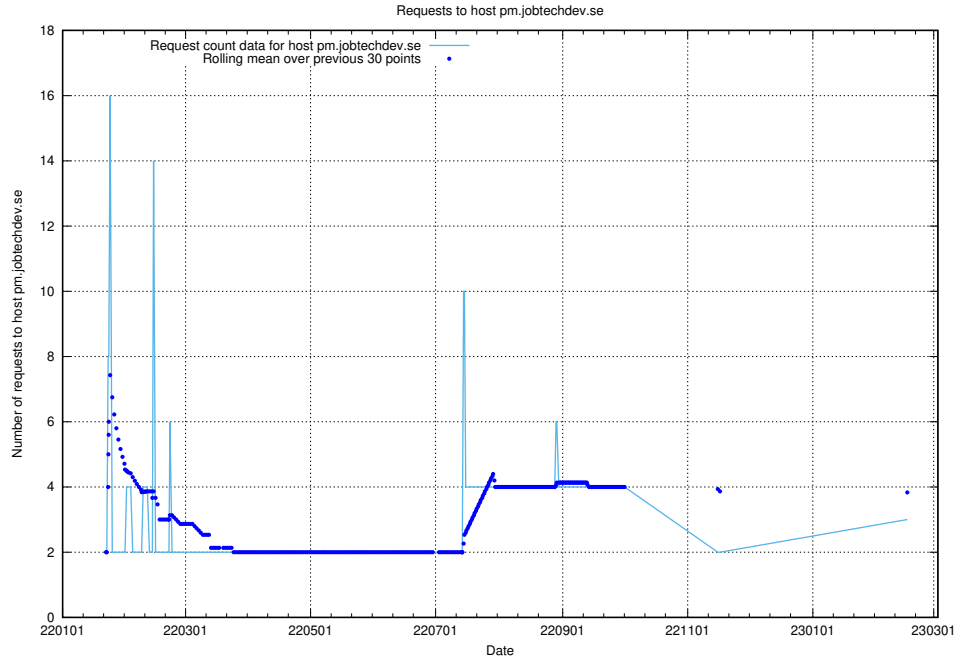

7.252 Usage of pm.jobtechdev.se

Here, we count the number of requests to host pm.jobtechdev.se.