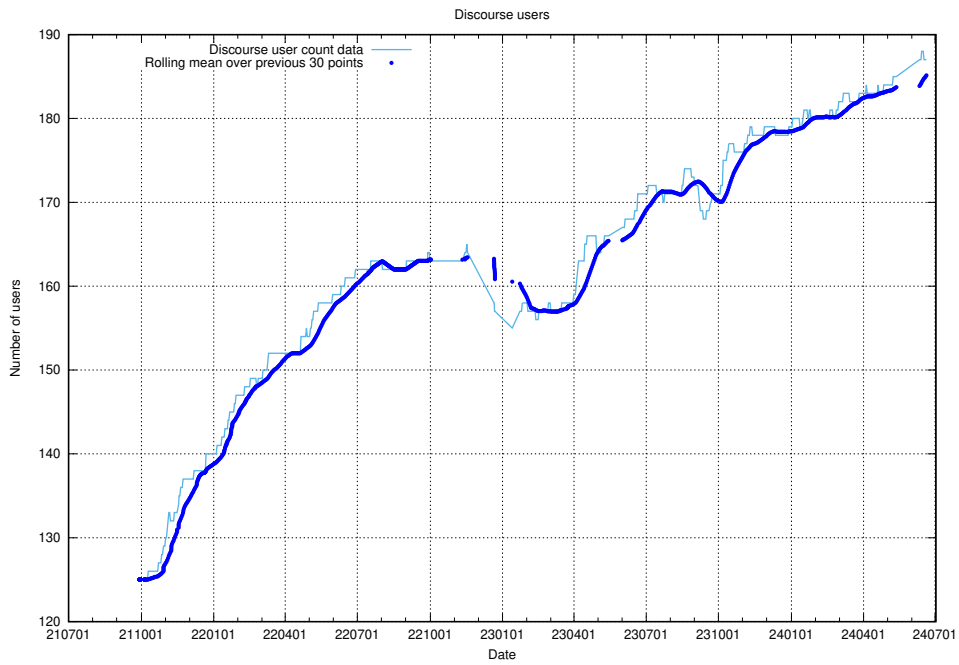

4 Discourse

This section summarises activities from the [JobTech Discourse Forum](https://forum.jobtechdev.se)⁵.

4.1 User count

A table of the number of users in Discourse.

---

⁵<https://forum.jobtechdev.se>