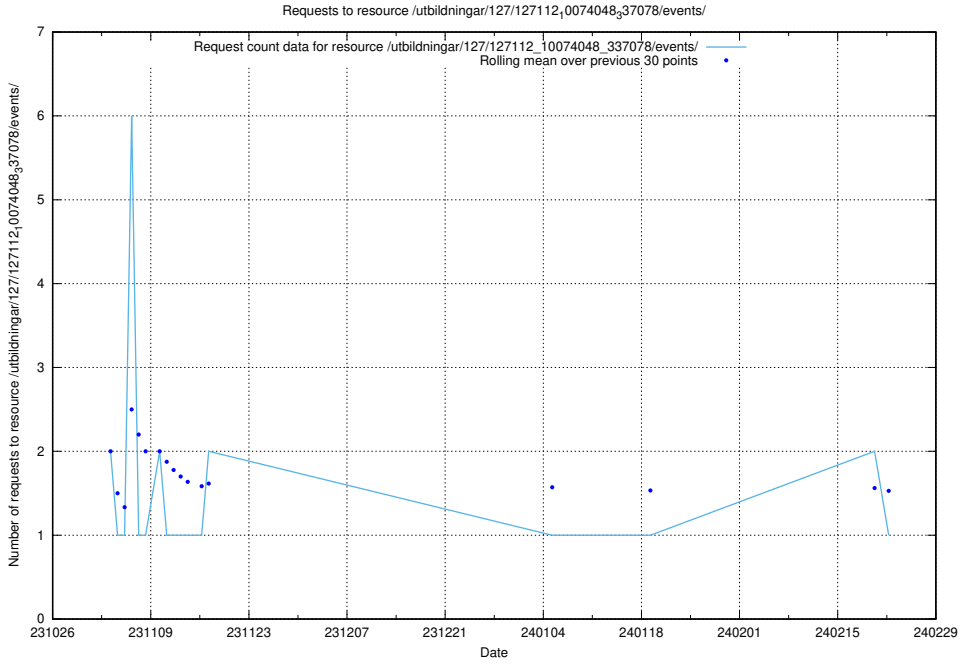

5.4295 Usage of /utbildningar/127/127112_10074048_337078/events/

Here, we count the number of requests to resource /utbildningar/127/127112_10074048_337078/events/