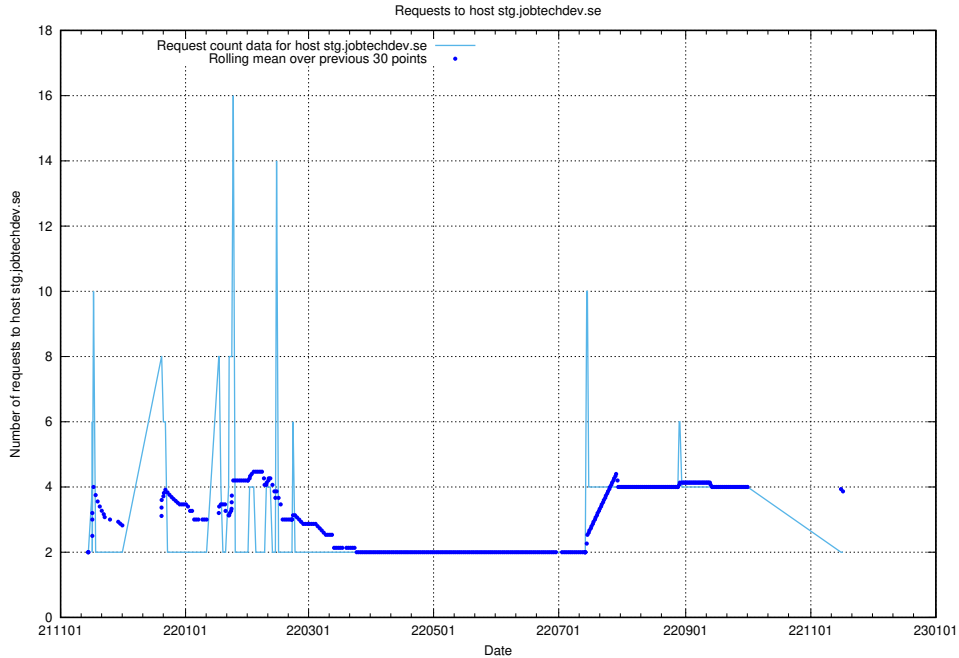

7.561 Usage of stg.jobtechdev.se

Here, we count the number of requests to host stg.jobtechdev.se.