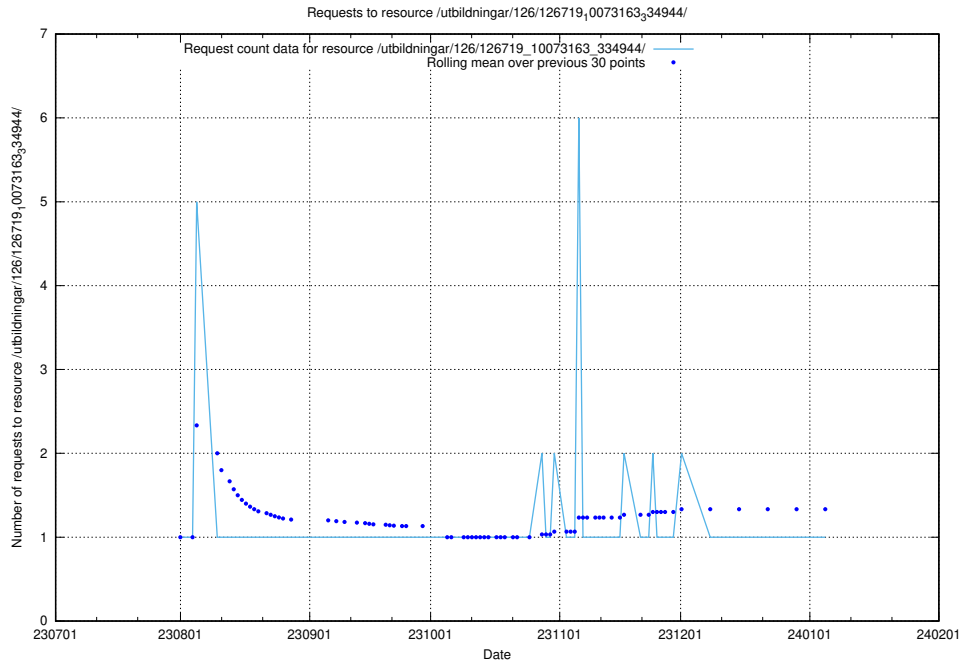

5.5030 Usage of /utbildningar/126/126719_10073163_334944/

Here, we count the number of requests to resource /utbildningar/126/126719_10073163_334944/.