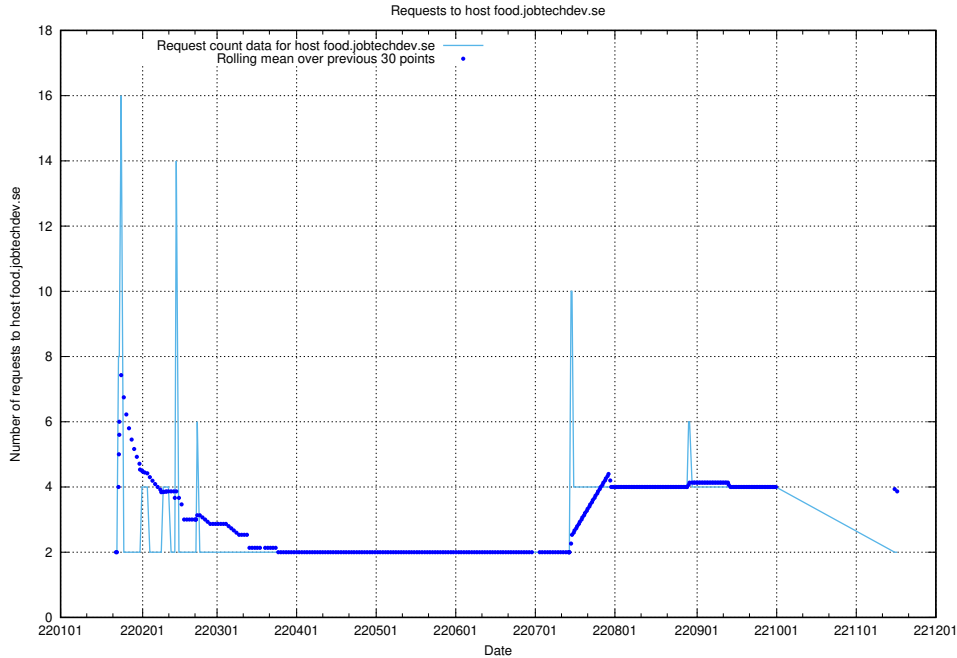

7.601 Usage of food.jobtechdev.se

Here, we count the number of requests to host food.jobtechdev.se.