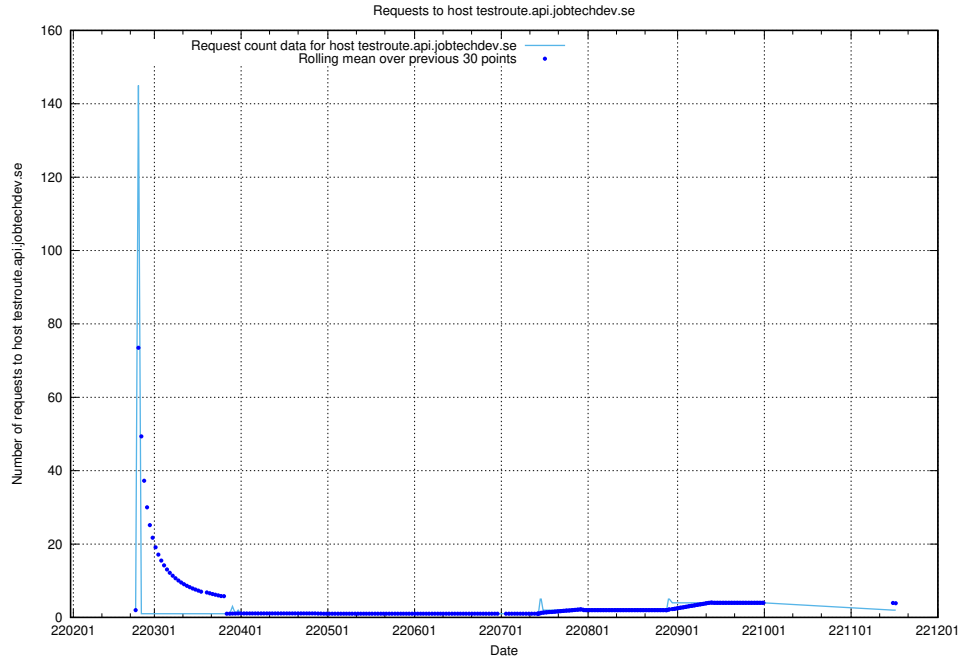

7.517 Usage of testroute.api.jobtechdev.se

Here, we count the number of requests to host testroute.api.jobtechdev.se.