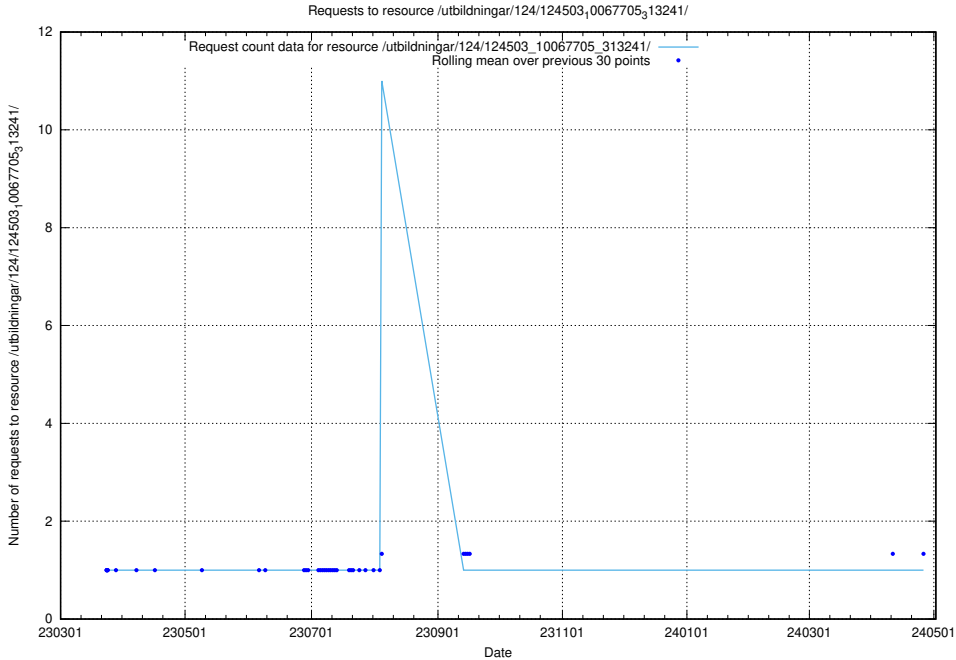

5.2306 Usage of /utbildningar/124/124503_10067705_313241/

Here, we count the number of requests to resource /utbildningar/124/124503_10067705_313241/.