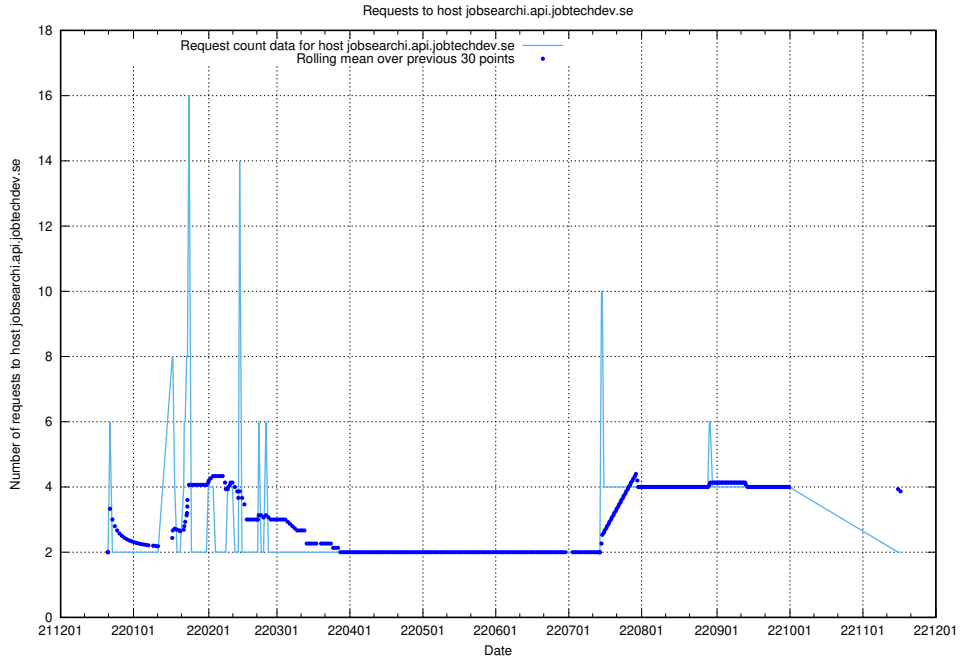

7.370 Usage of jobsearchi.api.jobtechdev.se

Here, we count the number of requests to host jobsearchi.api.jobtechdev.se.