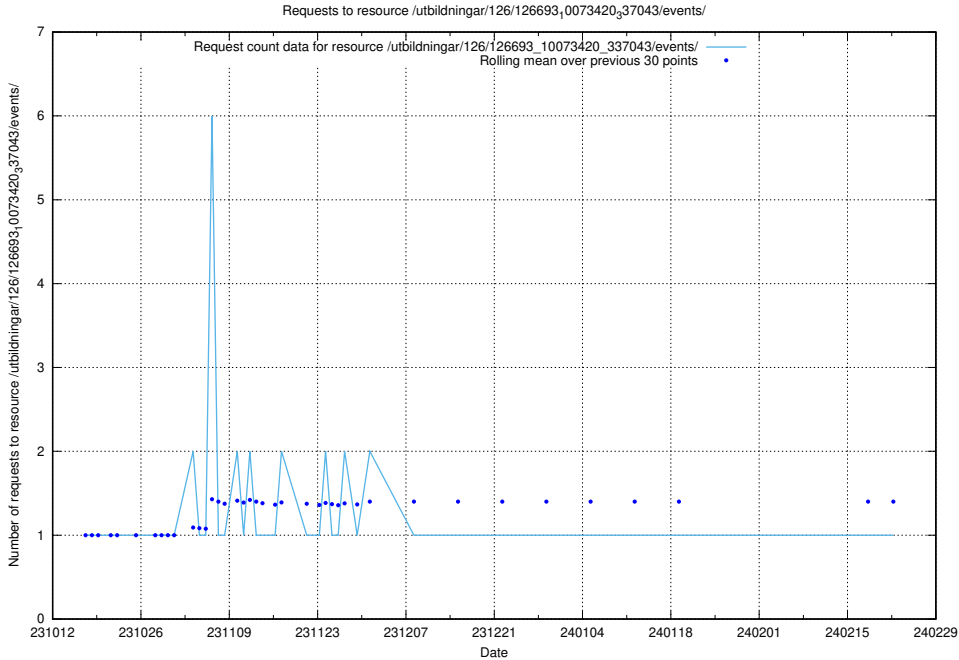

5.4455 Usage of /utbildningar/126/126693_10073420_337043/events/

Here, we count the number of requests to resource /utbildningar/126/126693_10073420_337043/events/