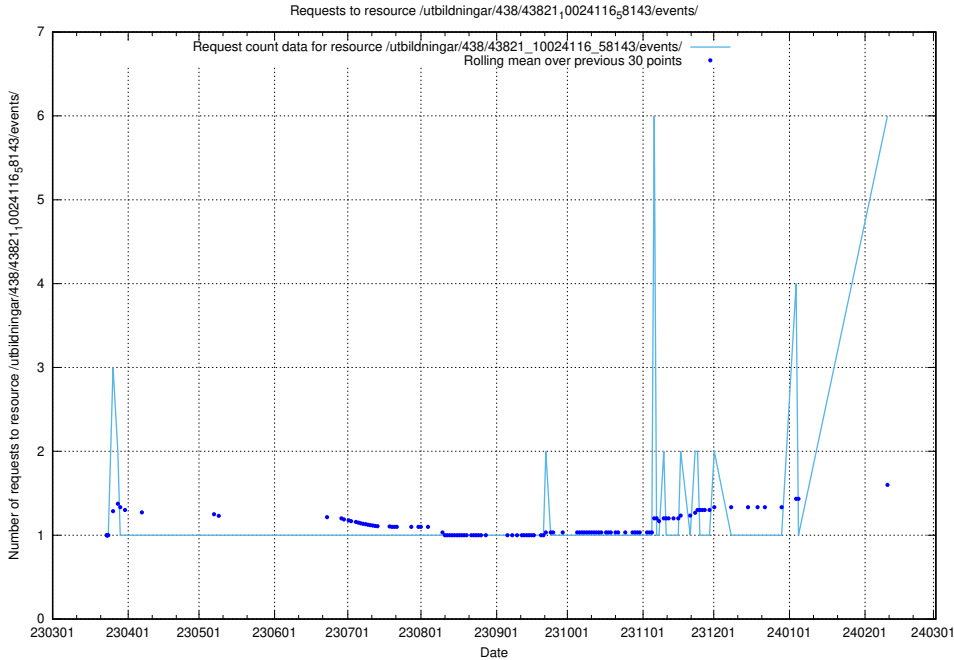

5.96 Usage of /utbildningar/438/43821_10024116_58143/events/

Here, we count the number of requests to resource /utbildningar/438/43821_10024116_58143/events/.