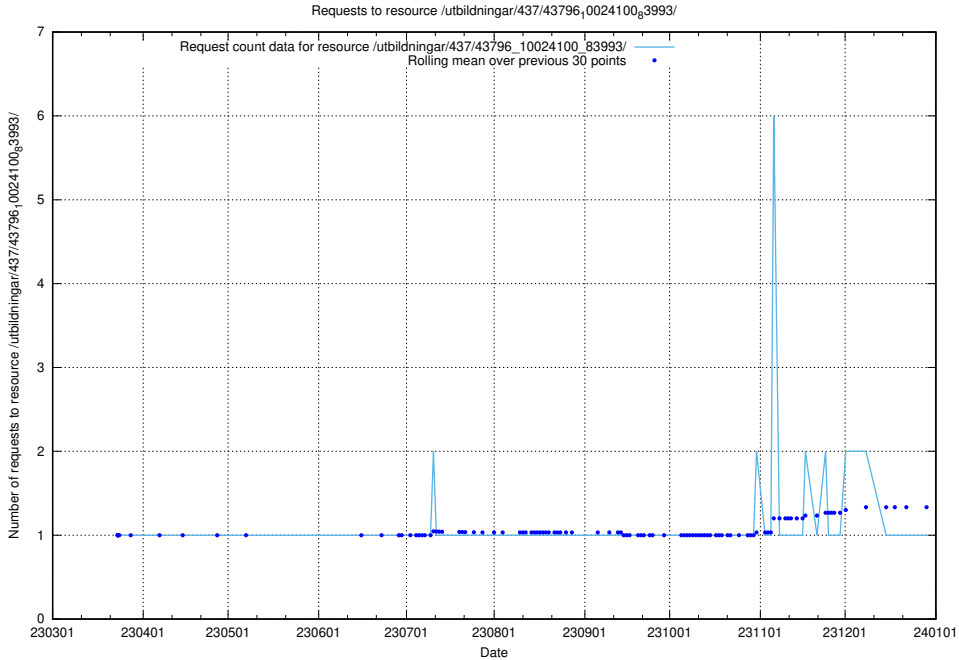

5.6500 Usage of /utbildningar/437/43796_10024100_83993/

Here, we count the number of requests to resource /utbildningar/437/43796_10024100_83993/.