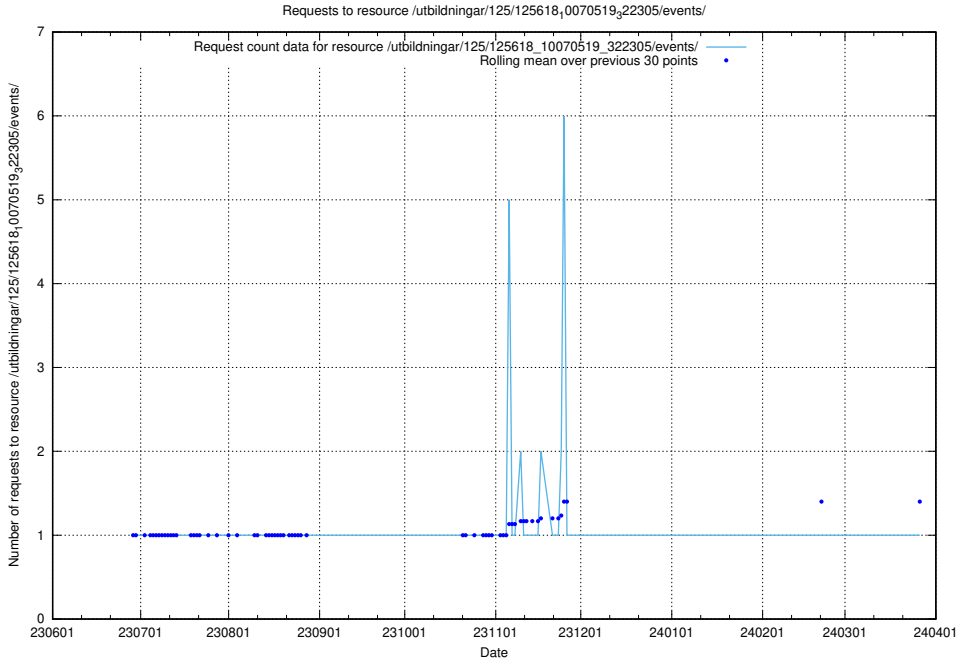

5.5610 Usage of /utbildningar/125/125618_10070519_322305/events/

Here, we count the number of requests to resource /utbildningar/125/125618_10070519_322305/events/