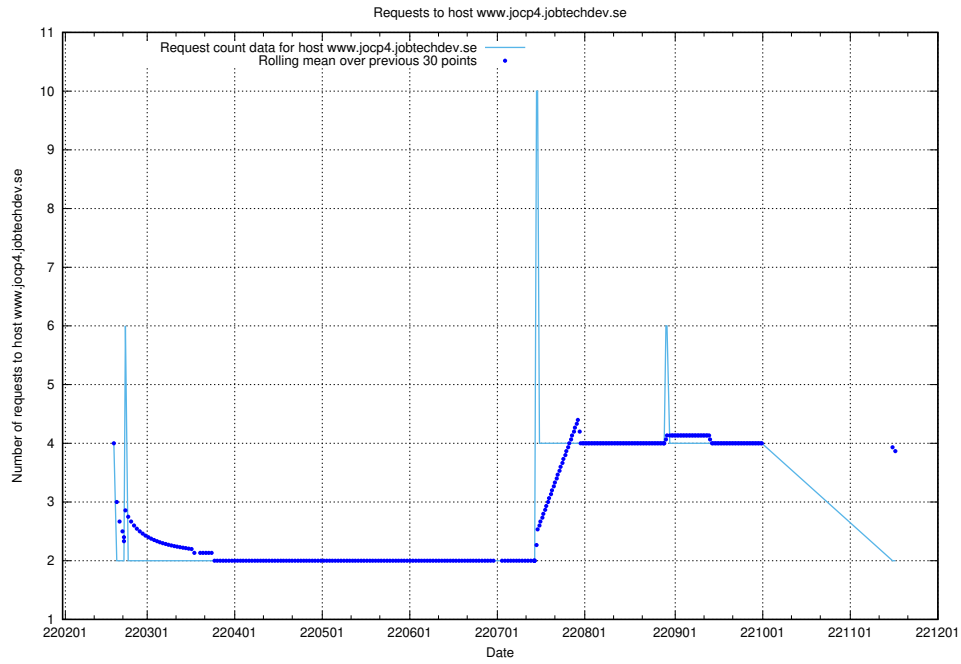

7.535 Usage of www.jocp4.jobtechdev.se

Here, we count the number of requests to host www.jocp4.jobtechdev.se.