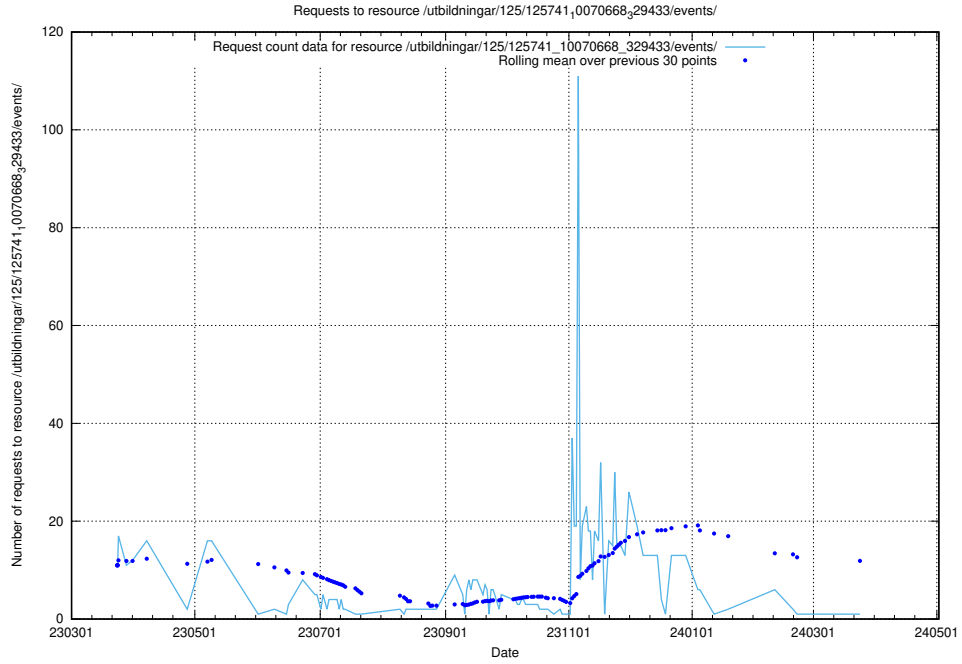

5.6397 Usage of /utbildningar/125/125741_10070668_329433/events/

Here, we count the number of requests to resource /utbildningar/125/125741_10070668_329433/events/