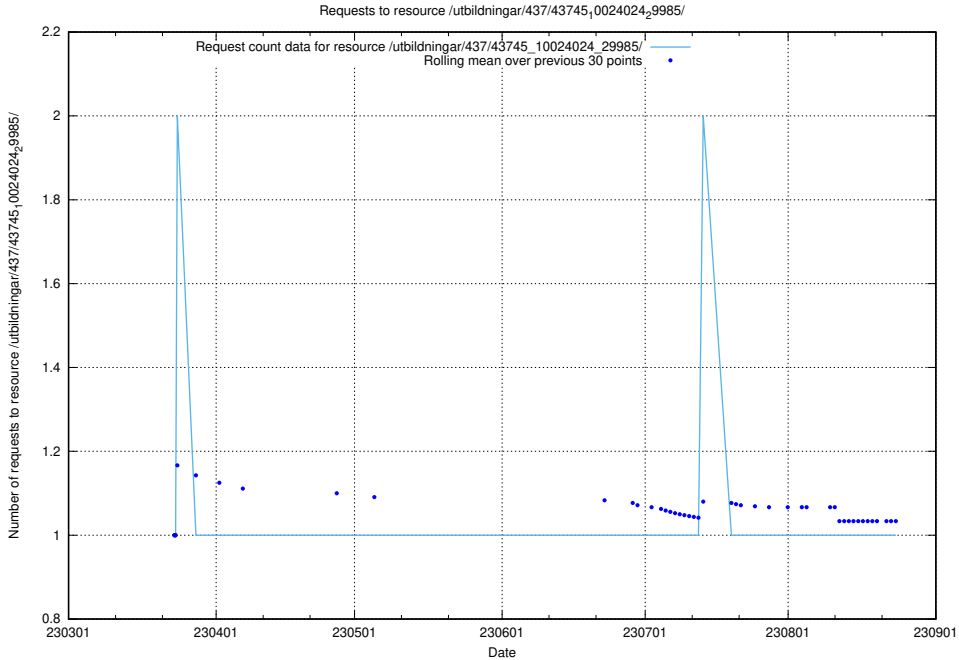

5.6535 Usage of /utbildningar/437/43745_10024024_29985/

Here, we count the number of requests to resource /utbildningar/437/43745_10024024_29985/.