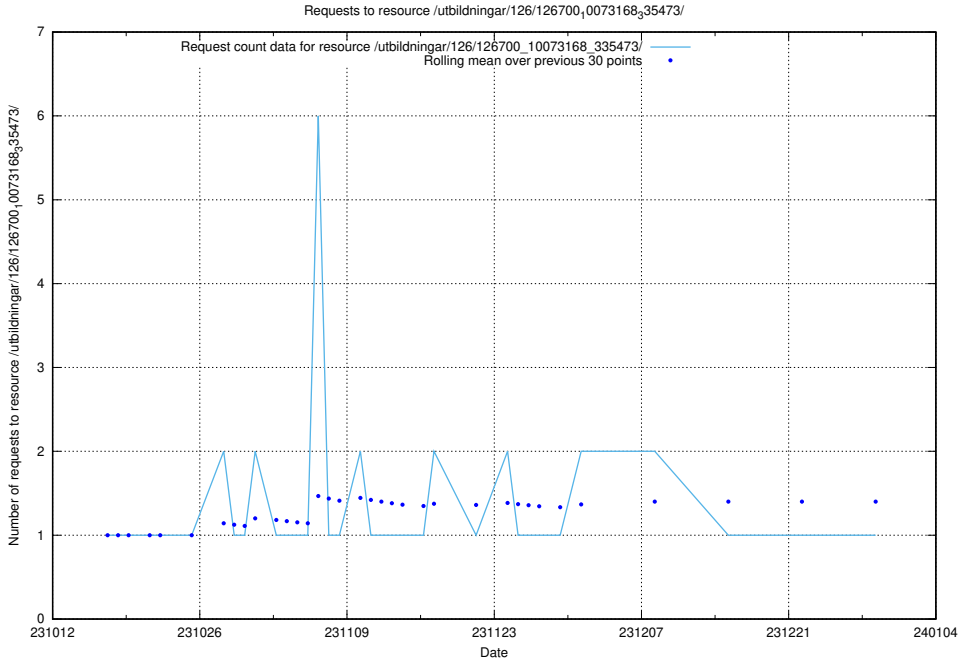

5.4444 Usage of /utbildningar/126/126700_10073168_335473/

Here, we count the number of requests to resource /utbildningar/126/126700_10073168_335473/.