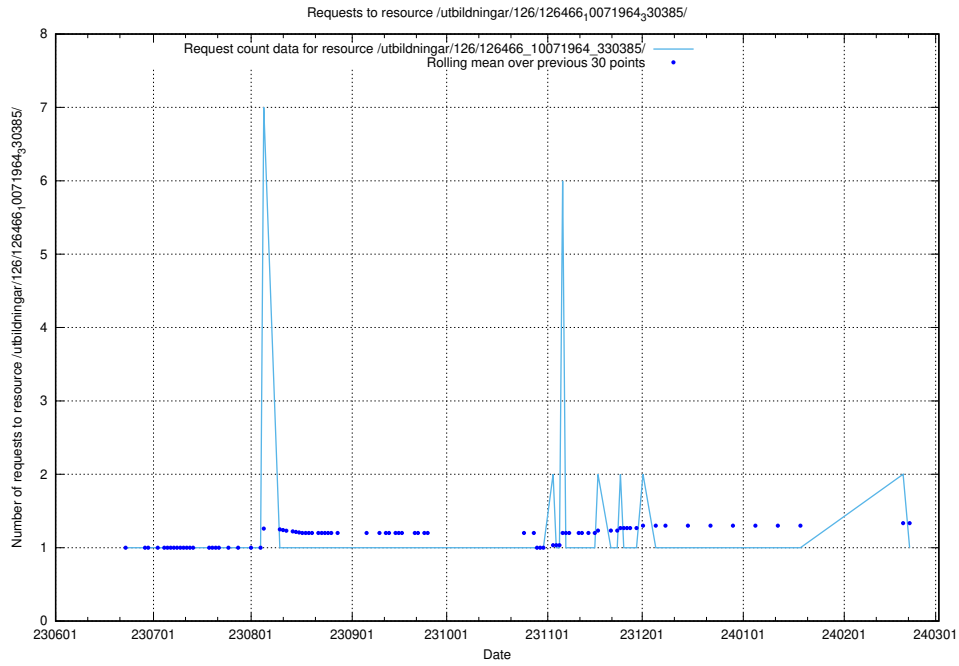

5.5788 Usage of /utbildningar/126/126466_10071964_330385/

Here, we count the number of requests to resource /utbildningar/126/126466_10071964_330385/.