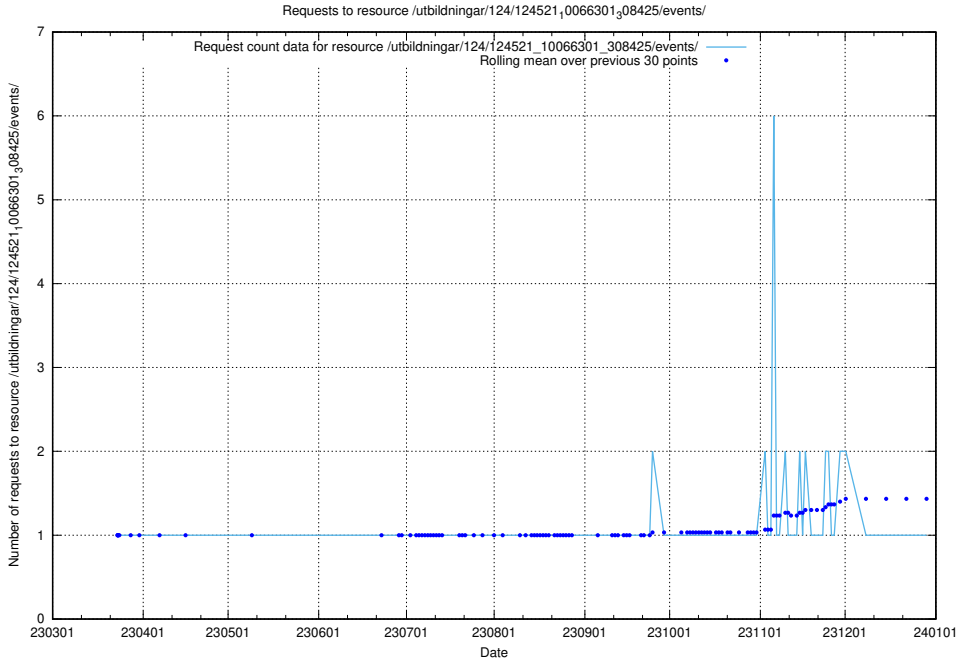

5.1235 Usage of /utbildningar/124/124521_10066301_308425/events/

Here, we count the number of requests to resource /utbildningar/124/124521_10066301_308425/events/