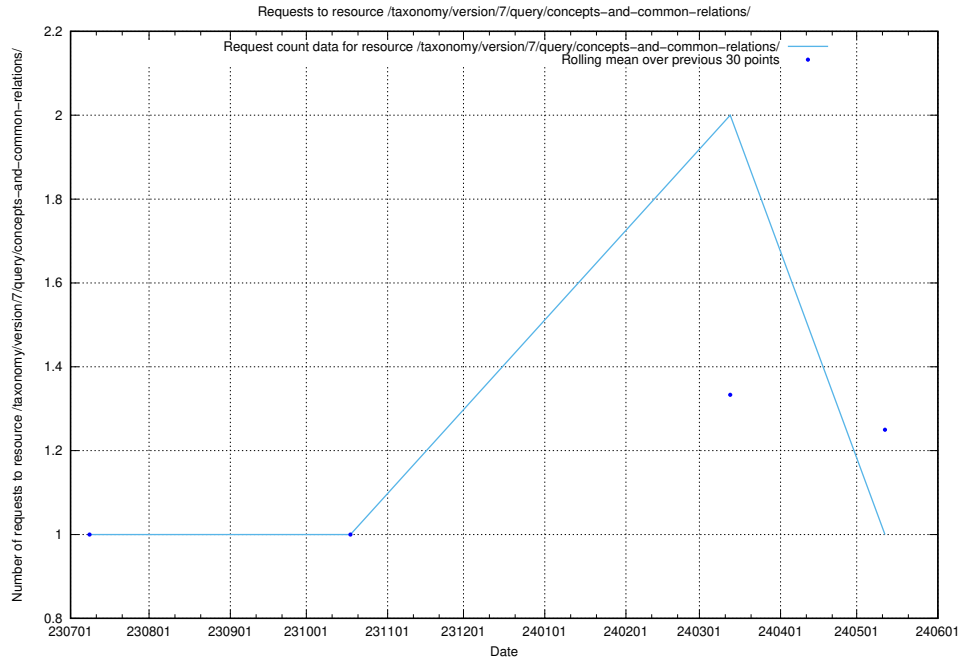

### 5.5352 Usage of /taxonomy/version/7/query/concept-types/

Here, we count the number of requests to resource /taxonomy/version/7/query/concept-types/.