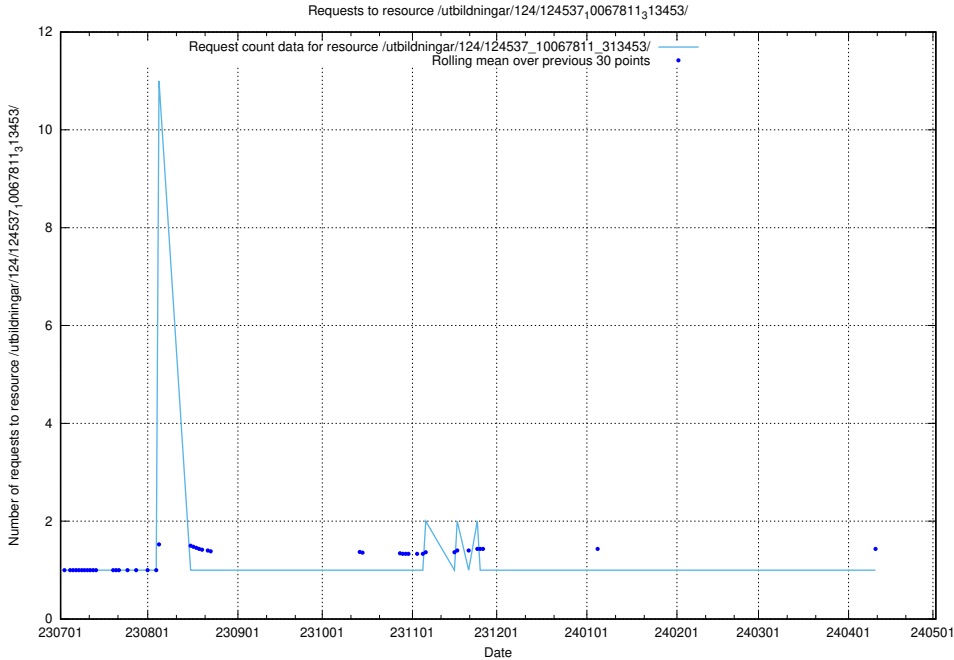

5.5510 Usage of /utbildningar/124/124537_10067811_313453/

Here, we count the number of requests to resource /utbildningar/124/124537_10067811_313453/.