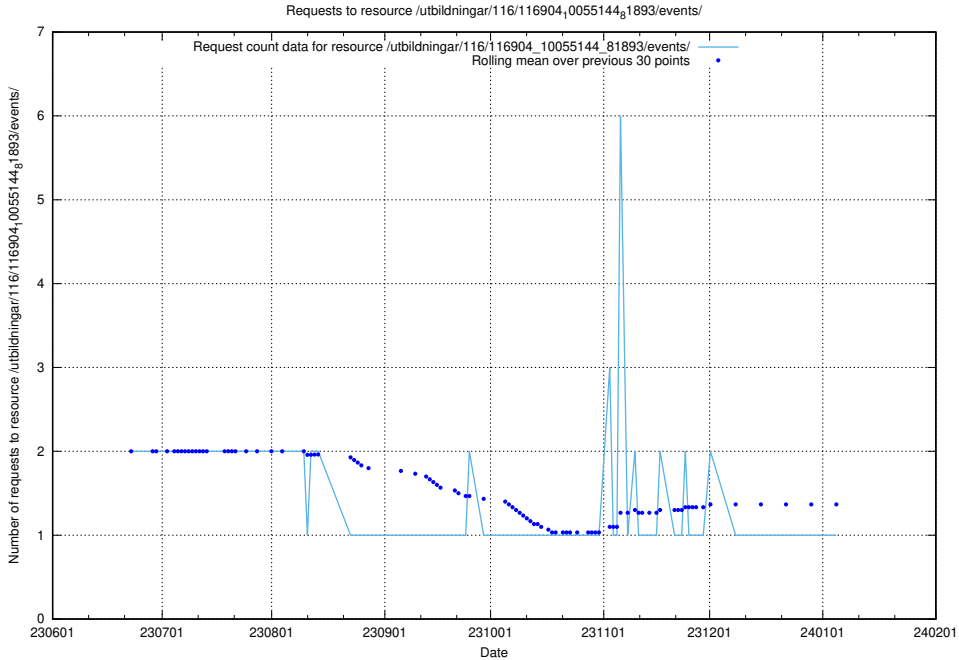

5.5707 Usage of /utbildningar/116/116904_10055144_81893/events/

Here, we count the number of requests to resource /utbildningar/116/116904_10055144_81893/events/.