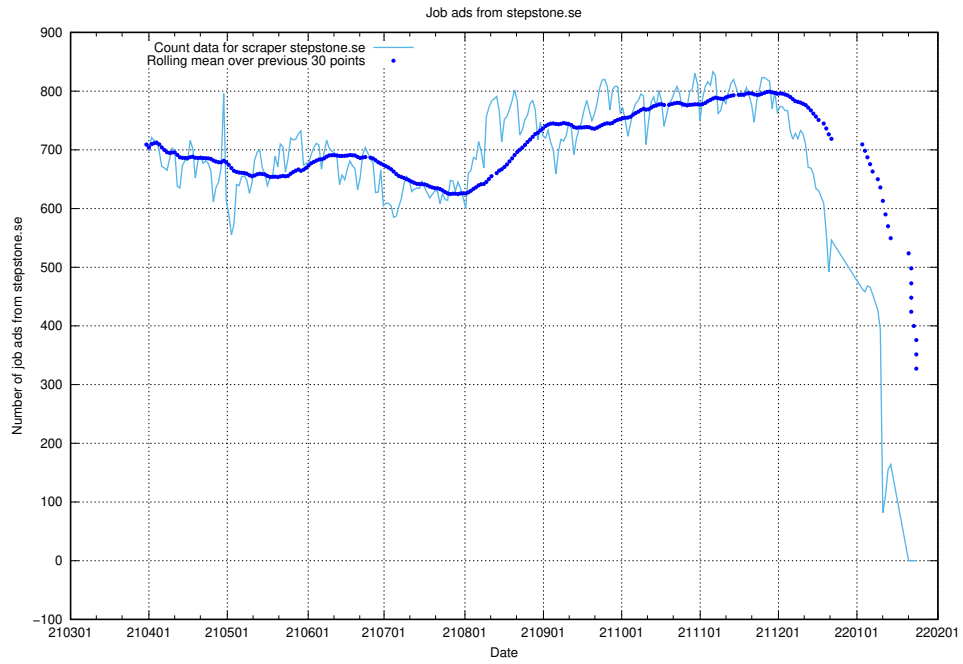

13.19 Number of ads by scraper stepstone.se

Here, we count the number of job ads scraped from stepstone.se.