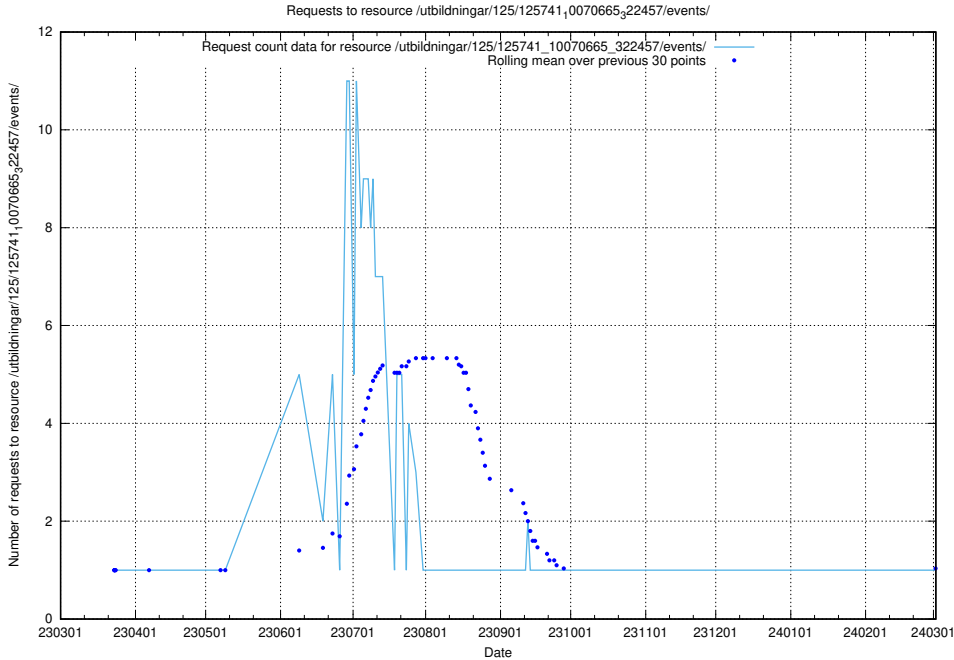

5.6638 Usage of /utbildningar/125/125741_10070665_322457/events/

Here, we count the number of requests to resource /utbildningar/125/125741_10070665_322457/events/