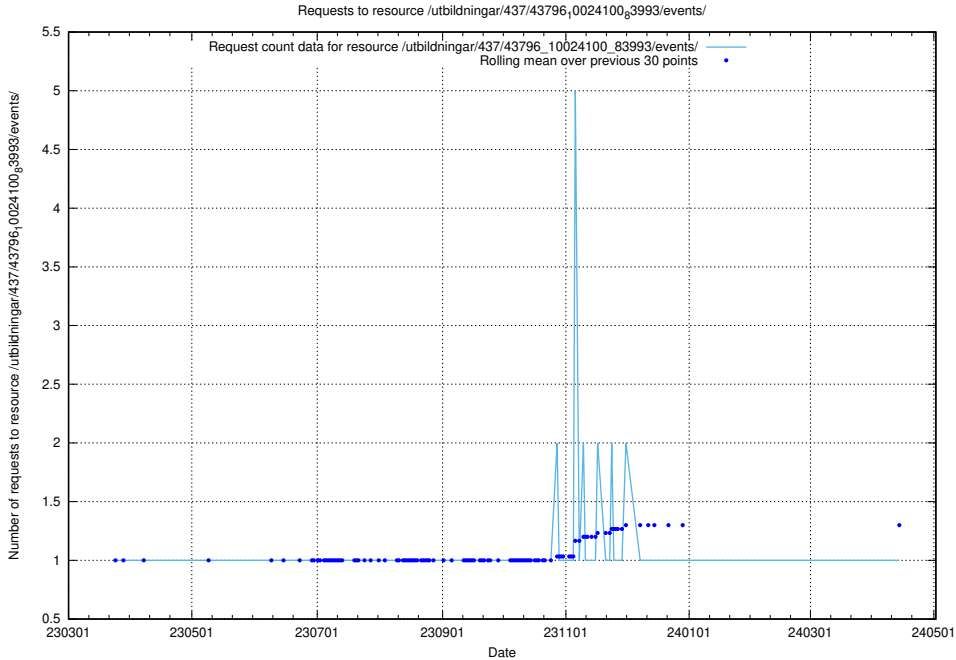

5.6325 Usage of /utbildningar/437/43796_10024100_83993/events/

Here, we count the number of requests to resource /utbildningar/437/43796_10024100_83993/events/.