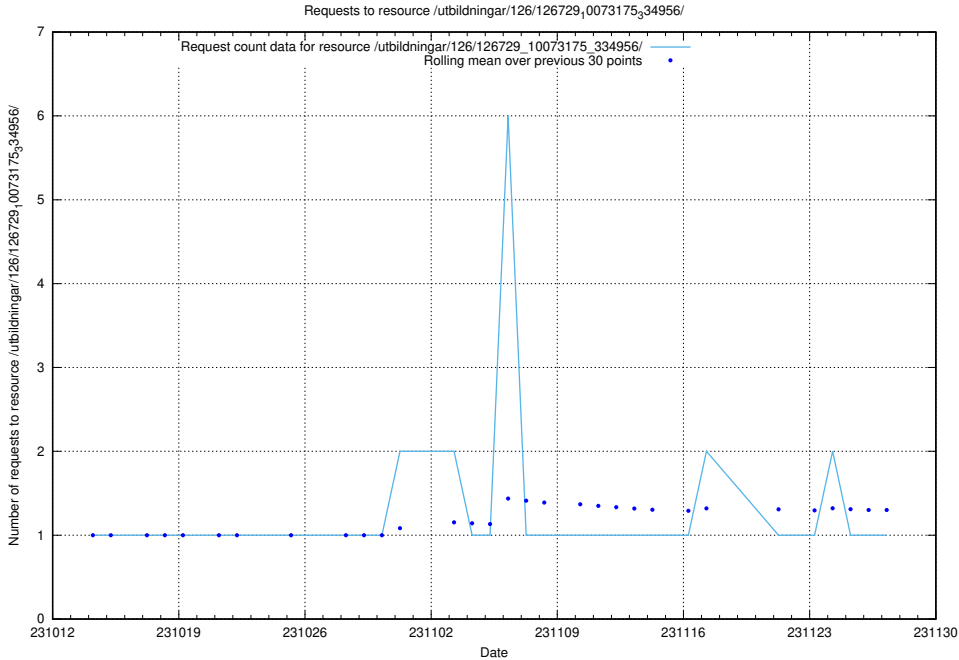

5.4479 Usage of /utbildningar/126/126729_10073175_334956/

Here, we count the number of requests to resource /utbildningar/126/126729_10073175_334956/.