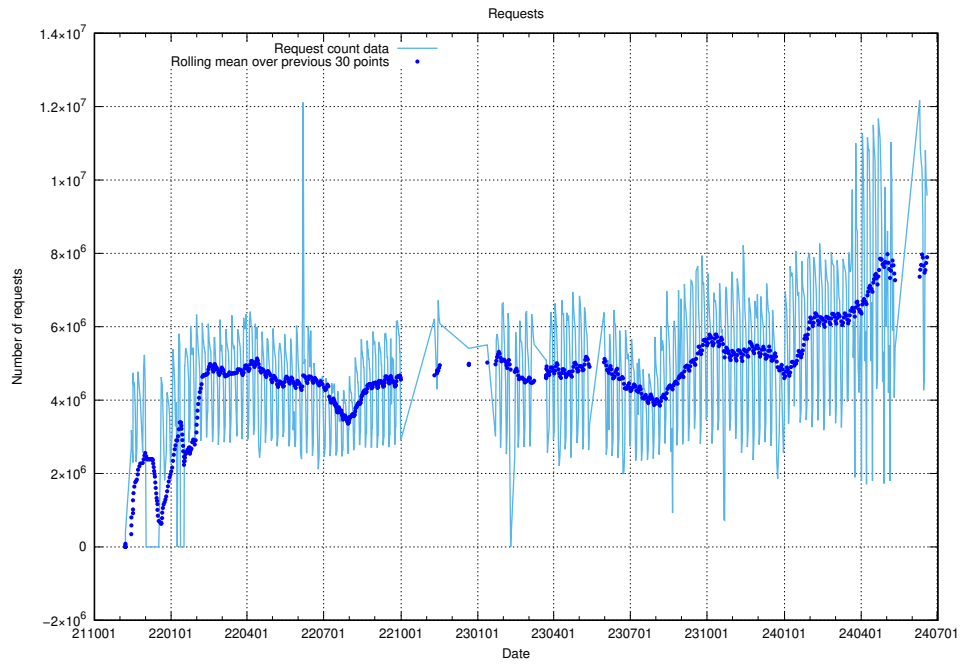

8 Log Stack - General Statistics

This section contains general statistics from [JobTech's log stack](#)⁸.

8.1 Total number of requests

Here, we count the total number of requests.