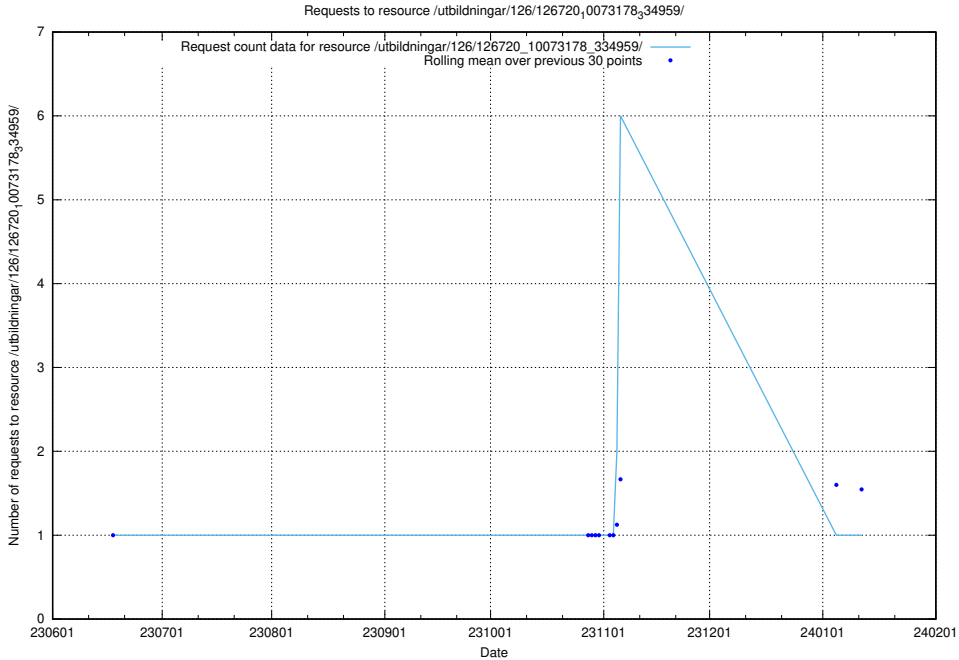

5.5989 Usage of /utbildningar/126/126720_10073178_334959/

Here, we count the number of requests to resource /utbildningar/126/126720_10073178_334959/.