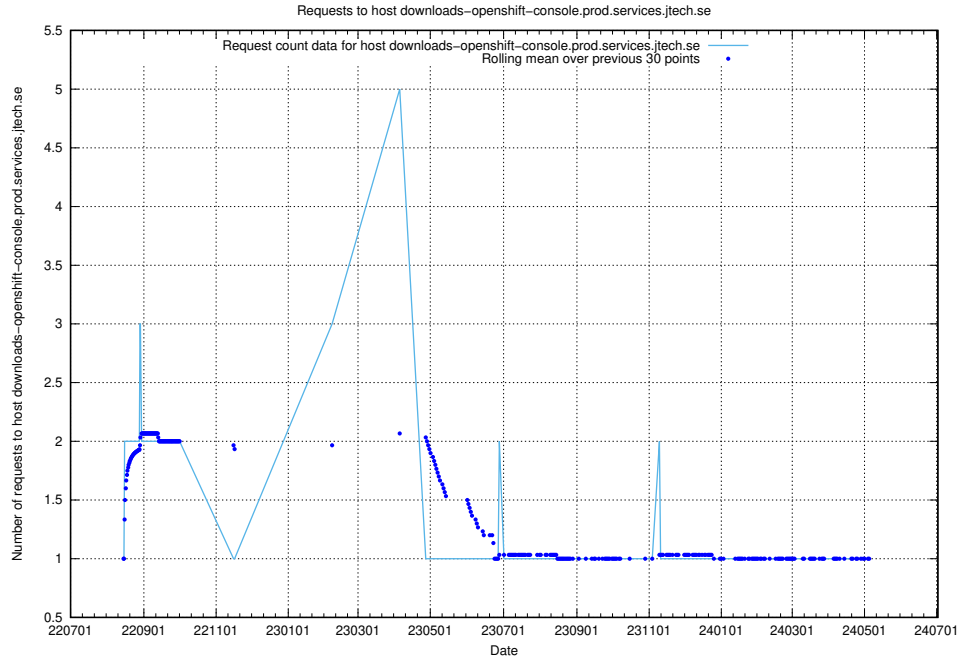

7.618 Usage of downloads-openshift-console.prod.services.jtech.se

Here, we count the number of requests to host downloads-openshift-console.prod.services.jtech.se.