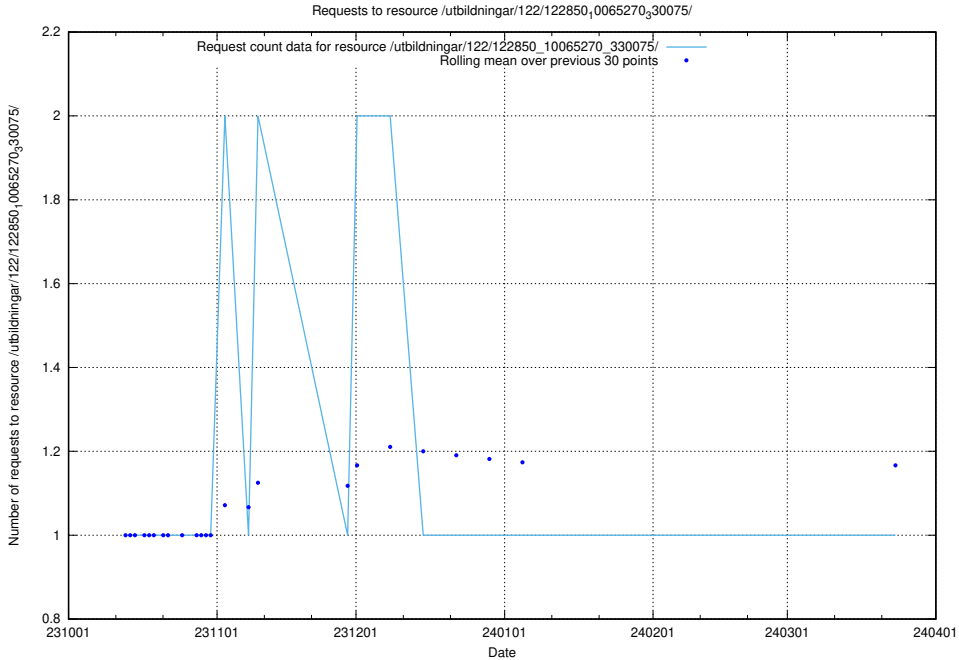

5.4505 Usage of /utbildningar/122/122850_10065270_330075/

Here, we count the number of requests to resource /utbildningar/122/122850_10065270_330075/.