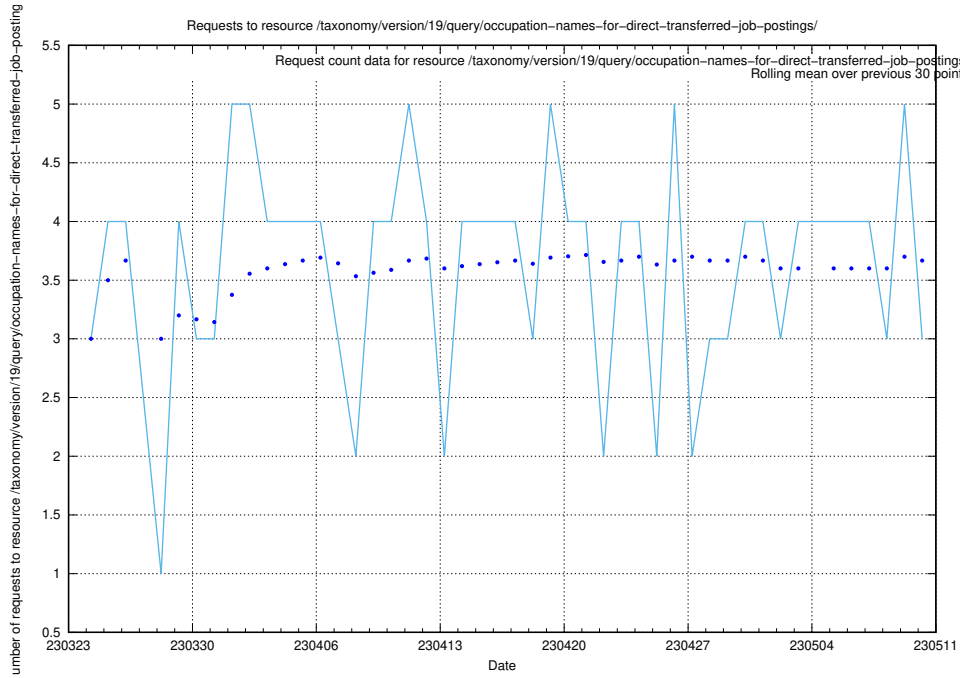

5.437 Usage of /taxonomy/version/19/query/occupation-names-for-direct-transferred-job-postings/

Here, we count the number of requests to resource /taxonomy/version/19/query/occupation-names-for-direct-transferred-job-postings/.