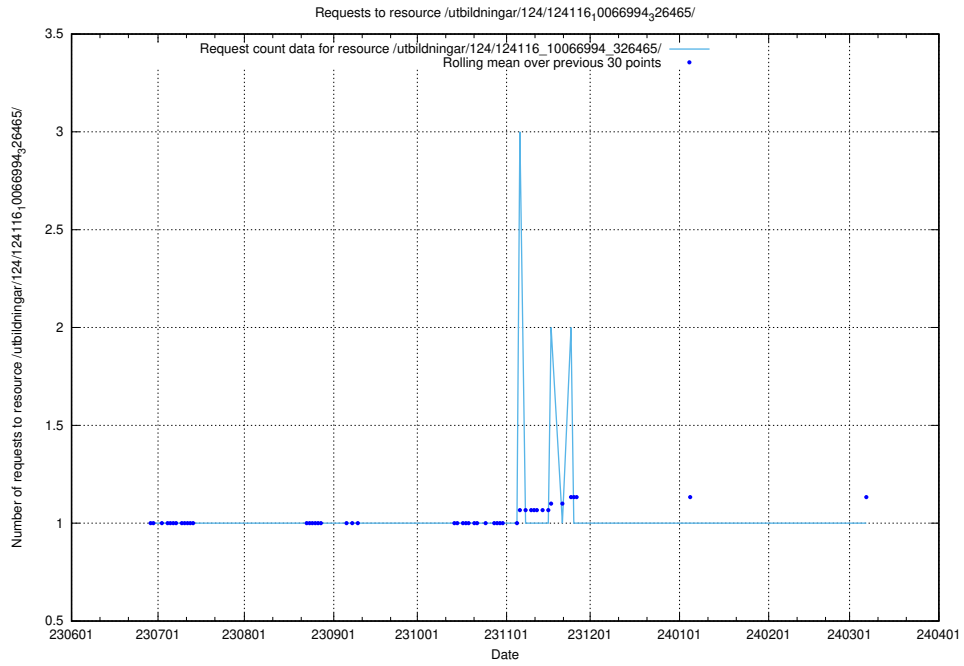

5.5663 Usage of /utbildningar/124/124116_10066994_326465/

Here, we count the number of requests to resource /utbildningar/124/124116_10066994_326465/.