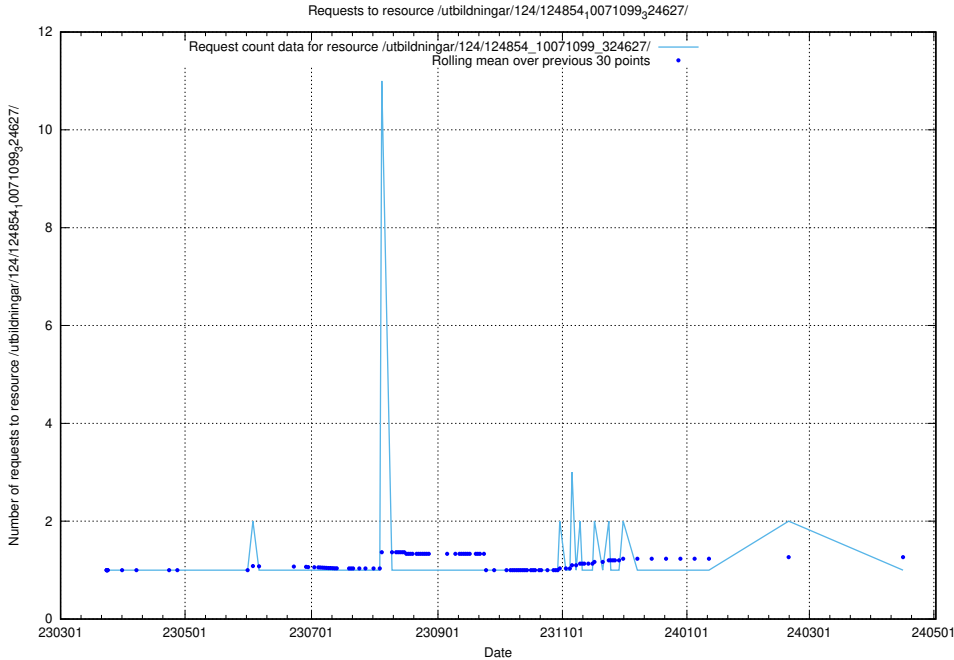

5.1208 Usage of /utbildningar/124/124854_10071099_324627/

Here, we count the number of requests to resource /utbildningar/124/124854_10071099_324627/.