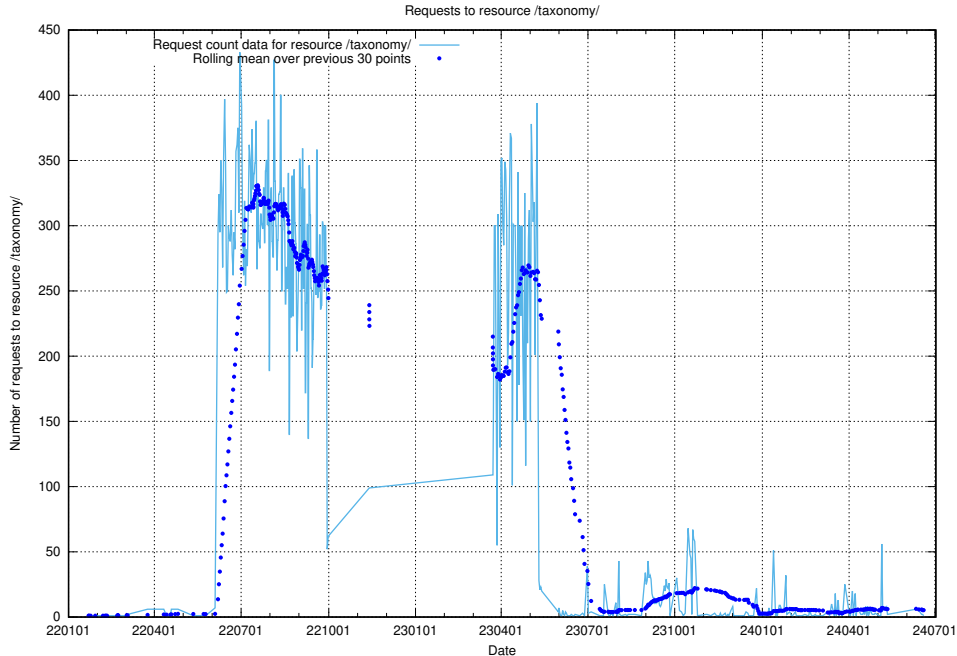

5.5391 Usage of /taxonomy/

Here, we count the number of requests to resource /taxonomy/.