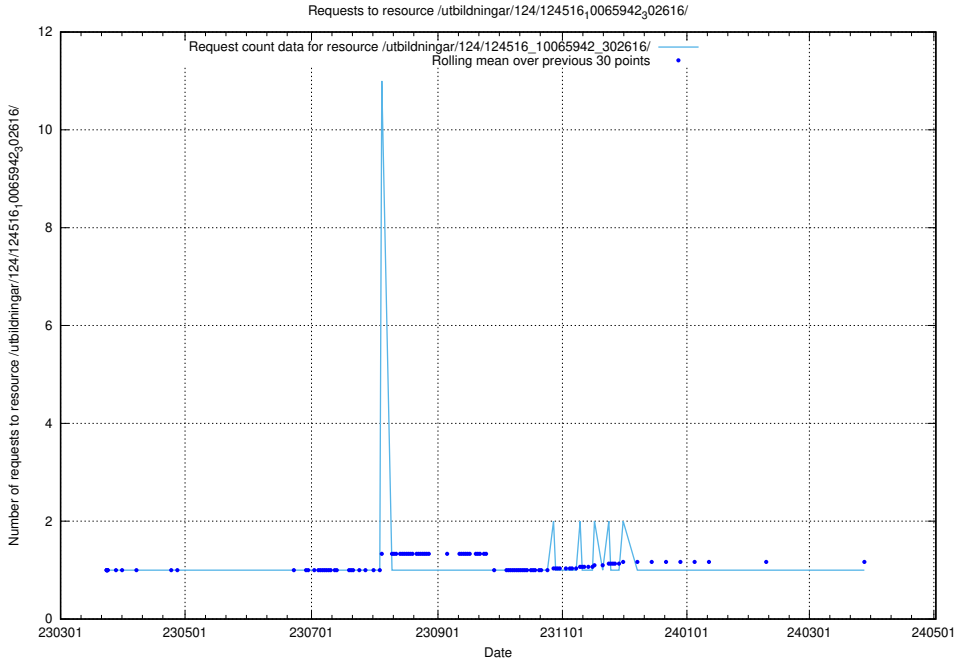

5.1634 Usage of /utbildningar/124/124516_10065942_302616/

Here, we count the number of requests to resource /utbildningar/124/124516_10065942_302616/.