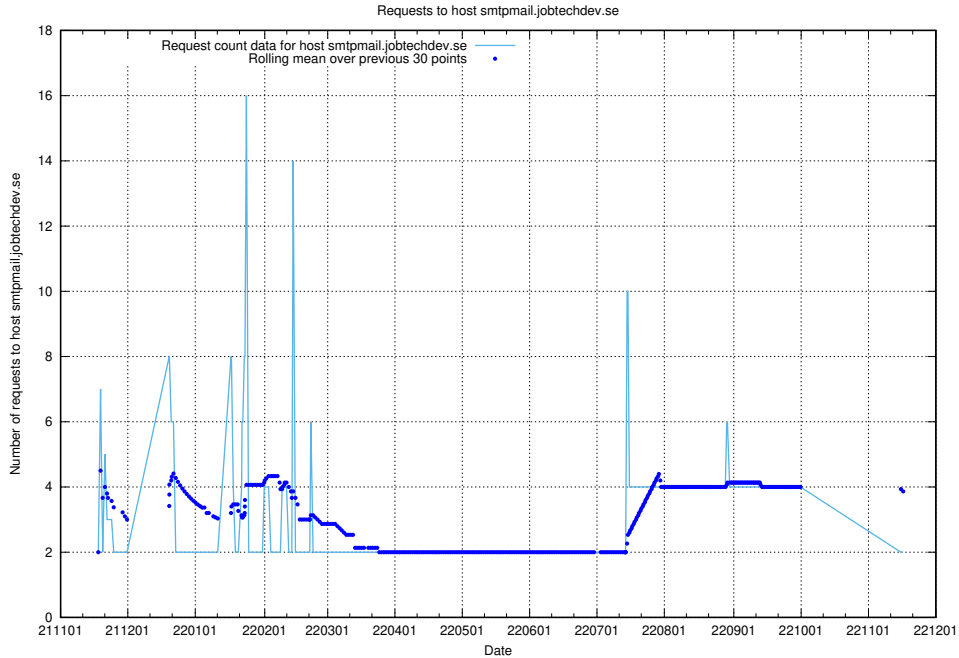

7.479 Usage of smtpmail.jobtechdev.se

Here, we count the number of requests to host smtpmail.jobtechdev.se.