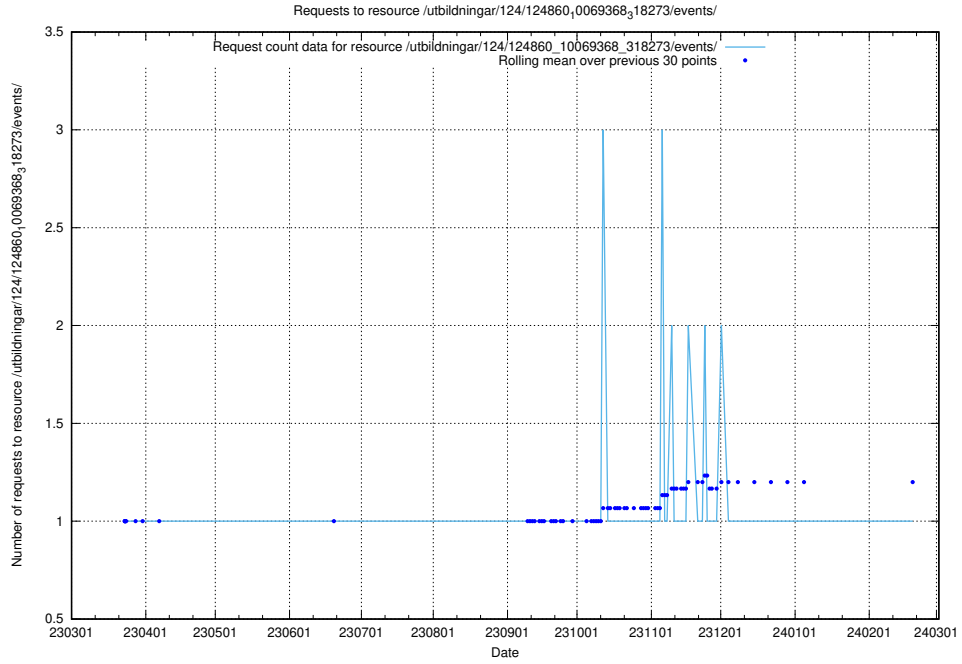

5.1178 Usage of /utbildningar/124/124860_10069368_318273/events/

Here, we count the number of requests to resource /utbildningar/124/124860_10069368_318273/events/