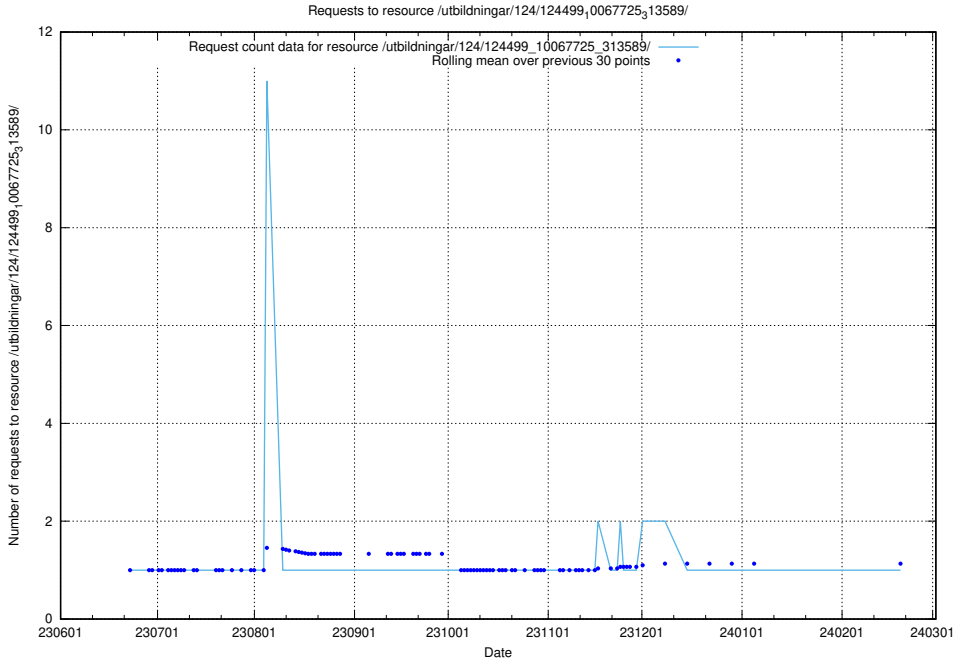

5.5918 Usage of /utbildningar/124/124499_10067725_313589/

Here, we count the number of requests to resource /utbildningar/124/124499_10067725_313589/.