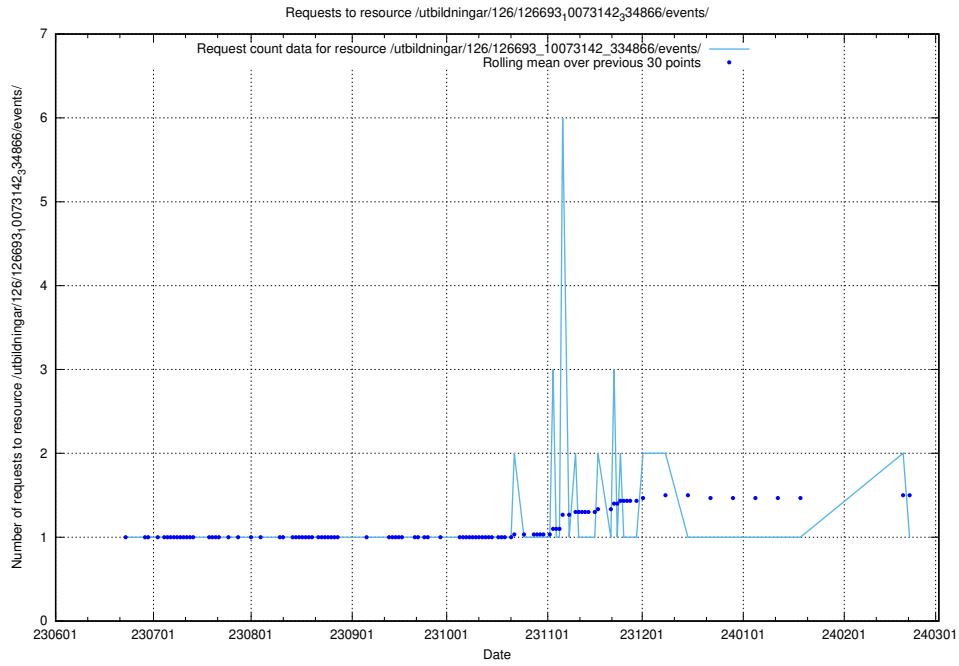

5.5781 Usage of /utbildningar/126/126693_10073142_334866/events/

Here, we count the number of requests to resource /utbildningar/126/126693_10073142_334866/events/