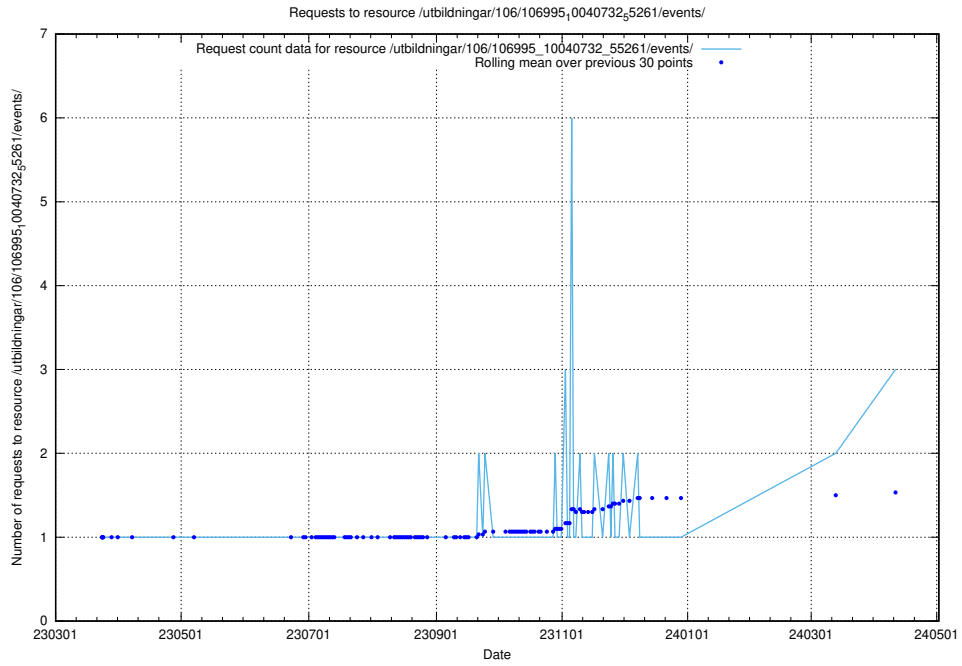

5.390 Usage of /utbildningar/106/106995_10040732_55261/events/

Here, we count the number of requests to resource /utbildningar/106/106995_10040732_55261/events/.