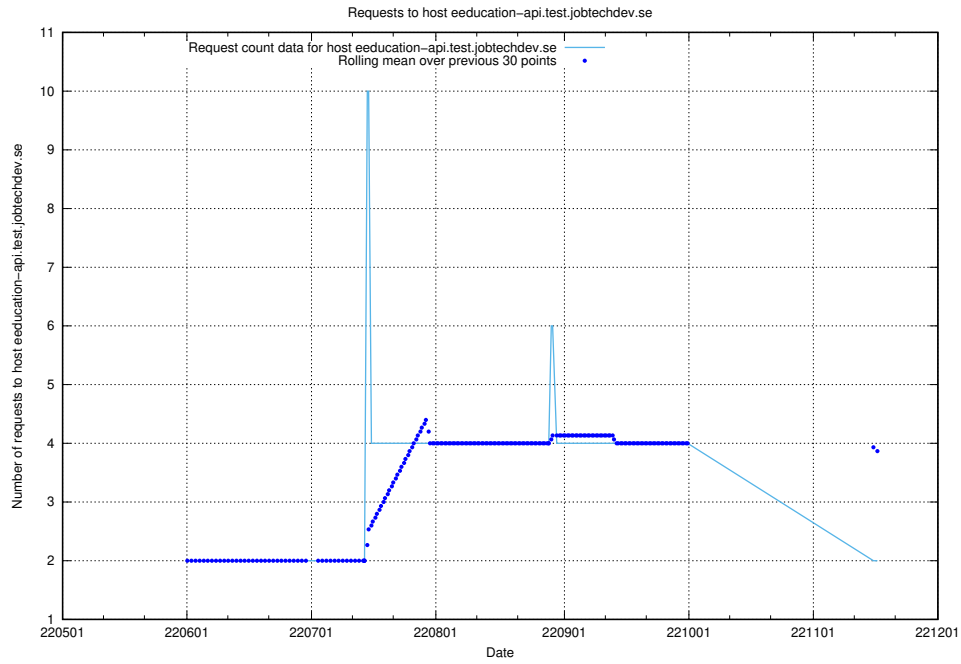

7.420 Usage of eeducation-api.test.jobtechdev.se

Here, we count the number of requests to host eeducation-api.test.jobtechdev.se.