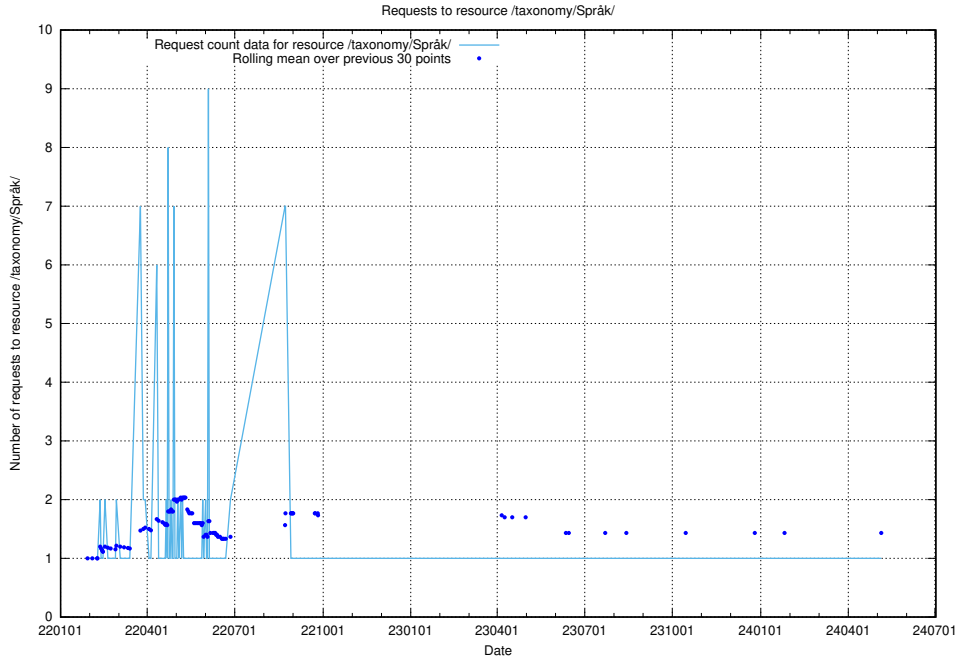

5.4004 Usage of /taxonomy/Språk/

Here, we count the number of requests to resource /taxonomy/Språk/.