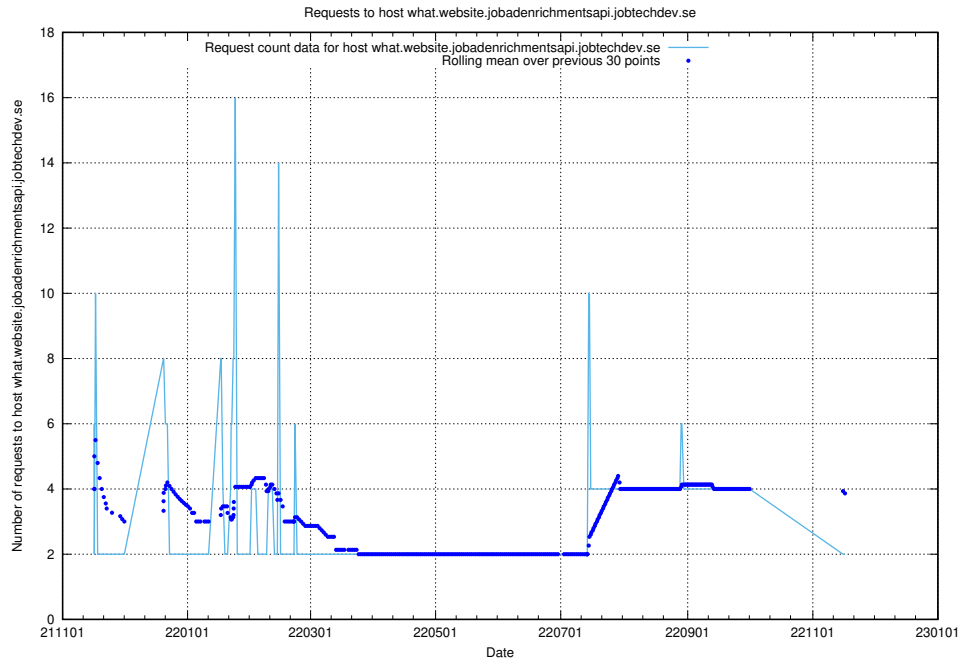

7.508 Usage of what.website.jobadenrichmentsapi.jobtechdev.se

Here, we count the number of requests to host what.website.jobadenrichmentsapi.jobtechdev.se.