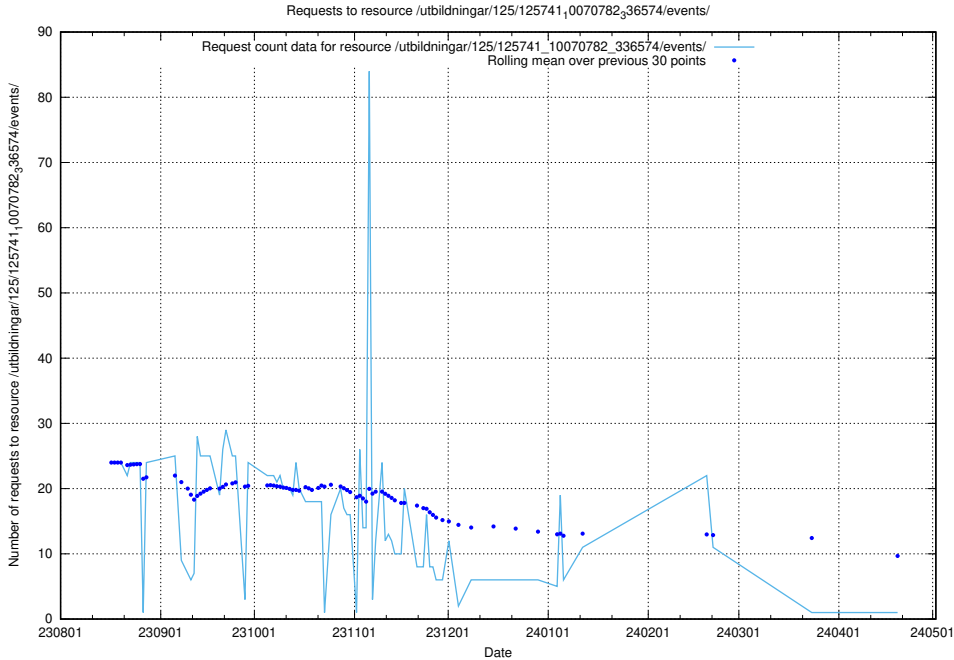

5.4918 Usage of /utbildningar/125/125741_10070782_336574/events/

Here, we count the number of requests to resource /utbildningar/125/125741_10070782_336574/events/