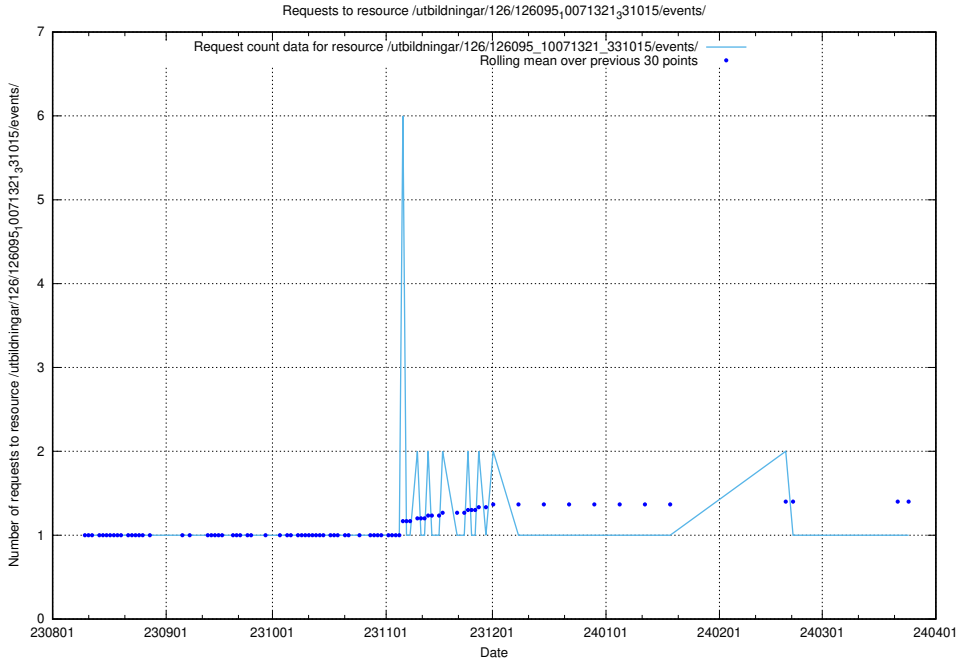

5.4970 Usage of /utbildningar/126/126095_10071321_331015/events/

Here, we count the number of requests to resource /utbildningar/126/126095_10071321_331015/events/