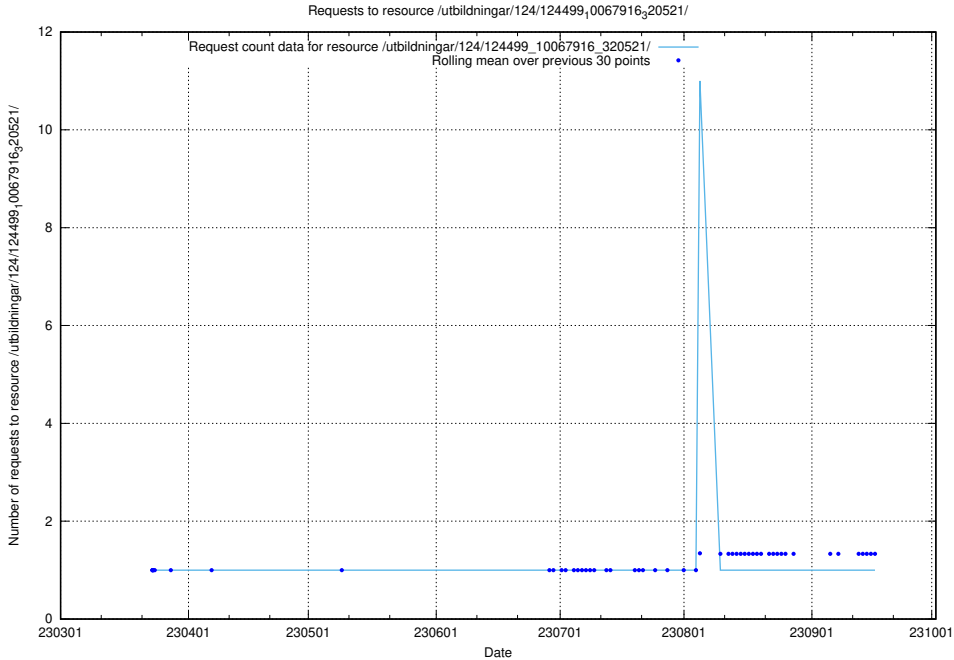

5.2487 Usage of /utbildningar/124/124499_10067916_320521/

Here, we count the number of requests to resource /utbildningar/124/124499_10067916_320521/.