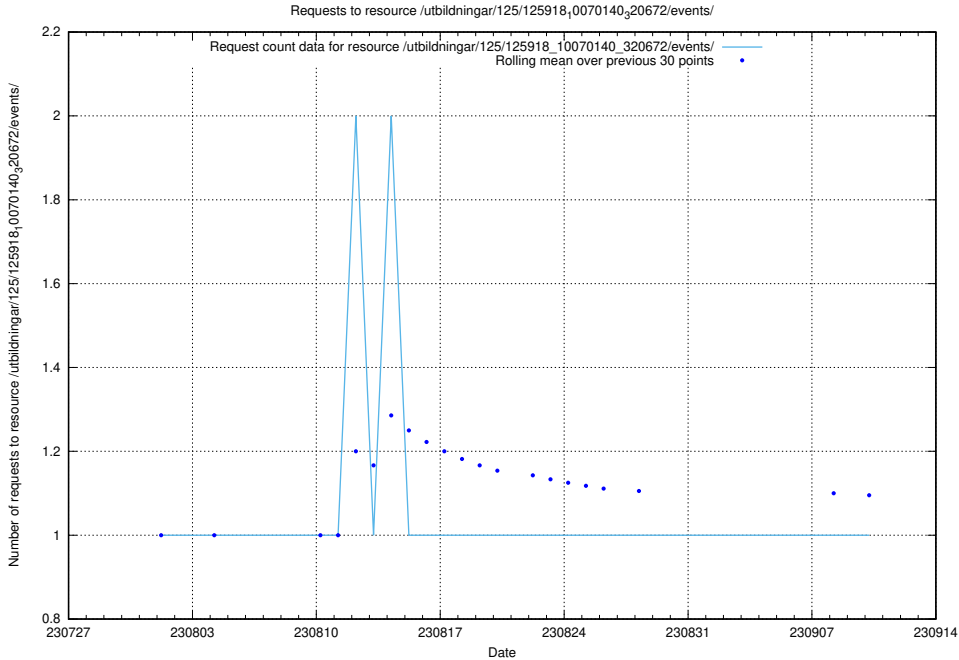

5.5031 Usage of /utbildningar/125/125918_10070140_320672/events/

Here, we count the number of requests to resource /utbildningar/125/125918_10070140_320672/events/