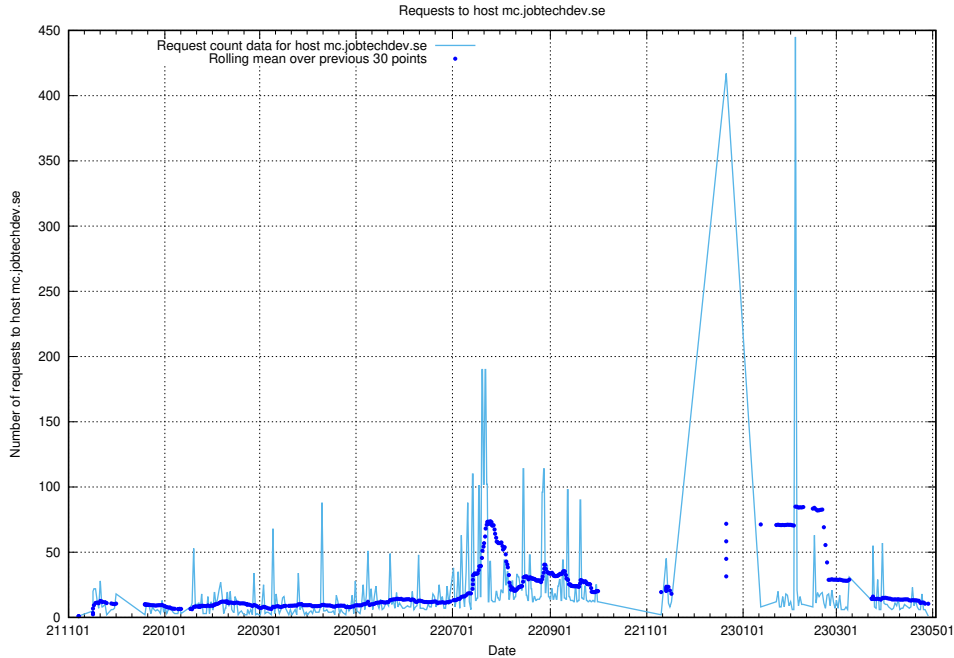

7.624 Usage of mc.jobtechdev.se

Here, we count the number of requests to host mc.jobtechdev.se.