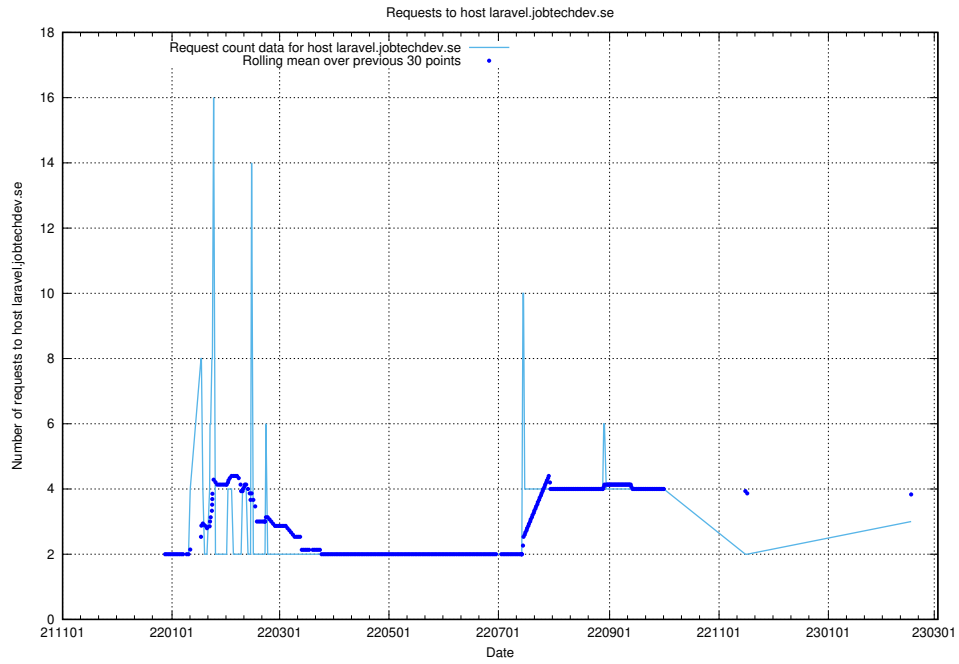

7.200 Usage of laravel.jobtechdev.se

Here, we count the number of requests to host laravel.jobtechdev.se.