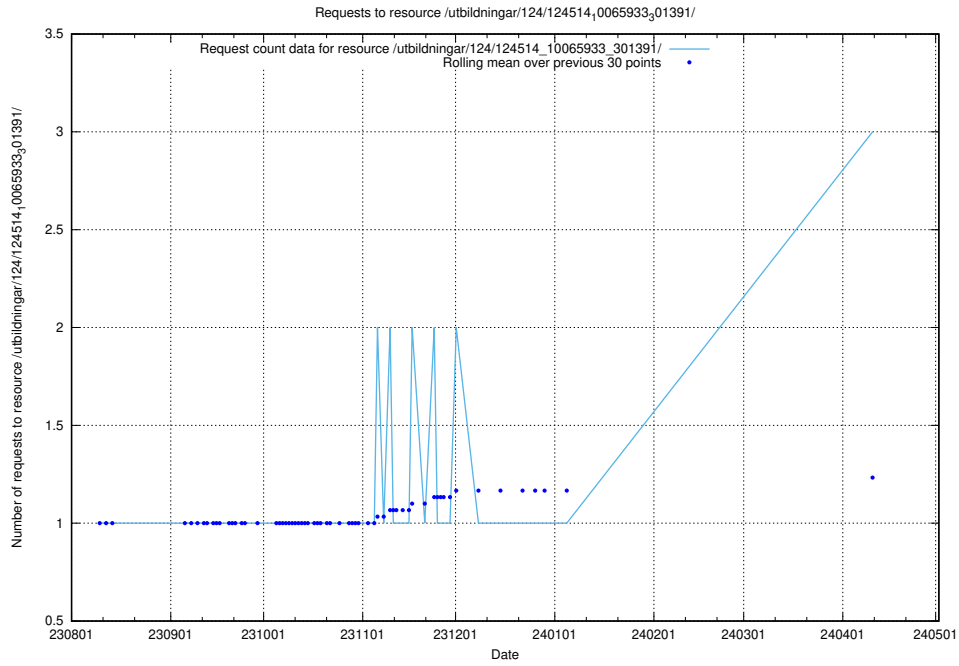

5.371 Usage of /utbildningar/124/124514_10065933_301391/

Here, we count the number of requests to resource /utbildningar/124/124514_10065933_301391/.