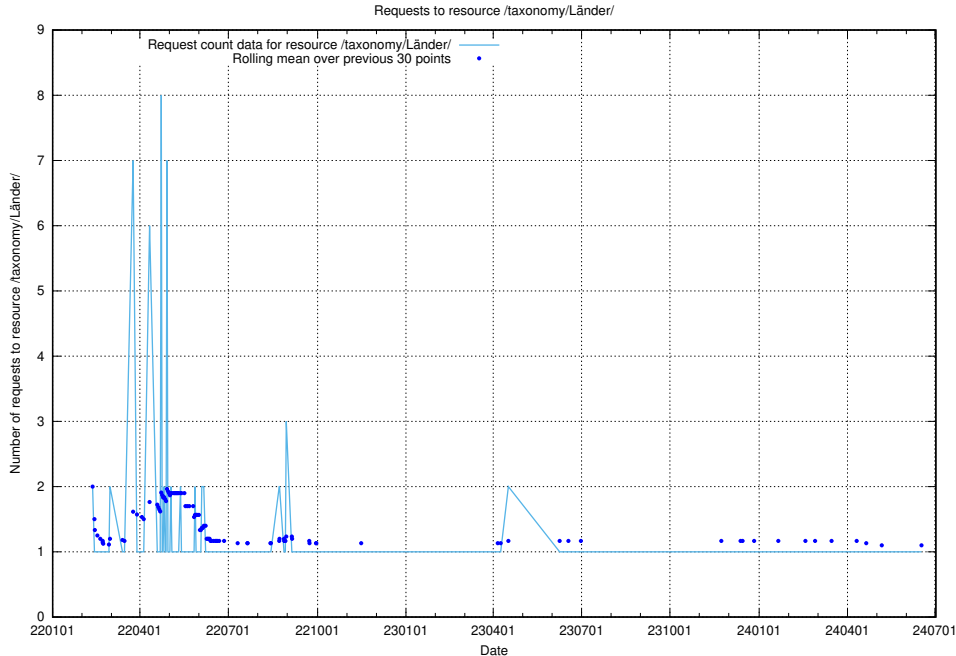

5.1779 Usage of /taxonomy/Länder/

Here, we count the number of requests to resource /taxonomy/Länder/.