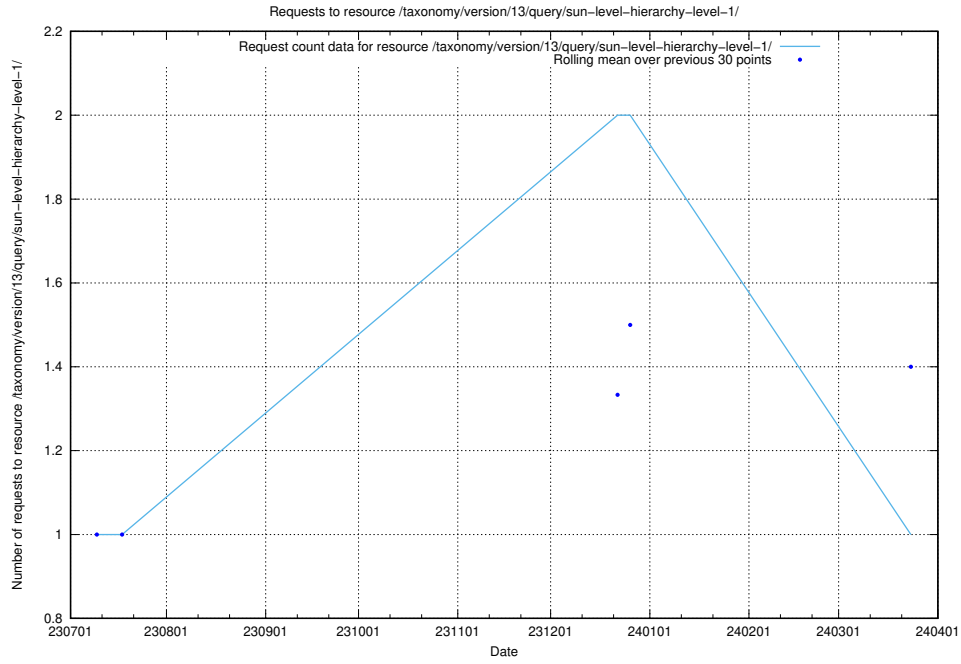

5.5294 Usage of /taxonomy/version/13/query/sun-level-hierarchy-level-1/

Here, we count the number of requests to resource /taxonomy/version/13/query/sun-level-hierarchy-level-1/.