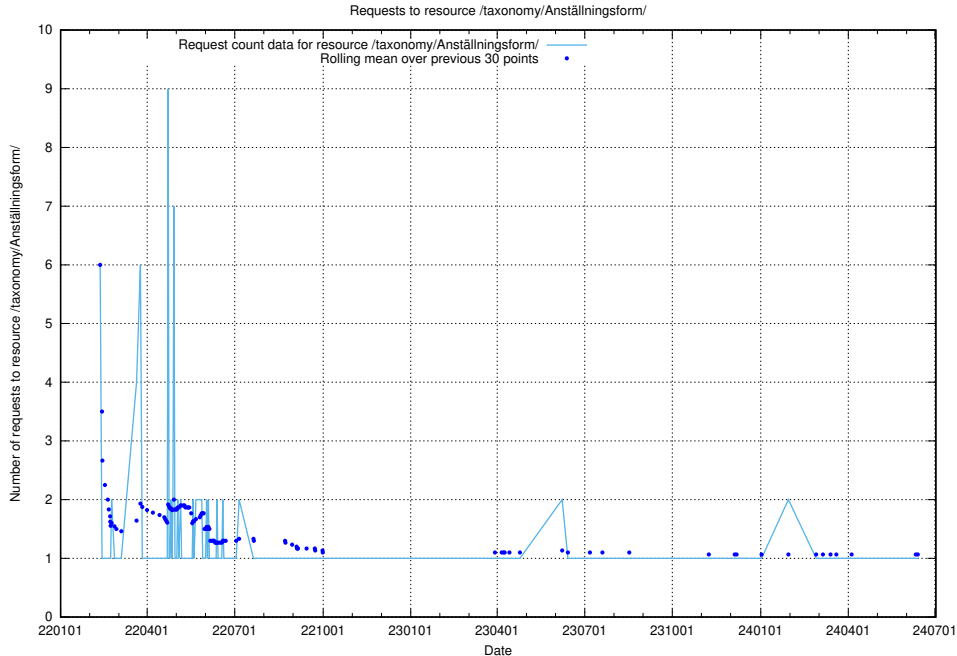

5.1494 Usage of /taxonomy/Anställningsform/

Here, we count the number of requests to resource /taxonomy/Anställningsform/.