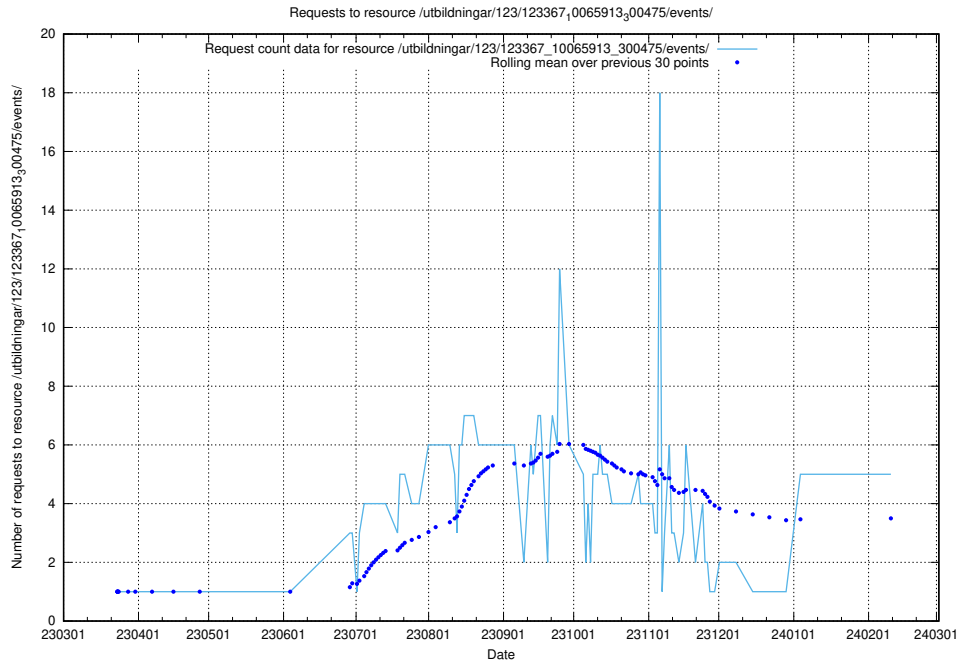

5.140 Usage of /utbildningar/123/123367_10065913_300475/events/

Here, we count the number of requests to resource /utbildningar/123/123367_10065913_300475/events/