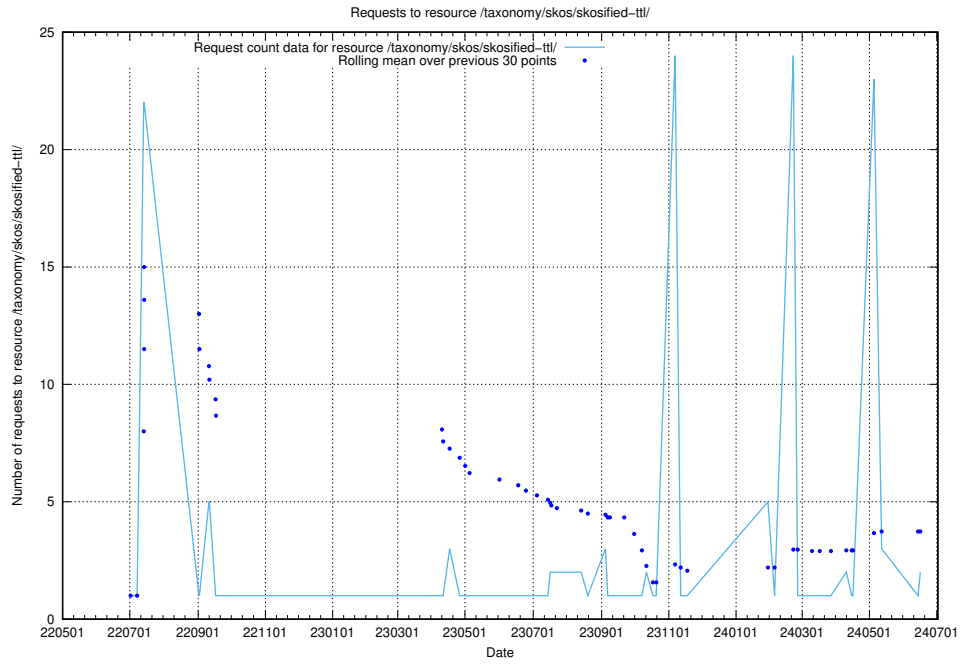

5.459 Usage of /taxonomy/skos/skosified-ttl/

Here, we count the number of requests to resource /taxonomy/skos/skosified-ttl/.