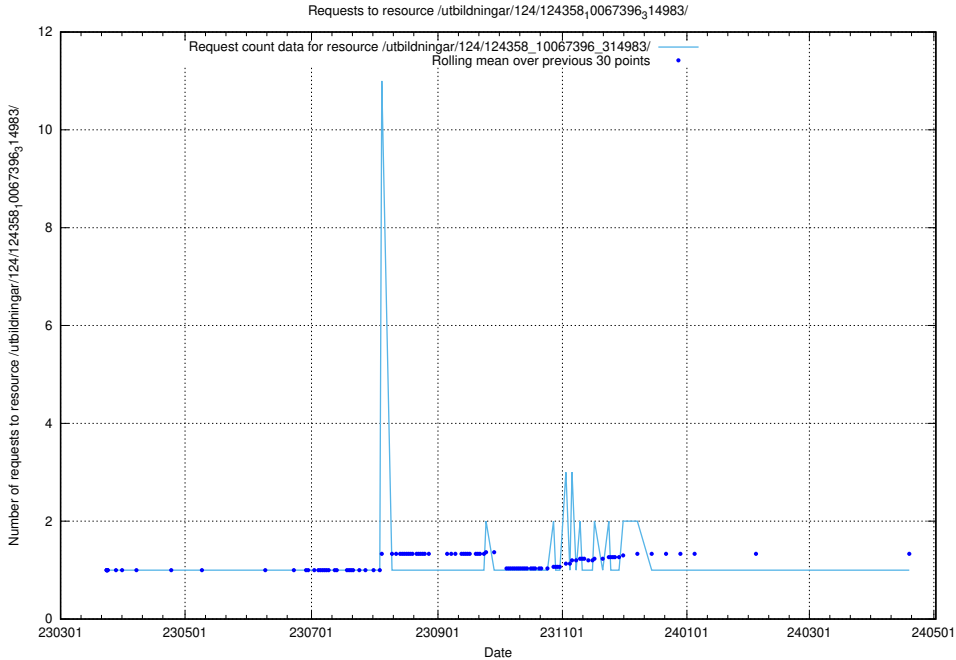

5.3985 Usage of /utbildningar/124/124358_10067396_314983/

Here, we count the number of requests to resource /utbildningar/124/124358_10067396_314983/.