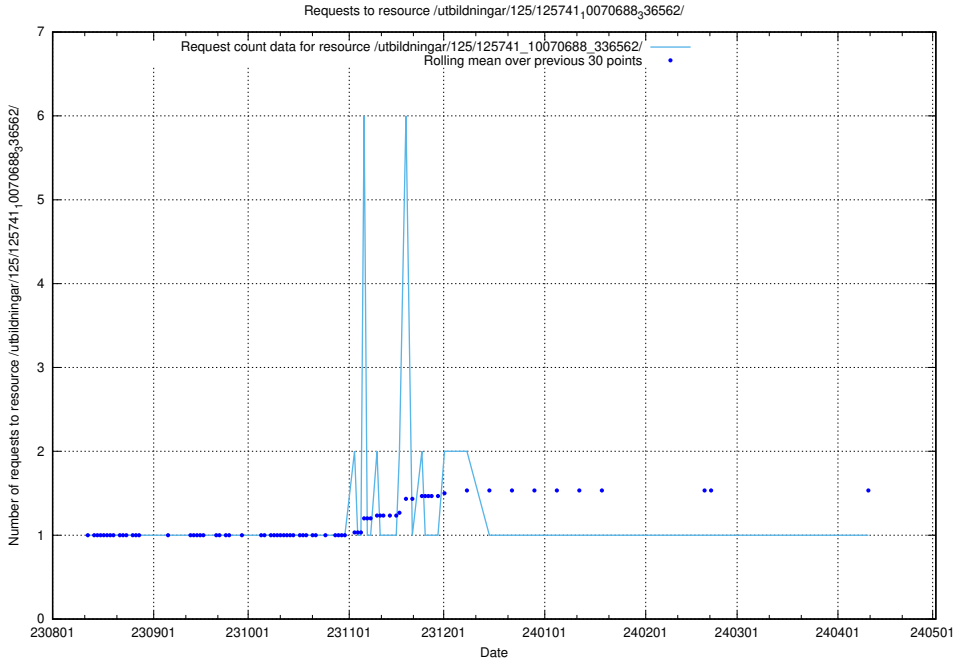

5.4949 Usage of /utbildningar/125/125741_10070688_336562/

Here, we count the number of requests to resource /utbildningar/125/125741_10070688_336562/.