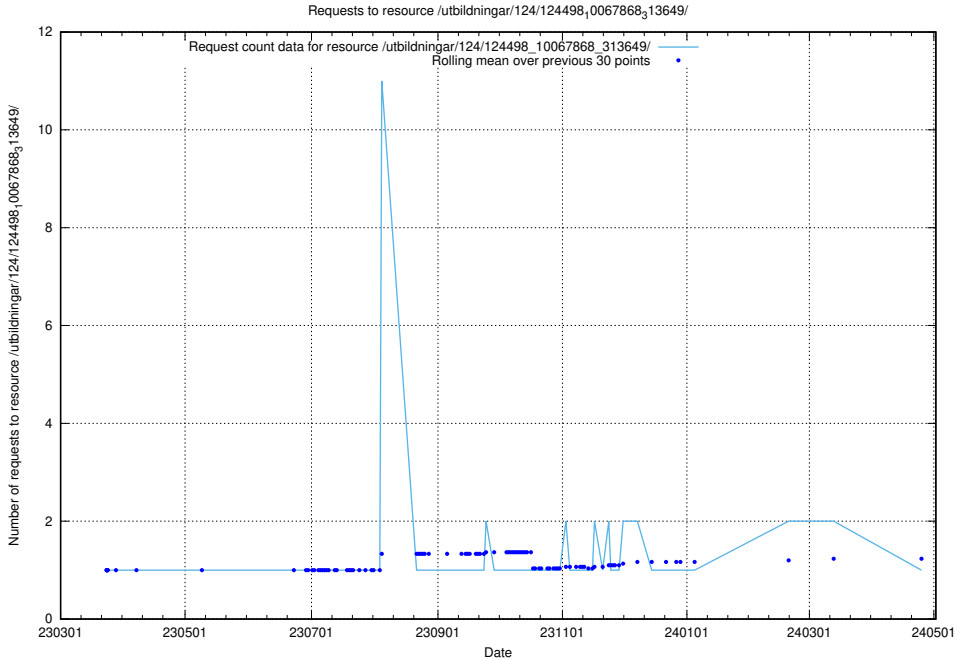

5.2820 Usage of /utbildningar/124/124498_10067868_313649/

Here, we count the number of requests to resource /utbildningar/124/124498_10067868_313649/.