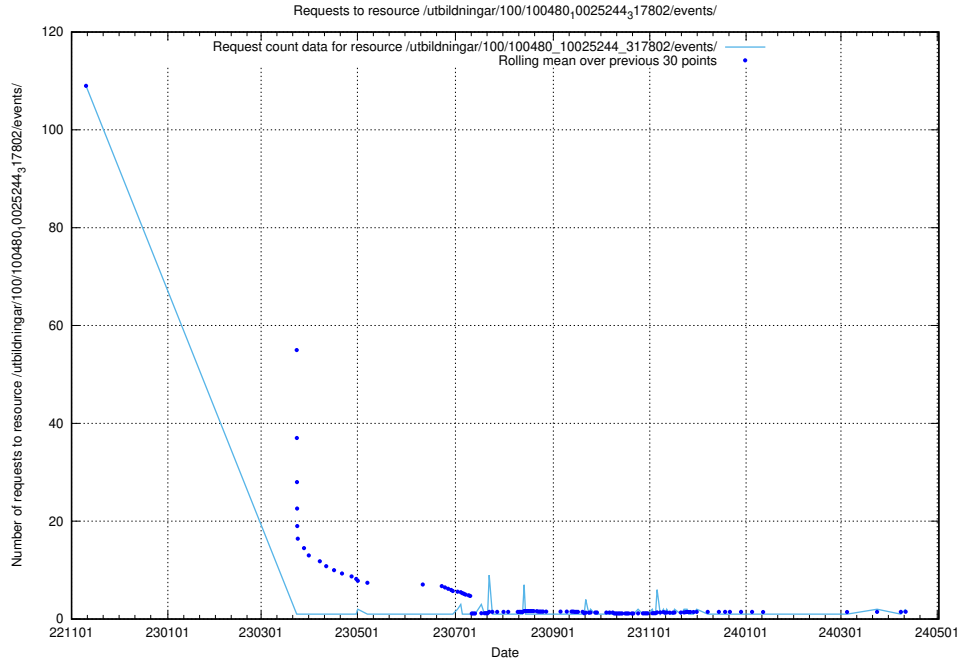

5.936 Usage of /utbildningar/100/100480_10025244_317802/events/

Here, we count the number of requests to resource /utbildningar/100/100480_10025244_317802/events/