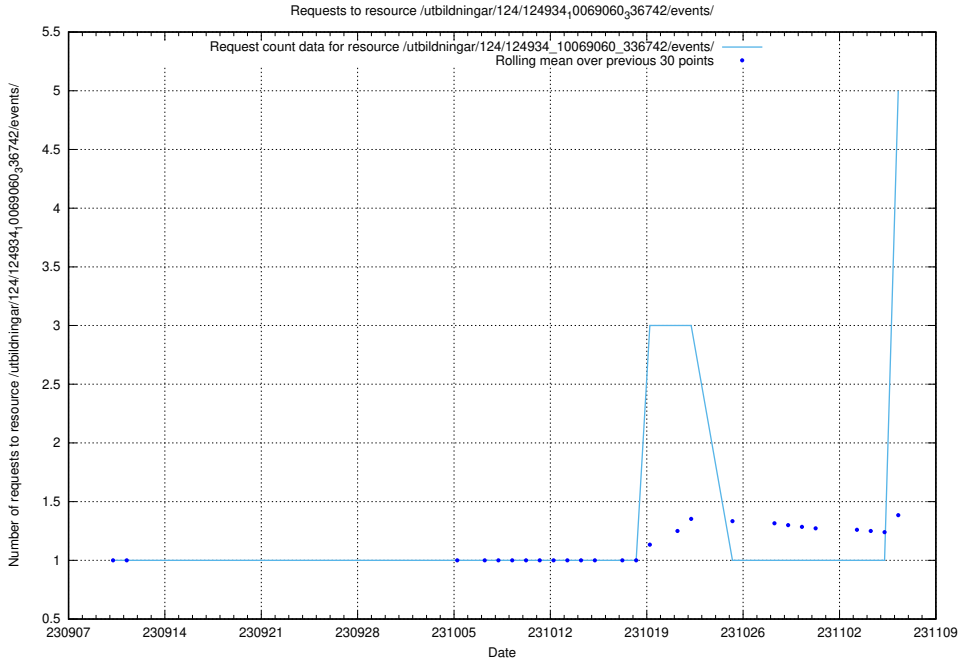

5.139 Usage of /utbildningar/124/124934_10069060_336742/events/

Here, we count the number of requests to resource /utbildningar/124/124934_10069060_336742/events/