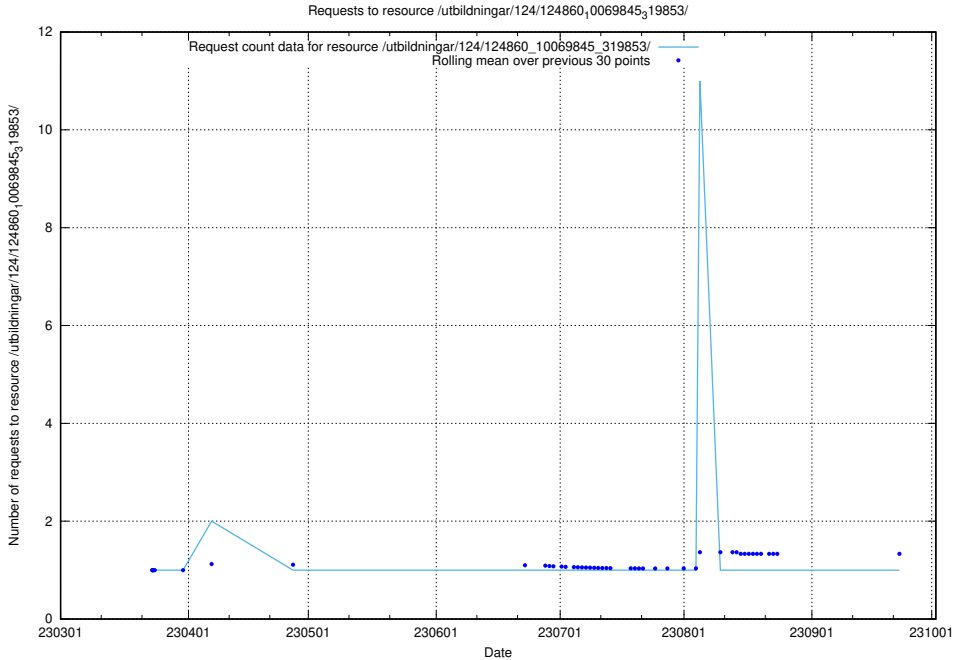

5.1177 Usage of /utbildningar/124/124860_10069845_319853/

Here, we count the number of requests to resource /utbildningar/124/124860_10069845_319853/.