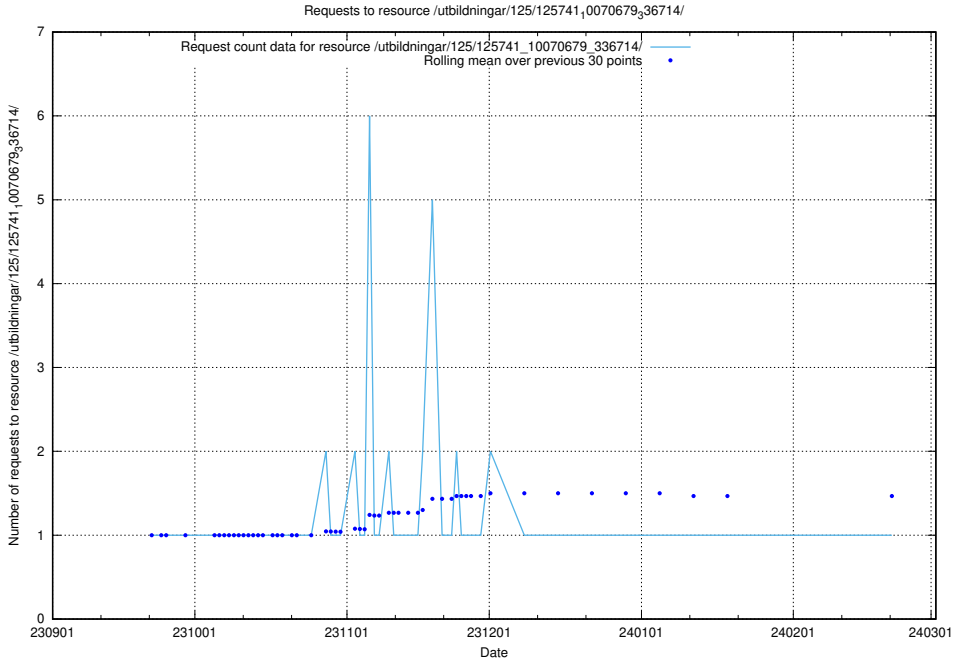

5.4652 Usage of /utbildningar/125/125741_10070679_336714/

Here, we count the number of requests to resource /utbildningar/125/125741_10070679_336714/.