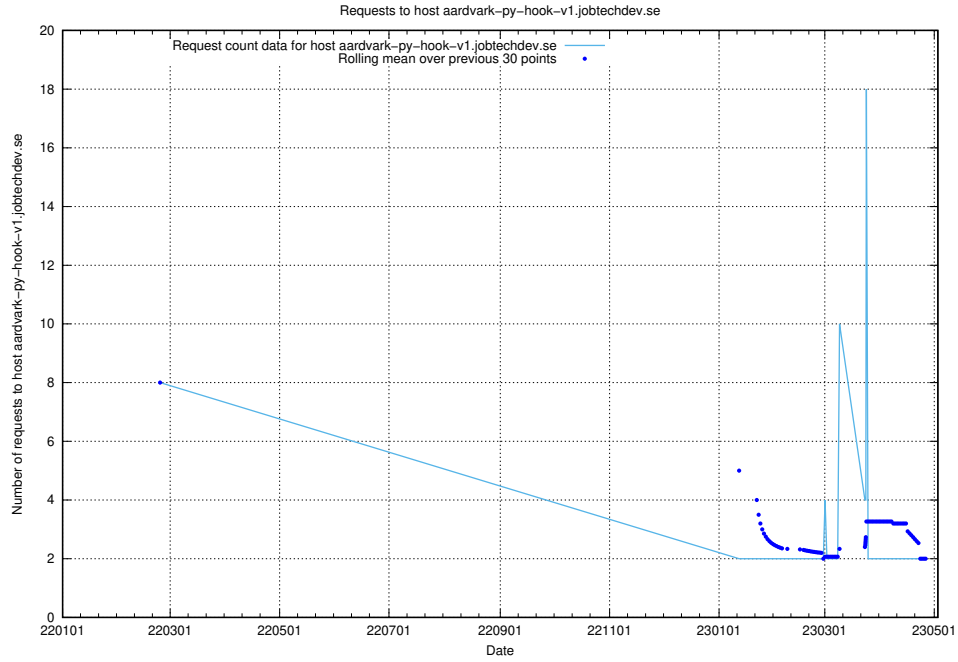

7.515 Usage of aardvark-py-hook-v1.jobtechdev.se

Here, we count the number of requests to host aardvark-py-hook-v1.jobtechdev.se.