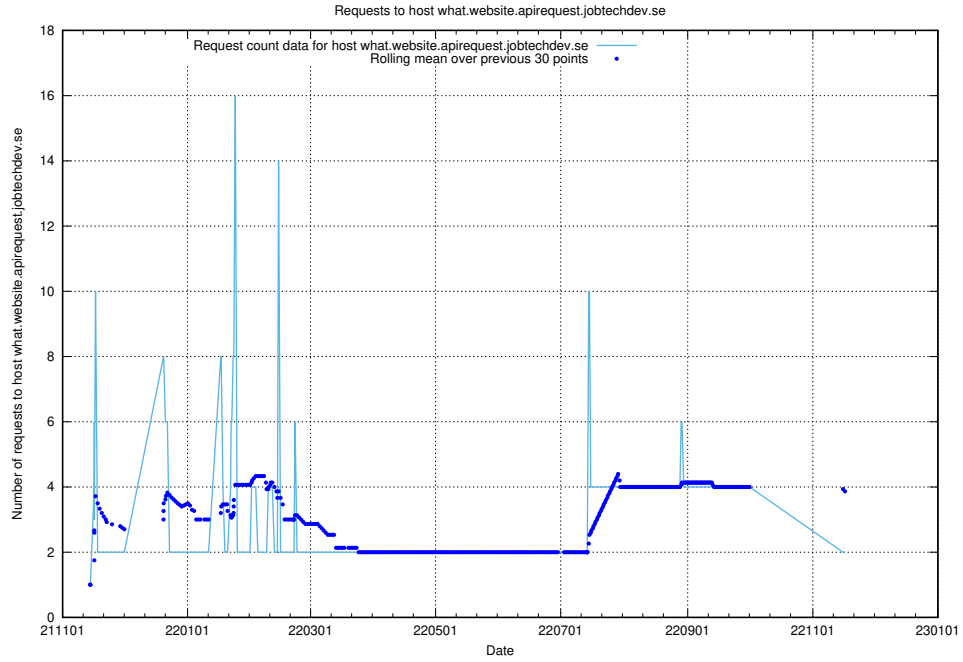

## 7.548 Usage of what.website.apirequest.jobtechdev.se

Here, we count the number of requests to host what.website.apirequest.jobtechdev.se.