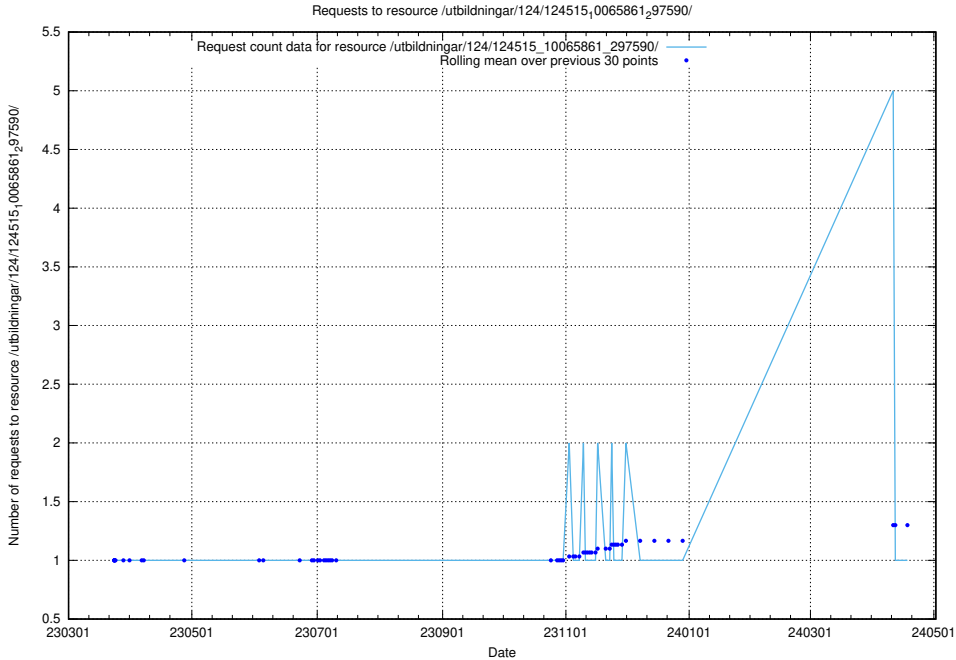

5.1895 Usage of /utbildningar/124/124515_10065861_297590/

Here, we count the number of requests to resource /utbildningar/124/124515_10065861_297590/.