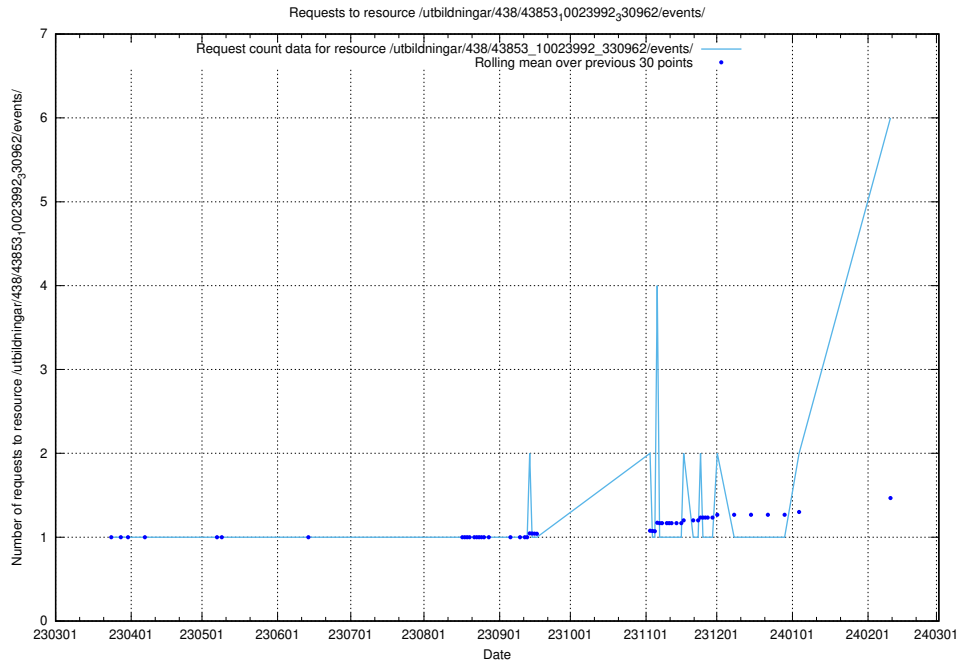

5.92 Usage of /utbildningar/438/43853_10023992_330962/events/

Here, we count the number of requests to resource /utbildningar/438/43853_10023992_330962/events/.