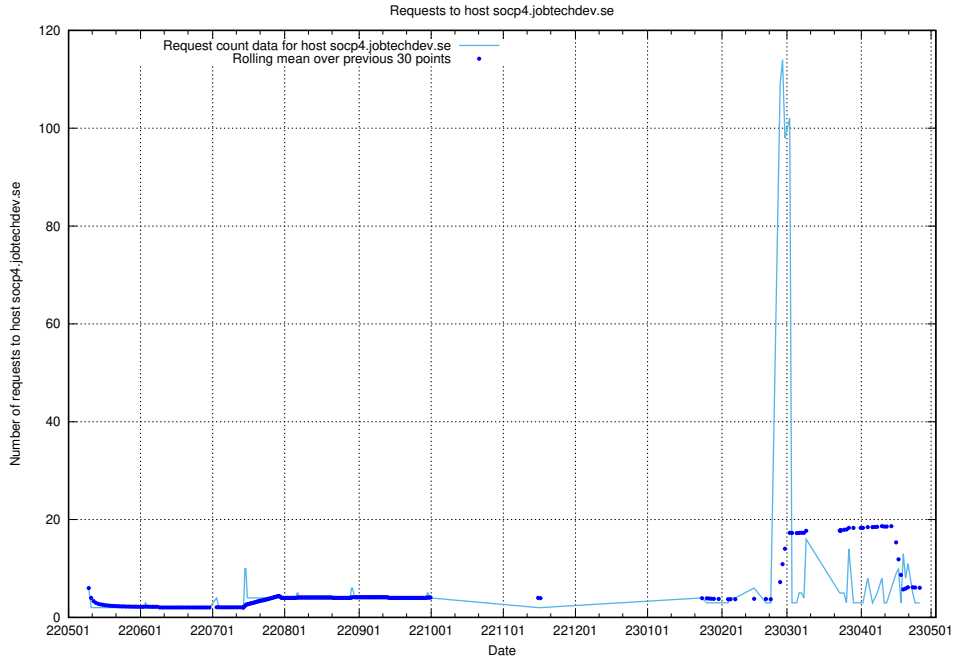

## 7.222 Usage of socp4.jobtechdev.se

Here, we count the number of requests to host socp4.jobtechdev.se.