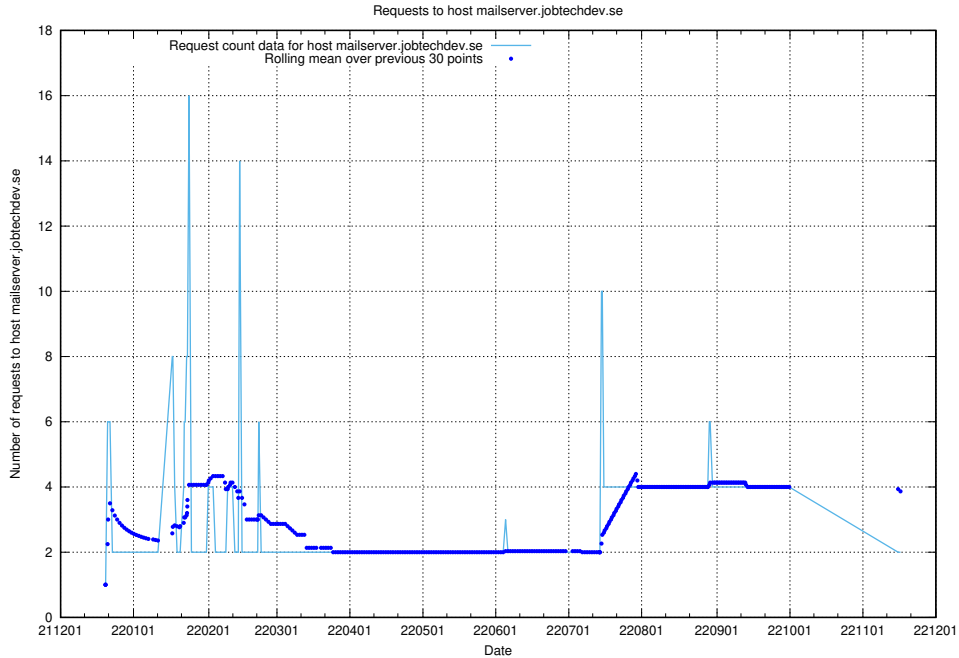

7.376 Usage of mailserver.jobtechdev.se

Here, we count the number of requests to host mailserver.jobtechdev.se.