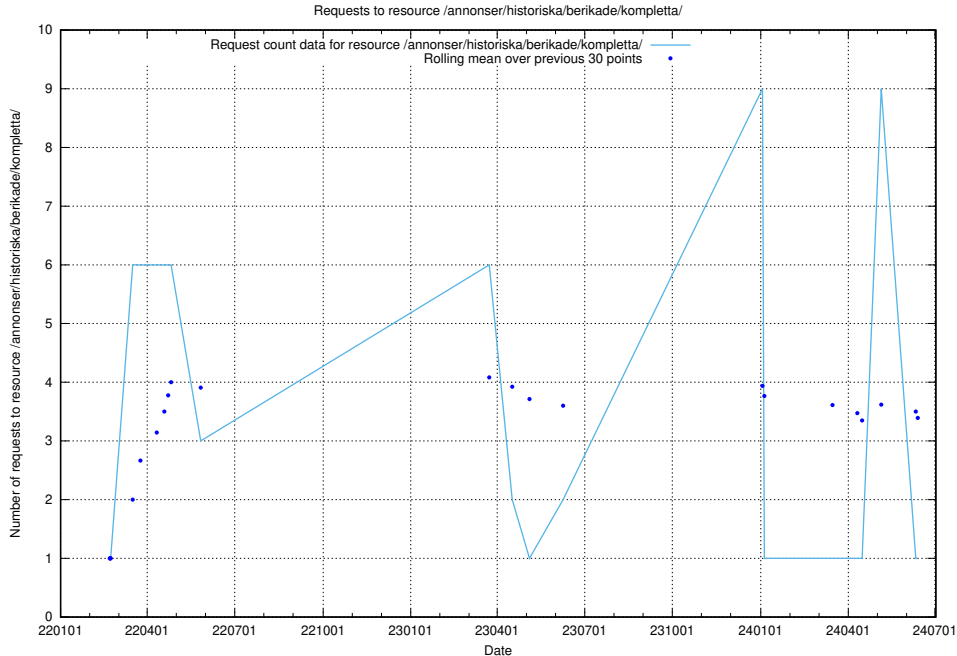

5.1265 Usage of /annonser/historiska/berikade/kompletta/

Here, we count the number of requests to resource /annonser/historiska/berikade/kompletta/.