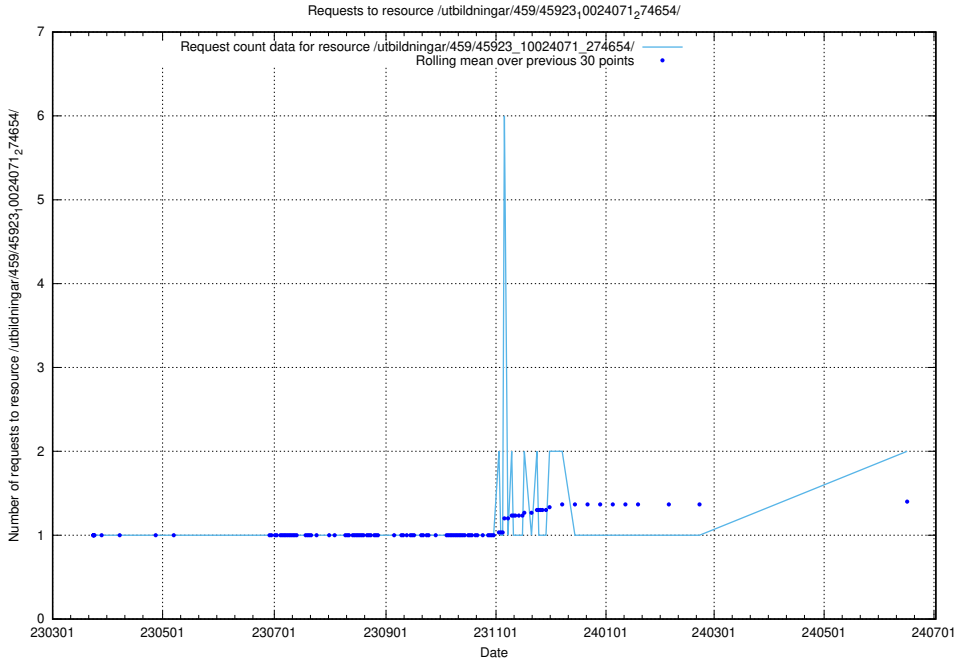

5.954 Usage of /utbildningar/459/45923_10024071_274654/

Here, we count the number of requests to resource /utbildningar/459/45923_10024071_274654/.