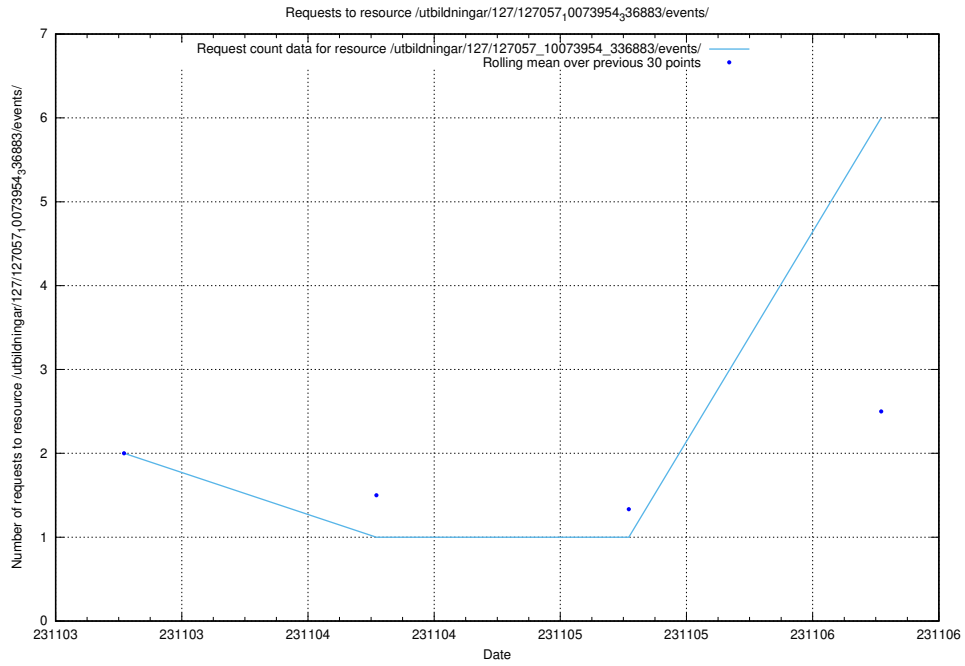

5.58 Usage of /utbildningar/127/127057_10073954_336883/events/

Here, we count the number of requests to resource /utbildningar/127/127057_10073954_336883/events/