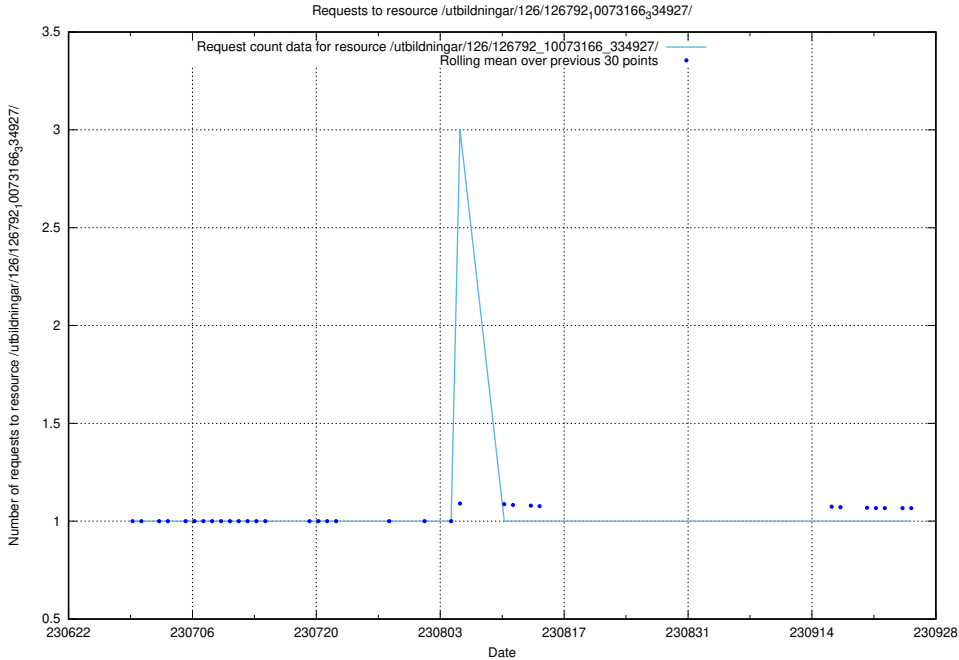

5.5583 Usage of /utbildningar/126/126792_10073166_334927/

Here, we count the number of requests to resource /utbildningar/126/126792_10073166_334927/.