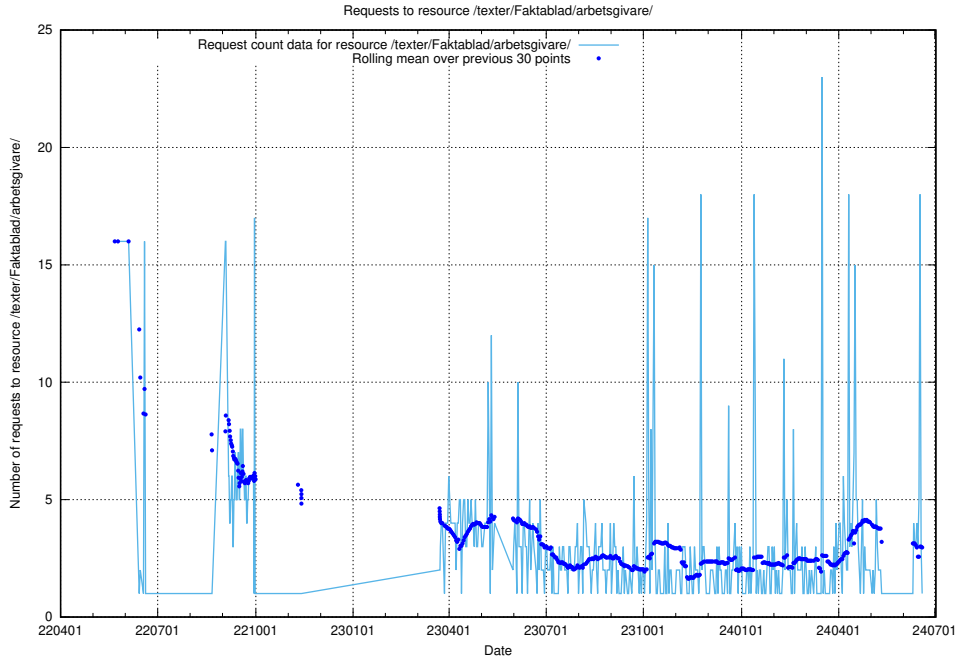

5.1068 Usage of /texter/Faktablad/arbetsgivare/

Here, we count the number of requests to resource /texter/Faktablad/arbetsgivare/.