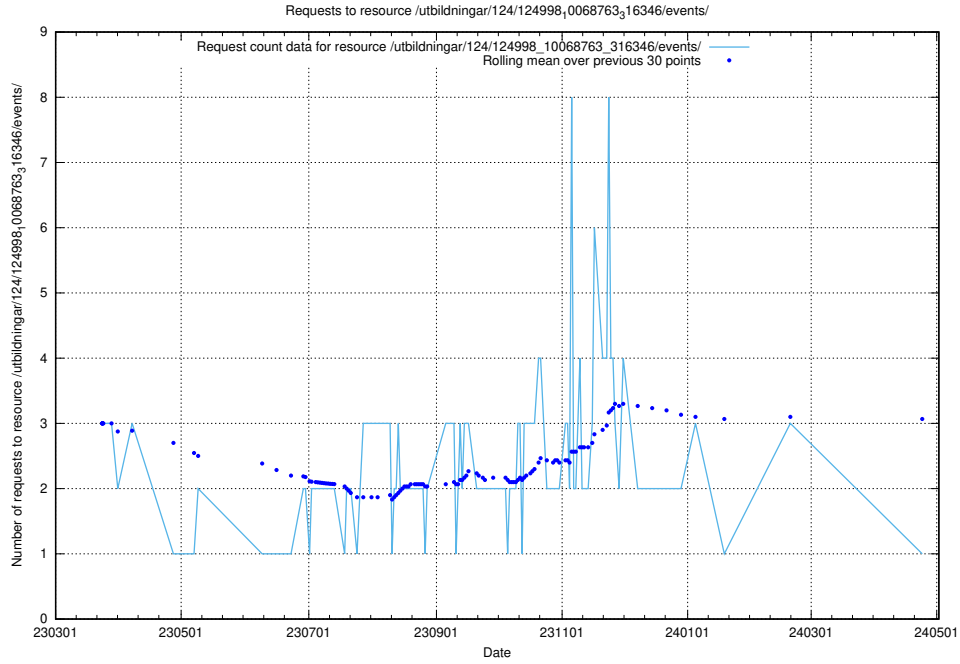

5.6408 Usage of /utbildningar/124/124998_10068763_316346/events/

Here, we count the number of requests to resource /utbildningar/124/124998_10068763_316346/events/