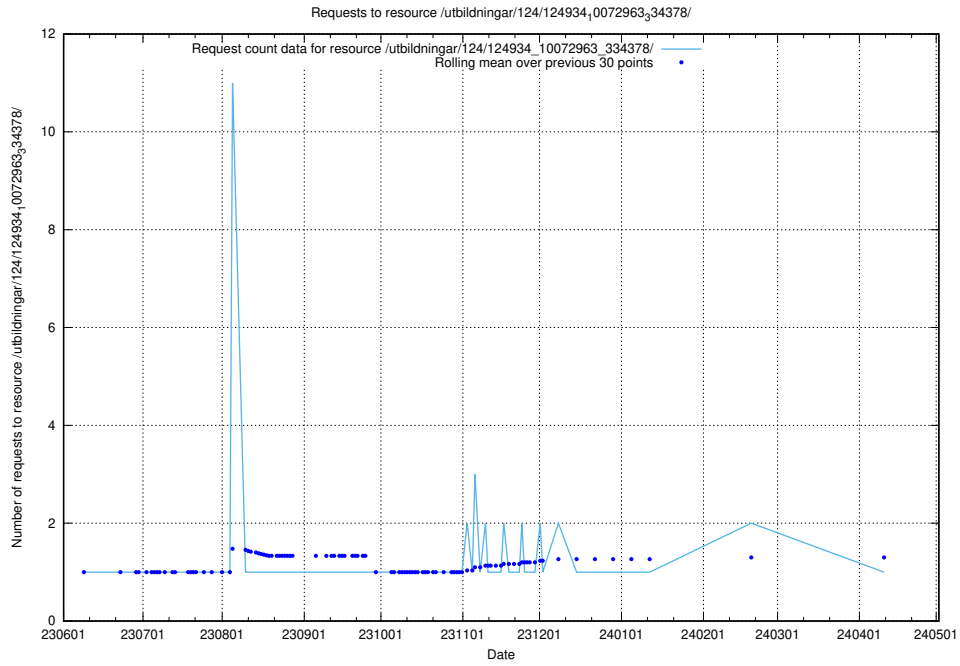

5.6025 Usage of /utbildningar/124/124934_10072963_334378/

Here, we count the number of requests to resource /utbildningar/124/124934_10072963_334378/.