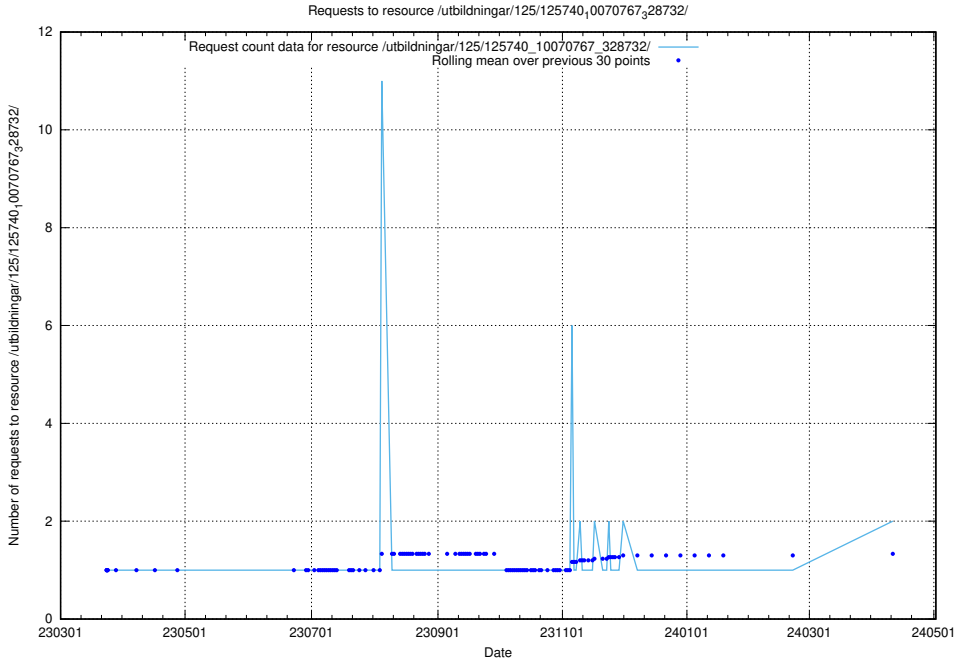

5.456 Usage of /utbildningar/125/125740_10070767_328732/

Here, we count the number of requests to resource /utbildningar/125/125740_10070767_328732/.