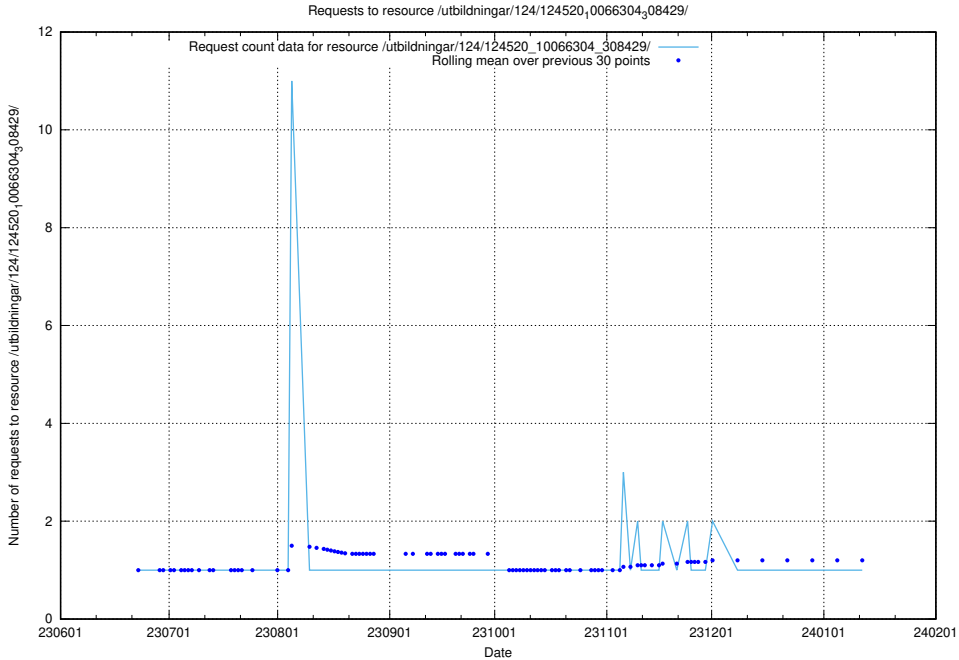

5.5892 Usage of /utbildningar/124/124520_10066304_308429/

Here, we count the number of requests to resource /utbildningar/124/124520_10066304_308429/.