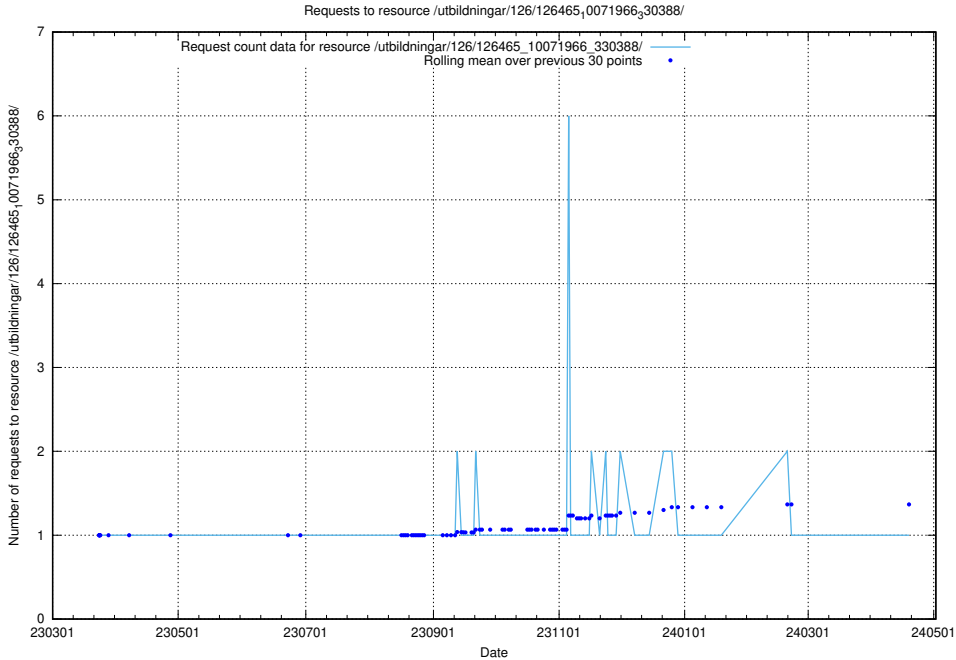

5.6562 Usage of /utbildningar/126/126465_10071966_330388/

Here, we count the number of requests to resource /utbildningar/126/126465_10071966_330388/.