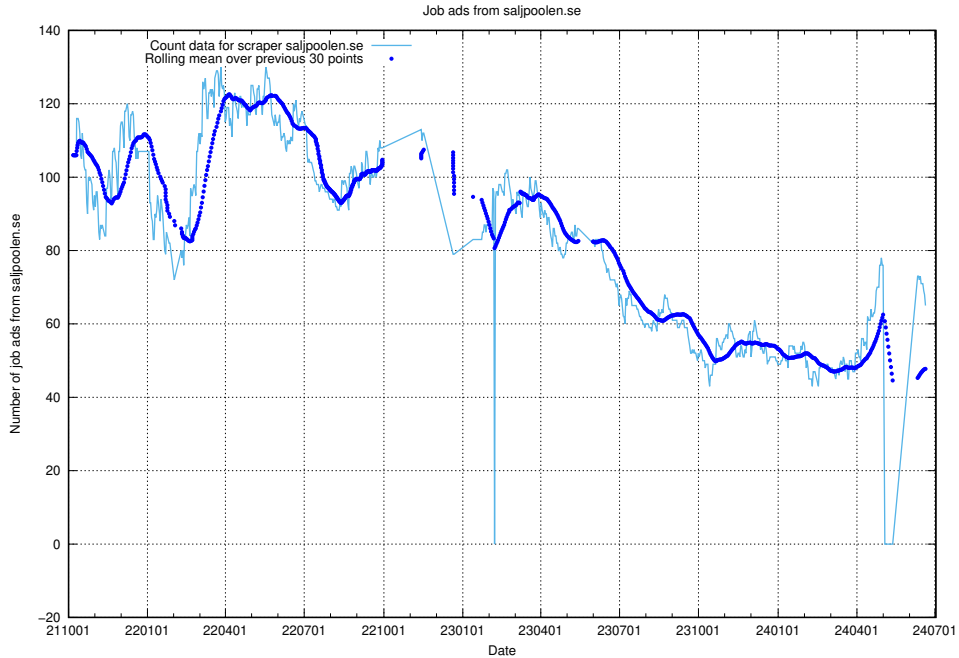

13.12 Number of ads by scraper saljpoolen.se

Here, we count the number of job ads scraped from saljpoolen.se.