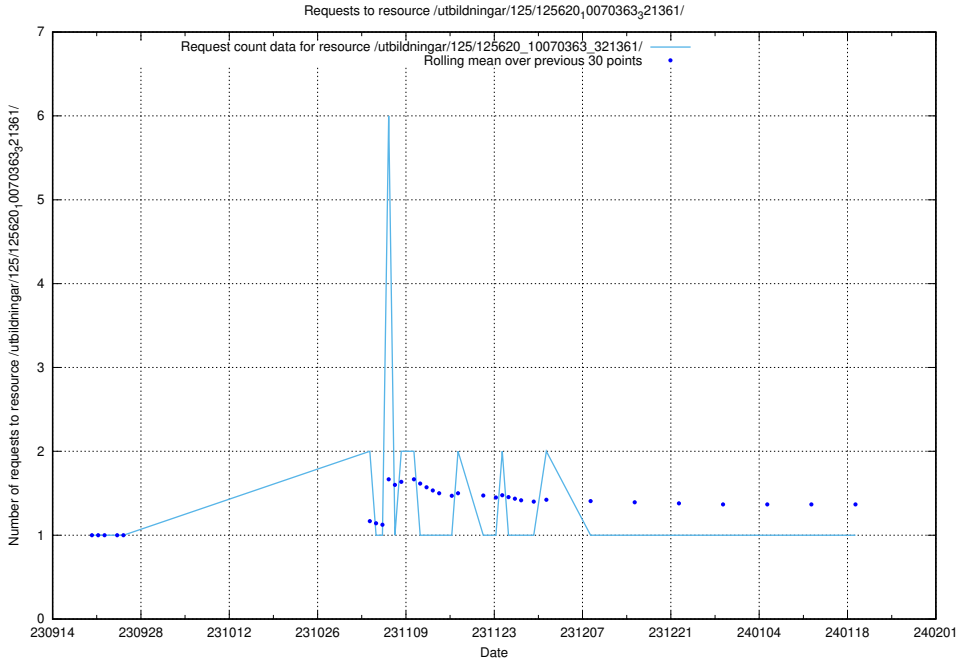

5.4677 Usage of /utbildningar/125/125620_10070363_321361/

Here, we count the number of requests to resource /utbildningar/125/125620_10070363_321361/.