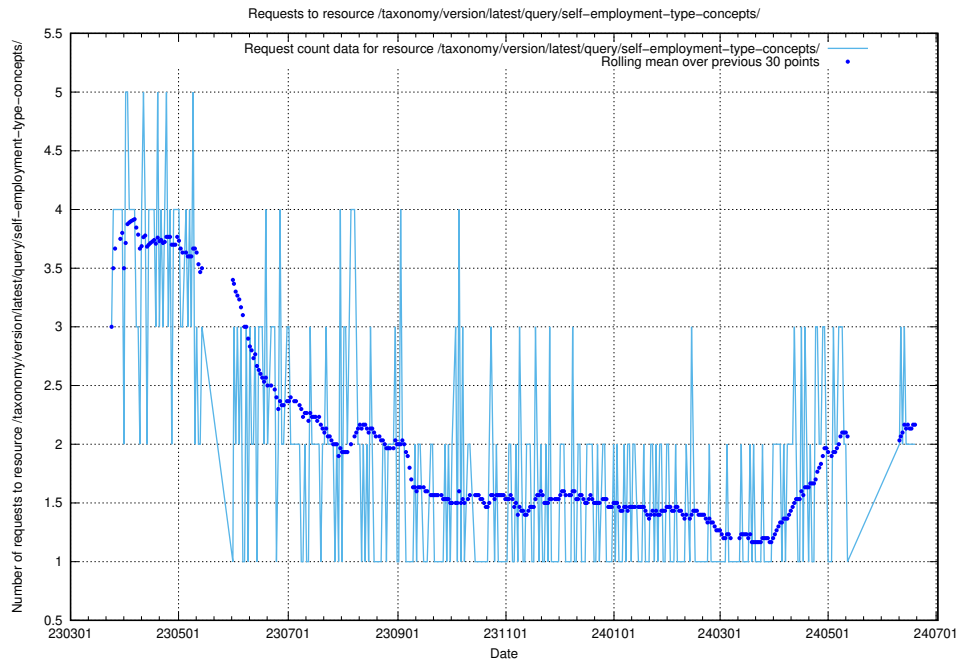

5.918 Usage of /taxonomy/version/latest/query/self-employment-type-concepts/

Here, we count the number of requests to resource /taxonomy/version/latest/query/self-employment-type-concepts/.