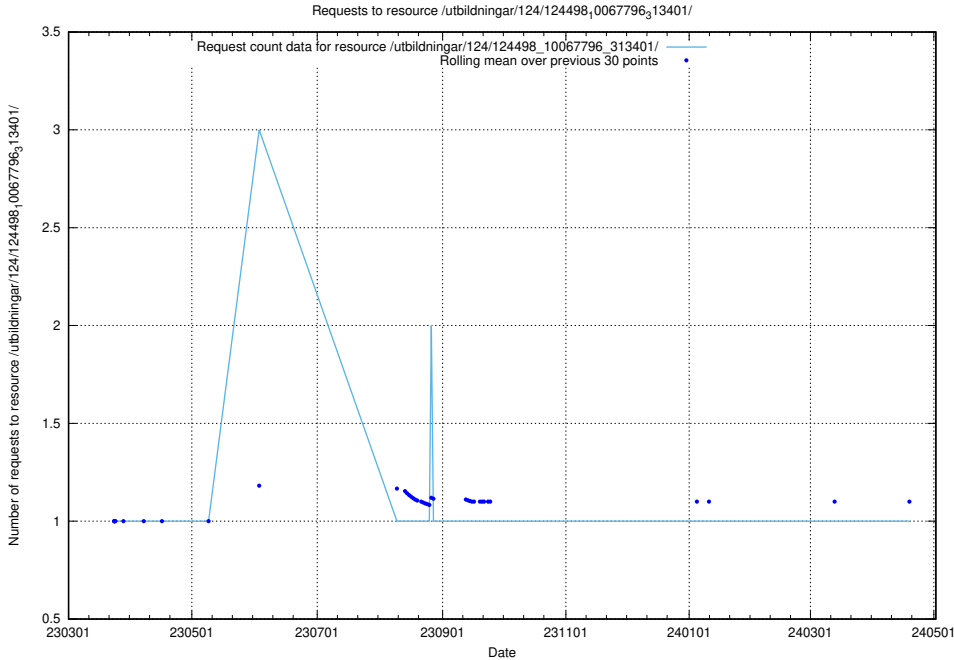

5.2847 Usage of /utbildningar/124/124498_10067796_313401/

Here, we count the number of requests to resource /utbildningar/124/124498_10067796_313401/.