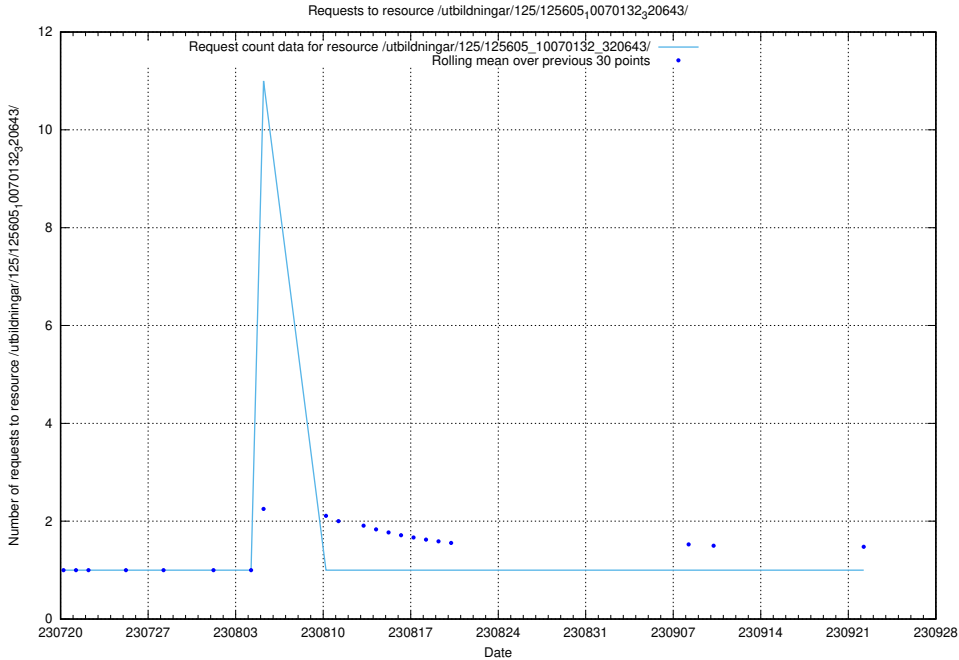

5.5134 Usage of /utbildningar/125/125605_10070132_320643/

Here, we count the number of requests to resource /utbildningar/125/125605_10070132_320643/.