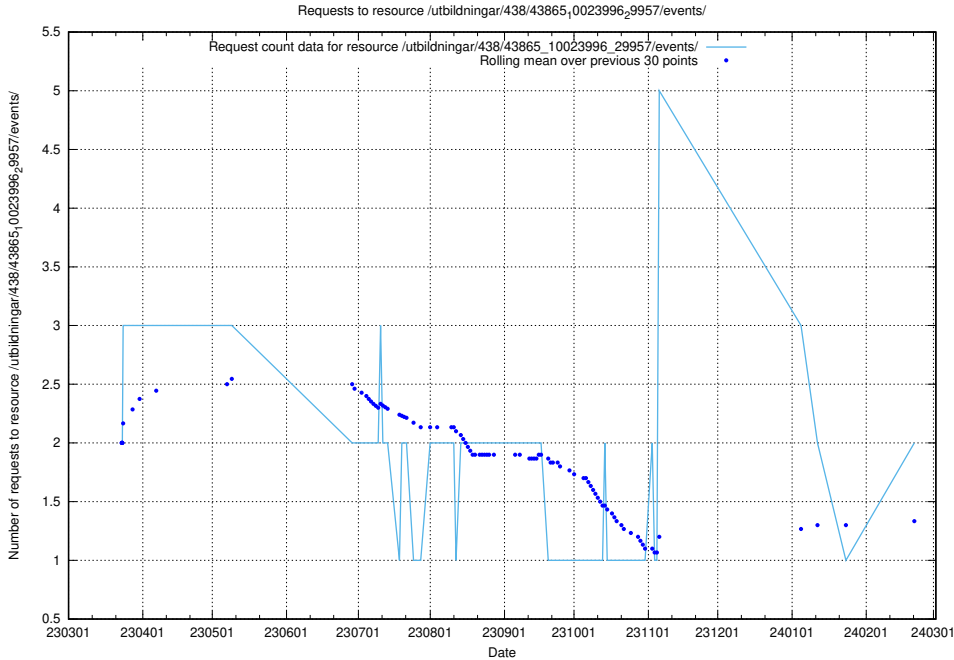

5.940 Usage of /utbildningar/438/43865_10023996_29957/events/

Here, we count the number of requests to resource /utbildningar/438/43865_10023996_29957/events/.