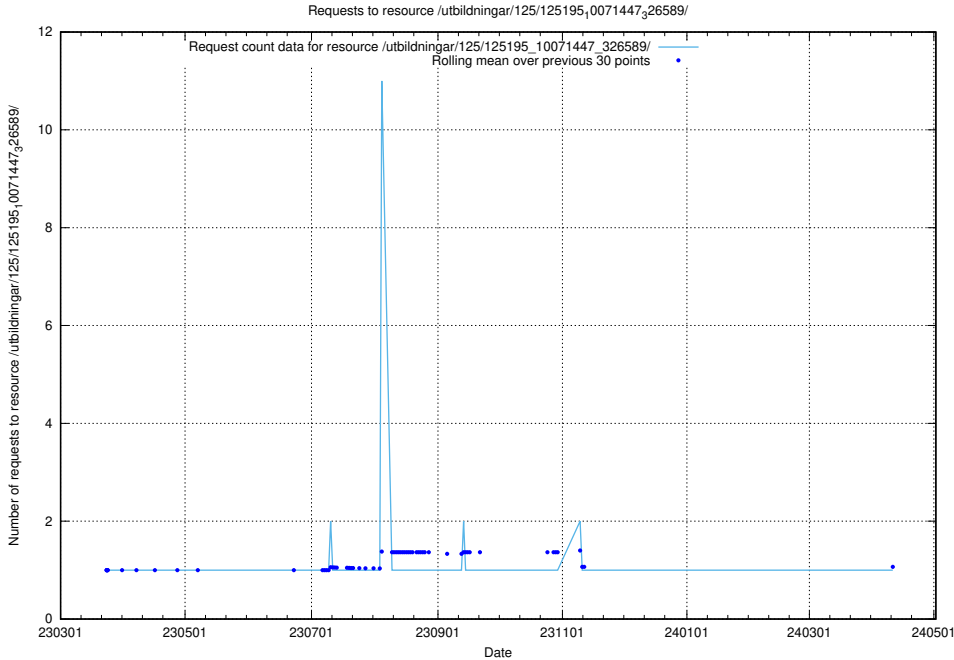

5.1131 Usage of /utbildningar/125/125195_10071447_326589/

Here, we count the number of requests to resource /utbildningar/125/125195_10071447_326589/.