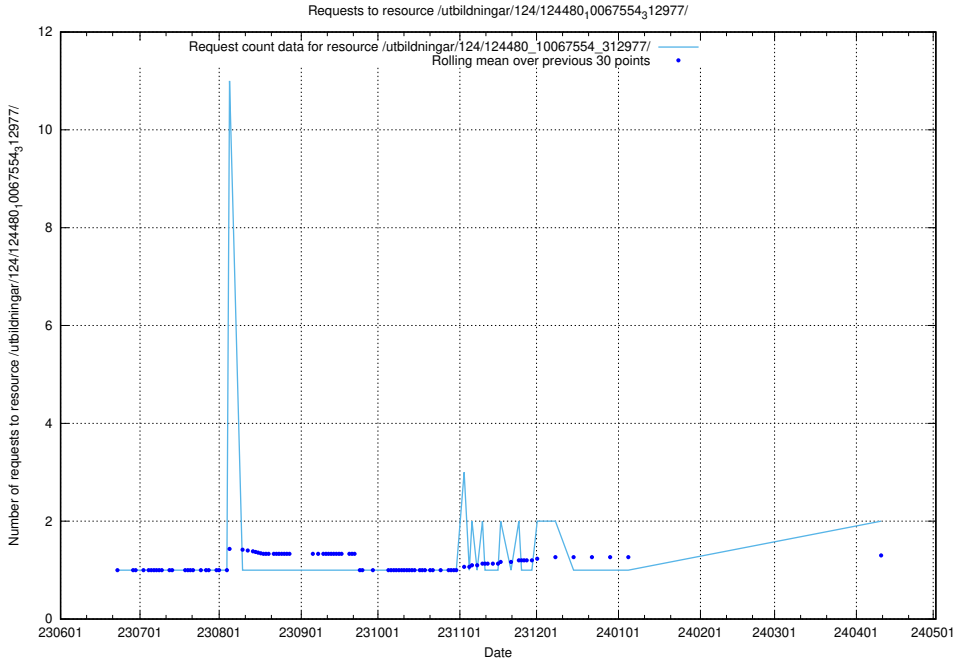

5.866 Usage of /utbildningar/124/124480_10067554_312977/

Here, we count the number of requests to resource /utbildningar/124/124480_10067554_312977/.