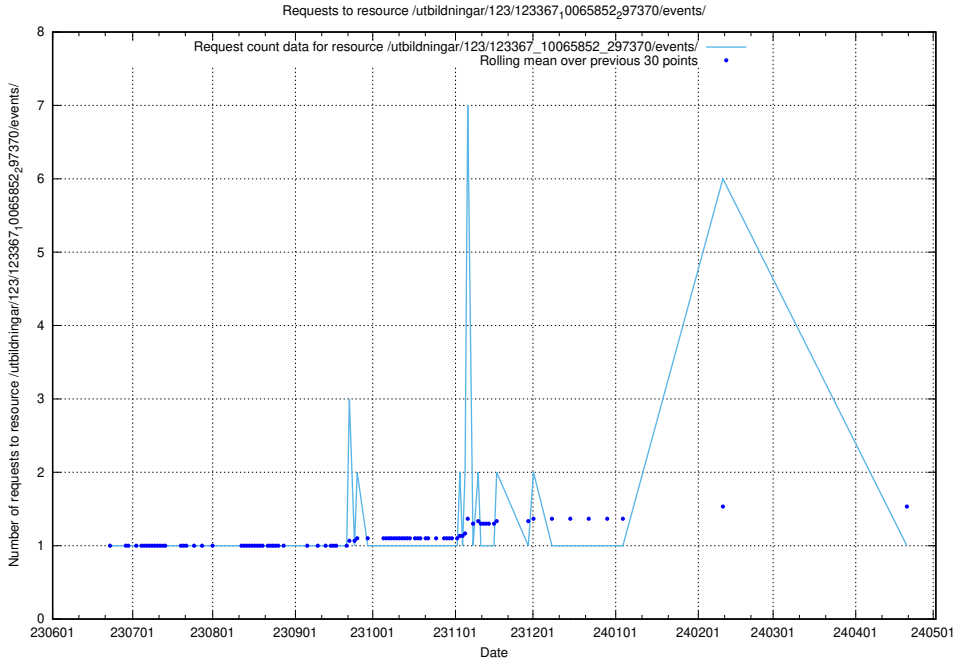

5.5963 Usage of /utbildningar/123/123367_10065852_297370/events/

Here, we count the number of requests to resource /utbildningar/123/123367_10065852_297370/events/