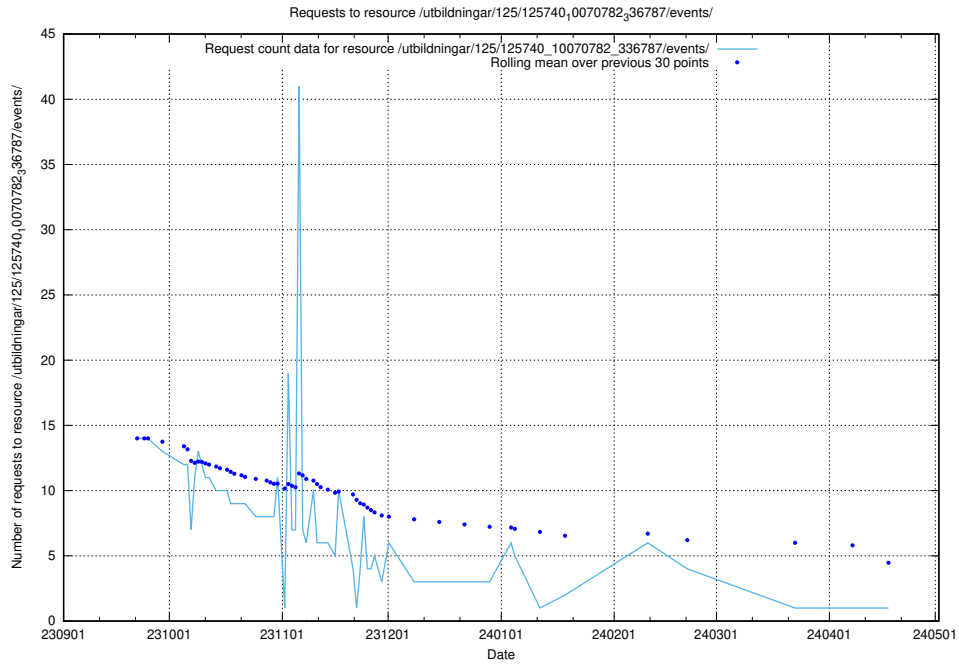

5.4642 Usage of /utbildningar/125/125740_10070782_336787/events/

Here, we count the number of requests to resource /utbildningar/125/125740_10070782_336787/events/