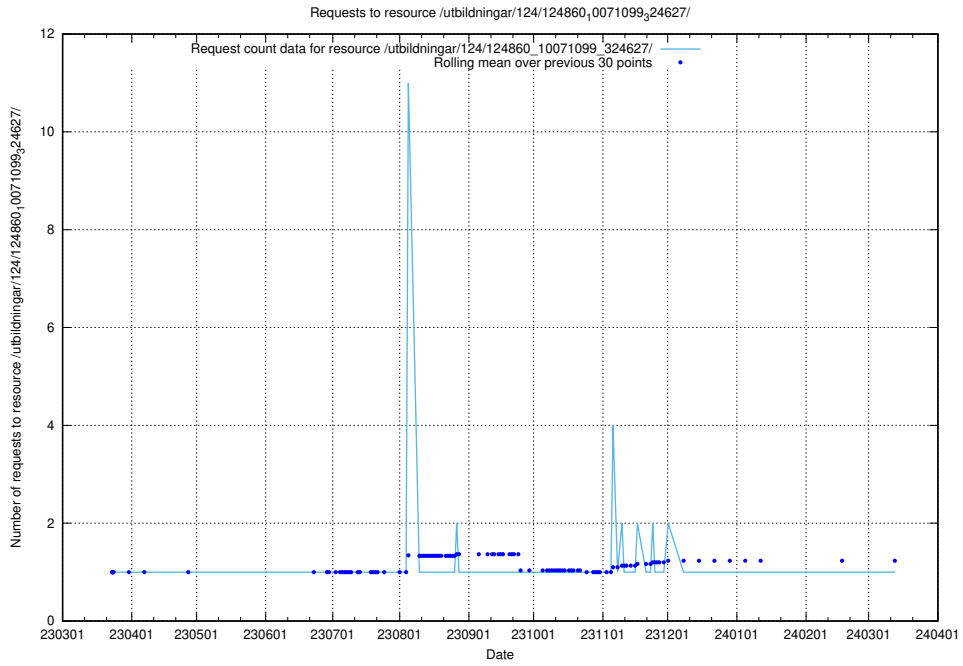

5.1175 Usage of /utbildningar/124/124860_10071099_324627/

Here, we count the number of requests to resource /utbildningar/124/124860_10071099_324627/.