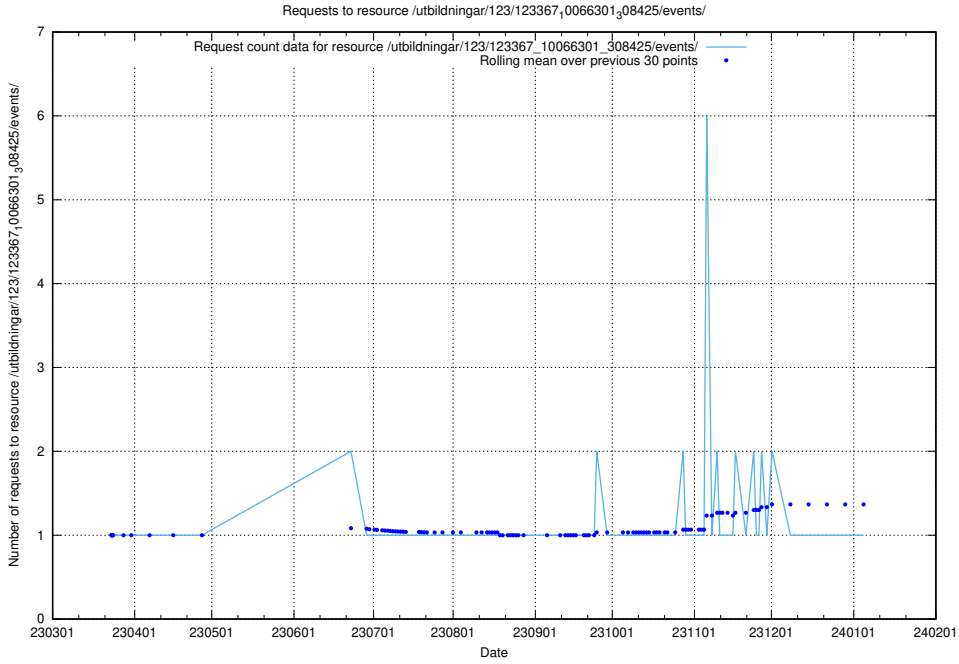

### 5.4688 Usage of /utbildningar/123/123367\_10066301\_308425/events/

Here, we count the number of requests to resource /utbildningar/123/123367\_10066301\_308425/events/