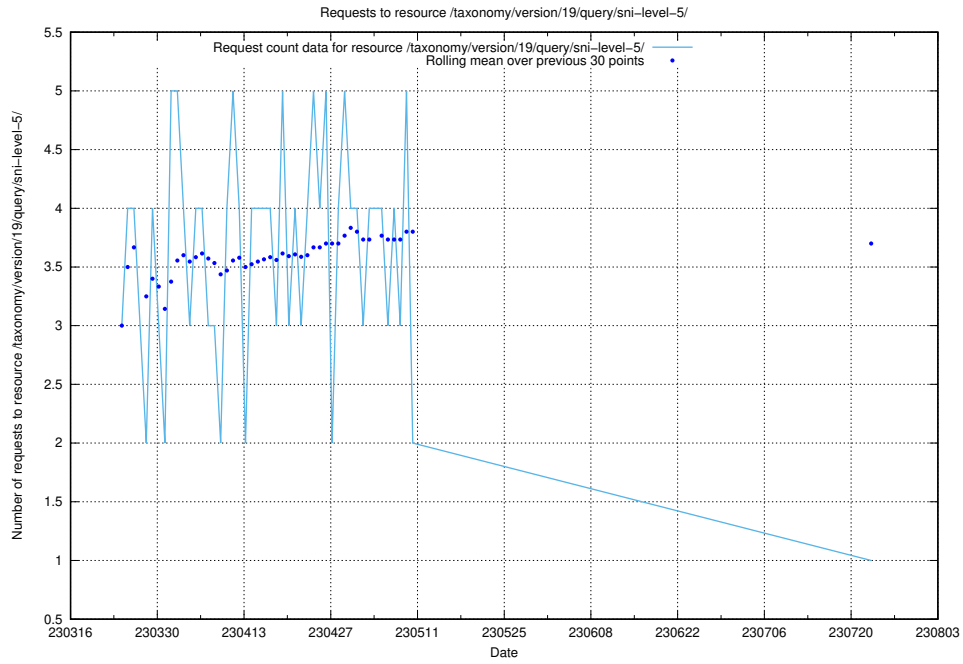

5.6274 Usage of /taxonomy/version/19/query/sni-level-5/

Here, we count the number of requests to resource /taxonomy/version/19/query/sni-level-5/.