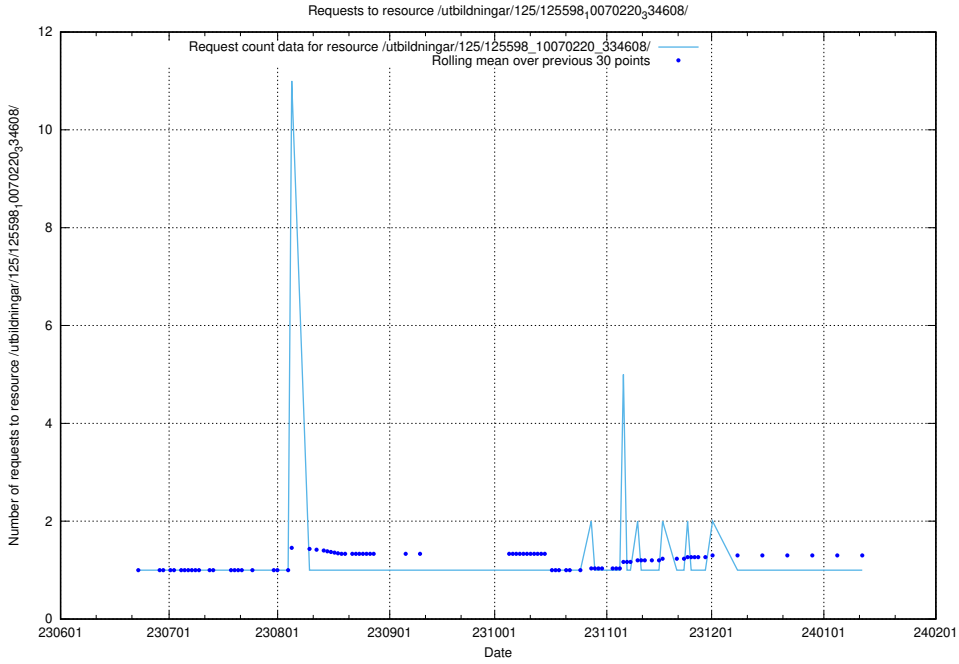

5.5858 Usage of /utbildningar/125/125598_10070220_334608/

Here, we count the number of requests to resource /utbildningar/125/125598_10070220_334608/.