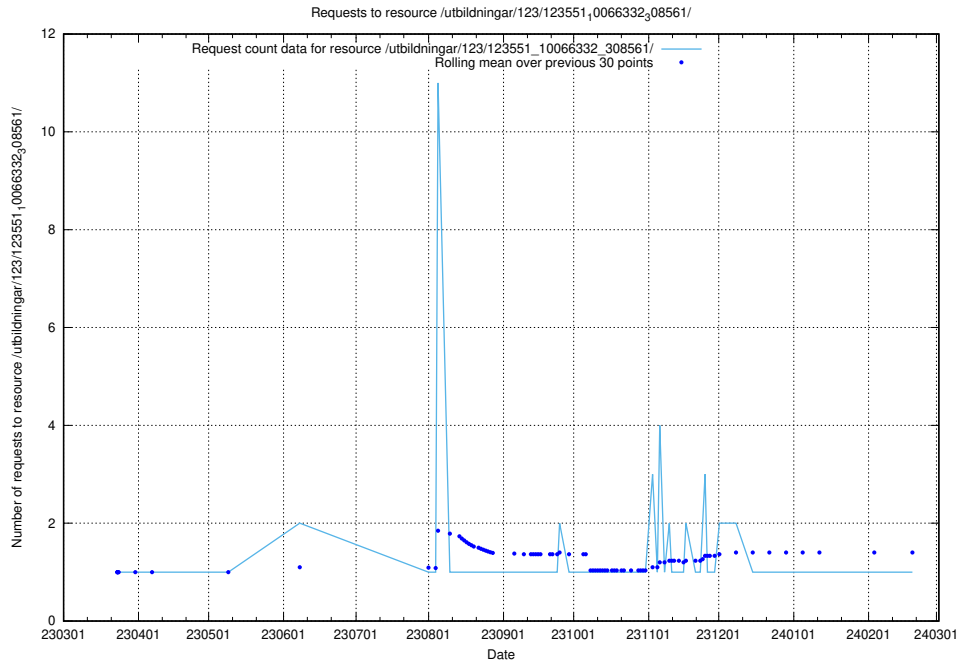

5.4637 Usage of /utbildningar/123/123551_10066332_308561/

Here, we count the number of requests to resource /utbildningar/123/123551_10066332_308561/.