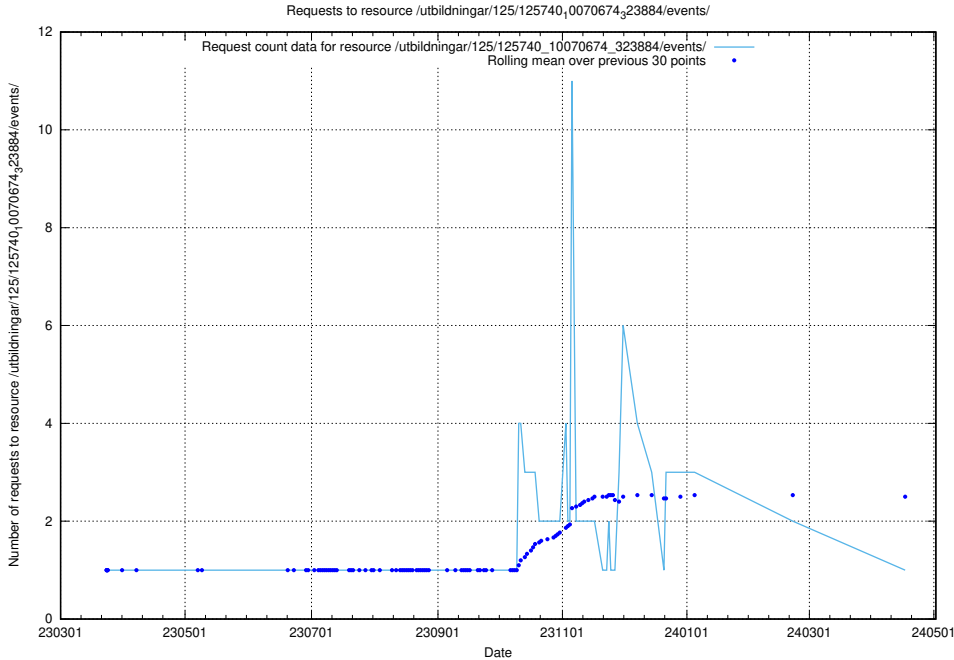

5.1002 Usage of /utbildningar/125/125740_10070674_323884/events/

Here, we count the number of requests to resource /utbildningar/125/125740_10070674_323884/events/