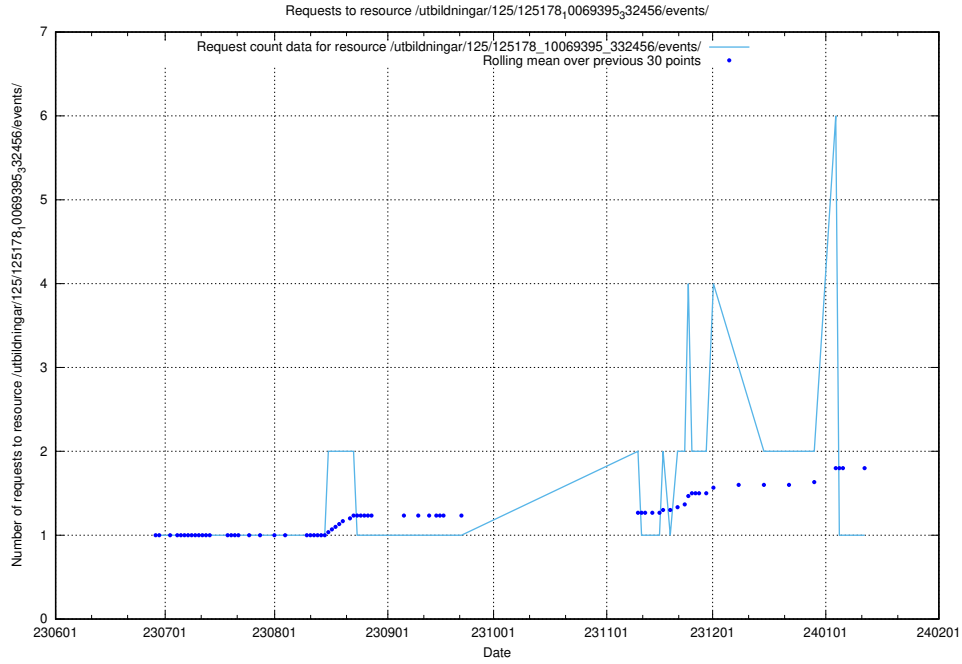

5.5616 Usage of /utbildningar/125/125178_10069395_332456/events/

Here, we count the number of requests to resource /utbildningar/125/125178_10069395_332456/events/