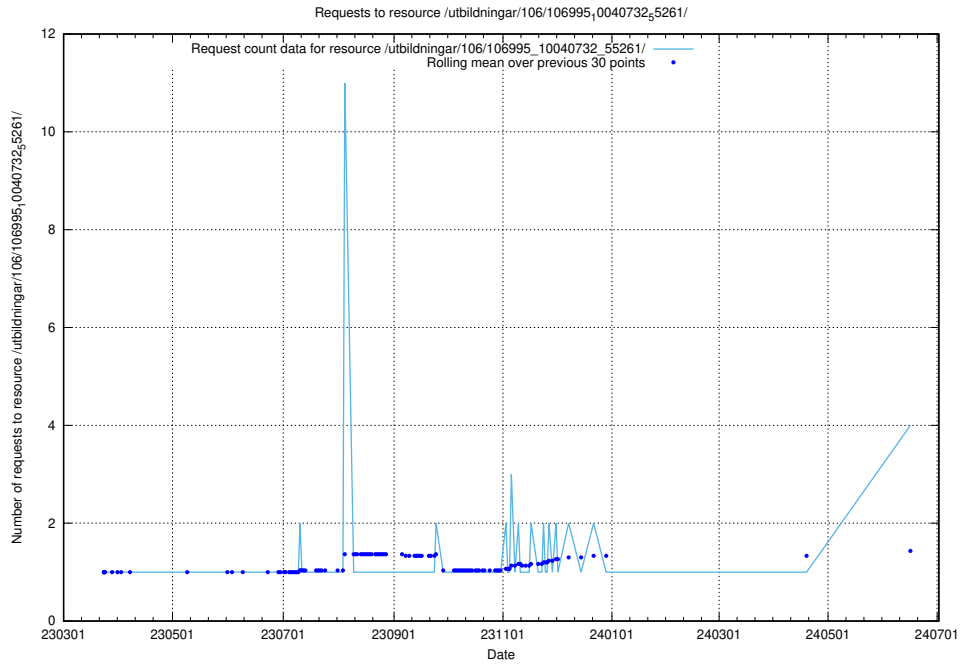

5.238 Usage of /utbildningar/106/106995_10040732_55261/

Here, we count the number of requests to resource /utbildningar/106/106995_10040732_55261/.