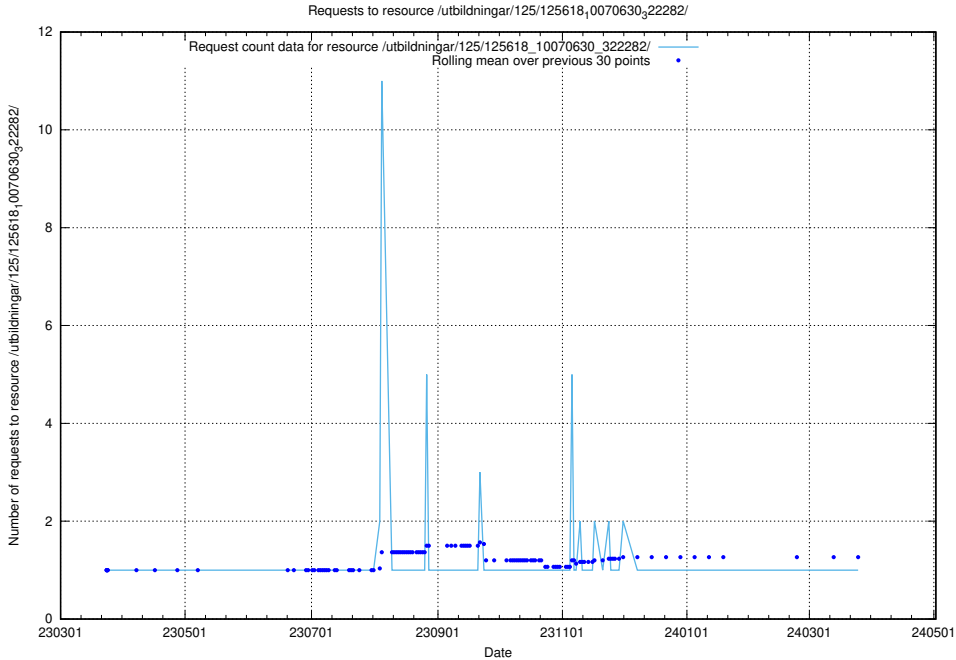

5.1079 Usage of /utbildningar/125/125618_10070630_322282/

Here, we count the number of requests to resource /utbildningar/125/125618_10070630_322282/.