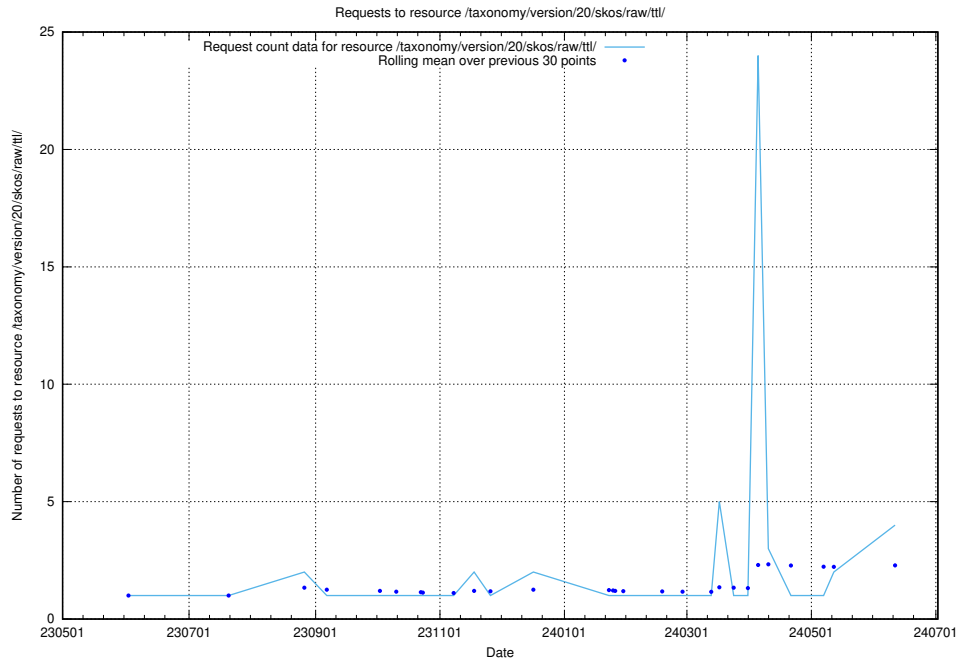

5.249 Usage of `/taxonomy/version/20/skos/raw/ttl/`

Here, we count the number of requests to resource `/taxonomy/version/20/skos/raw/ttl/`.