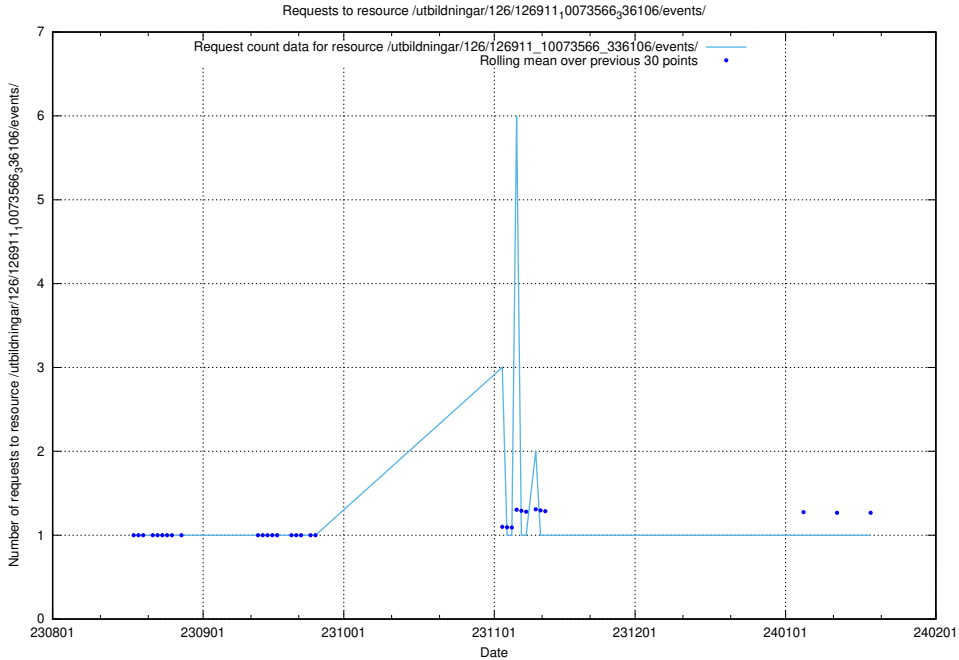

5.4910 Usage of /utbildningar/126/126911_10073566_336106/events/

Here, we count the number of requests to resource /utbildningar/126/126911_10073566_336106/events/