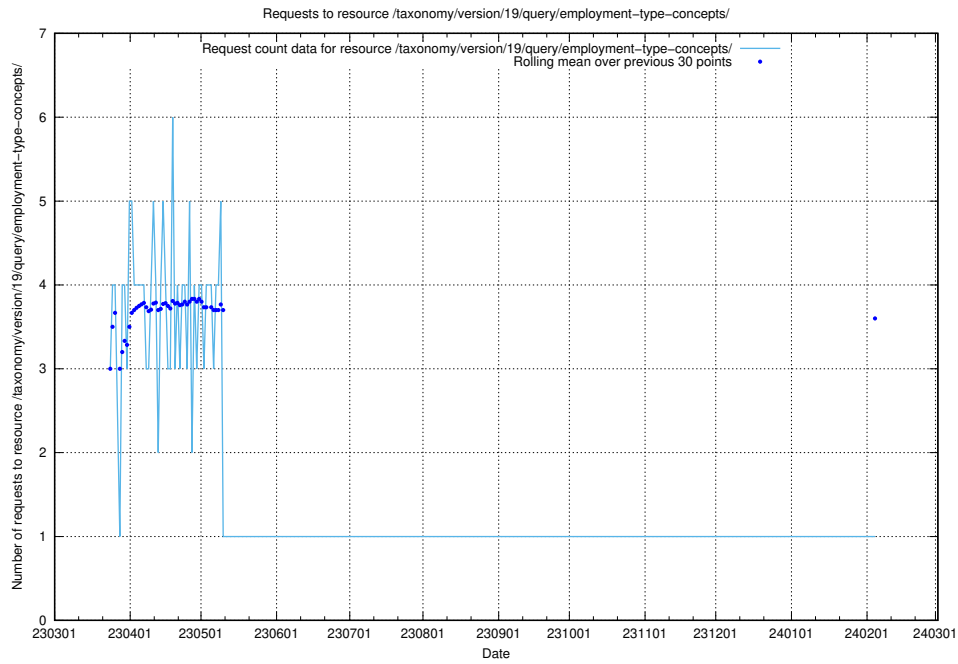

5.6292 Usage of /taxonomy/version/19/query/employment-type-concepts/

Here, we count the number of requests to resource /taxonomy/version/19/query/employment-type-concepts/.