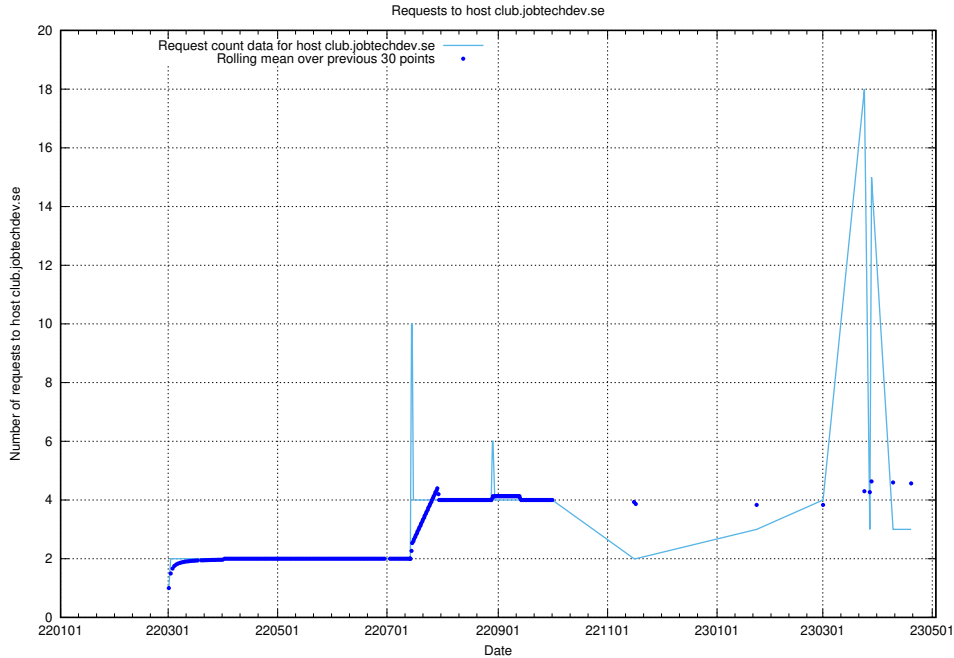

### 7.229 Usage of club.jobtechdev.se

Here, we count the number of requests to host club.jobtechdev.se.