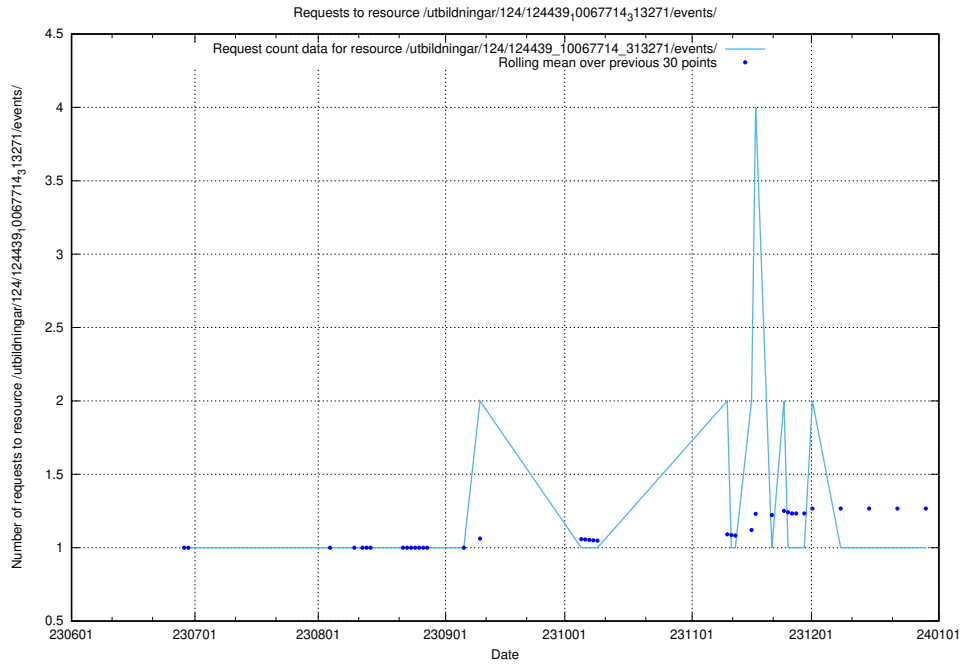

5.5660 Usage of /utbildningar/124/124439_10067714_313271/events/

Here, we count the number of requests to resource /utbildningar/124/124439_10067714_313271/events/