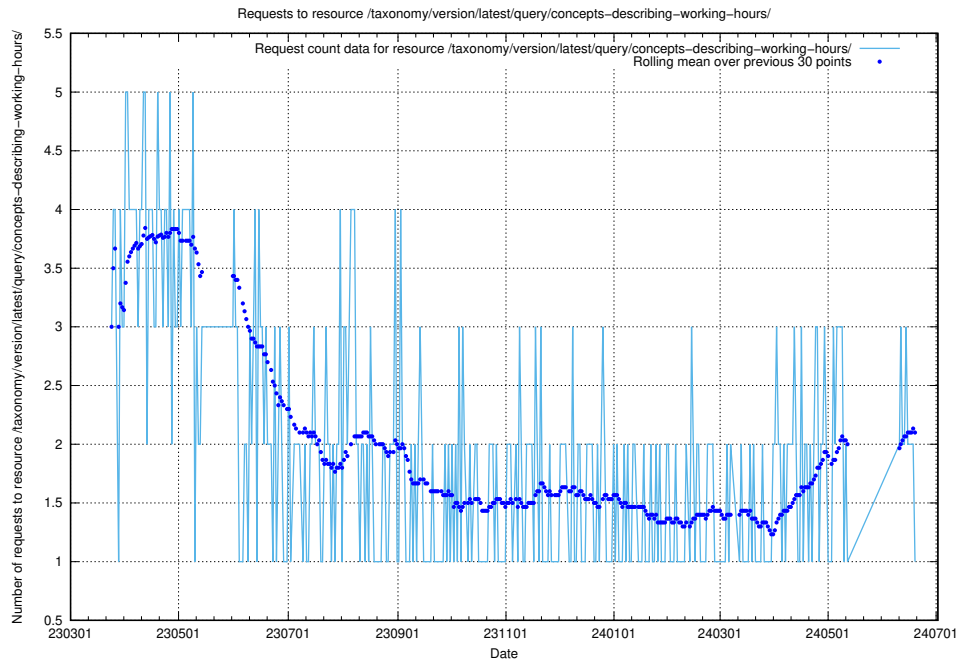

5.6252 Usage of /taxonomy/version/latest/query/concepts-describing-working-hours/

Here, we count the number of requests to resource /taxonomy/version/latest/query/concepts-describing-working-hours/.