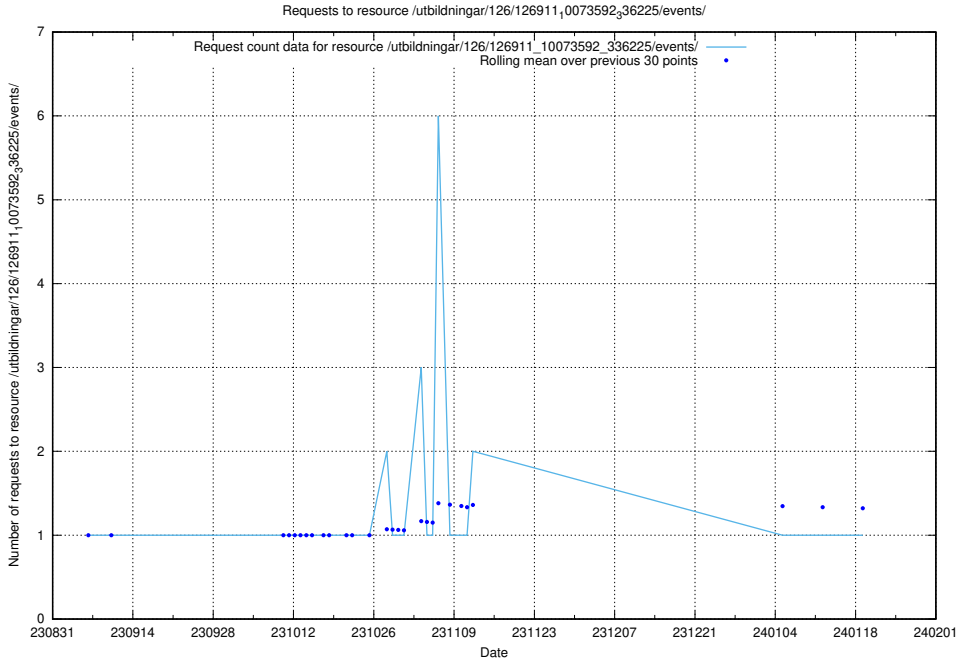

5.4800 Usage of /utbildningar/126/126911_10073592_336225/events/

Here, we count the number of requests to resource /utbildningar/126/126911_10073592_336225/events/