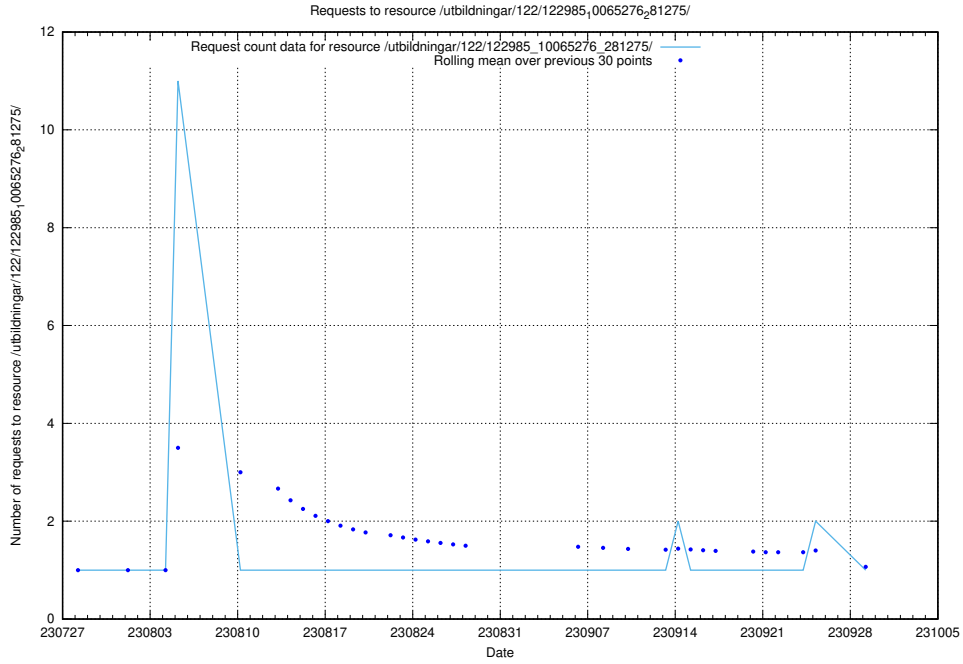

5.5050 Usage of /utbildningar/122/122985_10065276_281275/

Here, we count the number of requests to resource /utbildningar/122/122985_10065276_281275/.