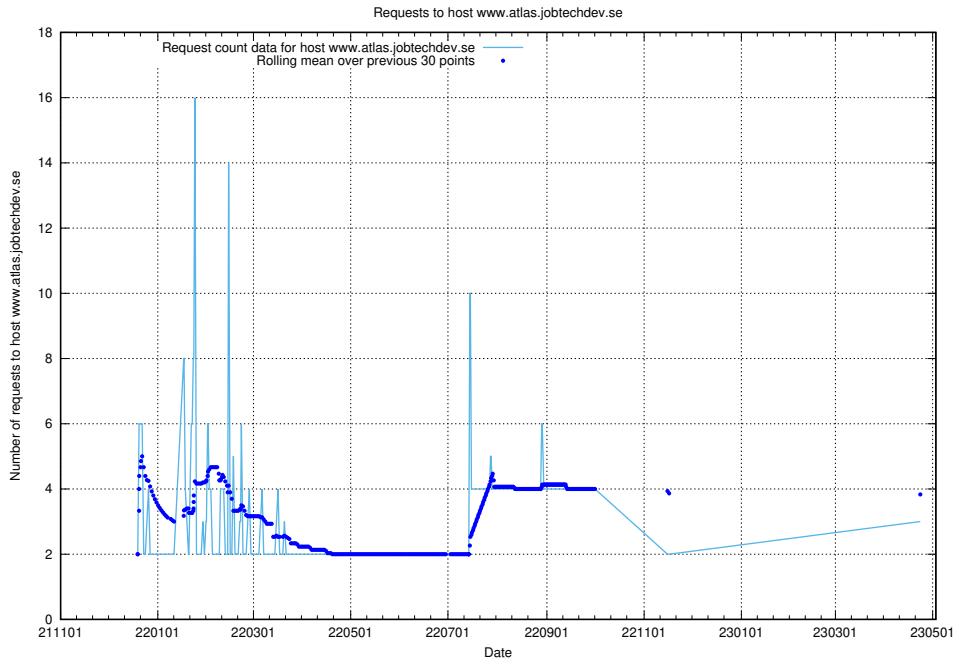

7.211 Usage of www.atlas.jobtechdev.se

Here, we count the number of requests to host www.atlas.jobtechdev.se.