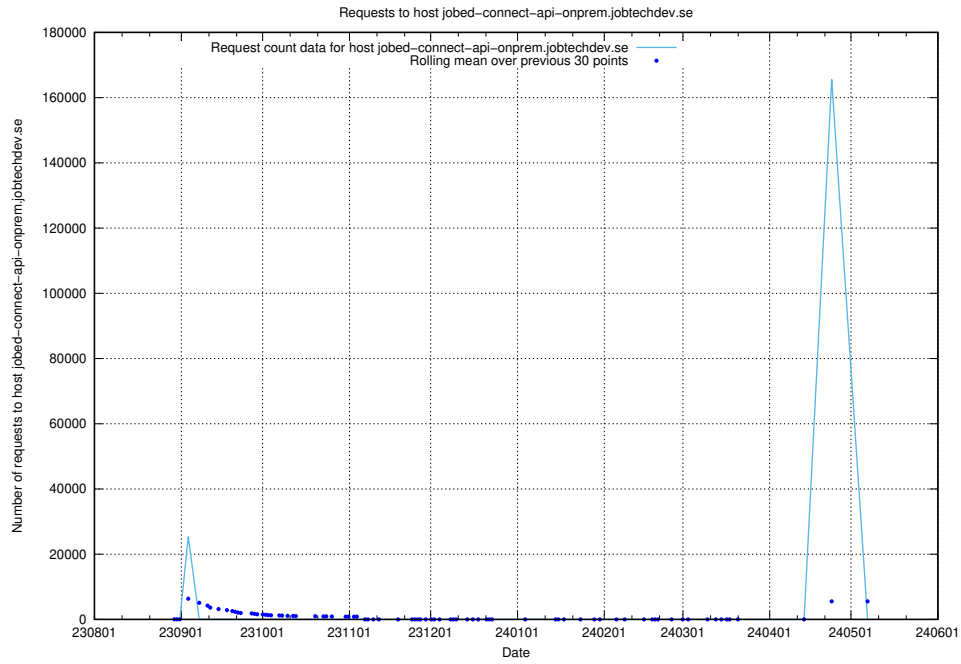

7.29 Usage of `jobed-connect-api-onprem.jobtechdev.se`

Here, we count the number of requests to host `jobed-connect-api-onprem.jobtechdev.se`.