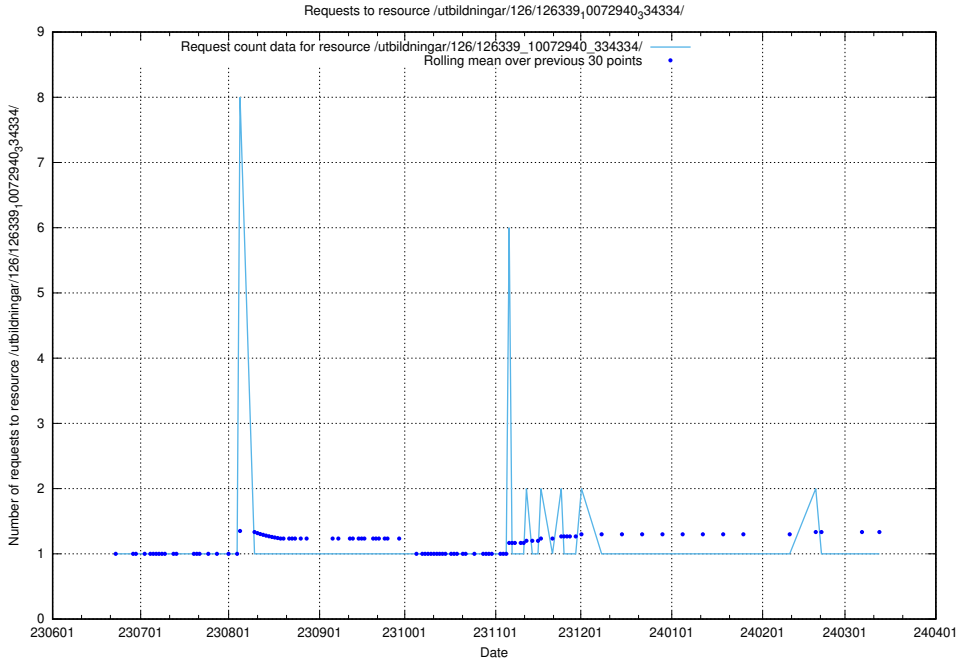

5.5796 Usage of /utbildningar/126/126339_10072940_334334/

Here, we count the number of requests to resource /utbildningar/126/126339_10072940_334334/.