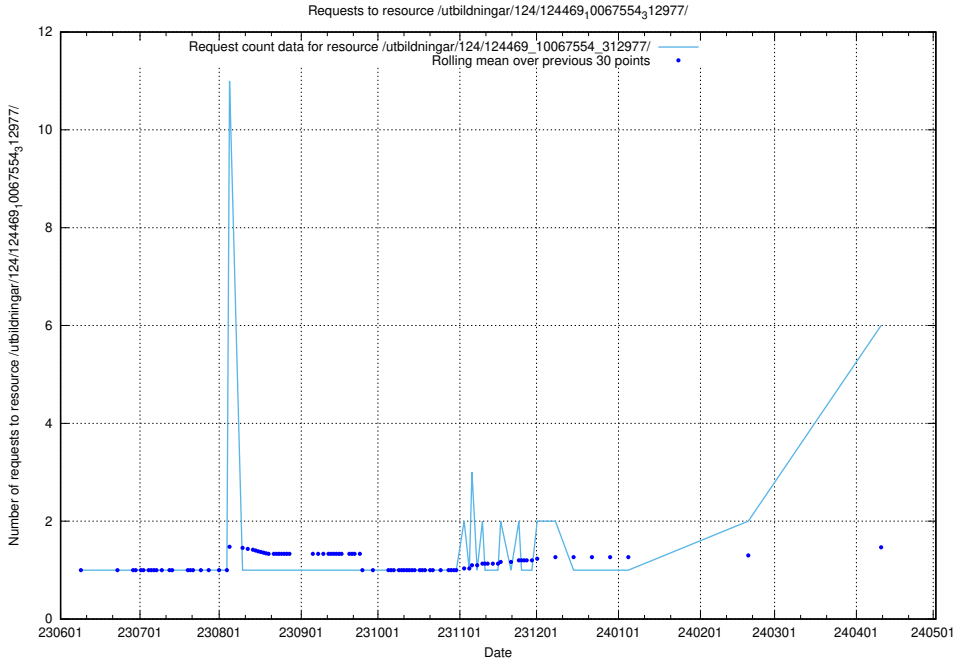

5.87 Usage of /utbildningar/124/124469_10067554_312977/

Here, we count the number of requests to resource /utbildningar/124/124469_10067554_312977/.