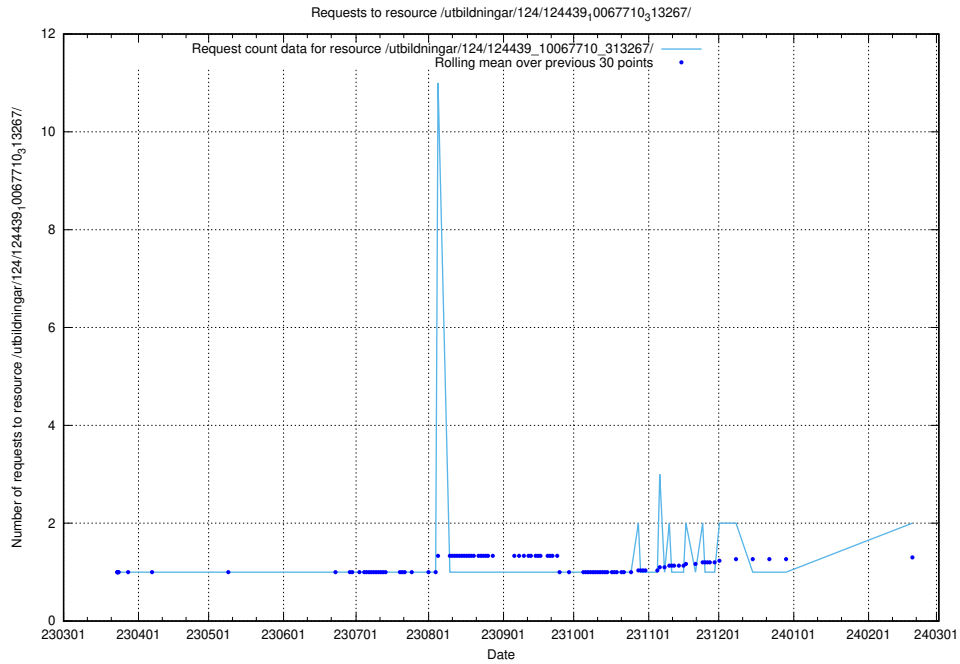

5.656 Usage of /utbildningar/124/124439_10067710_313267/

Here, we count the number of requests to resource /utbildningar/124/124439_10067710_313267/.