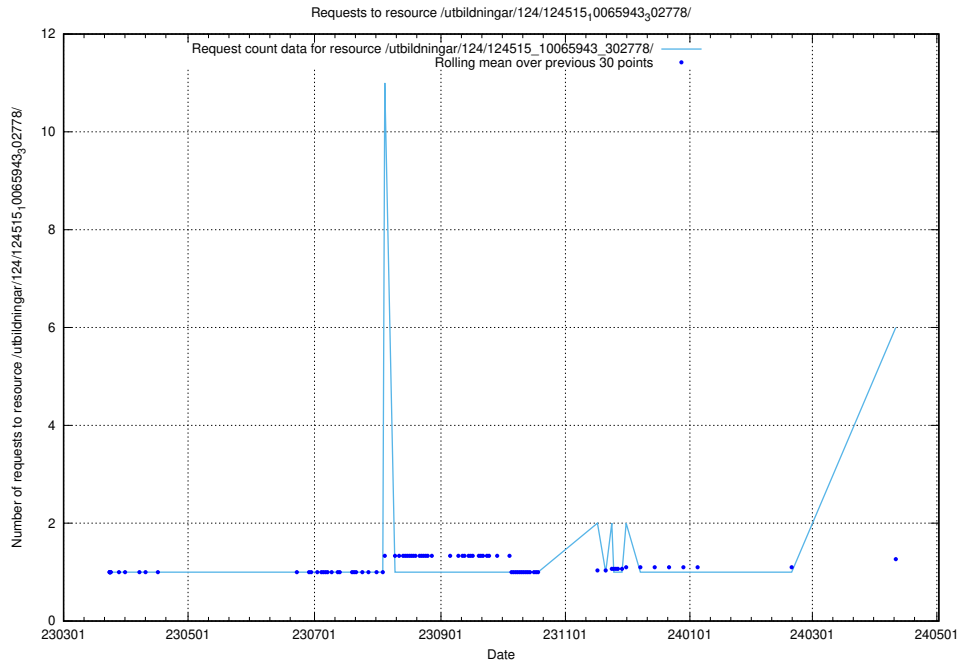

5.47 Usage of /utbildningar/124/124515_10065943_302778/

Here, we count the number of requests to resource /utbildningar/124/124515_10065943_302778/.