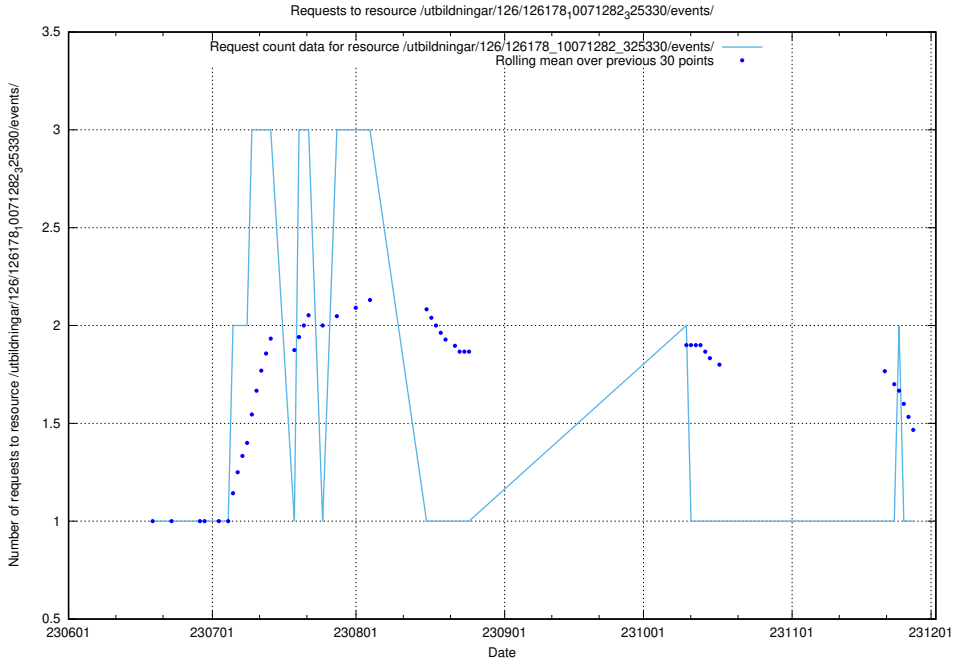

5.5984 Usage of /utbildningar/126/126178_10071282_325330/events/

Here, we count the number of requests to resource /utbildningar/126/126178_10071282_325330/events/