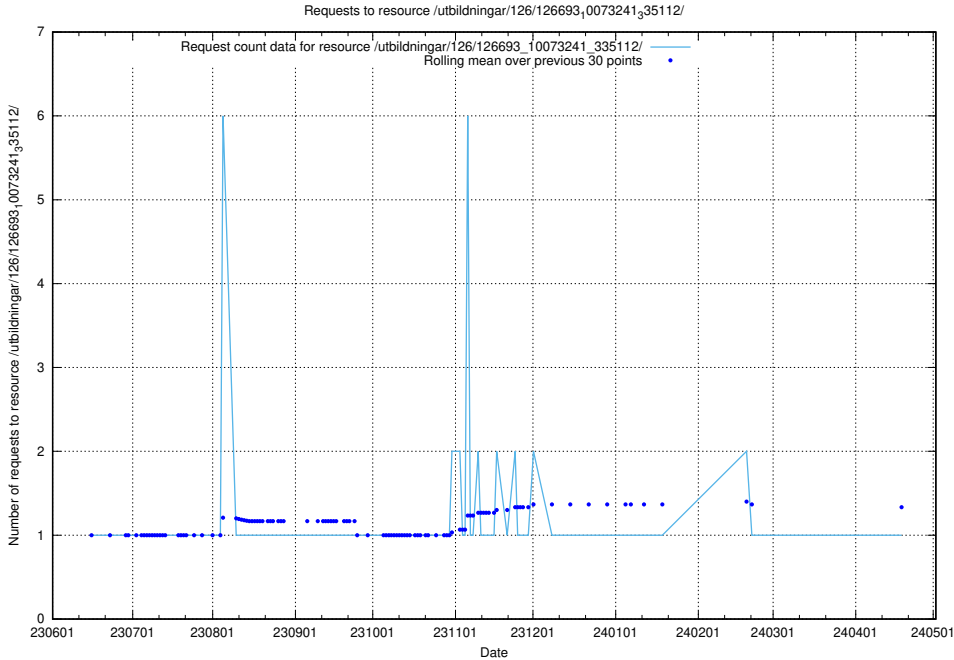

5.6007 Usage of /utbildningar/126/126693_10073241_335112/

Here, we count the number of requests to resource /utbildningar/126/126693_10073241_335112/.