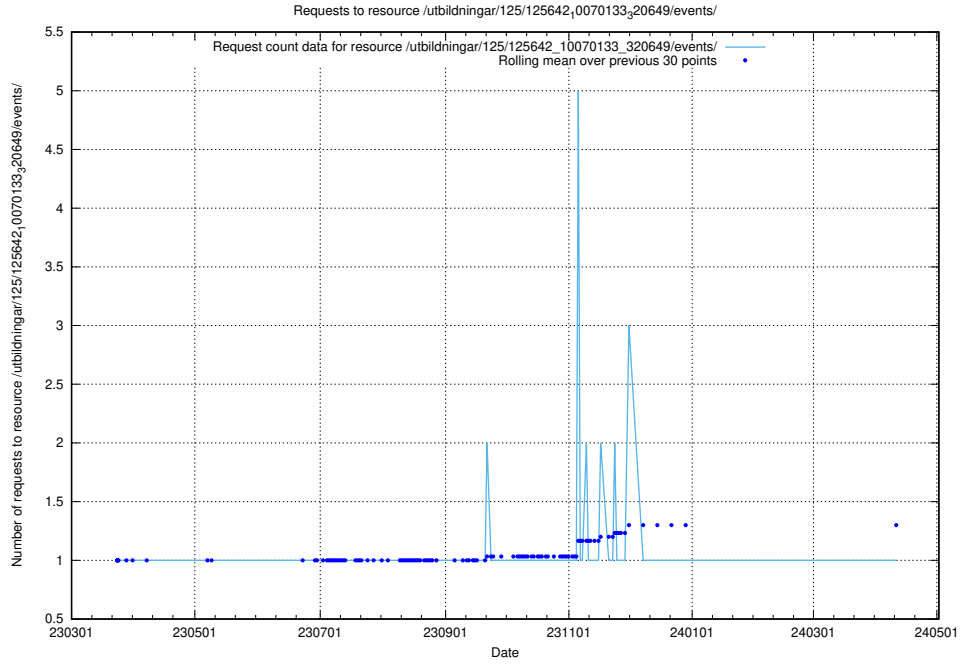

5.1055 Usage of /utbildningar/125/125642_10070133_320649/events/

Here, we count the number of requests to resource /utbildningar/125/125642_10070133_320649/events/