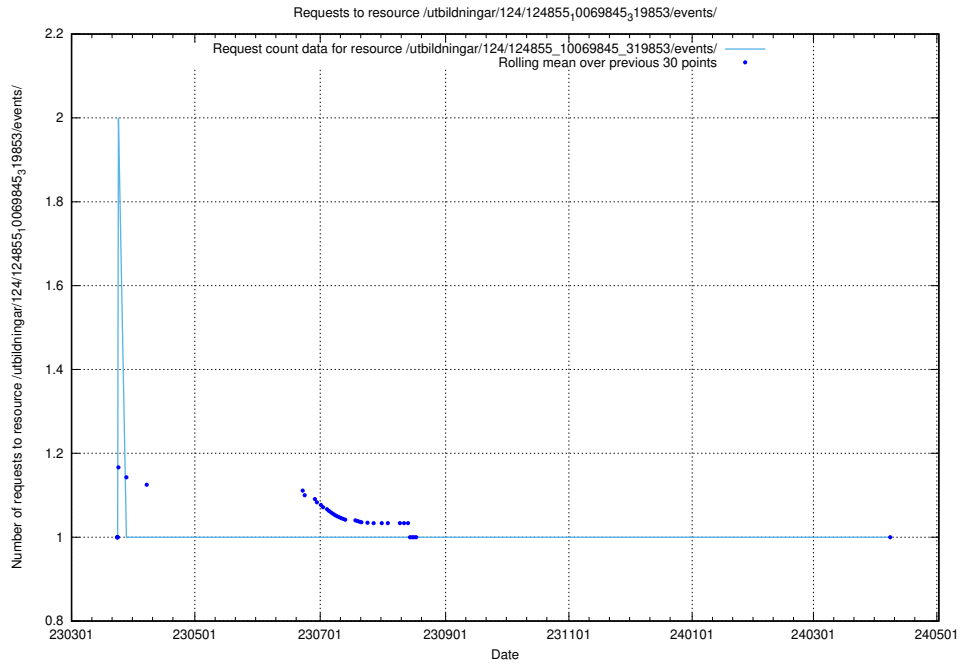

5.1199 Usage of /utbildningar/124/124855_10069845_319853/events/

Here, we count the number of requests to resource /utbildningar/124/124855_10069845_319853/events/