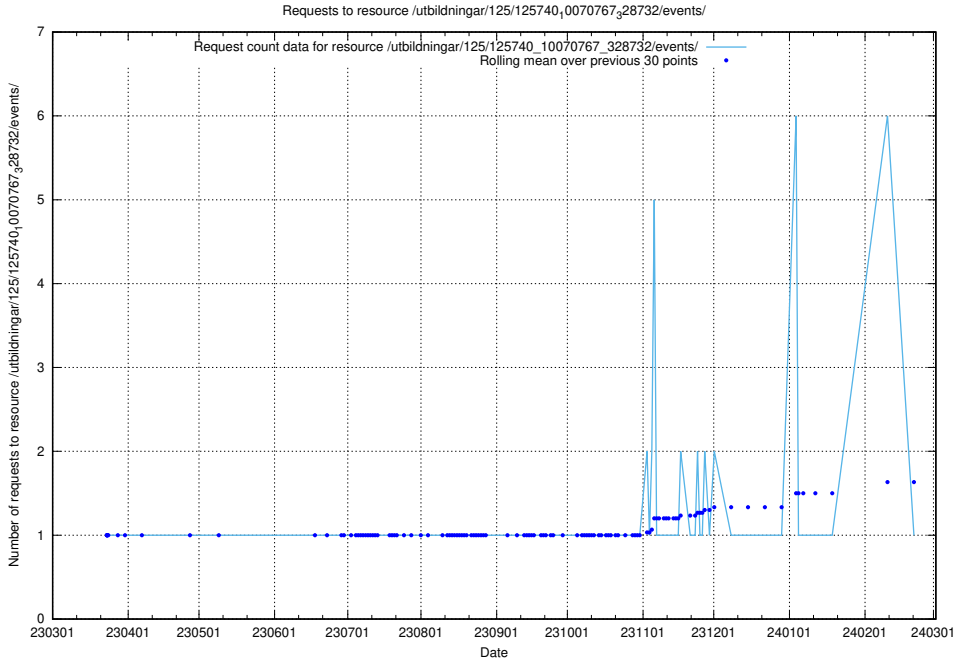

5.976 Usage of /utbildningar/125/125740_10070767_328732/events/

Here, we count the number of requests to resource /utbildningar/125/125740_10070767_328732/events/