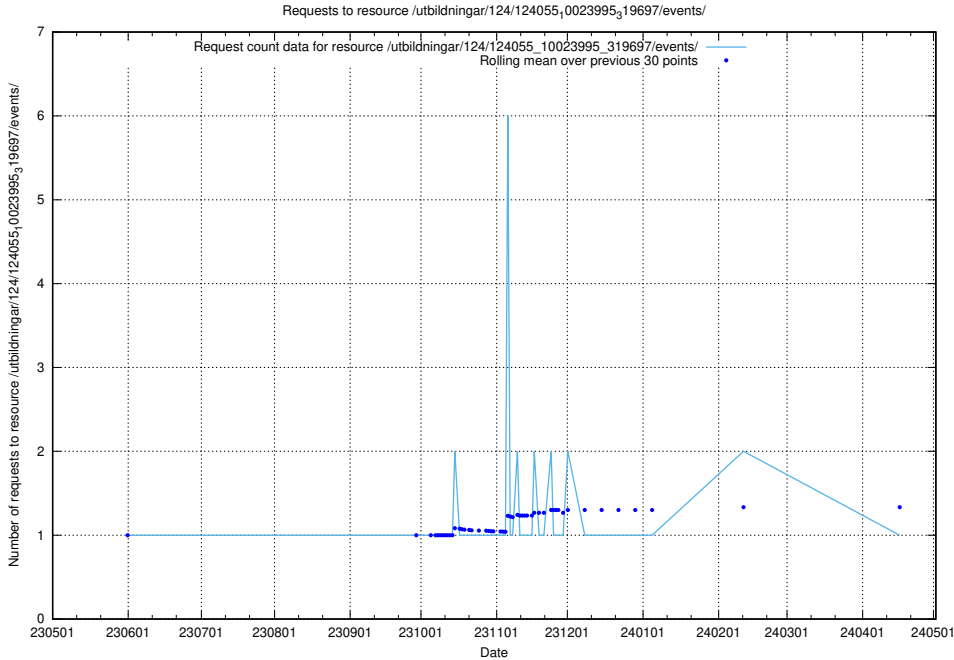

### 5.6059 Usage of /utbildningar/124/124055\_10023995\_319697/events/

Here, we count the number of requests to resource /utbildningar/124/124055\_10023995\_319697/events/