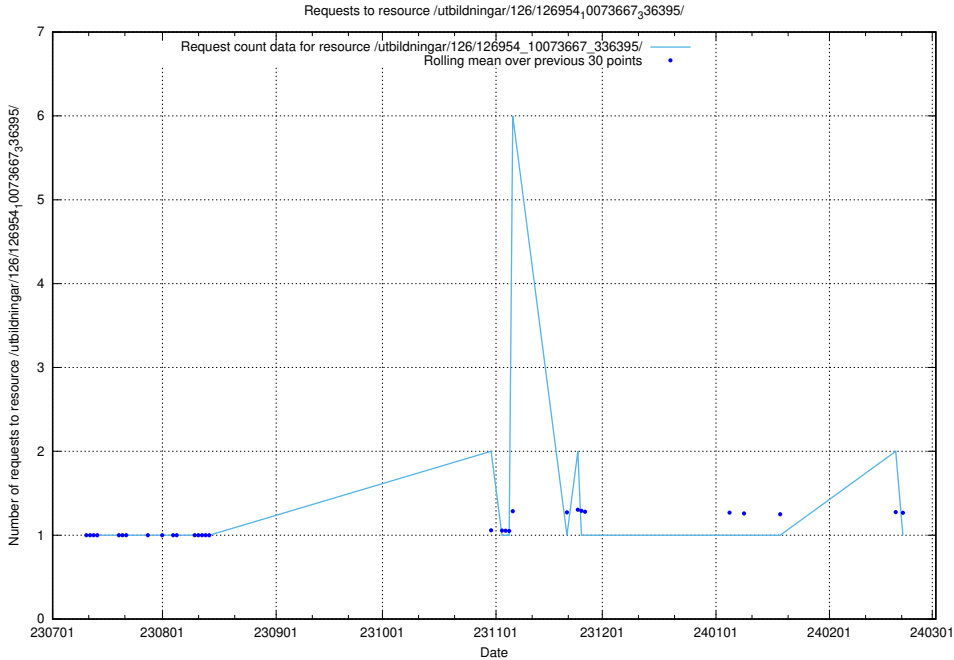

5.5252 Usage of /utbildningar/126/126954_10073667_336395/

Here, we count the number of requests to resource /utbildningar/126/126954_10073667_336395/.