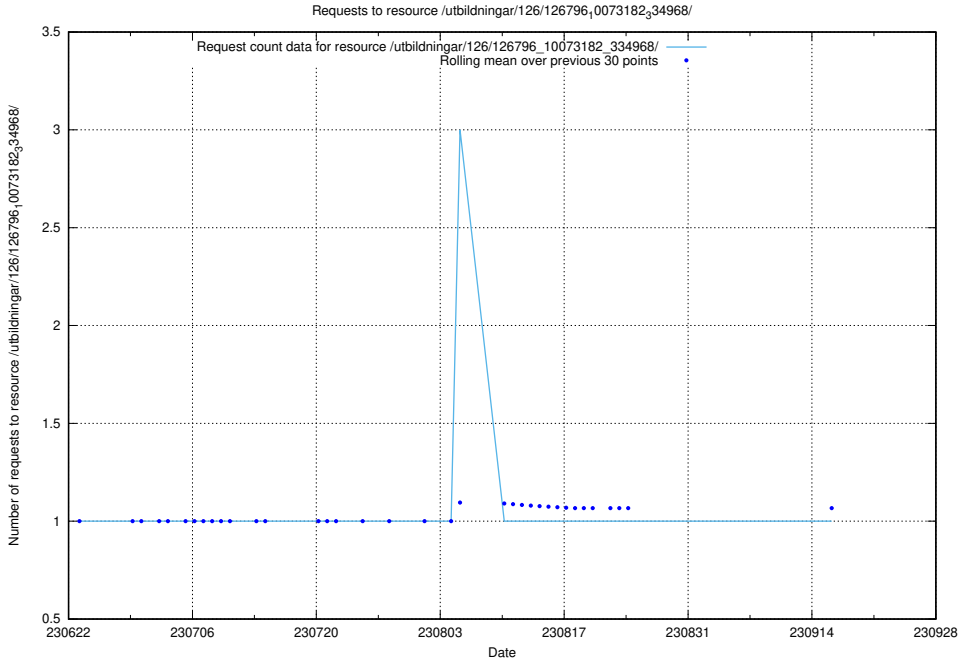

5.5720 Usage of /utbildningar/126/126796_10073182_334968/

Here, we count the number of requests to resource /utbildningar/126/126796_10073182_334968/.