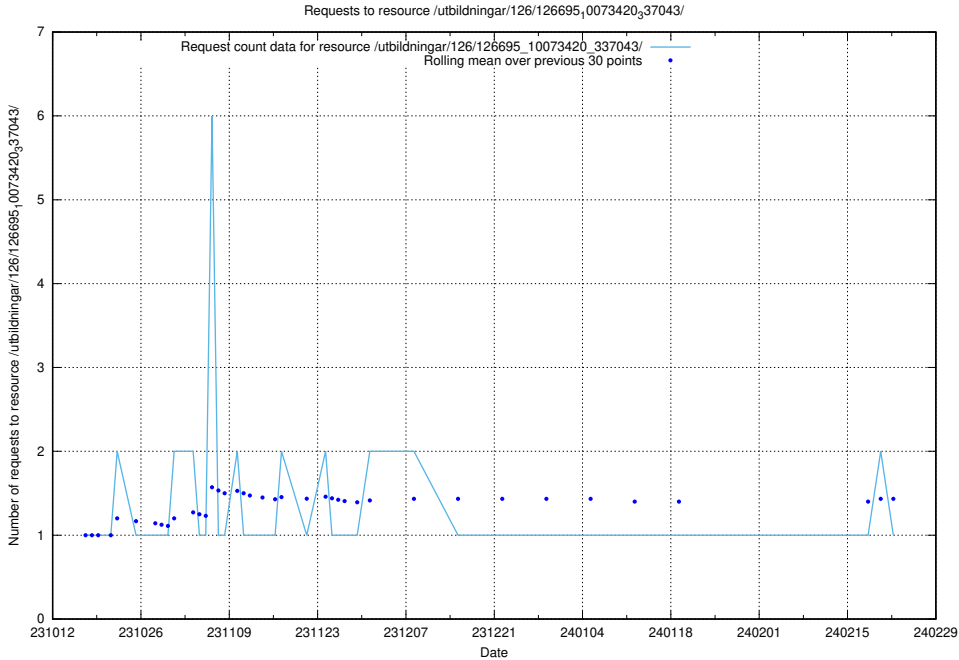

5.4450 Usage of /utbildningar/126/126695_10073420_337043/

Here, we count the number of requests to resource /utbildningar/126/126695_10073420_337043/.