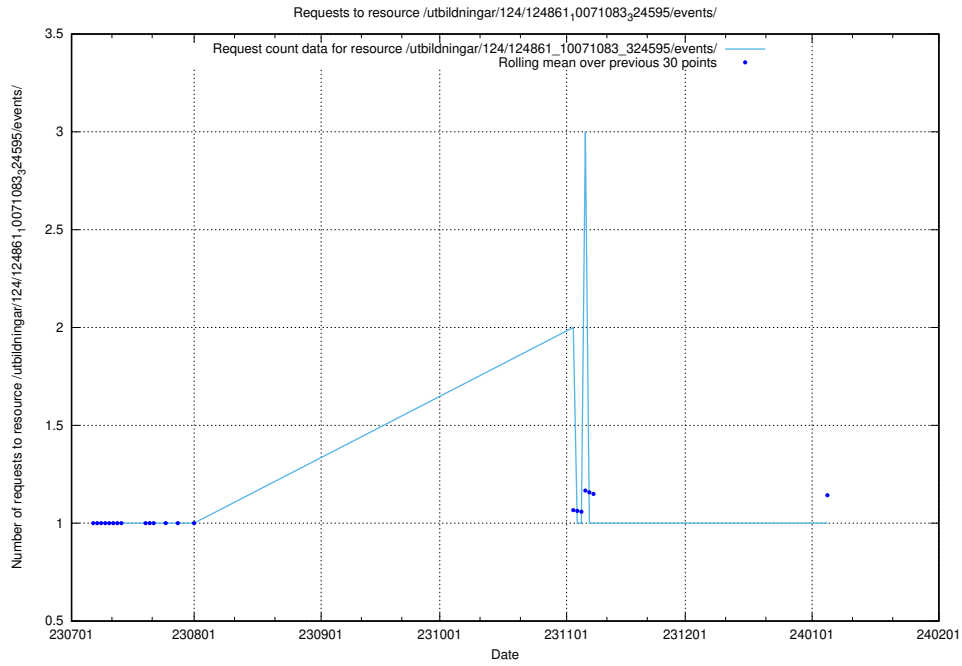

## 5.5451 Usage of /utbildningar/124/124861\_10071083\_324595/events/

Here, we count the number of requests to resource /utbildningar/124/124861\_10071083\_324595/events/