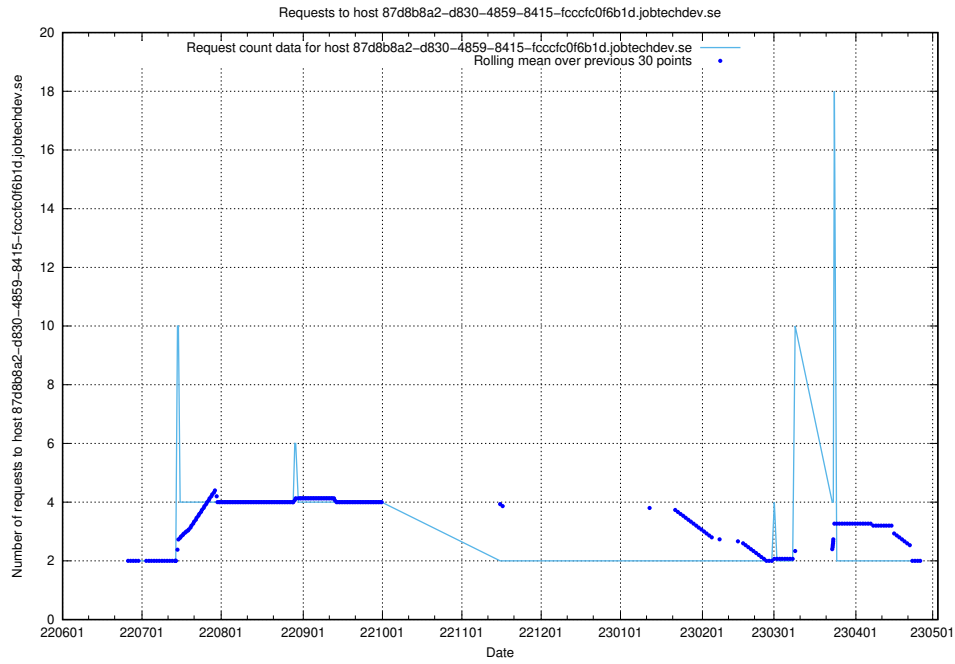

7.401 Usage of 87d8b8a2-d830-4859-8415-fccfc0f6b1d.jobtechdev.se

Here, we count the number of requests to host 87d8b8a2-d830-4859-8415-fccfc0f6b1d.jobtechdev.se.