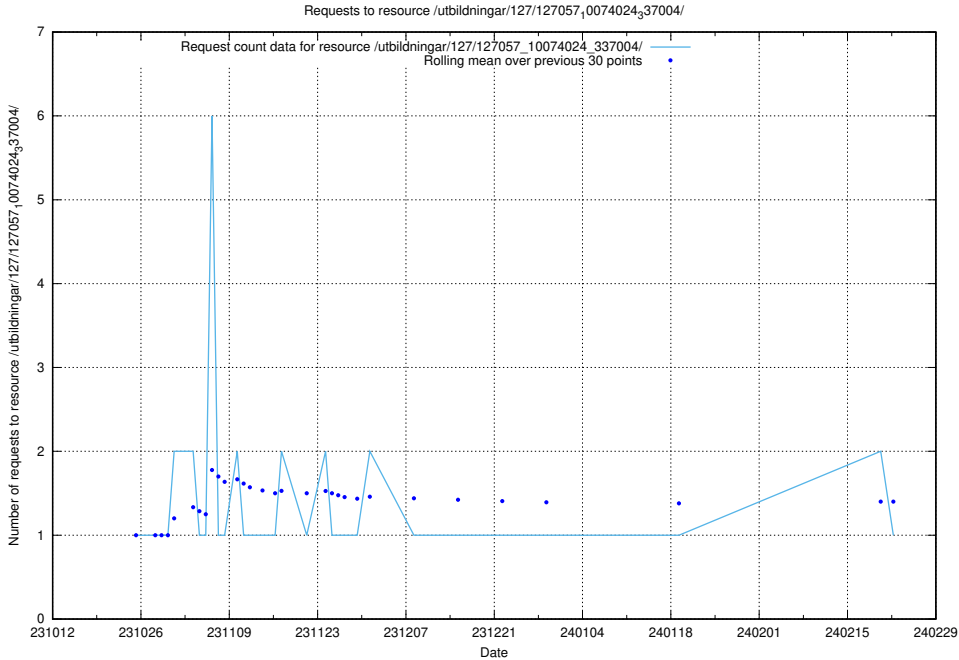

5.4363 Usage of /utbildningar/127/127057_10074024_337004/

Here, we count the number of requests to resource /utbildningar/127/127057_10074024_337004/.