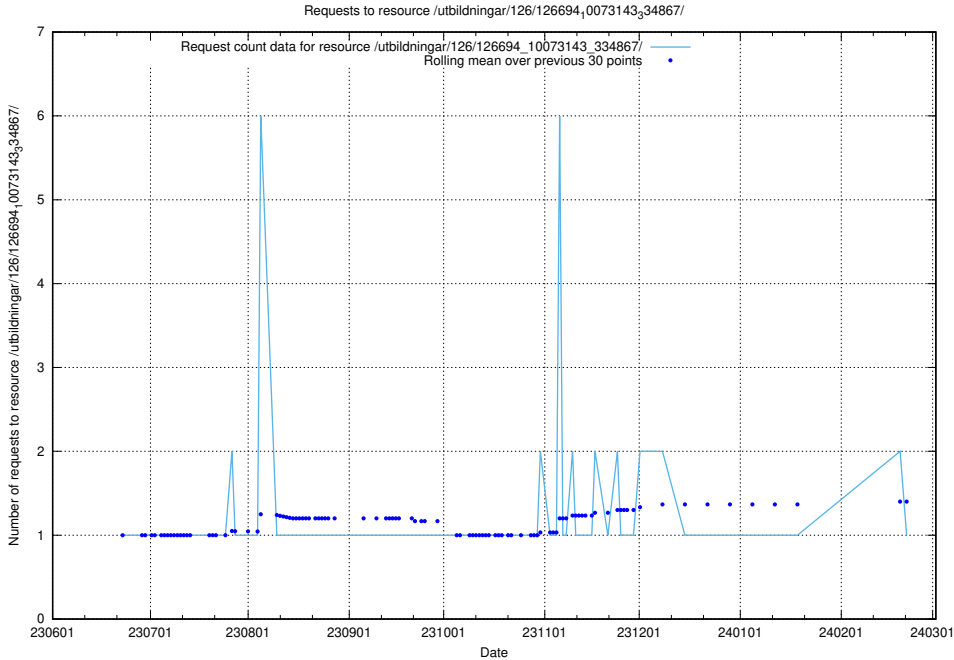

5.5772 Usage of /utbildningar/126/126694_10073143_334867/

Here, we count the number of requests to resource /utbildningar/126/126694_10073143_334867/.