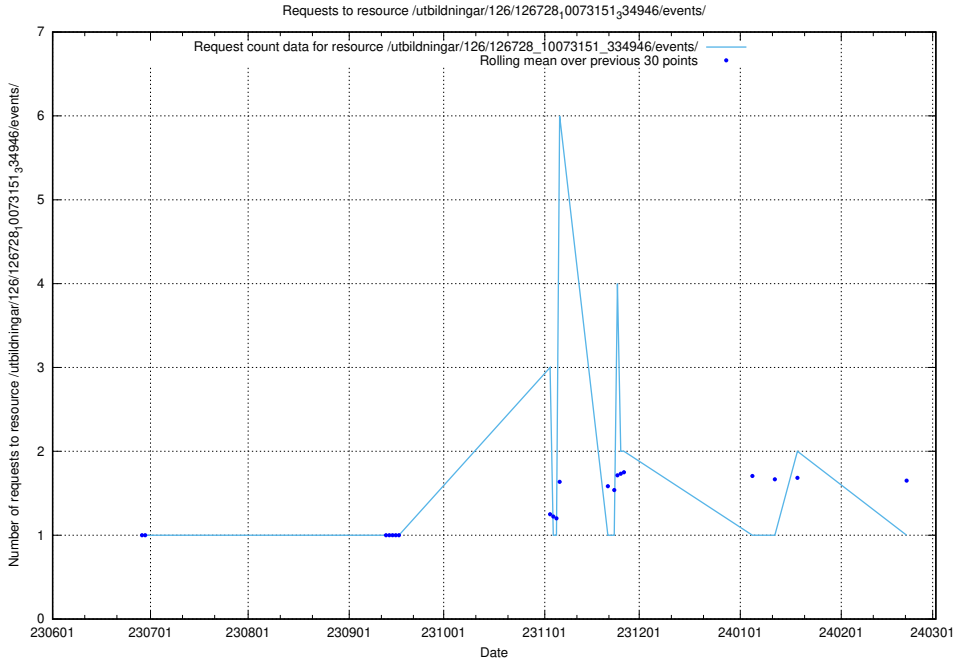

### 5.5588 Usage of /utbildningar/126/126728\_10073151\_334946/events/

Here, we count the number of requests to resource /utbildningar/126/126728\_10073151\_334946/events/