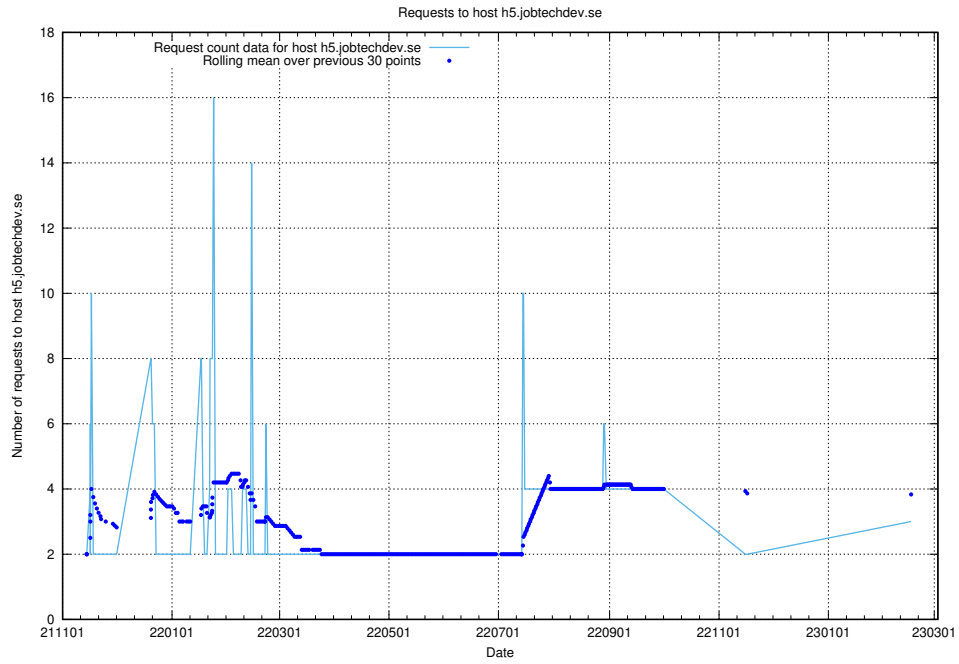

7.169 Usage of h5.jobtechdev.se

Here, we count the number of requests to host h5.jobtechdev.se.