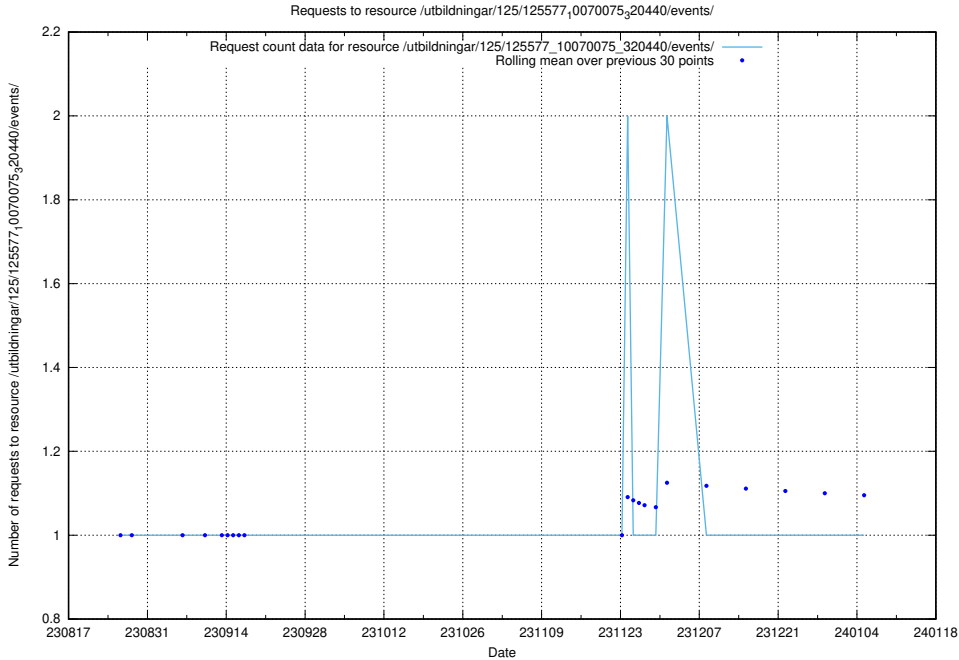

5.4849 Usage of /utbildningar/125/125577_10070075_320440/events/

Here, we count the number of requests to resource /utbildningar/125/125577_10070075_320440/events/