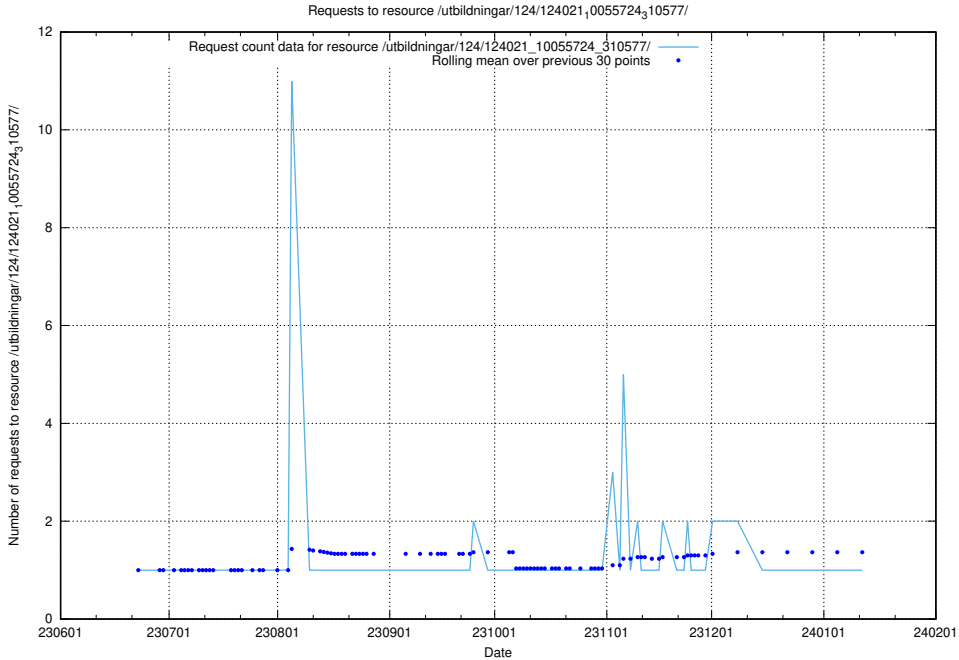

5.5958 Usage of /utbildningar/124/124021_10055724_310577/

Here, we count the number of requests to resource /utbildningar/124/124021_10055724_310577/.