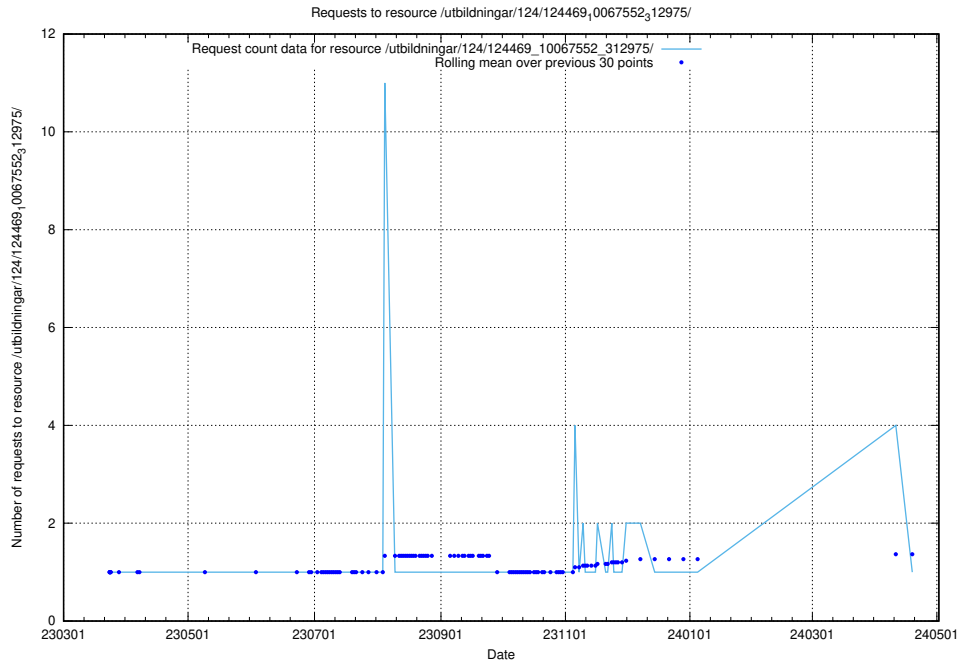

5.3487 Usage of /utbildningar/124/124469_10067552_312975/

Here, we count the number of requests to resource /utbildningar/124/124469_10067552_312975/.