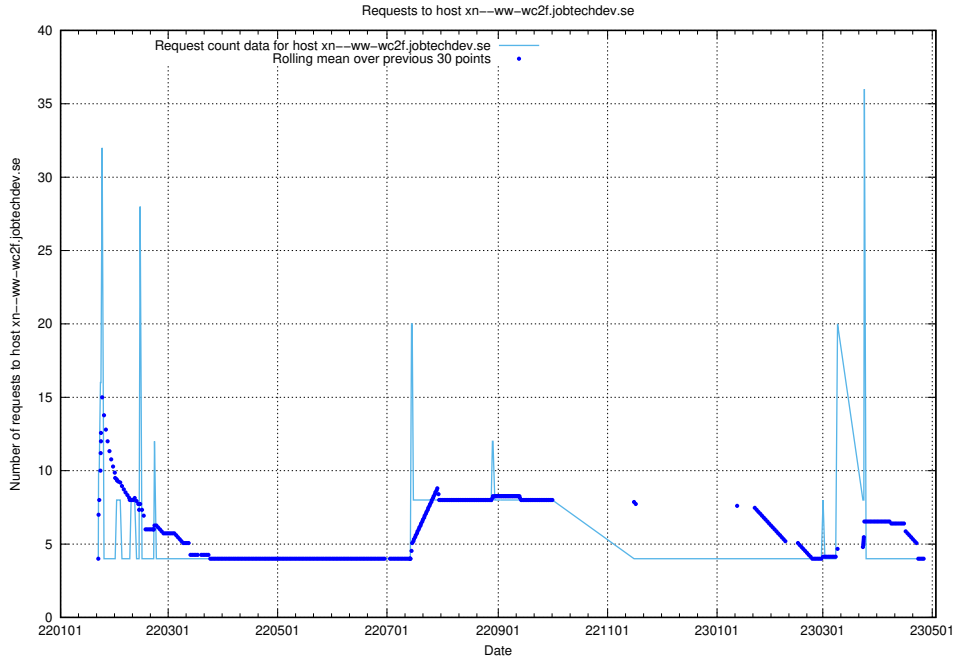

7.104 Usage of xn-ww-wc2f.jobtechdev.se

Here, we count the number of requests to host xn-ww-wc2f.jobtechdev.se.