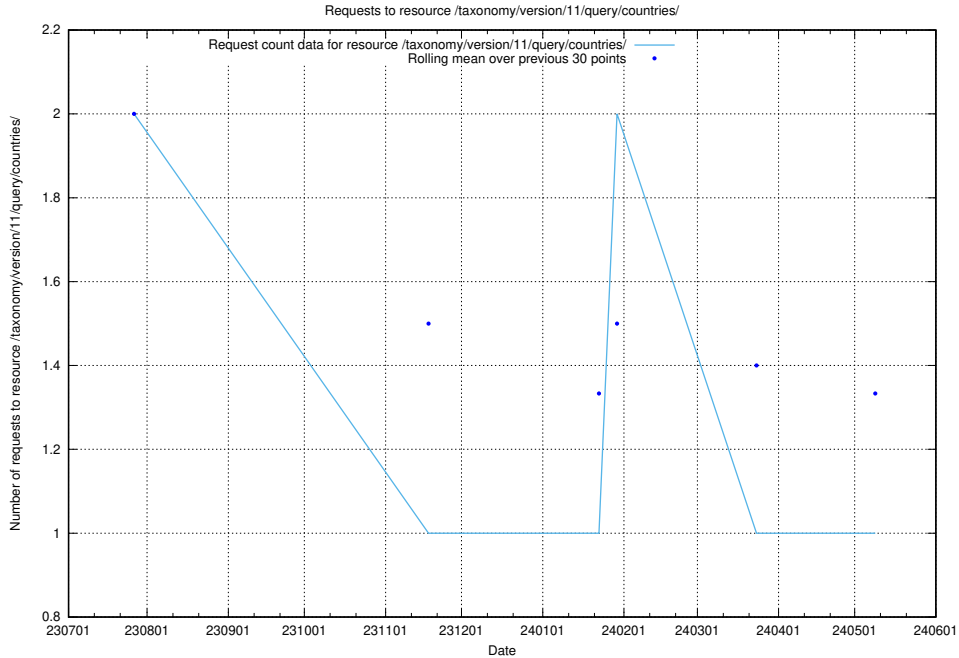

5.5064 Usage of /taxonomy/version/11/query/countries/

Here, we count the number of requests to resource /taxonomy/version/11/query/countries/.