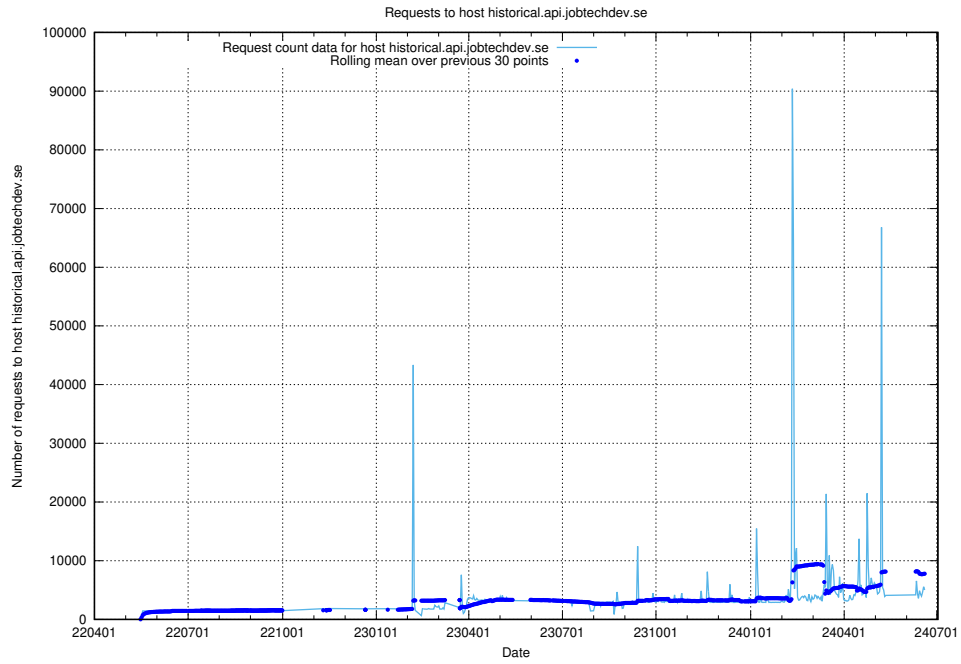

7.14 Usage of `historical.api.jobtechdev.se`

Here, we count the number of requests to host `historical.api.jobtechdev.se`.