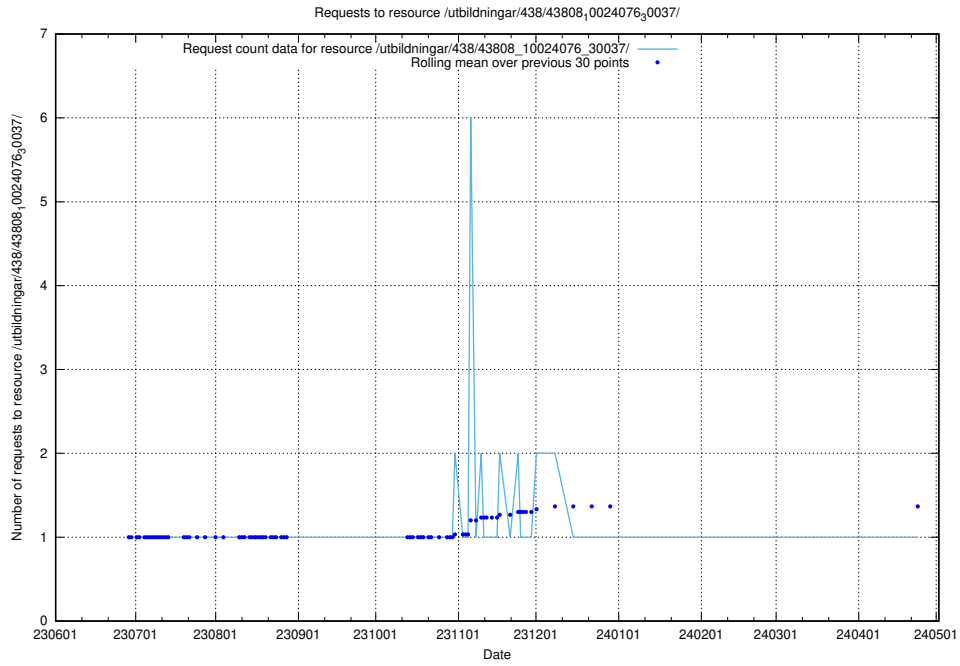

5.5567 Usage of /utbildningar/438/43808_10024076_30037/

Here, we count the number of requests to resource /utbildningar/438/43808_10024076_30037/.