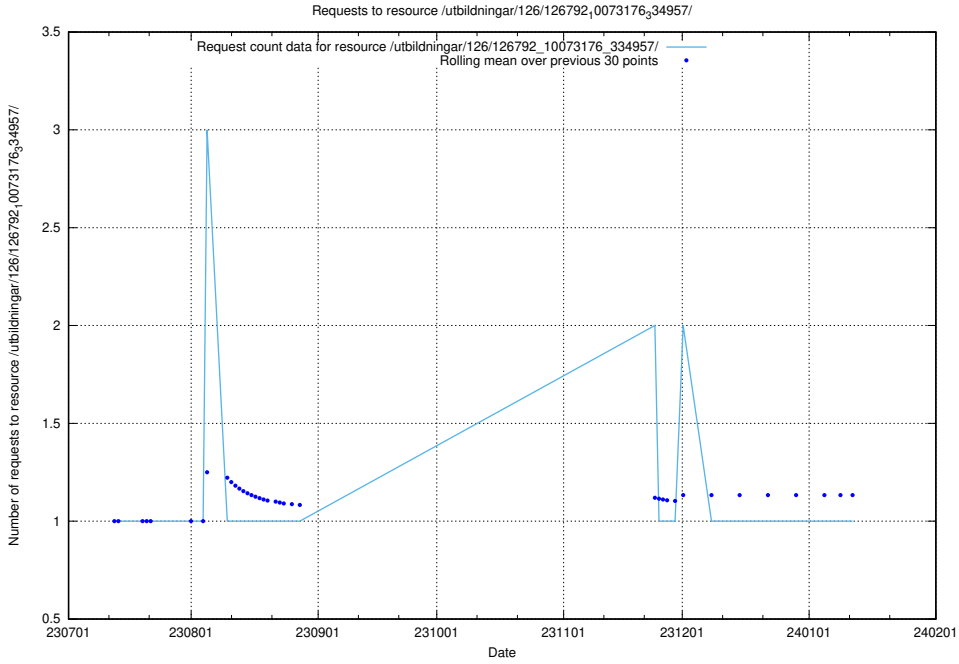

5.5242 Usage of /utbildningar/126/126792_10073176_334957/

Here, we count the number of requests to resource /utbildningar/126/126792_10073176_334957/.