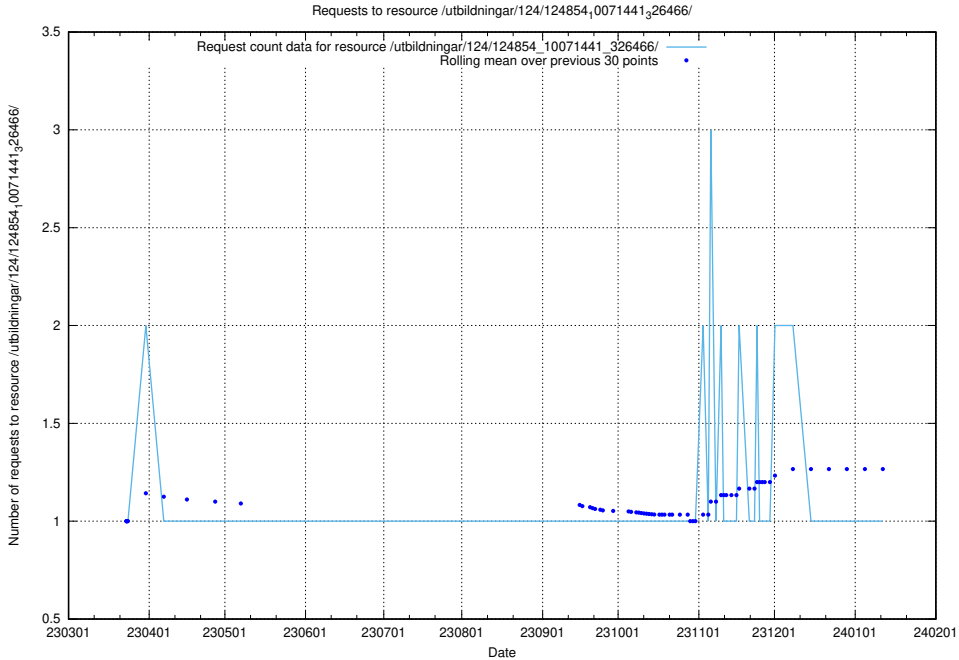

5.1207 Usage of /utbildningar/124/124854_10071441_326466/

Here, we count the number of requests to resource /utbildningar/124/124854_10071441_326466/.