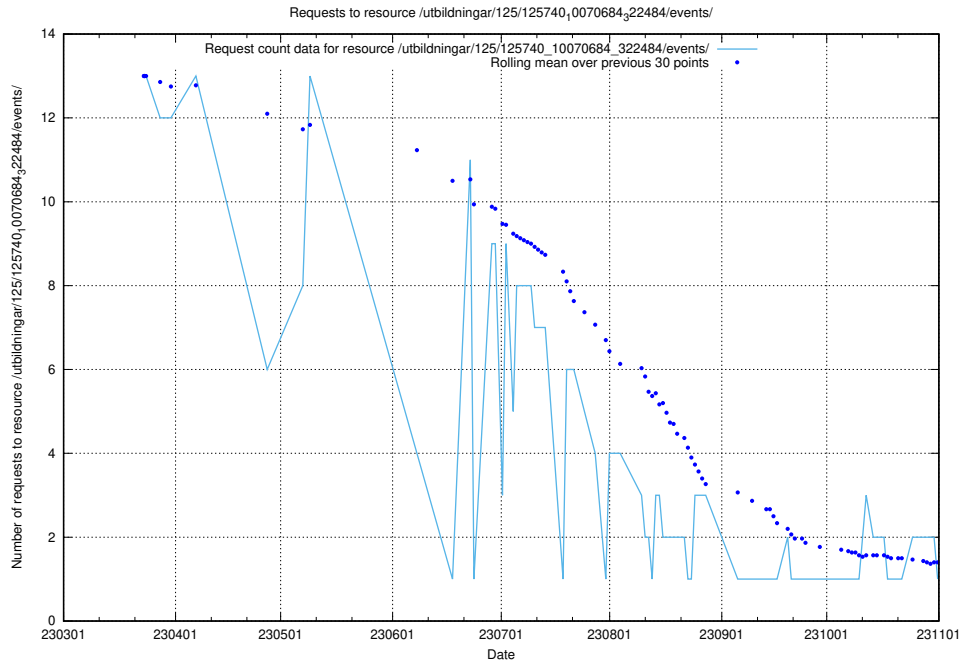

5.6393 Usage of /utbildningar/125/125740_10070684_322484/events/

Here, we count the number of requests to resource /utbildningar/125/125740_10070684_322484/events/