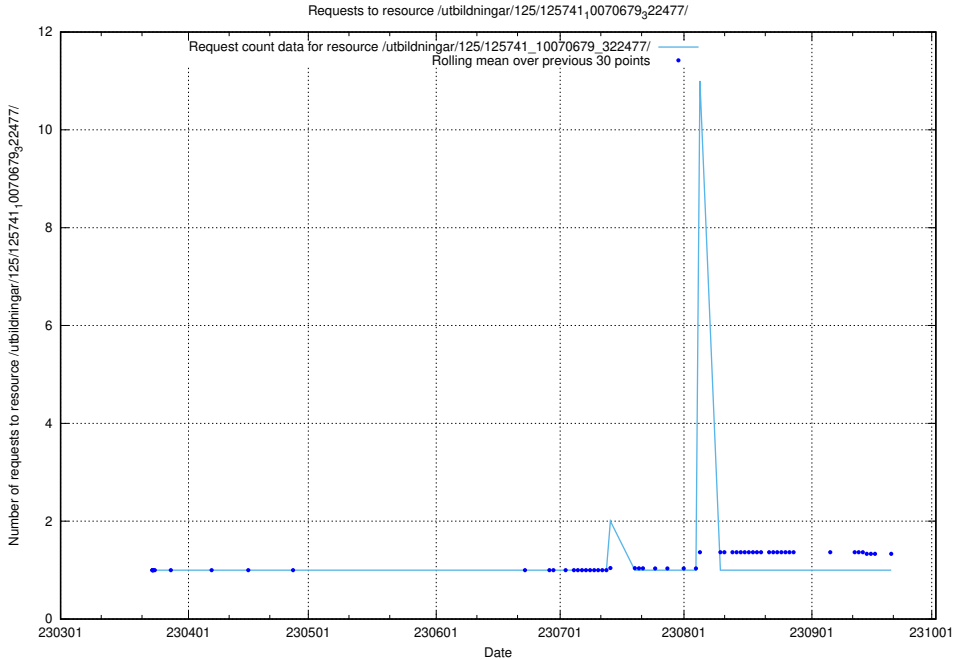

5.6625 Usage of /utbildningar/125/125741_10070679_322477/

Here, we count the number of requests to resource /utbildningar/125/125741_10070679_322477/.