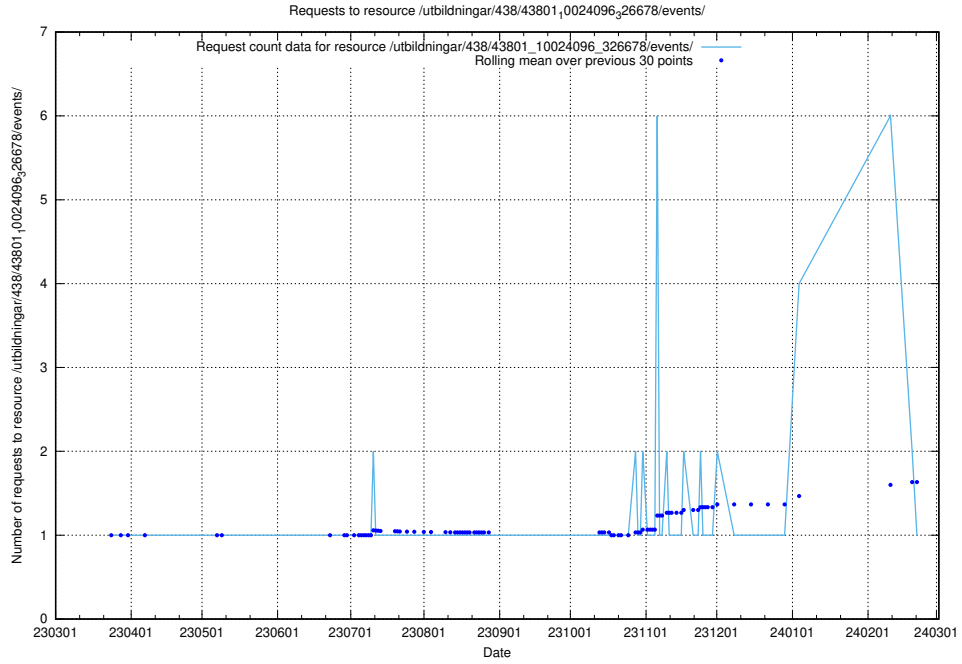

5.6321 Usage of /utbildningar/438/43801_10024096_326678/events/

Here, we count the number of requests to resource /utbildningar/438/43801_10024096_326678/events/.