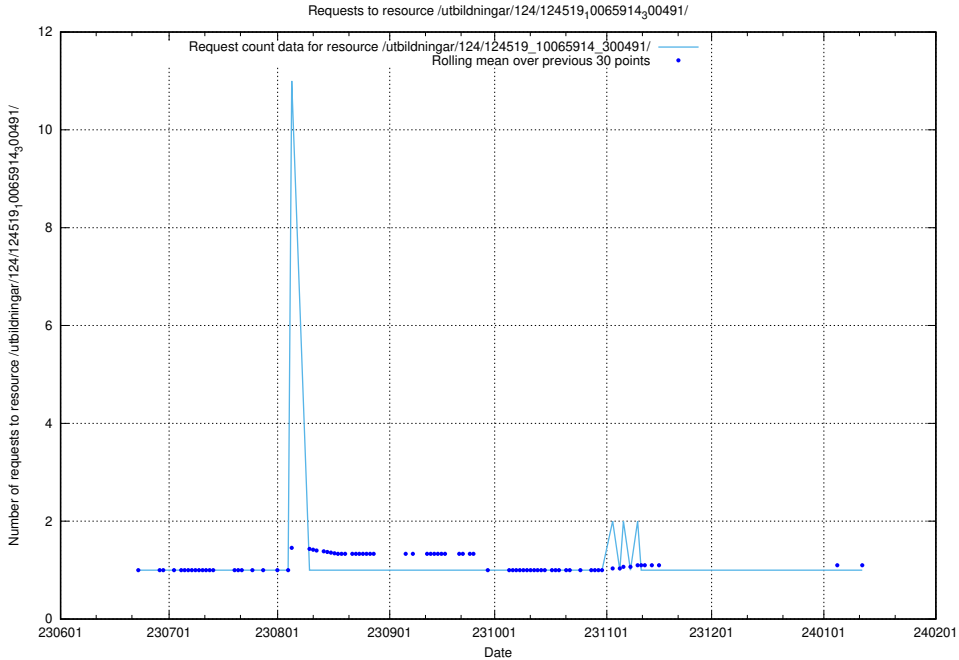

5.5898 Usage of /utbildningar/124/124519_10065914_300491/

Here, we count the number of requests to resource /utbildningar/124/124519_10065914_300491/.