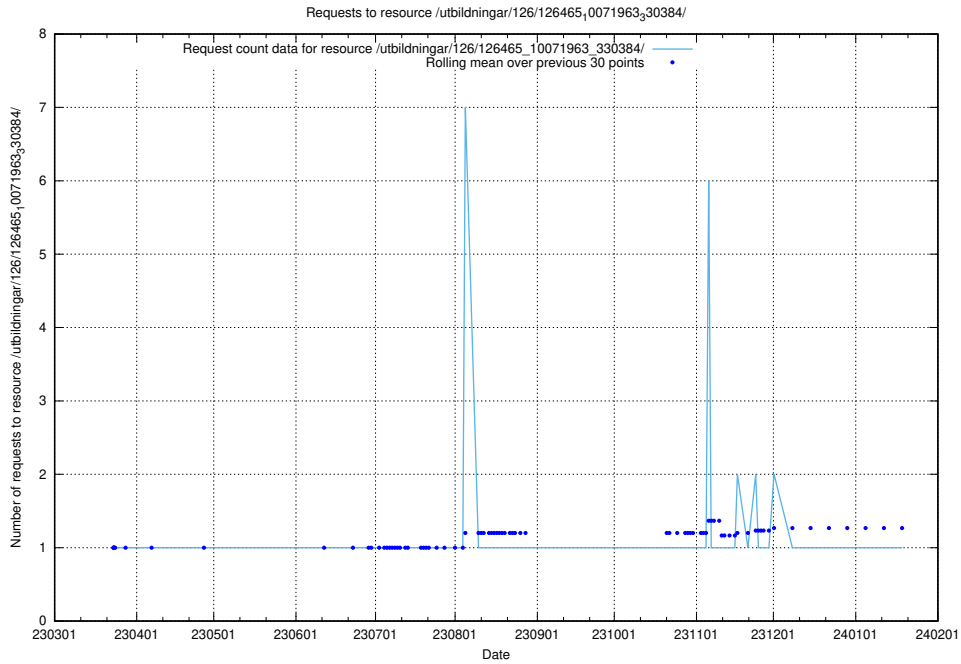

5.6564 Usage of /utbildningar/126/126465_10071963_330384/

Here, we count the number of requests to resource /utbildningar/126/126465_10071963_330384/.