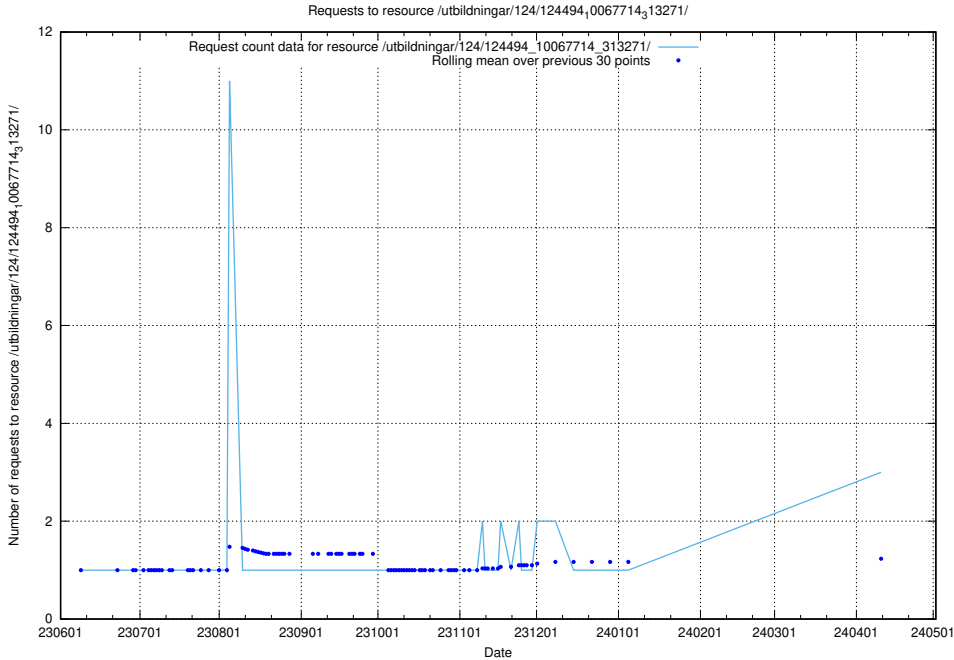

5.423 Usage of /utbildningar/124/124494_10067714_313271/

Here, we count the number of requests to resource /utbildningar/124/124494_10067714_313271/.