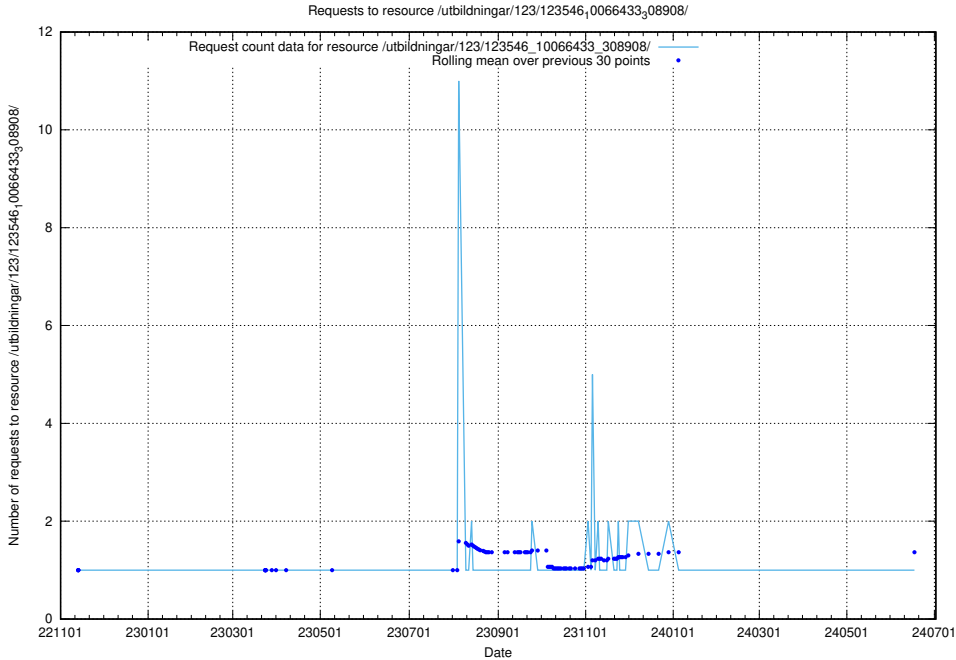

5.6080 Usage of /utbildningar/123/123546_10066433_308908/

Here, we count the number of requests to resource /utbildningar/123/123546_10066433_308908/.