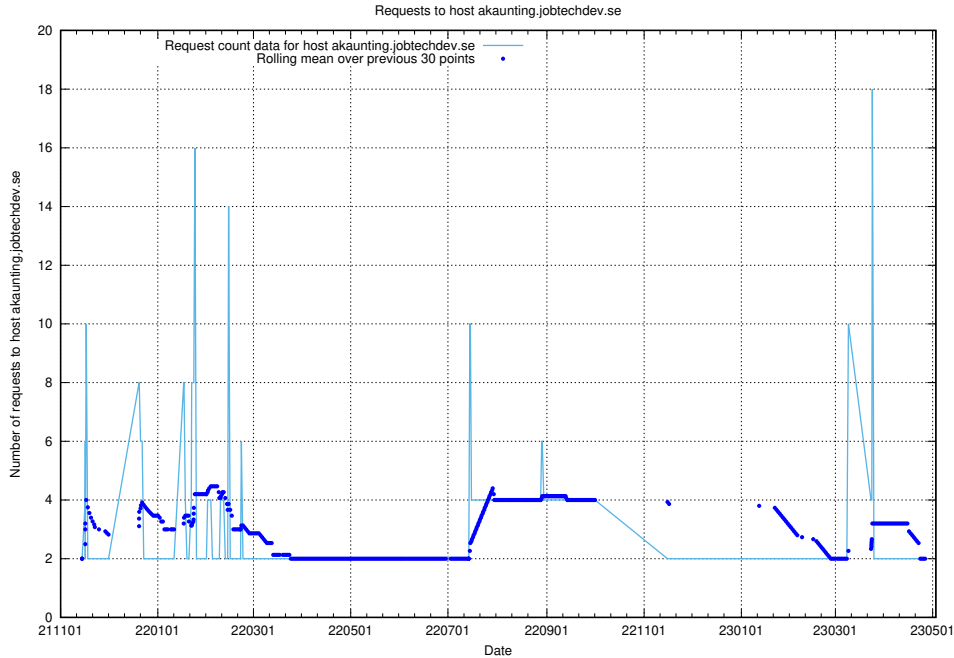

### 7.294 Usage of akaunting.jobtechdev.se

Here, we count the number of requests to host akaunting.jobtechdev.se.