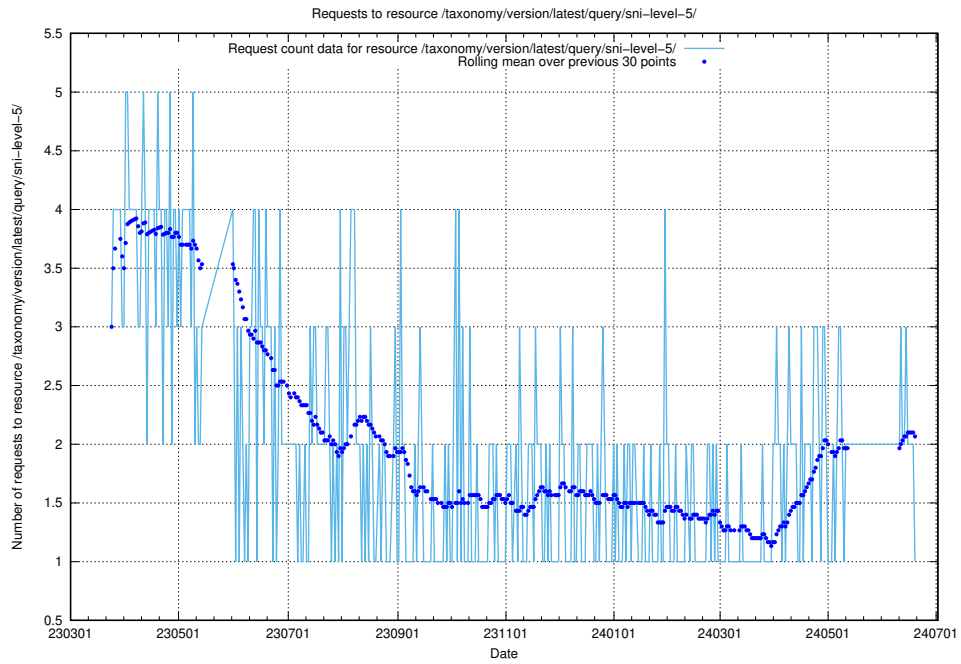

5.6236 Usage of /taxonomy/version/latest/query/sni-level-5/

Here, we count the number of requests to resource /taxonomy/version/latest/query/sni-level-5/.