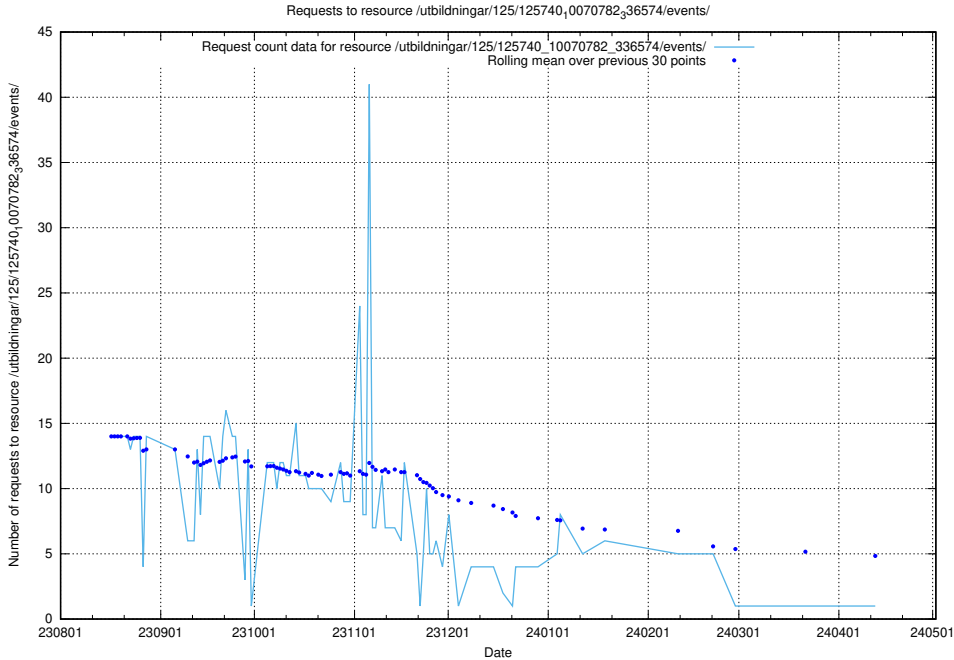

5.4920 Usage of /utbildningar/125/125740_10070782_336574/events/

Here, we count the number of requests to resource /utbildningar/125/125740_10070782_336574/events/