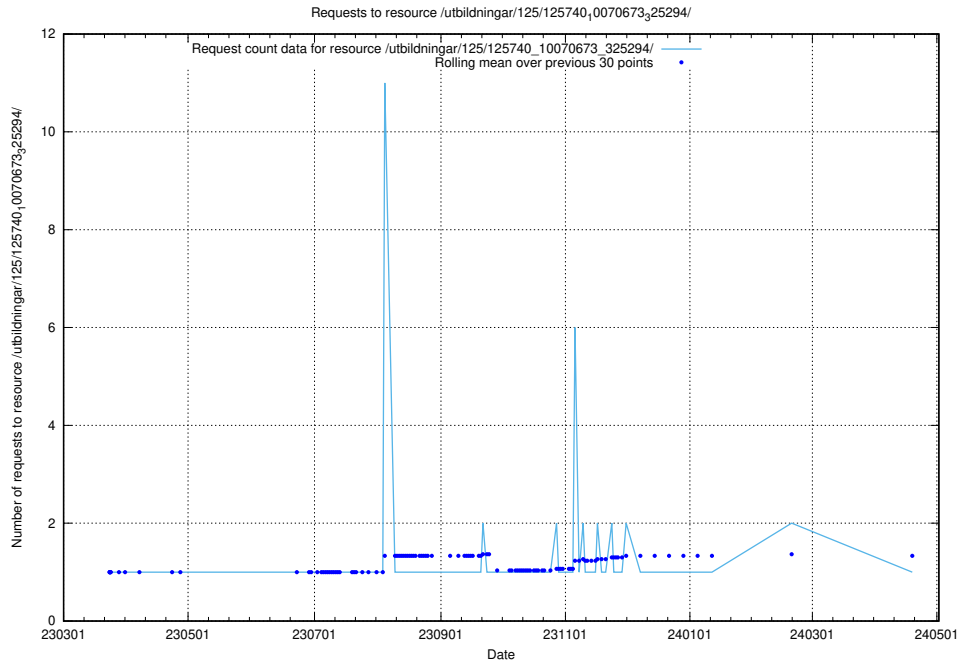

5.1007 Usage of /utbildningar/125/125740_10070673_325294/

Here, we count the number of requests to resource /utbildningar/125/125740_10070673_325294/.