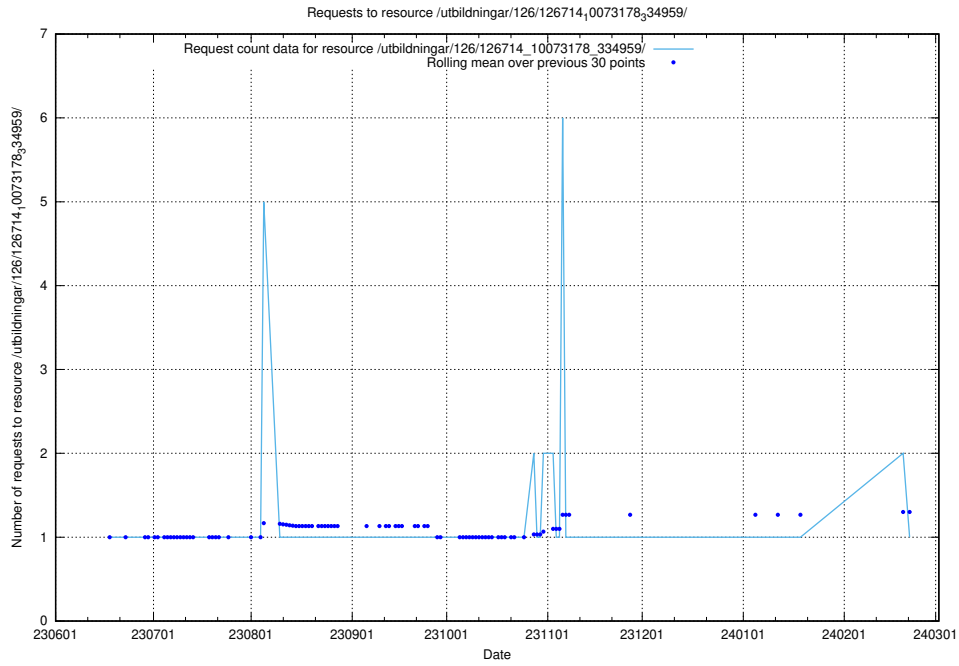

5.5990 Usage of /utbildningar/126/126714_10073178_334959/

Here, we count the number of requests to resource /utbildningar/126/126714_10073178_334959/.