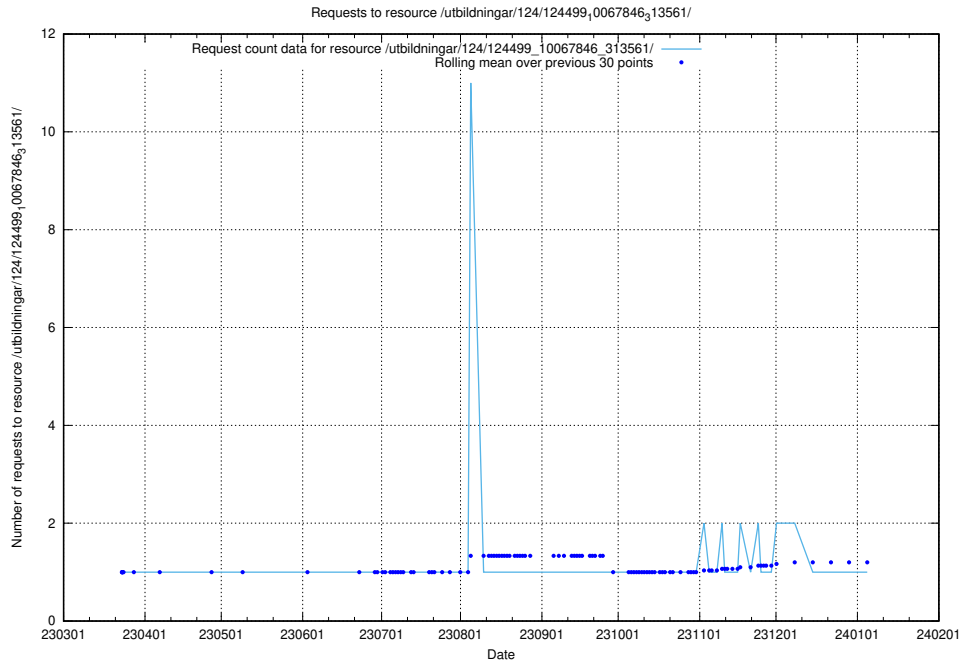

5.2562 Usage of /utbildningar/124/124499_10067846_313561/

Here, we count the number of requests to resource /utbildningar/124/124499_10067846_313561/.