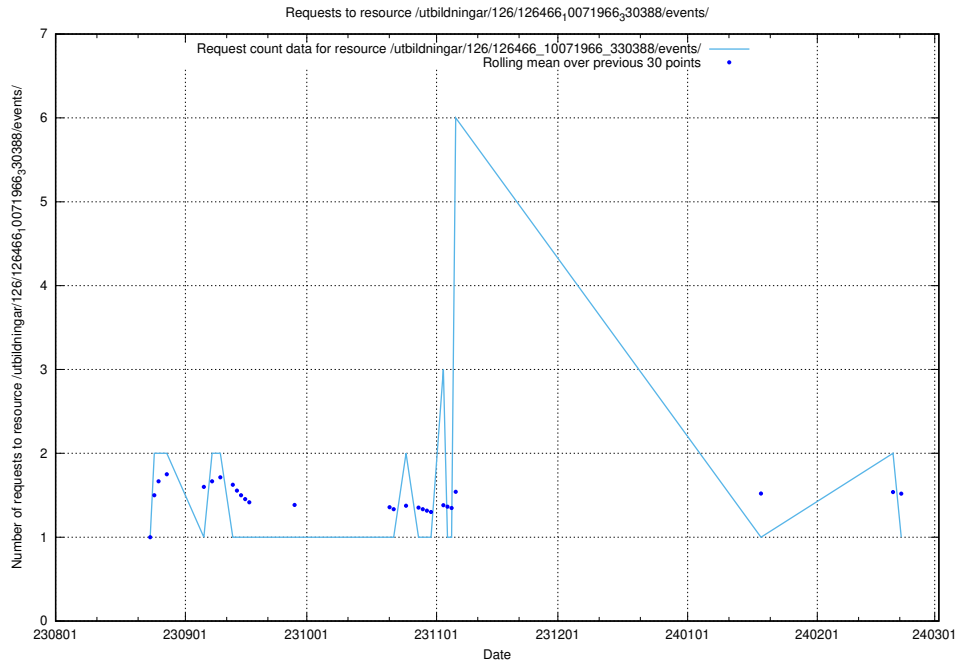

5.4865 Usage of /utbildningar/126/126466_10071966_330388/events/

Here, we count the number of requests to resource /utbildningar/126/126466_10071966_330388/events/