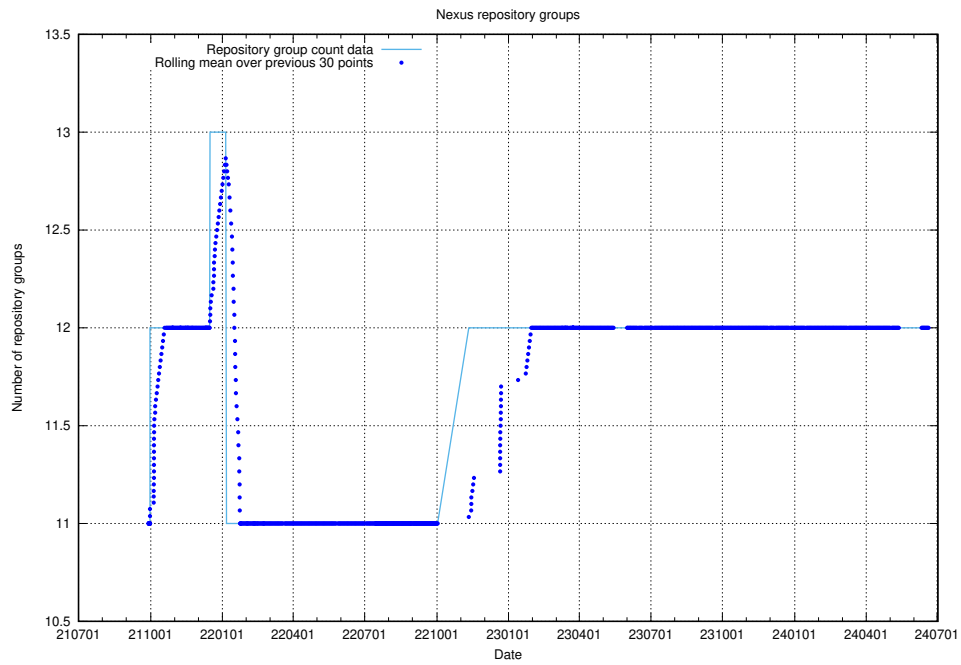

9 Nexus

This section contains statistics from the [image and package repositories](https://nexus.jobtechdev.se)⁹ of JobTech.

9.1 Number of repository groups in Nexus

A graph showing the number of repository groups.

⁹<https://nexus.jobtechdev.se>