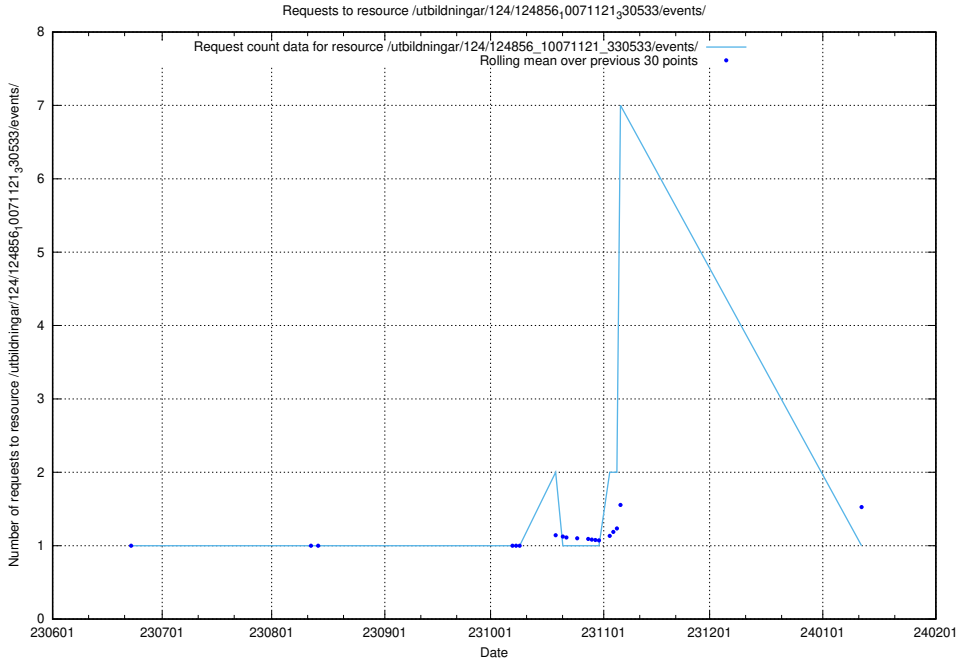

5.5877 Usage of /utbildningar/124/124856_10071121_330533/events/

Here, we count the number of requests to resource /utbildningar/124/124856_10071121_330533/events/