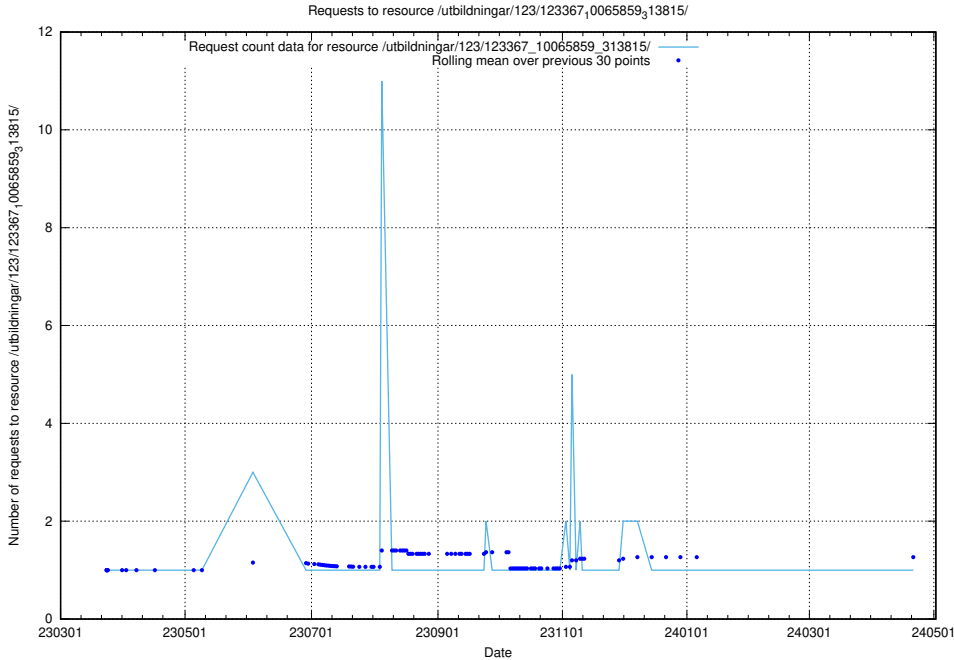

5.4983 Usage of /utbildningar/123/123367_10065859_313815/

Here, we count the number of requests to resource /utbildningar/123/123367_10065859_313815/.