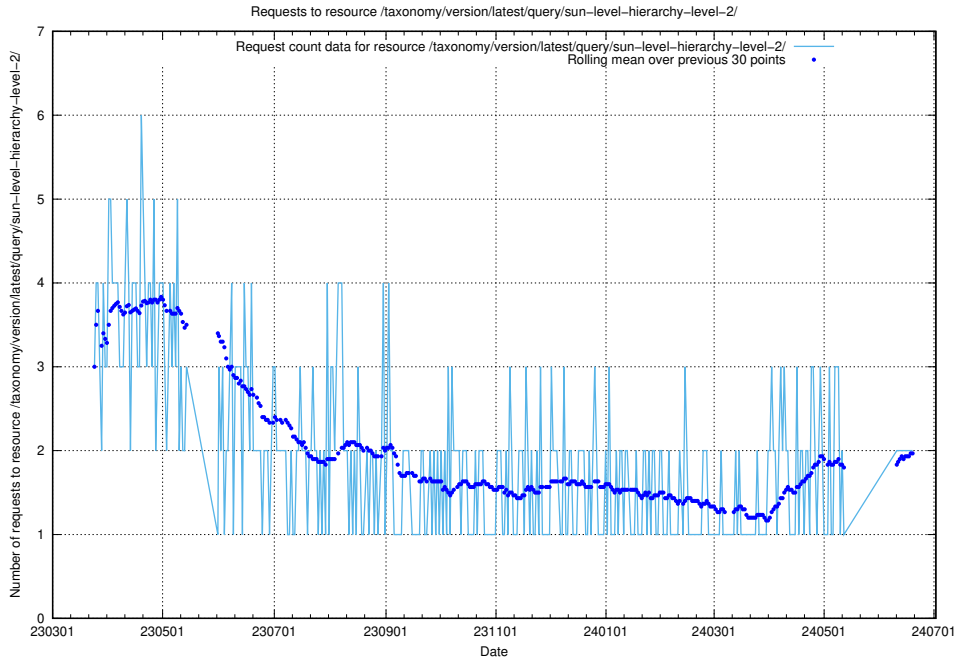

5.911 Usage of /taxonomy/version/latest/query/sun-level-hierarchy-level-2/

Here, we count the number of requests to resource /taxonomy/version/latest/query/sun-level-hierarchy-level-2/.