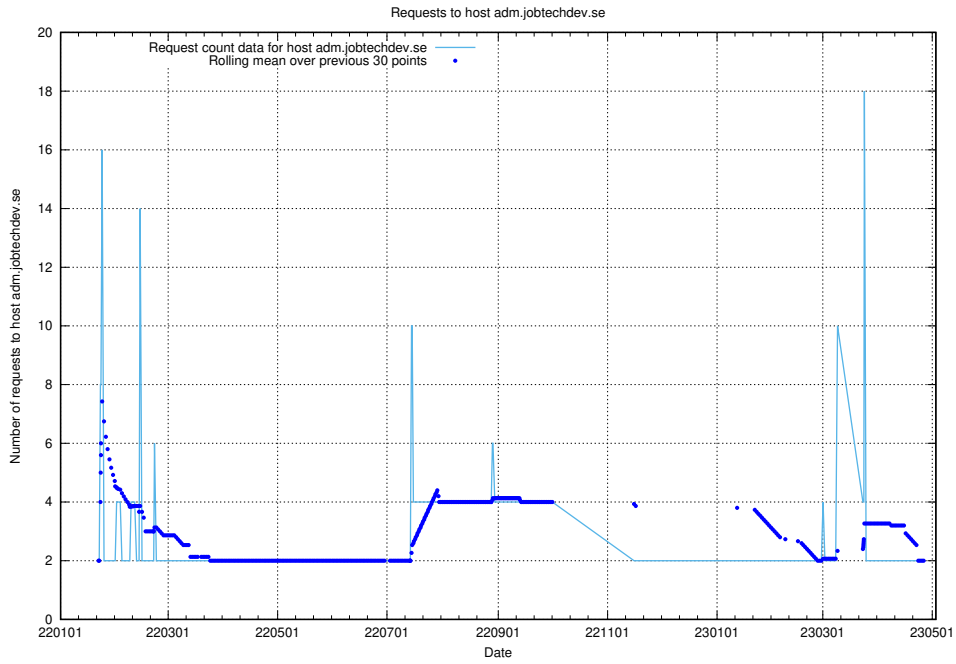

## 7.264 Usage of adm.jobtechdev.se

Here, we count the number of requests to host adm.jobtechdev.se.