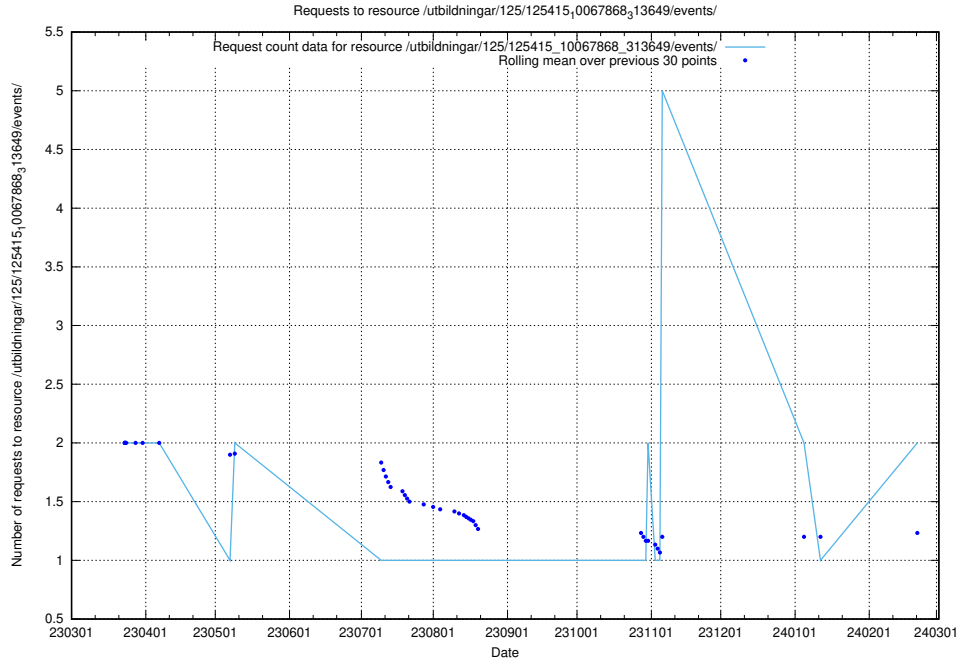

5.946 Usage of /utbildningar/125/125415_10067868_313649/events/

Here, we count the number of requests to resource /utbildningar/125/125415_10067868_313649/events/