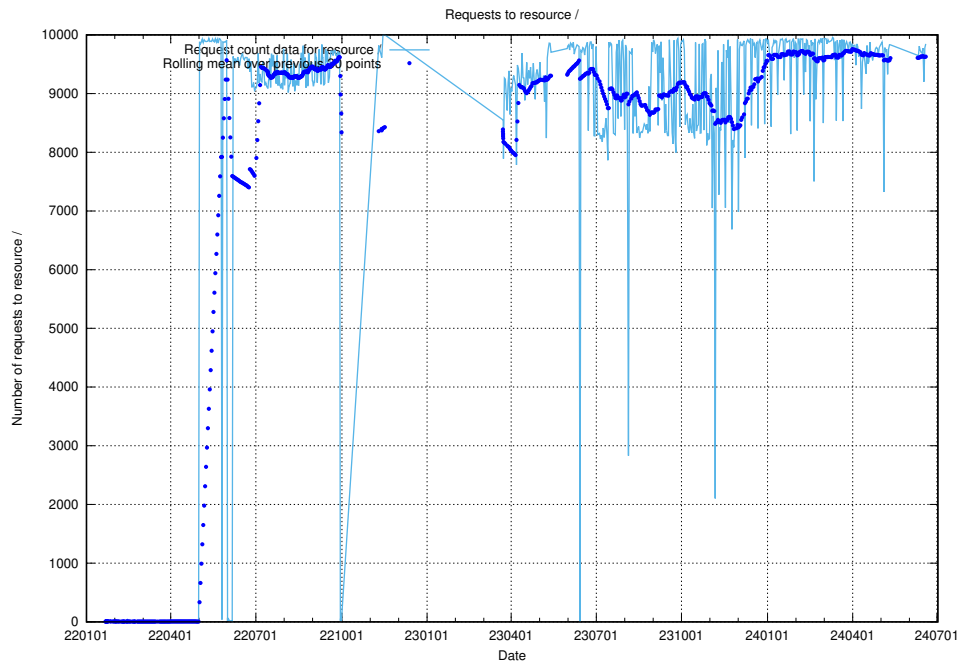

5 JobTechDev Data

This section contains data statistics from the [JobTechDev Data Web](#)⁶.

5.1 Usage of /

Here, we count the number of requests to resource /.

---

⁶<https://data.jobtechdev.se>