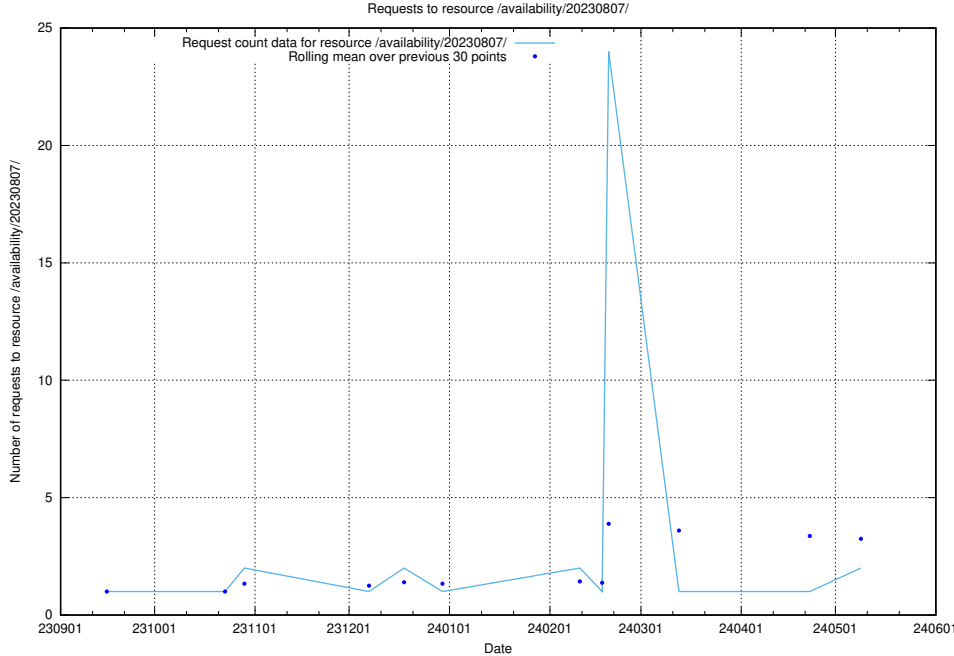

5.747 Usage of /availability/20230807/

Here, we count the number of requests to resource /availability/20230807/.