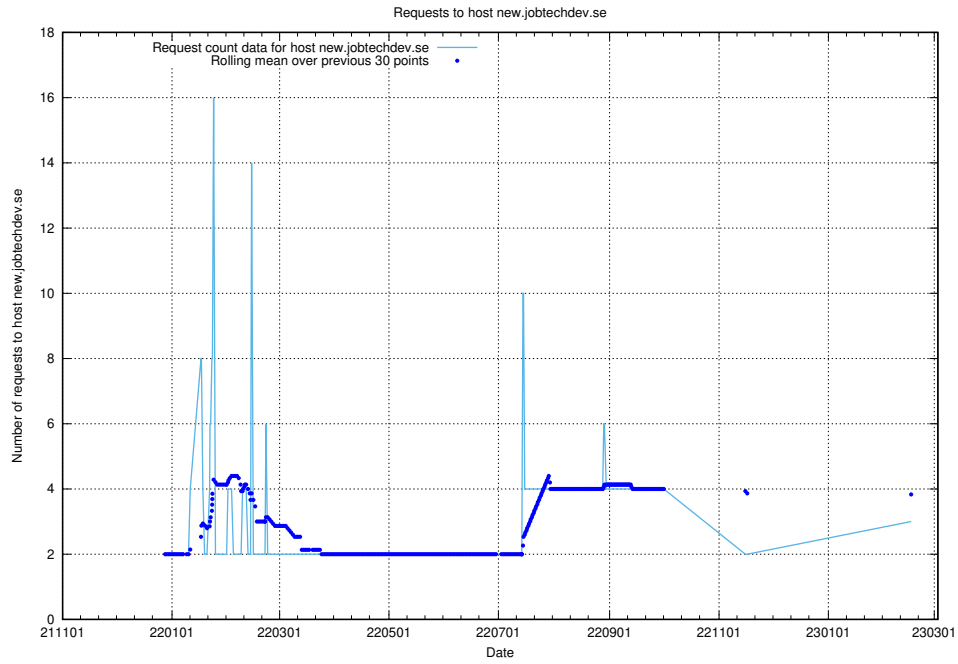

7.199 Usage of new.jobtechdev.se

Here, we count the number of requests to host new.jobtechdev.se.