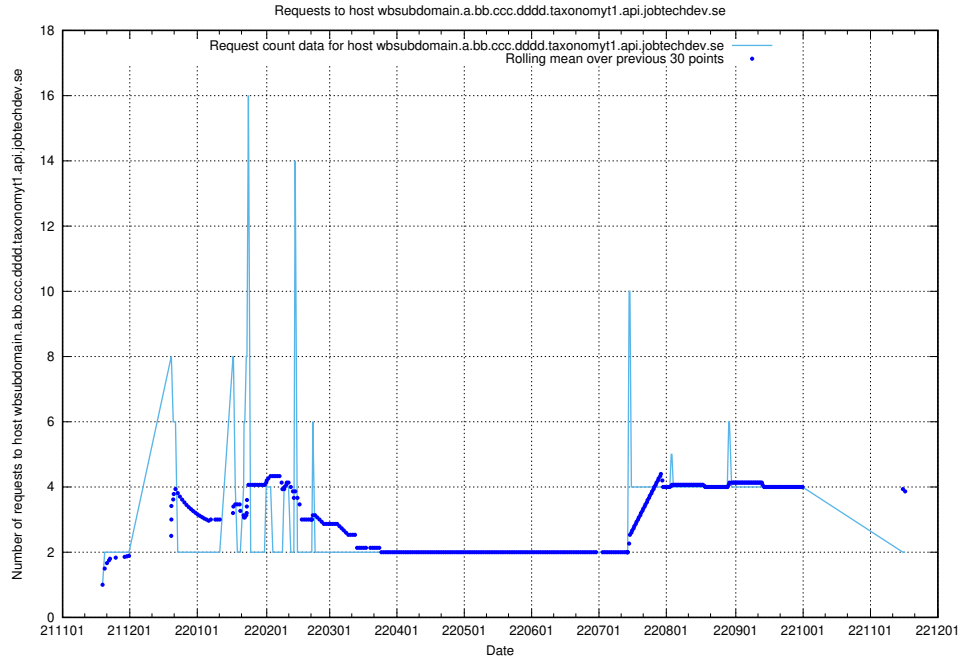

7.463 Usage of wbsubdomain.a.bb.ccc.dddd.taxonomyt1.api.jobtechdev.se

Here, we count the number of requests to host wbsubdomain.a.bb.ccc.dddd.taxonomyt1.api.jobtechdev.se