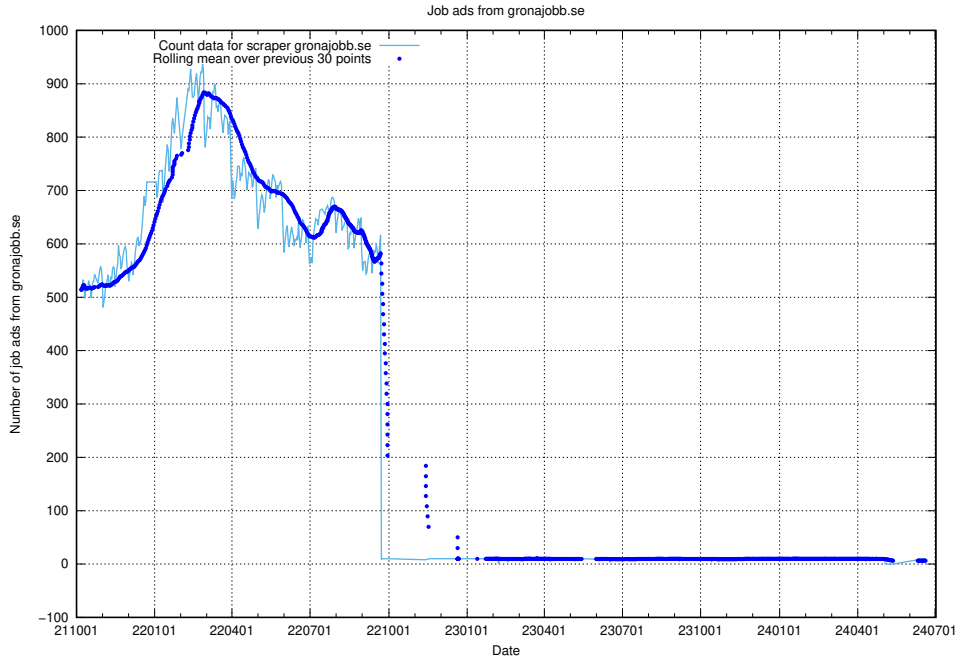

13.16 Number of ads by scraper gronajobb.se

Here, we count the number of job ads scraped from gronajobb.se.