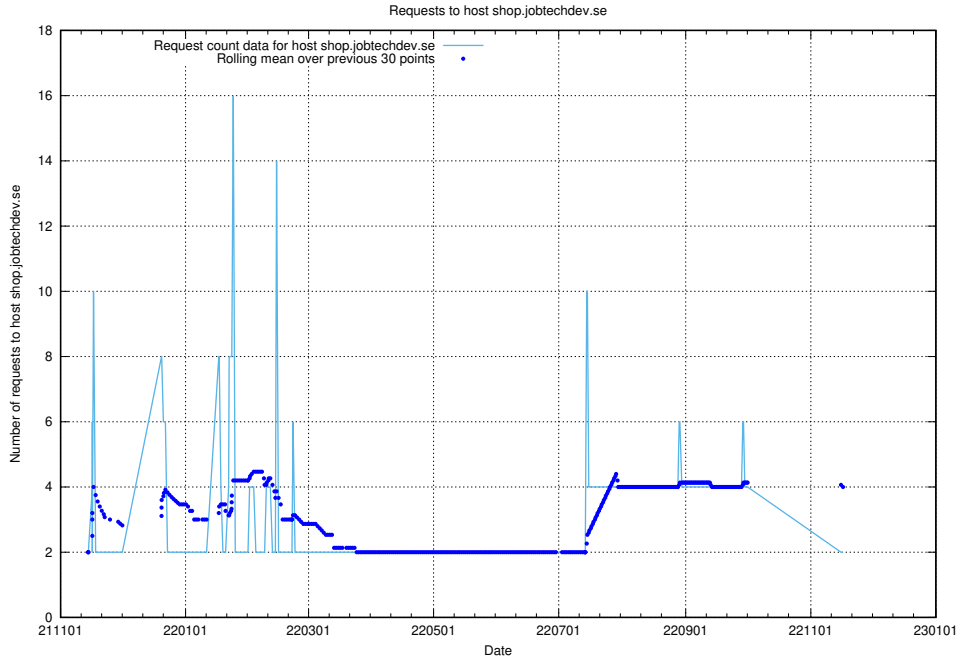

7.565 Usage of shop.jobtechdev.se

Here, we count the number of requests to host shop.jobtechdev.se.