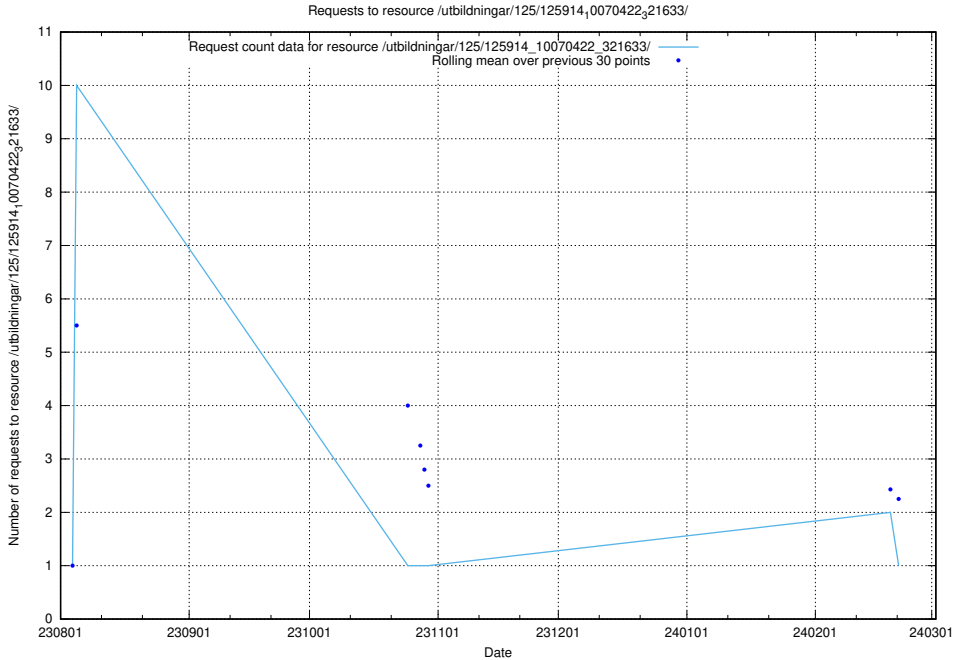

5.5015 Usage of /utbildningar/125/125914_10070422_321633/

Here, we count the number of requests to resource /utbildningar/125/125914_10070422_321633/.