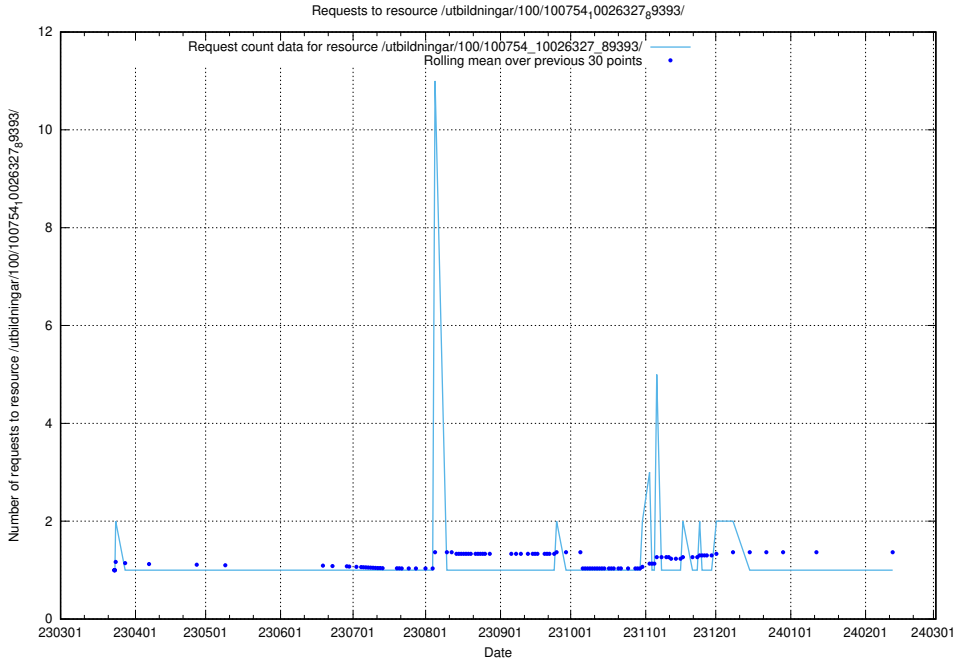

5.5703 Usage of /utbildningar/100/100754_10026327_89393/

Here, we count the number of requests to resource /utbildningar/100/100754_10026327_89393/.