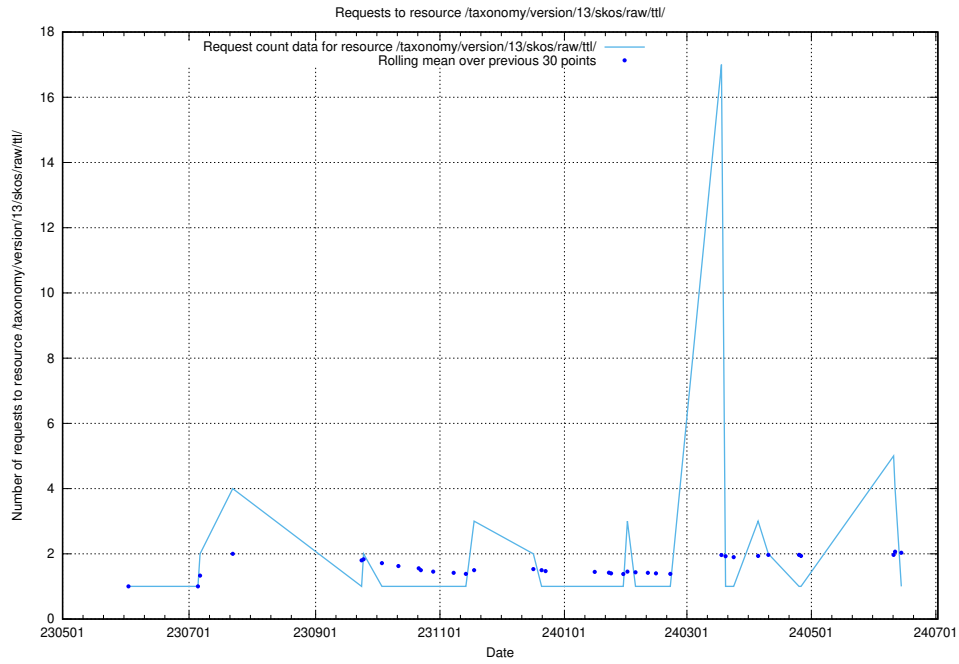

5.6057 Usage of /taxonomy/version/13/skos/raw/ttl/

Here, we count the number of requests to resource /taxonomy/version/13/skos/raw/ttl/.