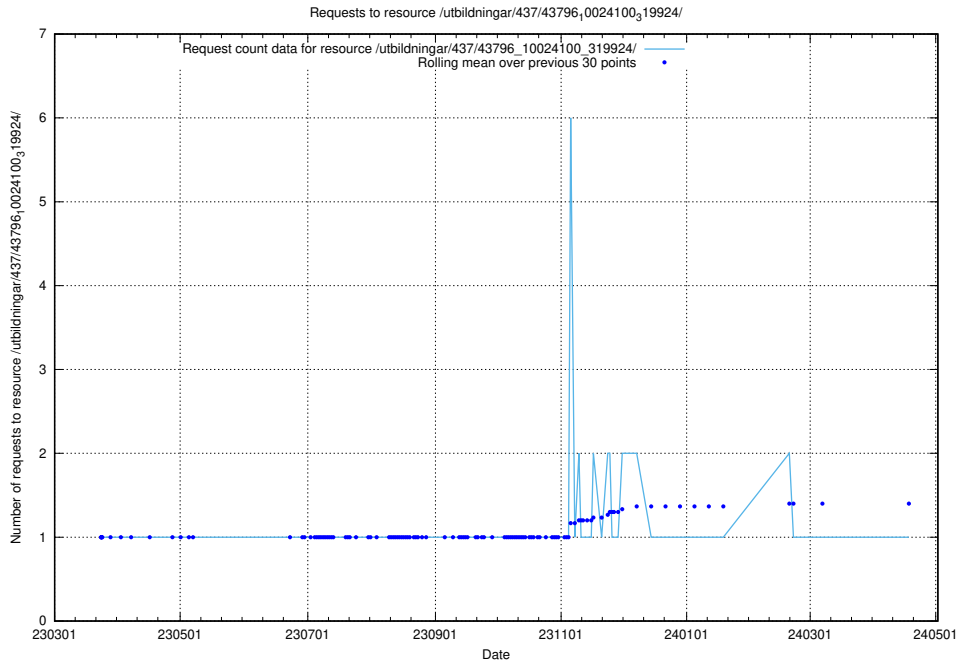

5.6504 Usage of /utbildningar/437/43796_10024100_319924/

Here, we count the number of requests to resource /utbildningar/437/43796_10024100_319924/.