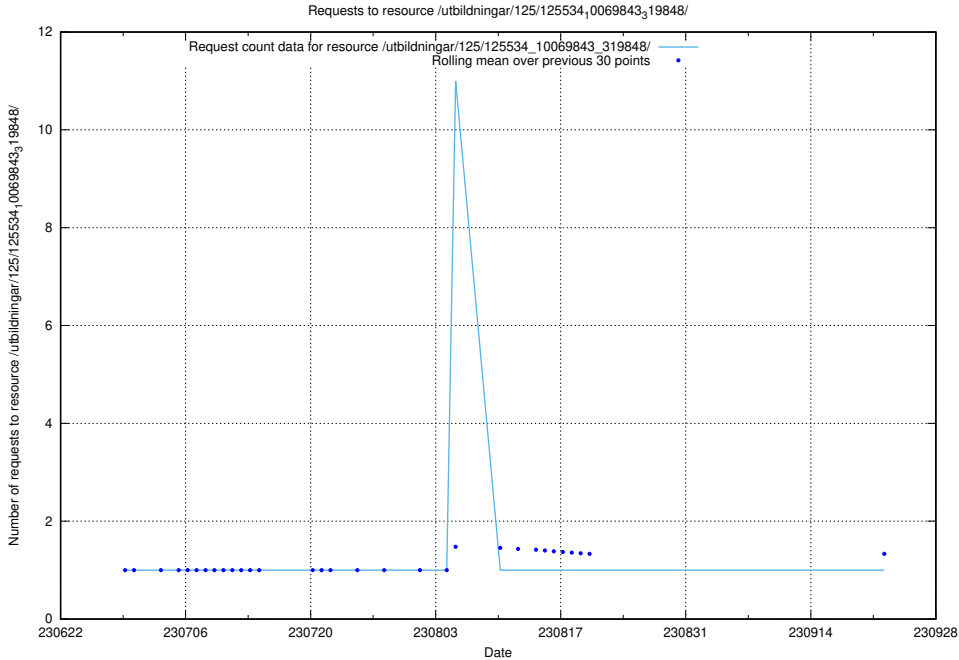

5.5615 Usage of /utbildningar/125/125534_10069843_319848/

Here, we count the number of requests to resource /utbildningar/125/125534_10069843_319848/.