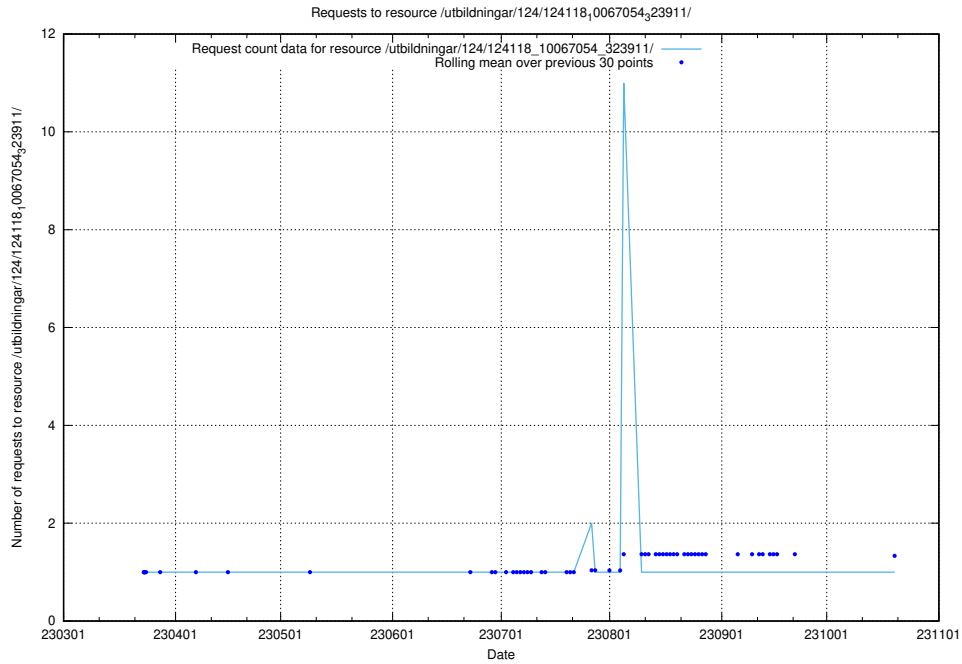

5.4297 Usage of /utbildningar/124/124118_10067054_323911/

Here, we count the number of requests to resource /utbildningar/124/124118_10067054_323911/.