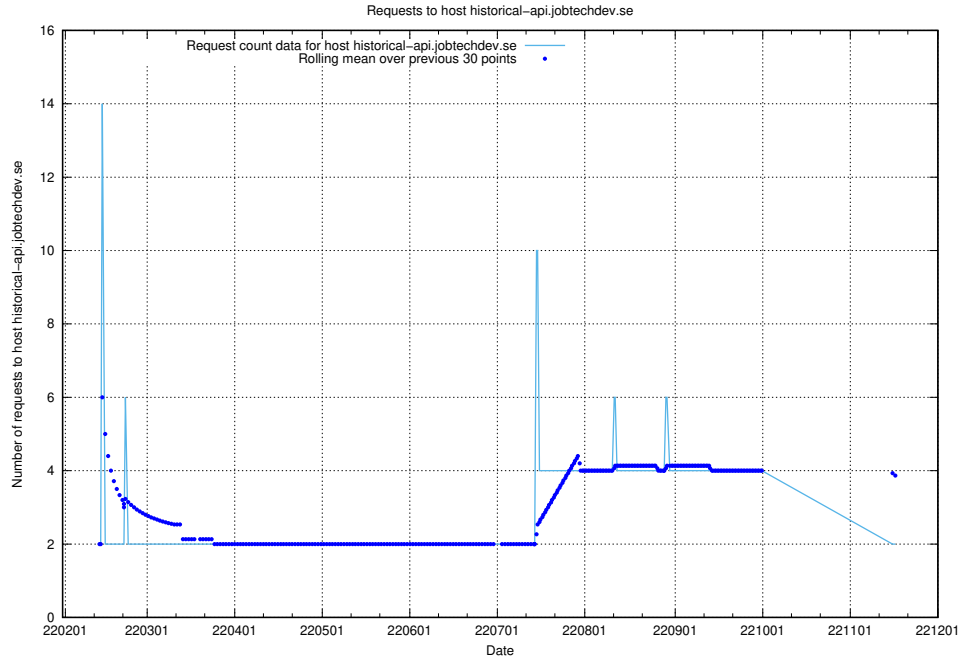

7.546 Usage of historical-api.jobtechdev.se

Here, we count the number of requests to host historical-api.jobtechdev.se.