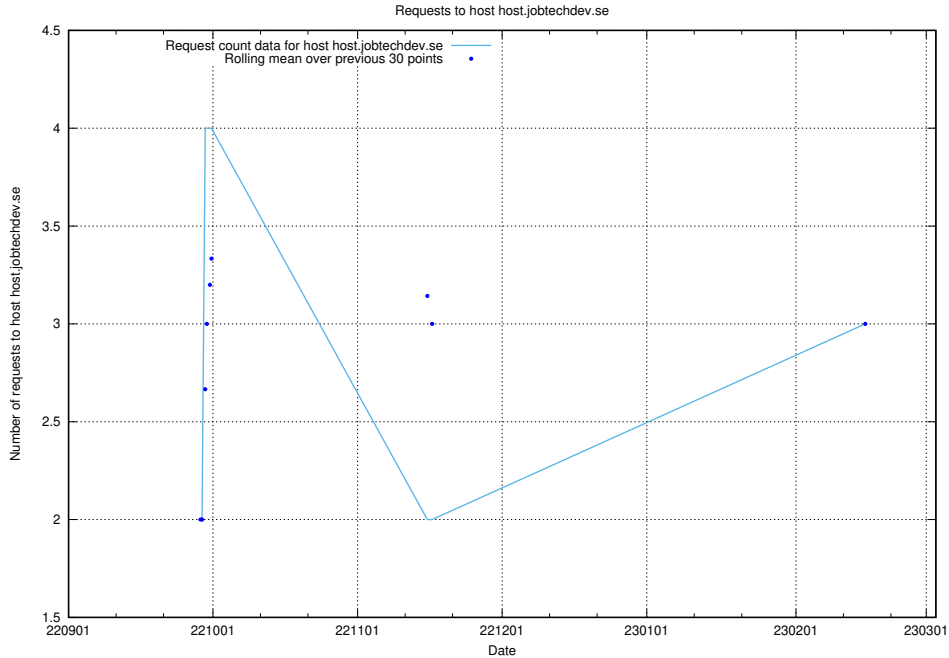

7.187 Usage of host.jobtechdev.se

Here, we count the number of requests to host host.jobtechdev.se.