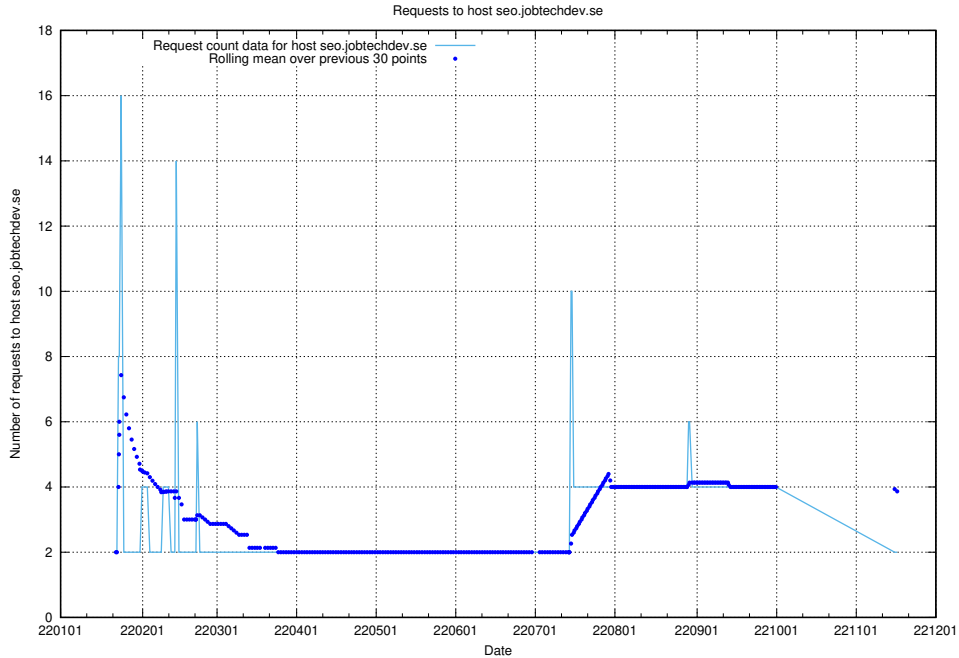

7.592 Usage of seo.jobtechdev.se

Here, we count the number of requests to host seo.jobtechdev.se.