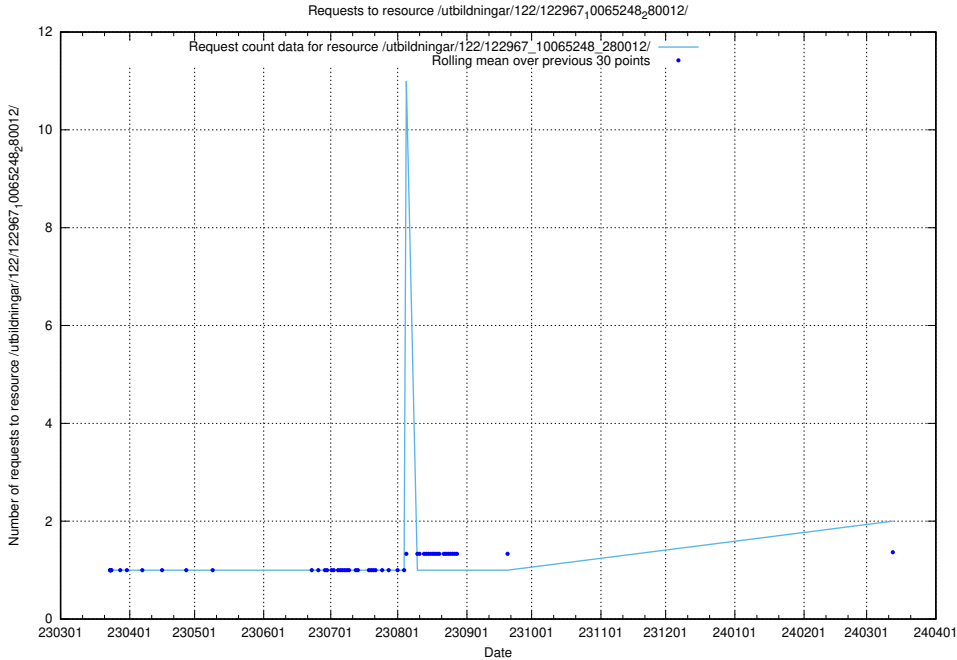

5.800 Usage of /utbildningar/122/122967_10065248_280012/

Here, we count the number of requests to resource /utbildningar/122/122967_10065248_280012/.