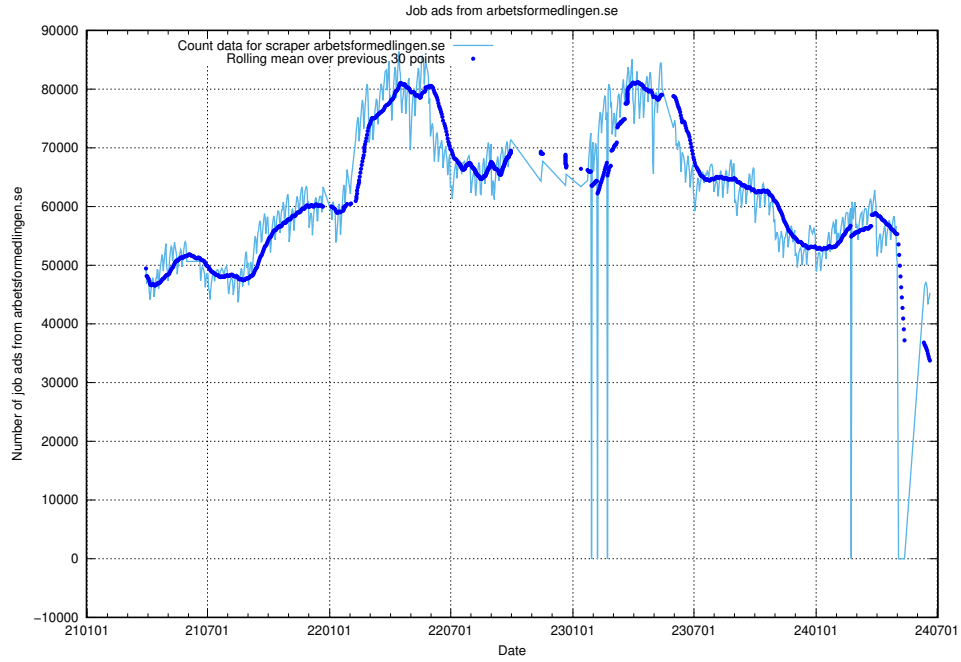

13.2 Number of ads by scraper arbetsformedlingen.se

Here, we count the number of job ads scraped from arbetsformedlingen.se.