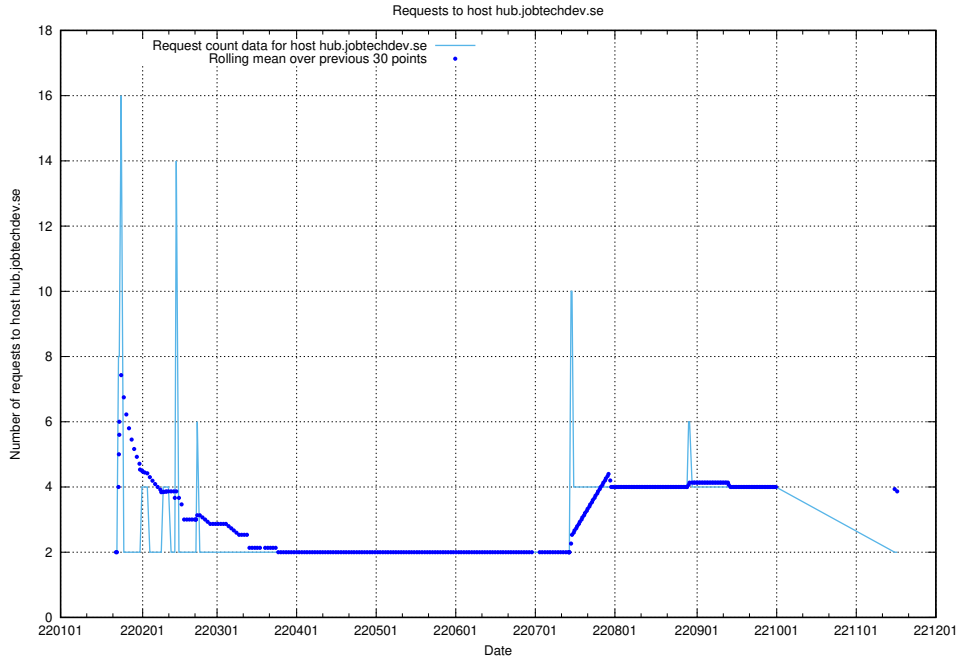

## 7.600 Usage of hub.jobtechdev.se

Here, we count the number of requests to host hub.jobtechdev.se.