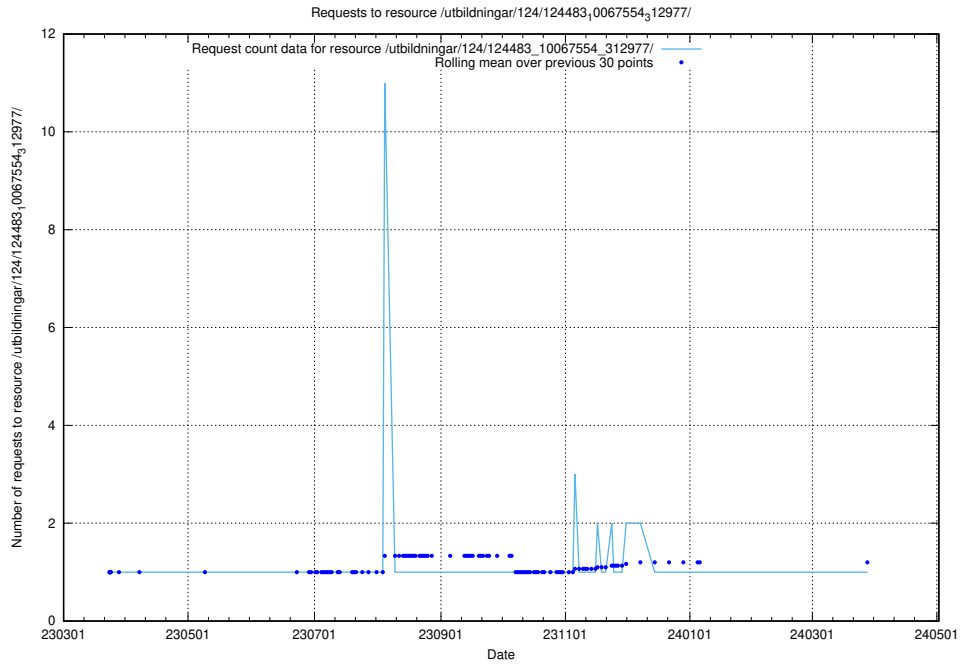

5.2951 Usage of /utbildningar/124/124483_10067554_312977/

Here, we count the number of requests to resource /utbildningar/124/124483_10067554_312977/.