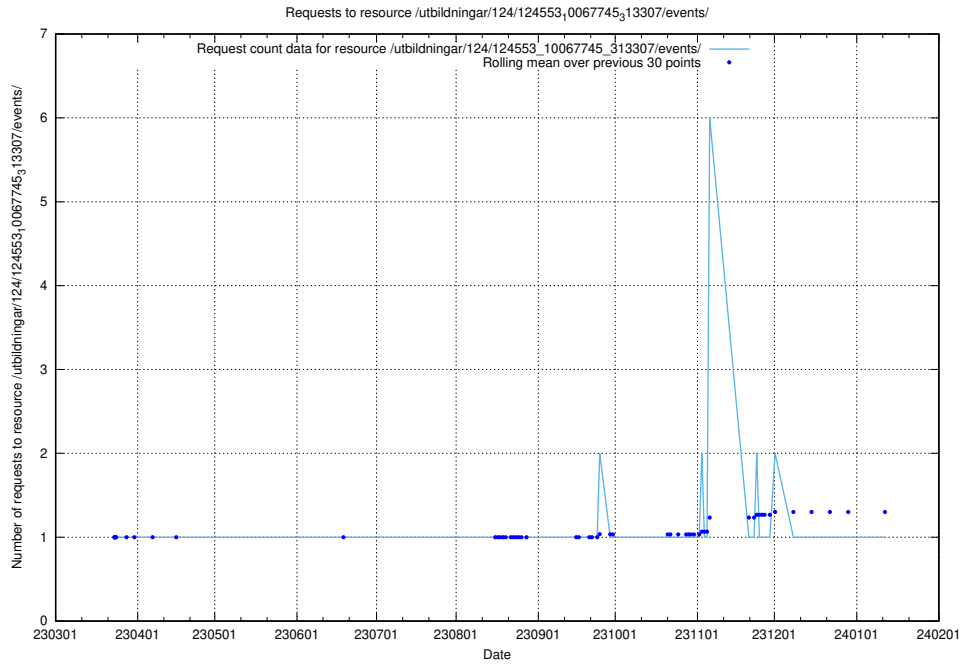

5.1221 Usage of /utbildningar/124/124553_10067745_313307/events/

Here, we count the number of requests to resource /utbildningar/124/124553_10067745_313307/events/