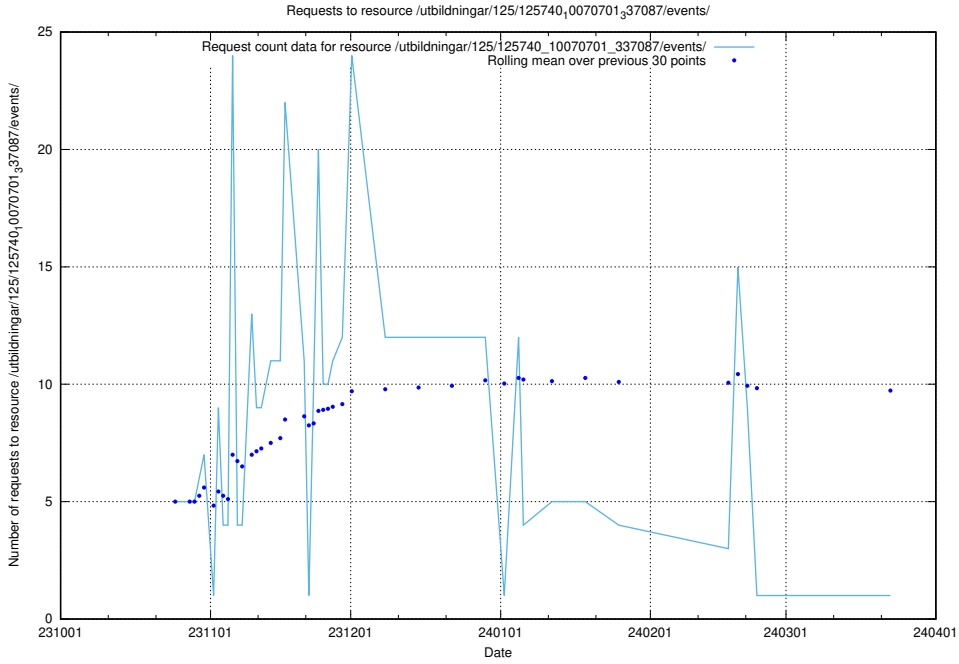

5.4356 Usage of /utbildningar/125/125740_10070701_337087/events/

Here, we count the number of requests to resource /utbildningar/125/125740_10070701_337087/events/