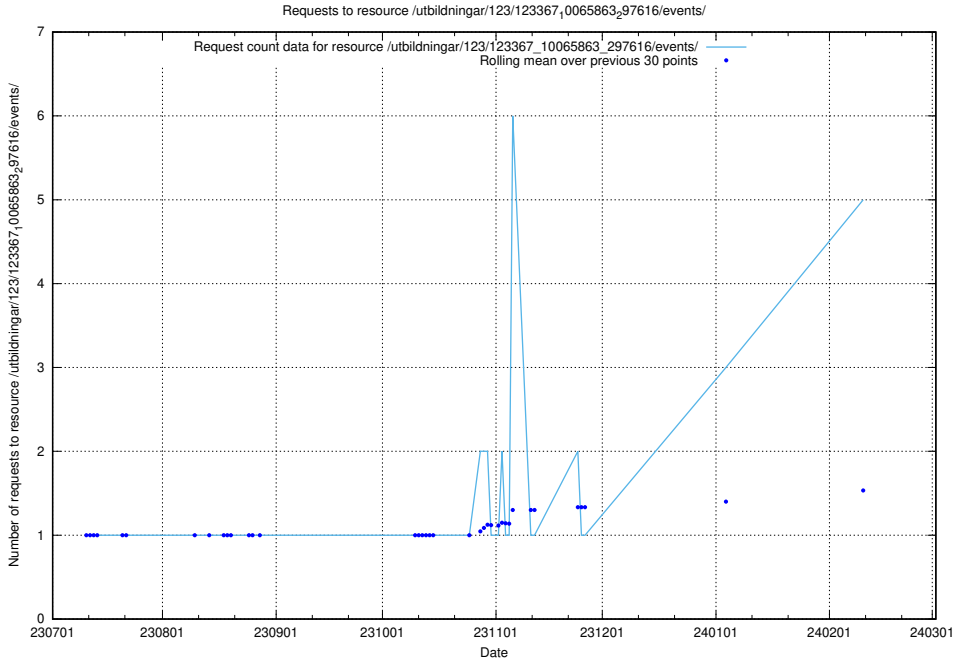

5.142 Usage of /utbildningar/123/123367_10065863_297616/events/

Here, we count the number of requests to resource /utbildningar/123/123367_10065863_297616/events/