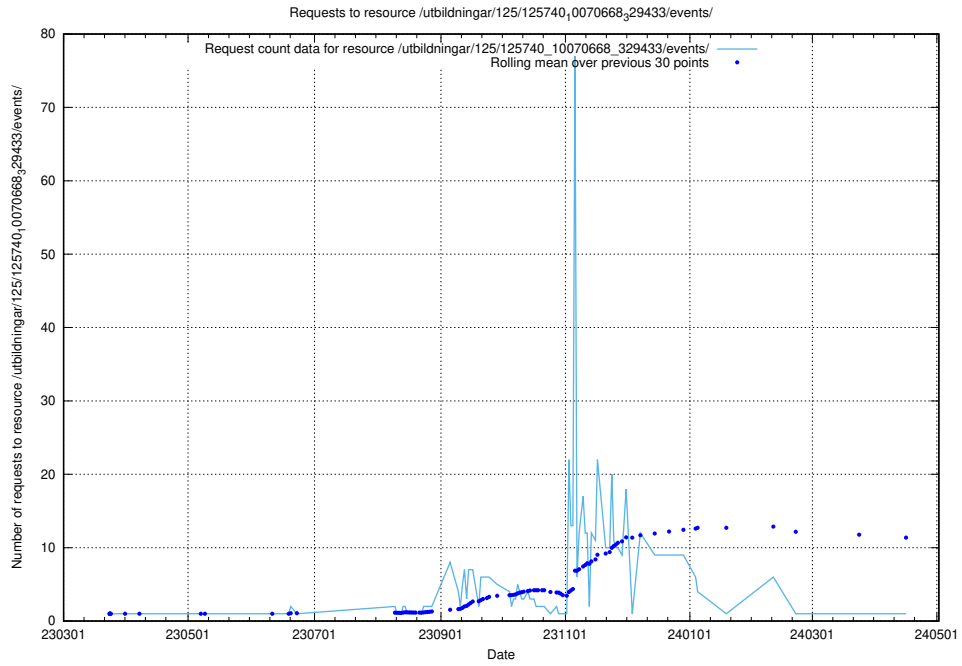

5.1010 Usage of /utbildningar/125/125740_10070668_329433/events/

Here, we count the number of requests to resource /utbildningar/125/125740_10070668_329433/events/