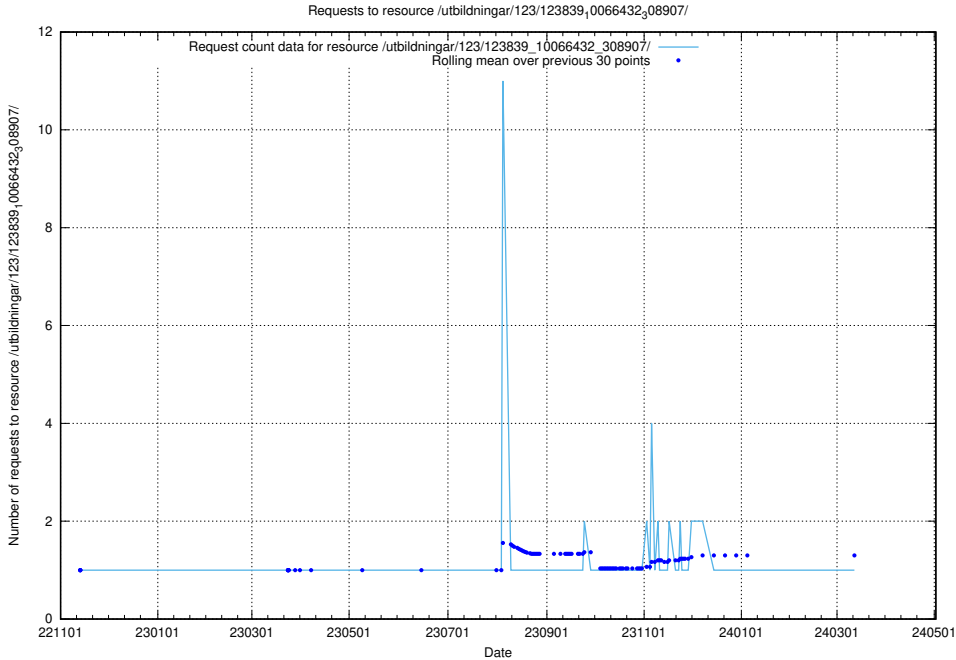

5.6015 Usage of /utbildningar/123/123839_10066432_308907/

Here, we count the number of requests to resource /utbildningar/123/123839_10066432_308907/.