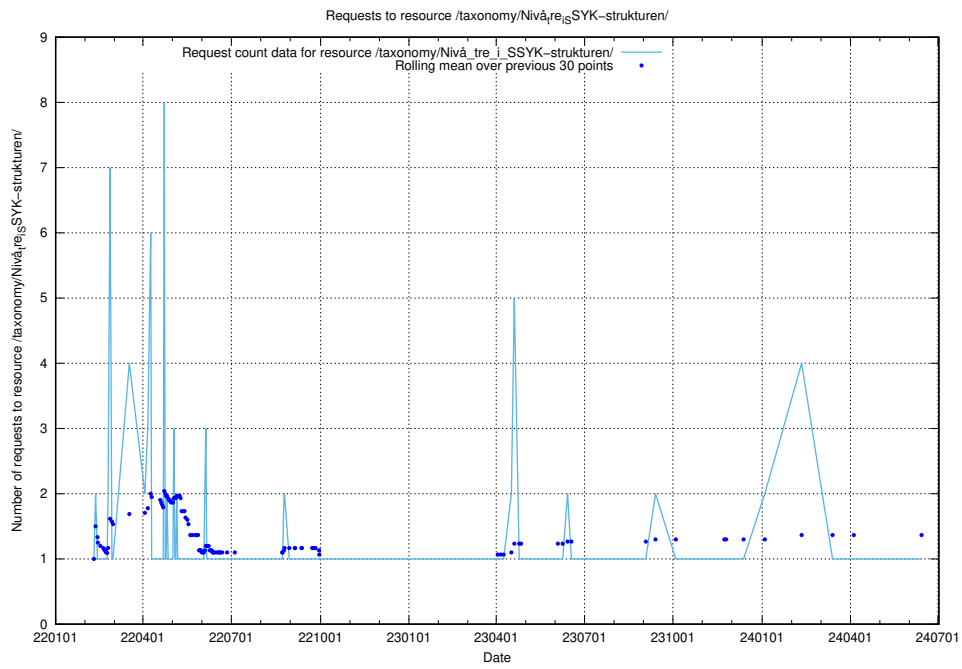

5.2085 Usage of /taxonomy/Nivå_tre_i_SSYK-strukturen/

Here, we count the number of requests to resource /taxonomy/Nivå_tre_i_SSYK-strukturen/.