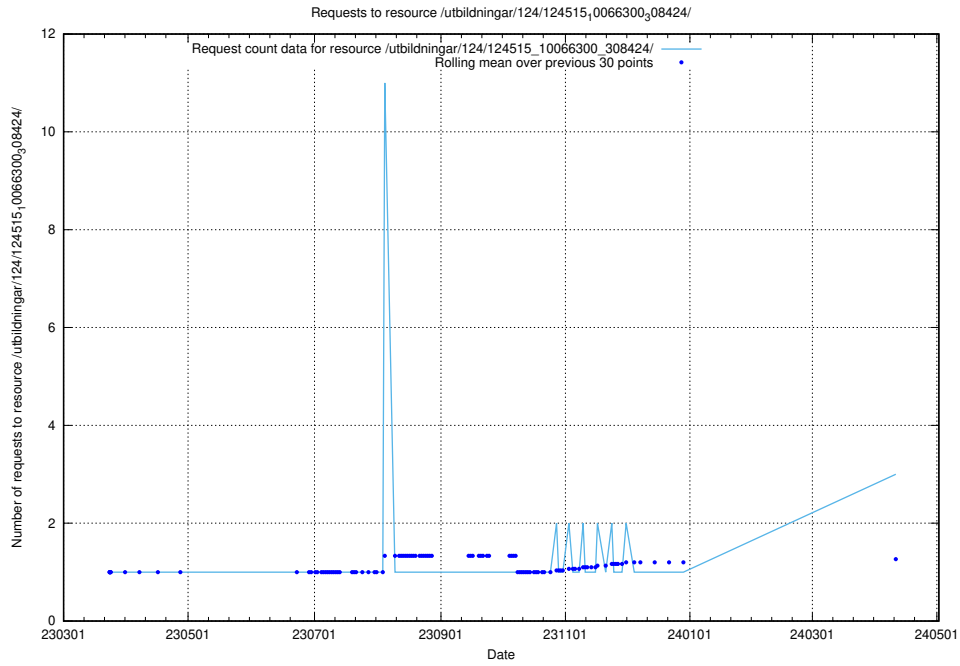

5.294 Usage of /utbildningar/124/124515_10066300_308424/

Here, we count the number of requests to resource /utbildningar/124/124515_10066300_308424/.