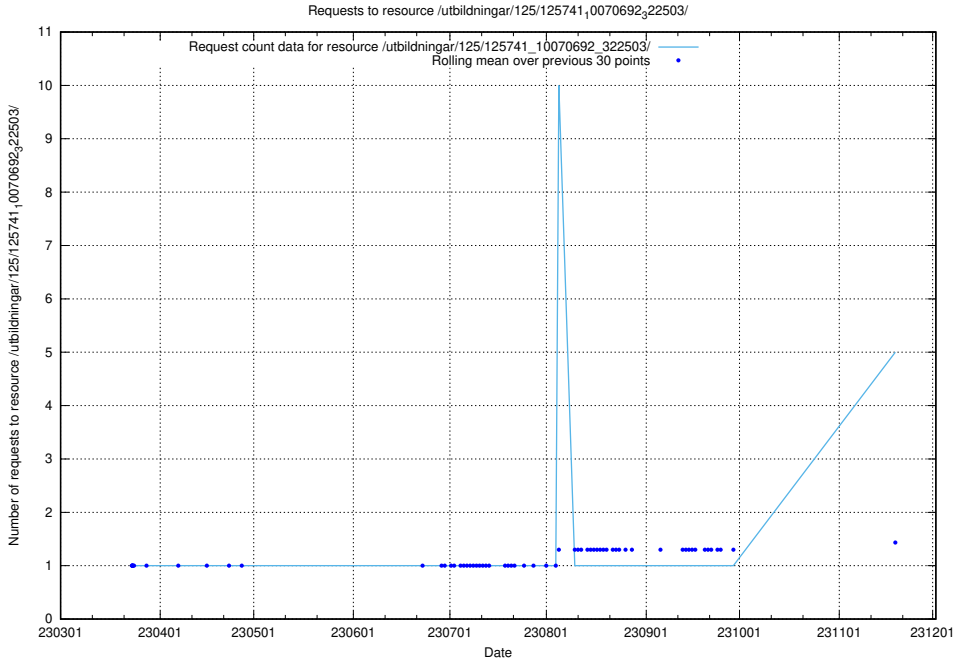

5.152 Usage of /utbildningar/125/125741_10070692_322503/

Here, we count the number of requests to resource /utbildningar/125/125741_10070692_322503/.