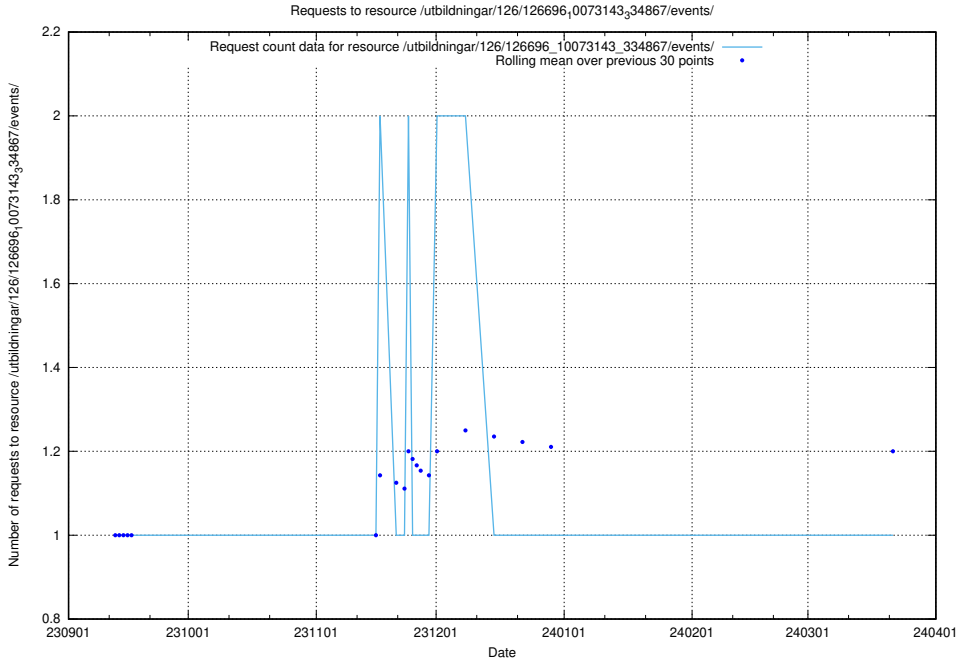

5.4731 Usage of /utbildningar/126/126696_10073143_334867/events/

Here, we count the number of requests to resource /utbildningar/126/126696_10073143_334867/events/