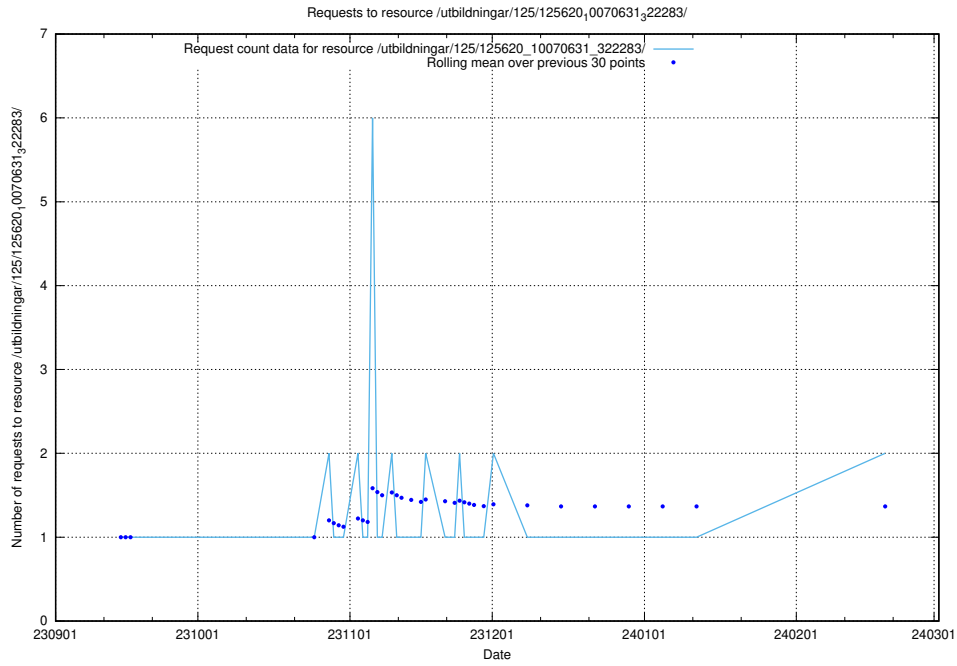

5.748 Usage of /utbildningar/125/125620_10070631_322283/

Here, we count the number of requests to resource /utbildningar/125/125620_10070631_322283/.