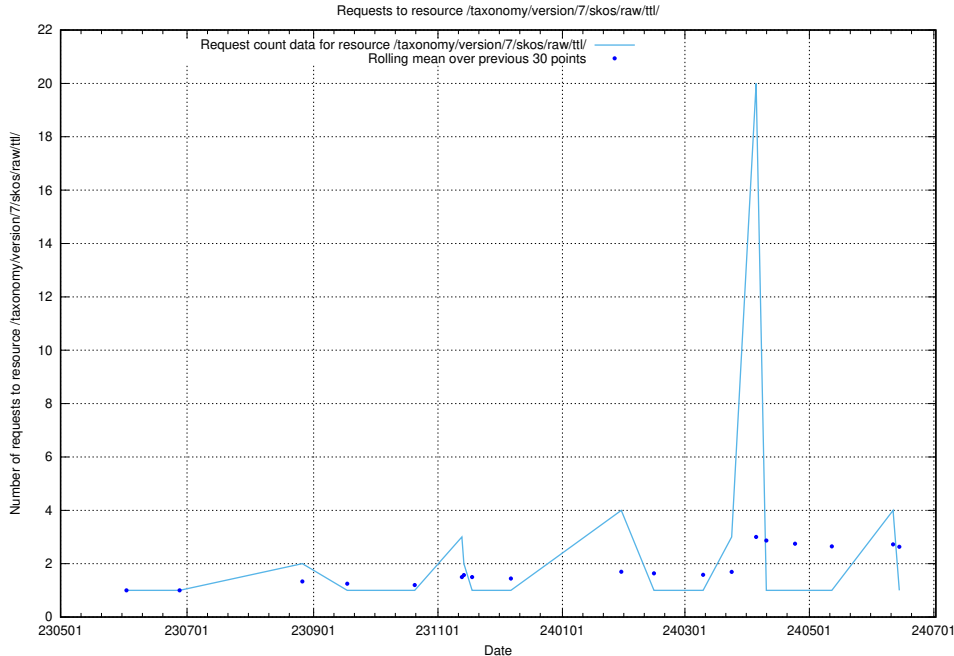

5.6054 Usage of /taxonomy/version/7/skos/raw/ttl/

Here, we count the number of requests to resource /taxonomy/version/7/skos/raw/ttl/.