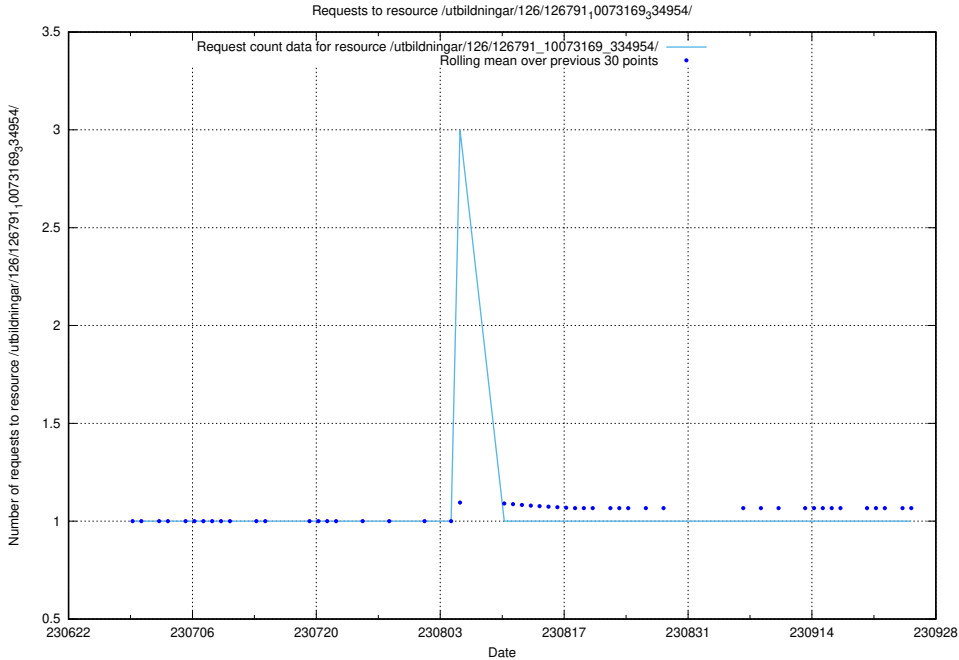

5.5584 Usage of /utbildningar/126/126791_10073169_334954/

Here, we count the number of requests to resource /utbildningar/126/126791_10073169_334954/.