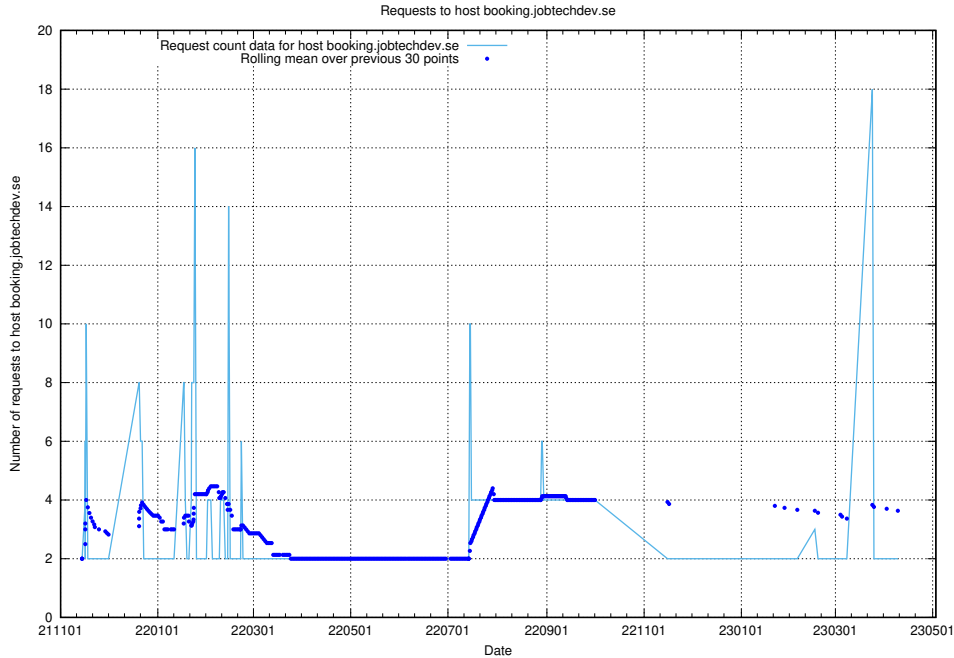

7.284 Usage of booking.jobtechdev.se

Here, we count the number of requests to host booking.jobtechdev.se.