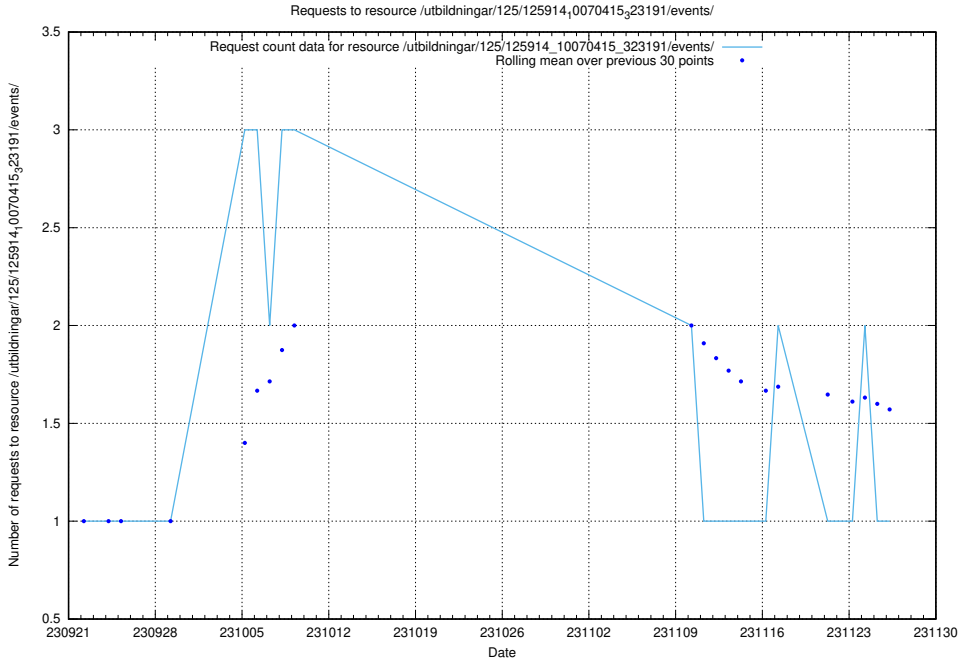

5.4649 Usage of /utbildningar/125/125914_10070415_323191/events/

Here, we count the number of requests to resource /utbildningar/125/125914_10070415_323191/events/