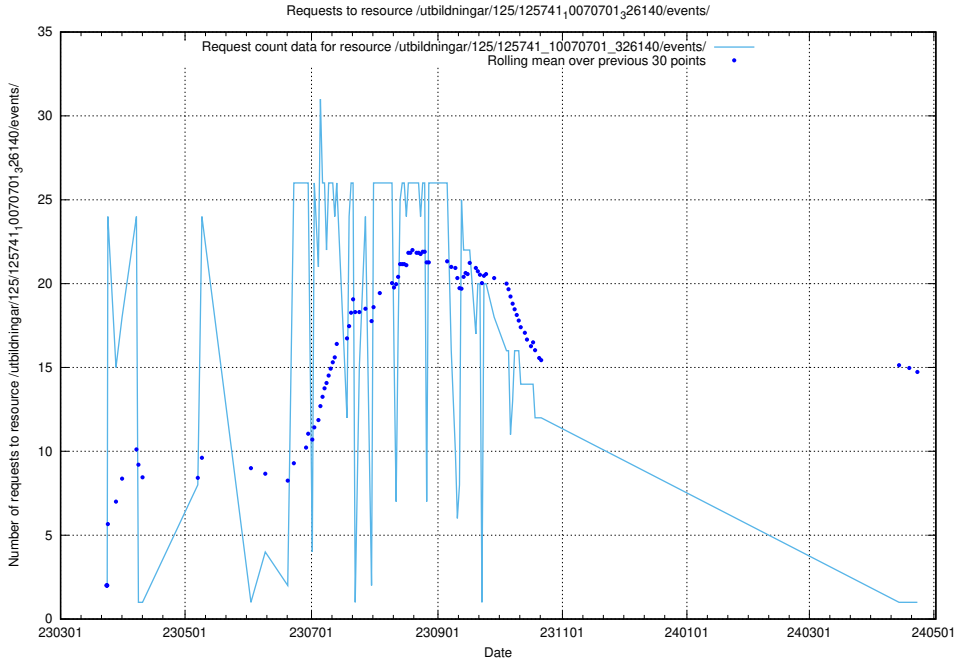

5.6422 Usage of /utbildningar/125/125741_10070701_326140/events/

Here, we count the number of requests to resource /utbildningar/125/125741_10070701_326140/events/