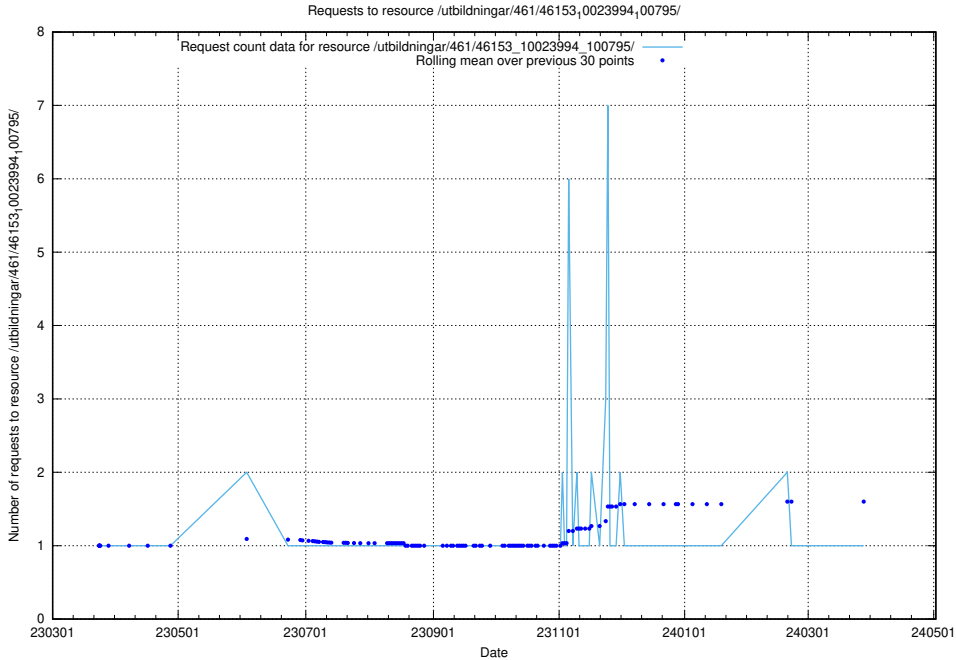

5.6465 Usage of /utbildningar/461/46153_10023994_100795/

Here, we count the number of requests to resource /utbildningar/461/46153_10023994_100795/.