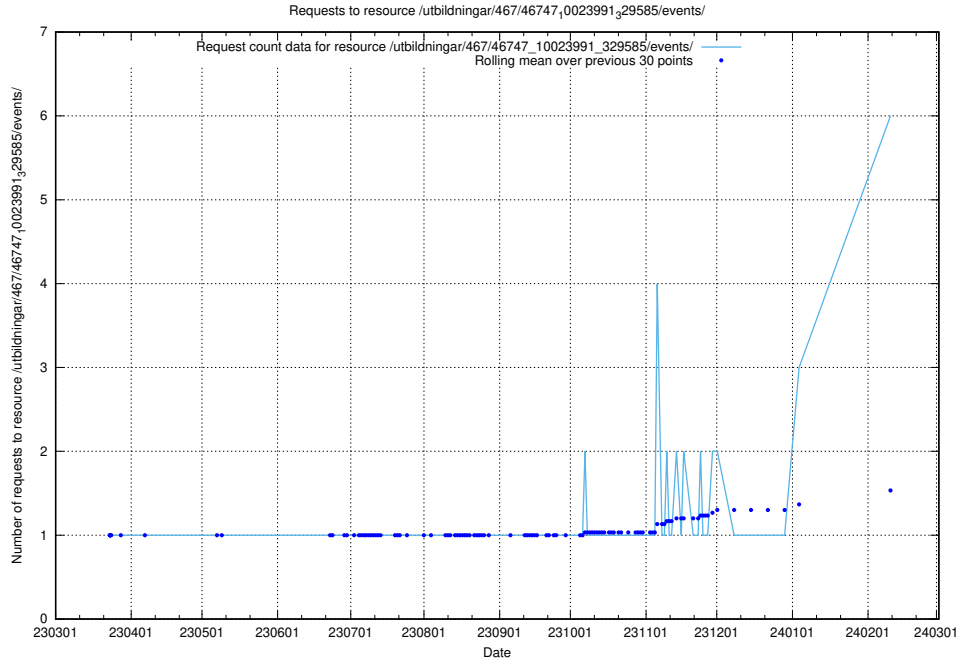

5.95 Usage of /utbildningar/467/46747_10023991_329585/events/

Here, we count the number of requests to resource /utbildningar/467/46747_10023991_329585/events/.