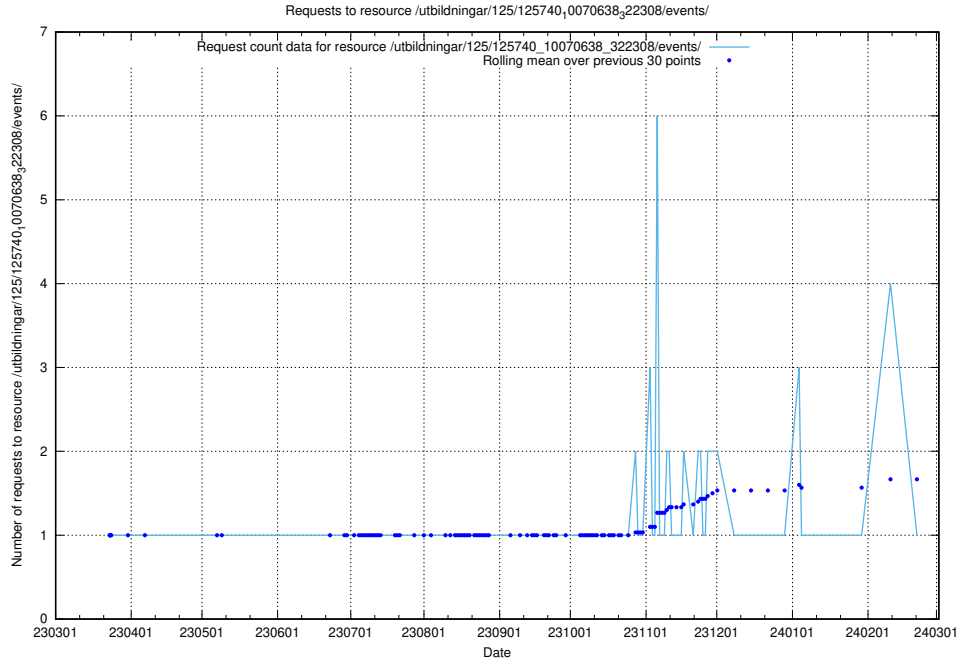

5.1015 Usage of /utbildningar/125/125740_10070638_322308/events/

Here, we count the number of requests to resource /utbildningar/125/125740_10070638_322308/events/