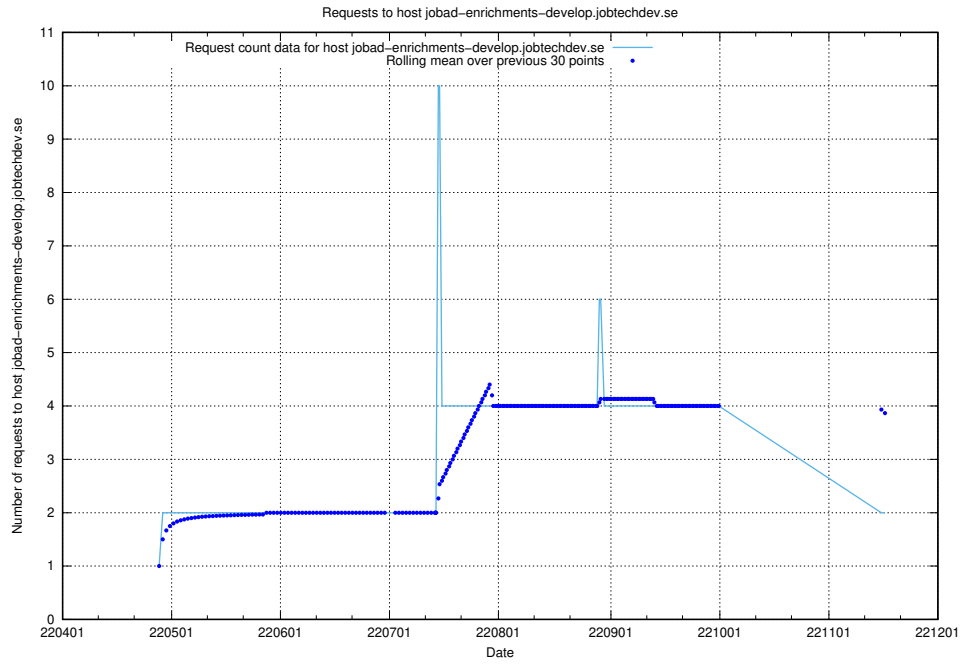

7.447 Usage of jobad-enrichments-develop.jobtechdev.se

Here, we count the number of requests to host jobad-enrichments-develop.jobtechdev.se.