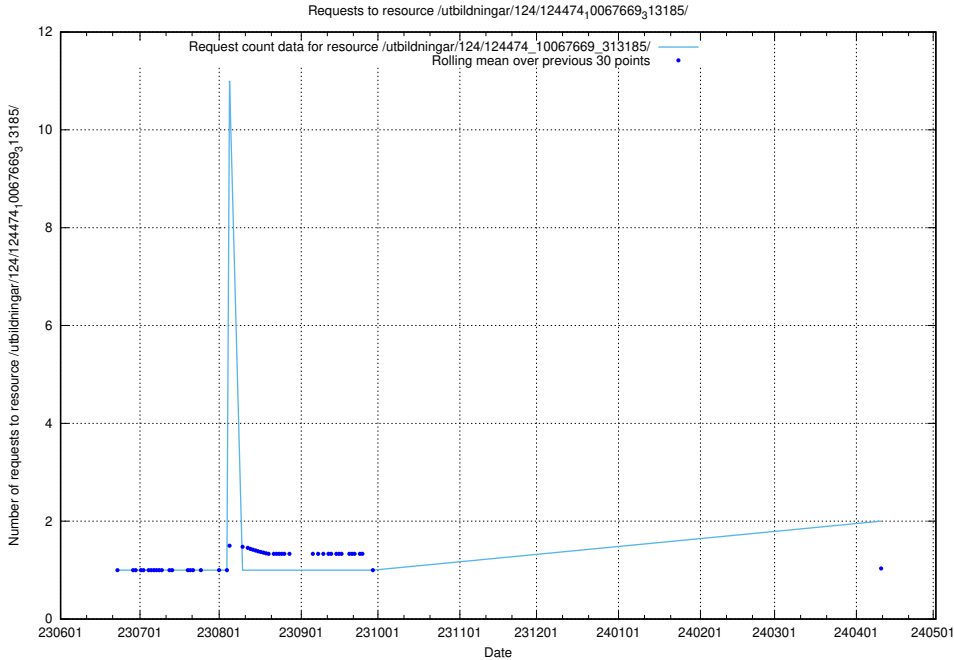

5.867 Usage of /utbildningar/124/124474_10067669_313185/

Here, we count the number of requests to resource /utbildningar/124/124474_10067669_313185/.