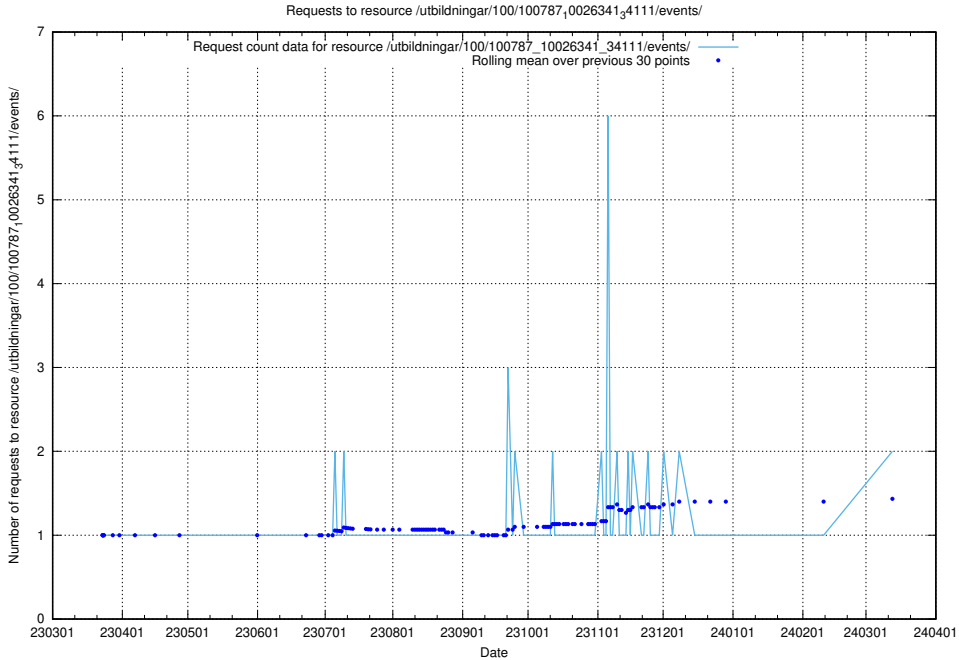

5.837 Usage of /utbildningar/100/100787_10026341_34111/events/

Here, we count the number of requests to resource /utbildningar/100/100787_10026341_34111/events/.