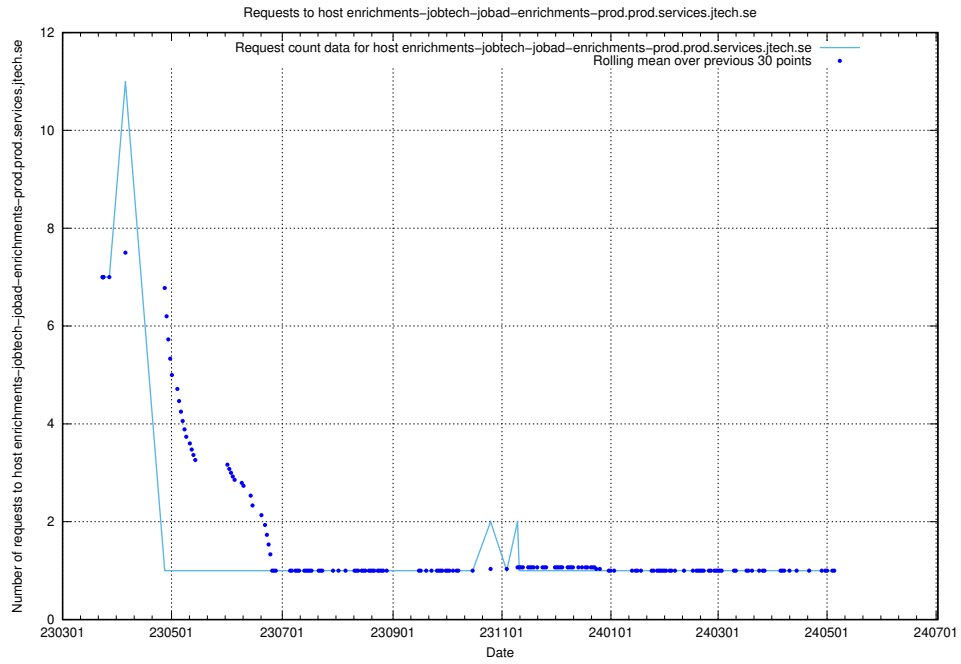

7.610 Usage of enrichments-jobtech-jobad-enrichments-prod.prod.services.jtech.se

Here, we count the number of requests to host enrichments-jobtech-jobad-enrichments-prod.prod.services.jtech.se.