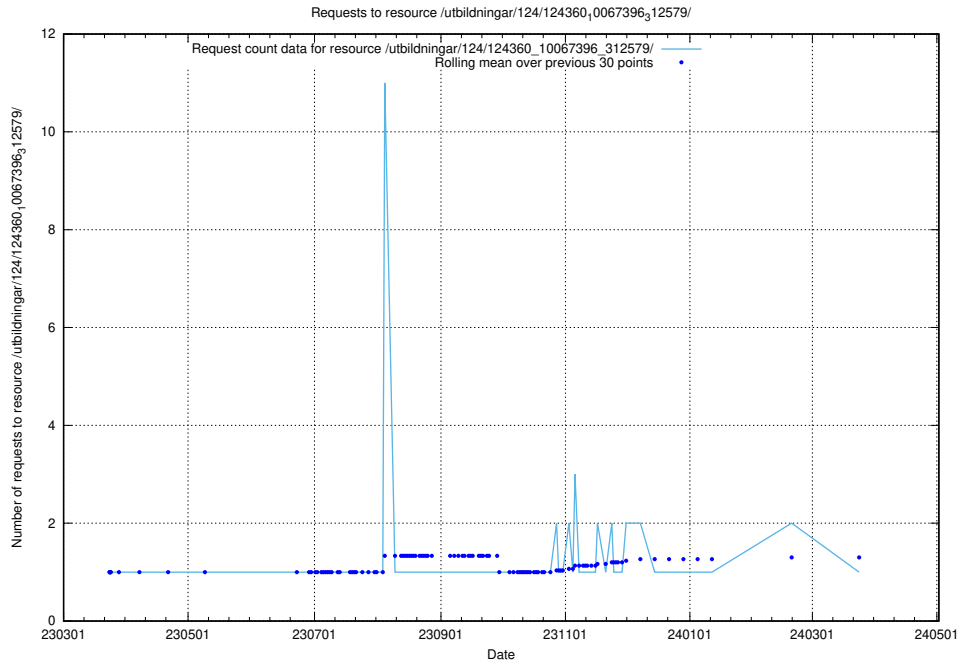

5.3954 Usage of /utbildningar/124/124360_10067396_312579/

Here, we count the number of requests to resource /utbildningar/124/124360_10067396_312579/.