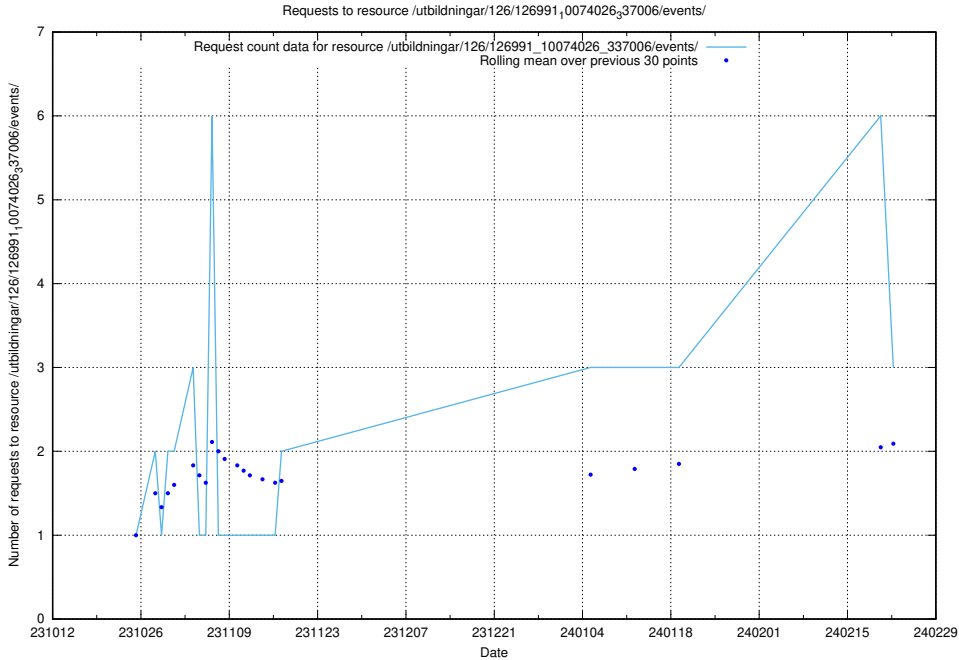

5.348 Usage of /utbildningar/126/126991_10074026_337006/events/

Here, we count the number of requests to resource /utbildningar/126/126991_10074026_337006/events/