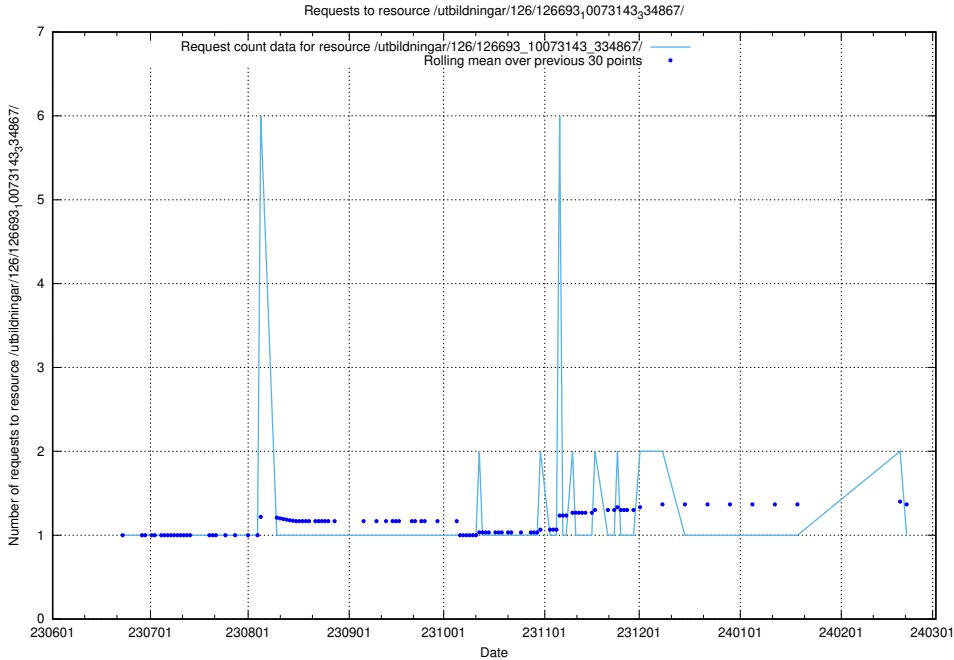

5.5780 Usage of /utbildningar/126/126693_10073143_334867/

Here, we count the number of requests to resource /utbildningar/126/126693_10073143_334867/.