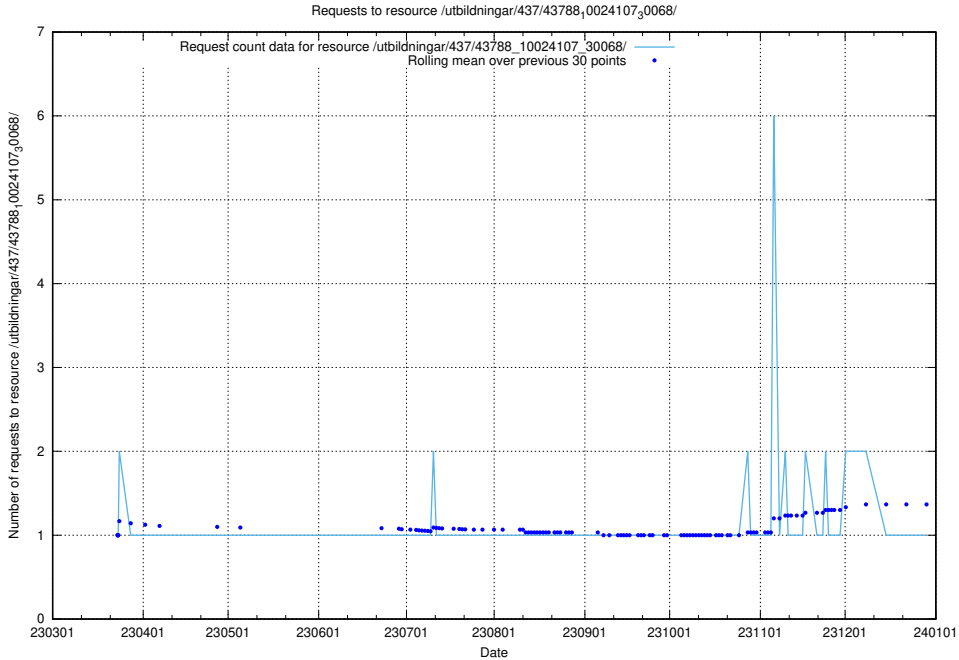

5.6509 Usage of /utbildningar/437/43788_10024107_30068/

Here, we count the number of requests to resource /utbildningar/437/43788_10024107_30068/.