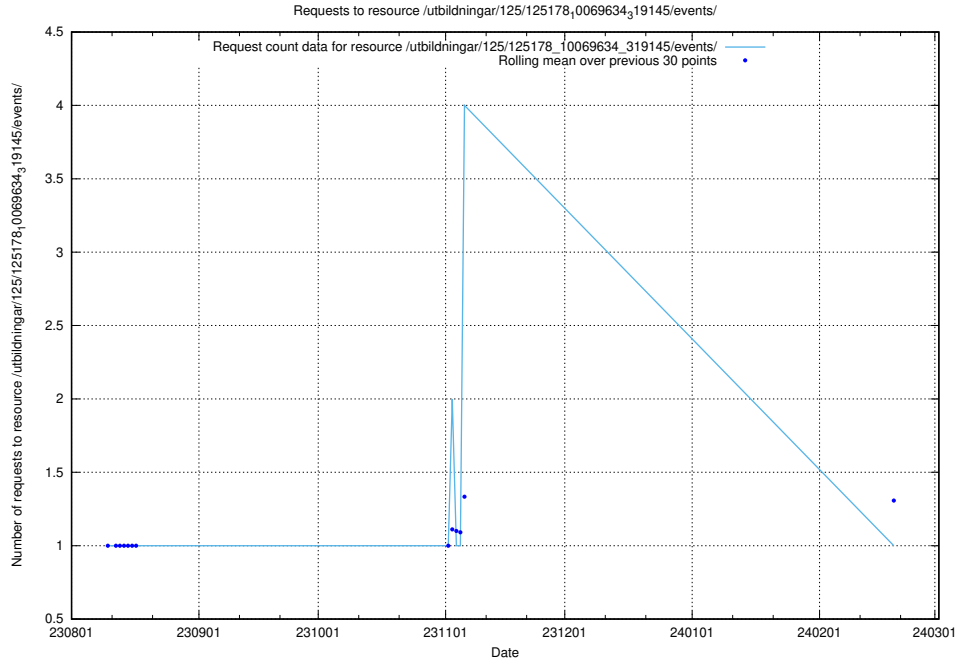

5.4979 Usage of /utbildningar/125/125178_10069634_319145/events/

Here, we count the number of requests to resource /utbildningar/125/125178_10069634_319145/events/