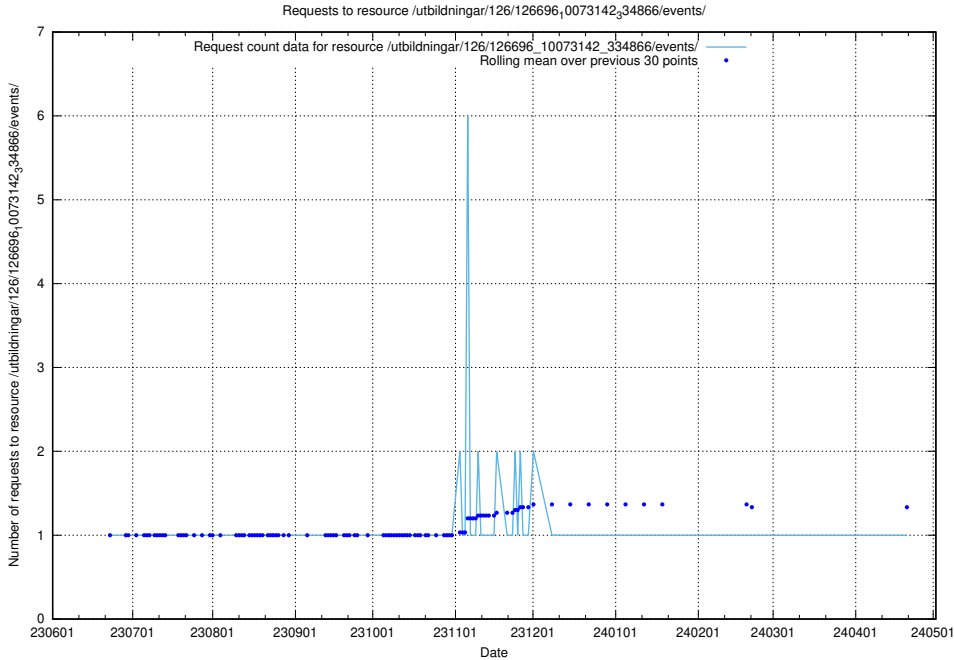

5.5760 Usage of /utbildningar/126/126696_10073142_334866/events/

Here, we count the number of requests to resource /utbildningar/126/126696_10073142_334866/events/