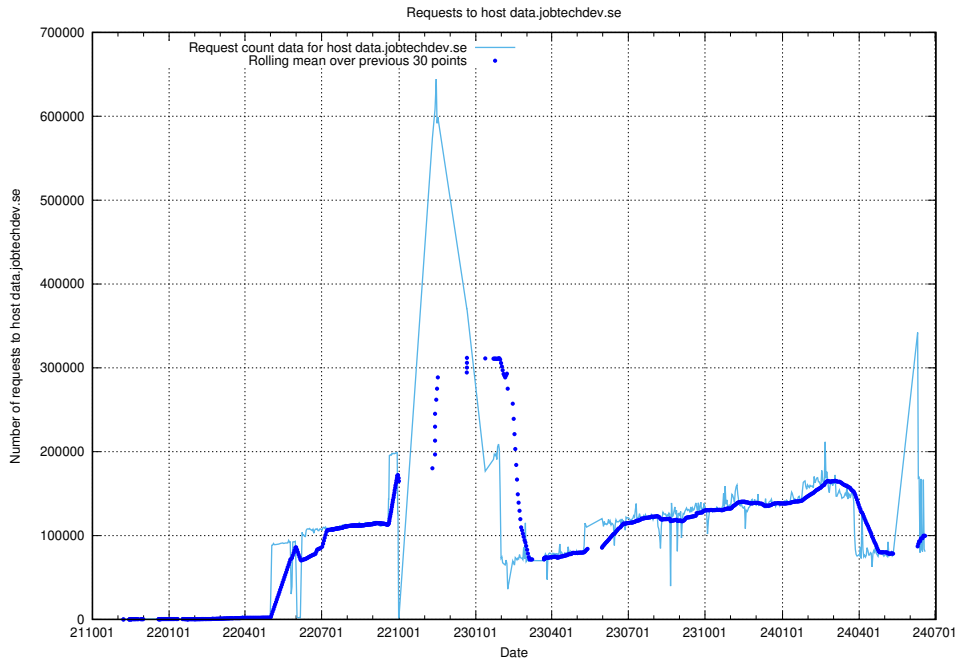

7.4 Usage of data.jobtechdev.se

Here, we count the number of requests to host data.jobtechdev.se.