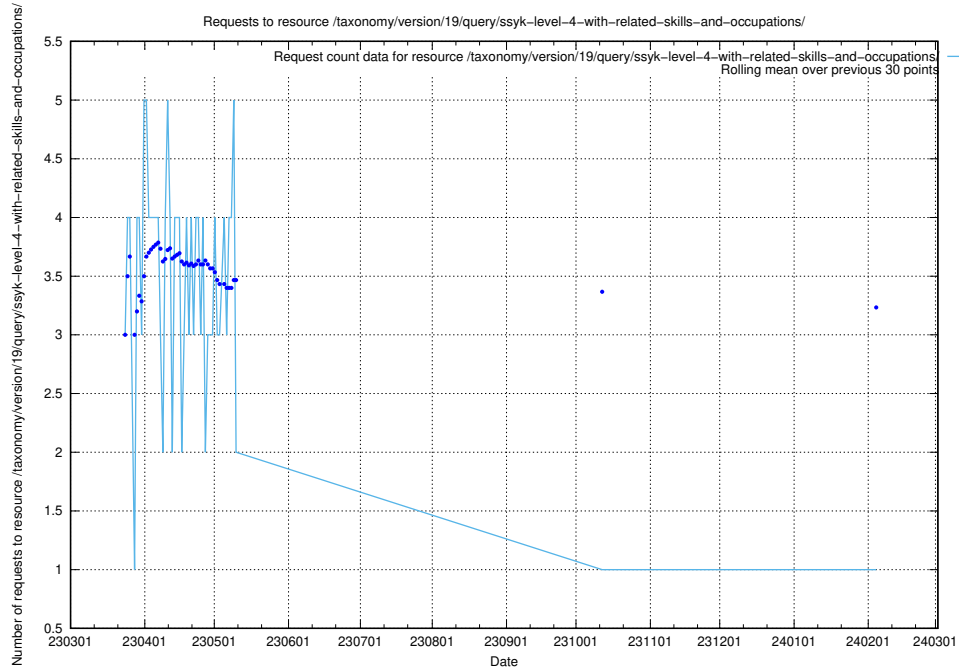

## 5.6267 Usage of /taxonomy/version/19/query/ssyk-level-4-with-related-isco-level-4-groups/

Here, we count the number of requests to resource /taxonomy/version/19/query/ssyk-level-4-with-related-isco-level-4-groups/.