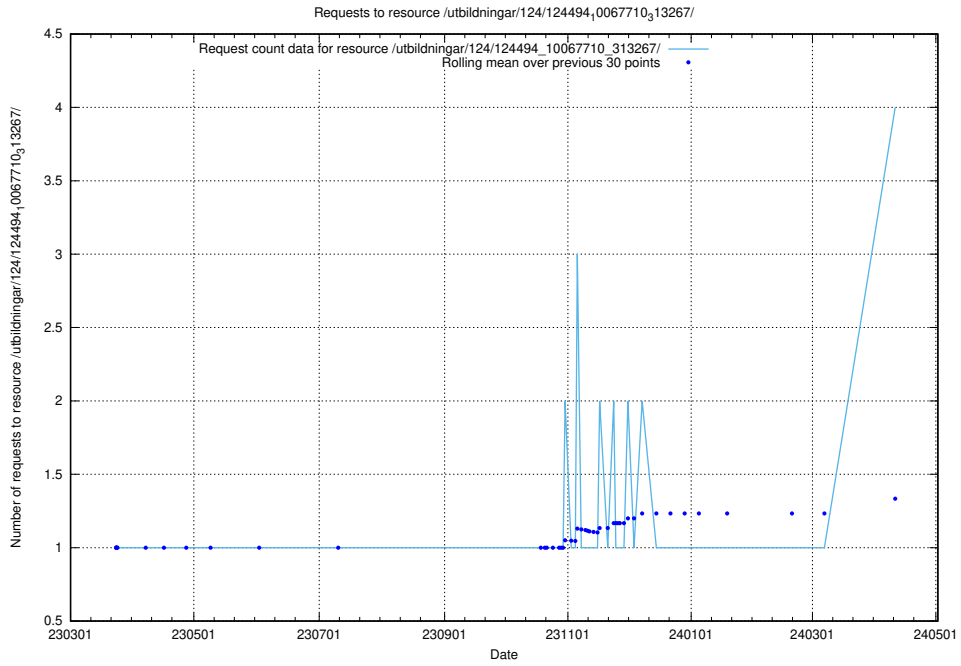

5.192 Usage of /utbildningar/124/124494_10067710_313267/

Here, we count the number of requests to resource /utbildningar/124/124494_10067710_313267/.