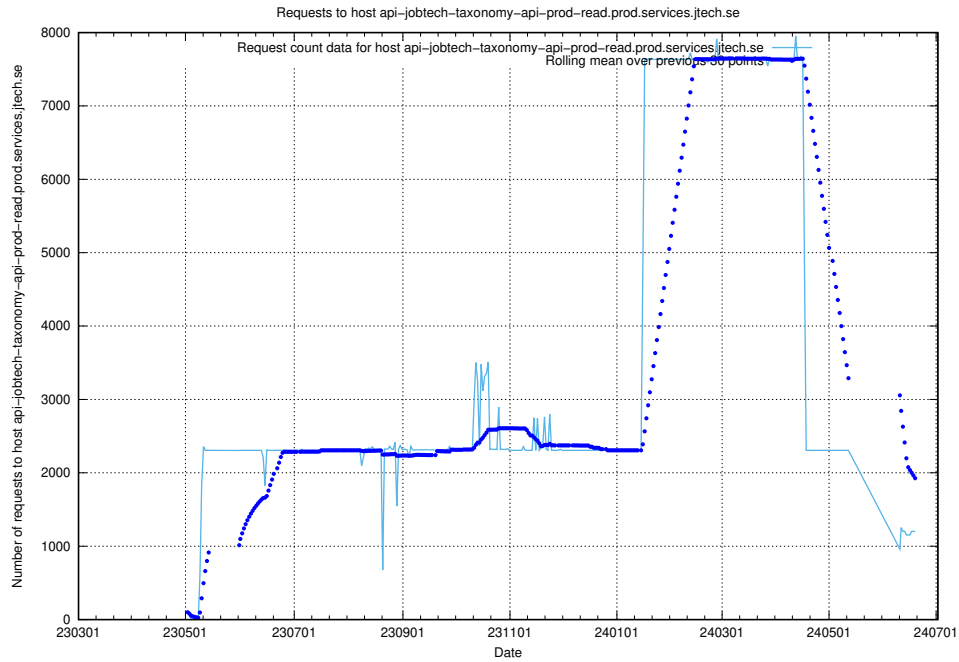

7.22 Usage of api-jobtech-taxonomy-api-prod-read.prod.services.jtech.se

Here, we count the number of requests to host api-jobtech-taxonomy-api-prod-read.prod.services.jtech.se.