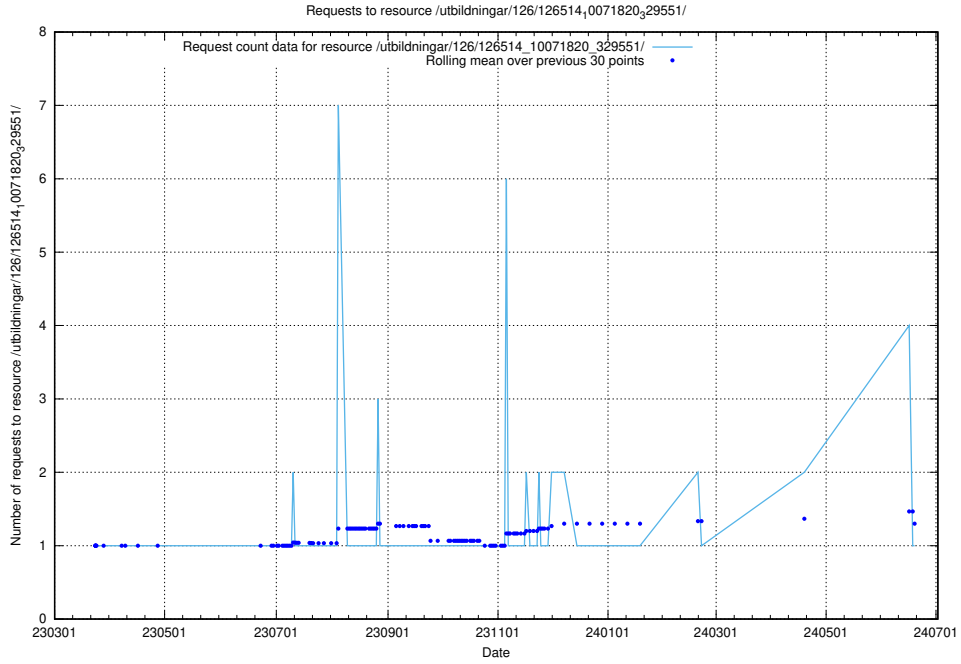

5.6555 Usage of /utbildningar/126/126514_10071820_329551/

Here, we count the number of requests to resource /utbildningar/126/126514_10071820_329551/.