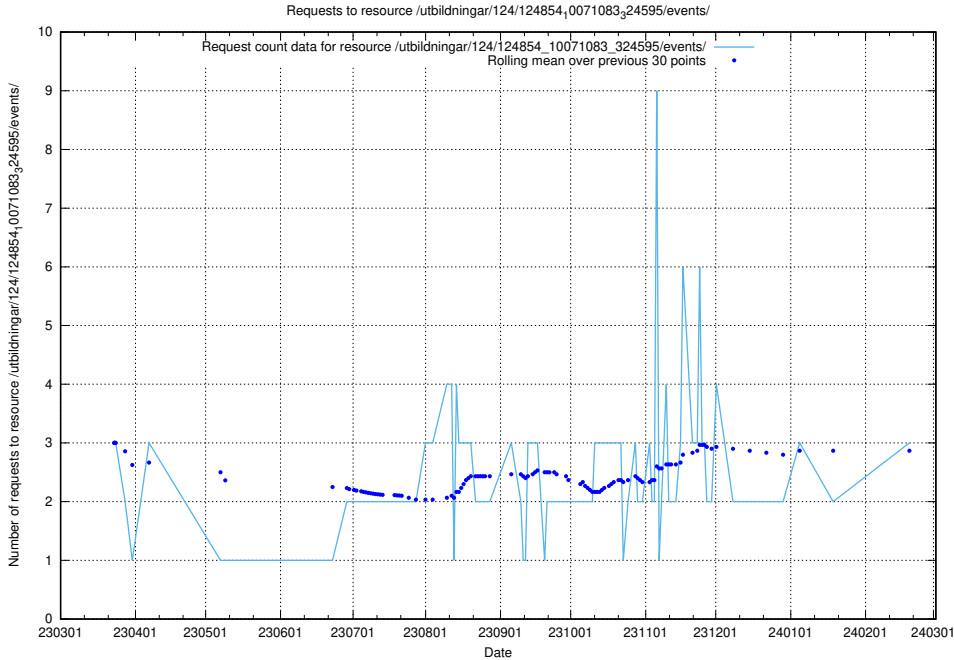

5.443 Usage of /utbildningar/124/124854_10071083_324595/events/

Here, we count the number of requests to resource /utbildningar/124/124854_10071083_324595/events/