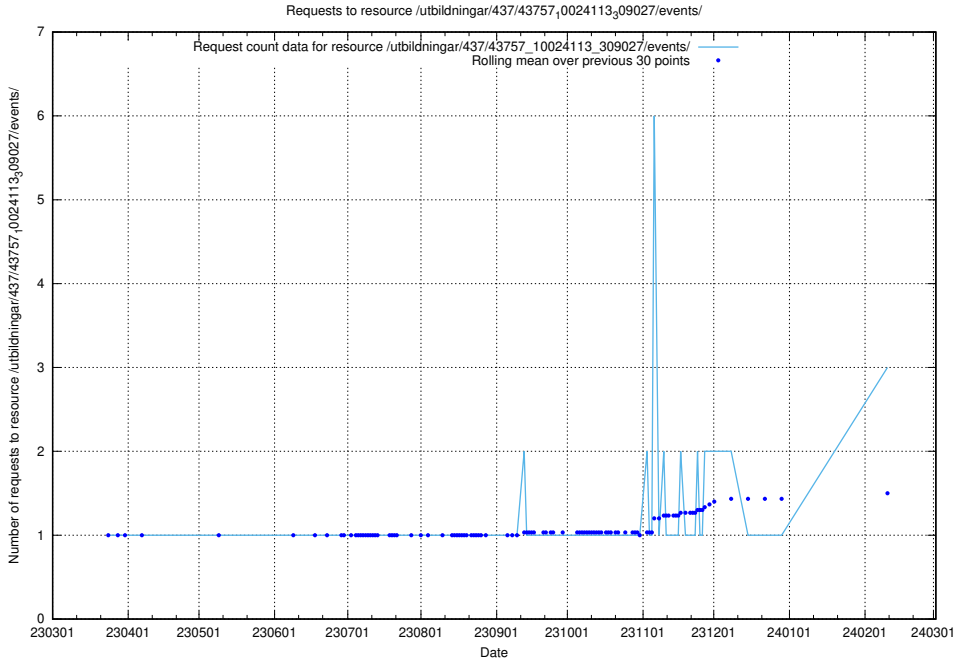

5.440 Usage of /utbildningar/437/43757_10024113_309027/events/

Here, we count the number of requests to resource /utbildningar/437/43757_10024113_309027/events/.