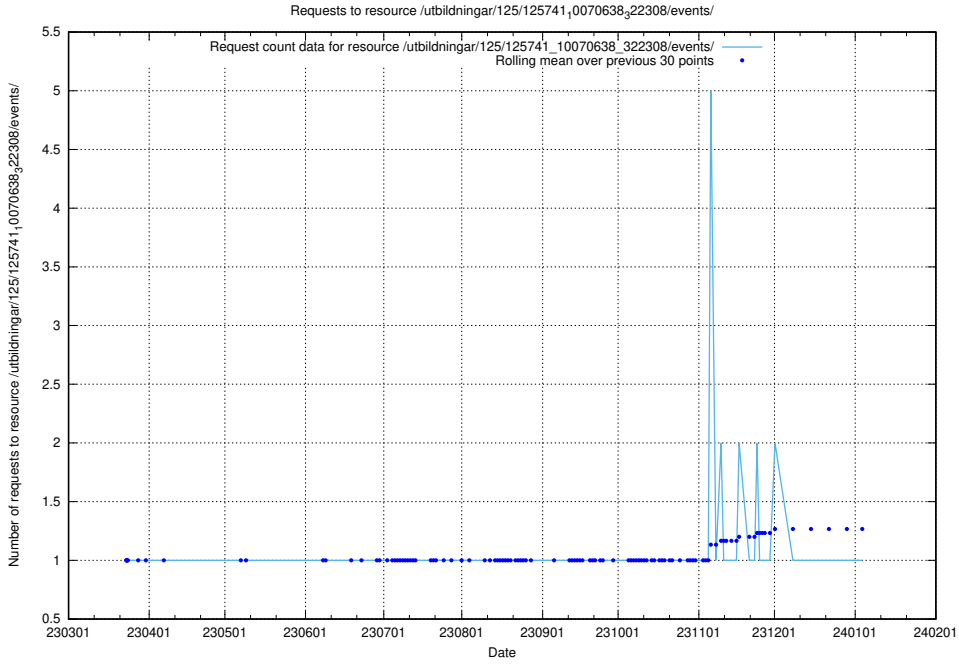

5.6641 Usage of /utbildningar/125/125741_10070638_322308/events/

Here, we count the number of requests to resource /utbildningar/125/125741_10070638_322308/events/