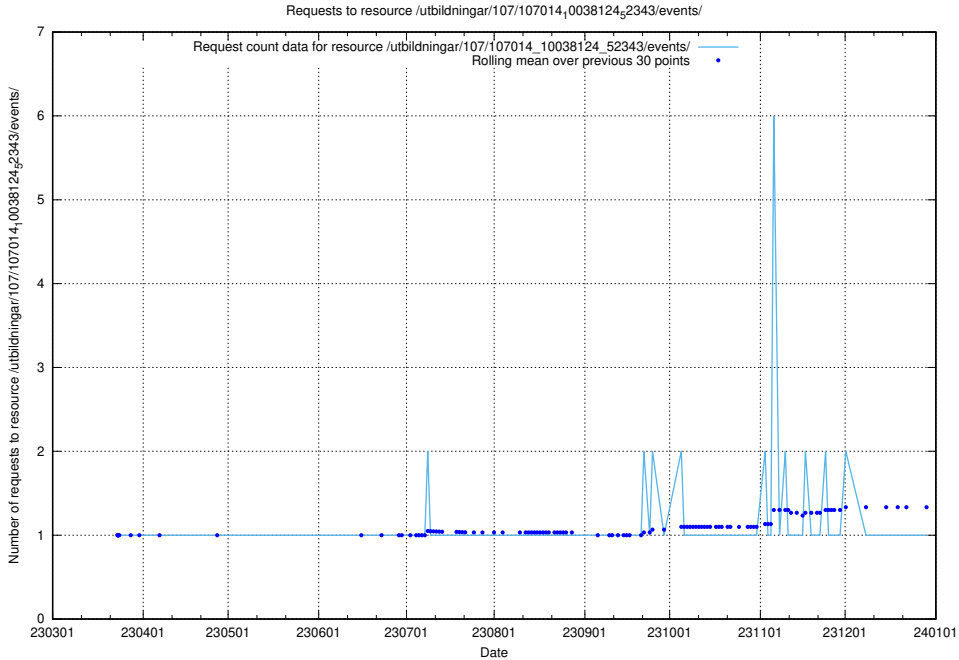

5.5525 Usage of /utbildningar/107/107014_10038124_52343/events/

Here, we count the number of requests to resource /utbildningar/107/107014_10038124_52343/events/.