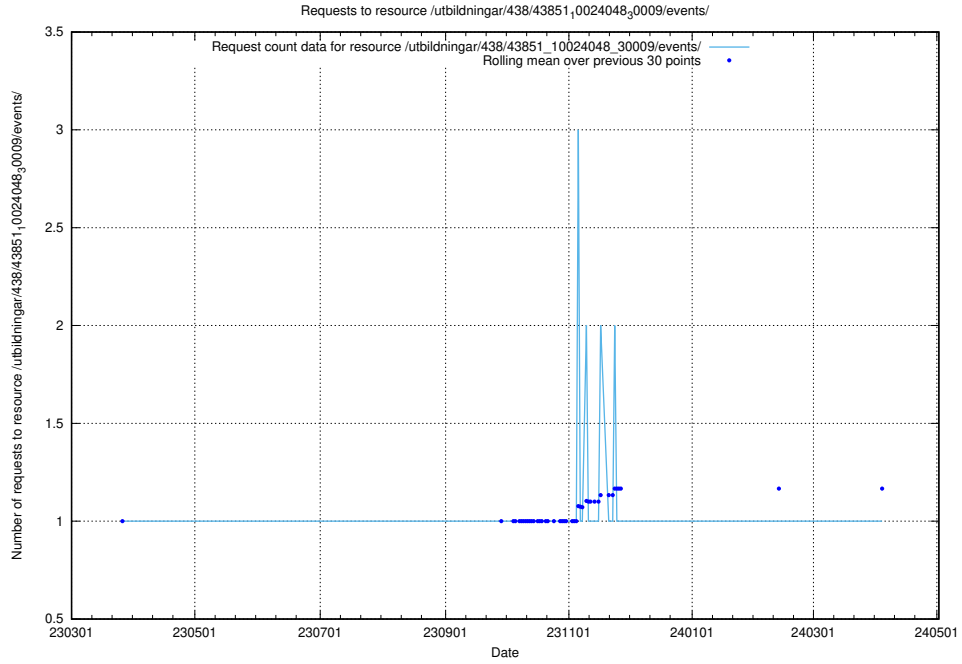

5.6206 Usage of /utbildningar/438/43851_10024048_30009/events/

Here, we count the number of requests to resource /utbildningar/438/43851_10024048_30009/events/.