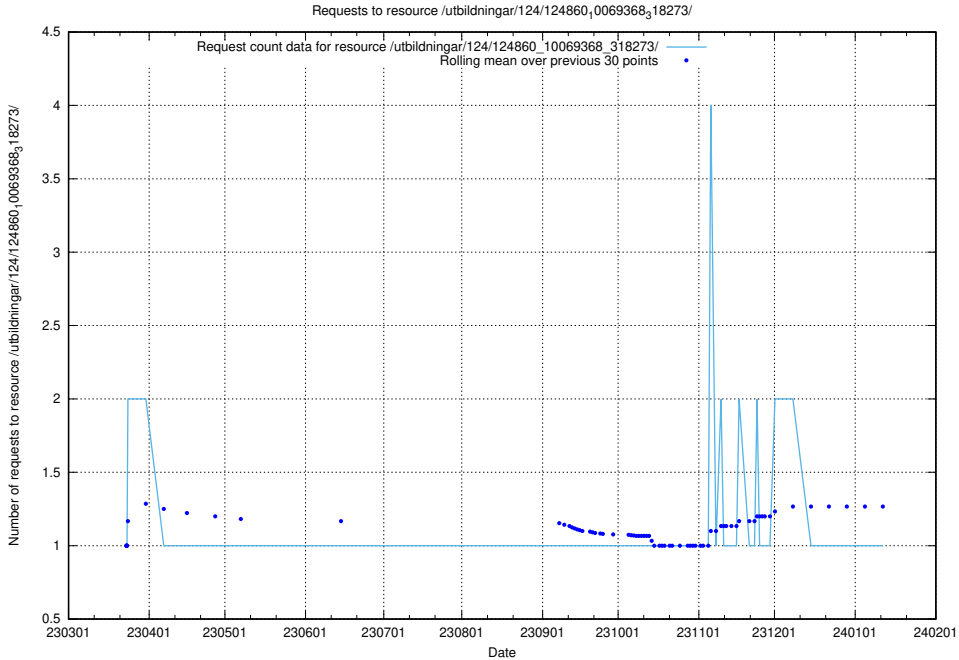

5.1179 Usage of /utbildningar/124/124860_10069368_318273/

Here, we count the number of requests to resource /utbildningar/124/124860_10069368_318273/.