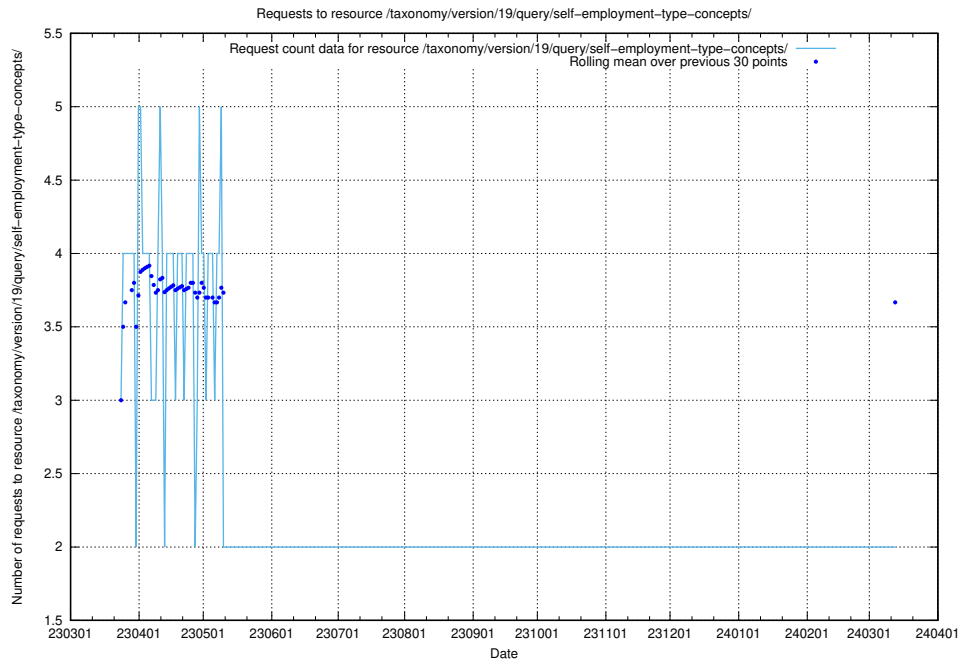

5.932 Usage of /taxonomy/version/19/query/self-employment-type-concepts/

Here, we count the number of requests to resource /taxonomy/version/19/query/self-employment-type-concepts/.