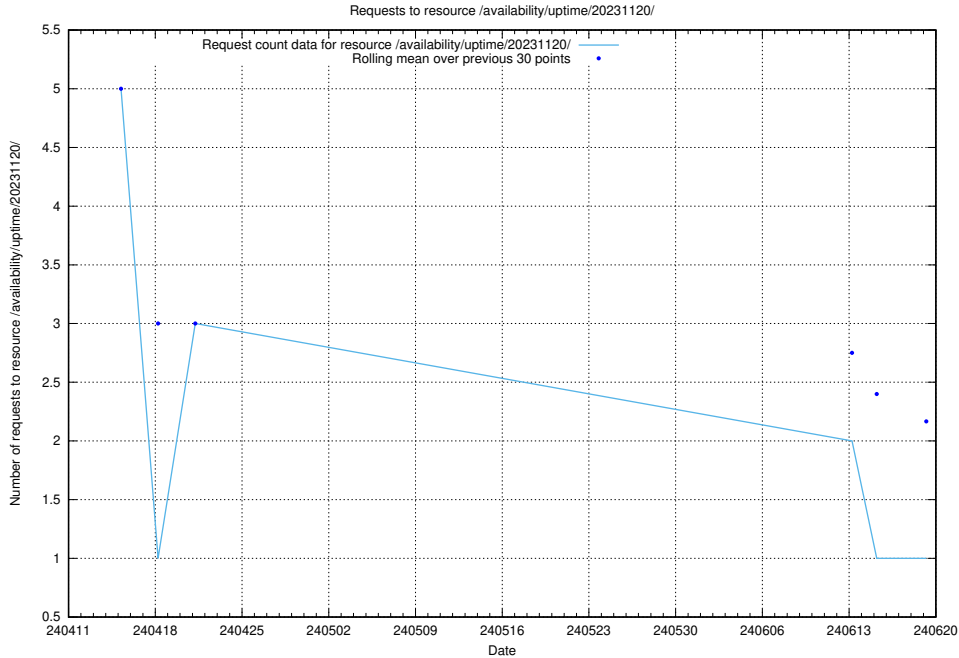

5.1643 Usage of /availability/uptime/20231120/

Here, we count the number of requests to resource /availability/uptime/20231120/.