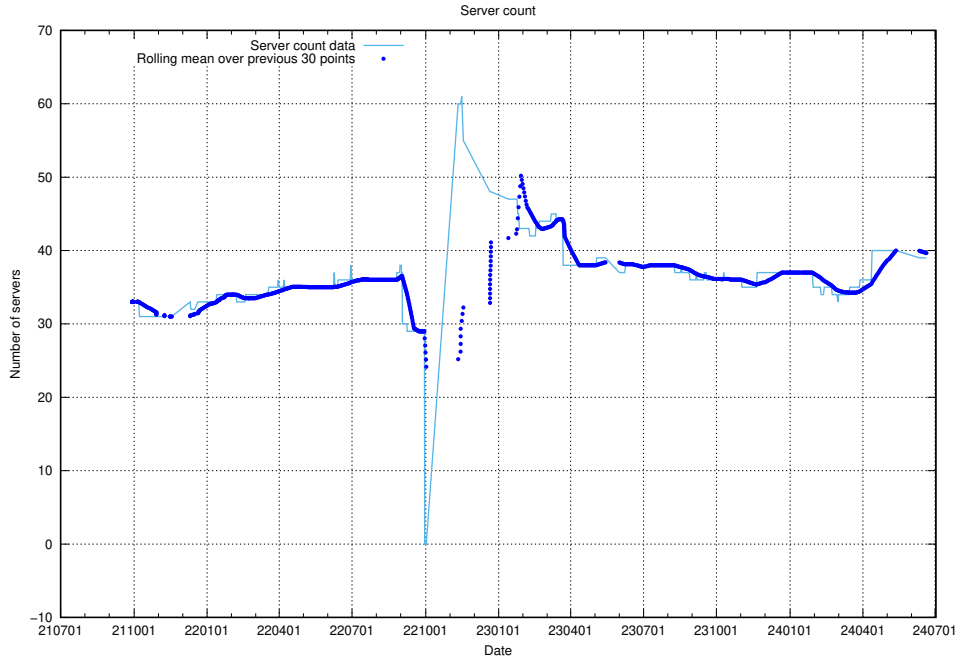

2.2 Number of servers in the JobTech production region

A graph of the servers in AWS region eu-north-1.