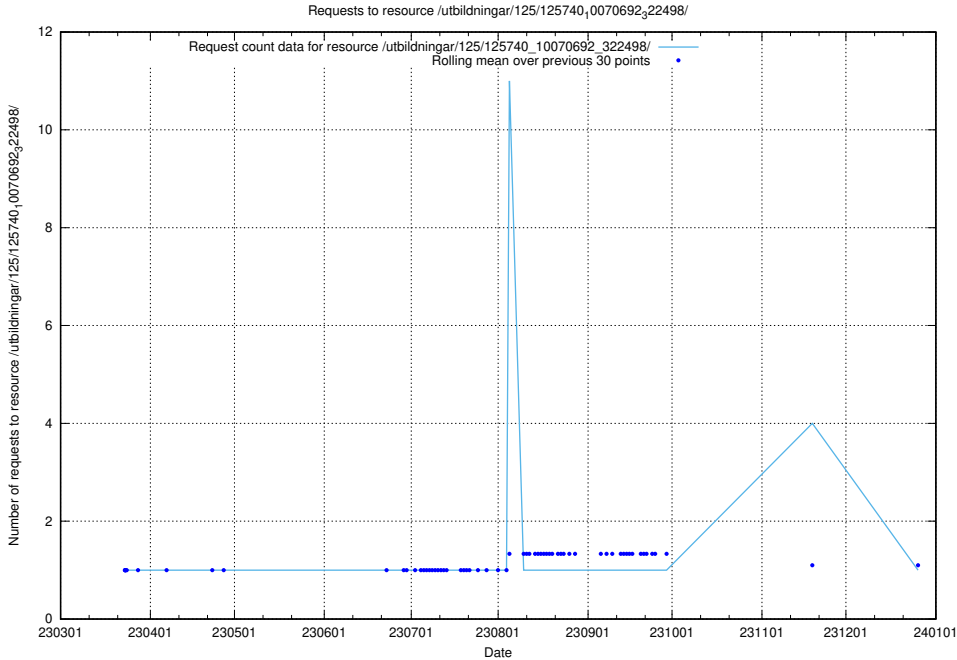

5.987 Usage of /utbildningar/125/125740_10070692_322498/

Here, we count the number of requests to resource /utbildningar/125/125740_10070692_322498/.