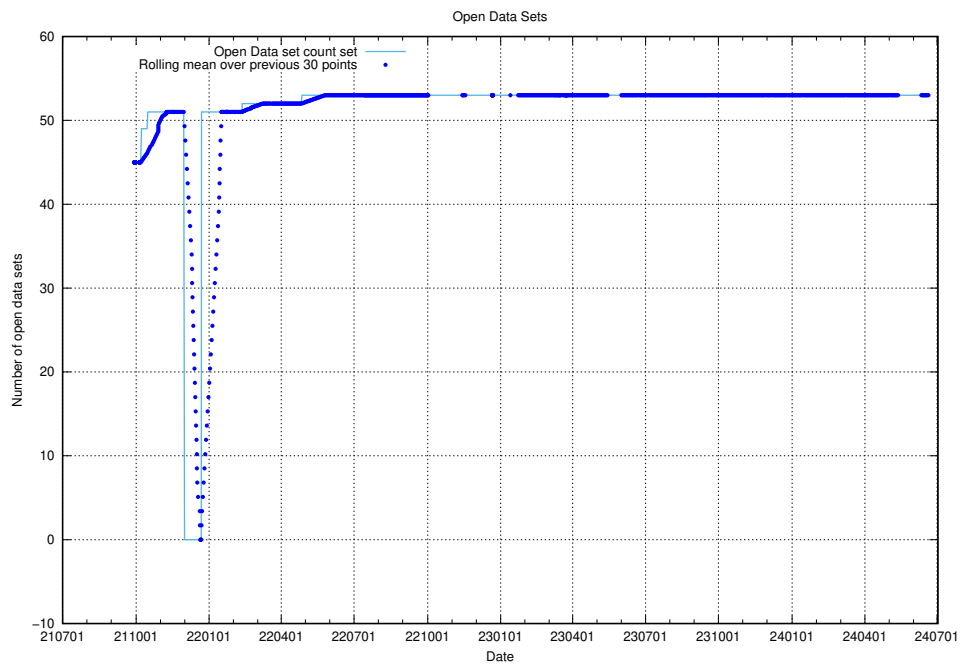

12 Open Data

This section contains statistics about JobTech's published open data in DIGG's [Sweden's data portal](https://www.dataportal.se)¹².

12.1 Number of open data sets

The tables shows the number of open data sets published by JobTech on DIGG's data portal.

¹²<https://www.dataportal.se>