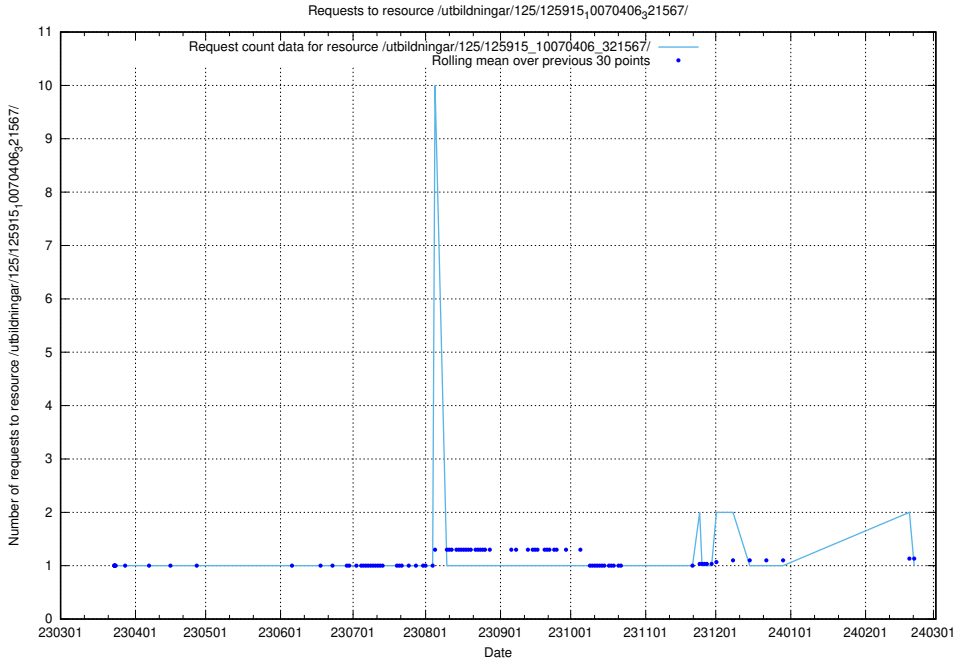

5.6589 Usage of /utbildningar/125/125915_10070406_321567/

Here, we count the number of requests to resource /utbildningar/125/125915_10070406_321567/.