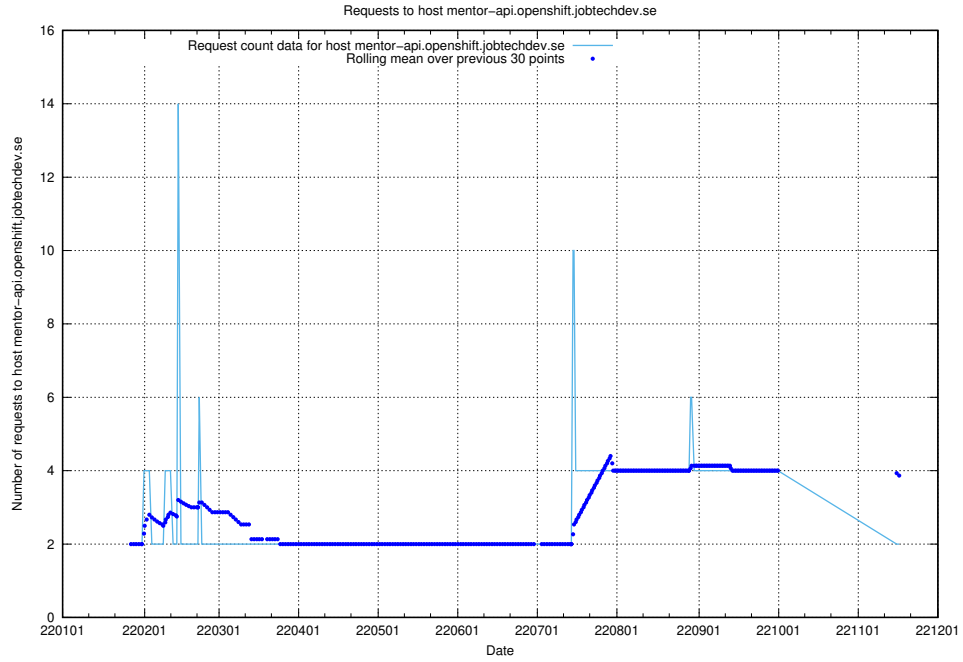

## 7.574 Usage of mentor-api.openshift.jobtechdev.se

Here, we count the number of requests to host mentor-api.openshift.jobtechdev.se.