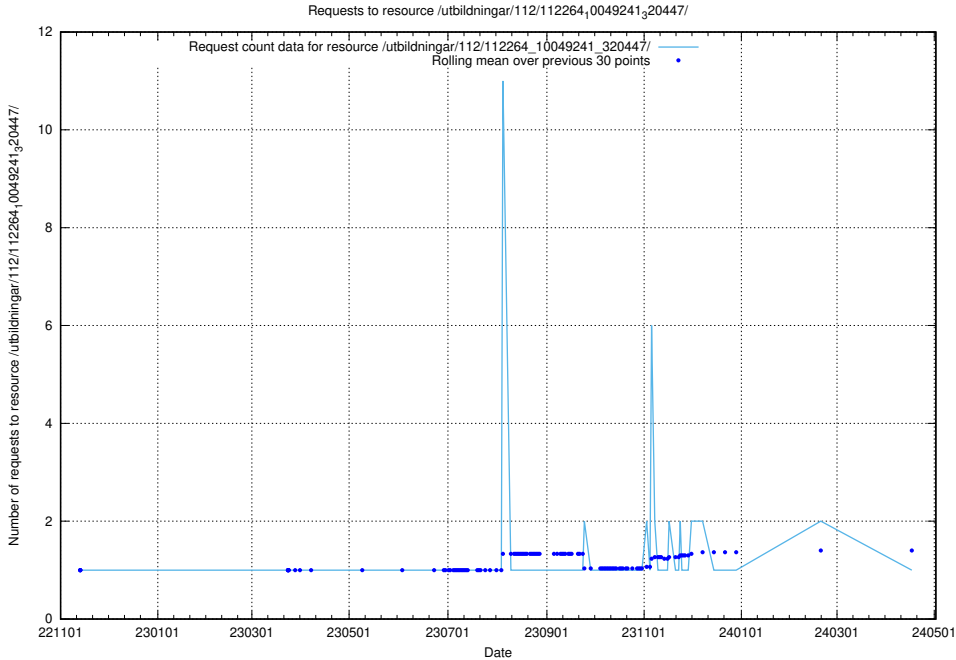

5.6329 Usage of /utbildningar/112/112264_10049241_320447/

Here, we count the number of requests to resource /utbildningar/112/112264_10049241_320447/.