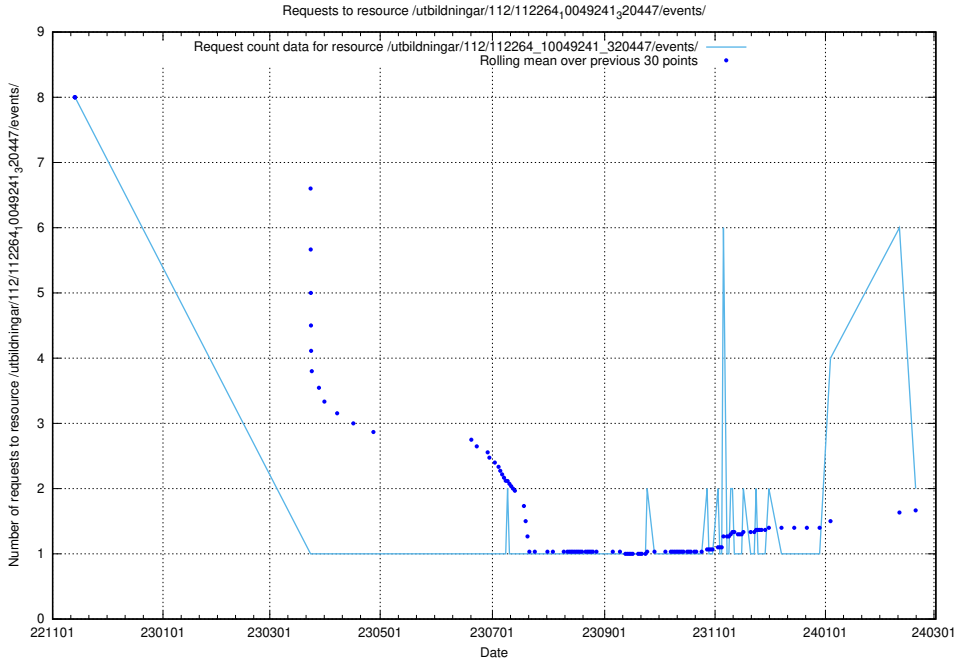

5.862 Usage of /utbildningar/112/112264_10049241_320447/events/

Here, we count the number of requests to resource /utbildningar/112/112264_10049241_320447/events/