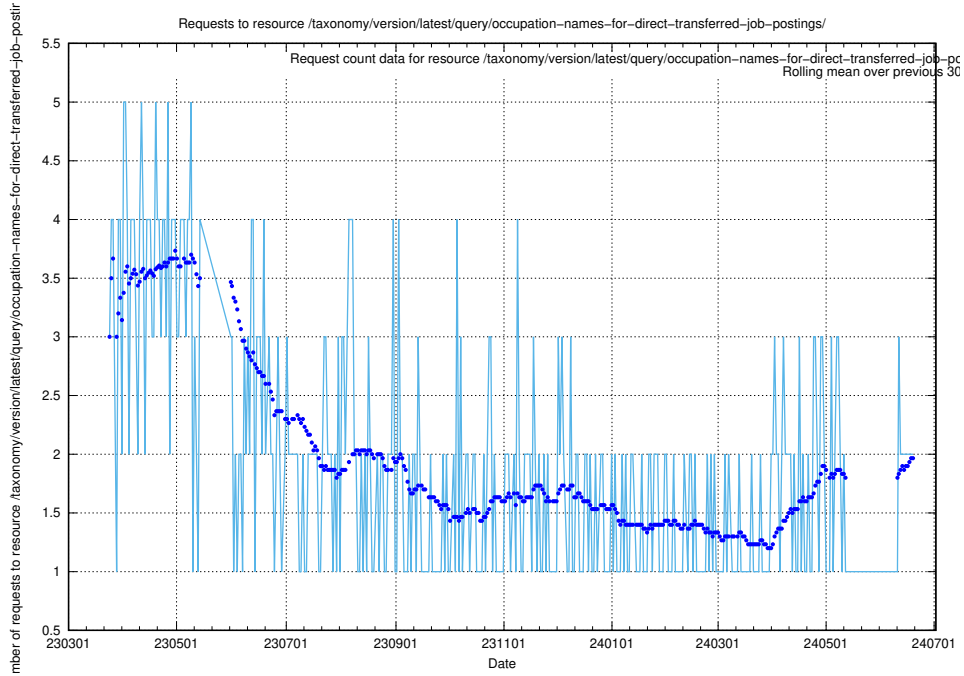

5.921 Usage of /taxonomy/version/latest/query/occupation-names-for-direct-transferred-job-postings/

Here, we count the number of requests to resource /taxonomy/version/latest/query/occupation-names-for-direct-transferred-job-postings/.