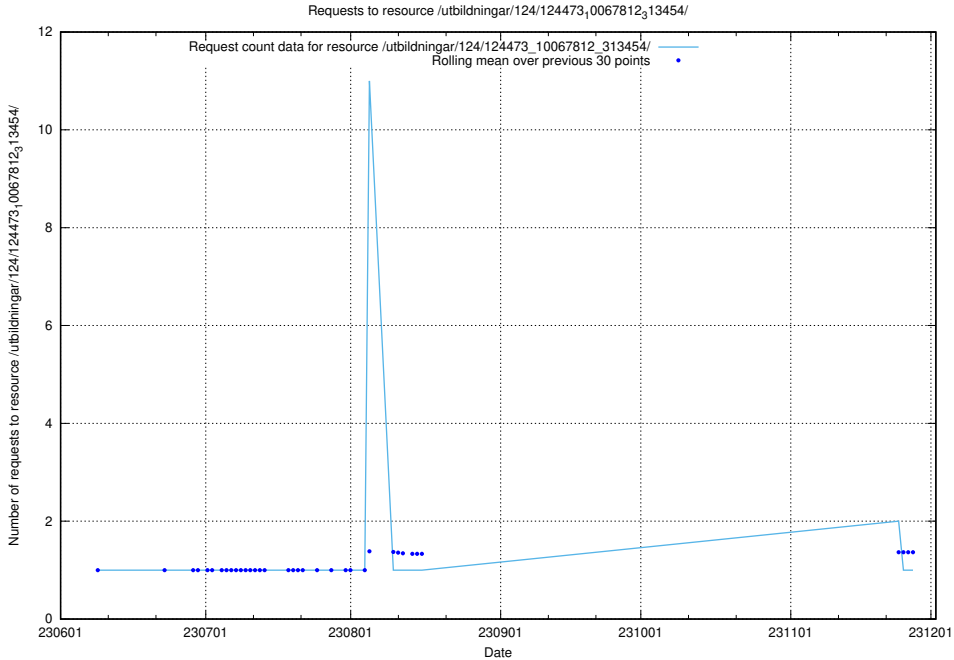

5.6031 Usage of /utbildningar/124/124473_10067812_313454/

Here, we count the number of requests to resource /utbildningar/124/124473_10067812_313454/.