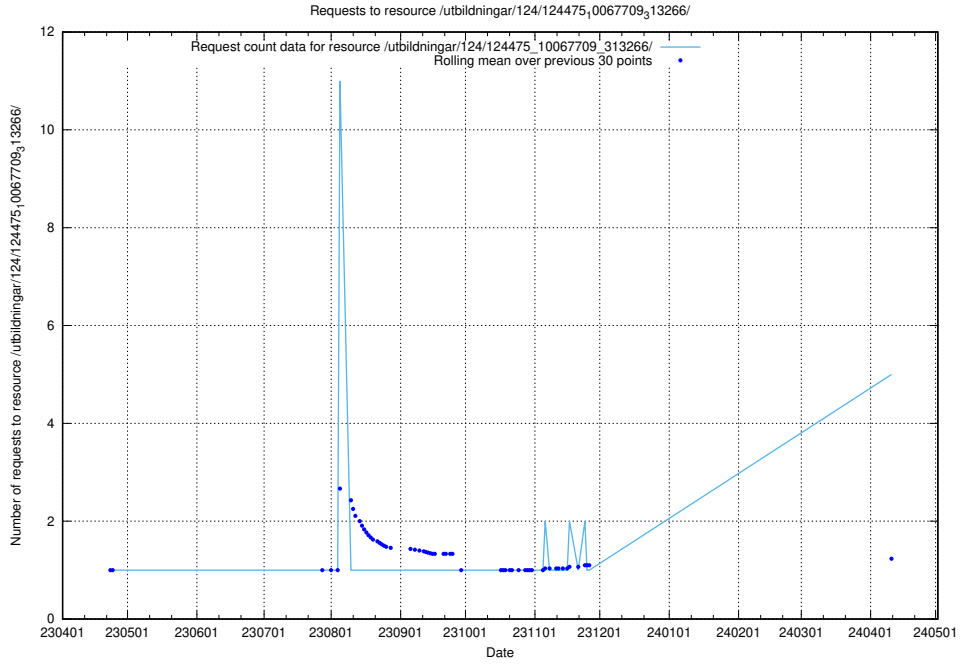

### 5.148 Usage of /utbildningar/124/124475\_10067709\_313266/

Here, we count the number of requests to resource /utbildningar/124/124475\_10067709\_313266/.