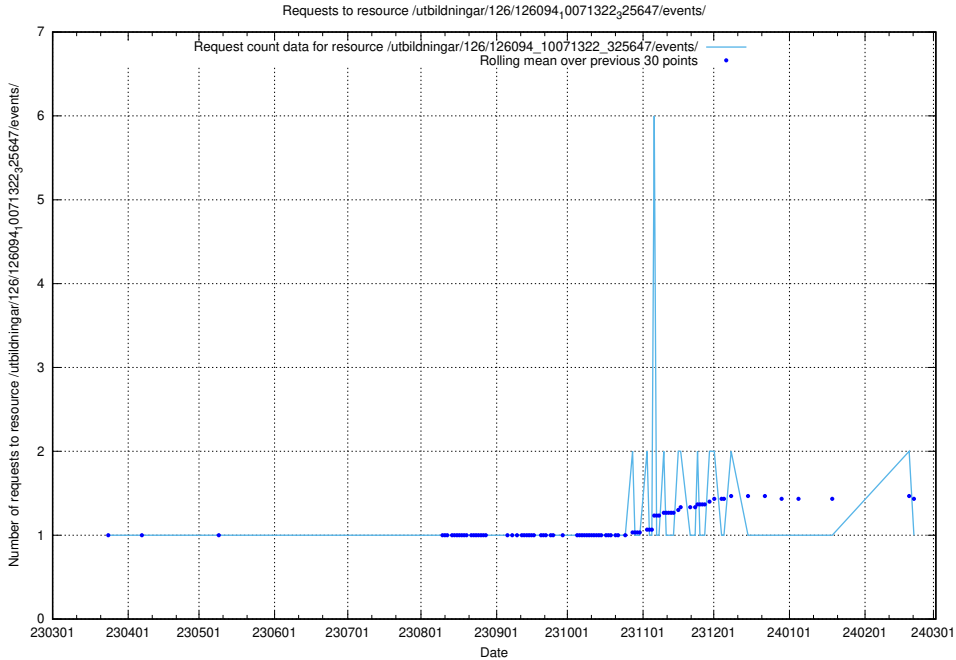

5.6354 Usage of /utbildningar/126/126094_10071322_325647/events/

Here, we count the number of requests to resource /utbildningar/126/126094_10071322_325647/events/