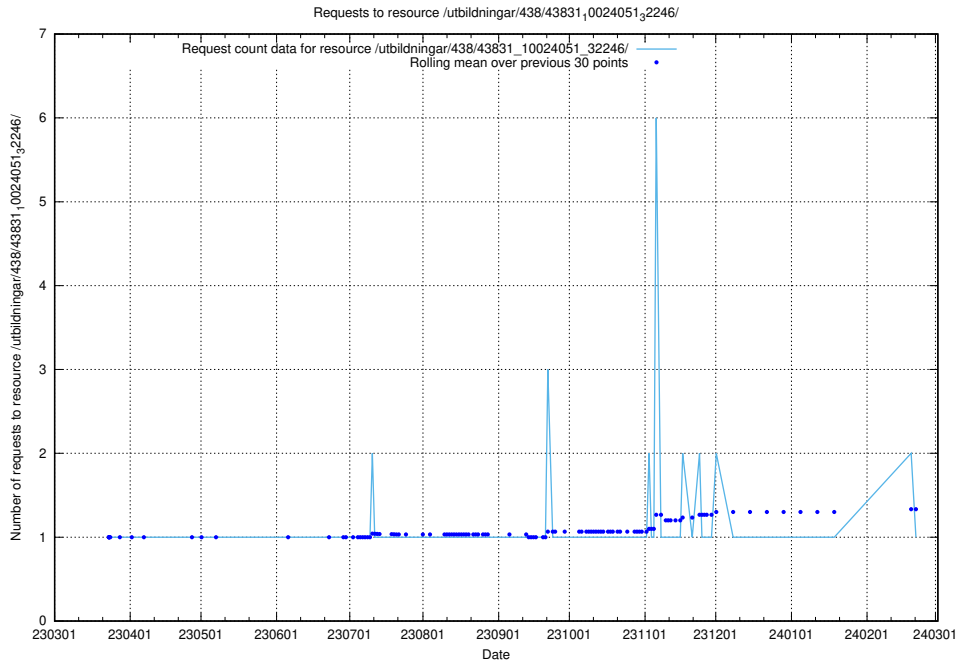

5.6481 Usage of /utbildningar/438/43831_10024051_32246/

Here, we count the number of requests to resource /utbildningar/438/43831_10024051_32246/.