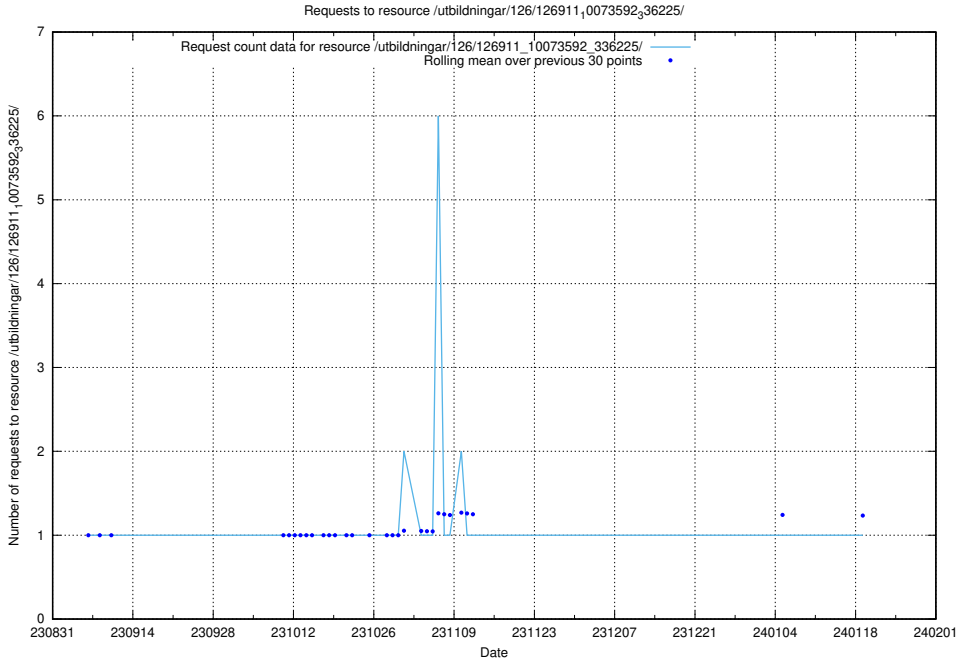

5.4801 Usage of /utbildningar/126/126911_10073592_336225/

Here, we count the number of requests to resource /utbildningar/126/126911_10073592_336225/.