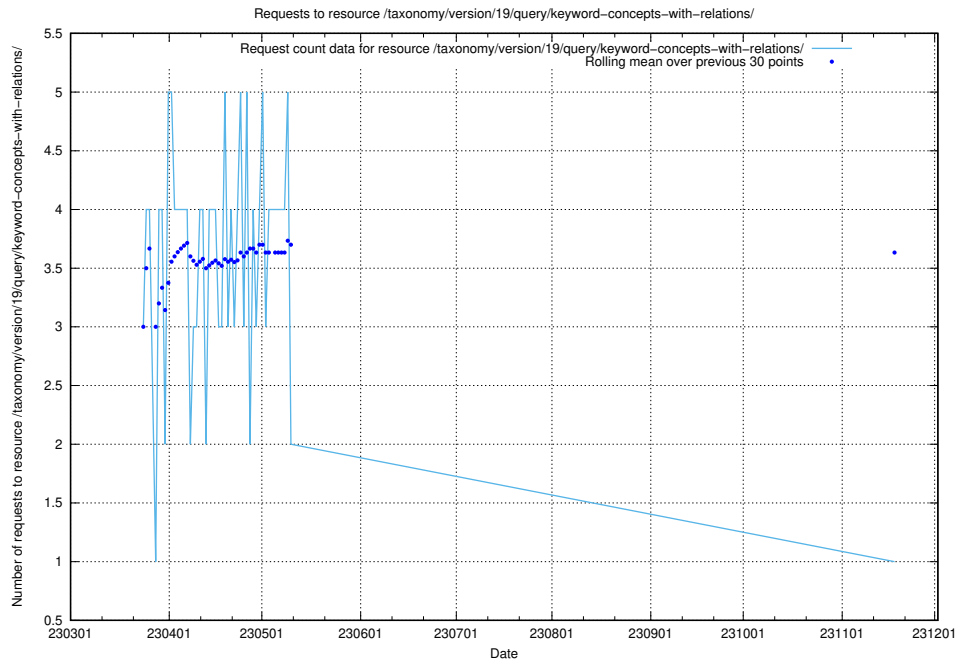

## 5.6288 Usage of /taxonomy/version/19/query/keyword-concepts-with-relations/

Here, we count the number of requests to resource /taxonomy/version/19/query/keyword-concepts-with-relations/.