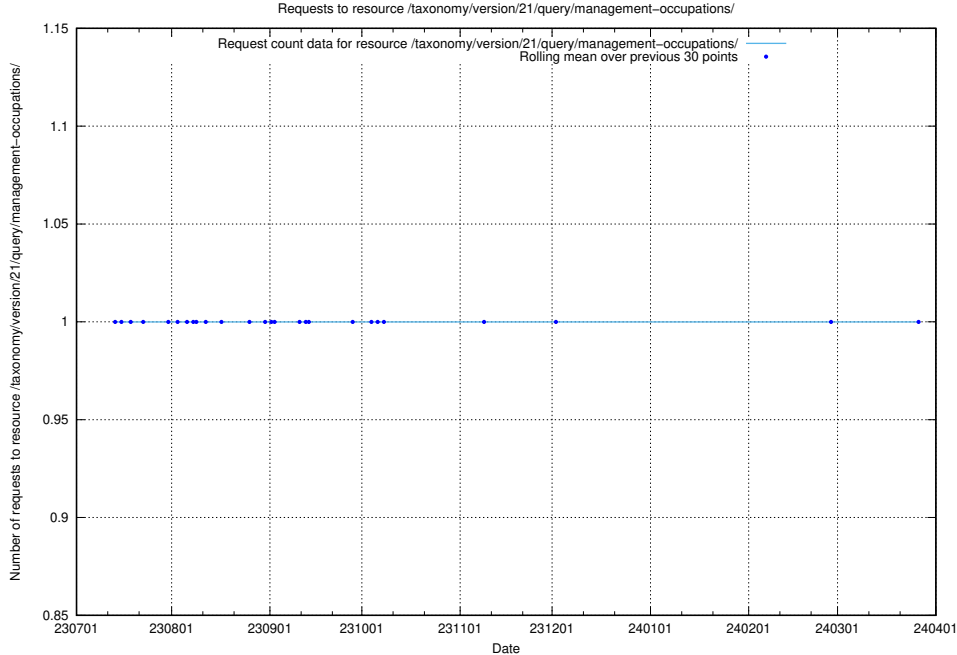

5.5232 Usage of /taxonomy/version/21/query/management-occupations/

Here, we count the number of requests to resource /taxonomy/version/21/query/management-occupations/.