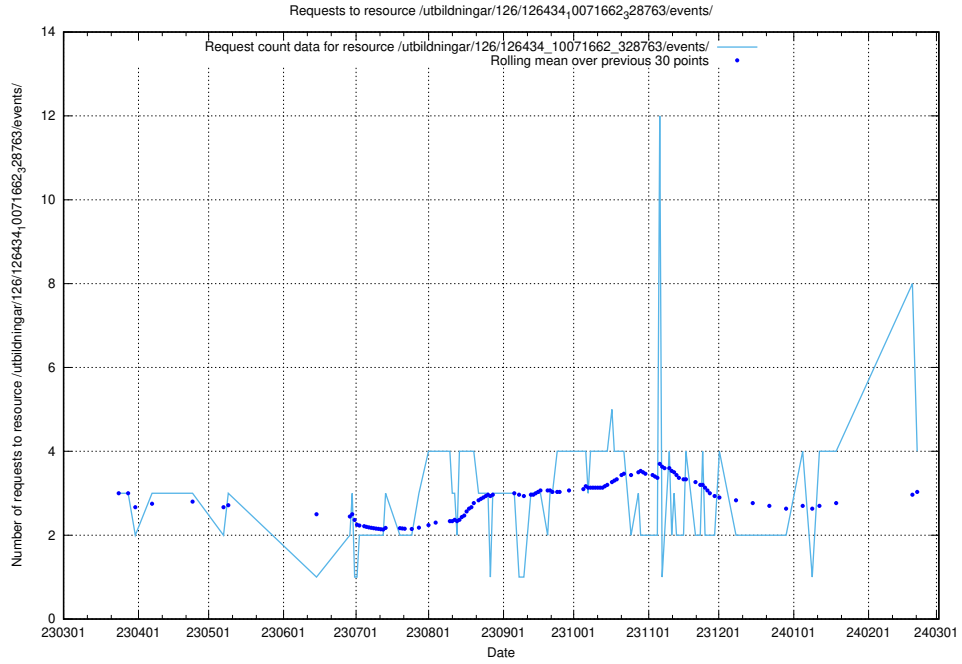

5.254 Usage of /utbildningar/126/126434_10071662_328763/events/

Here, we count the number of requests to resource /utbildningar/126/126434_10071662_328763/events/