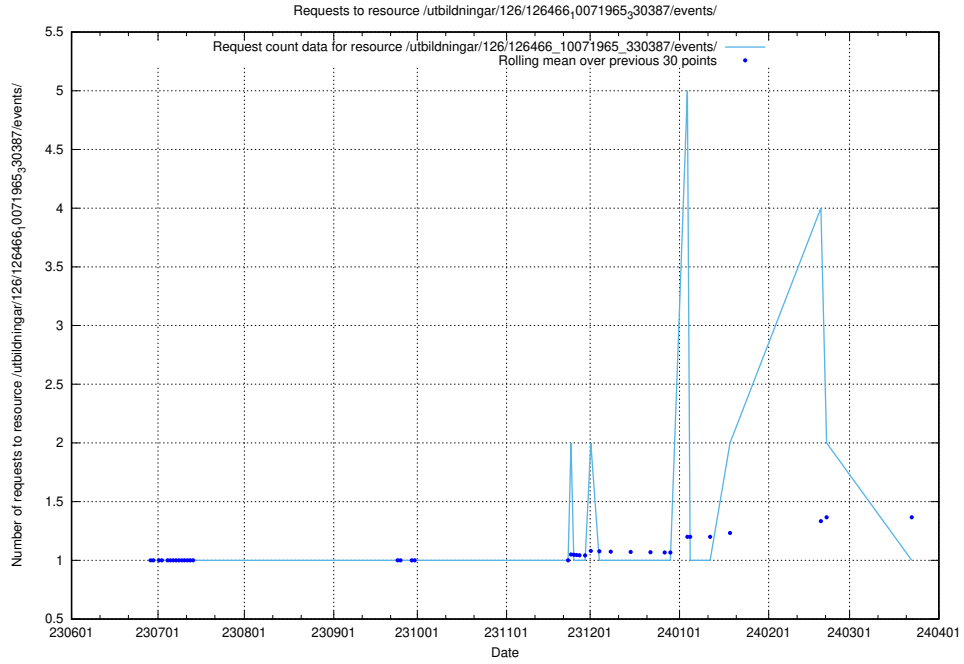

5.5592 Usage of /utbildningar/126/126466_10071965_330387/events/

Here, we count the number of requests to resource /utbildningar/126/126466_10071965_330387/events/