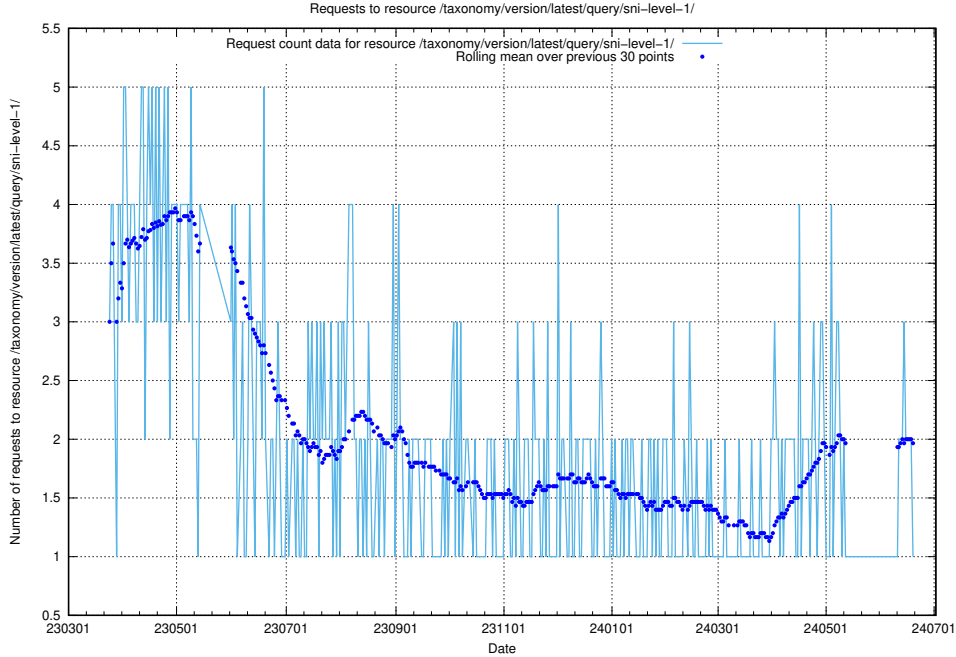

### 5.6240 Usage of /taxonomy/version/latest/query/skills/

Here, we count the number of requests to resource /taxonomy/version/latest/query/skills/.