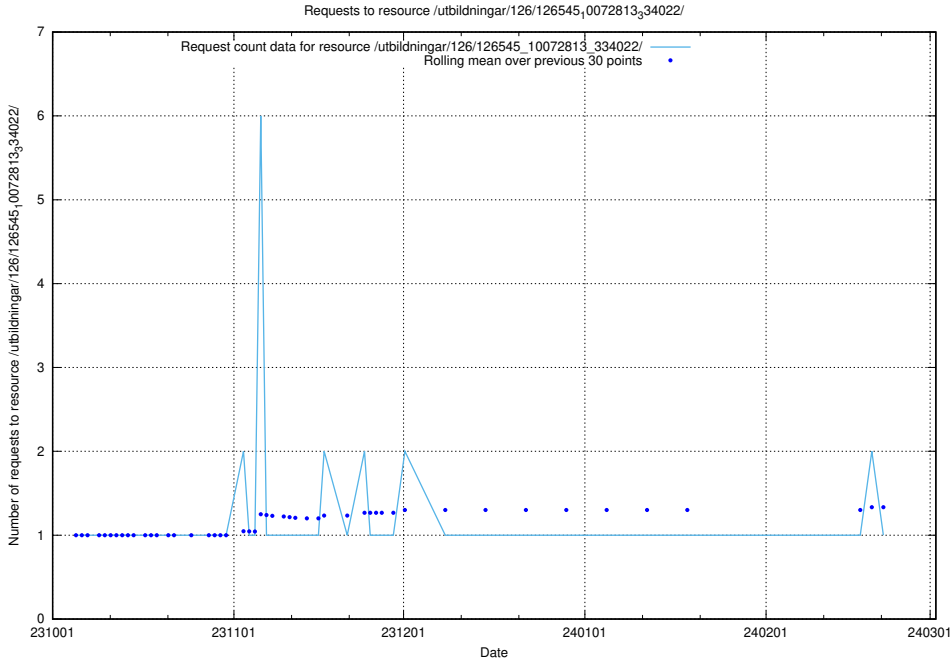

5.4553 Usage of /utbildningar/126/126545_10072813_334022/

Here, we count the number of requests to resource /utbildningar/126/126545_10072813_334022/.