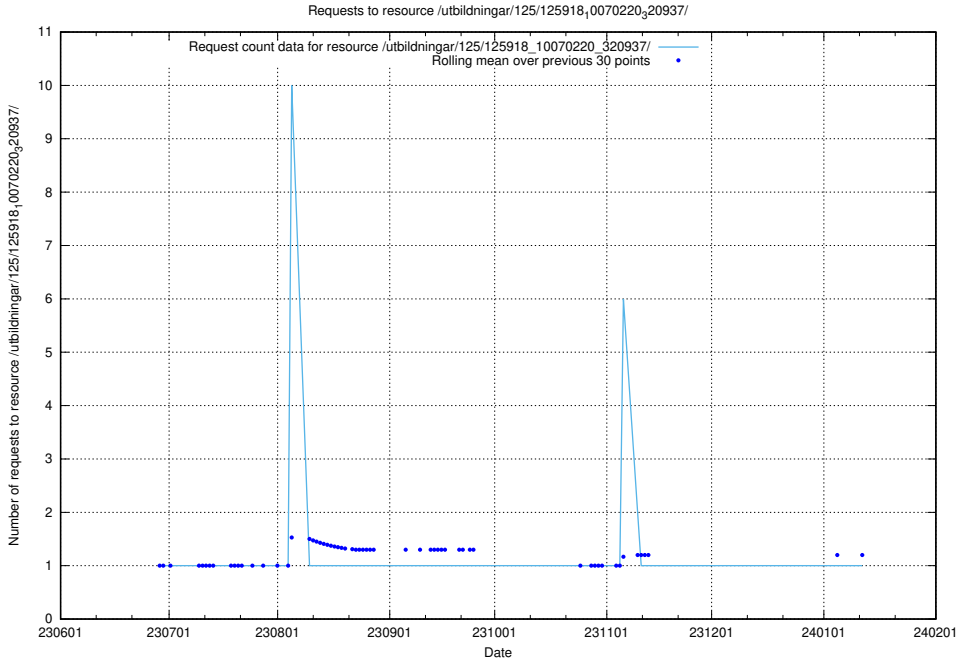

5.5602 Usage of /utbildningar/125/125918_10070220_320937/

Here, we count the number of requests to resource /utbildningar/125/125918_10070220_320937/.