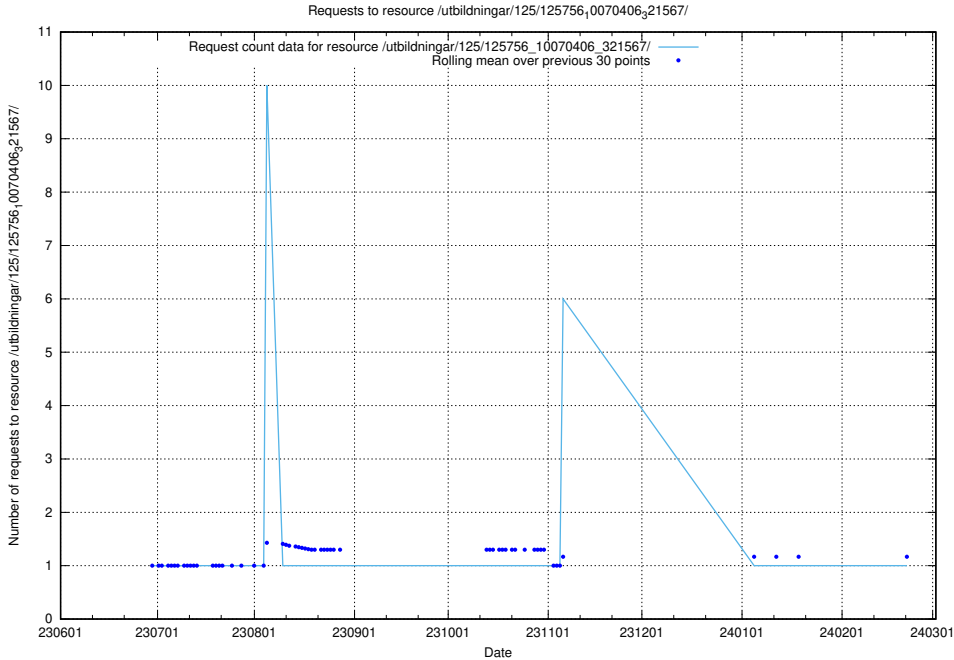

5.5522 Usage of /utbildningar/125/125756_10070406_321567/

Here, we count the number of requests to resource /utbildningar/125/125756_10070406_321567/.