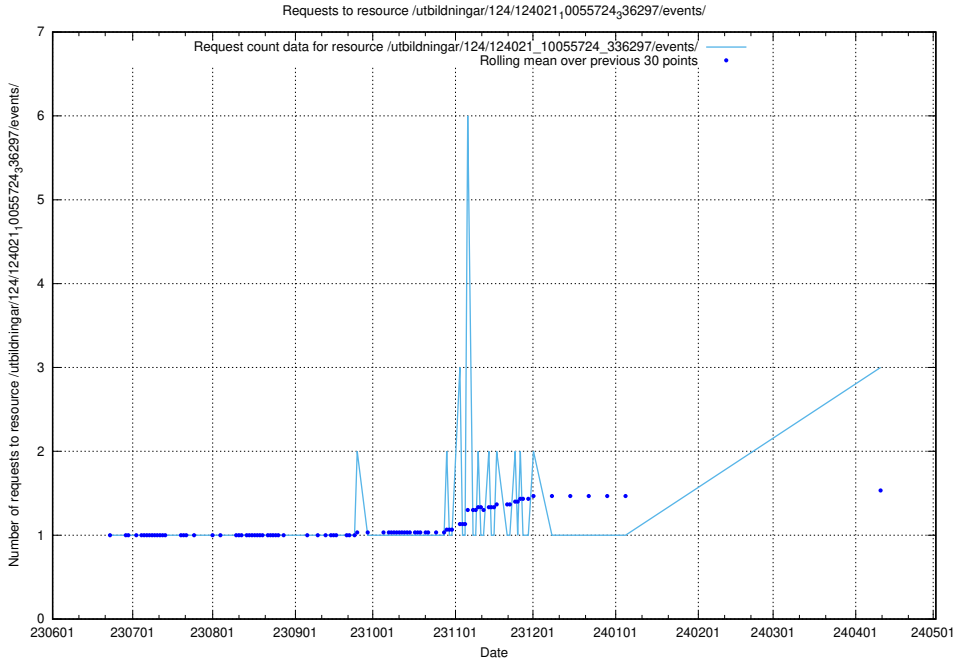

5.418 Usage of /utbildningar/124/124021_10055724_336297/events/

Here, we count the number of requests to resource /utbildningar/124/124021_10055724_336297/events/