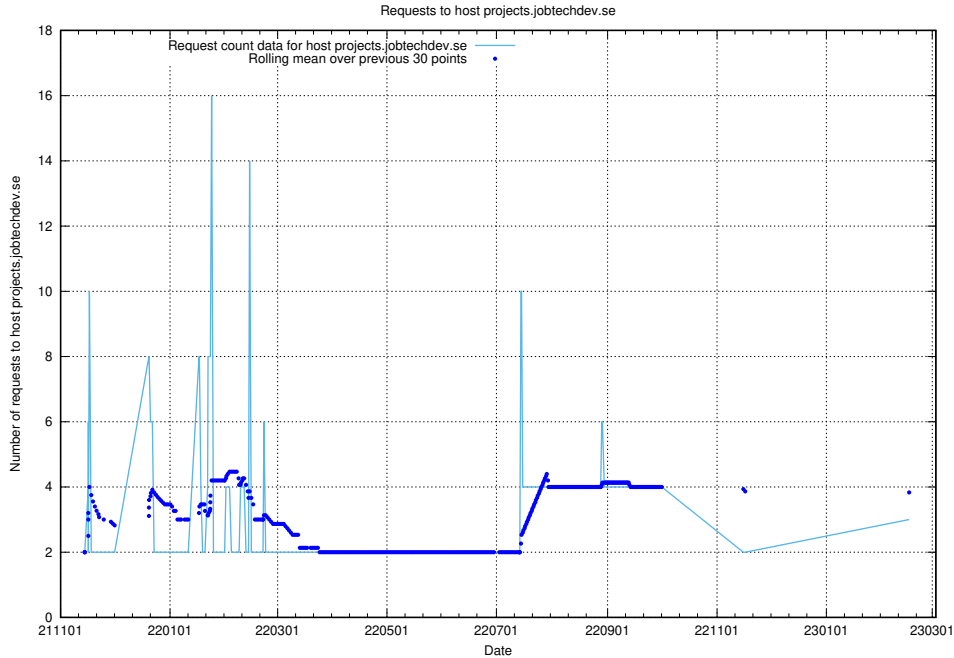

7.241 Usage of projects.jobtechdev.se

Here, we count the number of requests to host projects.jobtechdev.se.