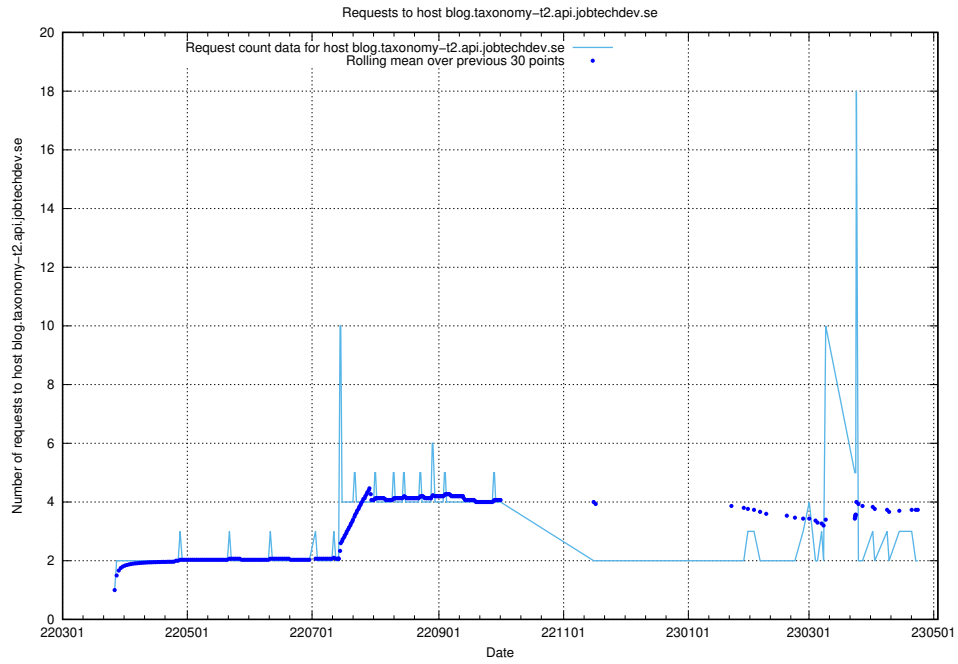

7.495 Usage of `blog.taxonomy-t2.api.jobtechdev.se`

Here, we count the number of requests to host `blog.taxonomy-t2.api.jobtechdev.se`.