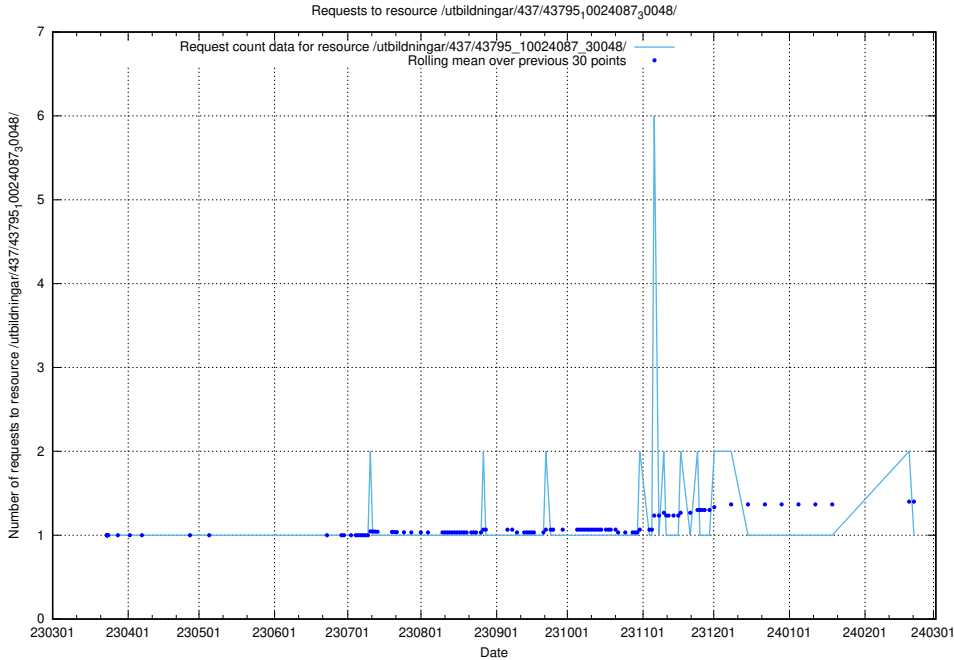

5.6507 Usage of /utbildningar/437/43795_10024087_30048/

Here, we count the number of requests to resource /utbildningar/437/43795_10024087_30048/.