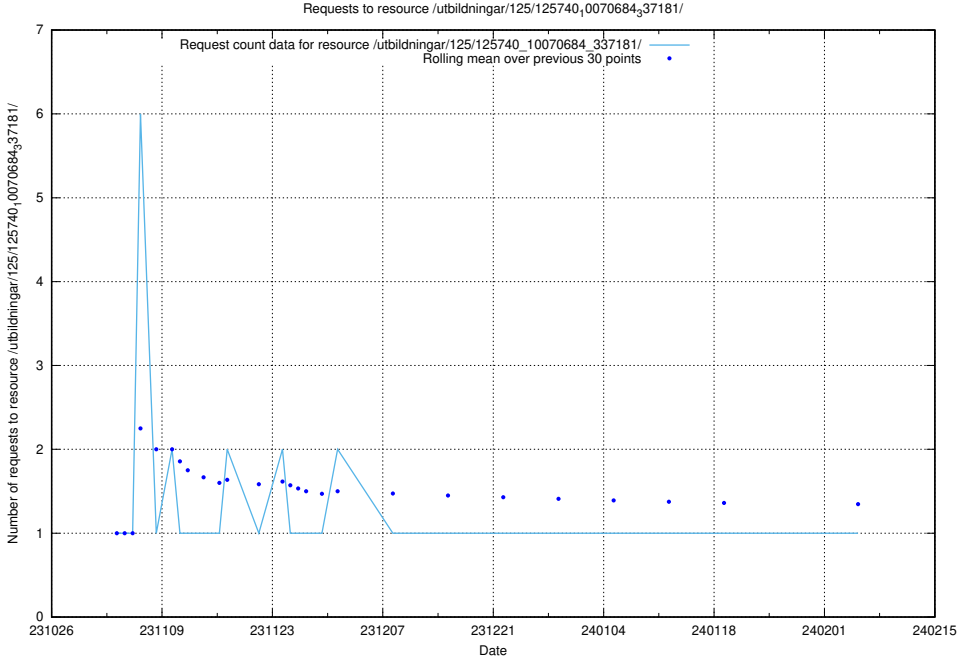

5.4307 Usage of /utbildningar/125/125740_10070684_337181/

Here, we count the number of requests to resource /utbildningar/125/125740_10070684_337181/.