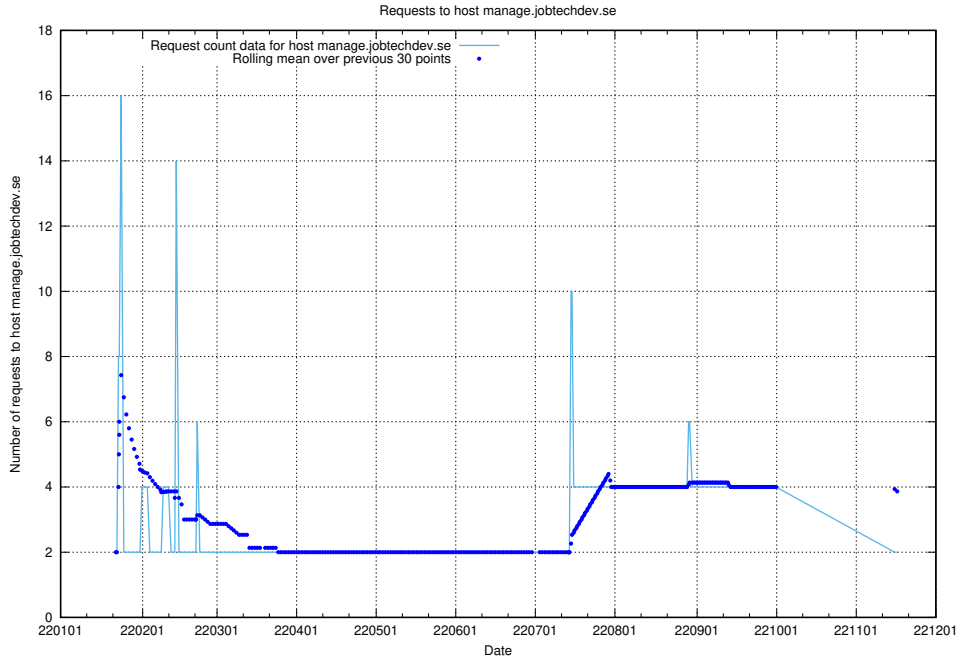

7.598 Usage of manage.jobtechdev.se

Here, we count the number of requests to host manage.jobtechdev.se.