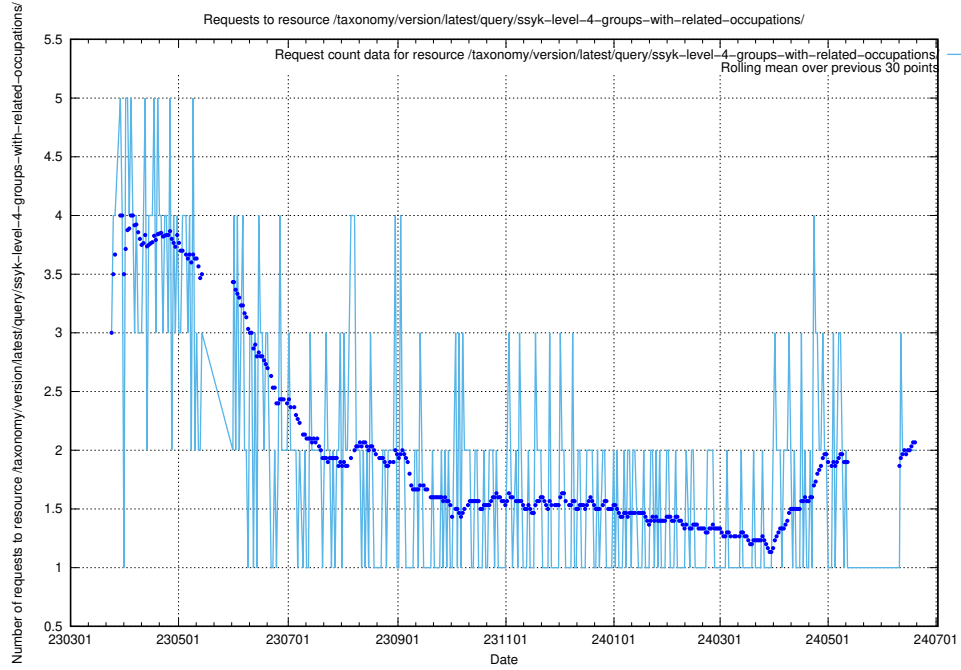

5.915 Usage of /taxonomy/version/latest/query/ssyk-level-4-groups-with-related-occupations/

Here, we count the number of requests to resource /taxonomy/version/latest/query/ssyk-level-4-groups-with-related-occupations/.