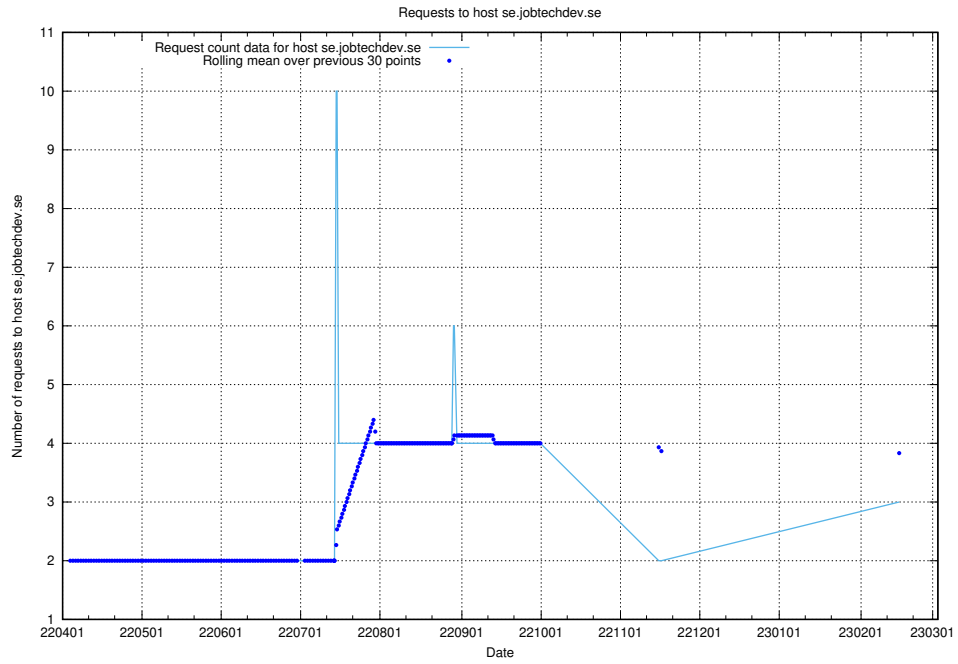

7.225 Usage of se.jobtechdev.se

Here, we count the number of requests to host se.jobtechdev.se.