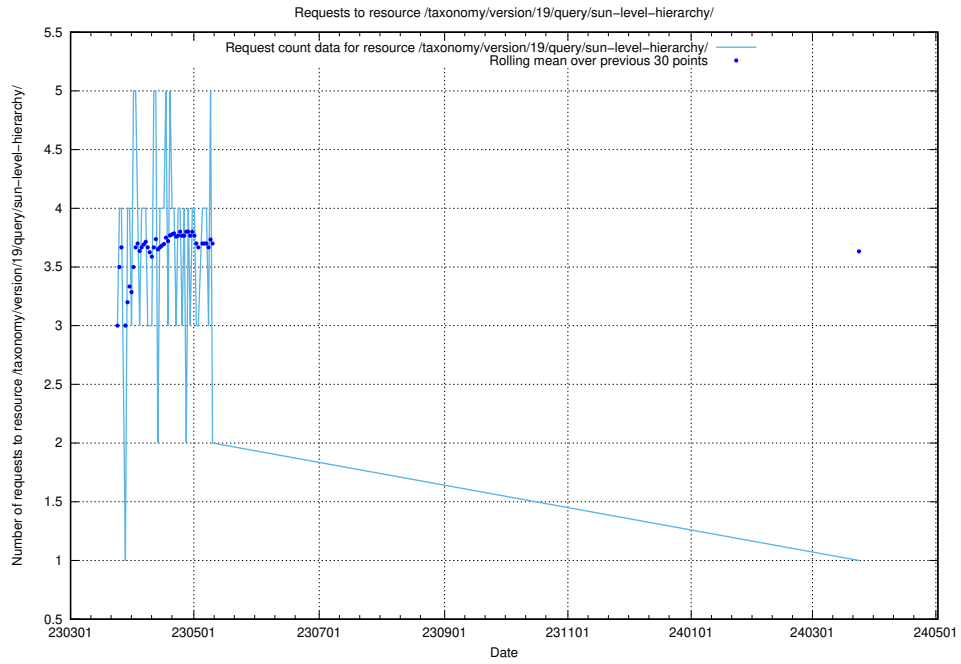

5.6258 Usage of /taxonomy/version/19/query/sun-level-hierarchy/

Here, we count the number of requests to resource /taxonomy/version/19/query/sun-level-hierarchy/.