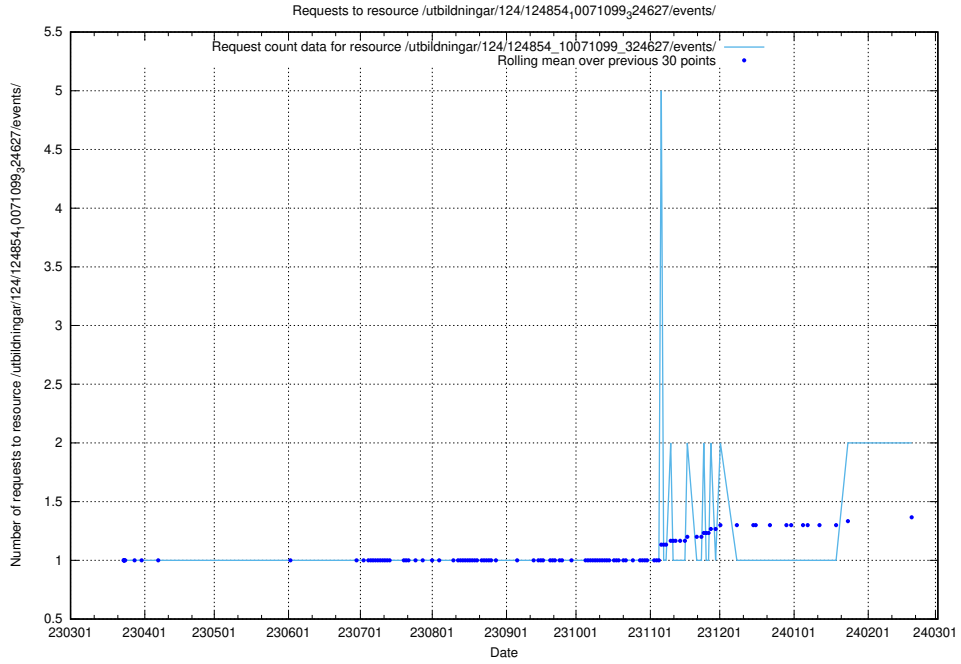

5.485 Usage of /utbildningar/124/124854_10071099_324627/events/

Here, we count the number of requests to resource /utbildningar/124/124854_10071099_324627/events/