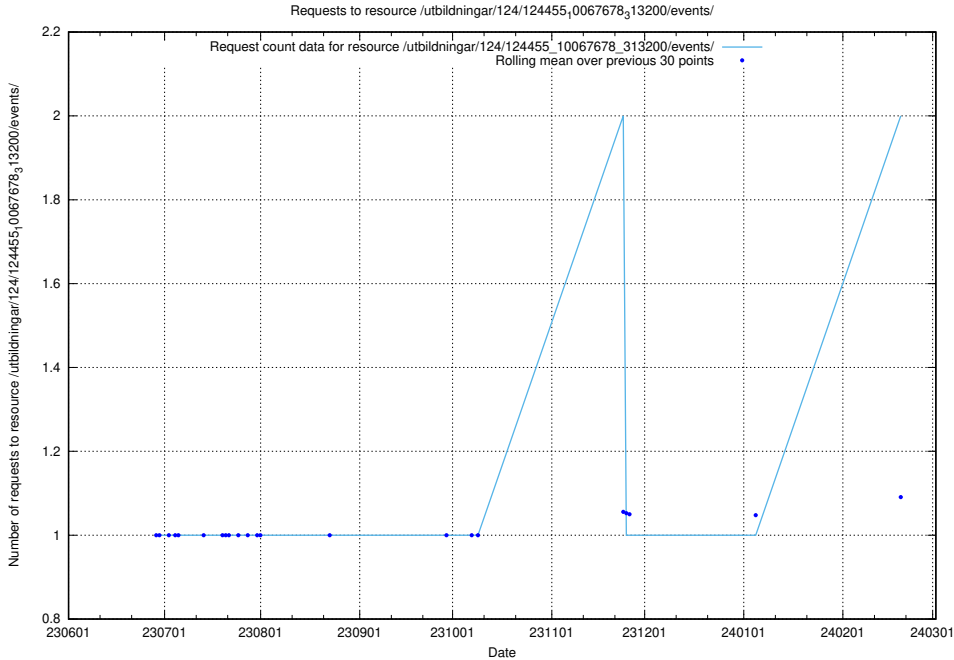

5.836 Usage of /utbildningar/124/124455_10067678_313200/events/

Here, we count the number of requests to resource /utbildningar/124/124455_10067678_313200/events/