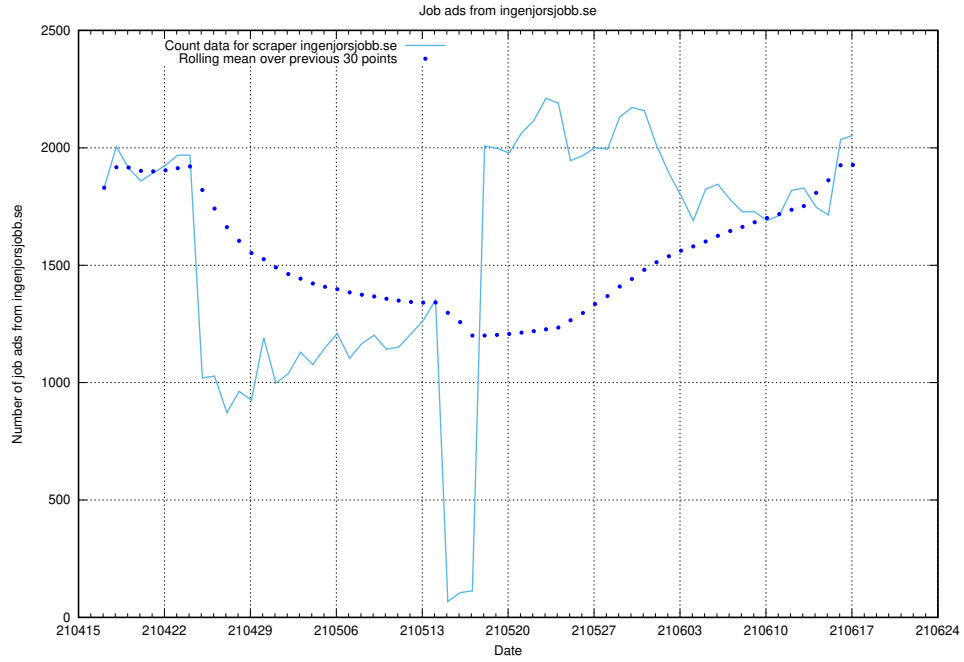

### 13.5 Number of ads by scraper ingenjorsjobb.se

Here, we count the number of job ads scraped from ingenjorsjobb.se.