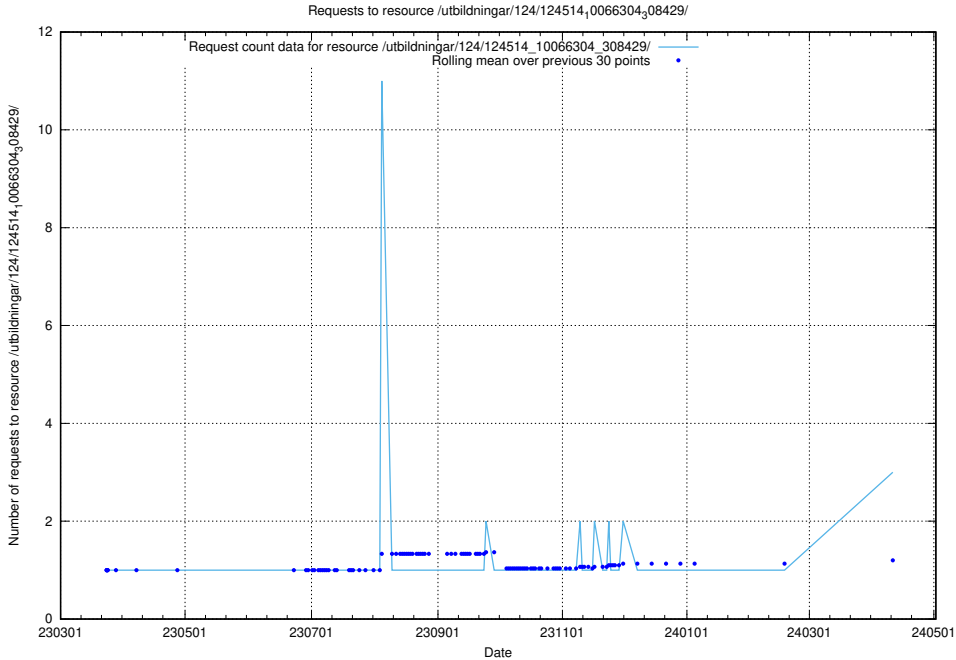

5.299 Usage of /utbildningar/124/124514_10066304_308429/

Here, we count the number of requests to resource /utbildningar/124/124514_10066304_308429/.