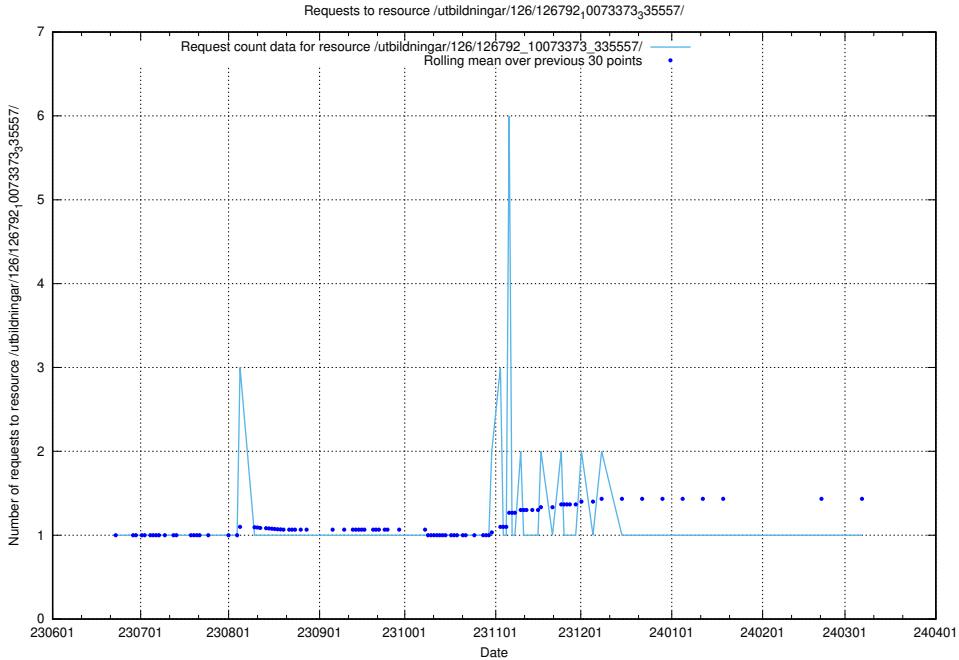

5.5728 Usage of /utbildningar/126/126792_10073373_335557/

Here, we count the number of requests to resource /utbildningar/126/126792_10073373_335557/.