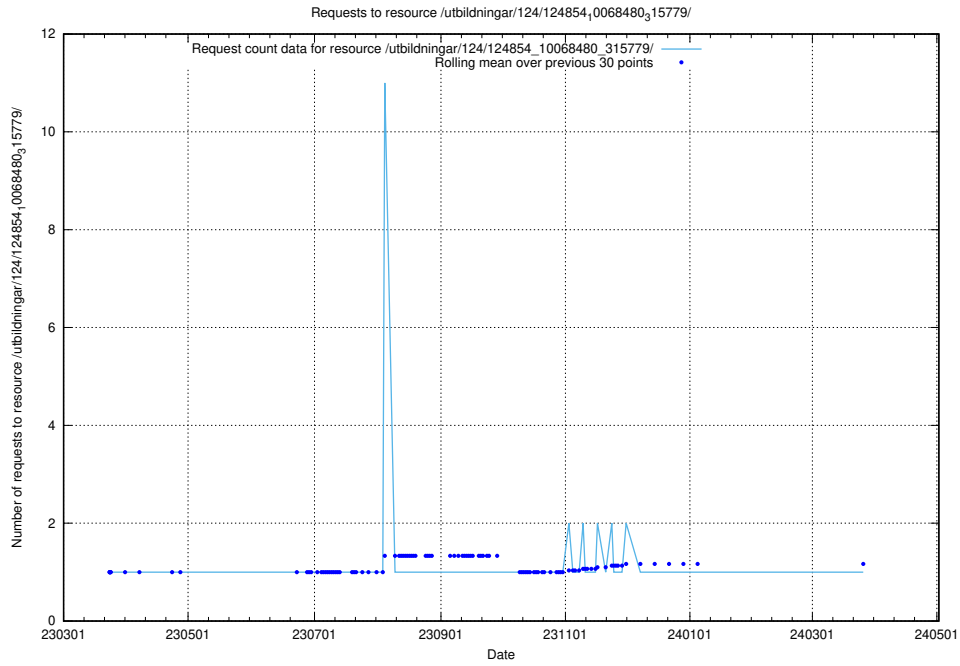

5.1219 Usage of /utbildningar/124/124854_10068480_315779/

Here, we count the number of requests to resource /utbildningar/124/124854_10068480_315779/.