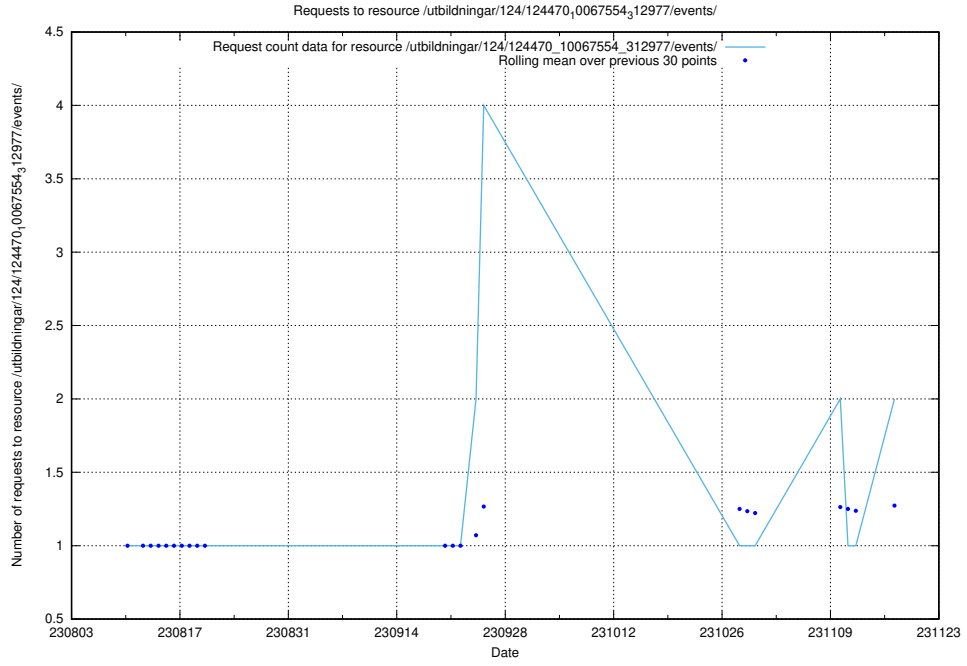

5.777 Usage of /utbildningar/124/124470_10067554_312977/events/

Here, we count the number of requests to resource /utbildningar/124/124470_10067554_312977/events/