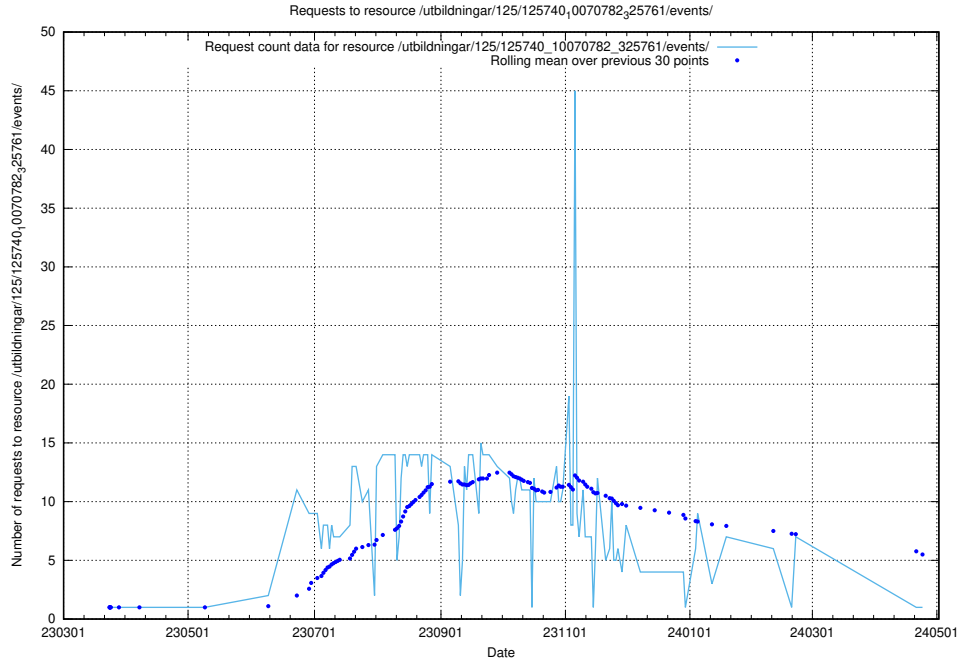

5.972 Usage of /utbildningar/125/125740_10070782_325761/events/

Here, we count the number of requests to resource /utbildningar/125/125740_10070782_325761/events/