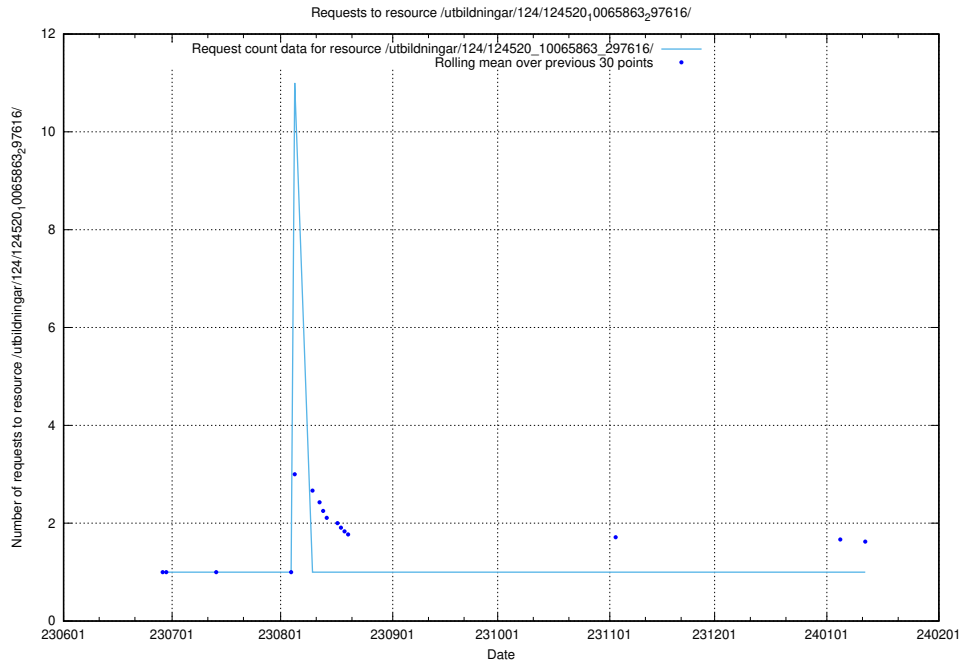

5.5643 Usage of /utbildningar/124/124520_10065863_297616/

Here, we count the number of requests to resource /utbildningar/124/124520_10065863_297616/.