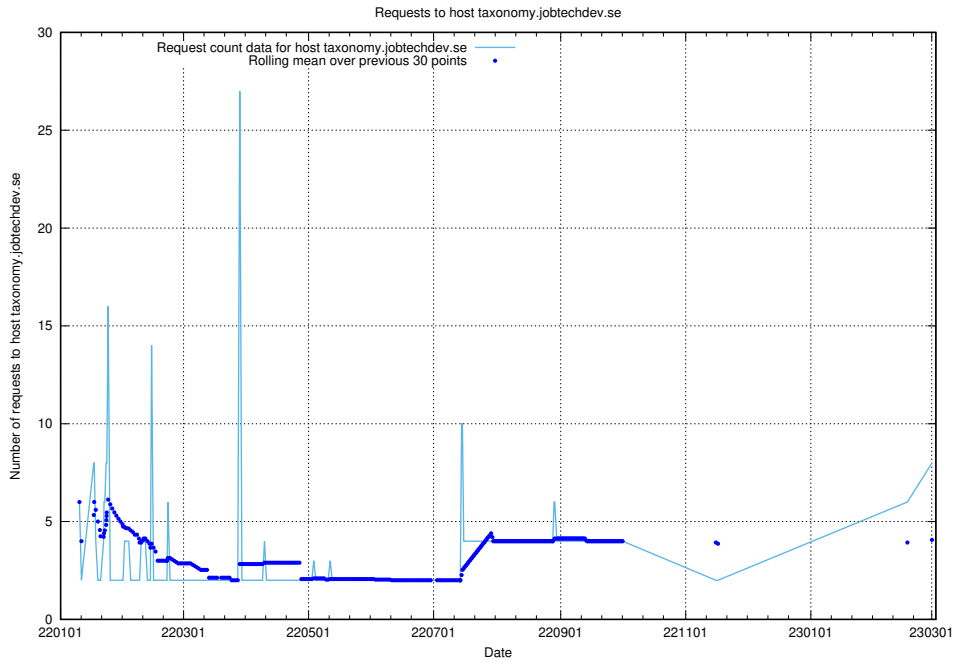

7.66 Usage of taxonomy.jobtechdev.se

Here, we count the number of requests to host taxonomy.jobtechdev.se.