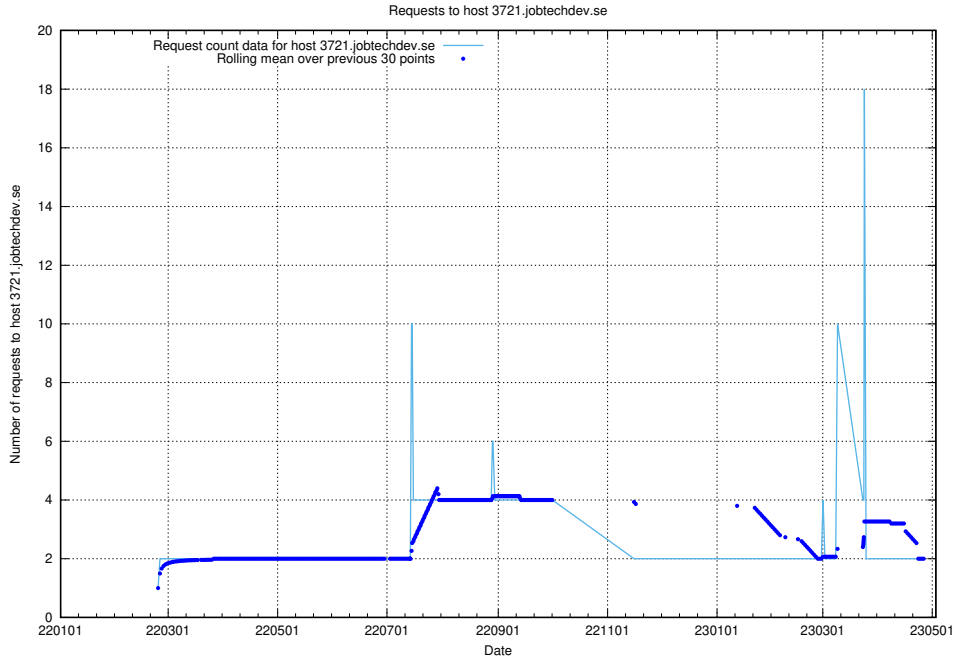

7.516 Usage of 3721.jobtechdev.se

Here, we count the number of requests to host 3721.jobtechdev.se.