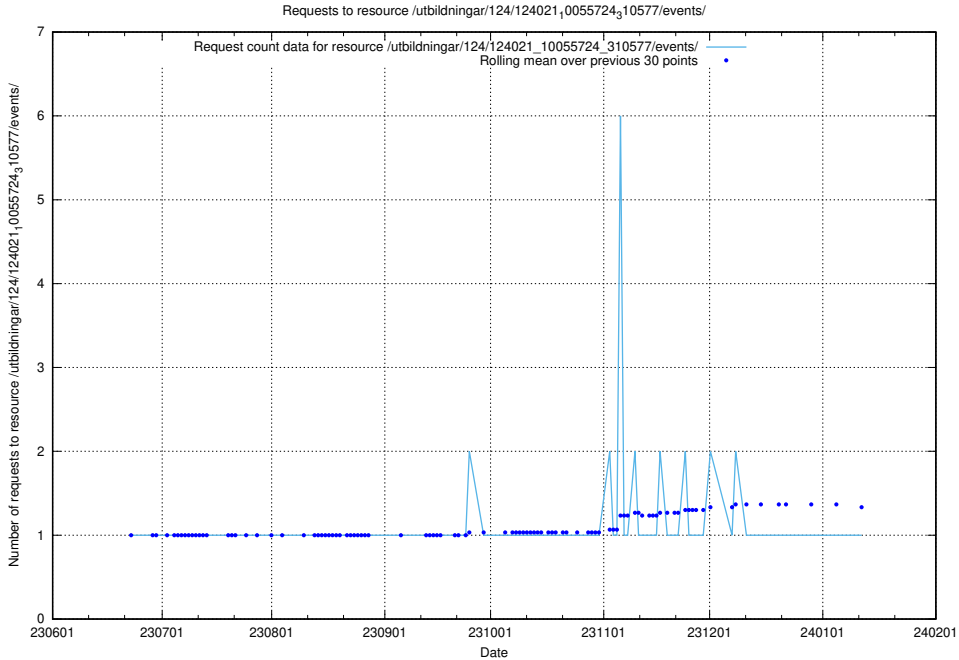

5.5957 Usage of /utbildningar/124/124021_10055724_310577/events/

Here, we count the number of requests to resource /utbildningar/124/124021_10055724_310577/events/