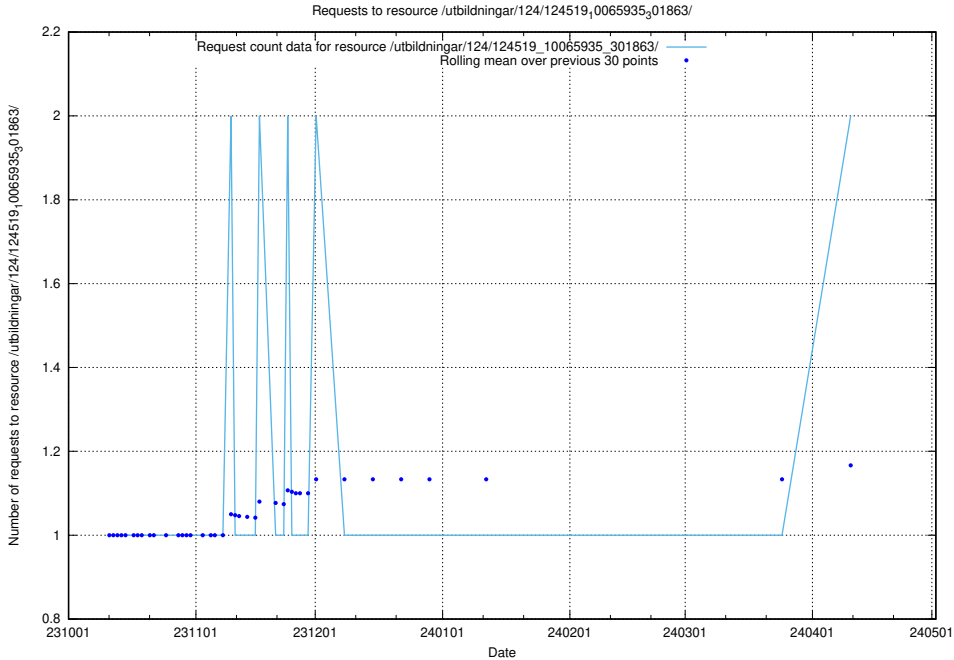

5.722 Usage of /utbildningar/124/124519_10065935_301863/

Here, we count the number of requests to resource /utbildningar/124/124519_10065935_301863/.