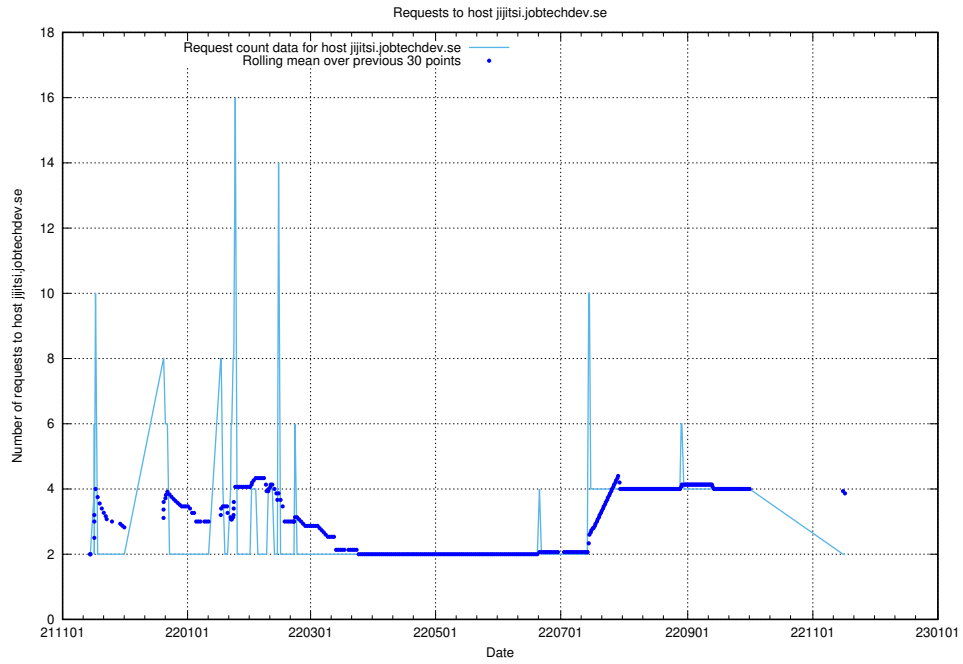

7.590 Usage of jijitsi.jobtechdev.se

Here, we count the number of requests to host jijitsi.jobtechdev.se.