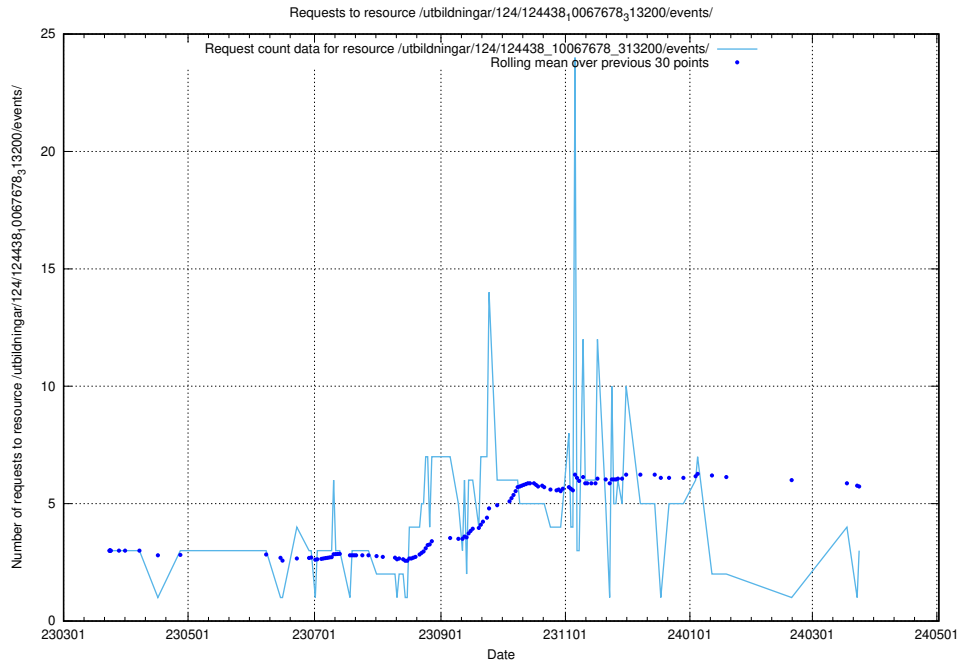

5.444 Usage of /utbildningar/124/124438_10067678_313200/events/

Here, we count the number of requests to resource /utbildningar/124/124438_10067678_313200/events/