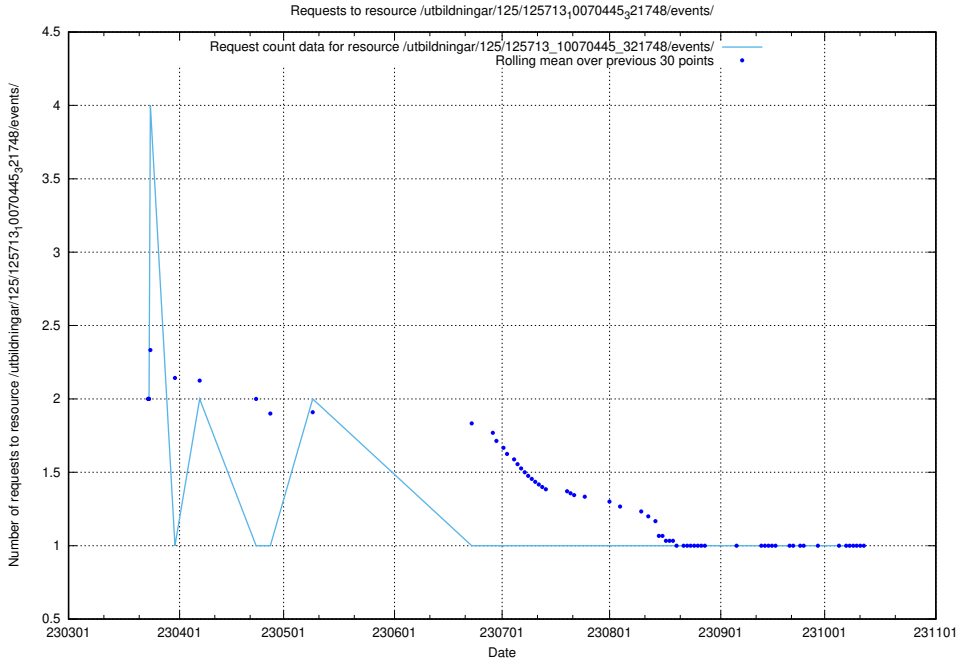

5.6430 Usage of /utbildningar/125/125713_10070445_321748/events/

Here, we count the number of requests to resource /utbildningar/125/125713_10070445_321748/events/