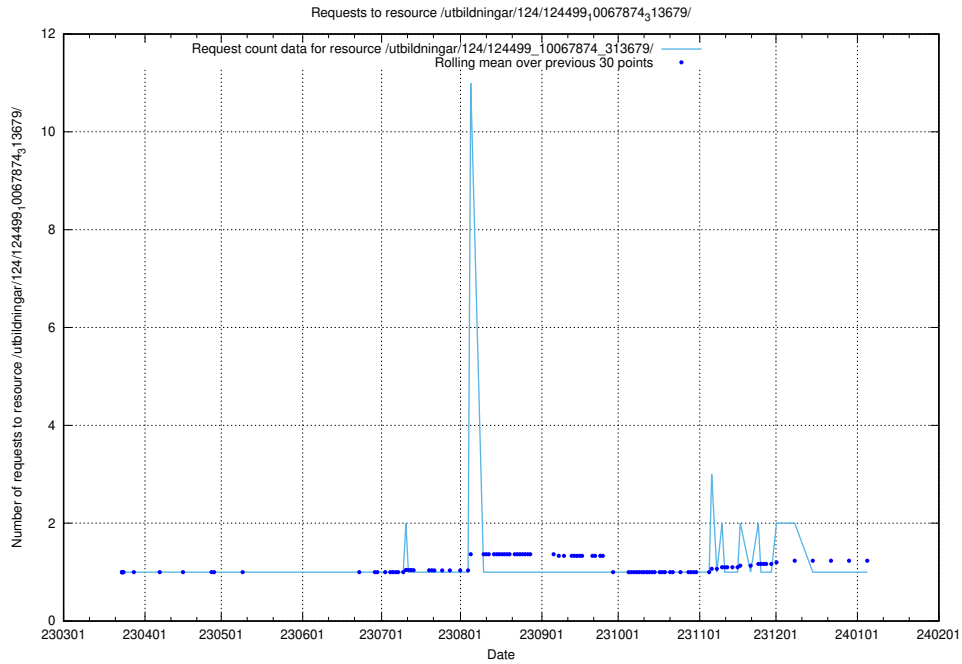

5.2510 Usage of /utbildningar/124/124499_10067874_313679/

Here, we count the number of requests to resource /utbildningar/124/124499_10067874_313679/.