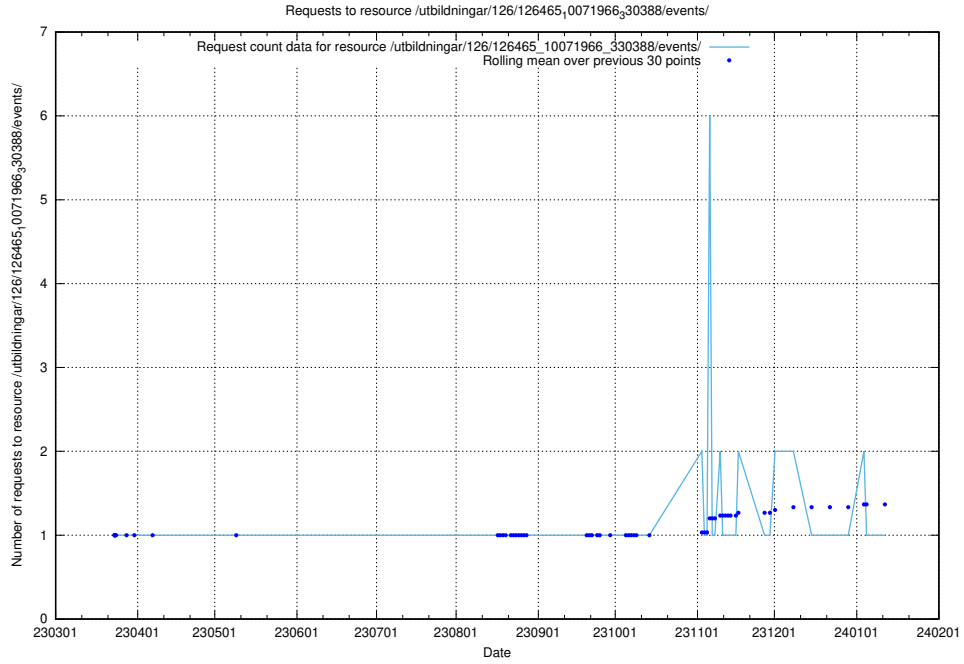

5.6561 Usage of /utbildningar/126/126465_10071966_330388/events/

Here, we count the number of requests to resource /utbildningar/126/126465_10071966_330388/events/