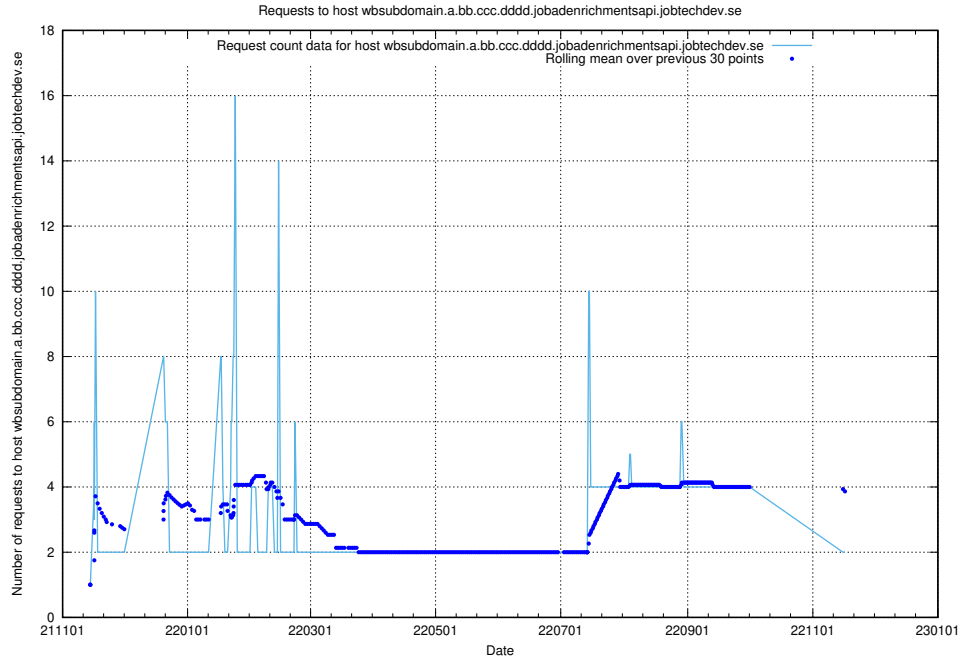

7.550 Usage of wbsubdomain.a.bb.ccc.dddd.jobadenrichmentsapi.jobtechdev.se

Here, we count the number of requests to host wbsubdomain.a.bb.ccc.dddd.jobadenrichmentsapi.jobtechdev.se