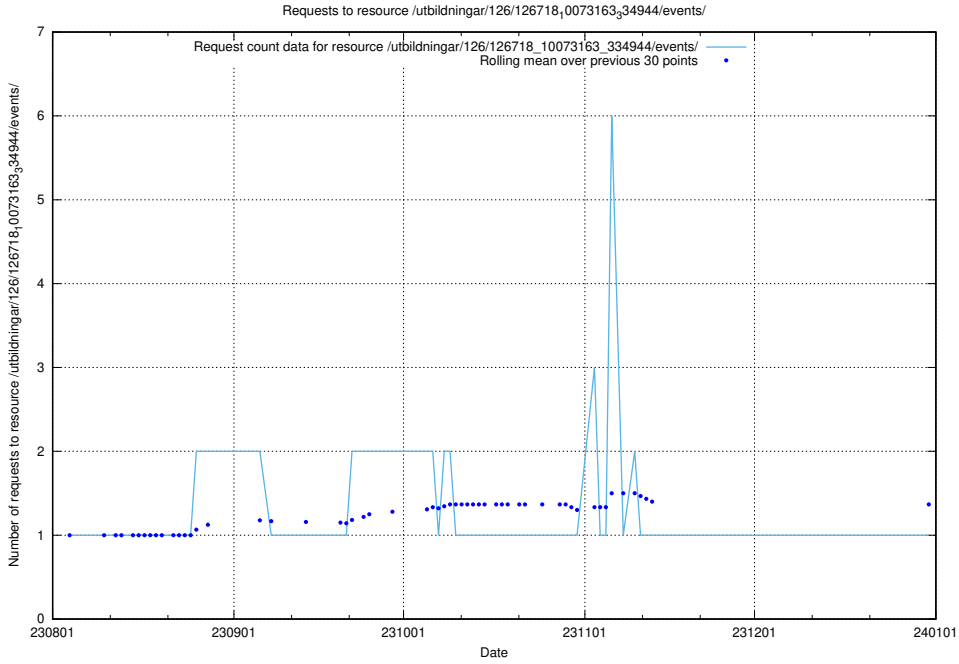

5.5009 Usage of /utbildningar/126/126718_10073163_334944/events/

Here, we count the number of requests to resource /utbildningar/126/126718_10073163_334944/events/