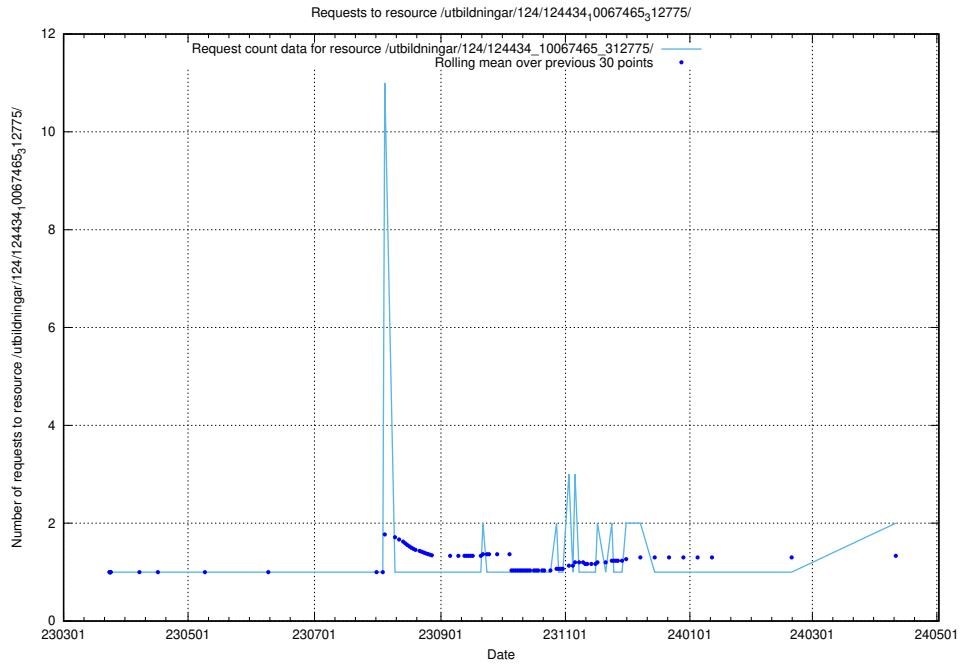

5.664 Usage of /utbildningar/124/124434_10067465_312775/

Here, we count the number of requests to resource /utbildningar/124/124434_10067465_312775/.