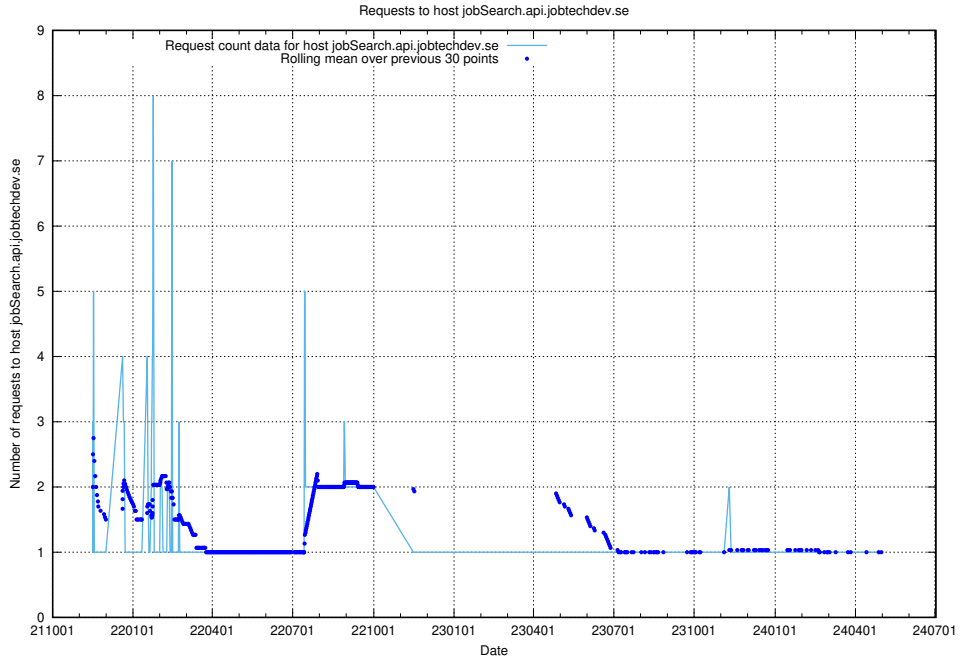

7.646 Usage of jobSearch.api.jobtechdev.se

Here, we count the number of requests to host jobSearch.api.jobtechdev.se.