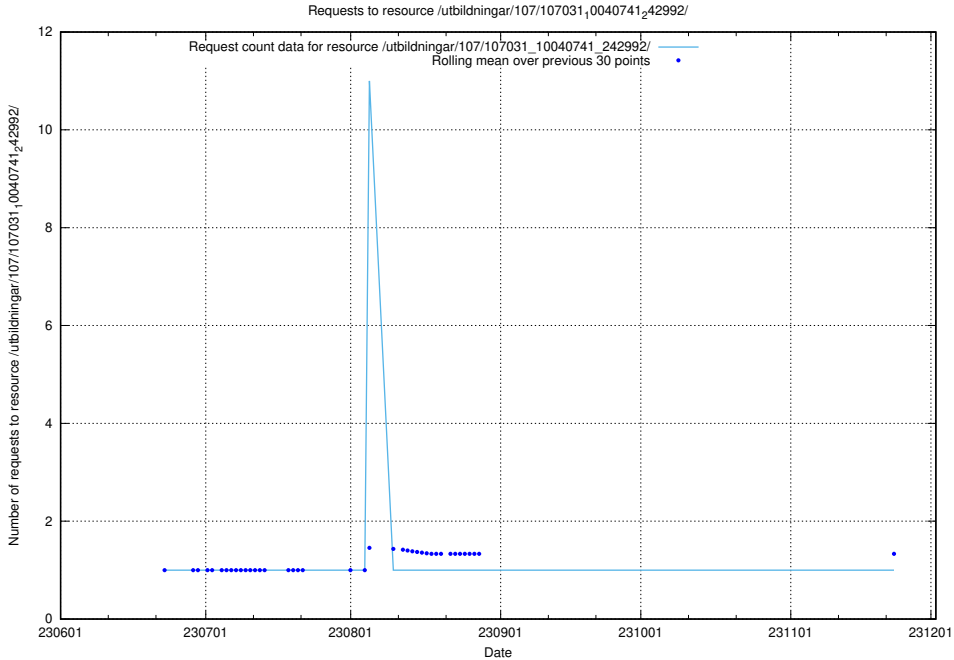

5.5975 Usage of /utbildningar/107/107031_10040741_242992/

Here, we count the number of requests to resource /utbildningar/107/107031_10040741_242992/.