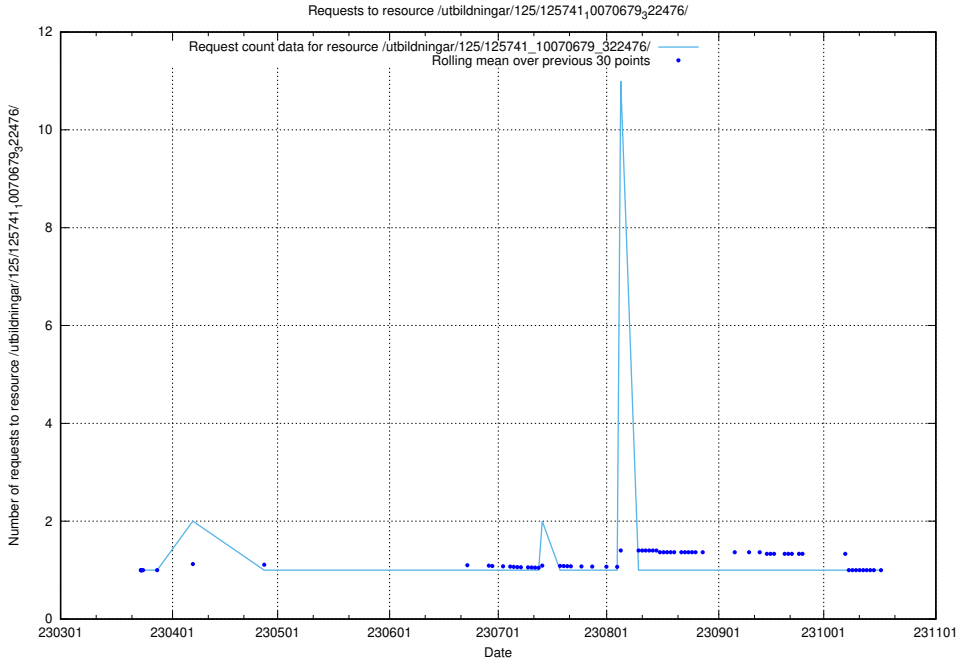

5.6626 Usage of /utbildningar/125/125741_10070679_322476/

Here, we count the number of requests to resource /utbildningar/125/125741_10070679_322476/.