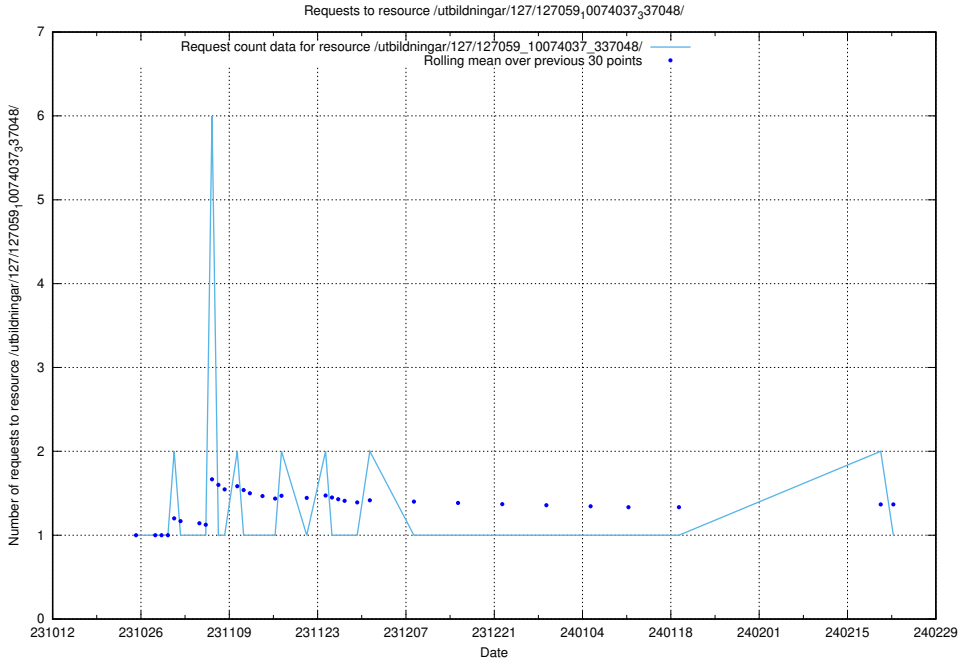

5.4359 Usage of /utbildningar/127/127059_10074037_337048/

Here, we count the number of requests to resource /utbildningar/127/127059_10074037_337048/.