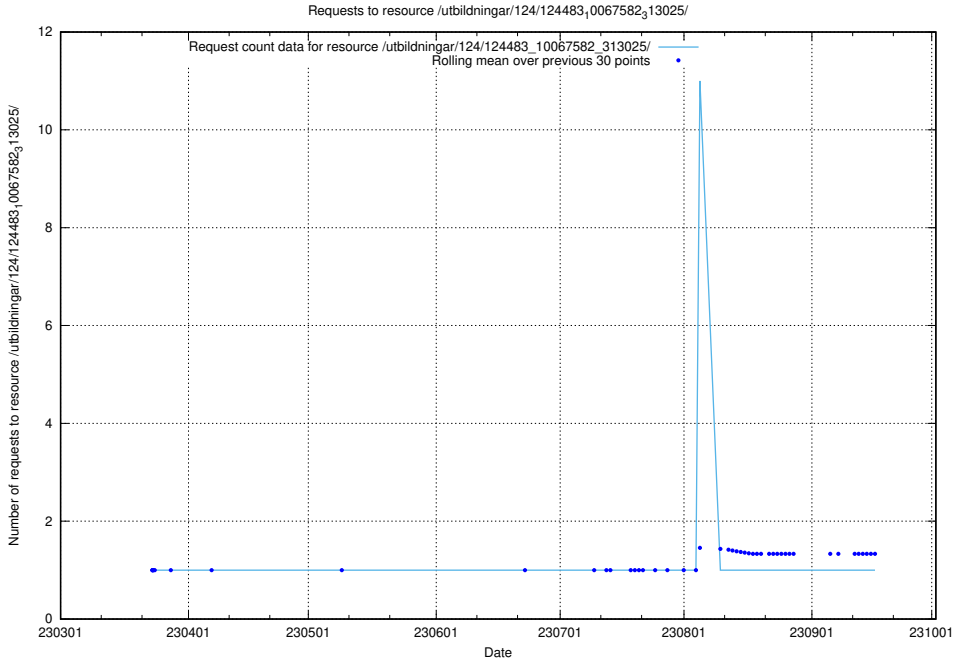

5.2940 Usage of /utbildningar/124/124483_10067582_313025/

Here, we count the number of requests to resource /utbildningar/124/124483_10067582_313025/.