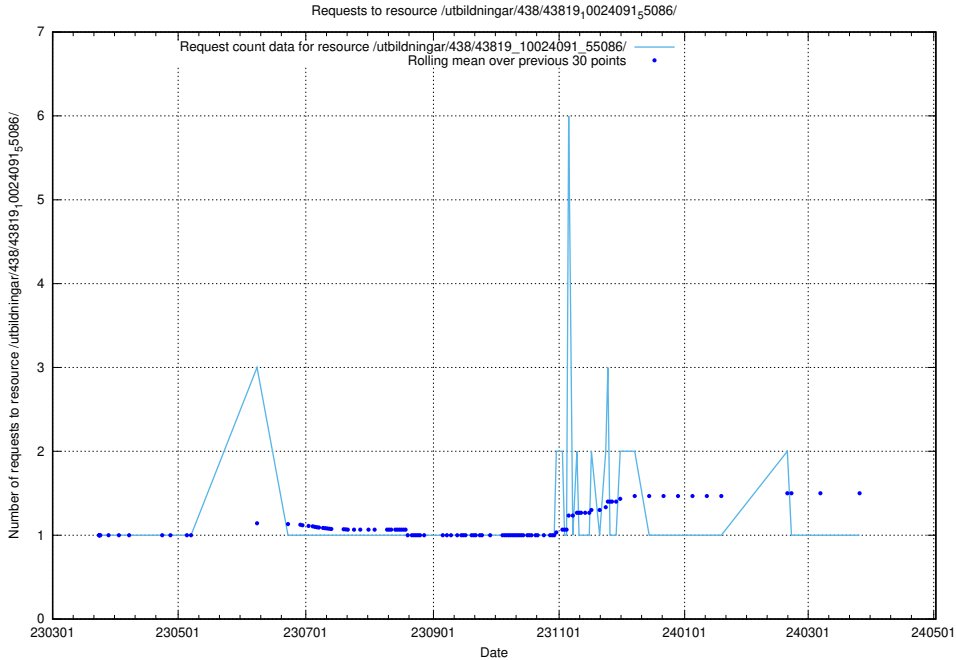

5.6489 Usage of /utbildningar/438/43819_10024091_55086/

Here, we count the number of requests to resource /utbildningar/438/43819_10024091_55086/.