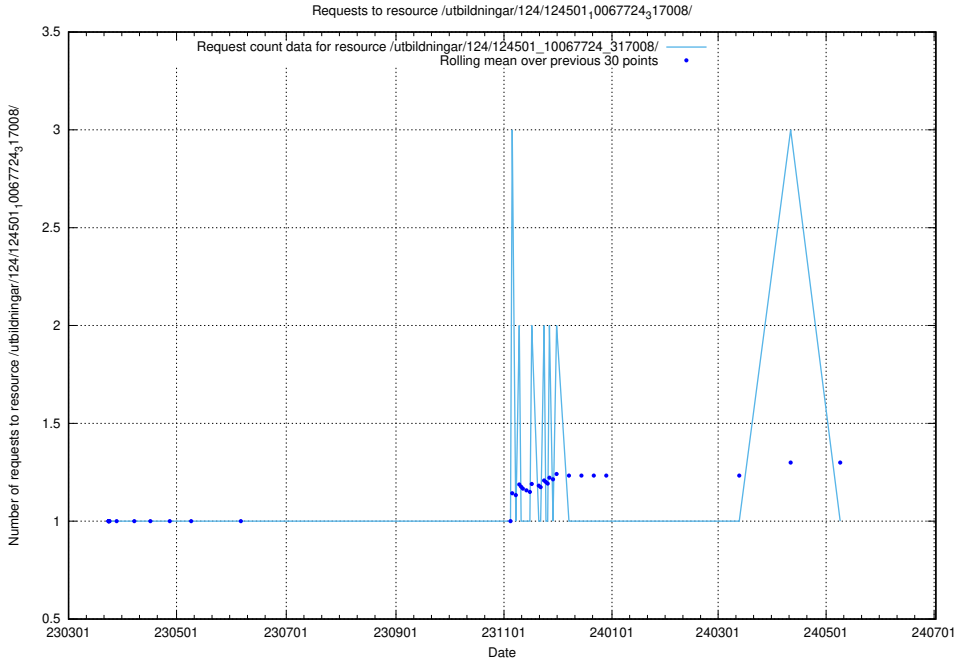

5.2428 Usage of /utbildningar/124/124501_10067724_317008/

Here, we count the number of requests to resource /utbildningar/124/124501_10067724_317008/.