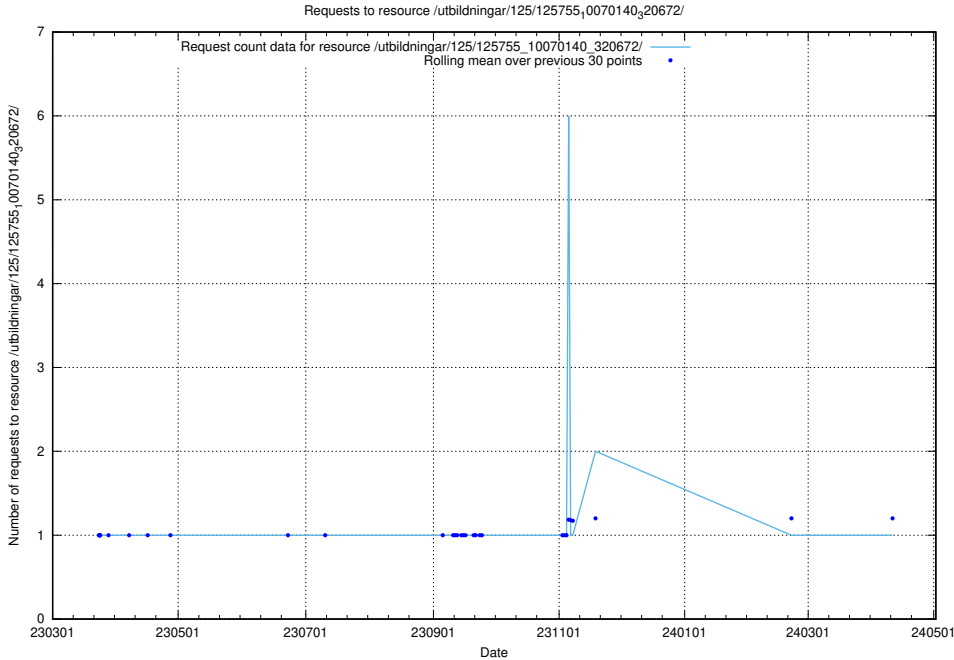

5.6604 Usage of /utbildningar/125/125755_10070140_320672/

Here, we count the number of requests to resource /utbildningar/125/125755_10070140_320672/.