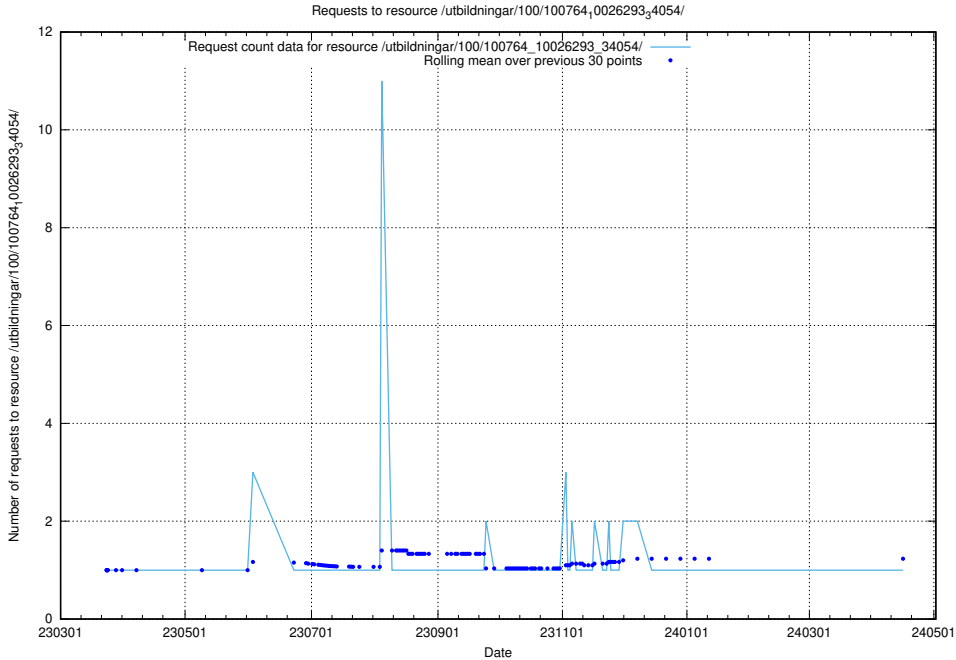

5.5682 Usage of /utbildningar/100/100764_10026293_34054/

Here, we count the number of requests to resource /utbildningar/100/100764_10026293_34054/.