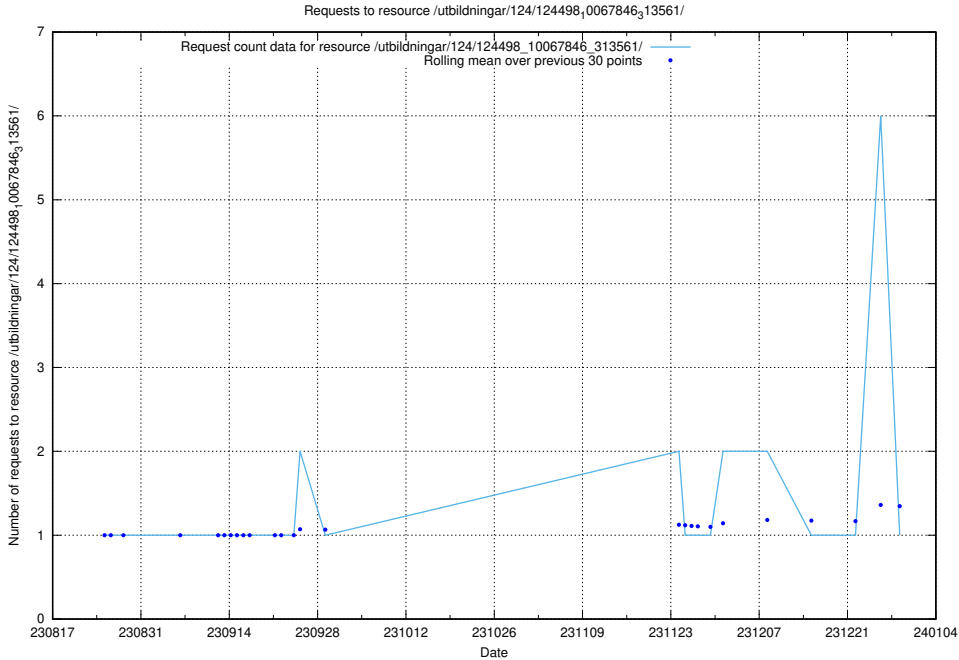

5.4862 Usage of /utbildningar/124/124498_10067846_313561/

Here, we count the number of requests to resource /utbildningar/124/124498_10067846_313561/.