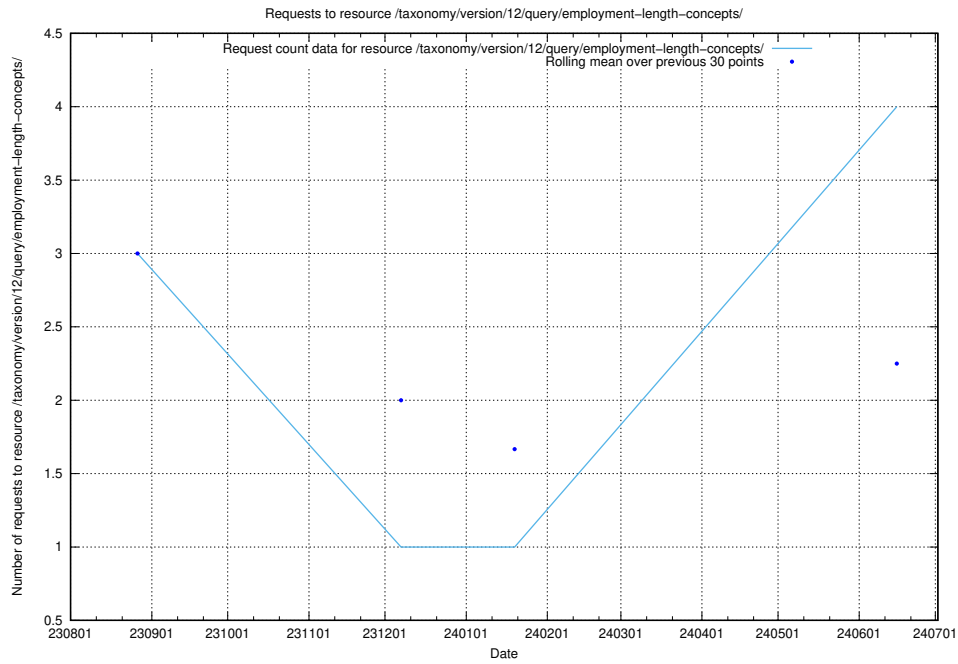

5.224 Usage of /taxonomy/version/12/query/employment-length-concepts/

Here, we count the number of requests to resource /taxonomy/version/12/query/employment-length-concepts/.