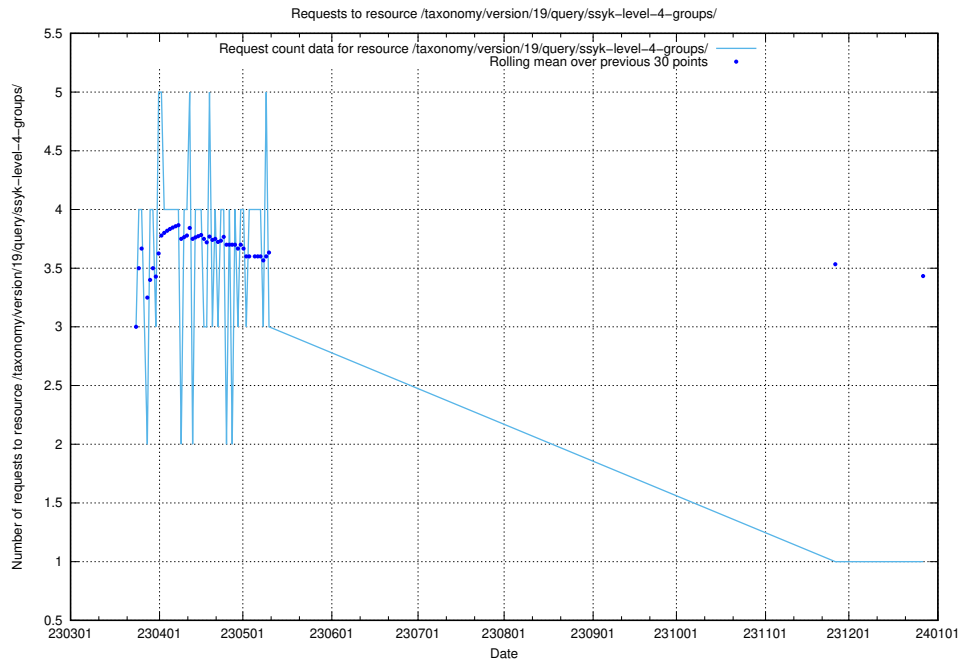

5.6268 Usage of /taxonomy/version/19/query/ssyk-level-4-groups/

Here, we count the number of requests to resource /taxonomy/version/19/query/ssyk-level-4-groups/.