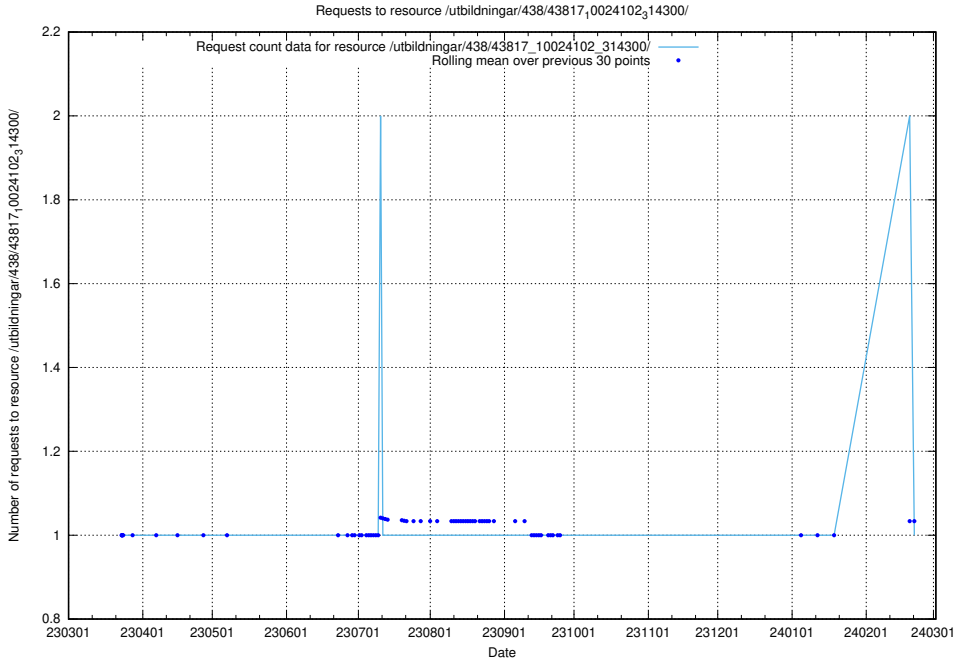

5.6491 Usage of /utbildningar/438/43817_10024102_314300/

Here, we count the number of requests to resource /utbildningar/438/43817_10024102_314300/.