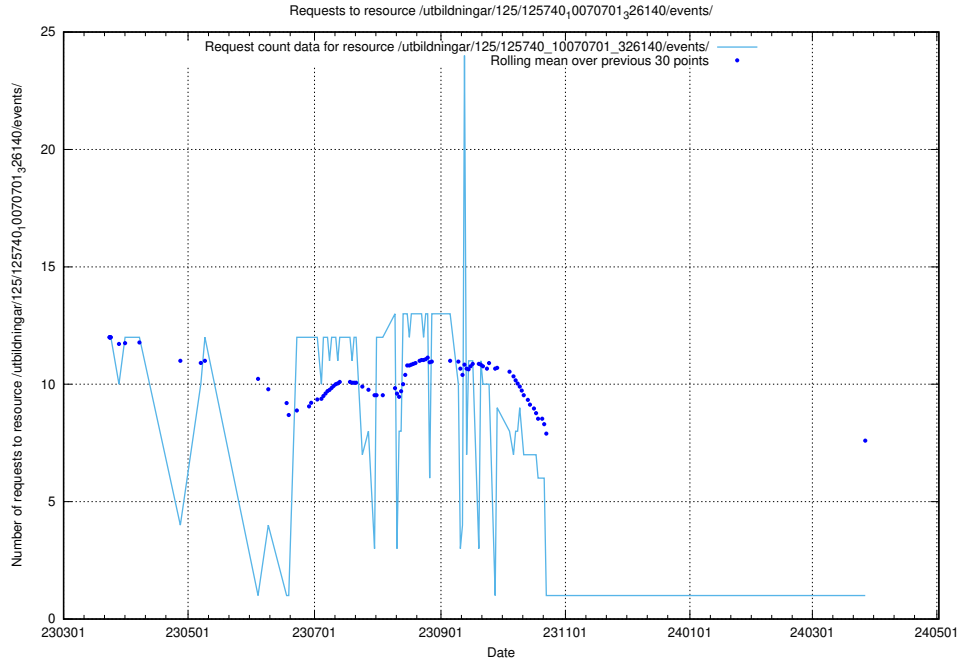

5.6396 Usage of /utbildningar/125/125740_10070701_326140/events/

Here, we count the number of requests to resource /utbildningar/125/125740_10070701_326140/events/