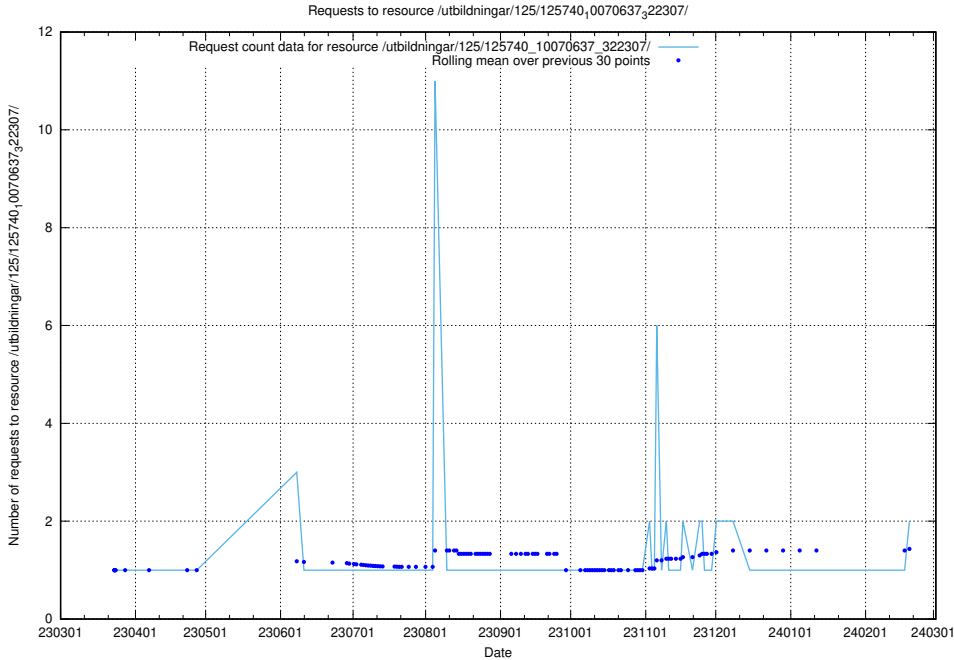

5.463 Usage of /utbildningar/125/125740_10070637_322307/

Here, we count the number of requests to resource /utbildningar/125/125740_10070637_322307/.