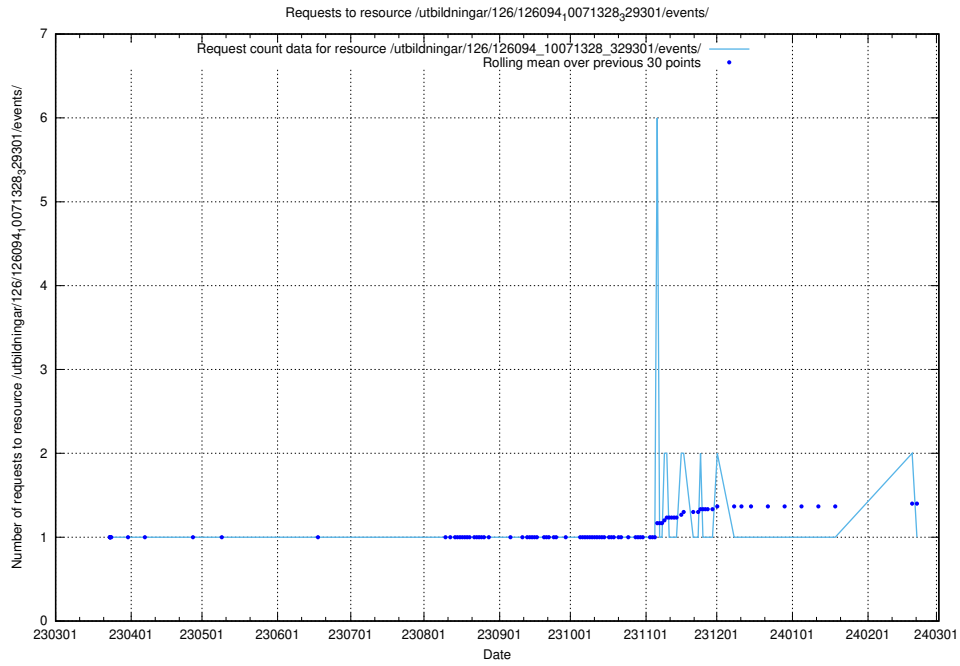

### 5.6578 Usage of /tst/

Here, we count the number of requests to resource /tst/.