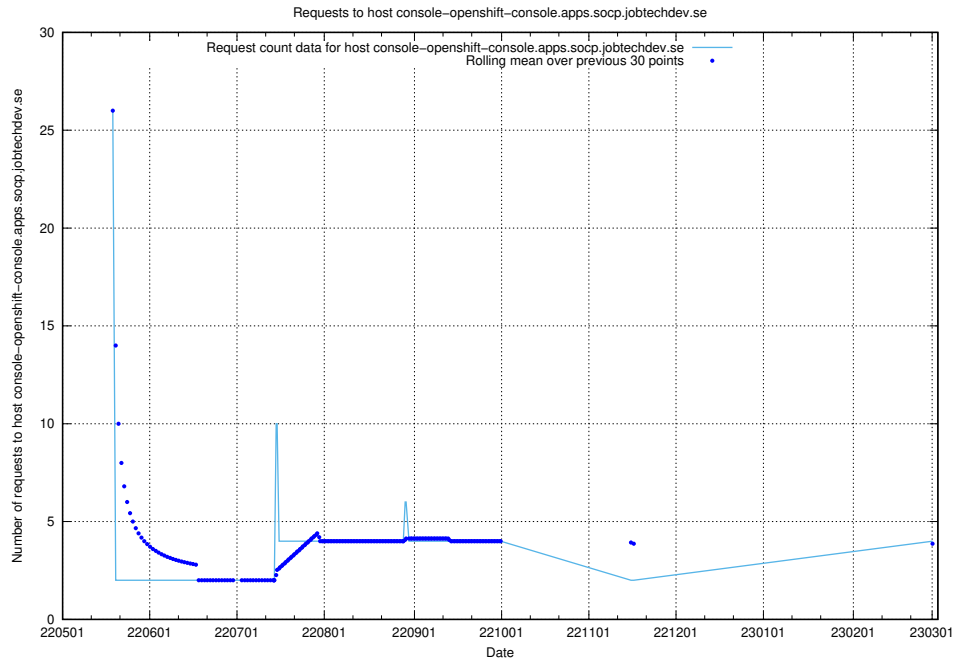

7.153 Usage of console-openshift-console.apps.socp.jobtechdev.se

Here, we count the number of requests to host console-openshift-console.apps.socp.jobtechdev.se.