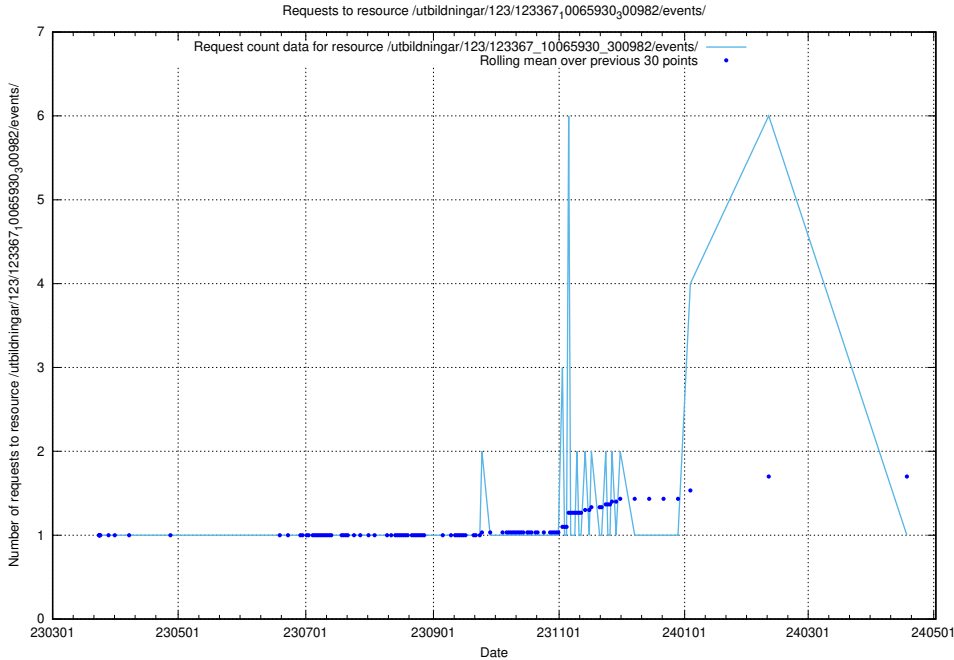

5.4764 Usage of /utbildningar/123/123367_10065930_300982/events/

Here, we count the number of requests to resource /utbildningar/123/123367_10065930_300982/events/