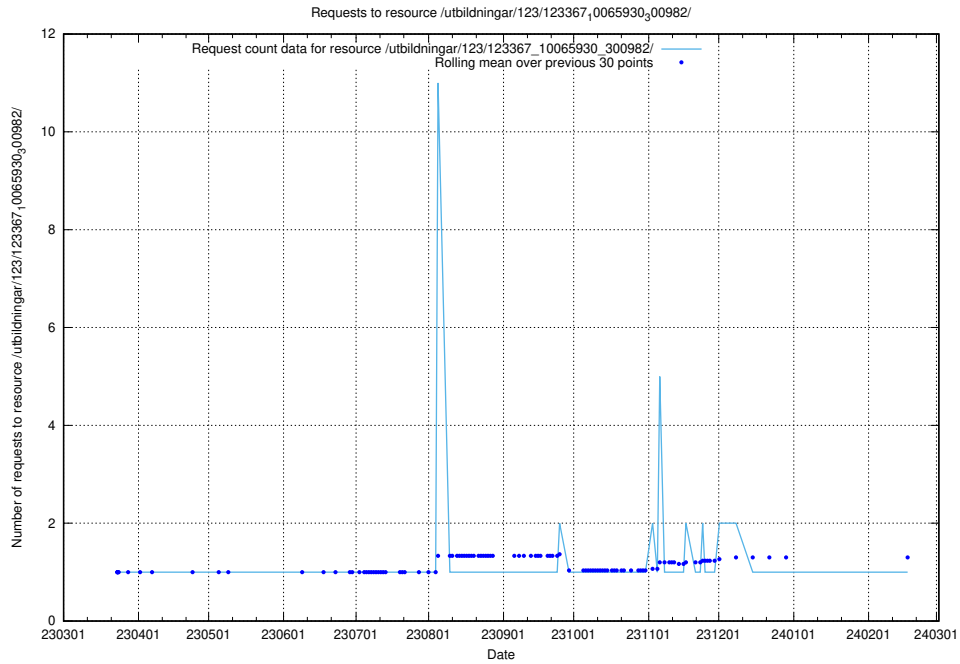

5.4774 Usage of /utbildningar/123/123367_10065930_300982/

Here, we count the number of requests to resource /utbildningar/123/123367_10065930_300982/.