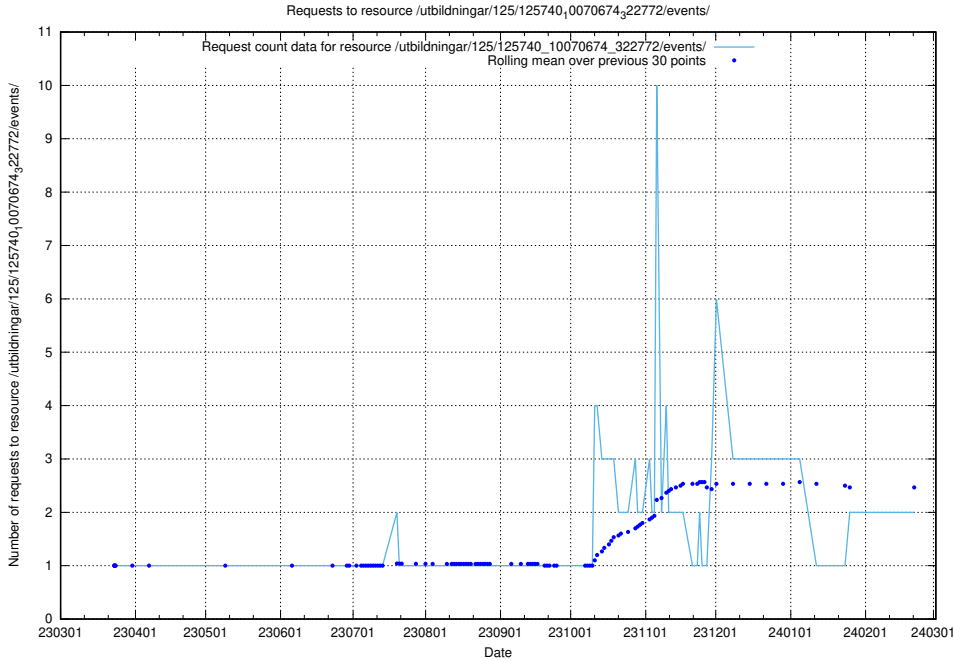

5.460 Usage of /utbildningar/125/125740_10070674_322772/events/

Here, we count the number of requests to resource /utbildningar/125/125740_10070674_322772/events/