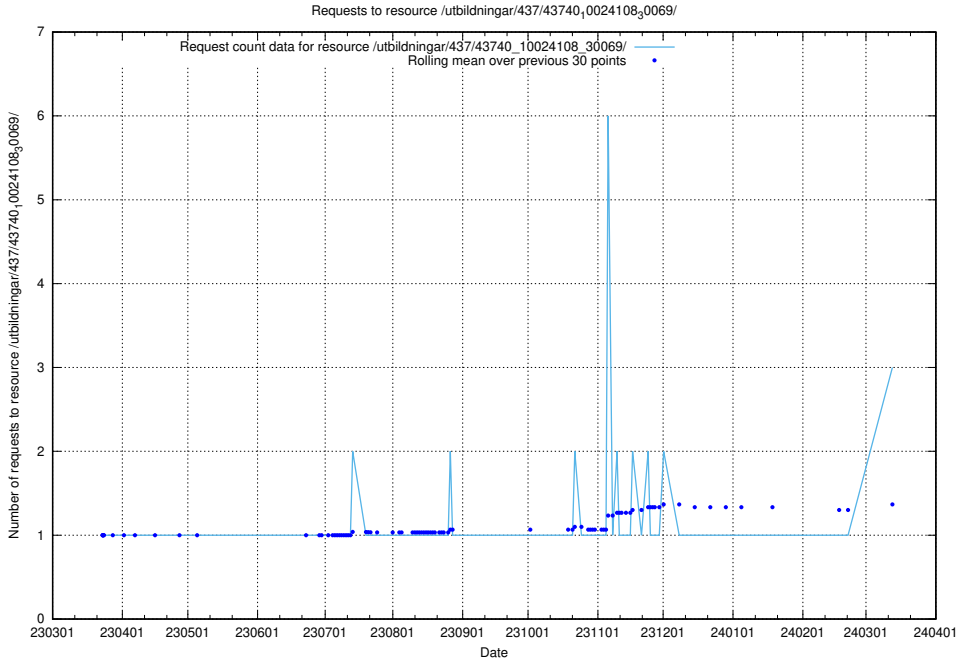

5.448 Usage of /utbildningar/437/43740_10024108_30069/

Here, we count the number of requests to resource /utbildningar/437/43740_10024108_30069/.