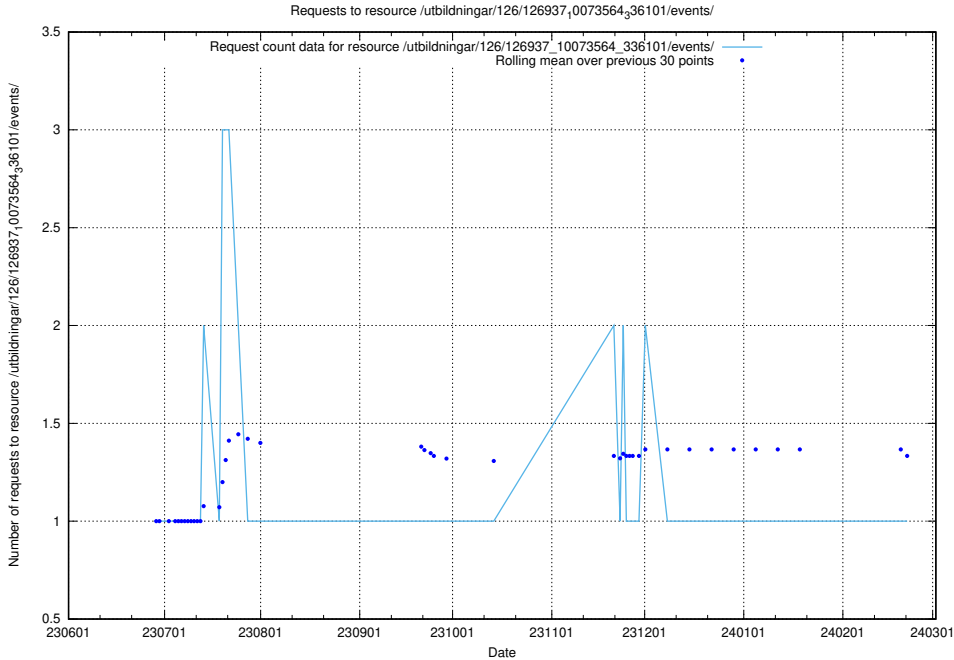

5.5578 Usage of /utbildningar/126/126937_10073564_336101/events/

Here, we count the number of requests to resource /utbildningar/126/126937_10073564_336101/events/