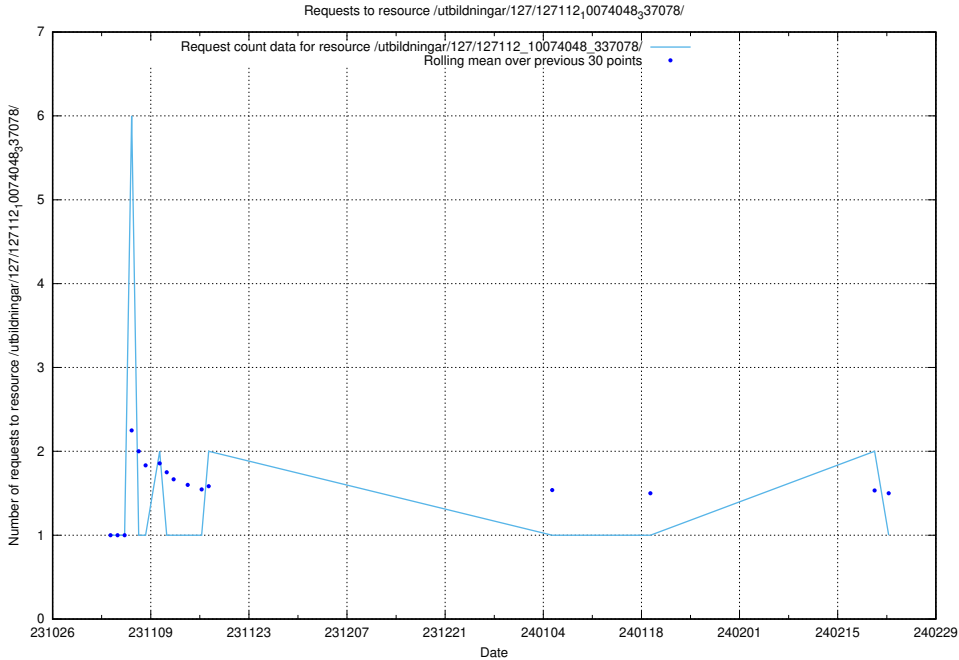

5.4303 Usage of /utbildningar/127/127112_10074048_337078/

Here, we count the number of requests to resource /utbildningar/127/127112_10074048_337078/.