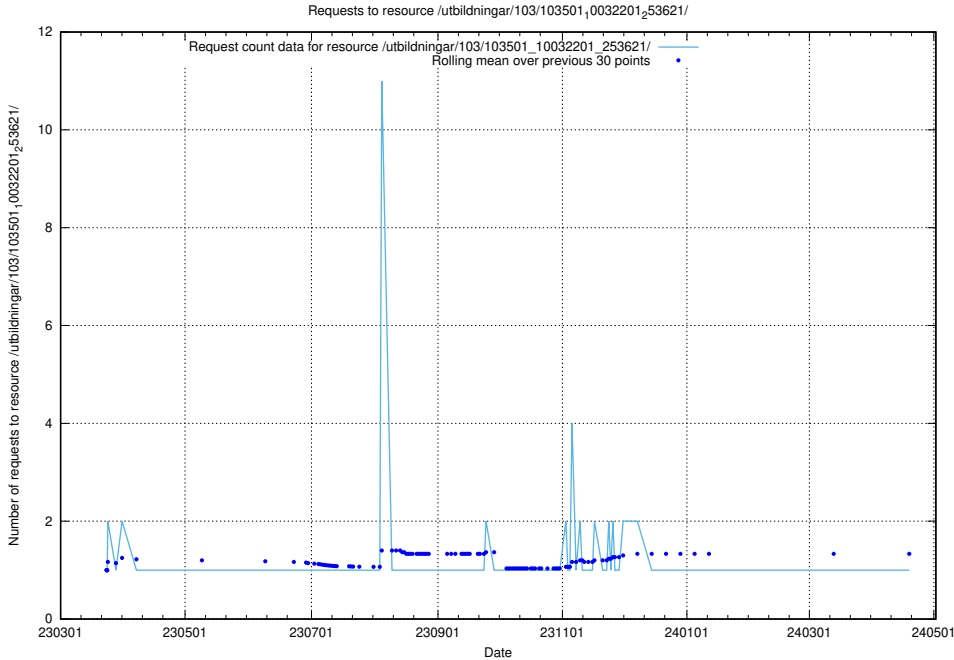

5.5631 Usage of /utbildningar/103/103501_10032201_253621/

Here, we count the number of requests to resource /utbildningar/103/103501_10032201_253621/.