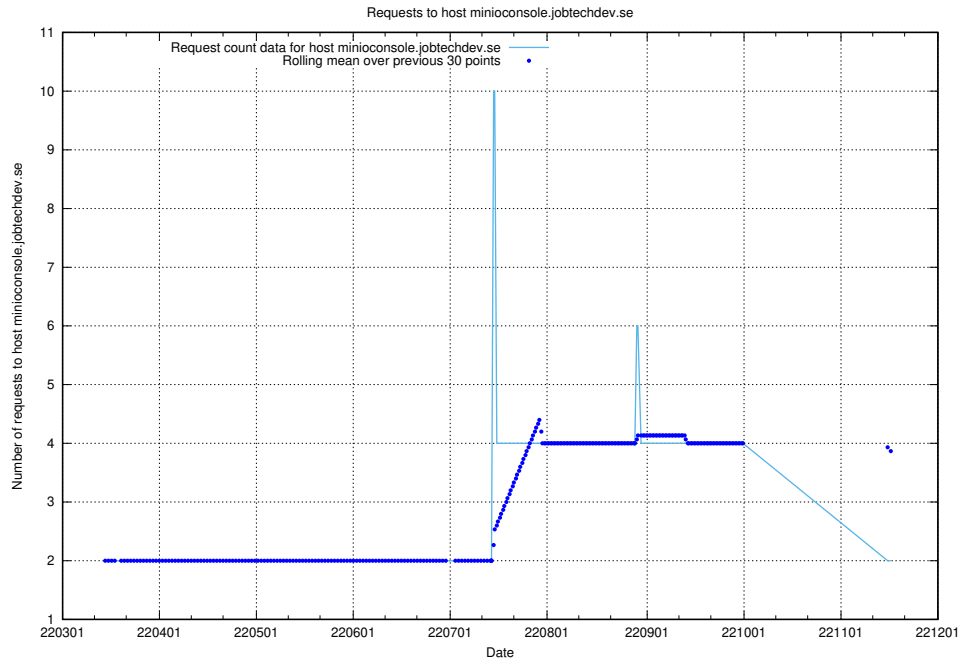

7.501 Usage of minioconsole.jobtechdev.se

Here, we count the number of requests to host minioconsole.jobtechdev.se.