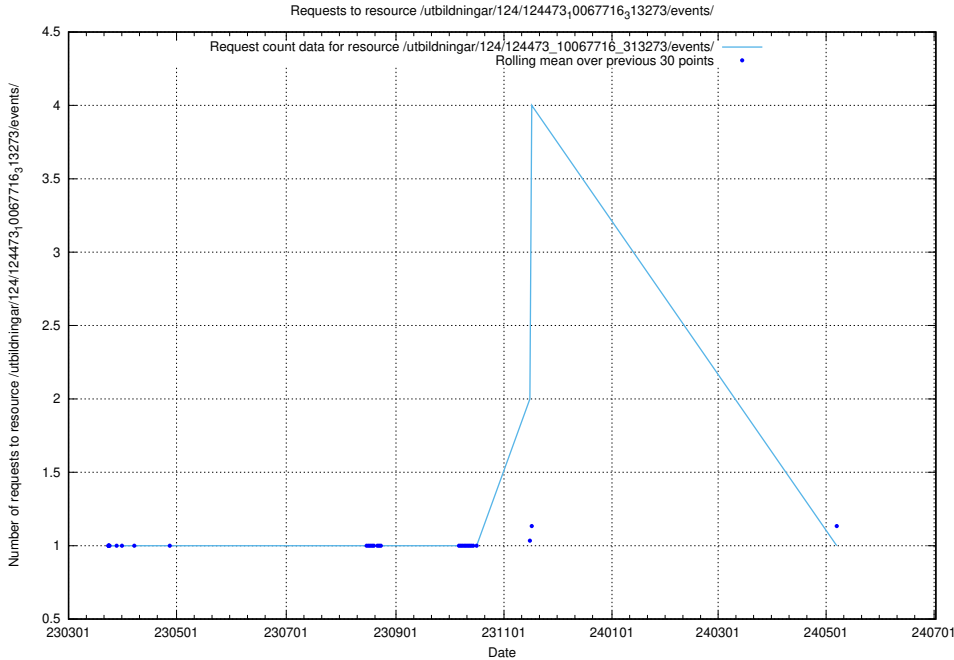

### 5.3066 Usage of /utbildningar/124/124473\_10067716\_313273/events/

Here, we count the number of requests to resource /utbildningar/124/124473\_10067716\_313273/events/