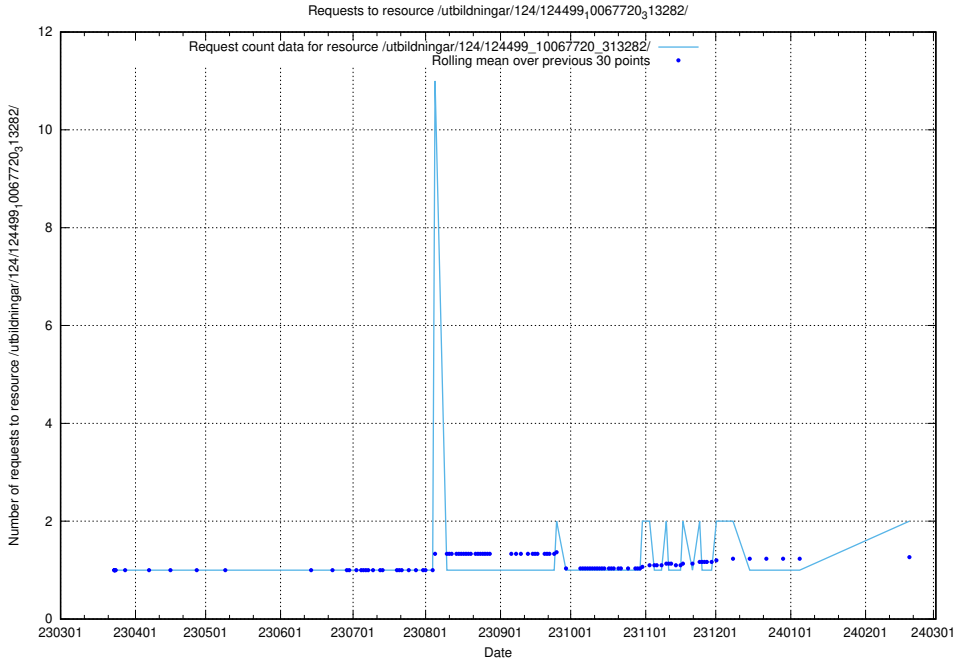

5.569 Usage of /utbildningar/124/124499_10067720_313282/

Here, we count the number of requests to resource /utbildningar/124/124499_10067720_313282/.