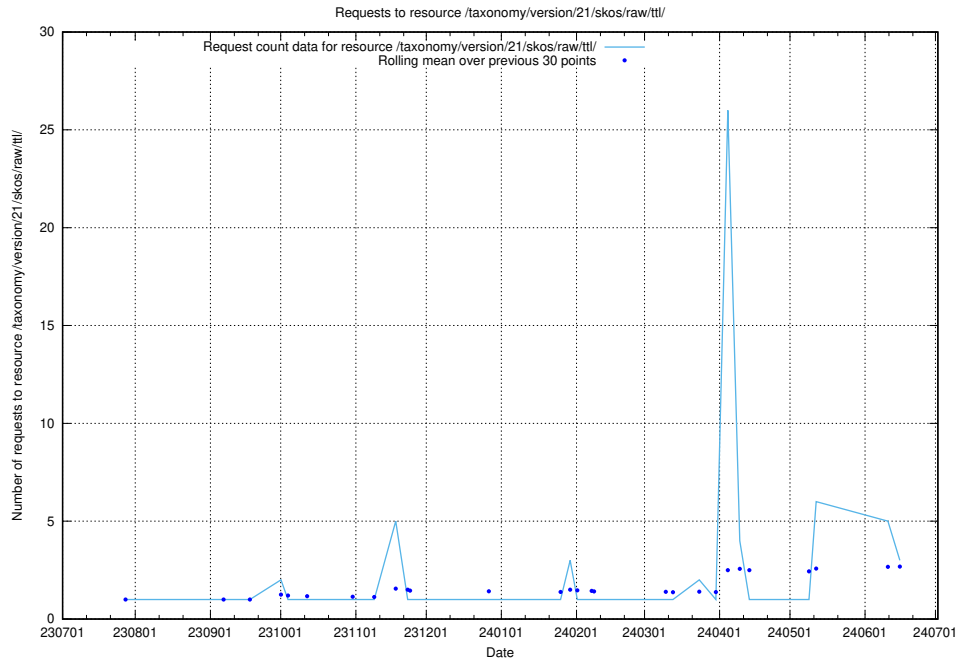

5.374 Usage of /taxonomy/version/21/skos/raw/ttl/

Here, we count the number of requests to resource /taxonomy/version/21/skos/raw/ttl/.