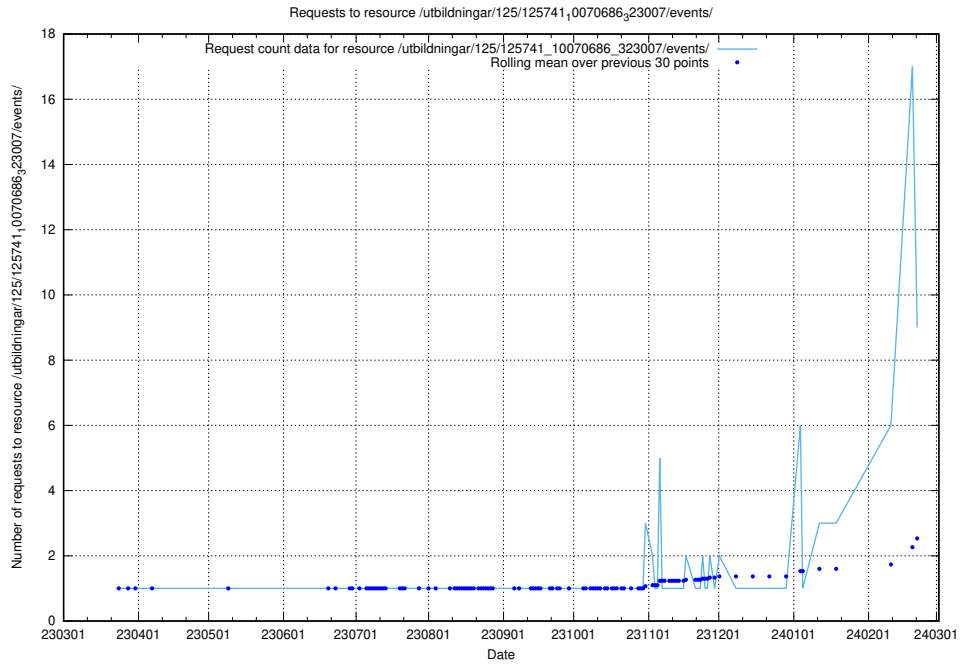

5.33 Usage of /utbildningar/125/125741_10070686_323007/events/

Here, we count the number of requests to resource /utbildningar/125/125741_10070686_323007/events/