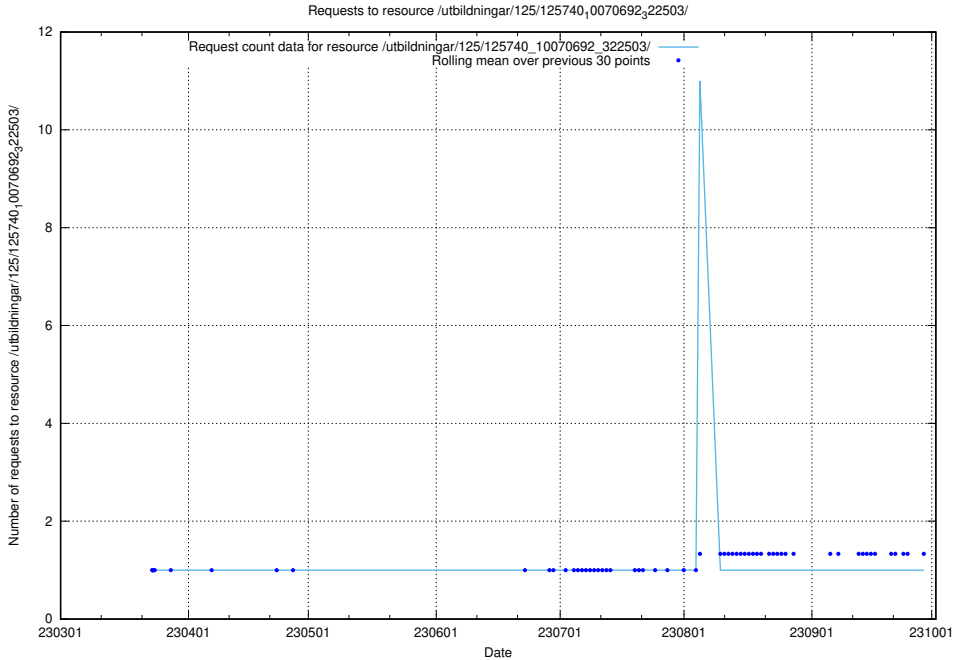

5.983 Usage of /utbildningar/125/125740_10070692_322503/

Here, we count the number of requests to resource /utbildningar/125/125740_10070692_322503/.