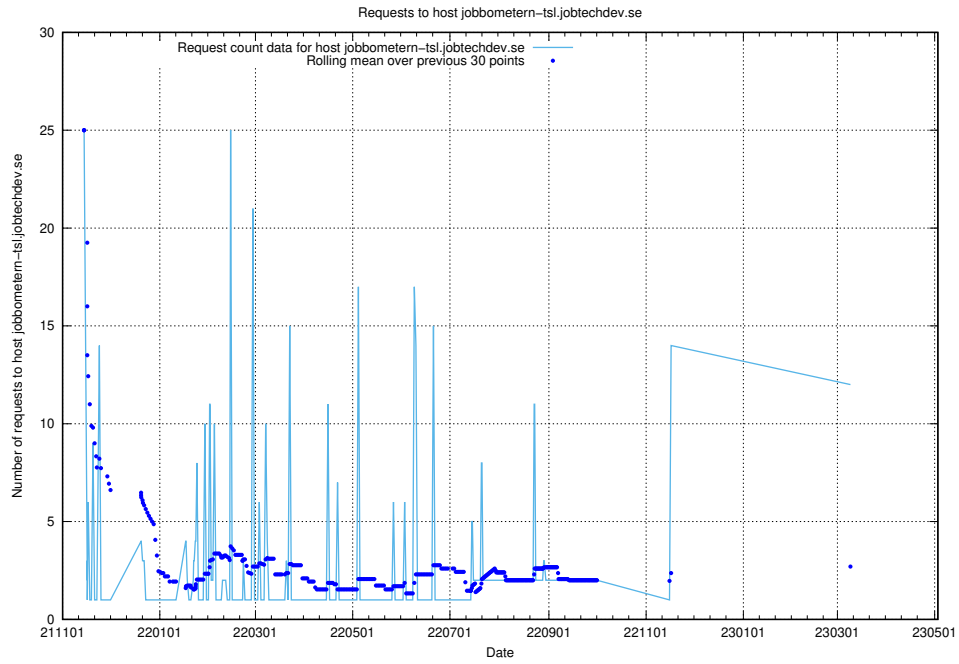

7.59 Usage of `jobbometern-tsl.jobtechdev.se`

Here, we count the number of requests to host `jobbometern-tsl.jobtechdev.se`.