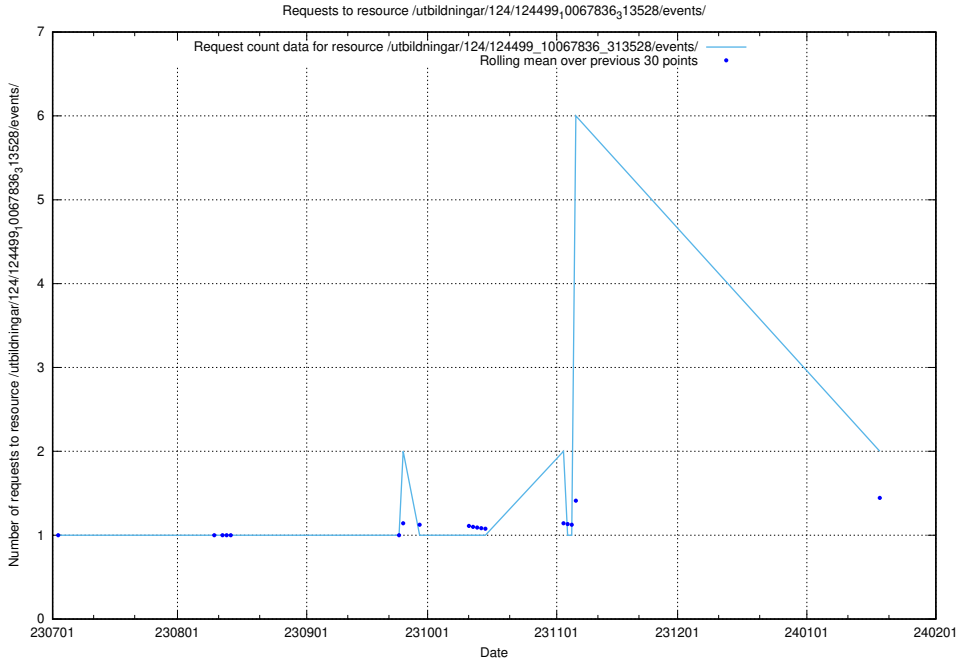

5.818 Usage of /utbildningar/124/124499_10067836_313528/events/

Here, we count the number of requests to resource /utbildningar/124/124499_10067836_313528/events/