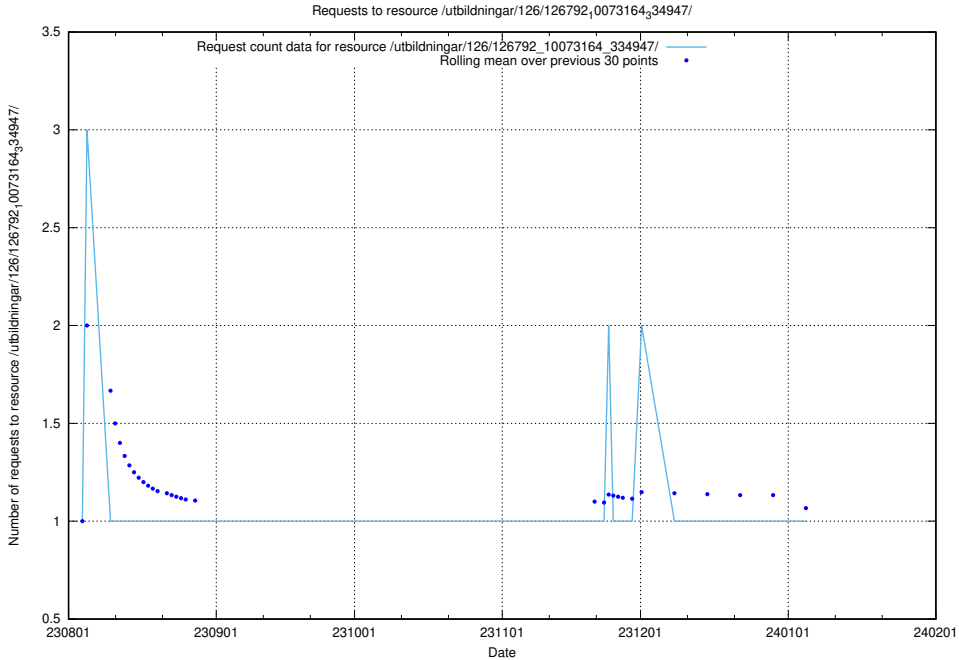

5.5008 Usage of /utbildningar/126/126792_10073164_334947/

Here, we count the number of requests to resource /utbildningar/126/126792_10073164_334947/.