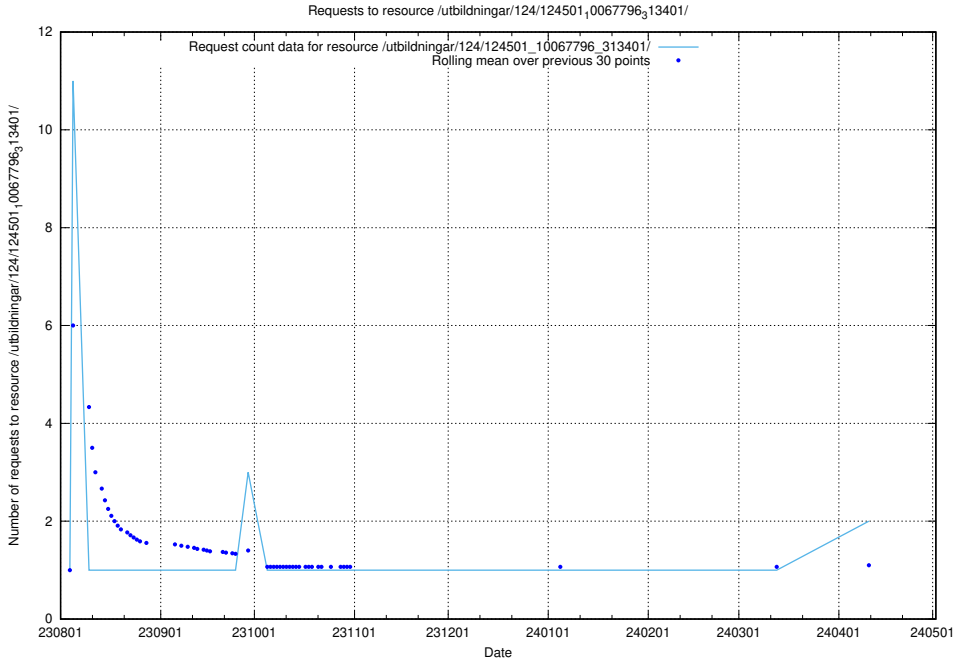

5.780 Usage of /utbildningar/124/124501_10067796_313401/

Here, we count the number of requests to resource /utbildningar/124/124501_10067796_313401/.