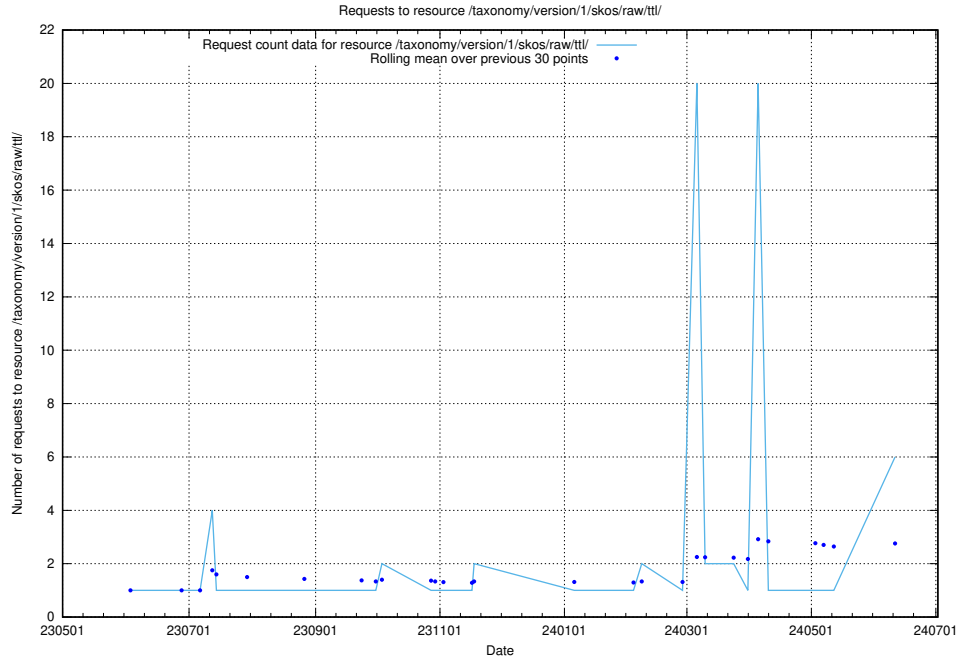

5.88 Usage of /taxonomy/version/1/skos/raw/ttl/

Here, we count the number of requests to resource /taxonomy/version/1/skos/raw/ttl/.