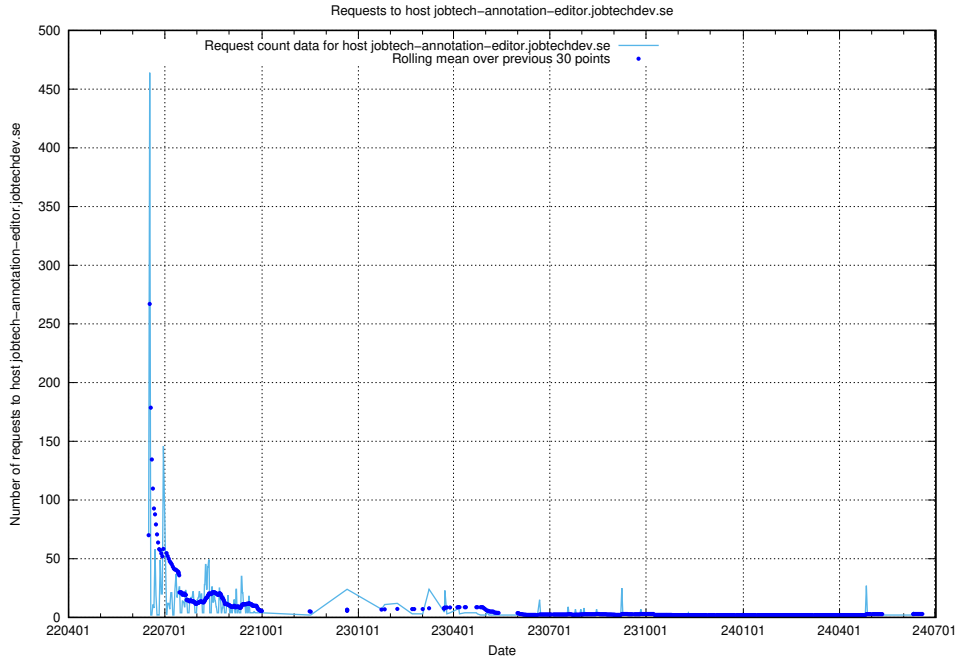

7.407 Usage of `jobtech-annotation-editor.jobtechdev.se`

Here, we count the number of requests to host `jobtech-annotation-editor.jobtechdev.se`.