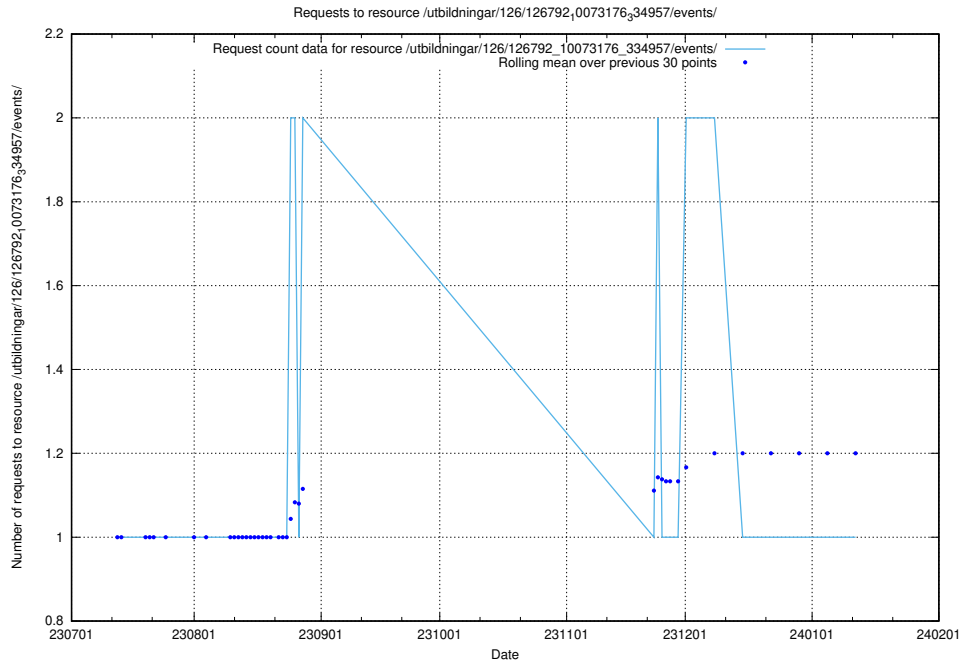

5.5241 Usage of /utbildningar/126/126792_10073176_334957/events/

Here, we count the number of requests to resource /utbildningar/126/126792_10073176_334957/events/