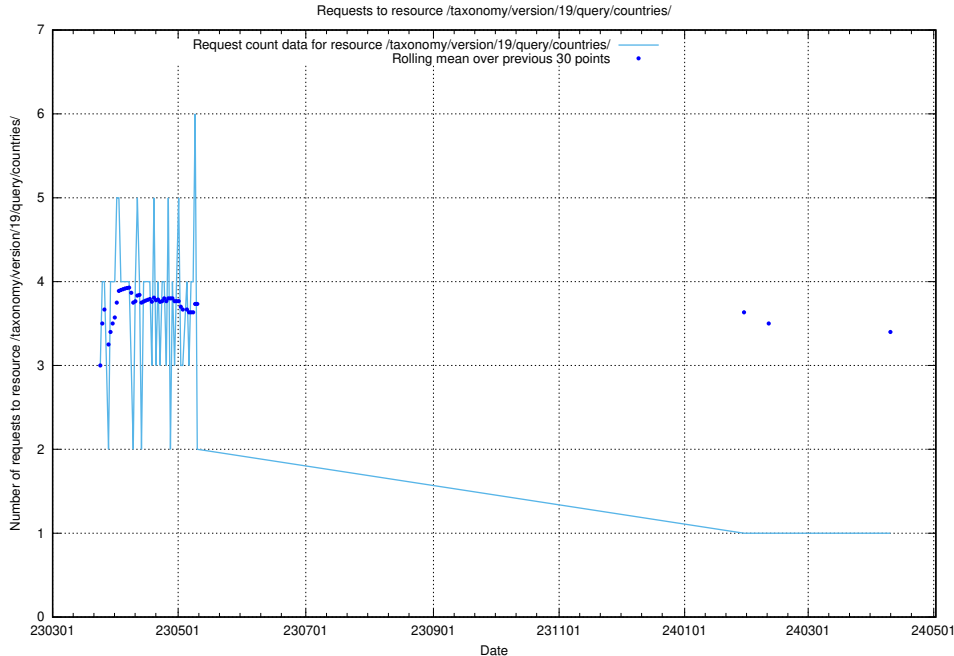

5.6295 Usage of /taxonomy/version/19/query/countries/

Here, we count the number of requests to resource /taxonomy/version/19/query/countries/.