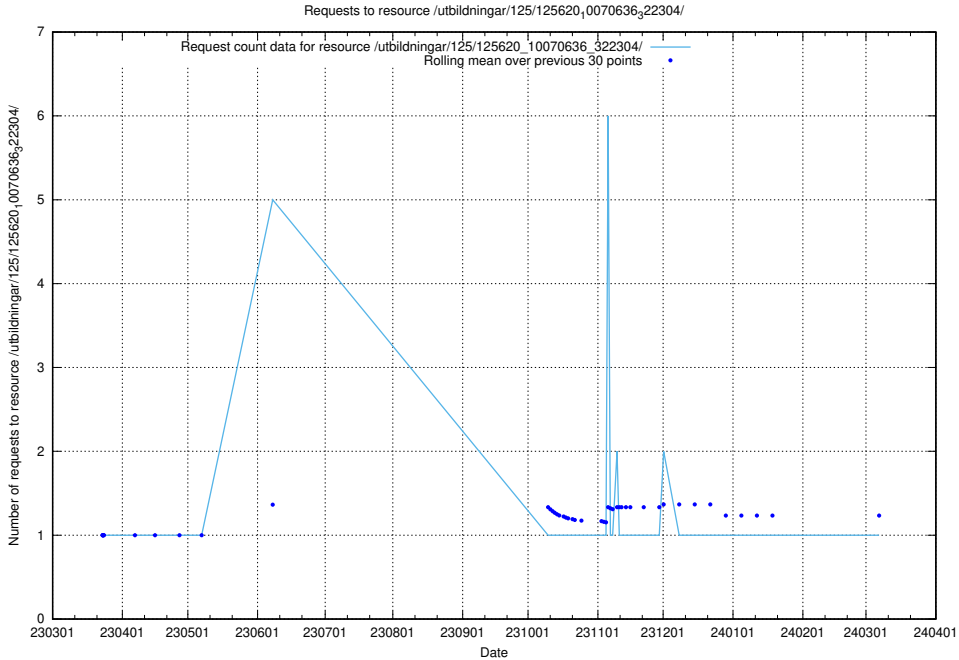

5.1065 Usage of /utbildningar/125/125620_10070636_322304/

Here, we count the number of requests to resource /utbildningar/125/125620_10070636_322304/.