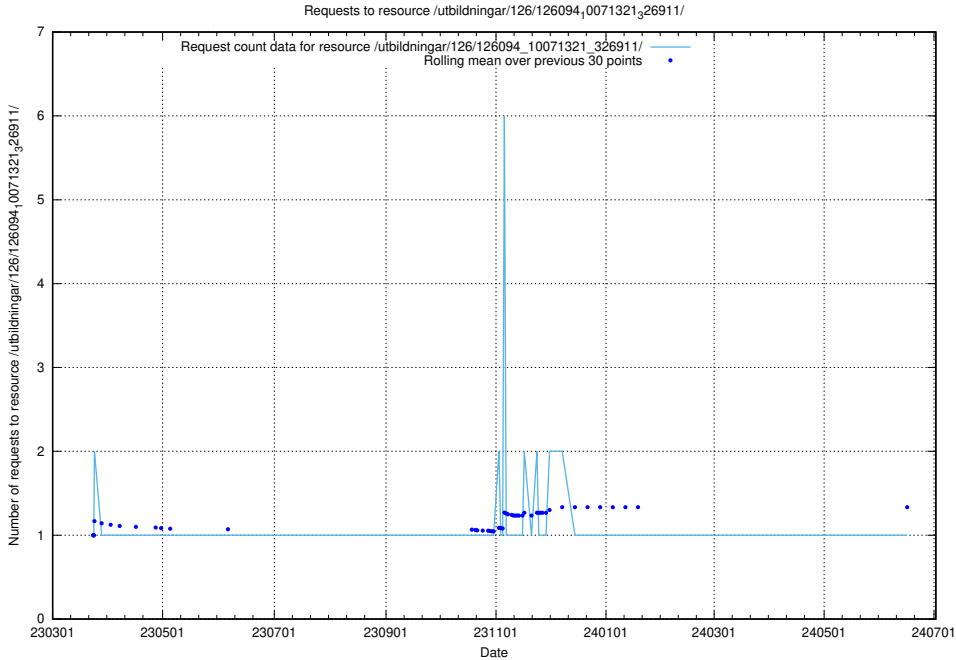

5.6583 Usage of /utbildningar/126/126094_10071321_326911/

Here, we count the number of requests to resource /utbildningar/126/126094_10071321_326911/.