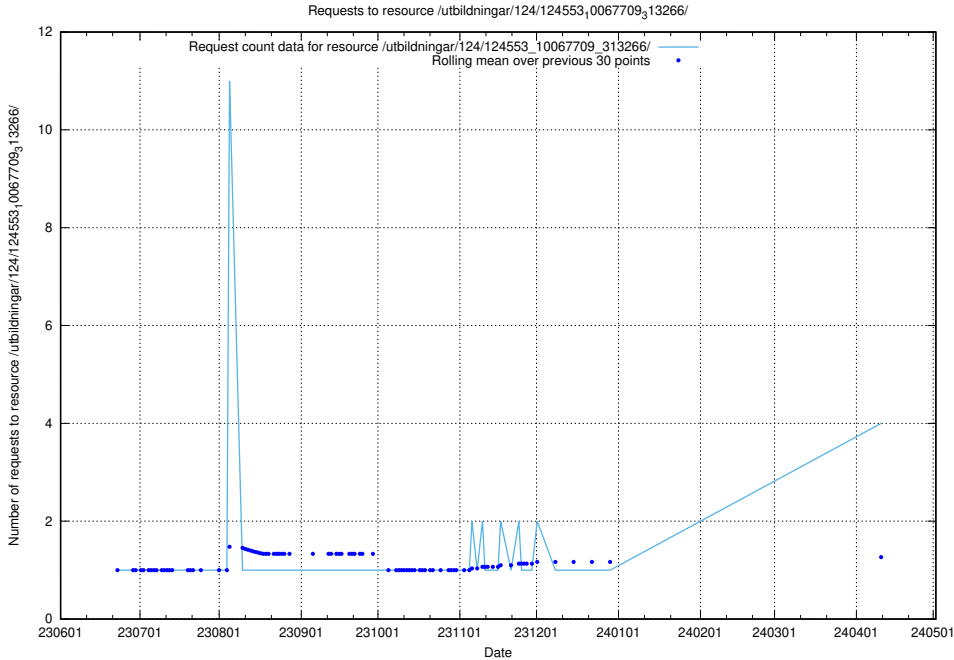

5.243 Usage of /utbildningar/124/124553_10067709_313266/

Here, we count the number of requests to resource /utbildningar/124/124553_10067709_313266/.