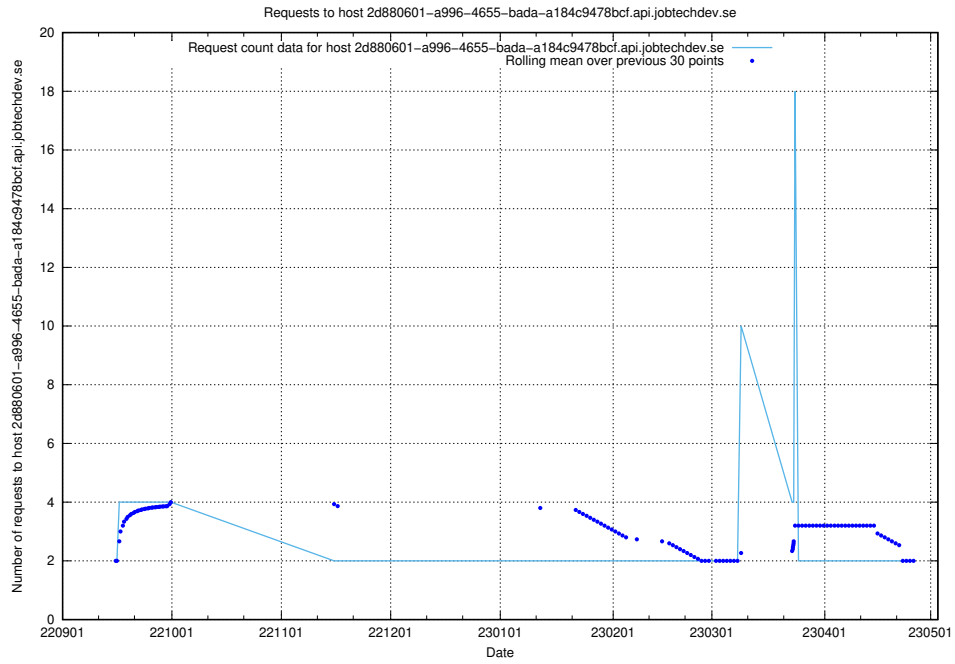

7.326 Usage of 2d880601-a996-4655-bada-a184c9478bcf.api.jobtechdev.se

Here, we count the number of requests to host 2d880601-a996-4655-bada-a184c9478bcf.api.jobtechdev.se.