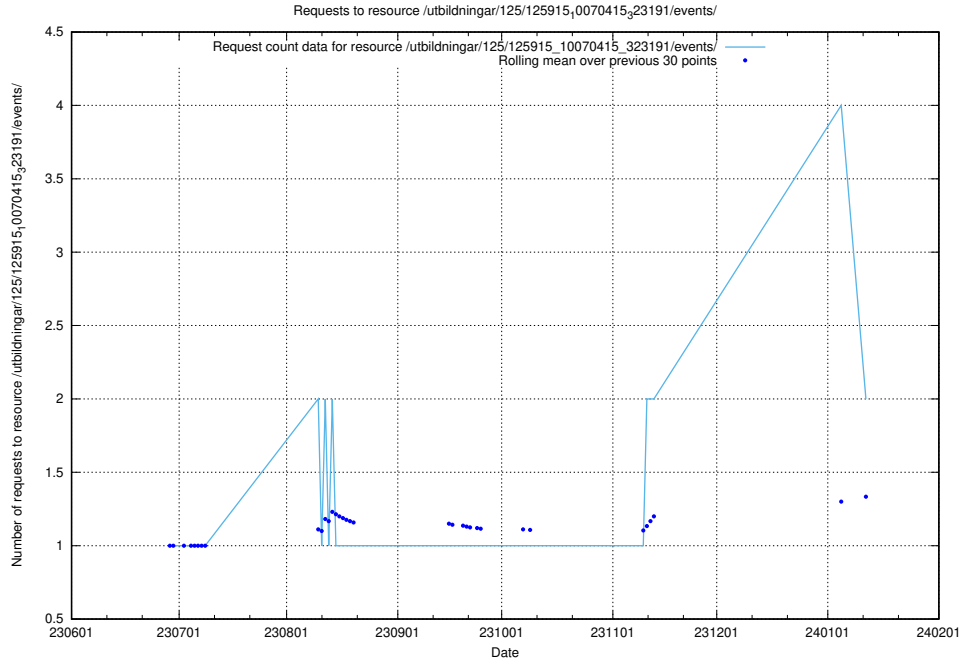

5.827 Usage of /utbildningar/125/125915_10070415_323191/events/

Here, we count the number of requests to resource /utbildningar/125/125915_10070415_323191/events/