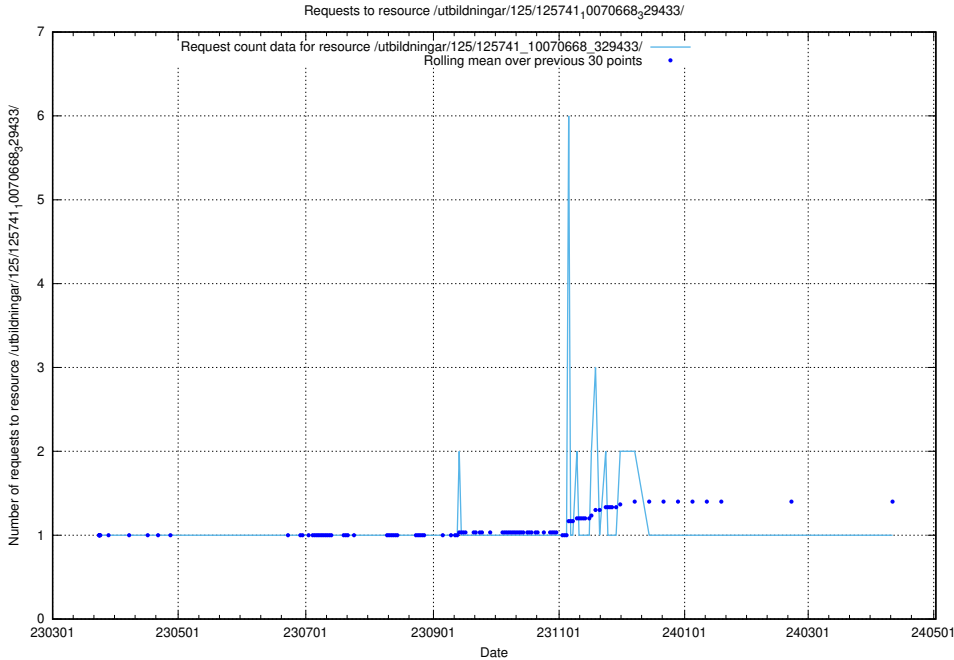

5.6637 Usage of /utbildningar/125/125741_10070668_329433/

Here, we count the number of requests to resource /utbildningar/125/125741_10070668_329433/.