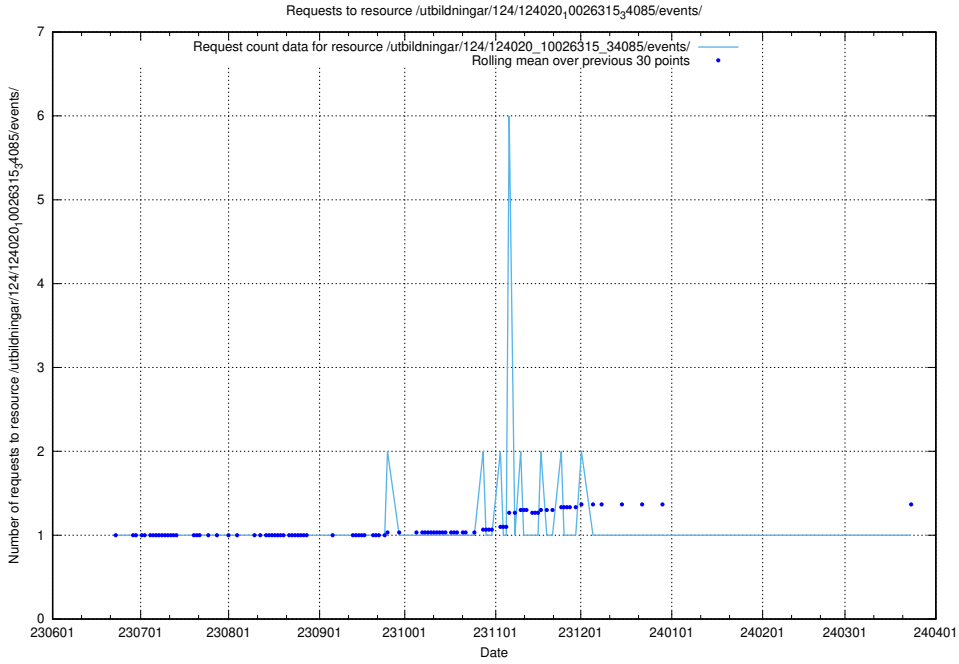

5.5961 Usage of /utbildningar/124/124020_10026315_34085/events/

Here, we count the number of requests to resource /utbildningar/124/124020_10026315_34085/events/.