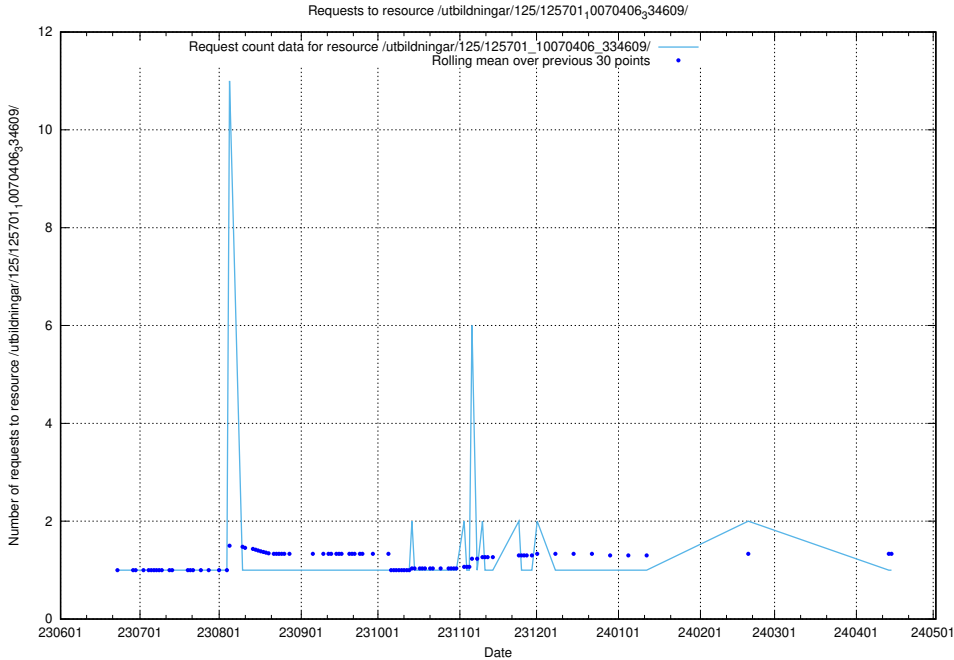

5.5841 Usage of /utbildningar/125/125701_10070406_334609/

Here, we count the number of requests to resource /utbildningar/125/125701_10070406_334609/.