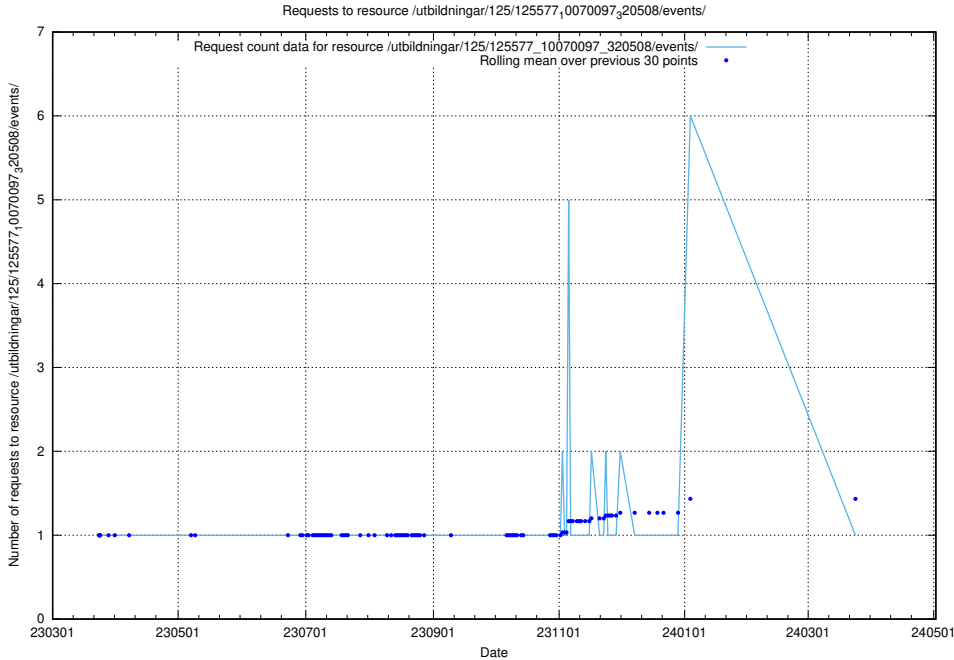

5.1109 Usage of /utbildningar/125/125577_10070097_320508/events/

Here, we count the number of requests to resource /utbildningar/125/125577_10070097_320508/events/