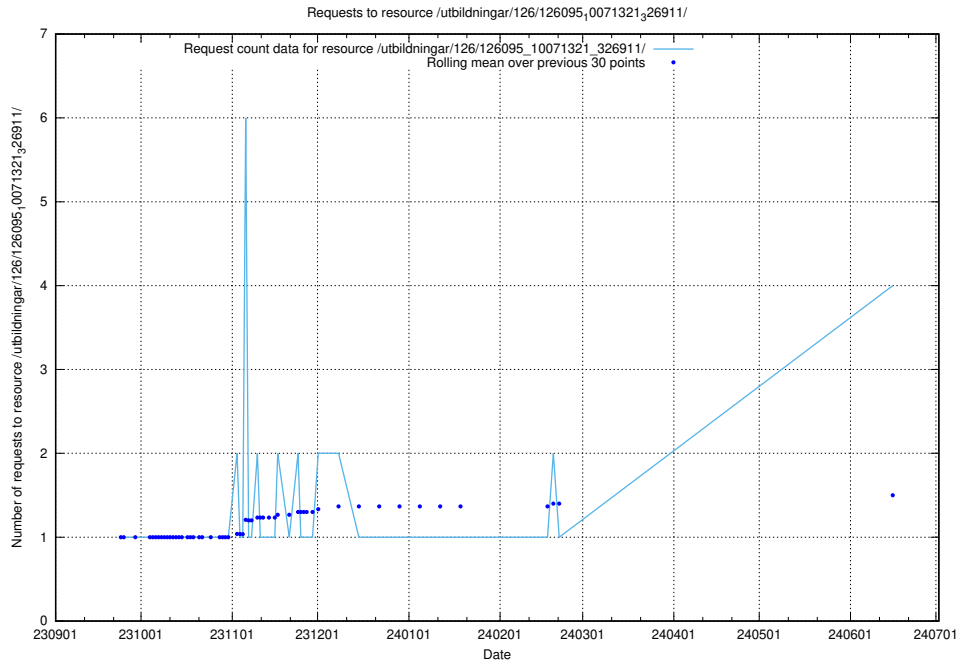

5.220 Usage of /utbildningar/126/126095_10071321_326911/

Here, we count the number of requests to resource /utbildningar/126/126095_10071321_326911/.