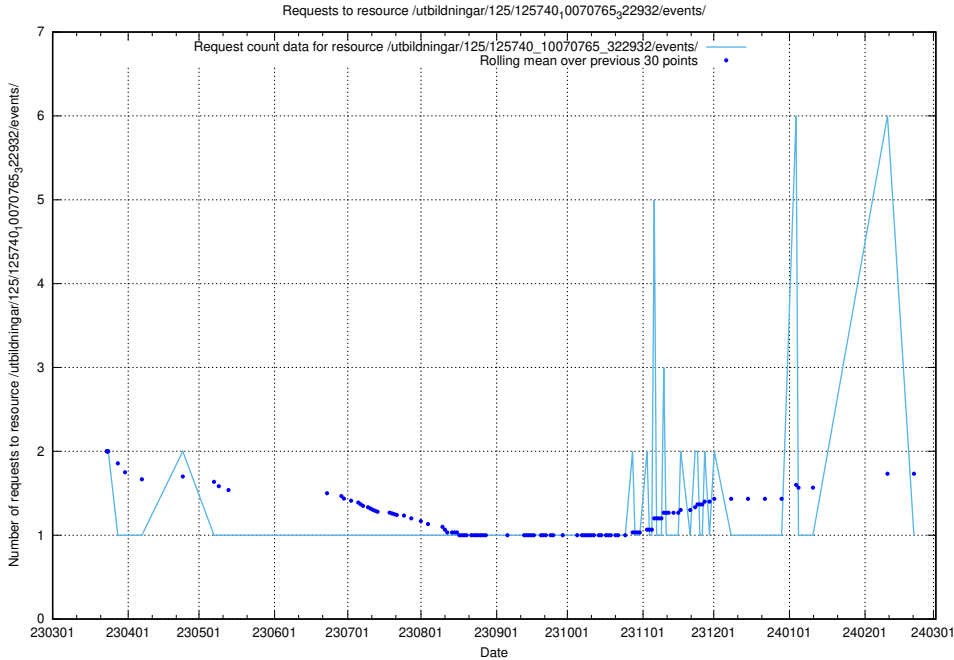

5.6425 Usage of /utbildningar/125/125740_10070765_322932/events/

Here, we count the number of requests to resource /utbildningar/125/125740_10070765_322932/events/