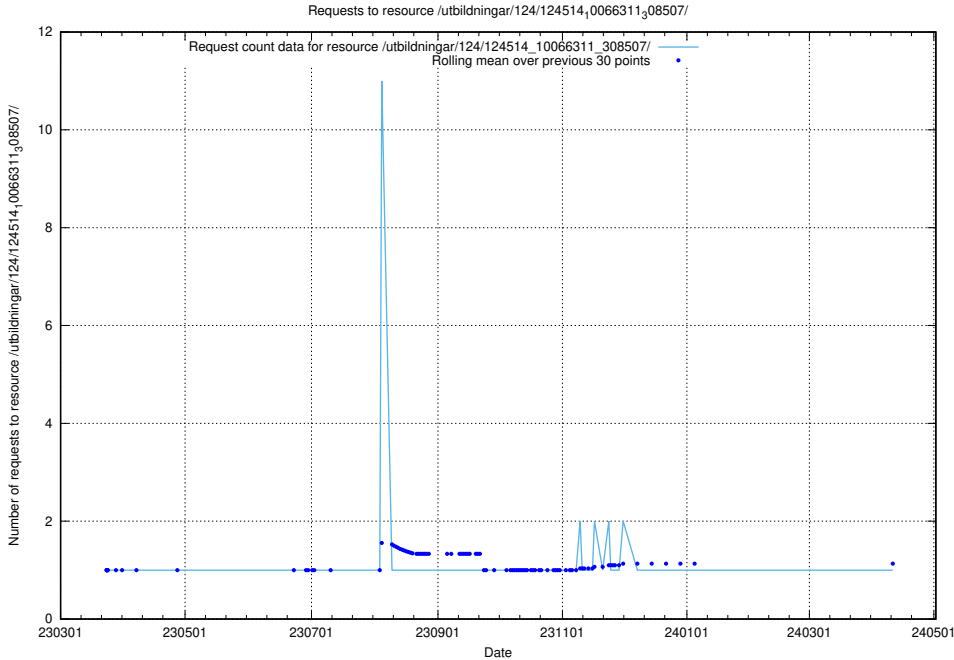

5.1958 Usage of /utbildningar/124/124514_10066311_308507/

Here, we count the number of requests to resource /utbildningar/124/124514_10066311_308507/.