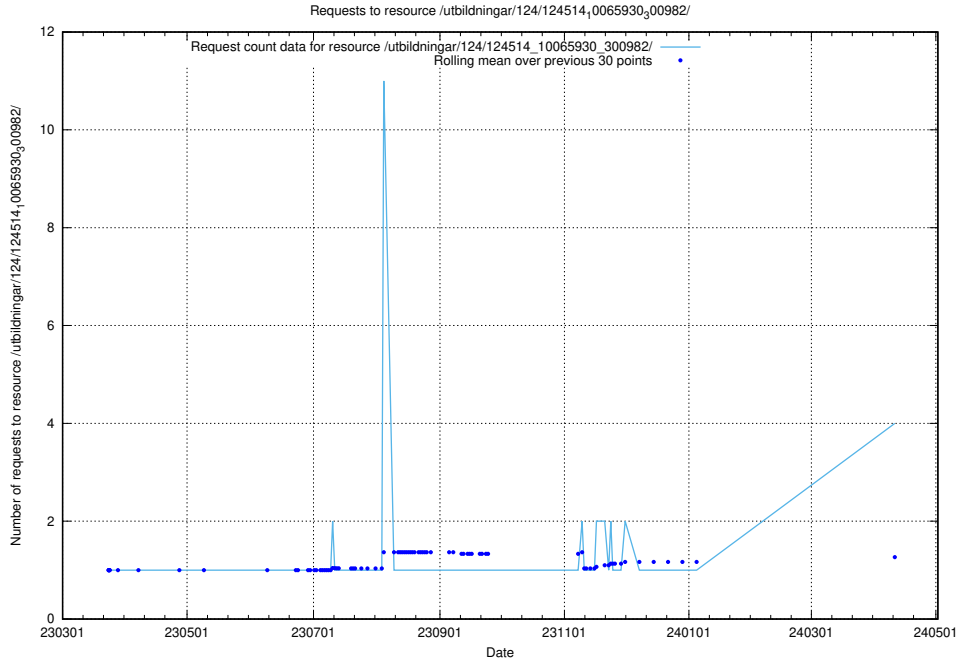

5.181 Usage of /utbildningar/124/124514_10065930_300982/

Here, we count the number of requests to resource /utbildningar/124/124514_10065930_300982/.