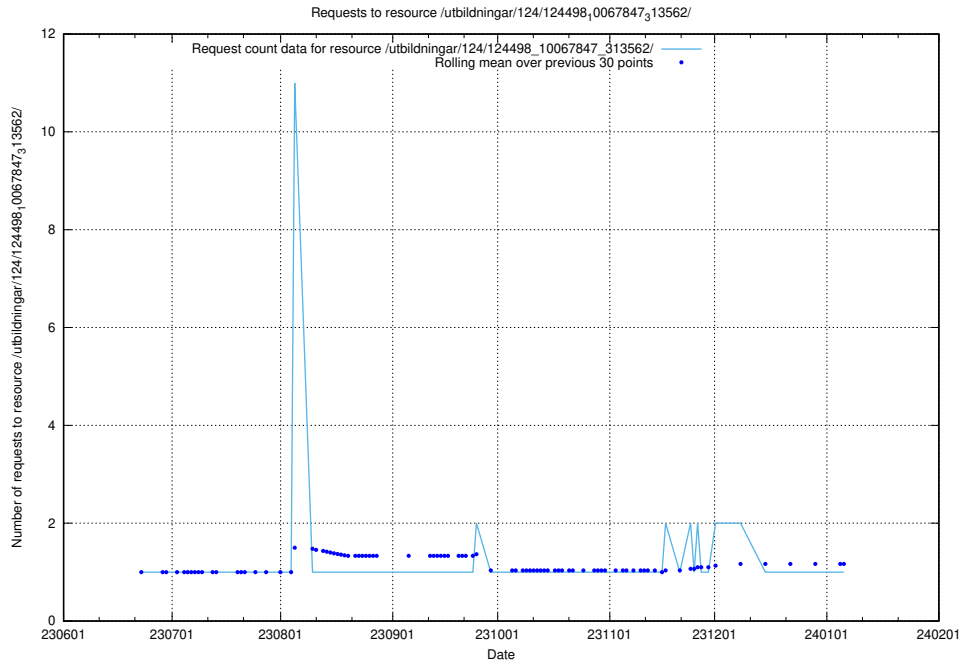

5.5923 Usage of /utbildningar/124/124498_10067847_313562/

Here, we count the number of requests to resource /utbildningar/124/124498_10067847_313562/.