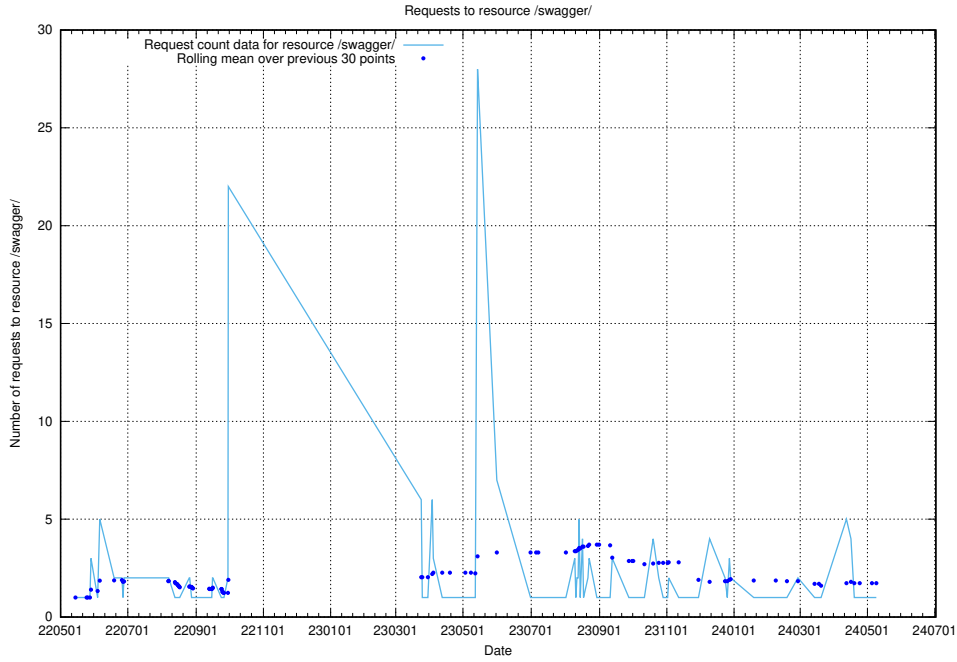

5.1078 Usage of /swagger/

Here, we count the number of requests to resource /swagger/.