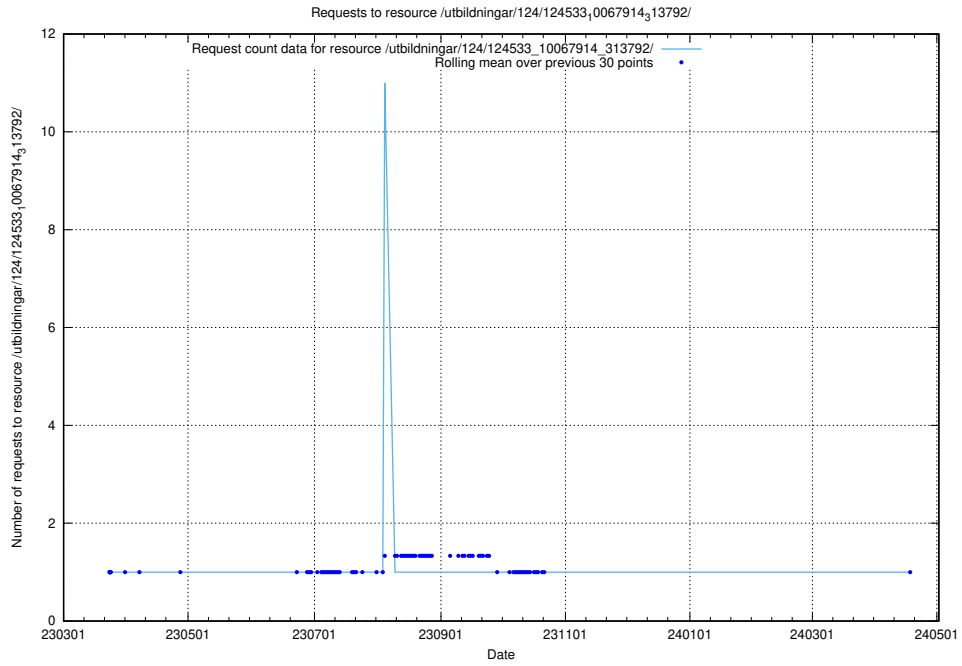

5.1230 Usage of /utbildningar/124/124533_10067914_313792/

Here, we count the number of requests to resource /utbildningar/124/124533_10067914_313792/.