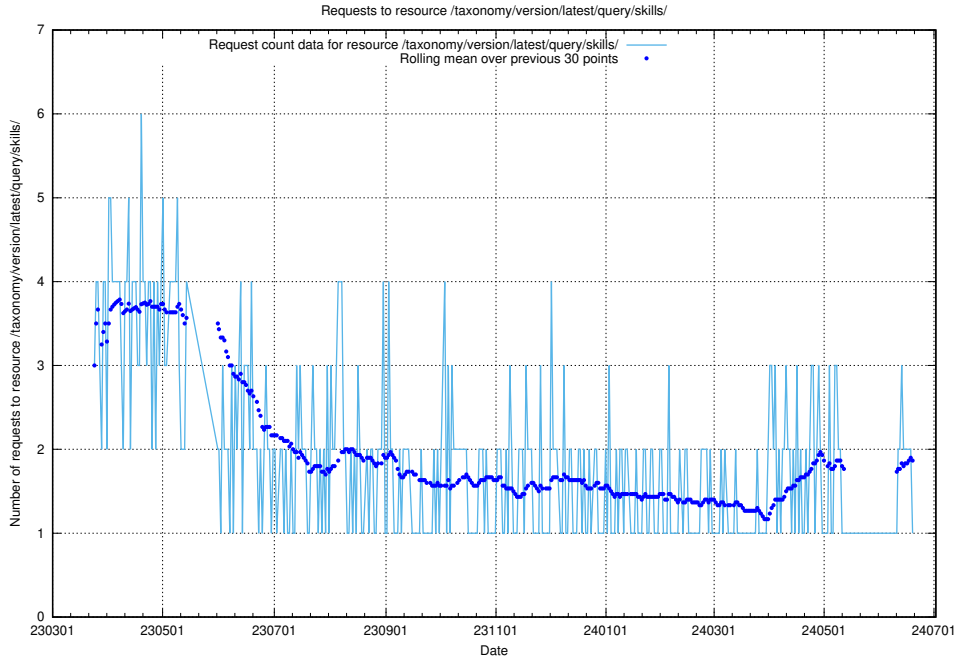

### 5.6240 Usage of /taxonomy/version/latest/query/skills/

Here, we count the number of requests to resource /taxonomy/version/latest/query/skills/.