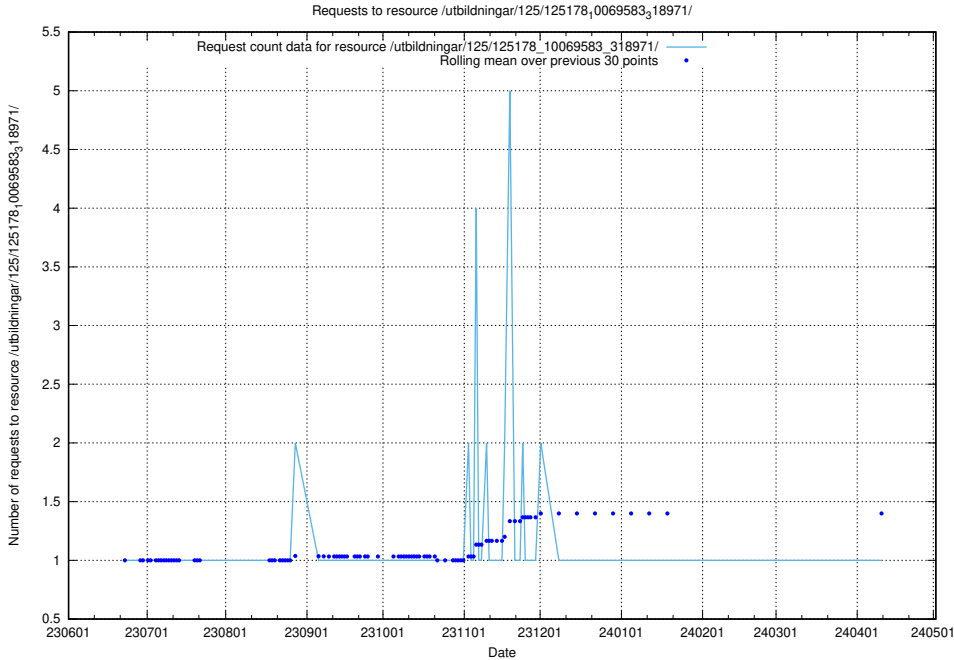

5.5867 Usage of /utbildningar/125/125178_10069583_318971/

Here, we count the number of requests to resource /utbildningar/125/125178_10069583_318971/.