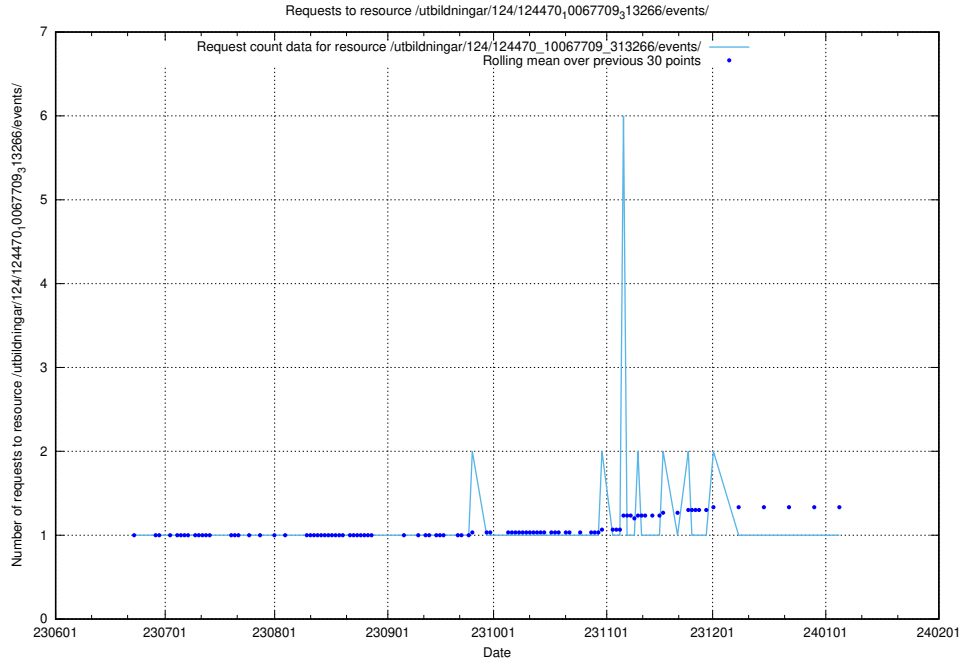

5.5938 Usage of /utbildningar/124/124470_10067709_313266/events/

Here, we count the number of requests to resource /utbildningar/124/124470_10067709_313266/events/