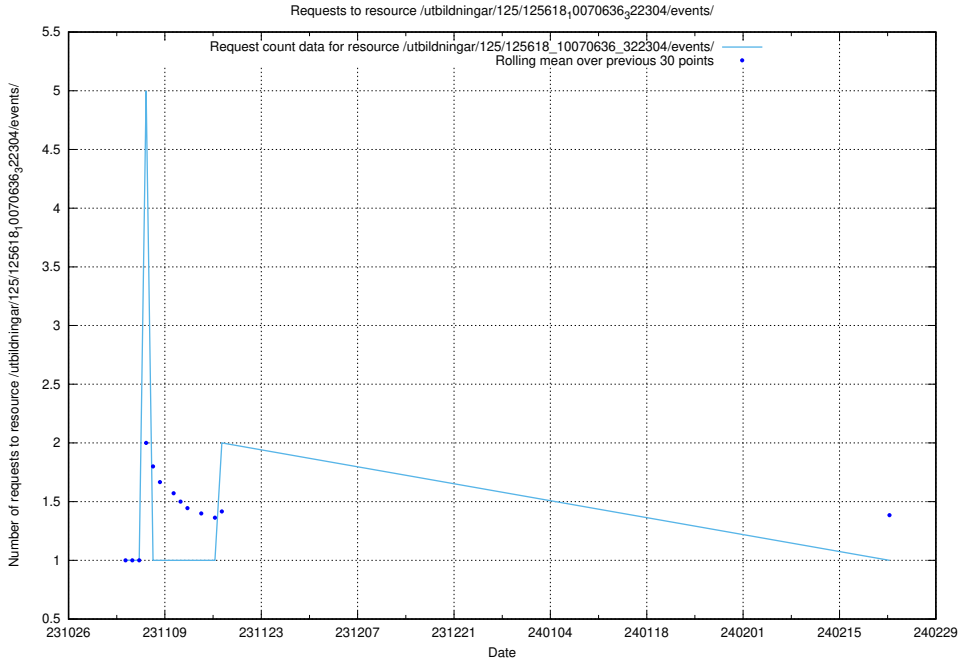

5.4309 Usage of /utbildningar/125/125618_10070636_322304/events/

Here, we count the number of requests to resource /utbildningar/125/125618_10070636_322304/events/