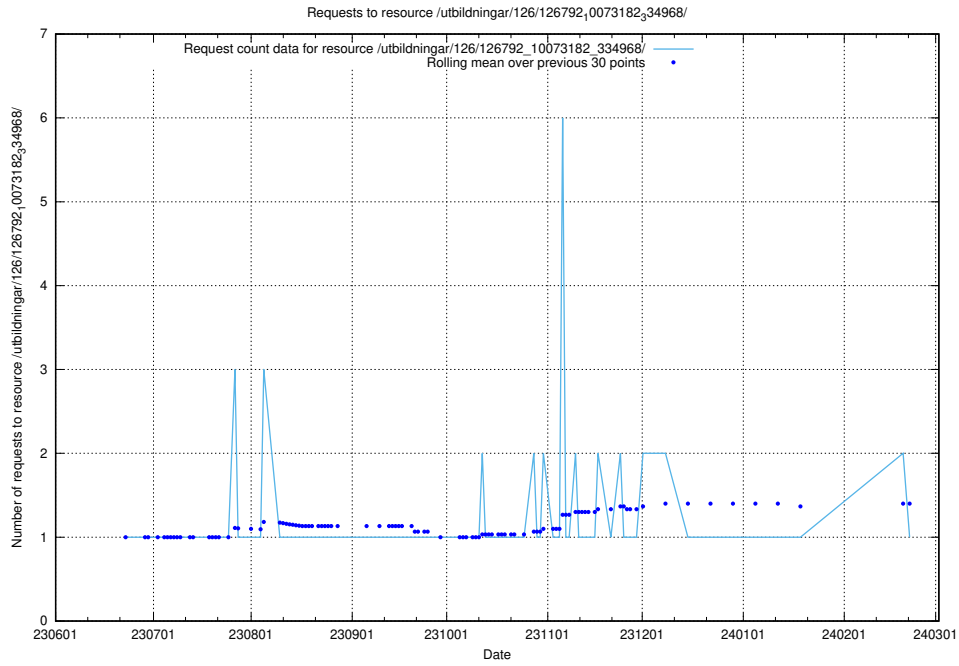

5.5729 Usage of /utbildningar/126/126792_10073182_334968/

Here, we count the number of requests to resource /utbildningar/126/126792_10073182_334968/.