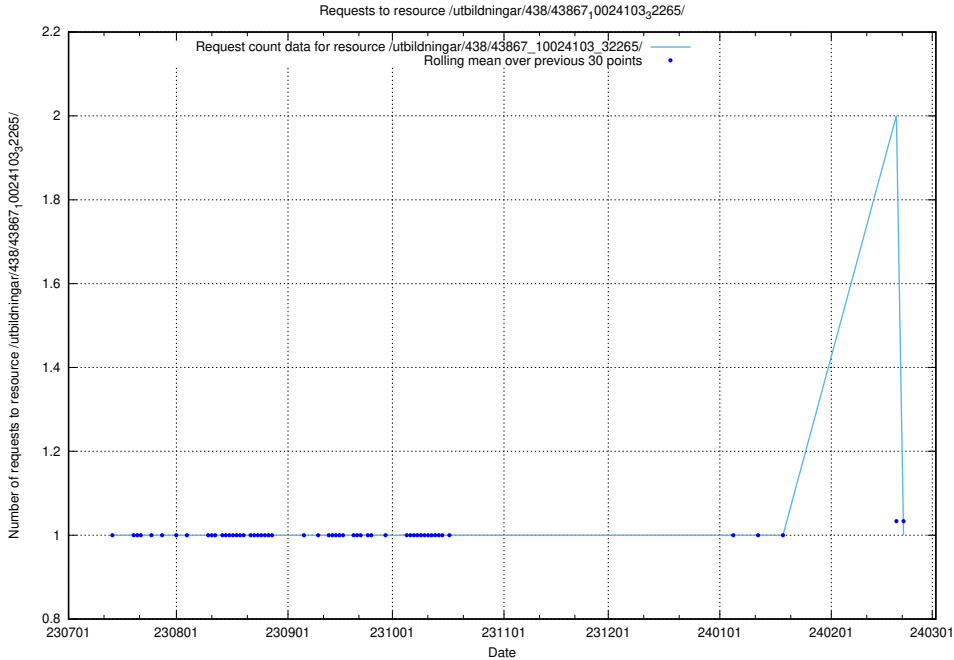

### 5.5206 Usage of /utbildningar/126/126728\_10073173\_334952/events/

Here, we count the number of requests to resource /utbildningar/126/126728\_10073173\_334952/events/