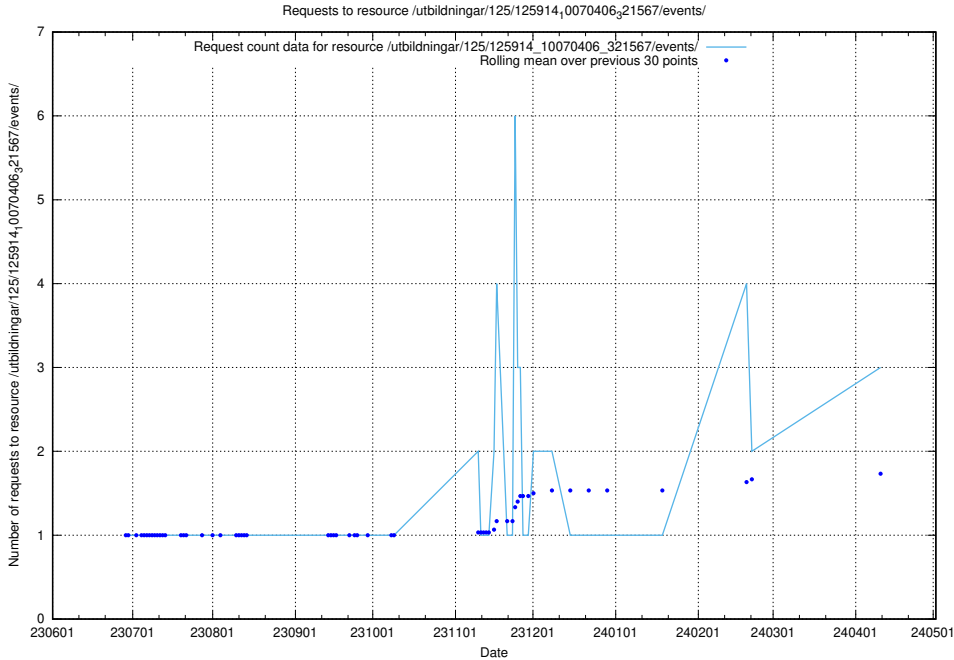

5.392 Usage of /utbildningar/125/125914_10070406_321567/events/

Here, we count the number of requests to resource /utbildningar/125/125914_10070406_321567/events/