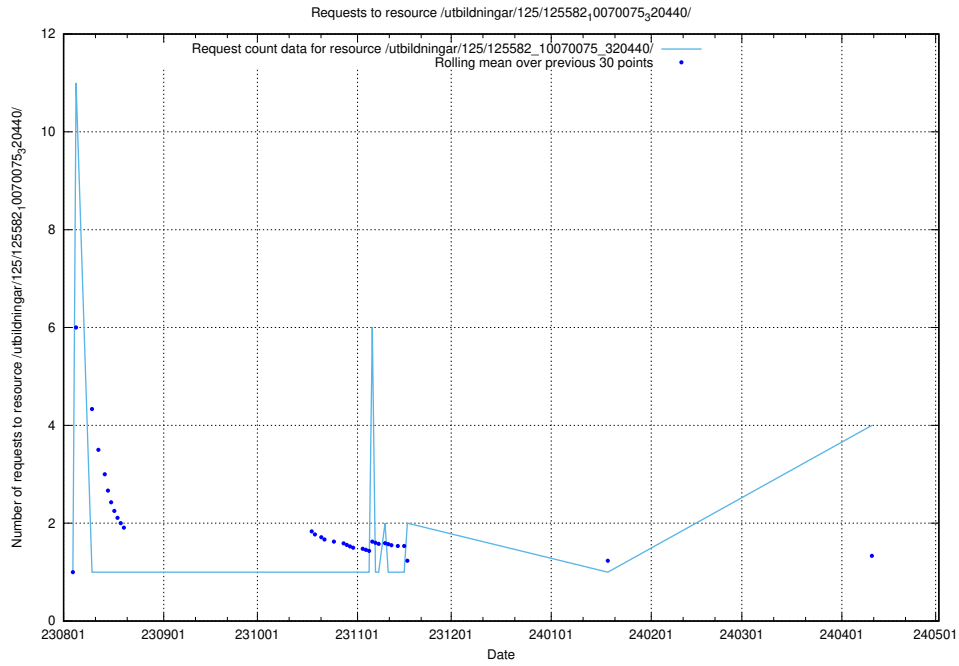

5.227 Usage of /utbildningar/125/125582_10070075_320440/

Here, we count the number of requests to resource /utbildningar/125/125582_10070075_320440/.