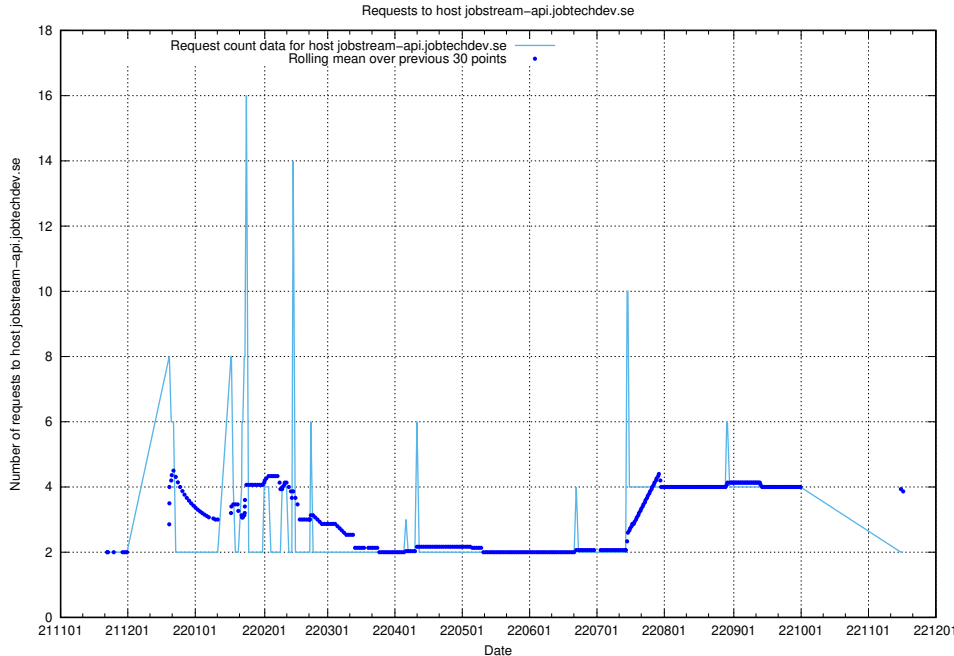

7.440 Usage of jobstream-api.jobtechdev.se

Here, we count the number of requests to host jobstream-api.jobtechdev.se.