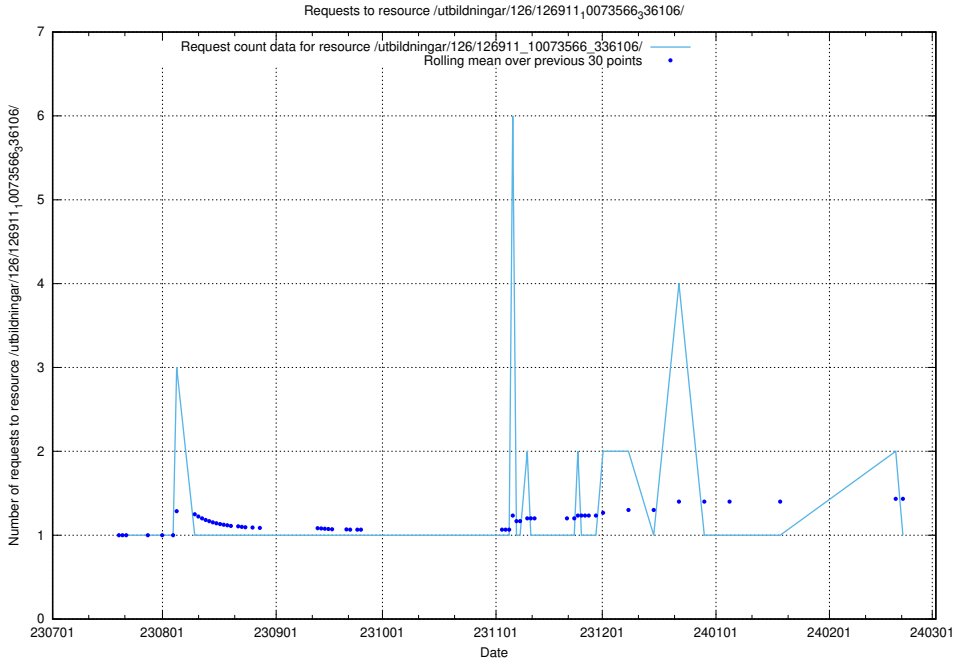

5.5126 Usage of /utbildningar/126/126911_10073566_336106/

Here, we count the number of requests to resource /utbildningar/126/126911_10073566_336106/.