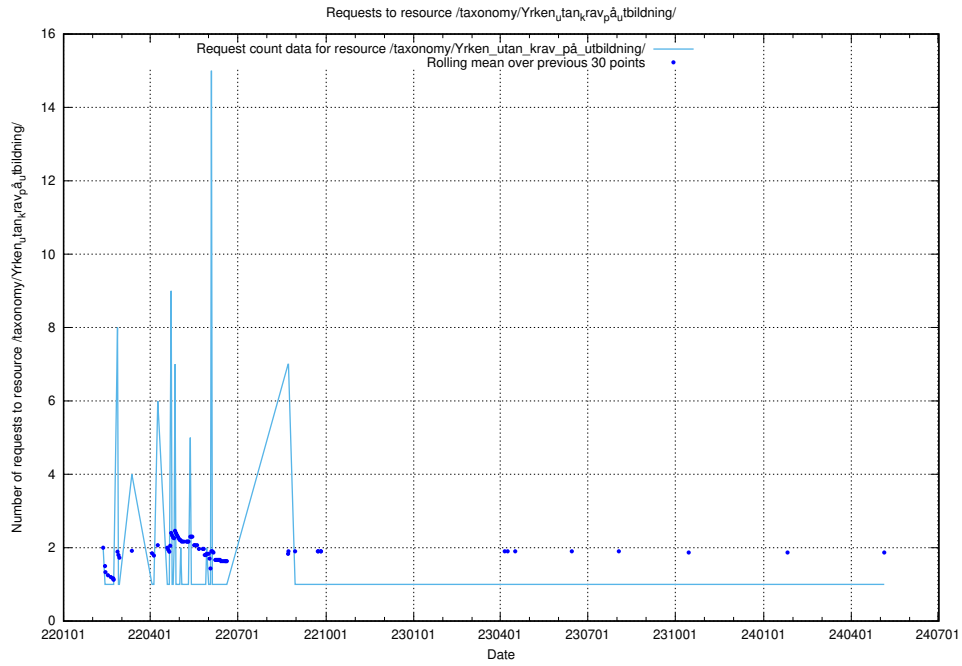

5.1601 Usage of /taxonomy/Yrken_utan_krav_på_utbildning/

Here, we count the number of requests to resource /taxonomy/Yrken_utan_krav_på_utbildning/.