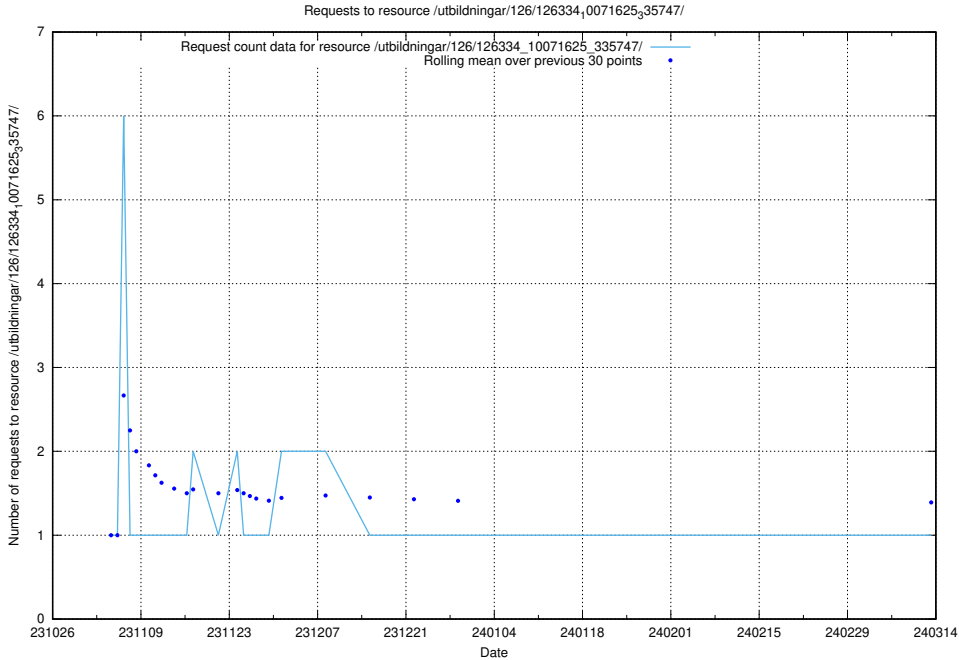

5.4289 Usage of /utbildningar/126/126334_10071625_335747/

Here, we count the number of requests to resource /utbildningar/126/126334_10071625_335747/.