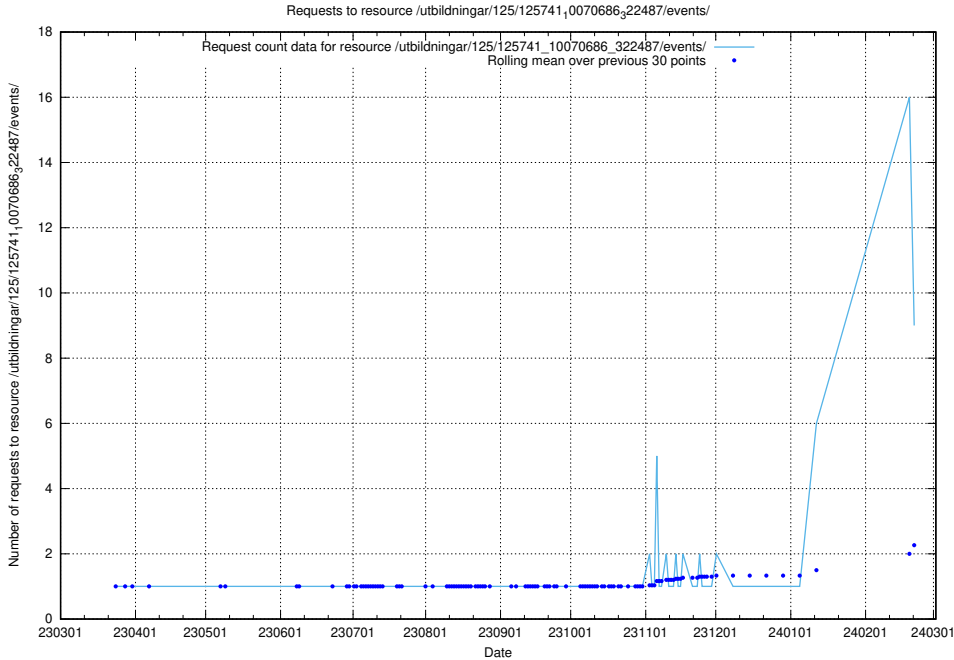

5.34 Usage of /utbildningar/125/125741_10070686_322487/events/

Here, we count the number of requests to resource /utbildningar/125/125741_10070686_322487/events/