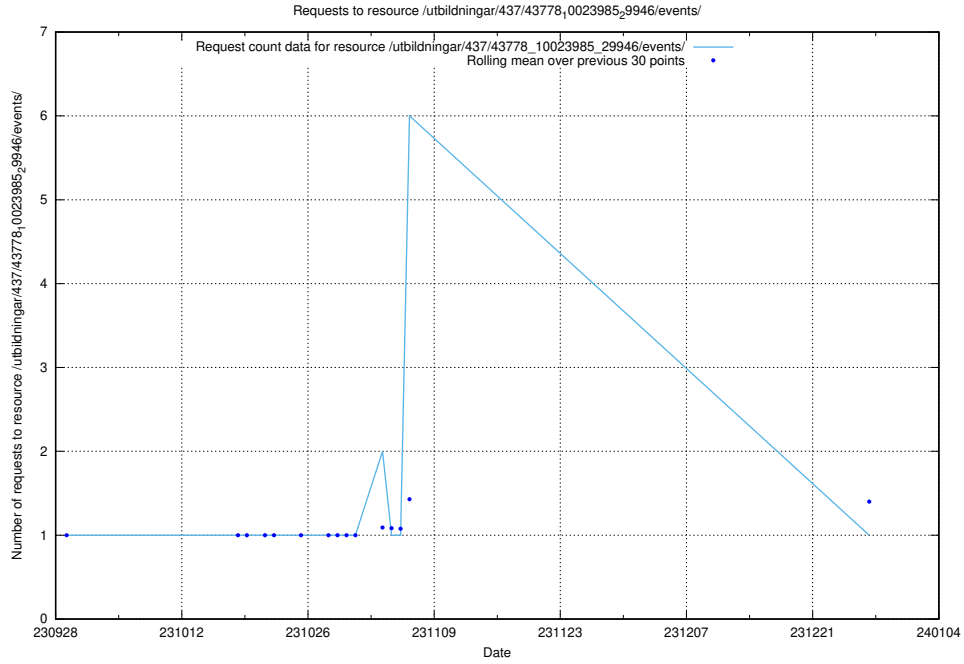

5.4591 Usage of /utbildningar/437/43778_10023985_29946/events/

Here, we count the number of requests to resource /utbildningar/437/43778_10023985_29946/events/.