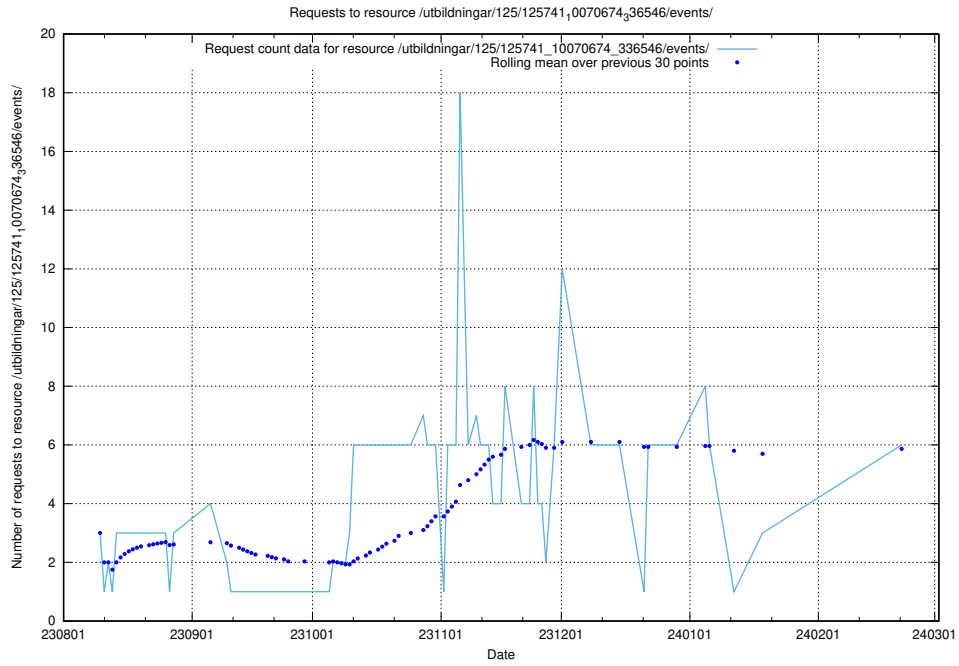

5.74 Usage of /utbildningar/125/125741_10070674_336546/events/

Here, we count the number of requests to resource /utbildningar/125/125741_10070674_336546/events/