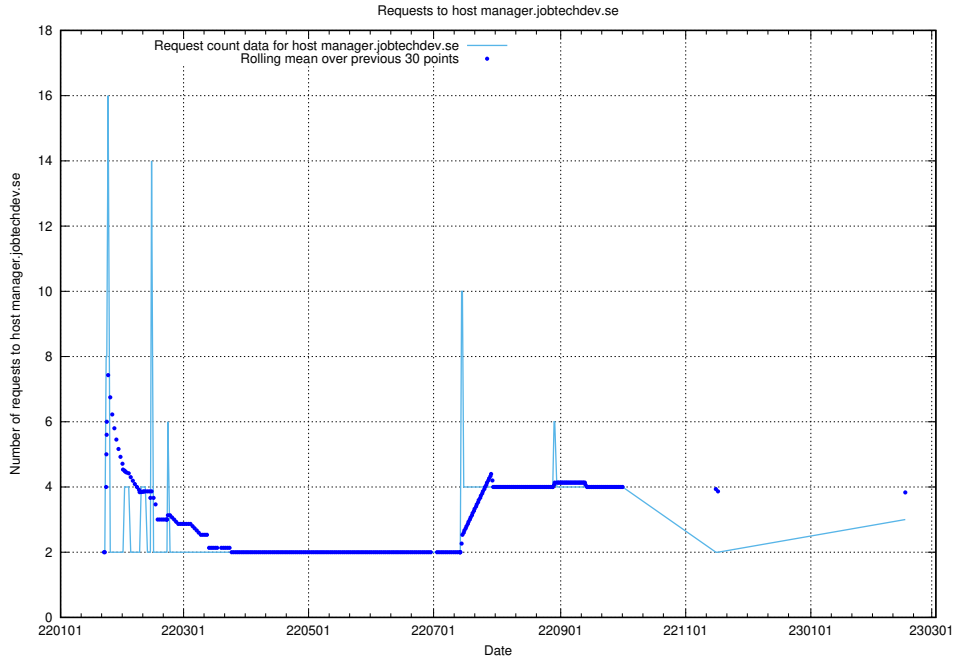

7.254 Usage of manager.jobtechdev.se

Here, we count the number of requests to host manager.jobtechdev.se.