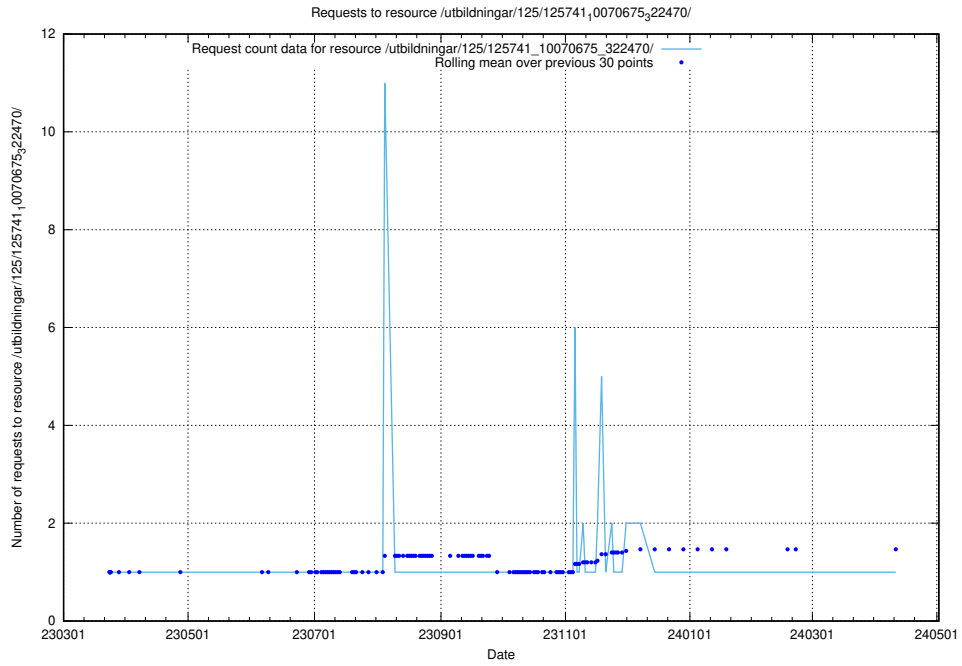

5.6629 Usage of /utbildningar/125/125741_10070675_322470/

Here, we count the number of requests to resource /utbildningar/125/125741_10070675_322470/.