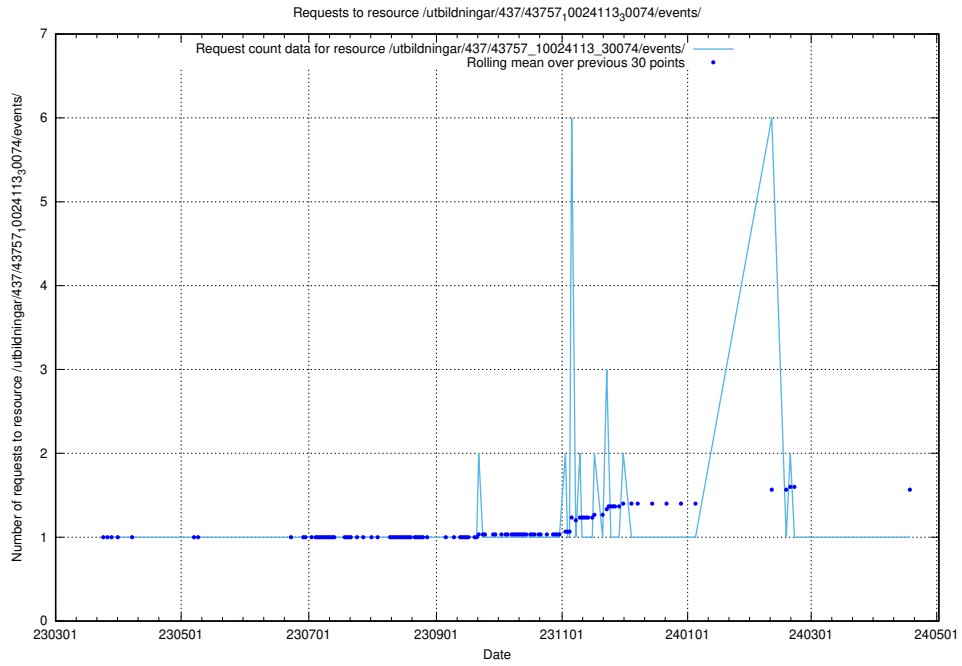

5.6336 Usage of /utbildningar/437/43757_10024113_30074/events/

Here, we count the number of requests to resource /utbildningar/437/43757_10024113_30074/events/.