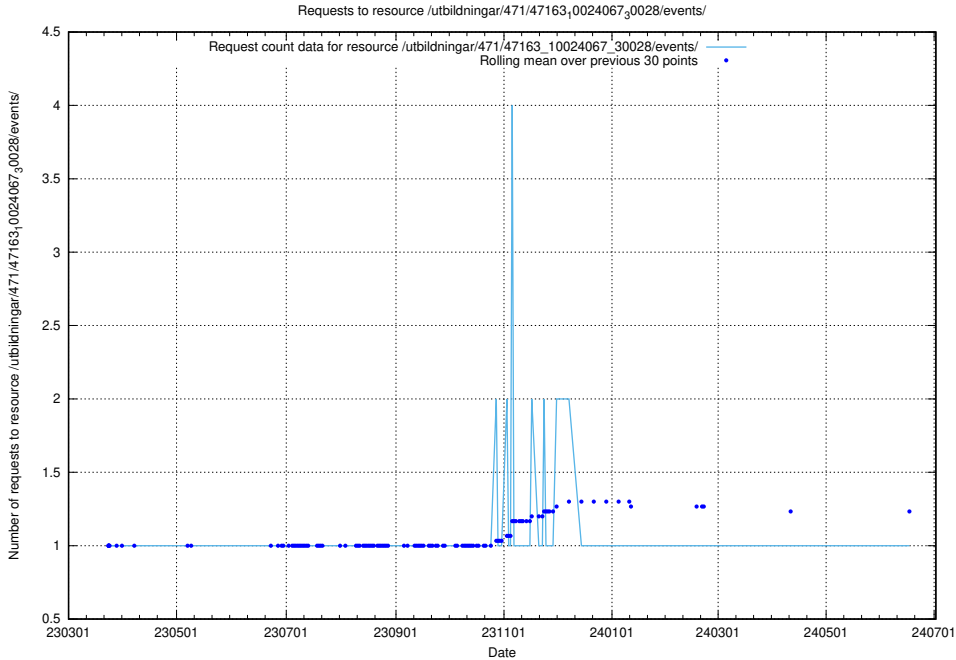

5.6461 Usage of /utbildningar/471/47163_10024067_30028/events/

Here, we count the number of requests to resource /utbildningar/471/47163_10024067_30028/events/.