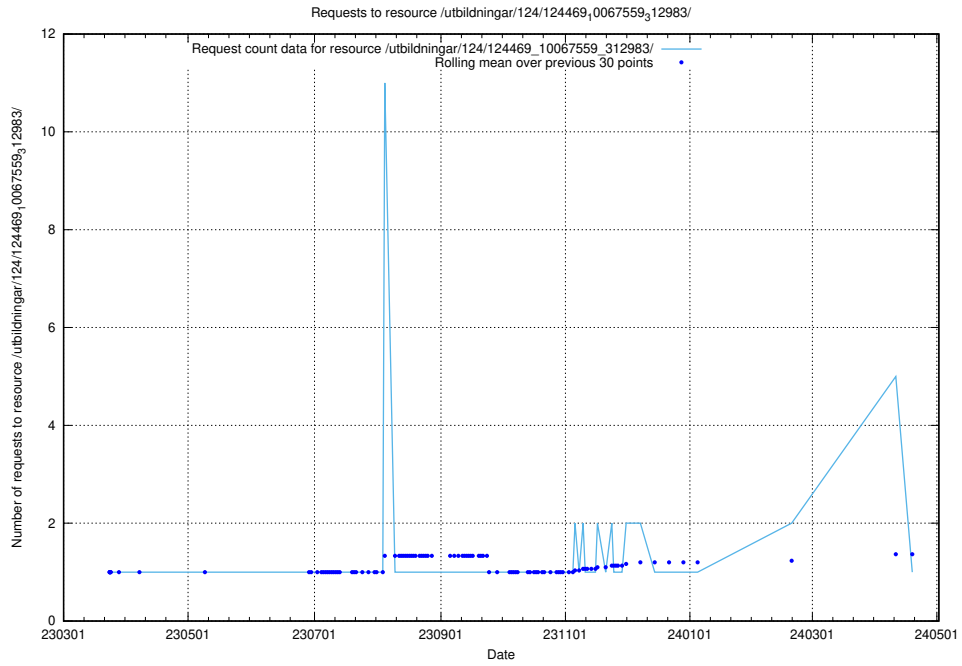

5.3466 Usage of /utbildningar/124/124469_10067559_312983/

Here, we count the number of requests to resource /utbildningar/124/124469_10067559_312983/.