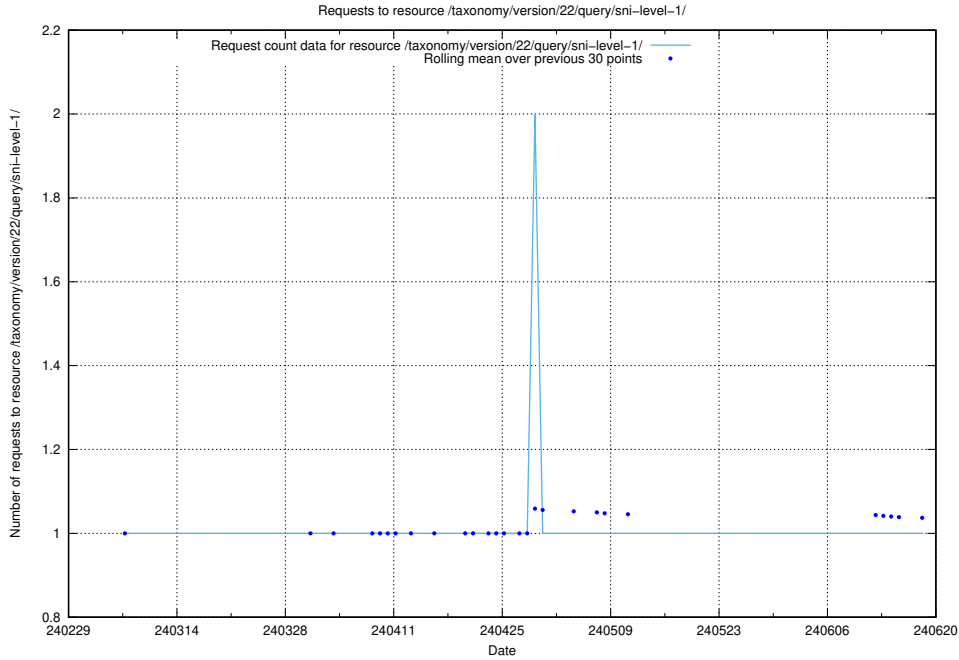

5.2047 Usage of /taxonomy/version/22/query/sni-level-1/

Here, we count the number of requests to resource /taxonomy/version/22/query/sni-level-1/.