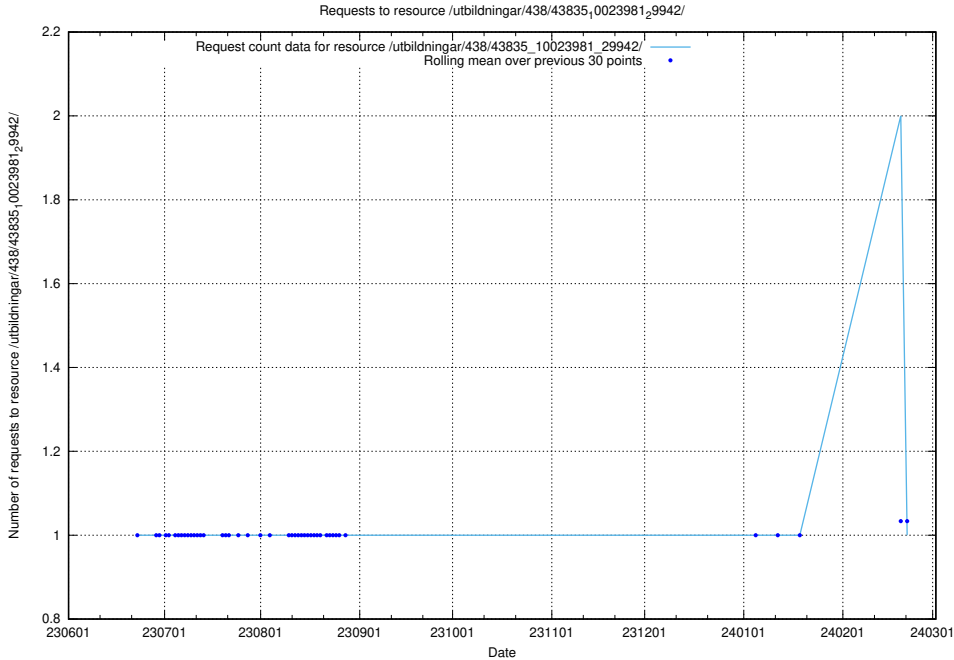

5.5709 Usage of /utbildningar/438/43835_10023981_29942/

Here, we count the number of requests to resource /utbildningar/438/43835_10023981_29942/.