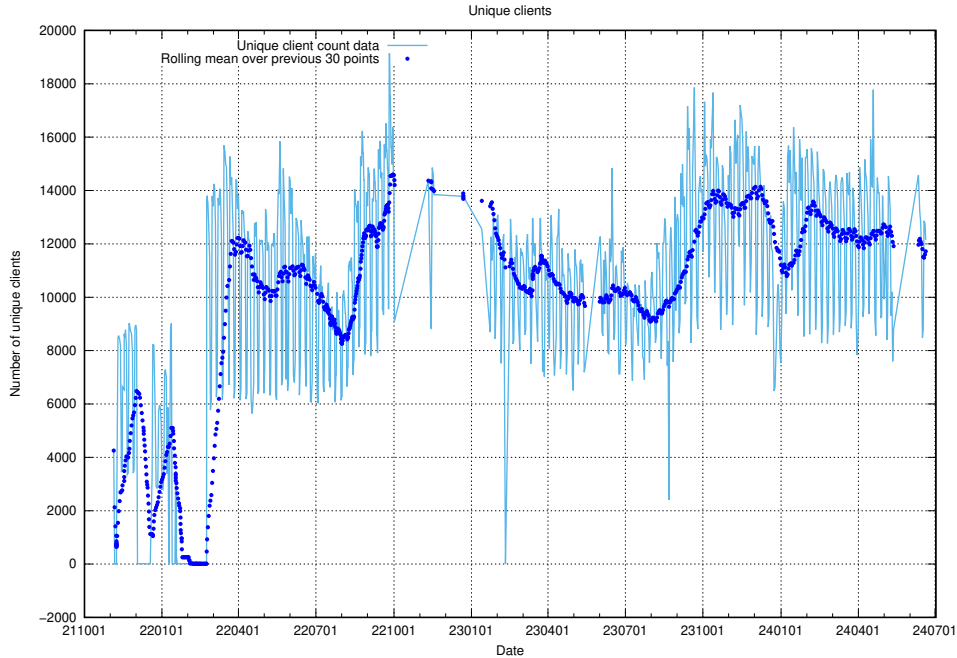

8.2 Number of unique clients

Here we extract the number of unique clients that have used our APIs.