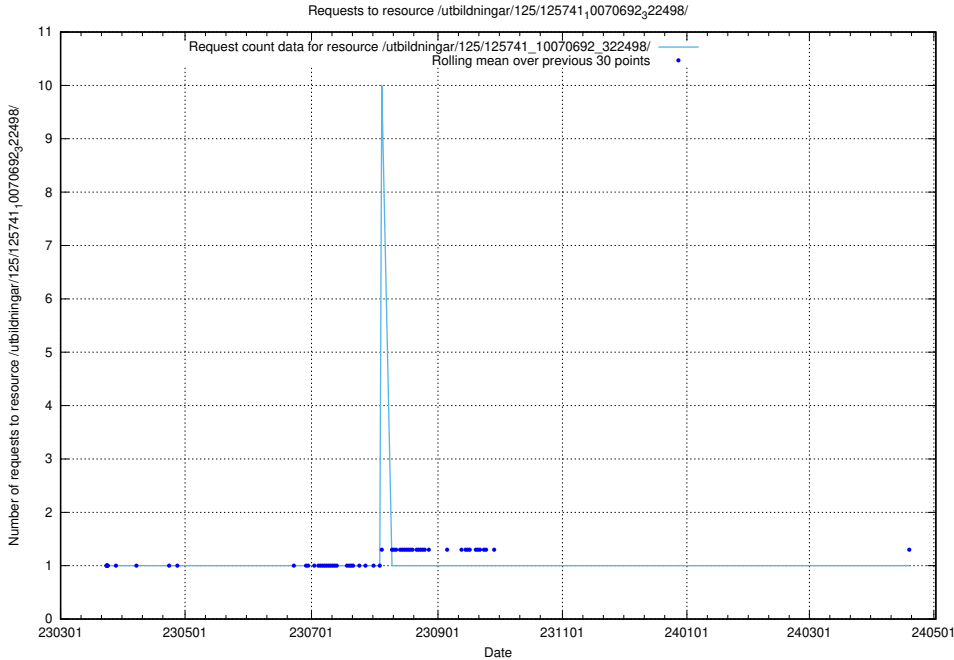

5.6618 Usage of /utbildningar/125/125741_10070692_322498/

Here, we count the number of requests to resource /utbildningar/125/125741_10070692_322498/.