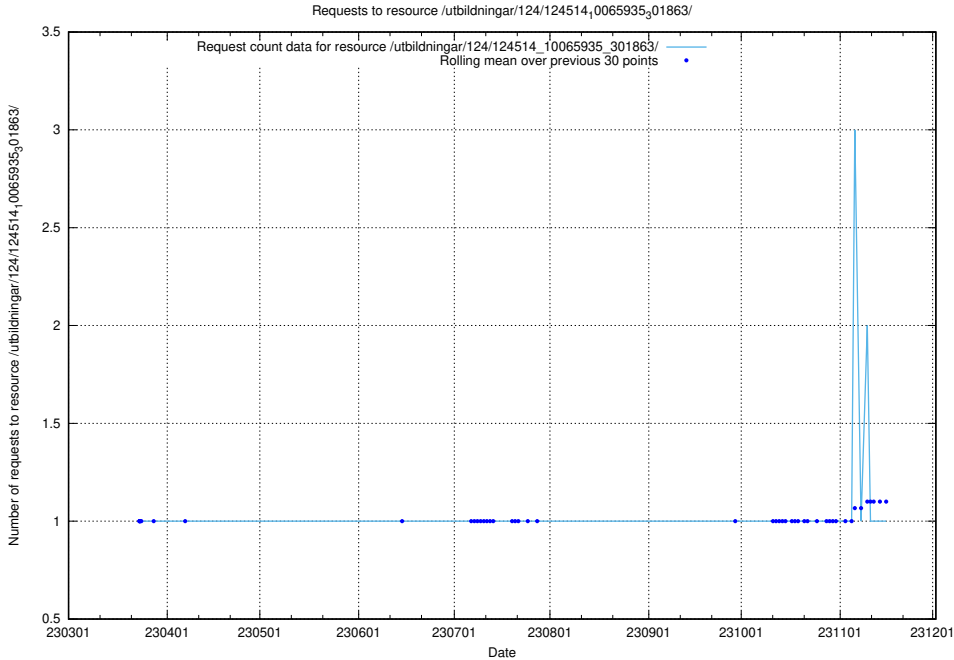

5.2046 Usage of /utbildningar/124/124514_10065935_301863/

Here, we count the number of requests to resource /utbildningar/124/124514_10065935_301863/.