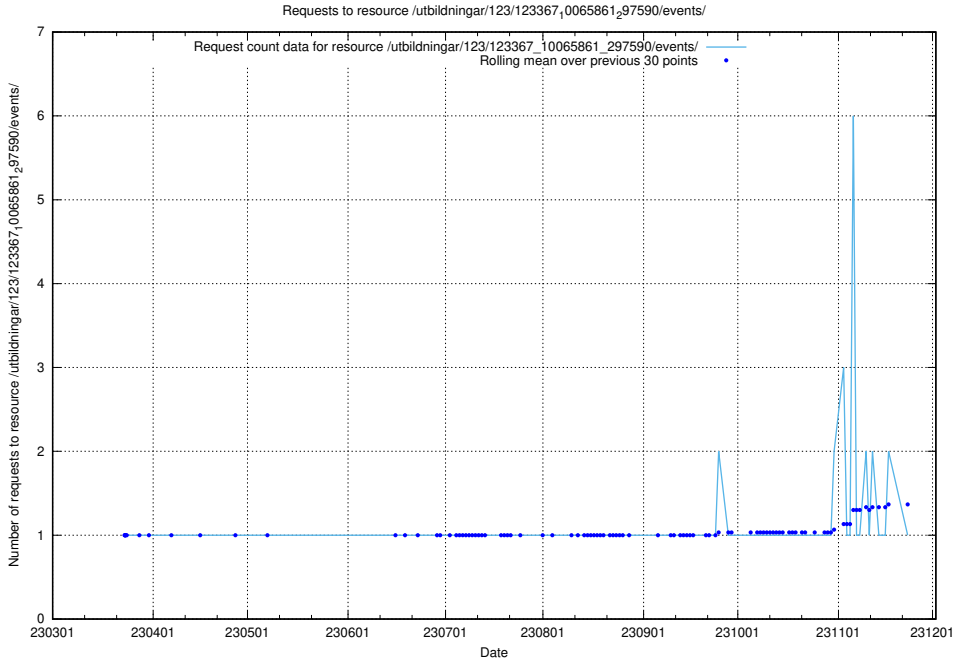

### 5.4945 Usage of /utbildningar/123/123367\_10065861\_297590/events/

Here, we count the number of requests to resource /utbildningar/123/123367\_10065861\_297590/events/