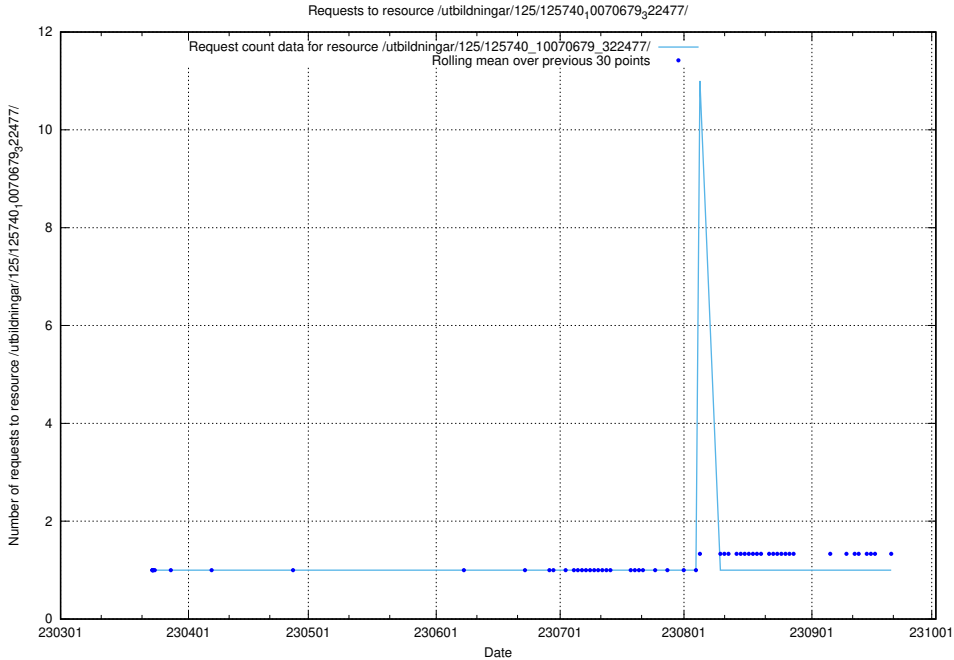

5.999 Usage of /utbildningar/125/125740_10070679_322477/

Here, we count the number of requests to resource /utbildningar/125/125740_10070679_322477/.