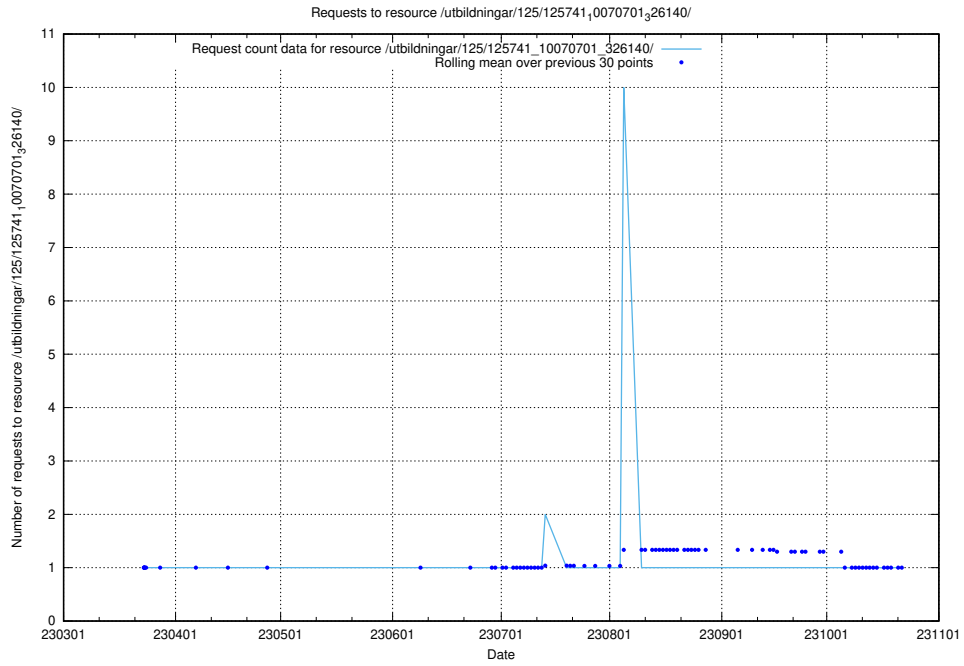

5.6613 Usage of /utbildningar/125/125741_10070701_326140/

Here, we count the number of requests to resource /utbildningar/125/125741_10070701_326140/.