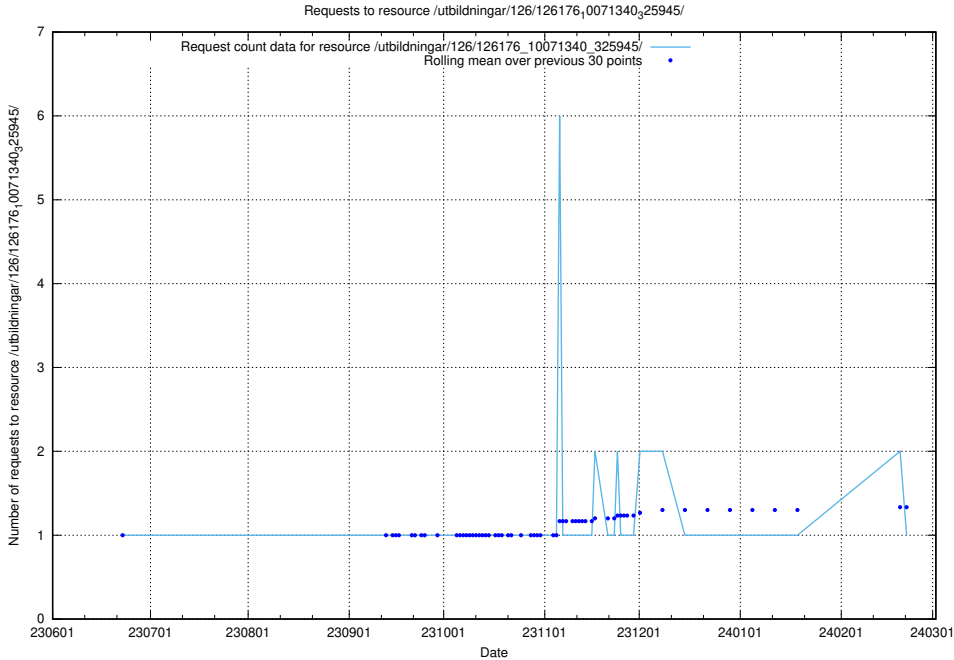

5.5814 Usage of /utbildningar/126/126176_10071340_325945/

Here, we count the number of requests to resource /utbildningar/126/126176_10071340_325945/.