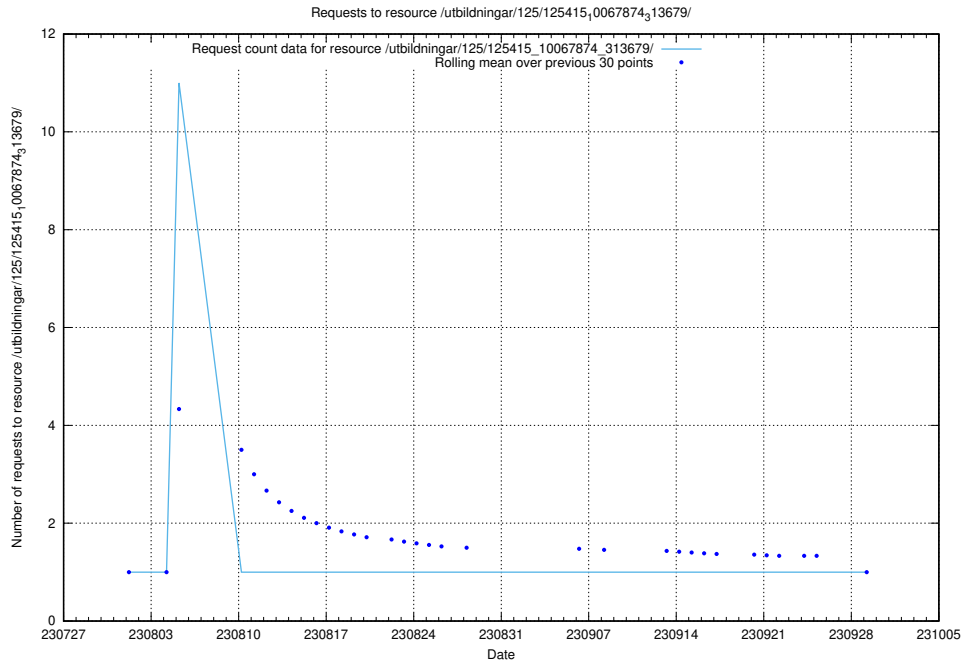

5.5034 Usage of /utbildningar/125/125415_10067874_313679/

Here, we count the number of requests to resource /utbildningar/125/125415_10067874_313679/.