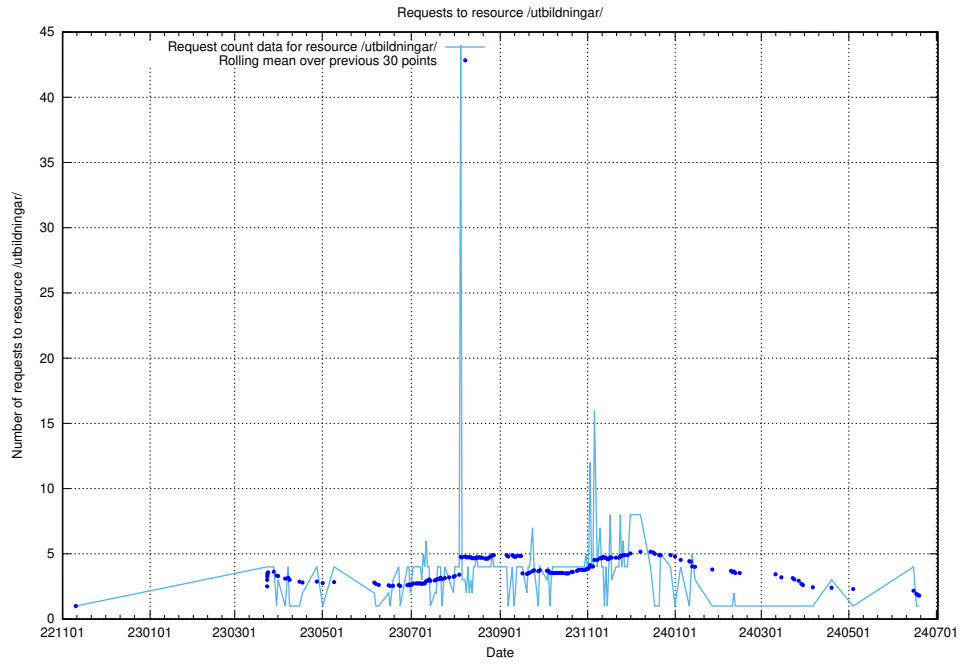

5.6439 Usage of /utbildningar/

Here, we count the number of requests to resource /utbildningar/.