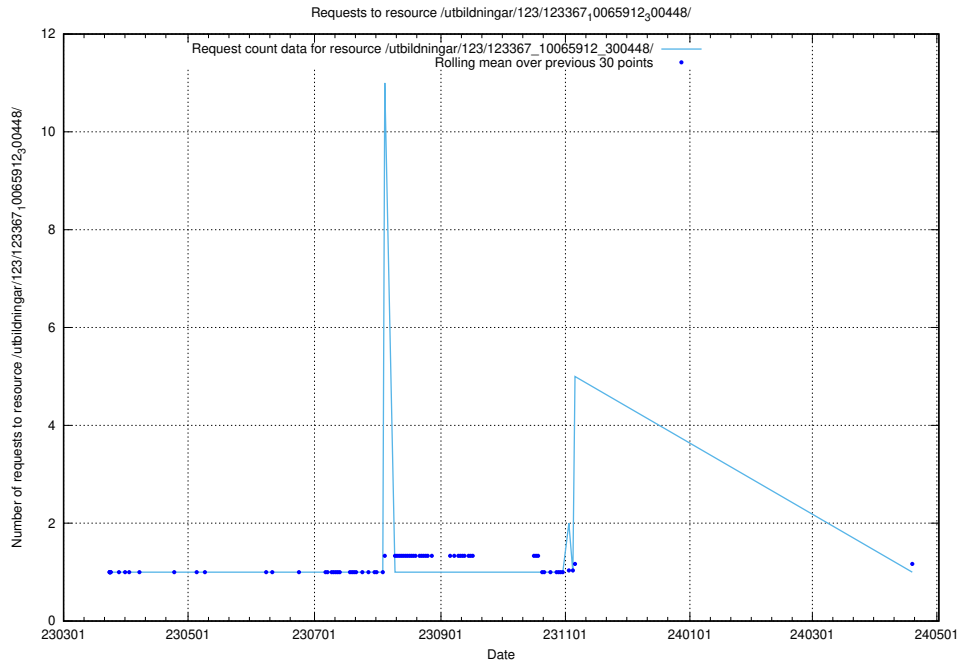

5.4844 Usage of /utbildningar/123/123367_10065912_300448/

Here, we count the number of requests to resource /utbildningar/123/123367_10065912_300448/.