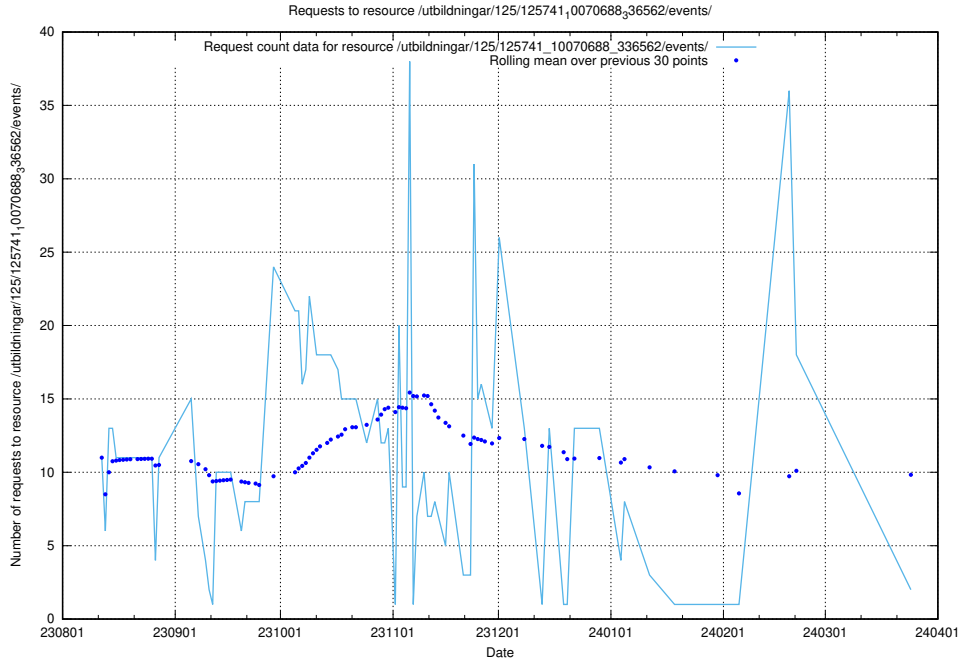

5.765 Usage of /utbildningar/125/125741_10070688_336562/events/

Here, we count the number of requests to resource /utbildningar/125/125741_10070688_336562/events/