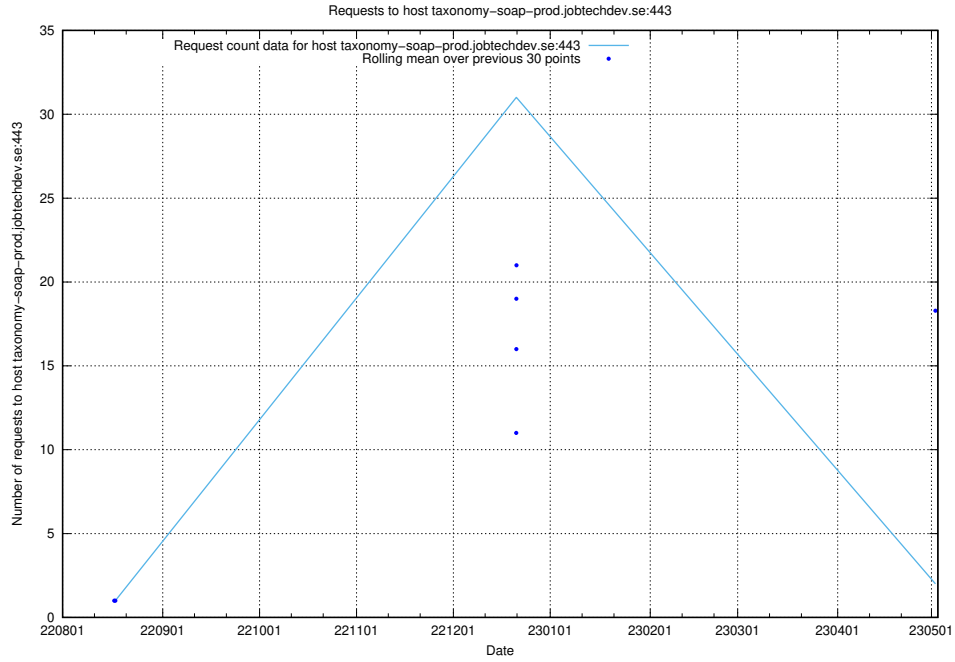

7.345 Usage of taxonomy-soap-prod.jobtechdev.se:443

Here, we count the number of requests to host taxonomy-soap-prod.jobtechdev.se:443.