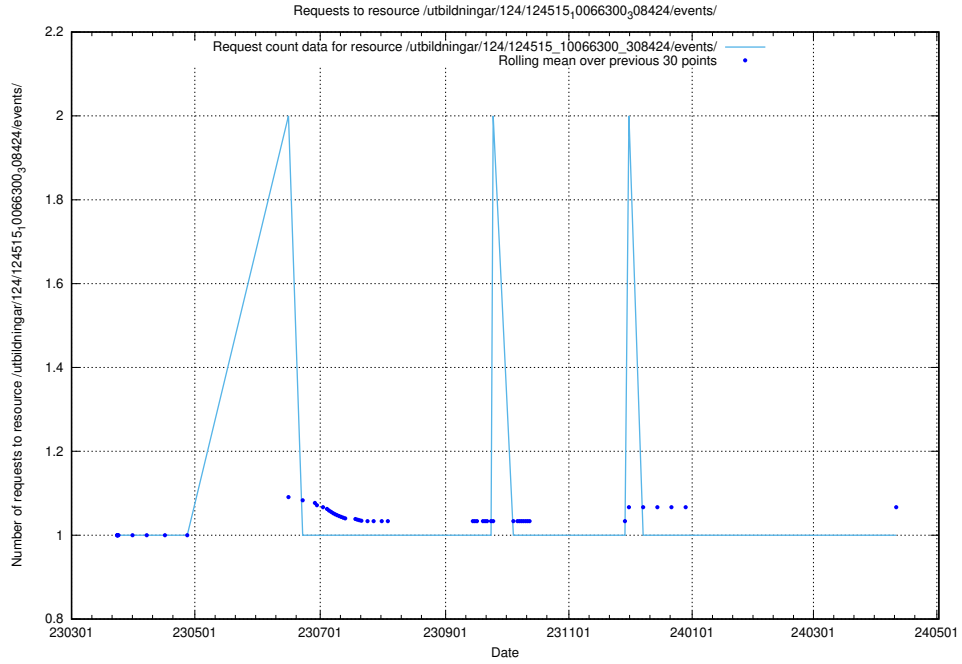

## 5.1678 Usage of /utbildningar/124/124515\_10066300\_308424/events/

Here, we count the number of requests to resource /utbildningar/124/124515\_10066300\_308424/events/