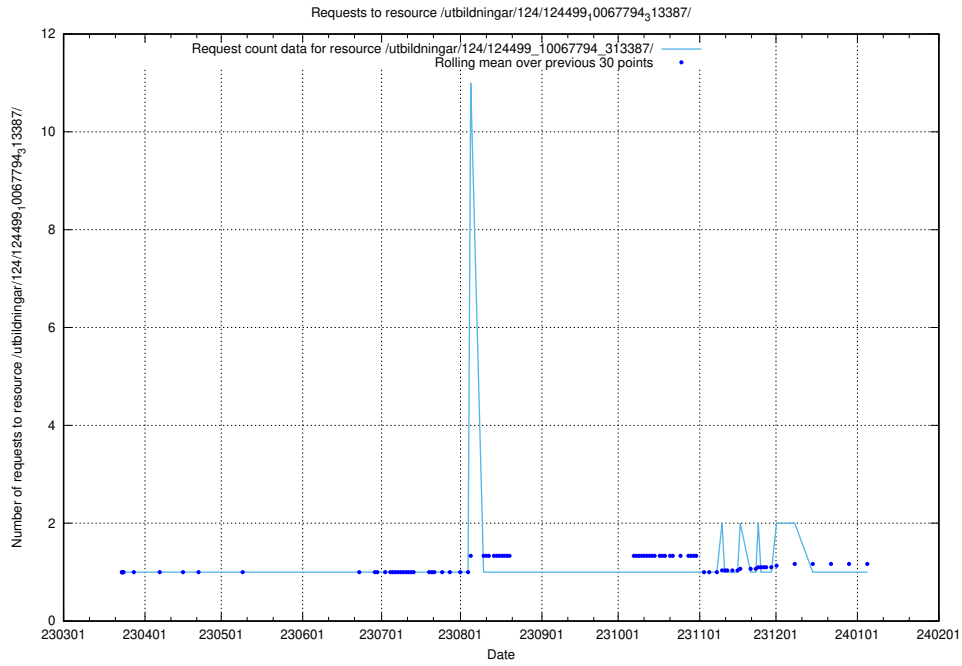

5.2651 Usage of /utbildningar/124/124499_10067794_313387/

Here, we count the number of requests to resource /utbildningar/124/124499_10067794_313387/.