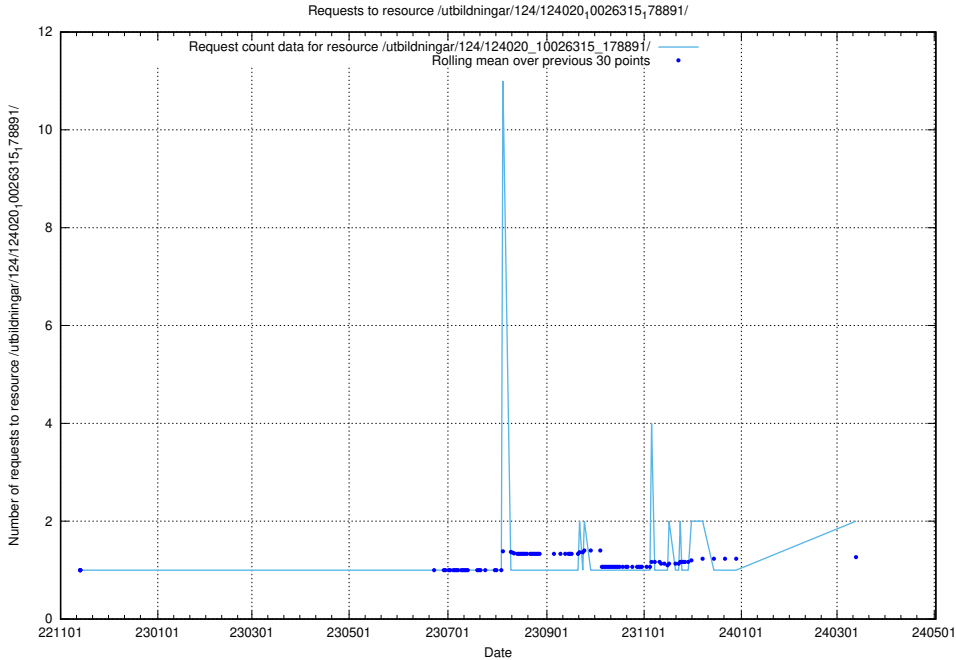

5.886 Usage of /utbildningar/124/124020_10026315_178891/

Here, we count the number of requests to resource /utbildningar/124/124020_10026315_178891/.