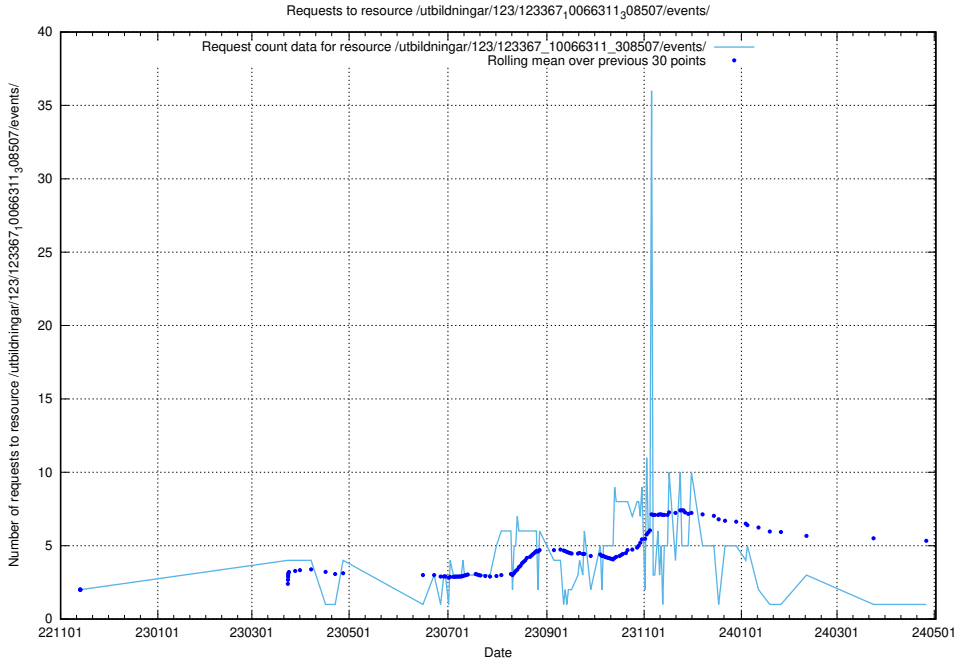

5.5955 Usage of /utbildningar/123/123367_10066311_308507/events/

Here, we count the number of requests to resource /utbildningar/123/123367_10066311_308507/events/