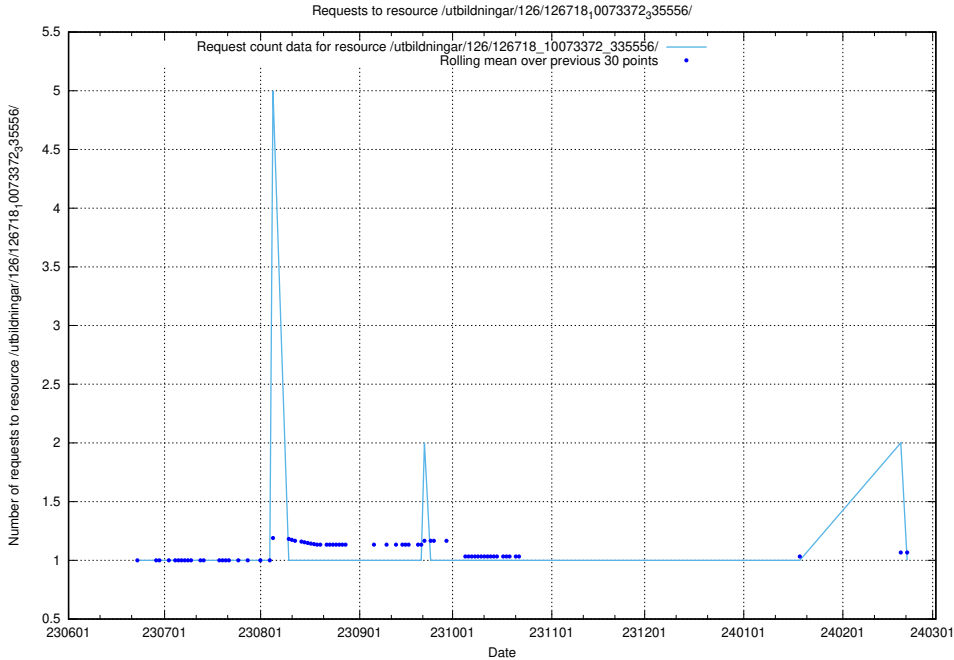

5.5749 Usage of /utbildningar/126/126718_10073372_335556/

Here, we count the number of requests to resource /utbildningar/126/126718_10073372_335556/.