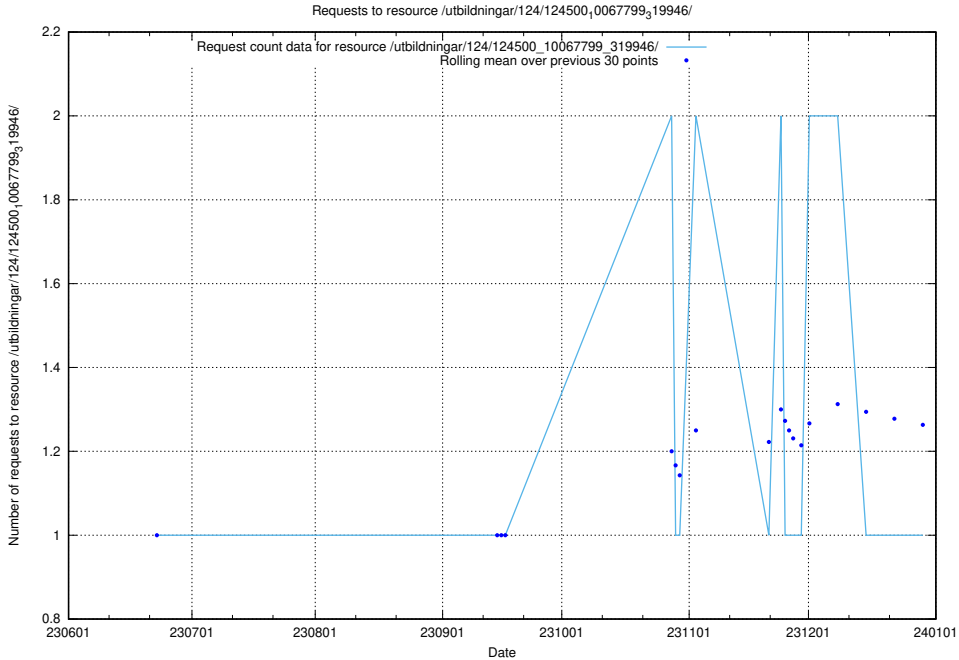

5.5913 Usage of /utbildningar/124/124500_10067799_319946/

Here, we count the number of requests to resource /utbildningar/124/124500_10067799_319946/.