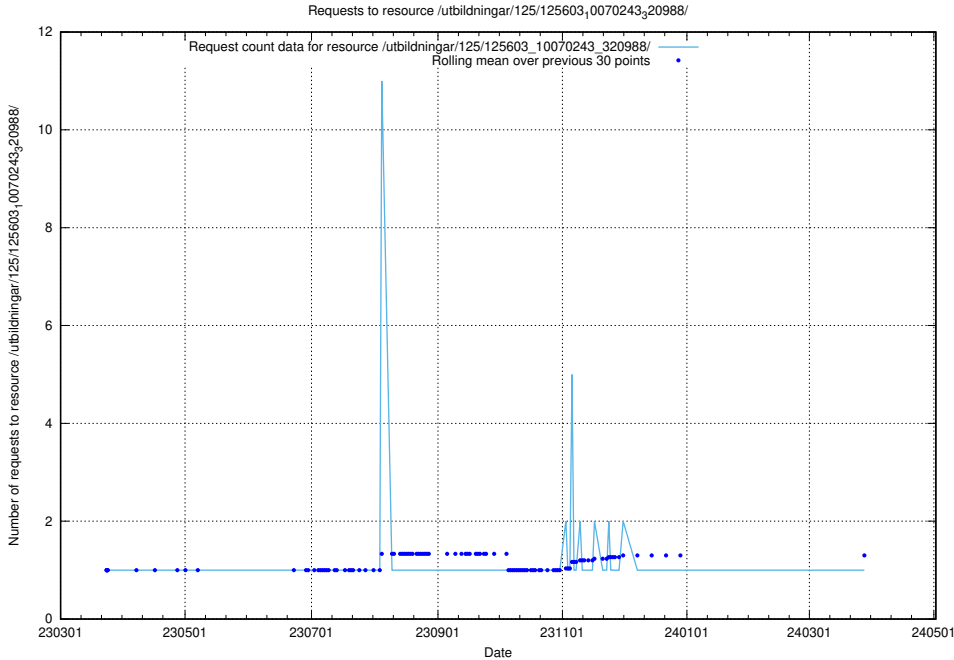

5.1088 Usage of /utbildningar/125/125603_10070243_320988/

Here, we count the number of requests to resource /utbildningar/125/125603_10070243_320988/.