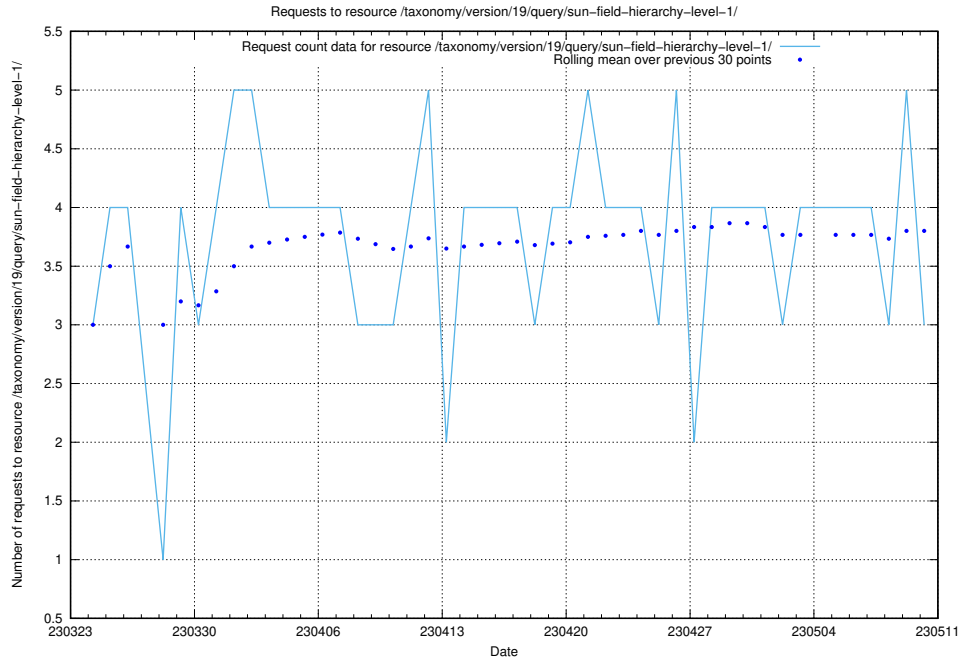

5.435 Usage of /taxonomy/version/19/query/sun-field-hierarchy-level-1/

Here, we count the number of requests to resource /taxonomy/version/19/query/sun-field-hierarchy-level-1/.