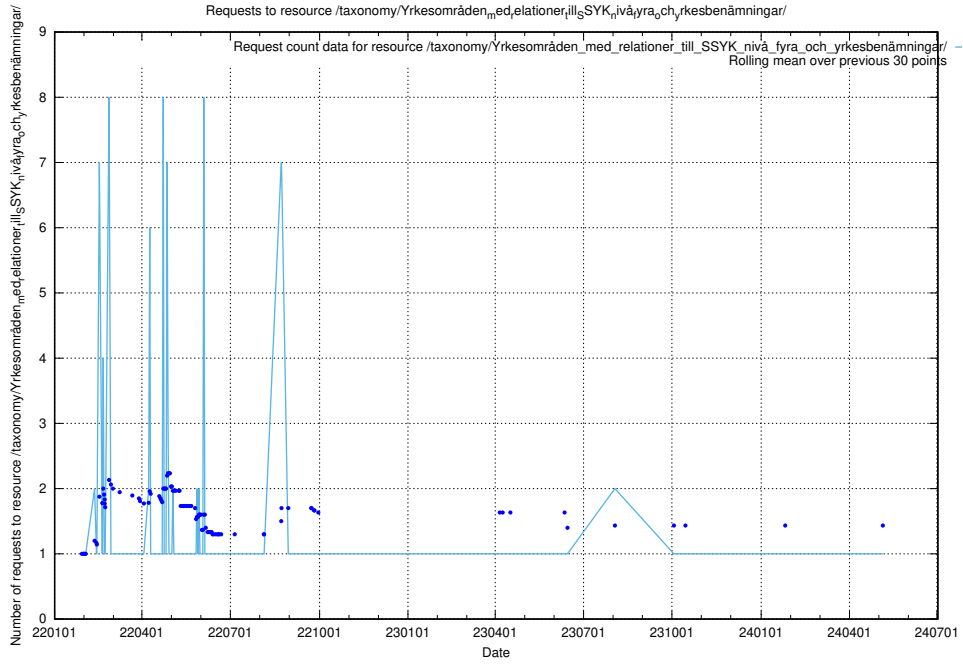

5.3904 Usage of /taxonomy/Yrkesområden_med_relationer_till_SSYK_nivå_fy

Here, we count the number of requests to resource /taxonomy/Yrkesområden_med_relationer_till_SSYK_nivå_fy