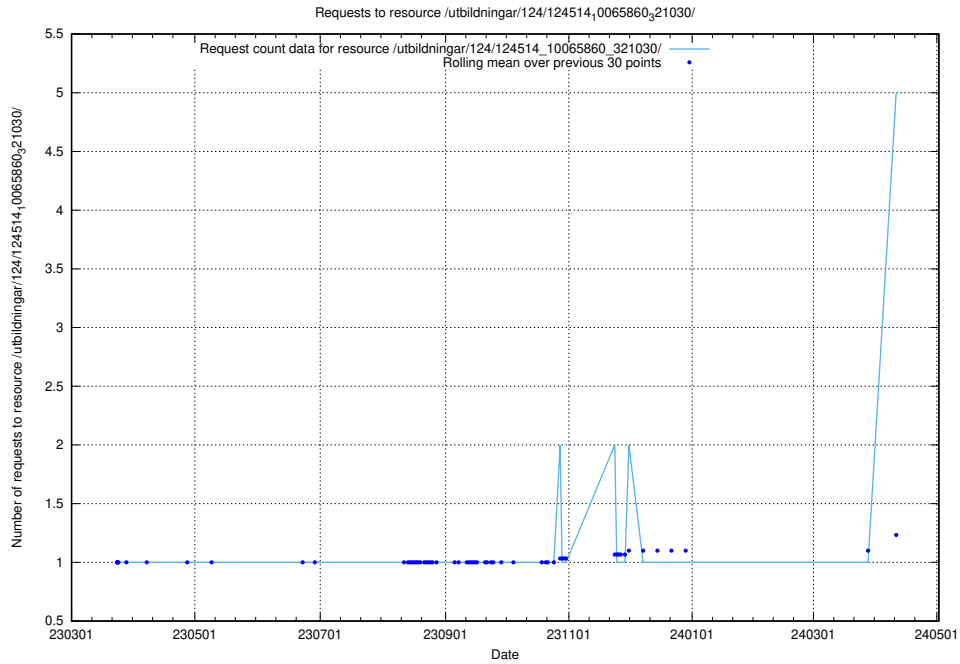

5.122 Usage of /utbildningar/124/124514_10065860_321030/

Here, we count the number of requests to resource /utbildningar/124/124514_10065860_321030/.