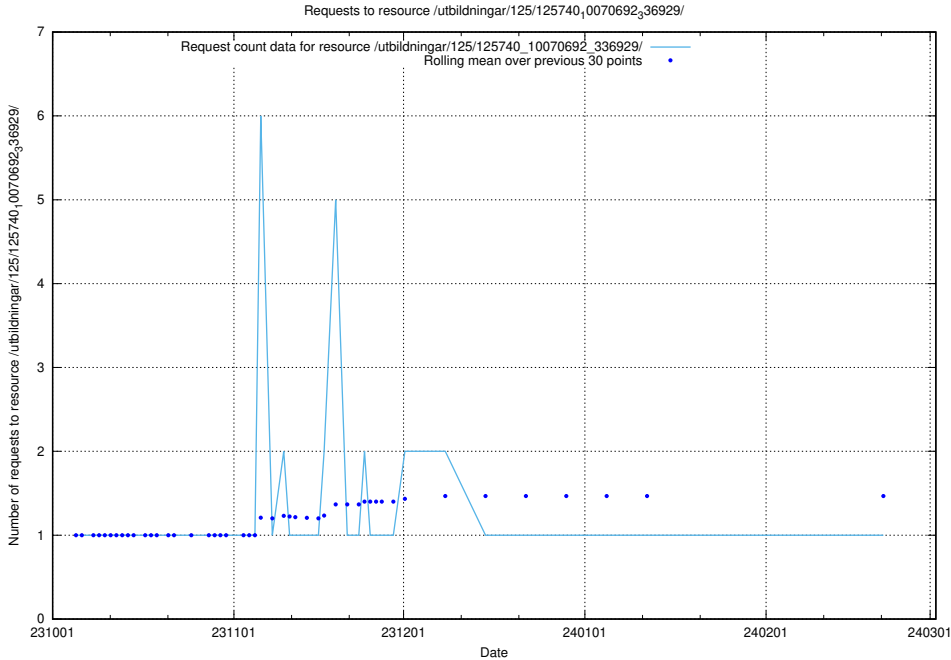

5.4556 Usage of /utbildningar/125/125740_10070692_336929/

Here, we count the number of requests to resource /utbildningar/125/125740_10070692_336929/.