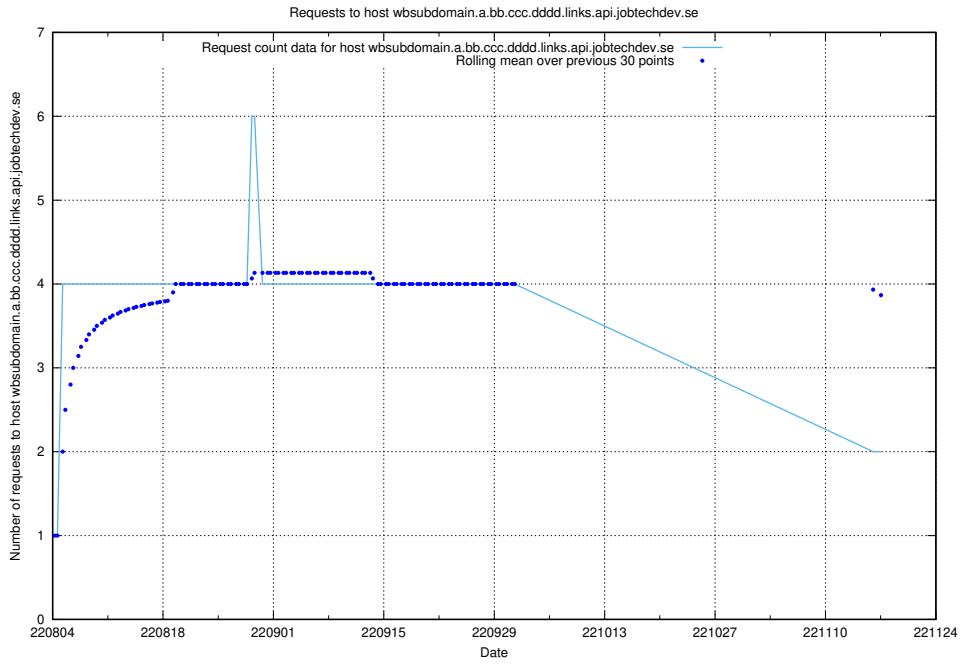

7.353 Usage of wbsubdomain.a.bb.ccc.dddd.links.api.jobtechdev.se

Here, we count the number of requests to host wbsubdomain.a.bb.ccc.dddd.links.api.jobtechdev.se.