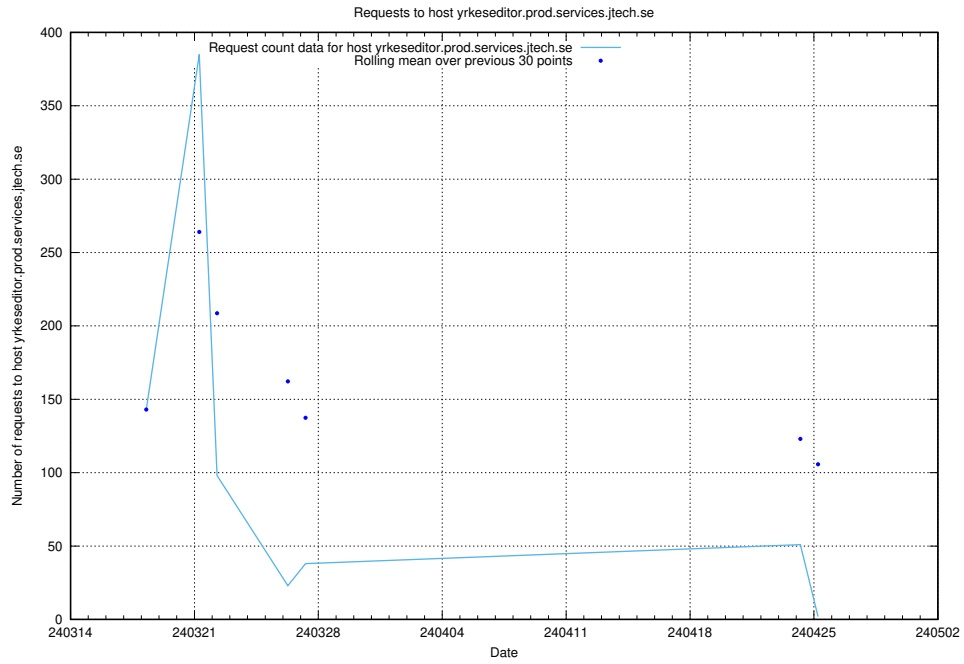

7.564 Usage of yrkeseditor.prod.services.jtech.se

Here, we count the number of requests to host yrkeseditor.prod.services.jtech.se.