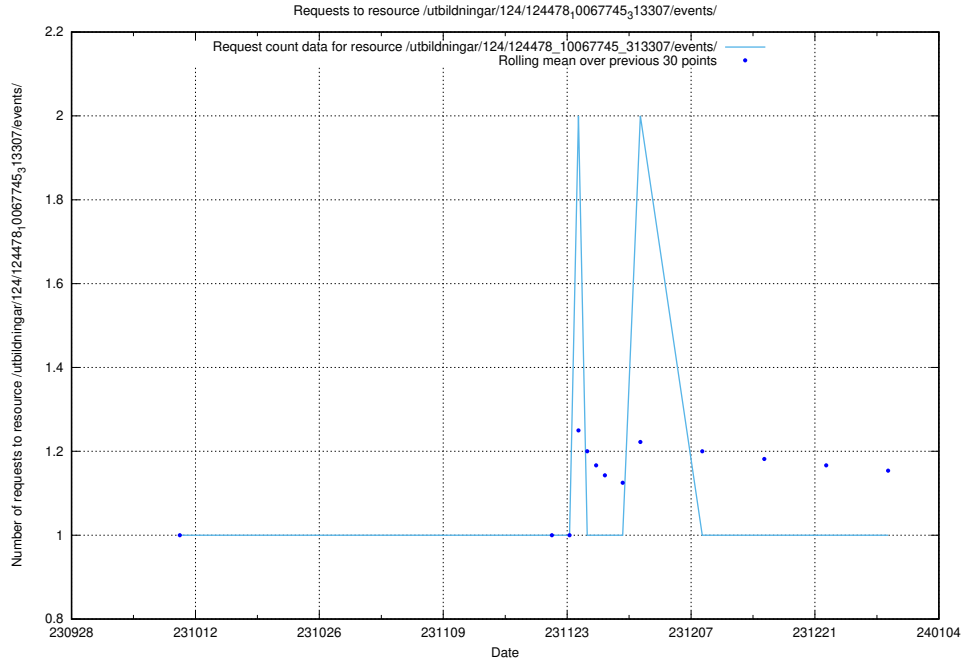

5.4527 Usage of /utbildningar/124/124478_10067745_313307/events/

Here, we count the number of requests to resource /utbildningar/124/124478_10067745_313307/events/