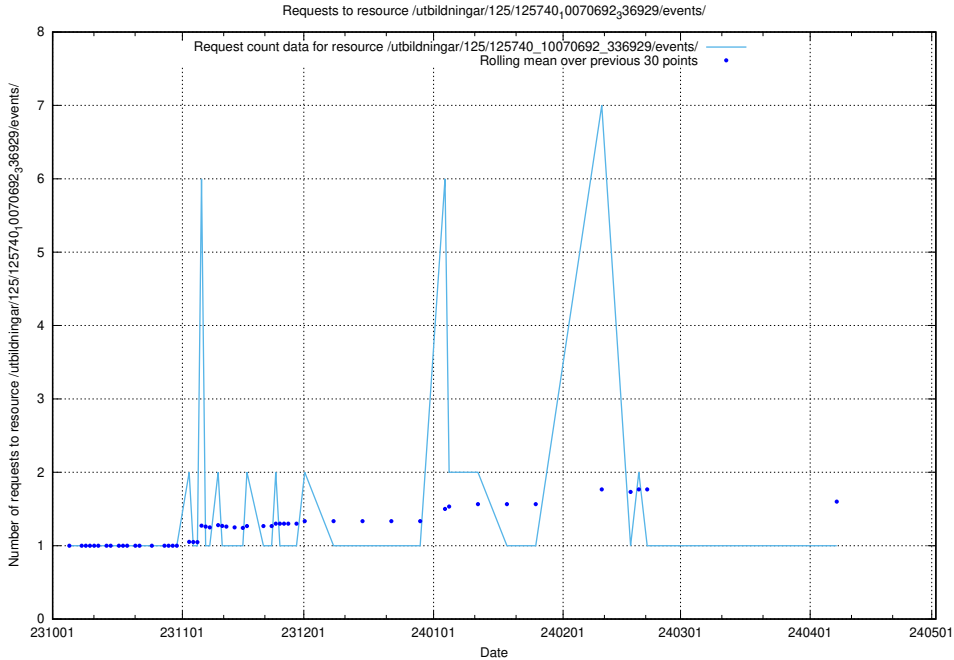

5.4555 Usage of /utbildningar/125/125740_10070692_336929/events/

Here, we count the number of requests to resource /utbildningar/125/125740_10070692_336929/events/