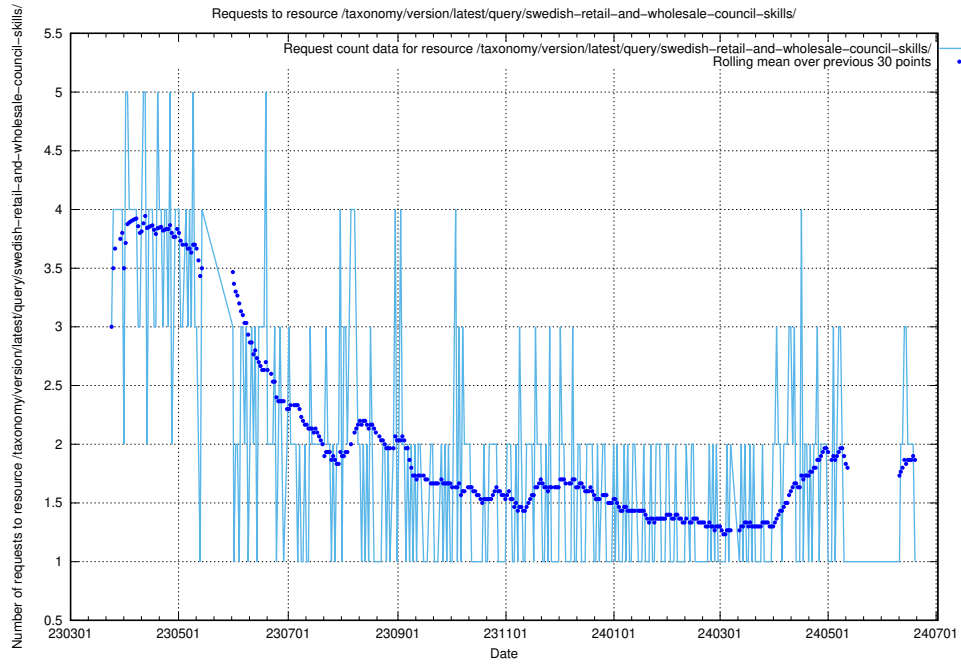

5.6220 Usage of /taxonomy/version/latest/query/swedish-retail-and-wholesale-council-skills/

Here, we count the number of requests to resource /taxonomy/version/latest/query/swedish-retail-and-wholesale-council-skills/.