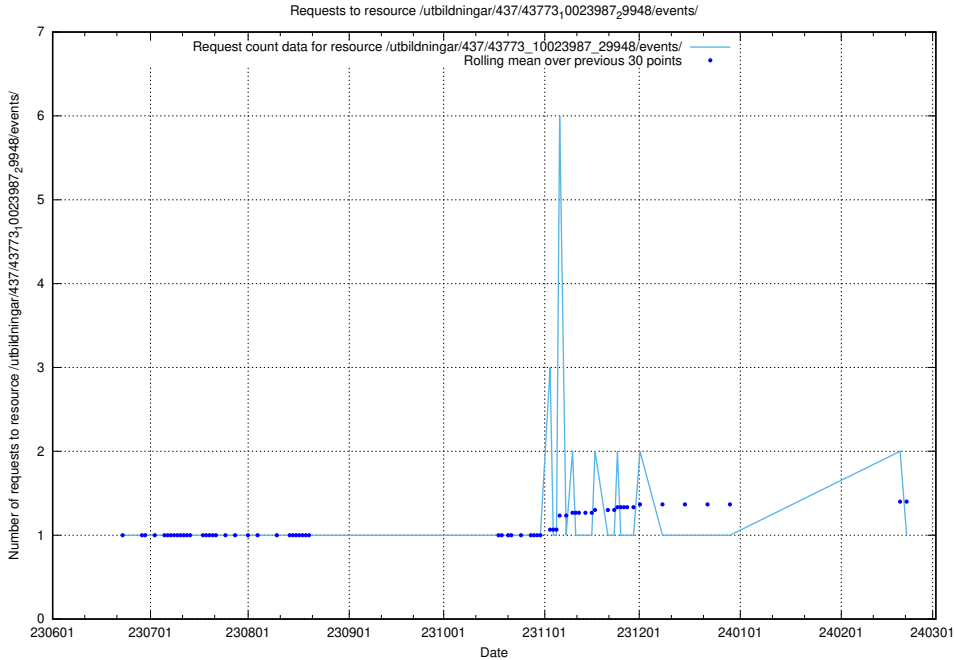

5.5711 Usage of /utbildningar/437/43773_10023987_29948/events/

Here, we count the number of requests to resource /utbildningar/437/43773_10023987_29948/events/.