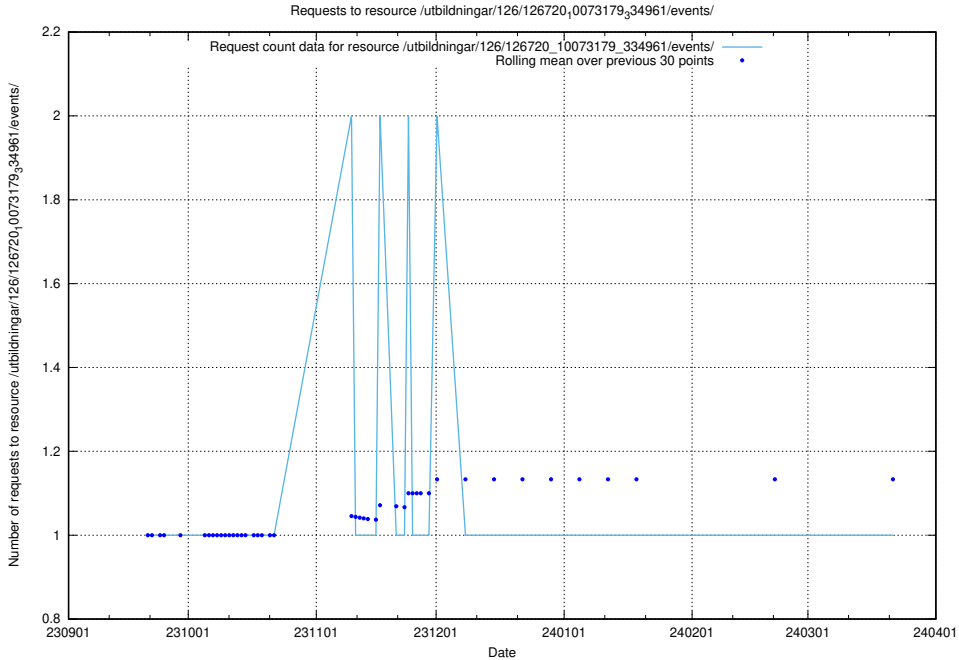

5.4664 Usage of /utbildningar/126/126720_10073179_334961/events/

Here, we count the number of requests to resource /utbildningar/126/126720_10073179_334961/events/