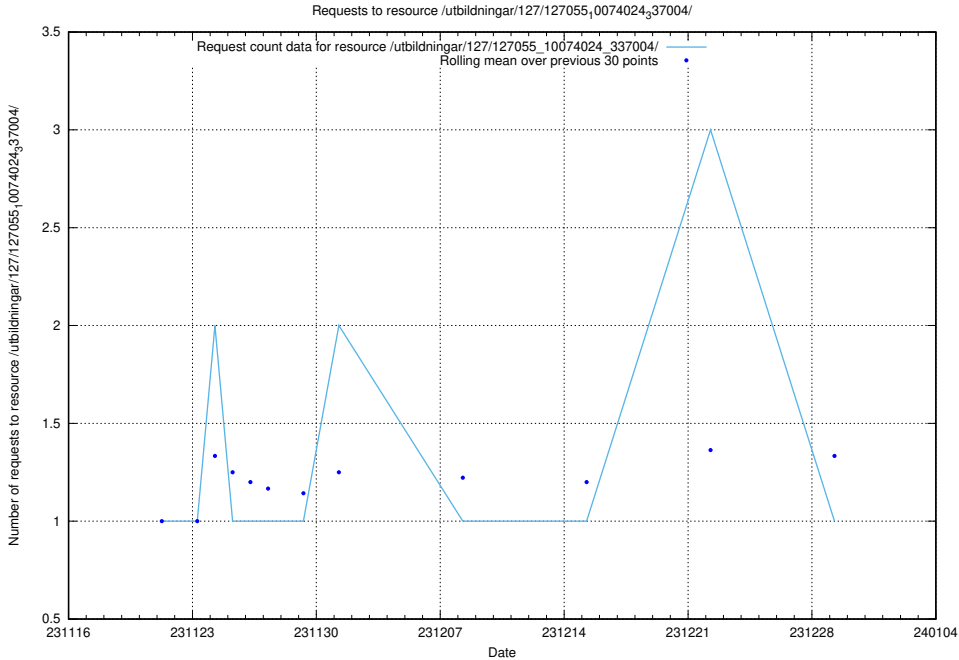

5.4205 Usage of /utbildningar/127/127055_10074024_337004/

Here, we count the number of requests to resource /utbildningar/127/127055_10074024_337004/.