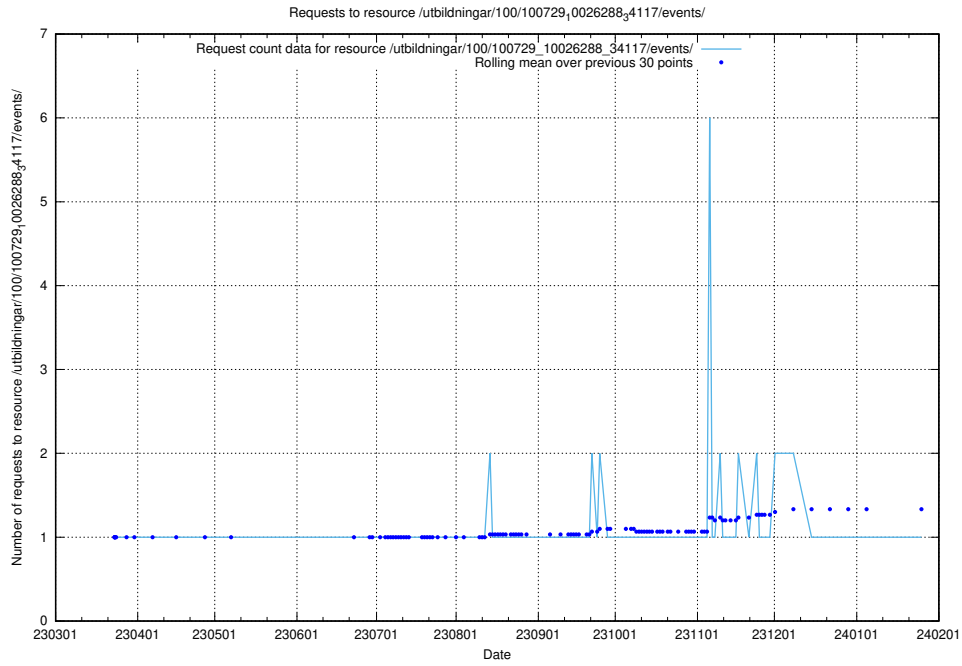

5.5811 Usage of /utbildningar/100/100729_10026288_34117/events/

Here, we count the number of requests to resource /utbildningar/100/100729_10026288_34117/events/.