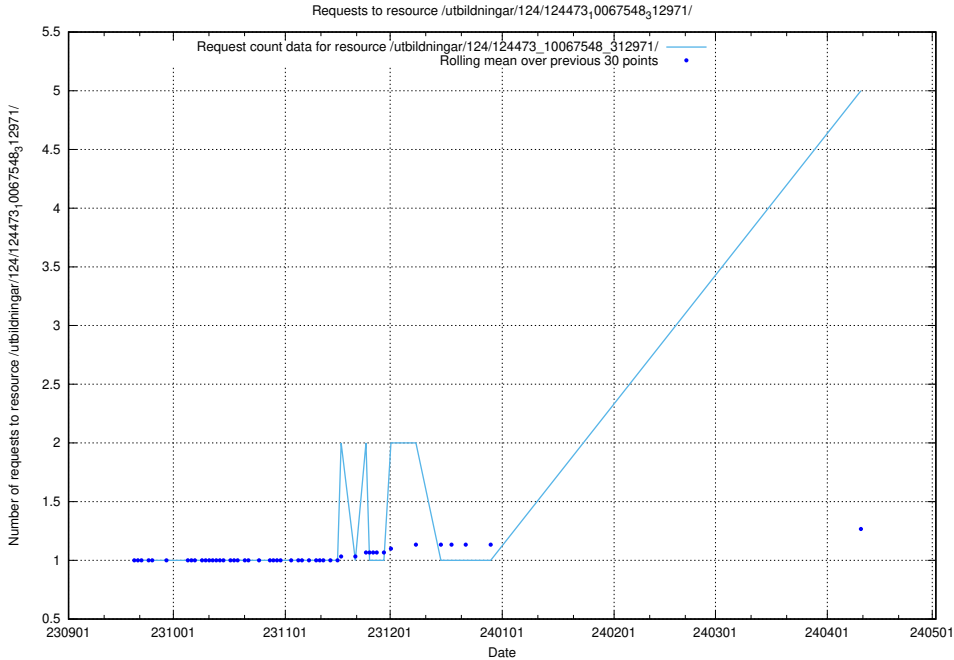

5.138 Usage of /utbildningar/124/124473_10067548_312971/

Here, we count the number of requests to resource /utbildningar/124/124473_10067548_312971/.