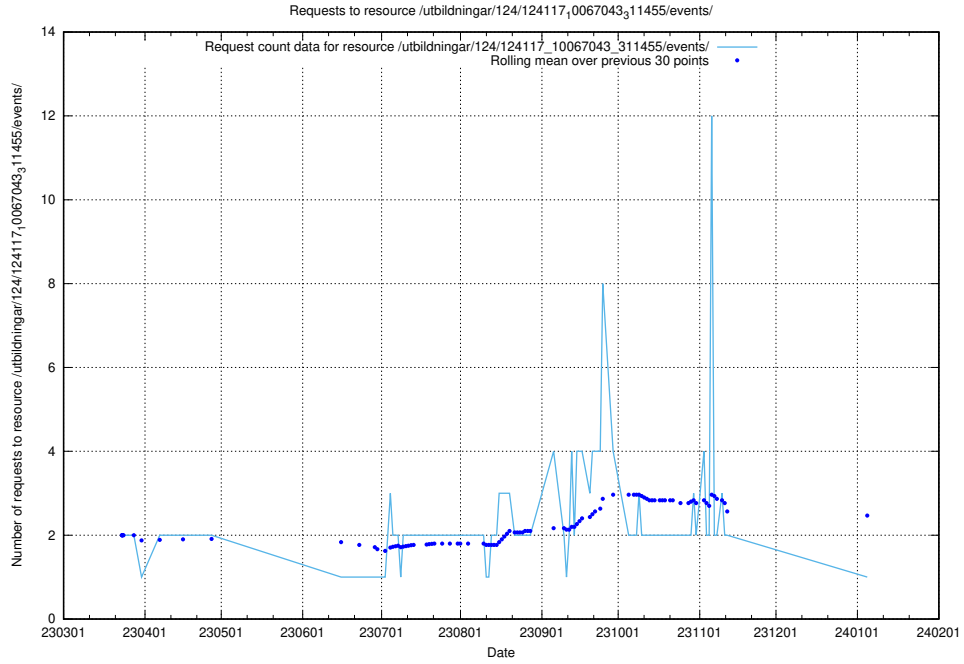

5.6455 Usage of /utbildningar/124/124117_10067043_311455/events/

Here, we count the number of requests to resource /utbildningar/124/124117_10067043_311455/events/