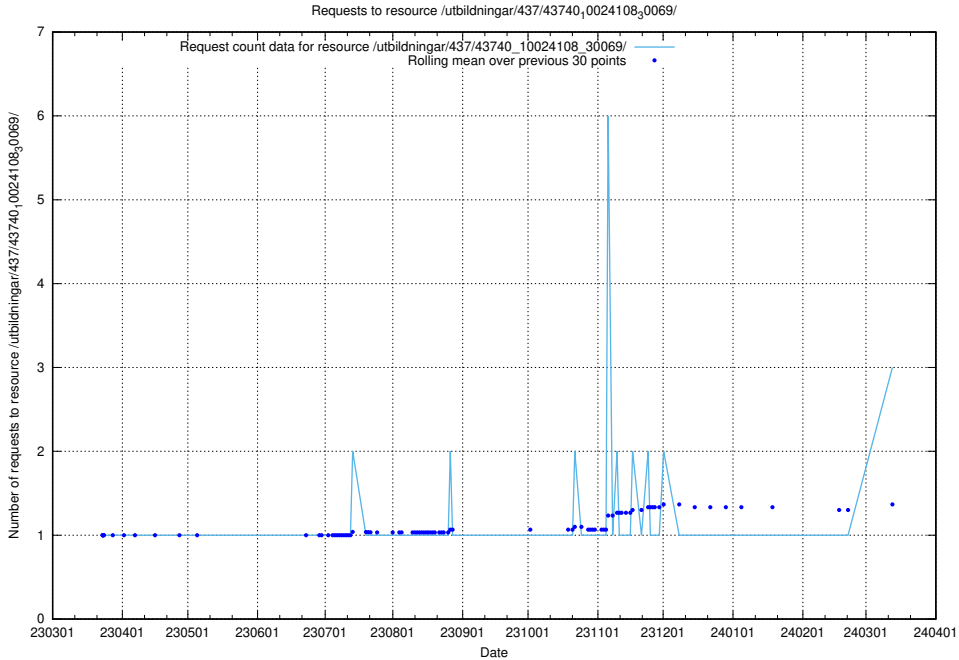

Here, we count the number of requests to resource /utbildningar/437/43740_10024108_30069/events/.

5.430 Usage of /utbildningar/437/43740_10024108_30069/

Here, we count the number of requests to resource /utbildningar/437/43740_10024108_30069/.