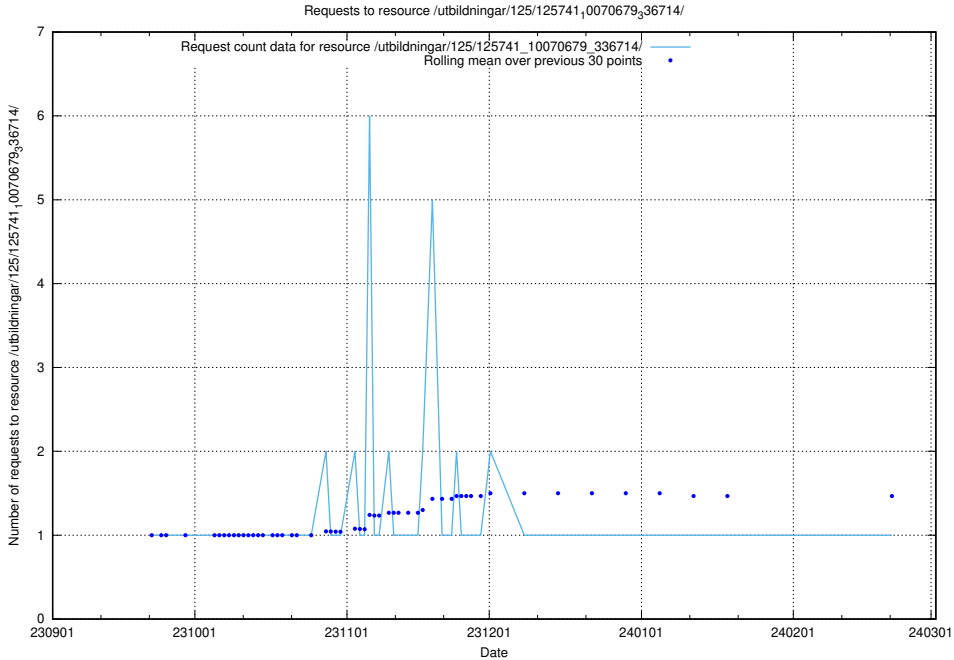

5.4533 Usage of /utbildningar/125/125741_10070679_336714/

Here, we count the number of requests to resource /utbildningar/125/125741_10070679_336714/.