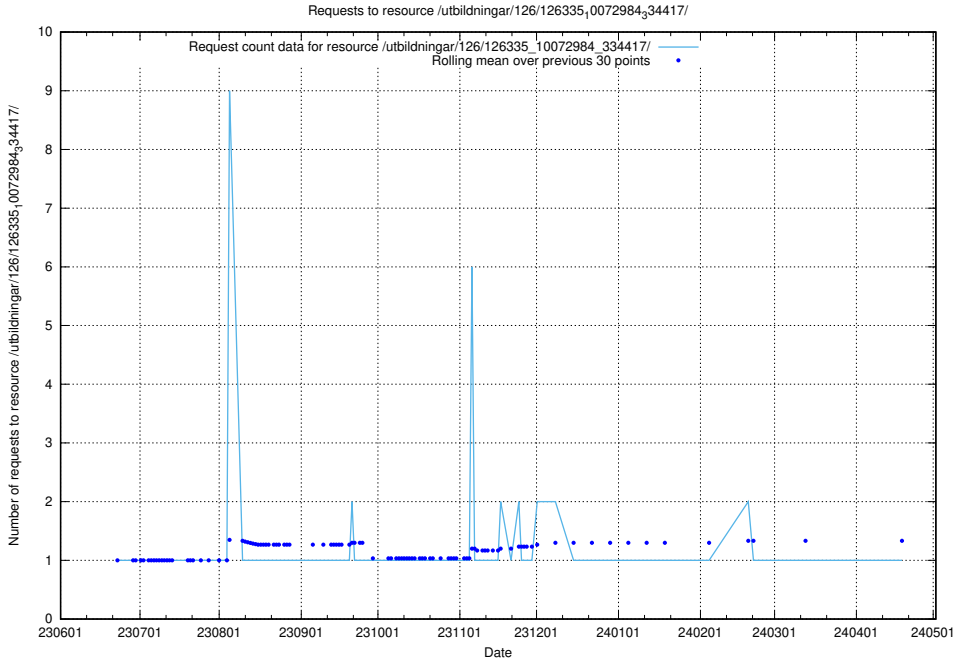

5.5695 Usage of /utbildningar/126/126335_10072984_334417/

Here, we count the number of requests to resource /utbildningar/126/126335_10072984_334417/.