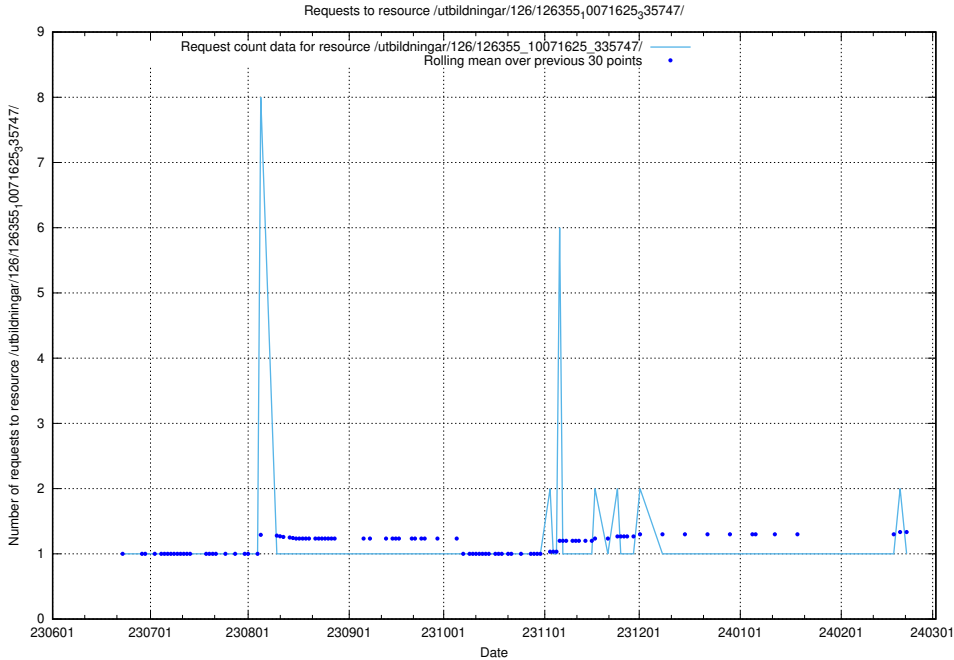

5.5683 Usage of /utbildningar/126/126355_10071625_335747/

Here, we count the number of requests to resource /utbildningar/126/126355_10071625_335747/.