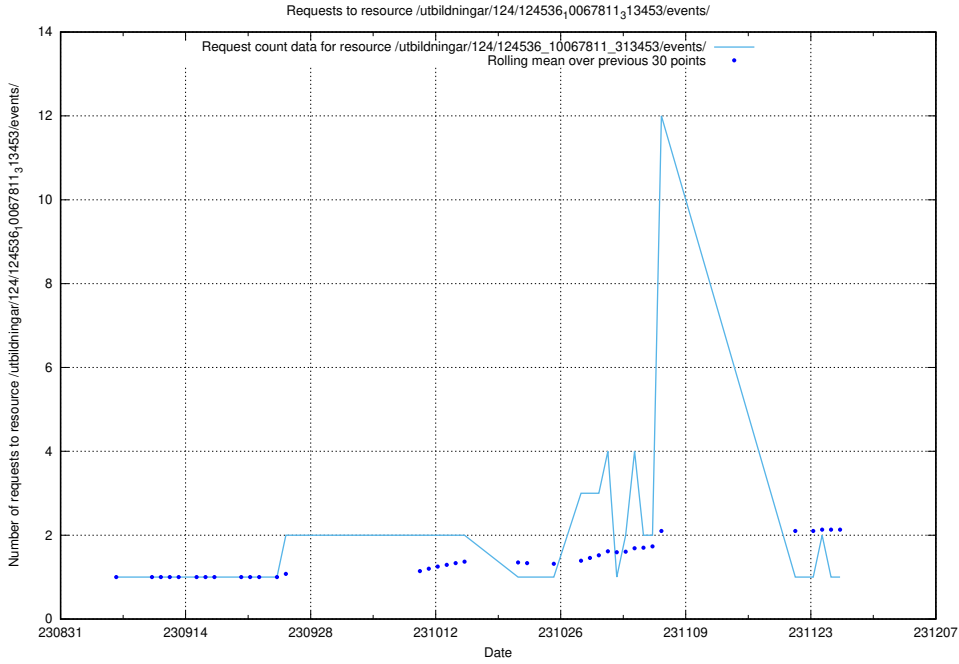

5.4707 Usage of /utbildningar/124/124536_10067811_313453/events/

Here, we count the number of requests to resource /utbildningar/124/124536_10067811_313453/events/