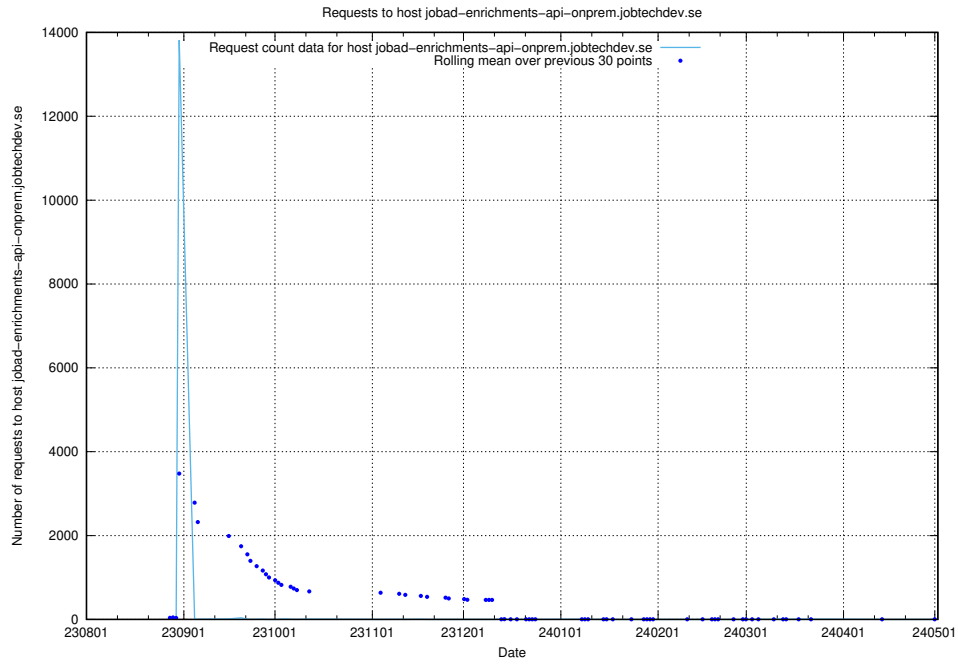

7.605 Usage of jobad-enrichments-api-onprem.jobtechdev.se

Here, we count the number of requests to host jobad-enrichments-api-onprem.jobtechdev.se.