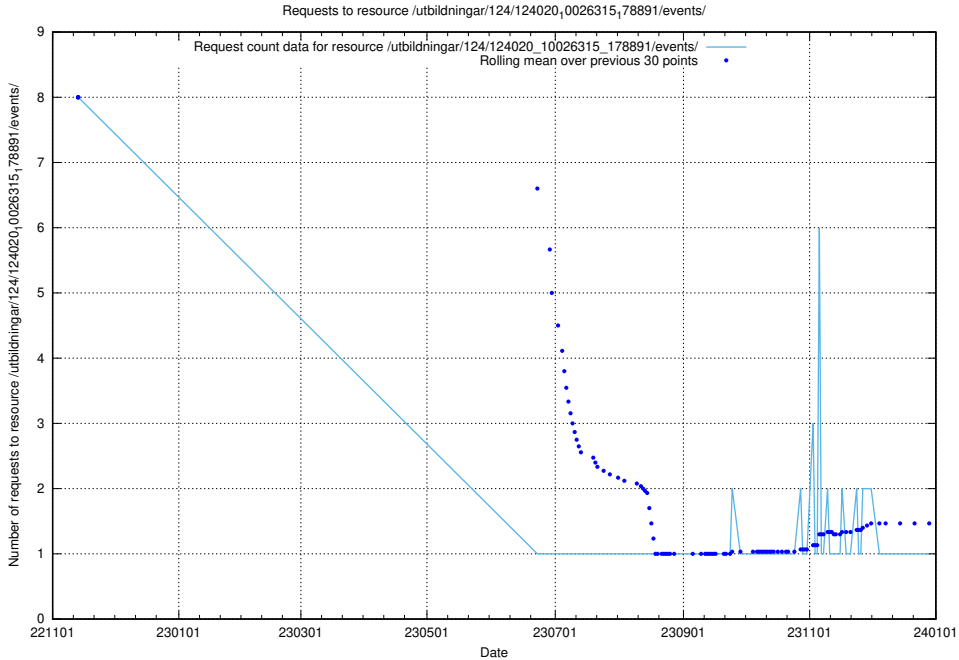

5.5798 Usage of /utbildningar/124/124020_10026315_178891/events/

Here, we count the number of requests to resource /utbildningar/124/124020_10026315_178891/events/