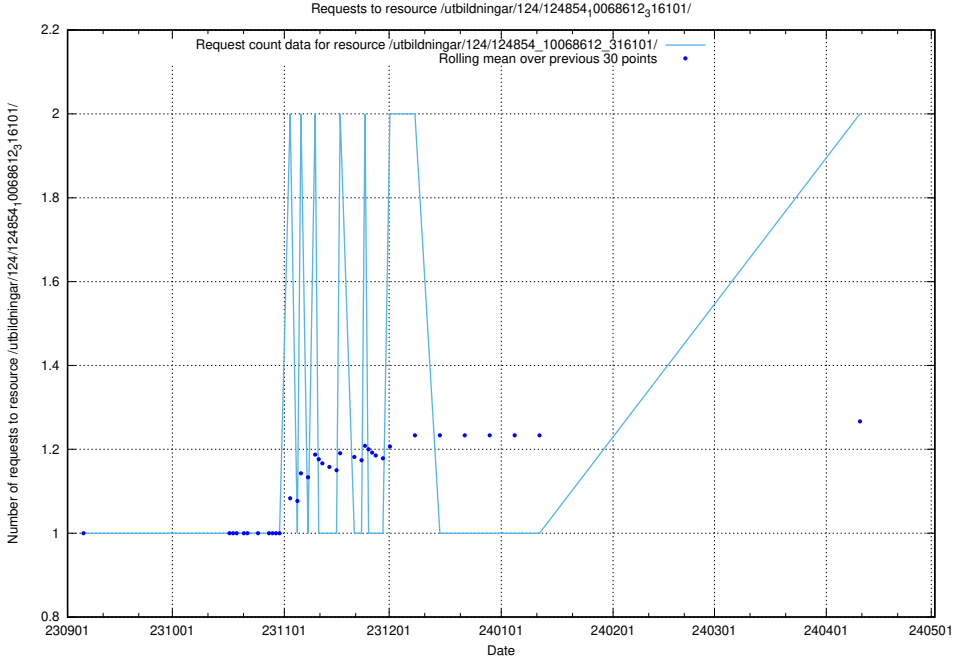

5.736 Usage of /utbildningar/124/124854_10068612_316101/

Here, we count the number of requests to resource /utbildningar/124/124854_10068612_316101/.