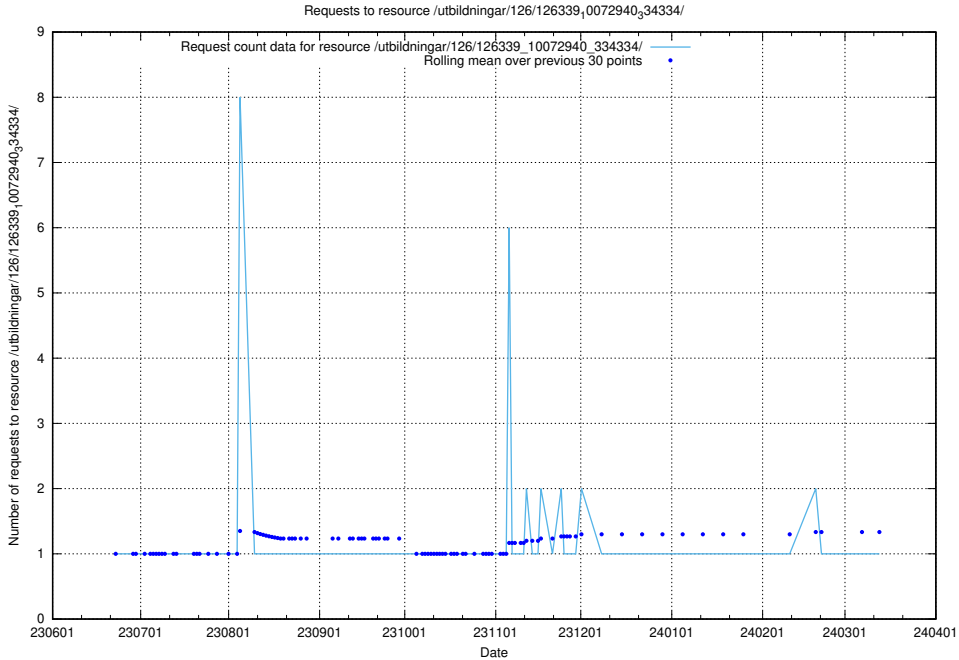

5.5684 Usage of /utbildningar/126/126339_10072940_334334/

Here, we count the number of requests to resource /utbildningar/126/126339_10072940_334334/.