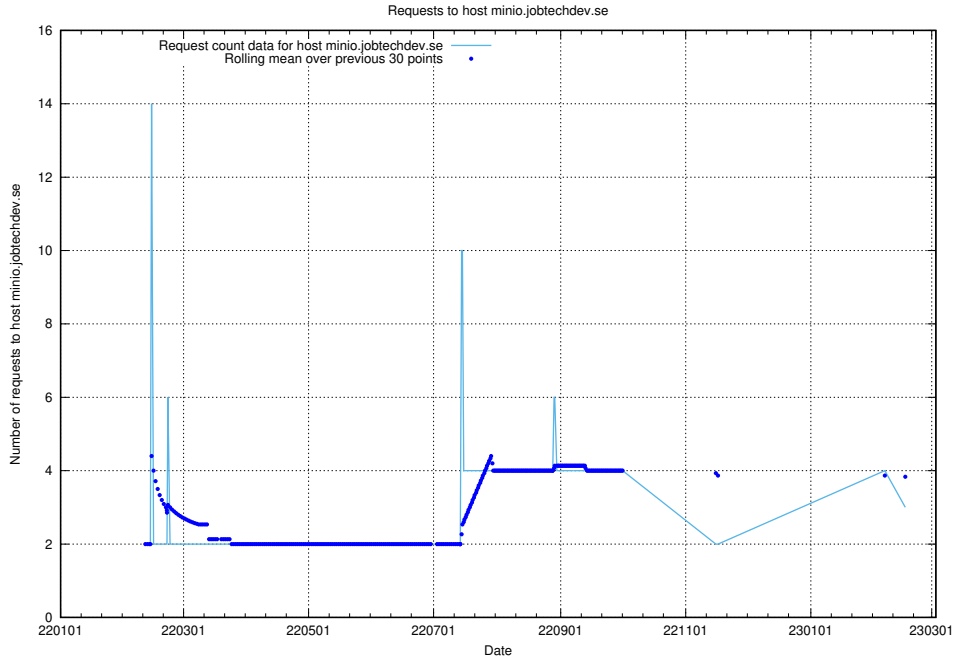

7.238 Usage of kam-openshift-gitops.prod.services.jtech.se

Here, we count the number of requests to host kam-openshift-gitops.prod.services.jtech.se.

7.239 Usage of minio.jobtechdev.se

Here, we count the number of requests to host minio.jobtechdev.se.