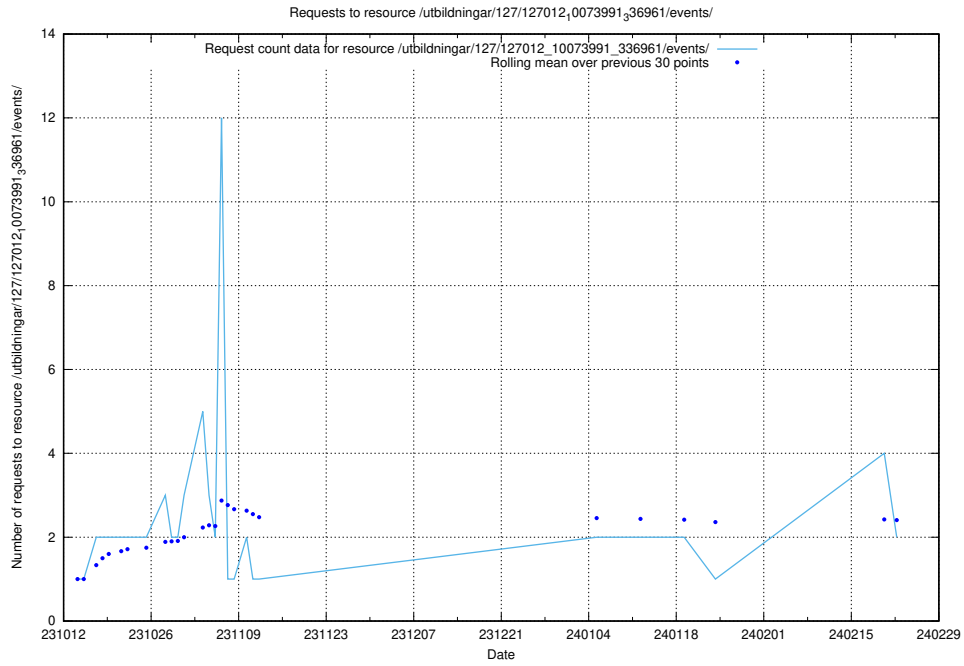

5.701 Usage of /utbildningar/127/127012_10073991_336961/events/

Here, we count the number of requests to resource /utbildningar/127/127012_10073991_336961/events/