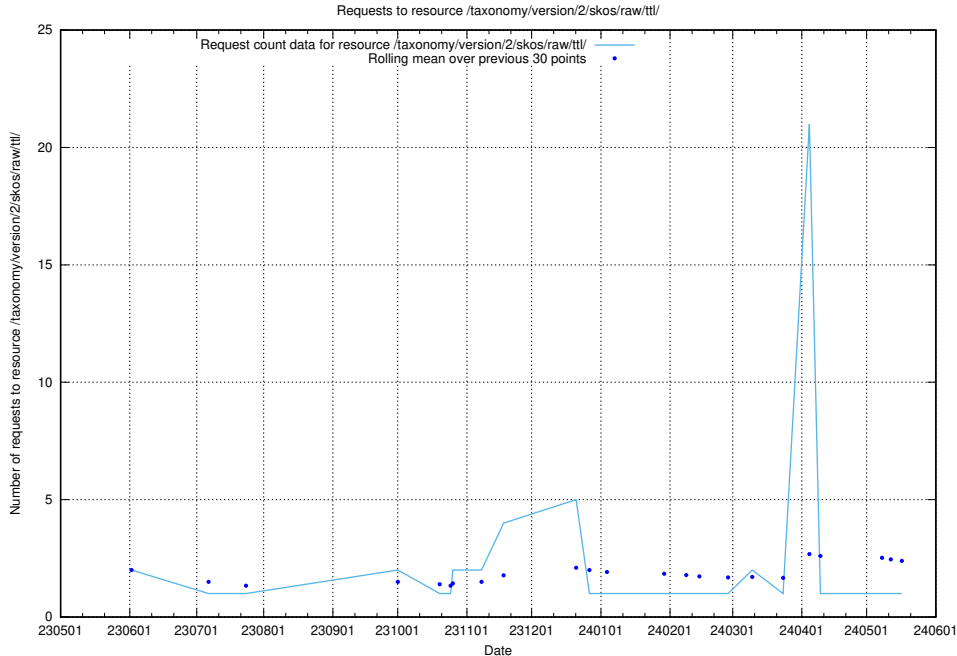

5.5941 Usage of /taxonomy/version/2/skos/raw/ttl/

Here, we count the number of requests to resource /taxonomy/version/2/skos/raw/ttl/.