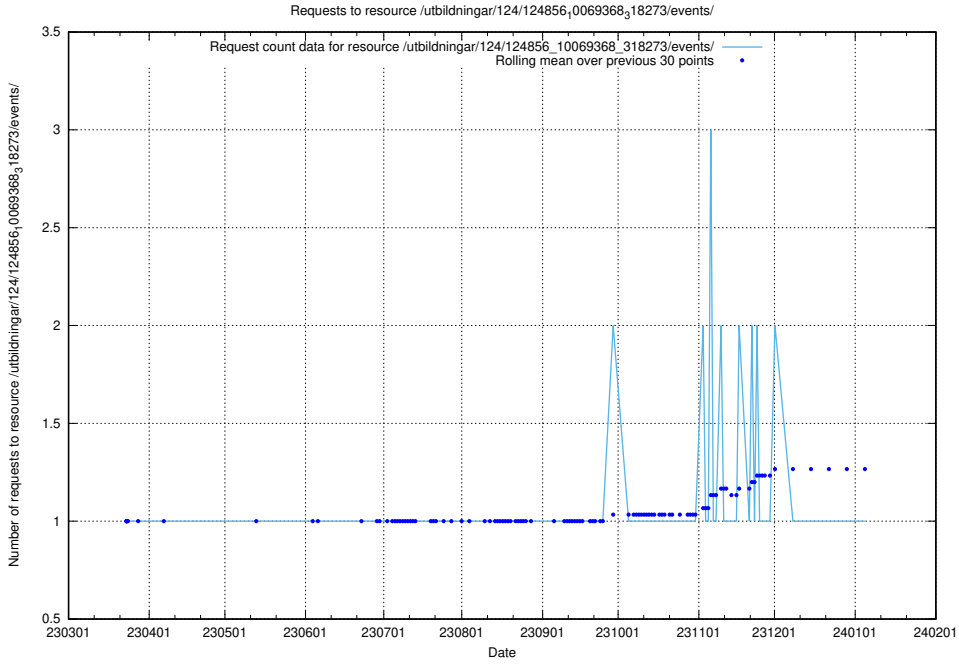

5.1195 Usage of /utbildningar/124/124856_10069368_318273/events/

Here, we count the number of requests to resource /utbildningar/124/124856_10069368_318273/events/