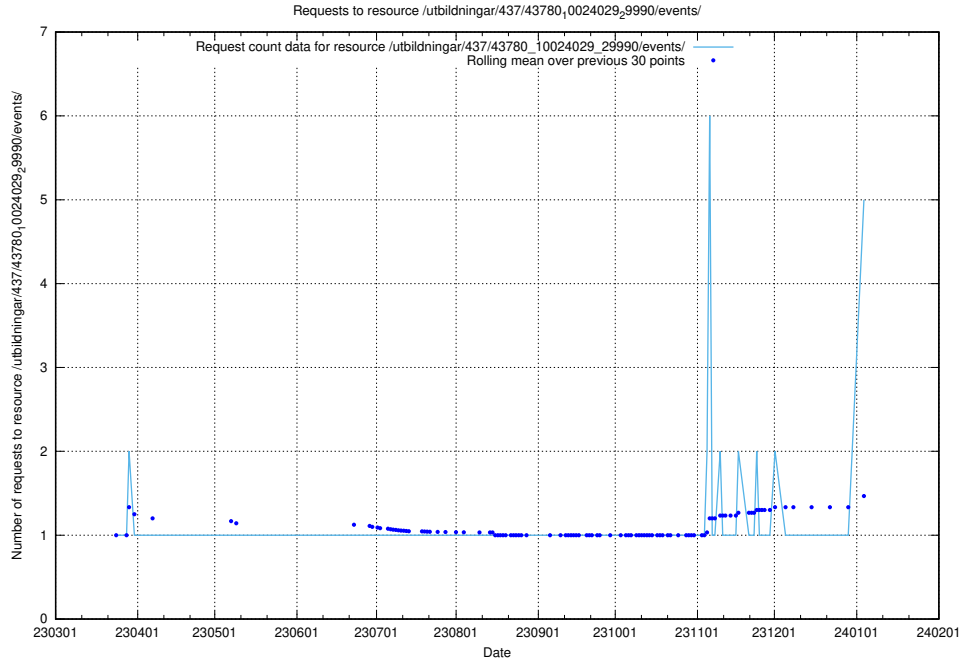

5.144 Usage of /utbildningar/437/43780_10024029_29990/events/

Here, we count the number of requests to resource /utbildningar/437/43780_10024029_29990/events/.