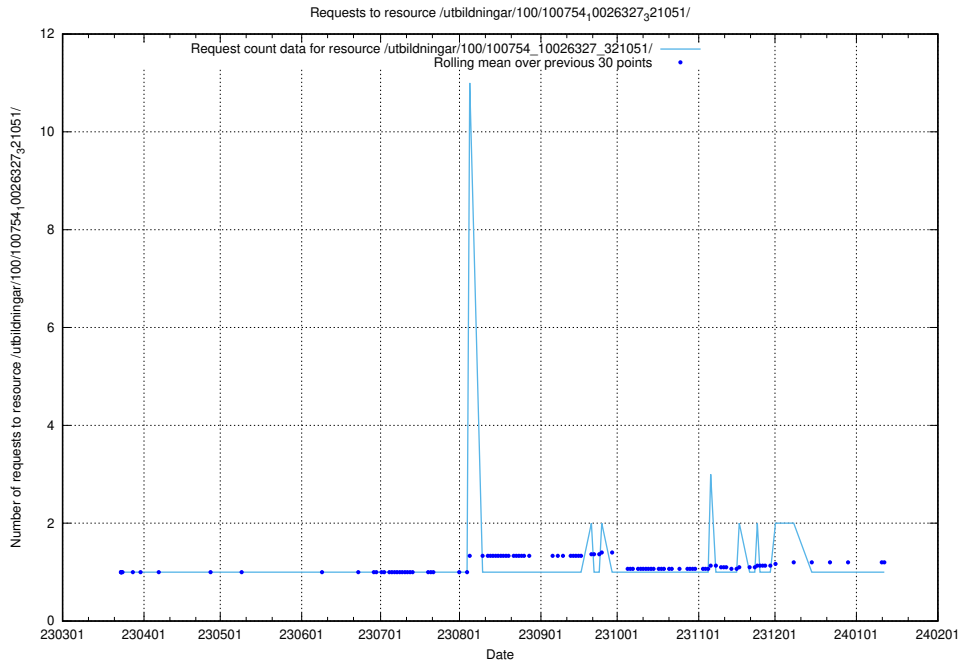

5.5630 Usage of /utbildningar/100/100754_10026327_321051/

Here, we count the number of requests to resource /utbildningar/100/100754_10026327_321051/.