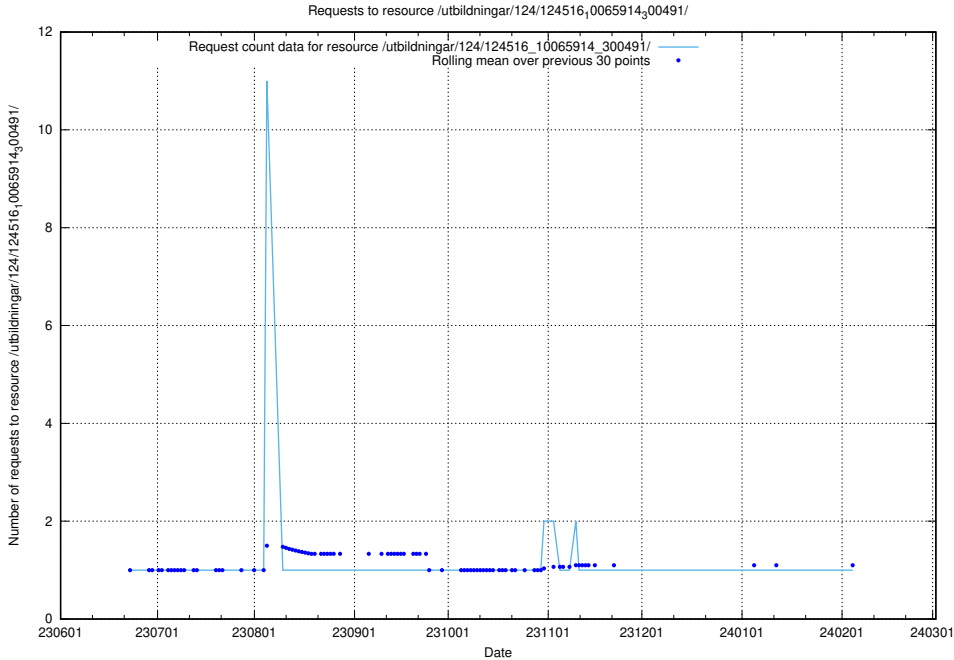

5.5792 Usage of /utbildningar/124/124516_10065914_300491/

Here, we count the number of requests to resource /utbildningar/124/124516_10065914_300491/.