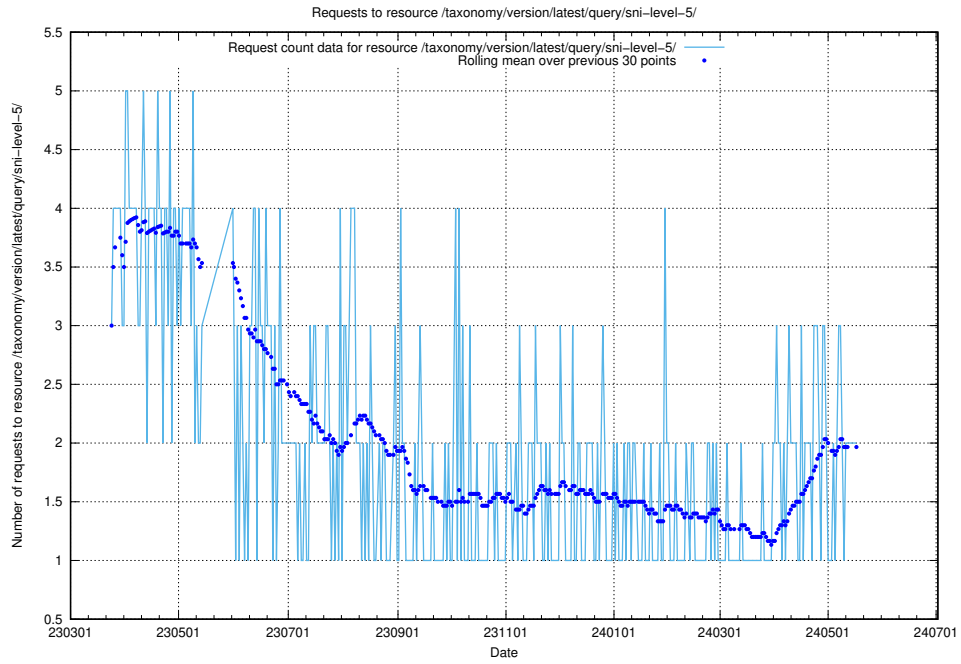

5.906 Usage of /taxonomy/version/latest/query/sni-level-5/

Here, we count the number of requests to resource /taxonomy/version/latest/query/sni-level-5/.