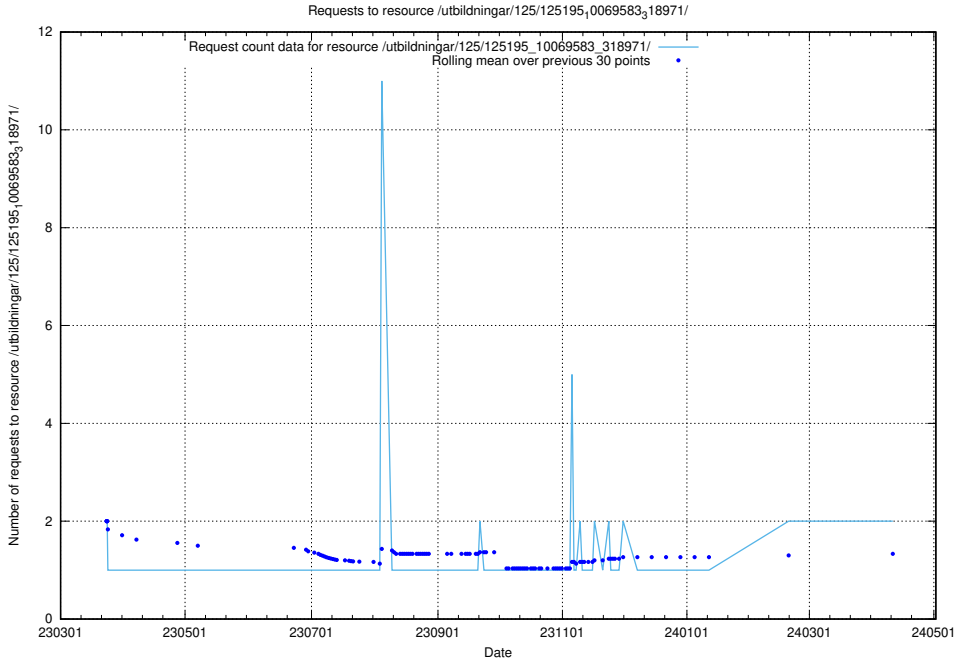

5.953 Usage of /utbildningar/125/125195_10069583_318971/

Here, we count the number of requests to resource /utbildningar/125/125195_10069583_318971/.