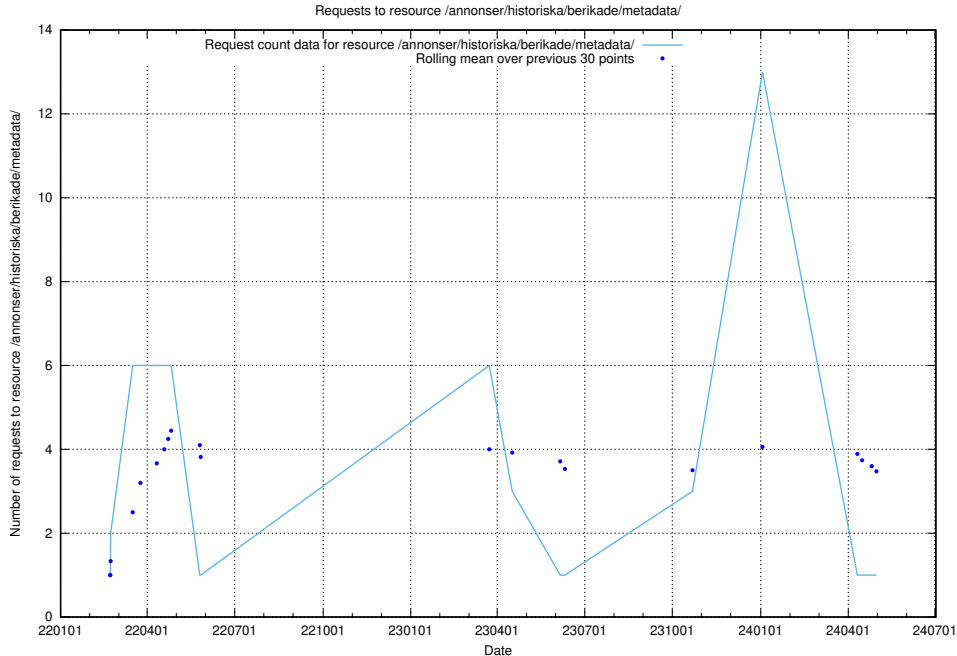

5.1258 Usage of /annonser/historiska/berikade/metadata/

Here, we count the number of requests to resource /annonser/historiska/berikade/metadata/.