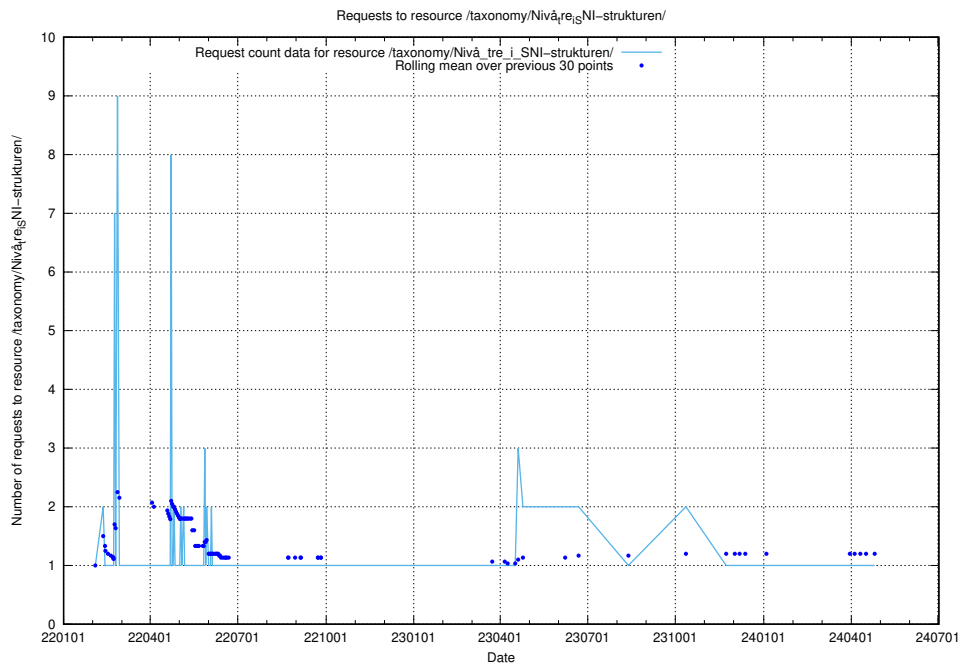

5.3055 Usage of /taxonomy/Nivå_tre_i_SNI-strukturen/

Here, we count the number of requests to resource /taxonomy/Nivå_tre_i_SNI-strukturen/.