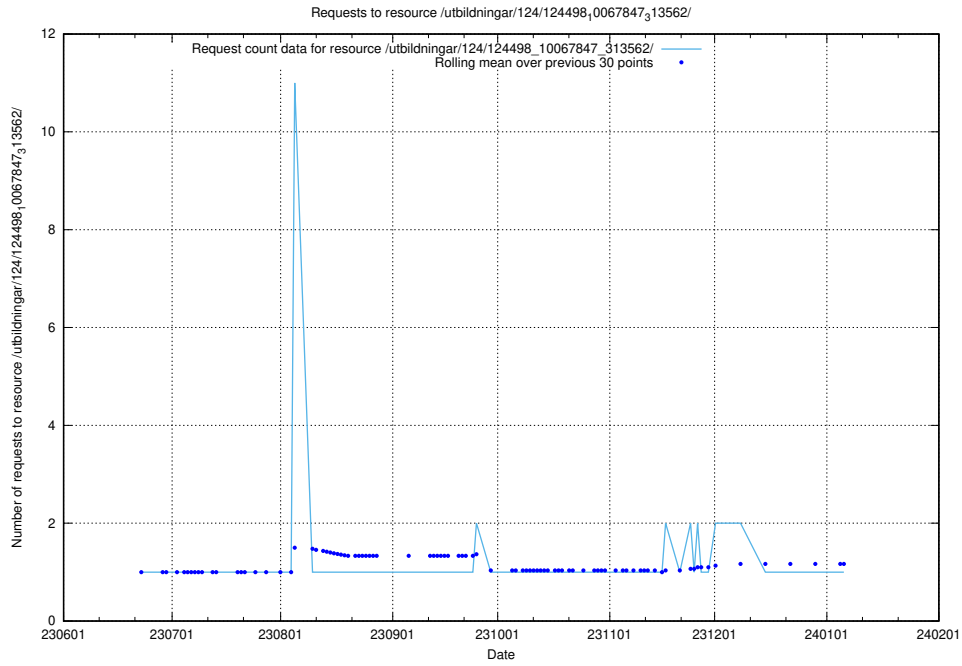

5.5812 Usage of /utbildningar/124/124498_10067847_313562/

Here, we count the number of requests to resource /utbildningar/124/124498_10067847_313562/.