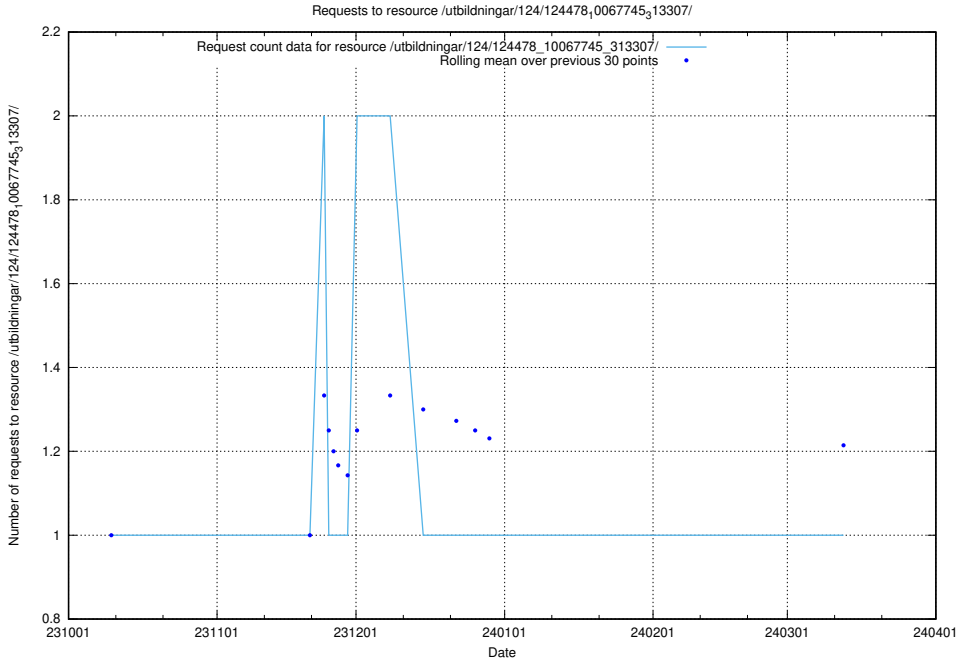

5.4407 Usage of /utbildningar/124/124478_10067745_313307/

Here, we count the number of requests to resource /utbildningar/124/124478_10067745_313307/.