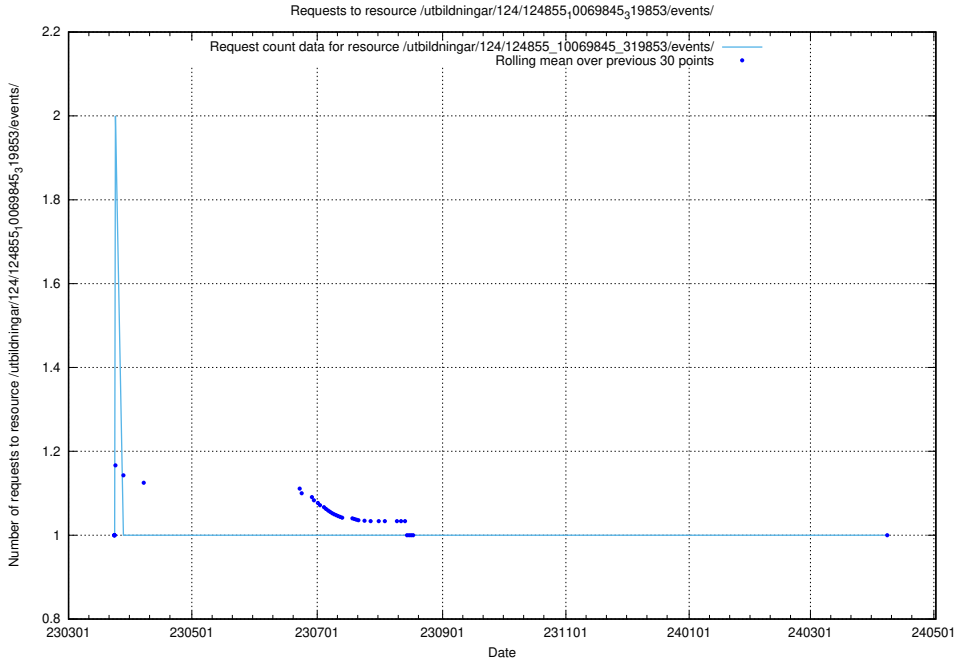

5.1203 Usage of /utbildningar/124/124855_10069845_319853/events/

Here, we count the number of requests to resource /utbildningar/124/124855_10069845_319853/events/