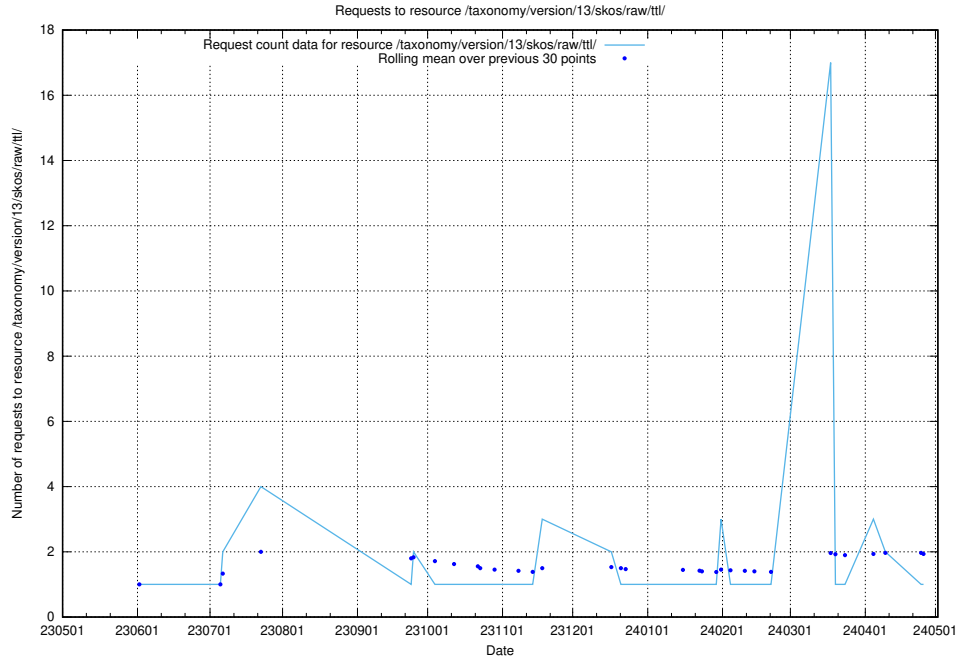

5.5950 Usage of /taxonomy/version/13/skos/raw/ttl/

Here, we count the number of requests to resource /taxonomy/version/13/skos/raw/ttl/.