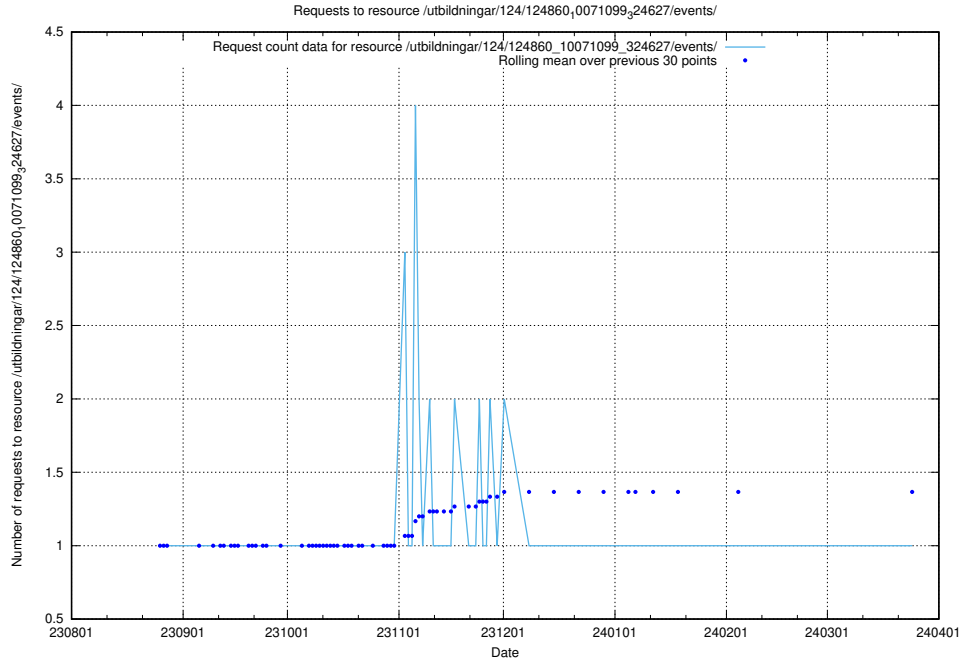

5.4732 Usage of /utbildningar/124/124860_10071099_324627/events/

Here, we count the number of requests to resource /utbildningar/124/124860_10071099_324627/events/