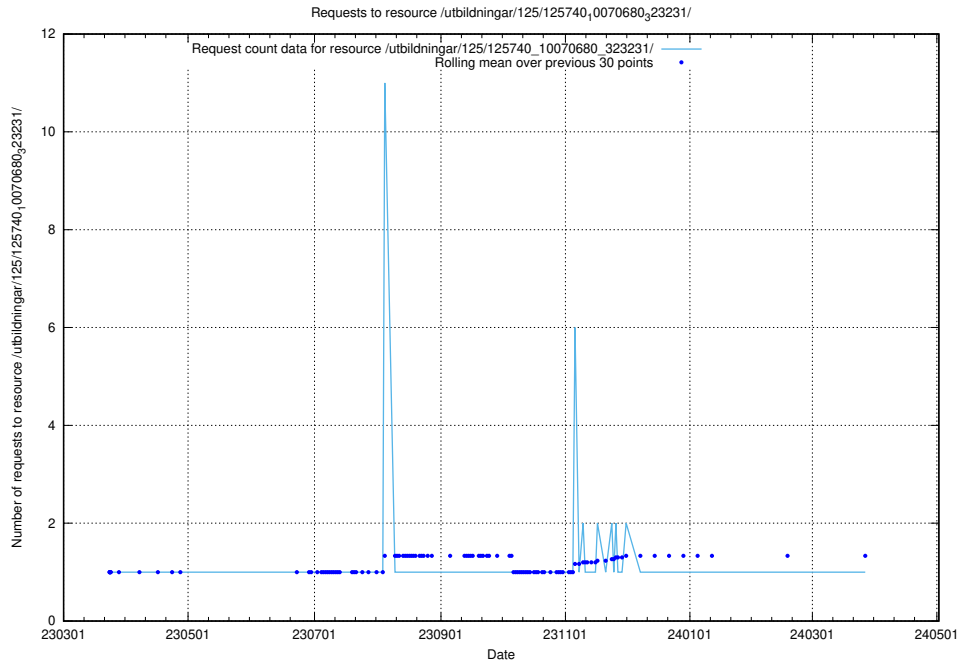

5.1002 Usage of /utbildningar/125/125740_10070680_323231/

Here, we count the number of requests to resource /utbildningar/125/125740_10070680_323231/.