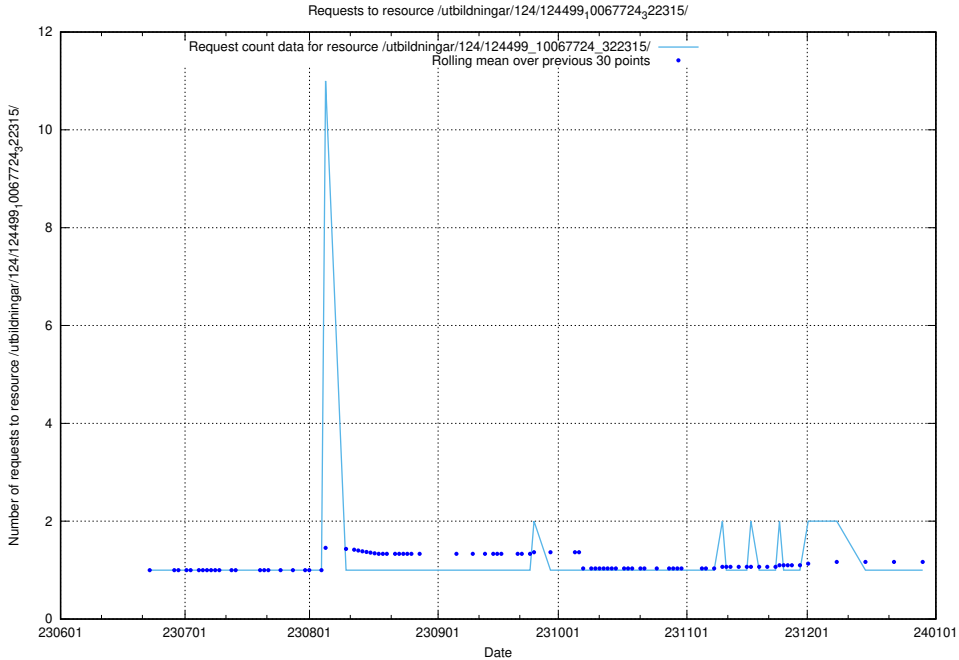

5.5808 Usage of /utbildningar/124/124499_10067724_322315/

Here, we count the number of requests to resource /utbildningar/124/124499_10067724_322315/.