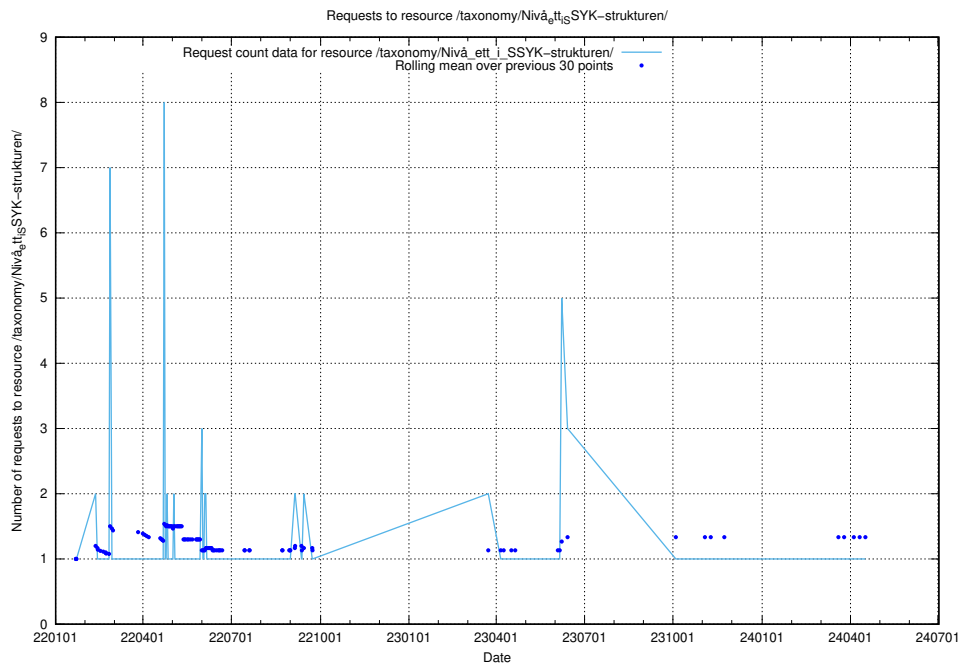

5.5662 Usage of /taxonomy/Nivå_ett_i_SSYK-strukturen/

Here, we count the number of requests to resource /taxonomy/Nivå_ett_i_SSYK-strukturen/.