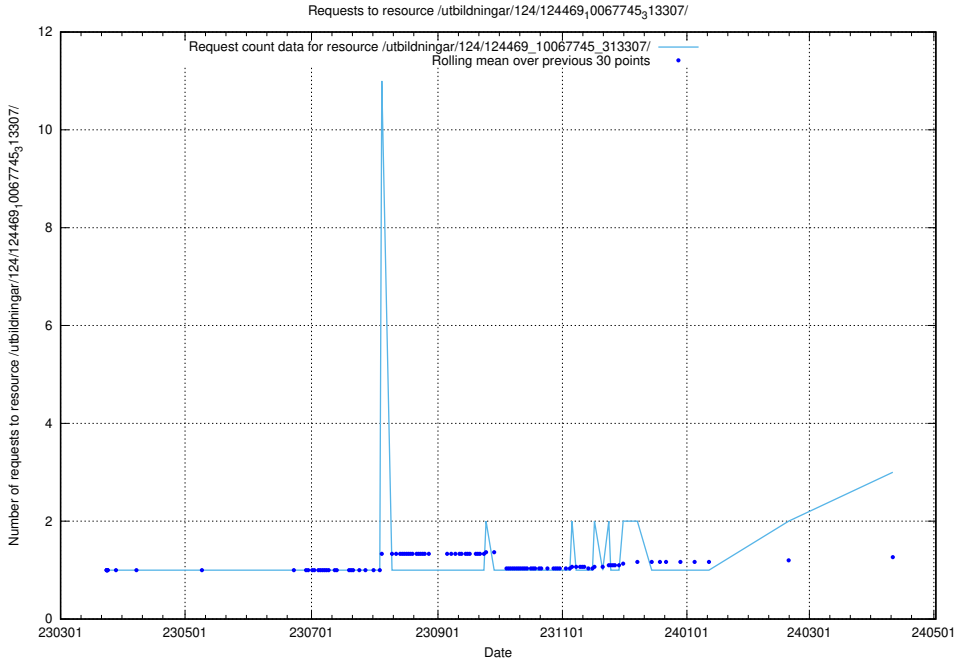

5.304 Usage of /utbildningar/124/124469_10067745_313307/

Here, we count the number of requests to resource /utbildningar/124/124469_10067745_313307/.