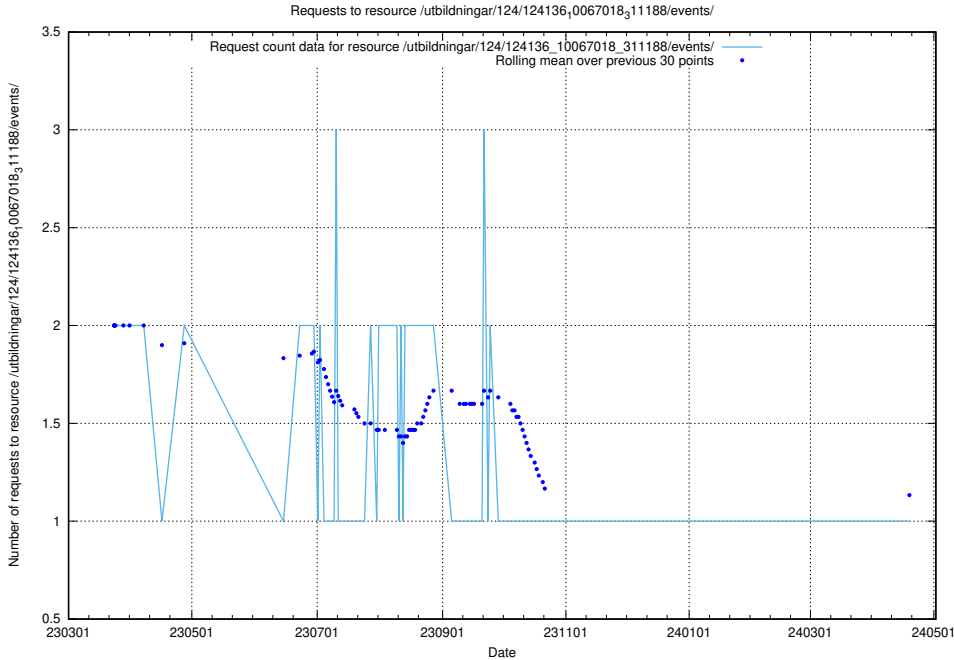

5.6312 Usage of /utbildningar/124/124136_10067018_311188/events/

Here, we count the number of requests to resource /utbildningar/124/124136_10067018_311188/events/