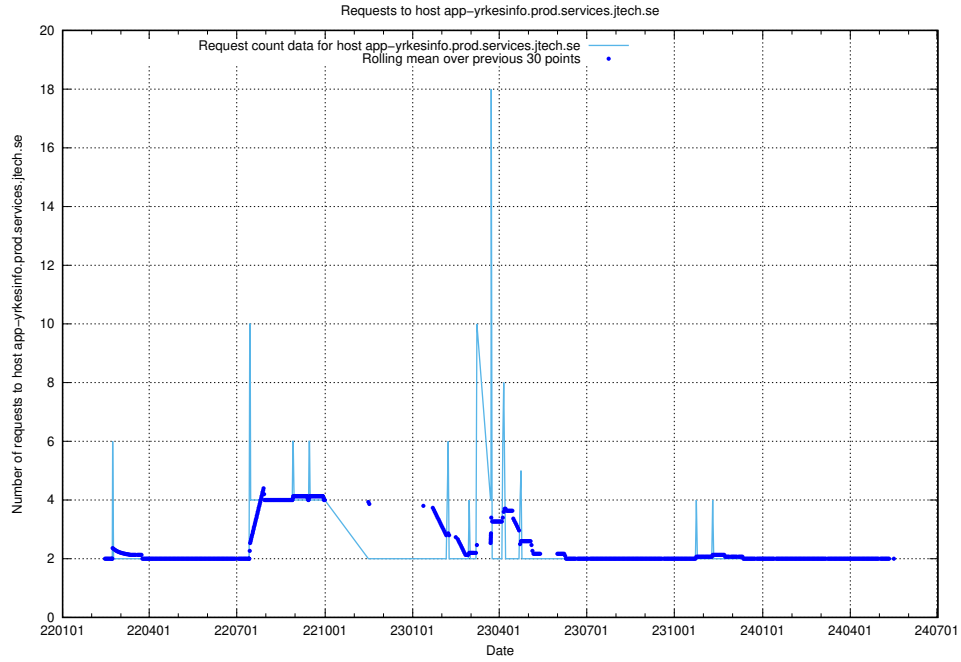

7.544 Usage of app-yrkesinfo.prod.services.jtech.se

Here, we count the number of requests to host app-yrkesinfo.prod.services.jtech.se.