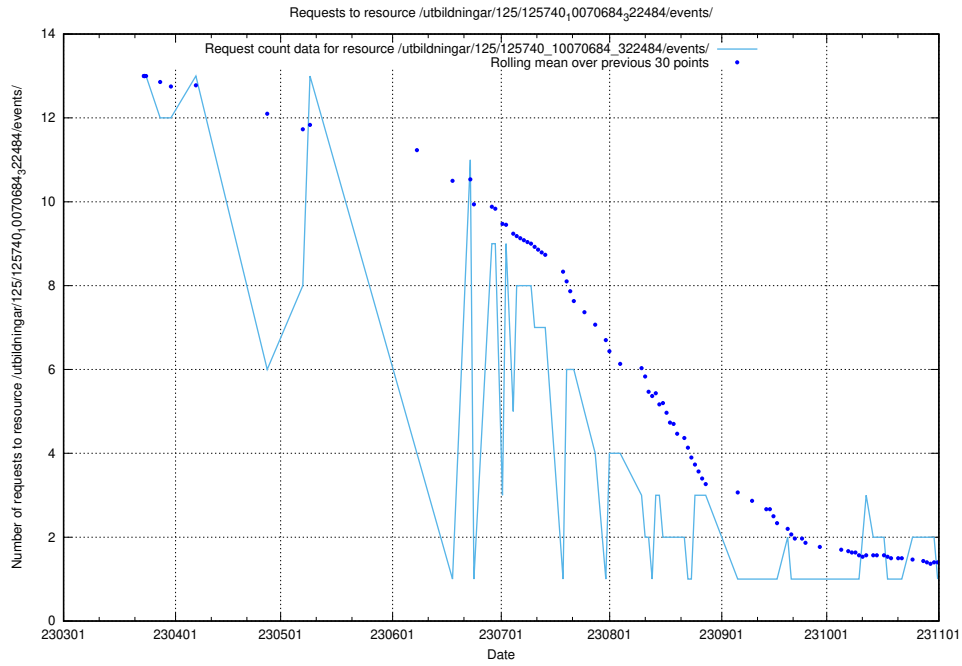

5.6253 Usage of /utbildningar/125/125740_10070684_322484/events/

Here, we count the number of requests to resource /utbildningar/125/125740_10070684_322484/events/