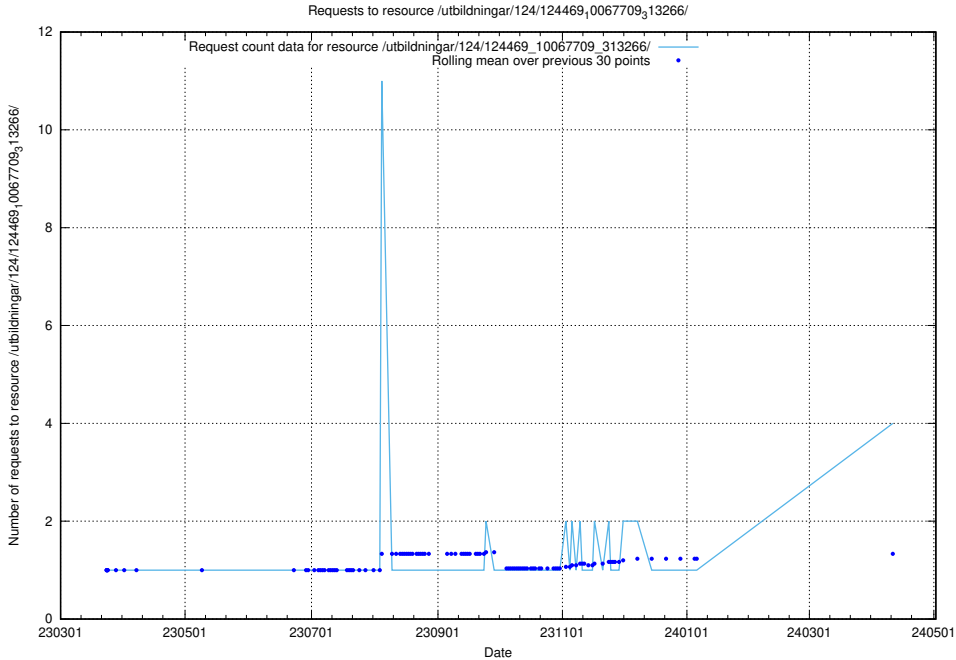

5.189 Usage of /utbildningar/124/124469_10067709_313266/

Here, we count the number of requests to resource /utbildningar/124/124469_10067709_313266/.