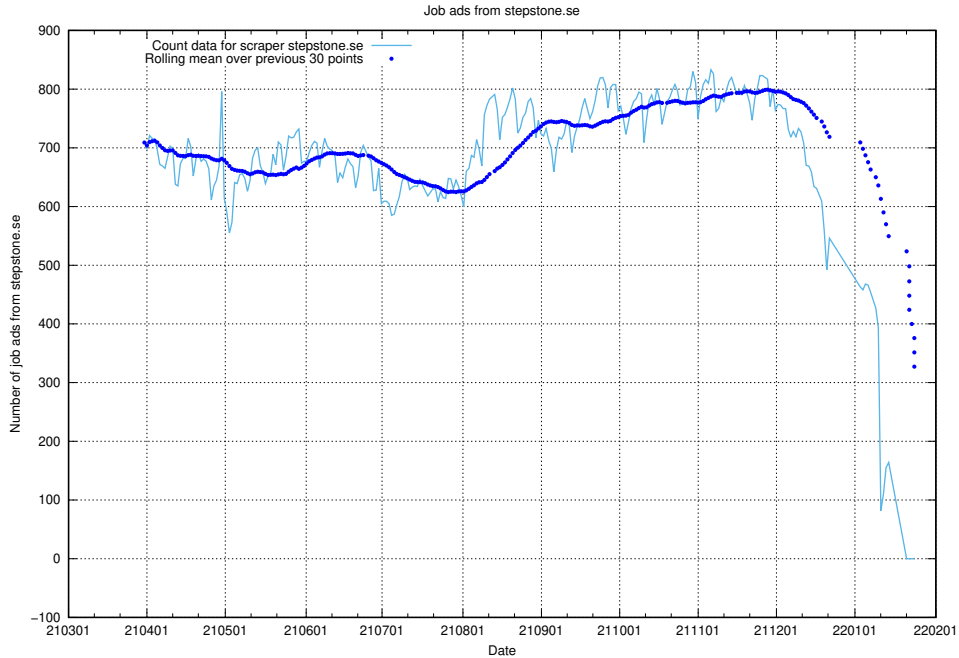

Here, we count the number of job ads scraped from studentjob.se.

13.7 Number of ads by scraper stepstone.se

Here, we count the number of job ads scraped from stepstone.se.

13.8 Number of ads by scraper lararguiden.se