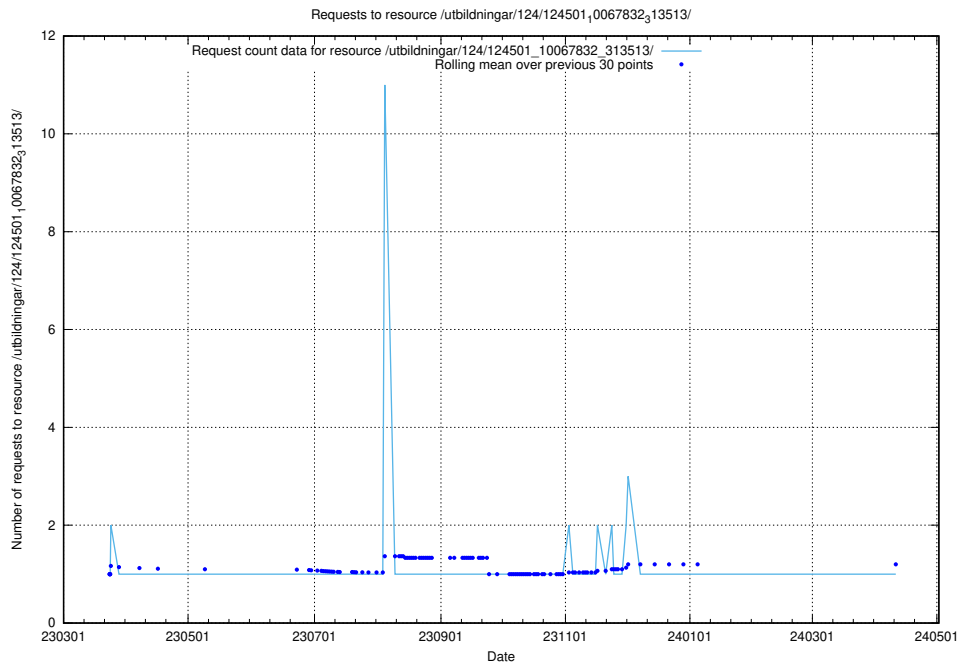

Here, we count the number of requests to resource /utbildningar/utb_emil/125/125796_10070642_322362/events/

5.2262 Usage of /utbildningar/124/124501_10067832_313513/

Here, we count the number of requests to resource /utbildningar/124/124501_10067832_313513/.