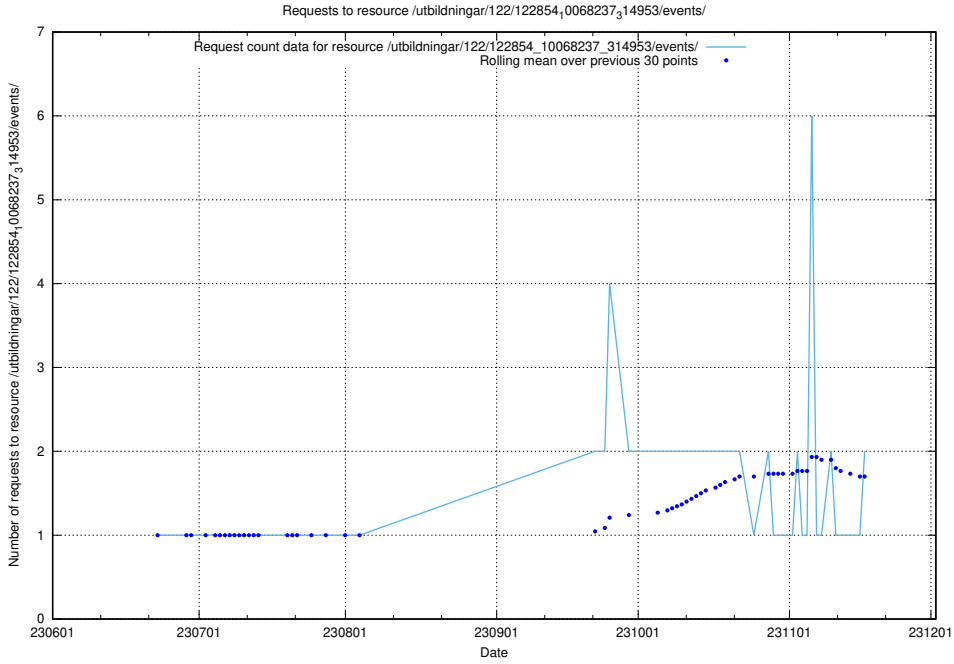

5.855 Usage of /utbildningar/122/122854_10068237_314953/events/

Here, we count the number of requests to resource /utbildningar/122/122854_10068237_314953/events/