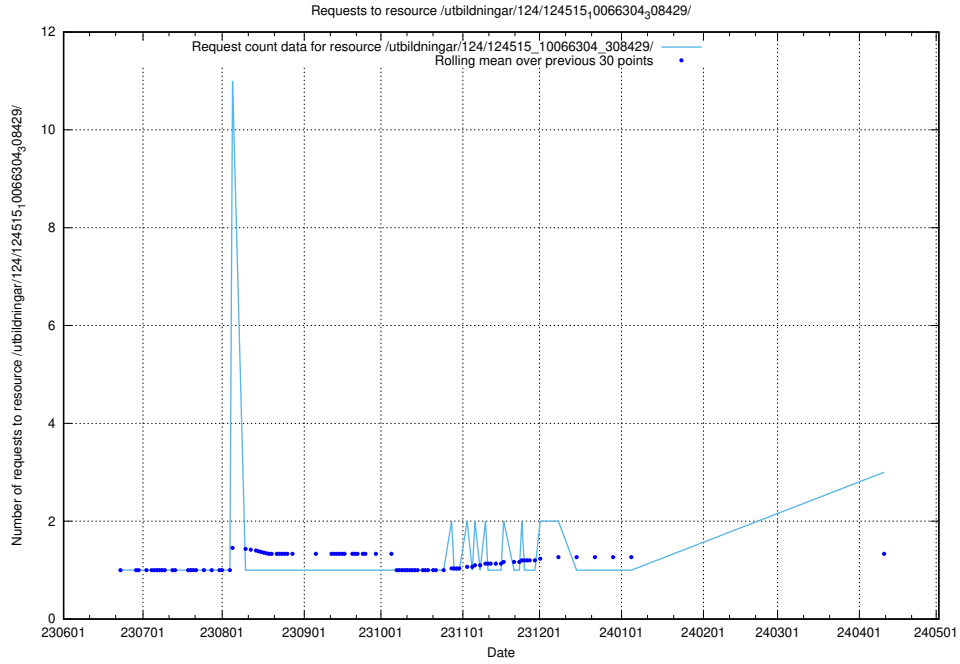

5.384 Usage of /utbildningar/124/124515_10066304_308429/

Here, we count the number of requests to resource /utbildningar/124/124515_10066304_308429/.