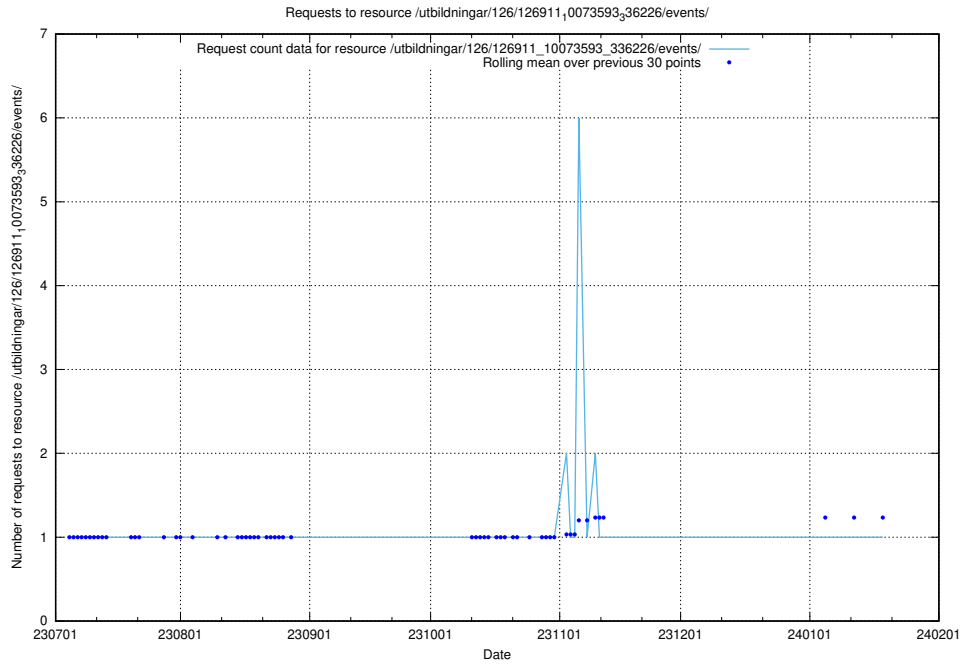

5.5367 Usage of /utbildningar/126/126911_10073593_336226/events/

Here, we count the number of requests to resource /utbildningar/126/126911_10073593_336226/events/

5.5368 Usage of /utbildningar/126/126911_10073593_336226/