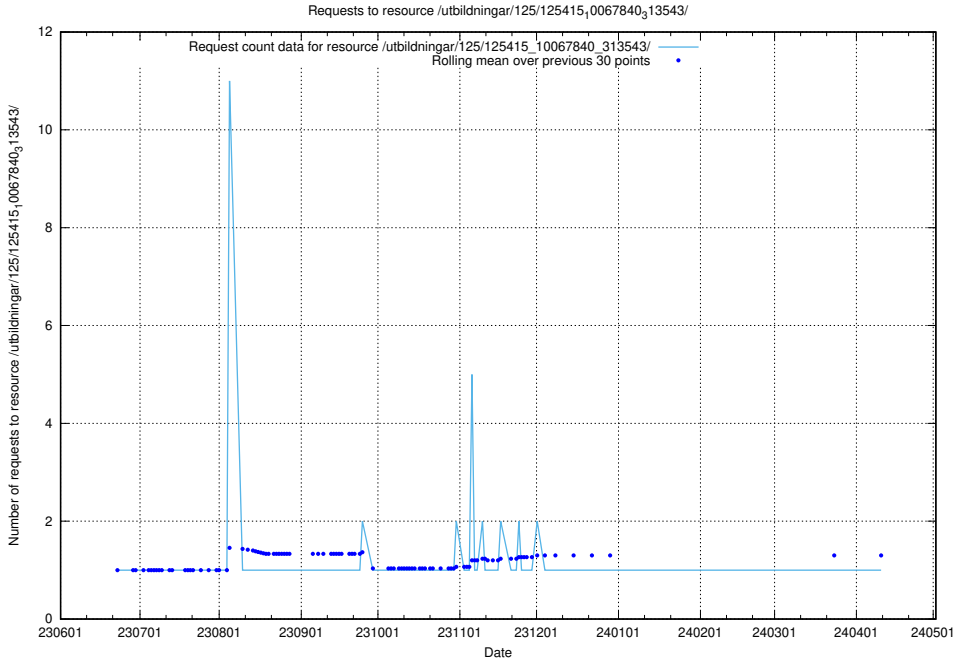

5.5749 Usage of /utbildningar/125/125415_10067840_313543/

Here, we count the number of requests to resource /utbildningar/125/125415_10067840_313543/.