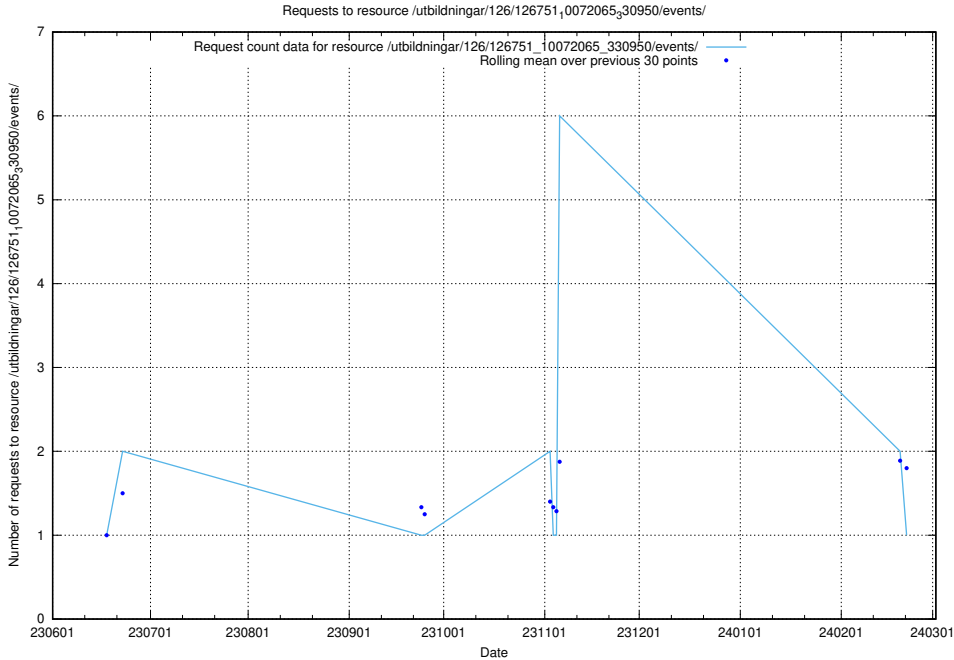

5.5877 Usage of /utbildningar/126/126751_10072065_330950/events/

Here, we count the number of requests to resource /utbildningar/126/126751_10072065_330950/events/