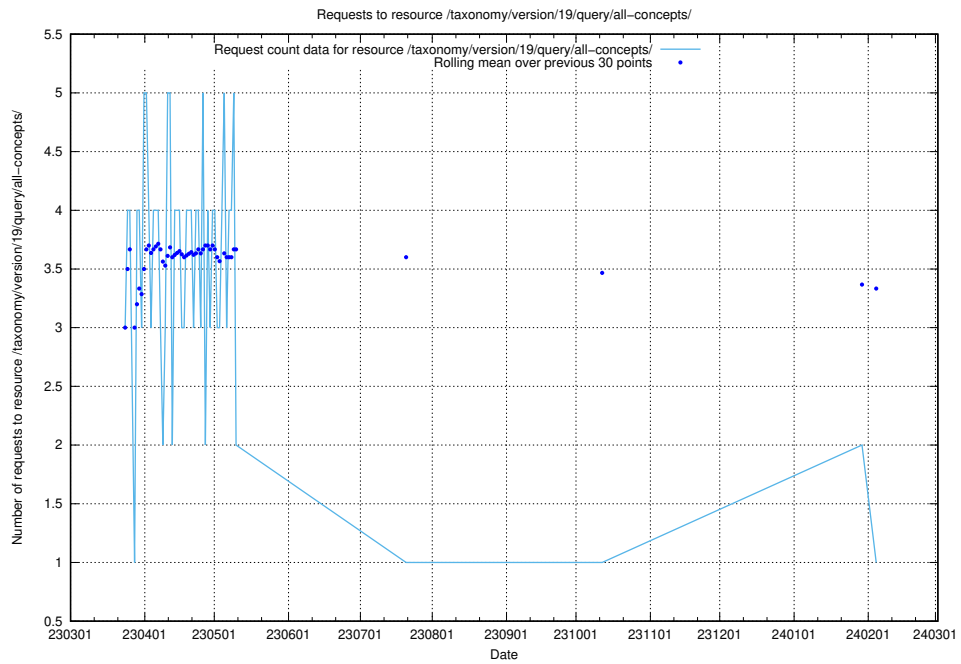

5.6159 Usage of /taxonomy/version/19/query/all-concepts/

Here, we count the number of requests to resource /taxonomy/version/19/query/all-concepts/.

5.6160 Usage of /utbildningar/437/43755_10024005_290720/events/