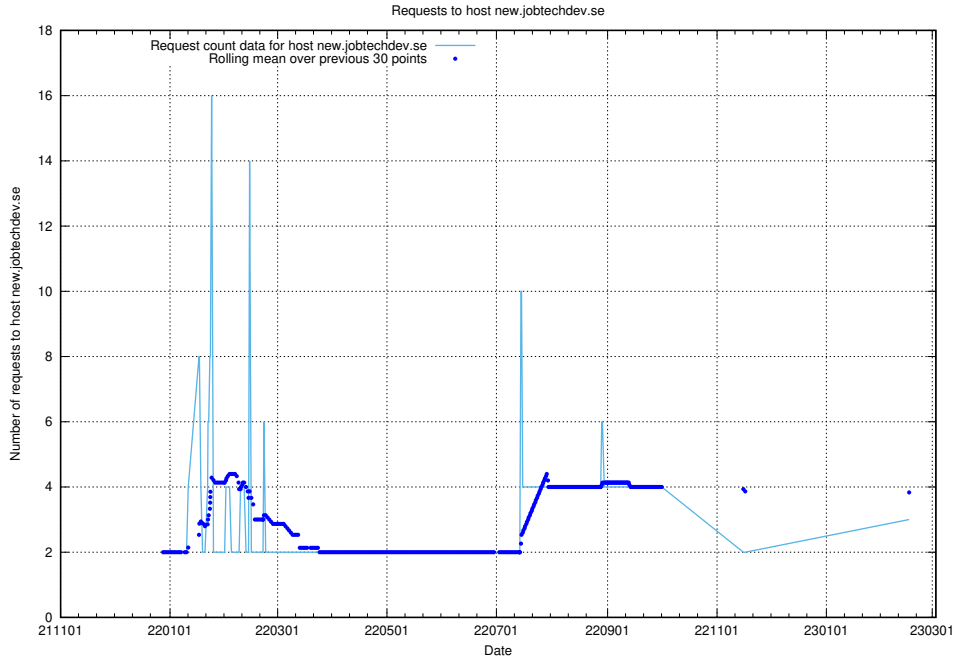

7.197 Usage of new.jobtechdev.se

Here, we count the number of requests to host new.jobtechdev.se.