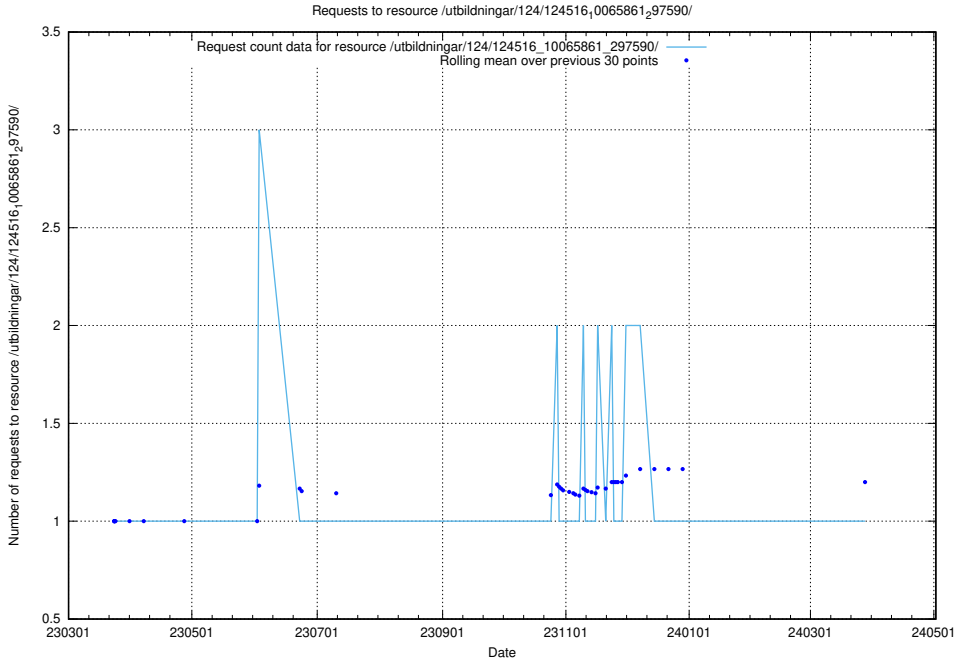

5.1525 Usage of /utbildningar/124/124516_10065861_297590/

Here, we count the number of requests to resource /utbildningar/124/124516_10065861_297590/.

5.1526 Usage of /availability/uptime/20240129/

Here, we count the number of requests to resource /availability/uptime/20240129/.