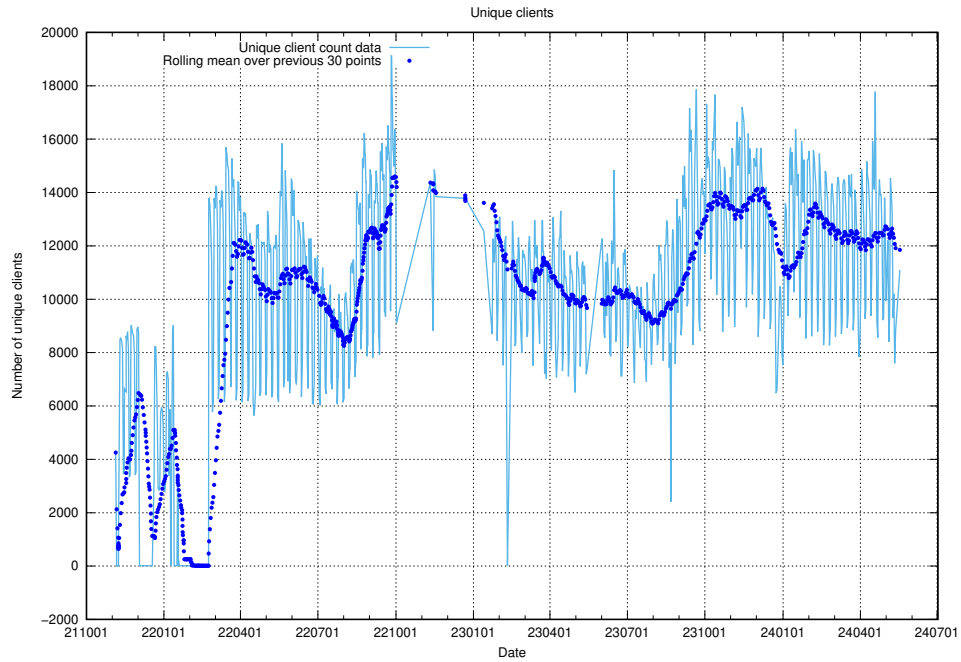

8.2 Number of unique clients

Here we extract the number of unique clients that have used our APIs.