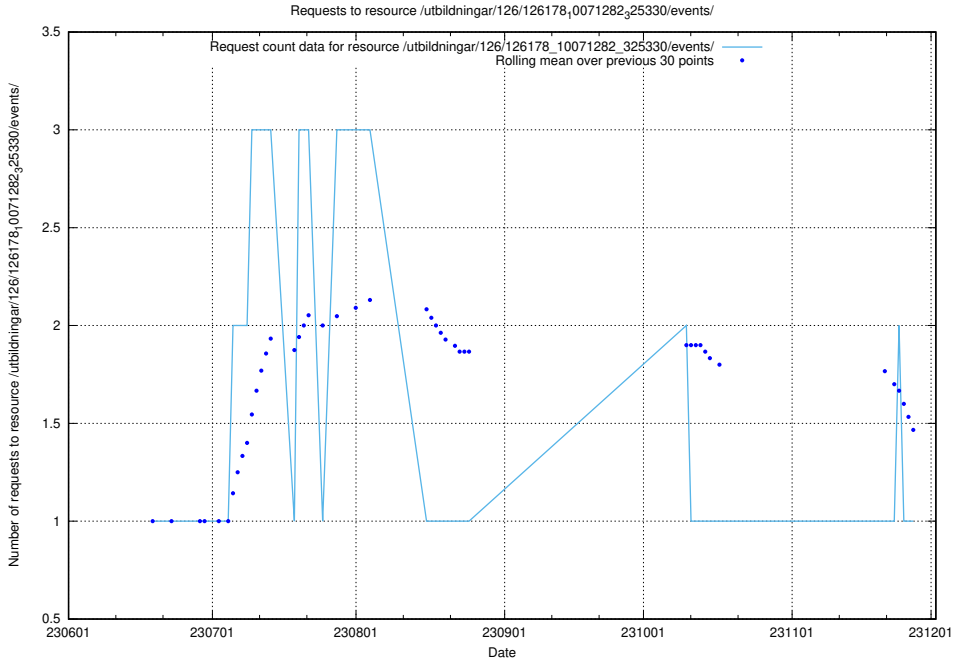

5.5873 Usage of /utbildningar/126/126178_10071282_325330/events/

Here, we count the number of requests to resource /utbildningar/126/126178_10071282_325330/events/