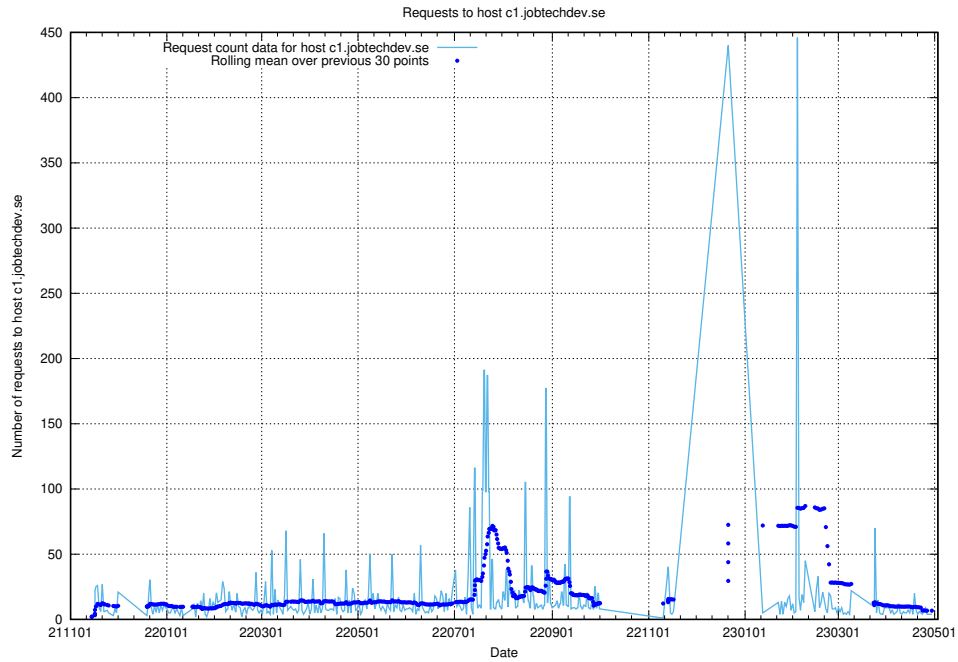

7.105 Usage of c1.jobtechdev.se

Here, we count the number of requests to host c1.jobtechdev.se.