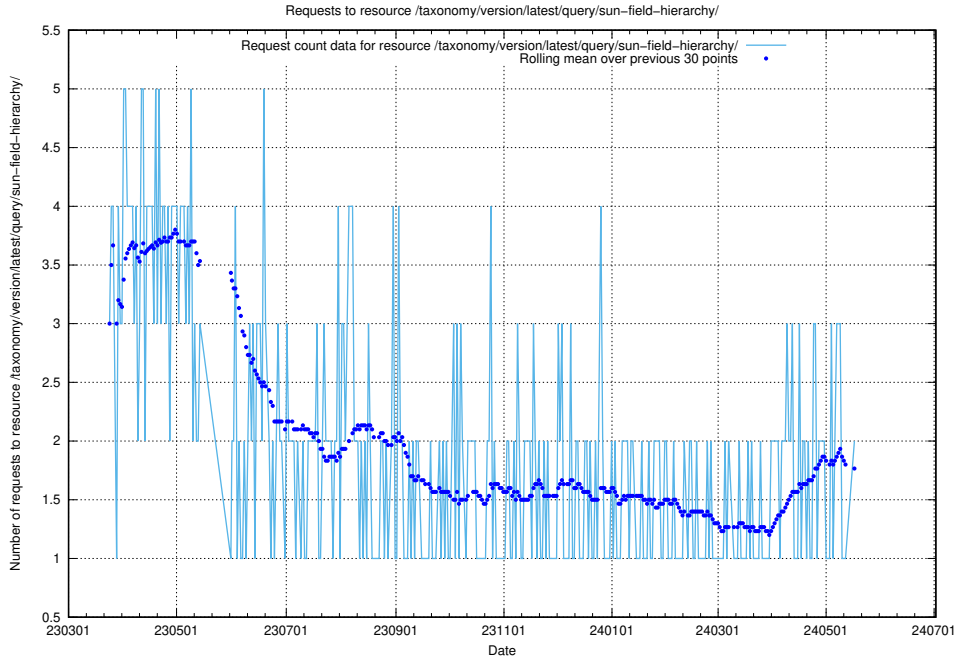

5.892 Usage of /taxonomy/version/latest/query/sun-field-hierarchy/

Here, we count the number of requests to resource /taxonomy/version/latest/query/sun-field-hierarchy/.