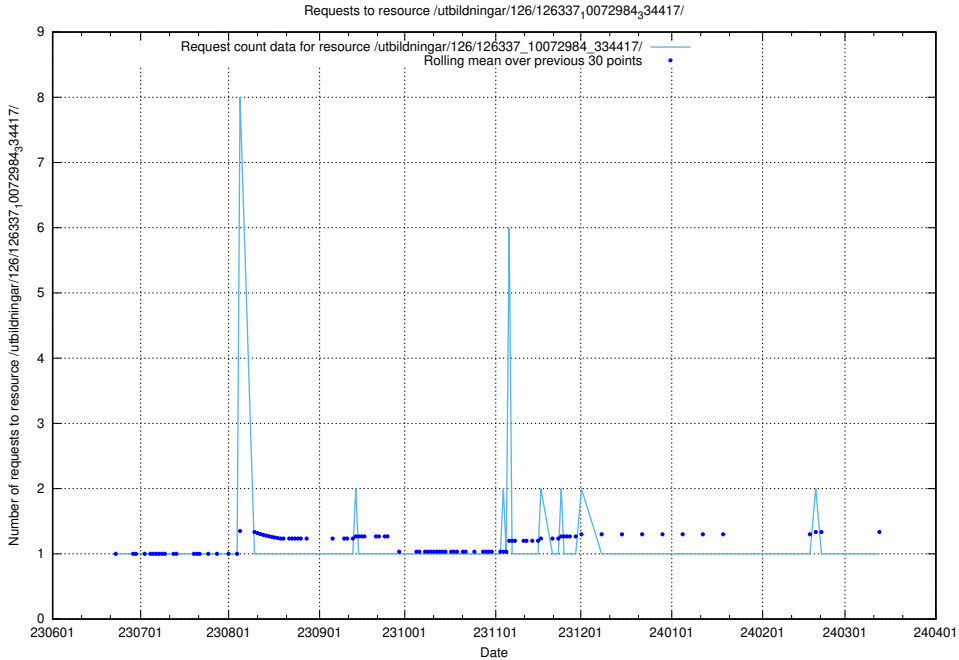

5.5688 Usage of /utbildningar/126/126337_10072984_334417/

Here, we count the number of requests to resource /utbildningar/126/126337_10072984_334417/.