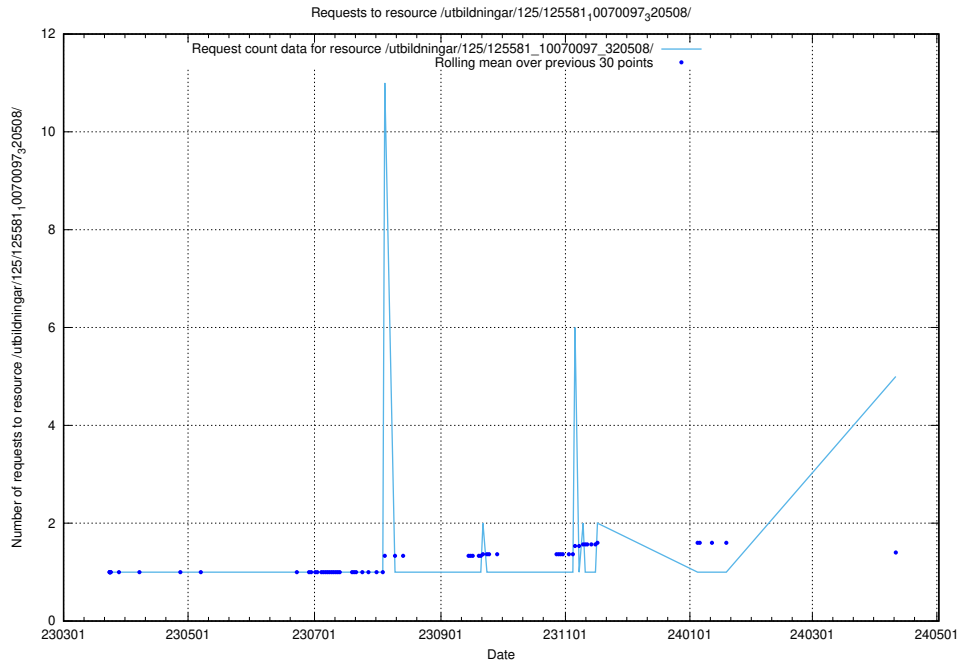

5.103 Usage of /utbildningar/125/125581_10070097_320508/

Here, we count the number of requests to resource /utbildningar/125/125581_10070097_320508/.