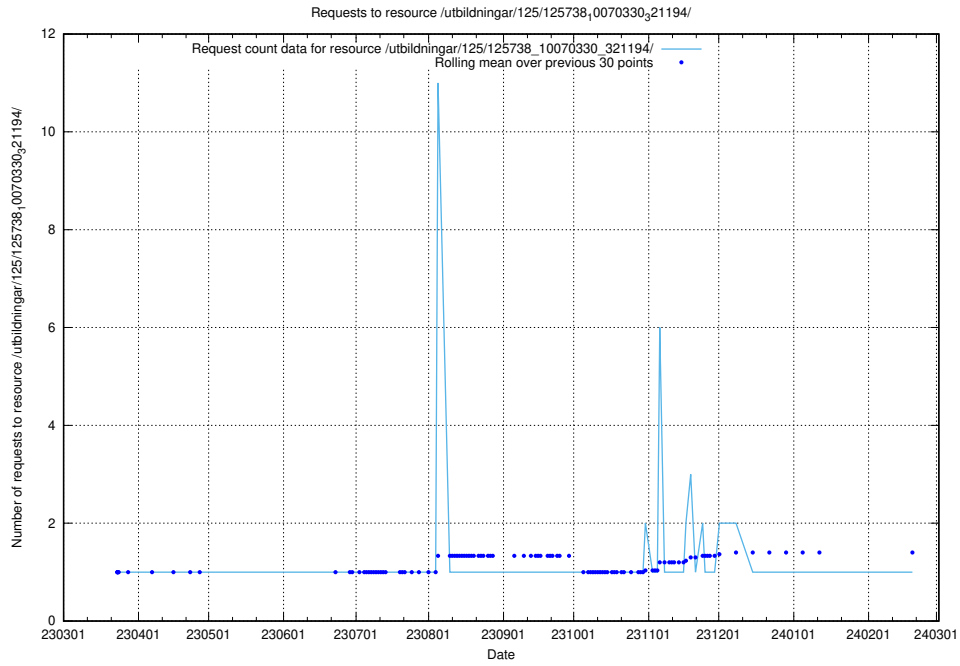

5.1024 Usage of /utbildningar/125/125738_10070330_321194/

Here, we count the number of requests to resource /utbildningar/125/125738_10070330_321194/.