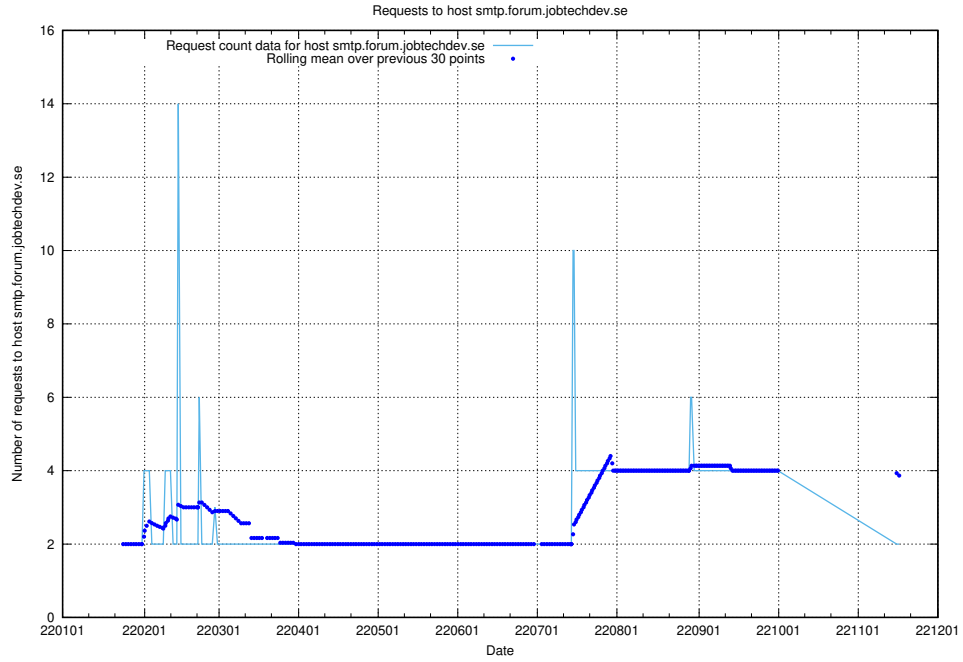

7.578 Usage of smtp.forum.jobtechdev.se

Here, we count the number of requests to host smtp.forum.jobtechdev.se.