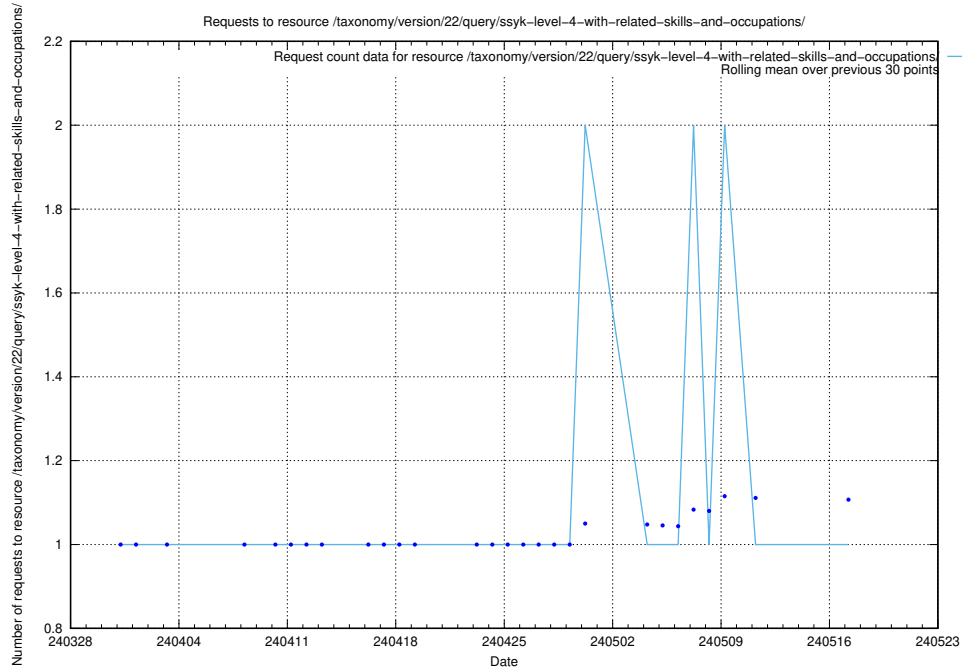

5.1620 Usage of /taxonomy/version/22/query/ssyk-level-4-with-related-skills-and-occupations/

Here, we count the number of requests to resource /taxonomy/version/22/query/ssyk-level-4-with-related-skills-and-occupations/.