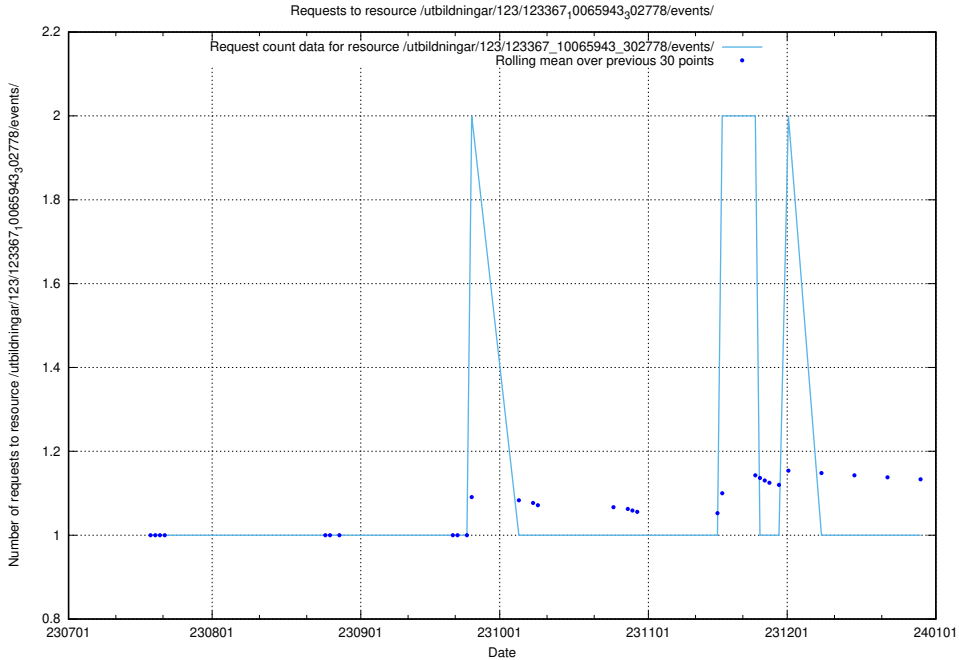

5.5044 Usage of /utbildningar/123/123367_10065943_302778/events/

Here, we count the number of requests to resource /utbildningar/123/123367_10065943_302778/events/

5.5045 Usage of /utbildningar/123/123367_10065867_298117/events/