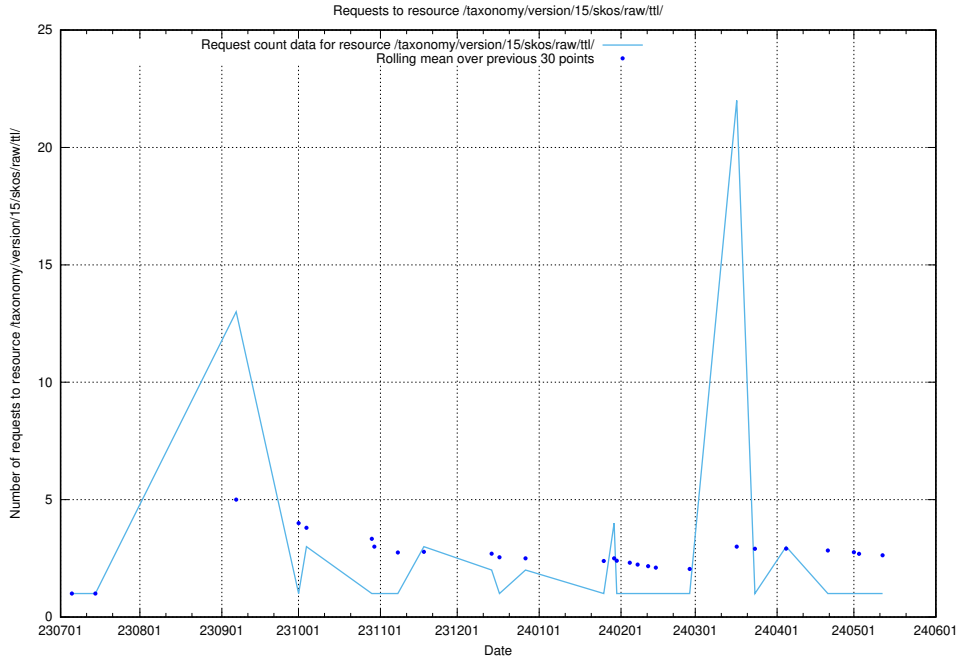

5.5366 Usage of /taxonomy/version/15/skos/raw/ttl/

Here, we count the number of requests to resource /taxonomy/version/15/skos/raw/ttl/.