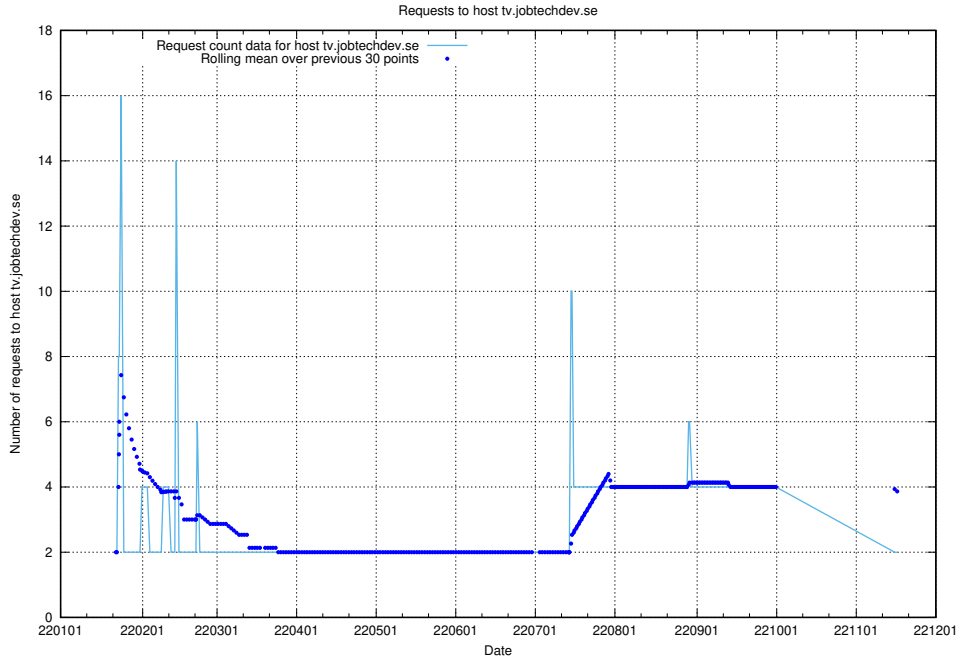

7.585 Usage of tv.jobtechdev.se

Here, we count the number of requests to host tv.jobtechdev.se.