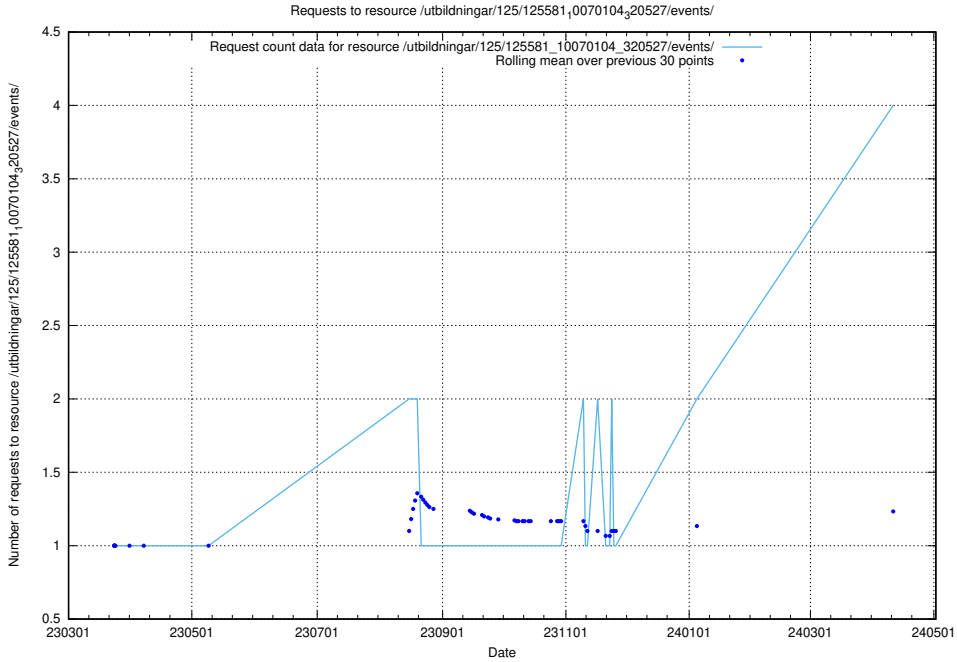

5.152 Usage of /utbildningar/125/125581_10070104_320527/events/

Here, we count the number of requests to resource /utbildningar/125/125581_10070104_320527/events/