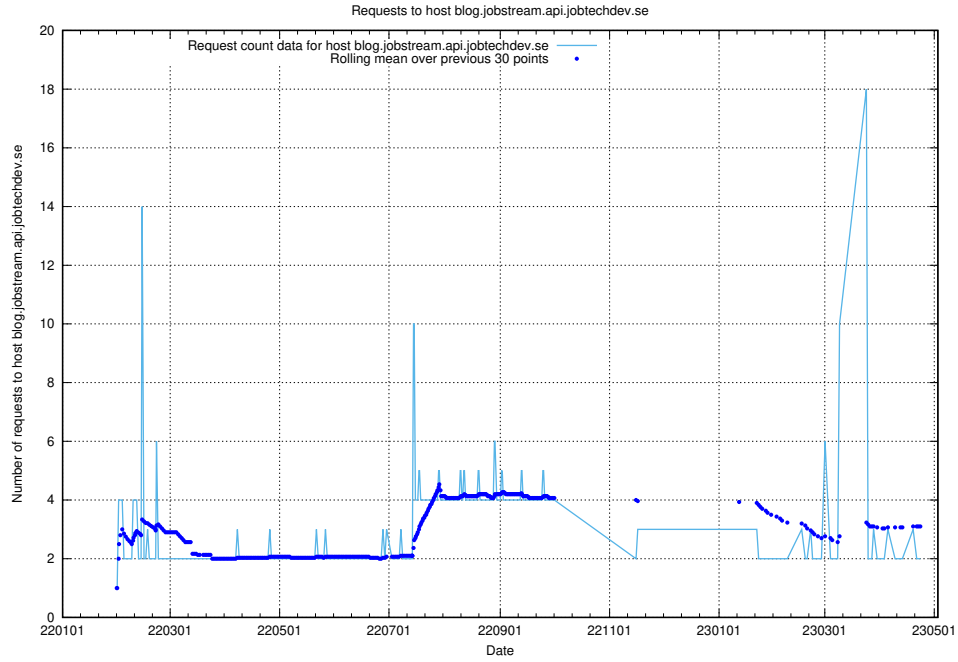

7.568 Usage of `blog.jobstream.api.jobtechdev.se`

Here, we count the number of requests to host `blog.jobstream.api.jobtechdev.se`.