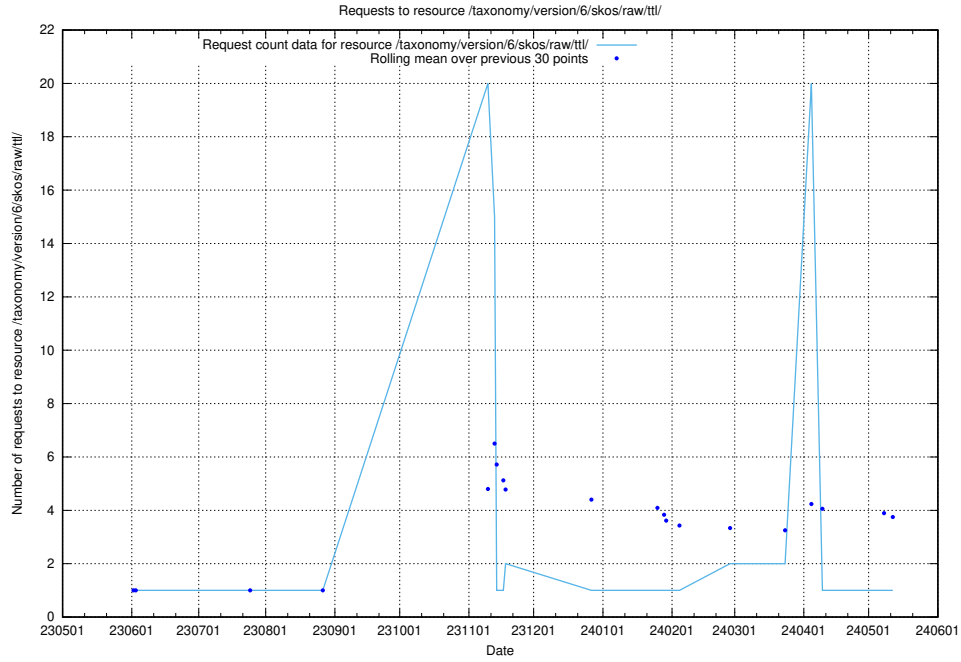

5.5946 Usage of /taxonomy/version/6/skos/raw/ttl/

Here, we count the number of requests to resource /taxonomy/version/6/skos/raw/ttl/.