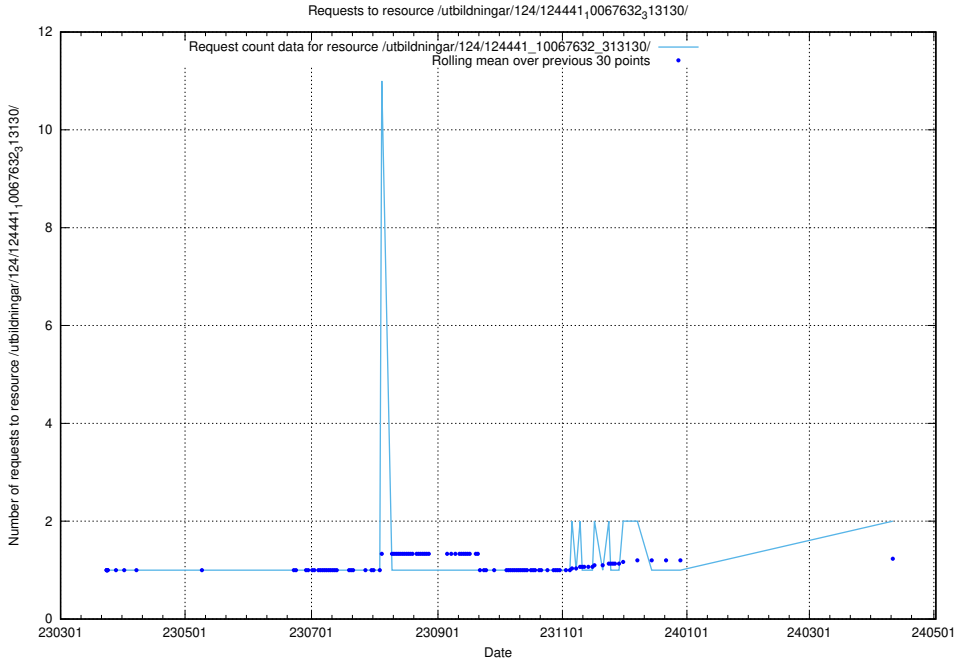

5.631 Usage of /utbildningar/124/124441_10067632_313130/

Here, we count the number of requests to resource /utbildningar/124/124441_10067632_313130/.