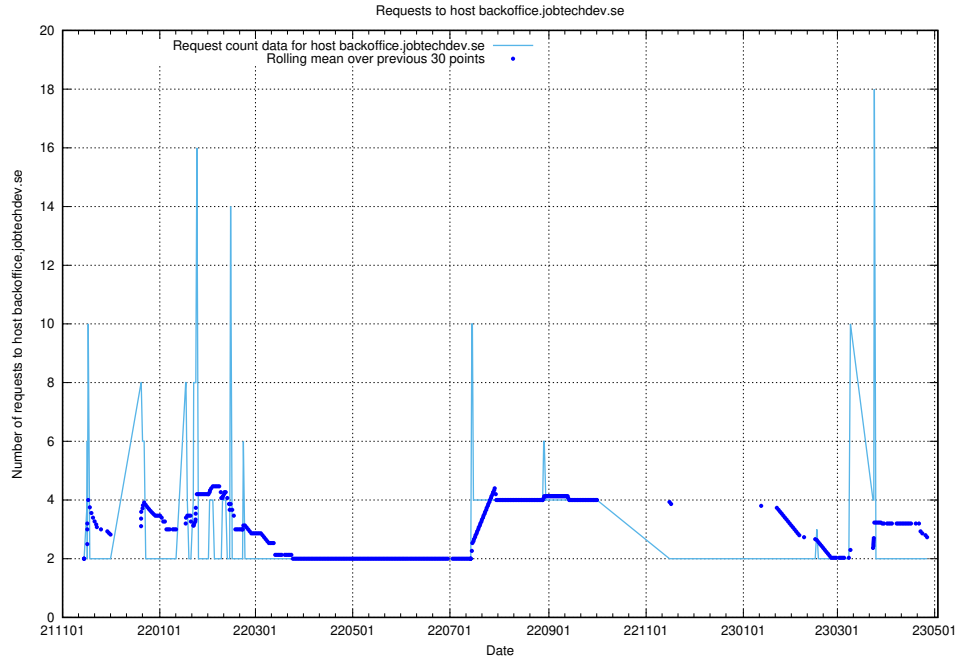

7.291 Usage of backoffice.jobtechdev.se

Here, we count the number of requests to host backoffice.jobtechdev.se.