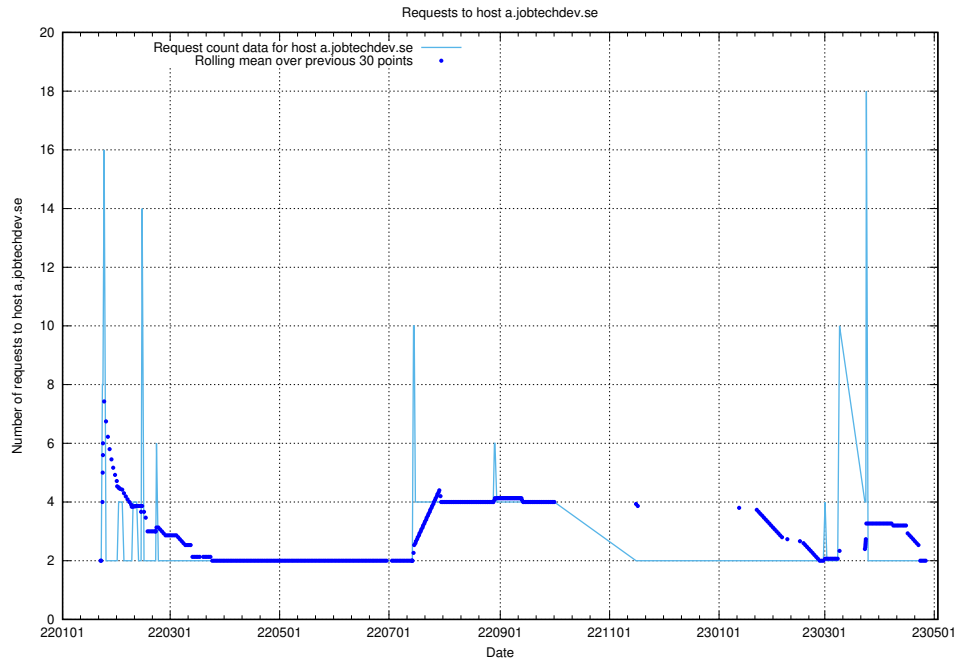

7.268 Usage of a.jobtechdev.se

Here, we count the number of requests to host a.jobtechdev.se.