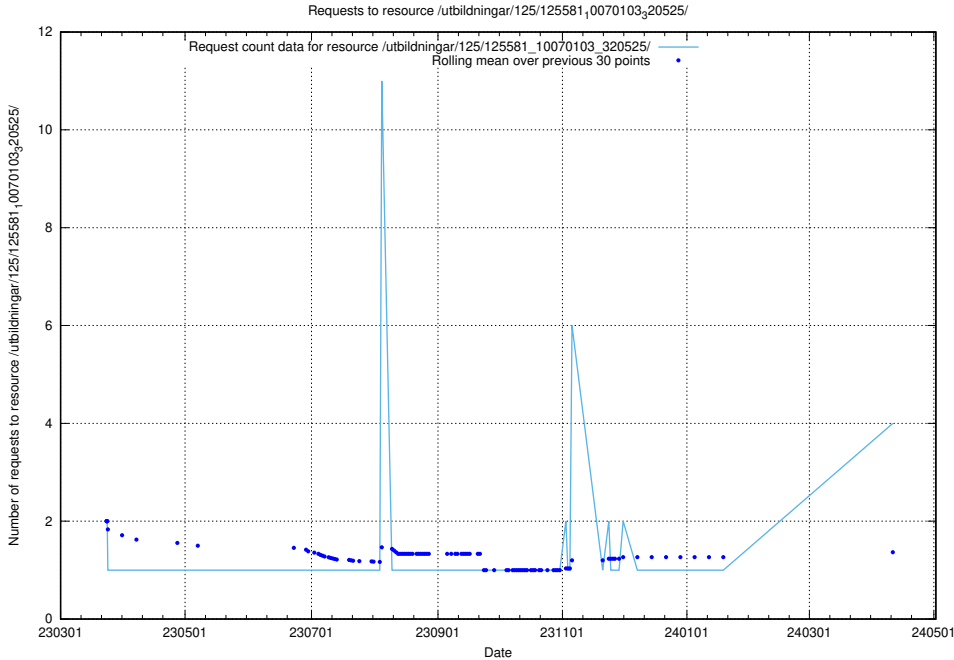

5.238 Usage of /utbildningar/125/125581_10070103_320525/

Here, we count the number of requests to resource /utbildningar/125/125581_10070103_320525/.