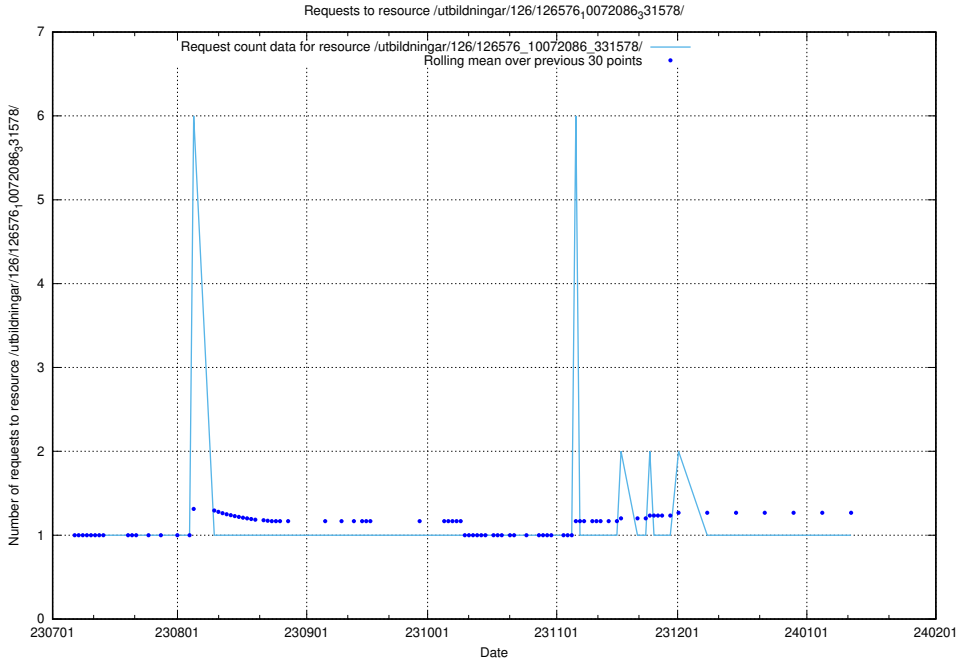

Here, we count the number of requests to resource /utbildningar/125/125600_10070136_324706/events/

5.5320 Usage of /utbildningar/126/126576_10072086_331578/

Here, we count the number of requests to resource /utbildningar/126/126576_10072086_331578/.