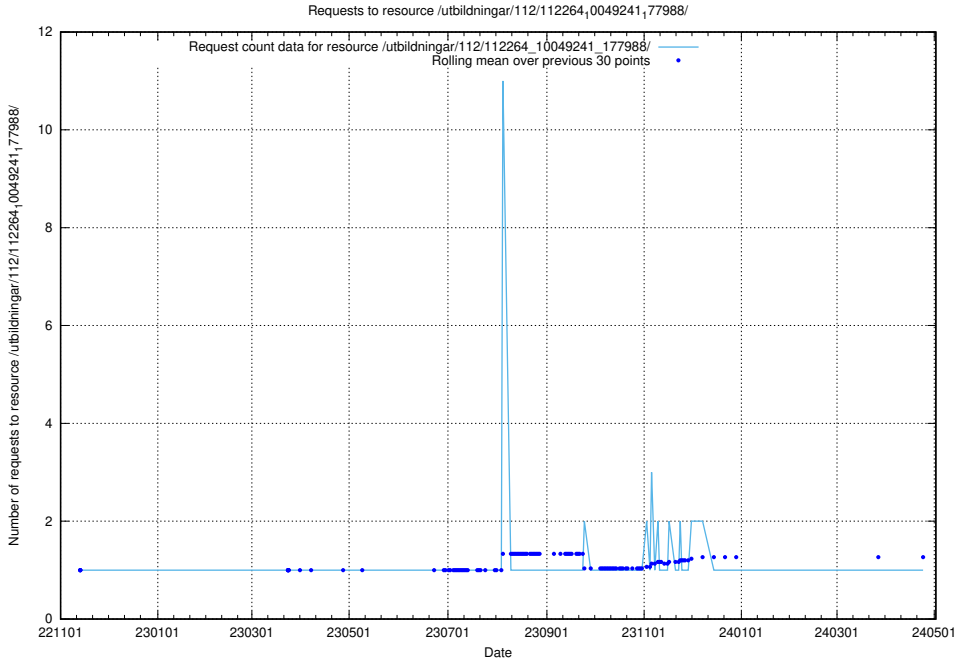

5.6198 Usage of /utbildningar/112/112264_10049241_177988/

Here, we count the number of requests to resource /utbildningar/112/112264_10049241_177988/.