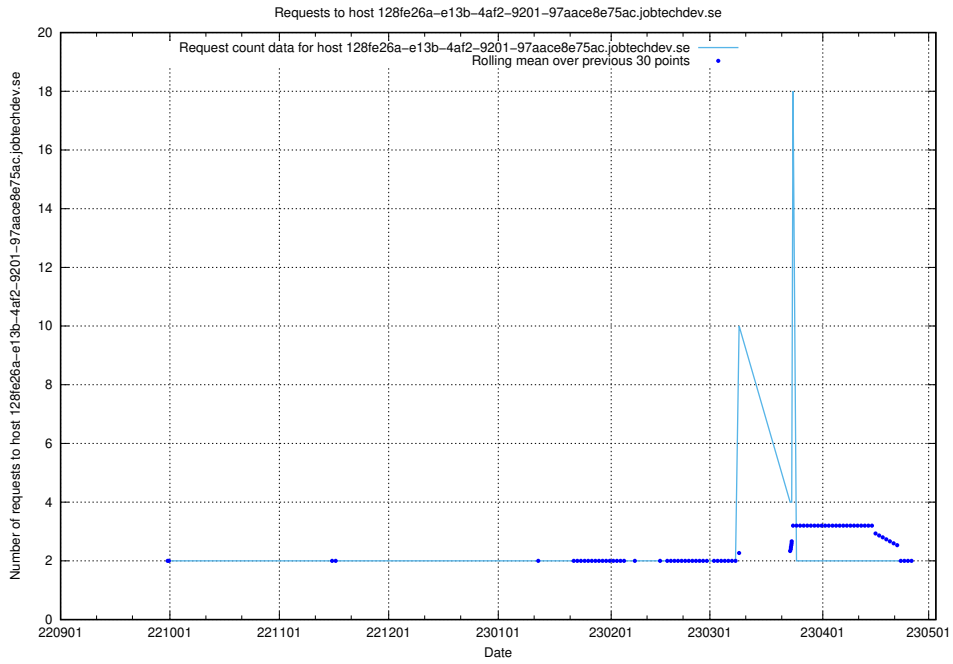

Here, we count the number of requests to host www.concept.jobtechdev.se.

7.314 Usage of 128fe26a-e13b-4af2-9201-97aace8e75ac.jobtechdev.se

Here, we count the number of requests to host 128fe26a-e13b-4af2-9201-97aace8e75ac.jobtechdev.se.