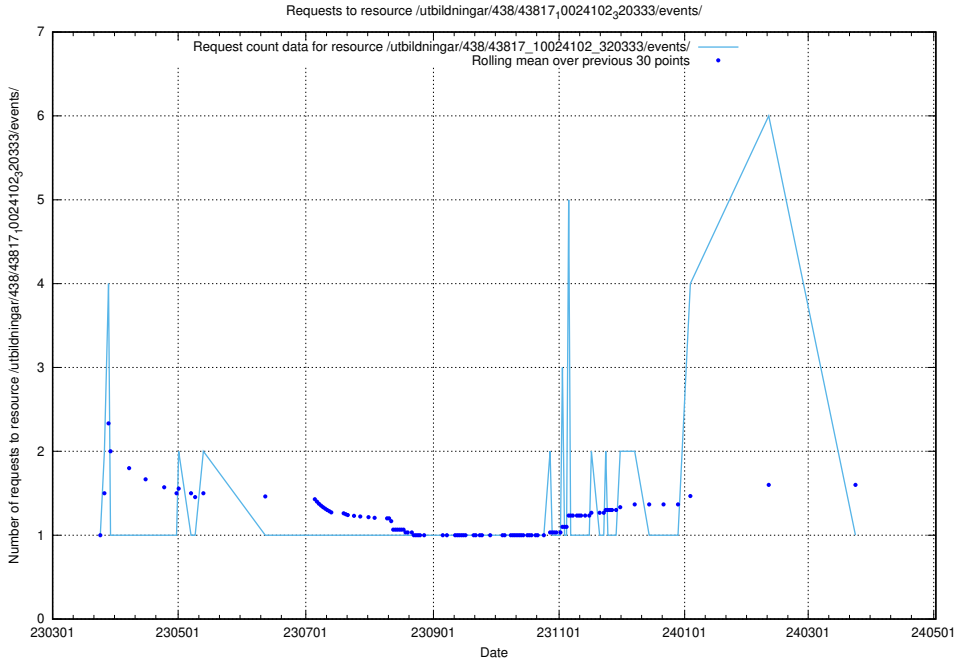

5.6176 Usage of /utbildningar/438/43817_10024102_320333/events/

Here, we count the number of requests to resource /utbildningar/438/43817_10024102_320333/events/.