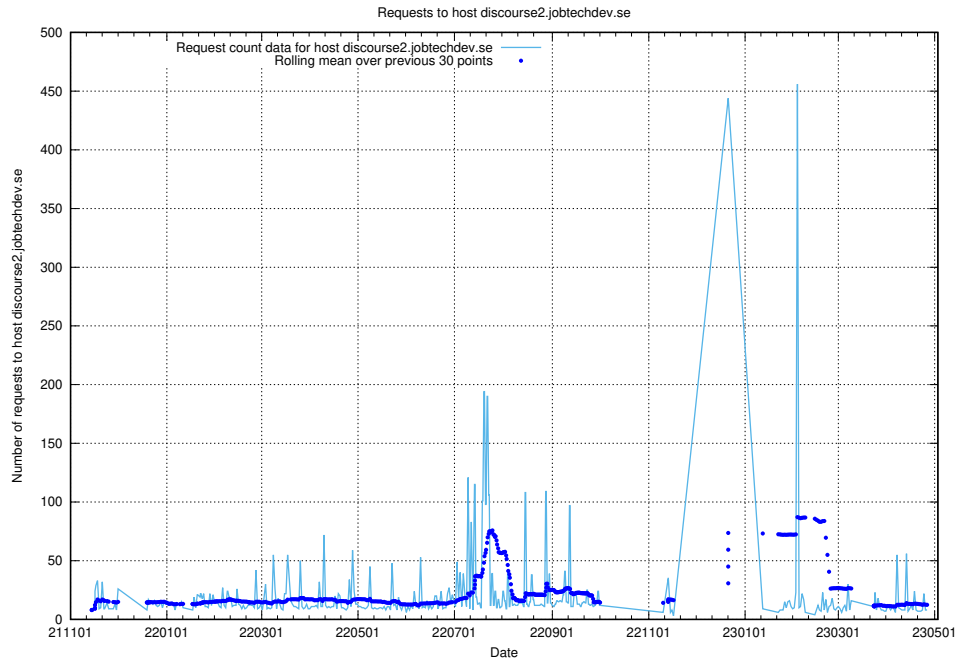

7.65 Usage of discourse2.jobtechdev.se

Here, we count the number of requests to host discourse2.jobtechdev.se.

7.66 Usage of taxonomy.jobtechdev.se

Here, we count the number of requests to host taxonomy.jobtechdev.se.