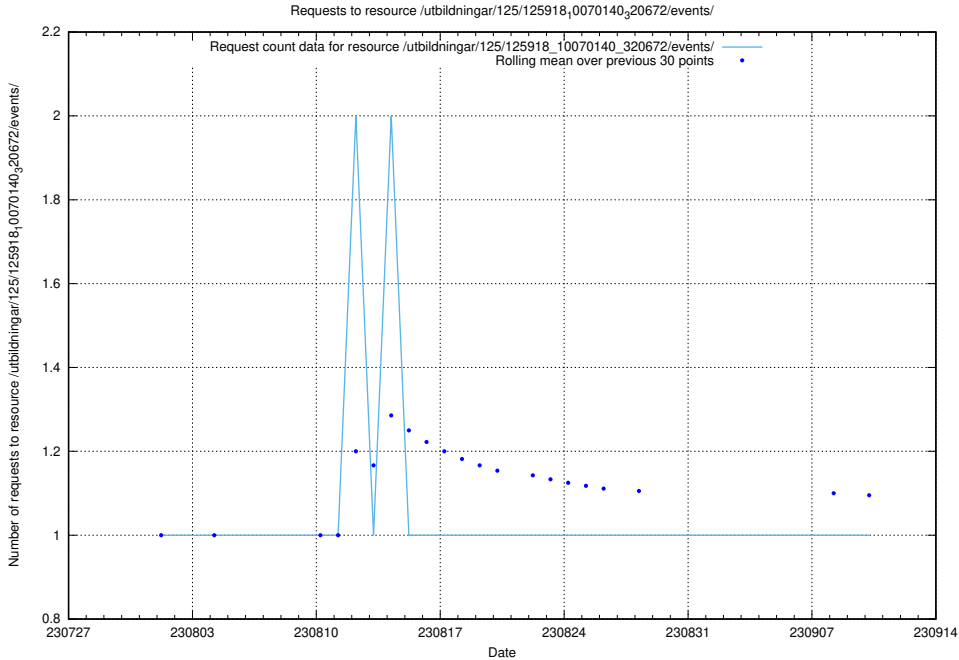

5.4912 Usage of /utbildningar/125/125918_10070140_320672/events/

Here, we count the number of requests to resource /utbildningar/125/125918_10070140_320672/events/