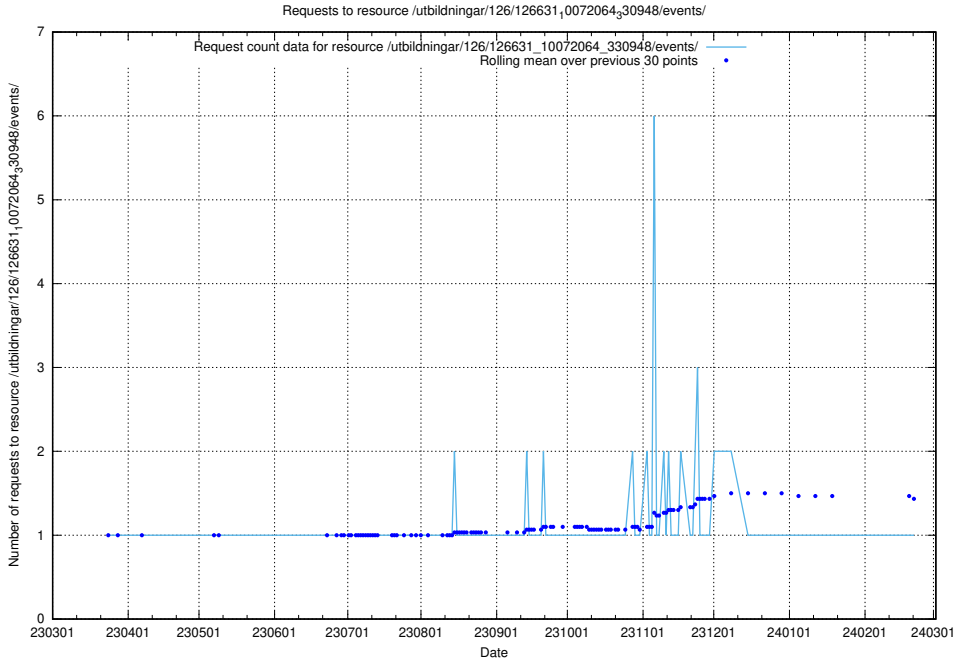

5.6208 Usage of /utbildningar/126/126631_10072064_330948/events/

Here, we count the number of requests to resource /utbildningar/126/126631_10072064_330948/events/