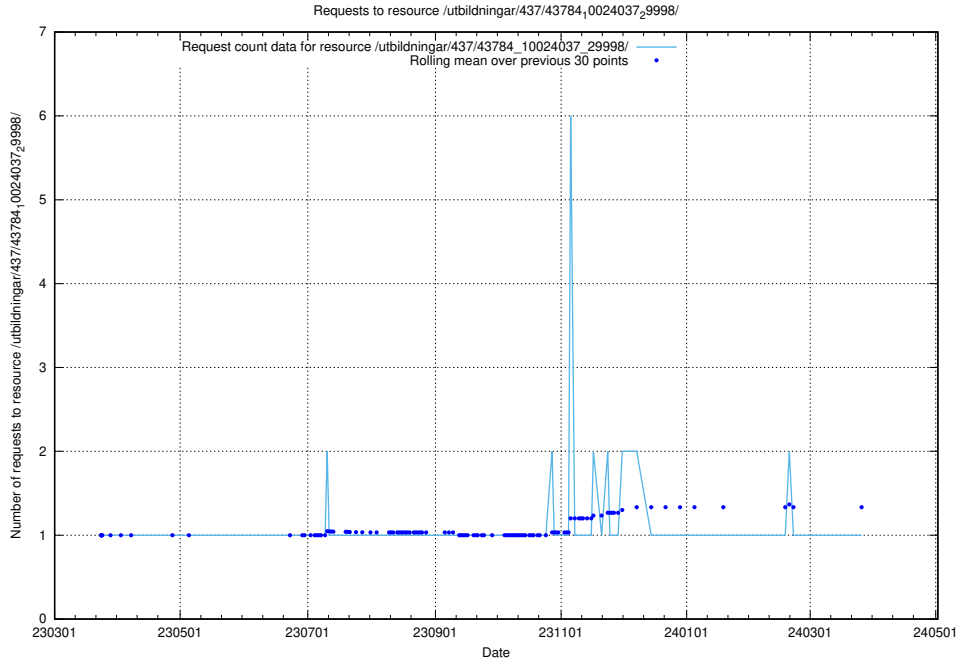

5.6373 Usage of /utbildningar/437/43784_10024037_29998/

Here, we count the number of requests to resource /utbildningar/437/43784_10024037_29998/.