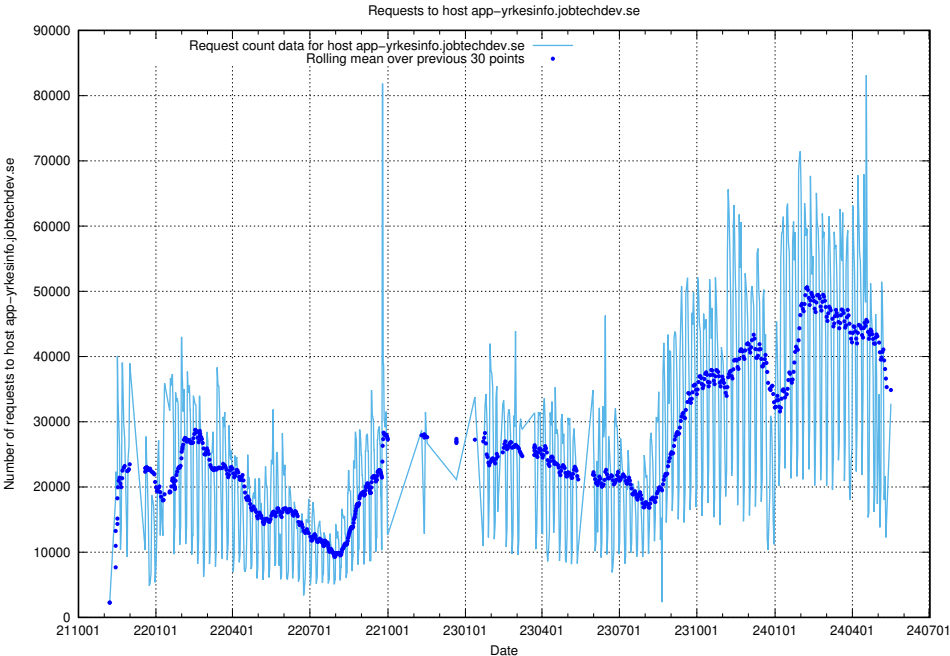

7.8 Usage of app-yrkesinfo.jobtechdev.se

Here, we count the number of requests to host app-yrkesinfo.jobtechdev.se.