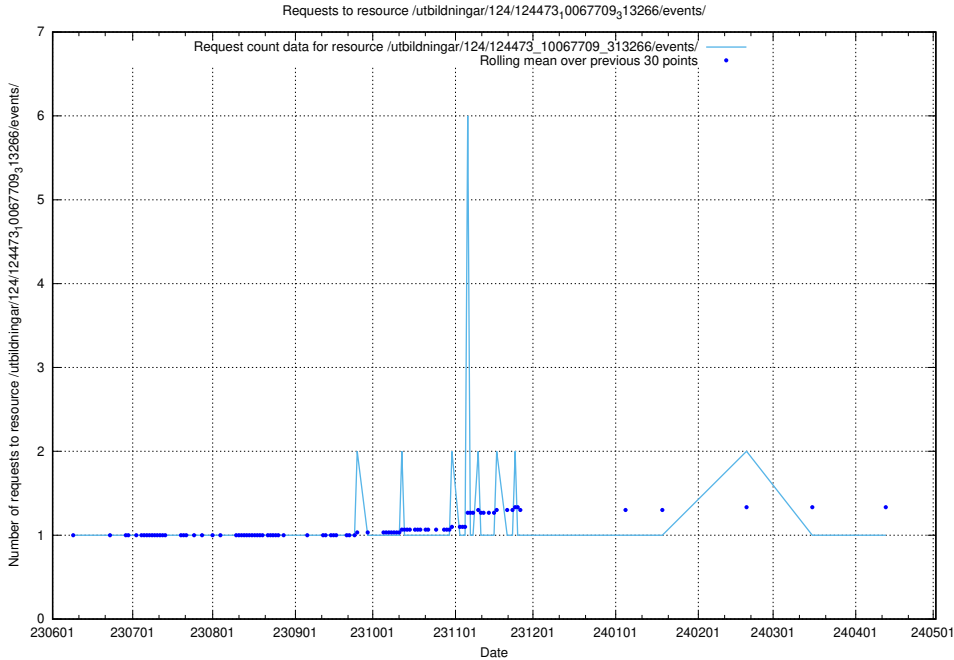

5.5921 Usage of /utbildningar/124/124473_10067709_313266/events/

Here, we count the number of requests to resource /utbildningar/124/124473_10067709_313266/events/