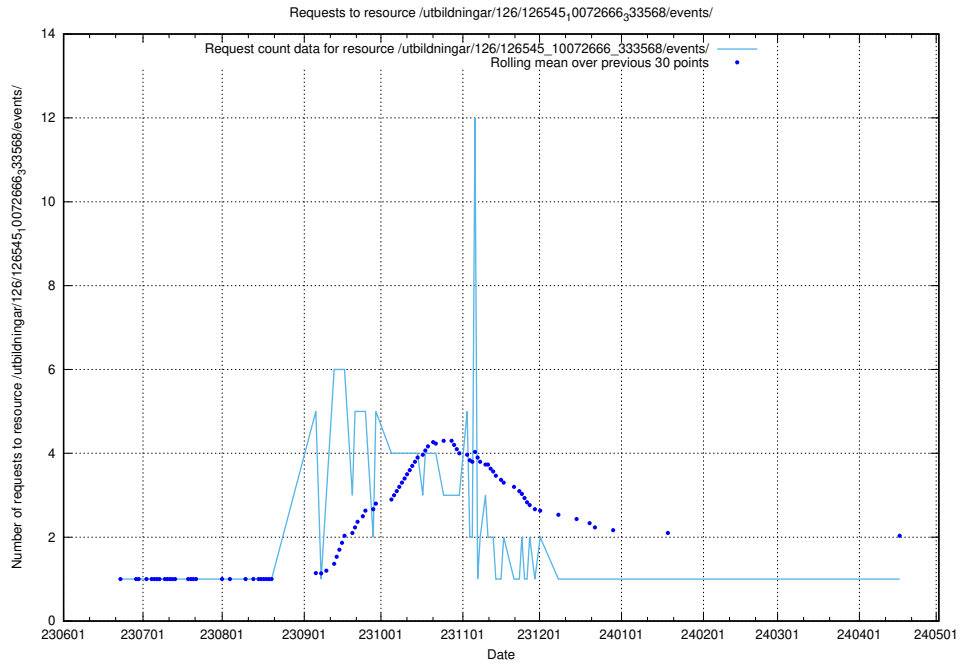

5.5673 Usage of /utbildningar/126/126545_10072666_333568/events/

Here, we count the number of requests to resource /utbildningar/126/126545_10072666_333568/events/