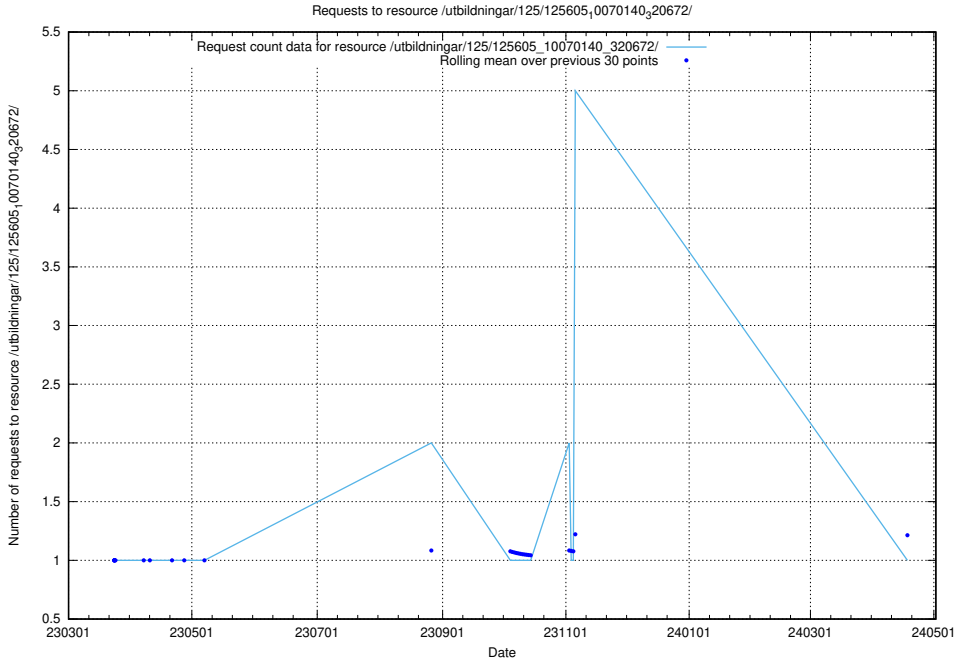

5.1088 Usage of /utbildningar/125/125605_10070140_320672/

Here, we count the number of requests to resource /utbildningar/125/125605_10070140_320672/.