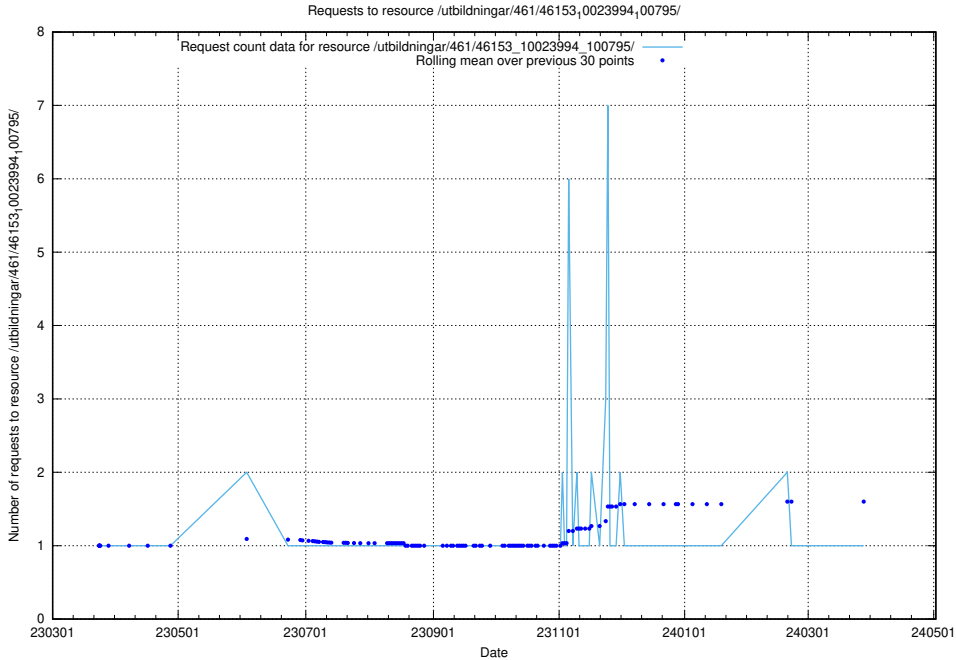

5.6325 Usage of /utbildningar/461/46153_10023994_100795/

Here, we count the number of requests to resource /utbildningar/461/46153_10023994_100795/.