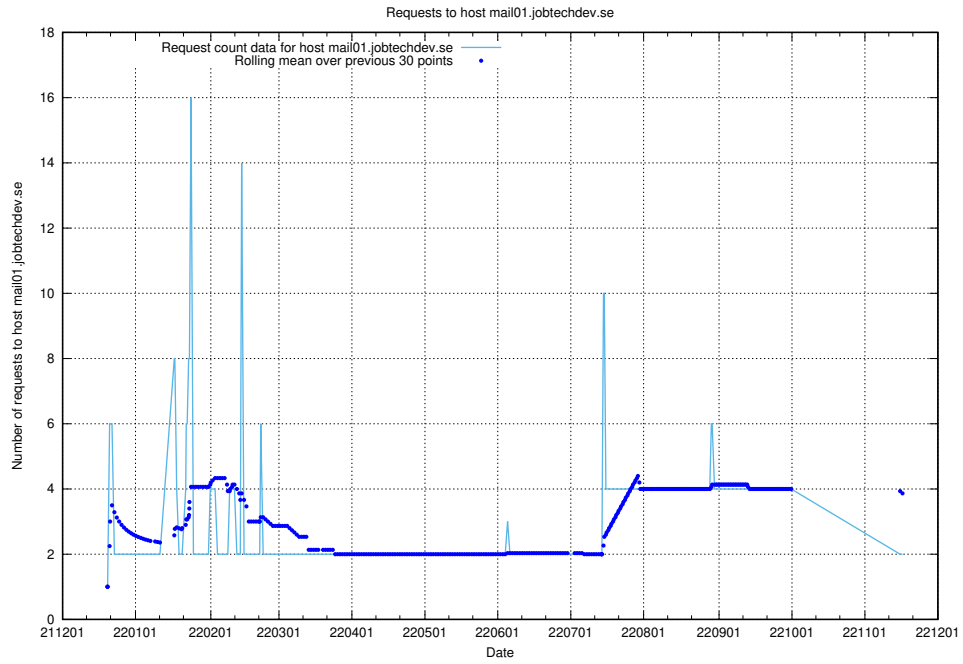

7.382 Usage of mail01.jobtechdev.se

Here, we count the number of requests to host mail01.jobtechdev.se.

7.383 Usage of exchange.jobtechdev.se

Here, we count the number of requests to host exchange.jobtechdev.se.