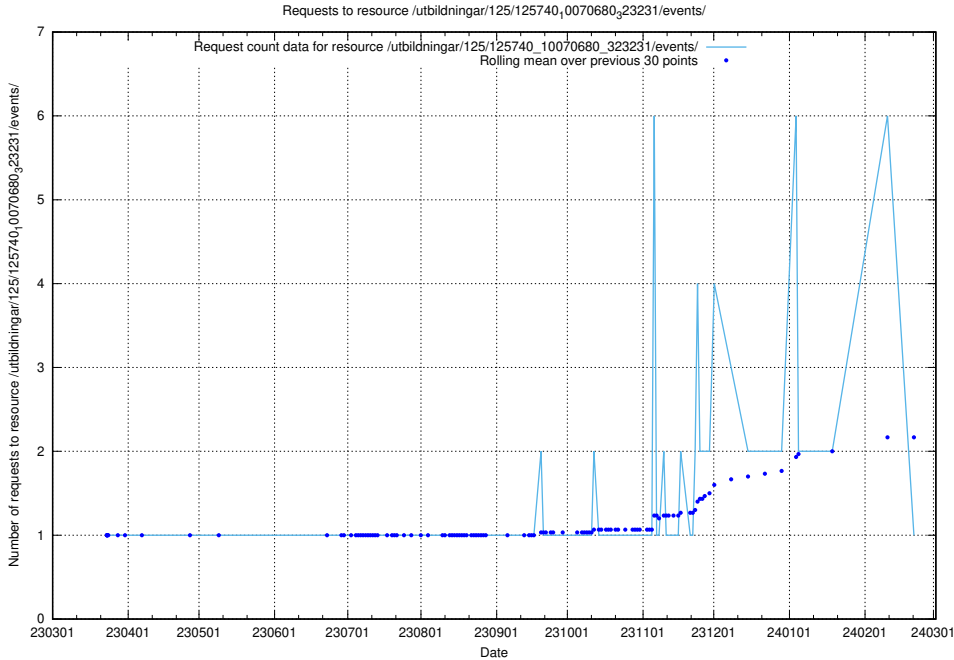

5.1001 Usage of /utbildningar/125/125740_10070680_323231/events/

Here, we count the number of requests to resource /utbildningar/125/125740_10070680_323231/events/