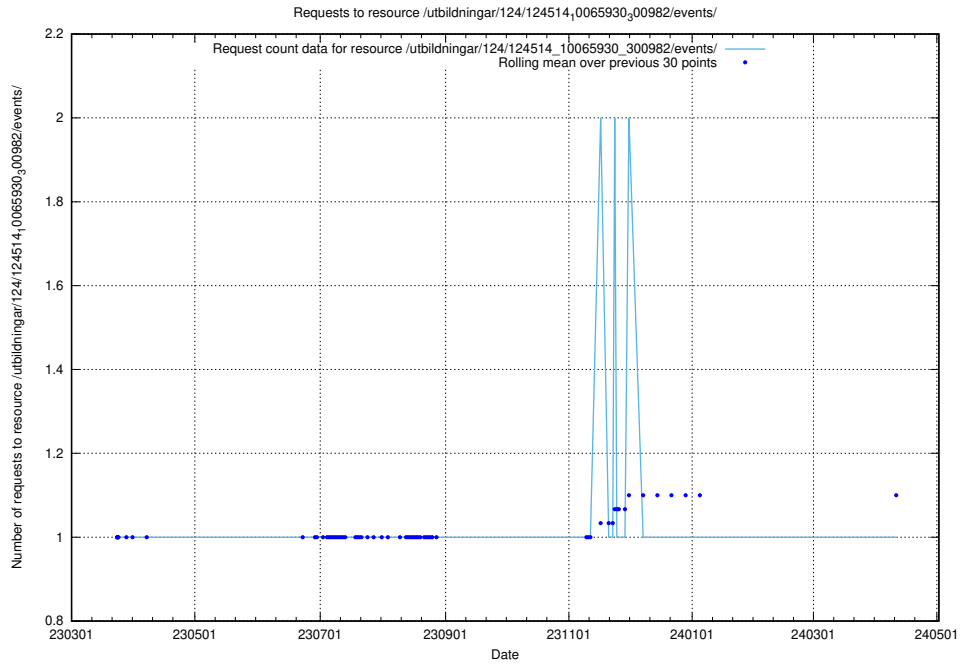

5.1929 Usage of /utbildningar/124/124514_10065930_300982/events/

Here, we count the number of requests to resource /utbildningar/124/124514_10065930_300982/events/