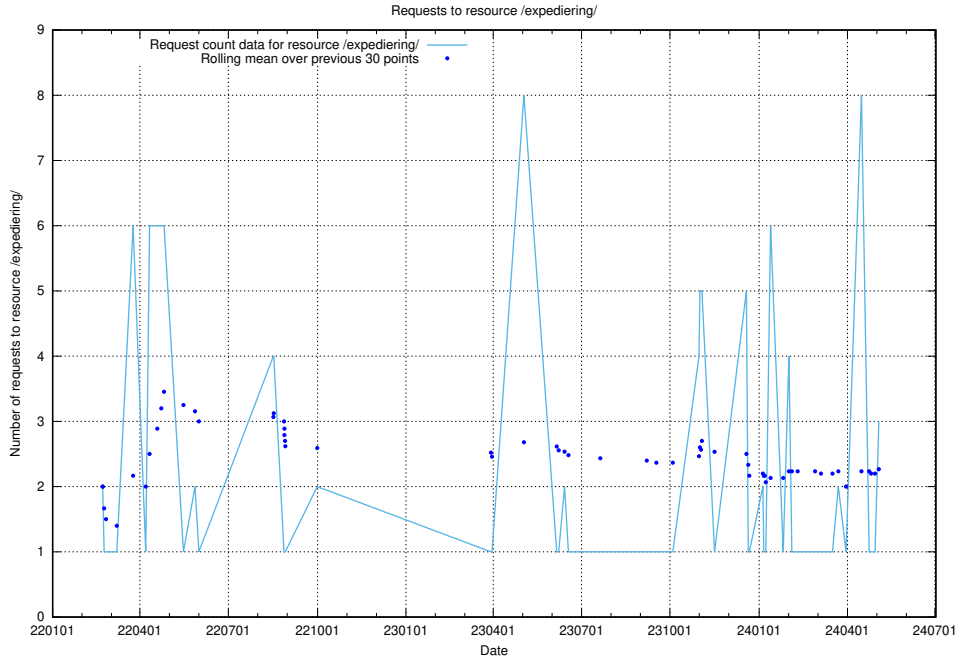

Here, we count the number of requests to resource /utbildningar/124/124934_10065851_297187/.

5.255 Usage of /expediering/

Here, we count the number of requests to resource /expediering/.

5.256 Usage of /taxonomy/version/9/skos/