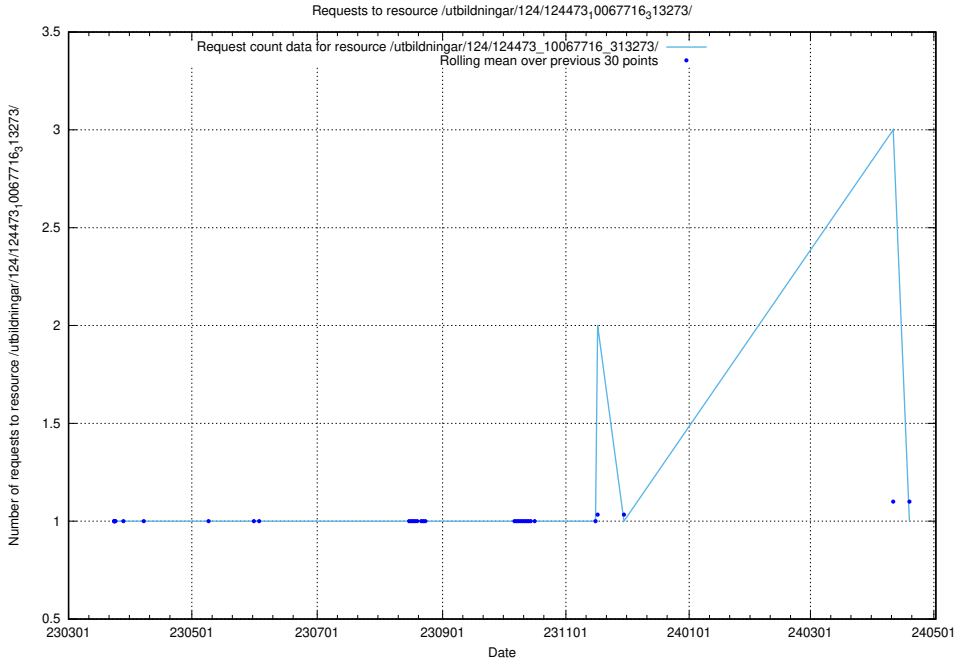

5.2953 Usage of /utbildningar/124/124473_10067716_313273/

Here, we count the number of requests to resource /utbildningar/124/124473_10067716_313273/.