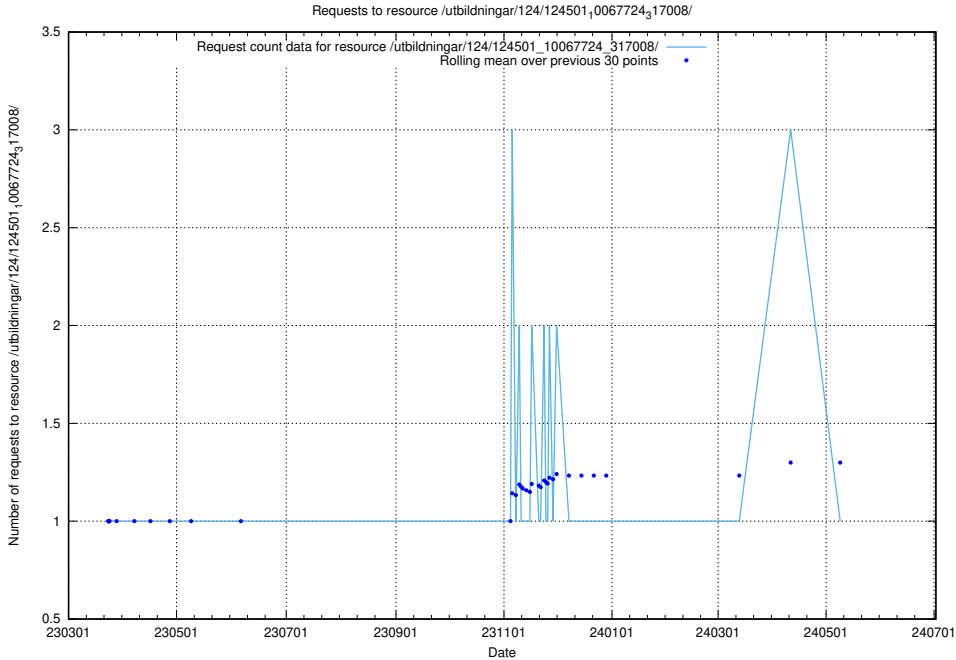

5.2305 Usage of /utbildningar/124/124501_10067724_317008/

Here, we count the number of requests to resource /utbildningar/124/124501_10067724_317008/.