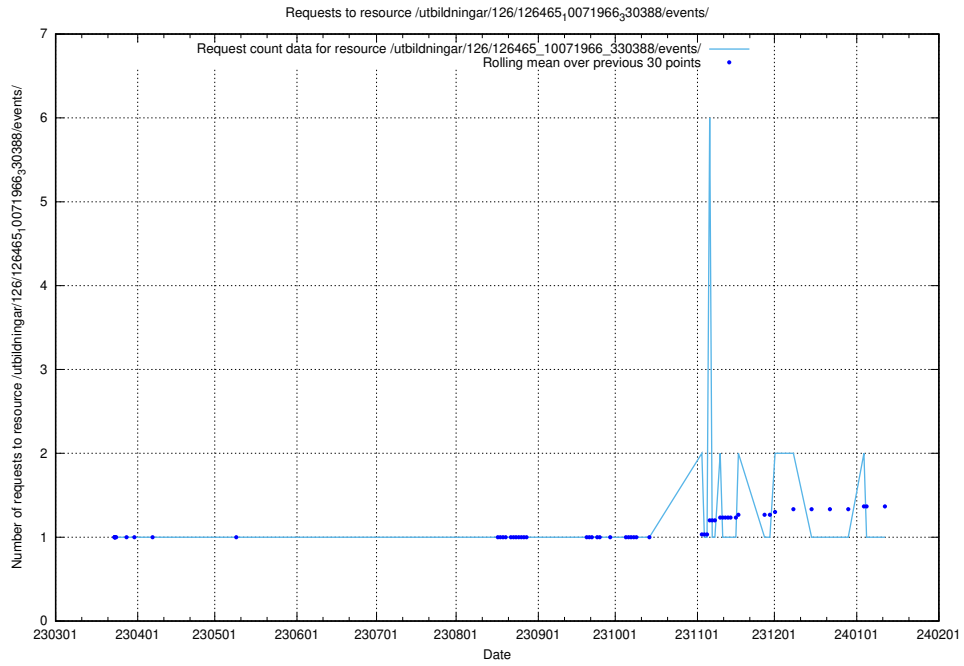

5.6422 Usage of /utbildningar/126/126465_10071966_330388/events/

Here, we count the number of requests to resource /utbildningar/126/126465_10071966_330388/events/