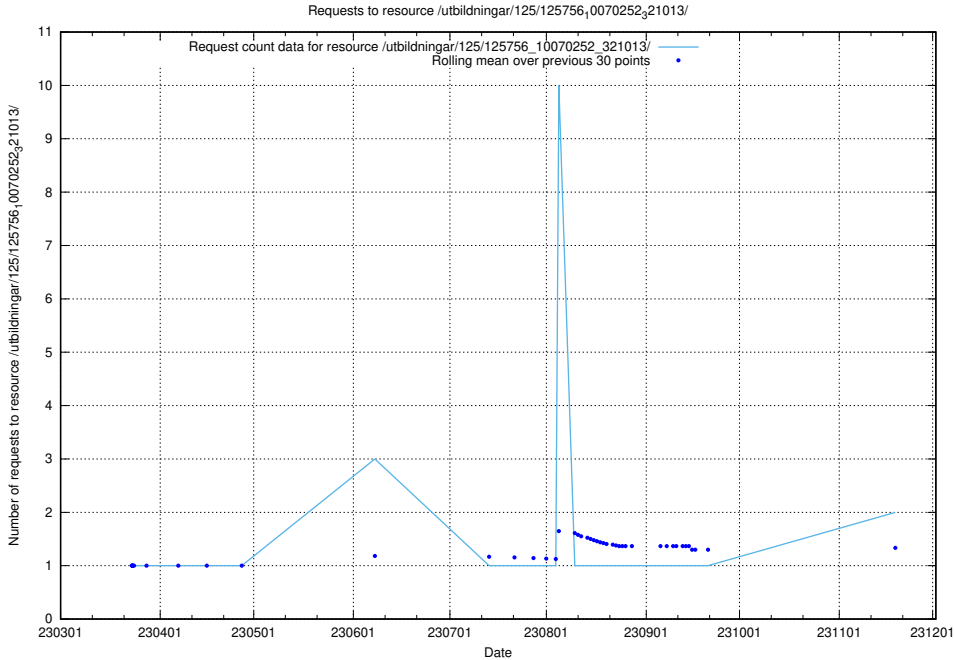

5.969 Usage of /utbildningar/125/125756_10070252_321013/

Here, we count the number of requests to resource /utbildningar/125/125756_10070252_321013/.