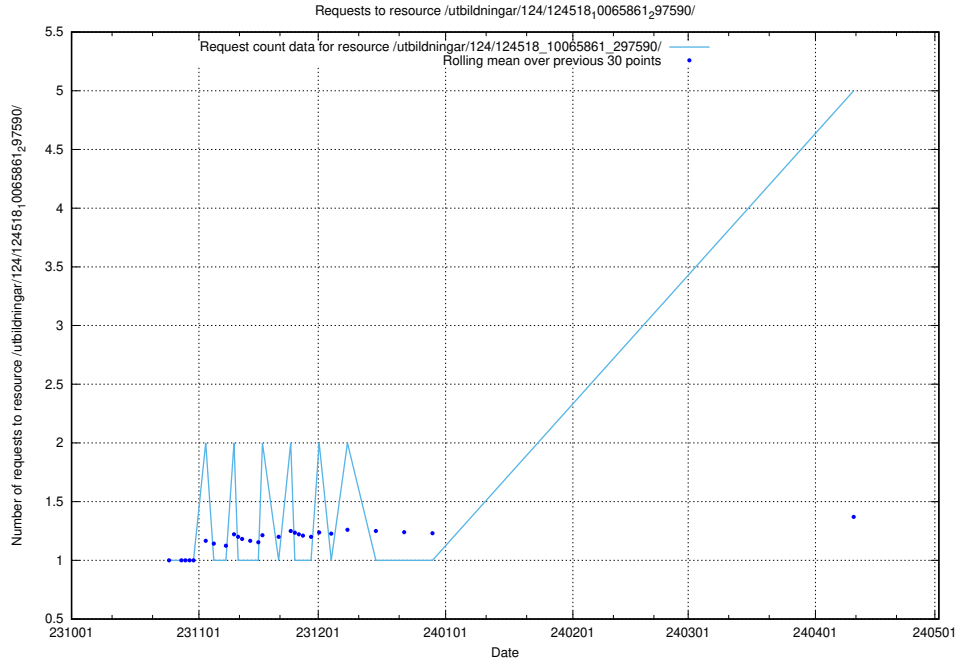

5.131 Usage of /utbildningar/124/124518_10065861_297590/

Here, we count the number of requests to resource /utbildningar/124/124518_10065861_297590/.