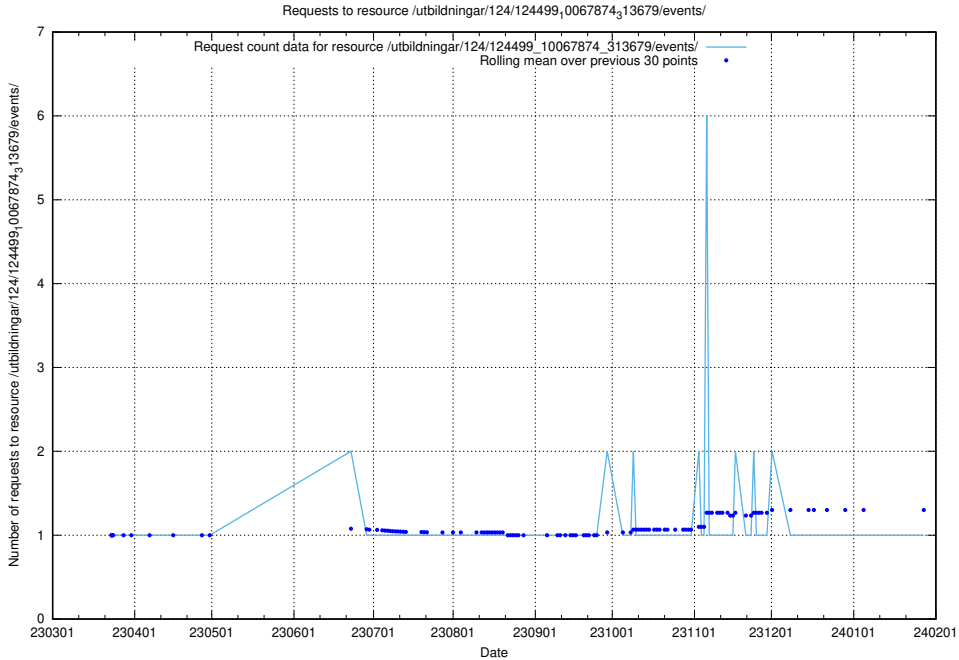

5.2377 Usage of /utbildningar/124/124499_10067874_313679/events/

Here, we count the number of requests to resource /utbildningar/124/124499_10067874_313679/events/