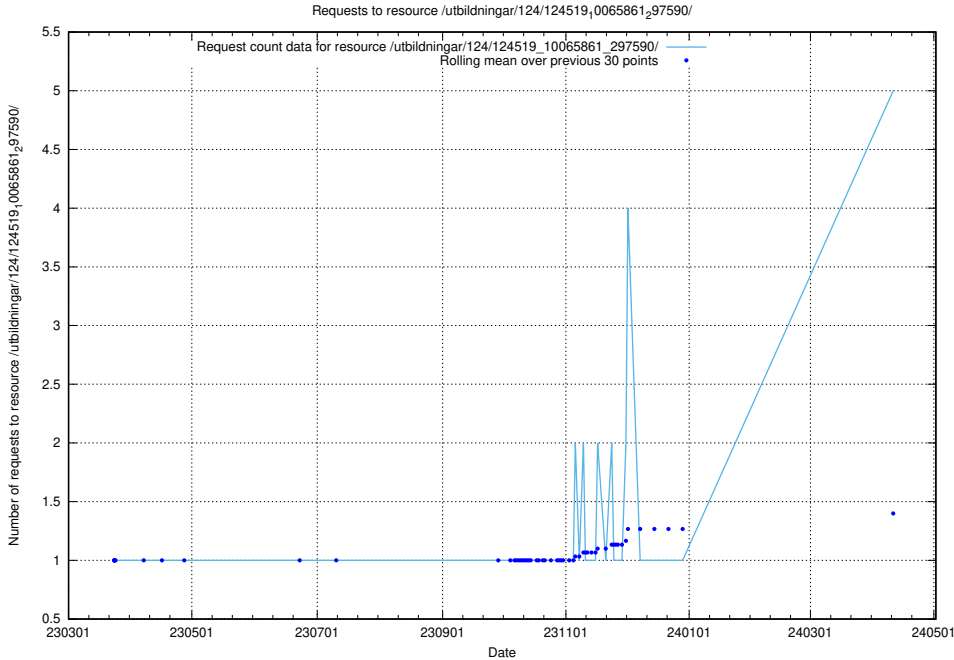

5.112 Usage of /utbildningar/124/124519_10065861_297590/

Here, we count the number of requests to resource /utbildningar/124/124519_10065861_297590/.