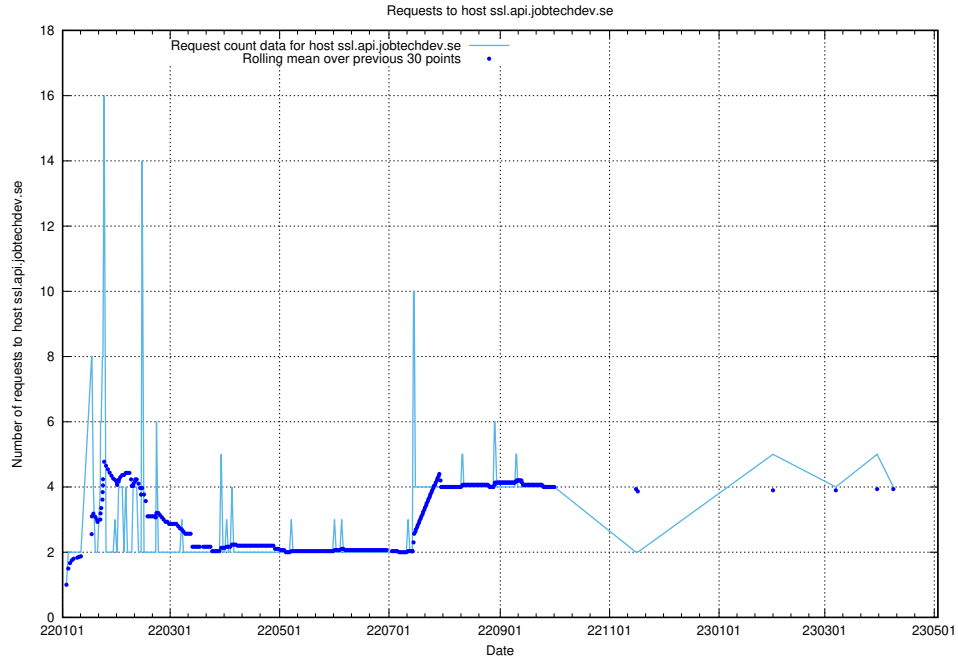

7.112 Usage of ssl.api.jobtechdev.se

Here, we count the number of requests to host ssl.api.jobtechdev.se.