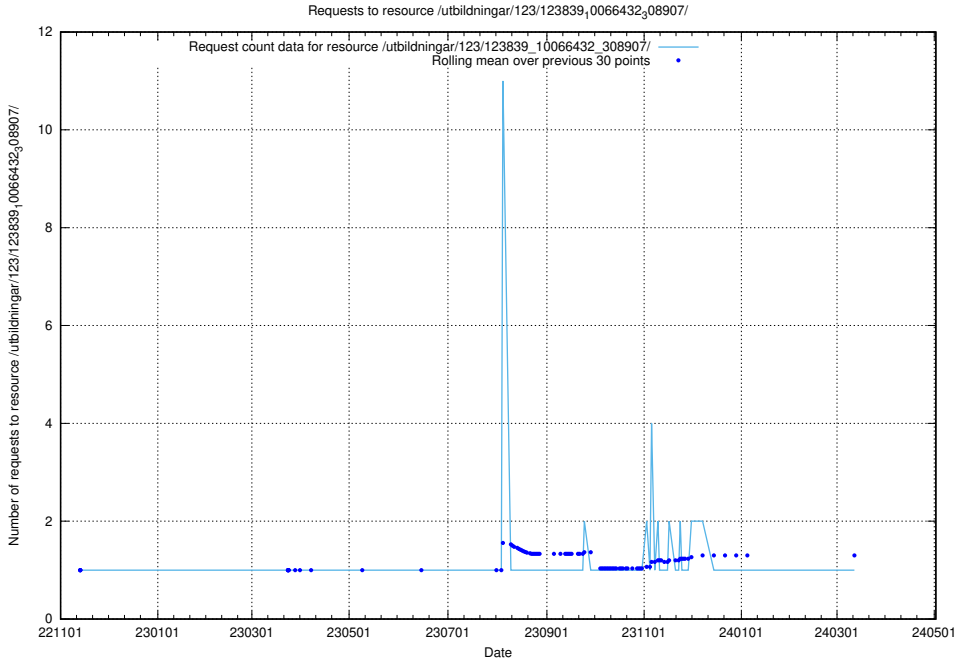

5.5904 Usage of /utbildningar/123/123839_10066432_308907/

Here, we count the number of requests to resource /utbildningar/123/123839_10066432_308907/.