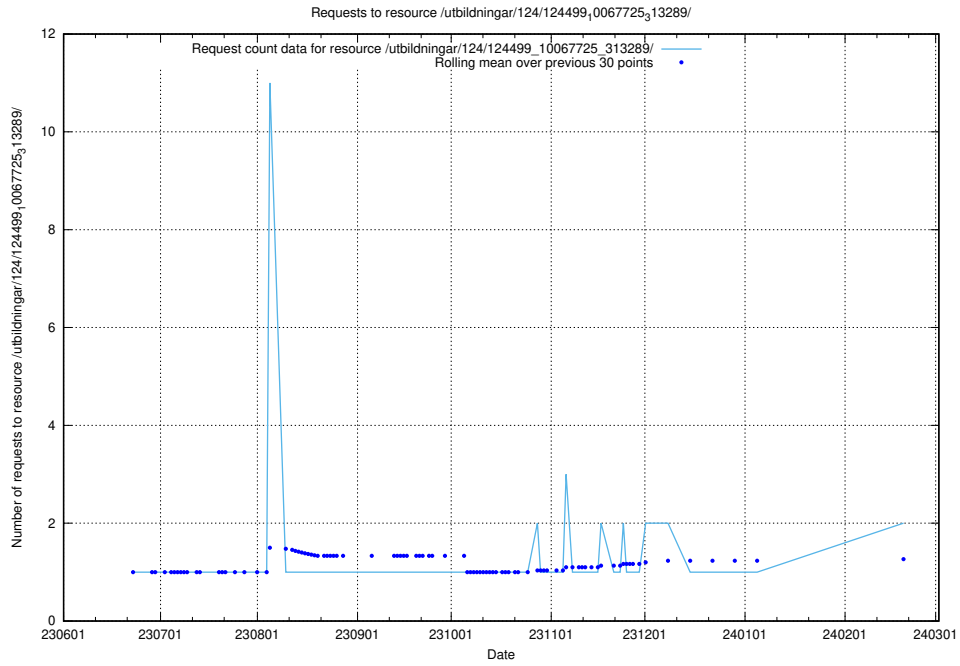

5.839 Usage of /utbildningar/124/124499_10067725_313289/

Here, we count the number of requests to resource /utbildningar/124/124499_10067725_313289/.