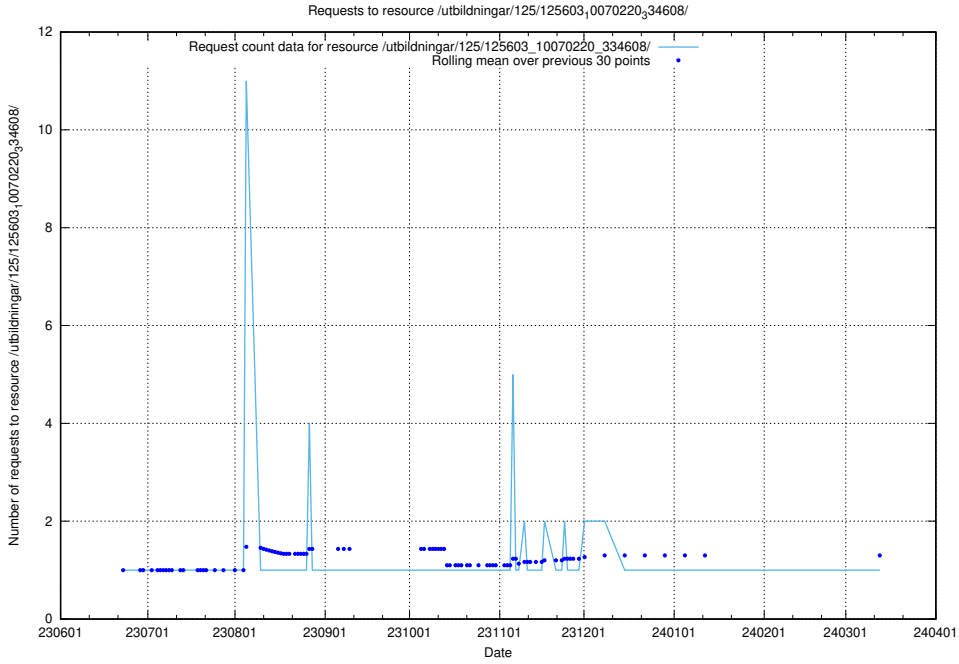

5.5745 Usage of /utbildningar/125/125603_10070220_334608/

Here, we count the number of requests to resource /utbildningar/125/125603_10070220_334608/.