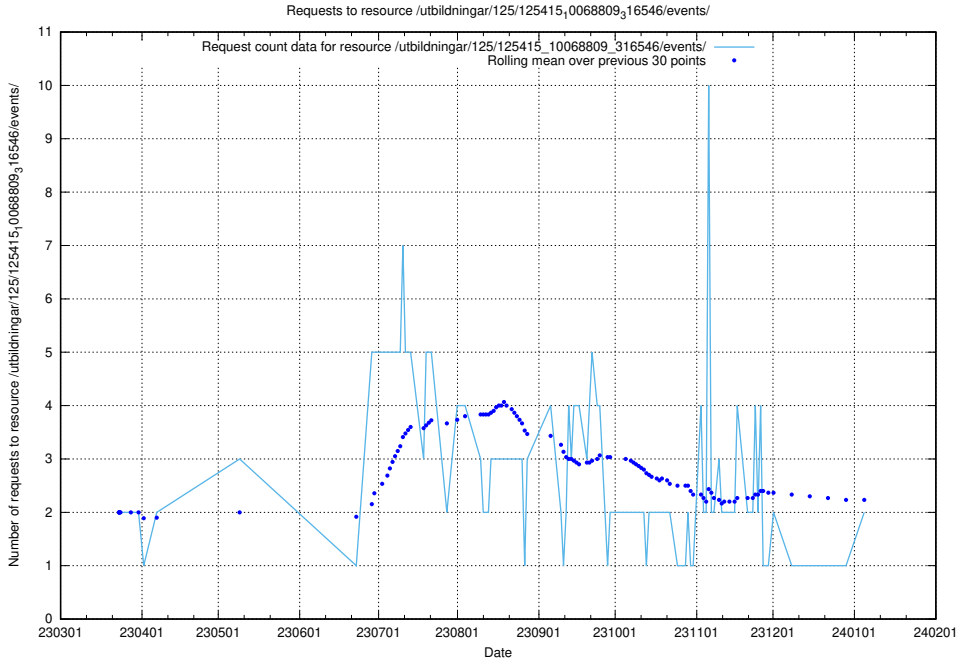

5.950 Usage of /utbildningar/125/125415_10068809_316546/events/

Here, we count the number of requests to resource /utbildningar/125/125415_10068809_316546/events/