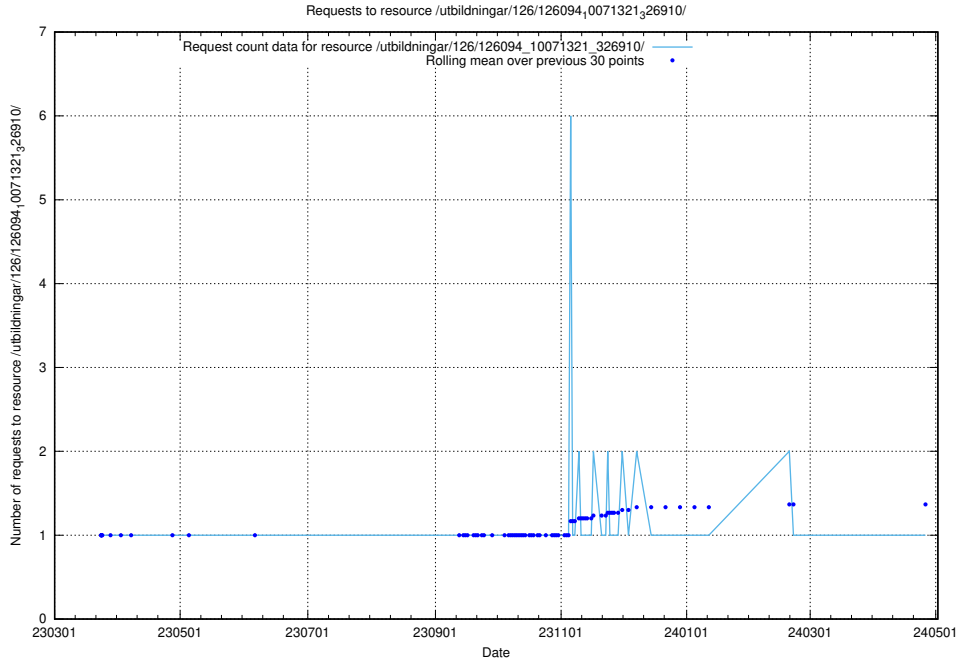

5.6445 Usage of /utbildningar/126/126094_10071321_326910/

Here, we count the number of requests to resource /utbildningar/126/126094_10071321_326910/.