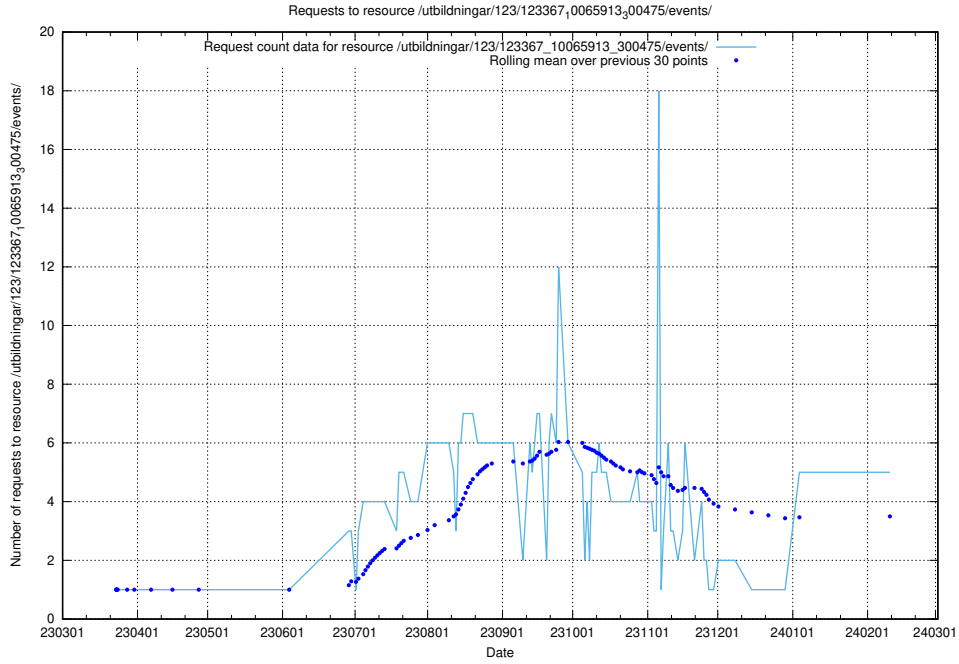

5.135 Usage of /utbildningar/123/123367_10065913_300475/events/

Here, we count the number of requests to resource /utbildningar/123/123367_10065913_300475/events/