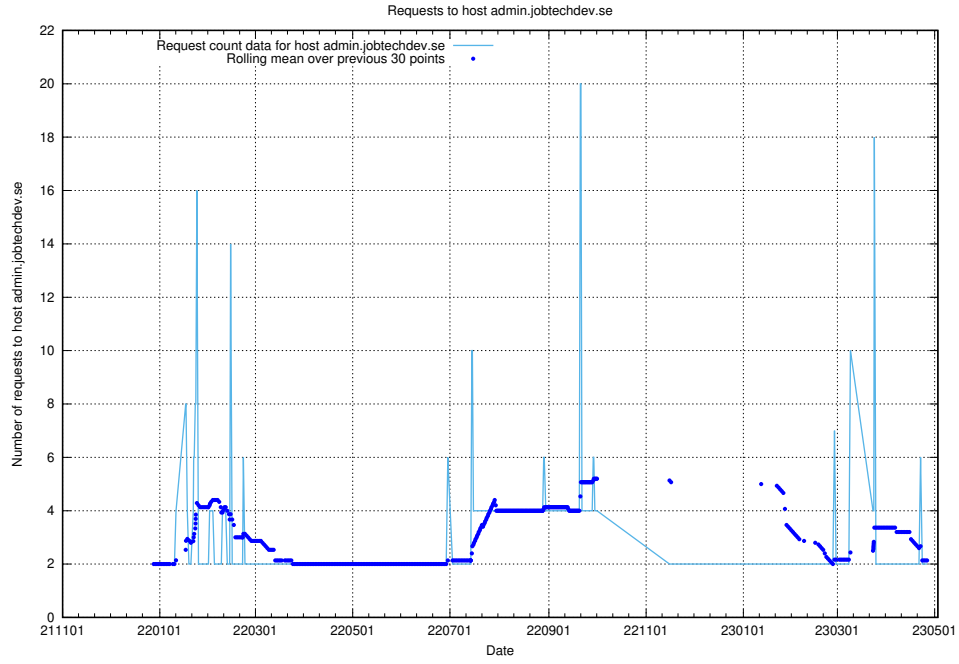

7.368 Usage of admin.jobtechdev.se

Here, we count the number of requests to host admin.jobtechdev.se.