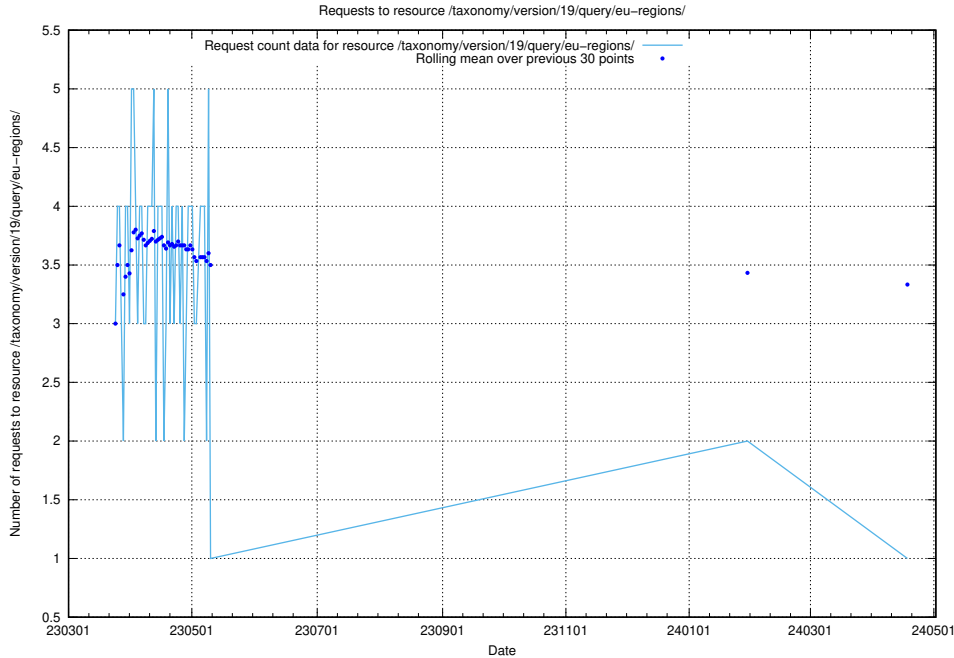

5.6150 Usage of /taxonomy/version/19/query/eu-regions/

Here, we count the number of requests to resource /taxonomy/version/19/query/eu-regions/.