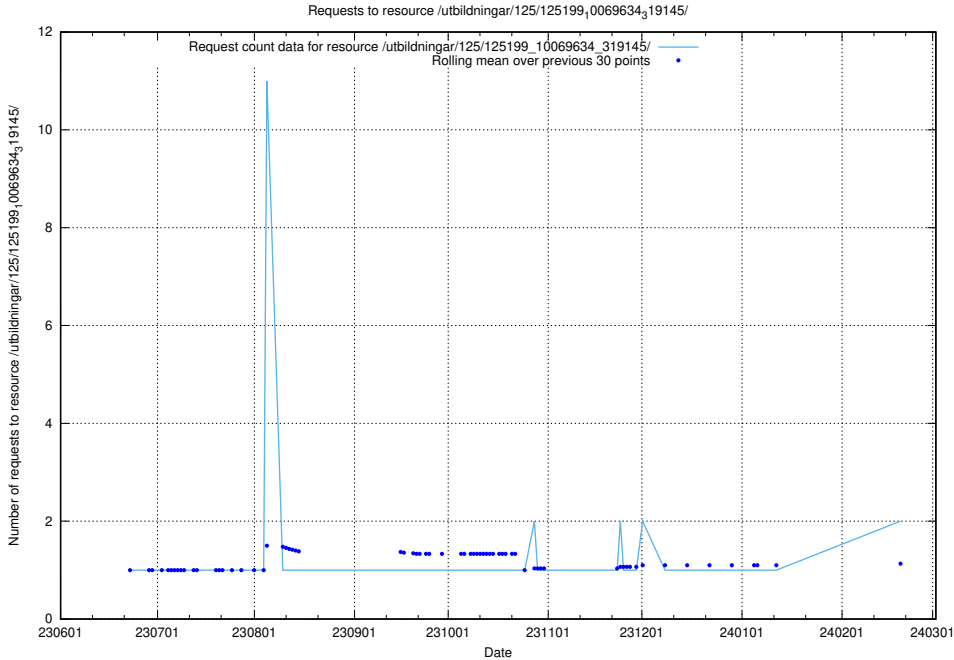

5.830 Usage of /utbildningar/125/125199_10069634_319145/

Here, we count the number of requests to resource /utbildningar/125/125199_10069634_319145/.