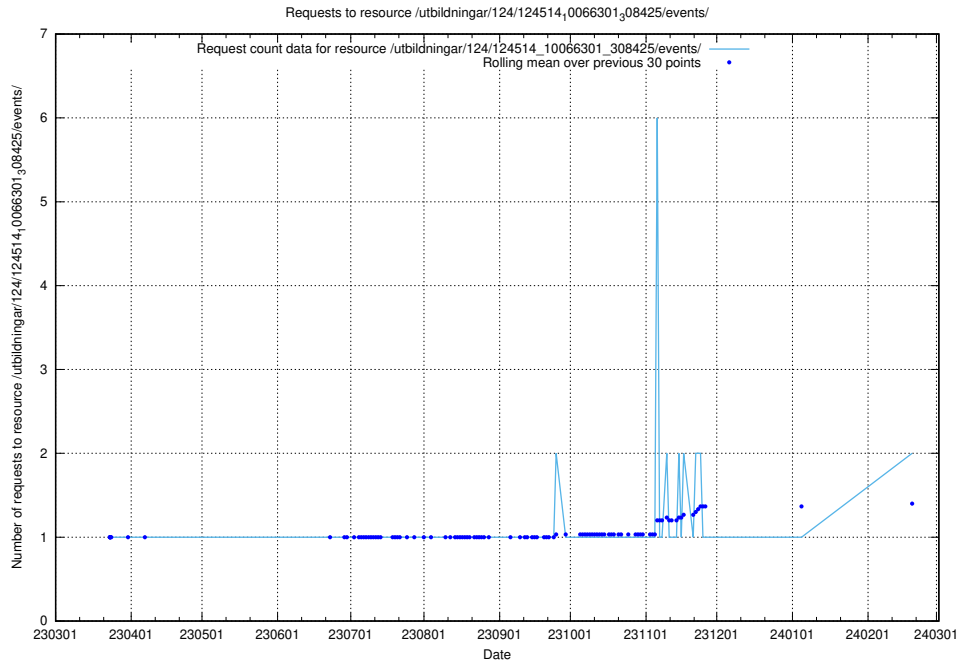

5.514 Usage of /utbildningar/124/124514_10066301_308425/events/

Here, we count the number of requests to resource /utbildningar/124/124514_10066301_308425/events/