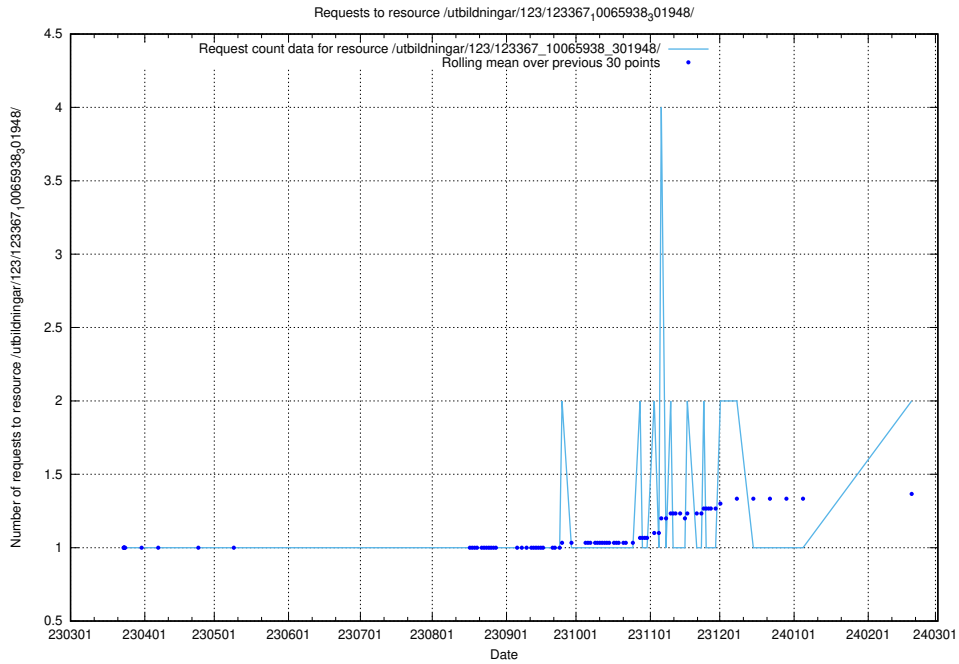

5.730 Usage of /utbildningar/123/123367_10065938_301948/

Here, we count the number of requests to resource /utbildningar/123/123367_10065938_301948/.