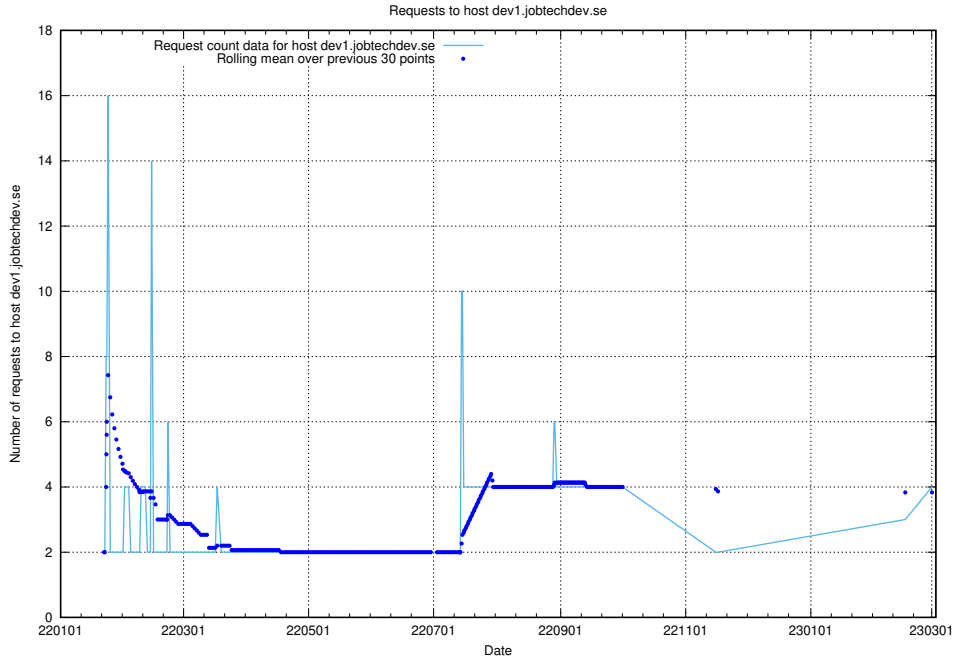

7.100 Usage of dev1.jobtechdev.se

Here, we count the number of requests to host dev1.jobtechdev.se.