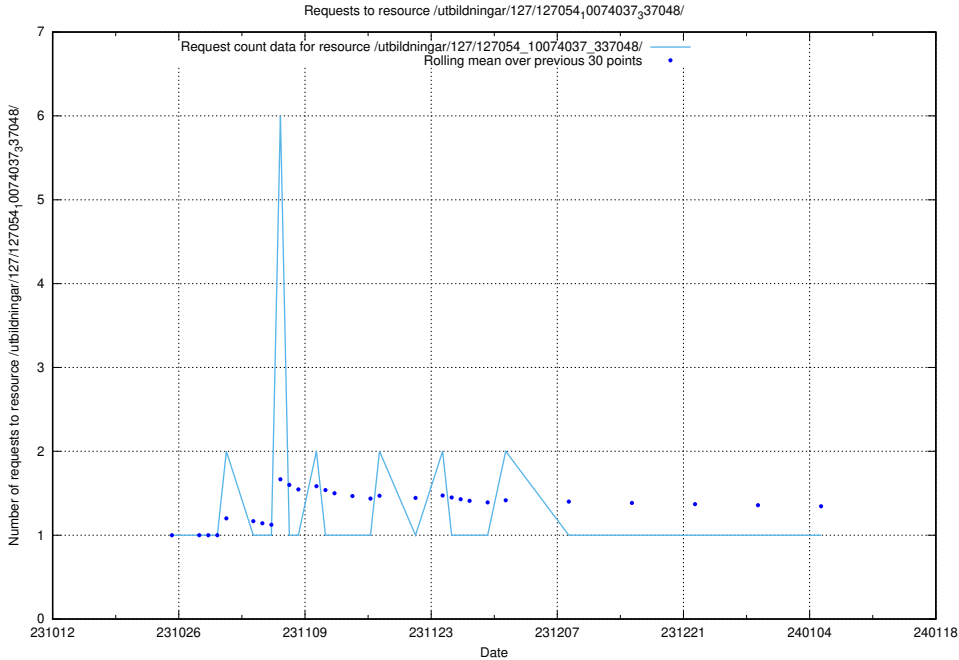

5.4246 Usage of /utbildningar/127/127054_10074037_337048/

Here, we count the number of requests to resource /utbildningar/127/127054_10074037_337048/.