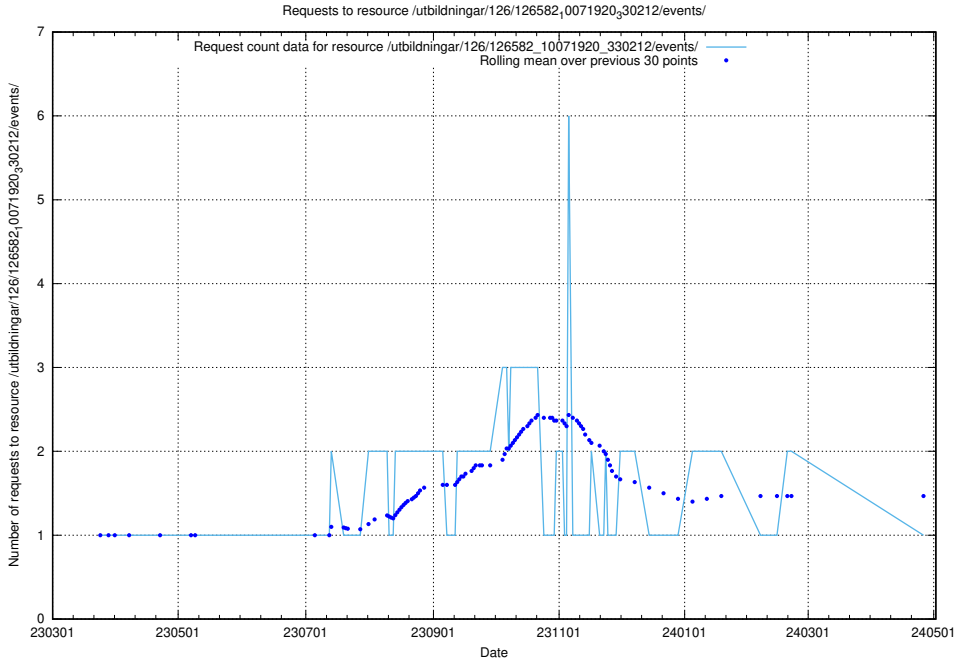

5.6209 Usage of /utbildningar/126/126582_10071920_330212/events/

Here, we count the number of requests to resource /utbildningar/126/126582_10071920_330212/events/