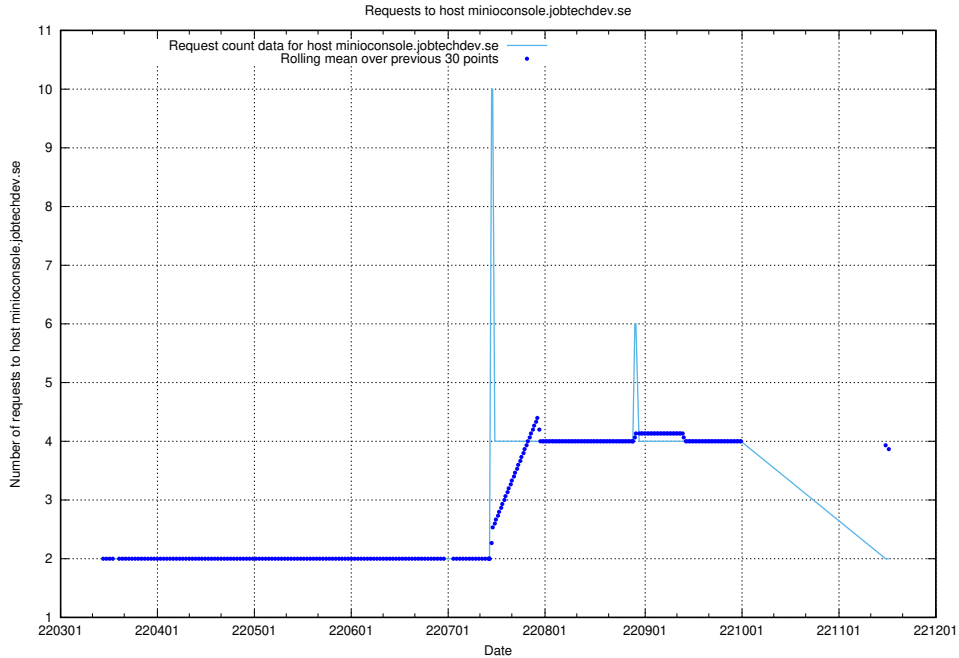

7.501 Usage of minioconsole.jobtechdev.se

Here, we count the number of requests to host minioconsole.jobtechdev.se.

7.502 Usage of minio-console.jobtechdev.se

Here, we count the number of requests to host minio-console.jobtechdev.se.