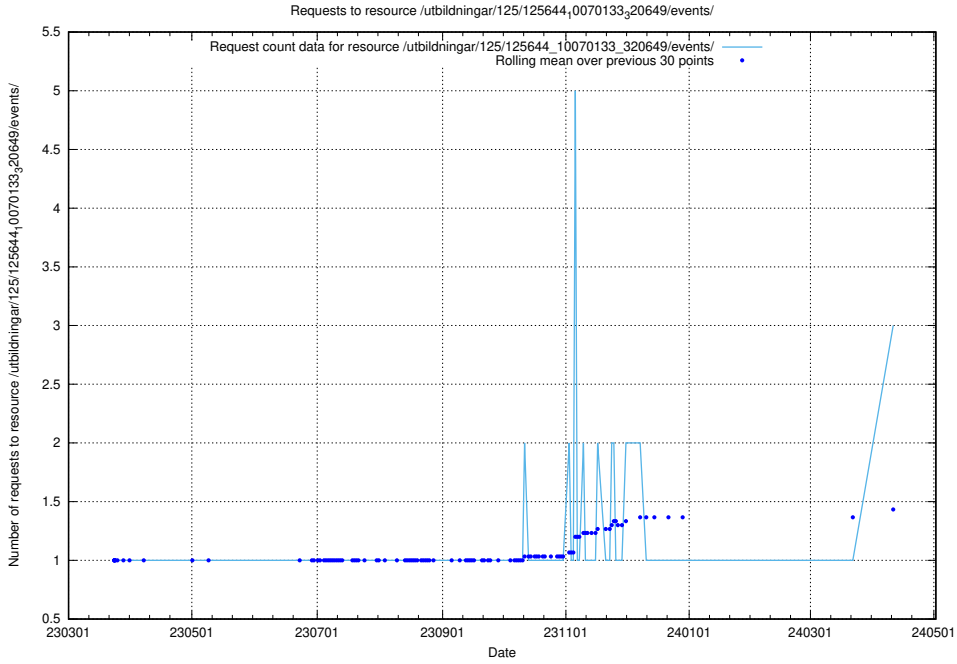

5.247 Usage of /utbildningar/125/125644_10070133_320649/events/

Here, we count the number of requests to resource /utbildningar/125/125644_10070133_320649/events/