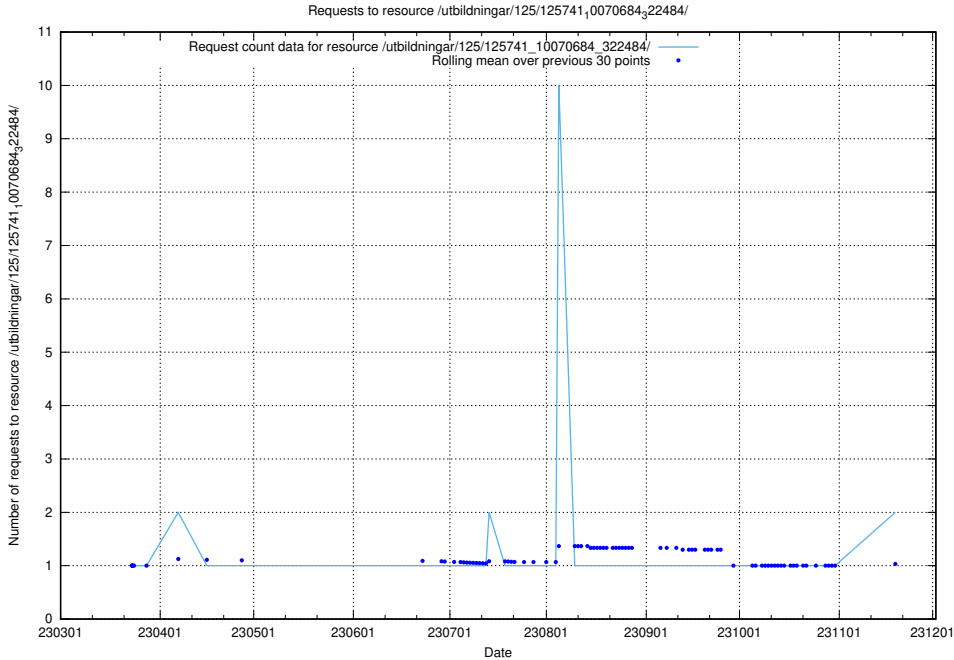

5.973 Usage of /utbildningar/125/125741_10070684_322484/

Here, we count the number of requests to resource /utbildningar/125/125741_10070684_322484/.