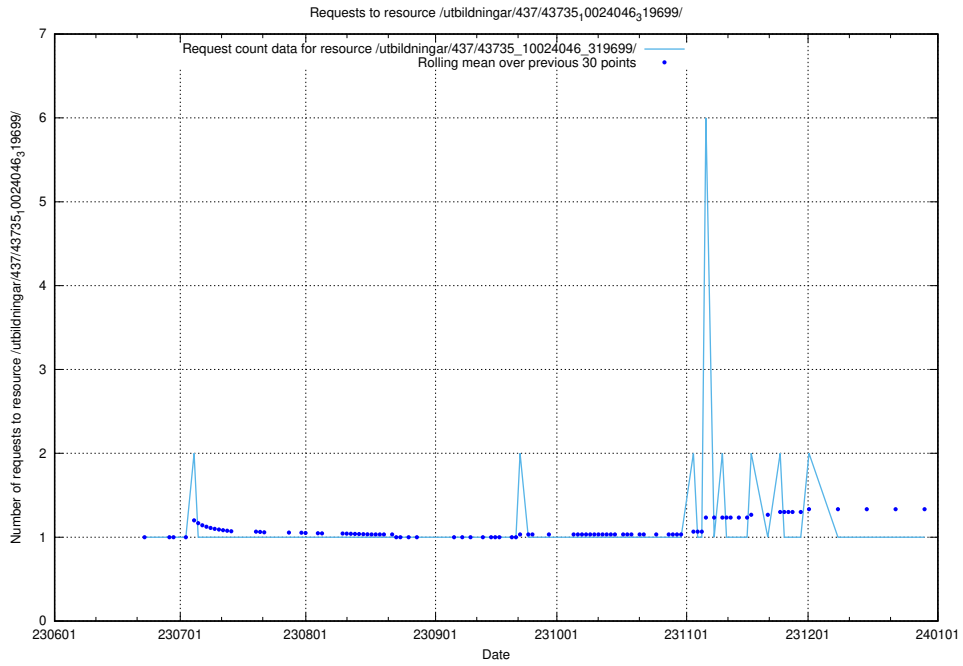

5.5600 Usage of /utbildningar/437/43735_10024046_319699/

Here, we count the number of requests to resource /utbildningar/437/43735_10024046_319699/.