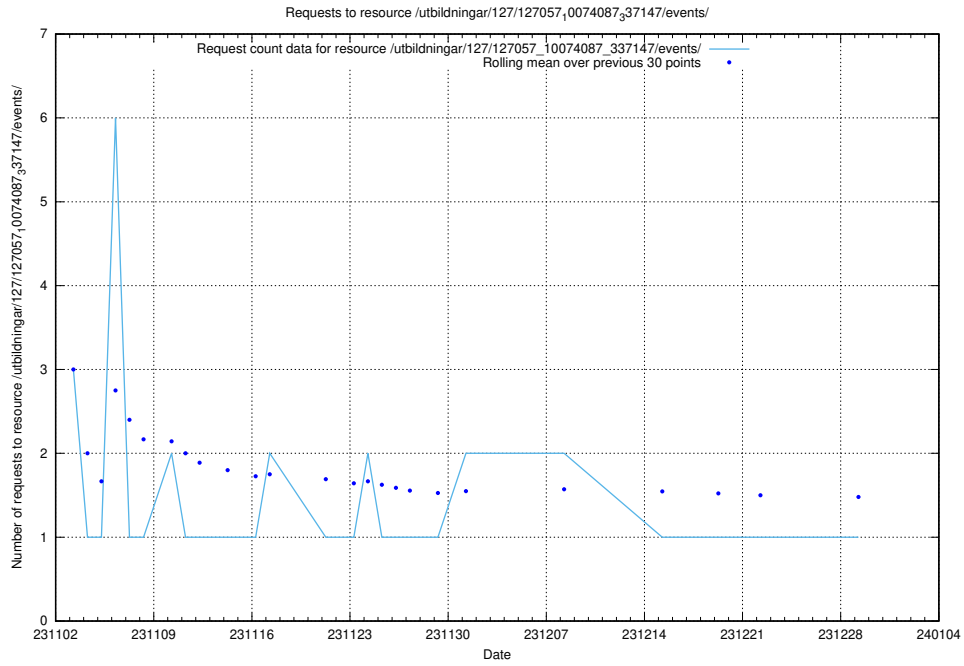

Here, we count the number of requests to resource /utbildningar/127/127111_10074050_337080/events/

5.4170 Usage of /utbildningar/127/127057_10074087_337147/events/

Here, we count the number of requests to resource /utbildningar/127/127057_10074087_337147/events/