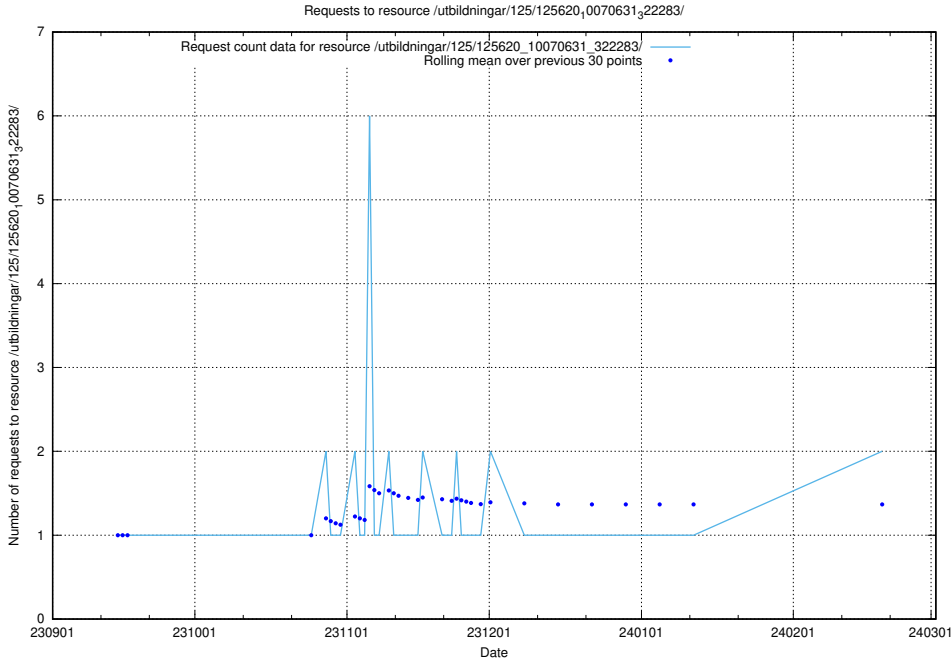

5.727 Usage of /utbildningar/125/125620_10070631_322283/

Here, we count the number of requests to resource /utbildningar/125/125620_10070631_322283/.