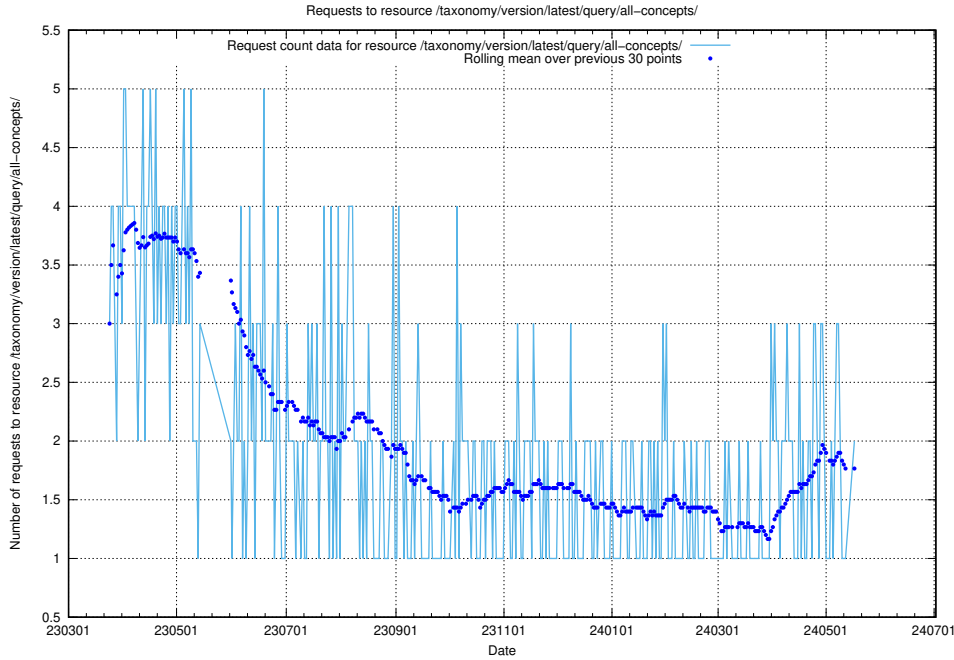

5.932 Usage of /taxonomy/version/latest/query/all-concepts/

Here, we count the number of requests to resource /taxonomy/version/latest/query/all-concepts/.