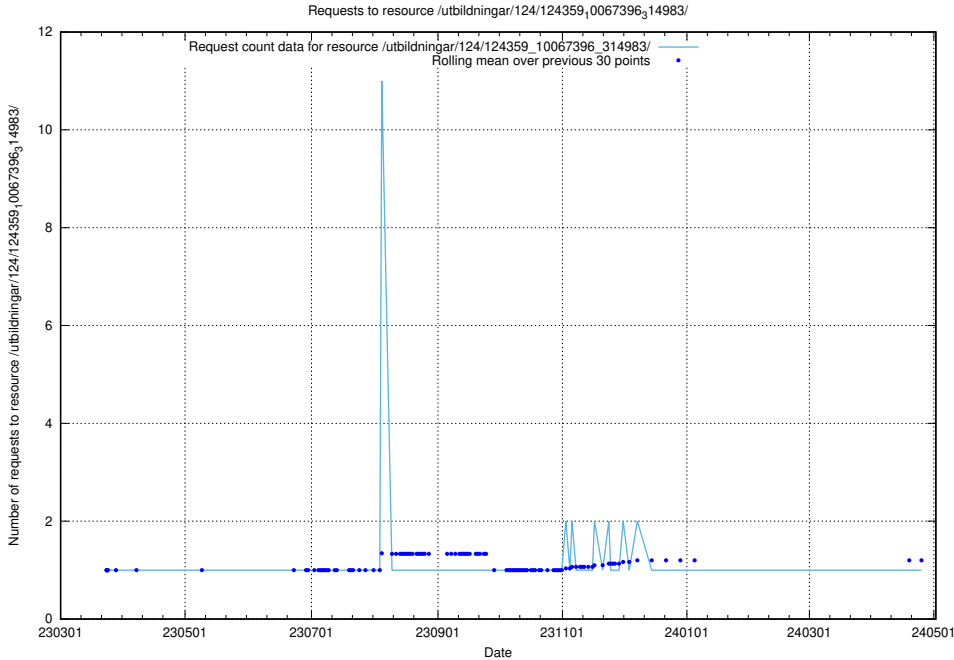

5.3843 Usage of /utbildningar/124/124359_10067396_314983/

Here, we count the number of requests to resource /utbildningar/124/124359_10067396_314983/.