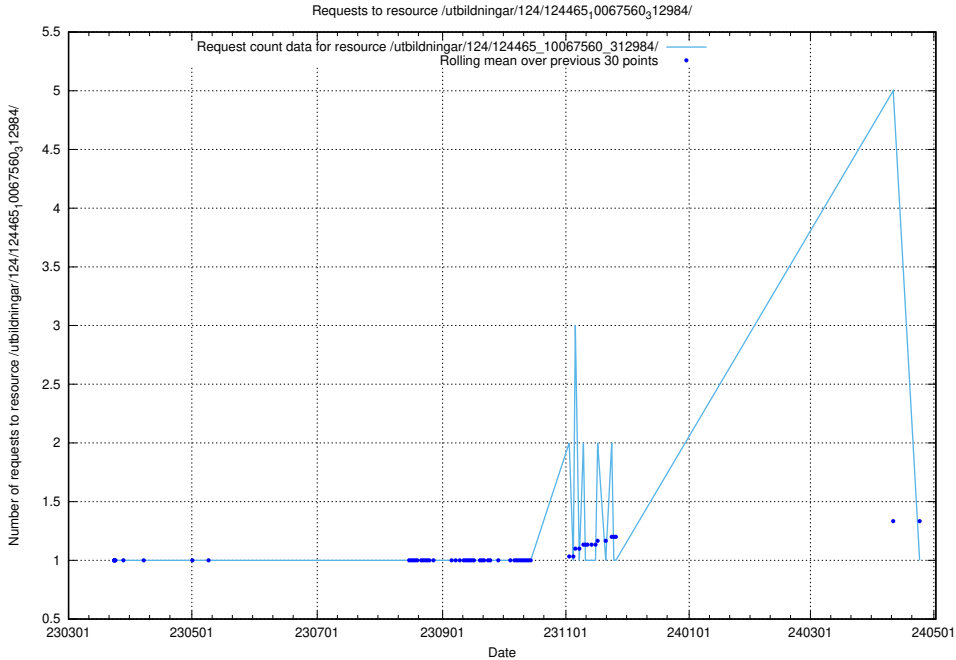

5.3449 Usage of /utbildningar/124/124465_10067560_312984/

Here, we count the number of requests to resource /utbildningar/124/124465_10067560_312984/.