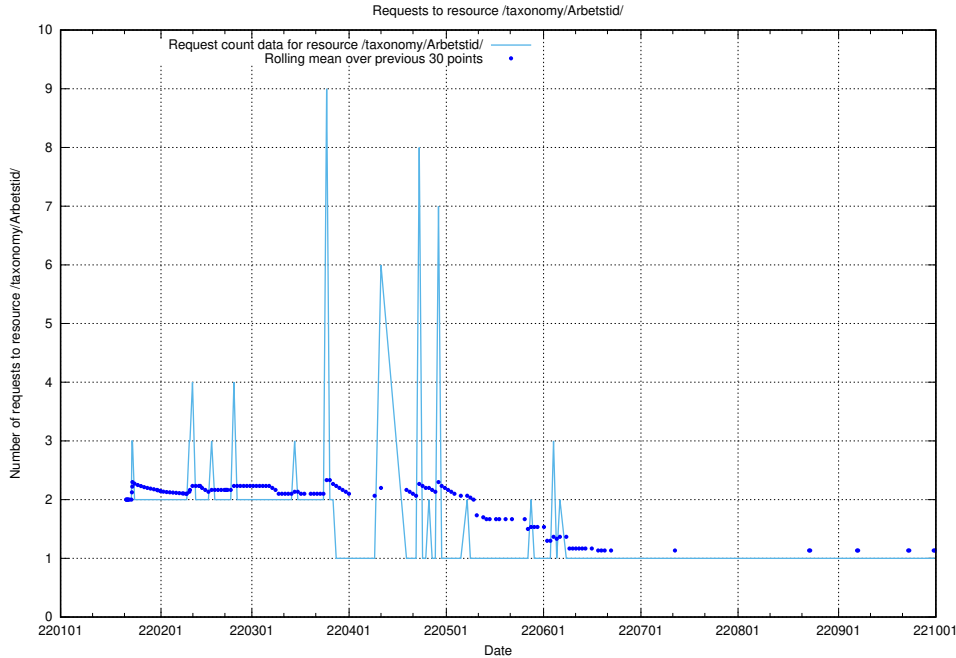

5.1763 Usage of /taxonomy/Arbetstid/

Here, we count the number of requests to resource /taxonomy/Arbetstid/.