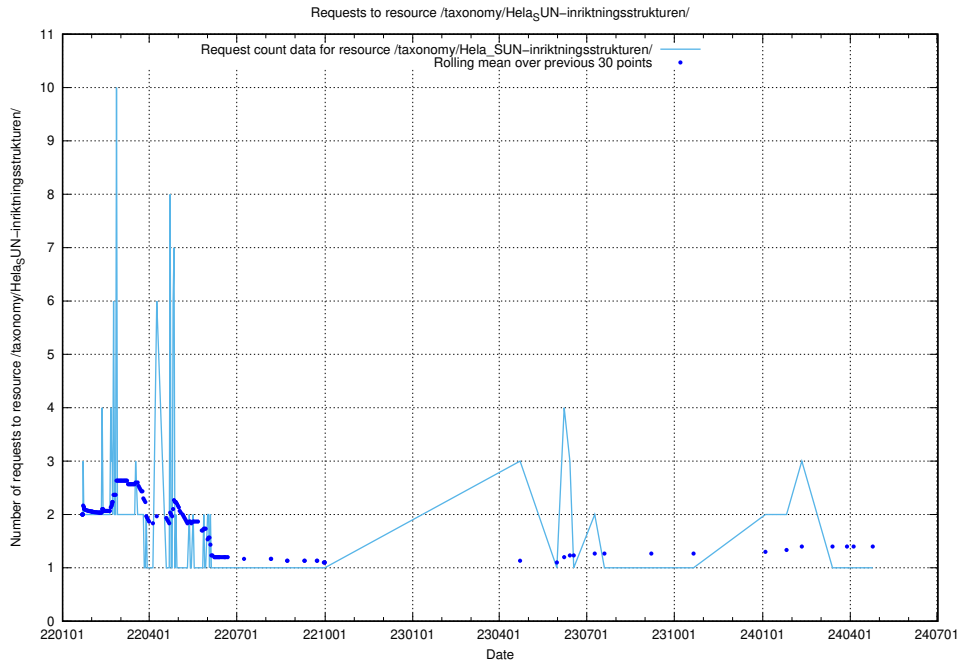

5.6502 Usage of /taxonomy/Hela_SUN-inriktningsstrukturen/

Here, we count the number of requests to resource /taxonomy/Hela_SUN-inriktningsstrukturen/.