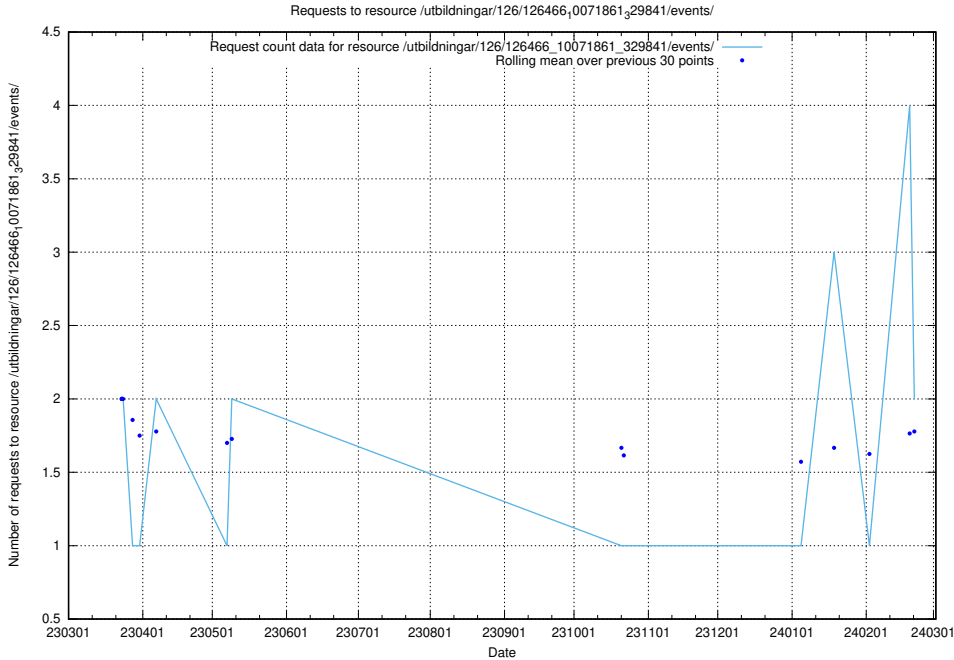

5.947 Usage of /utbildningar/126/126466_10071861_329841/events/

Here, we count the number of requests to resource /utbildningar/126/126466_10071861_329841/events/