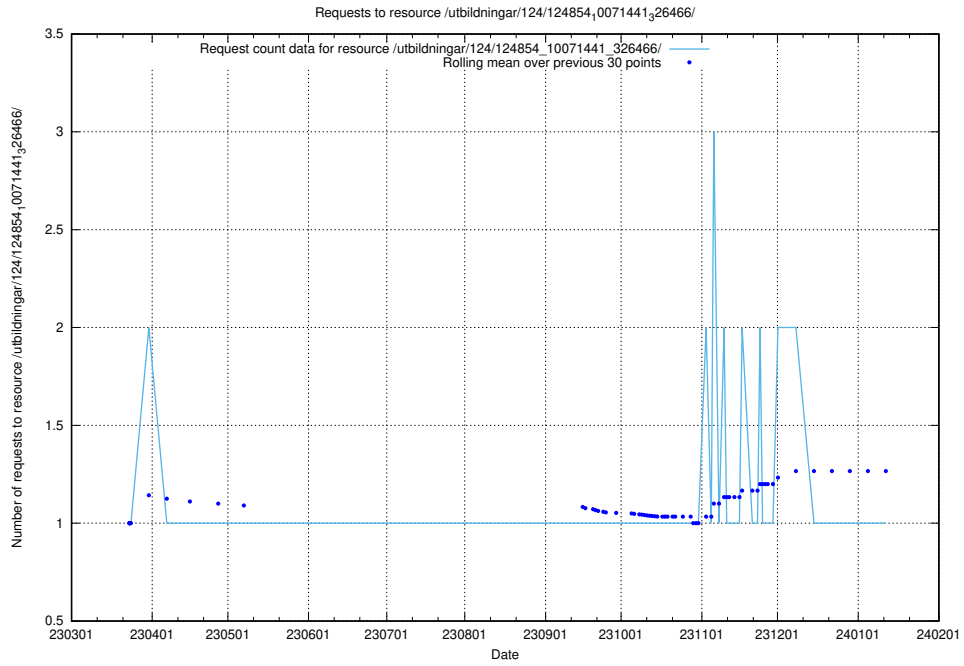

5.1211 Usage of /utbildningar/124/124854_10071441_326466/

Here, we count the number of requests to resource /utbildningar/124/124854_10071441_326466/.