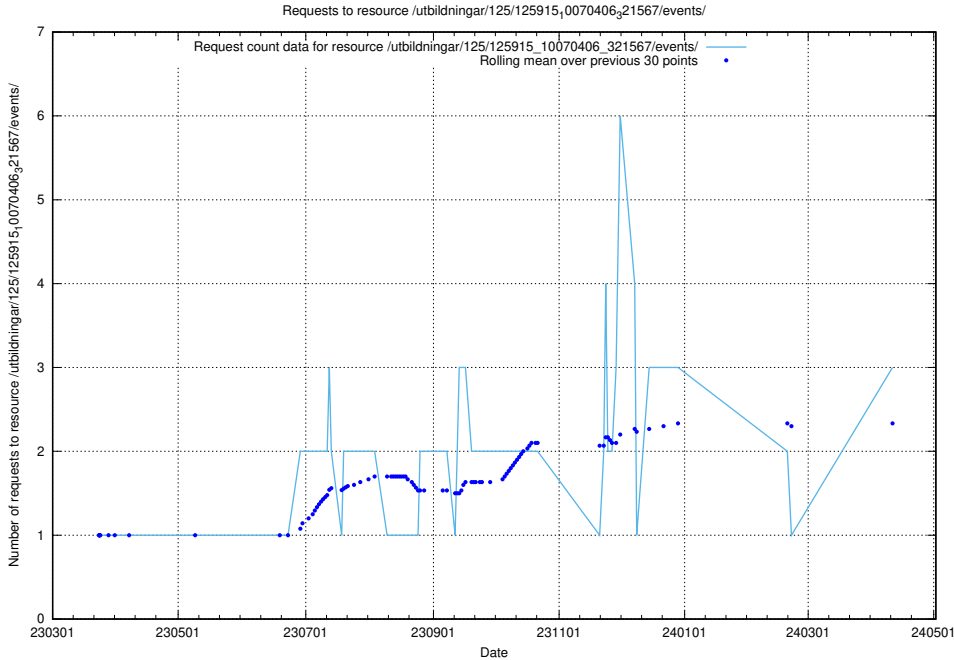

5.433 Usage of /utbildningar/125/125915_10070406_321567/events/

Here, we count the number of requests to resource /utbildningar/125/125915_10070406_321567/events/