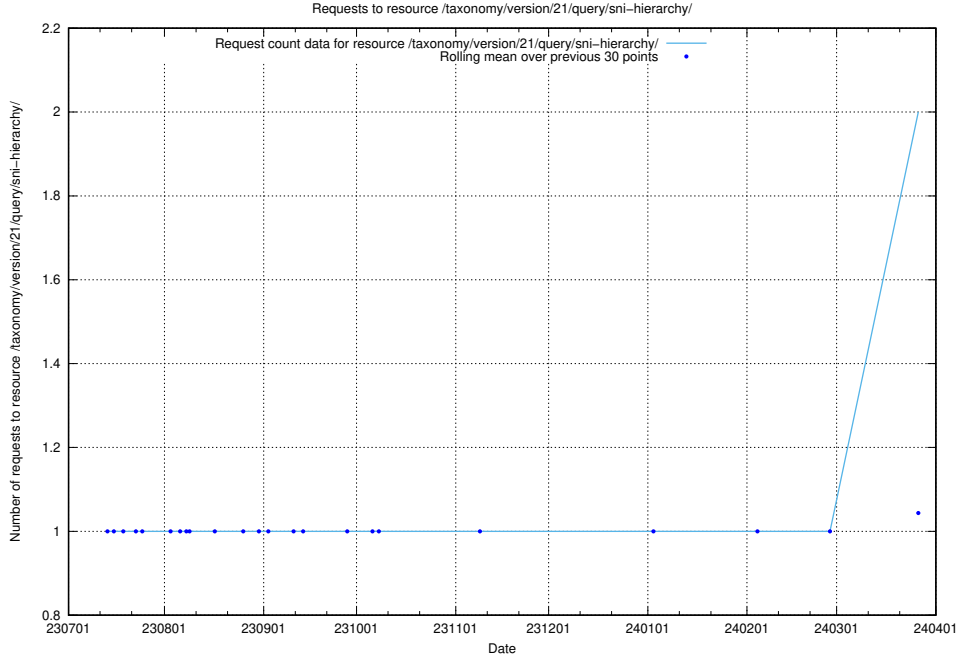

5.781 Usage of /taxonomy/version/21/query/sni-hierarchy/

Here, we count the number of requests to resource /taxonomy/version/21/query/sni-hierarchy/.