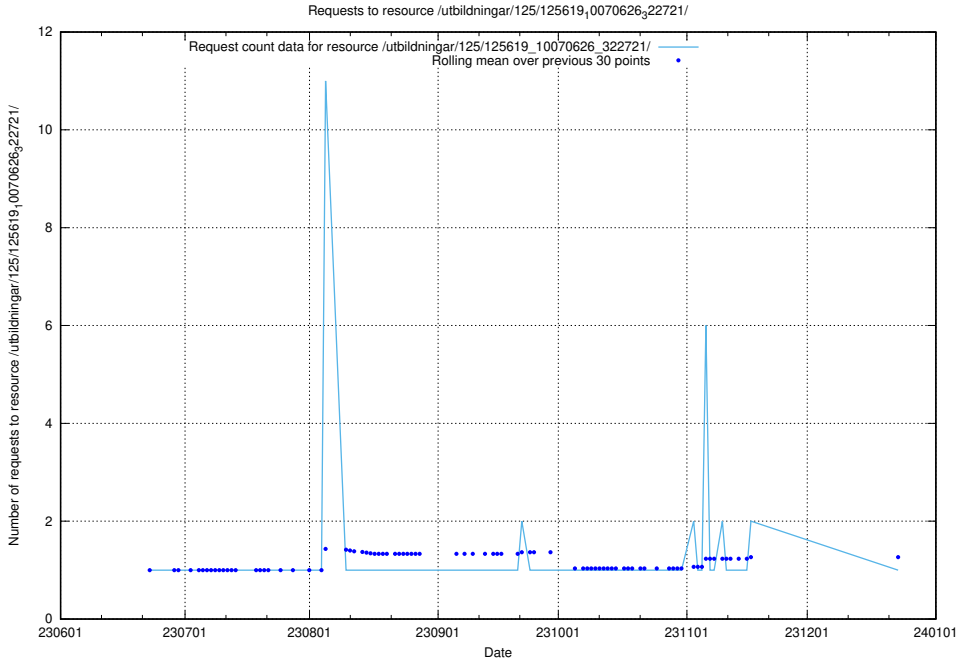

5.5744 Usage of /utbildningar/125/125619_10070626_322721/

Here, we count the number of requests to resource /utbildningar/125/125619_10070626_322721/.