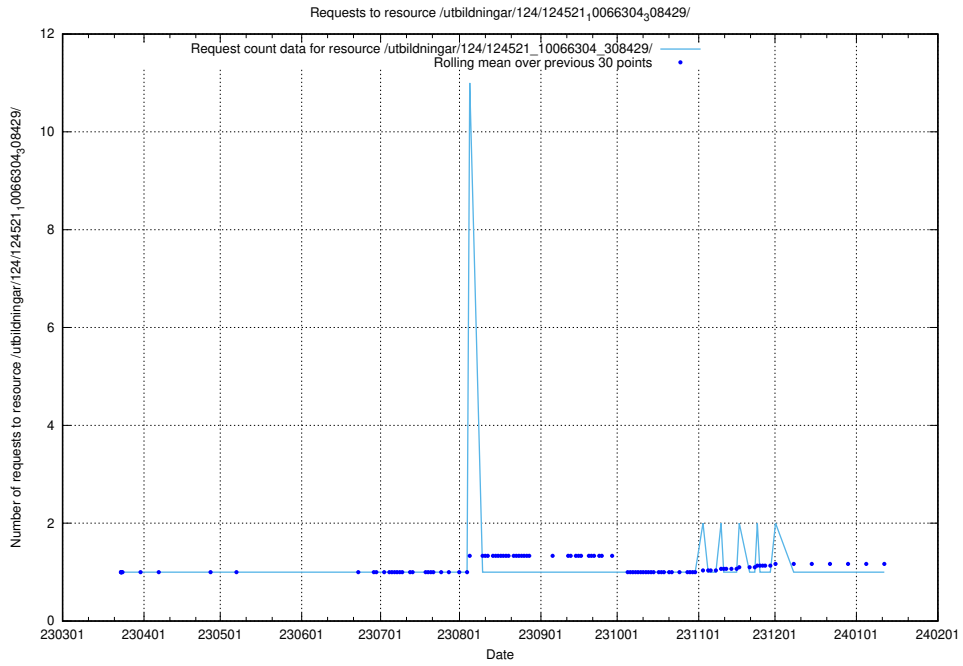

5.1237 Usage of /utbildningar/124/124521_10066304_308429/

Here, we count the number of requests to resource /utbildningar/124/124521_10066304_308429/.