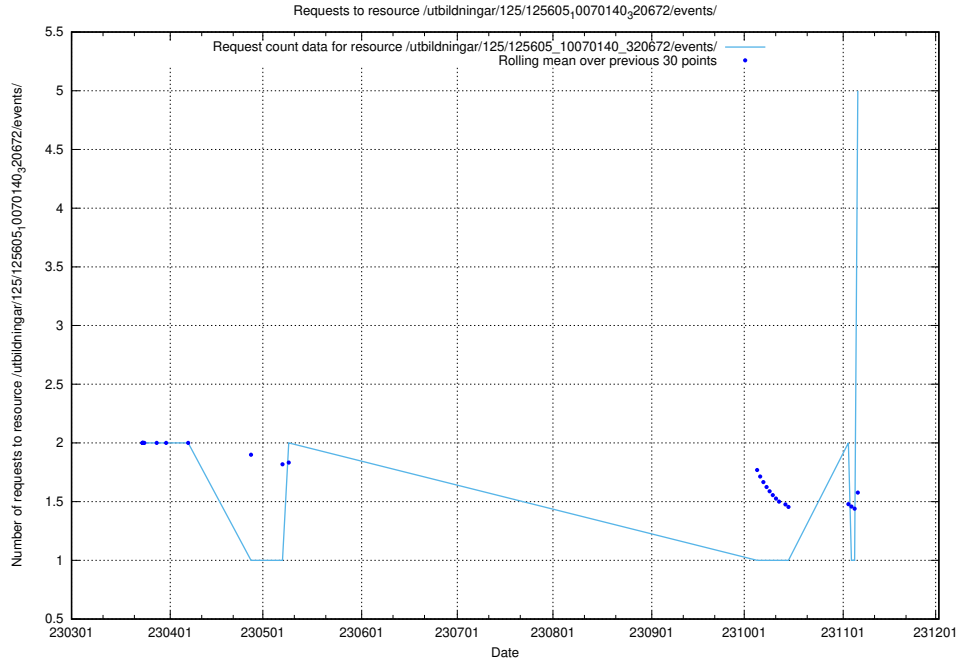

5.145 Usage of /utbildningar/125/125605_10070140_320672/events/

Here, we count the number of requests to resource /utbildningar/125/125605_10070140_320672/events/