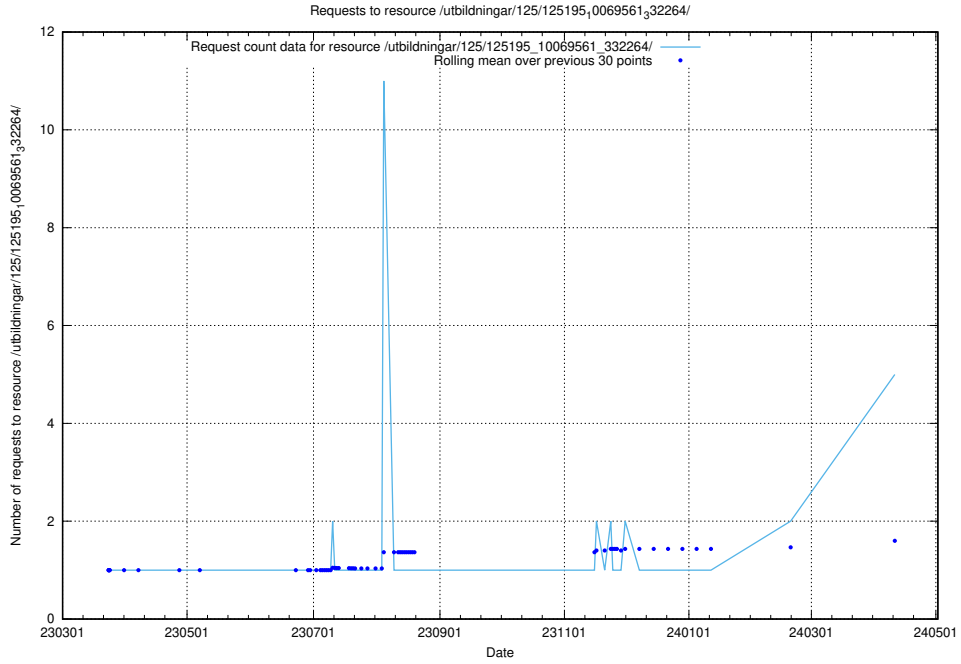

5.105 Usage of /utbildningar/125/125195_10069561_332264/

Here, we count the number of requests to resource /utbildningar/125/125195_10069561_332264/.