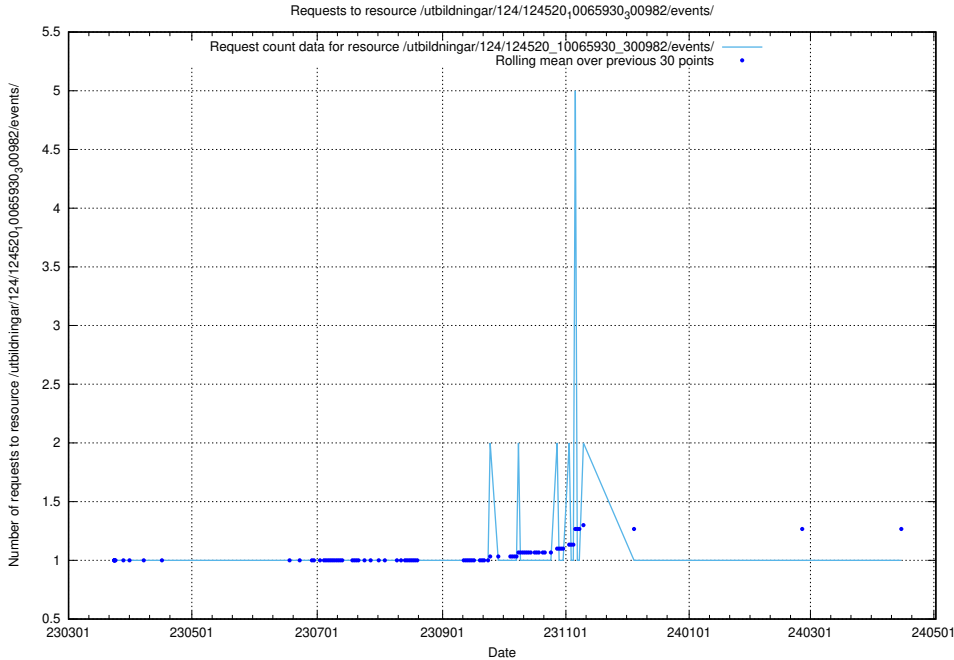

5.1265 Usage of /utbildningar/124/124520_10065930_300982/events/

Here, we count the number of requests to resource /utbildningar/124/124520_10065930_300982/events/