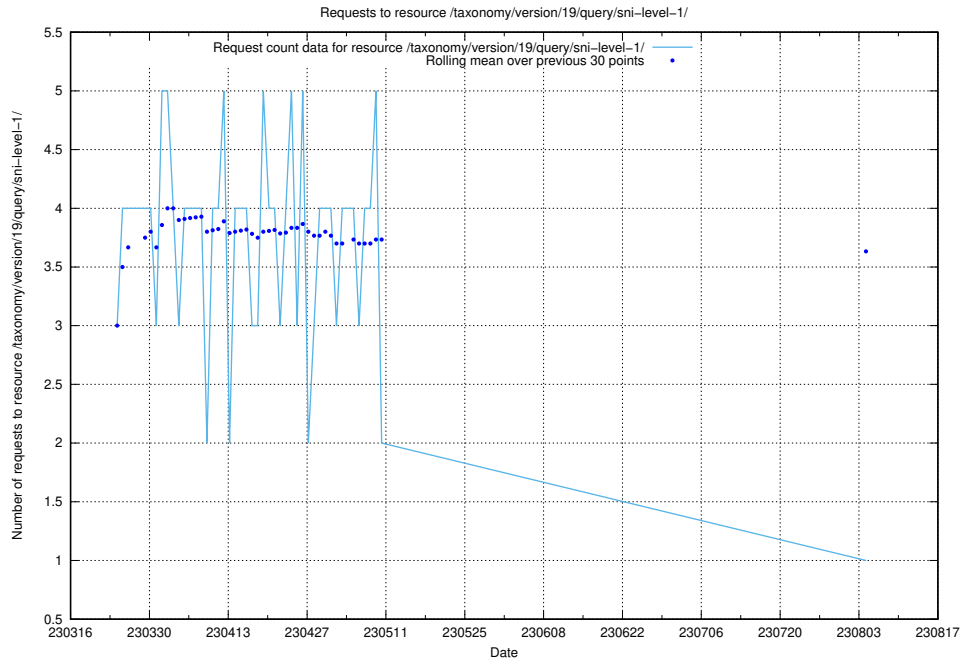

5.6139 Usage of /taxonomy/version/19/query/sni-level-1/

Here, we count the number of requests to resource /taxonomy/version/19/query/sni-level-1/.