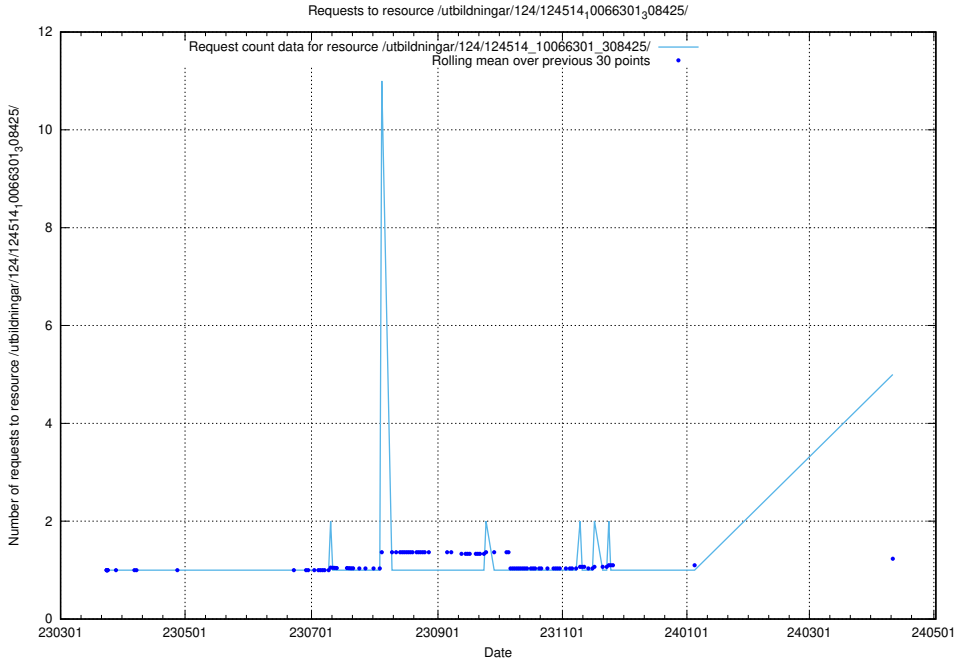

5.117 Usage of /utbildningar/124/124514_10066301_308425/

Here, we count the number of requests to resource /utbildningar/124/124514_10066301_308425/.