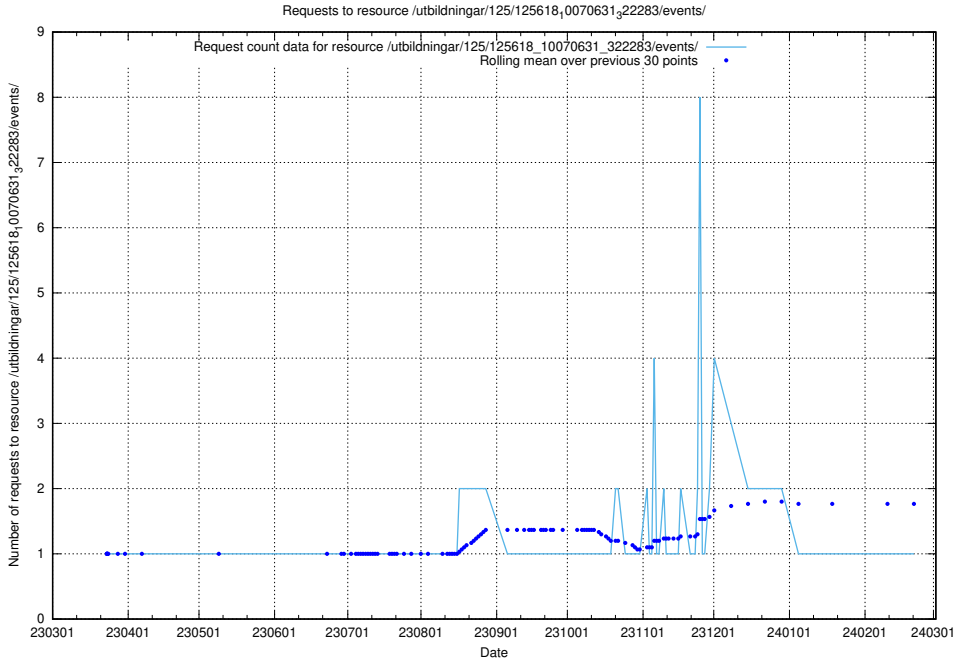

5.1081 Usage of /utbildningar/125/125618_10070631_322283/events/

Here, we count the number of requests to resource /utbildningar/125/125618_10070631_322283/events/