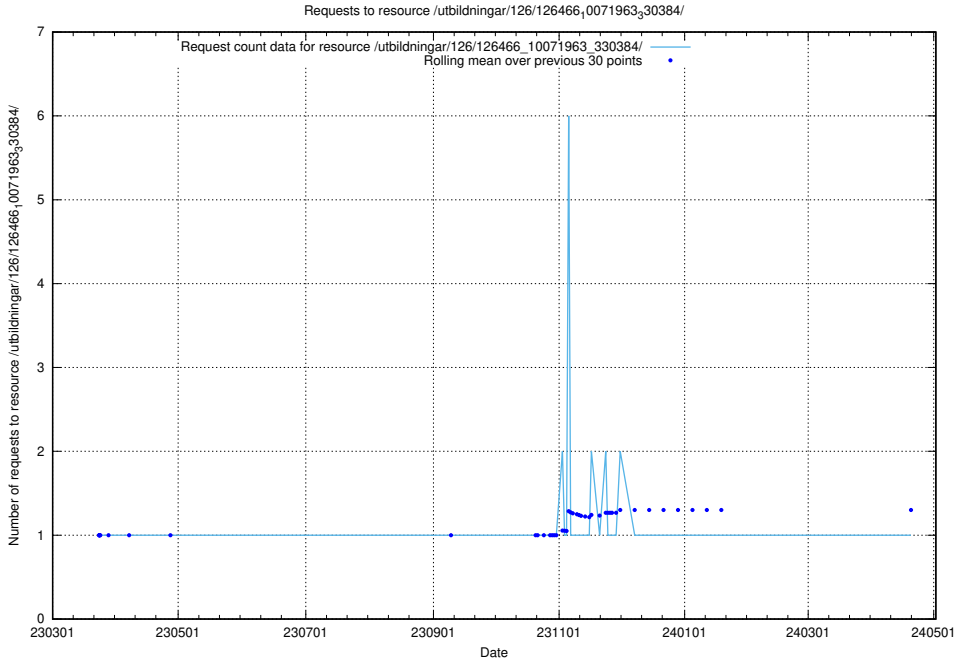

5.6419 Usage of /utbildningar/126/126466_10071963_330384/

Here, we count the number of requests to resource /utbildningar/126/126466_10071963_330384/.