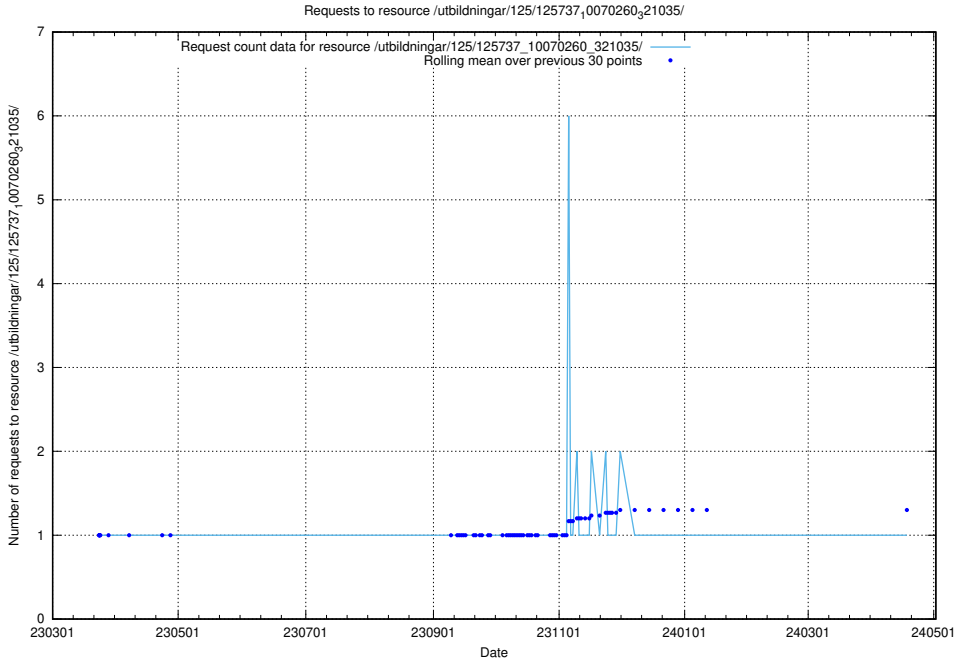

5.1025 Usage of /utbildningar/125/125737_10070260_321035/

Here, we count the number of requests to resource /utbildningar/125/125737_10070260_321035/.

5.1026 Usage of /dcatotron/

Here, we count the number of requests to resource /dcatotron/.