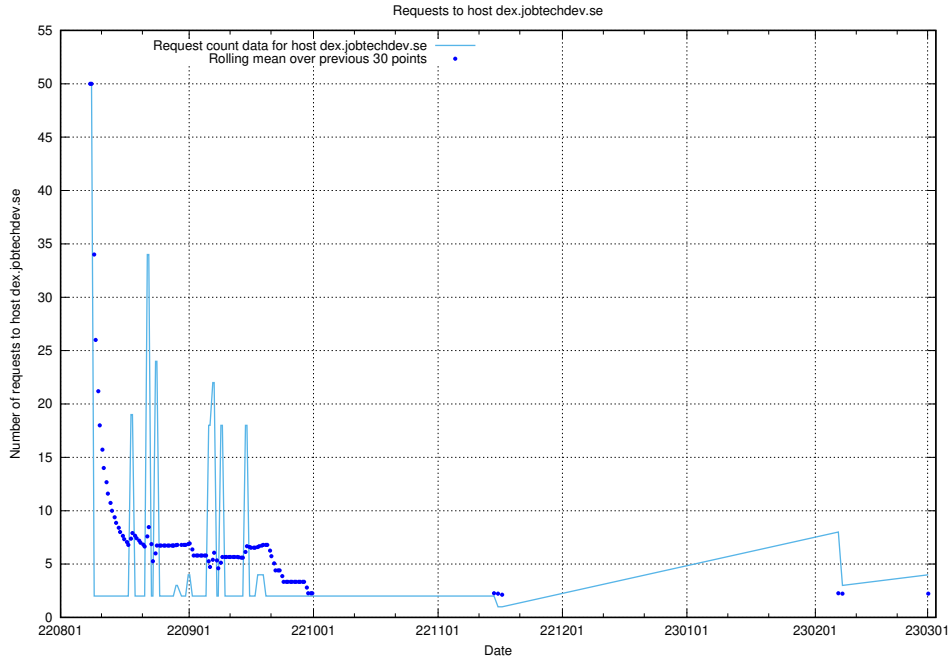

7.132 Usage of dex.jobtechdev.se

Here, we count the number of requests to host dex.jobtechdev.se.