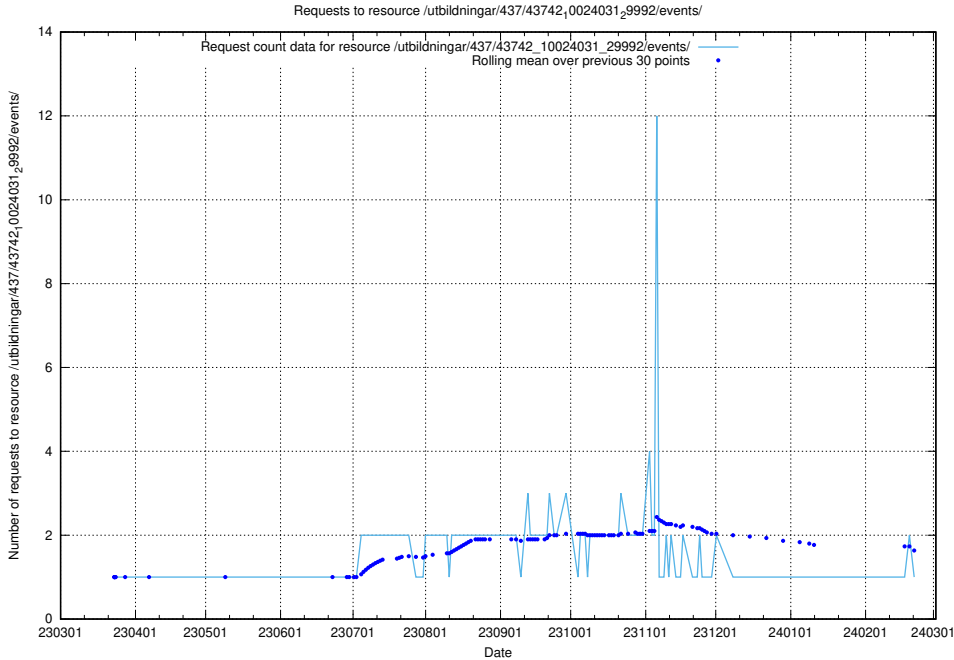

5.6397 Usage of /utbildningar/437/43742_10024031_29992/events/

Here, we count the number of requests to resource /utbildningar/437/43742_10024031_29992/events/.