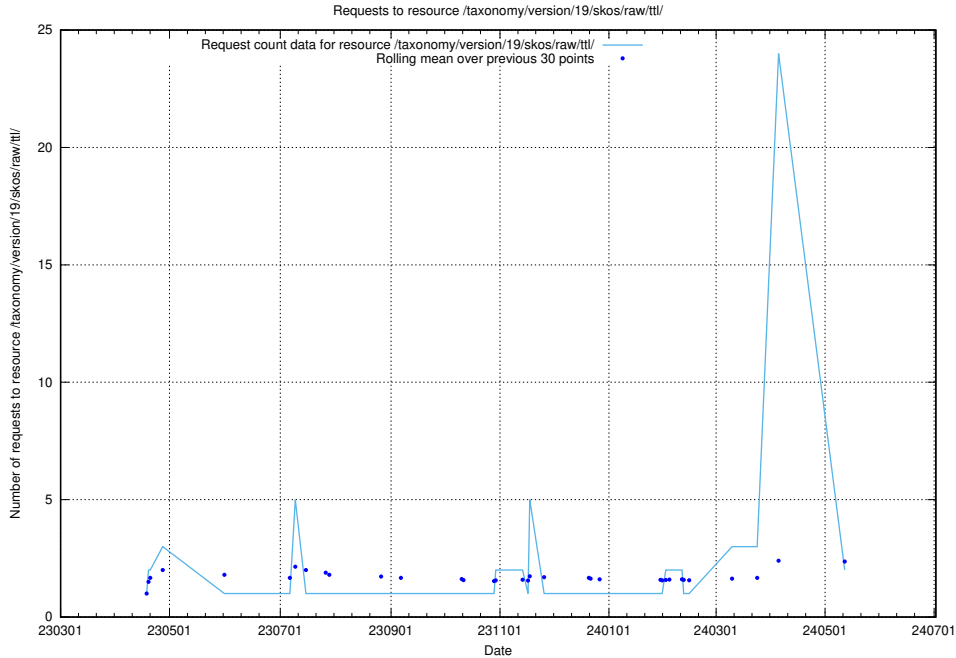

5.882 Usage of /utbildningar/126/

Here, we count the number of requests to resource /utbildningar/126/.

5.883 Usage of /utbildningar/438/

Here, we count the number of requests to resource /utbildningar/438/.