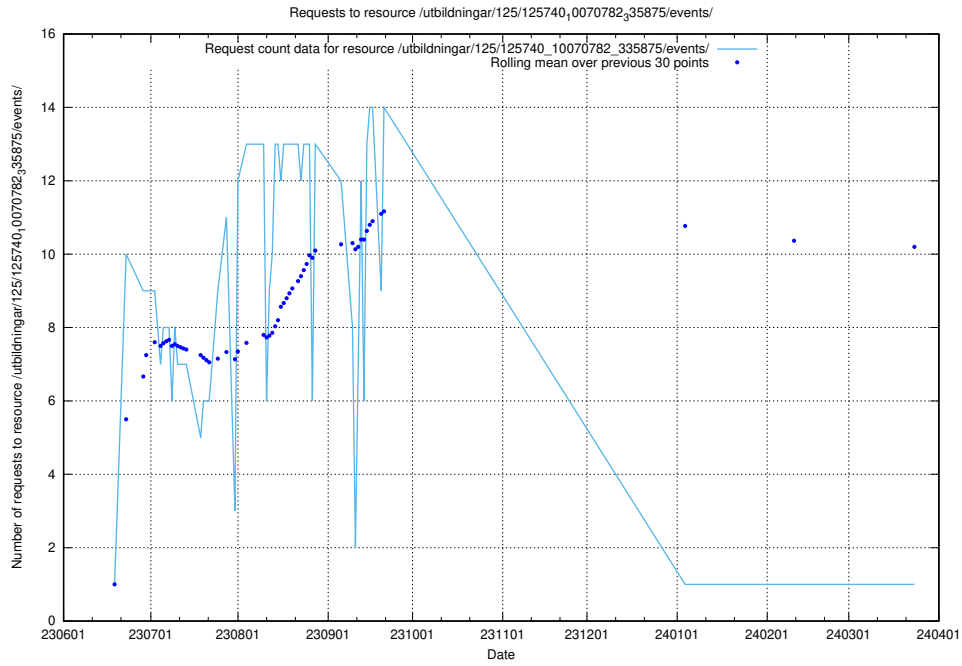

5.5874 Usage of /utbildningar/125/125740_10070782_335875/events/

Here, we count the number of requests to resource /utbildningar/125/125740_10070782_335875/events/