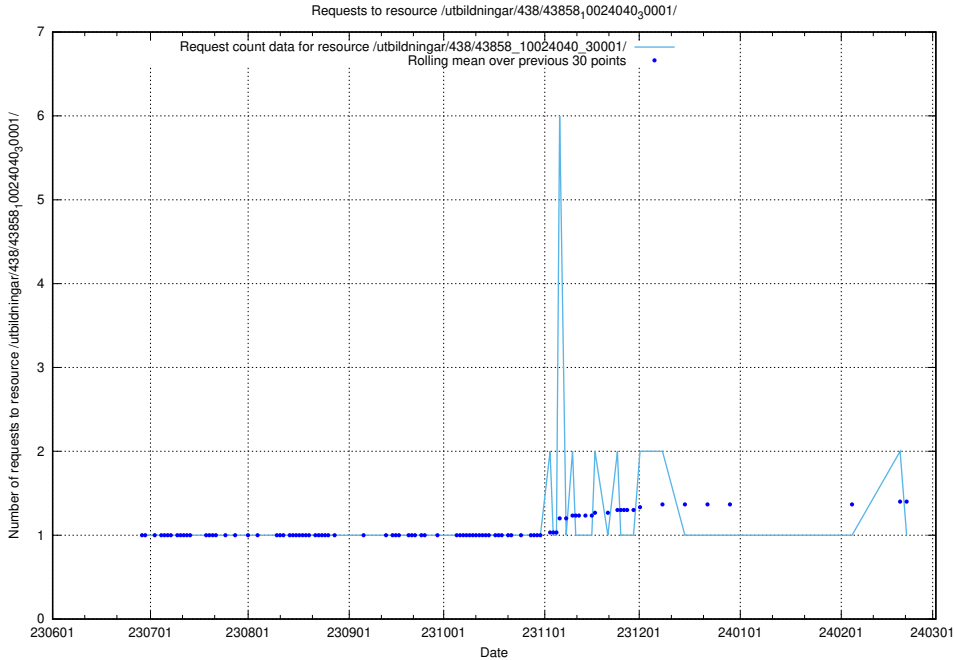

5.5446 Usage of /utbildningar/438/43858_10024040_30001/

Here, we count the number of requests to resource /utbildningar/438/43858_10024040_30001/.