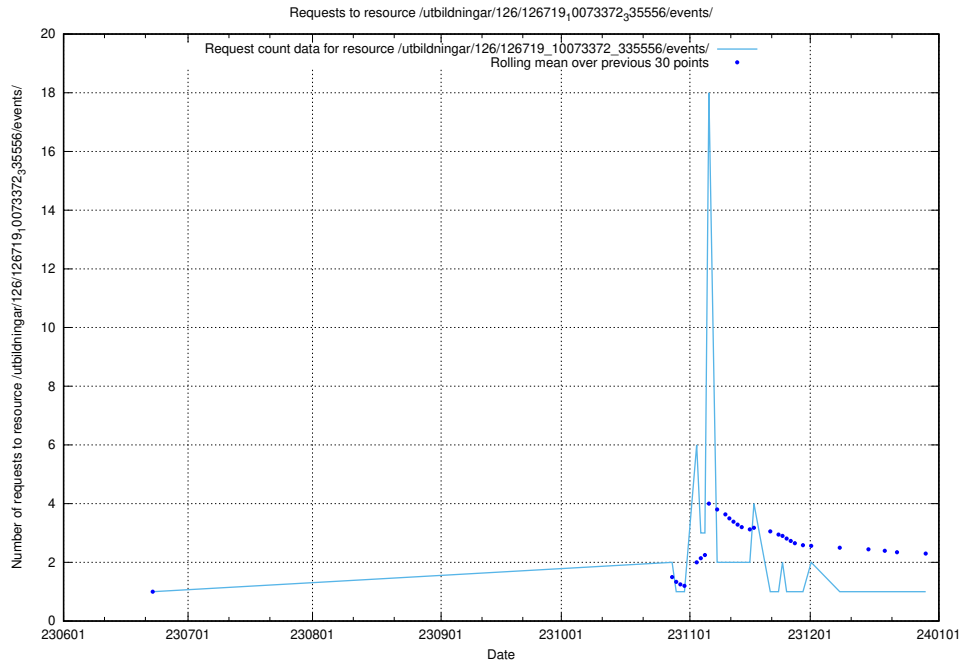

Here, we count the number of requests to resource /utbildningar/126/126720_10073179_334961/.

5.5633 Usage of /utbildningar/126/126719_10073372_335556/events/

Here, we count the number of requests to resource /utbildningar/126/126719_10073372_335556/events/