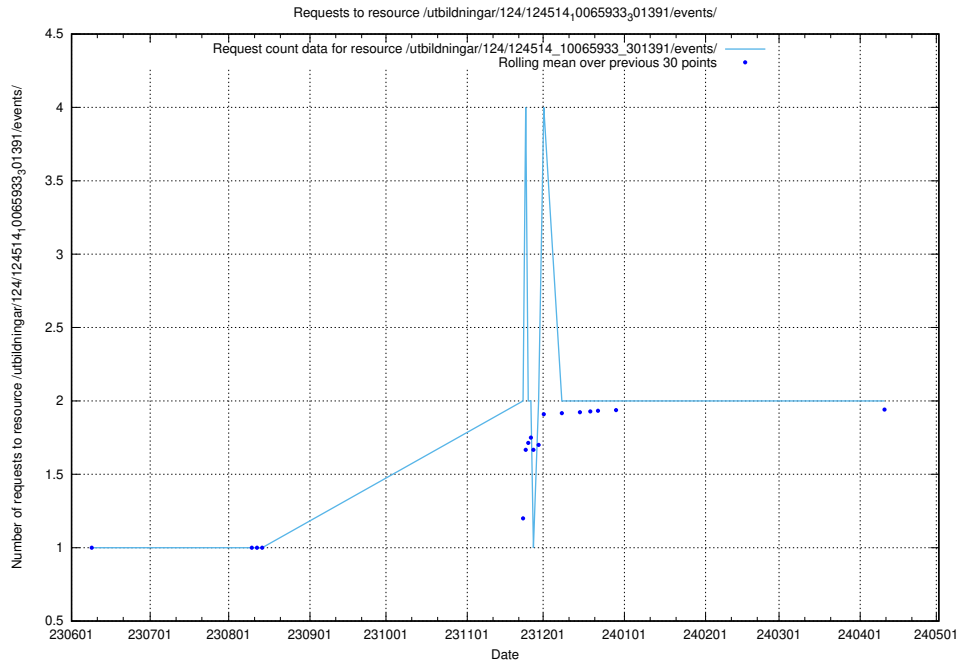

Here, we count the number of requests to resource /utbildningar/124/124515_10066311_308507/.

5.867 Usage of /utbildningar/124/124514_10065933_301391/events/

Here, we count the number of requests to resource /utbildningar/124/124514_10065933_301391/events/