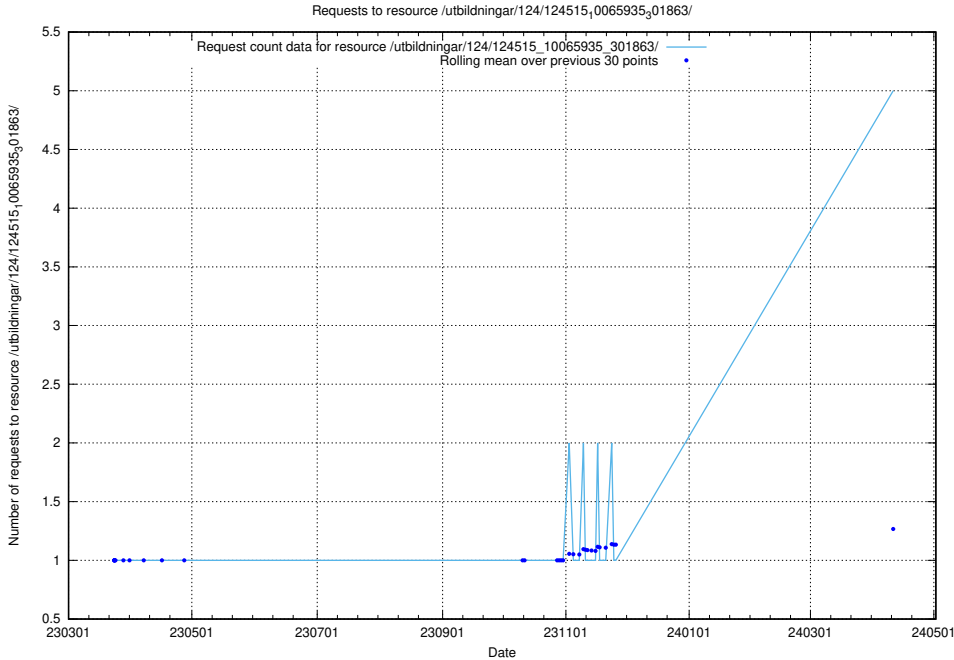

5.116 Usage of /utbildningar/124/124515_10065935_301863/

Here, we count the number of requests to resource /utbildningar/124/124515_10065935_301863/.