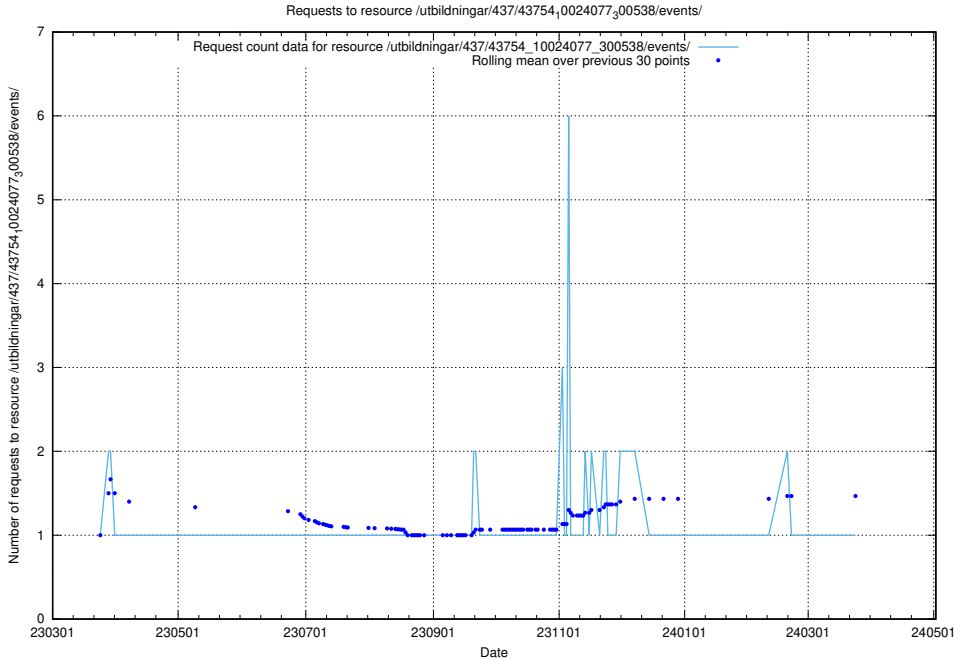

5.6199 Usage of /utbildningar/437/43754_10024077_300538/events/

Here, we count the number of requests to resource /utbildningar/437/43754_10024077_300538/events/.