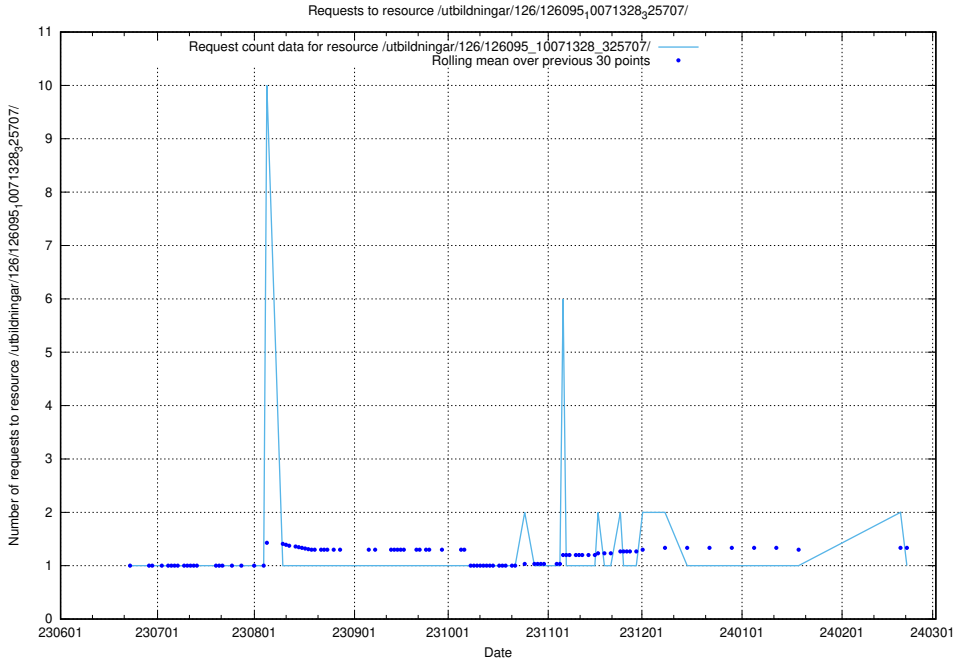

5.5706 Usage of /utbildningar/126/126095_10071328_325707/

Here, we count the number of requests to resource /utbildningar/126/126095_10071328_325707/.