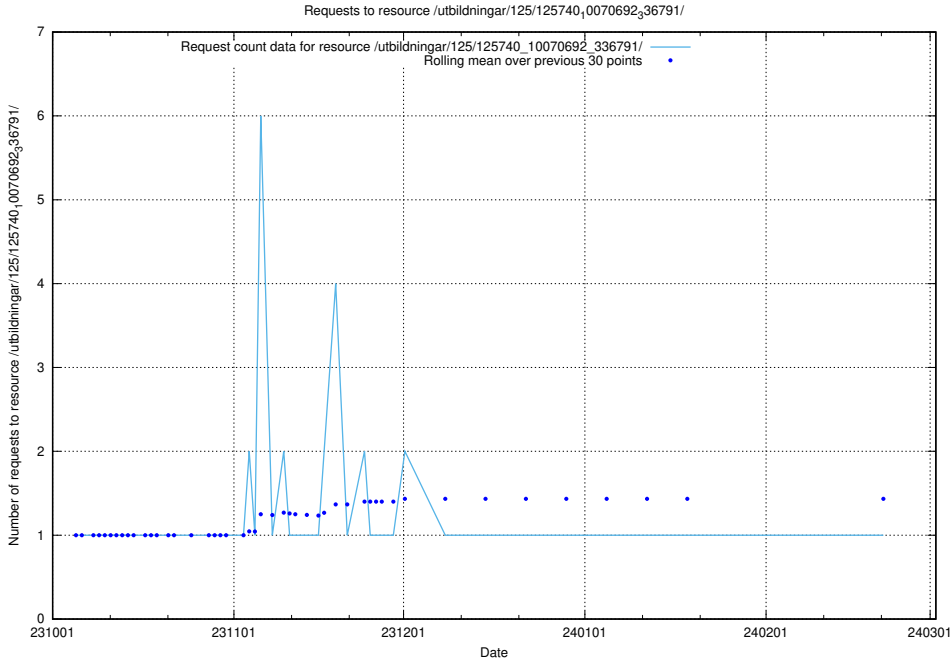

5.4437 Usage of /utbildningar/125/125740_10070692_336791/

Here, we count the number of requests to resource /utbildningar/125/125740_10070692_336791/.