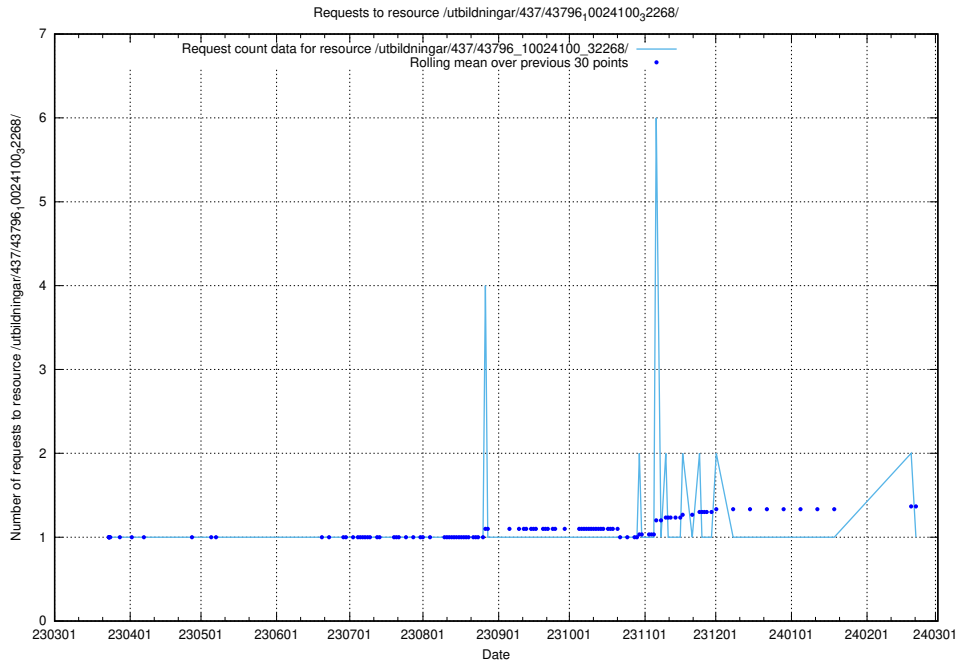

5.6362 Usage of /utbildningar/437/43796_10024100_32268/

Here, we count the number of requests to resource /utbildningar/437/43796_10024100_32268/.