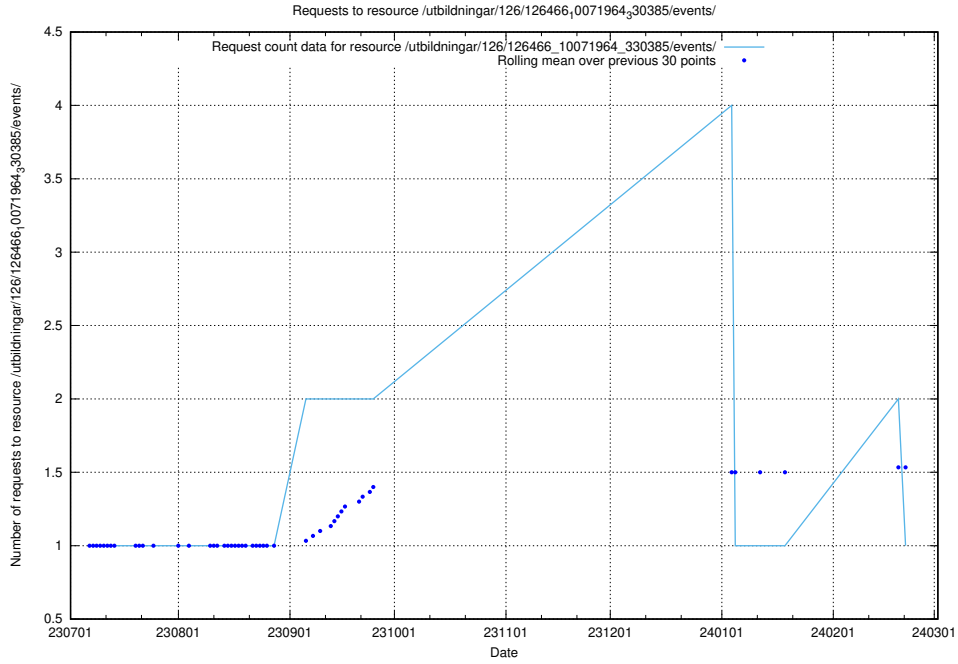

5.5322 Usage of /utbildningar/126/126466_10071964_330385/events/

Here, we count the number of requests to resource /utbildningar/126/126466_10071964_330385/events/