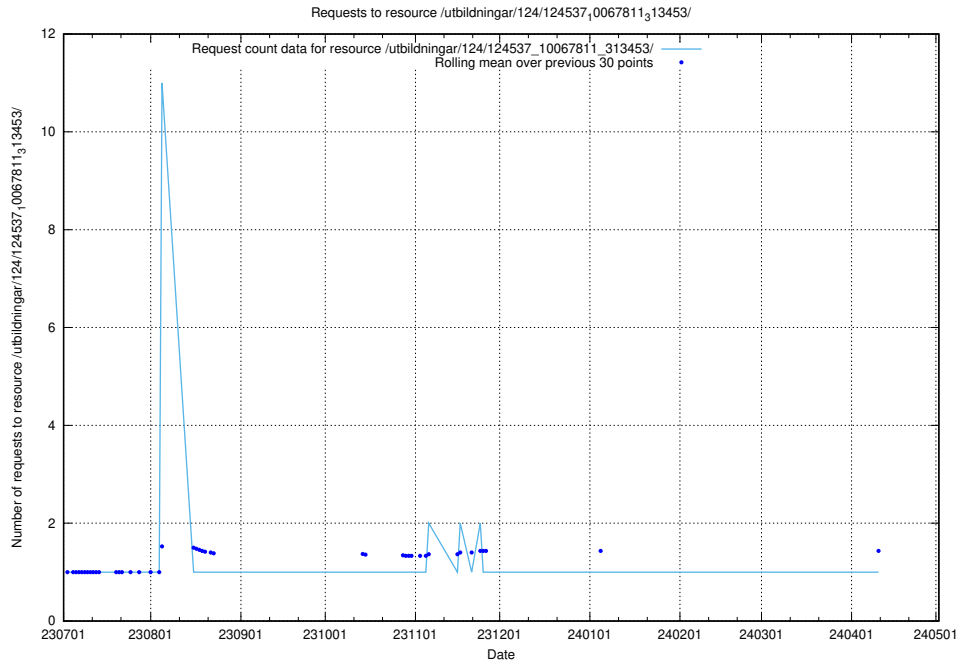

5.5395 Usage of /utbildningar/124/124537_10067811_313453/

Here, we count the number of requests to resource /utbildningar/124/124537_10067811_313453/.