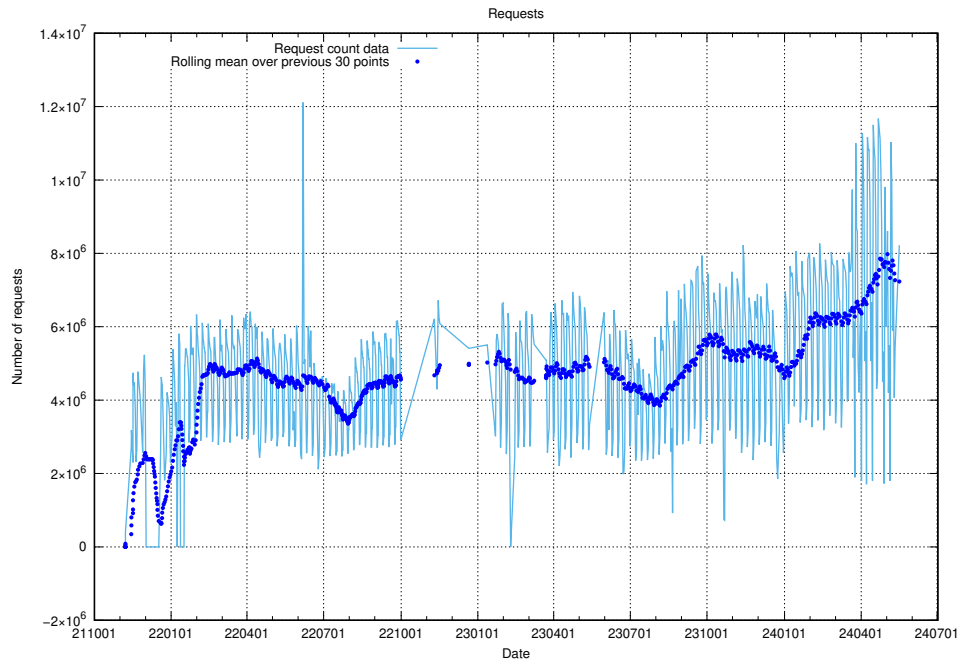

8 Log Stack - General Statistics

This section contains general statistics from [JobTech's log stack](#)⁸.

8.1 Total number of requests

Here, we count the total number of requests.