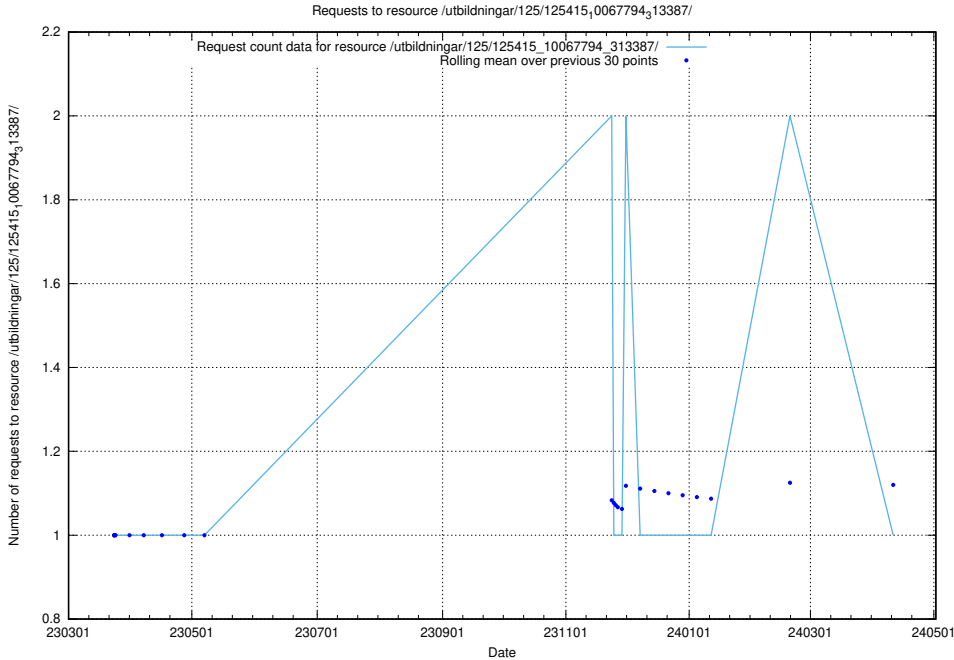

5.1120 Usage of /utbildningar/125/125415_10067794_313387/

Here, we count the number of requests to resource /utbildningar/125/125415_10067794_313387/.