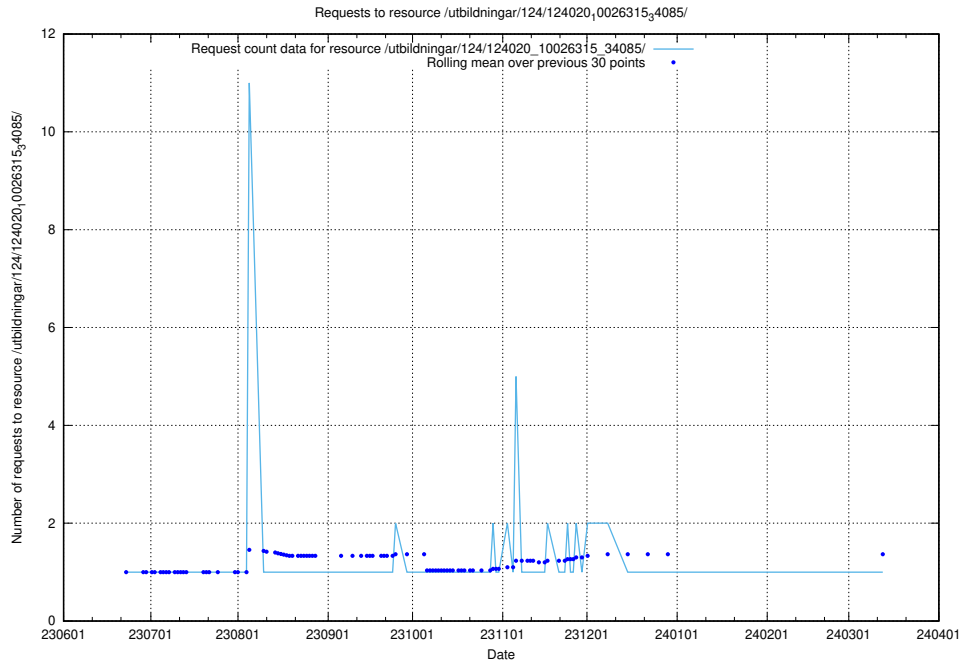

5.5851 Usage of /utbildningar/124/124020_10026315_34085/

Here, we count the number of requests to resource /utbildningar/124/124020_10026315_34085/.