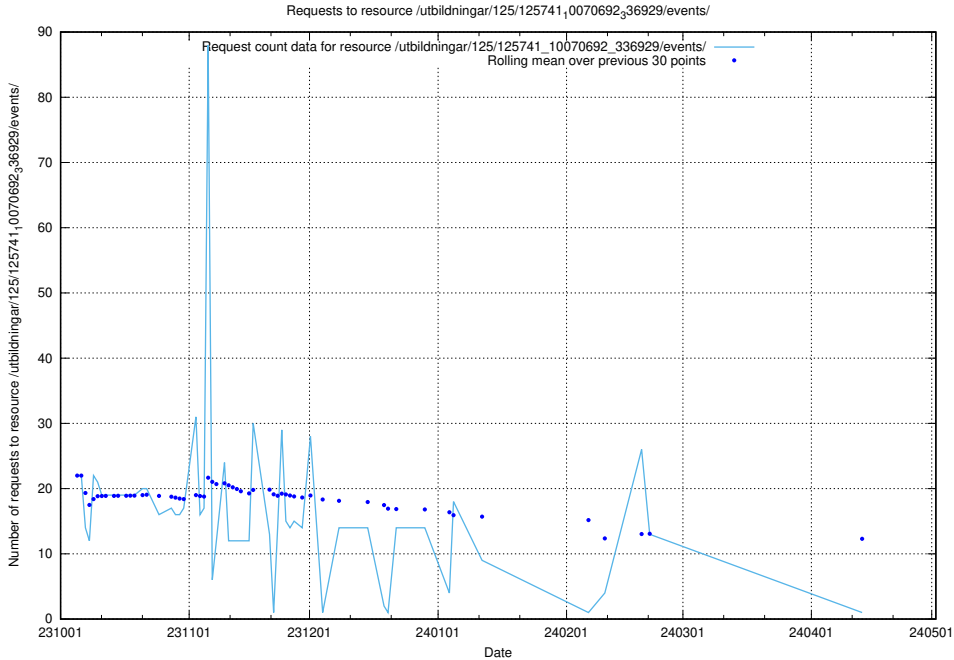

5.4427 Usage of /utbildningar/125/125741_10070692_336929/events/

Here, we count the number of requests to resource /utbildningar/125/125741_10070692_336929/events/