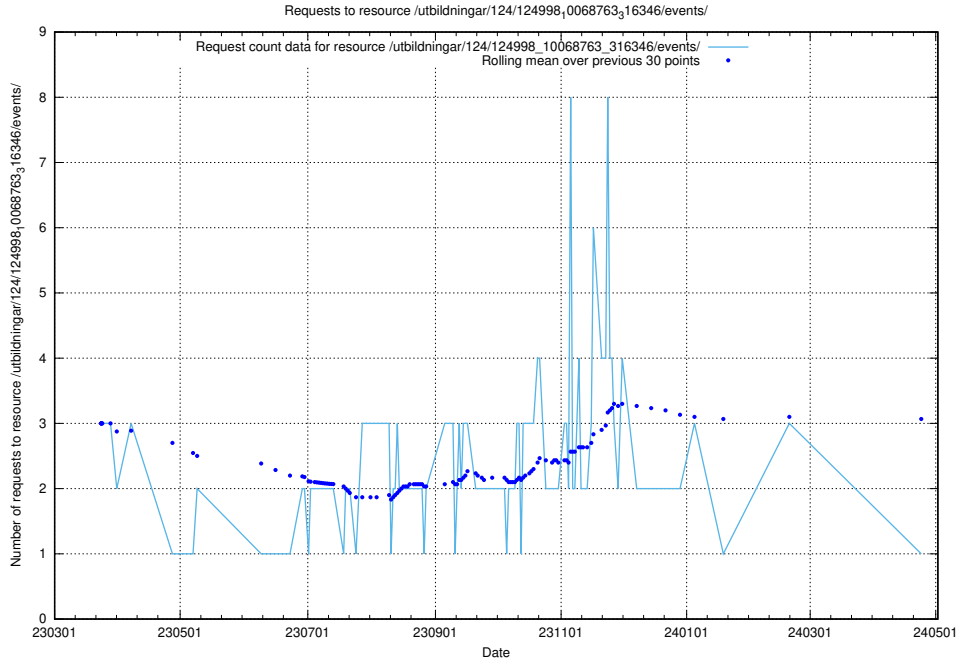

5.6268 Usage of /utbildningar/124/124998_10068763_316346/events/

Here, we count the number of requests to resource /utbildningar/124/124998_10068763_316346/events/