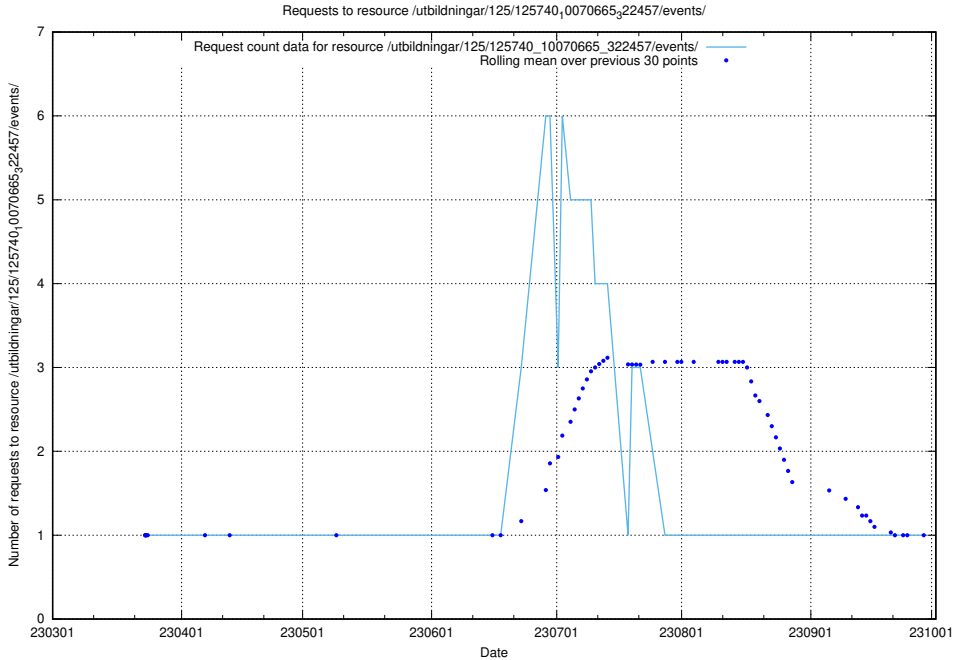

5.1018 Usage of /utbildningar/125/125740_10070665_322457/events/

Here, we count the number of requests to resource /utbildningar/125/125740_10070665_322457/events/