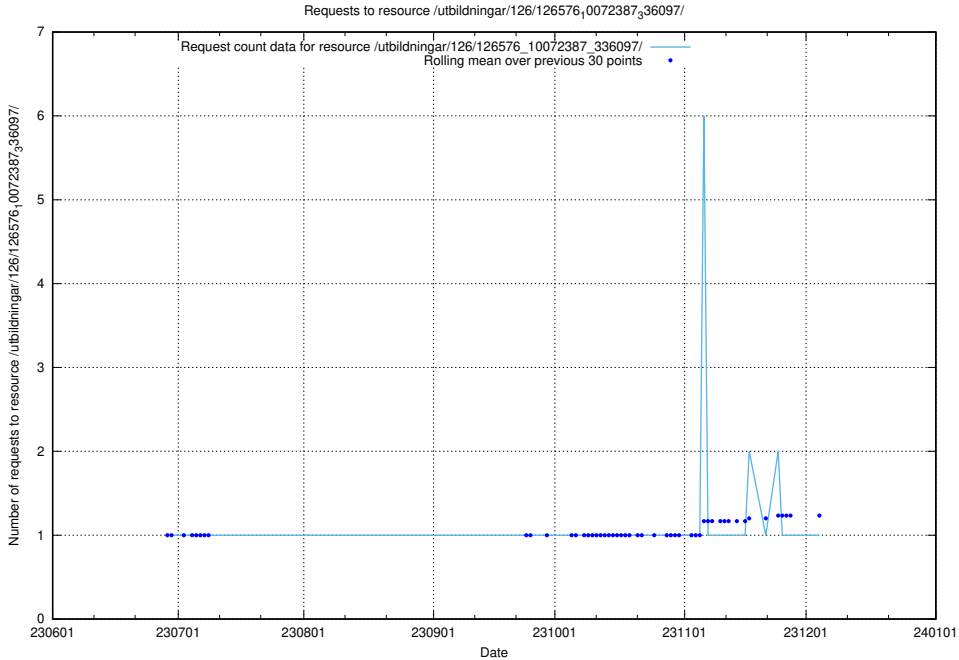

Here, we count the number of requests to resource /utbildningar/126/126576_10072387_336097/events/

5.5477 Usage of /utbildningar/126/126576_10072387_336097/

Here, we count the number of requests to resource /utbildningar/126/126576_10072387_336097/.