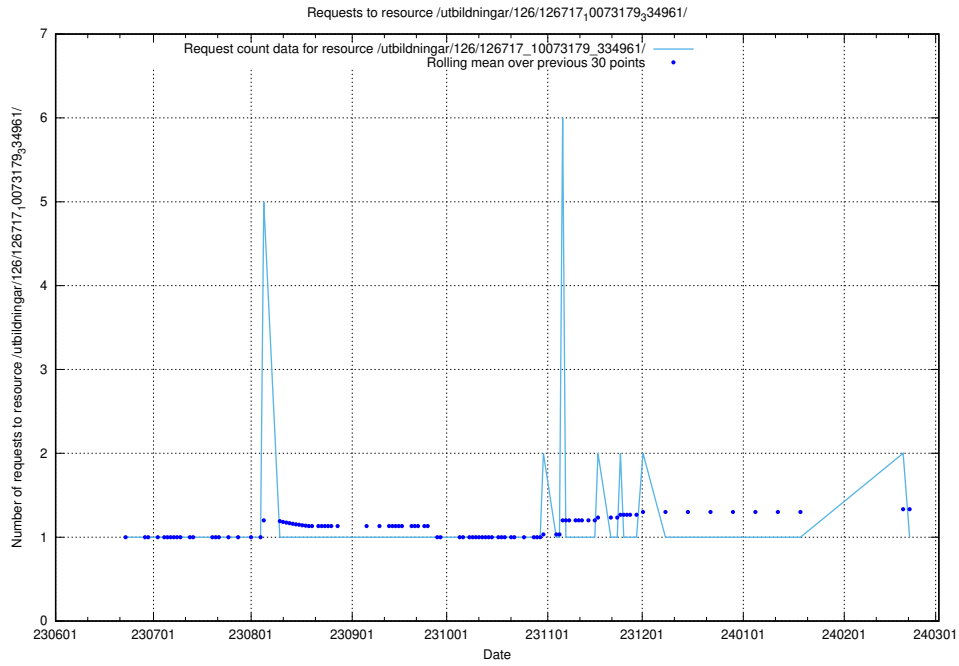

5.5641 Usage of /utbildningar/126/126717_10073179_334961/

Here, we count the number of requests to resource /utbildningar/126/126717_10073179_334961/.