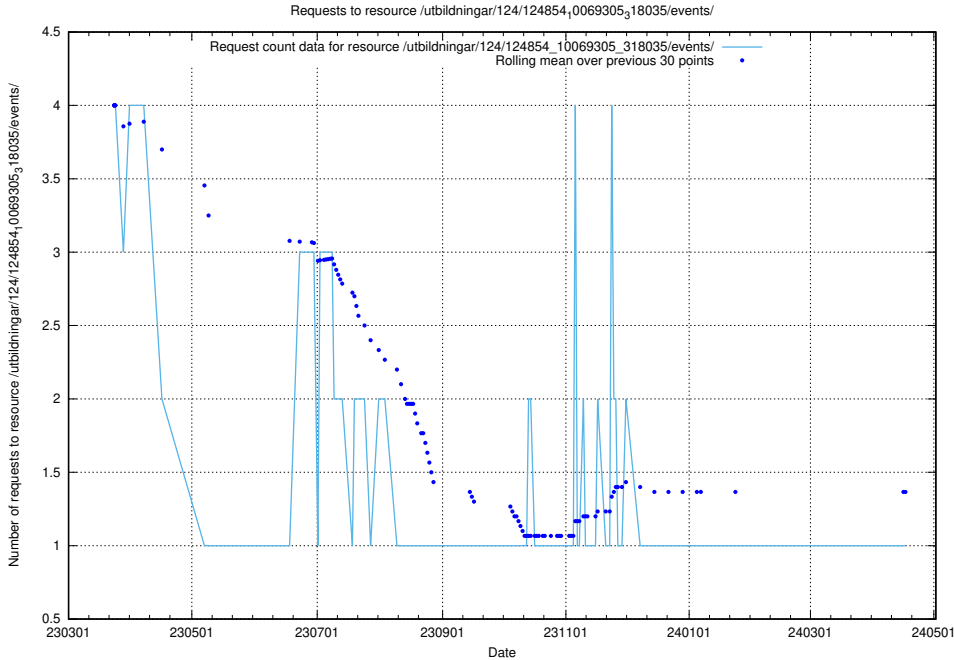

5.6261 Usage of /utbildningar/124/124854_10069305_318035/events/

Here, we count the number of requests to resource /utbildningar/124/124854_10069305_318035/events/