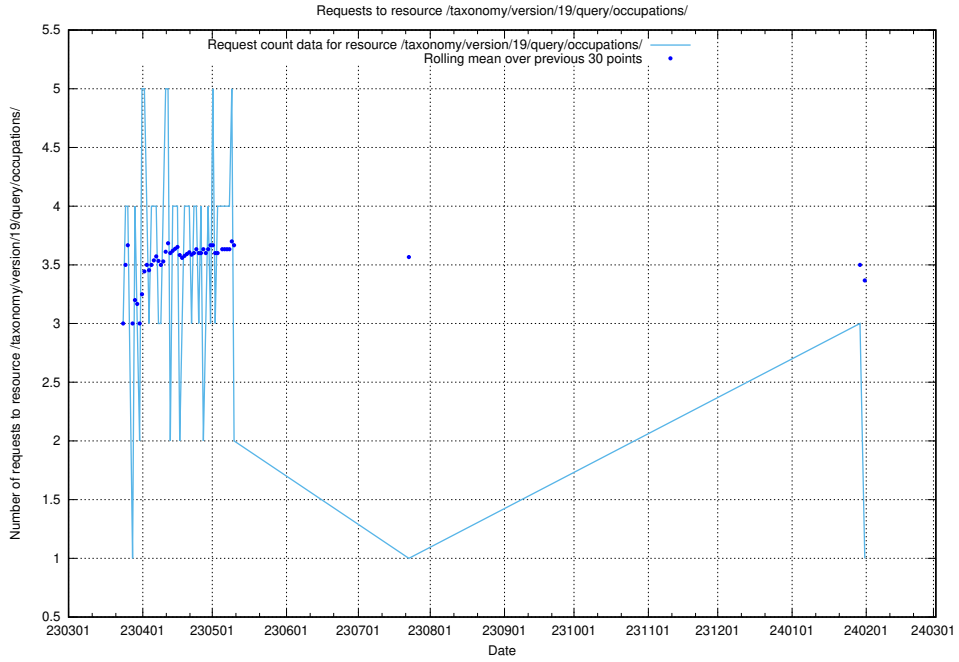

5.6141 Usage of /taxonomy/version/19/query/occupations/

Here, we count the number of requests to resource /taxonomy/version/19/query/occupations/.