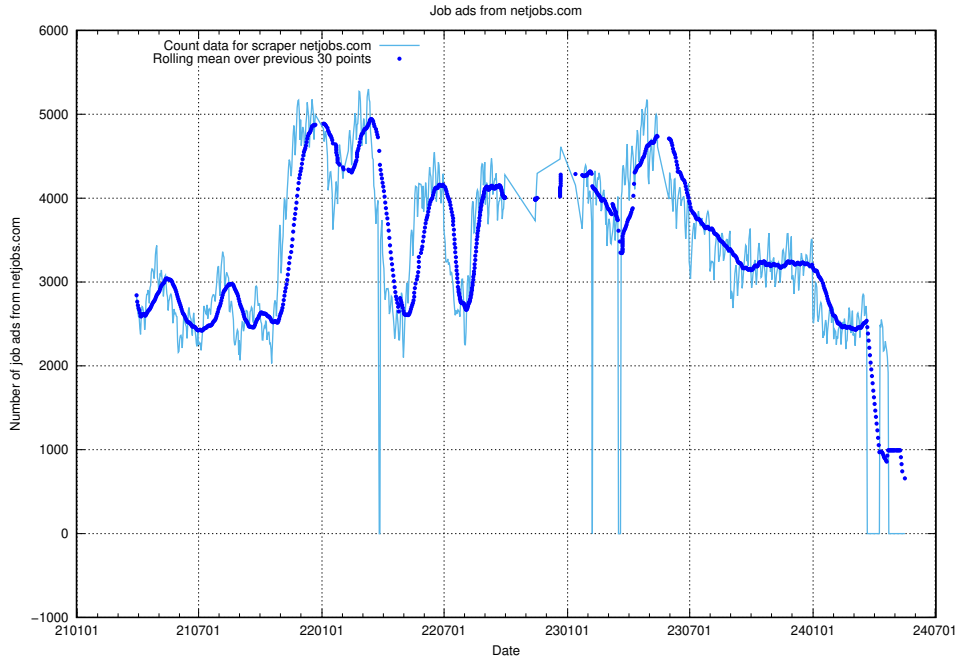

13.4 Number of ads by scraper netjobs.com

Here, we count the number of job ads scraped from netjobs.com.