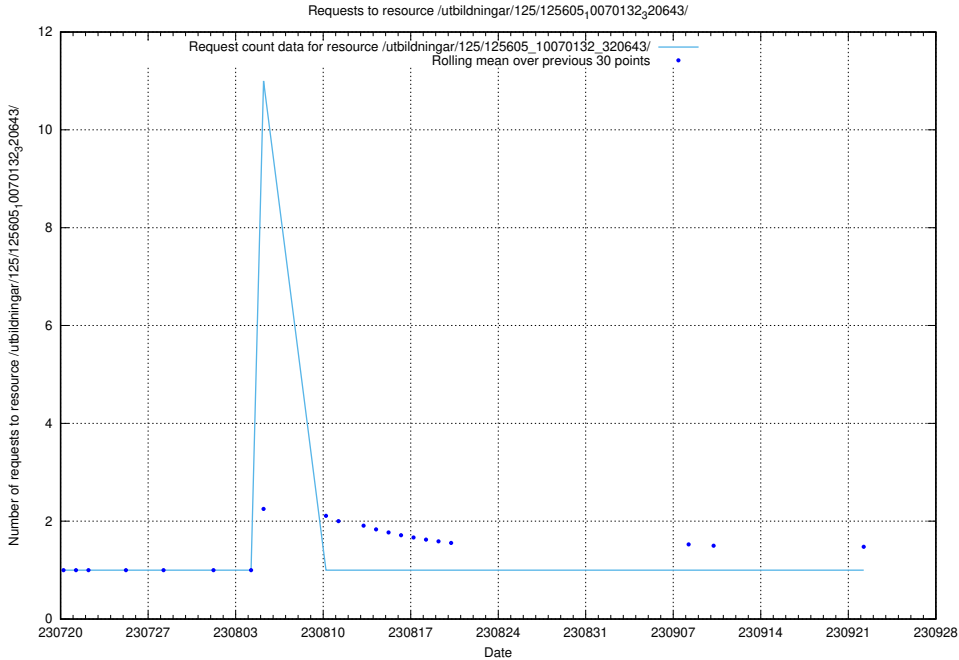

5.5018 Usage of /utbildningar/125/125605_10070132_320643/

Here, we count the number of requests to resource /utbildningar/125/125605_10070132_320643/.