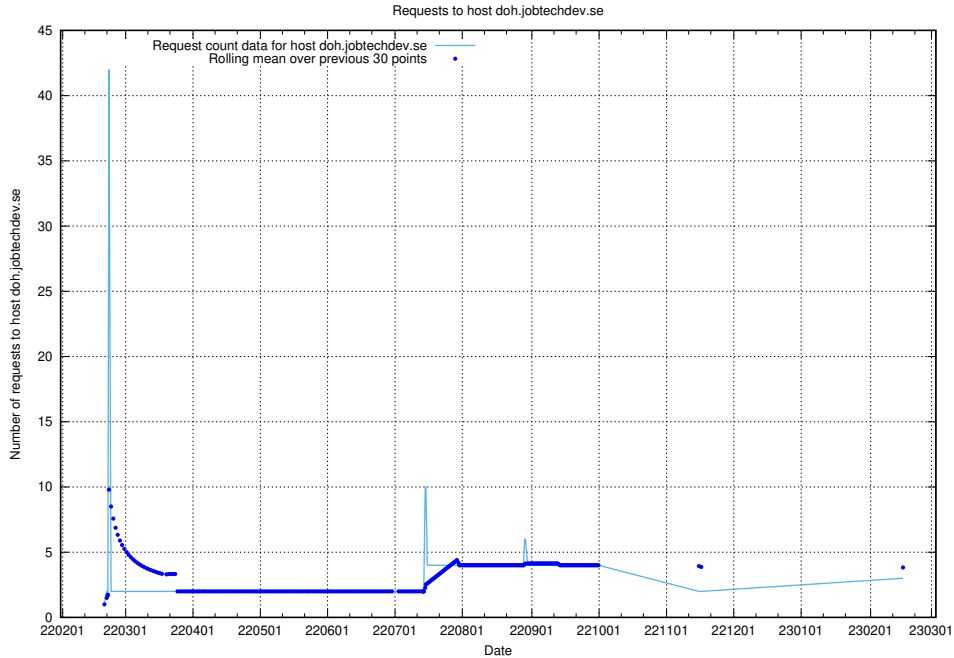

7.232 Usage of doh.jobtechdev.se

Here, we count the number of requests to host doh.jobtechdev.se.