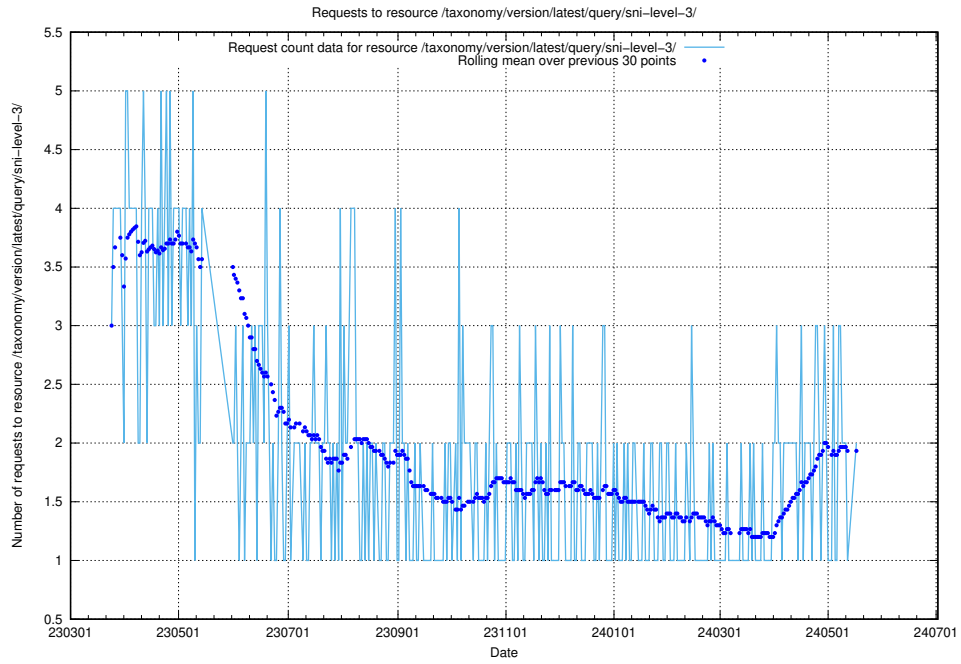

5.908 Usage of /taxonomy/version/latest/query/sni-level-3/

Here, we count the number of requests to resource /taxonomy/version/latest/query/sni-level-3/.