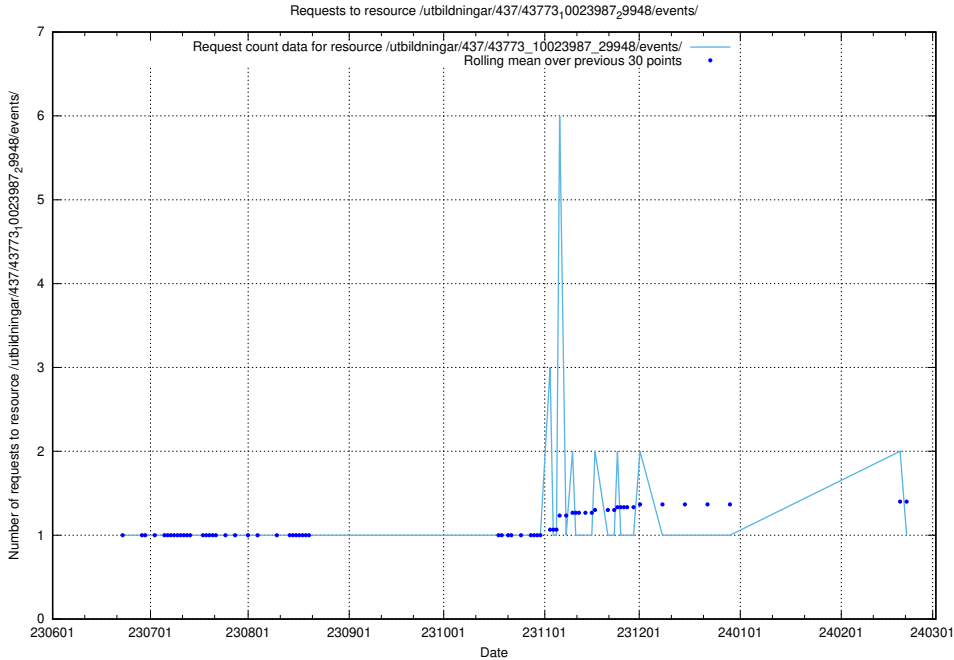

5.5598 Usage of /utbildningar/437/43773_10023987_29948/events/

Here, we count the number of requests to resource /utbildningar/437/43773_10023987_29948/events/.