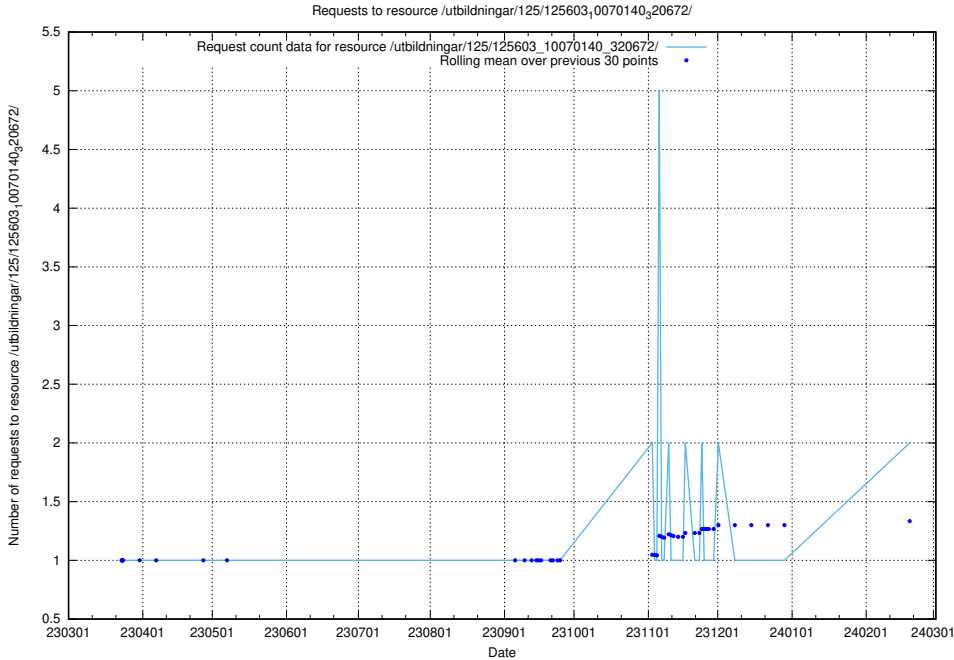

5.455 Usage of /utbildningar/125/125603_10070140_320672/

Here, we count the number of requests to resource /utbildningar/125/125603_10070140_320672/.