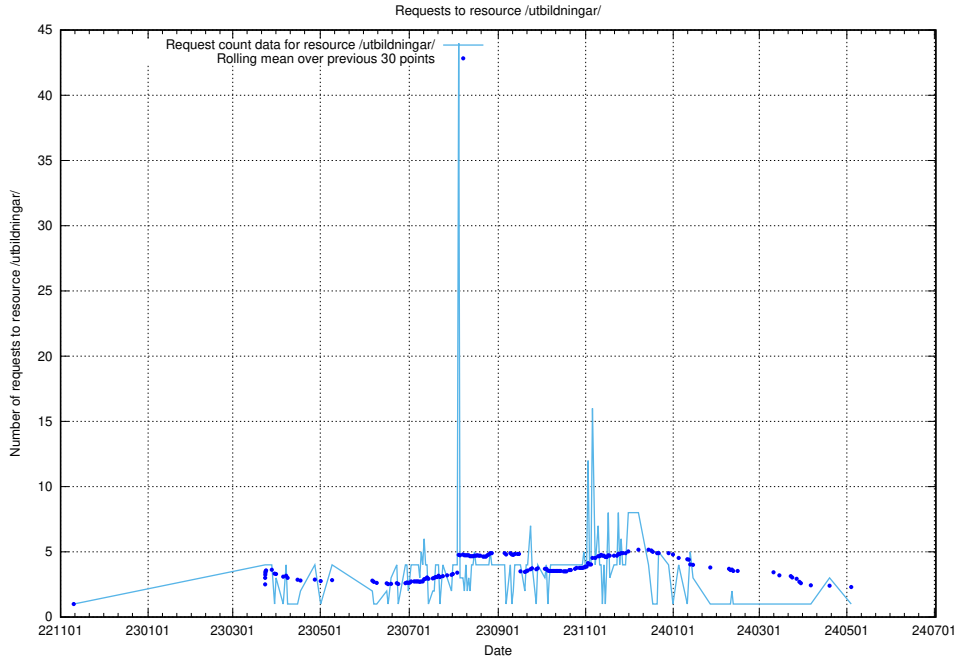

5.6299 Usage of /utbildningar/

Here, we count the number of requests to resource /utbildningar/.