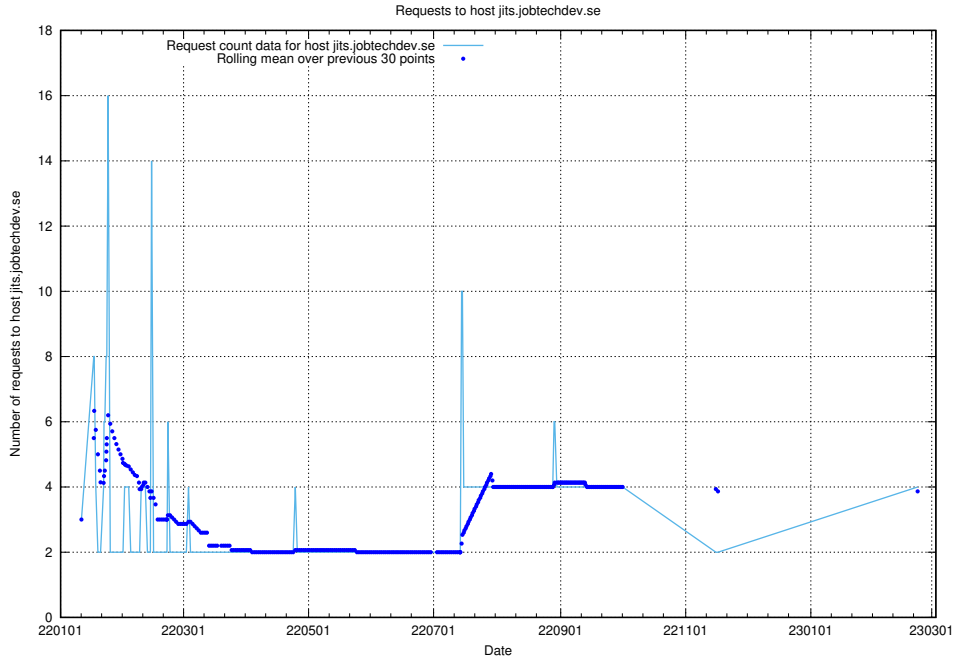

7.109 Usage of jits.jobtechdev.se

Here, we count the number of requests to host jits.jobtechdev.se.