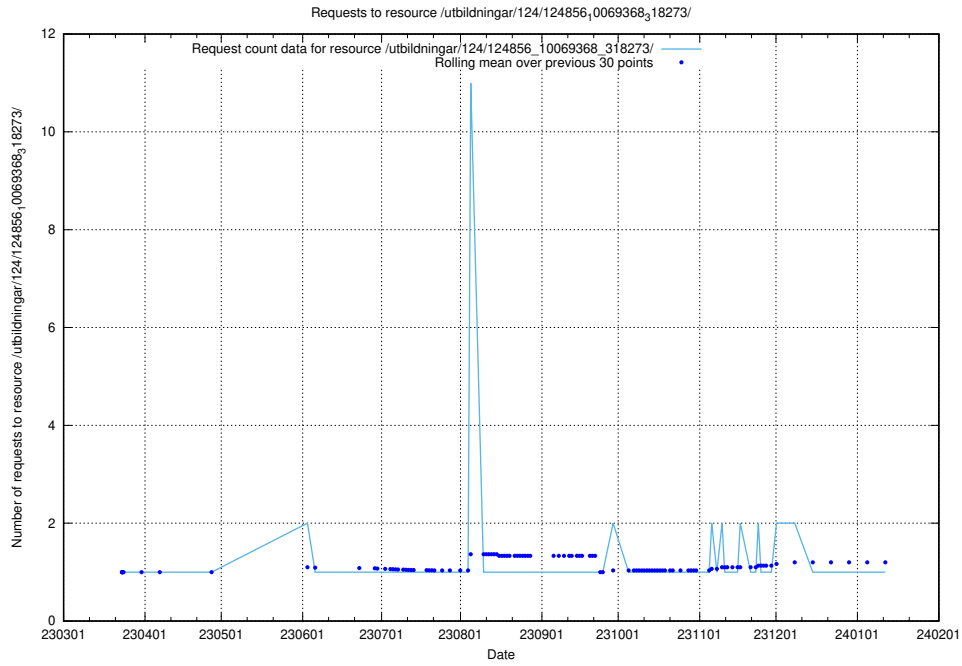

5.1196 Usage of /utbildningar/124/124856_10069368_318273/

Here, we count the number of requests to resource /utbildningar/124/124856_10069368_318273/.