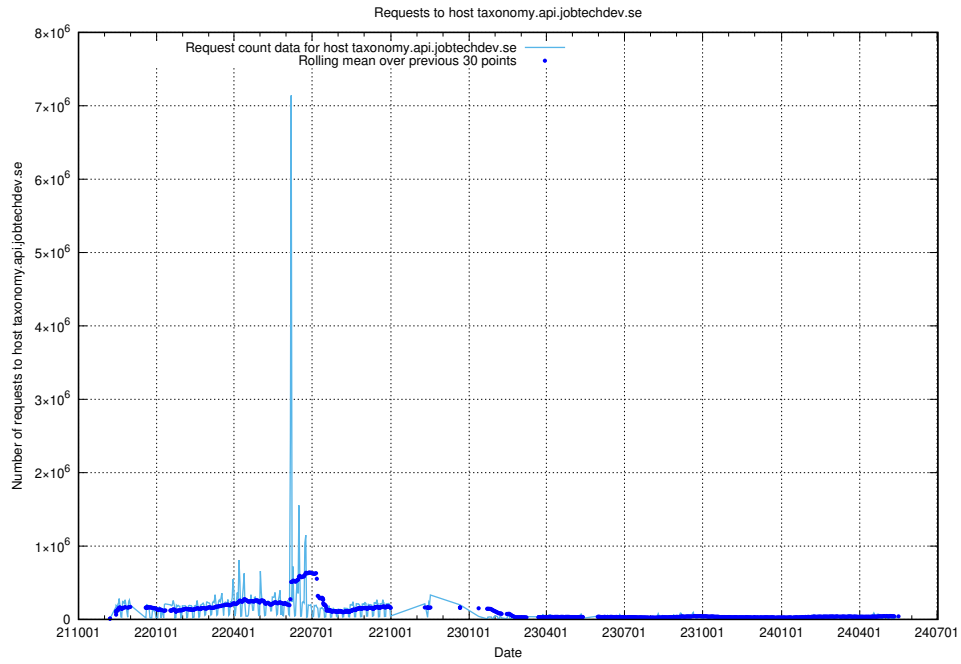

7.6 Usage of taxonomy.api.jobtechdev.se

Here, we count the number of requests to host taxonomy.api.jobtechdev.se.