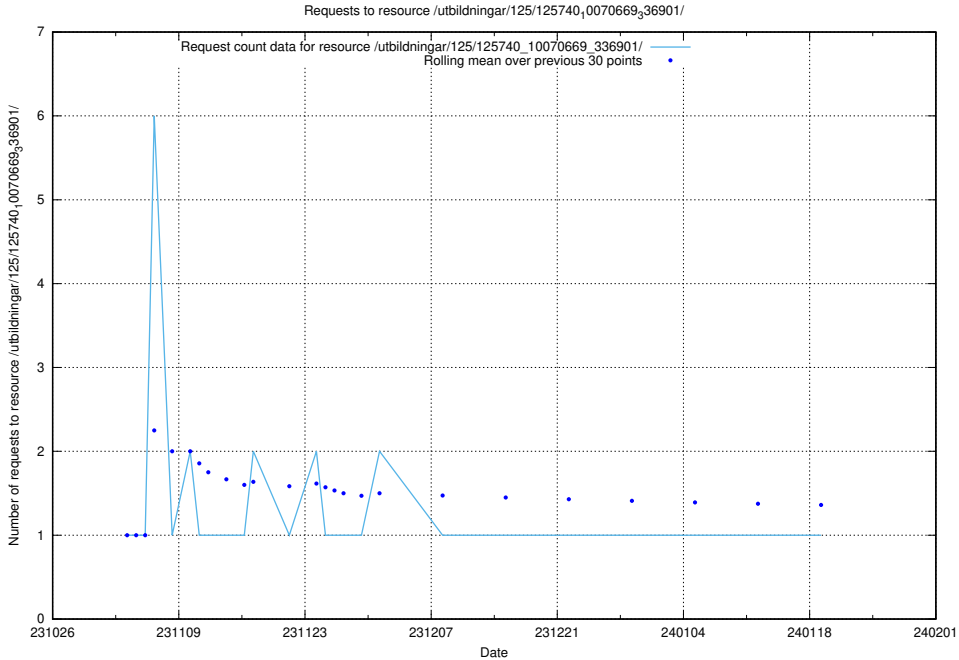

Here, we count the number of requests to resource /utbildningar/125/125740_10070669_336901/.

5.4186 Usage of /utbildningar/125/125618_10070636_322304/events/

Here, we count the number of requests to resource /utbildningar/125/125618_10070636_322304/events/