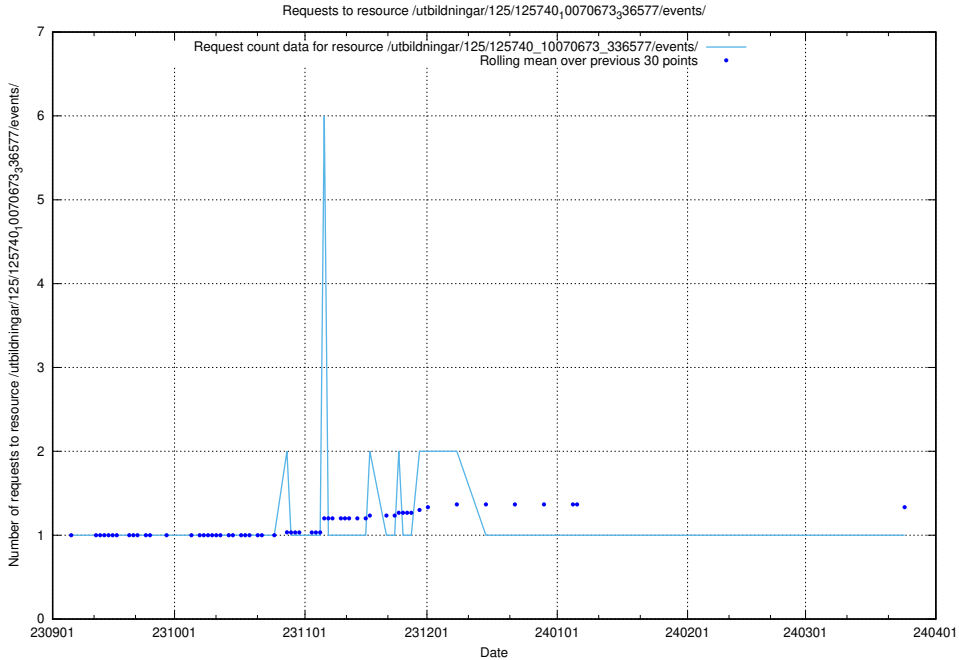

Here, we count the number of requests to resource /utbildningar/125/125741_10070673_336577/.

5.4694 Usage of /utbildningar/125/125740_10070673_336577/events/

Here, we count the number of requests to resource /utbildningar/125/125740_10070673_336577/events/