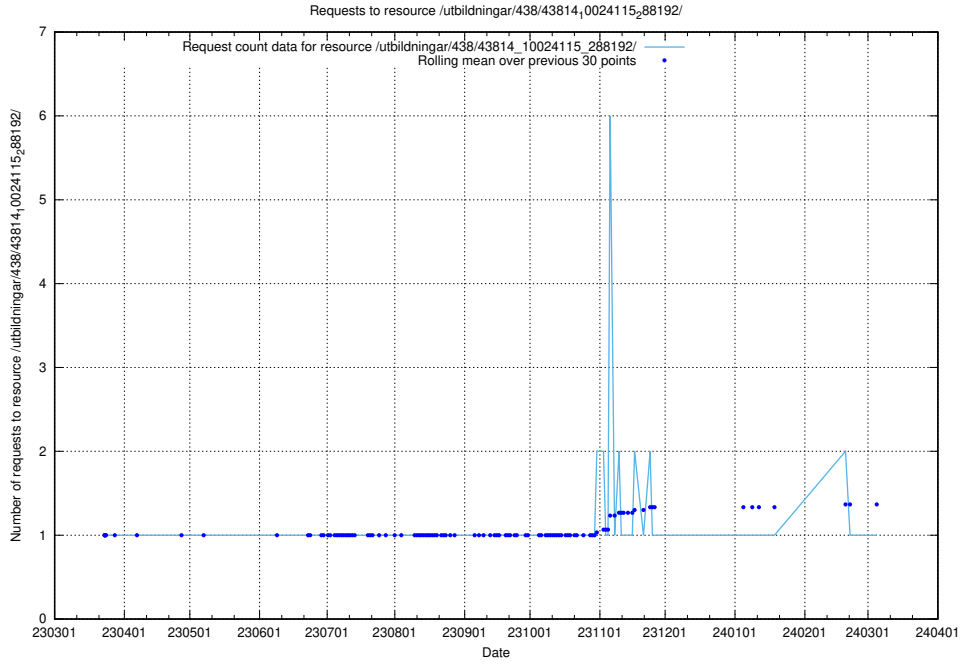

5.6354 Usage of /utbildningar/438/43814_10024115_288192/

Here, we count the number of requests to resource /utbildningar/438/43814_10024115_288192/.