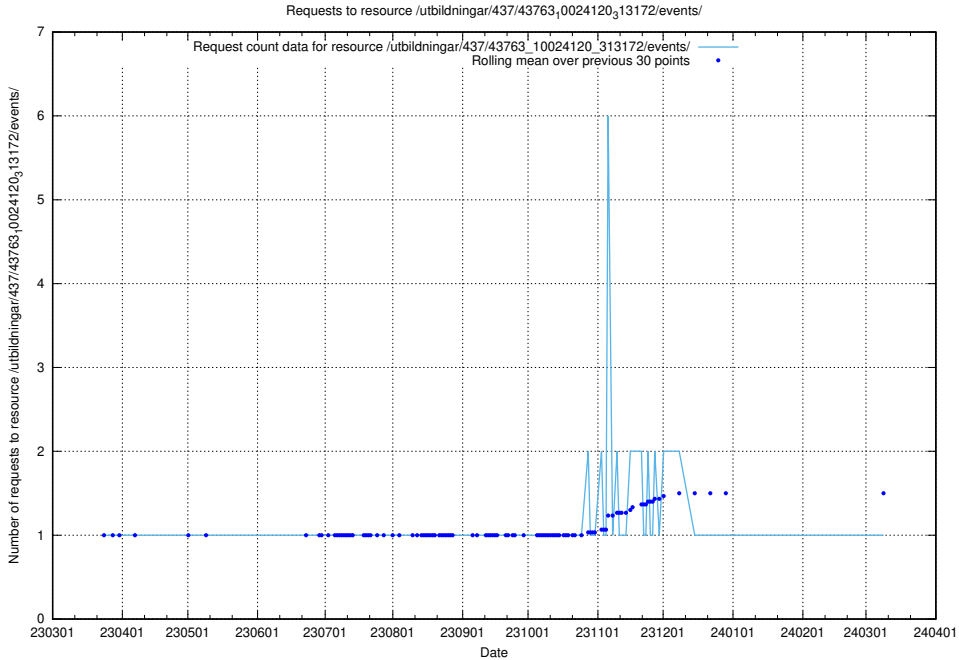

Here, we count the number of requests to resource /utbildningar/437/43770_10024011_314499/events/.

5.6194 Usage of /utbildningar/437/43763_10024120_313172/events/

Here, we count the number of requests to resource /utbildningar/437/43763_10024120_313172/events/.