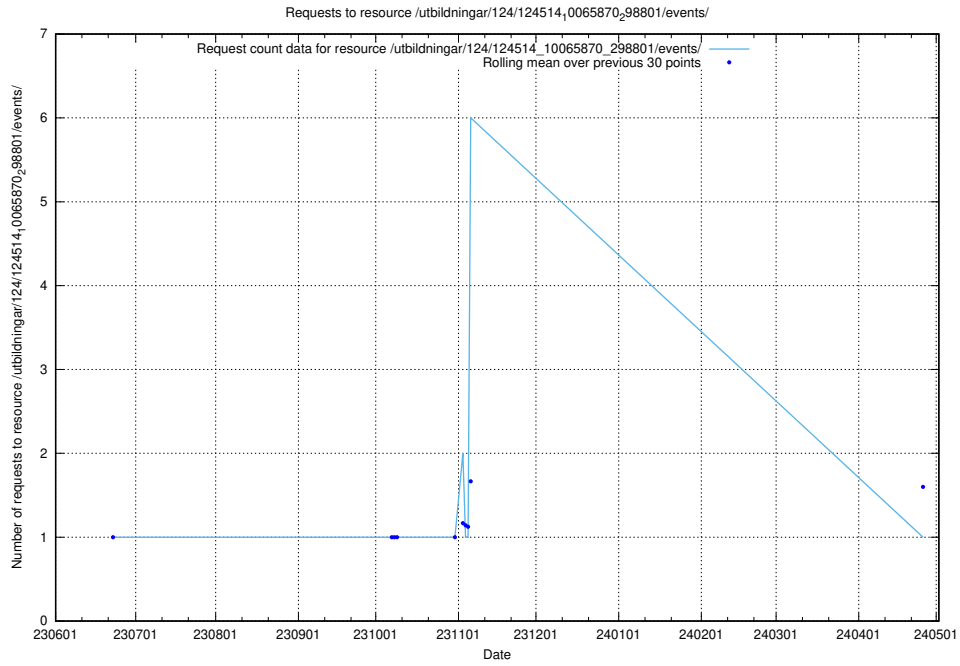

5.5799 Usage of /utbildningar/124/124514_10065870_298801/events/

Here, we count the number of requests to resource /utbildningar/124/124514_10065870_298801/events/