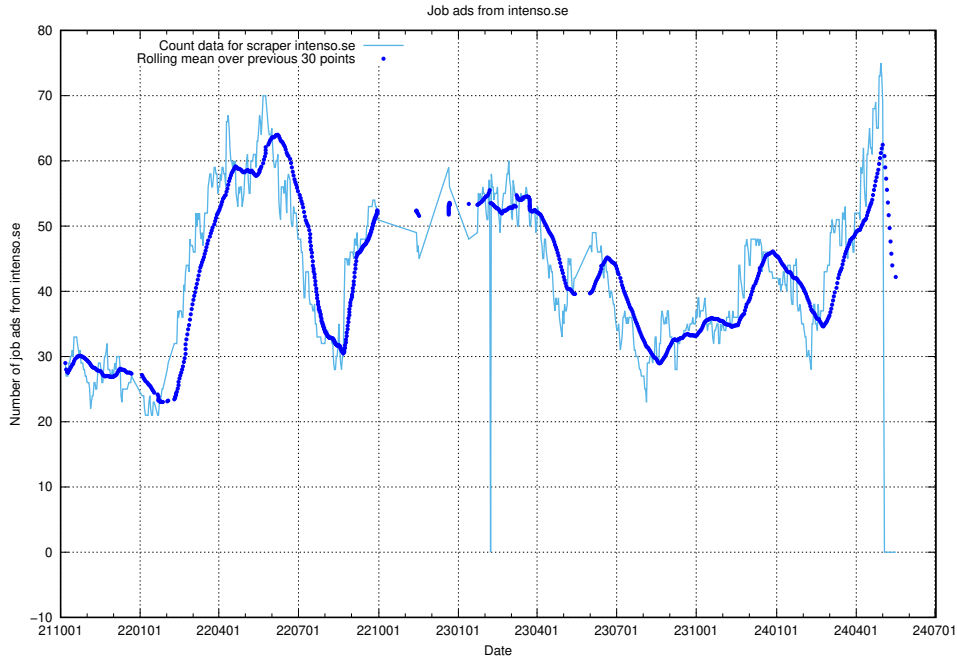

Here, we count the number of job ads scraped from intenso.se.

13.17 Number of ads by scraper thehub.io

Here, we count the number of job ads scraped from thehub.io.

13.18 Number of ads by scraper traineeguiden.se