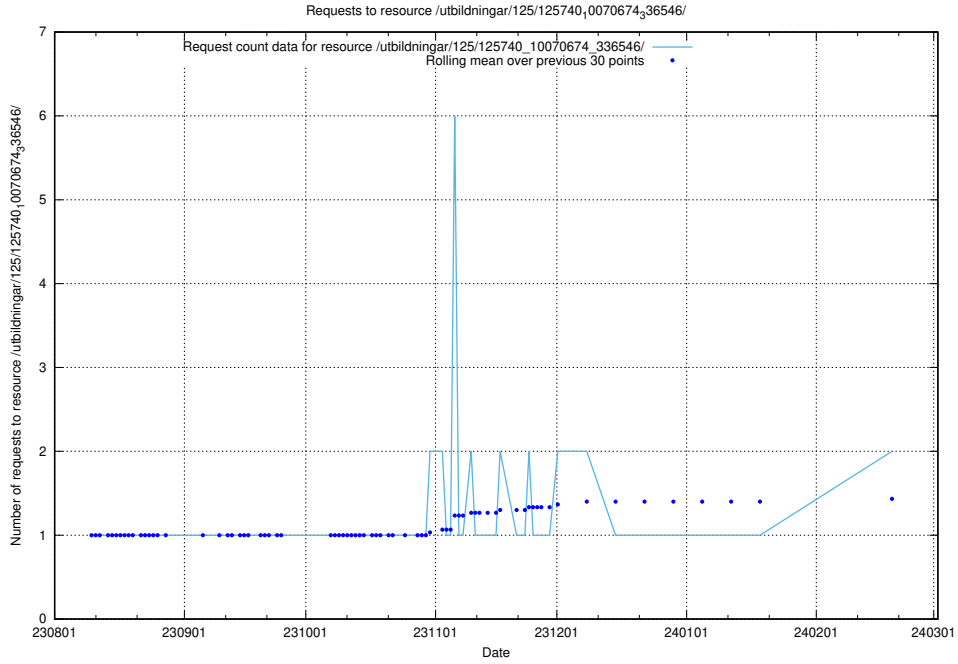

5.752 Usage of /utbildningar/125/125740_10070674_336546/

Here, we count the number of requests to resource /utbildningar/125/125740_10070674_336546/.