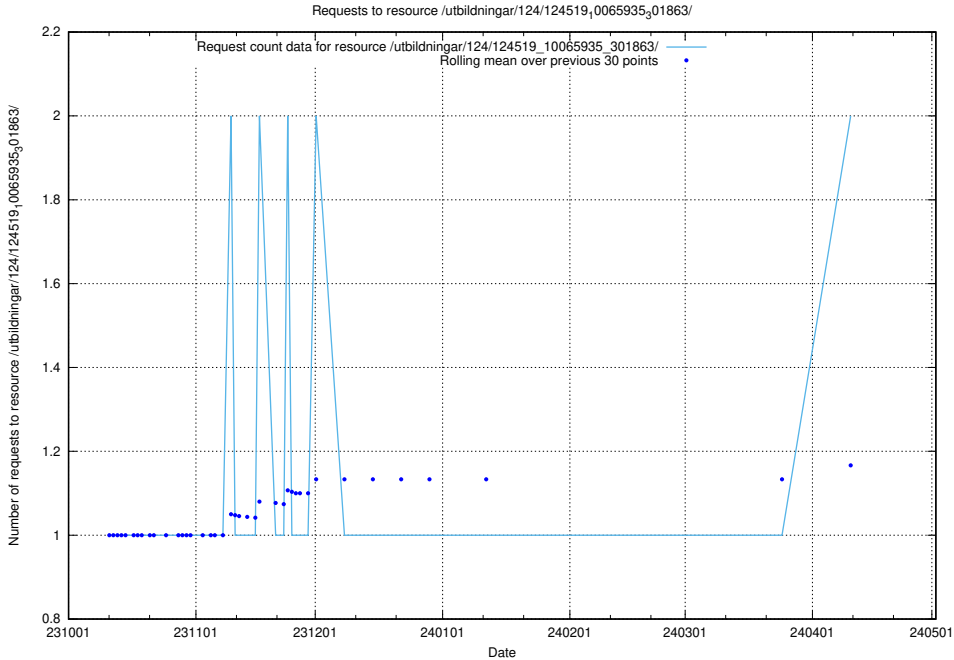

5.703 Usage of /utbildningar/124/124519_10065935_301863/

Here, we count the number of requests to resource /utbildningar/124/124519_10065935_301863/.