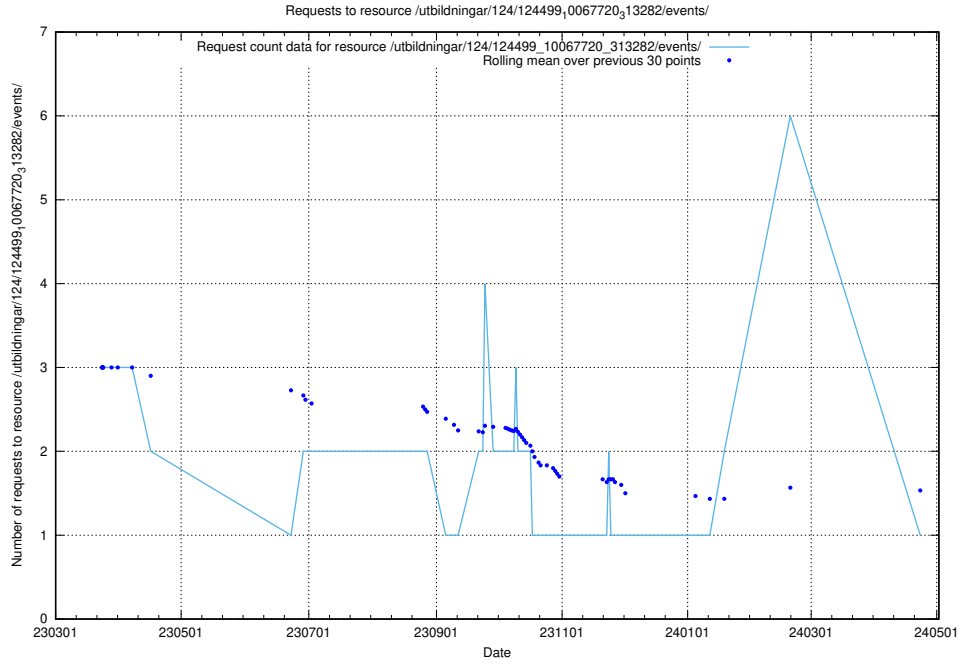

5.6272 Usage of /utbildningar/124/124499_10067720_313282/events/

Here, we count the number of requests to resource /utbildningar/124/124499_10067720_313282/events/