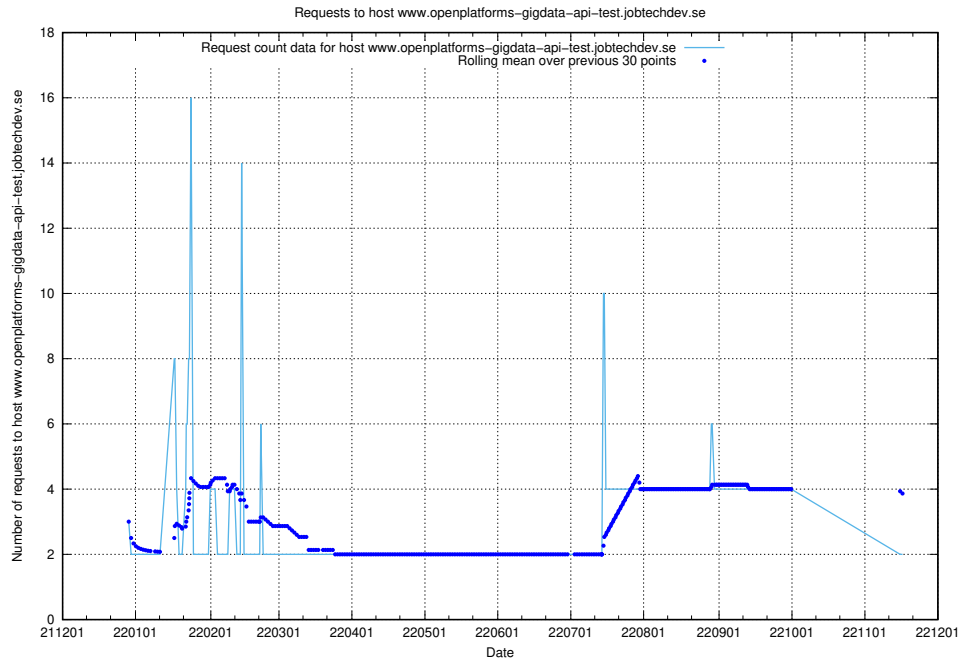

7.358 Usage of www.openplatforms-gigdata-api-test.jobtechdev.se

Here, we count the number of requests to host www.openplatforms-gigdata-api-test.jobtechdev.se.