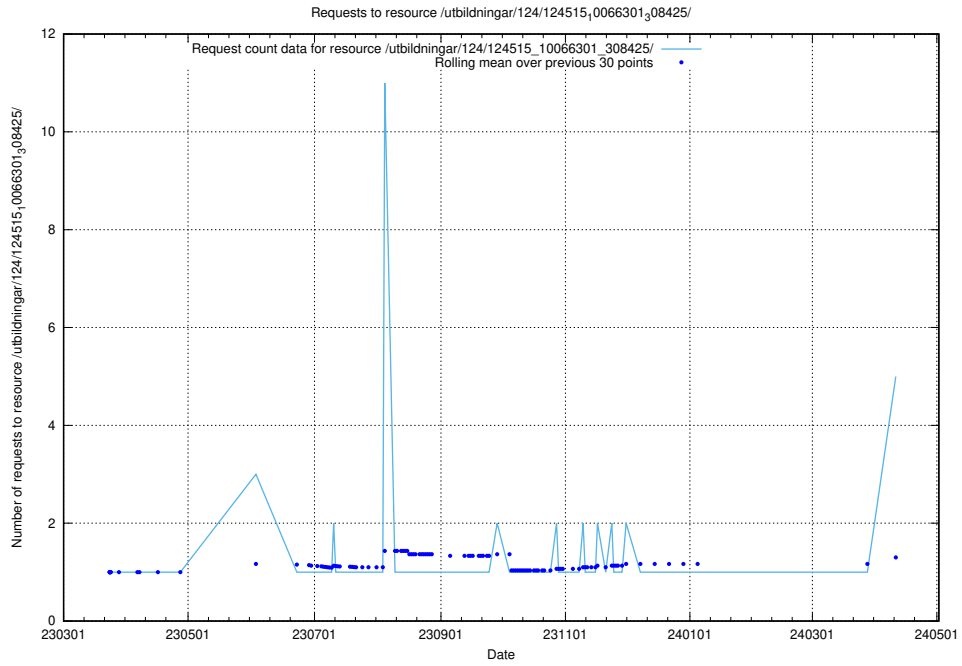

5.115 Usage of /utbildningar/124/124515_10066301_308425/

Here, we count the number of requests to resource /utbildningar/124/124515_10066301_308425/.