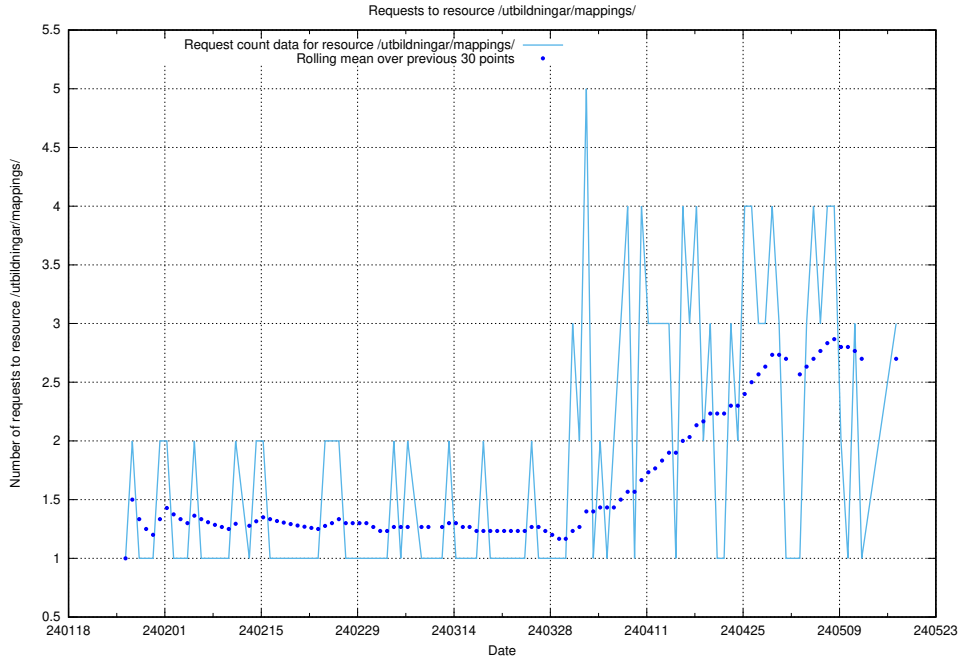

5.308 Usage of /utbildningar/mappings/

Here, we count the number of requests to resource /utbildningar/mappings/.