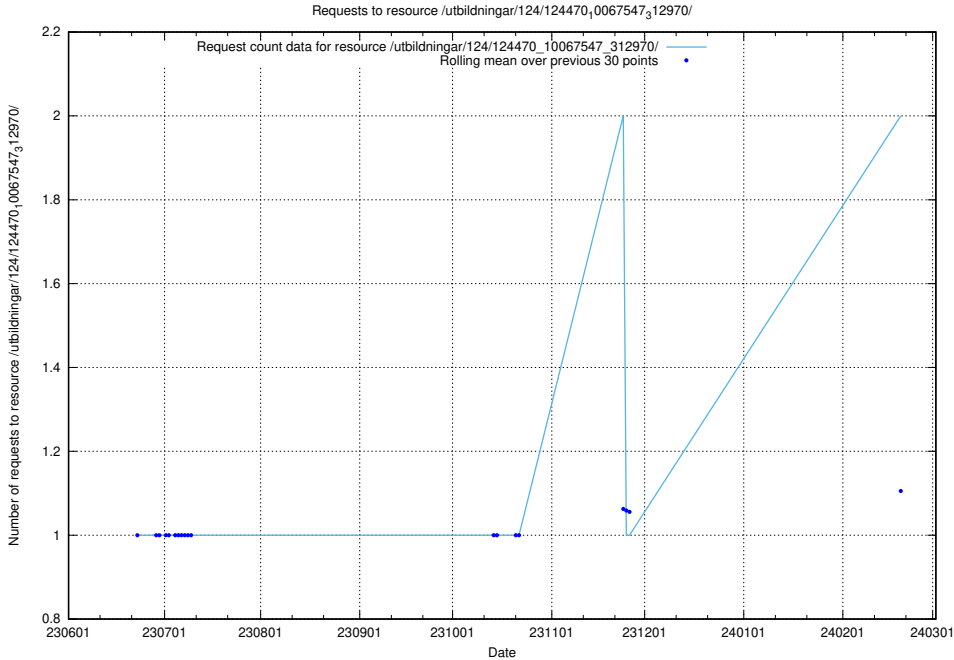

5.848 Usage of /utbildningar/124/124470_10067547_312970/

Here, we count the number of requests to resource /utbildningar/124/124470_10067547_312970/.