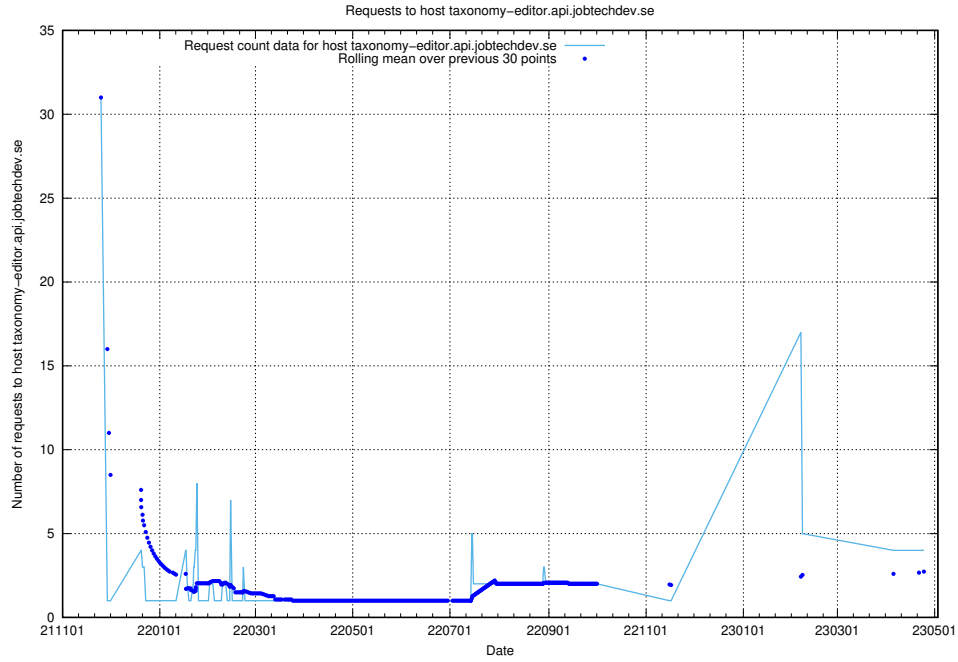

7.140 Usage of taxonomy-editor.api.jobtechdev.se

Here, we count the number of requests to host taxonomy-editor.api.jobtechdev.se.