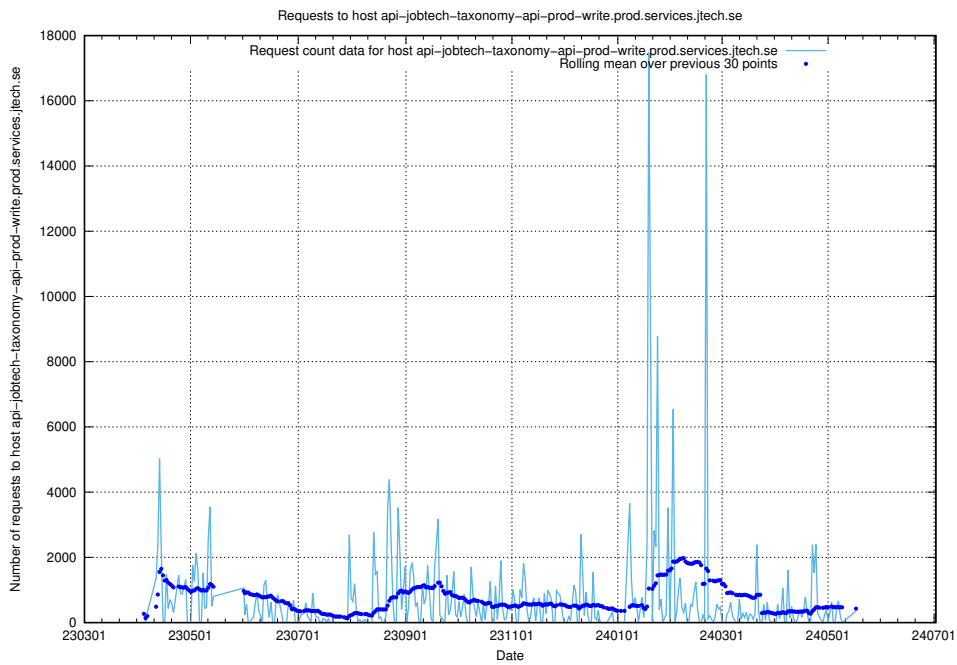

7.23 Usage of api-jobtech-taxonomy-api-prod-write.prod.services.jtech.se

Here, we count the number of requests to host api-jobtech-taxonomy-api-prod-write.prod.services.jtech.se.