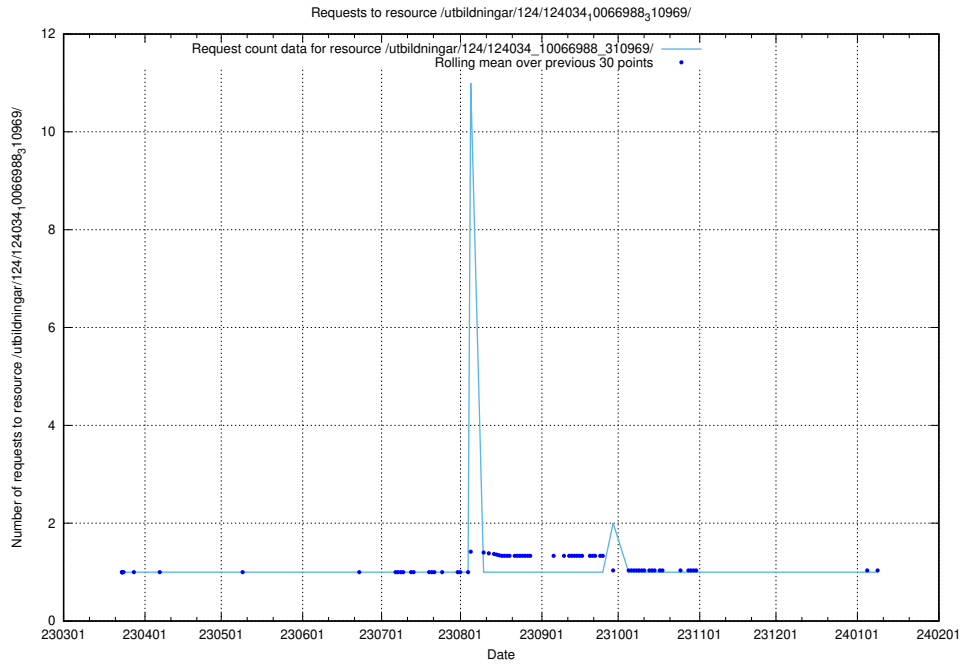

5.4425 Usage of /utbildningar/124/124034_10066988_310969/

Here, we count the number of requests to resource /utbildningar/124/124034_10066988_310969/.