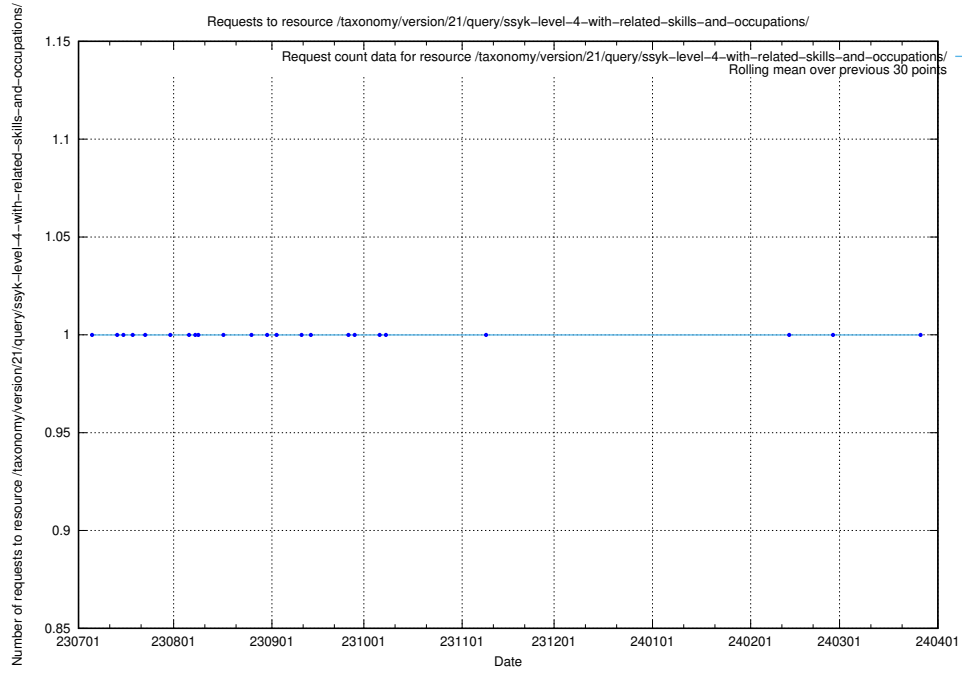

5.5358 Usage of /taxonomy/version/21/query/ssyk-level-4-with-related-skills-and-occupations/

Here, we count the number of requests to resource /taxonomy/version/21/query/ssyk-level-4-with-related-skills-and-occupations/.