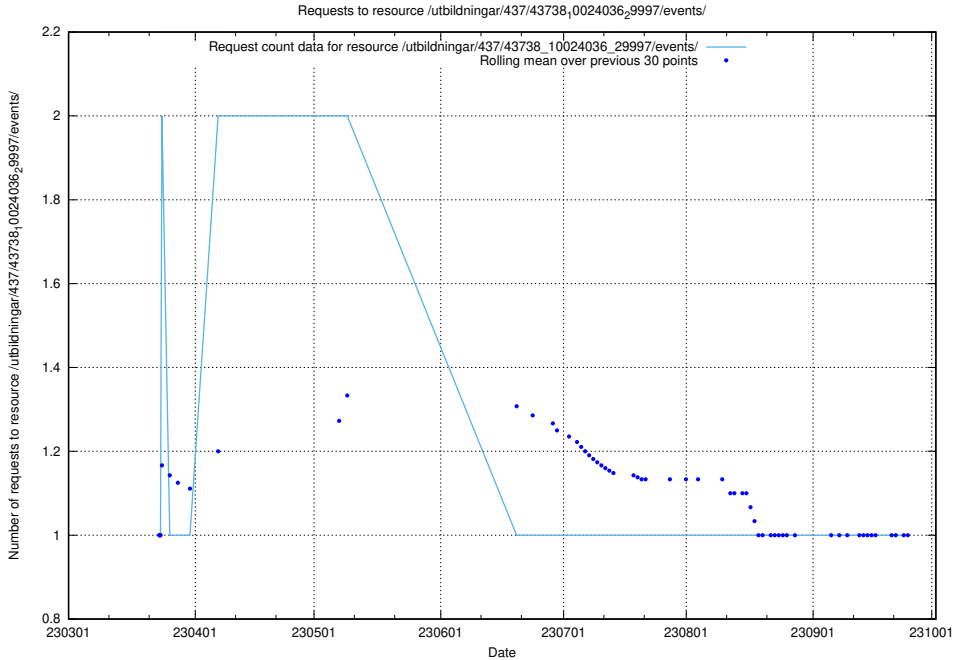

5.6401 Usage of /utbildningar/437/43738_10024036_29997/events/

Here, we count the number of requests to resource /utbildningar/437/43738_10024036_29997/events/.