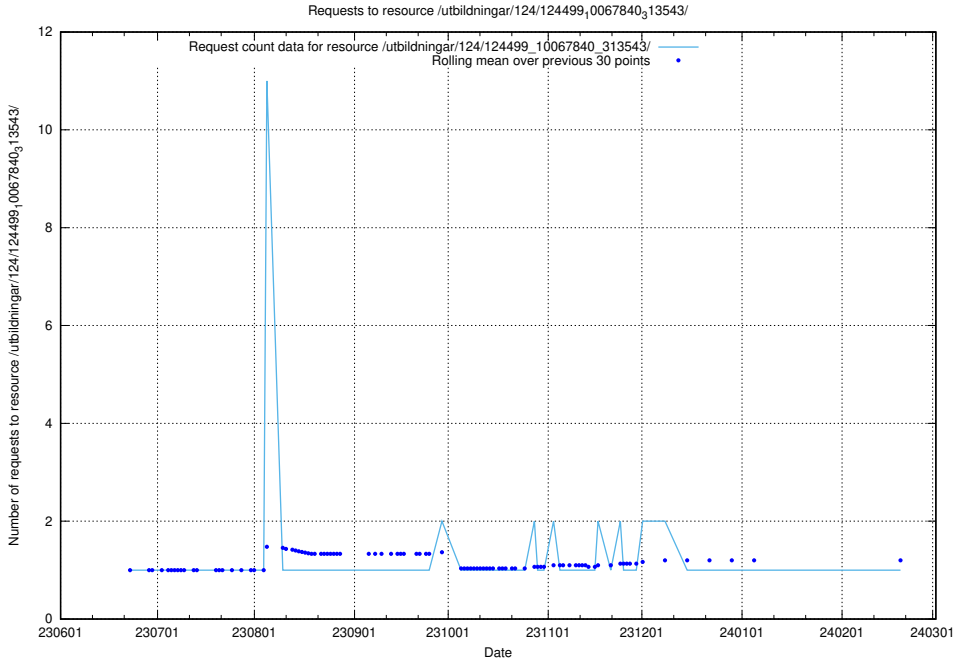

5.5805 Usage of /utbildningar/124/124499_10067840_313543/

Here, we count the number of requests to resource /utbildningar/124/124499_10067840_313543/.