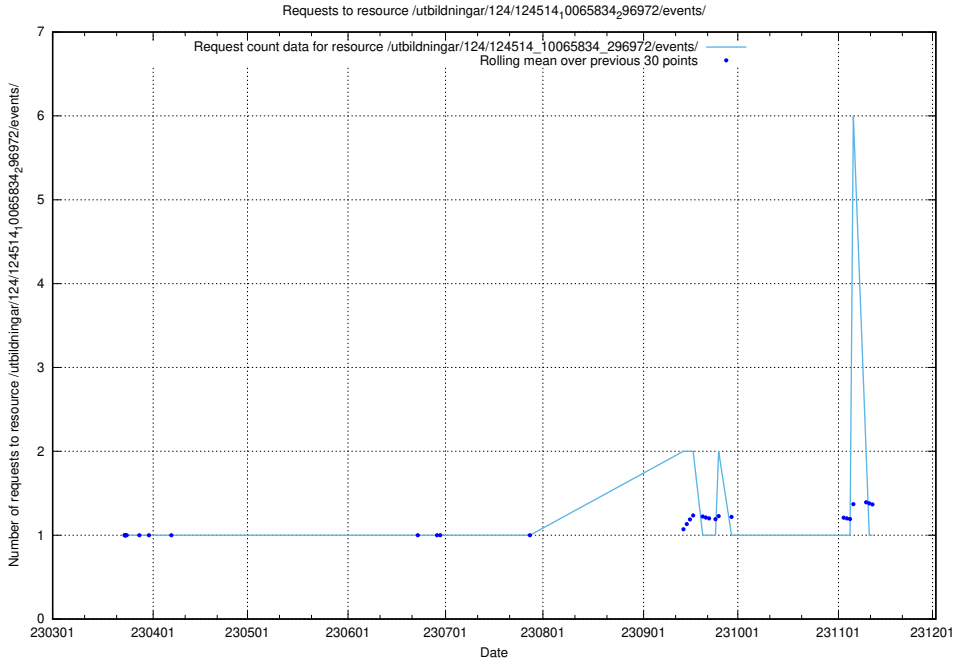

5.2131 Usage of /utbildningar/124/124514_10065834_296972/events/

Here, we count the number of requests to resource /utbildningar/124/124514_10065834_296972/events/