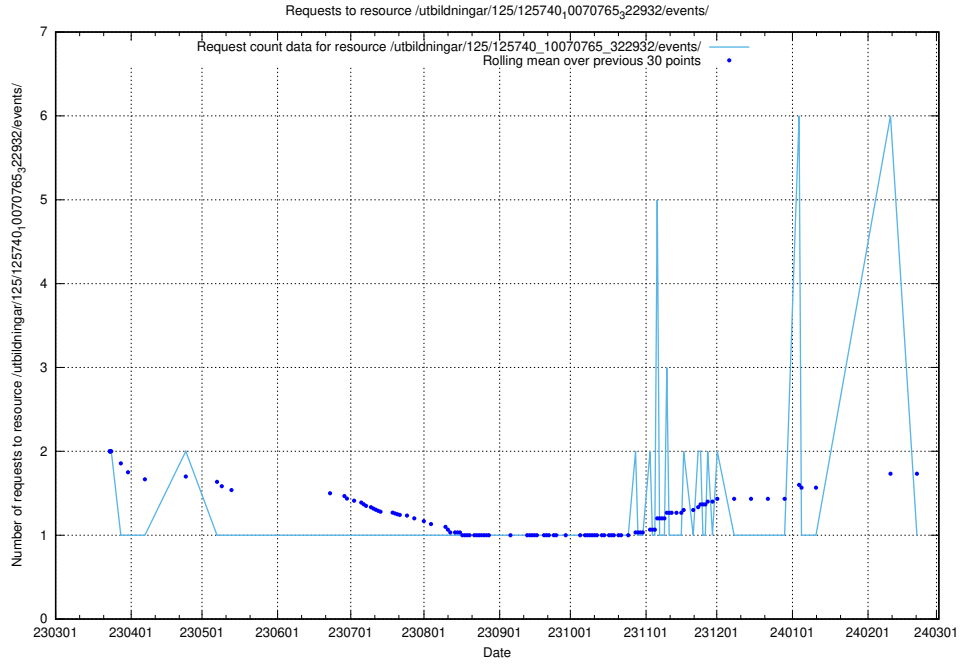

5.6285 Usage of /utbildningar/125/125740_10070765_322932/events/

Here, we count the number of requests to resource /utbildningar/125/125740_10070765_322932/events/