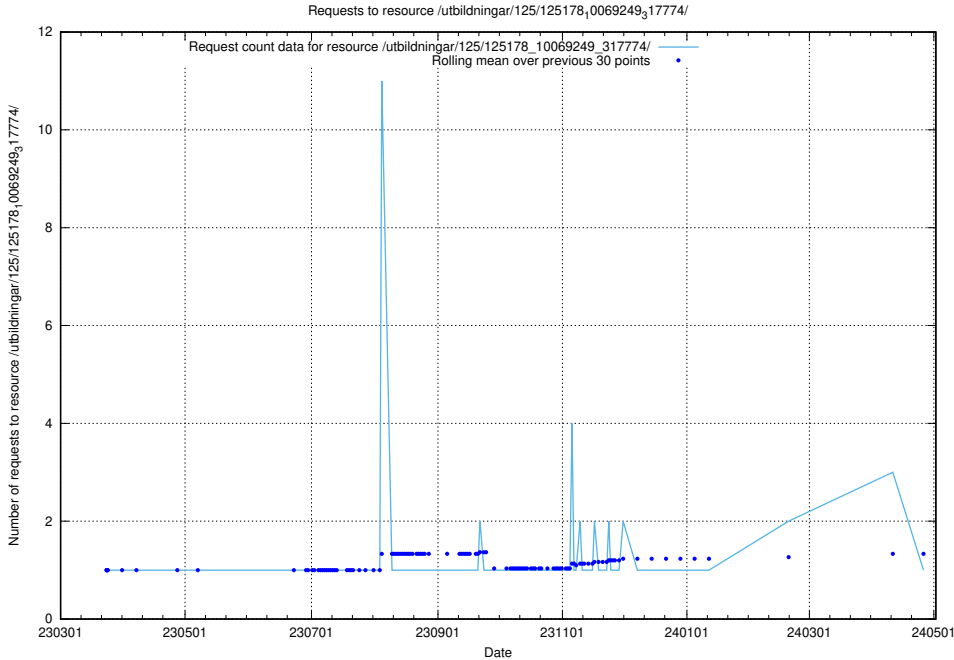

5.1150 Usage of /utbildningar/125/125178_10069249_317774/

Here, we count the number of requests to resource /utbildningar/125/125178_10069249_317774/.