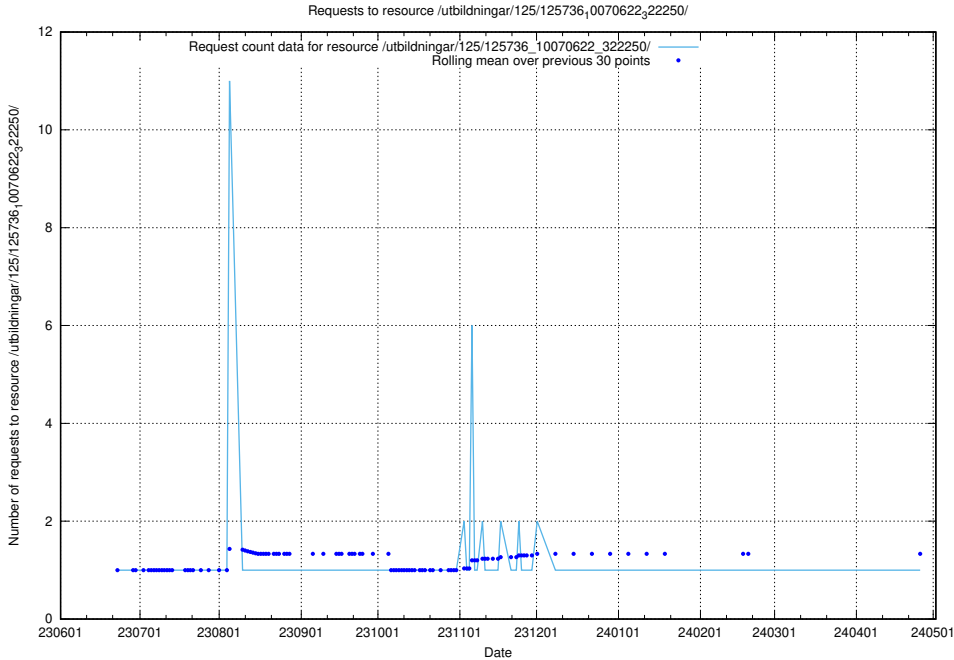

5.5725 Usage of /utbildningar/125/125736_10070622_322250/

Here, we count the number of requests to resource /utbildningar/125/125736_10070622_322250/.