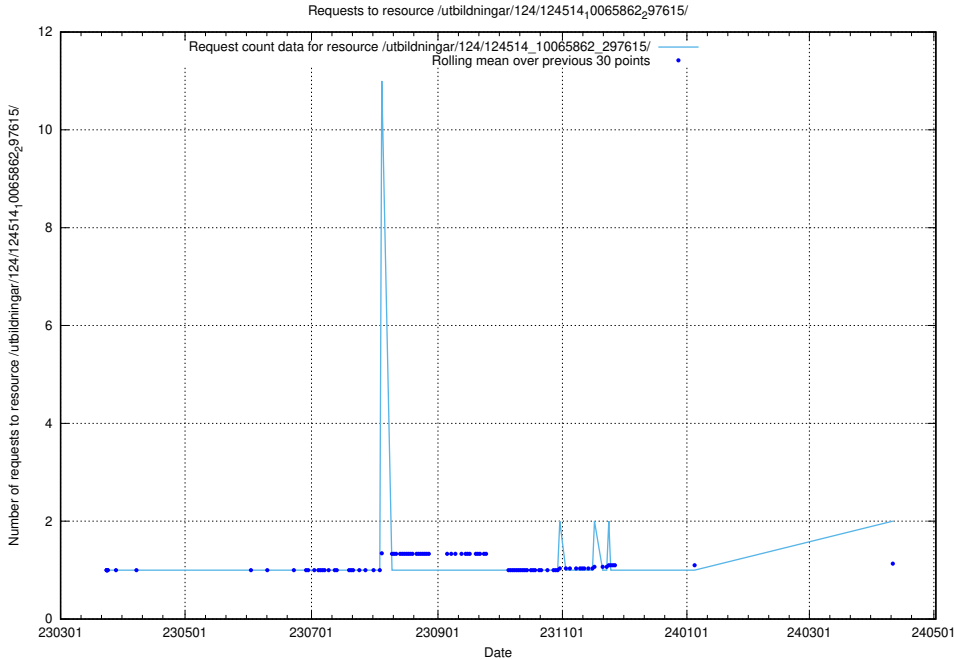

5.519 Usage of /utbildningar/124/124514_10065862_297615/

Here, we count the number of requests to resource /utbildningar/124/124514_10065862_297615/.