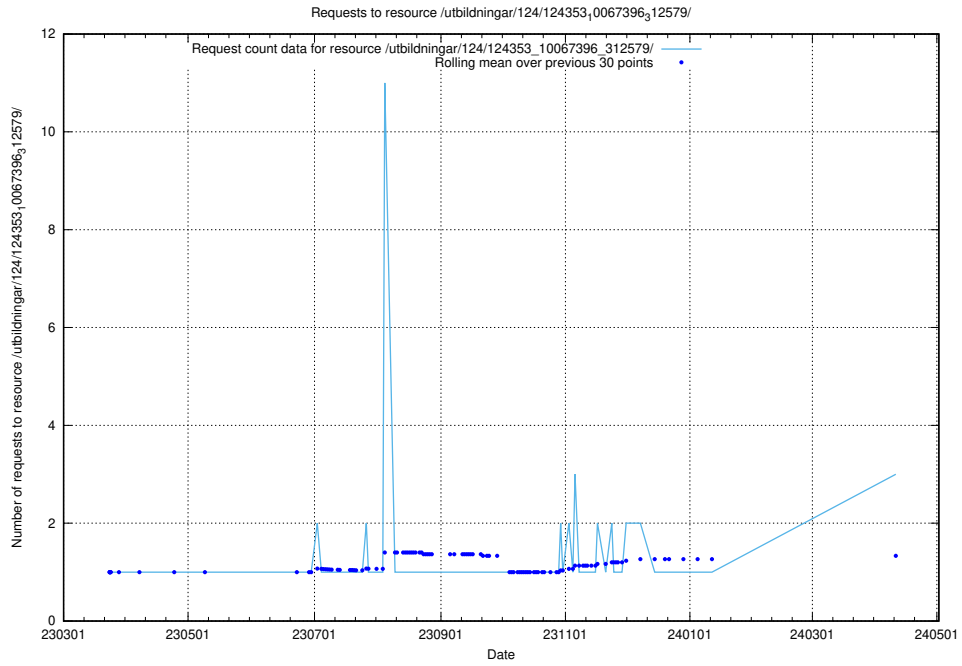

5.314 Usage of /utbildningar/124/124353_10067396_312579/

Here, we count the number of requests to resource /utbildningar/124/124353_10067396_312579/.