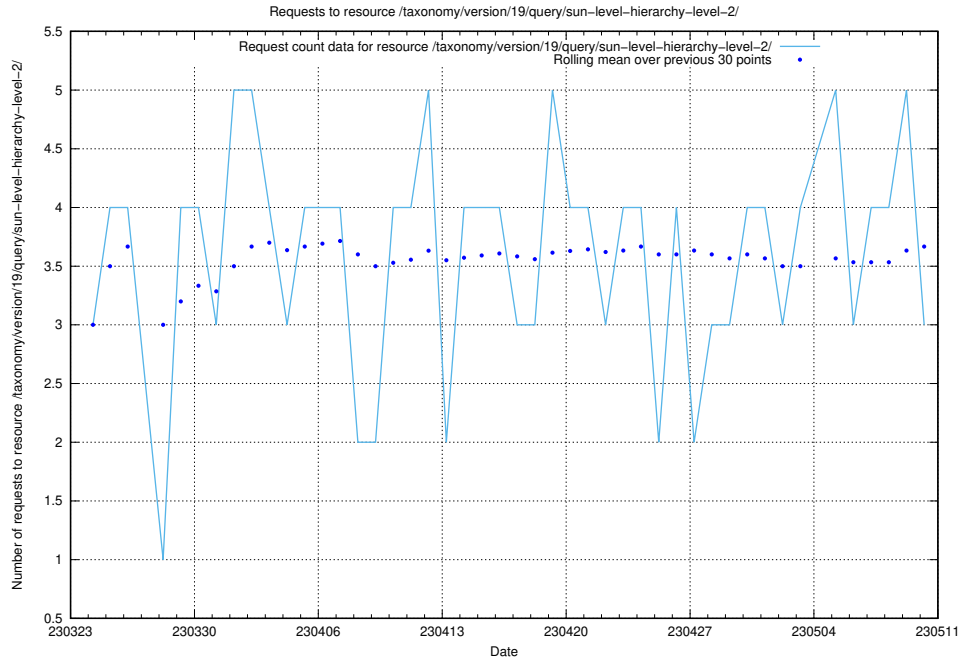

5.415 Usage of /taxonomy/version/19/query/sun-level-hierarchy-level-2/

Here, we count the number of requests to resource /taxonomy/version/19/query/sun-level-hierarchy-level-2/.