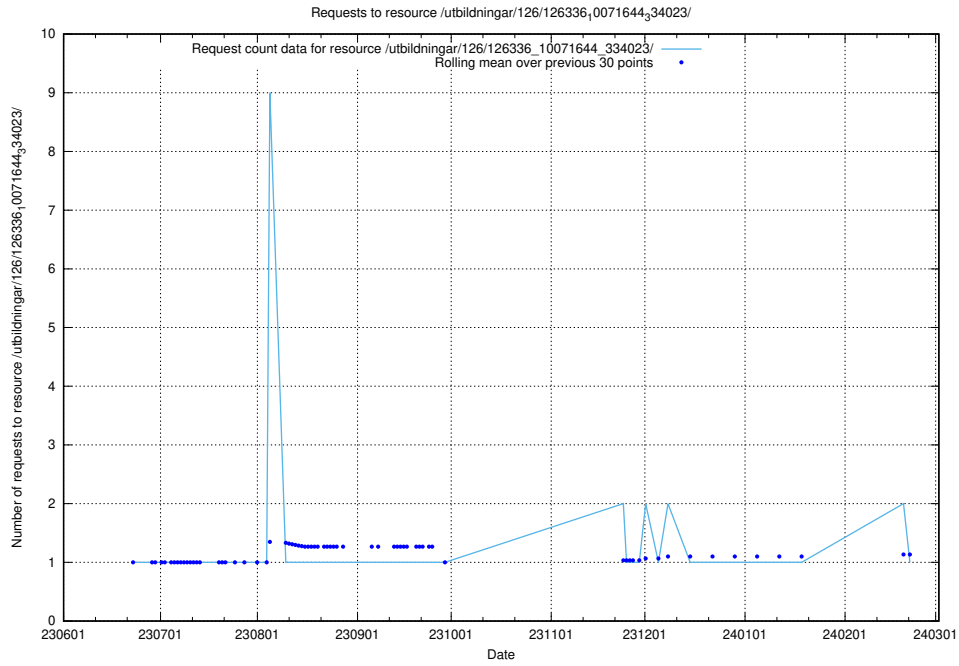

5.5691 Usage of /utbildningar/126/126336_10071644_334023/

Here, we count the number of requests to resource /utbildningar/126/126336_10071644_334023/.