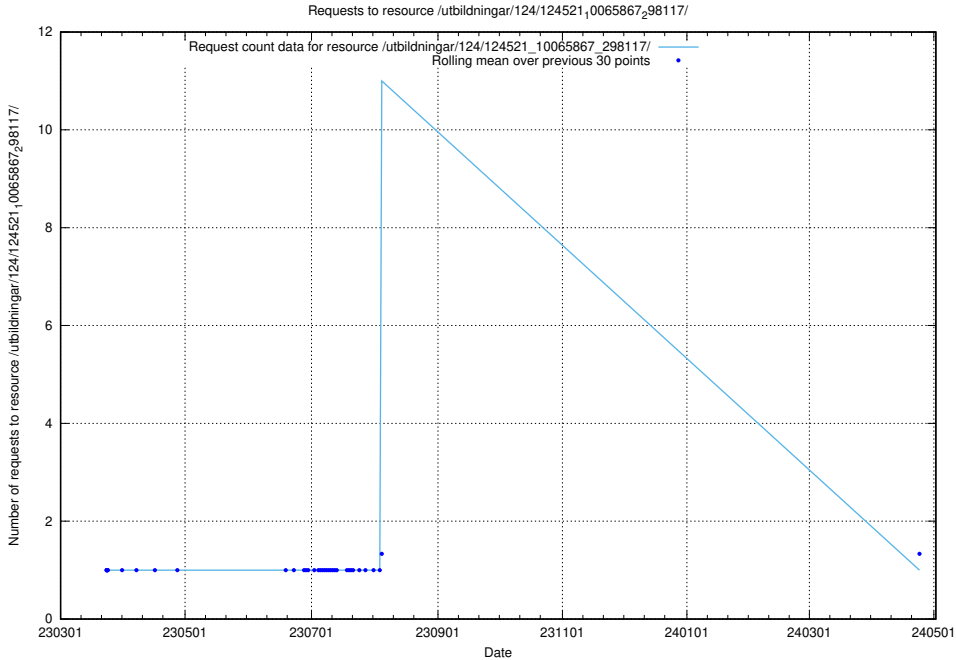

5.1247 Usage of /utbildningar/124/124521_10065867_298117/

Here, we count the number of requests to resource /utbildningar/124/124521_10065867_298117/.