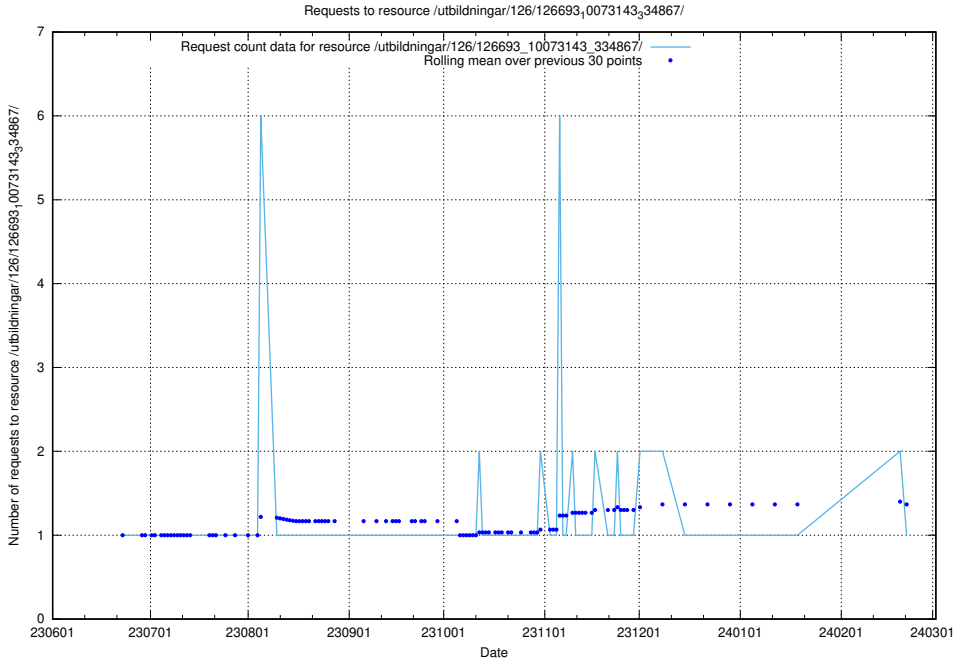

5.5668 Usage of /utbildningar/126/126693_10073143_334867/

Here, we count the number of requests to resource /utbildningar/126/126693_10073143_334867/.