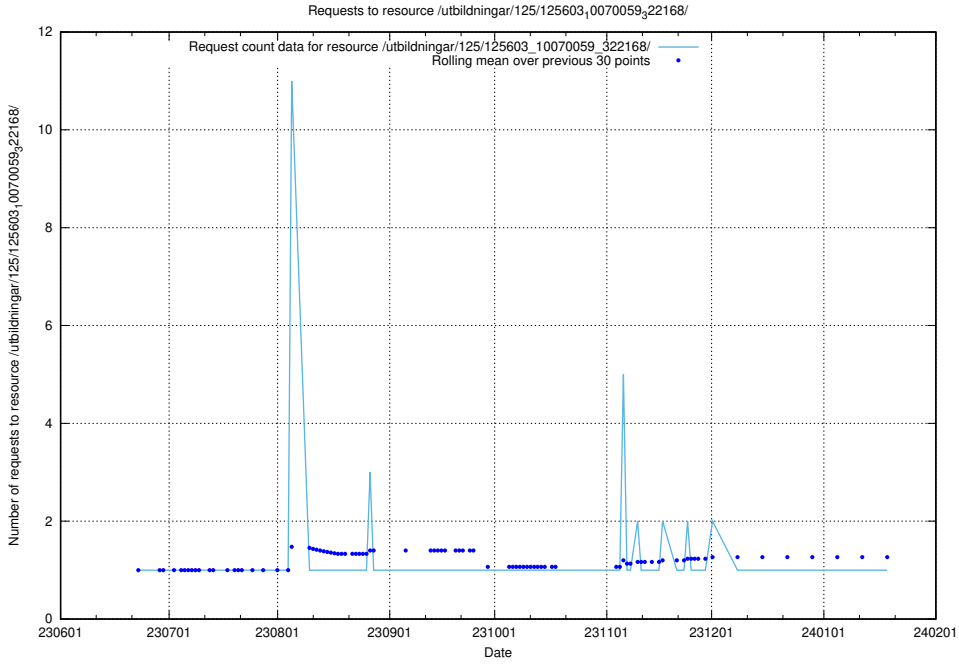

5.5746 Usage of /utbildningar/125/125603_10070059_322168/

Here, we count the number of requests to resource /utbildningar/125/125603_10070059_322168/.