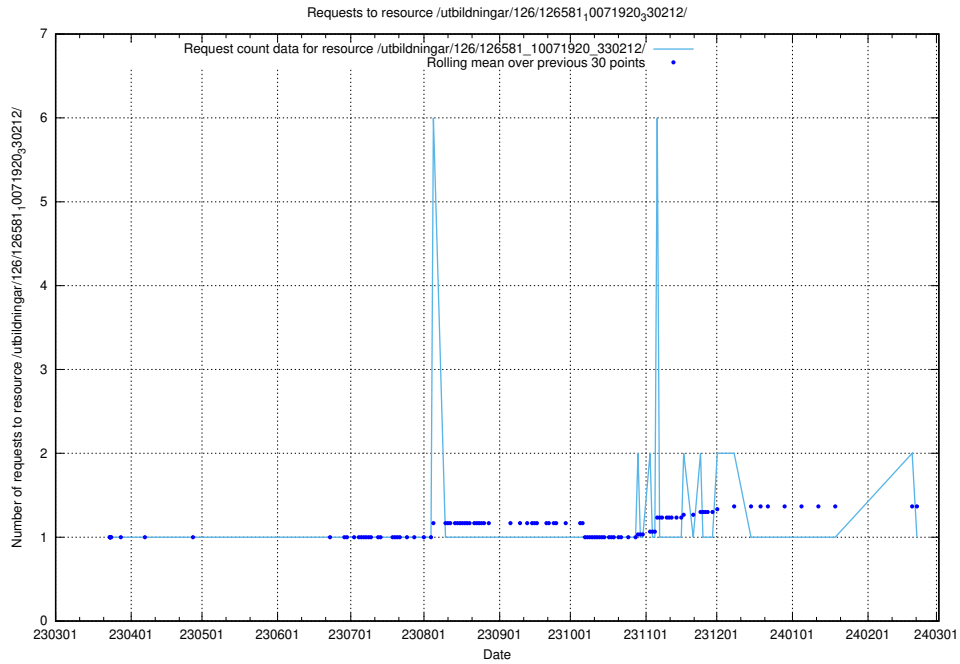

5.6408 Usage of /utbildningar/126/126581_10071920_330212/

Here, we count the number of requests to resource /utbildningar/126/126581_10071920_330212/.