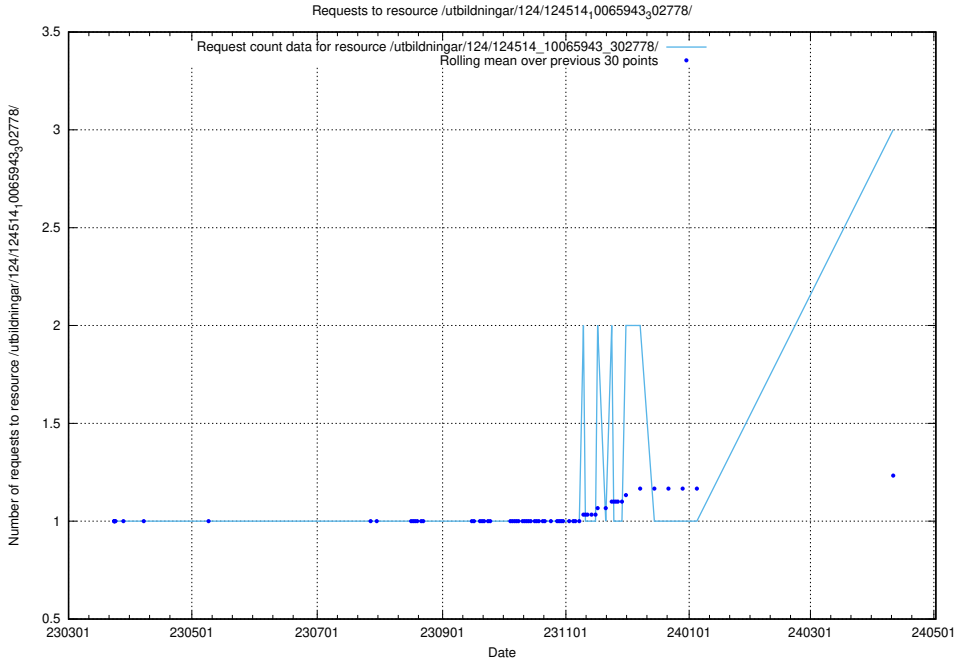

Here, we count the number of requests to resource /utbildningar/124/124514_10066304_308429/.

5.279 Usage of /utbildningar/124/124514_10065943_302778/

Here, we count the number of requests to resource /utbildningar/124/124514_10065943_302778/.