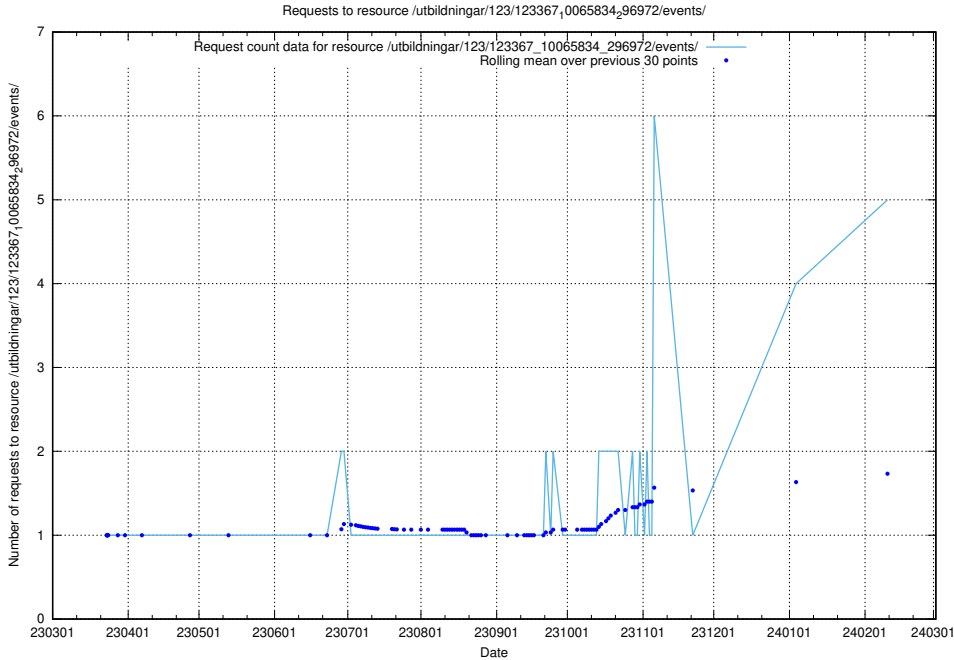

5.136 Usage of /utbildningar/123/123367_10065834_296972/events/

Here, we count the number of requests to resource /utbildningar/123/123367_10065834_296972/events/