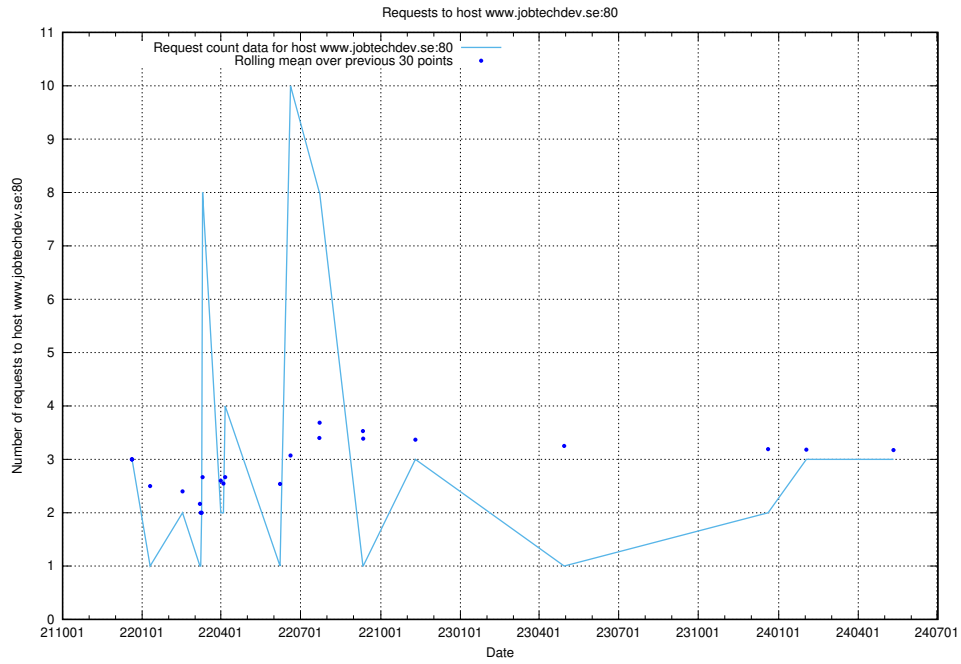

7.199 Usage of www.jobtechdev.se:80

Here, we count the number of requests to host www.jobtechdev.se:80.