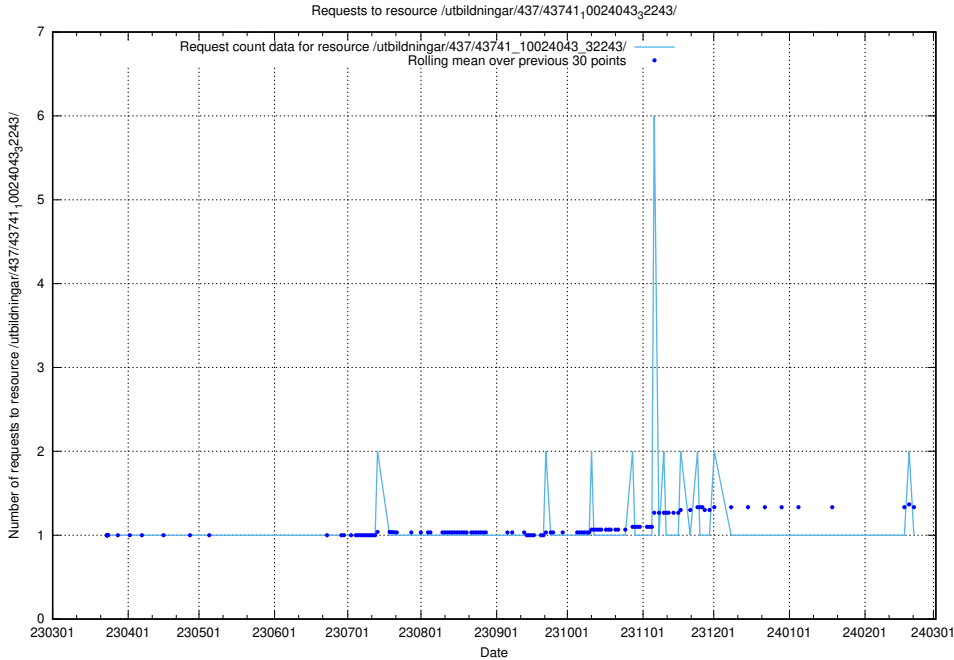

5.6399 Usage of /utbildningar/437/43741_10024043_32243/

Here, we count the number of requests to resource /utbildningar/437/43741_10024043_32243/.