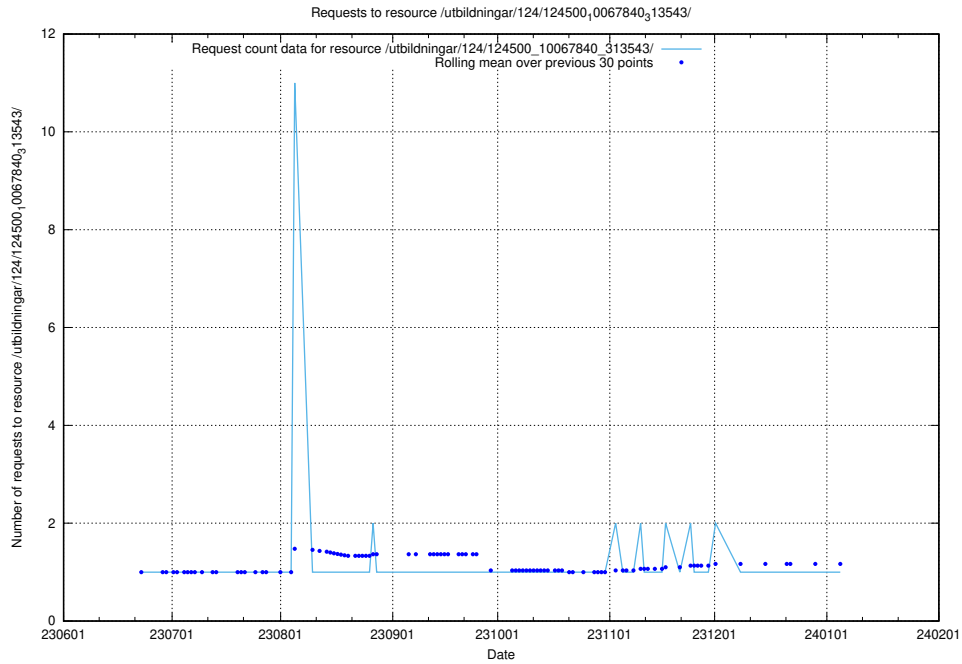

5.5801 Usage of /utbildningar/124/124500_10067840_313543/

Here, we count the number of requests to resource /utbildningar/124/124500_10067840_313543/.