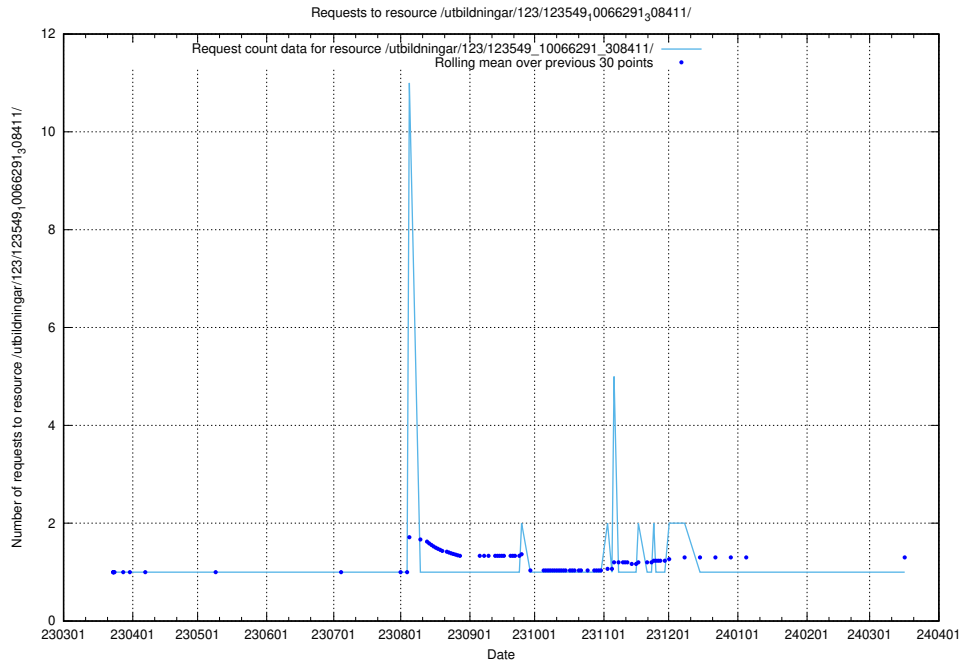

5.4537 Usage of /utbildningar/123/123549_10066291_308411/

Here, we count the number of requests to resource /utbildningar/123/123549_10066291_308411/.