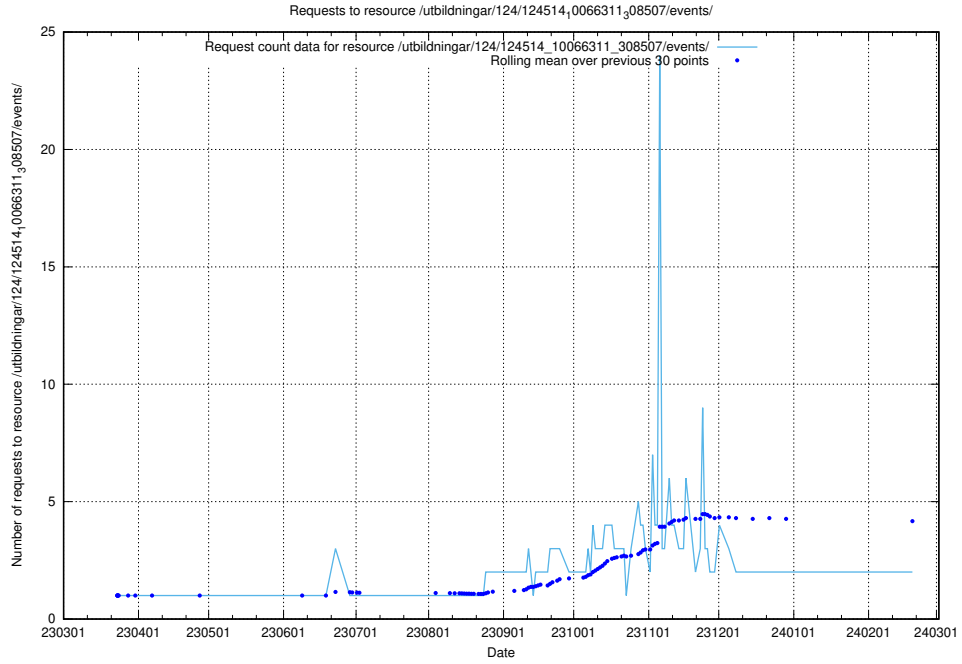

5.512 Usage of /utbildningar/124/124514_10066311_308507/events/

Here, we count the number of requests to resource /utbildningar/124/124514_10066311_308507/events/