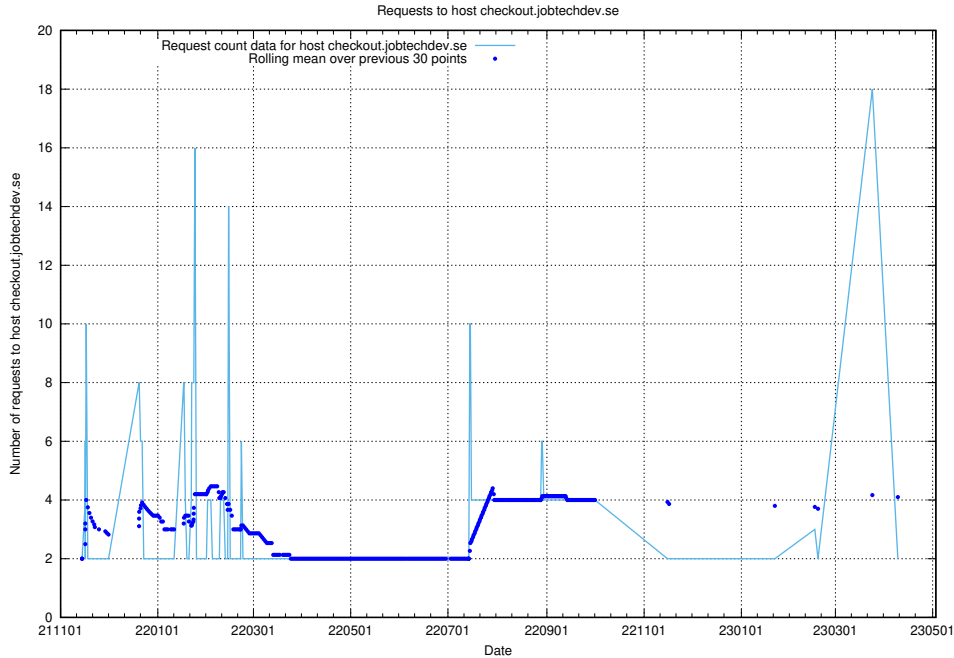

7.280 Usage of checkout.jobtechdev.se

Here, we count the number of requests to host checkout.jobtechdev.se.