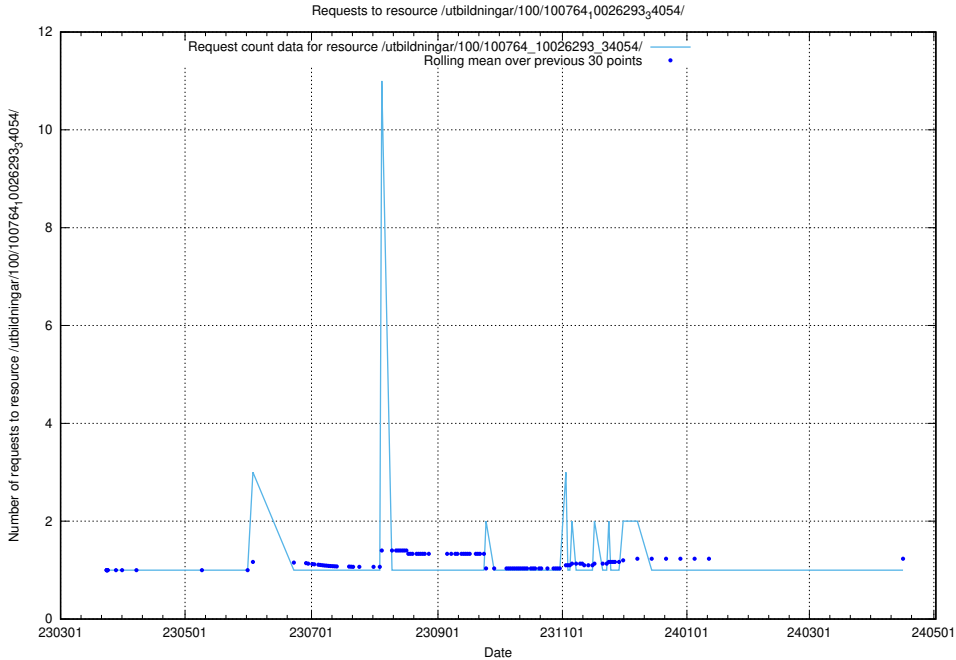

5.5569 Usage of /utbildningar/100/100764_10026293_34054/

Here, we count the number of requests to resource /utbildningar/100/100764_10026293_34054/.