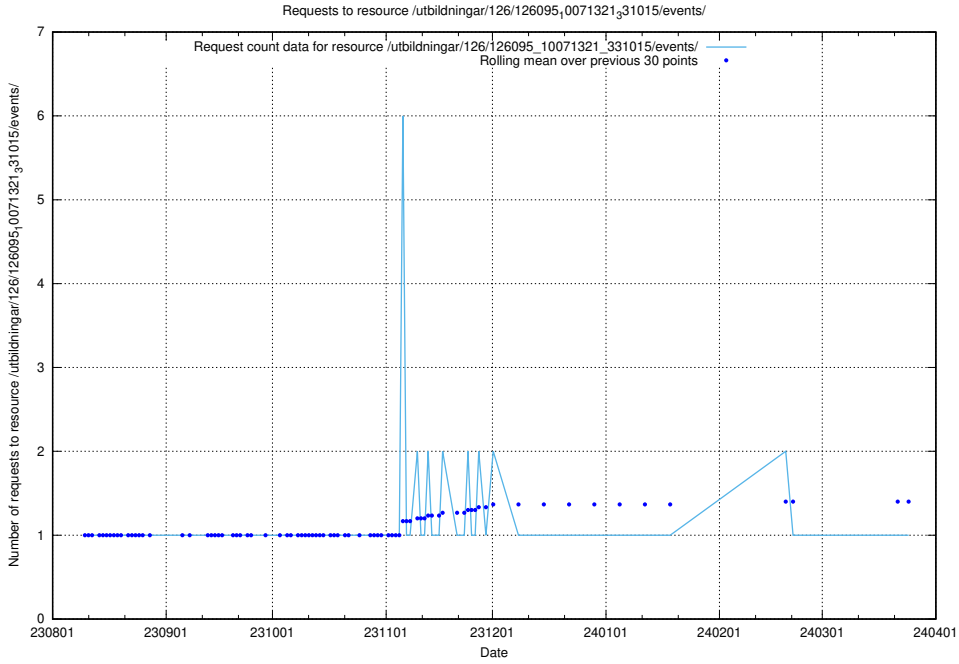

5.4851 Usage of /utbildningar/126/126095_10071321_331015/events/

Here, we count the number of requests to resource /utbildningar/126/126095_10071321_331015/events/