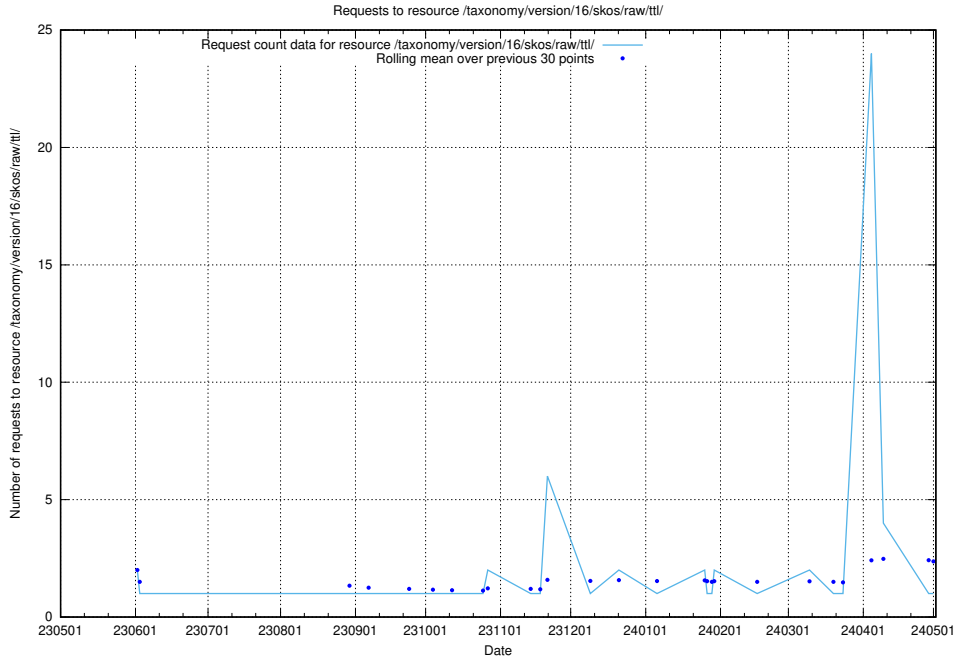

5.5942 Usage of /taxonomy/version/16/skos/raw/ttl/

Here, we count the number of requests to resource /taxonomy/version/16/skos/raw/ttl/.