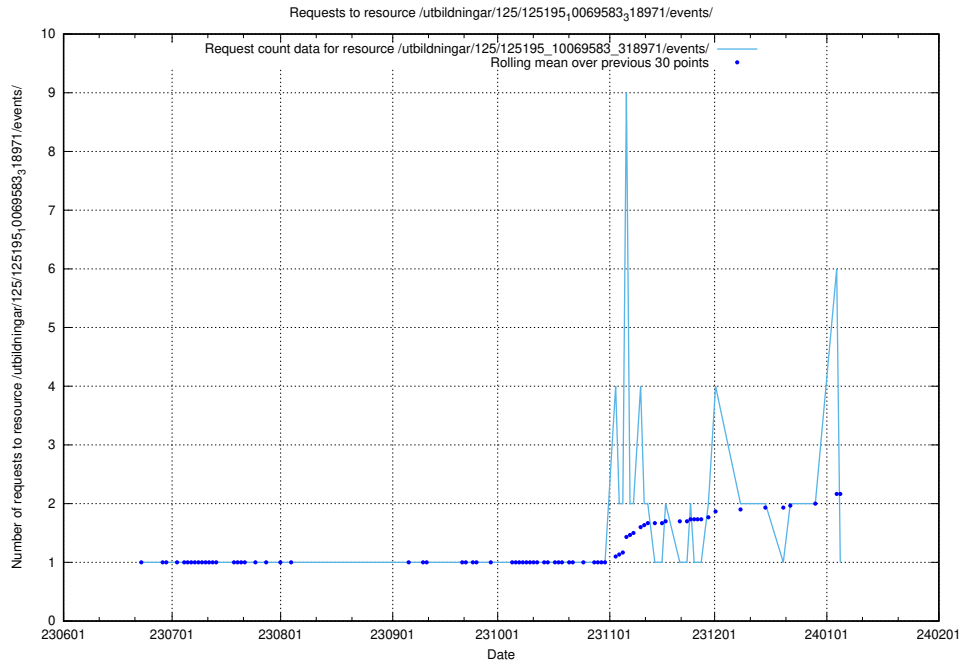

Here, we count the number of requests to resource /utbildningar/125/125197_10069634_319145/.

5.5754 Usage of /utbildningar/125/125195_10069583_318971/events/

Here, we count the number of requests to resource /utbildningar/125/125195_10069583_318971/events/