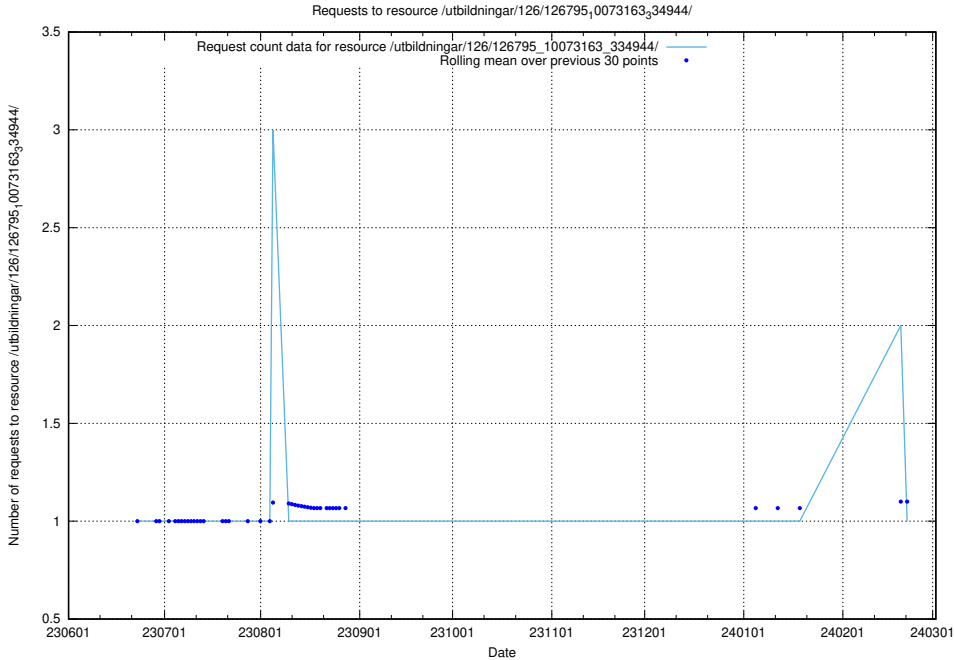

5.5611 Usage of /utbildningar/126/126795_10073163_334944/

Here, we count the number of requests to resource /utbildningar/126/126795_10073163_334944/.