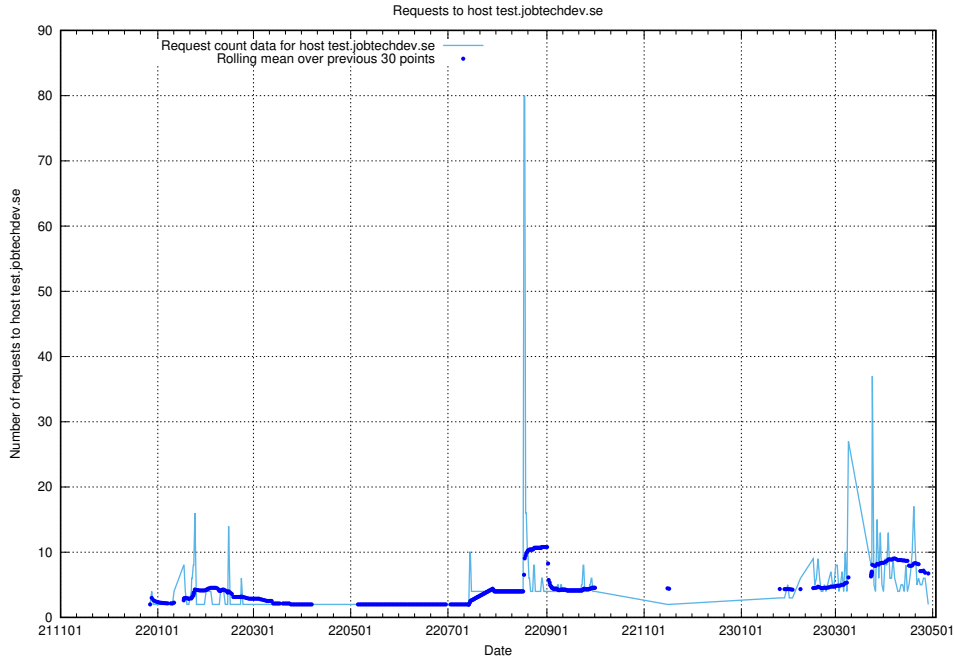

7.369 Usage of test.jobtechdev.se

Here, we count the number of requests to host test.jobtechdev.se.