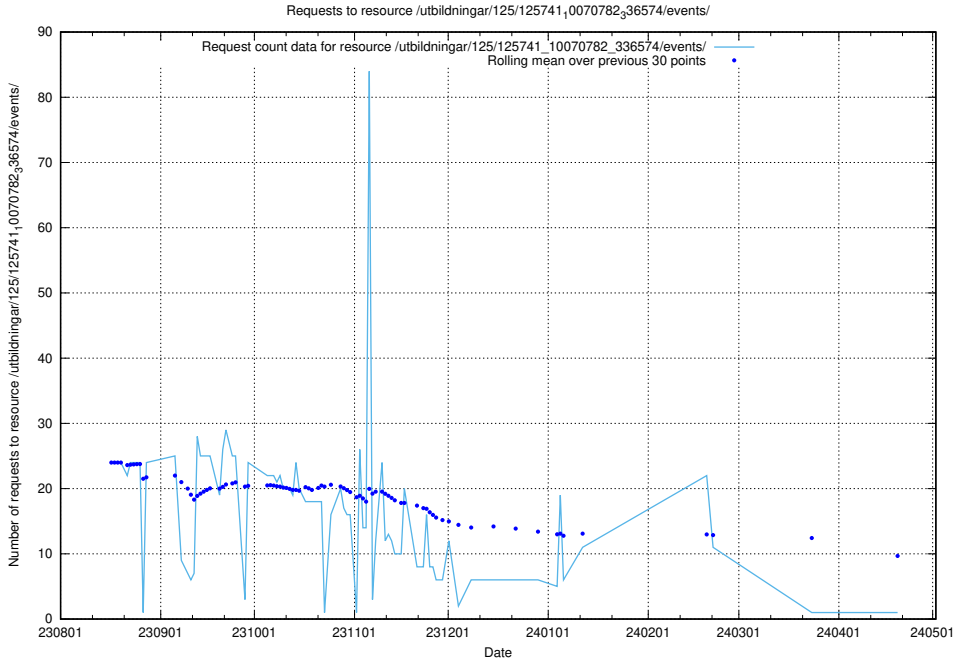

5.4799 Usage of /utbildningar/125/125741_10070782_336574/events/

Here, we count the number of requests to resource /utbildningar/125/125741_10070782_336574/events/