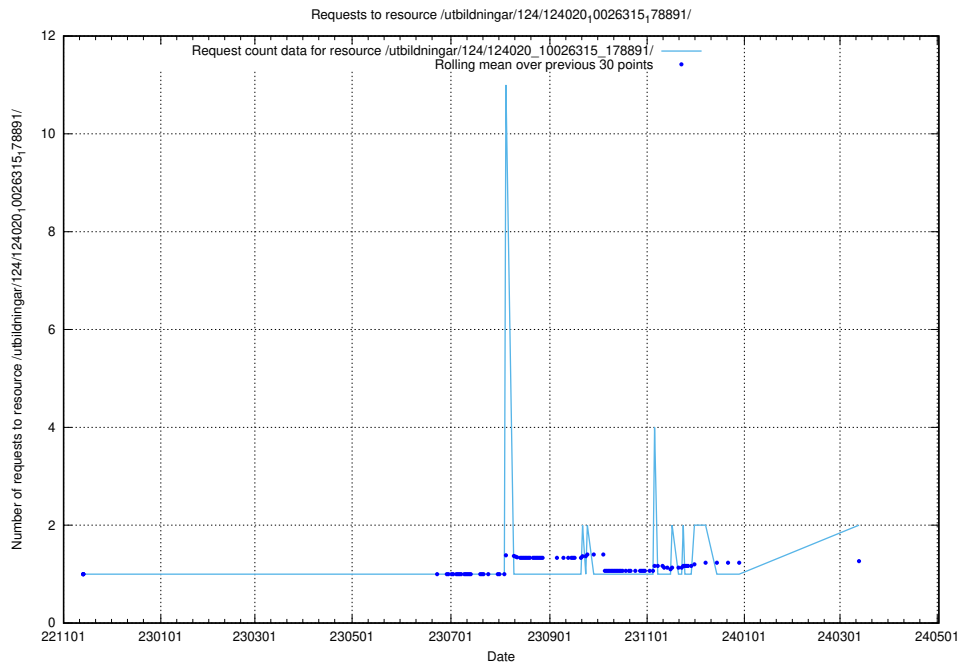

Here, we count the number of requests to resource /utbildningar/124/124514_10065938_301948/events/

5.861 Usage of /utbildningar/124/124020_10026315_178891/

Here, we count the number of requests to resource /utbildningar/124/124020_10026315_178891/.