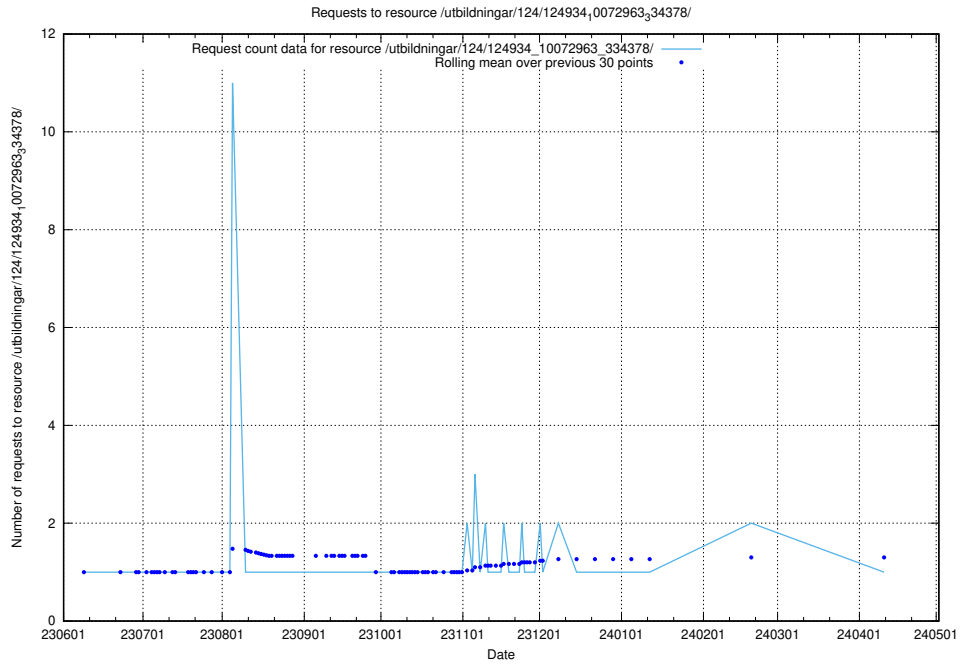

Here, we count the number of requests to resource /utbildningar/126/126546_10072944_334342/events/

5.5914 Usage of /utbildningar/124/124934_10072963_334378/

Here, we count the number of requests to resource /utbildningar/124/124934_10072963_334378/.