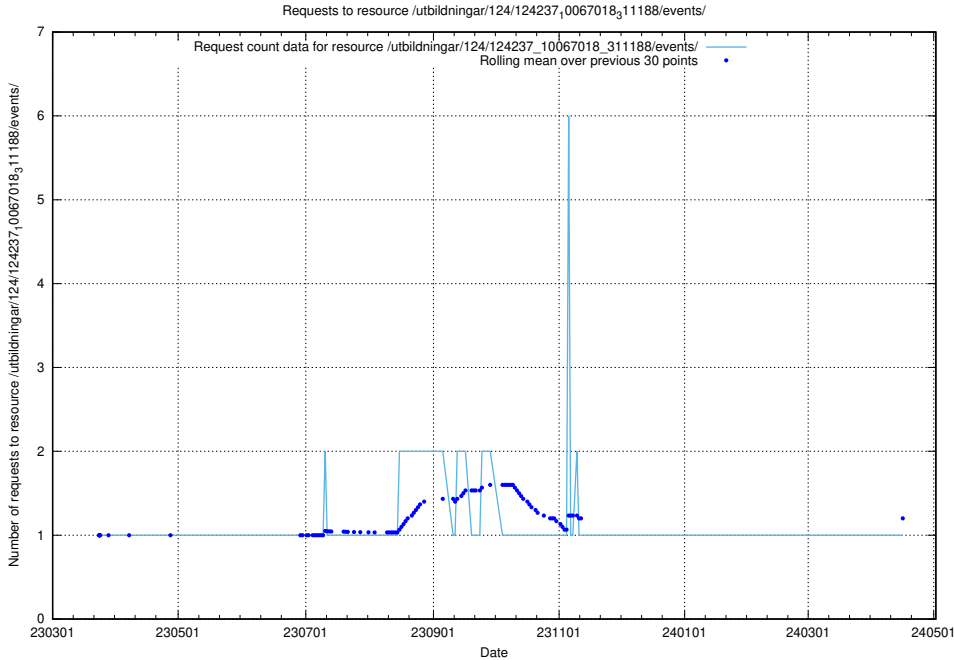

5.4041 Usage of /utbildningar/124/124237_10067018_311188/events/

Here, we count the number of requests to resource /utbildningar/124/124237_10067018_311188/events/