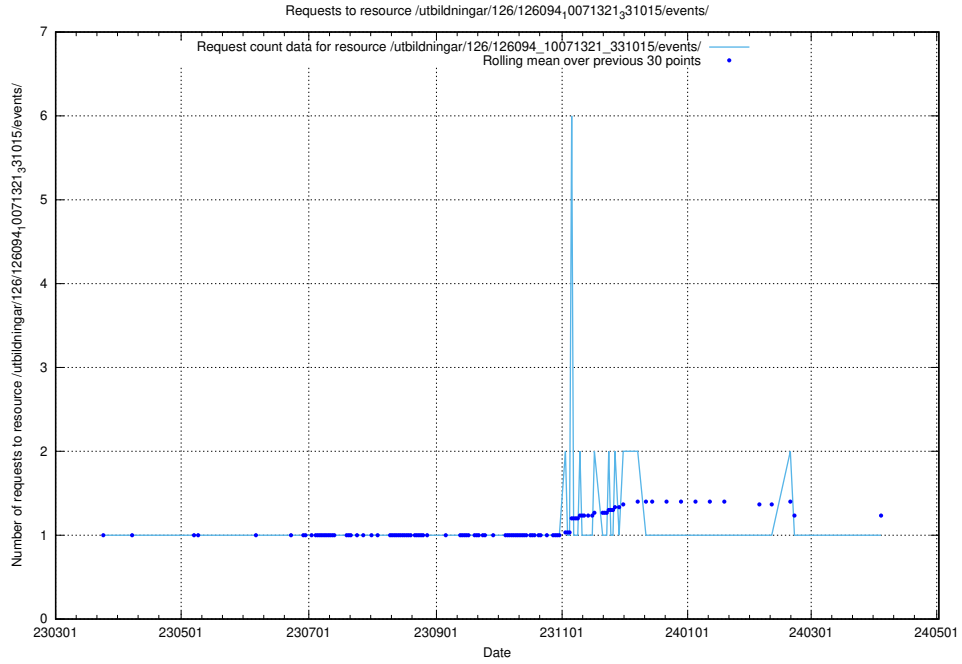

5.6215 Usage of /utbildningar/126/126094_10071321_331015/events/

Here, we count the number of requests to resource /utbildningar/126/126094_10071321_331015/events/