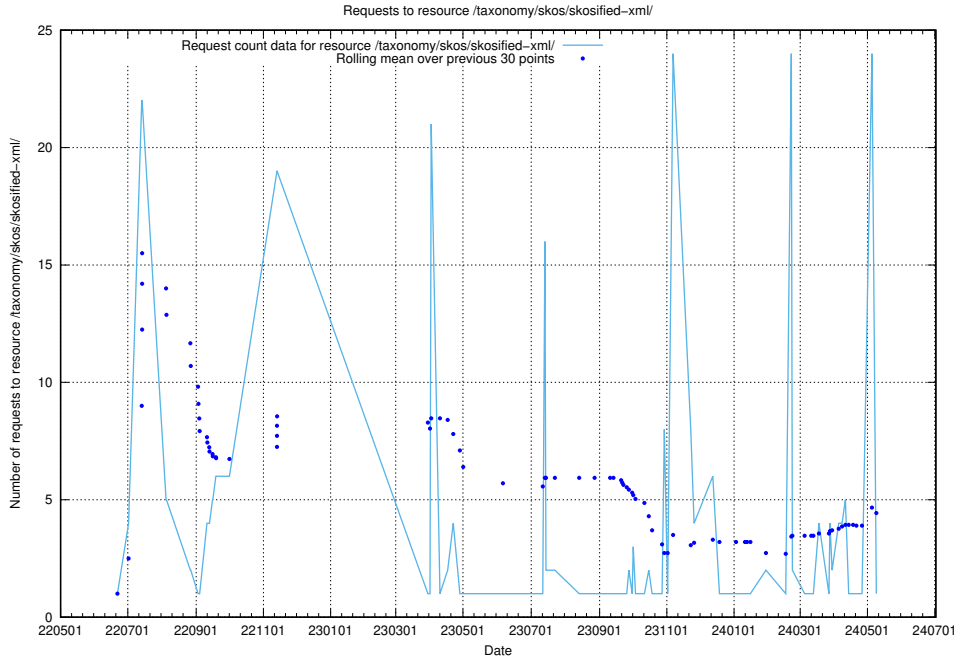

5.1043 Usage of /taxonomy/skos/skosified-xml/

Here, we count the number of requests to resource /taxonomy/skos/skosified-xml/.