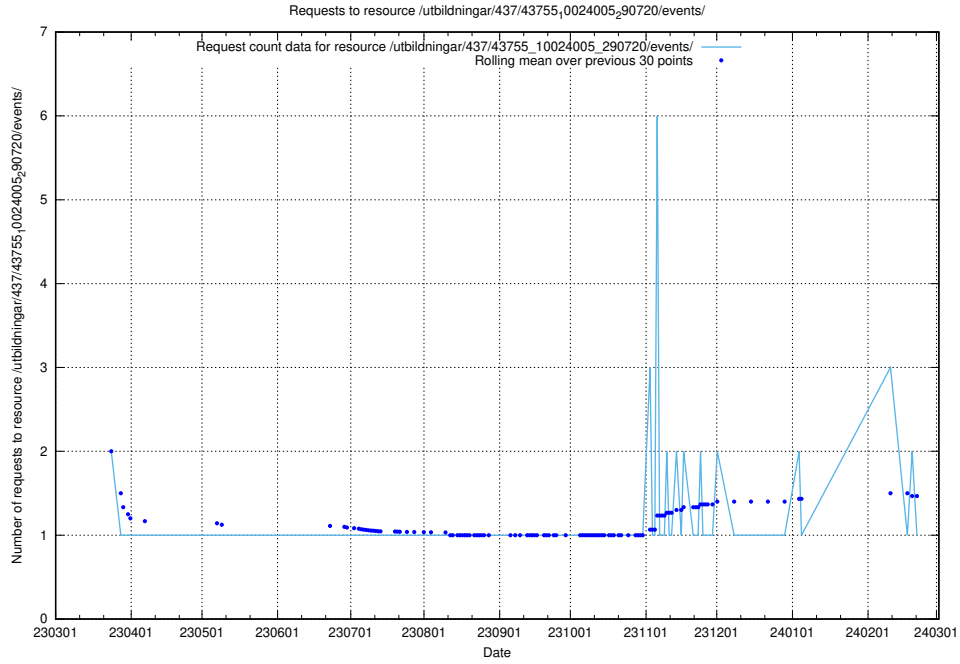

5.6160 Usage of /utbildningar/437/43755_10024005_290720/events/

Here, we count the number of requests to resource /utbildningar/437/43755_10024005_290720/events/.