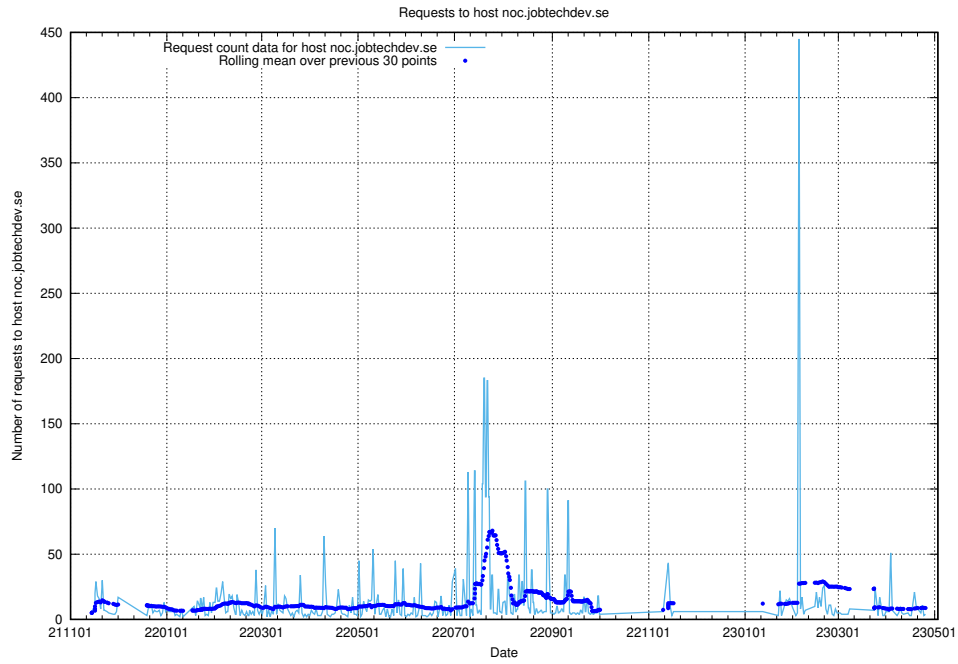

7.165 Usage of noc.jobtechdev.se

Here, we count the number of requests to host noc.jobtechdev.se.