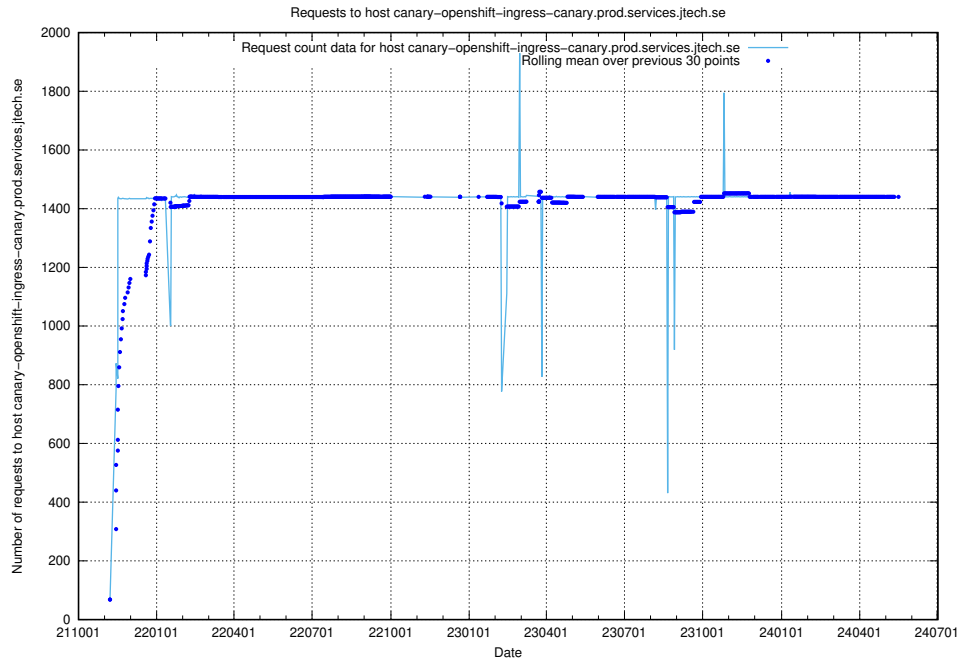

Here, we count the number of requests to host giggi.jobtechdev.se.

7.20 Usage of canary-openshift-ingress-canary.prod.services.jtech.se

Here, we count the number of requests to host canary-openshift-ingress-canary.prod.services.jtech.se.