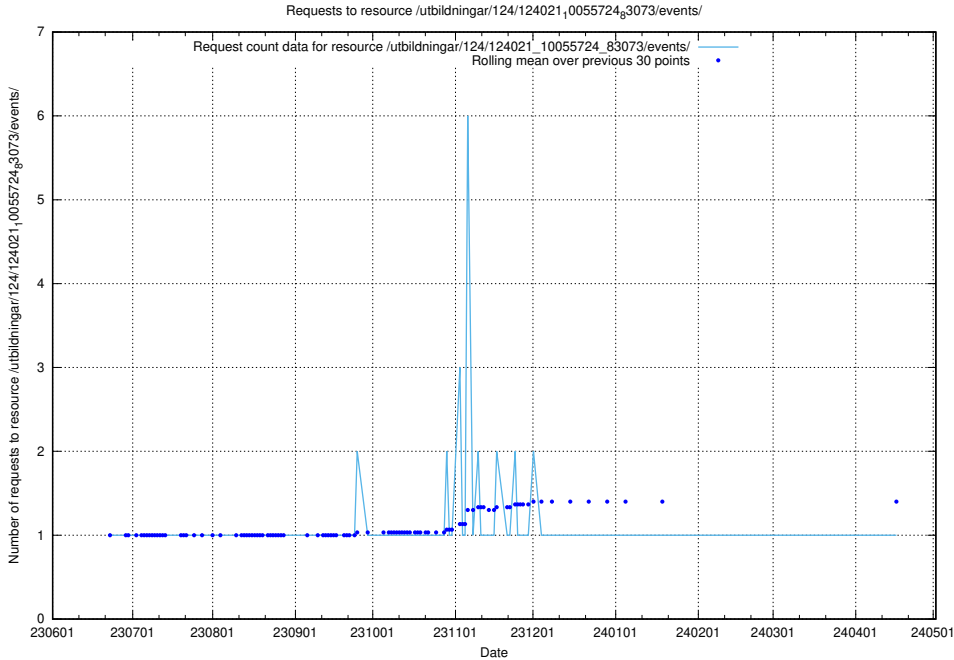

5.5841 Usage of /utbildningar/124/124021_10055724_83073/events/

Here, we count the number of requests to resource /utbildningar/124/124021_10055724_83073/events/.