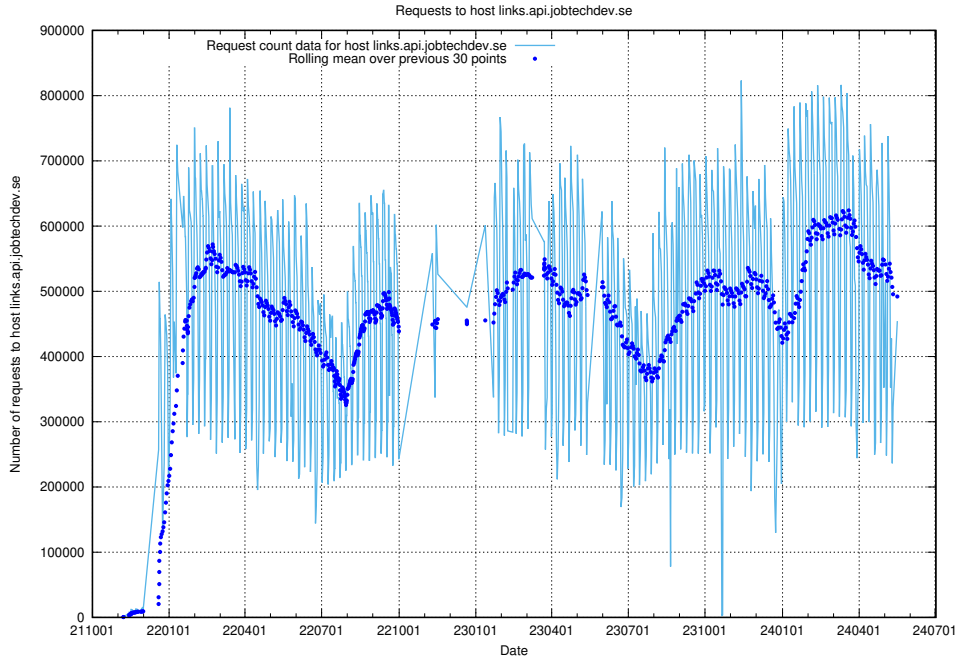

7.4 Usage of links.api.jobtechdev.se

Here, we count the number of requests to host links.api.jobtechdev.se.