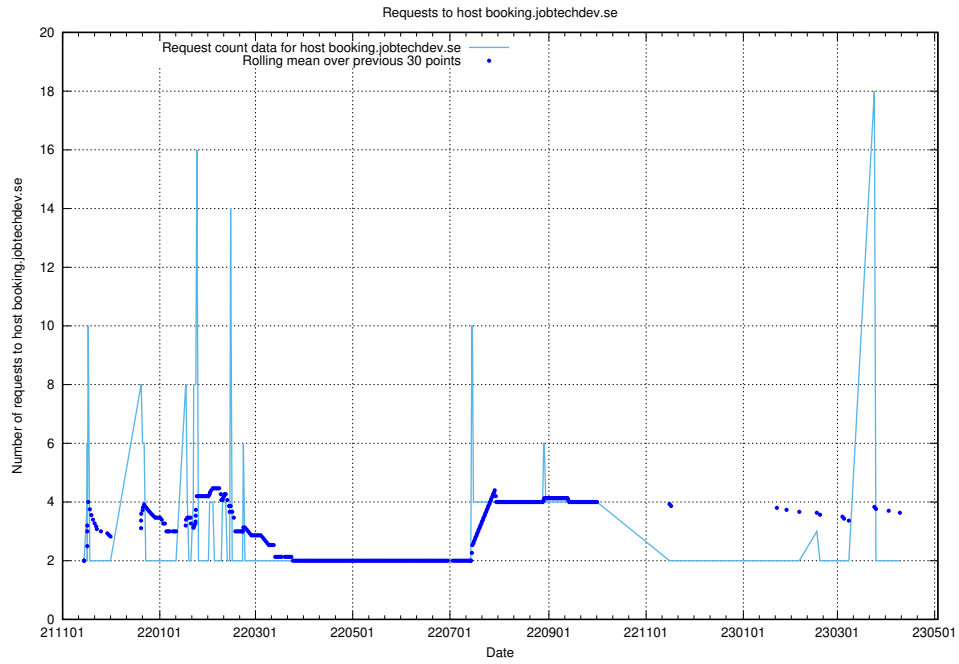

7.286 Usage of booking.jobtechdev.se

Here, we count the number of requests to host booking.jobtechdev.se.