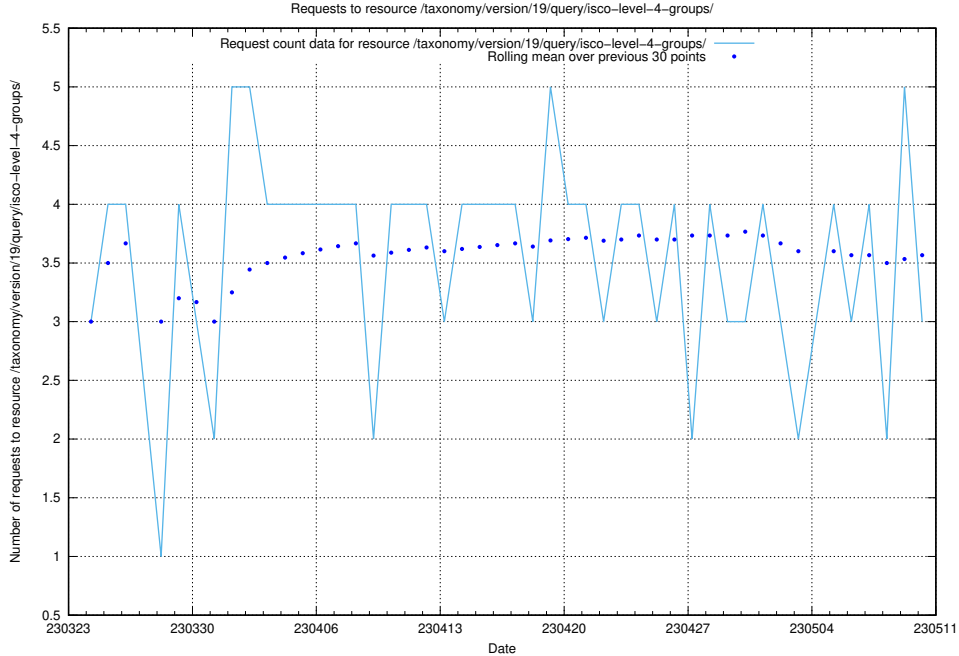

5.419 Usage of /taxonomy/version/19/query/isco-level-4-groups/

Here, we count the number of requests to resource /taxonomy/version/19/query/isco-level-4-groups/.