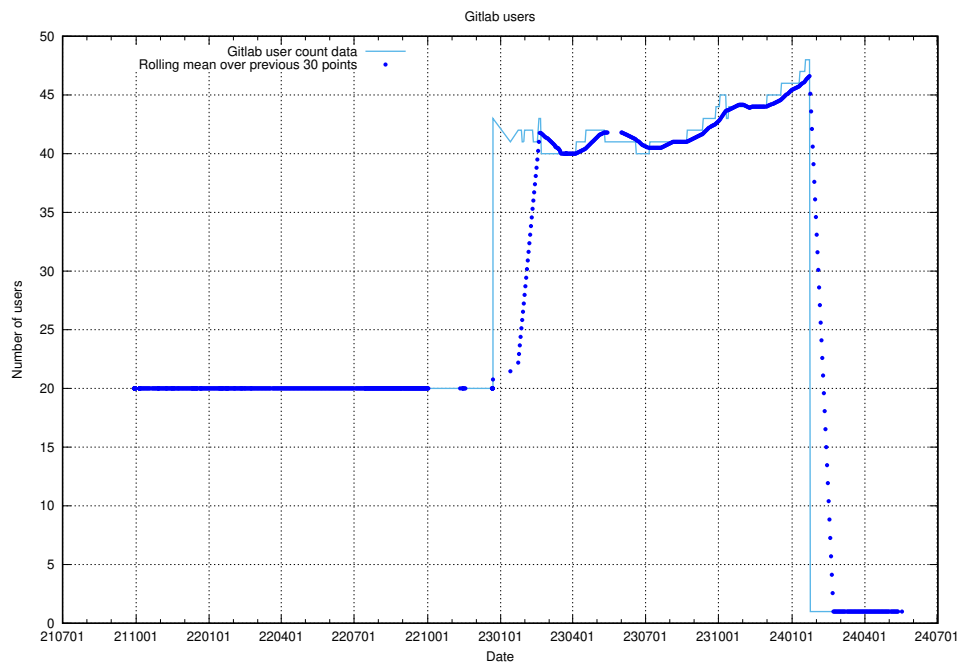

6 Gitlab

This section summarises the state of [JobTech's code repositories](https://gitlab.com/arbetsformedlingen)⁷.

6.1 User count

A graph of users in JobTech's official code repository.

⁷<https://gitlab.com/arbetsformedlingen>