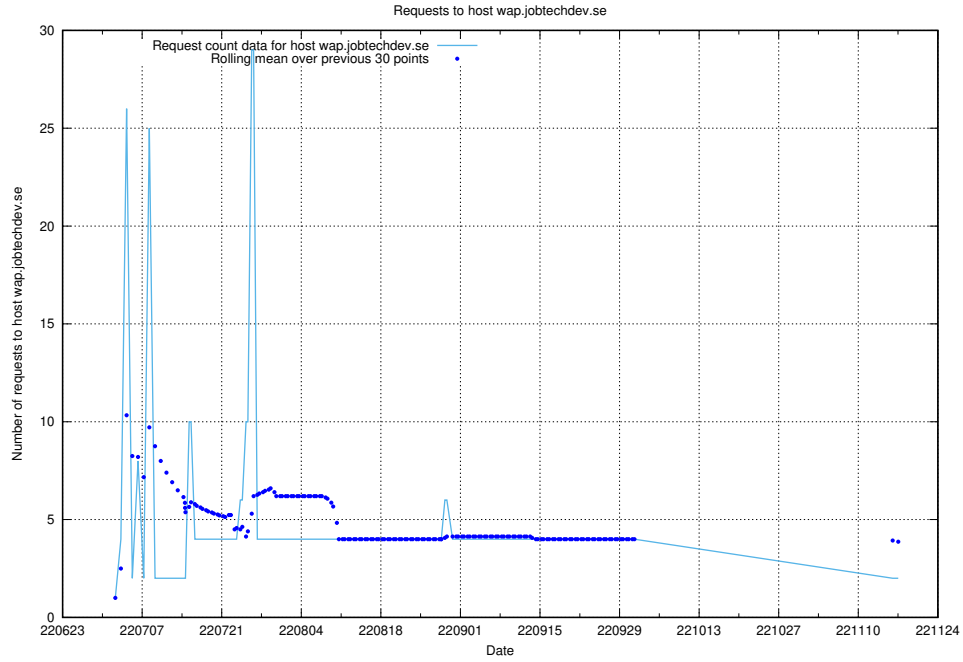

7.399 Usage of wap.jobtechdev.se

Here, we count the number of requests to host wap.jobtechdev.se.