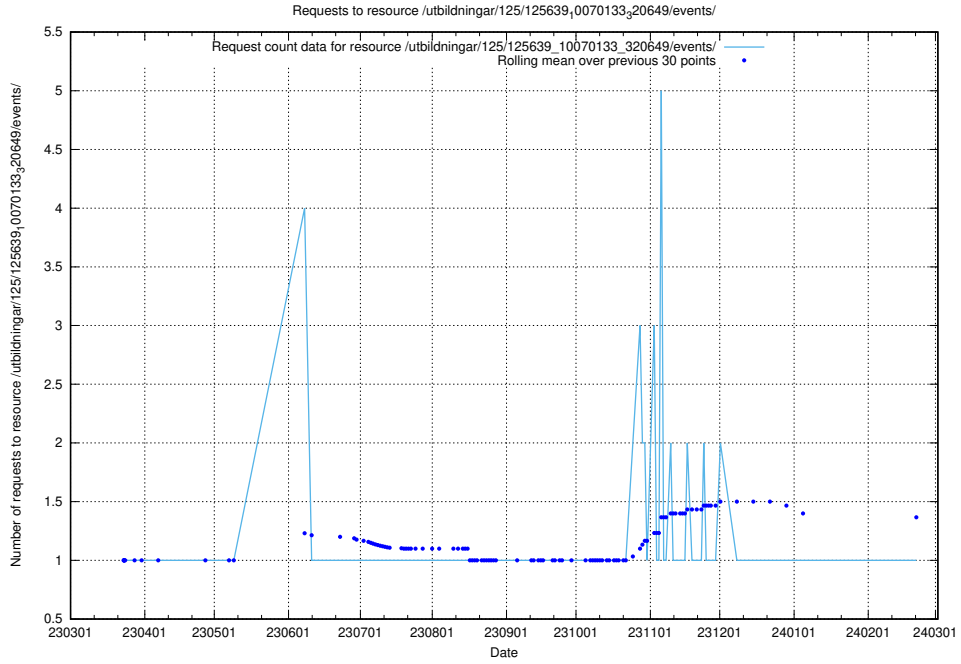

5.1068 Usage of /utbildningar/125/125639_10070133_320649/events/

Here, we count the number of requests to resource /utbildningar/125/125639_10070133_320649/events/