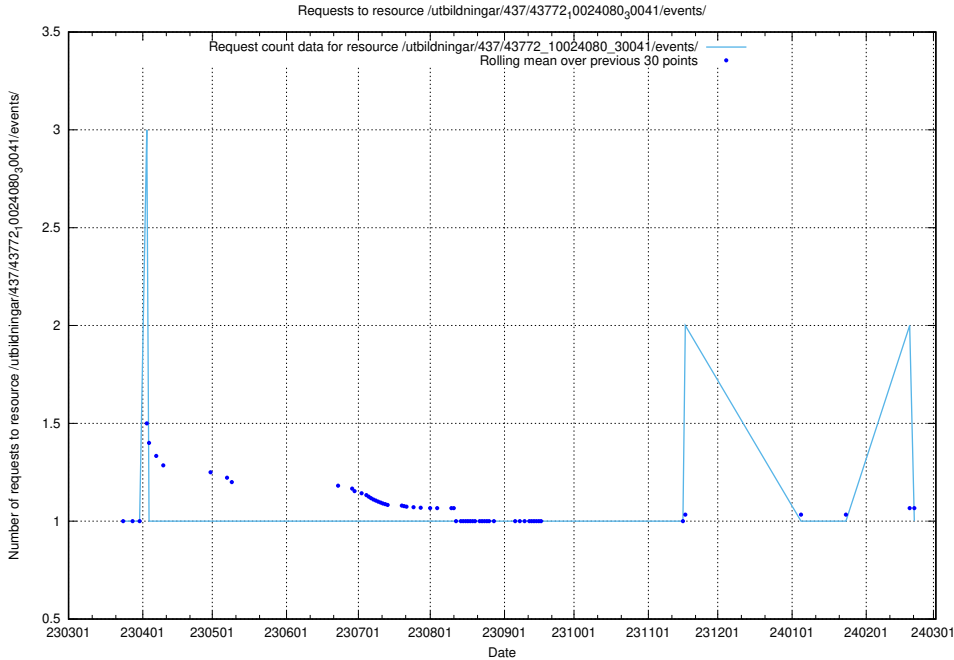

5.6192 Usage of /utbildningar/437/43772_10024080_30041/events/

Here, we count the number of requests to resource /utbildningar/437/43772_10024080_30041/events/.