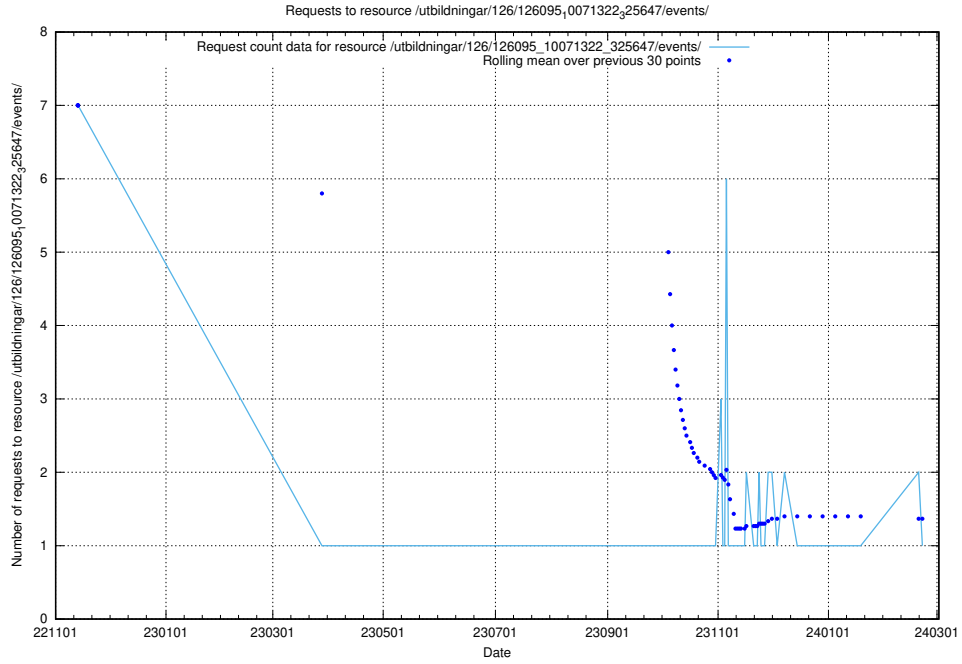

5.5825 Usage of /utbildningar/126/126095_10071322_325647/events/

Here, we count the number of requests to resource /utbildningar/126/126095_10071322_325647/events/