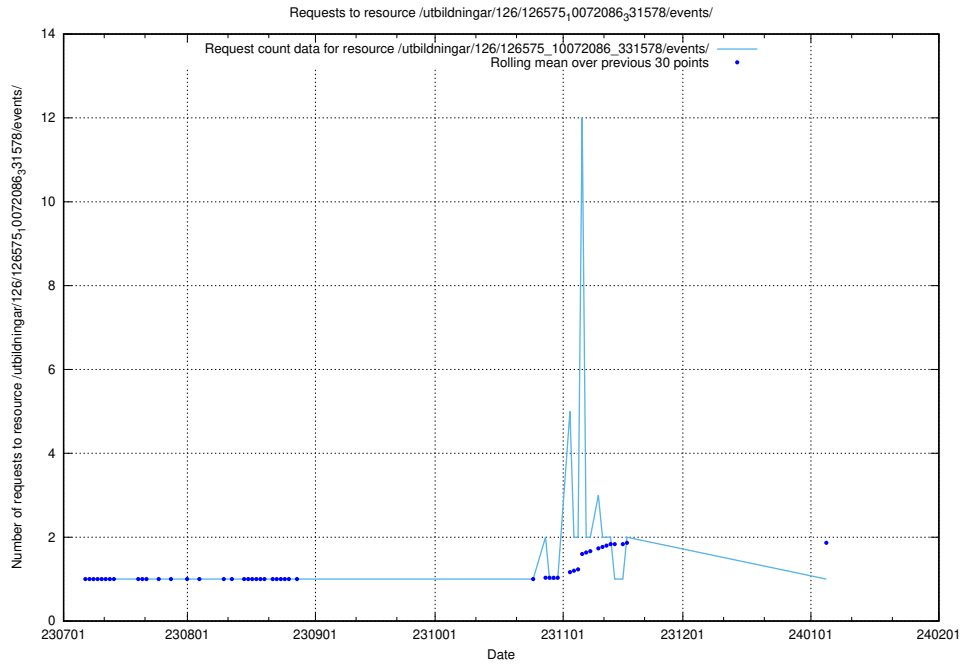

5.5321 Usage of /utbildningar/126/126575_10072086_331578/events/

Here, we count the number of requests to resource /utbildningar/126/126575_10072086_331578/events/