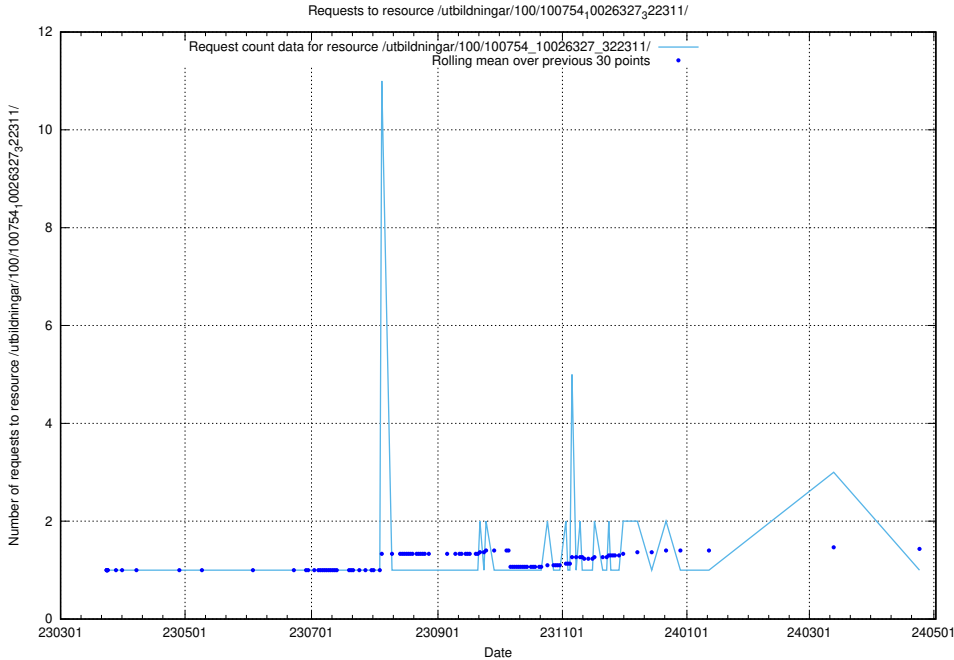

5.5608 Usage of /utbildningar/100/100754_10026327_322311/

Here, we count the number of requests to resource /utbildningar/100/100754_10026327_322311/.