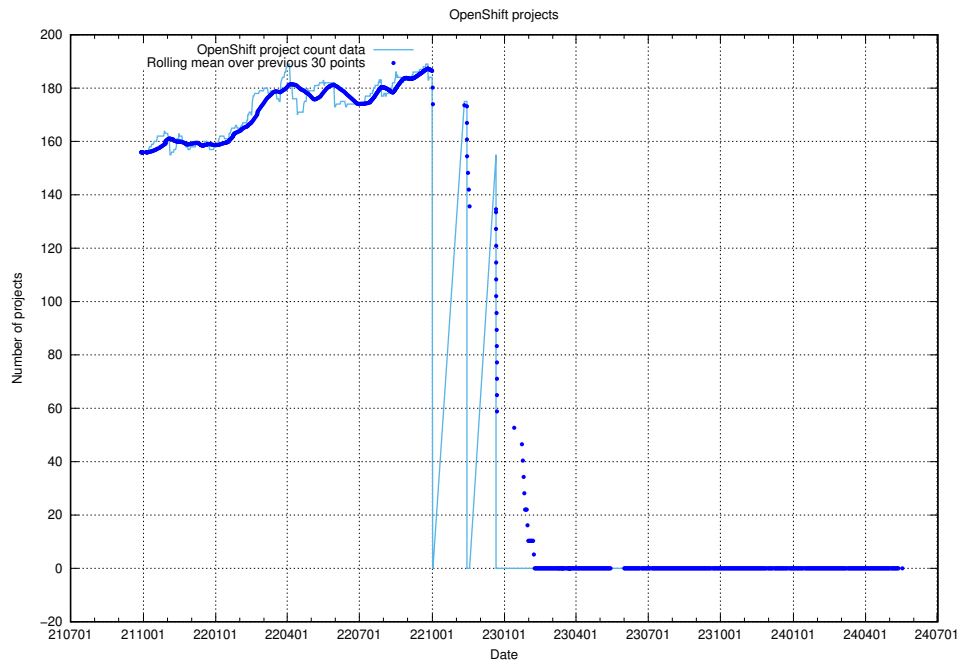

10.1 Number of projects in OpenShift

A graph of the number of projects in JobTech's production cluster of OpenShift.

¹⁰<https://console-openshift-console.prod.services.jtech.se>

11 Customer Relation Management