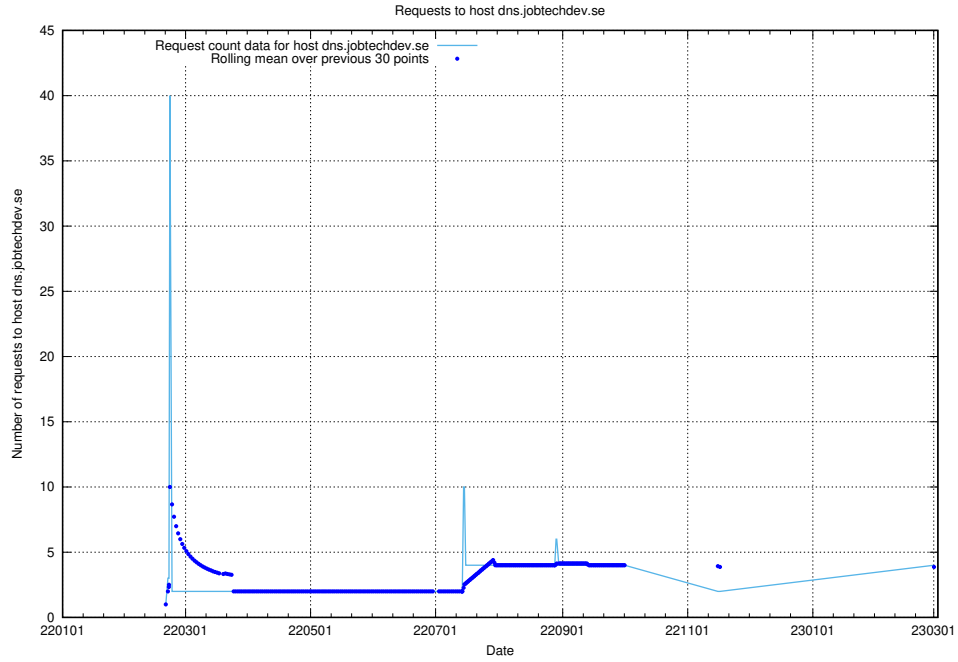

7.159 Usage of dns.jobtechdev.se

Here, we count the number of requests to host dns.jobtechdev.se.