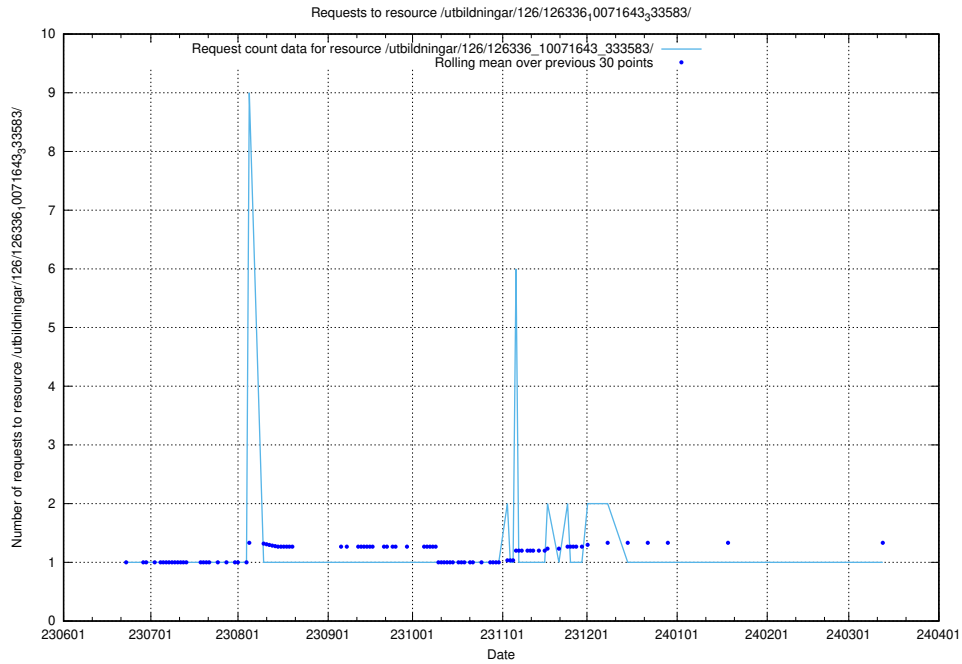

5.5693 Usage of /utbildningar/126/126336_10071643_333583/

Here, we count the number of requests to resource /utbildningar/126/126336_10071643_333583/.