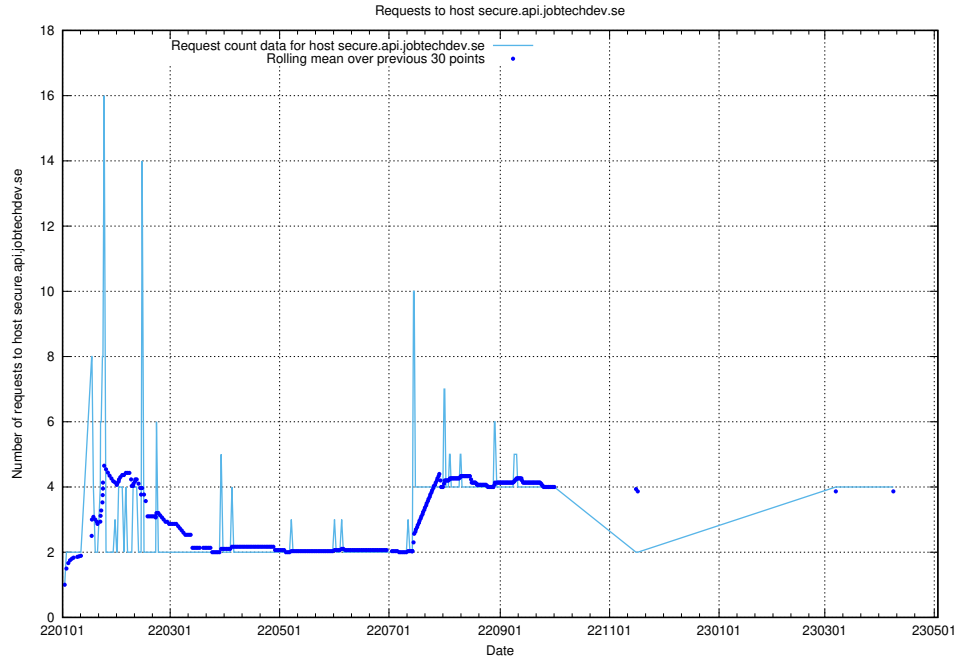

7.119 Usage of secure.api.jobtechdev.se

Here, we count the number of requests to host secure.api.jobtechdev.se.