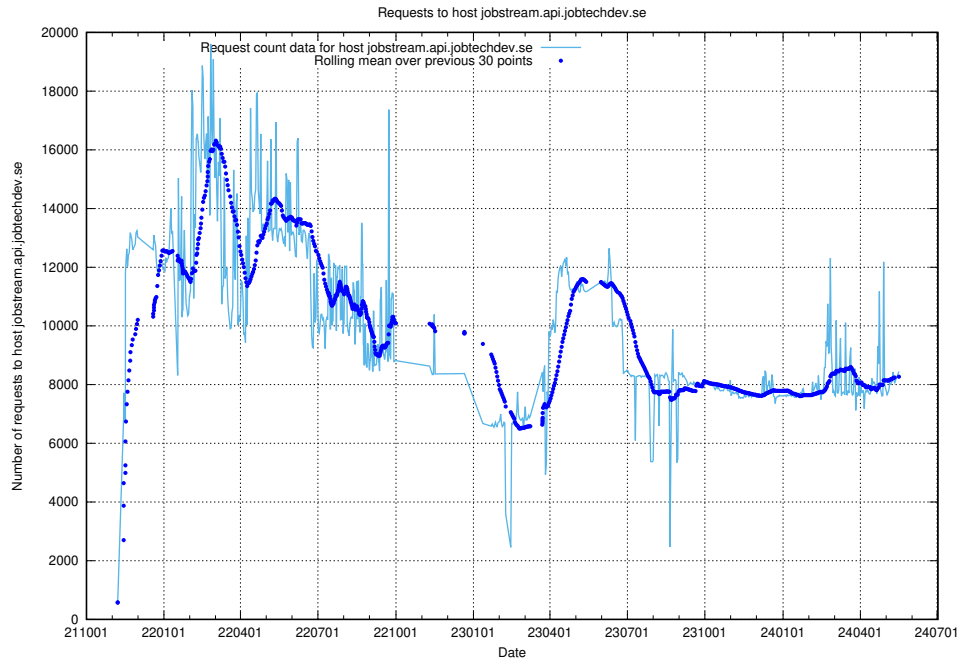

7.12 Usage of jobstream.api.jobtechdev.se

Here, we count the number of requests to host jobstream.api.jobtechdev.se.