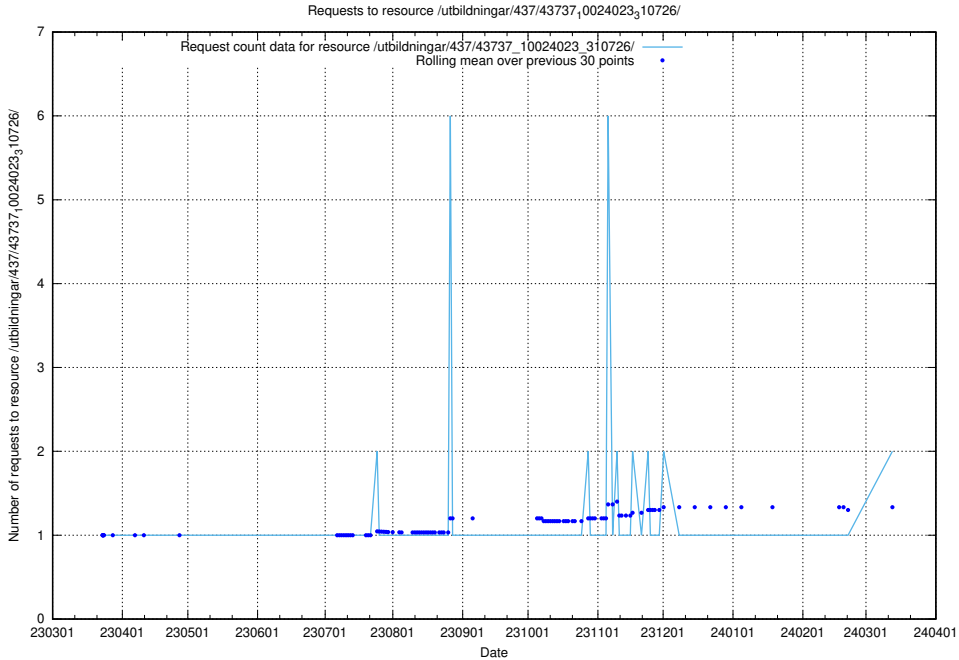

5.961 Usage of /utbildningar/437/43737_10024023_310726/

Here, we count the number of requests to resource /utbildningar/437/43737_10024023_310726/.