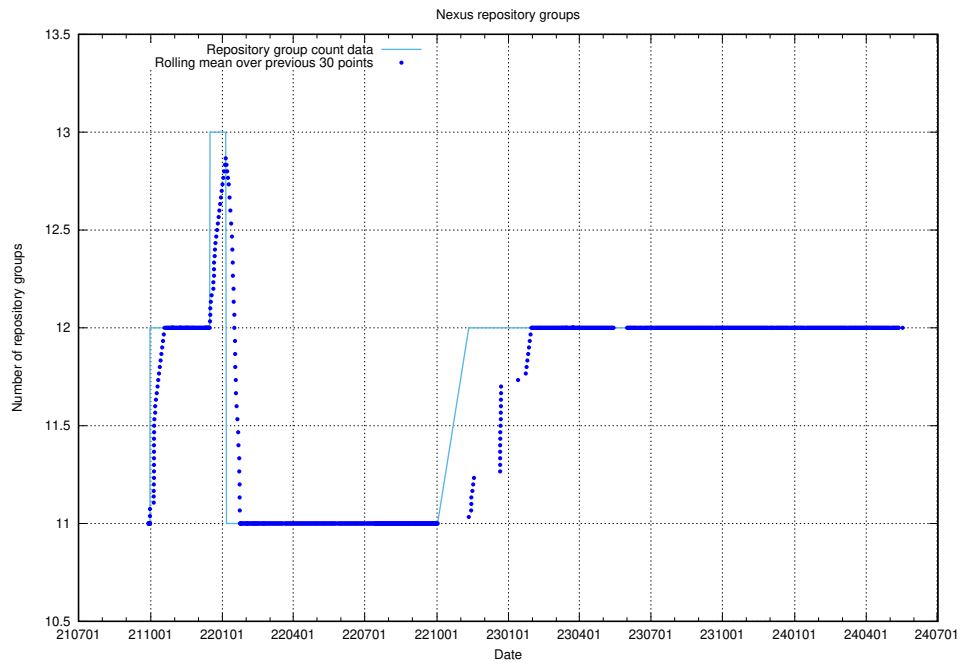

9 Nexus

This section contains statistics from the [image and package repositories](https://nexus.jobtechdev.se)⁹ of JobTech.

9.1 Number of repository groups in Nexus

A graph showing the number of repository groups.

⁹<https://nexus.jobtechdev.se>