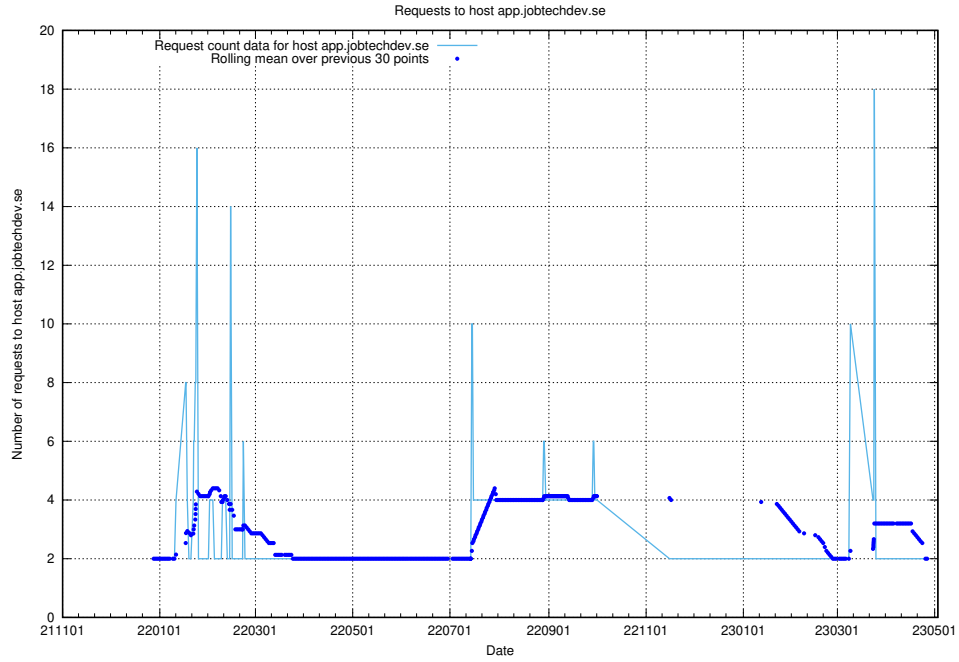

7.367 Usage of app.jobtechdev.se

Here, we count the number of requests to host app.jobtechdev.se.