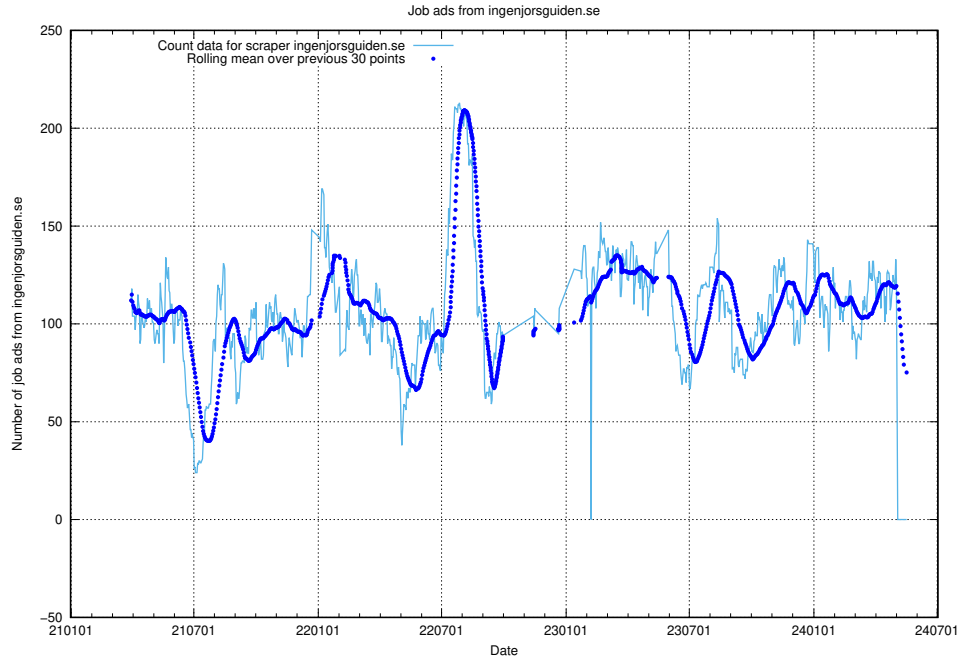

13.22 Number of ads by scraper ingenjorsguiden.se

Here, we count the number of job ads scraped from ingenjorsguiden.se.