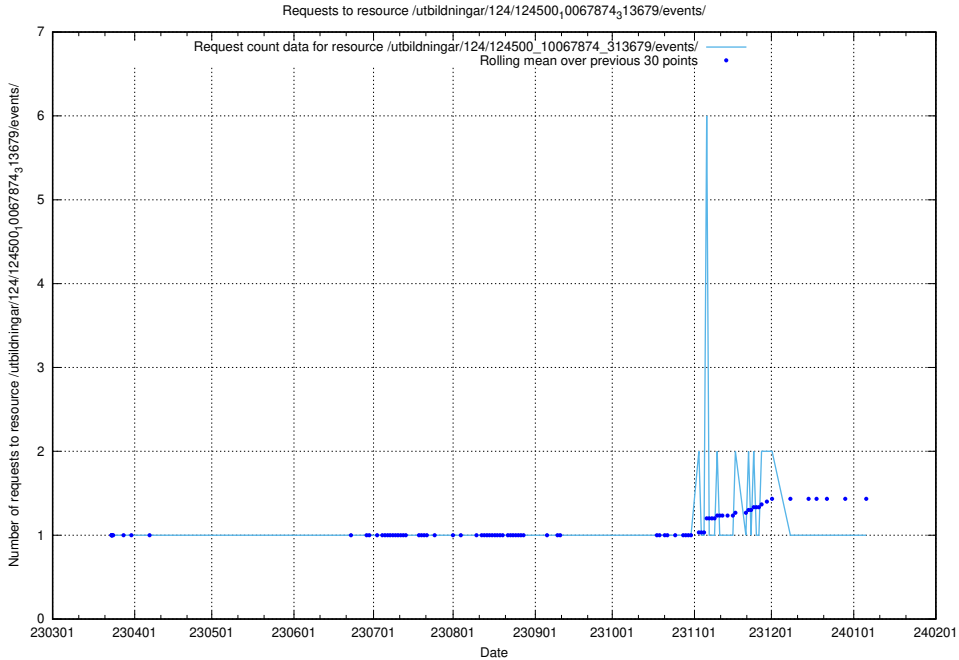

5.2314 Usage of /utbildningar/124/124500_10067874_313679/events/

Here, we count the number of requests to resource /utbildningar/124/124500_10067874_313679/events/

5.2315 Usage of /taxonomy/version/10/query/employment-length-concepts/