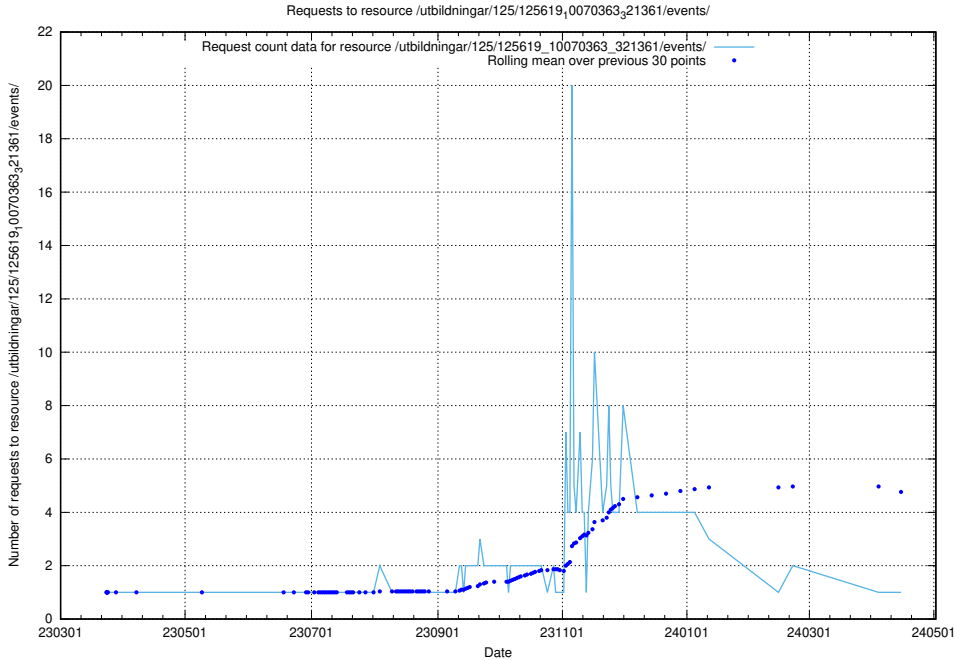

5.1077 Usage of /utbildningar/125/125619_10070363_321361/events/

Here, we count the number of requests to resource /utbildningar/125/125619_10070363_321361/events/