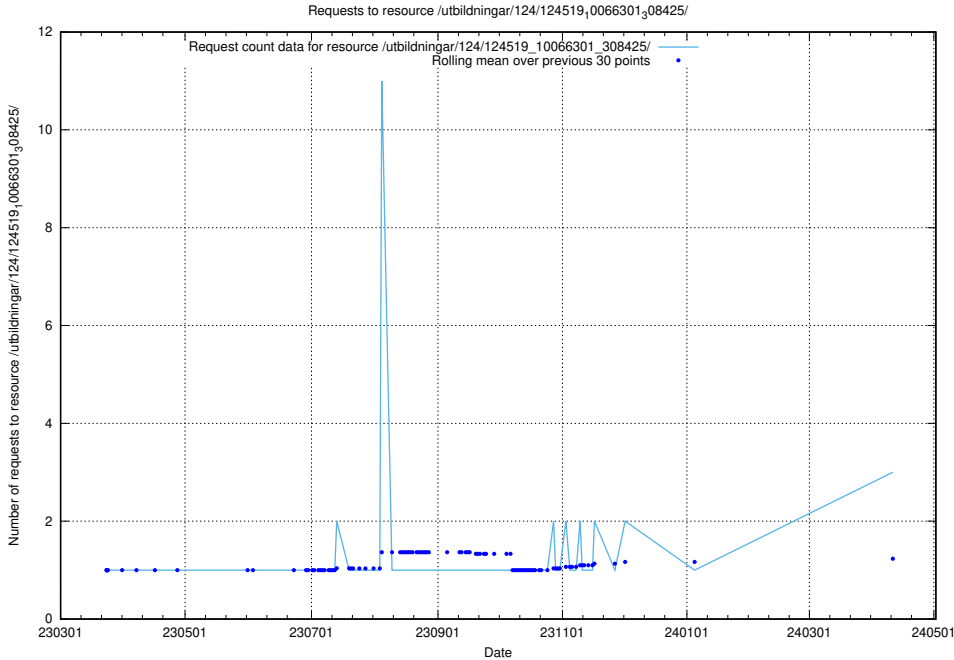

Here, we count the number of requests to resource /utbildningar/124/124519_10066301_308425/.

5.261 Usage of /utbildningar/124/124519_10065942_302616/

Here, we count the number of requests to resource /utbildningar/124/124519_10065942_302616/.