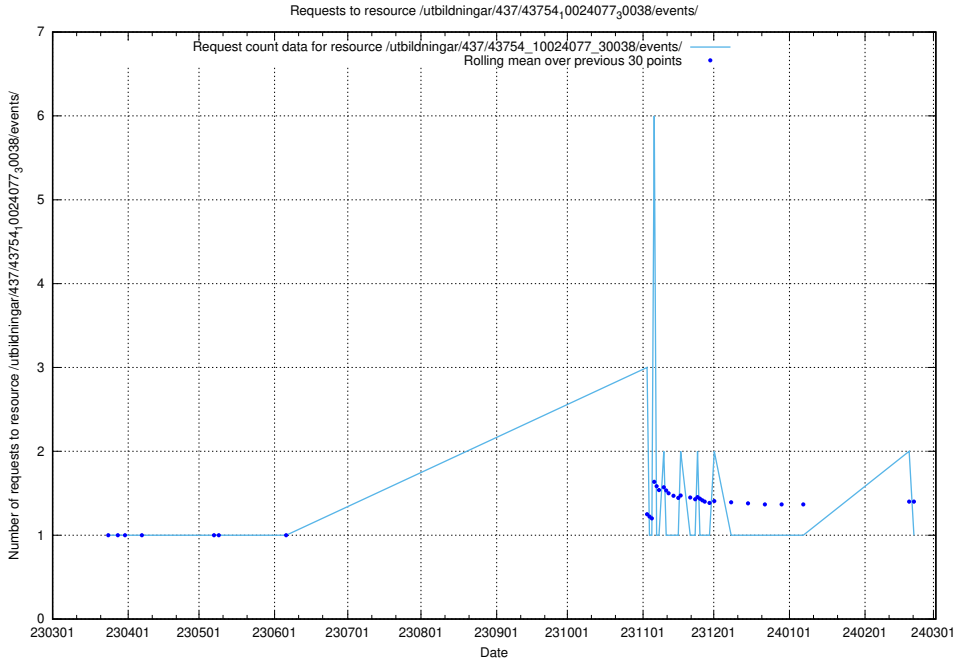

5.6200 Usage of /utbildningar/437/43754_10024077_30038/events/

Here, we count the number of requests to resource /utbildningar/437/43754_10024077_30038/events/.