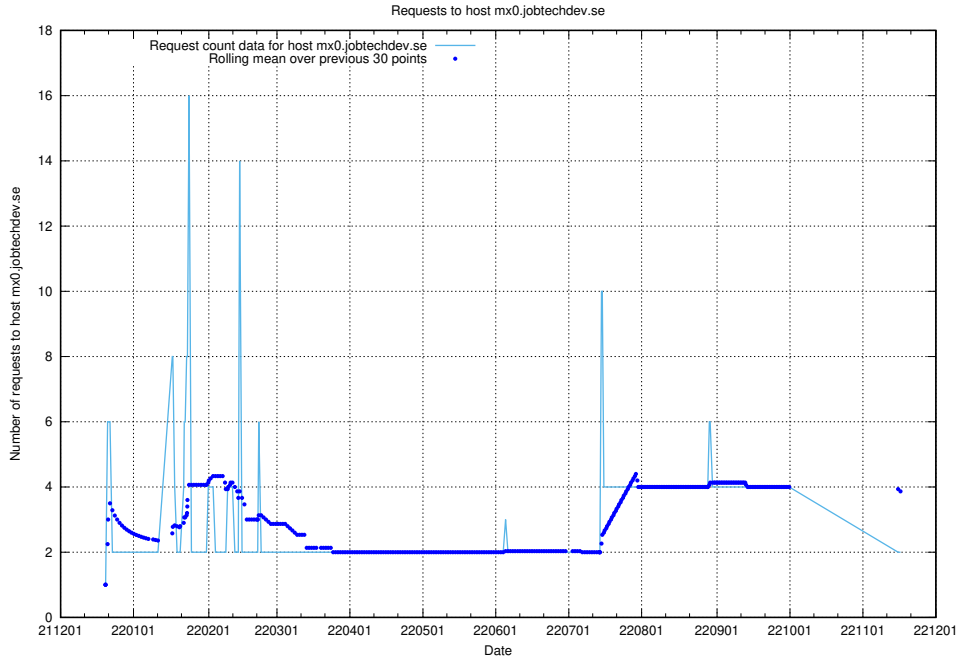

Here, we count the number of requests to host server.jobtechdev.se.

7.376 Usage of mx01.jobtechdev.se

Here, we count the number of requests to host mx01.jobtechdev.se.

7.377 Usage of mx0.jobtechdev.se

Here, we count the number of requests to host mx0.jobtechdev.se.