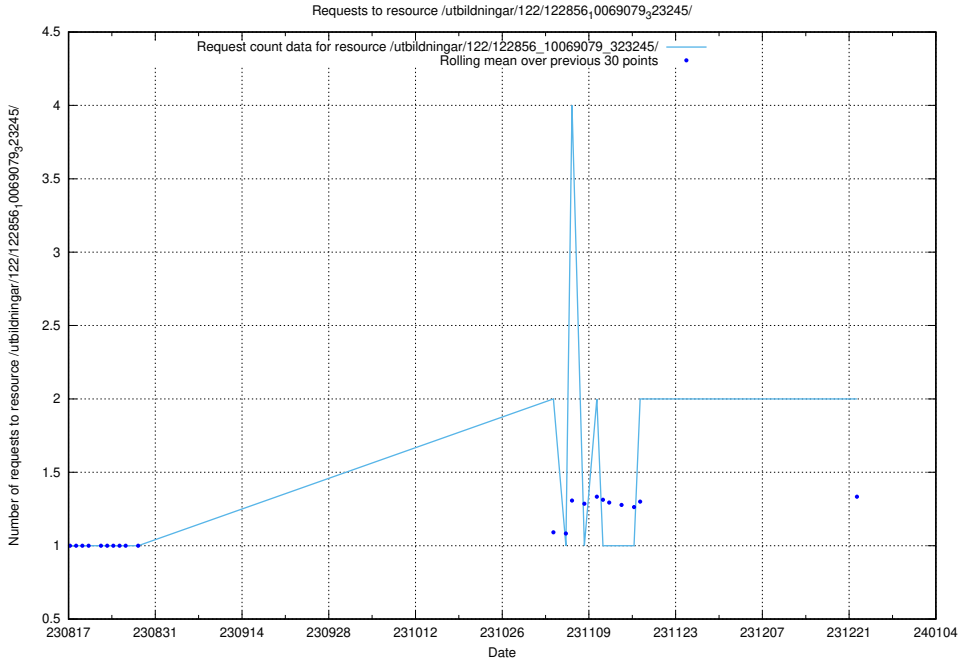

5.742 Usage of /utbildningar/122/122856_10069079_323245/

Here, we count the number of requests to resource /utbildningar/122/122856_10069079_323245/.