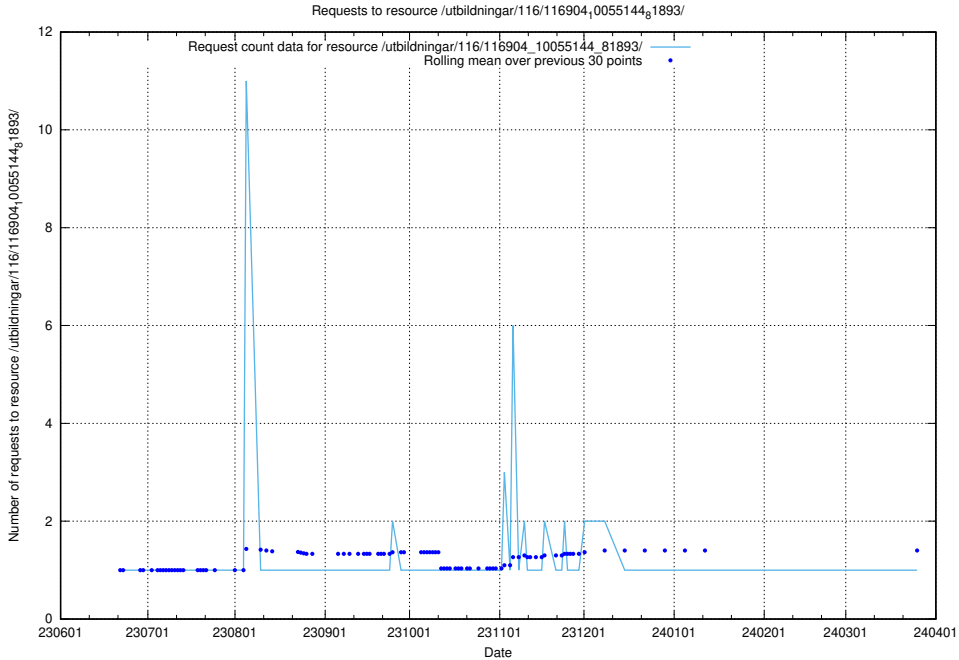

5.5867 Usage of /utbildningar/116/116904_10055144_81893/

Here, we count the number of requests to resource /utbildningar/116/116904_10055144_81893/.