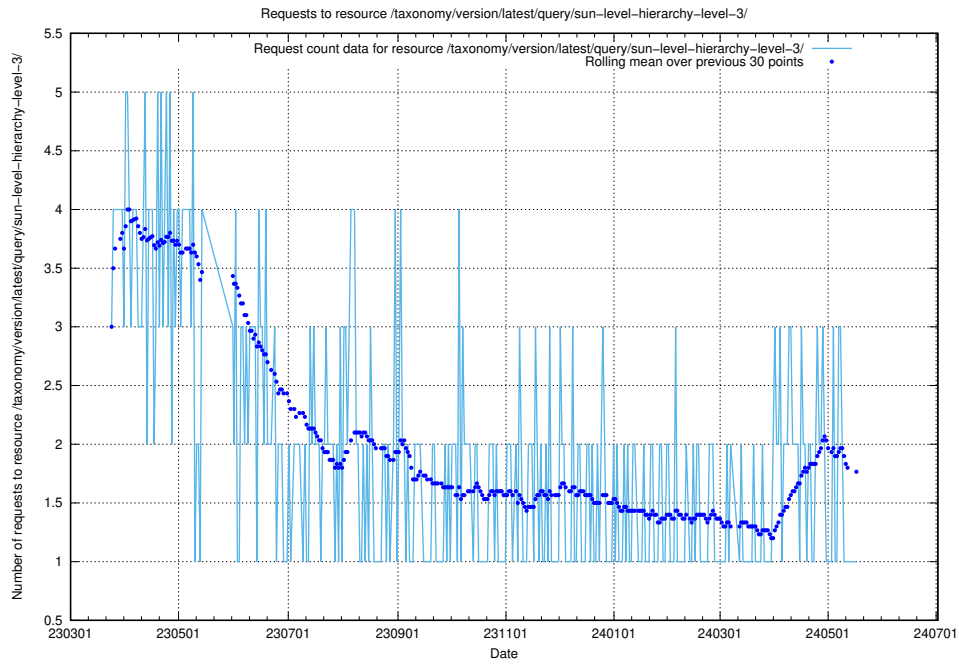

5.6111 Usage of /taxonomy/version/latest/query/sun-level-hierarchy-level-3/

Here, we count the number of requests to resource /taxonomy/version/latest/query/sun-level-hierarchy-level-3/.