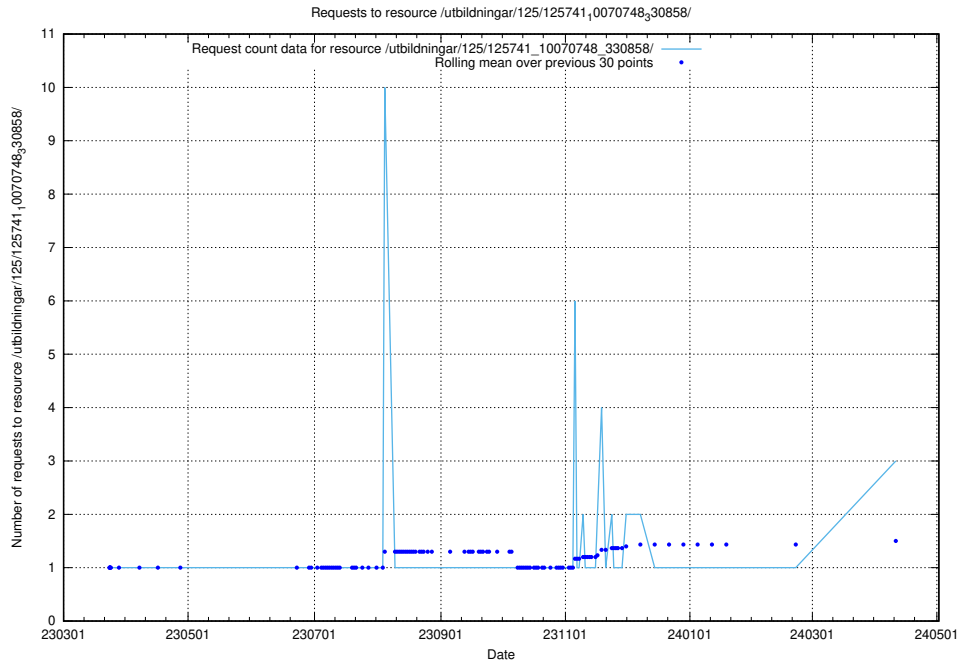

5.436 Usage of /utbildningar/125/125741_10070748_330858/

Here, we count the number of requests to resource /utbildningar/125/125741_10070748_330858/.