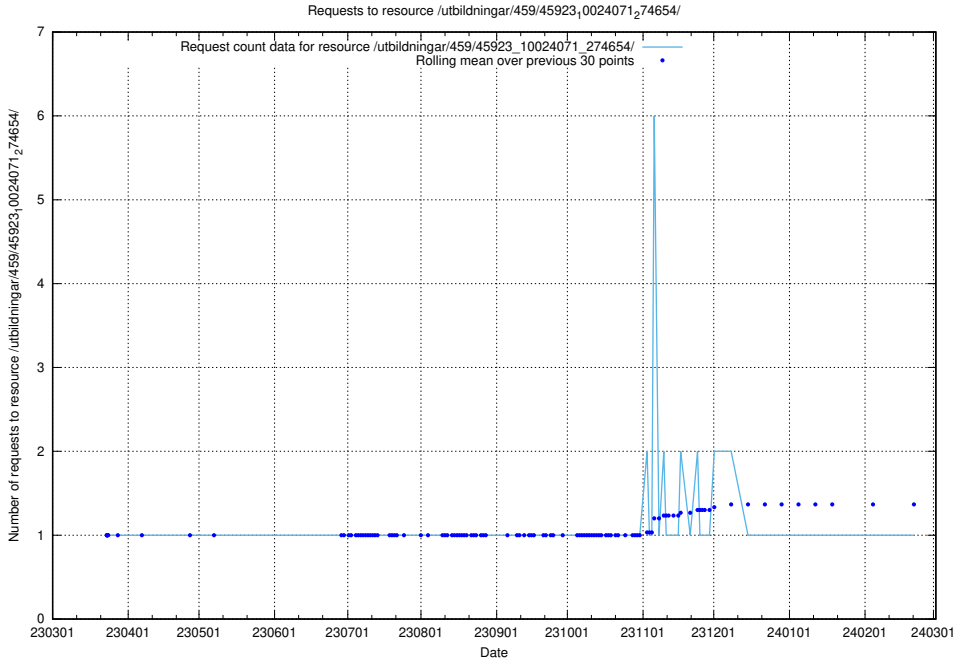

5.6326 Usage of /utbildningar/459/45923_10024071_274654/

Here, we count the number of requests to resource /utbildningar/459/45923_10024071_274654/.