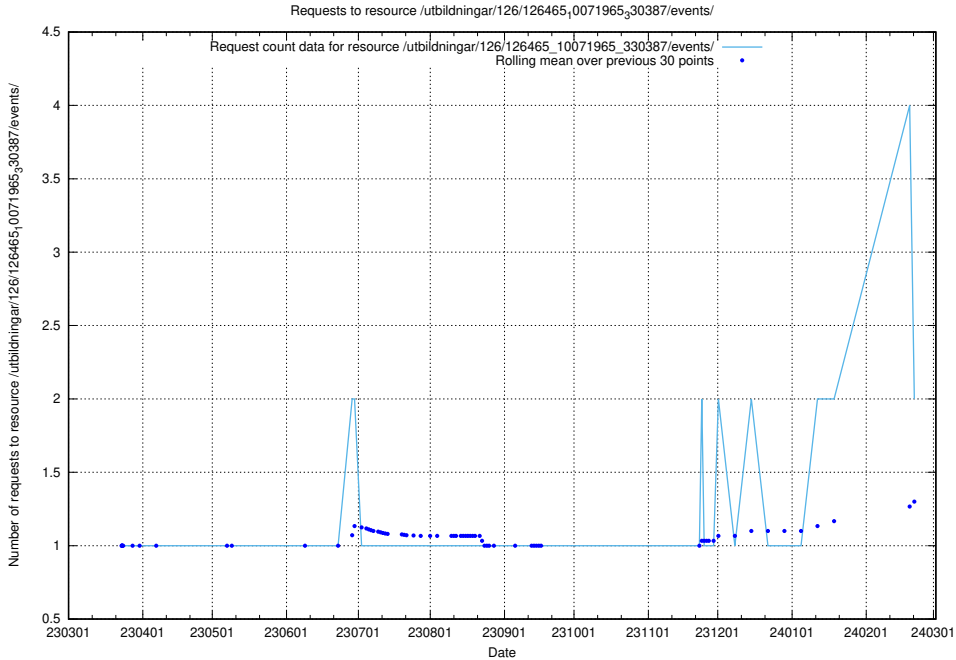

5.963 Usage of /utbildningar/126/126465_10071965_330387/events/

Here, we count the number of requests to resource /utbildningar/126/126465_10071965_330387/events/