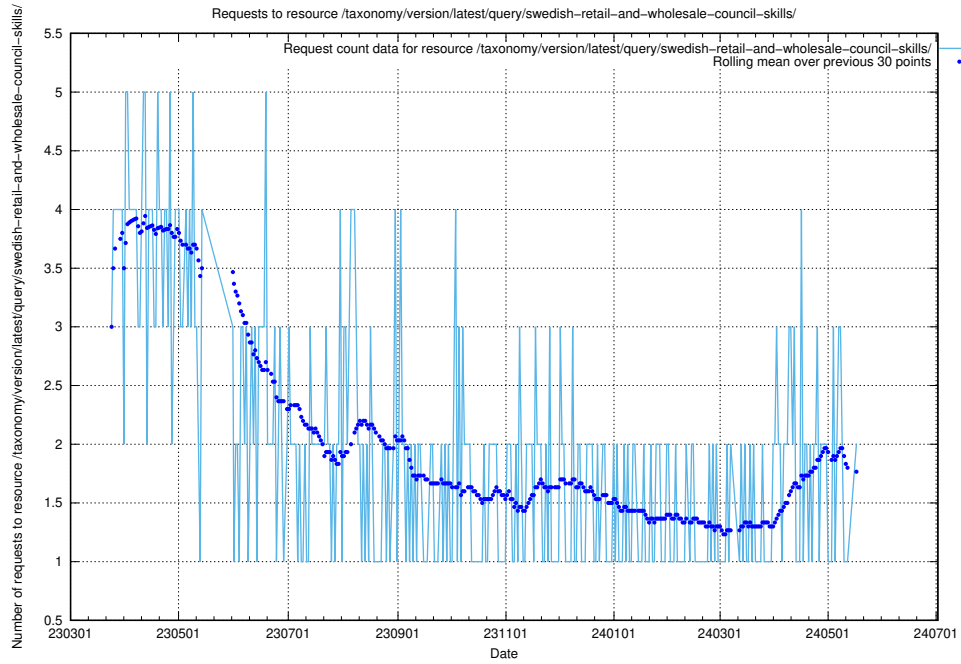

5.888 Usage of /taxonomy/version/latest/query/swedish-retail-and-wholesale-council-skills/

Here, we count the number of requests to resource /taxonomy/version/latest/query/swedish-retail-and-wholesale-council-skills/.