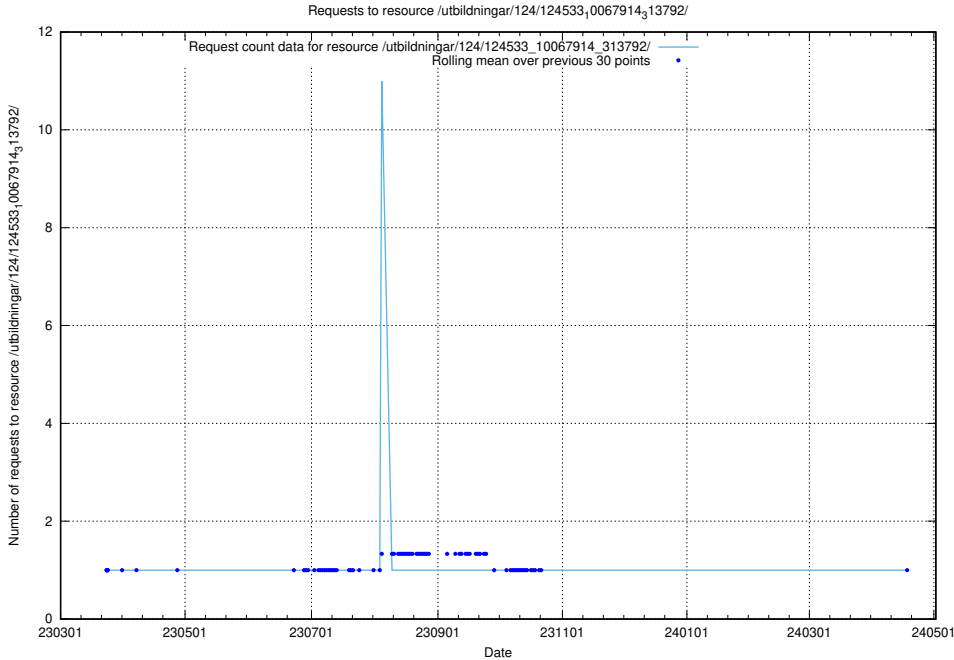

5.1234 Usage of /utbildningar/124/124533_10067914_313792/

Here, we count the number of requests to resource /utbildningar/124/124533_10067914_313792/.