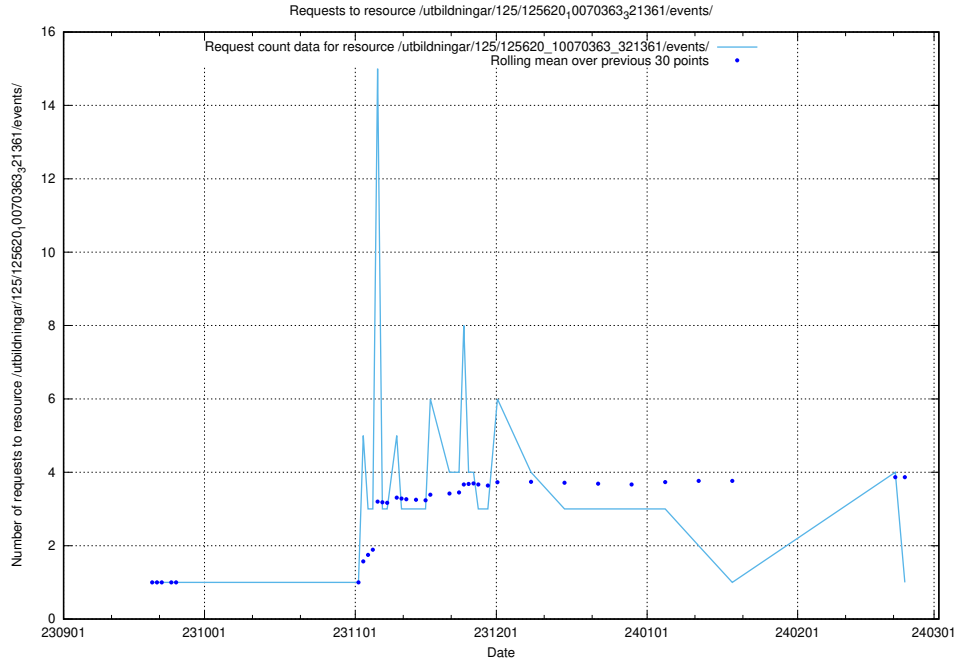

5.4557 Usage of /utbildningar/125/125620_10070363_321361/events/

Here, we count the number of requests to resource /utbildningar/125/125620_10070363_321361/events/