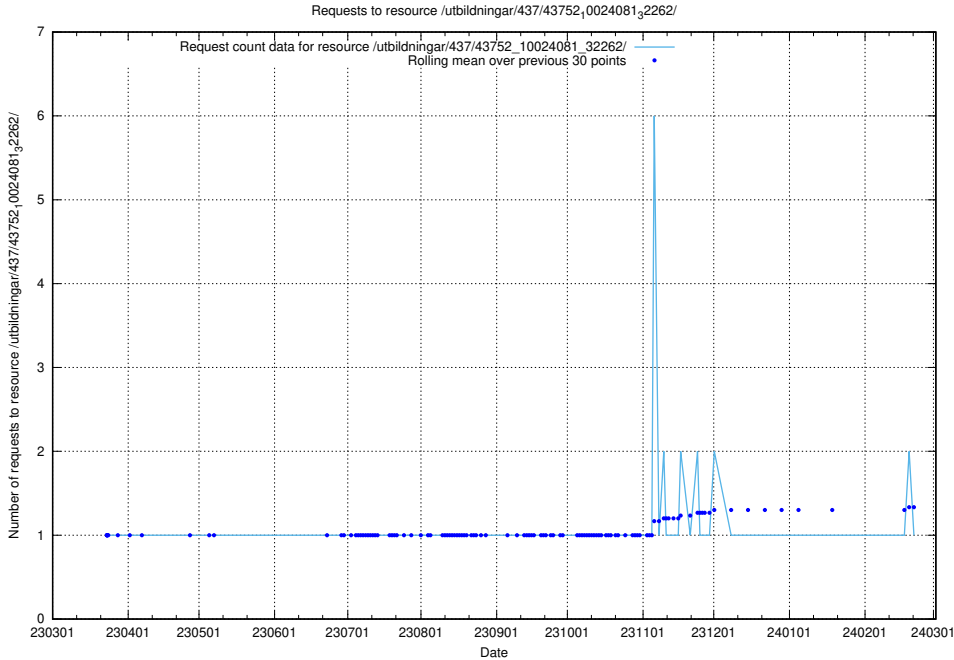

5.6386 Usage of /utbildningar/437/43752_10024081_32262/

Here, we count the number of requests to resource /utbildningar/437/43752_10024081_32262/.