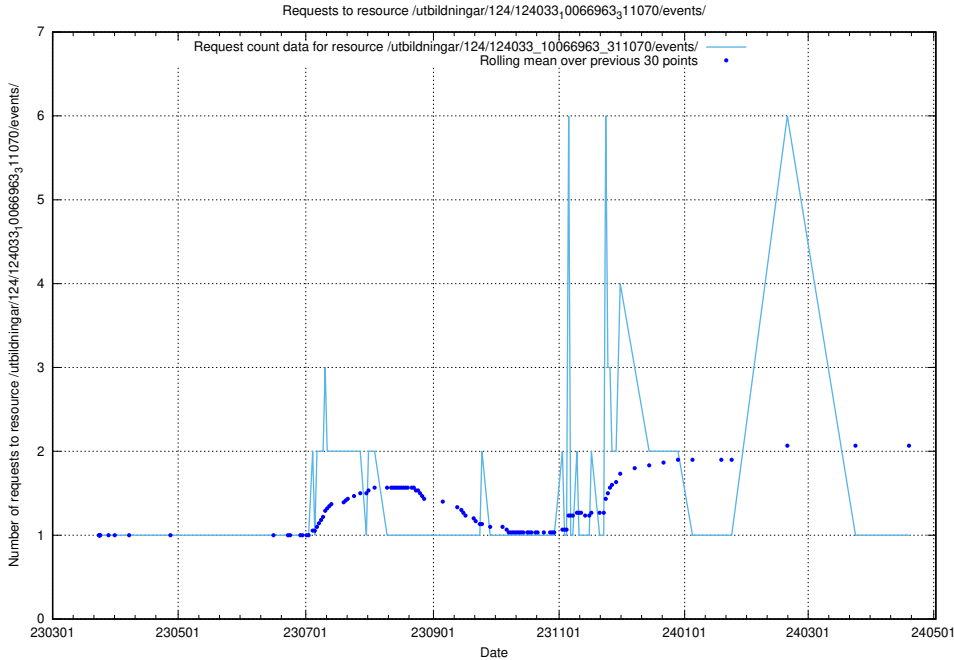

5.4469 Usage of /utbildningar/124/124033_10066963_311070/events/

Here, we count the number of requests to resource /utbildningar/124/124033_10066963_311070/events/

5.4470 Usage of /utbildningar/437/43778_10023985_29946/events/