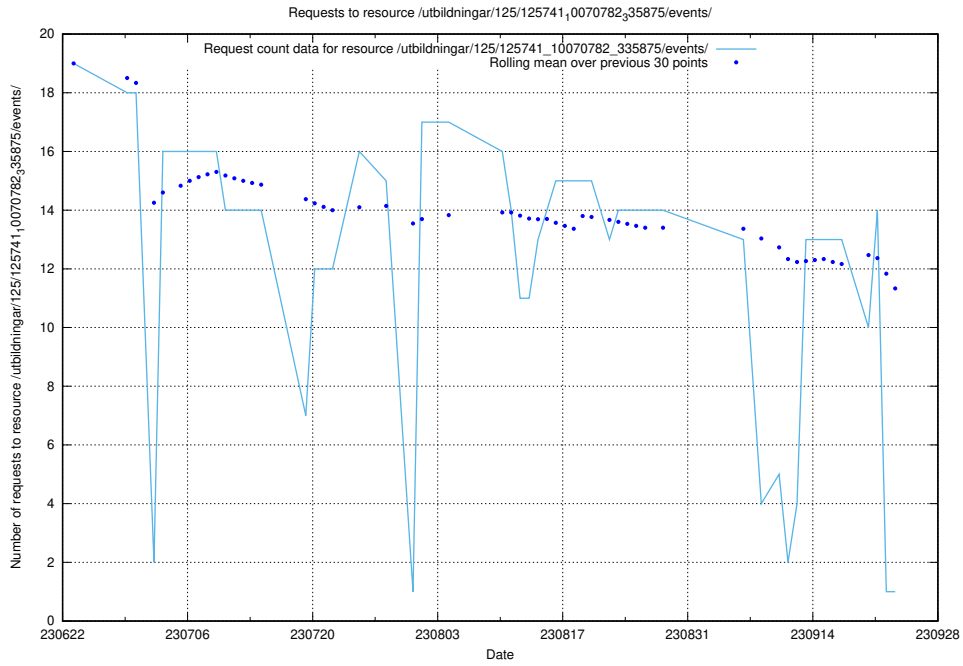

5.5582 Usage of /utbildningar/125/125741_10070782_335875/events/

Here, we count the number of requests to resource /utbildningar/125/125741_10070782_335875/events/