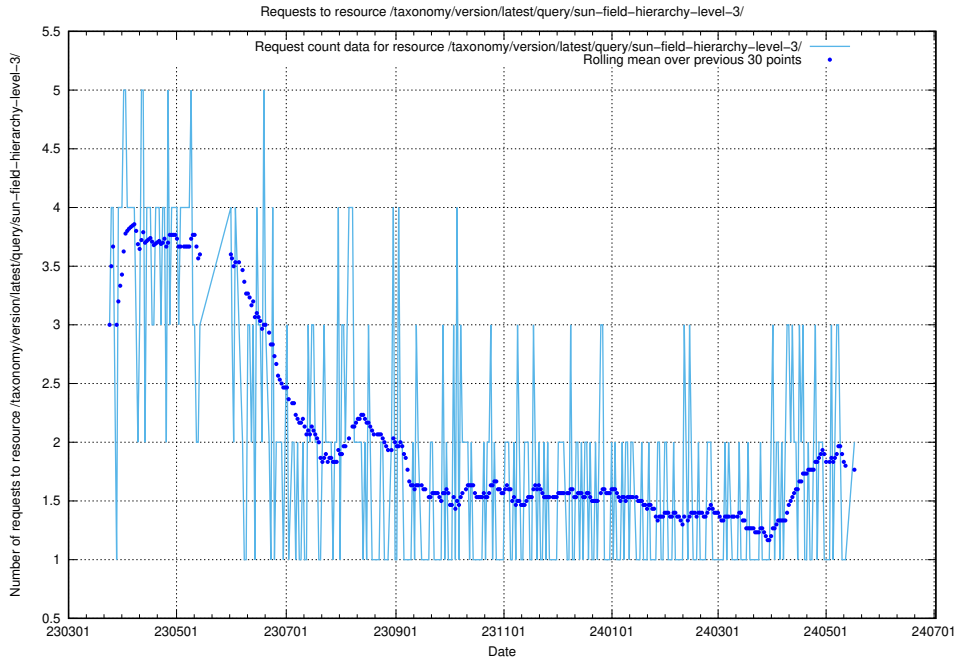

5.894 Usage of /taxonomy/version/latest/query/sun-field-hierarchy-level-3/

Here, we count the number of requests to resource /taxonomy/version/latest/query/sun-field-hierarchy-level-3/.