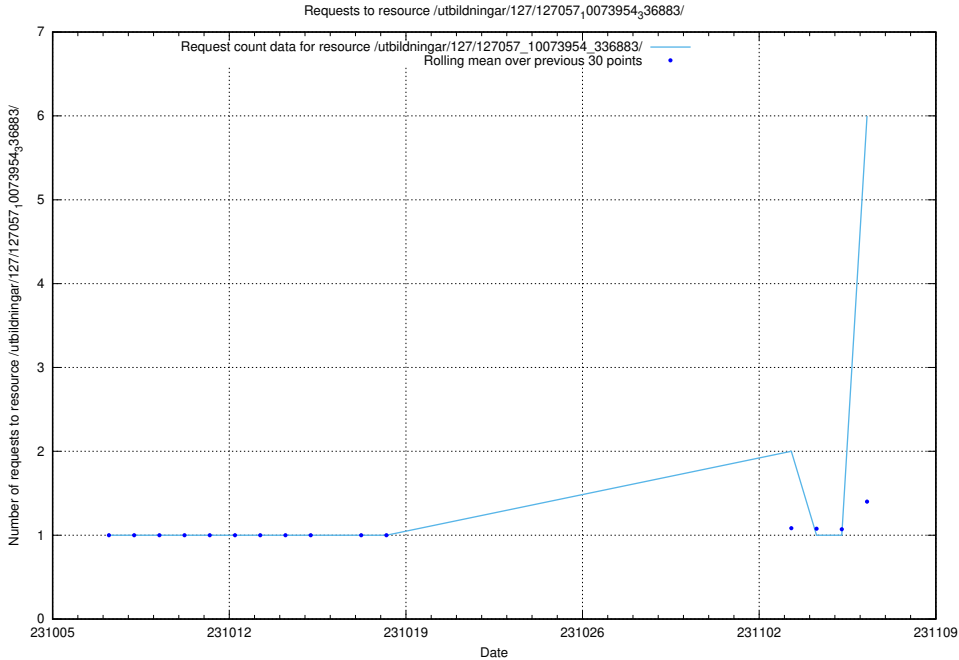

5.67 Usage of /utbildningar/127/127057_10073954_336883/

Here, we count the number of requests to resource /utbildningar/127/127057_10073954_336883/.