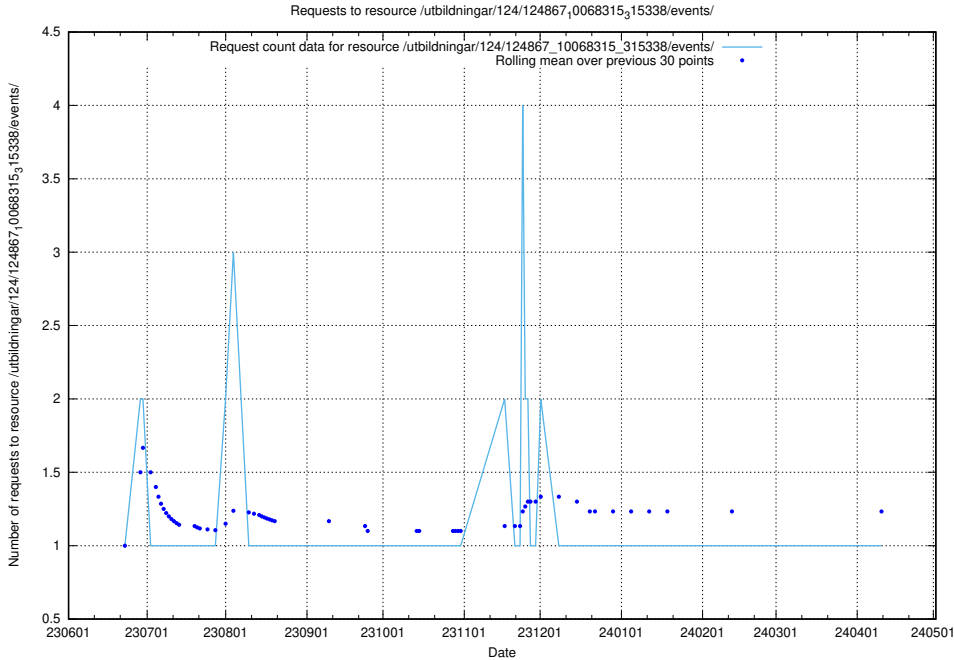

5.5762 Usage of /utbildningar/124/124867_10068315_315338/events/

Here, we count the number of requests to resource /utbildningar/124/124867_10068315_315338/events/