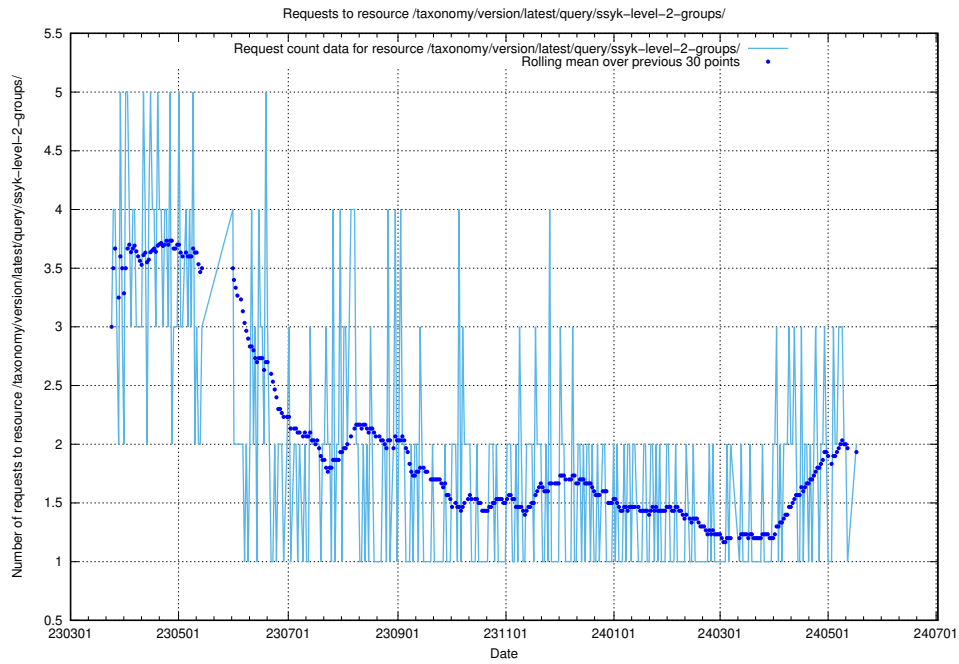

5.904 Usage of /taxonomy/version/latest/query/ssyk-level-2-groups/

Here, we count the number of requests to resource /taxonomy/version/latest/query/ssyk-level-2-groups/.