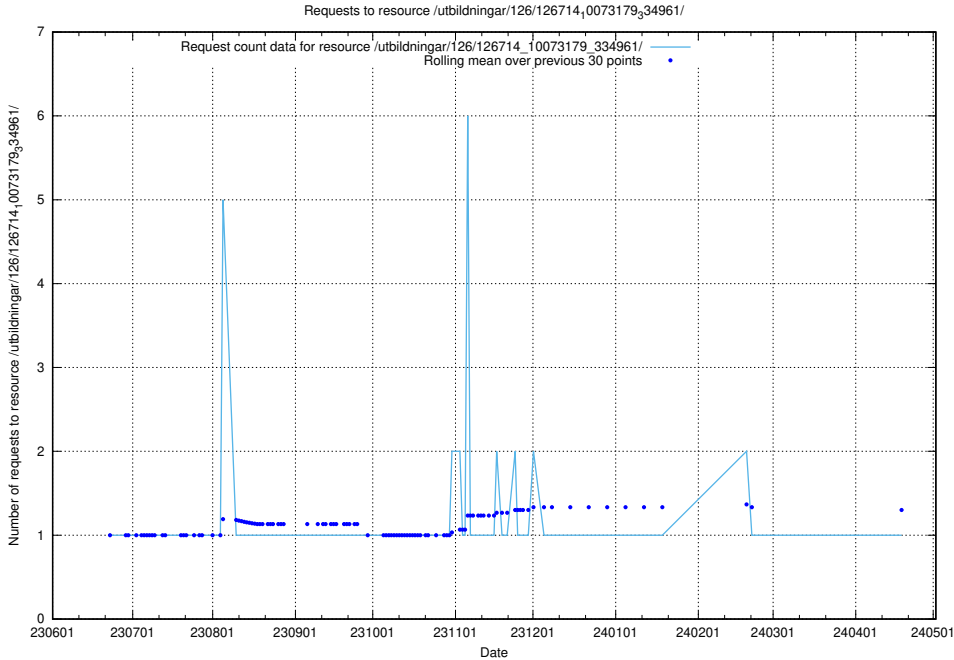

5.5644 Usage of /utbildningar/126/126714_10073179_334961/

Here, we count the number of requests to resource /utbildningar/126/126714_10073179_334961/.