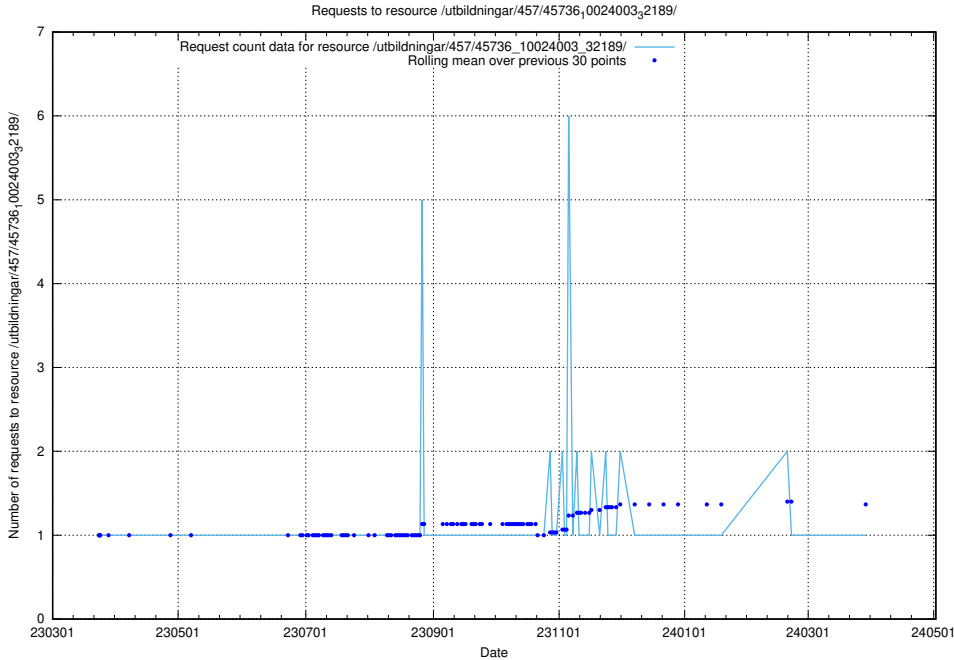

5.6329 Usage of /utbildningar/457/45736_10024003_32189/

Here, we count the number of requests to resource /utbildningar/457/45736_10024003_32189/.