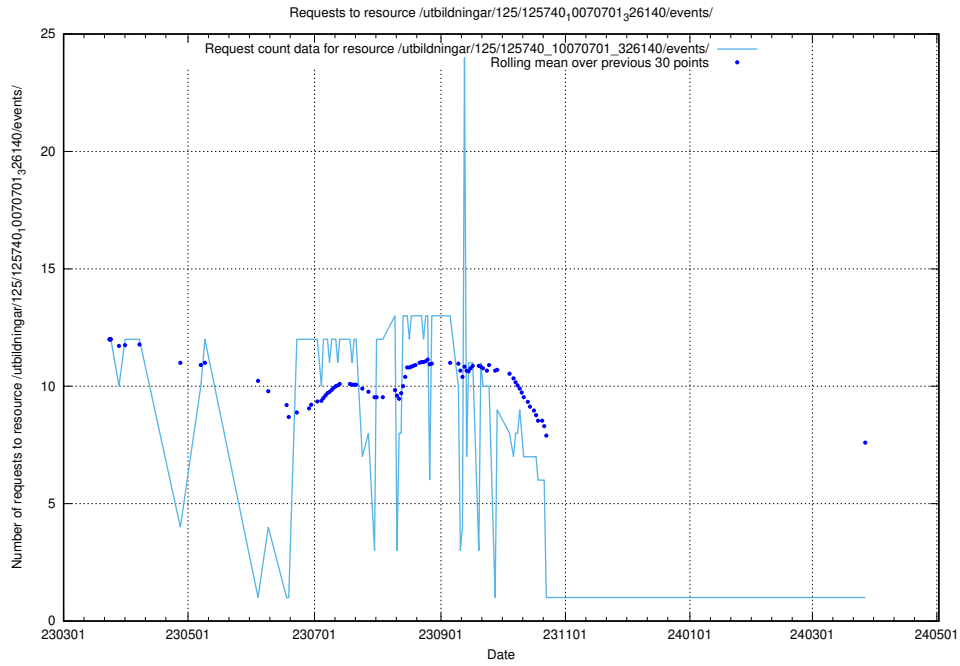

5.6256 Usage of /utbildningar/125/125740_10070701_326140/events/

Here, we count the number of requests to resource /utbildningar/125/125740_10070701_326140/events/