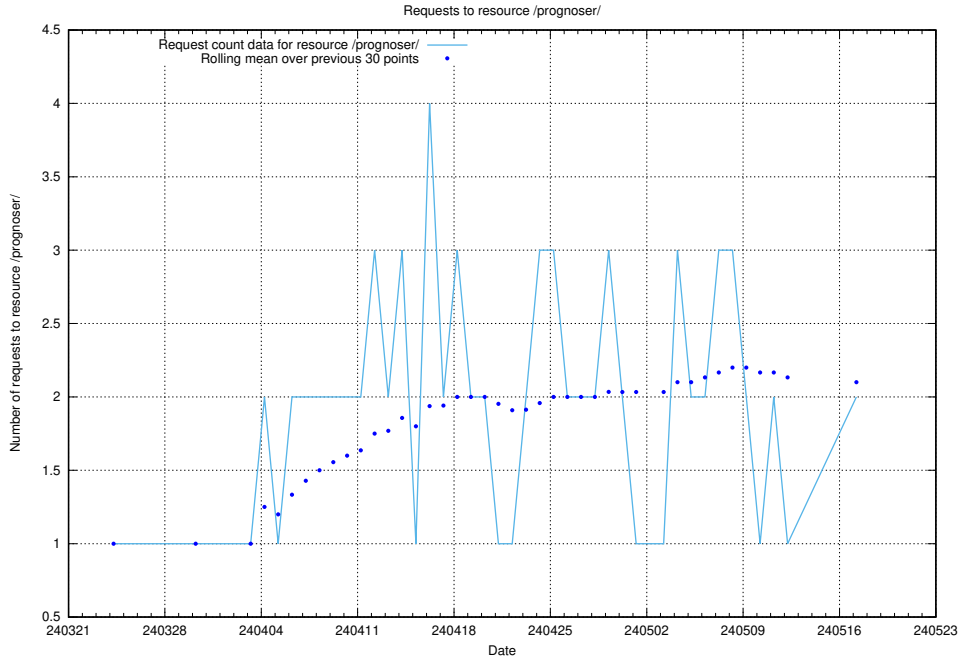

5.502 Usage of /prognoser/

Here, we count the number of requests to resource /prognoser/.