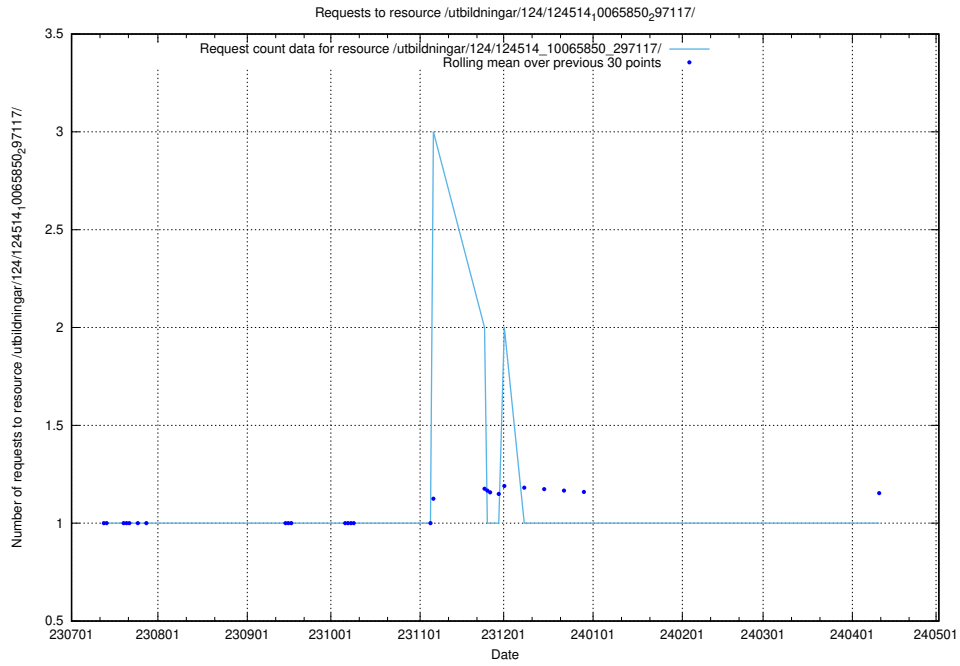

5.5133 Usage of /utbildningar/124/124514_10065850_297117/

Here, we count the number of requests to resource /utbildningar/124/124514_10065850_297117/.