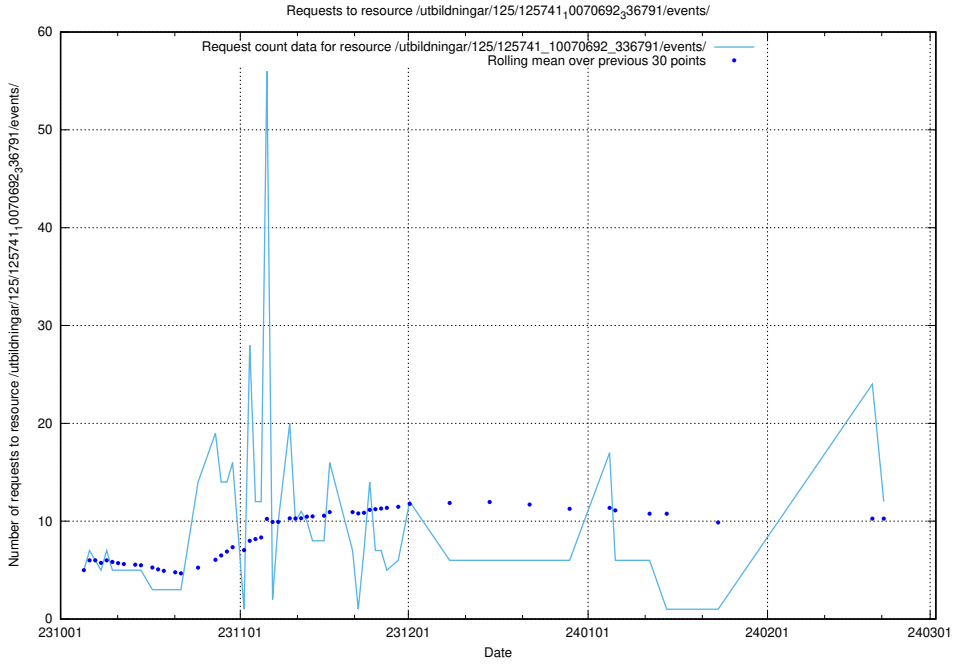

5.14 Usage of /utbildningar/125/125741_10070692_336791/events/

Here, we count the number of requests to resource /utbildningar/125/125741_10070692_336791/events/

5.15 Usage of /utbildningar/125/125740_10070674_322469/