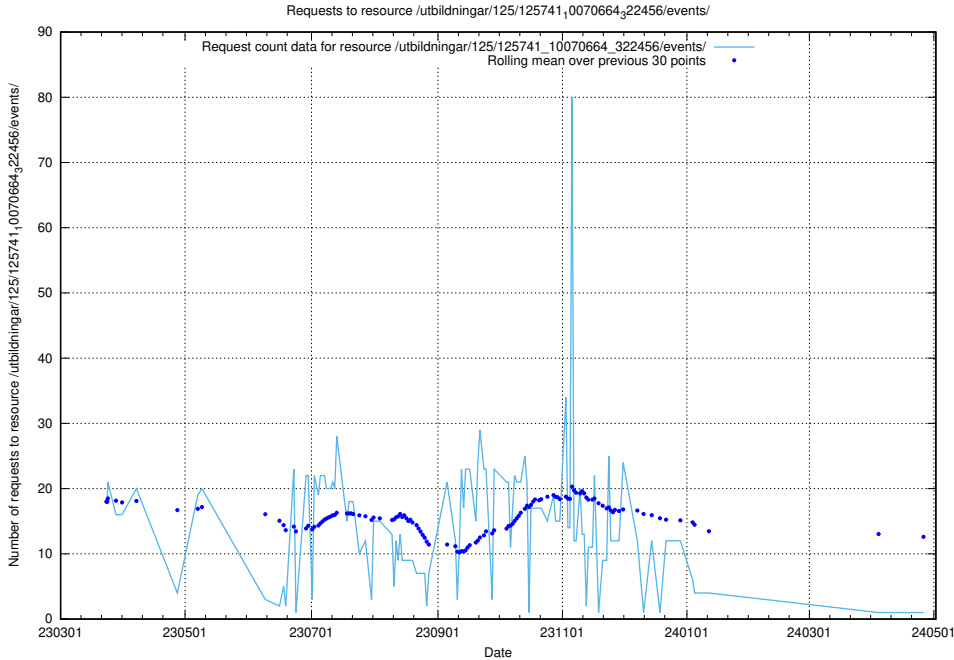

5.6251 Usage of /utbildningar/125/125741_10070664_322456/events/

Here, we count the number of requests to resource /utbildningar/125/125741_10070664_322456/events/