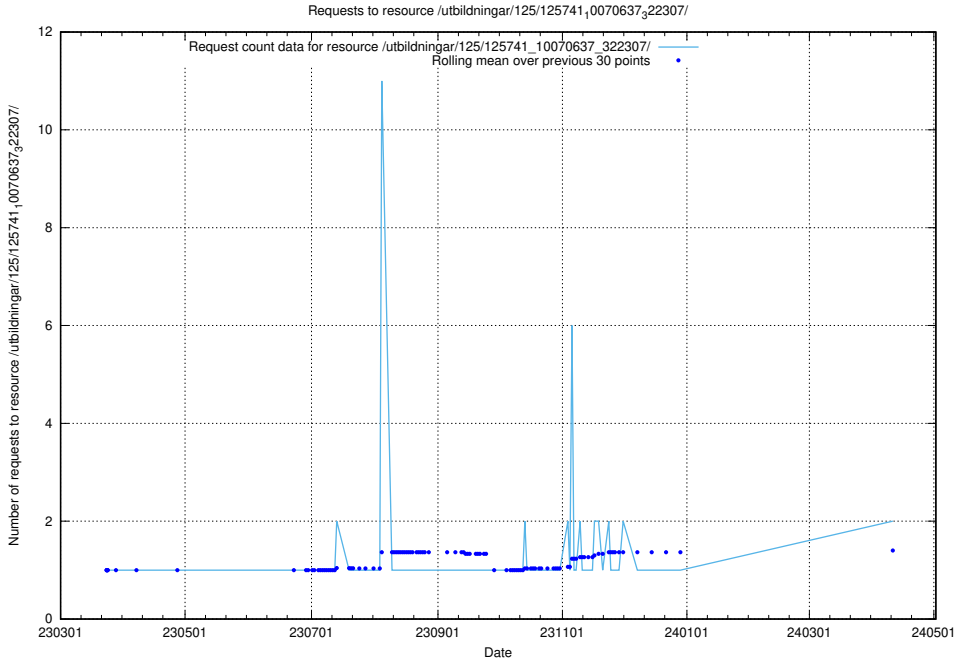

5.439 Usage of /utbildningar/125/125741_10070637_322307/

Here, we count the number of requests to resource /utbildningar/125/125741_10070637_322307/.