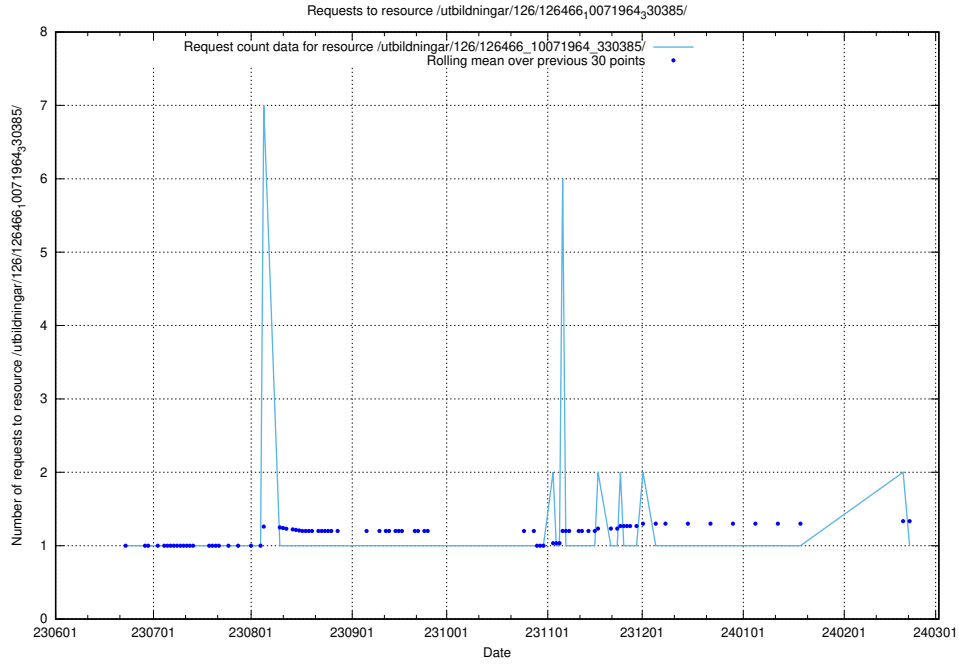

5.5676 Usage of /utbildningar/126/126466_10071964_330385/

Here, we count the number of requests to resource /utbildningar/126/126466_10071964_330385/.