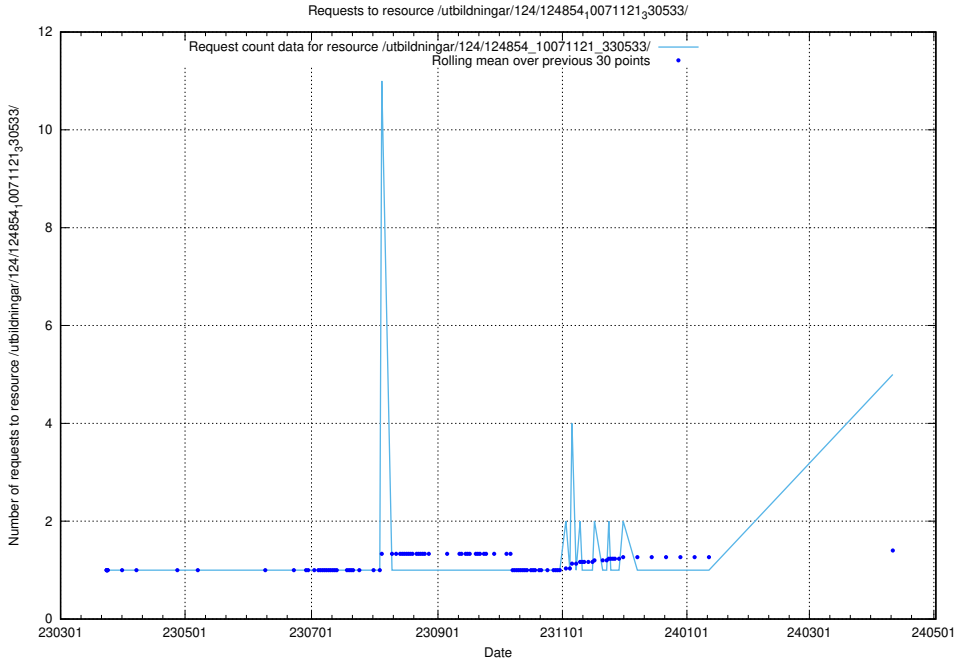

5.108 Usage of /utbildningar/124/124854_10071121_330533/

Here, we count the number of requests to resource /utbildningar/124/124854_10071121_330533/.