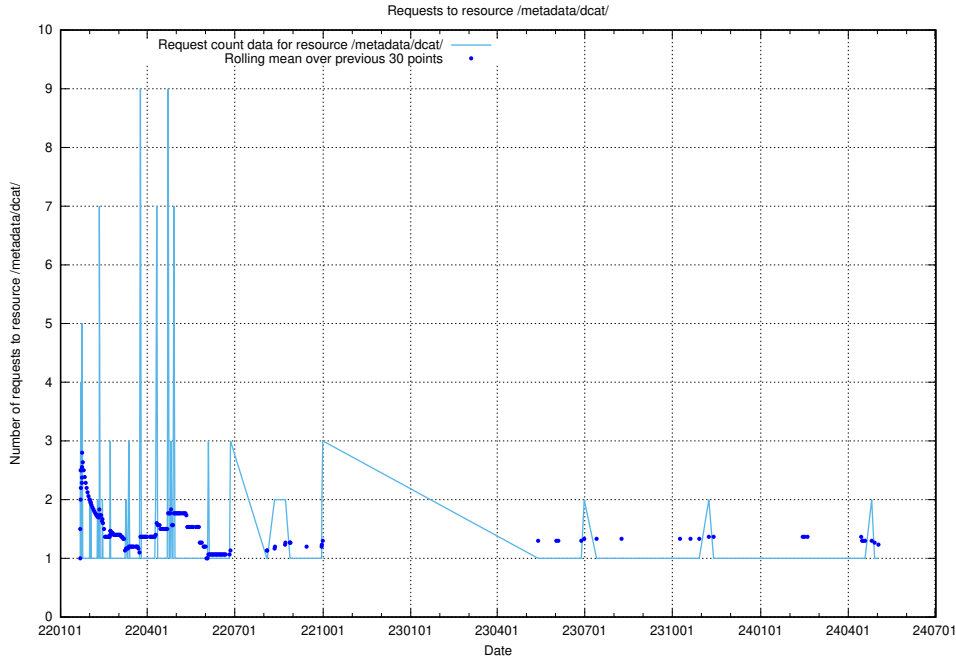

5.6503 Usage of /metadata/dcat/

Here, we count the number of requests to resource /metadata/dcat/.