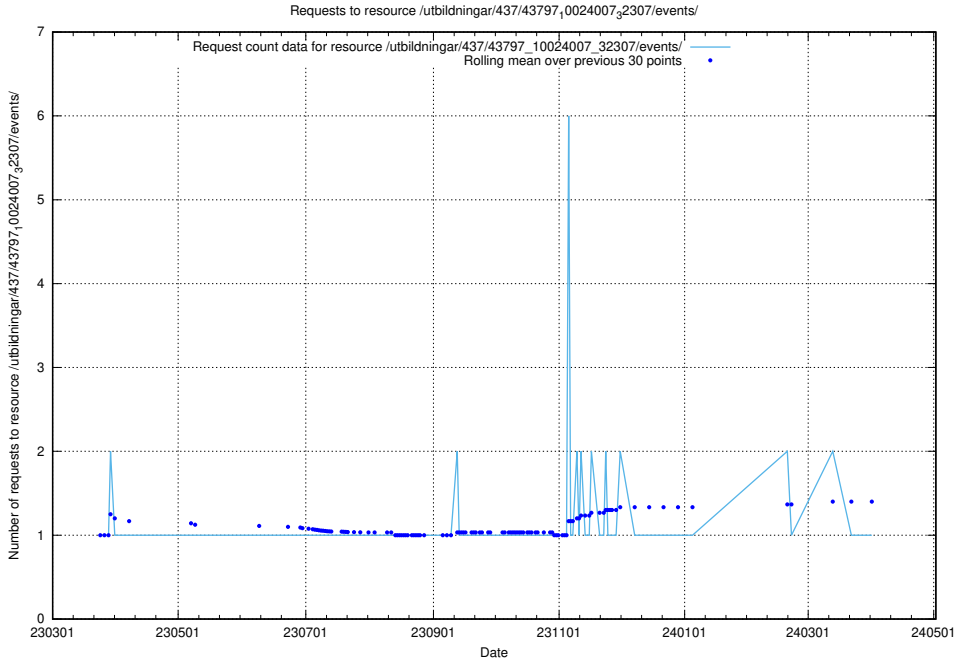

5.6183 Usage of /utbildningar/437/43797_10024007_32307/events/

Here, we count the number of requests to resource /utbildningar/437/43797_10024007_32307/events/.