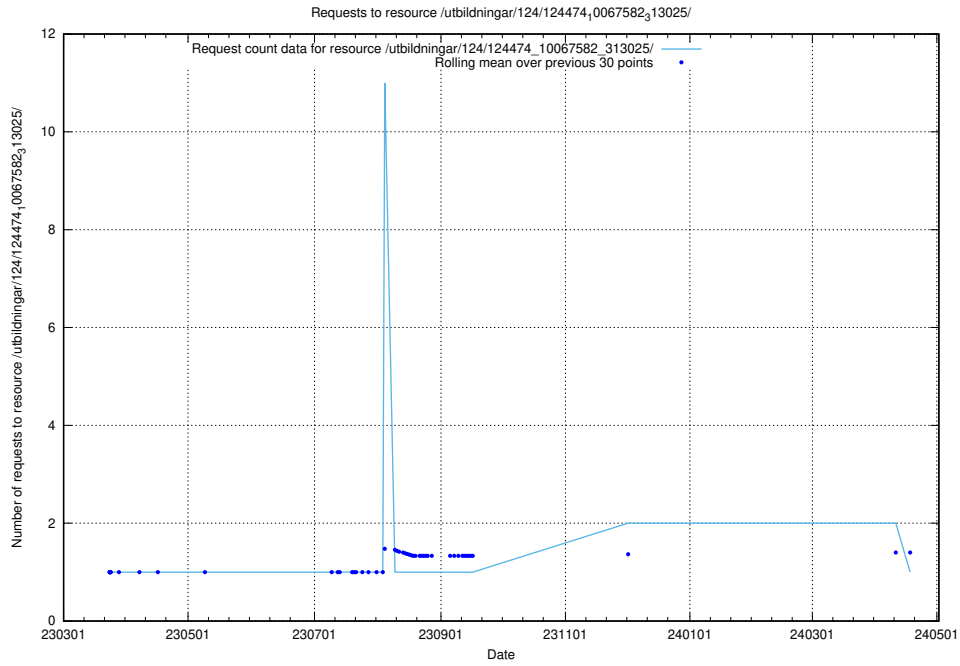

5.2921 Usage of /utbildningar/124/124474_10067582_313025/

Here, we count the number of requests to resource /utbildningar/124/124474_10067582_313025/.