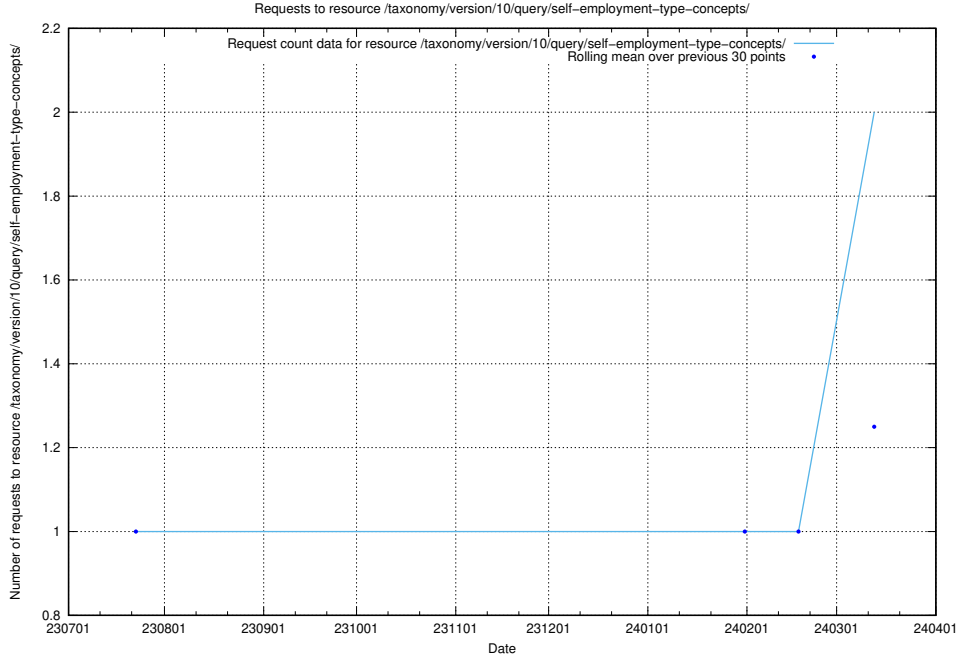

5.770 Usage of /taxonomy/version/10/query/self-employment-type-concepts/

Here, we count the number of requests to resource /taxonomy/version/10/query/self-employment-type-concepts/.