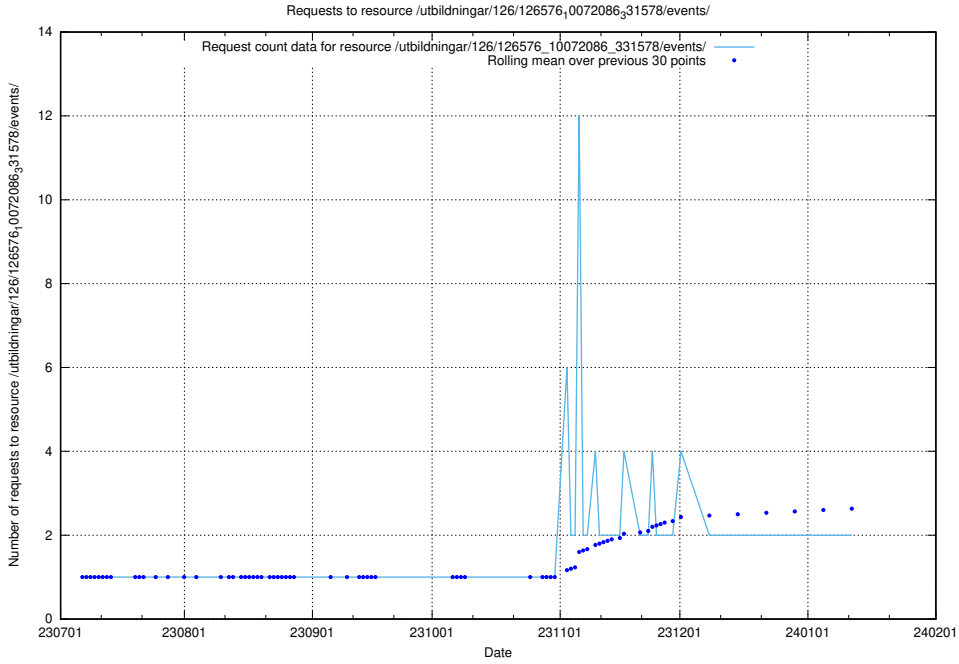

5.791 Usage of /utbildningar/126/126576_10072086_331578/events/

Here, we count the number of requests to resource /utbildningar/126/126576_10072086_331578/events/

5.792 Usage of /utbildningar/124/124862_10071083_324595/events/