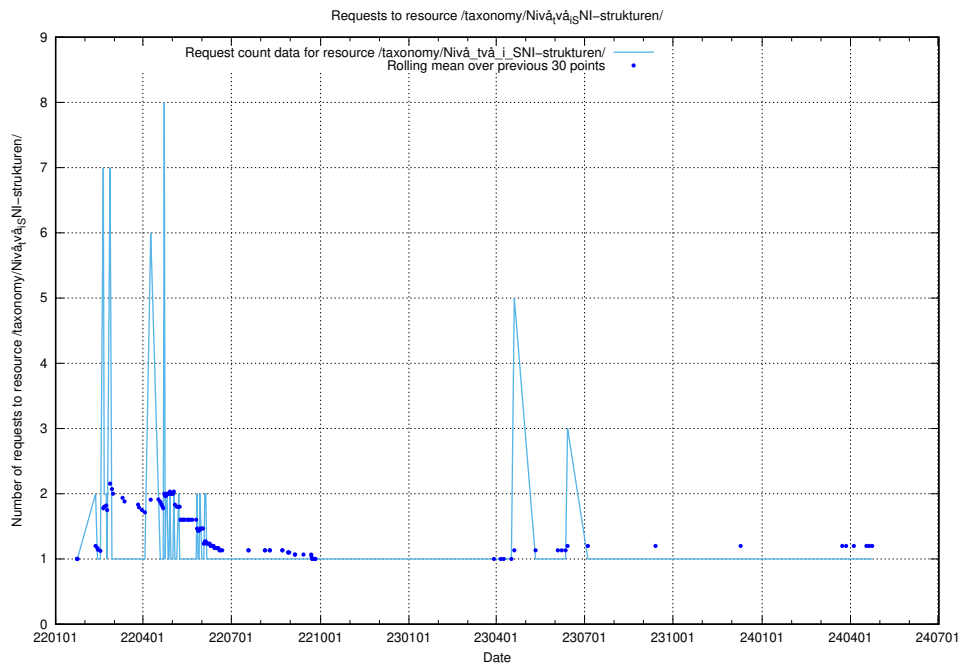

5.4248 Usage of /taxonomy/Nivå_två_i_SNI-strukturen/

Here, we count the number of requests to resource /taxonomy/Nivå_två_i_SNI-strukturen/.