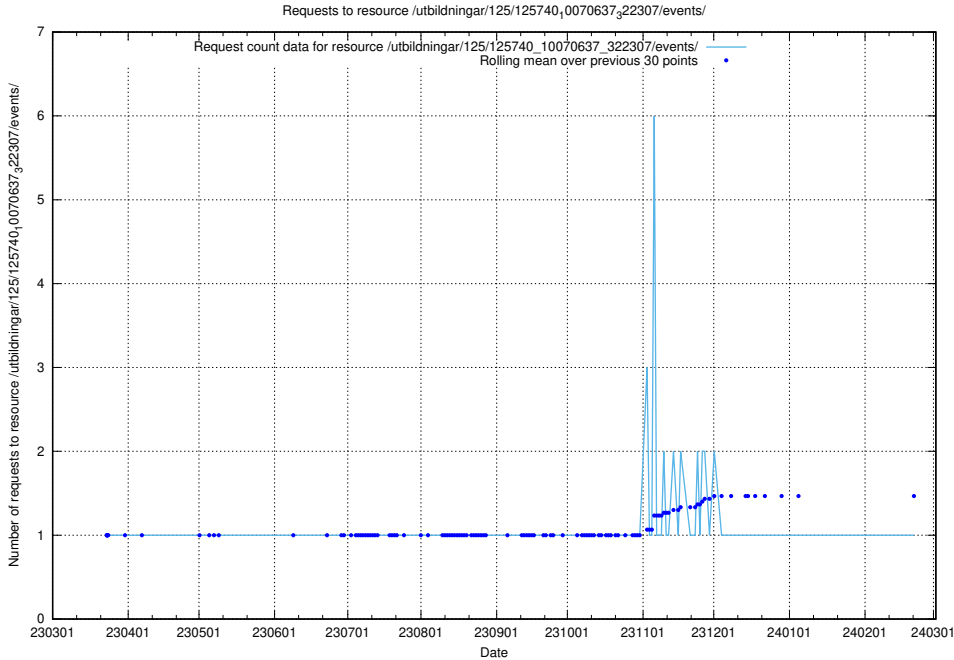

5.1022 Usage of /utbildningar/125/125740_10070637_322307/events/

Here, we count the number of requests to resource /utbildningar/125/125740_10070637_322307/events/