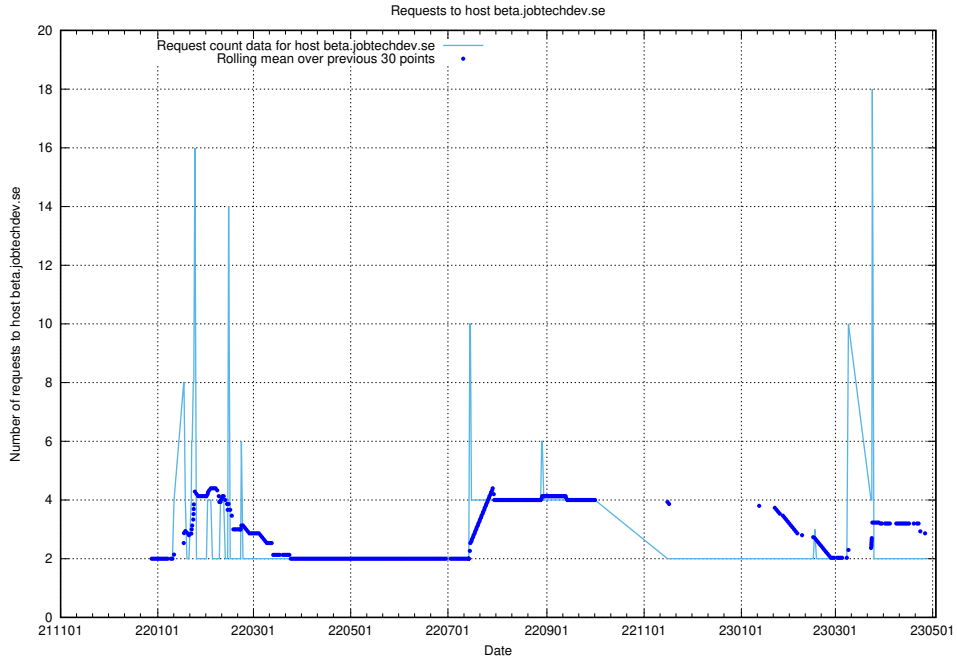

7.364 Usage of beta.jobtechdev.se

Here, we count the number of requests to host beta.jobtechdev.se.