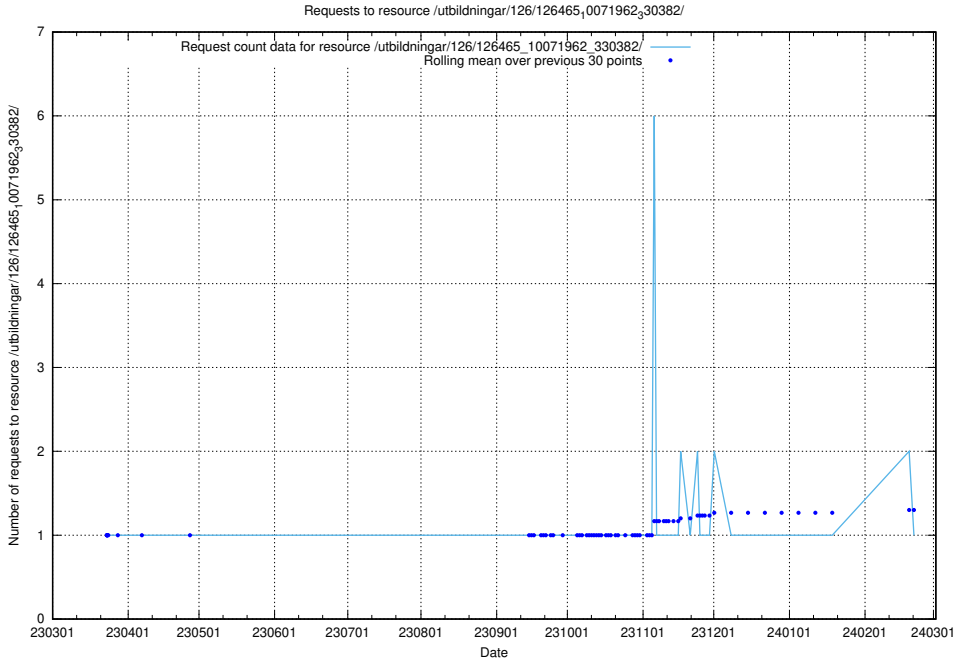

5.6426 Usage of /utbildningar/126/126465_10071962_330382/

Here, we count the number of requests to resource /utbildningar/126/126465_10071962_330382/.