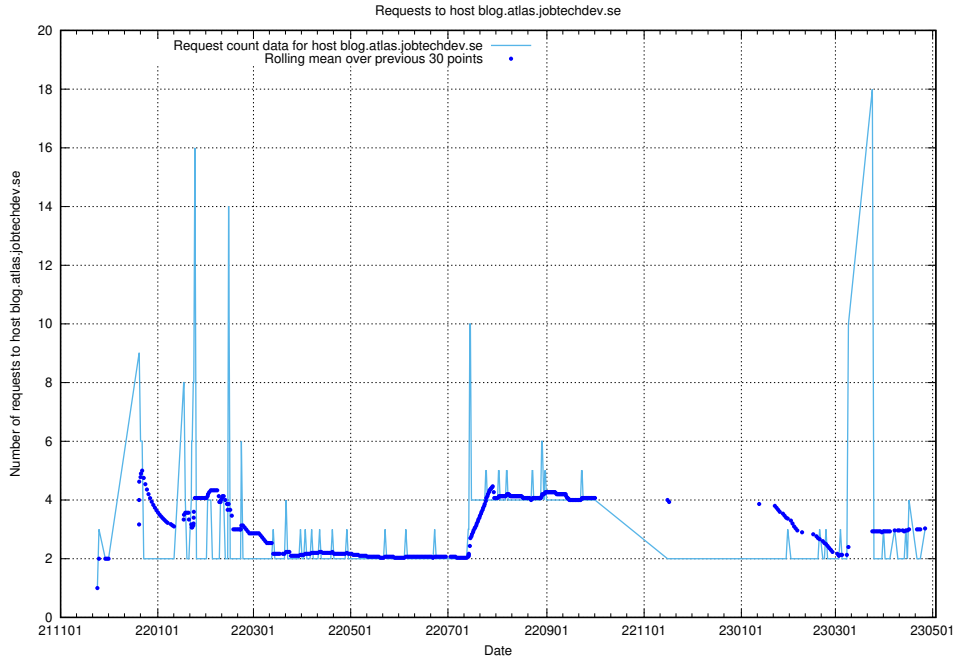

7.215 Usage of blog.atlas.jobtechdev.se

Here, we count the number of requests to host blog.atlas.jobtechdev.se.