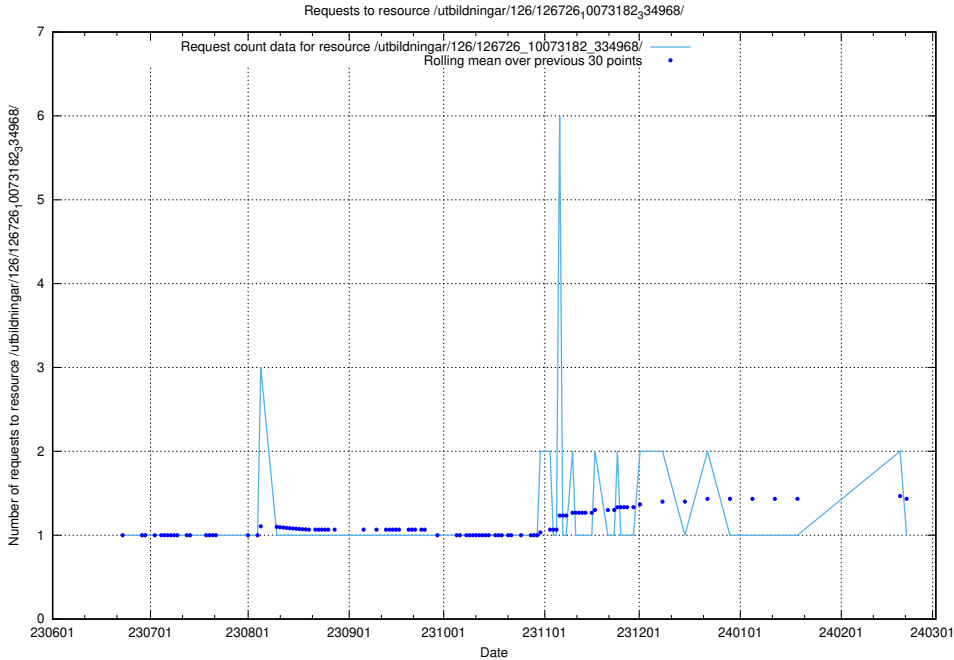

5.5625 Usage of /utbildningar/126/126726_10073182_334968/

Here, we count the number of requests to resource /utbildningar/126/126726_10073182_334968/.