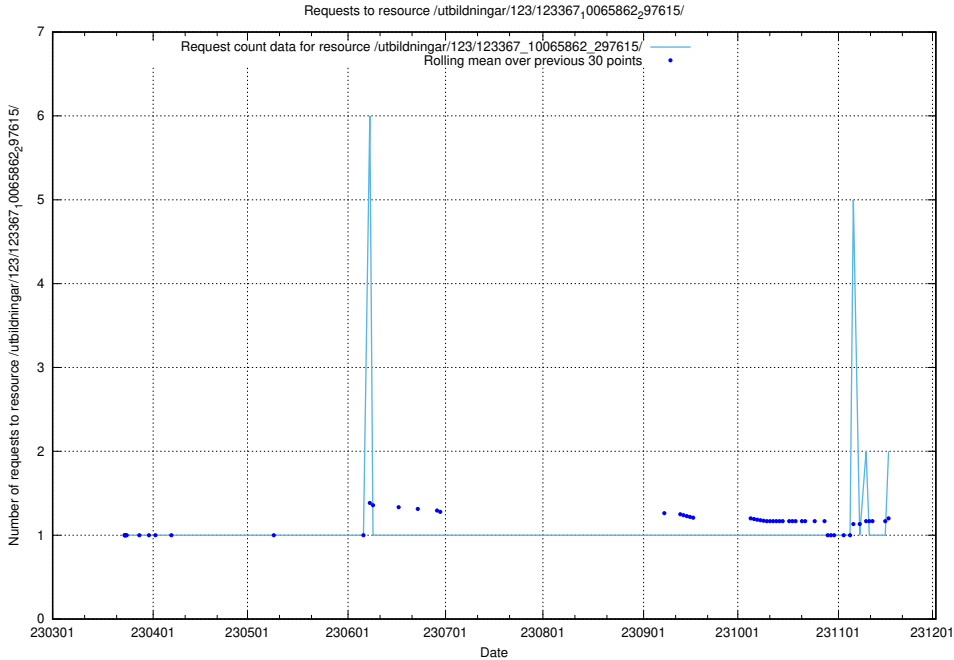

5.744 Usage of /utbildningar/123/123367_10065862_297615/

Here, we count the number of requests to resource /utbildningar/123/123367_10065862_297615/.