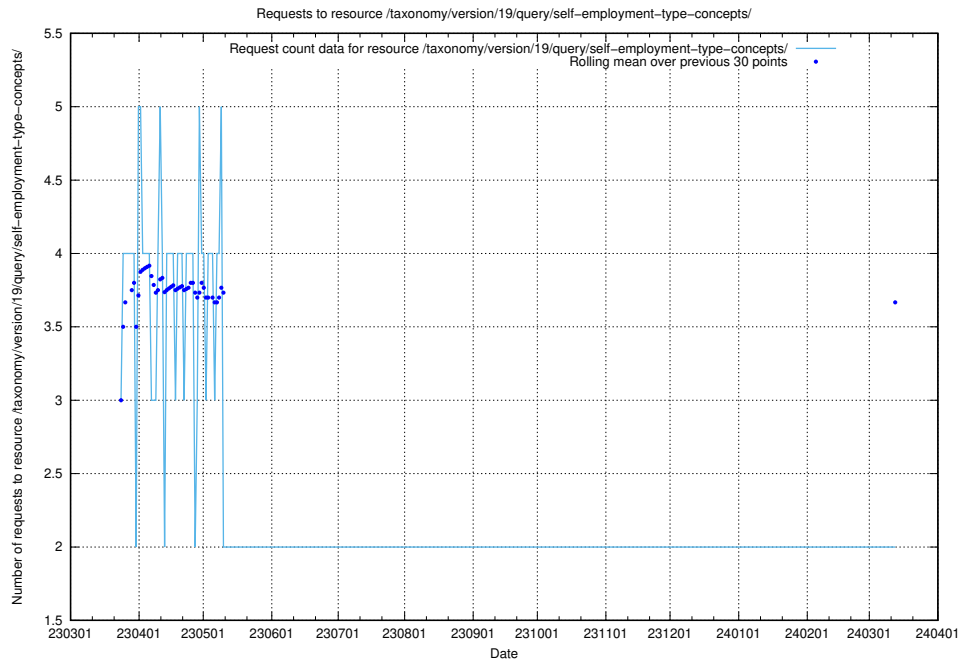

5.938 Usage of /taxonomy/version/19/query/self-employment-type-concepts/

Here, we count the number of requests to resource /taxonomy/version/19/query/self-employment-type-concepts/.