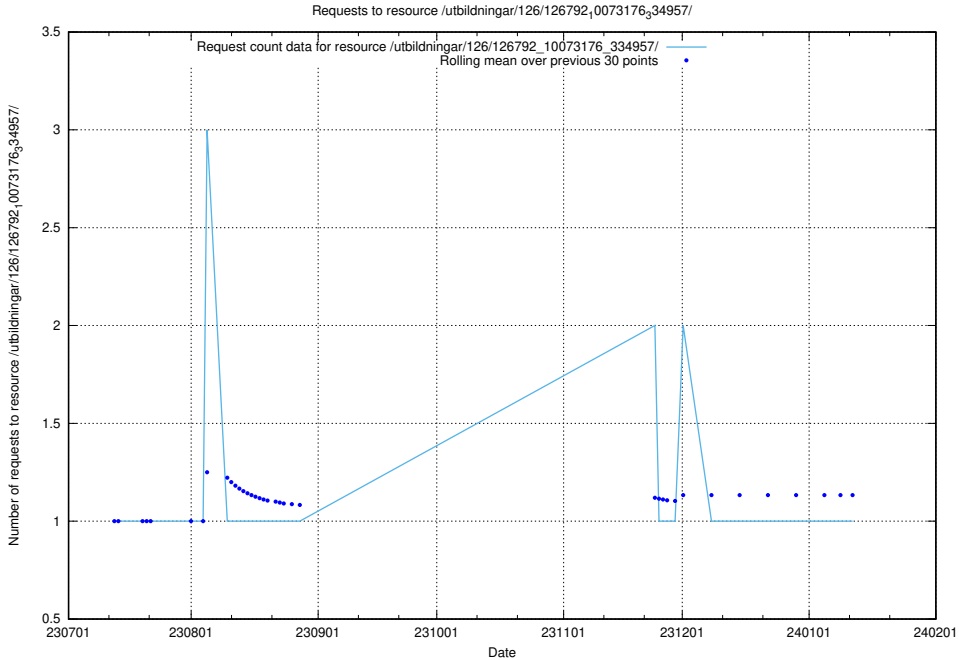

5.5127 Usage of /utbildningar/126/126792_10073176_334957/

Here, we count the number of requests to resource /utbildningar/126/126792_10073176_334957/.