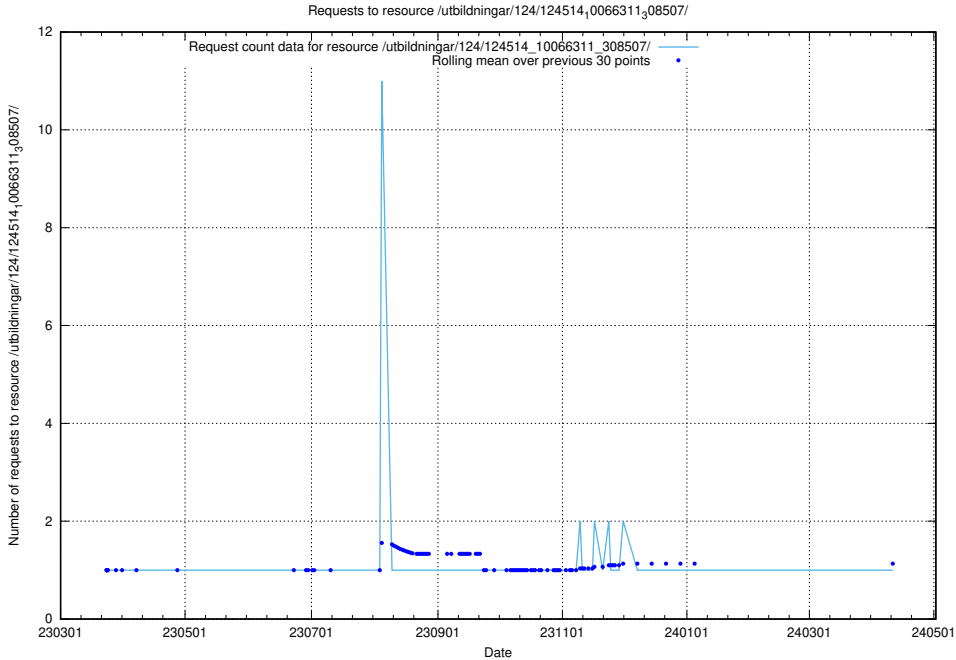

5.1832 Usage of /utbildningar/124/124514_10066311_308507/

Here, we count the number of requests to resource /utbildningar/124/124514_10066311_308507/.