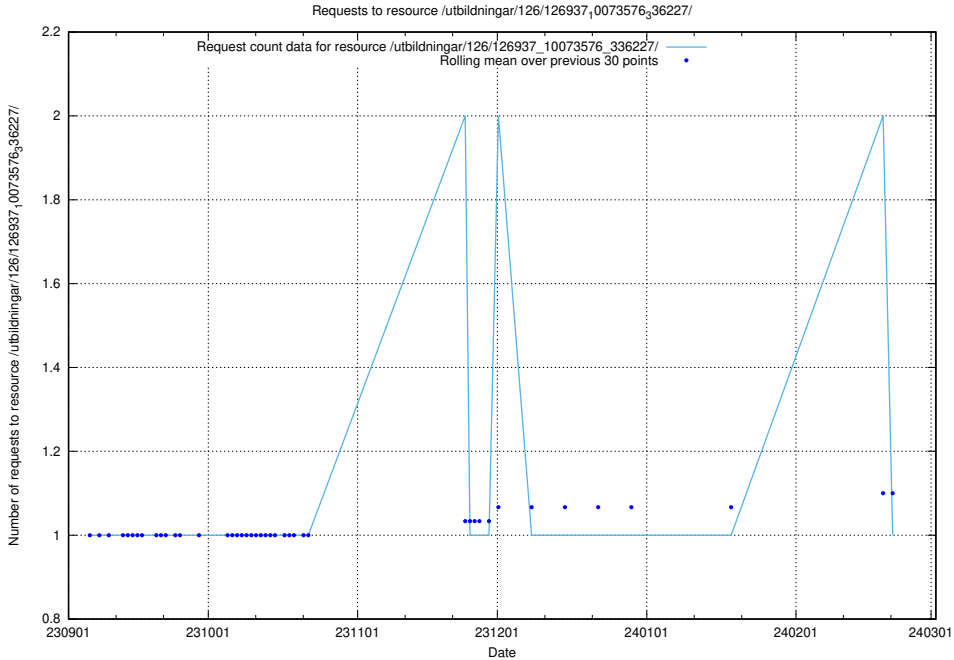

5.4680 Usage of /utbildningar/126/126937_10073576_336227/

Here, we count the number of requests to resource /utbildningar/126/126937_10073576_336227/.