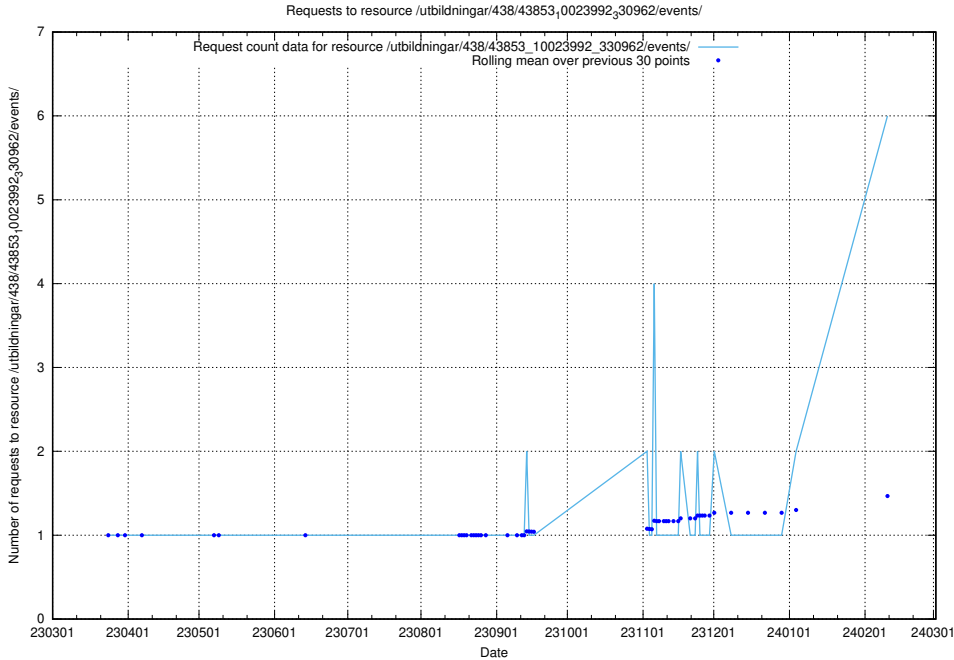

5.93 Usage of /utbildningar/438/43853_10023992_330962/events/

Here, we count the number of requests to resource /utbildningar/438/43853_10023992_330962/events/.