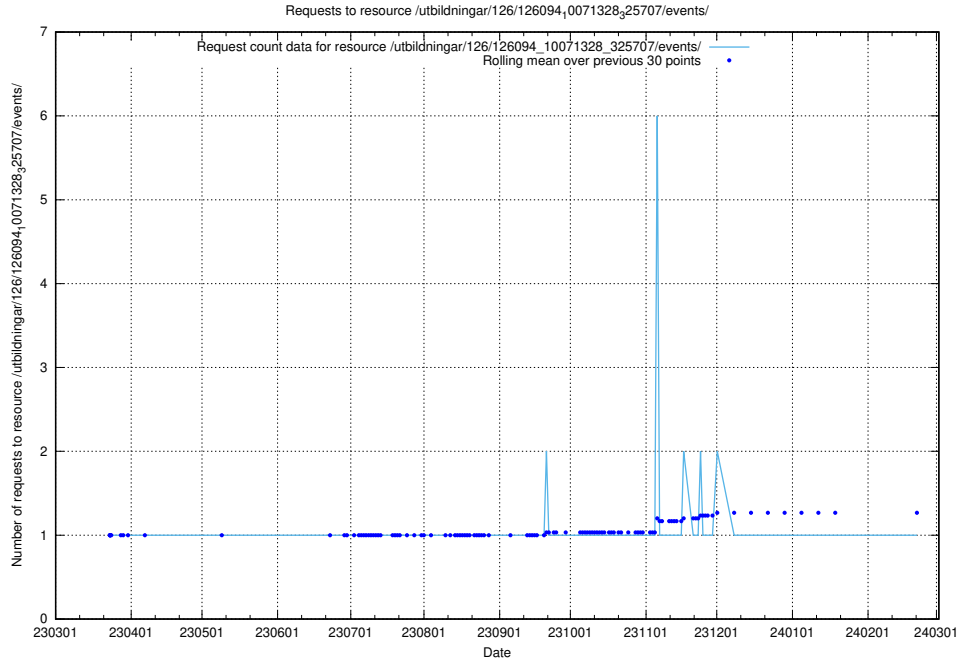

5.6440 Usage of /utbildningar/126/126094_10071328_325707/events/

Here, we count the number of requests to resource /utbildningar/126/126094_10071328_325707/events/