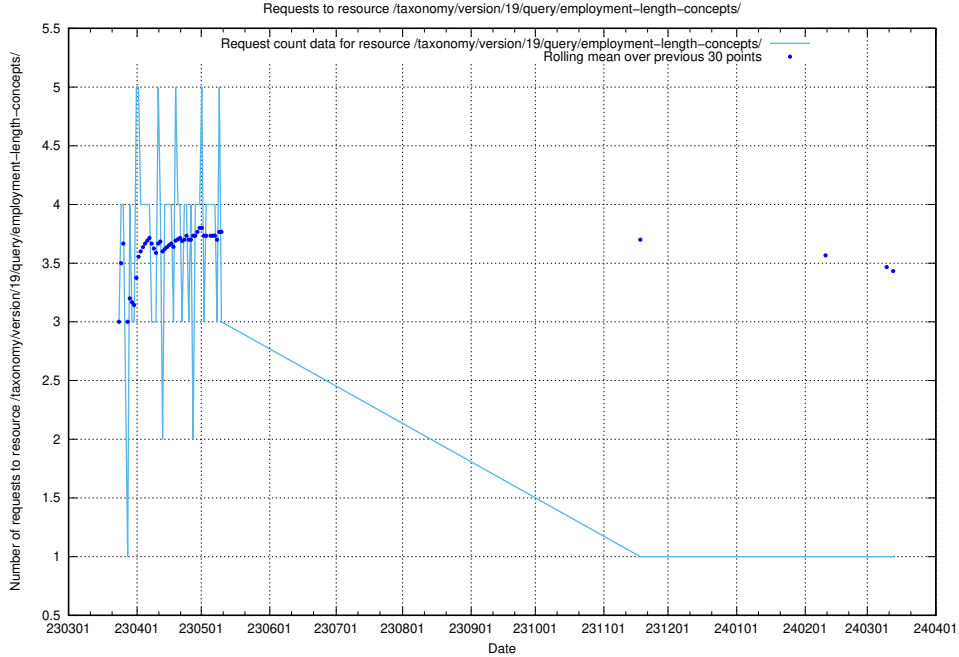

5.6153 Usage of /taxonomy/version/19/query/employment-length-concepts/

Here, we count the number of requests to resource /taxonomy/version/19/query/employment-length-concepts/.