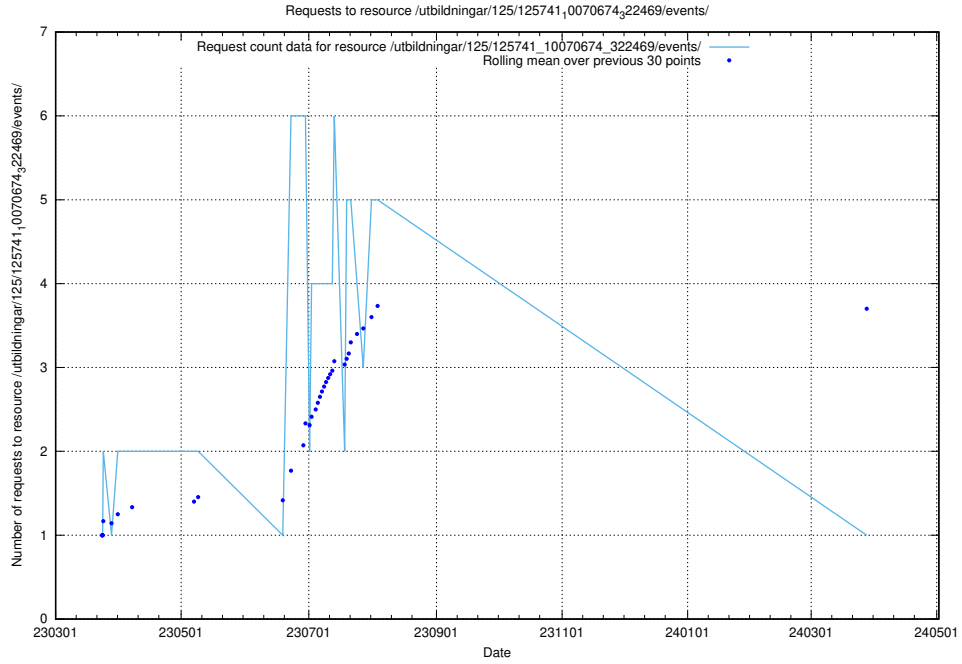

5.6491 Usage of /utbildningar/125/125741_10070674_322469/events/

Here, we count the number of requests to resource /utbildningar/125/125741_10070674_322469/events/