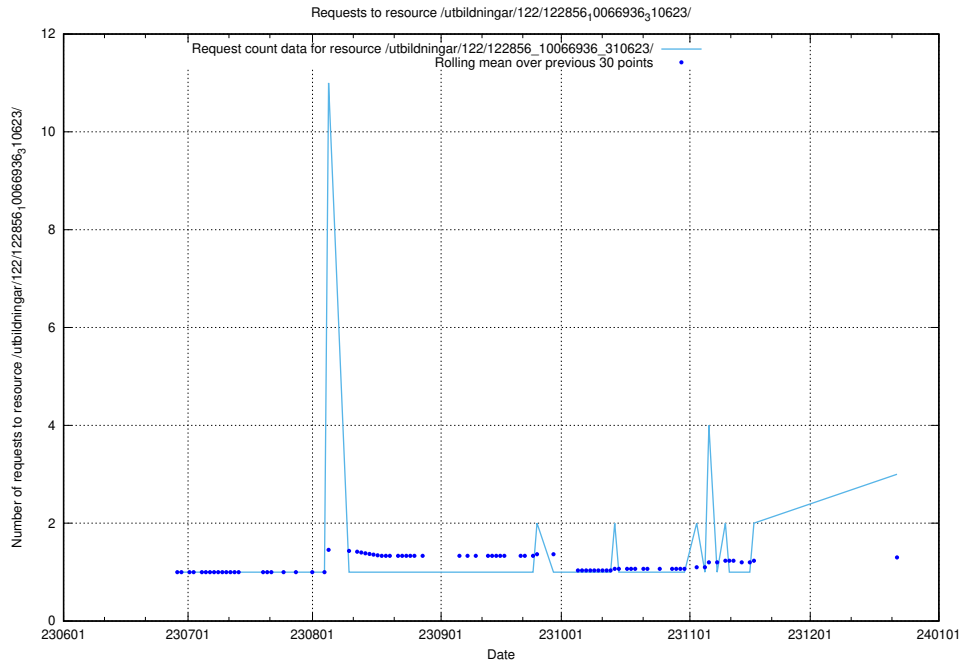

5.372 Usage of /utbildningar/122/122856_10066936_310623/

Here, we count the number of requests to resource /utbildningar/122/122856_10066936_310623/.