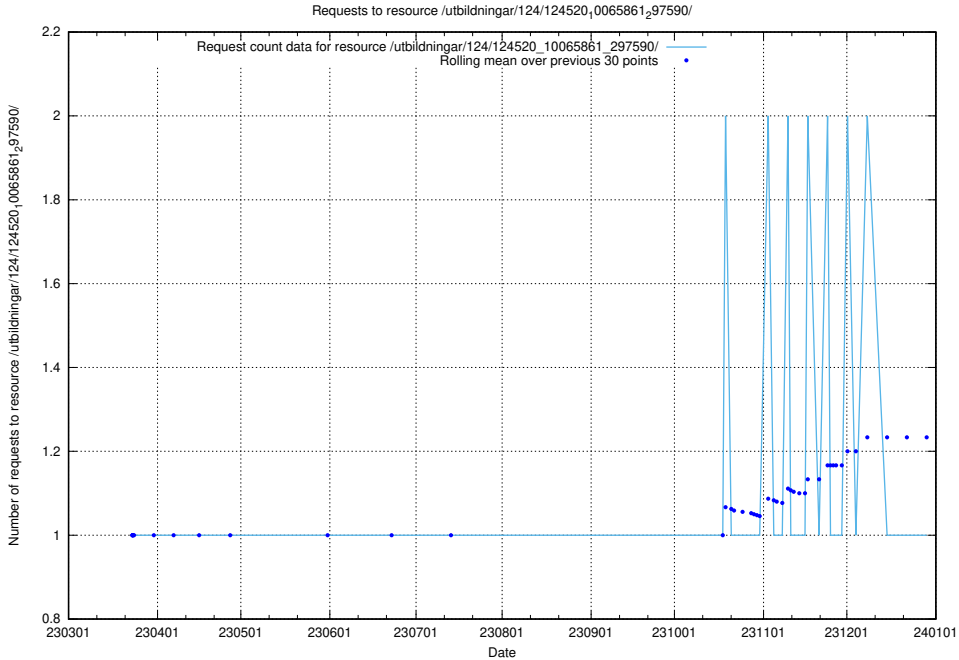

5.1280 Usage of /utbildningar/124/124520_10065861_297590/

Here, we count the number of requests to resource /utbildningar/124/124520_10065861_297590/.