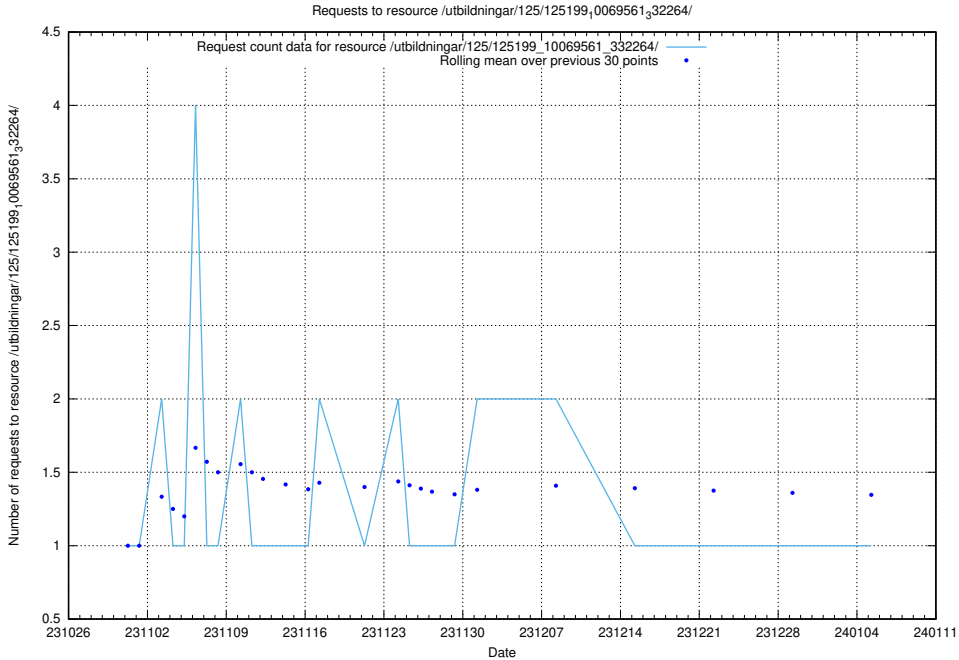

5.4197 Usage of /utbildningar/125/125199_10069561_332264/

Here, we count the number of requests to resource /utbildningar/125/125199_10069561_332264/.