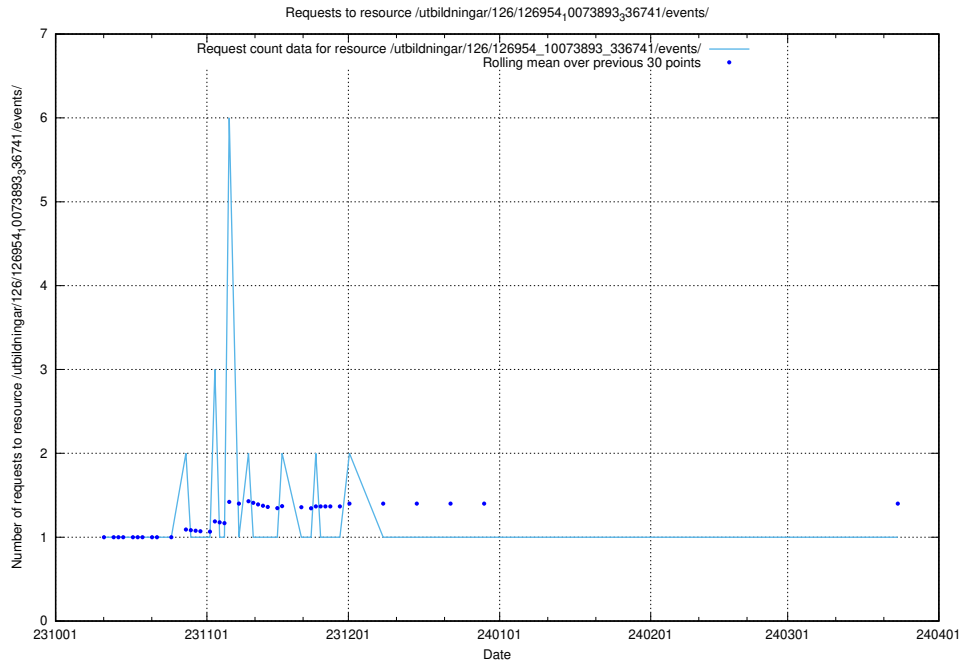

5.4392 Usage of /utbildningar/126/126954_10073893_336741/events/

Here, we count the number of requests to resource /utbildningar/126/126954_10073893_336741/events/