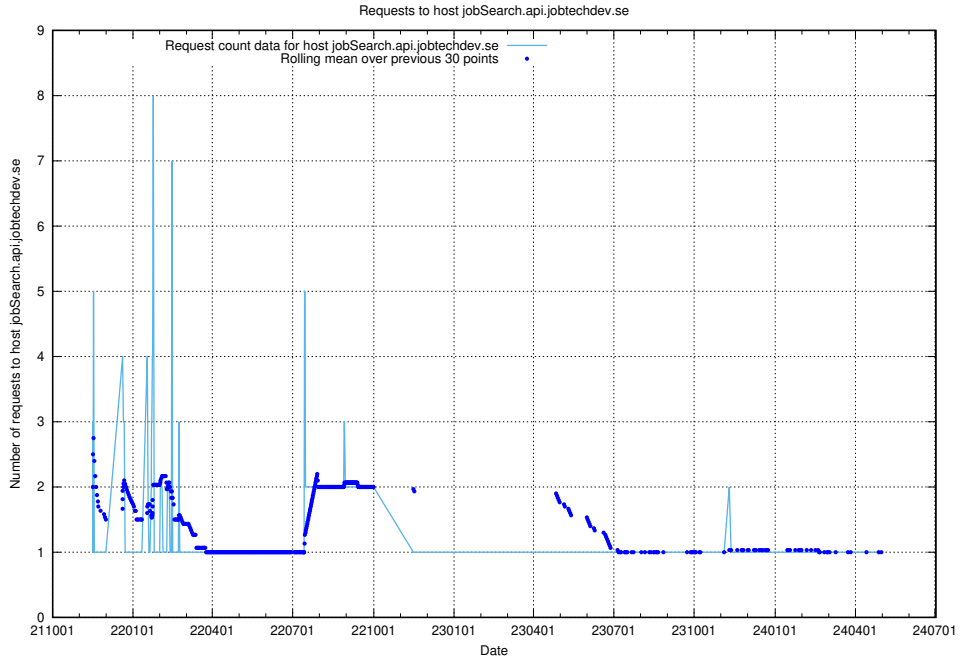

7.647 Usage of jobSearch.api.jobtechdev.se

Here, we count the number of requests to host jobSearch.api.jobtechdev.se.