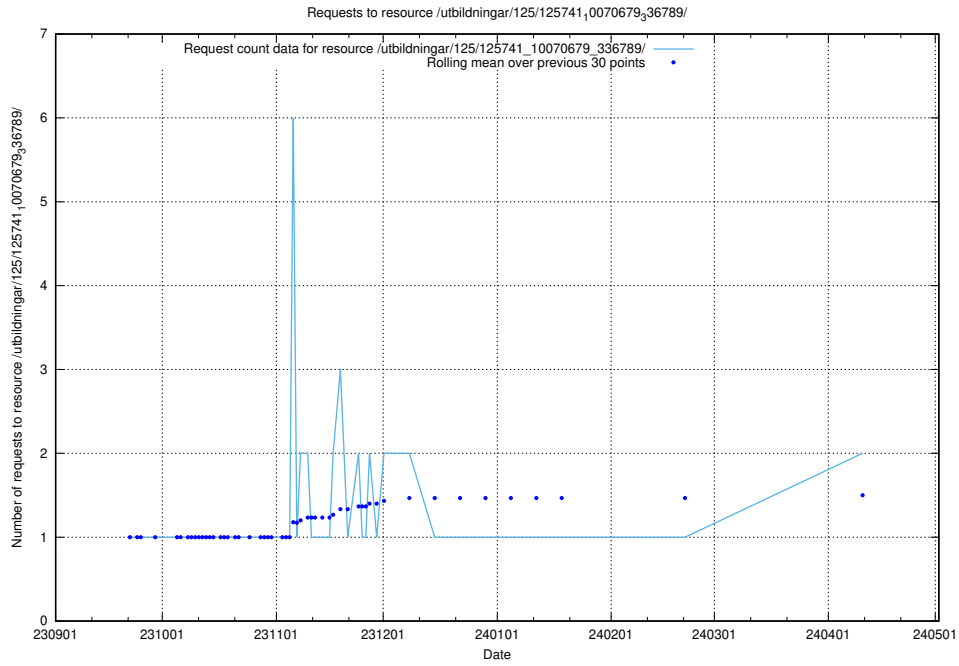

5.716 Usage of /utbildningar/125/125741_10070679_336789/

Here, we count the number of requests to resource /utbildningar/125/125741_10070679_336789/.