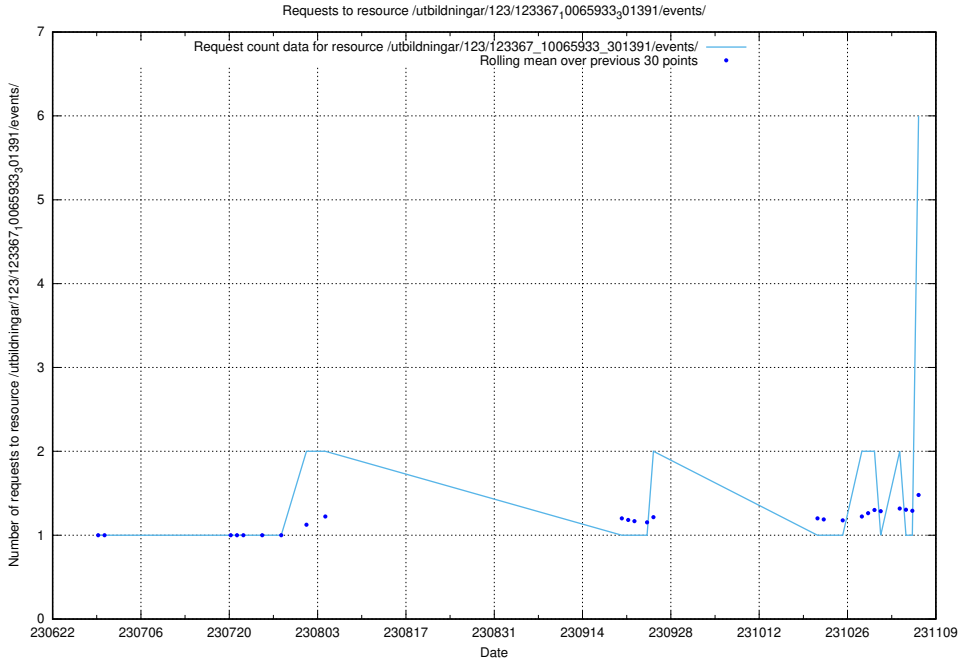

5.84 Usage of /utbildningar/123/123367_10065933_301391/events/

Here, we count the number of requests to resource /utbildningar/123/123367_10065933_301391/events/