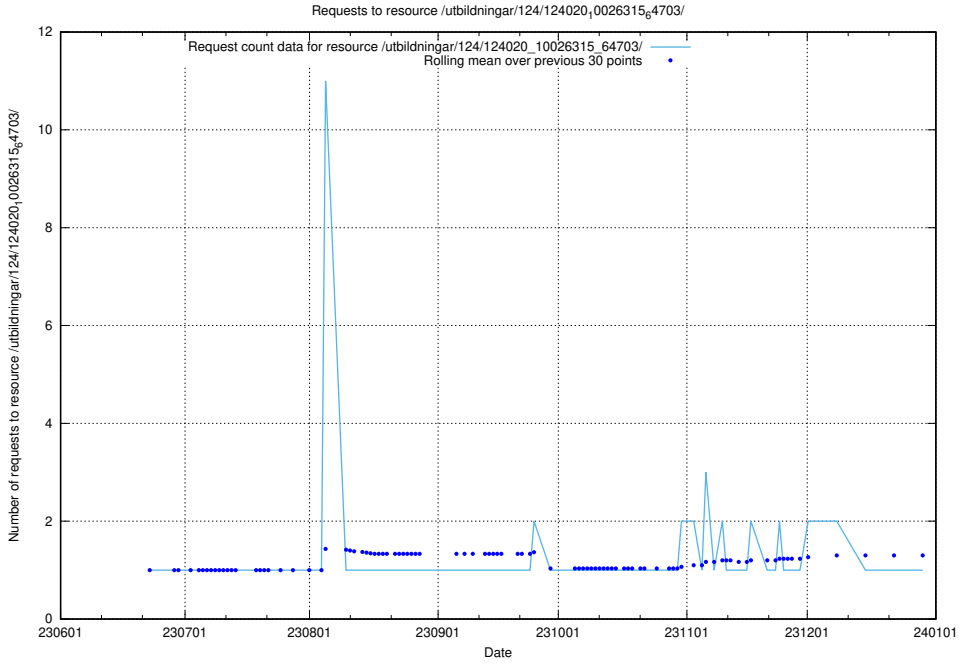

5.5849 Usage of /utbildningar/124/124020_10026315_64703/

Here, we count the number of requests to resource /utbildningar/124/124020_10026315_64703/.