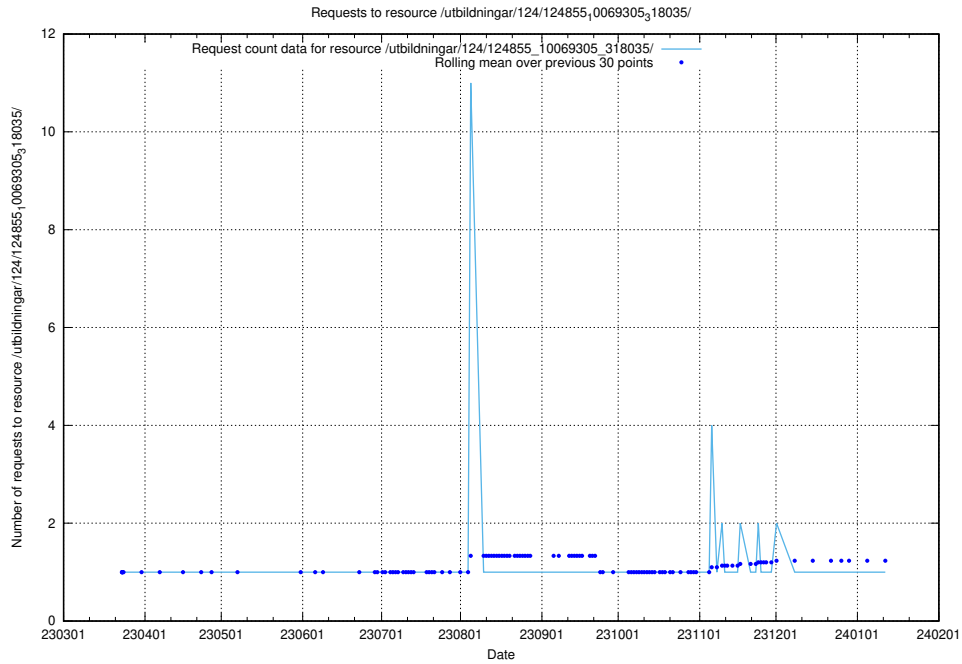

5.1207 Usage of /utbildningar/124/124855_10069305_318035/

Here, we count the number of requests to resource /utbildningar/124/124855_10069305_318035/.