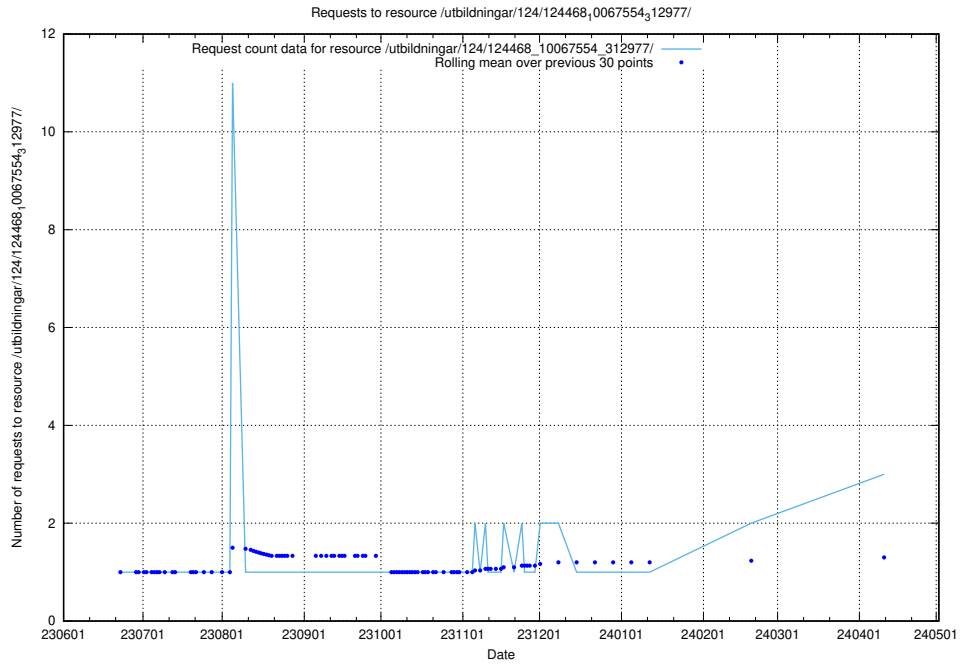

5.392 Usage of /utbildningar/124/124468_10067554_312977/

Here, we count the number of requests to resource /utbildningar/124/124468_10067554_312977/.