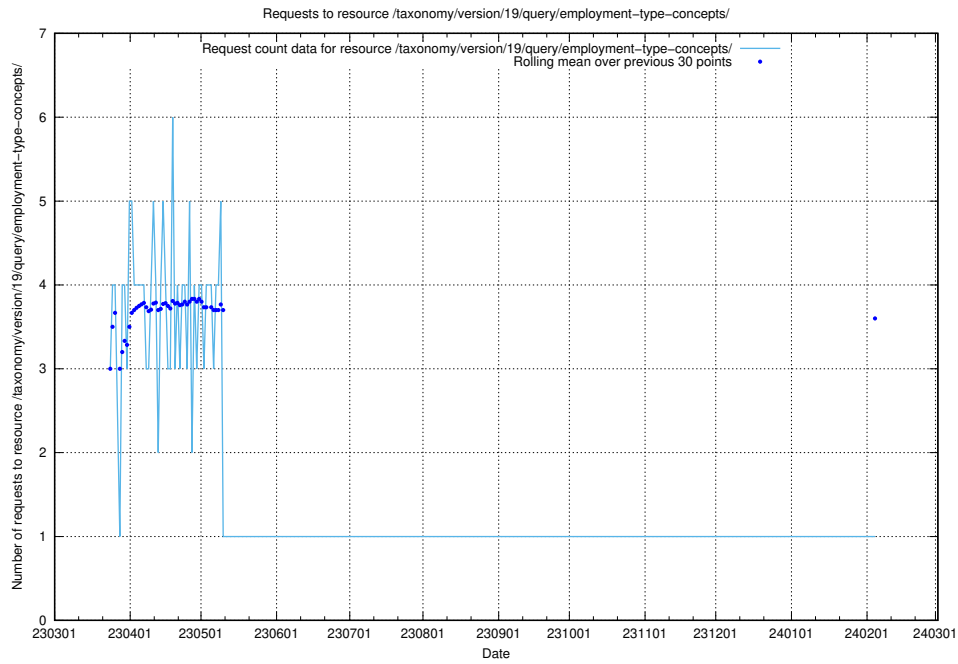

5.6152 Usage of /taxonomy/version/19/query/employment-type-concepts/

Here, we count the number of requests to resource /taxonomy/version/19/query/employment-type-concepts/.