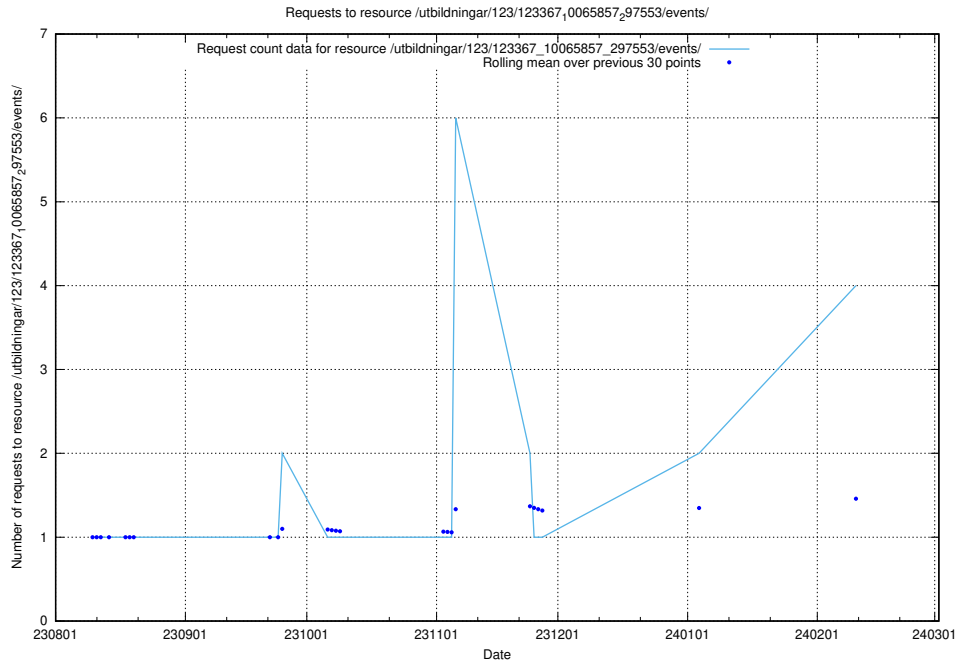

5.213 Usage of /utbildningar/123/123367_10065857_297553/events/

Here, we count the number of requests to resource /utbildningar/123/123367_10065857_297553/events/