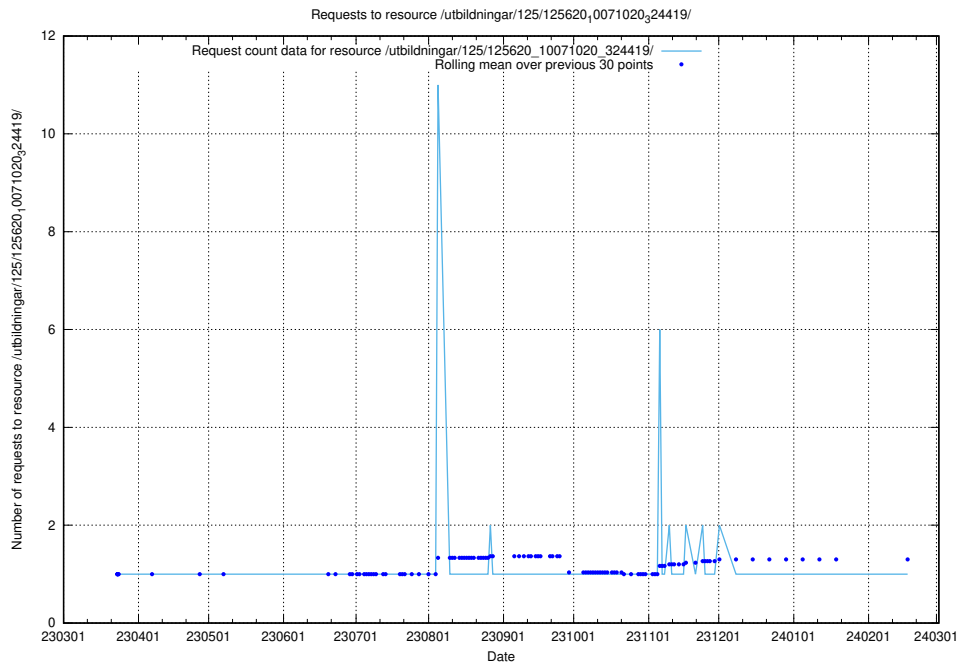

5.1069 Usage of /utbildningar/125/125620_10071020_324419/

Here, we count the number of requests to resource /utbildningar/125/125620_10071020_324419/.