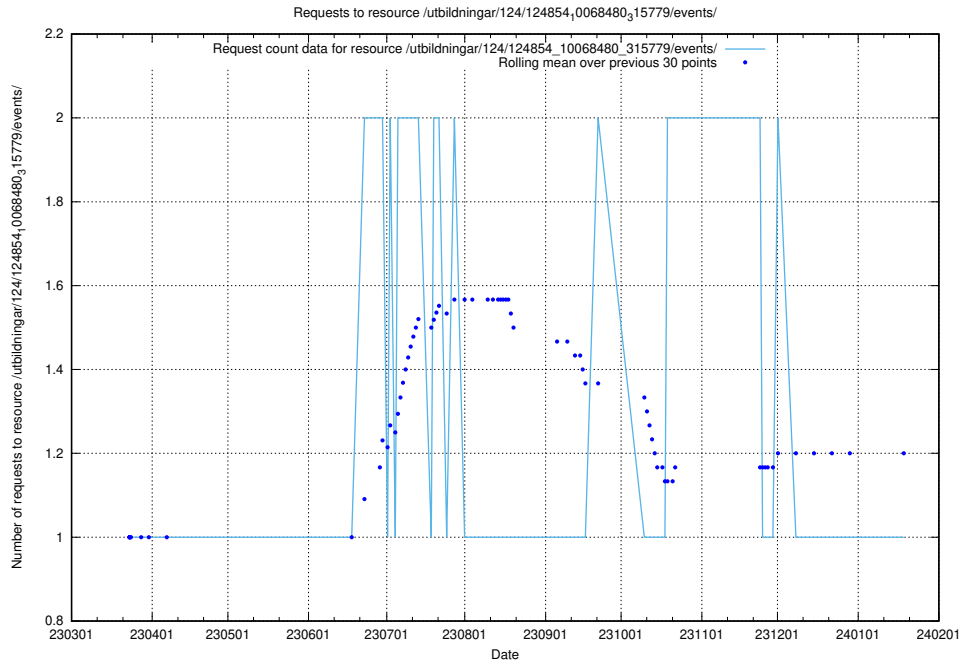

5.1222 Usage of /utbildningar/124/124854_10068480_315779/events/

Here, we count the number of requests to resource /utbildningar/124/124854_10068480_315779/events/