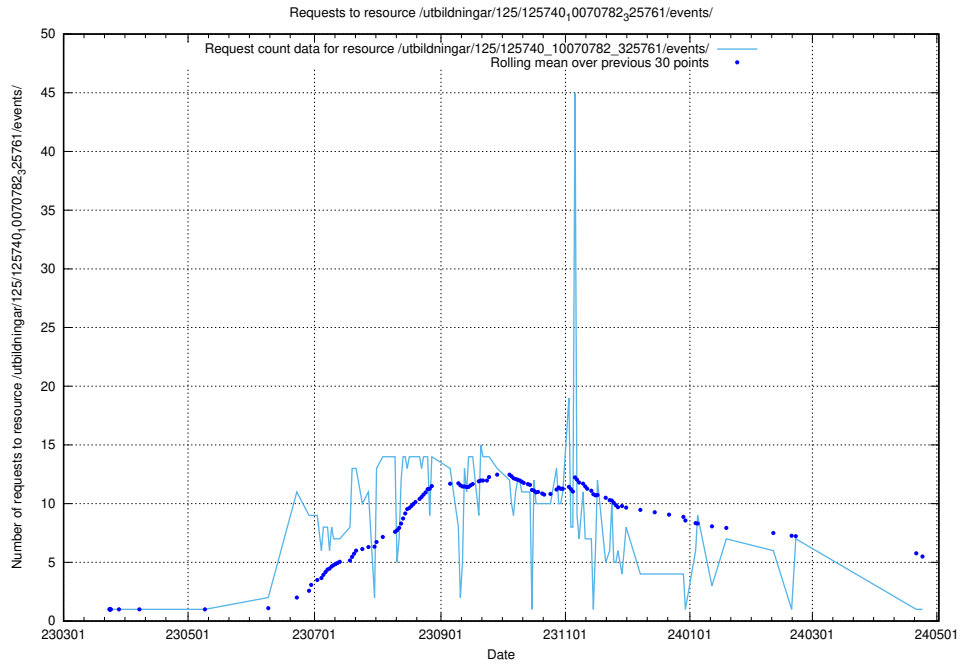

5.977 Usage of /utbildningar/125/125740_10070782_325761/events/

Here, we count the number of requests to resource /utbildningar/125/125740_10070782_325761/events/