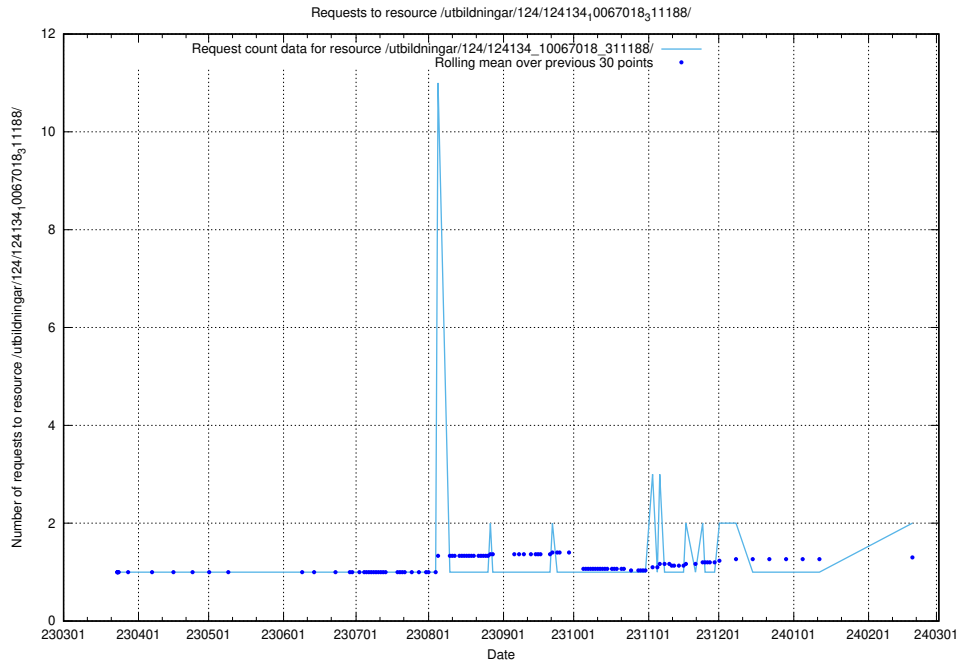

5.673 Usage of /utbildningar/124/124134_10067018_311188/

Here, we count the number of requests to resource /utbildningar/124/124134_10067018_311188/.