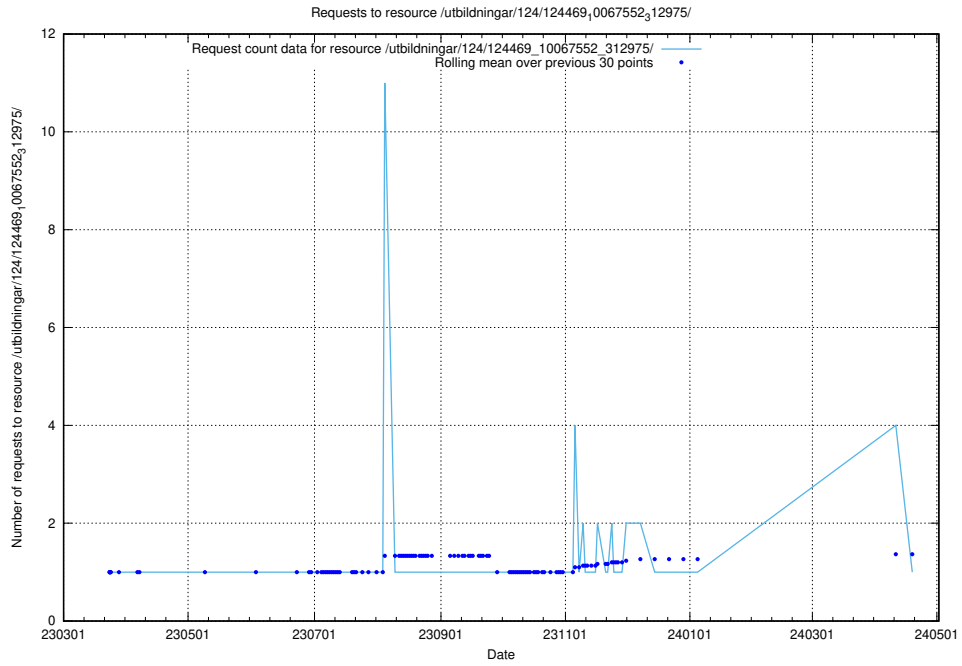

5.3365 Usage of /utbildningar/124/124469_10067552_312975/

Here, we count the number of requests to resource /utbildningar/124/124469_10067552_312975/.