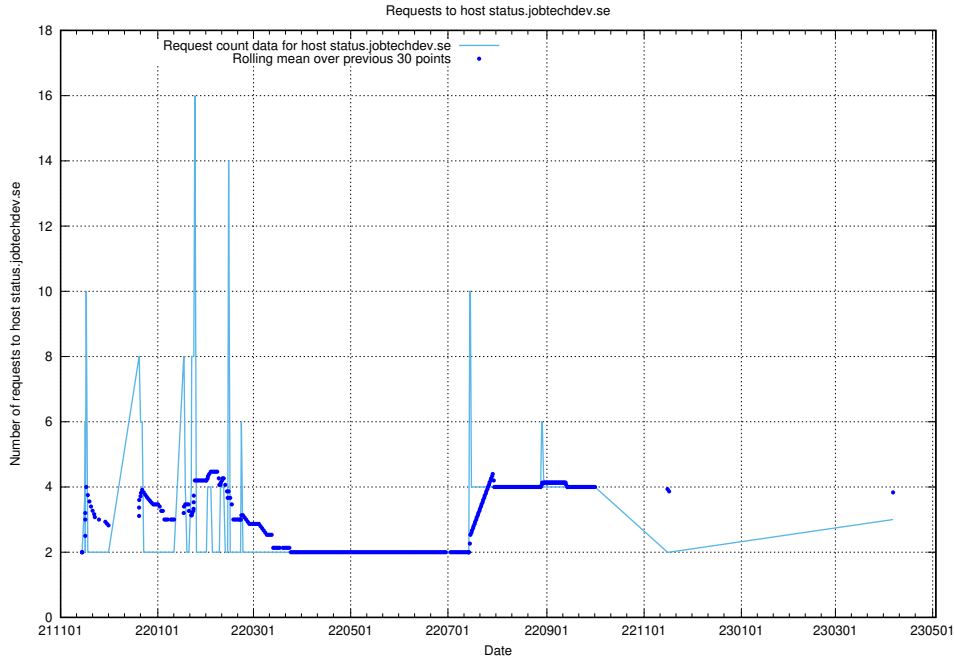

7.240 Usage of status.jobtechdev.se

Here, we count the number of requests to host status.jobtechdev.se.