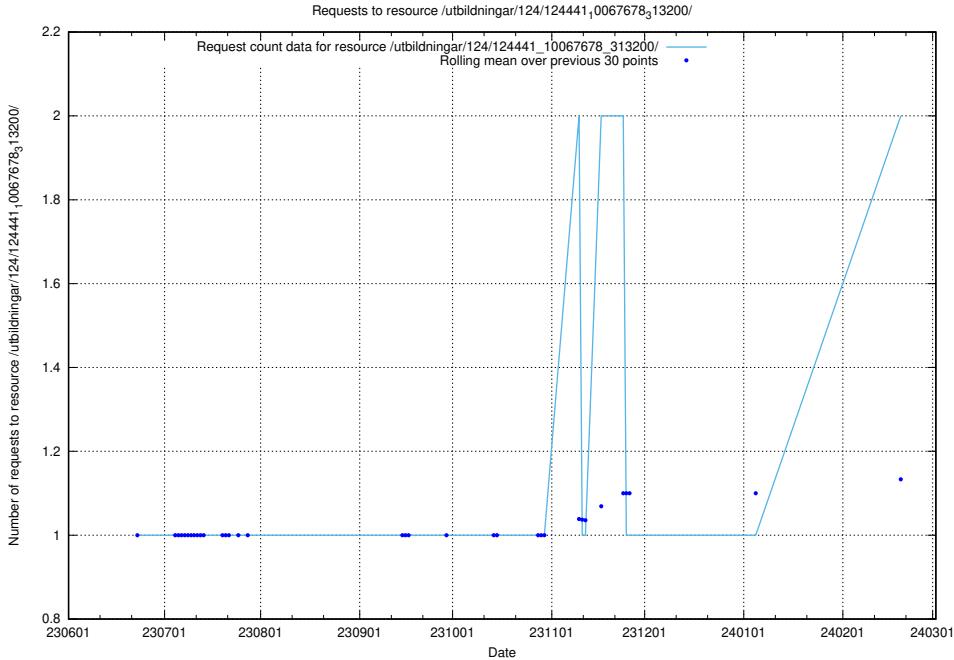

5.851 Usage of /utbildningar/124/124441_10067678_313200/

Here, we count the number of requests to resource /utbildningar/124/124441_10067678_313200/.