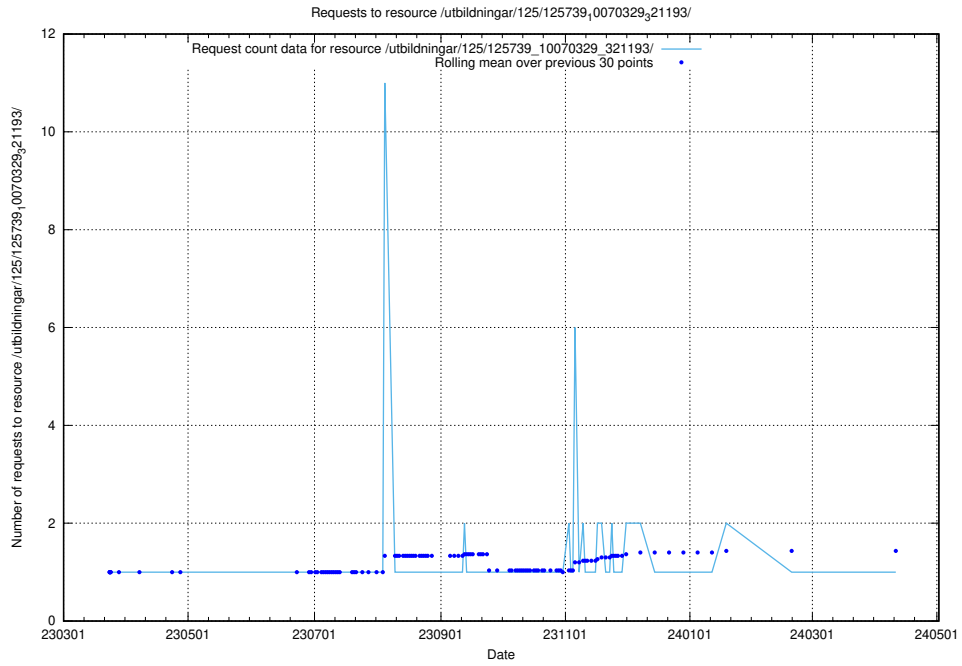

5.1023 Usage of /utbildningar/125/125739_10070329_321193/

Here, we count the number of requests to resource /utbildningar/125/125739_10070329_321193/.