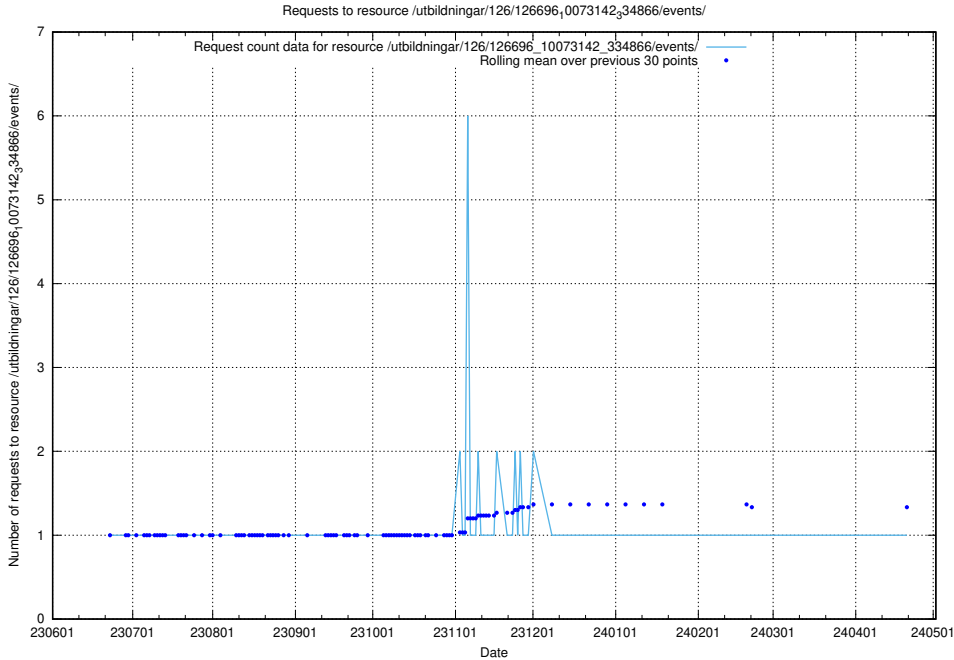

5.5648 Usage of /utbildningar/126/126696_10073142_334866/events/

Here, we count the number of requests to resource /utbildningar/126/126696_10073142_334866/events/