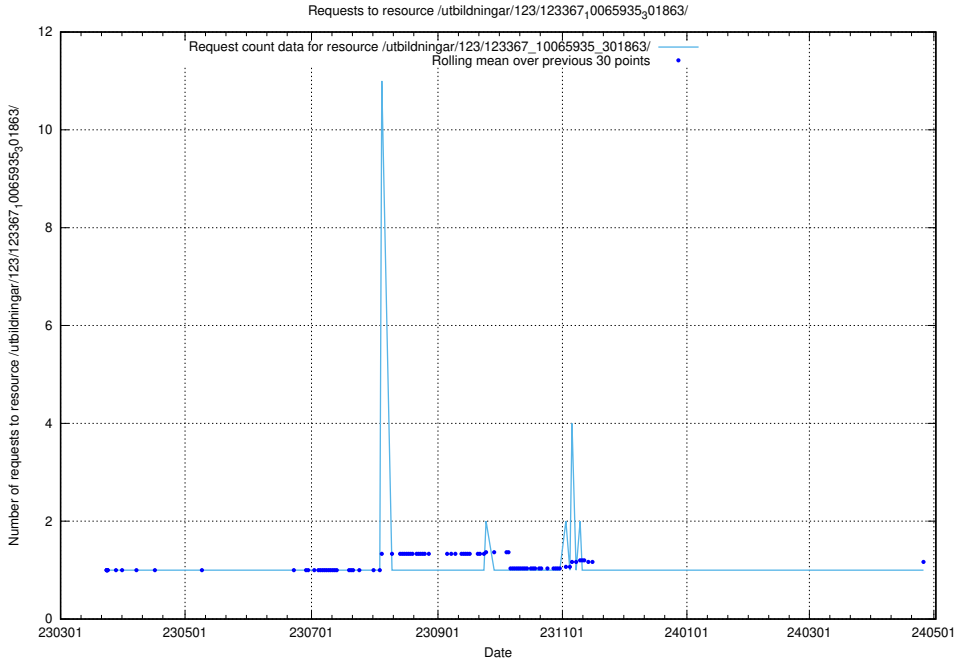

Here, we count the number of requests to resource /utbildningar/124/124855_10073707_336464/events/

5.4634 Usage of /utbildningar/123/123367_10065935_301863/

Here, we count the number of requests to resource /utbildningar/123/123367_10065935_301863/.