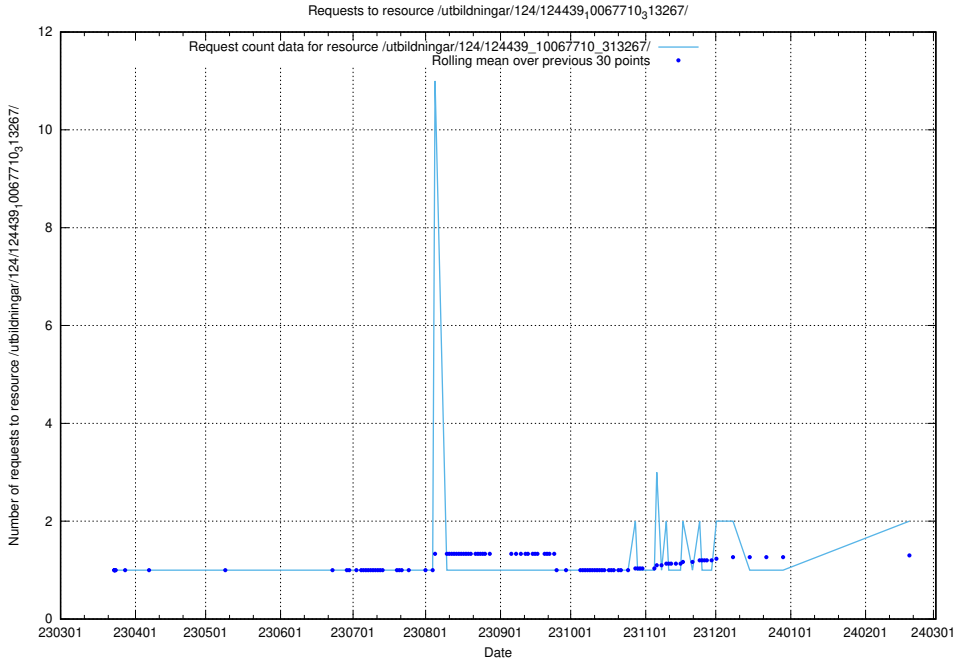

5.635 Usage of /utbildningar/124/124439_10067710_313267/

Here, we count the number of requests to resource /utbildningar/124/124439_10067710_313267/.