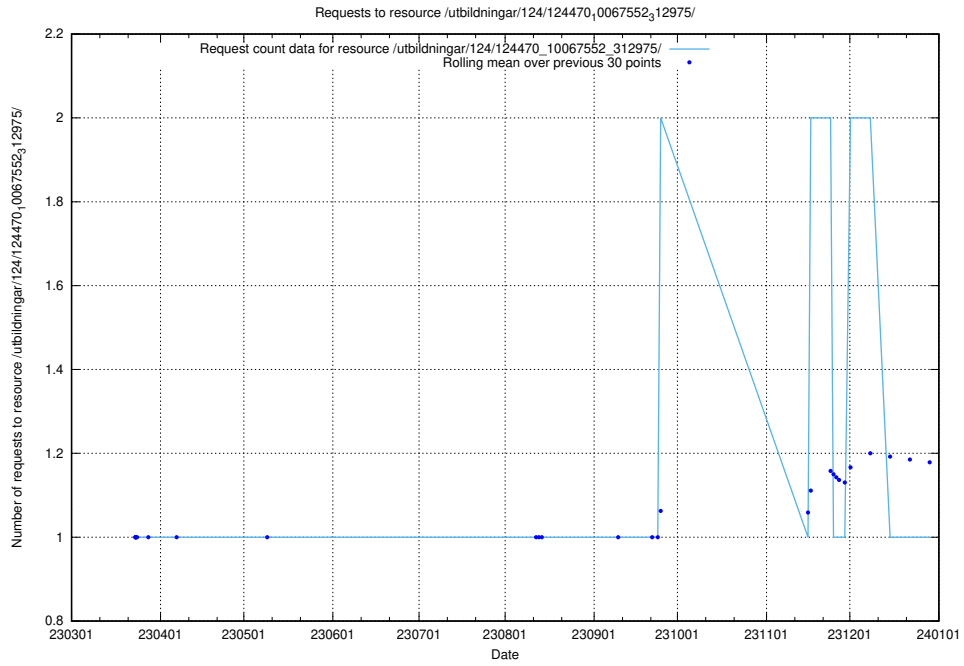

5.3223 Usage of /utbildningar/124/124470_10067552_312975/

Here, we count the number of requests to resource /utbildningar/124/124470_10067552_312975/.