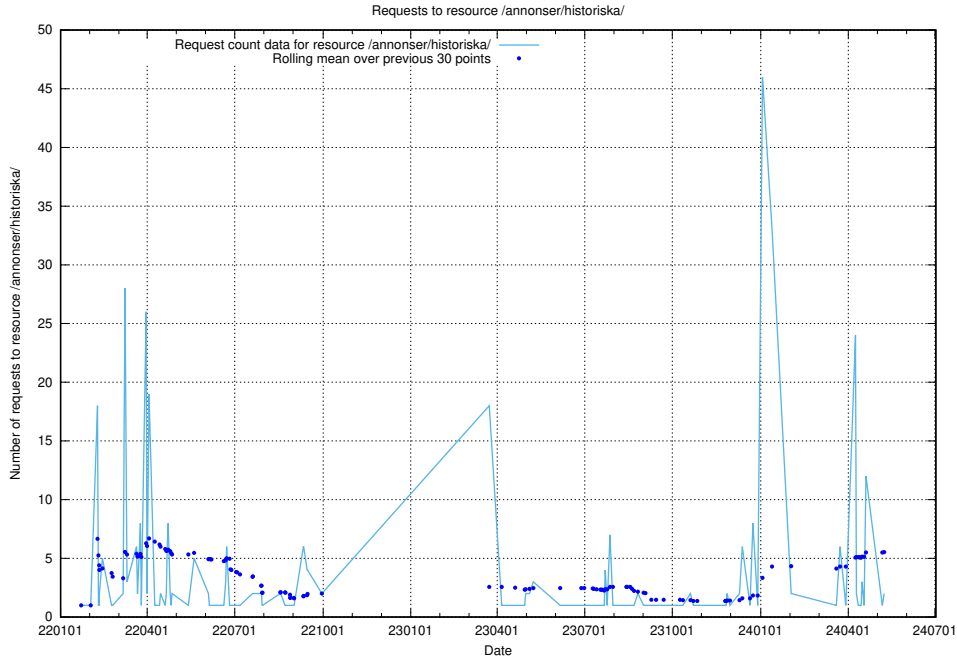

5.784 Usage of /annonser/historiska/

Here, we count the number of requests to resource /annonser/historiska/.