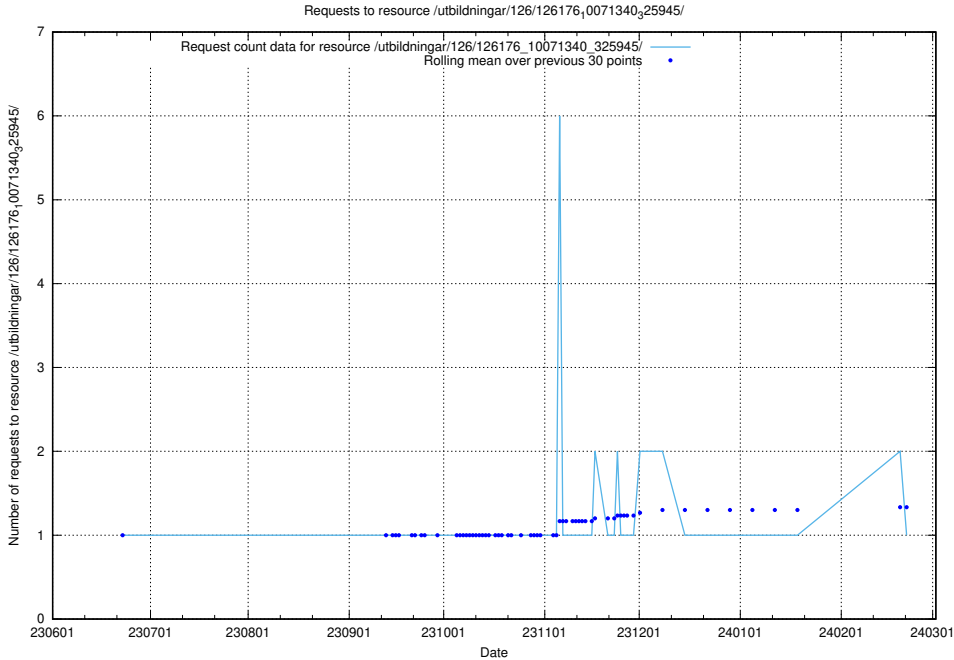

Here, we count the number of requests to resource /utbildningar/126/126176_10071340_325945/.

5.5703 Usage of /utbildningar/126/126095_10071328_329301/events/

Here, we count the number of requests to resource /utbildningar/126/126095_10071328_329301/events/