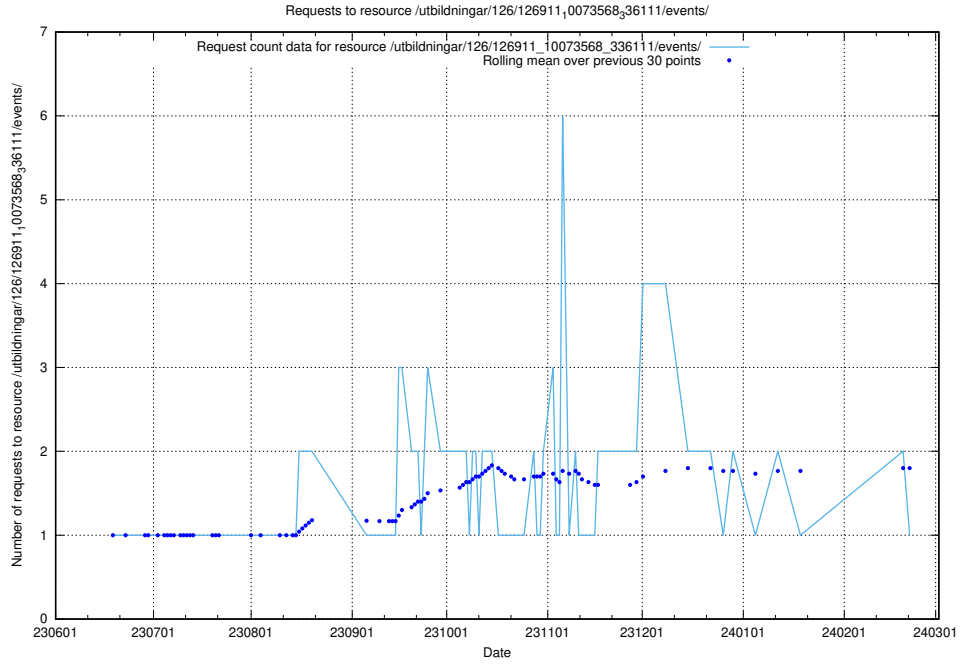

5.5871 Usage of /utbildningar/126/126911_10073568_336111/events/

Here, we count the number of requests to resource /utbildningar/126/126911_10073568_336111/events/