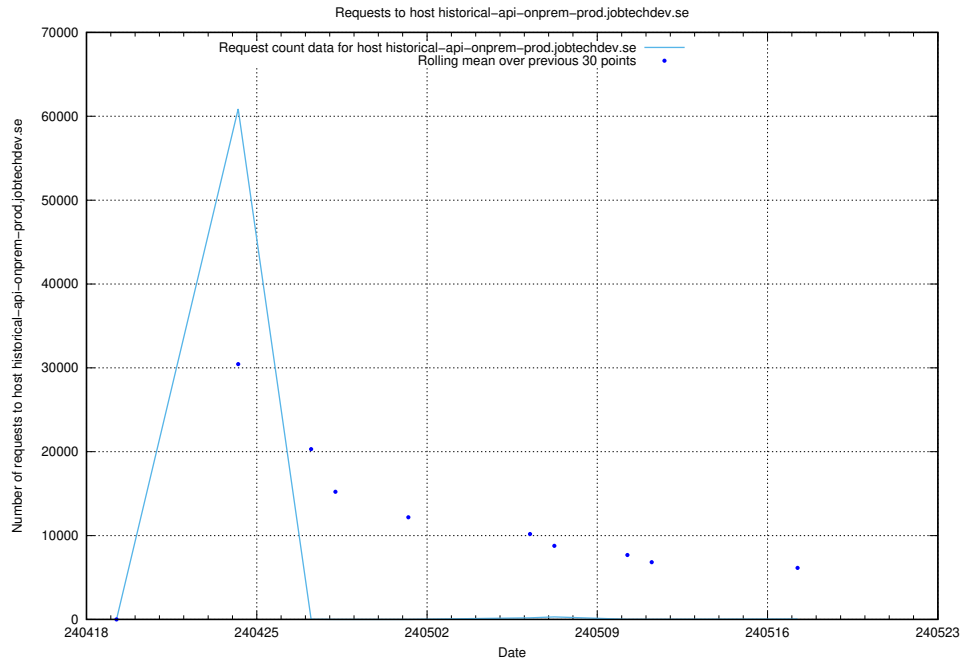

7.27 Usage of historical-api-onprem-prod.jobtechdev.se

Here, we count the number of requests to host historical-api-onprem-prod.jobtechdev.se.