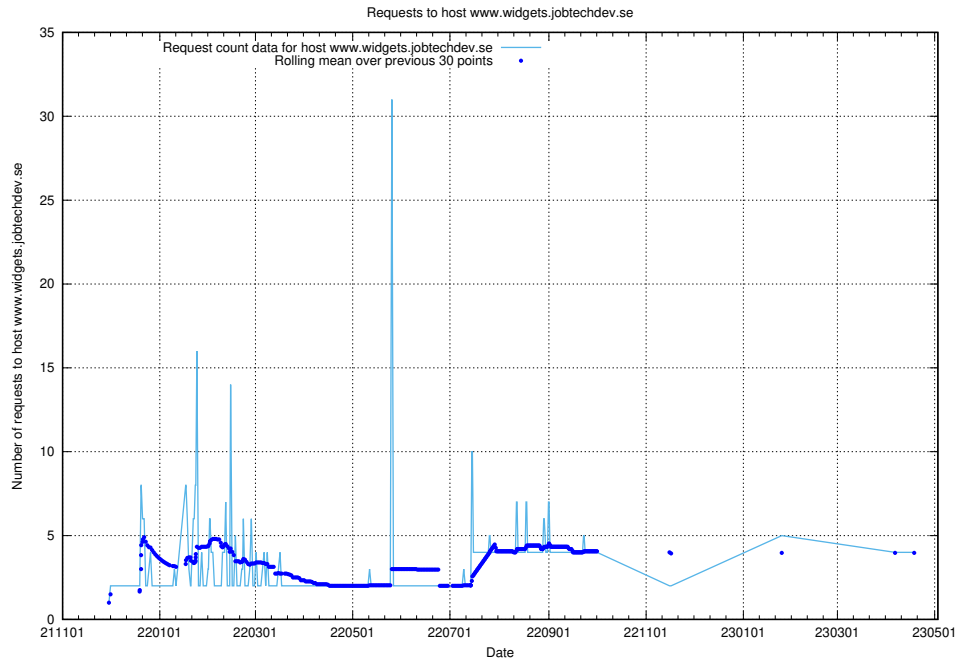

7.138 Usage of www.widgets.jobtechdev.se

Here, we count the number of requests to host www.widgets.jobtechdev.se.