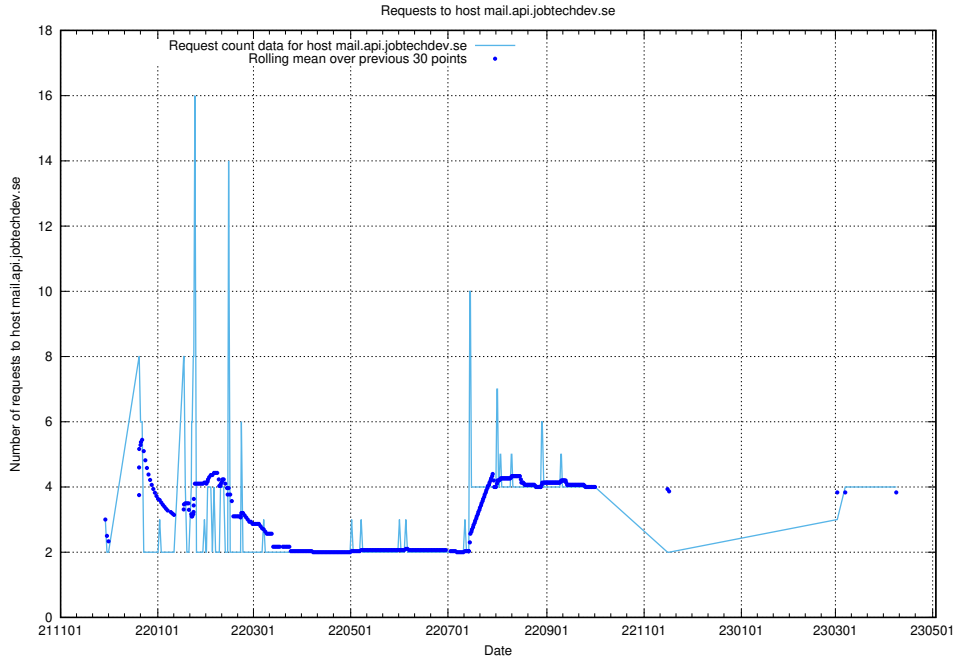

7.139 Usage of mail.api.jobtechdev.se

Here, we count the number of requests to host mail.api.jobtechdev.se.