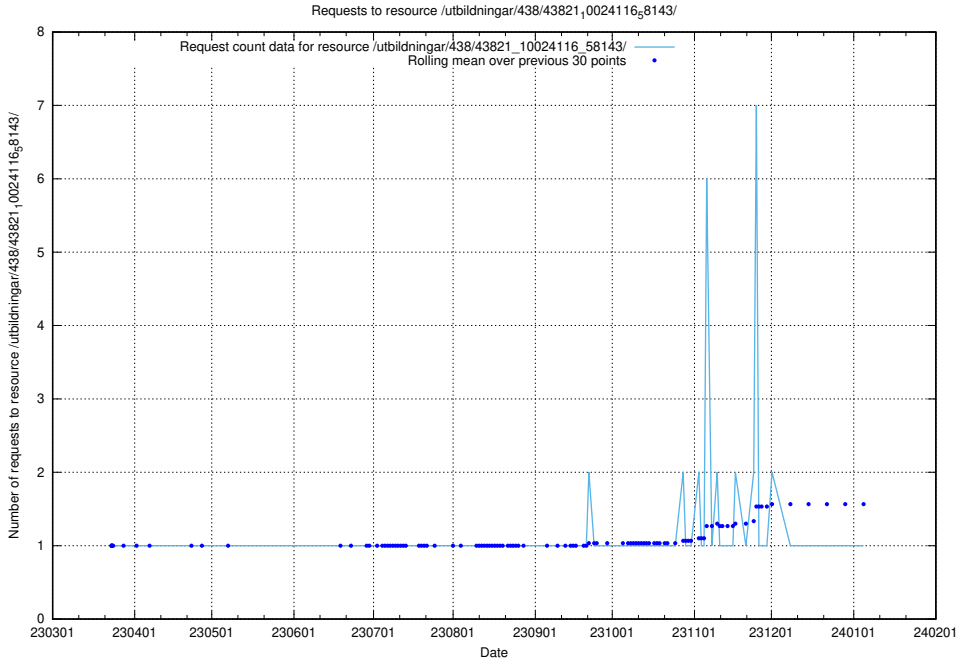

5.6345 Usage of /utbildningar/438/43821_10024116_58143/

Here, we count the number of requests to resource /utbildningar/438/43821_10024116_58143/.