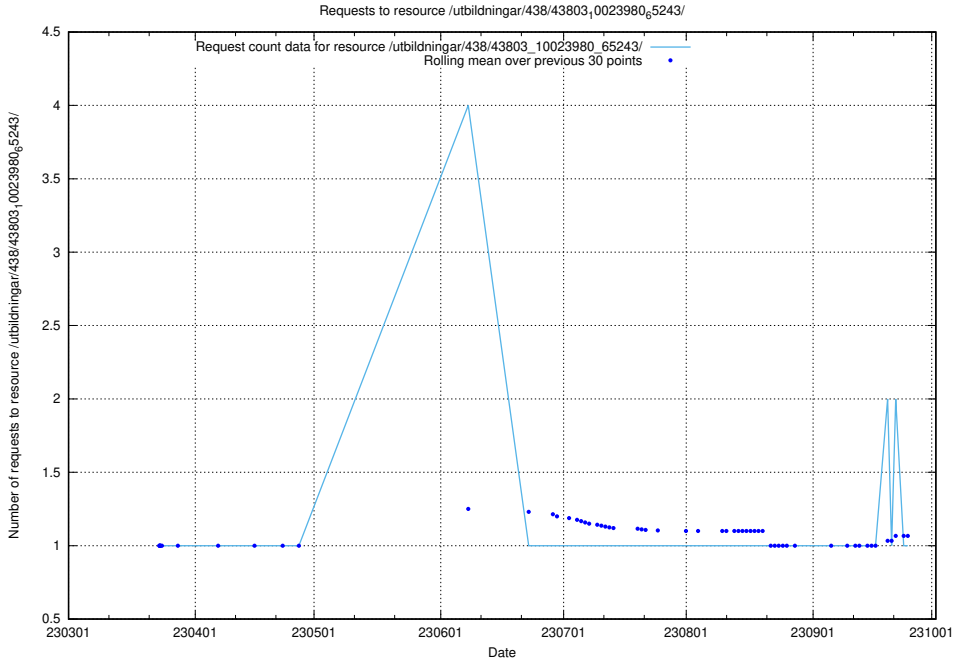

5.6356 Usage of /utbildningar/438/43803_10023980_65243/

Here, we count the number of requests to resource /utbildningar/438/43803_10023980_65243/.