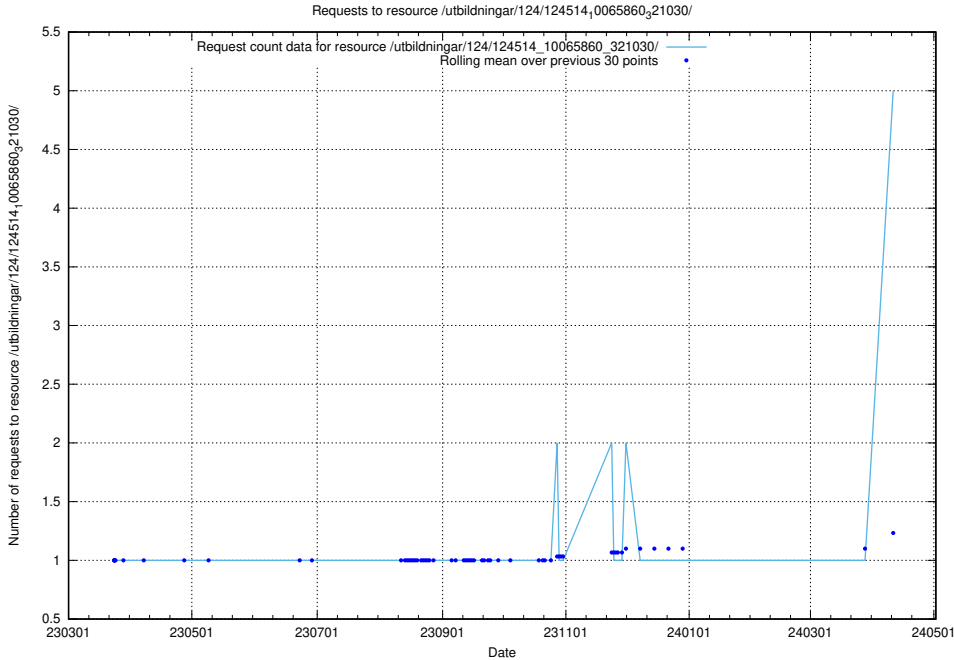

5.118 Usage of /utbildningar/124/124514_10065860_321030/

Here, we count the number of requests to resource /utbildningar/124/124514_10065860_321030/.