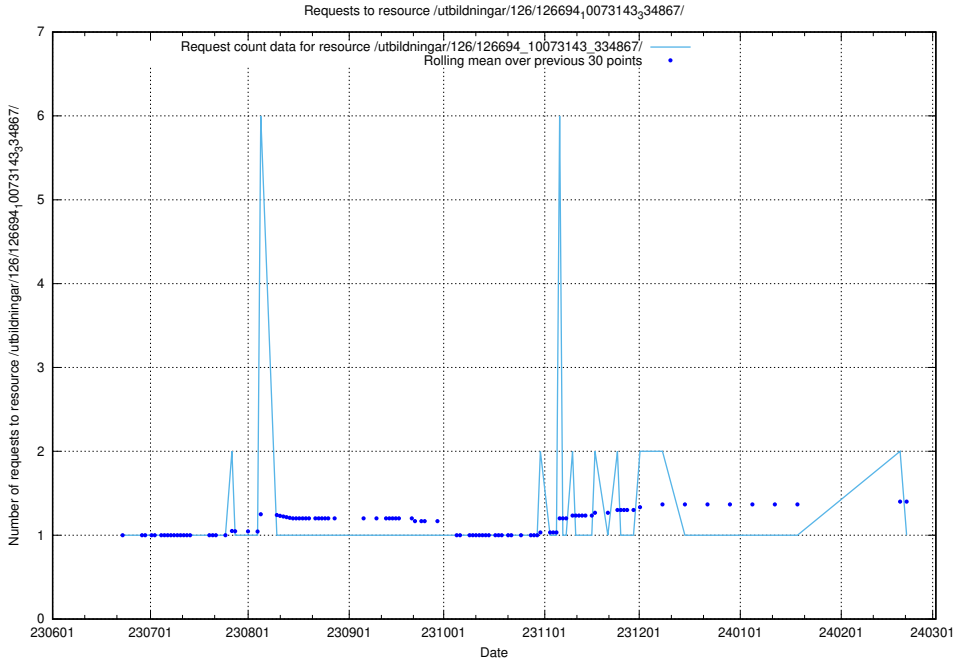

5.5660 Usage of /utbildningar/126/126694_10073143_334867/

Here, we count the number of requests to resource /utbildningar/126/126694_10073143_334867/.