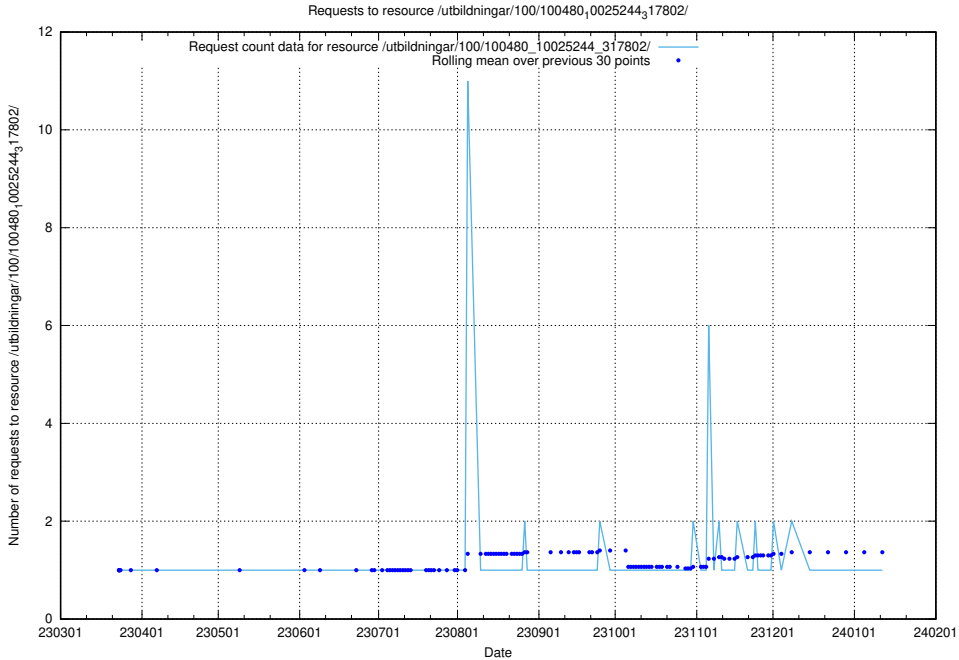

5.5739 Usage of /utbildningar/100/100480_10025244_317802/

Here, we count the number of requests to resource /utbildningar/100/100480_10025244_317802/.