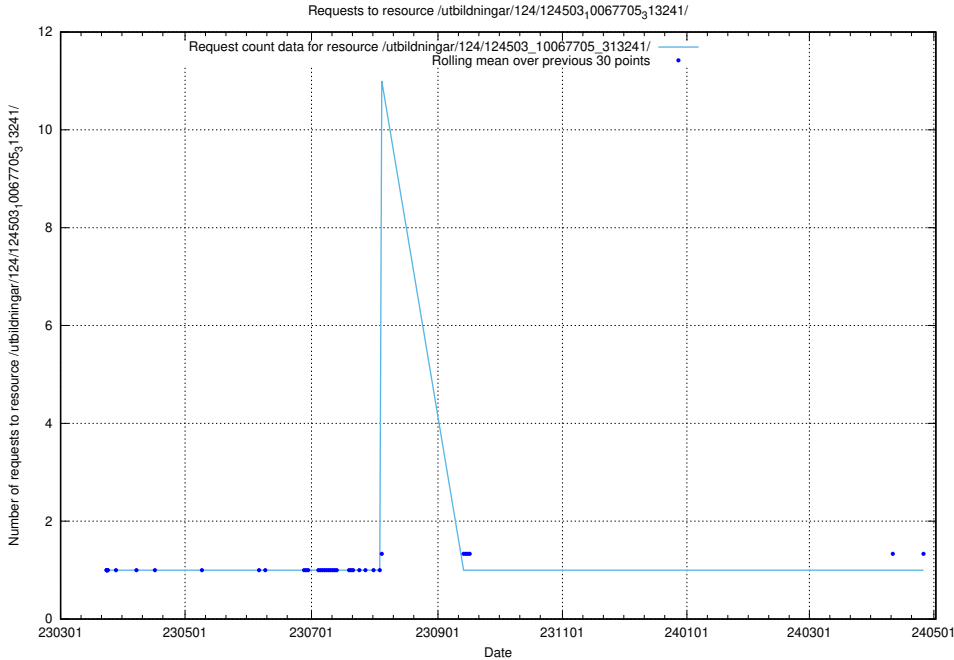

5.2182 Usage of /utbildningar/124/124503_10067705_313241/

Here, we count the number of requests to resource /utbildningar/124/124503_10067705_313241/.