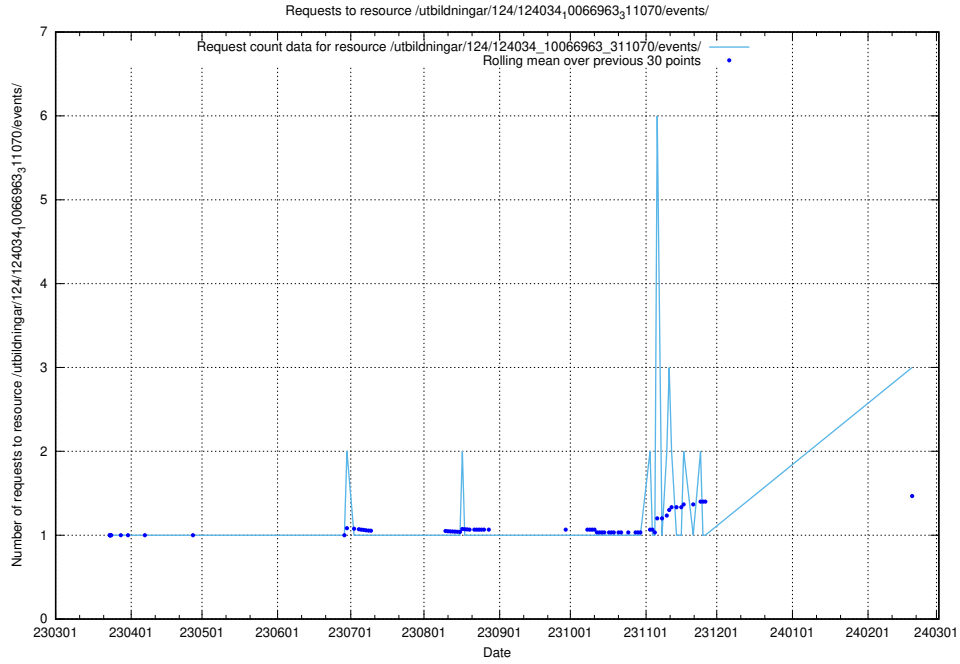

5.341 Usage of /utbildningar/124/124034_10066963_311070/events/

Here, we count the number of requests to resource /utbildningar/124/124034_10066963_311070/events/