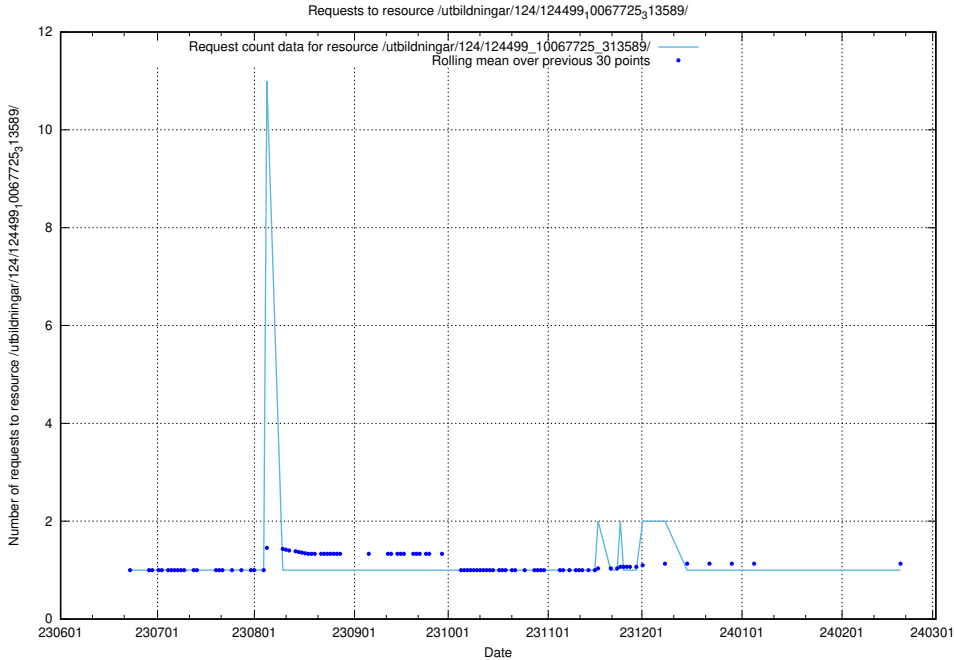

5.5807 Usage of /utbildningar/124/124499_10067725_313589/

Here, we count the number of requests to resource /utbildningar/124/124499_10067725_313589/.