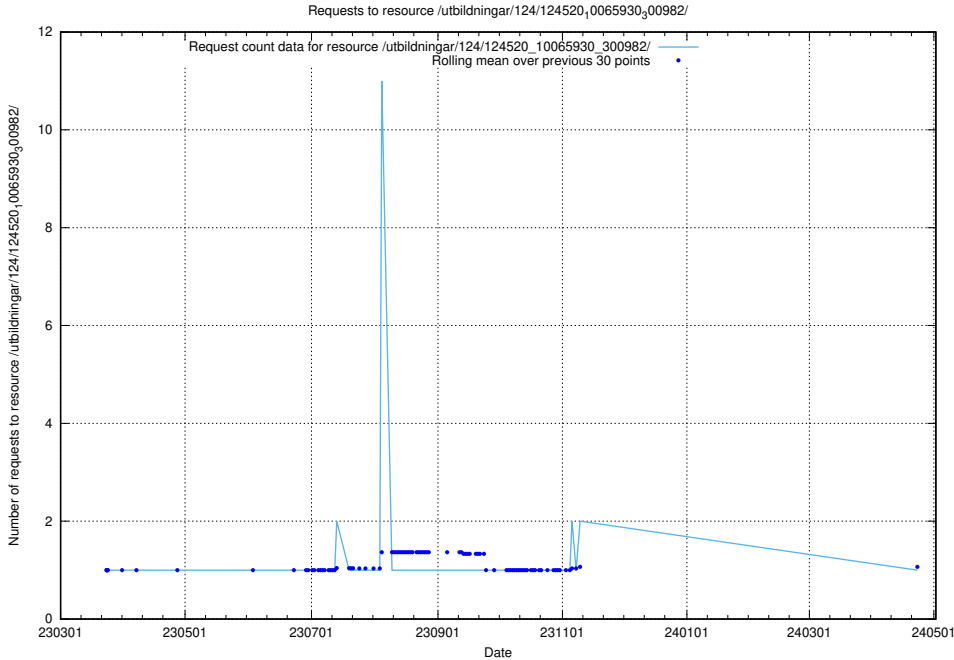

5.1266 Usage of /utbildningar/124/124520_10065930_300982/

Here, we count the number of requests to resource /utbildningar/124/124520_10065930_300982/.