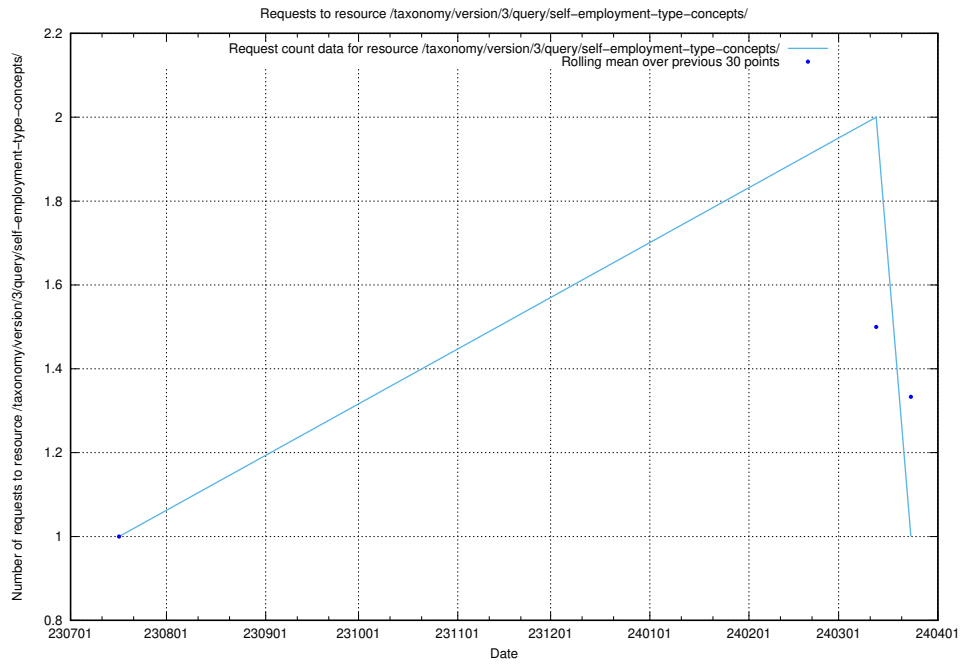

5.5074 Usage of /taxonomy/version/21/query/concepts-and-common-relations/

Here, we count the number of requests to resource /taxonomy/version/21/query/concepts-and-common-relations/.

5.5075 Usage of /utbildningar/122/122967_10065274_281273/