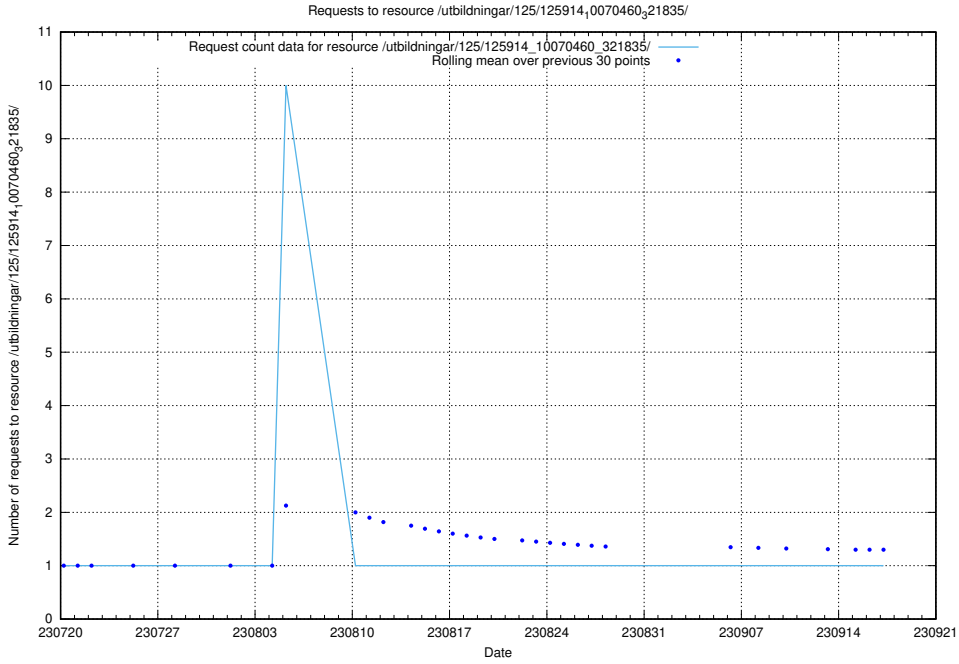

5.5012 Usage of /utbildningar/125/125914_10070460_321835/

Here, we count the number of requests to resource /utbildningar/125/125914_10070460_321835/.