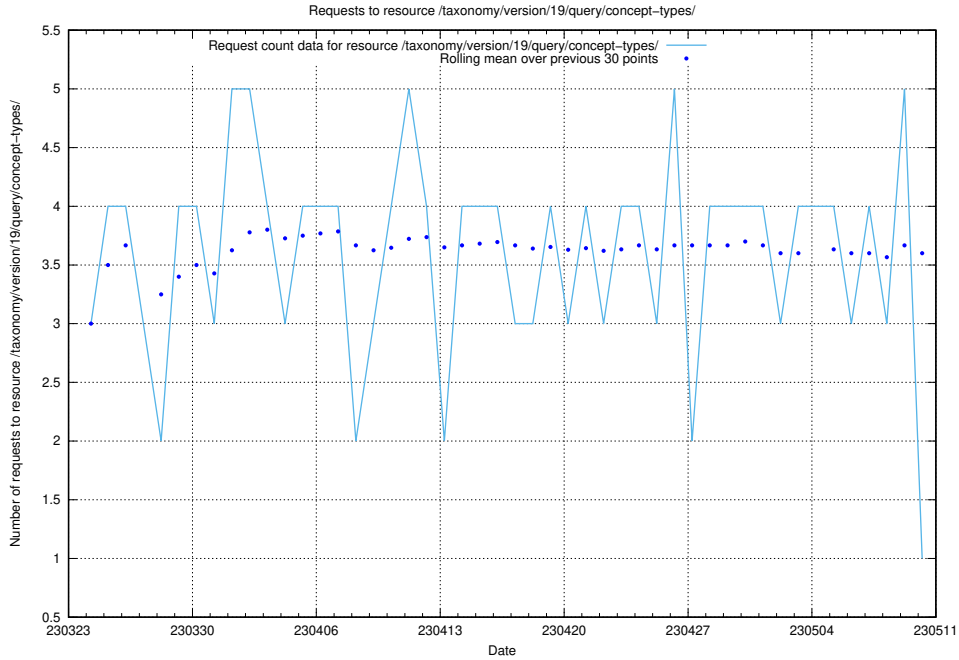

5.6159 Usage of /taxonomy/version/19/query/all-concepts/

Here, we count the number of requests to resource /taxonomy/version/19/query/all-concepts/.

5.6160 Usage of /utbildningar/437/43755_10024005_290720/events/