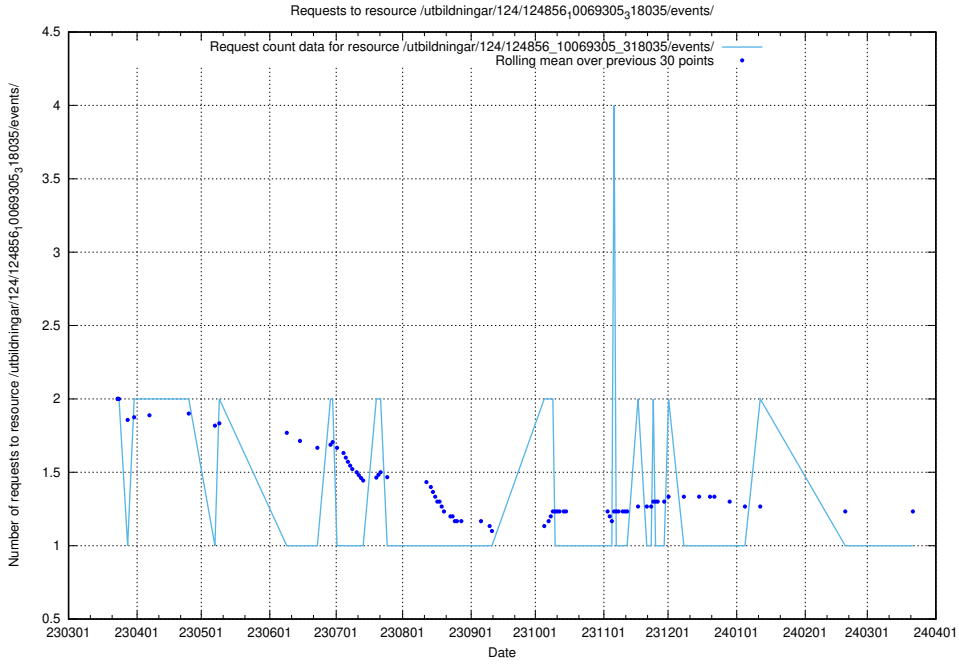

Here, we count the number of requests to resource /utbildningar/125/125195_10069244_317765/events/

5.6296 Usage of /utbildningar/124/124856_10069305_318035/events/

Here, we count the number of requests to resource /utbildningar/124/124856_10069305_318035/events/