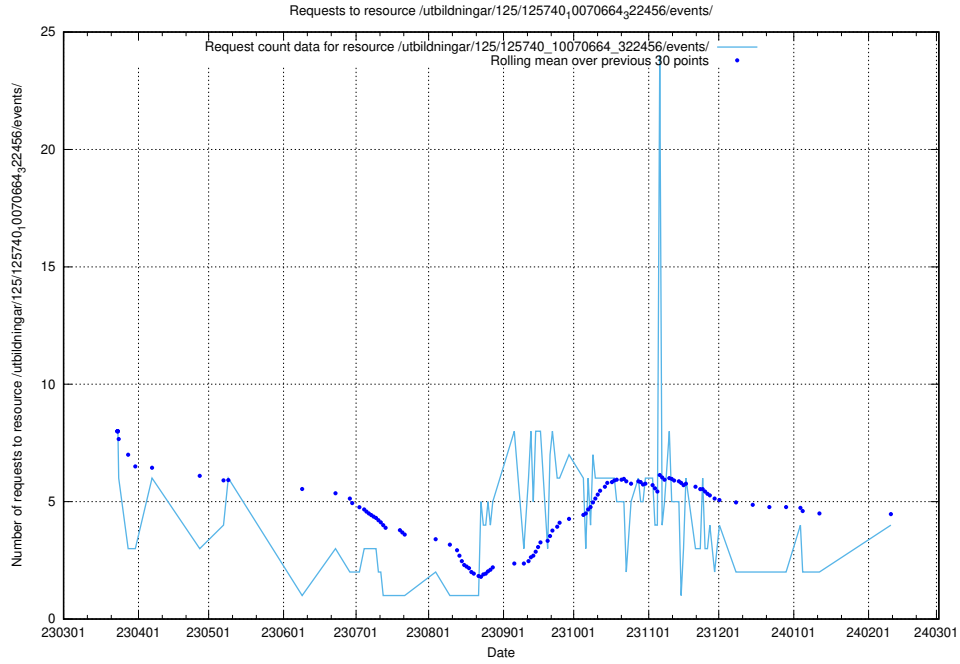

5.237 Usage of /utbildningar/125/125740_10070664_322456/events/

Here, we count the number of requests to resource /utbildningar/125/125740_10070664_322456/events/