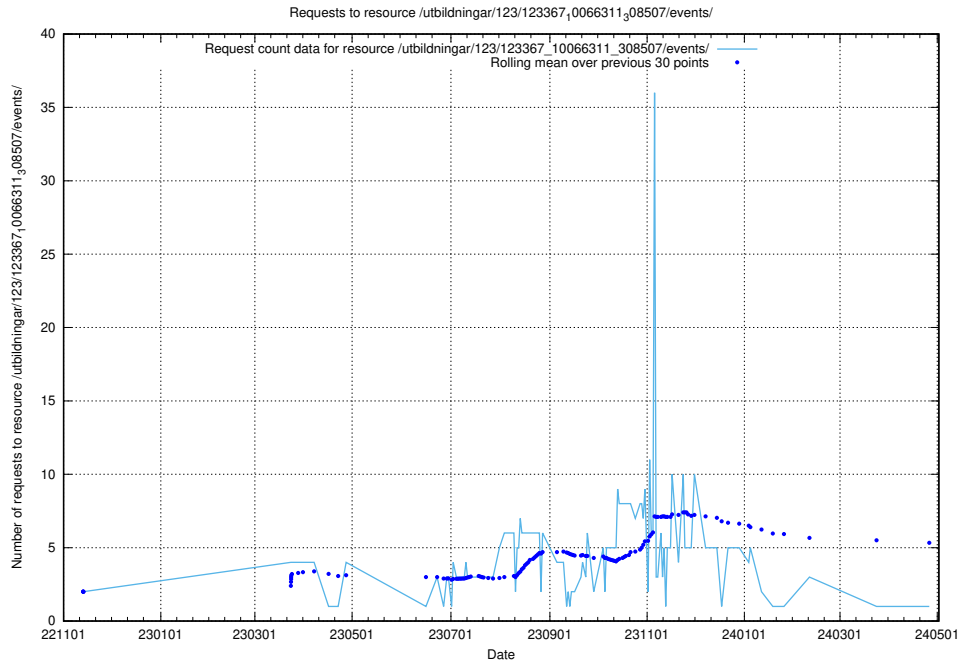

5.5844 Usage of /utbildningar/123/123367_10066311_308507/events/

Here, we count the number of requests to resource /utbildningar/123/123367_10066311_308507/events/