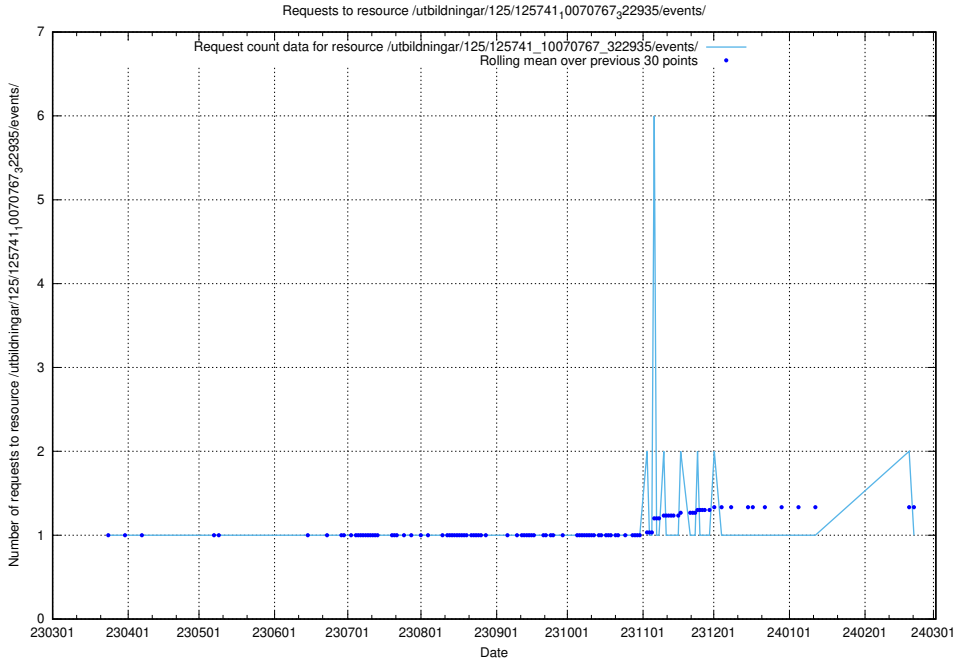

5.6231 Usage of /utbildningar/125/125741_10070767_322935/events/

Here, we count the number of requests to resource /utbildningar/125/125741_10070767_322935/events/