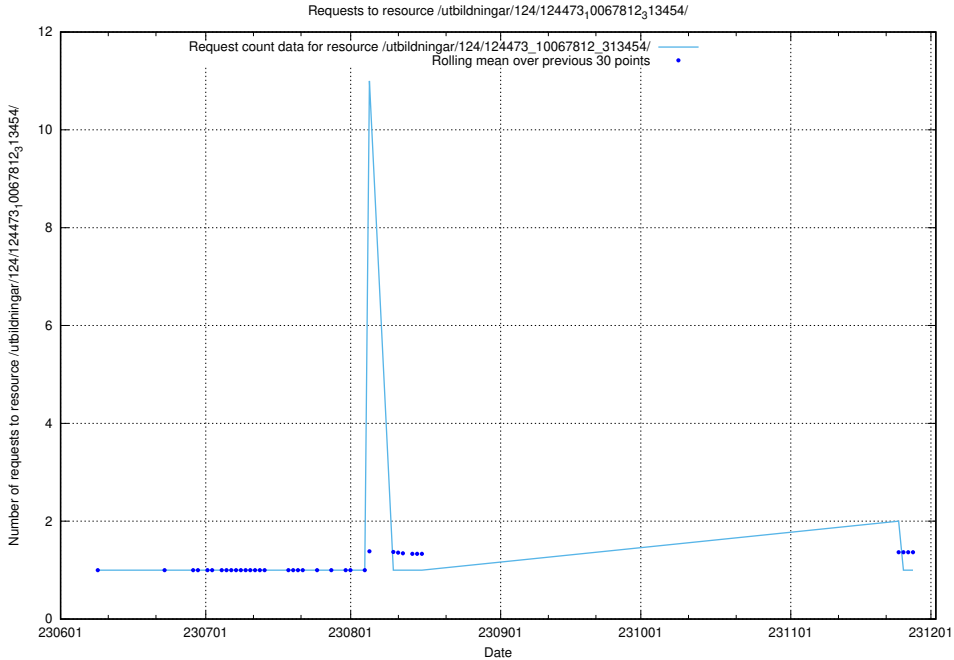

5.5920 Usage of /utbildningar/124/124473_10067812_313454/

Here, we count the number of requests to resource /utbildningar/124/124473_10067812_313454/.