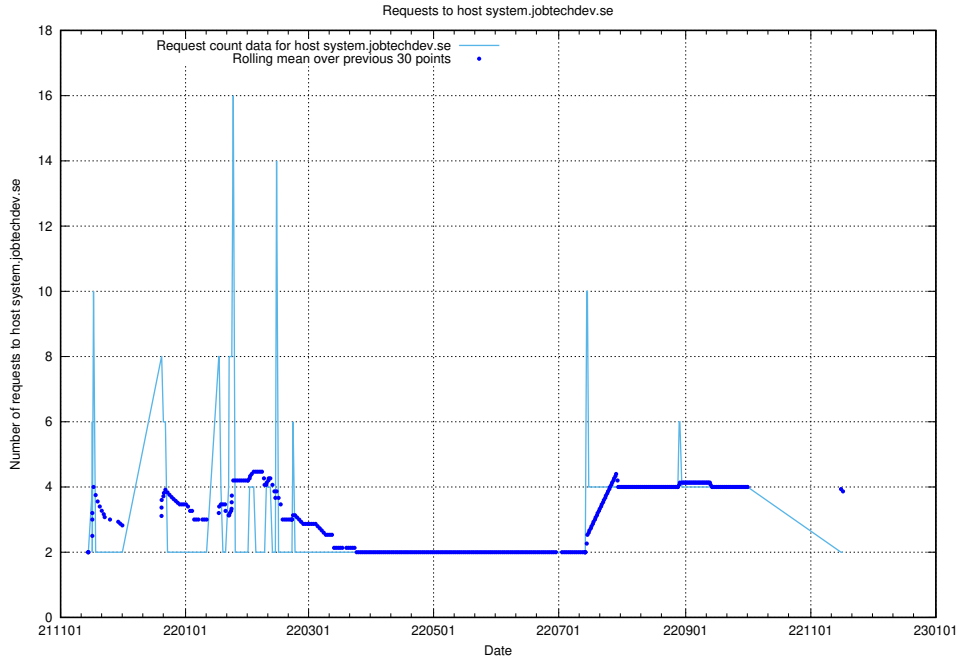

Here, we count the number of requests to host system.jobtechdev.se.

7.557 Usage of store.jobtechdev.se

Here, we count the number of requests to host store.jobtechdev.se.

7.558 Usage of jobtechlinks.api.jobtechdev.se