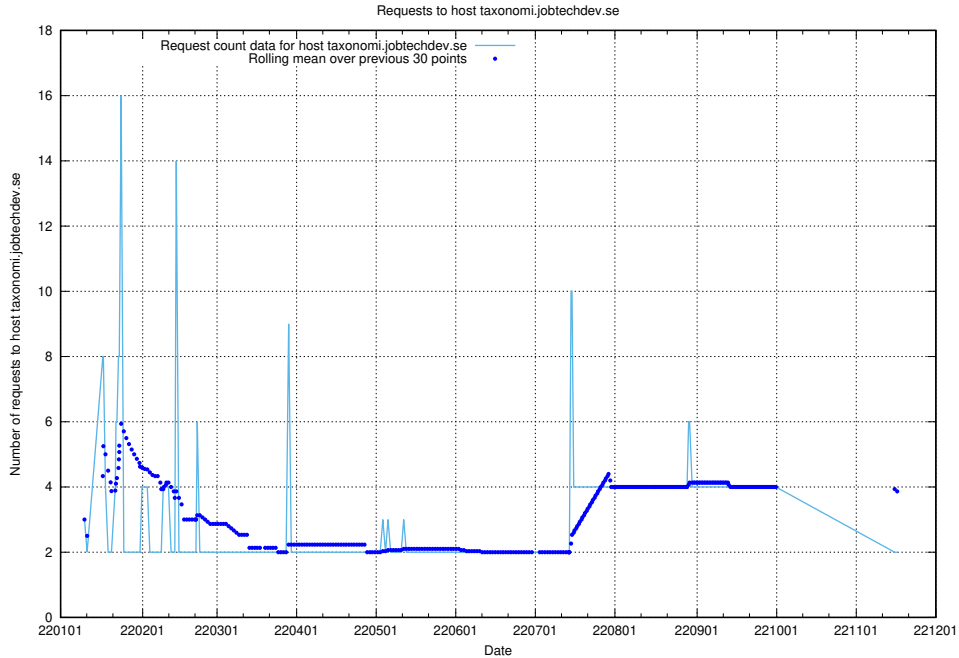

7.288 Usage of taxonomi.jobtechdev.se

Here, we count the number of requests to host taxonomi.jobtechdev.se.