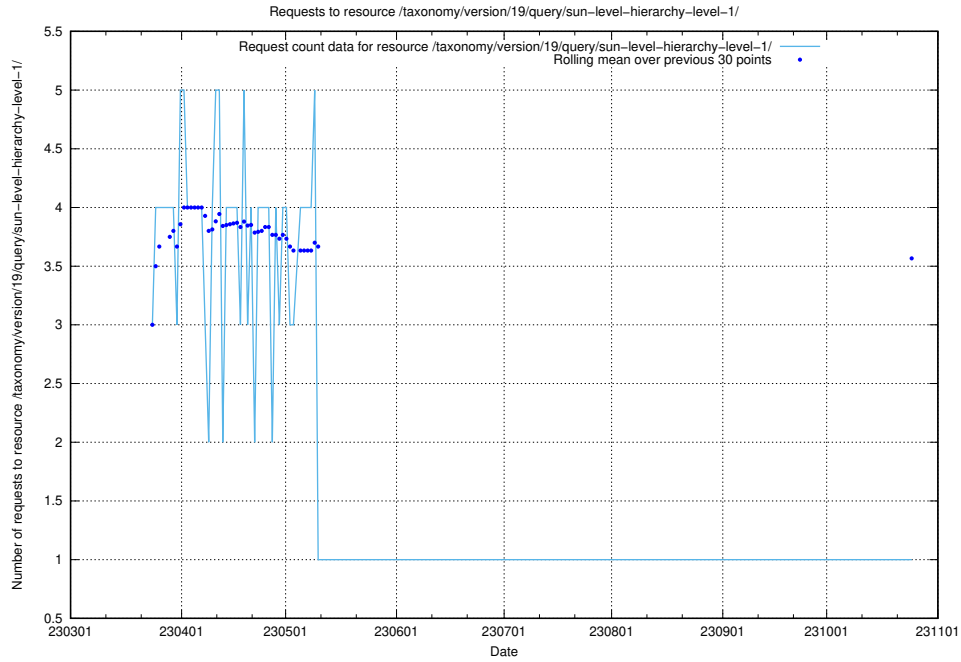

5.6122 Usage of /taxonomy/version/19/query/sun-level-hierarchy-level-1/

Here, we count the number of requests to resource /taxonomy/version/19/query/sun-level-hierarchy-level-1/.