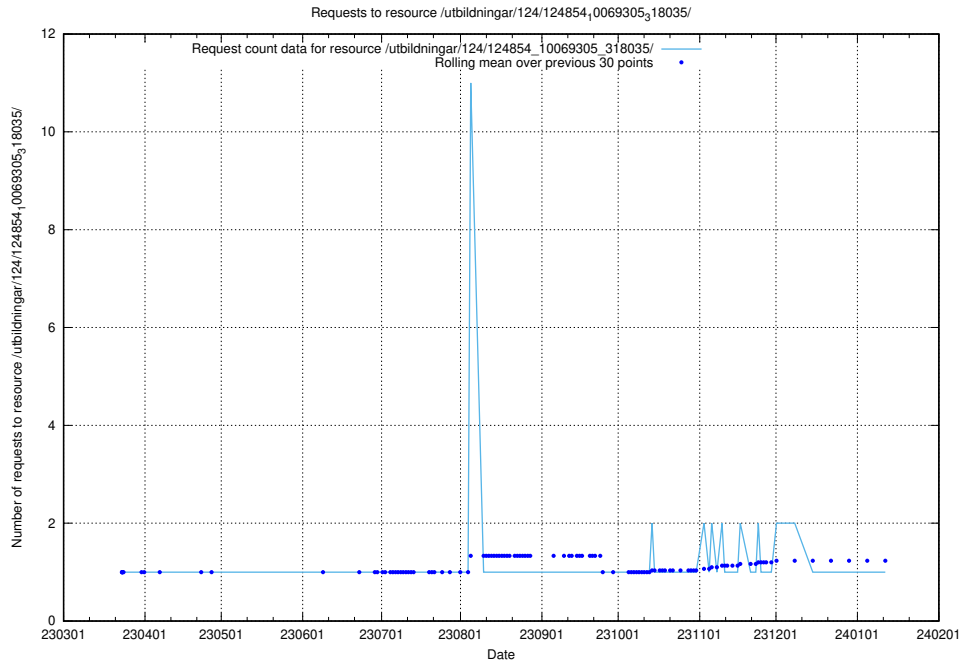

5.1218 Usage of /utbildningar/124/124854_10069305_318035/

Here, we count the number of requests to resource /utbildningar/124/124854_10069305_318035/.