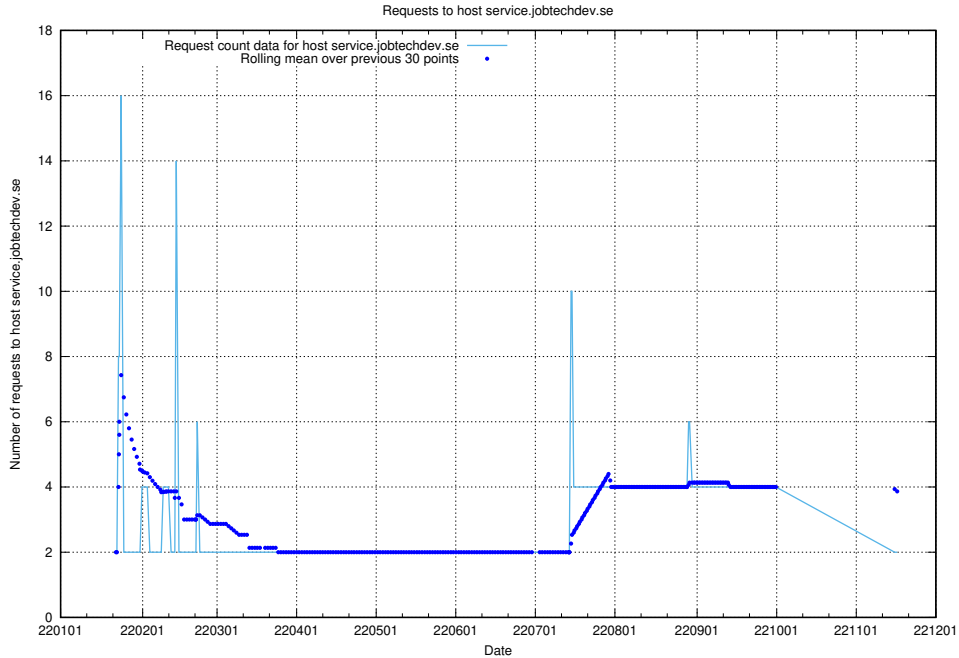

7.591 Usage of service.jobtechdev.se

Here, we count the number of requests to host service.jobtechdev.se.