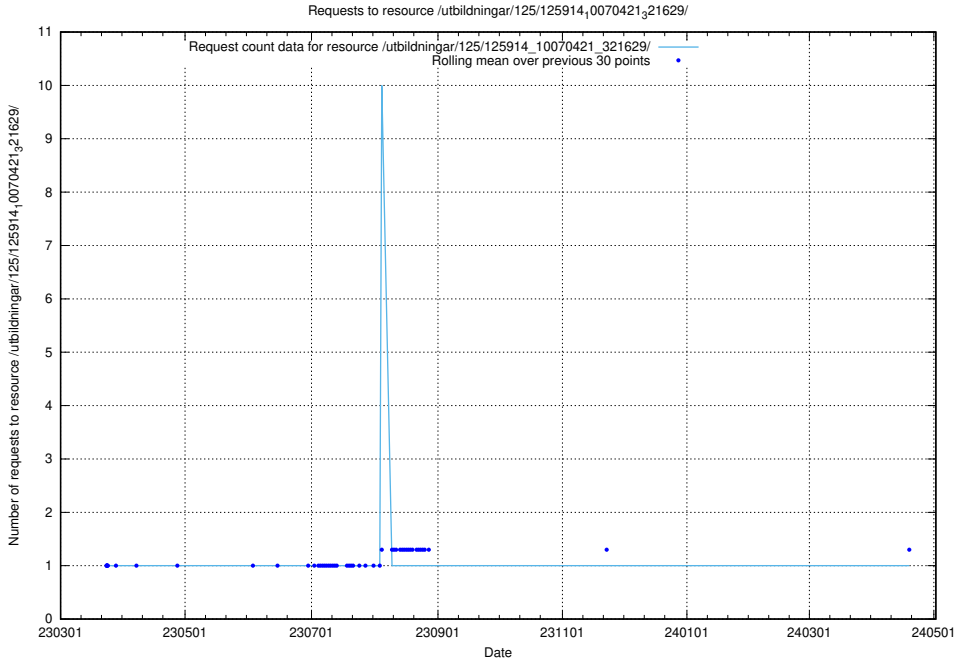

5.6453 Usage of /utbildningar/125/125914_10070421_321629/

Here, we count the number of requests to resource /utbildningar/125/125914_10070421_321629/.