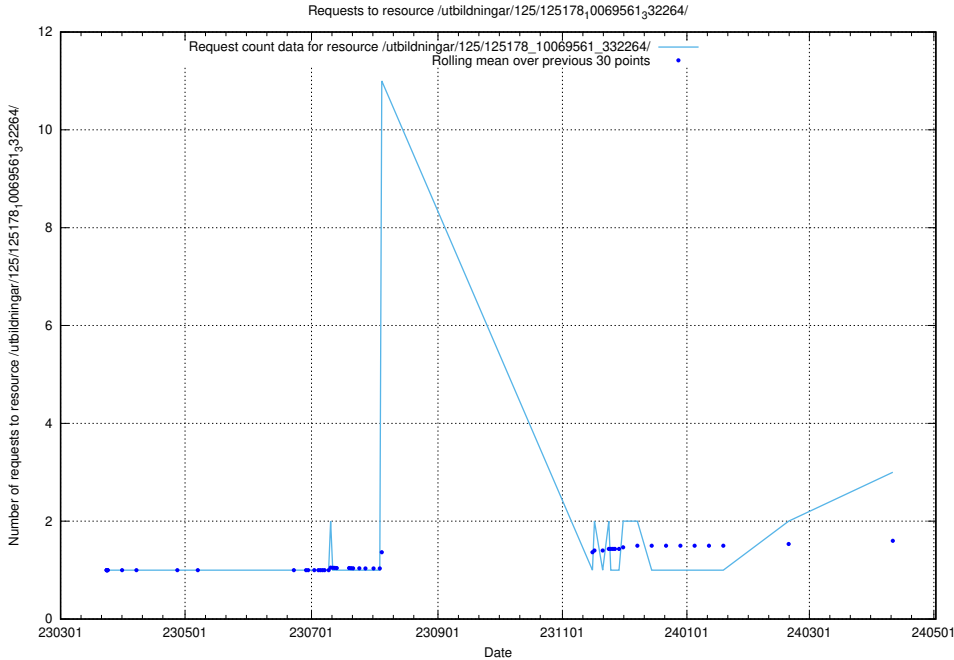

5.251 Usage of /utbildningar/125/125178_10069561_332264/

Here, we count the number of requests to resource /utbildningar/125/125178_10069561_332264/.