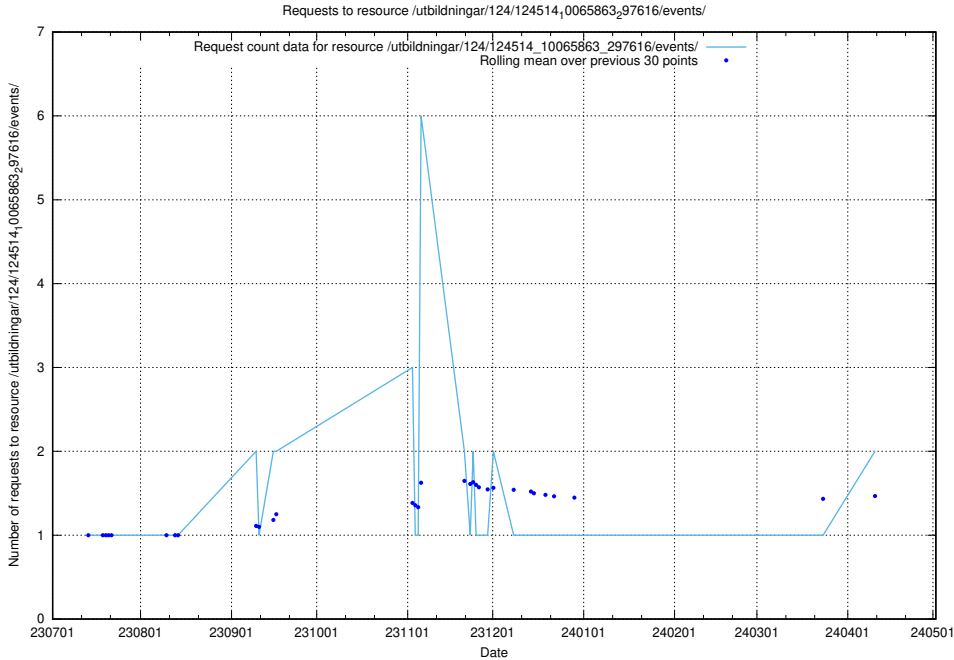

Here, we count the number of requests to resource /utbildningar/122/122967_10065248_280012/.

5.779 Usage of /utbildningar/124/124514_10065863_297616/events/

Here, we count the number of requests to resource /utbildningar/124/124514_10065863_297616/events/