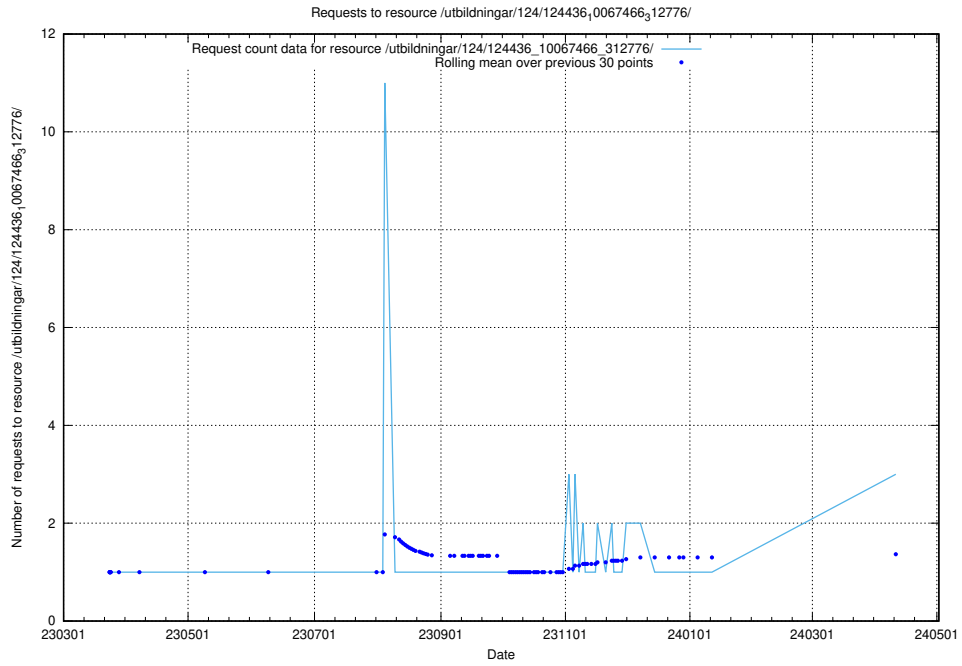

5.310 Usage of /utbildningar/124/124436_10067466_312776/

Here, we count the number of requests to resource /utbildningar/124/124436_10067466_312776/.