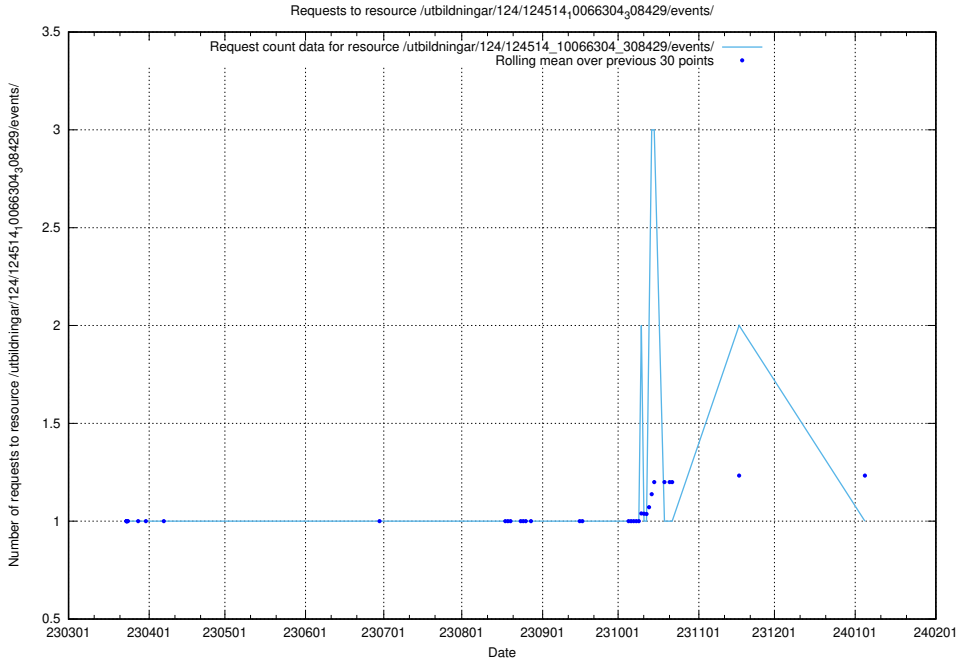

5.1843 Usage of /utbildningar/124/124514_10066304_308429/events/

Here, we count the number of requests to resource /utbildningar/124/124514_10066304_308429/events/