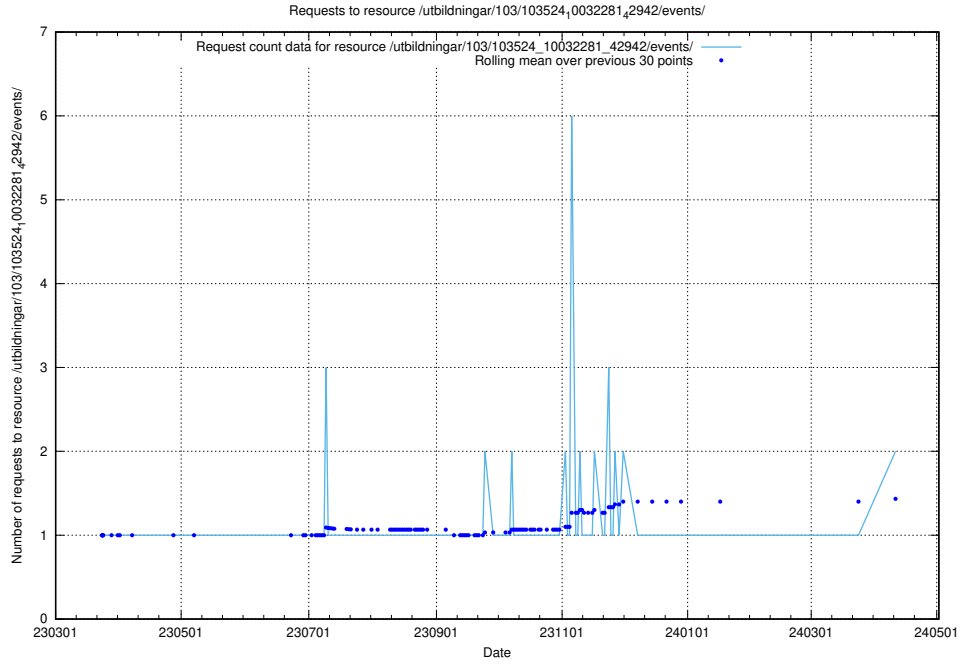

5.802 Usage of /utbildningar/103/103524_10032281_42942/events/

Here, we count the number of requests to resource /utbildningar/103/103524_10032281_42942/events/.