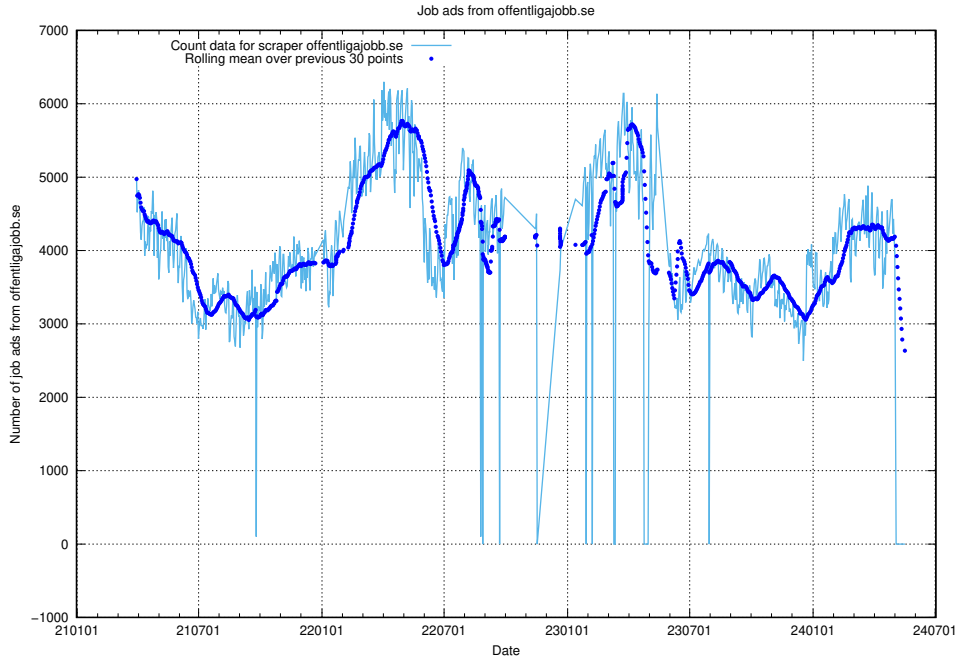

13.21 Number of ads by scraper offentligajobb.se

Here, we count the number of job ads scraped from offentligajobb.se.