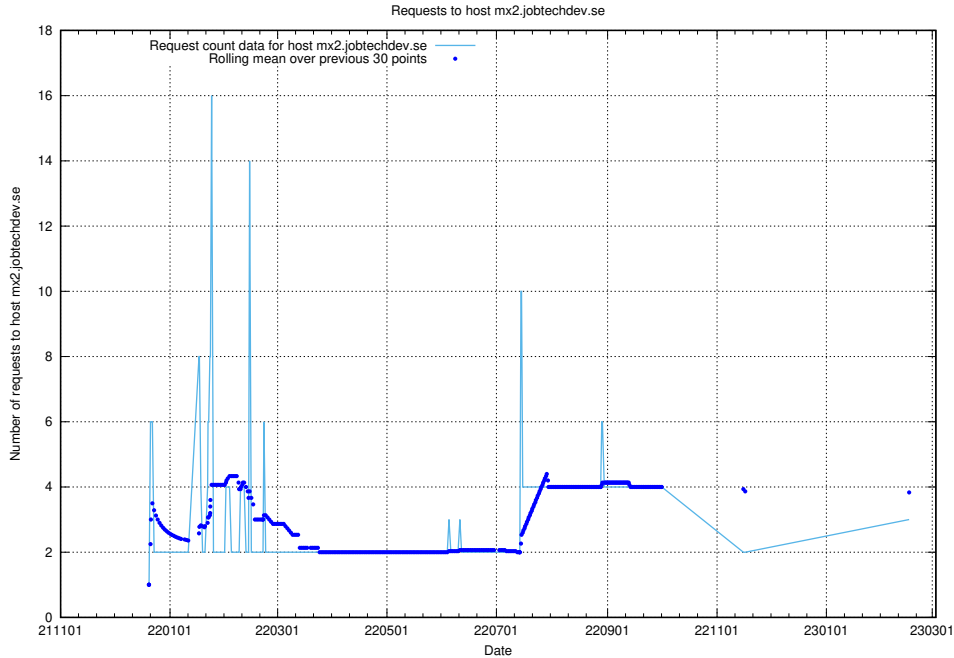

7.202 Usage of mx2.jobtechdev.se

Here, we count the number of requests to host mx2.jobtechdev.se.