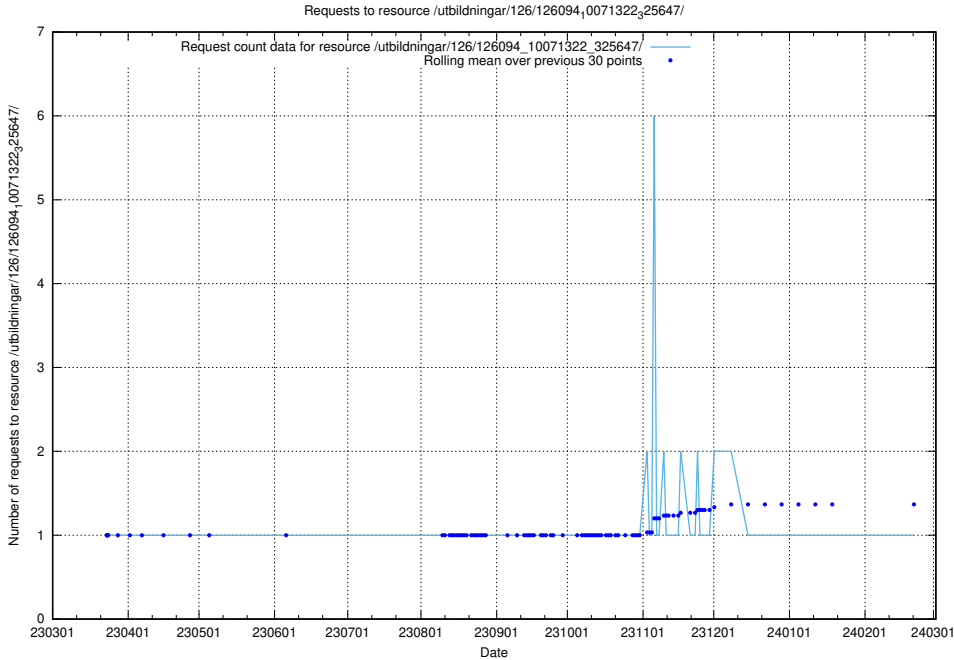

5.6442 Usage of /utbildningar/126/126094_10071322_325647/

Here, we count the number of requests to resource /utbildningar/126/126094_10071322_325647/.