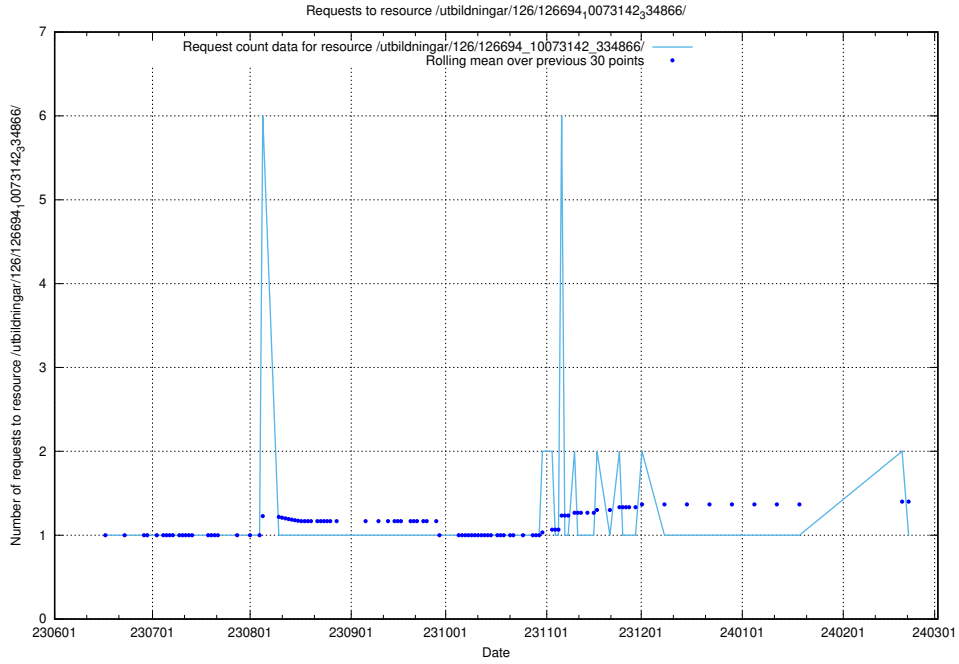

5.5888 Usage of /utbildningar/126/126694_10073142_334866/

Here, we count the number of requests to resource /utbildningar/126/126694_10073142_334866/.