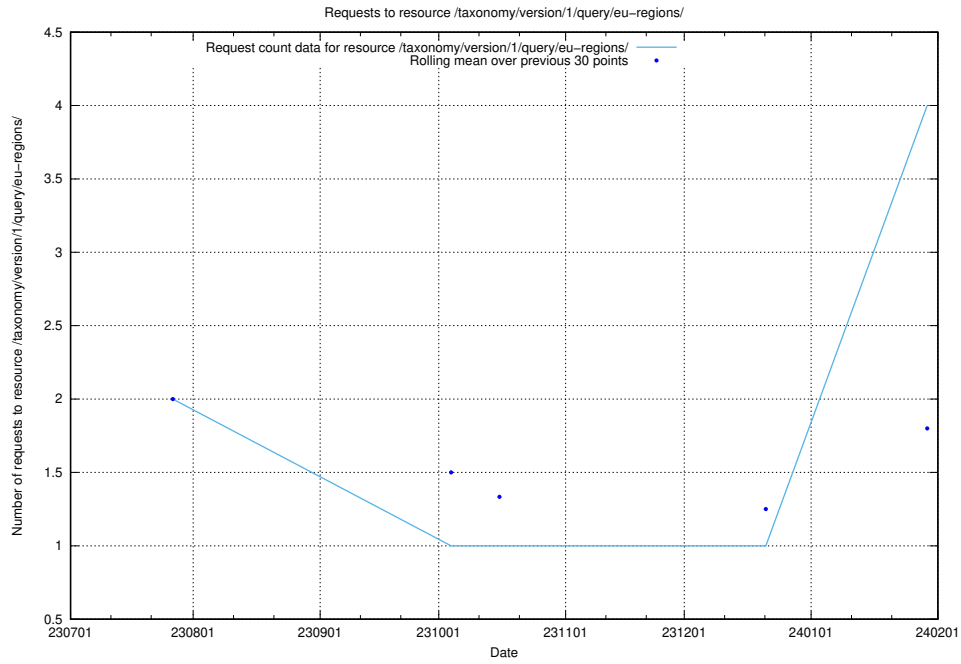

5.219 Usage of `/taxonomy/version/1/query/eu-regions/`

Here, we count the number of requests to resource `/taxonomy/version/1/query/eu-regions/`.