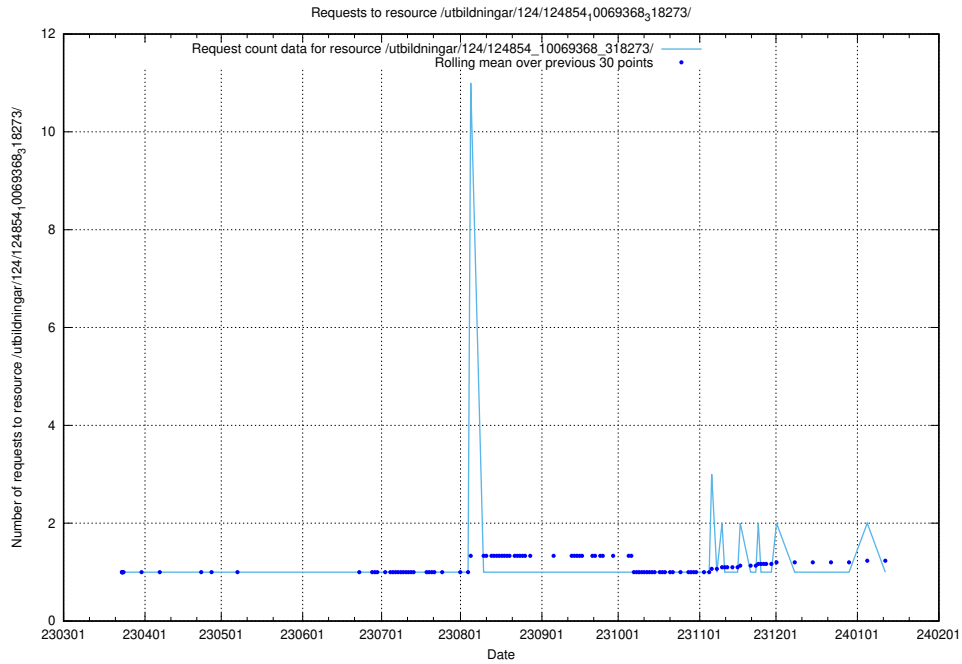

5.1216 Usage of /utbildningar/124/124854_10069368_318273/

Here, we count the number of requests to resource /utbildningar/124/124854_10069368_318273/.