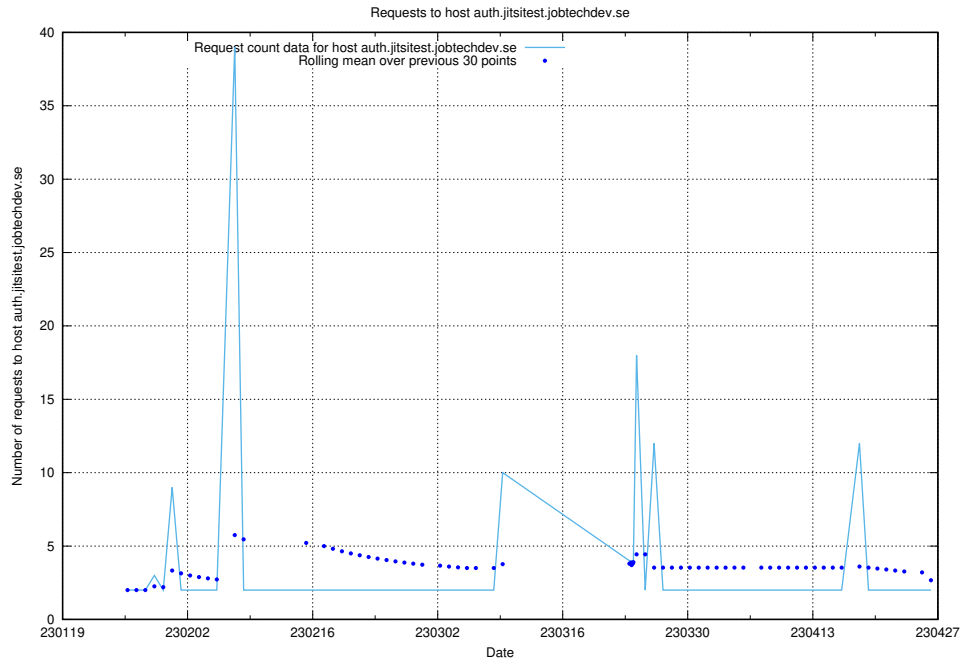

7.299 Usage of auth.jitsitest.jobtechdev.se

Here, we count the number of requests to host auth.jitsitest.jobtechdev.se.