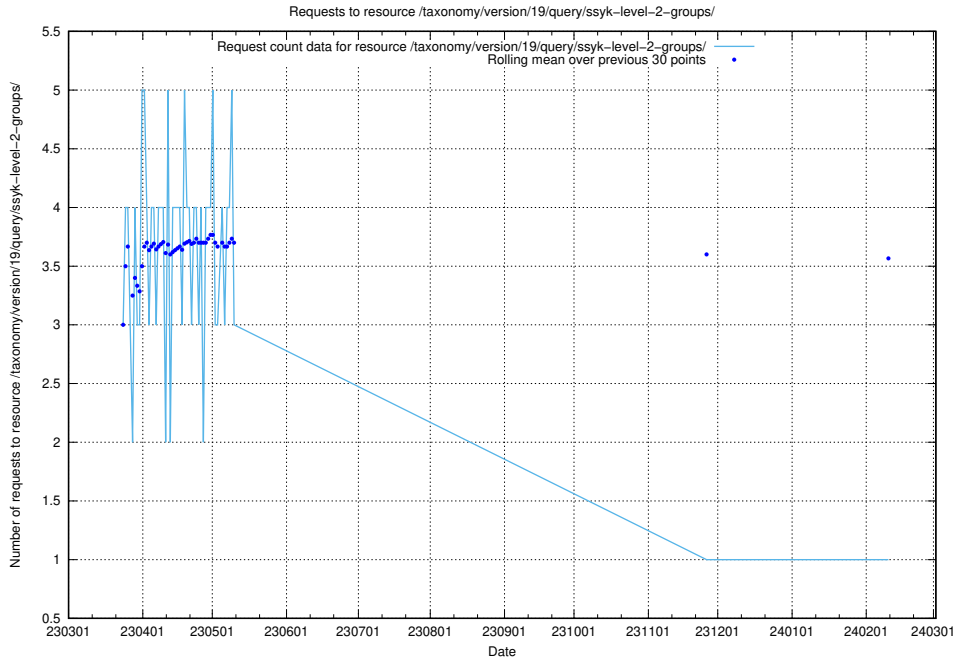

5.6133 Usage of /taxonomy/version/19/query/ssyk-level-2-groups/

Here, we count the number of requests to resource /taxonomy/version/19/query/ssyk-level-2-groups/.