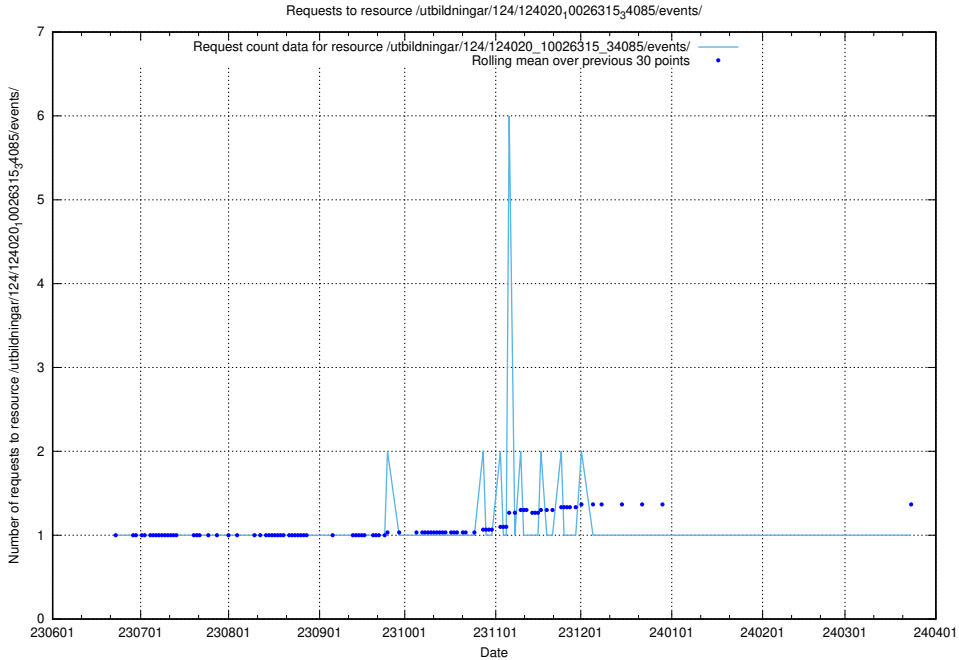

5.5850 Usage of /utbildningar/124/124020_10026315_34085/events/

Here, we count the number of requests to resource /utbildningar/124/124020_10026315_34085/events/.