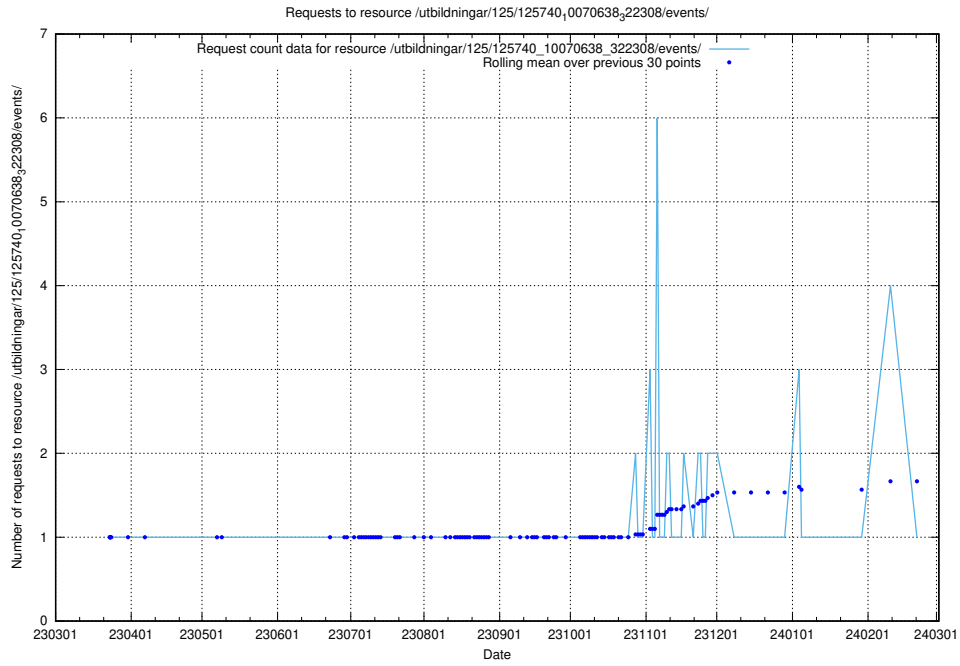

5.1021 Usage of /utbildningar/125/125740_10070638_322308/events/

Here, we count the number of requests to resource /utbildningar/125/125740_10070638_322308/events/