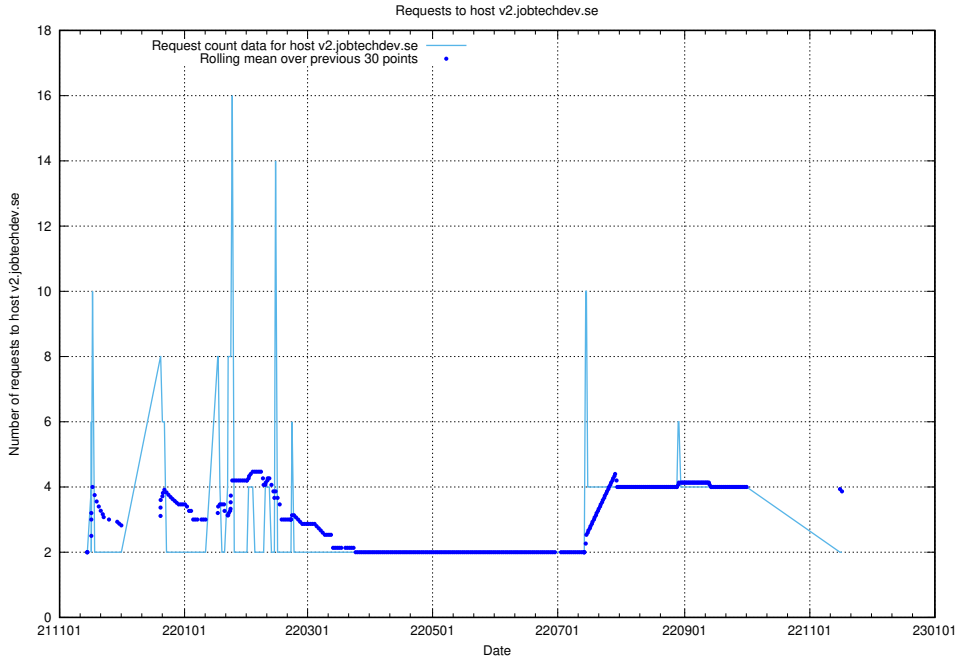

7.554 Usage of v2.jobtechdev.se

Here, we count the number of requests to host v2.jobtechdev.se.