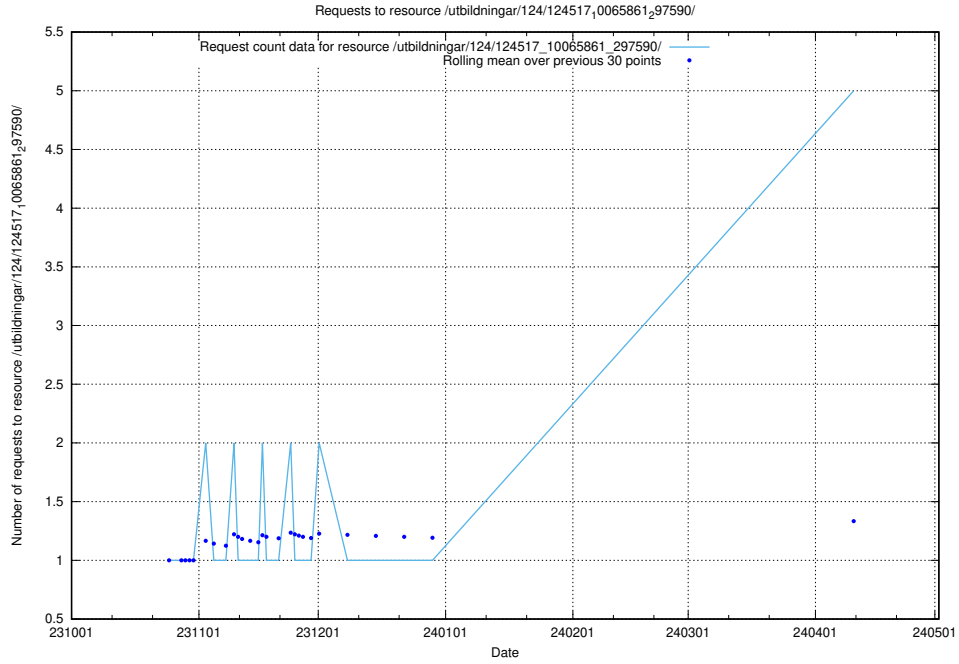

5.132 Usage of /utbildningar/124/124517_10065861_297590/

Here, we count the number of requests to resource /utbildningar/124/124517_10065861_297590/.