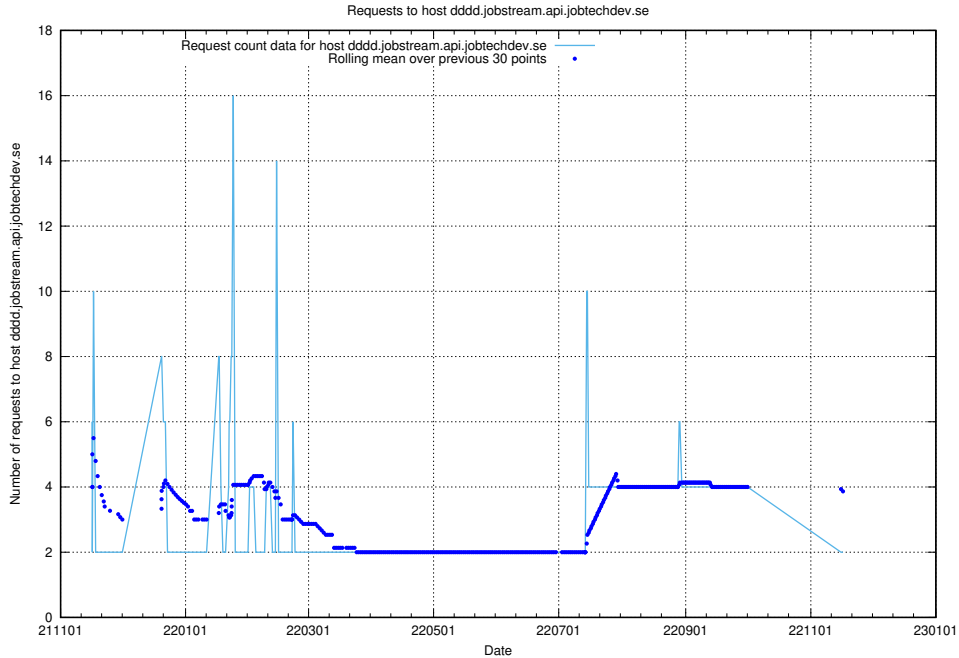

Here, we count the number of requests to host dddd.jobstream.api.jobtechdev.se.

7.531 Usage of doh.api.jobtechdev.se

Here, we count the number of requests to host doh.api.jobtechdev.se.

7.532 Usage of bb.ccc.dddd.atlas.jobtechdev.se