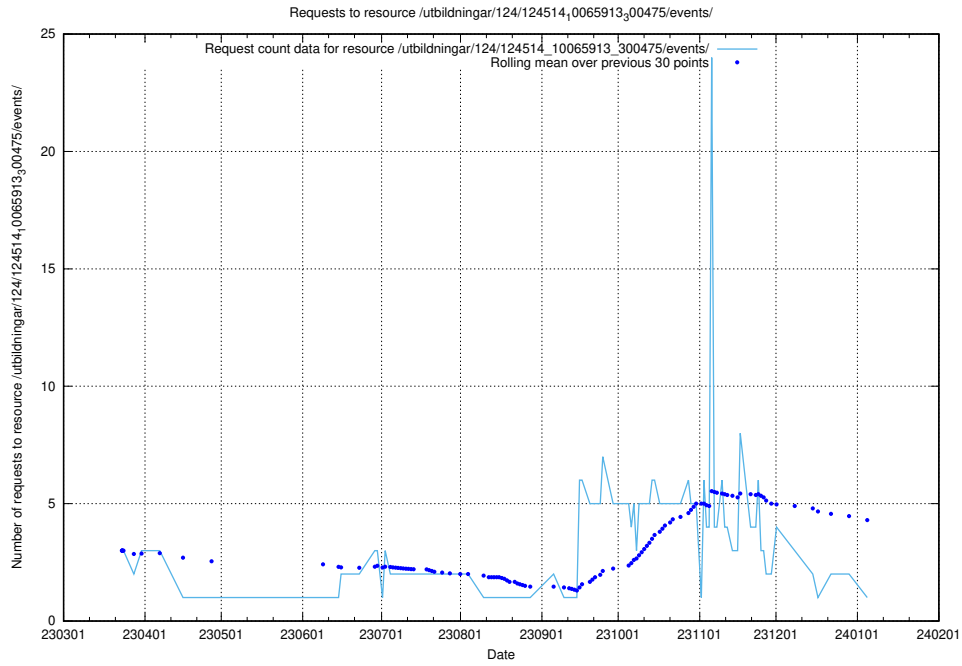

5.6270 Usage of /utbildningar/124/124514_10065913_300475/events/

Here, we count the number of requests to resource /utbildningar/124/124514_10065913_300475/events/