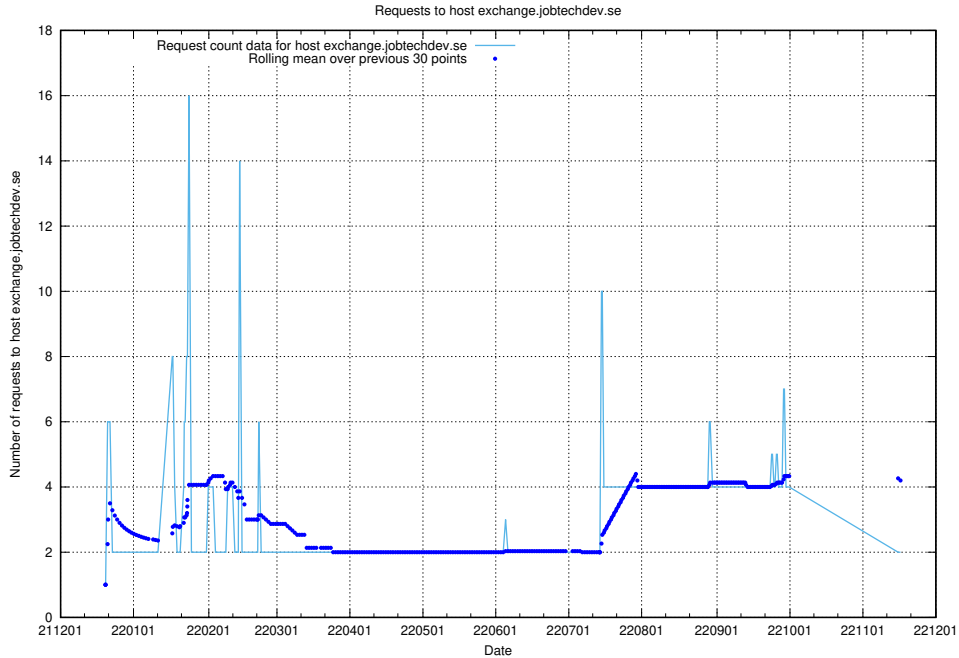

7.382 Usage of mail01.jobtechdev.se

Here, we count the number of requests to host mail01.jobtechdev.se.

7.383 Usage of exchange.jobtechdev.se

Here, we count the number of requests to host exchange.jobtechdev.se.