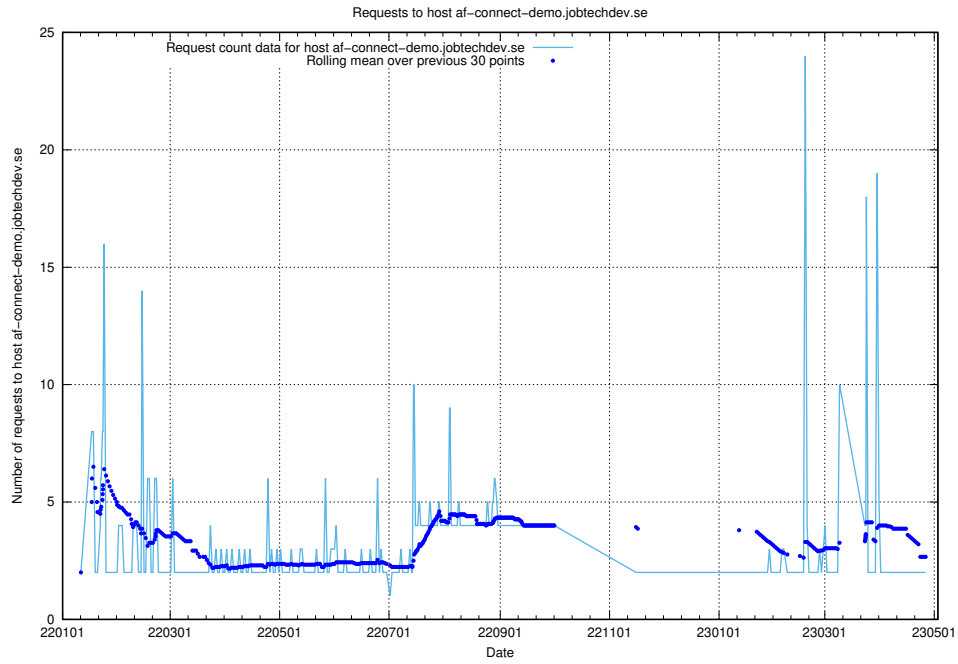

7.287 Usage of af-connect-demo.jobtechdev.se

Here, we count the number of requests to host af-connect-demo.jobtechdev.se.