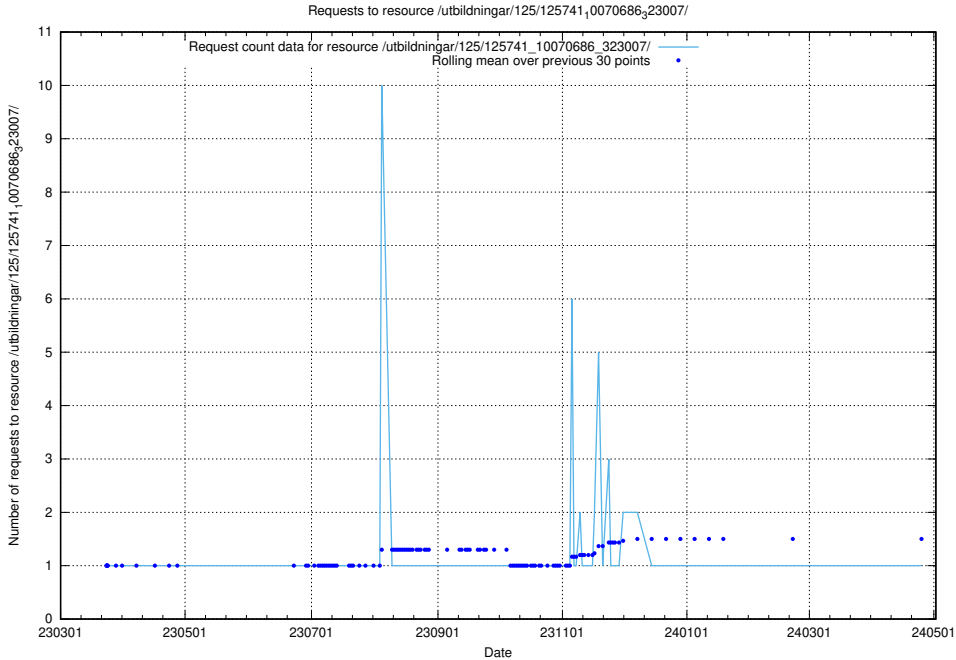

5.6479 Usage of /utbildningar/125/125741_10070686_323007/

Here, we count the number of requests to resource /utbildningar/125/125741_10070686_323007/.