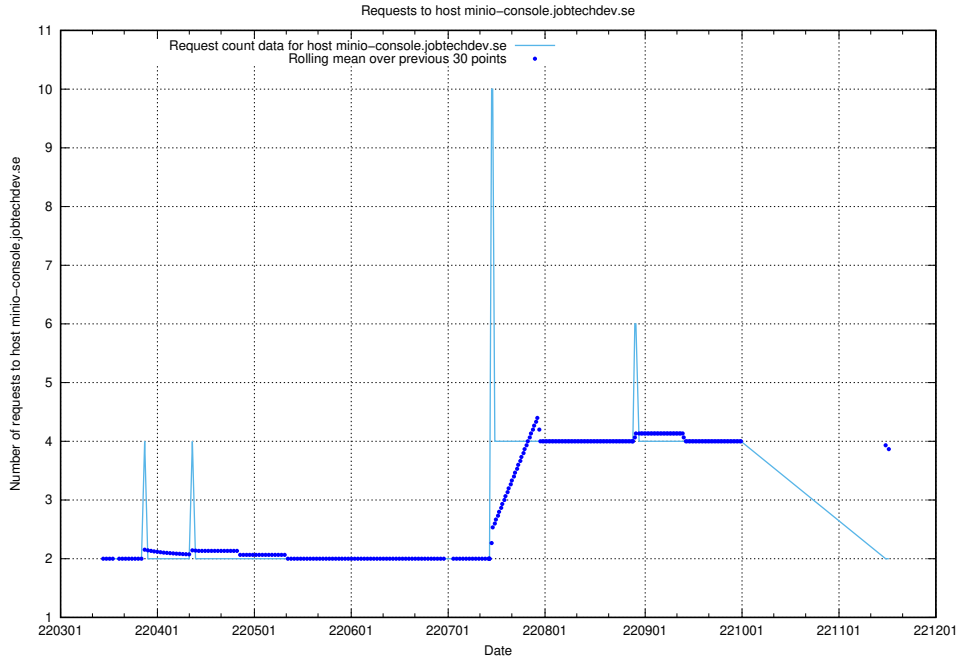

7.501 Usage of minioconsole.jobtechdev.se

Here, we count the number of requests to host minioconsole.jobtechdev.se.

7.502 Usage of minio-console.jobtechdev.se

Here, we count the number of requests to host minio-console.jobtechdev.se.