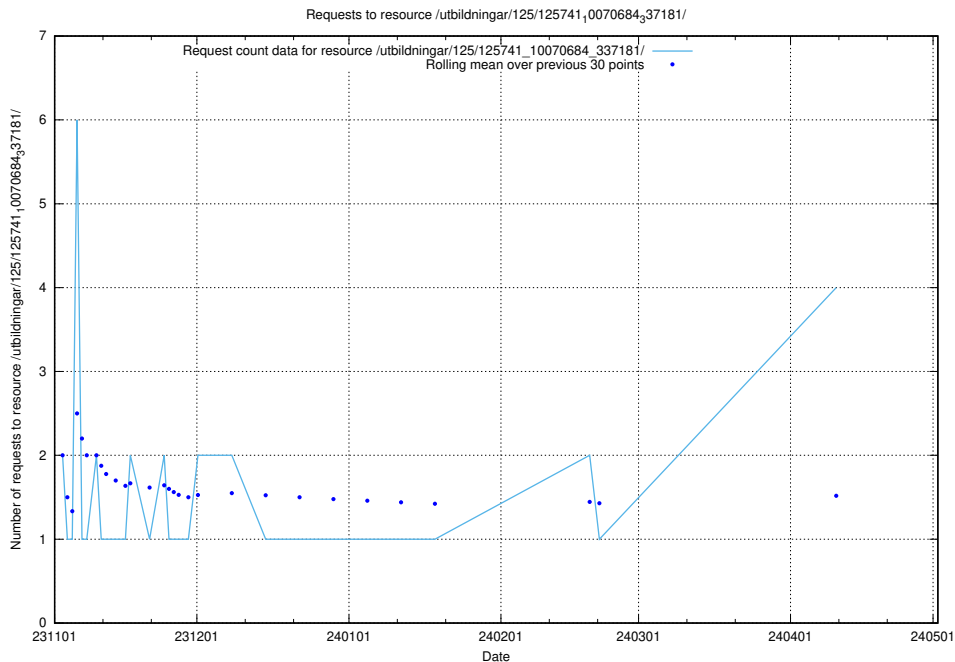

5.198 Usage of /utbildningar/125/125741_10070684_337181/

Here, we count the number of requests to resource /utbildningar/125/125741_10070684_337181/.