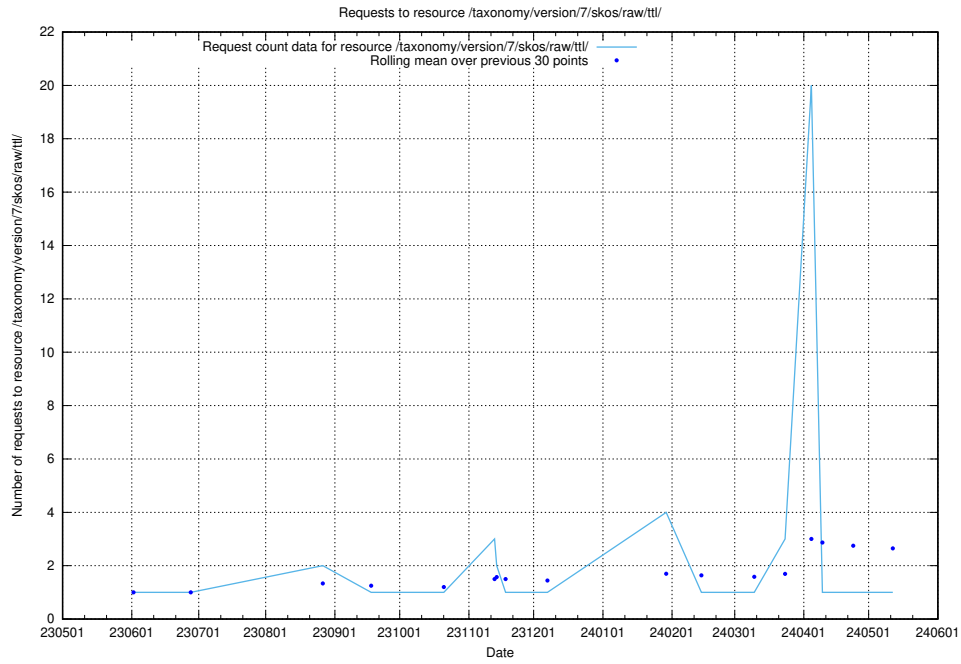

5.5945 Usage of /taxonomy/version/7/skos/raw/ttl/

Here, we count the number of requests to resource /taxonomy/version/7/skos/raw/ttl/.