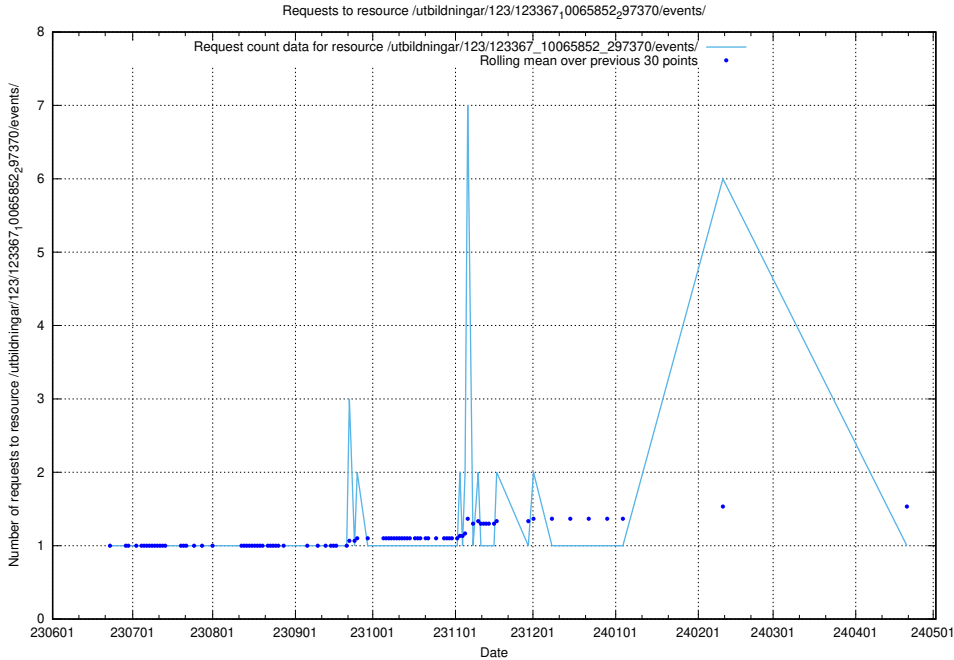

5.5852 Usage of /utbildningar/123/123367_10065852_297370/events/

Here, we count the number of requests to resource /utbildningar/123/123367_10065852_297370/events/

5.5853 Usage of /utbildningar/123/123367_10065866_297866/events/