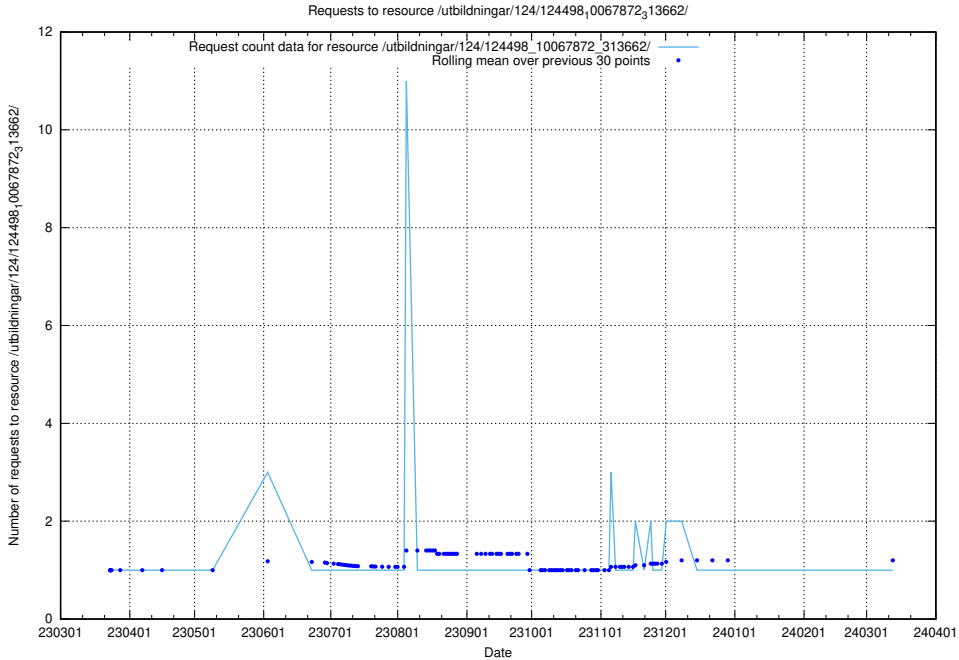

5.2684 Usage of /utbildningar/124/124498_10067872_313662/

Here, we count the number of requests to resource /utbildningar/124/124498_10067872_313662/.