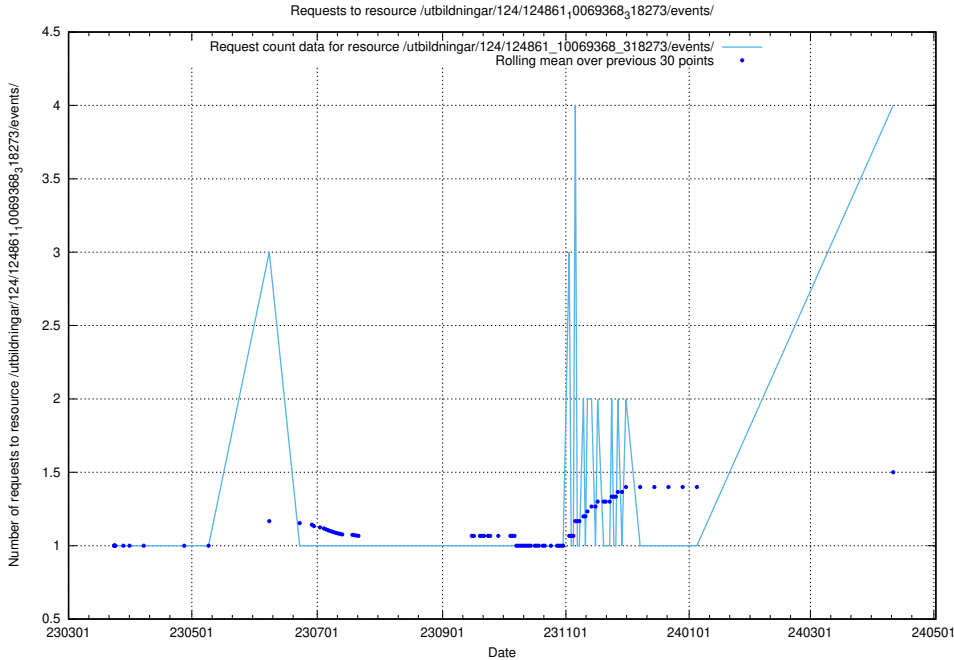

5.159 Usage of /utbildningar/124/124861_10069368_318273/events/

Here, we count the number of requests to resource /utbildningar/124/124861_10069368_318273/events/