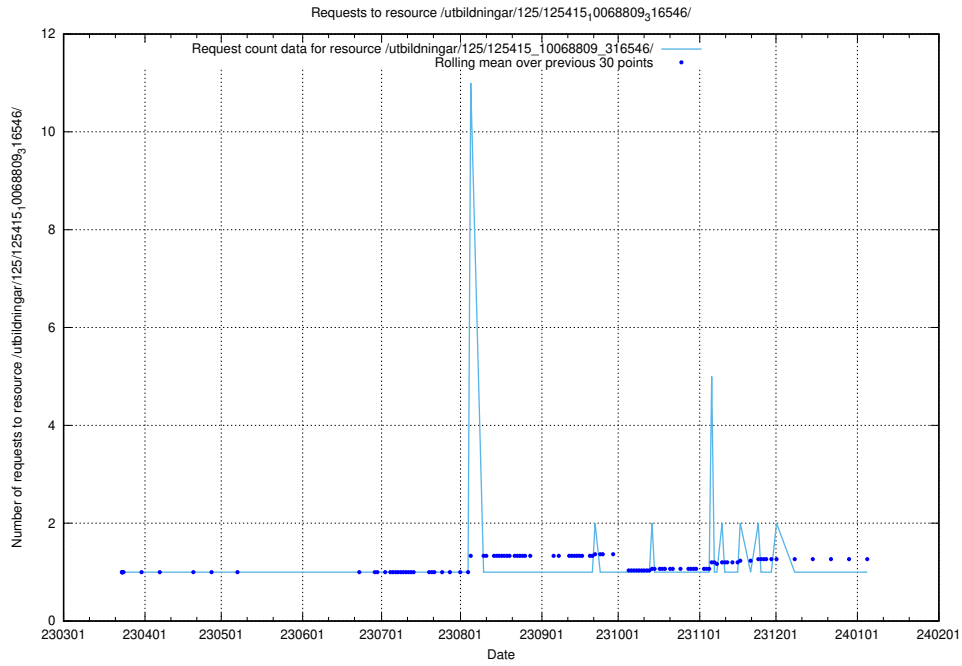

5.1116 Usage of /utbildningar/125/125415_10068809_316546/

Here, we count the number of requests to resource /utbildningar/125/125415_10068809_316546/.