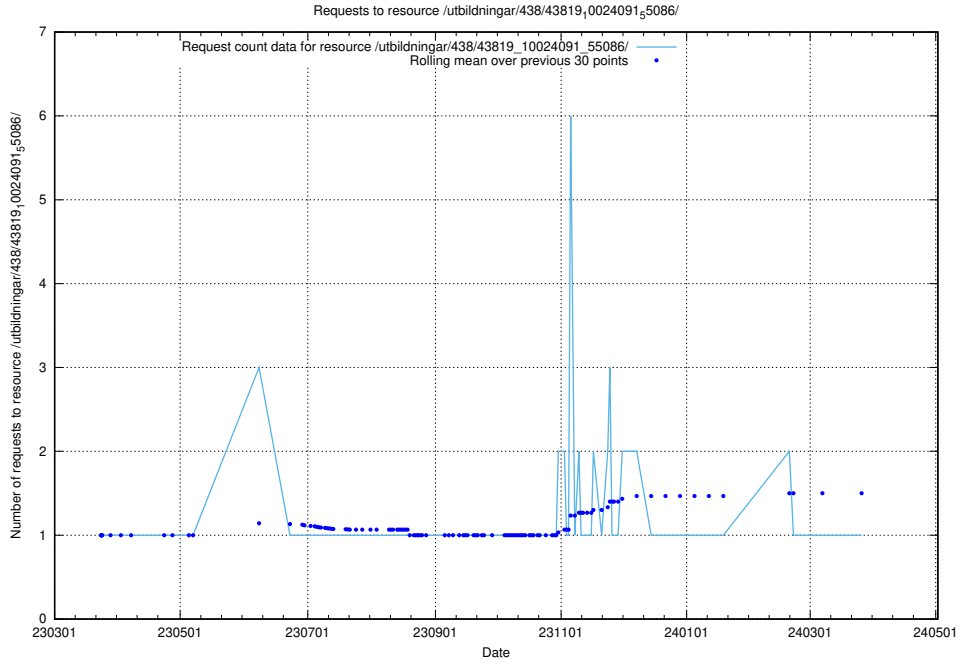

5.6350 Usage of /utbildningar/438/43819_10024091_55086/

Here, we count the number of requests to resource /utbildningar/438/43819_10024091_55086/.