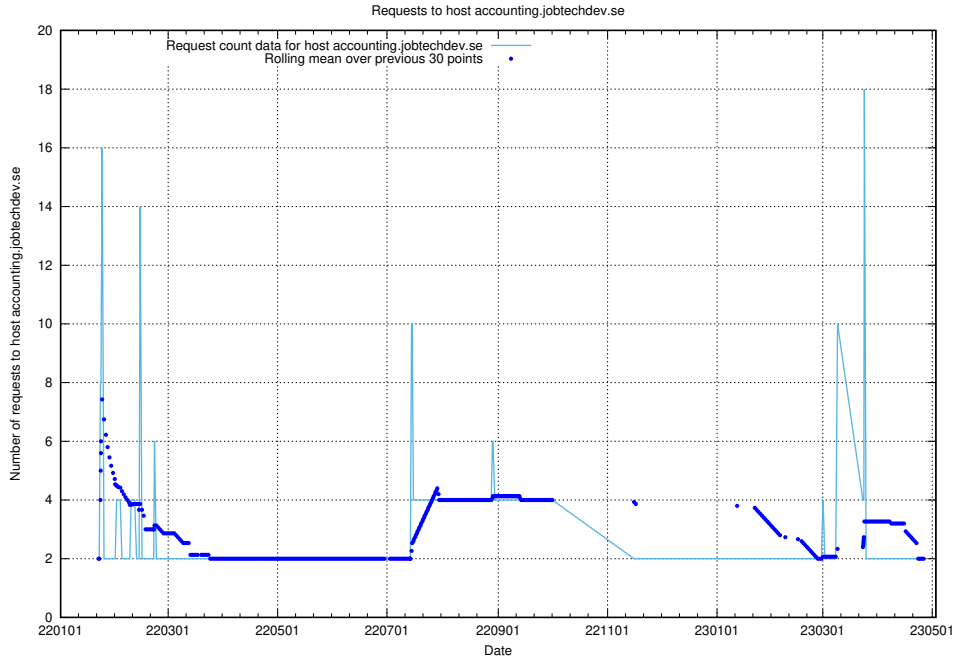

7.267 Usage of accounting.jobtechdev.se

Here, we count the number of requests to host accounting.jobtechdev.se.