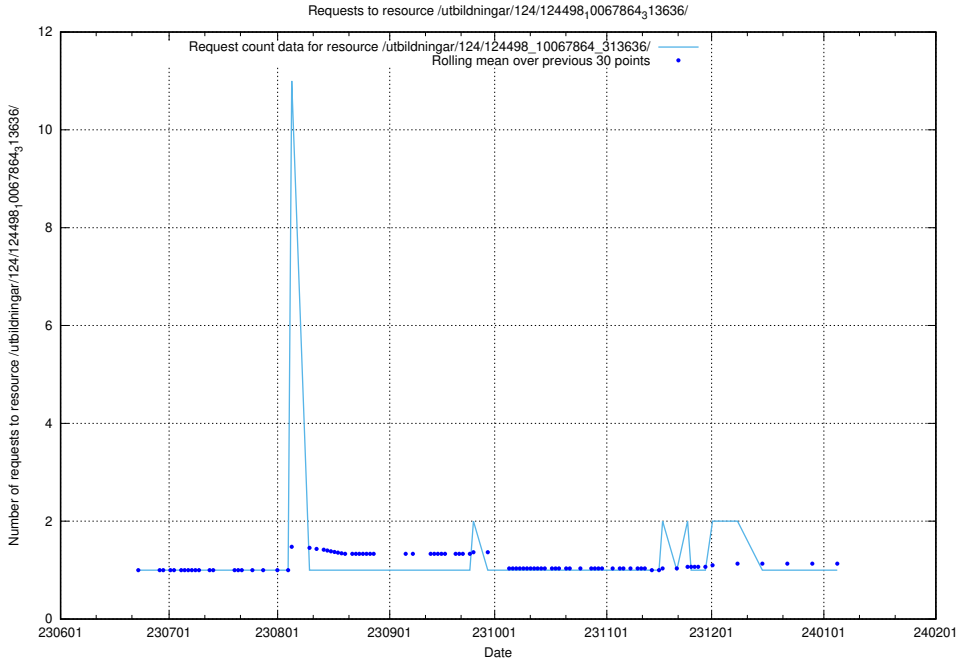

5.5811 Usage of /utbildningar/124/124498_10067864_313636/

Here, we count the number of requests to resource /utbildningar/124/124498_10067864_313636/.