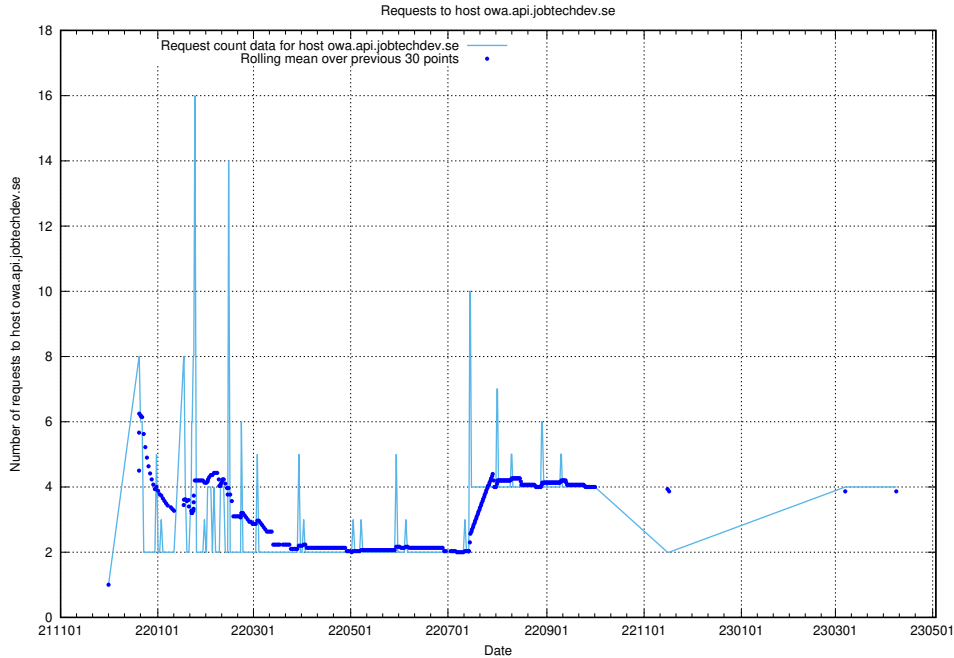

7.137 Usage of owa.api.jobtechdev.se

Here, we count the number of requests to host owa.api.jobtechdev.se.