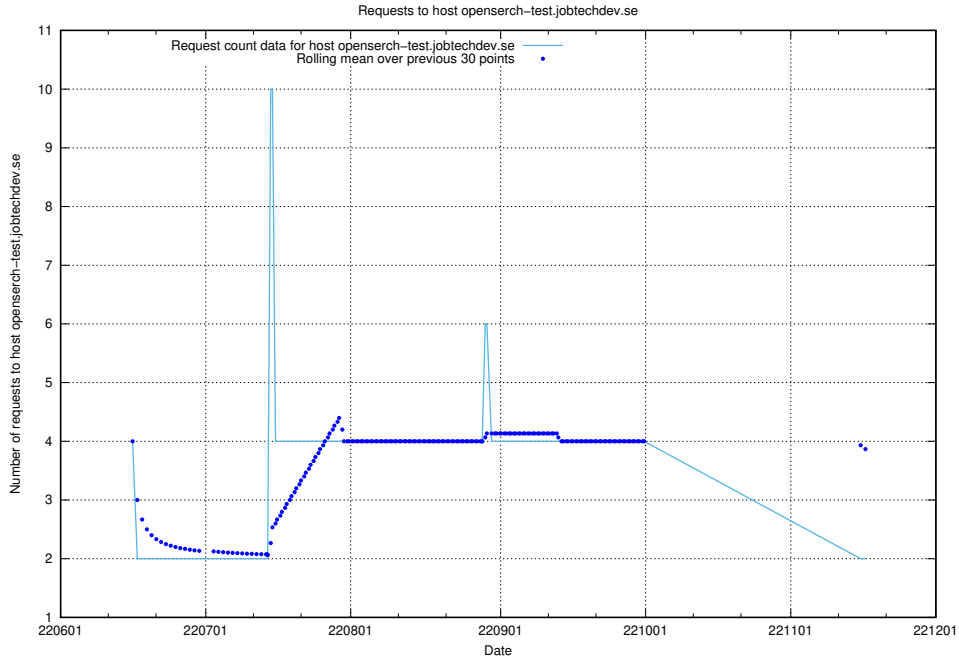

Here, we count the number of requests to host 2f0b40cd-39bc-429b-8f6c-c3d864c6fbd6.jobtechdev.se.

7.407 Usage of openserch-test.jobtechdev.se

Here, we count the number of requests to host openserch-test.jobtechdev.se.