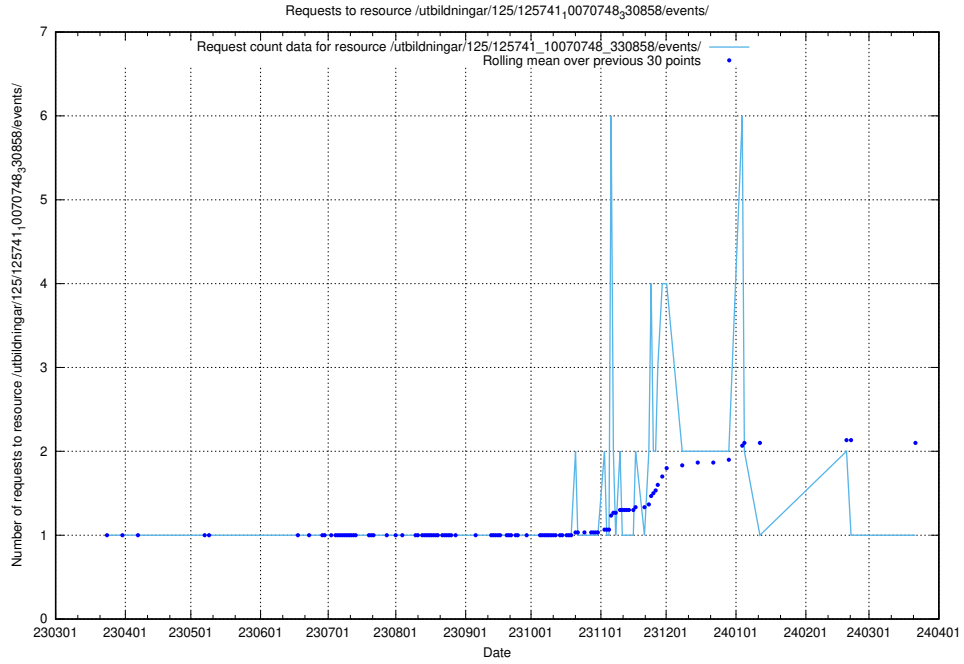

5.6233 Usage of /utbildningar/125/125741_10070748_330858/events/

Here, we count the number of requests to resource /utbildningar/125/125741_10070748_330858/events/