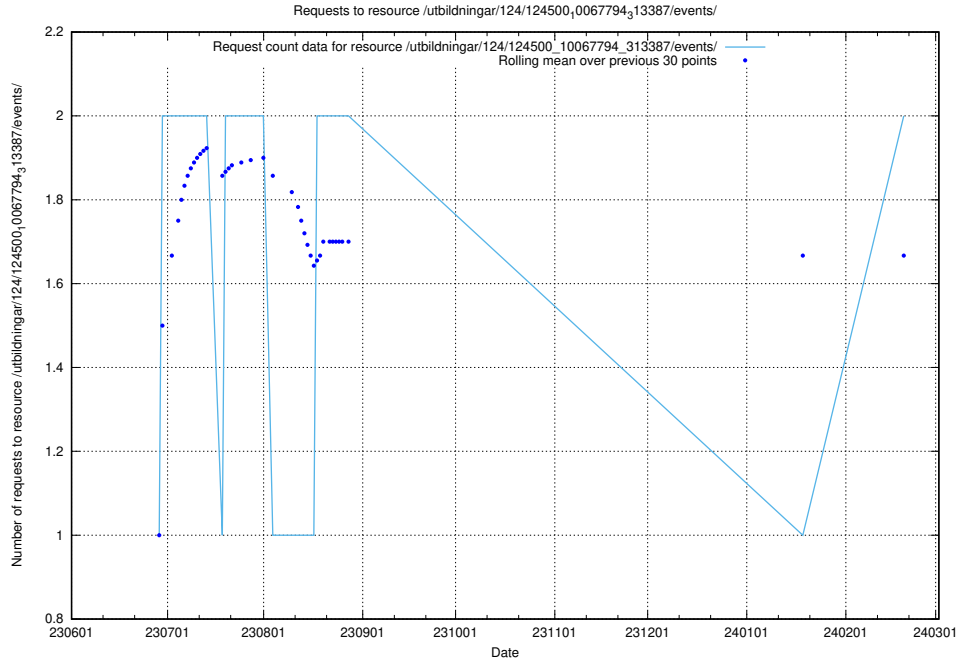

5.810 Usage of /utbildningar/124/124500_10067794_313387/events/

Here, we count the number of requests to resource /utbildningar/124/124500_10067794_313387/events/