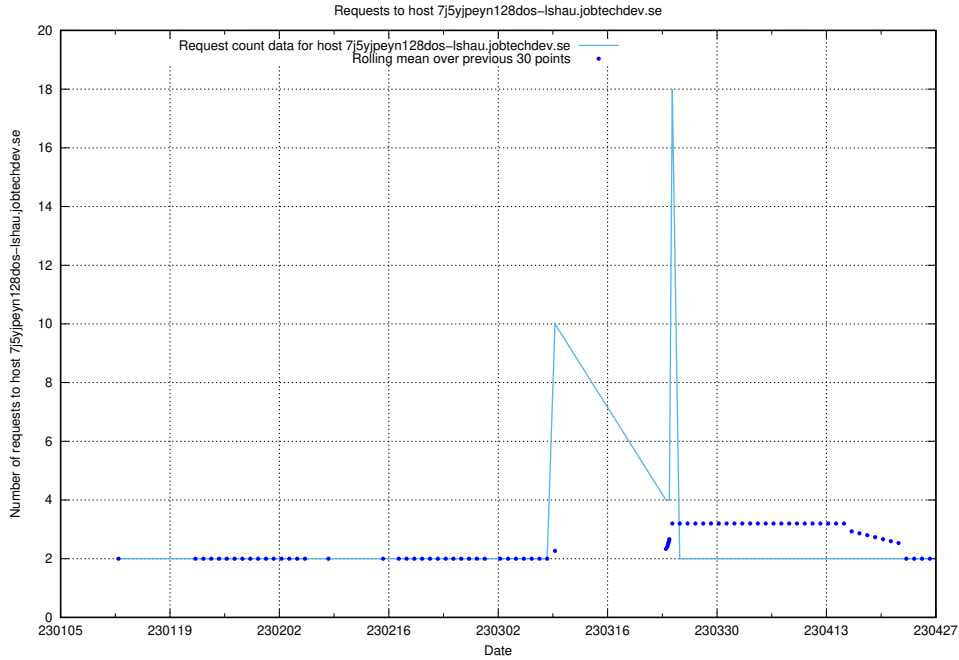

7.305 Usage of 7j5yjpeyn128dos-lshau.jobtechdev.se

Here, we count the number of requests to host 7j5yjpeyn128dos-lshau.jobtechdev.se.