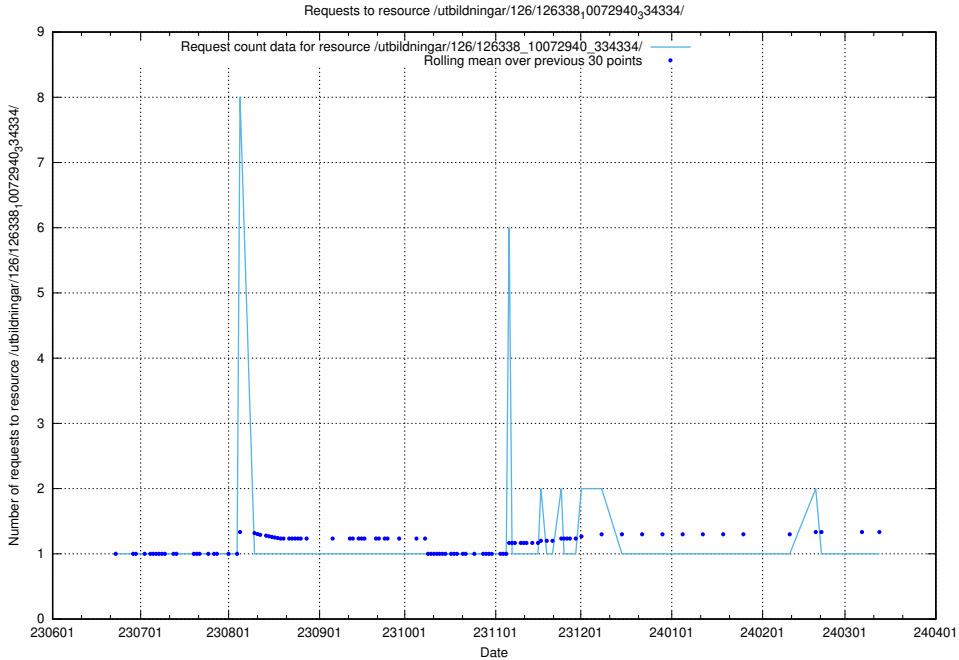

5.5686 Usage of /utbildningar/126/126338_10072940_334334/

Here, we count the number of requests to resource /utbildningar/126/126338_10072940_334334/.