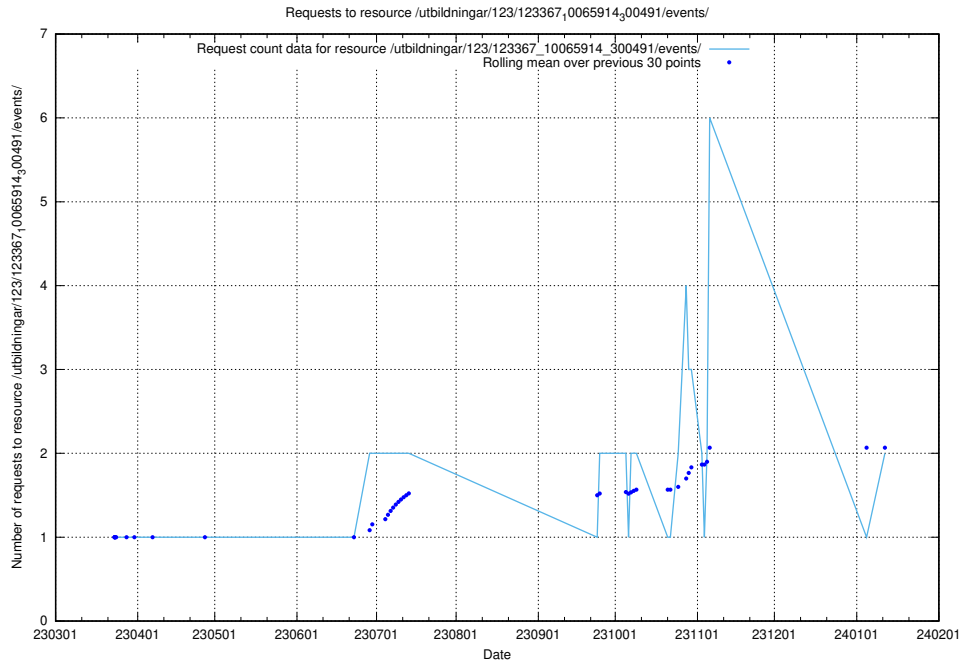

5.735 Usage of /utbildningar/123/123367_10065914_300491/events/

Here, we count the number of requests to resource /utbildningar/123/123367_10065914_300491/events/