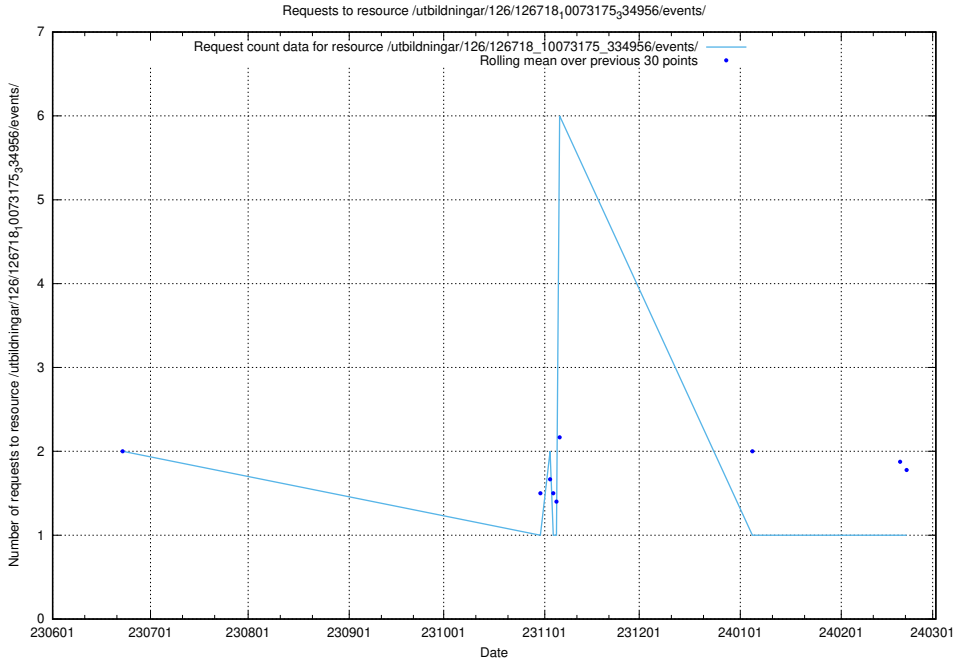

5.5586 Usage of /utbildningar/126/126718_10073175_334956/events/

Here, we count the number of requests to resource /utbildningar/126/126718_10073175_334956/events/