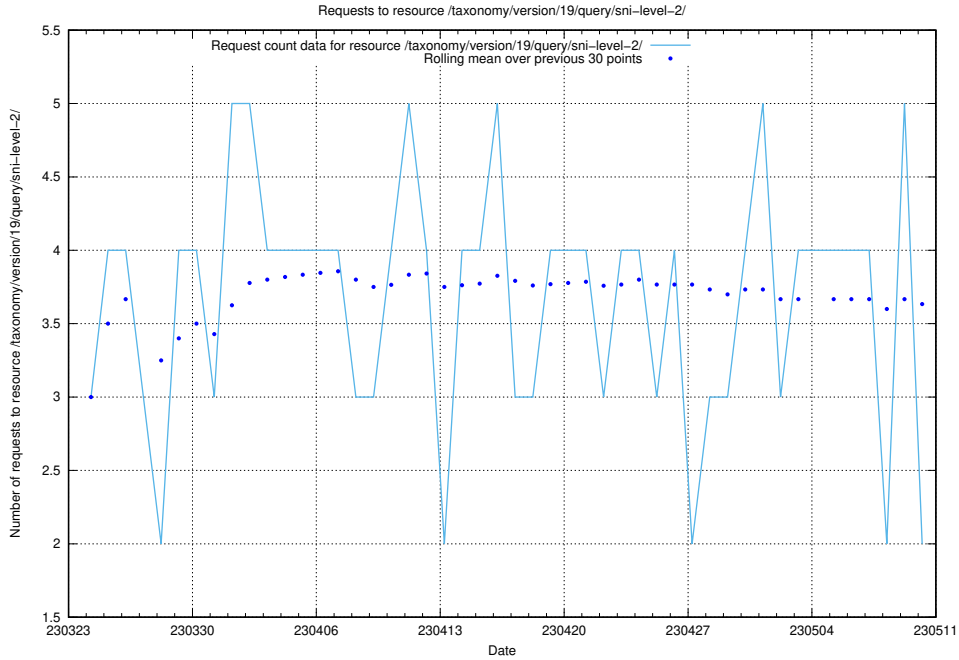

5.935 Usage of /taxonomy/version/19/query/sni-level-2/

Here, we count the number of requests to resource /taxonomy/version/19/query/sni-level-2/.