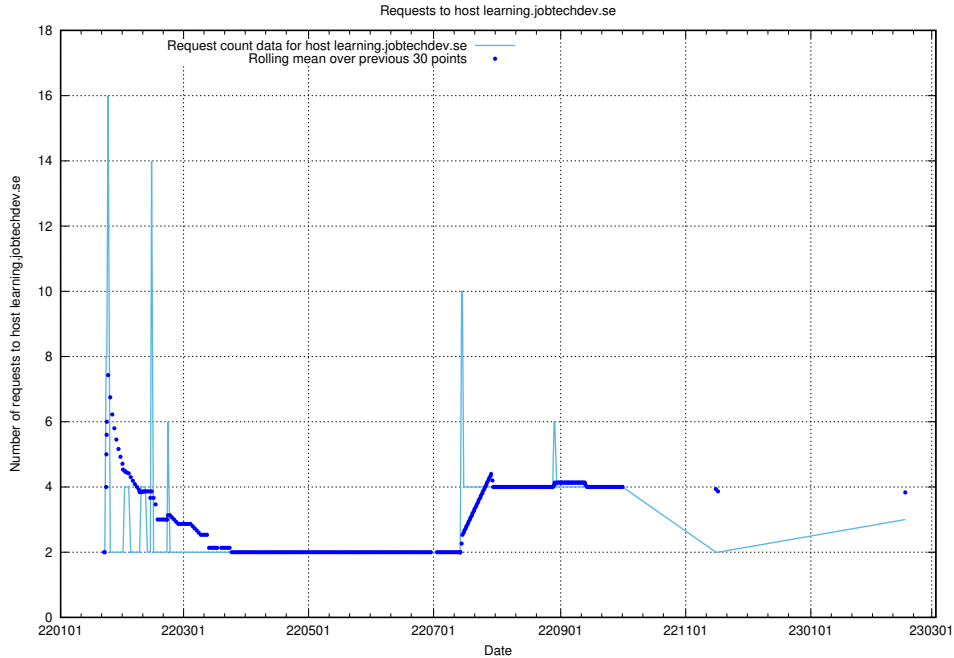

7.259 Usage of learning.jobtechdev.se

Here, we count the number of requests to host learning.jobtechdev.se.

7.260 Usage of intranet.jobtechdev.se

Here, we count the number of requests to host intranet.jobtechdev.se.