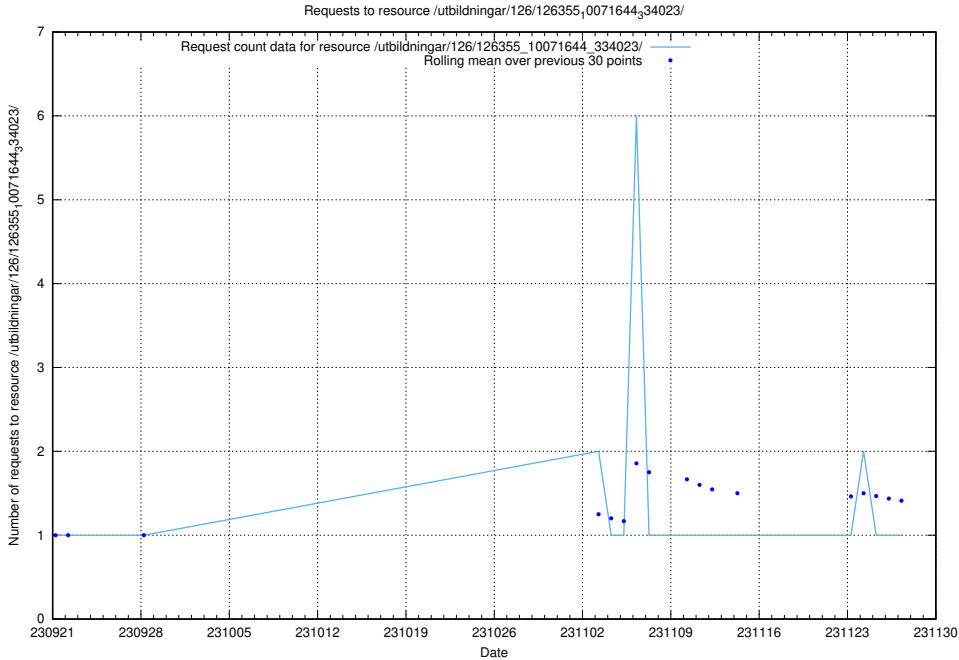

5.4547 Usage of /utbildningar/126/126355_10071644_334023/

Here, we count the number of requests to resource /utbildningar/126/126355_10071644_334023/.