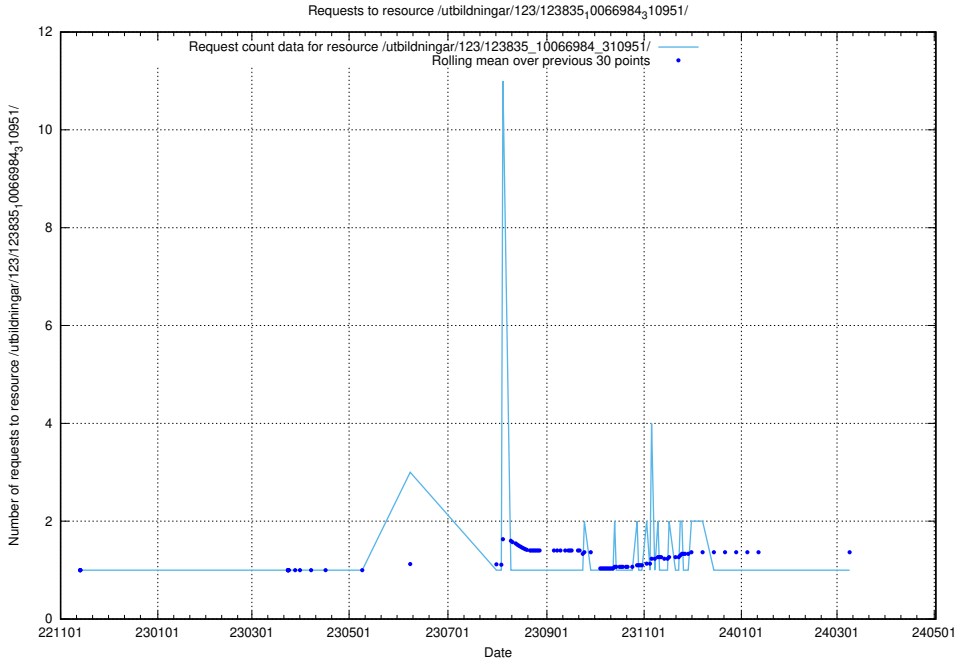

5.5925 Usage of /utbildningar/123/123835_10066984_310951/

Here, we count the number of requests to resource /utbildningar/123/123835_10066984_310951/.