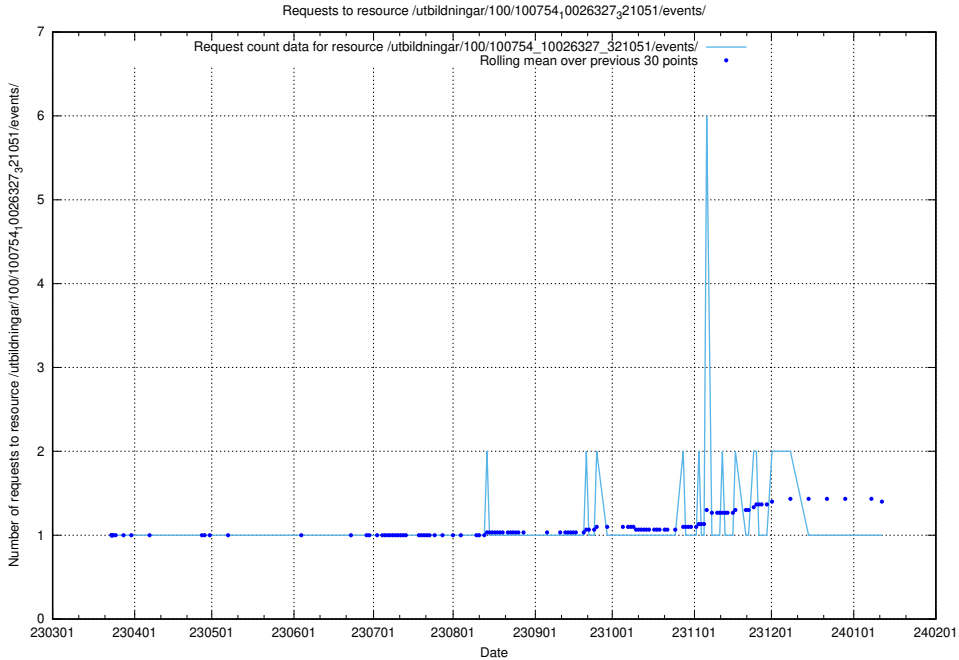

5.5619 Usage of /utbildningar/100/100754_10026327_321051/events/

Here, we count the number of requests to resource /utbildningar/100/100754_10026327_321051/events/