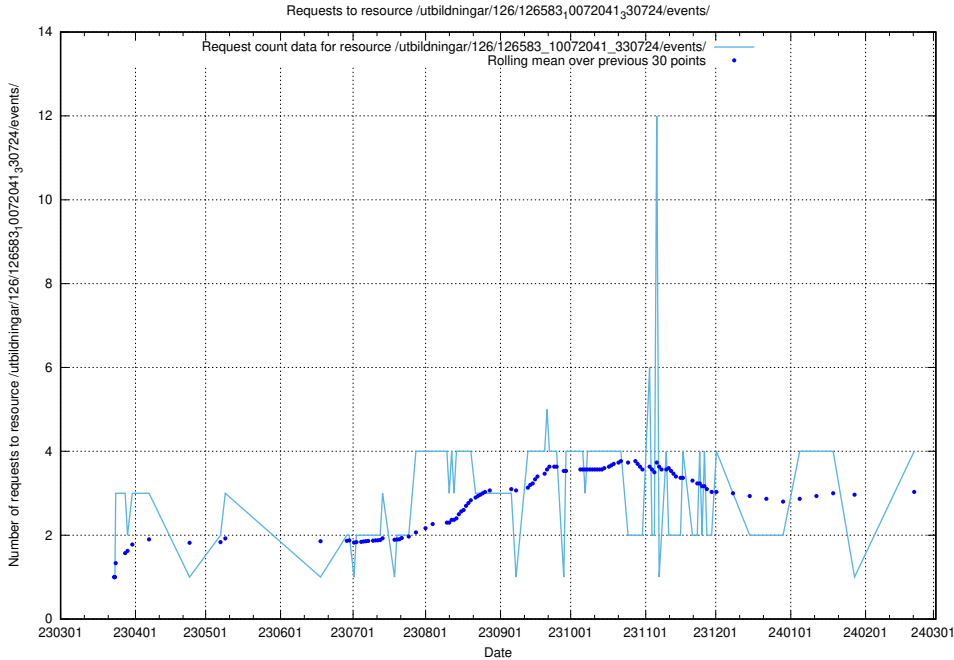

5.241 Usage of /utbildningar/126/126583_10072041_330724/events/

Here, we count the number of requests to resource /utbildningar/126/126583_10072041_330724/events/