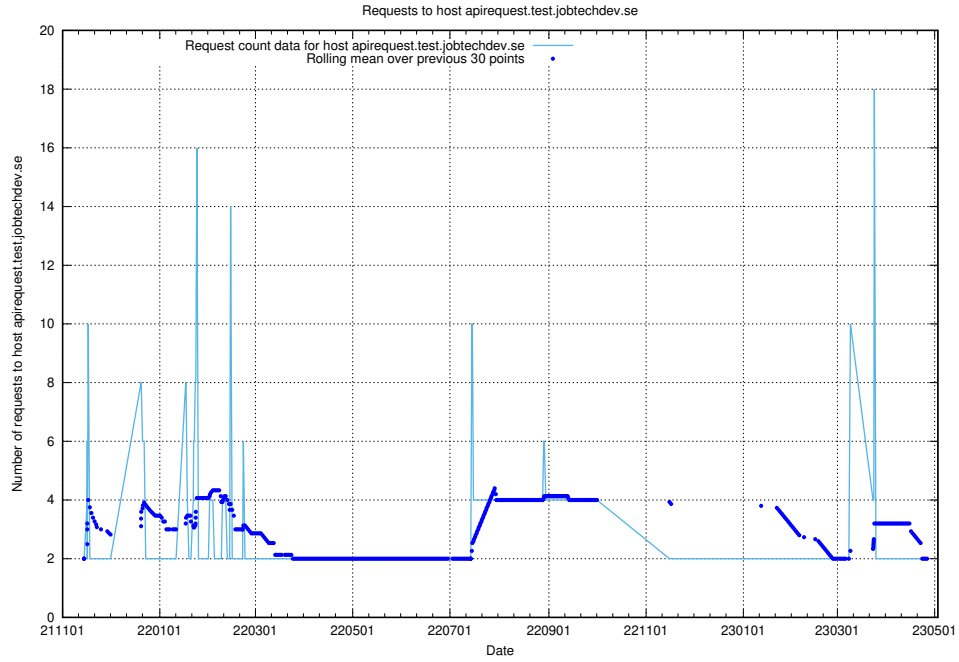

7.292 Usage of `apirequest.test.jobtechdev.se`

Here, we count the number of requests to host `apirequest.test.jobtechdev.se`.