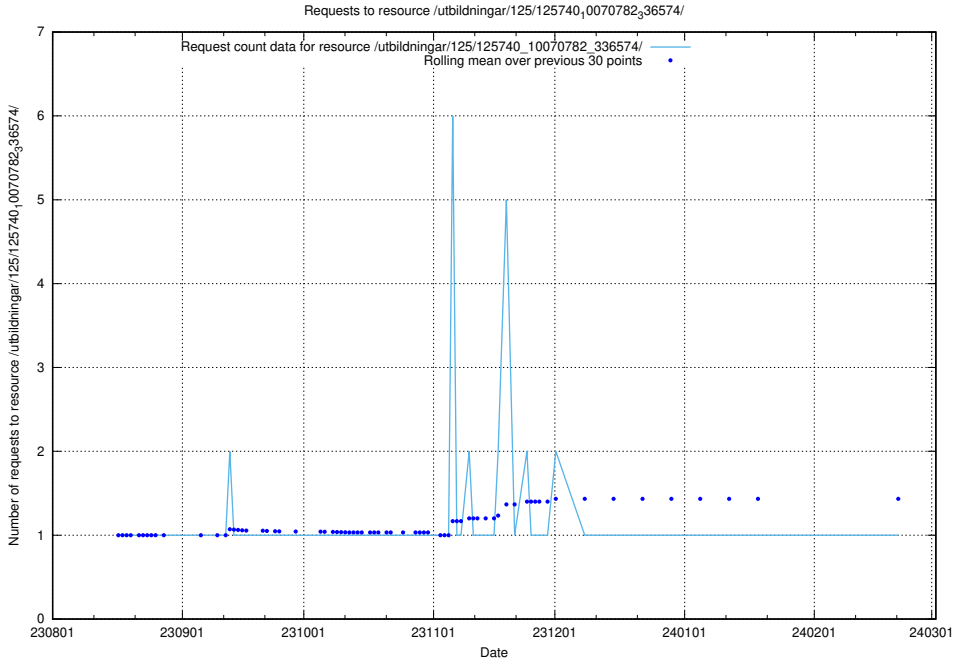

5.4808 Usage of /utbildningar/125/125740_10070782_336574/

Here, we count the number of requests to resource /utbildningar/125/125740_10070782_336574/.