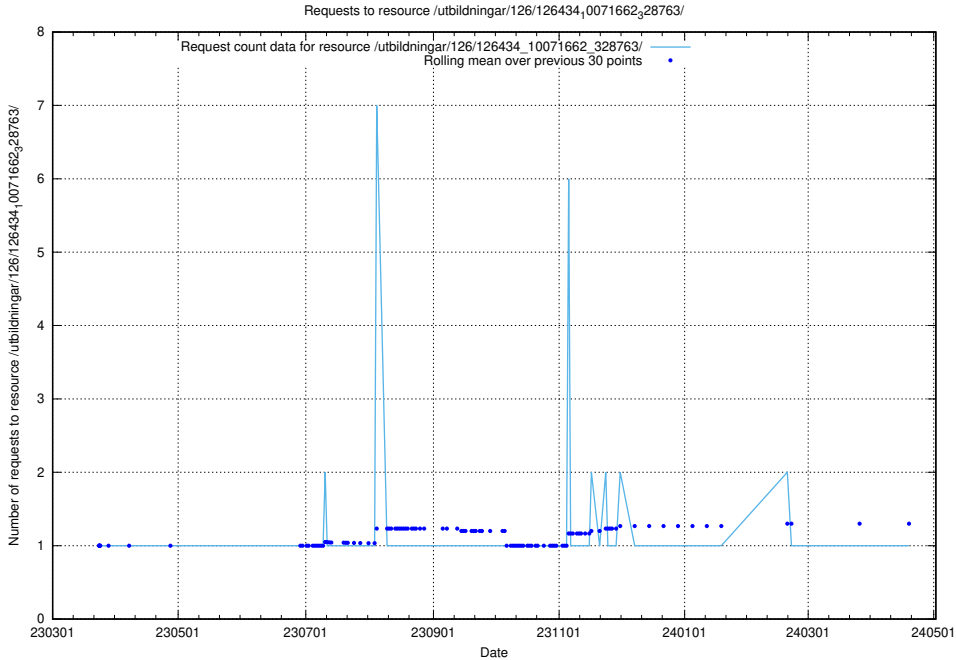

5.6429 Usage of /utbildningar/126/126434_10071662_328763/

Here, we count the number of requests to resource /utbildningar/126/126434_10071662_328763/.