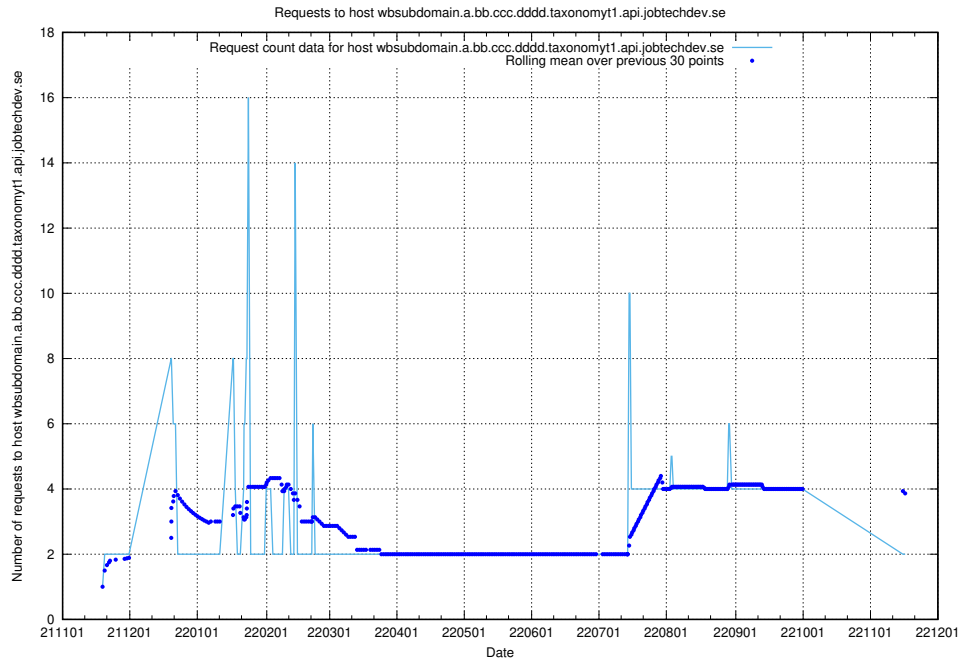

7.464 Usage of wbsubdomain.a.bb.ccc.dddd.taxonomyt1.api.jobtechdev.se

Here, we count the number of requests to host wbsubdomain.a.bb.ccc.dddd.taxonomyt1.api.jobtechdev.se