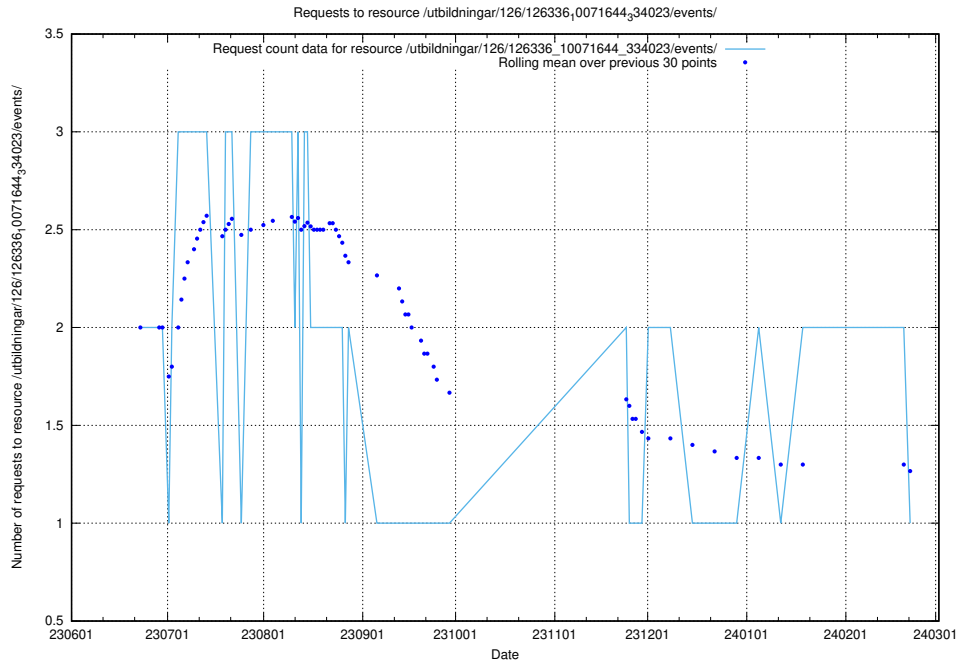

5.5589 Usage of /utbildningar/126/126336_10071644_334023/events/

Here, we count the number of requests to resource /utbildningar/126/126336_10071644_334023/events/