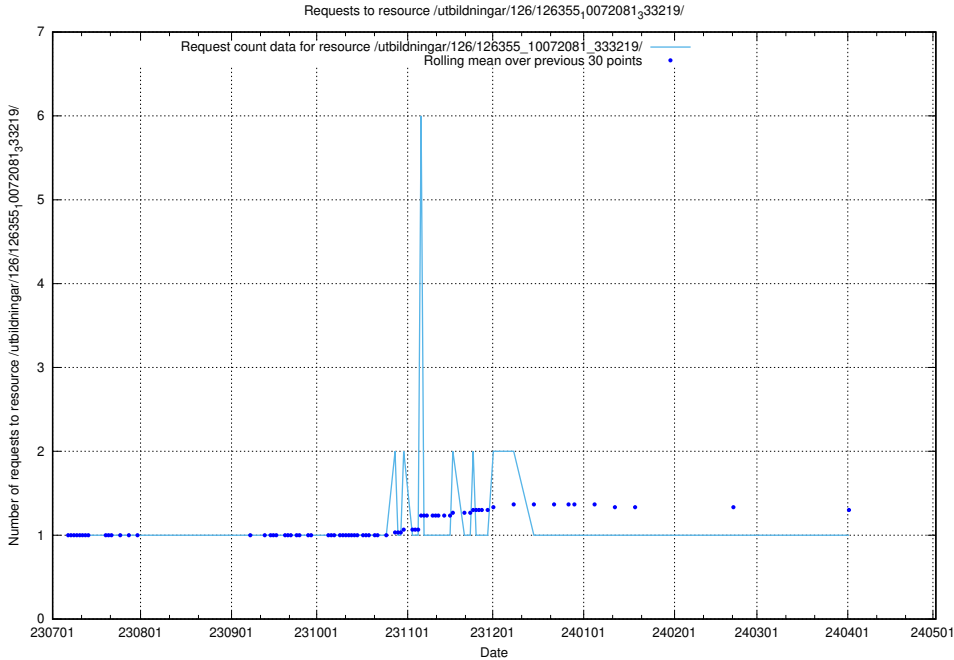

5.5327 Usage of /utbildningar/126/126355_10072081_333219/

Here, we count the number of requests to resource /utbildningar/126/126355_10072081_333219/.