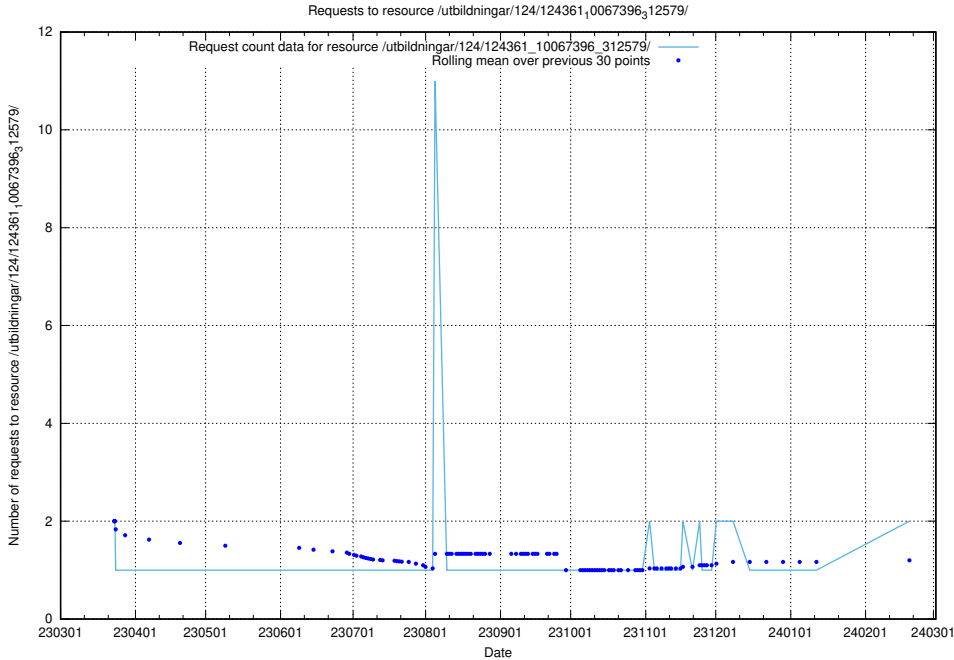

5.958 Usage of /utbildningar/124/124361_10067396_312579/

Here, we count the number of requests to resource /utbildningar/124/124361_10067396_312579/.