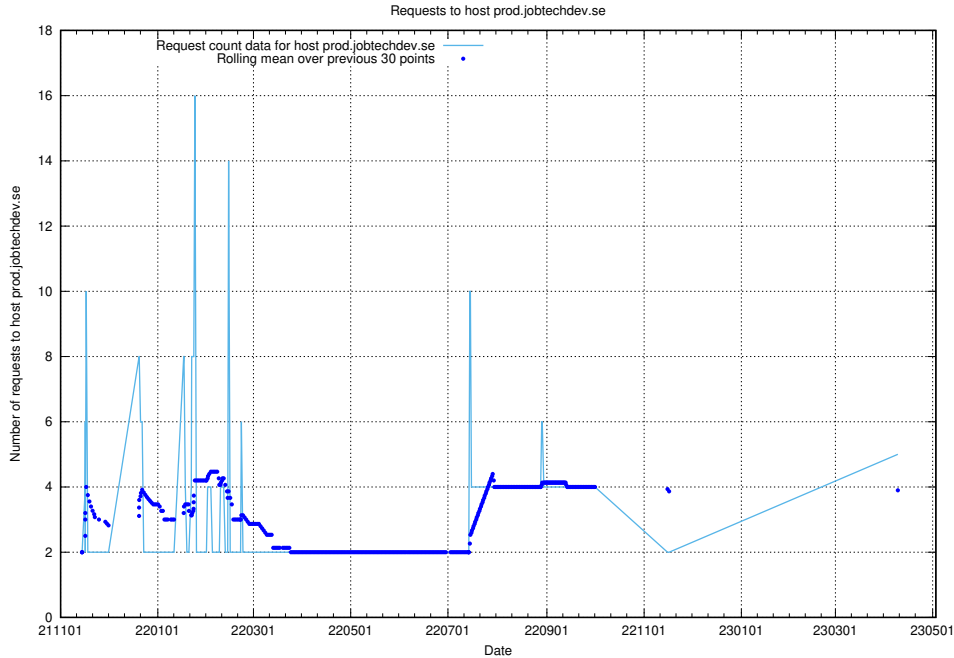

7.98 Usage of prod.jobtechdev.se

Here, we count the number of requests to host prod.jobtechdev.se.