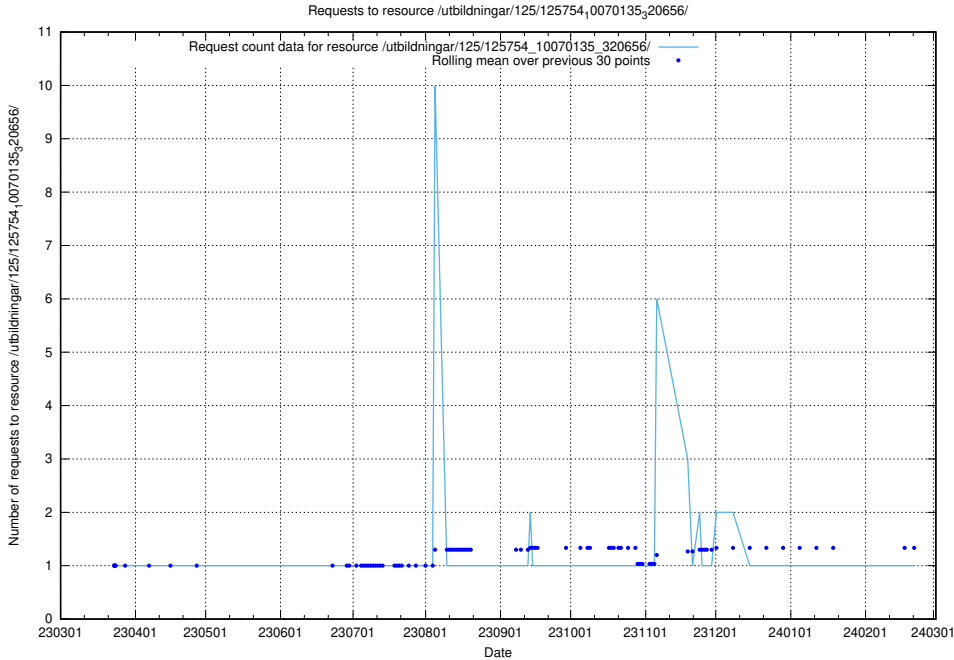

5.6468 Usage of /utbildningar/125/125754_10070135_320656/

Here, we count the number of requests to resource /utbildningar/125/125754_10070135_320656/.