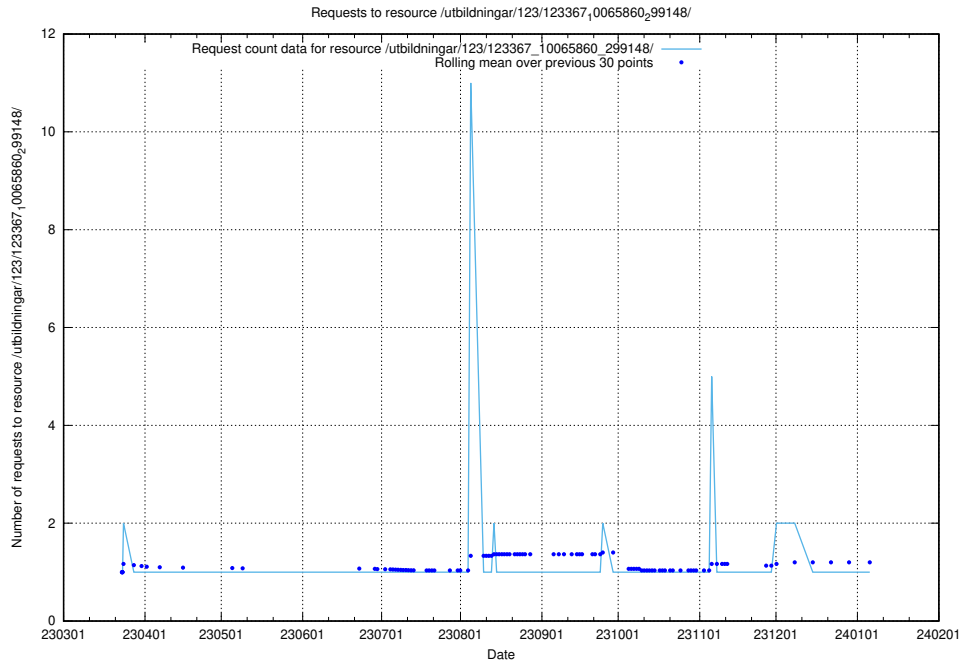

Here, we count the number of requests to resource /utbildningar/126/126336_10072081_333219/events/

5.4850 Usage of /utbildningar/123/123367_10065860_299148/

Here, we count the number of requests to resource /utbildningar/123/123367_10065860_299148/.