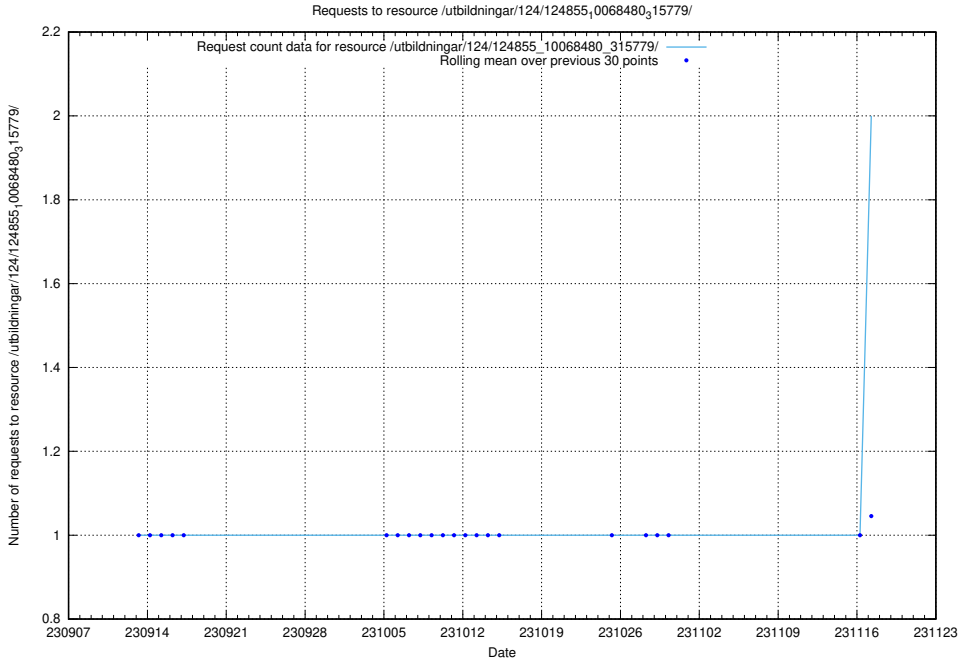

5.729 Usage of /utbildningar/124/124855_10068480_315779/

Here, we count the number of requests to resource /utbildningar/124/124855_10068480_315779/.