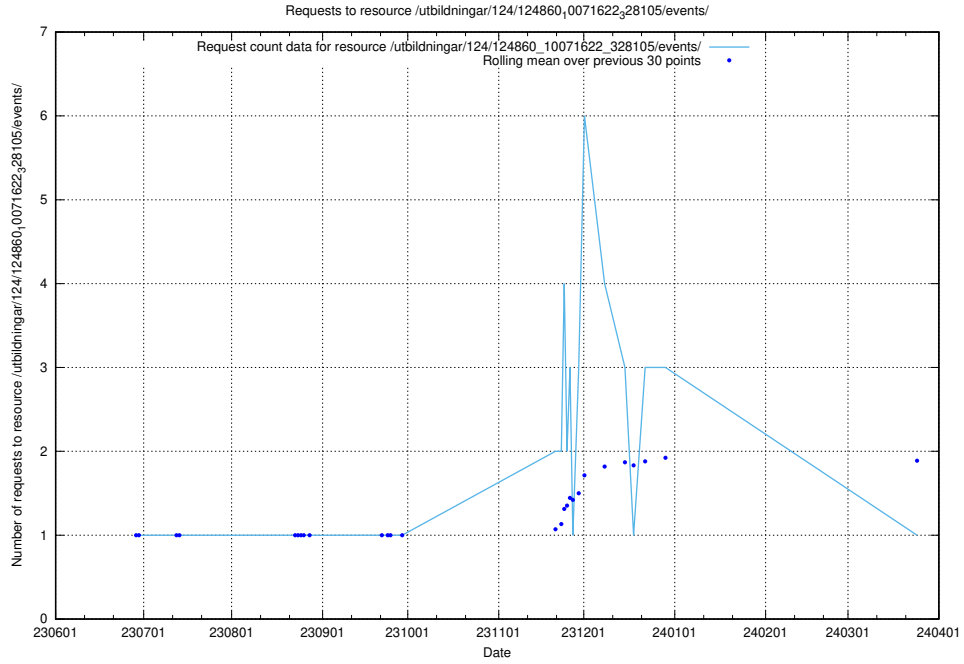

5.5509 Usage of /utbildningar/124/124860_10071622_328105/events/

Here, we count the number of requests to resource /utbildningar/124/124860_10071622_328105/events/