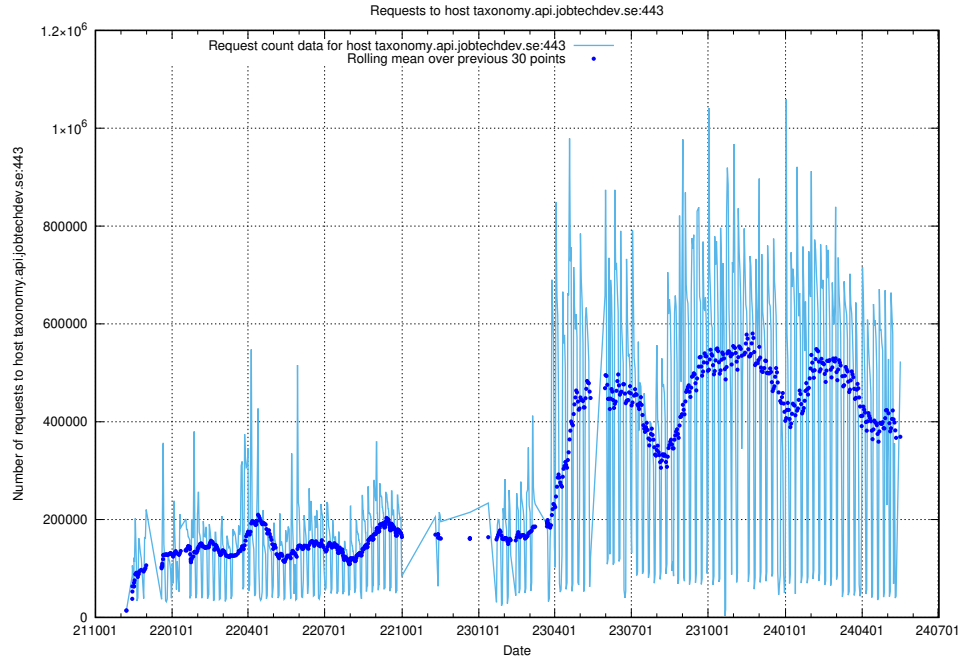

7.2 Usage of taxonomy.api.jobtechdev.se:443

Here, we count the number of requests to host taxonomy.api.jobtechdev.se:443.