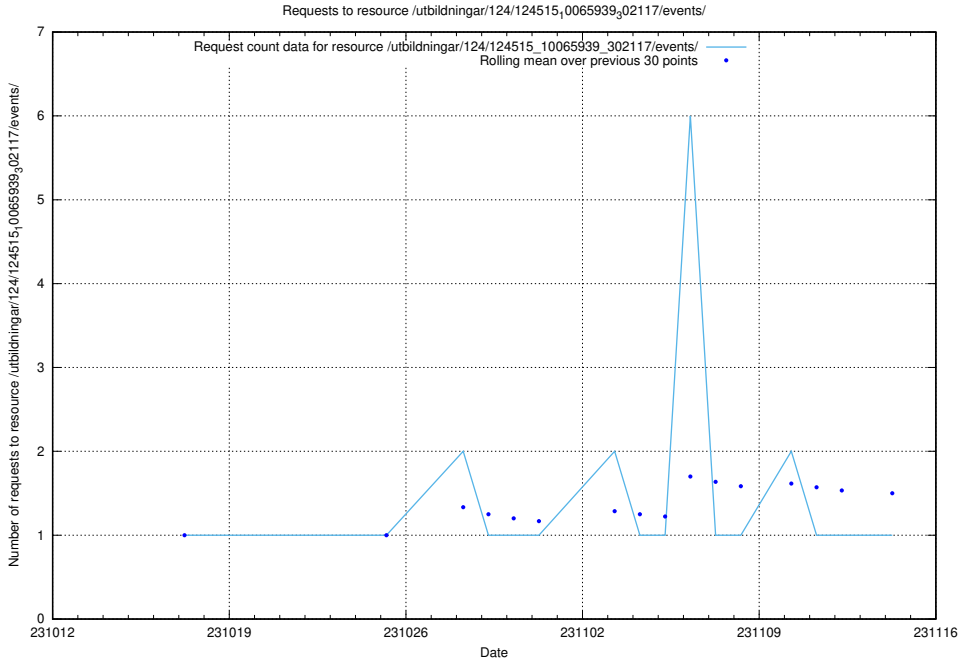

Here, we count the number of requests to resource /utbildningar/124/124894_10068682_316220/.

5.4336 Usage of /utbildningar/124/124515_10065939_302117/events/

Here, we count the number of requests to resource /utbildningar/124/124515_10065939_302117/events/