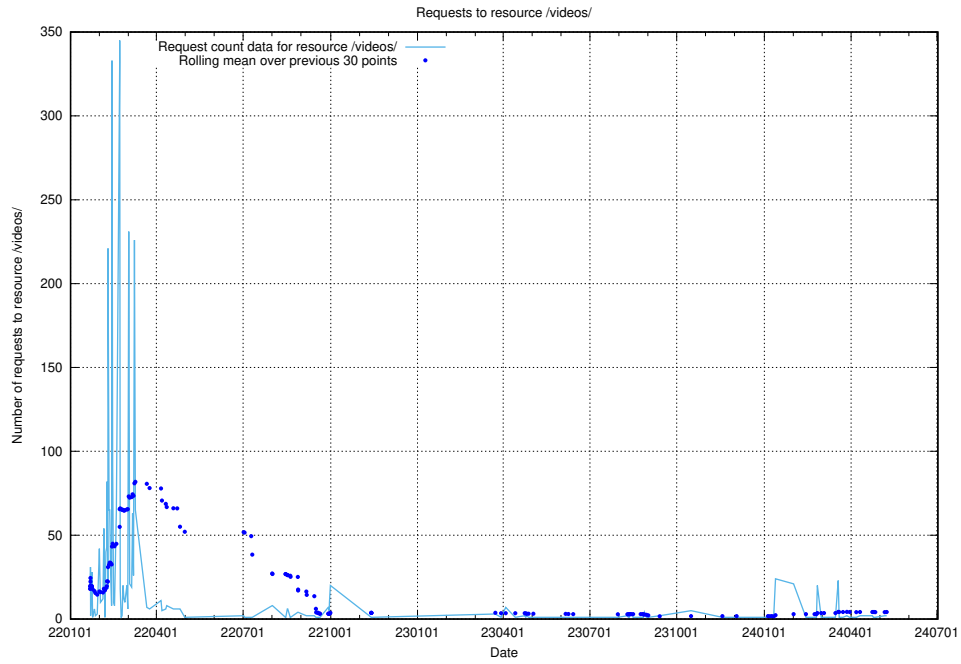

5.877 Usage of /videos/

Here, we count the number of requests to resource /videos/.