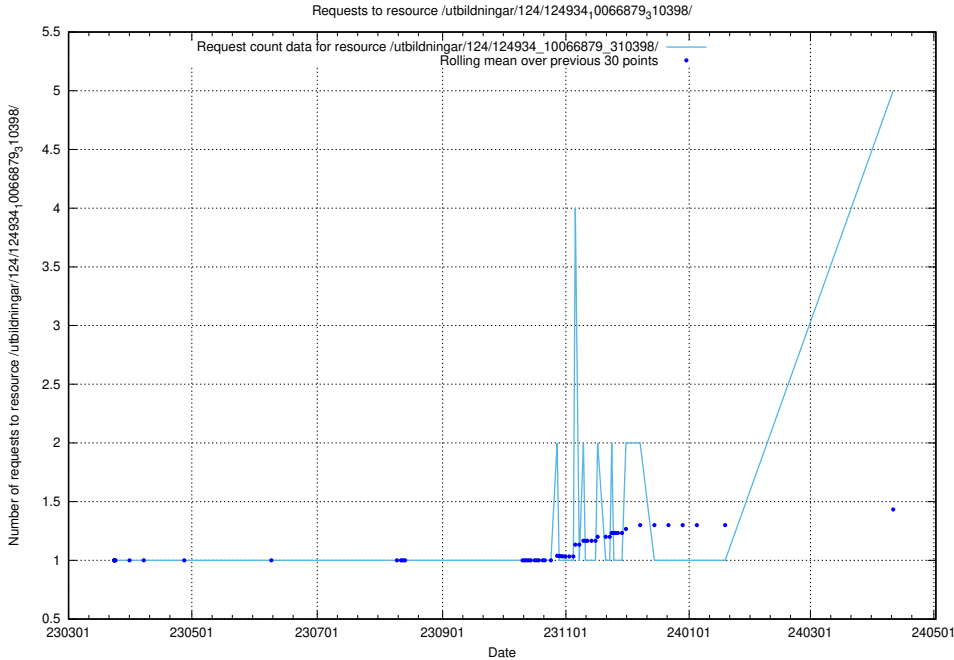

5.107 Usage of /utbildningar/124/124934_10066879_310398/

Here, we count the number of requests to resource /utbildningar/124/124934_10066879_310398/.