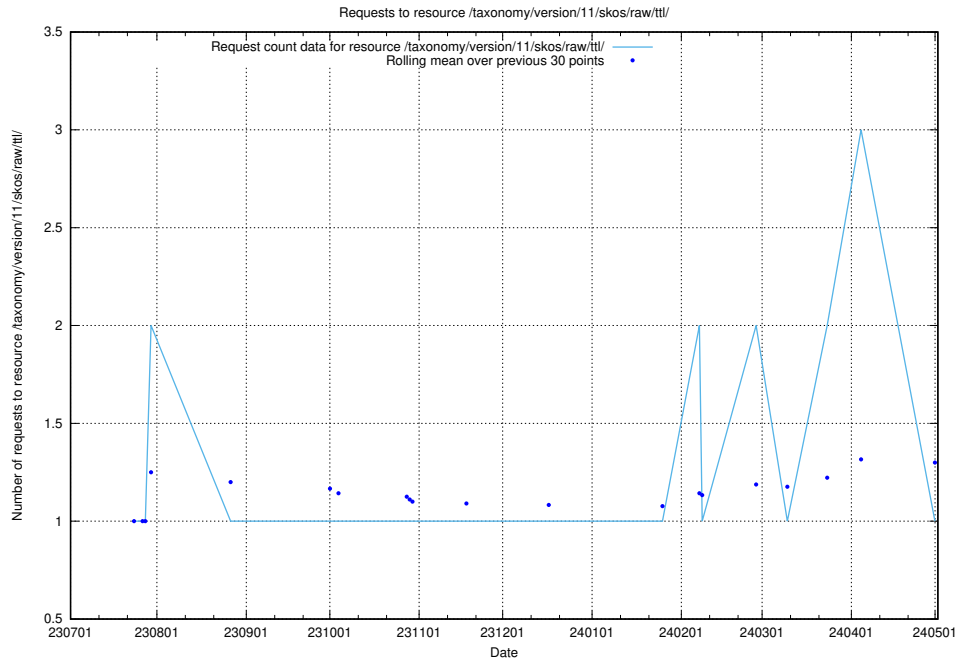

5.4980 Usage of /taxonomy/version/11/skos/raw/ttl/

Here, we count the number of requests to resource /taxonomy/version/11/skos/raw/ttl/.