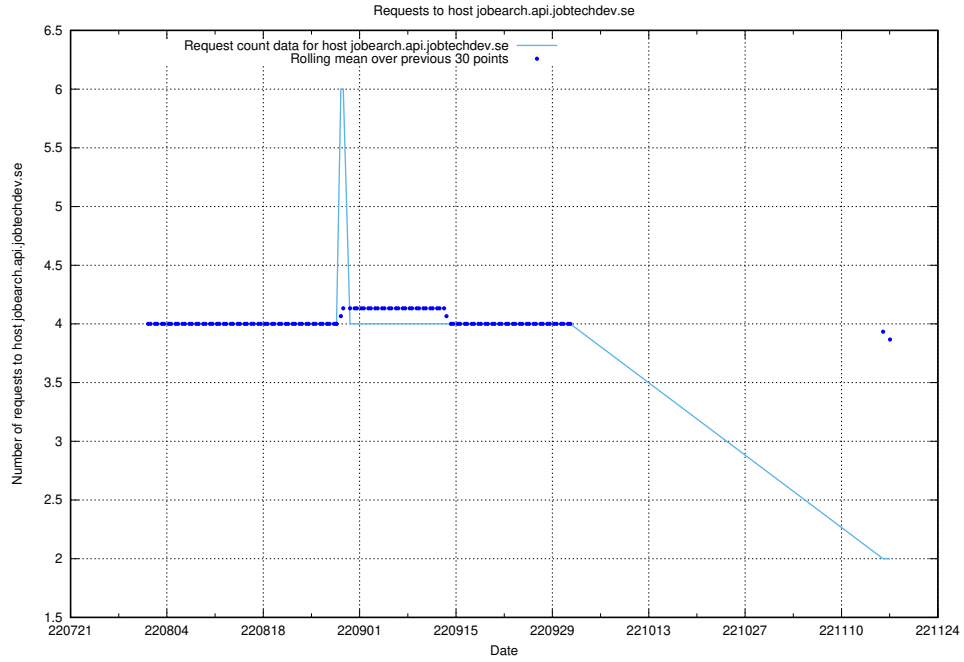

7.387 Usage of `jobearch.api.jobtechdev.se`

Here, we count the number of requests to host `jobearch.api.jobtechdev.se`.