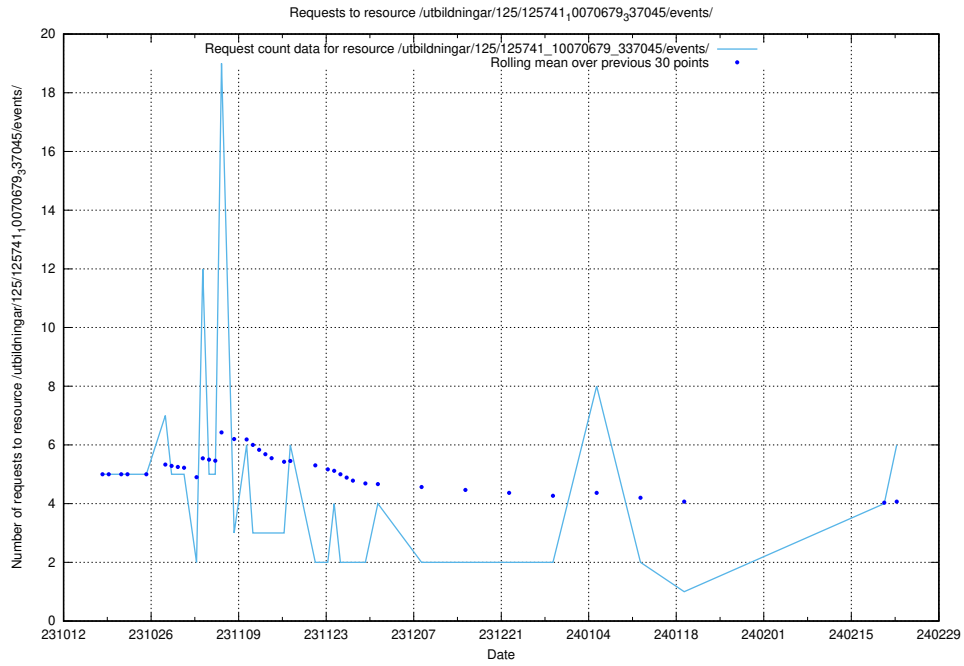

5.61 Usage of /utbildningar/125/125741_10070679_337045/events/

Here, we count the number of requests to resource /utbildningar/125/125741_10070679_337045/events/