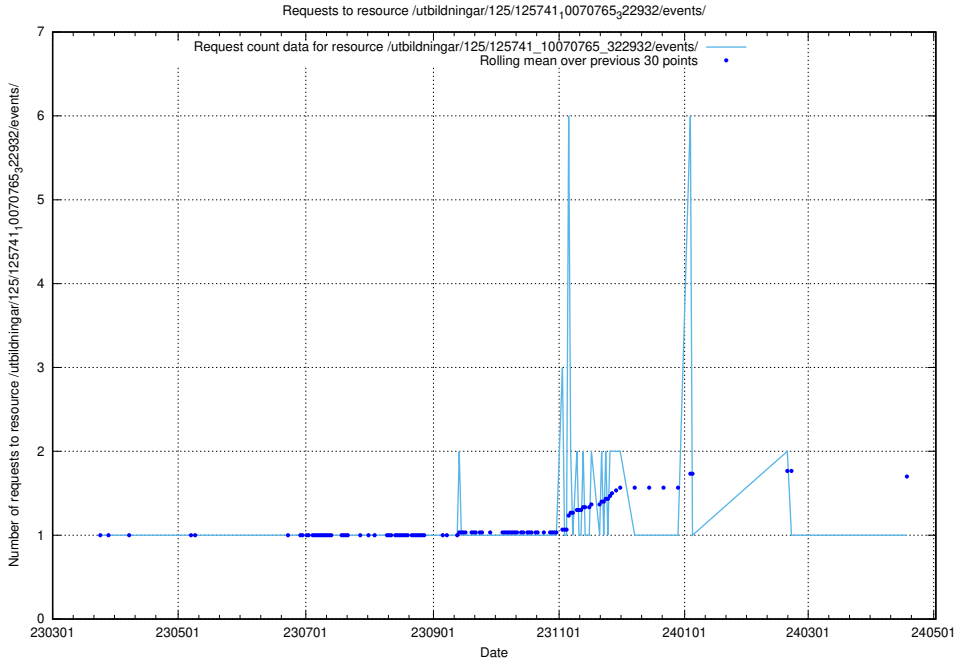

5.6232 Usage of /utbildningar/125/125741_10070765_322932/events/

Here, we count the number of requests to resource /utbildningar/125/125741_10070765_322932/events/