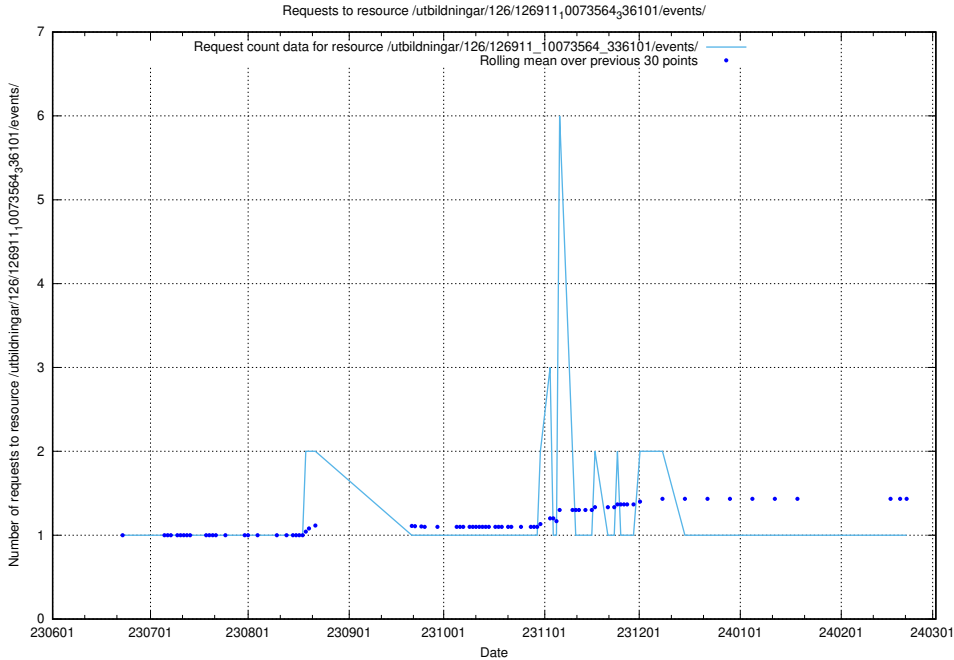

5.5604 Usage of /utbildningar/126/126911_10073564_336101/events/

Here, we count the number of requests to resource /utbildningar/126/126911_10073564_336101/events/

5.5605 Usage of /utbildningar/126/126911_10073564_336101/