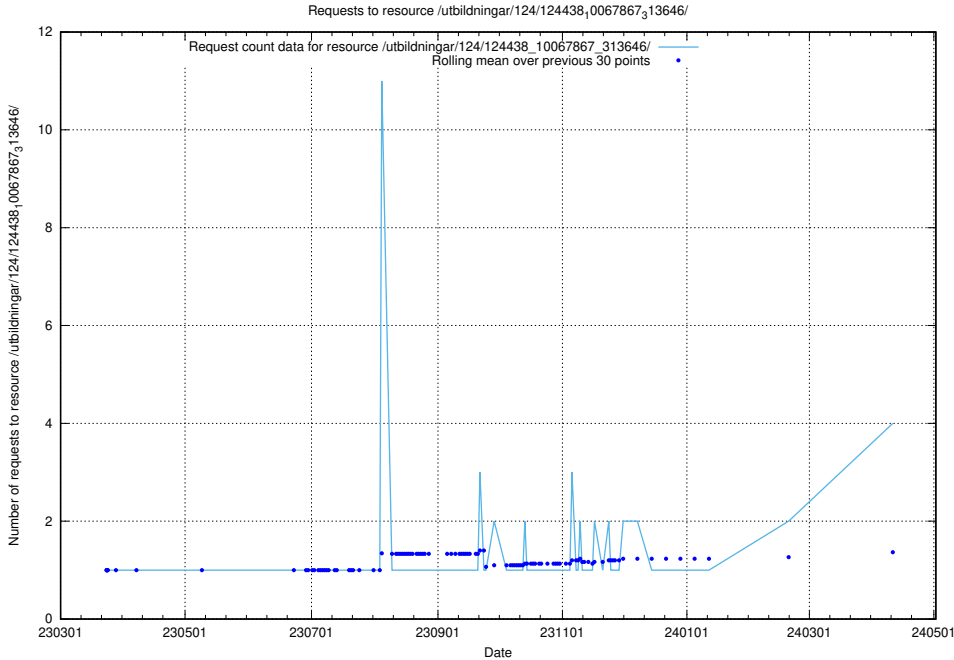

5.190 Usage of /utbildningar/124/124438_10067867_313646/

Here, we count the number of requests to resource /utbildningar/124/124438_10067867_313646/.