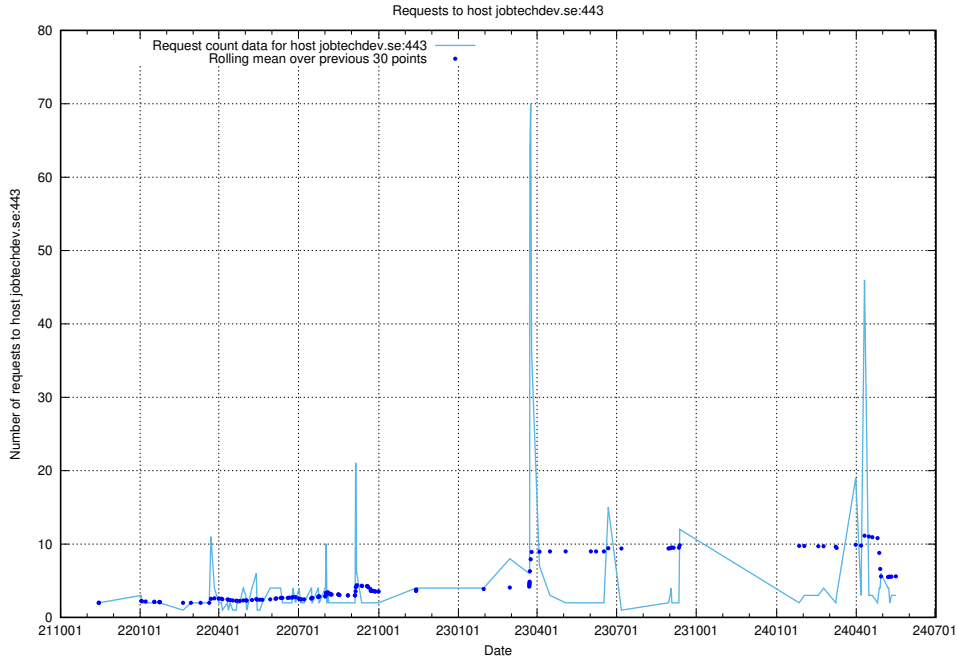

7.252 Usage of jobtechdev.se:443

Here, we count the number of requests to host jobtechdev.se:443.