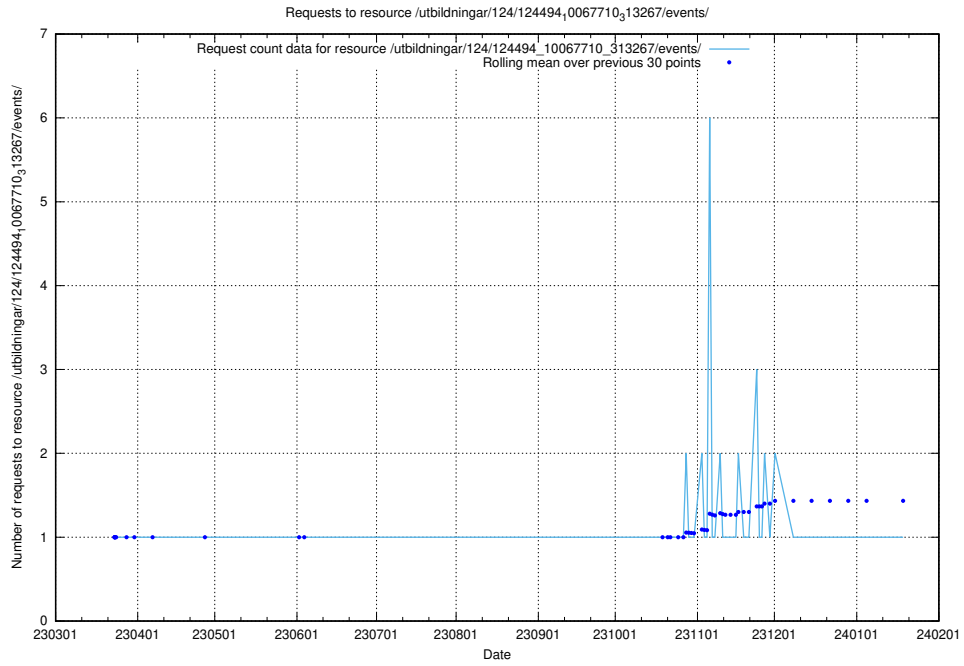

5.2769 Usage of /utbildningar/124/124494_10067710_313267/events/

Here, we count the number of requests to resource /utbildningar/124/124494_10067710_313267/events/