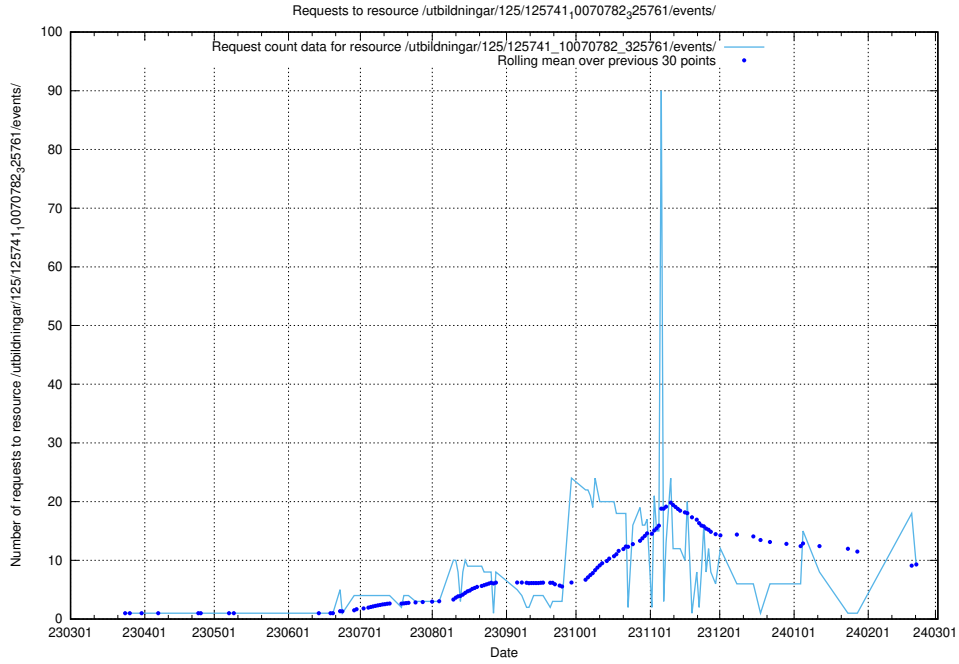

5.32 Usage of /utbildningar/125/125741_10070782_325761/events/

Here, we count the number of requests to resource /utbildningar/125/125741_10070782_325761/events/