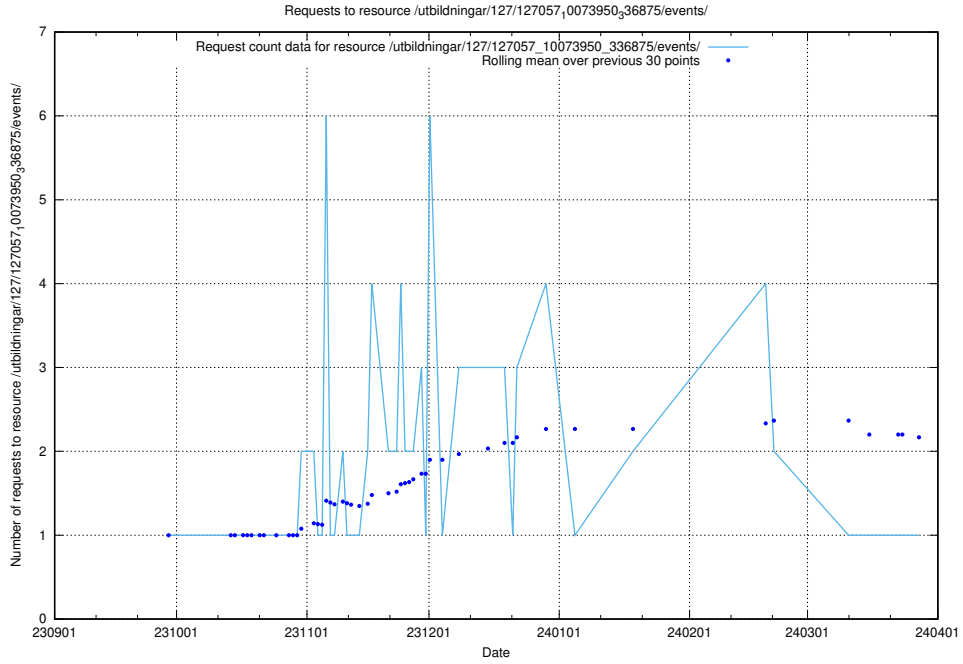

5.4471 Usage of /utbildningar/127/127057_10073950_336875/events/

Here, we count the number of requests to resource /utbildningar/127/127057_10073950_336875/events/