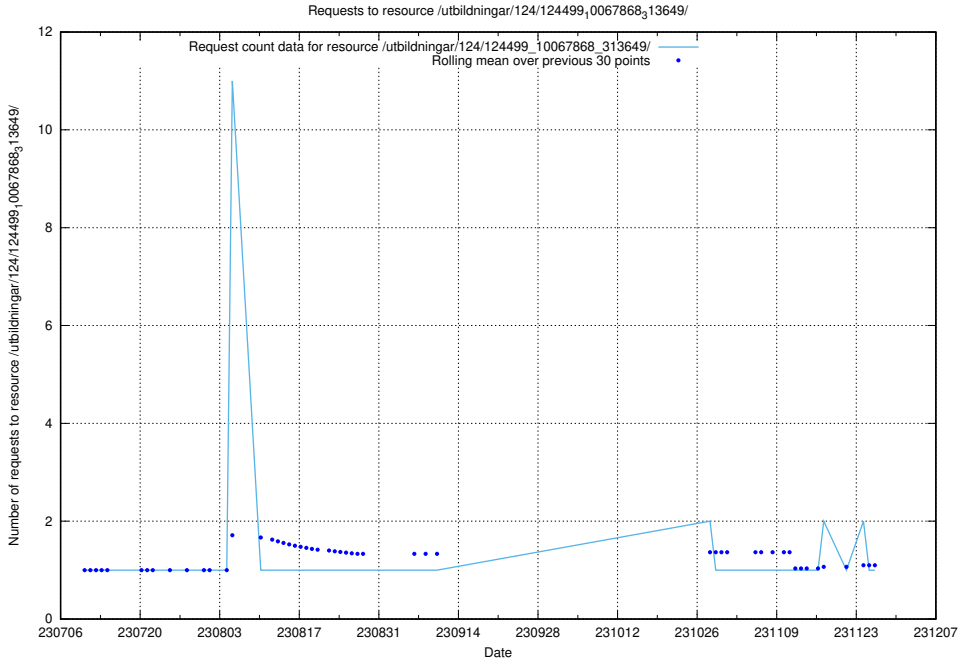

5.5146 Usage of /utbildningar/124/124499_10067868_313649/

Here, we count the number of requests to resource /utbildningar/124/124499_10067868_313649/.