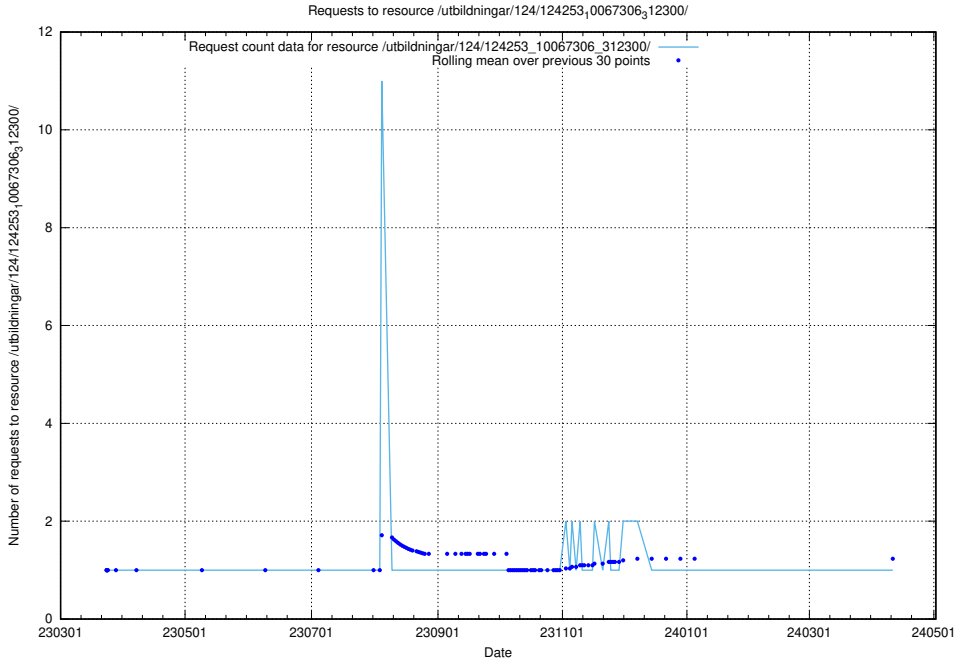

Here, we count the number of requests to resource /taxonomy/version/13/query/keyword-concepts-with-relations/.

5.4034 Usage of /utbildningar/124/124253_10067306_312300/

Here, we count the number of requests to resource /utbildningar/124/124253_10067306_312300/.