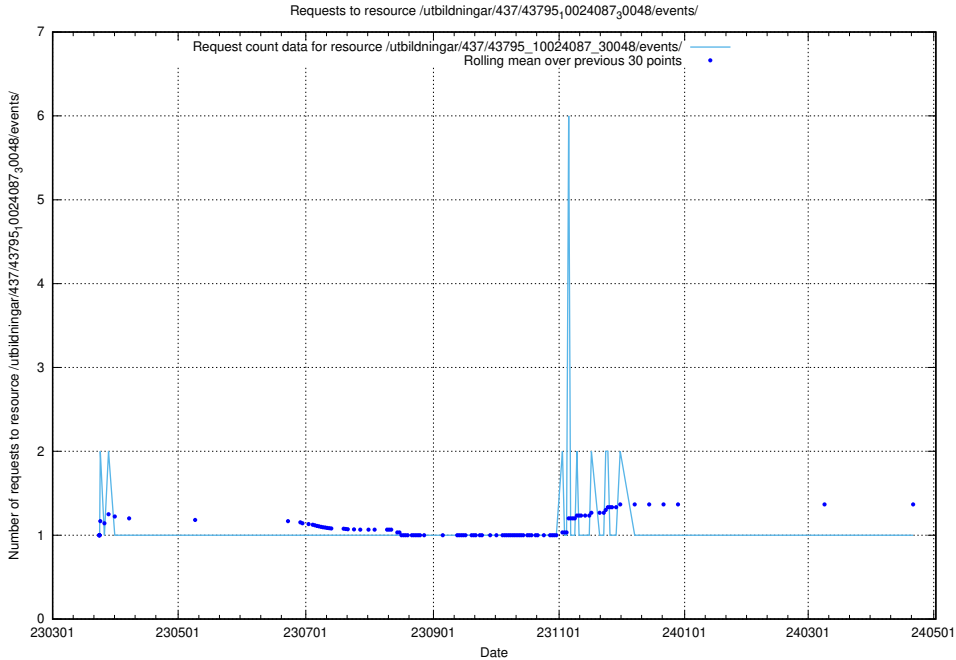

Here, we count the number of requests to resource /utbildningar/437/43796_10024100_313818/.

5.6367 Usage of /utbildningar/437/43795_10024087_30048/events/

Here, we count the number of requests to resource /utbildningar/437/43795_10024087_30048/events/.