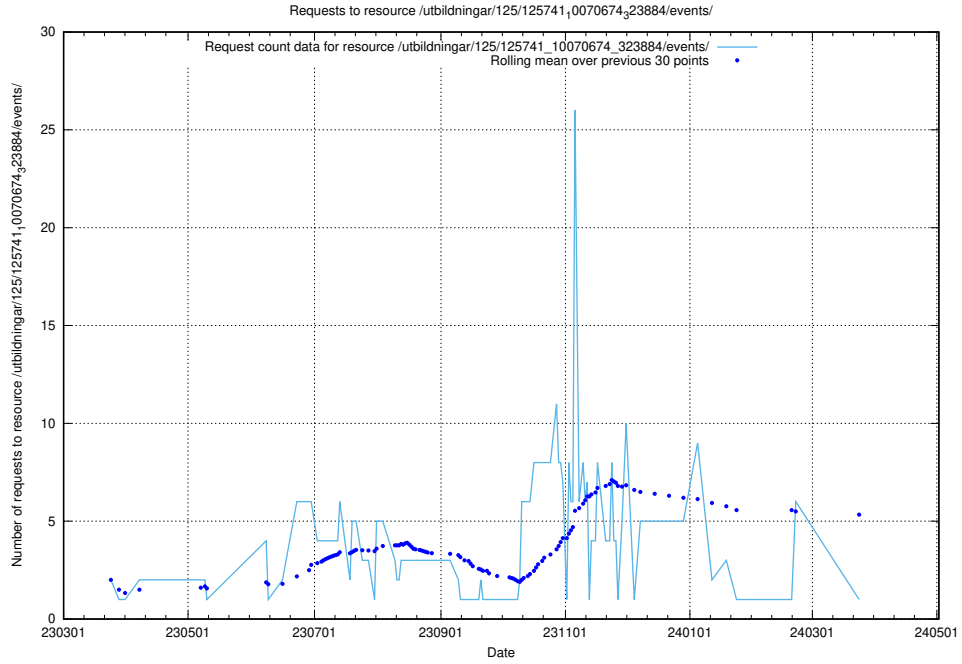

5.6165 Usage of /utbildningar/125/125741_10070674_323884/events/

Here, we count the number of requests to resource /utbildningar/125/125741_10070674_323884/events/