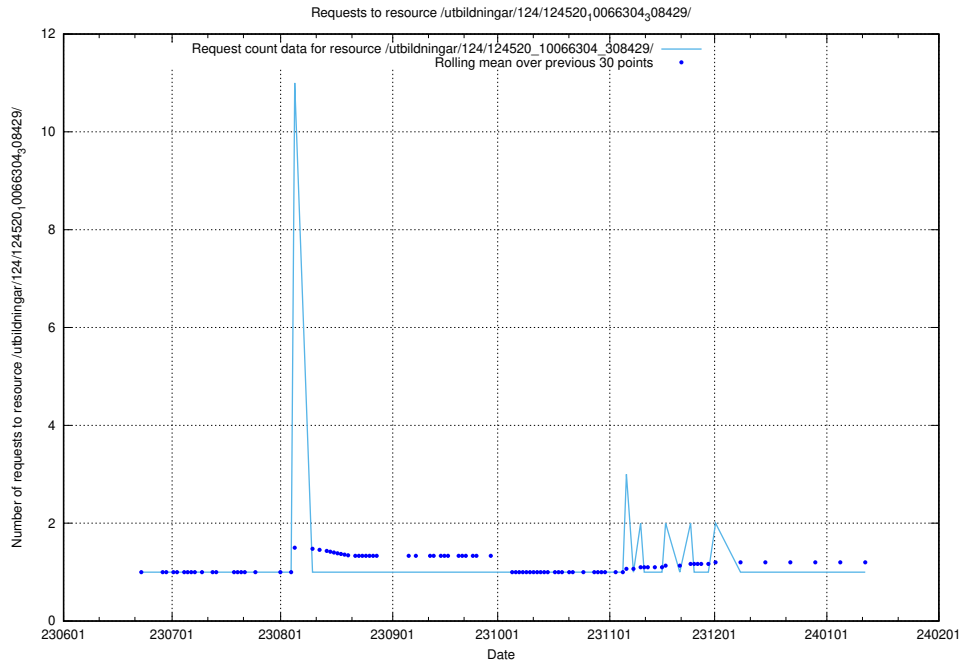

5.5781 Usage of /utbildningar/124/124520_10066304_308429/

Here, we count the number of requests to resource /utbildningar/124/124520_10066304_308429/.