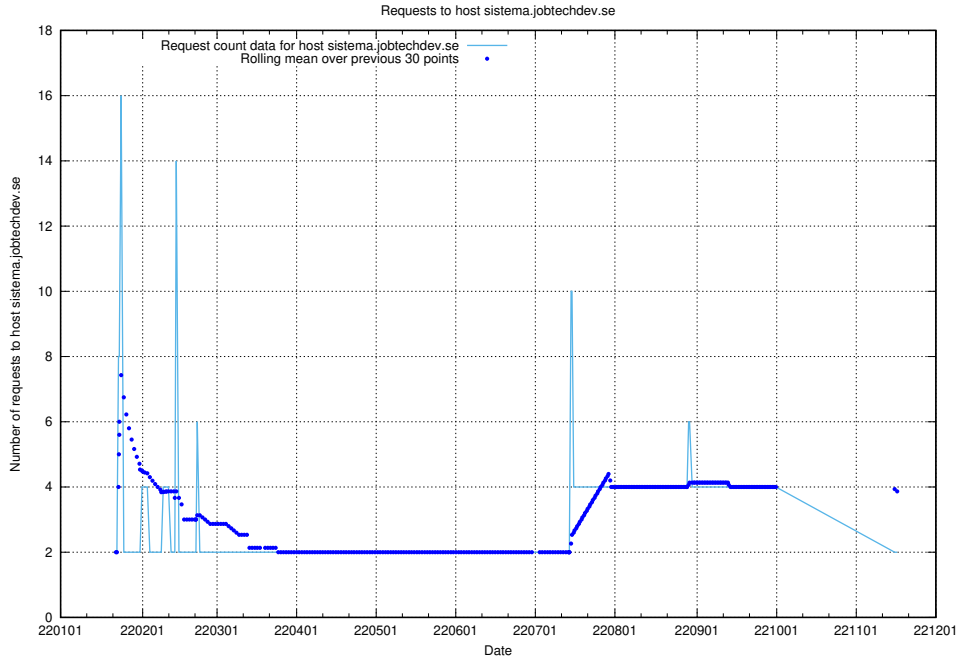

7.587 Usage of sms.jobtechdev.se

Here, we count the number of requests to host sms.jobtechdev.se.

7.588 Usage of sistema.jobtechdev.se

Here, we count the number of requests to host sistema.jobtechdev.se.