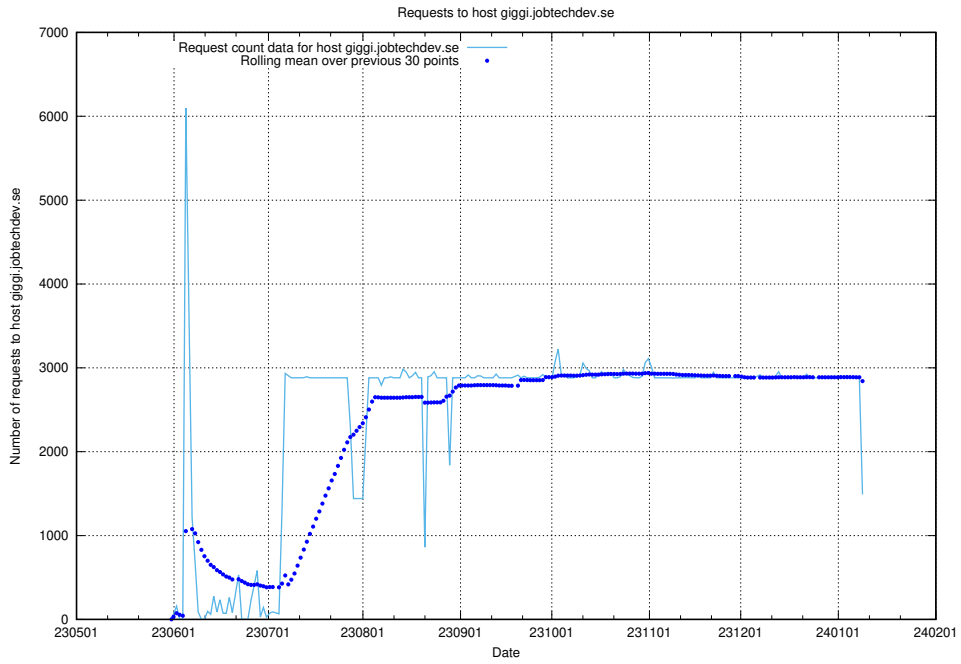

Here, we count the number of requests to host giggi.jobtechdev.se.

7.20 Usage of canary-openshift-ingress-canary.prod.services.jtech.se

Here, we count the number of requests to host canary-openshift-ingress-canary.prod.services.jtech.se.