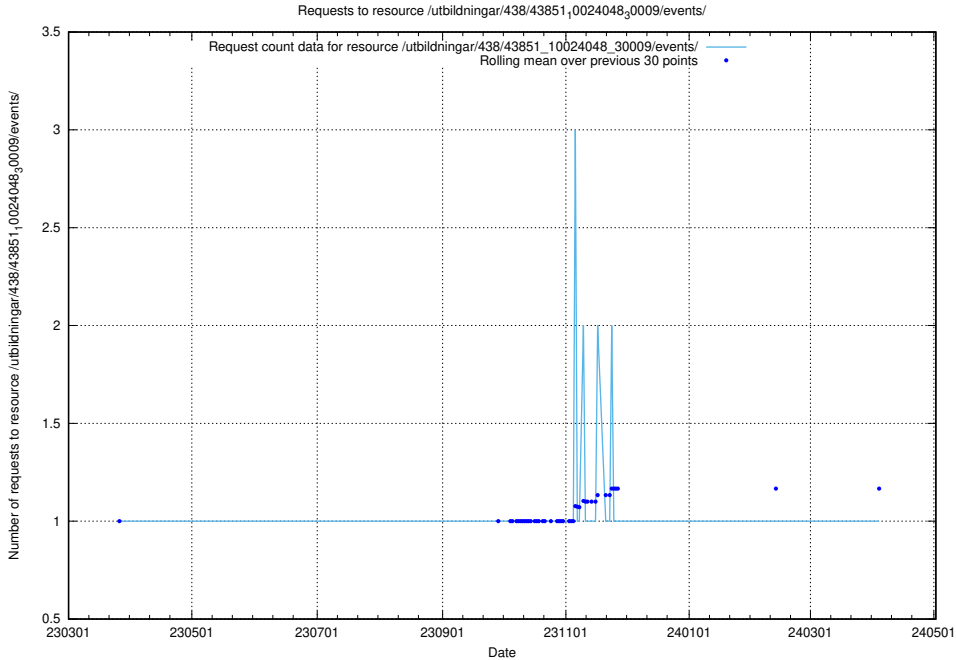

5.6097 Usage of /utbildningar/438/43851_10024048_30009/events/

Here, we count the number of requests to resource /utbildningar/438/43851_10024048_30009/events/.