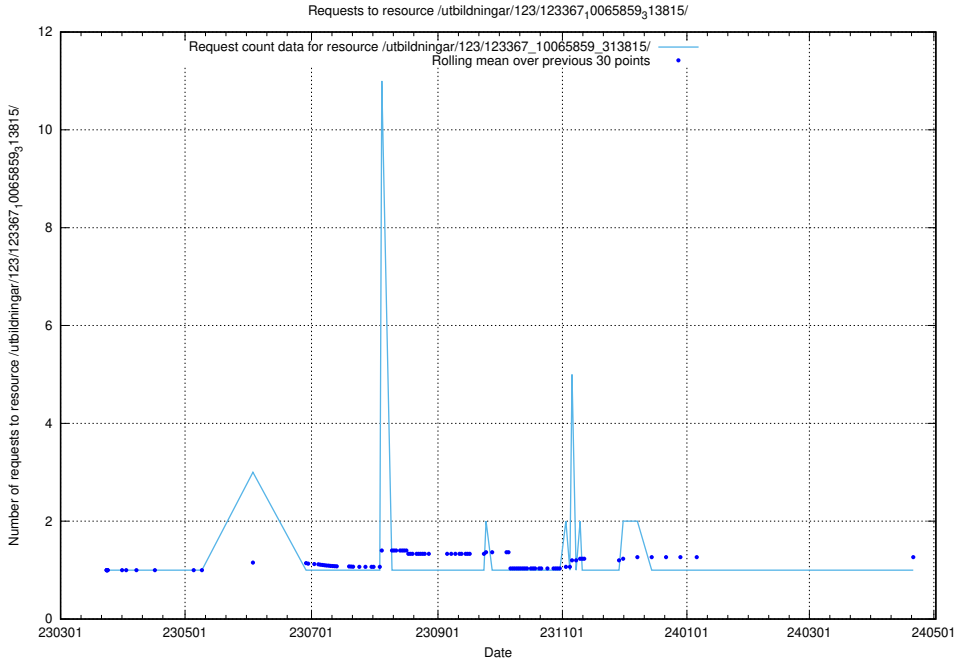

5.4864 Usage of /utbildningar/123/123367_10065859_313815/

Here, we count the number of requests to resource /utbildningar/123/123367_10065859_313815/.