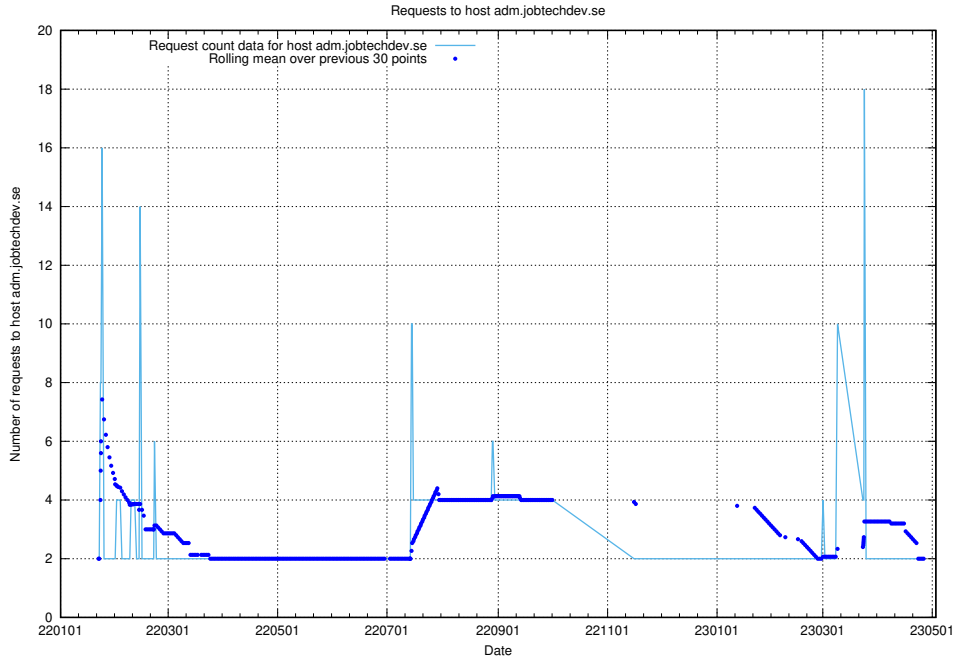

7.266 Usage of adm.jobtechdev.se

Here, we count the number of requests to host adm.jobtechdev.se.