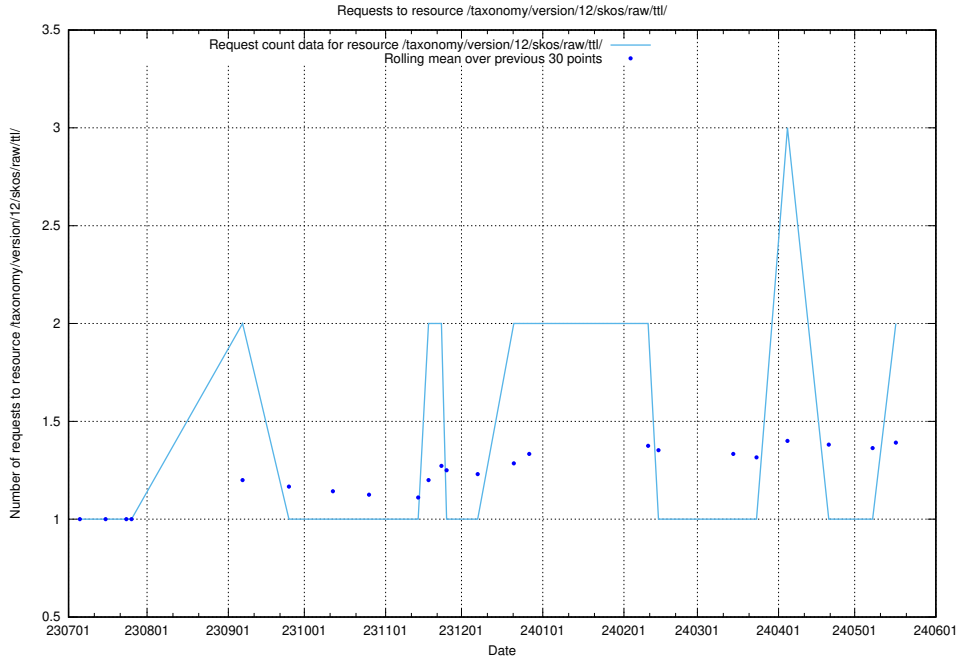

5.794 Usage of /taxonomy/version/12/skos/raw/ttl/

Here, we count the number of requests to resource /taxonomy/version/12/skos/raw/ttl/.