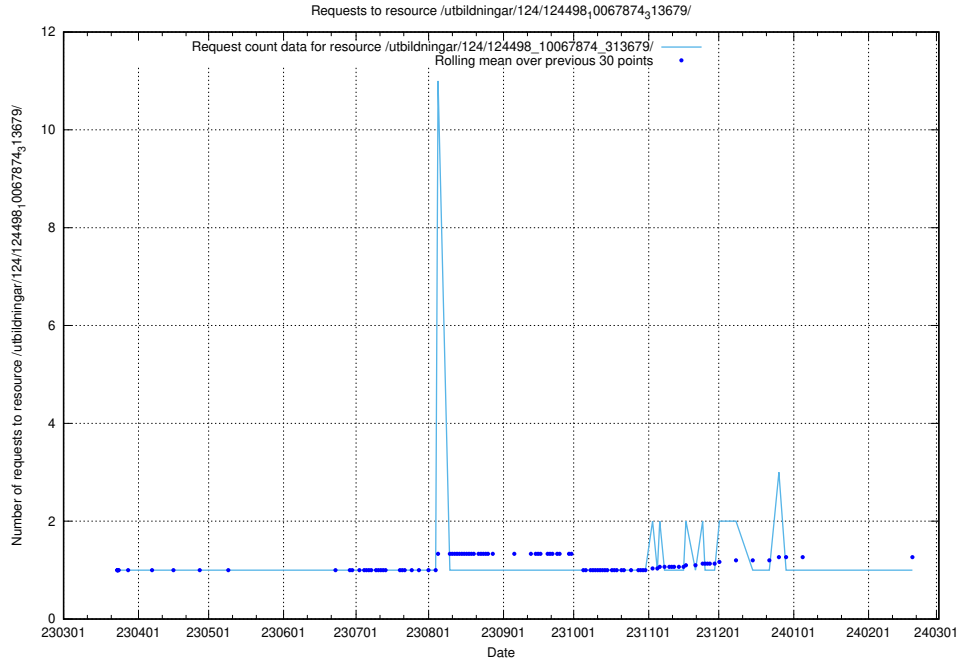

Here, we count the number of requests to resource /taxonomy/version/18/query/all-concepts/.

5.2673 Usage of /utbildningar/124/124498_10067874_313679/

Here, we count the number of requests to resource /utbildningar/124/124498_10067874_313679/.