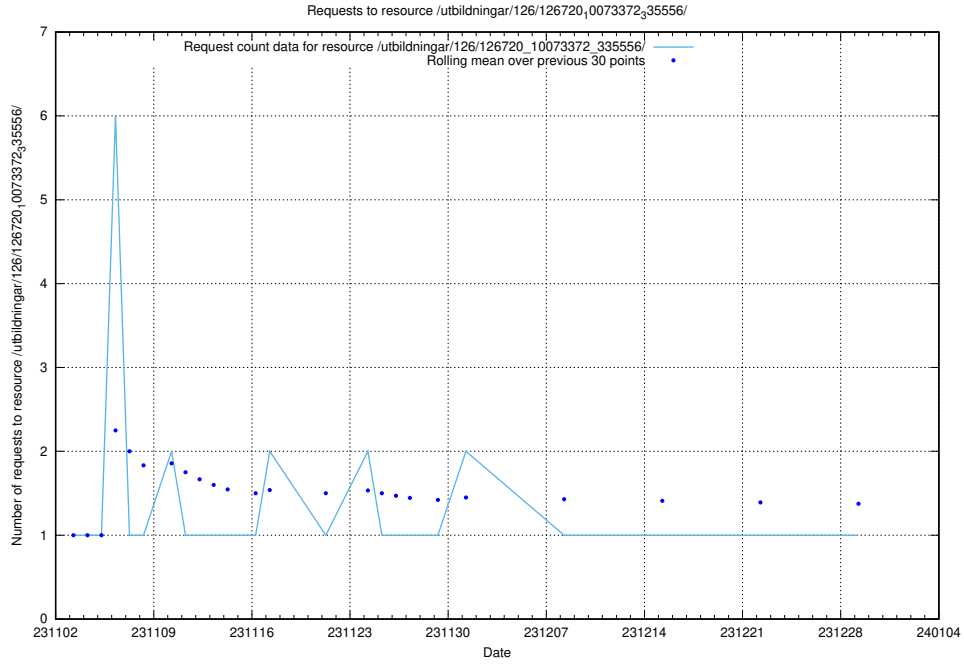

5.4183 Usage of /utbildningar/126/126720_10073372_335556/

Here, we count the number of requests to resource /utbildningar/126/126720_10073372_335556/.