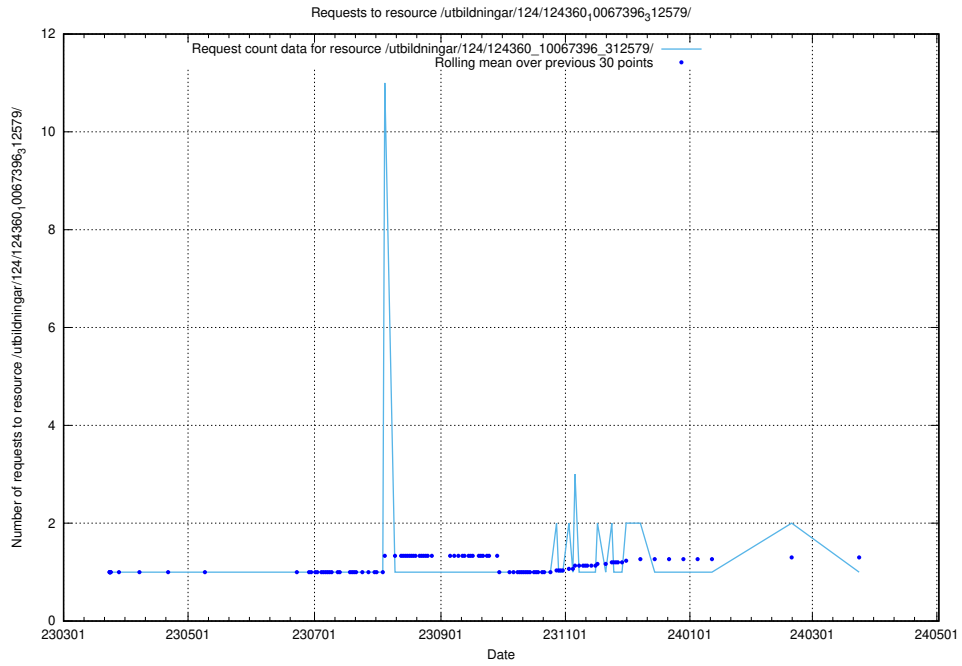

5.3832 Usage of /utbildningar/124/124360_10067396_312579/

Here, we count the number of requests to resource /utbildningar/124/124360_10067396_312579/.