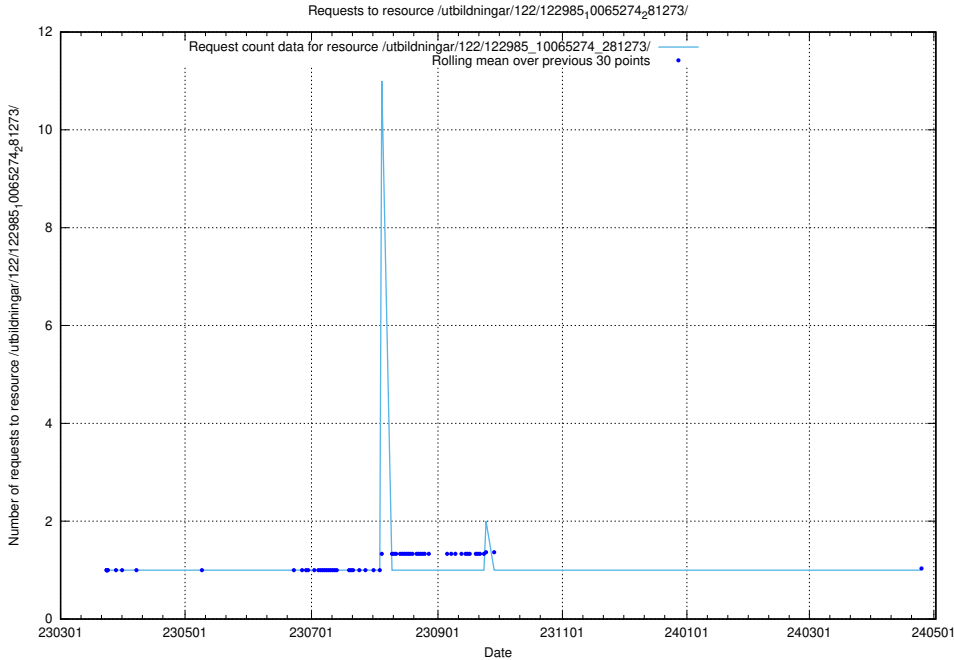

5.4941 Usage of /utbildningar/122/122985_10065274_281273/

Here, we count the number of requests to resource /utbildningar/122/122985_10065274_281273/.