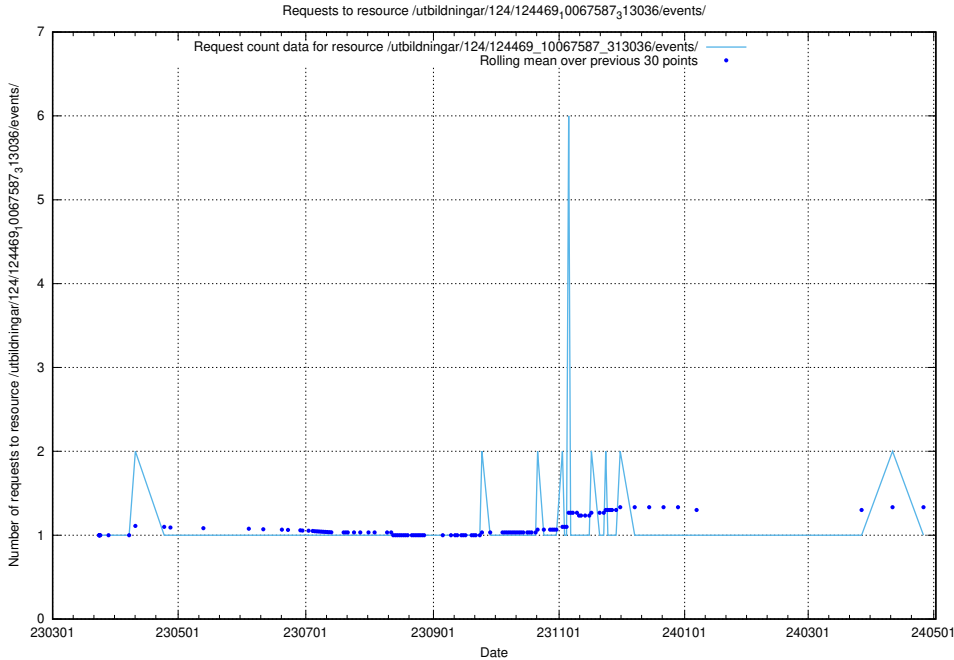

5.3293 Usage of /utbildningar/124/124469_10067587_313036/events/

Here, we count the number of requests to resource /utbildningar/124/124469_10067587_313036/events/