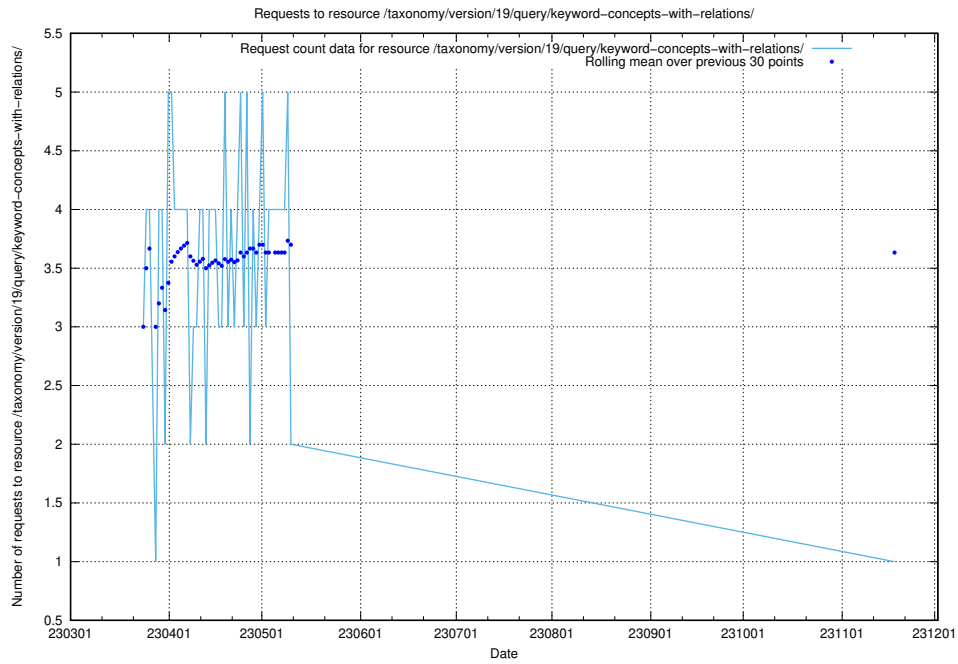

5.6149 Usage of /taxonomy/version/19/query/keyword-concepts-with-relations/

Here, we count the number of requests to resource /taxonomy/version/19/query/keyword-concepts-with-relations/.

5.6150 Usage of /taxonomy/version/19/query/eu-regions/