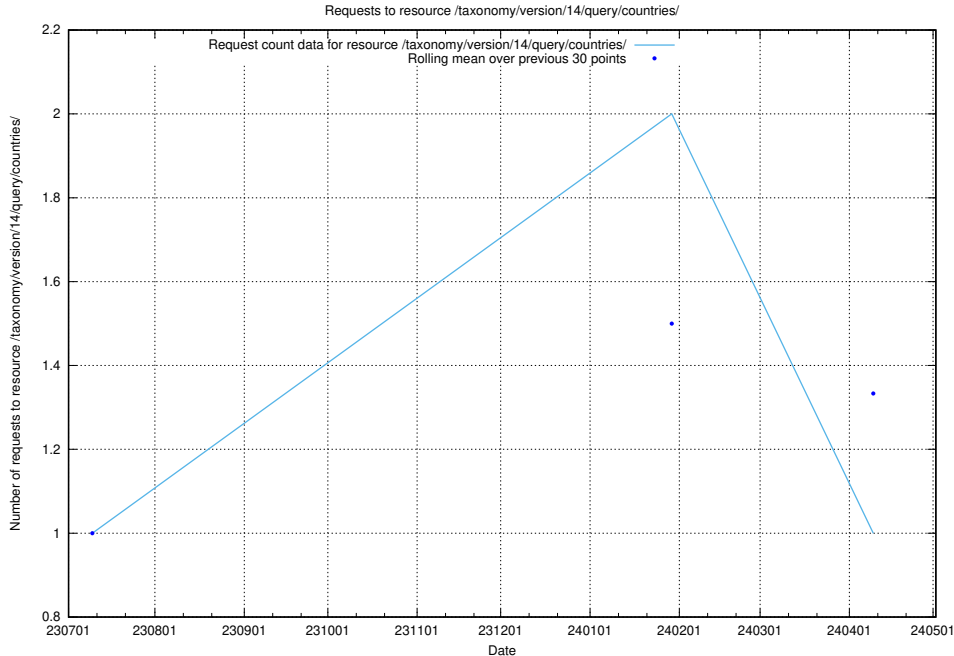

5.5166 Usage of /taxonomy/version/14/query/countries/

Here, we count the number of requests to resource /taxonomy/version/14/query/countries/.