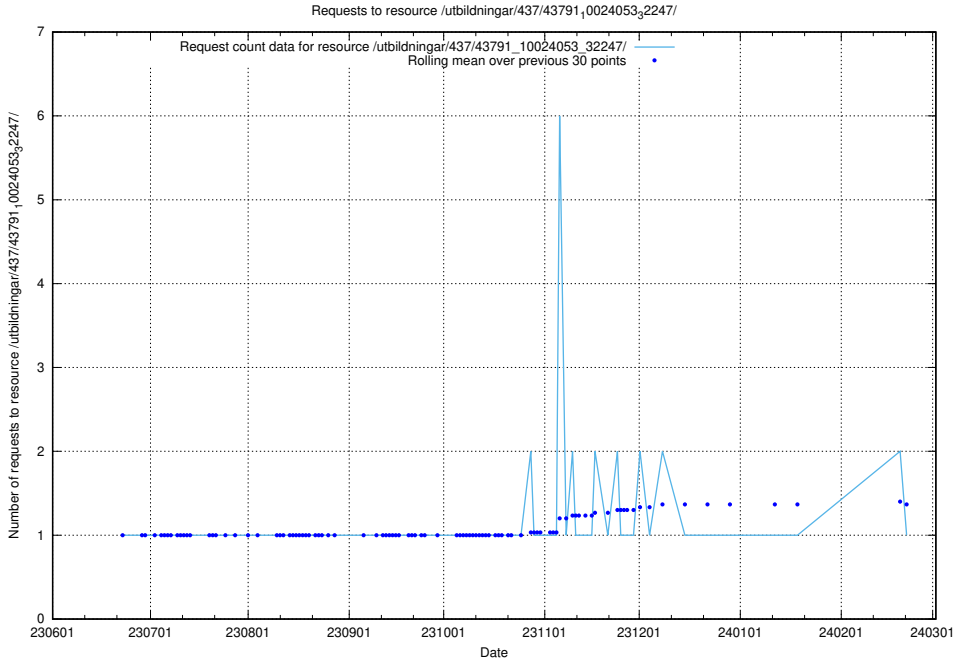

5.5597 Usage of /utbildningar/437/43791_10024053_32247/

Here, we count the number of requests to resource /utbildningar/437/43791_10024053_32247/.