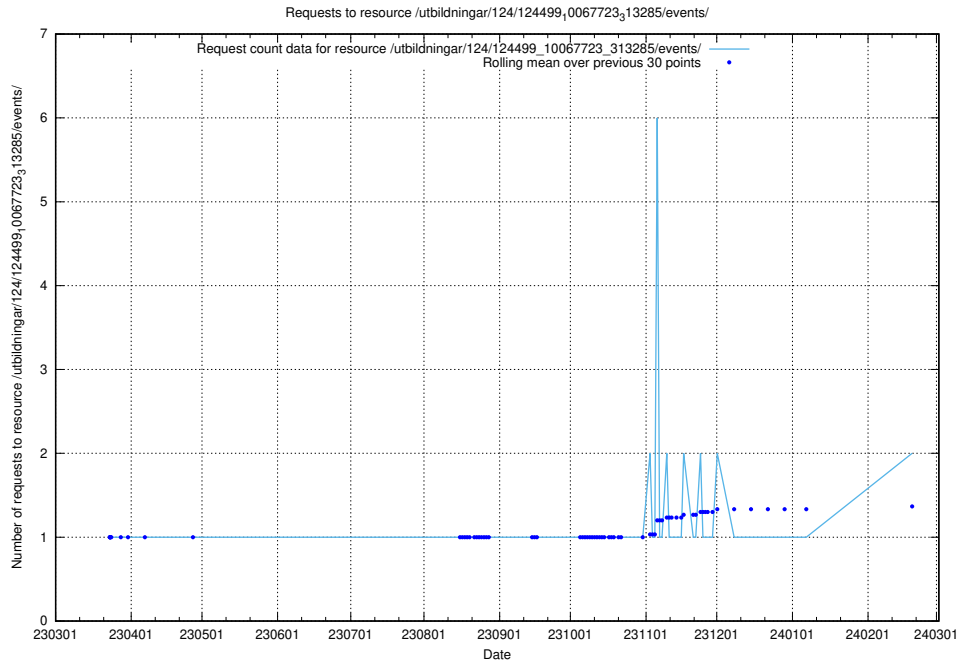

5.550 Usage of /utbildningar/124/124499_10067723_313285/events/

Here, we count the number of requests to resource /utbildningar/124/124499_10067723_313285/events/