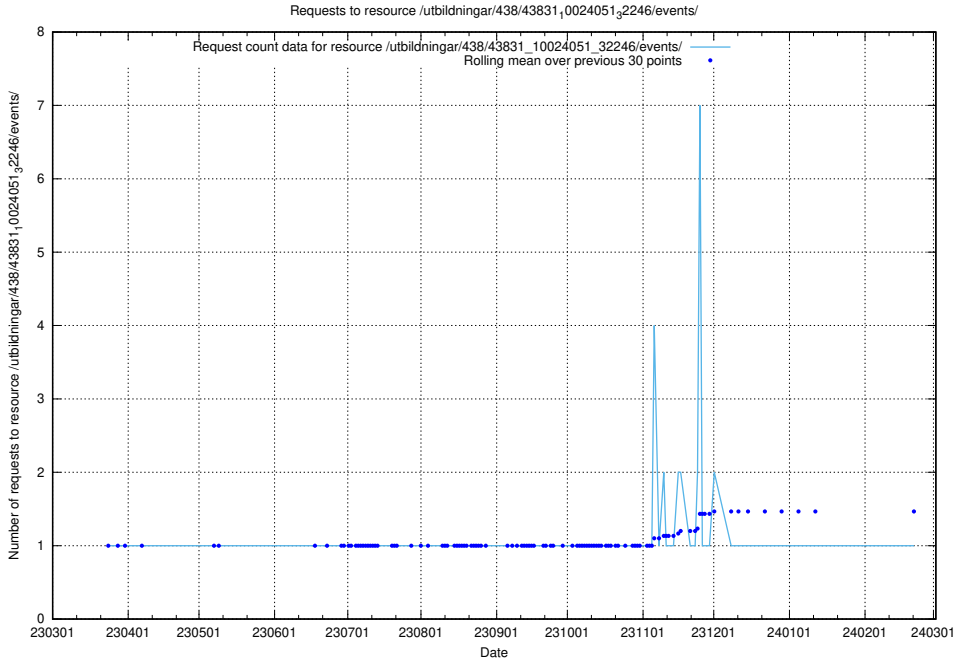

5.6174 Usage of /utbildningar/438/43831_10024051_32246/events/

Here, we count the number of requests to resource /utbildningar/438/43831_10024051_32246/events/.