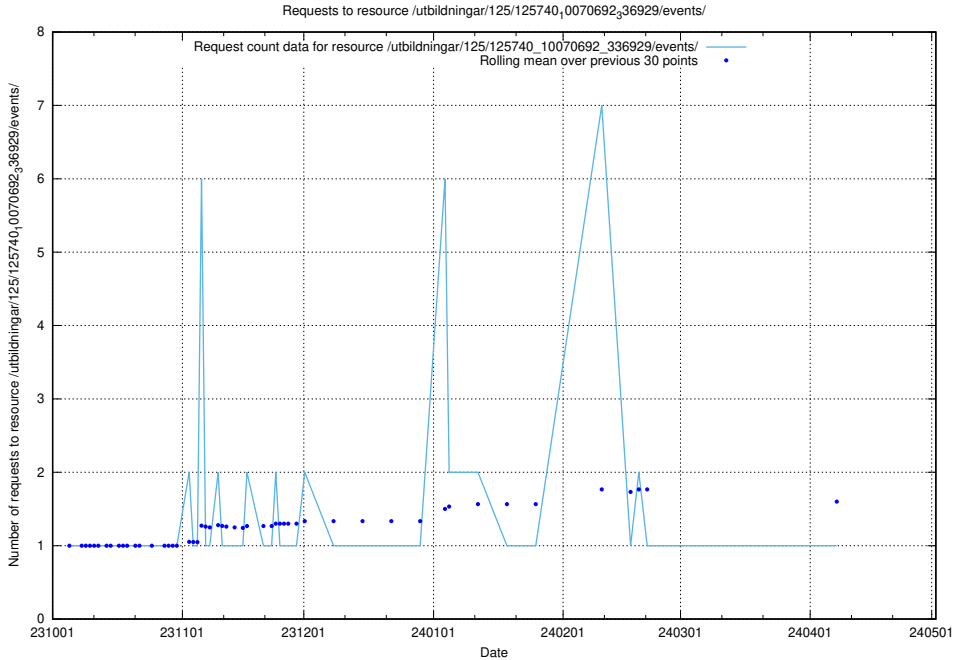

Here, we count the number of requests to resource /utbildningar/125/125741_10070692_336791/.

5.4435 Usage of /utbildningar/125/125740_10070692_336929/events/

Here, we count the number of requests to resource /utbildningar/125/125740_10070692_336929/events/