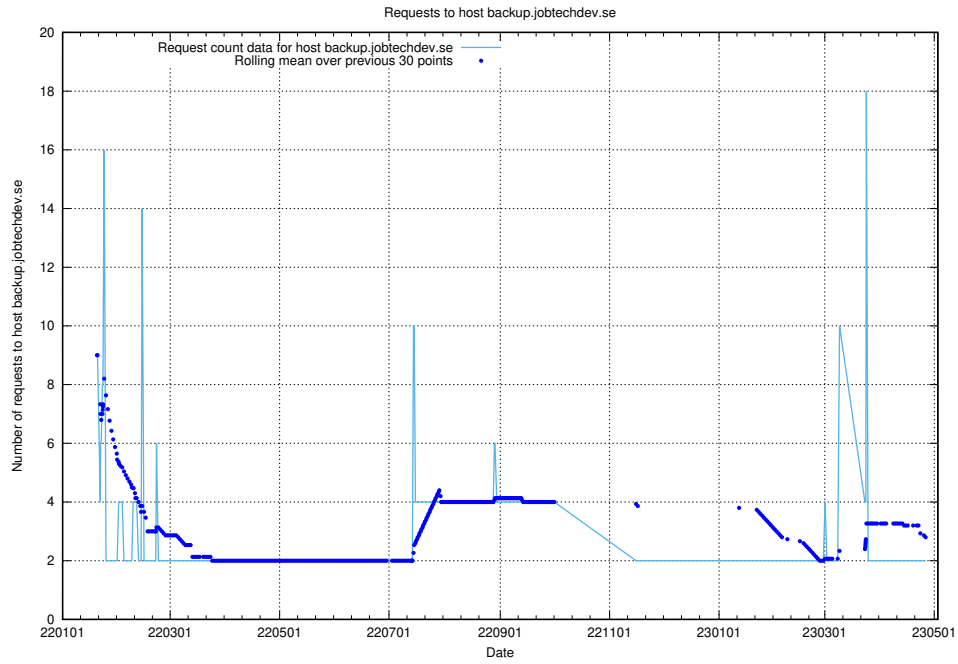

7.271 Usage of backup.jobtechdev.se

Here, we count the number of requests to host backup.jobtechdev.se.