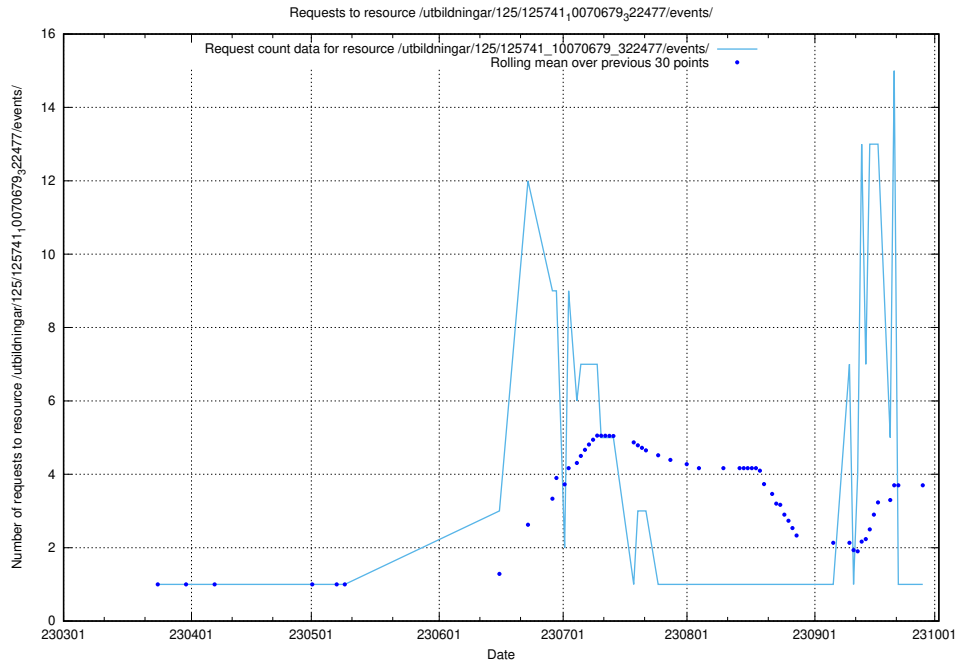

5.6238 Usage of /utbildningar/125/125741_10070679_322477/events/

Here, we count the number of requests to resource /utbildningar/125/125741_10070679_322477/events/