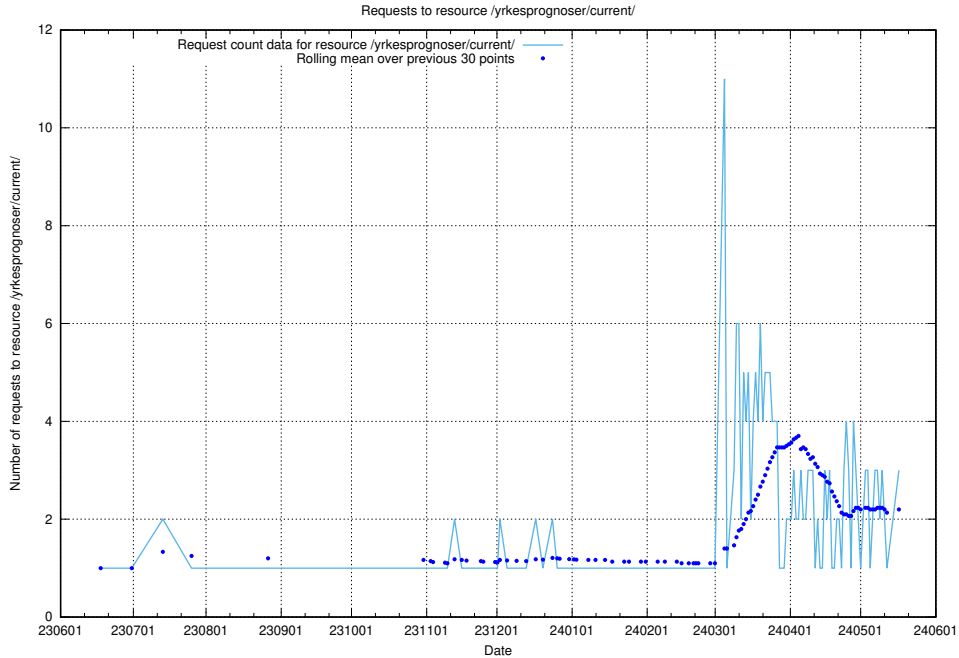

5.397 Usage of /yrkesprognoser/current/

Here, we count the number of requests to resource /yrkesprognoser/current/.