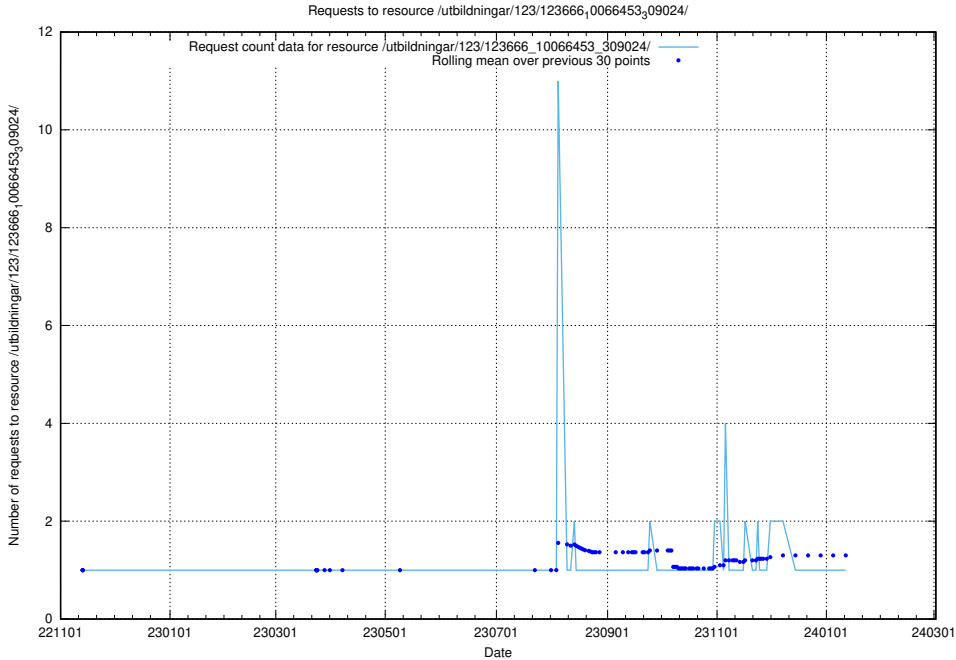

5.5944 Usage of /utbildningar/123/123666_10066453_309024/

Here, we count the number of requests to resource /utbildningar/123/123666_10066453_309024/.