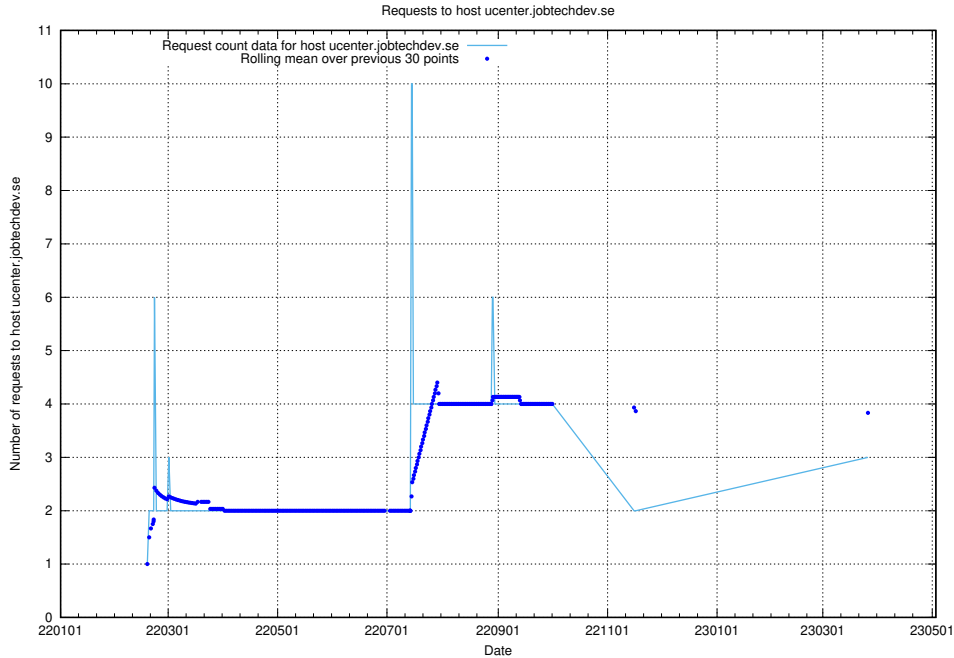

7.233 Usage of ucenter.jobtechdev.se

Here, we count the number of requests to host ucenter.jobtechdev.se.