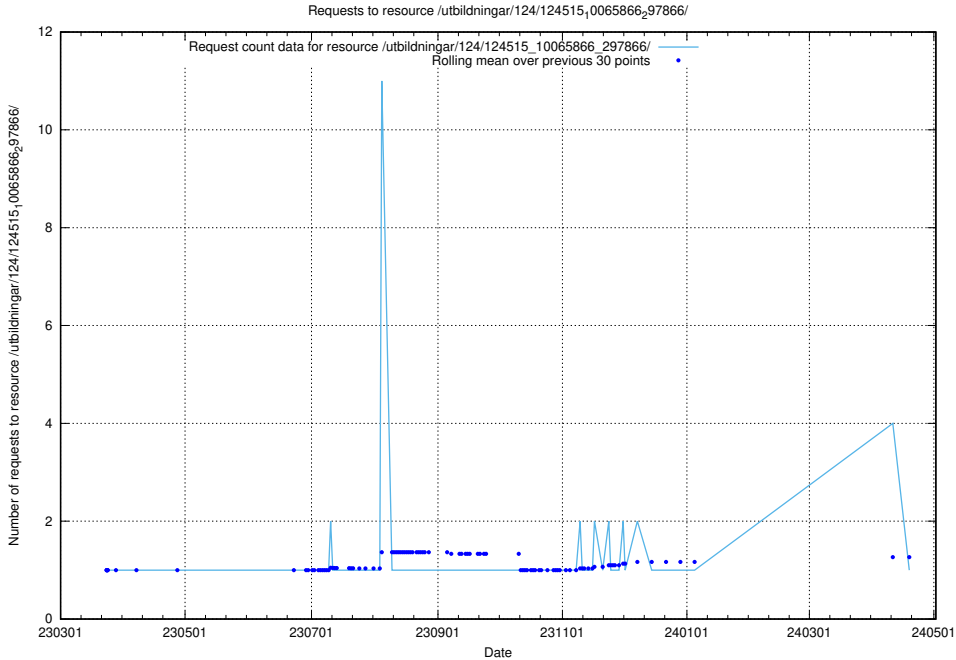

5.1740 Usage of /utbildningar/124/124515_10065866_297866/

Here, we count the number of requests to resource /utbildningar/124/124515_10065866_297866/.