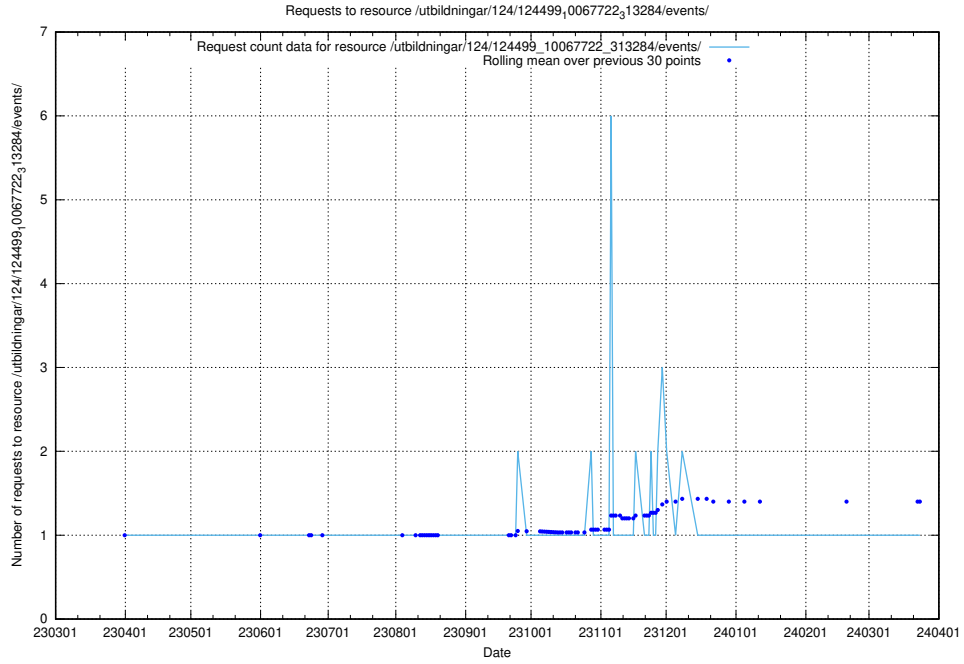

5.6085 Usage of /utbildningar/124/124499_10067722_313284/events/

Here, we count the number of requests to resource /utbildningar/124/124499_10067722_313284/events/