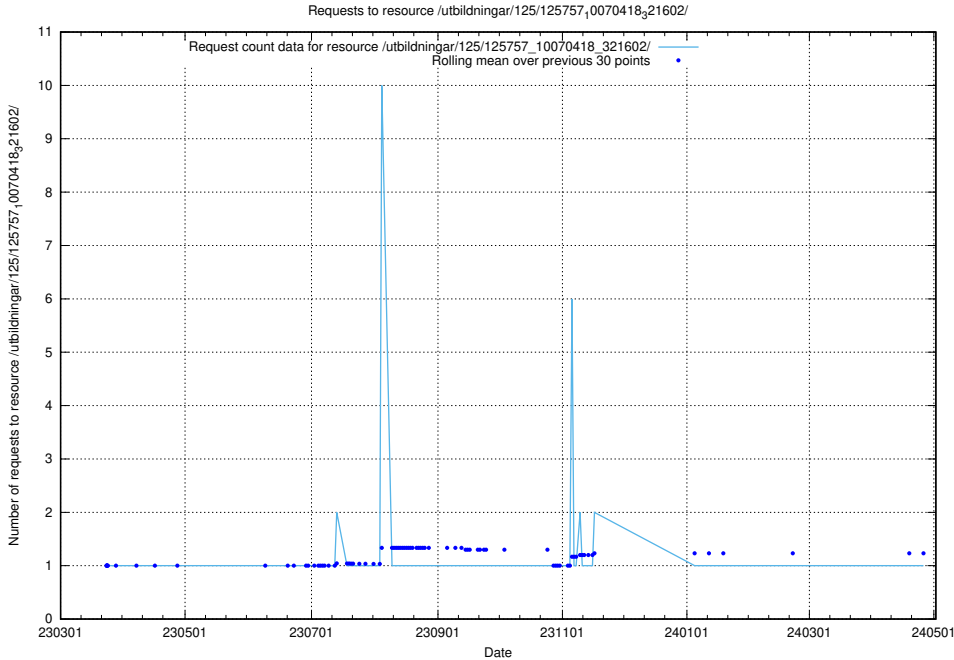

5.6457 Usage of /utbildningar/125/125757_10070418_321602/

Here, we count the number of requests to resource /utbildningar/125/125757_10070418_321602/.