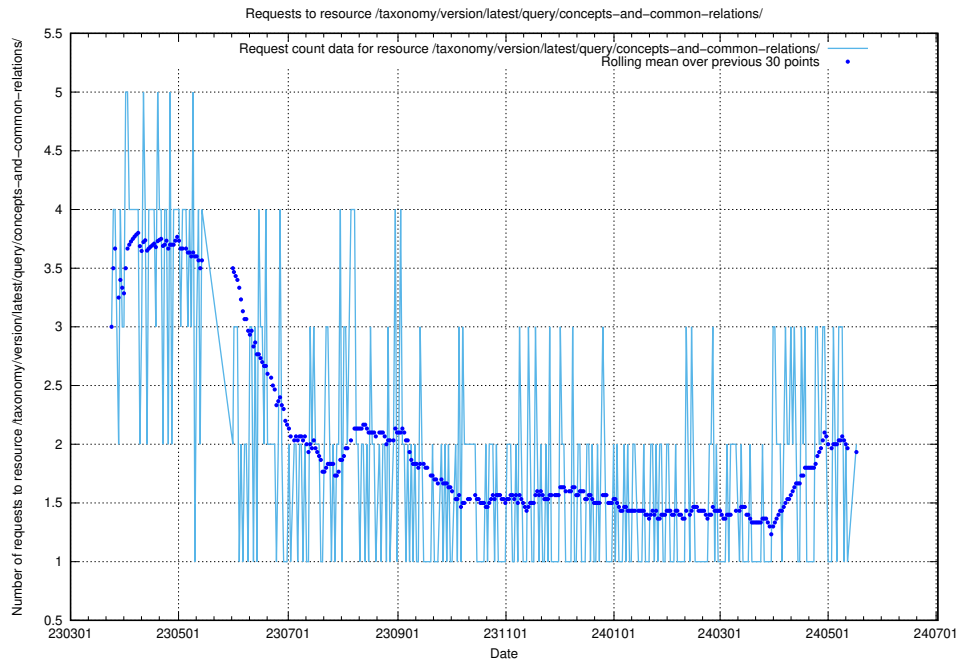

5.930 Usage of /taxonomy/version/latest/query/concepts-and-common-relations/

Here, we count the number of requests to resource /taxonomy/version/latest/query/concepts-and-common-relations/.