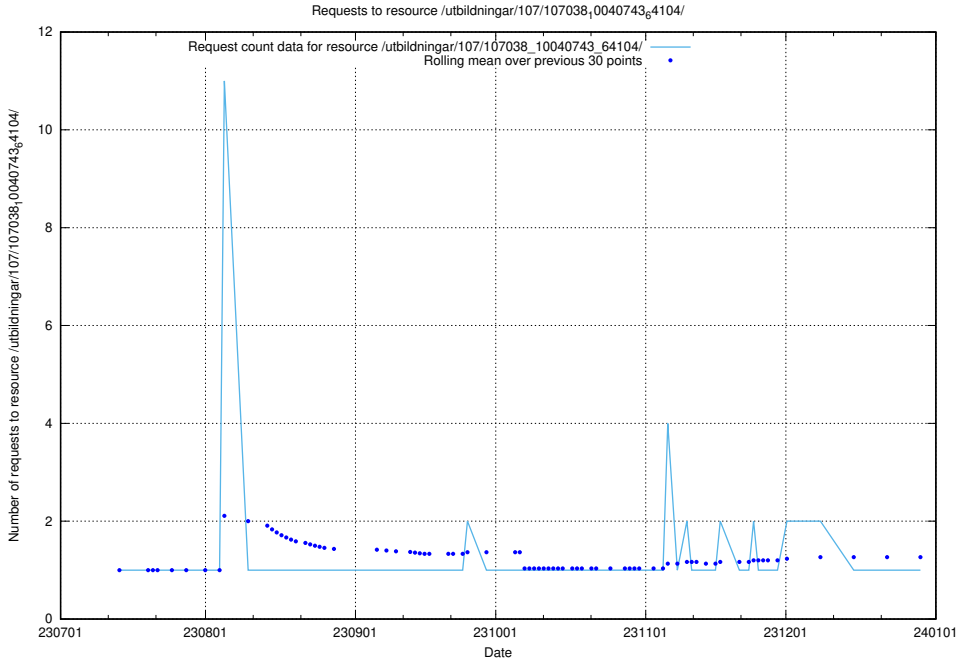

5.5099 Usage of /utbildningar/107/107038_10040743_64104/

Here, we count the number of requests to resource /utbildningar/107/107038_10040743_64104/.