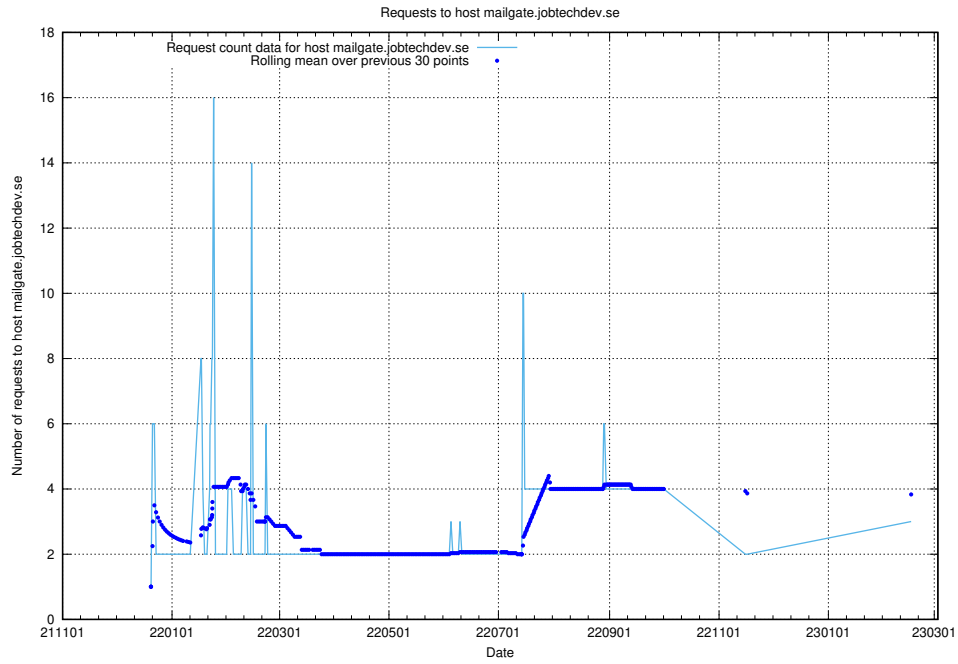

7.205 Usage of mailgate.jobtechdev.se

Here, we count the number of requests to host mailgate.jobtechdev.se.