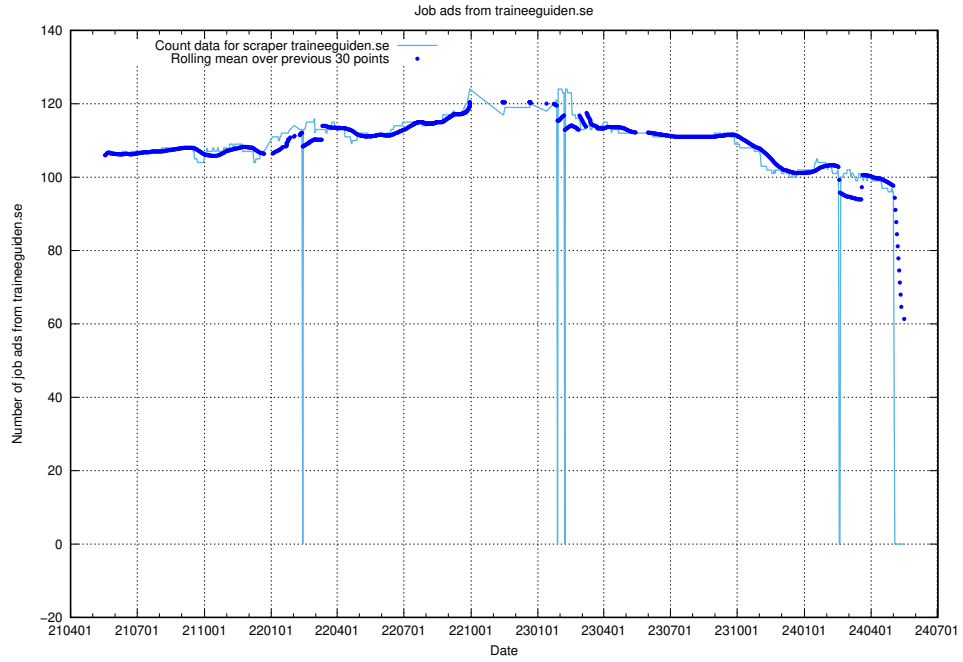

13.18 Number of ads by scraper traineeguiden.se

Here, we count the number of job ads scraped from traineeguiden.se.