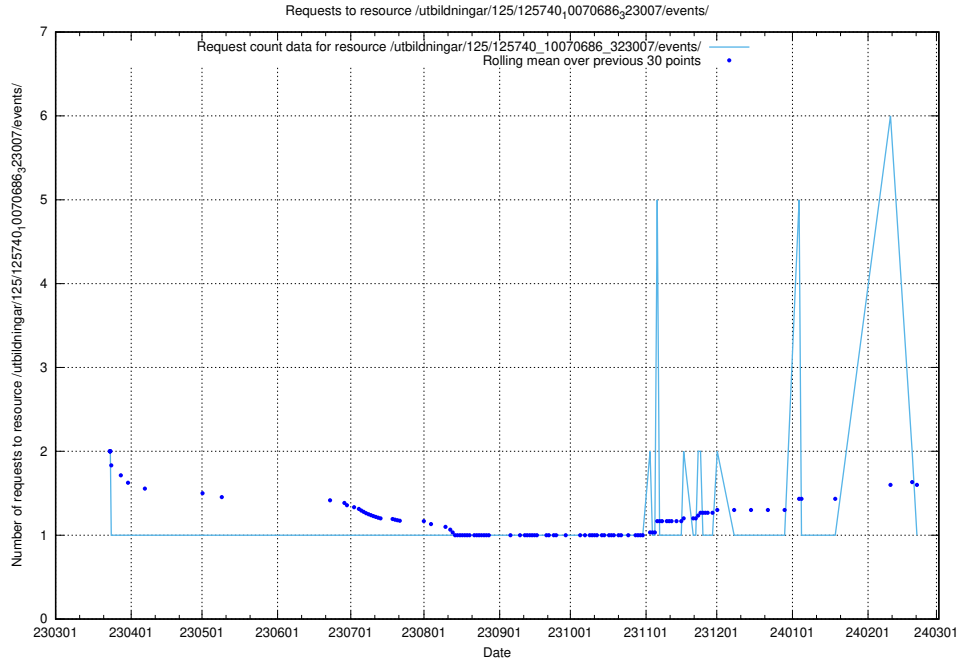

5.6286 Usage of /utbildningar/125/125740_10070686_323007/events/

Here, we count the number of requests to resource /utbildningar/125/125740_10070686_323007/events/