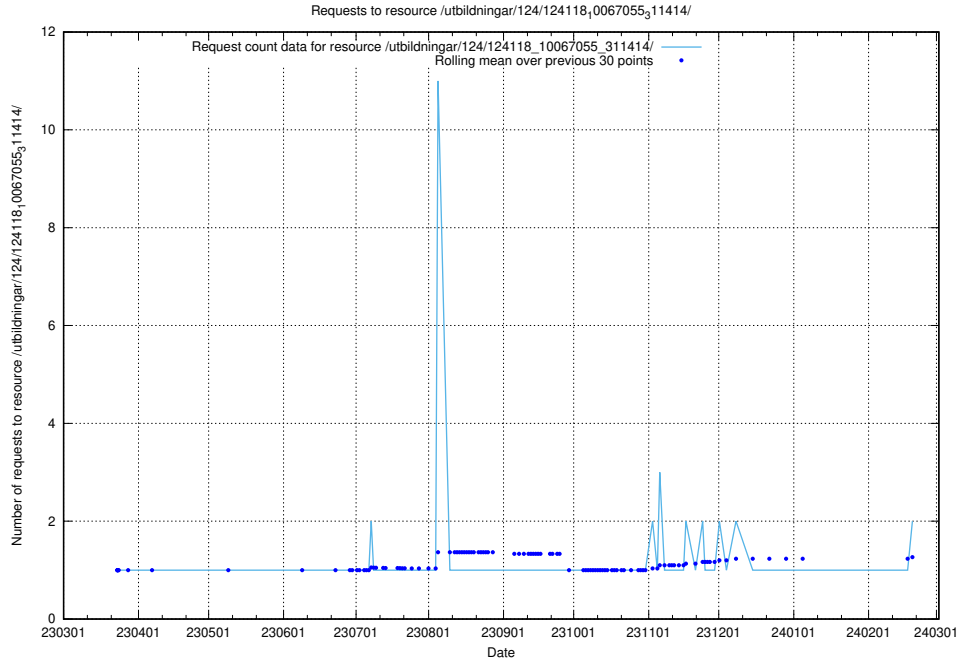

5.679 Usage of /utbildningar/124/124118_10067055_311414/

Here, we count the number of requests to resource /utbildningar/124/124118_10067055_311414/.