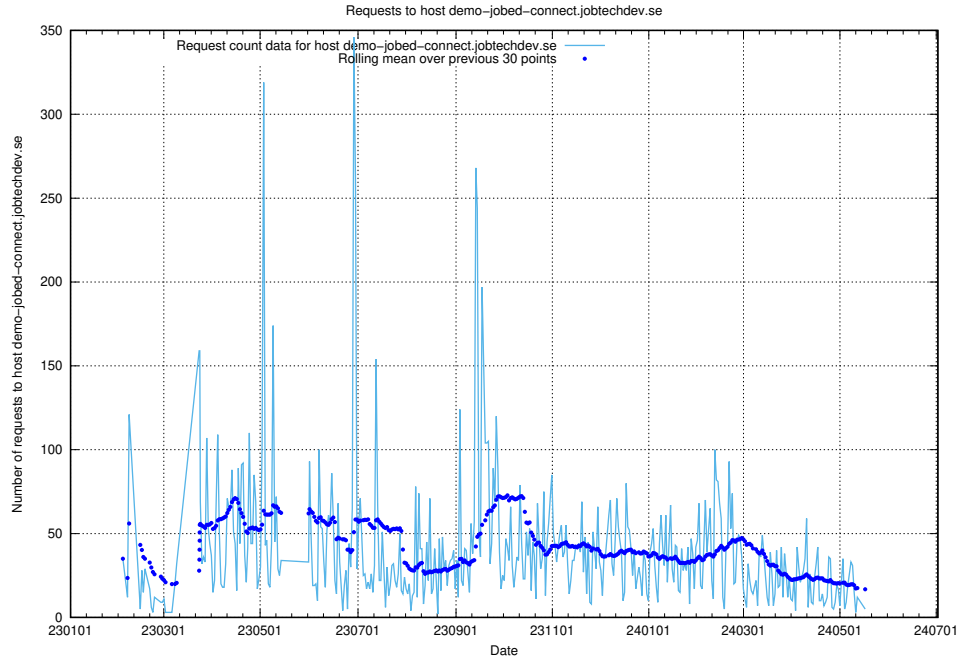

7.86 Usage of sitemaps.jobtechdev.se

Here, we count the number of requests to host sitemaps.jobtechdev.se.

7.87 Usage of demo-jobed-connect.jobtechdev.se

Here, we count the number of requests to host demo-jobed-connect.jobtechdev.se.