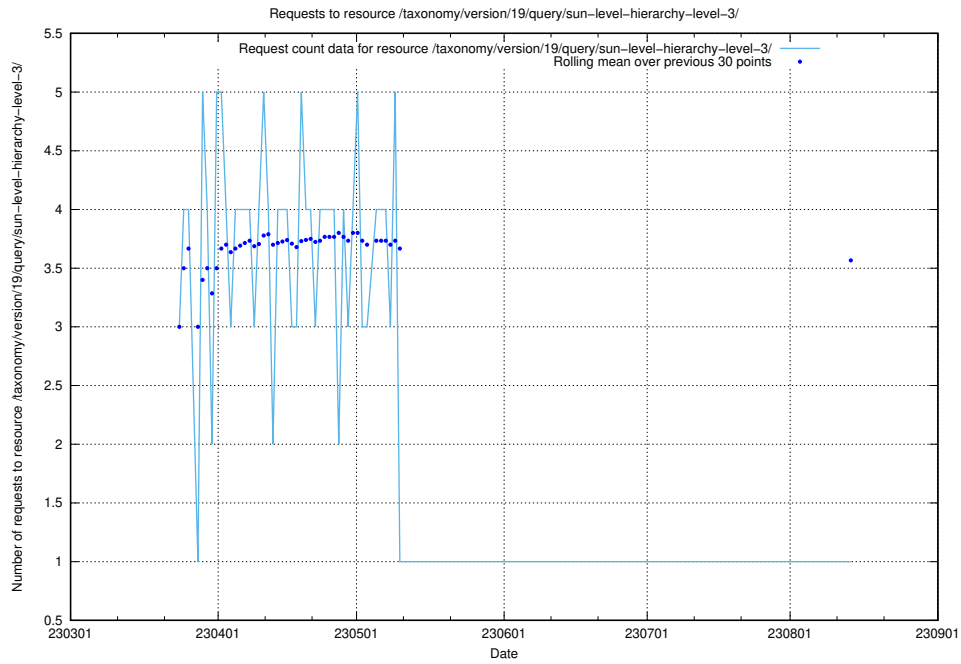

5.6121 Usage of /taxonomy/version/19/query/sun-level-hierarchy-level-3/

Here, we count the number of requests to resource /taxonomy/version/19/query/sun-level-hierarchy-level-3/.