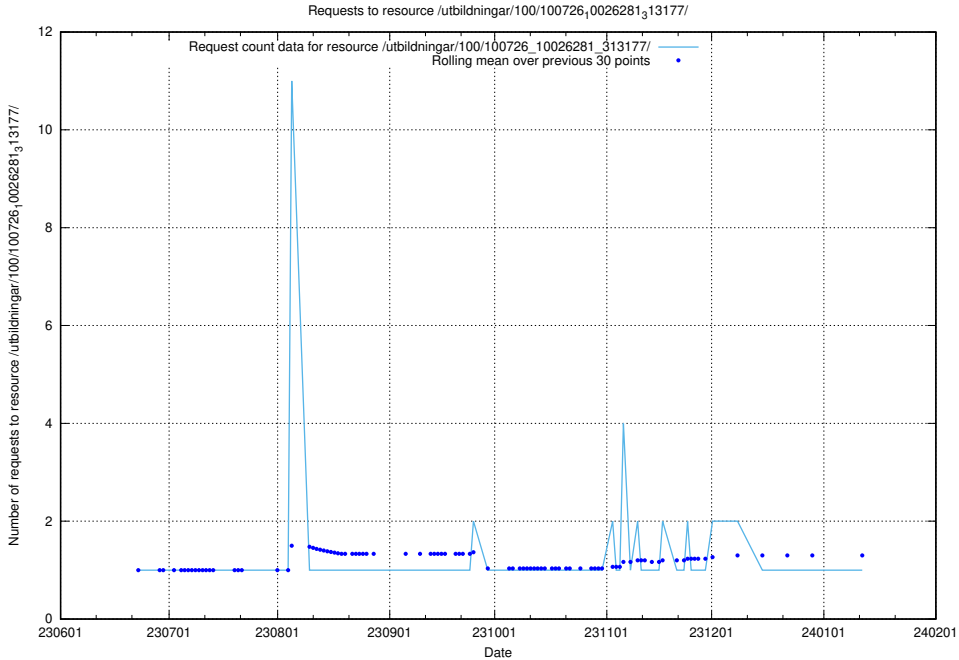

5.5865 Usage of /utbildningar/100/100726_10026281_313177/

Here, we count the number of requests to resource /utbildningar/100/100726_10026281_313177/.