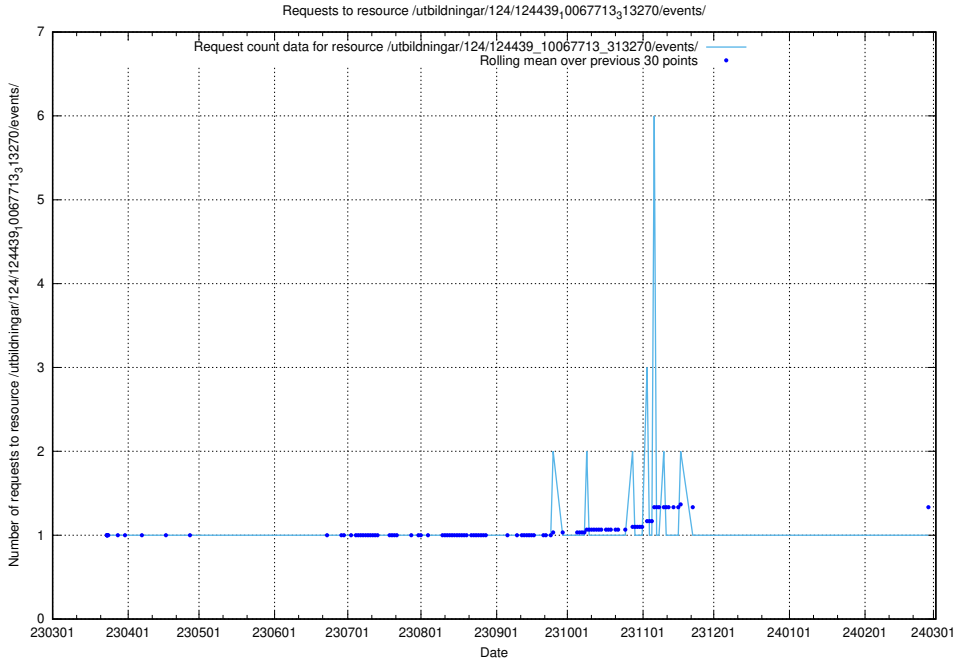

5.3608 Usage of /utbildningar/124/124439_10067713_313270/events/

Here, we count the number of requests to resource /utbildningar/124/124439_10067713_313270/events/