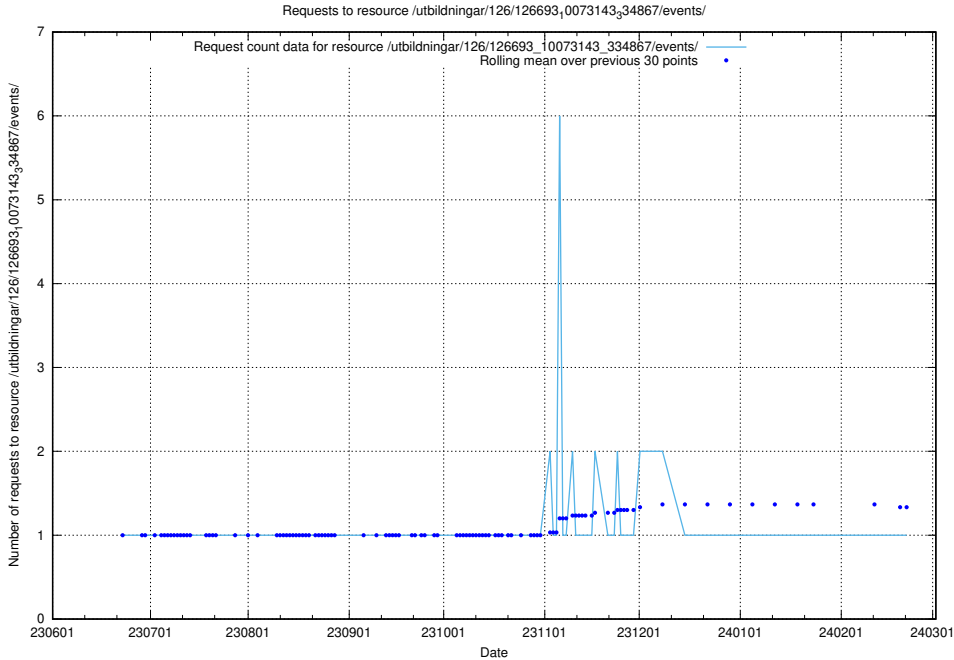

5.5667 Usage of /utbildningar/126/126693_10073143_334867/events/

Here, we count the number of requests to resource /utbildningar/126/126693_10073143_334867/events/