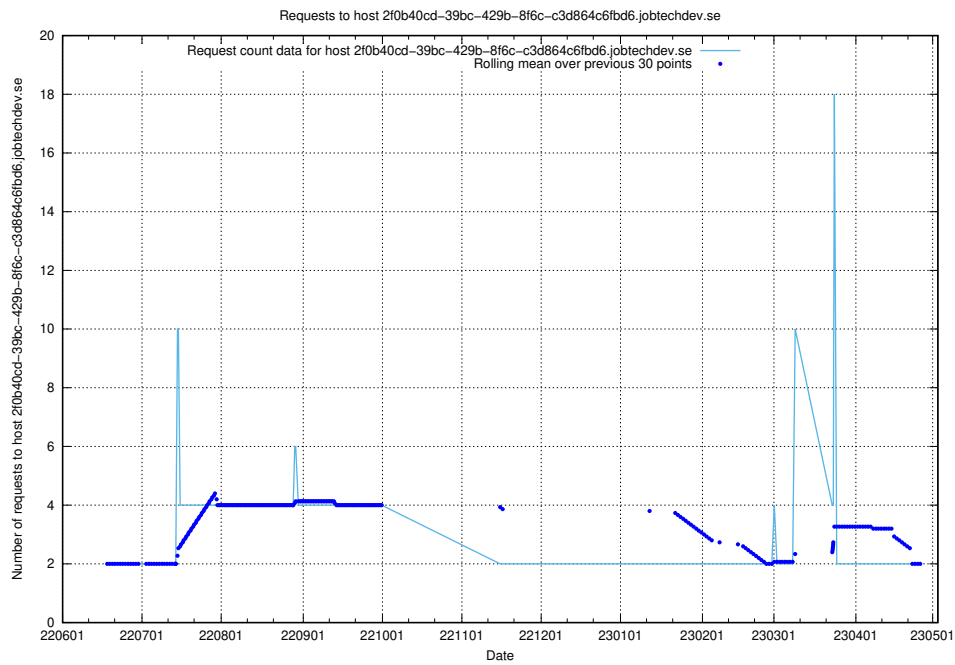

Here, we count the number of requests to host 2f0b40cd-39bc-429b-8f6c-c3d864c6fbd6.jobtechdev.se.

7.407 Usage of openserch-test.jobtechdev.se

Here, we count the number of requests to host openserch-test.jobtechdev.se.