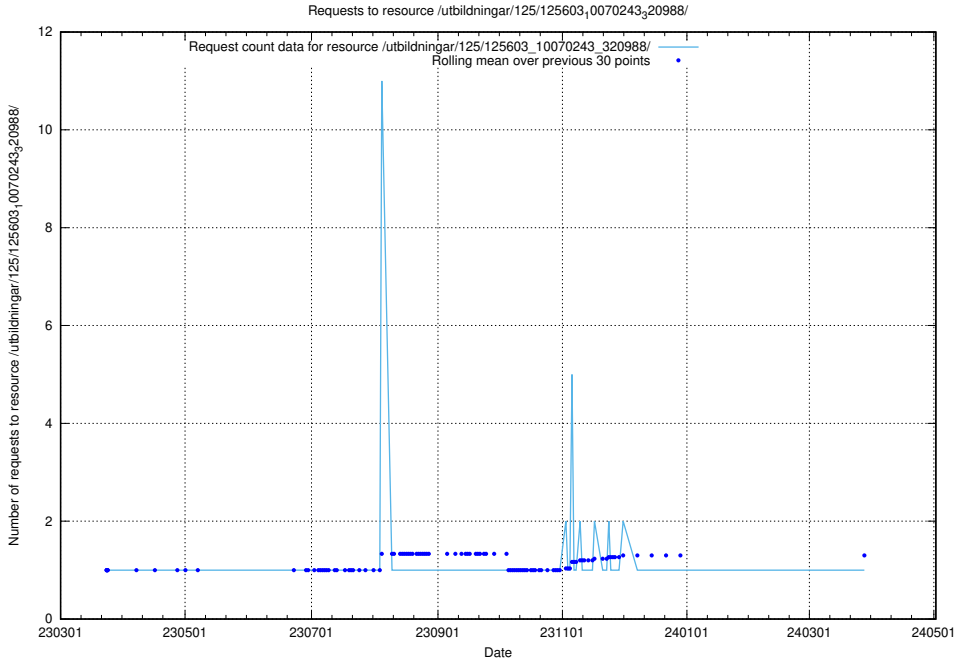

5.1092 Usage of /utbildningar/125/125603_10070243_320988/

Here, we count the number of requests to resource /utbildningar/125/125603_10070243_320988/.