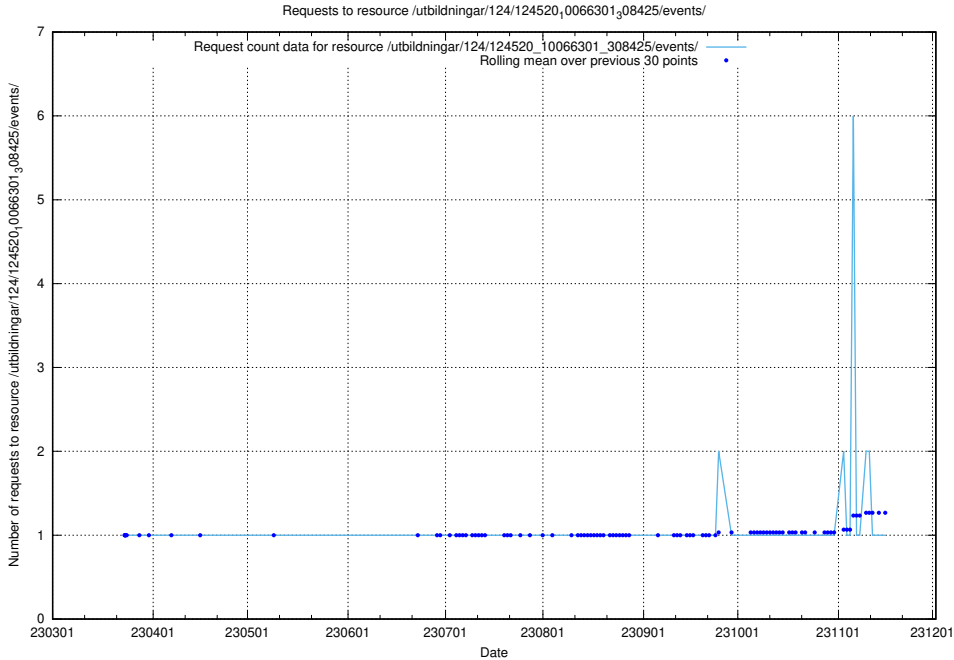

Here, we count the number of requests to resource /utbildningar/124/124521_10065850_297117/.

5.1262 Usage of /utbildningar/124/124520_10066301_308425/events/

Here, we count the number of requests to resource /utbildningar/124/124520_10066301_308425/events/