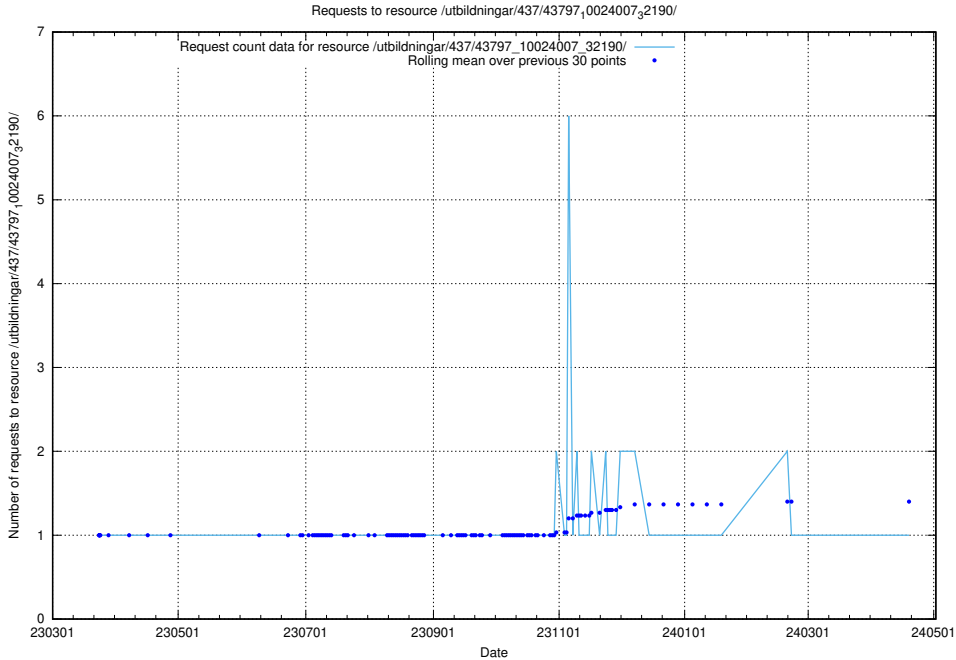

5.6360 Usage of /utbildningar/437/43797_10024007_32190/

Here, we count the number of requests to resource /utbildningar/437/43797_10024007_32190/.