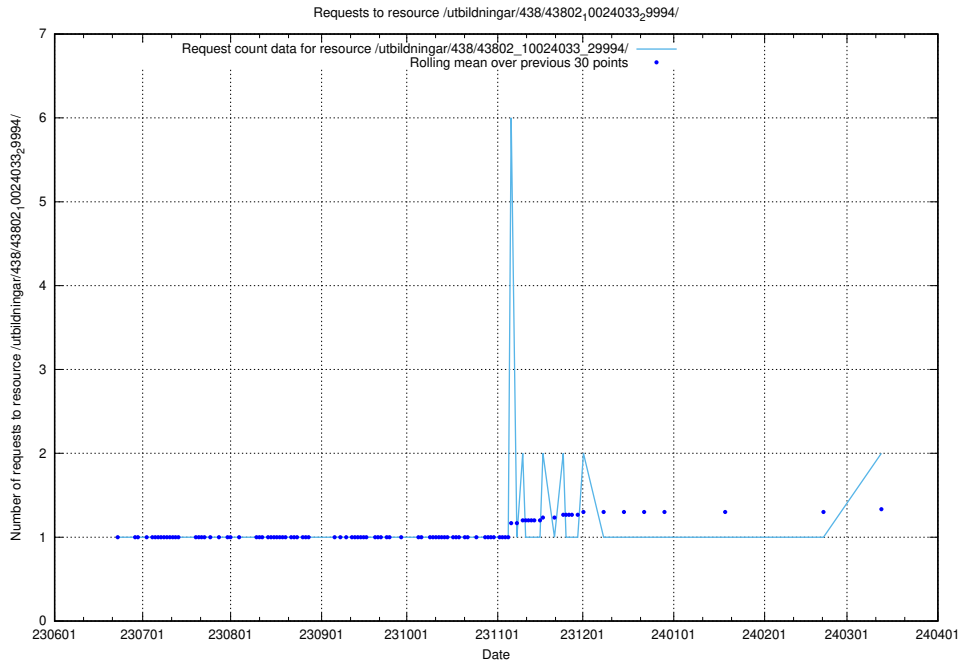

5.820 Usage of /utbildningar/438/43802_10024033_29994/

Here, we count the number of requests to resource /utbildningar/438/43802_10024033_29994/.