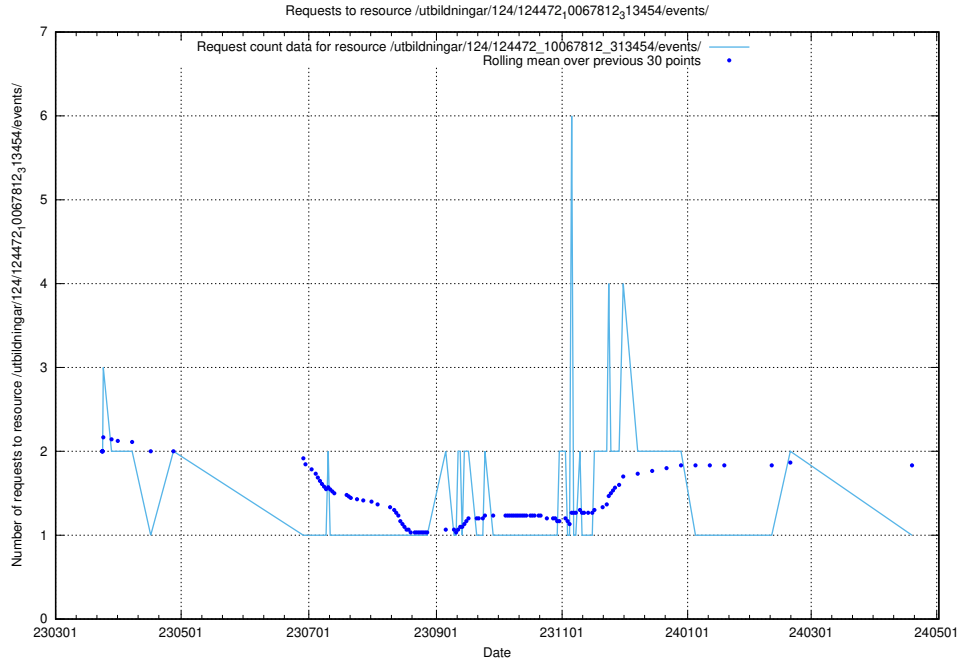

5.6309 Usage of /utbildningar/124/124472_10067812_313454/events/

Here, we count the number of requests to resource /utbildningar/124/124472_10067812_313454/events/