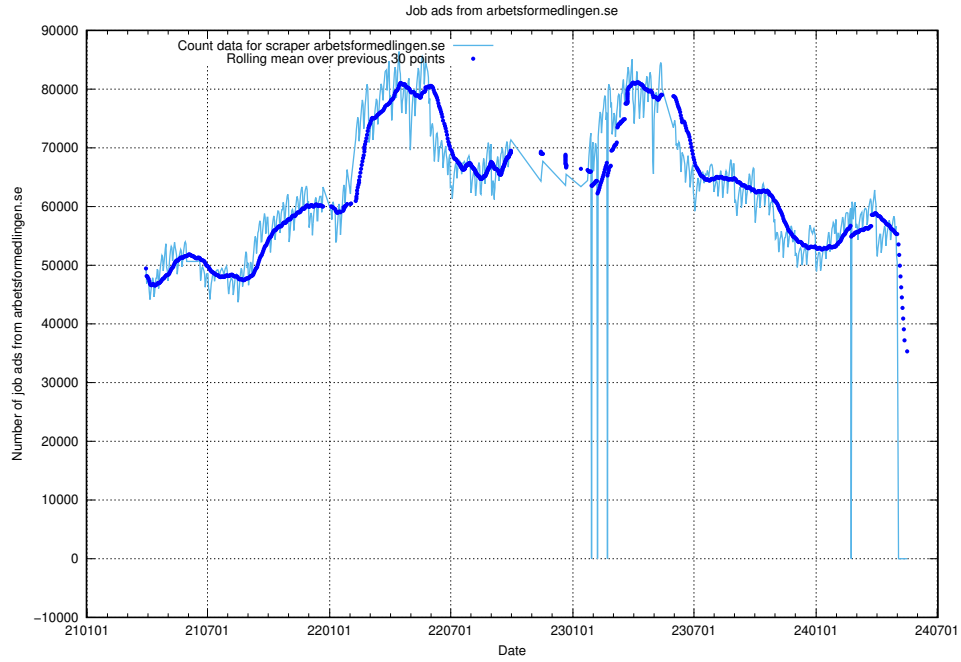

13.19 Number of ads by scraper arbetsformedlingen.se

Here, we count the number of job ads scraped from arbetsformedlingen.se.