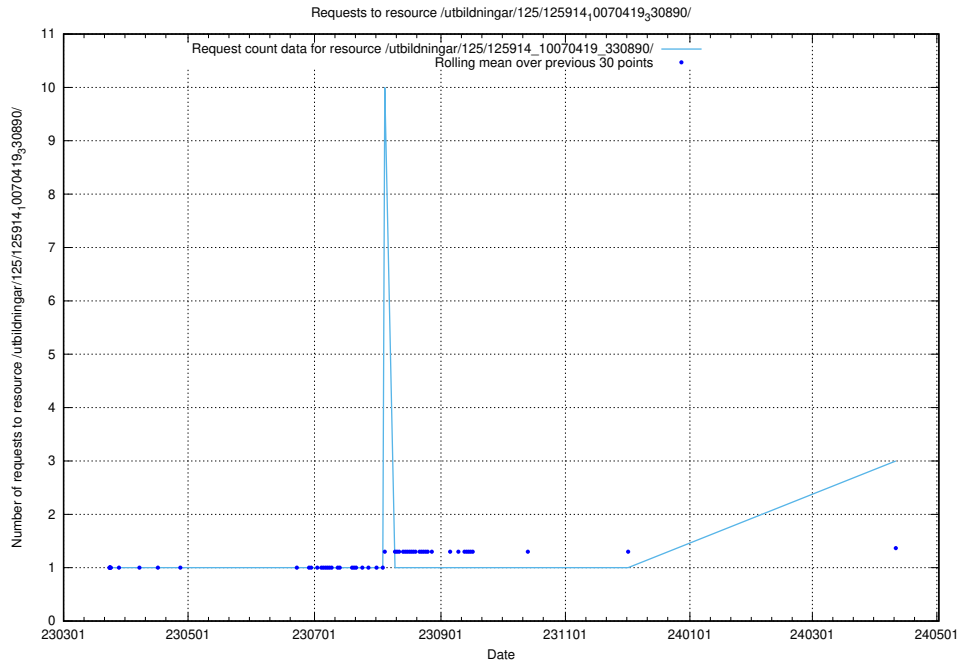

5.434 Usage of /utbildningar/125/125914_10070419_330890/

Here, we count the number of requests to resource /utbildningar/125/125914_10070419_330890/.