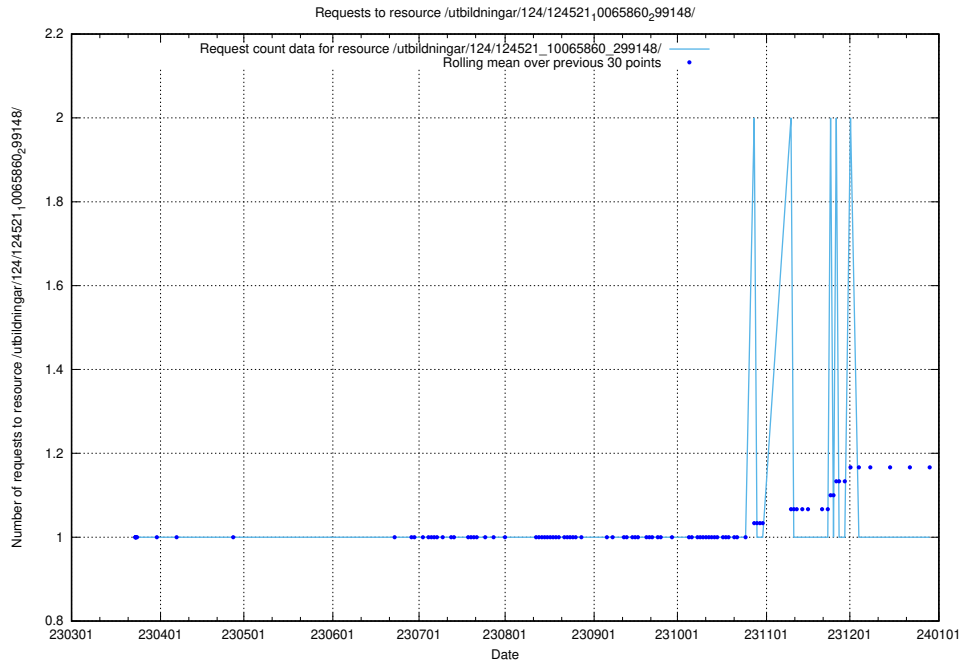

5.1256 Usage of /utbildningar/124/124521_10065860_299148/

Here, we count the number of requests to resource /utbildningar/124/124521_10065860_299148/.