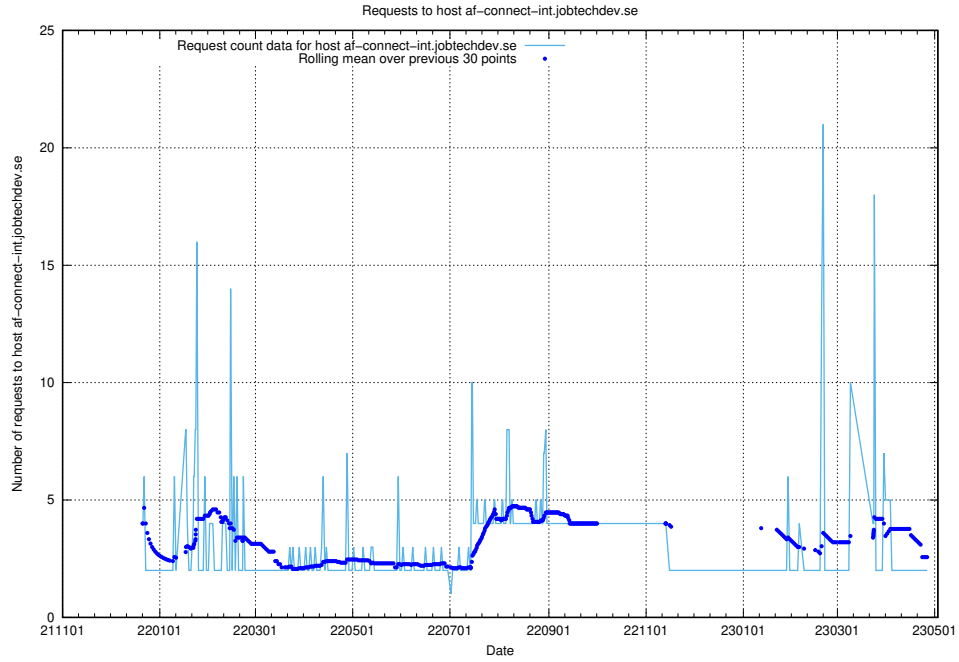

7.373 Usage of af-connect-int.jobtechdev.se

Here, we count the number of requests to host af-connect-int.jobtechdev.se.