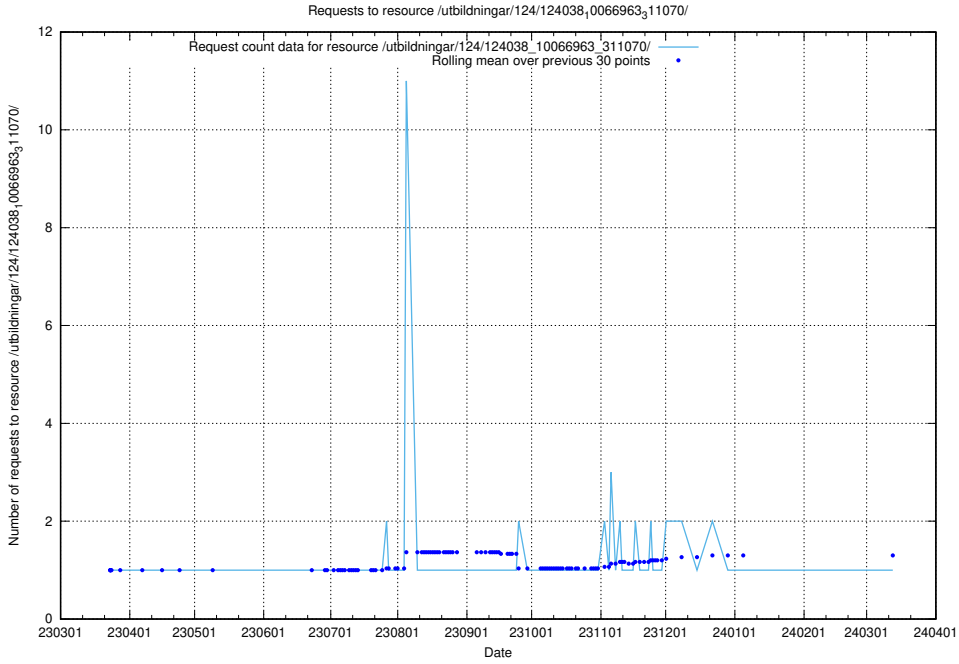

Here, we count the number of requests to resource /taxonomy/version/17/query/languages/.

5.4388 Usage of /utbildningar/124/124038_10066963_311070/

Here, we count the number of requests to resource /utbildningar/124/124038_10066963_311070/.