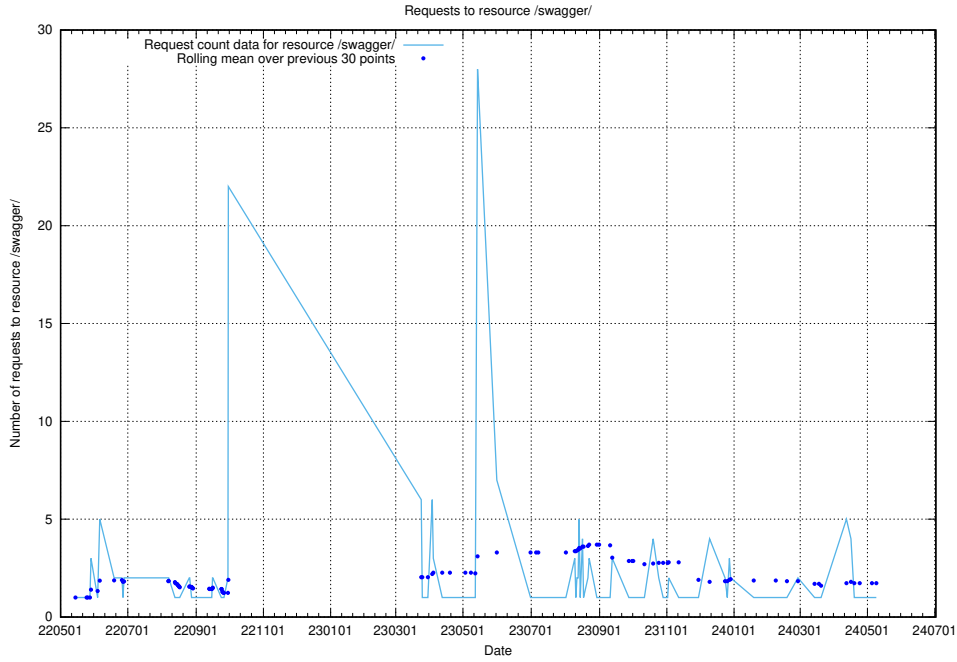

5.1082 Usage of /swagger/

Here, we count the number of requests to resource /swagger/.