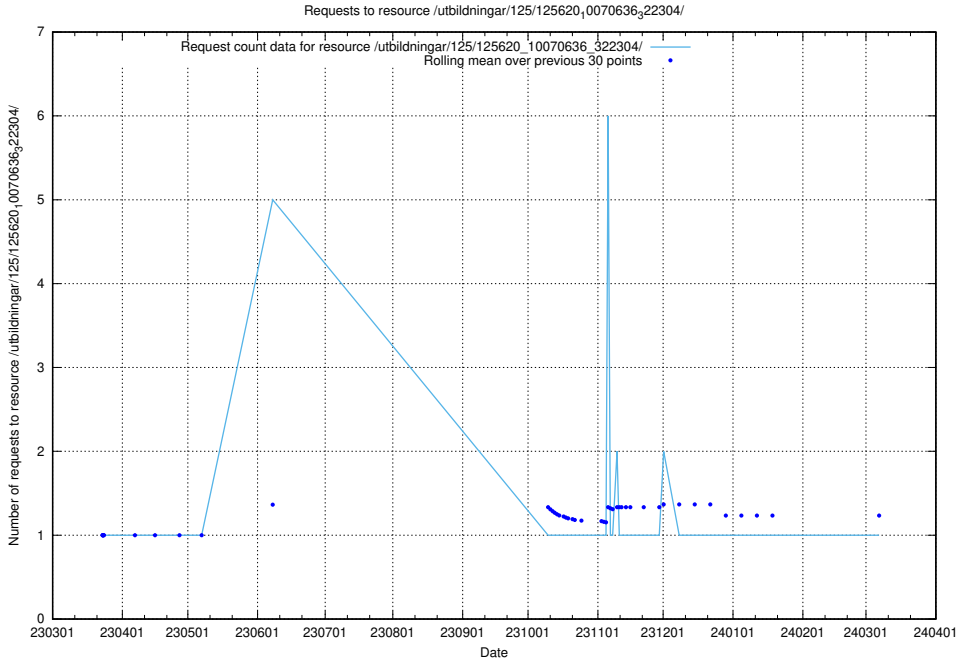

5.1070 Usage of /utbildningar/125/125620_10070636_322304/

Here, we count the number of requests to resource /utbildningar/125/125620_10070636_322304/.