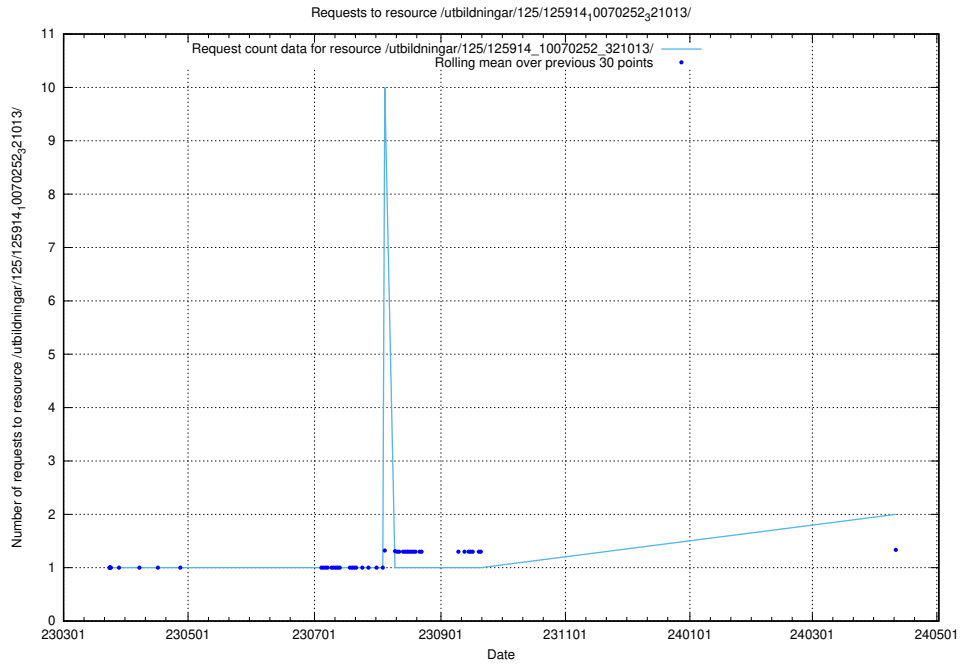

5.968 Usage of /utbildningar/125/125914_10070252_321013/

Here, we count the number of requests to resource /utbildningar/125/125914_10070252_321013/.