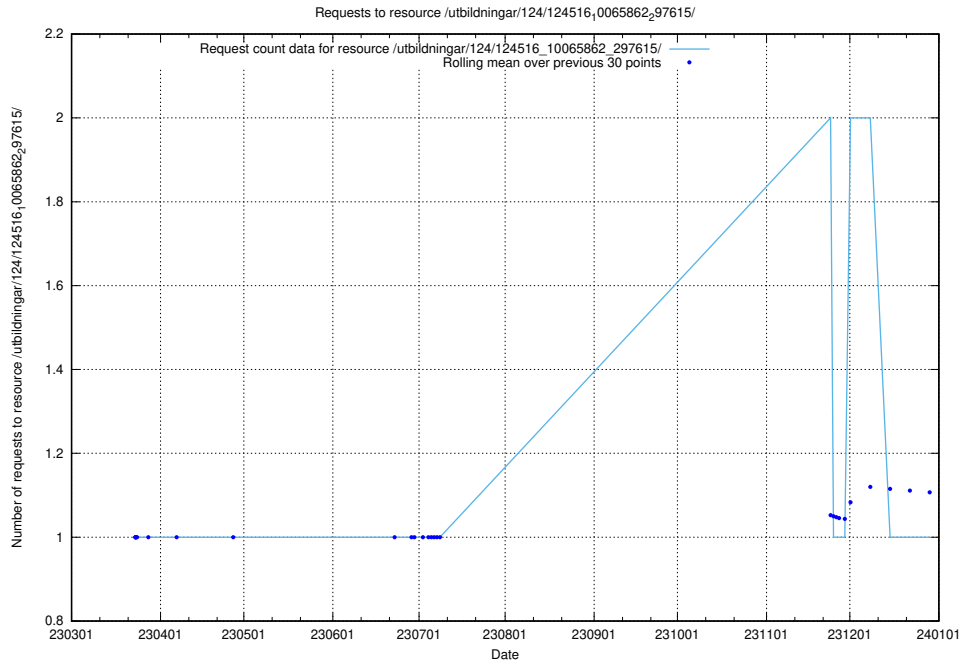

5.1522 Usage of /utbildningar/124/124516_10065862_297615/

Here, we count the number of requests to resource /utbildningar/124/124516_10065862_297615/.