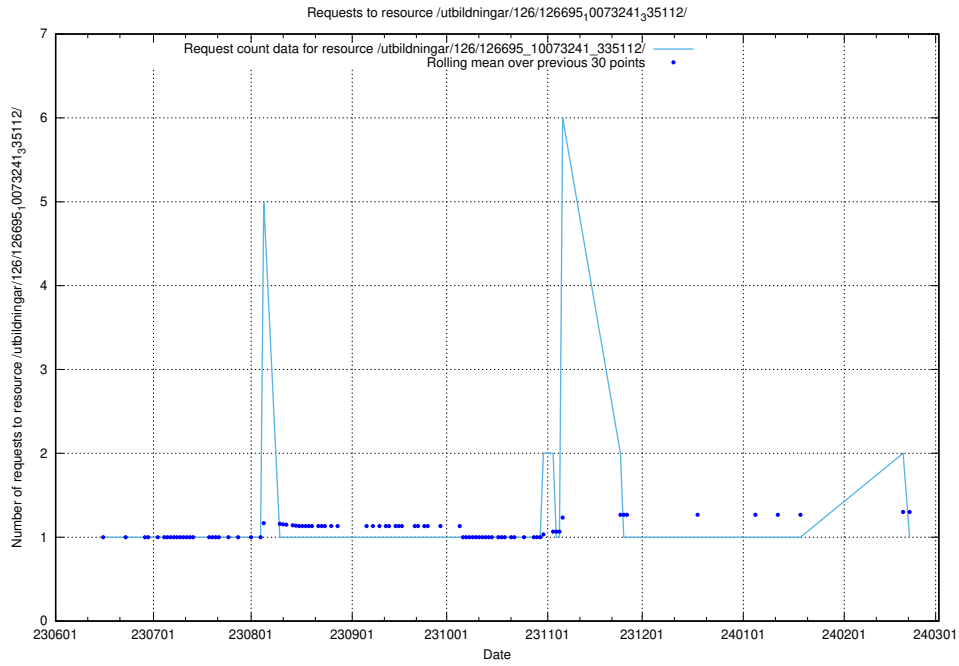

5.5895 Usage of /utbildningar/126/126695_10073241_335112/

Here, we count the number of requests to resource /utbildningar/126/126695_10073241_335112/.