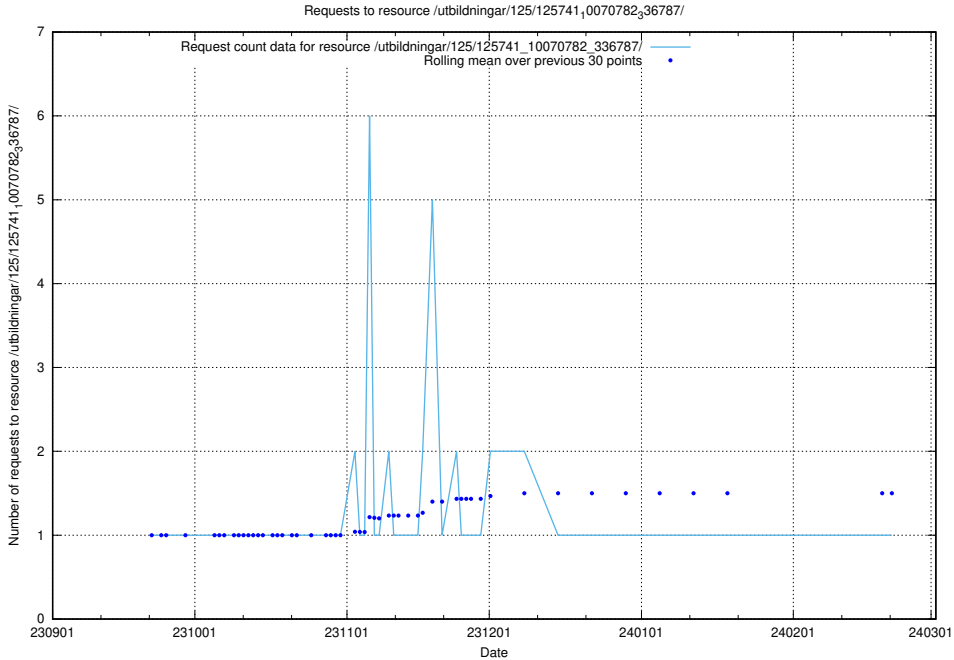

5.4532 Usage of /utbildningar/125/125741_10070782_336787/

Here, we count the number of requests to resource /utbildningar/125/125741_10070782_336787/.