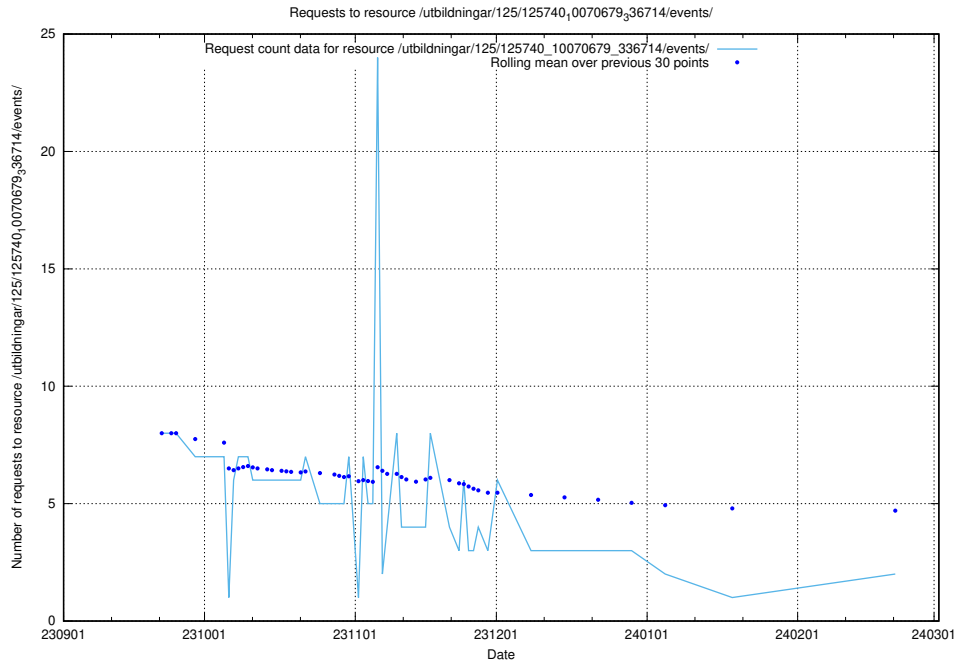

5.715 Usage of /utbildningar/125/125740_10070679_336714/events/

Here, we count the number of requests to resource /utbildningar/125/125740_10070679_336714/events/