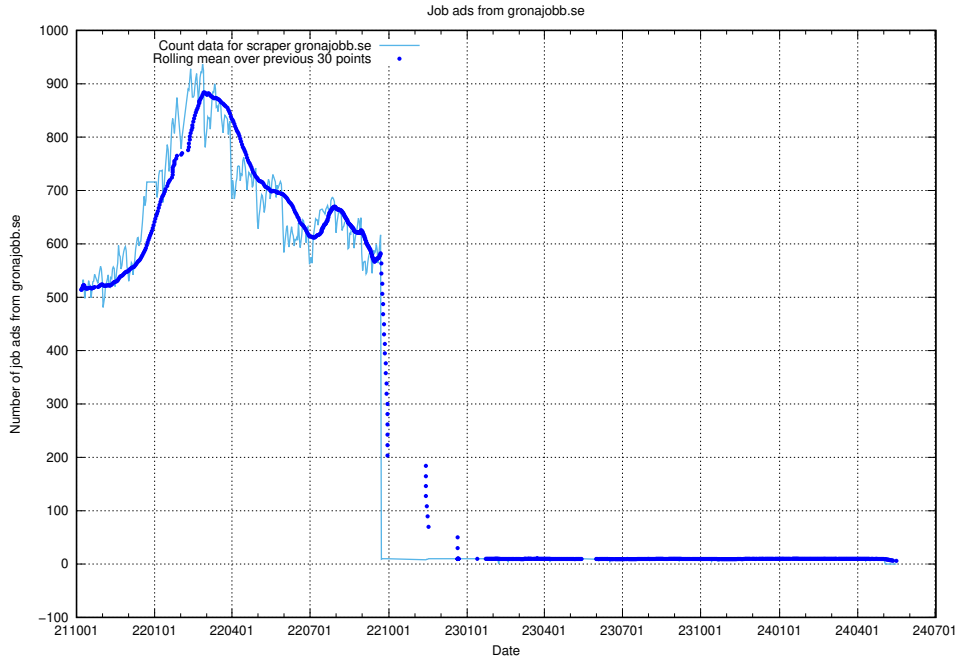

13.14 Number of ads by scraper gronajobb.se

Here, we count the number of job ads scraped from gronajobb.se.