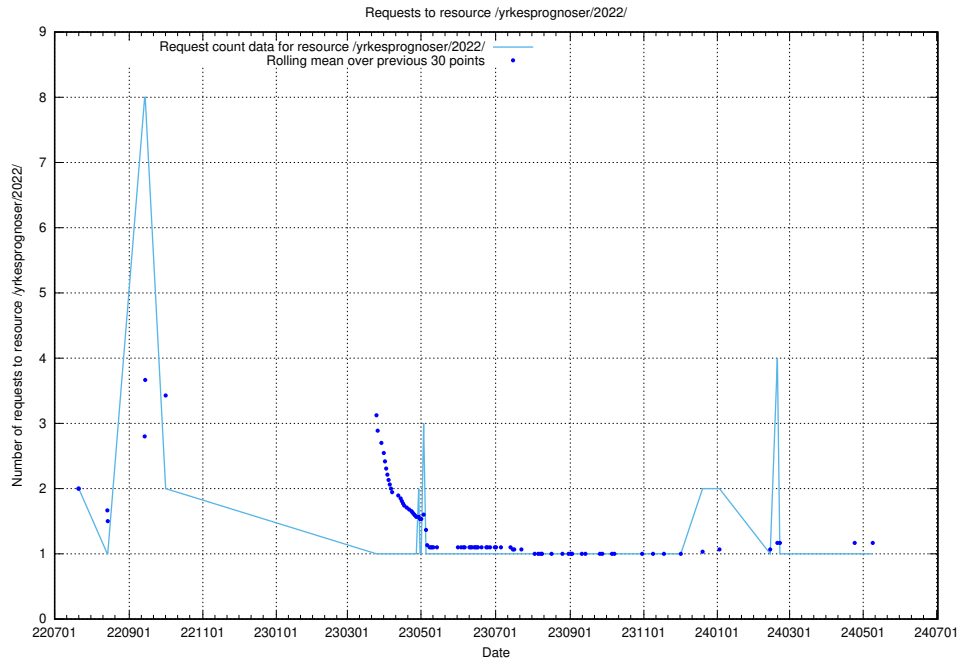

5.1000 Usage of /yrkesprognoser/2022/

Here, we count the number of requests to resource /yrkesprognoser/2022/.