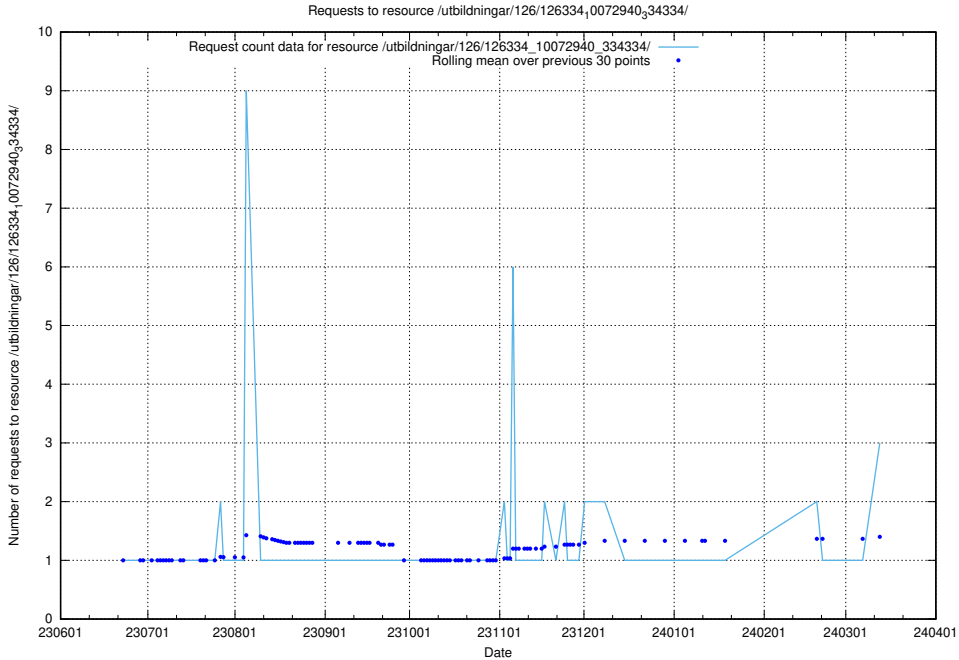

5.379 Usage of /utbildningar/126/126334_10072940_334334/

Here, we count the number of requests to resource /utbildningar/126/126334_10072940_334334/.