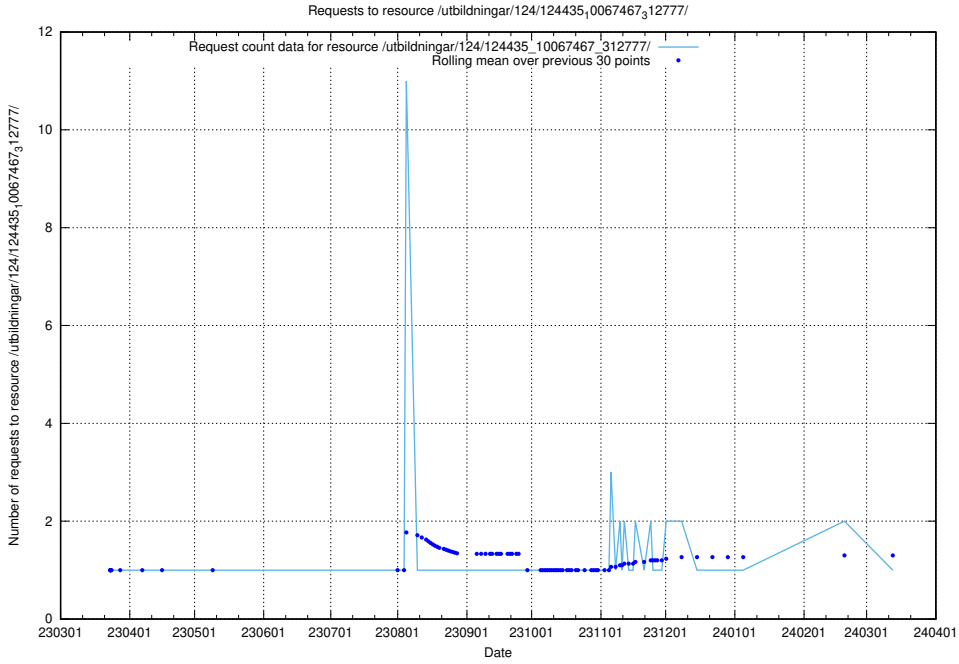

5.3793 Usage of /utbildningar/124/124435_10067467_312777/

Here, we count the number of requests to resource /utbildningar/124/124435_10067467_312777/.