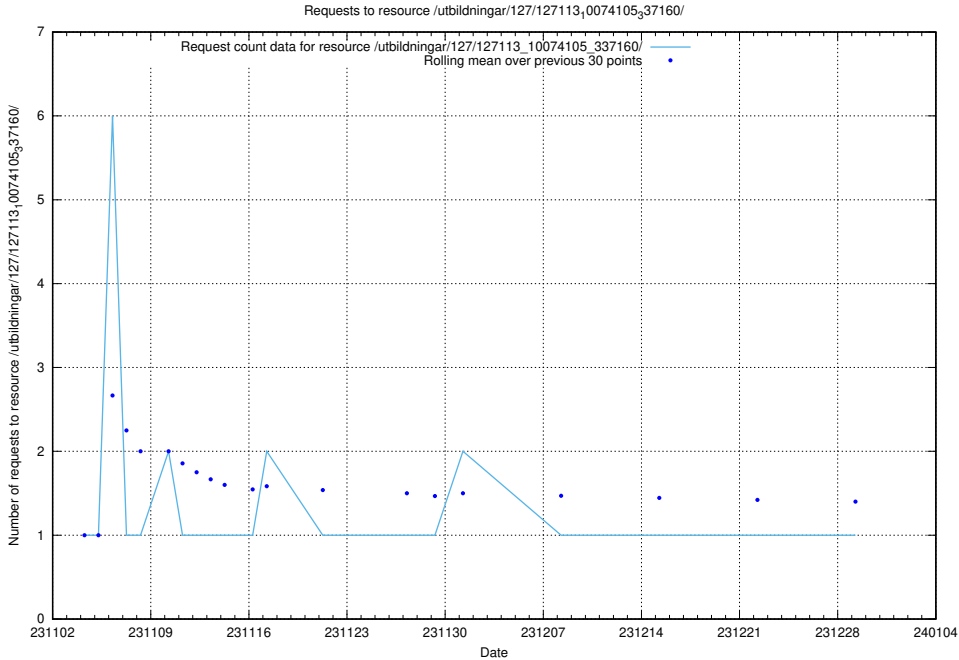

5.4154 Usage of /utbildningar/127/127113_10074105_337160/

Here, we count the number of requests to resource /utbildningar/127/127113_10074105_337160/.