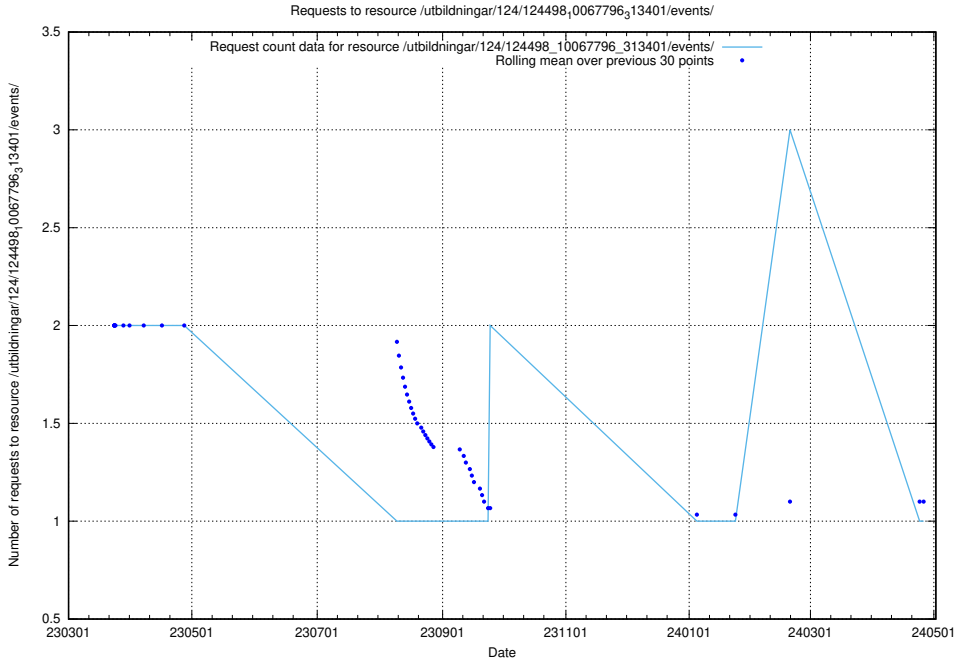

5.6306 Usage of /utbildningar/124/124498_10067796_313401/events/

Here, we count the number of requests to resource /utbildningar/124/124498_10067796_313401/events/