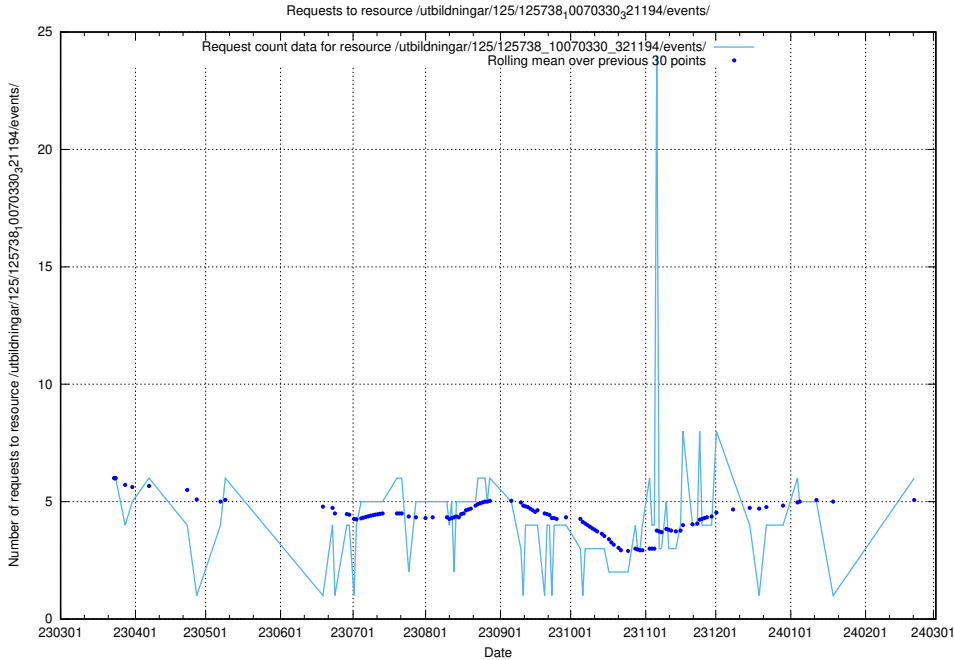

5.94 Usage of /utbildningar/125/125738_10070330_321194/events/

Here, we count the number of requests to resource /utbildningar/125/125738_10070330_321194/events/