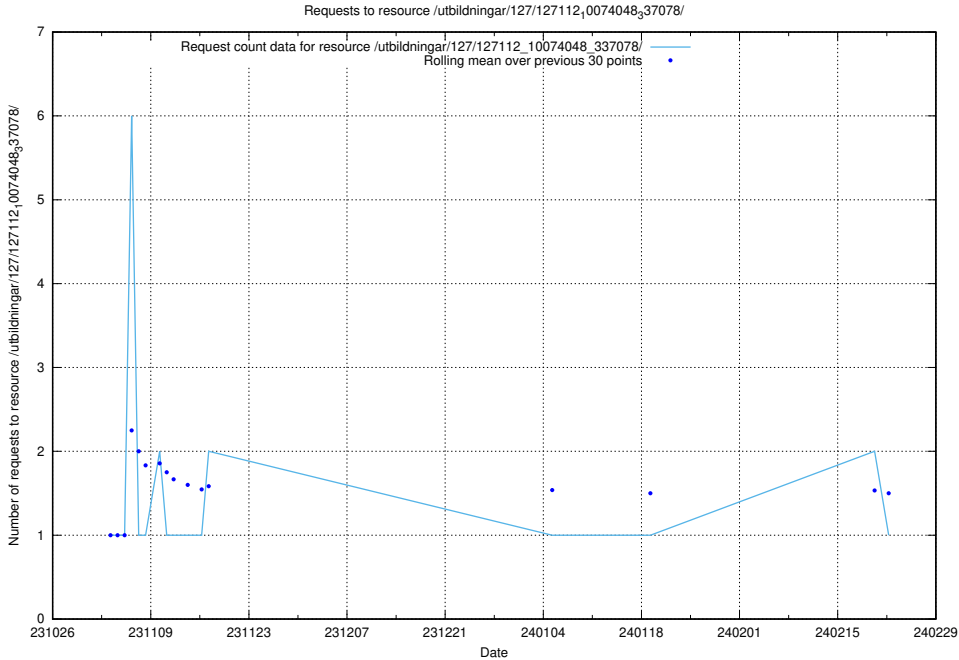

5.4180 Usage of /utbildningar/127/127112_10074048_337078/

Here, we count the number of requests to resource /utbildningar/127/127112_10074048_337078/.