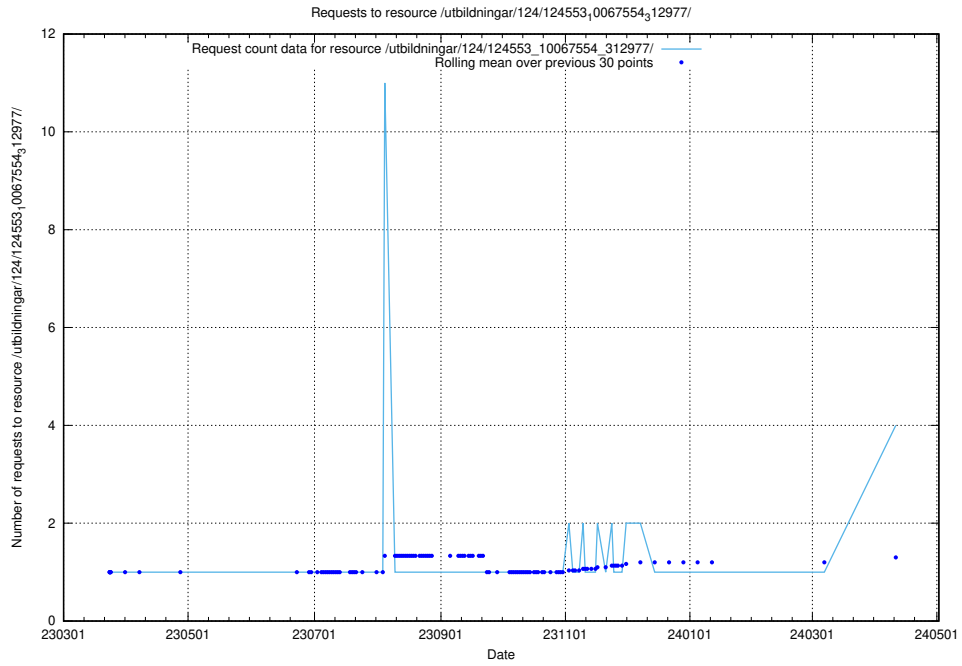

5.161 Usage of /utbildningar/124/124553_10067554_312977/

Here, we count the number of requests to resource /utbildningar/124/124553_10067554_312977/.