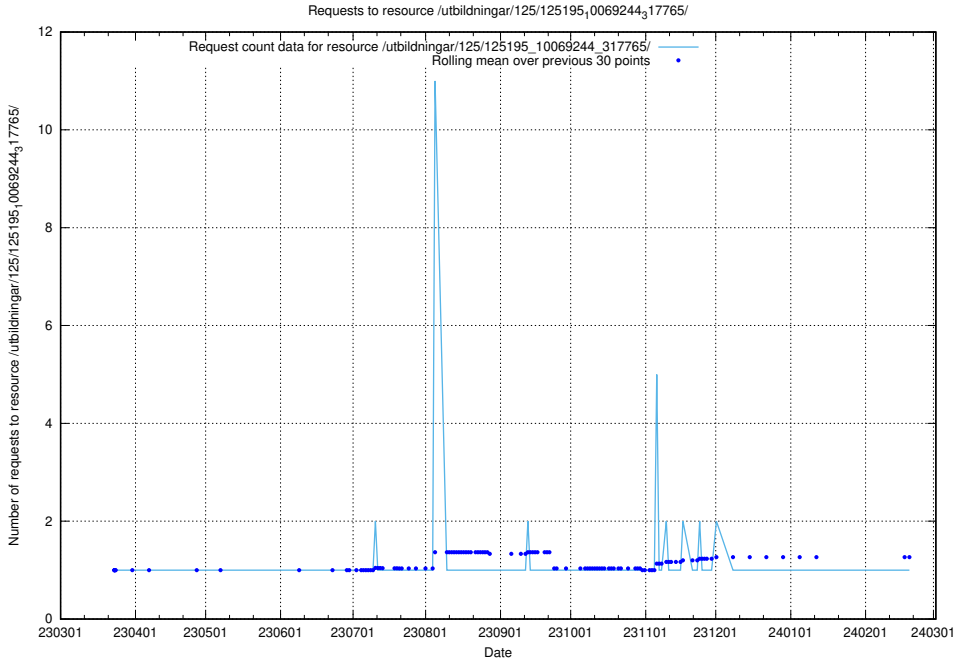

5.1142 Usage of /utbildningar/125/125195_10069244_317765/

Here, we count the number of requests to resource /utbildningar/125/125195_10069244_317765/.