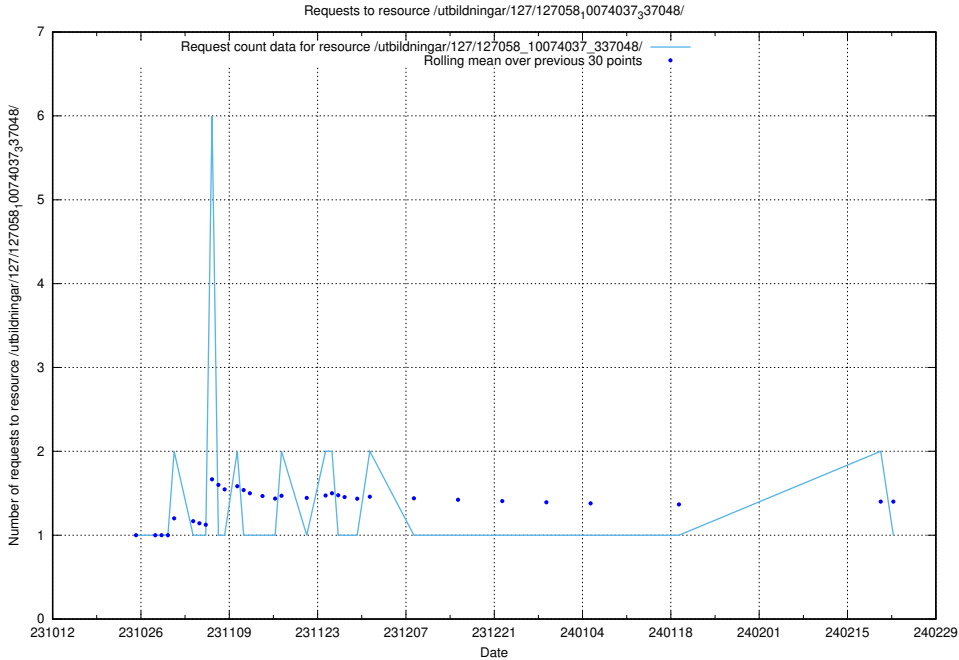

5.4237 Usage of /utbildningar/127/127058_10074037_337048/

Here, we count the number of requests to resource /utbildningar/127/127058_10074037_337048/.