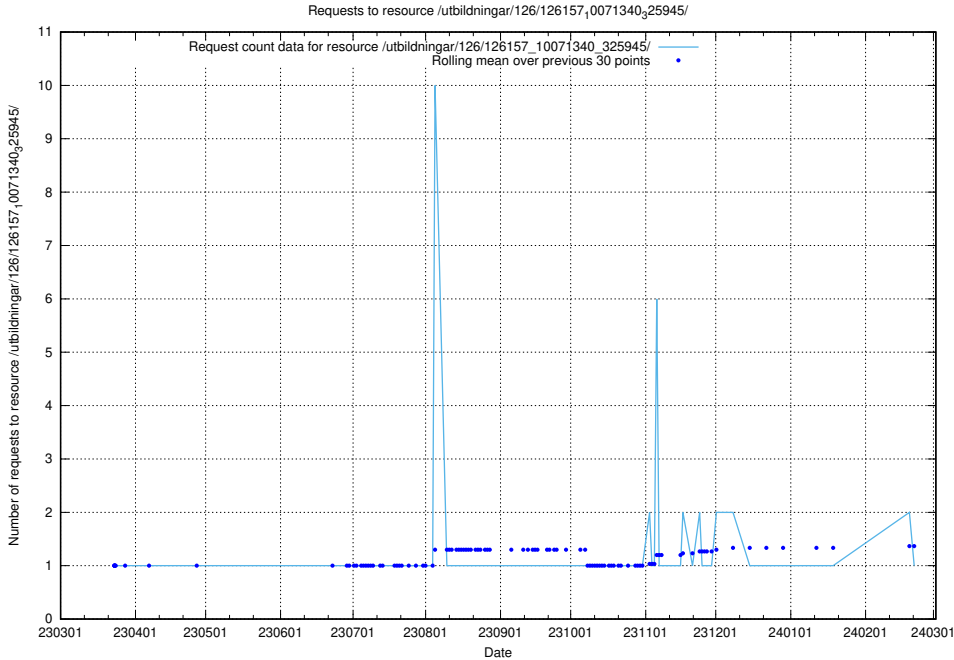

5.6436 Usage of /utbildningar/126/126157_10071340_325945/

Here, we count the number of requests to resource /utbildningar/126/126157_10071340_325945/.