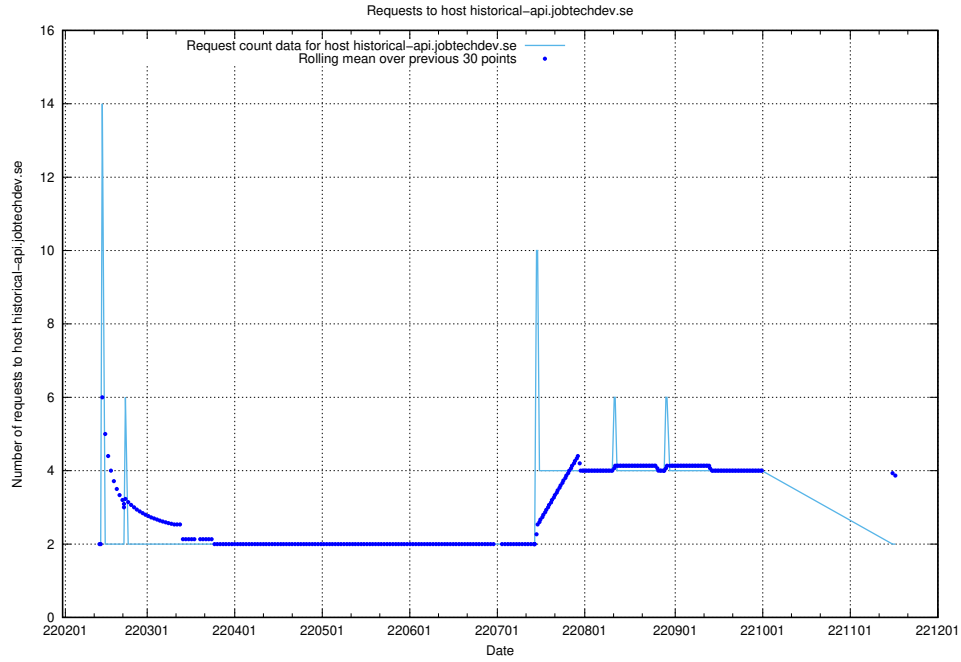

7.546 Usage of historical-api.jobtechdev.se

Here, we count the number of requests to host historical-api.jobtechdev.se.