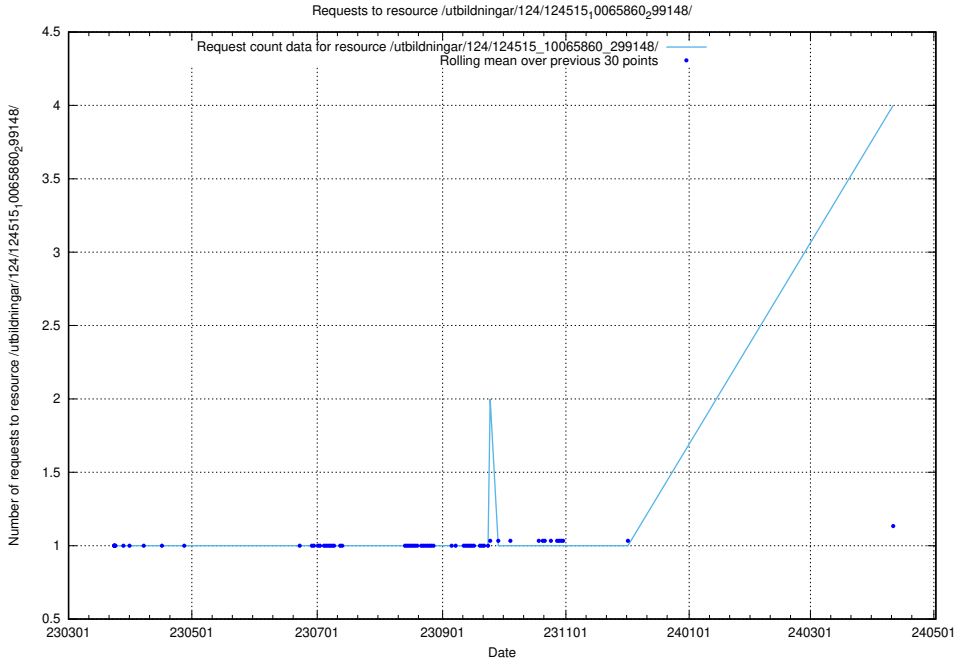

5.173 Usage of /availability/20240226/

Here, we count the number of requests to resource /availability/20240226/.

5.174 Usage of /utbildningar/124/124514_10065930_300982/

Here, we count the number of requests to resource /utbildningar/124/124514_10065930_300982/.