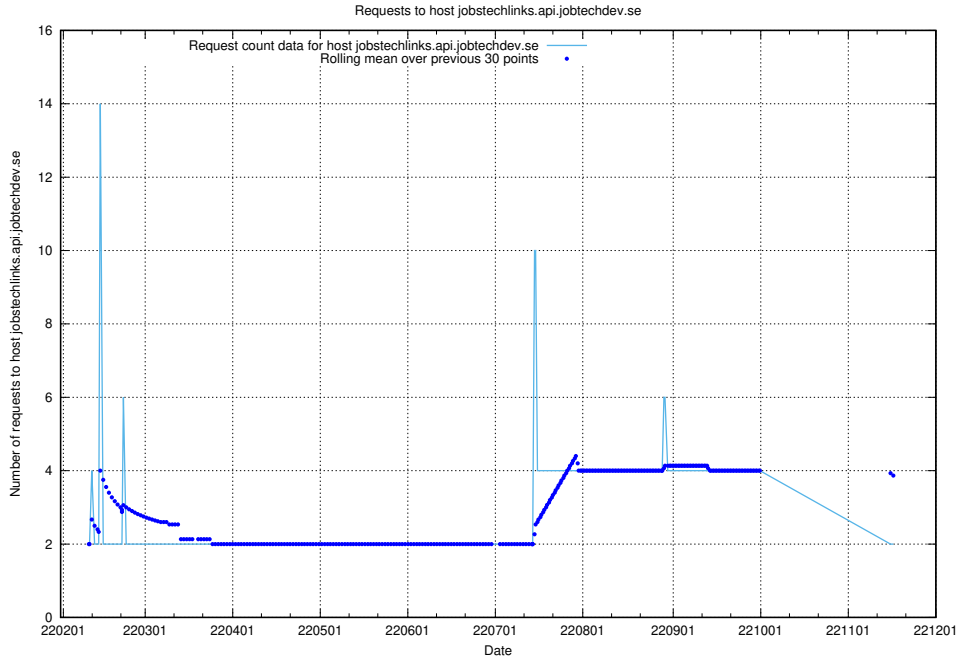

7.559 Usage of jobstechlinks.api.jobtechdev.se

Here, we count the number of requests to host jobstechlinks.api.jobtechdev.se.