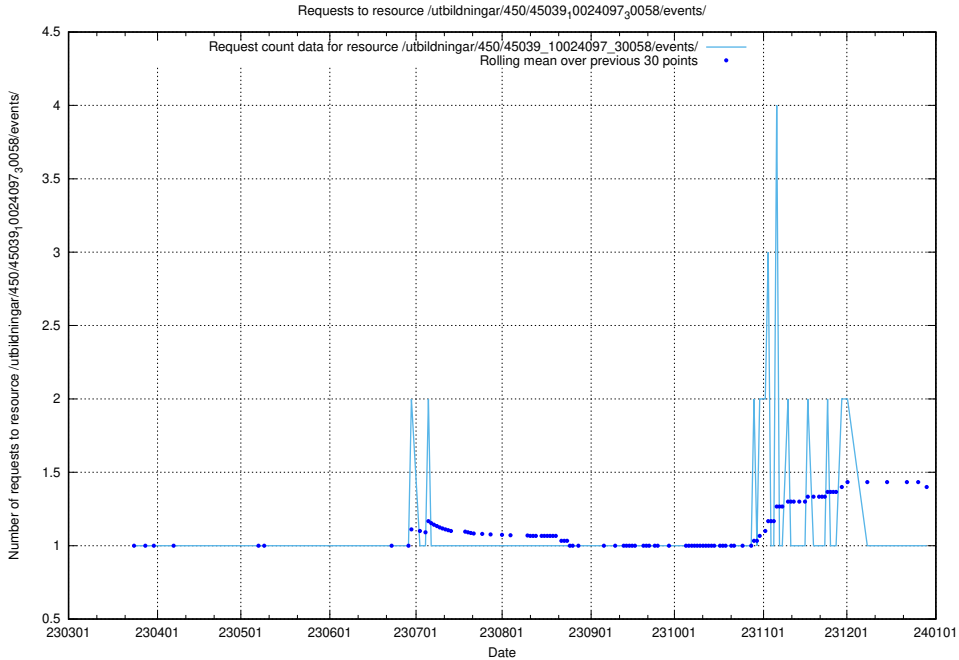

5.6169 Usage of /utbildningar/450/45039_10024097_30058/events/

Here, we count the number of requests to resource /utbildningar/450/45039_10024097_30058/events/.