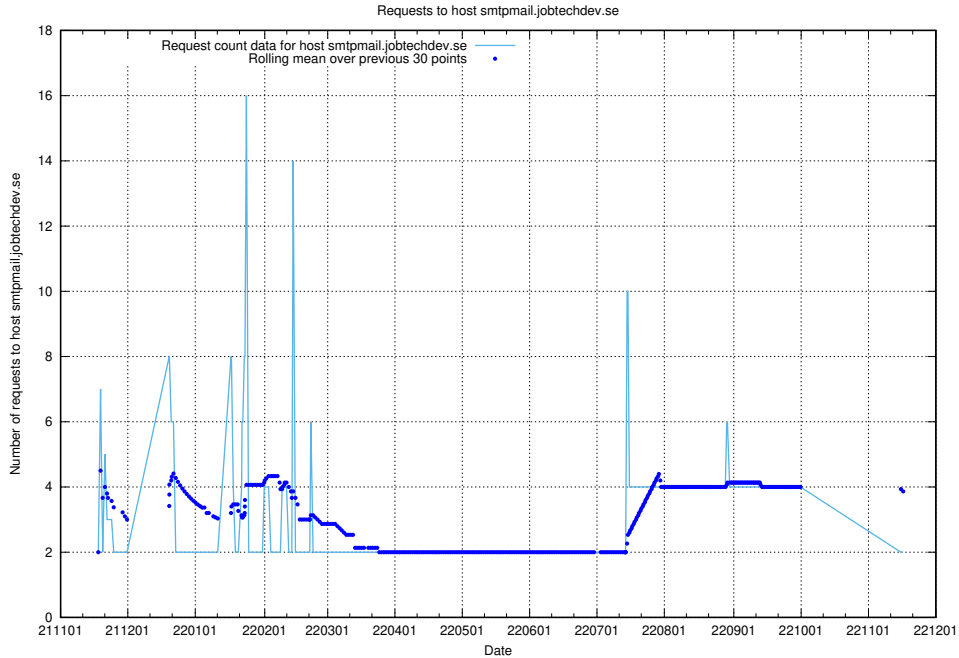

7.480 Usage of smtpmail.jobtechdev.se

Here, we count the number of requests to host smtpmail.jobtechdev.se.