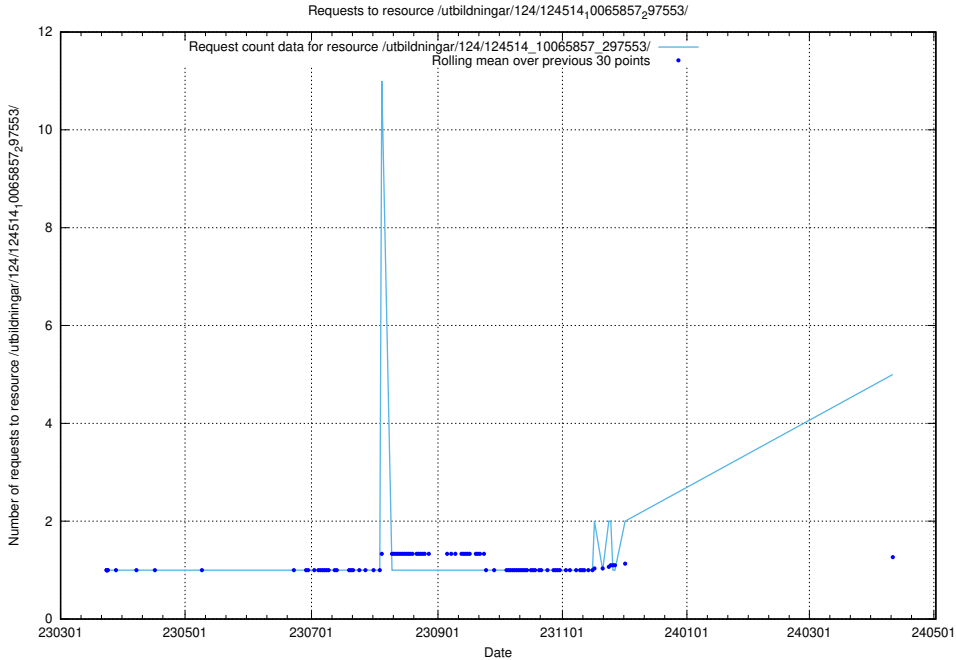

Here, we count the number of requests to resource /utbildningar/124/124514_10065860_299148/.

5.120 Usage of /utbildningar/124/124514_10065857_297553/

Here, we count the number of requests to resource /utbildningar/124/124514_10065857_297553/.