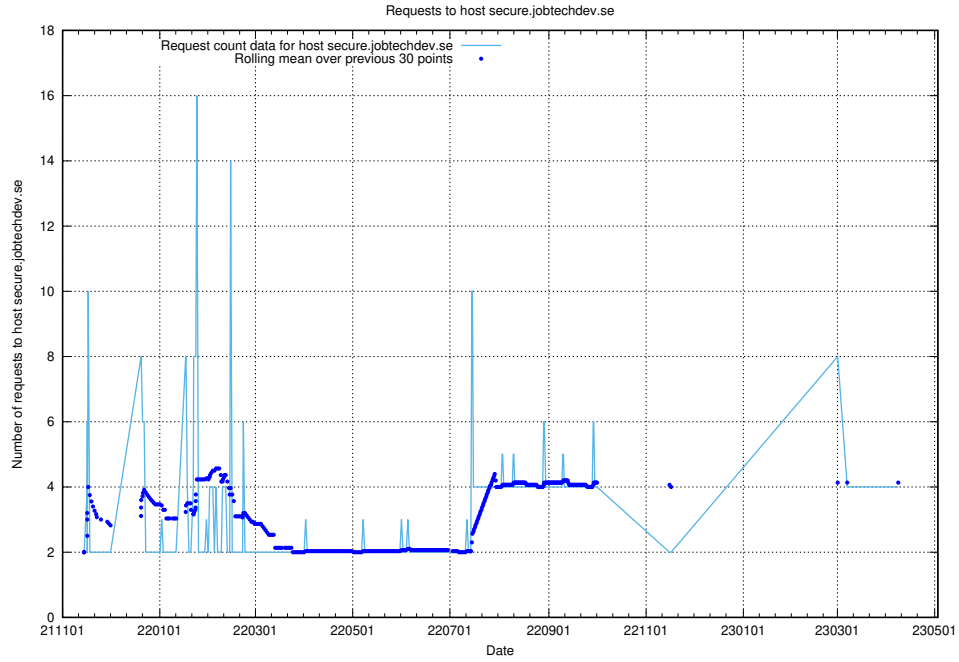

Here, we count the number of requests to host secure.jobtechdev.se.

7.164 Usage of dex-test.jobtechdev.se

Here, we count the number of requests to host dex-test.jobtechdev.se.

7.165 Usage of noc.jobtechdev.se