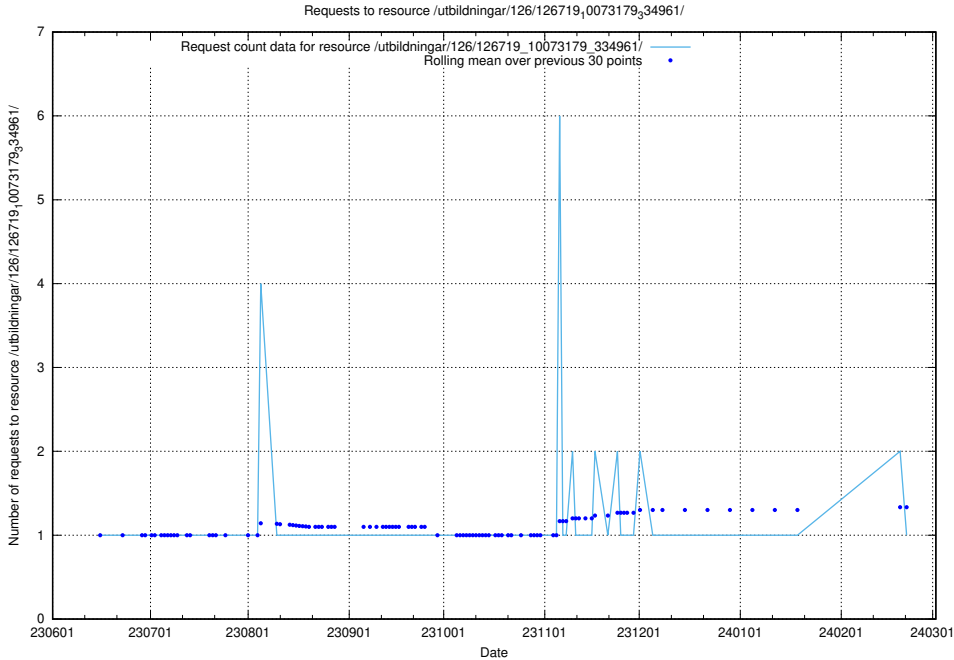

5.5894 Usage of /utbildningar/126/126719_10073179_334961/

Here, we count the number of requests to resource /utbildningar/126/126719_10073179_334961/.