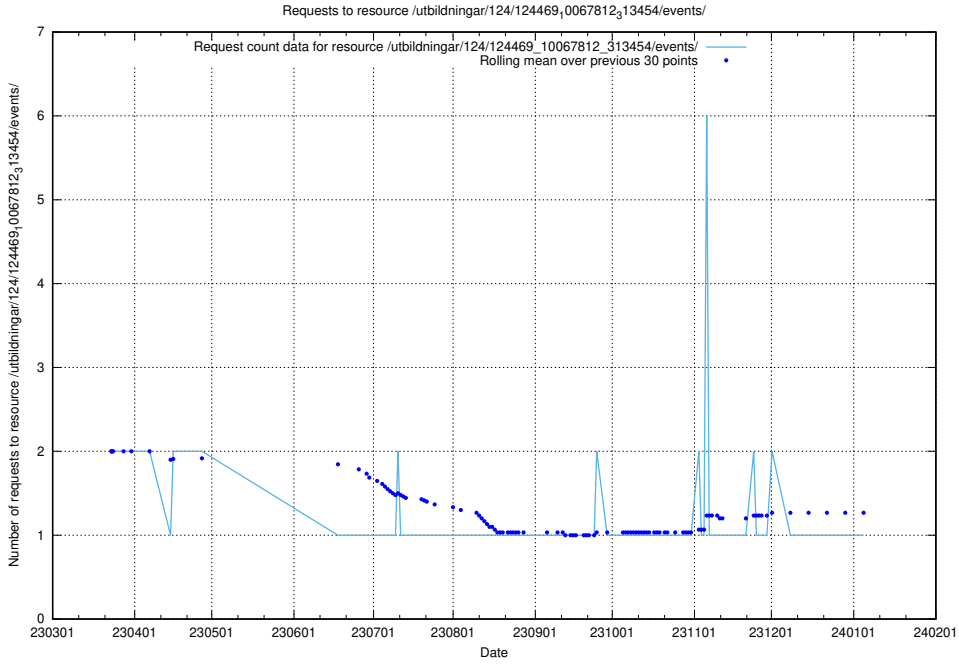

Here, we count the number of requests to resource /utbildningar/124/124472_10067812_313454/events/

5.6310 Usage of /utbildningar/124/124469_10067812_313454/events/

Here, we count the number of requests to resource /utbildningar/124/124469_10067812_313454/events/