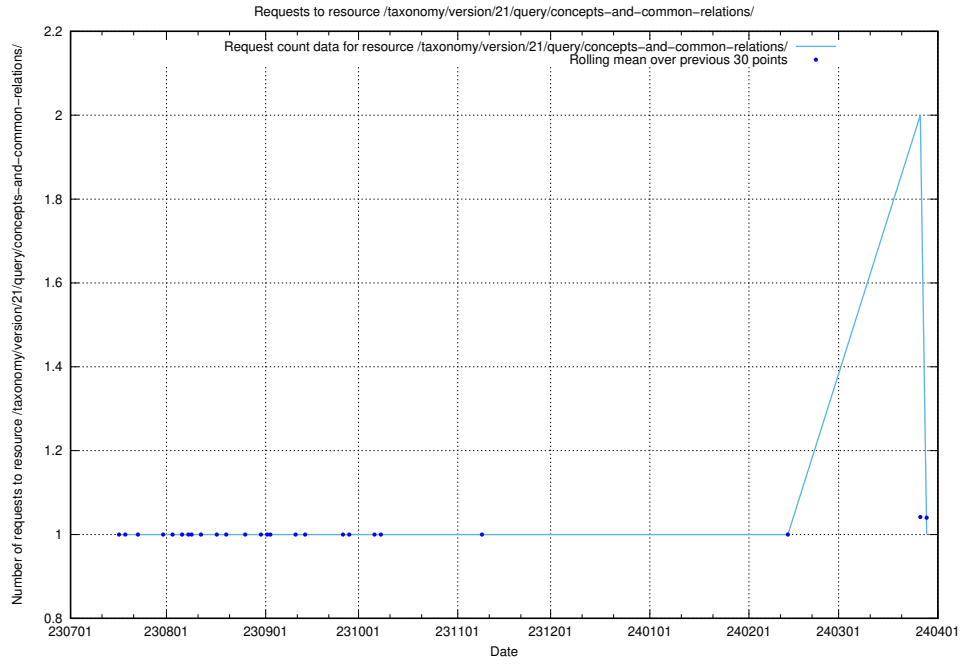

5.5074 Usage of /taxonomy/version/21/query/concepts-and-common-relations/

Here, we count the number of requests to resource /taxonomy/version/21/query/concepts-and-common-relations/.

5.5075 Usage of /utbildningar/122/122967_10065274_281273/