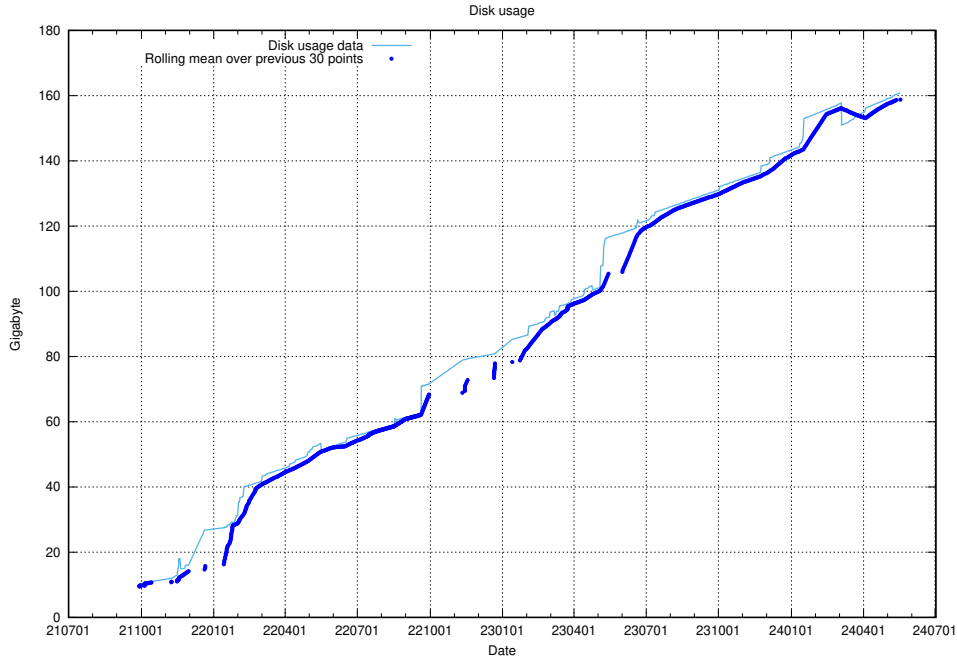

5.2 Disk space usage

A table showing the disk space usage on the data server.