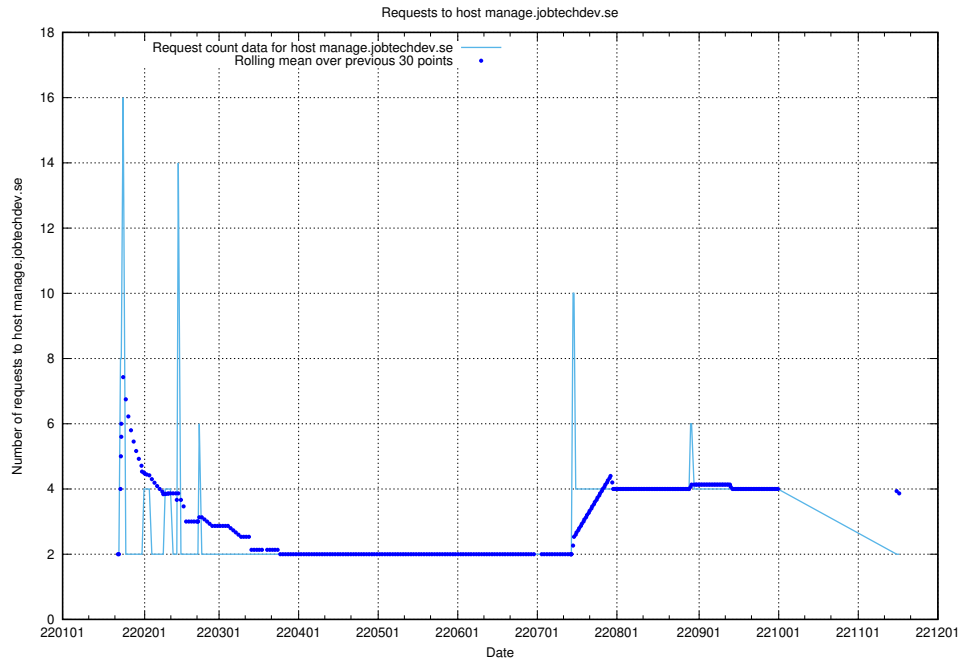

7.598 Usage of manage.jobtechdev.se

Here, we count the number of requests to host manage.jobtechdev.se.