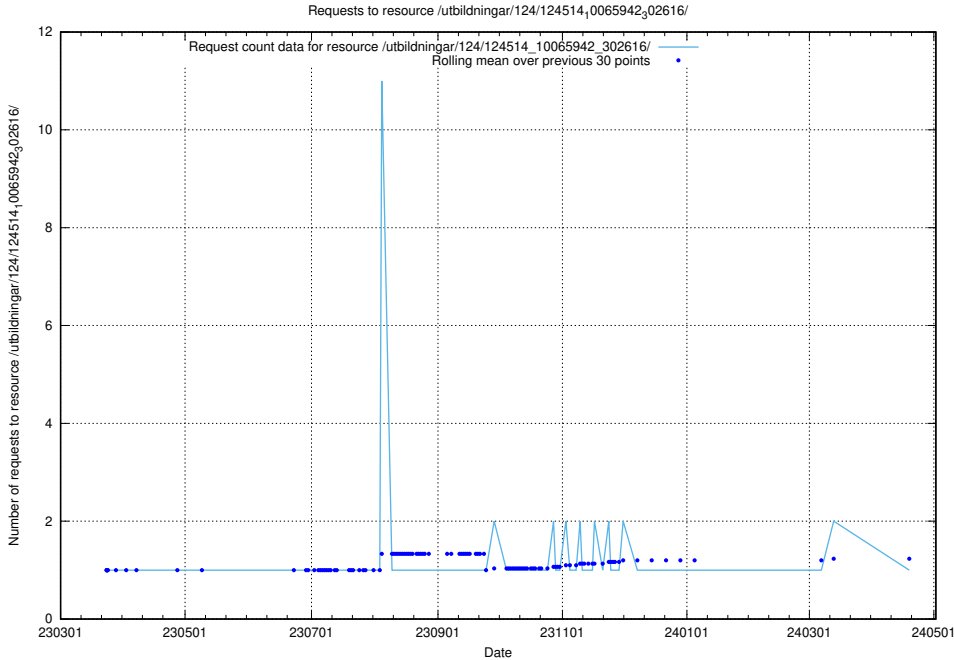

5.1905 Usage of /utbildningar/124/124514_10065942_302616/

Here, we count the number of requests to resource /utbildningar/124/124514_10065942_302616/.