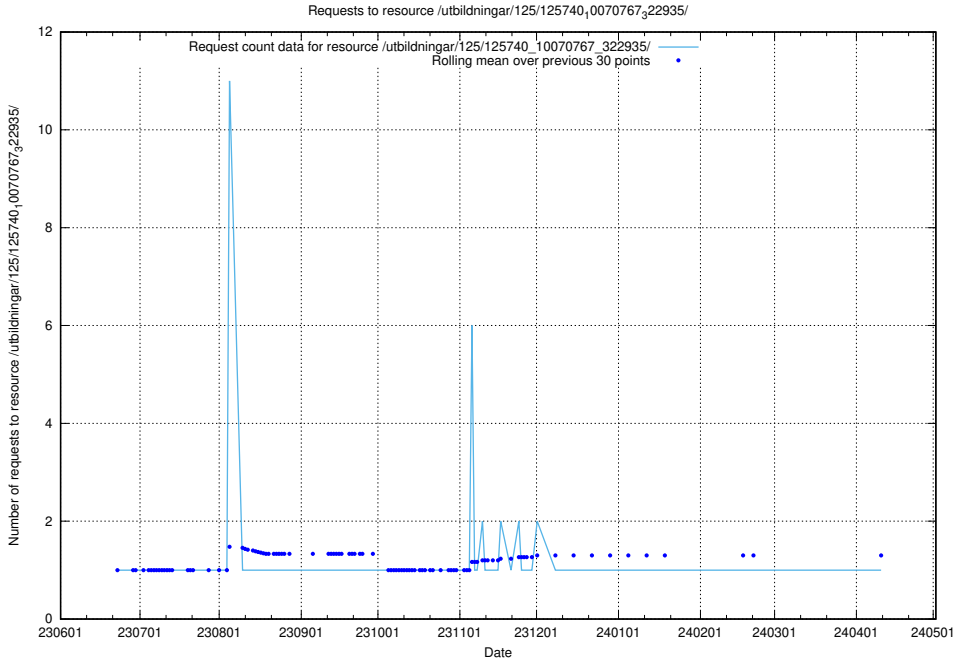

5.5723 Usage of /utbildningar/125/125740_10070767_322935/

Here, we count the number of requests to resource /utbildningar/125/125740_10070767_322935/.