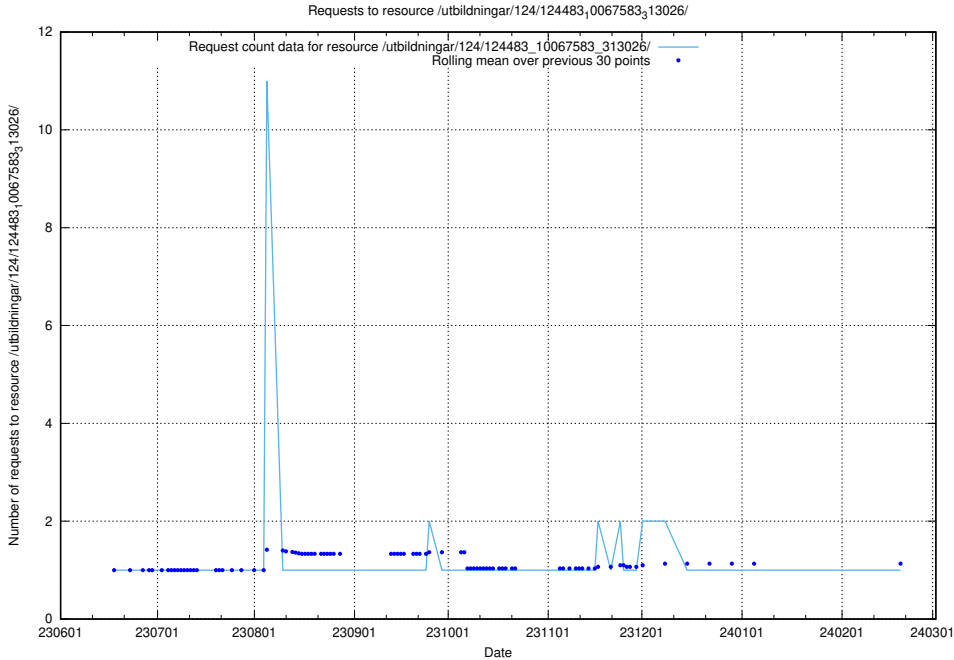

5.5884 Usage of /utbildningar/124/124483_10067583_313026/

Here, we count the number of requests to resource /utbildningar/124/124483_10067583_313026/.