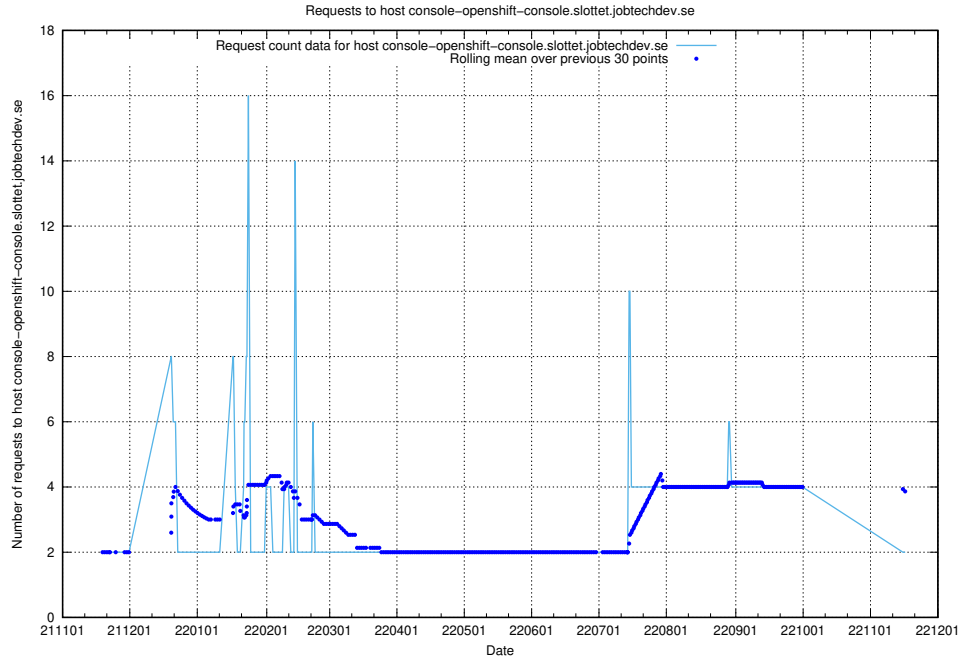

7.476 Usage of console-openshift-console.slottet.jobtechdev.se

Here, we count the number of requests to host console-openshift-console.slottet.jobtechdev.se.