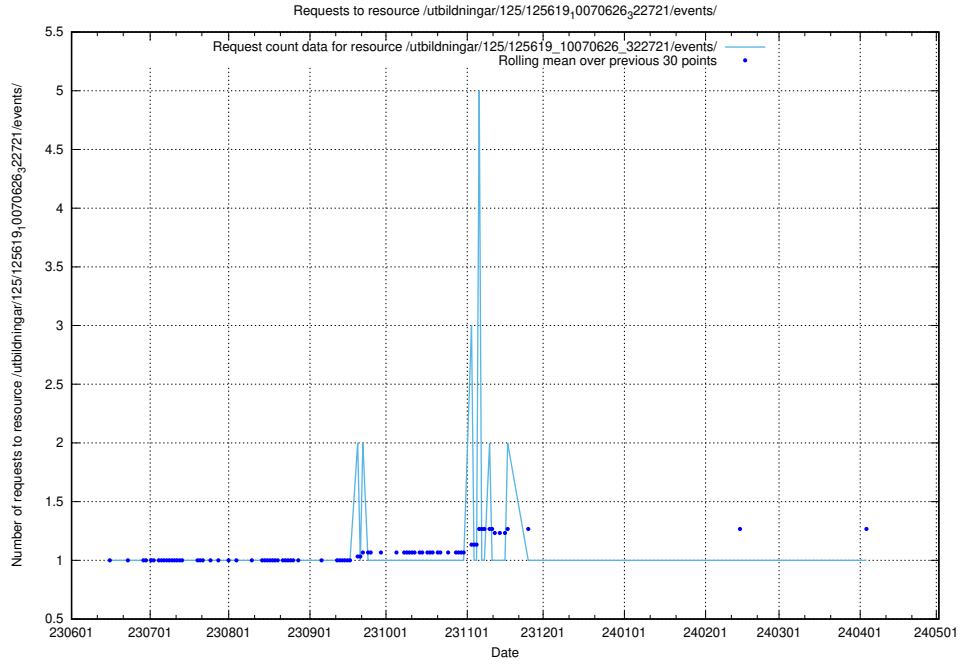

5.5898 Usage of /utbildningar/125/125619_10070626_322721/events/

Here, we count the number of requests to resource /utbildningar/125/125619_10070626_322721/events/