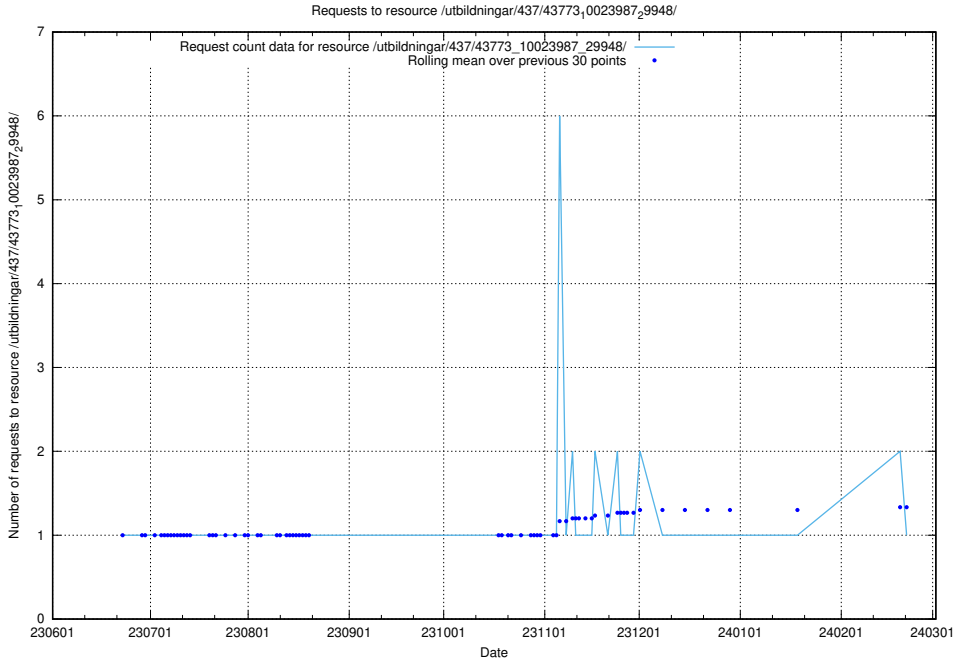

5.5599 Usage of /utbildningar/437/43773_10023987_29948/

Here, we count the number of requests to resource /utbildningar/437/43773_10023987_29948/.