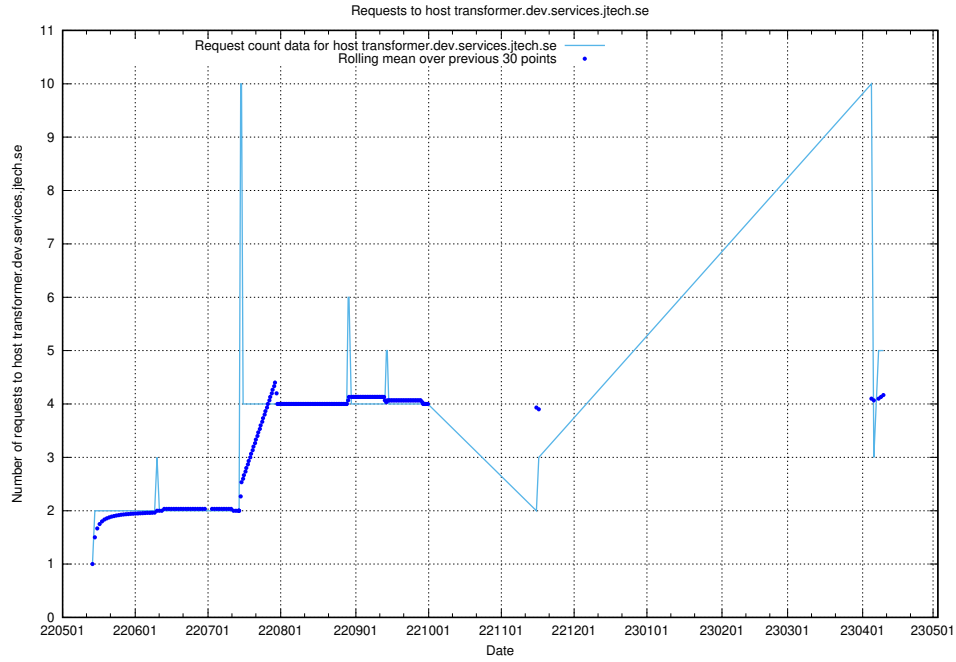

7.94 Usage of mentor-api-test.jobtechdev.se

Here, we count the number of requests to host mentor-api-test.jobtechdev.se.

7.95 Usage of transformer.dev.services.jtech.se

Here, we count the number of requests to host transformer.dev.services.jtech.se.