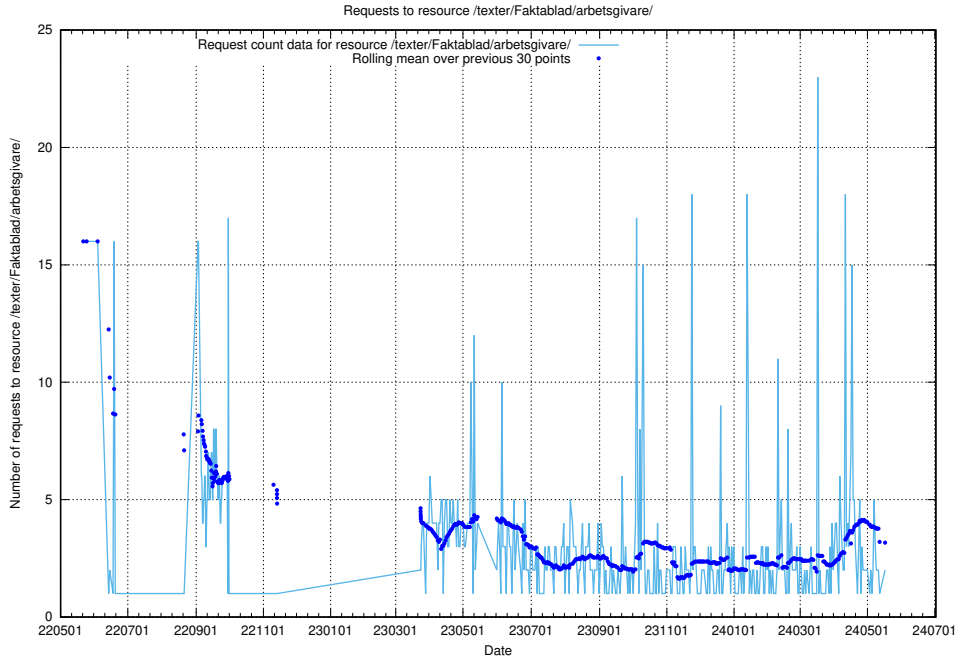

5.452 Usage of /texter/Faktablad/arbetsgivare/

Here, we count the number of requests to resource /texter/Faktablad/arbetsgivare/.