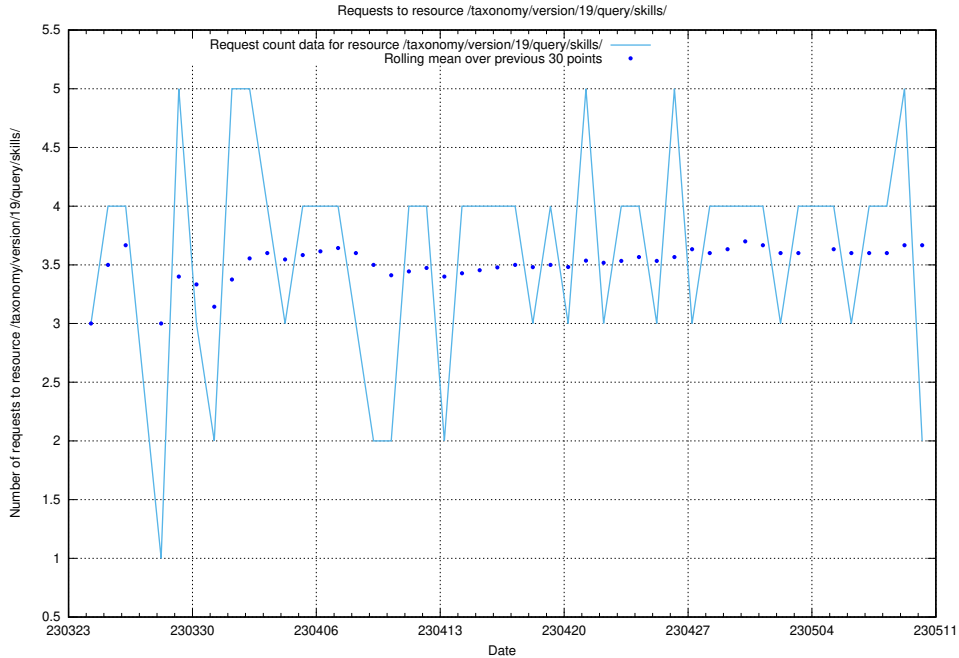

5.936 Usage of /taxonomy/version/19/query/skills/

Here, we count the number of requests to resource /taxonomy/version/19/query/skills/.