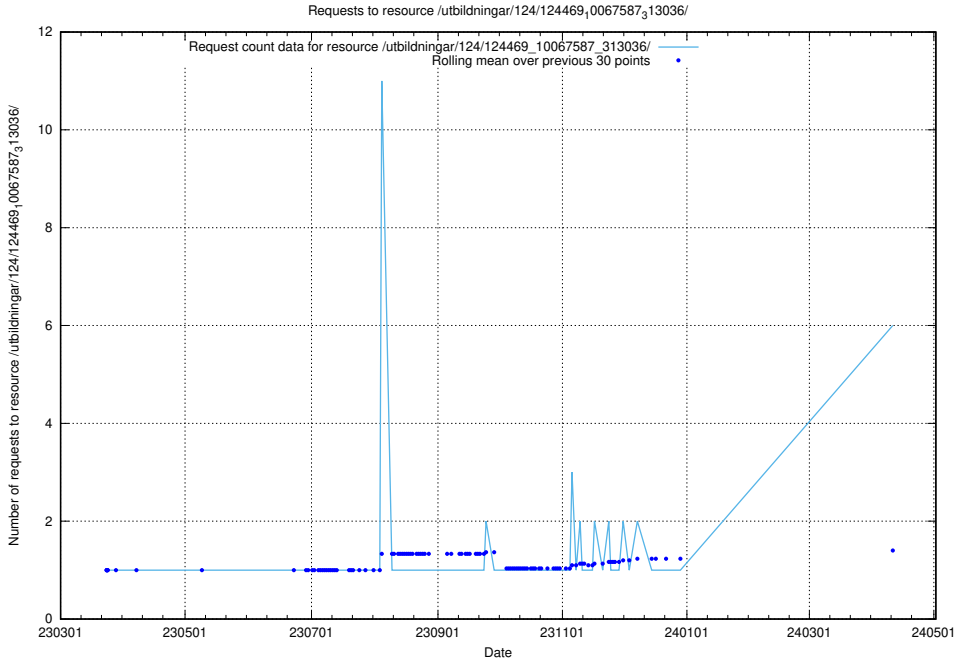

5.51 Usage of /utbildningar/124/124469_10067587_313036/

Here, we count the number of requests to resource /utbildningar/124/124469_10067587_313036/.