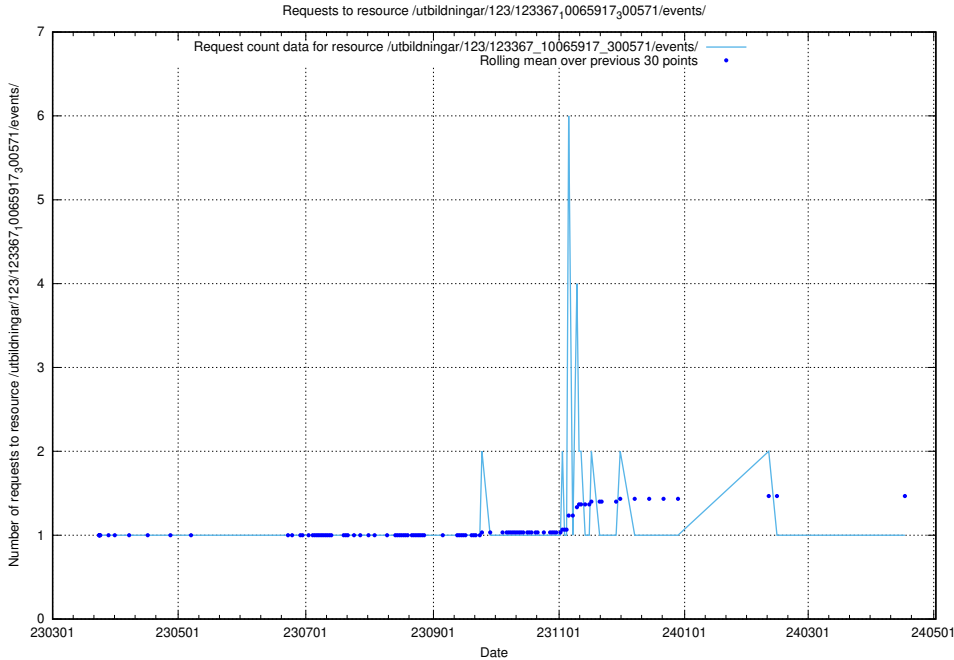

Here, we count the number of requests to resource /taxonomy/version/3/query/employment-type-concepts/.

5.4666 Usage of /utbildningar/123/123367_10065917_300571/events/

Here, we count the number of requests to resource /utbildningar/123/123367_10065917_300571/events/