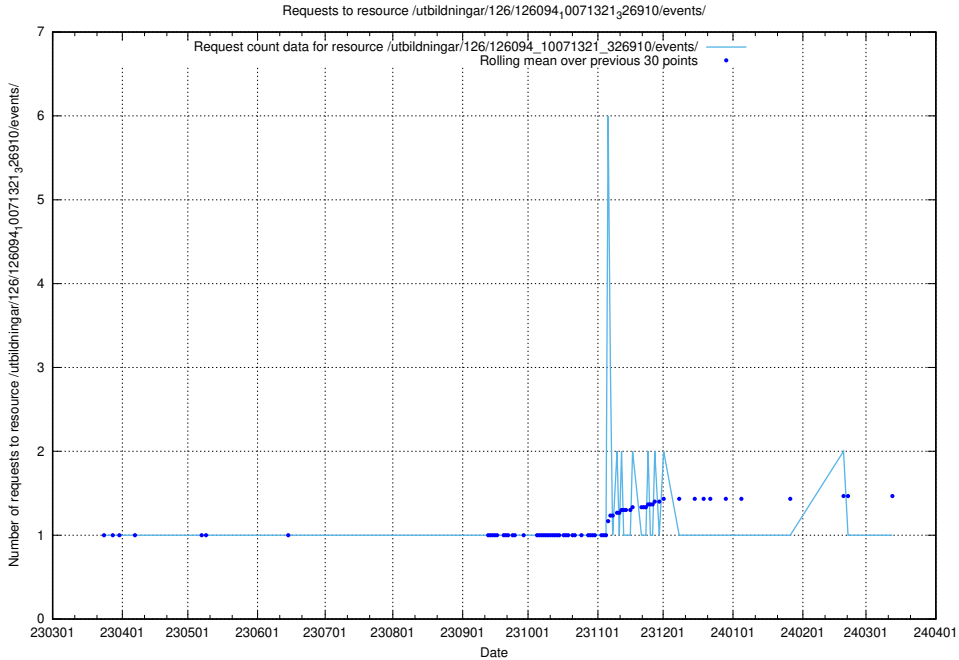

5.6216 Usage of /utbildningar/126/126094_10071321_326910/events/

Here, we count the number of requests to resource /utbildningar/126/126094_10071321_326910/events/