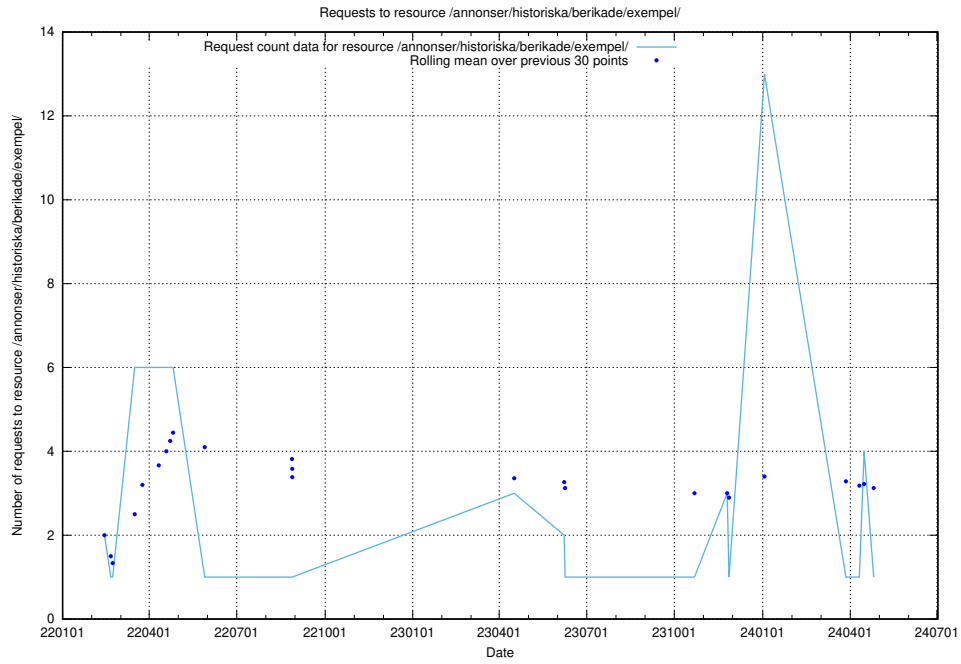

5.1293 Usage of /annonser/historiska/berikade/exempel/

Here, we count the number of requests to resource /annonser/historiska/berikade/exempel/.