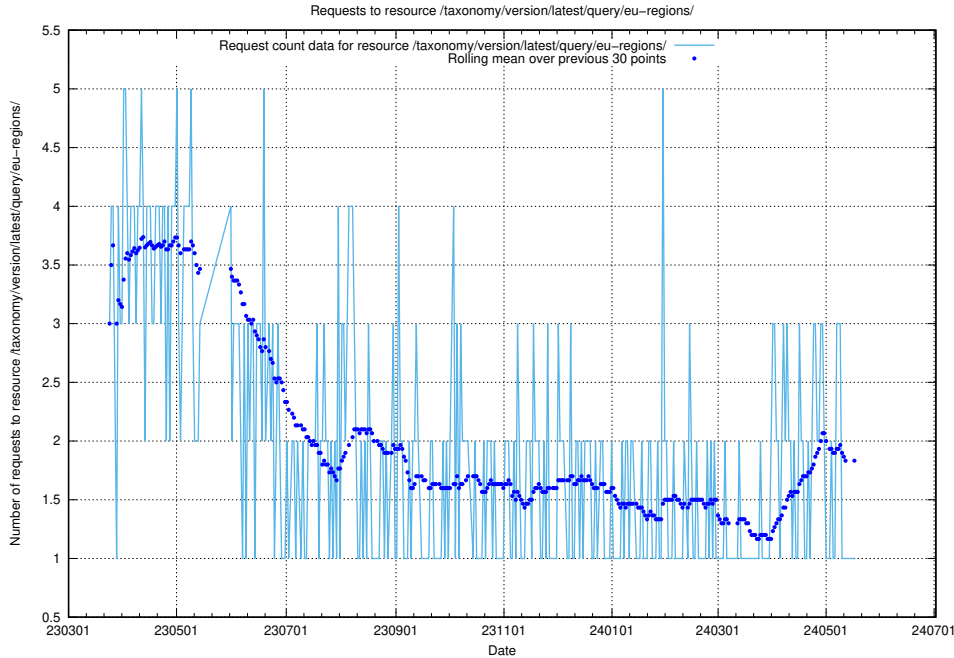

5.6115 Usage of /taxonomy/version/latest/query/eu-regions/

Here, we count the number of requests to resource /taxonomy/version/latest/query/eu-regions/.