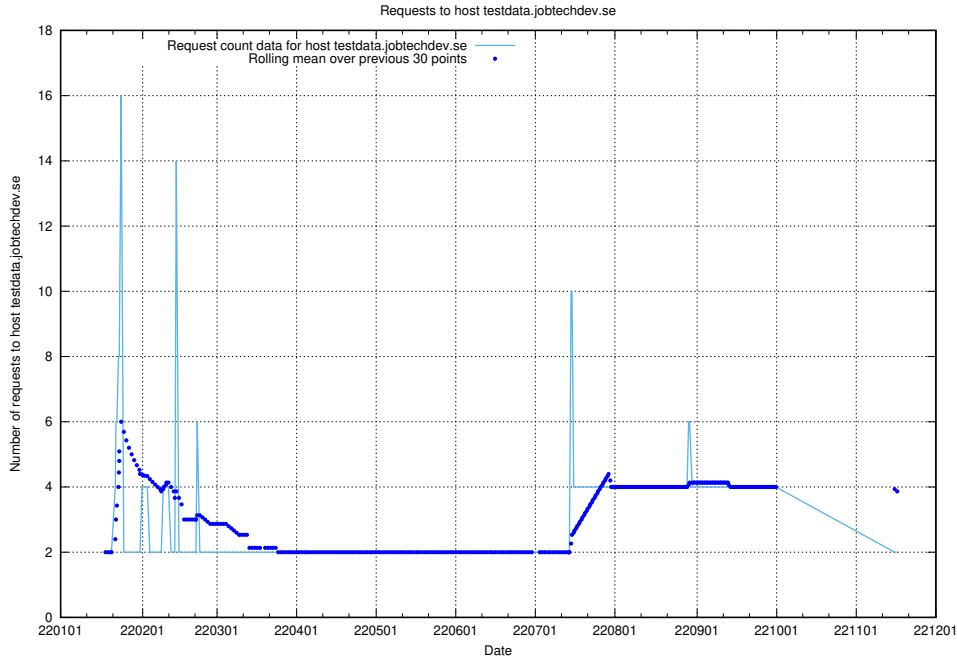

7.276 Usage of testdata.jobtechdev.se

Here, we count the number of requests to host testdata.jobtechdev.se.