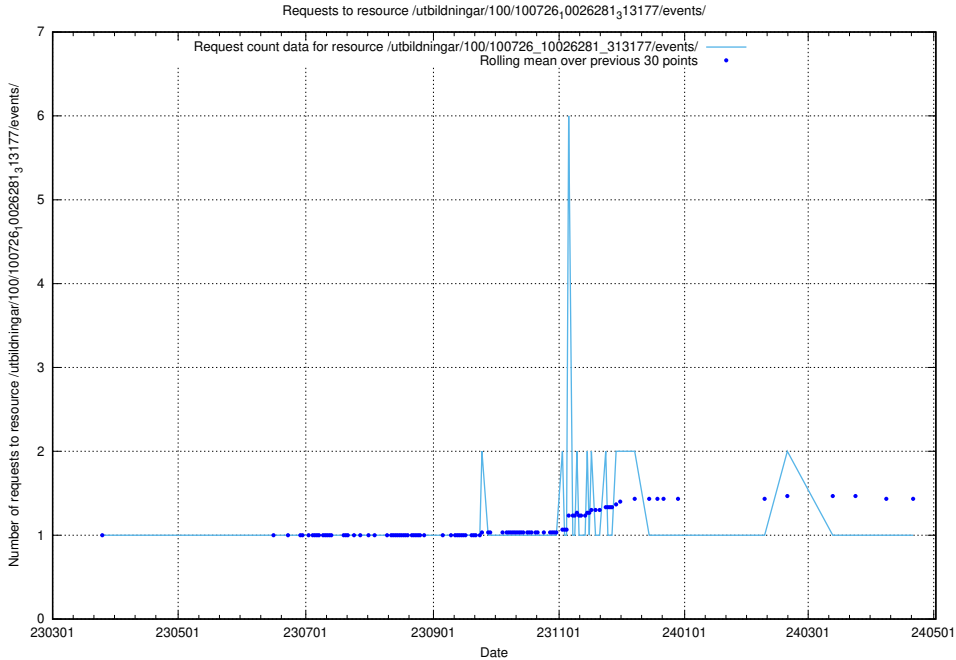

5.6104 Usage of /utbildningar/100/100726_10026281_313177/events/

Here, we count the number of requests to resource /utbildningar/100/100726_10026281_313177/events/