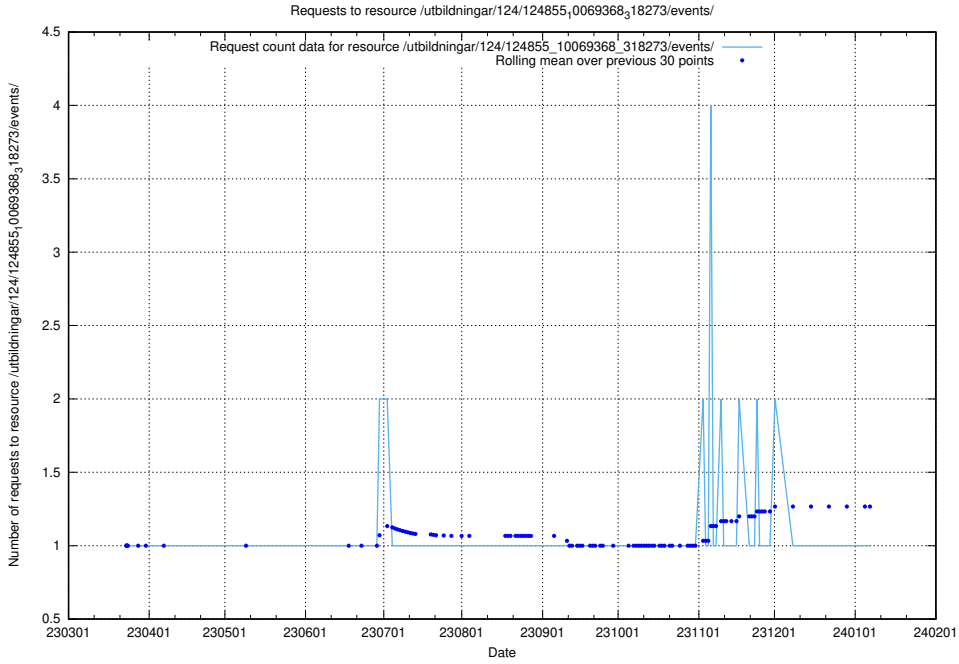

5.1205 Usage of /utbildningar/124/124855_10069368_318273/events/

Here, we count the number of requests to resource /utbildningar/124/124855_10069368_318273/events/