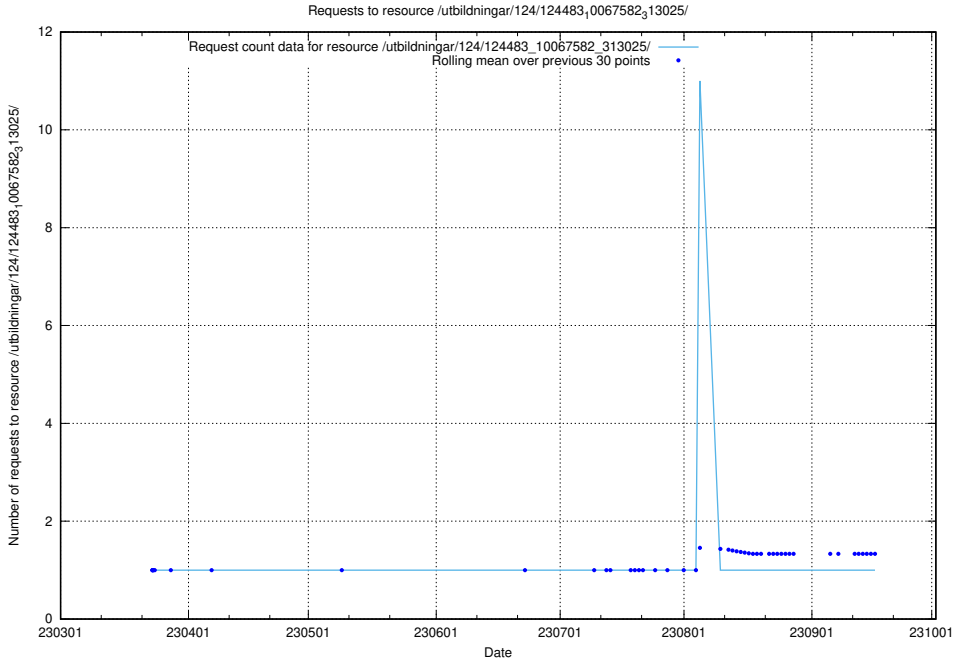

Here, we count the number of requests to resource /utbildningar/utb_emil/438/43814_10024115_288192/events/

5.2816 Usage of /utbildningar/124/124483_10067582_313025/

Here, we count the number of requests to resource /utbildningar/124/124483_10067582_313025/.