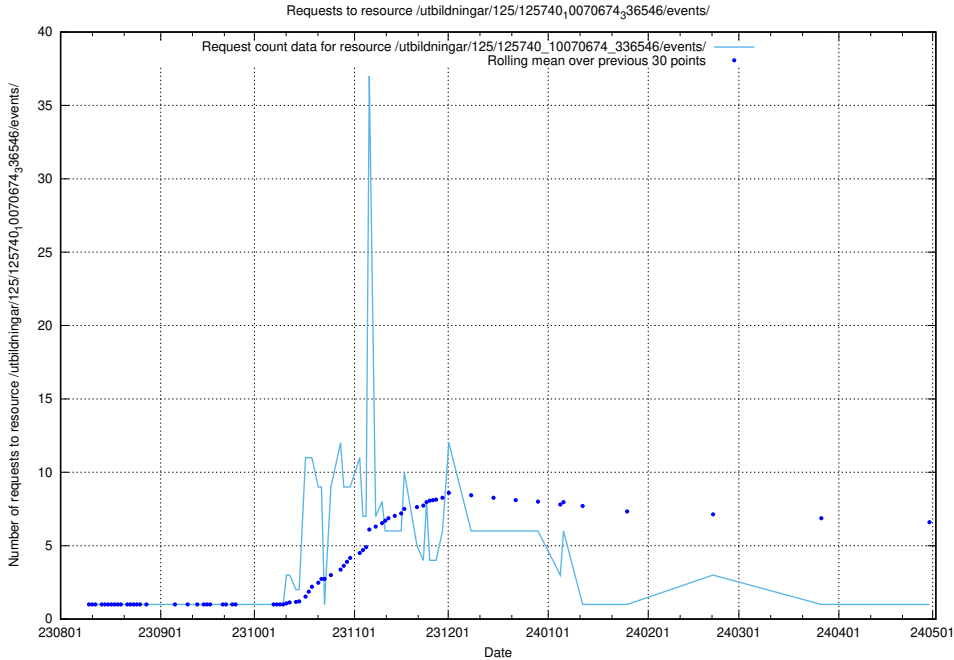

5.4854 Usage of /utbildningar/125/125740_10070674_336546/events/

Here, we count the number of requests to resource /utbildningar/125/125740_10070674_336546/events/