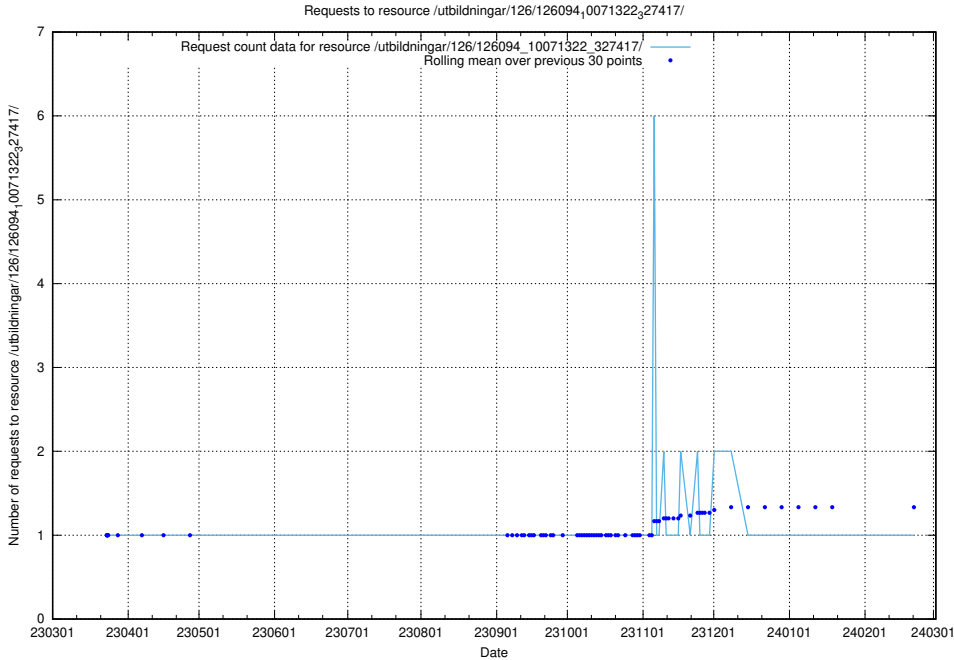

5.6441 Usage of /utbildningar/126/126094_10071322_327417/

Here, we count the number of requests to resource /utbildningar/126/126094_10071322_327417/.