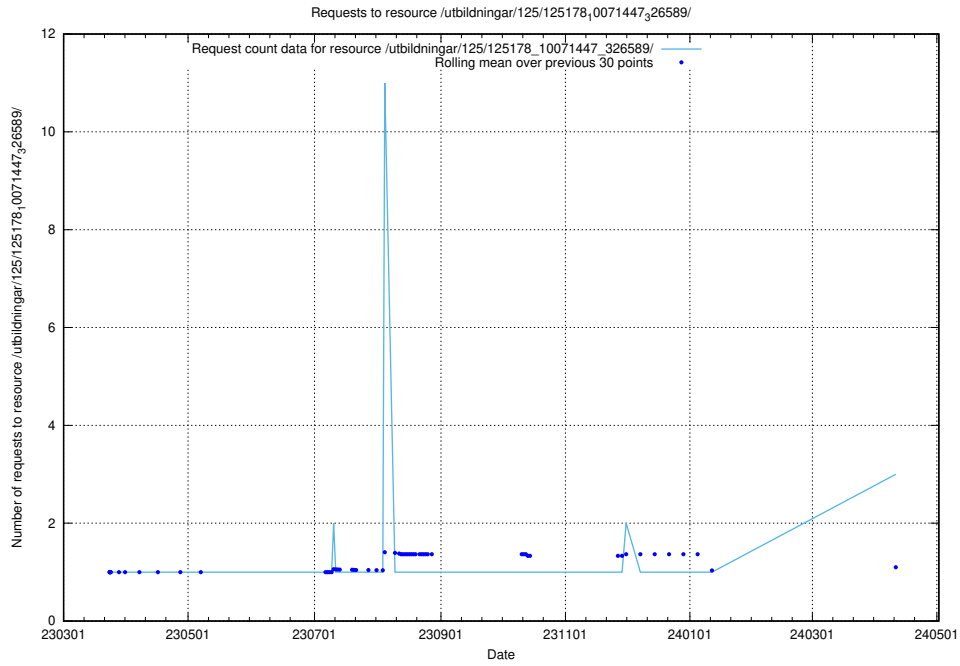

5.250 Usage of /utbildningar/125/125178_10071447_326589/

Here, we count the number of requests to resource /utbildningar/125/125178_10071447_326589/.