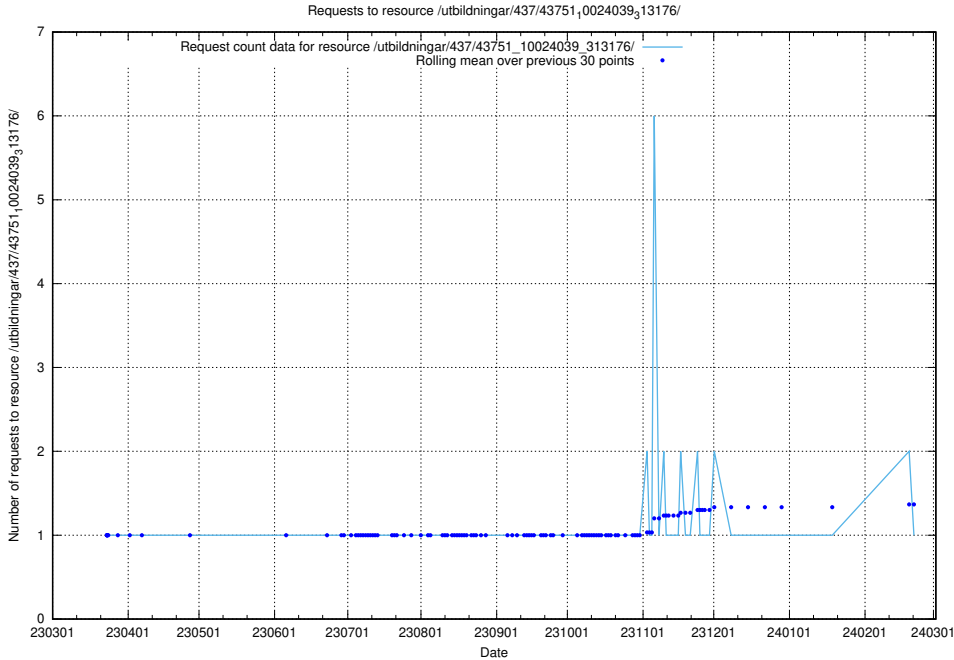

5.6387 Usage of /utbildningar/437/43751_10024039_313176/

Here, we count the number of requests to resource /utbildningar/437/43751_10024039_313176/.