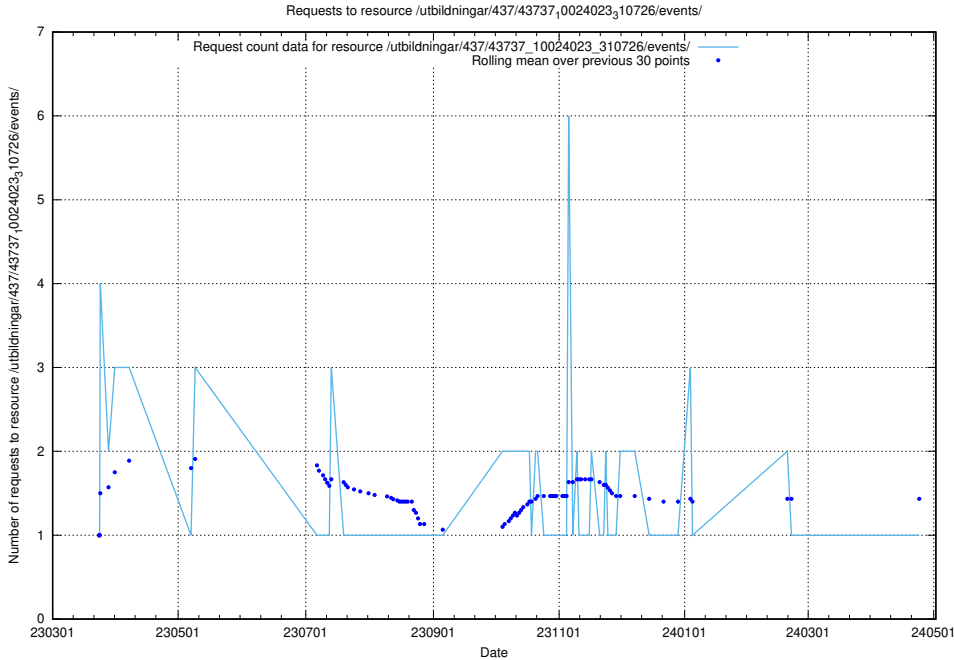

5.6403 Usage of /utbildningar/437/43737_10024023_310726/events/

Here, we count the number of requests to resource /utbildningar/437/43737_10024023_310726/events/.