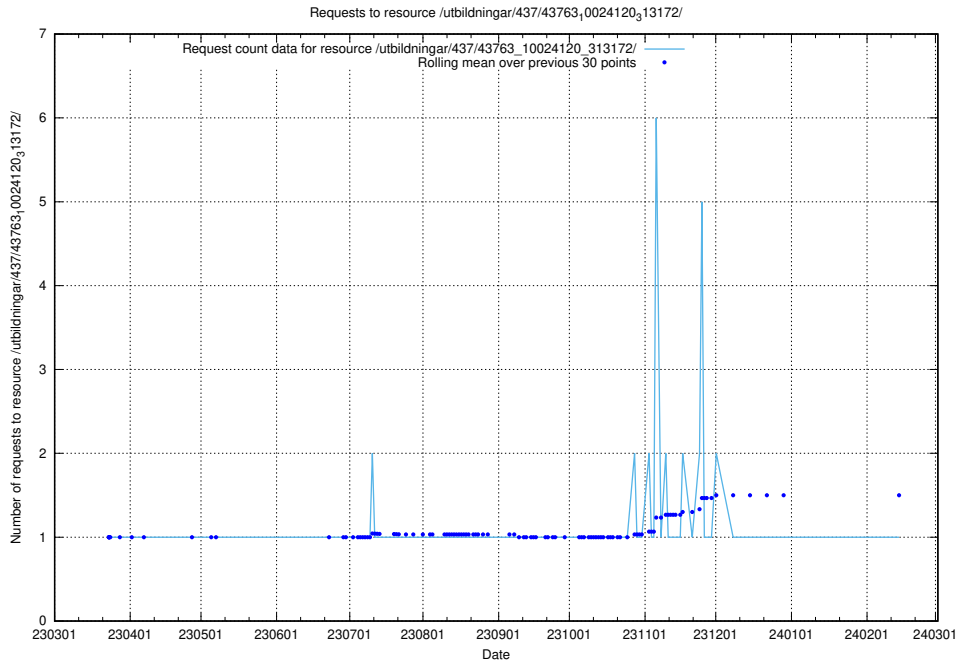

5.6378 Usage of /utbildningar/437/43763_10024120_313172/

Here, we count the number of requests to resource /utbildningar/437/43763_10024120_313172/.