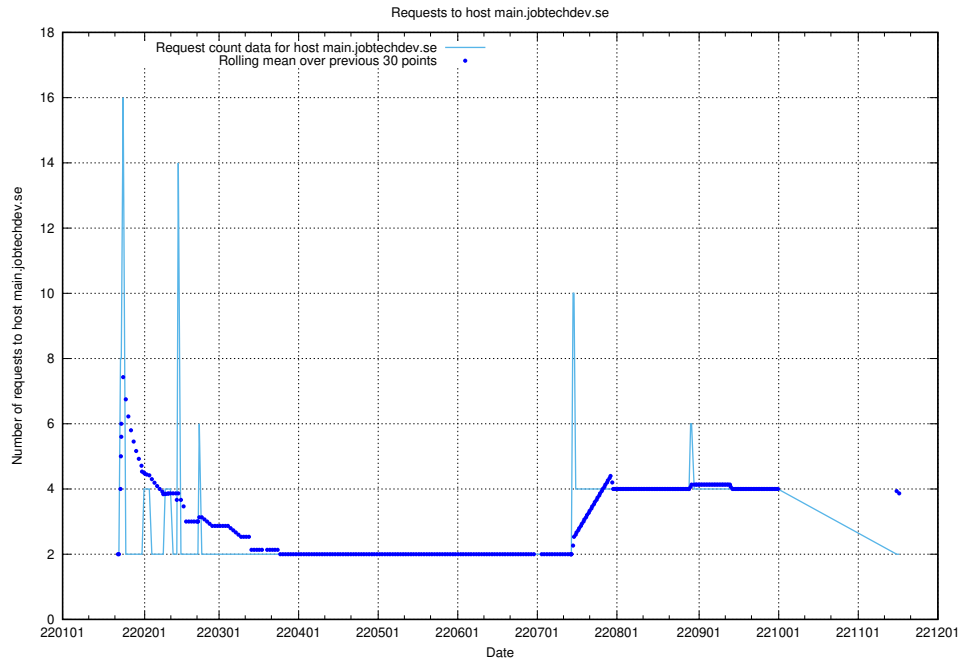

7.599 Usage of main.jobtechdev.se

Here, we count the number of requests to host main.jobtechdev.se.