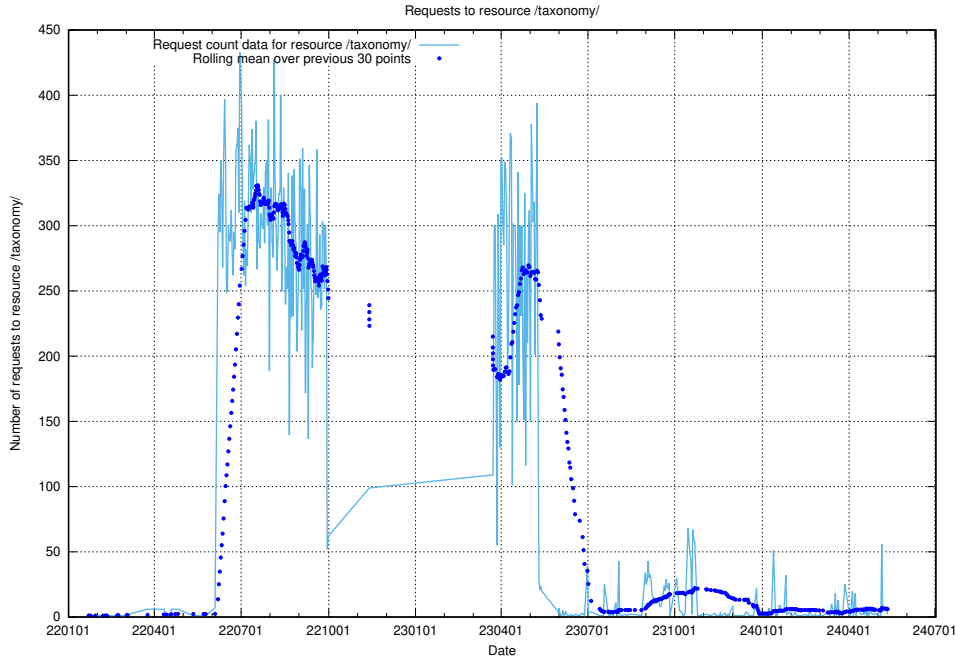

5.789 Usage of /taxonomy/

Here, we count the number of requests to resource /taxonomy/.