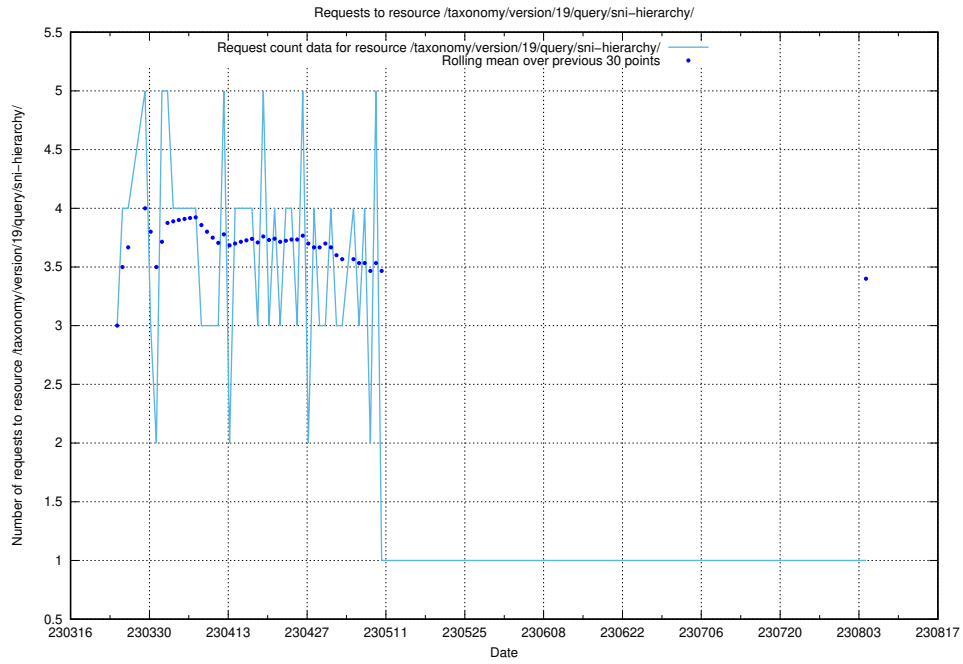

5.6140 Usage of /taxonomy/version/19/query/sni-hierarchy/

Here, we count the number of requests to resource /taxonomy/version/19/query/sni-hierarchy/.