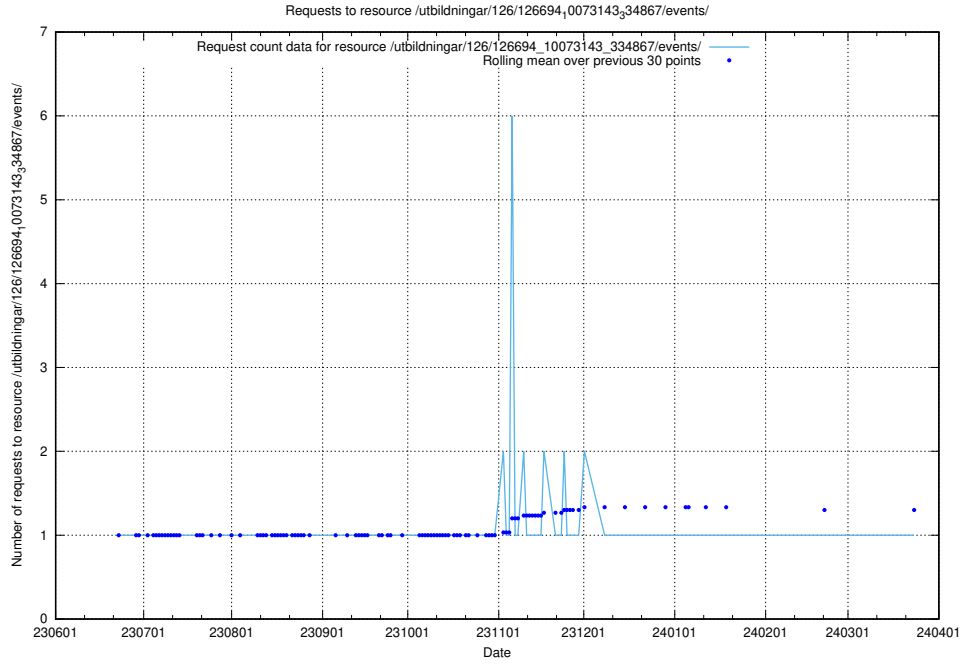

Here, we count the number of requests to resource /utbildningar/126/126694_10073241_335112/.

5.5659 Usage of /utbildningar/126/126694_10073143_334867/events/

Here, we count the number of requests to resource /utbildningar/126/126694_10073143_334867/events/