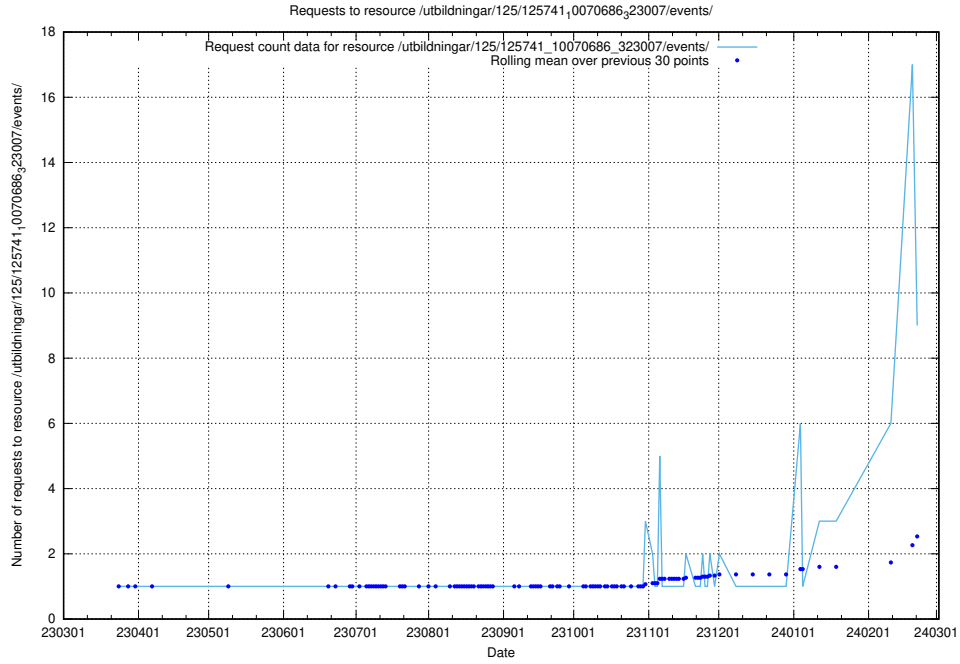

5.34 Usage of /utbildningar/125/125741_10070686_323007/events/

Here, we count the number of requests to resource /utbildningar/125/125741_10070686_323007/events/