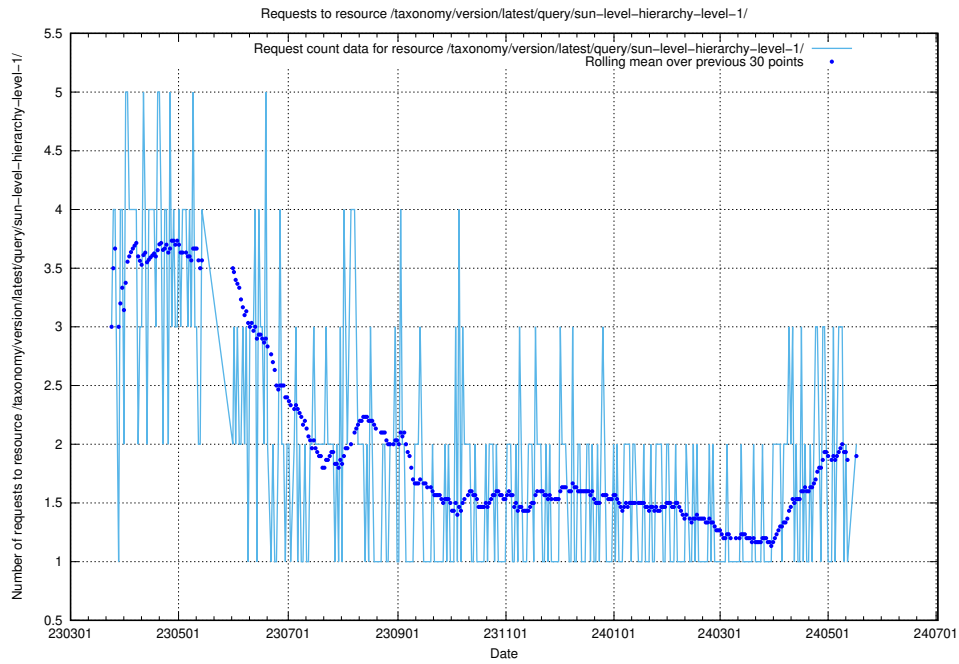

5.891 Usage of /taxonomy/version/latest/query/sun-level-hierarchy-level-1/

Here, we count the number of requests to resource /taxonomy/version/latest/query/sun-level-hierarchy-level-1/.