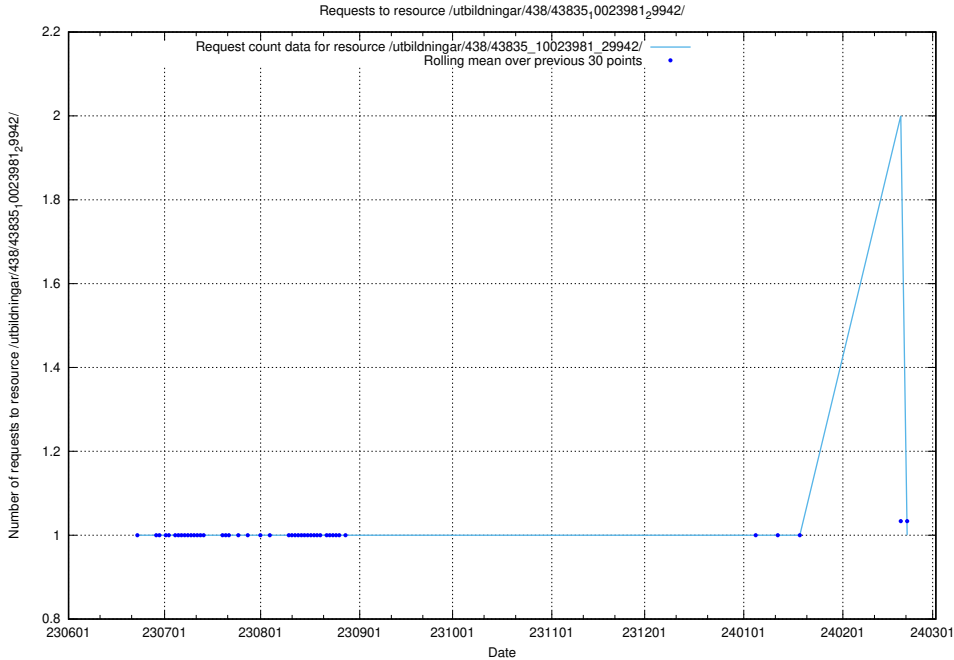

5.5596 Usage of /utbildningar/438/43835_10023981_29942/

Here, we count the number of requests to resource /utbildningar/438/43835_10023981_29942/.