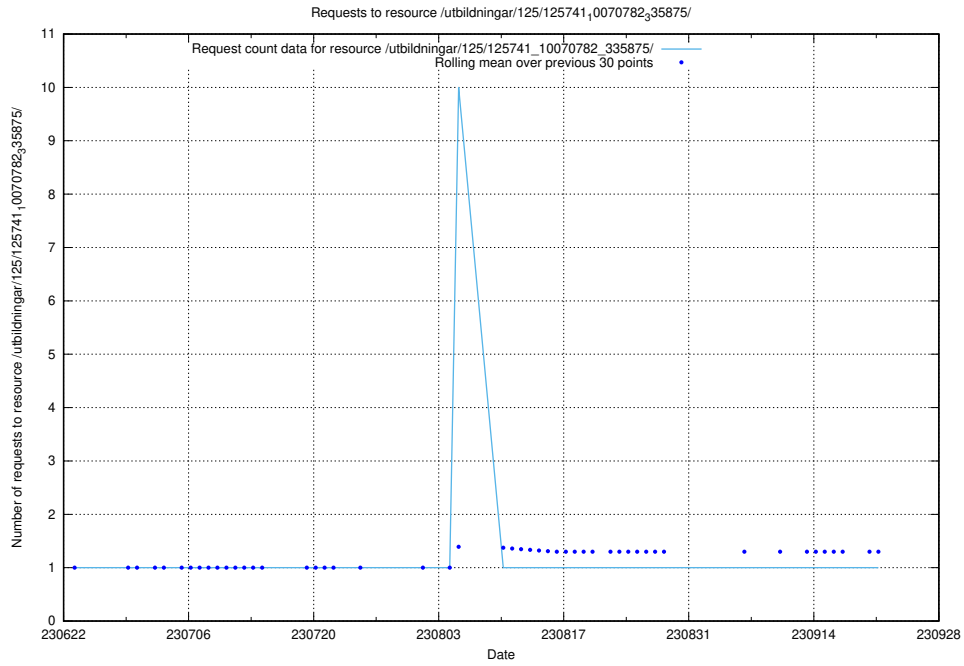

5.5717 Usage of /utbildningar/125/125741_10070782_335875/

Here, we count the number of requests to resource /utbildningar/125/125741_10070782_335875/.