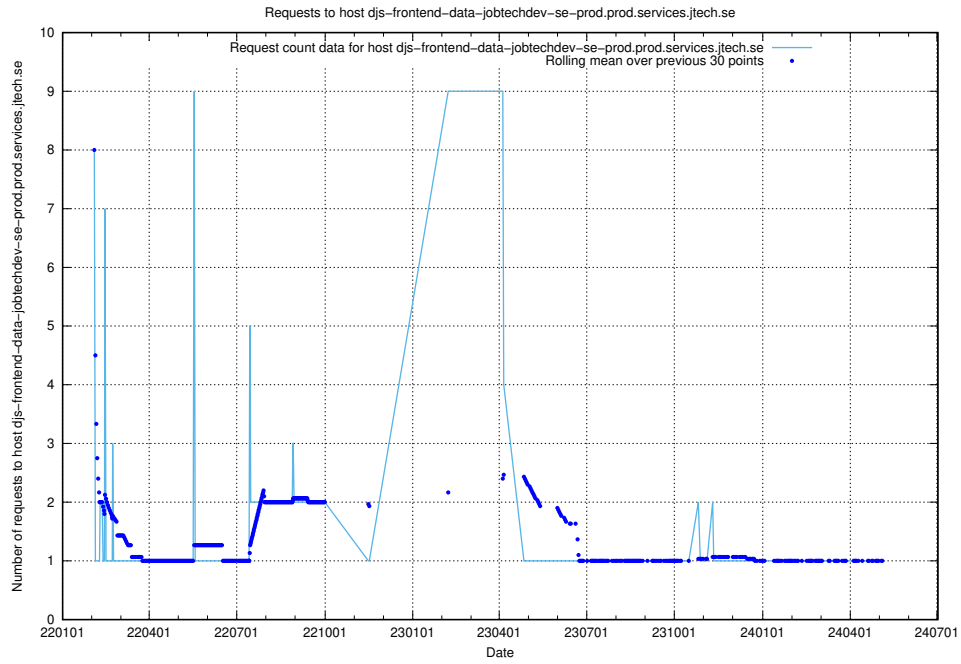

Here, we count the number of requests to host app-yrkesinfo2.jobtechdev.se.

7.657 Usage of djs-frontend-data-jobtechdev-se-prod.prod.services.jtech.se

Here, we count the number of requests to host djs-frontend-data-jobtechdev-se-prod.prod.services.jtech.se.