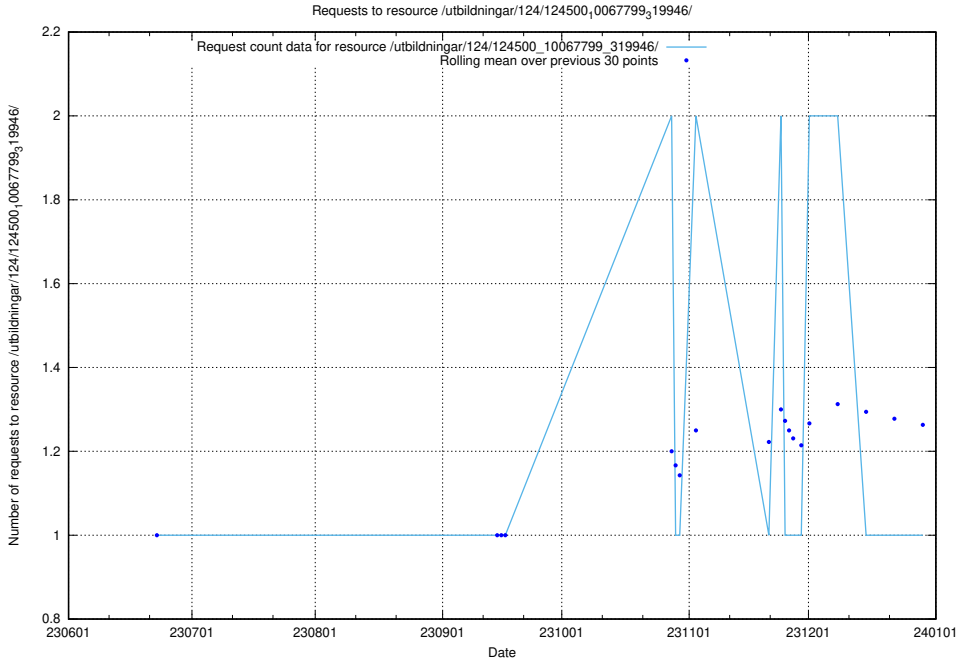

Here, we count the number of requests to resource /utbildningar/124/124500_10067840_313543/.

5.5802 Usage of /utbildningar/124/124500_10067799_319946/

Here, we count the number of requests to resource /utbildningar/124/124500_10067799_319946/.