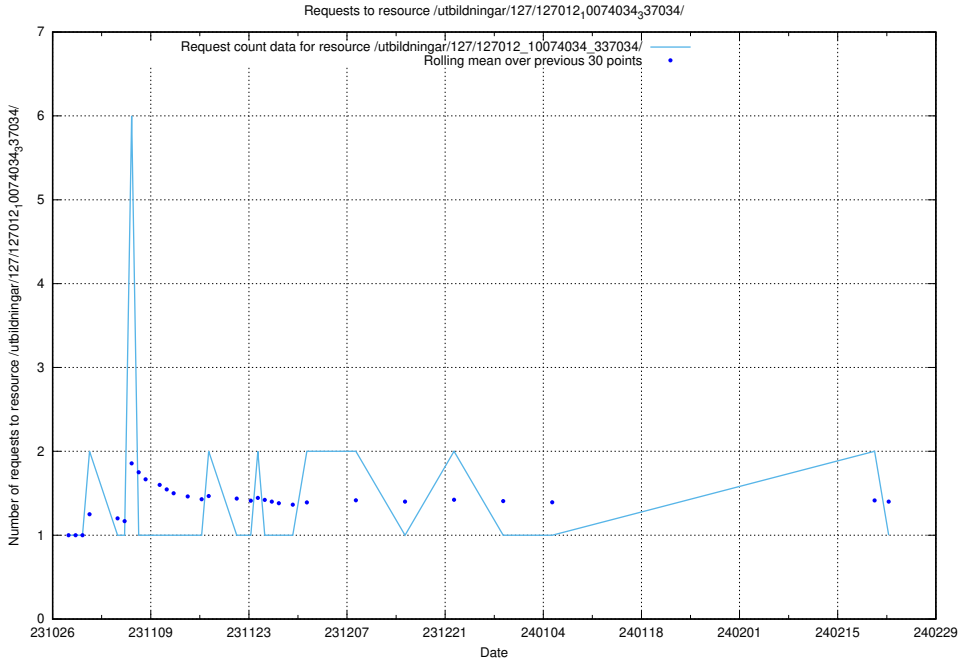

5.4218 Usage of /utbildningar/127/127012_10074034_337034/

Here, we count the number of requests to resource /utbildningar/127/127012_10074034_337034/.