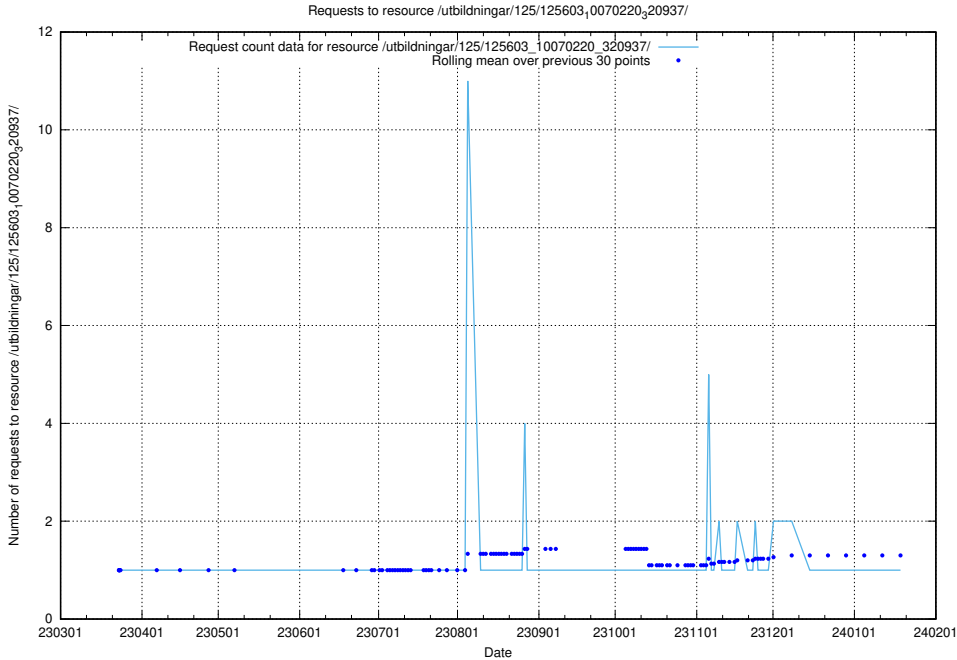

5.1093 Usage of /utbildningar/125/125603_10070220_320937/

Here, we count the number of requests to resource /utbildningar/125/125603_10070220_320937/.