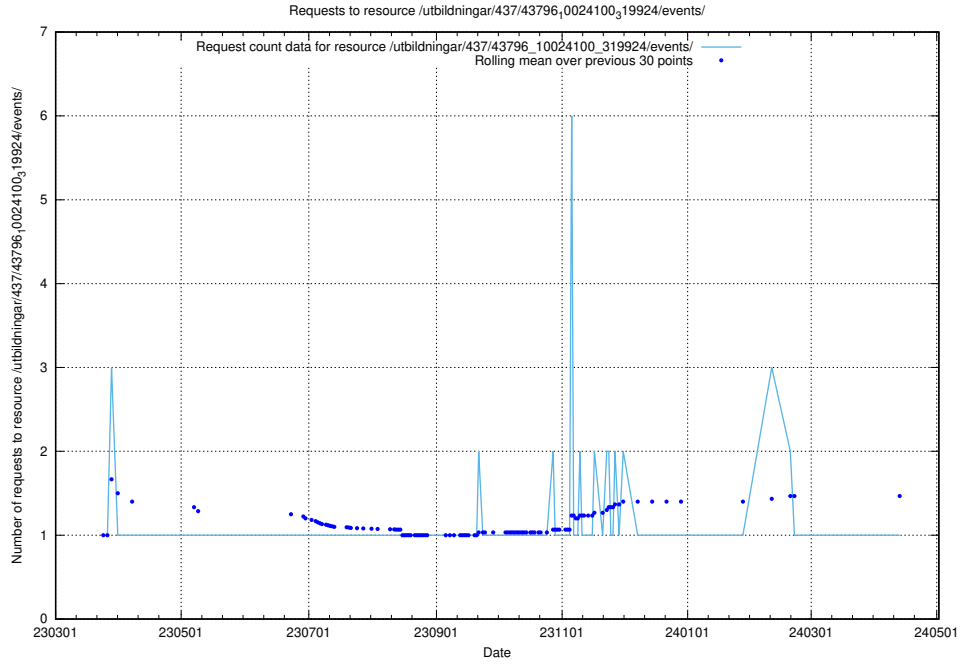

5.6186 Usage of /utbildningar/437/43796_10024100_319924/events/

Here, we count the number of requests to resource /utbildningar/437/43796_10024100_319924/events/.