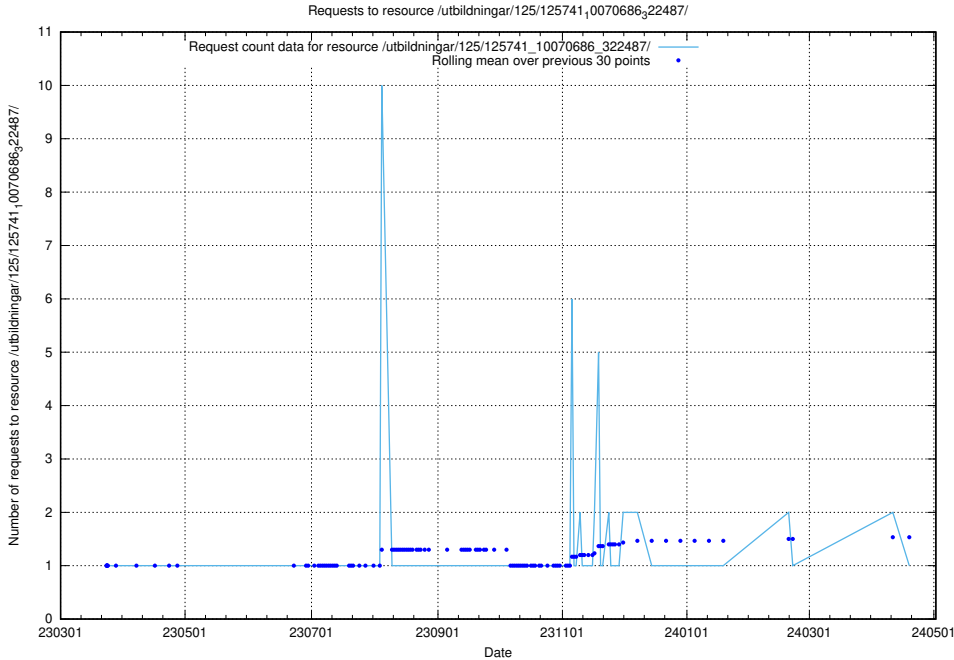

5.6480 Usage of /utbildningar/125/125741_10070686_322487/

Here, we count the number of requests to resource /utbildningar/125/125741_10070686_322487/.