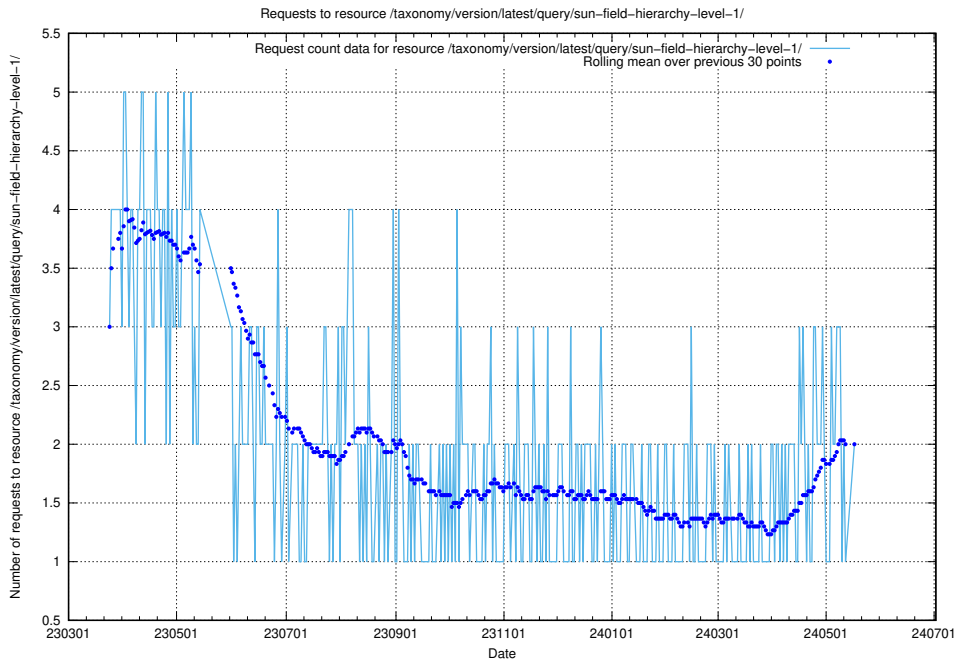

5.896 Usage of /taxonomy/version/latest/query/sun-field-hierarchy-level-1/

Here, we count the number of requests to resource /taxonomy/version/latest/query/sun-field-hierarchy-level-1/.