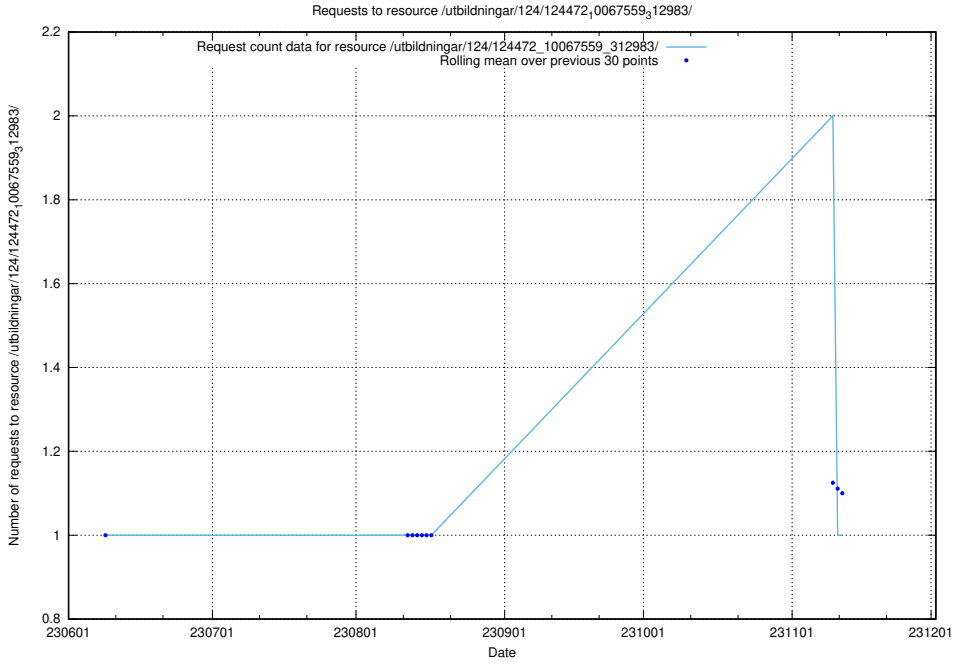

5.5922 Usage of /utbildningar/124/124472_10067559_312983/

Here, we count the number of requests to resource /utbildningar/124/124472_10067559_312983/.