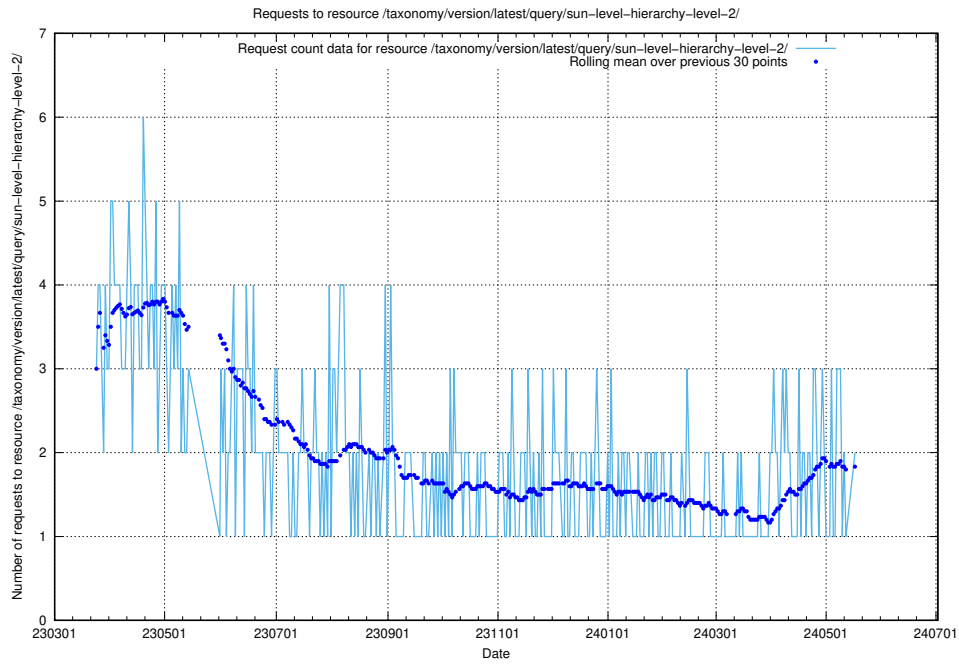

5.890 Usage of /taxonomy/version/latest/query/sun-level-hierarchy-level-2/

Here, we count the number of requests to resource /taxonomy/version/latest/query/sun-level-hierarchy-level-2/.