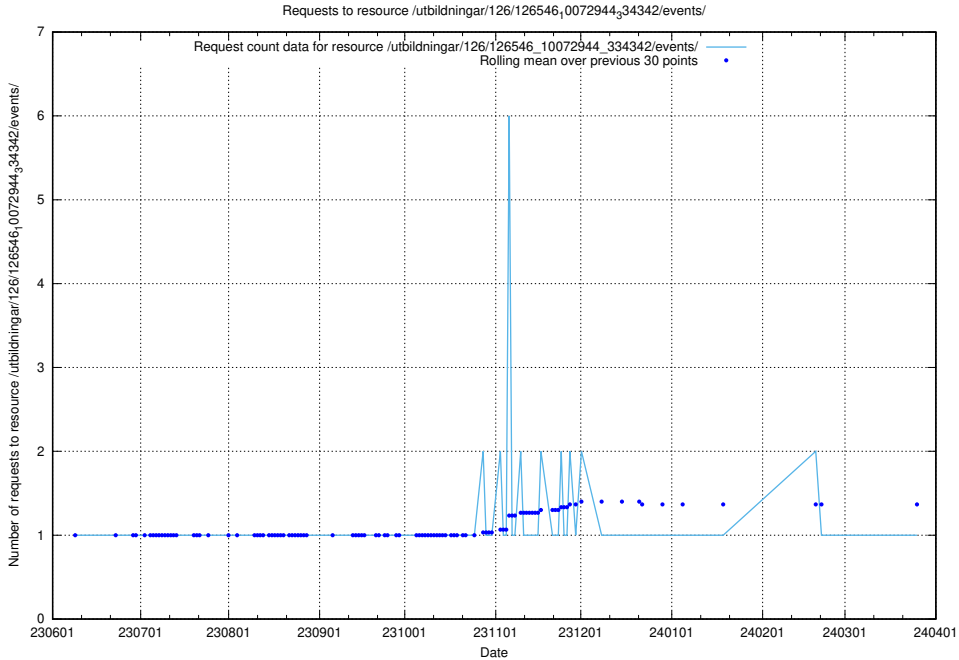

5.5913 Usage of /utbildningar/126/126546_10072944_334342/events/

Here, we count the number of requests to resource /utbildningar/126/126546_10072944_334342/events/