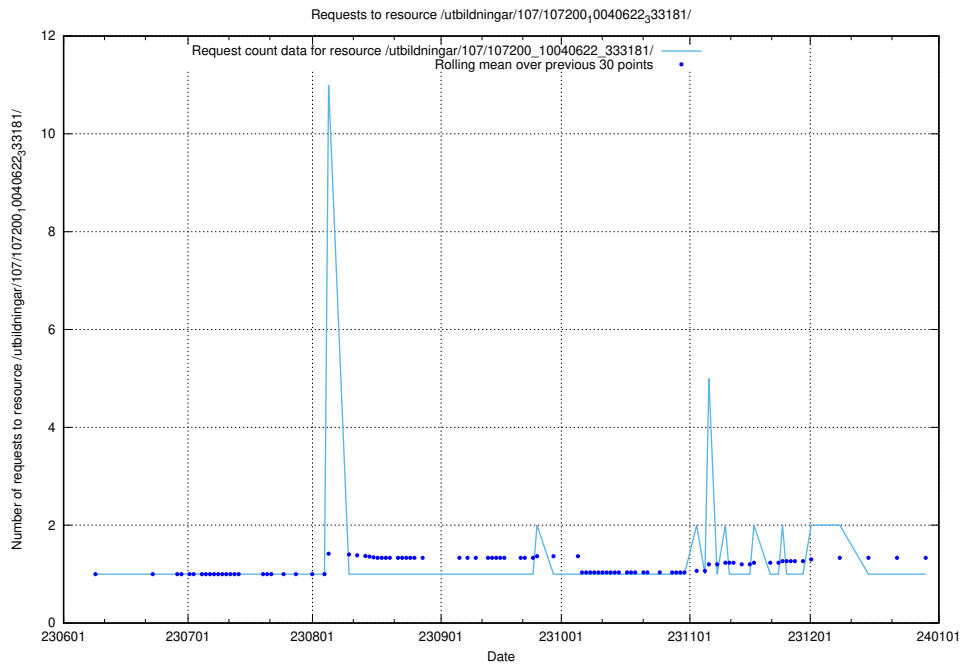

5.5924 Usage of /utbildningar/107/107200_10040622_333181/

Here, we count the number of requests to resource /utbildningar/107/107200_10040622_333181/.