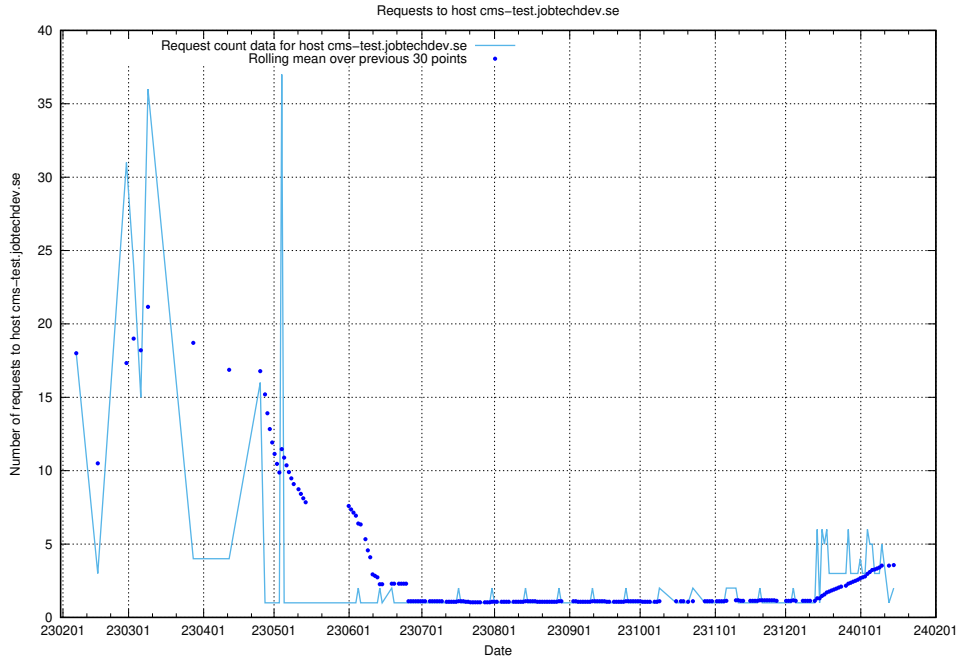

7.295 Usage of cms-test.jobtechdev.se

Here, we count the number of requests to host cms-test.jobtechdev.se.

7.296 Usage of akaunting.jobtechdev.se

Here, we count the number of requests to host akaunting.jobtechdev.se.