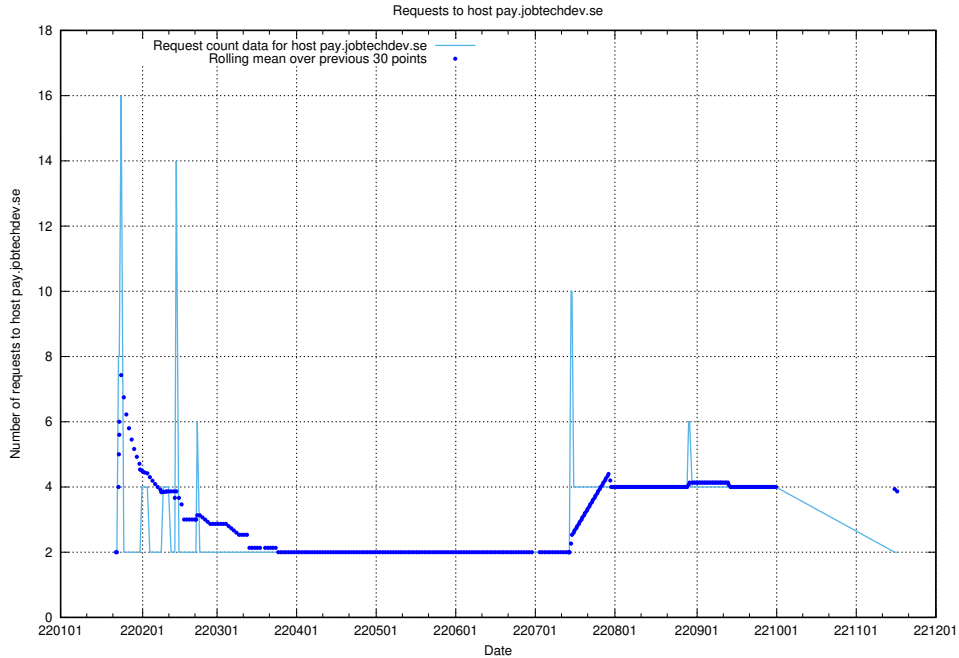

7.594 Usage of pay.jobtechdev.se

Here, we count the number of requests to host pay.jobtechdev.se.