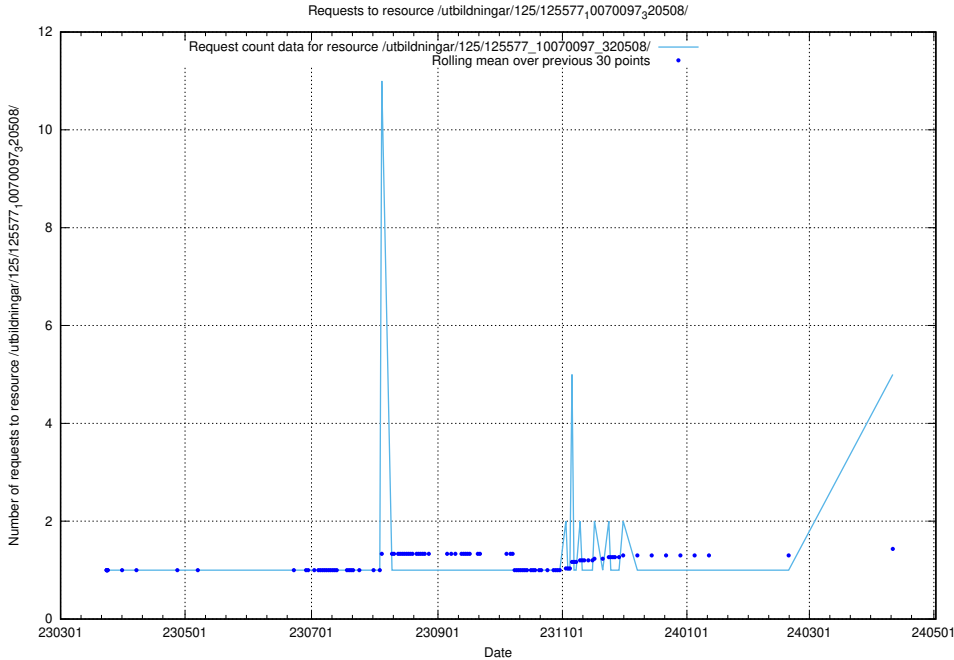

5.104 Usage of /utbildningar/125/125577_10070097_320508/

Here, we count the number of requests to resource /utbildningar/125/125577_10070097_320508/.