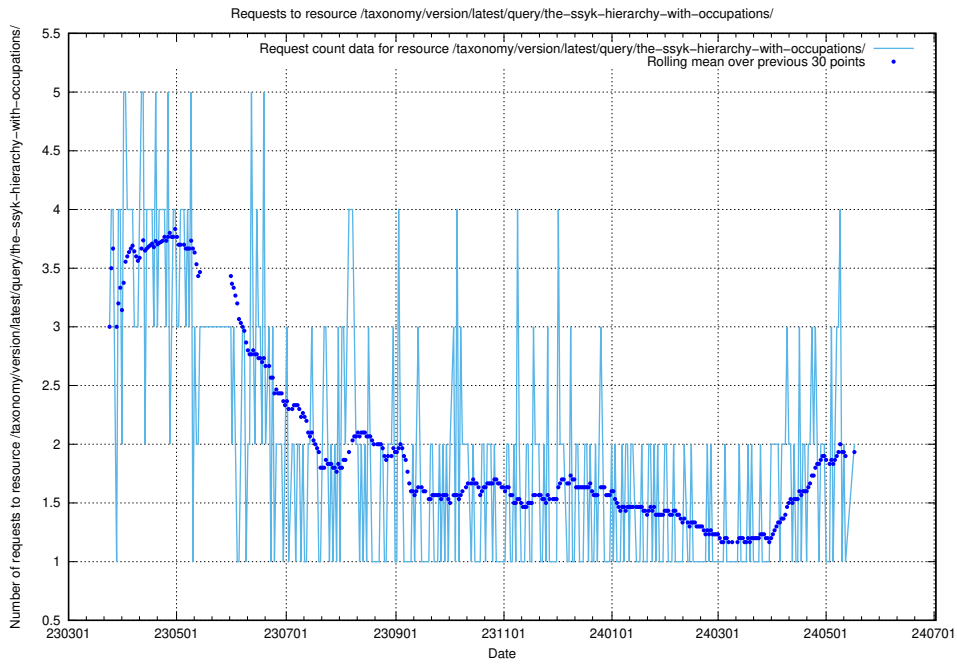

5.887 Usage of /taxonomy/version/latest/query/the-ssyk-hierarchy-with-occupations/

Here, we count the number of requests to resource /taxonomy/version/latest/query/the-ssyk-hierarchy-with-occupations/.