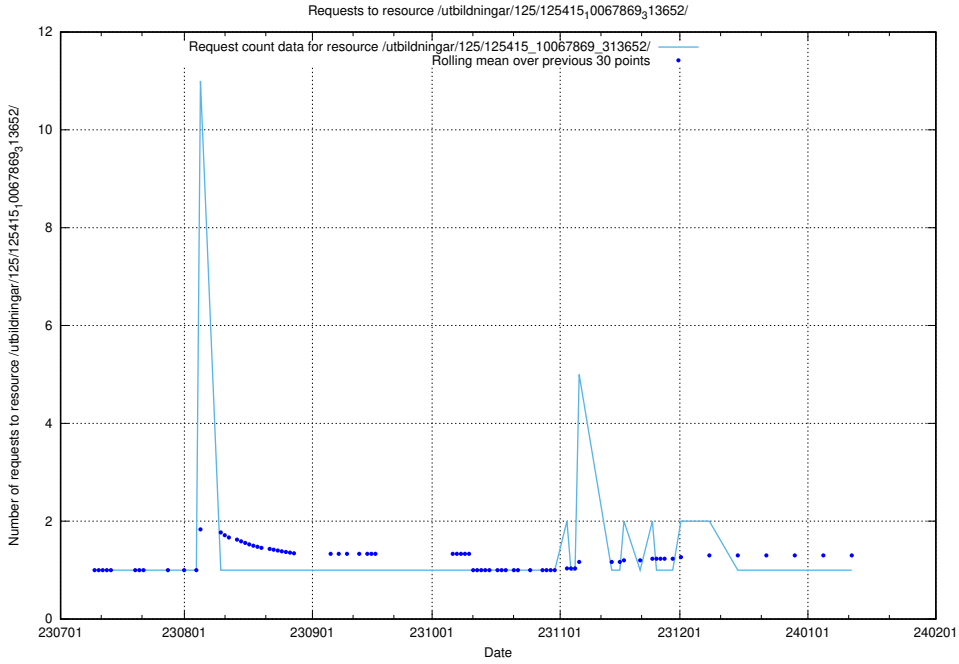

5.5144 Usage of /utbildningar/125/125415_10067869_313652/

Here, we count the number of requests to resource /utbildningar/125/125415_10067869_313652/.