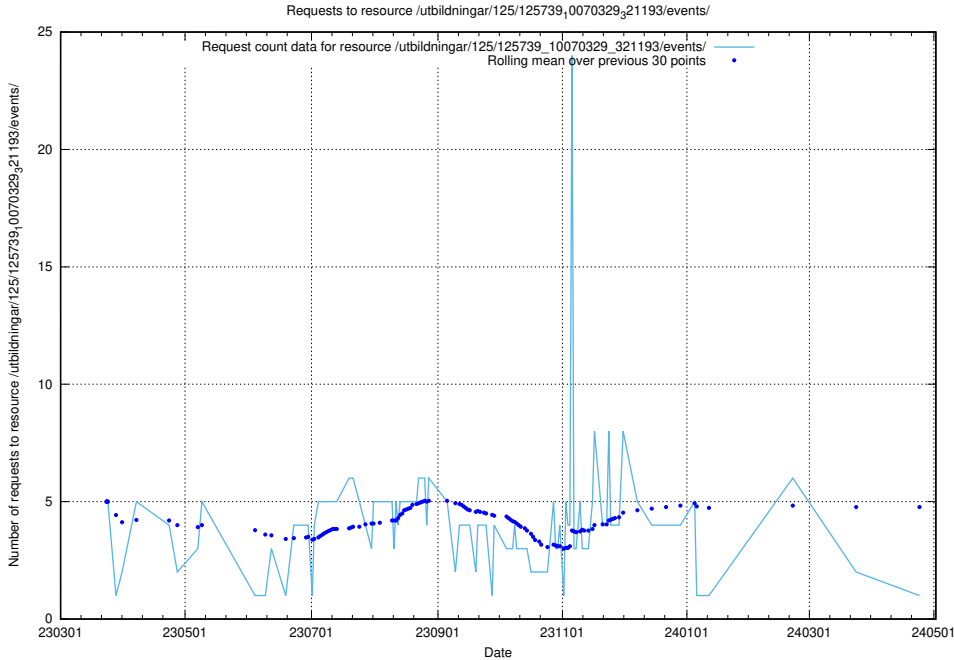

5.6259 Usage of /utbildningar/125/125739_10070329_321193/events/

Here, we count the number of requests to resource /utbildningar/125/125739_10070329_321193/events/