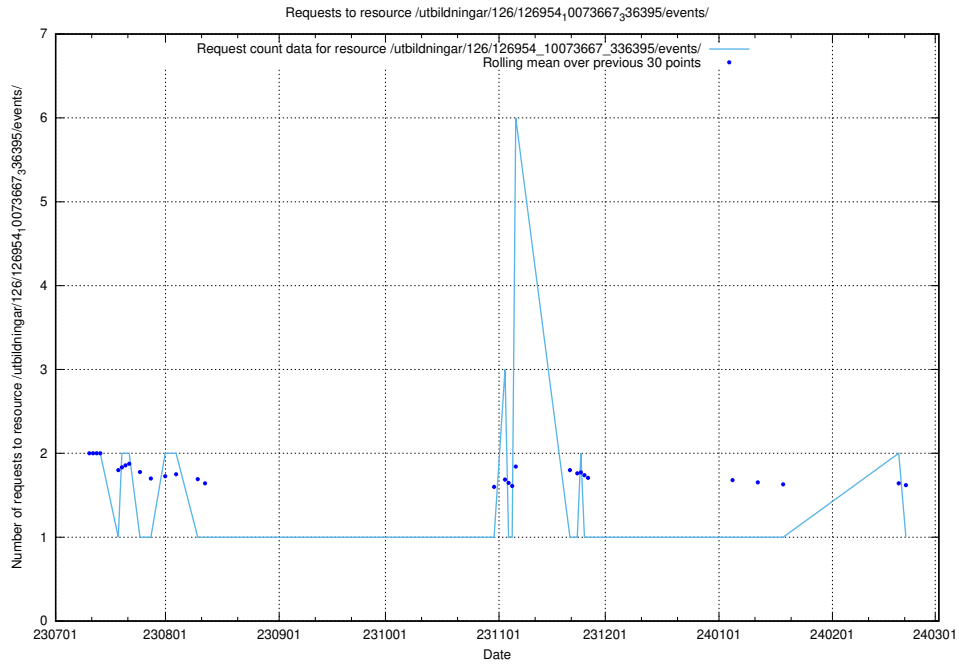

5.5136 Usage of /utbildningar/126/126954_10073667_336395/events/

Here, we count the number of requests to resource /utbildningar/126/126954_10073667_336395/events/