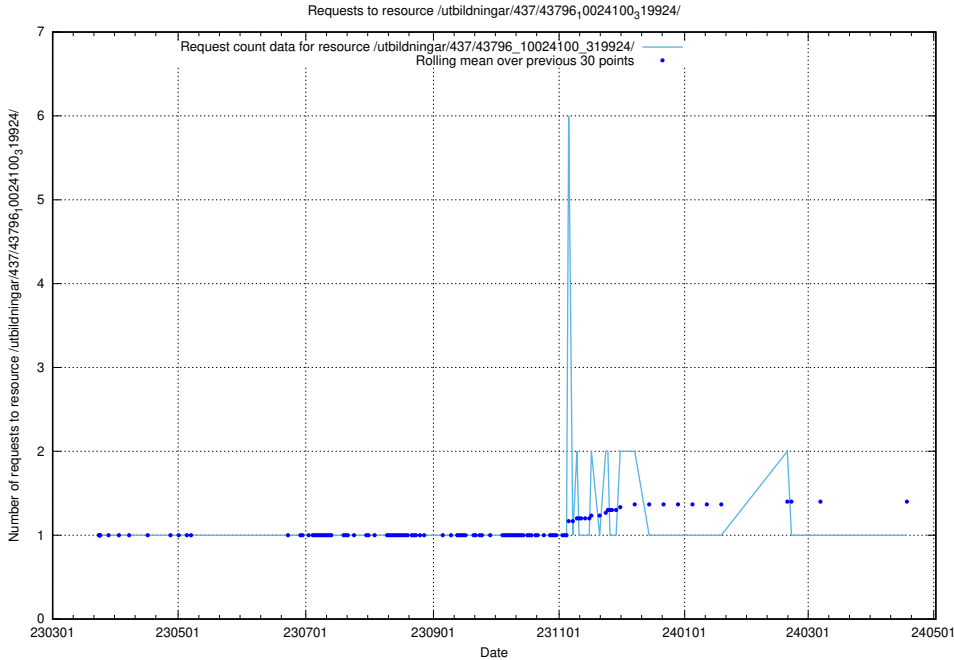

5.6365 Usage of /utbildningar/437/43796_10024100_319924/

Here, we count the number of requests to resource /utbildningar/437/43796_10024100_319924/.