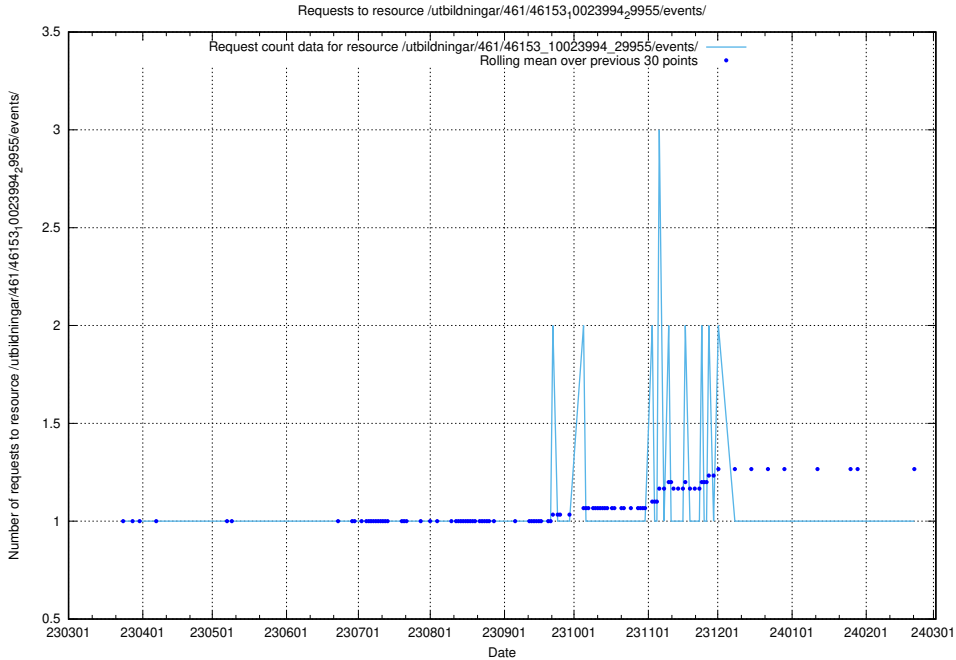

5.6166 Usage of /utbildningar/461/46153_10023994_29955/events/

Here, we count the number of requests to resource /utbildningar/461/46153_10023994_29955/events/.