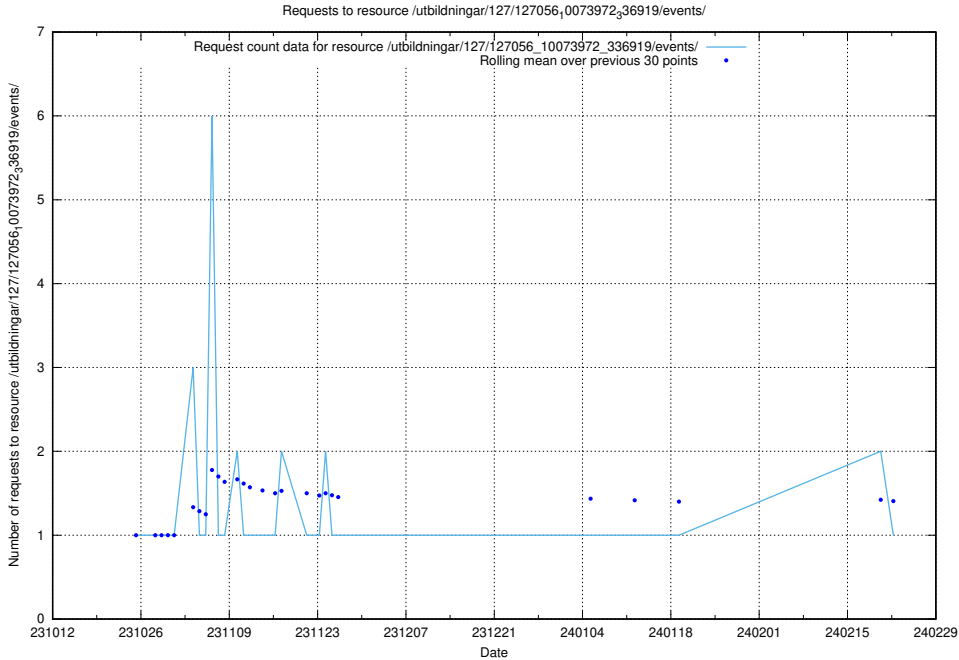

5.4243 Usage of /utbildningar/127/127056_10073972_336919/events/

Here, we count the number of requests to resource /utbildningar/127/127056_10073972_336919/events/