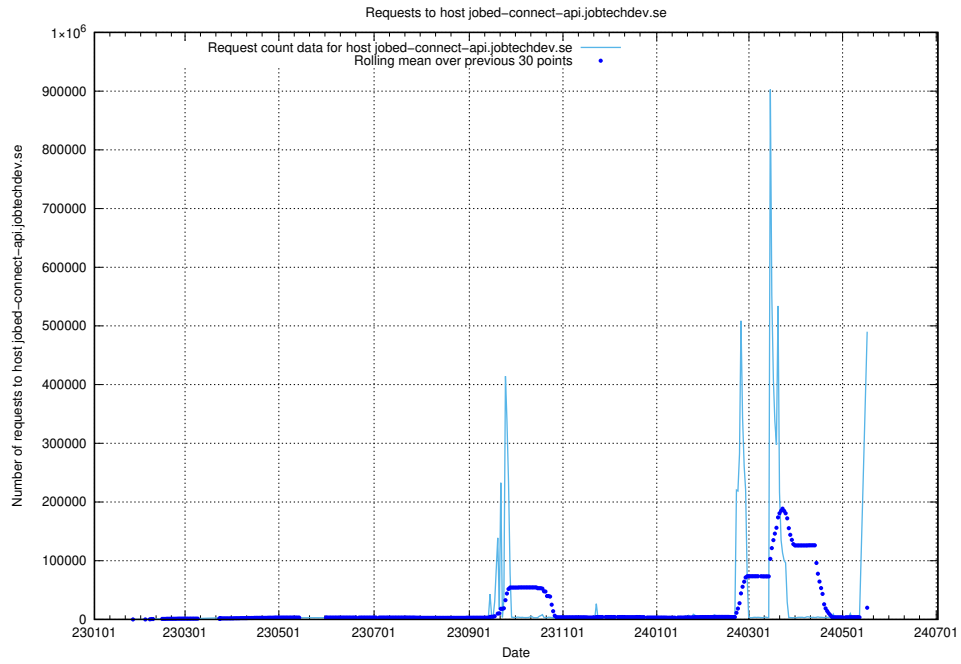

7.3 Usage of jobed-connect-api.jobtechdev.se

Here, we count the number of requests to host jobed-connect-api.jobtechdev.se.