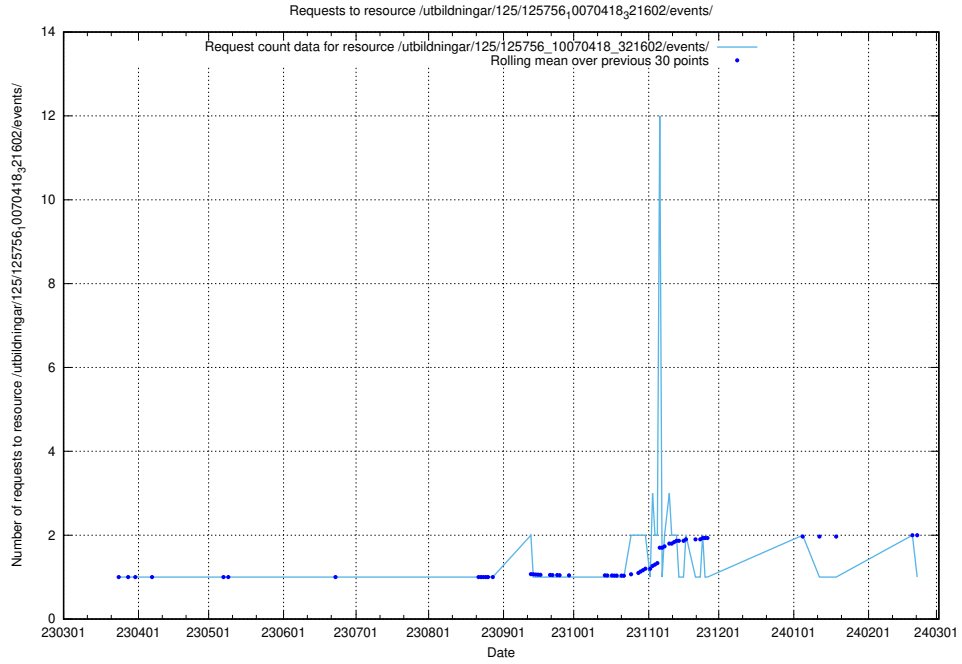

5.6226 Usage of /utbildningar/125/125756_10070418_321602/events/

Here, we count the number of requests to resource /utbildningar/125/125756_10070418_321602/events/