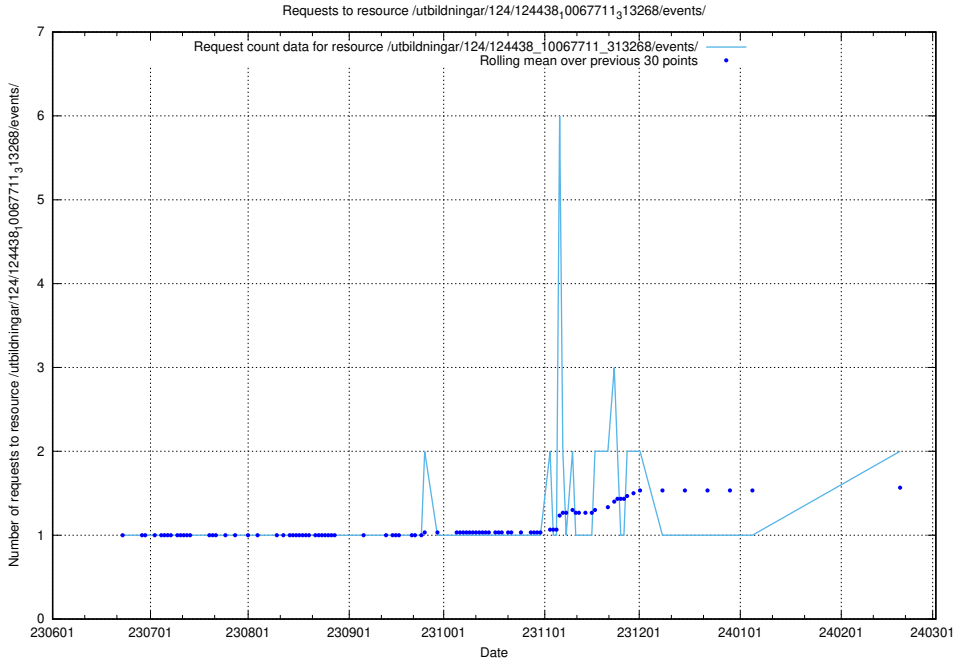

5.852 Usage of /utbildningar/124/124438_10067711_313268/events/

Here, we count the number of requests to resource /utbildningar/124/124438_10067711_313268/events/