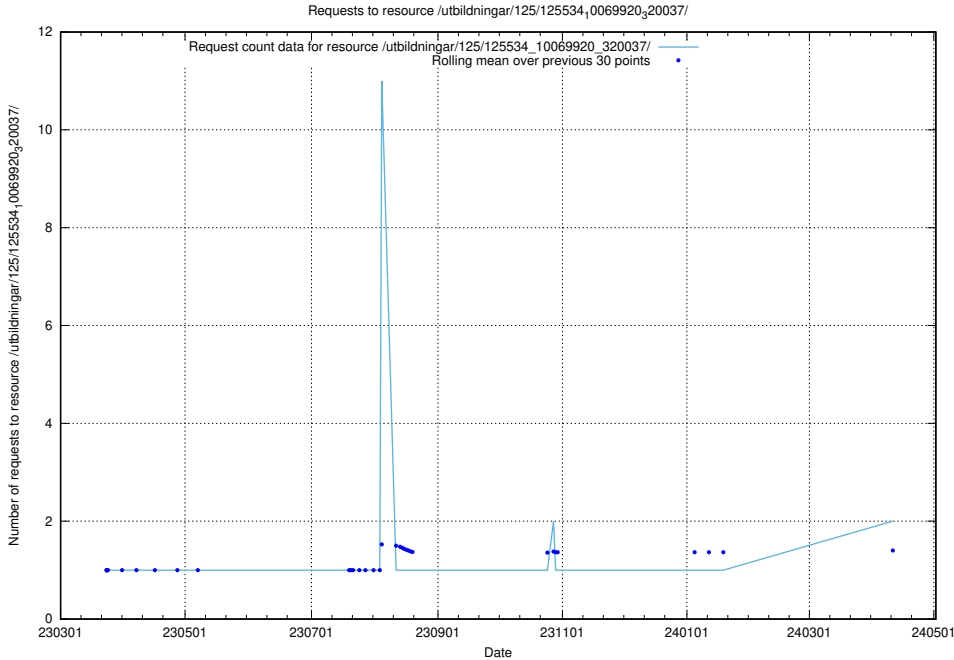

5.459 Usage of /utbildningar/125/125534_10069920_320037/

Here, we count the number of requests to resource /utbildningar/125/125534_10069920_320037/.