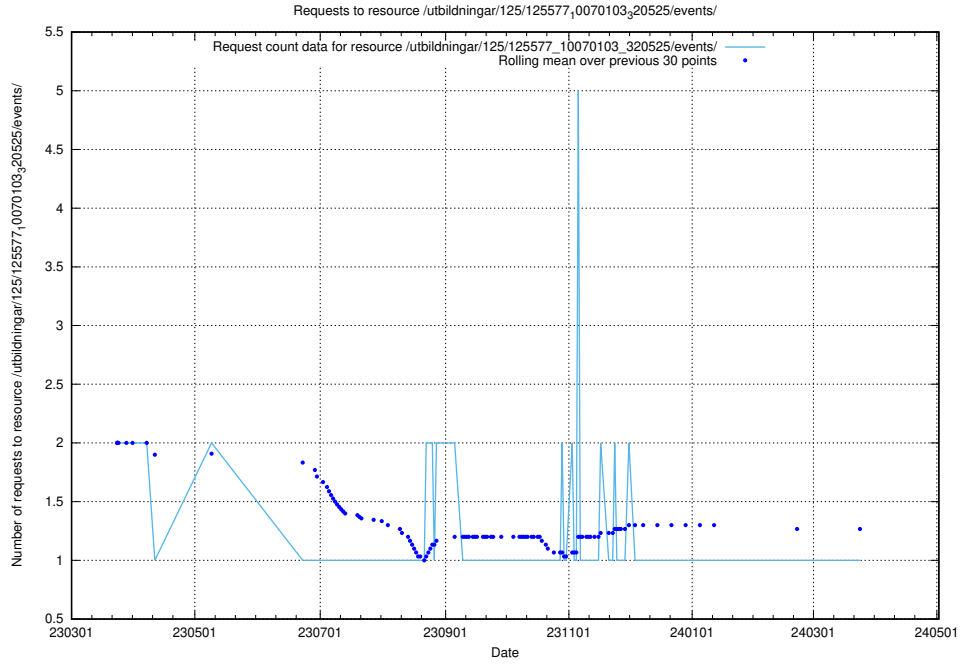

5.6293 Usage of /utbildningar/125/125577_10070103_320525/events/

Here, we count the number of requests to resource /utbildningar/125/125577_10070103_320525/events/