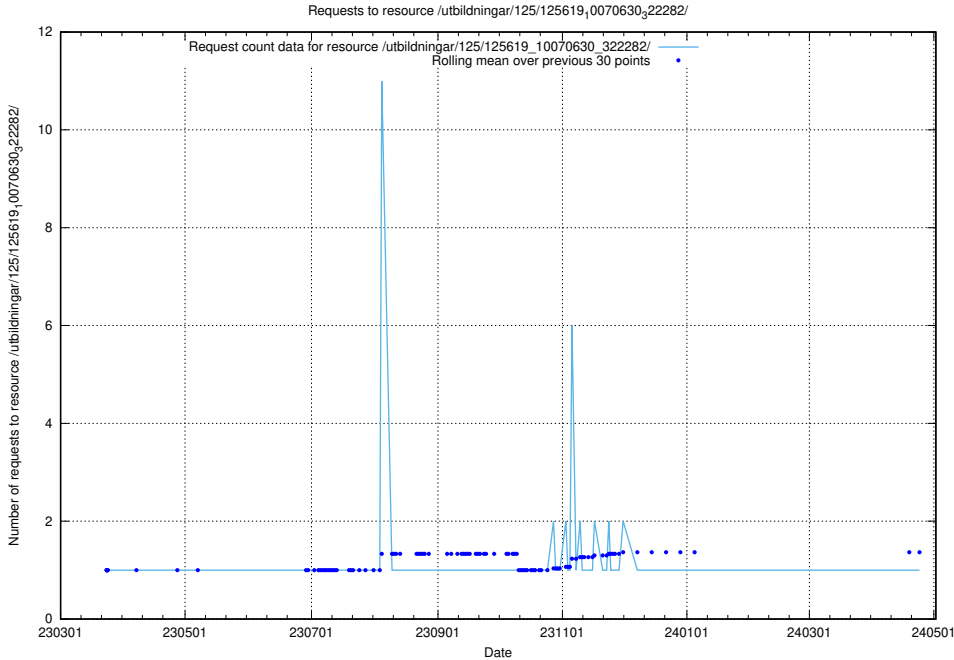

5.1076 Usage of /utbildningar/125/125619_10070630_322282/

Here, we count the number of requests to resource /utbildningar/125/125619_10070630_322282/.