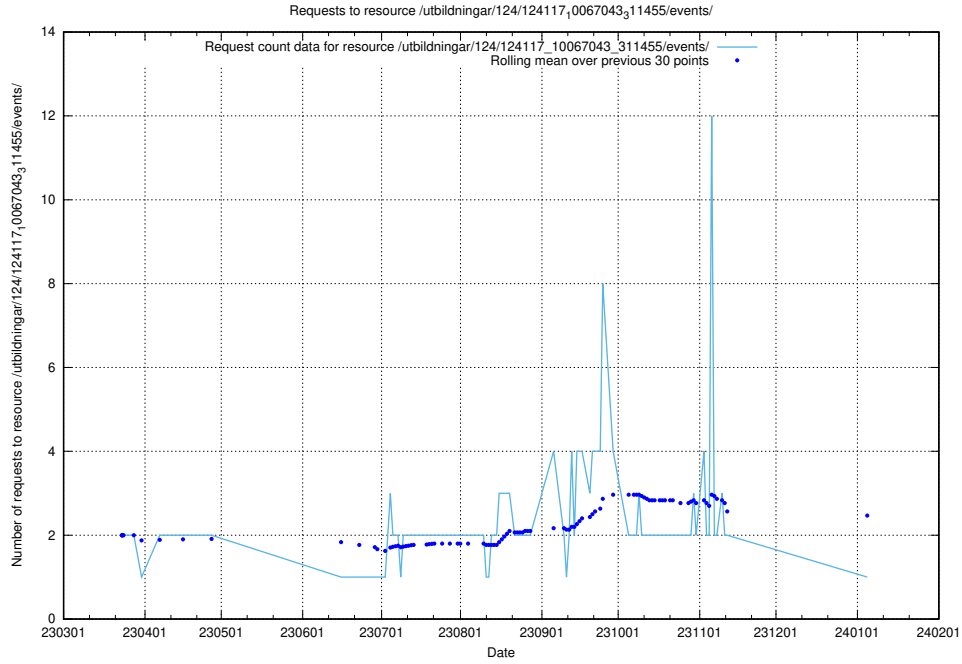

5.6315 Usage of /utbildningar/124/124117_10067043_311455/events/

Here, we count the number of requests to resource /utbildningar/124/124117_10067043_311455/events/