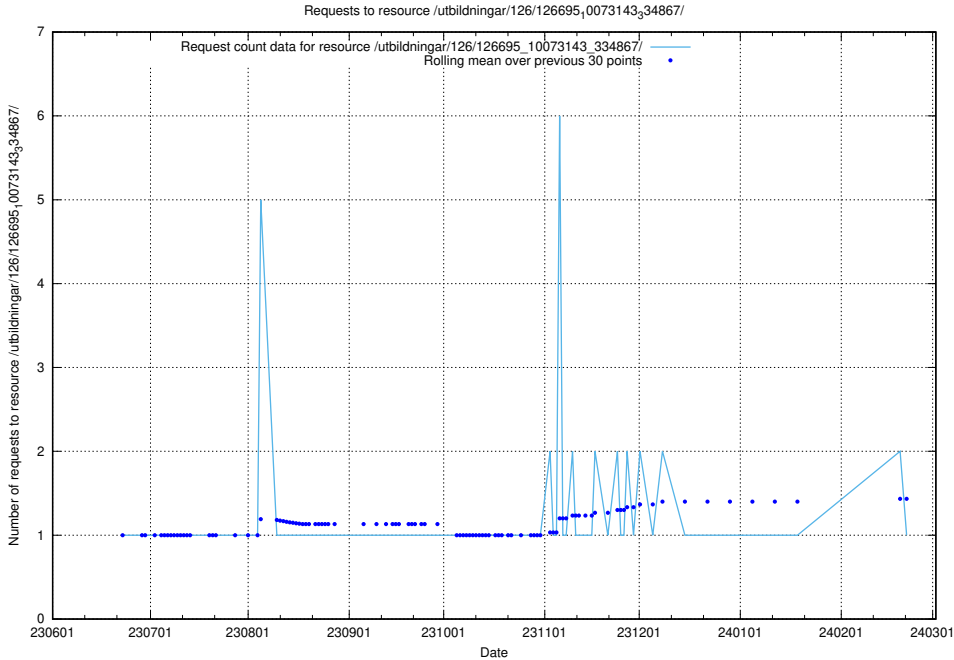

5.5654 Usage of /utbildningar/126/126695_10073143_334867/

Here, we count the number of requests to resource /utbildningar/126/126695_10073143_334867/.