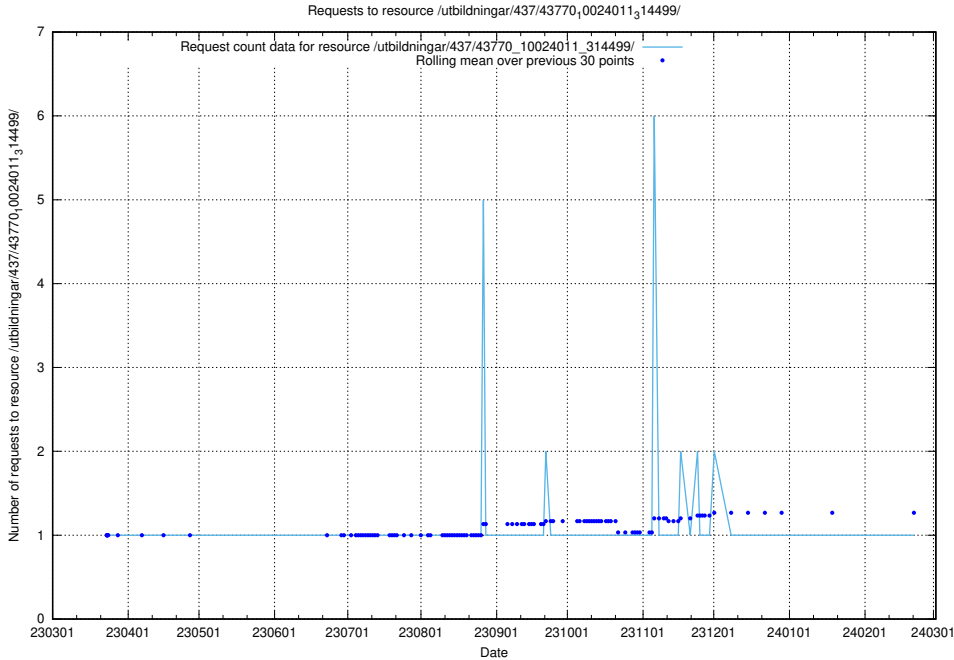

5.6377 Usage of /utbildningar/437/43770_10024011_314499/

Here, we count the number of requests to resource /utbildningar/437/43770_10024011_314499/.