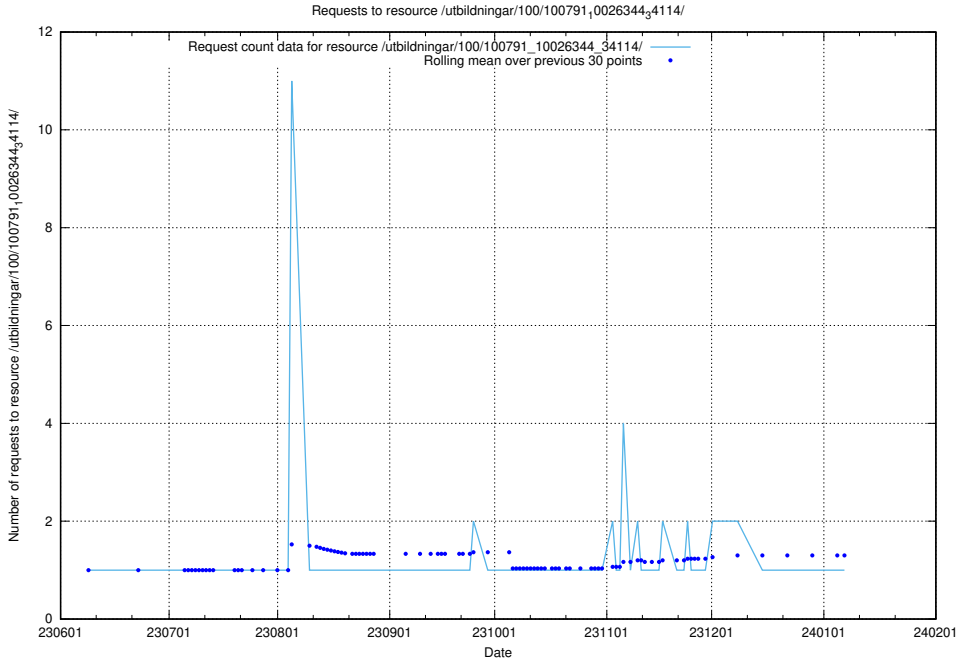

5.5926 Usage of /utbildningar/100/100791_10026344_34114/

Here, we count the number of requests to resource /utbildningar/100/100791_10026344_34114/.