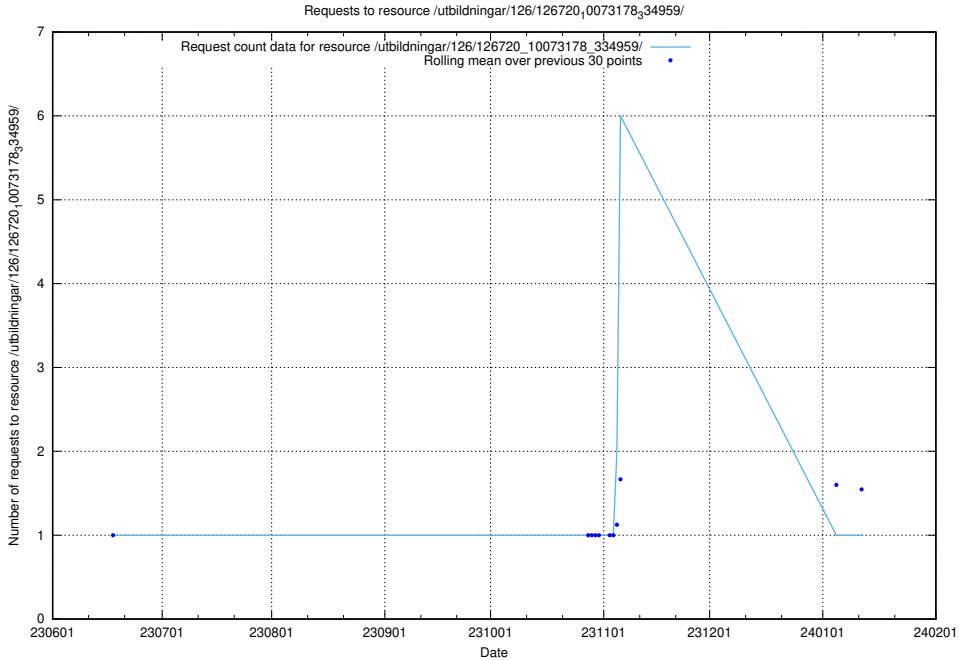

5.5878 Usage of /utbildningar/126/126720_10073178_334959/

Here, we count the number of requests to resource /utbildningar/126/126720_10073178_334959/.