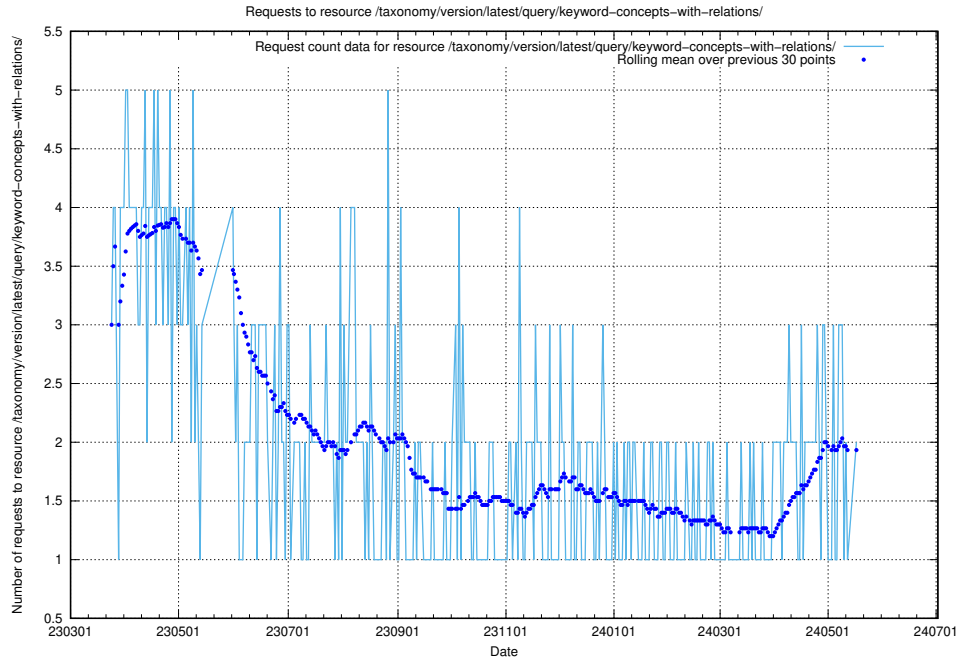

5.921 Usage of /taxonomy/version/latest/query/keyword-concepts-with-relations/

Here, we count the number of requests to resource /taxonomy/version/latest/query/keyword-concepts-with-relations/.