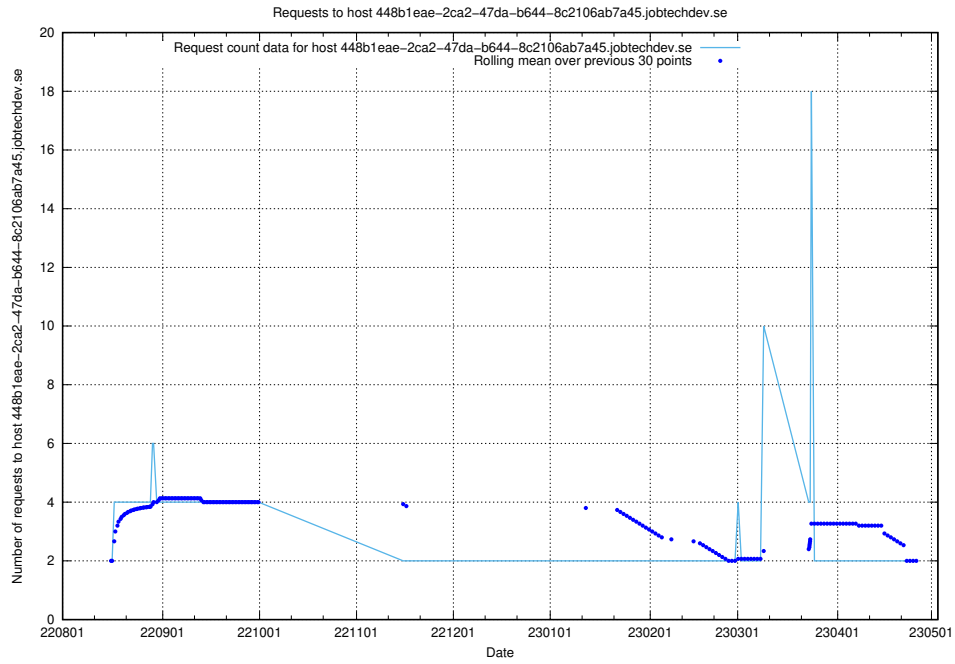

7.351 Usage of 448b1eae-2ca2-47da-b644-8c2106ab7a45.jobtechdev.se

Here, we count the number of requests to host 448b1eae-2ca2-47da-b644-8c2106ab7a45.jobtechdev.se.