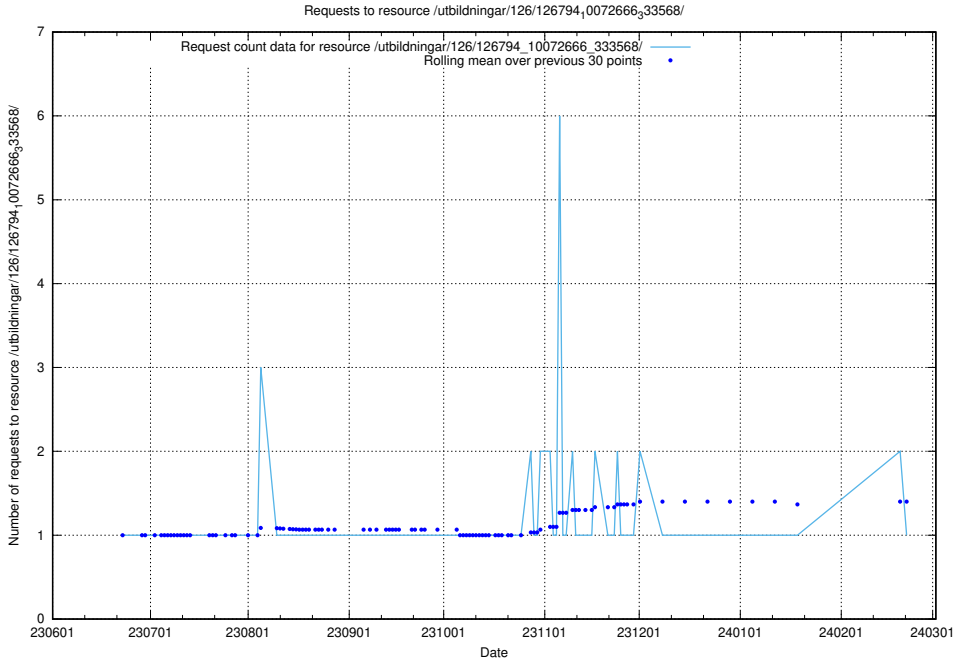

5.5613 Usage of /utbildningar/126/126794_10072666_333568/

Here, we count the number of requests to resource /utbildningar/126/126794_10072666_333568/.