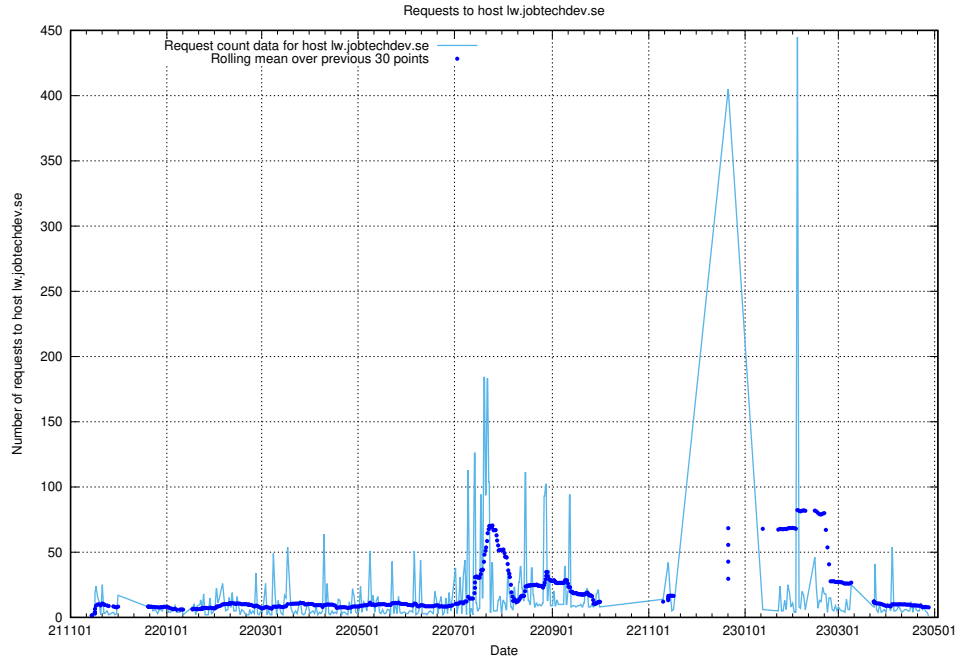

7.658 Usage of lw.jobtechdev.se

Here, we count the number of requests to host lw.jobtechdev.se.