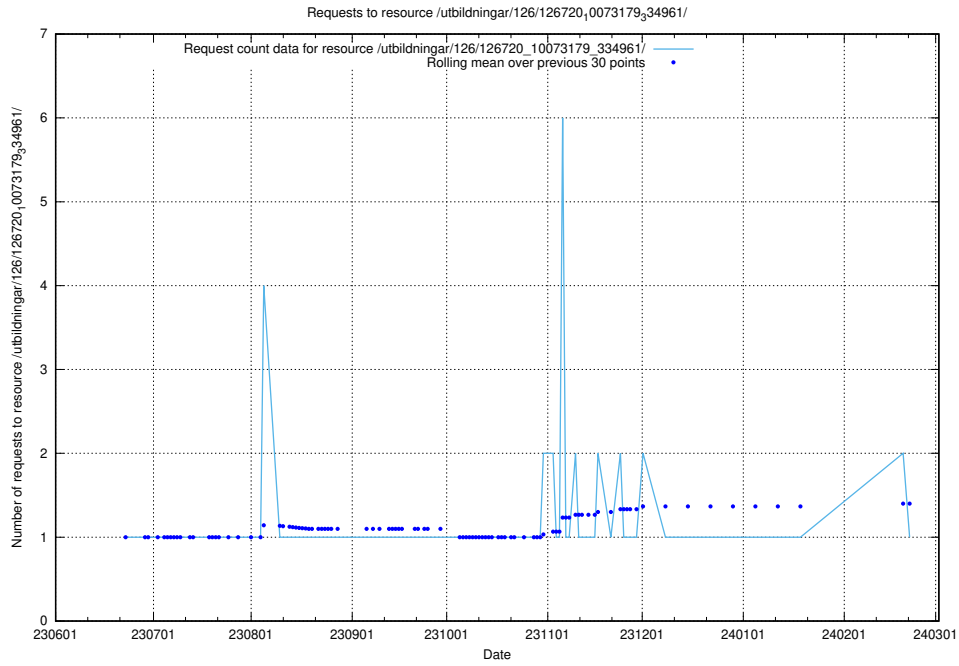

5.5632 Usage of /utbildningar/126/126720_10073179_334961/

Here, we count the number of requests to resource /utbildningar/126/126720_10073179_334961/.