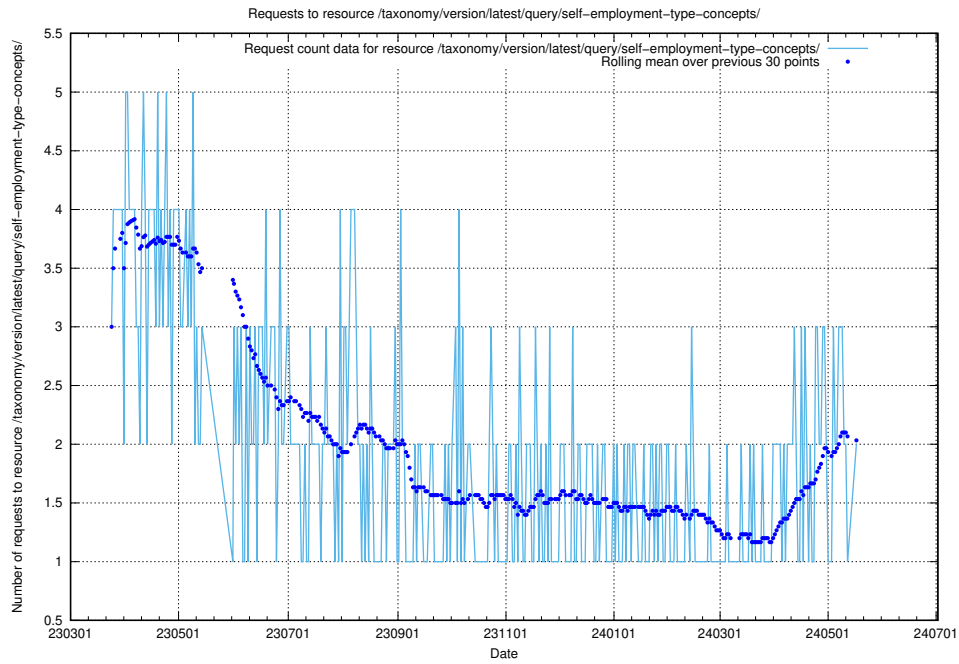

5.913 Usage of /taxonomy/version/latest/query/self-employment-type-concepts/

Here, we count the number of requests to resource /taxonomy/version/latest/query/self-employment-type-concepts/.