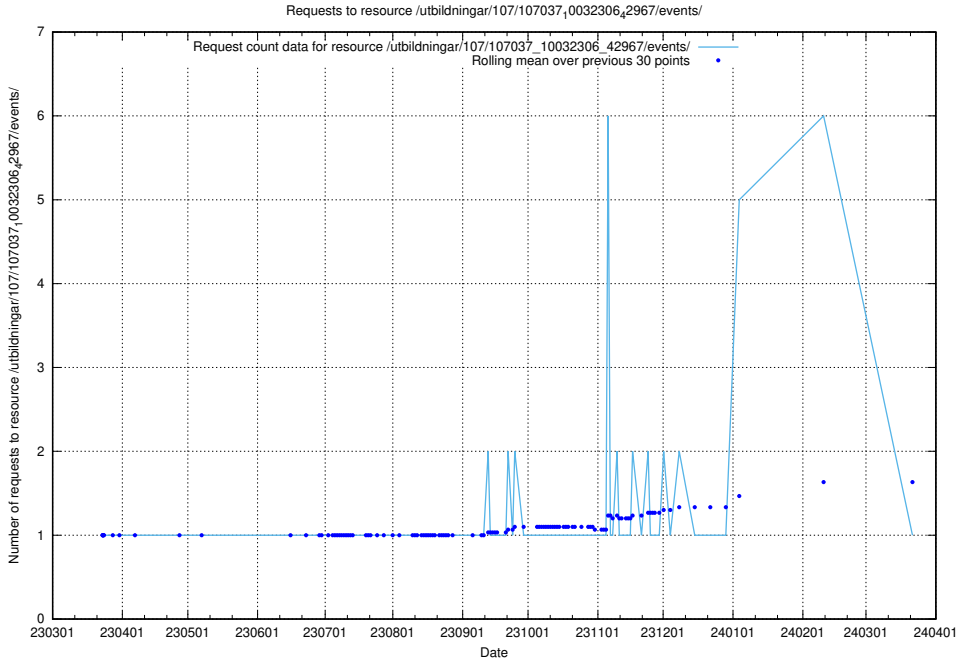

5.5393 Usage of /utbildningar/107/107037_10032306_42967/events/

Here, we count the number of requests to resource /utbildningar/107/107037_10032306_42967/events/.