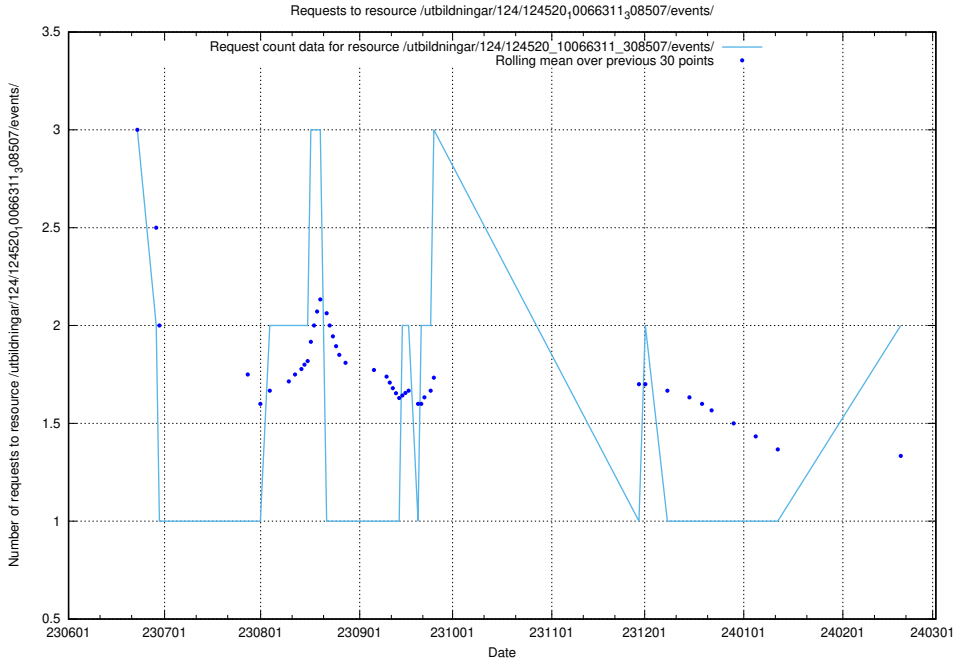

5.819 Usage of /utbildningar/124/124520_10066311_308507/events/

Here, we count the number of requests to resource /utbildningar/124/124520_10066311_308507/events/