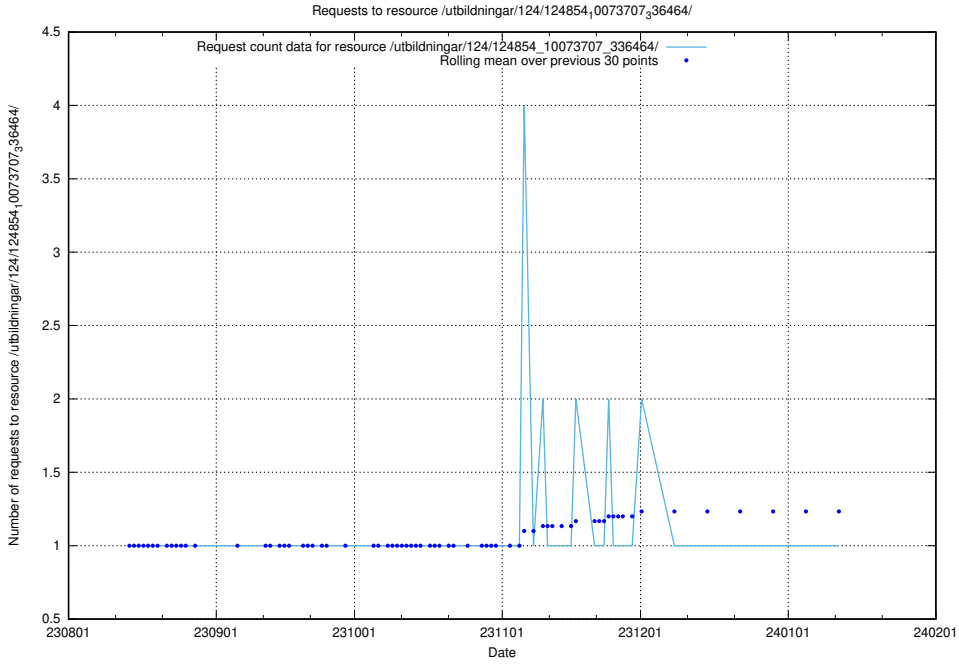

5.4822 Usage of /utbildningar/124/124854_10073707_336464/

Here, we count the number of requests to resource /utbildningar/124/124854_10073707_336464/.