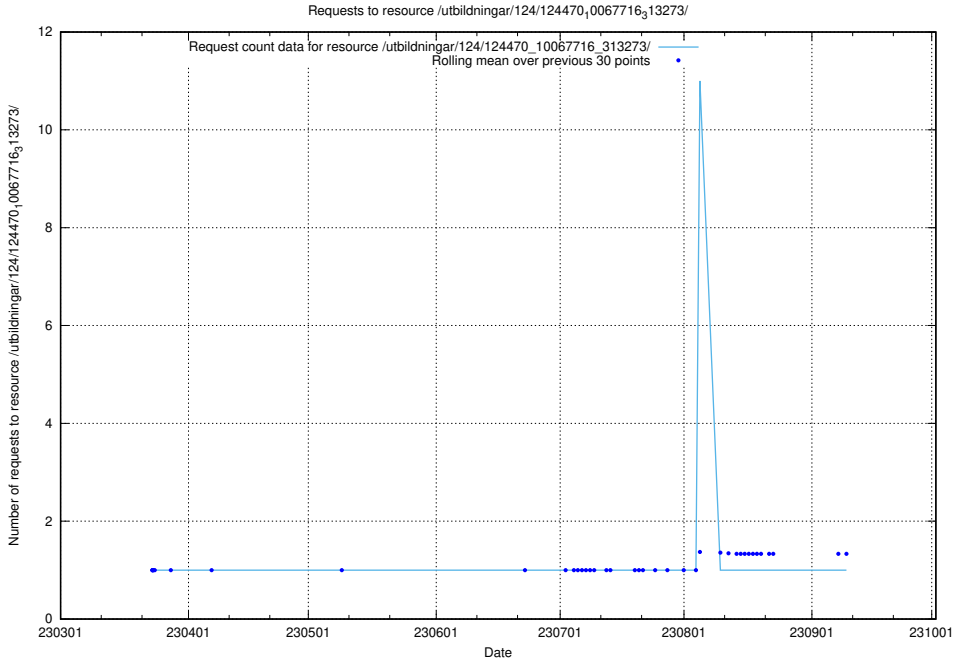

5.3202 Usage of /utbildningar/124/124470_10067716_313273/

Here, we count the number of requests to resource /utbildningar/124/124470_10067716_313273/.