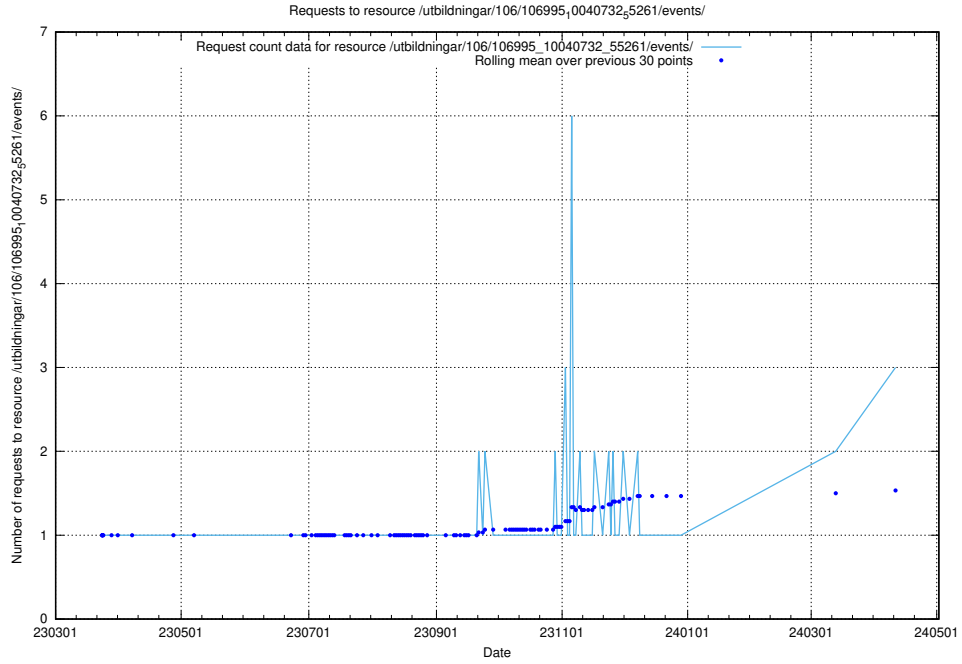

5.368 Usage of /utbildningar/106/106995_10040732_55261/events/

Here, we count the number of requests to resource /utbildningar/106/106995_10040732_55261/events/.