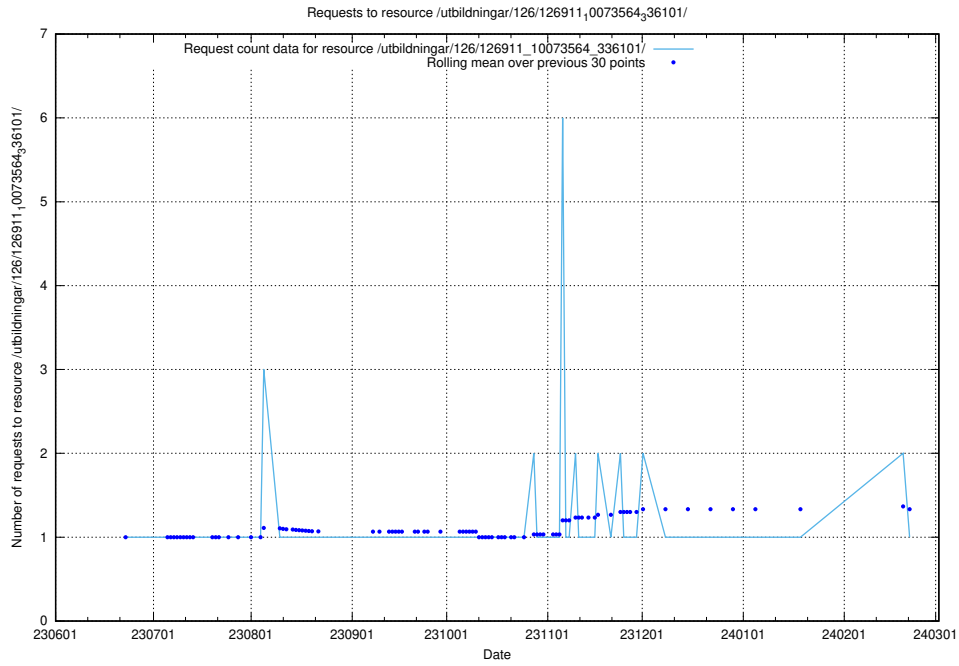

5.5605 Usage of /utbildningar/126/126911_10073564_336101/

Here, we count the number of requests to resource /utbildningar/126/126911_10073564_336101/.