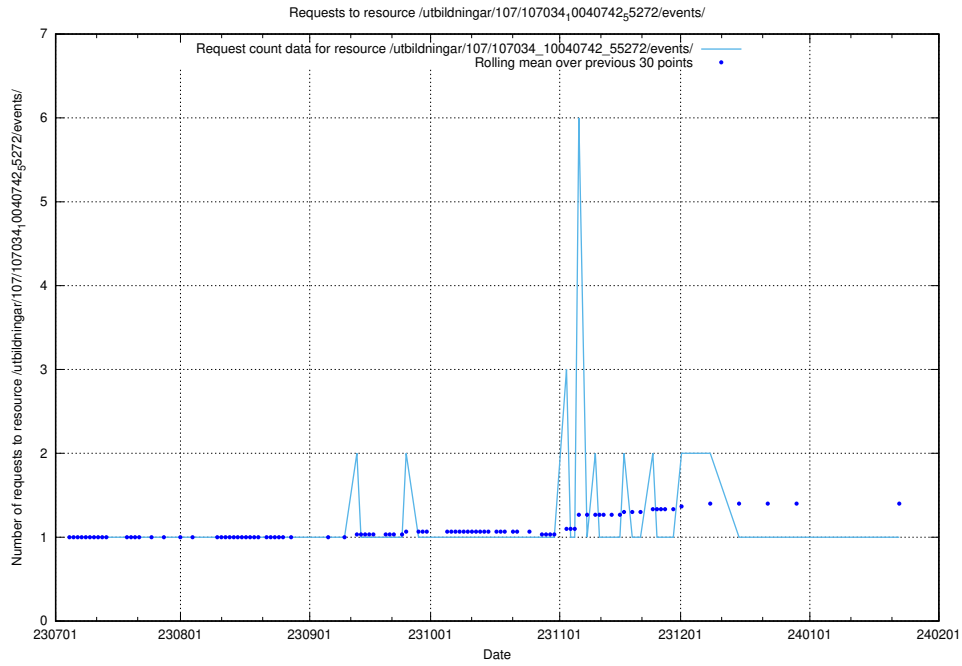

5.5382 Usage of /utbildningar/107/107034_10040742_55272/events/

Here, we count the number of requests to resource /utbildningar/107/107034_10040742_55272/events/.