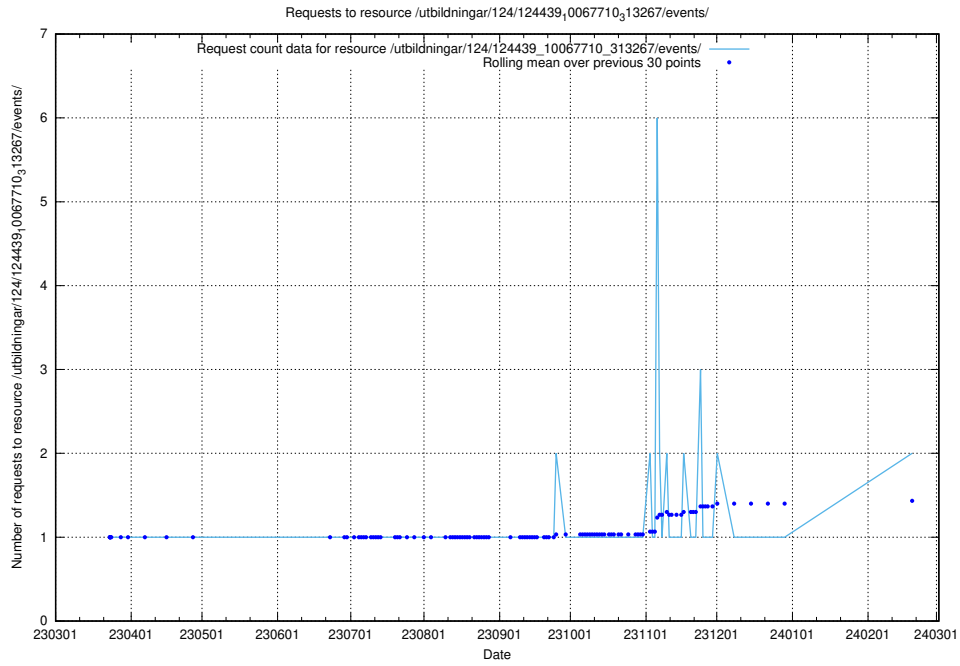

5.634 Usage of /utbildningar/124/124439_10067710_313267/events/

Here, we count the number of requests to resource /utbildningar/124/124439_10067710_313267/events/