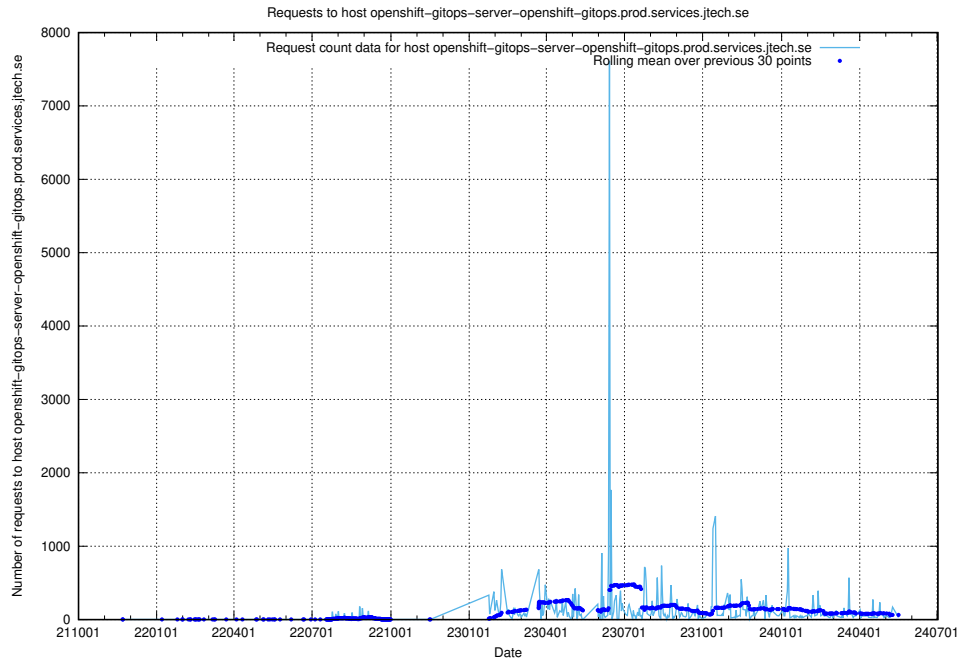

7.30 Usage of openshift-gitops-server-openshift-gitops.prod.services.jtech.se

Here, we count the number of requests to host openshift-gitops-server-openshift-gitops.prod.services.jtech.se.

7.31 Usage of taxonomy-u1.api.jobtechdev.se