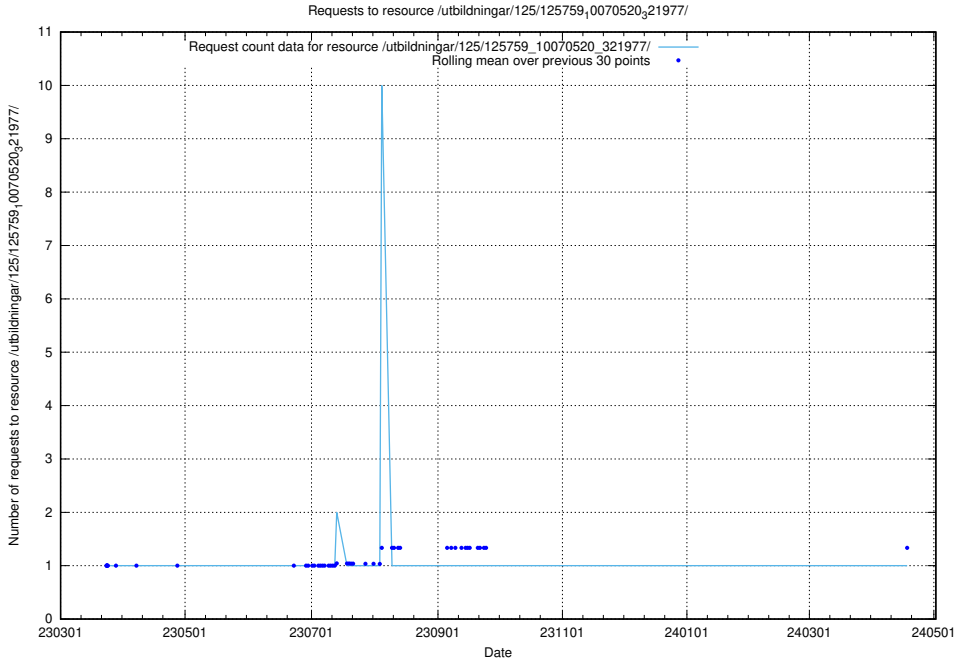

5.6456 Usage of /utbildningar/125/125759_10070520_321977/

Here, we count the number of requests to resource /utbildningar/125/125759_10070520_321977/.