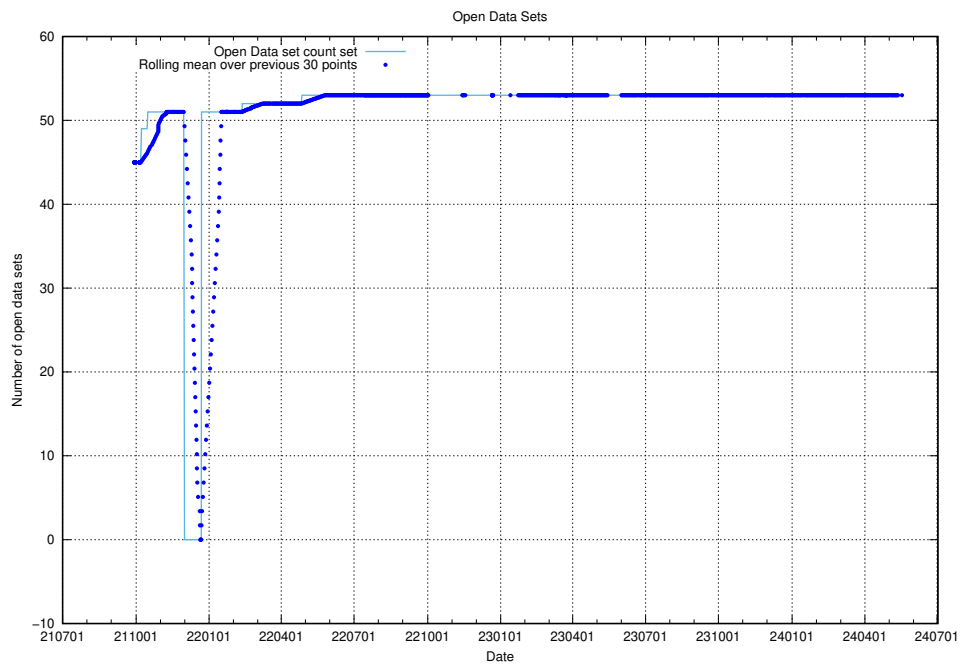

12 Open Data

This section contains statistics about JobTech's published open data in DIGG's [Sweden's data portal](https://www.dataportal.se)¹².

12.1 Number of open data sets

The tables shows the number of open data sets published by JobTech on DIGG's data portal.

¹²<https://www.dataportal.se>