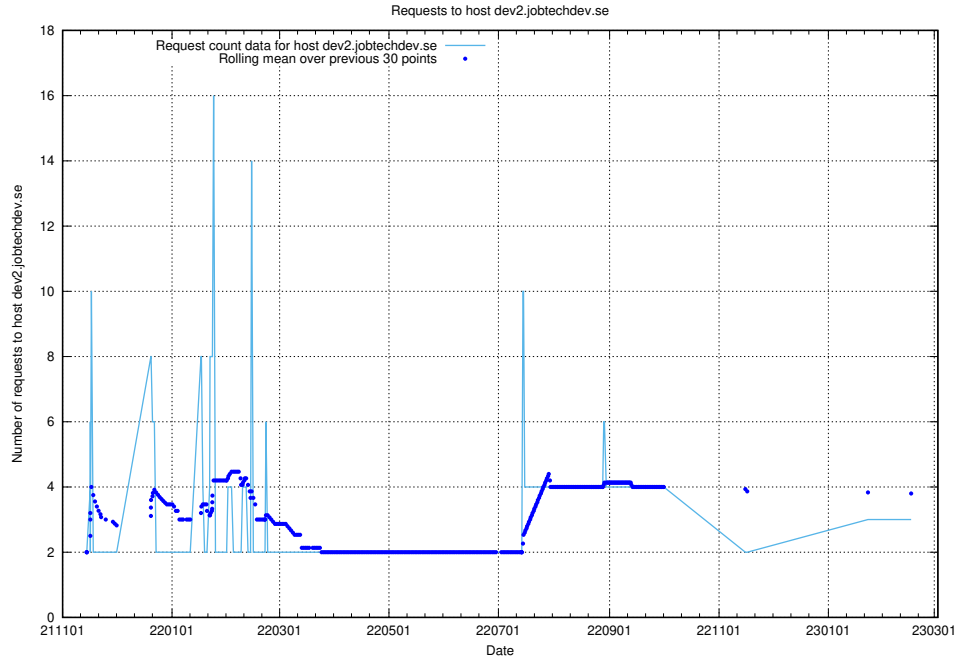

7.169 Usage of dev2.jobtechdev.se

Here, we count the number of requests to host dev2.jobtechdev.se.