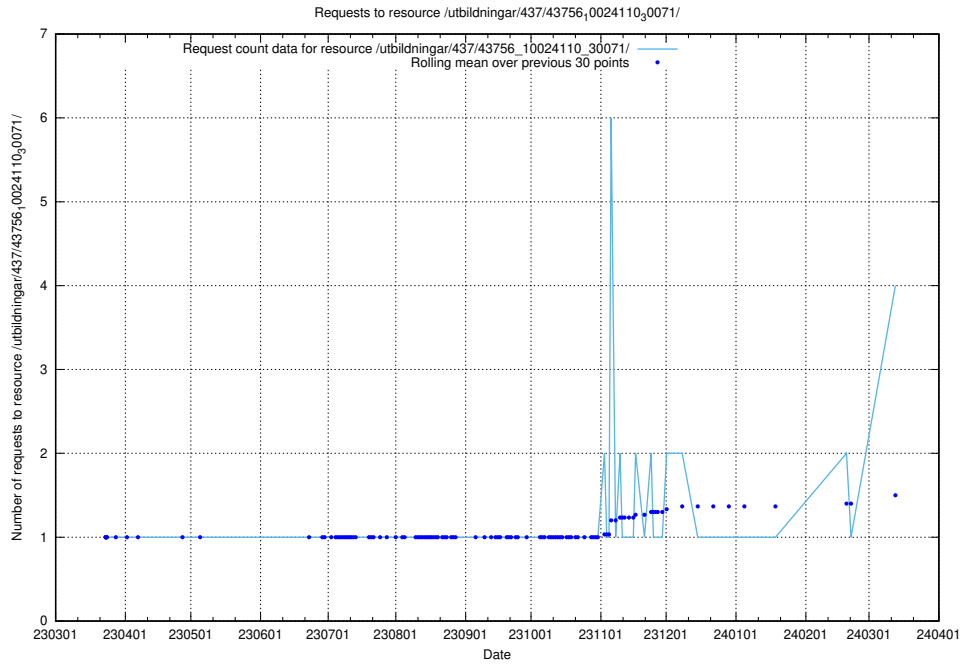

Here, we count the number of requests to resource /utbildningar/125/125178_10069244_317765/events/

5.240 Usage of /utbildningar/437/43756_10024110_30071/

Here, we count the number of requests to resource /utbildningar/437/43756_10024110_30071/.