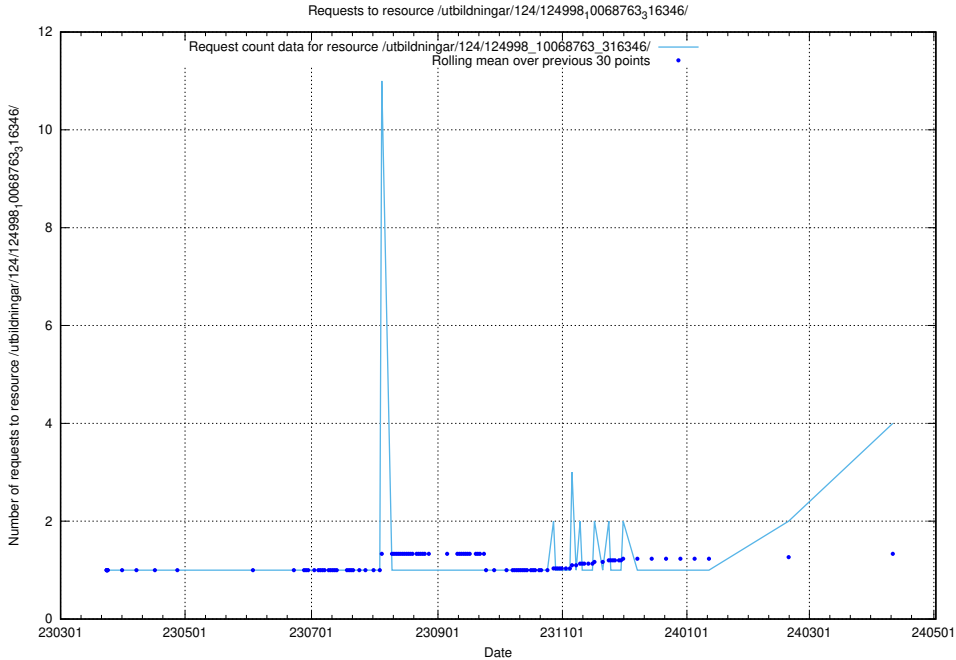

5.158 Usage of /utbildningar/124/124998_10068763_316346/

Here, we count the number of requests to resource /utbildningar/124/124998_10068763_316346/.

5.159 Usage of /utbildningar/124/124861_10069368_318273/events/