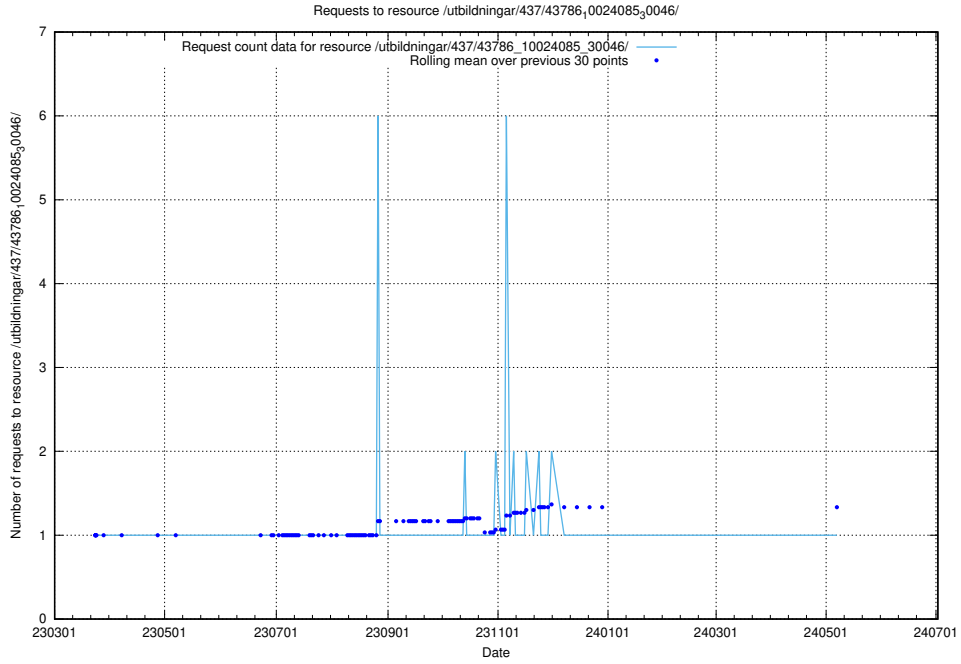

5.6372 Usage of /utbildningar/437/43786_10024085_30046/

Here, we count the number of requests to resource /utbildningar/437/43786_10024085_30046/.