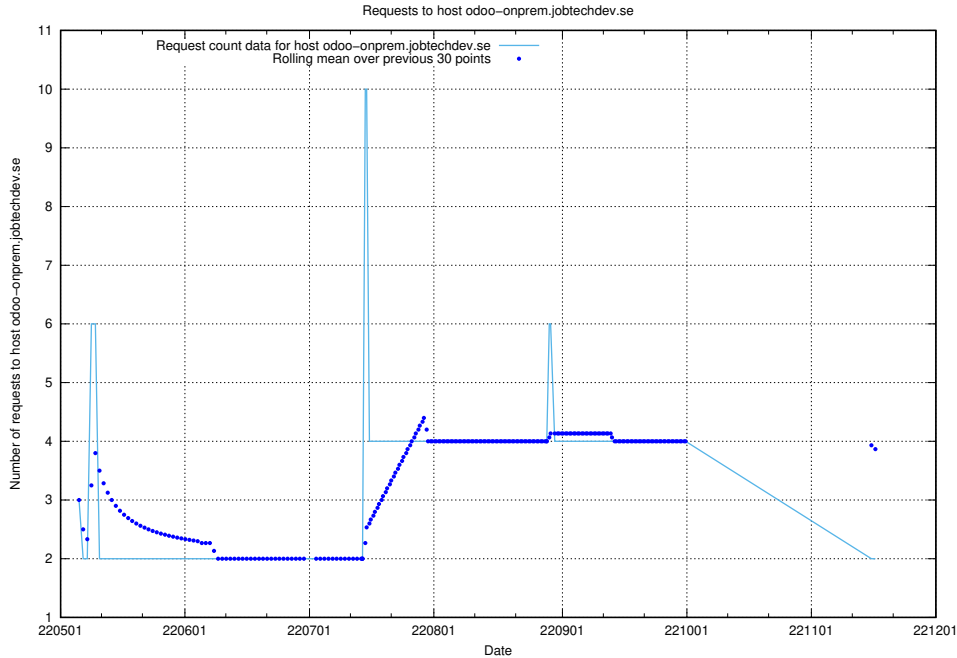

7.437 Usage of odoo-onprem.jobtechdev.se

Here, we count the number of requests to host odoo-onprem.jobtechdev.se.