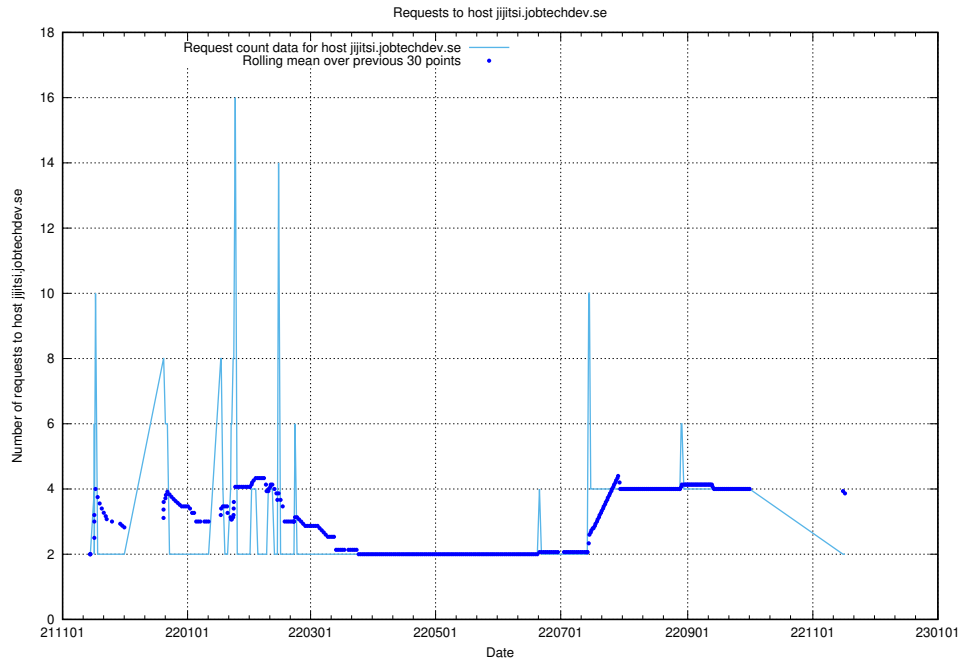

7.590 Usage of `jijitsi.jobtechdev.se`

Here, we count the number of requests to host `jijitsi.jobtechdev.se`.