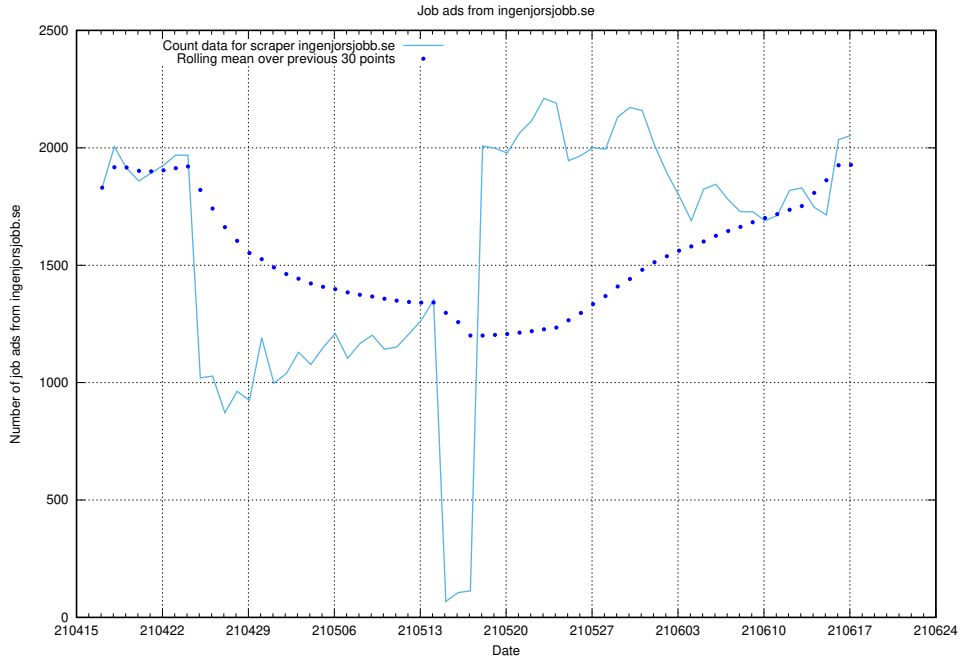

13.2 Number of ads by scraper ingenjorsjobb.se

Here, we count the number of job ads scraped from ingenjorsjobb.se.