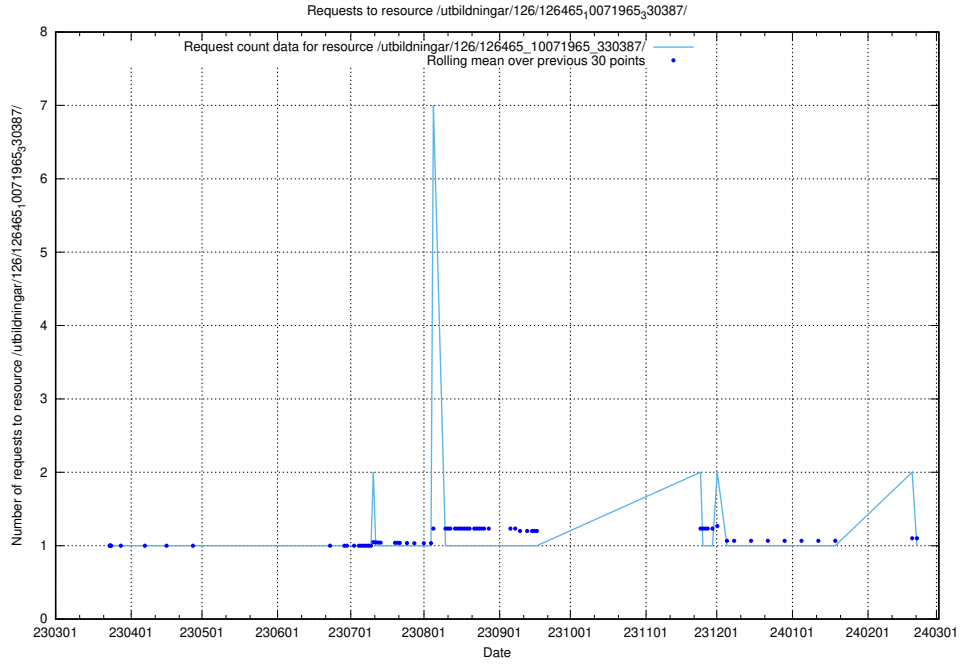

5.6424 Usage of /utbildningar/126/126465_10071965_330387/

Here, we count the number of requests to resource /utbildningar/126/126465_10071965_330387/.