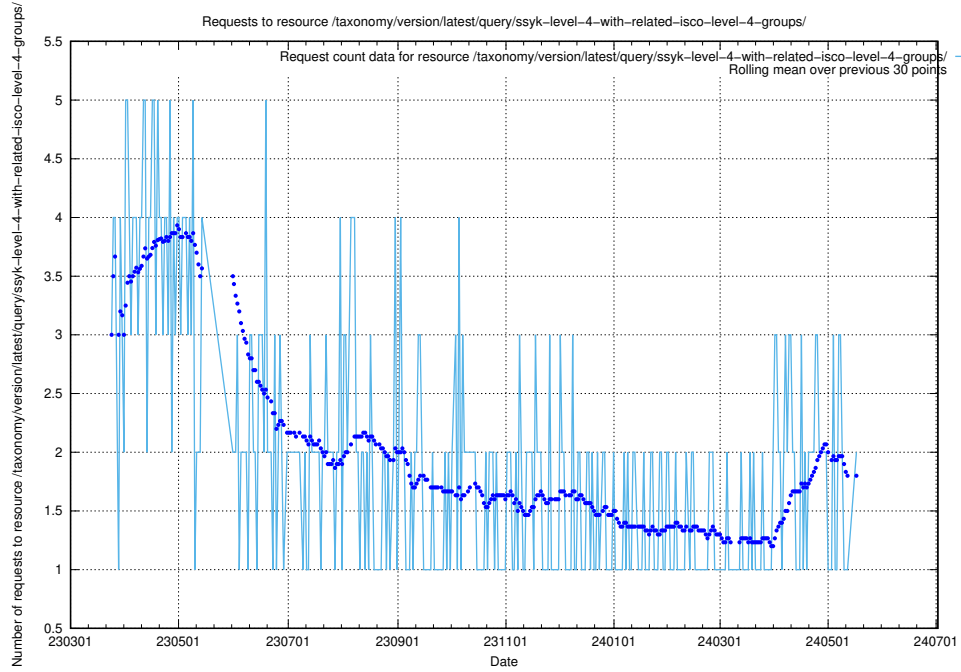

5.899 Usage of /taxonomy/version/latest/query/ssyk-level-4-with-related-isco-level-4-groups/

Here, we count the number of requests to resource /taxonomy/version/latest/query/ssyk-level-4-with-related-isco-level-4-groups/.