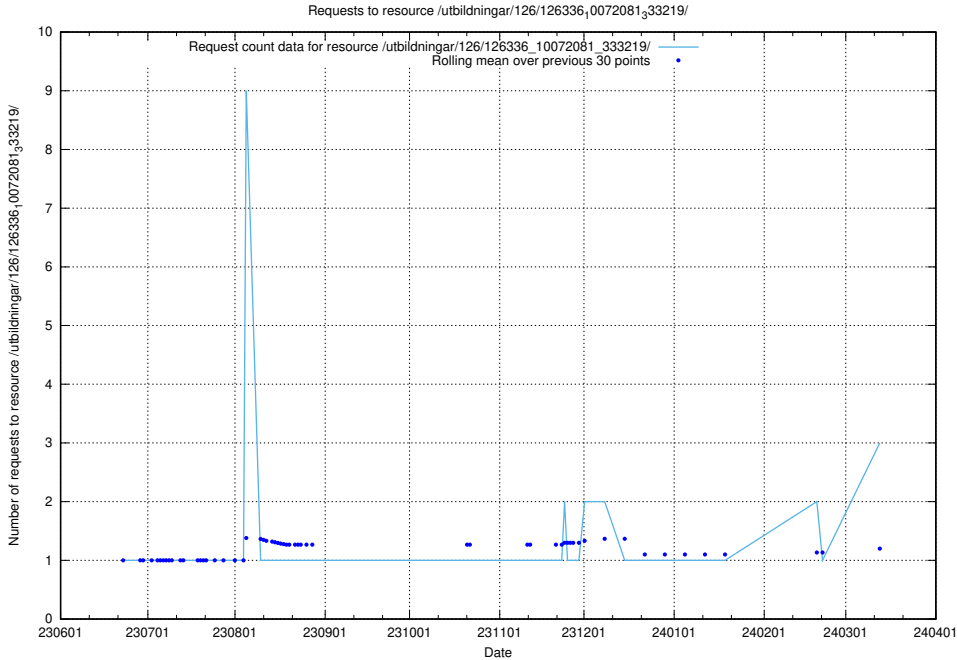

5.378 Usage of /utbildningar/126/126336_10072081_333219/

Here, we count the number of requests to resource /utbildningar/126/126336_10072081_333219/.