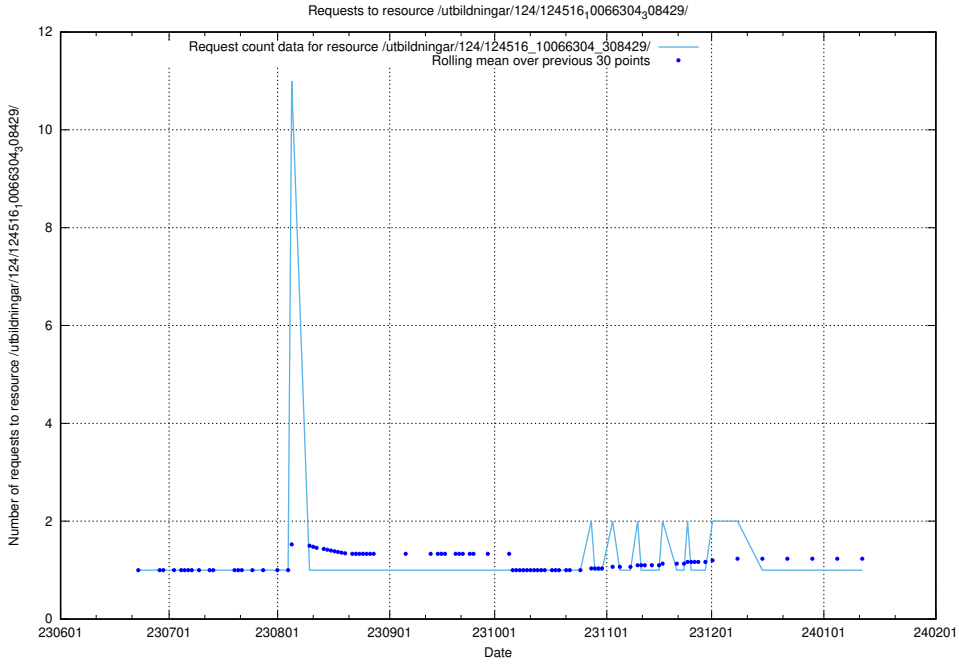

5.5790 Usage of /utbildningar/124/124516_10066304_308429/

Here, we count the number of requests to resource /utbildningar/124/124516_10066304_308429/.