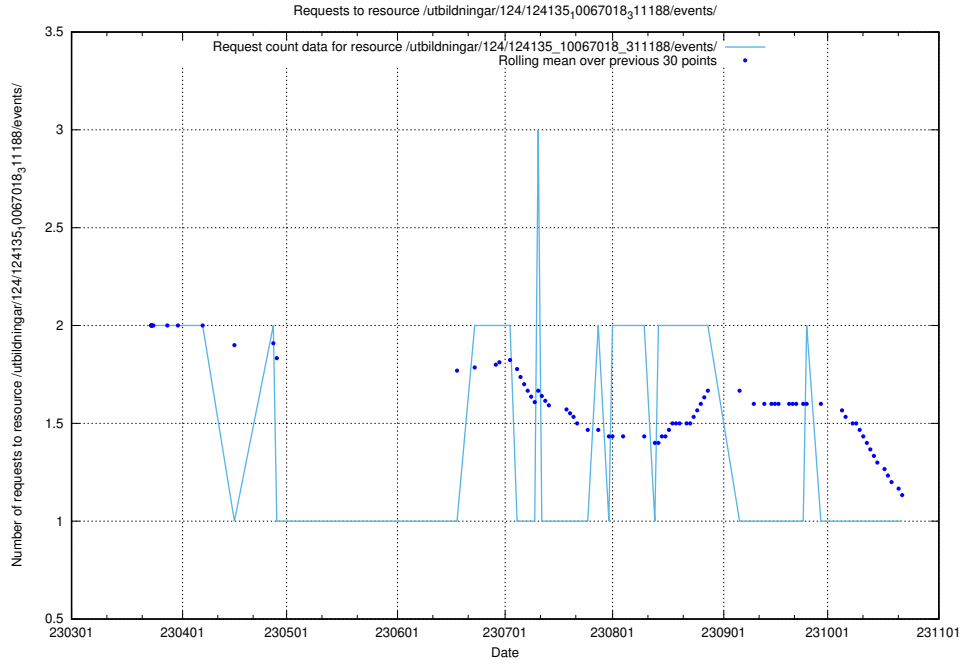

5.6313 Usage of /utbildningar/124/124135_10067018_311188/events/

Here, we count the number of requests to resource /utbildningar/124/124135_10067018_311188/events/