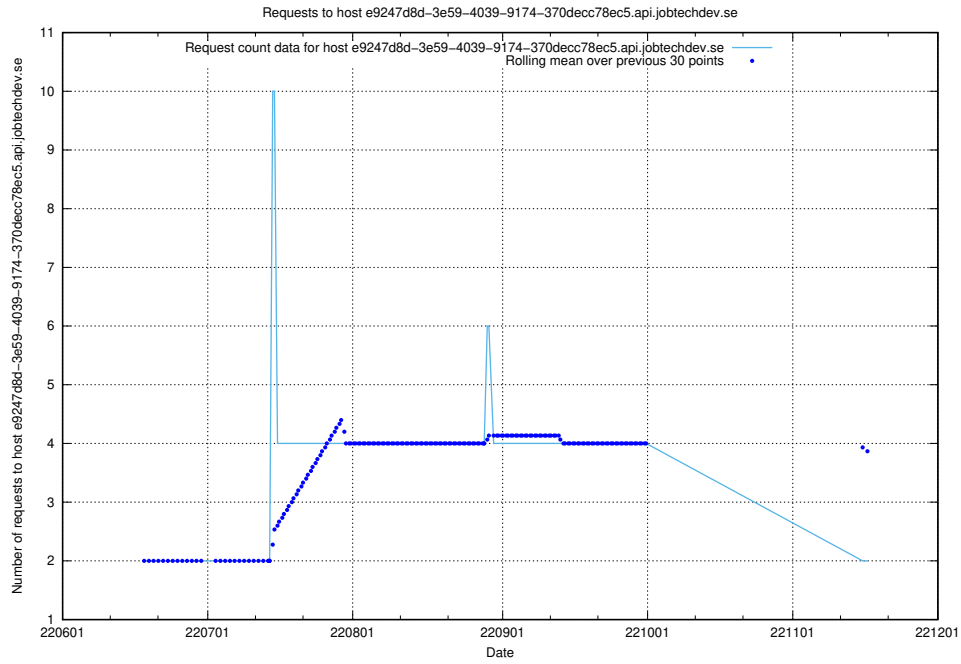

7.405 Usage of e9247d8d-3e59-4039-9174-370decc78ec5.api.jobtechdev.se

Here, we count the number of requests to host e9247d8d-3e59-4039-9174-370decc78ec5.api.jobtechdev.se.