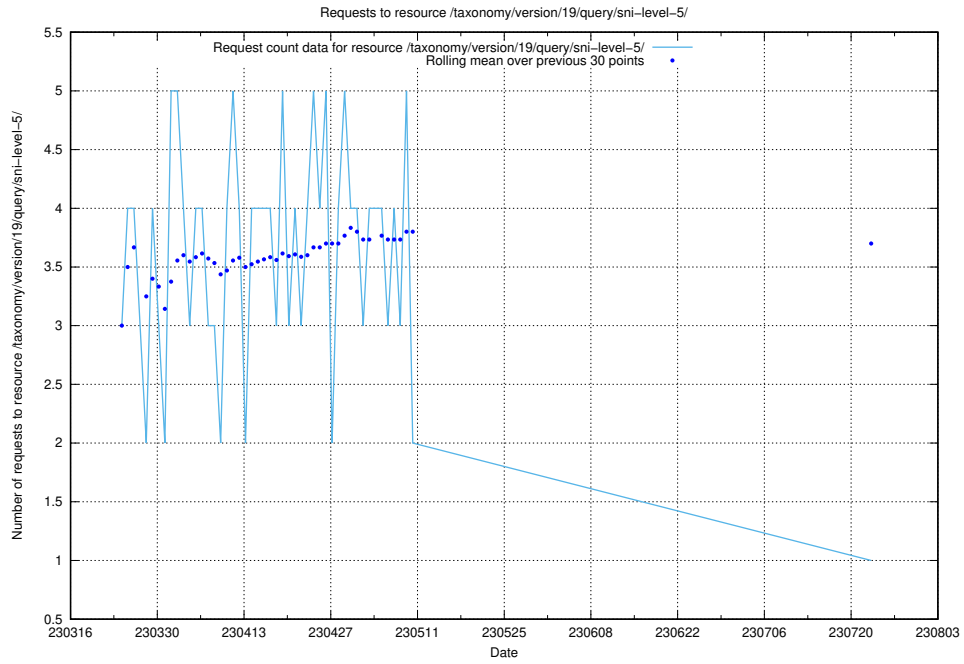

5.6136 Usage of /taxonomy/version/19/query/sni-level-5/

Here, we count the number of requests to resource /taxonomy/version/19/query/sni-level-5/.