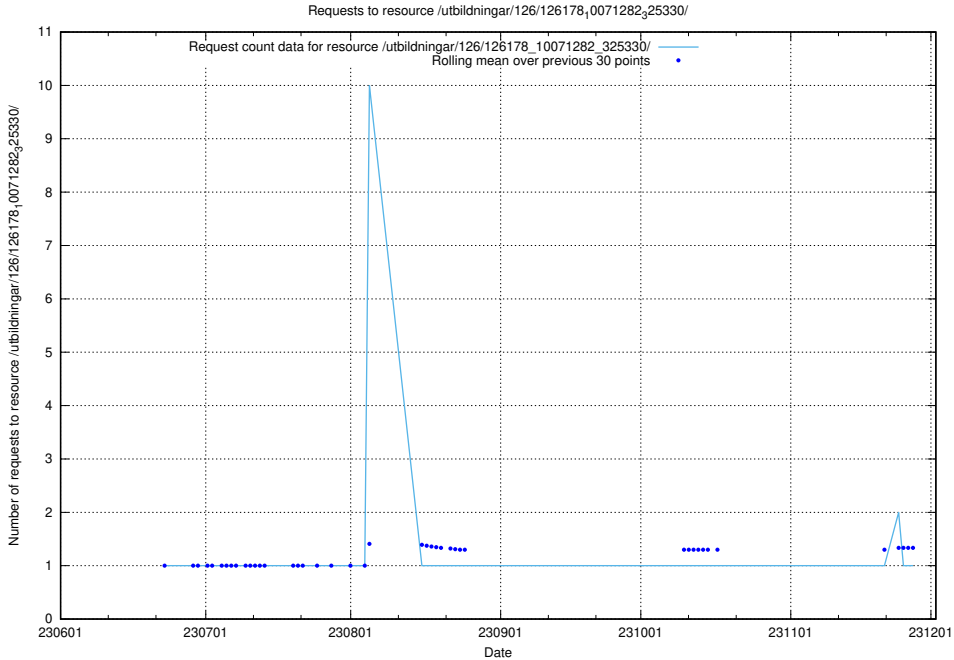

5.5701 Usage of /utbildningar/126/126178_10071282_325330/

Here, we count the number of requests to resource /utbildningar/126/126178_10071282_325330/.