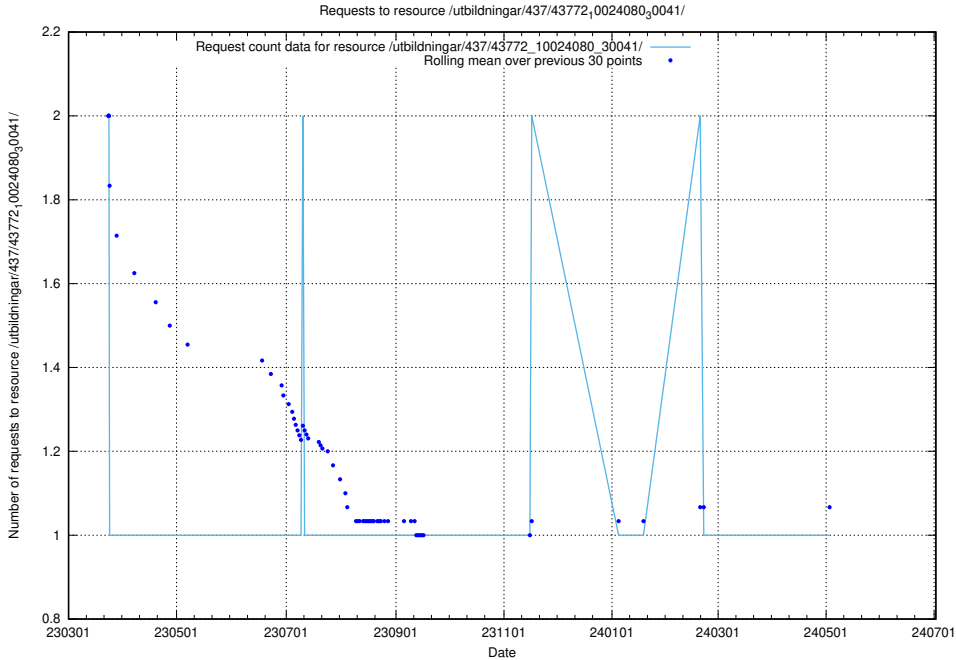

5.6276 Usage of /utbildningar/437/43772_10024080_30041/

Here, we count the number of requests to resource /utbildningar/437/43772_10024080_30041/.