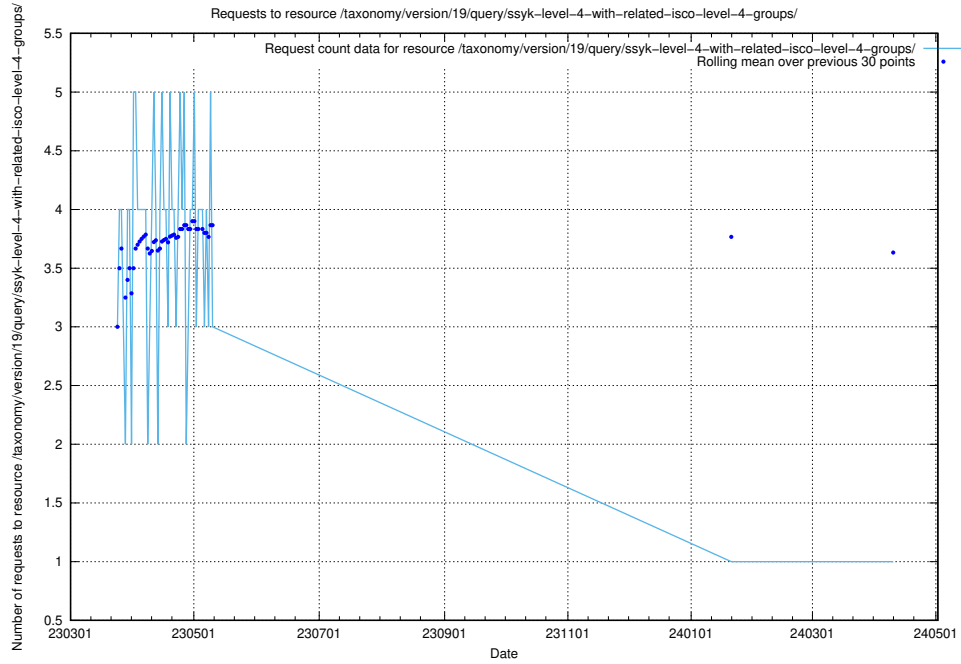

5.6129 Usage of /taxonomy/version/19/query/ssyk-level-4-with-related-isco-level-4-groups/

Here, we count the number of requests to resource /taxonomy/version/19/query/ssyk-level-4-with-related-isco-level-4-groups/.