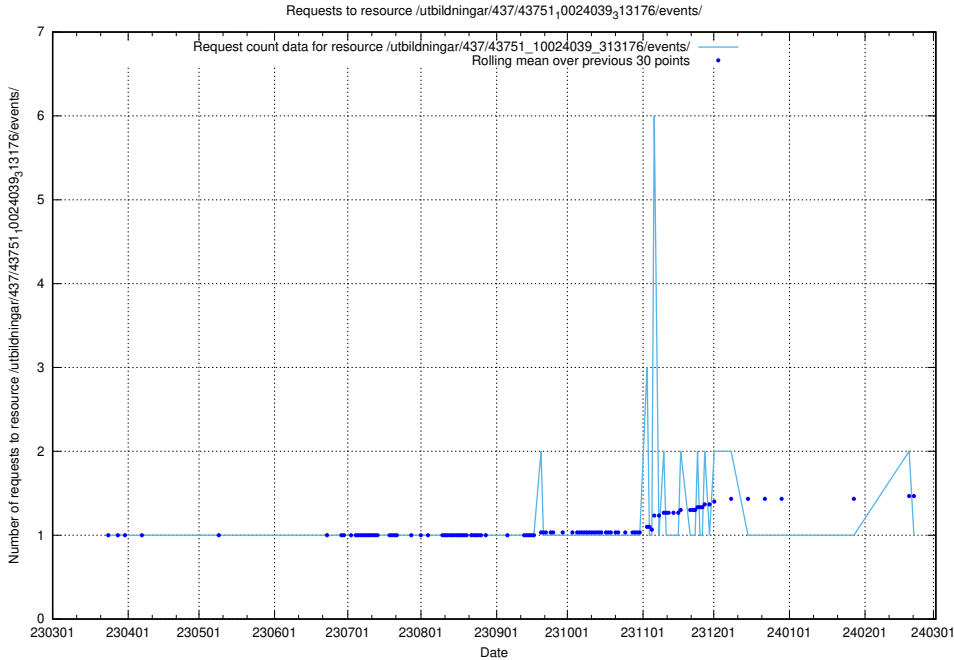

5.6202 Usage of /utbildningar/437/43751_10024039_313176/events/

Here, we count the number of requests to resource /utbildningar/437/43751_10024039_313176/events/.