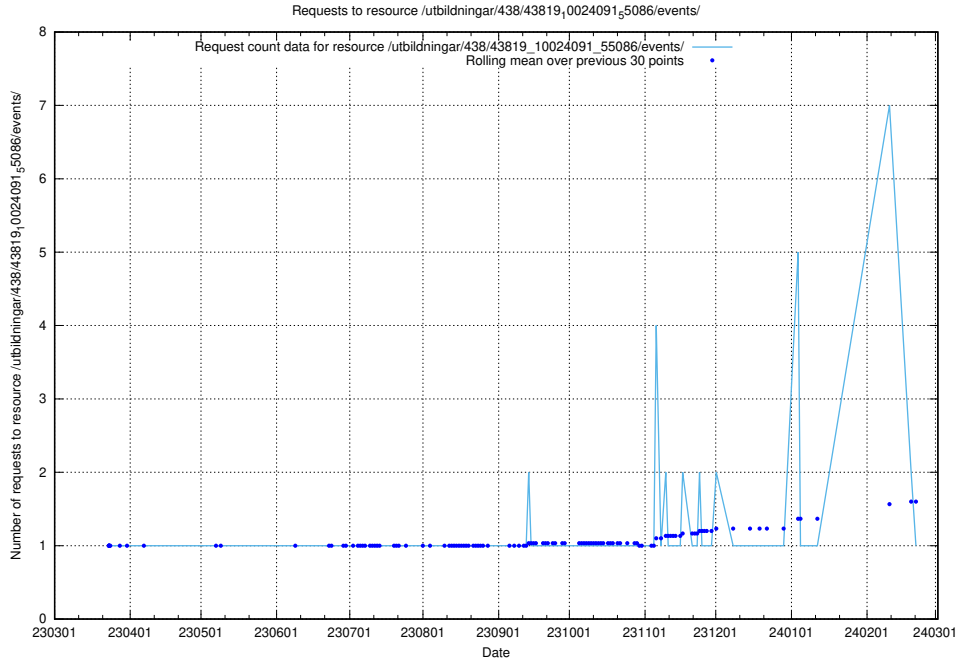

5.6349 Usage of /utbildningar/438/43819_10024091_55086/events/

Here, we count the number of requests to resource /utbildningar/438/43819_10024091_55086/events/.