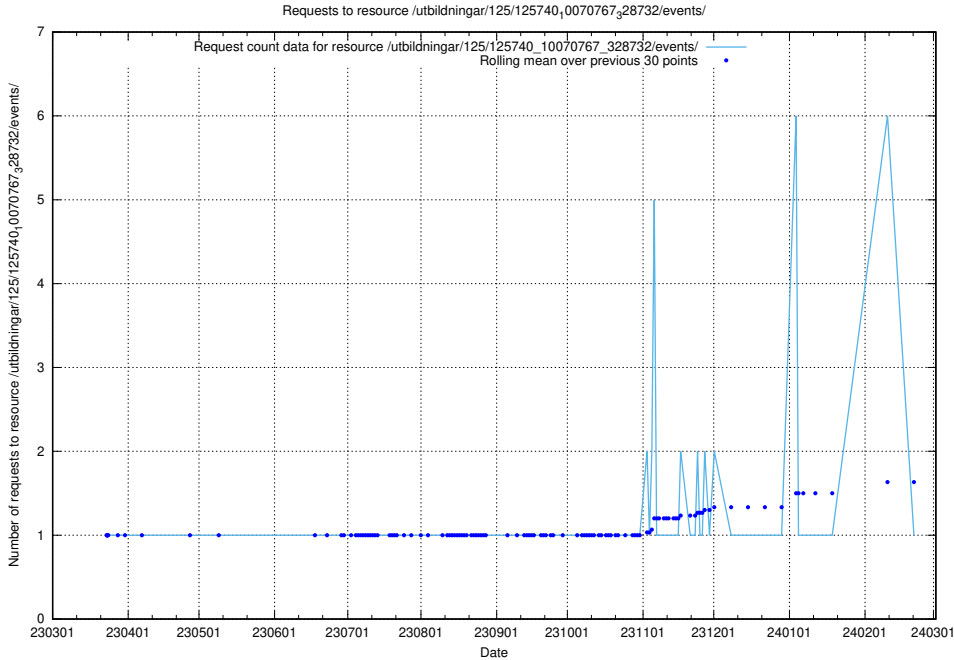

5.981 Usage of /utbildningar/125/125740_10070767_328732/events/

Here, we count the number of requests to resource /utbildningar/125/125740_10070767_328732/events/