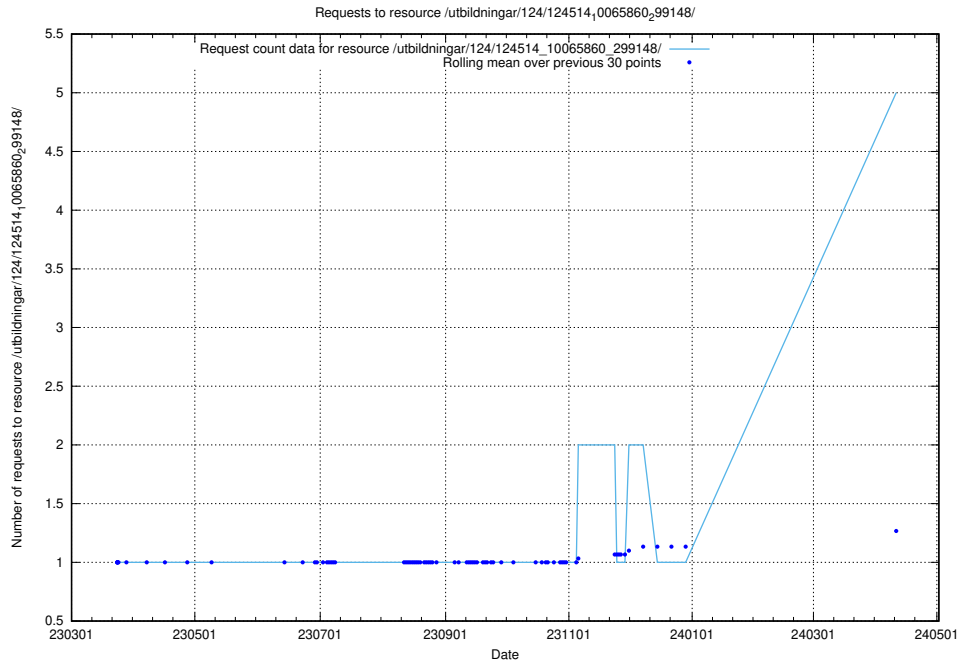

5.119 Usage of /utbildningar/124/124514_10065860_299148/

Here, we count the number of requests to resource /utbildningar/124/124514_10065860_299148/.