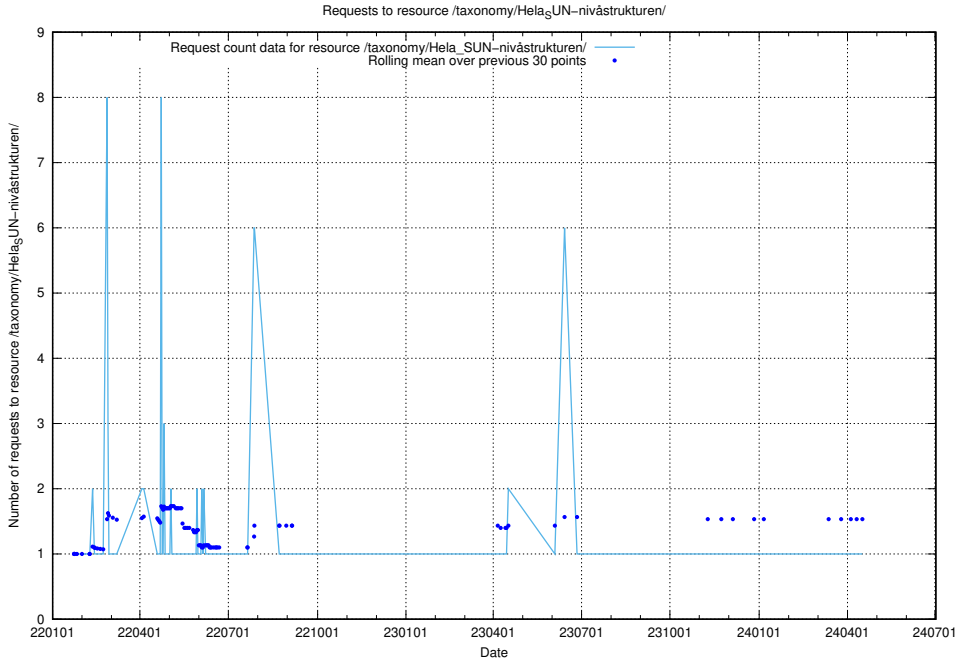

5.4332 Usage of /taxonomy/Hela_SUN-nivåstrukturen/

Here, we count the number of requests to resource /taxonomy/Hela_SUN-nivåstrukturen/.