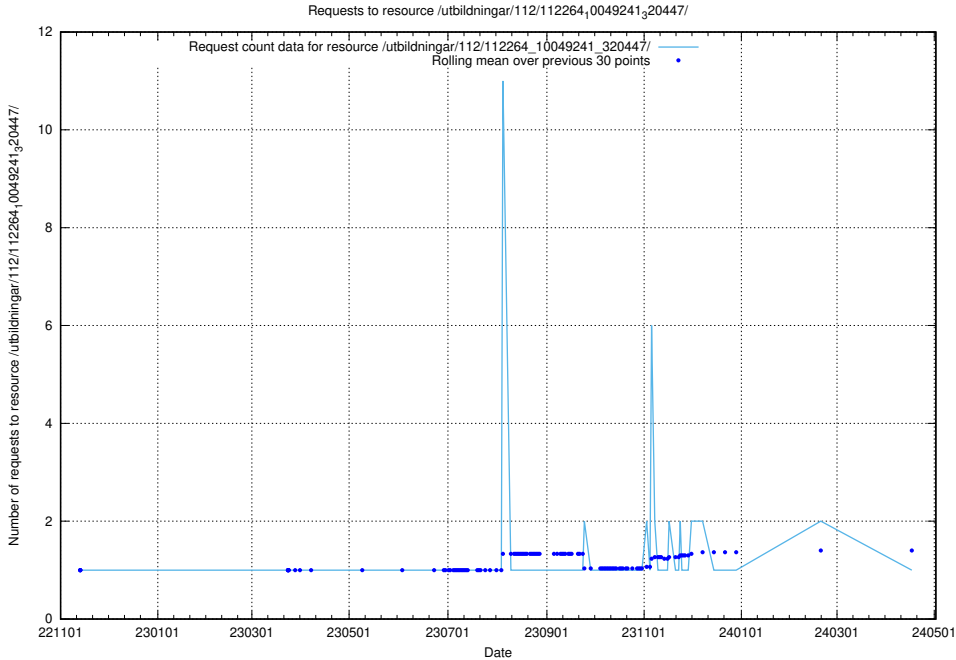

5.6189 Usage of /utbildningar/112/112264_10049241_320447/

Here, we count the number of requests to resource /utbildningar/112/112264_10049241_320447/.