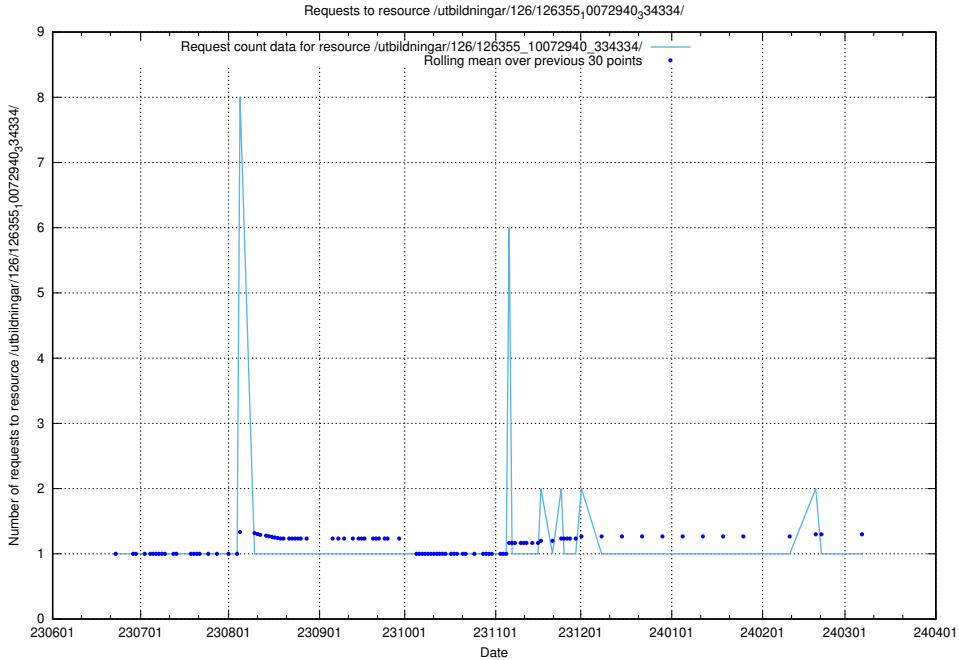

5.5680 Usage of /utbildningar/126/126355_10072940_334334/

Here, we count the number of requests to resource /utbildningar/126/126355_10072940_334334/.