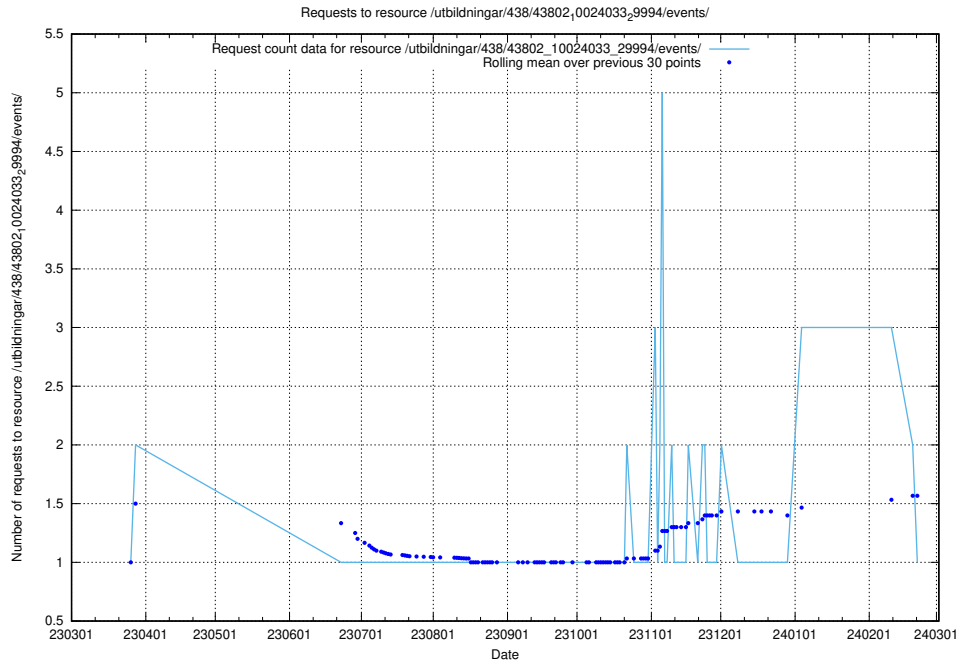

Here, we count the number of requests to resource /utbildningar/438/43849_10024078_30039/events/.

5.6099 Usage of /utbildningar/438/43802_10024033_29994/events/

Here, we count the number of requests to resource /utbildningar/438/43802_10024033_29994/events/.