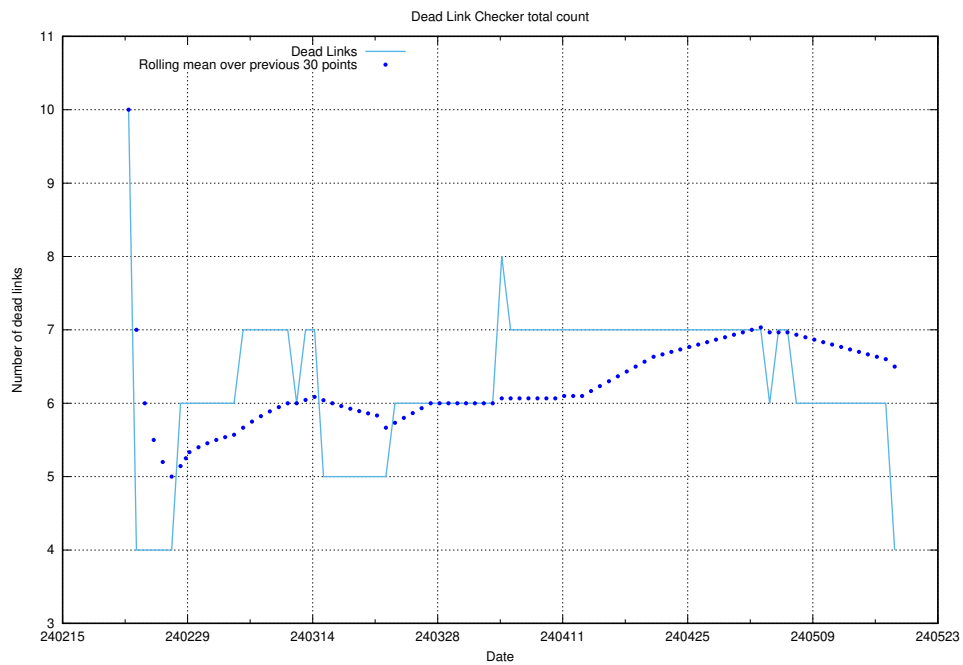

3 Dead Link Checker

The [Dead Link Checker](#)⁴ scans JobTech’s web pages for dead html links, and reports the count here.

3.1 Total count of dead links

Here is presented the total number of found dead links across all pages.

⁴<https://gitlab.com/arbetsformedlingen/devops/dead_link_checker>