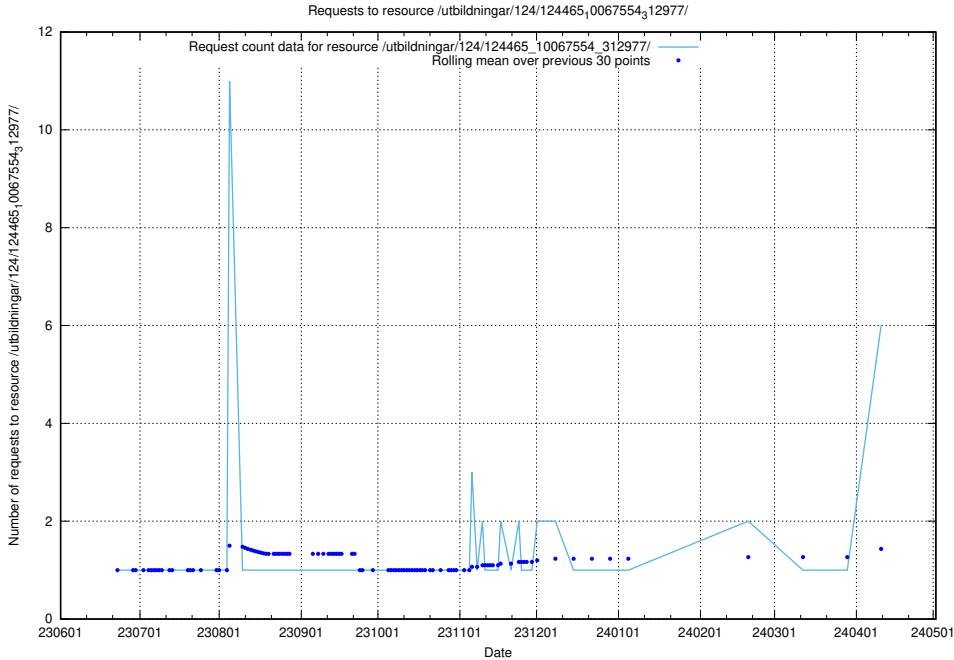

5.88 Usage of /utbildningar/124/124465_10067554_312977/

Here, we count the number of requests to resource /utbildningar/124/124465_10067554_312977/.