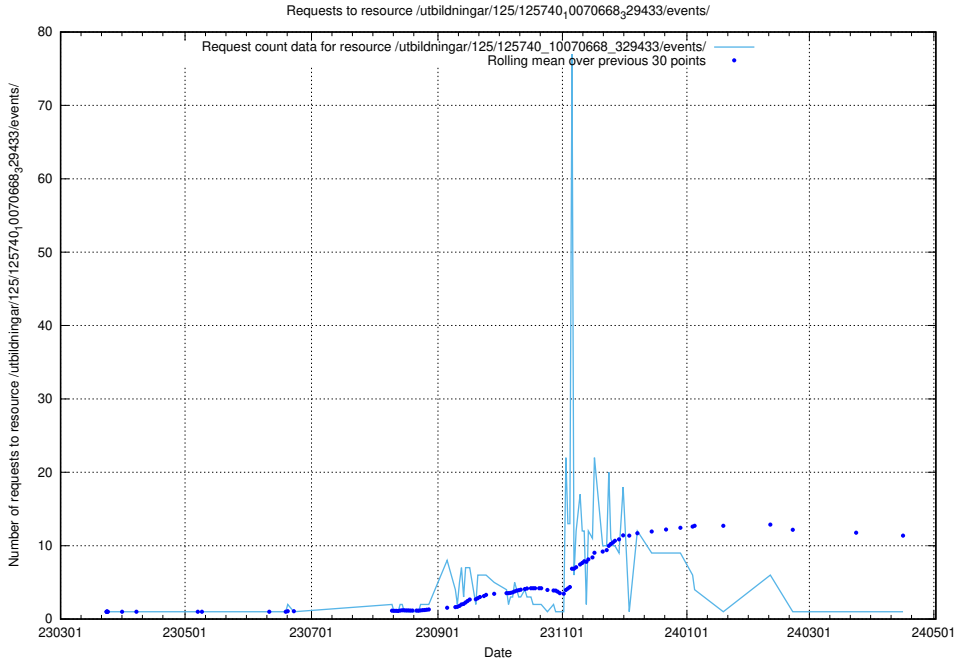

5.1015 Usage of /utbildningar/125/125740_10070668_329433/events/

Here, we count the number of requests to resource /utbildningar/125/125740_10070668_329433/events/