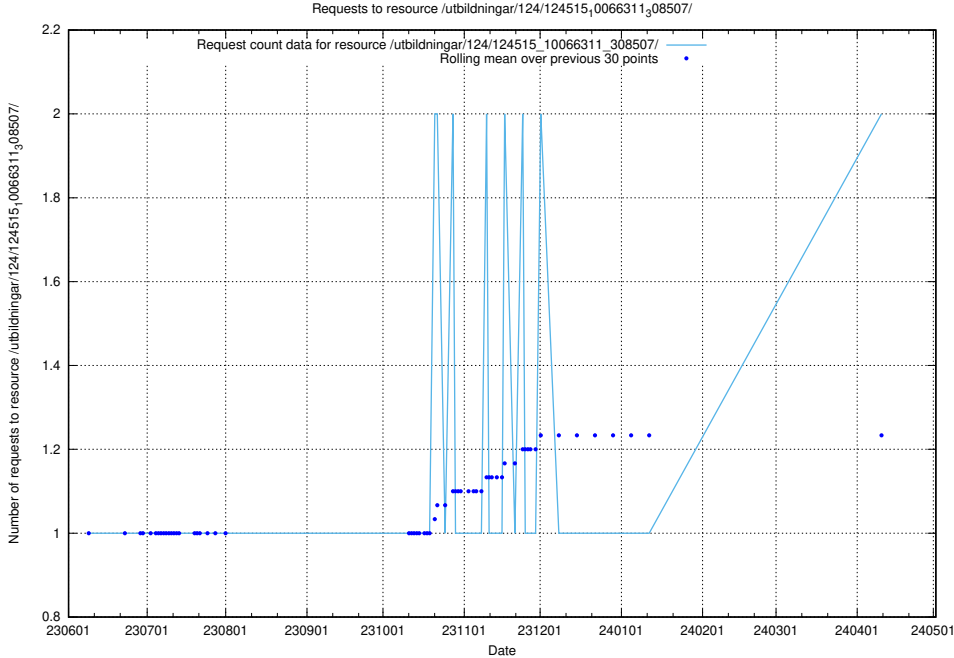

5.866 Usage of /utbildningar/124/124515_10066311_308507/

Here, we count the number of requests to resource /utbildningar/124/124515_10066311_308507/.