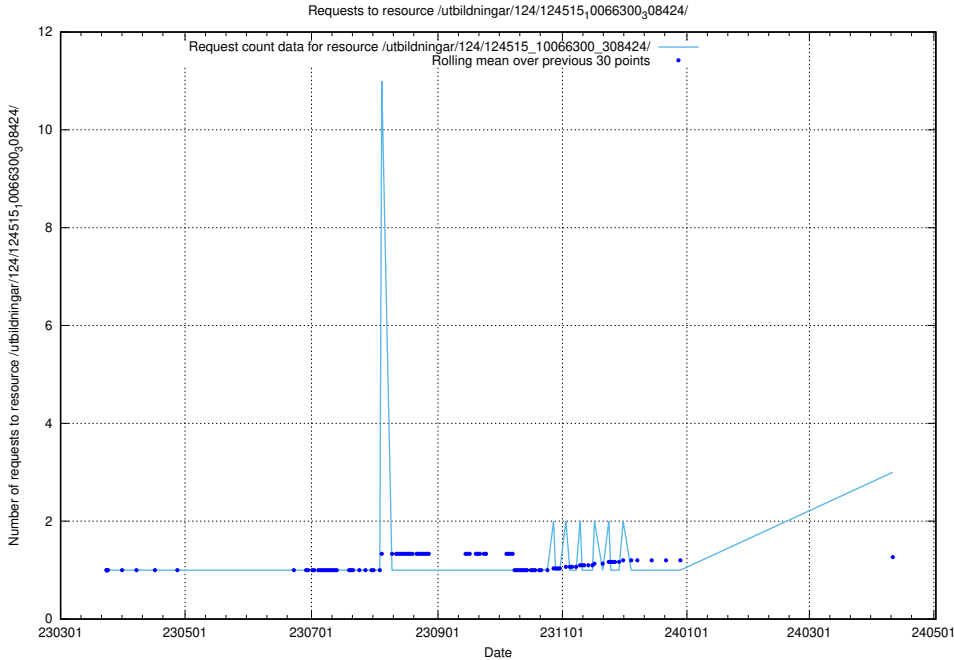

5.273 Usage of /utbildningar/124/124515_10066300_308424/

Here, we count the number of requests to resource /utbildningar/124/124515_10066300_308424/.