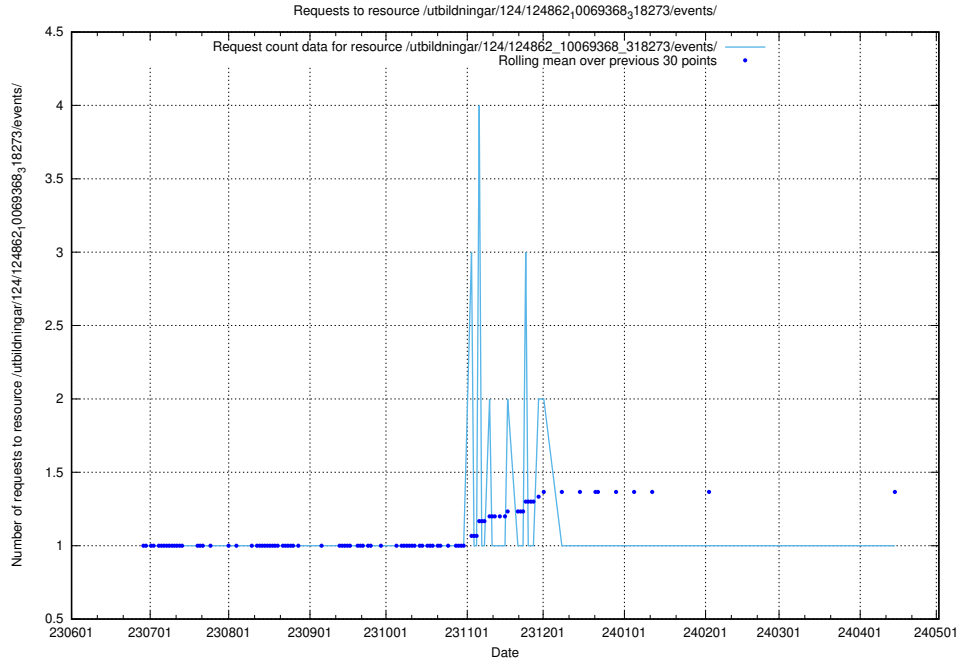

5.5503 Usage of /utbildningar/124/124862_10069368_318273/events/

Here, we count the number of requests to resource /utbildningar/124/124862_10069368_318273/events/