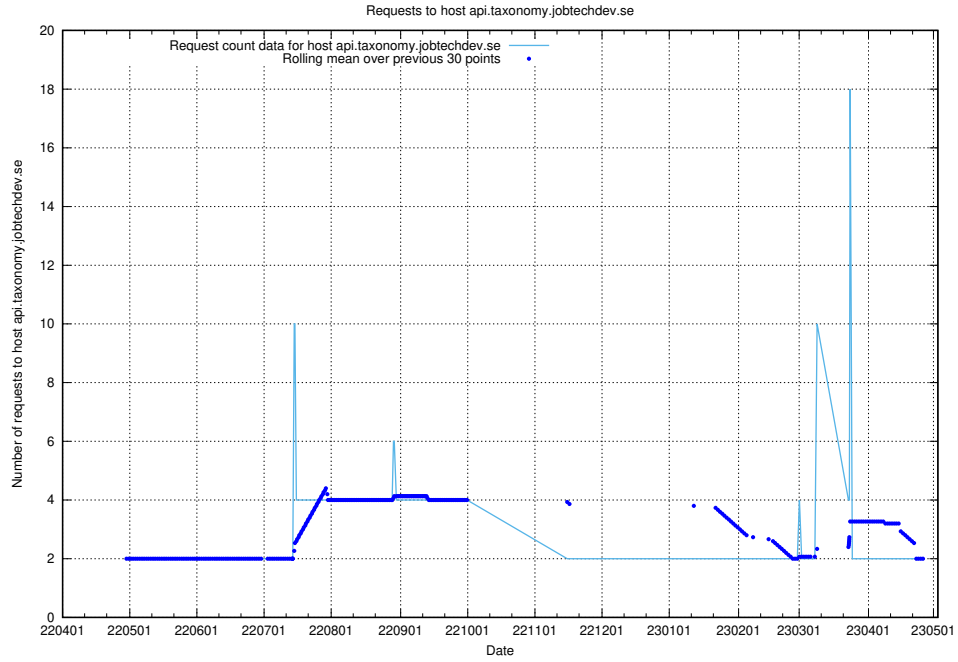

7.442 Usage of api.taxonomy.jobtechdev.se

Here, we count the number of requests to host api.taxonomy.jobtechdev.se.