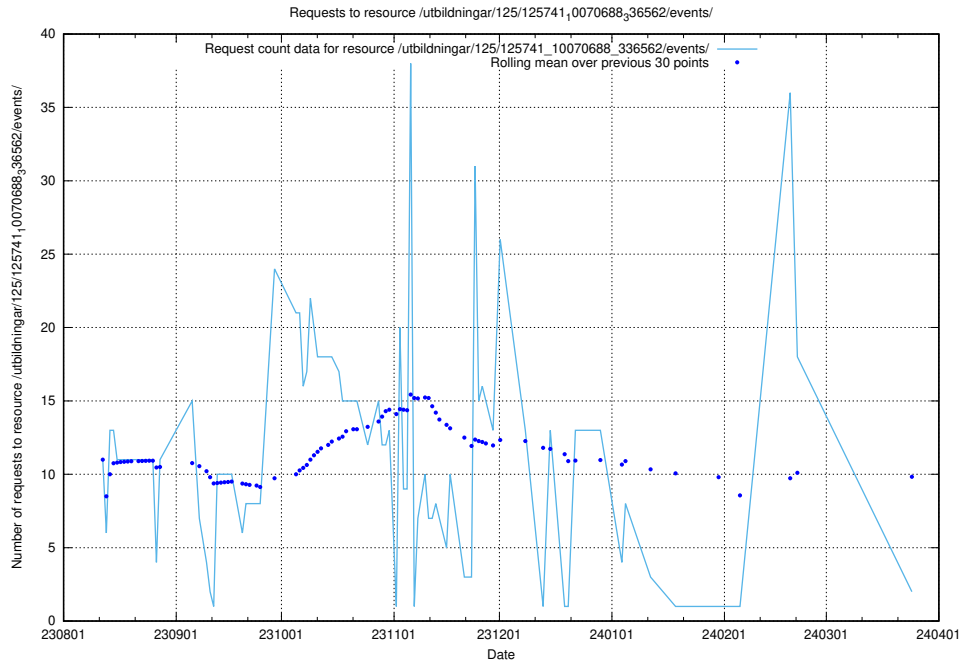

5.745 Usage of /utbildningar/125/125741_10070688_336562/events/

Here, we count the number of requests to resource /utbildningar/125/125741_10070688_336562/events/