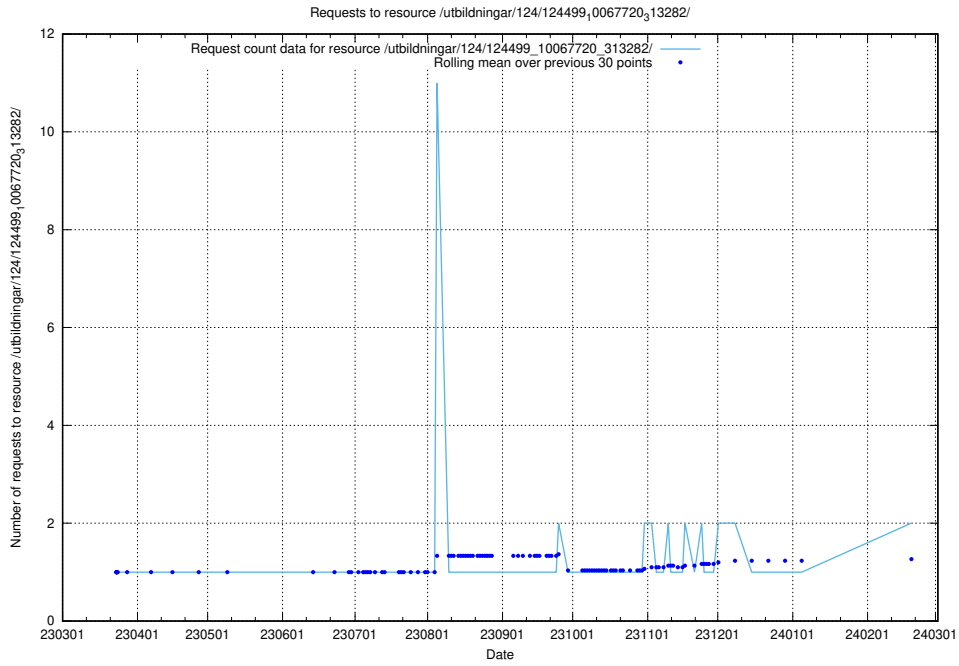

5.551 Usage of /utbildningar/124/124499_10067720_313282/

Here, we count the number of requests to resource /utbildningar/124/124499_10067720_313282/.