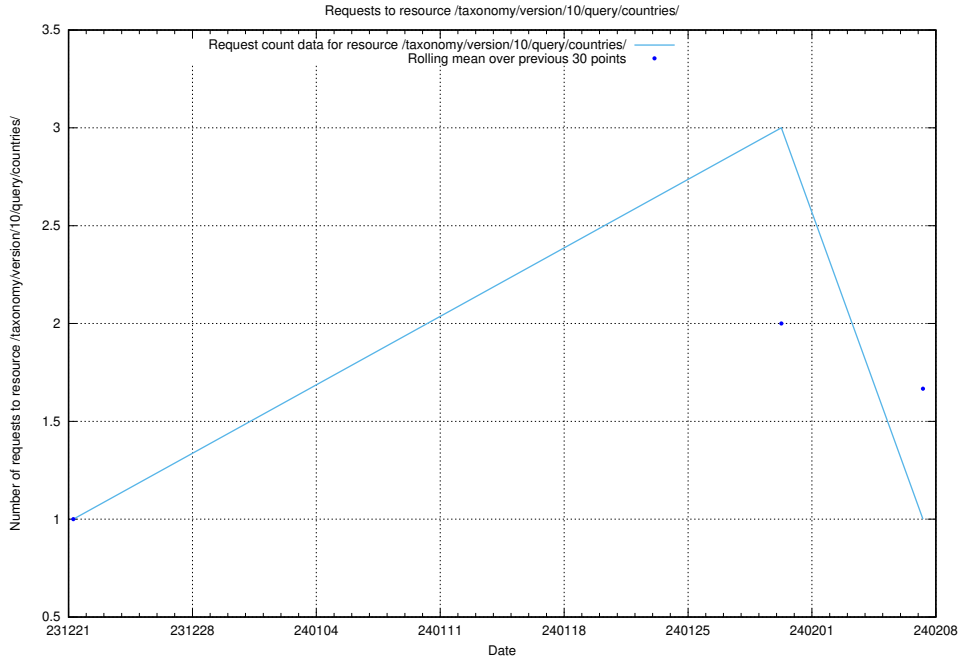

5.3944 Usage of /taxonomy/version/10/query/countries/

Here, we count the number of requests to resource /taxonomy/version/10/query/countries/.