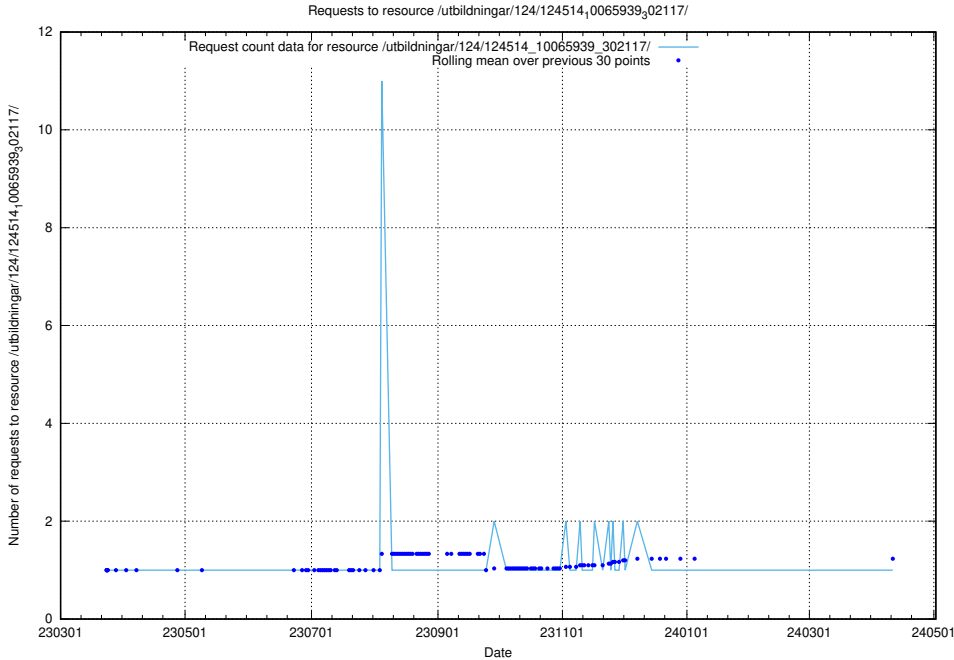

5.1911 Usage of /utbildningar/124/124514_10065939_302117/

Here, we count the number of requests to resource /utbildningar/124/124514_10065939_302117/.