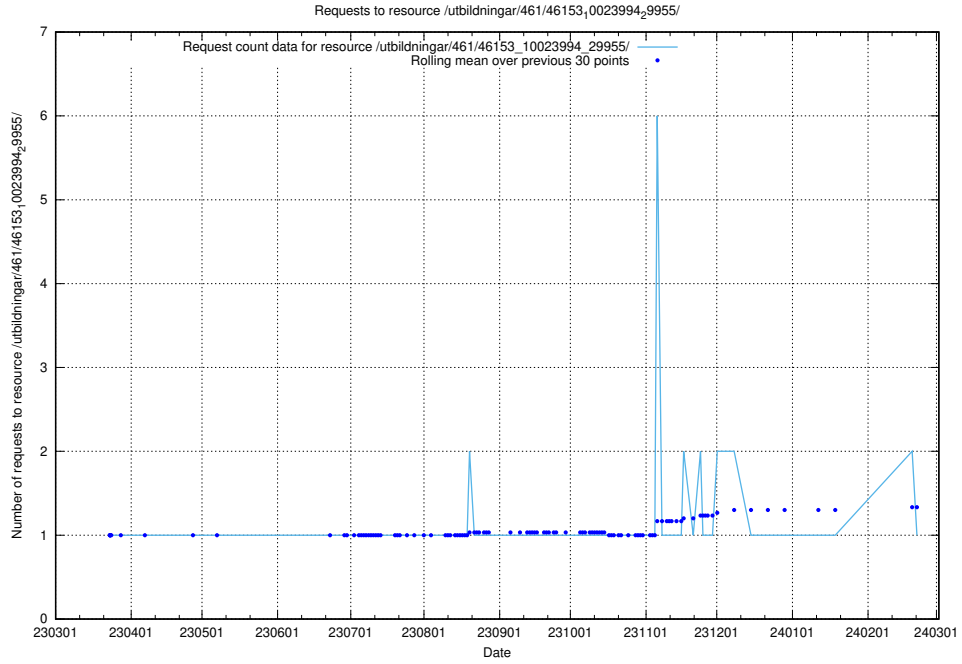

5.6324 Usage of /utbildningar/461/46153_10023994_29955/

Here, we count the number of requests to resource /utbildningar/461/46153_10023994_29955/.