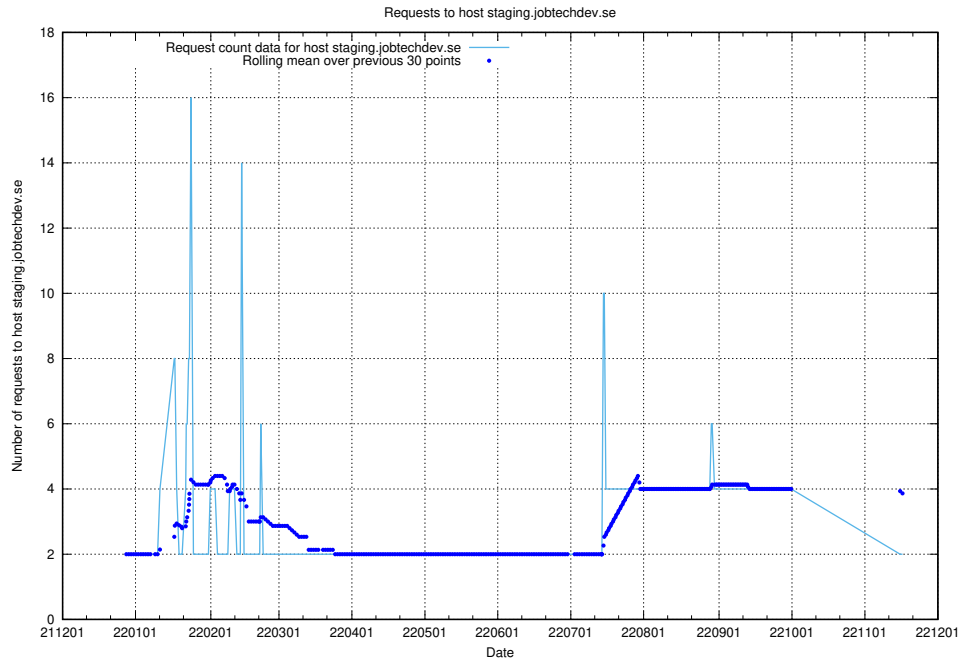

7.363 Usage of staging.jobtechdev.se

Here, we count the number of requests to host staging.jobtechdev.se.