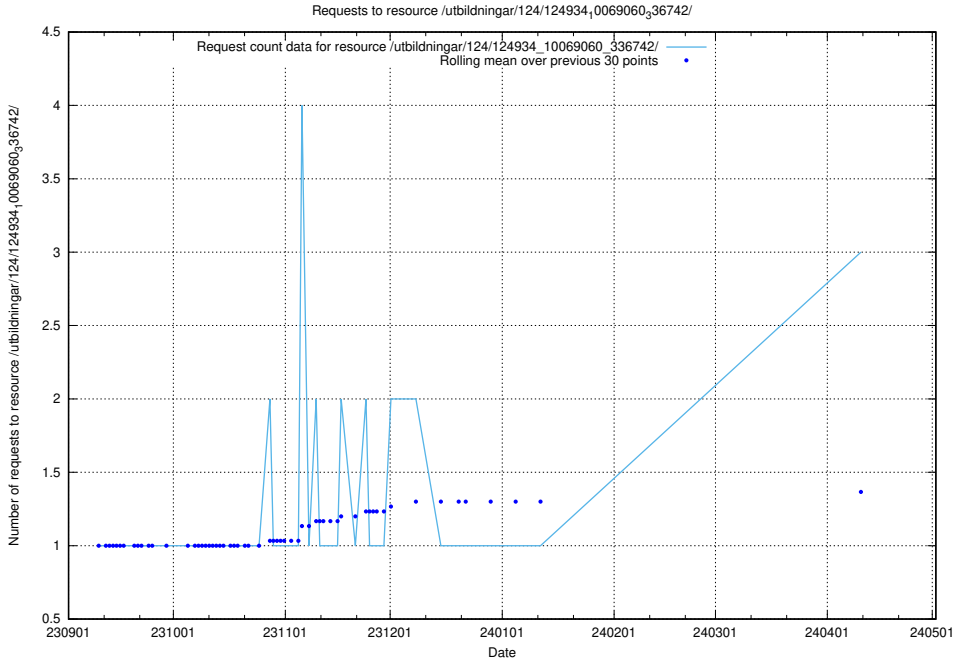

5.347 Usage of /utbildningar/124/124934_10069060_336742/

Here, we count the number of requests to resource /utbildningar/124/124934_10069060_336742/.