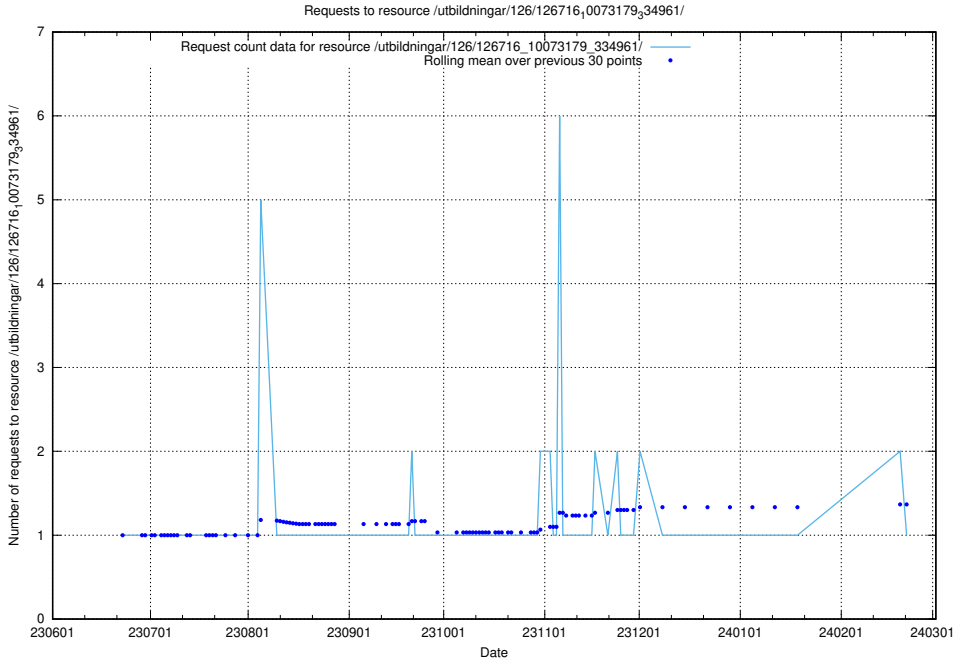

5.5642 Usage of /utbildningar/126/126716_10073179_334961/

Here, we count the number of requests to resource /utbildningar/126/126716_10073179_334961/.