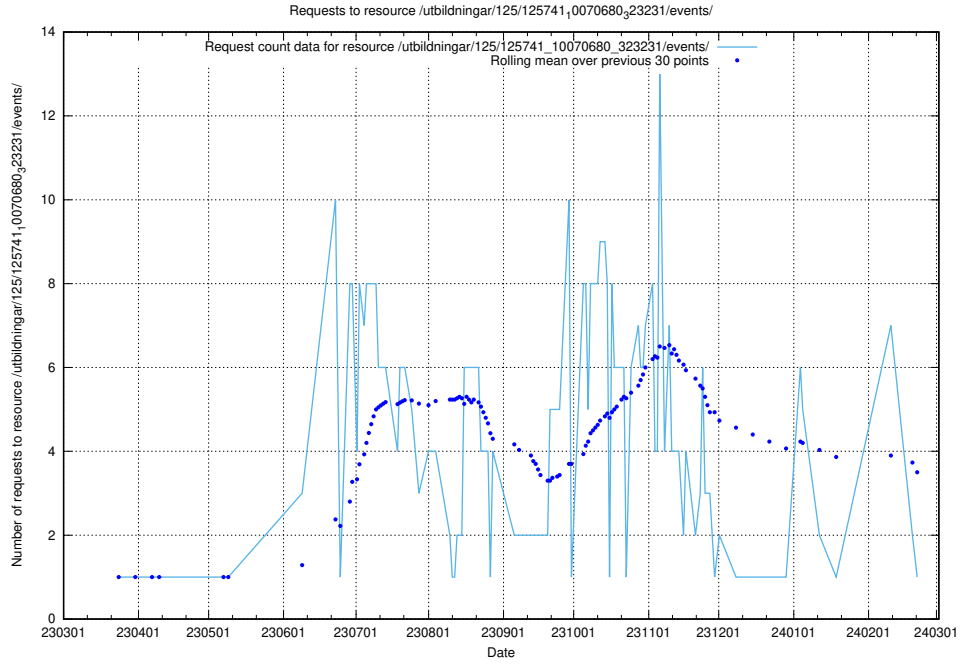

5.6237 Usage of /utbildningar/125/125741_10070680_323231/events/

Here, we count the number of requests to resource /utbildningar/125/125741_10070680_323231/events/