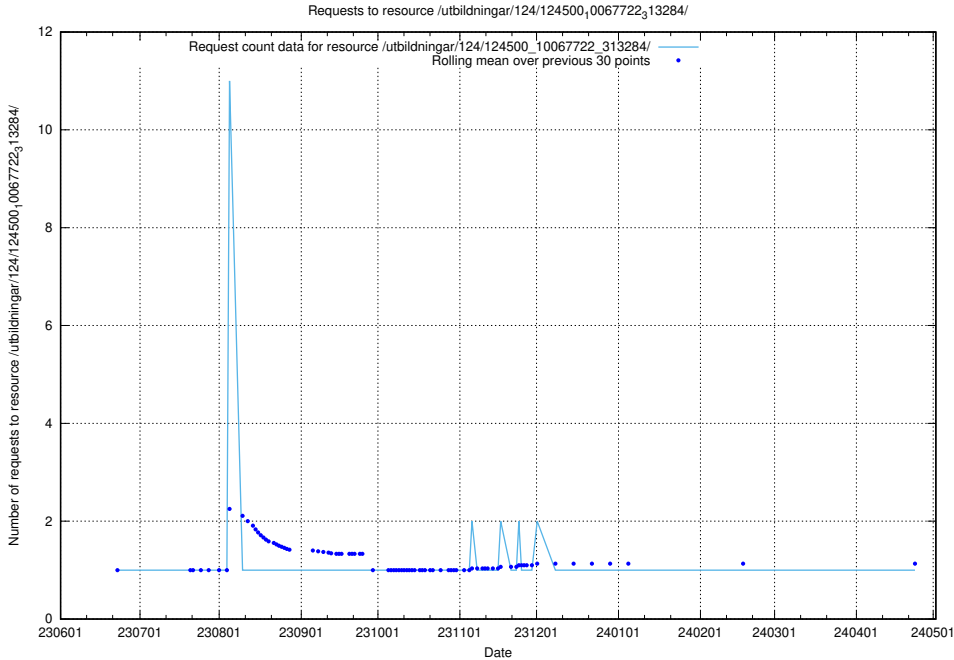

5.5803 Usage of /utbildningar/124/124500_10067722_313284/

Here, we count the number of requests to resource /utbildningar/124/124500_10067722_313284/.