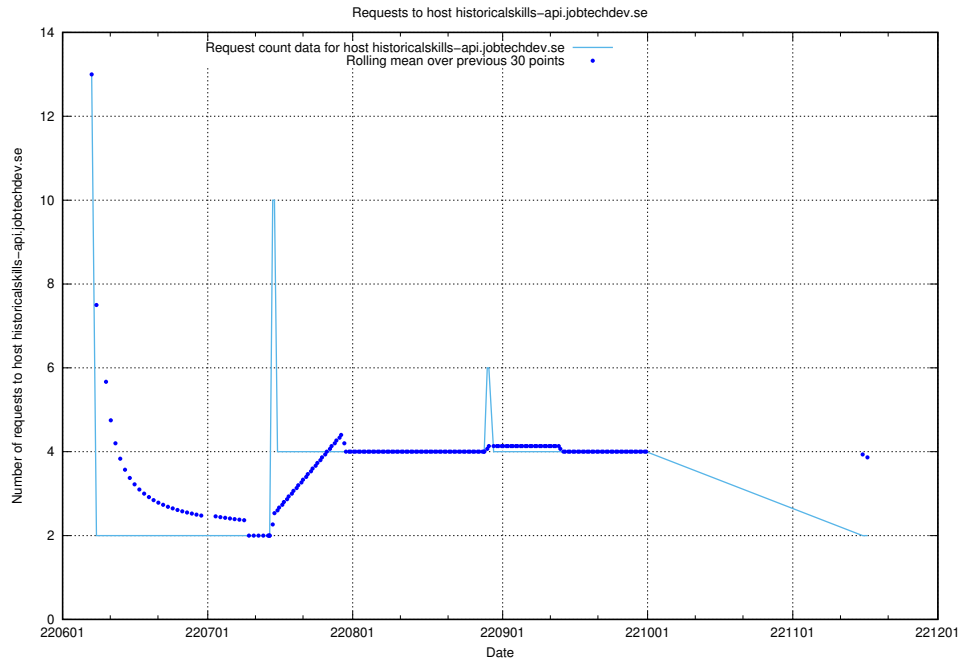

Here, we count the number of requests to host mentor-api-prod.jobtechdev.se.

7.416 Usage of `historicalskills-api.jobtechdev.se`

Here, we count the number of requests to host `historicalskills-api.jobtechdev.se`.