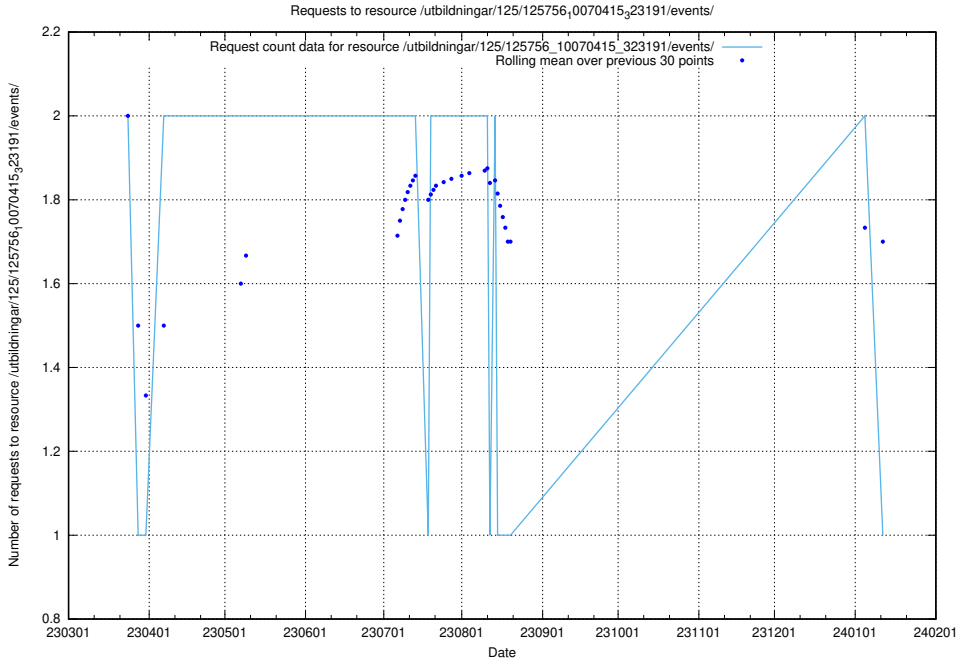

5.6163 Usage of /utbildningar/125/125756_10070415_323191/events/

Here, we count the number of requests to resource /utbildningar/125/125756_10070415_323191/events/