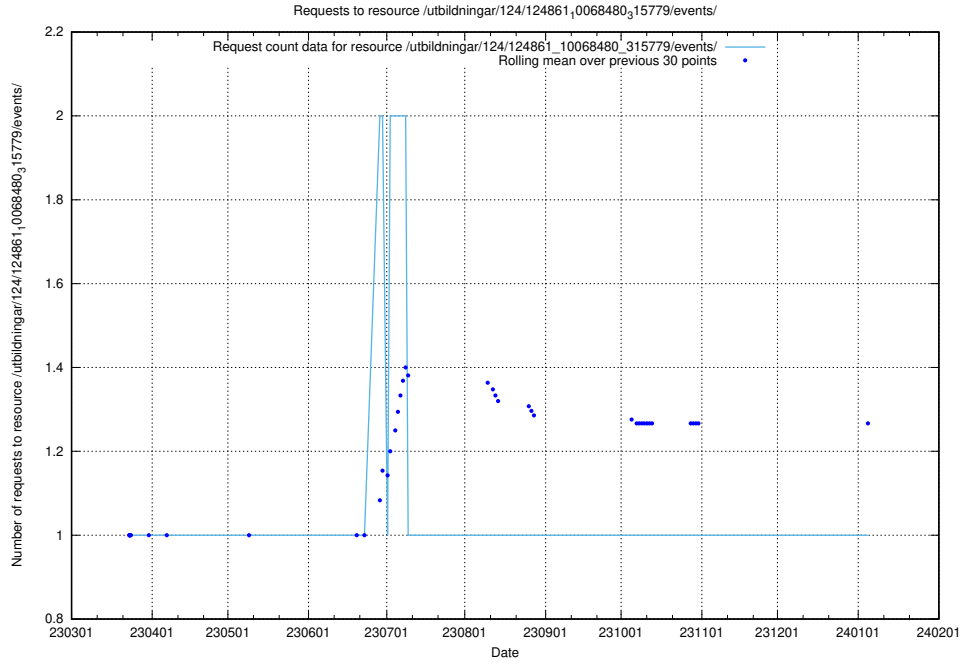

Here, we count the number of requests to resource /utbildningar/124/124861_10069368_318273/.

5.1176 Usage of /utbildningar/124/124861_10068480_315779/events/

Here, we count the number of requests to resource /utbildningar/124/124861_10068480_315779/events/