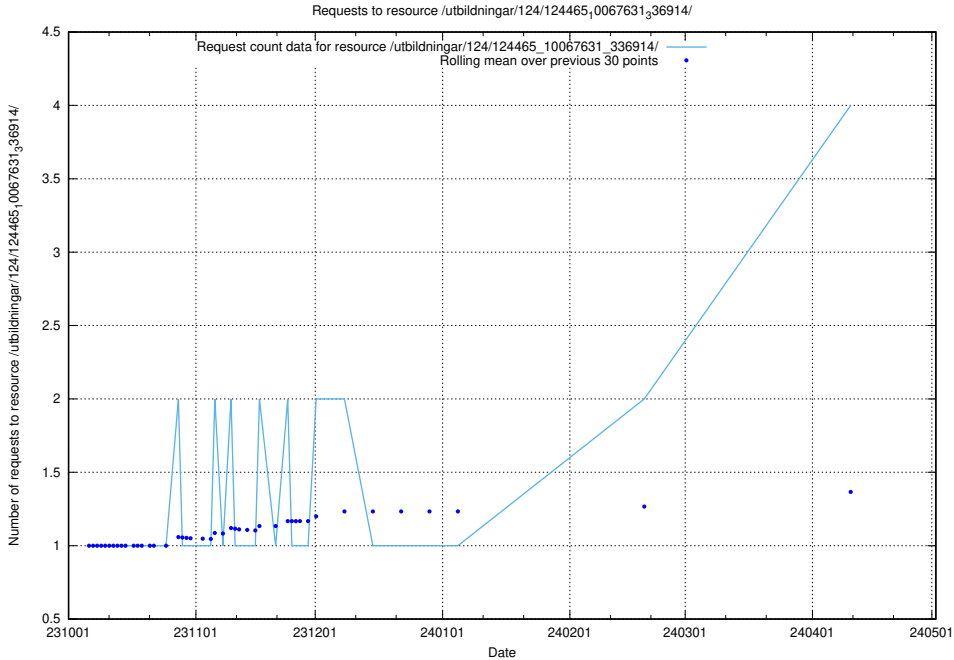

5.207 Usage of /utbildningar/124/124465_10067631_336914/

Here, we count the number of requests to resource /utbildningar/124/124465_10067631_336914/.