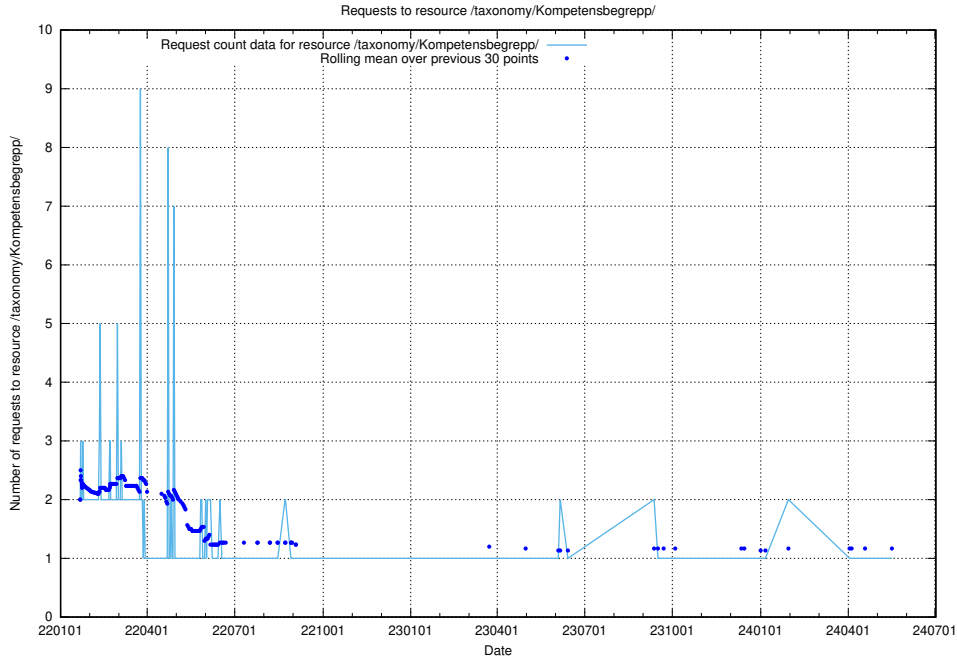

Here, we count the number of requests to resource /utbildningar/126/126466_10071966_330388/.

5.6418 Usage of /taxonomy/Kompetensbegrupp/

Here, we count the number of requests to resource /taxonomy/Kompetensbegrupp/.