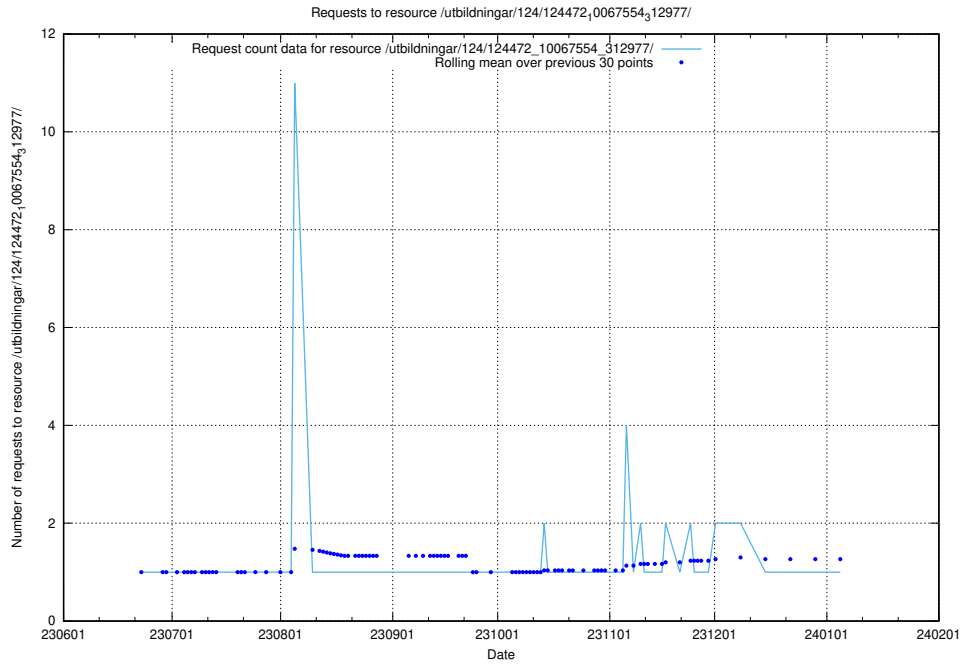

5.5826 Usage of /utbildningar/124/124472_10067554_312977/

Here, we count the number of requests to resource /utbildningar/124/124472_10067554_312977/.