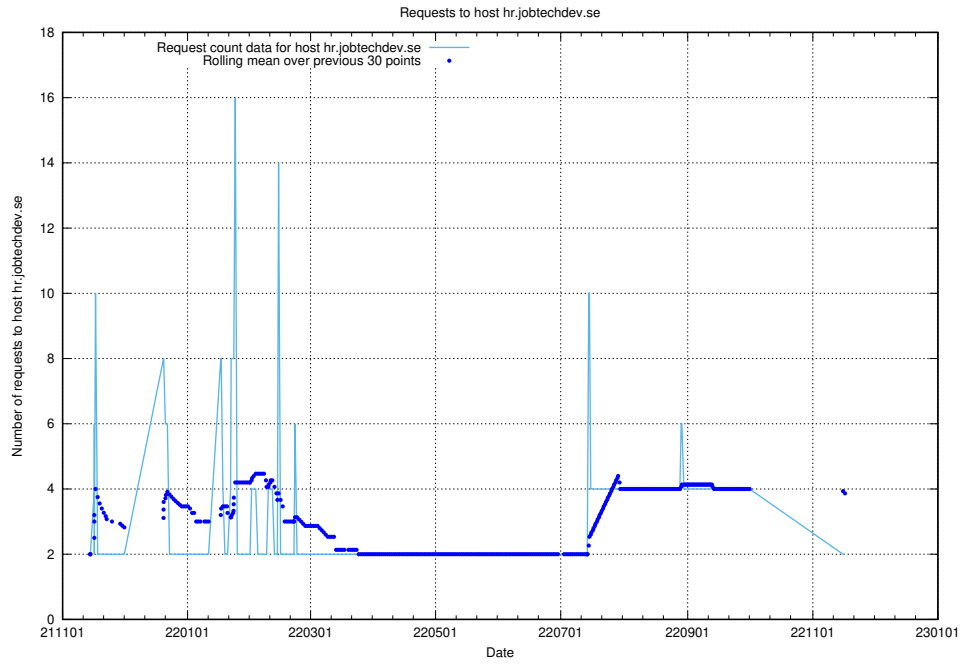

7.602 Usage of events.jobtechdev.se

Here, we count the number of requests to host events.jobtechdev.se.

7.603 Usage of hr.jobtechdev.se

Here, we count the number of requests to host hr.jobtechdev.se.

7.604 Usage of demo-jobed-connect-onprem.jobtechdev.se