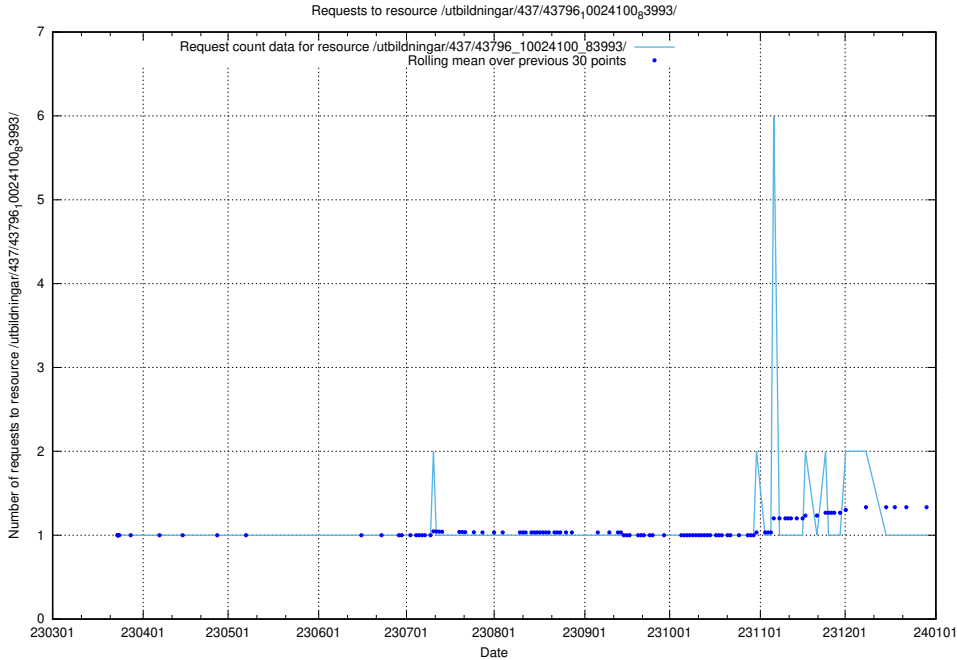

5.6361 Usage of /utbildningar/437/43796_10024100_83993/

Here, we count the number of requests to resource /utbildningar/437/43796_10024100_83993/.