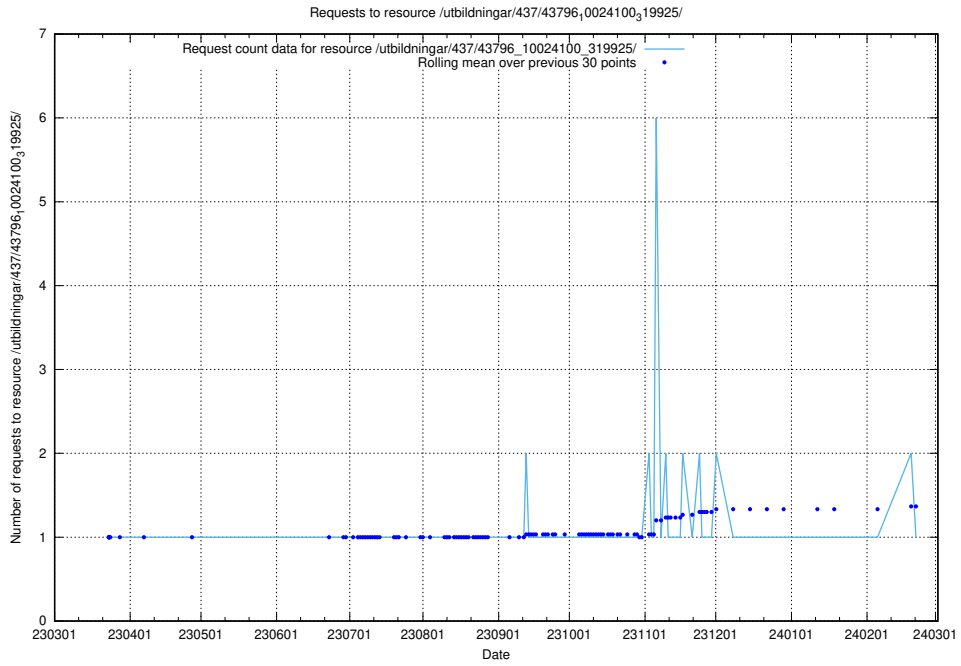

5.6364 Usage of /utbildningar/437/43796_10024100_319925/

Here, we count the number of requests to resource /utbildningar/437/43796_10024100_319925/.