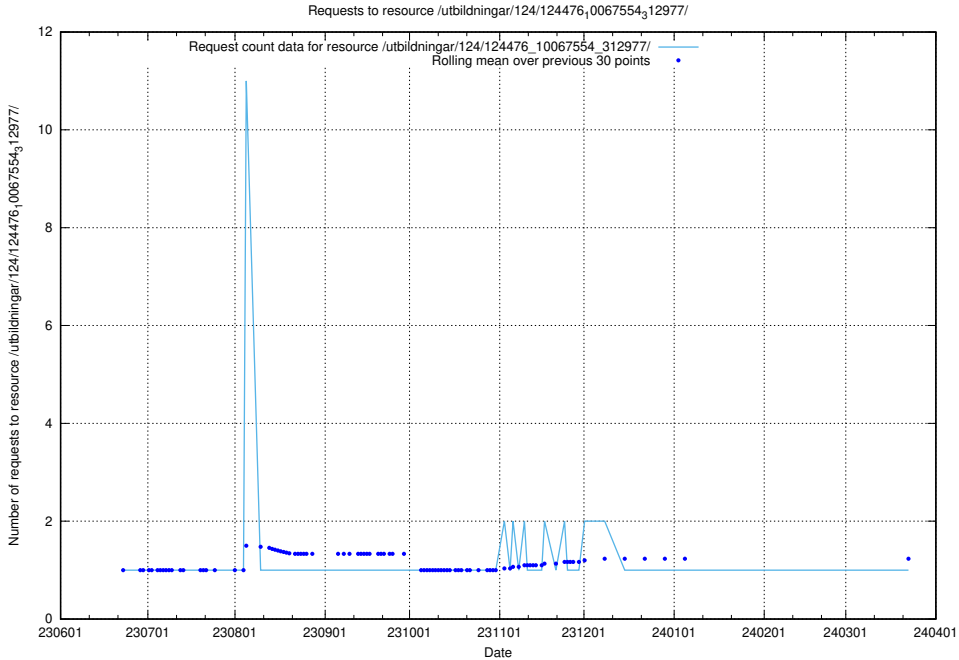

5.5822 Usage of /utbildningar/124/124476_10067554_312977/

Here, we count the number of requests to resource /utbildningar/124/124476_10067554_312977/.