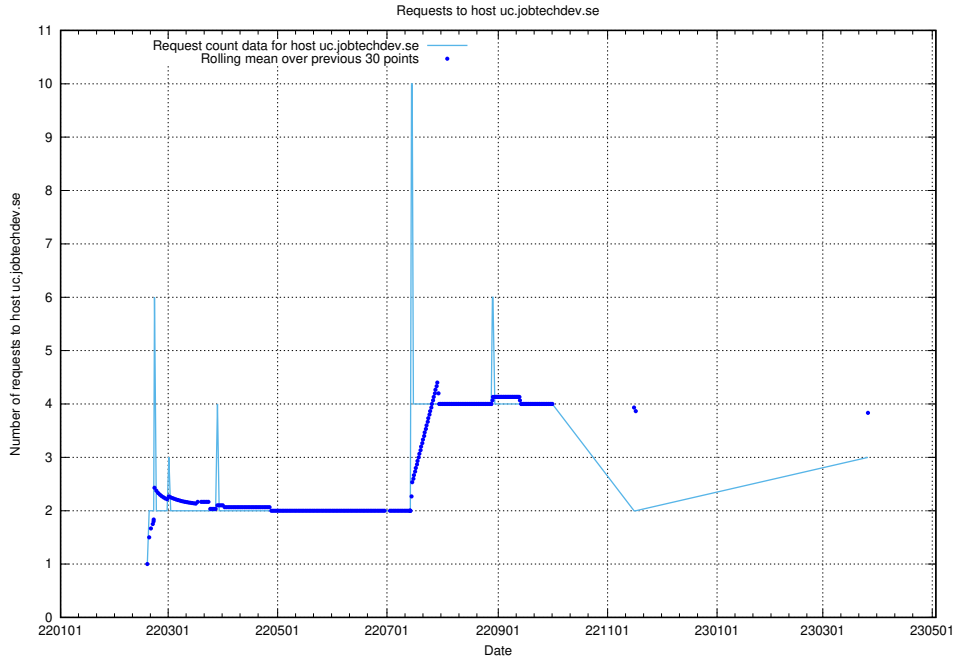

7.234 Usage of uc.jobtechdev.se

Here, we count the number of requests to host uc.jobtechdev.se.