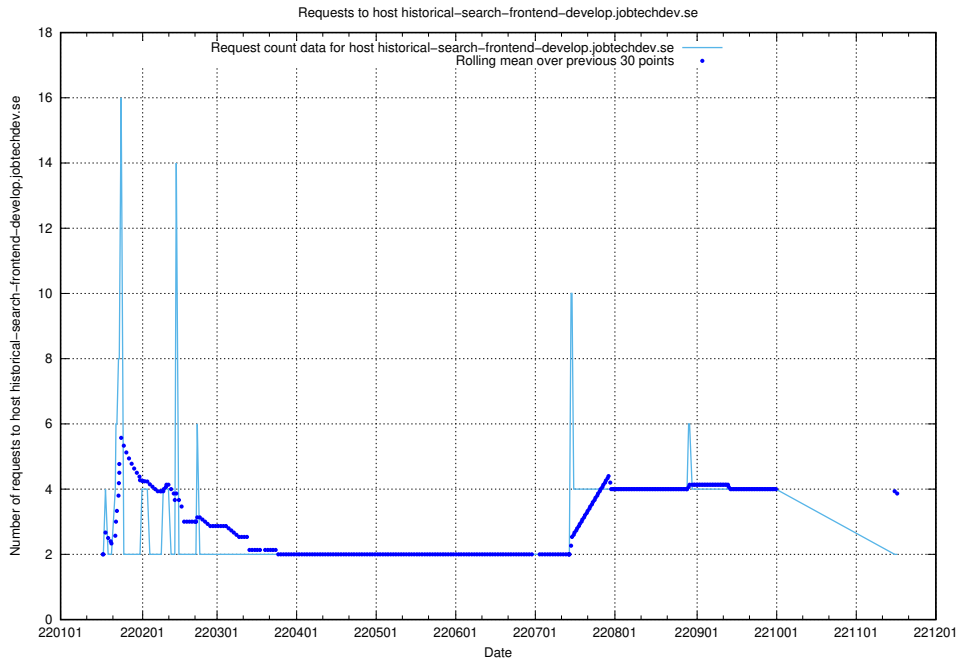

7.277 Usage of historical-search-frontend-develop.jobtechdev.se

Here, we count the number of requests to host historical-search-frontend-develop.jobtechdev.se.