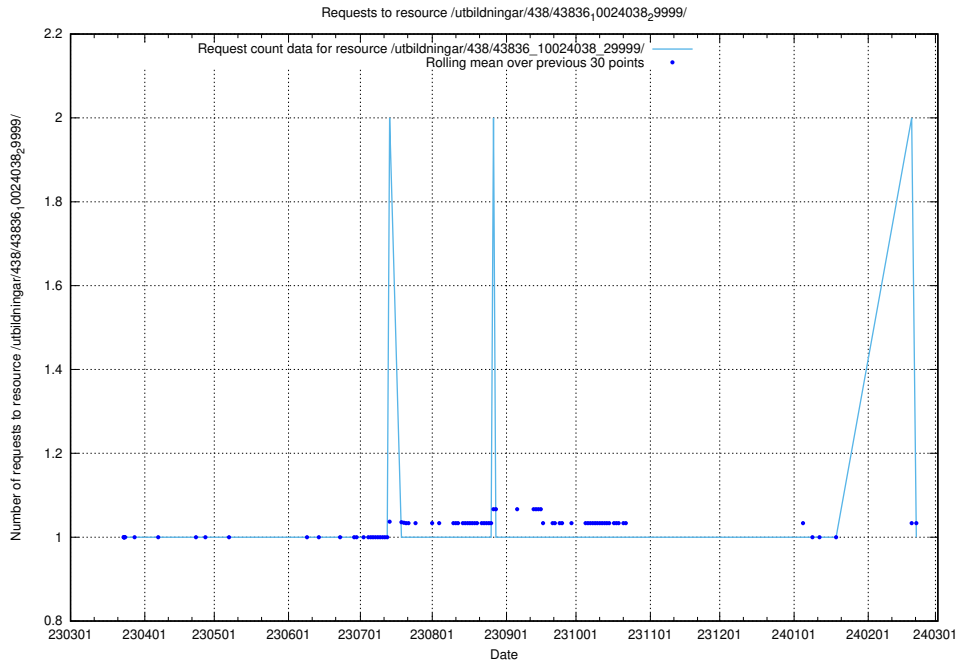

5.6341 Usage of /utbildningar/438/43836_10024038_29999/

Here, we count the number of requests to resource /utbildningar/438/43836_10024038_29999/.