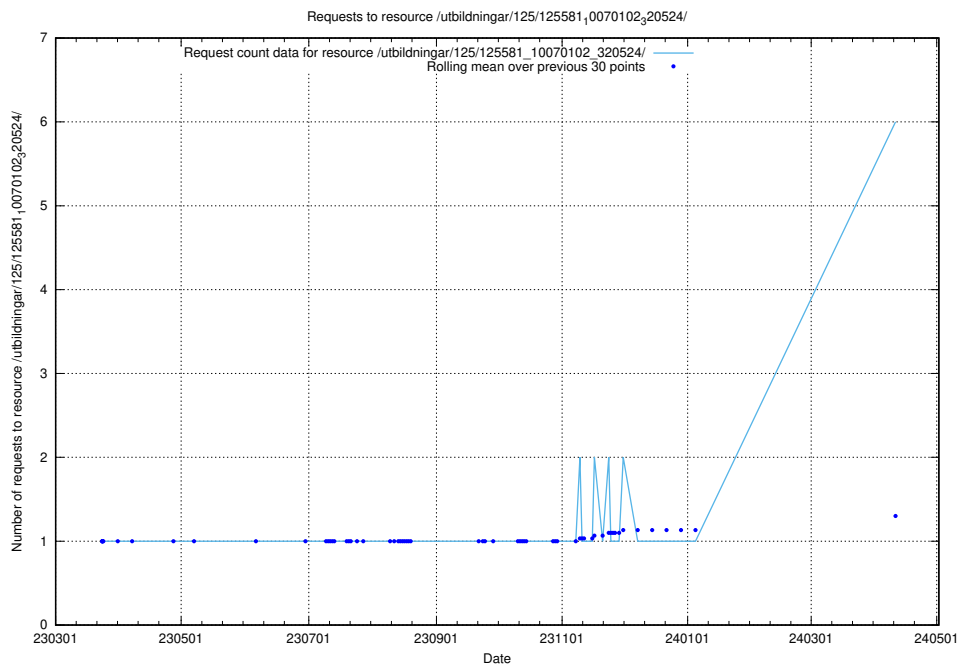

5.41 Usage of /utbildningar/125/125581_10070102_320524/

Here, we count the number of requests to resource /utbildningar/125/125581_10070102_320524/.