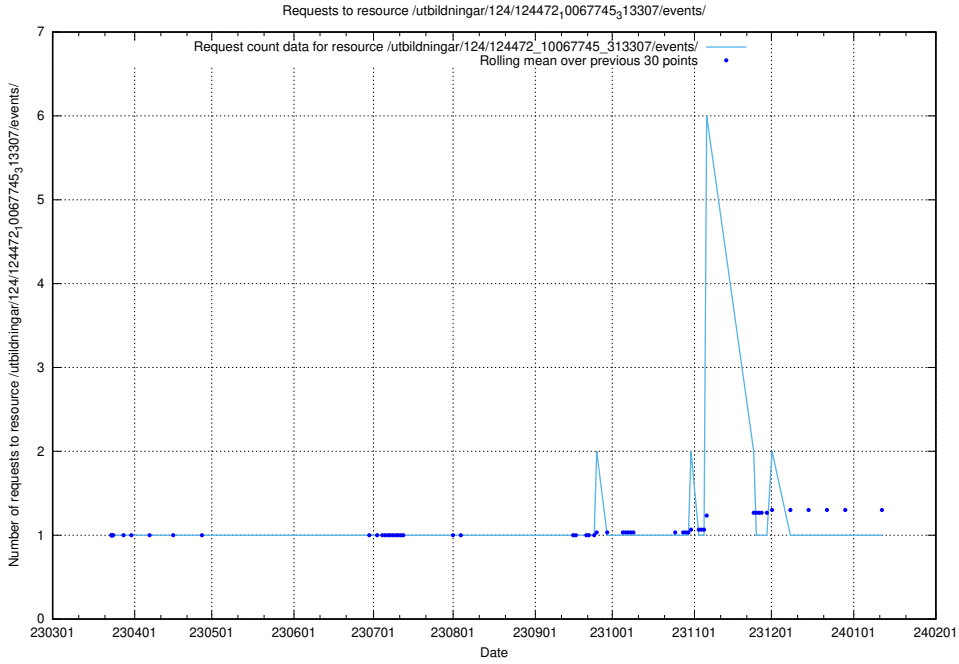

5.3035 Usage of /utbildningar/124/124472_10067745_313307/events/

Here, we count the number of requests to resource /utbildningar/124/124472_10067745_313307/events/