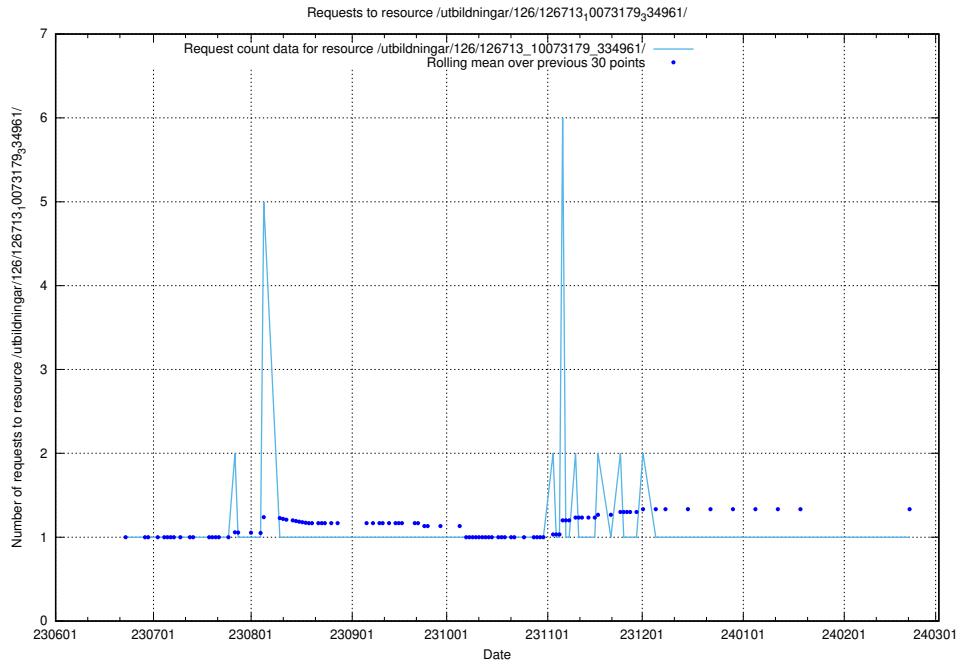

5.5645 Usage of /utbildningar/126/126713_10073179_334961/

Here, we count the number of requests to resource /utbildningar/126/126713_10073179_334961/.