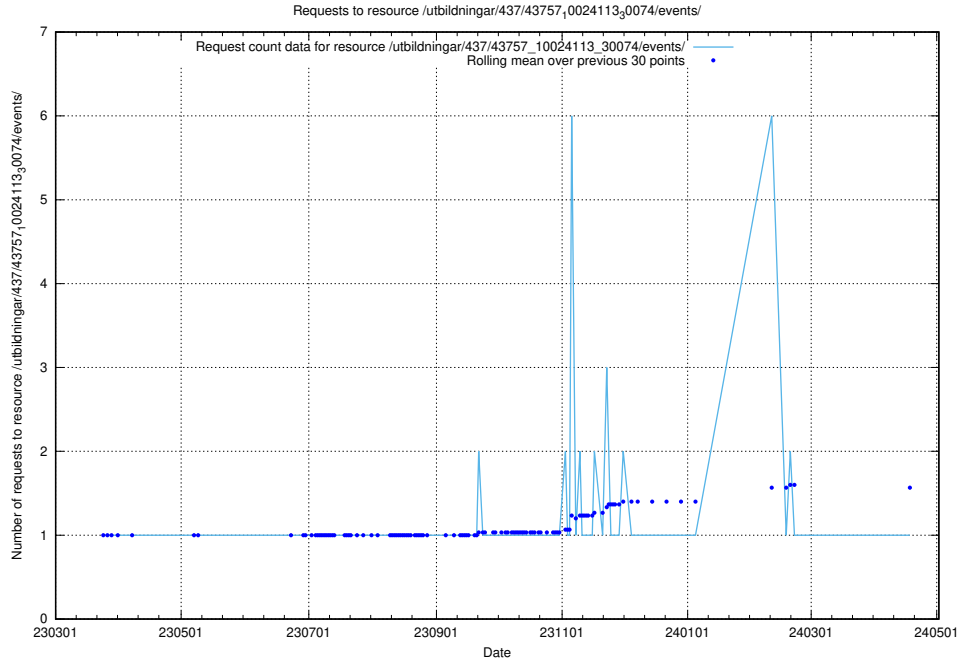

5.6196 Usage of /utbildningar/437/43757_10024113_30074/events/

Here, we count the number of requests to resource /utbildningar/437/43757_10024113_30074/events/.