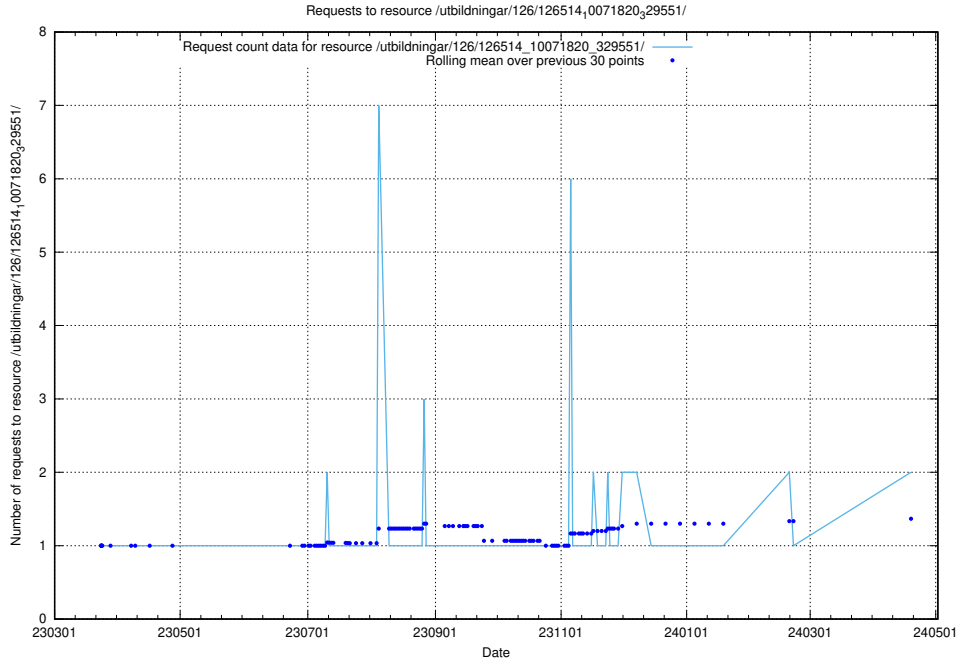

5.962 Usage of /utbildningar/126/126514_10071820_329551/

Here, we count the number of requests to resource /utbildningar/126/126514_10071820_329551/.