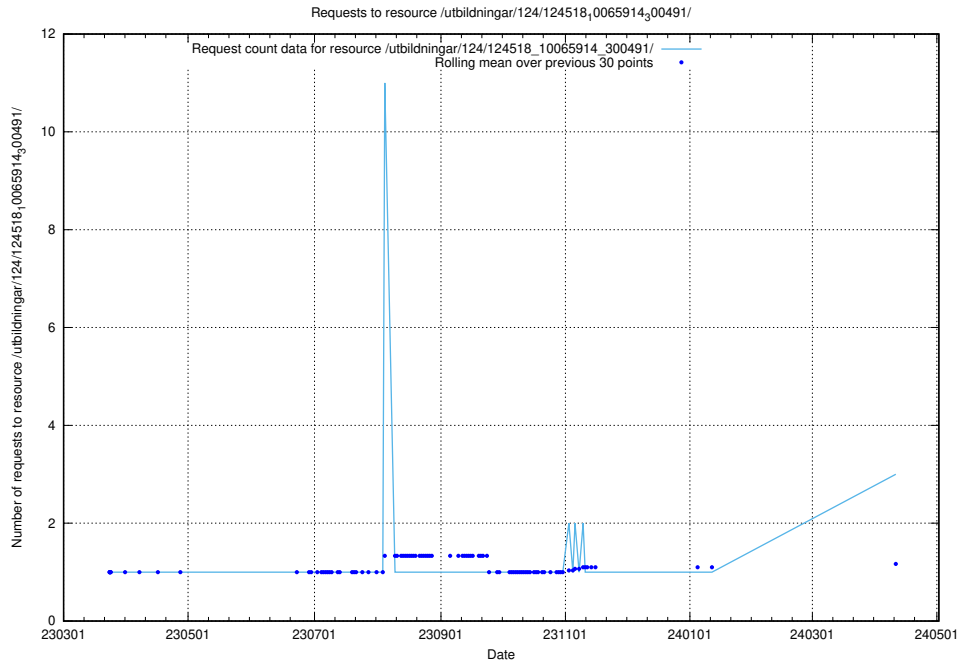

5.264 Usage of /utbildningar/124/124518_10065914_300491/

Here, we count the number of requests to resource /utbildningar/124/124518_10065914_300491/.