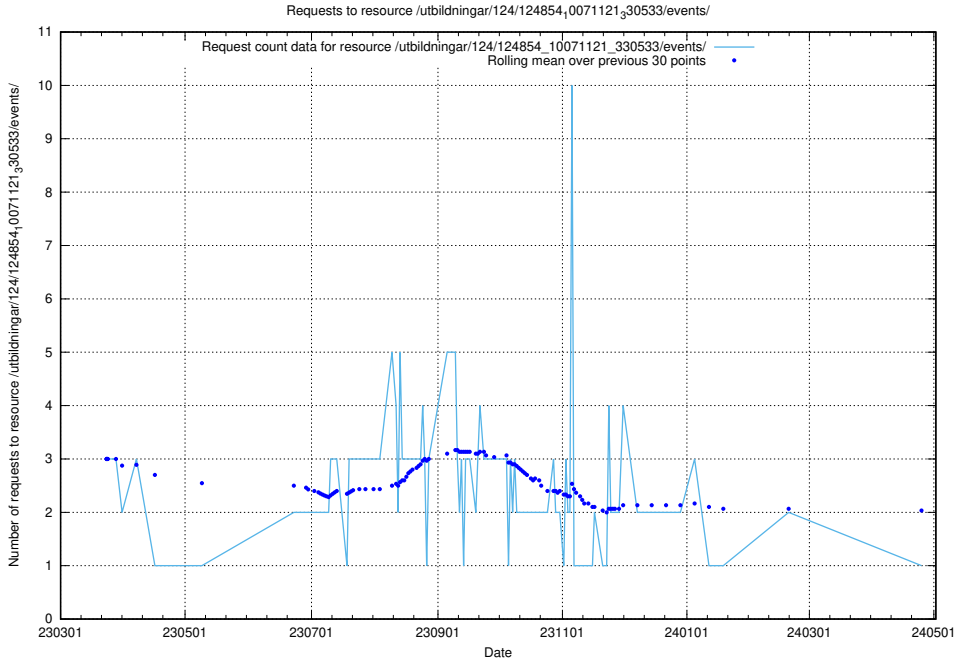

5.6269 Usage of /utbildningar/124/124854_10071121_330533/events/

Here, we count the number of requests to resource /utbildningar/124/124854_10071121_330533/events/