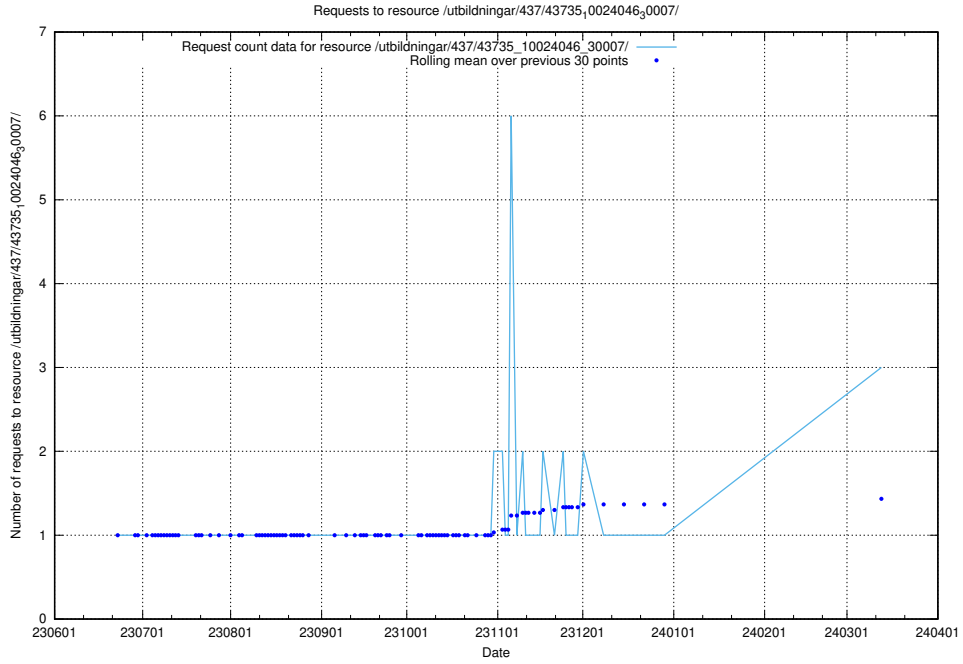

5.374 Usage of /utbildningar/437/43735_10024046_30007/

Here, we count the number of requests to resource /utbildningar/437/43735_10024046_30007/.