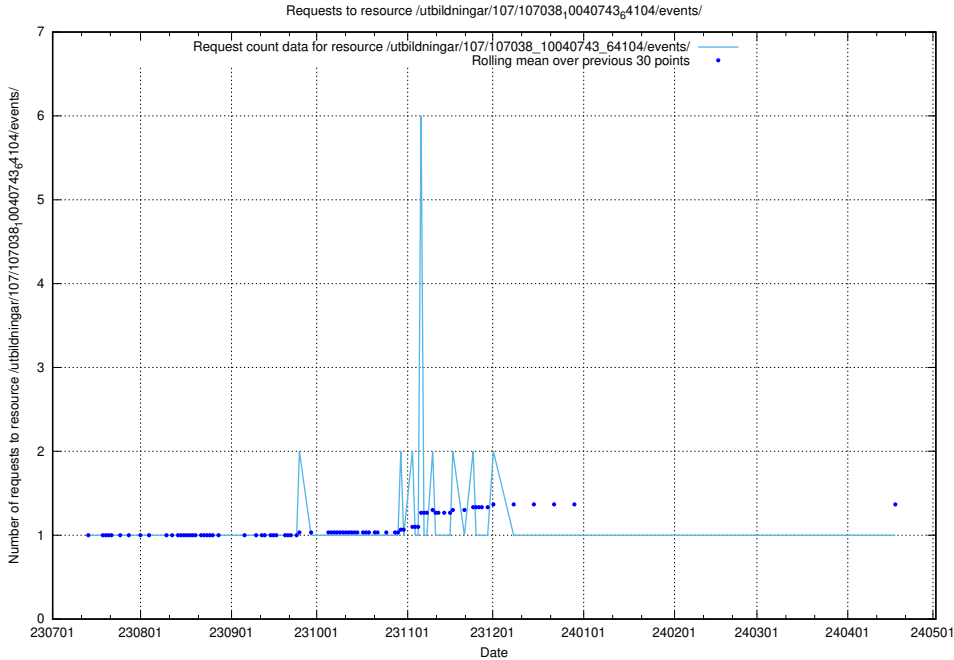

5.5098 Usage of /utbildningar/107/107038_10040743_64104/events/

Here, we count the number of requests to resource /utbildningar/107/107038_10040743_64104/events/.