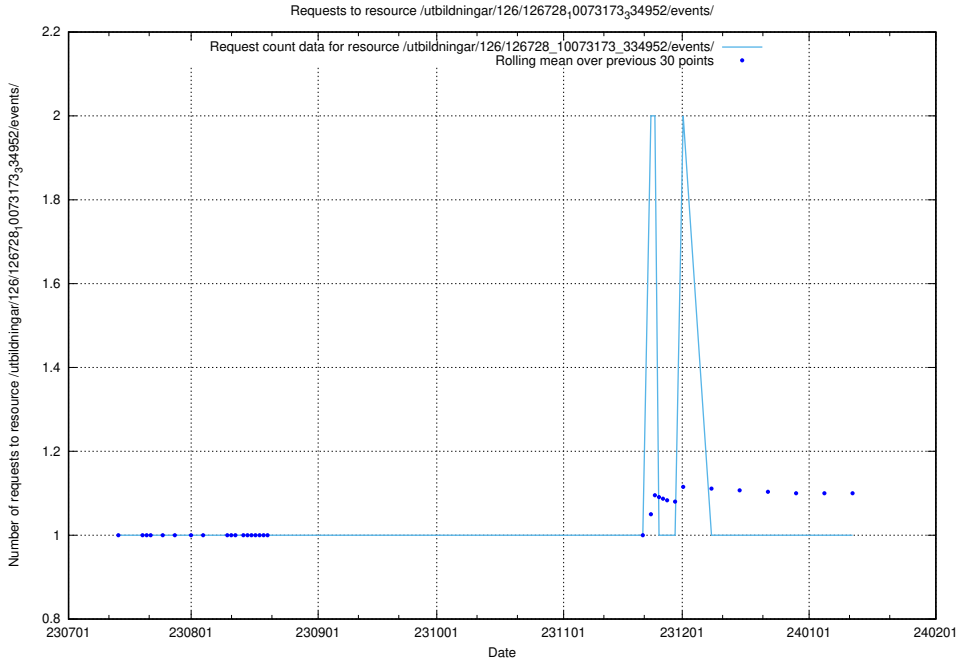

Here, we count the number of requests to resource /utbildningar/438/43867_10024103_32265/.

5.5091 Usage of /utbildningar/126/126728_10073173_334952/events/

Here, we count the number of requests to resource /utbildningar/126/126728_10073173_334952/events/