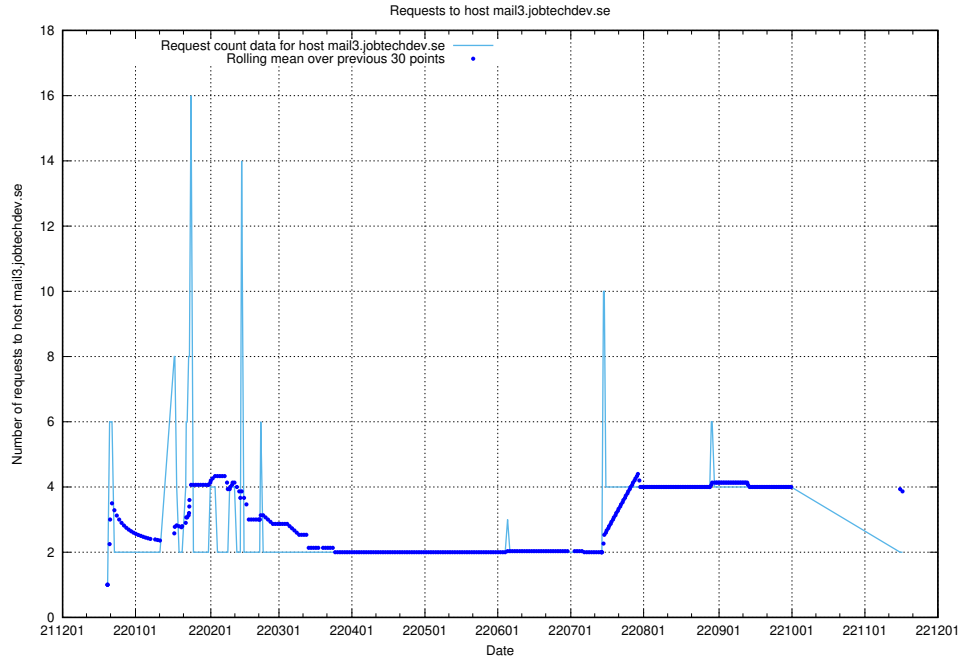

7.379 Usage of mail3.jobtechdev.se

Here, we count the number of requests to host mail3.jobtechdev.se.