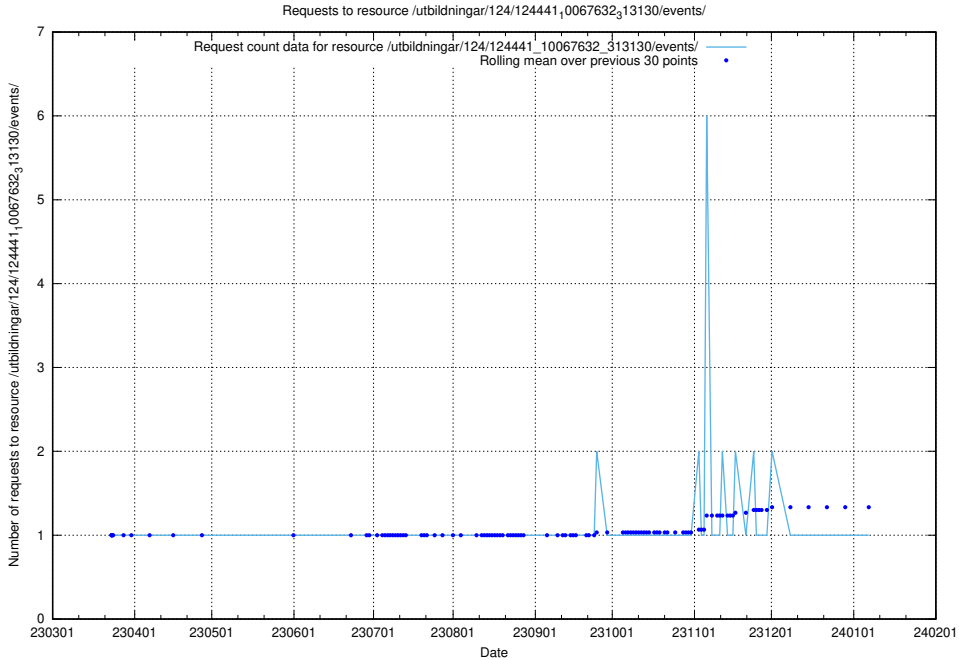

5.3587 Usage of /utbildningar/124/124441_10067632_313130/events/

Here, we count the number of requests to resource /utbildningar/124/124441_10067632_313130/events/