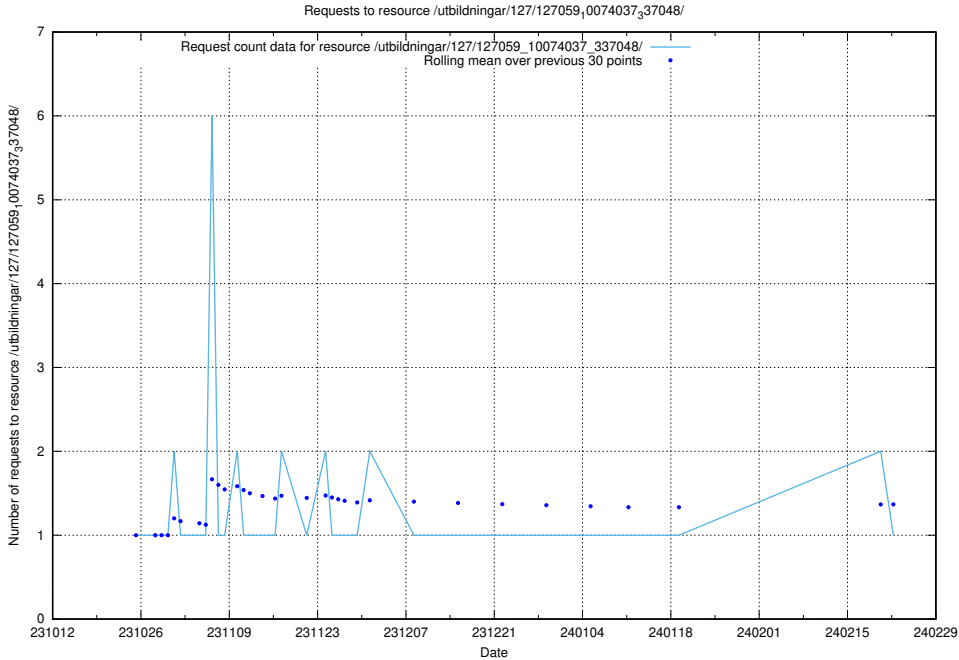

5.4236 Usage of /utbildningar/127/127059_10074037_337048/

Here, we count the number of requests to resource /utbildningar/127/127059_10074037_337048/.