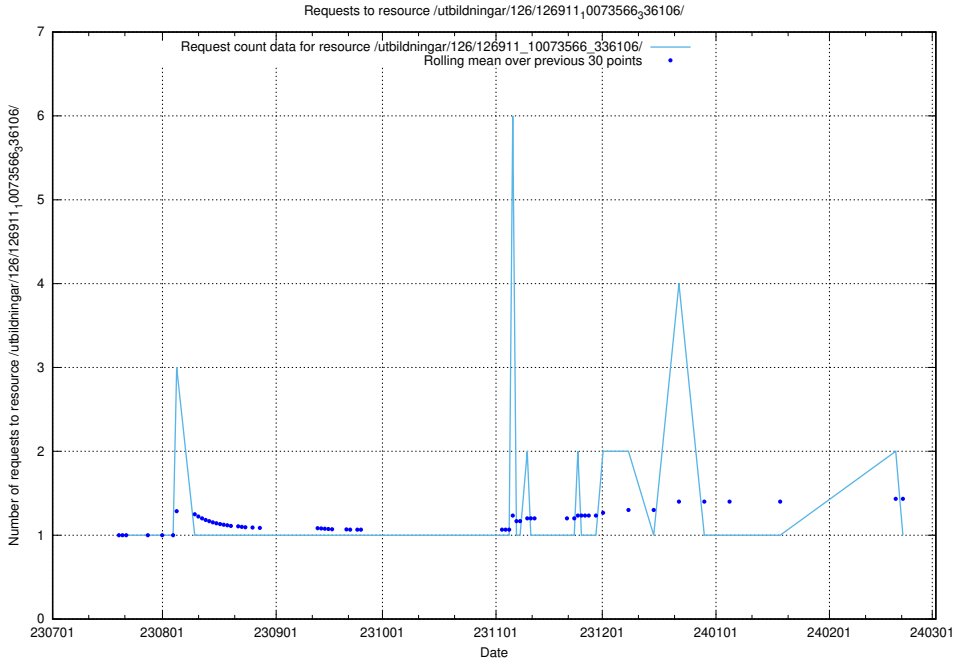

Here, we count the number of requests to resource /utbildningar/126/126911_10073566_336106/.

5.5011 Usage of /utbildningar/125/125914_10070460_321835/events/

Here, we count the number of requests to resource /utbildningar/125/125914_10070460_321835/events/