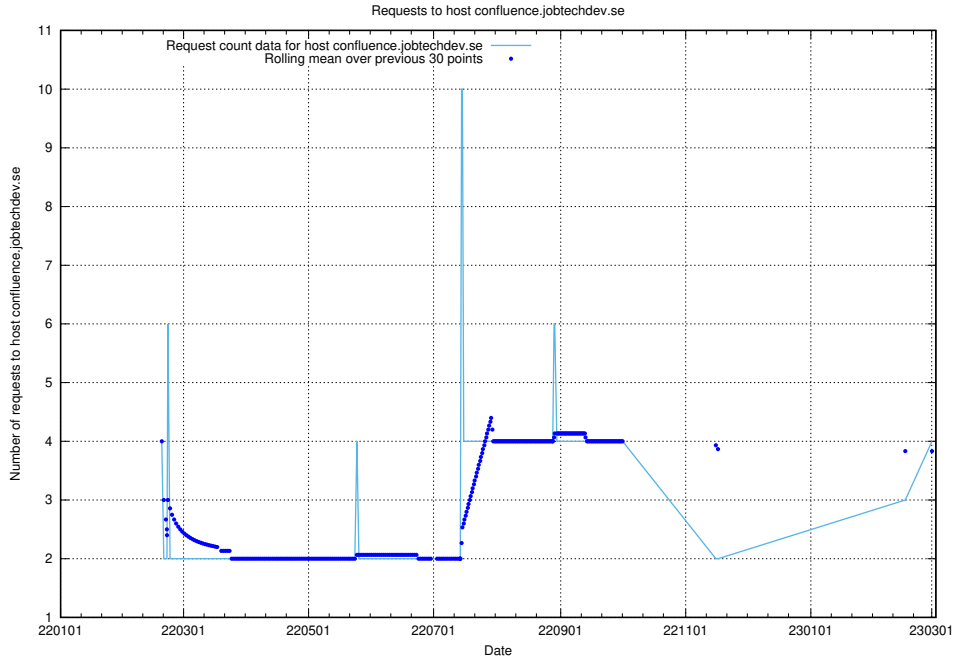

7.161 Usage of confluence.jobtechdev.se

Here, we count the number of requests to host confluence.jobtechdev.se.