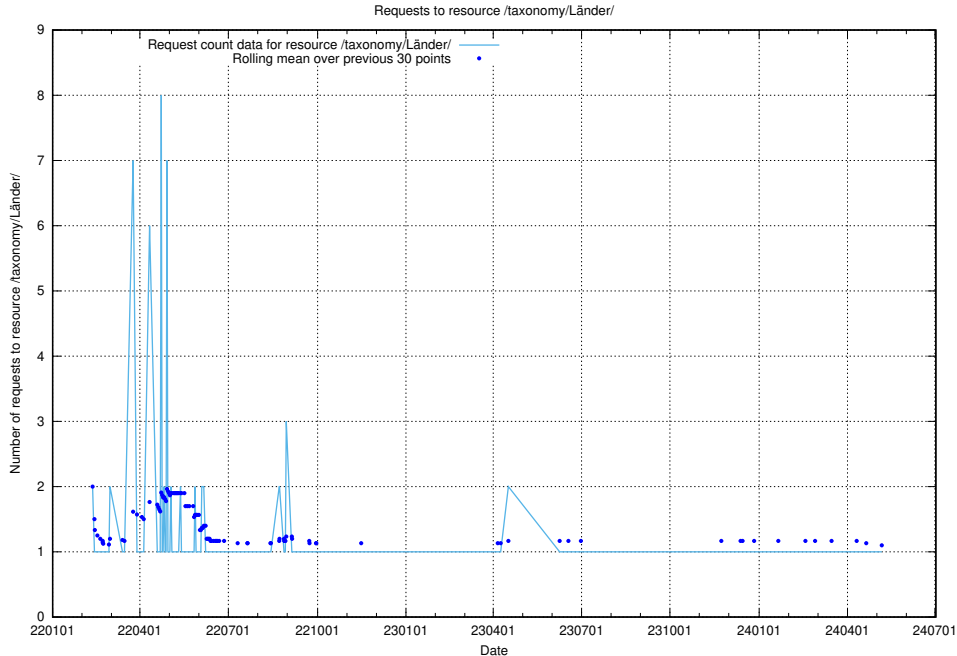

5.1658 Usage of /taxonomy/Länder/

Here, we count the number of requests to resource /taxonomy/Länder/.