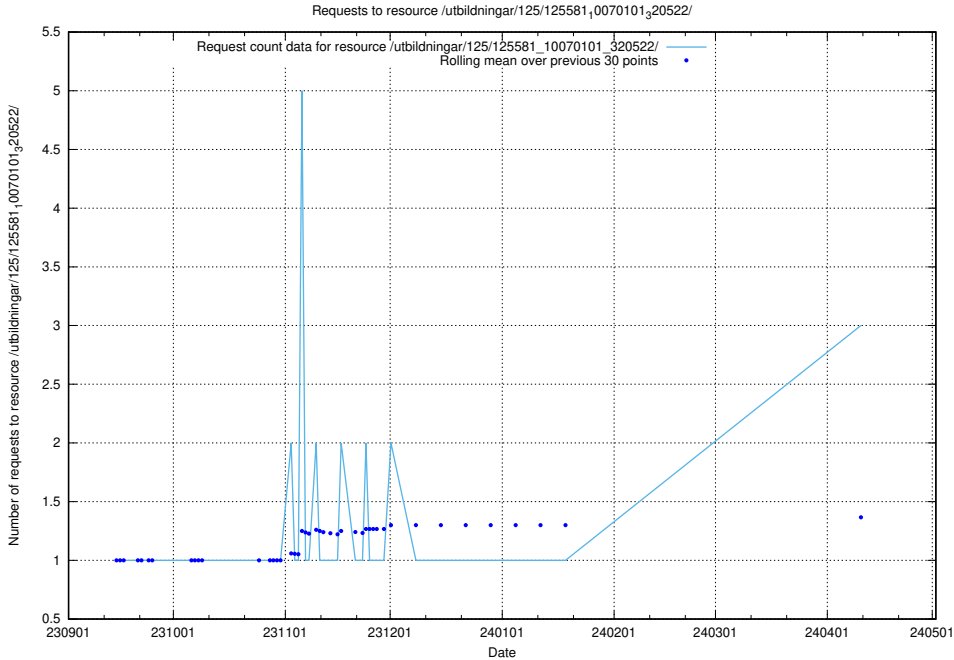

5.346 Usage of /utbildningar/125/125581_10070101_320522/

Here, we count the number of requests to resource /utbildningar/125/125581_10070101_320522/.