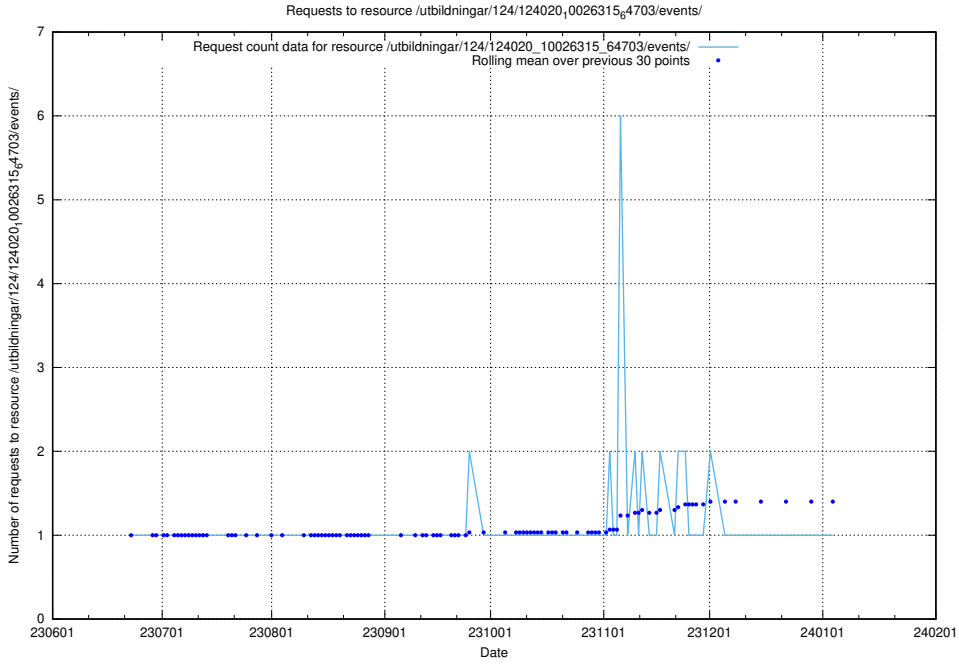

Here, we count the number of requests to resource /utbildningar/124/124021_10055724_310577/.

5.5848 Usage of /utbildningar/124/124020_10026315_64703/events/

Here, we count the number of requests to resource /utbildningar/124/124020_10026315_64703/events/.