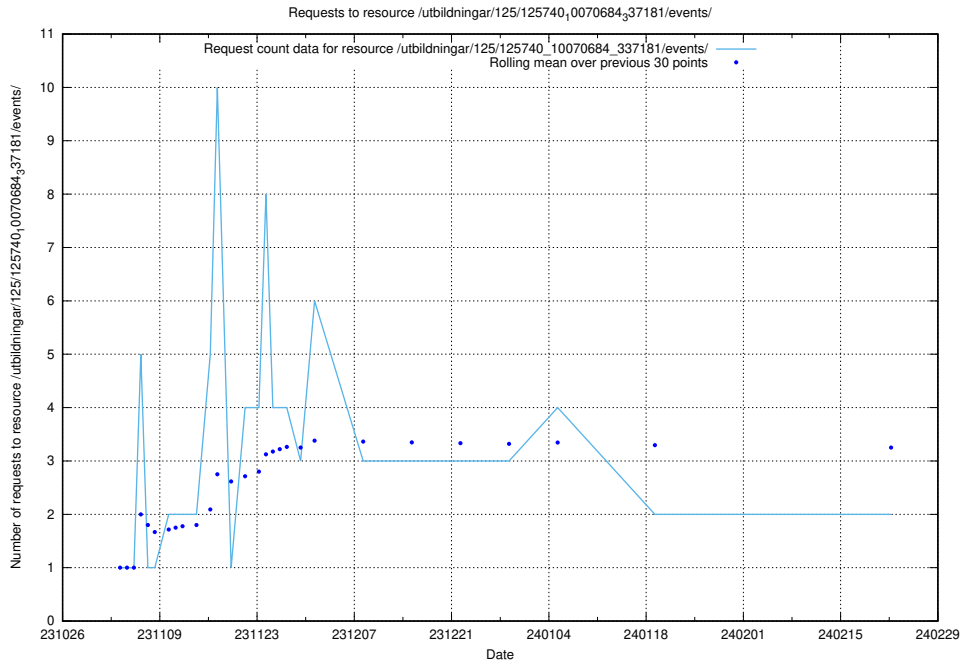

5.682 Usage of /utbildningar/125/125740_10070684_337181/events/

Here, we count the number of requests to resource /utbildningar/125/125740_10070684_337181/events/