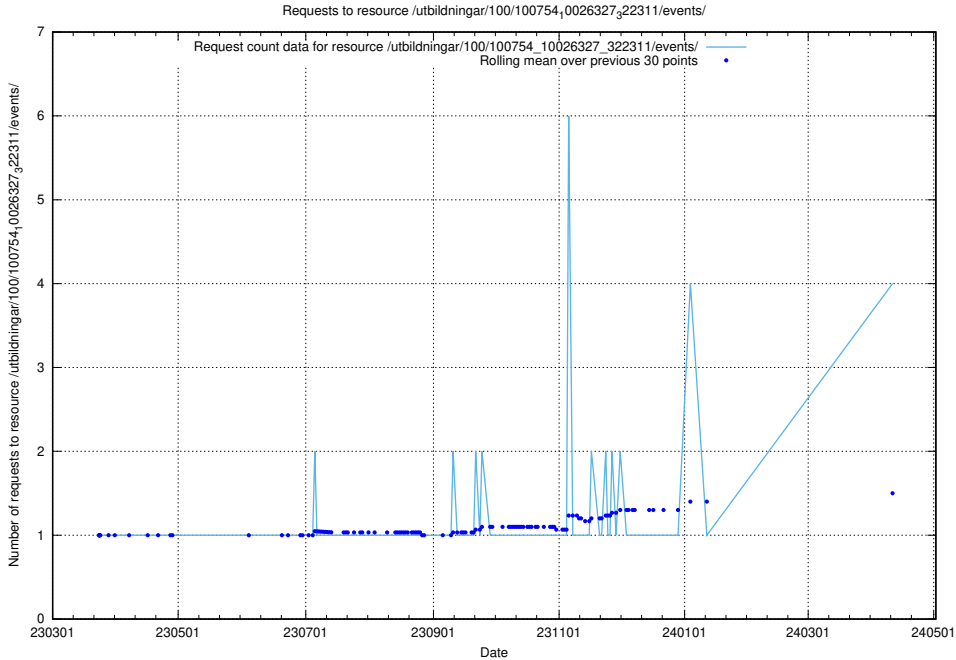

5.225 Usage of /utbildningar/100/100754_10026327_322311/events/

Here, we count the number of requests to resource /utbildningar/100/100754_10026327_322311/events/