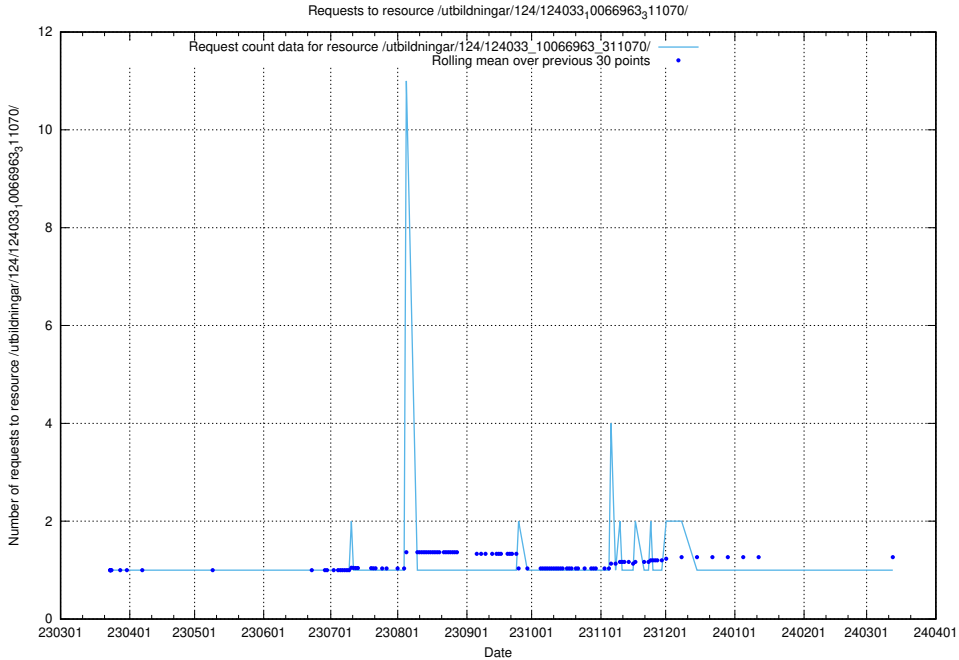

5.4478 Usage of /utbildningar/124/124033_10066963_311070/

Here, we count the number of requests to resource /utbildningar/124/124033_10066963_311070/.