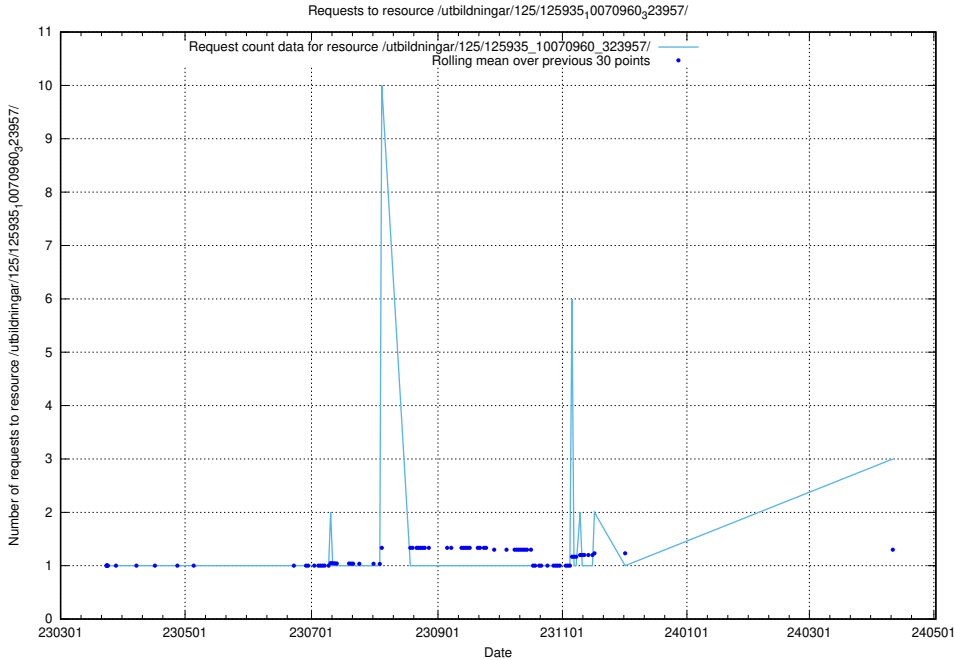

5.431 Usage of /utbildningar/125/125935_10070960_323957/

Here, we count the number of requests to resource /utbildningar/125/125935_10070960_323957/.