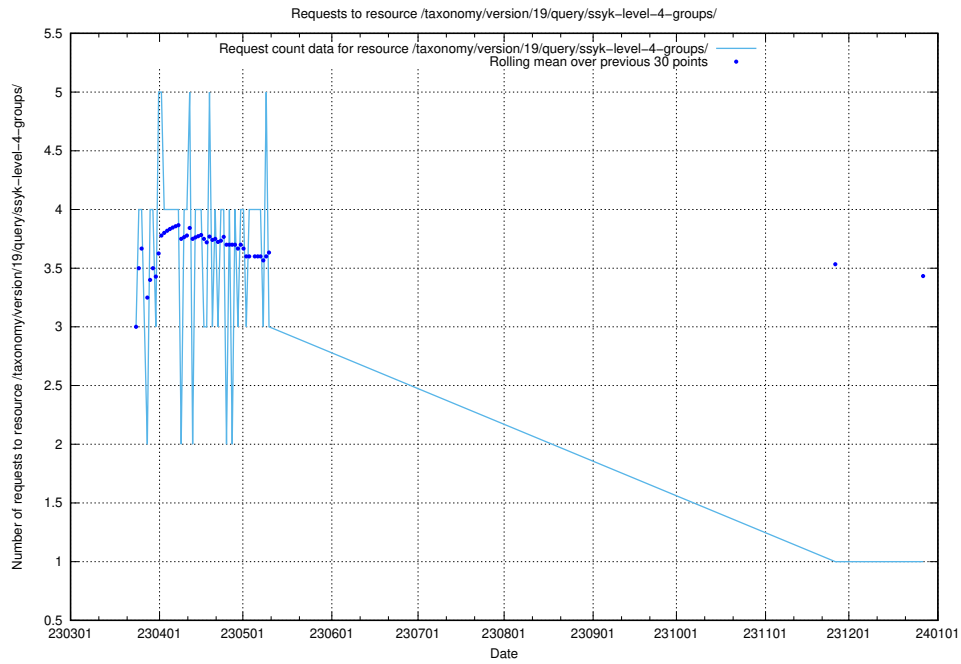

5.6130 Usage of /taxonomy/version/19/query/ssyk-level-4-groups/

Here, we count the number of requests to resource /taxonomy/version/19/query/ssyk-level-4-groups/.