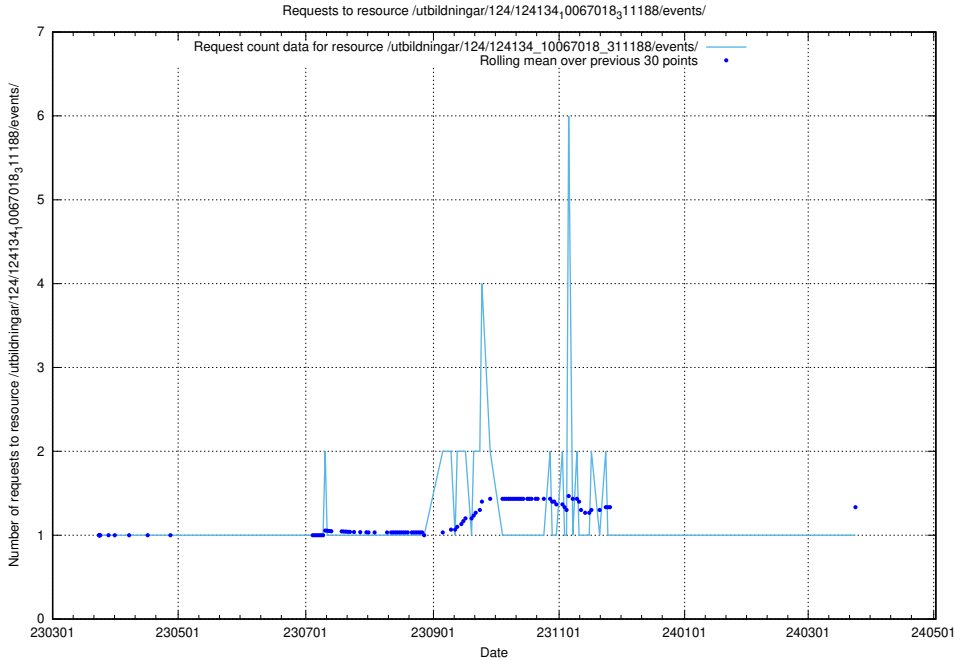

5.4113 Usage of /utbildningar/124/124134_10067018_311188/events/

Here, we count the number of requests to resource /utbildningar/124/124134_10067018_311188/events/