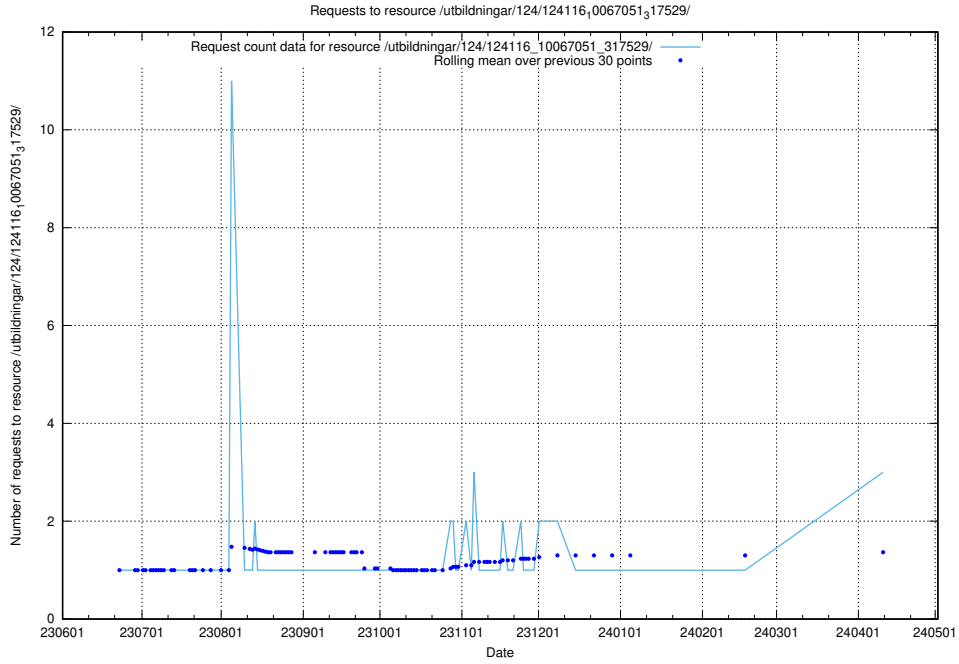

5.395 Usage of /utbildningar/124/124116_10067051_317529/

Here, we count the number of requests to resource /utbildningar/124/124116_10067051_317529/.