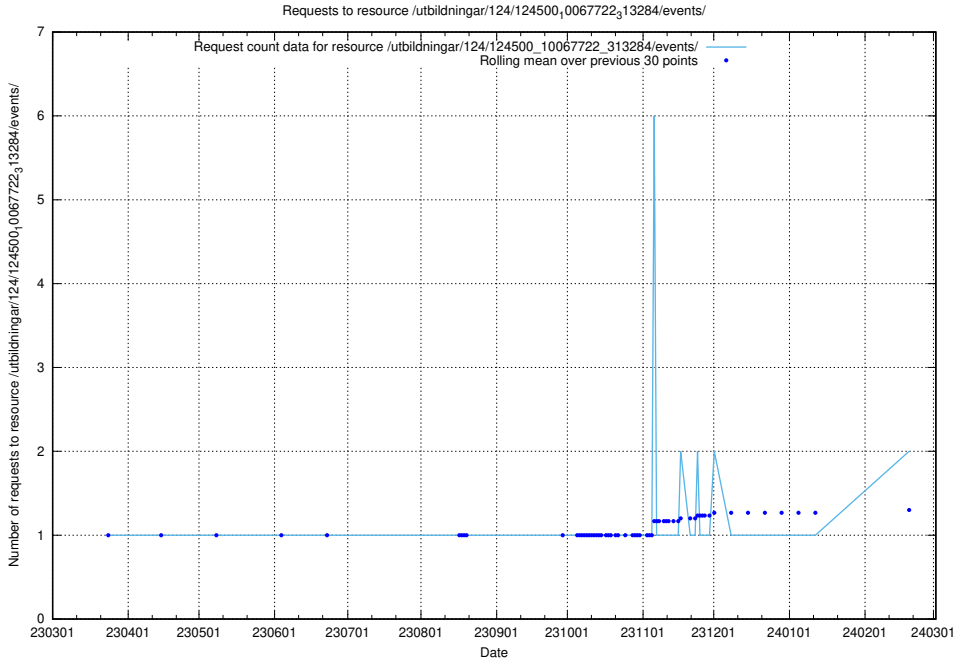

5.944 Usage of /utbildningar/124/124500_10067722_313284/events/

Here, we count the number of requests to resource /utbildningar/124/124500_10067722_313284/events/