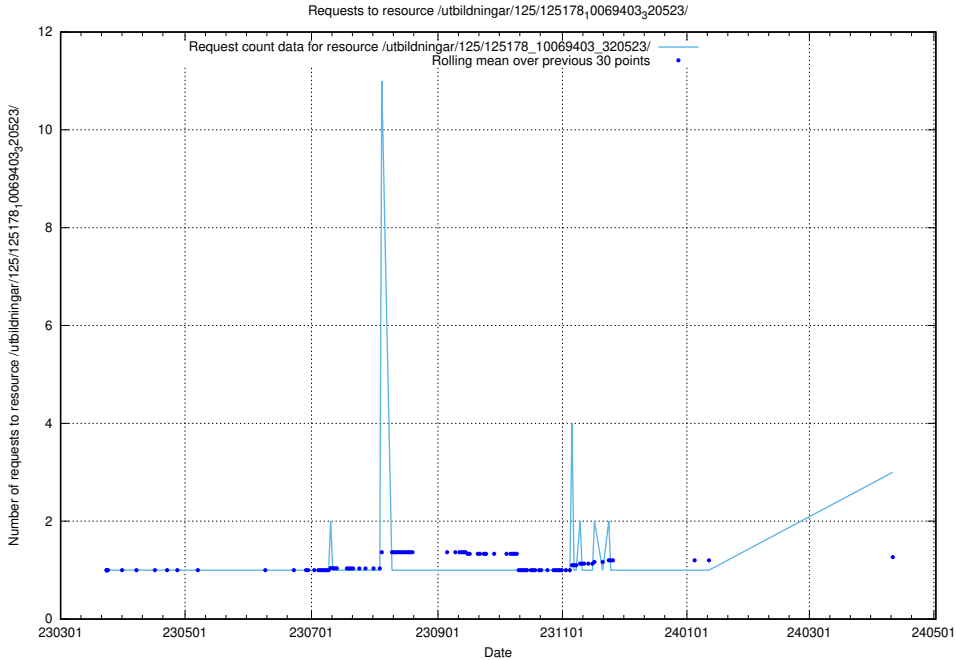

5.253 Usage of /utbildningar/125/125178_10069403_320523/

Here, we count the number of requests to resource /utbildningar/125/125178_10069403_320523/.