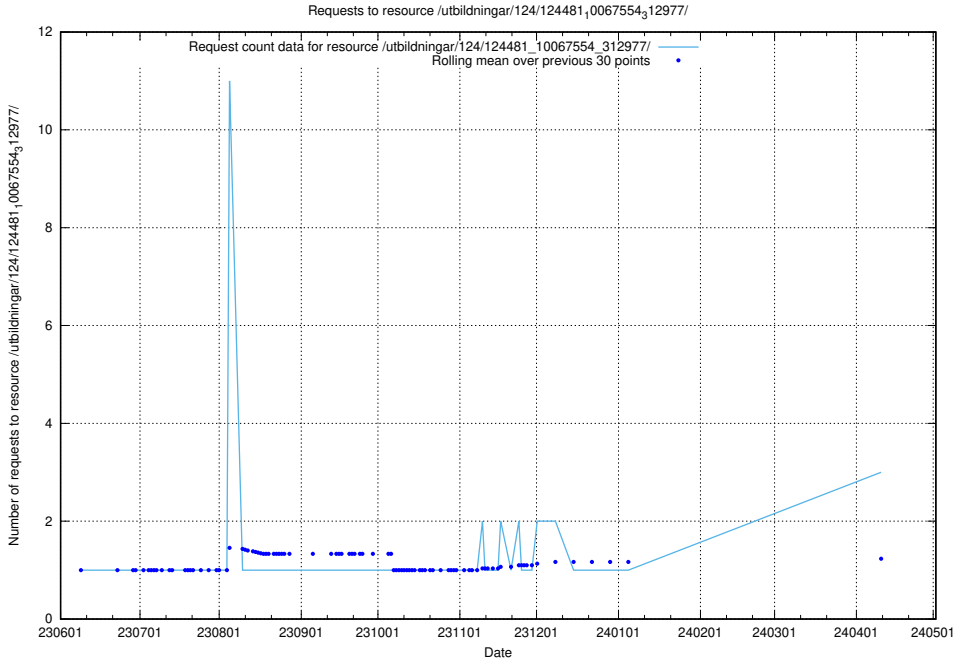

5.403 Usage of /utbildningar/124/124481_10067554_312977/

Here, we count the number of requests to resource /utbildningar/124/124481_10067554_312977/.