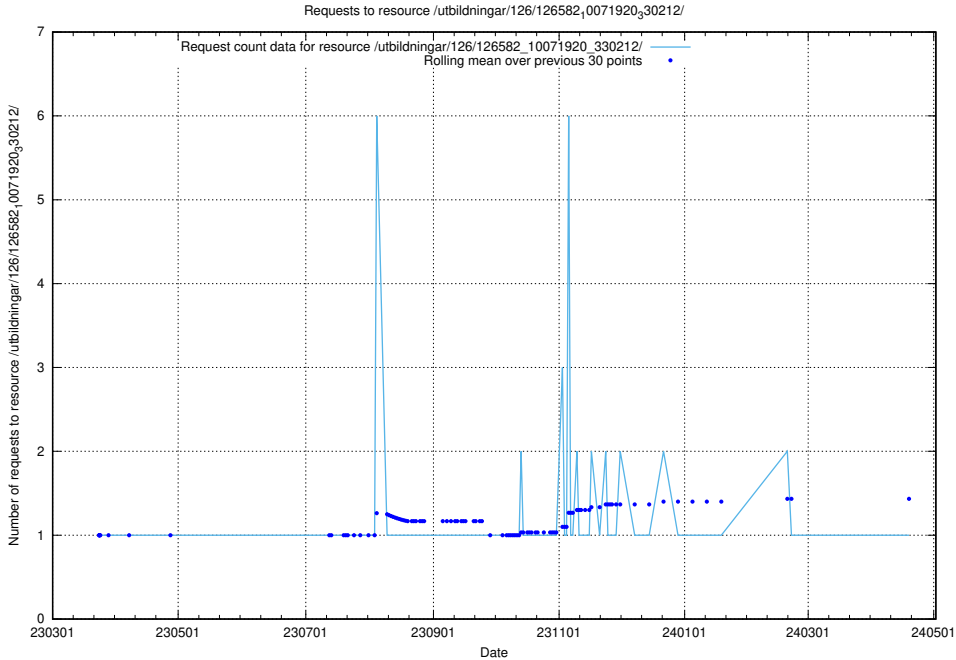

5.6406 Usage of /utbildningar/126/126582_10071920_330212/

Here, we count the number of requests to resource /utbildningar/126/126582_10071920_330212/.