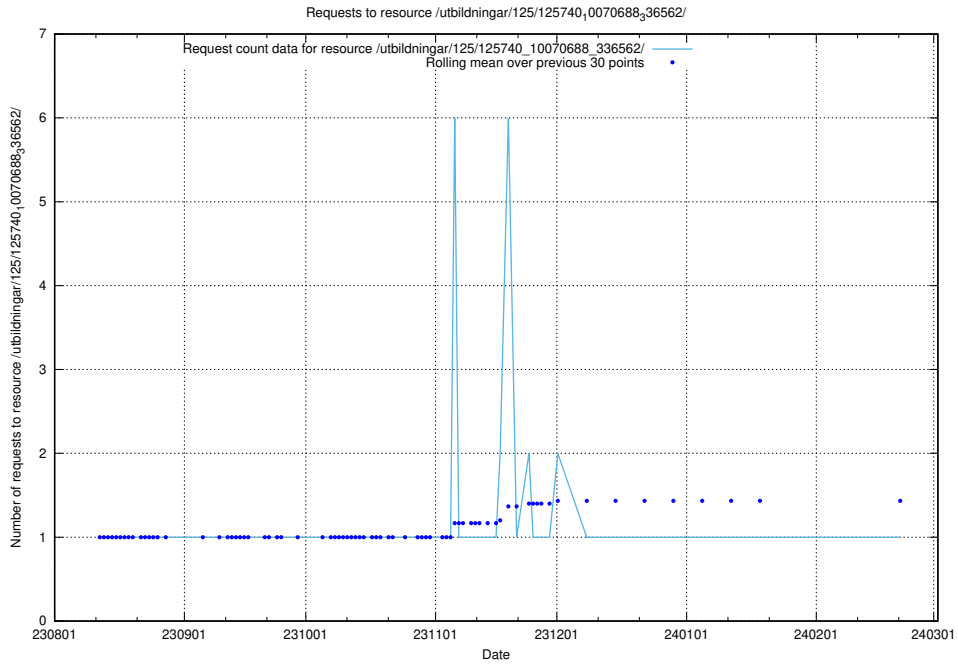

5.4831 Usage of /utbildningar/125/125740_10070688_336562/

Here, we count the number of requests to resource /utbildningar/125/125740_10070688_336562/.