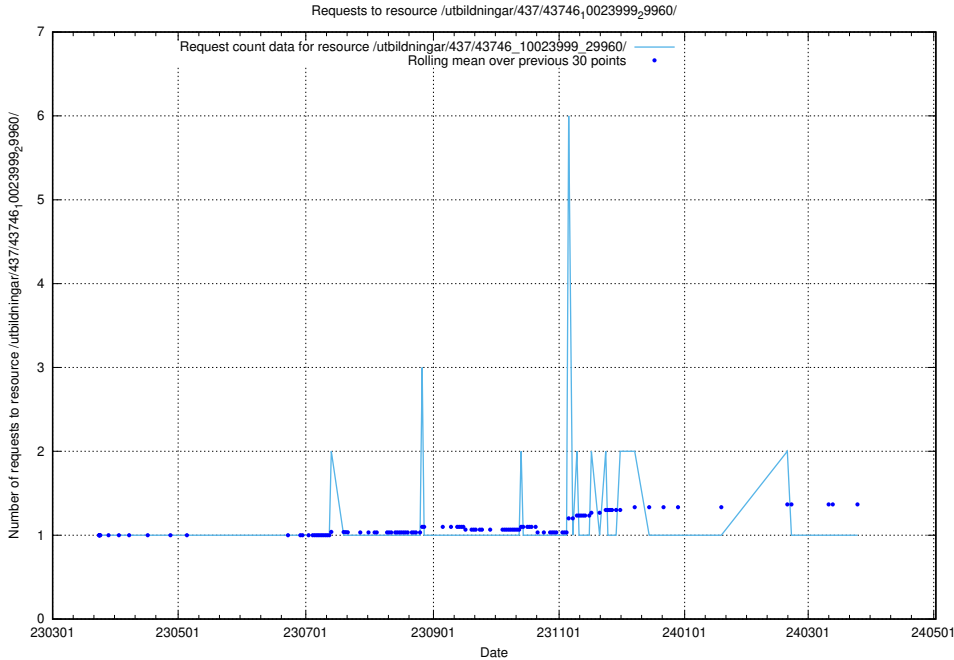

5.6393 Usage of /utbildningar/437/43746_10023999_29960/

Here, we count the number of requests to resource /utbildningar/437/43746_10023999_29960/.