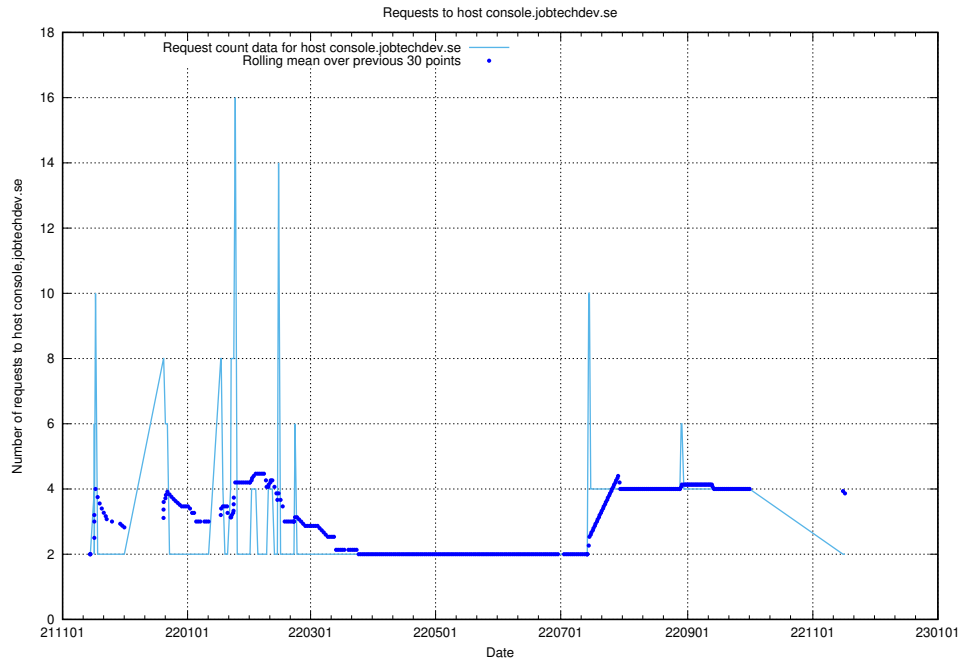

7.275 Usage of console.jobtechdev.se

Here, we count the number of requests to host console.jobtechdev.se.