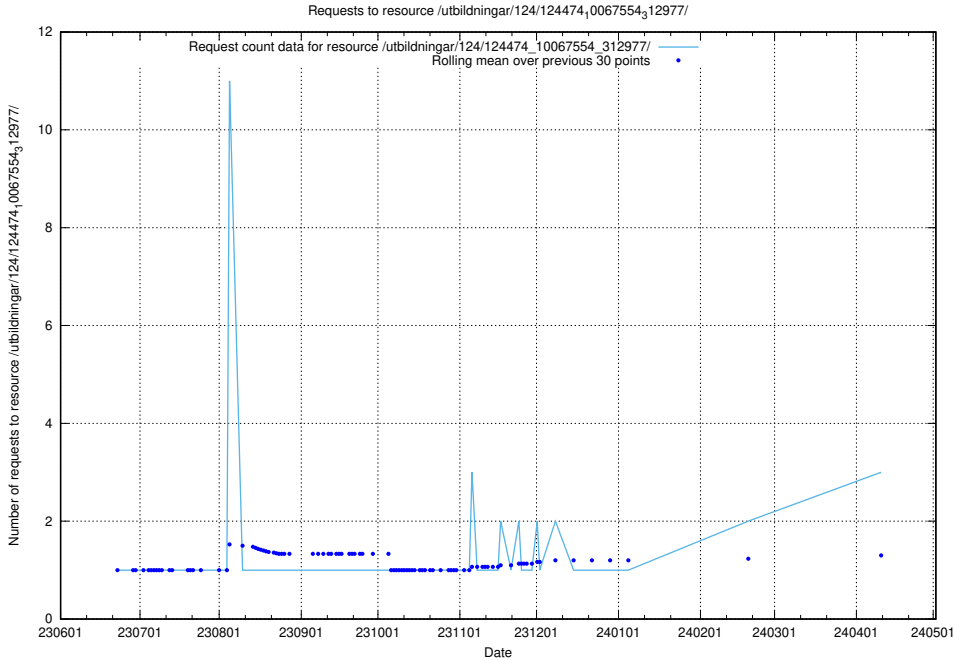

5.391 Usage of /utbildningar/124/124474_10067554_312977/

Here, we count the number of requests to resource /utbildningar/124/124474_10067554_312977/.