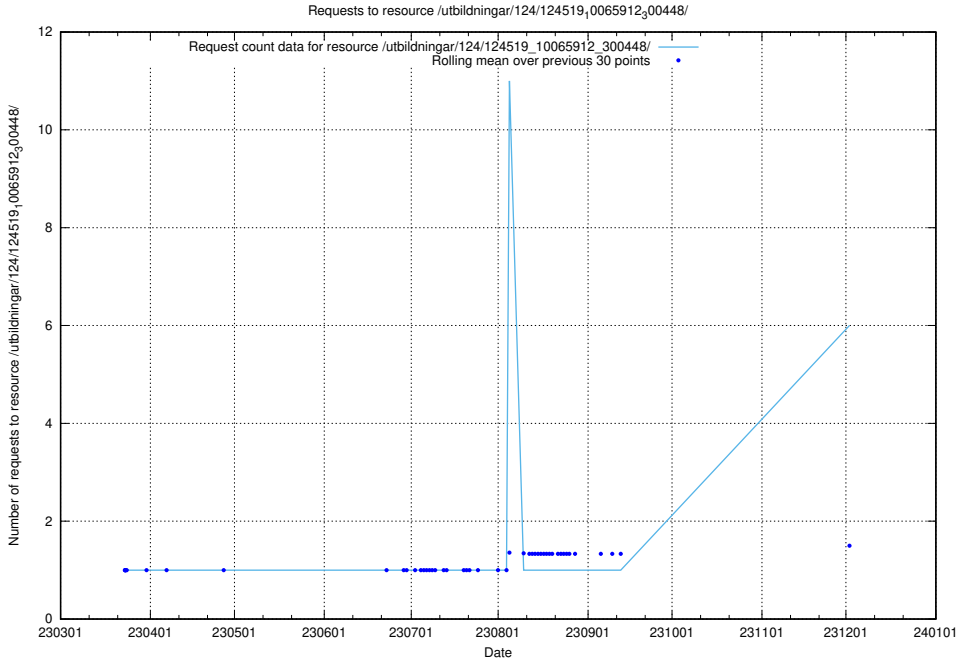

5.45 Usage of /utbildningar/124/124519_10065912_300448/

Here, we count the number of requests to resource /utbildningar/124/124519_10065912_300448/.