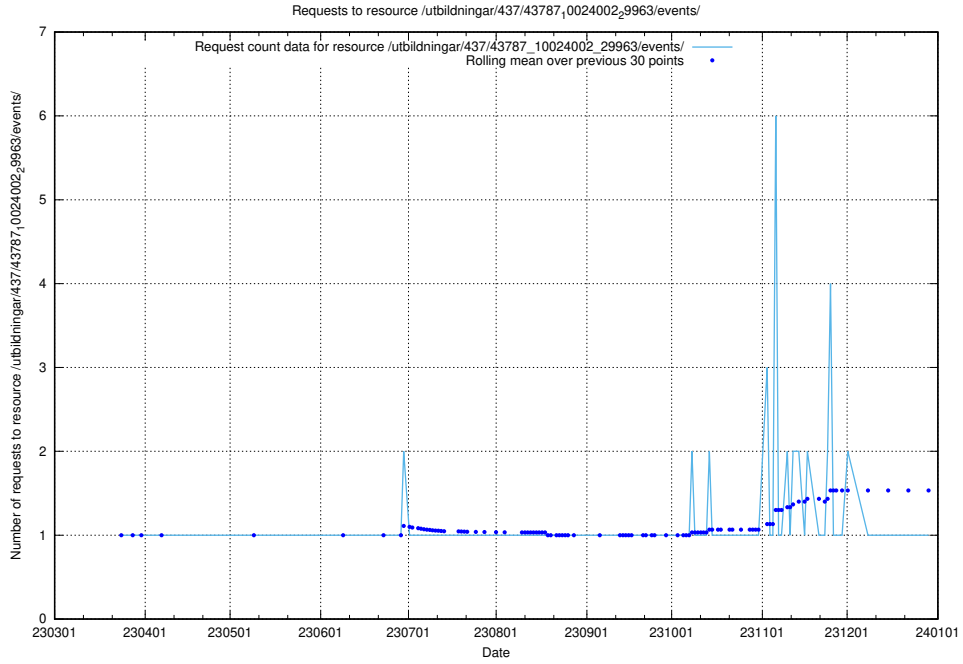

5.6188 Usage of /utbildningar/437/43787_10024002_29963/events/

Here, we count the number of requests to resource /utbildningar/437/43787_10024002_29963/events/.