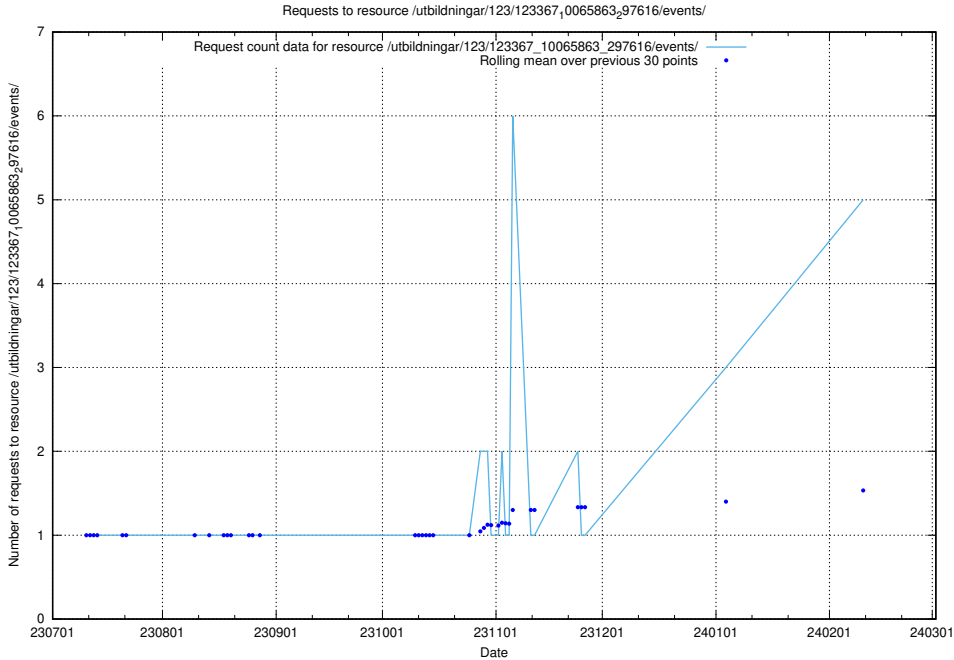

5.137 Usage of /utbildningar/123/123367_10065863_297616/events/

Here, we count the number of requests to resource /utbildningar/123/123367_10065863_297616/events/