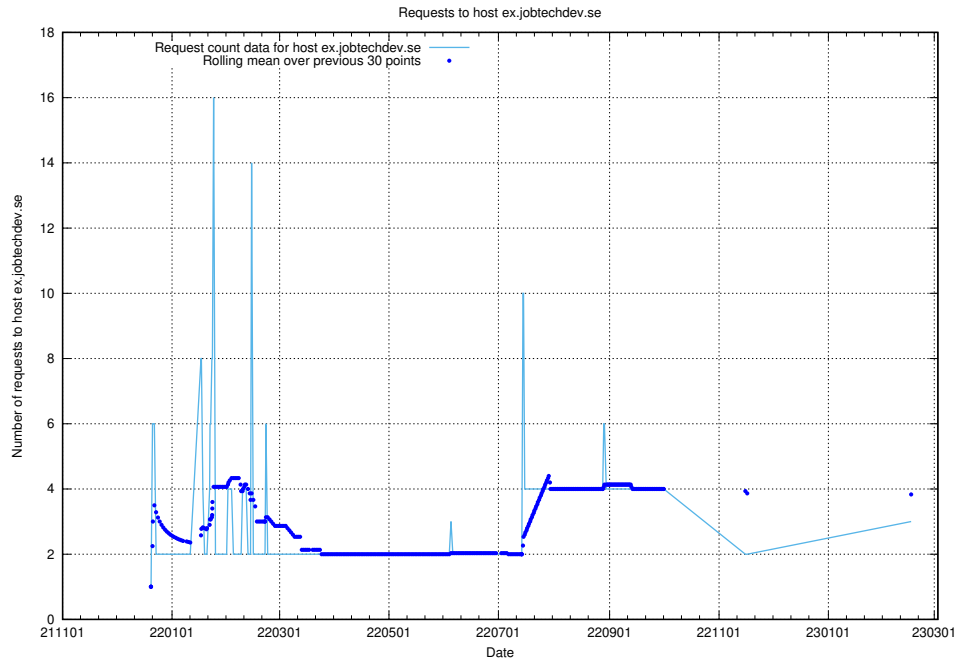

7.206 Usage of ex.jobtechdev.se

Here, we count the number of requests to host ex.jobtechdev.se.