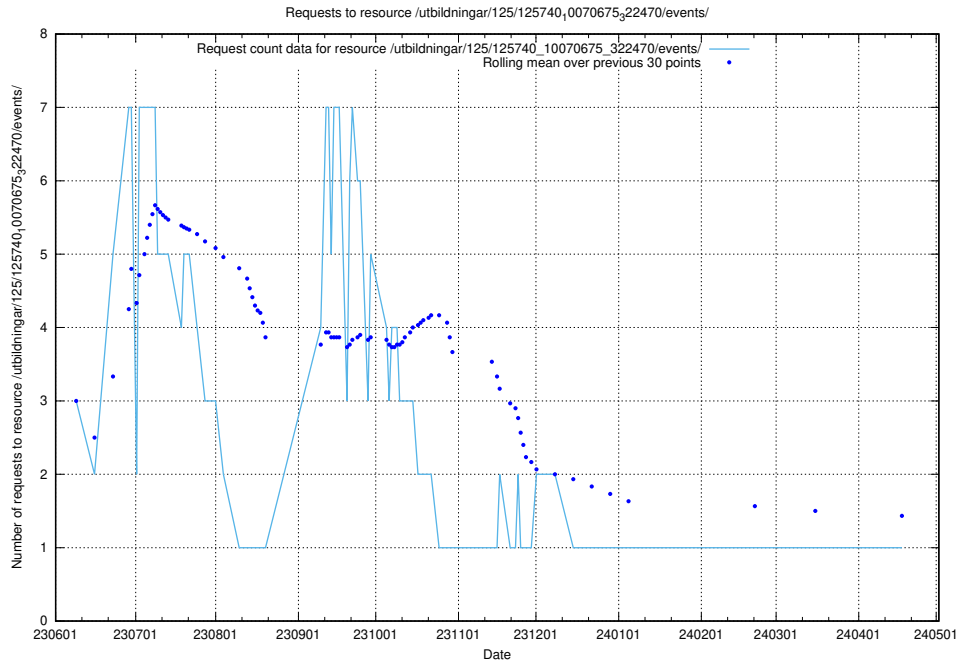

5.5910 Usage of /utbildningar/125/125740_10070675_322470/events/

Here, we count the number of requests to resource /utbildningar/125/125740_10070675_322470/events/