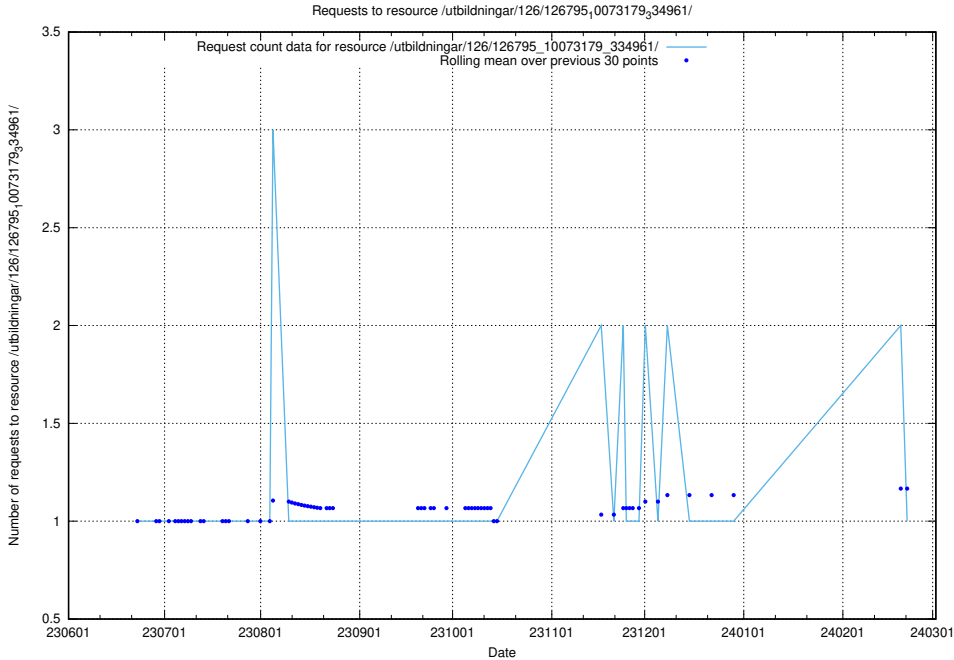

5.5610 Usage of /utbildningar/126/126795_10073163_334944/events/

Here, we count the number of requests to resource /utbildningar/126/126795_10073163_334944/events/

5.5611 Usage of /utbildningar/126/126795_10073163_334944/