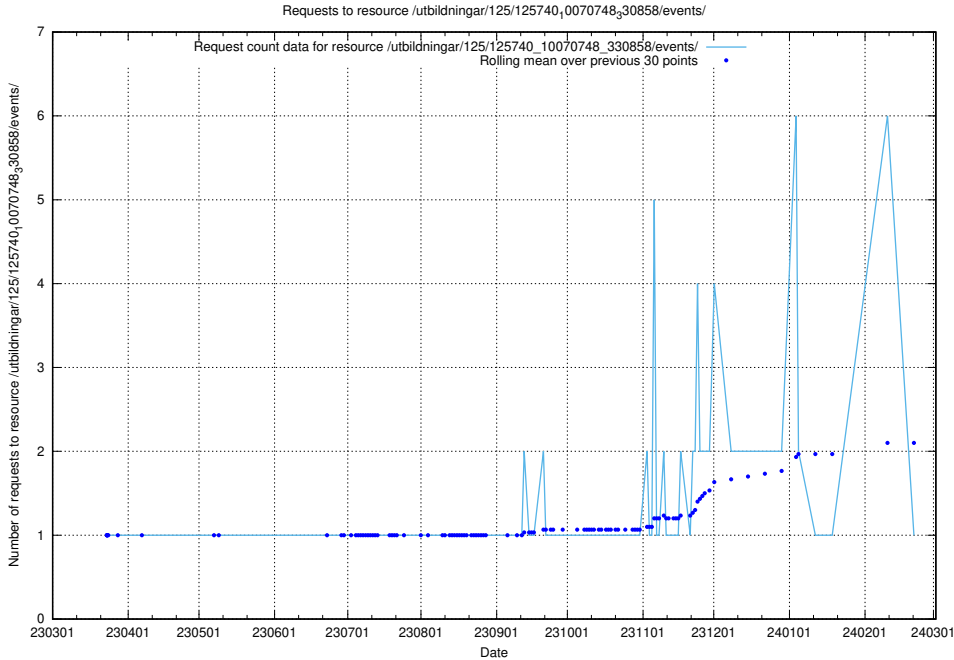

Here, we count the number of requests to resource /utbildningar/125/125740_10070765_322932/.

5.984 Usage of /utbildningar/125/125740_10070748_330858/events/

Here, we count the number of requests to resource /utbildningar/125/125740_10070748_330858/events/