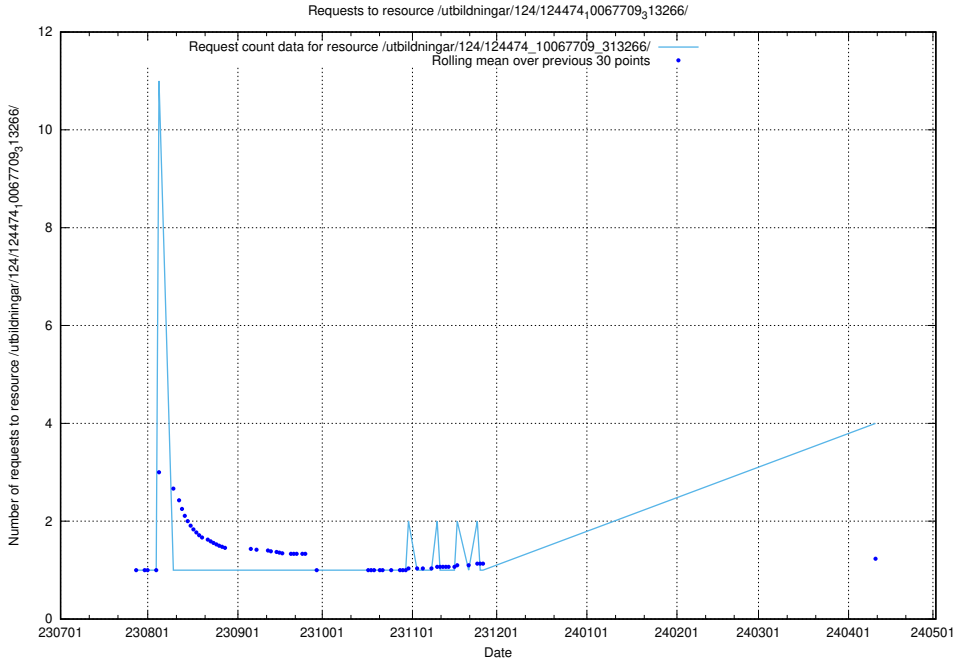

5.215 Usage of /utbildningar/124/124474_10067709_313266/

Here, we count the number of requests to resource /utbildningar/124/124474_10067709_313266/.