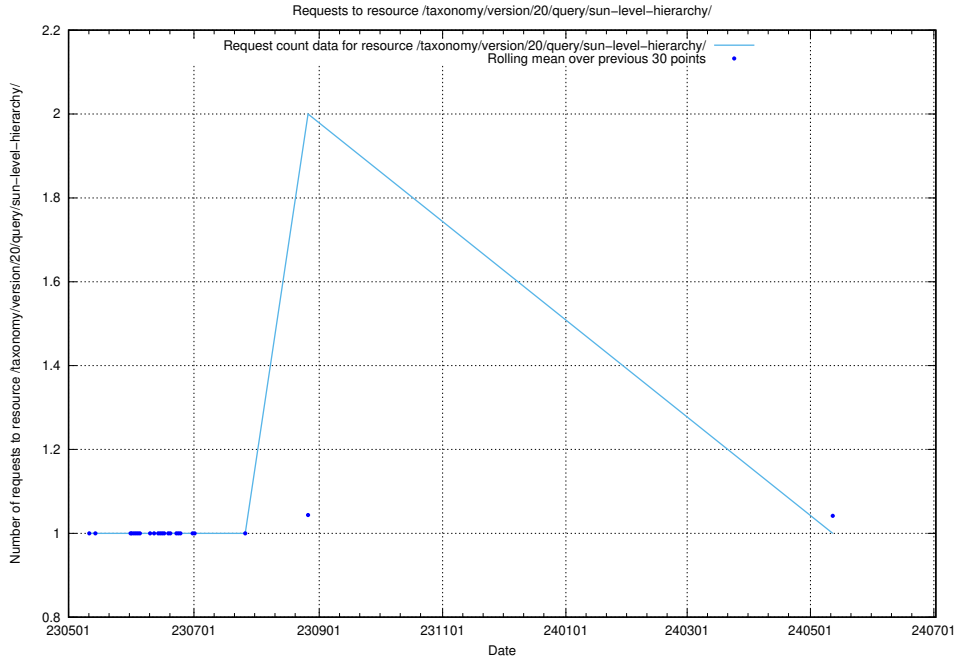

5.5975 Usage of /taxonomy/version/20/query/sun-level-hierarchy/

Here, we count the number of requests to resource /taxonomy/version/20/query/sun-level-hierarchy/.