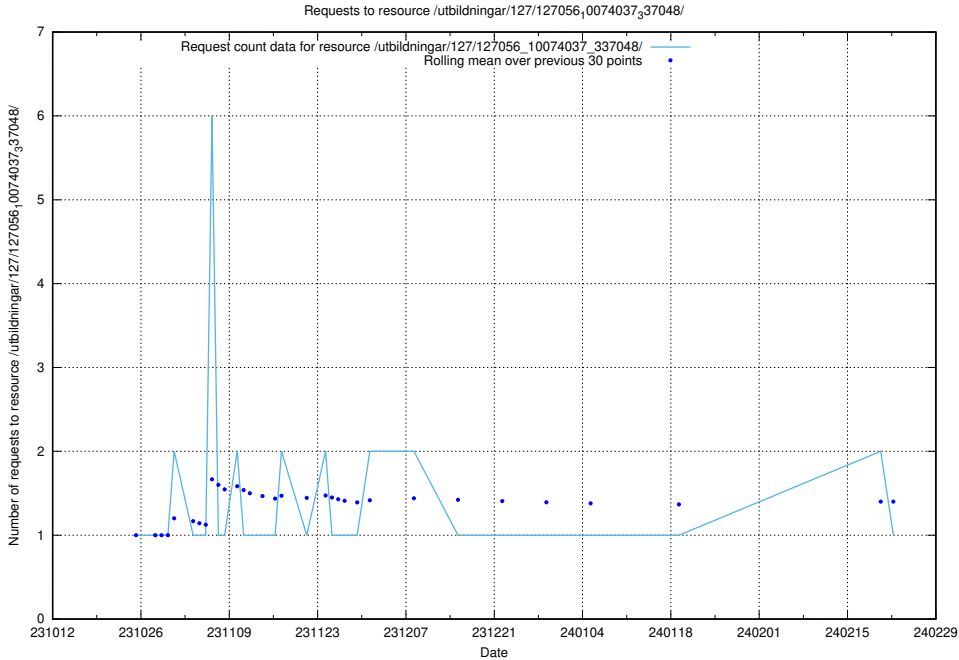

5.4241 Usage of /utbildningar/127/127056_10074037_337048/

Here, we count the number of requests to resource /utbildningar/127/127056_10074037_337048/.