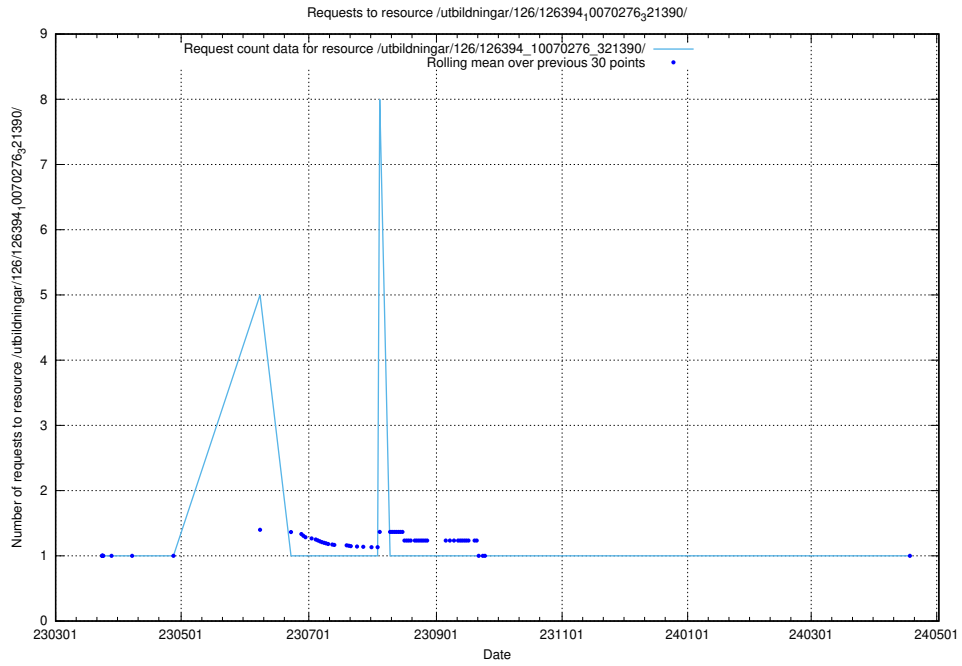

5.6430 Usage of /utbildningar/126/126394_10070276_321390/

Here, we count the number of requests to resource /utbildningar/126/126394_10070276_321390/.