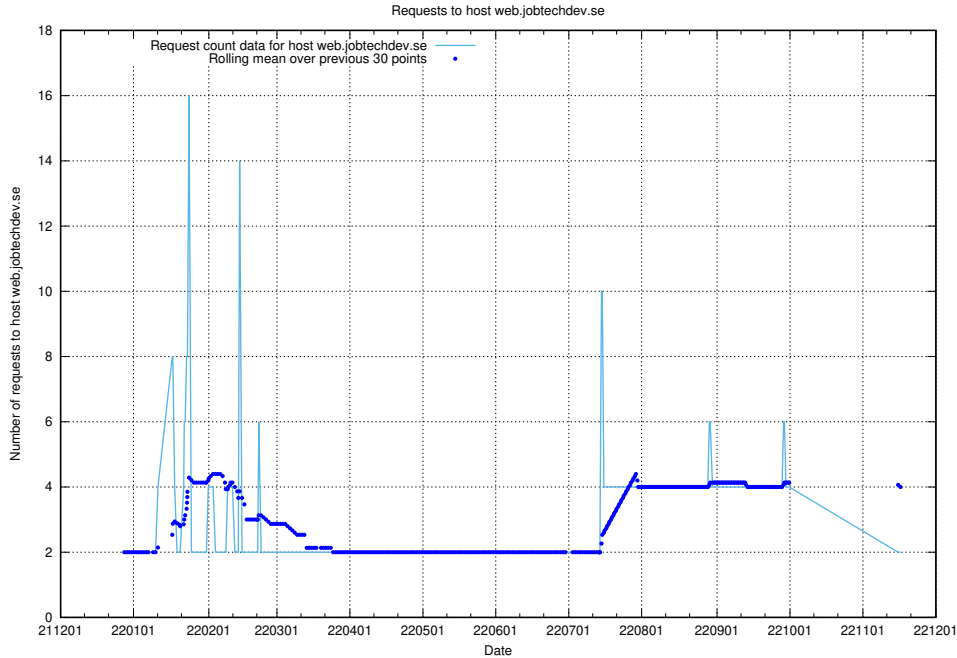

7.359 Usage of inks-develop.api.jobtechdev.se

Here, we count the number of requests to host inks-develop.api.jobtechdev.se.

7.360 Usage of web.jobtechdev.se

Here, we count the number of requests to host web.jobtechdev.se.