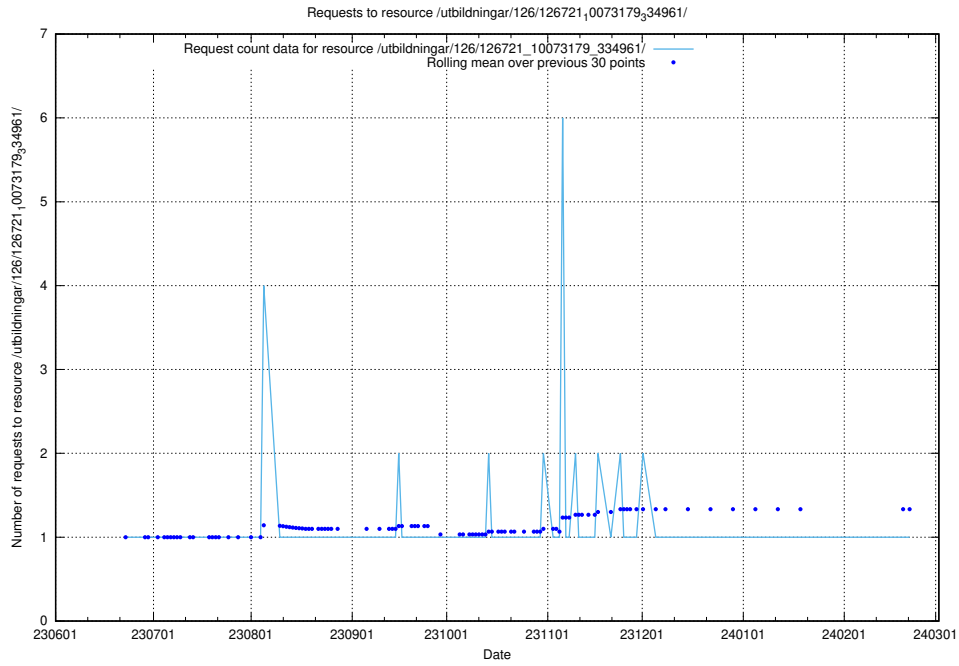

5.5631 Usage of /utbildningar/126/126721_10073179_334961/

Here, we count the number of requests to resource /utbildningar/126/126721_10073179_334961/.