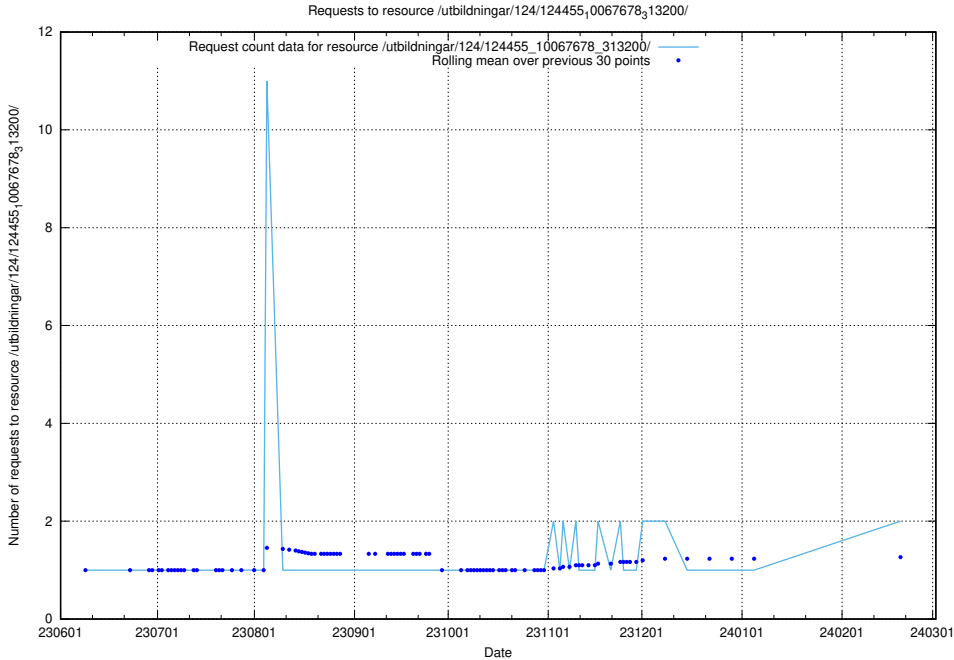

5.868 Usage of /utbildningar/124/124455_10067678_313200/

Here, we count the number of requests to resource /utbildningar/124/124455_10067678_313200/.