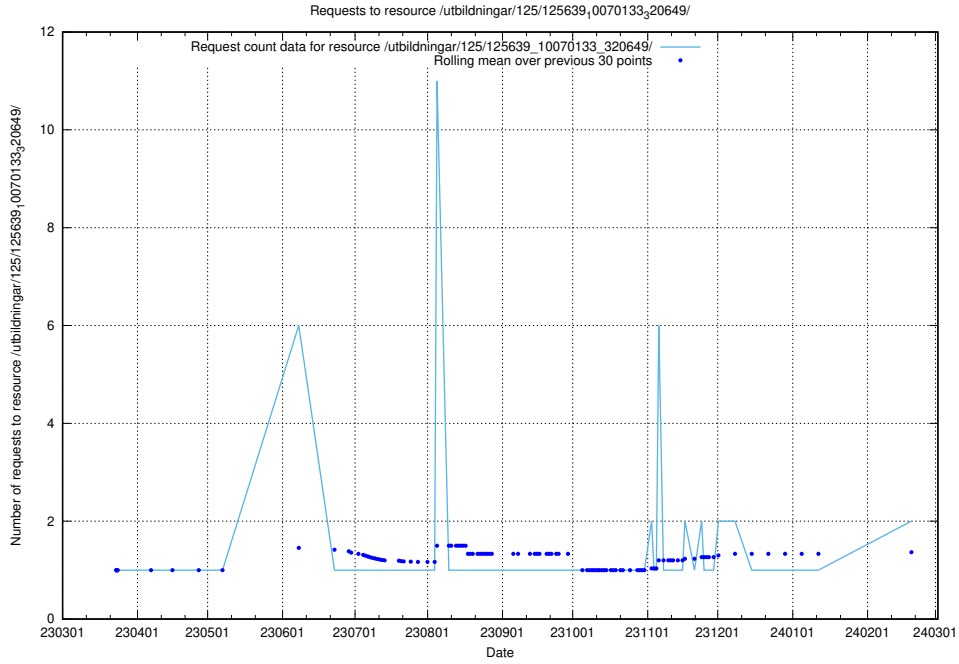

5.451 Usage of /utbildningar/125/125639_10070133_320649/

Here, we count the number of requests to resource /utbildningar/125/125639_10070133_320649/.