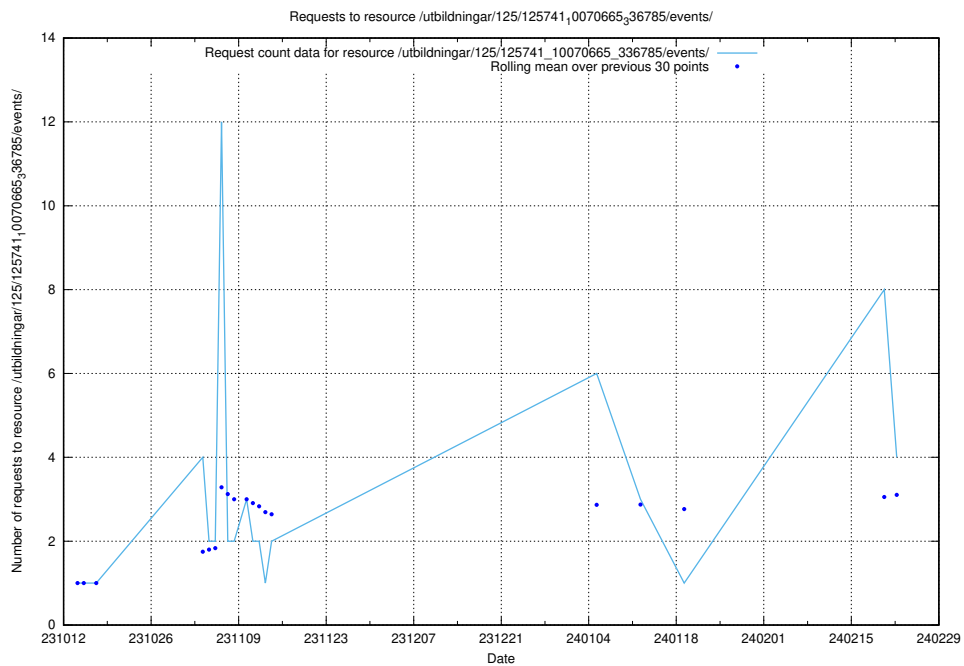

5.205 Usage of /utbildningar/125/125741_10070665_336785/events/

Here, we count the number of requests to resource /utbildningar/125/125741_10070665_336785/events/