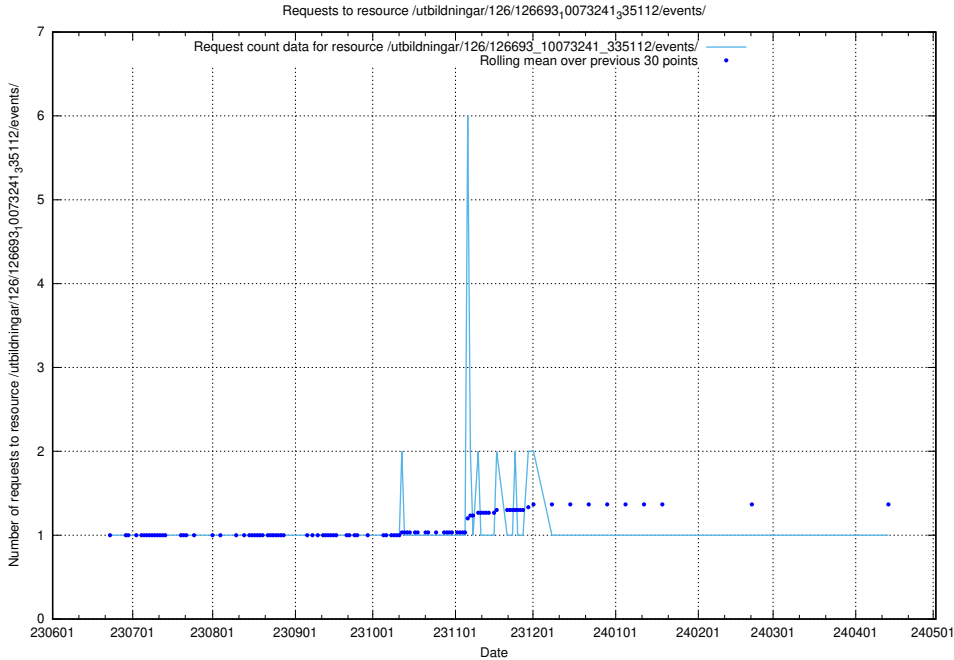

5.5666 Usage of /utbildningar/126/126693_10073241_335112/events/

Here, we count the number of requests to resource /utbildningar/126/126693_10073241_335112/events/