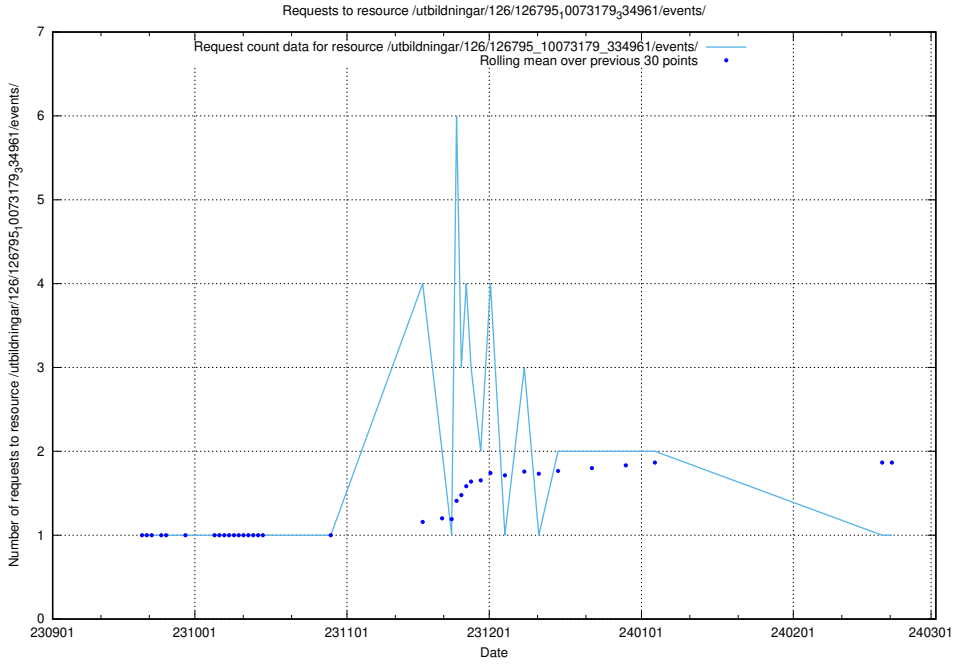

Here, we count the number of requests to resource /taxonomy/version/11/query/keyword-concepts-with-relations/.

5.4551 Usage of /utbildningar/126/126795_10073179_334961/events/

Here, we count the number of requests to resource /utbildningar/126/126795_10073179_334961/events/