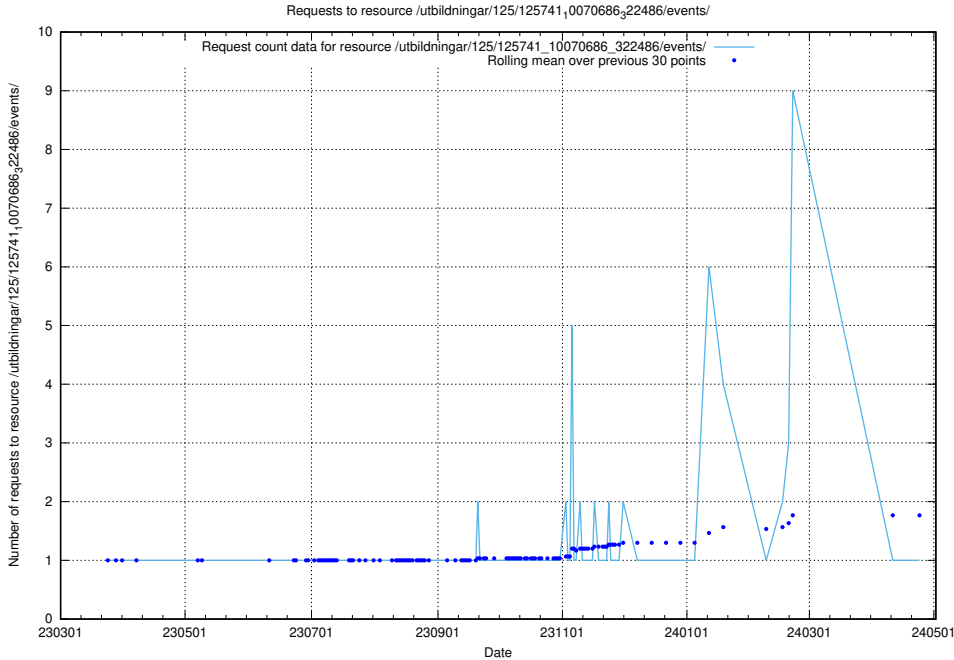

5.6236 Usage of /utbildningar/125/125741_10070686_322486/events/

Here, we count the number of requests to resource /utbildningar/125/125741_10070686_322486/events/