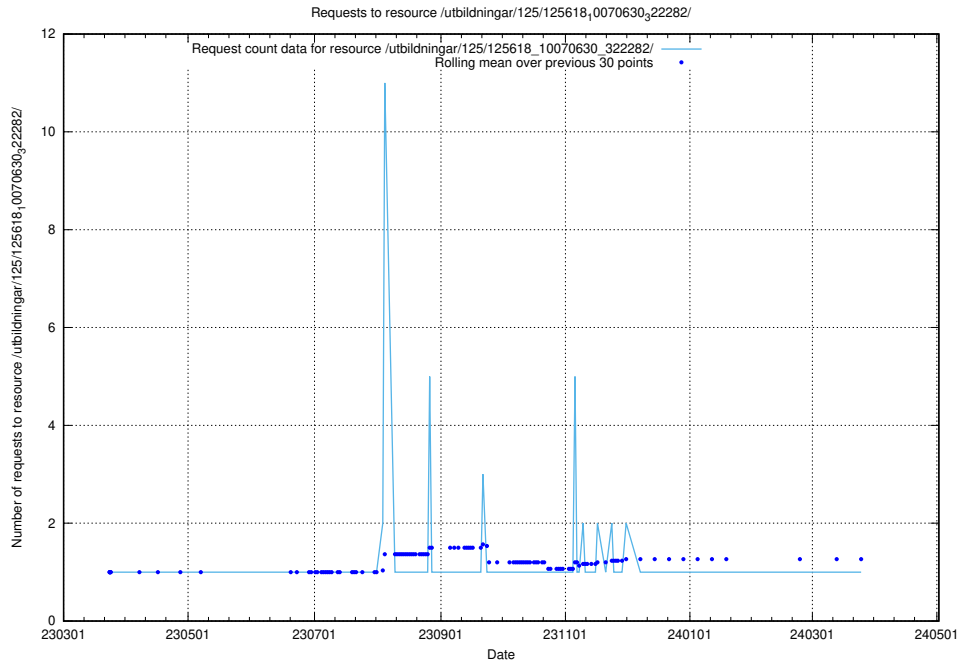

5.1083 Usage of /utbildningar/125/125618_10070630_322282/

Here, we count the number of requests to resource /utbildningar/125/125618_10070630_322282/.