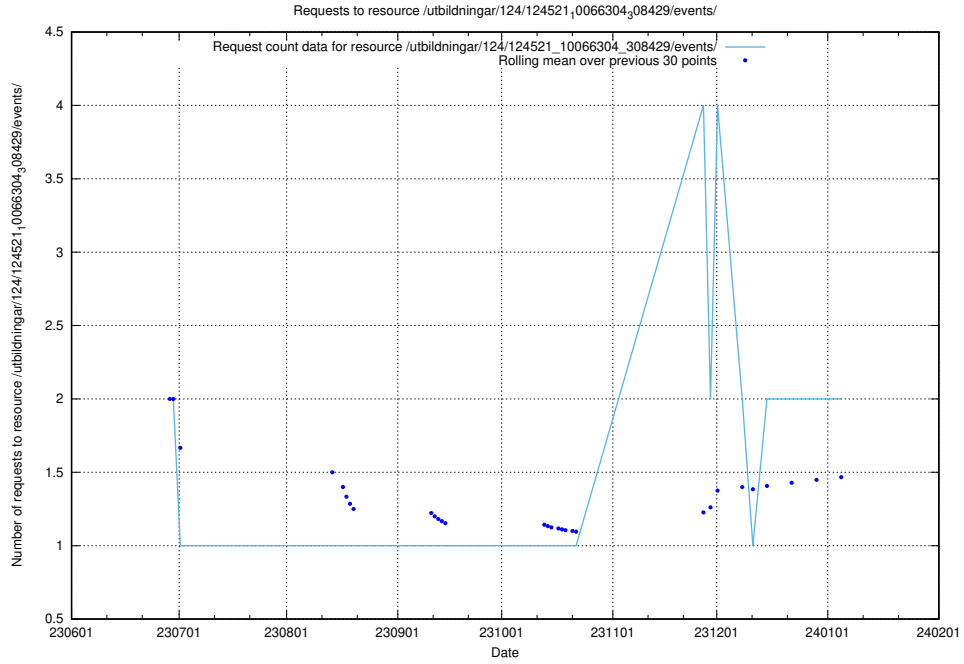

5.800 Usage of /utbildningar/124/124521_10066304_308429/events/

Here, we count the number of requests to resource /utbildningar/124/124521_10066304_308429/events/