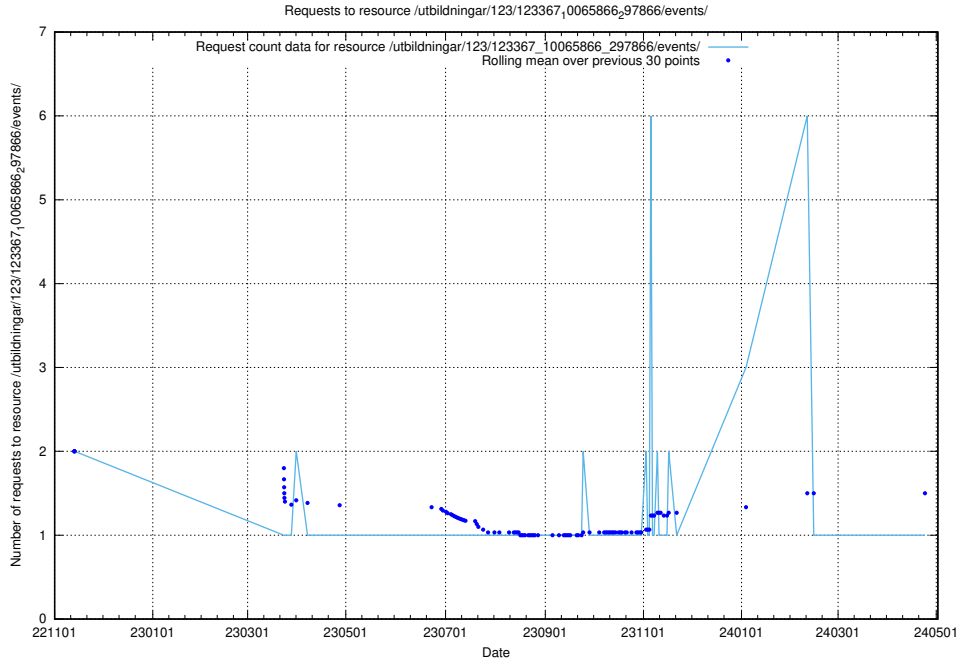

5.5853 Usage of /utbildningar/123/123367_10065866_297866/events/

Here, we count the number of requests to resource /utbildningar/123/123367_10065866_297866/events/