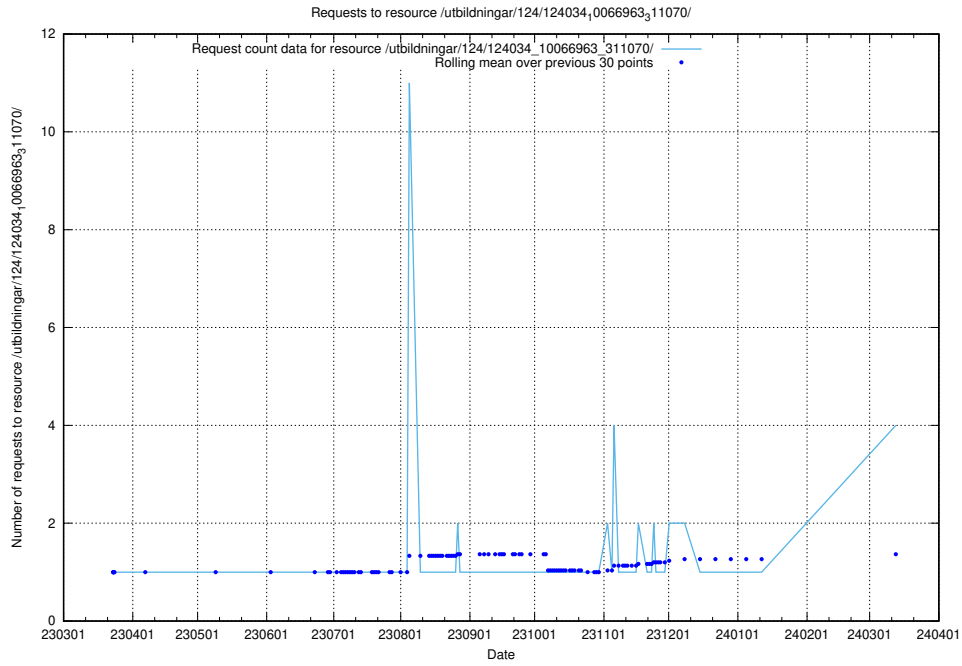

5.208 Usage of /utbildningar/124/124034_10066963_311070/

Here, we count the number of requests to resource /utbildningar/124/124034_10066963_311070/.