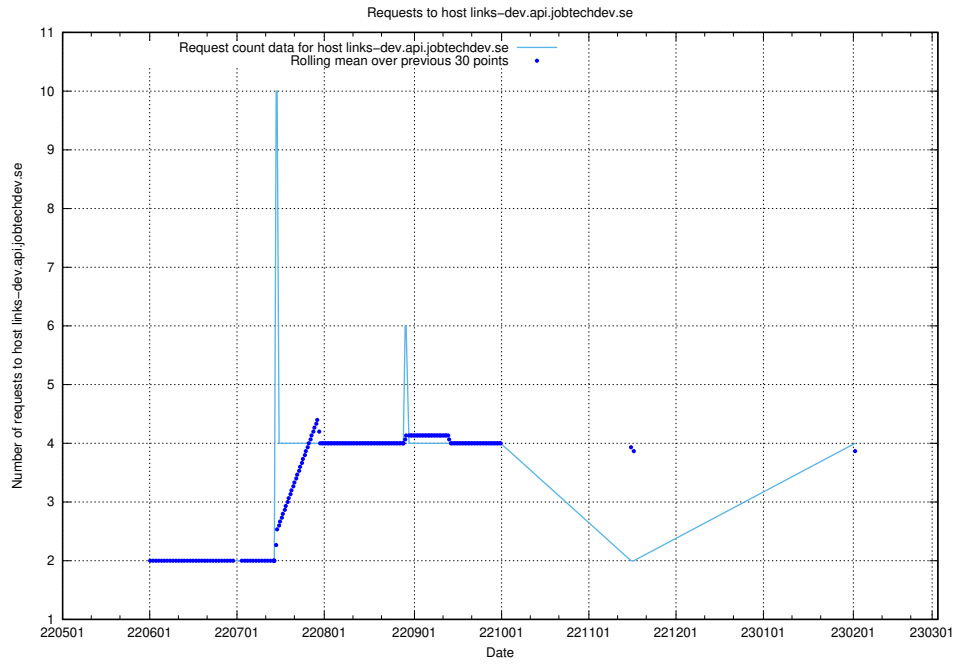

7.150 Usage of links-dev.api.jobtechdev.se

Here, we count the number of requests to host links-dev.api.jobtechdev.se.