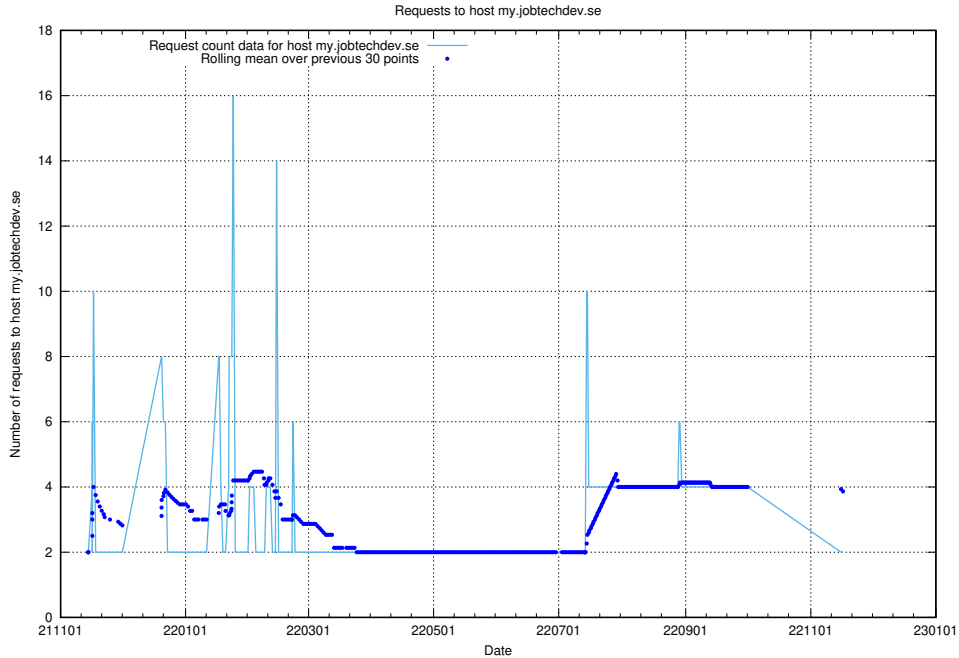

7.567 Usage of my.jobtechdev.se

Here, we count the number of requests to host my.jobtechdev.se.