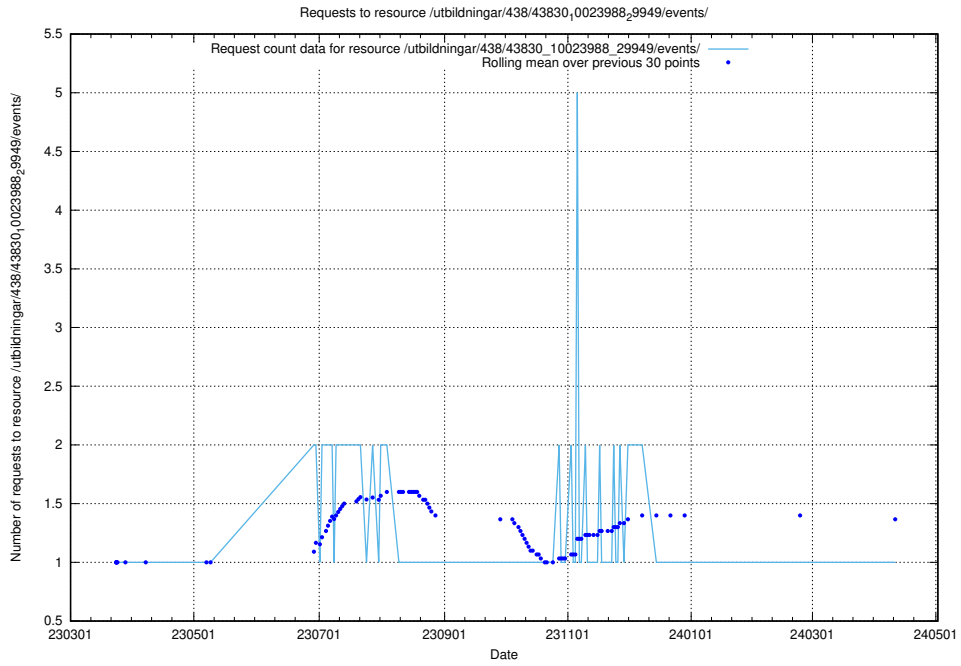

Here, we count the number of requests to resource /utbildningar/438/43831_10024051_32246/.

5.6343 Usage of /utbildningar/438/43830_10023988_29949/events/

Here, we count the number of requests to resource /utbildningar/438/43830_10023988_29949/events/.