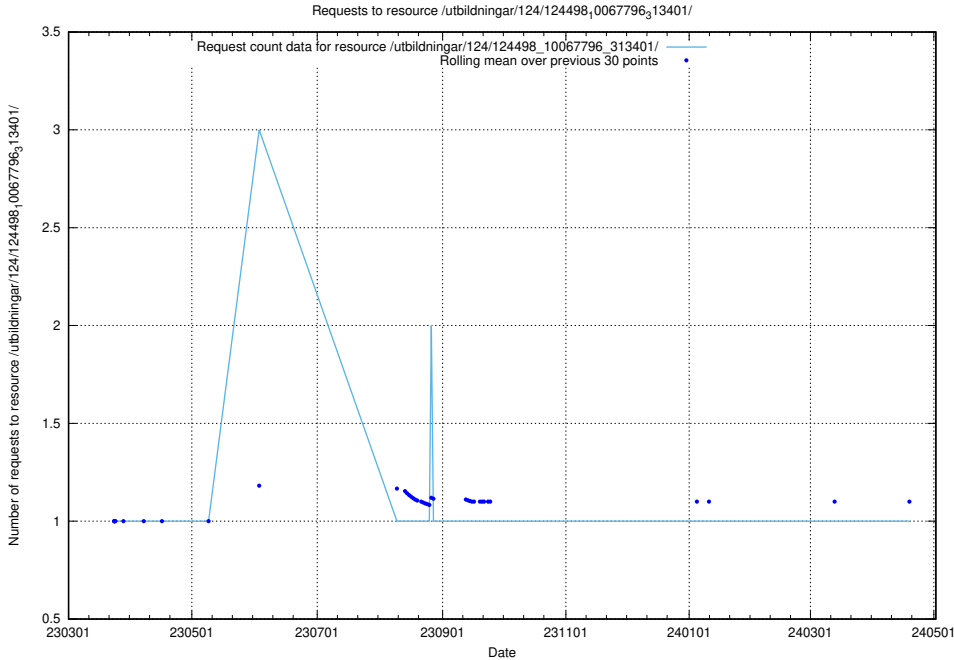

Here, we count the number of requests to resource /utbildningar/utb_emil/124/124998_10068763_316346/events/

5.2723 Usage of /utbildningar/124/124498_10067796_313401/

Here, we count the number of requests to resource /utbildningar/124/124498_10067796_313401/.