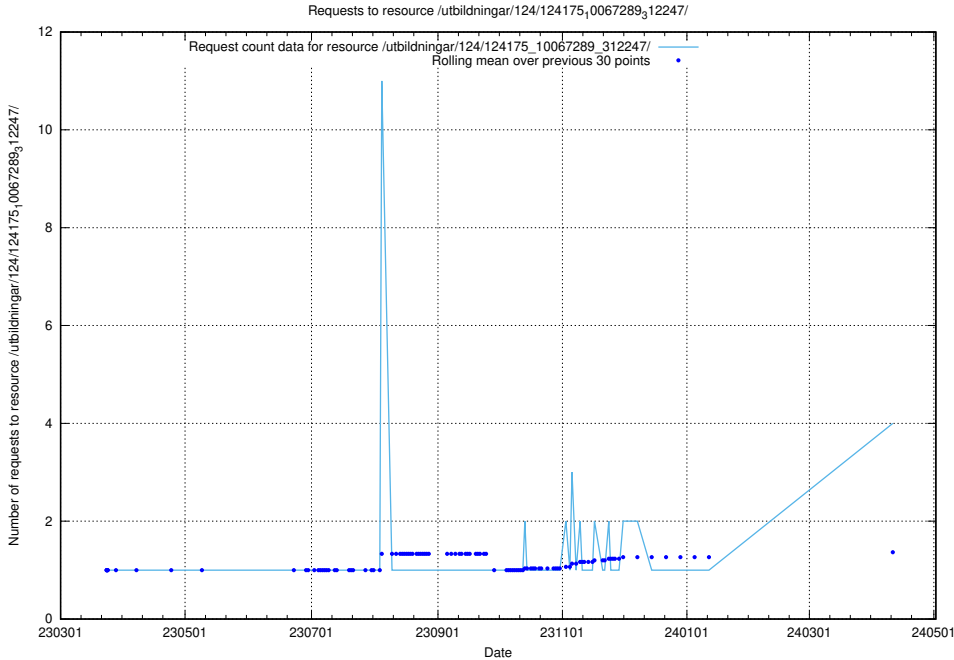

5.196 Usage of /utbildningar/124/124175_10067289_312247/

Here, we count the number of requests to resource /utbildningar/124/124175_10067289_312247/.