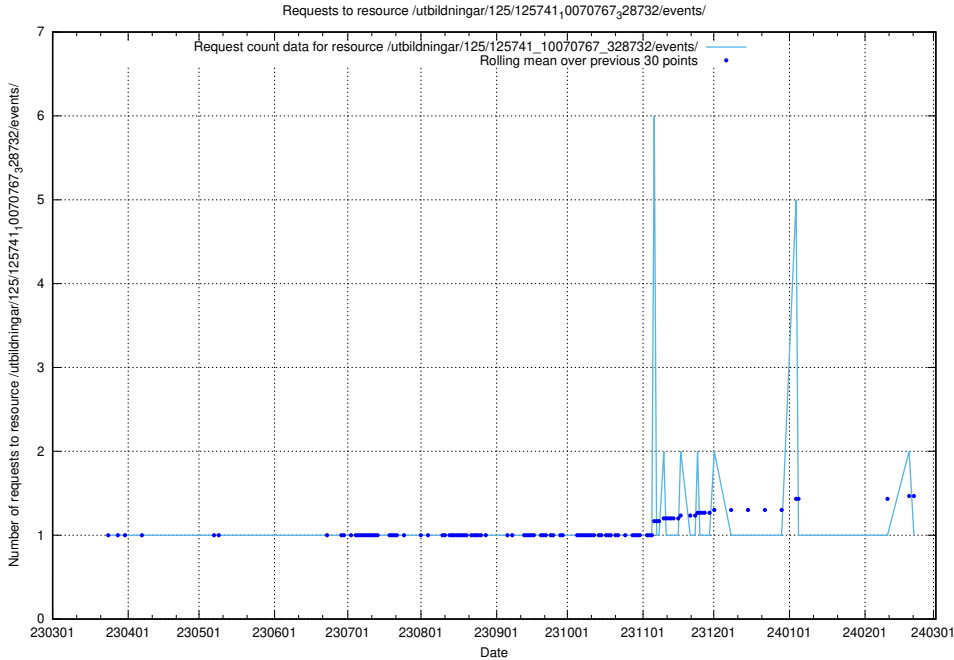

5.6230 Usage of /utbildningar/125/125741_10070767_328732/events/

Here, we count the number of requests to resource /utbildningar/125/125741_10070767_328732/events/