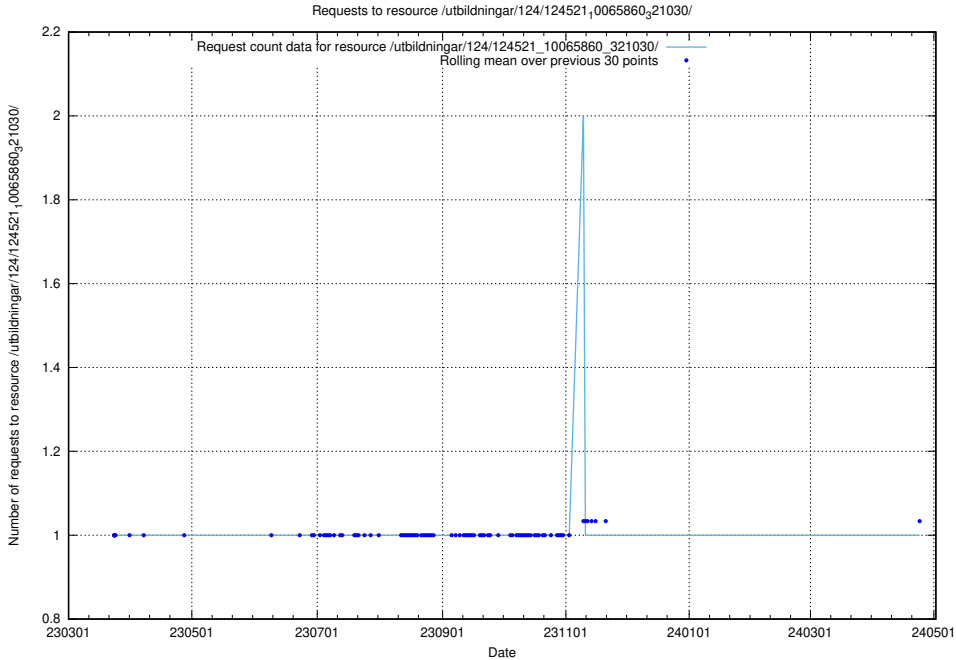

5.1255 Usage of /utbildningar/124/124521_10065860_321030/

Here, we count the number of requests to resource /utbildningar/124/124521_10065860_321030/.