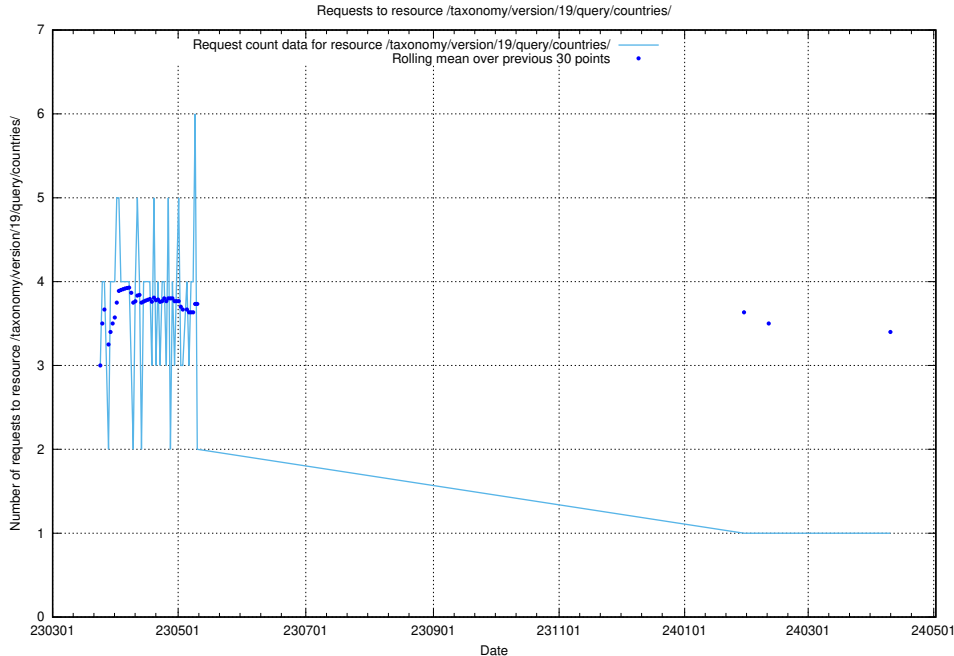

5.6155 Usage of /taxonomy/version/19/query/countries/

Here, we count the number of requests to resource /taxonomy/version/19/query/countries/.