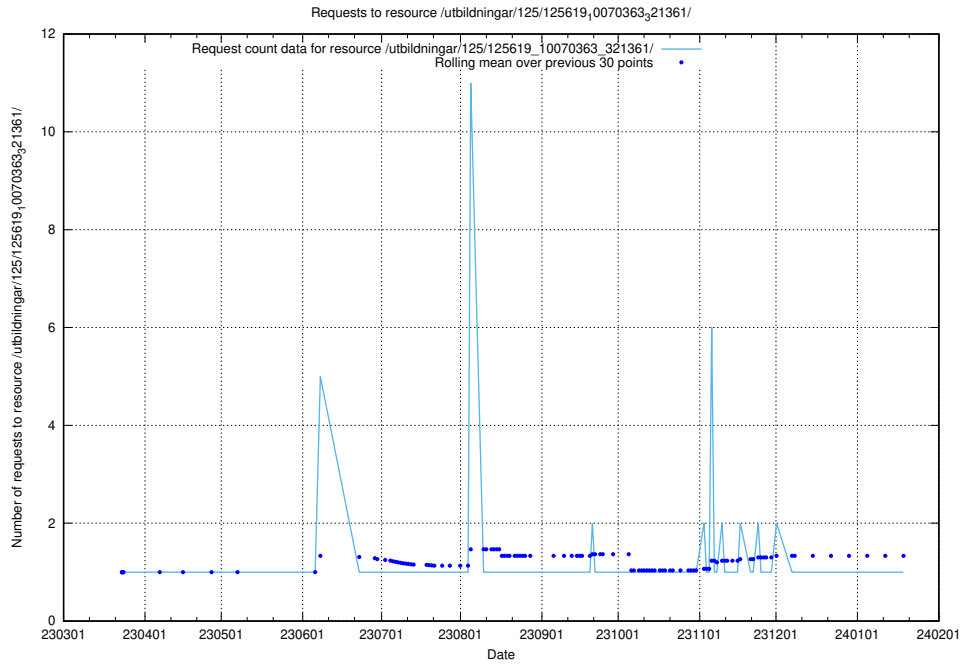

5.1078 Usage of /utbildningar/125/125619_10070363_321361/

Here, we count the number of requests to resource /utbildningar/125/125619_10070363_321361/.