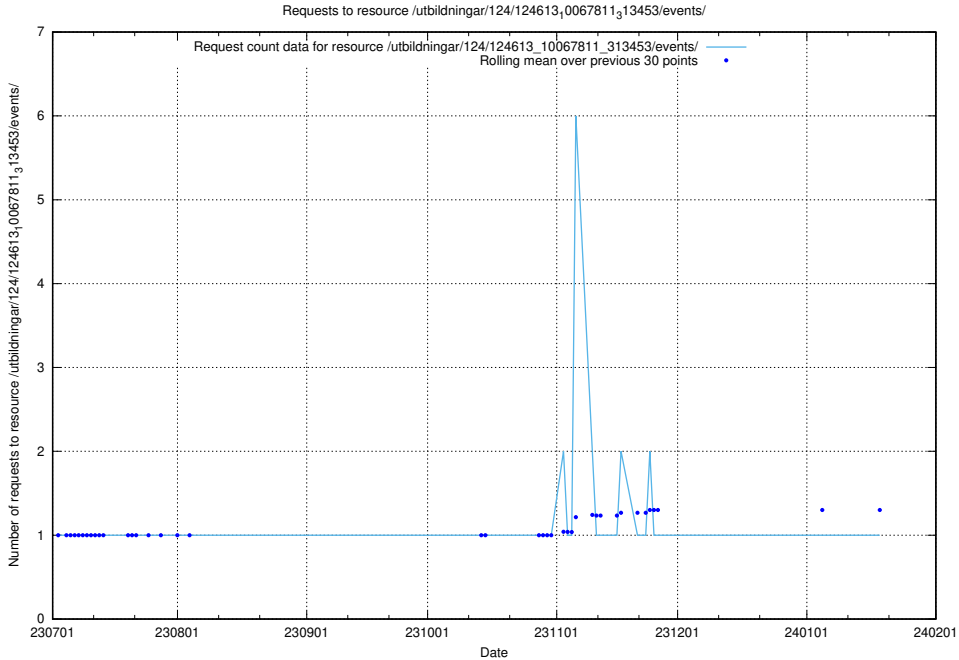

5.5394 Usage of /utbildningar/124/124613_10067811_313453/events/

Here, we count the number of requests to resource /utbildningar/124/124613_10067811_313453/events/