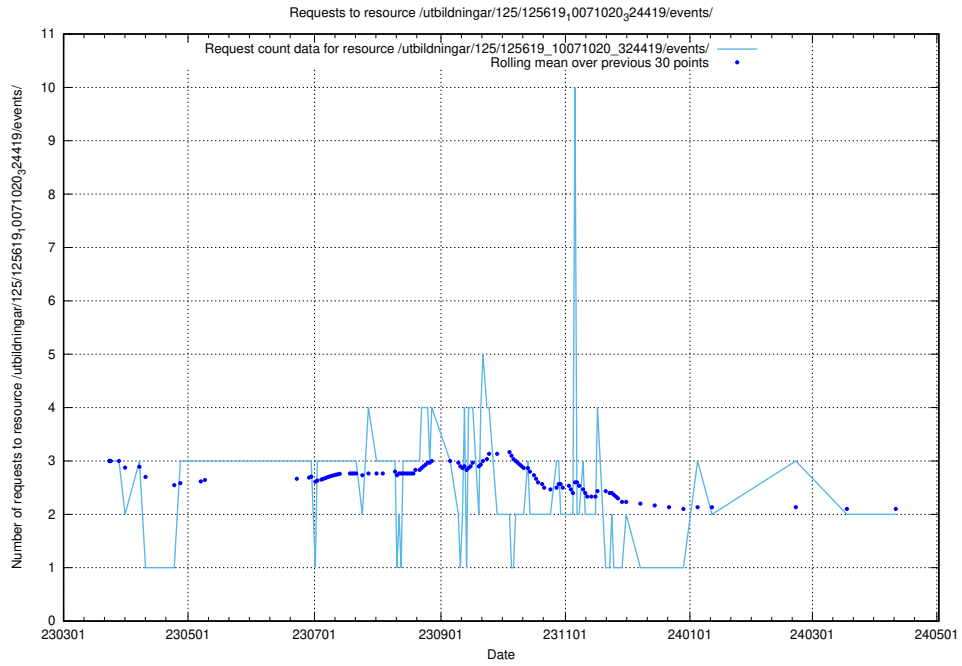

5.945 Usage of /utbildningar/125/125619_10071020_324419/events/

Here, we count the number of requests to resource /utbildningar/125/125619_10071020_324419/events/