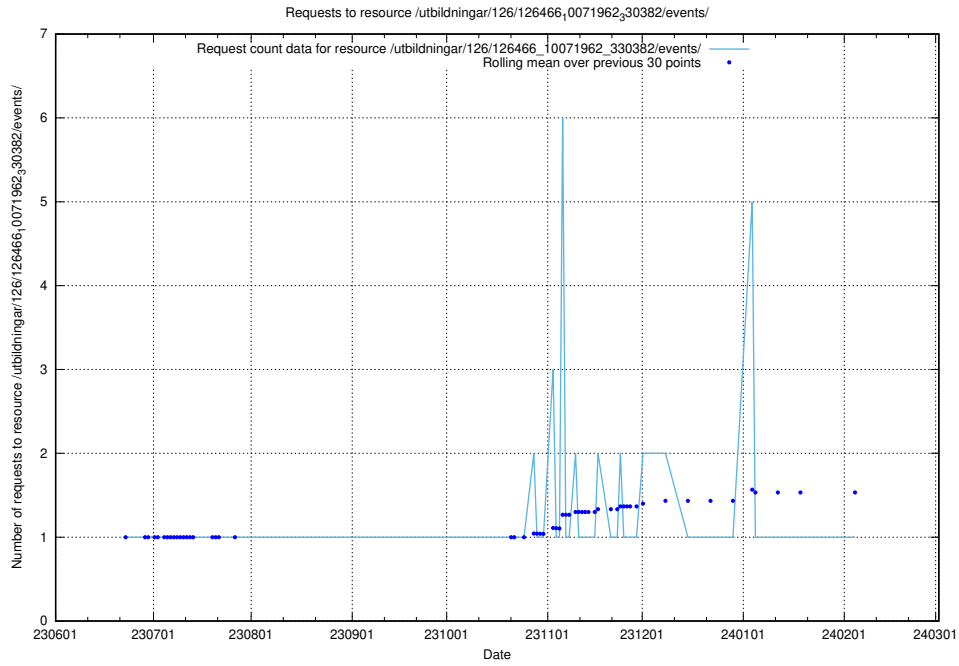

5.5677 Usage of /utbildningar/126/126466_10071962_330382/events/

Here, we count the number of requests to resource /utbildningar/126/126466_10071962_330382/events/