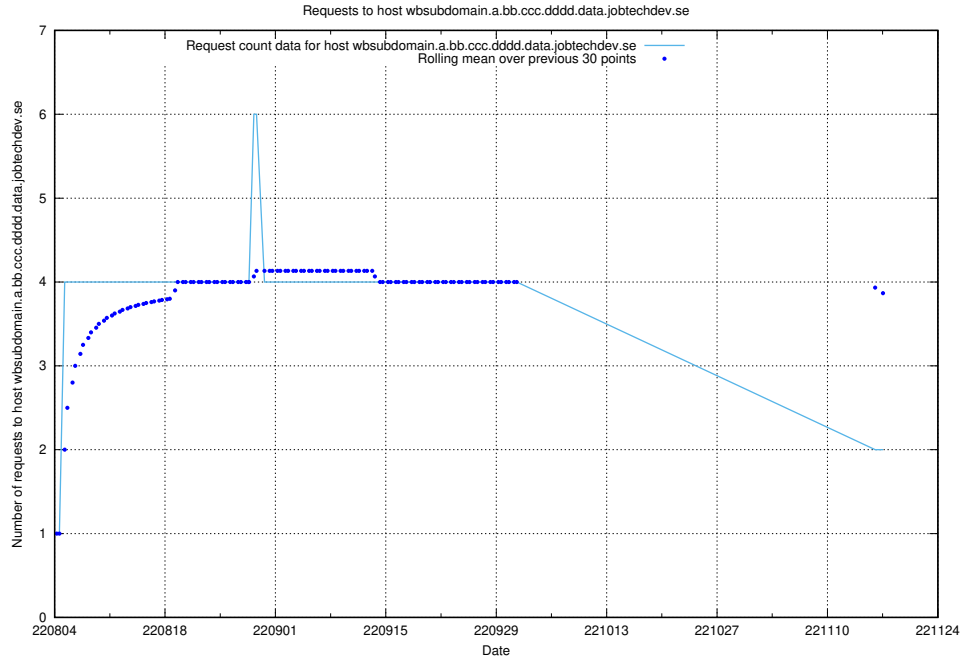

7.357 Usage of wbsubdomain.a.bb.ccc.dddd.data.jobtechdev.se

Here, we count the number of requests to host wbsubdomain.a.bb.ccc.dddd.data.jobtechdev.se.