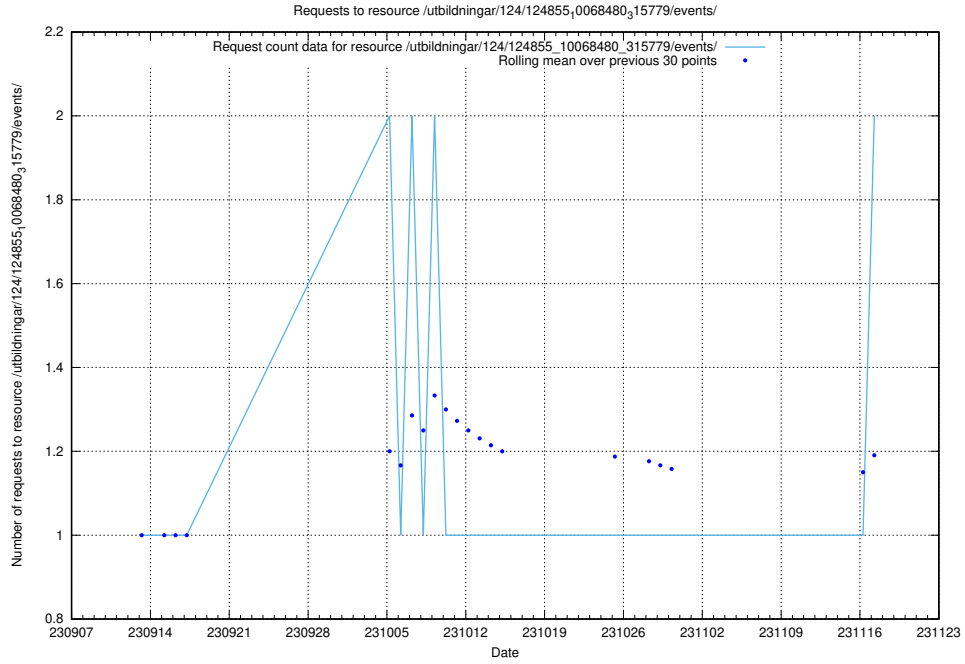

5.728 Usage of /utbildningar/124/124855_10068480_315779/events/

Here, we count the number of requests to resource /utbildningar/124/124855_10068480_315779/events/