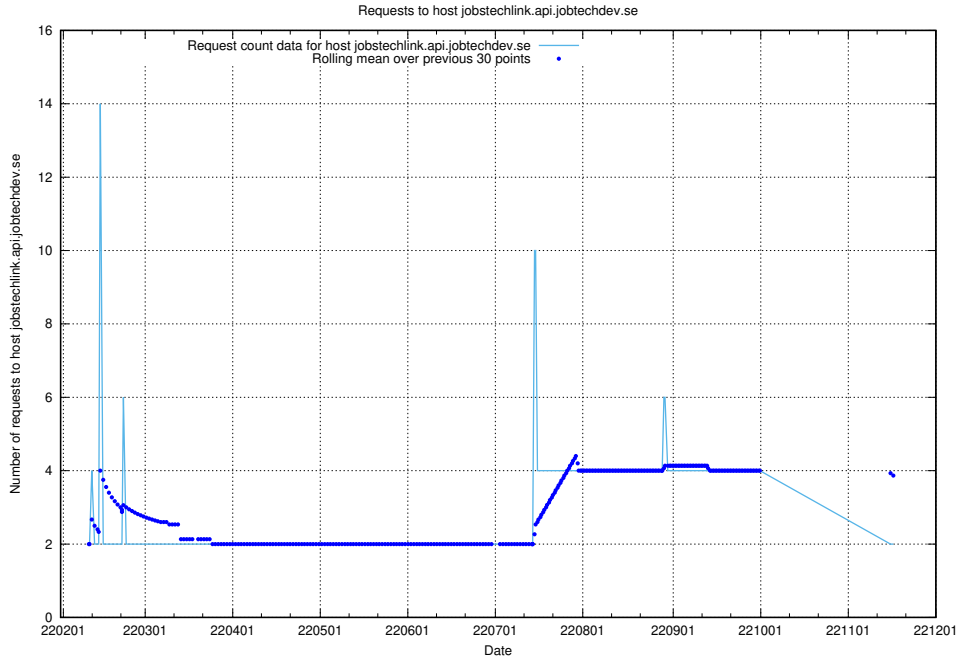

7.560 Usage of jobstechlink.api.jobtechdev.se

Here, we count the number of requests to host jobstechlink.api.jobtechdev.se.