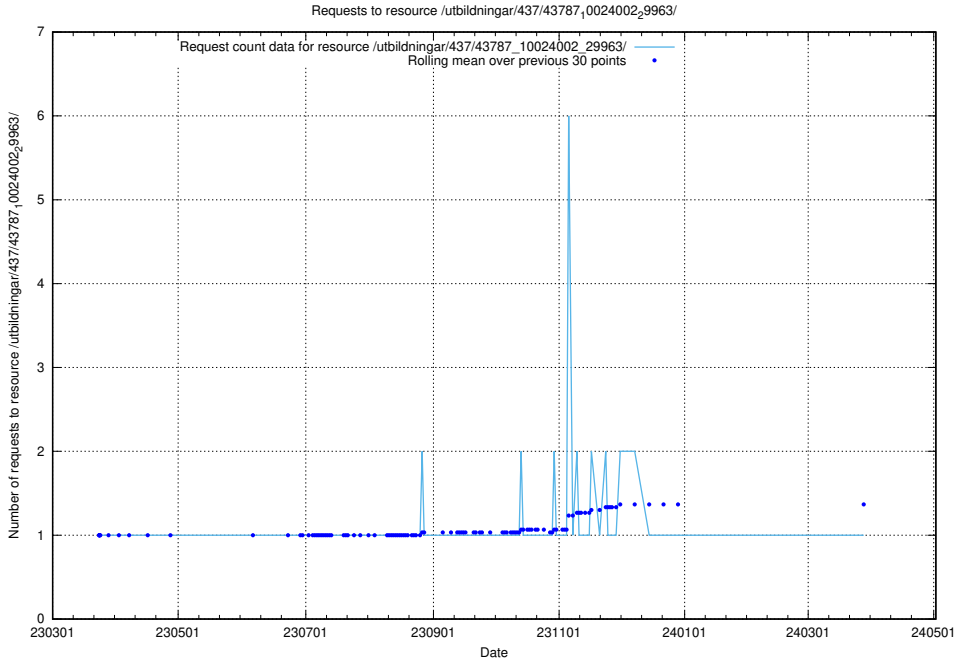

5.6371 Usage of /utbildningar/437/43787_10024002_29963/

Here, we count the number of requests to resource /utbildningar/437/43787_10024002_29963/.