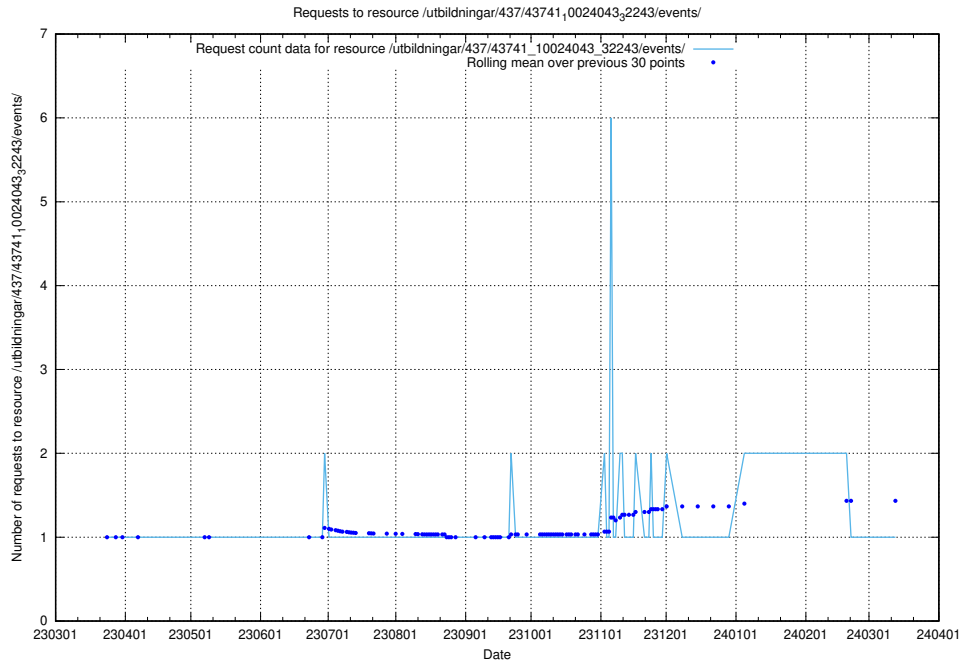

5.6207 Usage of /utbildningar/437/43741_10024043_32243/events/

Here, we count the number of requests to resource /utbildningar/437/43741_10024043_32243/events/.