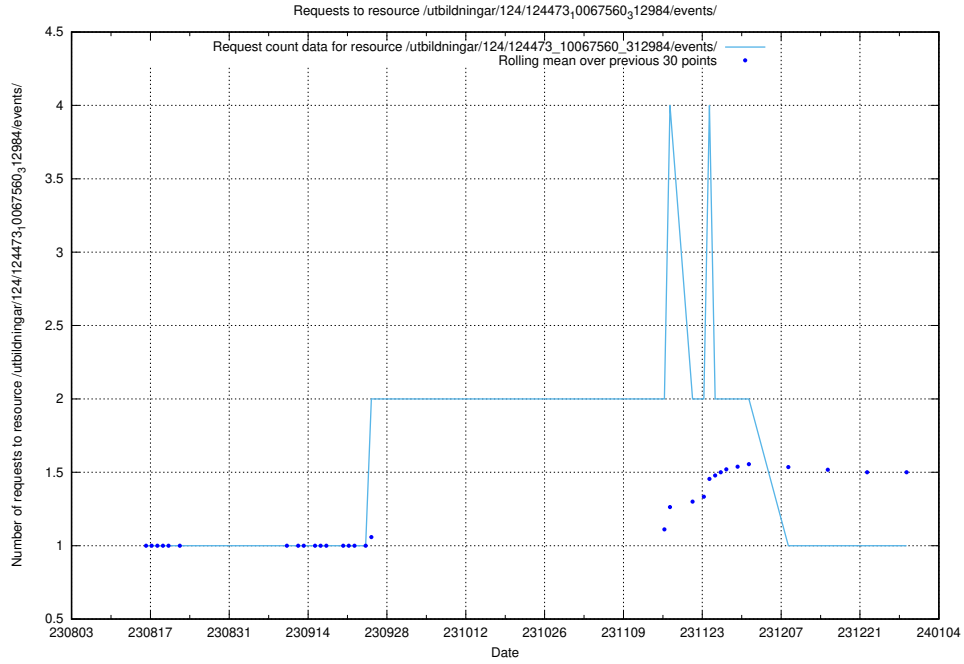

5.4817 Usage of /utbildningar/124/124473_10067560_312984/events/

Here, we count the number of requests to resource /utbildningar/124/124473_10067560_312984/events/