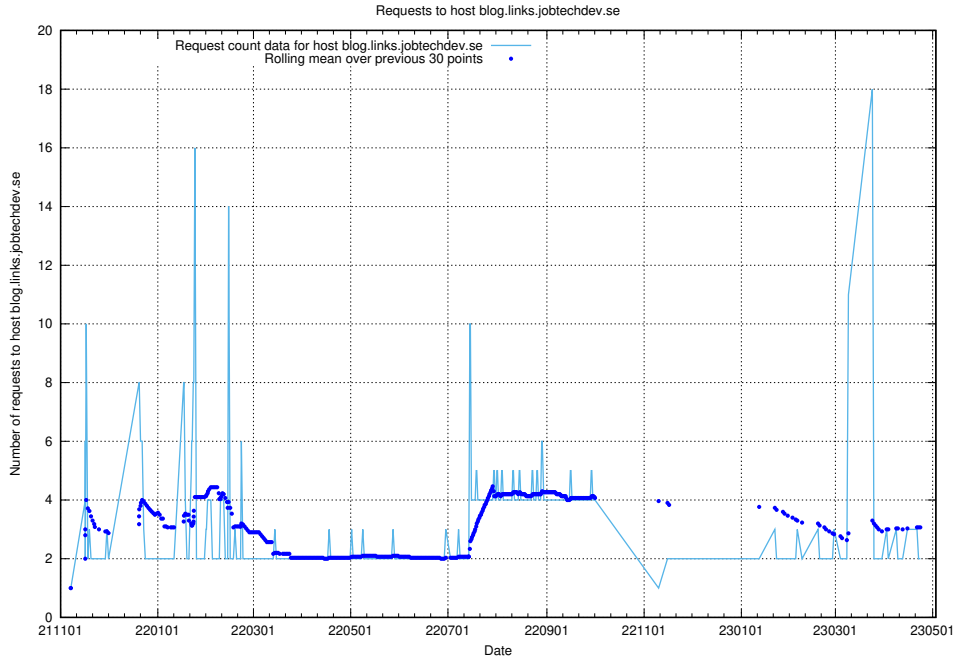

7.436 Usage of `blog.links.jobtechdev.se`

Here, we count the number of requests to host `blog.links.jobtechdev.se`.