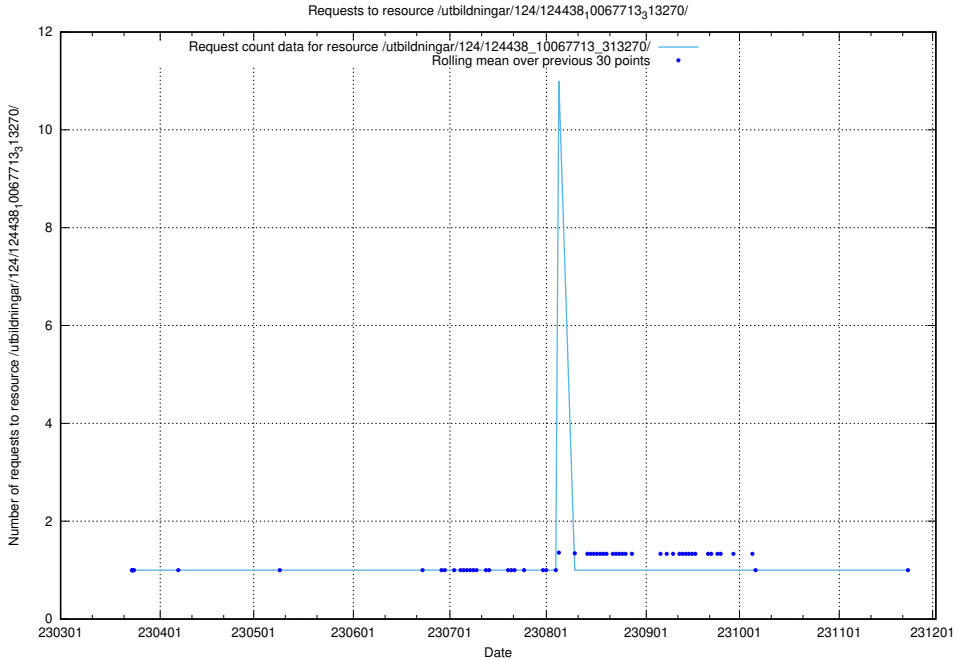

5.3723 Usage of /utbildningar/124/124438_10067713_313270/

Here, we count the number of requests to resource /utbildningar/124/124438_10067713_313270/.