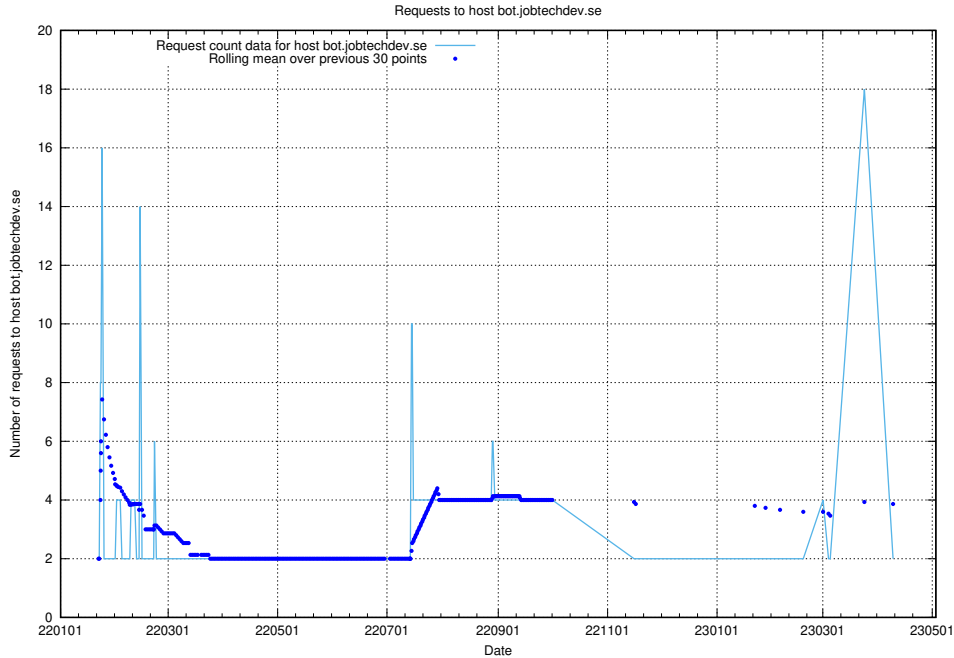

7.263 Usage of bot.jobtechdev.se

Here, we count the number of requests to host bot.jobtechdev.se.