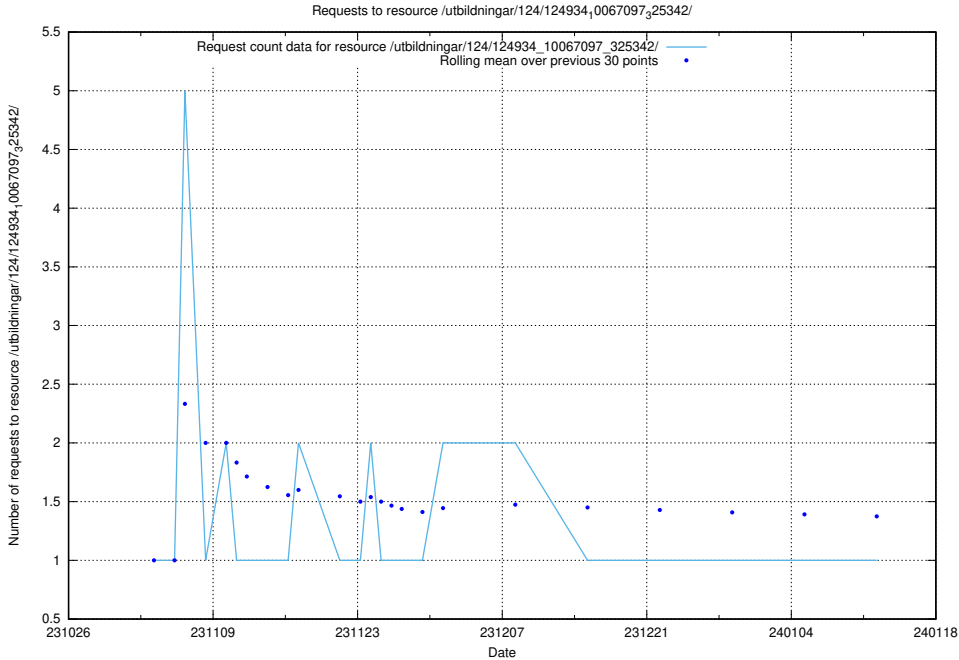

5.4188 Usage of /utbildningar/124/124934_10067097_325342/

Here, we count the number of requests to resource /utbildningar/124/124934_10067097_325342/.