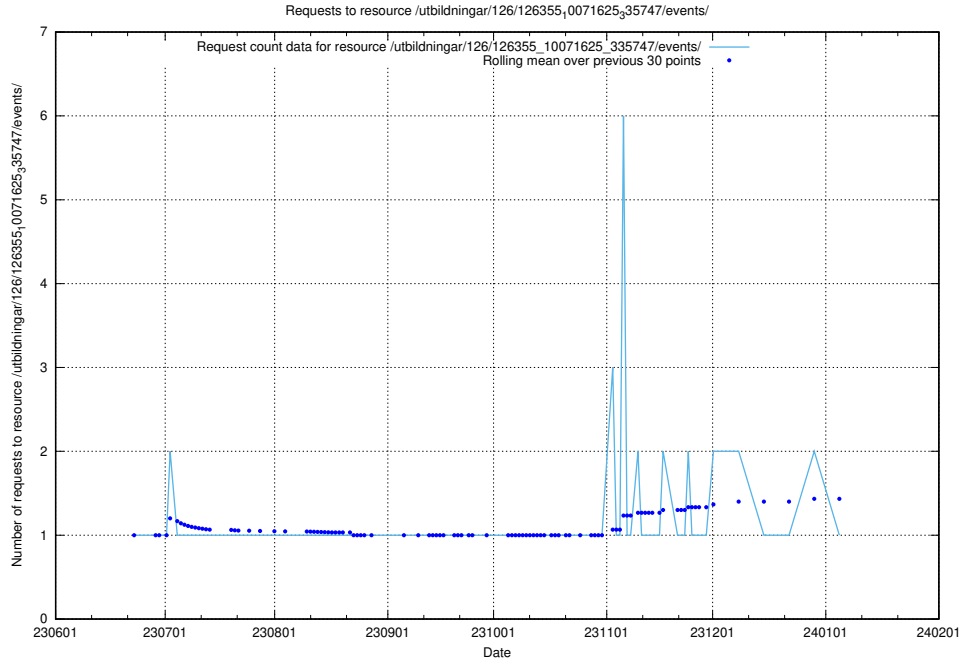

5.5682 Usage of /utbildningar/126/126355_10071625_335747/events/

Here, we count the number of requests to resource /utbildningar/126/126355_10071625_335747/events/