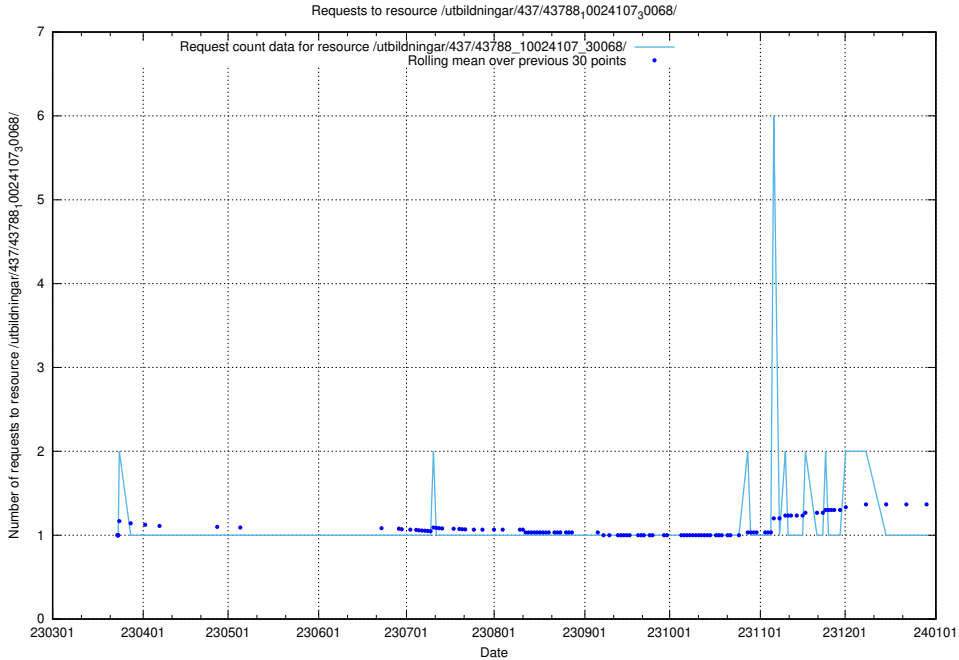

5.6370 Usage of /utbildningar/437/43788_10024107_30068/

Here, we count the number of requests to resource /utbildningar/437/43788_10024107_30068/.