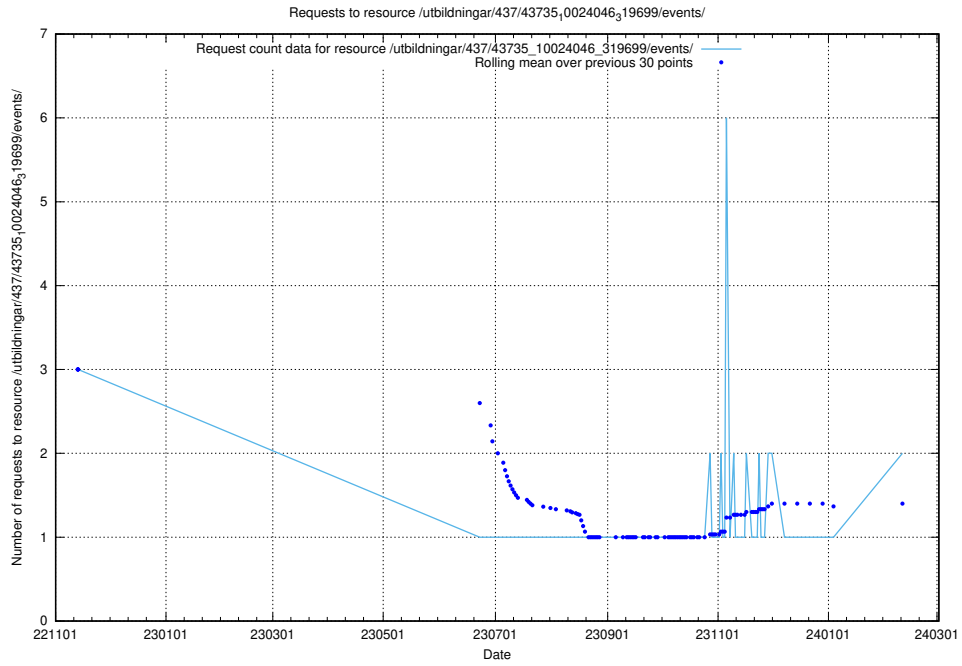

5.849 Usage of /utbildningar/437/43735_10024046_319699/events/

Here, we count the number of requests to resource /utbildningar/437/43735_10024046_319699/events/.