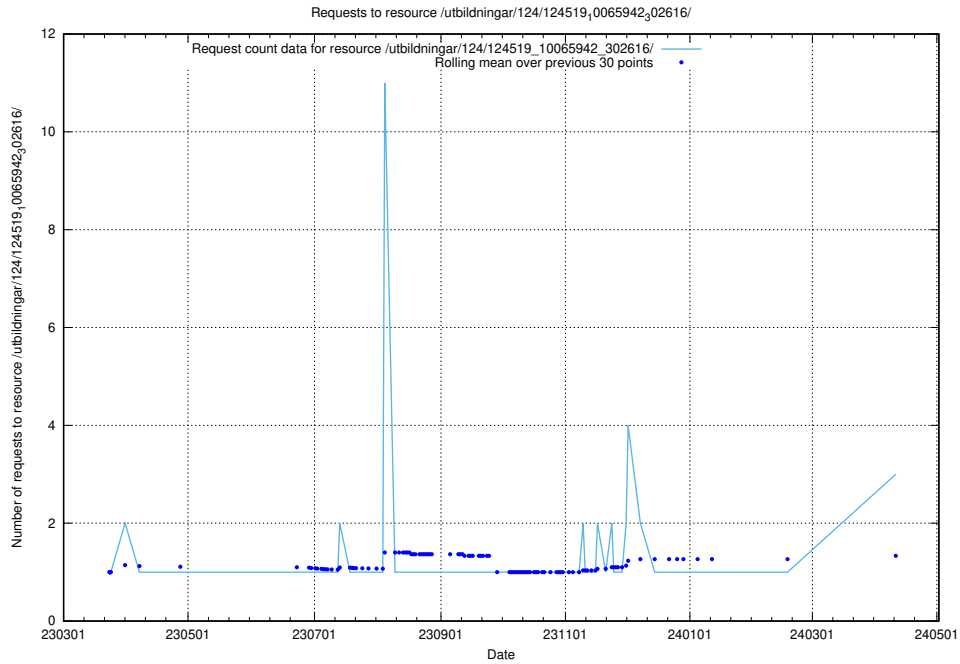

Here, we count the number of requests to resource /utbildningar/124/124519_10066301_308425/.

5.261 Usage of /utbildningar/124/124519_10065942_302616/

Here, we count the number of requests to resource /utbildningar/124/124519_10065942_302616/.