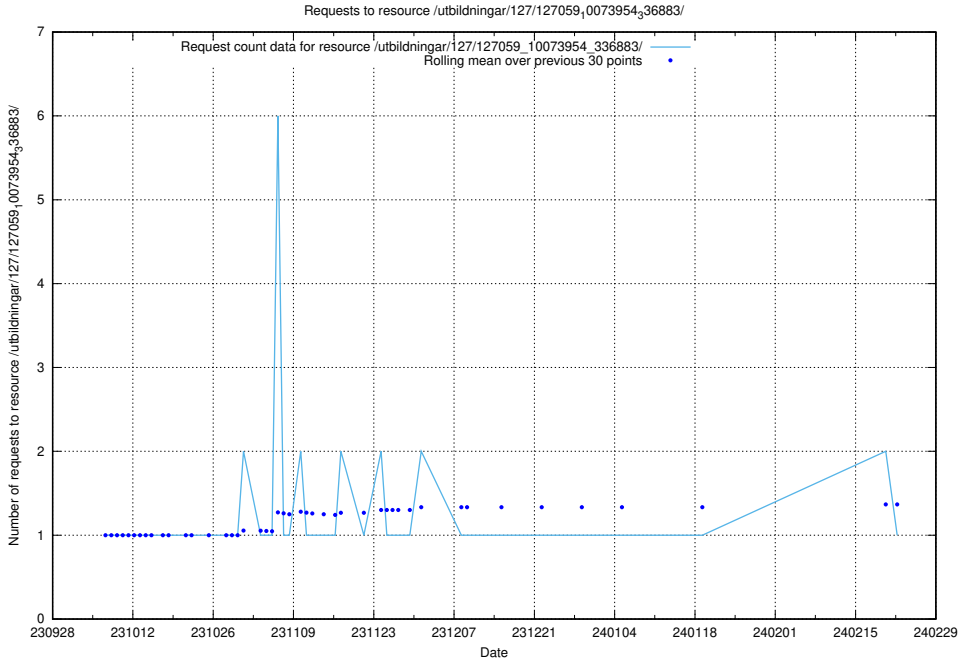

5.4413 Usage of /utbildningar/127/127059_10073954_336883/

Here, we count the number of requests to resource /utbildningar/127/127059_10073954_336883/.