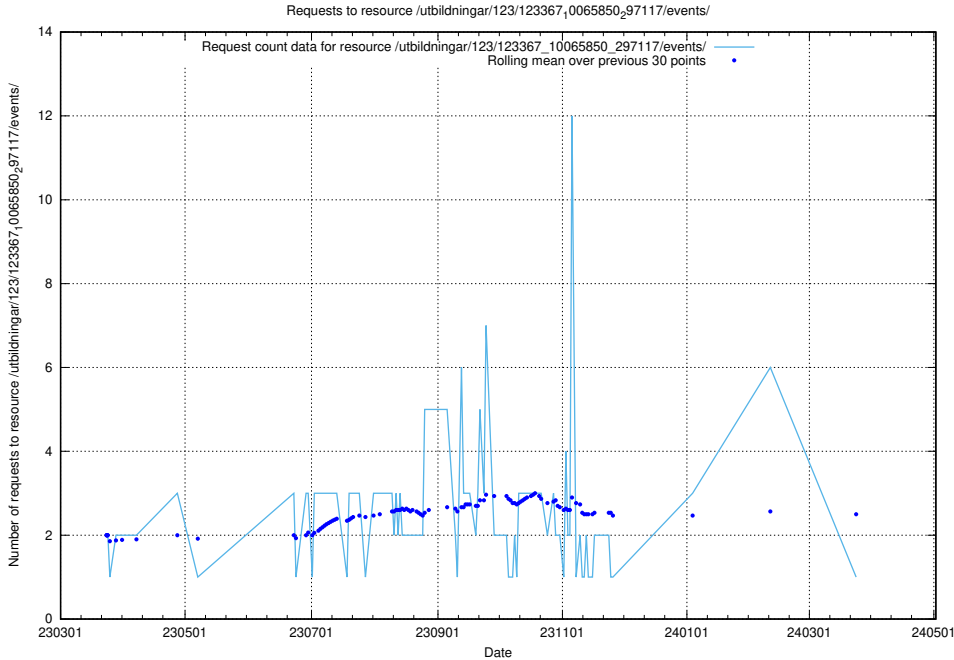

5.6319 Usage of /utbildningar/123/123367_10065850_297117/events/

Here, we count the number of requests to resource /utbildningar/123/123367_10065850_297117/events/

5.6320 Usage of /utbildningar/122/122966_10065491_287624/events/