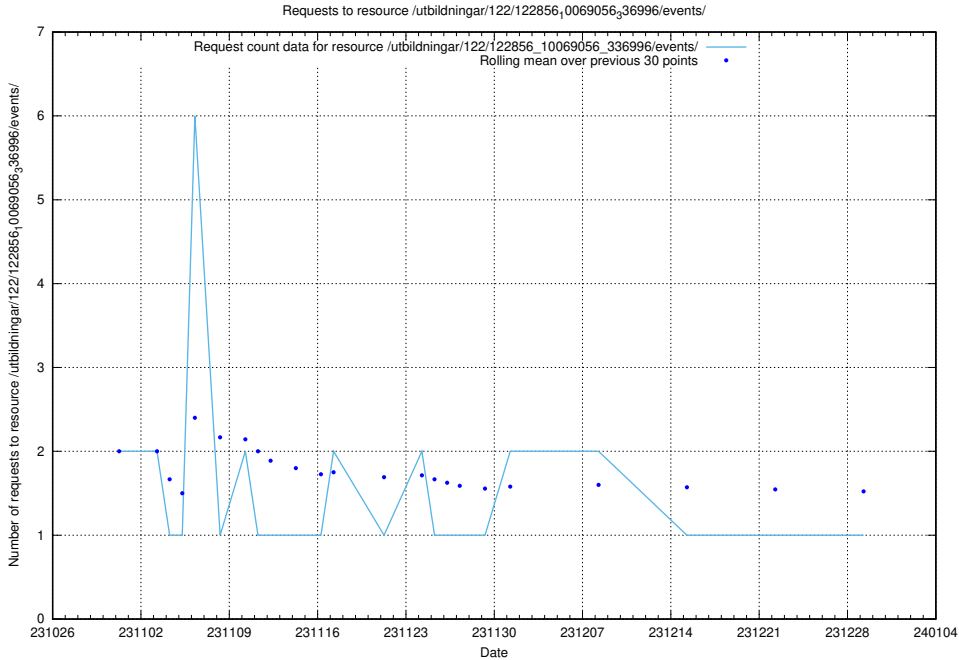

5.4194 Usage of /utbildningar/122/122856_10069056_336996/events/

Here, we count the number of requests to resource /utbildningar/122/122856_10069056_336996/events/