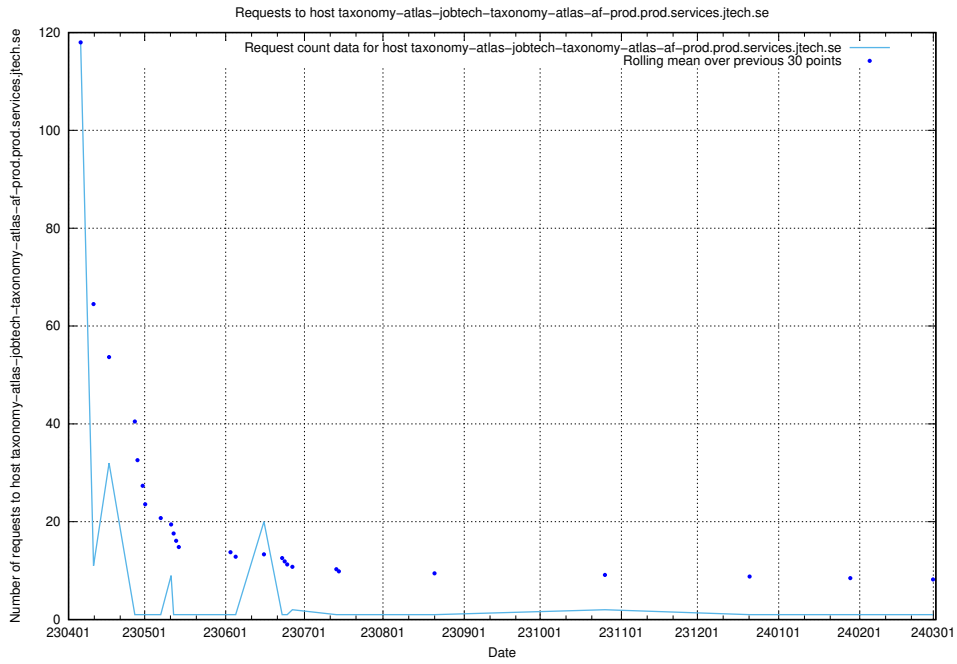

7.610 Usage of taxonomy-atlas-jobtech-taxonomy-atlas-af-prod.prod.services.jtech

Here, we count the number of requests to host taxonomy-atlas-jobtech-taxonomy-atlas-af-prod.prod.services.jtech.se.