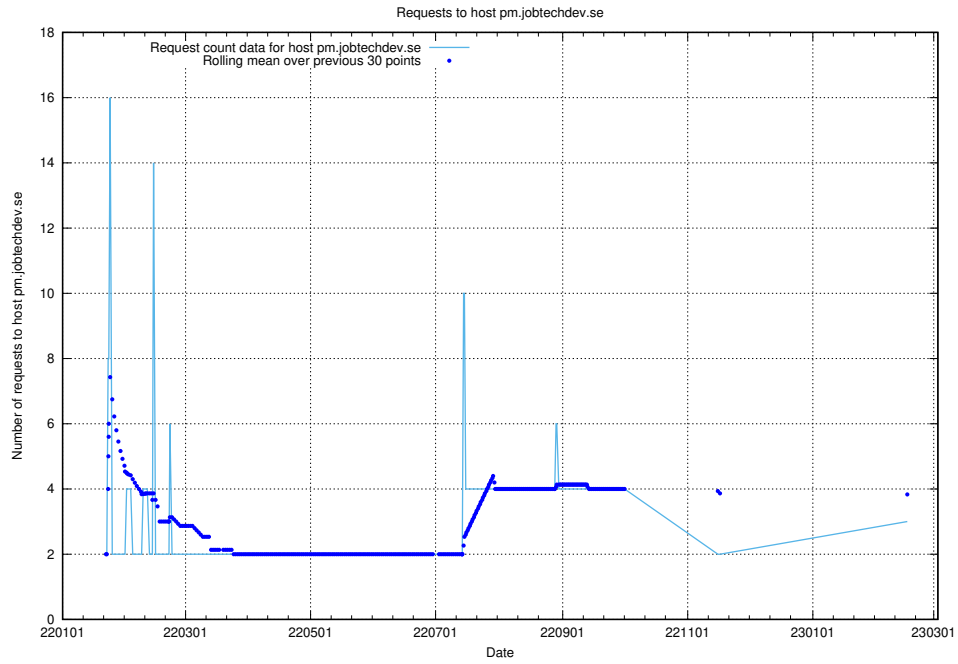

7.254 Usage of pm.jobtechdev.se

Here, we count the number of requests to host pm.jobtechdev.se.