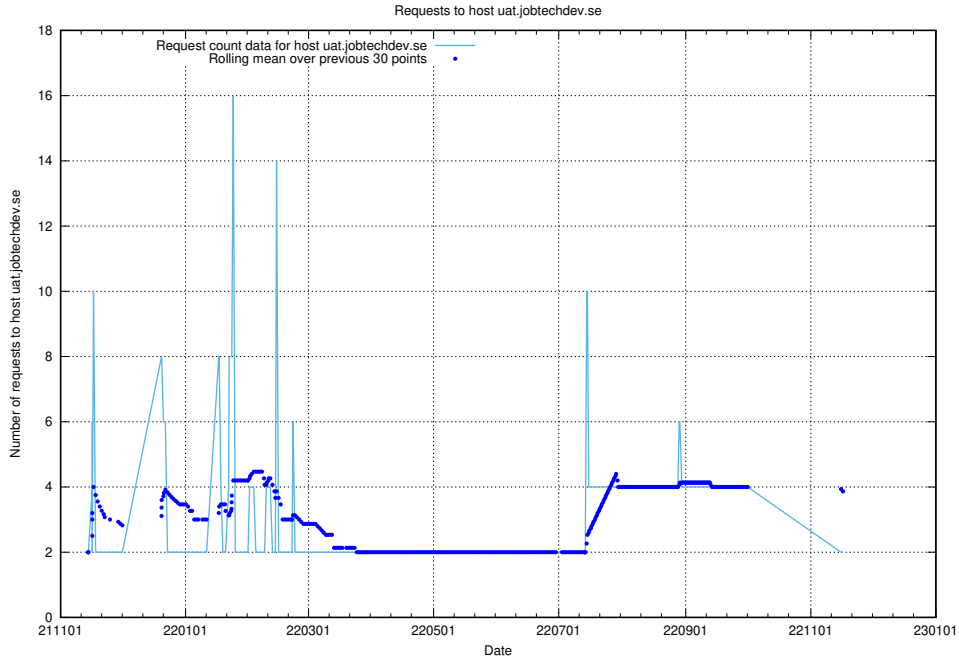

7.555 Usage of uat.jobtechdev.se

Here, we count the number of requests to host uat.jobtechdev.se.