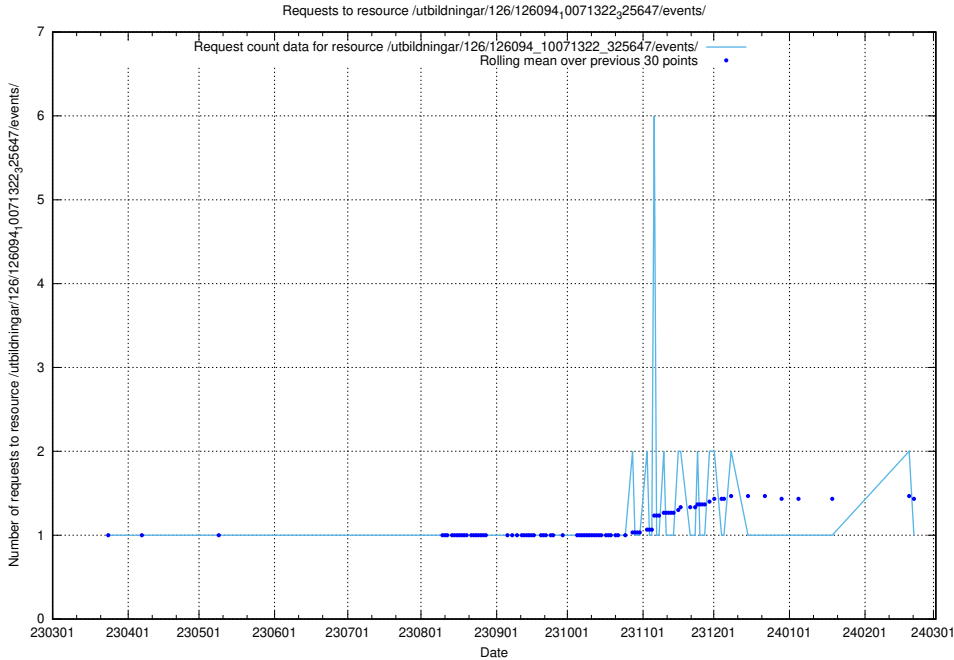

5.6214 Usage of /utbildningar/126/126094_10071322_325647/events/

Here, we count the number of requests to resource /utbildningar/126/126094_10071322_325647/events/