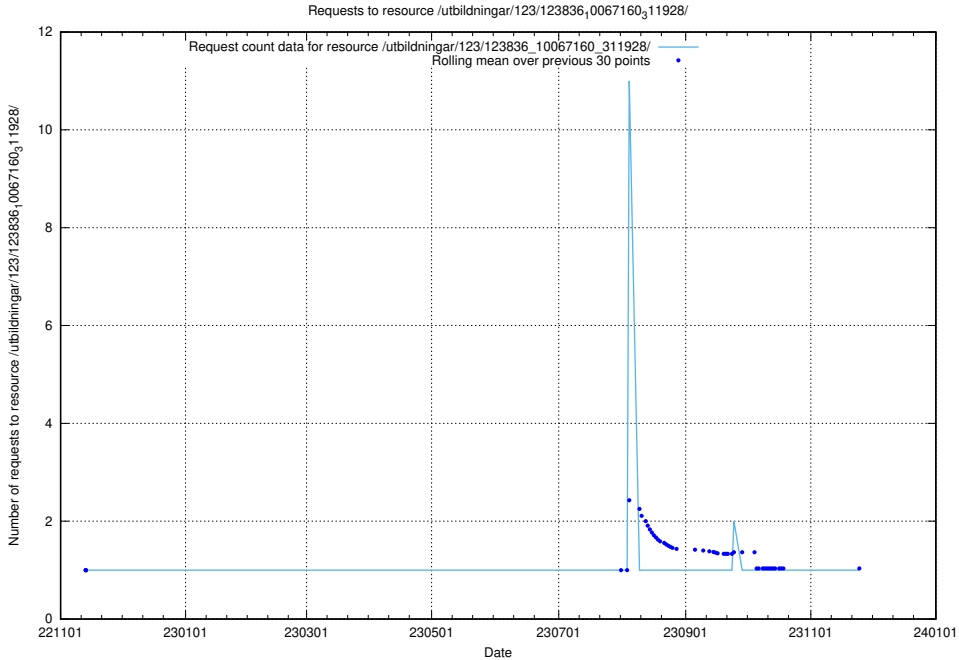

5.5919 Usage of /utbildningar/123/123836_10067160_311928/

Here, we count the number of requests to resource /utbildningar/123/123836_10067160_311928/.