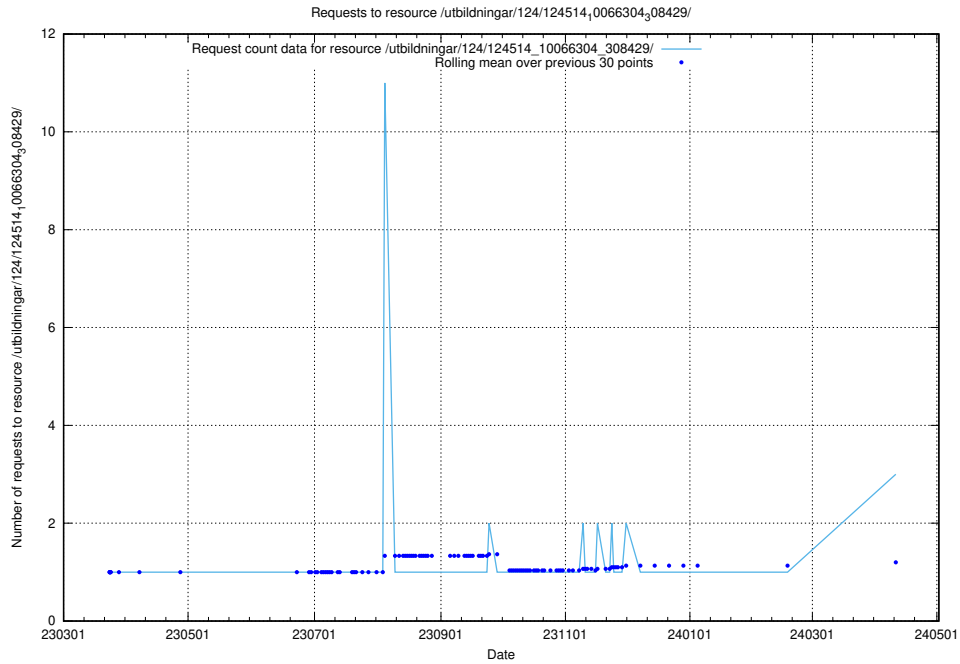

5.278 Usage of /utbildningar/124/124514_10066304_308429/

Here, we count the number of requests to resource /utbildningar/124/124514_10066304_308429/.