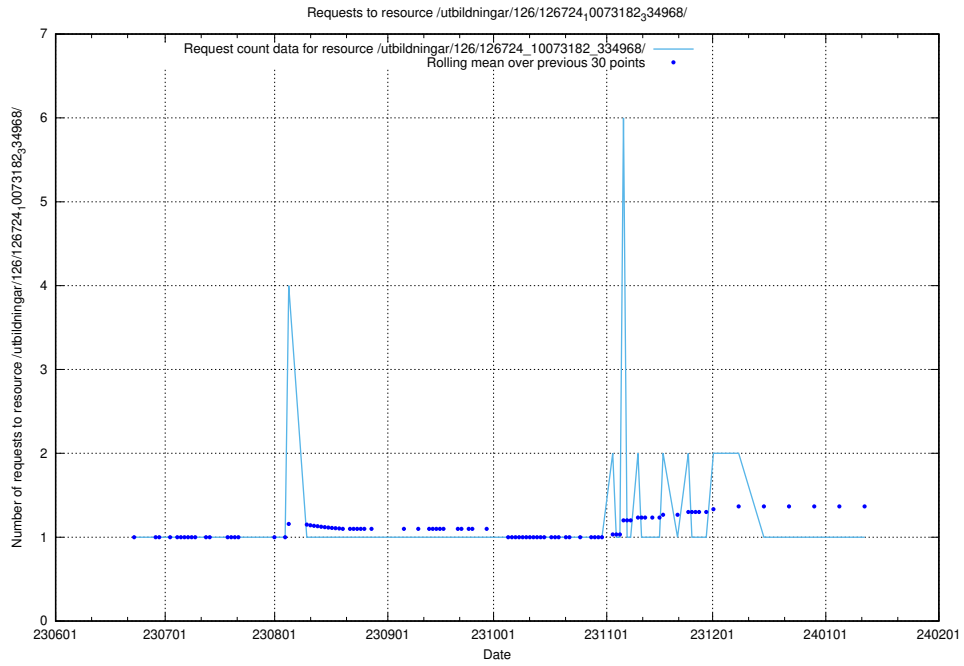

5.5626 Usage of /utbildningar/126/126724_10073182_334968/

Here, we count the number of requests to resource /utbildningar/126/126724_10073182_334968/.