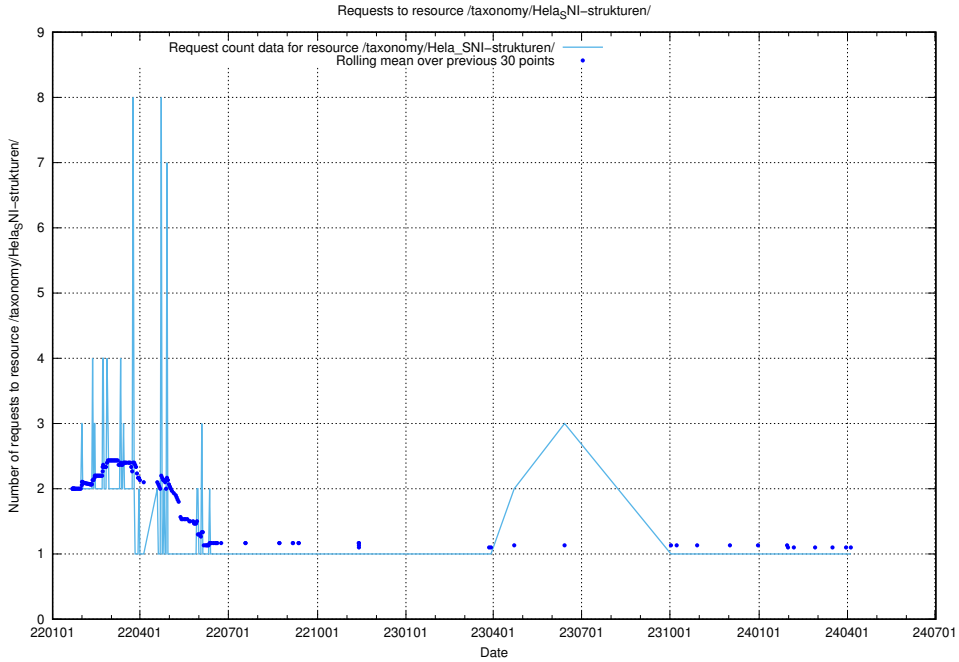

5.1063 Usage of /taxonomy/Hela_SNI-strukturen/

Here, we count the number of requests to resource /taxonomy/Hela_SNI-strukturen/.