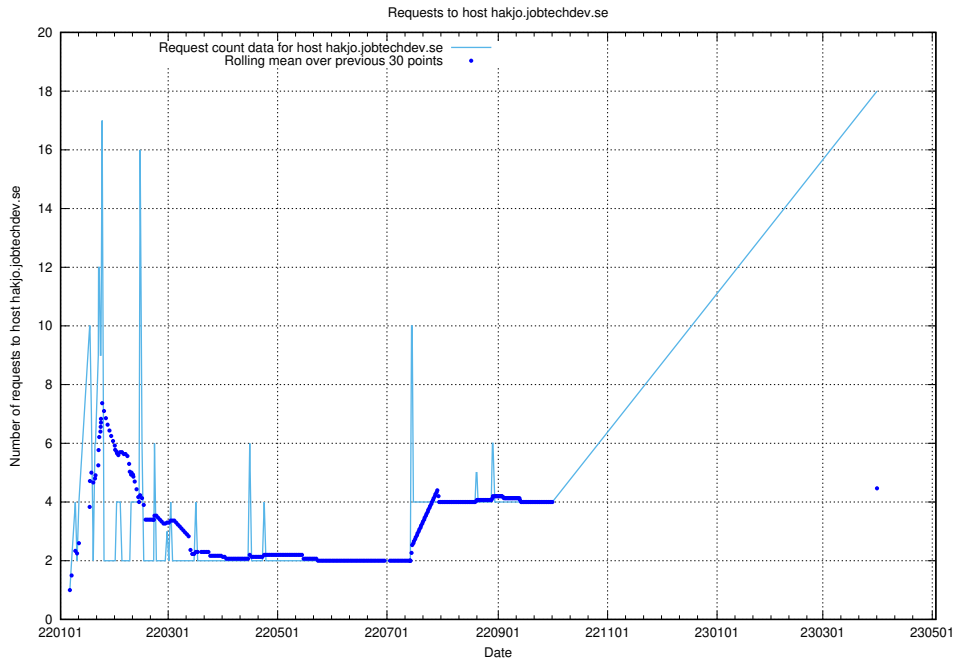

7.36 Usage of hakjo.jobtechdev.se

Here, we count the number of requests to host hakjo.jobtechdev.se.