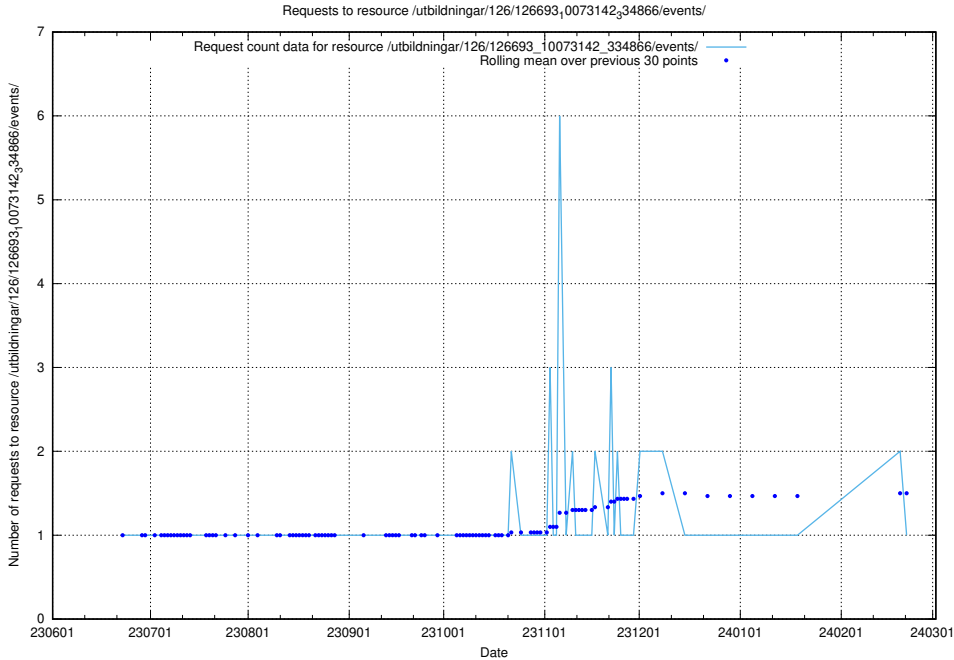

5.5669 Usage of /utbildningar/126/126693_10073142_334866/events/

Here, we count the number of requests to resource /utbildningar/126/126693_10073142_334866/events/