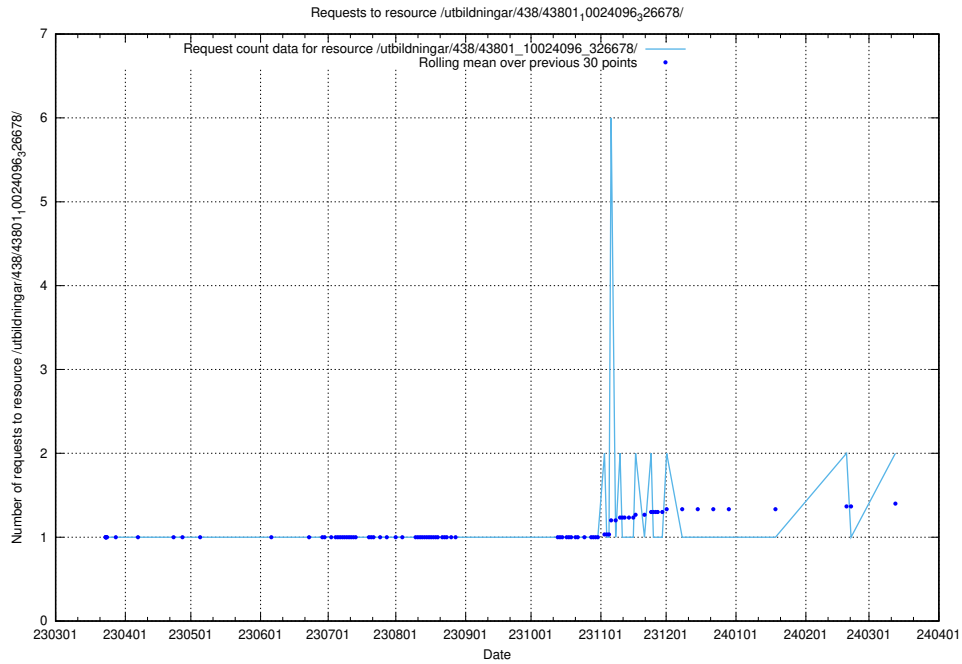

5.960 Usage of /utbildningar/438/43801_10024096_326678/

Here, we count the number of requests to resource /utbildningar/438/43801_10024096_326678/.