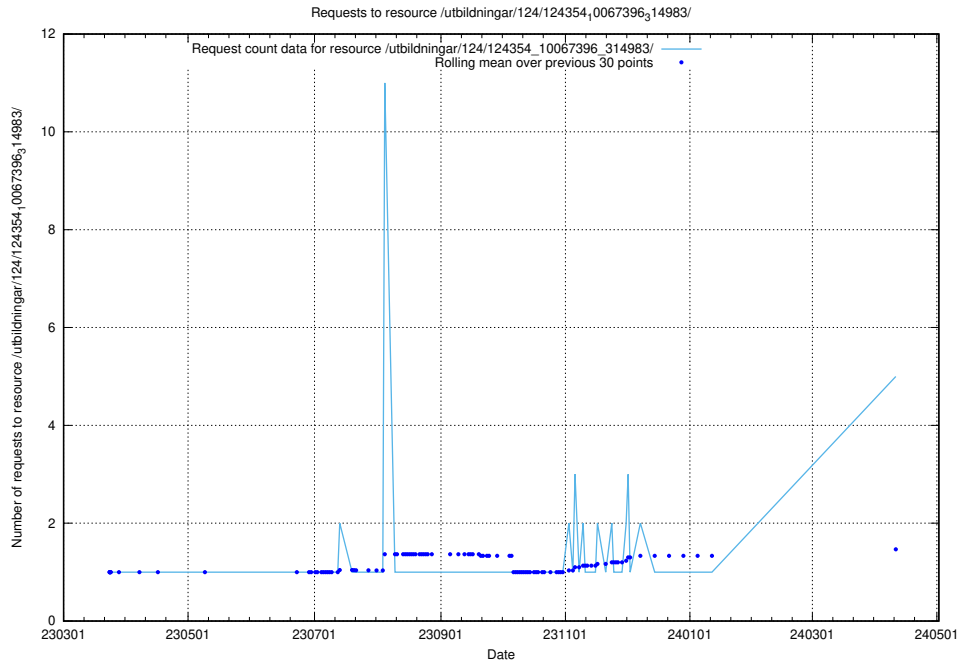

5.126 Usage of /utbildningar/124/124354_10067396_314983/

Here, we count the number of requests to resource /utbildningar/124/124354_10067396_314983/.