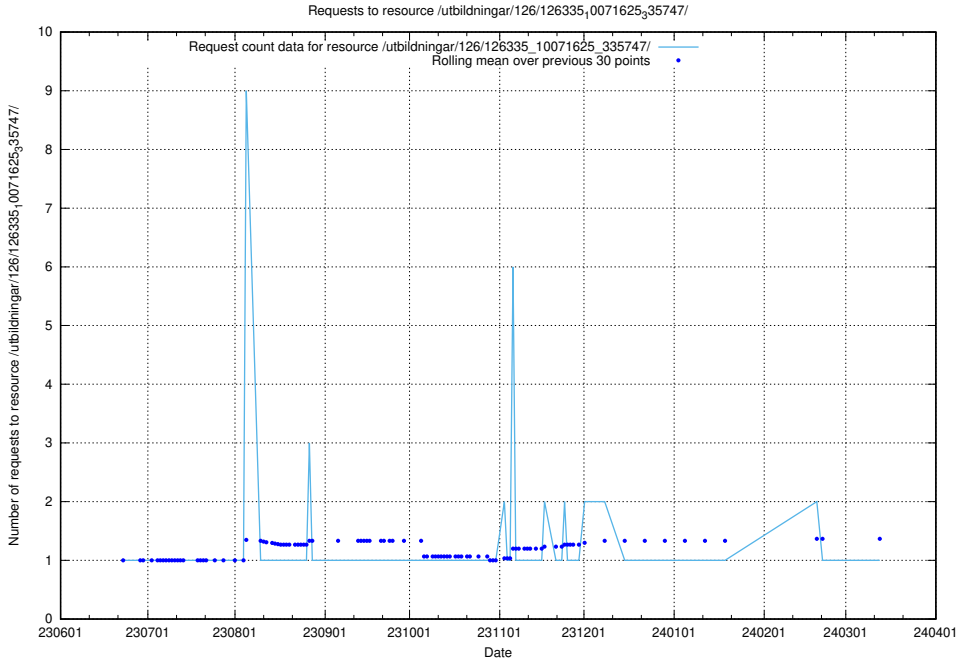

5.5698 Usage of /utbildningar/126/126335_10071625_335747/

Here, we count the number of requests to resource /utbildningar/126/126335_10071625_335747/.