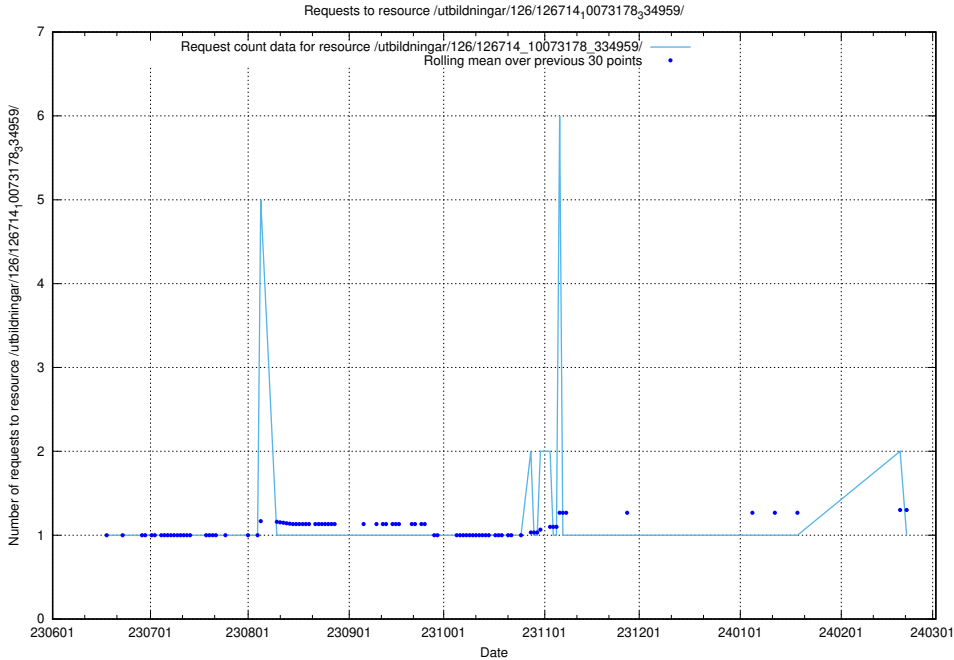

5.5879 Usage of /utbildningar/126/126714_10073178_334959/

Here, we count the number of requests to resource /utbildningar/126/126714_10073178_334959/.