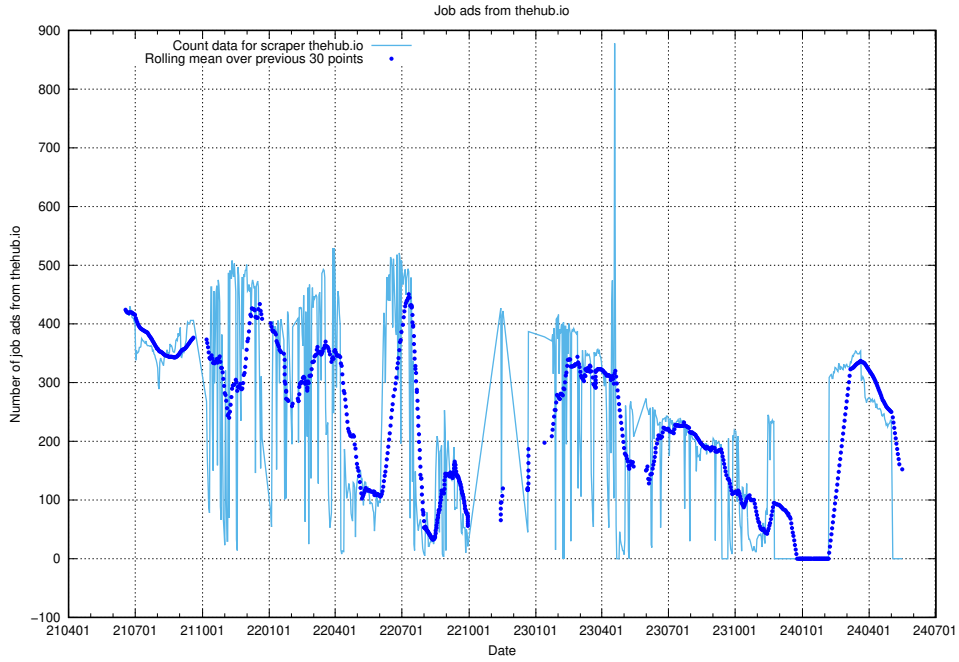

Here, we count the number of job ads scraped from intenso.se.

13.17 Number of ads by scraper thehub.io

Here, we count the number of job ads scraped from thehub.io.

13.18 Number of ads by scraper traineeguiden.se