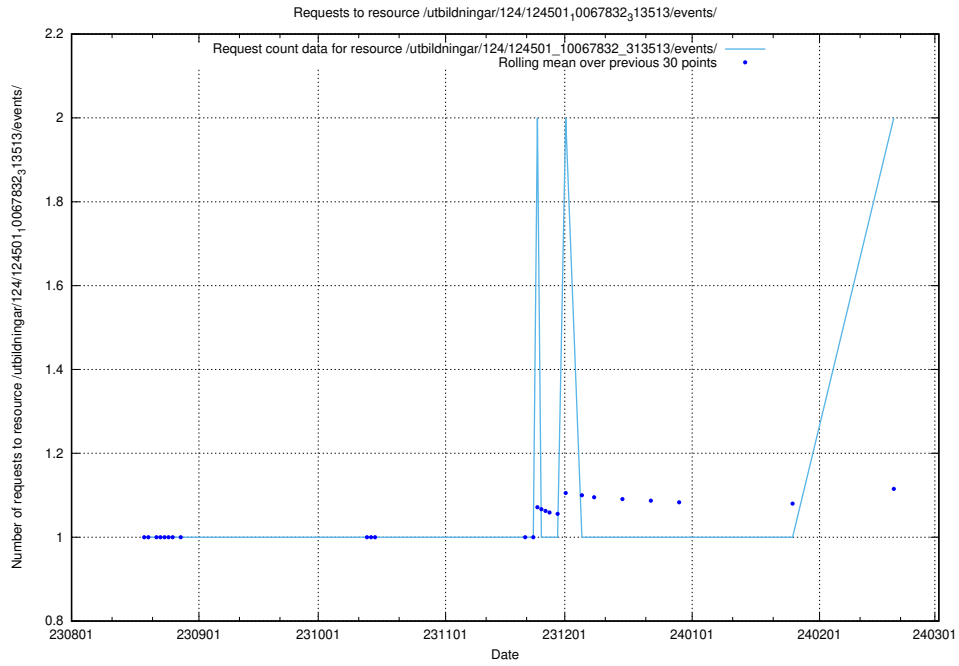

5.739 Usage of `/utbildningar/124/124501_10067832_313513/events/`

Here, we count the number of requests to resource `/utbildningar/124/124501_10067832_313513/events/`