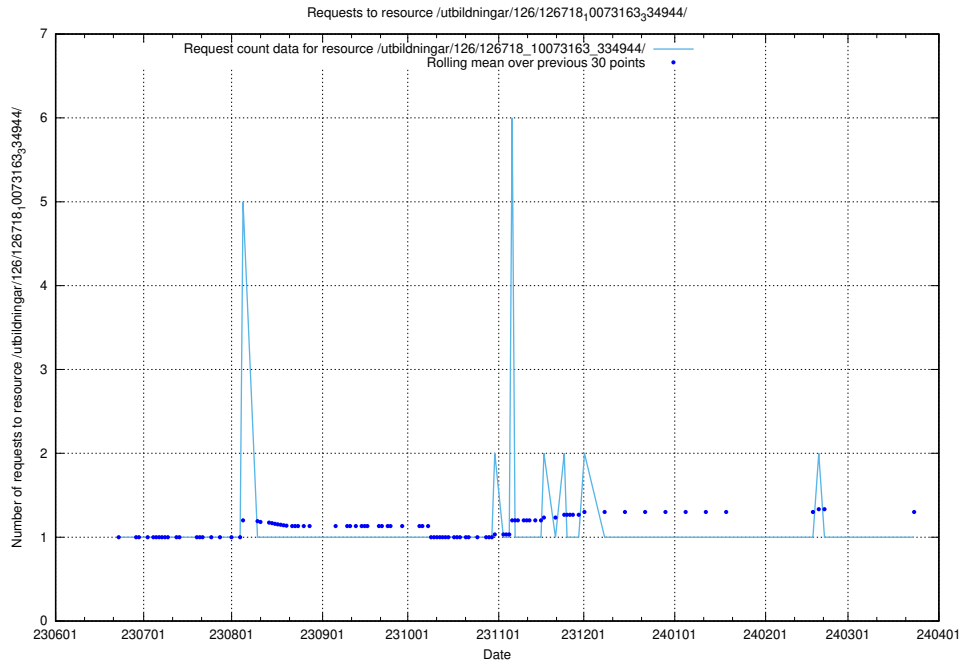

Here, we count the number of requests to resource /utbildningar/126/126718_10073175_334956/.

5.5640 Usage of /utbildningar/126/126718_10073163_334944/

Here, we count the number of requests to resource /utbildningar/126/126718_10073163_334944/.