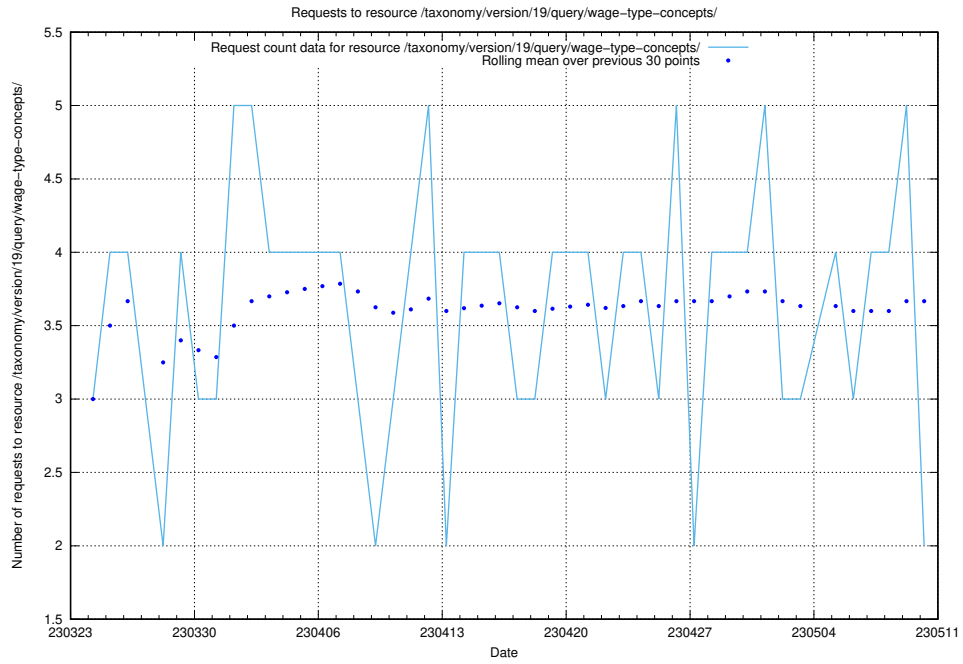

5.933 Usage of /taxonomy/version/19/query/wage-type-concepts/

Here, we count the number of requests to resource /taxonomy/version/19/query/wage-type-concepts/.