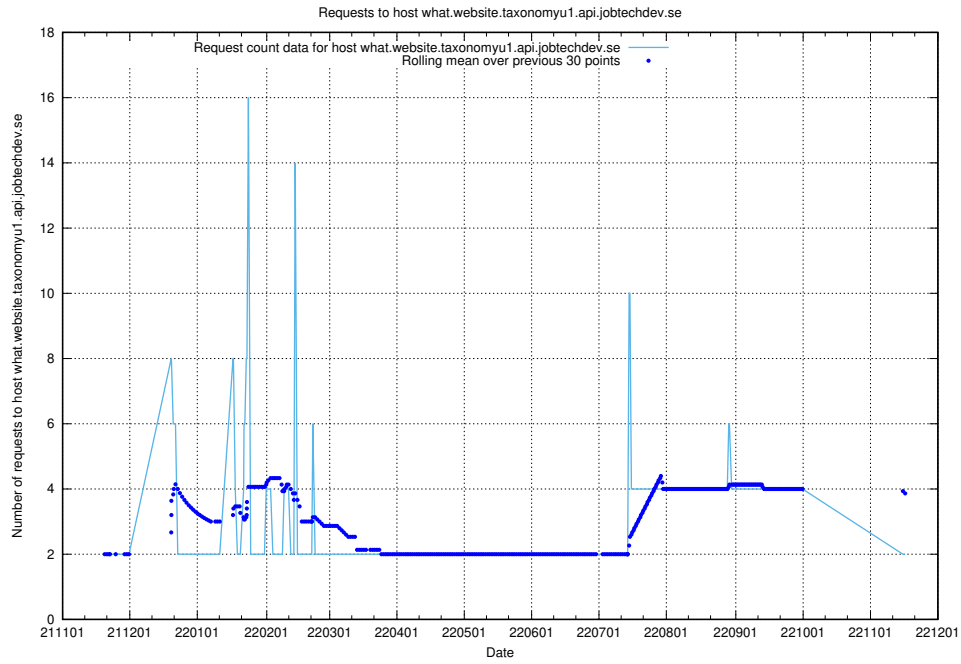

7.455 Usage of what.website.taxonomy1.api.jobtechdev.se

Here, we count the number of requests to host what.website.taxonomy1.api.jobtechdev.se.