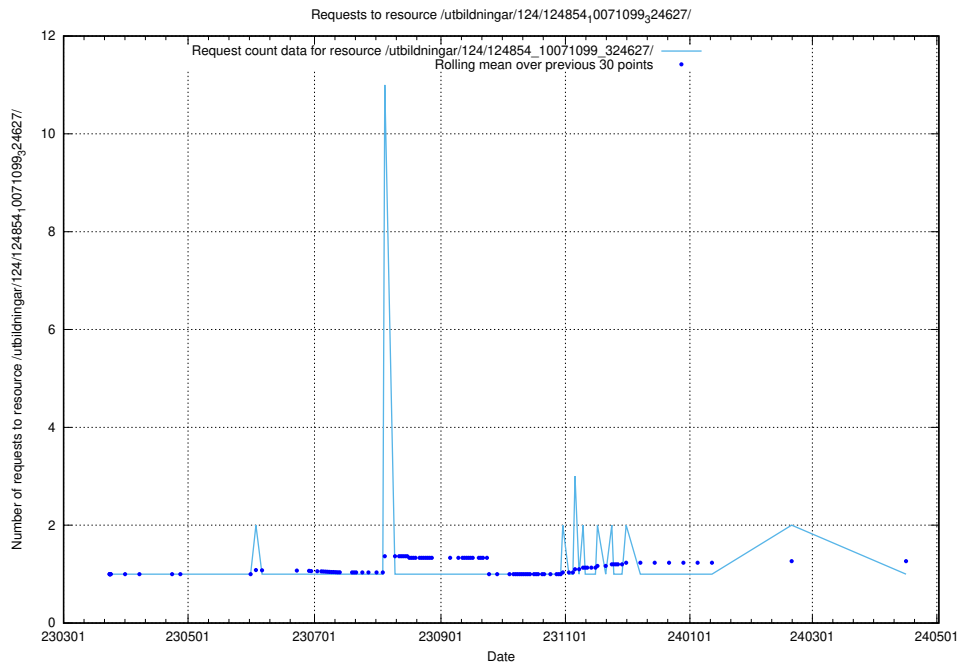

5.1212 Usage of /utbildningar/124/124854_10071099_324627/

Here, we count the number of requests to resource /utbildningar/124/124854_10071099_324627/.