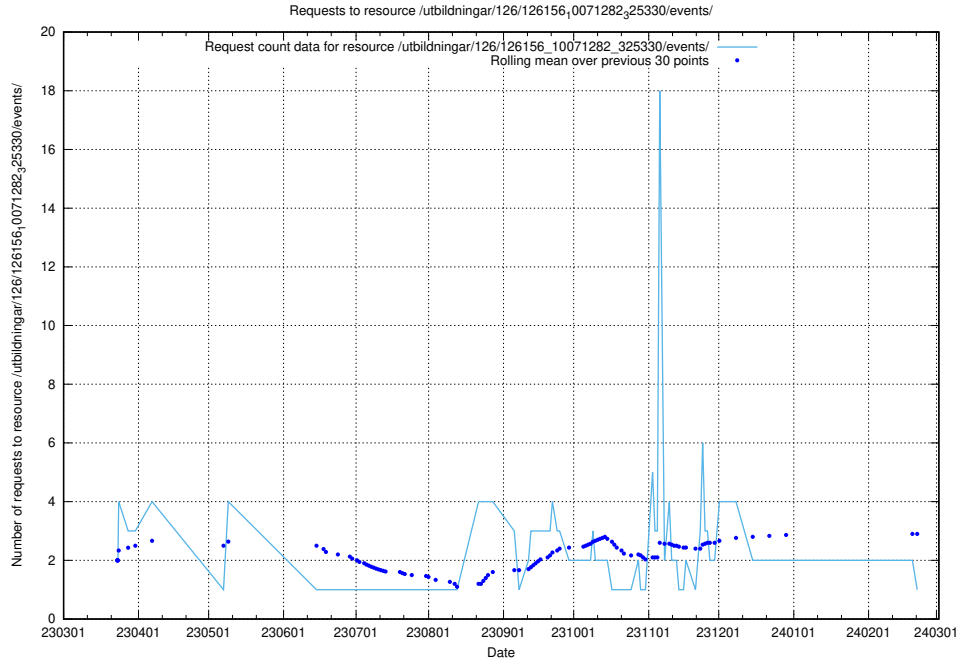

5.6280 Usage of /utbildningar/126/126156_10071282_325330/events/

Here, we count the number of requests to resource /utbildningar/126/126156_10071282_325330/events/