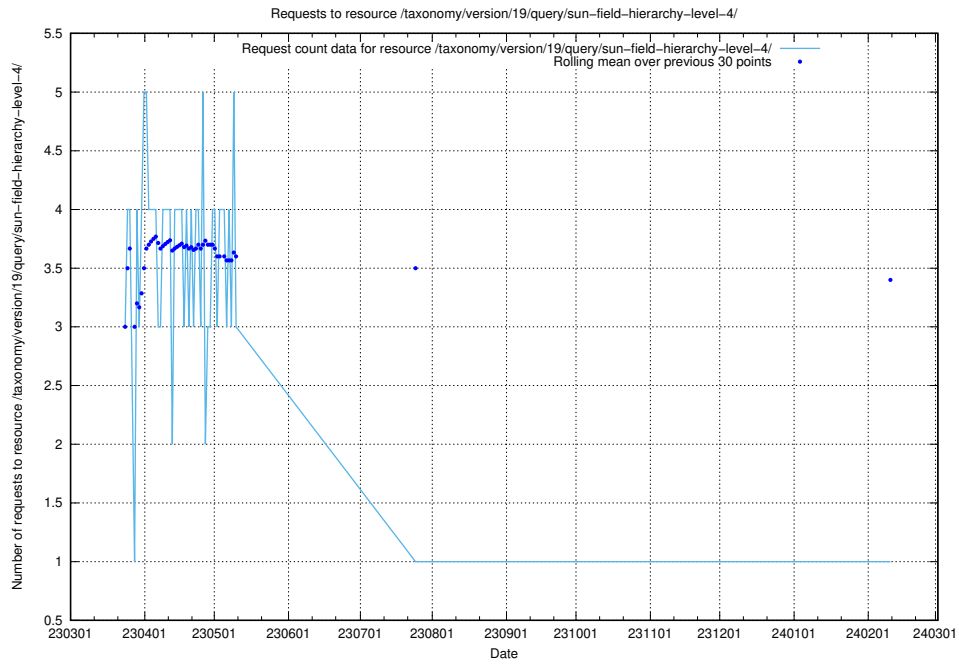

5.6123 Usage of /taxonomy/version/19/query/sun-field-hierarchy-level-4/

Here, we count the number of requests to resource /taxonomy/version/19/query/sun-field-hierarchy-level-4/.