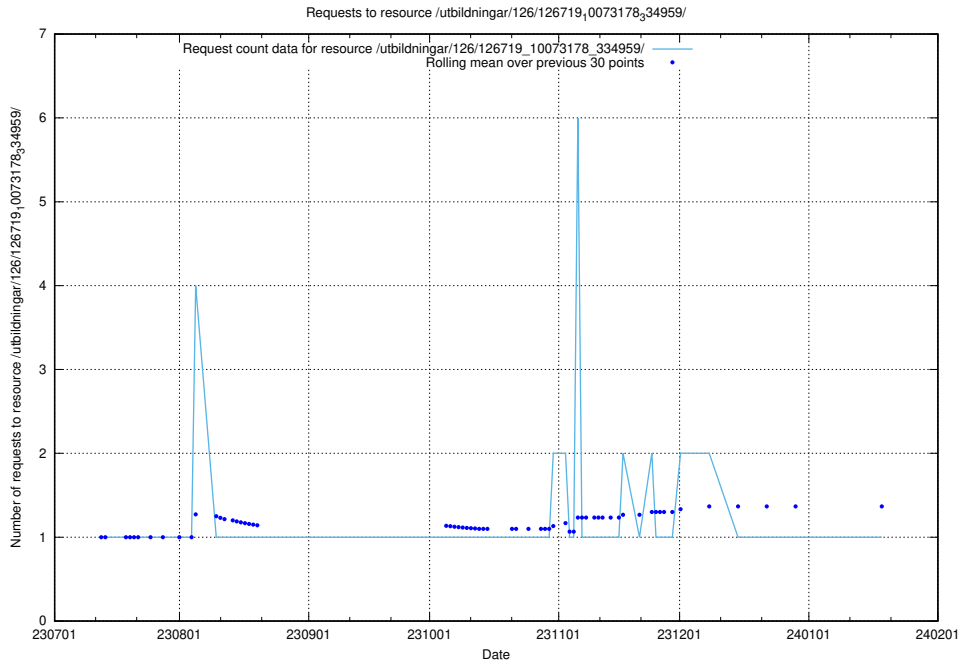

5.5129 Usage of /utbildningar/126/126719_10073178_334959/

Here, we count the number of requests to resource /utbildningar/126/126719_10073178_334959/.