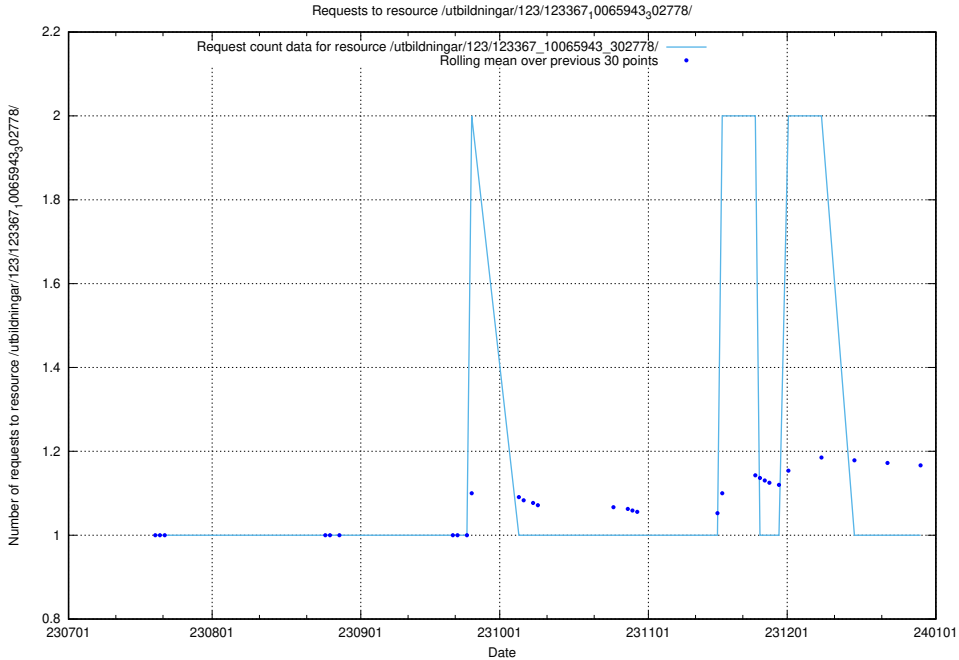

5.5024 Usage of /utbildningar/123/123367_10065943_302778/

Here, we count the number of requests to resource /utbildningar/123/123367_10065943_302778/.