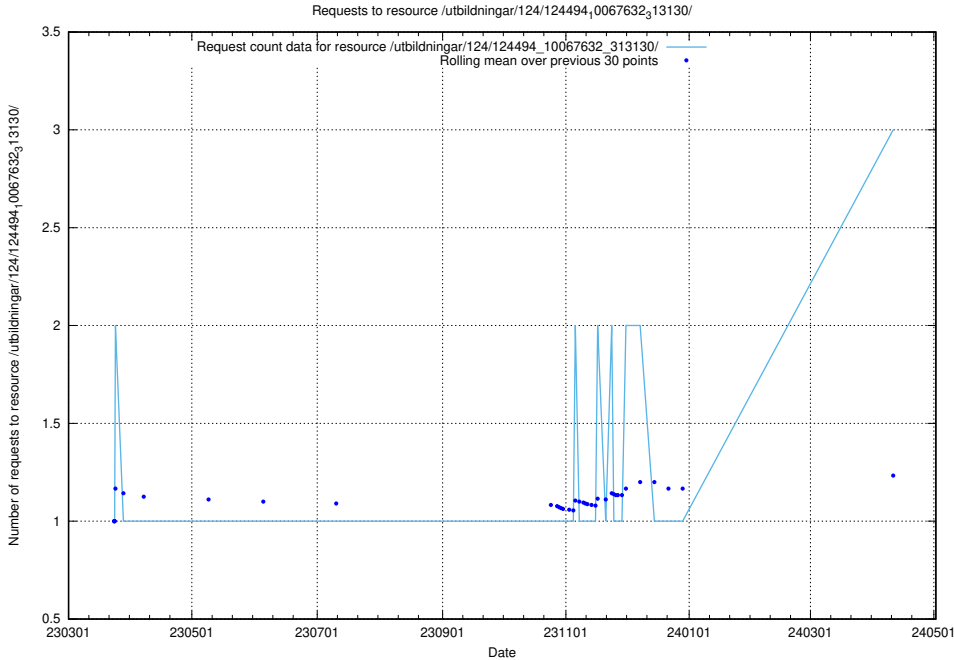

5.299 Usage of /utbildningar/124/124494_10067632_313130/

Here, we count the number of requests to resource /utbildningar/124/124494_10067632_313130/.