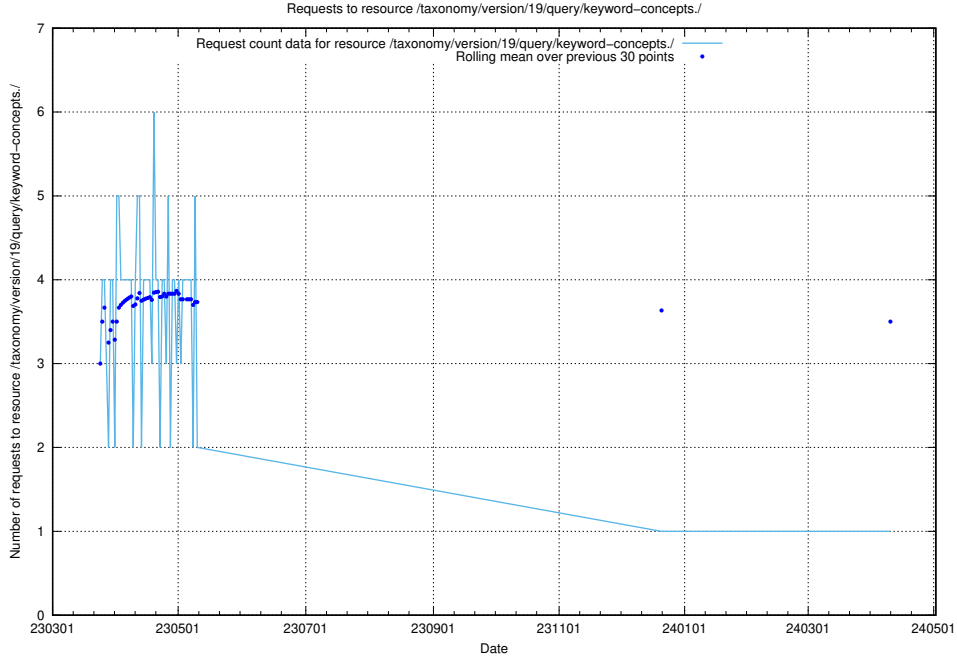

5.6149 Usage of /taxonomy/version/19/query/keyword-concepts-with-relations/

Here, we count the number of requests to resource /taxonomy/version/19/query/keyword-concepts-with-relations/.

5.6150 Usage of /taxonomy/version/19/query/eu-regions/