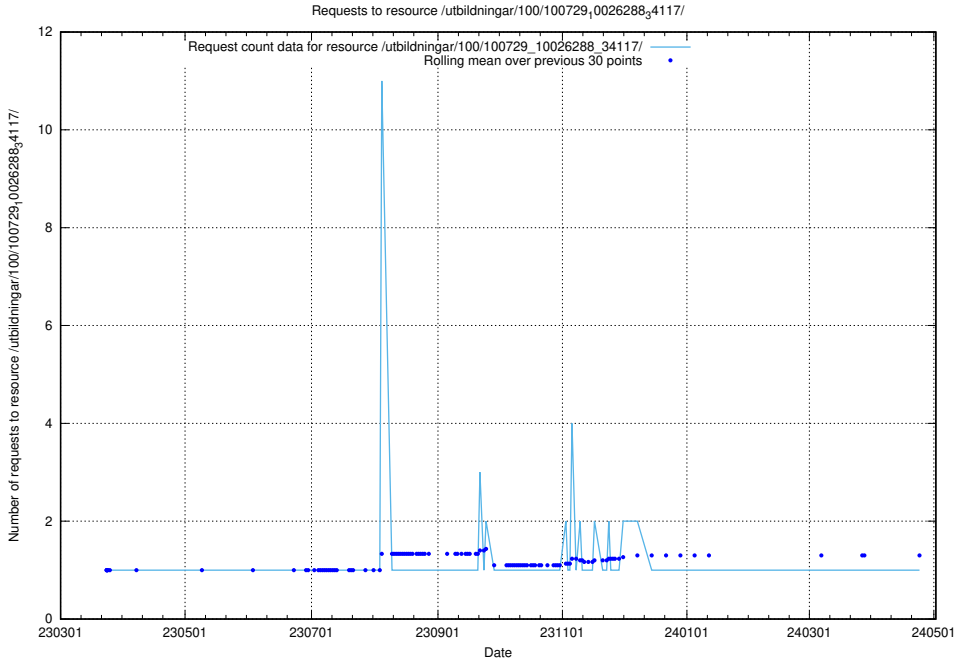

5.5709 Usage of /utbildningar/100/100729_10026288_34117/

Here, we count the number of requests to resource /utbildningar/100/100729_10026288_34117/.