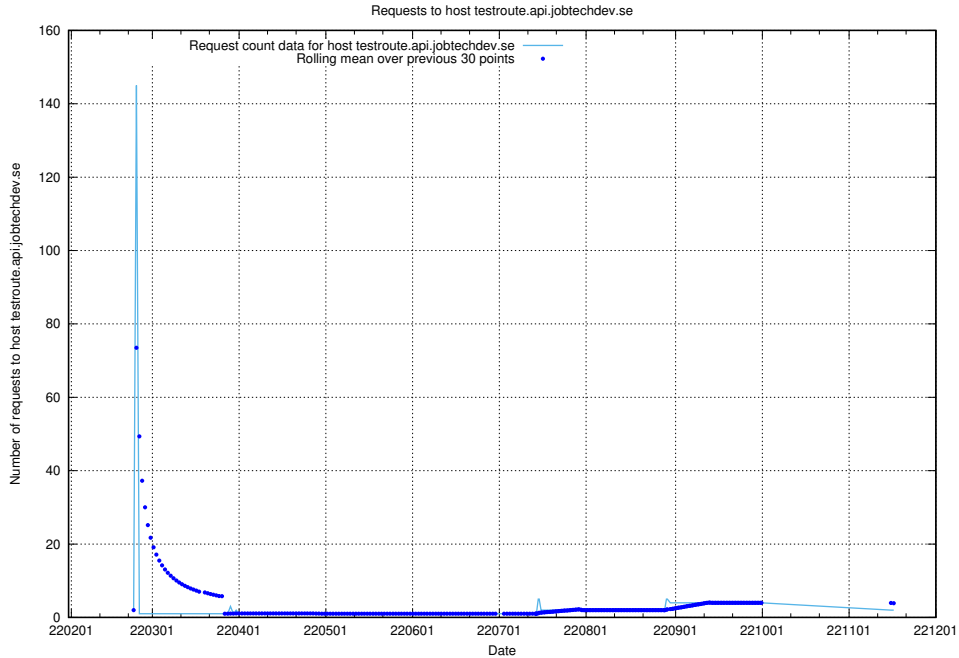

7.517 Usage of testroute.api.jobtechdev.se

Here, we count the number of requests to host testroute.api.jobtechdev.se.