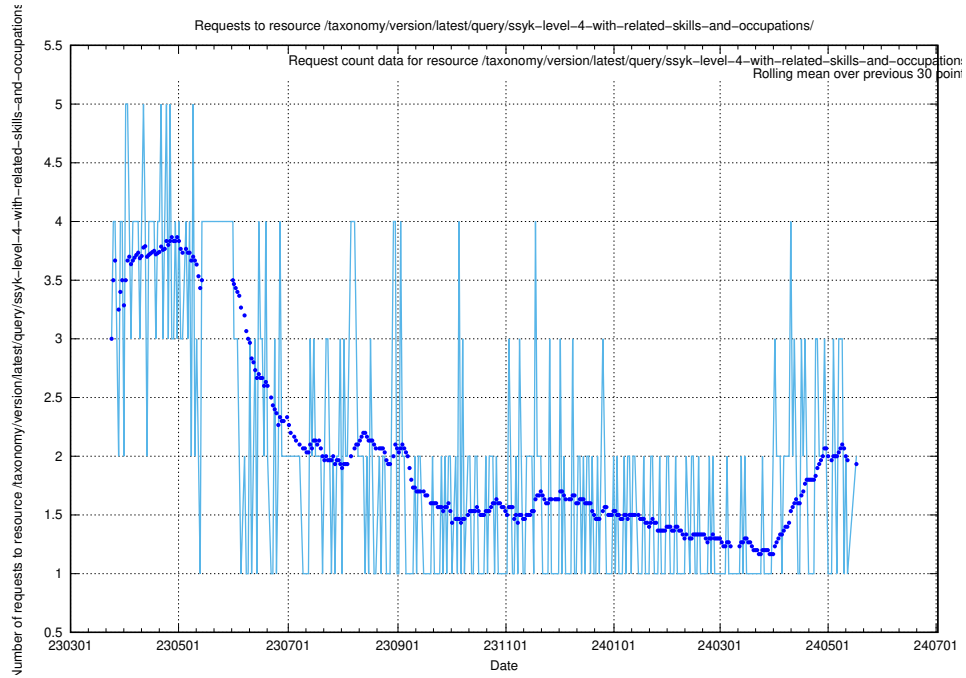

5.898 Usage of /taxonomy/version/latest/query/ssyk-level-4-with-related-skills-and-occupations/

Here, we count the number of requests to resource /taxonomy/version/latest/query/ssyk-level-4-with-related-skills-and-occupations/.