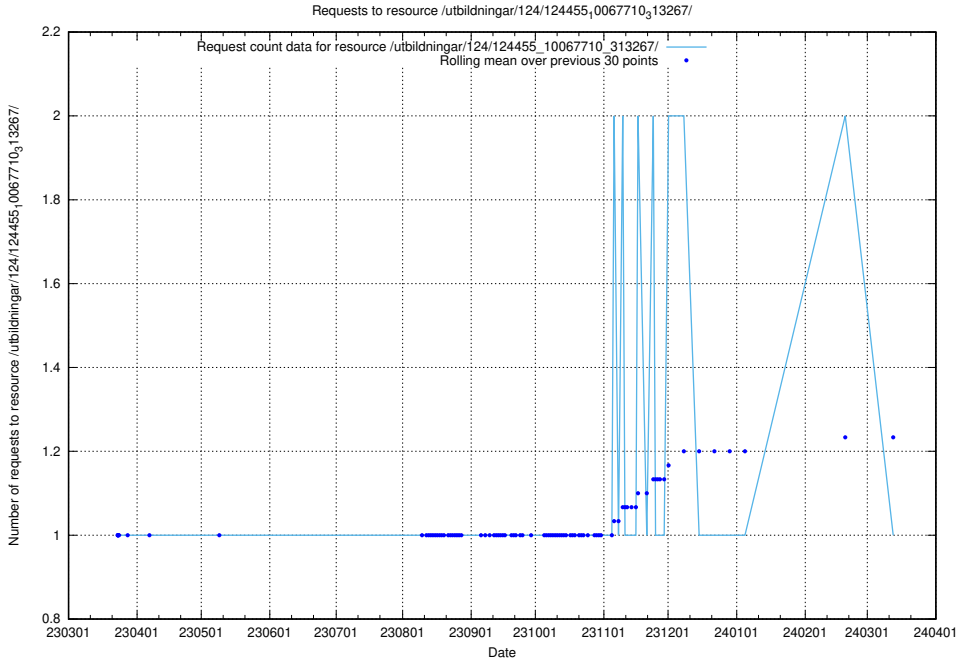

5.3482 Usage of /utbildningar/124/124455_10067710_313267/

Here, we count the number of requests to resource /utbildningar/124/124455_10067710_313267/.