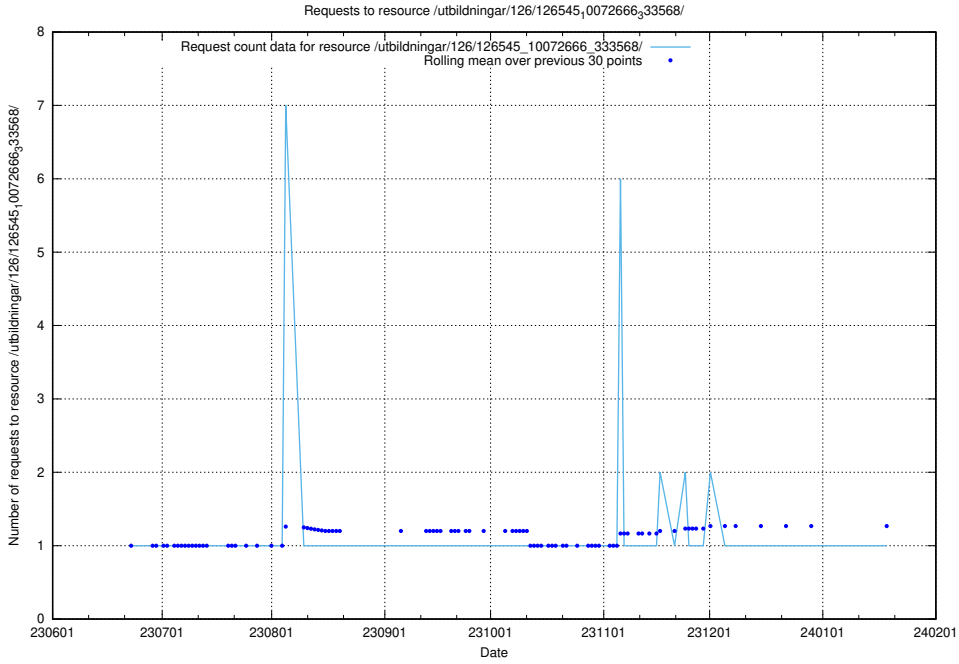

5.5675 Usage of /utbildningar/126/126545_10072666_333568/

Here, we count the number of requests to resource /utbildningar/126/126545_10072666_333568/.