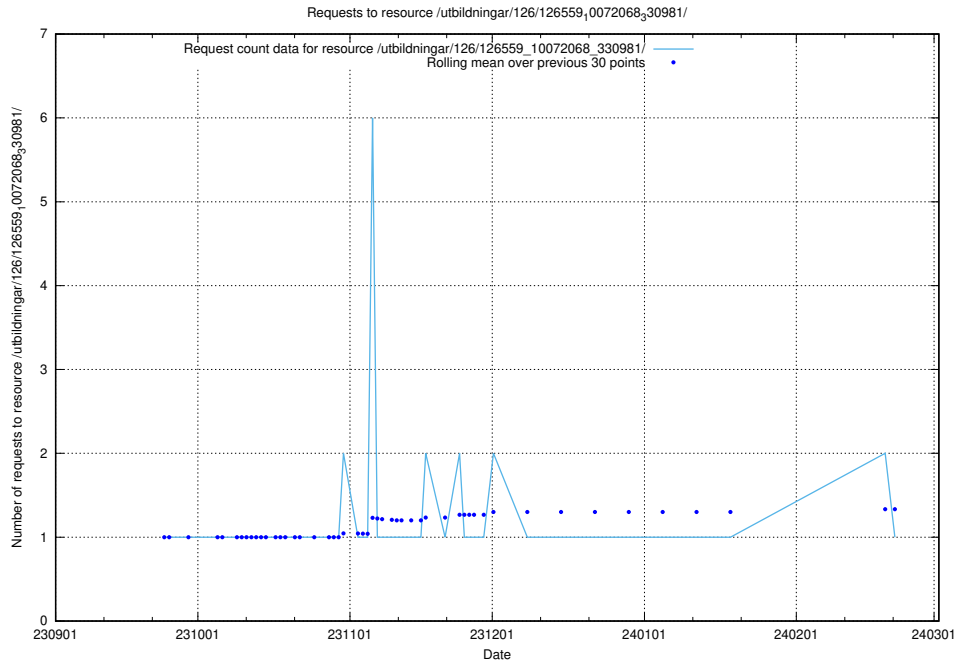

5.4505 Usage of /utbildningar/126/126559_10072068_330981/

Here, we count the number of requests to resource /utbildningar/126/126559_10072068_330981/.