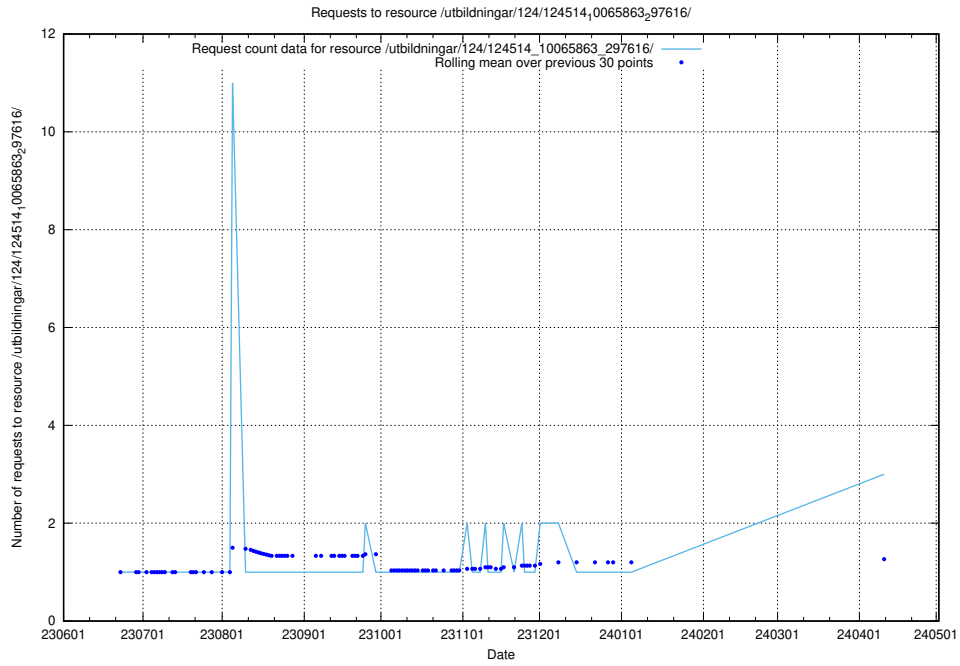

5.386 Usage of /utbildningar/124/124514_10065863_297616/

Here, we count the number of requests to resource /utbildningar/124/124514_10065863_297616/.