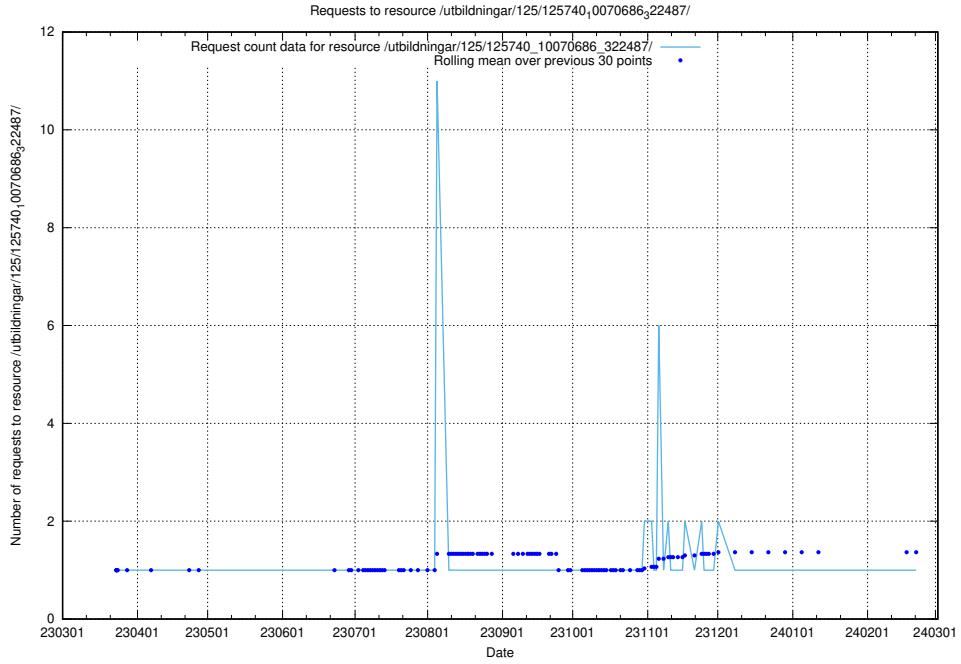

5.995 Usage of /utbildningar/125/125740_10070686_322487/

Here, we count the number of requests to resource /utbildningar/125/125740_10070686_322487/.