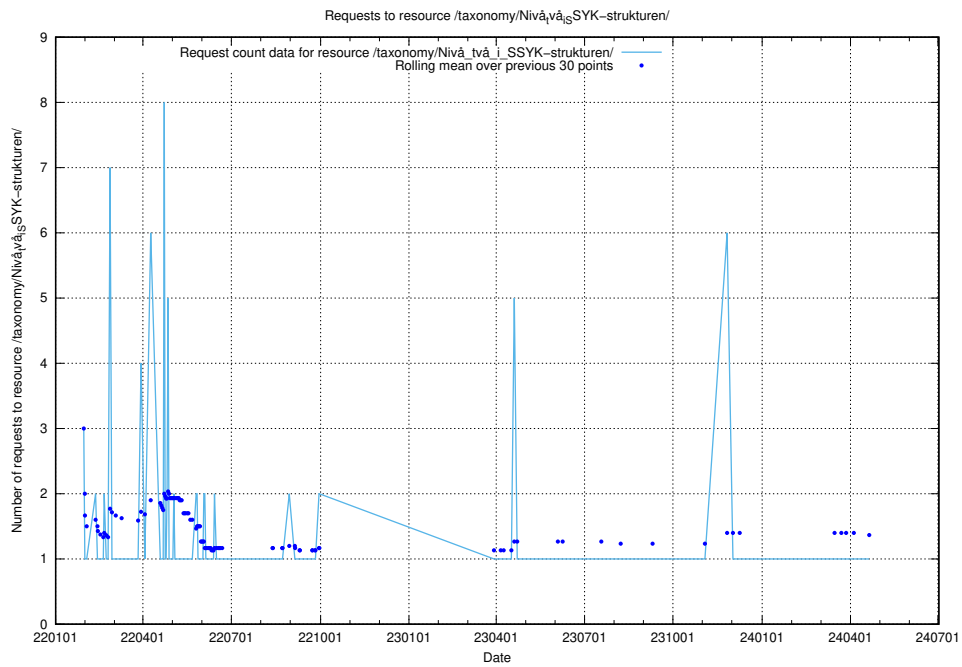

5.3577 Usage of /taxonomy/Nivå_två_i_SSYK-strukturen/

Here, we count the number of requests to resource /taxonomy/Nivå_två_i_SSYK-strukturen/.