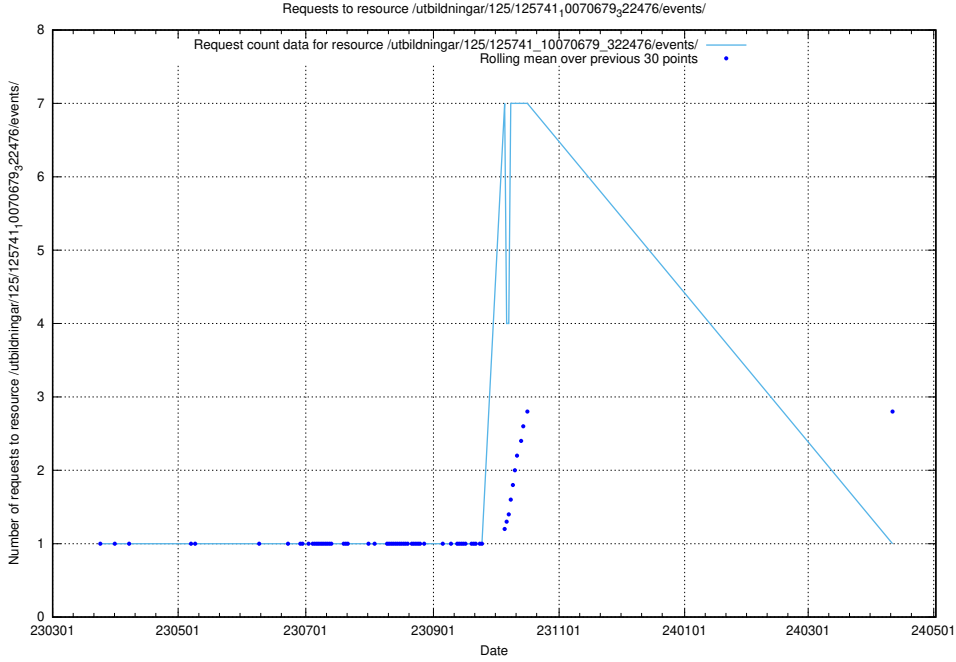

5.6239 Usage of /utbildningar/125/125741_10070679_322476/events/

Here, we count the number of requests to resource /utbildningar/125/125741_10070679_322476/events/