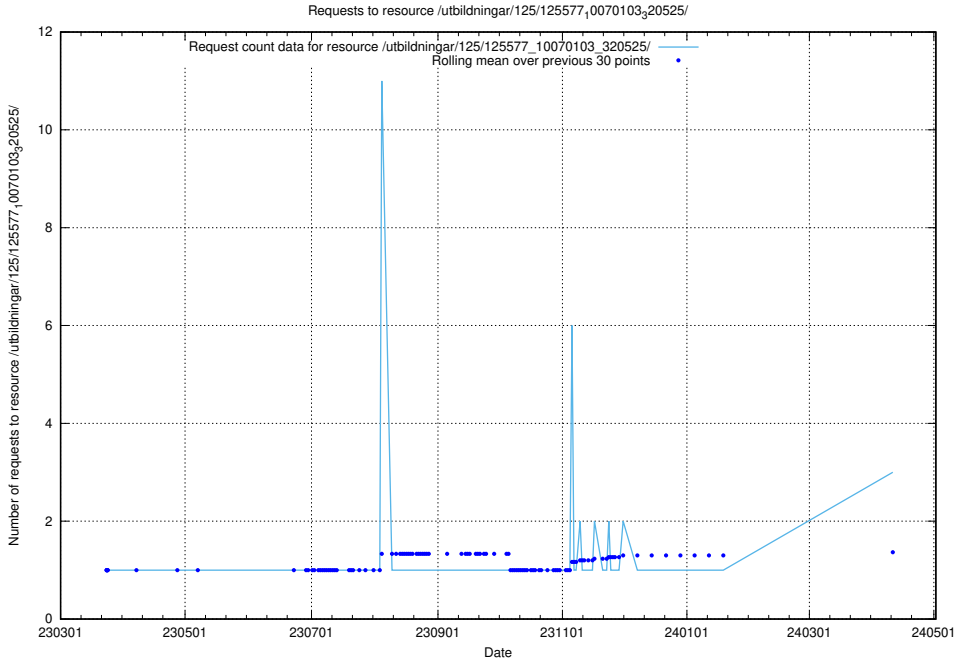

5.248 Usage of /utbildningar/125/125577_10070103_320525/

Here, we count the number of requests to resource /utbildningar/125/125577_10070103_320525/.