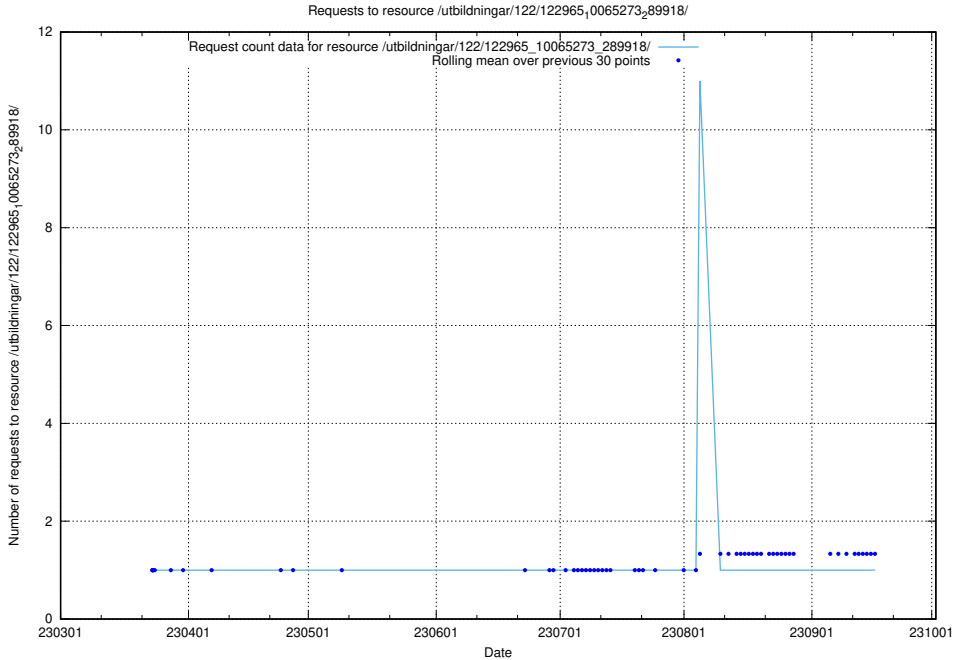

5.5161 Usage of /utbildningar/122/122965_10065273_289918/

Here, we count the number of requests to resource /utbildningar/122/122965_10065273_289918/.