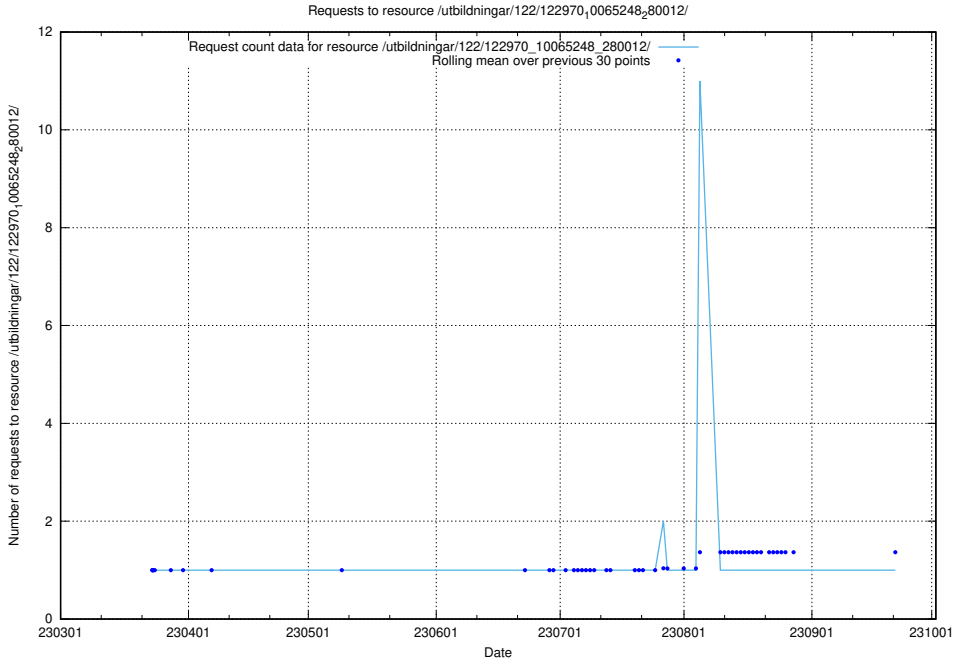

5.4997 Usage of /utbildningar/122/122970_10065248_280012/

Here, we count the number of requests to resource /utbildningar/122/122970_10065248_280012/.