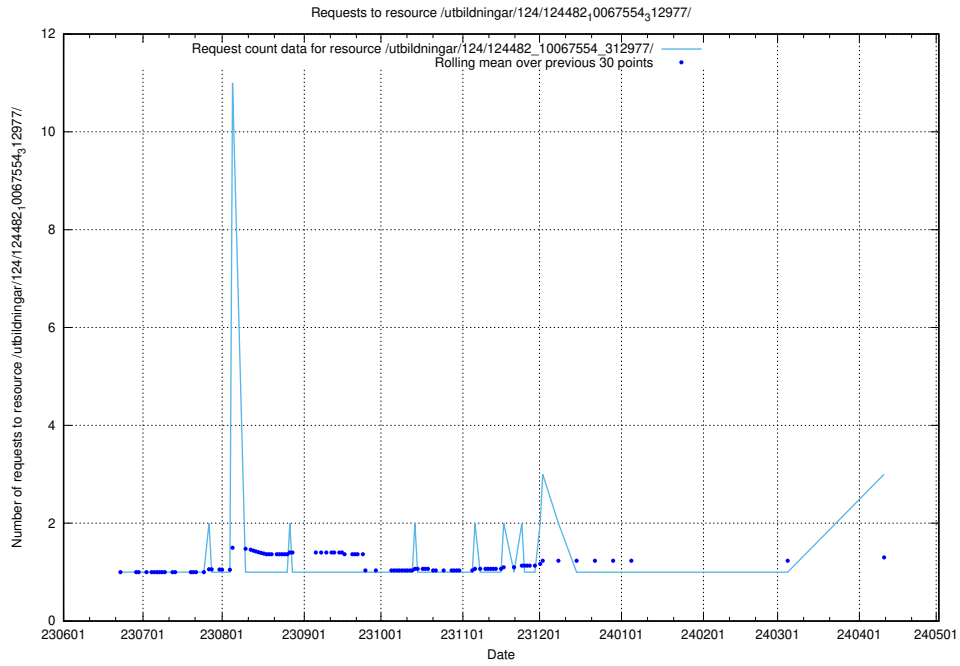

5.388 Usage of /utbildningar/124/124482_10067554_312977/

Here, we count the number of requests to resource /utbildningar/124/124482_10067554_312977/.