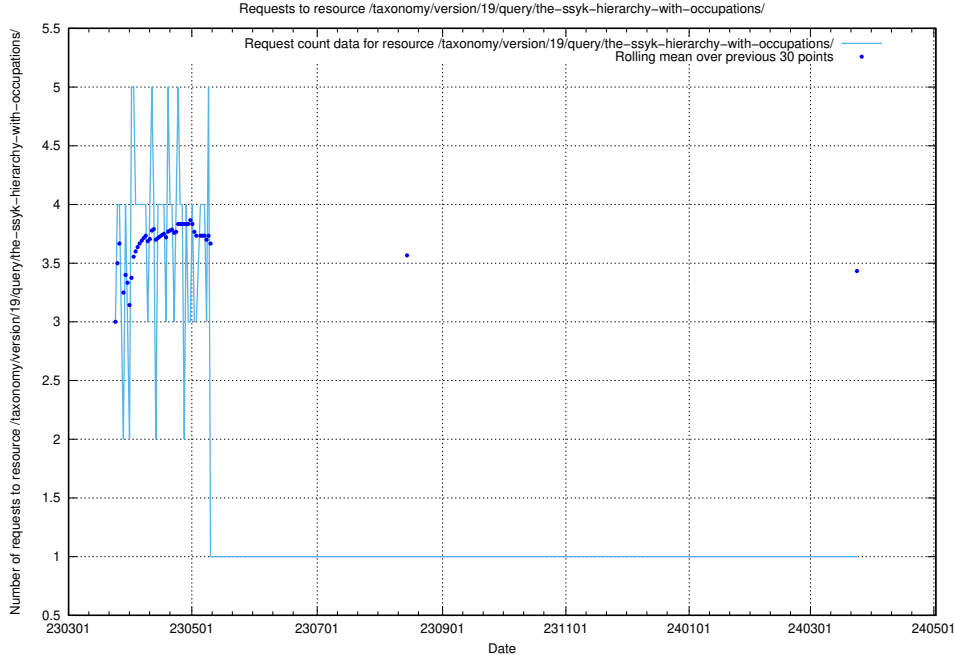

5.6118 Usage of /taxonomy/version/19/query/the-ssyk-hierarchy-with-occupations/

Here, we count the number of requests to resource /taxonomy/version/19/query/the-ssyk-hierarchy-with-occupations/.