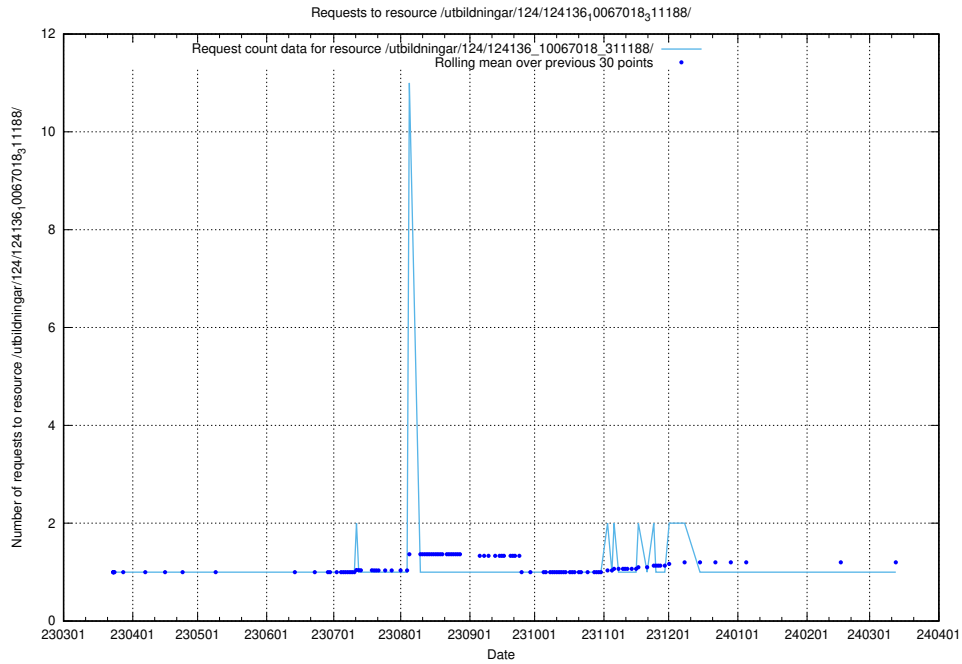

5.4094 Usage of /utbildningar/124/124136_10067018_311188/

Here, we count the number of requests to resource /utbildningar/124/124136_10067018_311188/.