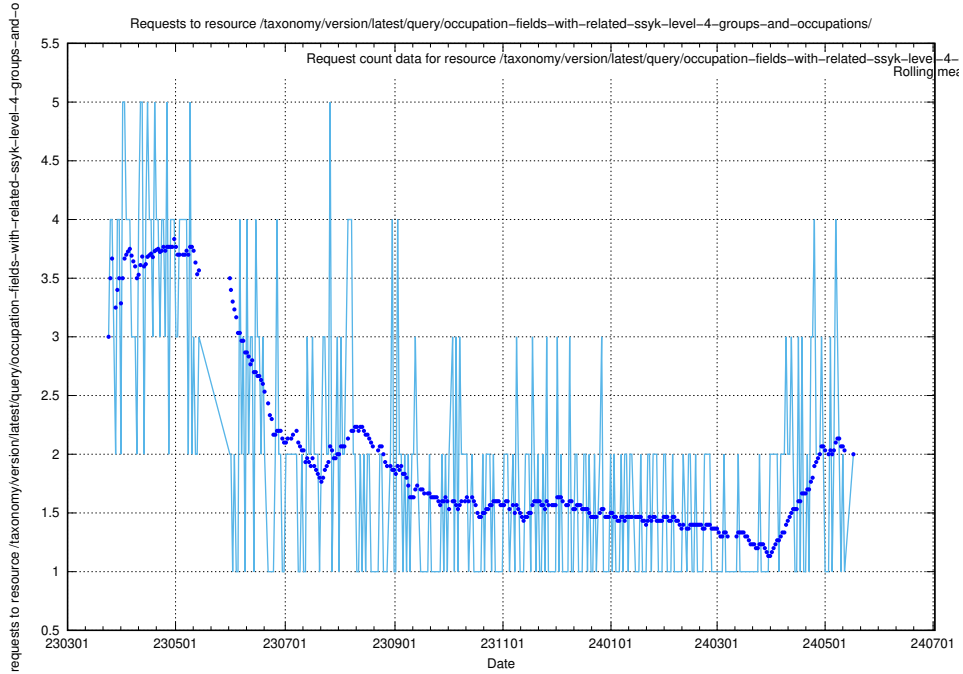

5.917 Usage of /taxonomy/version/latest/query/occupation-fields-with-related-ssyk-level-4-groups-and-occupations/

Here, we count the number of requests to resource /taxonomy/version/latest/query/occupation-fields-with-related-ssyk-level-4-groups-and-occupations/.