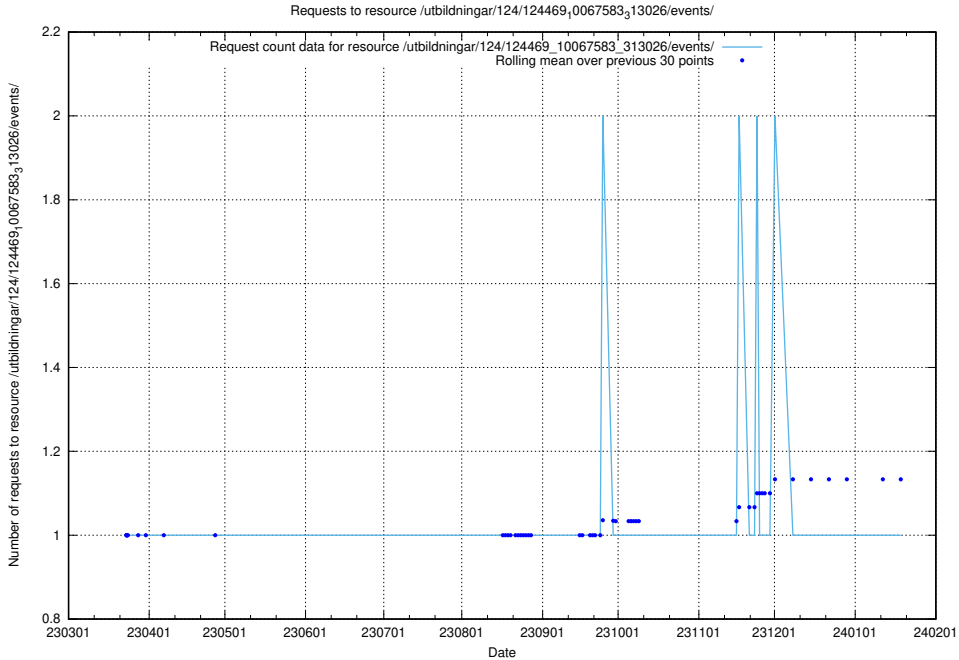

5.3314 Usage of /utbildningar/124/124469_10067583_313026/events/

Here, we count the number of requests to resource /utbildningar/124/124469_10067583_313026/events/