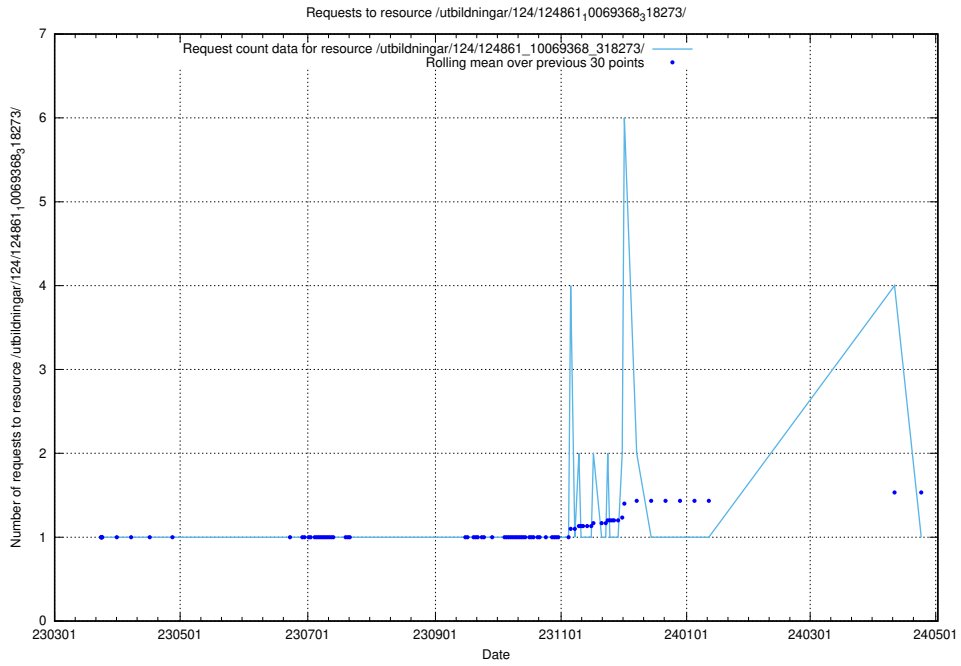

5.1175 Usage of /utbildningar/124/124861_10069368_318273/

Here, we count the number of requests to resource /utbildningar/124/124861_10069368_318273/.