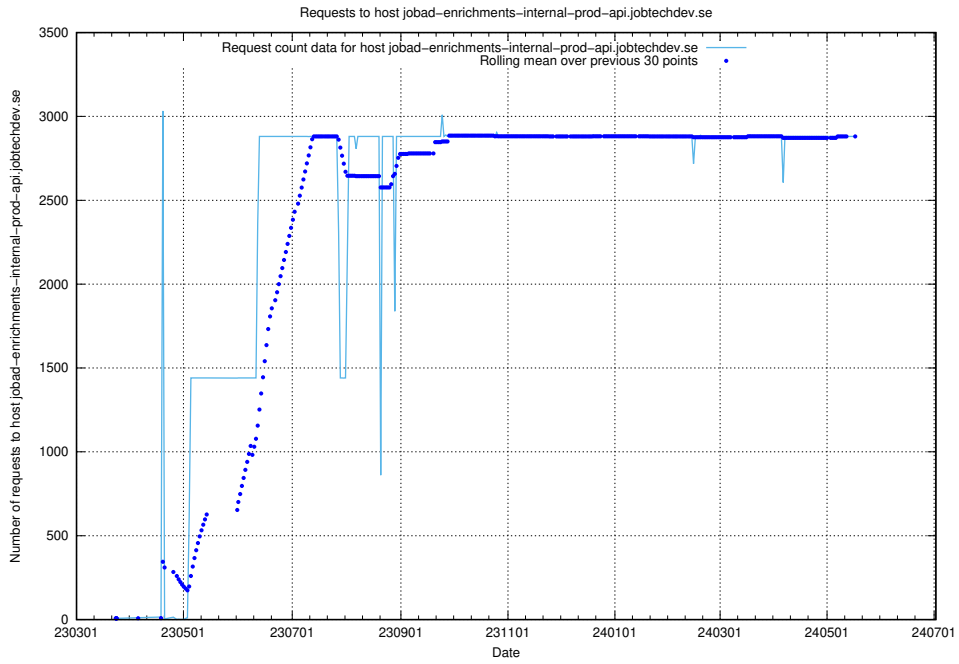

7.16 Usage of jobad-enrichments-internal-prod-api.jobtechdev.se

Here, we count the number of requests to host jobad-enrichments-internal-prod-api.jobtechdev.se.