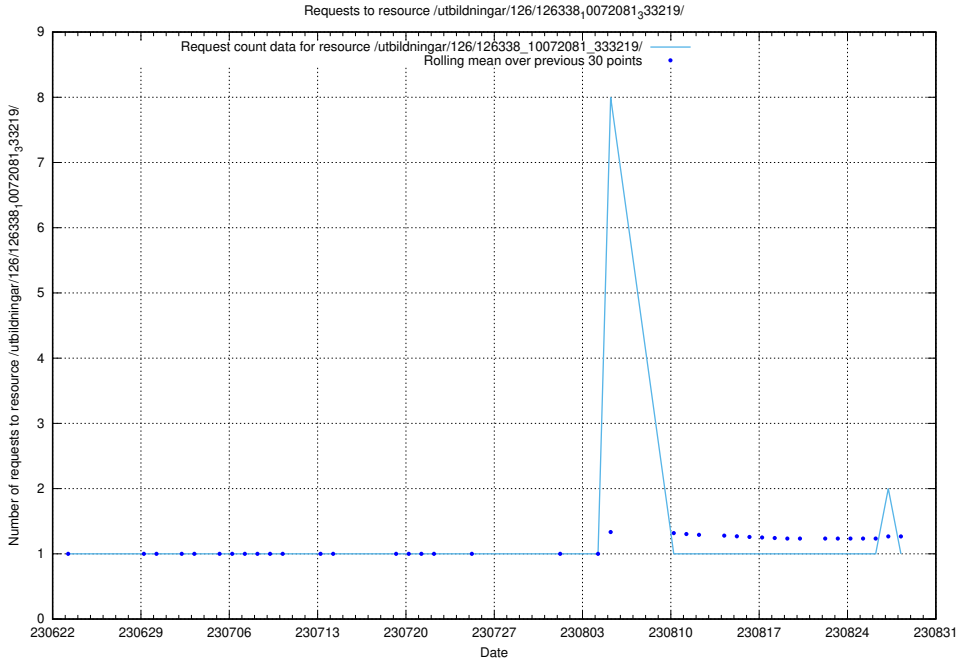

5.5687 Usage of /utbildningar/126/126338_10072081_333219/

Here, we count the number of requests to resource /utbildningar/126/126338_10072081_333219/.