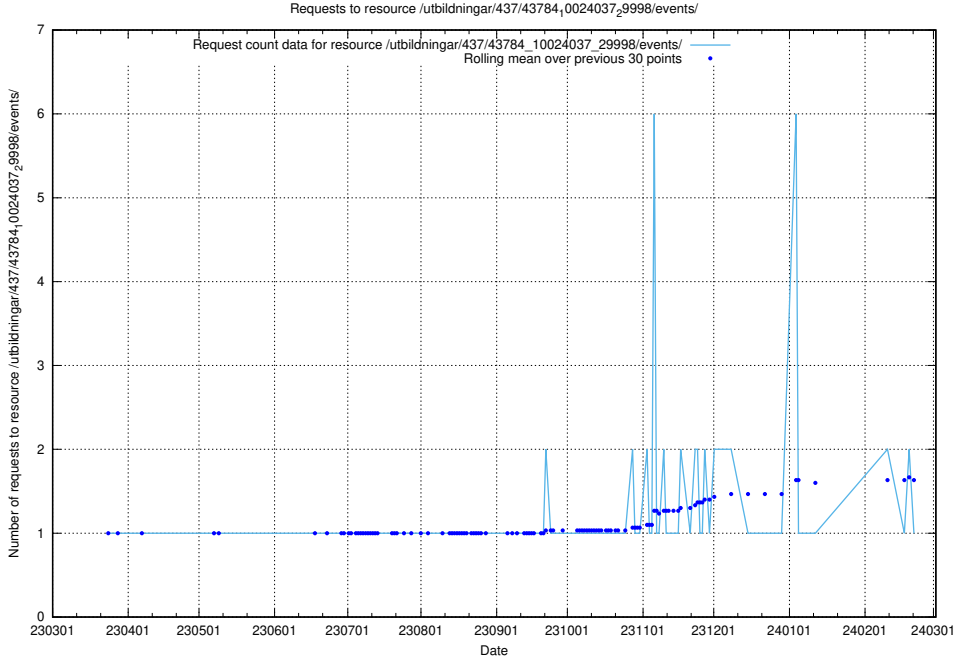

5.6191 Usage of /utbildningar/437/43784_10024037_29998/events/

Here, we count the number of requests to resource /utbildningar/437/43784_10024037_29998/events/.