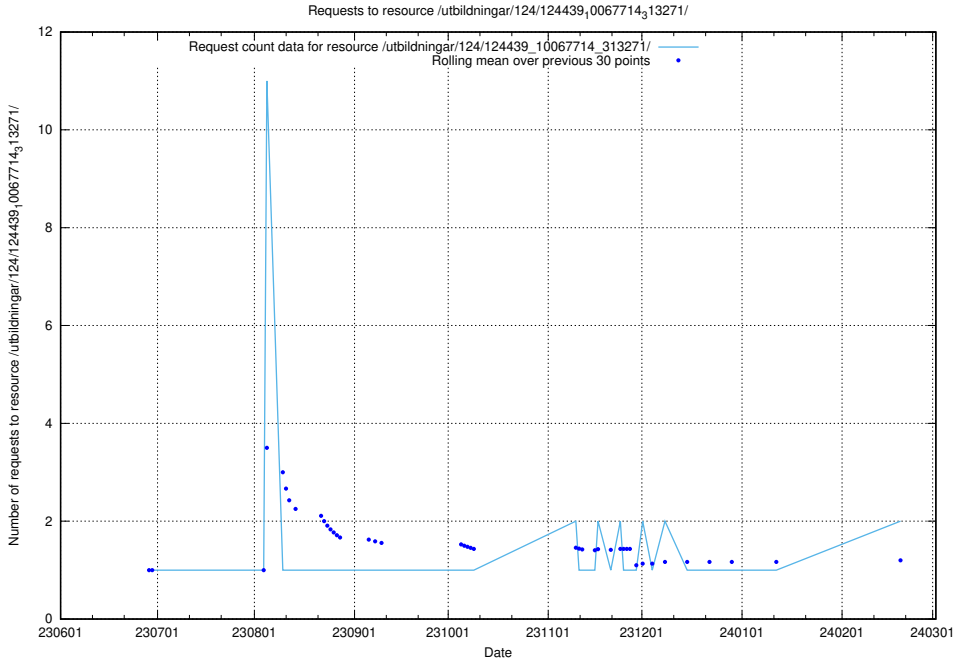

5.815 Usage of /utbildningar/124/124439_10067714_313271/

Here, we count the number of requests to resource /utbildningar/124/124439_10067714_313271/.