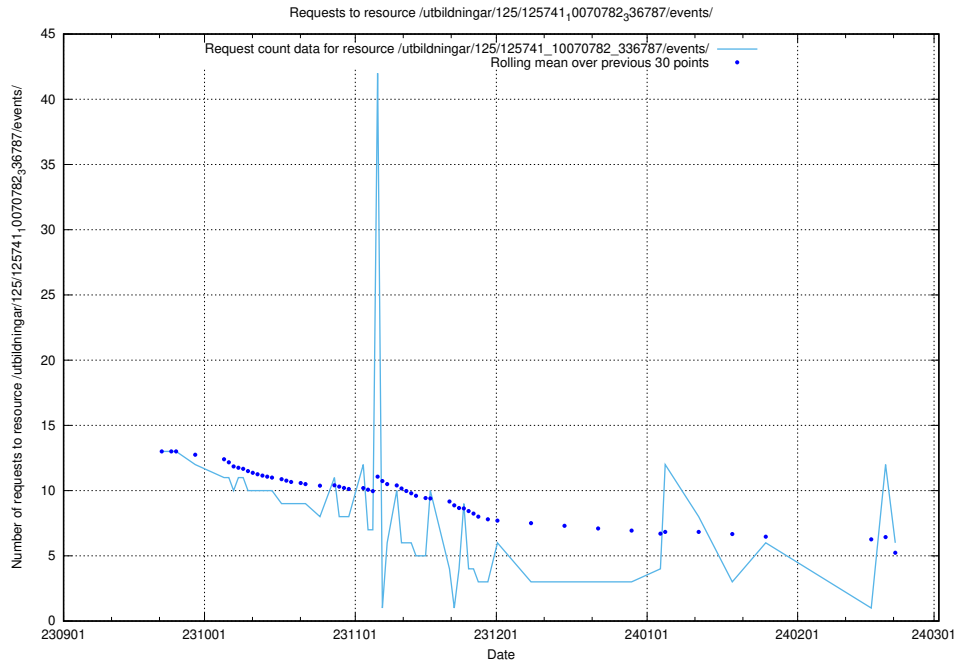

5.70 Usage of /utbildningar/125/125741_10070782_336787/events/

Here, we count the number of requests to resource /utbildningar/125/125741_10070782_336787/events/