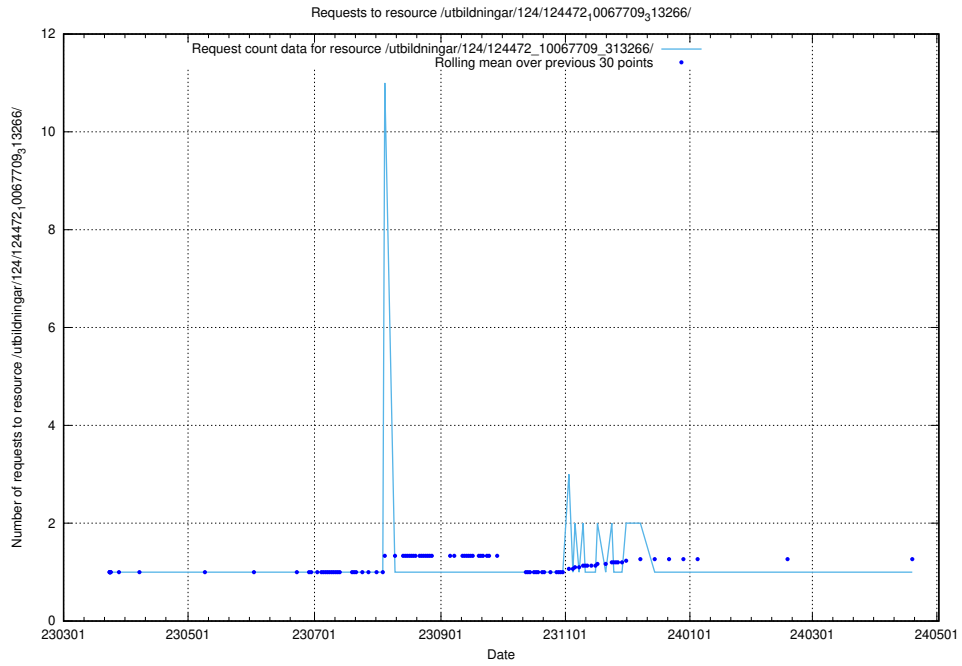

5.3084 Usage of /utbildningar/124/124472_10067709_313266/

Here, we count the number of requests to resource /utbildningar/124/124472_10067709_313266/.