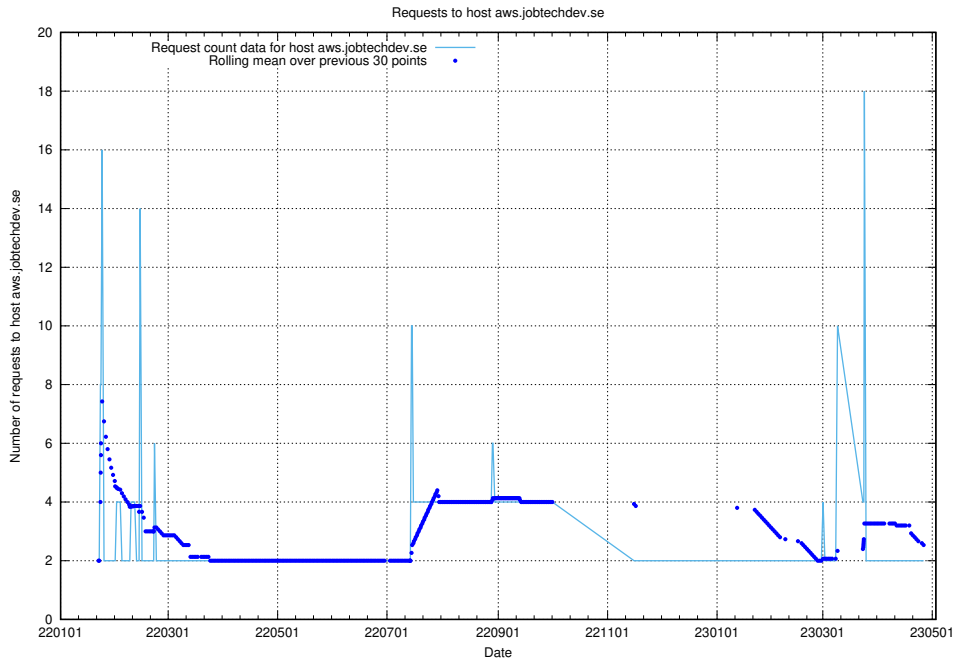

7.264 Usage of aws.jobtechdev.se

Here, we count the number of requests to host aws.jobtechdev.se.