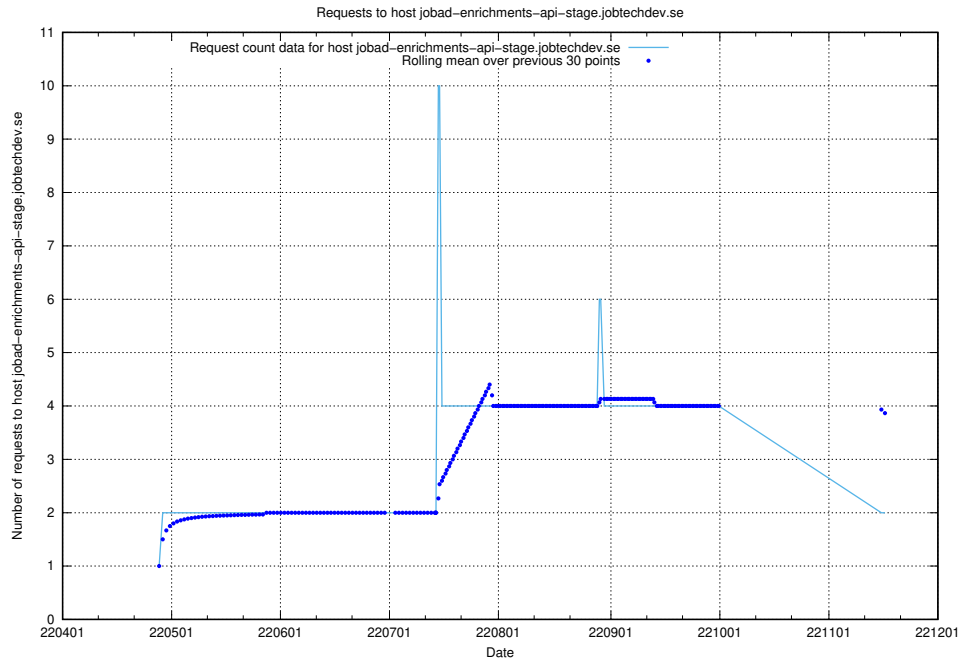

7.450 Usage of `jobad-enrichments-api-stage.jobtechdev.se`

Here, we count the number of requests to host `jobad-enrichments-api-stage.jobtechdev.se`.