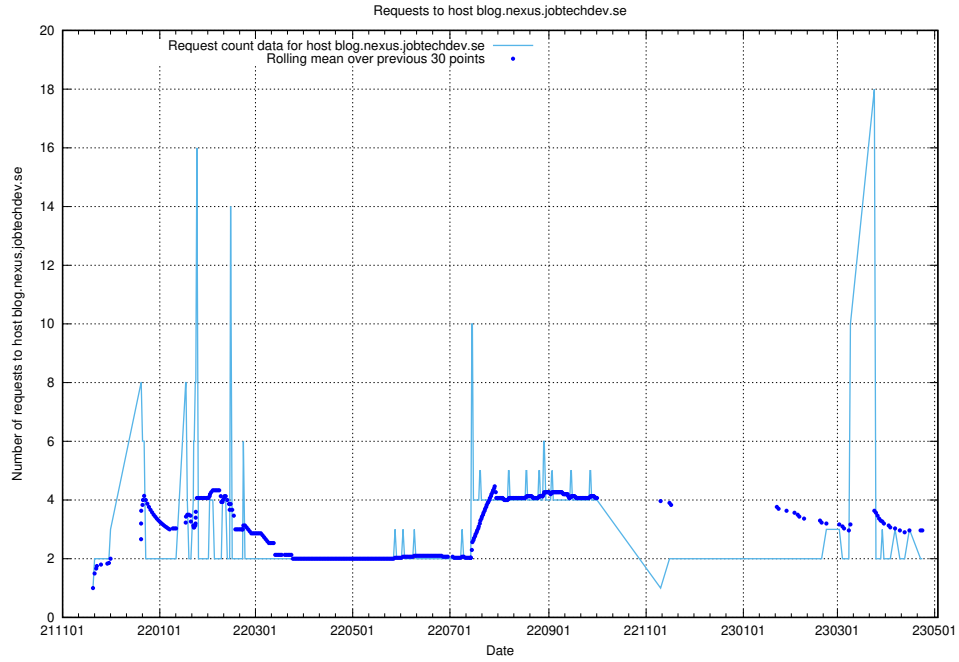

7.458 Usage of `blog.nexus.jobtechdev.se`

Here, we count the number of requests to host `blog.nexus.jobtechdev.se`.