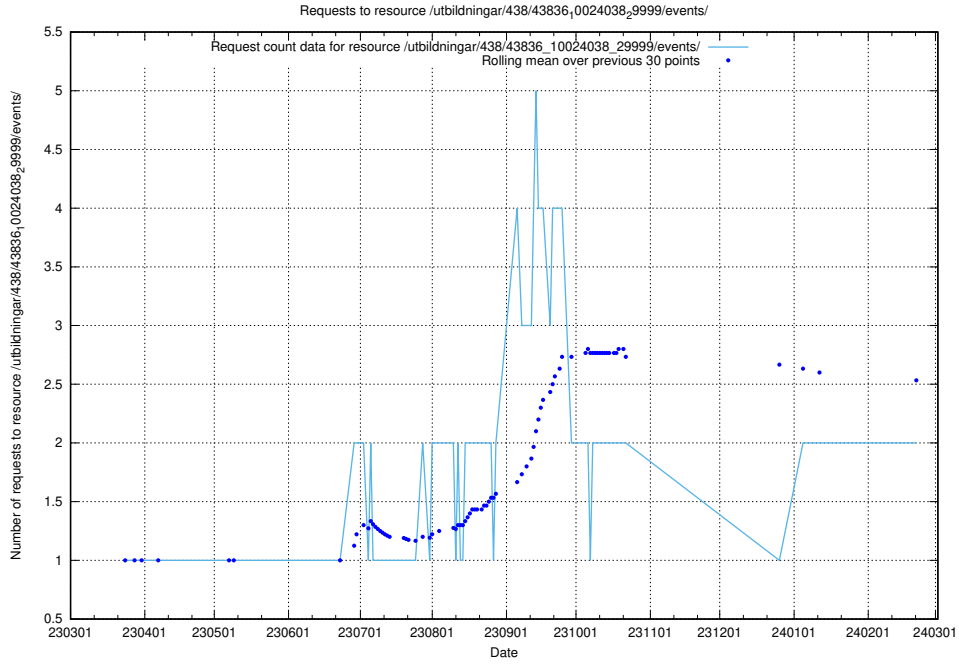

Here, we count the number of requests to resource /taxonomy/version/19/query/concepts-describing-working-hours/.

5.940 Usage of /utbildningar/438/43836_10024038_29999/events/

Here, we count the number of requests to resource /utbildningar/438/43836_10024038_29999/events/.