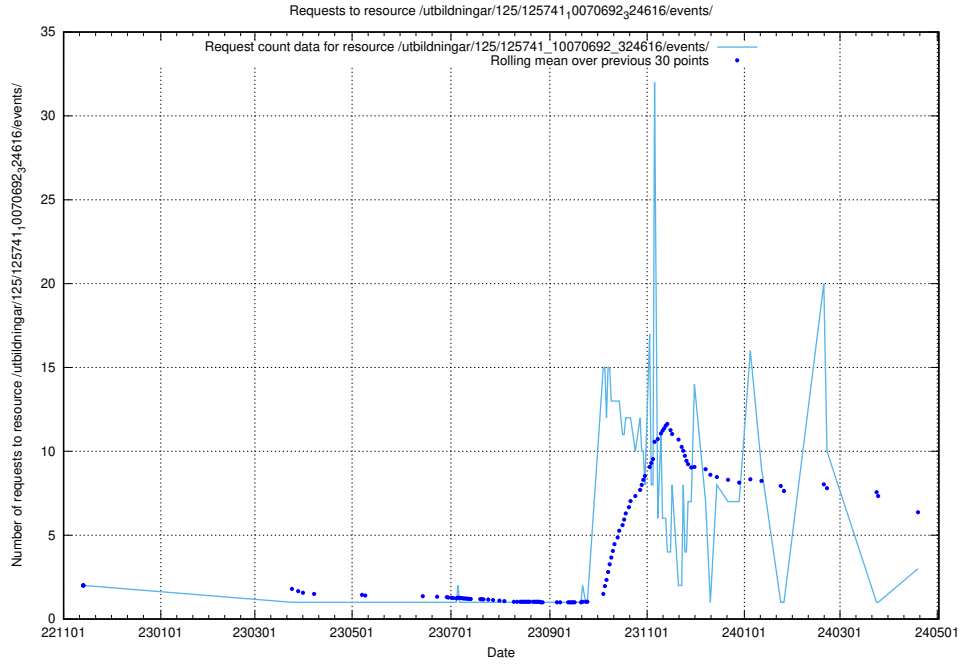

5.394 Usage of /utbildningar/125/125741_10070692_324616/events/

Here, we count the number of requests to resource /utbildningar/125/125741_10070692_324616/events/