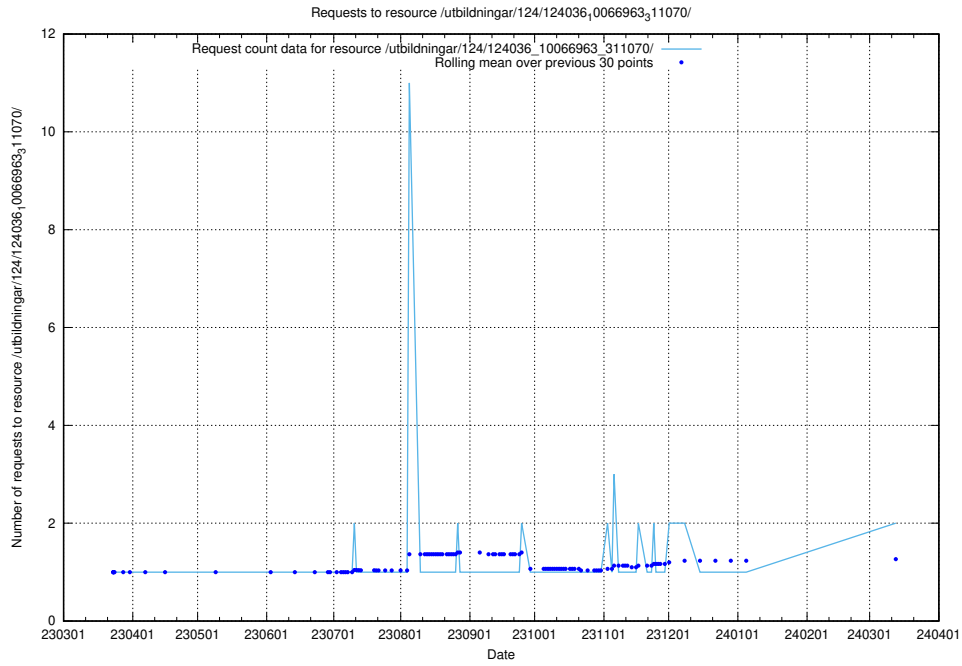

5.704 Usage of /utbildningar/124/124036_10066963_311070/

Here, we count the number of requests to resource /utbildningar/124/124036_10066963_311070/.