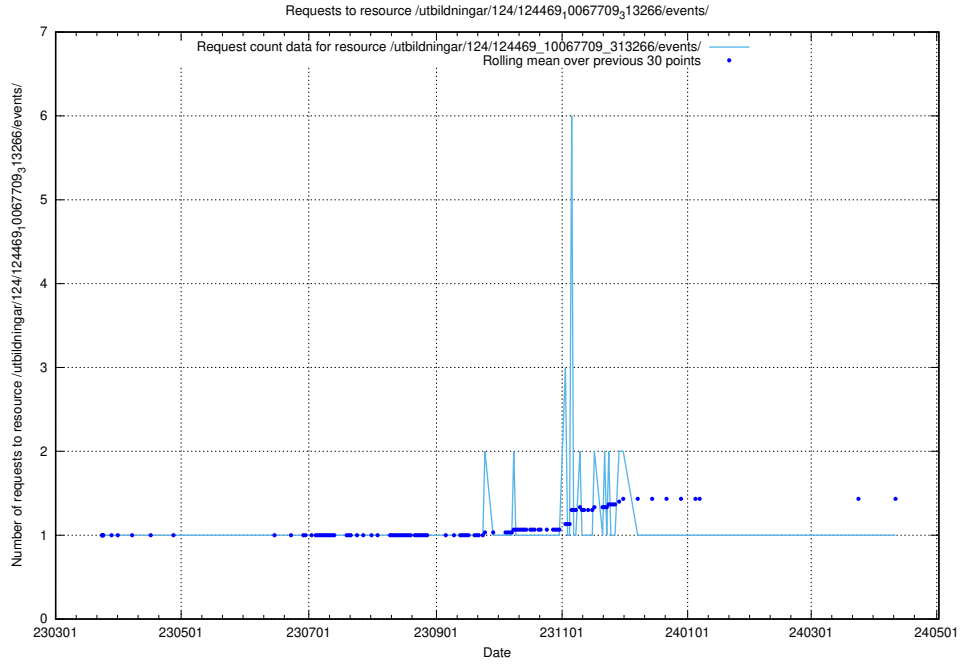

5.3272 Usage of /utbildningar/124/124469_10067709_313266/events/

Here, we count the number of requests to resource /utbildningar/124/124469_10067709_313266/events/