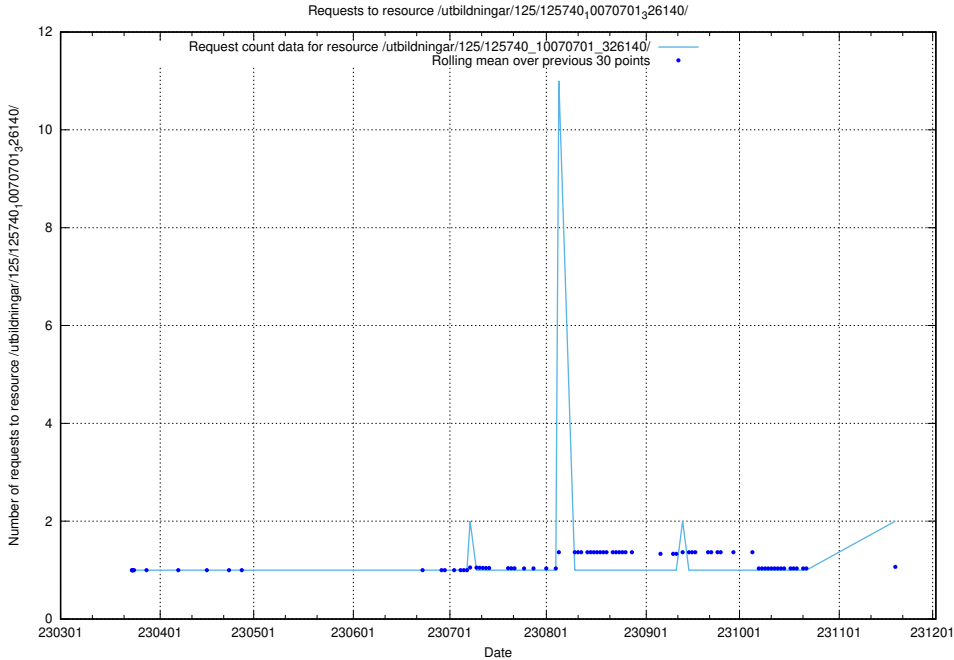

5.441 Usage of /utbildningar/125/125740_10070701_326140/

Here, we count the number of requests to resource /utbildningar/125/125740_10070701_326140/.