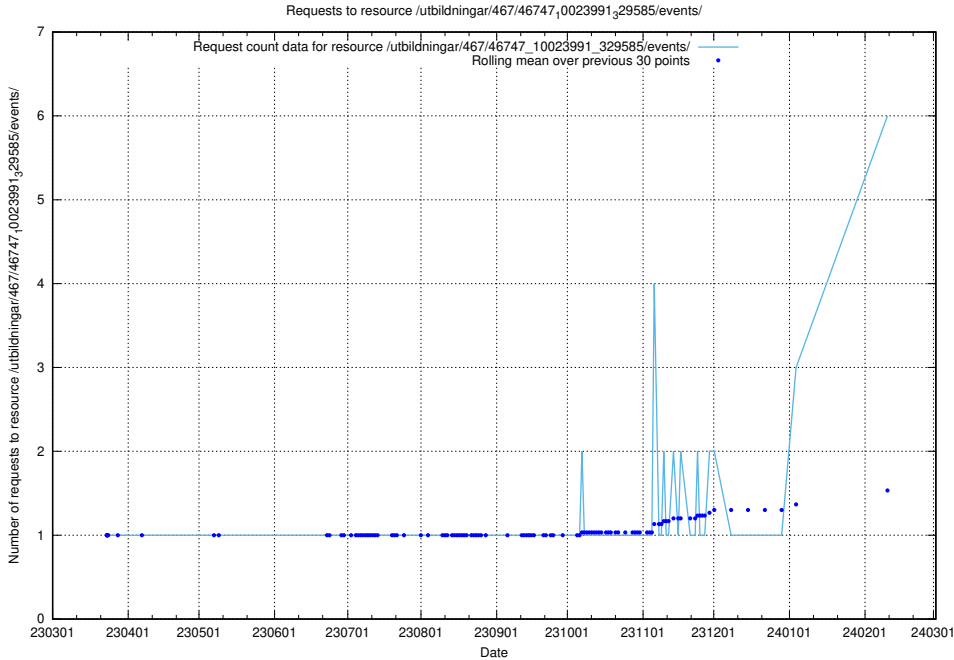

5.96 Usage of /utbildningar/467/46747_10023991_329585/events/

Here, we count the number of requests to resource /utbildningar/467/46747_10023991_329585/events/.