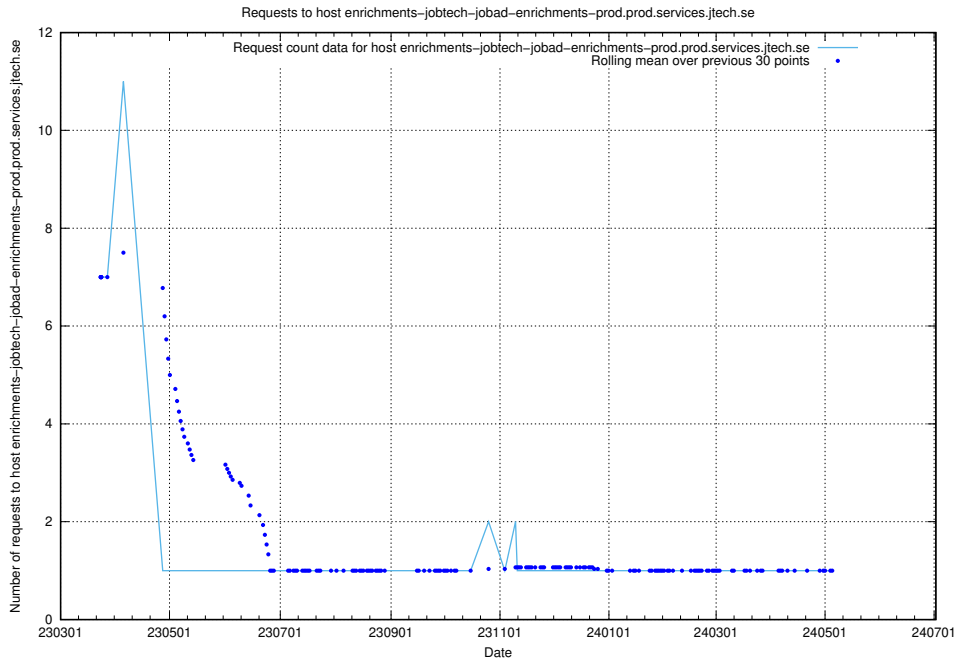

7.611 Usage of enrichments-jobtech-jobad-enrichments-prod.prod.services.jtech.se

Here, we count the number of requests to host enrichments-jobtech-jobad-enrichments-prod.prod.services.jtech.se.