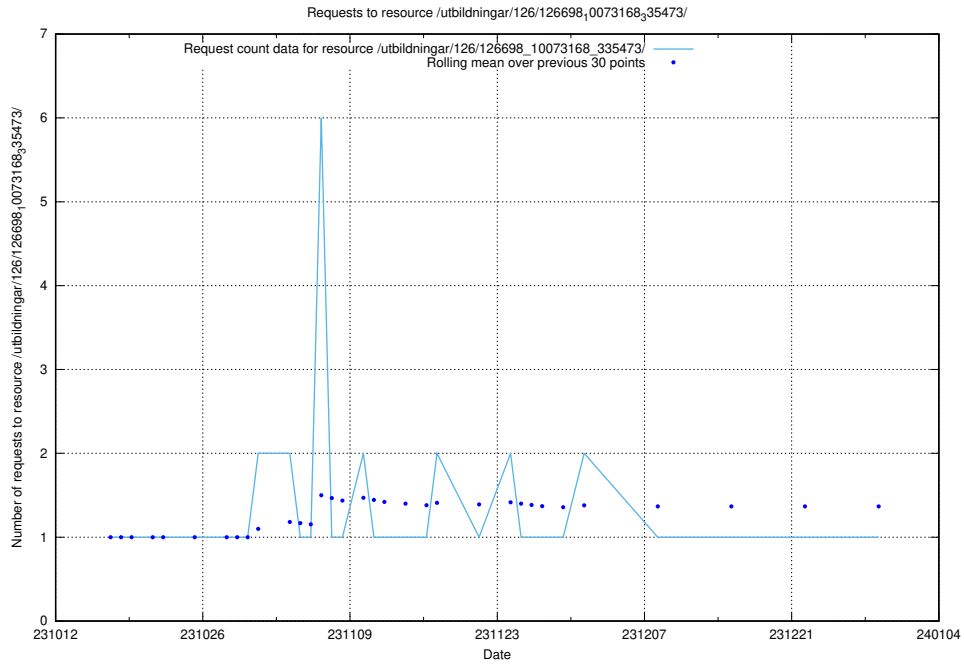

5.4324 Usage of /utbildningar/126/126698_10073168_335473/

Here, we count the number of requests to resource /utbildningar/126/126698_10073168_335473/.