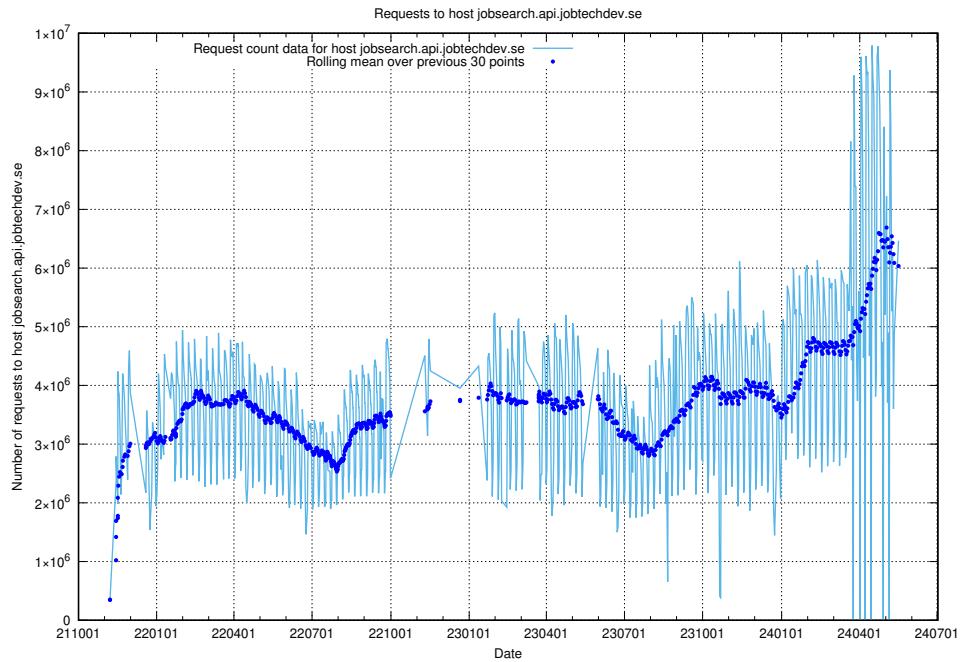

7 Log Stack

This section contains request statistics from [JobTech's log stack](#)⁸.

7.1 Usage of jobsearch.api.jobtechdev.se

Here, we count the number of requests to host jobsearch.api.jobtechdev.se.

---

⁸<https://elk.jobtechdev.se>