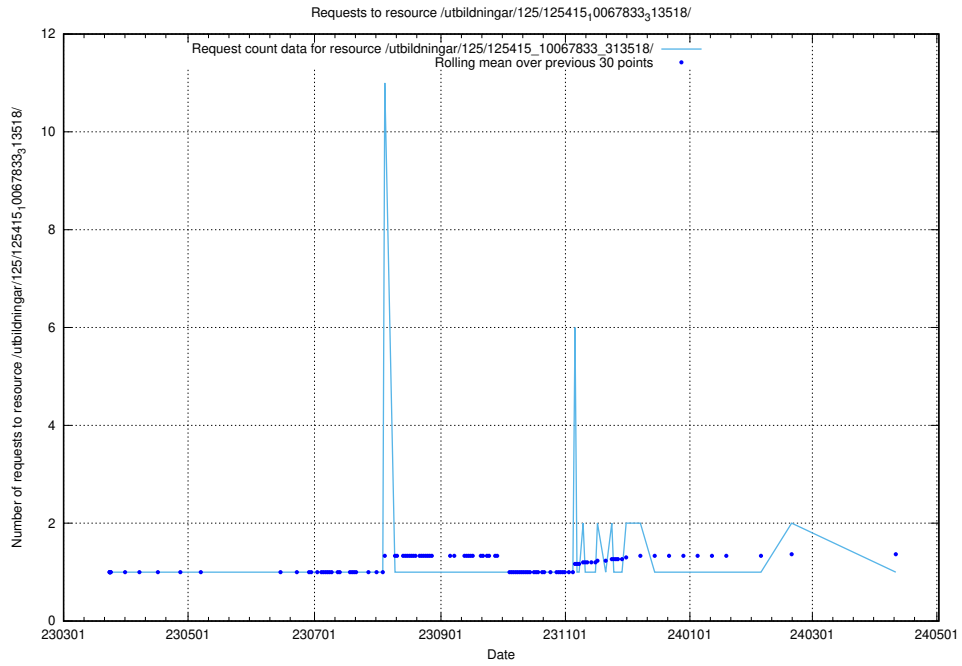

Here, we count the number of requests to resource /utbildningar/125/125415_10067864_313636/.

5.1119 Usage of /utbildningar/125/125415_10067833_313518/

Here, we count the number of requests to resource /utbildningar/125/125415_10067833_313518/.