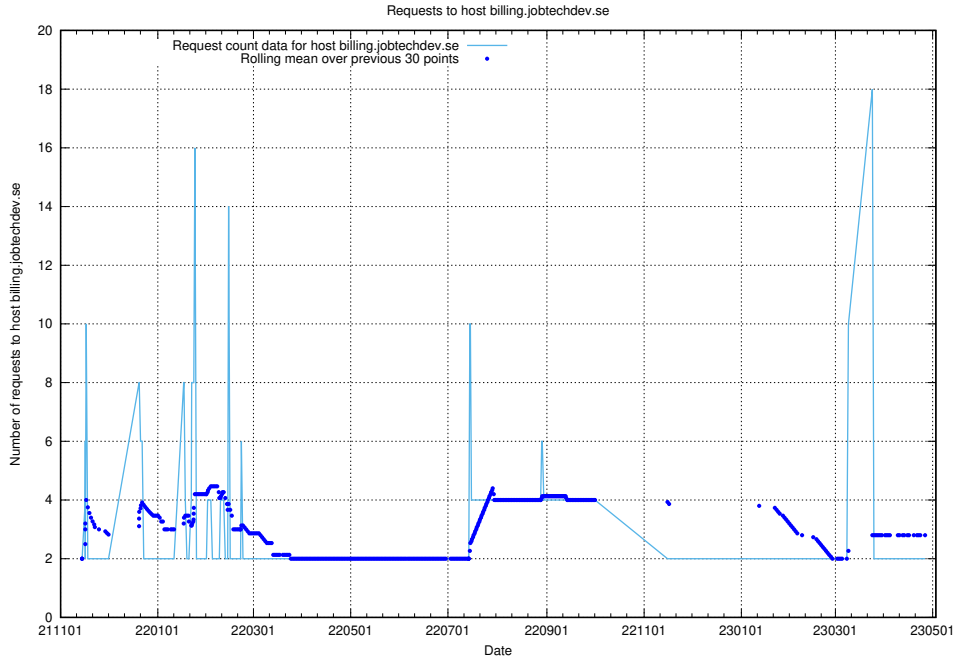

7.290 Usage of billing.jobtechdev.se

Here, we count the number of requests to host billing.jobtechdev.se.