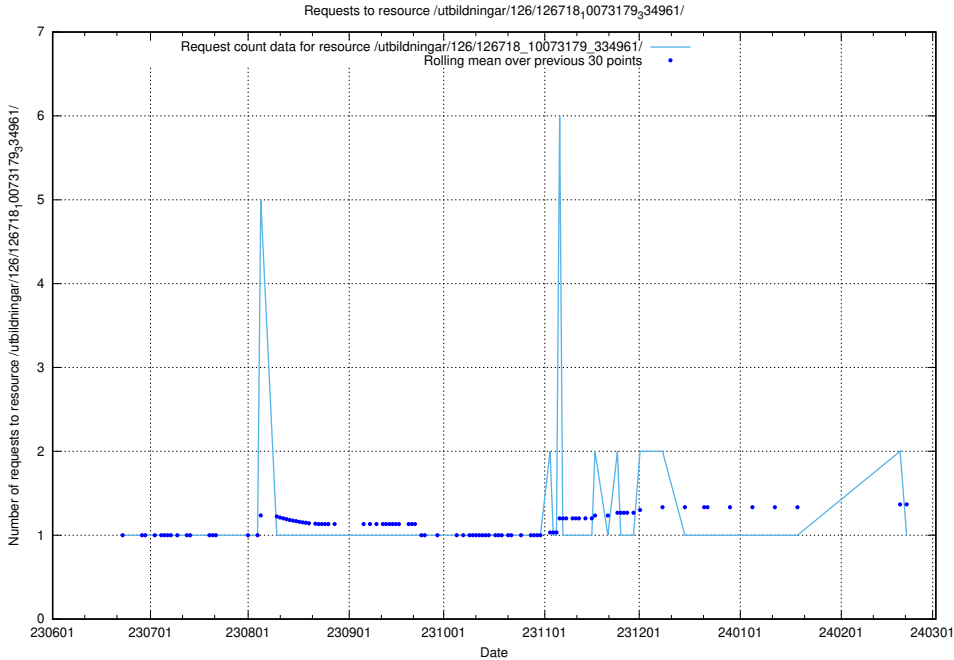

5.5638 Usage of /utbildningar/126/126718_10073179_334961/

Here, we count the number of requests to resource /utbildningar/126/126718_10073179_334961/.