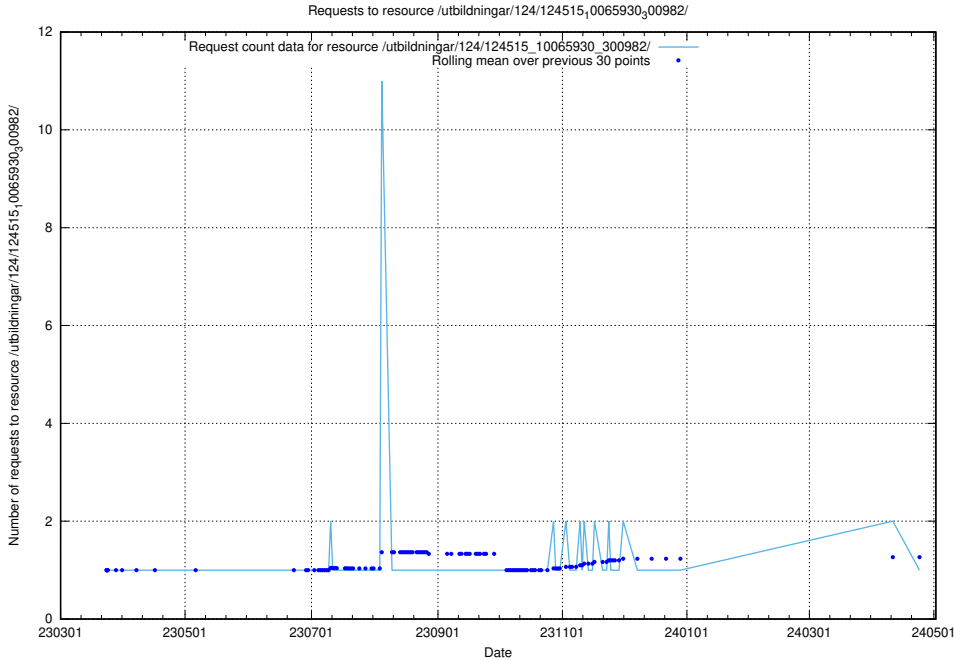

5.1625 Usage of /utbildningar/124/124515_10065930_300982/

Here, we count the number of requests to resource /utbildningar/124/124515_10065930_300982/.