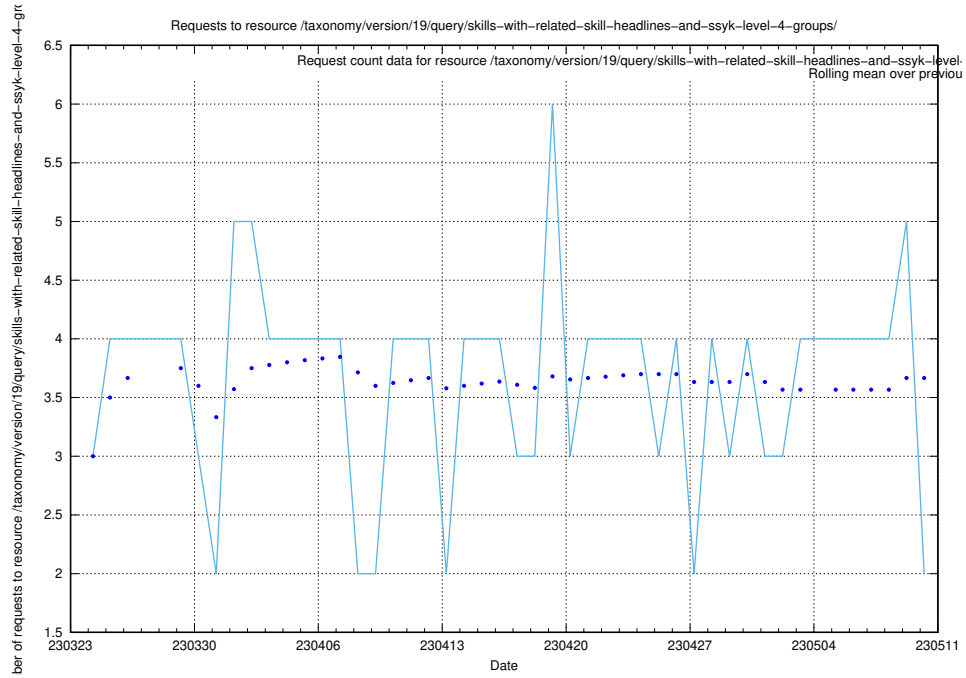

5.937 Usage of /taxonomy/version/19/query/skills-with-related-skill-headlines-and-ssyk-level-4-groups/

Here, we count the number of requests to resource /taxonomy/version/19/query/skills-with-related-skill-headlines-and-ssyk-level-4-groups/.