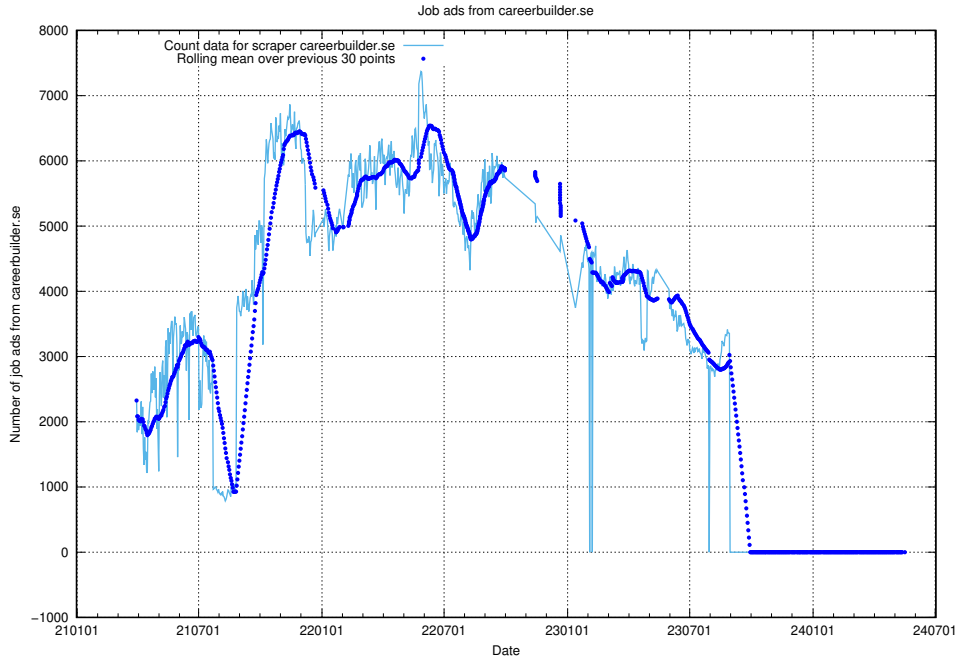

13.5 Number of ads by scraper careerbuilder.se

Here, we count the number of job ads scraped from careerbuilder.se.