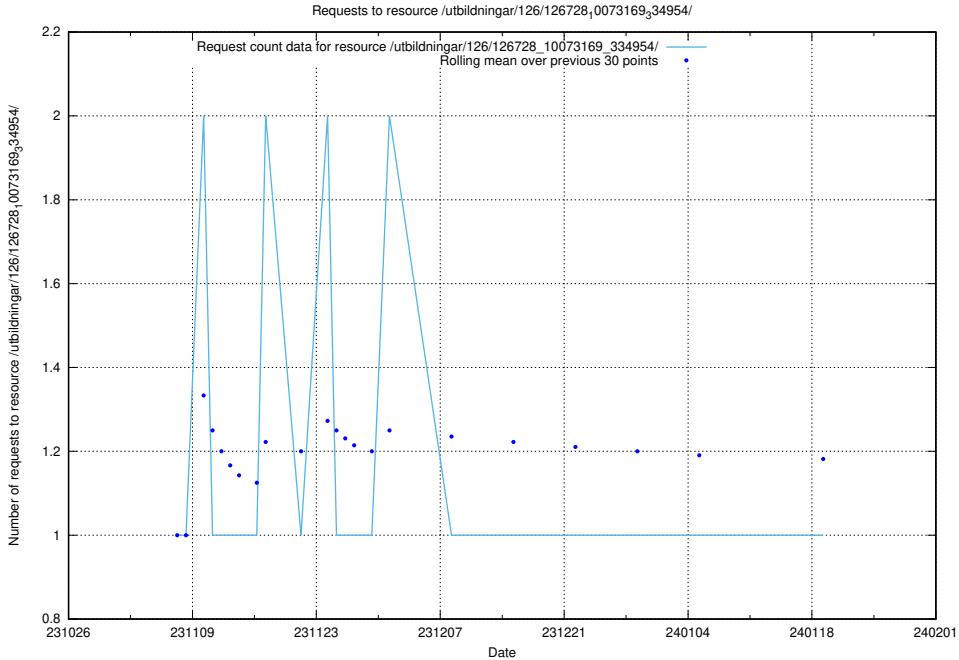

5.4150 Usage of /utbildningar/126/126728_10073169_334954/

Here, we count the number of requests to resource /utbildningar/126/126728_10073169_334954/.