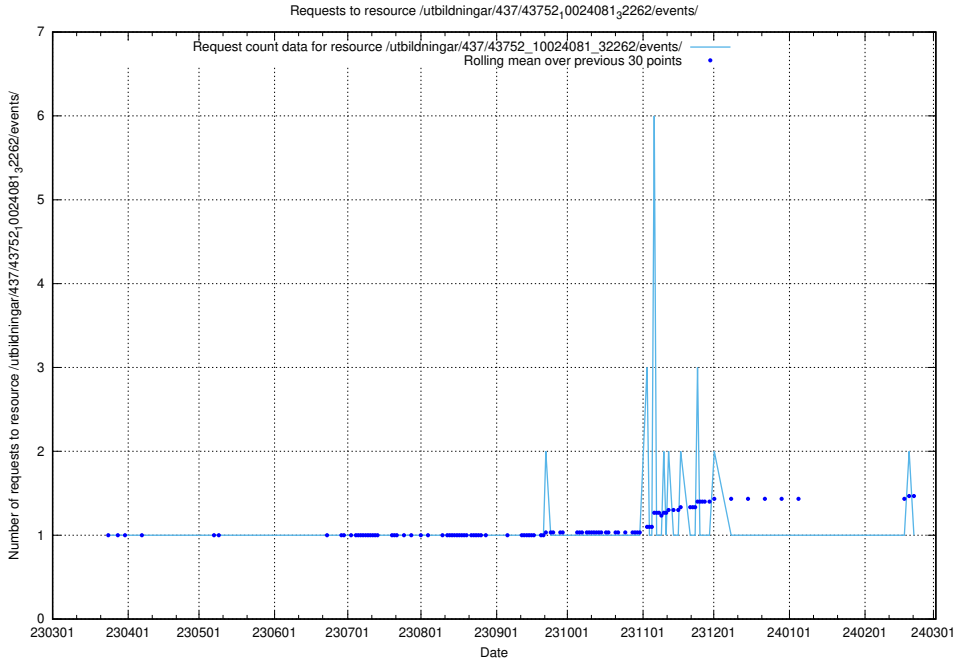

5.6201 Usage of /utbildningar/437/43752_10024081_32262/events/

Here, we count the number of requests to resource /utbildningar/437/43752_10024081_32262/events/.