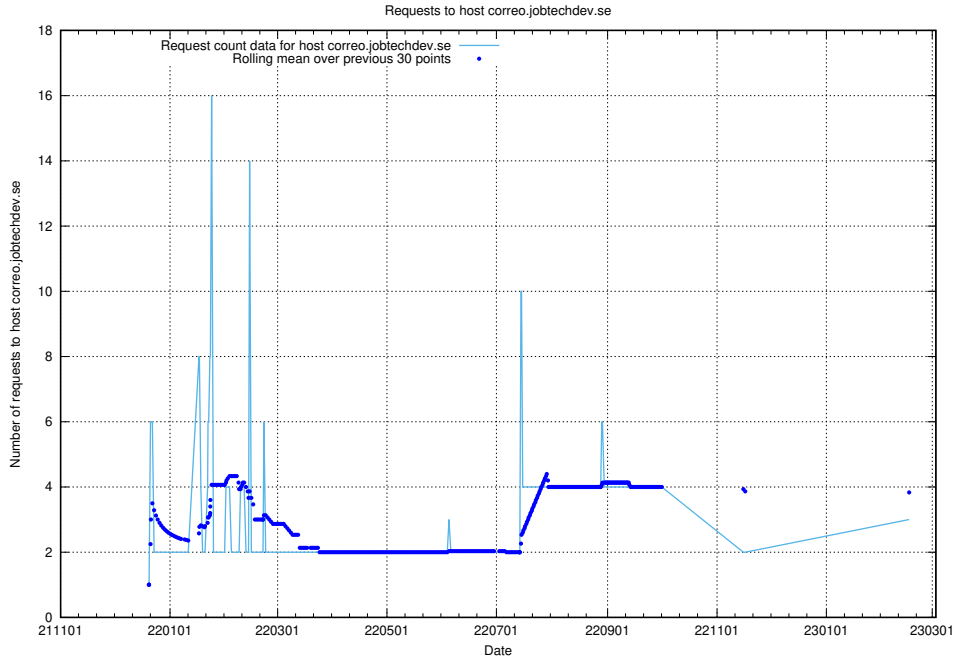

Here, we count the number of requests to host correo.jobtechdev.se.

7.209 Usage of app-yrkesinfo.jobtechdev.se:443

Here, we count the number of requests to host app-yrkesinfo.jobtechdev.se:443.

7.210 Usage of www.atlas.jobtechdev.se