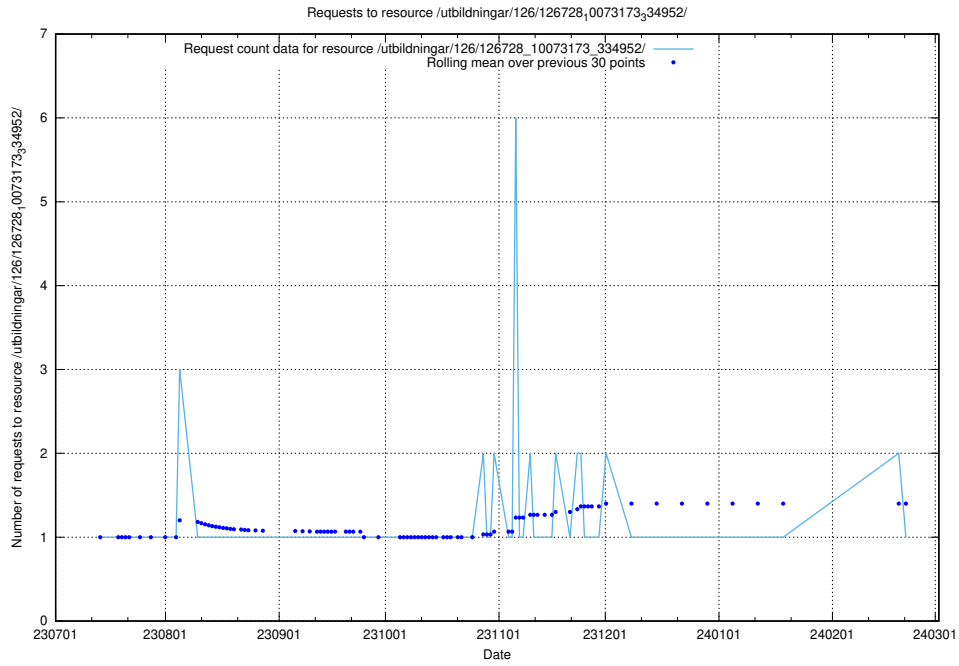

5.5092 Usage of /utbildningar/126/126728_10073173_334952/

Here, we count the number of requests to resource /utbildningar/126/126728_10073173_334952/.