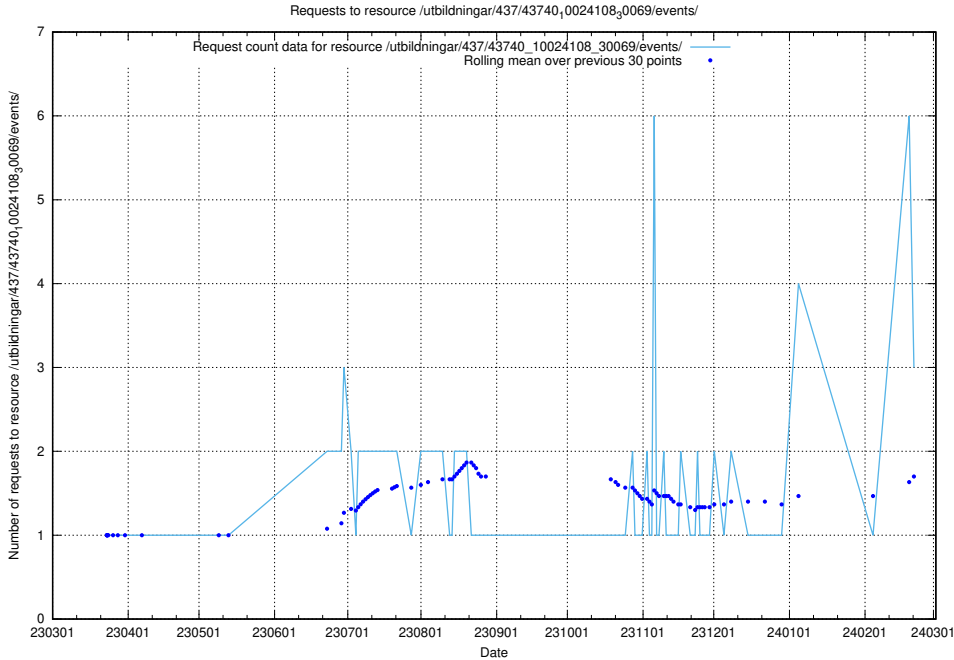

5.429 Usage of /utbildningar/437/43740_10024108_30069/events/

Here, we count the number of requests to resource /utbildningar/437/43740_10024108_30069/events/.