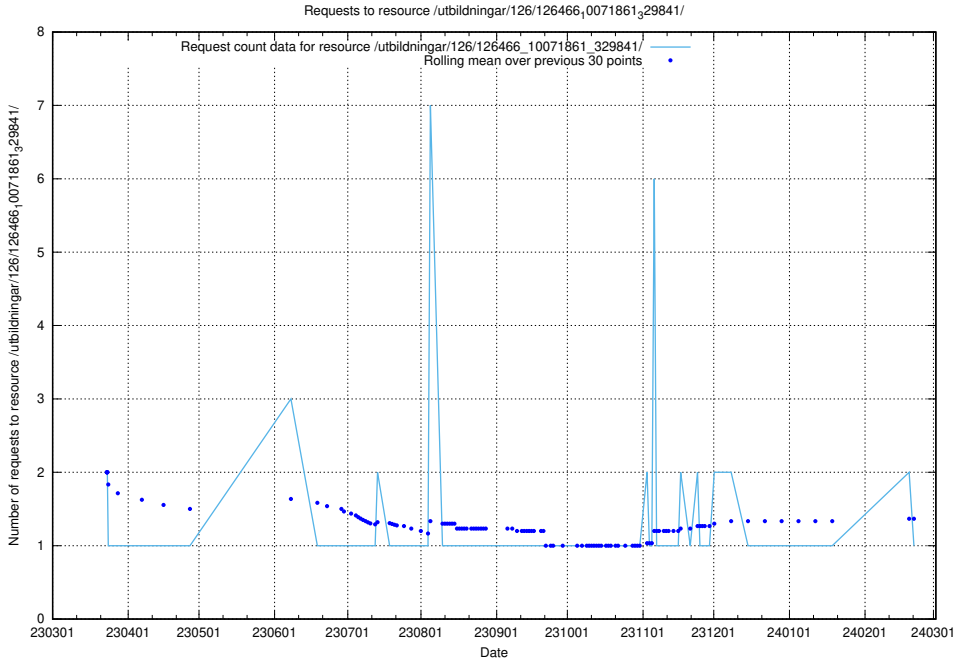

5.6278 Usage of /utbildningar/126/126466_10071861_329841/

Here, we count the number of requests to resource /utbildningar/126/126466_10071861_329841/.