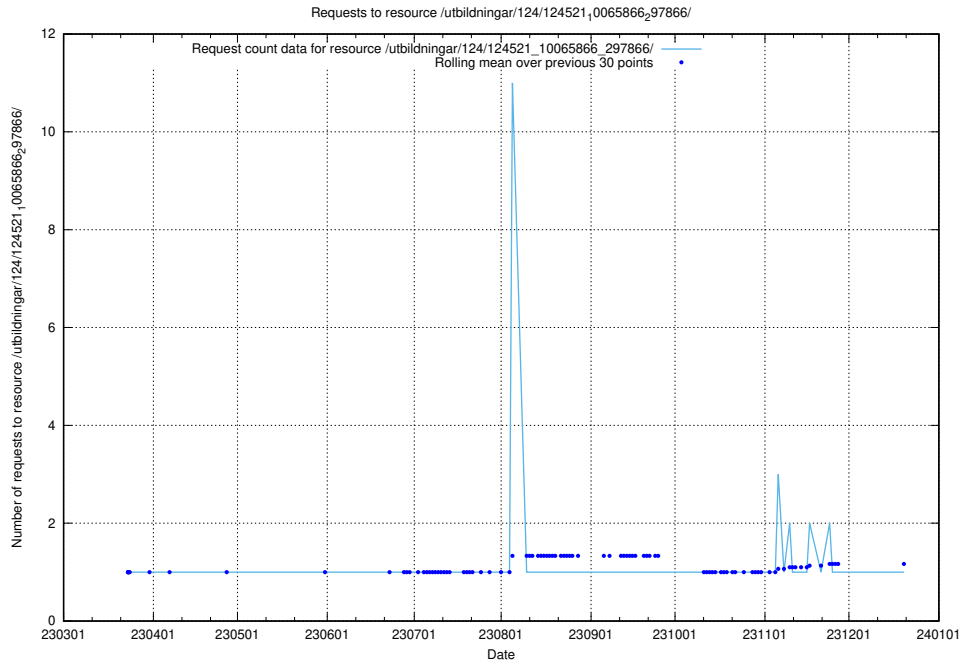

5.1249 Usage of /utbildningar/124/124521_10065866_297866/

Here, we count the number of requests to resource /utbildningar/124/124521_10065866_297866/.