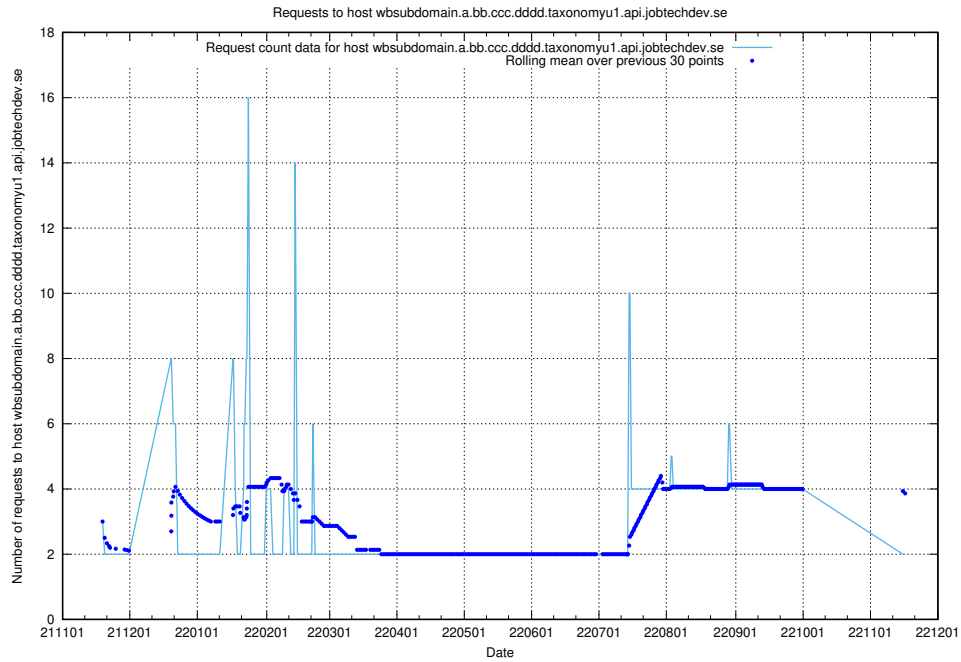

7.462 Usage of wbsubdomain.a.bb.ccc.dddd.taxonomy1.api.jobtechdev.se

Here, we count the number of requests to host wbsubdomain.a.bb.ccc.dddd.taxonomy1.api.jobtechdev.se