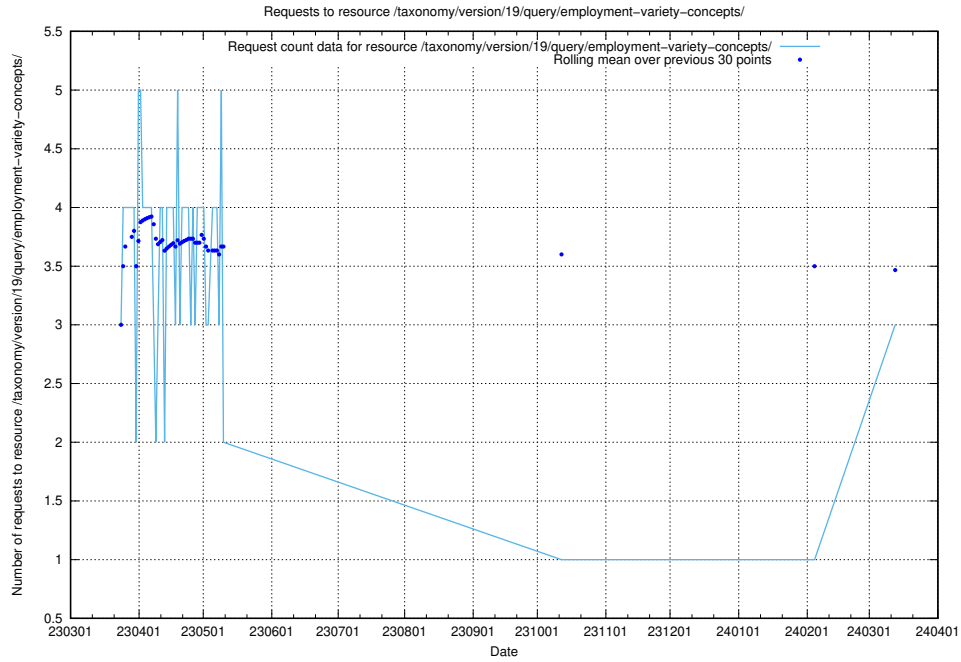

Here, we count the number of requests to resource /taxonomy/version/19/query/employment-variety-concepts/.

5.421 Usage of /utbildningar/438/43817_10024102_242987/events/

Here, we count the number of requests to resource /utbildningar/438/43817_10024102_242987/events/.