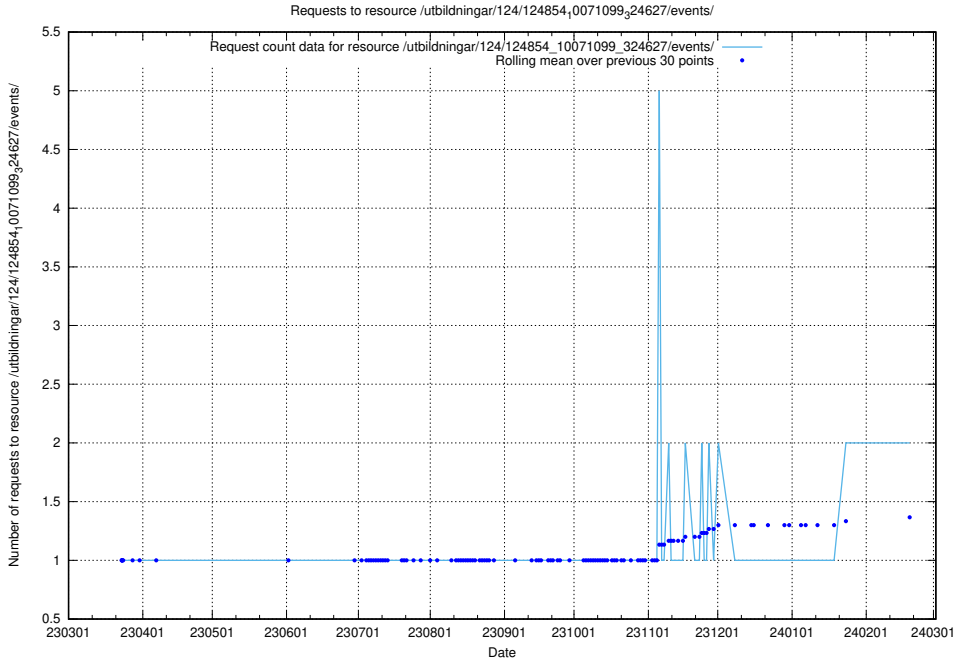

5.468 Usage of /utbildningar/124/124854_10071099_324627/events/

Here, we count the number of requests to resource /utbildningar/124/124854_10071099_324627/events/