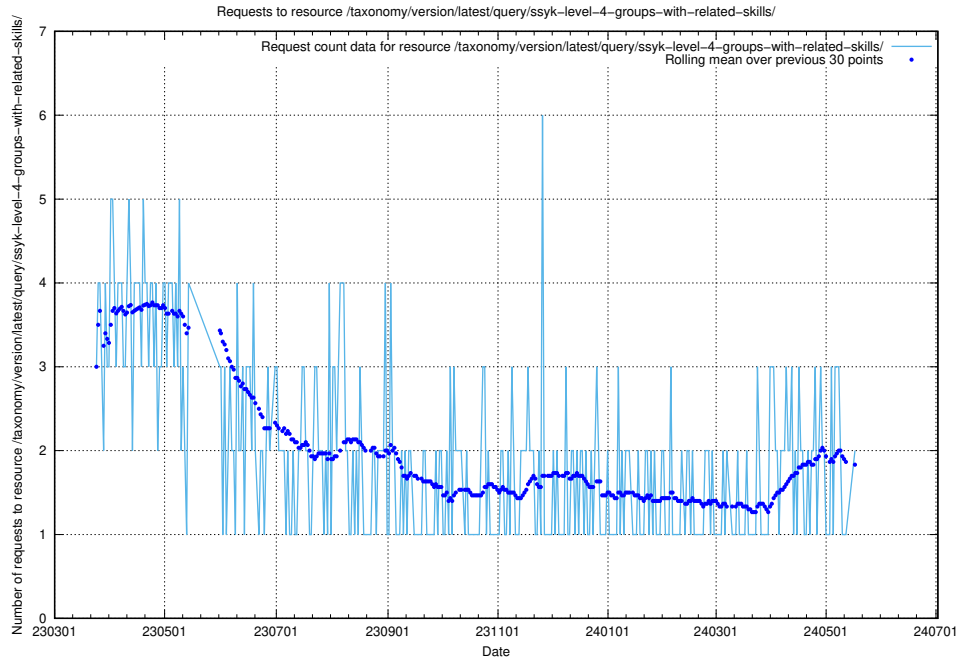

5.901 Usage of /taxonomy/version/latest/query/ssyk-level-4-groups-with-related-skills/

Here, we count the number of requests to resource /taxonomy/version/latest/query/ssyk-level-4-groups-with-related-skills/.