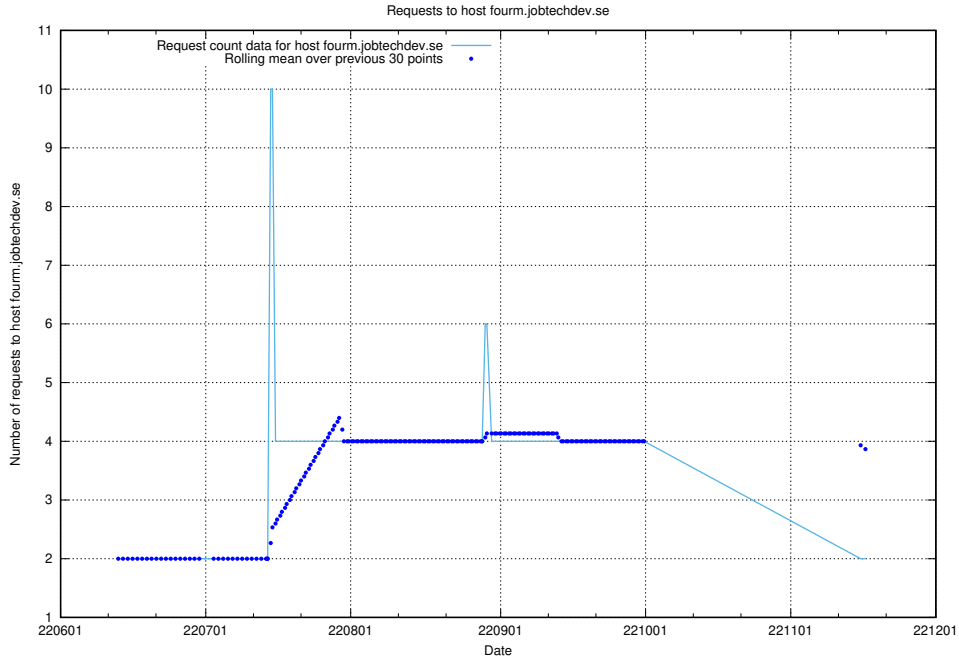

7.412 Usage of fourm.jobtechdev.se

Here, we count the number of requests to host fourm.jobtechdev.se.

7.413 Usage of ac93955e-375e-46ab-98cd-1c60a34122cd.jobtechdev.se

Here, we count the number of requests to host ac93955e-375e-46ab-98cd-1c60a34122cd.jobtechdev.se.