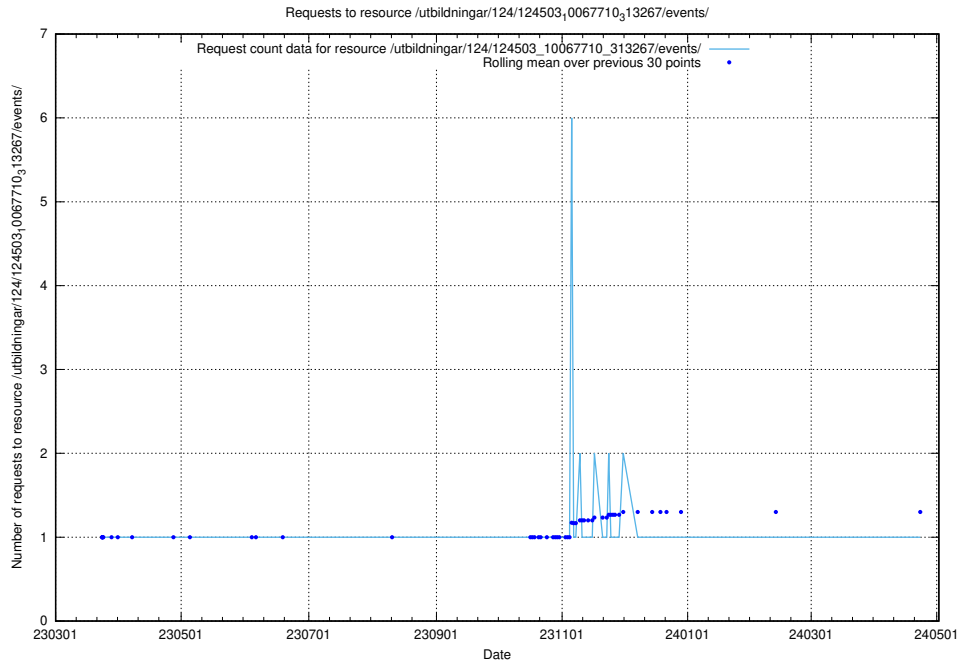

Here, we count the number of requests to resource /utbildningar/utb_emil/126/126696_10073420_337043/

5.2160 Usage of /utbildningar/124/124503_10067710_313267/events/

Here, we count the number of requests to resource /utbildningar/124/124503_10067710_313267/events/