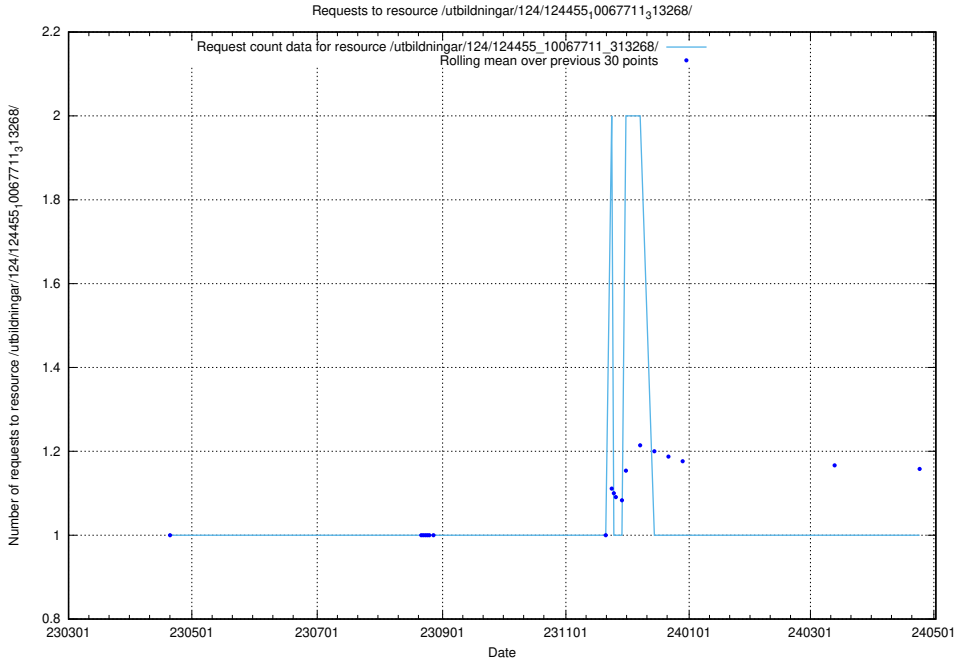

5.6075 Usage of /utbildningar/124/124455_10067711_313268/

Here, we count the number of requests to resource /utbildningar/124/124455_10067711_313268/.