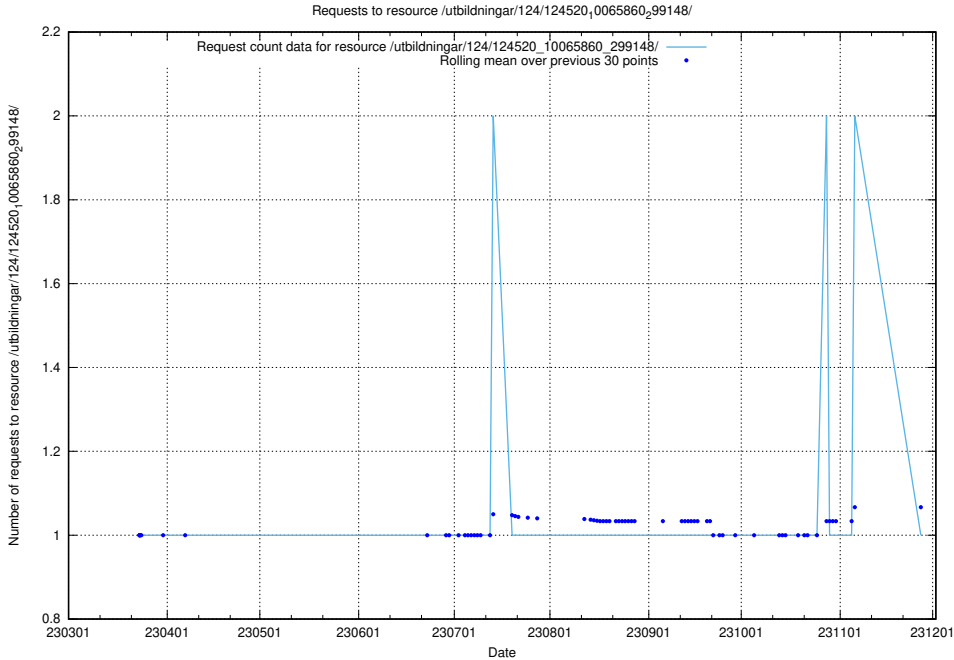

5.1283 Usage of /utbildningar/124/124520_10065858_297601/events/

Here, we count the number of requests to resource /utbildningar/124/124520_10065858_297601/events/

5.1284 Usage of /utbildningar/124/124520_10065858_297601/