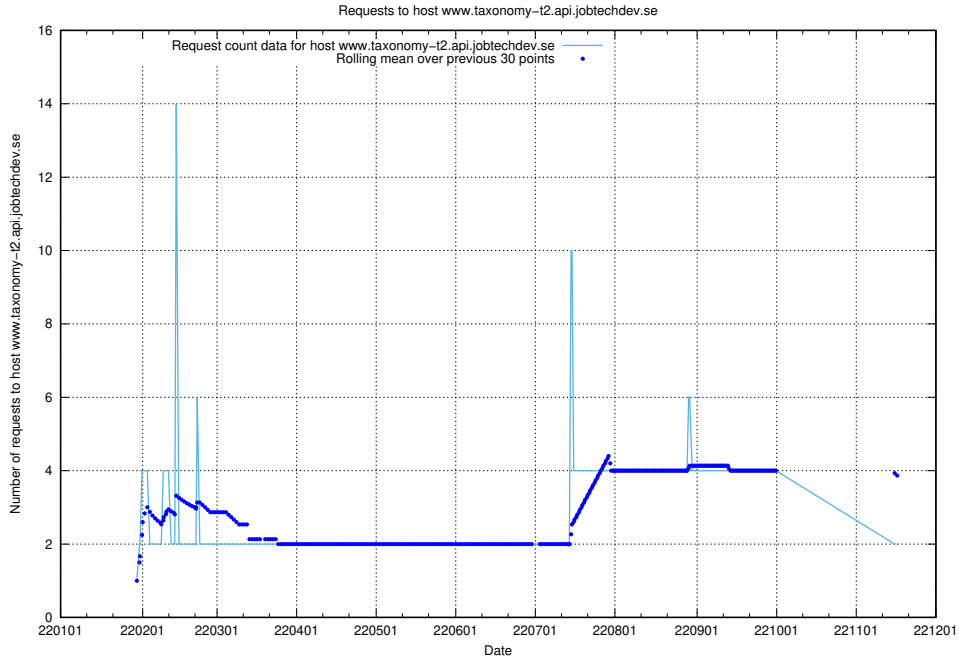

7.569 Usage of www.taxonomy-t2.api.jobtechdev.se

Here, we count the number of requests to host www.taxonomy-t2.api.jobtechdev.se.