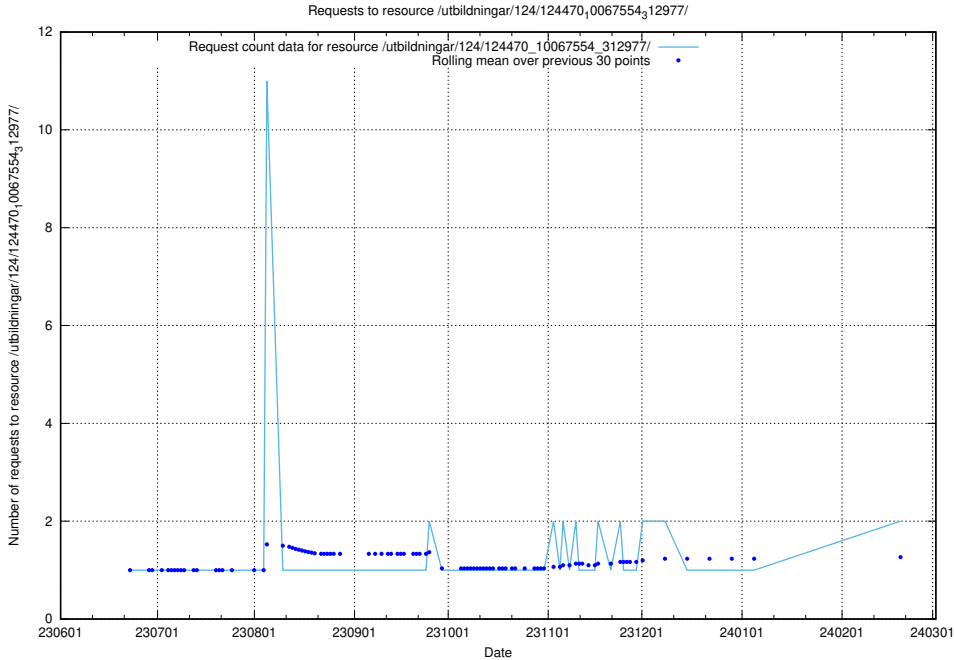

5.847 Usage of /utbildningar/124/124470_10067554_312977/

Here, we count the number of requests to resource /utbildningar/124/124470_10067554_312977/.