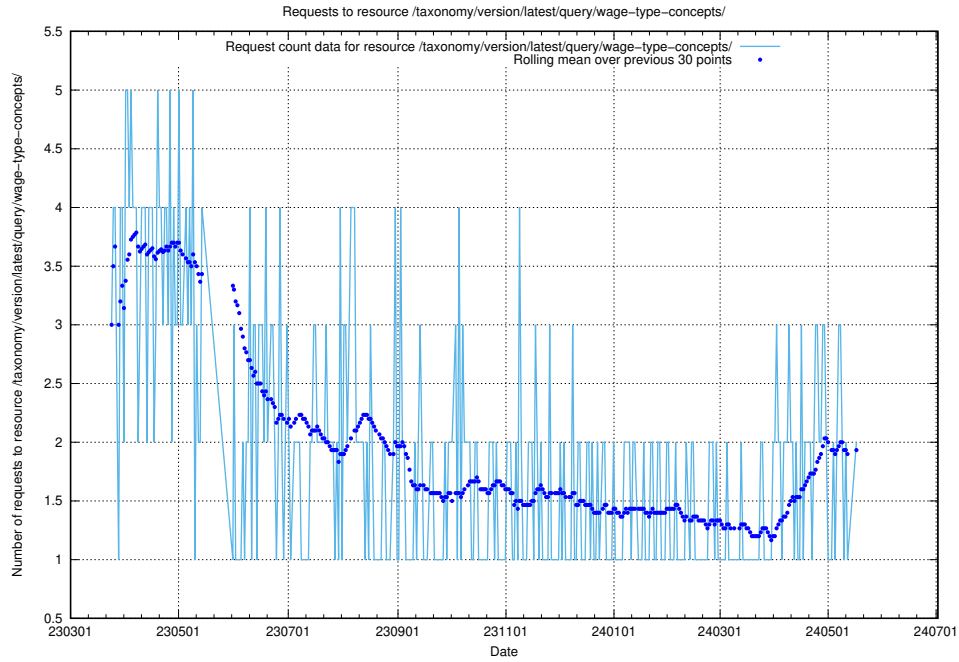

5.886 Usage of /taxonomy/version/latest/query/wage-type-concepts/

Here, we count the number of requests to resource /taxonomy/version/latest/query/wage-type-concepts/.