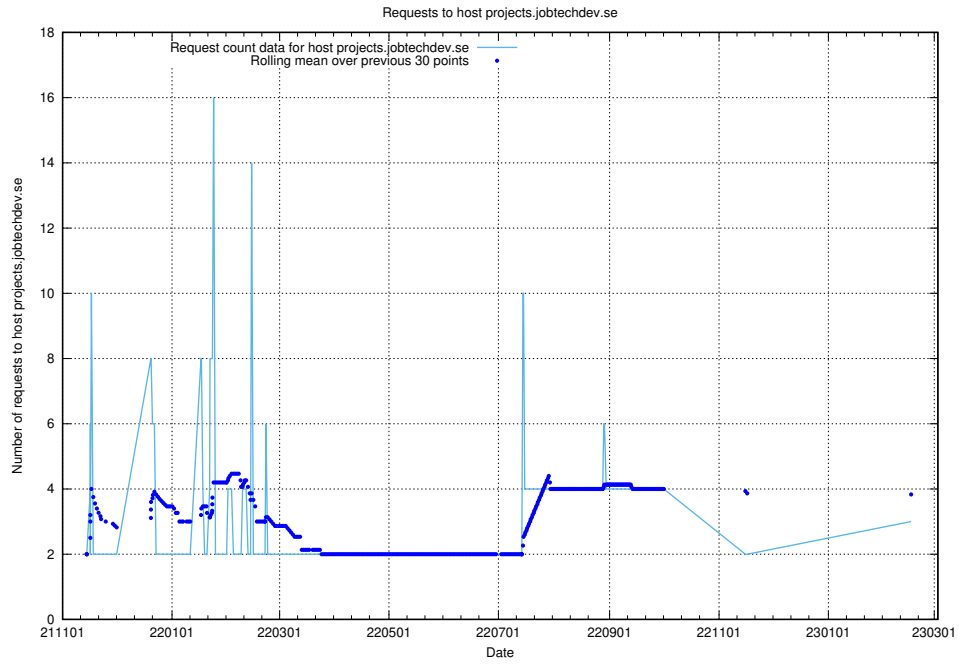

7.242 Usage of projects.jobtechdev.se

Here, we count the number of requests to host projects.jobtechdev.se.