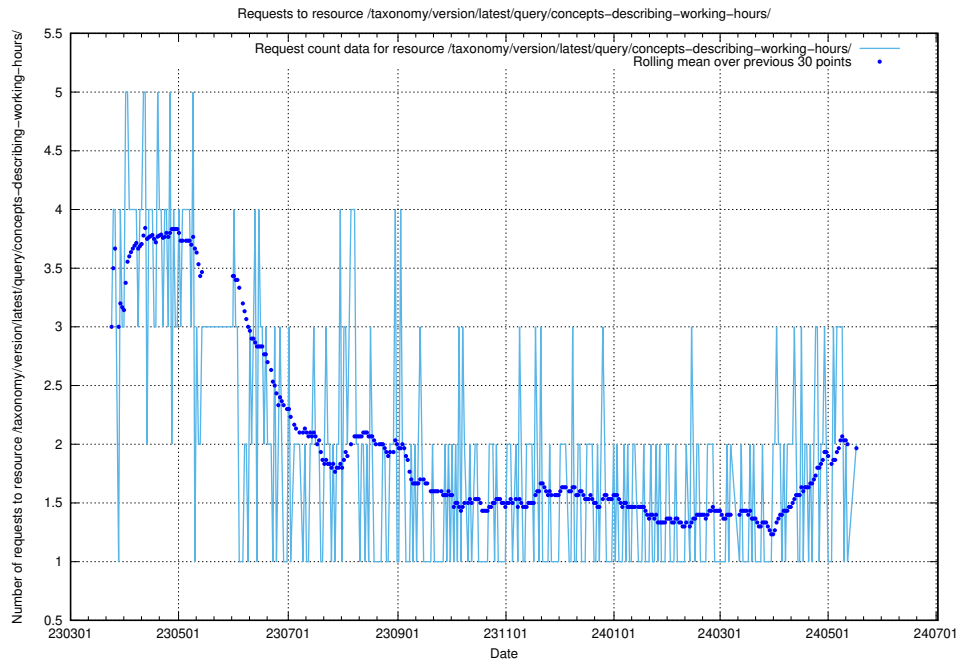

5.928 Usage of /taxonomy/version/latest/query/concepts-describing-working-hours/

Here, we count the number of requests to resource /taxonomy/version/latest/query/concepts-describing-working-hours/.