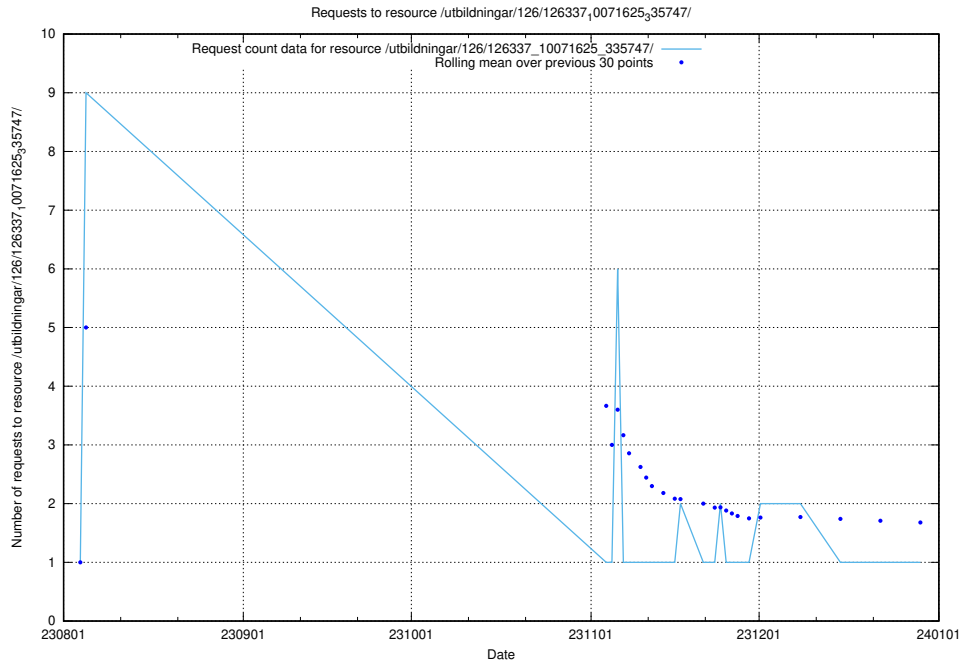

5.4894 Usage of /utbildningar/126/126337_10071625_335747/

Here, we count the number of requests to resource /utbildningar/126/126337_10071625_335747/.