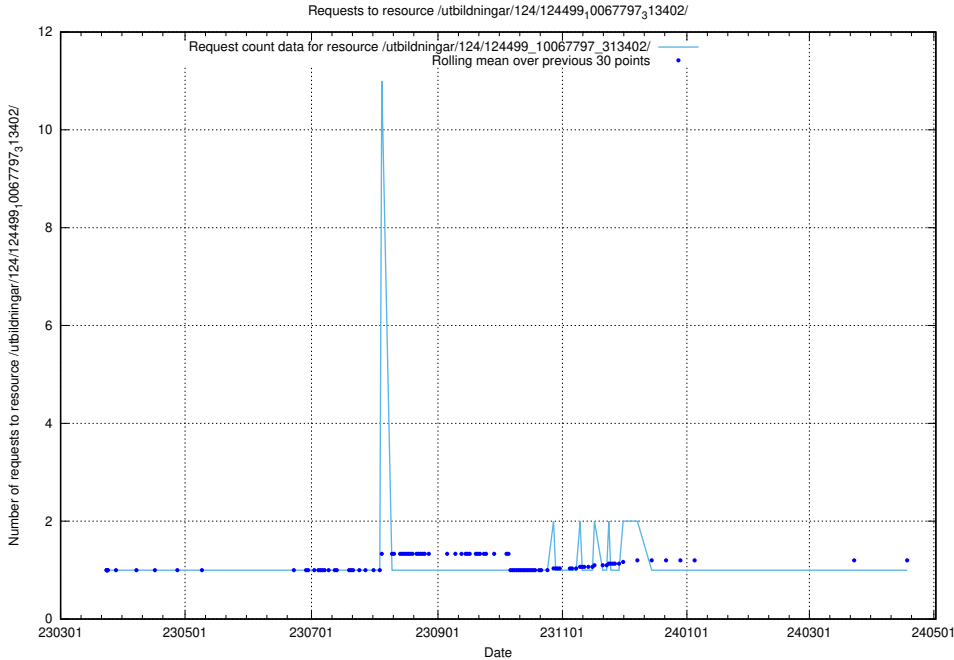

5.2515 Usage of /utbildningar/124/124499_10067797_313402/

Here, we count the number of requests to resource /utbildningar/124/124499_10067797_313402/.