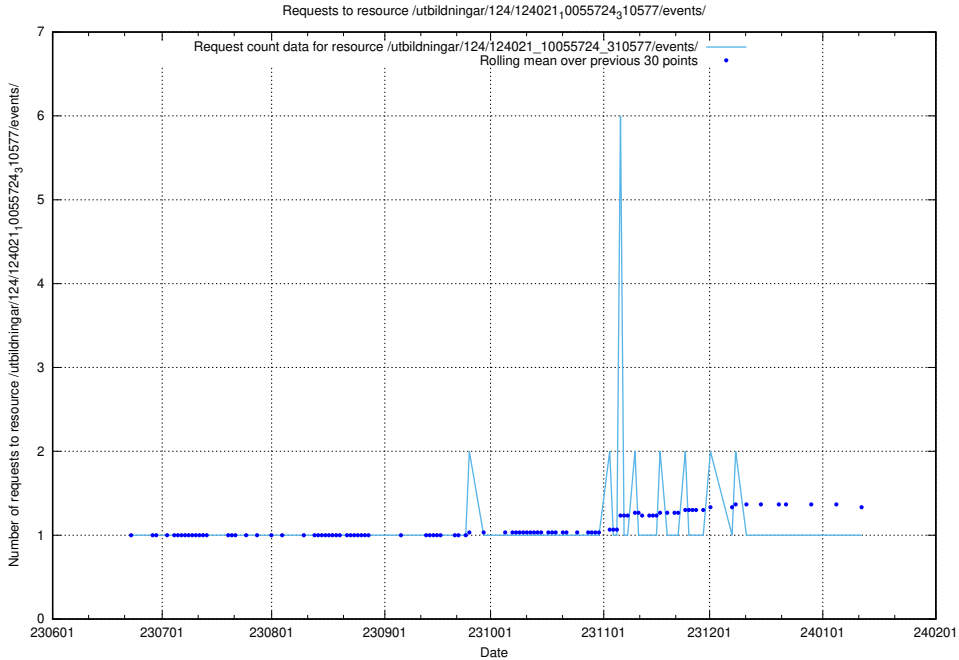

5.5846 Usage of /utbildningar/124/124021_10055724_310577/events/

Here, we count the number of requests to resource /utbildningar/124/124021_10055724_310577/events/