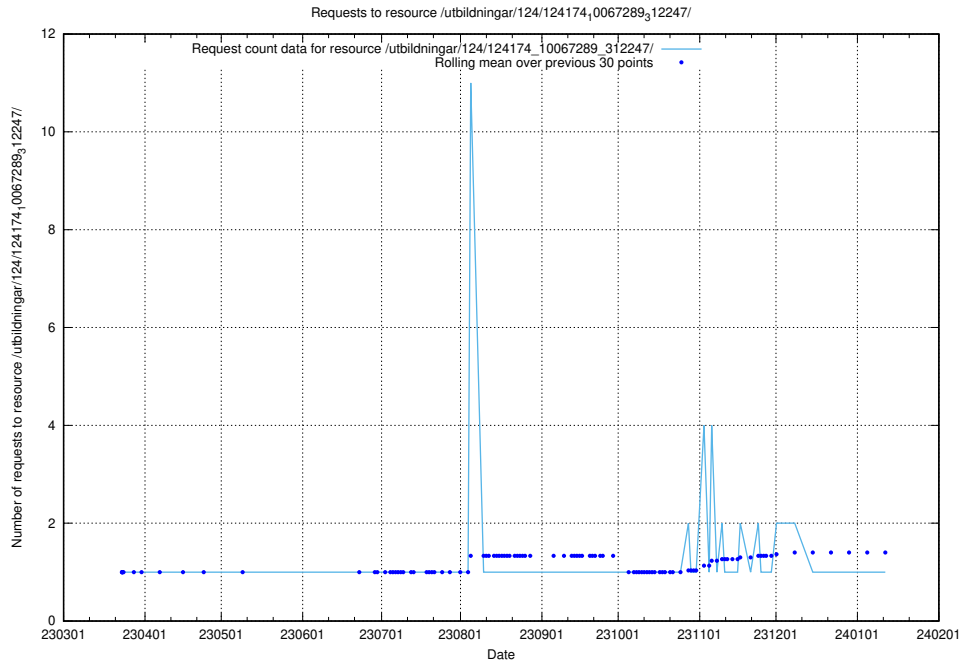

5.4086 Usage of /utbildningar/124/124174_10067289_312247/

Here, we count the number of requests to resource /utbildningar/124/124174_10067289_312247/.