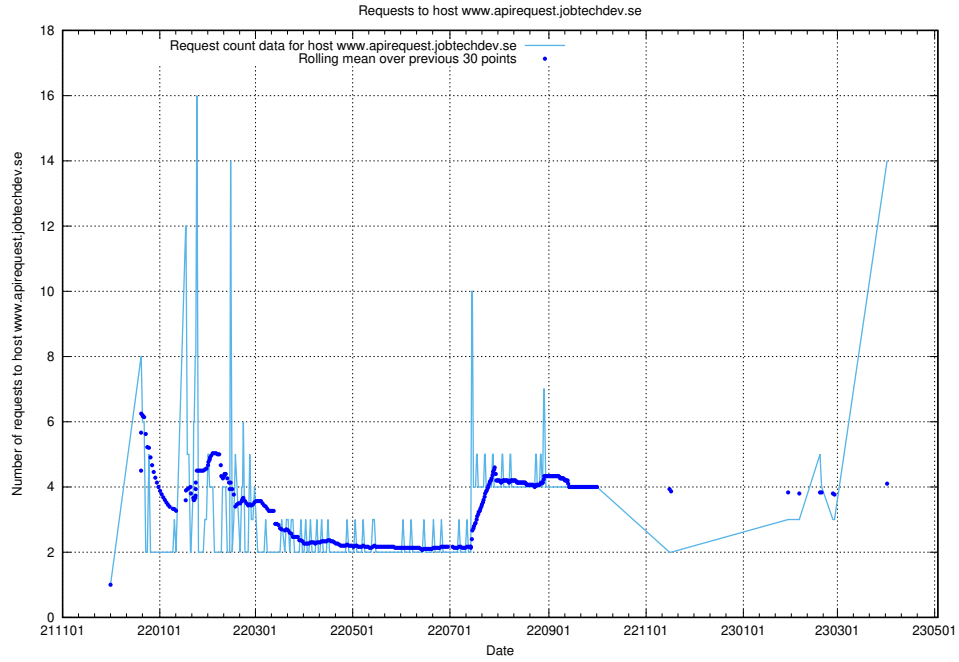

Here, we count the number of requests to host taxonomy-i1.api.jobtechdev.se:443.

7.40 Usage of `www.apirequest.jobtechdev.se`

Here, we count the number of requests to host `www.apirequest.jobtechdev.se`.