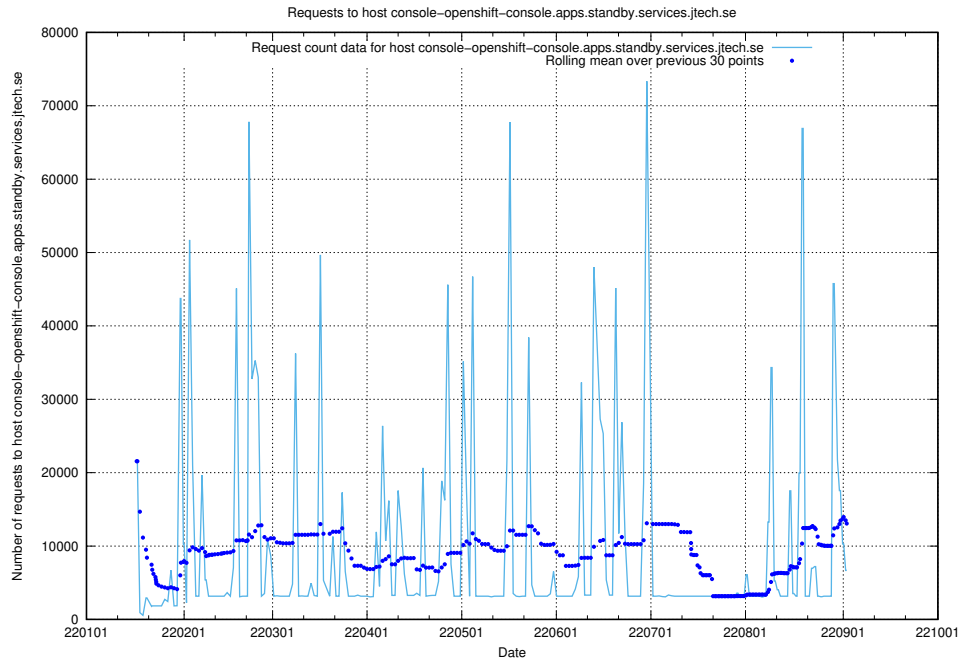

7.13 Usage of console-openshift-console.apps.standby.services.jtech.se

Here, we count the number of requests to host console-openshift-console.apps.standby.services.jtech.se.

7.14 Usage of `historical.api.jobtechdev.se`