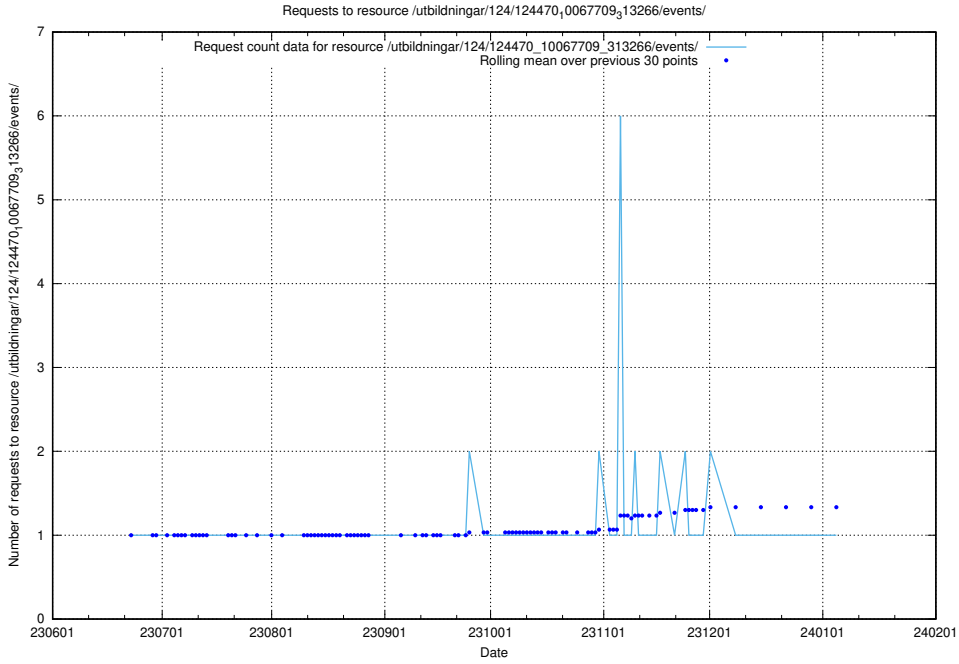

5.5827 Usage of /utbildningar/124/124470_10067709_313266/events/

Here, we count the number of requests to resource /utbildningar/124/124470_10067709_313266/events/