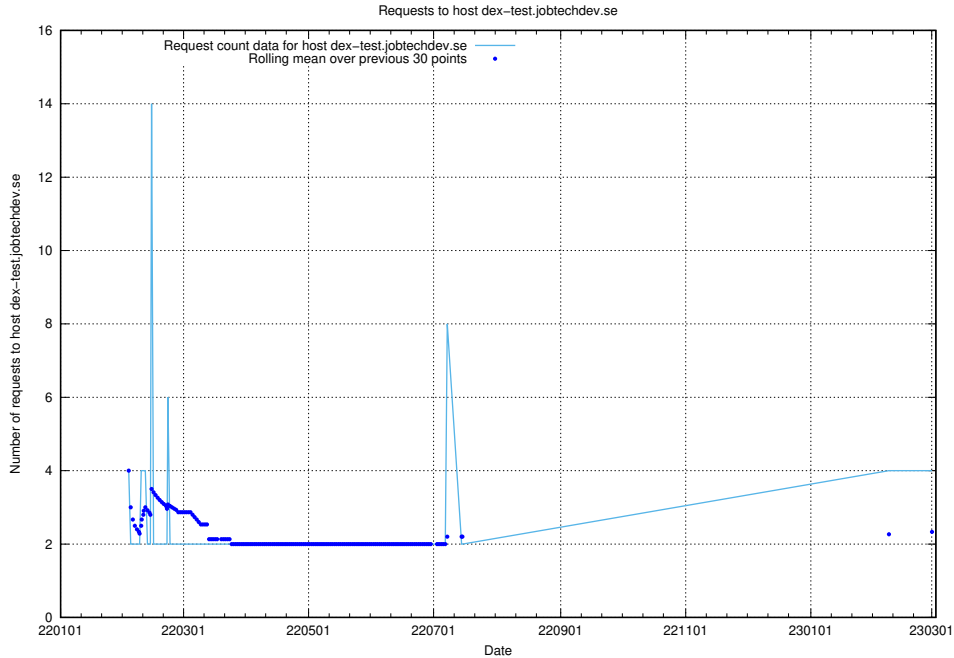

Here, we count the number of requests to host secure.jobtechdev.se.

7.164 Usage of dex-test.jobtechdev.se

Here, we count the number of requests to host dex-test.jobtechdev.se.

7.165 Usage of noc.jobtechdev.se