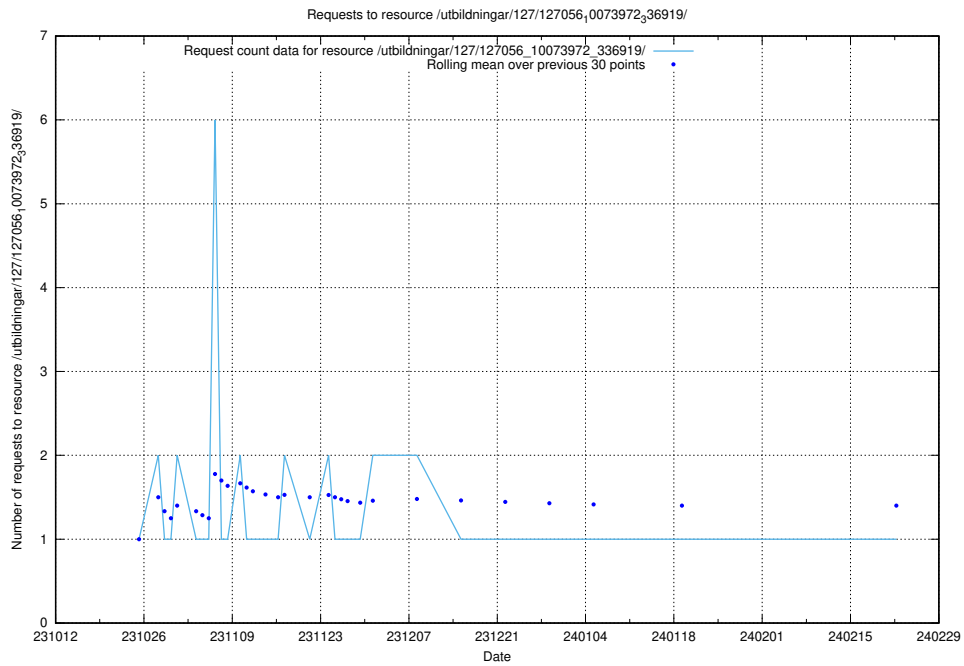

5.4244 Usage of /utbildningar/127/127056_10073972_336919/

Here, we count the number of requests to resource /utbildningar/127/127056_10073972_336919/.