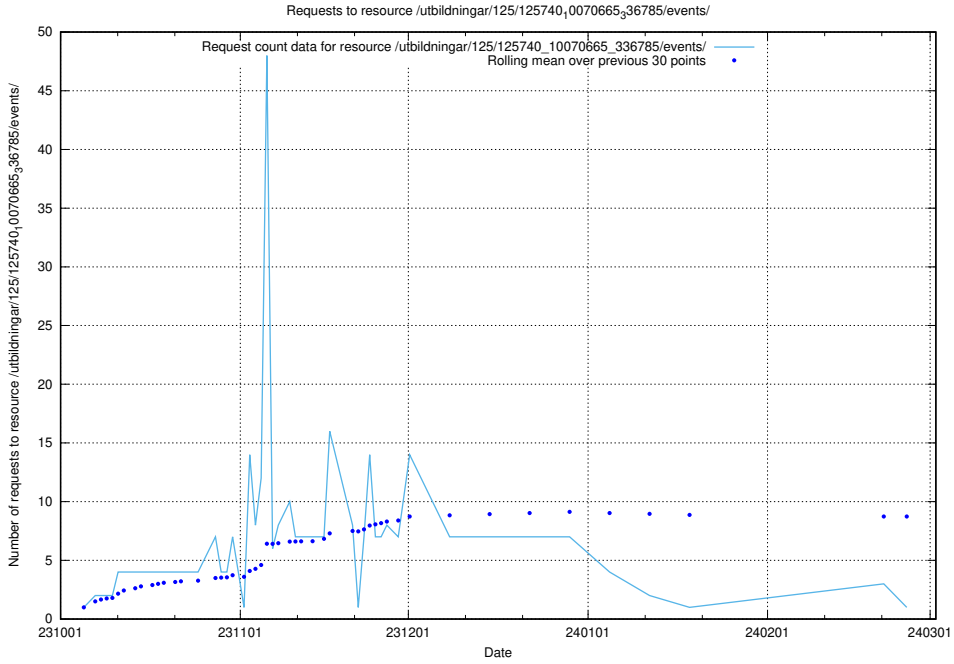

Here, we count the number of requests to resource /utbildningar/125/125740_10070692_336791/.

5.4438 Usage of /utbildningar/125/125740_10070665_336785/events/

Here, we count the number of requests to resource /utbildningar/125/125740_10070665_336785/events/