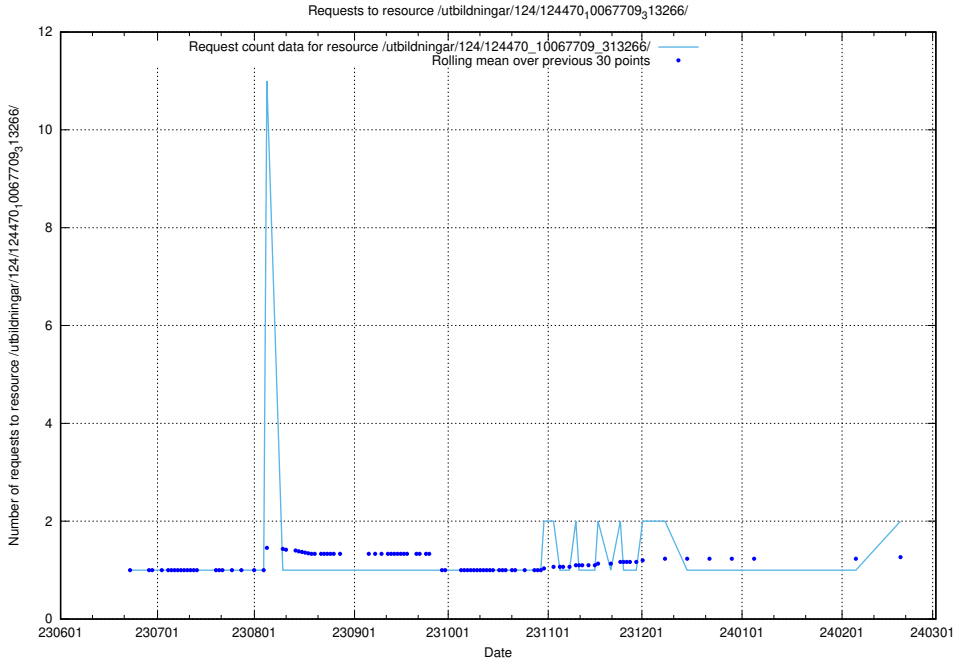

5.846 Usage of /utbildningar/124/124470_10067709_313266/

Here, we count the number of requests to resource /utbildningar/124/124470_10067709_313266/.