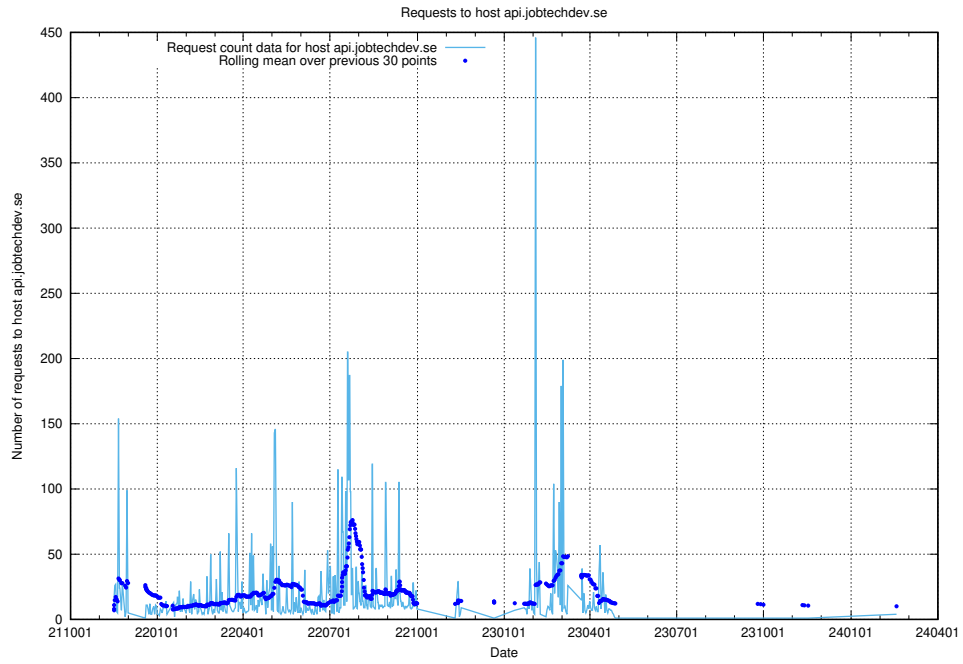

7.157 Usage of api.jobtechdev.se

Here, we count the number of requests to host api.jobtechdev.se.