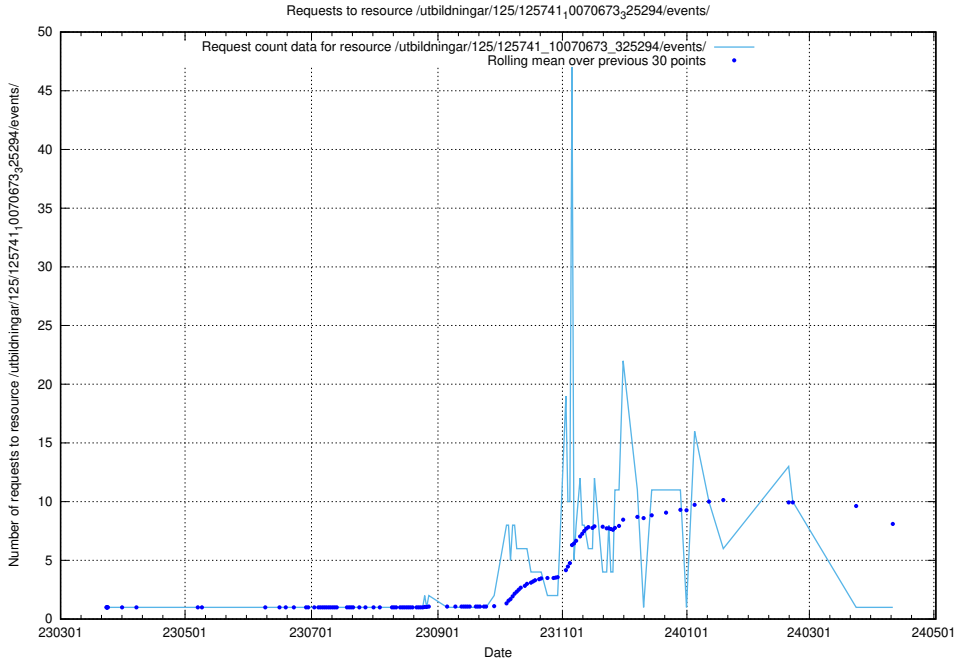

5.6493 Usage of /utbildningar/125/125741_10070673_325294/events/

Here, we count the number of requests to resource /utbildningar/125/125741_10070673_325294/events/