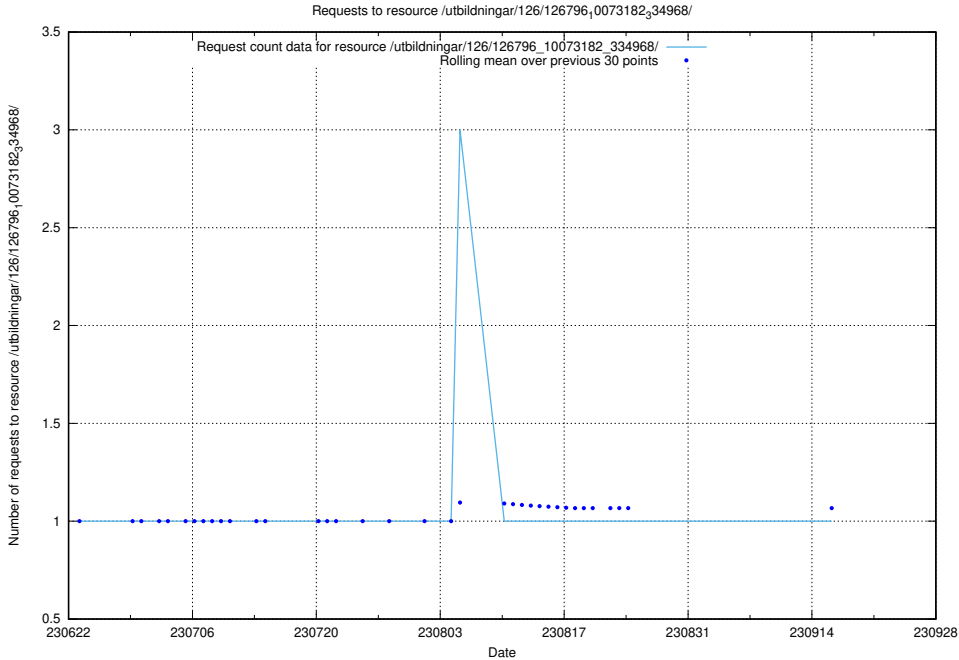

5.5607 Usage of /utbildningar/126/126796_10073182_334968/

Here, we count the number of requests to resource /utbildningar/126/126796_10073182_334968/.