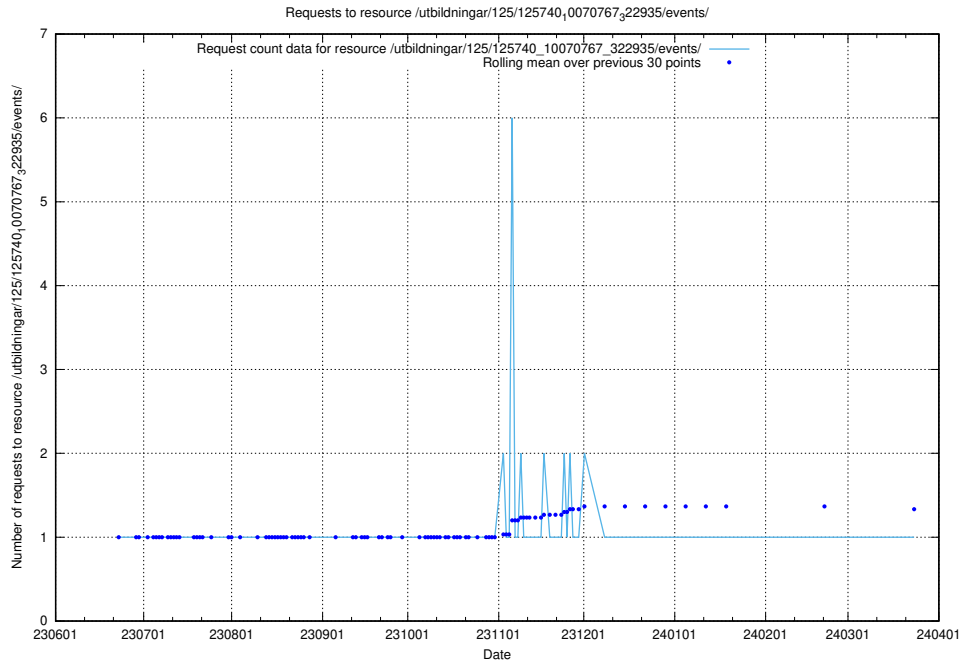

5.5722 Usage of /utbildningar/125/125740_10070767_322935/events/

Here, we count the number of requests to resource /utbildningar/125/125740_10070767_322935/events/

5.5723 Usage of /utbildningar/125/125740_10070767_322935/