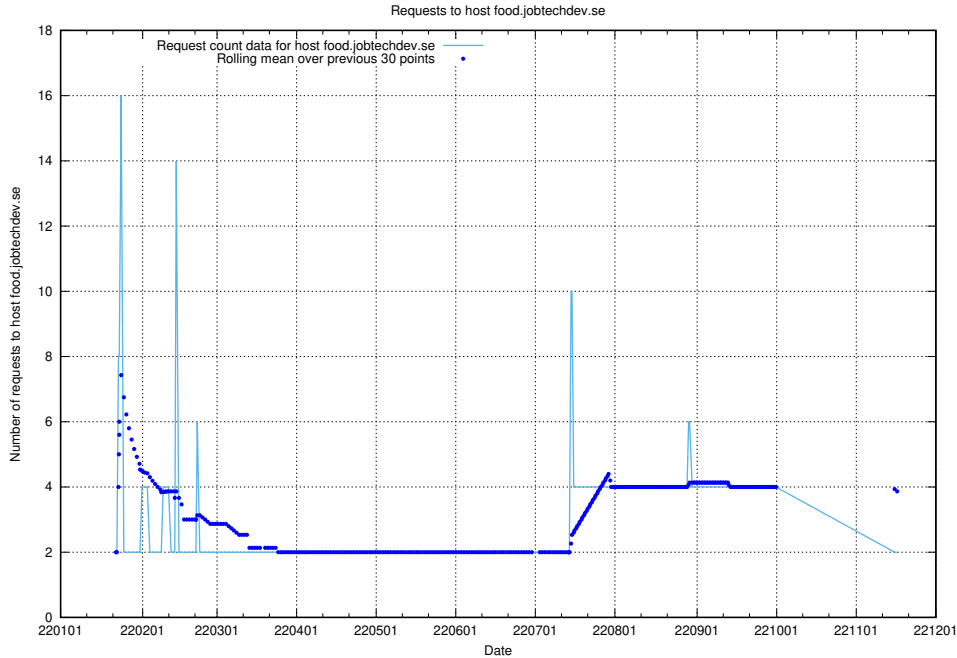

7.602 Usage of events.jobtechdev.se

Here, we count the number of requests to host events.jobtechdev.se.

7.603 Usage of hr.jobtechdev.se

Here, we count the number of requests to host hr.jobtechdev.se.

7.604 Usage of demo-jobed-connect-onprem.jobtechdev.se