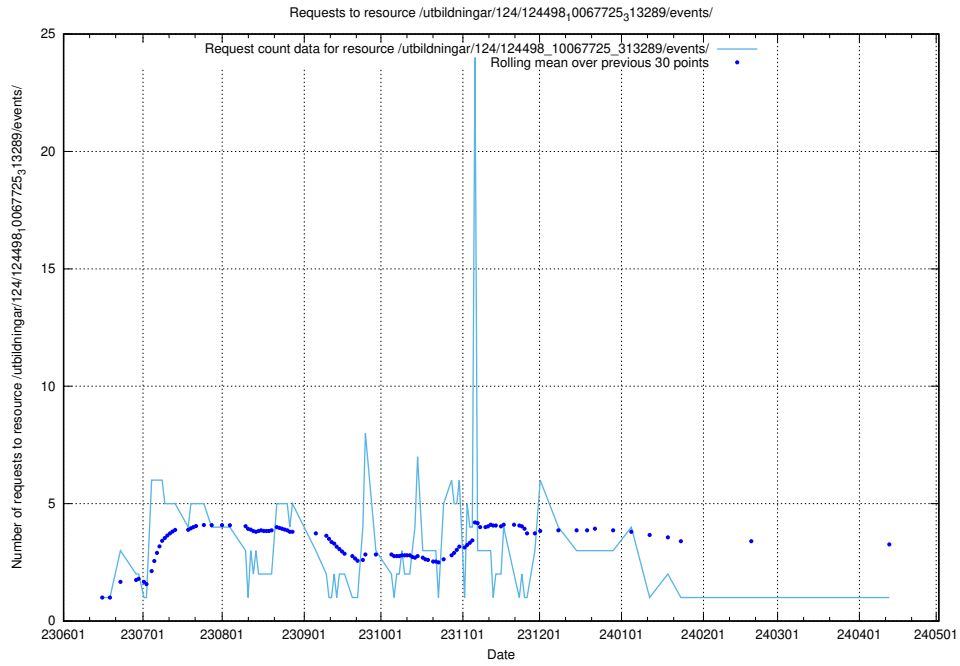

5.5903 Usage of /utbildningar/124/124498_10067725_313289/events/

Here, we count the number of requests to resource /utbildningar/124/124498_10067725_313289/events/