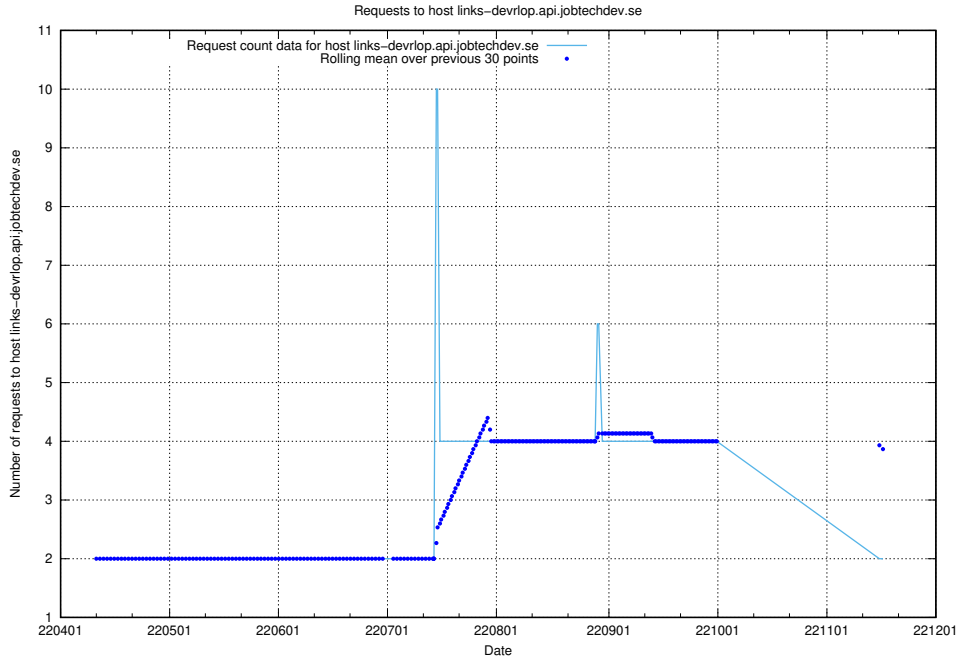

7.472 Usage of links-devrlop.api.jobtechdev.se

Here, we count the number of requests to host links-devrlop.api.jobtechdev.se.