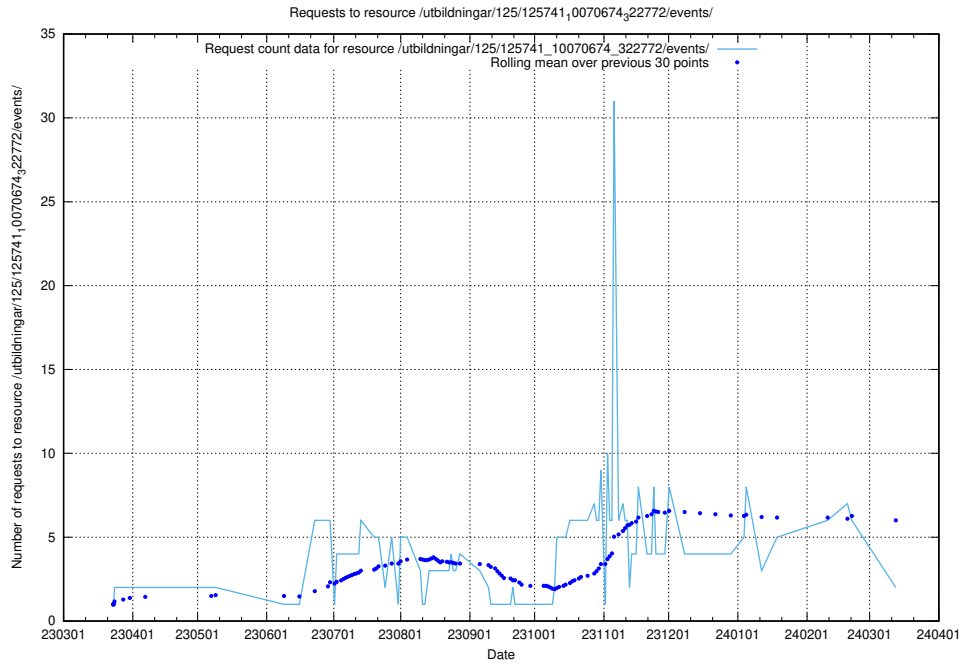

5.974 Usage of /utbildningar/125/125741_10070674_322772/events/

Here, we count the number of requests to resource /utbildningar/125/125741_10070674_322772/events/