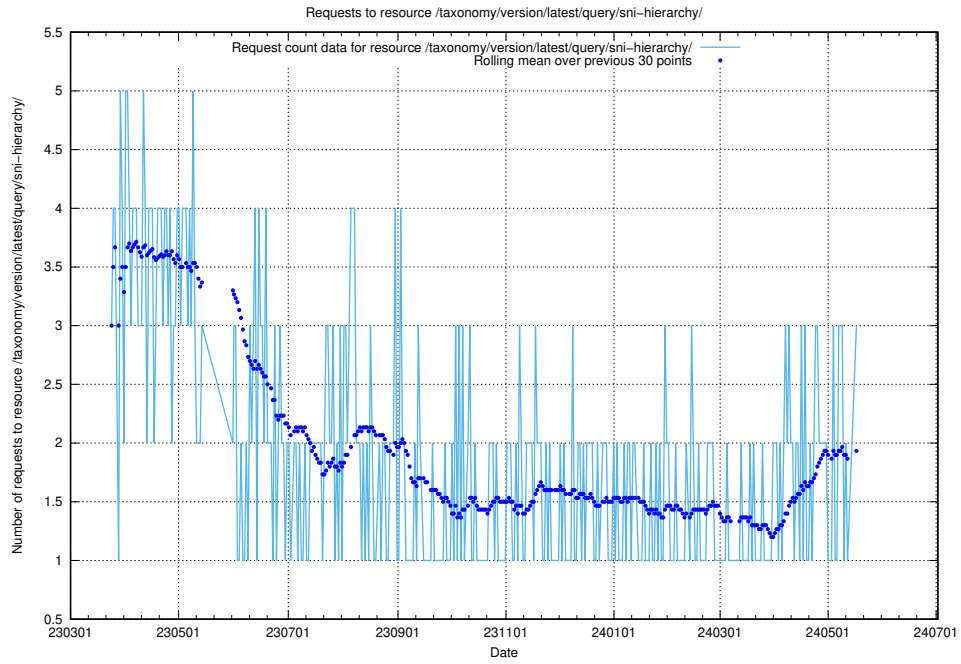

5.414 Usage of /taxonomy/version/latest/query/sni-hierarchy/

Here, we count the number of requests to resource /taxonomy/version/latest/query/sni-hierarchy/.