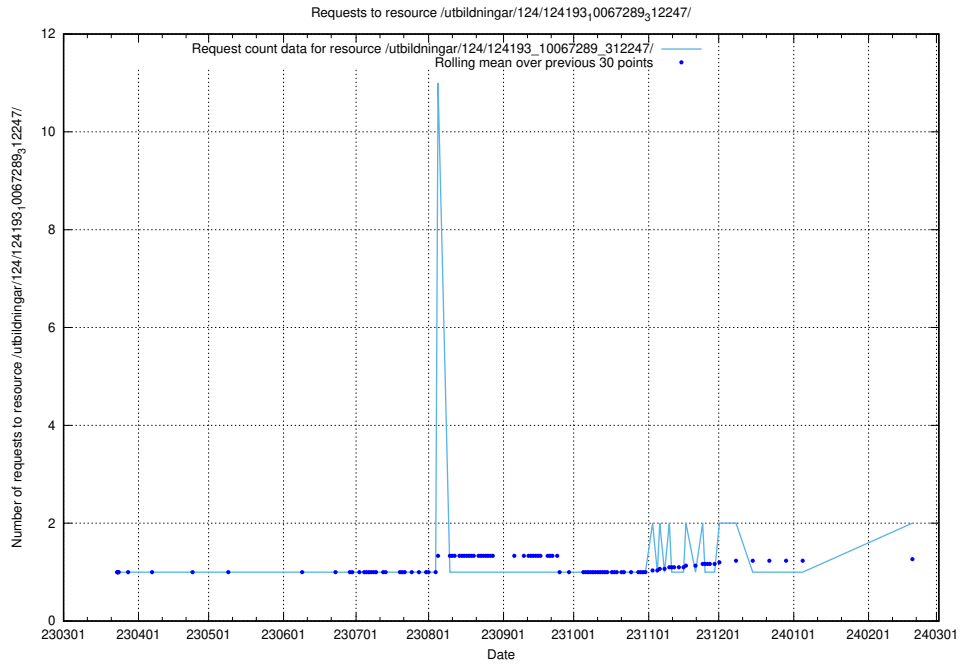

5.665 Usage of /utbildningar/124/124193_10067289_312247/

Here, we count the number of requests to resource /utbildningar/124/124193_10067289_312247/.