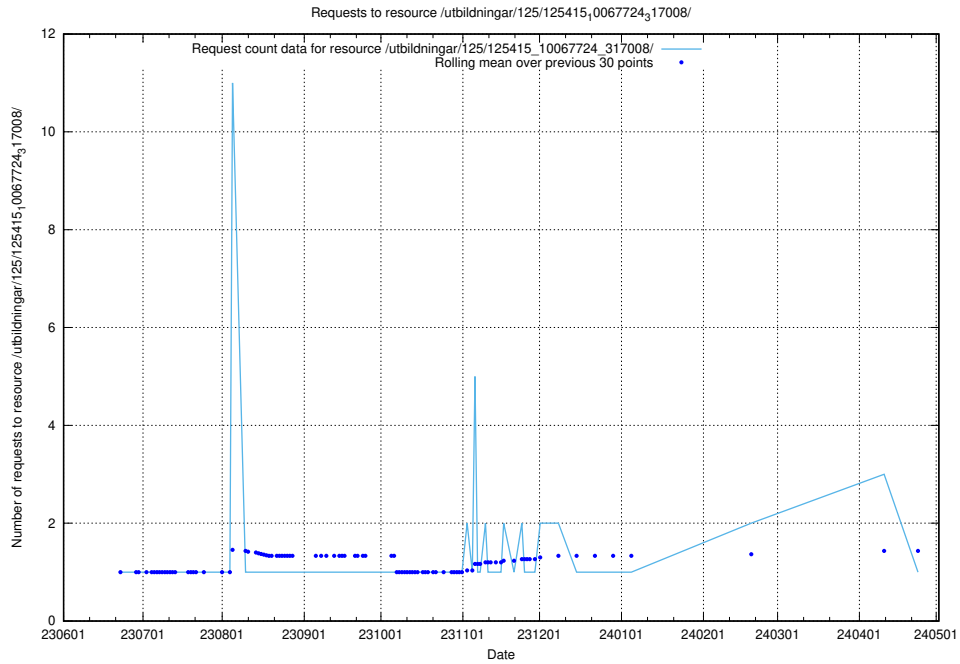

5.5751 Usage of /utbildningar/125/125415_10067724_317008/

Here, we count the number of requests to resource /utbildningar/125/125415_10067724_317008/.