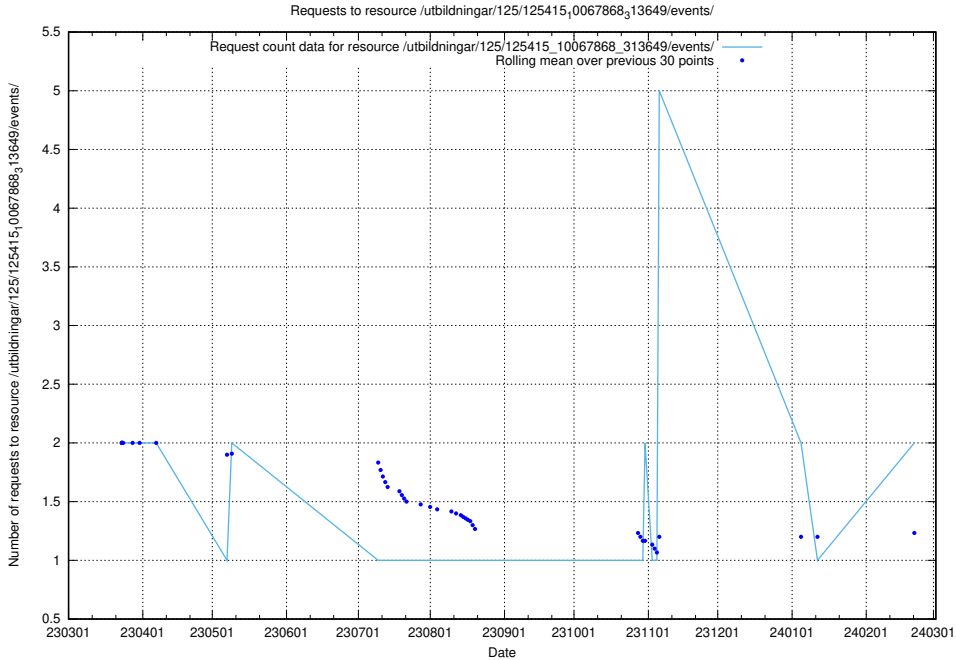

5.952 Usage of /utbildningar/125/125415_10067868_313649/events/

Here, we count the number of requests to resource /utbildningar/125/125415_10067868_313649/events/