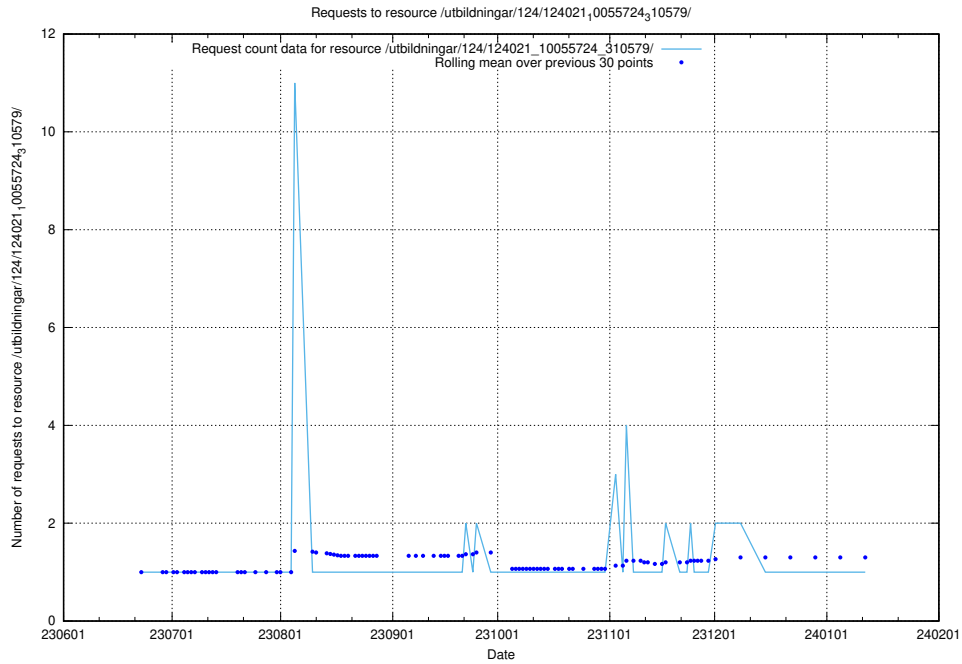

5.5845 Usage of /utbildningar/124/124021_10055724_310579/

Here, we count the number of requests to resource /utbildningar/124/124021_10055724_310579/.