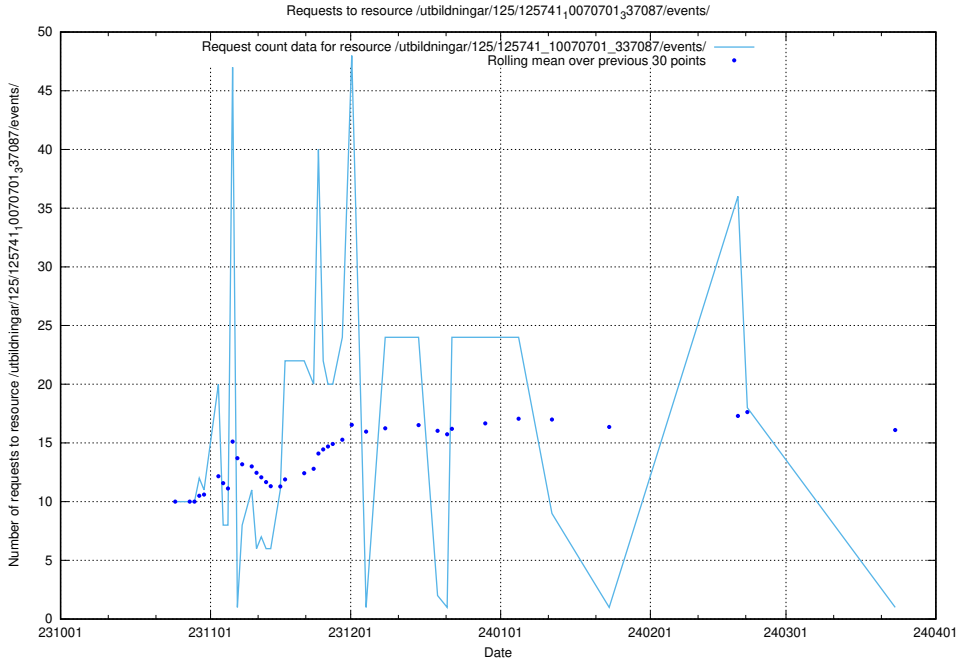

5.4231 Usage of /taxonomy/version/1/query/skills/

Here, we count the number of requests to resource /taxonomy/version/1/query/skills/.

5.4232 Usage of /utbildningar/125/125741_10070701_337087/events/

Here, we count the number of requests to resource /utbildningar/125/125741_10070701_337087/events/