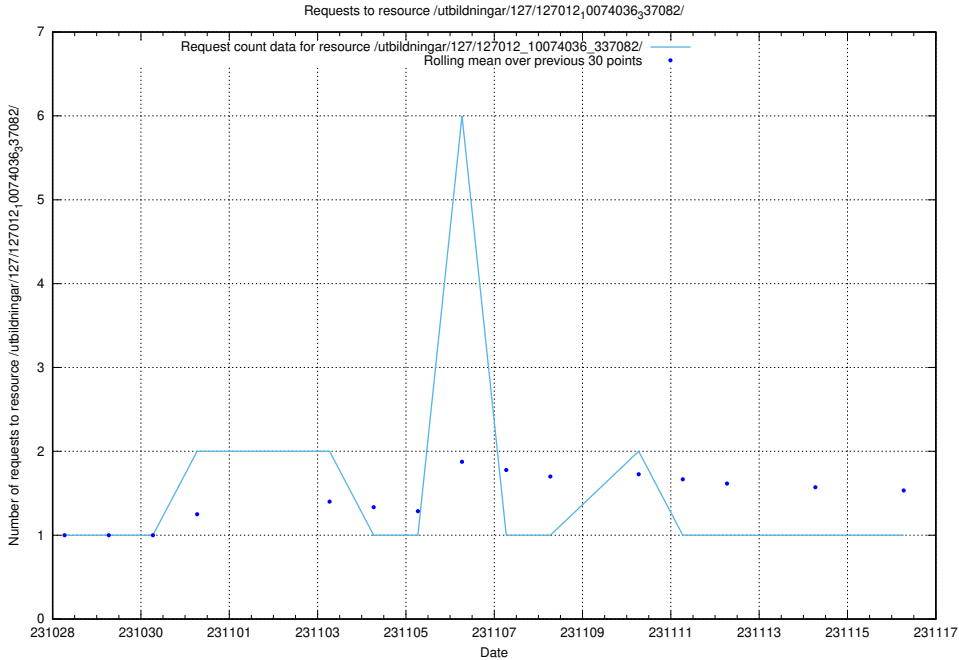

5.4217 Usage of /utbildningar/127/127012_10074036_337082/

Here, we count the number of requests to resource /utbildningar/127/127012_10074036_337082/.