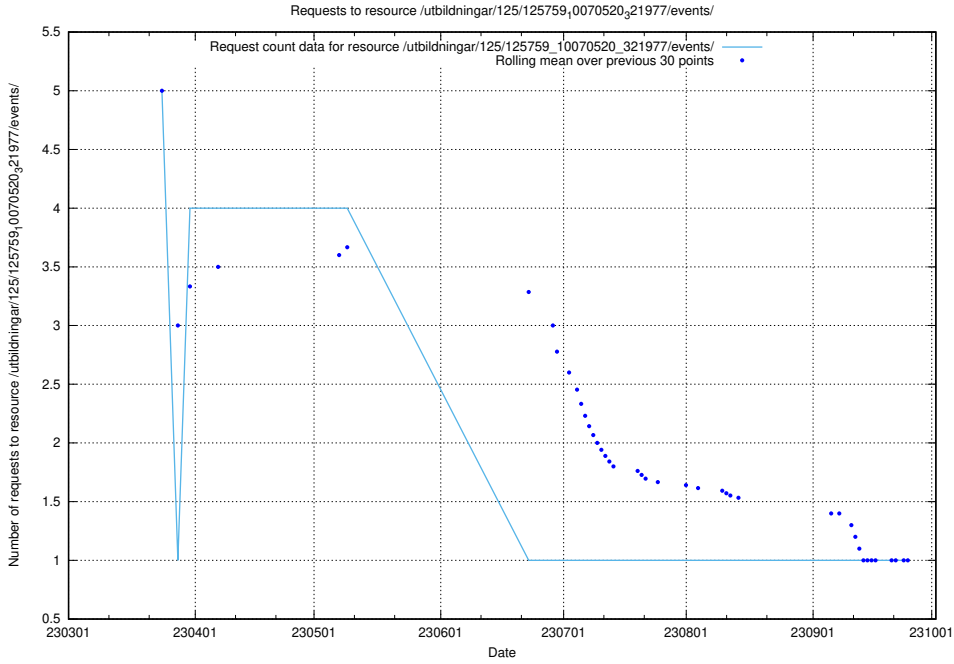

5.6107 Usage of /utbildningar/125/125759_10070520_321977/events/

Here, we count the number of requests to resource /utbildningar/125/125759_10070520_321977/events/