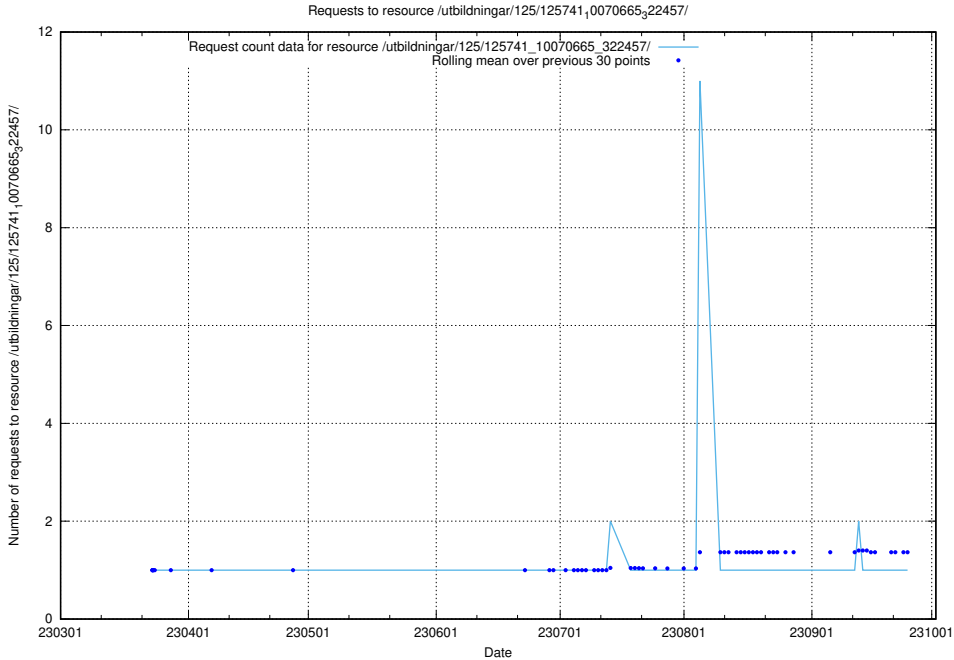

5.6498 Usage of /utbildningar/125/125741_10070665_322457/

Here, we count the number of requests to resource /utbildningar/125/125741_10070665_322457/.