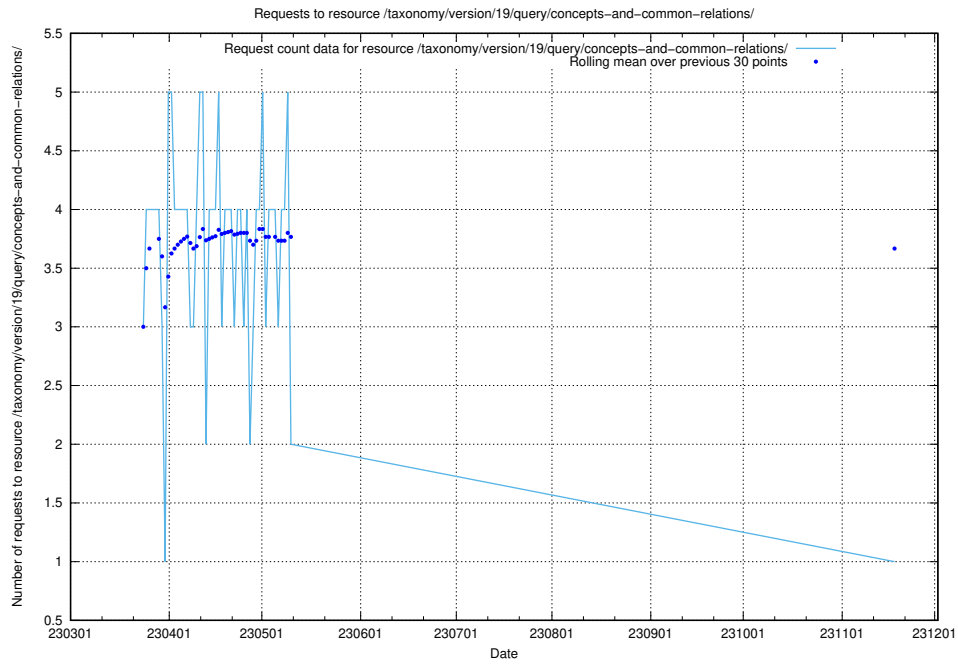

5.6157 Usage of /taxonomy/version/19/query/concepts-and-common-relations/

Here, we count the number of requests to resource /taxonomy/version/19/query/concepts-and-common-relations/.