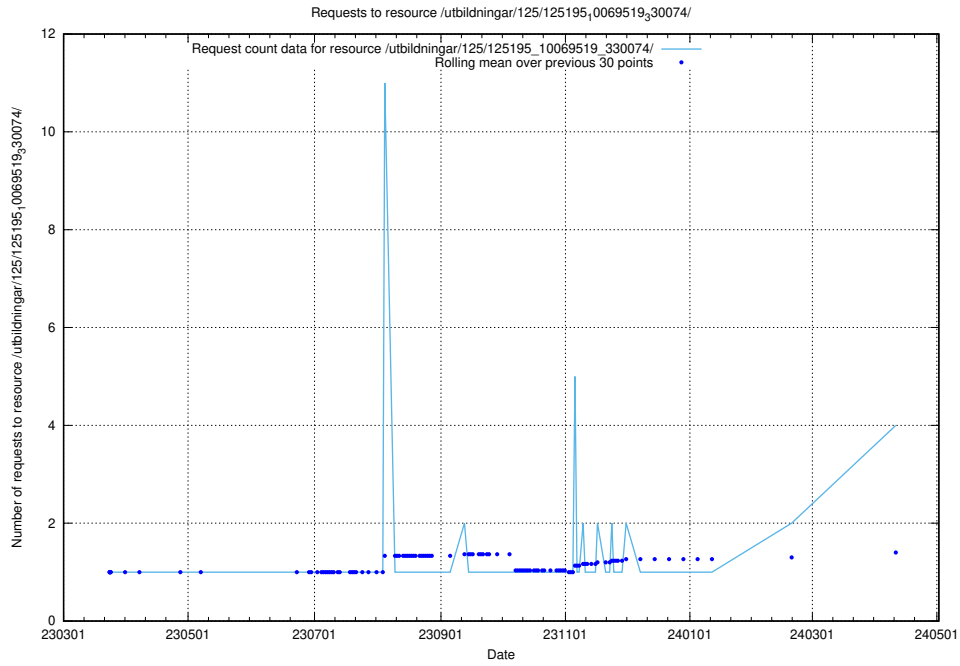

5.155 Usage of /utbildningar/125/125195_10069519_330074/

Here, we count the number of requests to resource /utbildningar/125/125195_10069519_330074/.