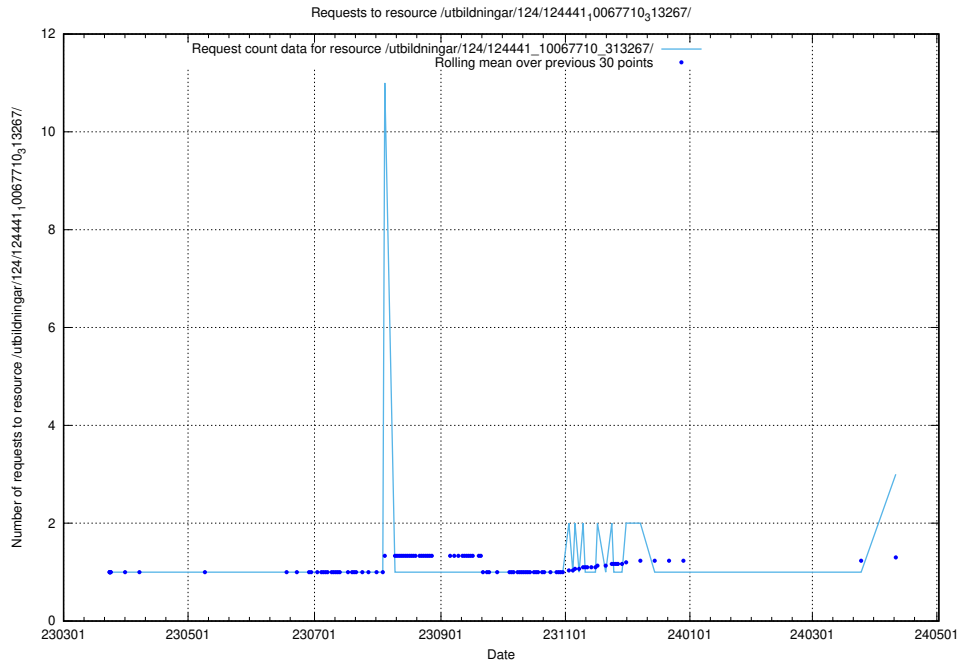

5.305 Usage of /utbildningar/124/124441_10067710_313267/

Here, we count the number of requests to resource /utbildningar/124/124441_10067710_313267/.