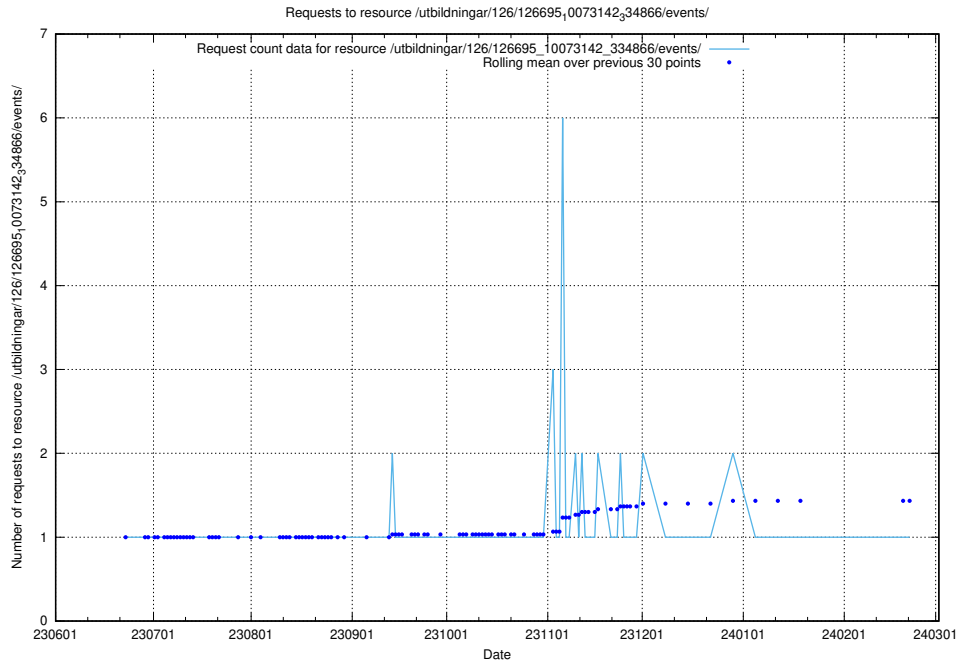

5.5655 Usage of /utbildningar/126/126695_10073142_334866/events/

Here, we count the number of requests to resource /utbildningar/126/126695_10073142_334866/events/