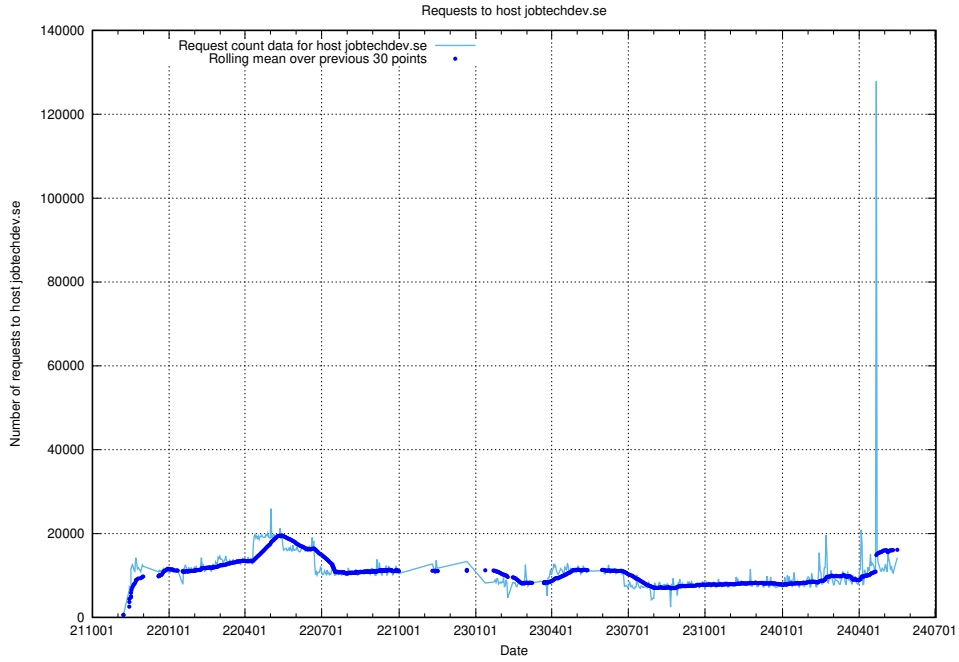

7.11 Usage of jobtechdev.se

Here, we count the number of requests to host jobtechdev.se.