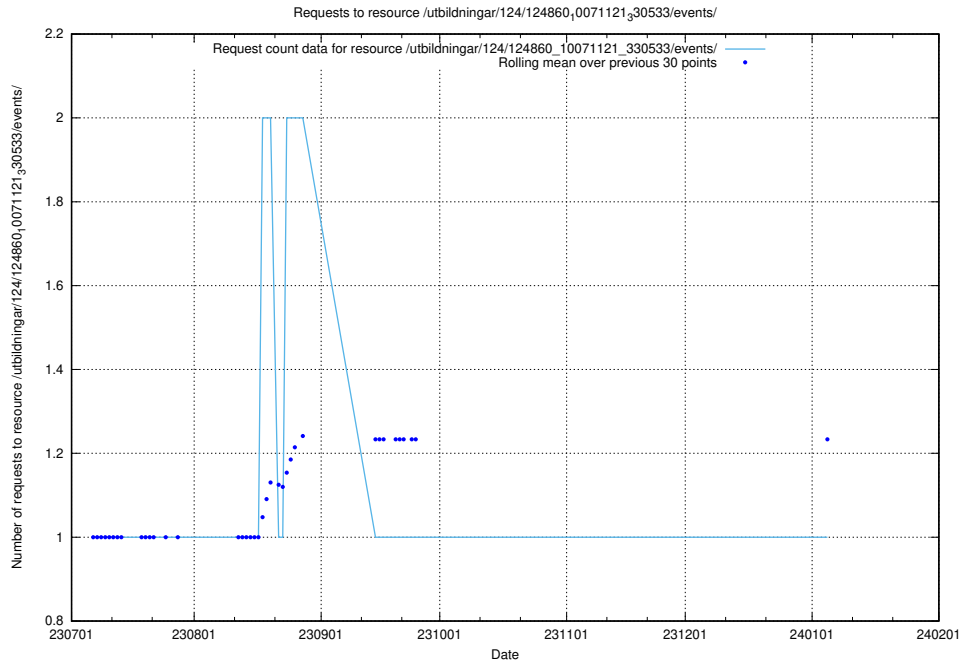

5.5336 Usage of /utbildningar/124/124860_10071121_330533/events/

Here, we count the number of requests to resource /utbildningar/124/124860_10071121_330533/events/