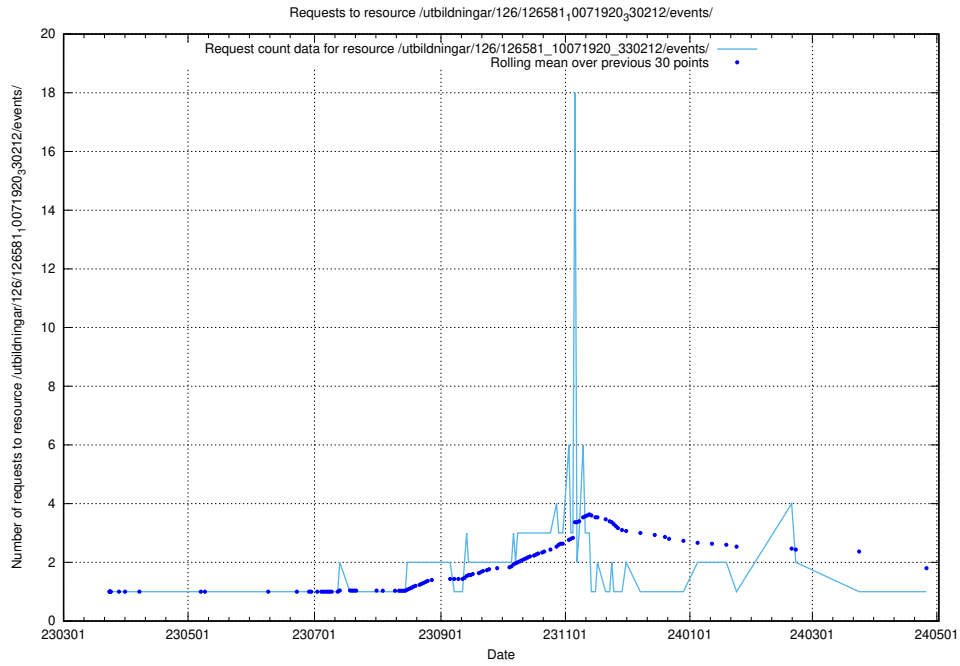

5.6407 Usage of /utbildningar/126/126581_10071920_330212/events/

Here, we count the number of requests to resource /utbildningar/126/126581_10071920_330212/events/