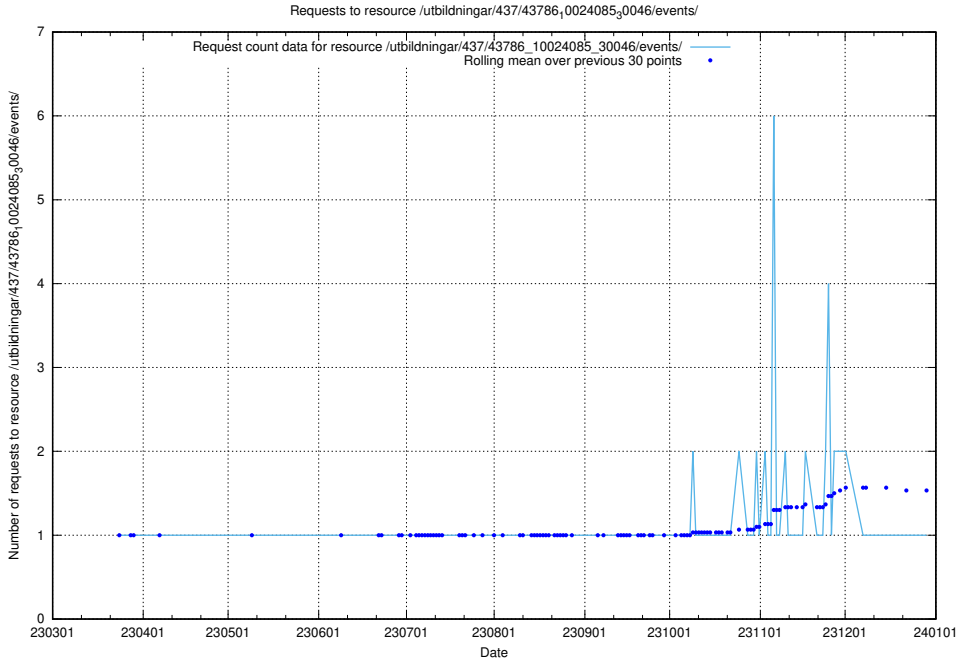

5.6190 Usage of /utbildningar/437/43786_10024085_30046/events/

Here, we count the number of requests to resource /utbildningar/437/43786_10024085_30046/events/.