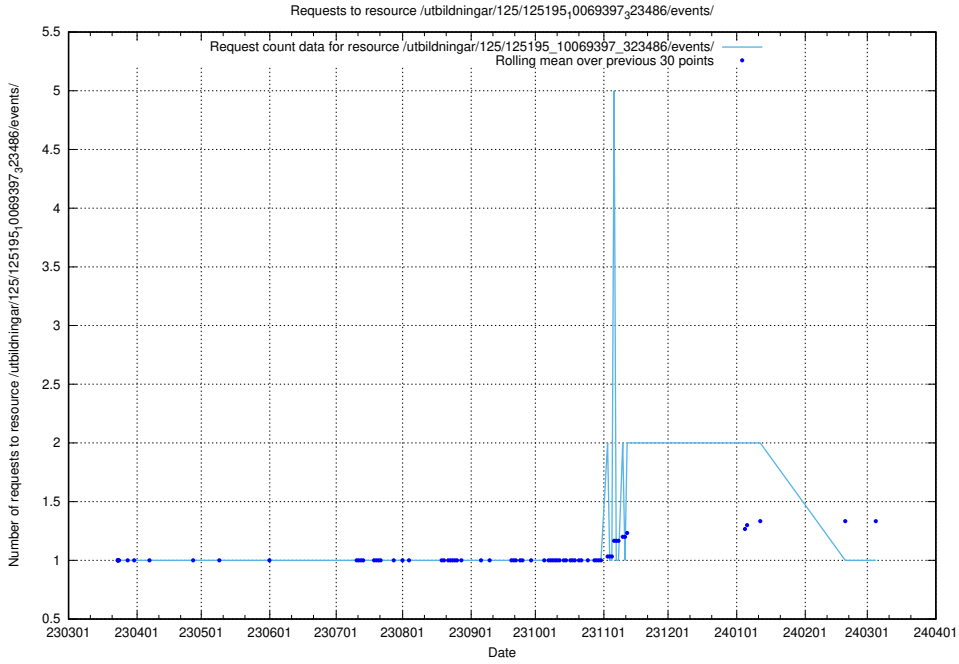

5.1139 Usage of /utbildningar/125/125195_10069397_323486/events/

Here, we count the number of requests to resource /utbildningar/125/125195_10069397_323486/events/