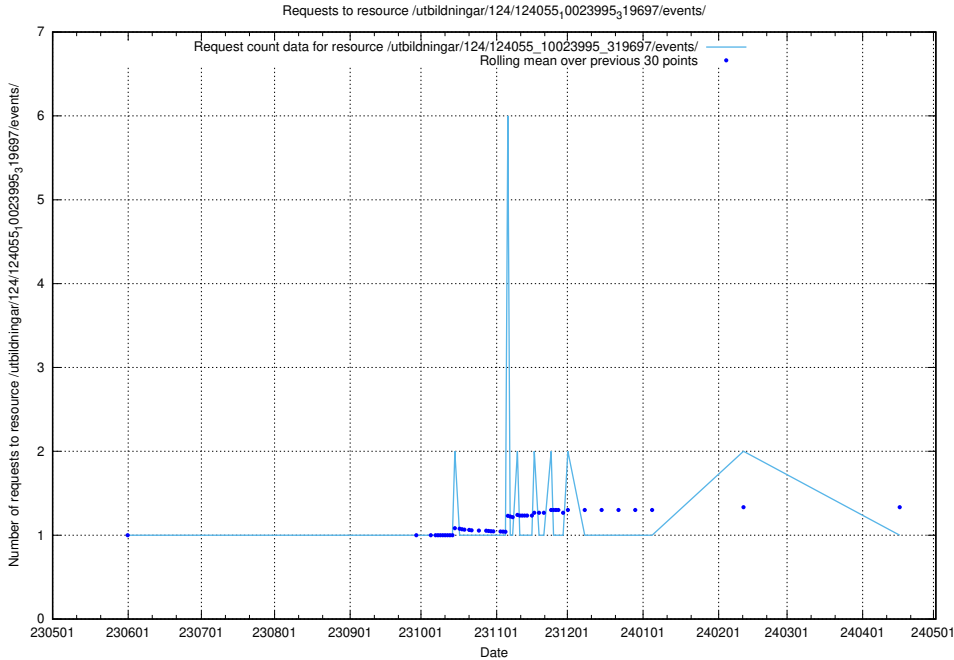

5.5953 Usage of /utbildningar/123/123665_10066431_308906/

Here, we count the number of requests to resource /utbildningar/123/123665_10066431_308906/.

5.5954 Usage of /taxonomy/version/7/query/skills/

Here, we count the number of requests to resource /taxonomy/version/7/query/skills/.