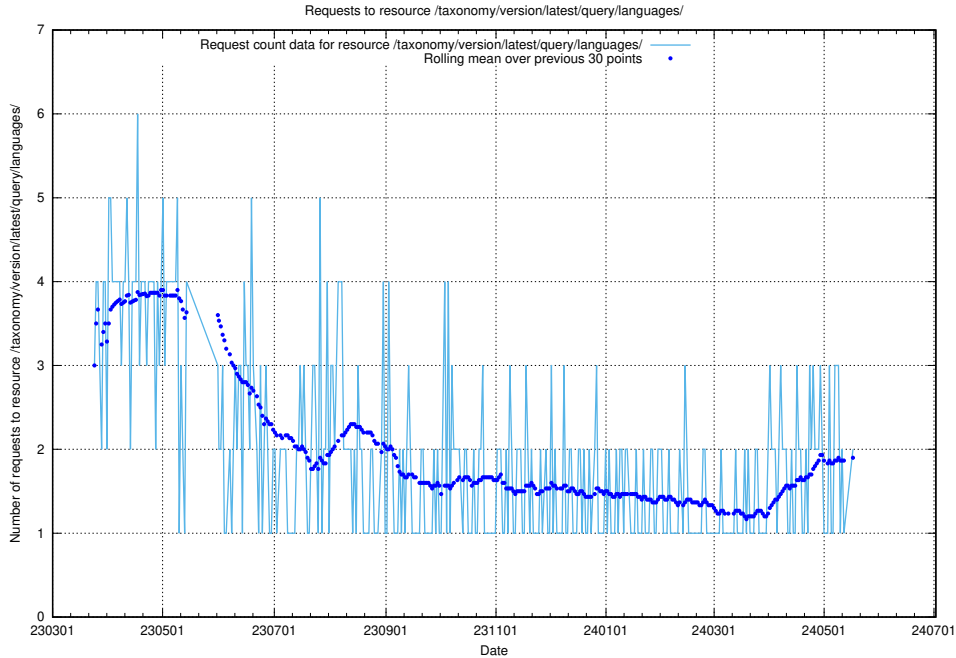

5.919 Usage of /taxonomy/version/latest/query/languages/

Here, we count the number of requests to resource /taxonomy/version/latest/query/languages/.