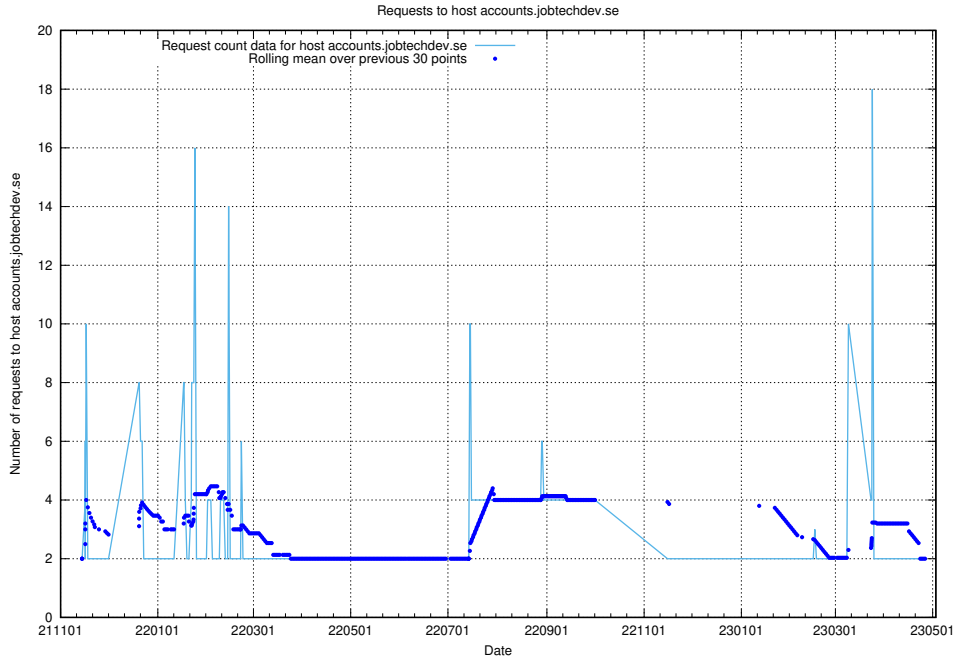

7.298 Usage of accounts.jobtechdev.se

Here, we count the number of requests to host accounts.jobtechdev.se.