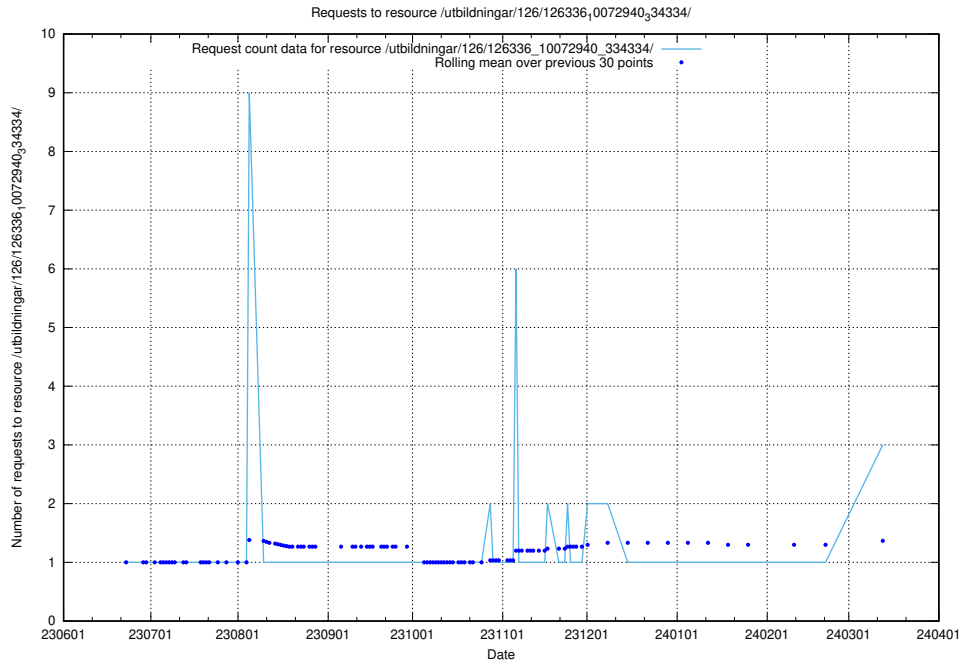

5.377 Usage of /utbildningar/126/126336_10072940_334334/

Here, we count the number of requests to resource /utbildningar/126/126336_10072940_334334/.