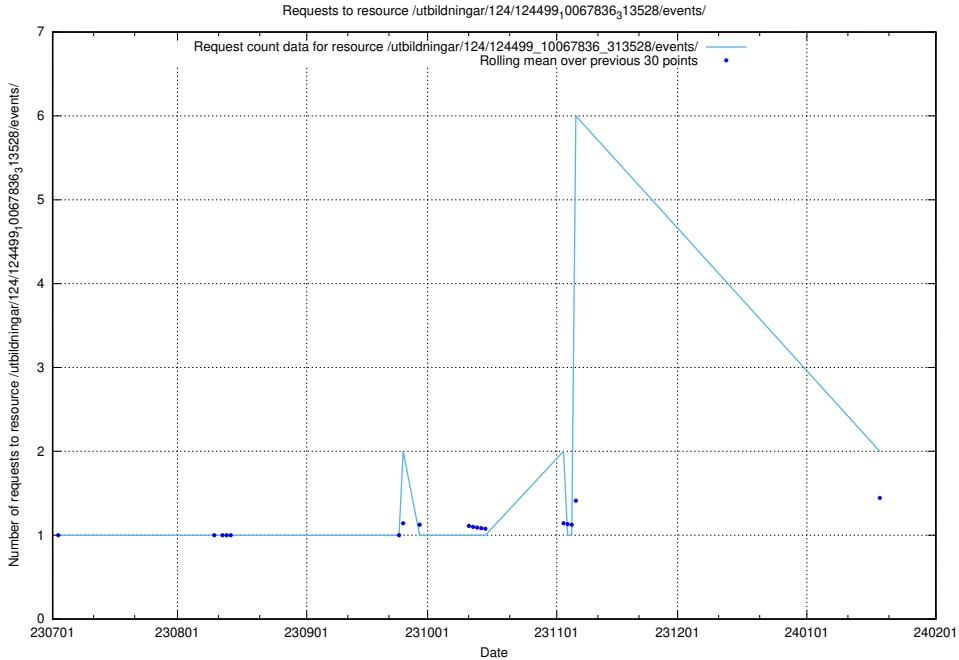

5.795 Usage of /utbildningar/124/124499_10067836_313528/events/

Here, we count the number of requests to resource /utbildningar/124/124499_10067836_313528/events/