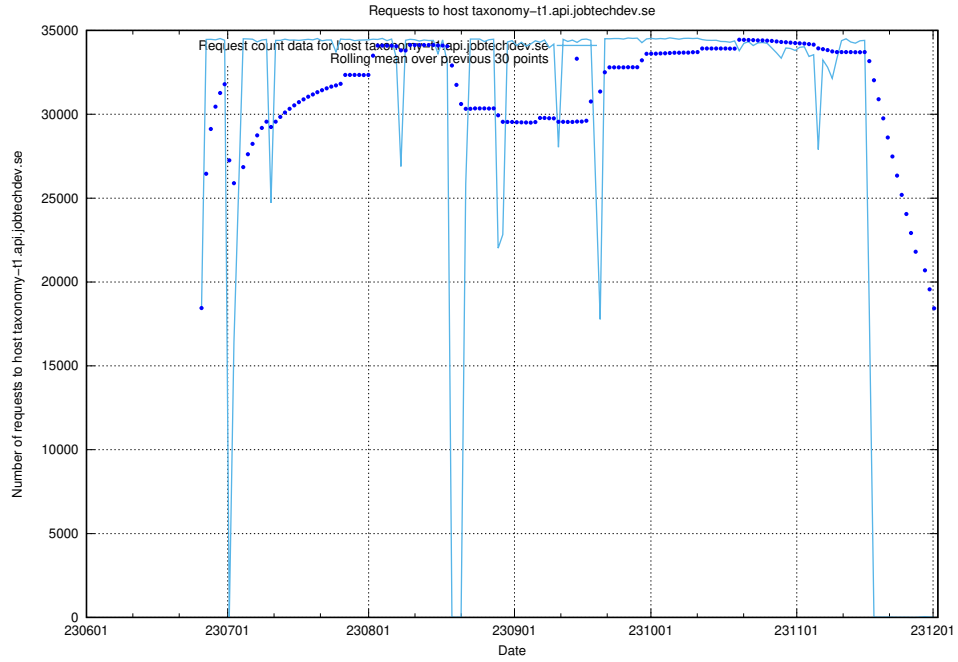

7.171 Usage of taxonomy-t1.api.jobtechdev.se

Here, we count the number of requests to host taxonomy-t1.api.jobtechdev.se.