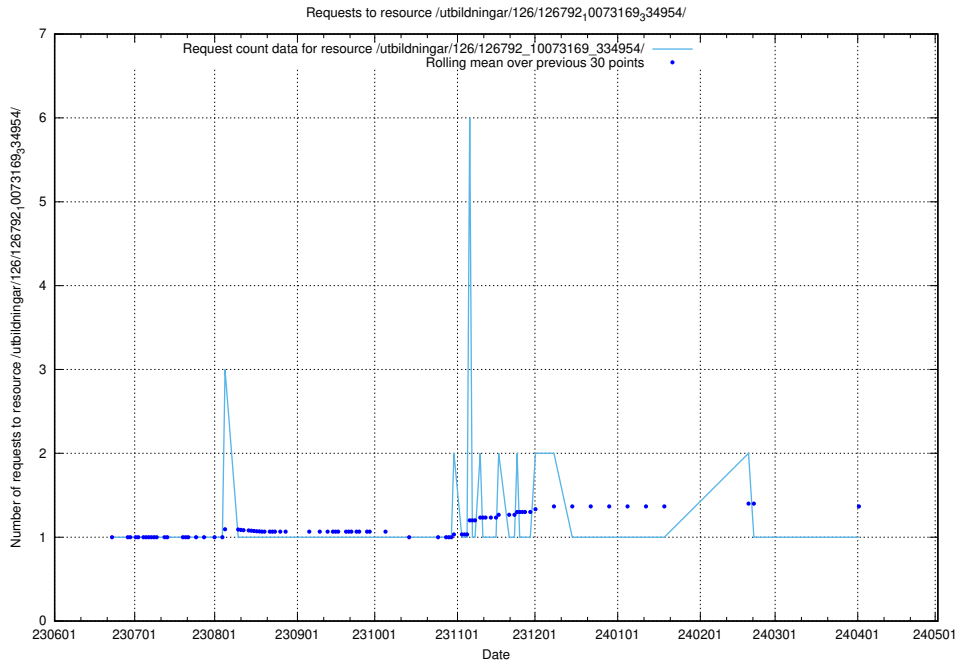

5.5617 Usage of /utbildningar/126/126792_10073169_334954/

Here, we count the number of requests to resource /utbildningar/126/126792_10073169_334954/.