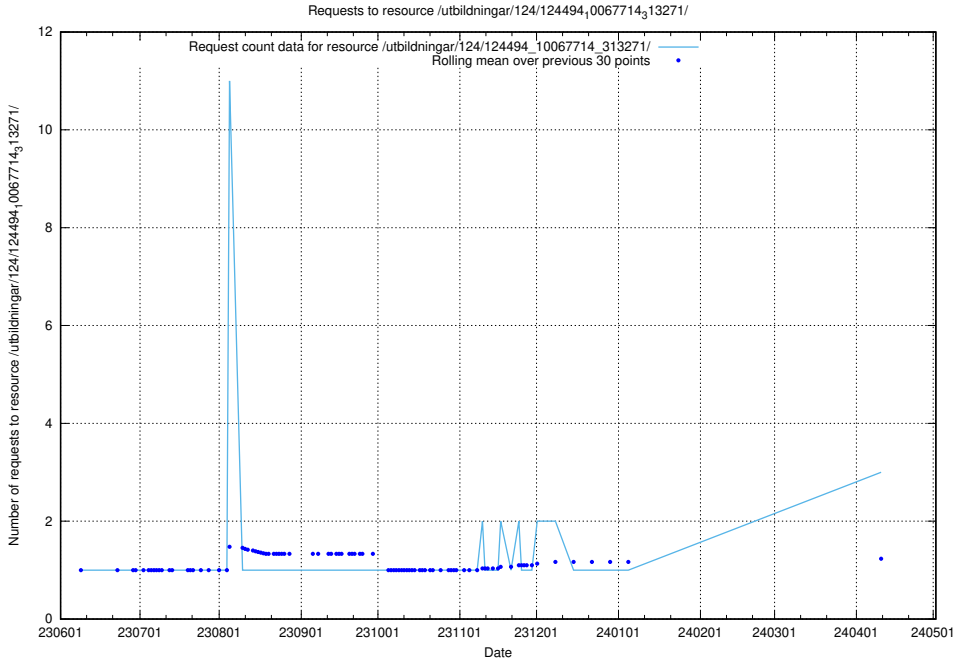

5.402 Usage of /utbildningar/124/124494_10067714_313271/

Here, we count the number of requests to resource /utbildningar/124/124494_10067714_313271/.