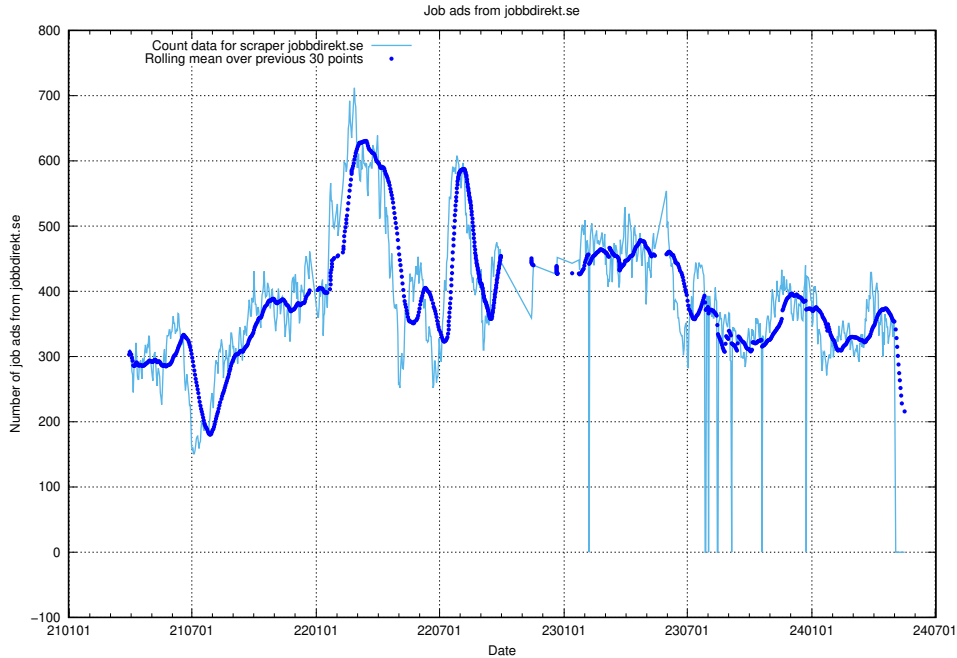

13.9 Number of ads by scraper jobbdirekt.se

Here, we count the number of job ads scraped from jobbdirekt.se.