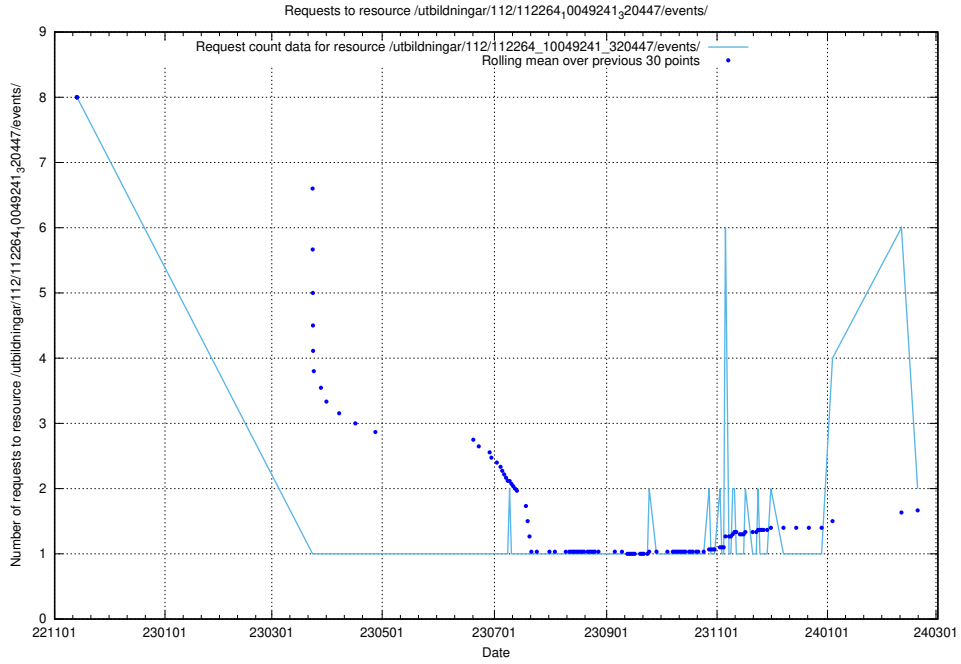

5.838 Usage of /utbildningar/112/112264_10049241_320447/events/

Here, we count the number of requests to resource /utbildningar/112/112264_10049241_320447/events/