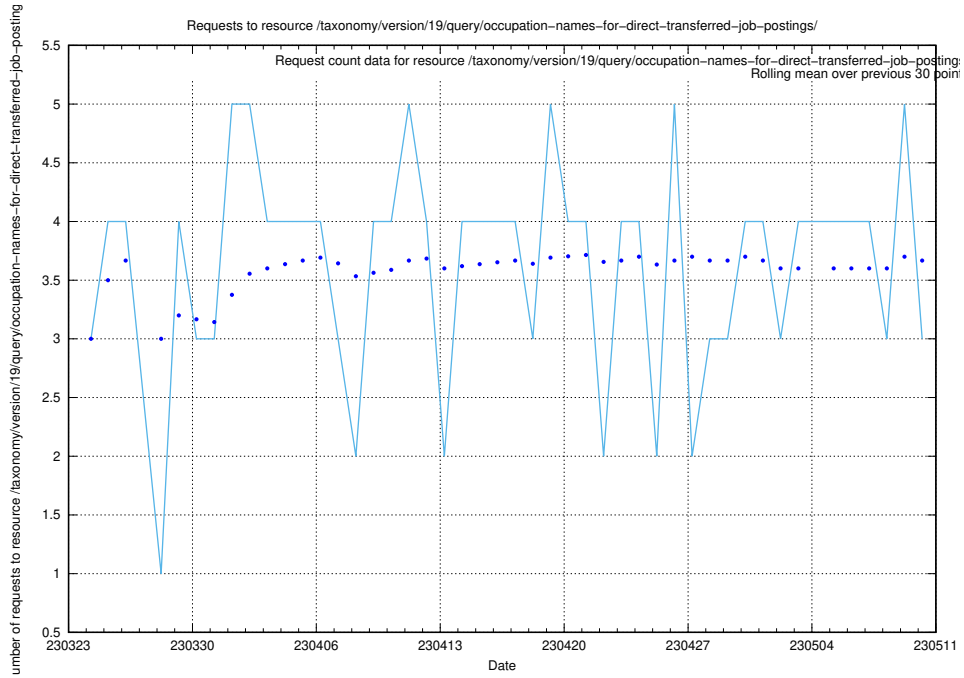

5.418 Usage of /taxonomy/version/19/query/occupation-names-for-direct-transferred-job-postings/

Here, we count the number of requests to resource /taxonomy/version/19/query/occupation-names-for-direct-transferred-job-postings/.