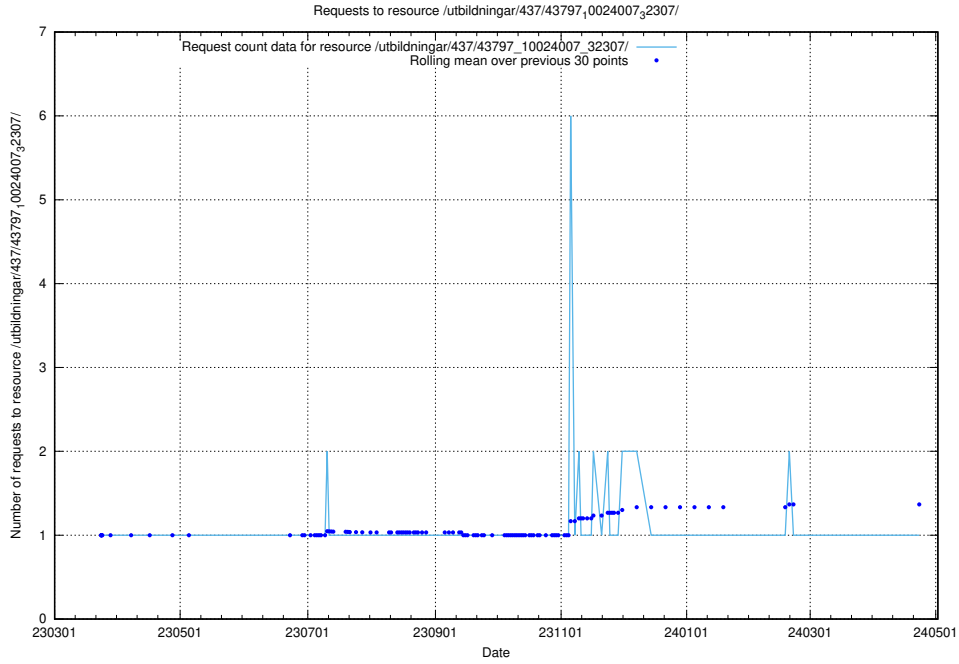

5.6359 Usage of /utbildningar/437/43797_10024007_32307/

Here, we count the number of requests to resource /utbildningar/437/43797_10024007_32307/.

5.6360 Usage of /utbildningar/437/43797_10024007_32190/