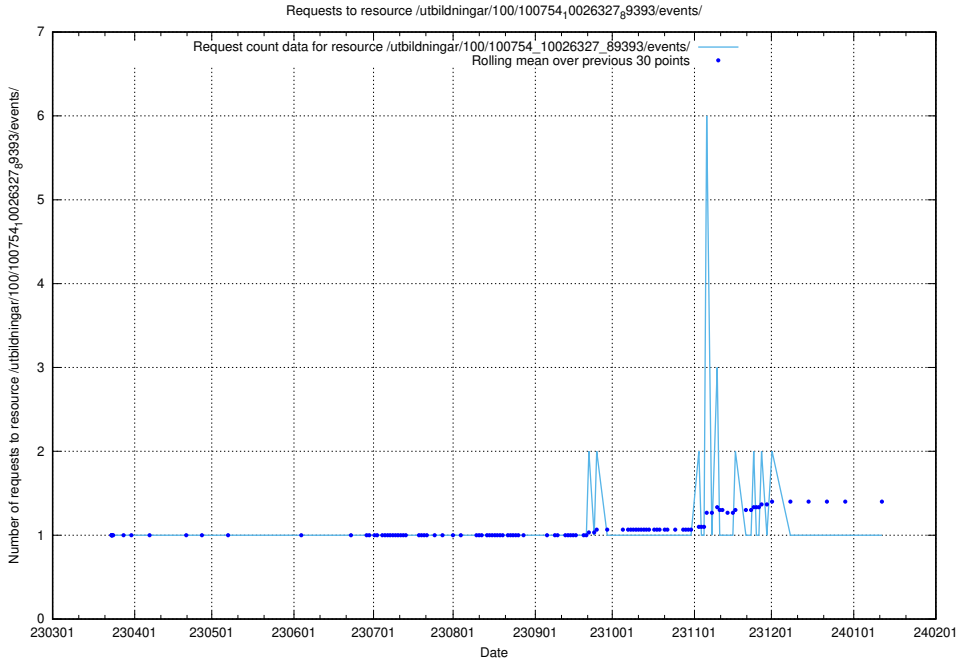

5.5580 Usage of /utbildningar/100/100754_10026327_89393/events/

Here, we count the number of requests to resource /utbildningar/100/100754_10026327_89393/events/.