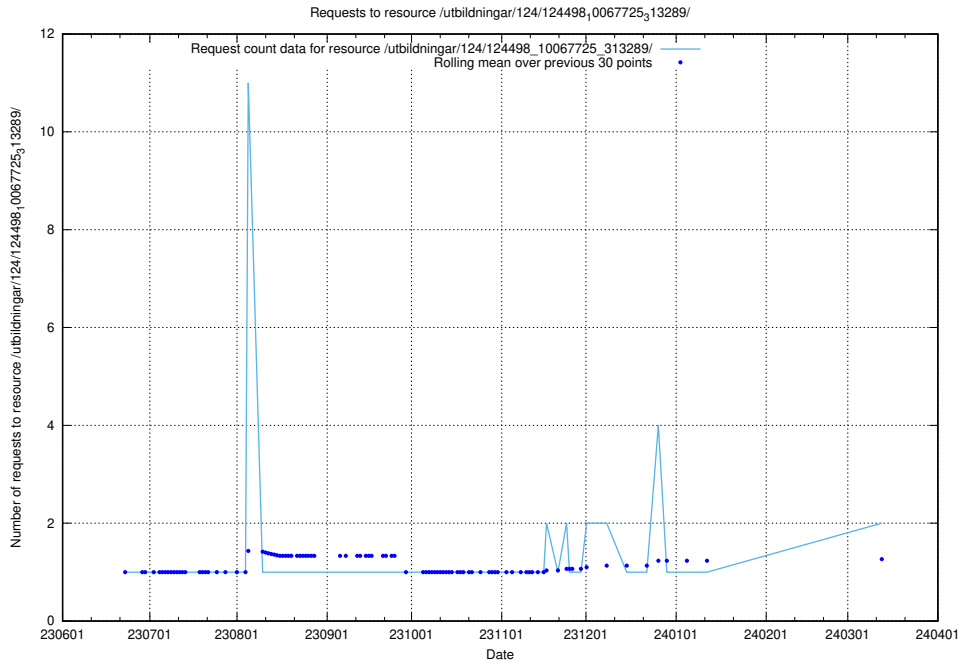

5.840 Usage of /utbildningar/124/124498_10067725_313289/

Here, we count the number of requests to resource /utbildningar/124/124498_10067725_313289/.