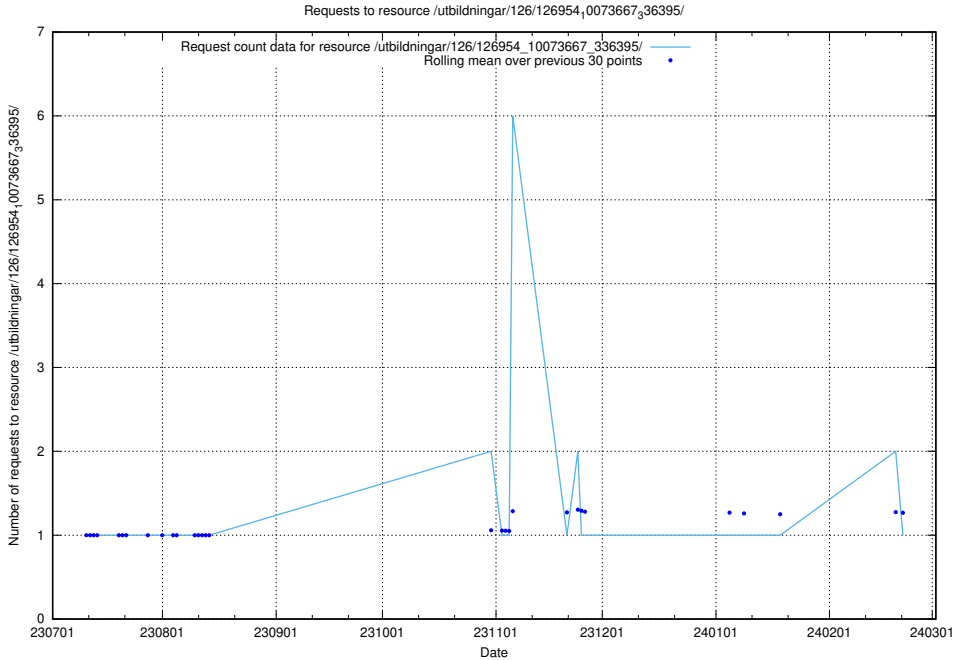

5.5137 Usage of /utbildningar/126/126954_10073667_336395/

Here, we count the number of requests to resource /utbildningar/126/126954_10073667_336395/.