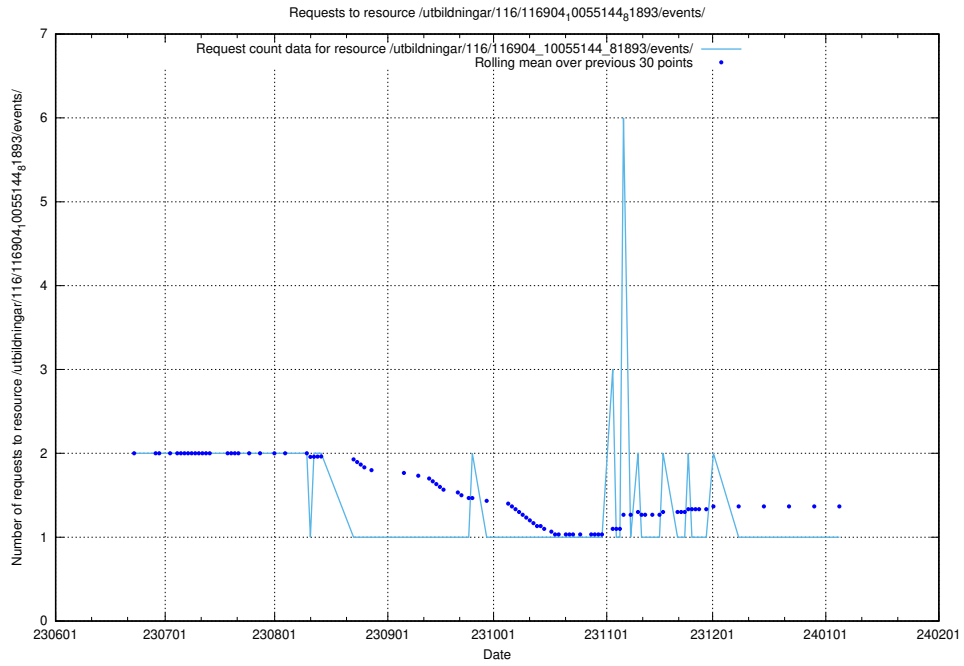

5.5594 Usage of /utbildningar/116/116904_10055144_81893/events/

Here, we count the number of requests to resource /utbildningar/116/116904_10055144_81893/events/.