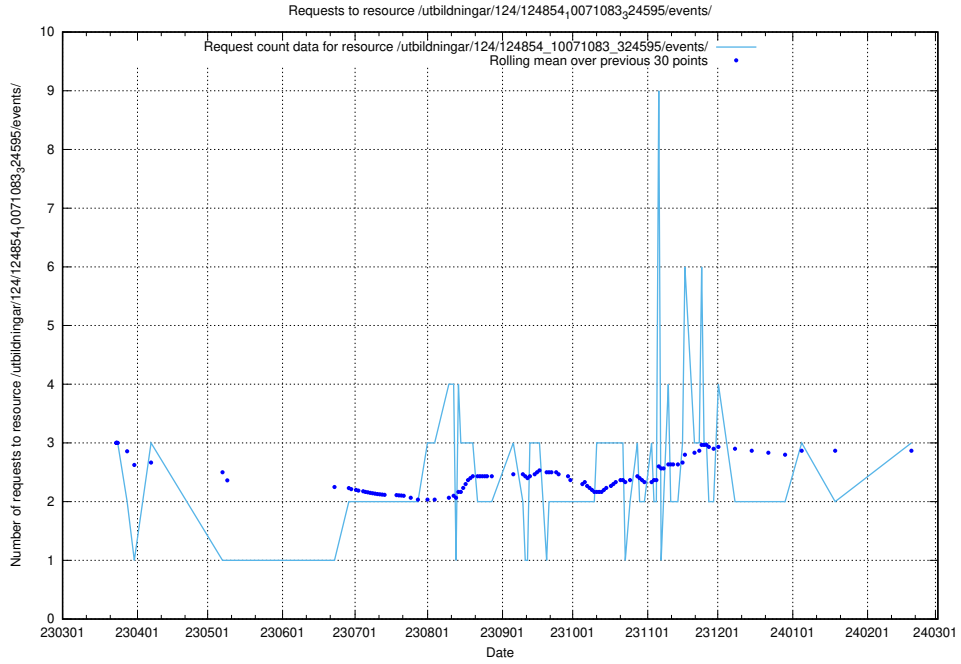

5.425 Usage of /utbildningar/124/124854_10071083_324595/events/

Here, we count the number of requests to resource /utbildningar/124/124854_10071083_324595/events/