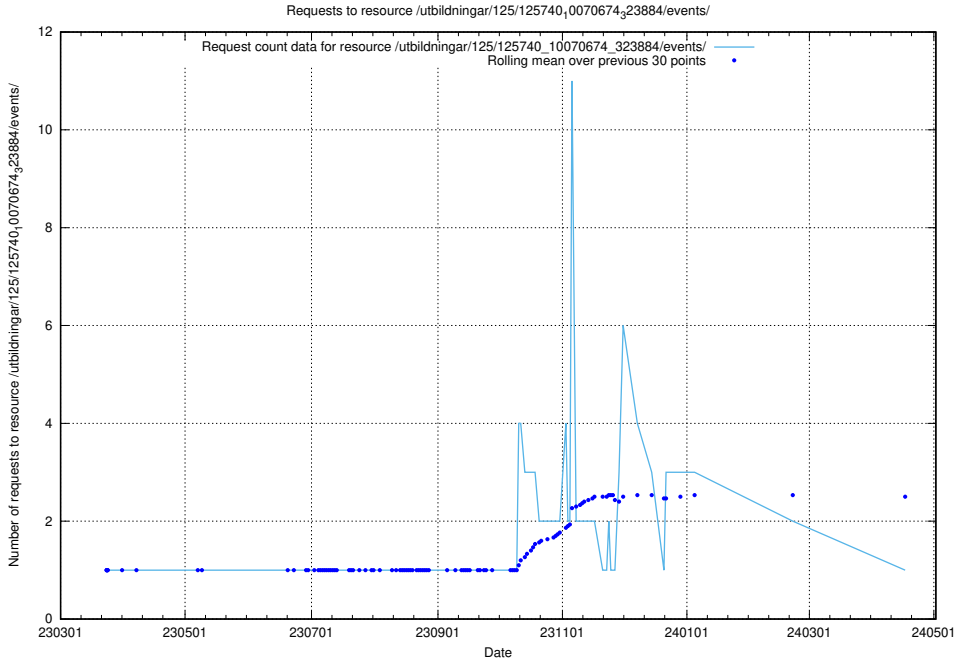

5.1007 Usage of /utbildningar/125/125740_10070674_323884/events/

Here, we count the number of requests to resource /utbildningar/125/125740_10070674_323884/events/