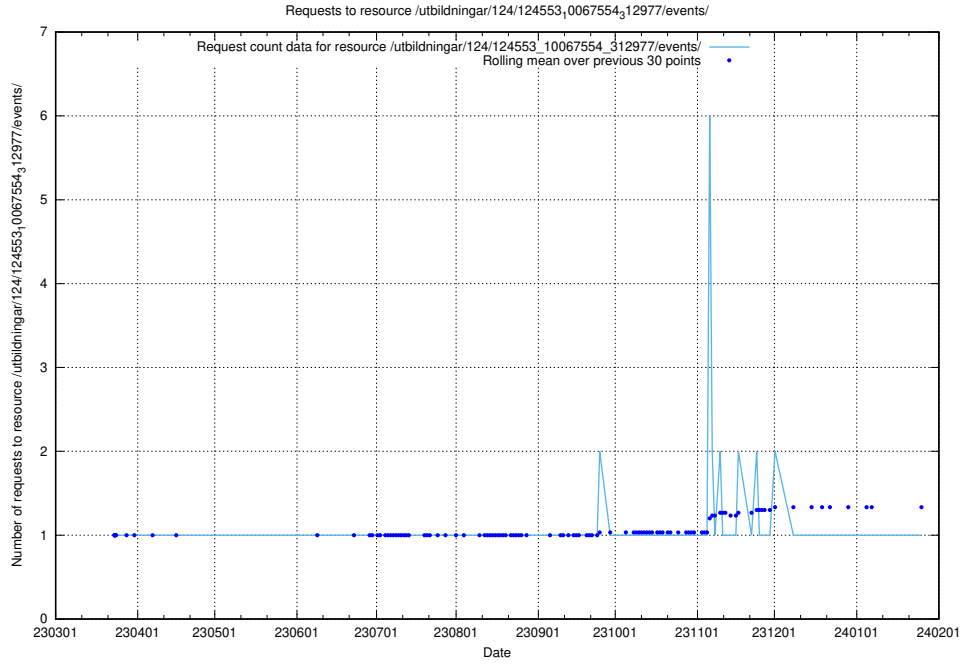

5.1227 Usage of /utbildningar/124/124553_10067554_312977/events/

Here, we count the number of requests to resource /utbildningar/124/124553_10067554_312977/events/