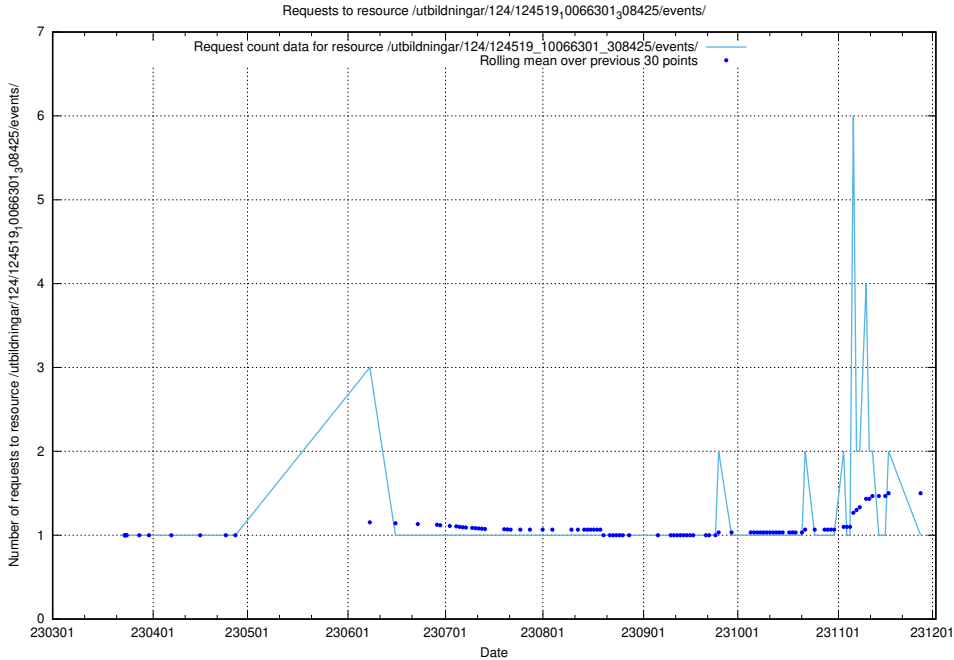

Here, we count the number of requests to resource /taxonomy/version/14/query/ssyk-level-4-with-related-isco-level-4-groups/.

5.1292 Usage of /utbildningar/124/124519_10066301_308425/events/

Here, we count the number of requests to resource /utbildningar/124/124519_10066301_308425/events/