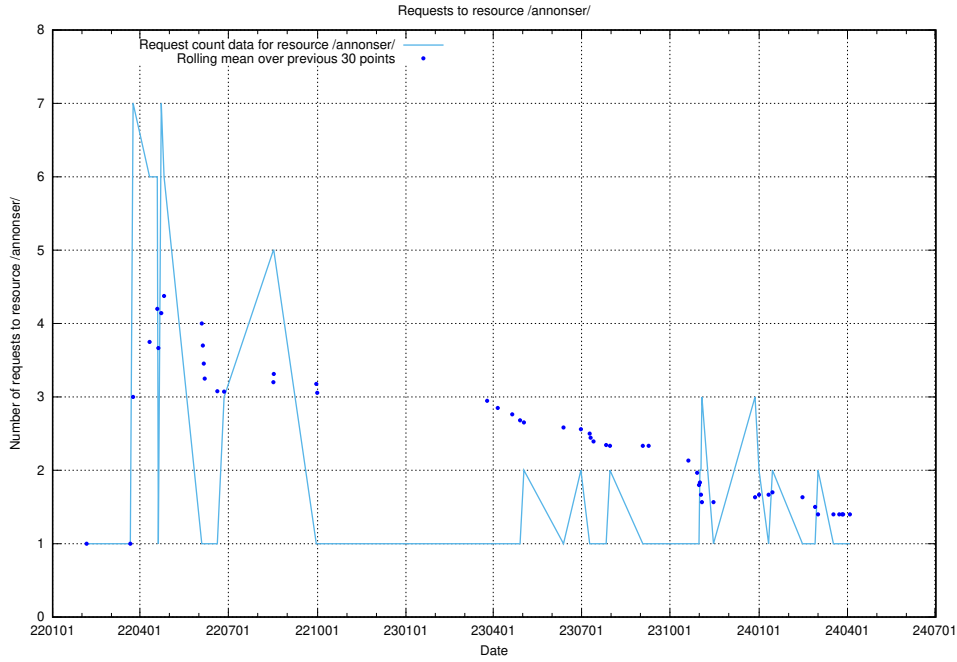

5.2579 Usage of /annonser/

Here, we count the number of requests to resource /annonser/.