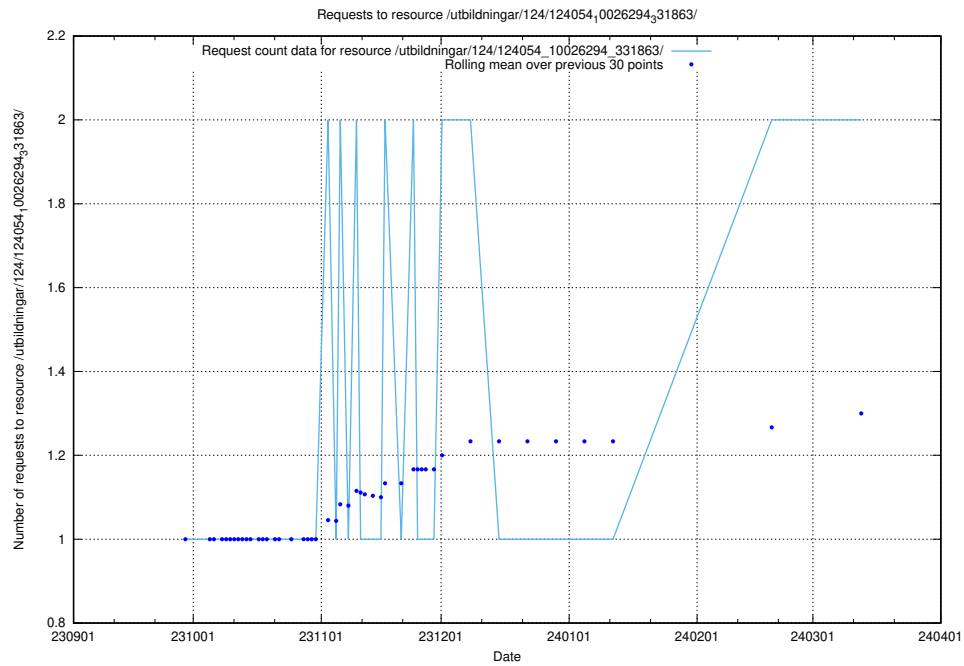

5.712 Usage of /utbildningar/124/124054_10026294_331863/

Here, we count the number of requests to resource /utbildningar/124/124054_10026294_331863/.