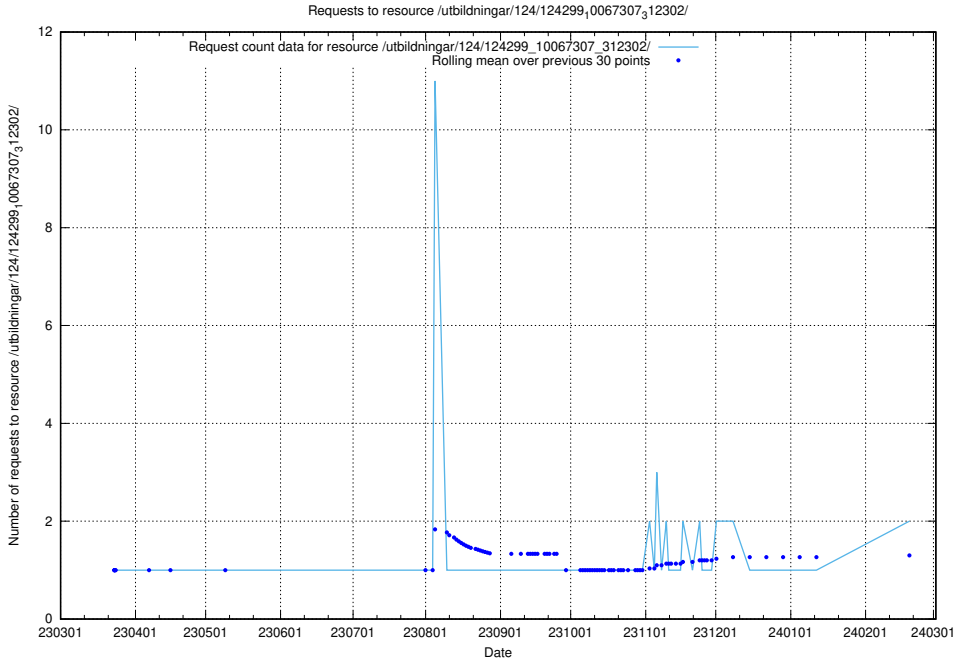

5.657 Usage of /utbildningar/124/124299_10067307_312302/

Here, we count the number of requests to resource /utbildningar/124/124299_10067307_312302/.