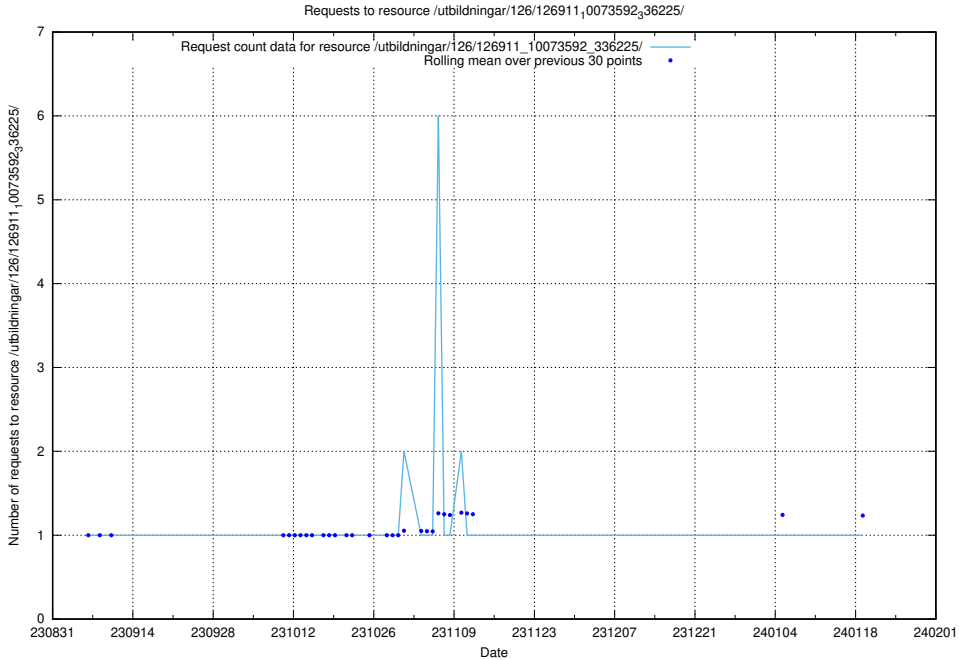

5.4682 Usage of /utbildningar/126/126911_10073592_336225/

Here, we count the number of requests to resource /utbildningar/126/126911_10073592_336225/.