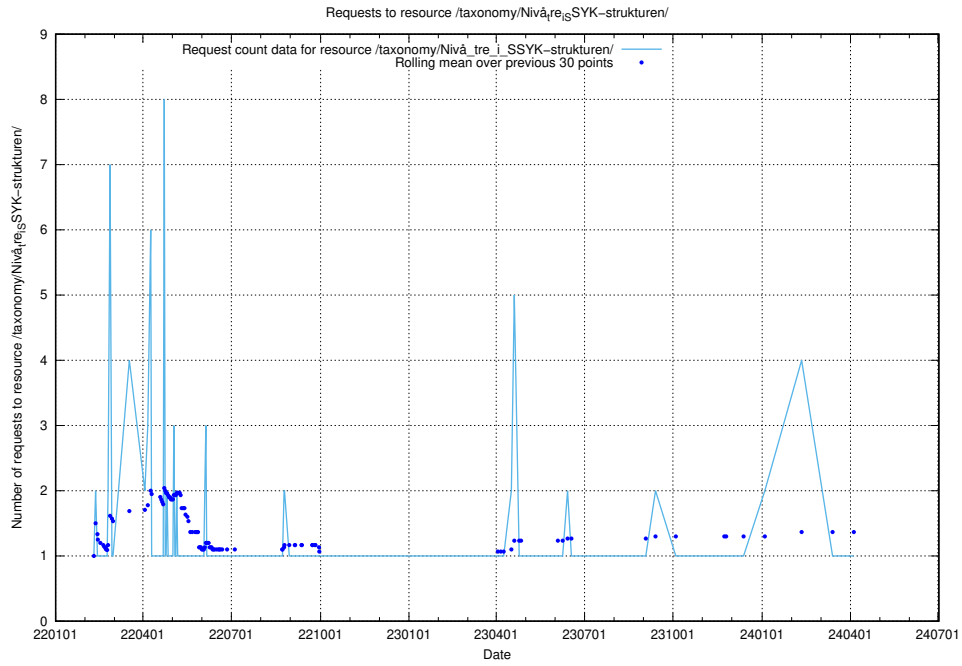

5.1960 Usage of /taxonomy/Nivå_tre_i_SSYK-strukturen/

Here, we count the number of requests to resource /taxonomy/Nivå_tre_i_SSYK-strukturen/.