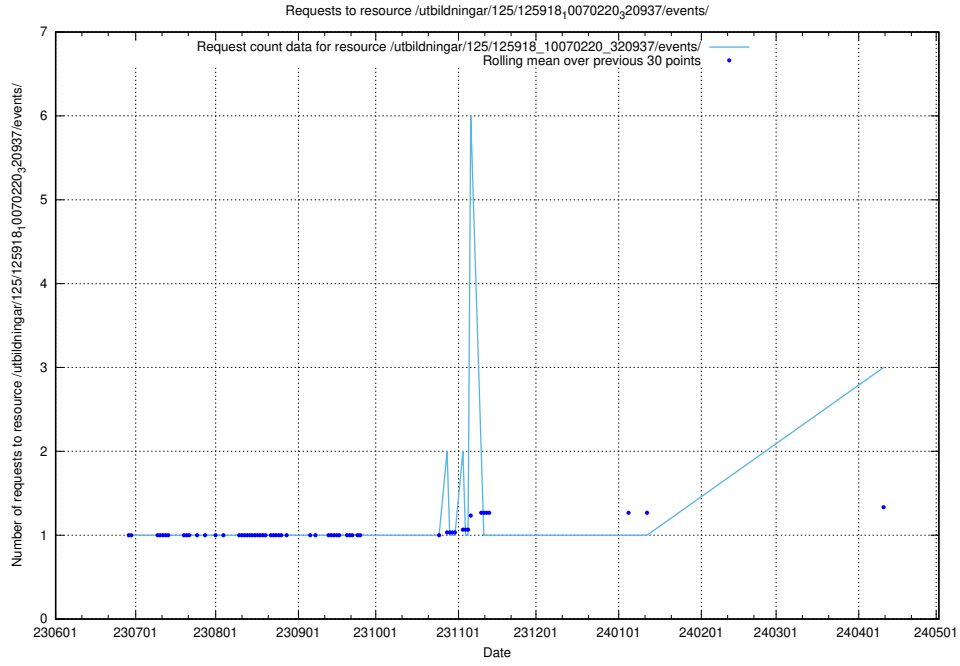

5.369 Usage of /utbildningar/125/125918_10070220_320937/events/

Here, we count the number of requests to resource /utbildningar/125/125918_10070220_320937/events/