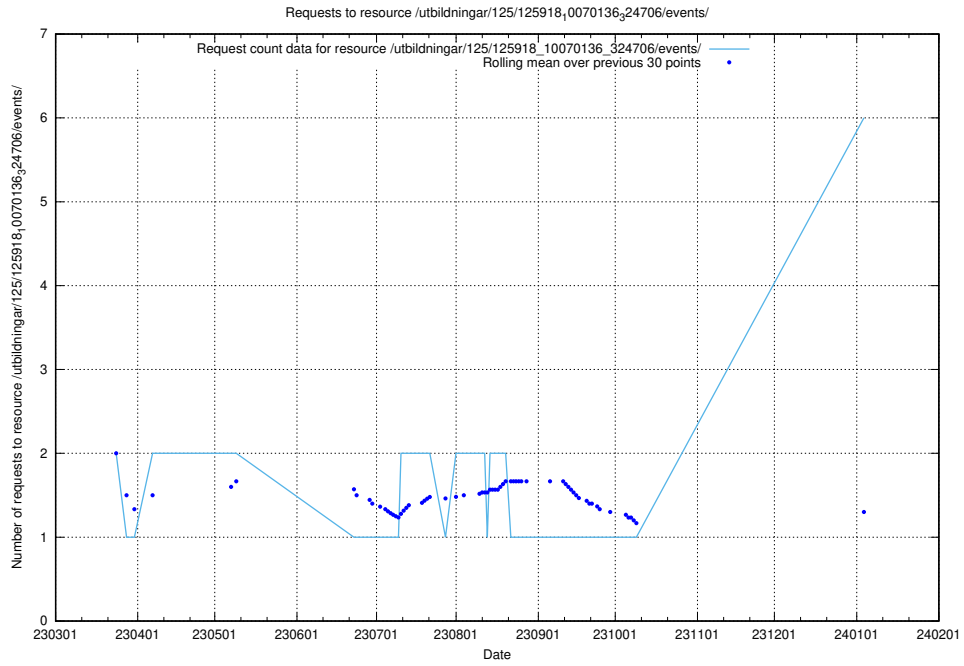

5.92 Usage of /utbildningar/125/125918_10070136_324706/events/

Here, we count the number of requests to resource /utbildningar/125/125918_10070136_324706/events/