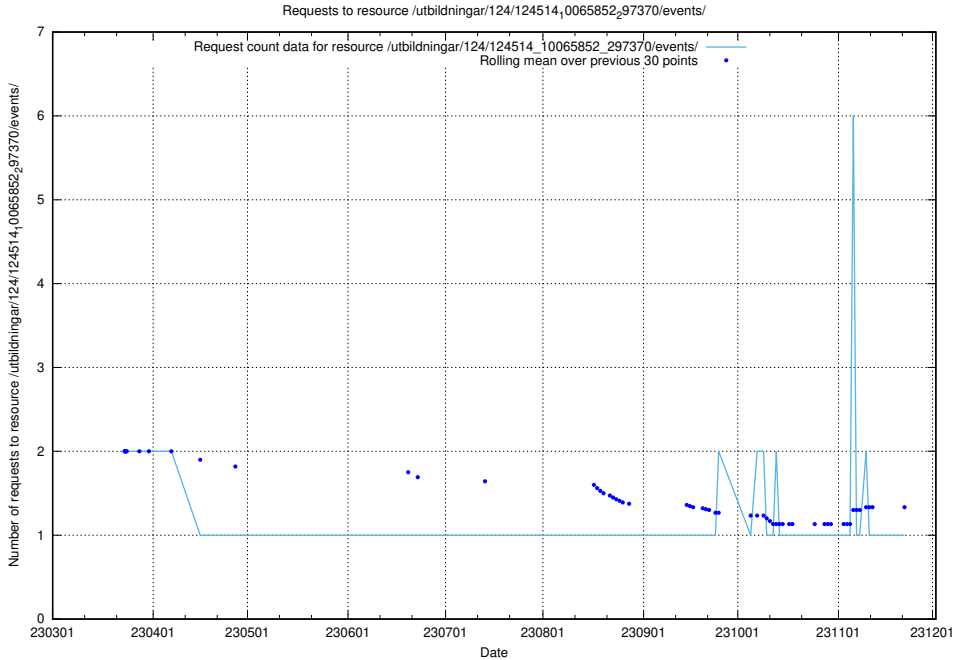

5.6303 Usage of /utbildningar/124/124514_10065852_297370/events/

Here, we count the number of requests to resource /utbildningar/124/124514_10065852_297370/events/