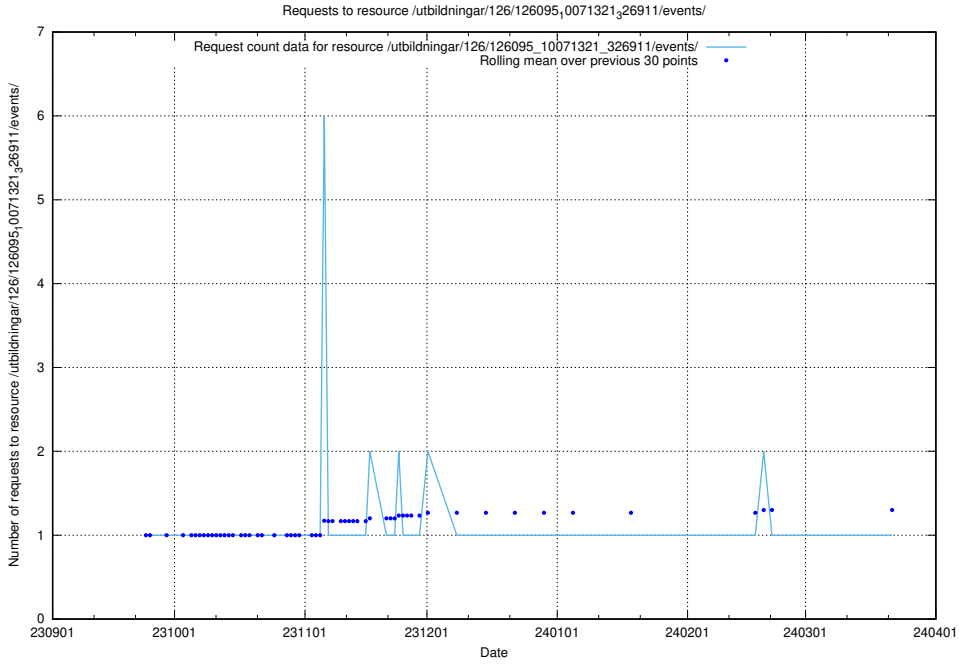

Here, we count the number of requests to resource /utbildningar/126/126535_10072068_330981/.

5.4507 Usage of /utbildningar/126/126095_10071321_326911/events/

Here, we count the number of requests to resource /utbildningar/126/126095_10071321_326911/events/