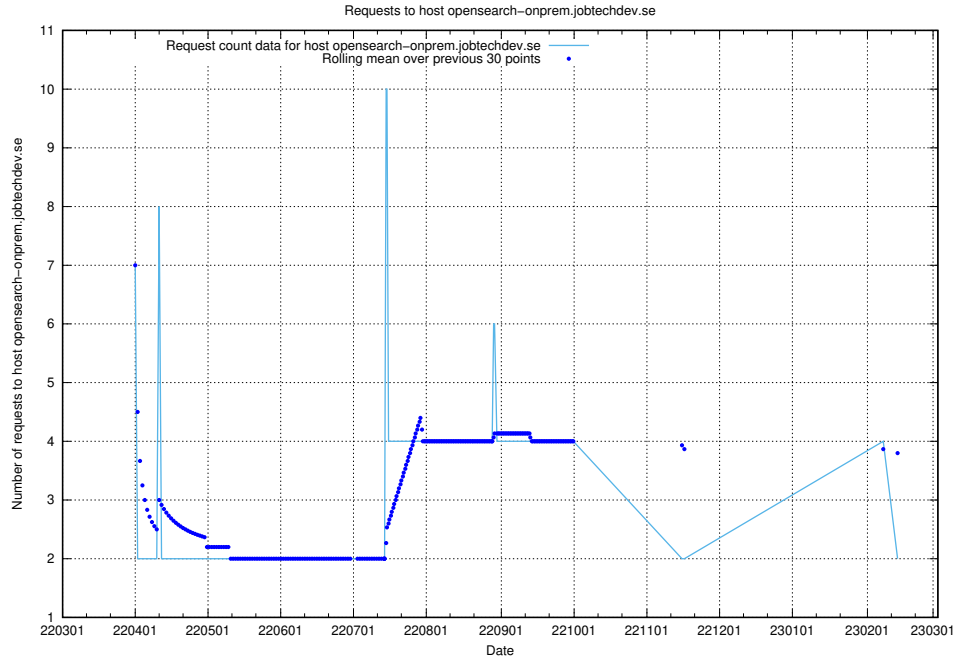

7.483 Usage of gitlab.forum.jobtechdev.se

Here, we count the number of requests to host gitlab.forum.jobtechdev.se.

7.484 Usage of opensearch.jobtechdev.se

Here, we count the number of requests to host opensearch.jobtechdev.se.