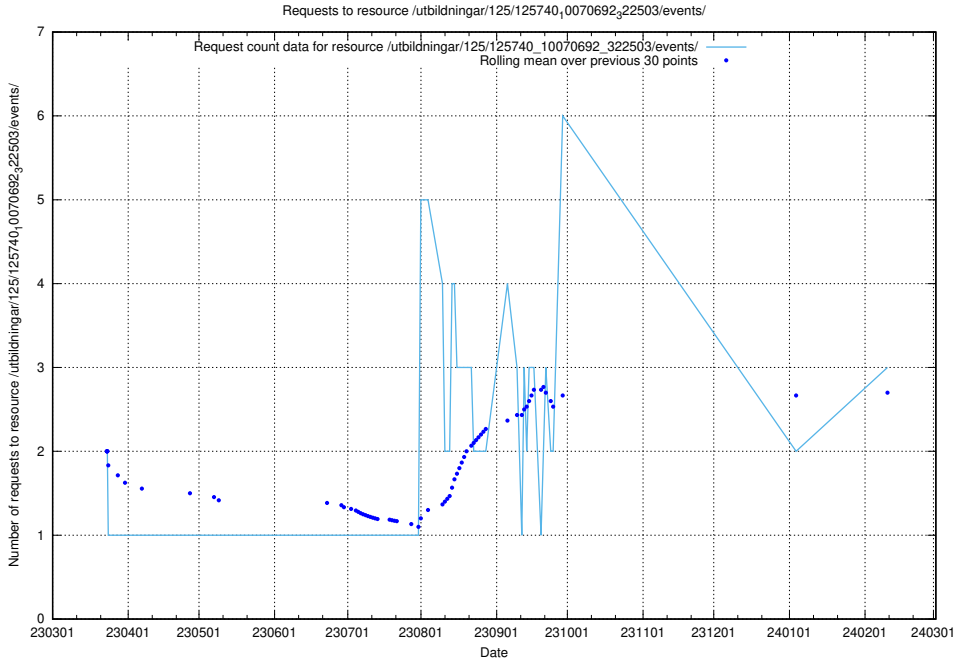

5.428 Usage of /utbildningar/125/125740_10070692_322503/events/

Here, we count the number of requests to resource /utbildningar/125/125740_10070692_322503/events/