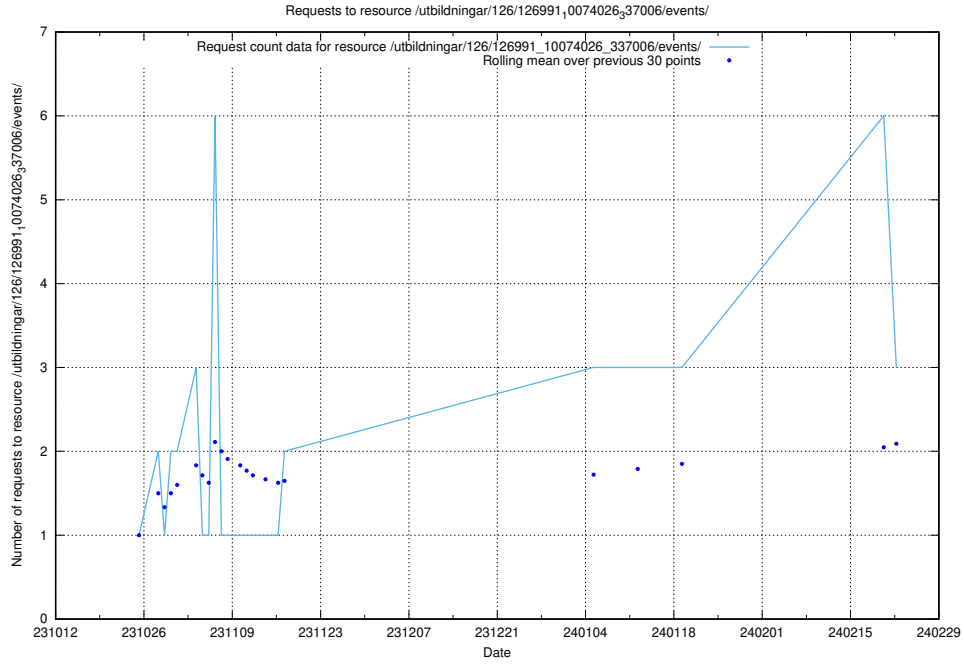

Here, we count the number of requests to resource /utbildningar/126/126991_10074026_337006/events/

5.331 Usage of /utbildningar/124/124438_10067632_313130/

Here, we count the number of requests to resource /utbildningar/124/124438_10067632_313130/.