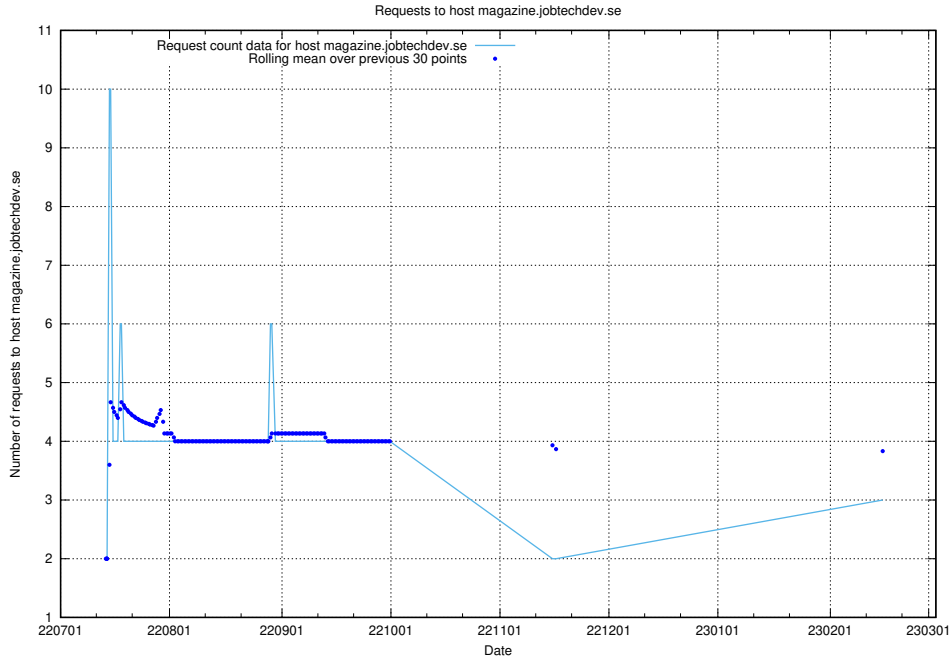

7.214 Usage of magazine.jobtechdev.se

Here, we count the number of requests to host magazine.jobtechdev.se.