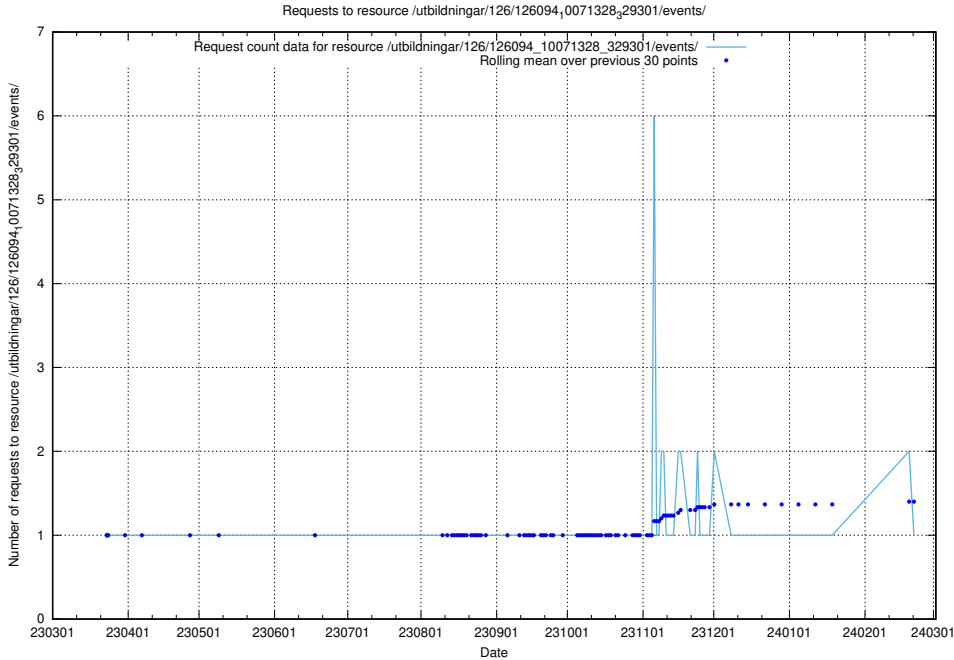

5.6438 Usage of /utbildningar/126/126094_10071328_329301/events/

Here, we count the number of requests to resource /utbildningar/126/126094_10071328_329301/events/