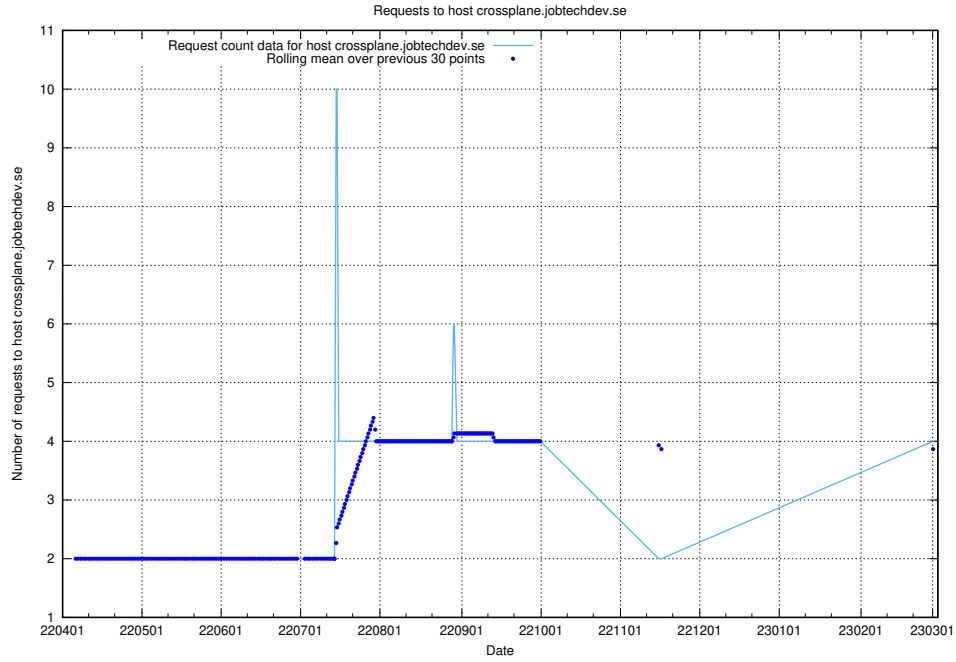

Here, we count the number of requests to host dev-jobad-enrichments-api.jobtechdev.se.

7.154 Usage of crossplane.jobtechdev.se

Here, we count the number of requests to host crossplane.jobtechdev.se.

7.155 Usage of taxonomi.api.jobtechdev.se