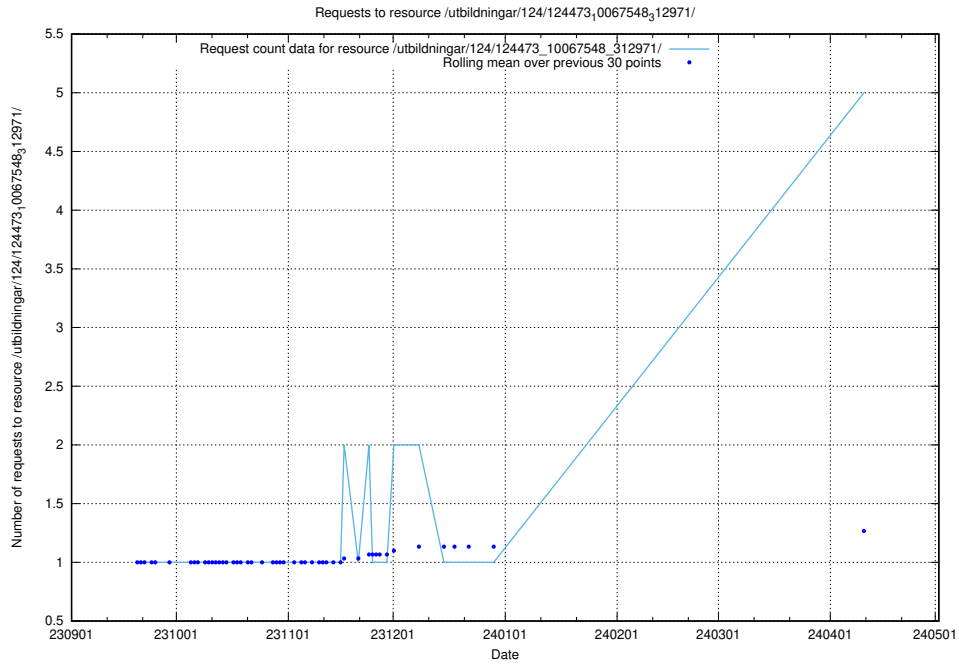

5.133 Usage of /utbildningar/124/124473_10067548_312971/

Here, we count the number of requests to resource /utbildningar/124/124473_10067548_312971/.