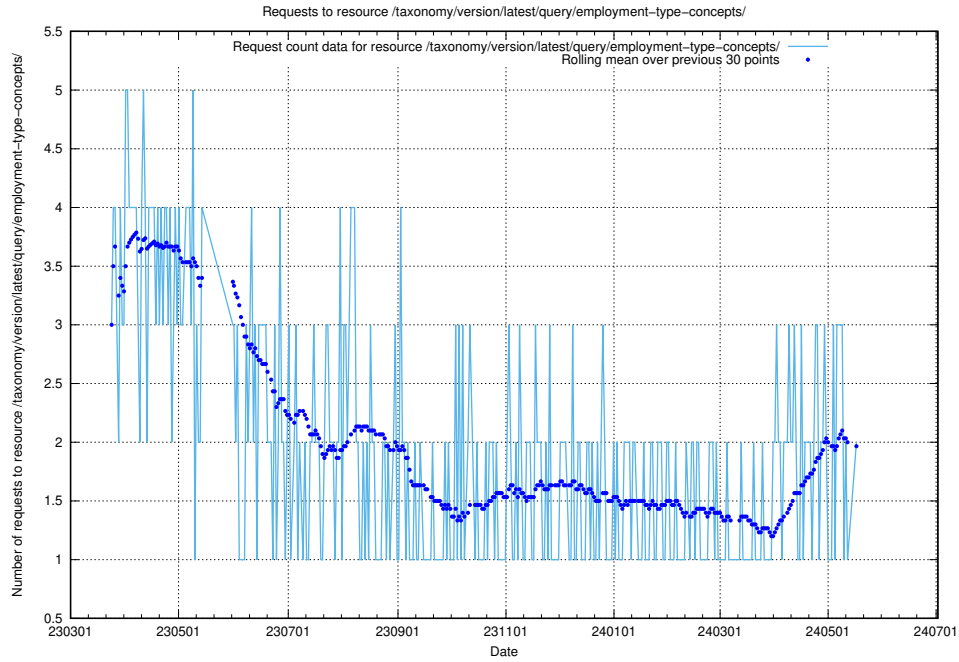

5.924 Usage of /taxonomy/version/latest/query/employment-type-concepts/

Here, we count the number of requests to resource /taxonomy/version/latest/query/employment-type-concepts/.