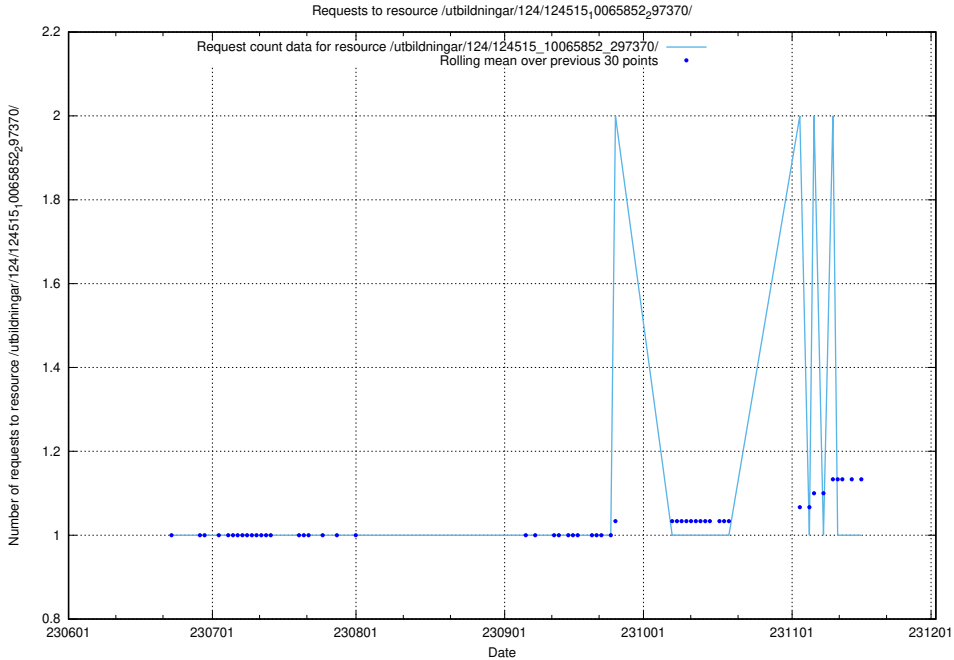

5.5794 Usage of /utbildningar/124/124515_10065852_297370/

Here, we count the number of requests to resource /utbildningar/124/124515_10065852_297370/.

5.5795 Usage of /utbildningar/124/124515_10065834_296972/events/