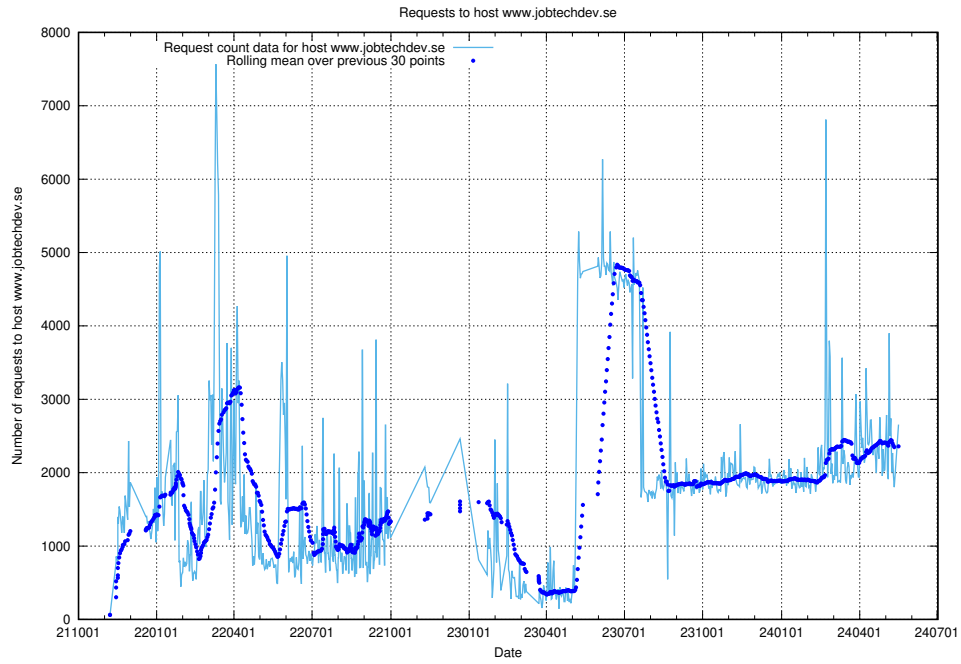

7.17 Usage of www.jobtechdev.se

Here, we count the number of requests to host www.jobtechdev.se.