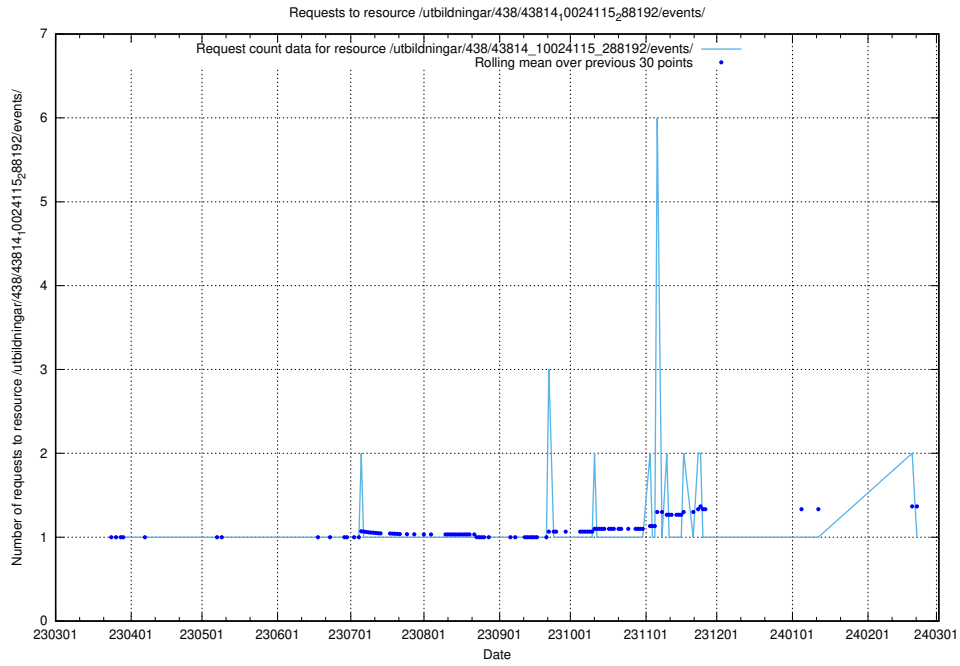

5.6177 Usage of /utbildningar/438/43814_10024115_288192/events/

Here, we count the number of requests to resource /utbildningar/438/43814_10024115_288192/events/.