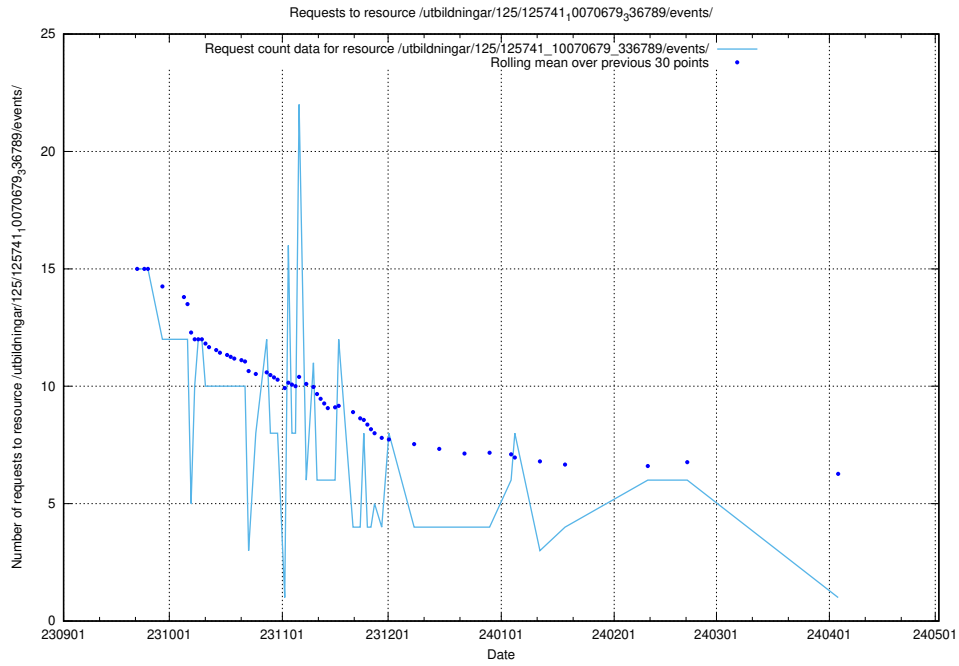

Here, we count the number of requests to resource /taxonomy/version/1/query/countries/.

5.4521 Usage of /utbildningar/125/125741_10070679_336789/events/

Here, we count the number of requests to resource /utbildningar/125/125741_10070679_336789/events/