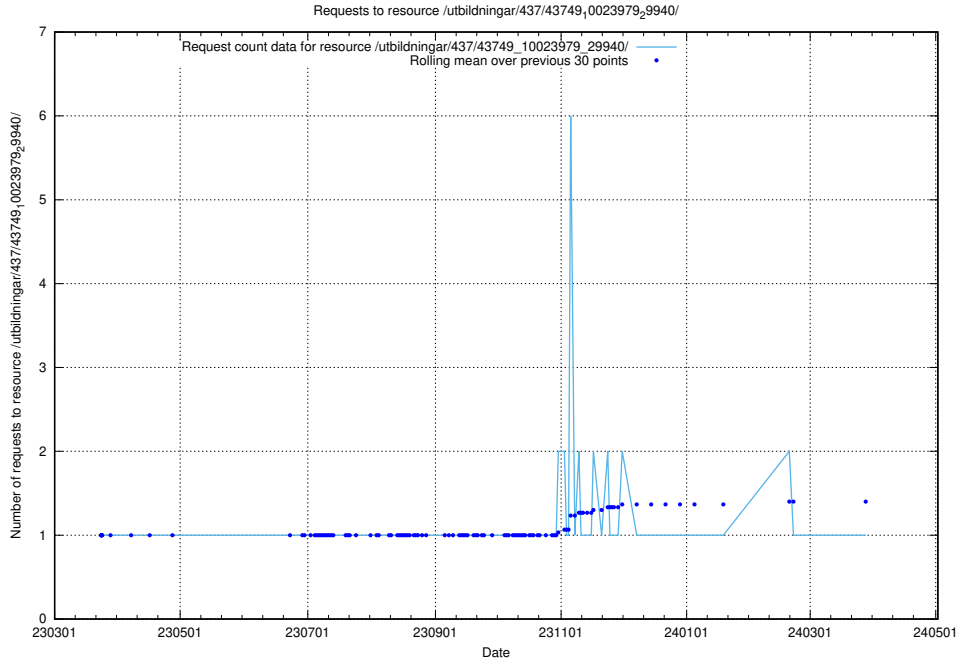

5.6391 Usage of /utbildningar/437/43749_10023979_29940/

Here, we count the number of requests to resource /utbildningar/437/43749_10023979_29940/.