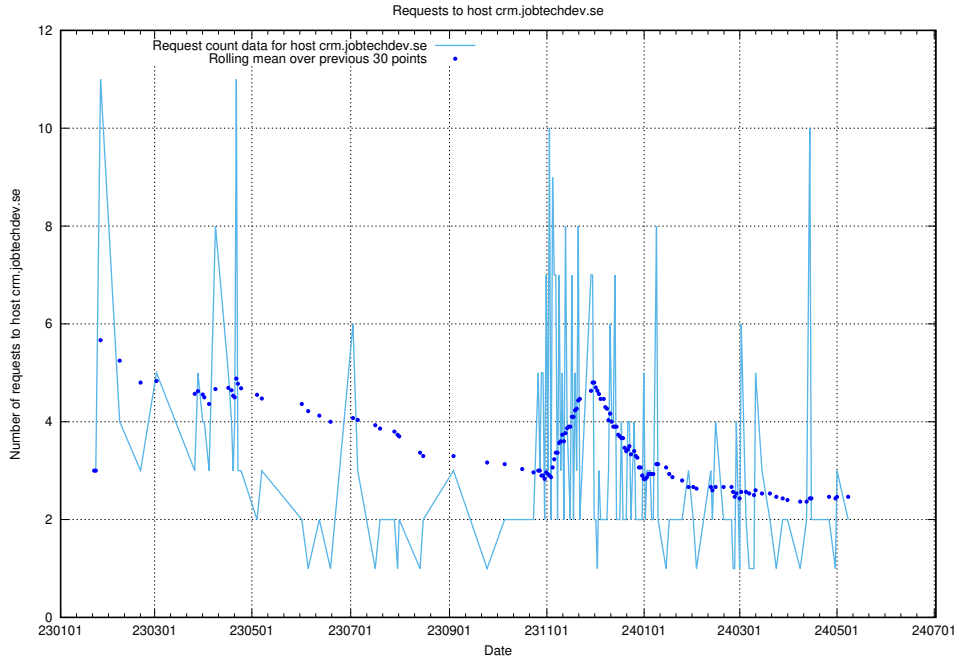

7.302 Usage of crm.jobtechdev.se

Here, we count the number of requests to host crm.jobtechdev.se.