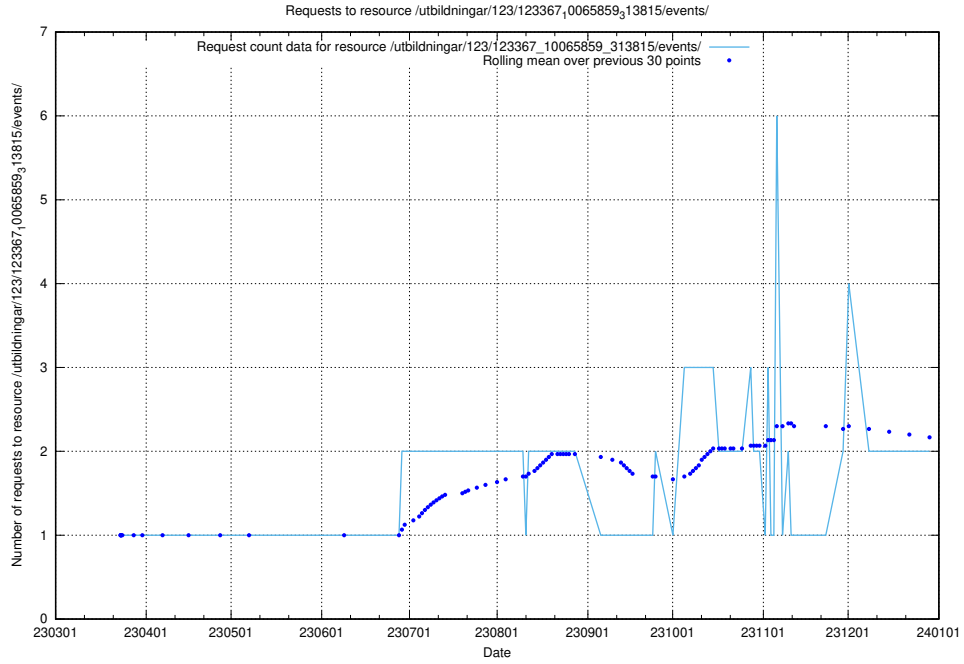

5.754 Usage of /utbildningar/123/123367_10065859_313815/events/

Here, we count the number of requests to resource /utbildningar/123/123367_10065859_313815/events/