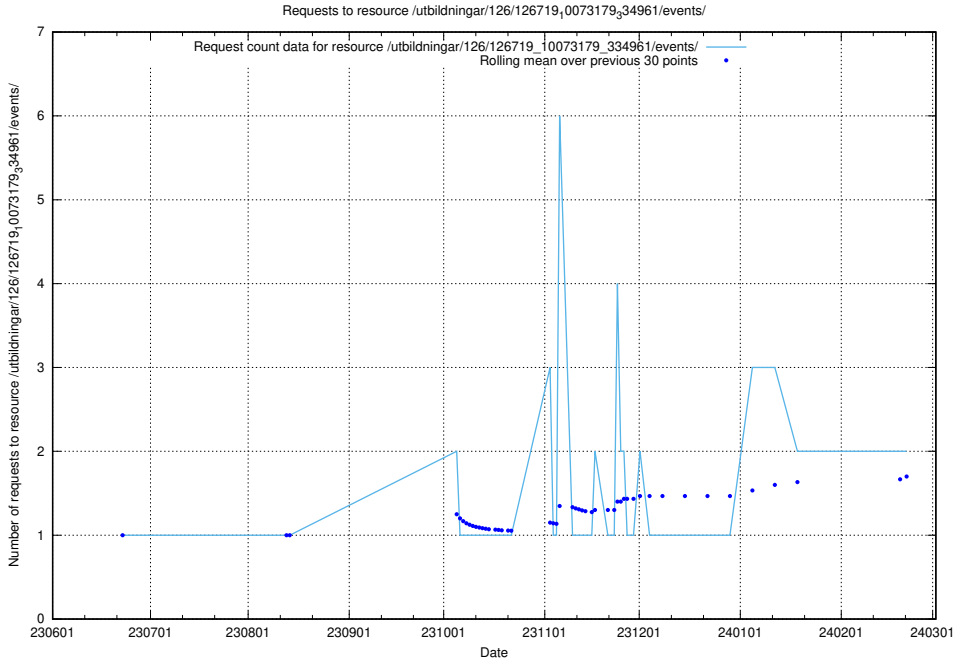

5.822 Usage of /utbildningar/126/126719_10073179_334961/events/

Here, we count the number of requests to resource /utbildningar/126/126719_10073179_334961/events/