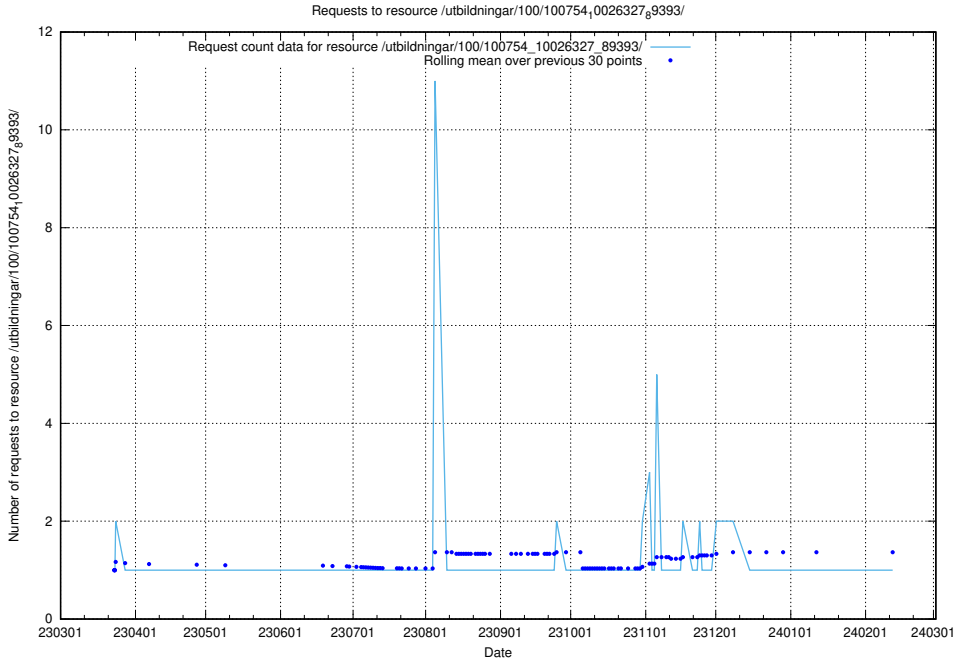

5.5590 Usage of /utbildningar/100/100754_10026327_89393/

Here, we count the number of requests to resource /utbildningar/100/100754_10026327_89393/.