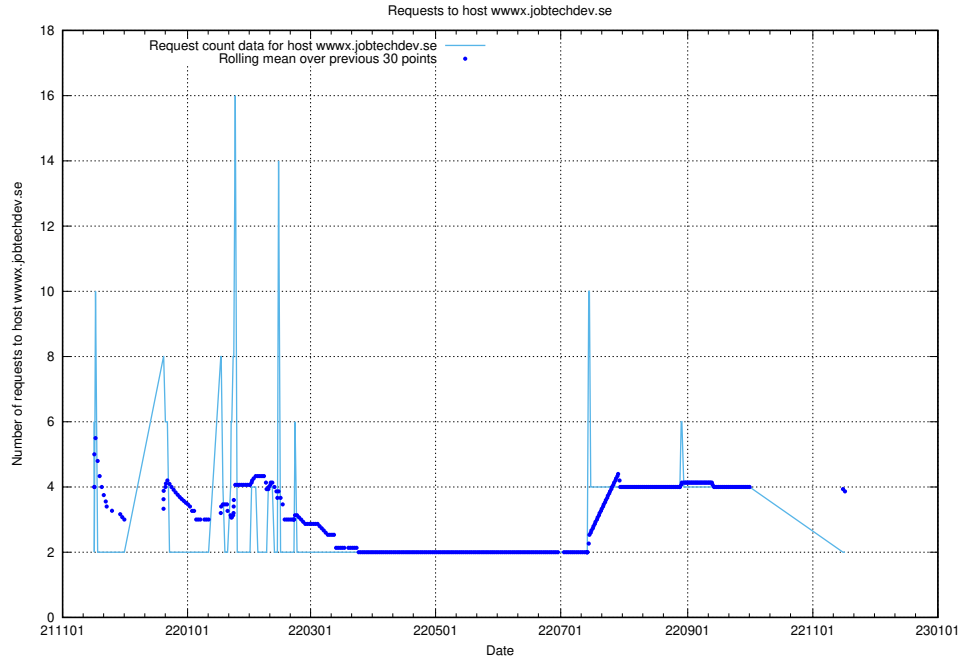

7.538 Usage of www.jobtechdev.se

Here, we count the number of requests to host www.jobtechdev.se.