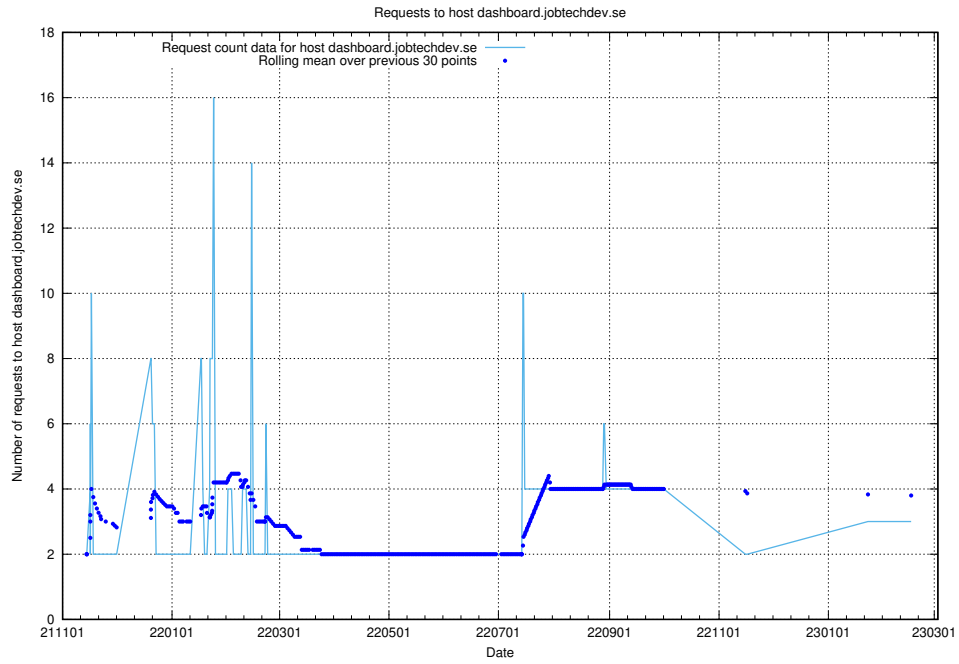

7.172 Usage of dashboard.jobtechdev.se

Here, we count the number of requests to host dashboard.jobtechdev.se.