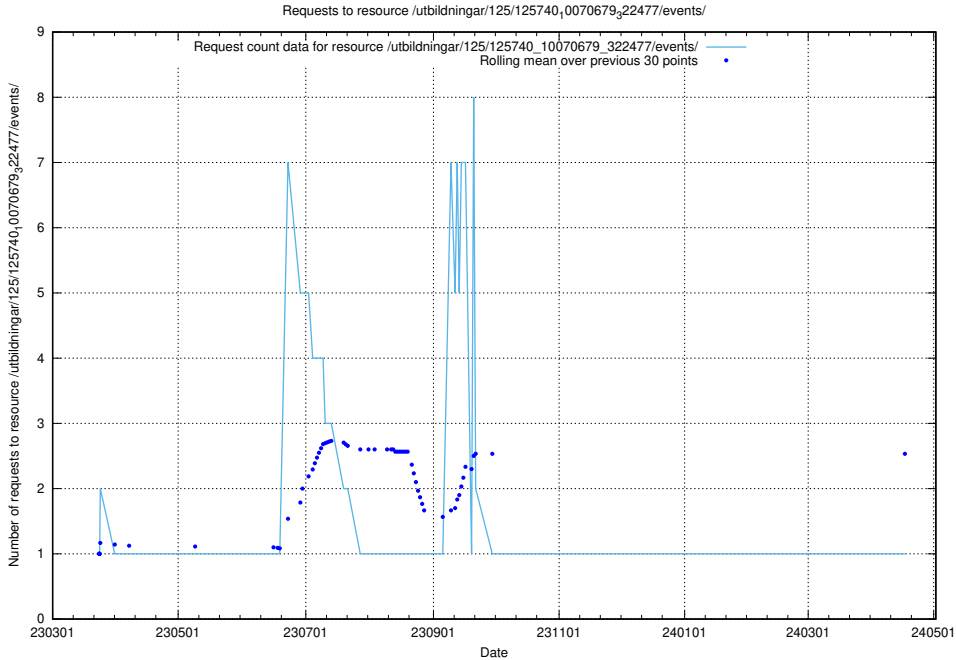

Here, we count the number of requests to resource /utbildningar/125/125740_10070679_322477/events/

5.1004 Usage of /utbildningar/125/125740_10070679_322477/

Here, we count the number of requests to resource /utbildningar/125/125740_10070679_322477/.