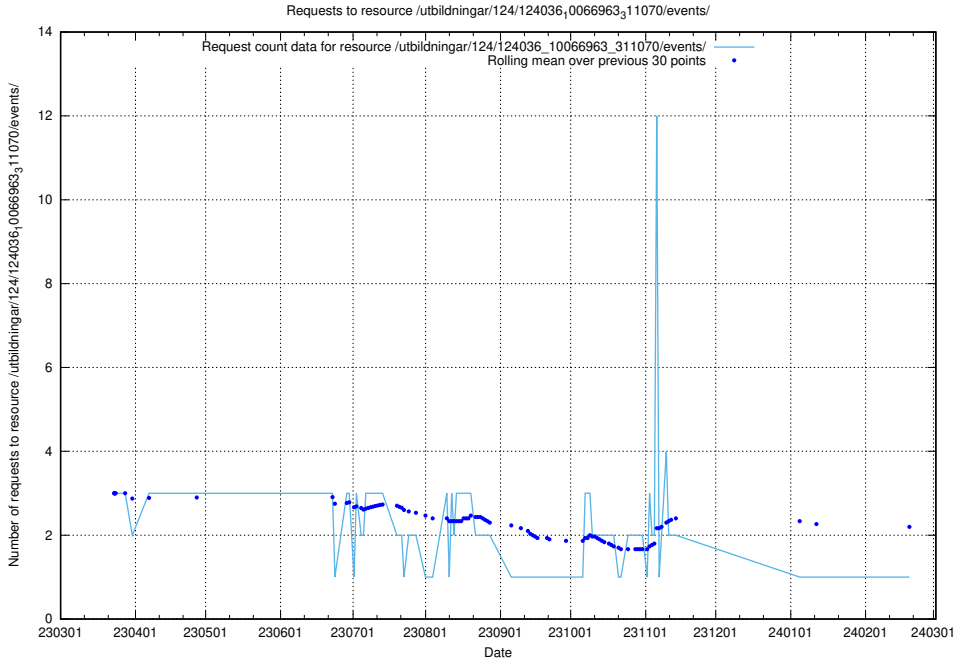

5.6273 Usage of /utbildningar/124/124036_10066963_311070/events/

Here, we count the number of requests to resource /utbildningar/124/124036_10066963_311070/events/