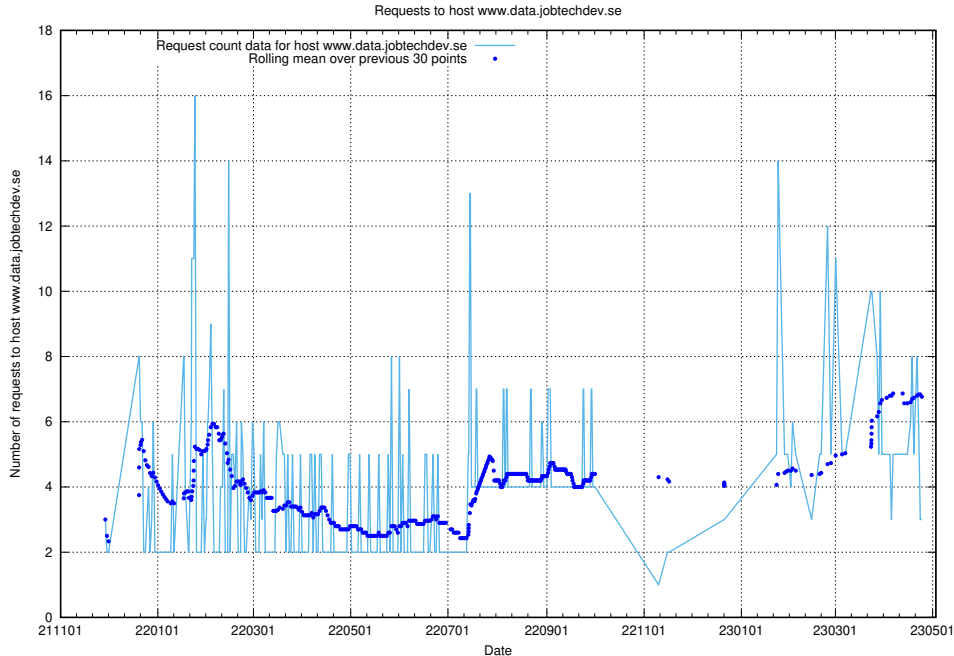

Here, we count the number of requests to host www.data.jobtechdev.se.

7.213 Usage of www.jobad-enrichments-api.jobtechdev.se

Here, we count the number of requests to host www.jobad-enrichments-api.jobtechdev.se.