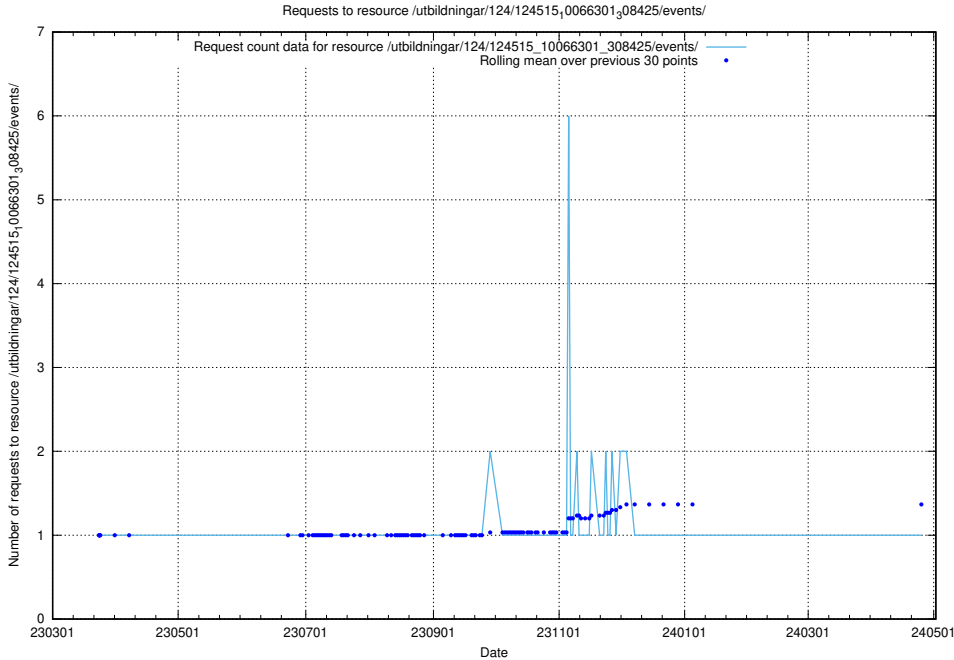

5.1535 Usage of /utbildningar/124/124515_10066301_308425/events/

Here, we count the number of requests to resource /utbildningar/124/124515_10066301_308425/events/