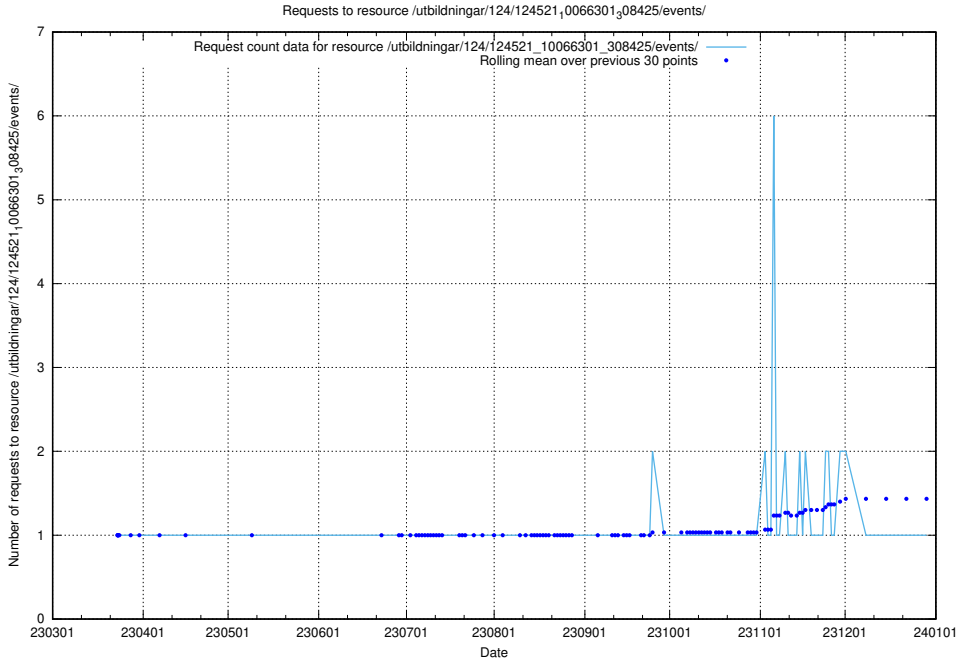

5.1239 Usage of /utbildningar/124/124521_10066301_308425/events/

Here, we count the number of requests to resource /utbildningar/124/124521_10066301_308425/events/