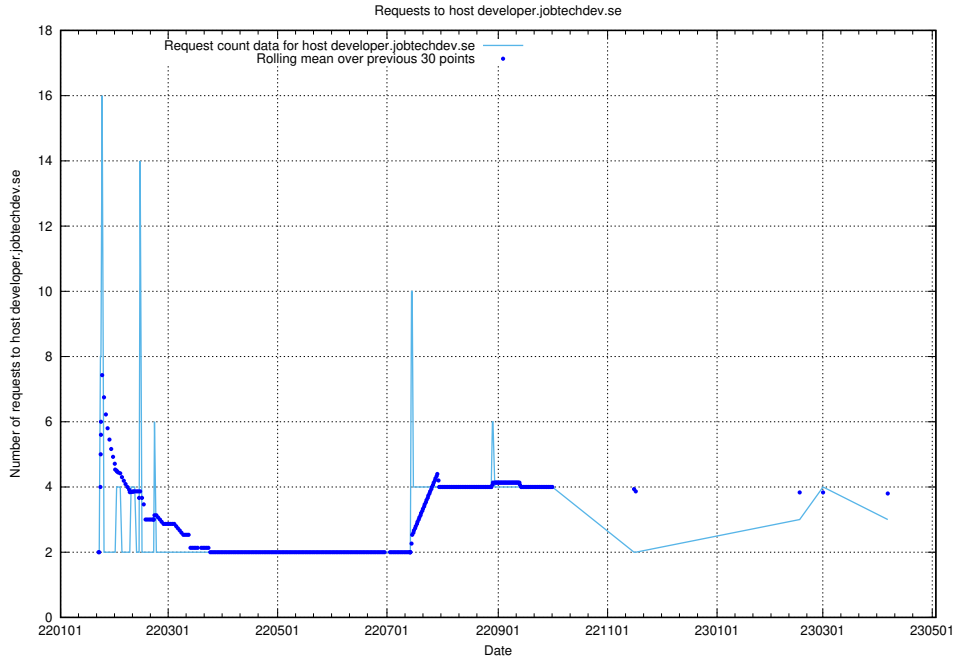

7.166 Usage of developer.jobtechdev.se

Here, we count the number of requests to host developer.jobtechdev.se.