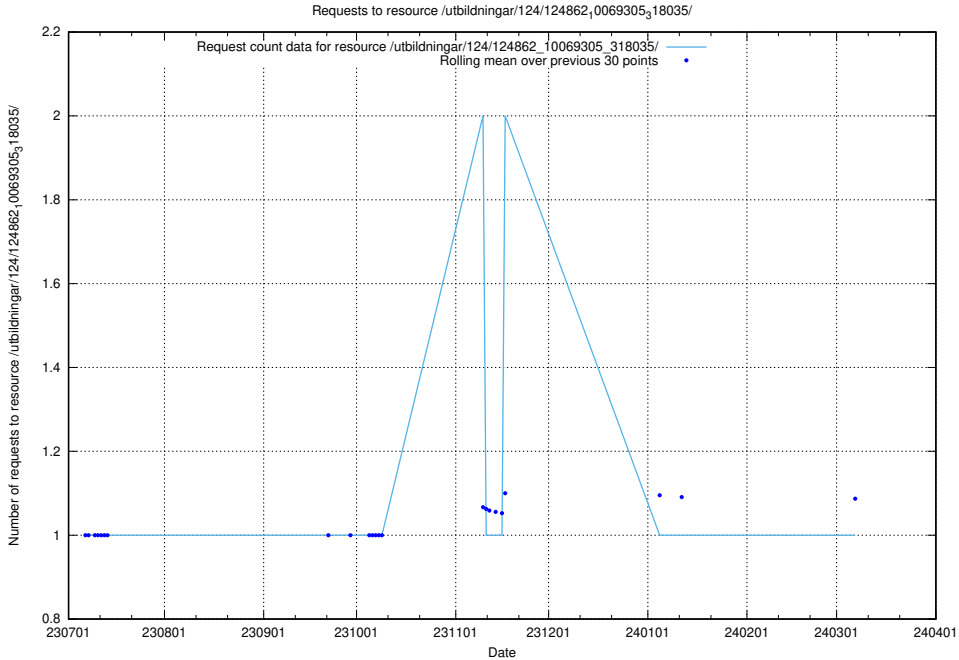

5.5333 Usage of /utbildningar/124/124862_10069305_318035/

Here, we count the number of requests to resource /utbildningar/124/124862_10069305_318035/.