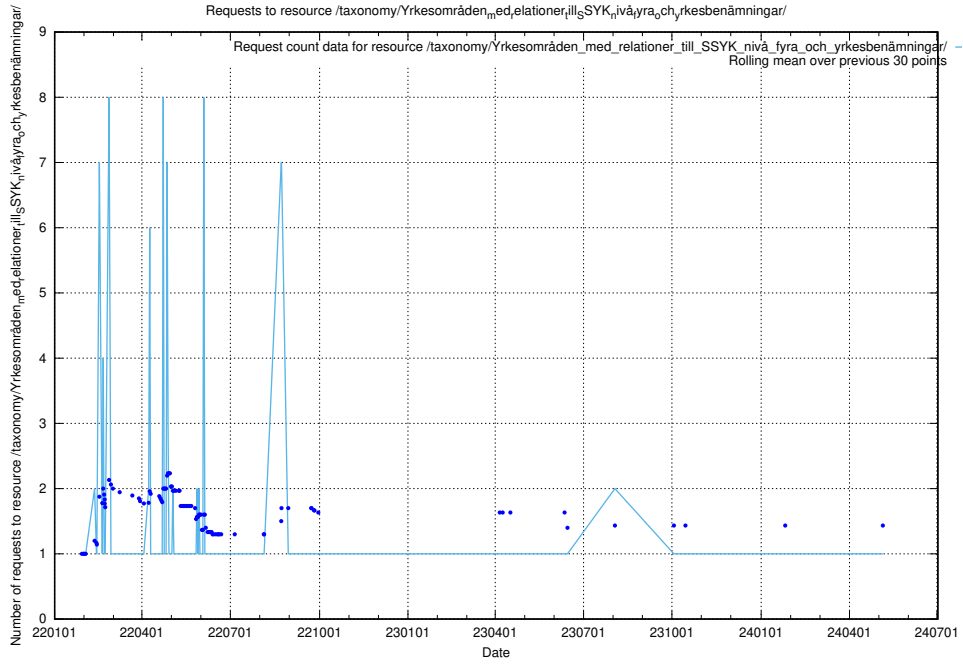

5.3781 Usage of /taxonomy/Yrkesområden_med_relationer_till_SSYK_nivå_fy

Here, we count the number of requests to resource /taxonomy/Yrkesområden_med_relationer_till_SSYK_nivå_fy