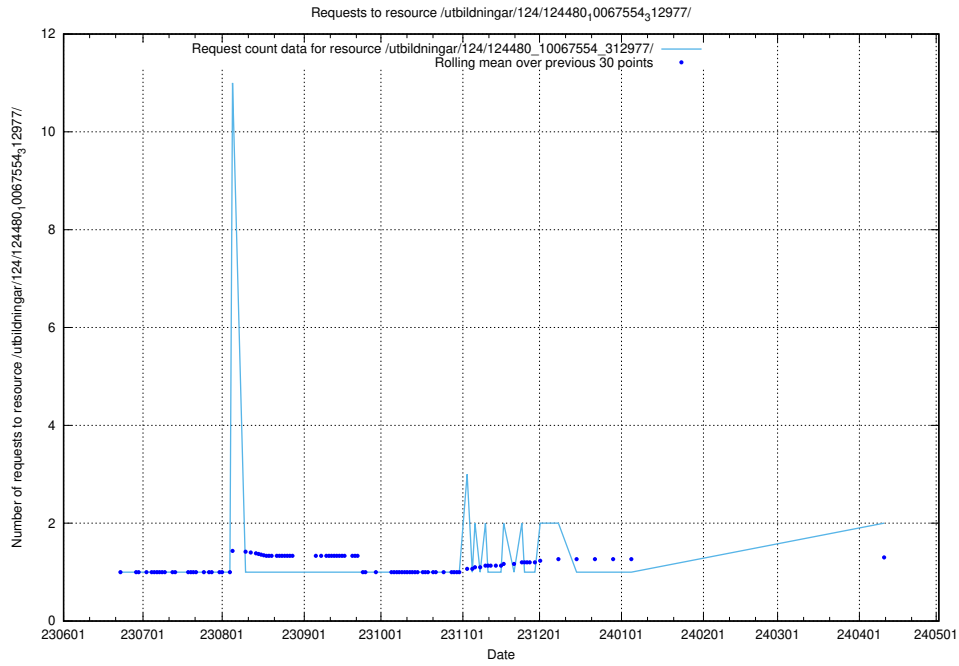

5.842 Usage of /utbildningar/124/124480_10067554_312977/

Here, we count the number of requests to resource /utbildningar/124/124480_10067554_312977/.