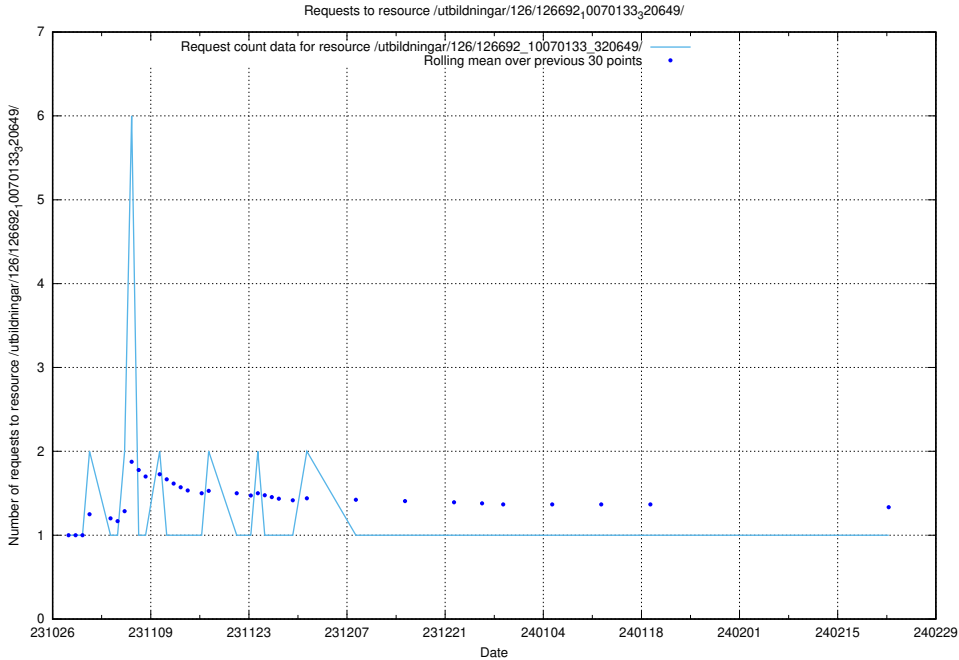

5.4223 Usage of /utbildningar/126/126692_10070133_320649/

Here, we count the number of requests to resource /utbildningar/126/126692_10070133_320649/.