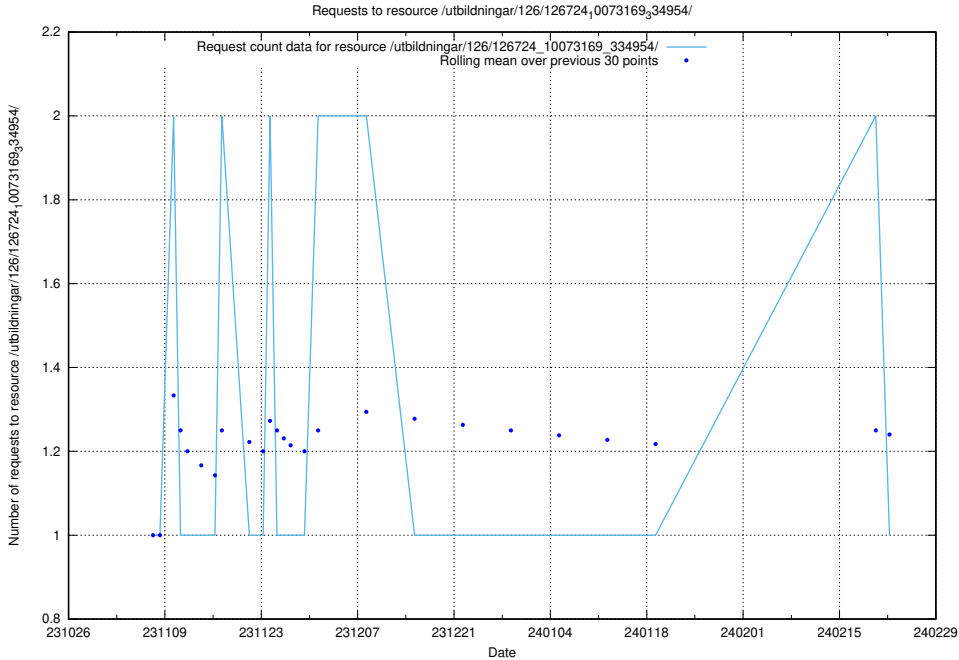

5.4151 Usage of /utbildningar/126/126724_10073169_334954/

Here, we count the number of requests to resource /utbildningar/126/126724_10073169_334954/.