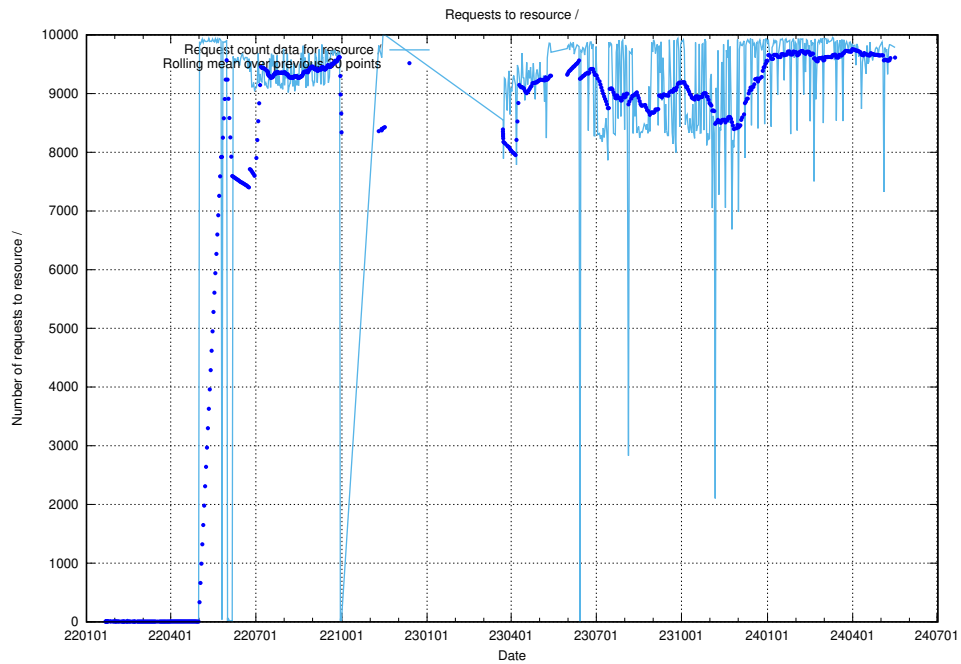

5 JobTechDev Data

This section contains data statistics from the [JobTechDev Data Web](#)⁶.

5.1 Usage of /

Here, we count the number of requests to resource /.

---

⁶<https://data.jobtechdev.se>