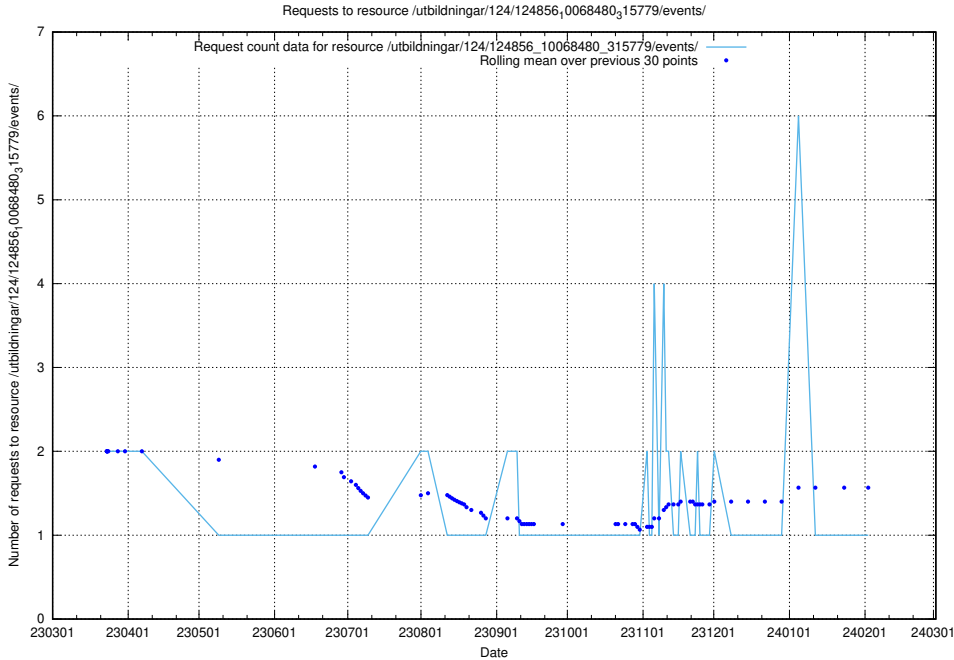

5.6297 Usage of /utbildningar/124/124856_10068480_315779/events/

Here, we count the number of requests to resource /utbildningar/124/124856_10068480_315779/events/