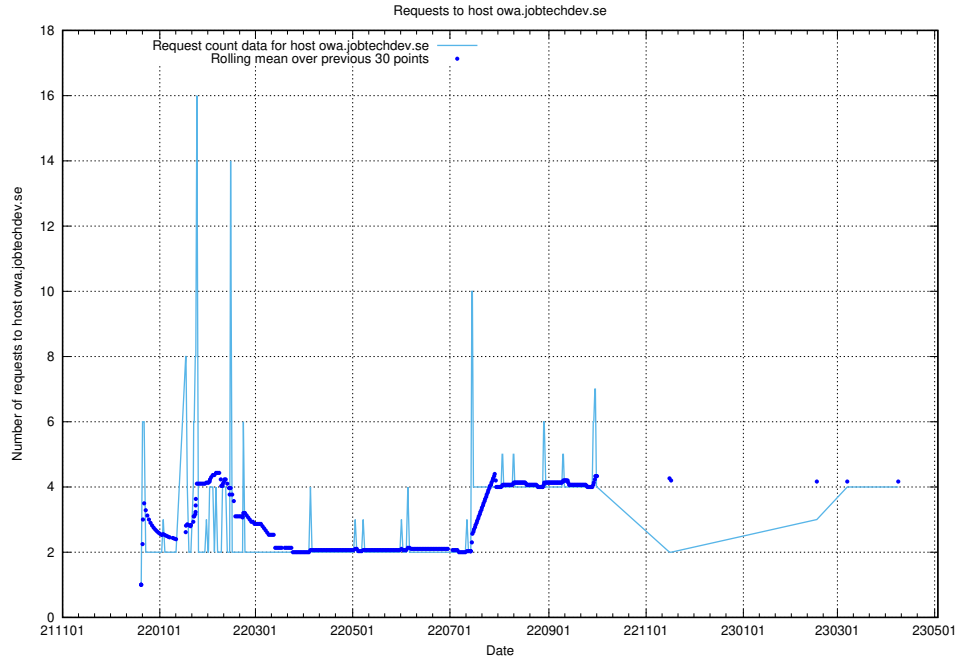

7.136 Usage of owa.jobtechdev.se

Here, we count the number of requests to host owa.jobtechdev.se.