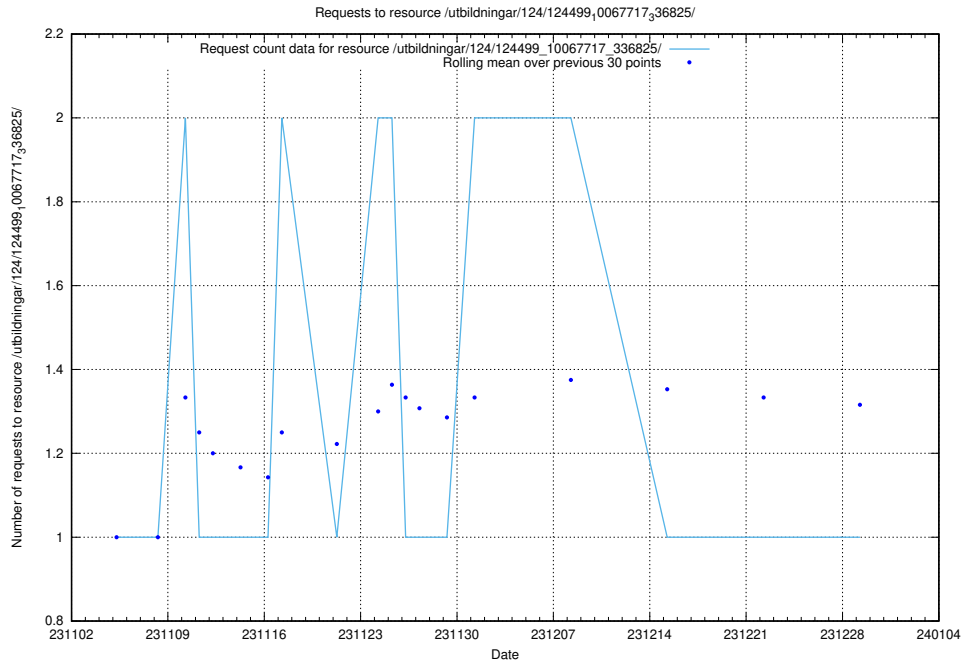

5.4152 Usage of /utbildningar/124/124499_10067717_336825/

Here, we count the number of requests to resource /utbildningar/124/124499_10067717_336825/.