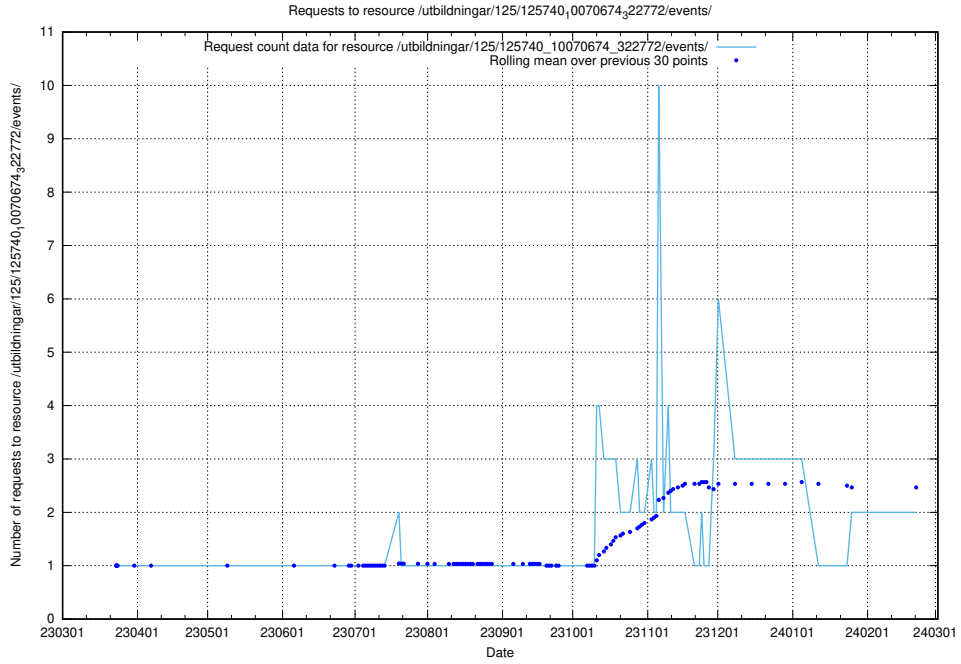

Here, we count the number of requests to resource /utbildningar/125/125740_10070688_331733/.

5.443 Usage of /utbildningar/125/125740_10070674_322772/events/

Here, we count the number of requests to resource /utbildningar/125/125740_10070674_322772/events/