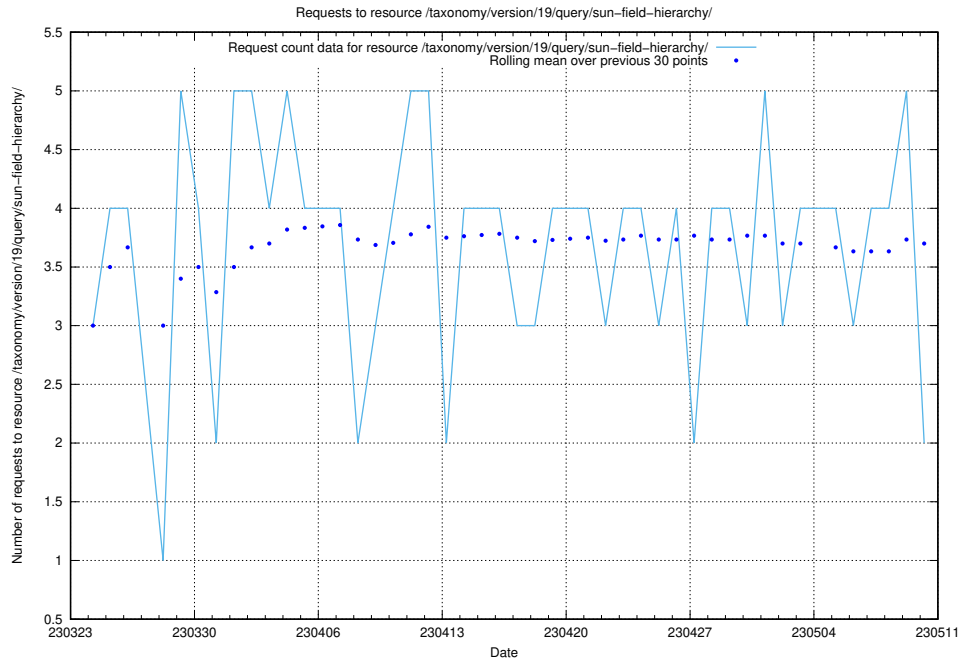

5.934 Usage of /taxonomy/version/19/query/sun-field-hierarchy/

Here, we count the number of requests to resource /taxonomy/version/19/query/sun-field-hierarchy/.