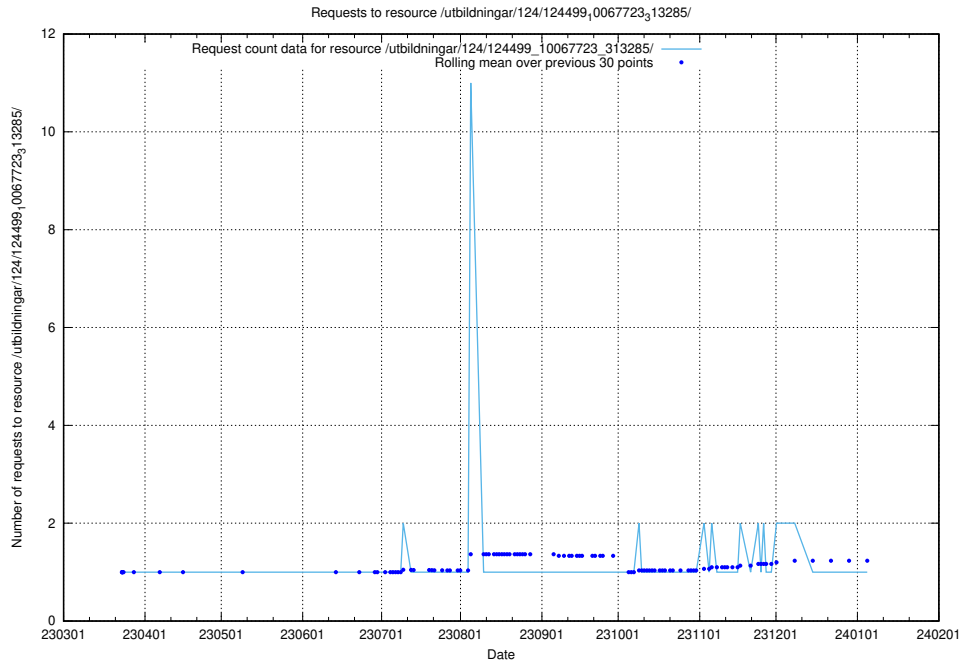

5.2557 Usage of /utbildningar/124/124499_10067723_313285/

Here, we count the number of requests to resource /utbildningar/124/124499_10067723_313285/.