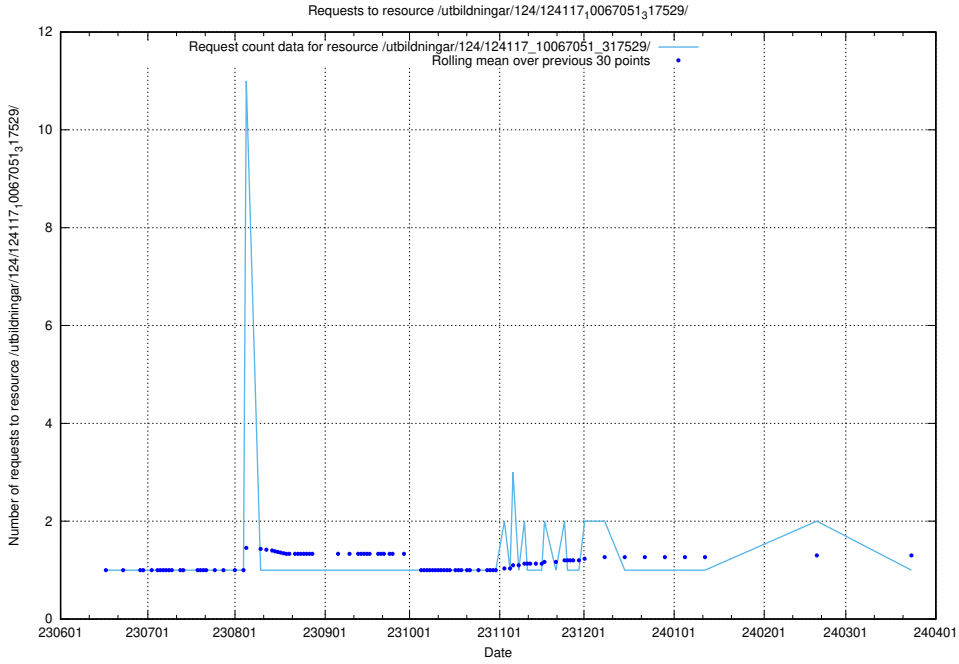

5.5892 Usage of /utbildningar/124/124117_10067051_317529/

Here, we count the number of requests to resource /utbildningar/124/124117_10067051_317529/.