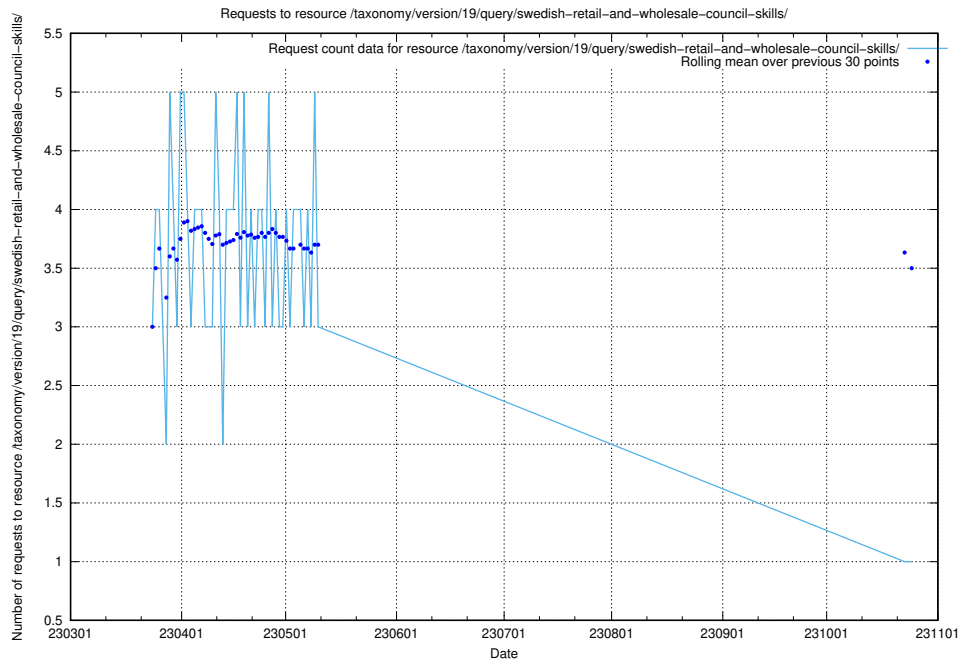

5.6119 Usage of /taxonomy/version/19/query/swedish-retail-and-wholesale-council-skills/

Here, we count the number of requests to resource /taxonomy/version/19/query/swedish-retail-and-wholesale-council-skills/.