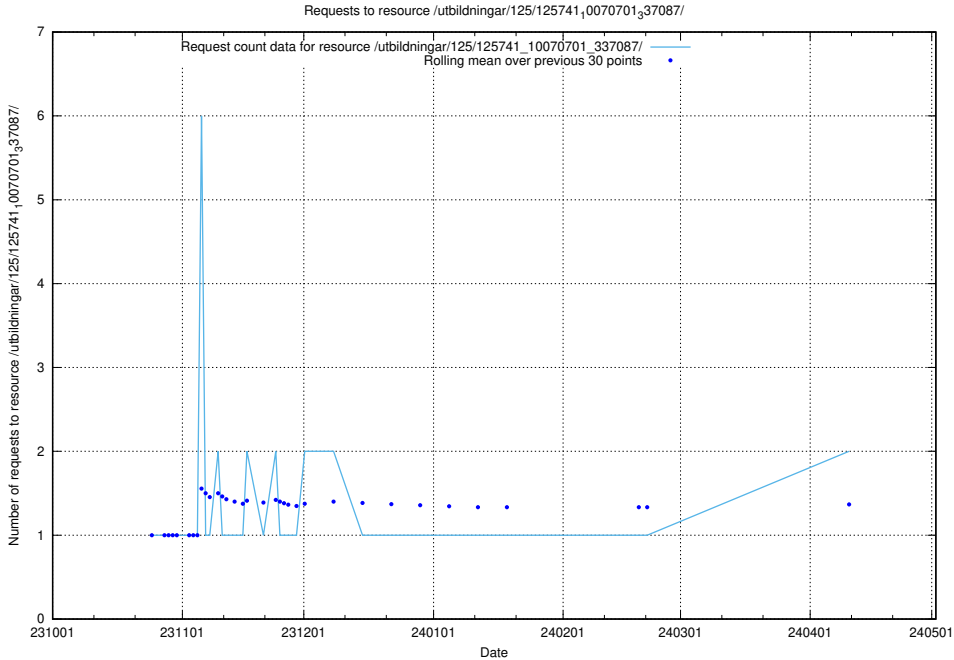

5.689 Usage of /utbildningar/125/125741_10070701_337087/

Here, we count the number of requests to resource /utbildningar/125/125741_10070701_337087/.