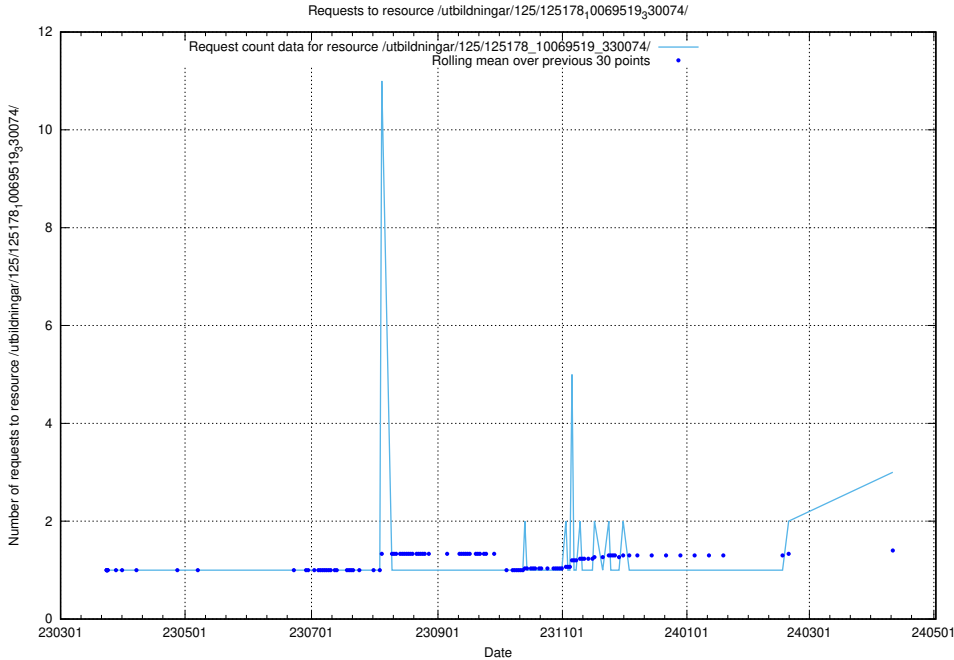

5.252 Usage of /utbildningar/125/125178_10069519_330074/

Here, we count the number of requests to resource /utbildningar/125/125178_10069519_330074/.