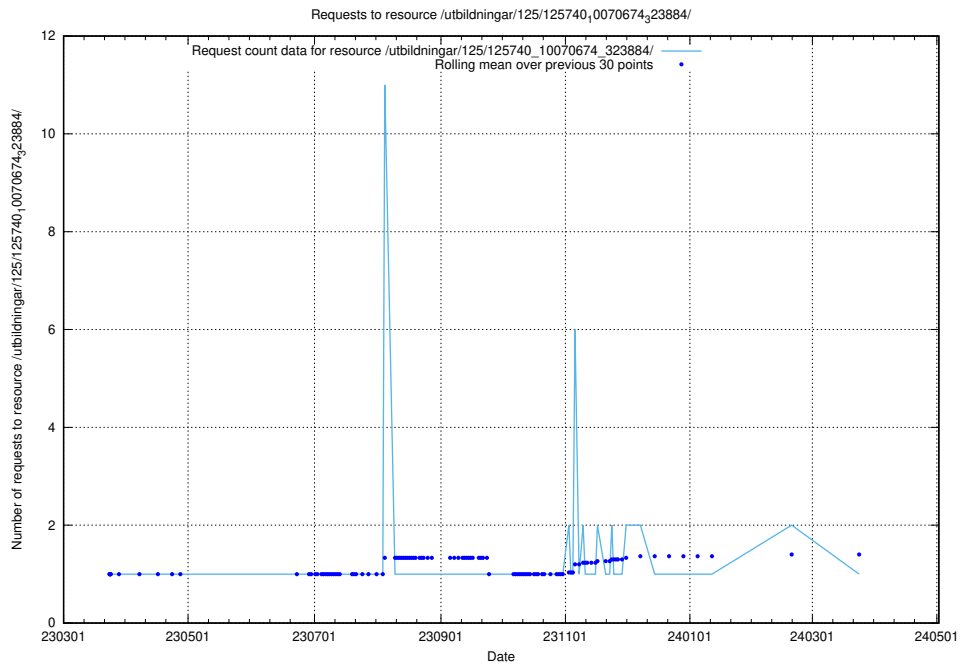

5.1008 Usage of /utbildningar/125/125740_10070674_323884/

Here, we count the number of requests to resource /utbildningar/125/125740_10070674_323884/.