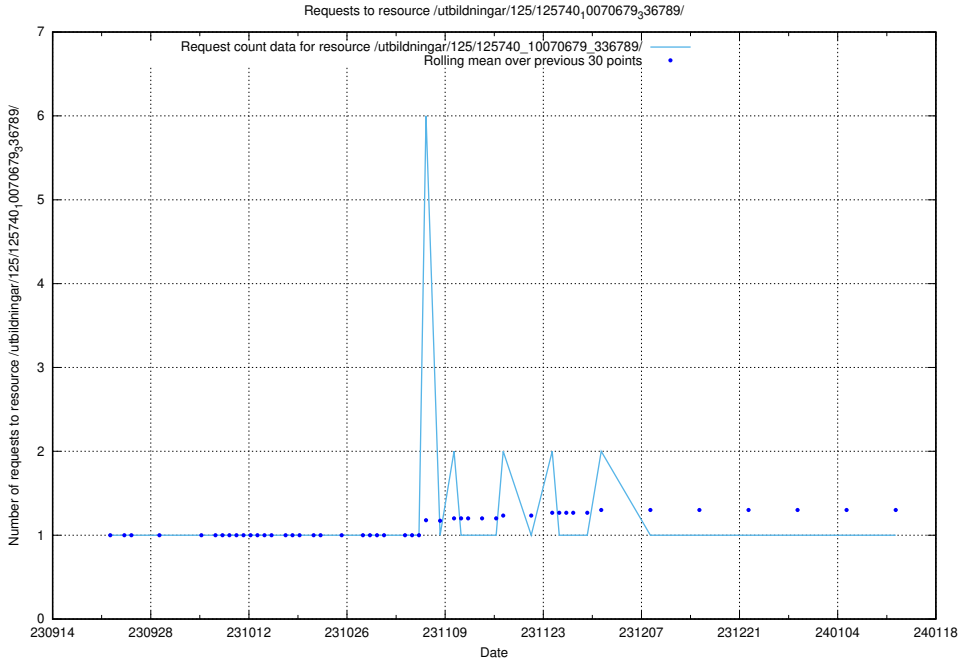

5.4535 Usage of /utbildningar/125/125740_10070679_336789/

Here, we count the number of requests to resource /utbildningar/125/125740_10070679_336789/.