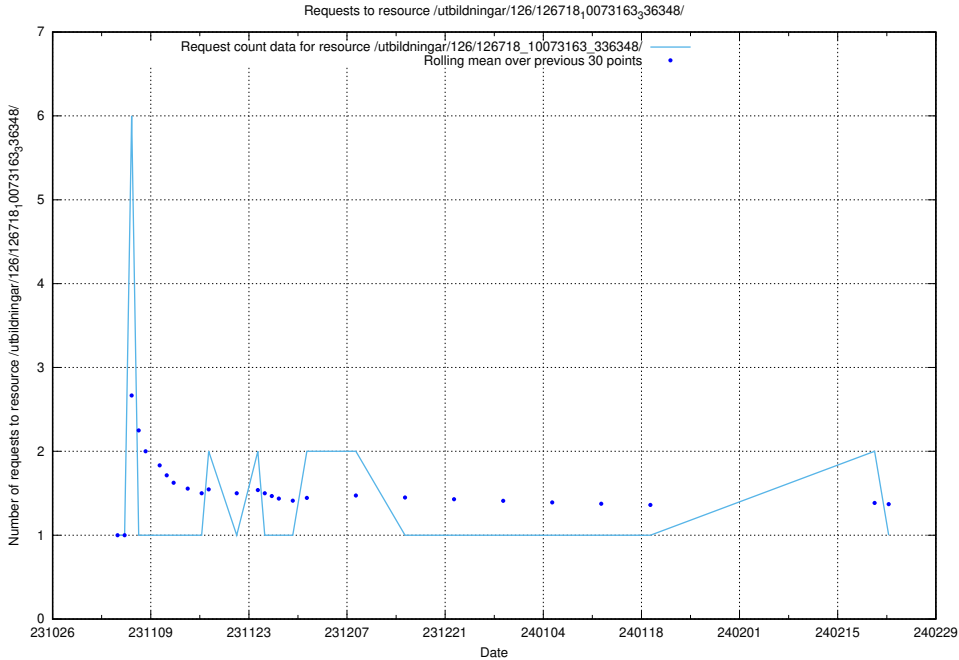

5.4164 Usage of /utbildningar/126/126718_10073163_336348/

Here, we count the number of requests to resource /utbildningar/126/126718_10073163_336348/.