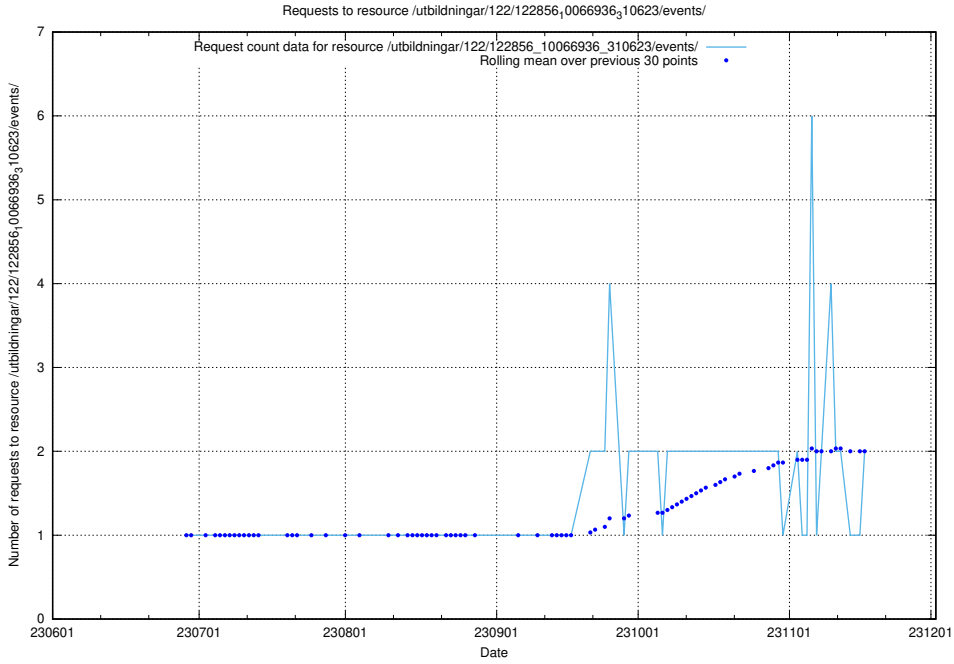

5.817 Usage of /utbildningar/122/122856_10066936_310623/events/

Here, we count the number of requests to resource /utbildningar/122/122856_10066936_310623/events/