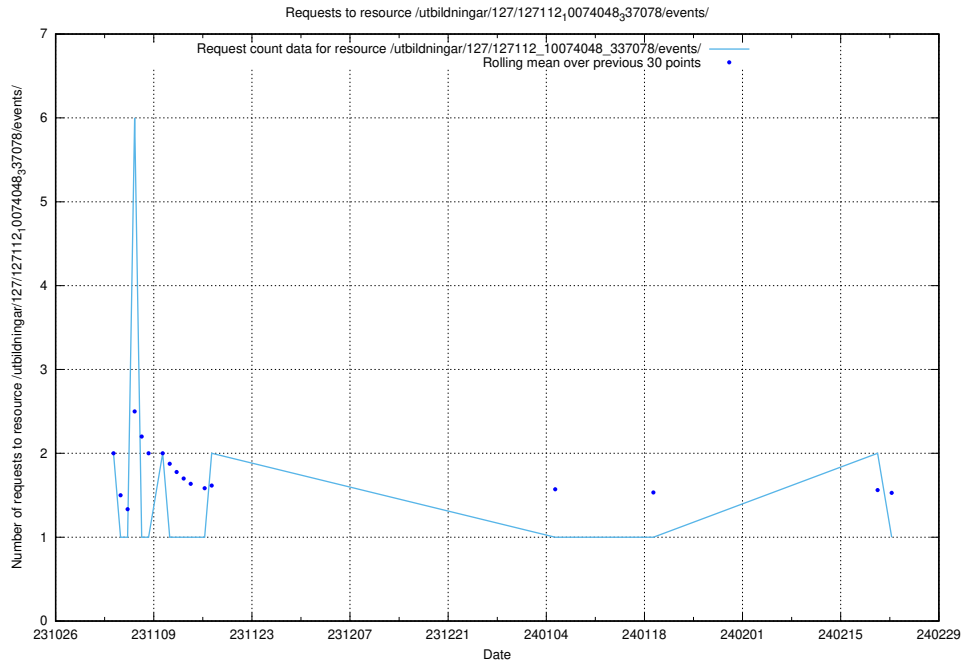

5.4172 Usage of /utbildningar/127/127112_10074048_337078/events/

Here, we count the number of requests to resource /utbildningar/127/127112_10074048_337078/events/