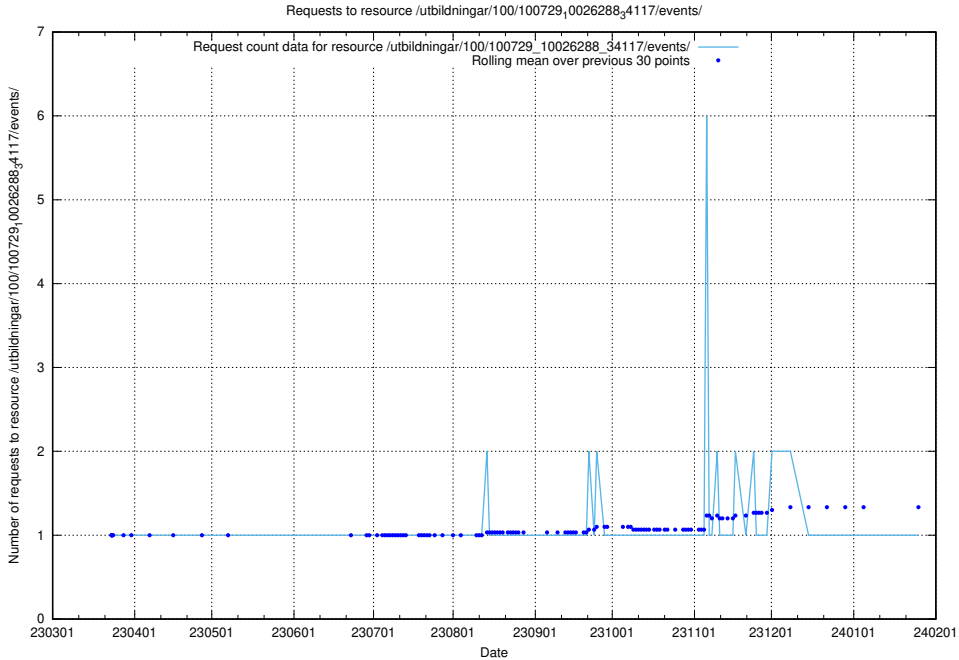

5.5699 Usage of /utbildningar/100/100729_10026288_34117/events/

Here, we count the number of requests to resource /utbildningar/100/100729_10026288_34117/events/.