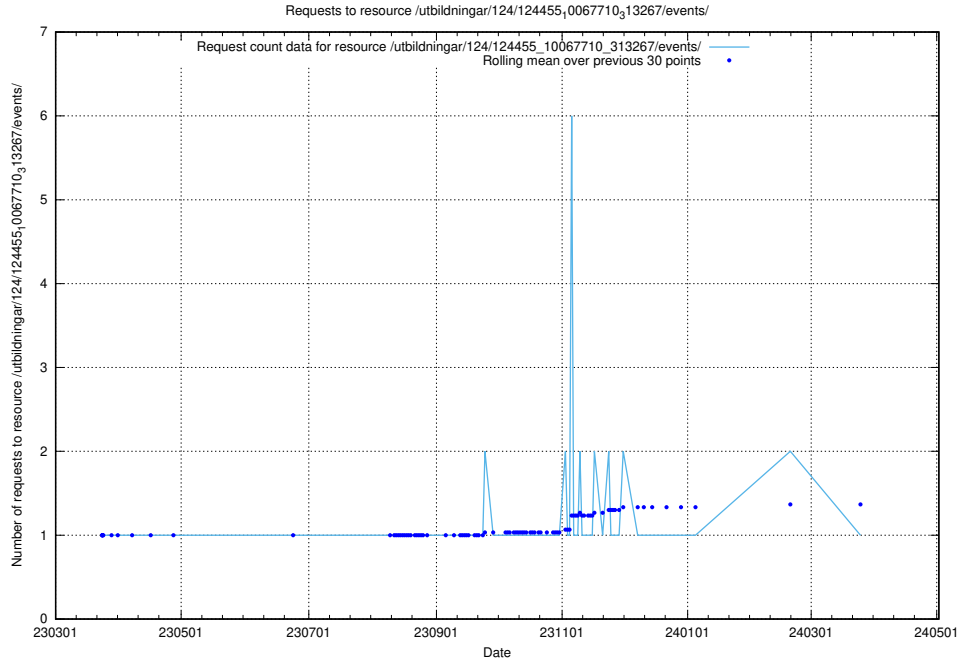

5.3470 Usage of /utbildningar/124/124455_10067710_313267/events/

Here, we count the number of requests to resource /utbildningar/124/124455_10067710_313267/events/