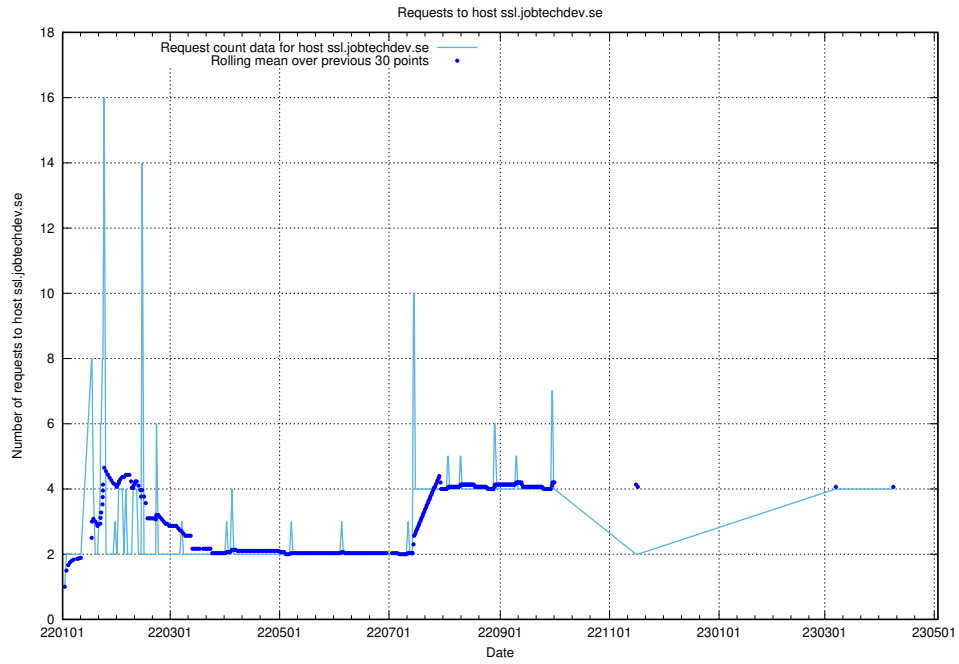

7.118 Usage of ssl.jobtechdev.se

Here, we count the number of requests to host ssl.jobtechdev.se.