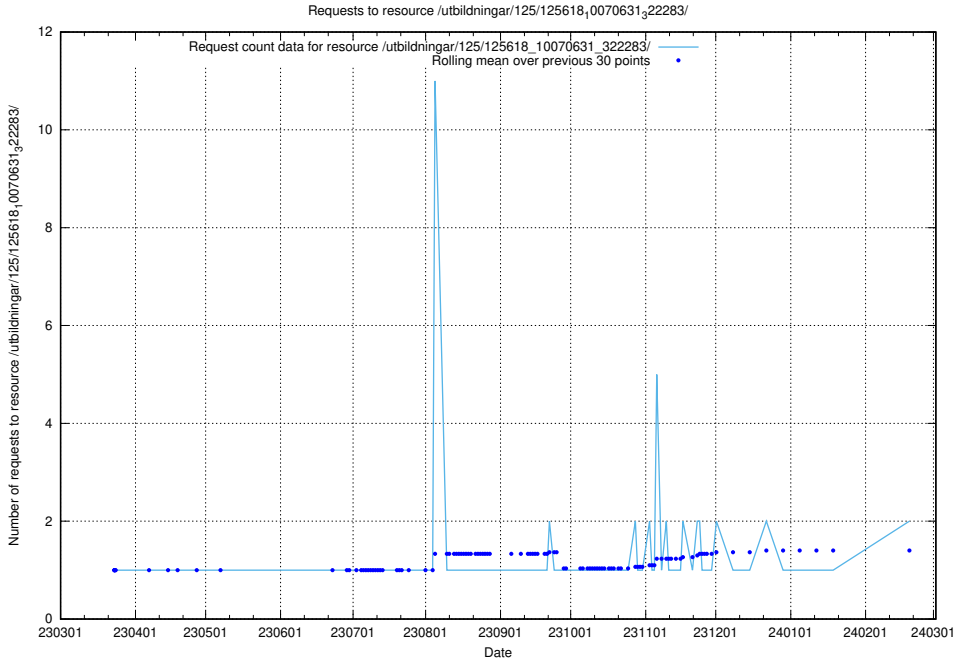

5.453 Usage of /utbildningar/125/125618_10070631_322283/

Here, we count the number of requests to resource /utbildningar/125/125618_10070631_322283/.