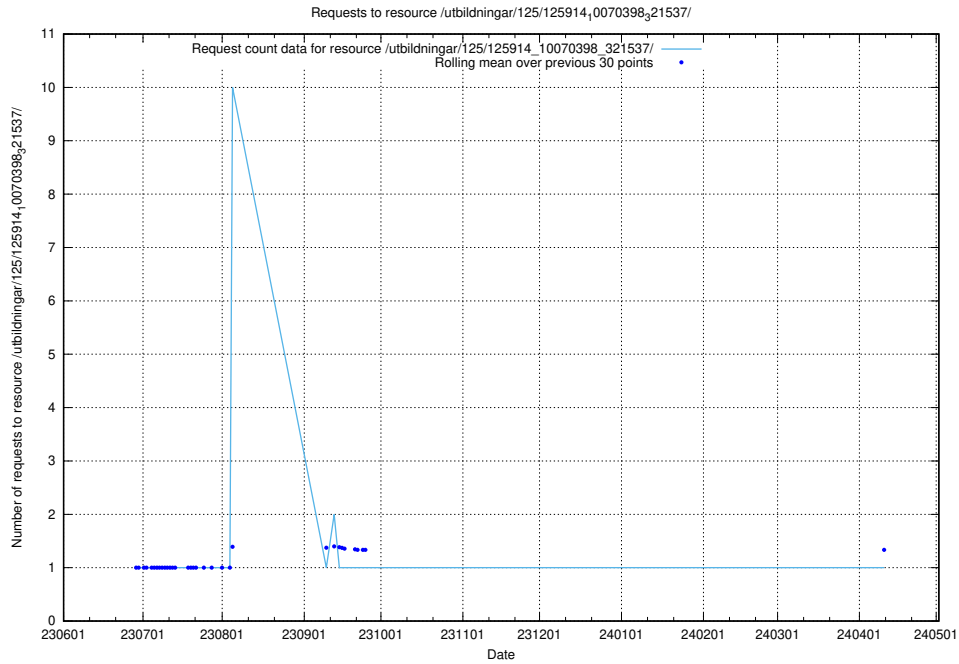

Here, we count the number of requests to resource /utbildningar/125/125914_10070398_321537/events/

5.5492 Usage of /utbildningar/125/125914_10070398_321537/

Here, we count the number of requests to resource /utbildningar/125/125914_10070398_321537/.