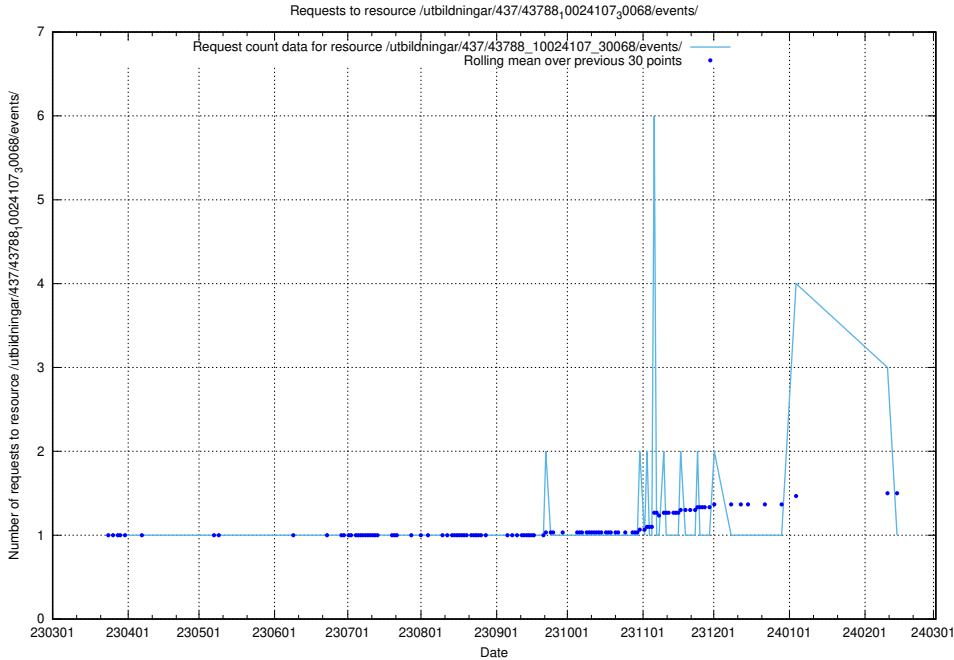

5.6187 Usage of /utbildningar/437/43788_10024107_30068/events/

Here, we count the number of requests to resource /utbildningar/437/43788_10024107_30068/events/.