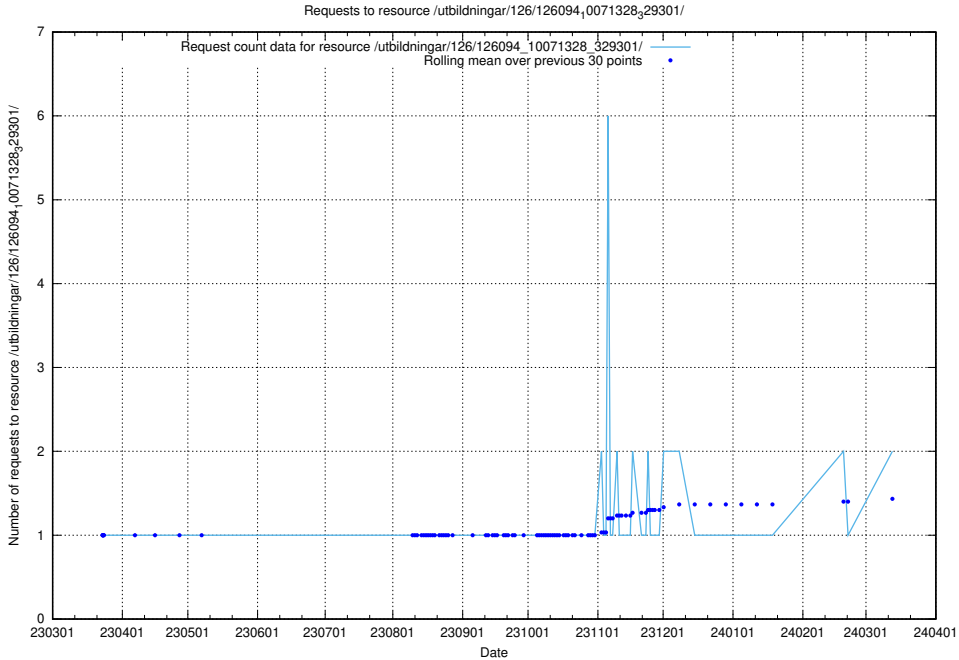

5.964 Usage of /utbildningar/126/126094_10071328_329301/

Here, we count the number of requests to resource /utbildningar/126/126094_10071328_329301/.