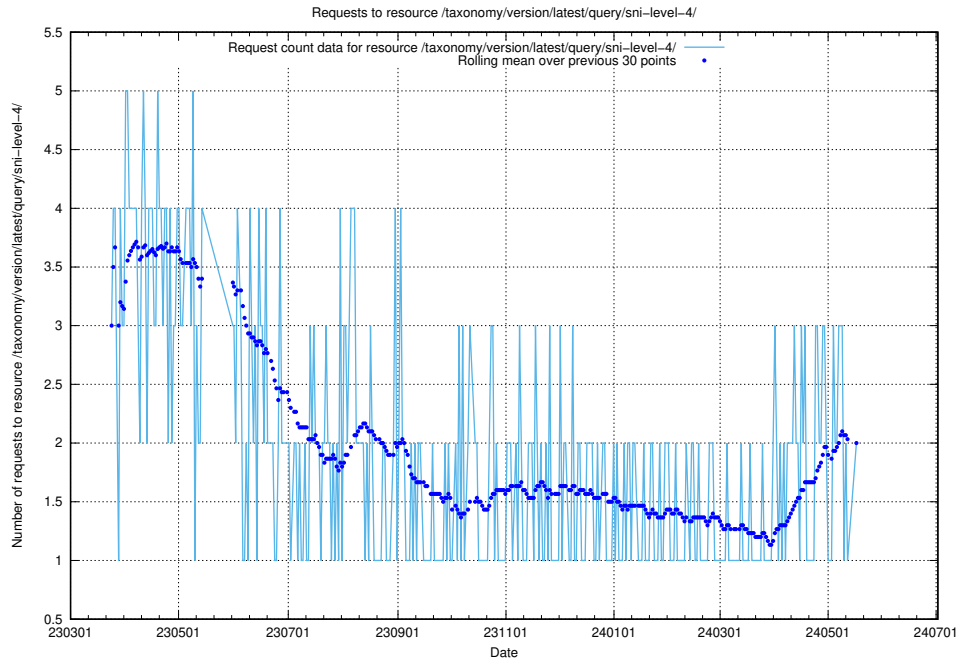

5.907 Usage of /taxonomy/version/latest/query/sni-level-4/

Here, we count the number of requests to resource /taxonomy/version/latest/query/sni-level-4/.