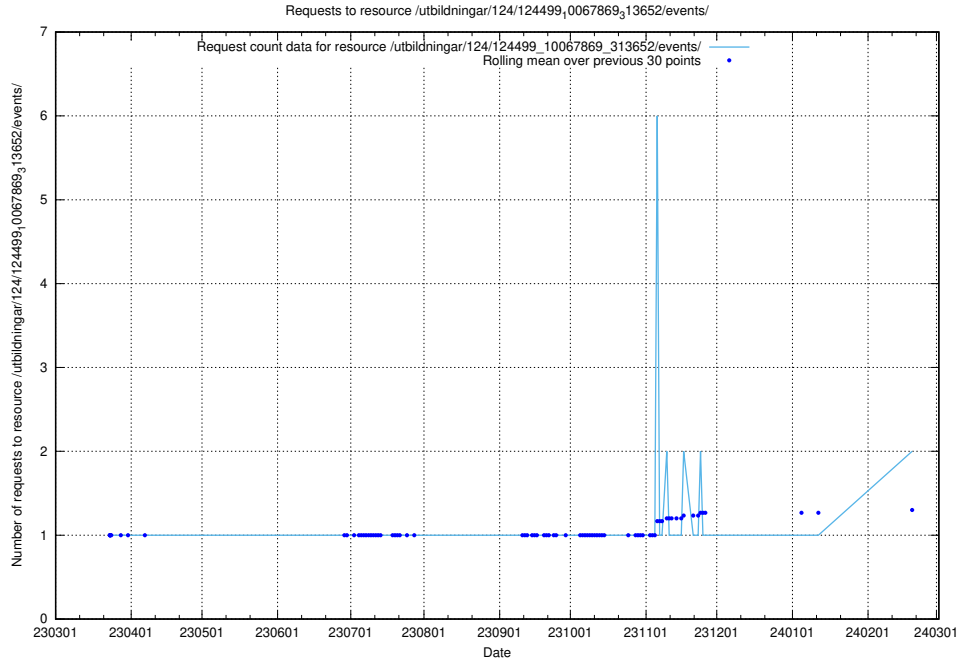

5.545 Usage of /utbildningar/124/124499_10067869_313652/events/

Here, we count the number of requests to resource /utbildningar/124/124499_10067869_313652/events/