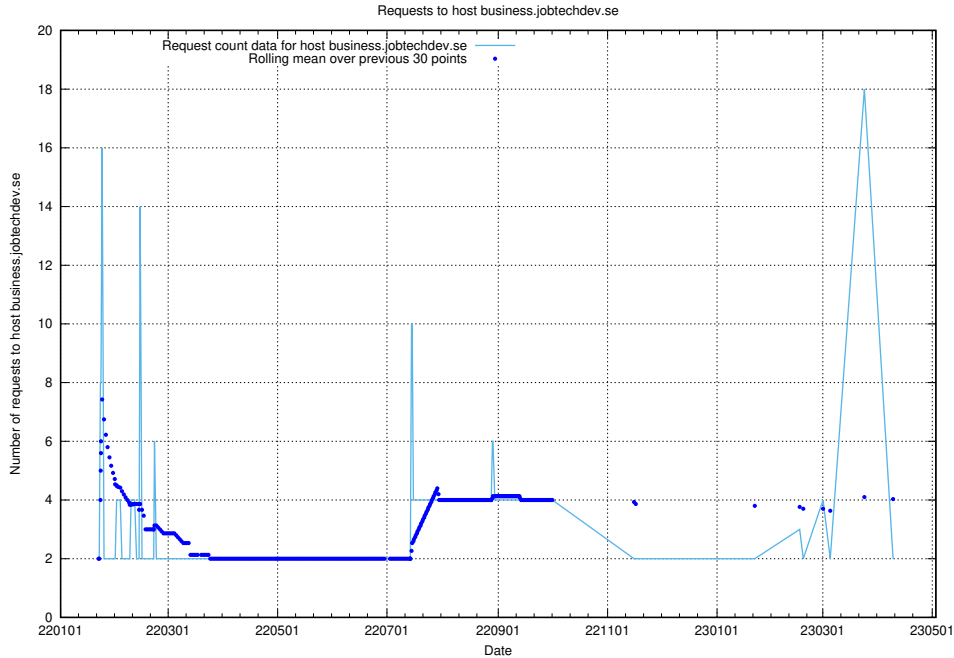

7.262 Usage of business.jobtechdev.se

Here, we count the number of requests to host business.jobtechdev.se.