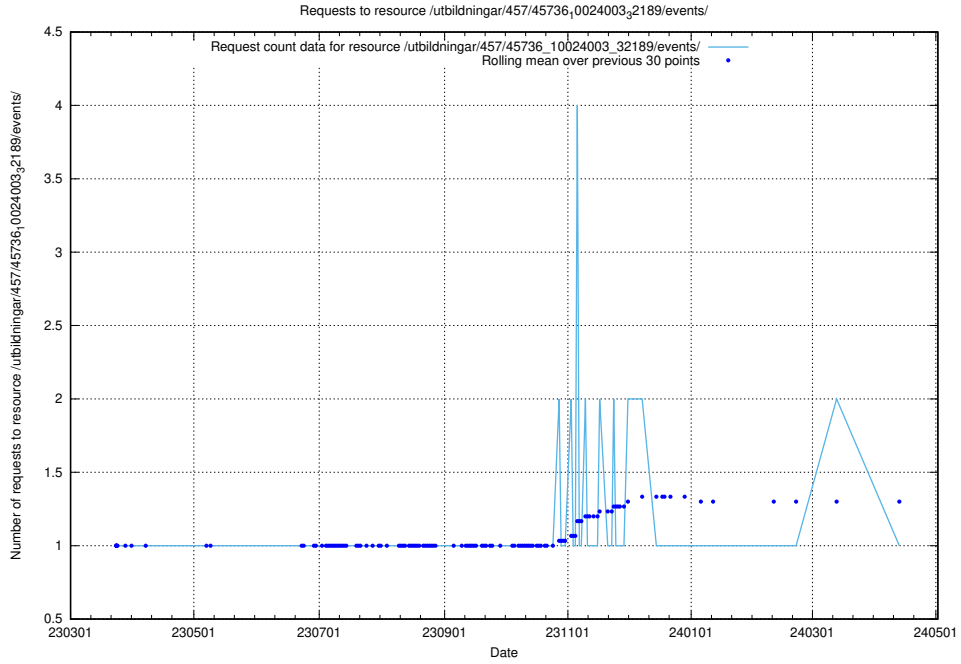

Here, we count the number of requests to resource /utbildningar/459/45923_10024071_274654/.

5.6327 Usage of /utbildningar/457/45736_10024003_32189/events/

Here, we count the number of requests to resource /utbildningar/457/45736_10024003_32189/events/.