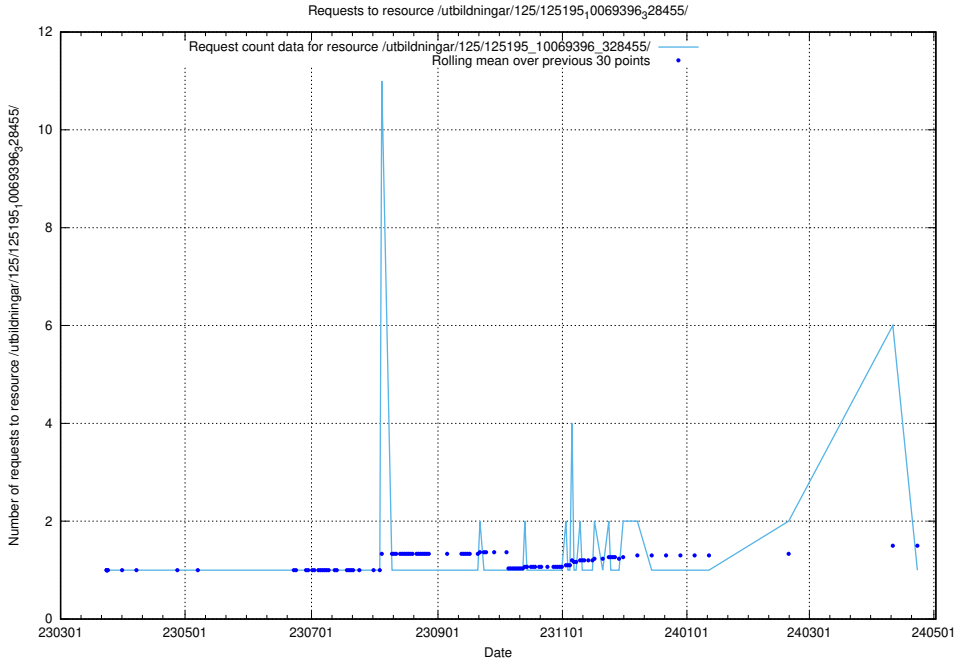

5.1140 Usage of /utbildningar/125/125195_10069396_328455/

Here, we count the number of requests to resource /utbildningar/125/125195_10069396_328455/.