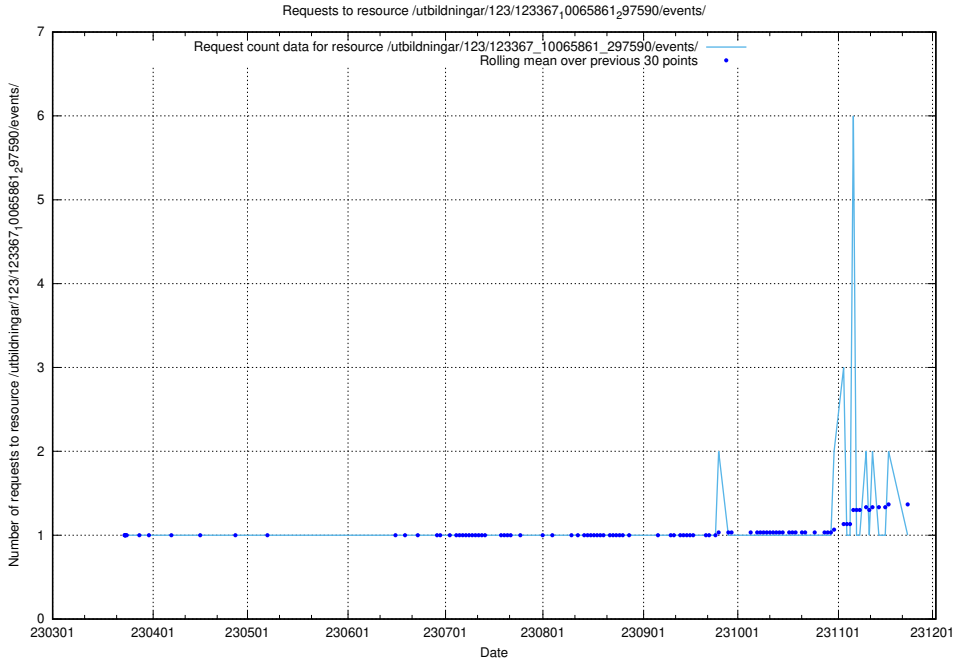

5.4826 Usage of /utbildningar/123/123367_10065861_297590/events/

Here, we count the number of requests to resource /utbildningar/123/123367_10065861_297590/events/