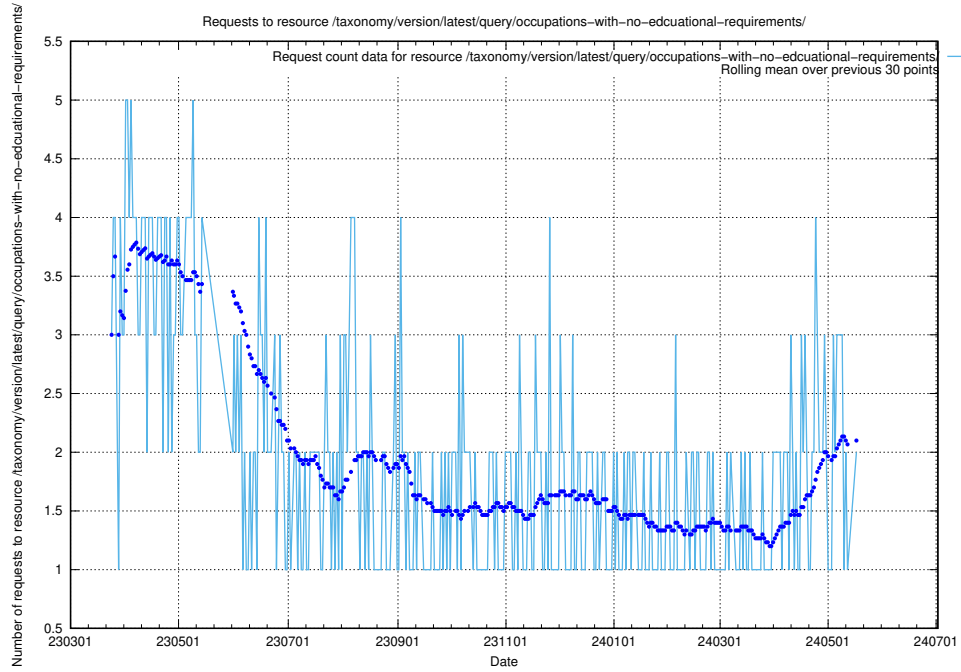

Here, we count the number of requests to resource /taxonomy/version/latest/query/occupations/.

5.915 Usage of /taxonomy/version/latest/query/occupations-with-no-educational-requirements/

Here, we count the number of requests to resource /taxonomy/version/latest/query/occupations-with-no-educational-requirements/.