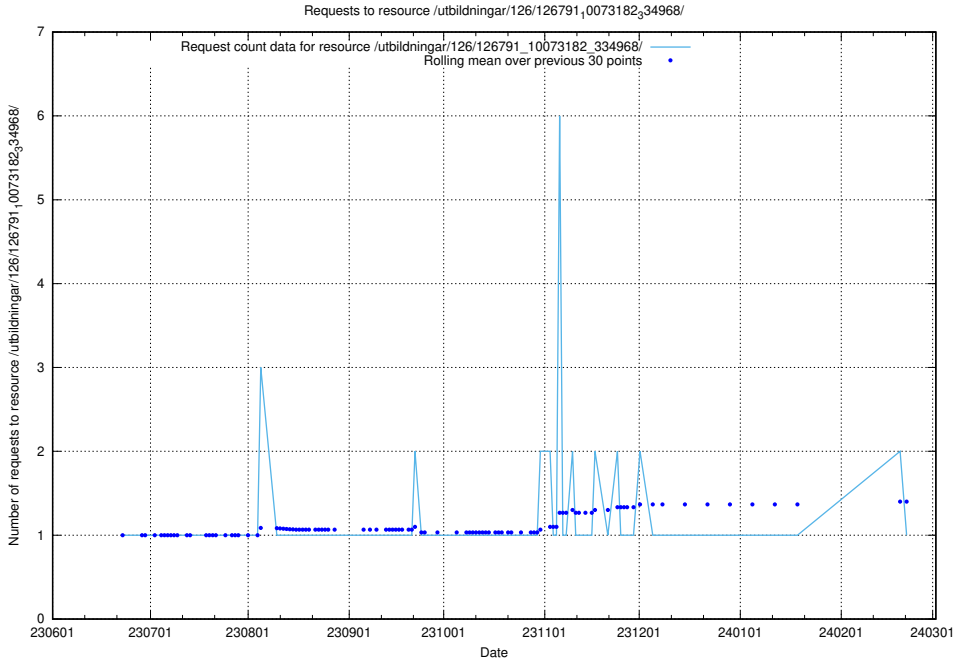

5.5618 Usage of /utbildningar/126/126791_10073182_334968/

Here, we count the number of requests to resource /utbildningar/126/126791_10073182_334968/.