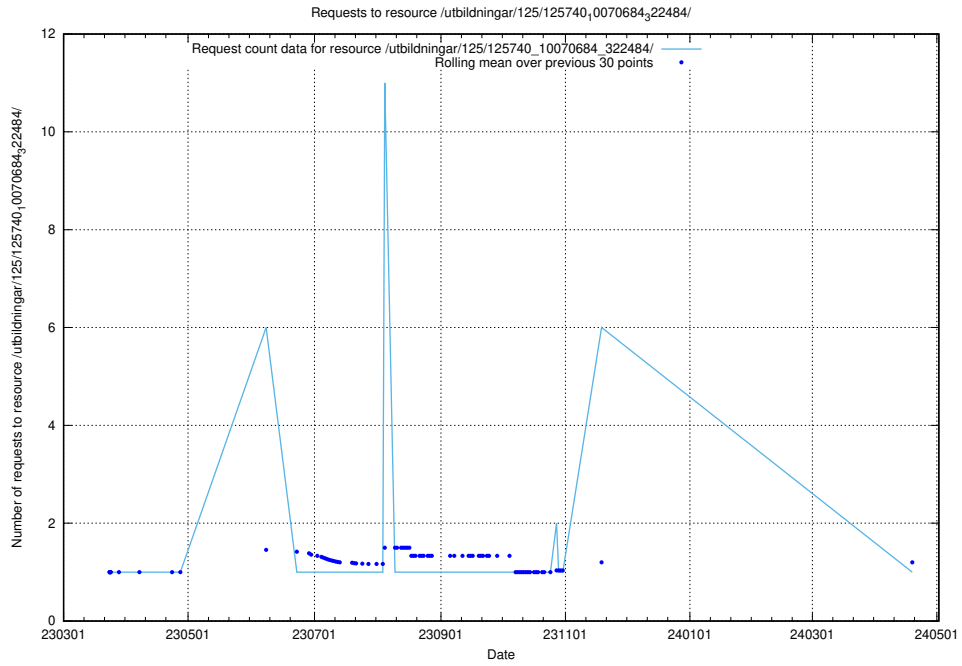

5.999 Usage of /utbildningar/125/125740_10070684_322484/

Here, we count the number of requests to resource /utbildningar/125/125740_10070684_322484/.