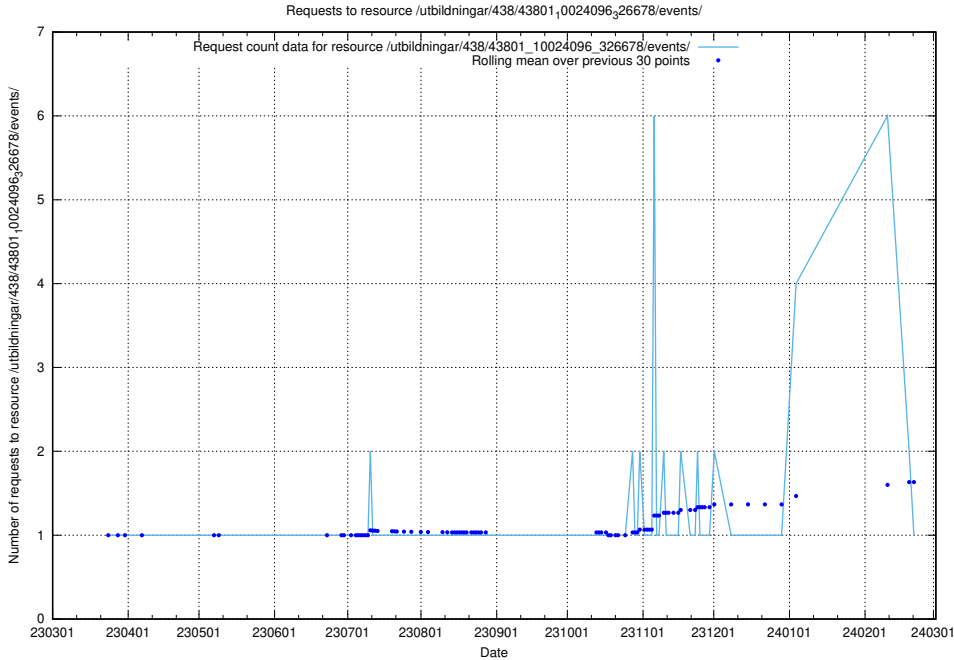

5.6181 Usage of /utbildningar/438/43801_10024096_326678/events/

Here, we count the number of requests to resource /utbildningar/438/43801_10024096_326678/events/.