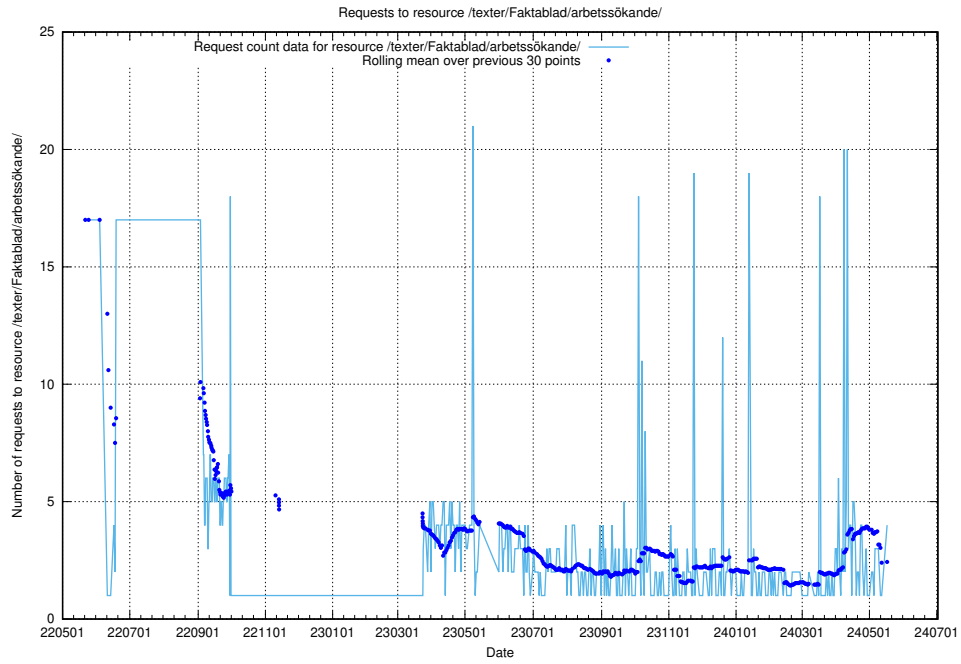

5.150 Usage of /texter/Faktablad/arbetssökande/

Here, we count the number of requests to resource /texter/Faktablad/arbetssökande/.