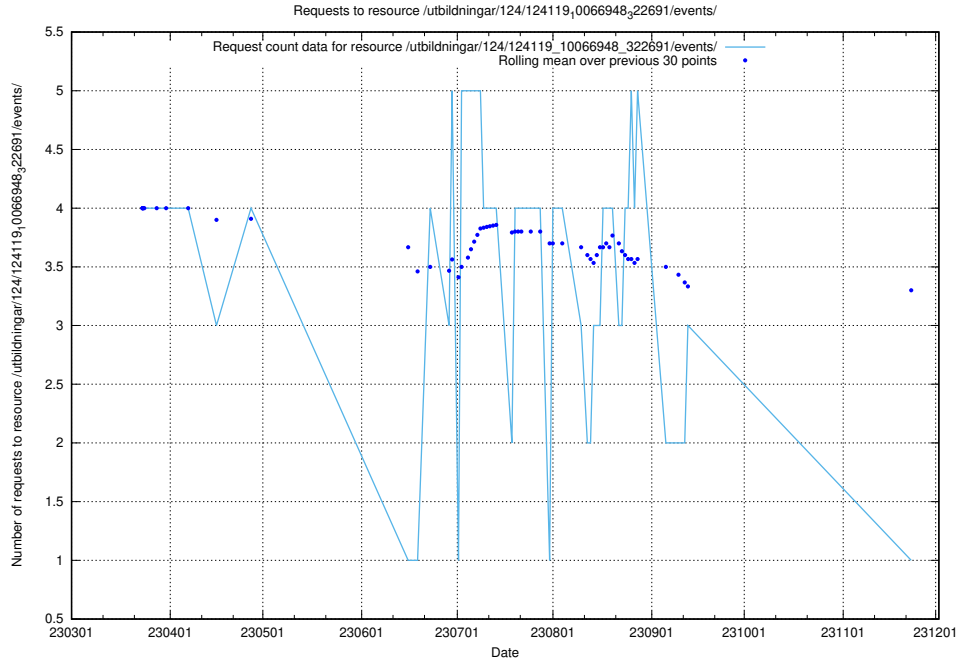

5.6266 Usage of /utbildningar/124/124119_10066948_322691/events/

Here, we count the number of requests to resource /utbildningar/124/124119_10066948_322691/events/