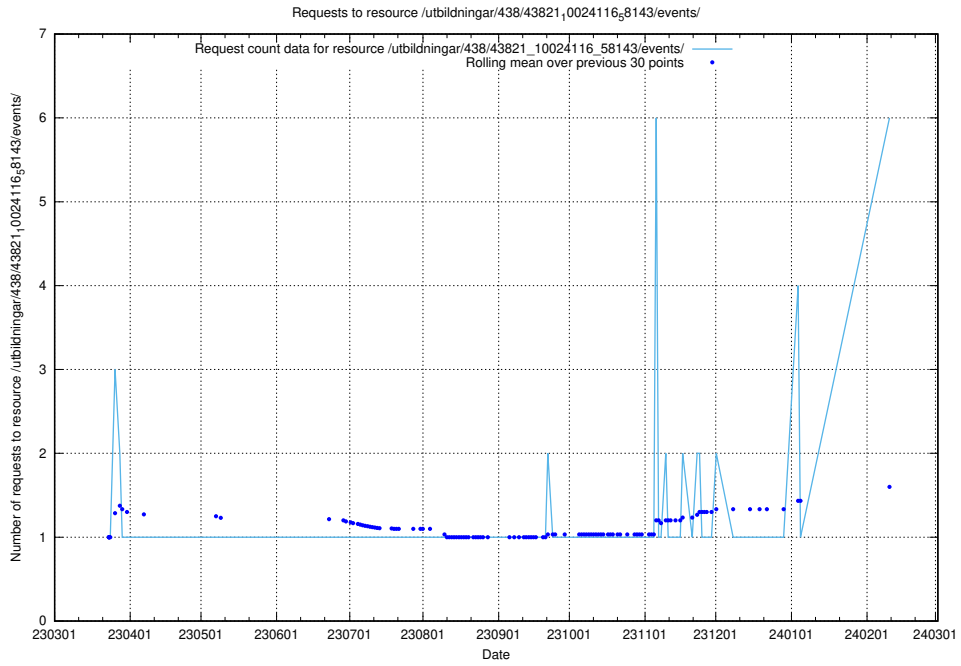

Here, we count the number of requests to resource /utbildningar/467/46747_10023991_329585/events/.

5.97 Usage of /utbildningar/438/43821_10024116_58143/events/

Here, we count the number of requests to resource /utbildningar/438/43821_10024116_58143/events/.