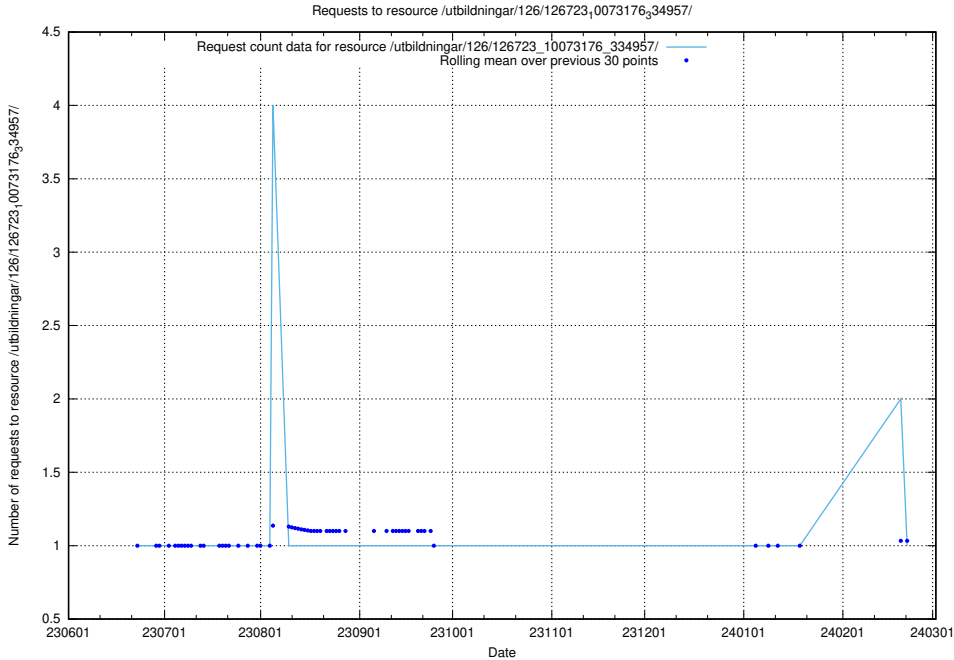

5.5628 Usage of /utbildningar/126/126723_10073176_334957/

Here, we count the number of requests to resource /utbildningar/126/126723_10073176_334957/.