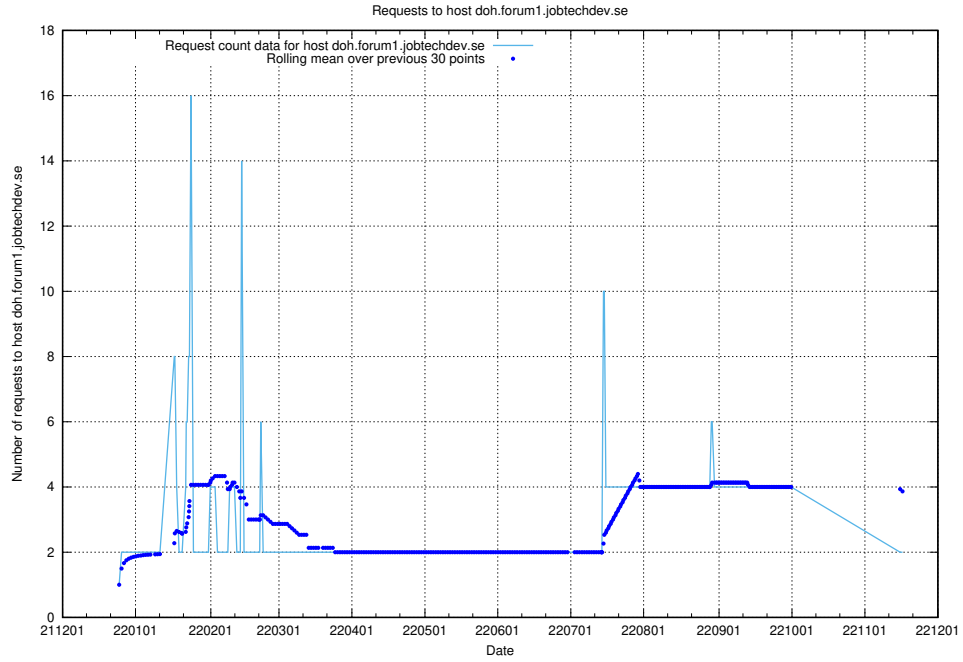

7.370 Usage of doh.forum1.jobtechdev.se

Here, we count the number of requests to host doh.forum1.jobtechdev.se.