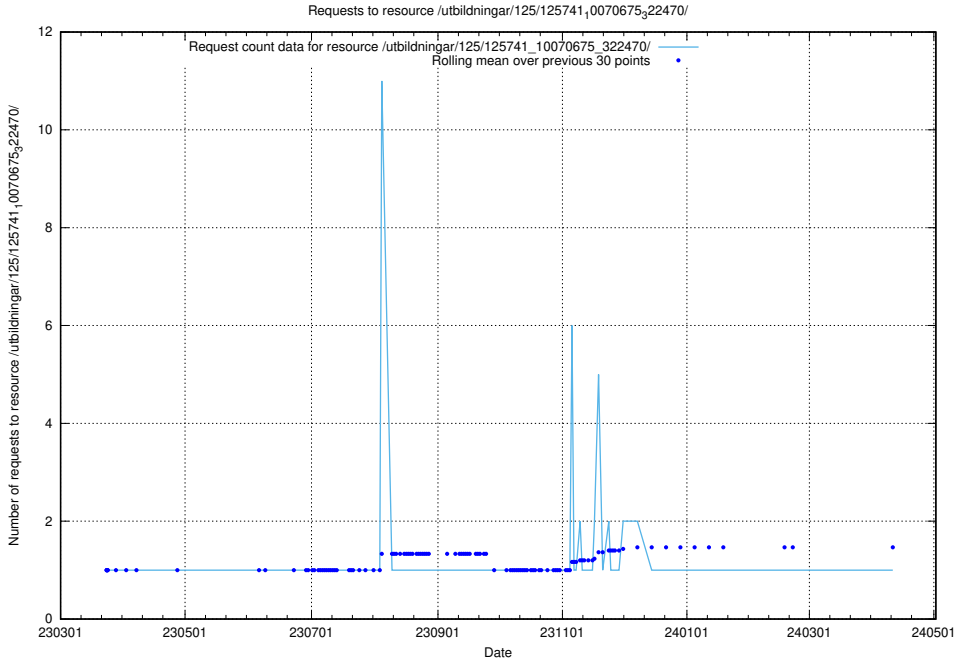

5.6488 Usage of /utbildningar/125/125741_10070675_322470/

Here, we count the number of requests to resource /utbildningar/125/125741_10070675_322470/.