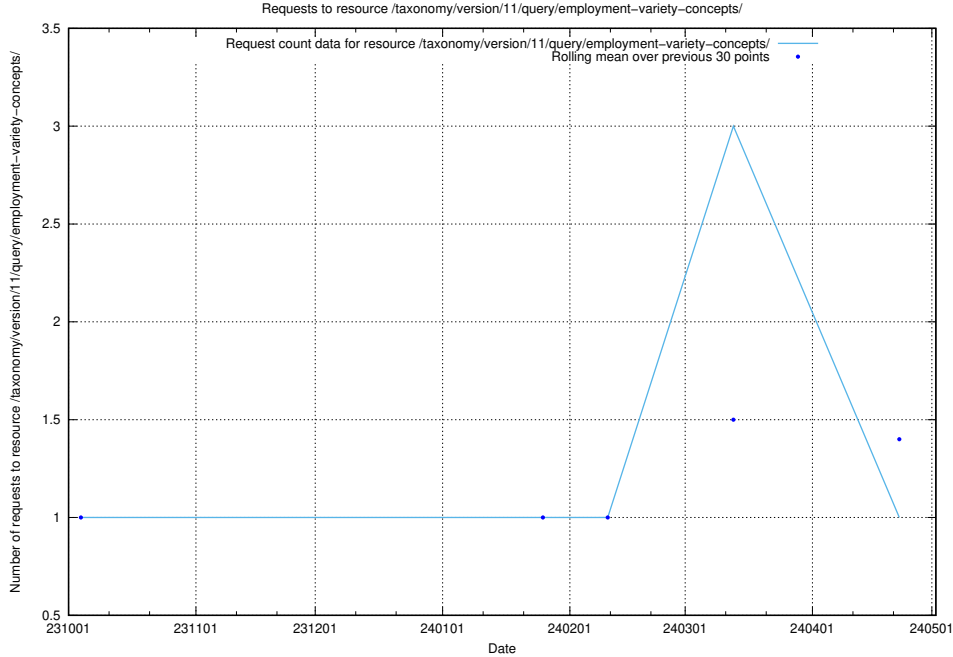

5.4463 Usage of /taxonomy/version/11/query/employment-variety-concepts/

Here, we count the number of requests to resource /taxonomy/version/11/query/employment-variety-concepts/.