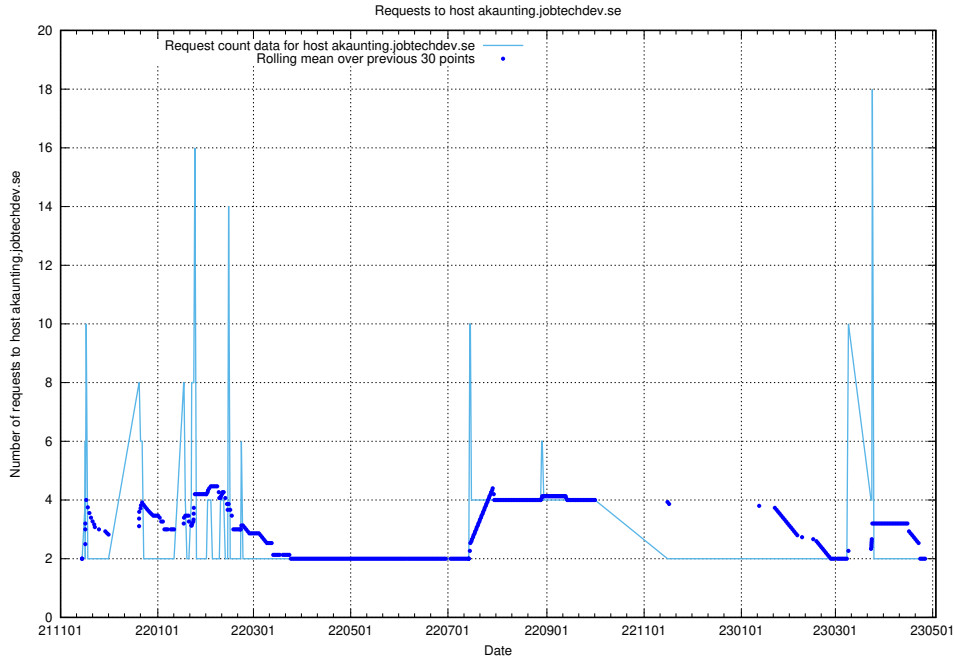

7.295 Usage of cms-test.jobtechdev.se

Here, we count the number of requests to host cms-test.jobtechdev.se.

7.296 Usage of akaunting.jobtechdev.se

Here, we count the number of requests to host akaunting.jobtechdev.se.