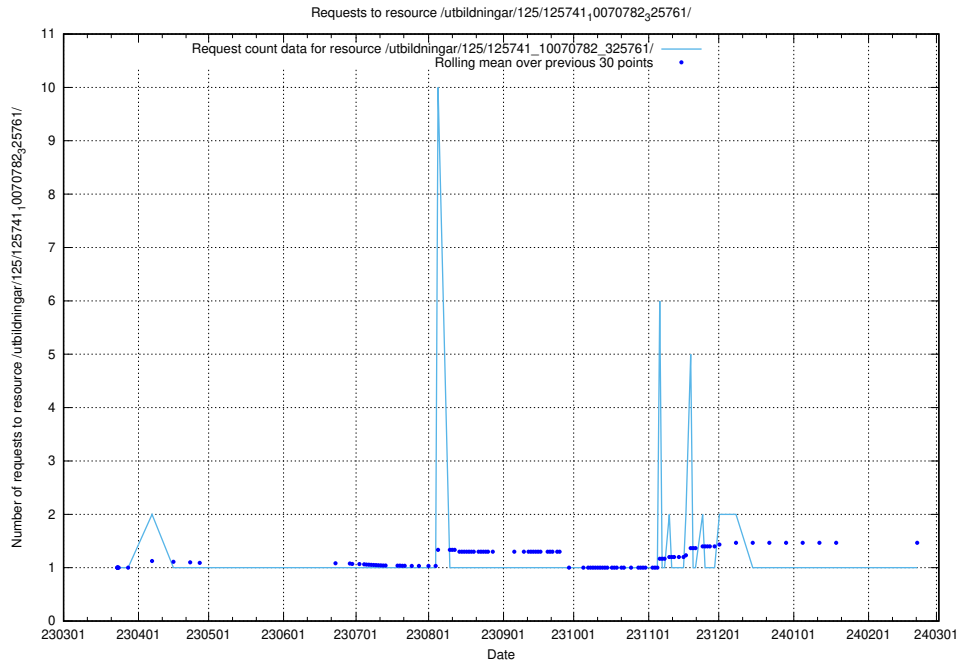

Here, we count the number of requests to resource /utbildningar/125/125741_10070782_325761/.

5.6470 Usage of /utbildningar/125/125741_10070782_323040/

Here, we count the number of requests to resource /utbildningar/125/125741_10070782_323040/.