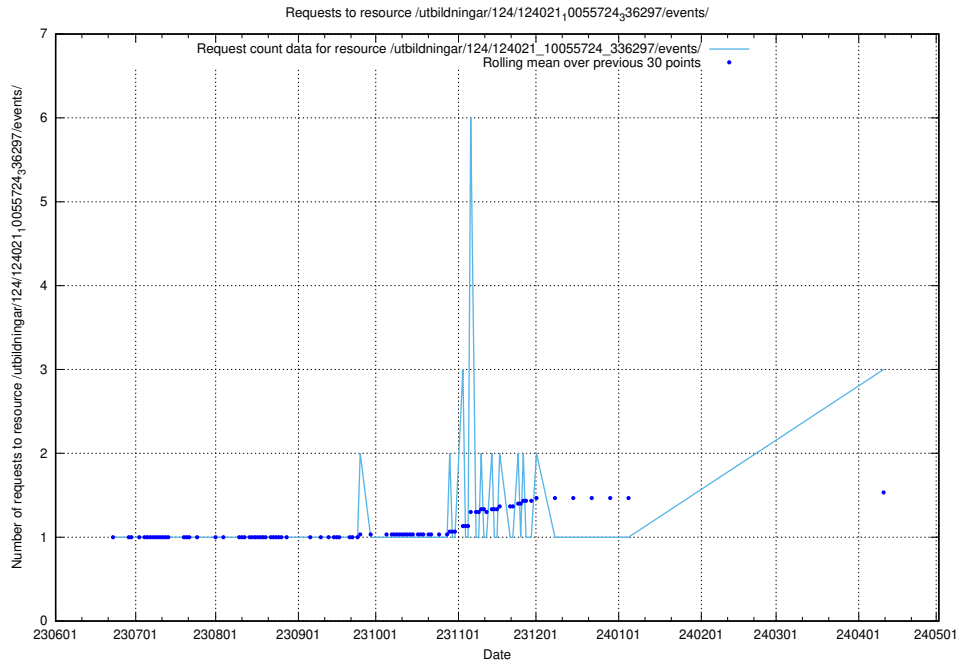

5.396 Usage of /utbildningar/124/124021_10055724_336297/events/

Here, we count the number of requests to resource /utbildningar/124/124021_10055724_336297/events/