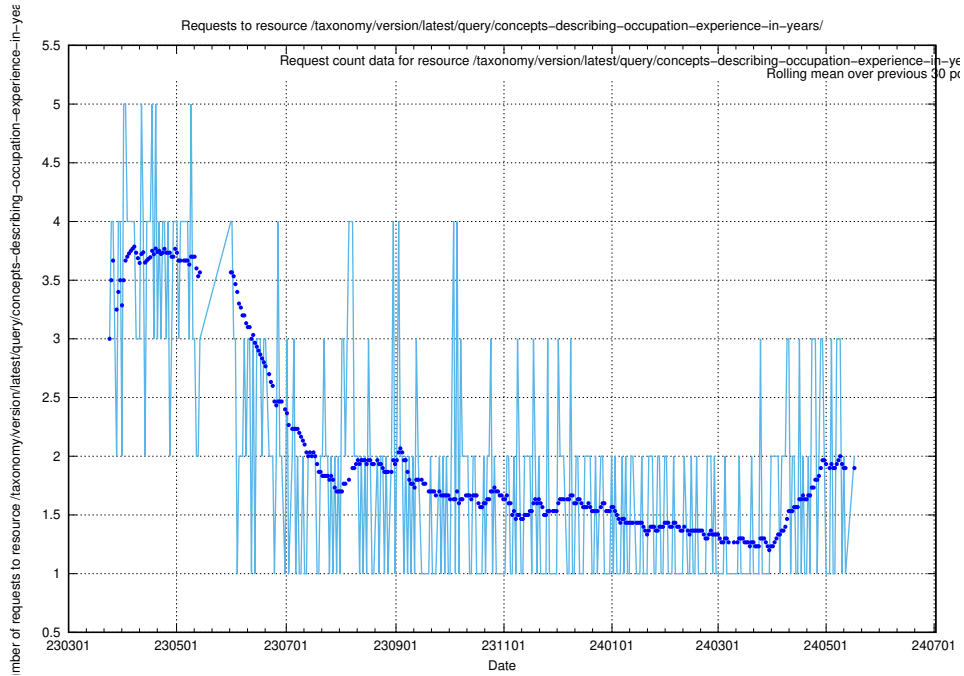

5.929 Usage of /taxonomy/version/latest/query/concepts-describing-occupation-experience-in-years/

Here, we count the number of requests to resource /taxonomy/version/latest/query/concepts-describing-occupation-experience-in-years/.