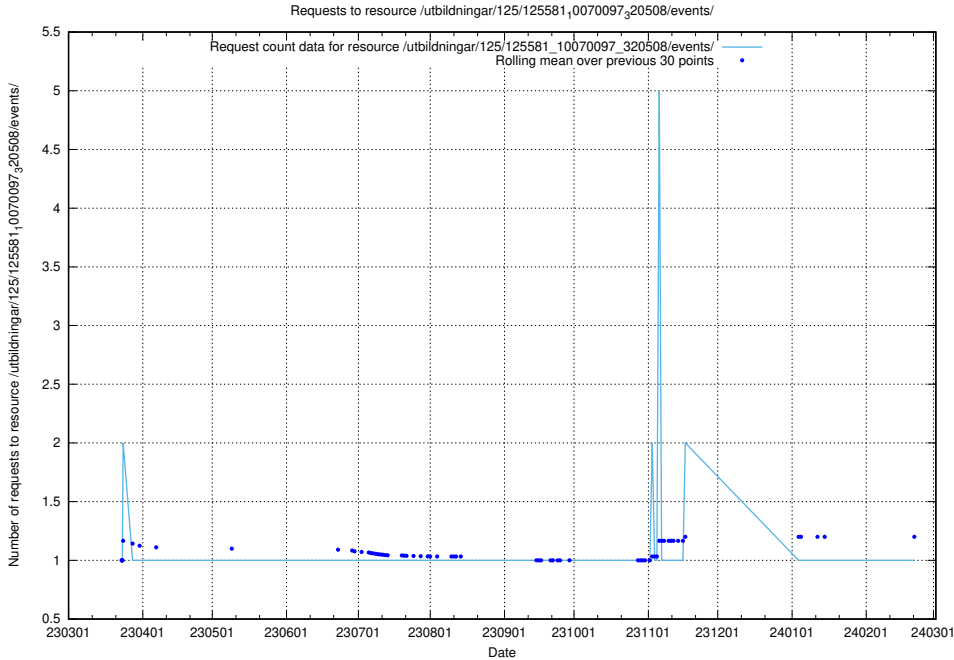

5.1109 Usage of /utbildningar/125/125581_10070097_320508/events/

Here, we count the number of requests to resource /utbildningar/125/125581_10070097_320508/events/