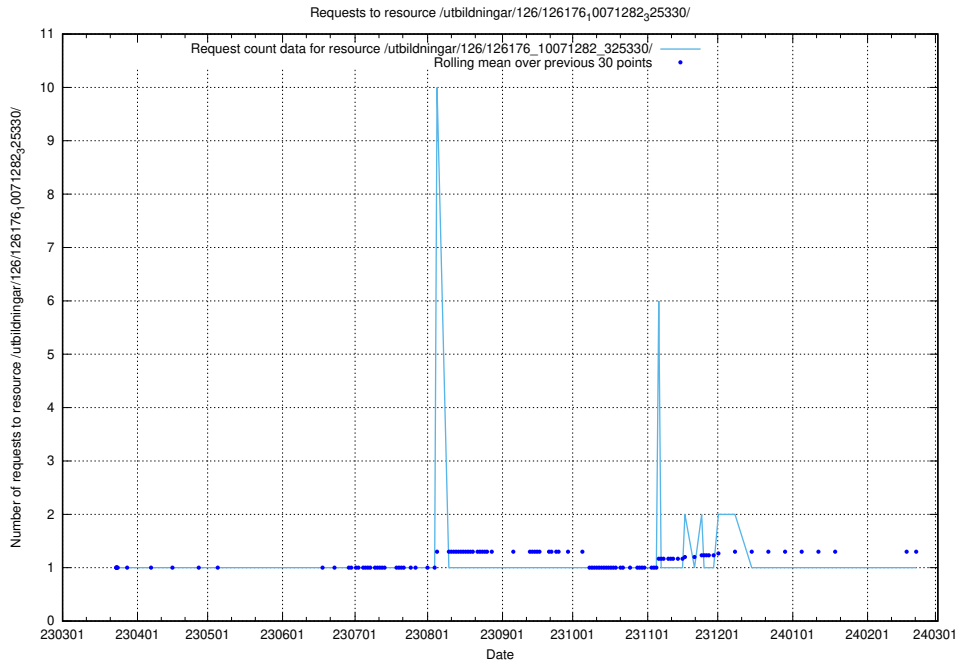

5.6435 Usage of /utbildningar/126/126176_10071282_325330/

Here, we count the number of requests to resource /utbildningar/126/126176_10071282_325330/.