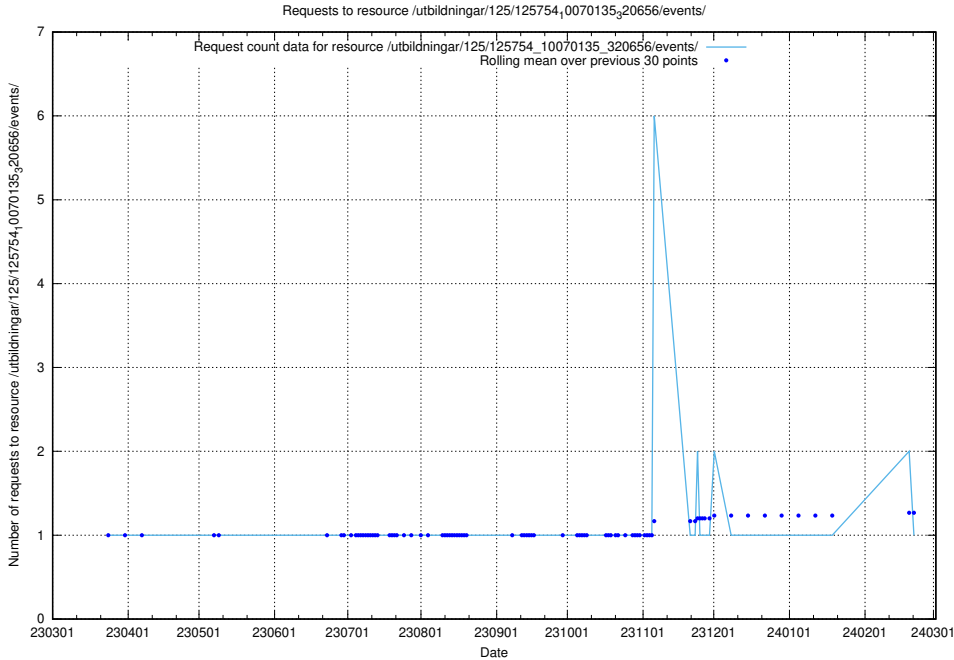

5.6229 Usage of /utbildningar/125/125754_10070135_320656/events/

Here, we count the number of requests to resource /utbildningar/125/125754_10070135_320656/events/