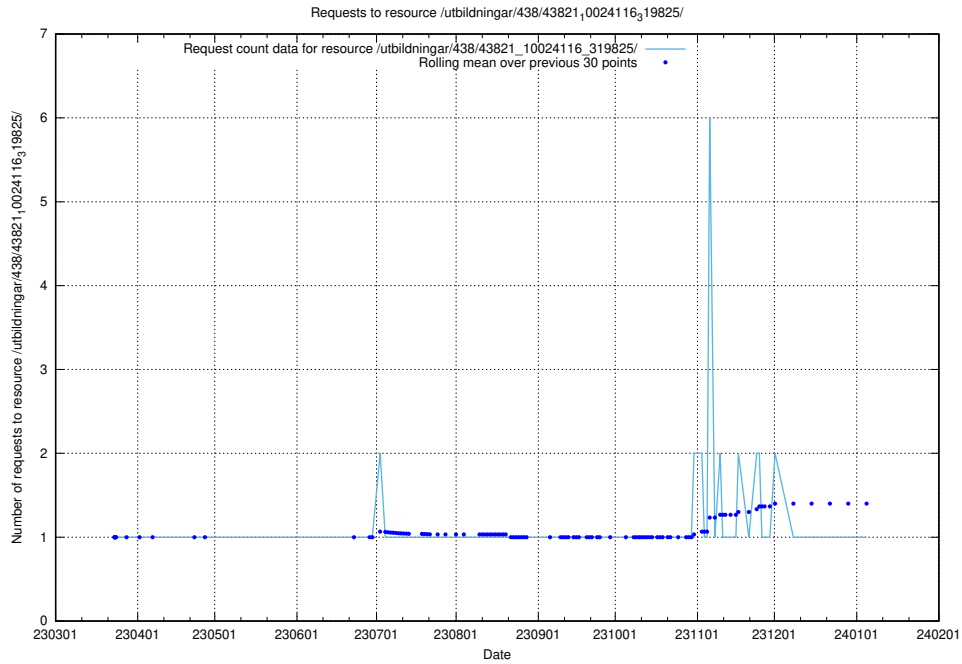

5.6346 Usage of /utbildningar/438/43821_10024116_319825/

Here, we count the number of requests to resource /utbildningar/438/43821_10024116_319825/.