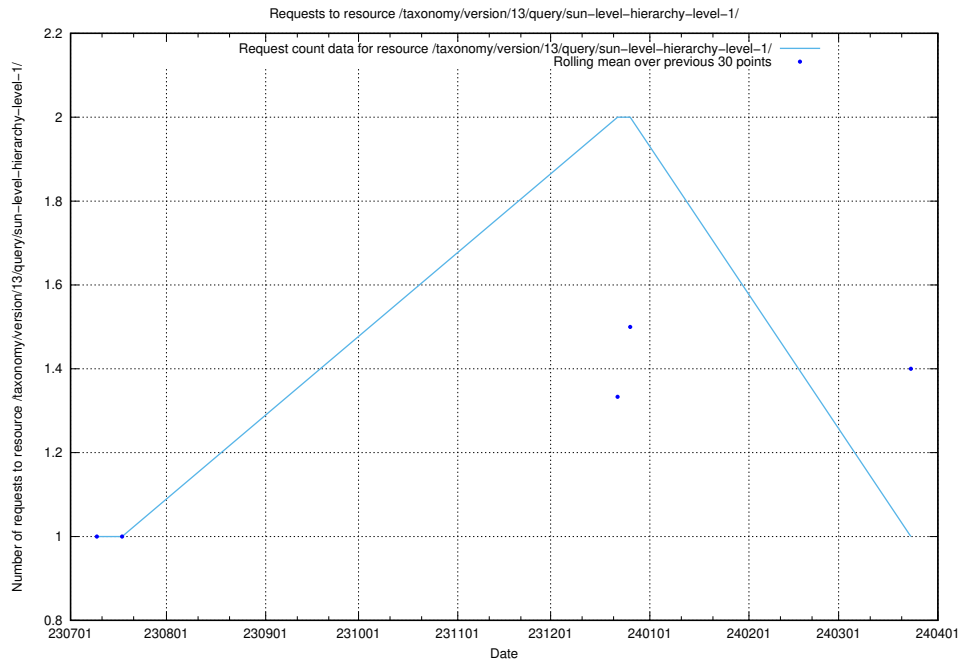

5.5178 Usage of /taxonomy/version/13/query/sun-level-hierarchy-level-1/

Here, we count the number of requests to resource /taxonomy/version/13/query/sun-level-hierarchy-level-1/.