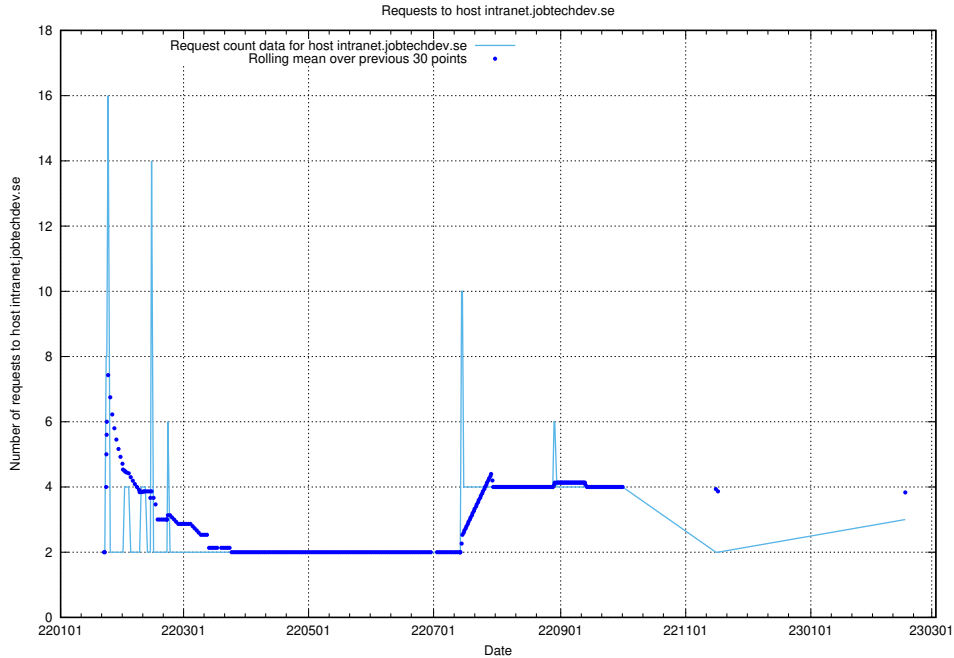

7.259 Usage of learning.jobtechdev.se

Here, we count the number of requests to host learning.jobtechdev.se.

7.260 Usage of intranet.jobtechdev.se

Here, we count the number of requests to host intranet.jobtechdev.se.