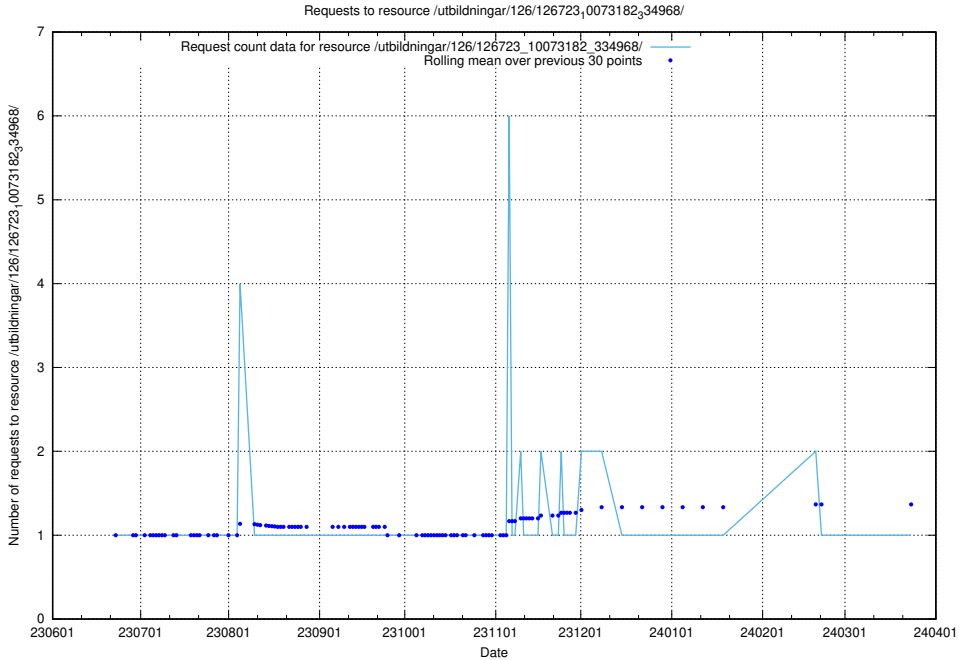

5.5627 Usage of /utbildningar/126/126723_10073182_334968/

Here, we count the number of requests to resource /utbildningar/126/126723_10073182_334968/.