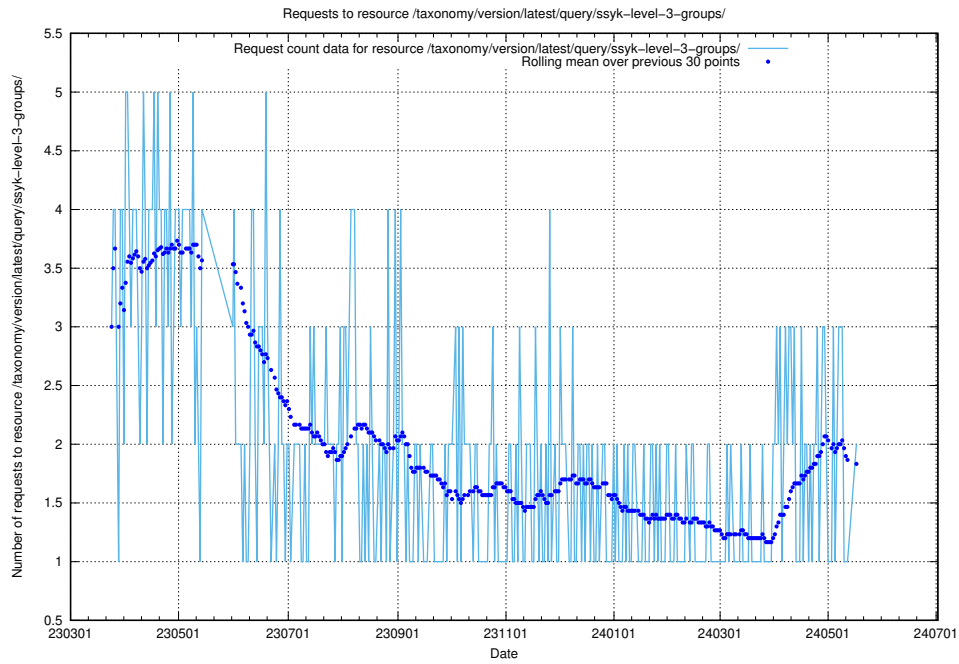

5.903 Usage of /taxonomy/version/latest/query/ssyk-level-3-groups/

Here, we count the number of requests to resource /taxonomy/version/latest/query/ssyk-level-3-groups/.