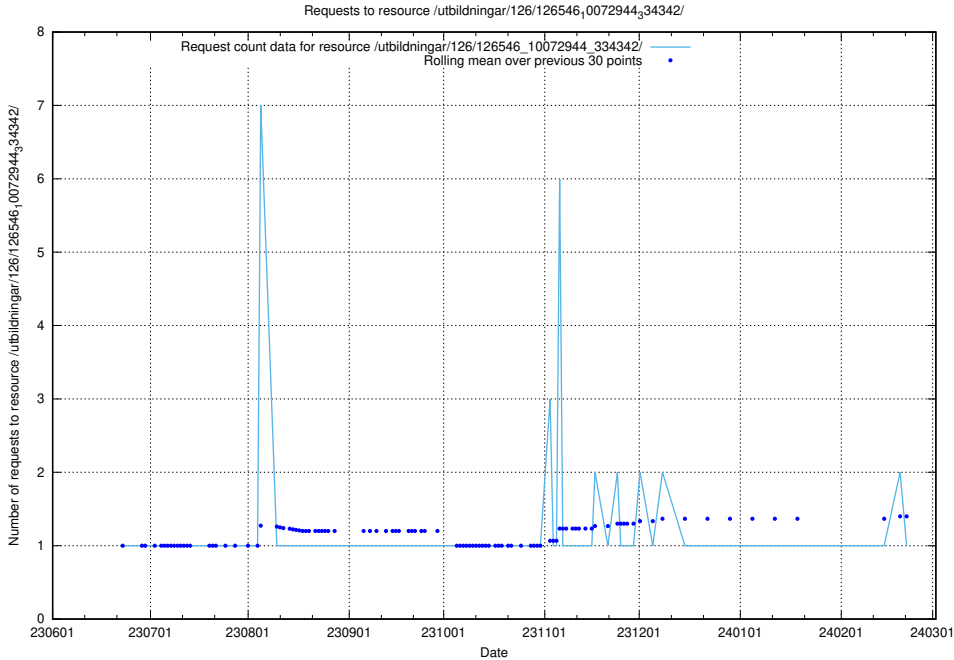

5.5672 Usage of /utbildningar/126/126546_10072944_334342/

Here, we count the number of requests to resource /utbildningar/126/126546_10072944_334342/.