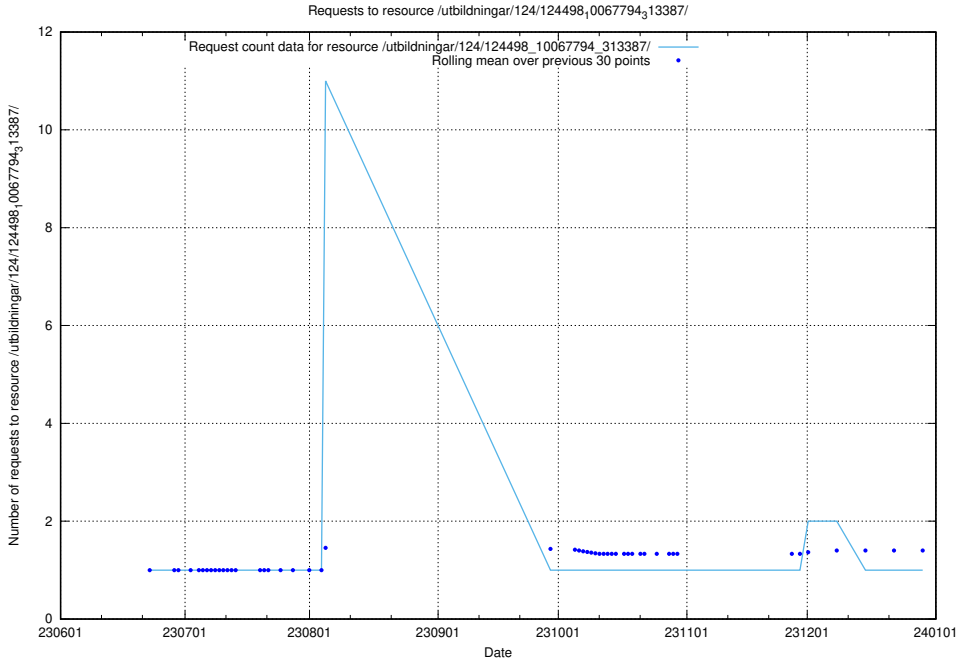

5.5815 Usage of /utbildningar/124/124498_10067794_313387/

Here, we count the number of requests to resource /utbildningar/124/124498_10067794_313387/.