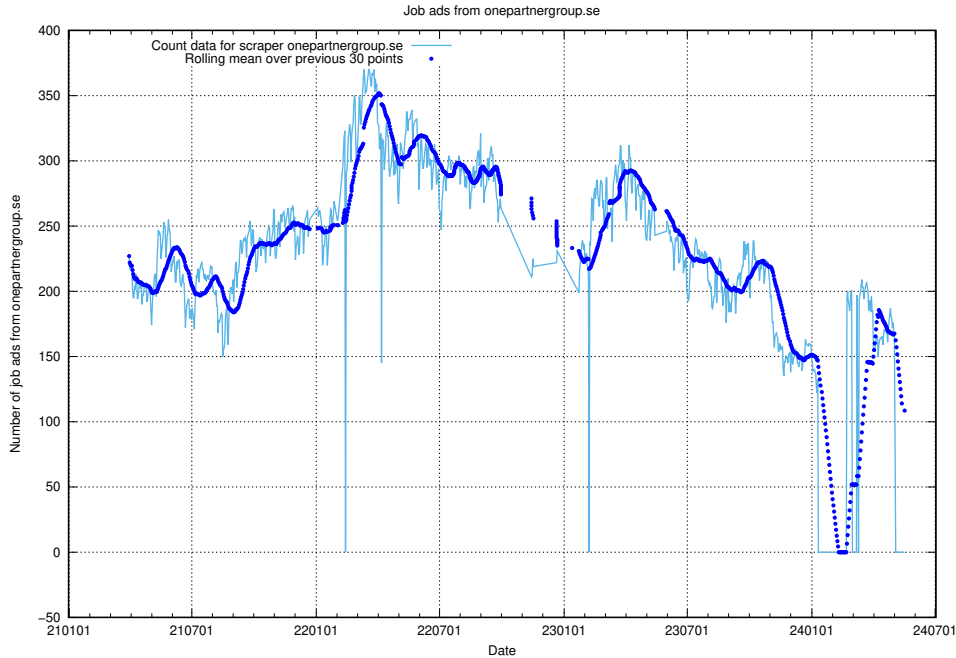

13.13 Number of ads by scraper onepartnergroup.se

Here, we count the number of job ads scraped from onepartnergroup.se.