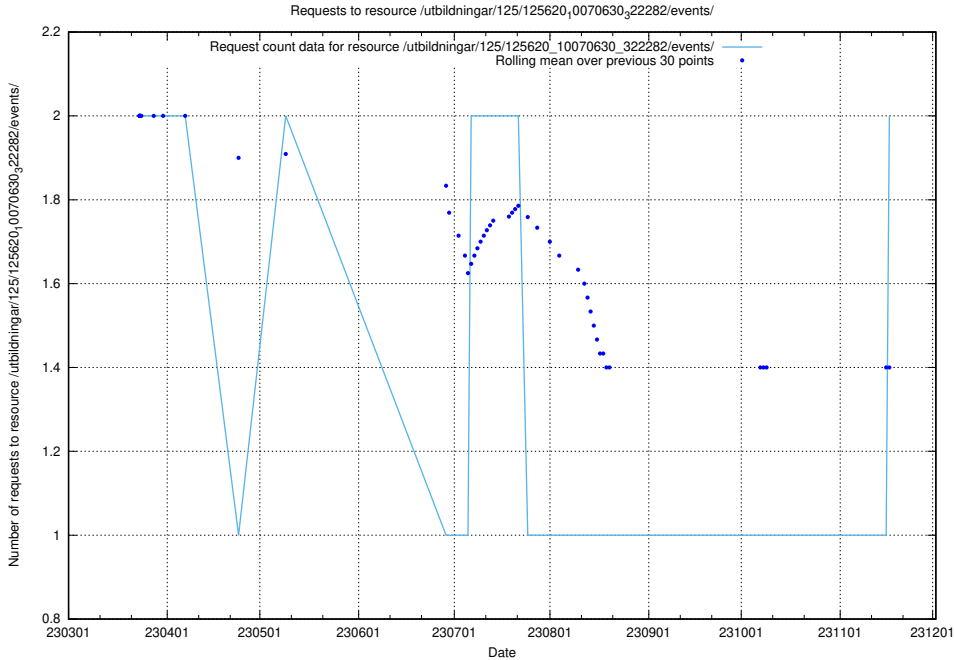

5.949 Usage of /utbildningar/125/125620_10070630_322282/events/

Here, we count the number of requests to resource /utbildningar/125/125620_10070630_322282/events/