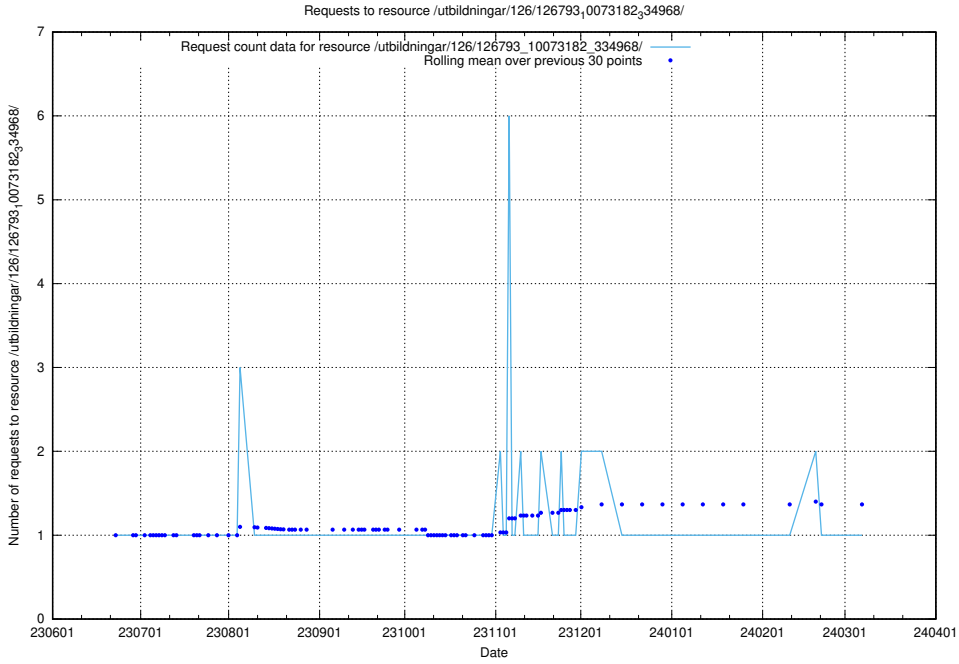

5.5614 Usage of /utbildningar/126/126793_10073182_334968/

Here, we count the number of requests to resource /utbildningar/126/126793_10073182_334968/.