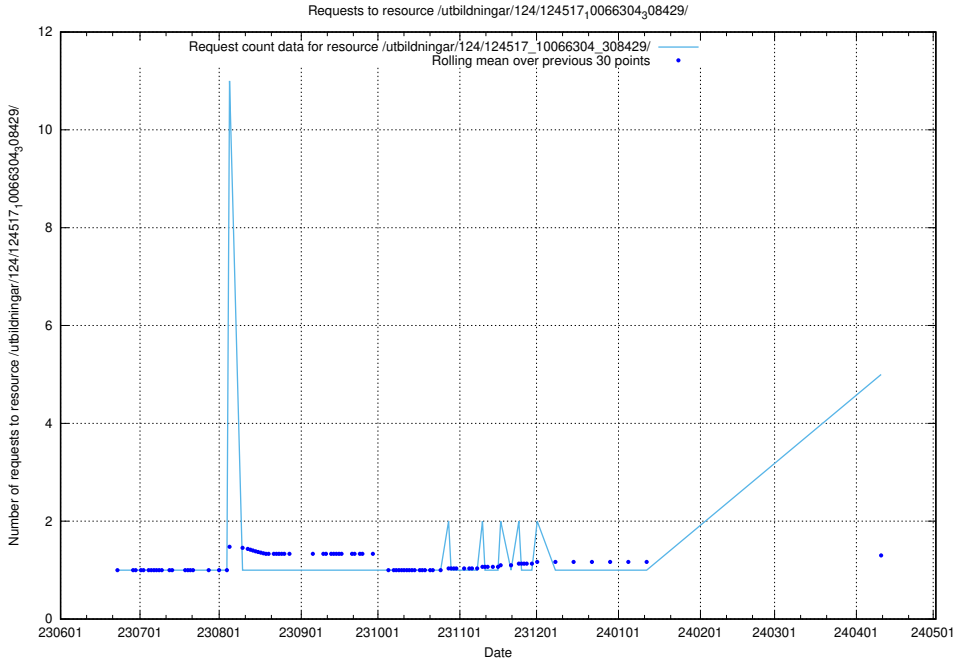

5.141 Usage of /utbildningar/124/124517_10066304_308429/

Here, we count the number of requests to resource /utbildningar/124/124517_10066304_308429/.