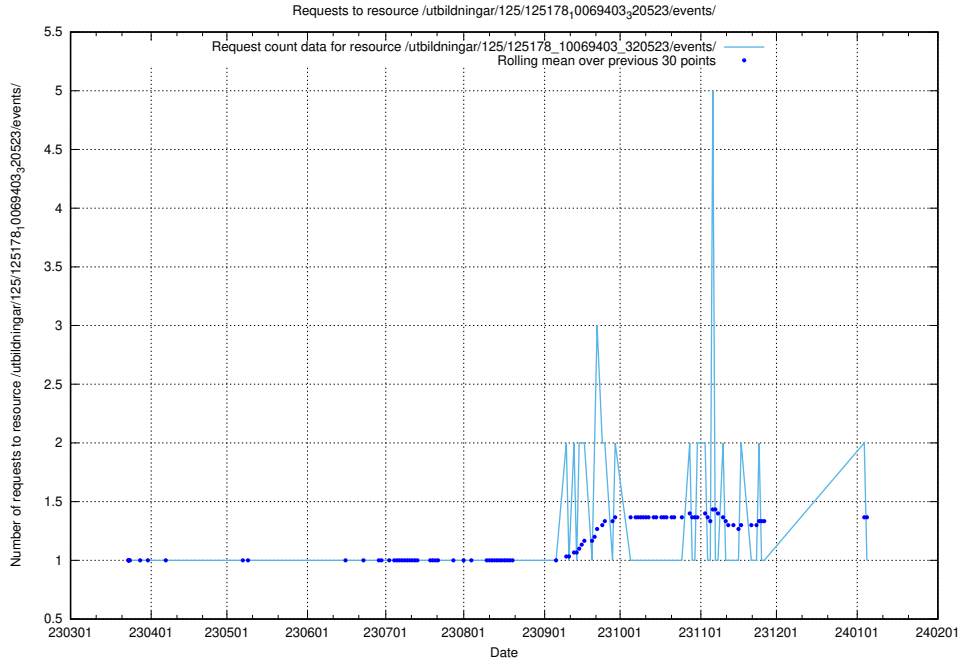

5.1147 Usage of /utbildningar/125/125178_10069403_320523/events/

Here, we count the number of requests to resource /utbildningar/125/125178_10069403_320523/events/