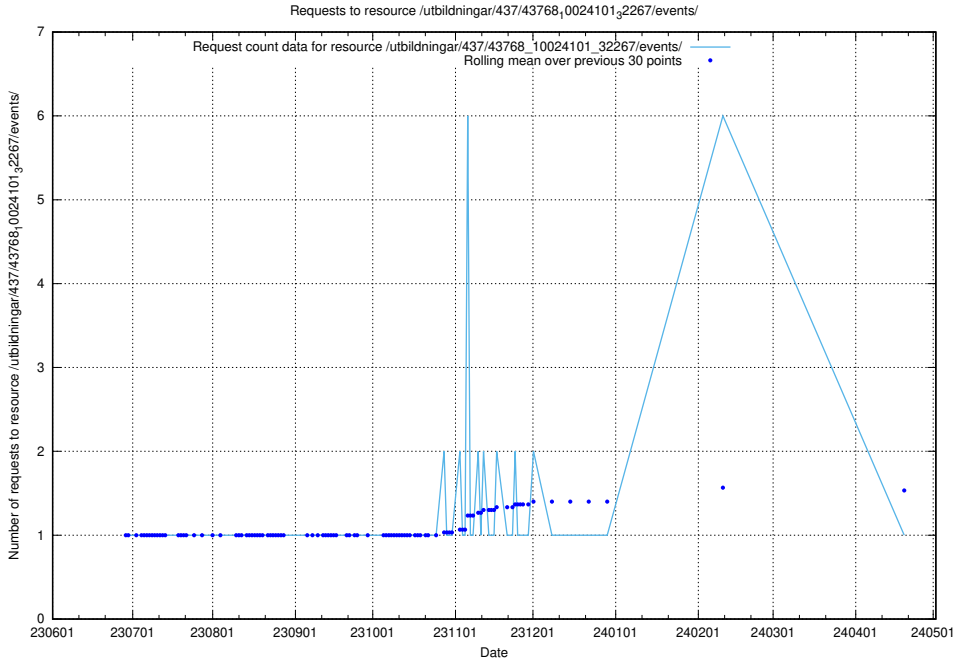

Here, we count the number of requests to resource /utbildningar/438/43808_10024076_30037/.

5.5453 Usage of /utbildningar/437/43768_10024101_32267/events/

Here, we count the number of requests to resource /utbildningar/437/43768_10024101_32267/events/.