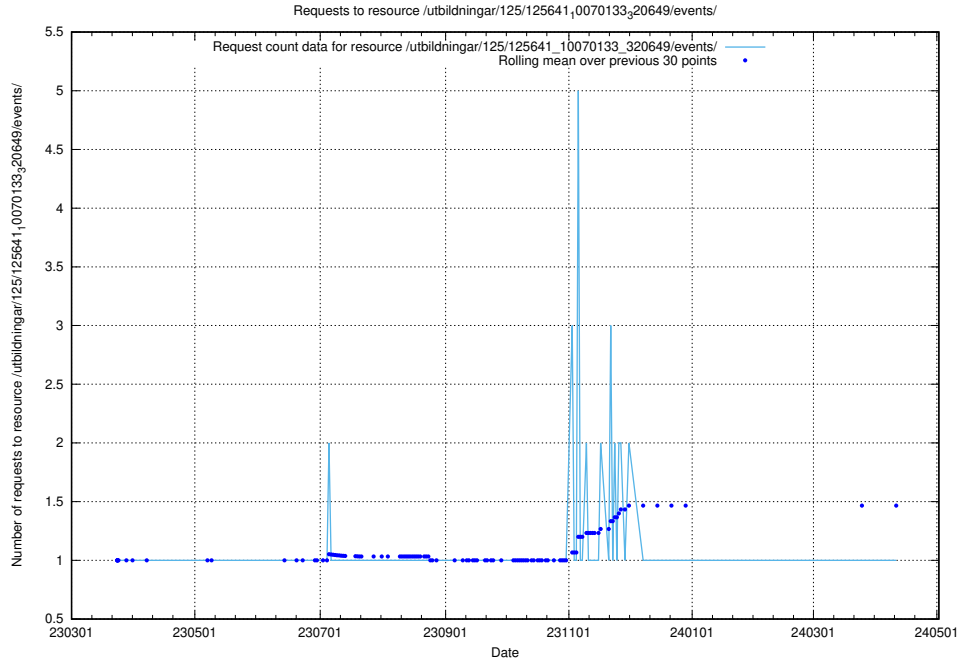

5.1064 Usage of /utbildningar/125/125641_10070133_320649/events/

Here, we count the number of requests to resource /utbildningar/125/125641_10070133_320649/events/