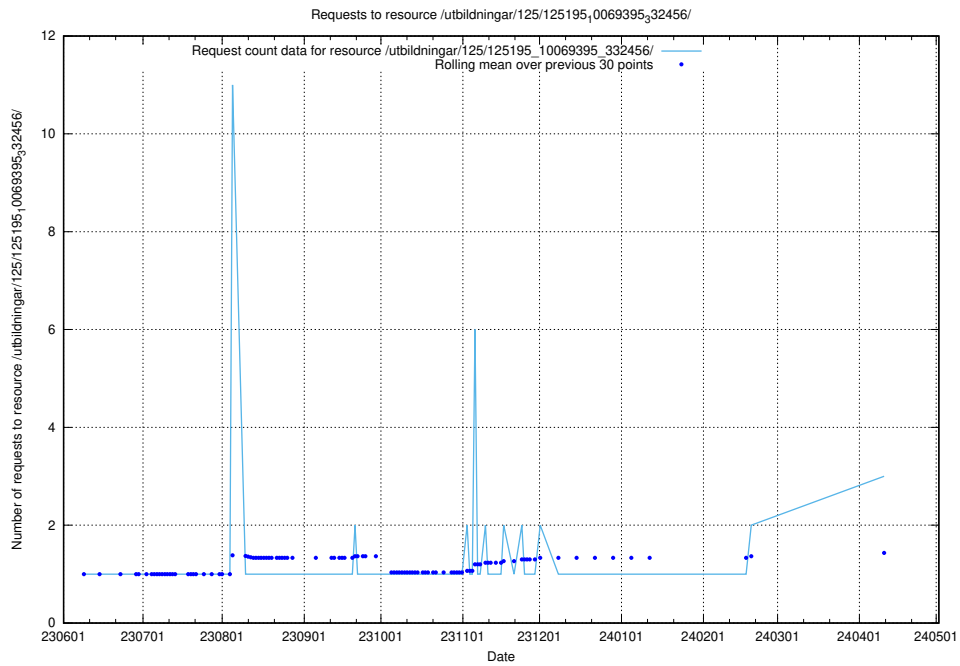

5.400 Usage of /utbildningar/125/125195_10069395_332456/

Here, we count the number of requests to resource /utbildningar/125/125195_10069395_332456/.