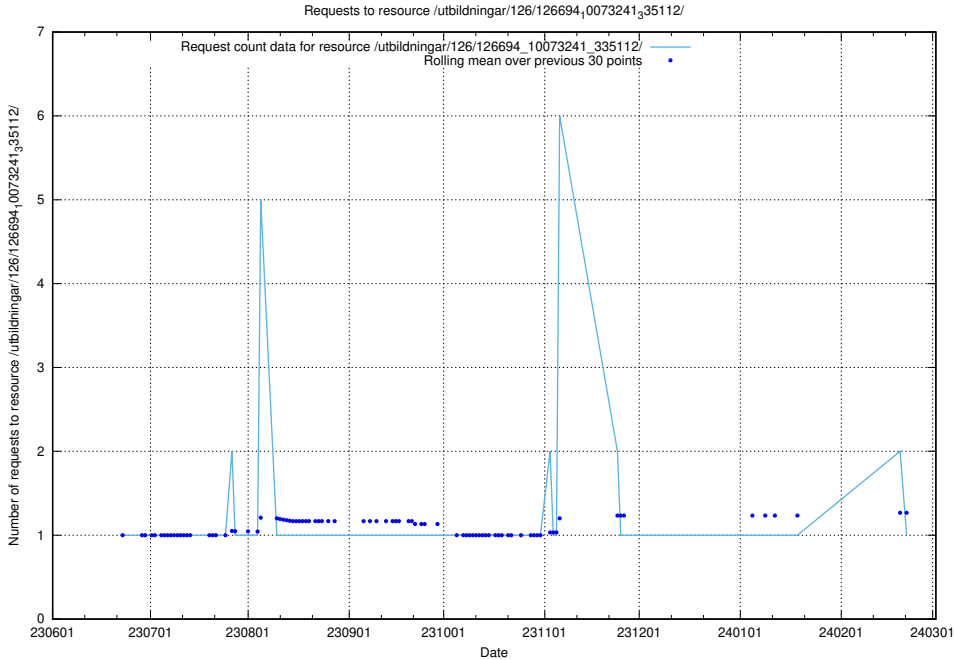

5.5658 Usage of /utbildningar/126/126694_10073241_335112/

Here, we count the number of requests to resource /utbildningar/126/126694_10073241_335112/.