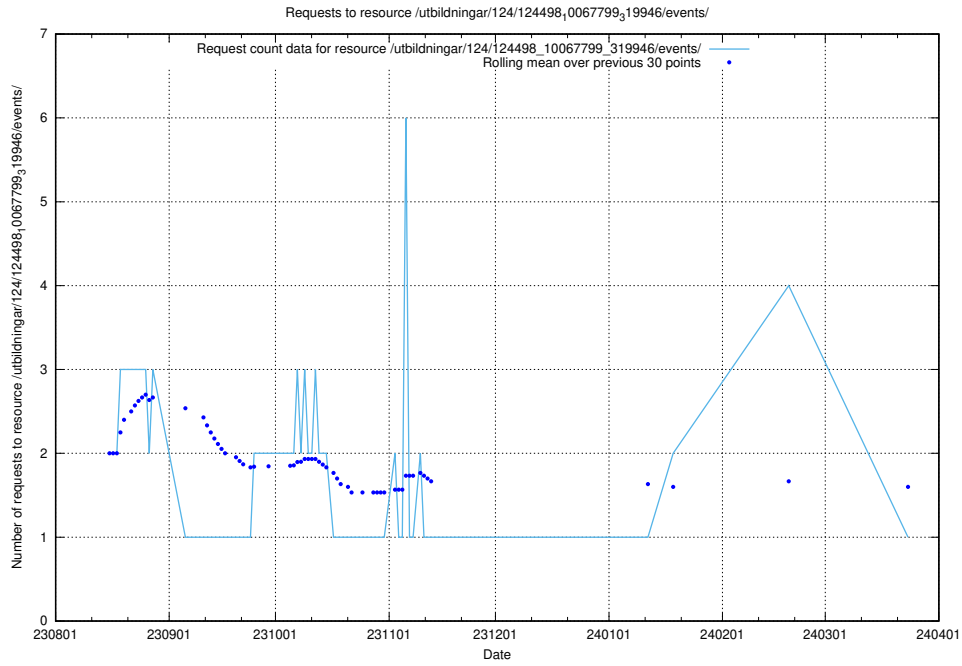

5.4815 Usage of /utbildningar/124/124498_10067799_319946/events/

Here, we count the number of requests to resource /utbildningar/124/124498_10067799_319946/events/

5.4816 Usage of /utbildningar/126/126355_10072940_334334/events/