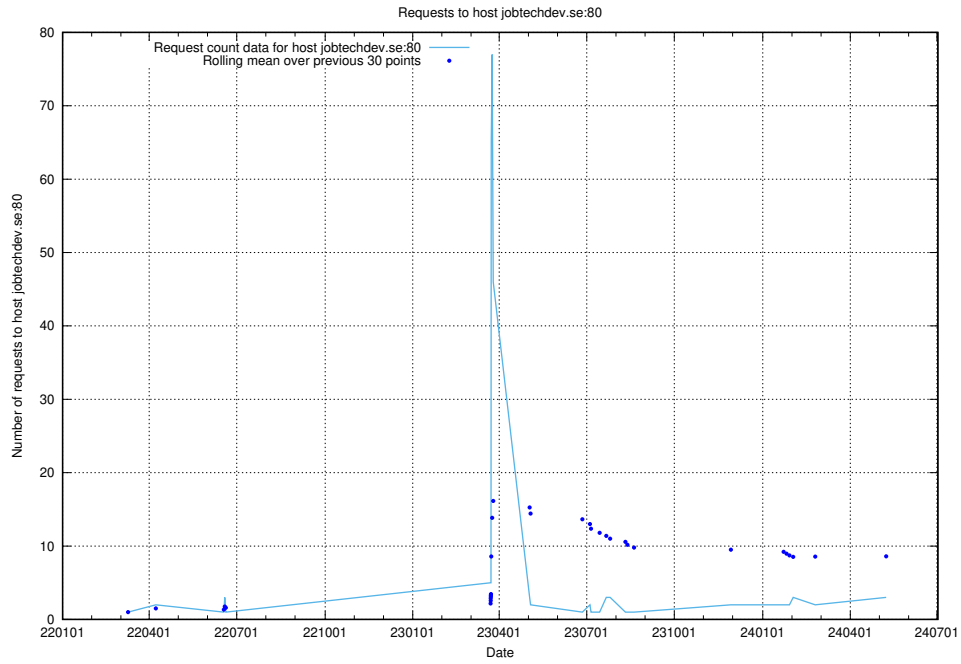

7.228 Usage of jobtechdev.se:80

Here, we count the number of requests to host jobtechdev.se:80.