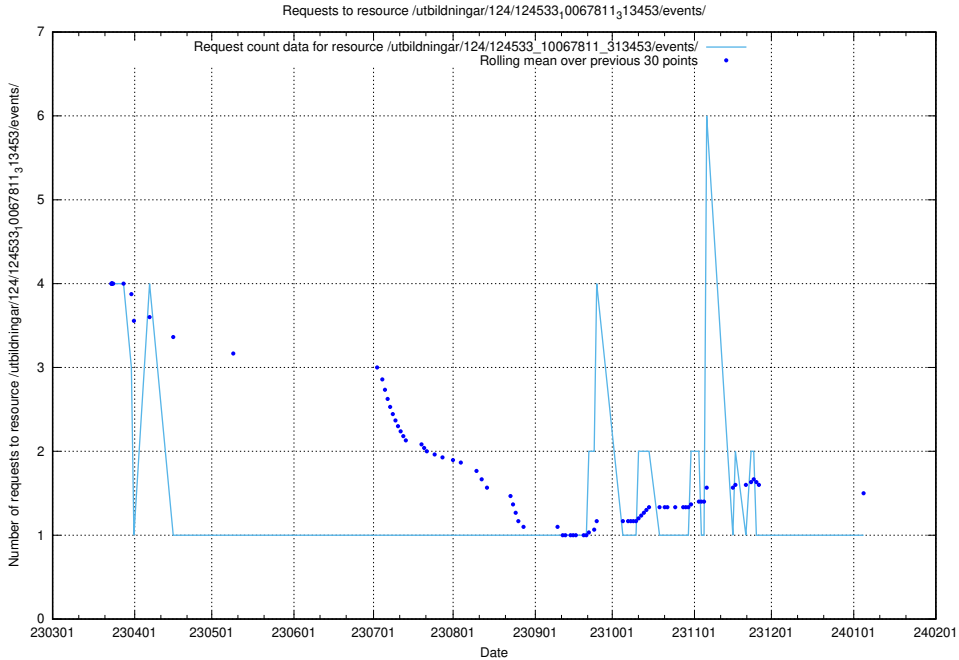

5.6262 Usage of /utbildningar/124/124533_10067811_313453/events/

Here, we count the number of requests to resource /utbildningar/124/124533_10067811_313453/events/