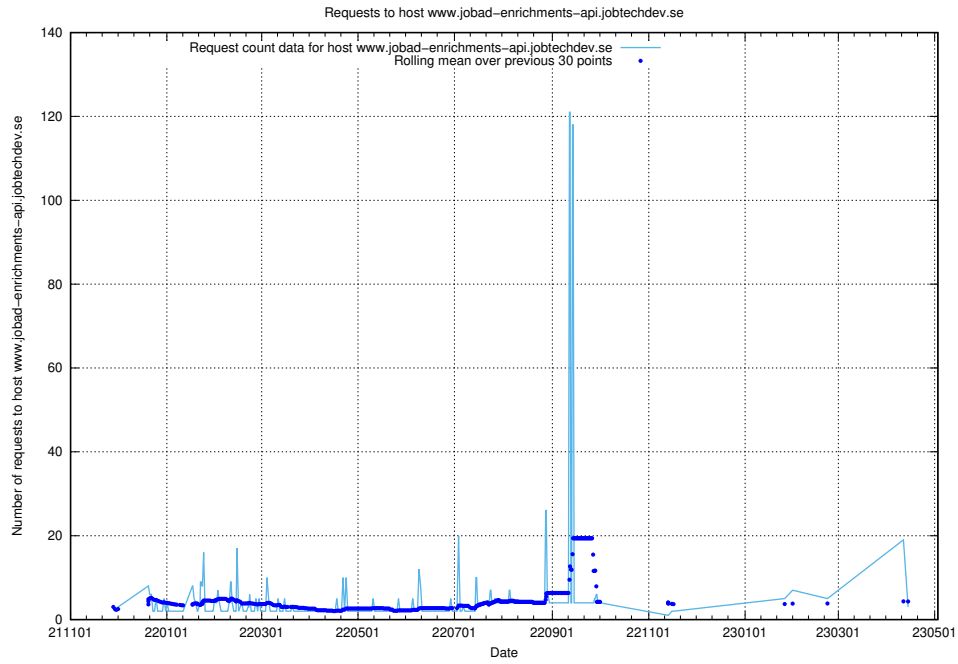

7.213 Usage of www.jobad-enrichments-api.jobtechdev.se

Here, we count the number of requests to host www.jobad-enrichments-api.jobtechdev.se.