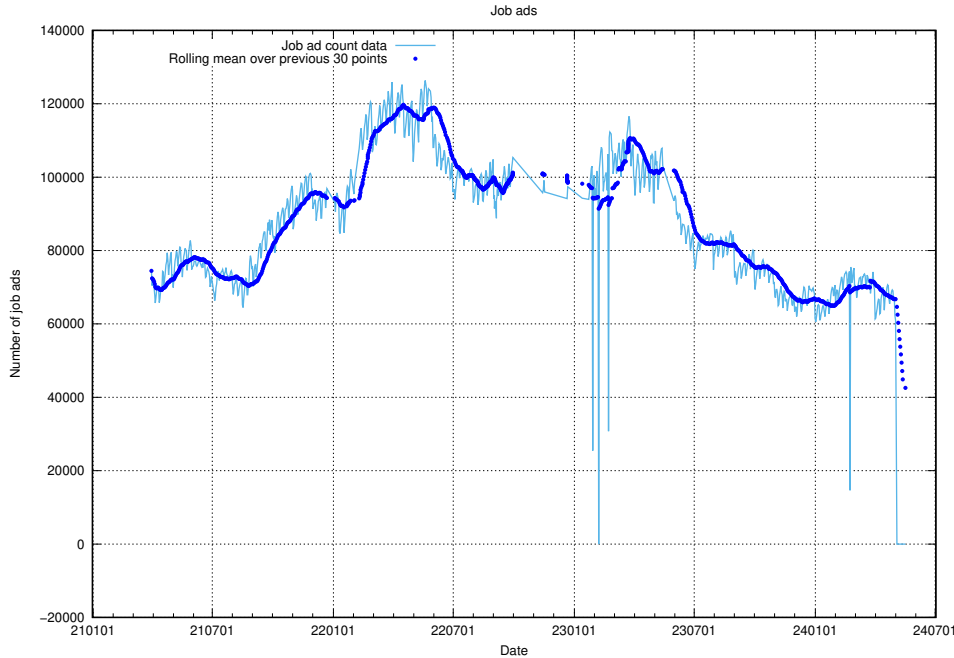

13.23 Number of job ads

Here, we count the number of job ads processed by the pipeline each night.