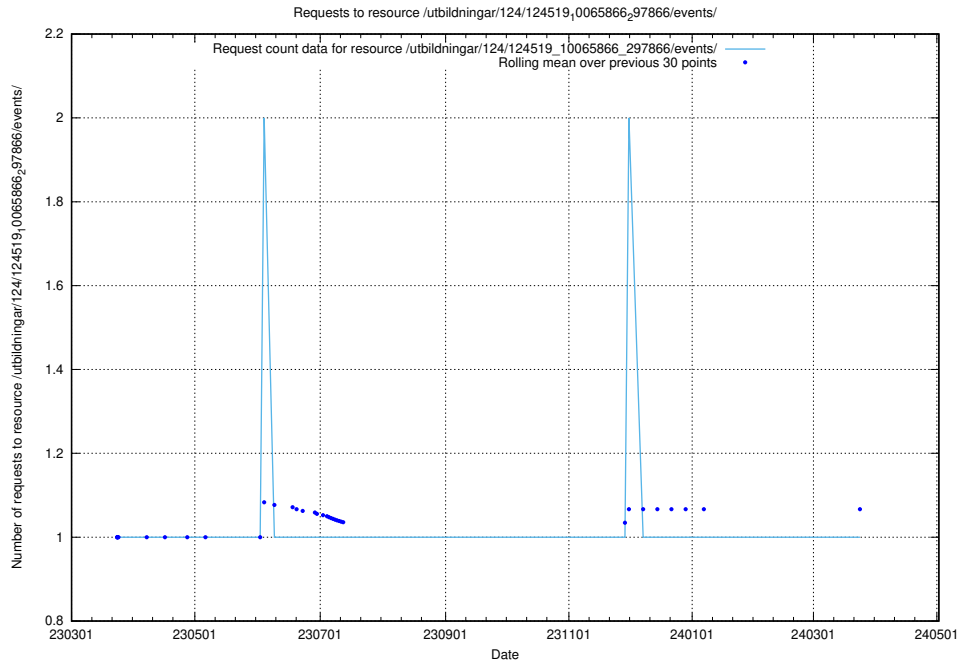

5.1364 Usage of /sql/sql/

Here, we count the number of requests to resource /sql/sql/.

5.1365 Usage of /utbildningar/124/124519_10065866_297866/events/

Here, we count the number of requests to resource /utbildningar/124/124519_10065866_297866/events/