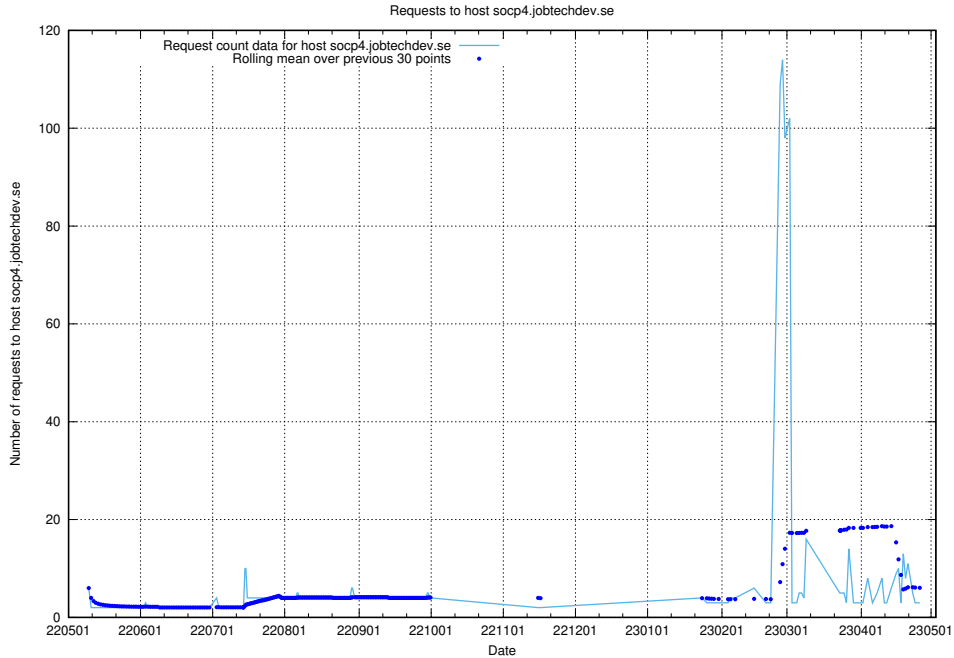

7.222 Usage of legacy-taxonomy-soap-service-java-soap-taxonomy.prod.services.jtech.se

Here, we count the number of requests to host legacy-taxonomy-soap-service-java-soap-taxonomy.prod.services.jtech.se.