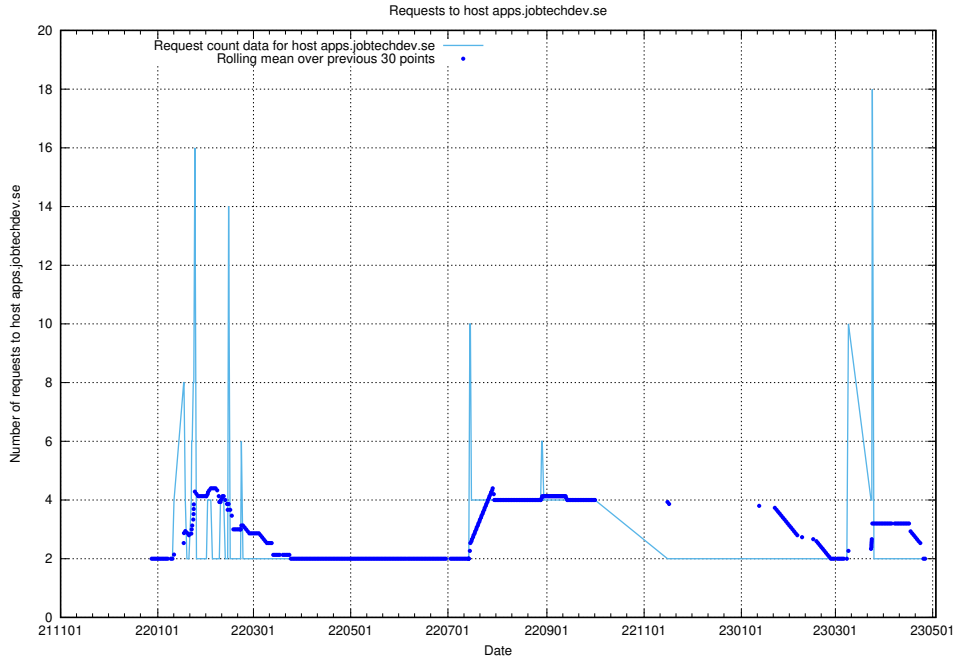

7.366 Usage of apps.jobtechdev.se

Here, we count the number of requests to host apps.jobtechdev.se.