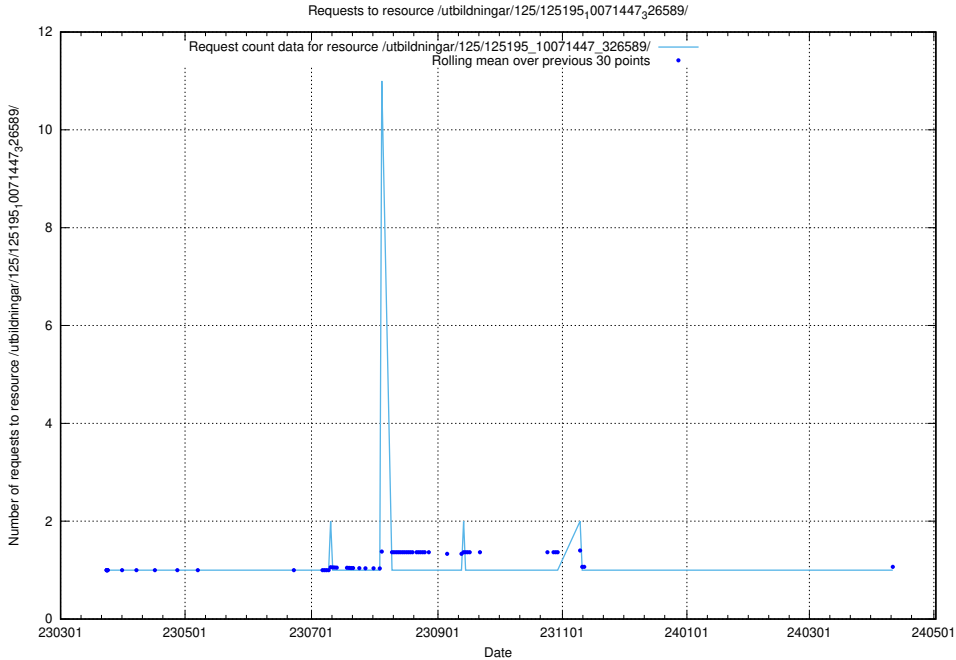

5.1135 Usage of /utbildningar/125/125195_10071447_326589/

Here, we count the number of requests to resource /utbildningar/125/125195_10071447_326589/.