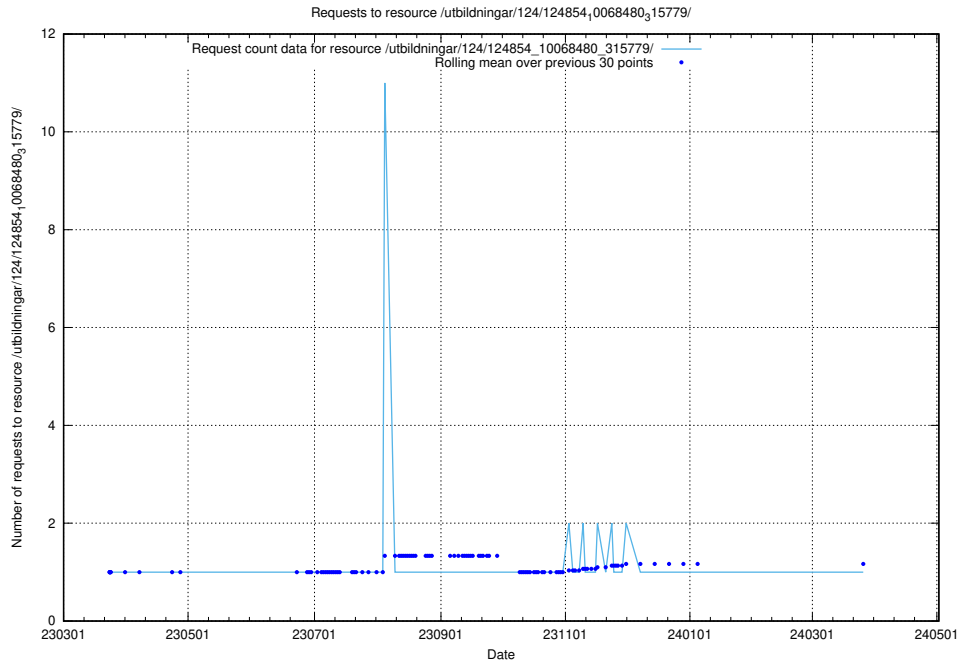

5.1223 Usage of /utbildningar/124/124854_10068480_315779/

Here, we count the number of requests to resource /utbildningar/124/124854_10068480_315779/.