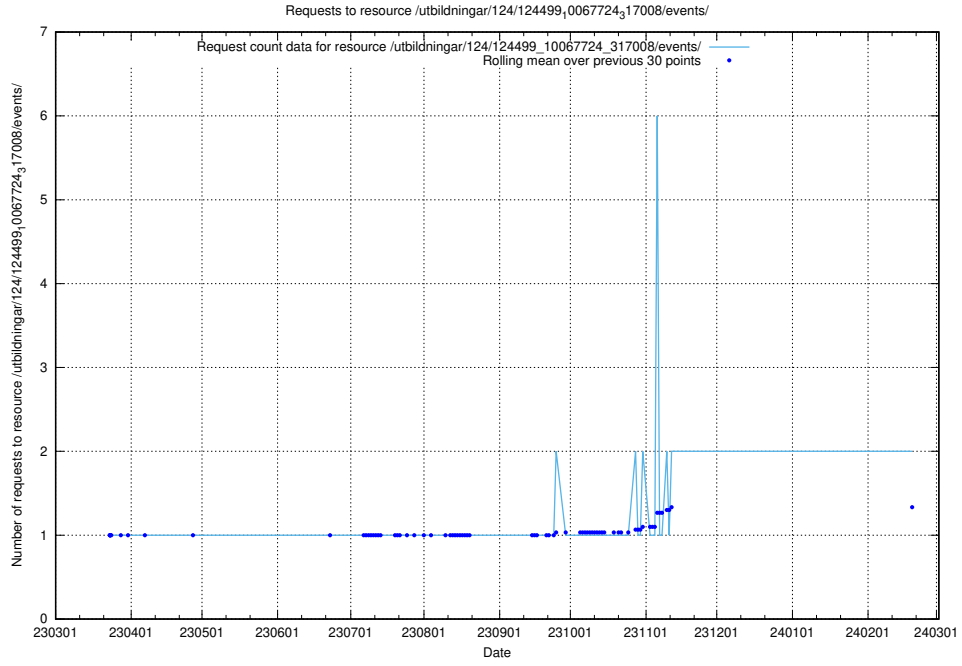

5.549 Usage of /utbildningar/124/124499_10067724_317008/events/

Here, we count the number of requests to resource /utbildningar/124/124499_10067724_317008/events/