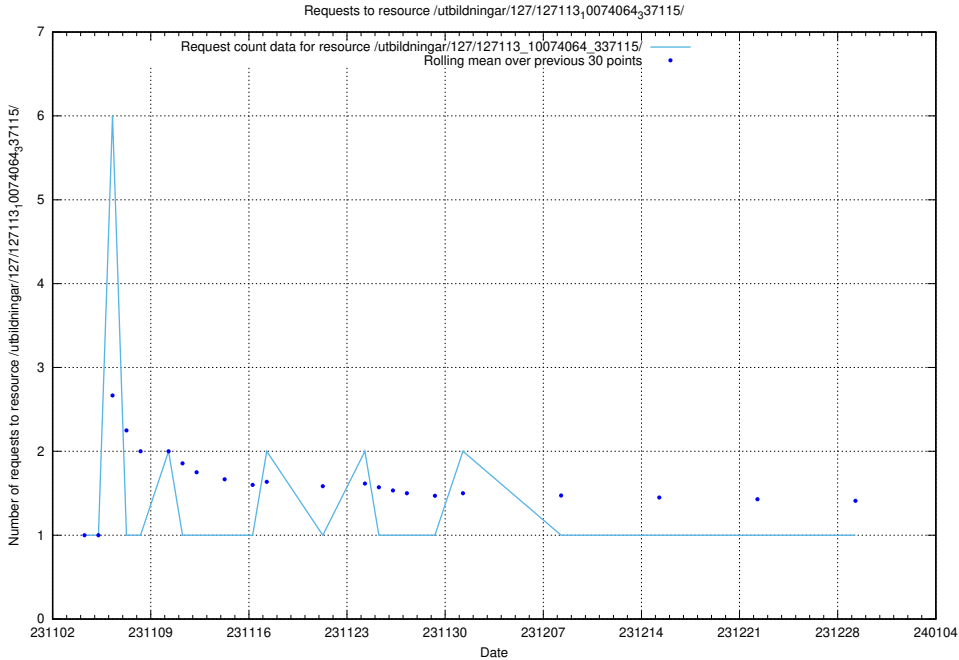

5.4156 Usage of /utbildningar/127/127113_10074064_337115/

Here, we count the number of requests to resource /utbildningar/127/127113_10074064_337115/.