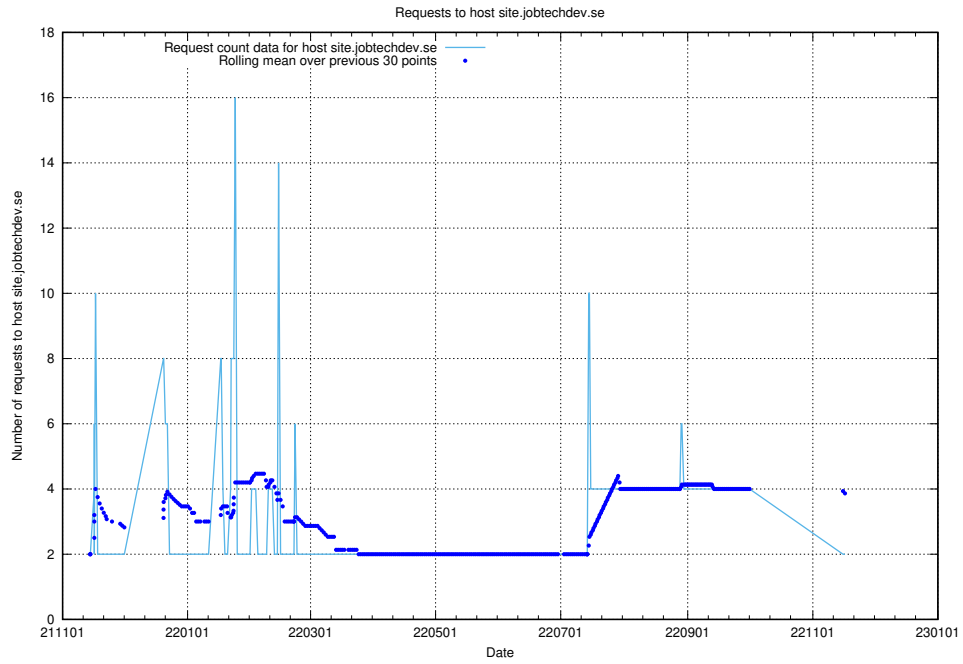

7.564 Usage of yrkeseditor.prod.services.jtech.se

Here, we count the number of requests to host yrkeseditor.prod.services.jtech.se.

7.565 Usage of shop.jobtechdev.se

Here, we count the number of requests to host shop.jobtechdev.se.