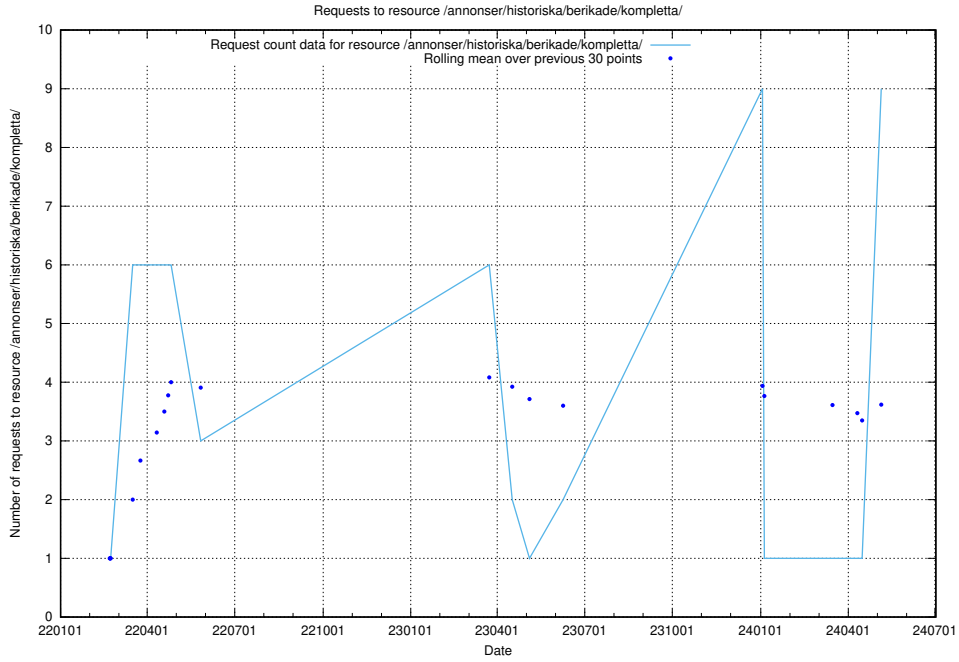

5.25 Usage of /annonser/historiska/berikade/kompletta/

Here, we count the number of requests to resource /annonser/historiska/berikade/kompletta/.