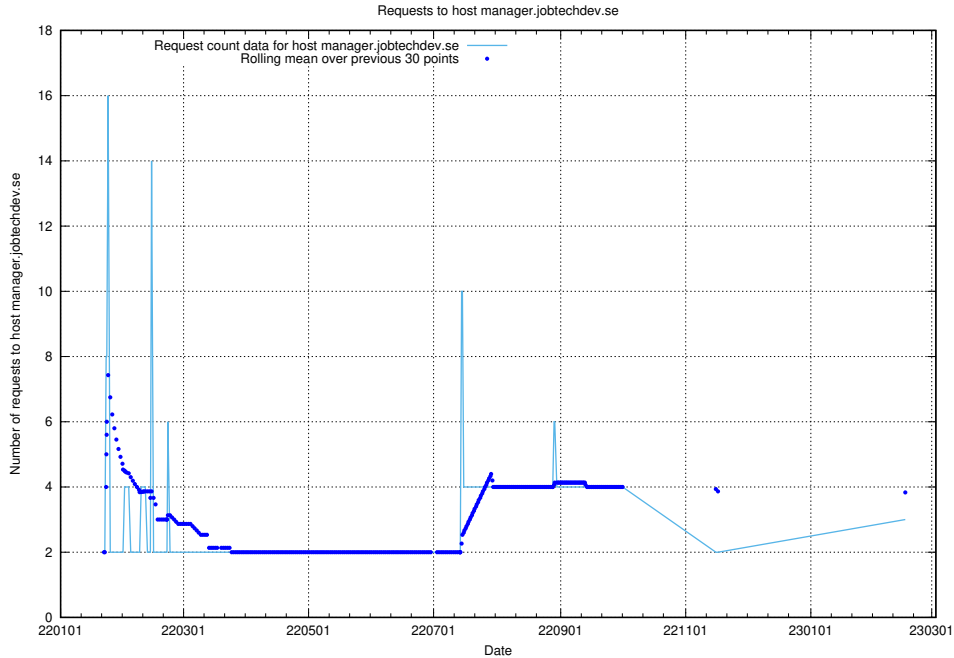

7.256 Usage of manager.jobtechdev.se

Here, we count the number of requests to host manager.jobtechdev.se.