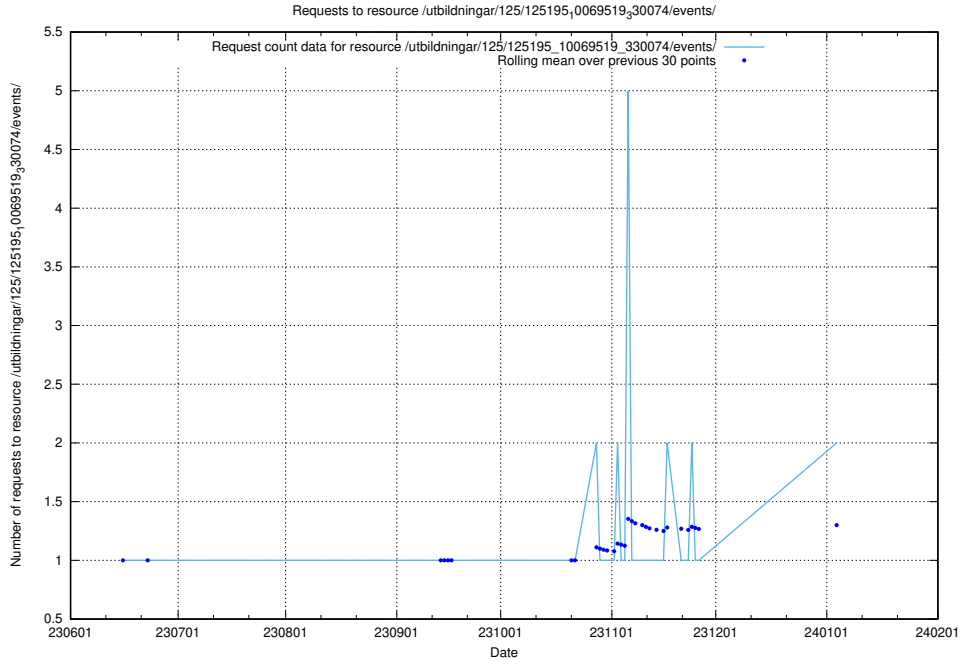

5.862 Usage of /utbildningar/125/125195_10069519_330074/events/

Here, we count the number of requests to resource /utbildningar/125/125195_10069519_330074/events/