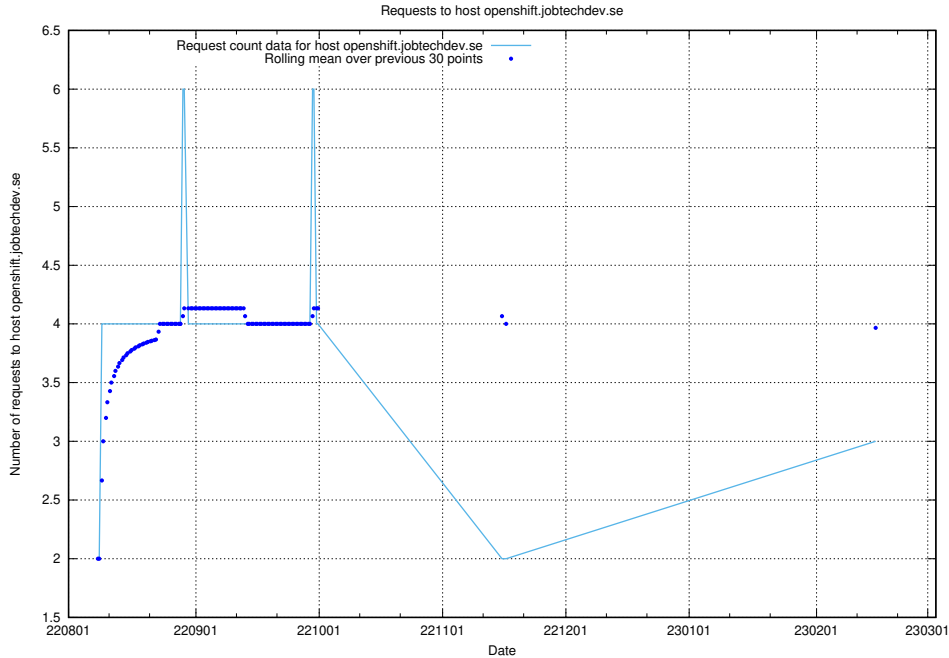

7.190 Usage of openshift.jobtechdev.se

Here, we count the number of requests to host openshift.jobtechdev.se.