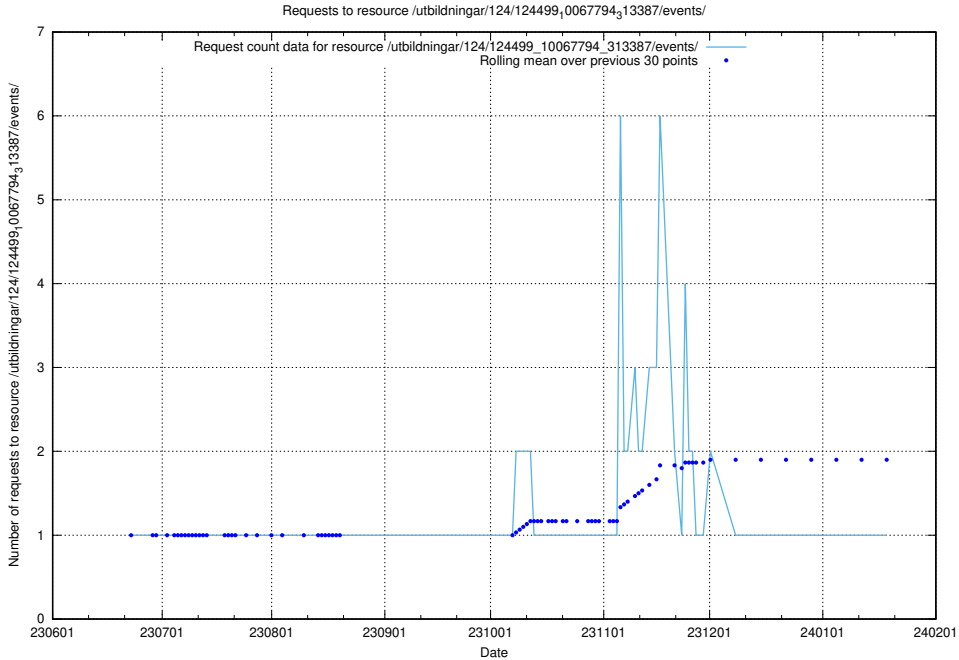

5.5806 Usage of /utbildningar/124/124499_10067794_313387/events/

Here, we count the number of requests to resource /utbildningar/124/124499_10067794_313387/events/