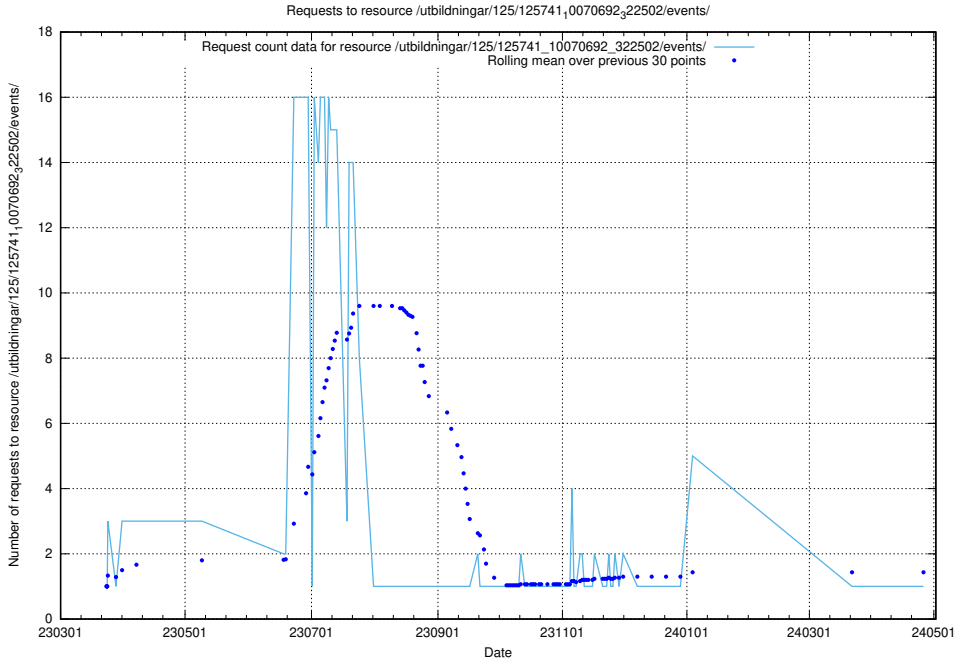

5.6475 Usage of /utbildningar/125/125741_10070692_322502/events/

Here, we count the number of requests to resource /utbildningar/125/125741_10070692_322502/events/