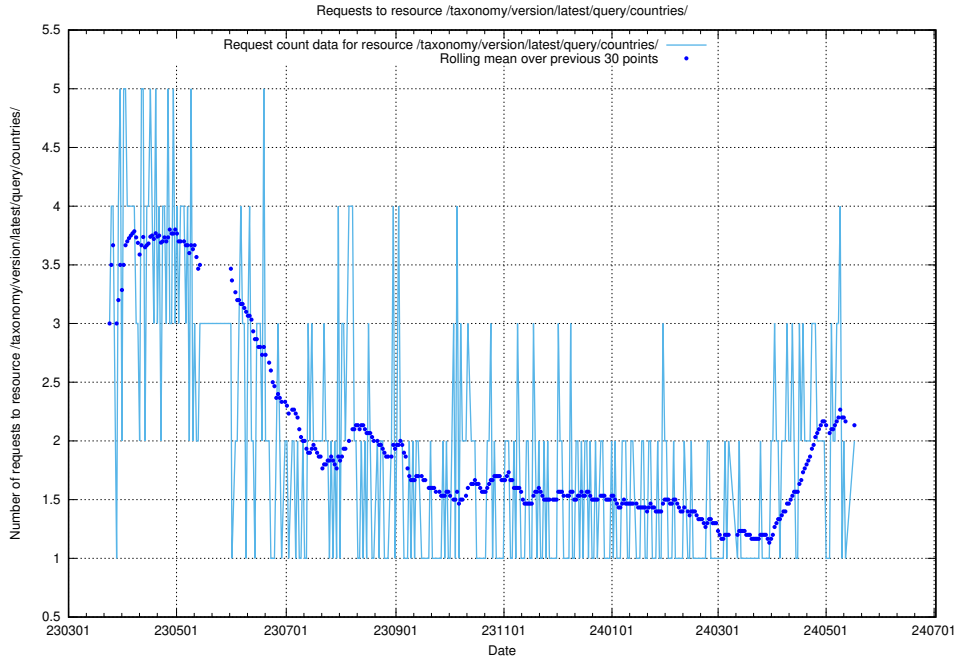

5.927 Usage of /taxonomy/version/latest/query/countries/

Here, we count the number of requests to resource /taxonomy/version/latest/query/countries/.