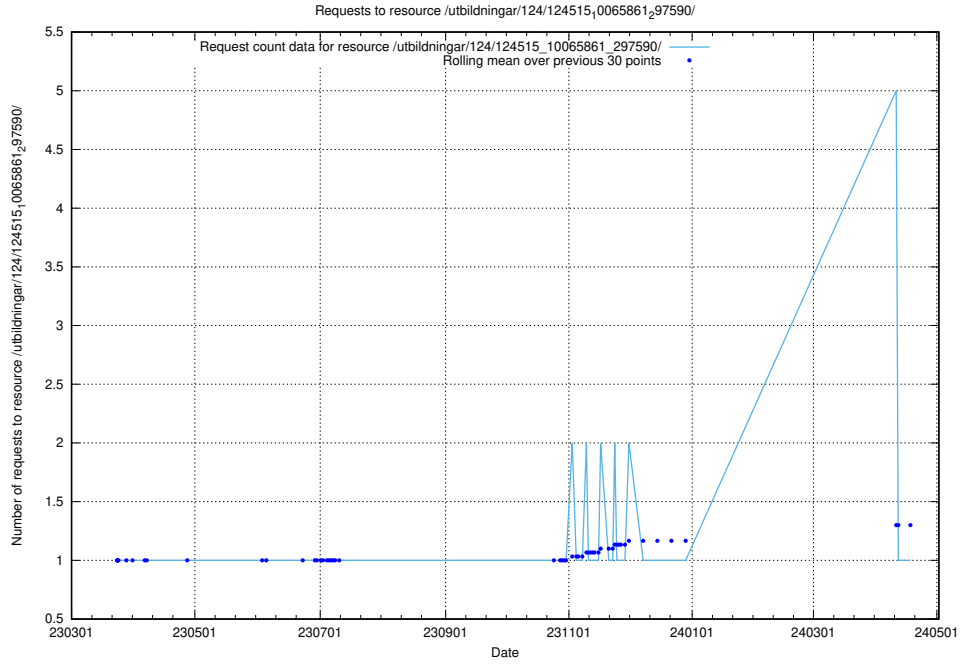

5.1771 Usage of /utbildningar/124/124515_10065861_297590/

Here, we count the number of requests to resource /utbildningar/124/124515_10065861_297590/.