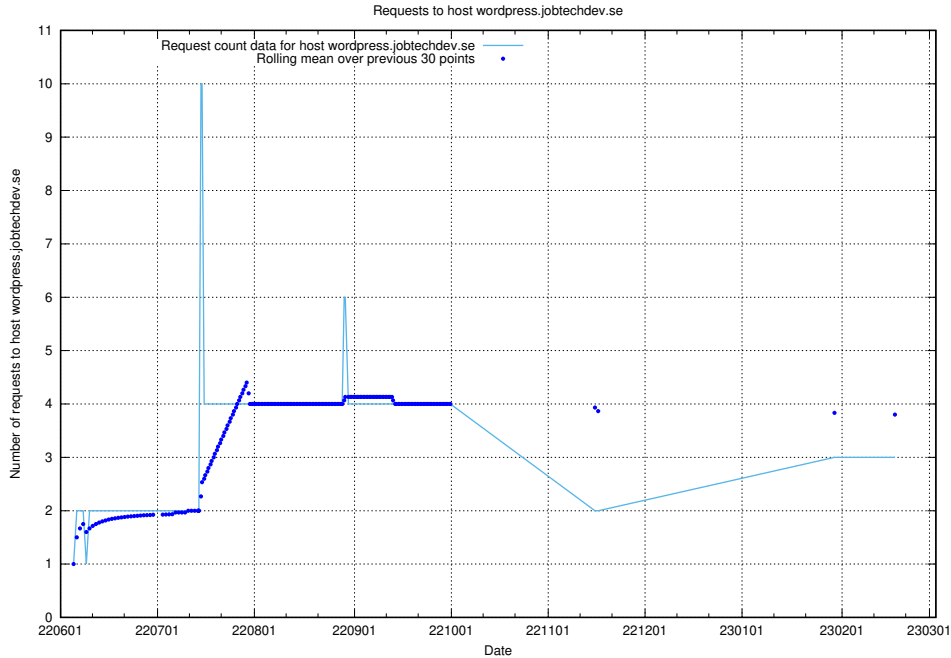

7.219 Usage of wordpress.jobtechdev.se

Here, we count the number of requests to host wordpress.jobtechdev.se.