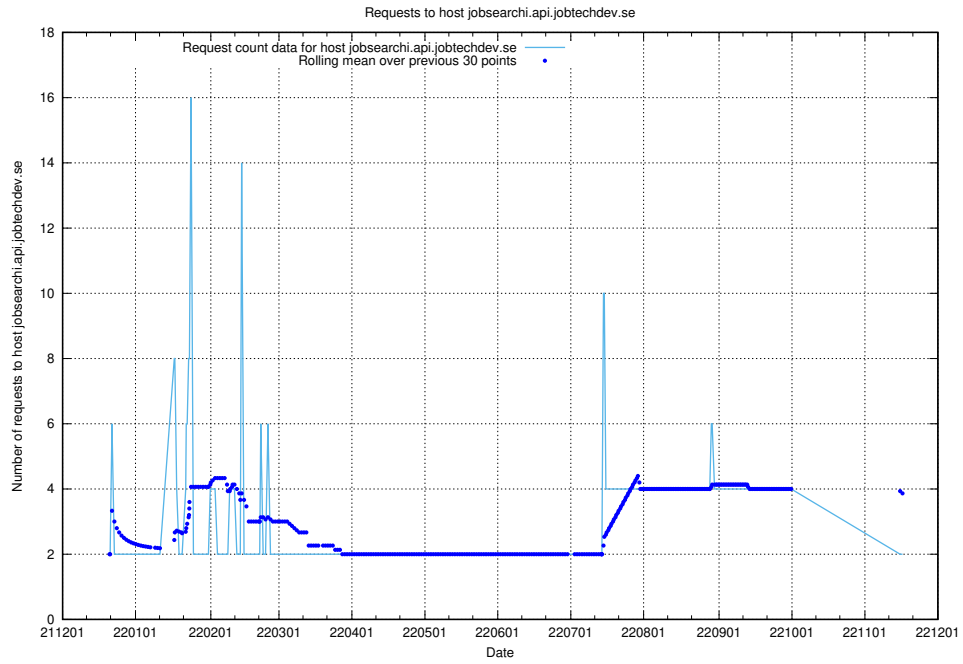

7.372 Usage of jobsearchi.api.jobtechdev.se

Here, we count the number of requests to host jobsearchi.api.jobtechdev.se.