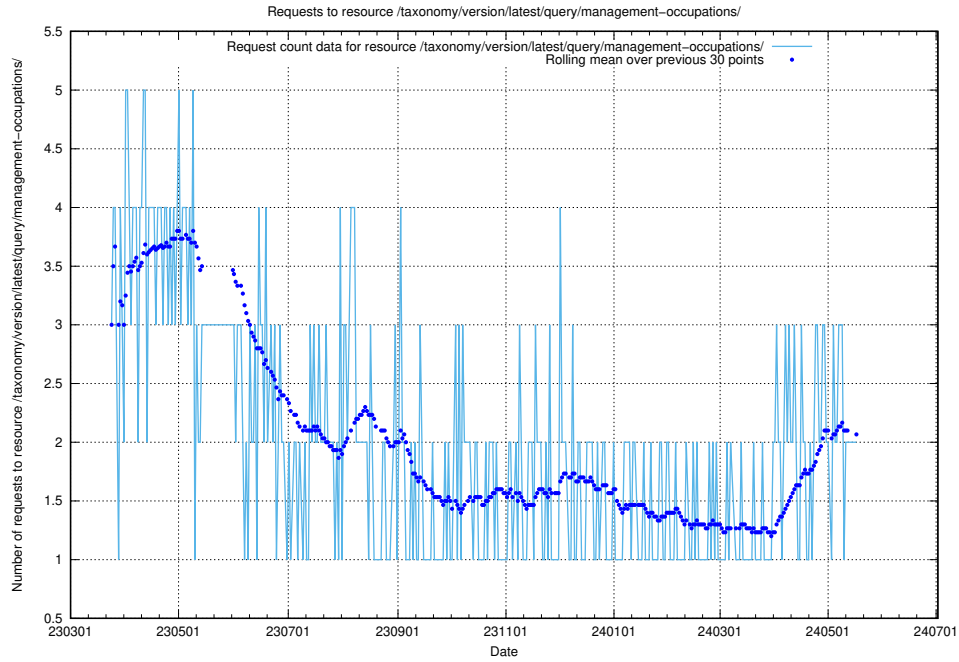

5.918 Usage of /taxonomy/version/latest/query/management-occupations/

Here, we count the number of requests to resource /taxonomy/version/latest/query/management-occupations/.