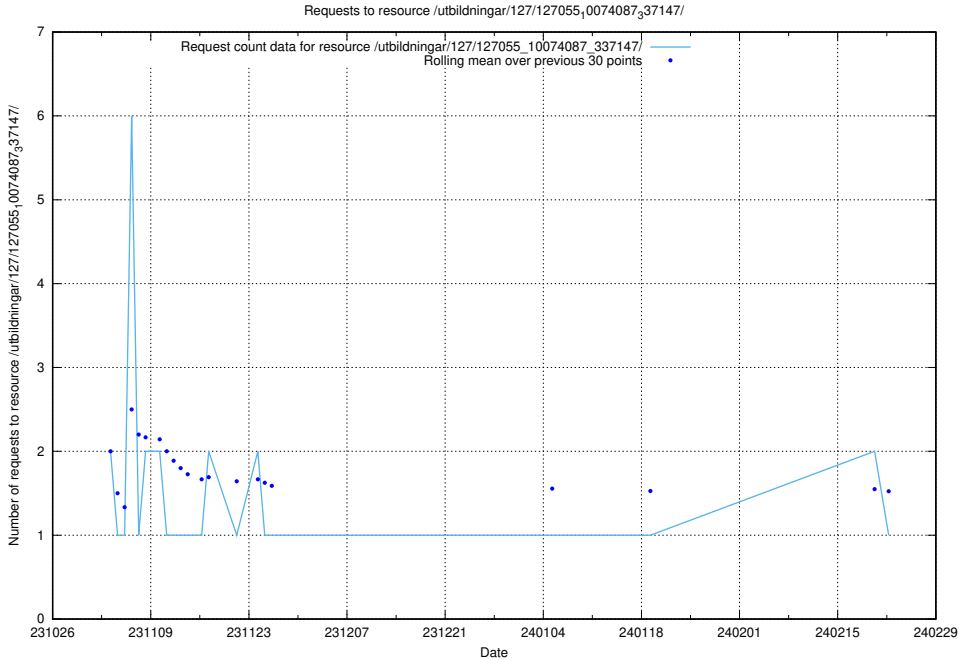

5.4176 Usage of /utbildningar/127/127055_10074087_337147/

Here, we count the number of requests to resource /utbildningar/127/127055_10074087_337147/.