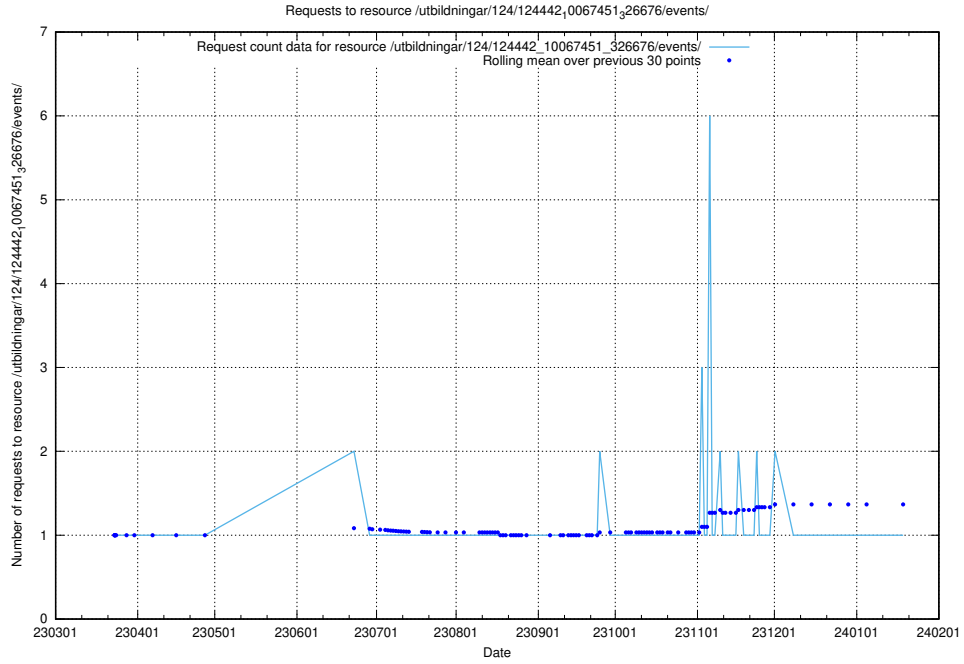

5.3535 Usage of /utbildningar/124/124442_10067451_326676/events/

Here, we count the number of requests to resource /utbildningar/124/124442_10067451_326676/events/