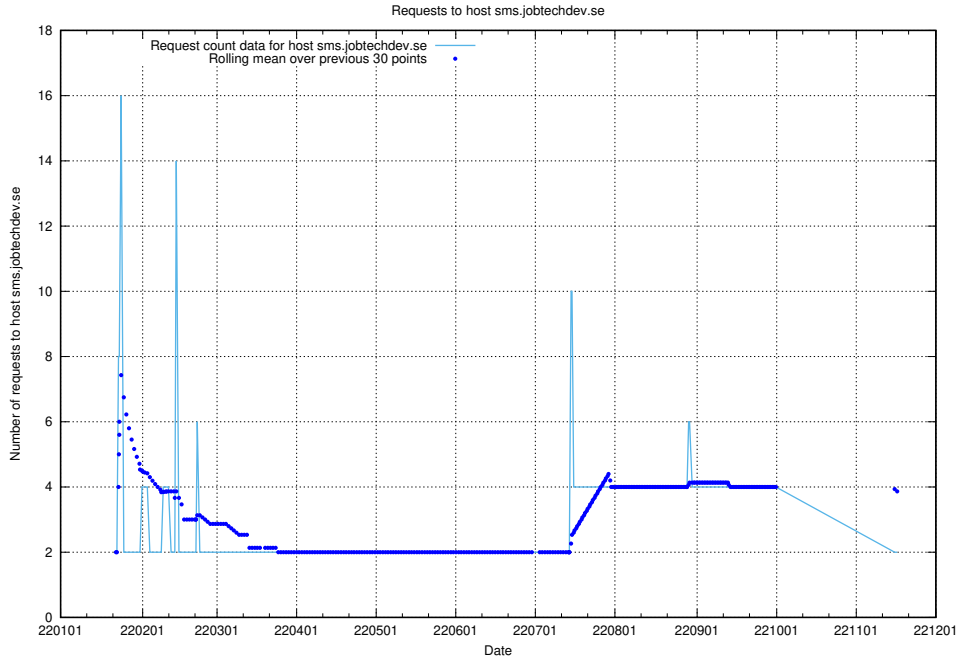

7.587 Usage of sms.jobtechdev.se

Here, we count the number of requests to host sms.jobtechdev.se.

7.588 Usage of sistema.jobtechdev.se

Here, we count the number of requests to host sistema.jobtechdev.se.