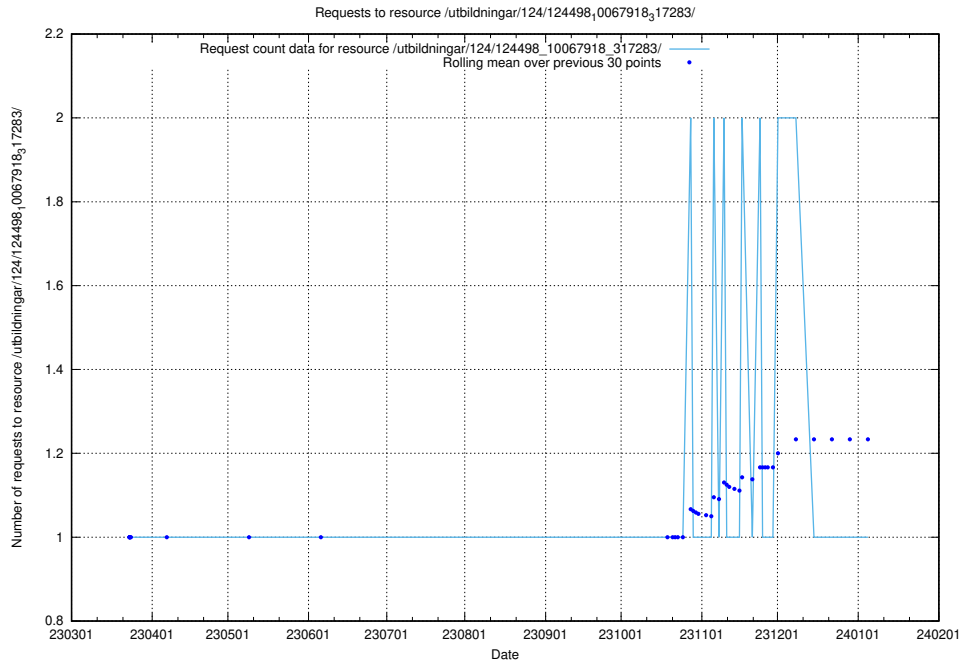

5.2643 Usage of /utbildningar/124/124498_10067918_317283/

Here, we count the number of requests to resource /utbildningar/124/124498_10067918_317283/.