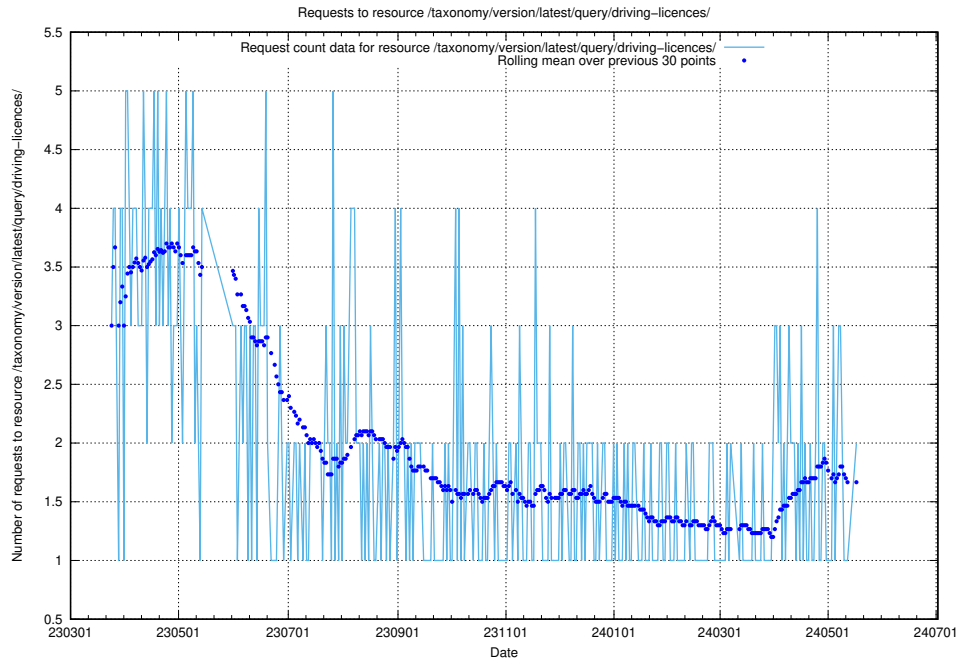

5.926 Usage of /taxonomy/version/latest/query/driving-licences/

Here, we count the number of requests to resource /taxonomy/version/latest/query/driving-licences/.