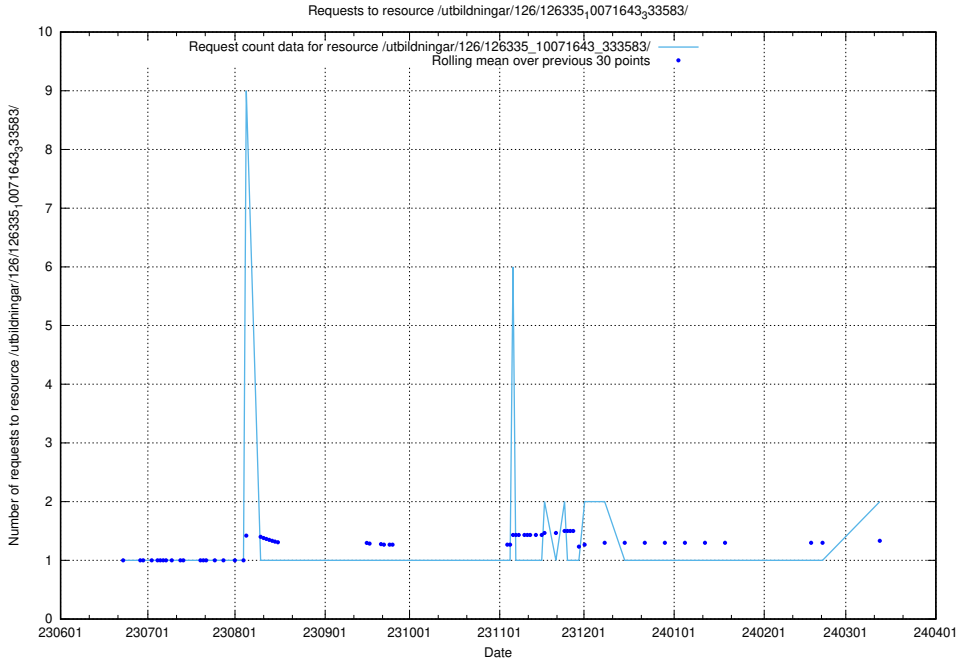

5.826 Usage of /utbildningar/126/126335_10071643_333583/

Here, we count the number of requests to resource /utbildningar/126/126335_10071643_333583/.