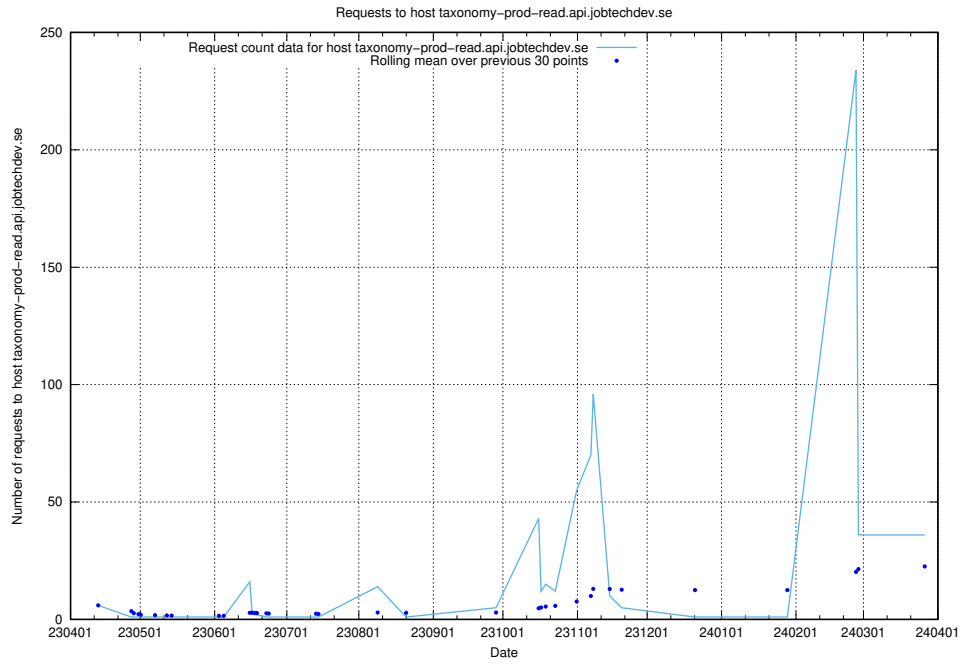

7.28 Usage of taxonomy-prod-read.api.jobtechdev.se

Here, we count the number of requests to host taxonomy-prod-read.api.jobtechdev.se.