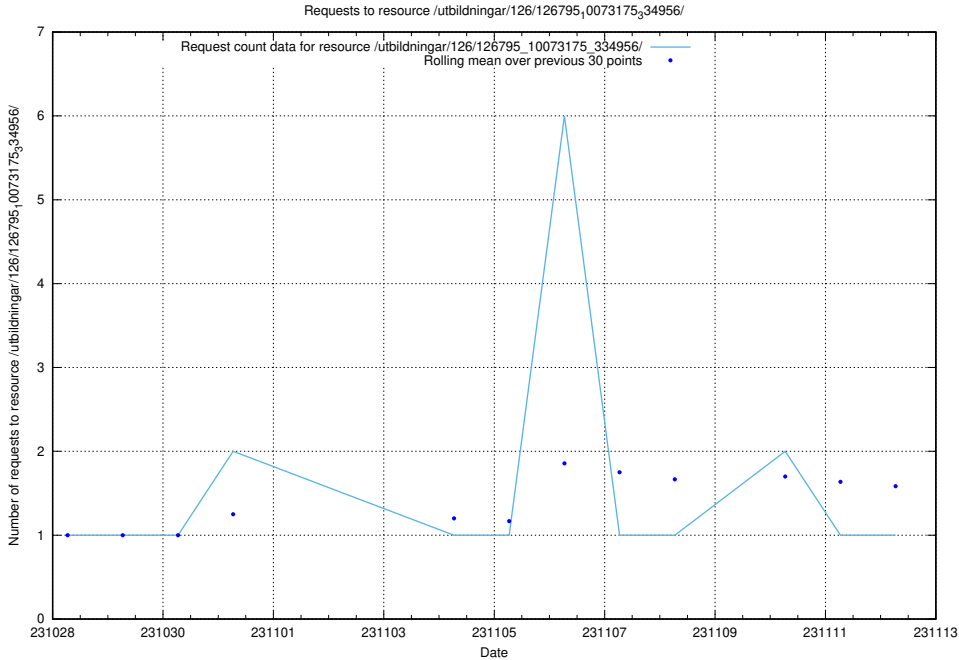

5.4219 Usage of /utbildningar/126/126795_10073175_334956/

Here, we count the number of requests to resource /utbildningar/126/126795_10073175_334956/.