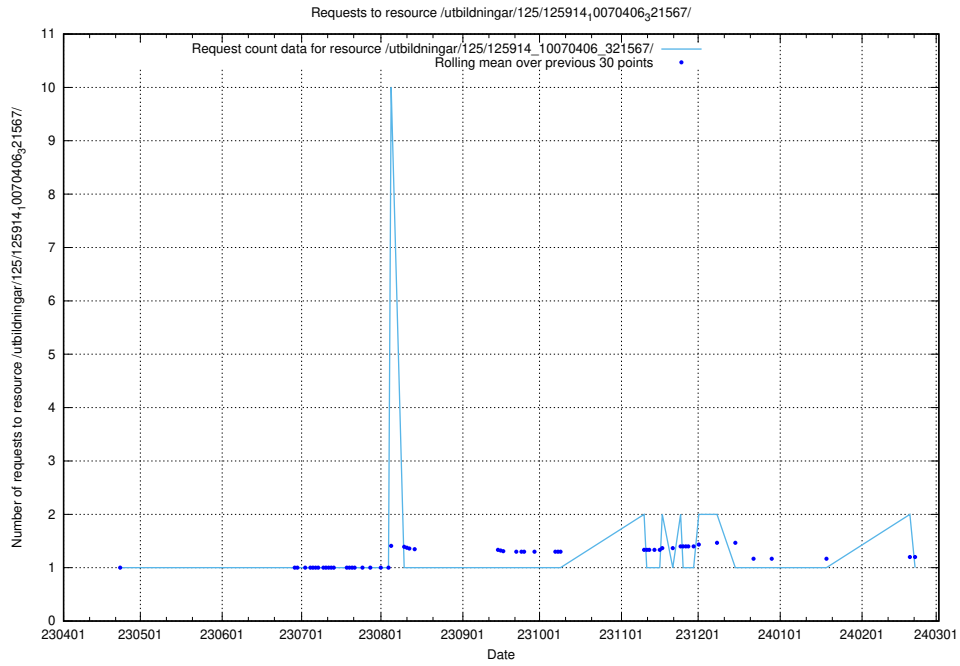

5.6053 Usage of /utbildningar/125/125914_10070406_321567/

Here, we count the number of requests to resource /utbildningar/125/125914_10070406_321567/.