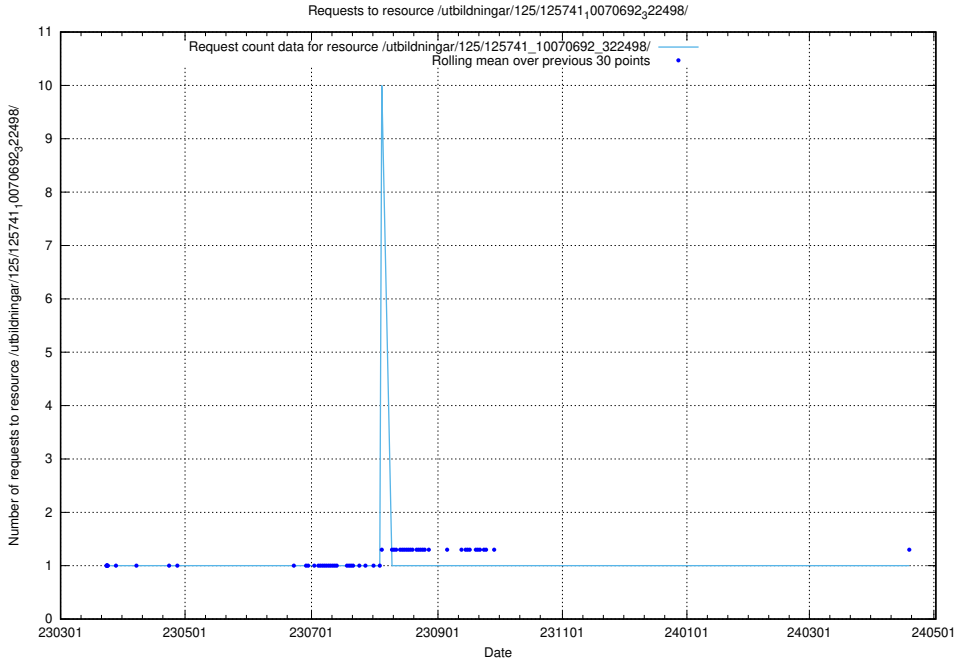

5.6477 Usage of /utbildningar/125/125741_10070692_322498/

Here, we count the number of requests to resource /utbildningar/125/125741_10070692_322498/.