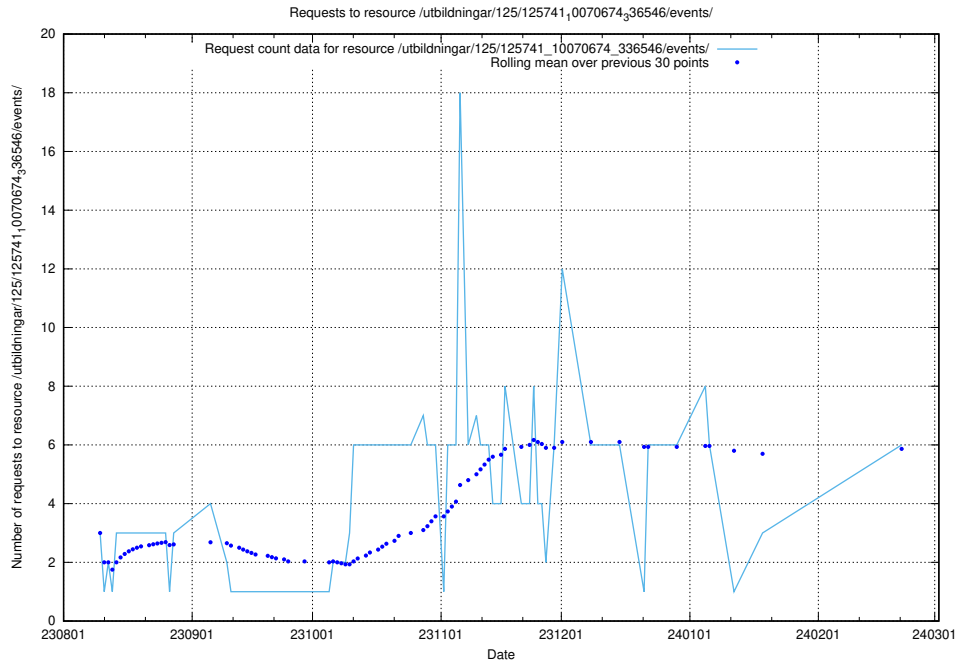

5.75 Usage of /utbildningar/125/125741_10070674_336546/events/

Here, we count the number of requests to resource /utbildningar/125/125741_10070674_336546/events/