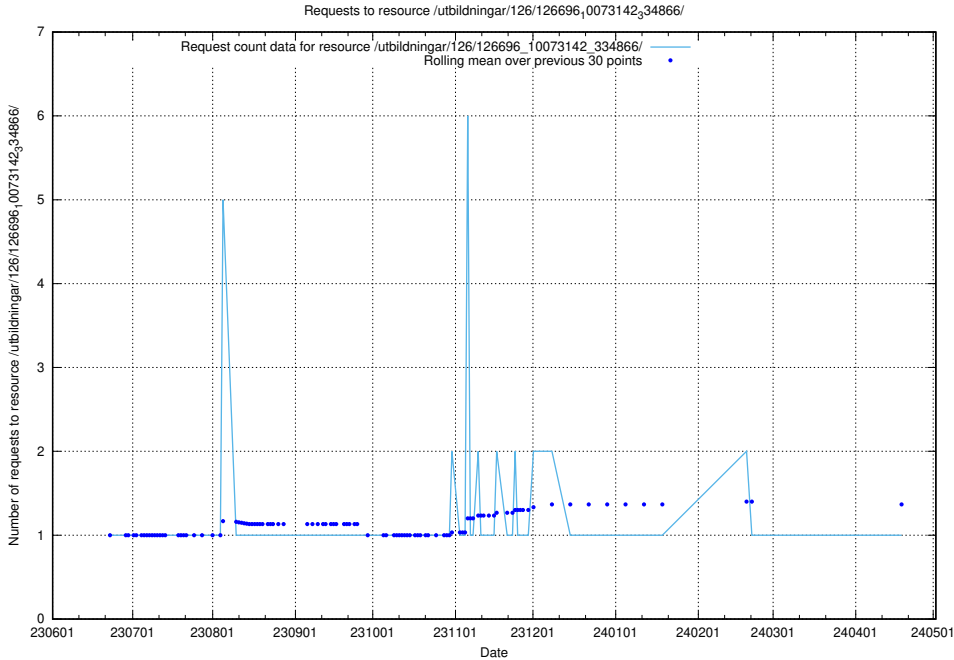

5.5649 Usage of /utbildningar/126/126696_10073142_334866/

Here, we count the number of requests to resource /utbildningar/126/126696_10073142_334866/.