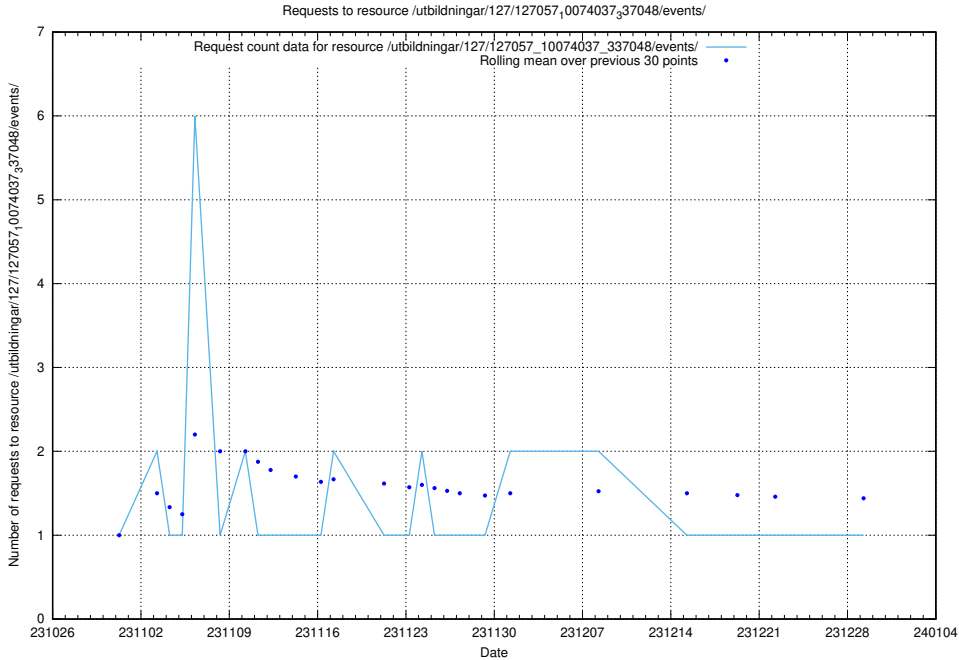

5.4195 Usage of /utbildningar/127/127057_10074037_337048/events/

Here, we count the number of requests to resource /utbildningar/127/127057_10074037_337048/events/