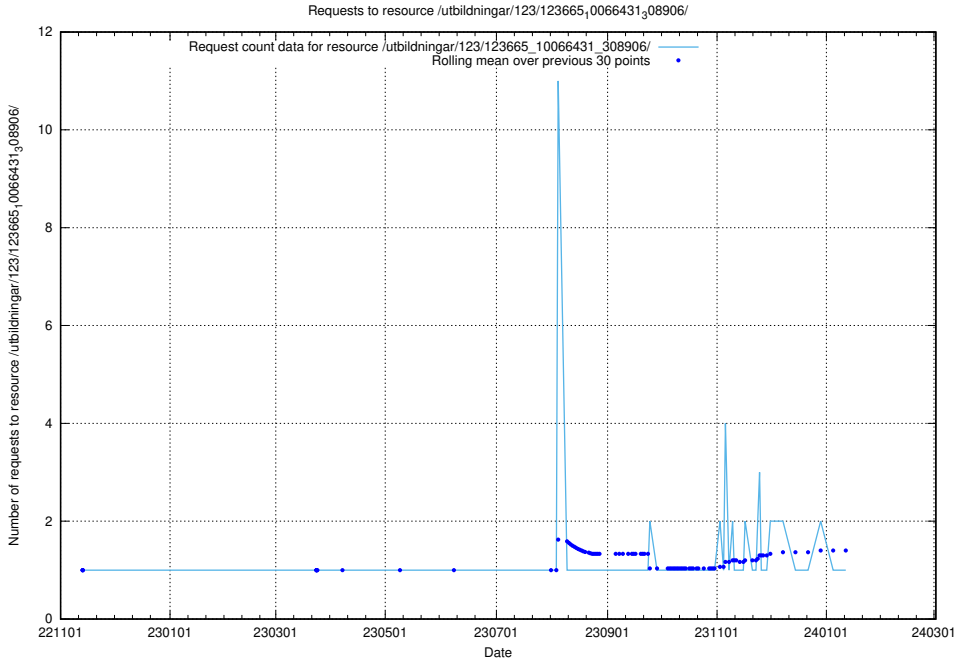

5.5953 Usage of /utbildningar/123/123665_10066431_308906/

Here, we count the number of requests to resource /utbildningar/123/123665_10066431_308906/.

5.5954 Usage of /taxonomy/version/7/query/skills/

Here, we count the number of requests to resource /taxonomy/version/7/query/skills/.