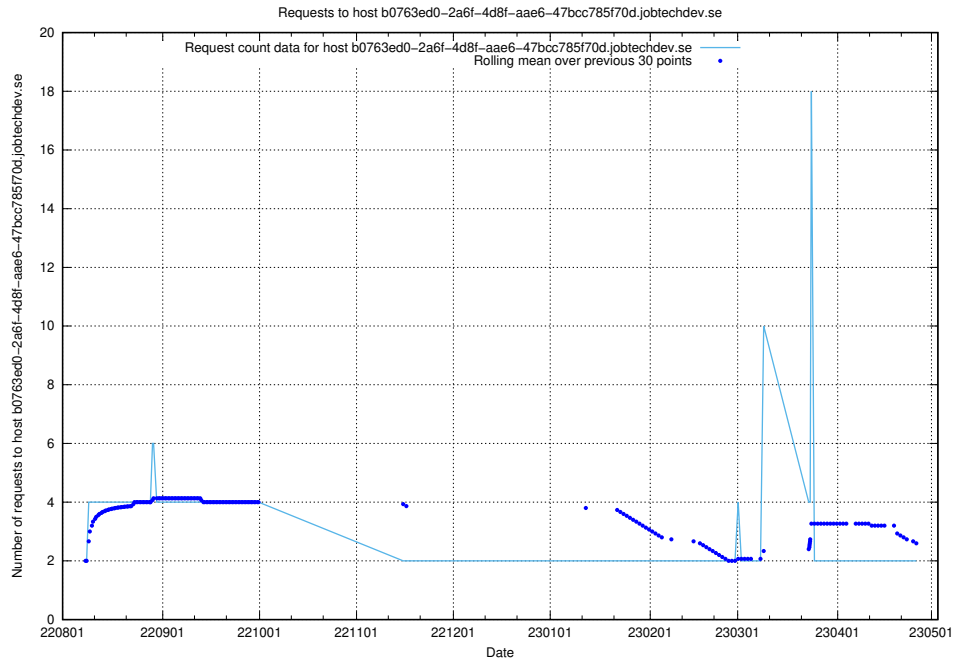

7.353 Usage of b0763ed0-2a6f-4d8f-aae6-47bcc785f70d.jobtechdev.se

Here, we count the number of requests to host b0763ed0-2a6f-4d8f-aae6-47bcc785f70d.jobtechdev.se.