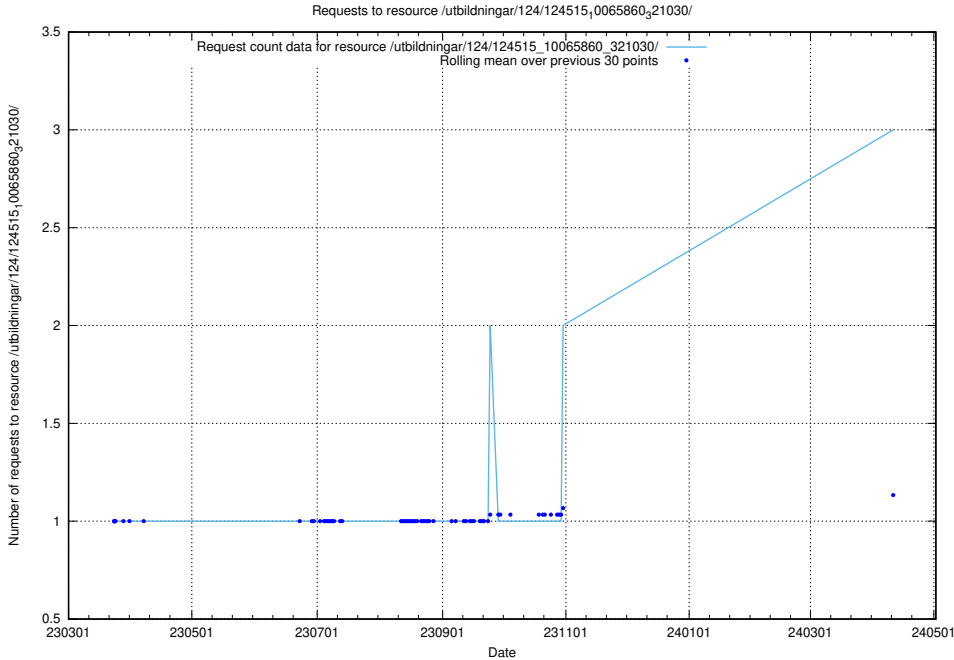

5.277 Usage of /utbildningar/124/124515_10065860_321030/

Here, we count the number of requests to resource /utbildningar/124/124515_10065860_321030/.