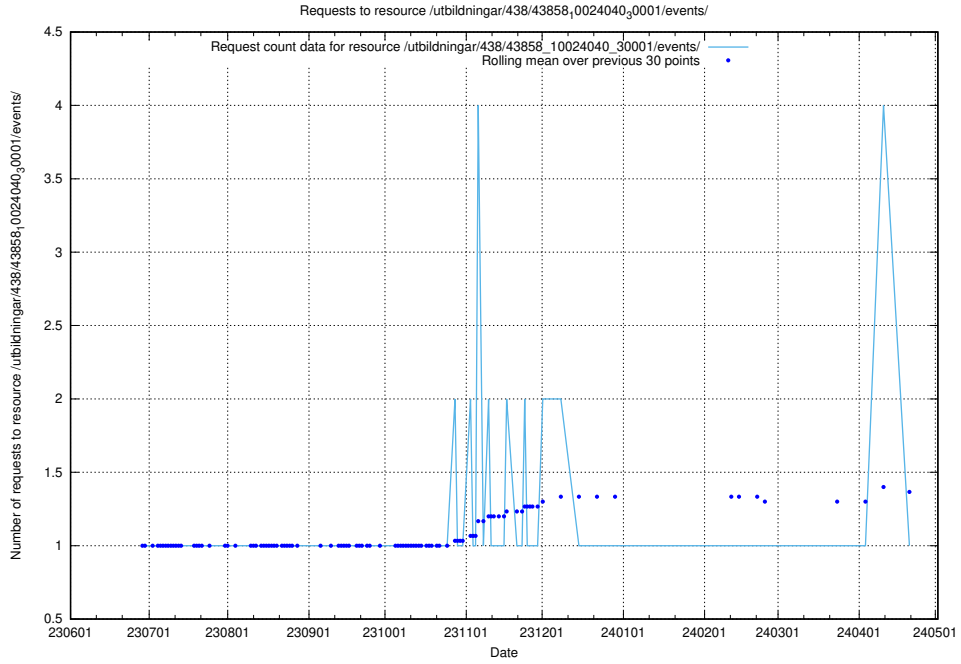

5.5445 Usage of /utbildningar/438/43858_10024040_30001/events/

Here, we count the number of requests to resource /utbildningar/438/43858_10024040_30001/events/.