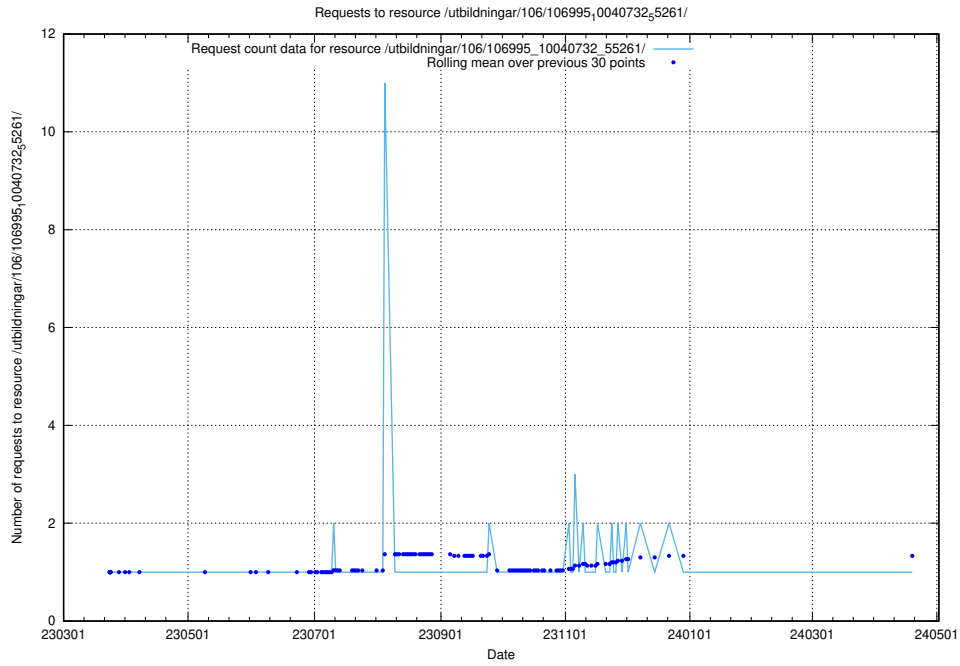

5.5460 Usage of /utbildningar/106/106995_10040732_55261/

Here, we count the number of requests to resource /utbildningar/106/106995_10040732_55261/.

5.5461 Usage of /utbildningar/126/126937_10073568_336111/events/