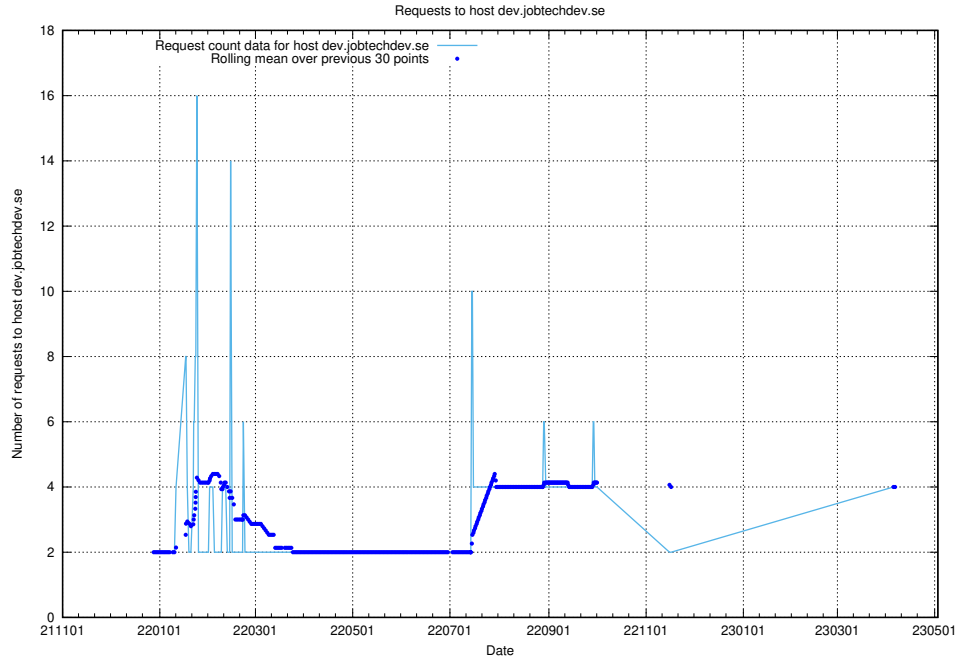

7.134 Usage of dev.jobtechdev.se

Here, we count the number of requests to host dev.jobtechdev.se.