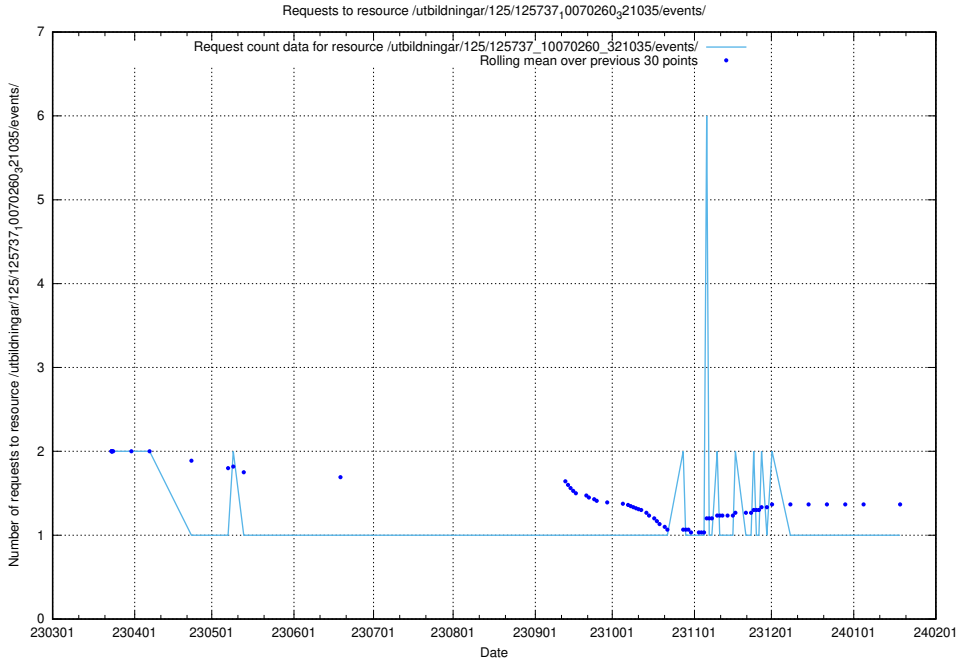

5.6289 Usage of /utbildningar/125/125737_10070260_321035/events/

Here, we count the number of requests to resource /utbildningar/125/125737_10070260_321035/events/