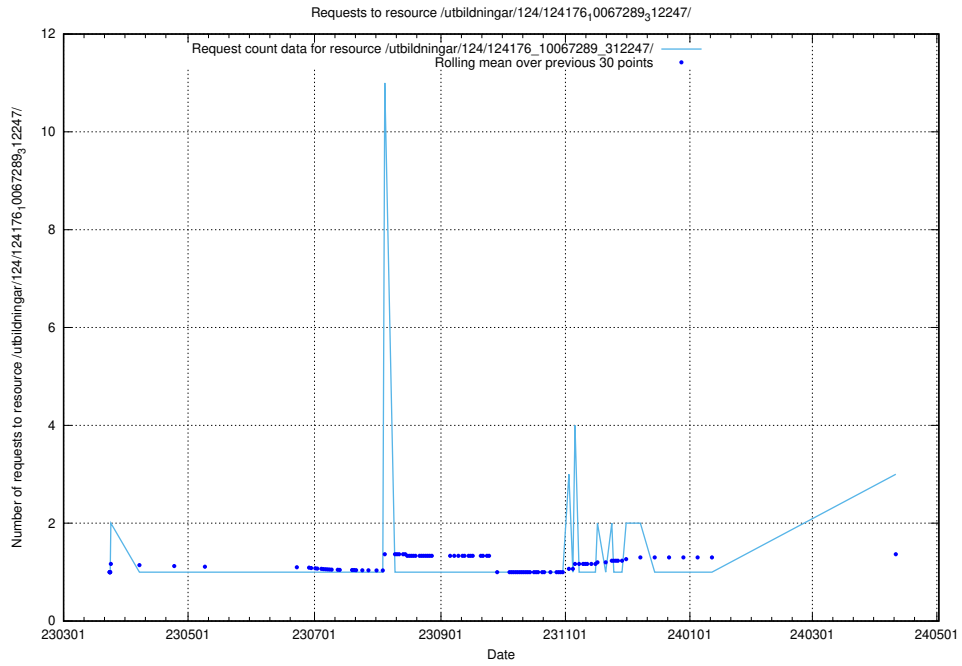

5.320 Usage of /utbildningar/124/124176_10067289_312247/

Here, we count the number of requests to resource /utbildningar/124/124176_10067289_312247/.