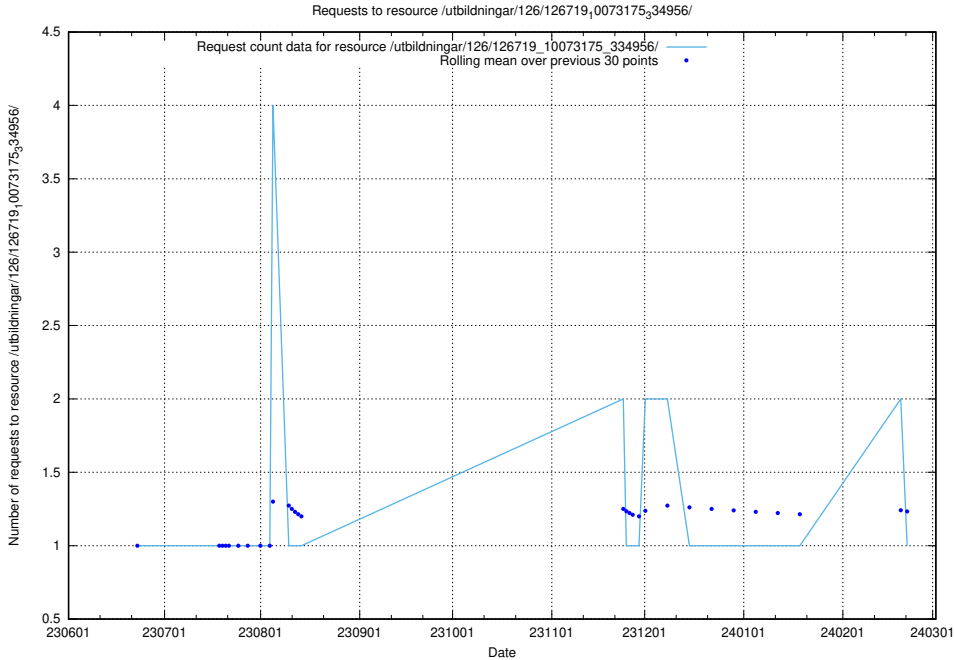

5.5636 Usage of /utbildningar/126/126719_10073175_334956/

Here, we count the number of requests to resource /utbildningar/126/126719_10073175_334956/.