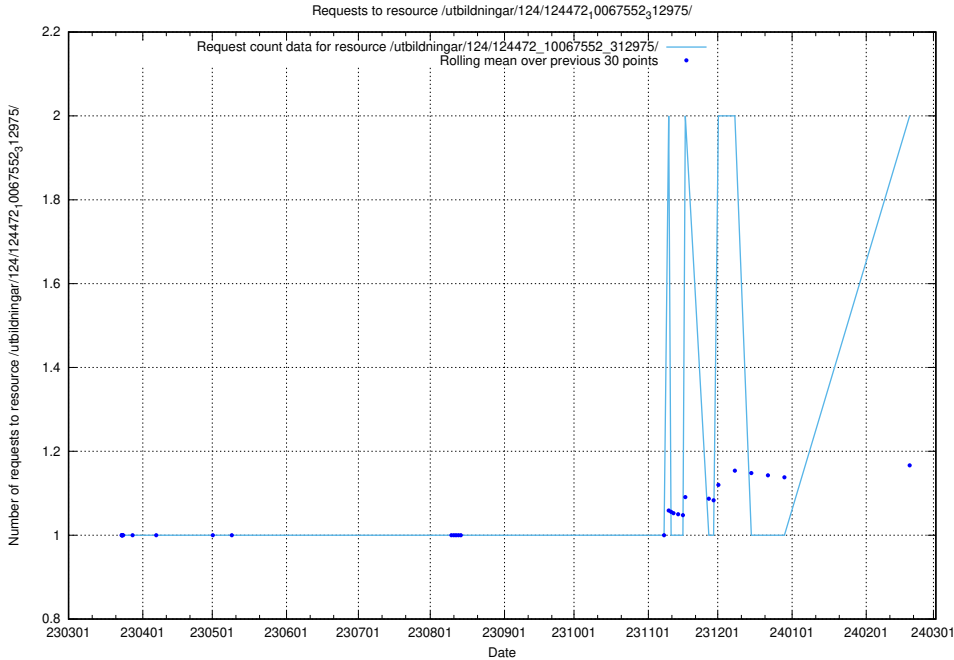

5.612 Usage of /utbildningar/124/124472_10067552_312975/

Here, we count the number of requests to resource /utbildningar/124/124472_10067552_312975/.