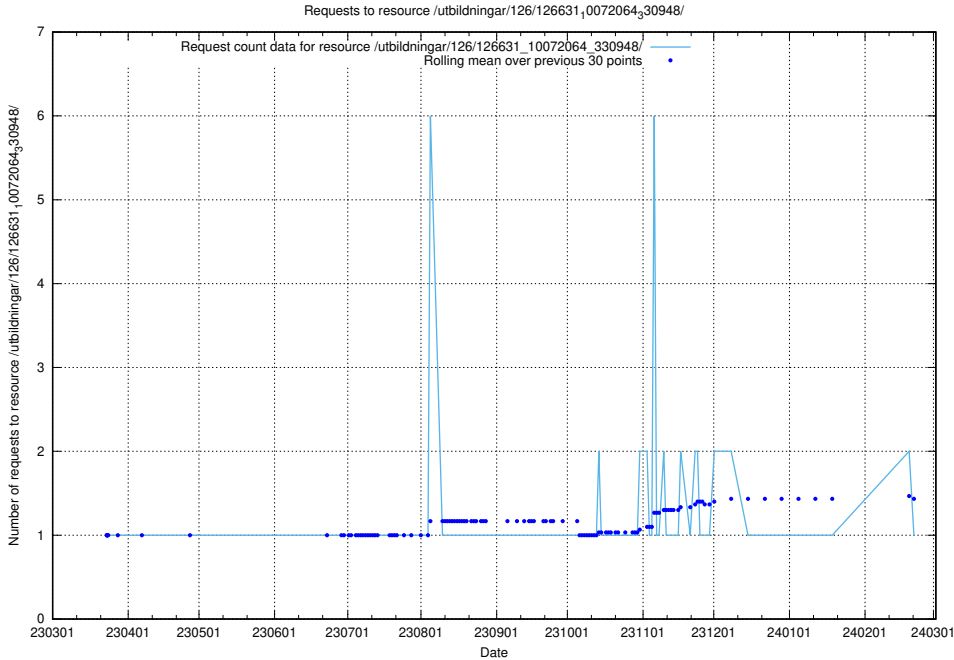

5.6404 Usage of /utbildningar/126/126631_10072064_330948/

Here, we count the number of requests to resource /utbildningar/126/126631_10072064_330948/.