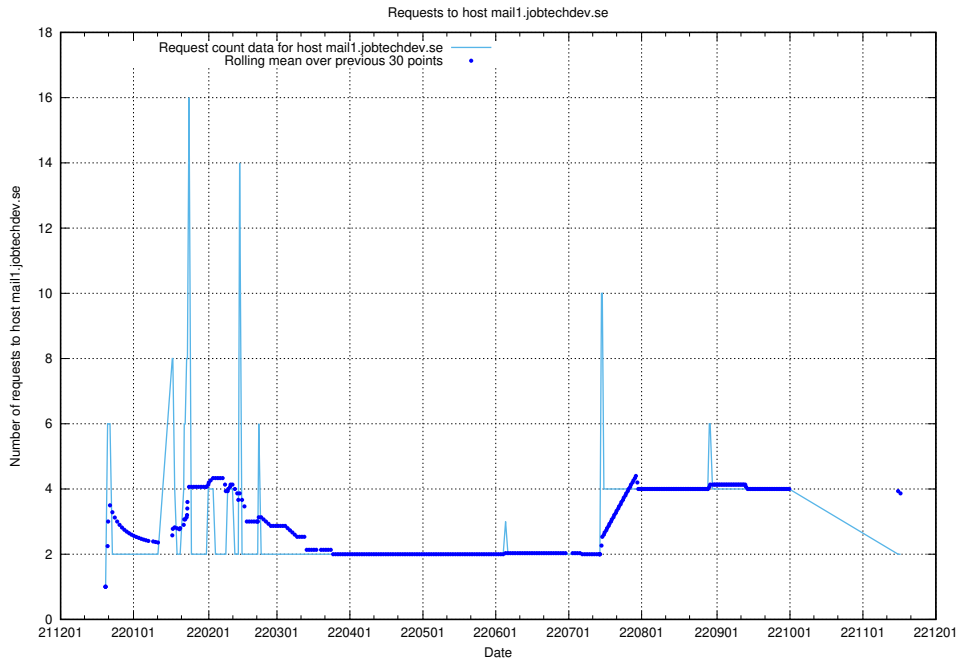

7.381 Usage of mail1.jobtechdev.se

Here, we count the number of requests to host mail1.jobtechdev.se.