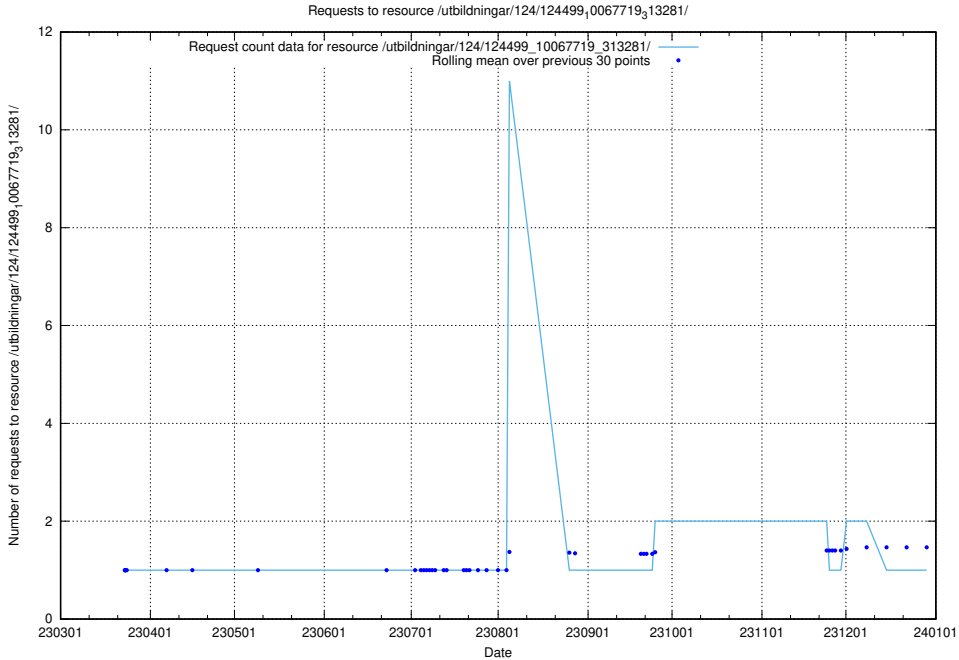

5.2578 Usage of /utbildningar/124/124499_10067719_313281/

Here, we count the number of requests to resource /utbildningar/124/124499_10067719_313281/.