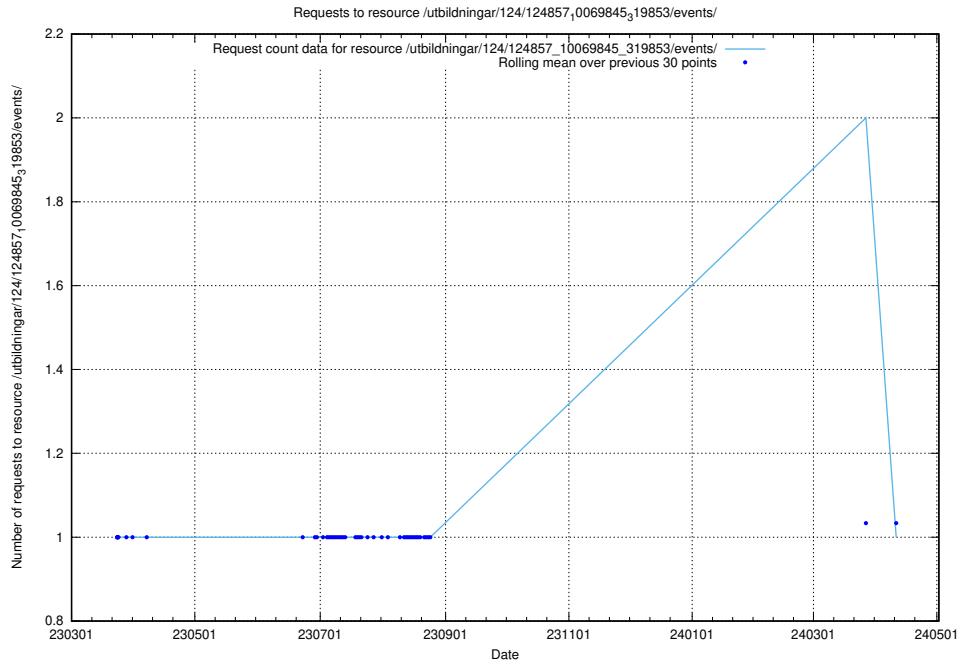

5.1191 Usage of /utbildningar/124/124857_10069845_319853/events/

Here, we count the number of requests to resource /utbildningar/124/124857_10069845_319853/events/