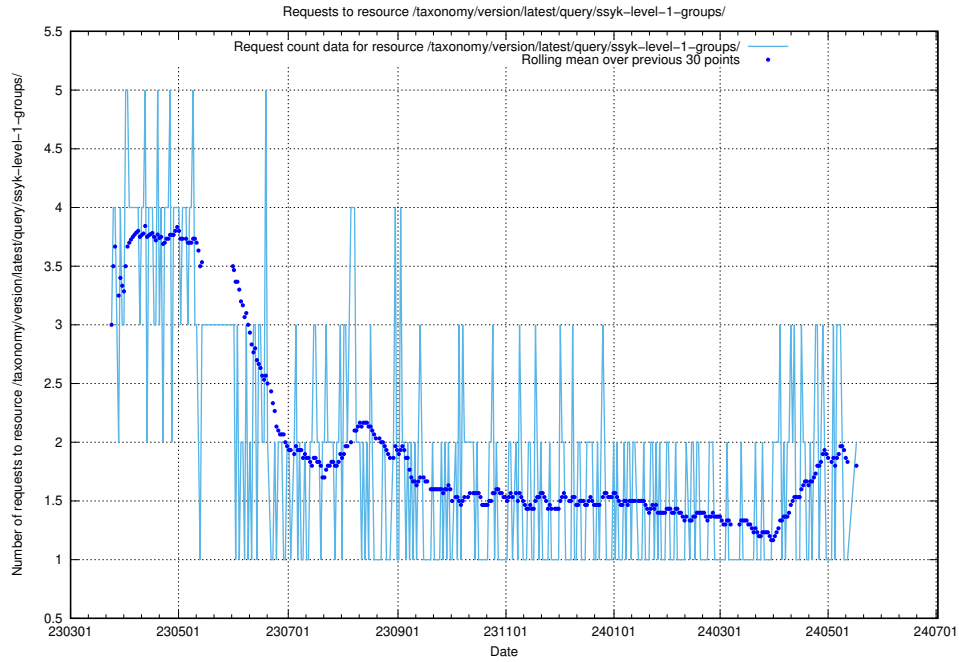

5.905 Usage of /taxonomy/version/latest/query/ssyk-level-1-groups/

Here, we count the number of requests to resource /taxonomy/version/latest/query/ssyk-level-1-groups/.