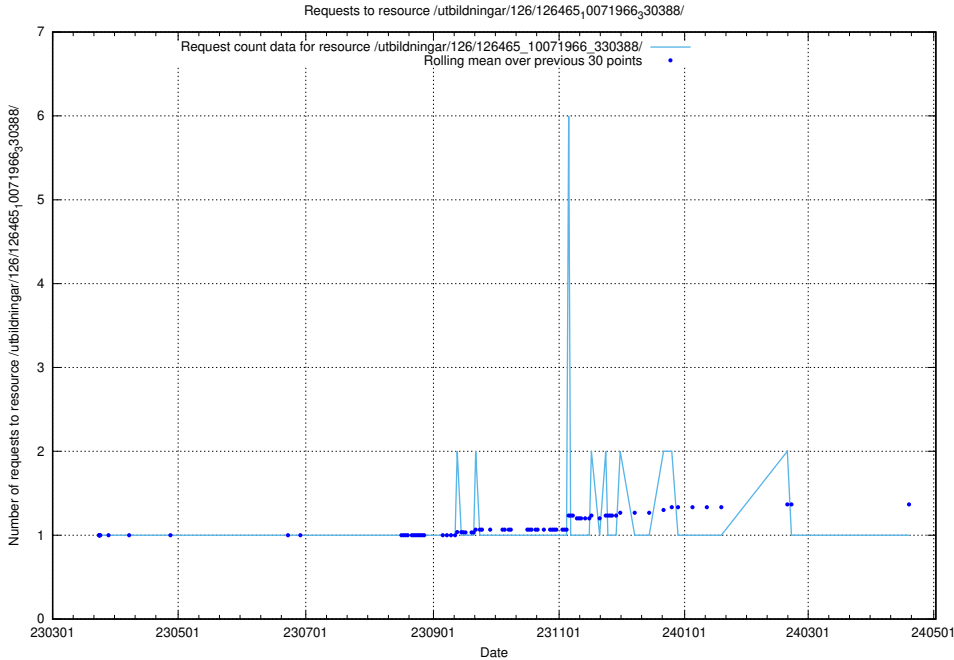

5.6423 Usage of /utbildningar/126/126465_10071966_330388/

Here, we count the number of requests to resource /utbildningar/126/126465_10071966_330388/.