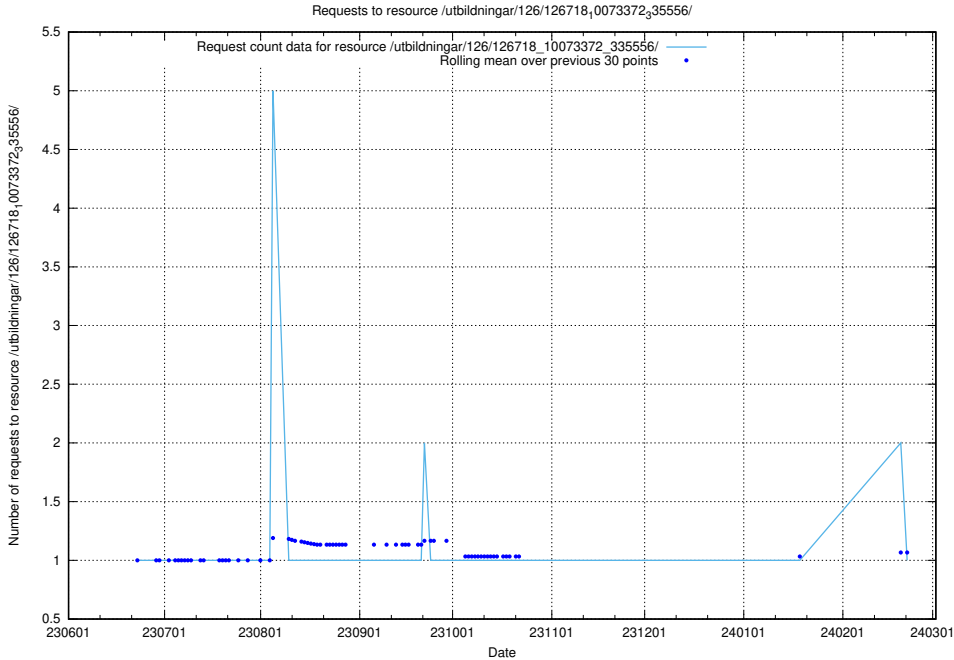

5.5637 Usage of /utbildningar/126/126718_10073372_335556/

Here, we count the number of requests to resource /utbildningar/126/126718_10073372_335556/.