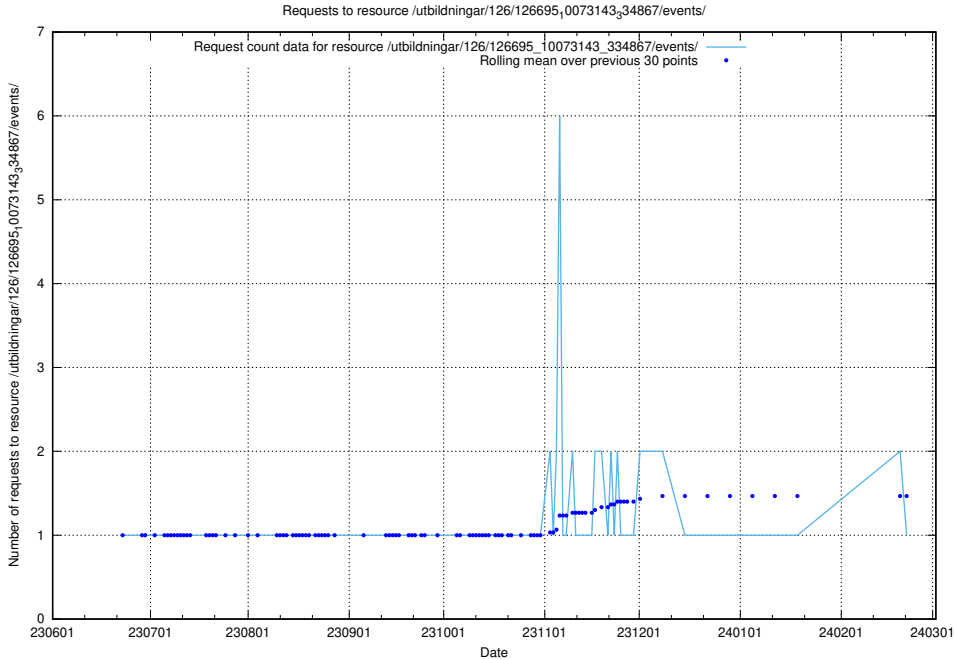

5.5653 Usage of /utbildningar/126/126695_10073143_334867/events/

Here, we count the number of requests to resource /utbildningar/126/126695_10073143_334867/events/