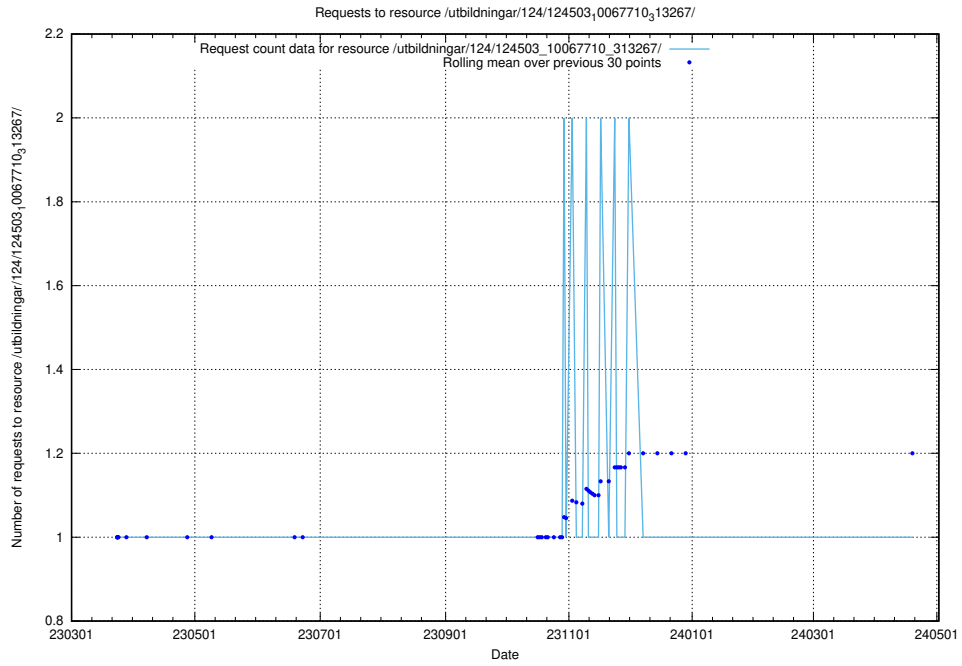

5.2171 Usage of /utbildningar/124/124503_10067710_313267/

Here, we count the number of requests to resource /utbildningar/124/124503_10067710_313267/.