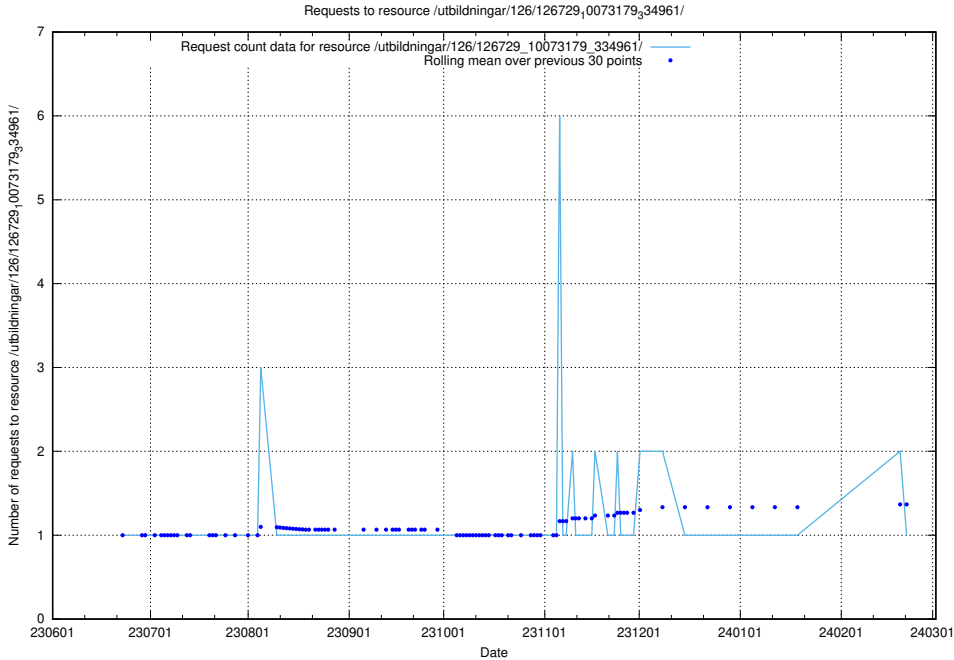

5.5621 Usage of /utbildningar/126/126729_10073179_334961/

Here, we count the number of requests to resource /utbildningar/126/126729_10073179_334961/.