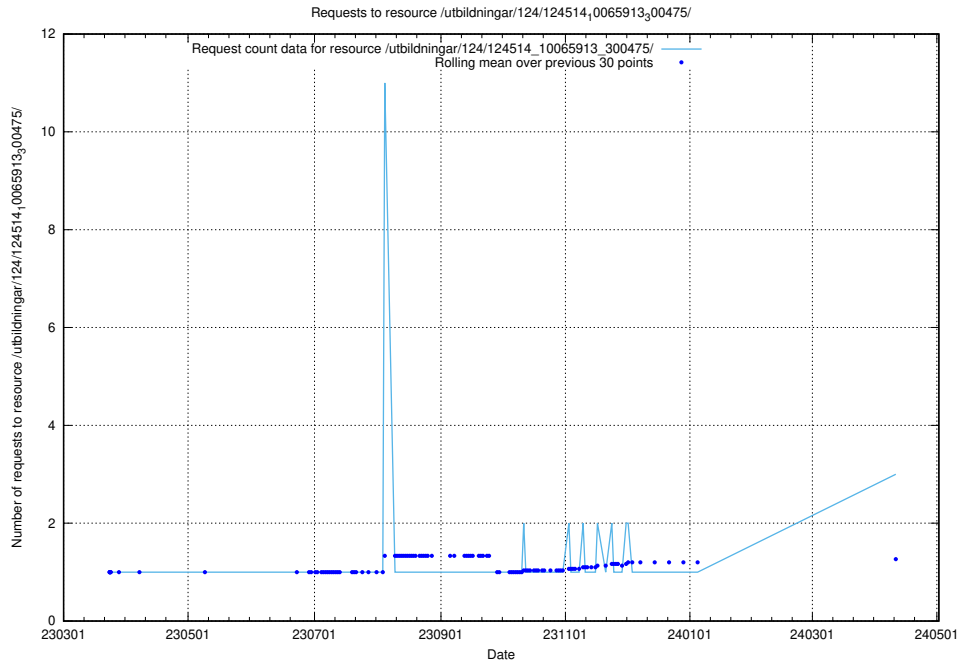

Here, we count the number of requests to resource /utbildningar/utb_emil/124/124499_10067796_313401/events/

5.285 Usage of /utbildningar/124/124514_10065913_300475/

Here, we count the number of requests to resource /utbildningar/124/124514_10065913_300475/.