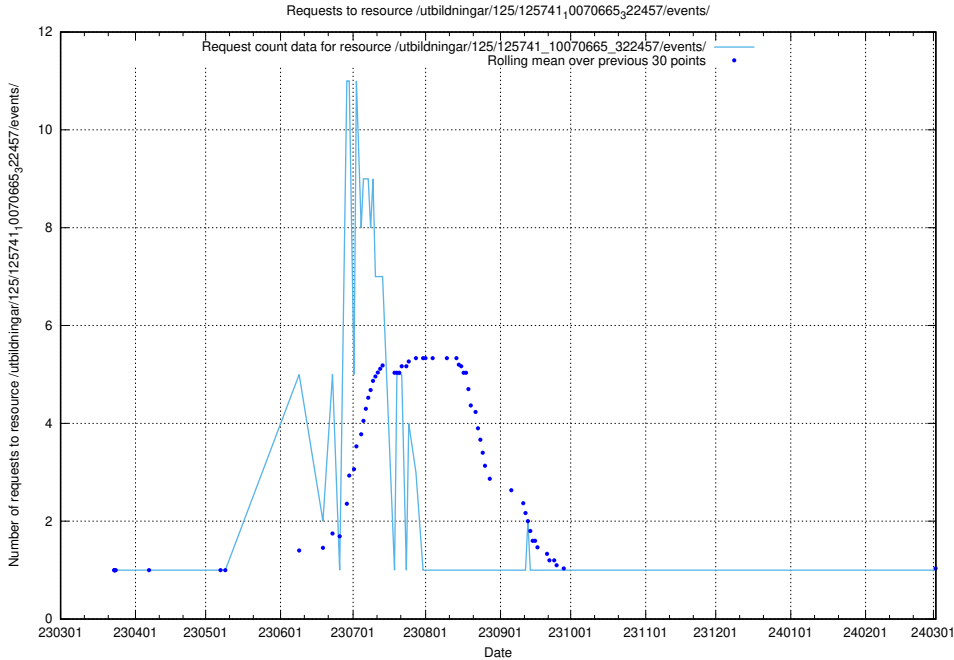

5.6497 Usage of /utbildningar/125/125741_10070665_322457/events/

Here, we count the number of requests to resource /utbildningar/125/125741_10070665_322457/events/