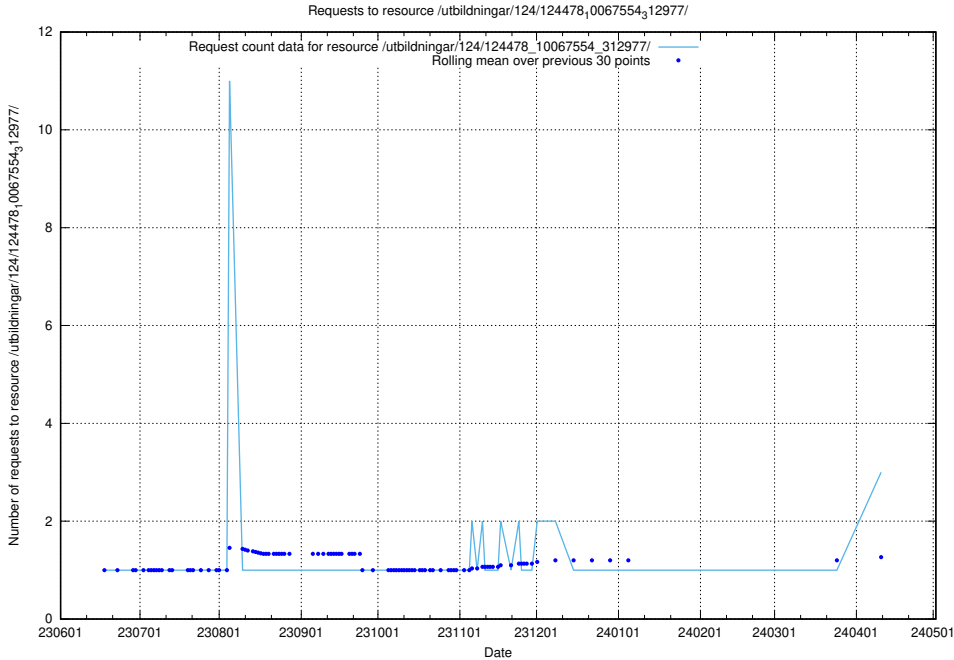

5.398 Usage of /utbildningar/124/124478_10067554_312977/

Here, we count the number of requests to resource /utbildningar/124/124478_10067554_312977/.