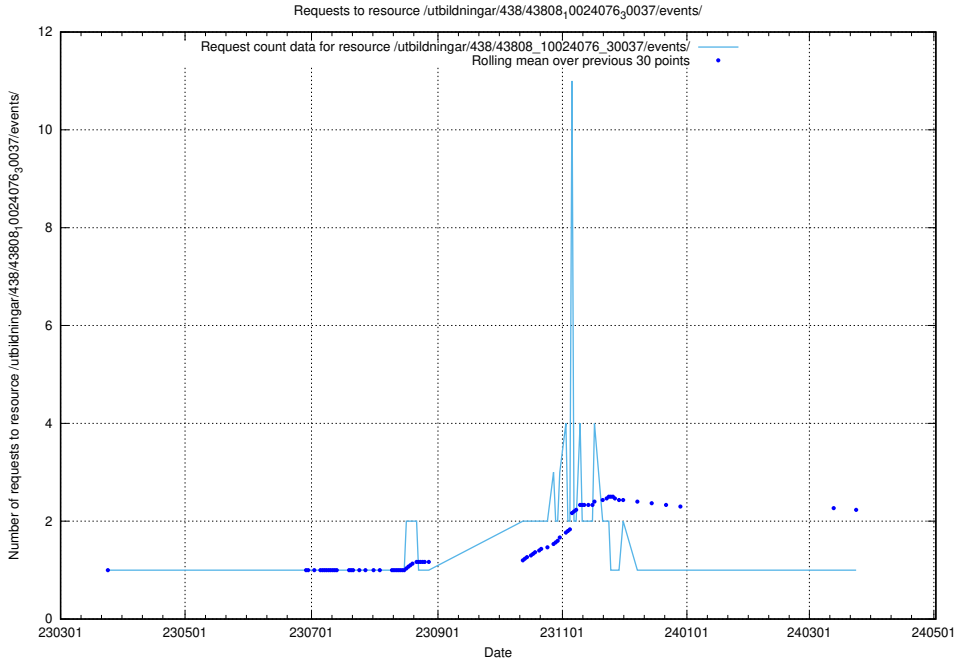

5.6180 Usage of /utbildningar/438/43808_10024076_30037/events/

Here, we count the number of requests to resource /utbildningar/438/43808_10024076_30037/events/.