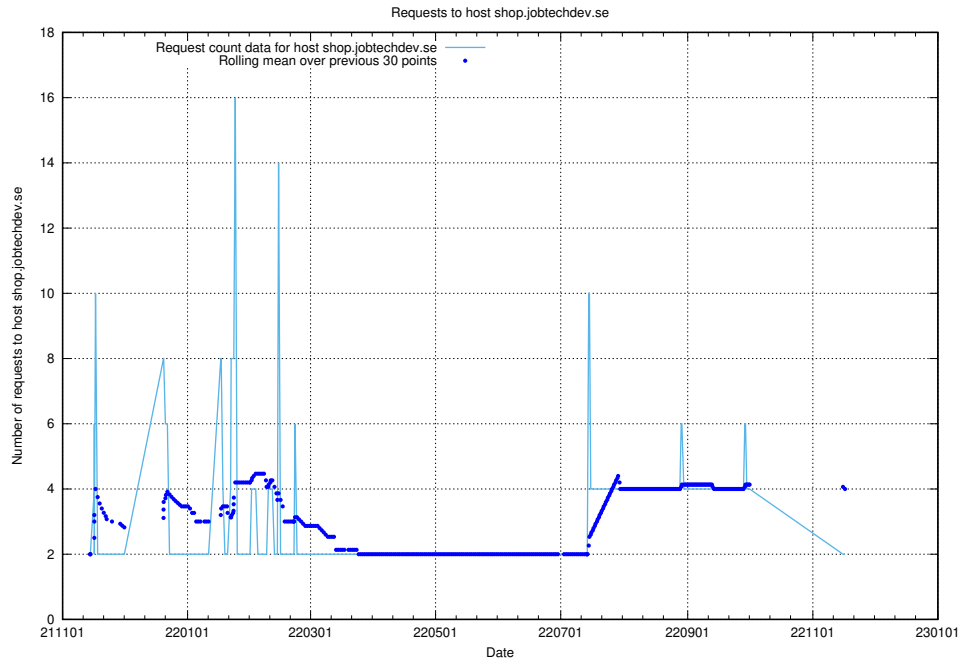

7.564 Usage of yrkeseditor.prod.services.jtech.se

Here, we count the number of requests to host yrkeseditor.prod.services.jtech.se.

7.565 Usage of shop.jobtechdev.se

Here, we count the number of requests to host shop.jobtechdev.se.