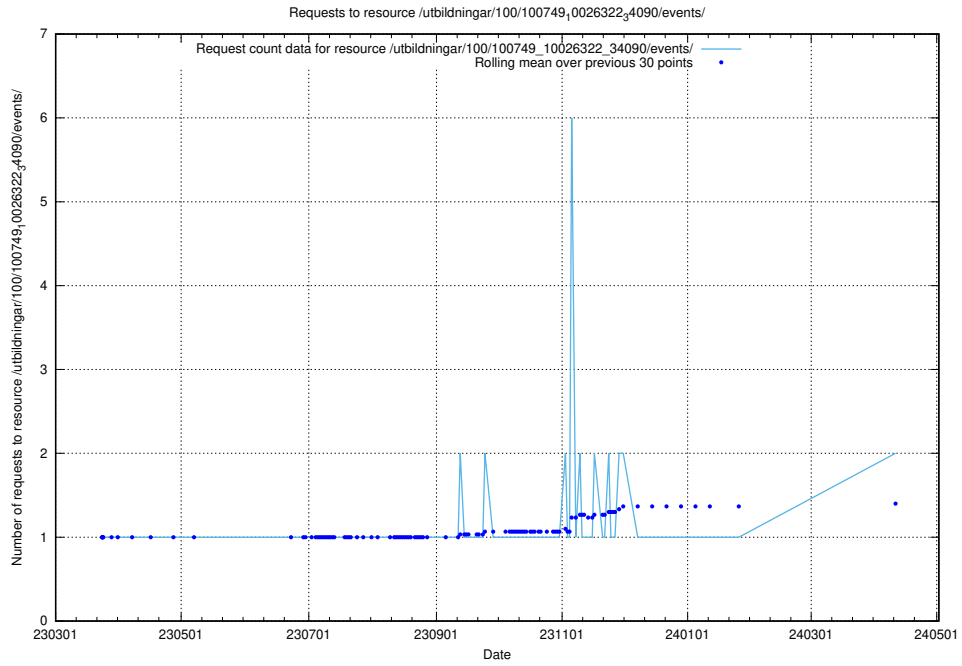

5.823 Usage of /utbildningar/100/100749_10026322_34090/events/

Here, we count the number of requests to resource /utbildningar/100/100749_10026322_34090/events/.