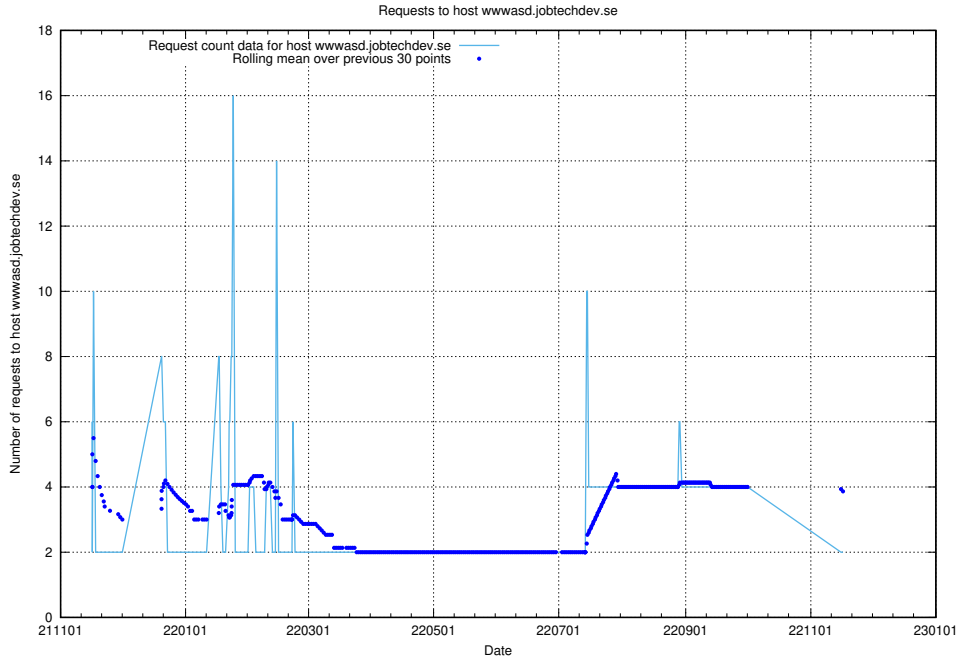

7.539 Usage of wwwasd.jobtechdev.se

Here, we count the number of requests to host wwwasd.jobtechdev.se.