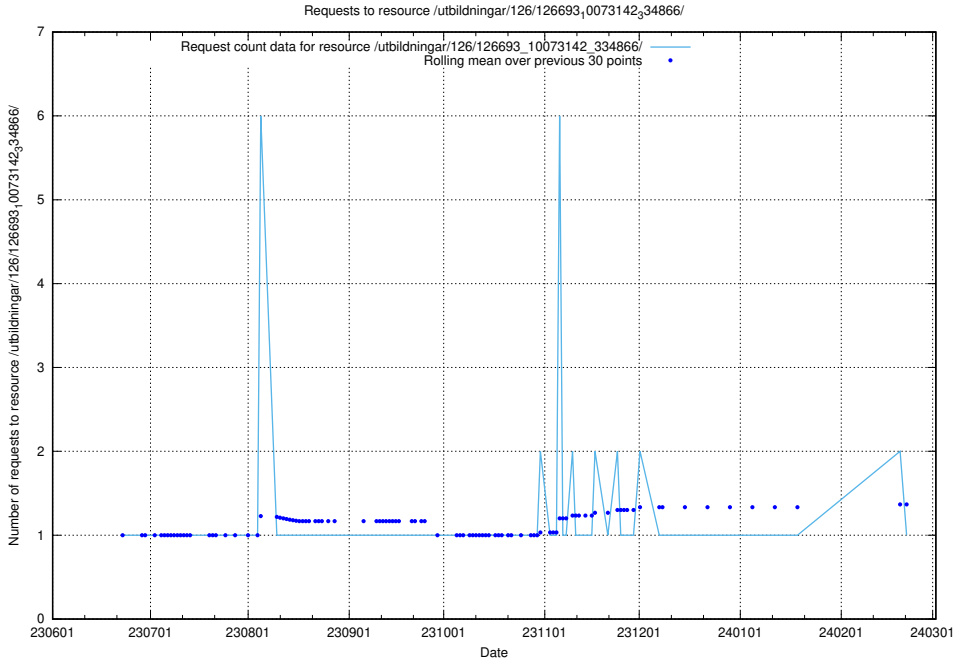

5.5670 Usage of /utbildningar/126/126693_10073142_334866/

Here, we count the number of requests to resource /utbildningar/126/126693_10073142_334866/.