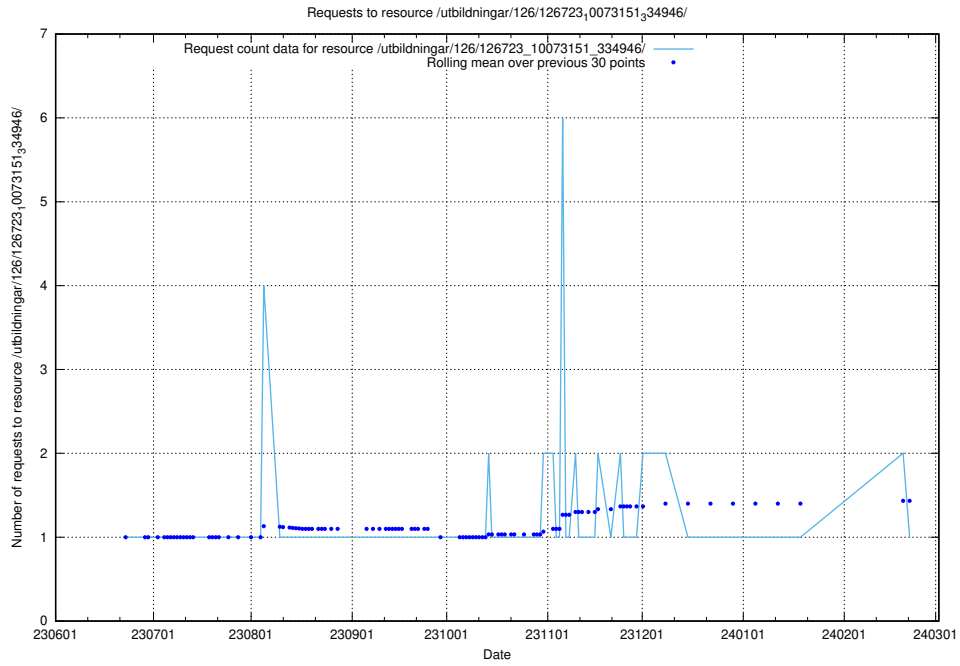

5.5629 Usage of /utbildningar/126/126723_10073151_334946/

Here, we count the number of requests to resource /utbildningar/126/126723_10073151_334946/.