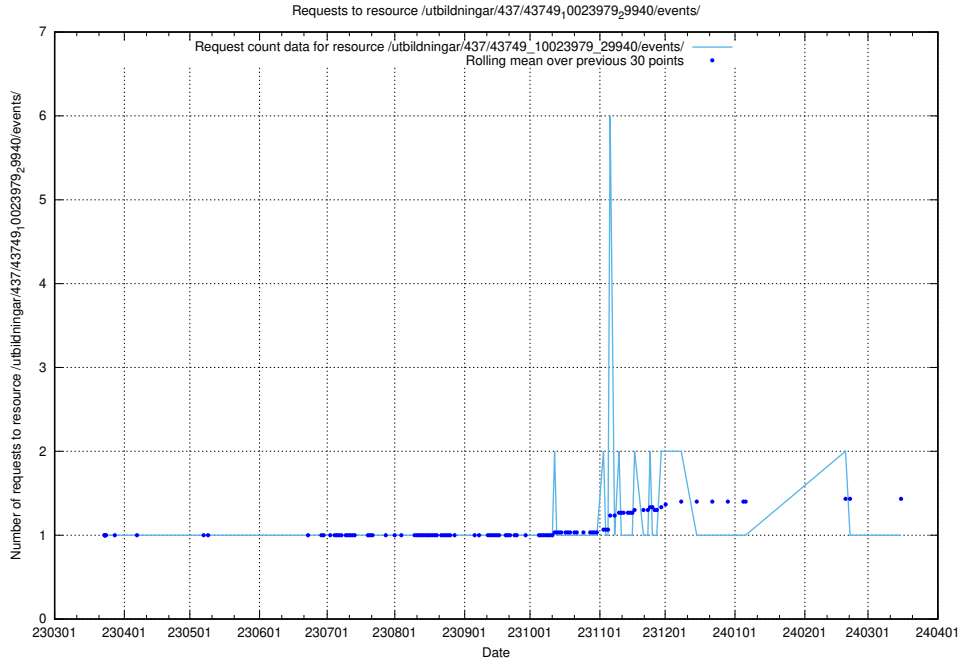

5.6389 Usage of /utbildningar/437/43749_10023979_29940/events/

Here, we count the number of requests to resource /utbildningar/437/43749_10023979_29940/events/.