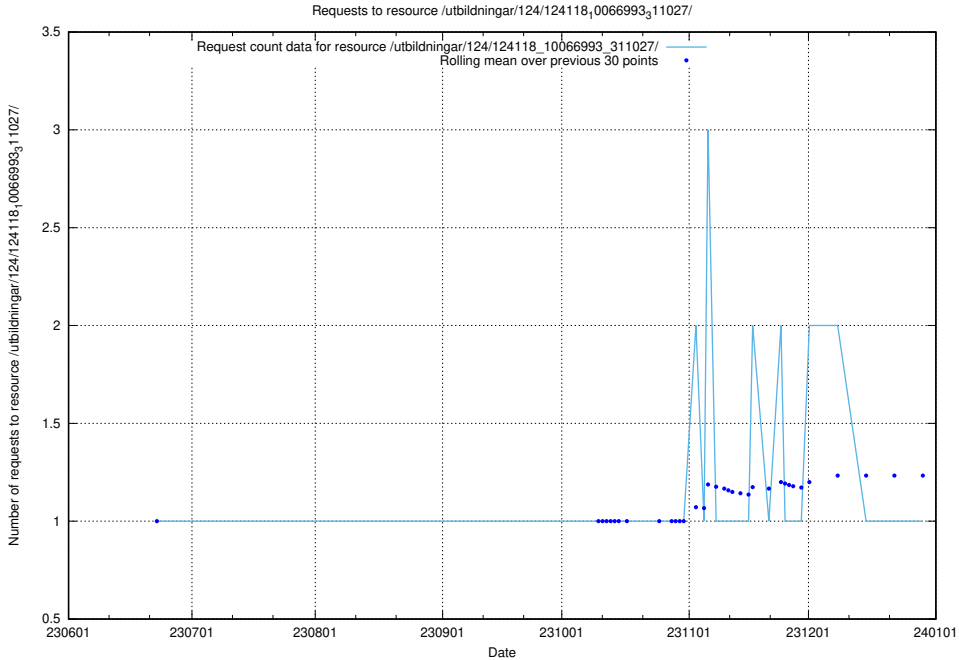

5.5839 Usage of /utbildningar/124/124118_10066993_311027/

Here, we count the number of requests to resource /utbildningar/124/124118_10066993_311027/.