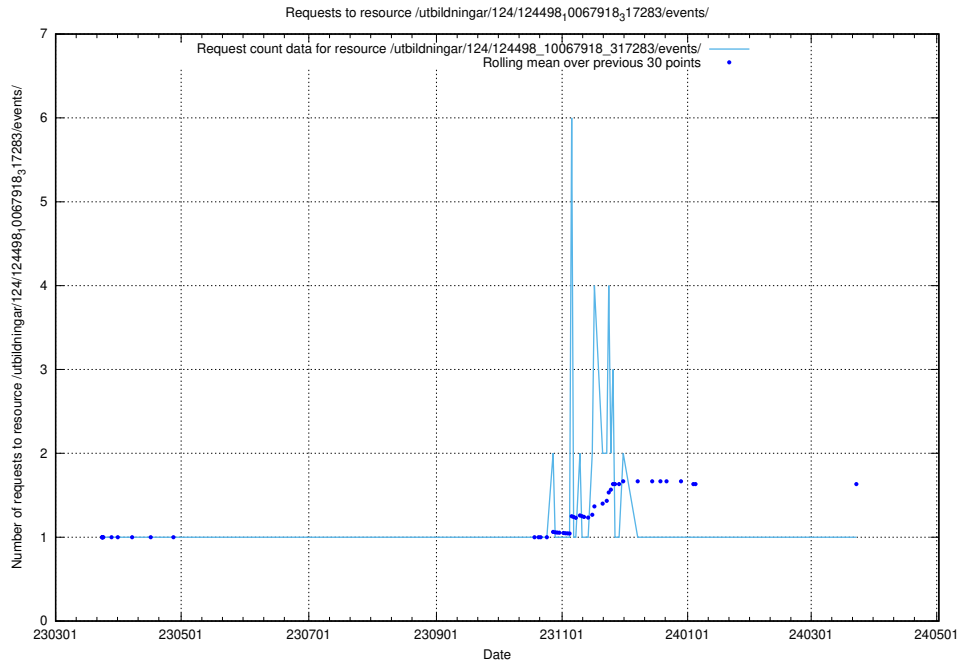

5.2632 Usage of /utbildningar/124/124498_10067918_317283/events/

Here, we count the number of requests to resource /utbildningar/124/124498_10067918_317283/events/