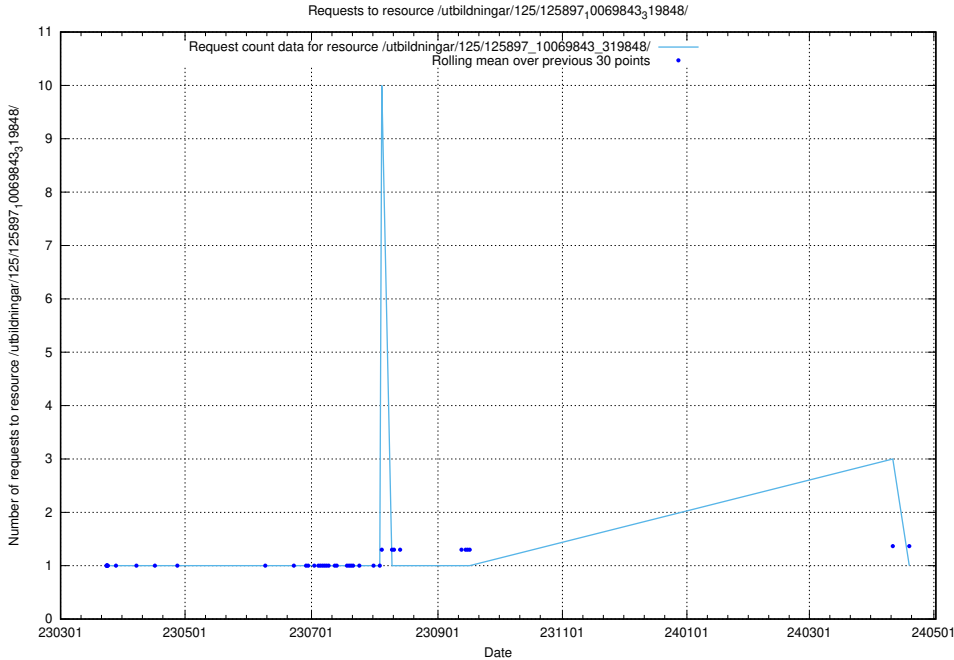

Here, we count the number of requests to resource /utbildningar/125/125898_10069843_319848/.

5.6455 Usage of /utbildningar/125/125897_10069843_319848/

Here, we count the number of requests to resource /utbildningar/125/125897_10069843_319848/.