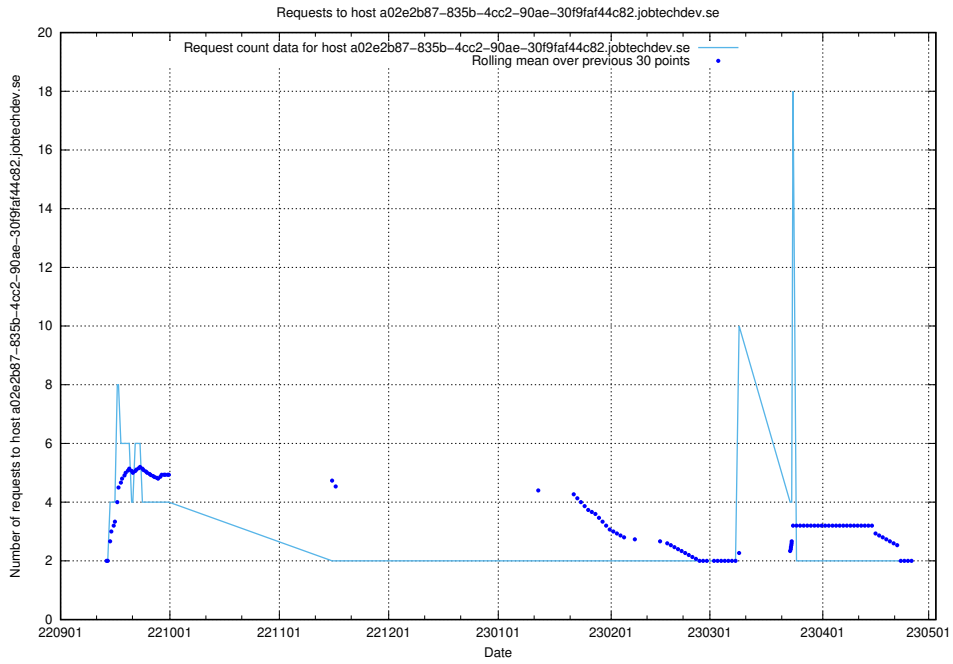

Here, we count the number of requests to host a02e2b87-835b-4cc2-90ae-30f9faf44c82.jobtechdev.se.

7.330 Usage of demo-jobad-enrichments-api.jobtechdev.se

Here, we count the number of requests to host demo-jobad-enrichments-api.jobtechdev.se.