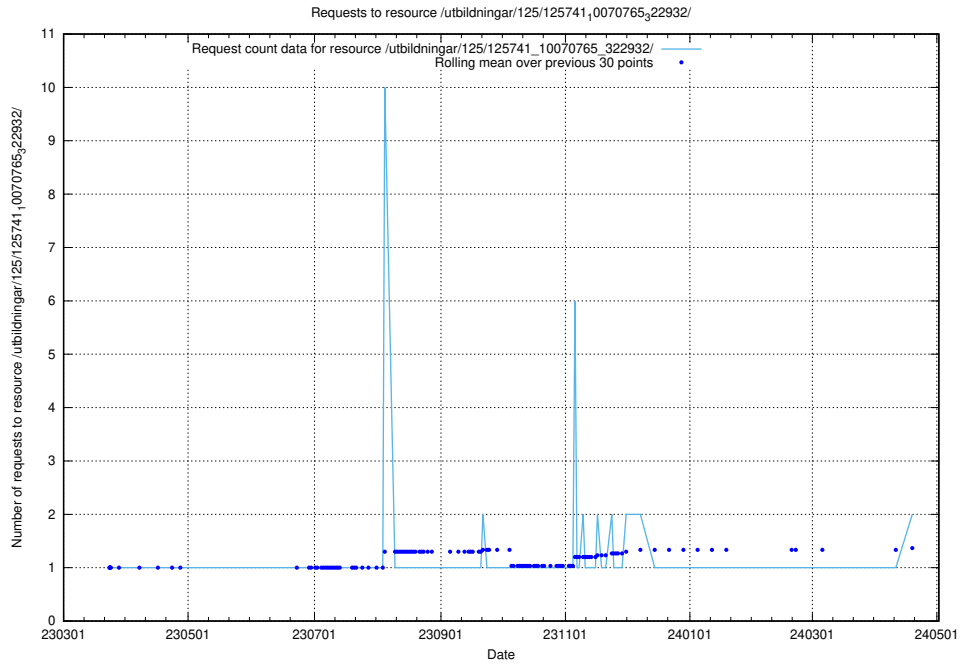

5.971 Usage of /utbildningar/125/125741_10070765_322932/

Here, we count the number of requests to resource /utbildningar/125/125741_10070765_322932/.