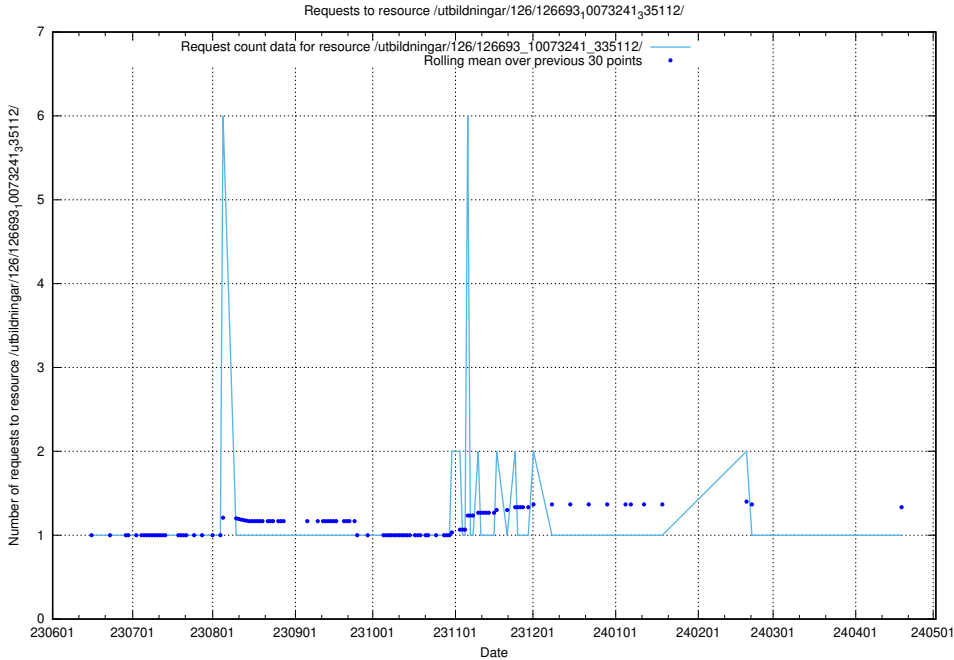

5.5896 Usage of /utbildningar/126/126693_10073241_335112/

Here, we count the number of requests to resource /utbildningar/126/126693_10073241_335112/.