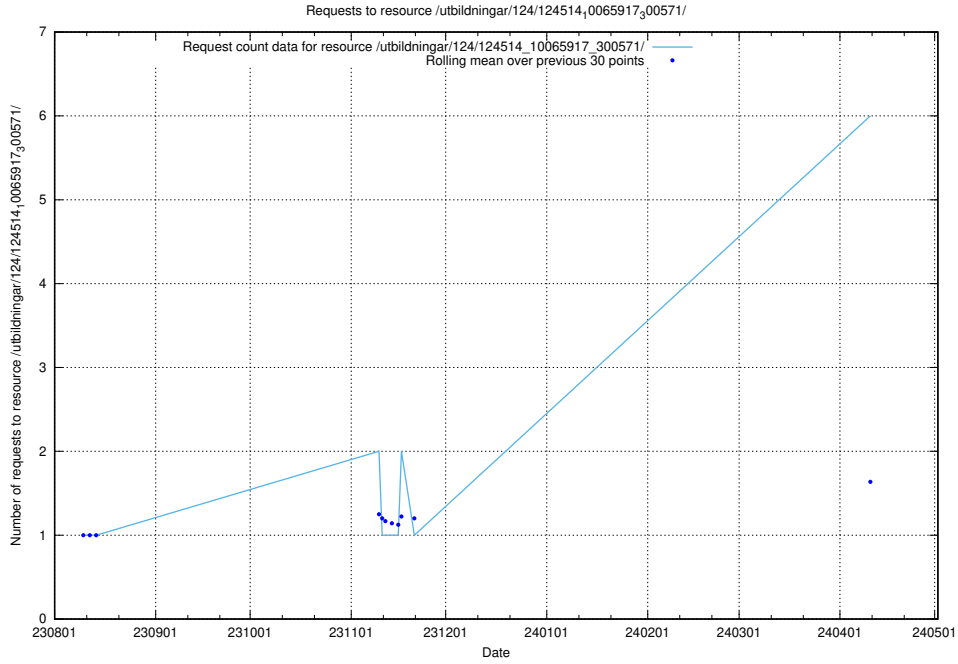

5.76 Usage of /utbildningar/124/124514_10065917_300571/

Here, we count the number of requests to resource /utbildningar/124/124514_10065917_300571/.