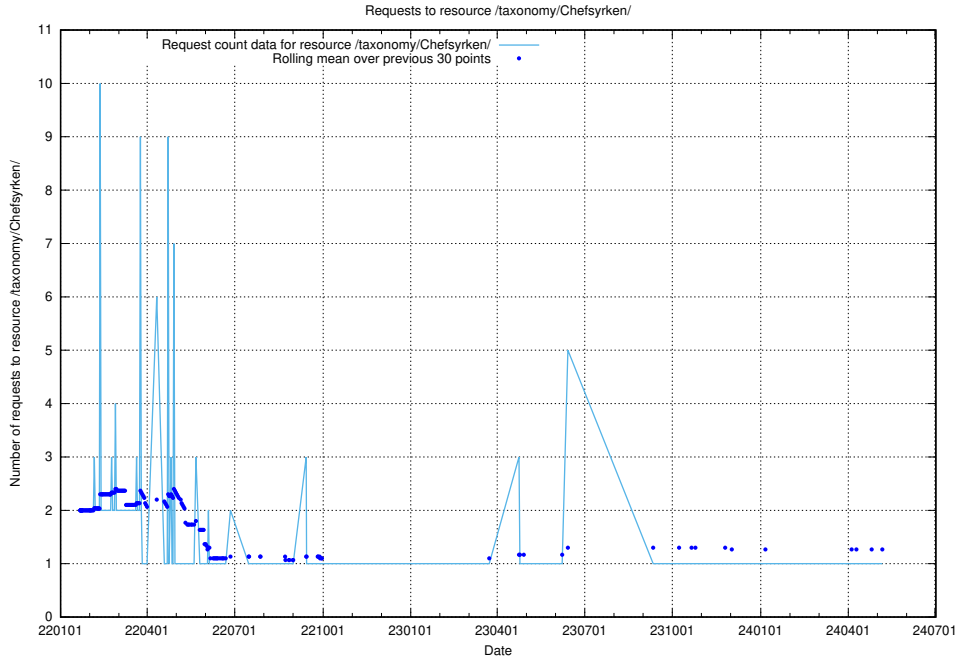

5.1238 Usage of /taxonomy/Chefsyrken/

Here, we count the number of requests to resource /taxonomy/Chefsyrken/.