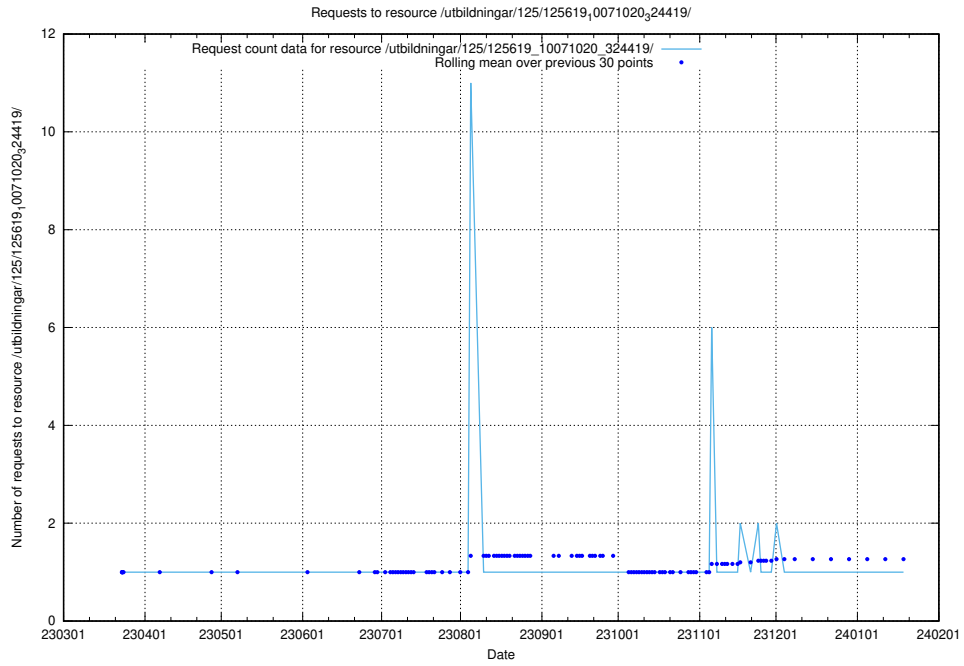

5.1074 Usage of /utbildningar/125/125619_10071020_324419/

Here, we count the number of requests to resource /utbildningar/125/125619_10071020_324419/.