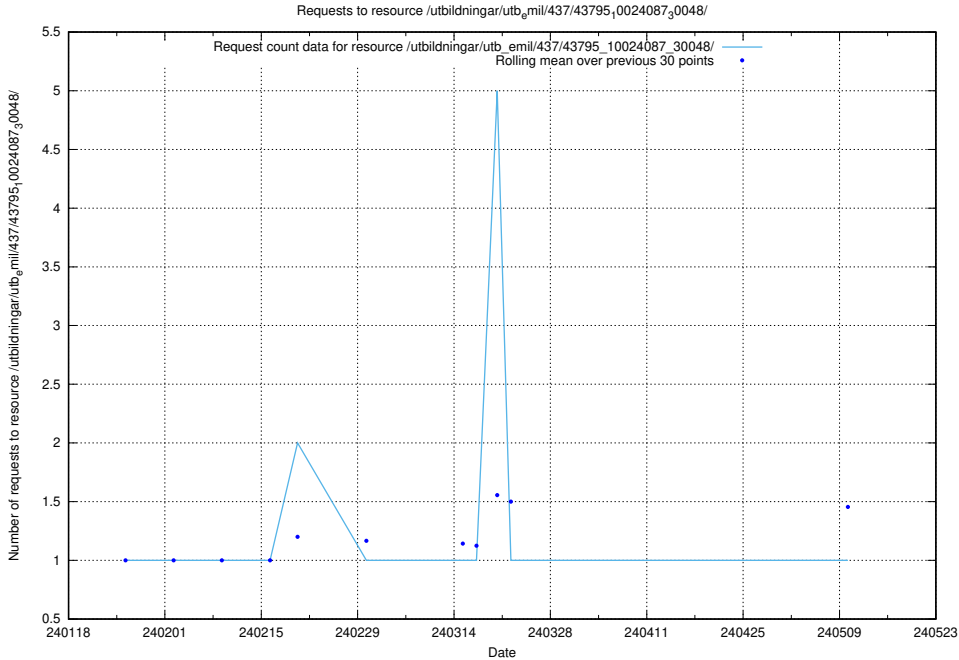

5.2836 Usage of /utbildningar/utb_emil/437/43795_10024087_30048/

Here, we count the number of requests to resource /utbildningar/utb_emil/437/43795_10024087_30048/