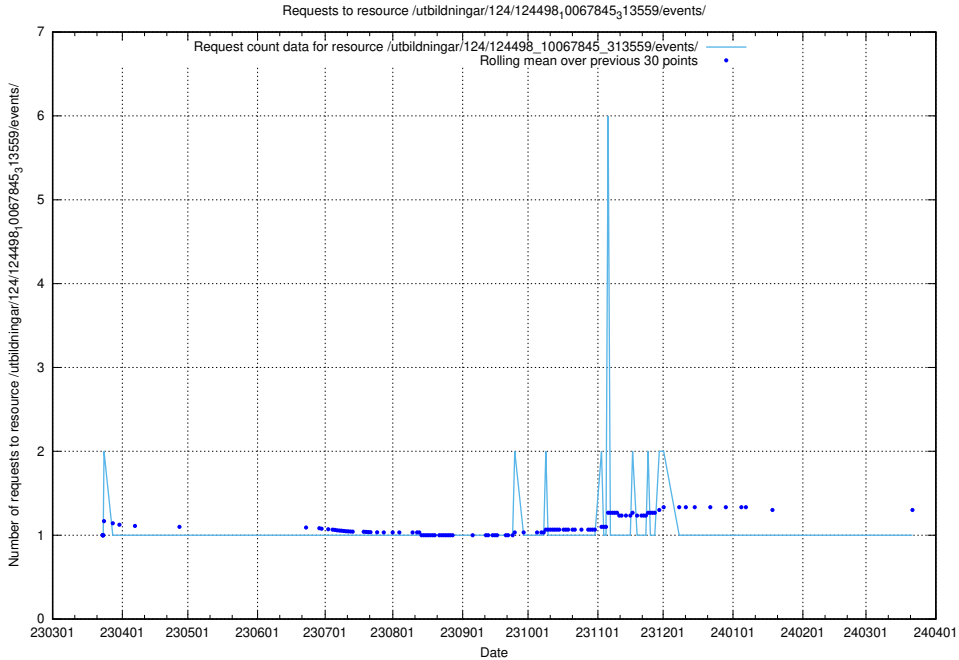

5.2702 Usage of /utbildningar/124/124498_10067845_313559/events/

Here, we count the number of requests to resource /utbildningar/124/124498_10067845_313559/events/