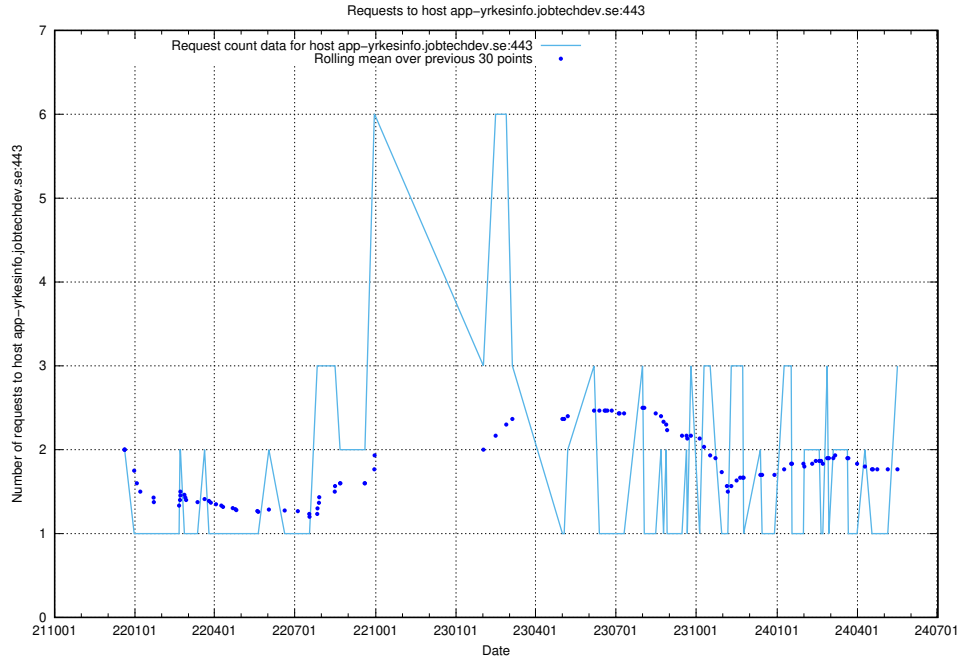

Here, we count the number of requests to host correo.jobtechdev.se.

7.209 Usage of app-yrkesinfo.jobtechdev.se:443

Here, we count the number of requests to host app-yrkesinfo.jobtechdev.se:443.

7.210 Usage of www.atlas.jobtechdev.se