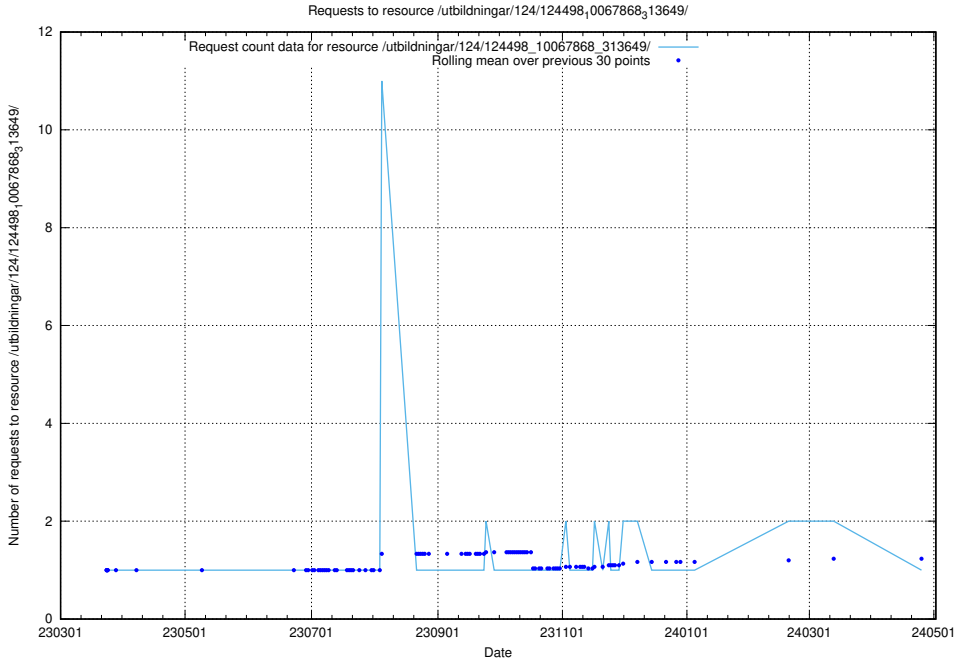

5.2697 Usage of /utbildningar/124/124498_10067868_313649/

Here, we count the number of requests to resource /utbildningar/124/124498_10067868_313649/.