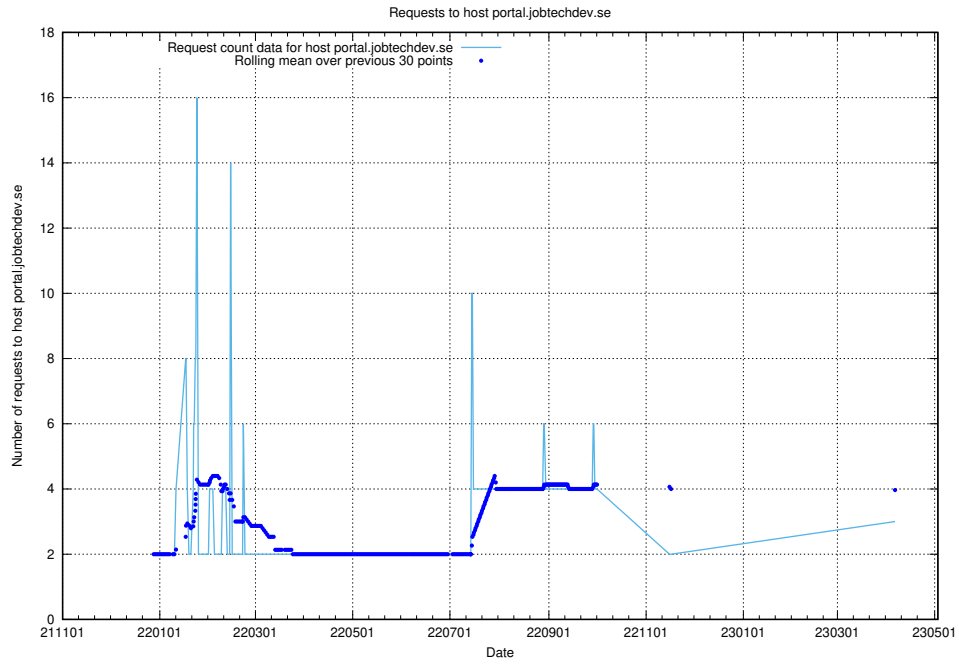

Here, we count the number of requests to host files.jobtechdev.se.

7.195 Usage of portal.jobtechdev.se

Here, we count the number of requests to host portal.jobtechdev.se.

7.196 Usage of panel.jobtechdev.se