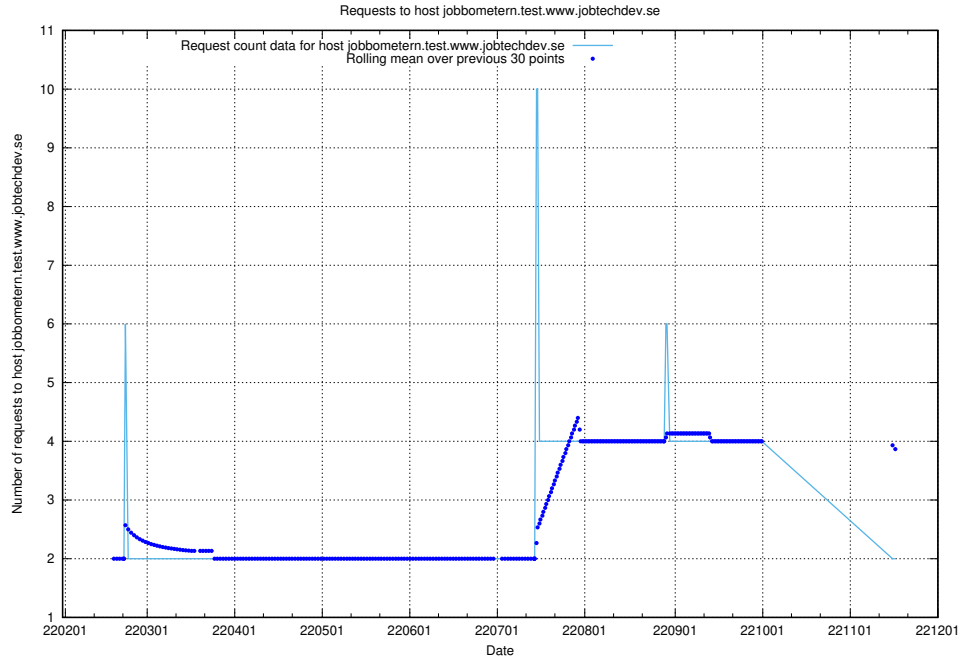

Here, we count the number of requests to host `jobbometern.test.www.jobtechdev.se`.

7.537 Usage of `jobbometern.test.jobtechdev.se`

Here, we count the number of requests to host `jobbometern.test.jobtechdev.se`.