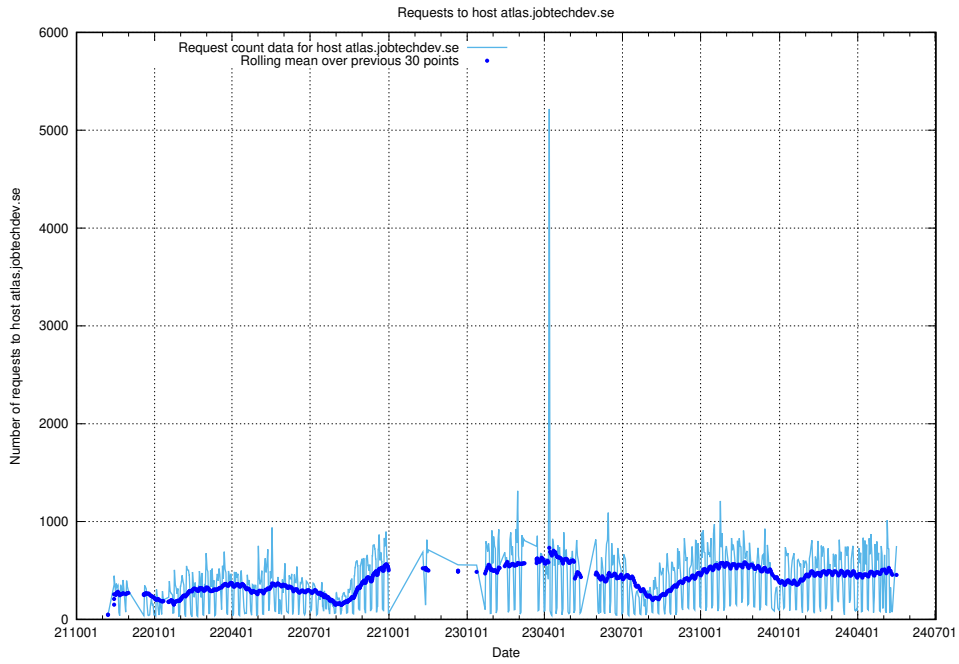

7.21 Usage of atlas.jobtechdev.se

Here, we count the number of requests to host atlas.jobtechdev.se.