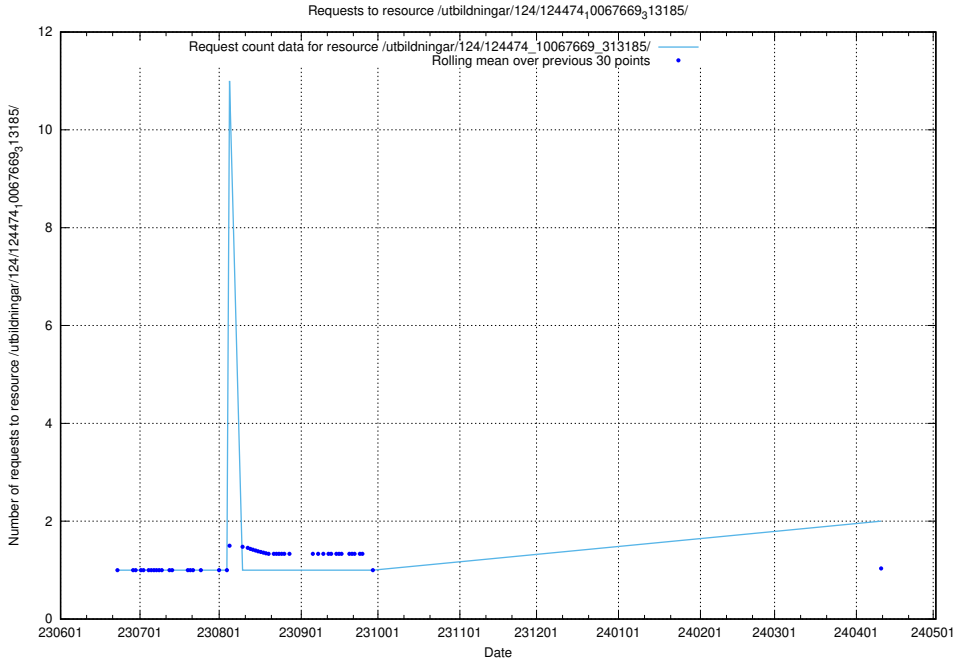

5.843 Usage of /utbildningar/124/124474_10067669_313185/

Here, we count the number of requests to resource /utbildningar/124/124474_10067669_313185/.