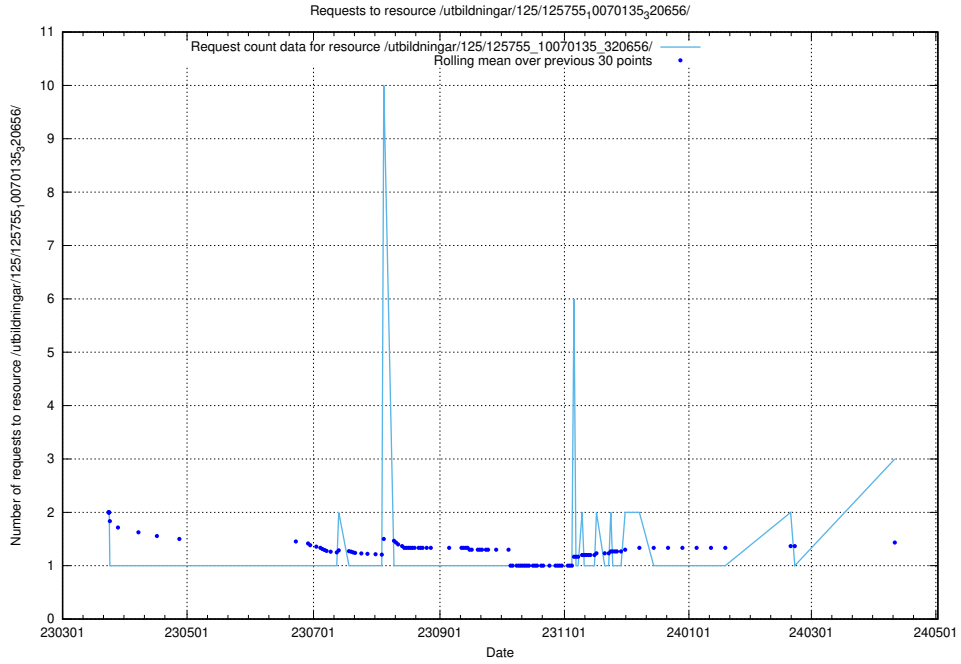

5.427 Usage of /utbildningar/125/125755_10070135_320656/

Here, we count the number of requests to resource /utbildningar/125/125755_10070135_320656/.