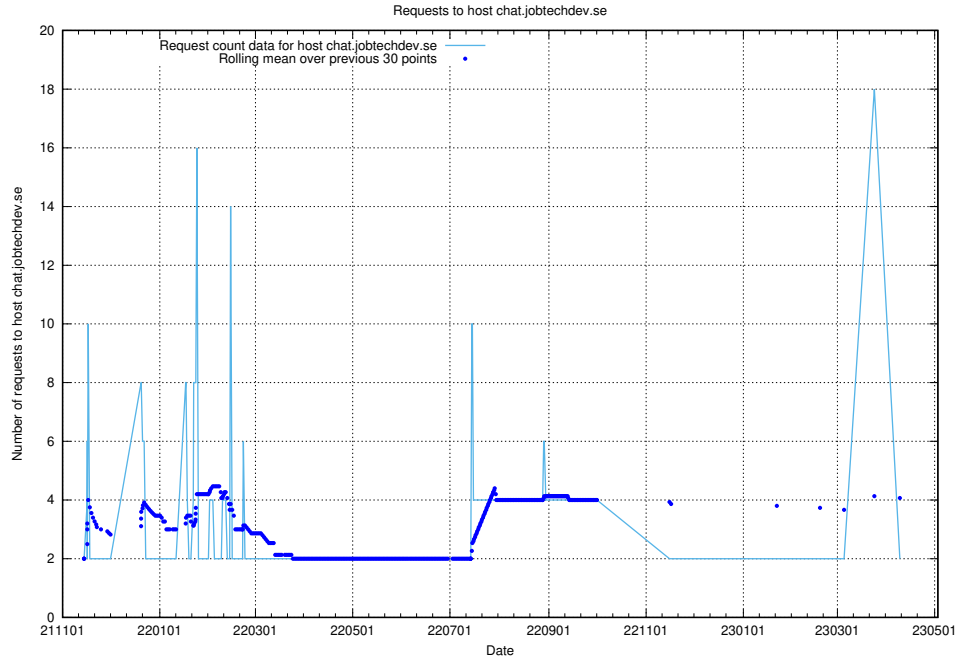

7.281 Usage of chat.jobtechdev.se

Here, we count the number of requests to host chat.jobtechdev.se.