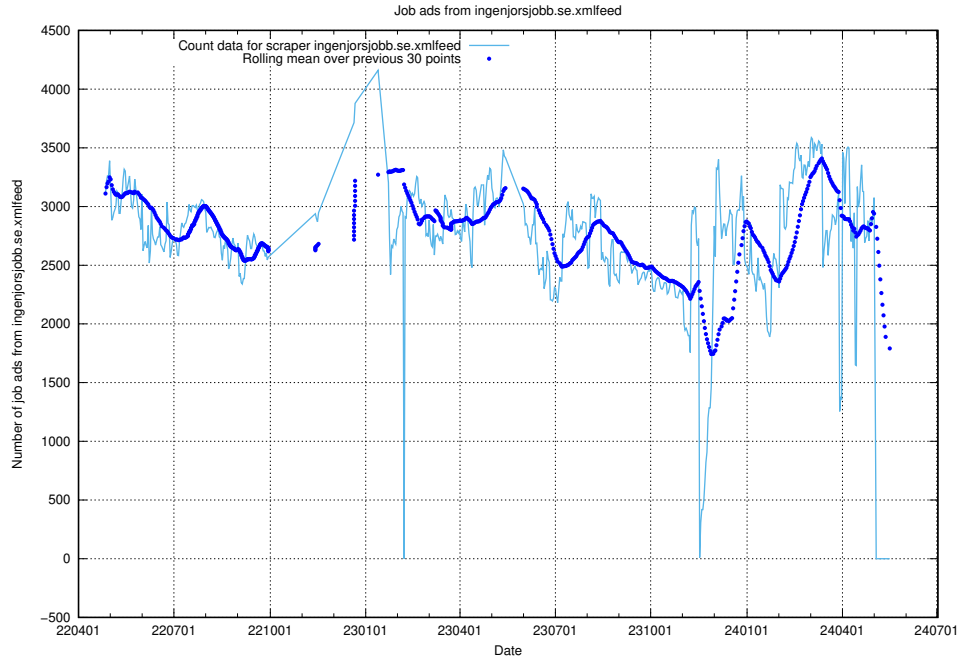

13.12 Number of ads by scraper ingenjorsjobb.se.xmlfeed

Here, we count the number of job ads scraped from ingenjorsjobb.se.xmlfeed.