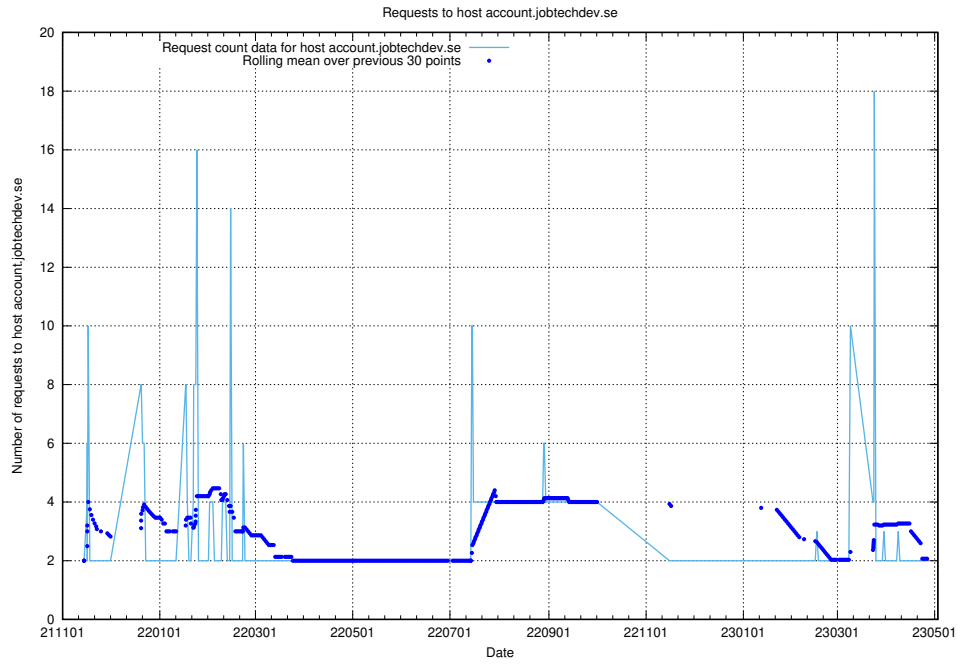

7.303 Usage of account.jobtechdev.se

Here, we count the number of requests to host account.jobtechdev.se.