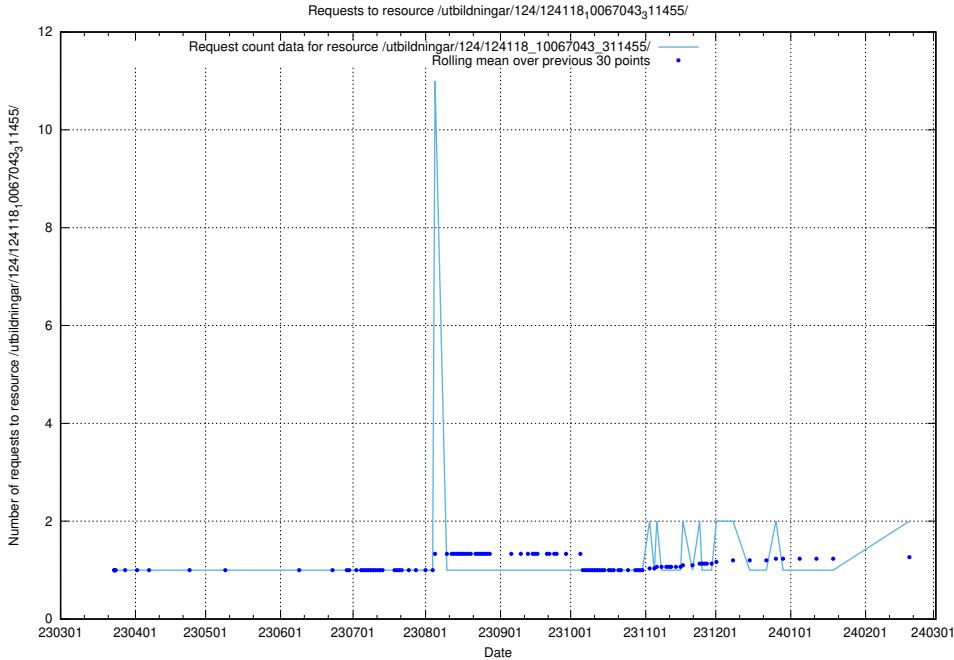

5.686 Usage of /utbildningar/124/124118_10067043_311455/

Here, we count the number of requests to resource /utbildningar/124/124118_10067043_311455/.