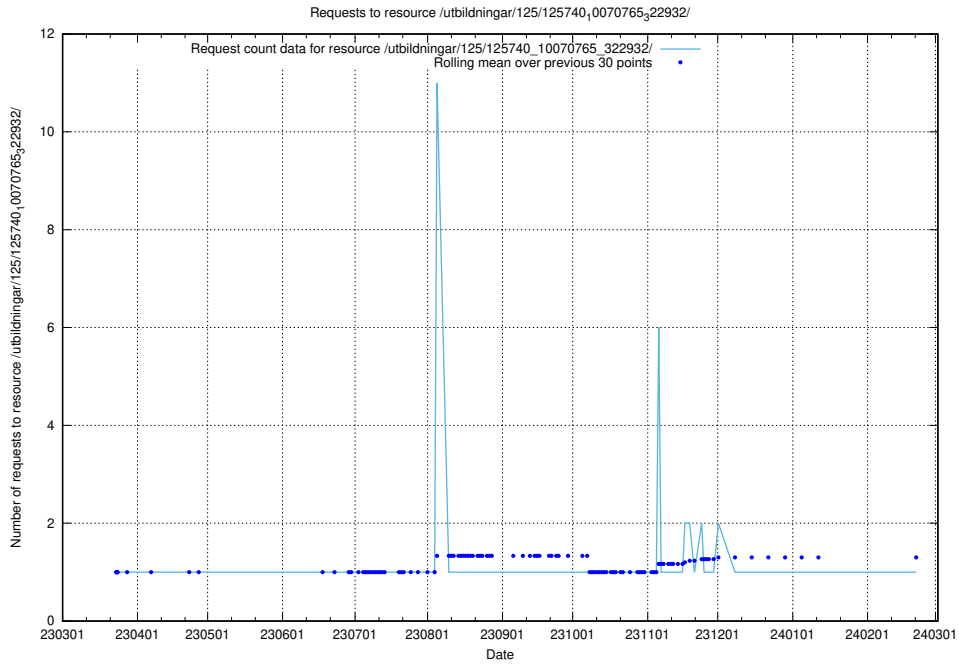

5.983 Usage of /utbildningar/125/125740_10070765_322932/

Here, we count the number of requests to resource /utbildningar/125/125740_10070765_322932/.