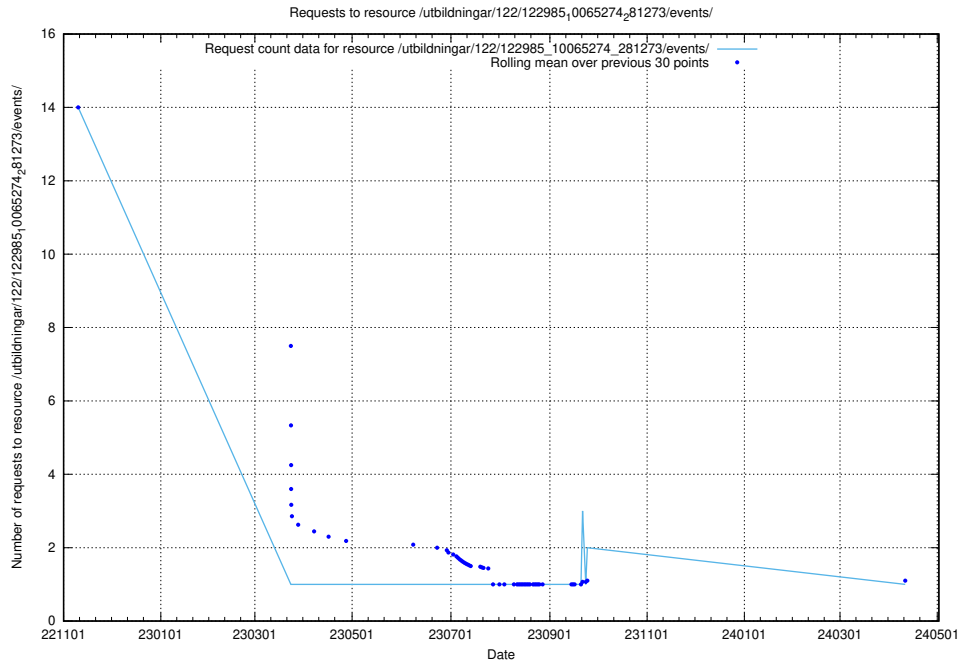

5.6228 Usage of /utbildningar/122/122985_10065274_281273/events/

Here, we count the number of requests to resource /utbildningar/122/122985_10065274_281273/events/

5.6229 Usage of /utbildningar/125/125754_10070135_320656/events/