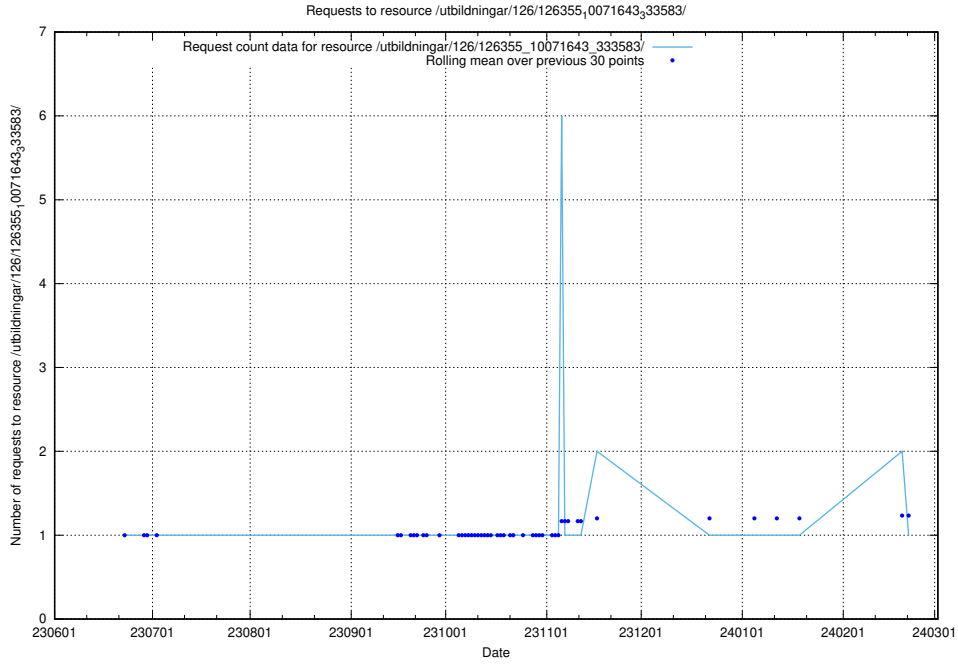

5.5681 Usage of /utbildningar/126/126355_10071643_333583/

Here, we count the number of requests to resource /utbildningar/126/126355_10071643_333583/.