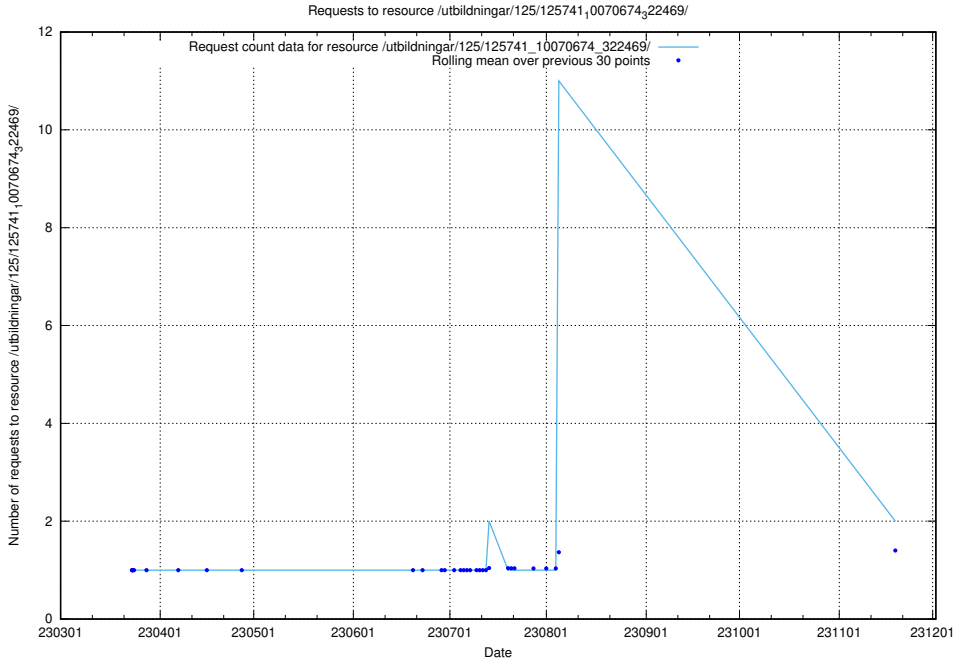

5.975 Usage of /utbildningar/125/125741_10070674_322469/

Here, we count the number of requests to resource /utbildningar/125/125741_10070674_322469/.