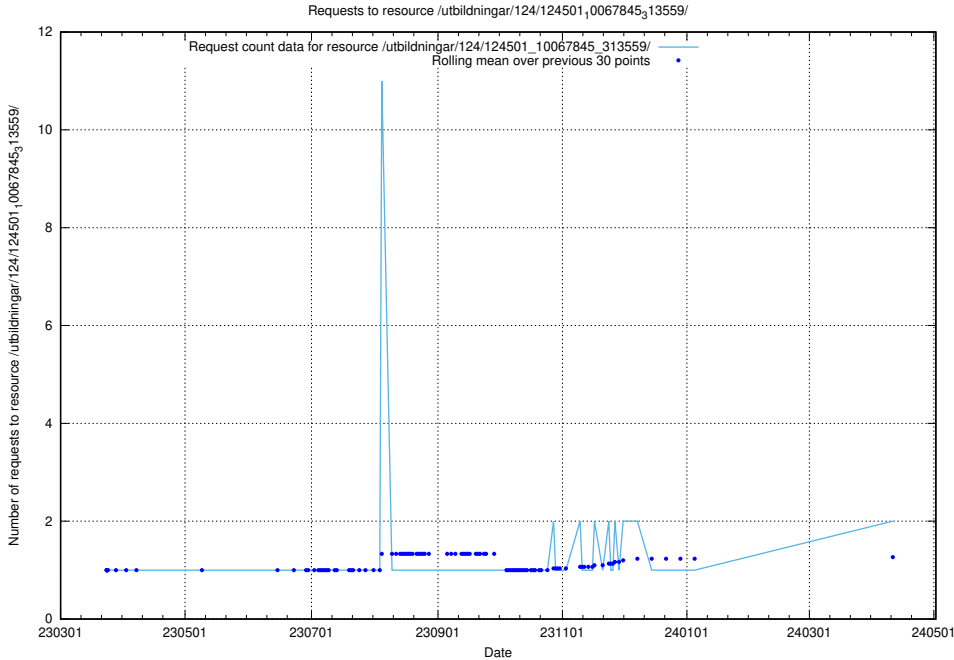

5.535 Usage of /utbildningar/124/124501_10067845_313559/

Here, we count the number of requests to resource /utbildningar/124/124501_10067845_313559/.