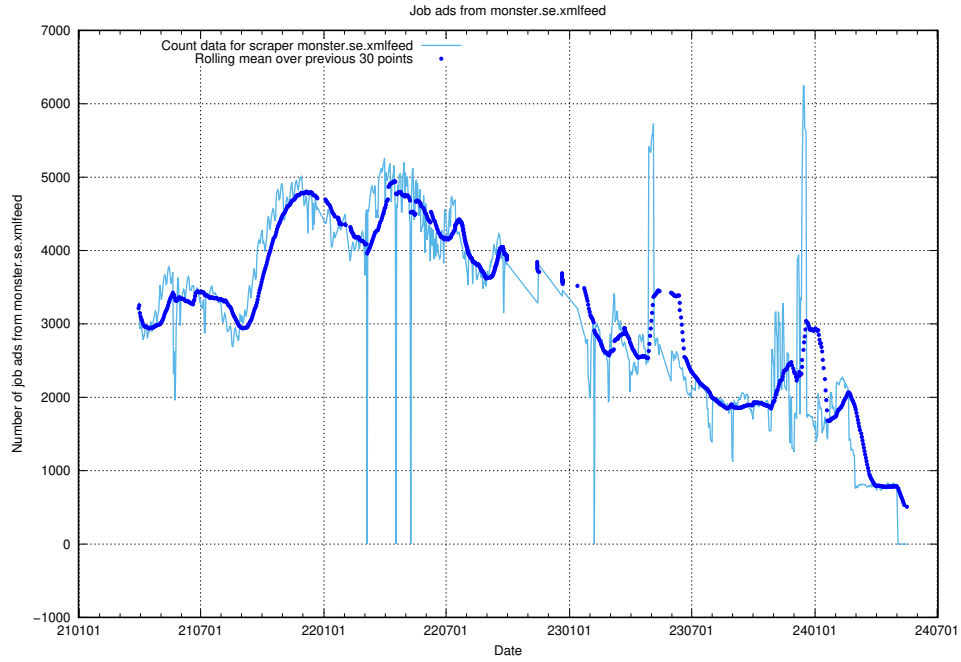

13.3 Number of ads by scraper monster.se.xmlfeed

Here, we count the number of job ads scraped from monster.se.xmlfeed.