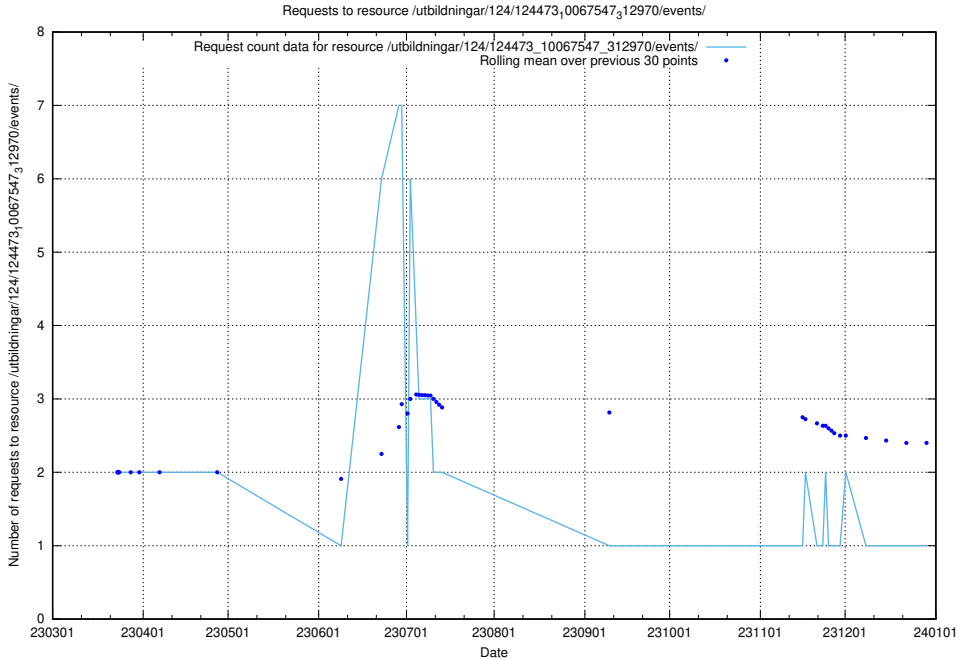

Here, we count the number of requests to resource /utbildningar/124/124498_10067796_313401/events/

5.6307 Usage of /utbildningar/124/124473_10067547_312970/events/

Here, we count the number of requests to resource /utbildningar/124/124473_10067547_312970/events/