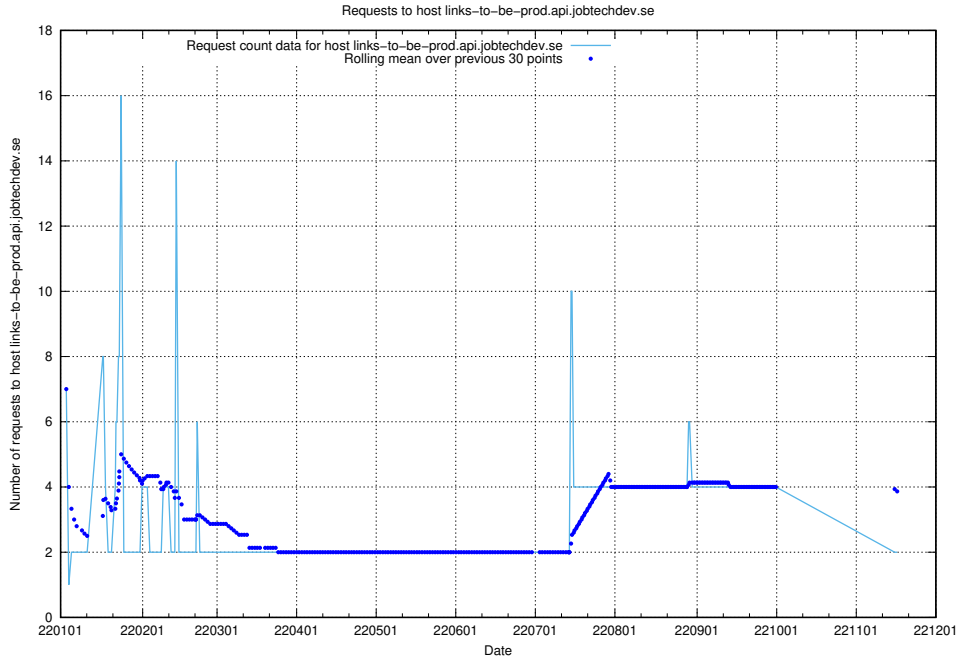

7.301 Usage of links-to-be-prod.api.jobtechdev.se

Here, we count the number of requests to host links-to-be-prod.api.jobtechdev.se.