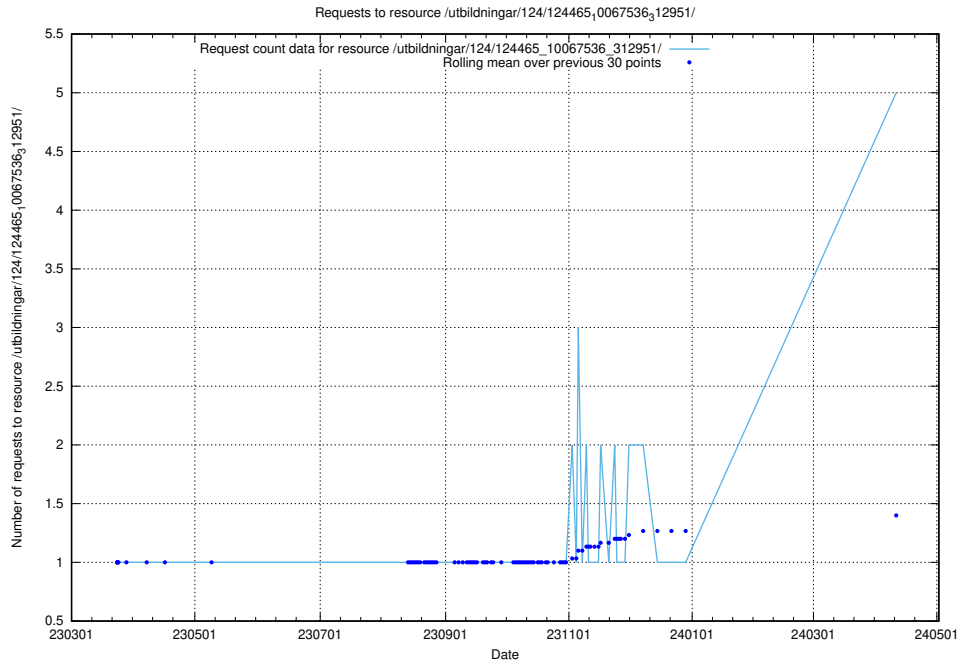

5.124 Usage of /utbildningar/124/124465_10067536_312951/

Here, we count the number of requests to resource /utbildningar/124/124465_10067536_312951/.