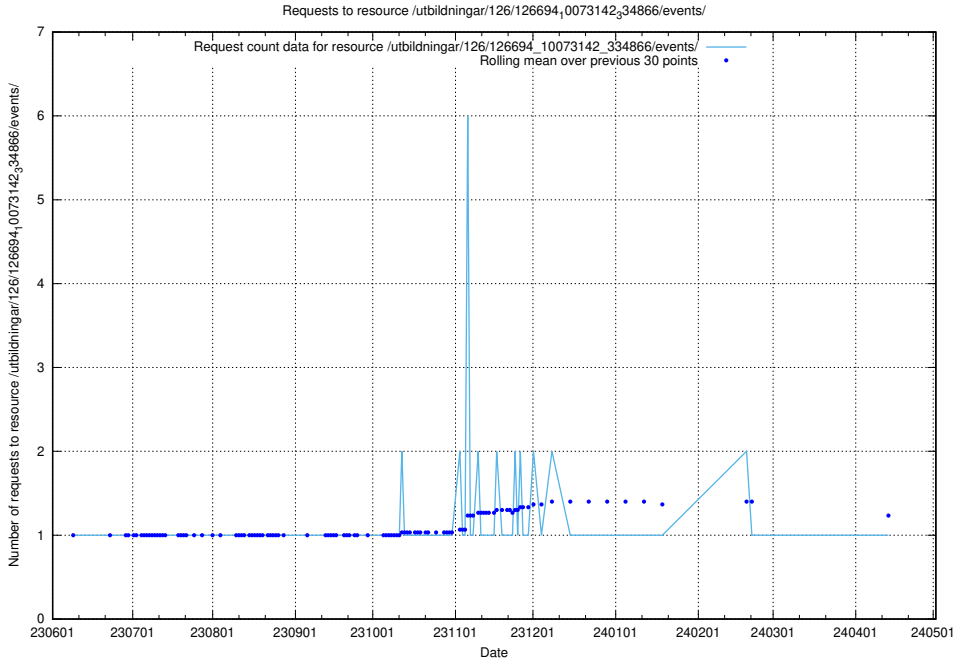

5.5911 Usage of /utbildningar/126/126694_10073142_334866/events/

Here, we count the number of requests to resource /utbildningar/126/126694_10073142_334866/events/