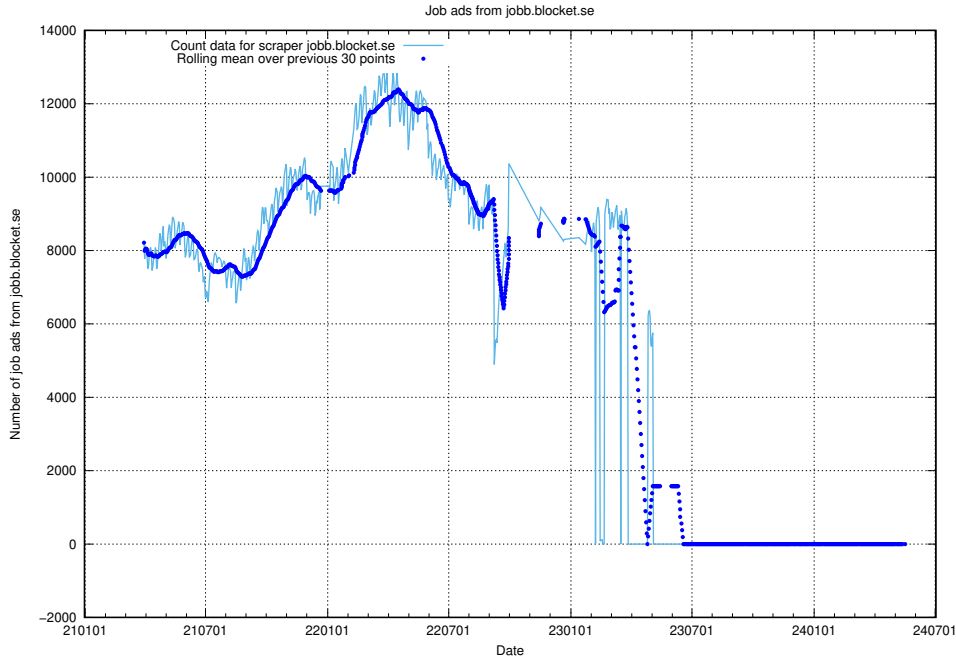

13.20 Number of ads by scraper jobb.blocket.se

Here, we count the number of job ads scraped from jobb.blocket.se.