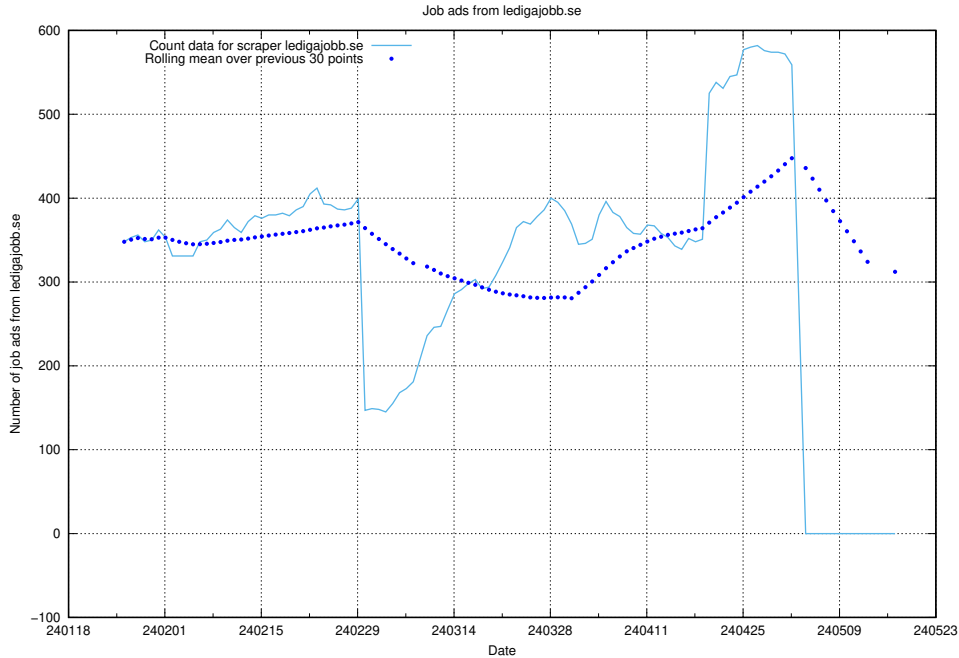

13.10 Number of ads by scraper ledigajobb.se

Here, we count the number of job ads scraped from ledigajobb.se.