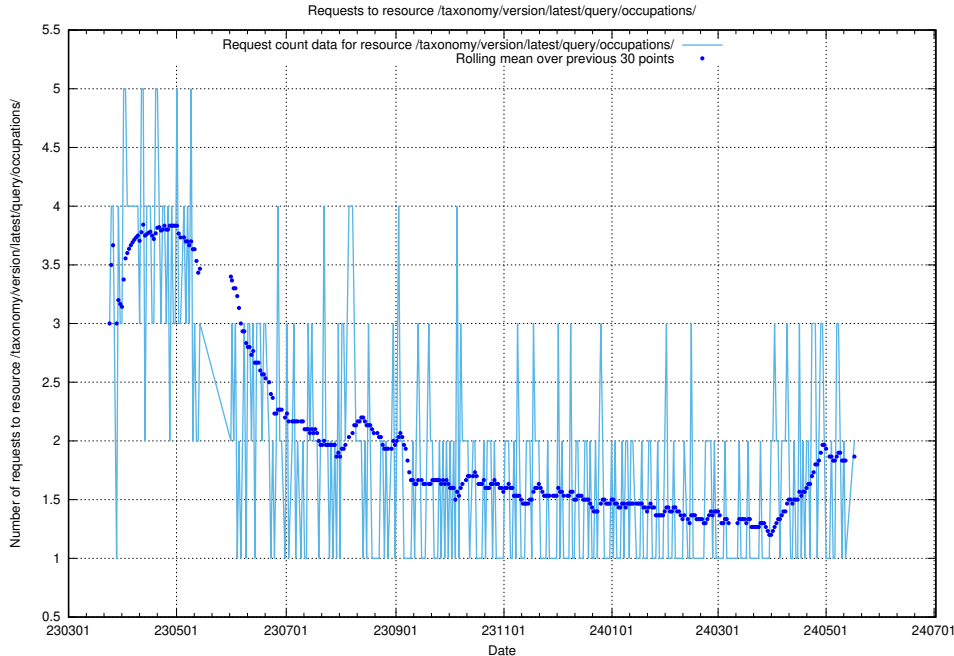

5.914 Usage of /taxonomy/version/latest/query/occupations/

Here, we count the number of requests to resource /taxonomy/version/latest/query/occupations/.