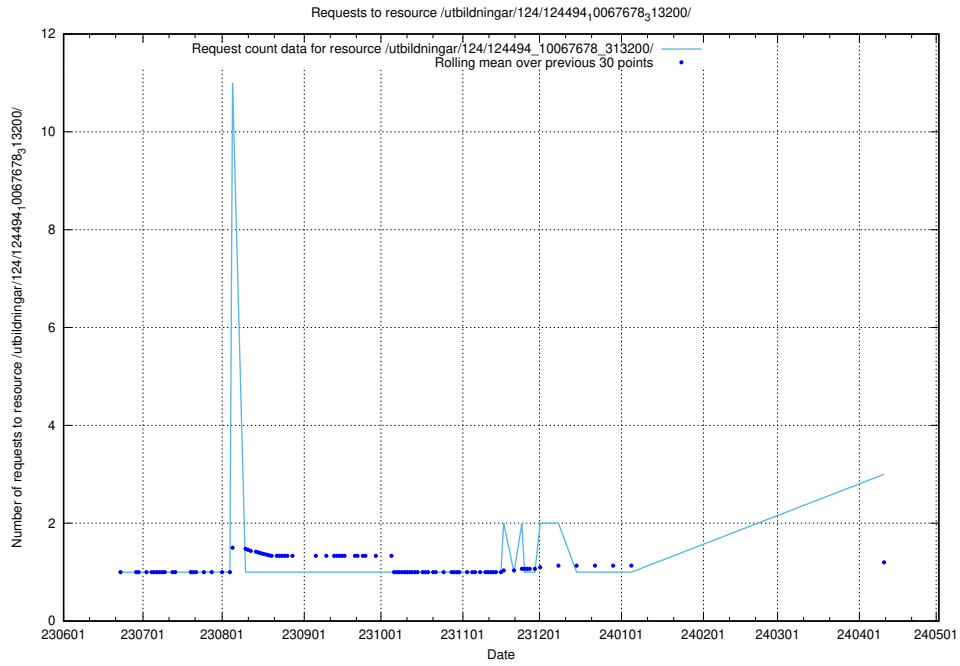

5.387 Usage of /utbildningar/124/124494_10067678_313200/

Here, we count the number of requests to resource /utbildningar/124/124494_10067678_313200/.