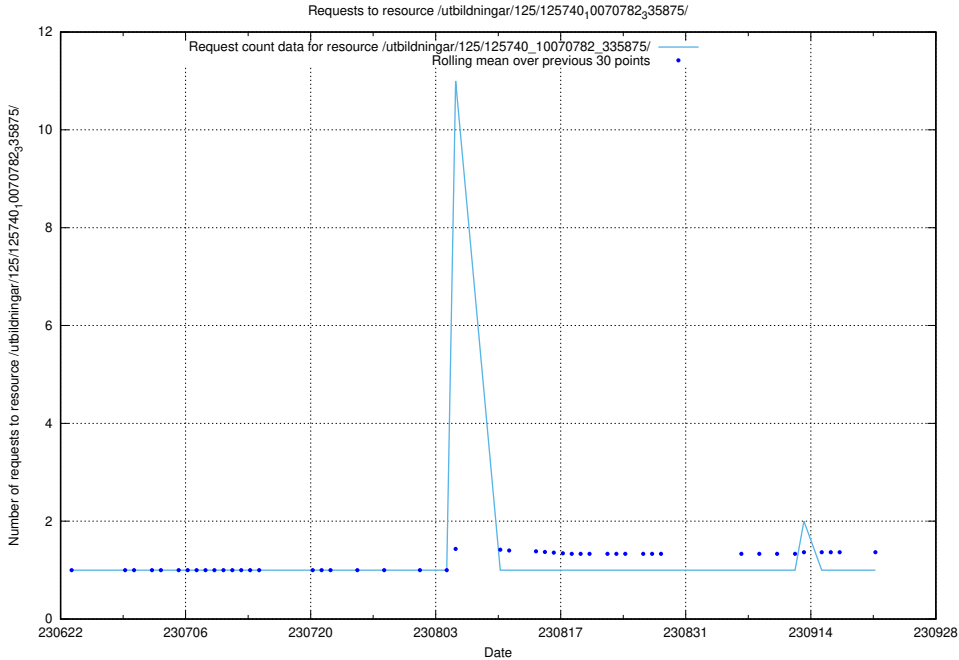

5.5721 Usage of /utbildningar/125/125740_10070782_335875/

Here, we count the number of requests to resource /utbildningar/125/125740_10070782_335875/.