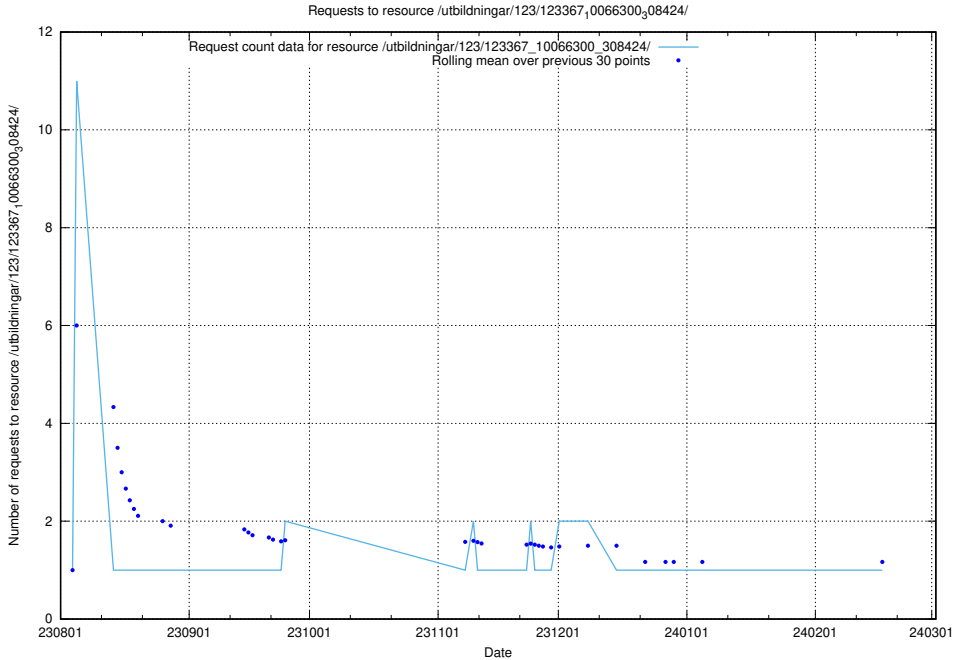

Here, we count the number of requests to resource /utbildningar/123/123367_10066300_308424/events/

5.4907 Usage of /utbildningar/123/123367_10066300_308424/

Here, we count the number of requests to resource /utbildningar/123/123367_10066300_308424/.