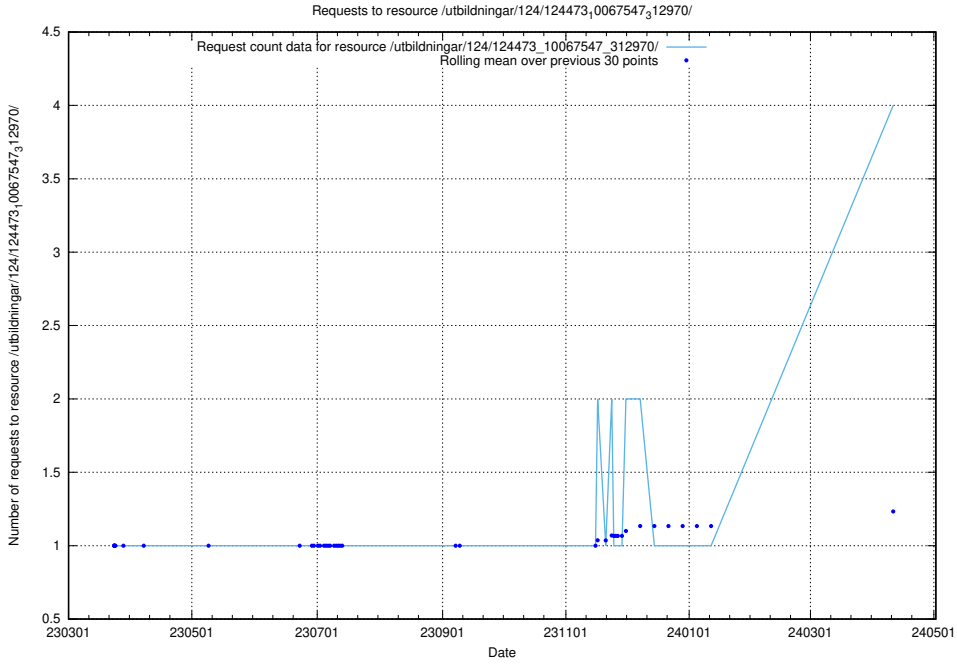

5.186 Usage of /utbildningar/124/124473_10067547_312970/

Here, we count the number of requests to resource /utbildningar/124/124473_10067547_312970/.