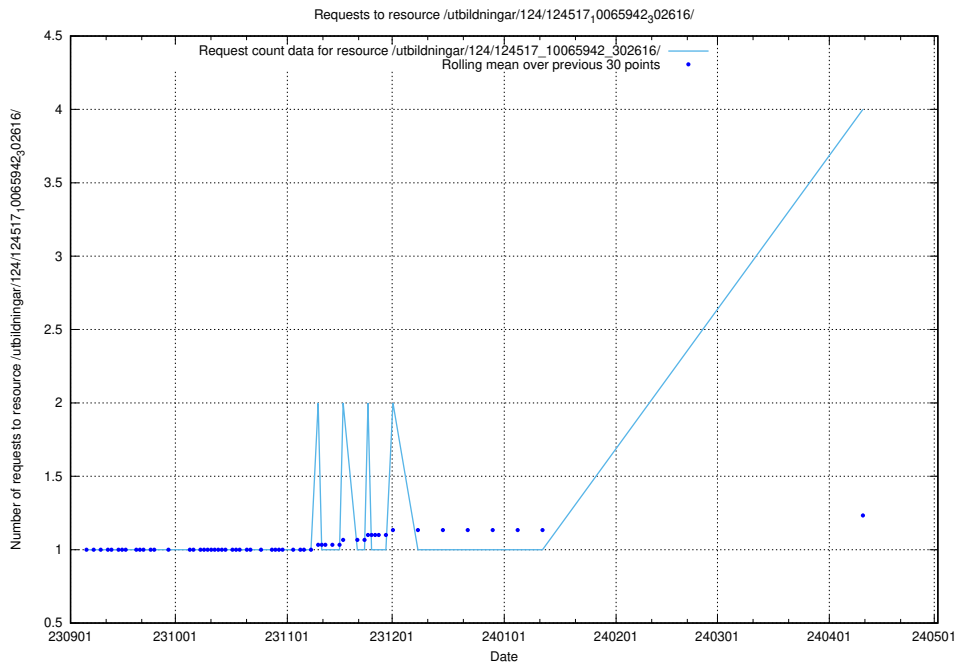

5.211 Usage of /utbildningar/124/124517_10065942_302616/

Here, we count the number of requests to resource /utbildningar/124/124517_10065942_302616/.