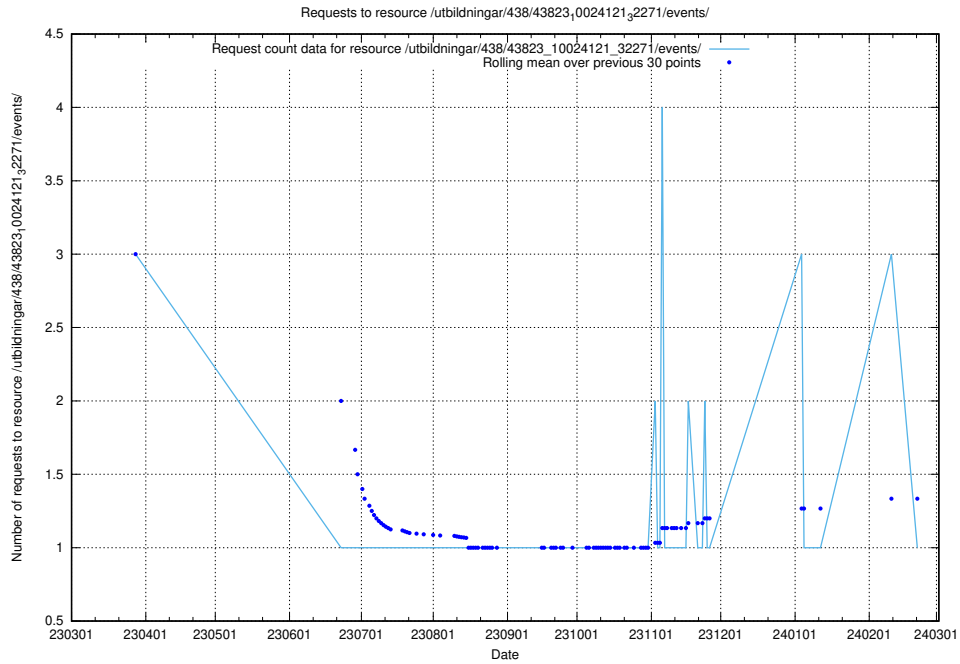

5.6095 Usage of /utbildningar/438/43823_10024121_32271/events/

Here, we count the number of requests to resource /utbildningar/438/43823_10024121_32271/events/.