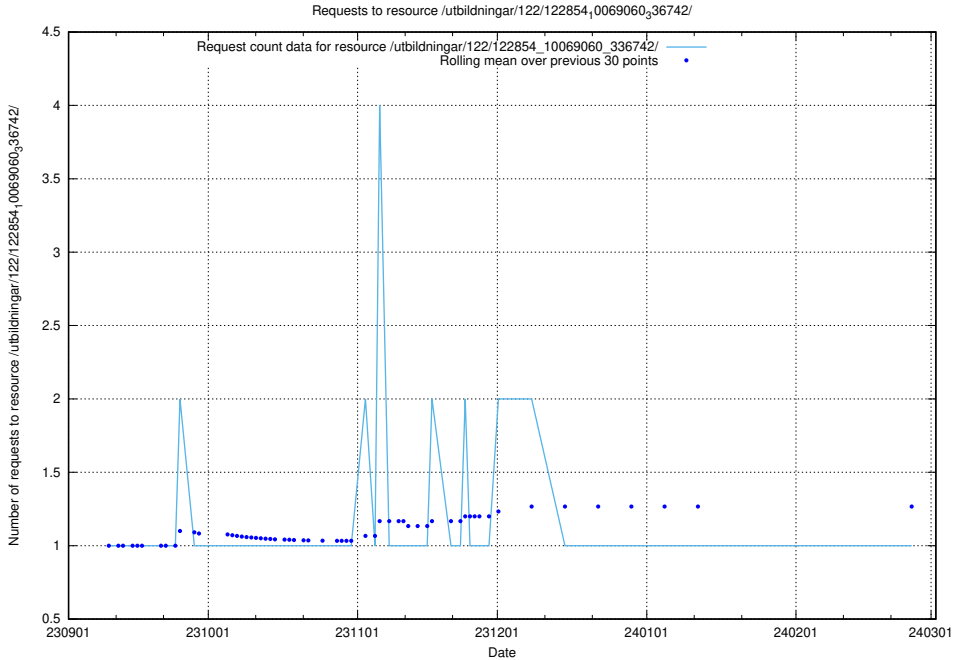

5.4652 Usage of /utbildningar/122/122854_10069060_336742/

Here, we count the number of requests to resource /utbildningar/122/122854_10069060_336742/.