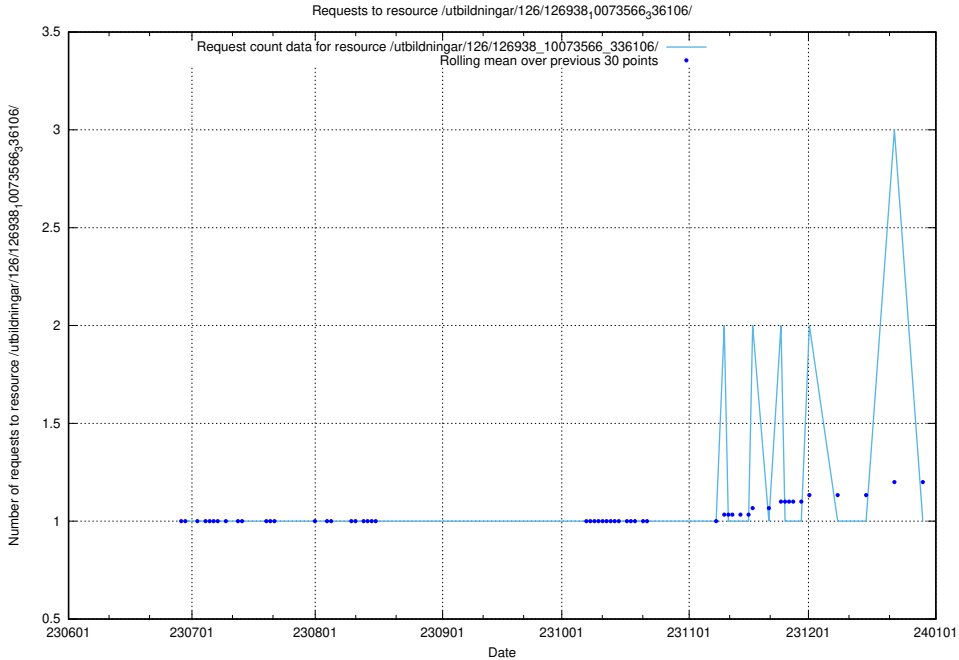

5.5460 Usage of /utbildningar/106/106995_10040732_55261/

Here, we count the number of requests to resource /utbildningar/106/106995_10040732_55261/.

5.5461 Usage of /utbildningar/126/126937_10073568_336111/events/