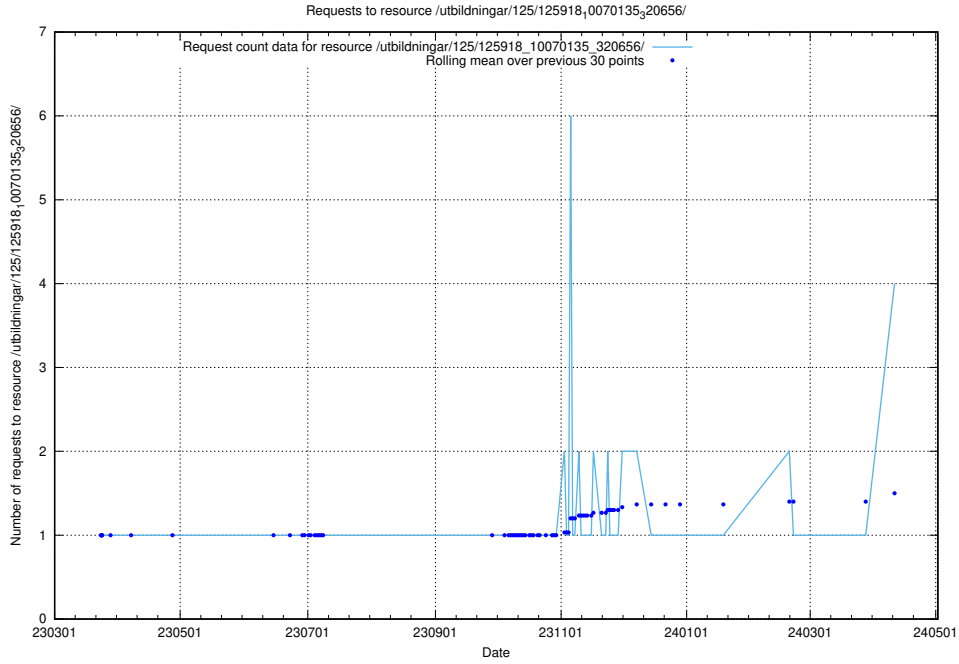

5.242 Usage of /utbildningar/125/125918_10070135_320656/

Here, we count the number of requests to resource /utbildningar/125/125918_10070135_320656/.