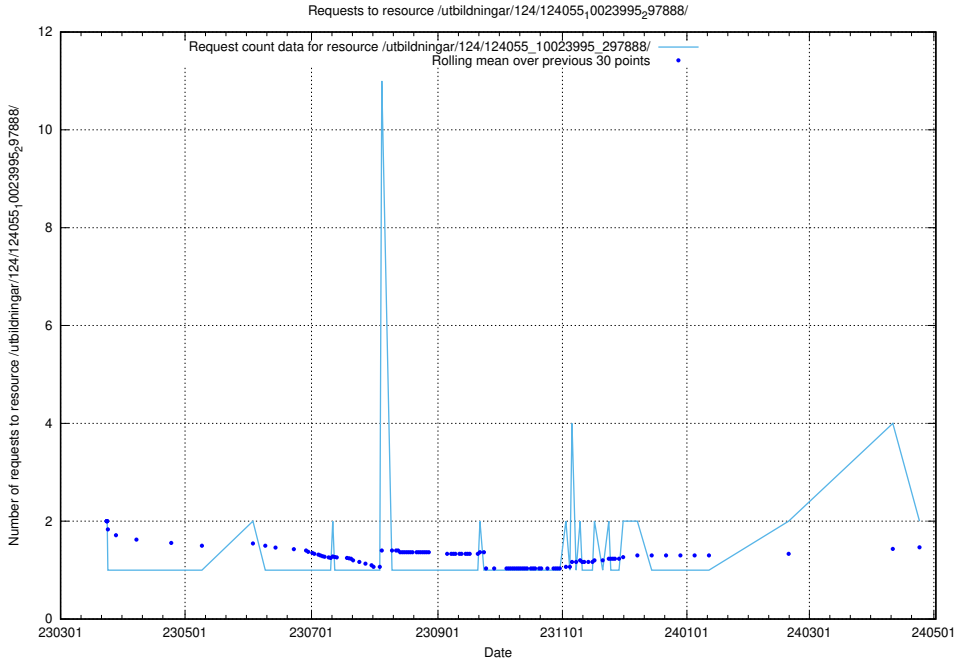

5.959 Usage of /utbildningar/124/124055_10023995_297888/

Here, we count the number of requests to resource /utbildningar/124/124055_10023995_297888/.