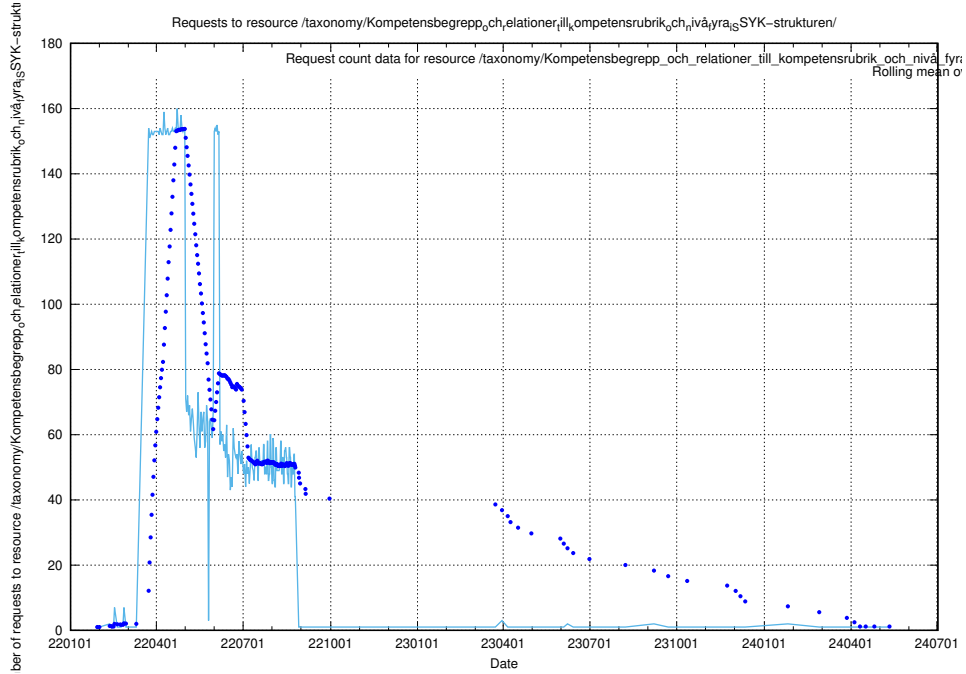

5.4067 Usage of /taxonomy/Kompetensbegrepp_och_relationer_till_kompetensstrukturen/

Here, we count the number of requests to resource /taxonomy/Kompetensbegrepp_och_relationer_till_kompetensstrukturen/.