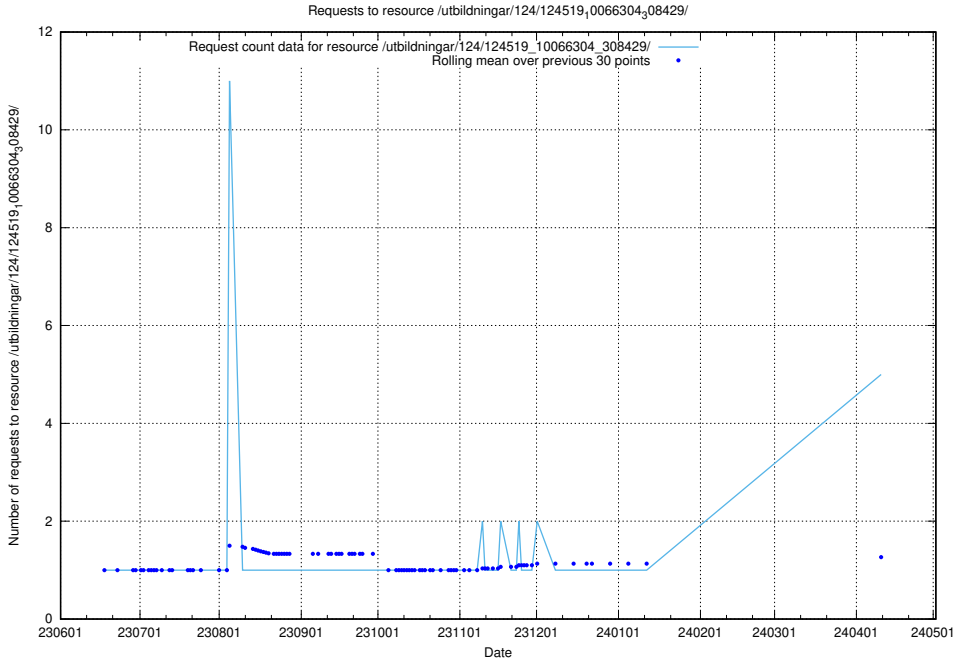

5.142 Usage of /utbildningar/124/124519_10066304_308429/

Here, we count the number of requests to resource /utbildningar/124/124519_10066304_308429/.