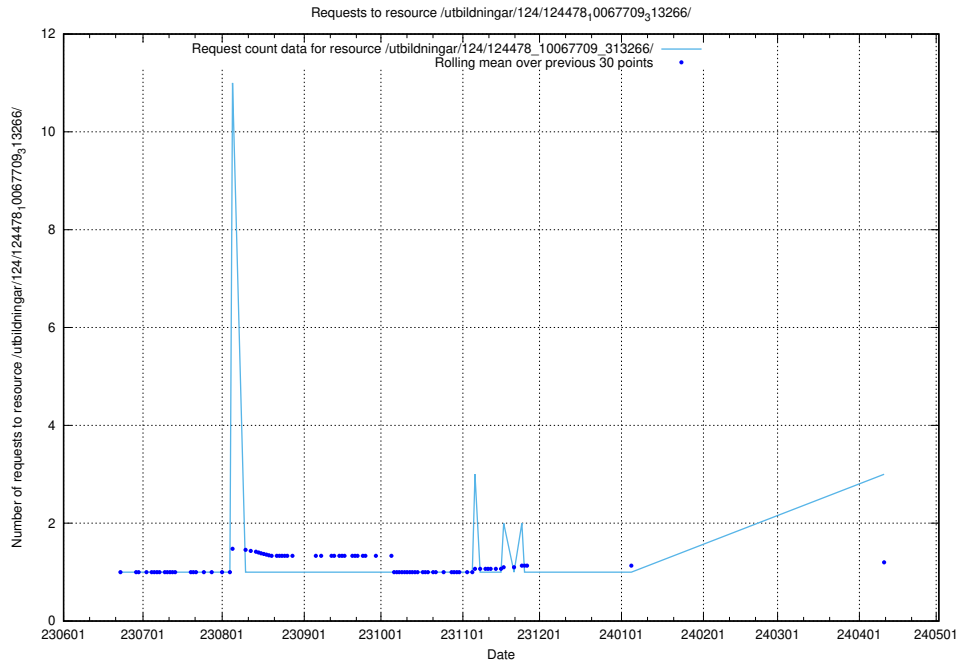

5.389 Usage of /utbildningar/124/124478_10067709_313266/

Here, we count the number of requests to resource /utbildningar/124/124478_10067709_313266/.