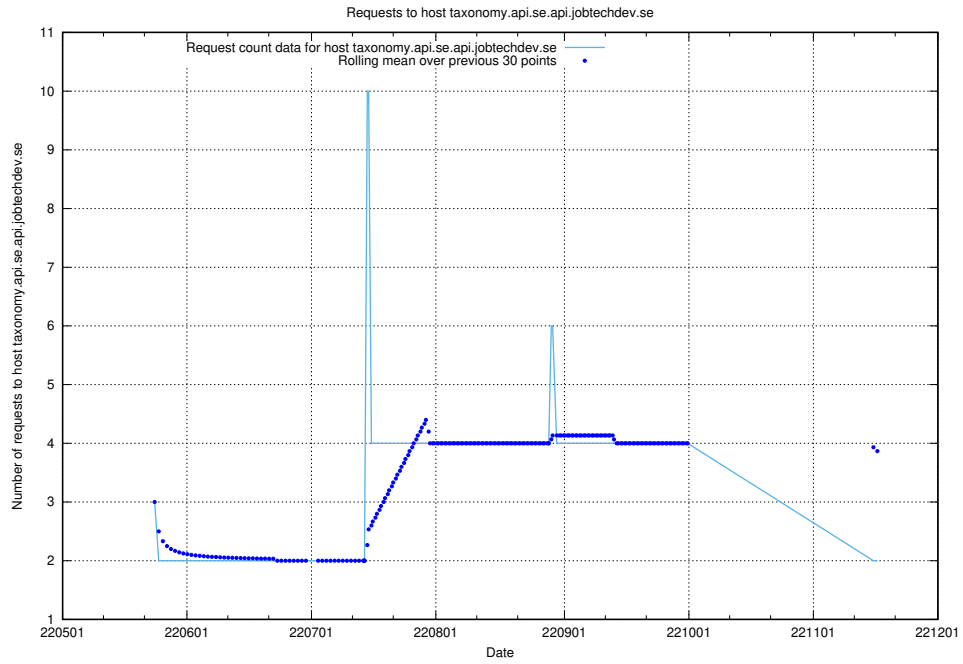

7.427 Usage of taxonomy.api.se.api.jobtechdev.se

Here, we count the number of requests to host taxonomy.api.se.api.jobtechdev.se.