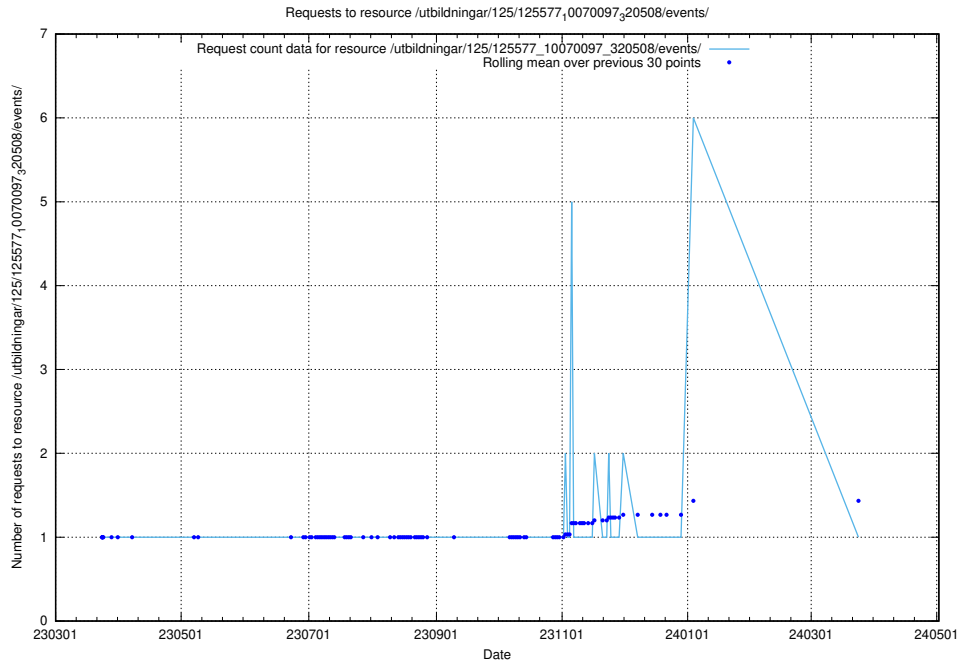

5.1113 Usage of /utbildningar/125/125577_10070097_320508/events/

Here, we count the number of requests to resource /utbildningar/125/125577_10070097_320508/events/