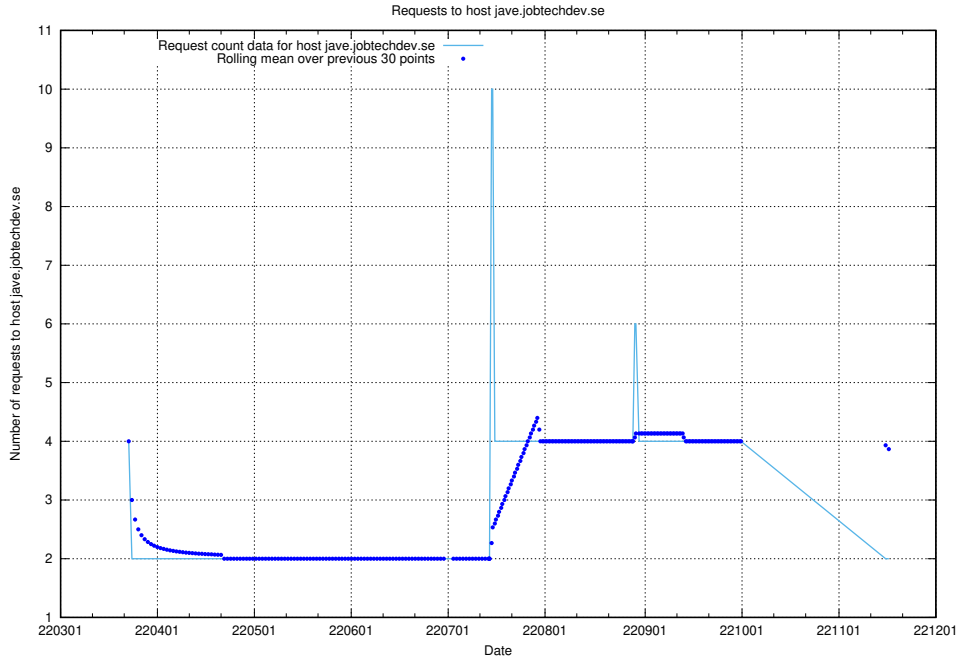

7.496 Usage of `jave.jobtechdev.se`

Here, we count the number of requests to host `jave.jobtechdev.se`.