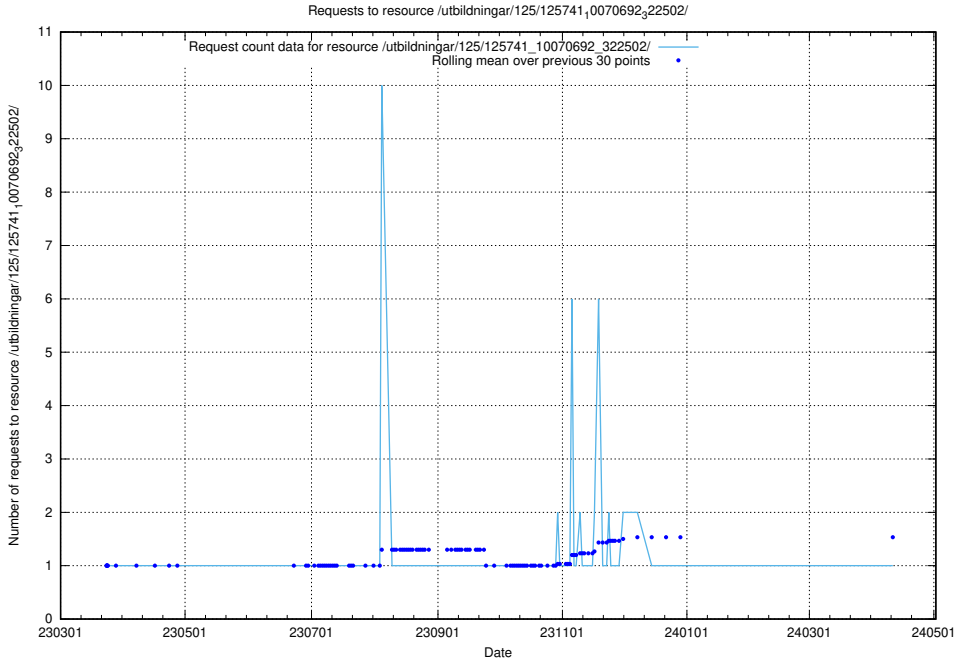

5.6476 Usage of /utbildningar/125/125741_10070692_322502/

Here, we count the number of requests to resource /utbildningar/125/125741_10070692_322502/.