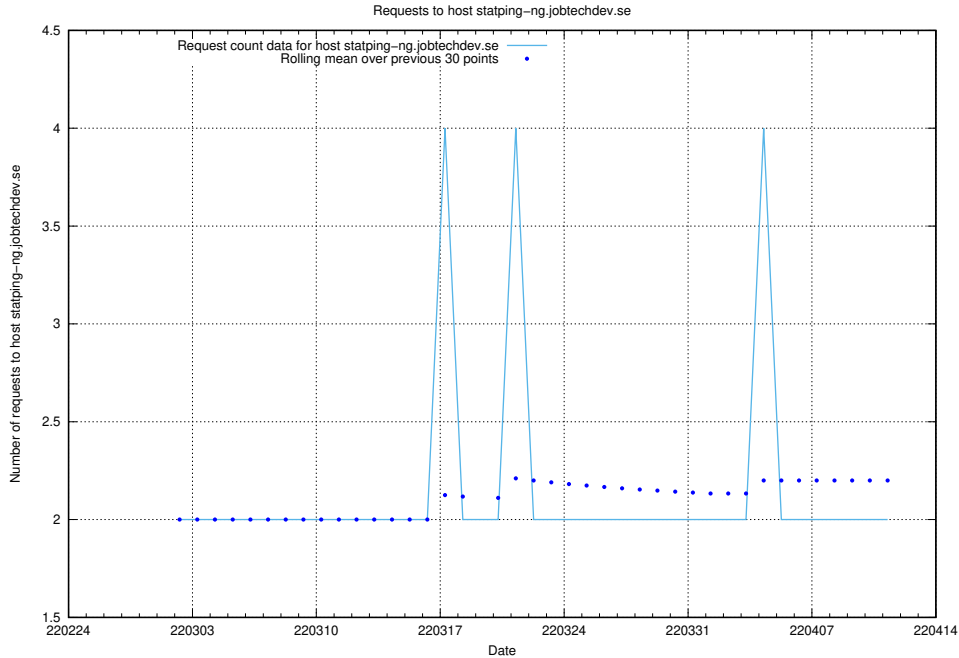

7.509 Usage of www.jobtechdev.se:9080

Here, we count the number of requests to host www.jobtechdev.se:9080.

7.510 Usage of statping-ng.jobtechdev.se

Here, we count the number of requests to host statping-ng.jobtechdev.se.