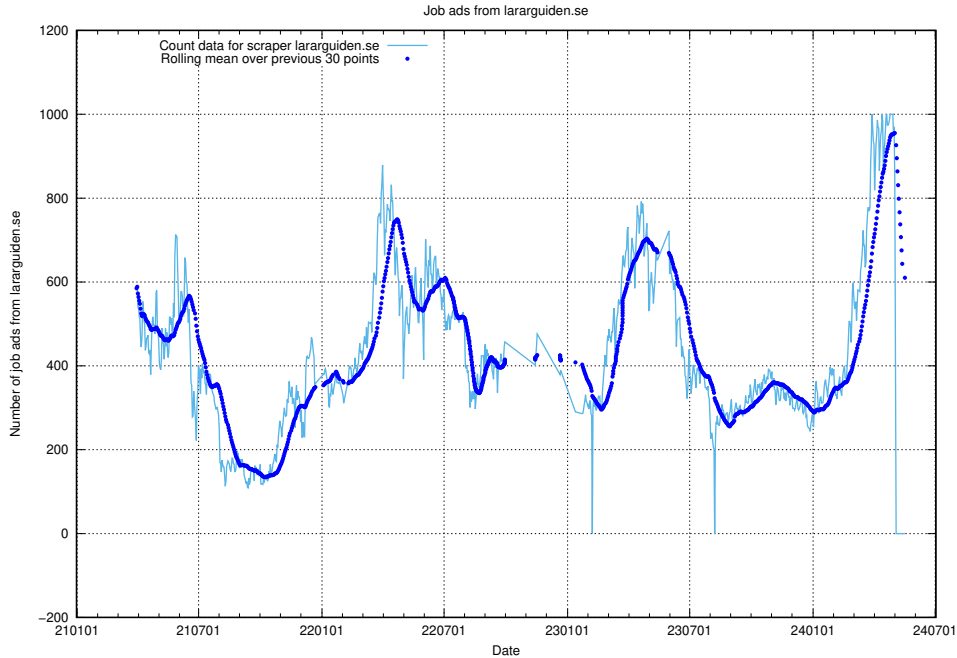

13.8 Number of ads by scraper lararguiden.se

Here, we count the number of job ads scraped from lararguiden.se.