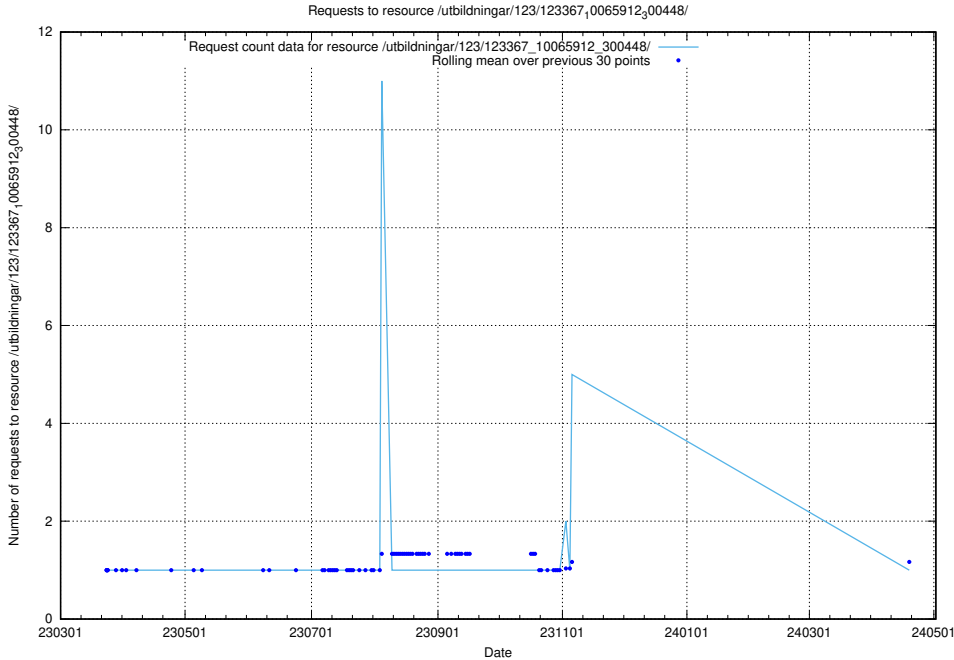

Here, we count the number of requests to resource /utbildningar/123/123367_10065912_300448/.

5.4727 Usage of /utbildningar/125/125915_10070460_321835/events/

Here, we count the number of requests to resource /utbildningar/125/125915_10070460_321835/events/