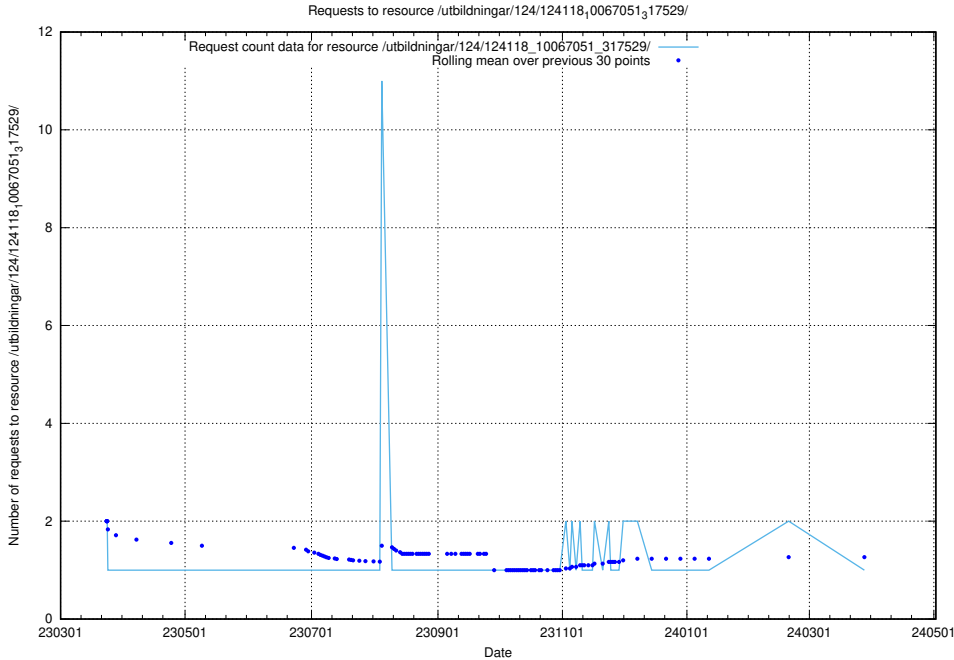

5.6314 Usage of /utbildningar/124/124118_10067051_317529/

Here, we count the number of requests to resource /utbildningar/124/124118_10067051_317529/.