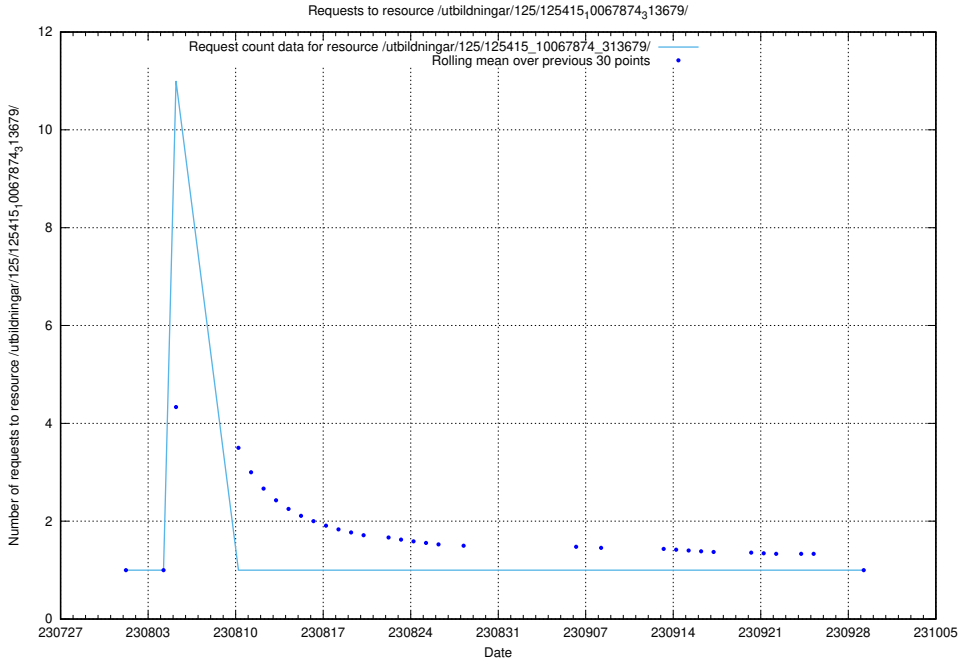

5.4915 Usage of /utbildningar/125/125415_10067874_313679/

Here, we count the number of requests to resource /utbildningar/125/125415_10067874_313679/.