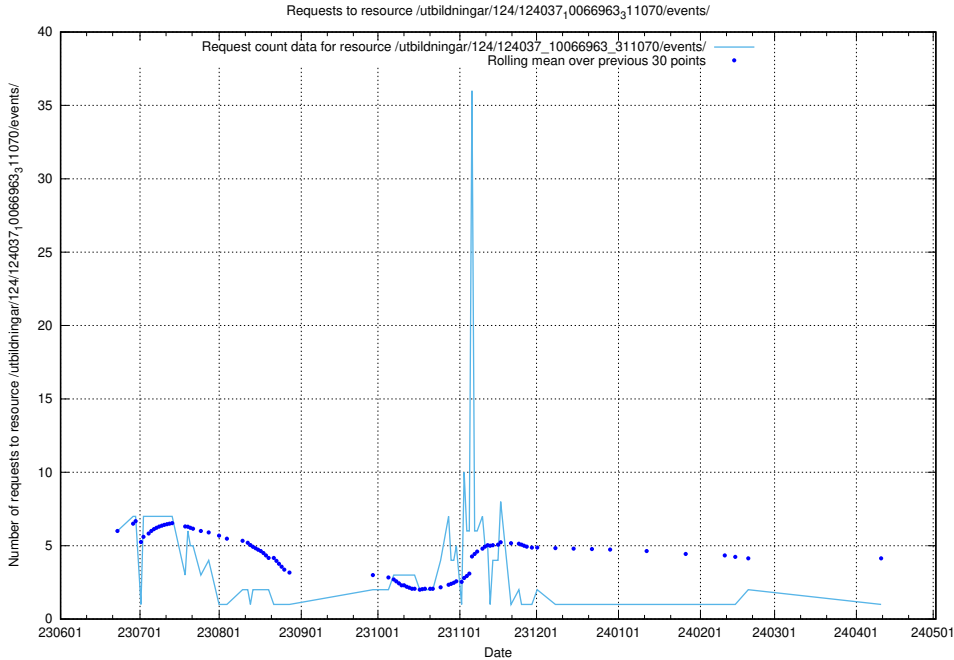

Here, we count the number of requests to resource /utbildningar/124/124037_10066963_311070/events/

5.5585 Usage of /utbildningar/124/124474_10067547_312970/events/

Here, we count the number of requests to resource /utbildningar/124/124474_10067547_312970/events/