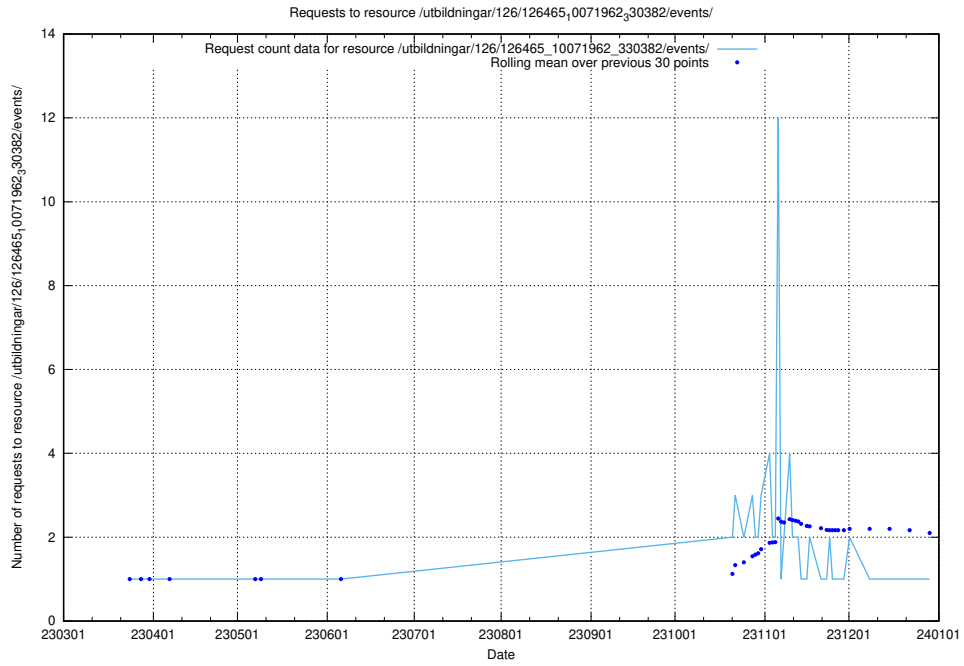

5.6210 Usage of /utbildningar/126/126465_10071962_330382/events/

Here, we count the number of requests to resource /utbildningar/126/126465_10071962_330382/events/