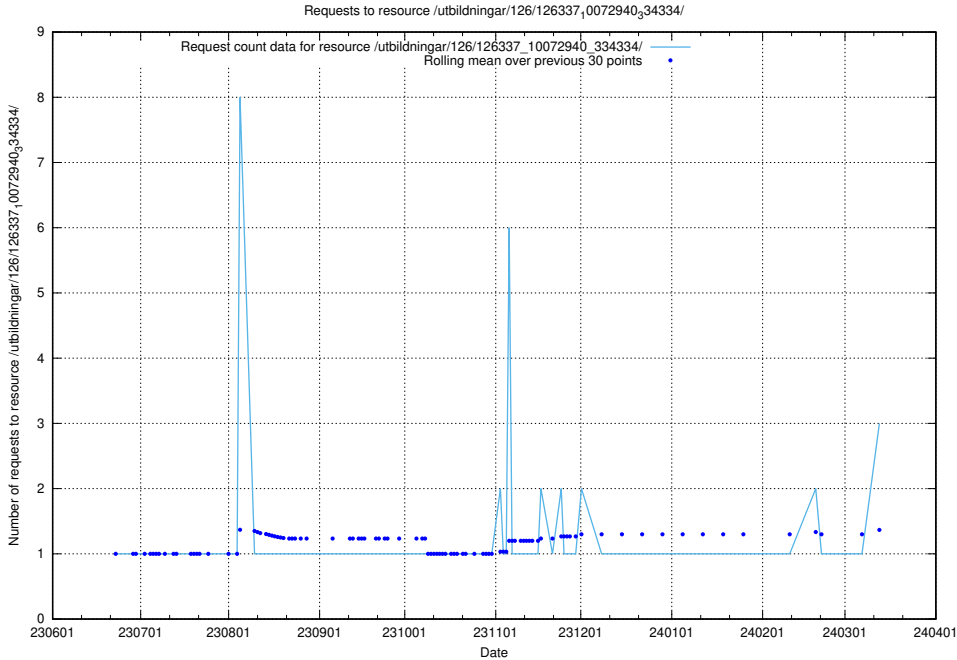

5.376 Usage of /utbildningar/126/126337_10072940_334334/

Here, we count the number of requests to resource /utbildningar/126/126337_10072940_334334/.