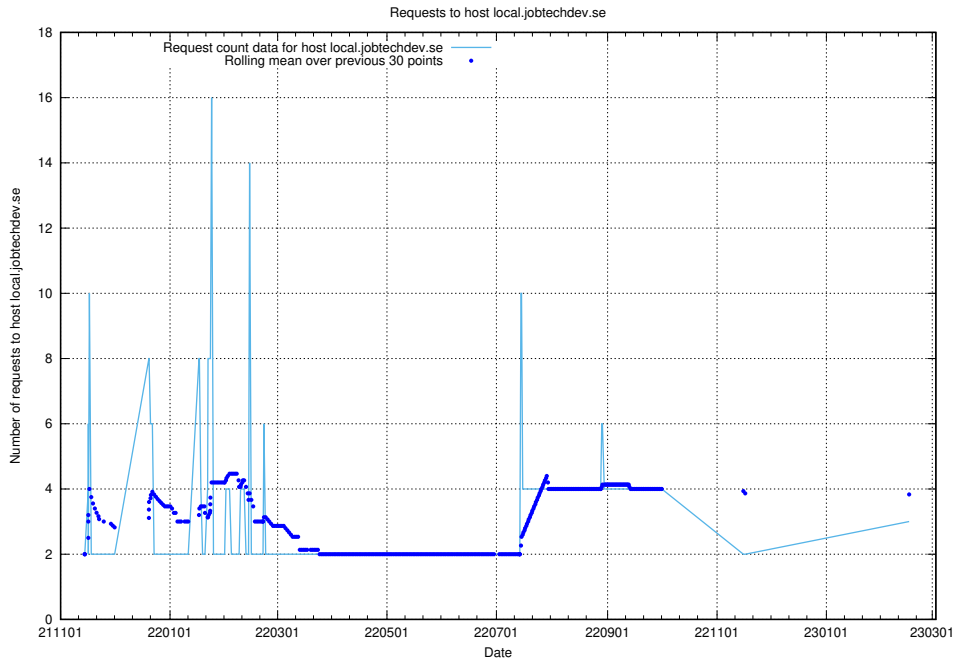

7.251 Usage of local.jobtechdev.se

Here, we count the number of requests to host local.jobtechdev.se.