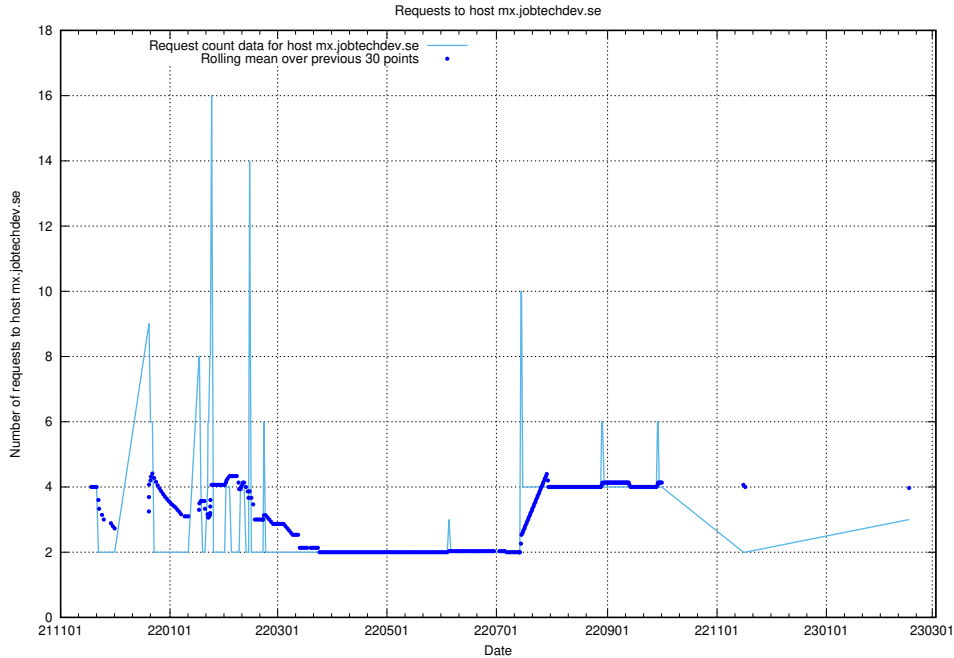

7.226 Usage of mx.jobtechdev.se

Here, we count the number of requests to host mx.jobtechdev.se.