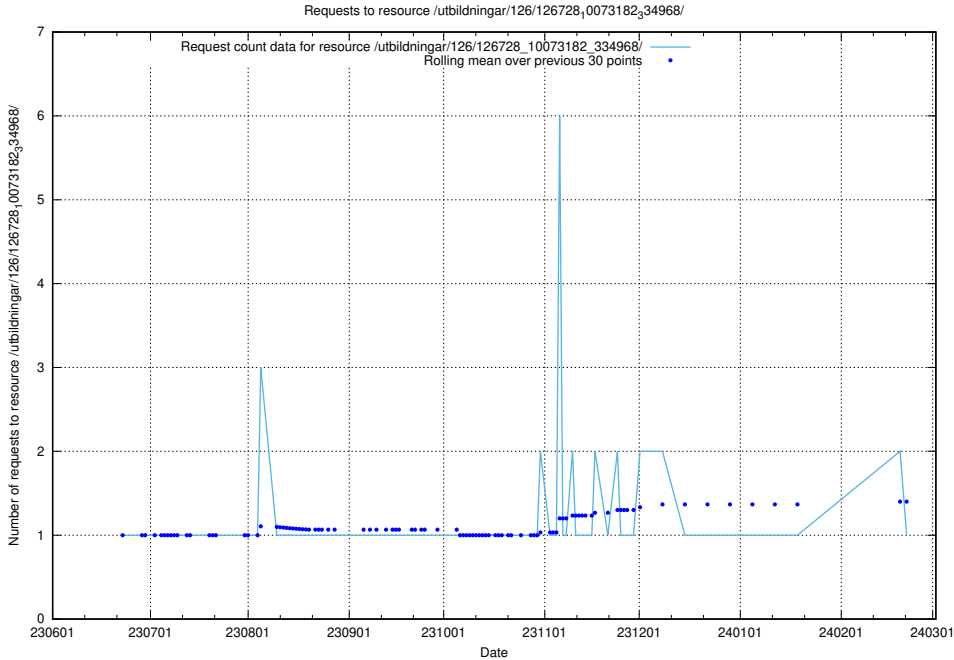

5.5623 Usage of /utbildningar/126/126728_10073182_334968/

Here, we count the number of requests to resource /utbildningar/126/126728_10073182_334968/.