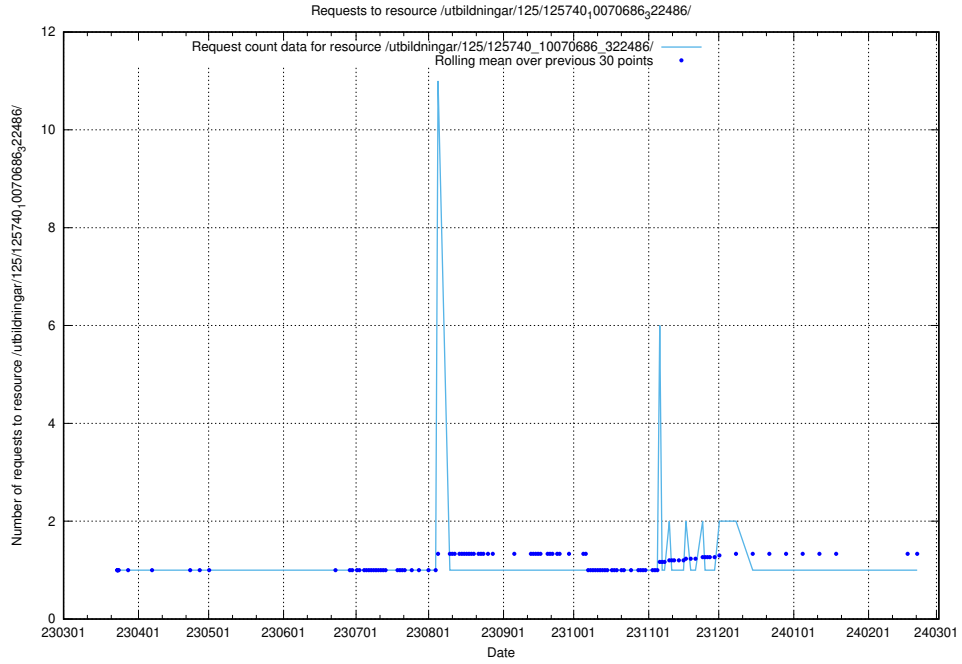

5.996 Usage of /utbildningar/125/125740_10070686_322486/

Here, we count the number of requests to resource /utbildningar/125/125740_10070686_322486/.