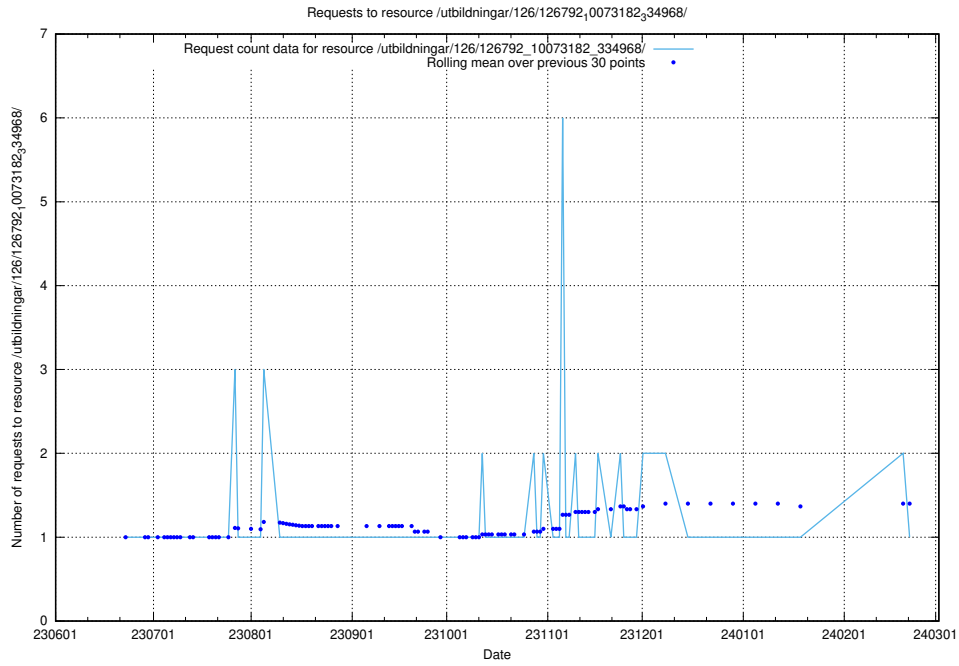

5.5616 Usage of /utbildningar/126/126792_10073182_334968/

Here, we count the number of requests to resource /utbildningar/126/126792_10073182_334968/.