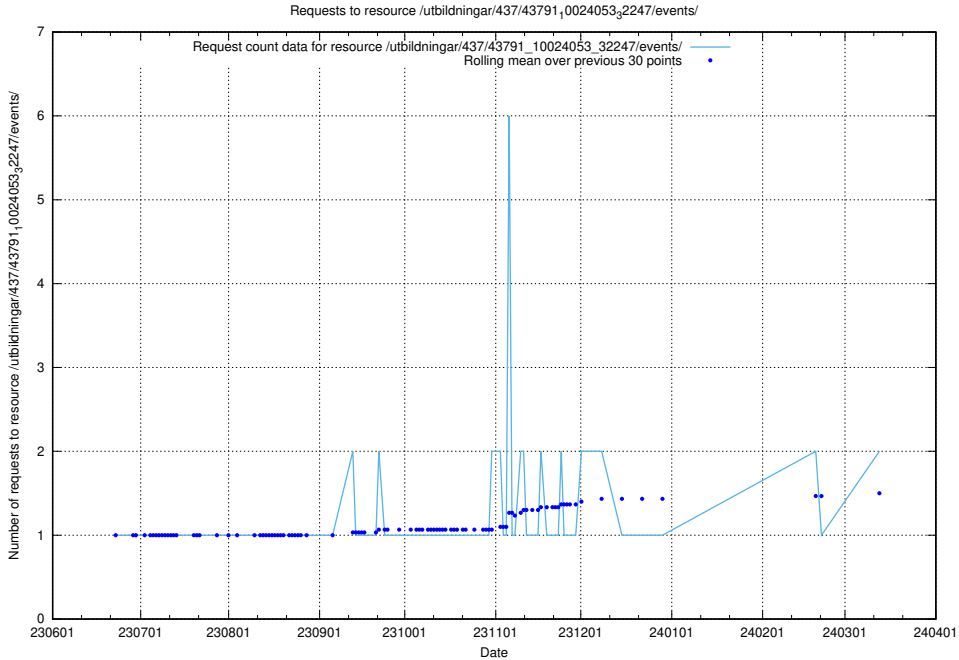

5.821 Usage of /utbildningar/437/43791_10024053_32247/events/

Here, we count the number of requests to resource /utbildningar/437/43791_10024053_32247/events/.