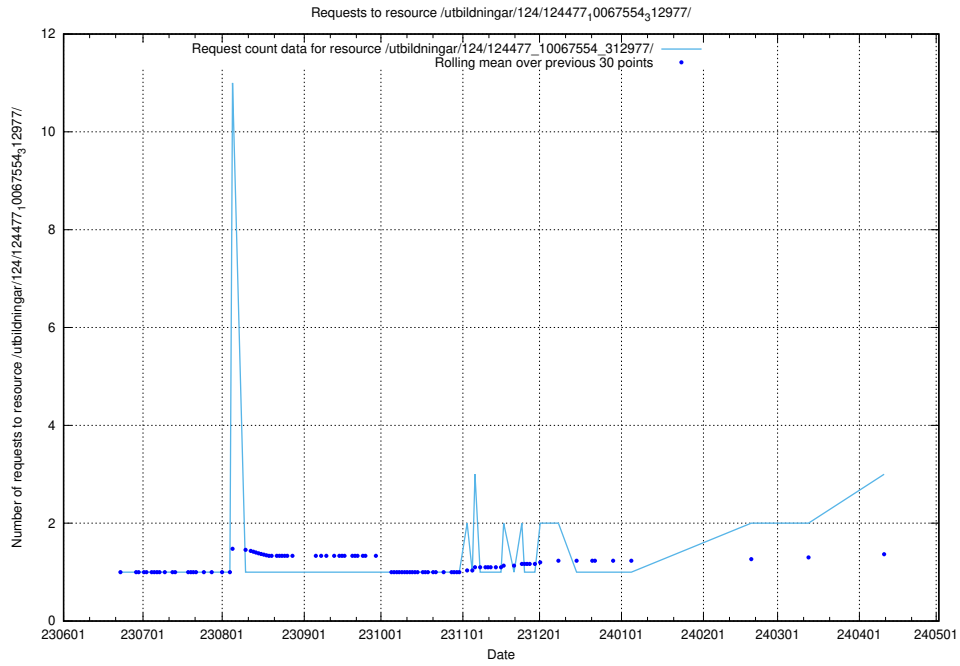

5.390 Usage of /utbildningar/124/124477_10067554_312977/

Here, we count the number of requests to resource /utbildningar/124/124477_10067554_312977/.