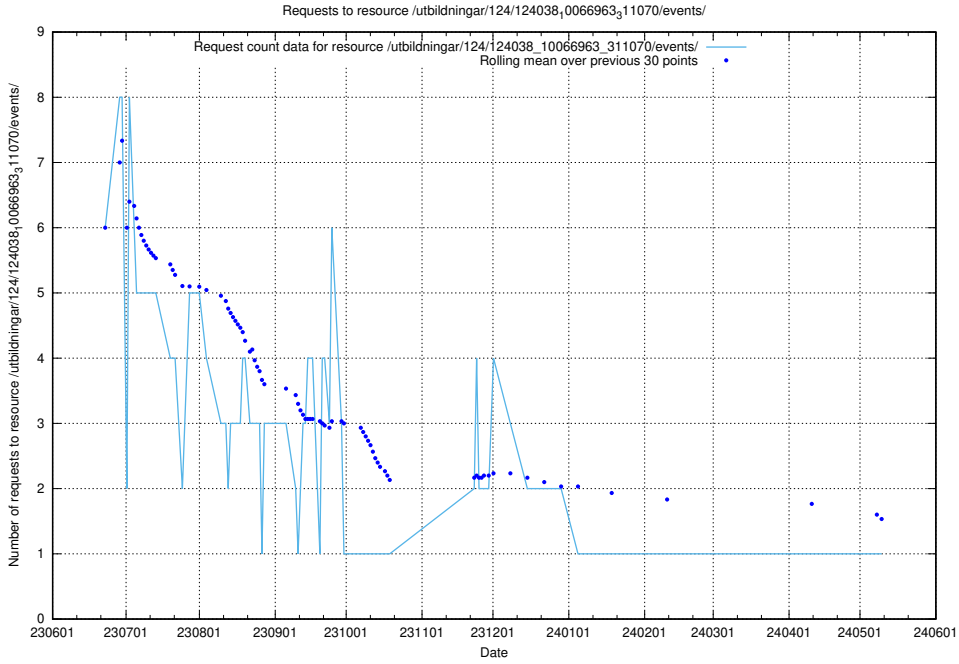

5.5583 Usage of /utbildningar/124/124038_10066963_311070/events/

Here, we count the number of requests to resource /utbildningar/124/124038_10066963_311070/events/