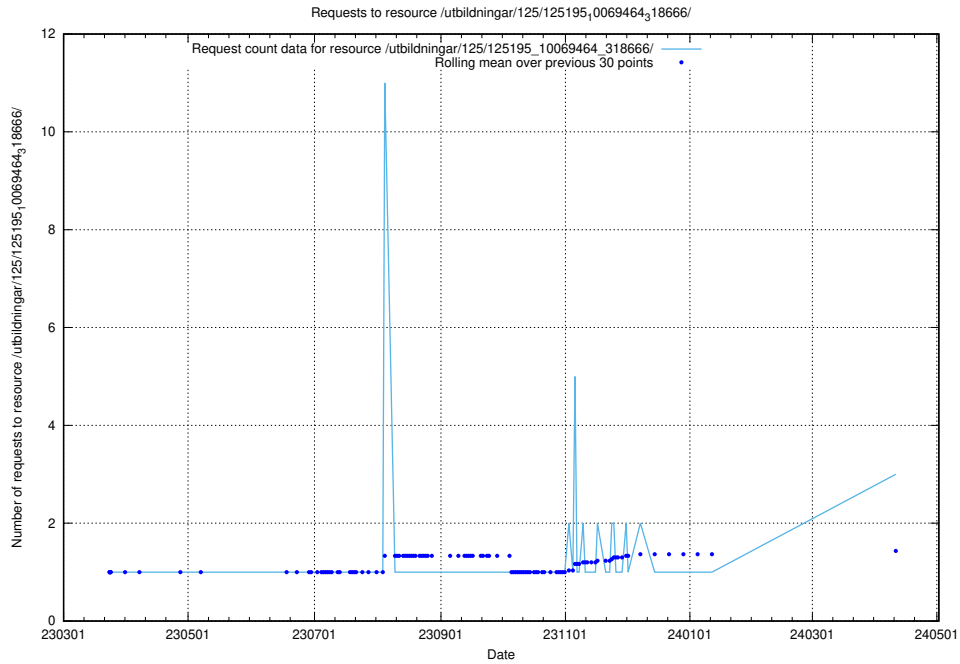

5.249 Usage of /utbildningar/125/125195_10069464_318666/

Here, we count the number of requests to resource /utbildningar/125/125195_10069464_318666/.