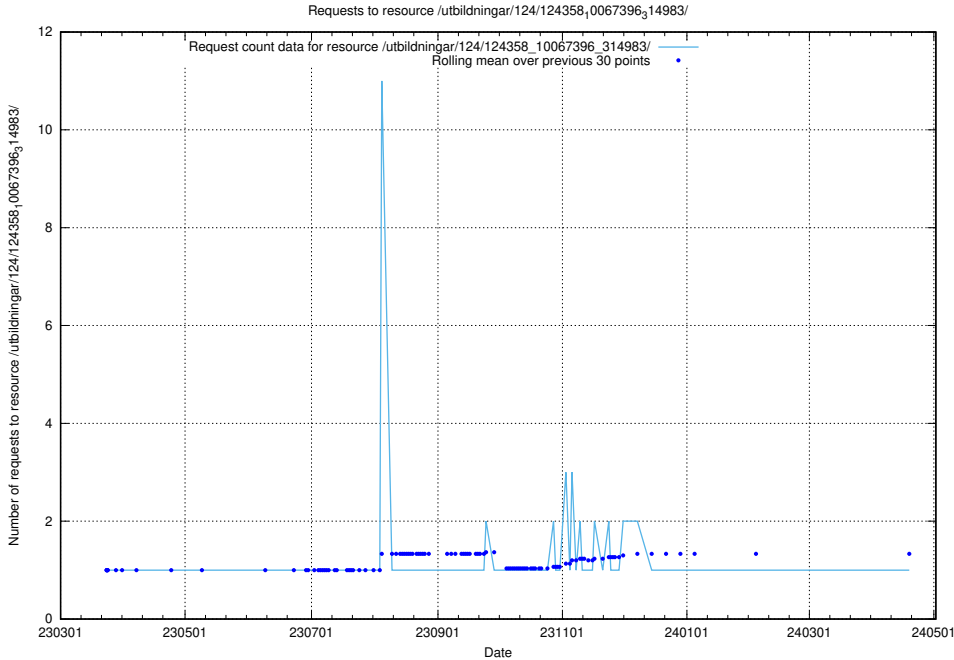

5.3863 Usage of /utbildningar/124/124358_10067396_314983/

Here, we count the number of requests to resource /utbildningar/124/124358_10067396_314983/.