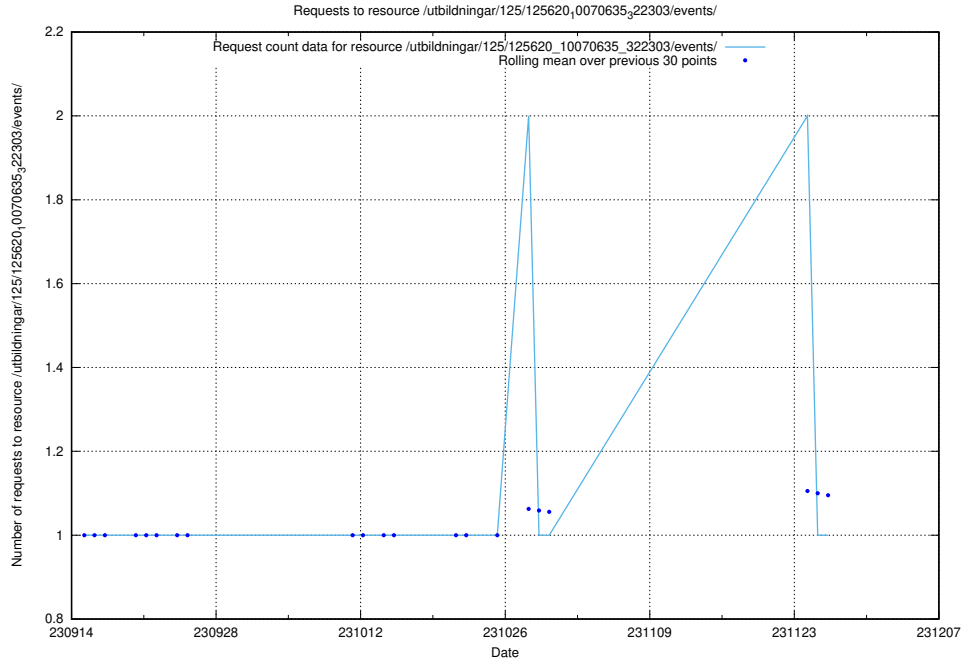

5.4595 Usage of /utbildningar/125/125620_10070635_322303/events/

Here, we count the number of requests to resource /utbildningar/125/125620_10070635_322303/events/