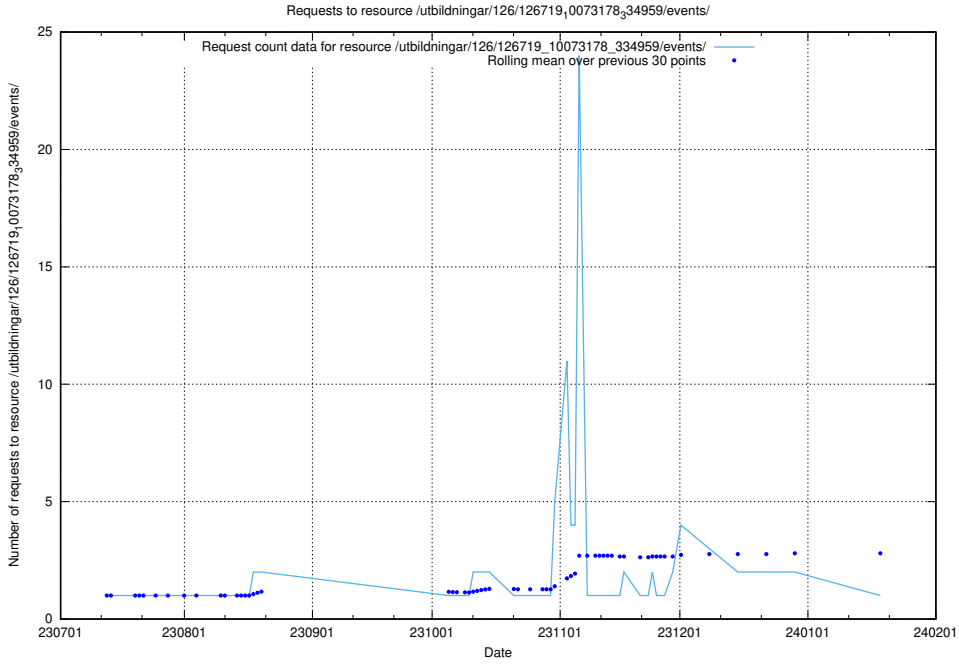

5.5128 Usage of /utbildningar/126/126719_10073178_334959/events/

Here, we count the number of requests to resource /utbildningar/126/126719_10073178_334959/events/