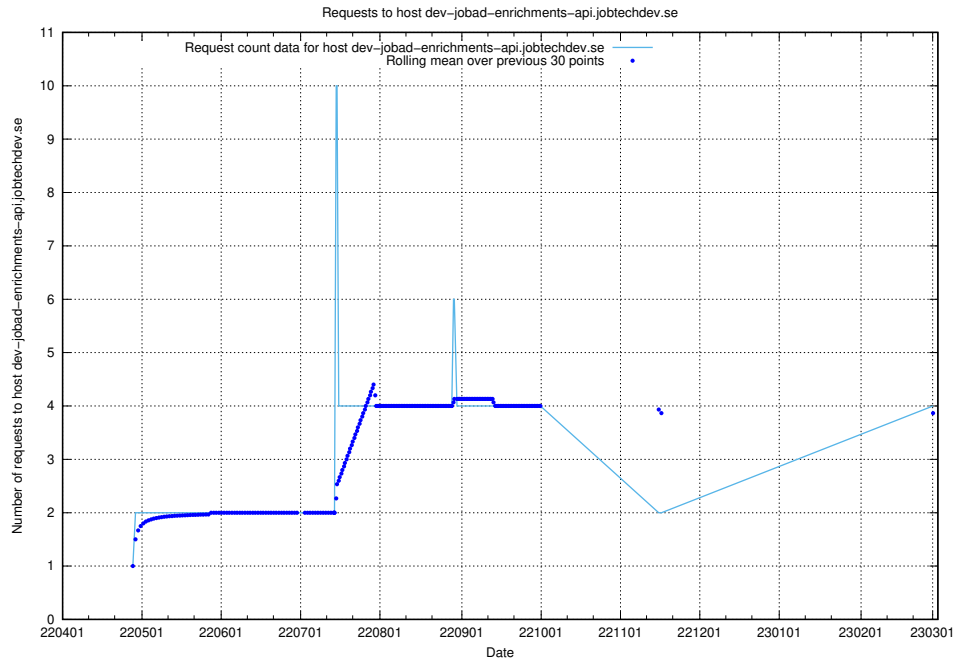

Here, we count the number of requests to host dev-jobad-enrichments-api.jobtechdev.se.

7.154 Usage of crossplane.jobtechdev.se

Here, we count the number of requests to host crossplane.jobtechdev.se.

7.155 Usage of taxonomi.api.jobtechdev.se