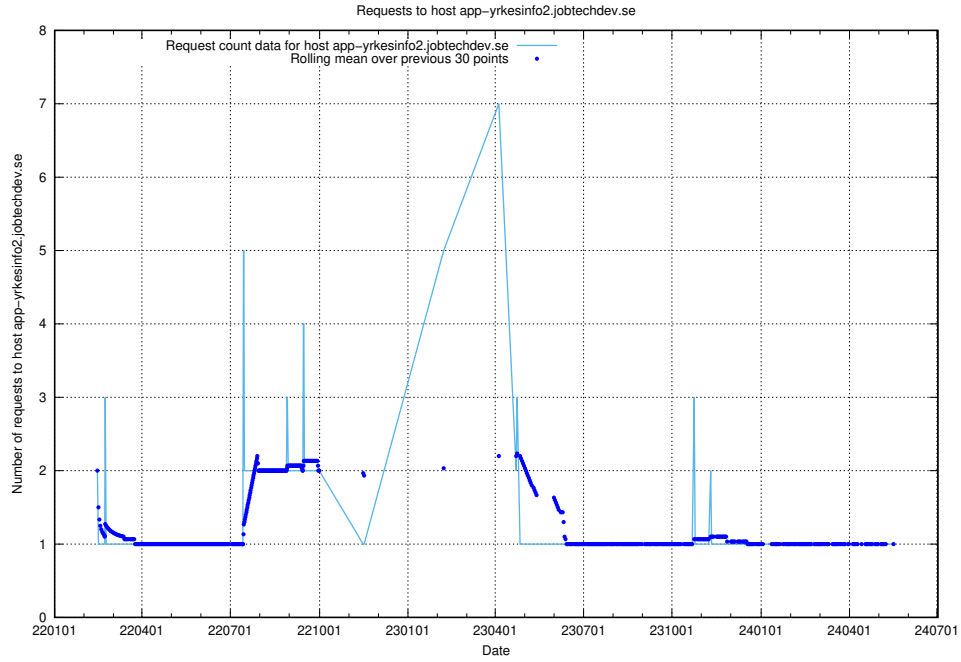

Here, we count the number of requests to host app-yrkesinfo2.jobtechdev.se.

7.657 Usage of djs-frontend-data-jobtechdev-se-prod.prod.services.jtech.se

Here, we count the number of requests to host djs-frontend-data-jobtechdev-se-prod.prod.services.jtech.se.