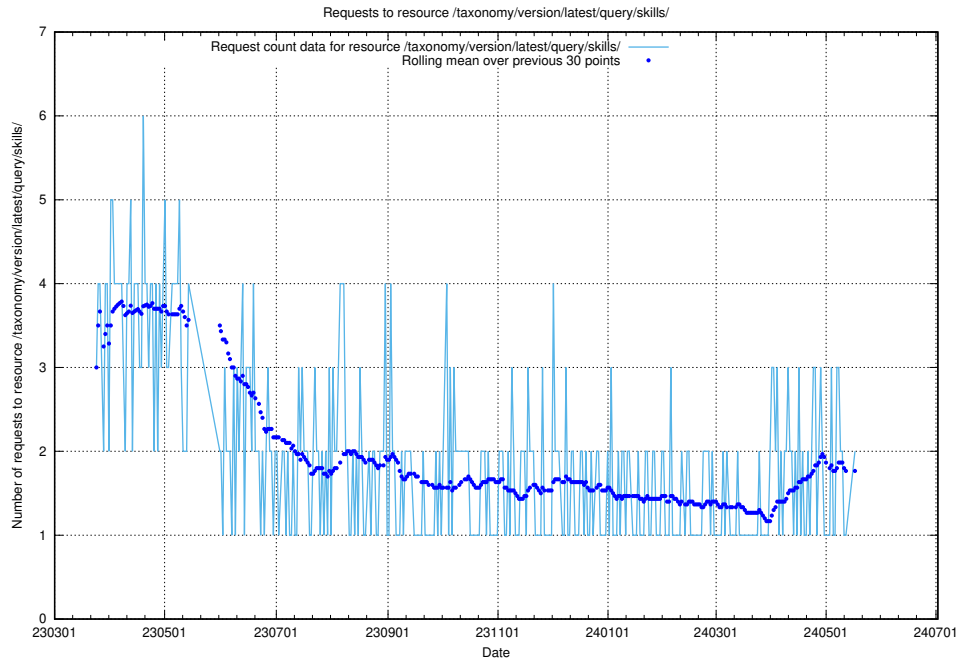

5.911 Usage of /taxonomy/version/latest/query/skills/

Here, we count the number of requests to resource /taxonomy/version/latest/query/skills/.