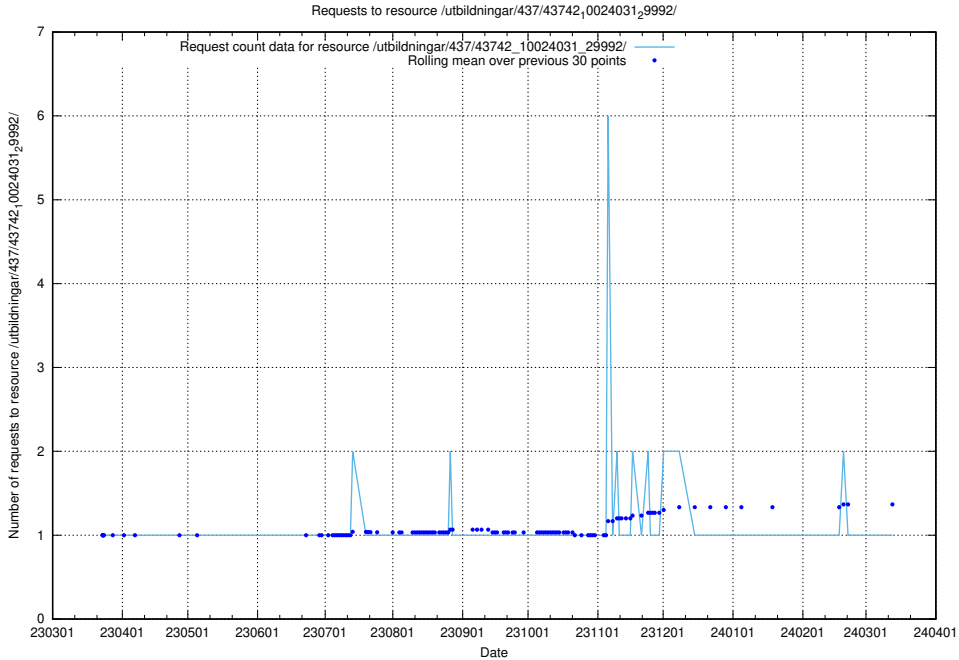

5.6398 Usage of /utbildningar/437/43742_10024031_29992/

Here, we count the number of requests to resource /utbildningar/437/43742_10024031_29992/.