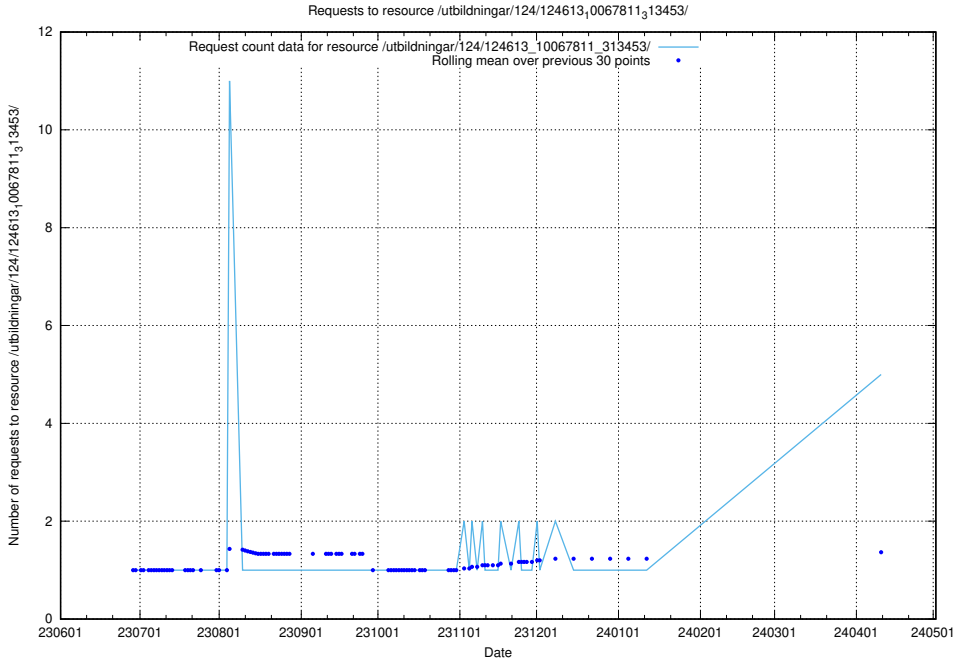

5.140 Usage of /utbildningar/124/124613_10067811_313453/

Here, we count the number of requests to resource /utbildningar/124/124613_10067811_313453/.