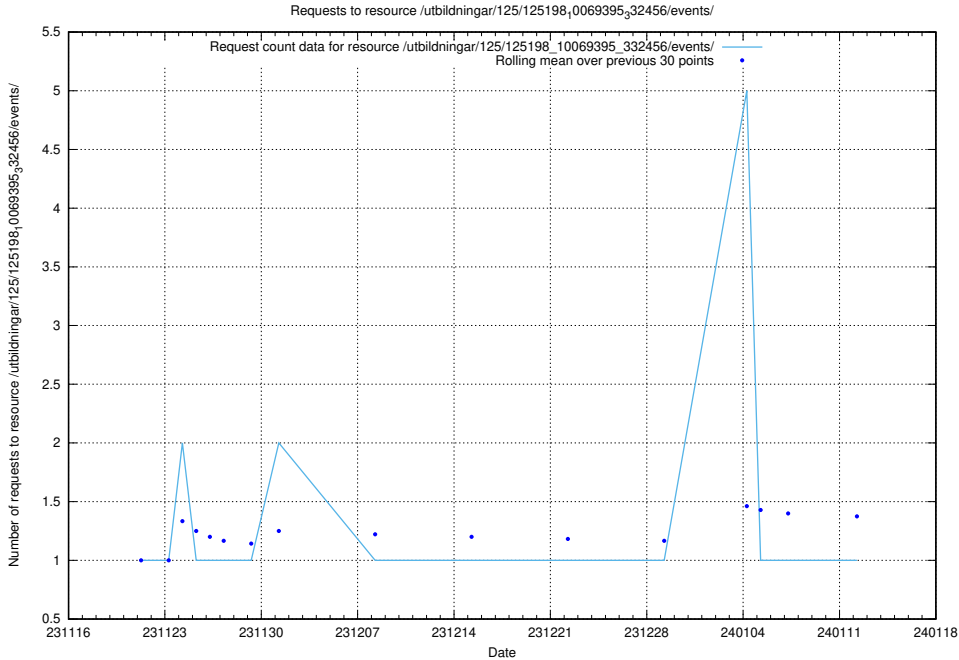

5.4087 Usage of /utbildningar/125/125198_10069395_332456/events/

Here, we count the number of requests to resource /utbildningar/125/125198_10069395_332456/events/