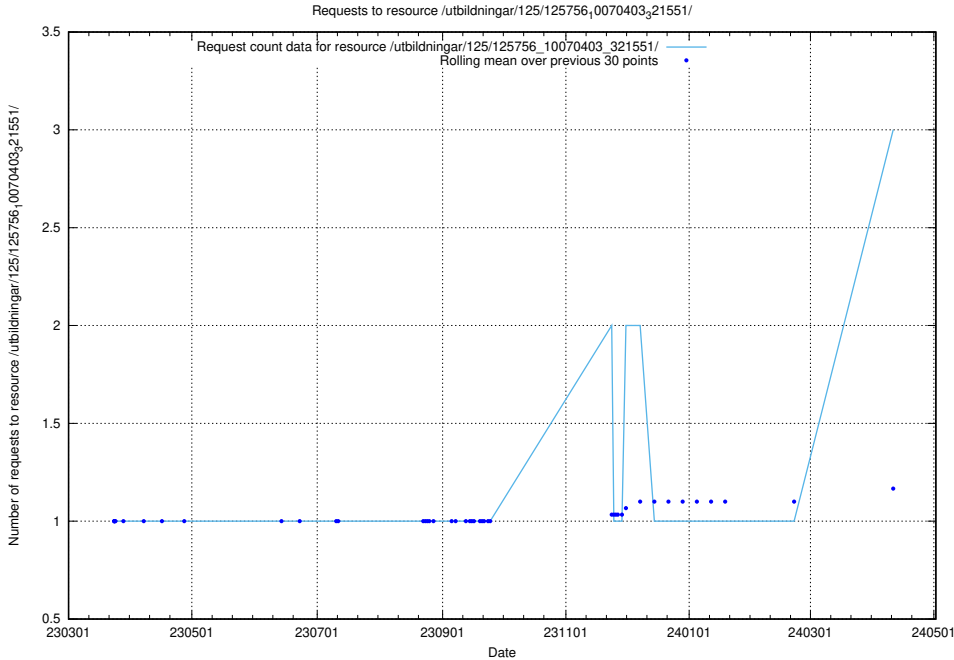

5.435 Usage of /utbildningar/125/125756_10070403_321551/

Here, we count the number of requests to resource /utbildningar/125/125756_10070403_321551/.