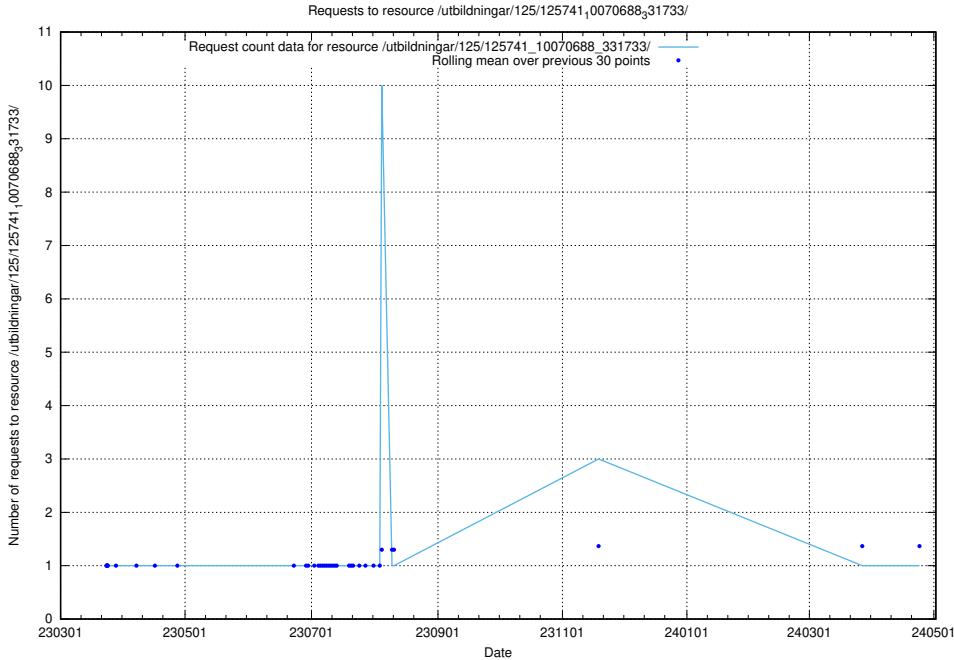

5.6478 Usage of /utbildningar/125/125741_10070688_331733/

Here, we count the number of requests to resource /utbildningar/125/125741_10070688_331733/.