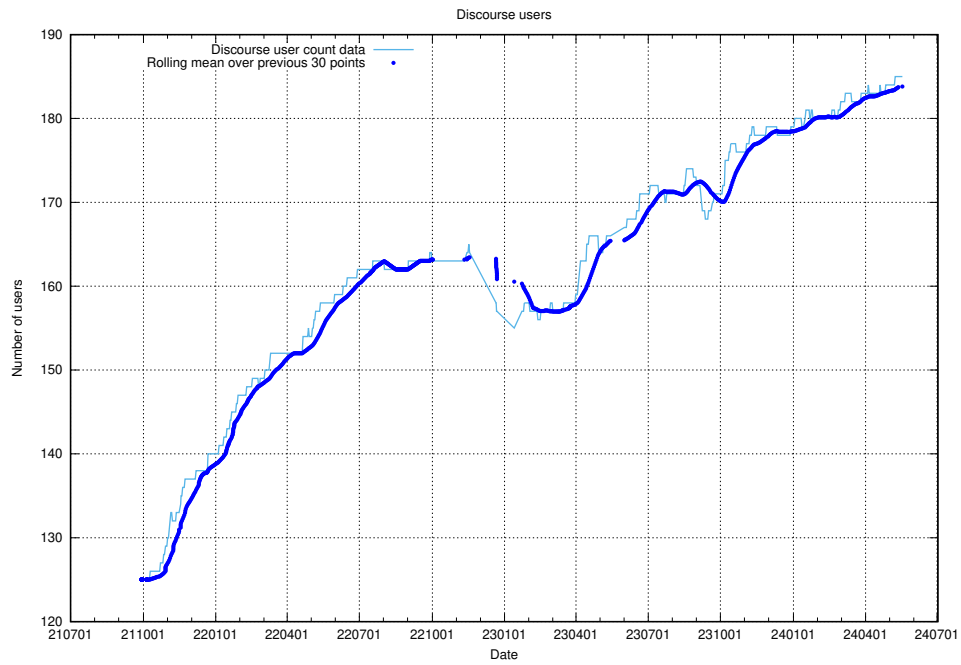

4 Discourse

This section summarises activities from the [JobTech Discourse Forum](https://forum.jobtechdev.se)⁵.

4.1 User count

A table of the number of users in Discourse.

---

⁵<https://forum.jobtechdev.se>