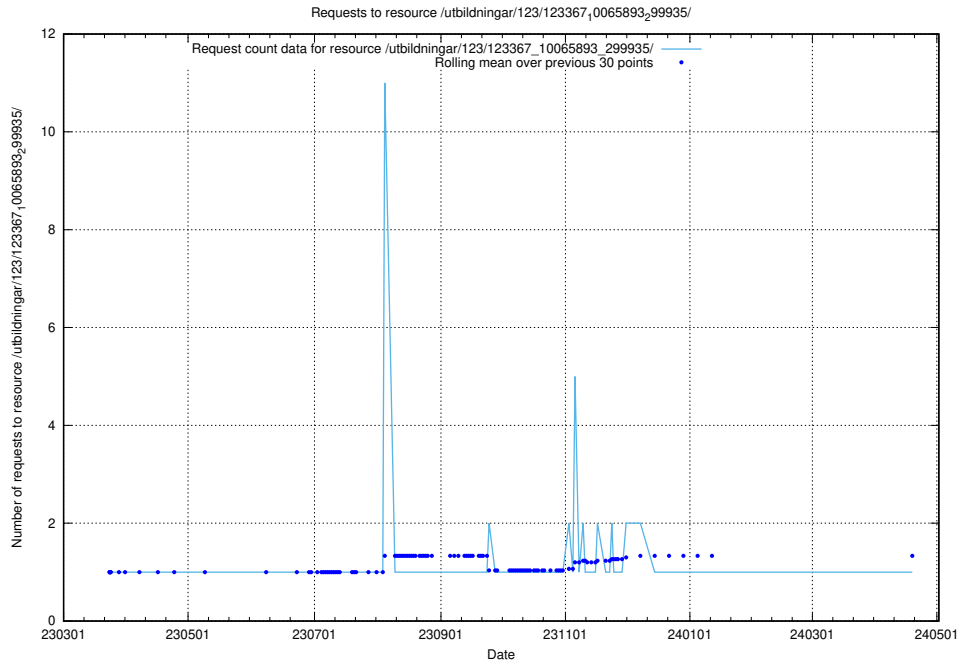

5.4769 Usage of /utbildningar/123/123367_10065893_299935/

Here, we count the number of requests to resource /utbildningar/123/123367_10065893_299935/.