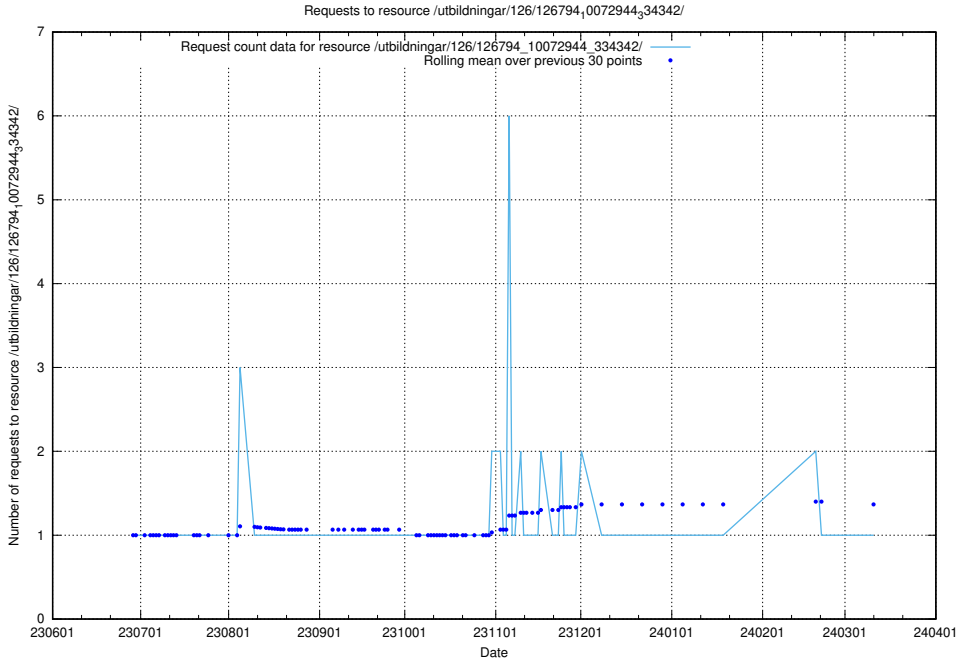

5.5467 Usage of /utbildningar/126/126794_10072944_334342/

Here, we count the number of requests to resource /utbildningar/126/126794_10072944_334342/.