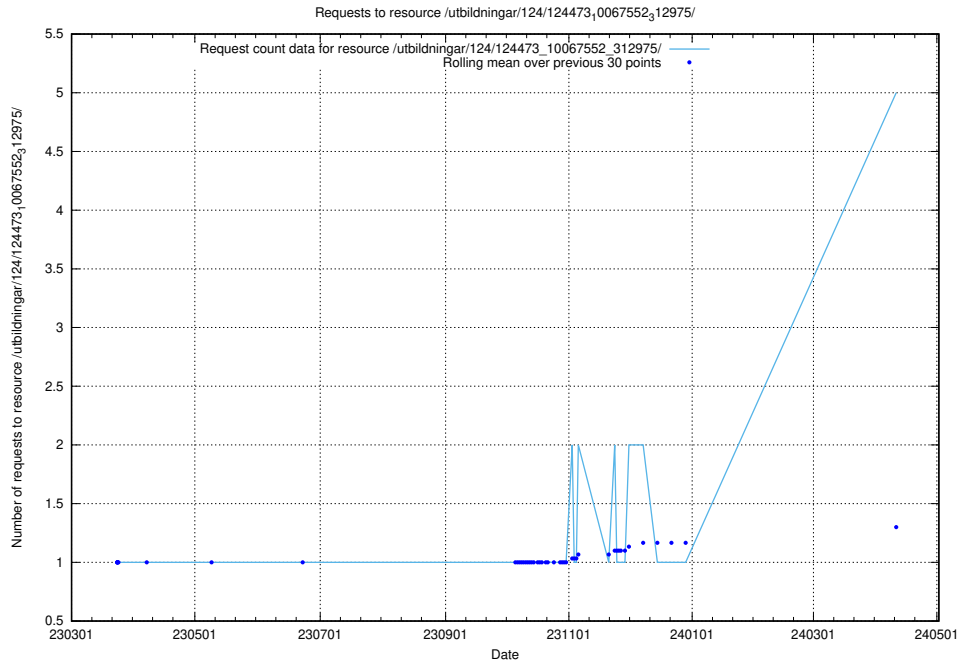

5.121 Usage of /utbildningar/124/124473_10067552_312975/

Here, we count the number of requests to resource /utbildningar/124/124473_10067552_312975/.