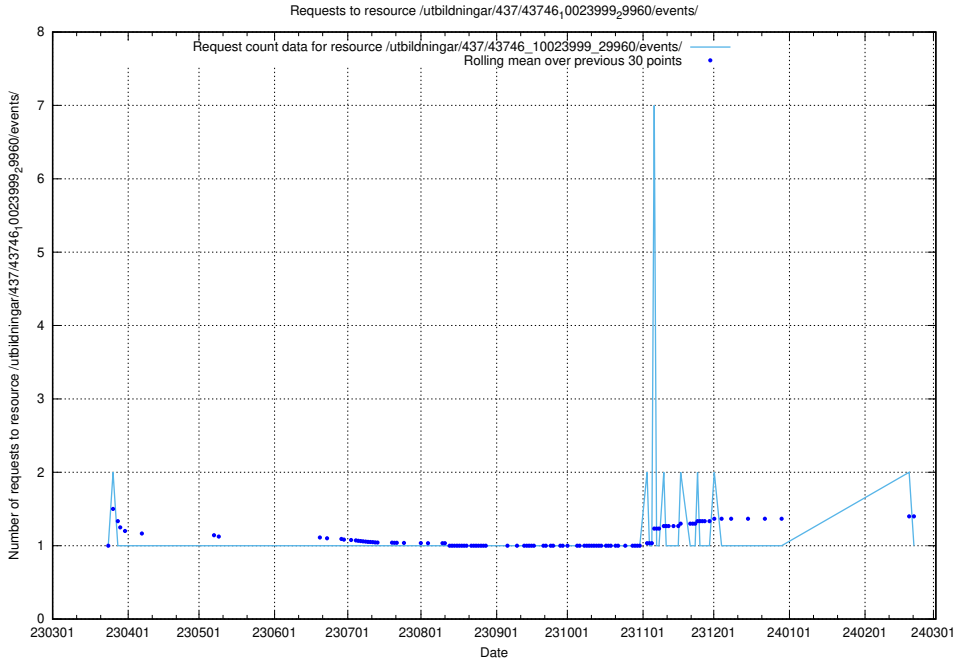

5.6205 Usage of /utbildningar/437/43746_10023999_29960/events/

Here, we count the number of requests to resource /utbildningar/437/43746_10023999_29960/events/.