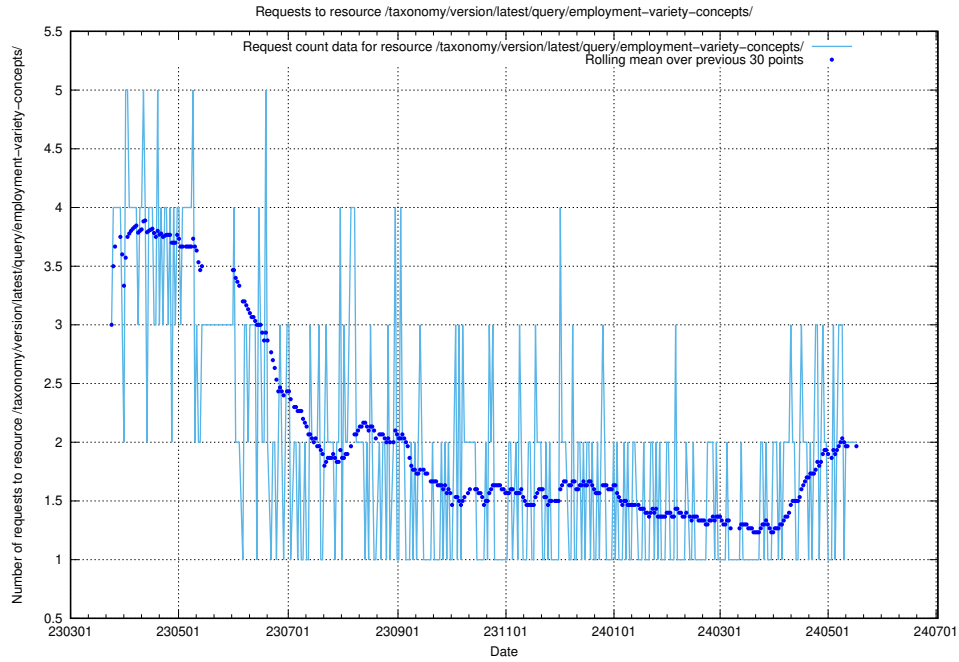

5.923 Usage of /taxonomy/version/latest/query/employment-variety-concepts/

Here, we count the number of requests to resource /taxonomy/version/latest/query/employment-variety-concepts/.