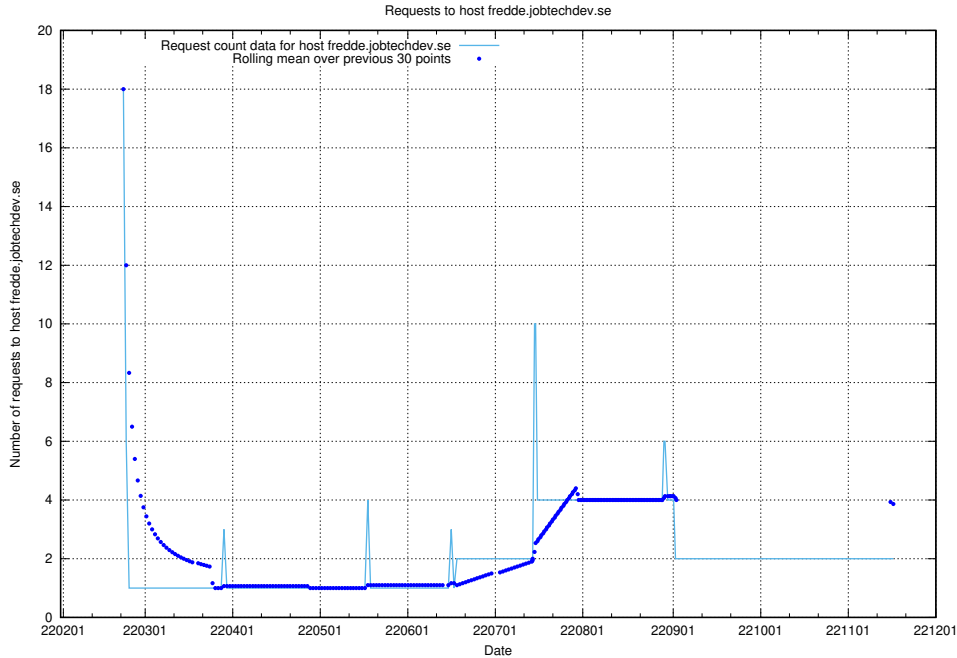

7.521 Usage of fredde.jobtechdev.se

Here, we count the number of requests to host fredde.jobtechdev.se.