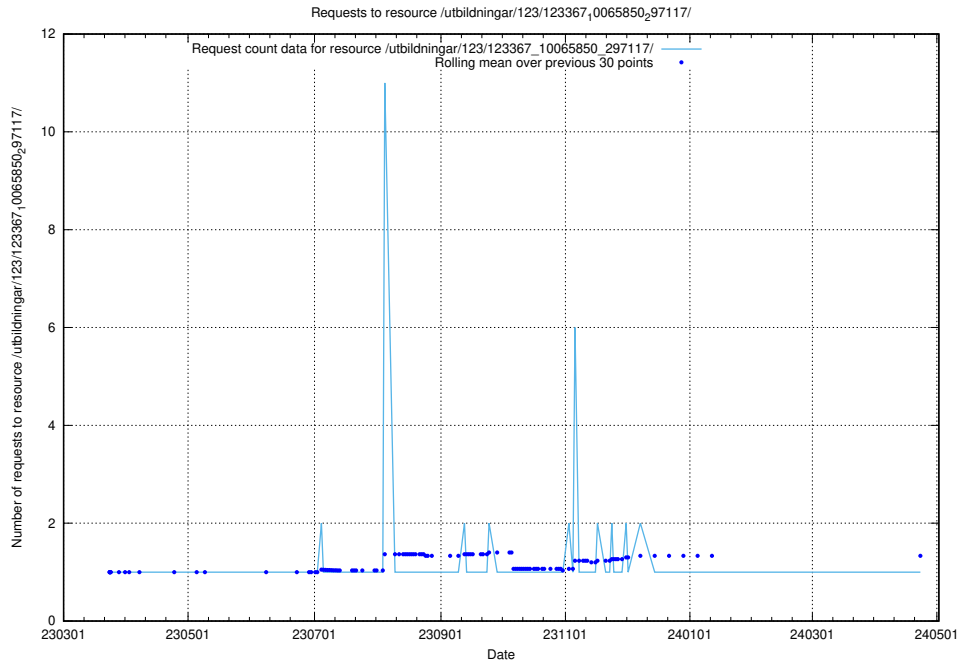

5.4872 Usage of /utbildningar/123/123367_10065850_297117/

Here, we count the number of requests to resource /utbildningar/123/123367_10065850_297117/.