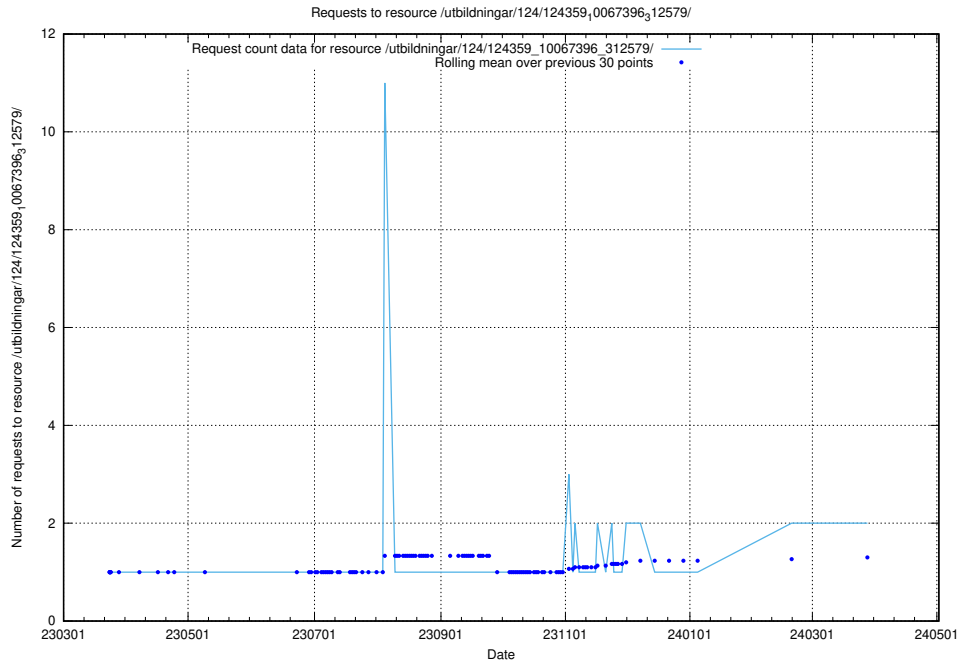

5.645 Usage of /utbildningar/124/124359_10067396_312579/

Here, we count the number of requests to resource /utbildningar/124/124359_10067396_312579/.