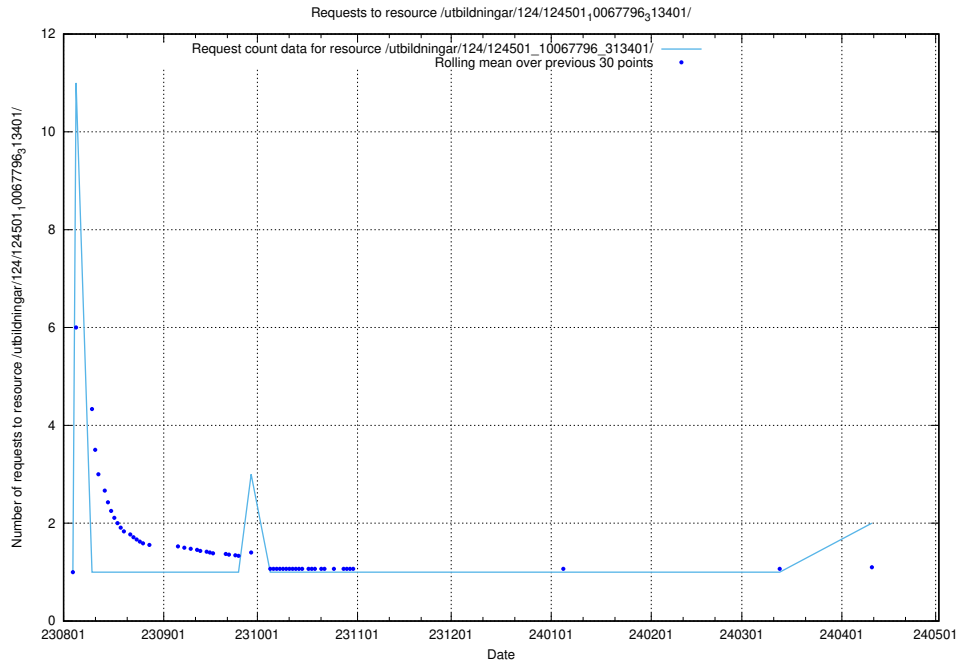

5.760 Usage of /utbildningar/124/124501_10067796_313401/

Here, we count the number of requests to resource /utbildningar/124/124501_10067796_313401/.

5.761 Usage of /utbildningar/125/125708_10070430_326013/events/