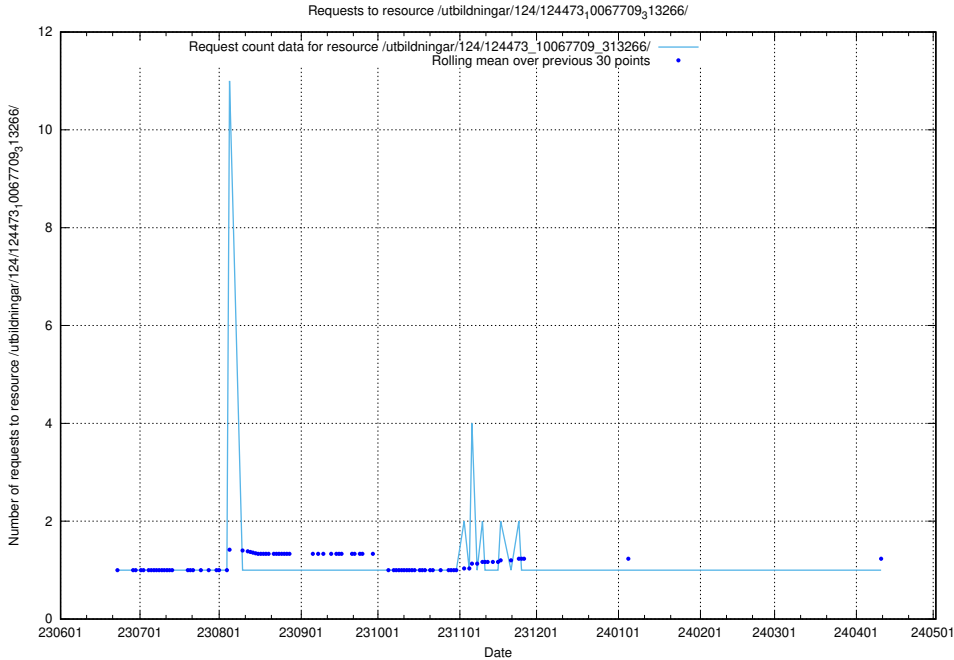

5.5824 Usage of /utbildningar/124/124473_10067709_313266/

Here, we count the number of requests to resource /utbildningar/124/124473_10067709_313266/.