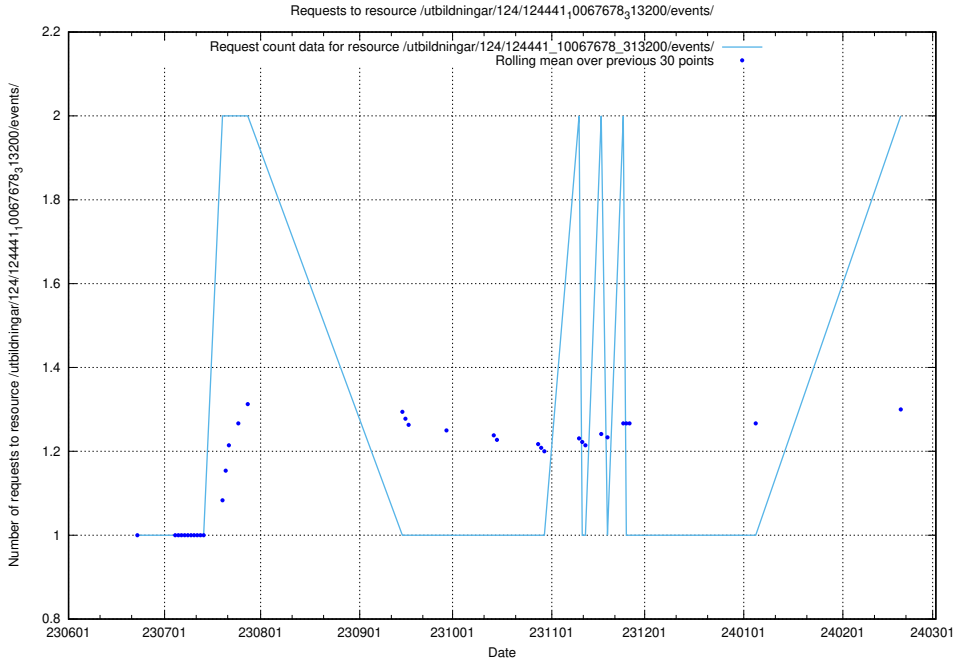

5.850 Usage of /utbildningar/124/124441_10067678_313200/events/

Here, we count the number of requests to resource /utbildningar/124/124441_10067678_313200/events/