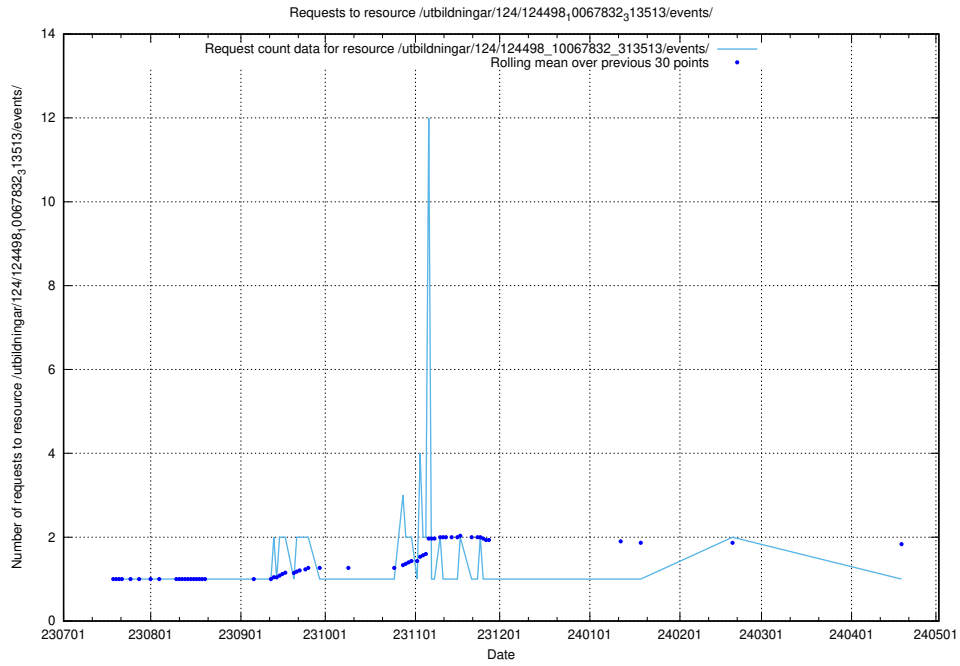

5.5043 Usage of /utbildningar/124/124498_10067832_313513/events/

Here, we count the number of requests to resource /utbildningar/124/124498_10067832_313513/events/