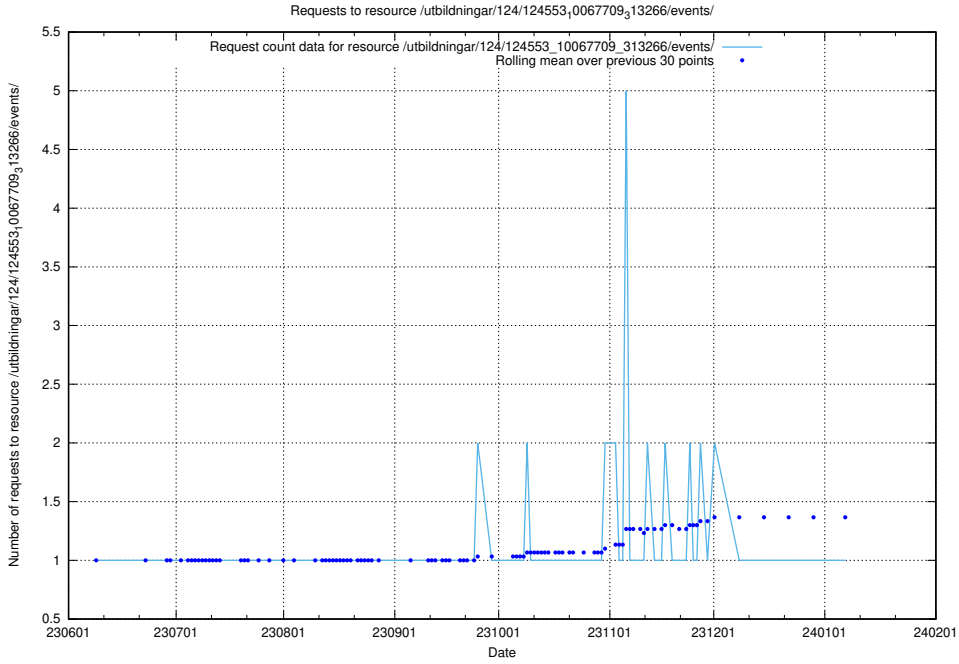

5.5915 Usage of /utbildningar/124/124553_10067709_313266/events/

Here, we count the number of requests to resource /utbildningar/124/124553_10067709_313266/events/