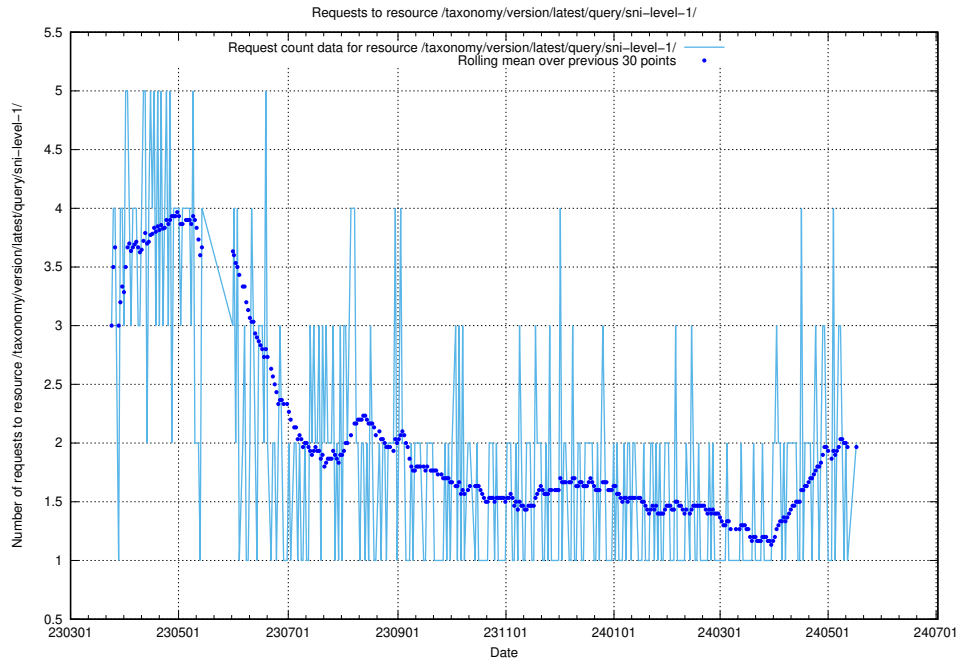

5.910 Usage of /taxonomy/version/latest/query/sni-level-1/

Here, we count the number of requests to resource /taxonomy/version/latest/query/sni-level-1/.