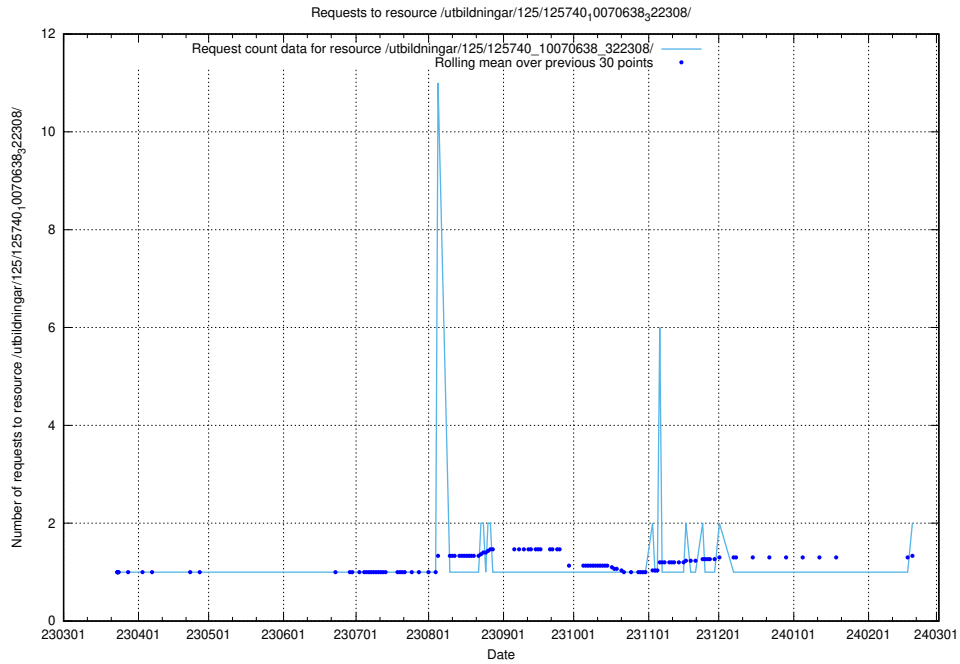

5.444 Usage of /utbildningar/125/125740_10070638_322308/

Here, we count the number of requests to resource /utbildningar/125/125740_10070638_322308/.