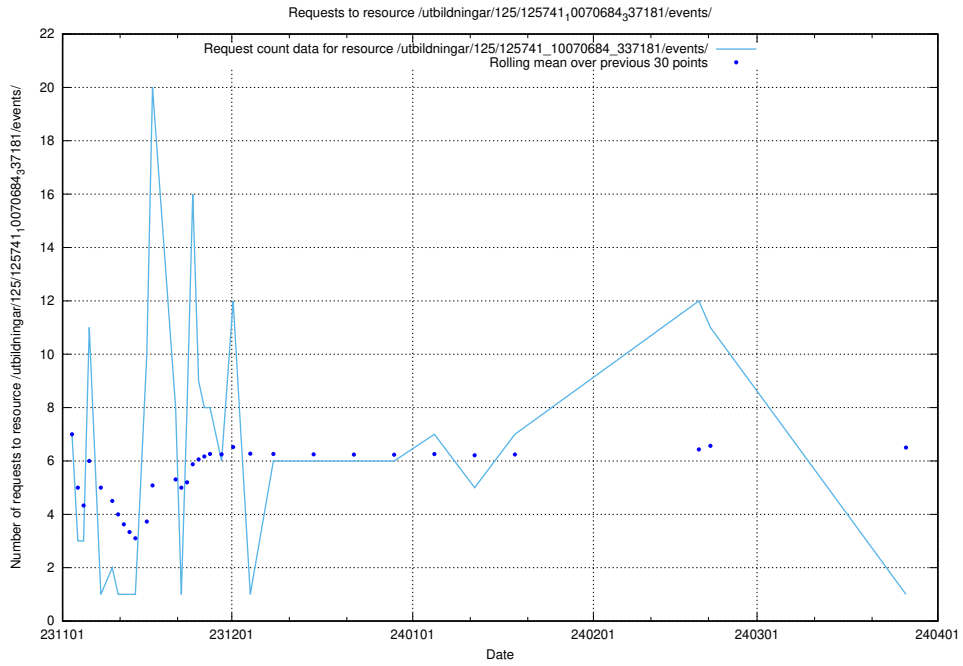

Here, we count the number of requests to resource /utbildningar/126/126334_10071625_335747/.

5.4167 Usage of /utbildningar/125/125741_10070684_337181/events/

Here, we count the number of requests to resource /utbildningar/125/125741_10070684_337181/events/