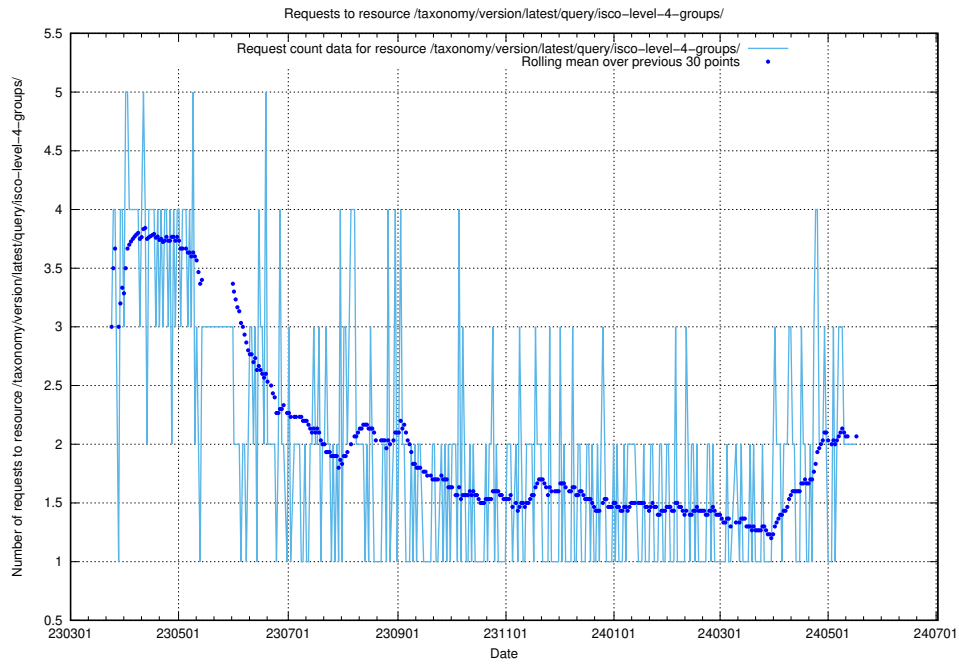

5.922 Usage of /taxonomy/version/latest/query/isco-level-4-groups/

Here, we count the number of requests to resource /taxonomy/version/latest/query/isco-level-4-groups/.