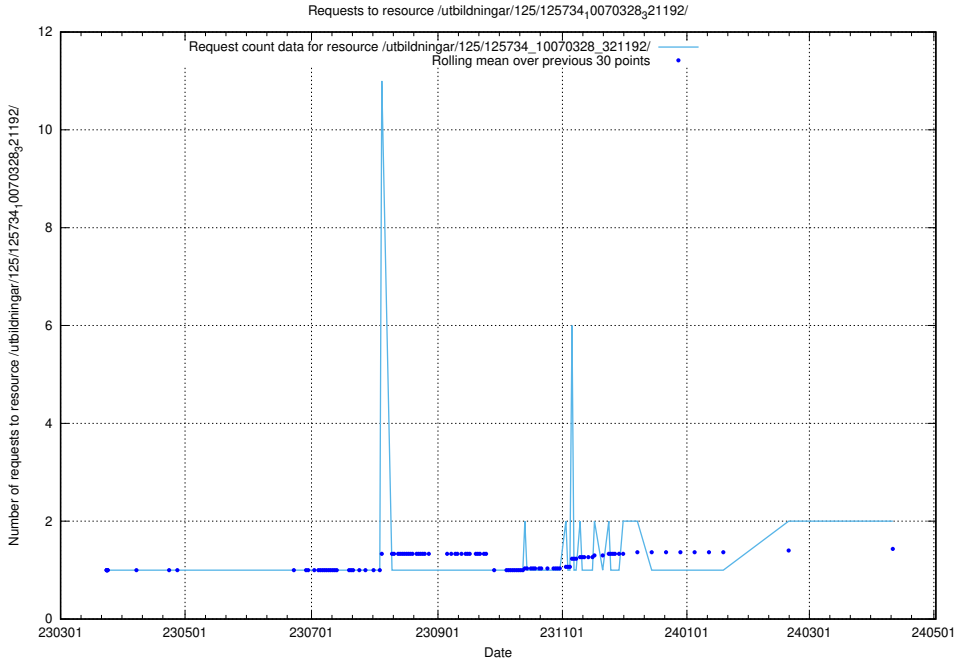

5.446 Usage of /utbildningar/125/125734_10070328_321192/

Here, we count the number of requests to resource /utbildningar/125/125734_10070328_321192/.