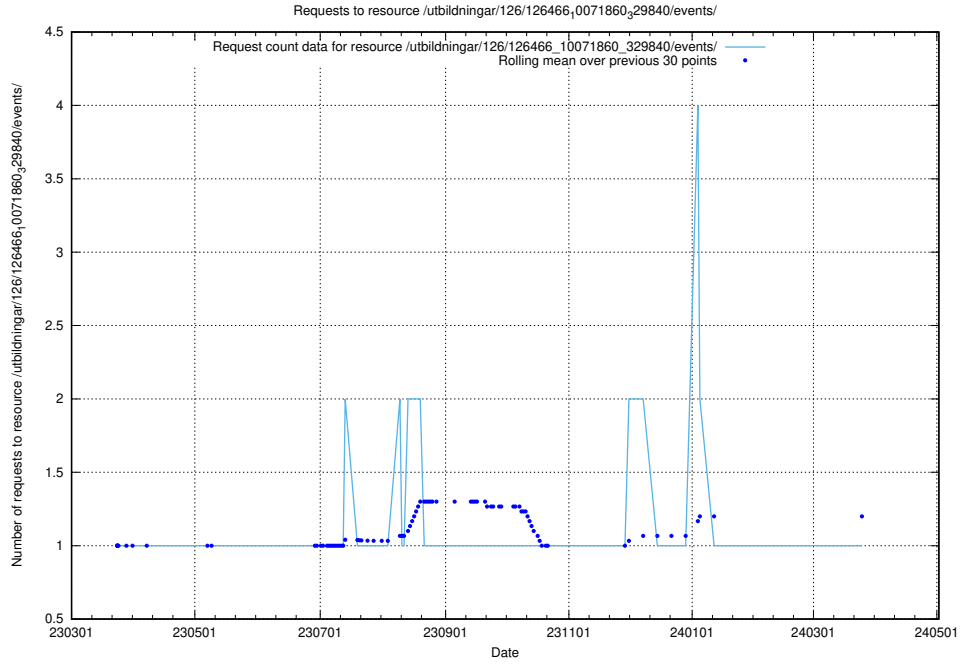

5.6420 Usage of /utbildningar/126/126466_10071860_329840/events/

Here, we count the number of requests to resource /utbildningar/126/126466_10071860_329840/events/