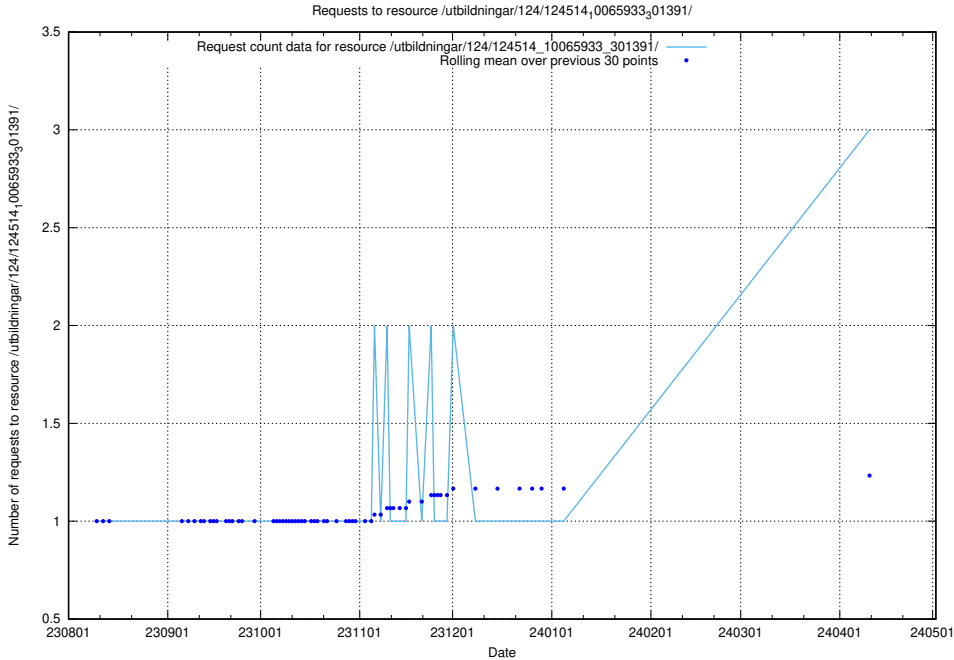

5.352 Usage of /utbildningar/124/124514_10065933_301391/

Here, we count the number of requests to resource /utbildningar/124/124514_10065933_301391/.