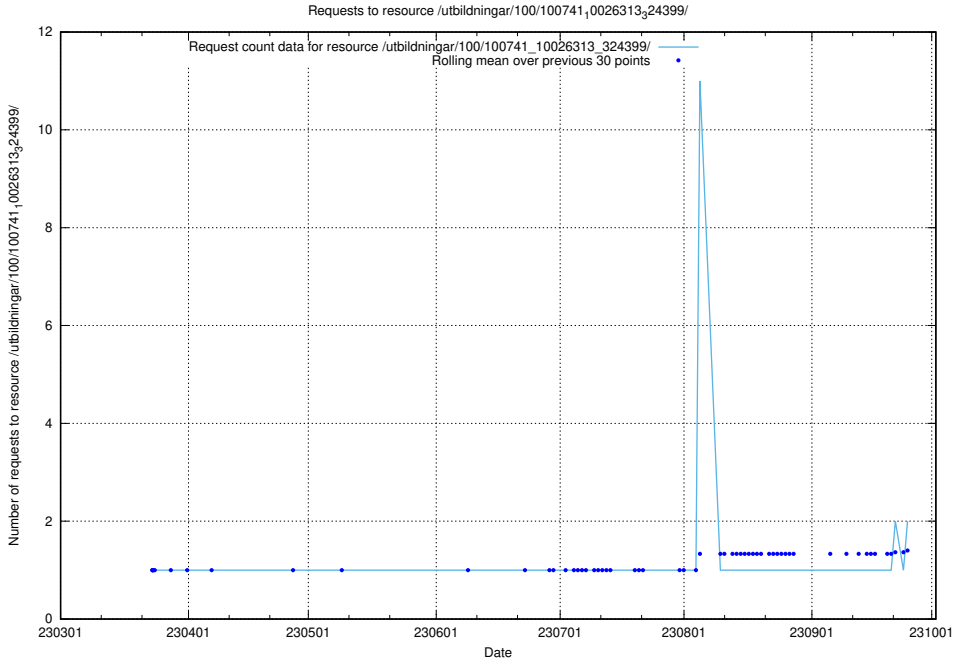

5.825 Usage of /utbildningar/100/100741_10026313_324399/

Here, we count the number of requests to resource /utbildningar/100/100741_10026313_324399/.