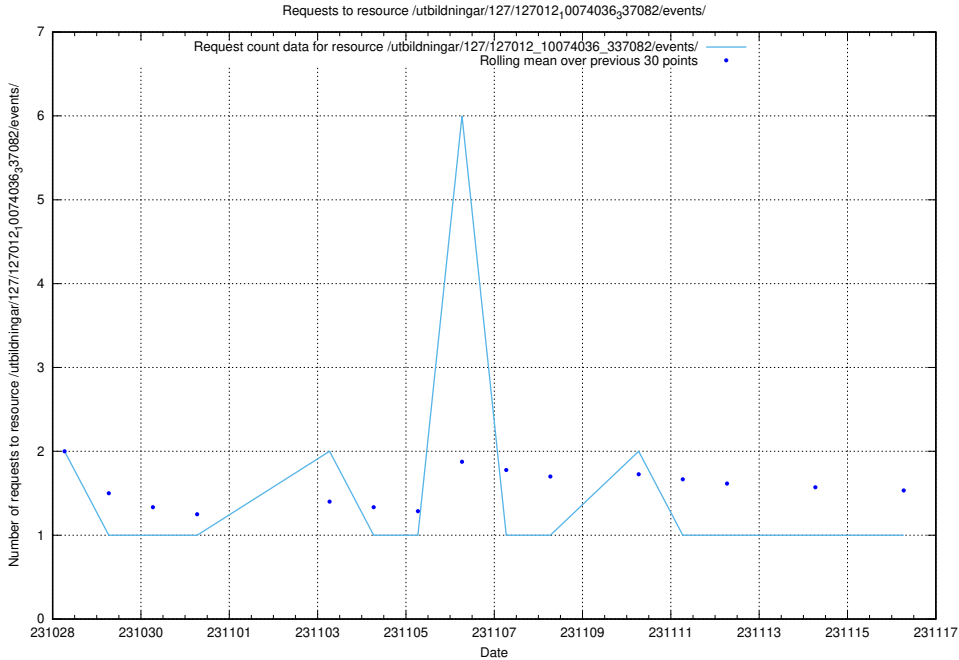

5.4213 Usage of /utbildningar/127/127012_10074036_337082/events/

Here, we count the number of requests to resource /utbildningar/127/127012_10074036_337082/events/