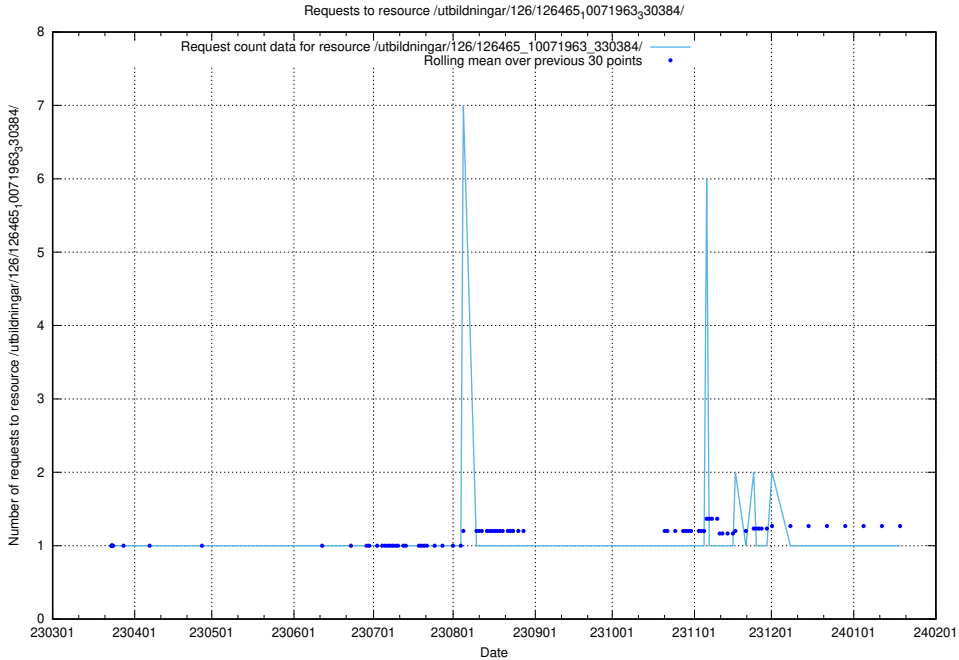

5.6425 Usage of /utbildningar/126/126465_10071963_330384/

Here, we count the number of requests to resource /utbildningar/126/126465_10071963_330384/.