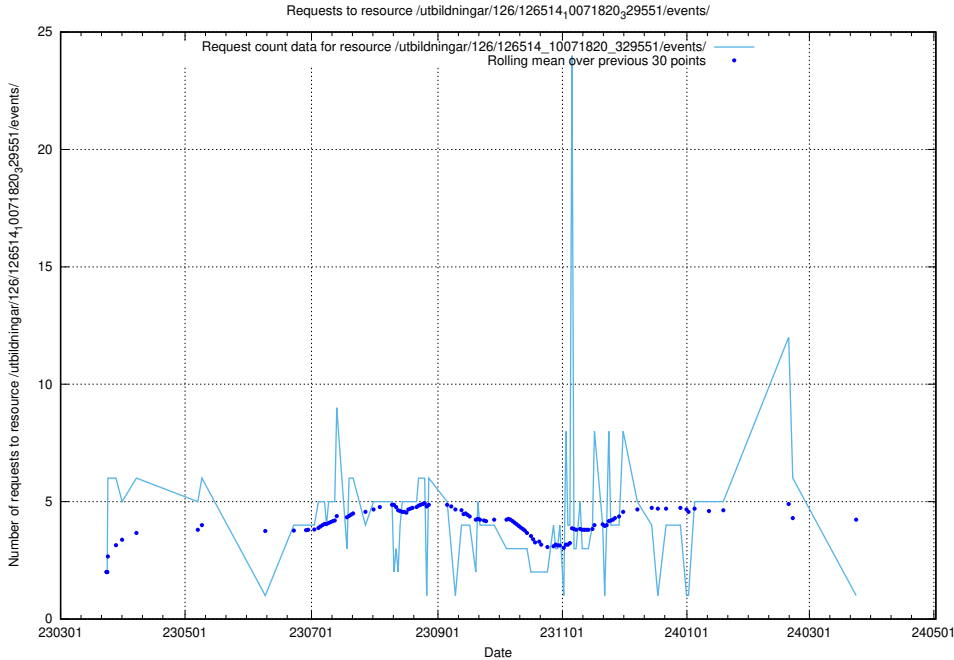

5.6277 Usage of /utbildningar/126/126514_10071820_329551/events/

Here, we count the number of requests to resource /utbildningar/126/126514_10071820_329551/events/