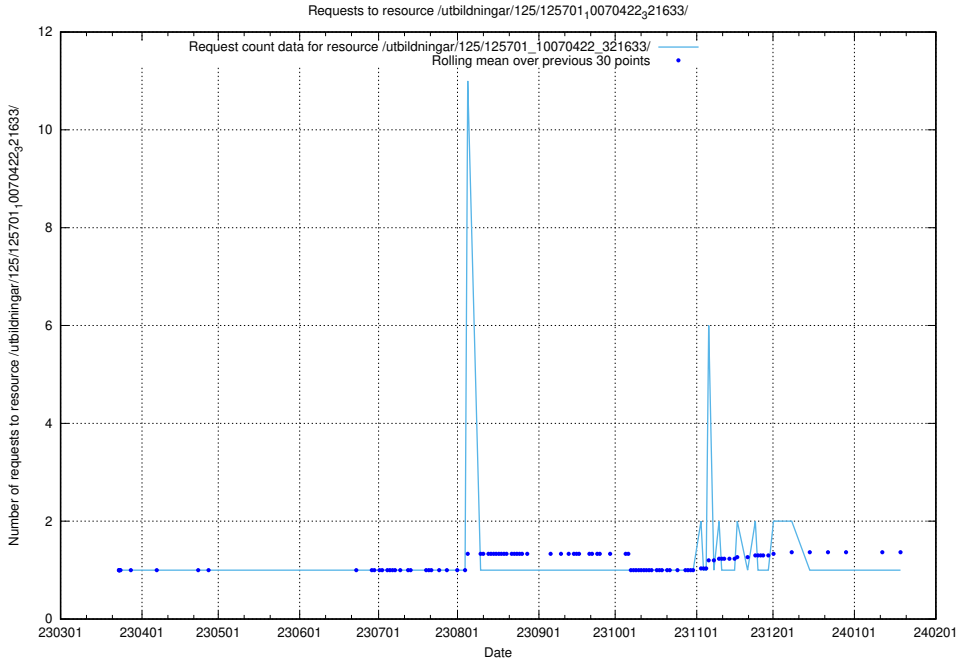

5.1037 Usage of /utbildningar/125/125701_10070422_321633/

Here, we count the number of requests to resource /utbildningar/125/125701_10070422_321633/.