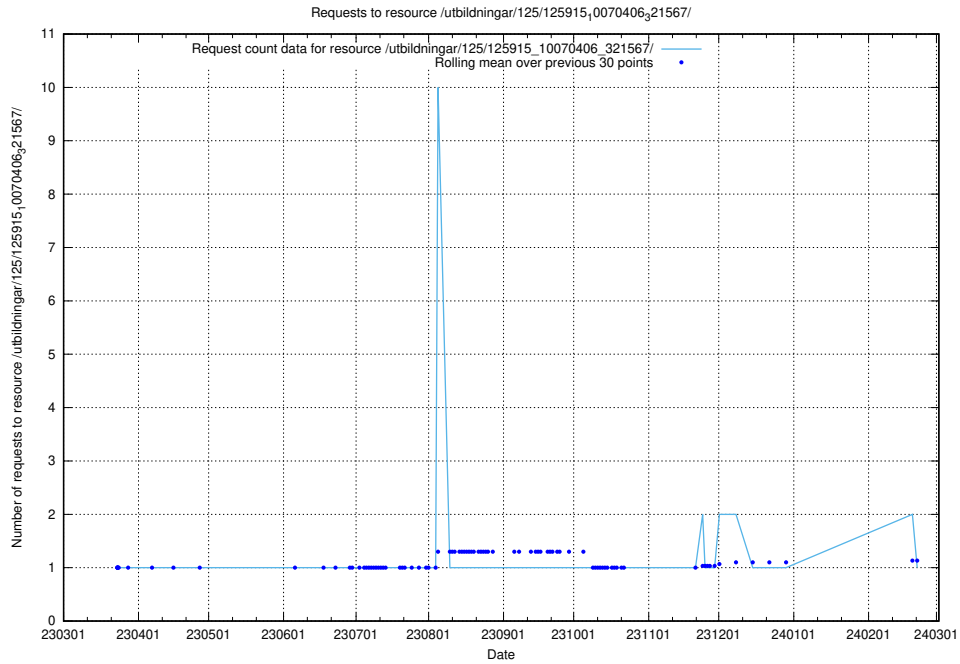

5.6450 Usage of /utbildningar/125/125915_10070406_321567/

Here, we count the number of requests to resource /utbildningar/125/125915_10070406_321567/.