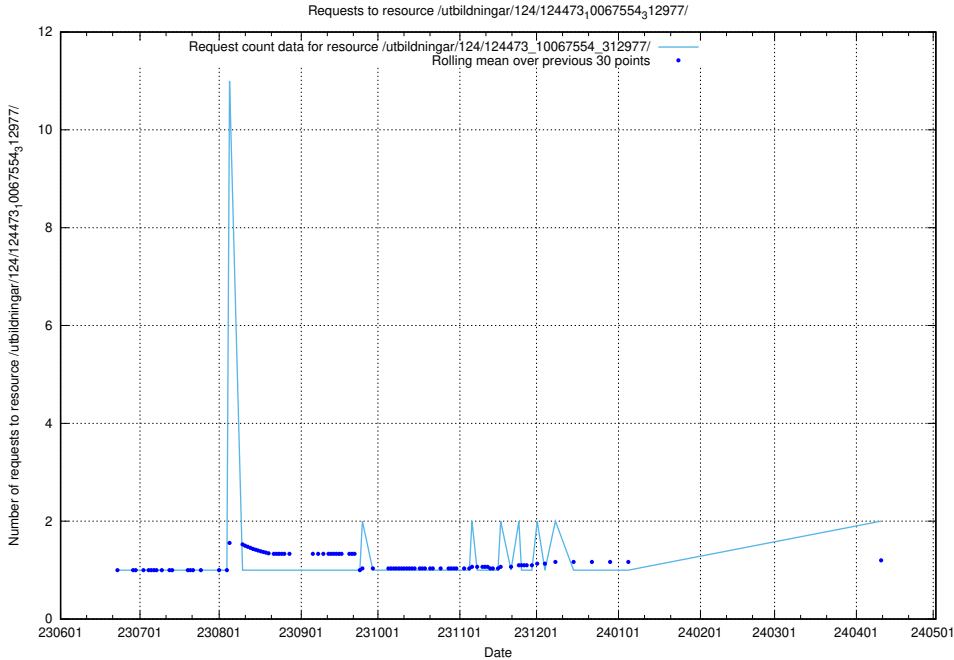

5.845 Usage of /utbildningar/124/124473_10067554_312977/

Here, we count the number of requests to resource /utbildningar/124/124473_10067554_312977/.