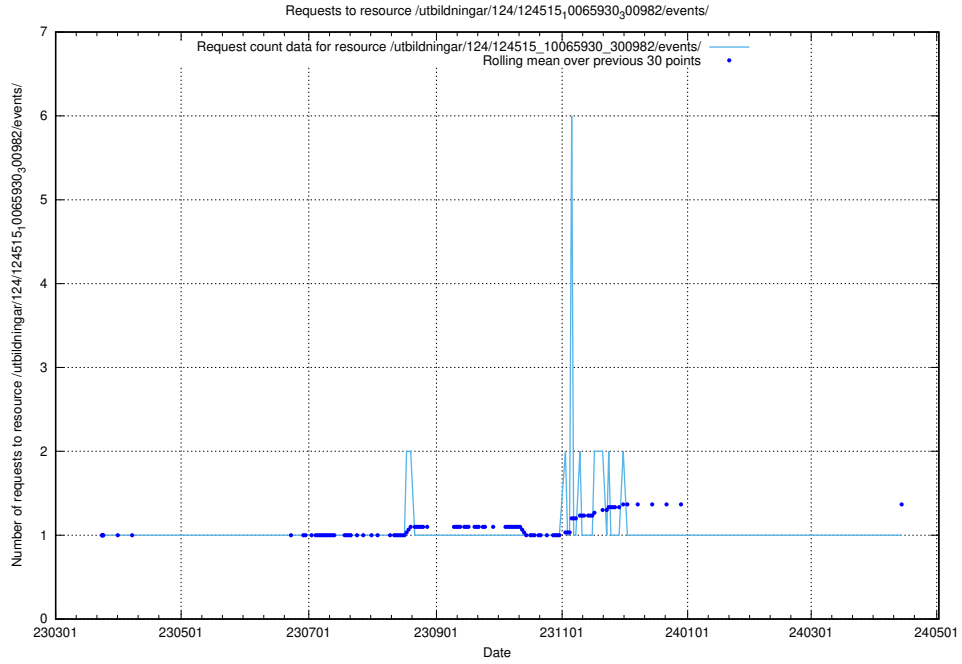

5.1614 Usage of /utbildningar/124/124515_10065930_300982/events/

Here, we count the number of requests to resource /utbildningar/124/124515_10065930_300982/events/