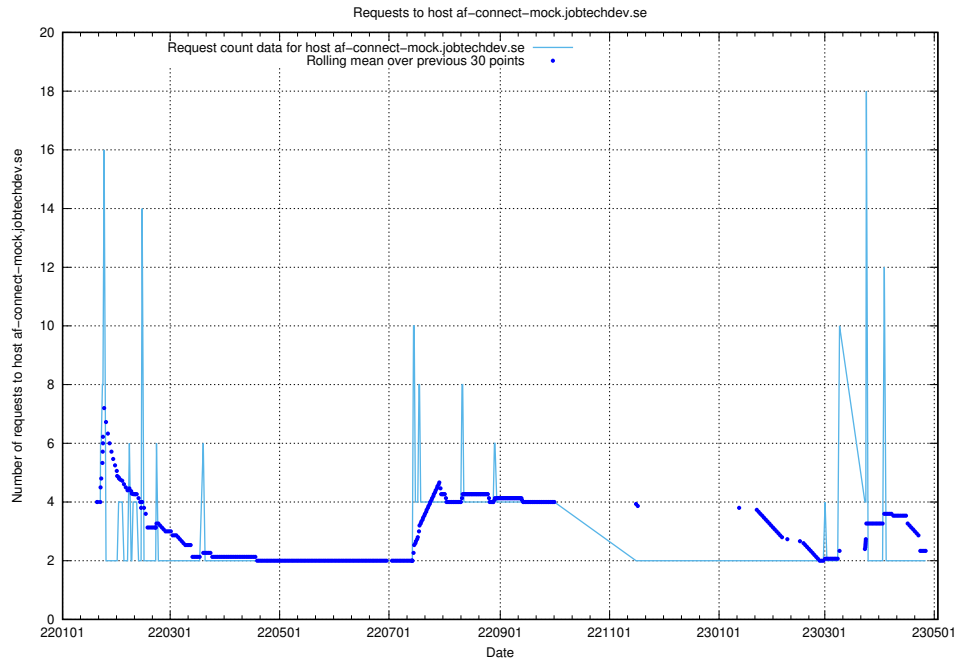

Here, we count the number of requests to host af-connect-mock.jobtechdev.se.

7.273 Usage of jittsi.jobtechdev.se

Here, we count the number of requests to host jittsi.jobtechdev.se.

7.274 Usage of api-jobtech-taxonomy-api-test-in-prod-read.prod.services.jtech.se