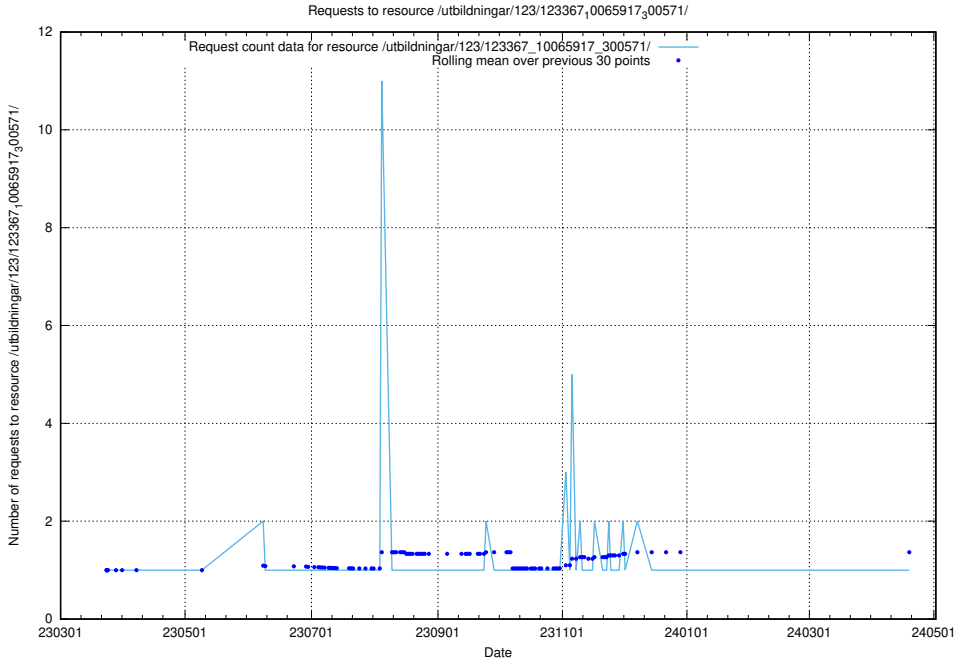

5.4674 Usage of /utbildningar/123/123367_10065917_300571/

Here, we count the number of requests to resource /utbildningar/123/123367_10065917_300571/.