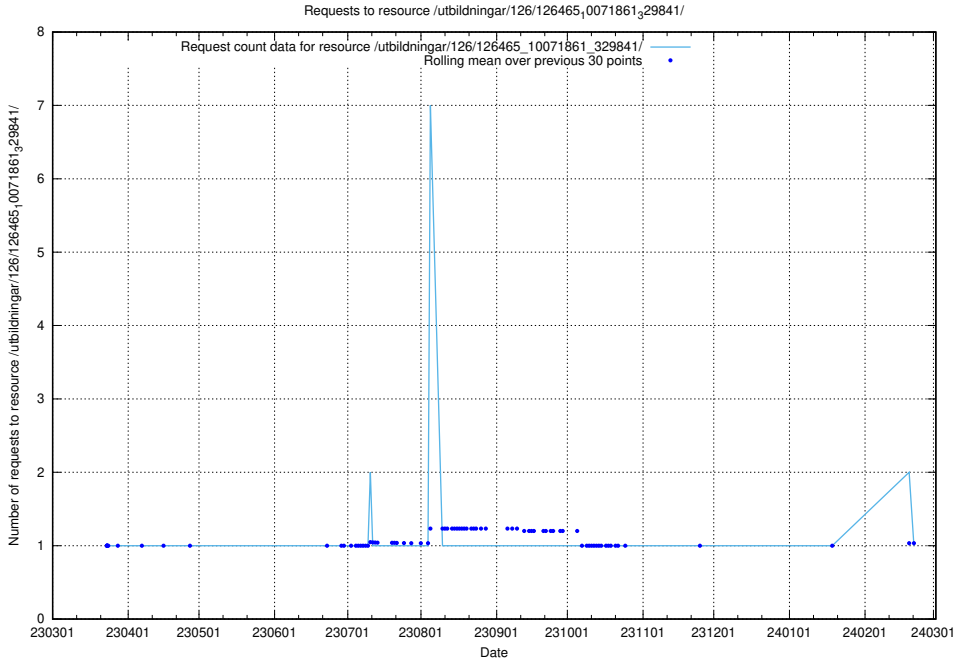

Here, we count the number of requests to resource /utbildningar/126/126465_10071962_330382/.

5.6427 Usage of /utbildningar/126/126465_10071861_329841/

Here, we count the number of requests to resource /utbildningar/126/126465_10071861_329841/.