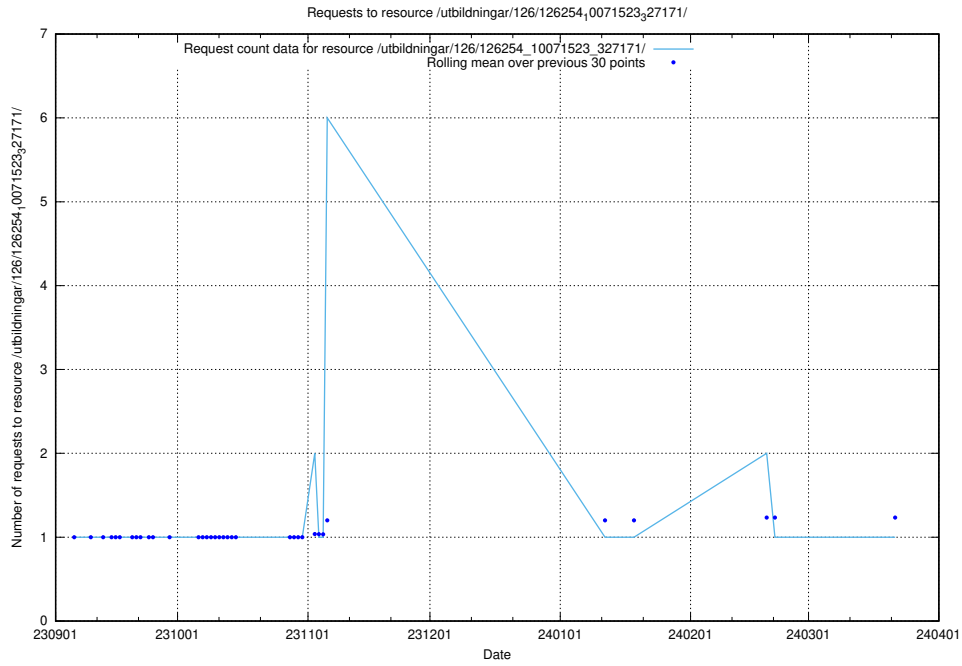

5.4689 Usage of /utbildningar/126/126254_10071523_327171/

Here, we count the number of requests to resource /utbildningar/126/126254_10071523_327171/.