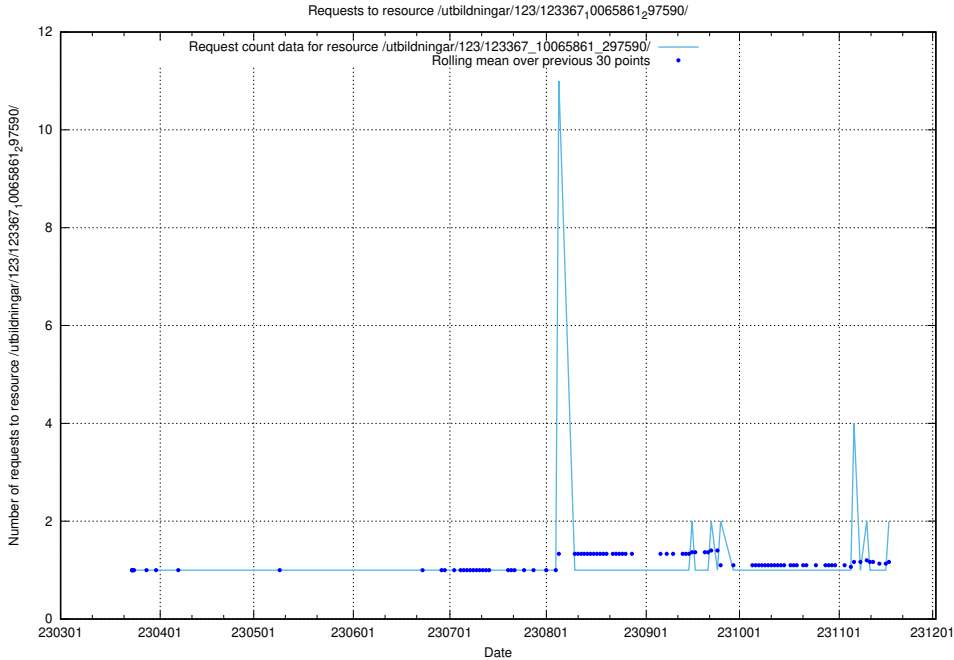

5.747 Usage of /utbildningar/123/123367_10065861_297590/

Here, we count the number of requests to resource /utbildningar/123/123367_10065861_297590/.