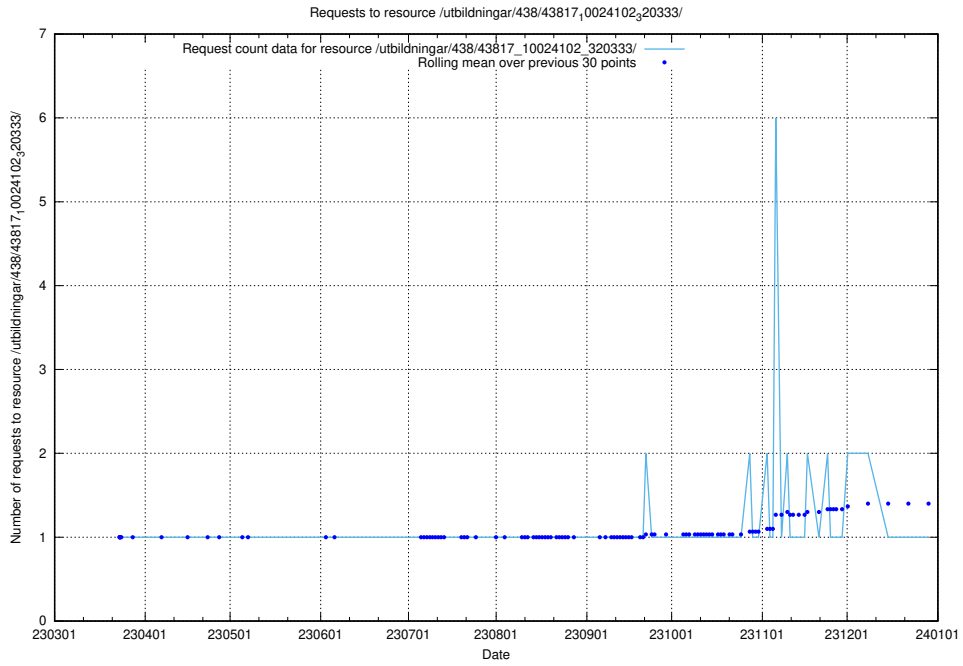

5.6351 Usage of /utbildningar/438/43817_10024102_320333/

Here, we count the number of requests to resource /utbildningar/438/43817_10024102_320333/.