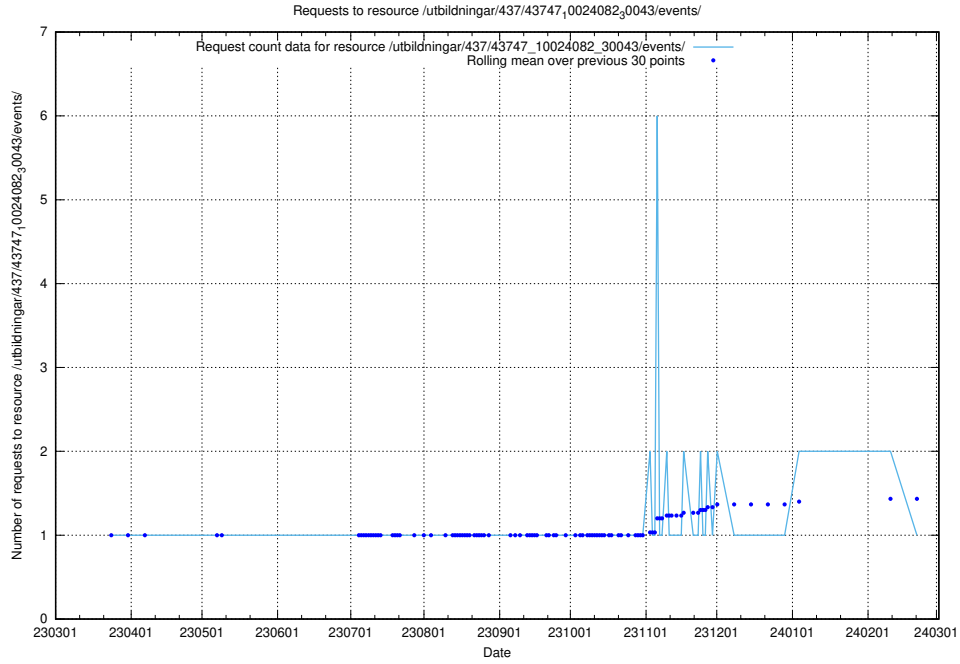

5.6204 Usage of /utbildningar/437/43747_10024082_30043/events/

Here, we count the number of requests to resource /utbildningar/437/43747_10024082_30043/events/.