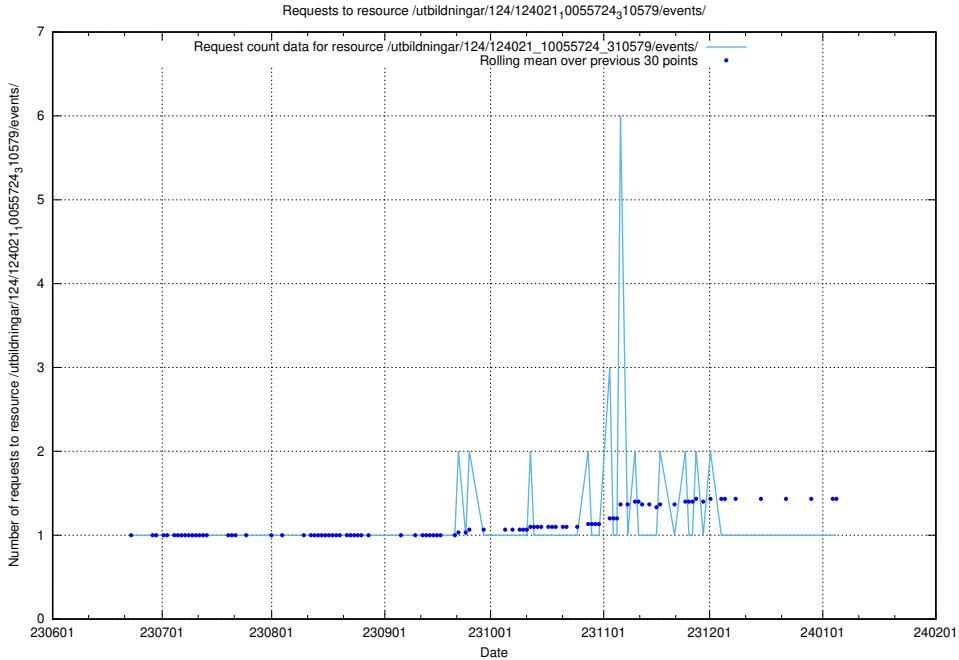

5.5843 Usage of /utbildningar/124/124021_10055724_310579/events/

Here, we count the number of requests to resource /utbildningar/124/124021_10055724_310579/events/