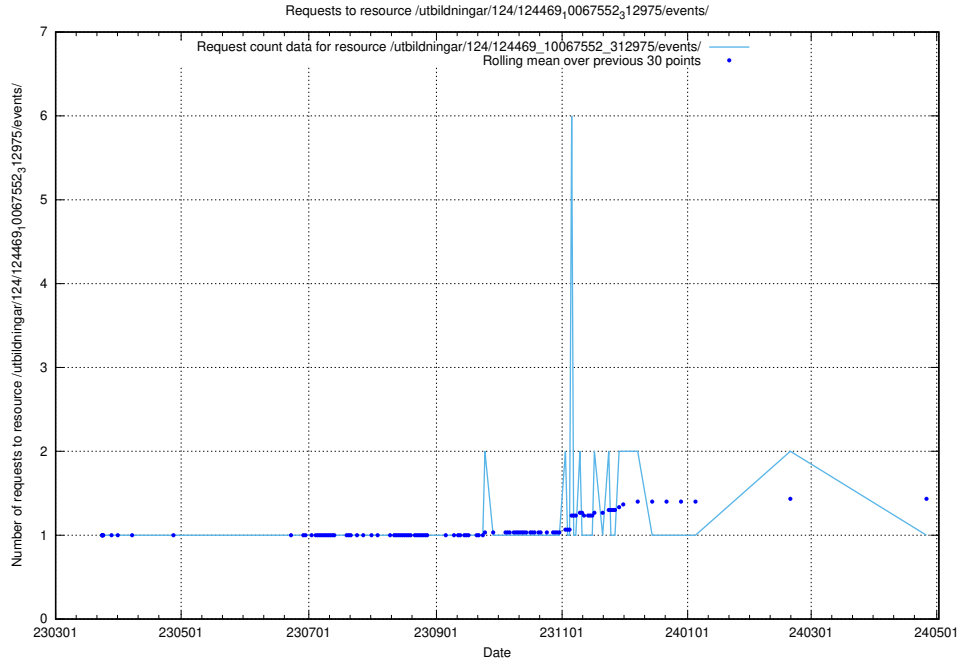

5.3355 Usage of /utbildningar/124/124469_10067552_312975/events/

Here, we count the number of requests to resource /utbildningar/124/124469_10067552_312975/events/