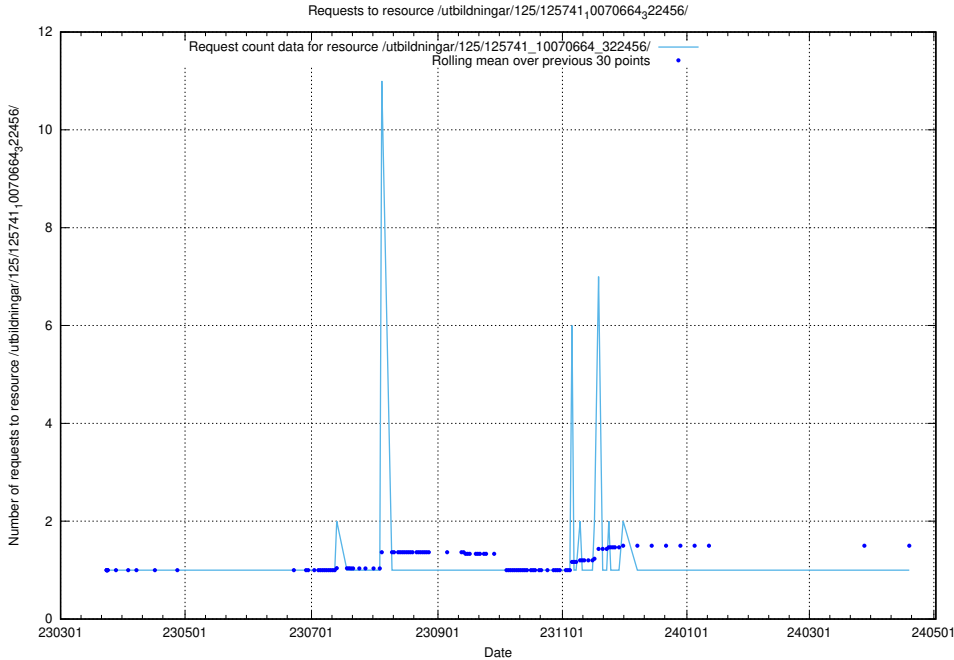

5.6499 Usage of /utbildningar/125/125741_10070664_322456/

Here, we count the number of requests to resource /utbildningar/125/125741_10070664_322456/.