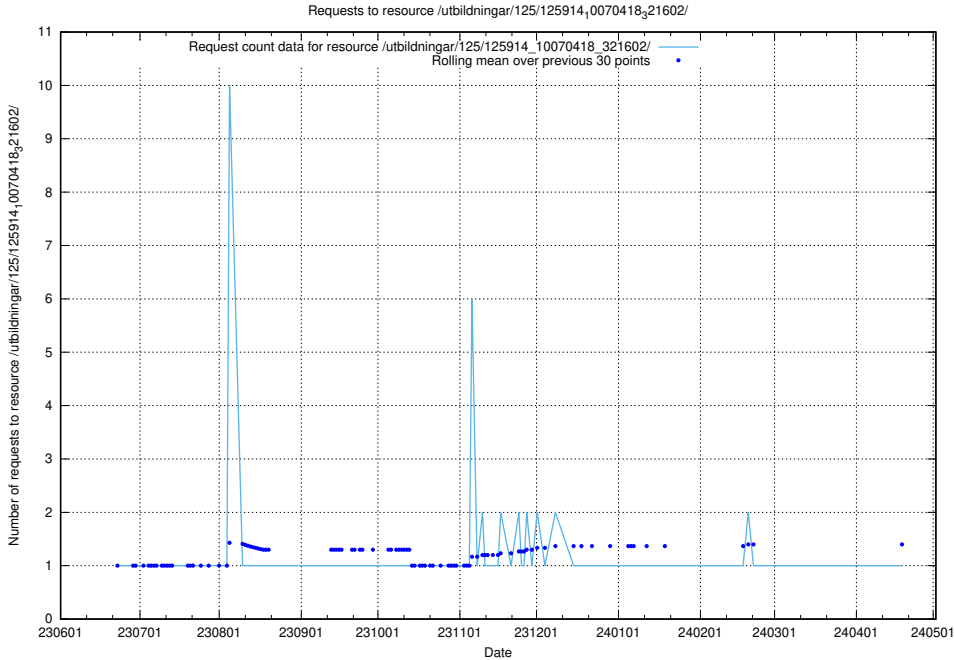

5.5713 Usage of /utbildningar/125/125914_10070418_321602/

Here, we count the number of requests to resource /utbildningar/125/125914_10070418_321602/.