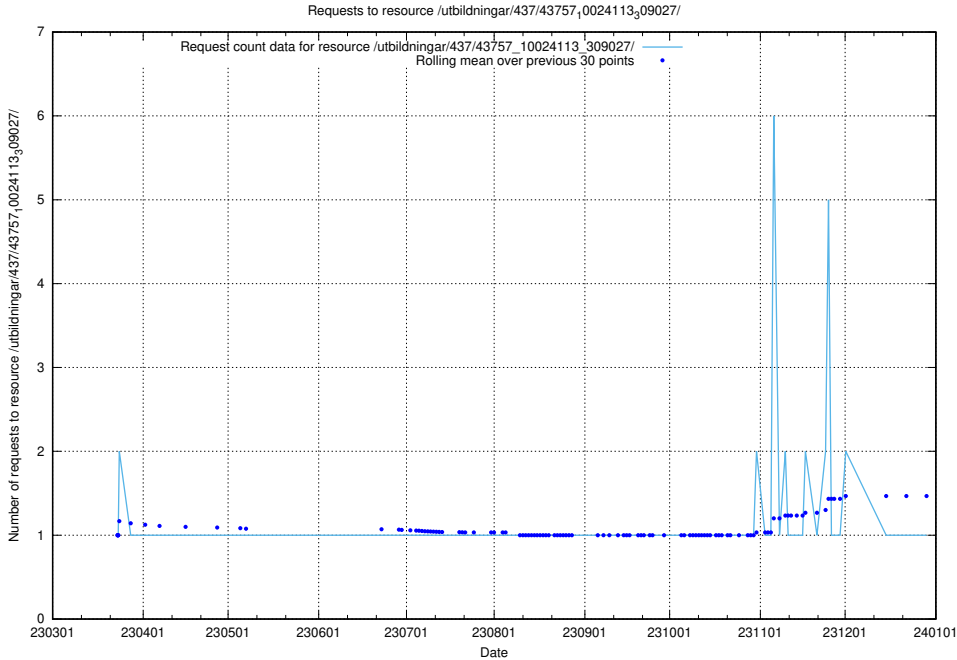

5.6381 Usage of /utbildningar/437/43757_10024113_309027/

Here, we count the number of requests to resource /utbildningar/437/43757_10024113_309027/.