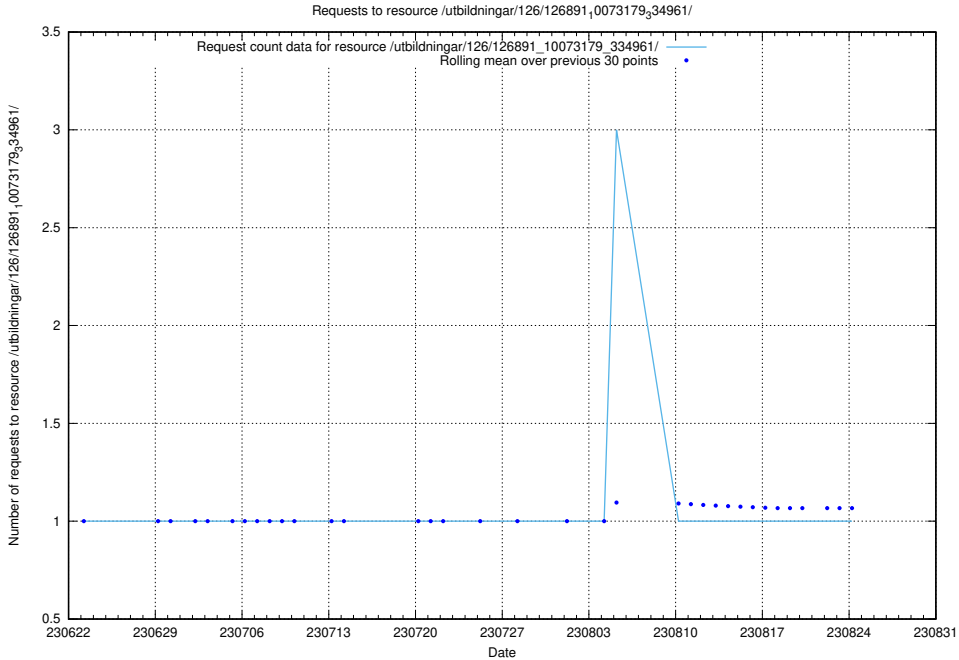

5.5606 Usage of /utbildningar/126/126891_10073179_334961/

Here, we count the number of requests to resource /utbildningar/126/126891_10073179_334961/.