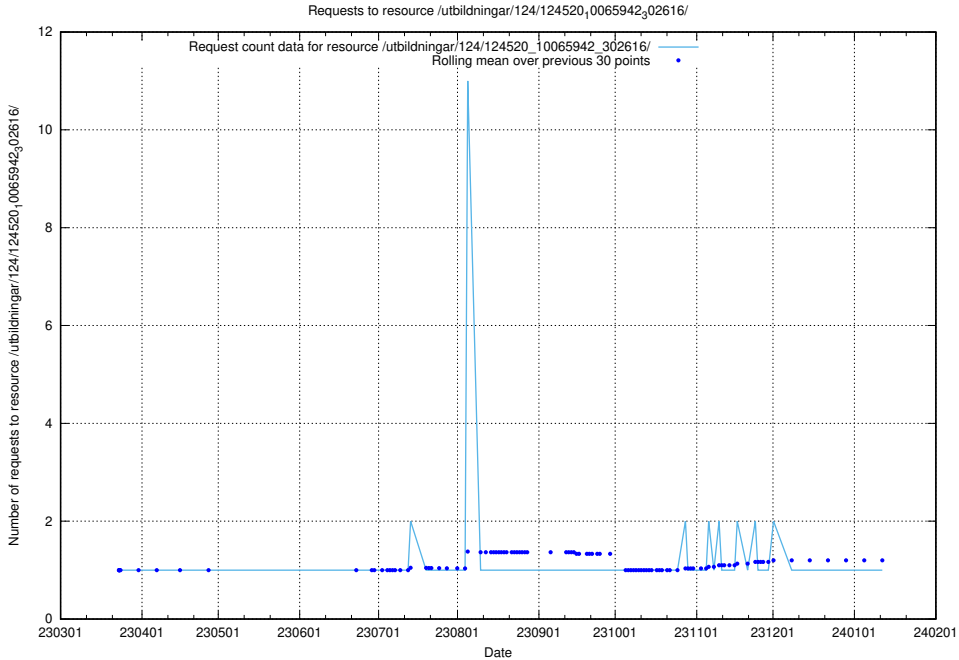

5.1264 Usage of /utbildningar/124/124520_10065942_302616/

Here, we count the number of requests to resource /utbildningar/124/124520_10065942_302616/.