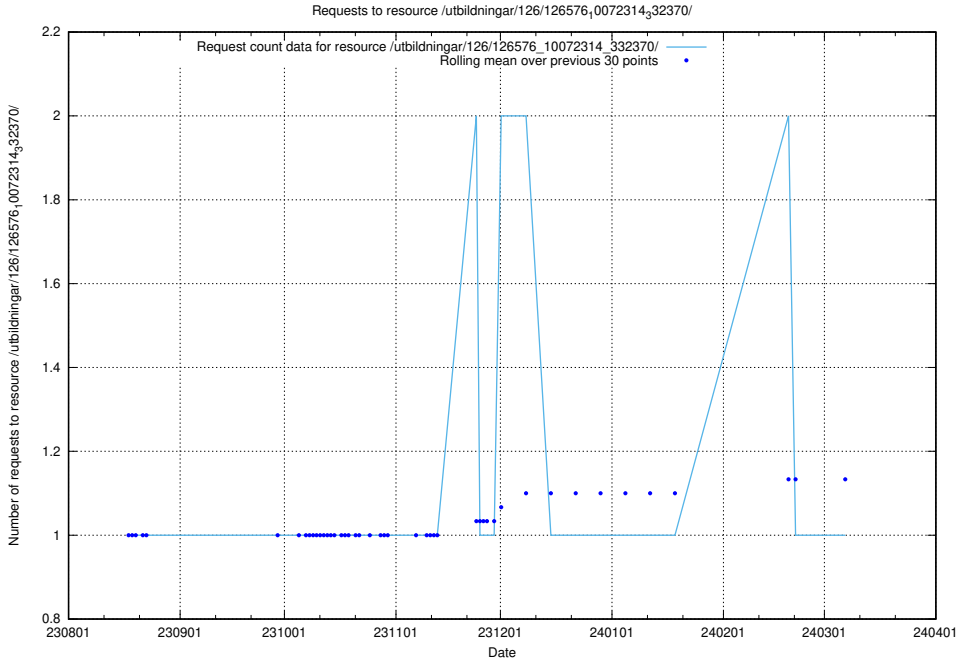

Here, we count the number of requests to resource /utbildningar/126/126576_10072314_332370/events/

5.4793 Usage of /utbildningar/126/126576_10072314_332370/

Here, we count the number of requests to resource /utbildningar/126/126576_10072314_332370/.