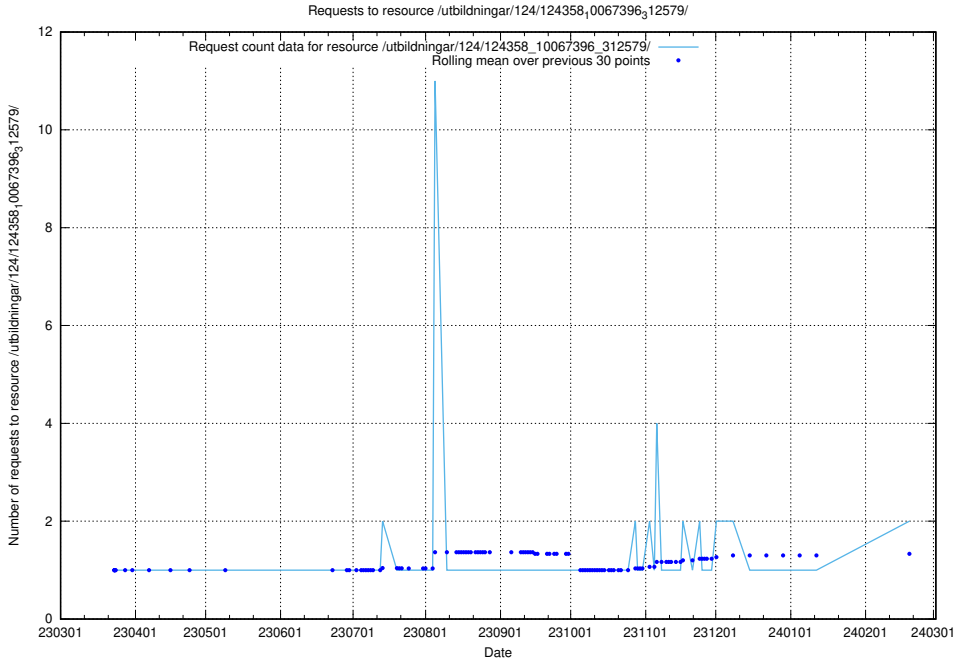

5.649 Usage of /utbildningar/124/124358_10067396_312579/

Here, we count the number of requests to resource /utbildningar/124/124358_10067396_312579/.