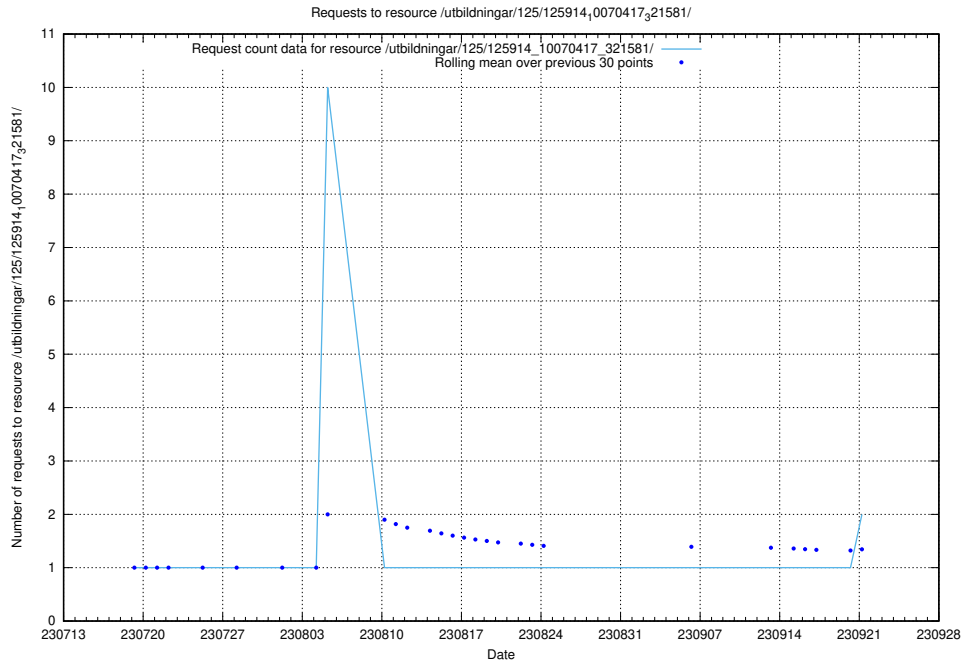

5.773 Usage of /utbildningar/125/125914_10070417_321581/

Here, we count the number of requests to resource /utbildningar/125/125914_10070417_321581/.