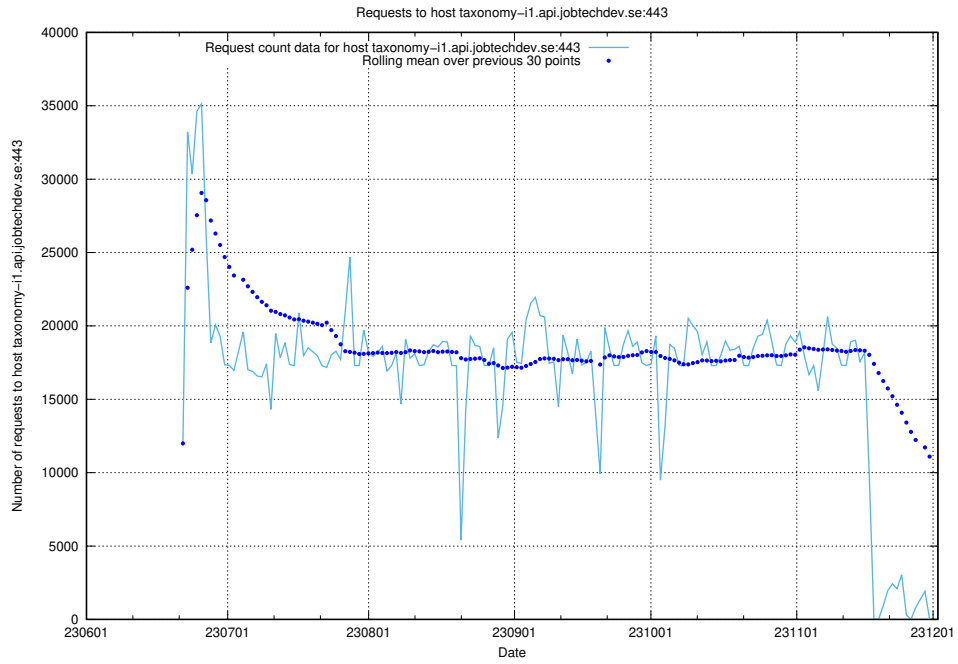

Here, we count the number of requests to host taxonomy-i1.api.jobtechdev.se:443.

7.40 Usage of `www.apirequest.jobtechdev.se`

Here, we count the number of requests to host `www.apirequest.jobtechdev.se`.