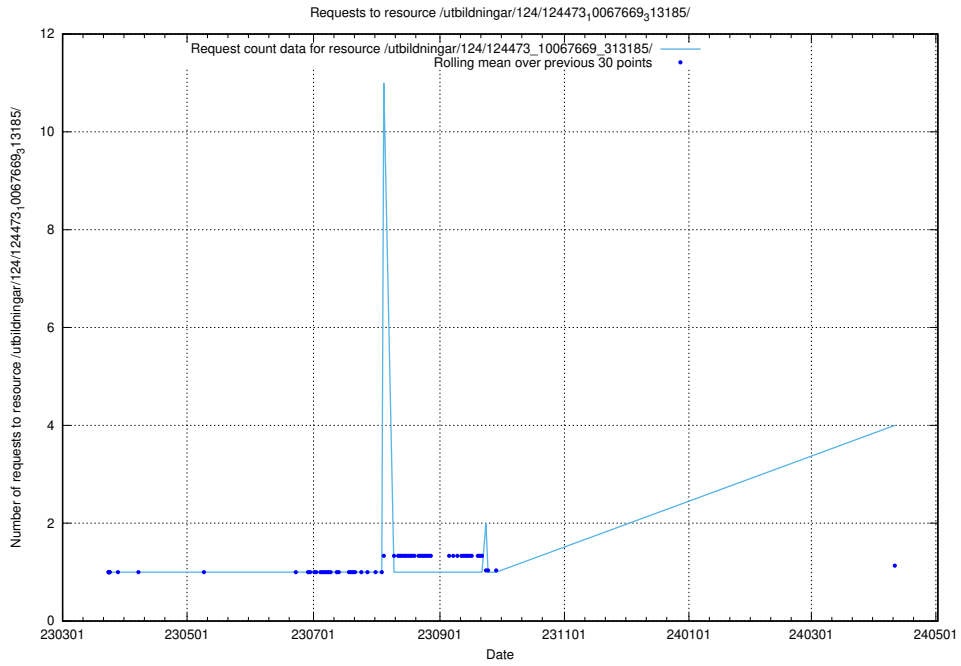

5.185 Usage of /utbildningar/124/124473_10067669_313185/

Here, we count the number of requests to resource /utbildningar/124/124473_10067669_313185/.