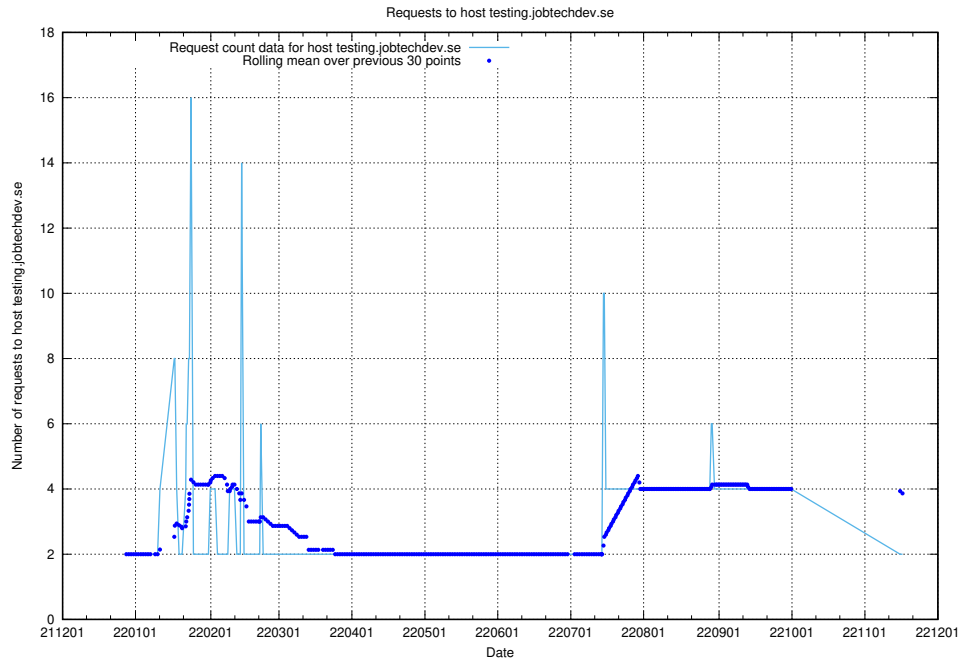

7.361 Usage of testing.jobtechdev.se

Here, we count the number of requests to host testing.jobtechdev.se.

7.362 Usage of support.jobtechdev.se

Here, we count the number of requests to host support.jobtechdev.se.