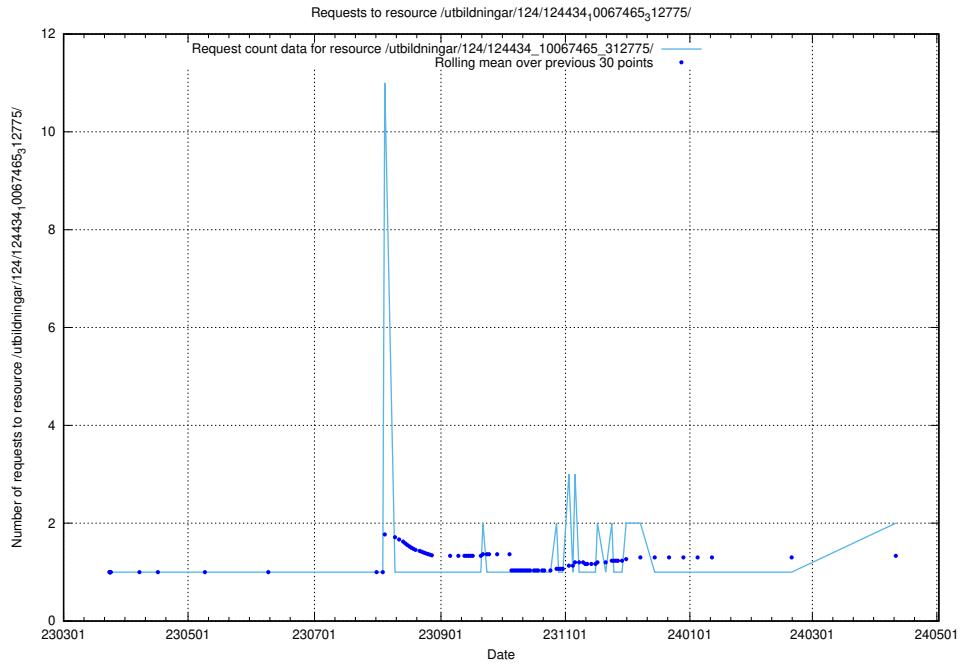

5.642 Usage of /utbildningar/124/124434_10067465_312775/

Here, we count the number of requests to resource /utbildningar/124/124434_10067465_312775/.