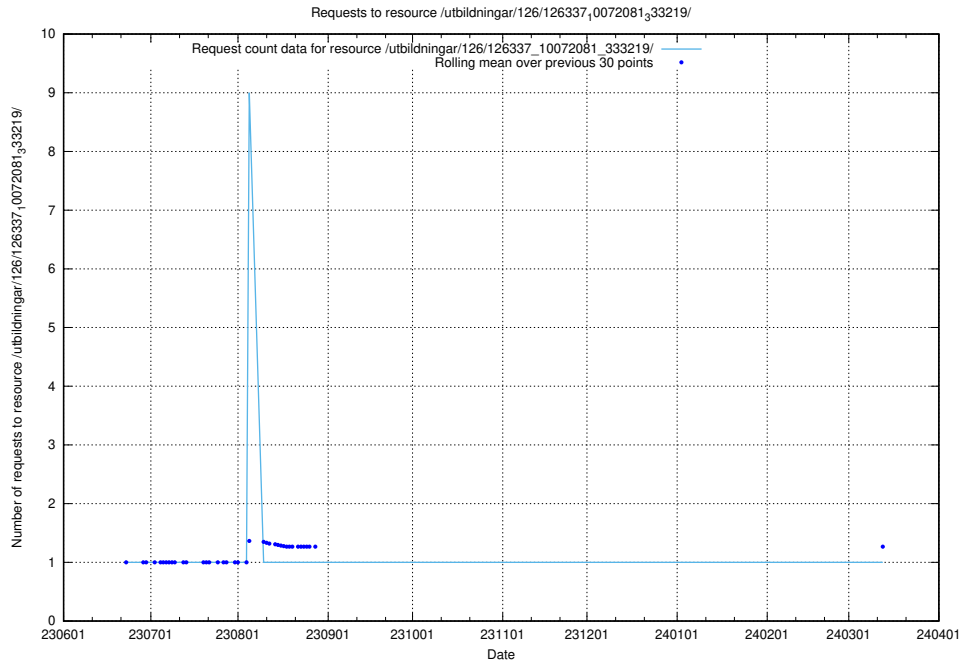

5.5689 Usage of /utbildningar/126/126337_10072081_333219/

Here, we count the number of requests to resource /utbildningar/126/126337_10072081_333219/.