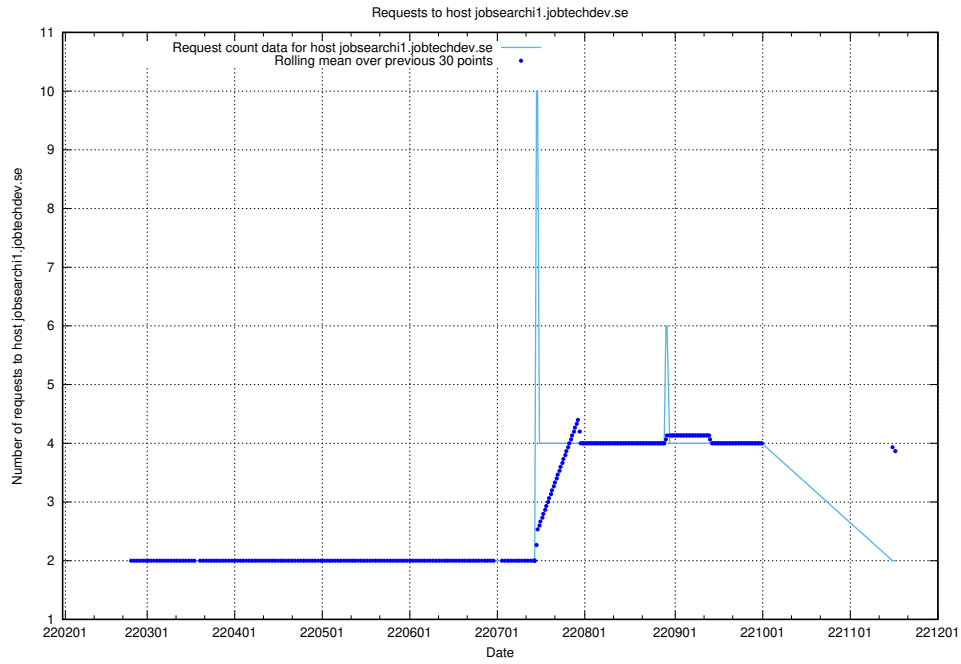

7.514 Usage of jobsearchi1.jobtechdev.se

Here, we count the number of requests to host jobsearchi1.jobtechdev.se.