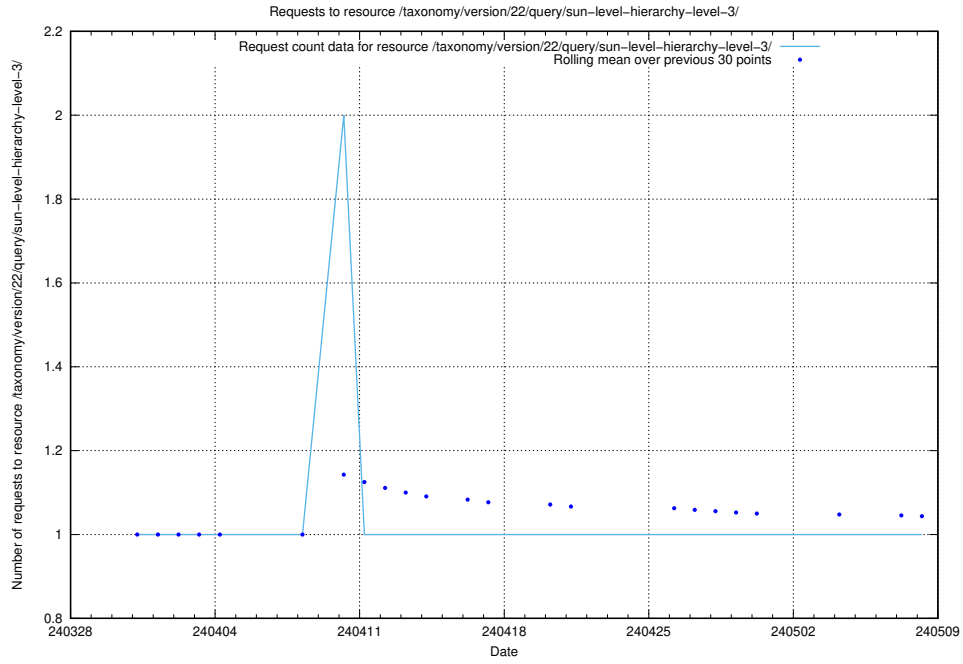

5.1611 Usage of /taxonomy/version/22/query/sun-level-hierarchy-level-3/

Here, we count the number of requests to resource /taxonomy/version/22/query/sun-level-hierarchy-level-3/.