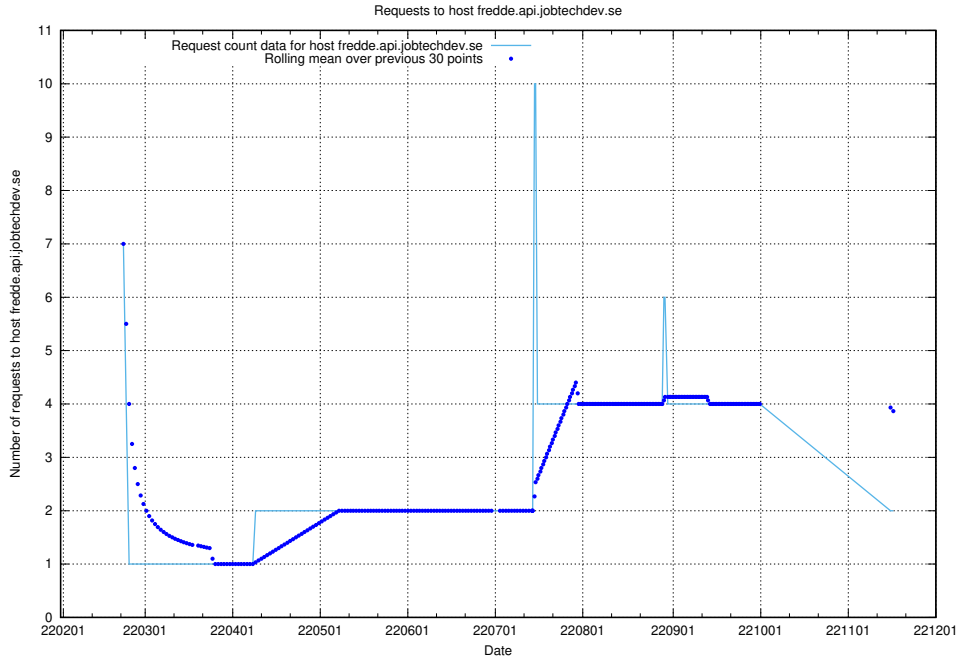

7.523 Usage of what.website.taxonomy.api.jobtechdev.se

Here, we count the number of requests to host what.website.taxonomy.api.jobtechdev.se.

7.524 Usage of doh.apps.standby.services.jtech.se

Here, we count the number of requests to host doh.apps.standby.services.jtech.se.