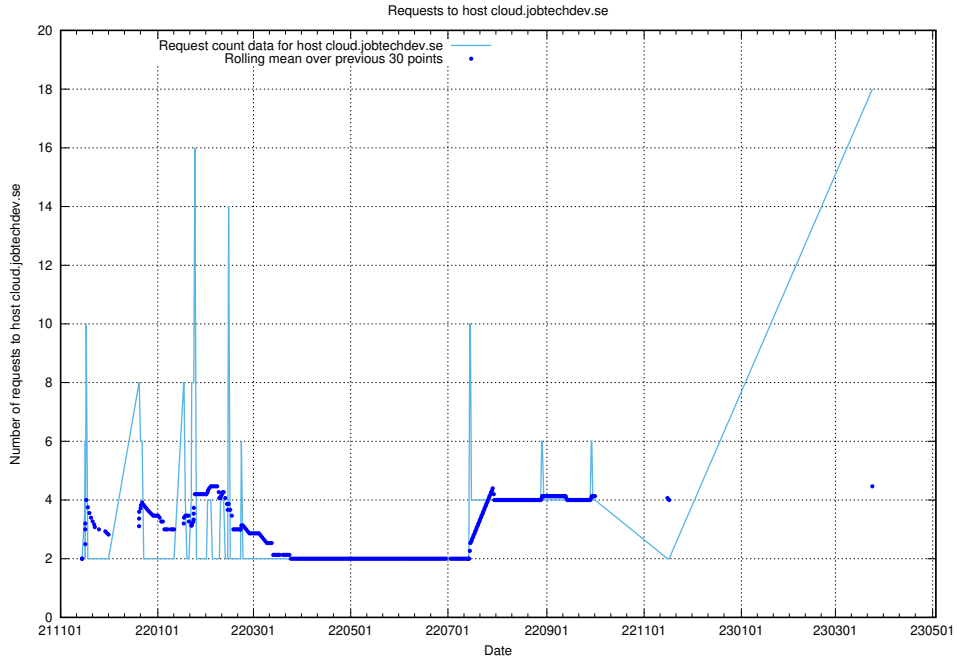

7.35 Usage of cloud.jobtechdev.se

Here, we count the number of requests to host cloud.jobtechdev.se.