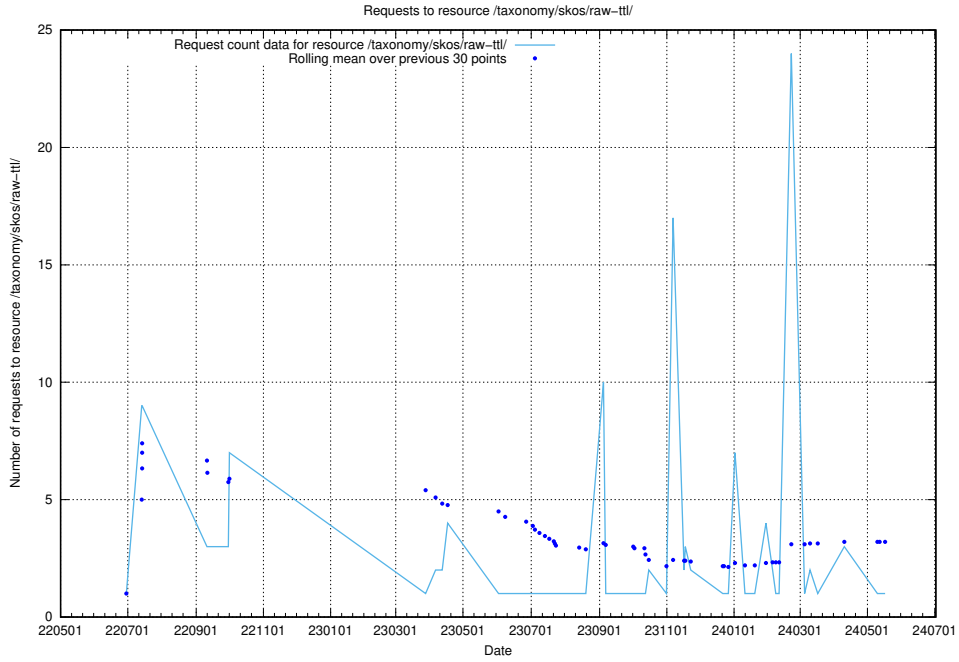

5.1017 Usage of /taxonomy/skos/raw-ttl/

Here, we count the number of requests to resource /taxonomy/skos/raw-ttl/.