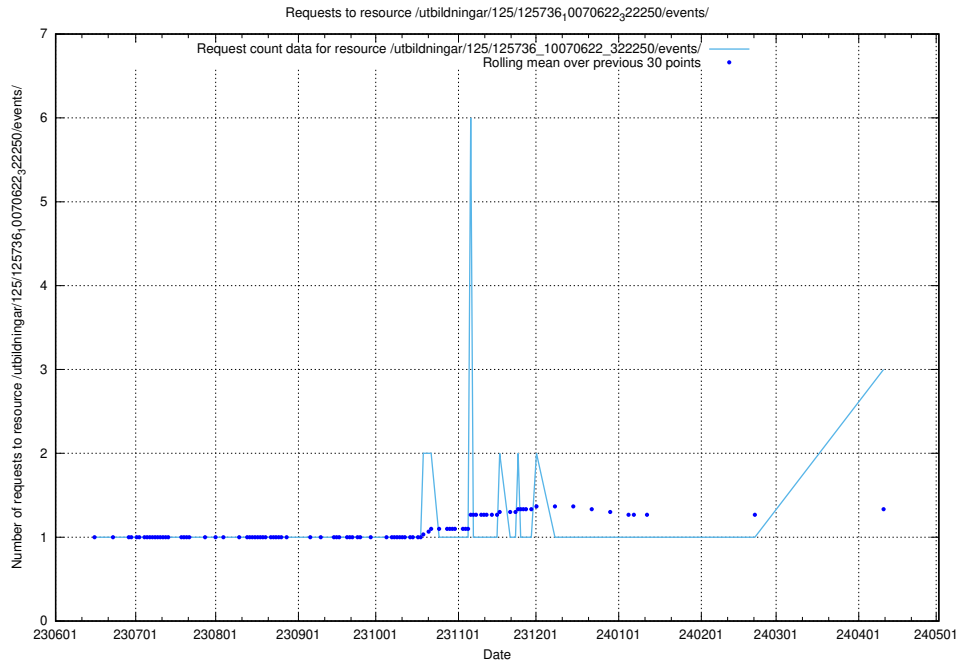

5.399 Usage of /utbildningar/125/125736_10070622_322250/events/

Here, we count the number of requests to resource /utbildningar/125/125736_10070622_322250/events/