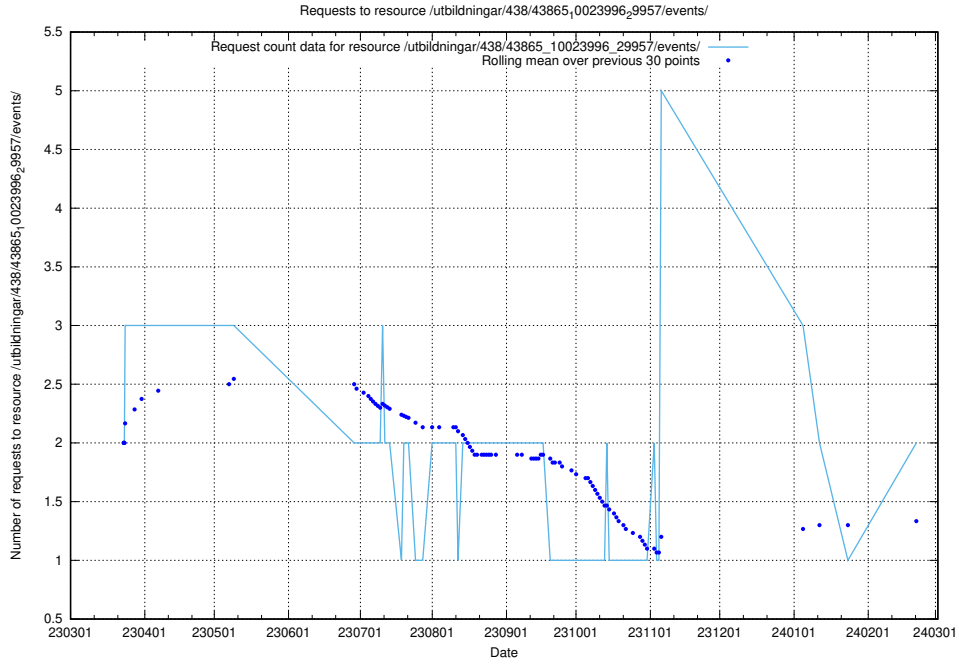

5.946 Usage of /utbildningar/438/43865_10023996_29957/events/

Here, we count the number of requests to resource /utbildningar/438/43865_10023996_29957/events/.