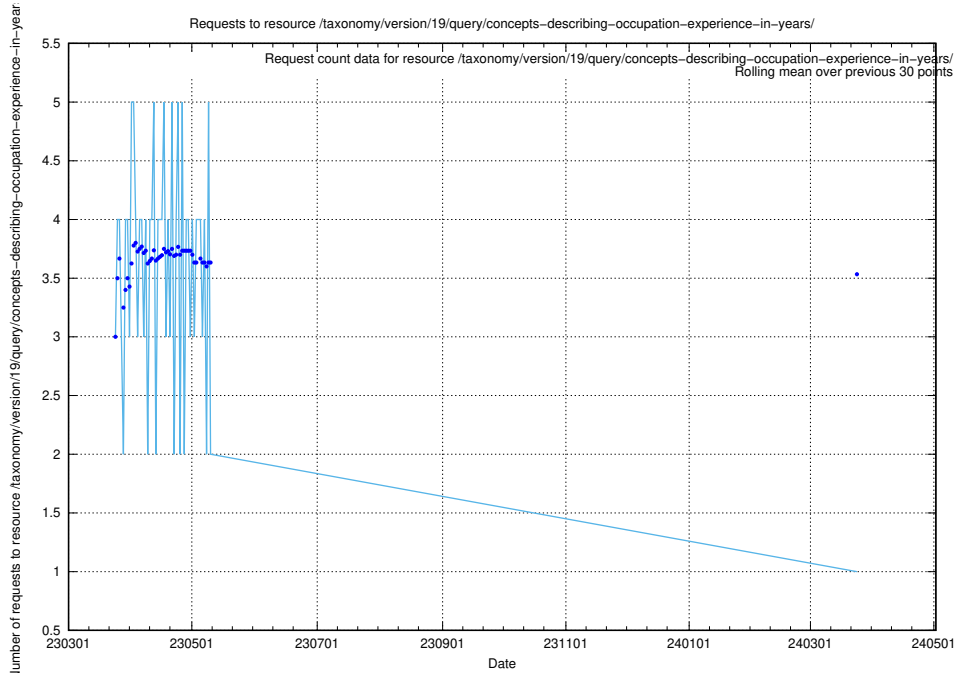

5.6156 Usage of /taxonomy/version/19/query/concepts-describing-occupation-experience-in-years/

Here, we count the number of requests to resource /taxonomy/version/19/query/concepts-describing-occupation-experience-in-years/.