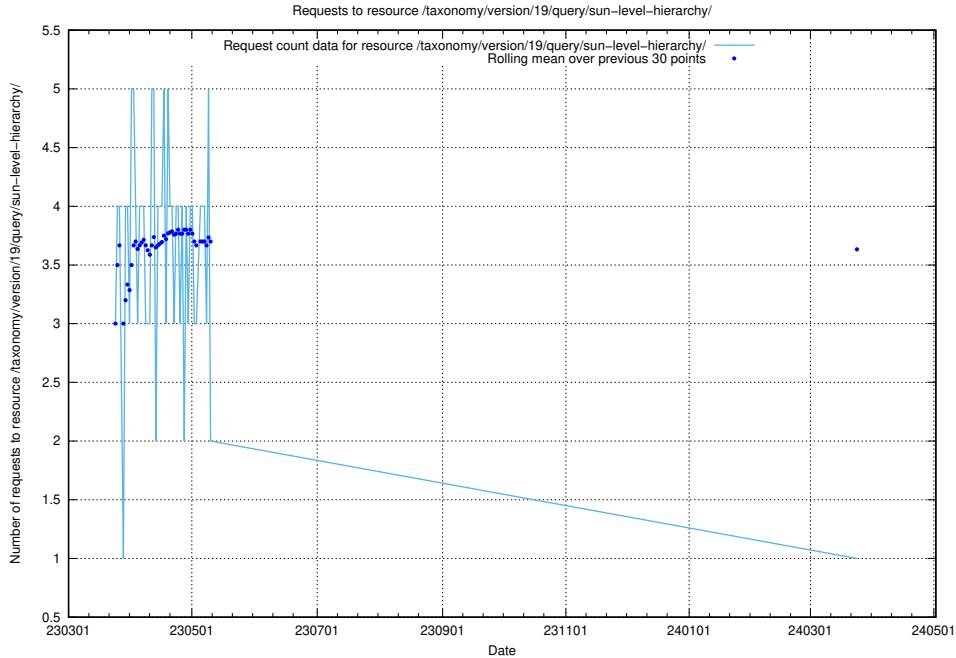

5.6120 Usage of /taxonomy/version/19/query/sun-level-hierarchy/

Here, we count the number of requests to resource /taxonomy/version/19/query/sun-level-hierarchy/.