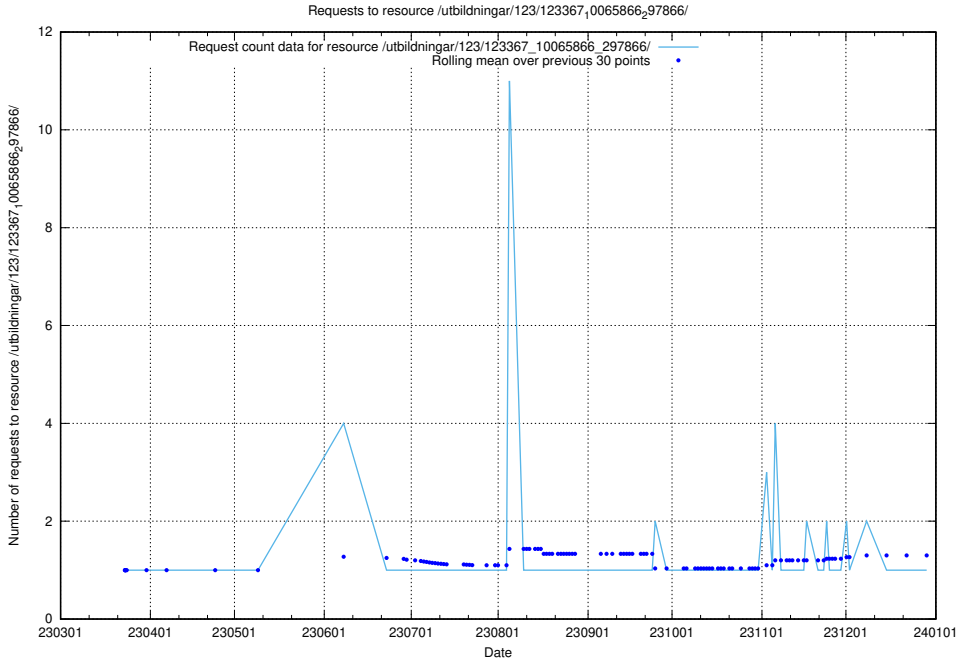

5.4800 Usage of /utbildningar/123/123367_10065866_297866/

Here, we count the number of requests to resource /utbildningar/123/123367_10065866_297866/.