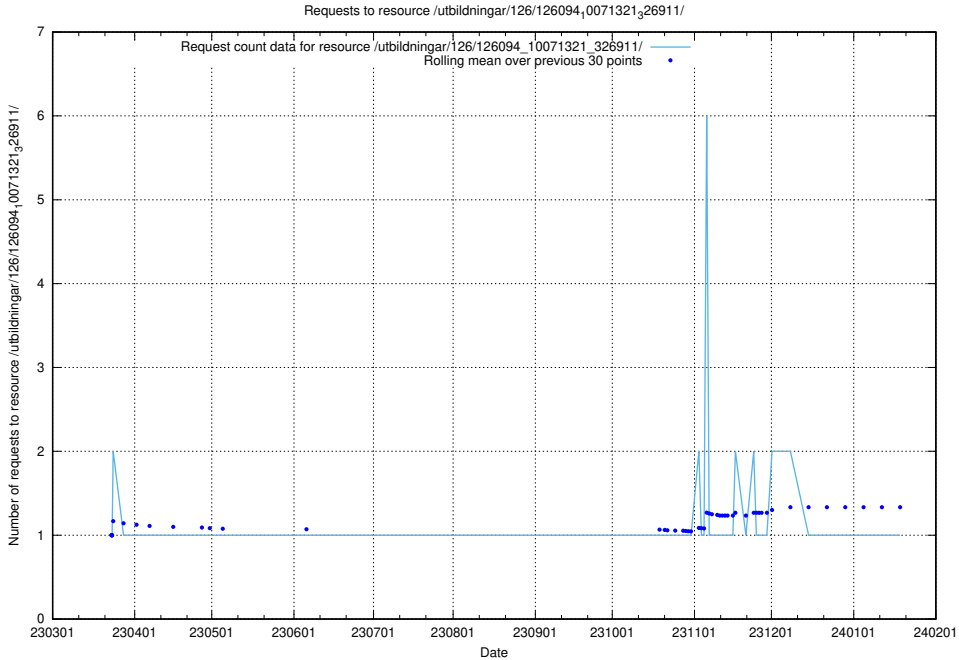

5.6444 Usage of /utbildningar/126/126094_10071321_326911/

Here, we count the number of requests to resource /utbildningar/126/126094_10071321_326911/.