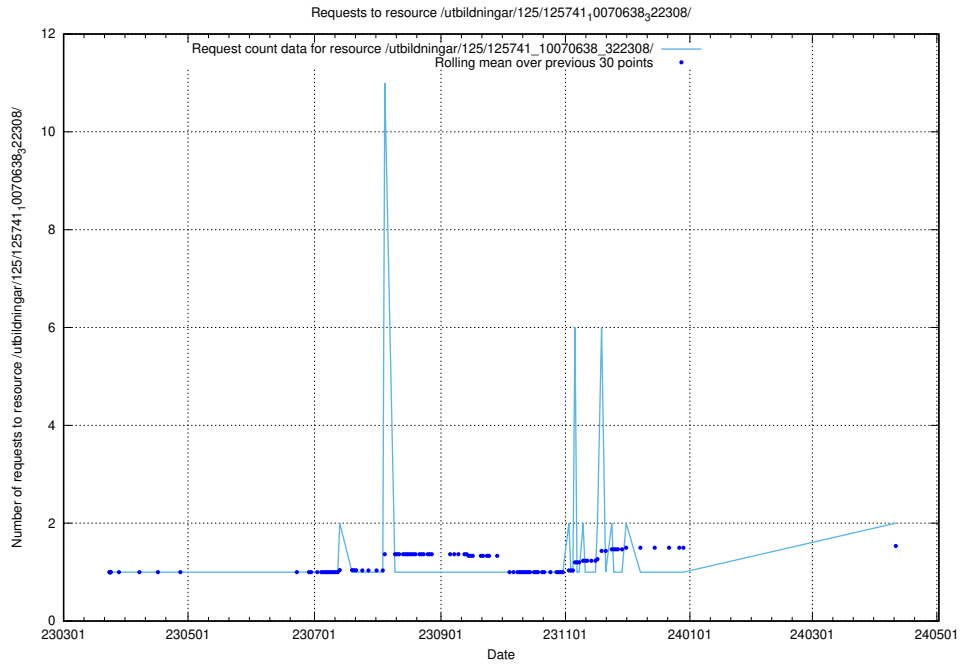

5.438 Usage of /utbildningar/125/125741_10070638_322308/

Here, we count the number of requests to resource /utbildningar/125/125741_10070638_322308/.