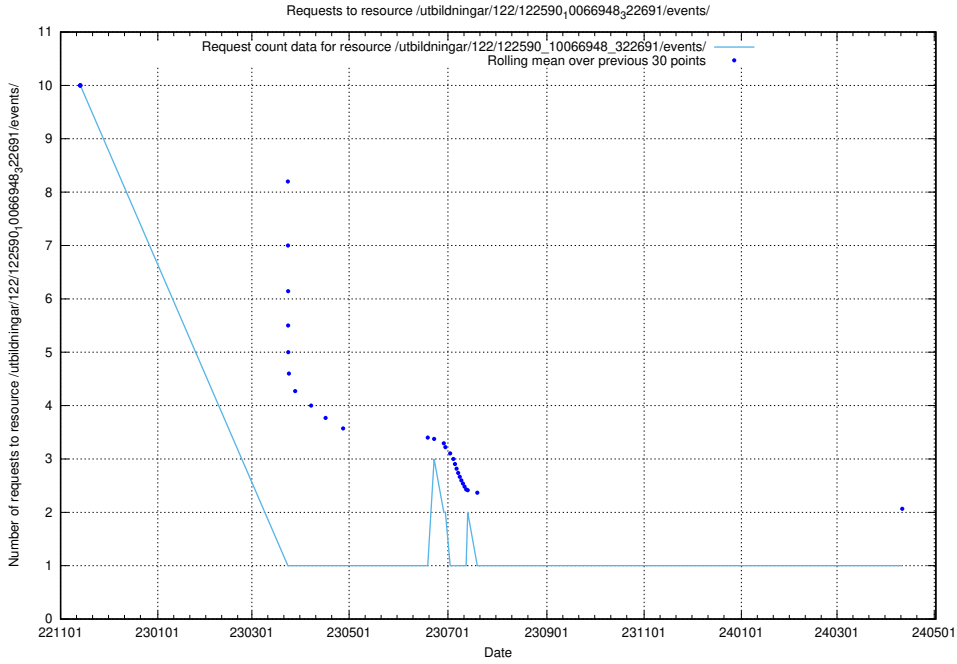

5.5774 Usage of /utbildningar/122/122590_10066948_322691/events/

Here, we count the number of requests to resource /utbildningar/122/122590_10066948_322691/events/