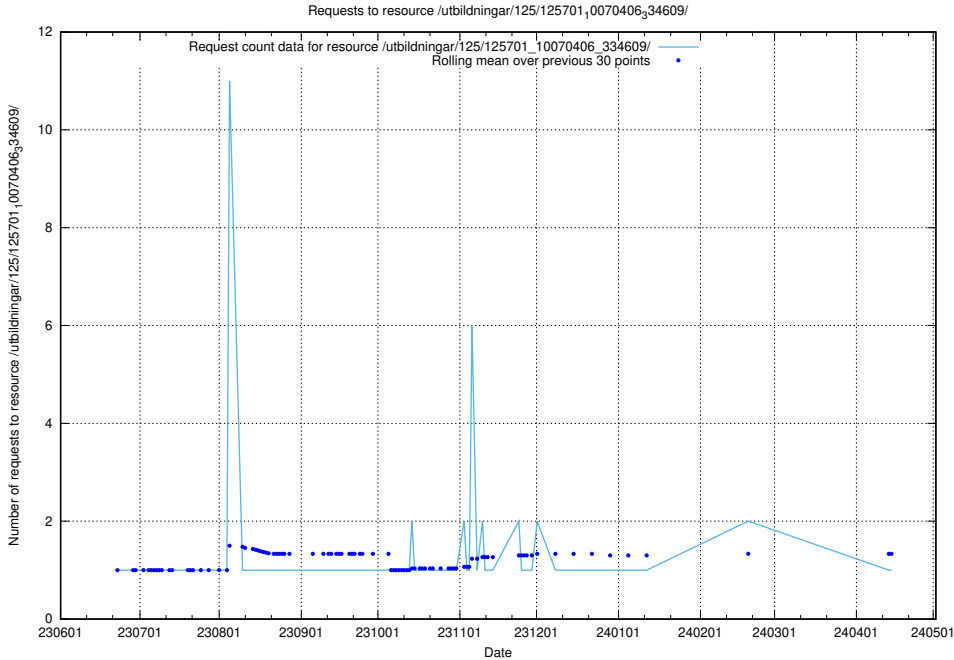

5.5730 Usage of /utbildningar/125/125701_10070406_334609/

Here, we count the number of requests to resource /utbildningar/125/125701_10070406_334609/.