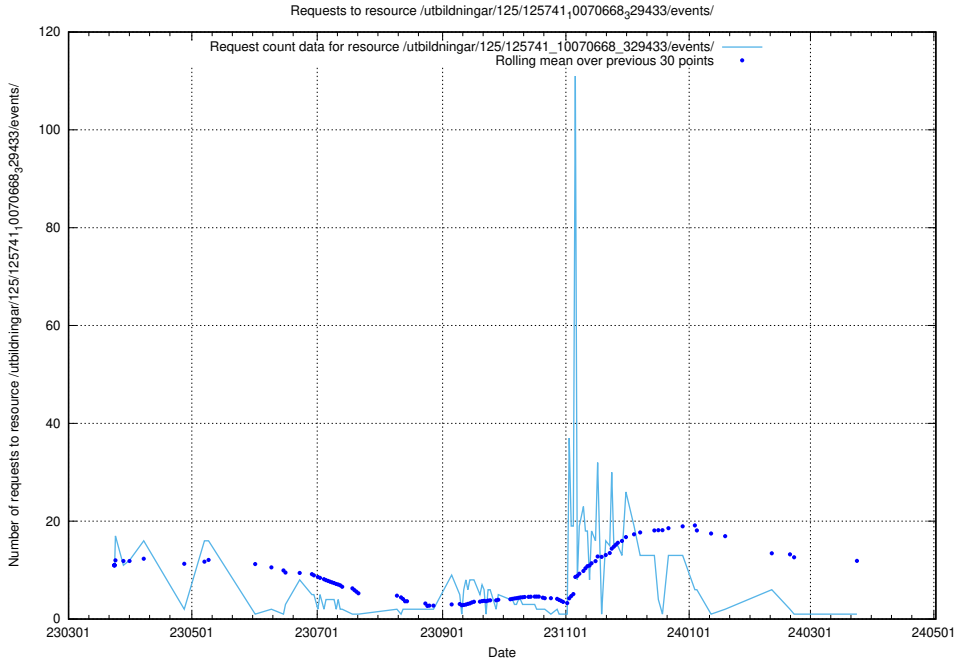

5.6257 Usage of /utbildningar/125/125741_10070668_329433/events/

Here, we count the number of requests to resource /utbildningar/125/125741_10070668_329433/events/