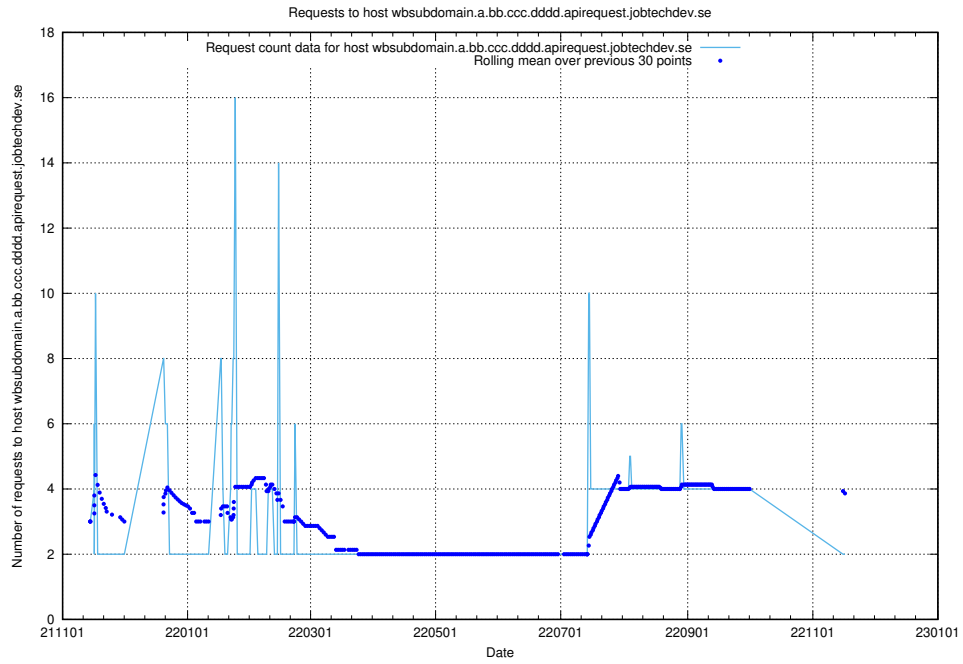

Here, we count the number of requests to host wbsubdomain.a.bb.ccc.dddd.atlas.jobtechdev.se.

7.553 Usage of wbsubdomain.a.bb.ccc.dddd.apirequest.jobtechdev.se

Here, we count the number of requests to host wbsubdomain.a.bb.ccc.dddd.apirequest.jobtechdev.se.