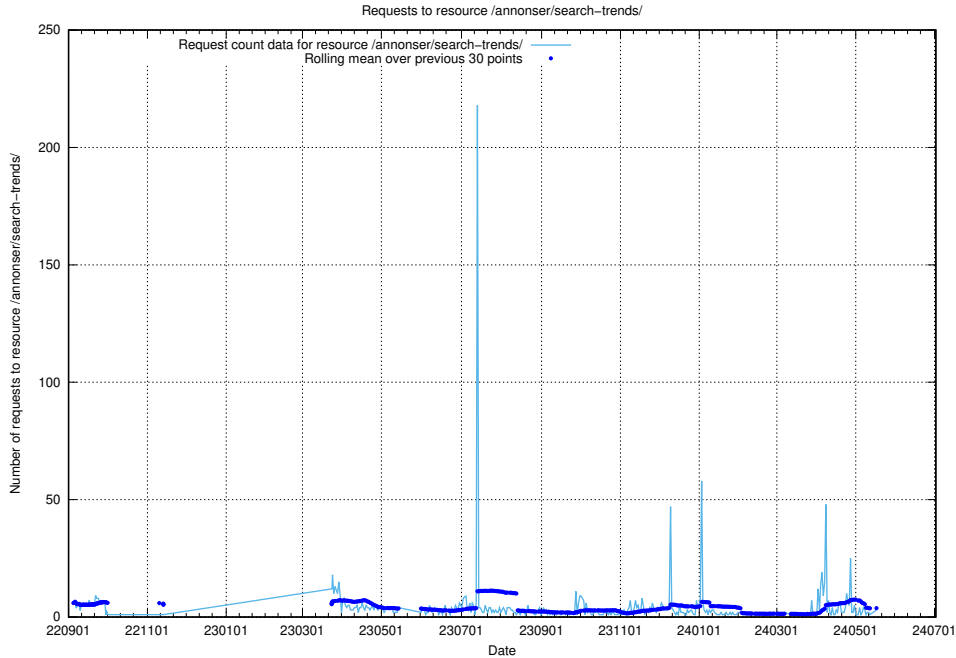

5.432 Usage of /annonser/search-trends/

Here, we count the number of requests to resource /annonser/search-trends/.