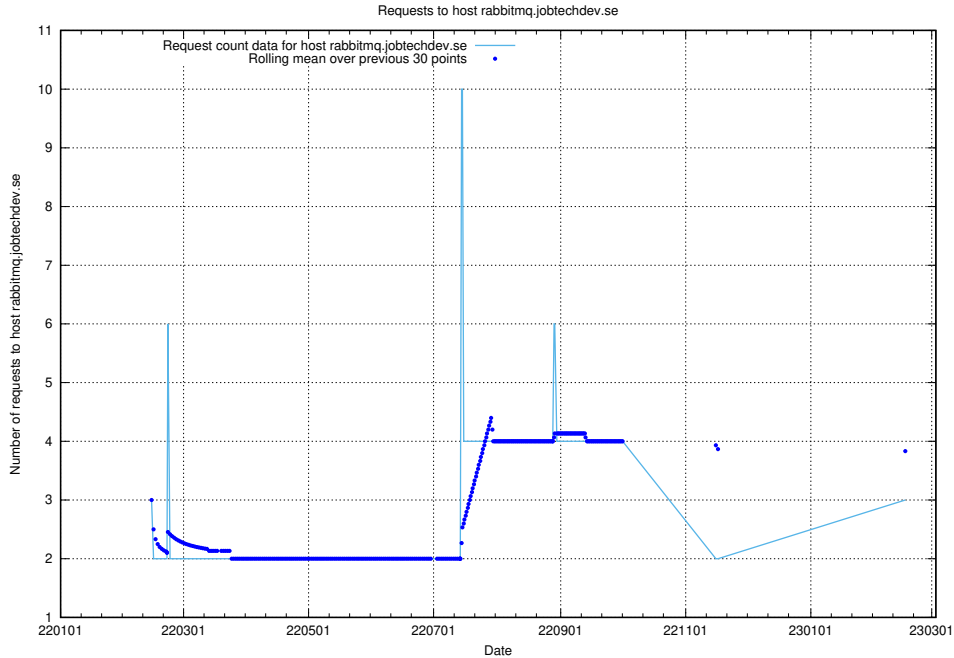

7.238 Usage of kam-openshift-gitops.prod.services.jtech.se

Here, we count the number of requests to host kam-openshift-gitops.prod.services.jtech.se.

7.239 Usage of minio.jobtechdev.se

Here, we count the number of requests to host minio.jobtechdev.se.