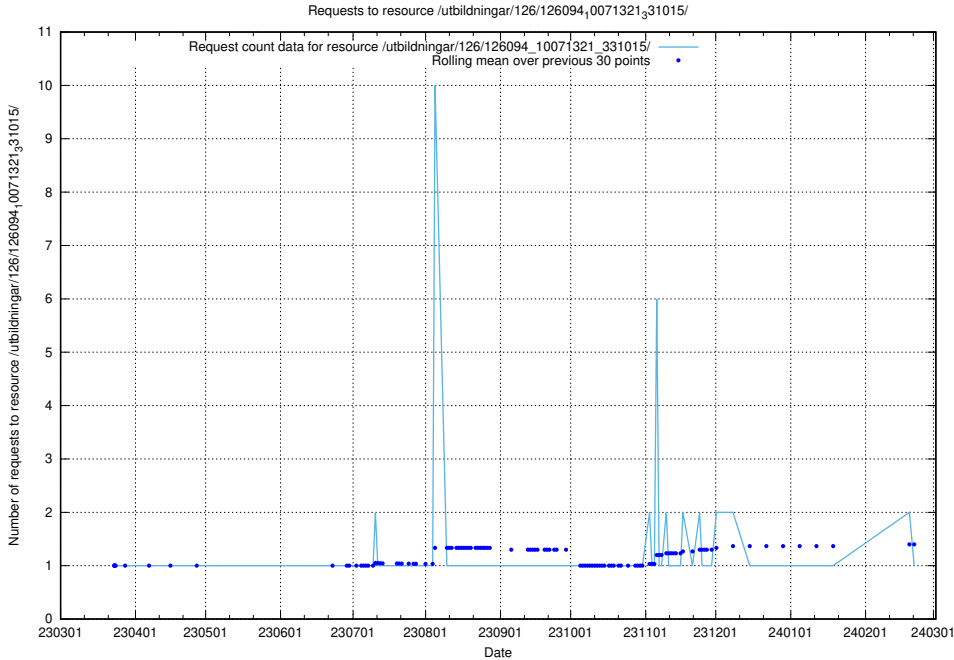

5.6443 Usage of /utbildningar/126/126094_10071321_331015/

Here, we count the number of requests to resource /utbildningar/126/126094_10071321_331015/.