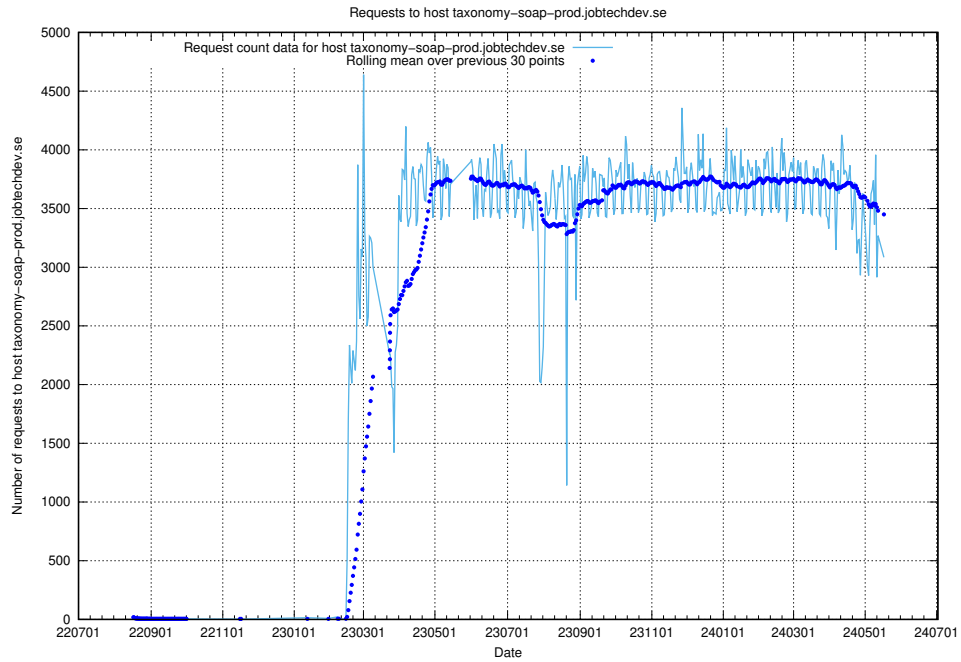

7.15 Usage of taxonomy-soap-prod.jobtechdev.se

Here, we count the number of requests to host taxonomy-soap-prod.jobtechdev.se.