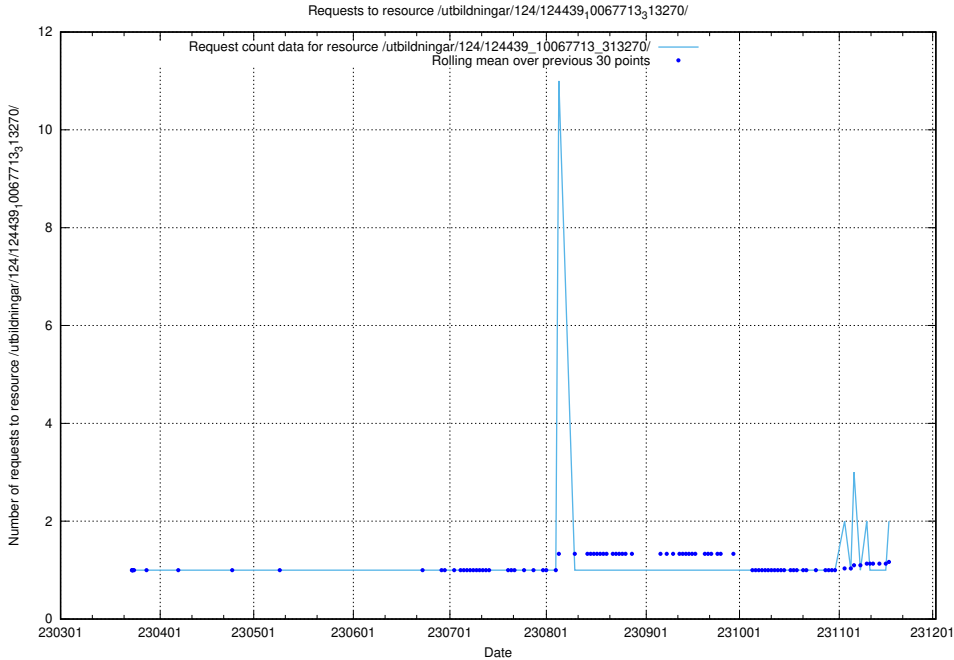

5.632 Usage of /utbildningar/124/124439_10067713_313270/

Here, we count the number of requests to resource /utbildningar/124/124439_10067713_313270/.