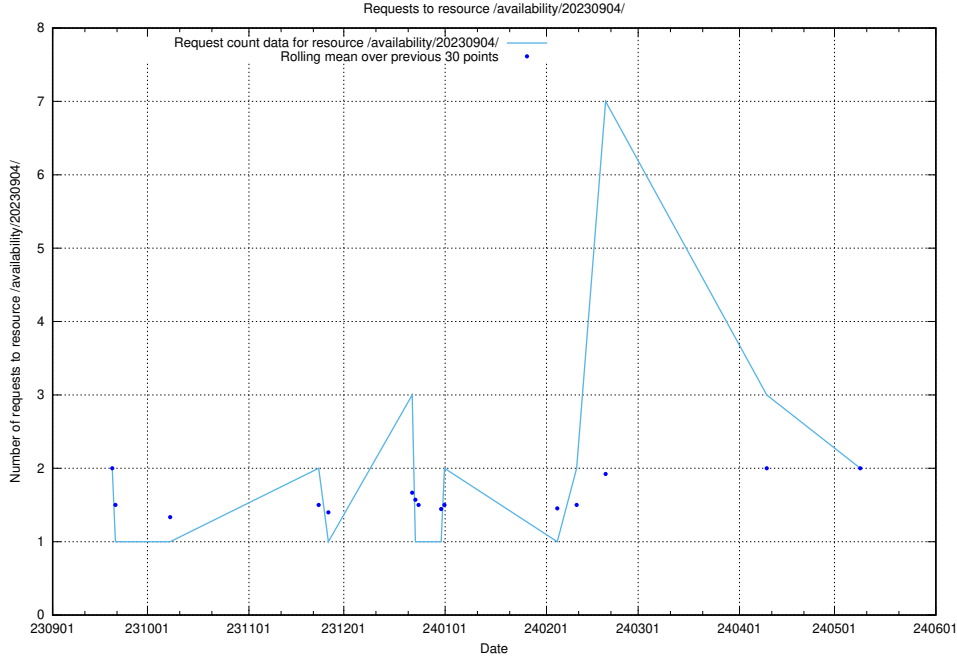

5.722 Usage of /availability/20230904/

Here, we count the number of requests to resource /availability/20230904/.