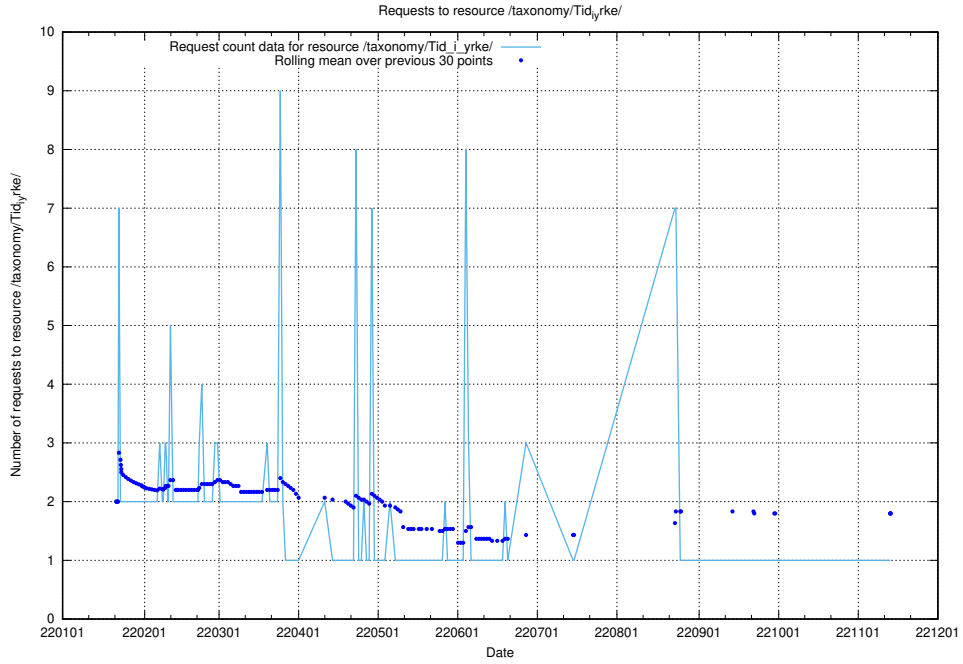

5.6318 Usage of /taxonomy/Tid_i_yrke/

Here, we count the number of requests to resource /taxonomy/Tid_i_yrke/.