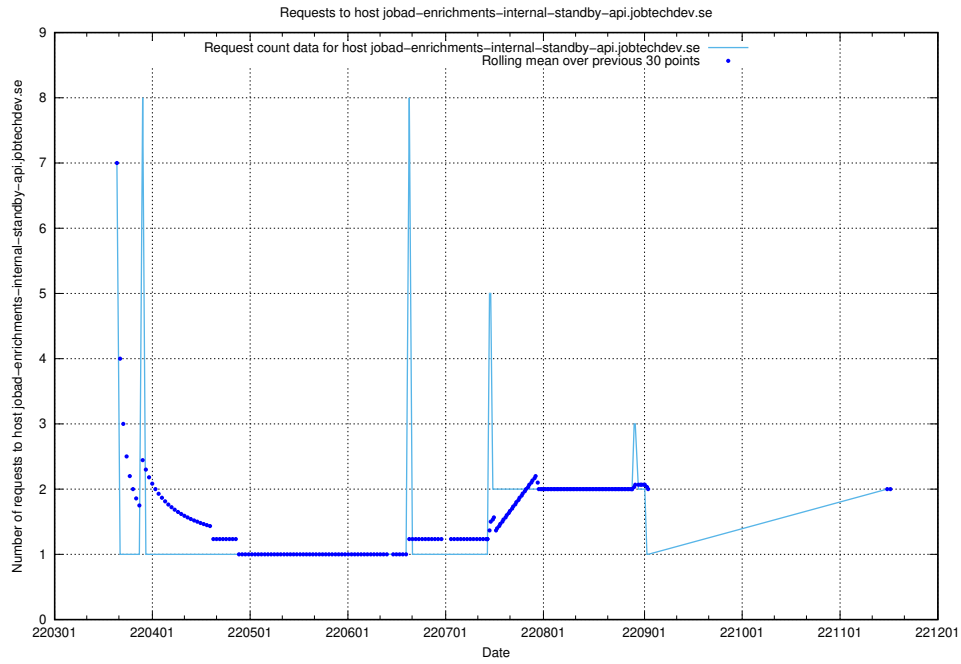

7.497 Usage of `jobstream-smoke.jobtechdev.se`

Here, we count the number of requests to host `jobstream-smoke.jobtechdev.se`.

7.498 Usage of jobad-enrichments-internal-standby-api.jobtechdev.se

Here, we count the number of requests to host jobad-enrichments-internal-standby-api.jobtechdev.se.