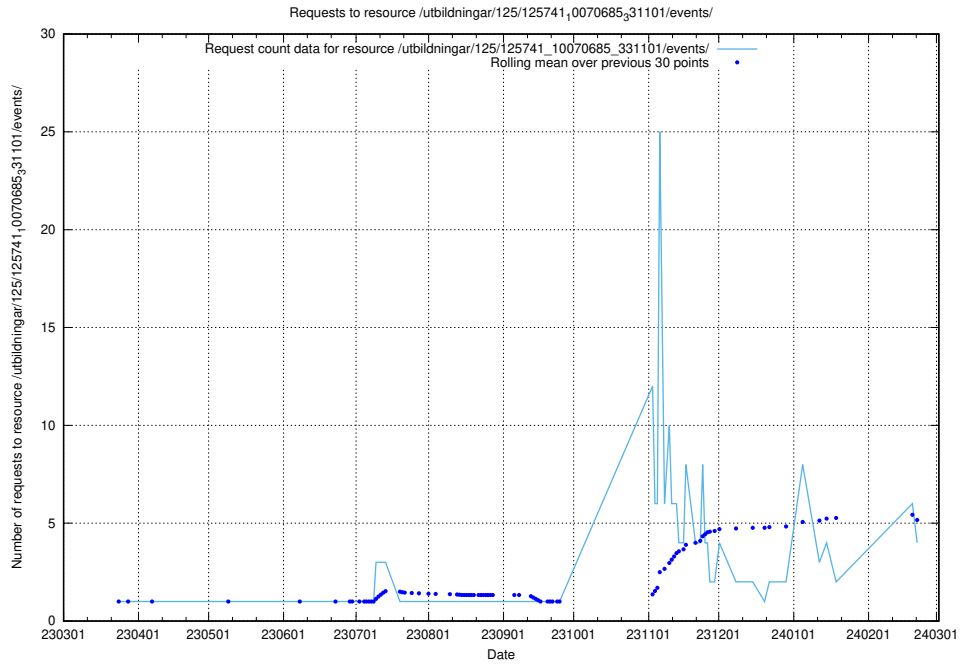

5.236 Usage of /utbildningar/125/125741_10070685_331101/events/

Here, we count the number of requests to resource /utbildningar/125/125741_10070685_331101/events/