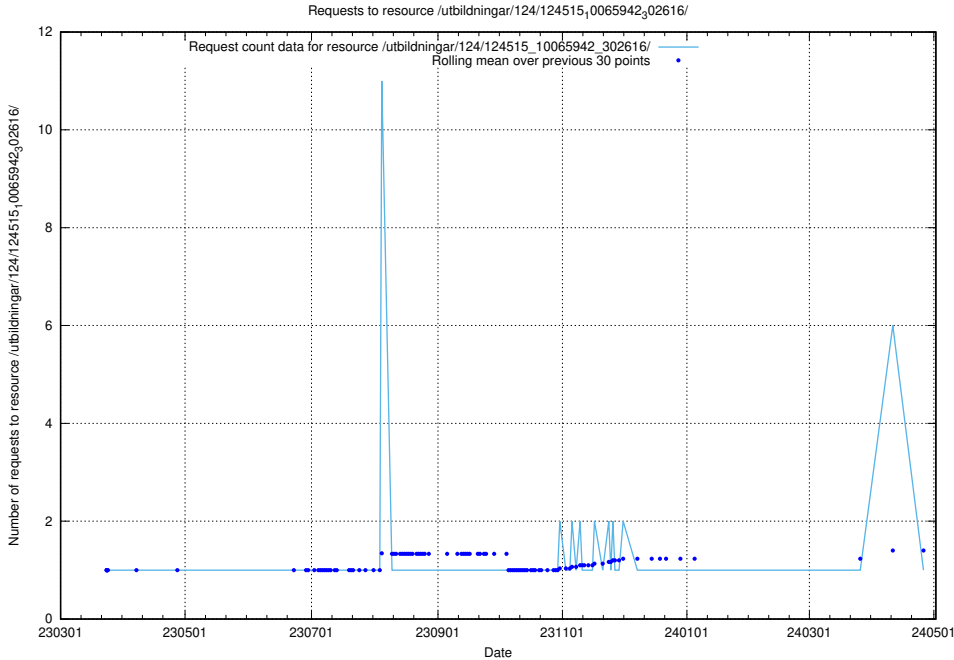

5.1596 Usage of /utbildningar/124/124515_10065942_302616/

Here, we count the number of requests to resource /utbildningar/124/124515_10065942_302616/.

5.1597 Usage of /availability/uptime/prod/20231009/