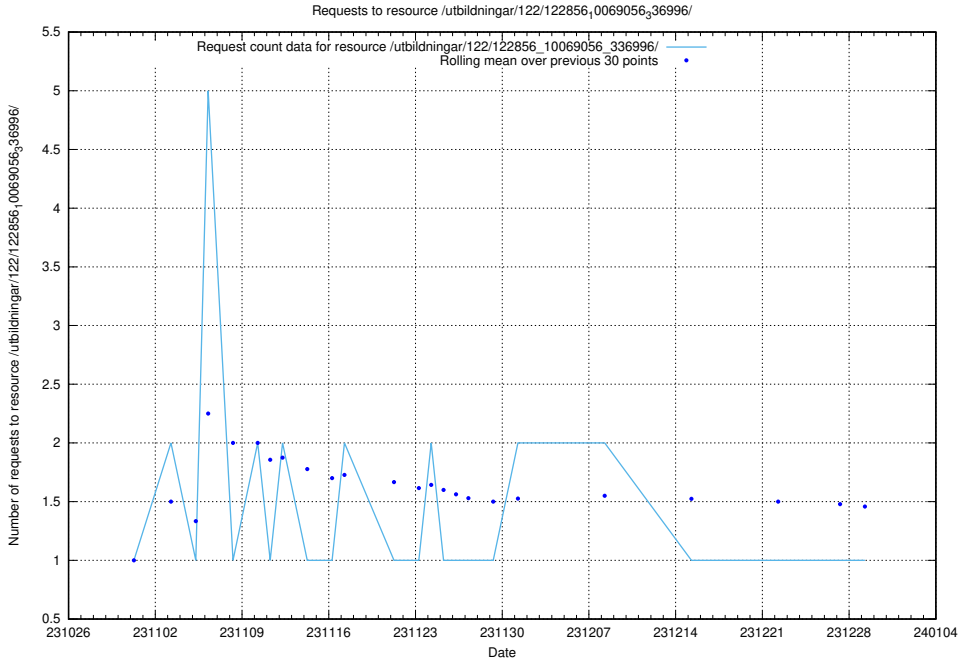

5.4198 Usage of /utbildningar/122/122856_10069056_336996/

Here, we count the number of requests to resource /utbildningar/122/122856_10069056_336996/.