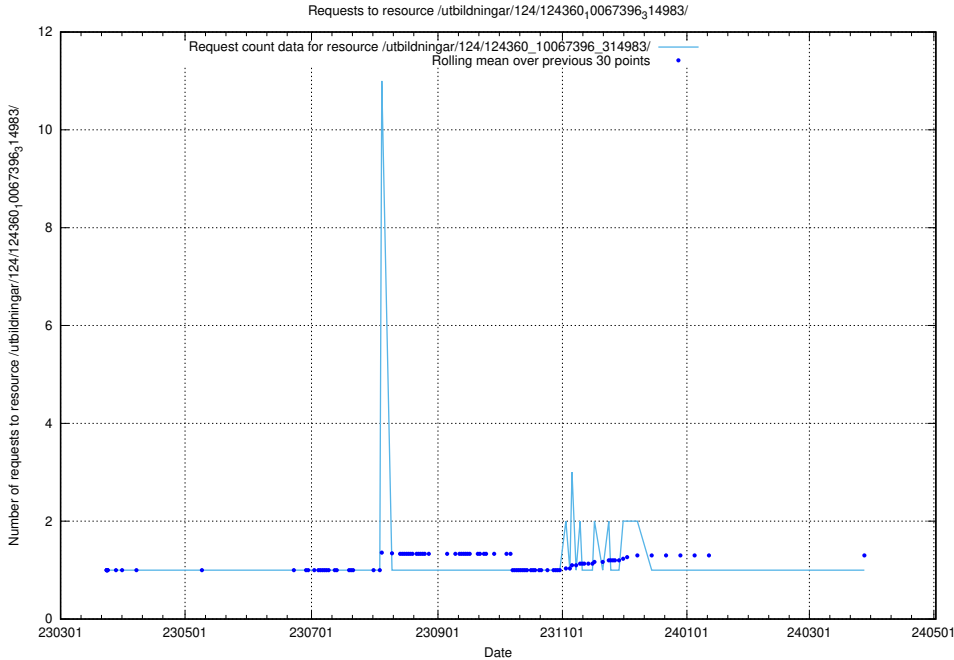

5.3821 Usage of /utbildningar/124/124360_10067396_314983/

Here, we count the number of requests to resource /utbildningar/124/124360_10067396_314983/.