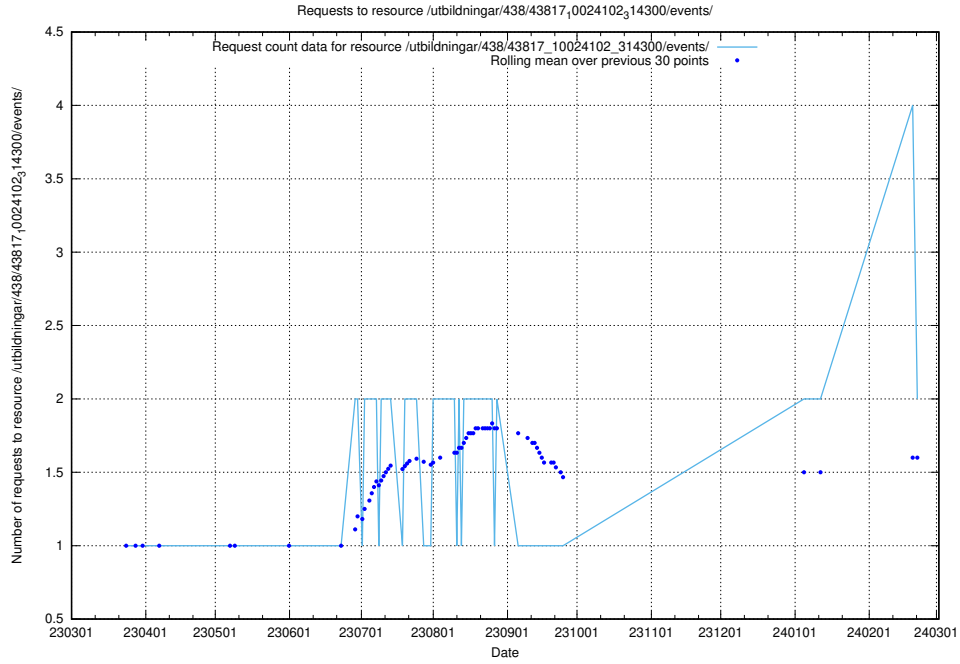

5.941 Usage of /utbildningar/438/43817_10024102_314300/events/

Here, we count the number of requests to resource /utbildningar/438/43817_10024102_314300/events/.