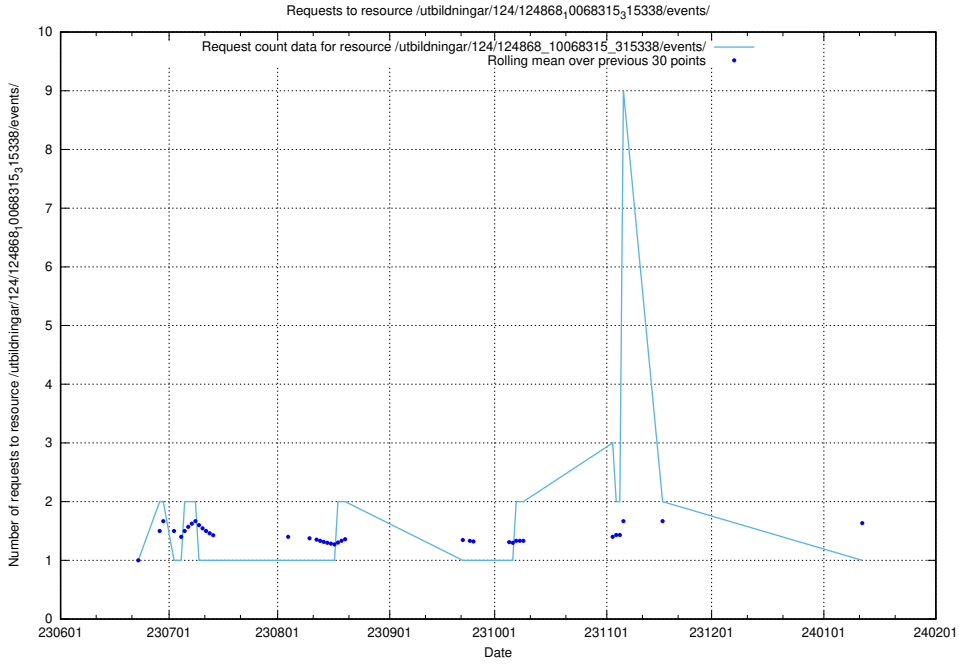

5.5761 Usage of /utbildningar/124/124868_10068315_315338/events/

Here, we count the number of requests to resource /utbildningar/124/124868_10068315_315338/events/