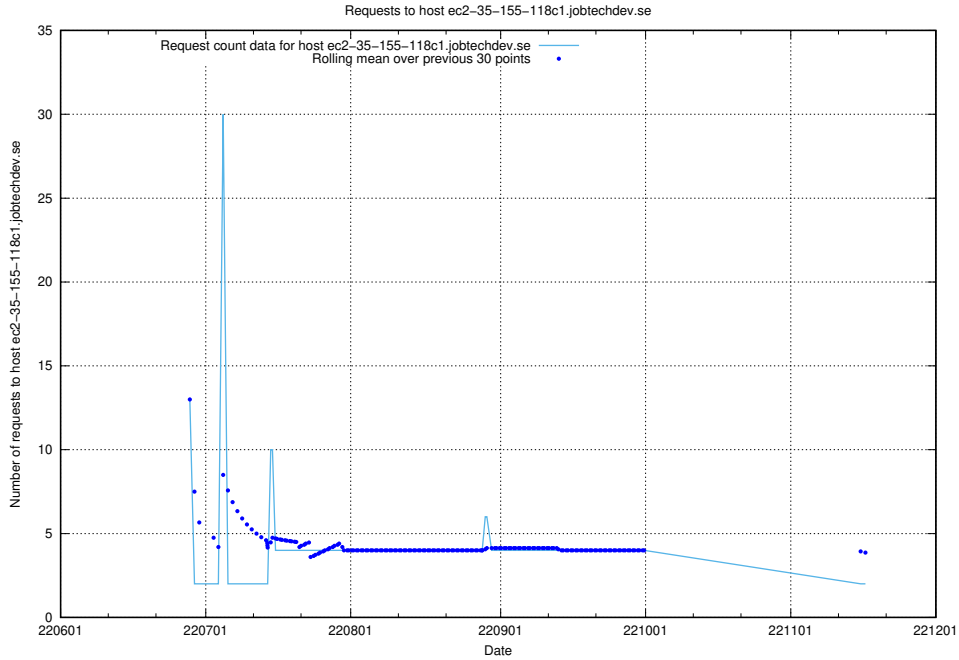

7.401 Usage of ec2-35-155-118c1.jobtechdev.se

Here, we count the number of requests to host ec2-35-155-118c1.jobtechdev.se.