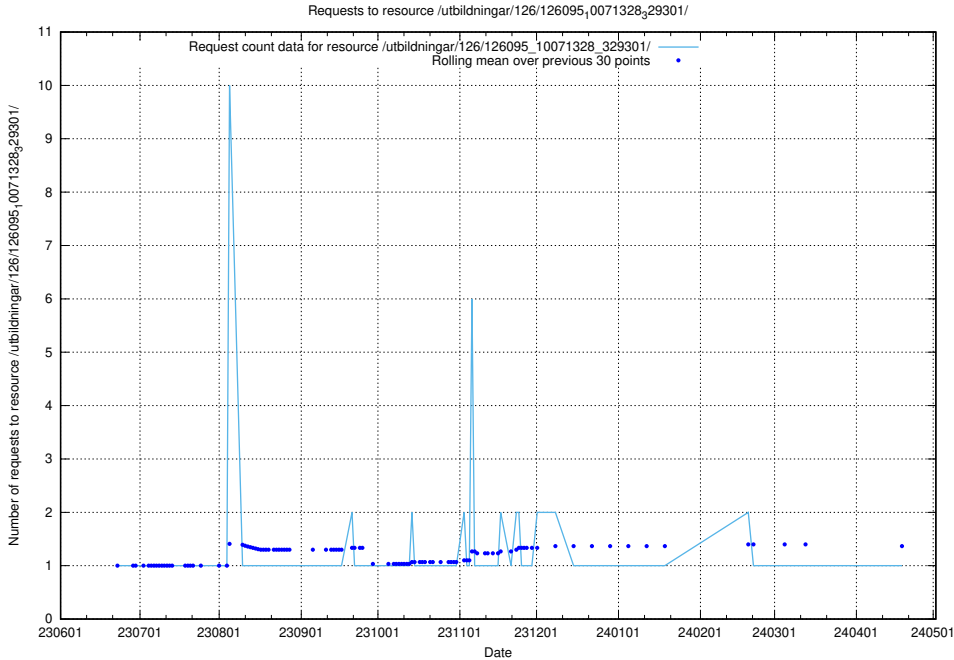

5.5704 Usage of /utbildningar/126/126095_10071328_329301/

Here, we count the number of requests to resource /utbildningar/126/126095_10071328_329301/.