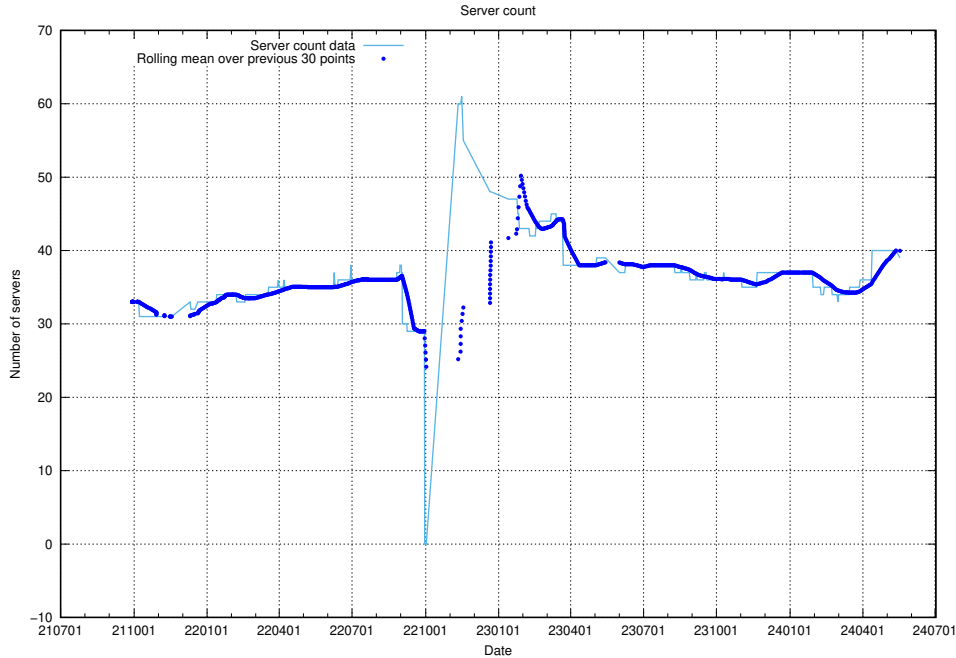

2.2 Number of servers in the JobTech production region

A graph of the servers in AWS region eu-north-1.