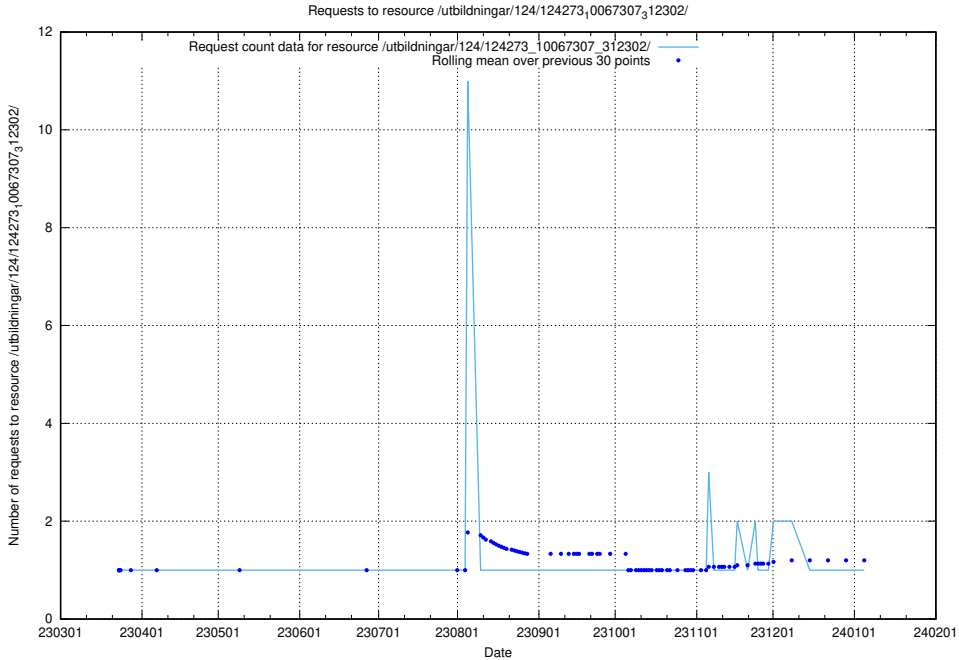

5.4023 Usage of /utbildningar/124/124273_10067307_312302/

Here, we count the number of requests to resource /utbildningar/124/124273_10067307_312302/.

5.4024 Usage of /taxonomy/version/18/query/concepts-describing-working-hours/