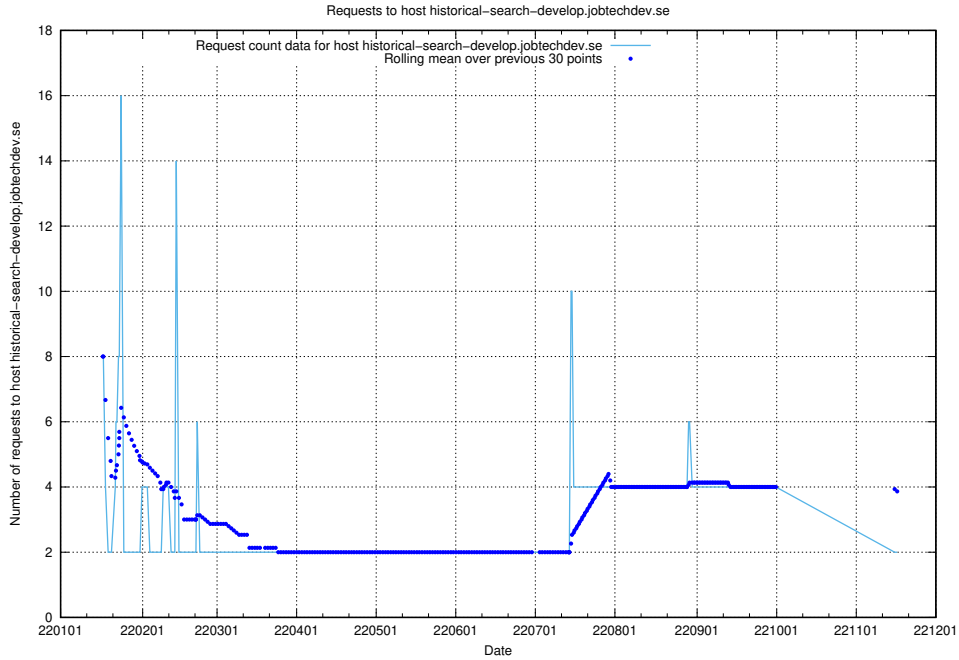

7.278 Usage of historical-search-develop.jobtechdev.se

Here, we count the number of requests to host historical-search-develop.jobtechdev.se.

7.279 Usage of jocp4.jobtechdev.se

Here, we count the number of requests to host jocp4.jobtechdev.se.