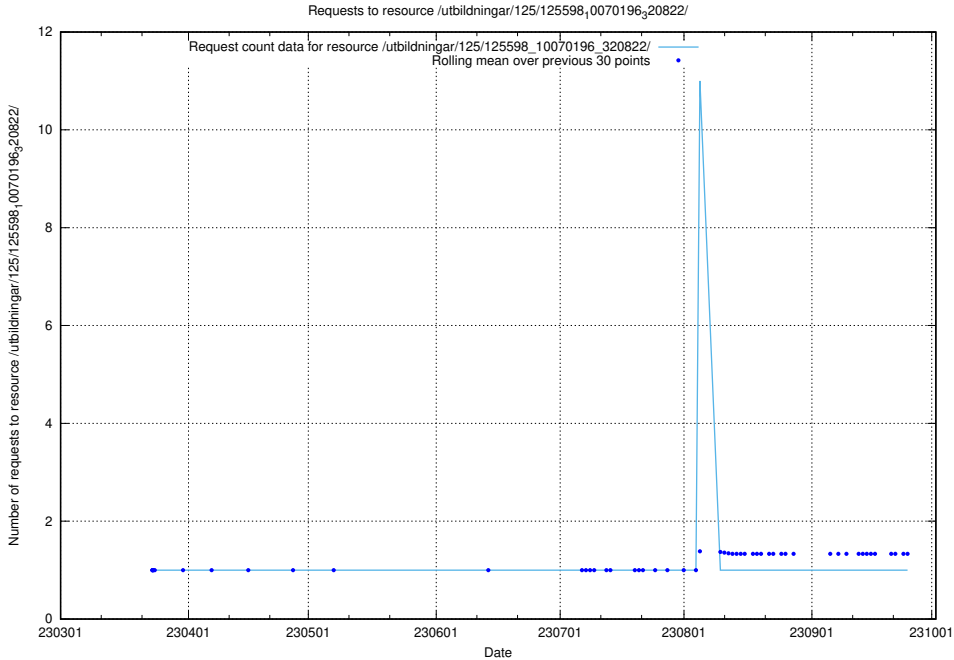

5.1103 Usage of /utbildningar/125/125598_10070196_320822/

Here, we count the number of requests to resource /utbildningar/125/125598_10070196_320822/.