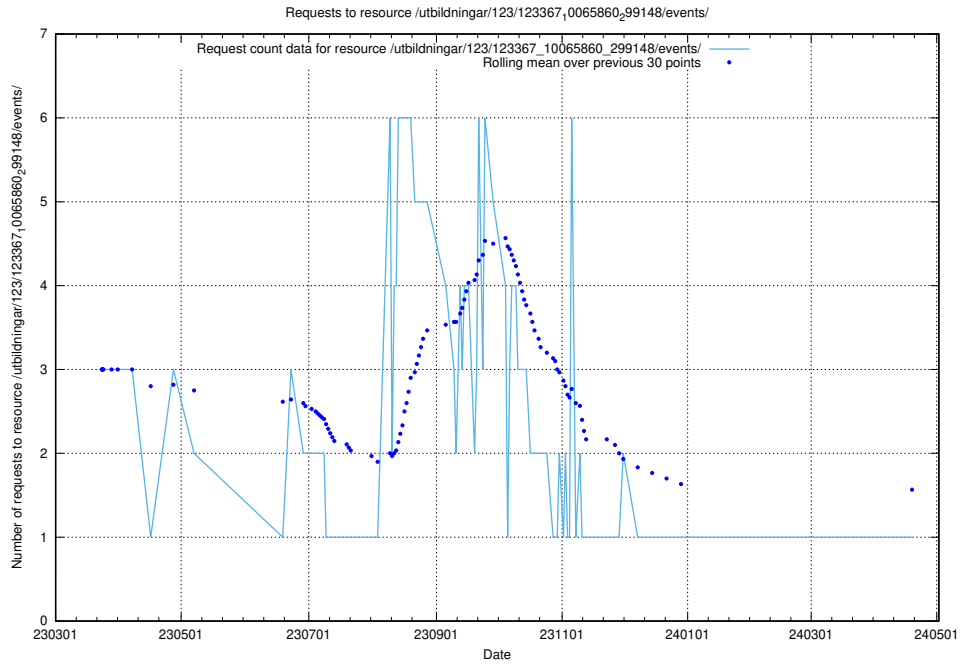

5.6274 Usage of /utbildningar/123/123367_10065860_299148/events/

Here, we count the number of requests to resource /utbildningar/123/123367_10065860_299148/events/