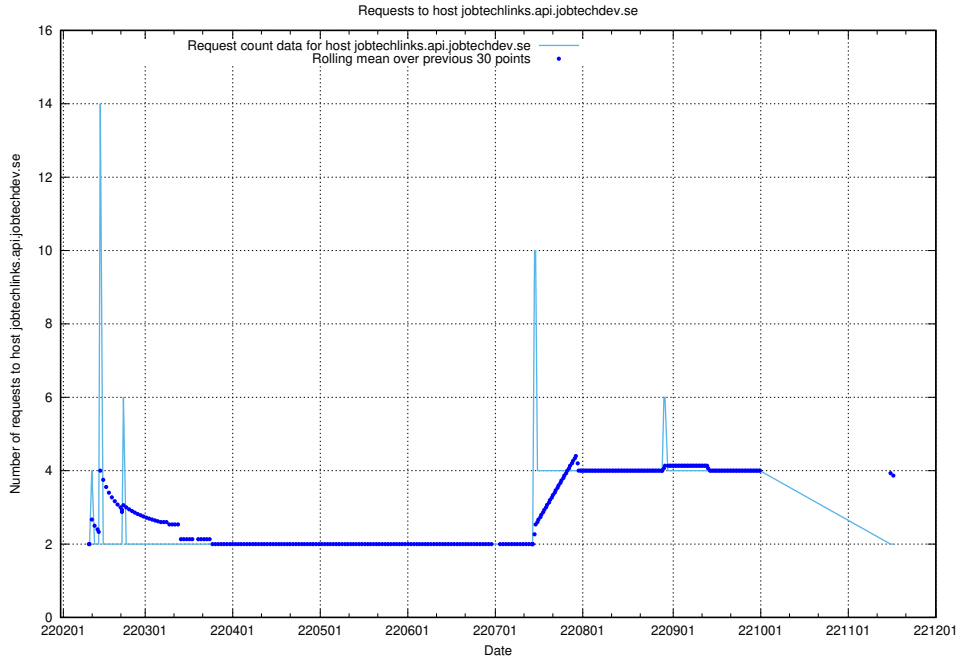

7.558 Usage of jobtechlinks.api.jobtechdev.se

Here, we count the number of requests to host jobtechlinks.api.jobtechdev.se.