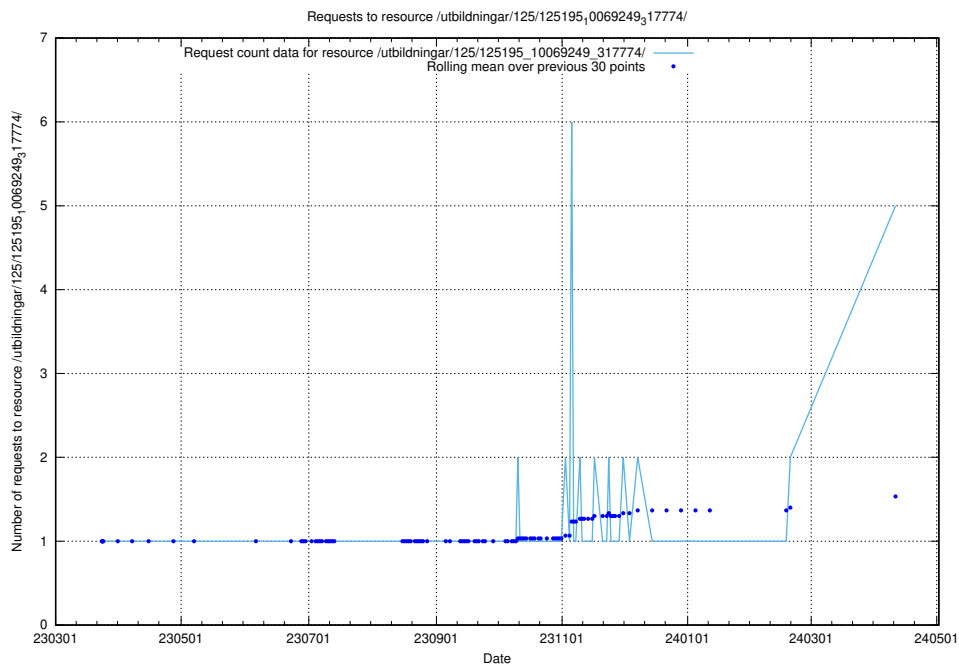

Here, we count the number of requests to resource /utbildningar/125/125195_10069561_332264/.

5.106 Usage of /utbildningar/125/125195_10069249_317774/

Here, we count the number of requests to resource /utbildningar/125/125195_10069249_317774/.