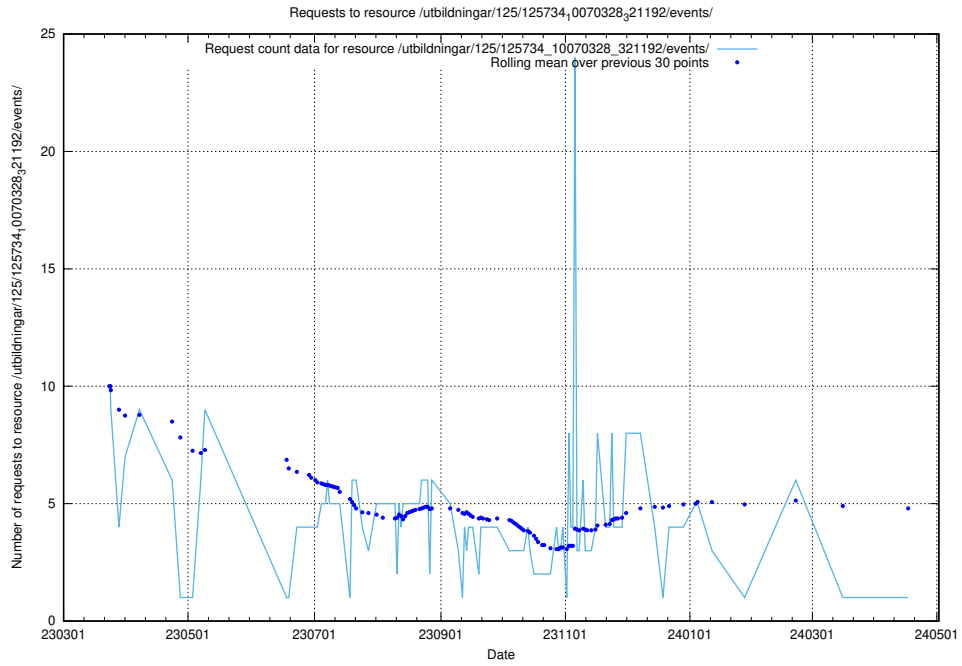

5.6258 Usage of /utbildningar/125/125734_10070328_321192/events/

Here, we count the number of requests to resource /utbildningar/125/125734_10070328_321192/events/