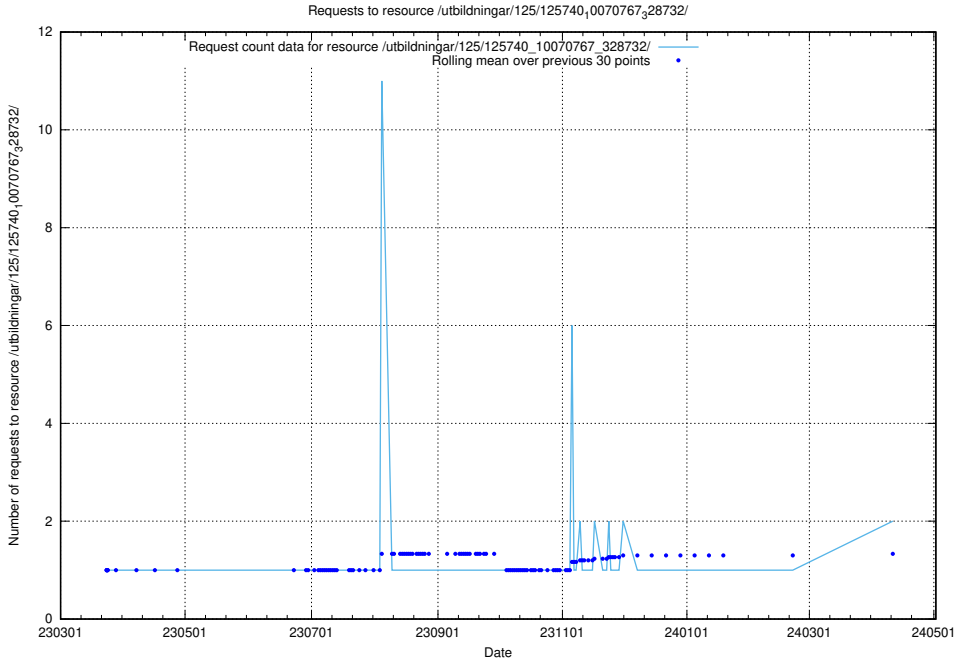

Here, we count the number of requests to resource /utbildningar/125/125741_10070637_322307/.

5.440 Usage of /utbildningar/125/125740_10070767_328732/

Here, we count the number of requests to resource /utbildningar/125/125740_10070767_328732/.