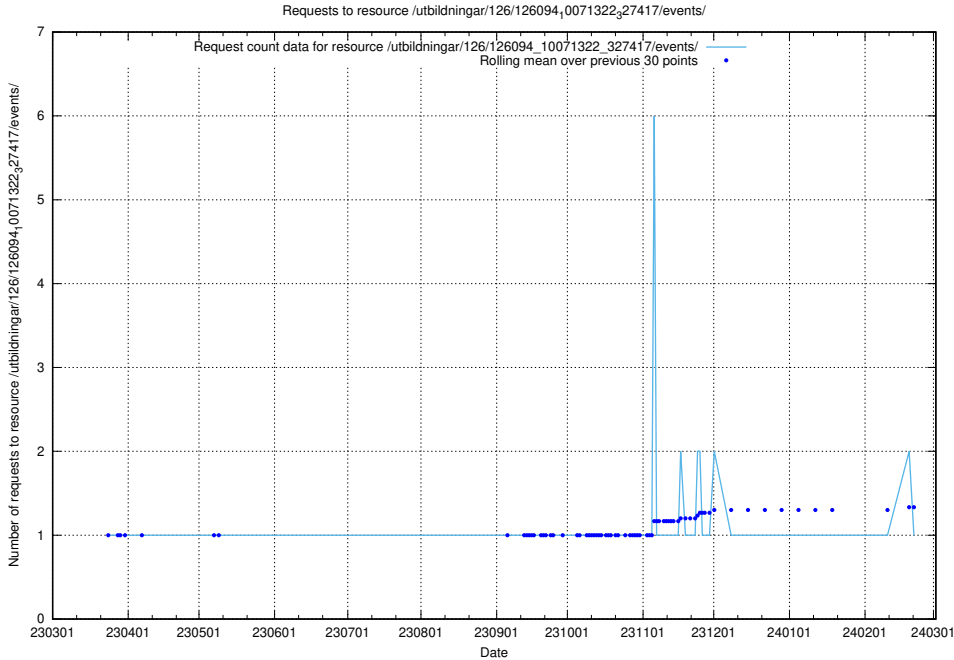

5.6213 Usage of /utbildningar/126/126094_10071322_327417/events/

Here, we count the number of requests to resource /utbildningar/126/126094_10071322_327417/events/