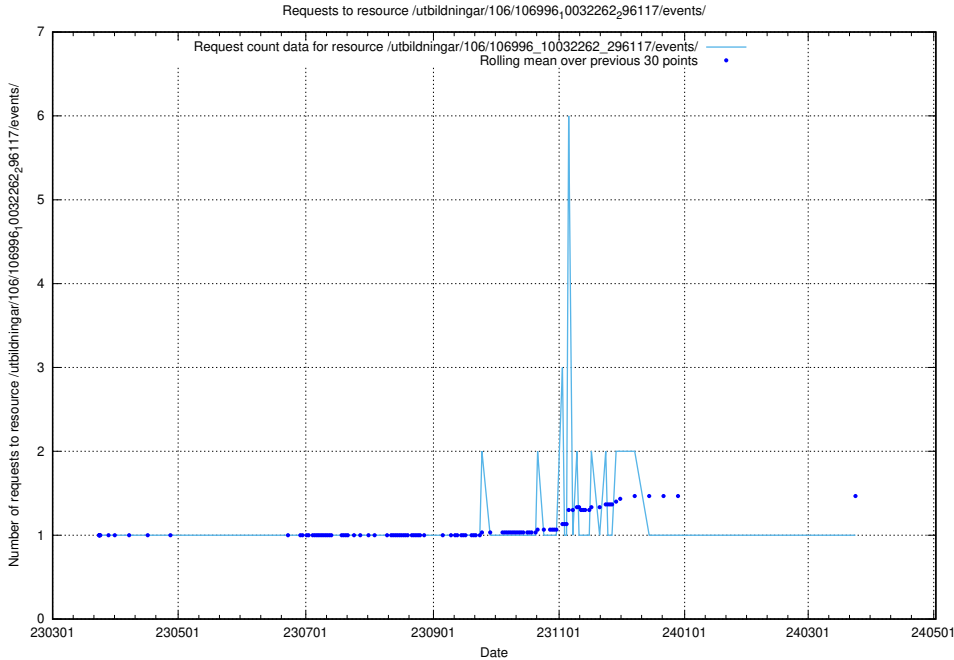

Here, we count the number of requests to resource /taxonomy/version/7/query/isco-level-4-groups/.

5.5432 Usage of /utbildningar/106/106996_10032262_296117/events/

Here, we count the number of requests to resource /utbildningar/106/106996_10032262_296117/events/