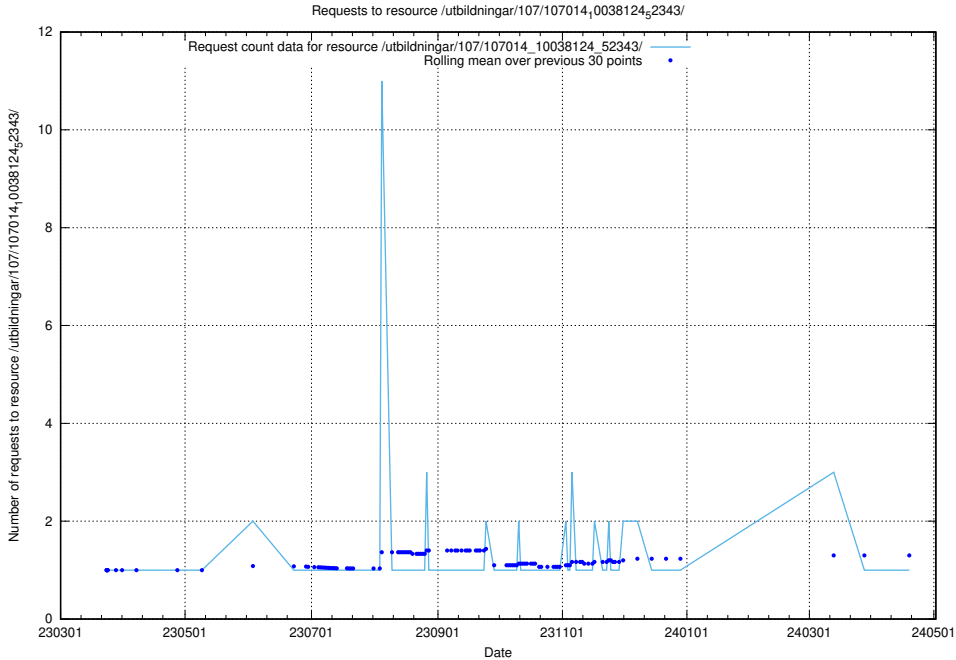

5.5421 Usage of /utbildningar/107/107014_10038124_52343/

Here, we count the number of requests to resource /utbildningar/107/107014_10038124_52343/.