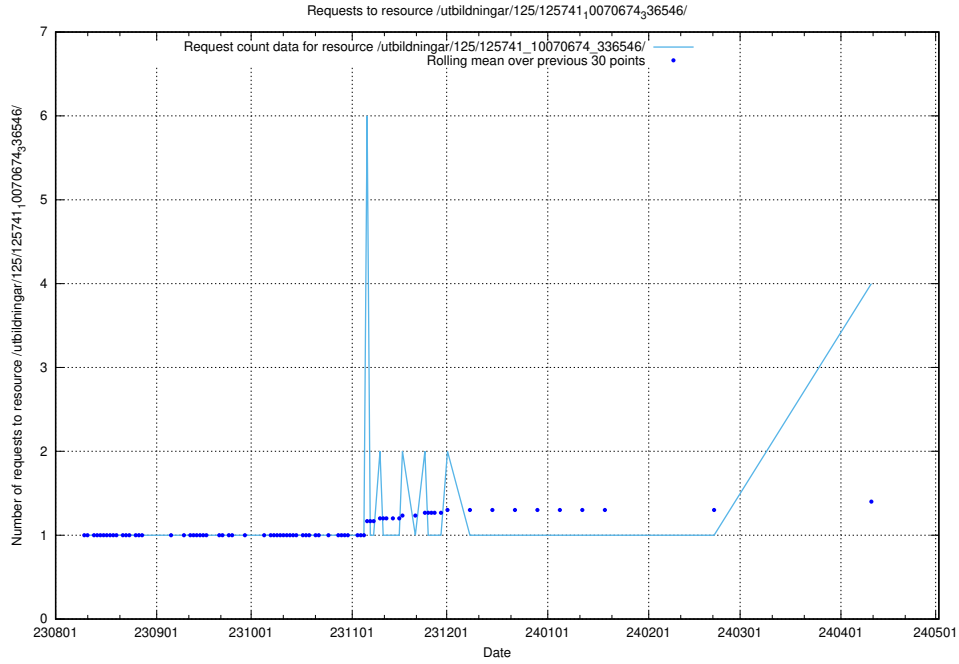

5.212 Usage of /utbildningar/125/125741_10070674_336546/

Here, we count the number of requests to resource /utbildningar/125/125741_10070674_336546/.