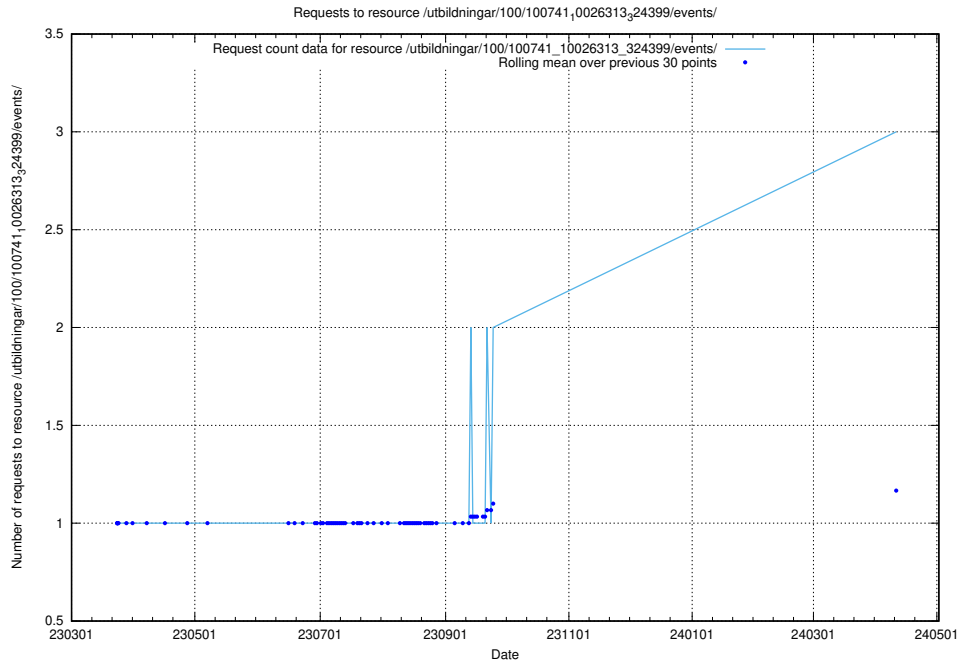

Here, we count the number of requests to resource /utbildningar/437/43735_10024046_30007/.

5.375 Usage of /utbildningar/100/100741_10026313_324399/events/

Here, we count the number of requests to resource /utbildningar/100/100741_10026313_324399/events/