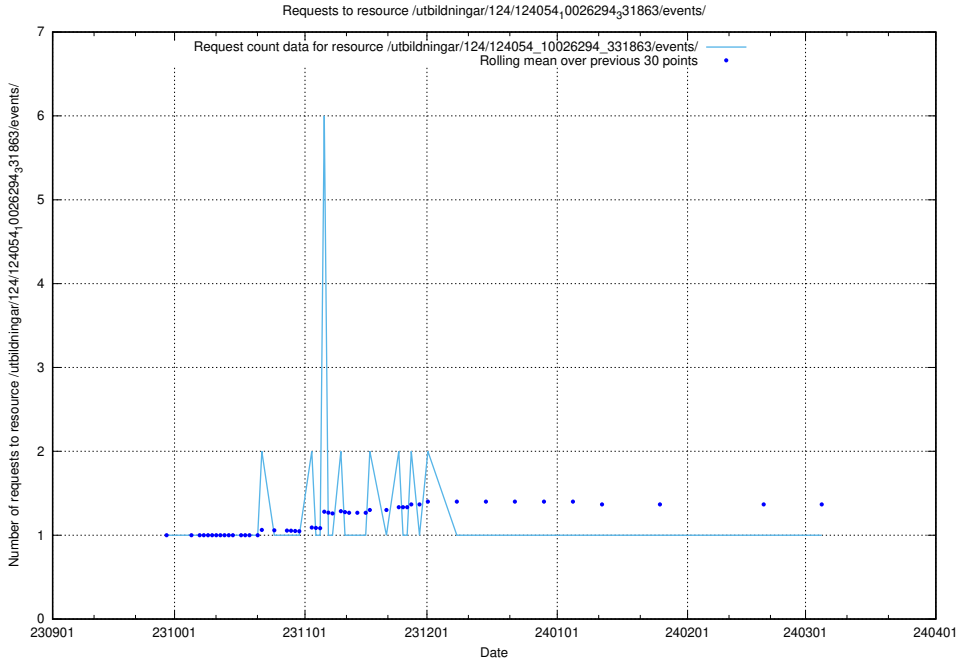

5.4496 Usage of /utbildningar/124/124054_10026294_331863/events/

Here, we count the number of requests to resource /utbildningar/124/124054_10026294_331863/events/