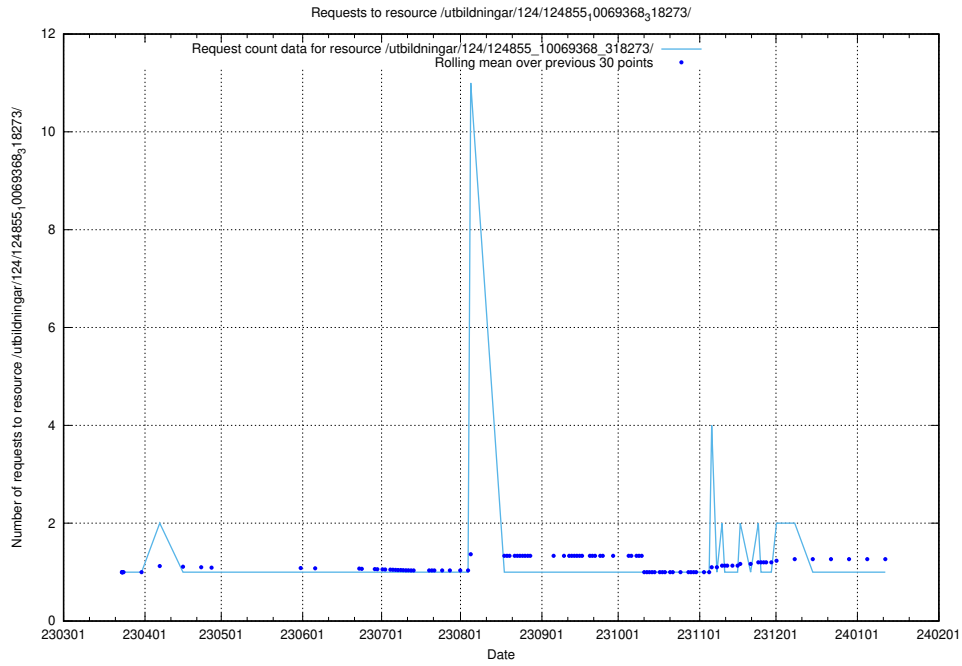

Here, we count the number of requests to resource /utbildningar/124/124855_10069368_318273/events/

5.1206 Usage of /utbildningar/124/124855_10069368_318273/

Here, we count the number of requests to resource /utbildningar/124/124855_10069368_318273/.