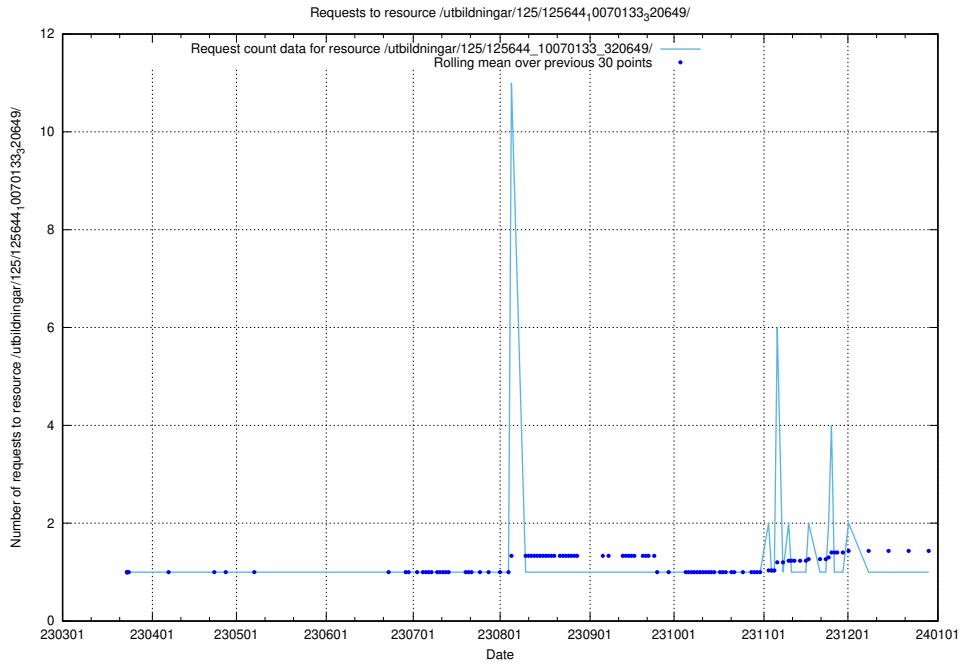

5.1058 Usage of /utbildningar/125/125644_10070133_320649/

Here, we count the number of requests to resource /utbildningar/125/125644_10070133_320649/.