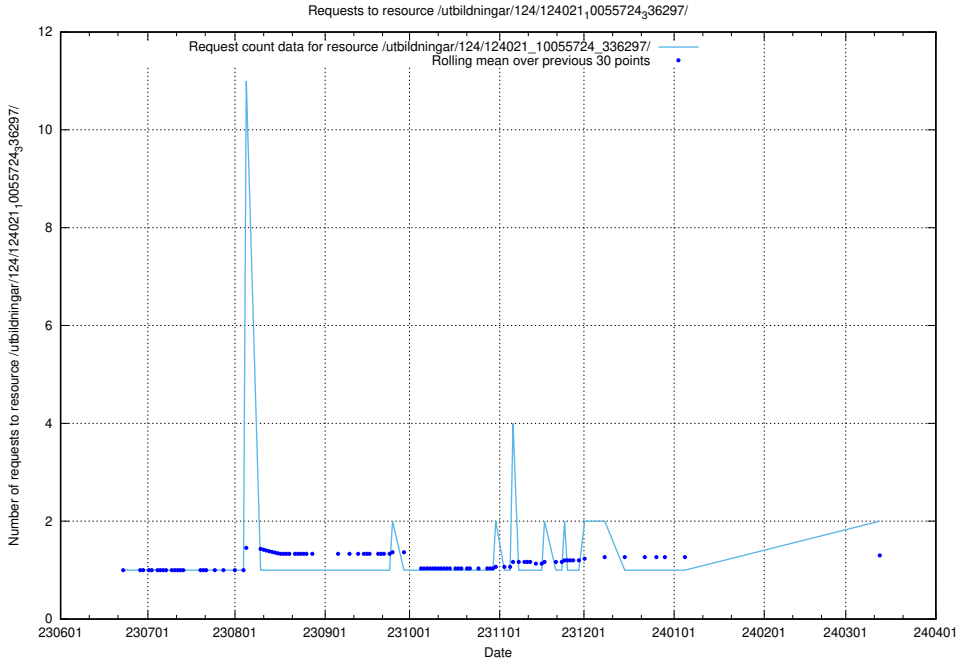

5.853 Usage of /utbildningar/124/124021_10055724_336297/

Here, we count the number of requests to resource /utbildningar/124/124021_10055724_336297/.