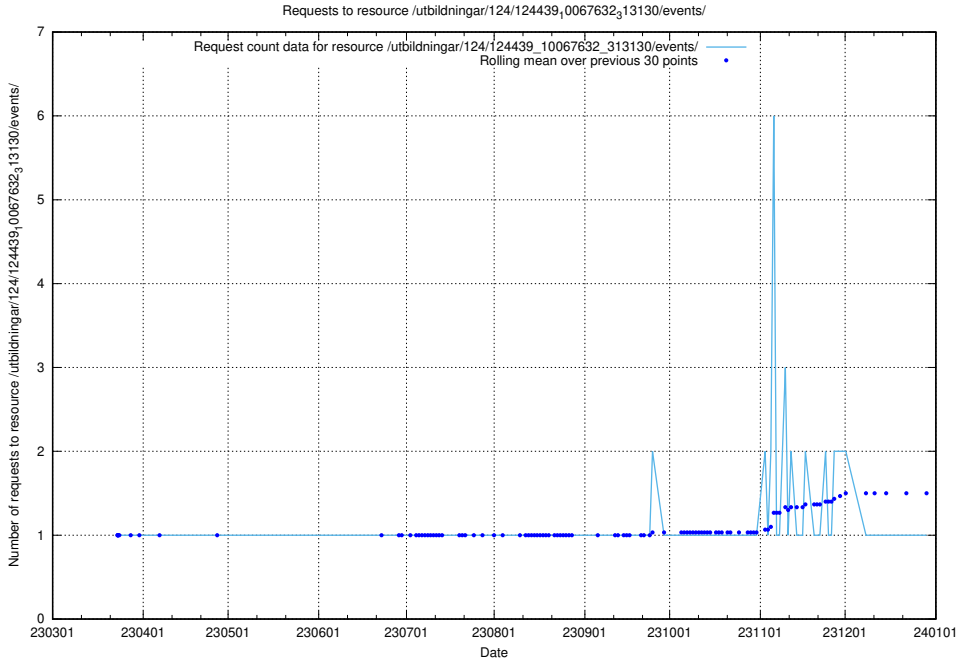

5.3692 Usage of /utbildningar/124/124439_10067632_313130/events/

Here, we count the number of requests to resource /utbildningar/124/124439_10067632_313130/events/