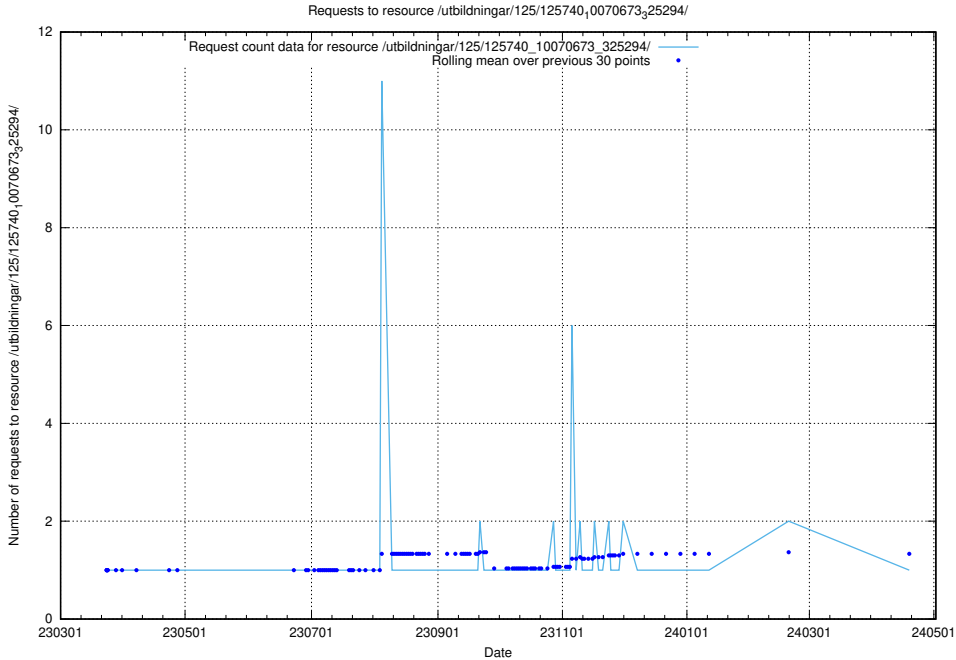

5.1012 Usage of /utbildningar/125/125740_10070673_325294/

Here, we count the number of requests to resource /utbildningar/125/125740_10070673_325294/.