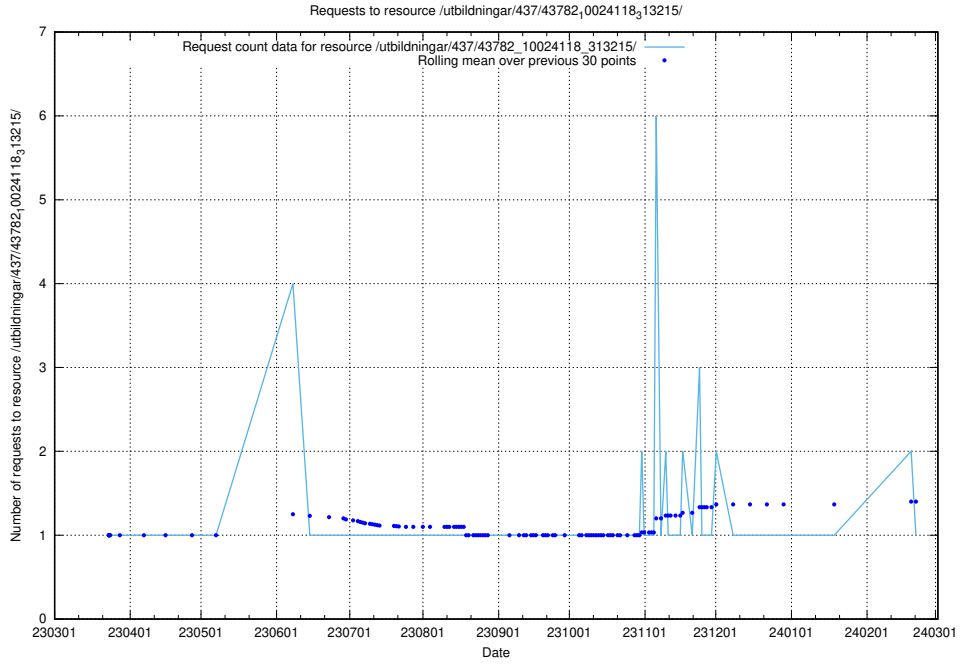

5.6375 Usage of /utbildningar/437/43782_10024118_313215/

Here, we count the number of requests to resource /utbildningar/437/43782_10024118_313215/.