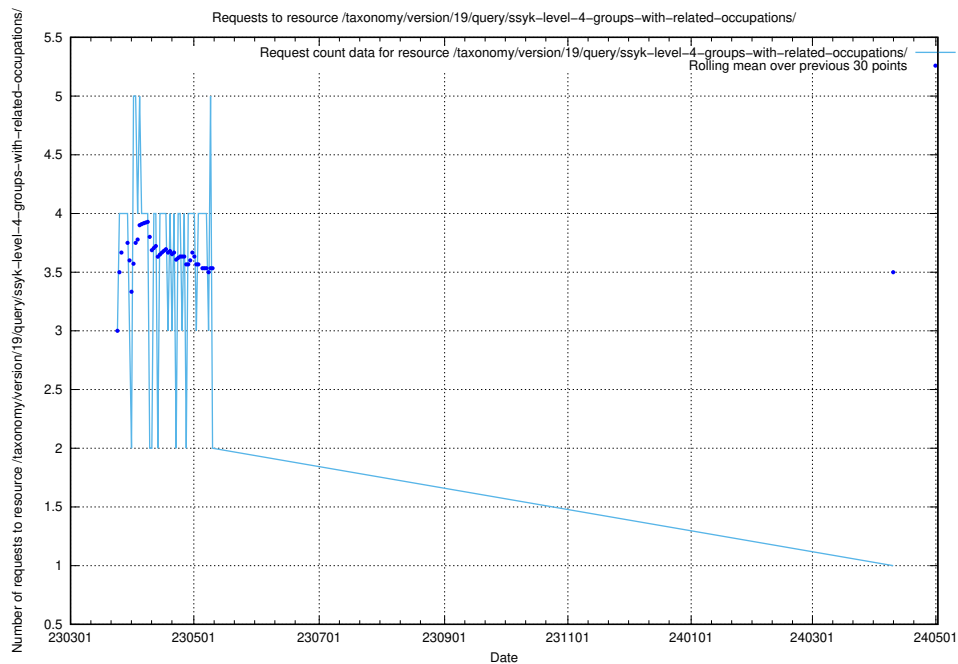

5.6131 Usage of /taxonomy/version/19/query/ssyk-level-4-groups-with-related-occupations/

Here, we count the number of requests to resource /taxonomy/version/19/query/ssyk-level-4-groups-with-related-occupations/.