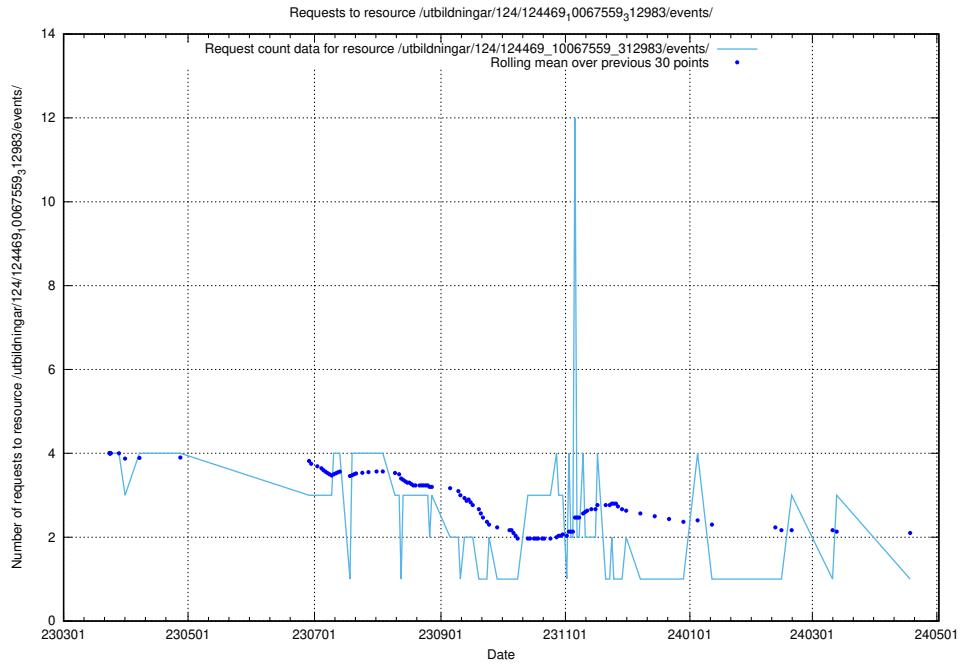

5.6264 Usage of /utbildningar/124/124469_10067559_312983/events/

Here, we count the number of requests to resource /utbildningar/124/124469_10067559_312983/events/