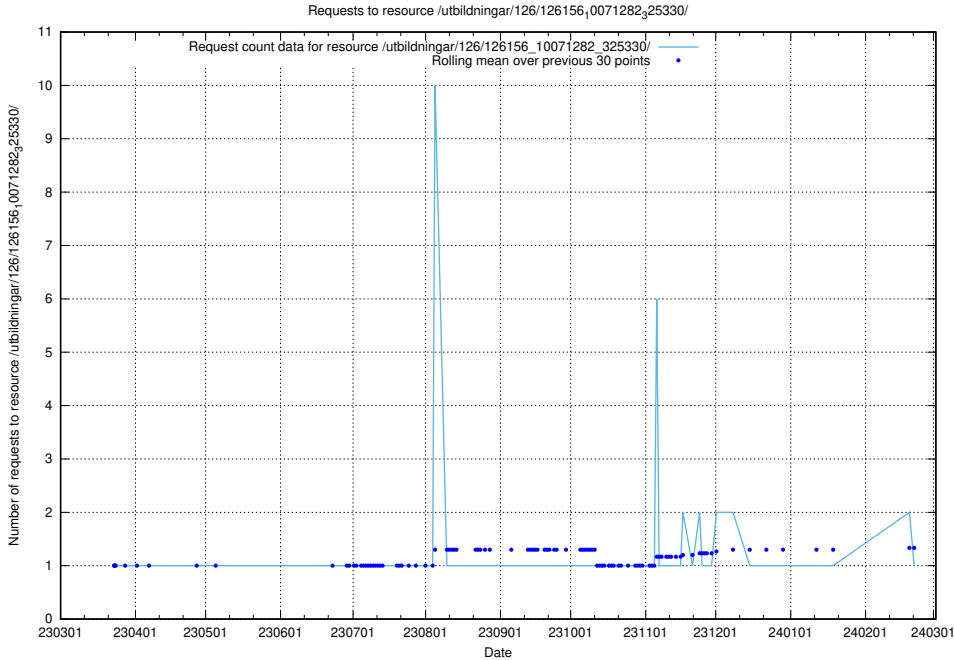

5.6437 Usage of /utbildningar/126/126156_10071282_325330/

Here, we count the number of requests to resource /utbildningar/126/126156_10071282_325330/.