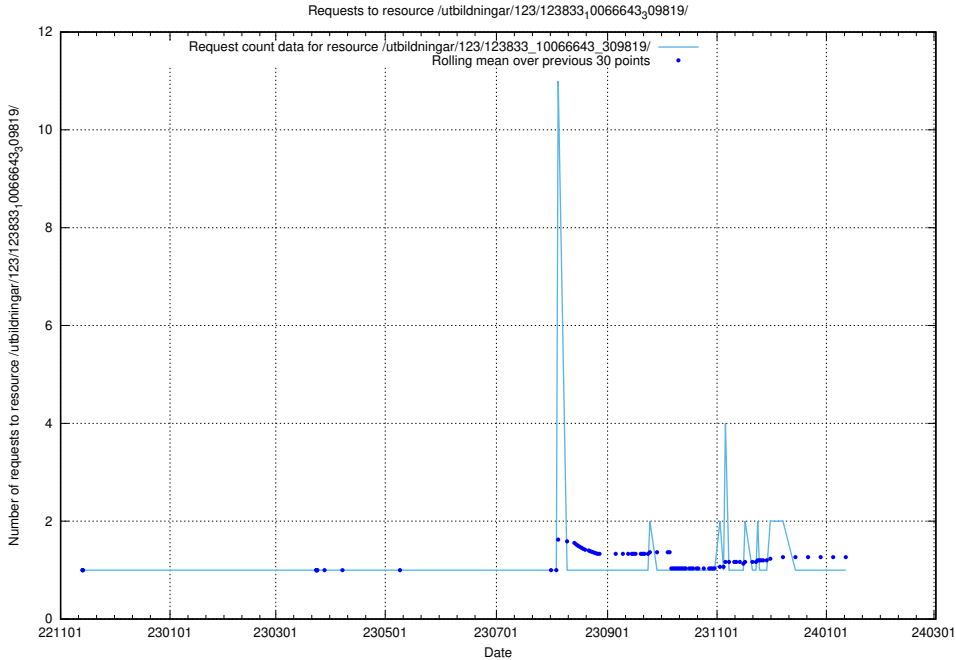

5.5936 Usage of /utbildningar/123/123833_10066643_309819/

Here, we count the number of requests to resource /utbildningar/123/123833_10066643_309819/.