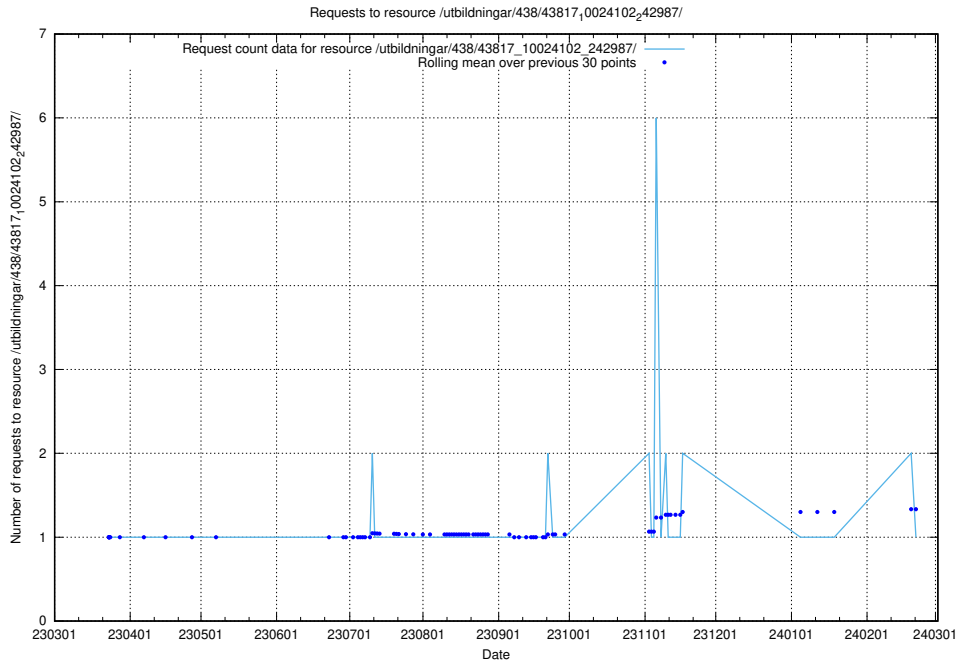

5.6353 Usage of /utbildningar/438/43817_10024102_242987/

Here, we count the number of requests to resource /utbildningar/438/43817_10024102_242987/.