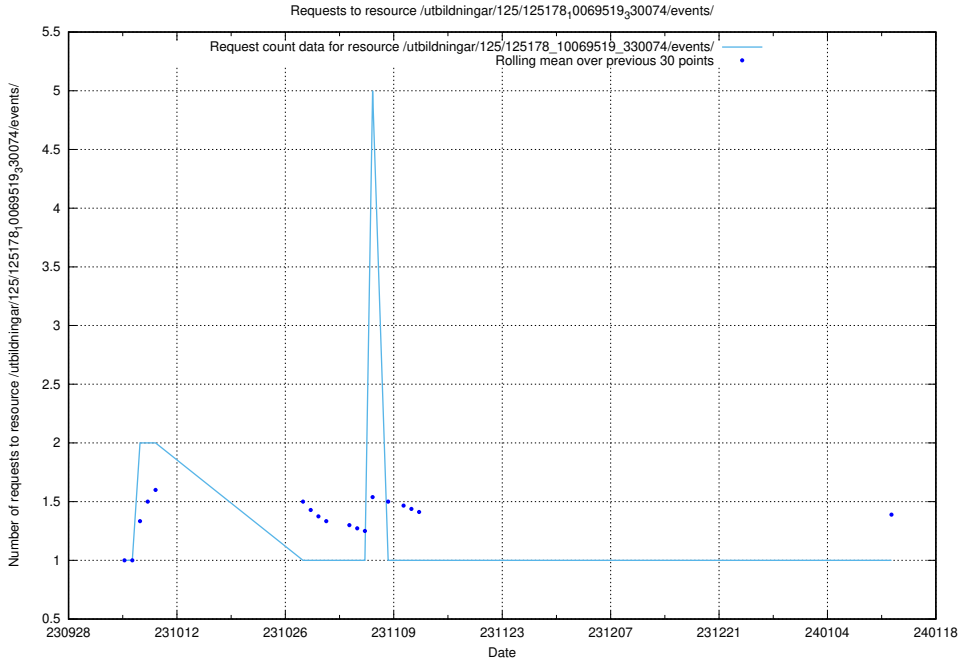

5.4445 Usage of /utbildningar/125/125178_10069519_330074/events/

Here, we count the number of requests to resource /utbildningar/125/125178_10069519_330074/events/