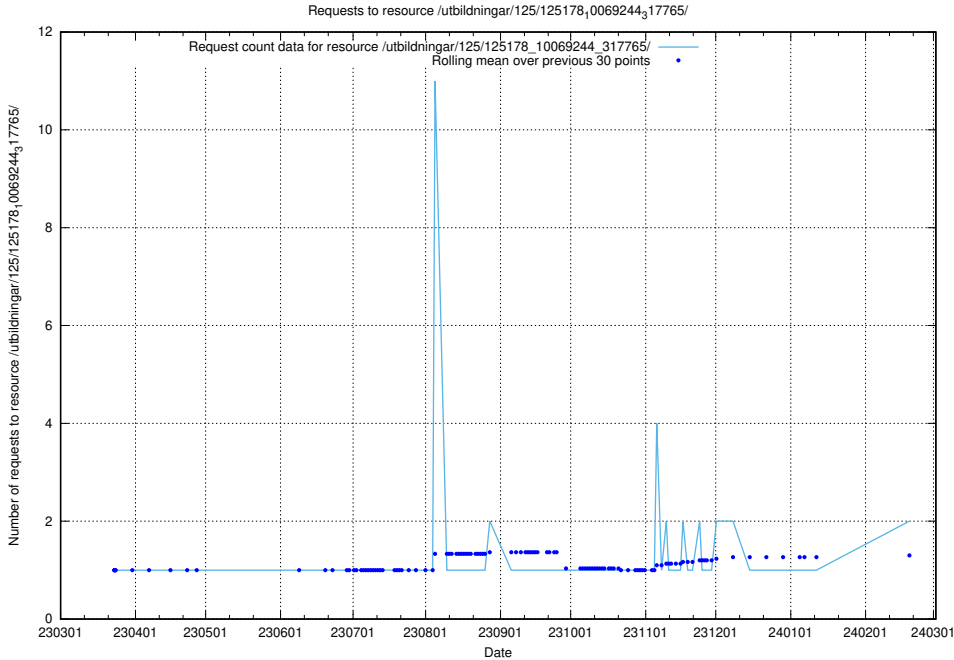

5.465 Usage of /utbildningar/125/125178_10069244_317765/

Here, we count the number of requests to resource /utbildningar/125/125178_10069244_317765/.