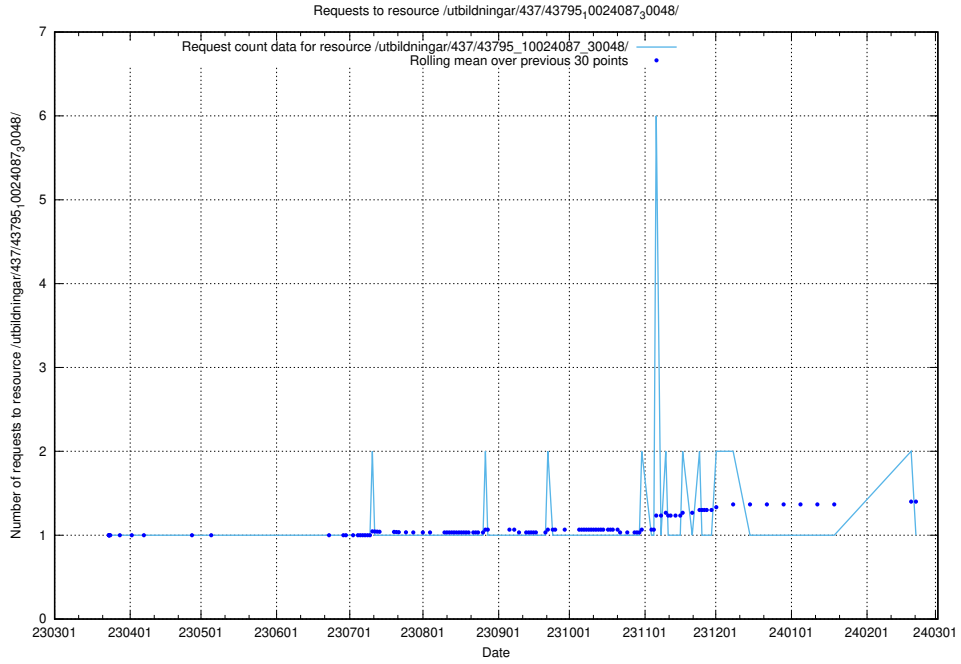

5.6368 Usage of /utbildningar/437/43795_10024087_30048/

Here, we count the number of requests to resource /utbildningar/437/43795_10024087_30048/.