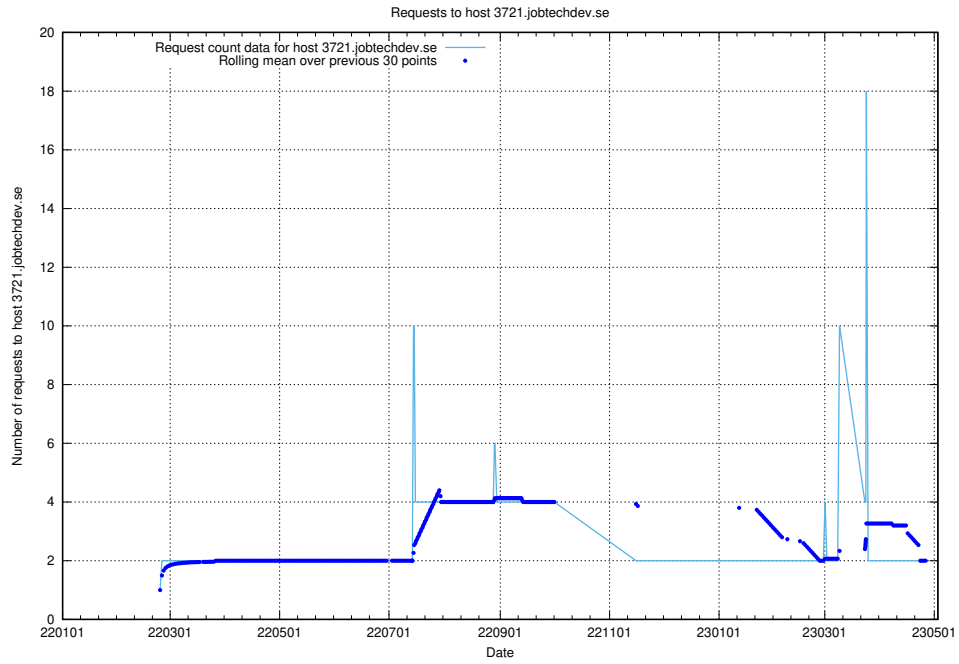

7.516 Usage of 3721.jobtechdev.se

Here, we count the number of requests to host 3721.jobtechdev.se.