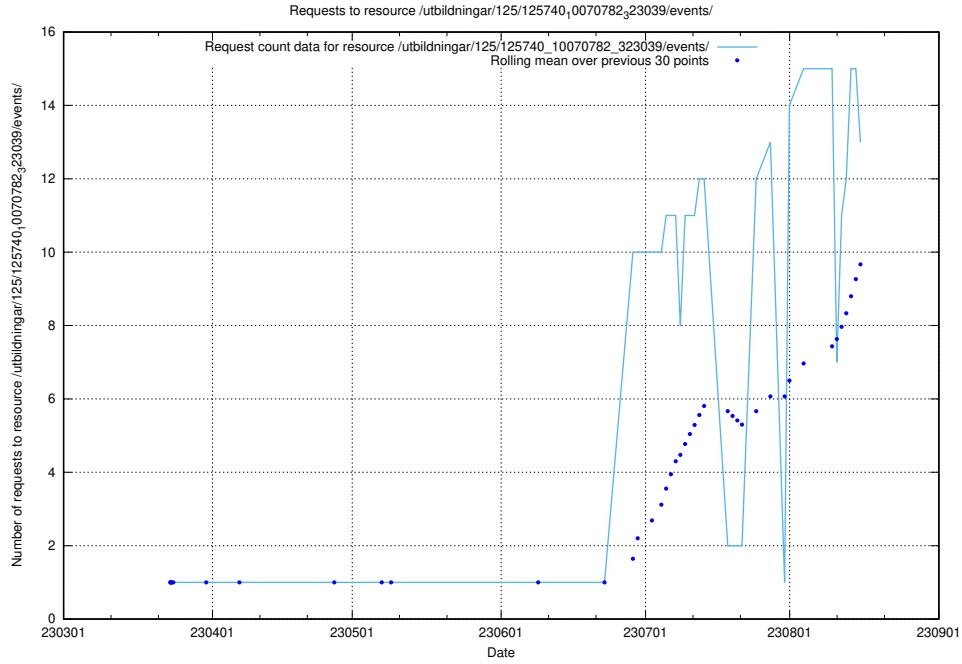

5.9 Usage of /utbildningar/125/125740_10070782_323039/events/

Here, we count the number of requests to resource /utbildningar/125/125740_10070782_323039/events/