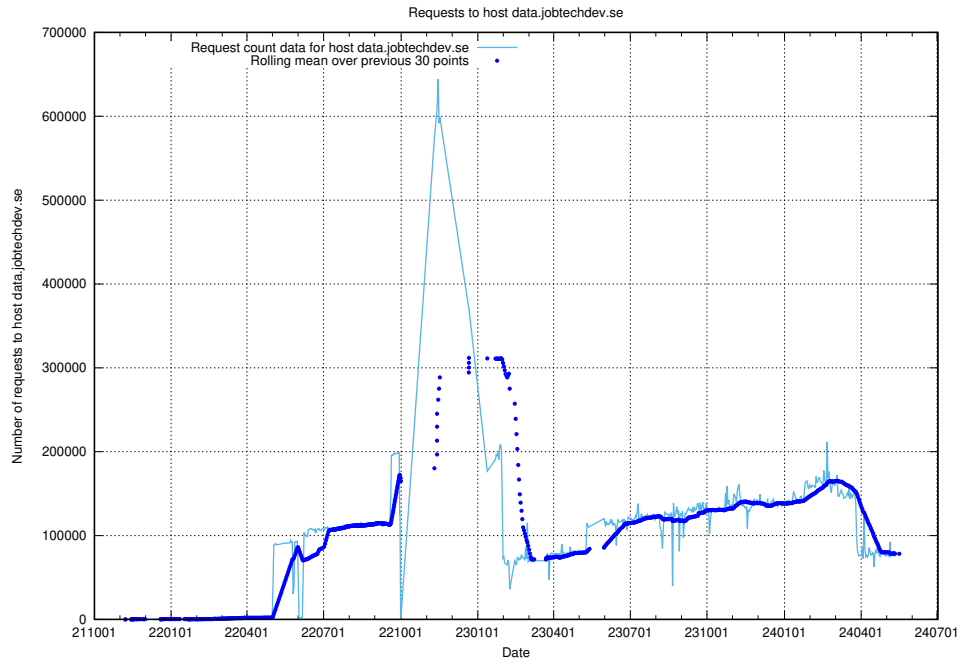

7.5 Usage of data.jobtechdev.se

Here, we count the number of requests to host data.jobtechdev.se.