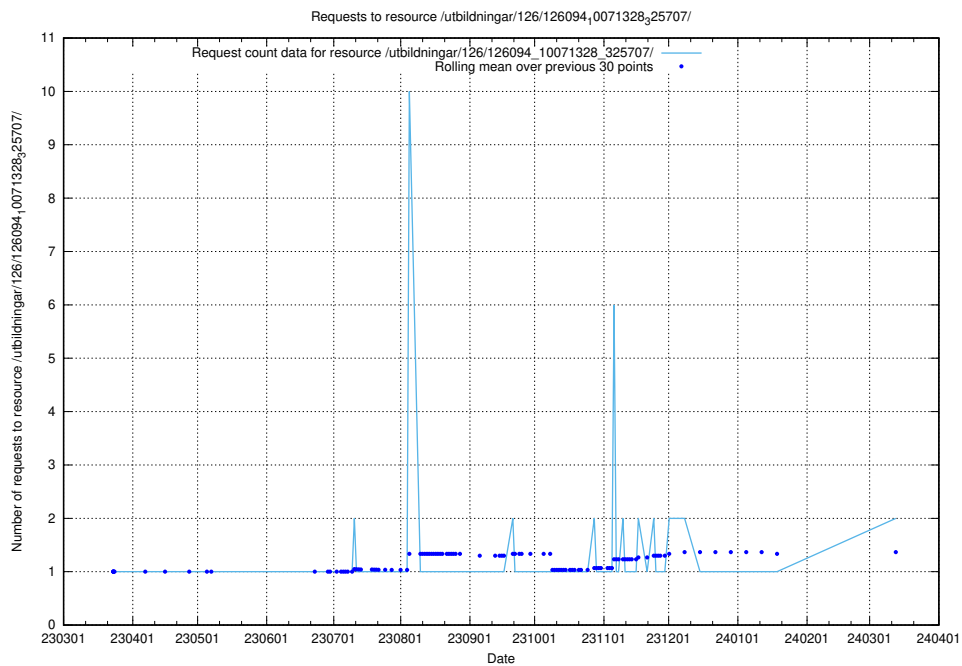

5.965 Usage of /utbildningar/126/126094_10071328_325707/

Here, we count the number of requests to resource /utbildningar/126/126094_10071328_325707/.