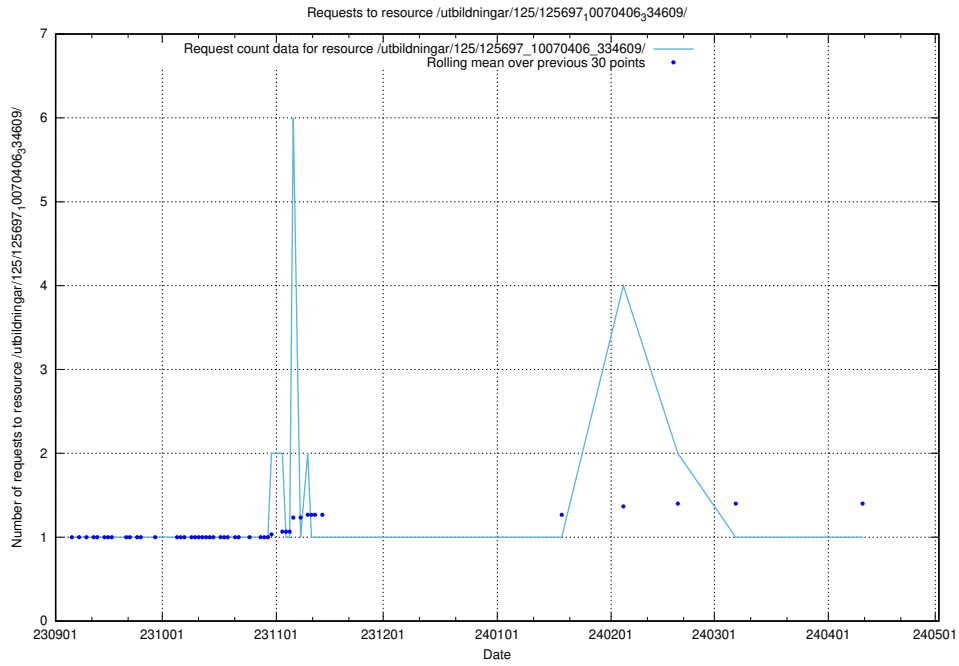

5.4699 Usage of /utbildningar/125/125697_10070406_334609/

Here, we count the number of requests to resource /utbildningar/125/125697_10070406_334609/.