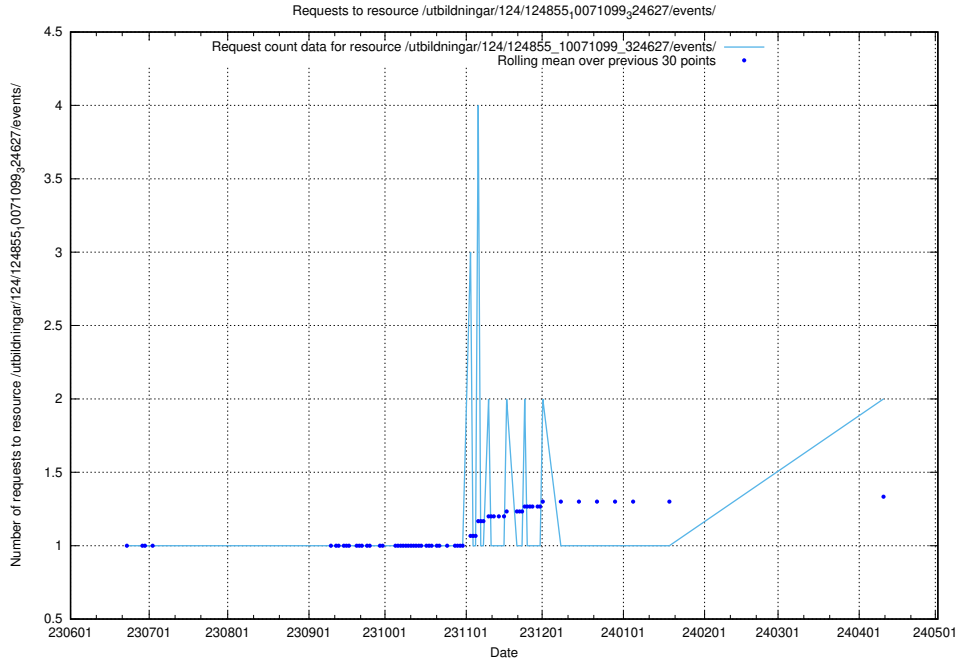

5.833 Usage of /utbildningar/124/124855_10071099_324627/events/

Here, we count the number of requests to resource /utbildningar/124/124855_10071099_324627/events/