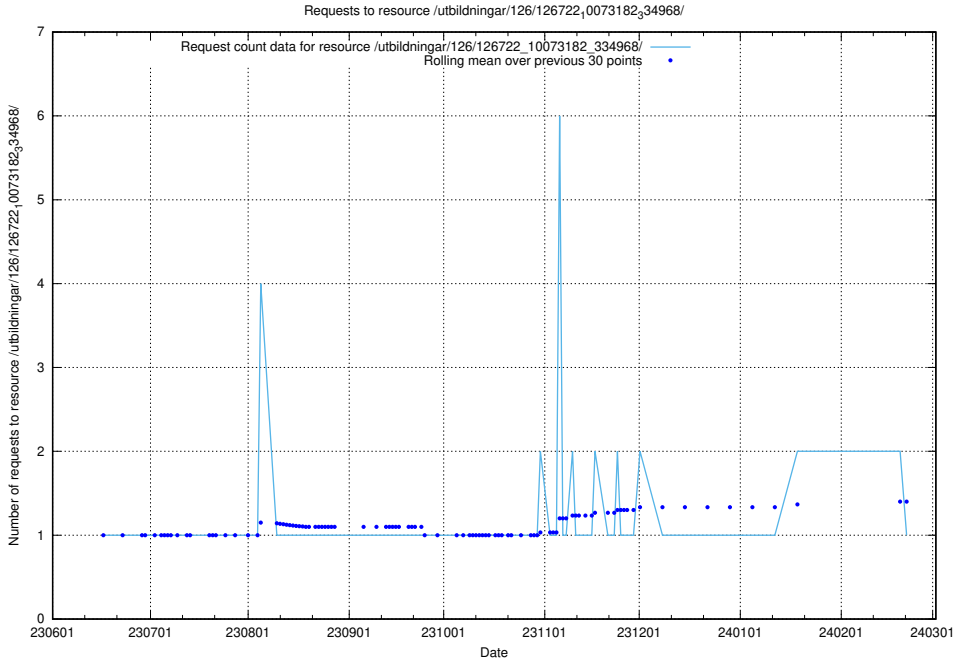

5.5887 Usage of /utbildningar/126/126722_10073182_334968/

Here, we count the number of requests to resource /utbildningar/126/126722_10073182_334968/.