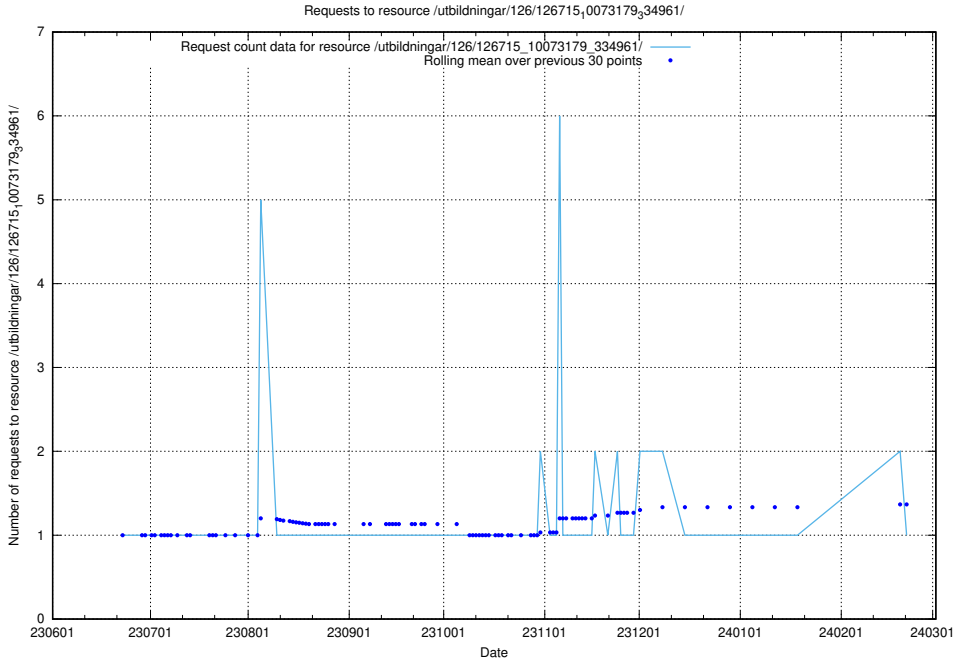

5.5643 Usage of /utbildningar/126/126715_10073179_334961/

Here, we count the number of requests to resource /utbildningar/126/126715_10073179_334961/.