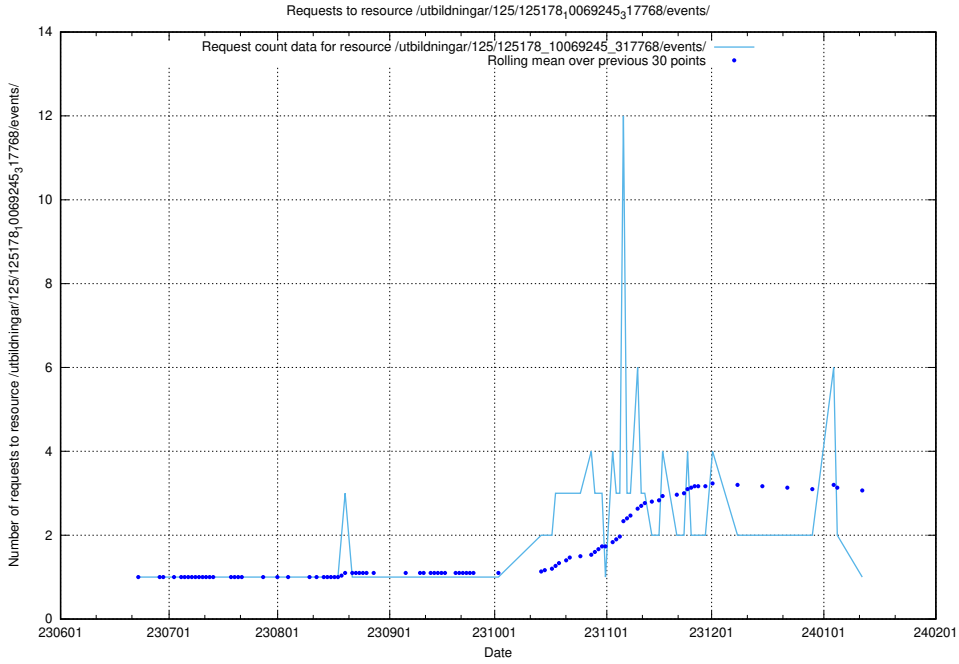

5.5758 Usage of /utbildningar/125/125178_10069245_317768/events/

Here, we count the number of requests to resource /utbildningar/125/125178_10069245_317768/events/