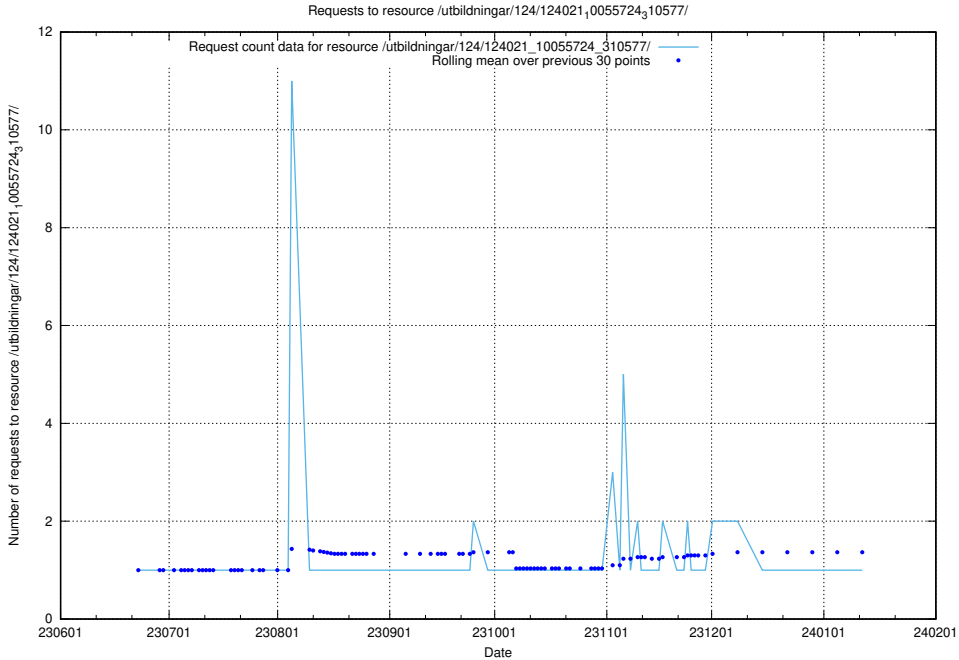

5.5847 Usage of /utbildningar/124/124021_10055724_310577/

Here, we count the number of requests to resource /utbildningar/124/124021_10055724_310577/.