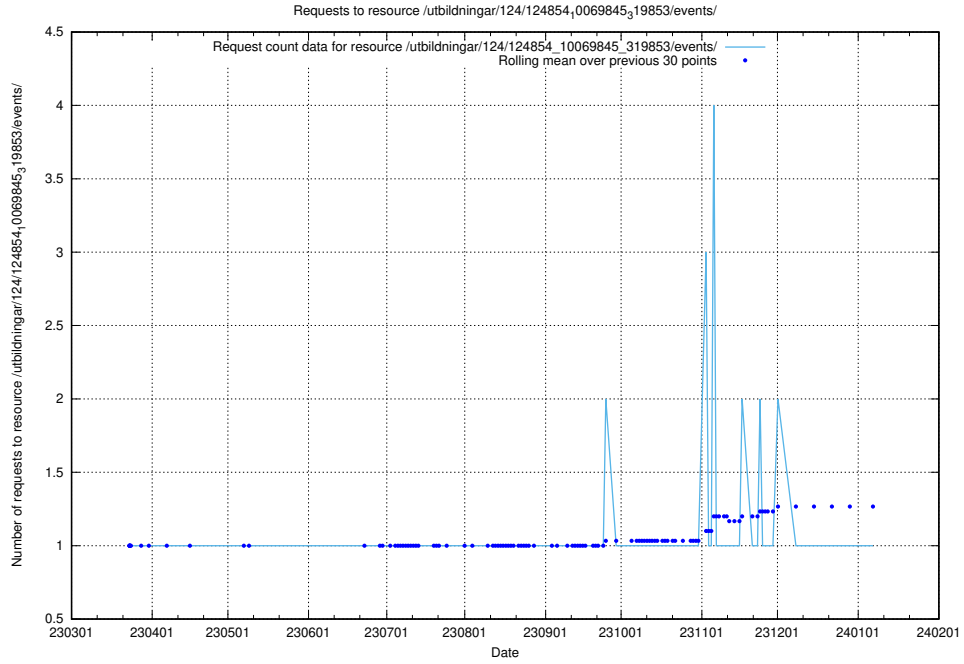

5.1213 Usage of /utbildningar/124/124854_10069845_319853/events/

Here, we count the number of requests to resource /utbildningar/124/124854_10069845_319853/events/