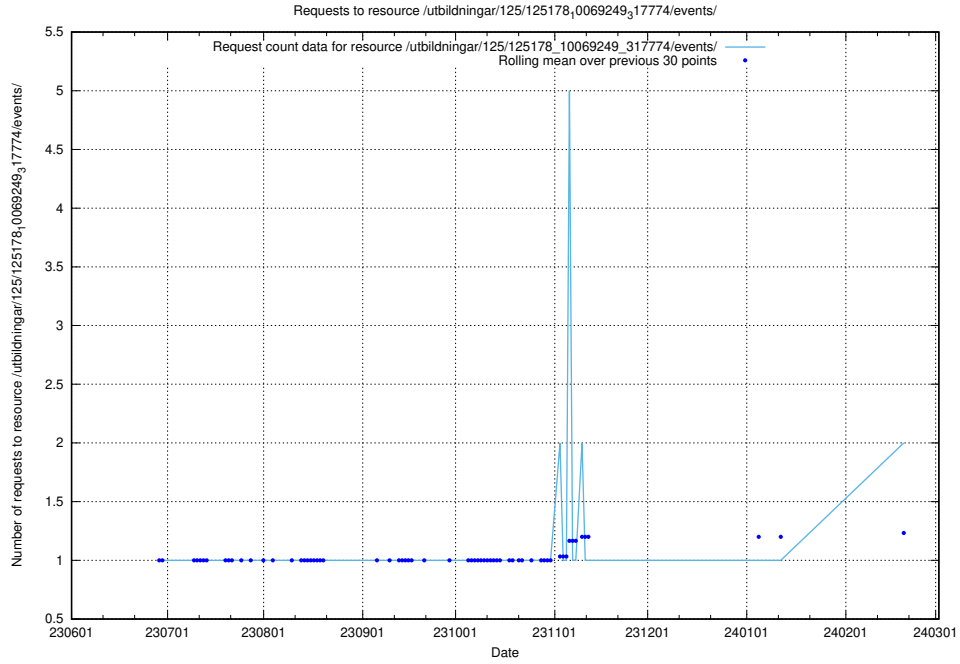

5.806 Usage of /utbildningar/125/125178_10069249_317774/events/

Here, we count the number of requests to resource /utbildningar/125/125178_10069249_317774/events/