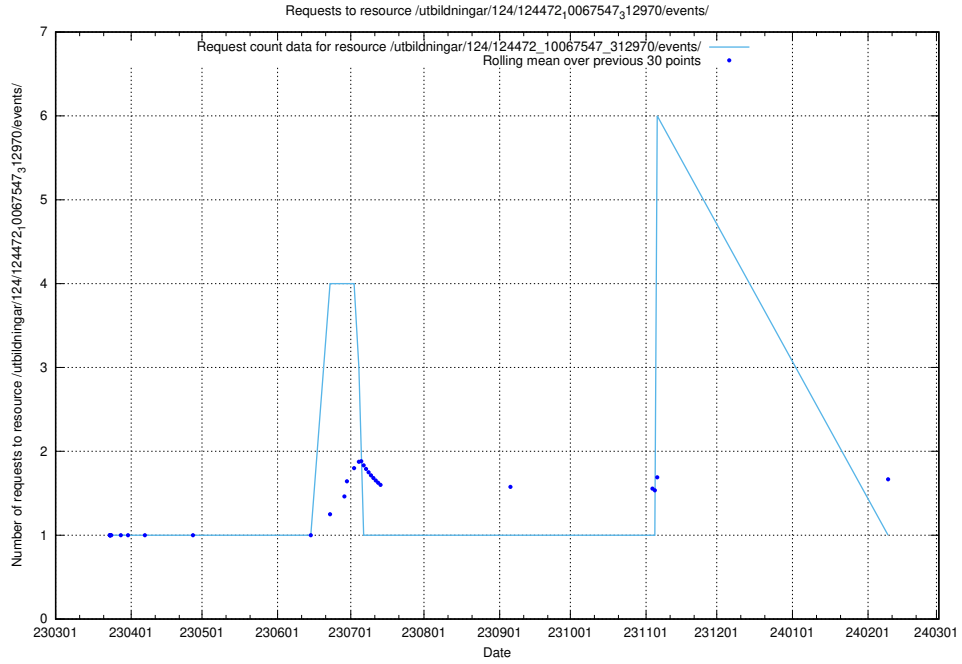

5.3160 Usage of /utbildningar/124/124472_10067547_312970/events/

Here, we count the number of requests to resource /utbildningar/124/124472_10067547_312970/events/