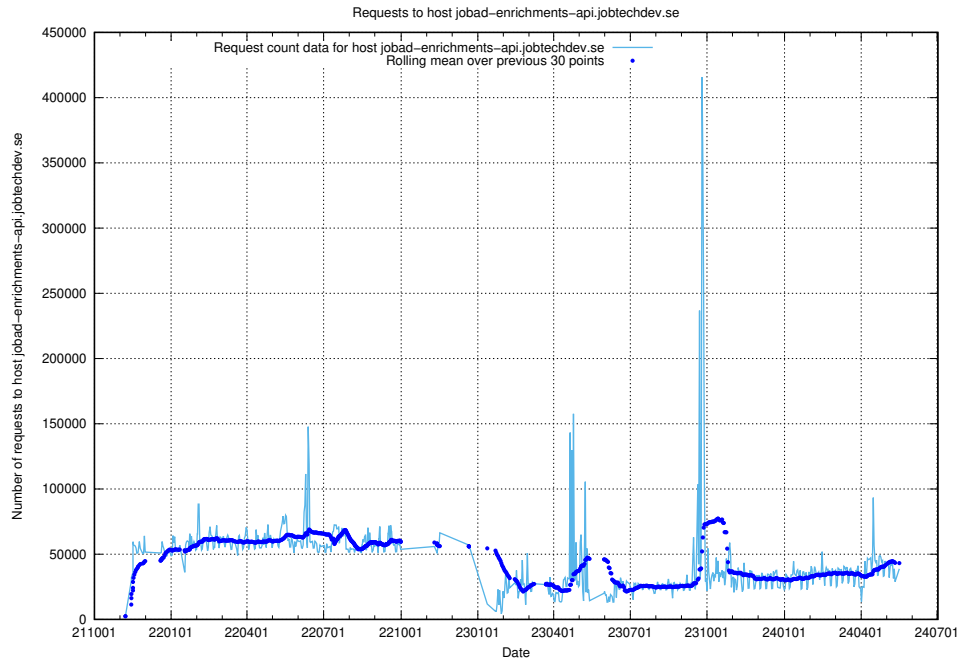

7.7 Usage of jobad-enrichments-api.jobtechdev.se

Here, we count the number of requests to host jobad-enrichments-api.jobtechdev.se.