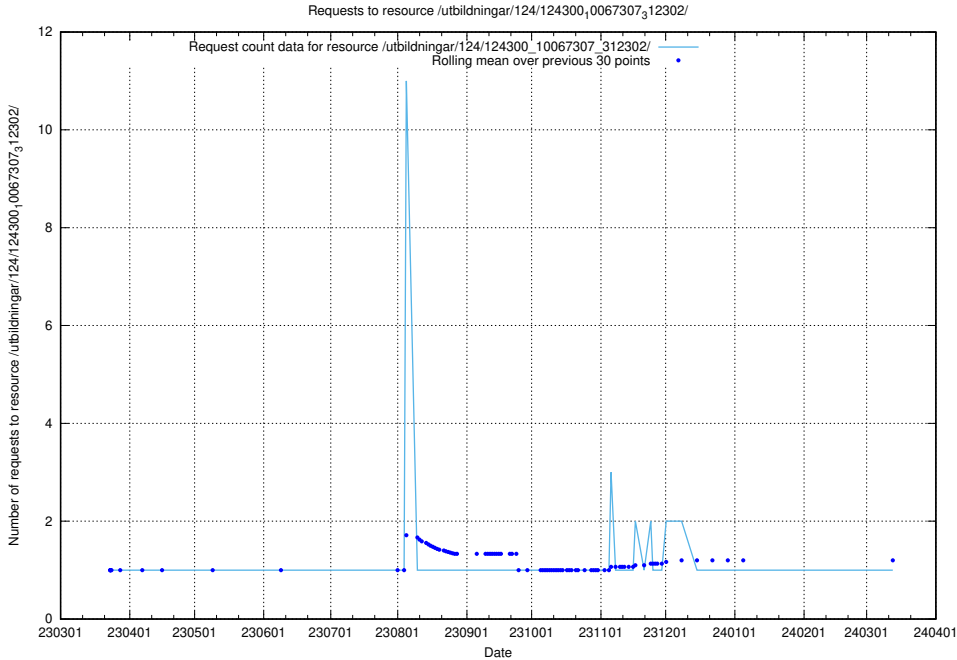

5.3985 Usage of /utbildningar/124/124300_10067307_312302/

Here, we count the number of requests to resource /utbildningar/124/124300_10067307_312302/.