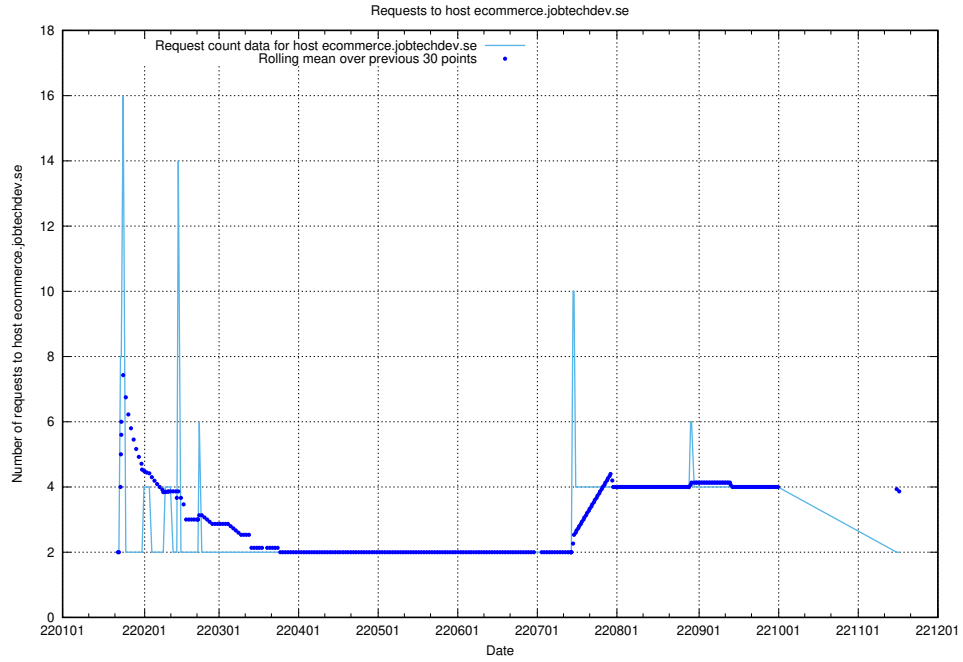

7.261 Usage of ecommerce.jobtechdev.se

Here, we count the number of requests to host ecommerce.jobtechdev.se.