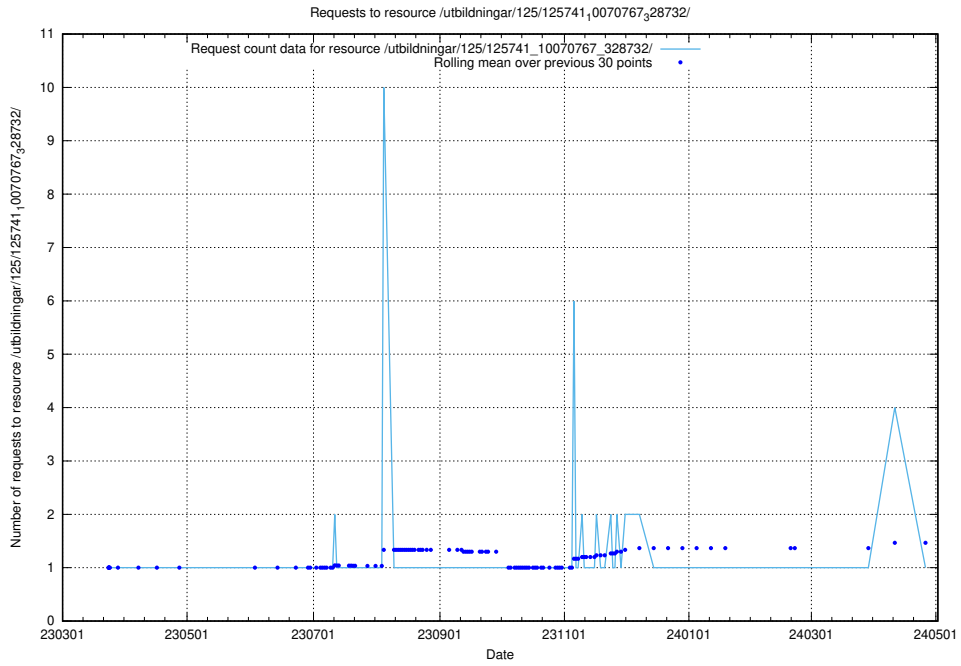

5.6471 Usage of /utbildningar/125/125741_10070767_328732/

Here, we count the number of requests to resource /utbildningar/125/125741_10070767_328732/.