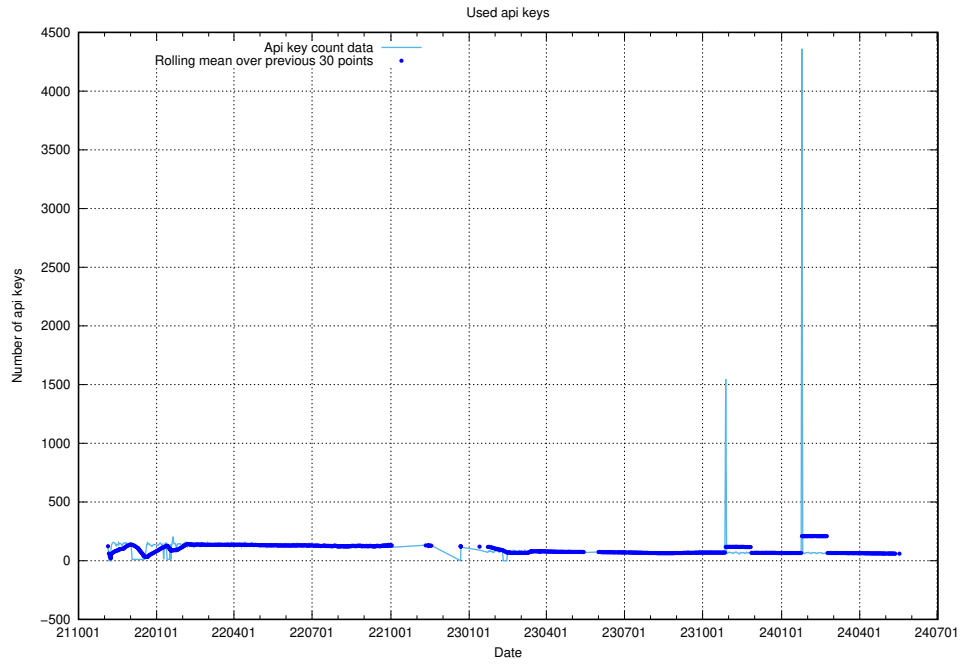

8.3 Number of used api keys

Here we extract the number of keys that were used for at least one request.