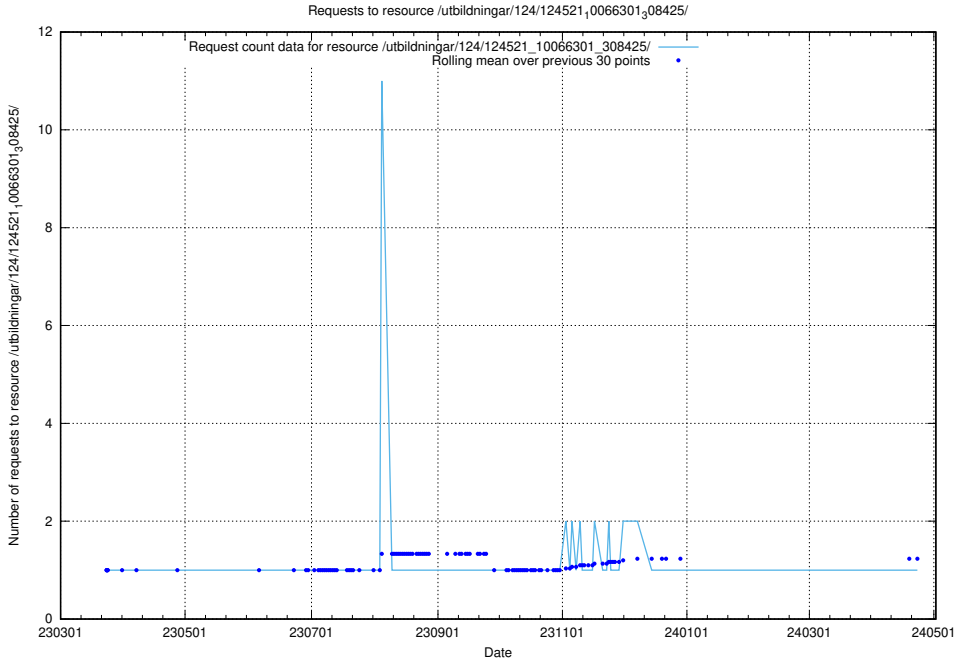

5.1240 Usage of /utbildningar/124/124521_10066301_308425/

Here, we count the number of requests to resource /utbildningar/124/124521_10066301_308425/.