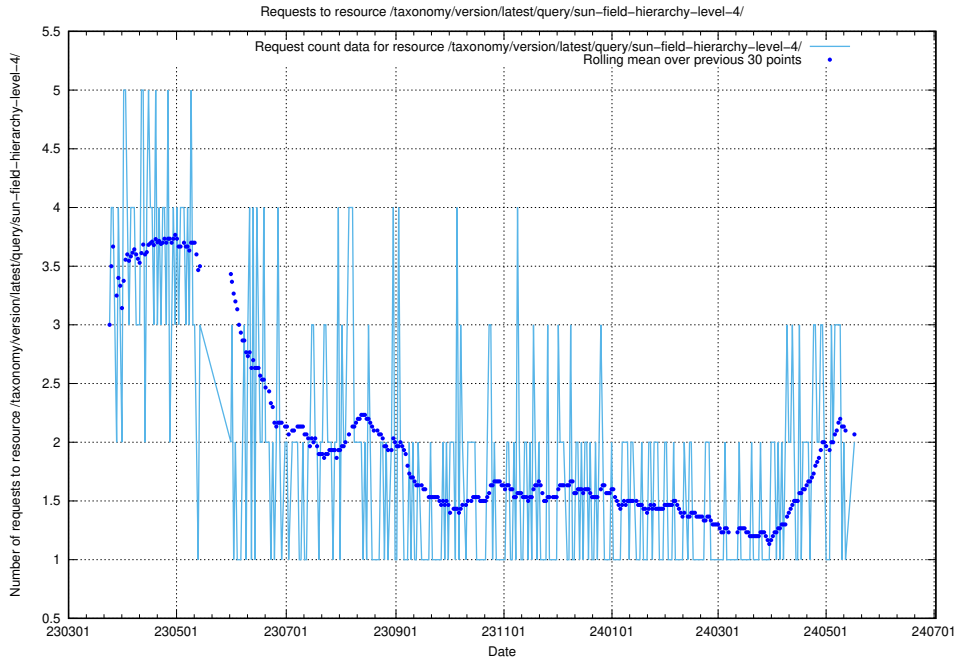

5.893 Usage of /taxonomy/version/latest/query/sun-field-hierarchy-level-4/

Here, we count the number of requests to resource /taxonomy/version/latest/query/sun-field-hierarchy-level-4/.