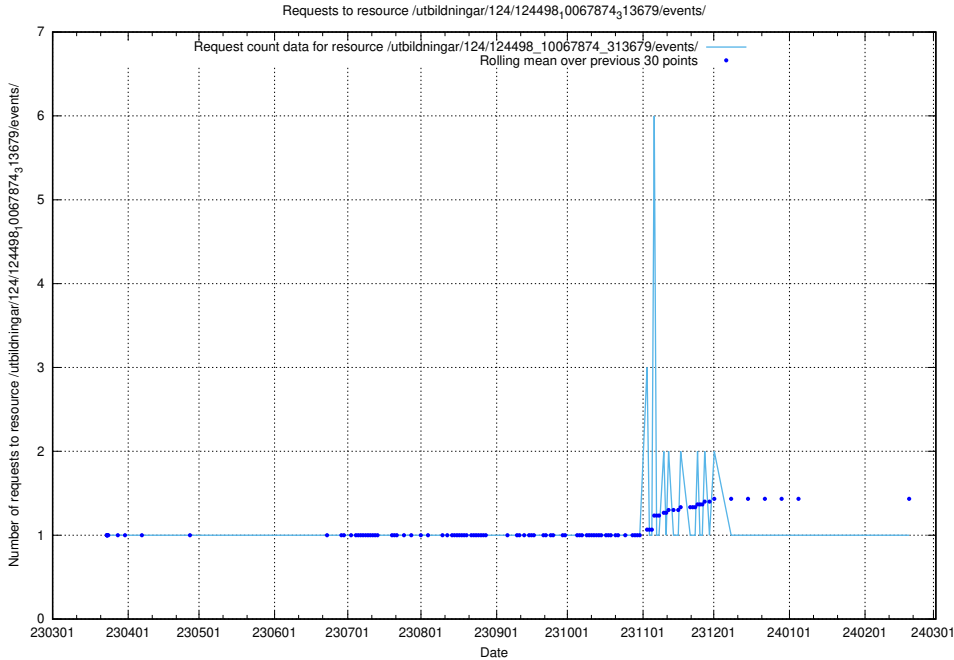

5.2662 Usage of /utbildningar/124/124498_10067874_313679/events/

Here, we count the number of requests to resource /utbildningar/124/124498_10067874_313679/events/

5.2663 Usage of /taxonomy/version/9/query/countries/