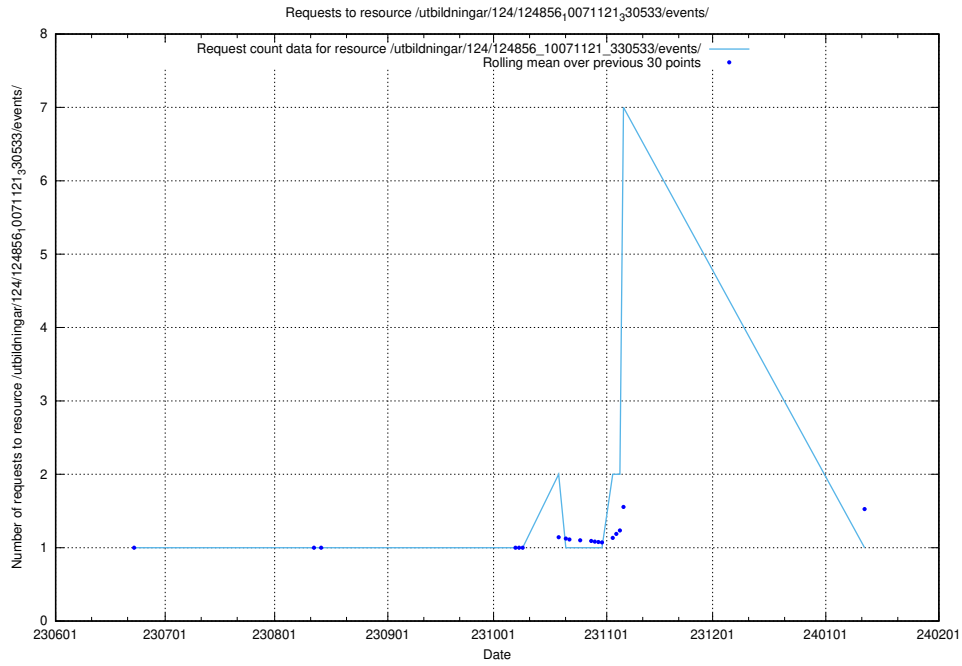

5.5766 Usage of /utbildningar/124/124856_10071121_330533/events/

Here, we count the number of requests to resource /utbildningar/124/124856_10071121_330533/events/