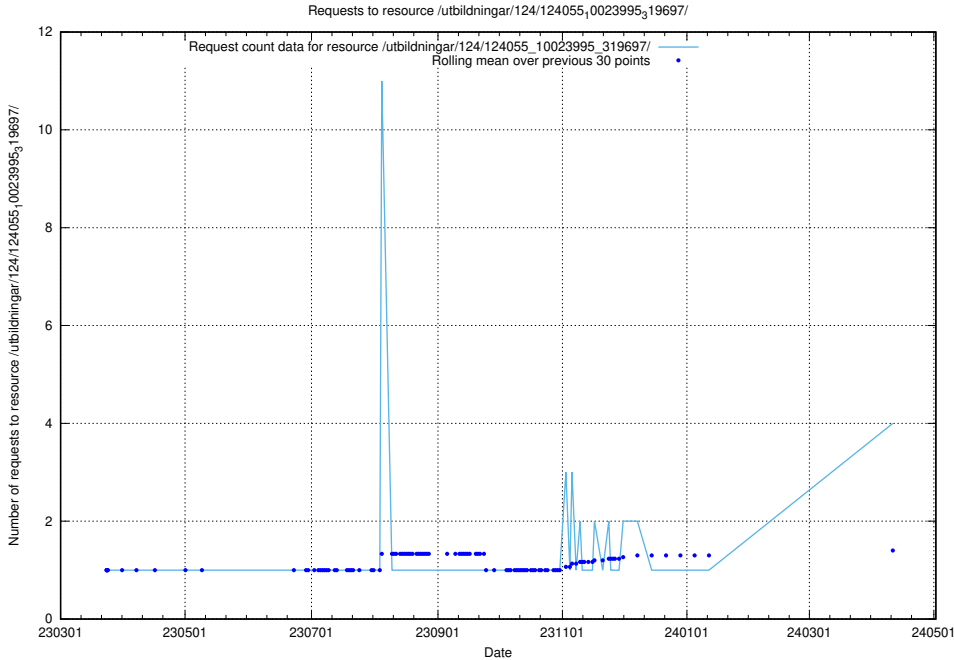

5.204 Usage of /utbildningar/124/124055_10023995_319697/

Here, we count the number of requests to resource /utbildningar/124/124055_10023995_319697/.

5.205 Usage of /utbildningar/125/125741_10070665_336785/events/