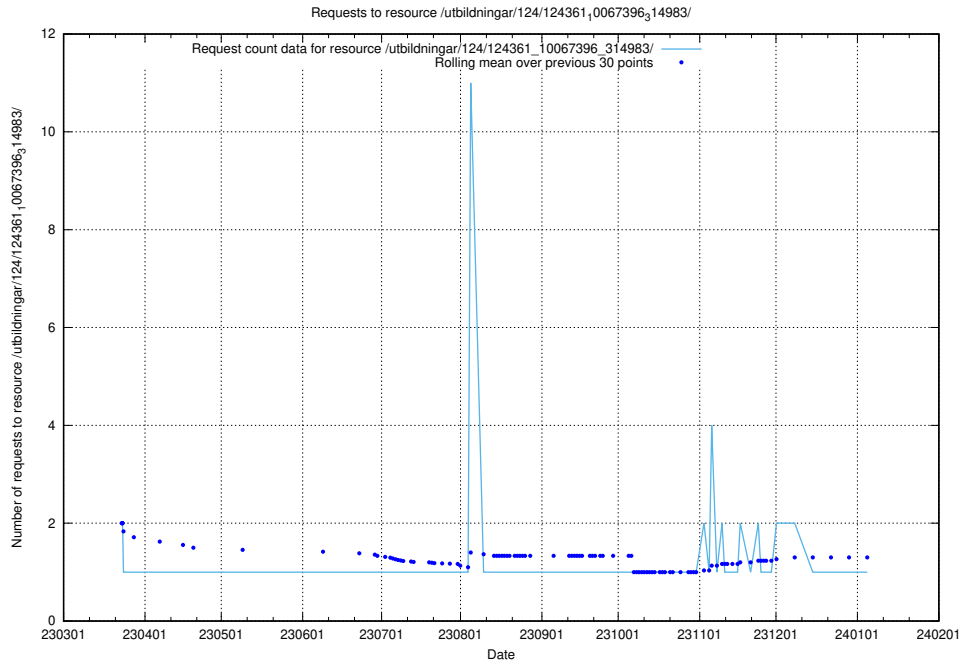

5.6311 Usage of /utbildningar/124/124361_10067396_314983/

Here, we count the number of requests to resource /utbildningar/124/124361_10067396_314983/.