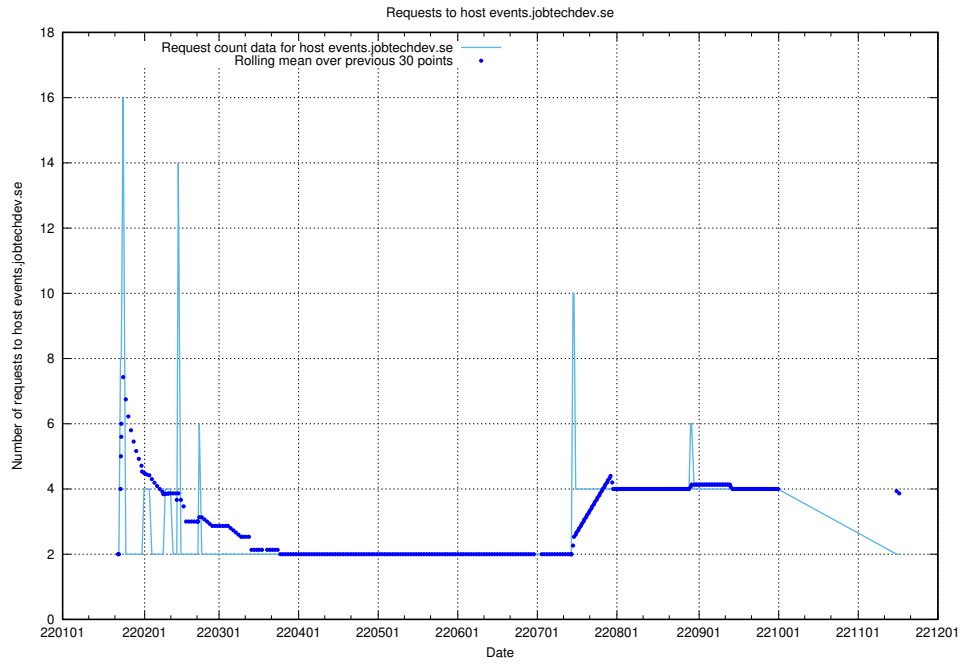

7.602 Usage of events.jobtechdev.se

Here, we count the number of requests to host events.jobtechdev.se.

7.603 Usage of hr.jobtechdev.se

Here, we count the number of requests to host hr.jobtechdev.se.

7.604 Usage of demo-jobed-connect-onprem.jobtechdev.se