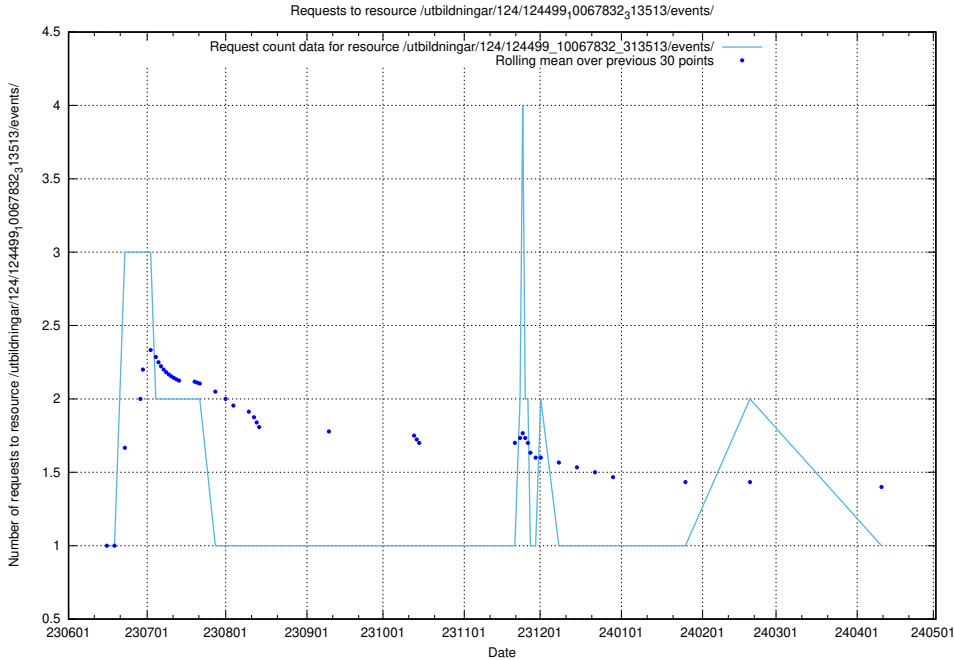

5.5902 Usage of /utbildningar/124/124499_10067832_313513/events/

Here, we count the number of requests to resource /utbildningar/124/124499_10067832_313513/events/