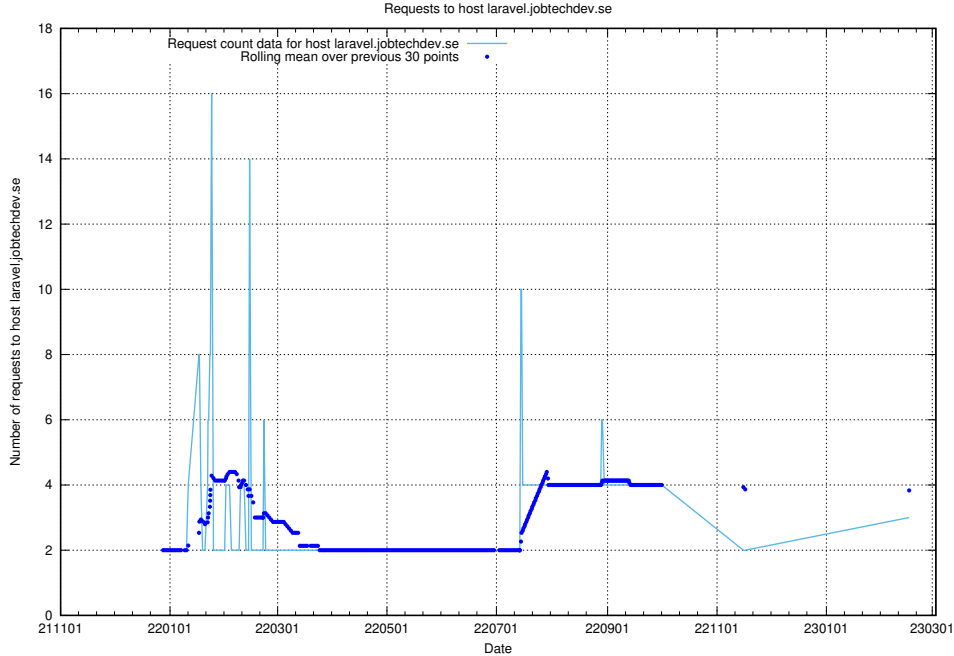

Here, we count the number of requests to host panel.jobtechdev.se.

7.197 Usage of new.jobtechdev.se

Here, we count the number of requests to host new.jobtechdev.se.

7.198 Usage of laravel.jobtechdev.se

Here, we count the number of requests to host laravel.jobtechdev.se.