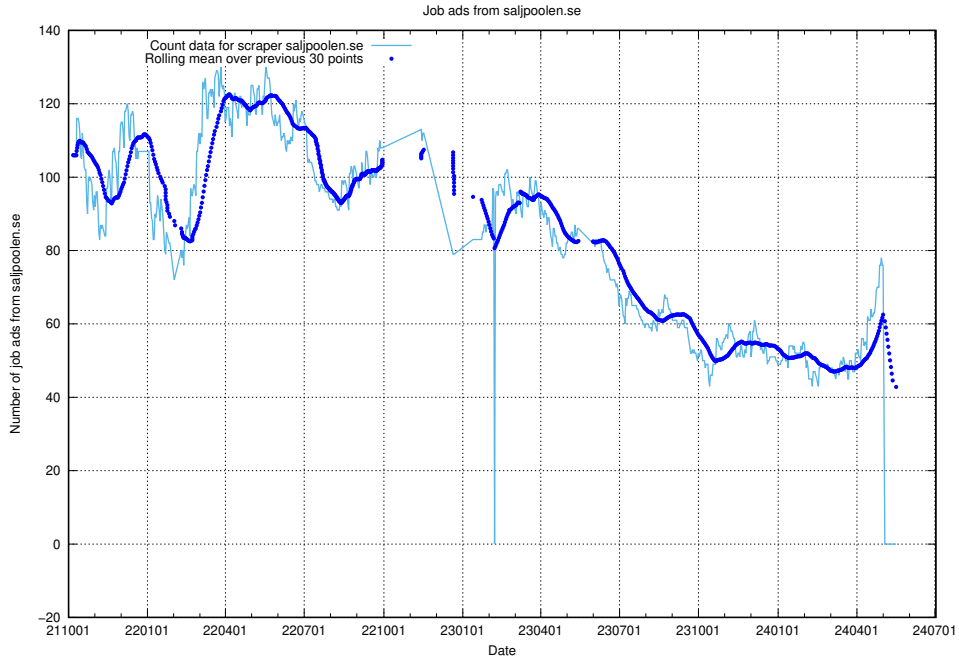

13.15 Number of ads by scraper saljpoolen.se

Here, we count the number of job ads scraped from saljpoolen.se.