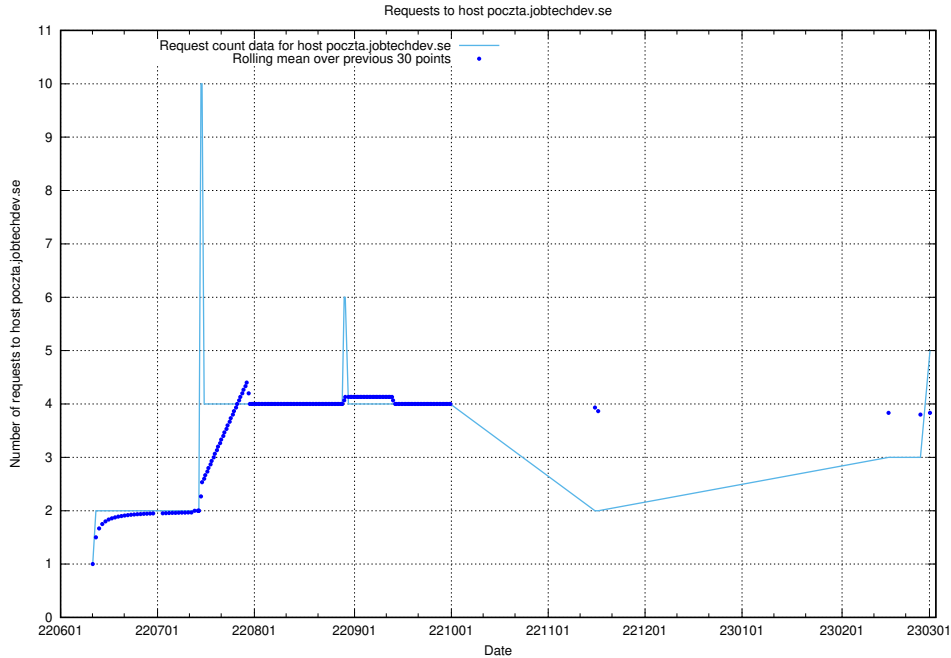

7.93 Usage of poczta.jobtechdev.se

Here, we count the number of requests to host poczta.jobtechdev.se.