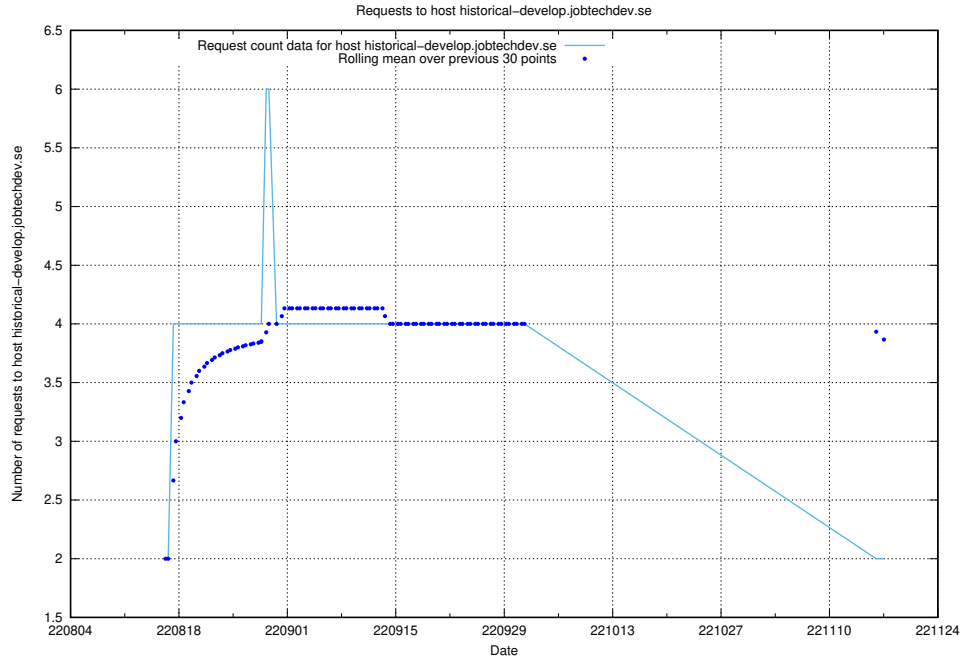

7.349 Usage of historical-develop.jobtechdev.se

Here, we count the number of requests to host historical-develop.jobtechdev.se.