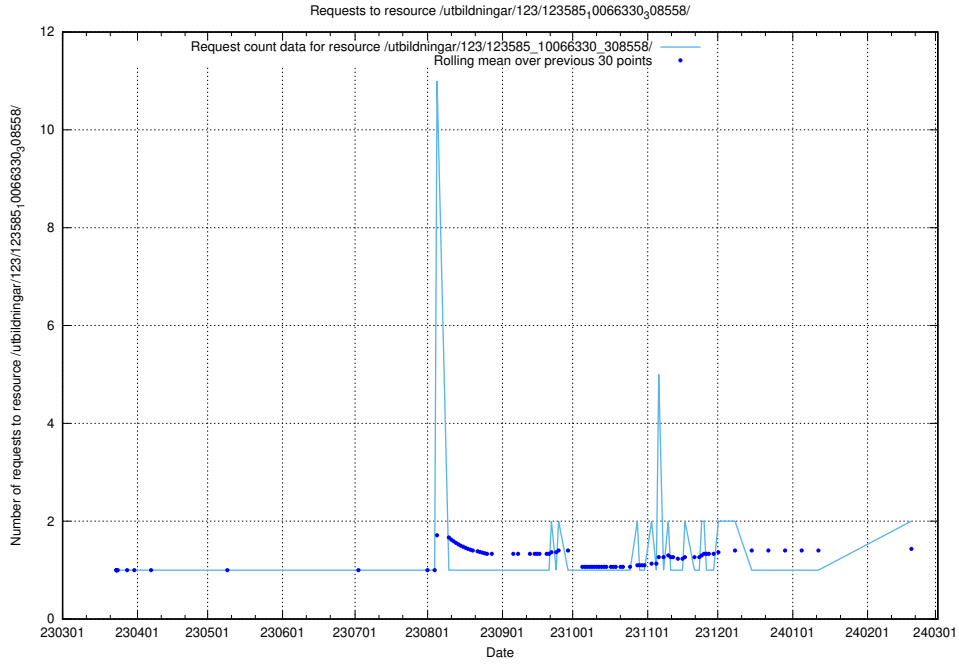

5.713 Usage of /utbildningar/123/123585_10066330_308558/

Here, we count the number of requests to resource /utbildningar/123/123585_10066330_308558/.