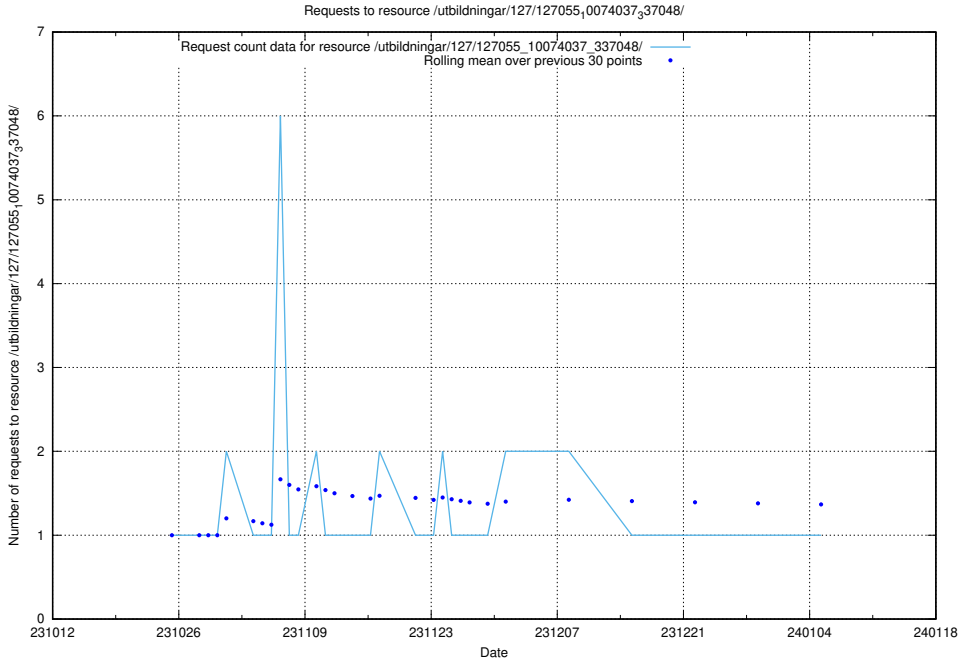

5.4245 Usage of /utbildningar/127/127055_10074037_337048/

Here, we count the number of requests to resource /utbildningar/127/127055_10074037_337048/.