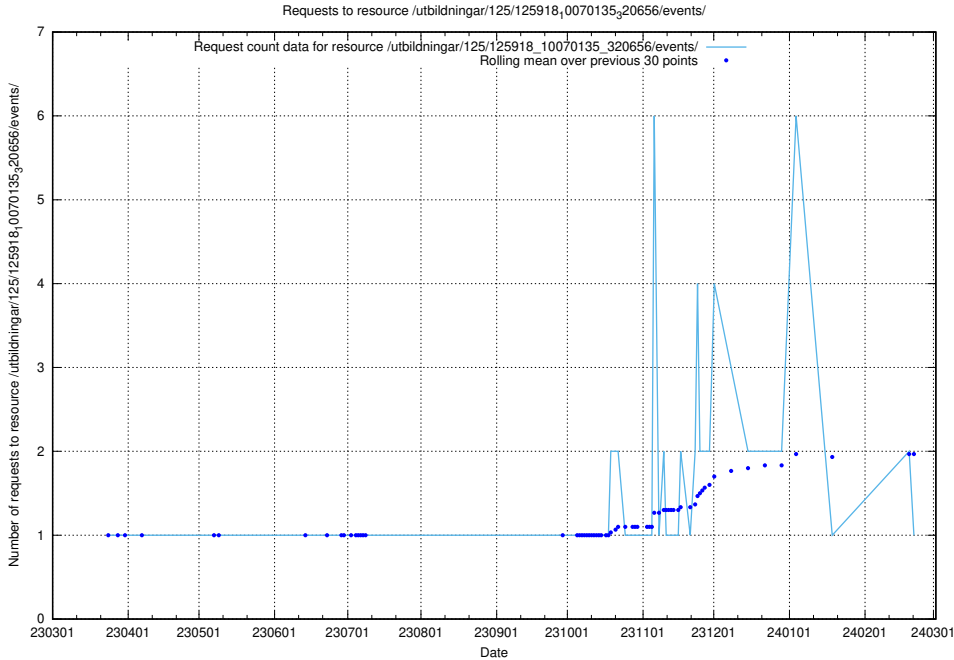

5.6217 Usage of /utbildningar/125/125918_10070135_320656/events/

Here, we count the number of requests to resource /utbildningar/125/125918_10070135_320656/events/