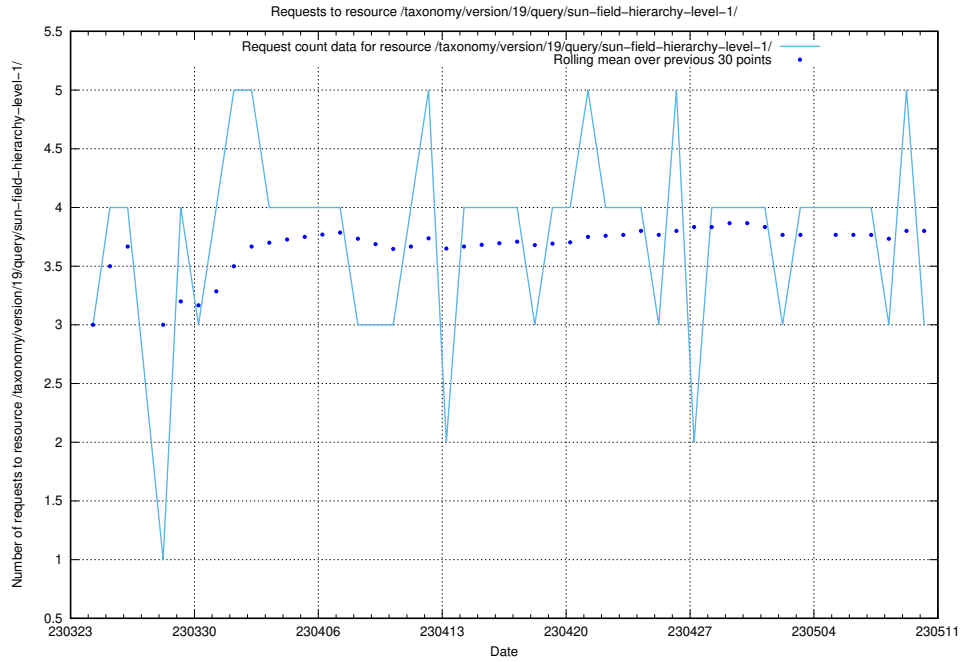

5.416 Usage of /taxonomy/version/19/query/sun-field-hierarchy-level-1/

Here, we count the number of requests to resource /taxonomy/version/19/query/sun-field-hierarchy-level-1/.