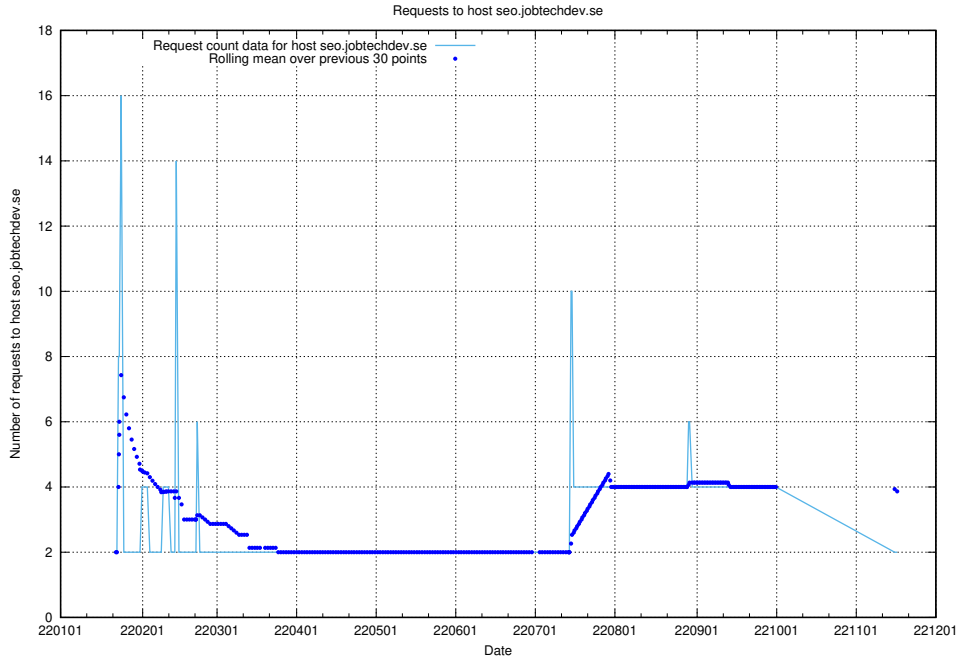

7.592 Usage of seo.jobtechdev.se

Here, we count the number of requests to host seo.jobtechdev.se.