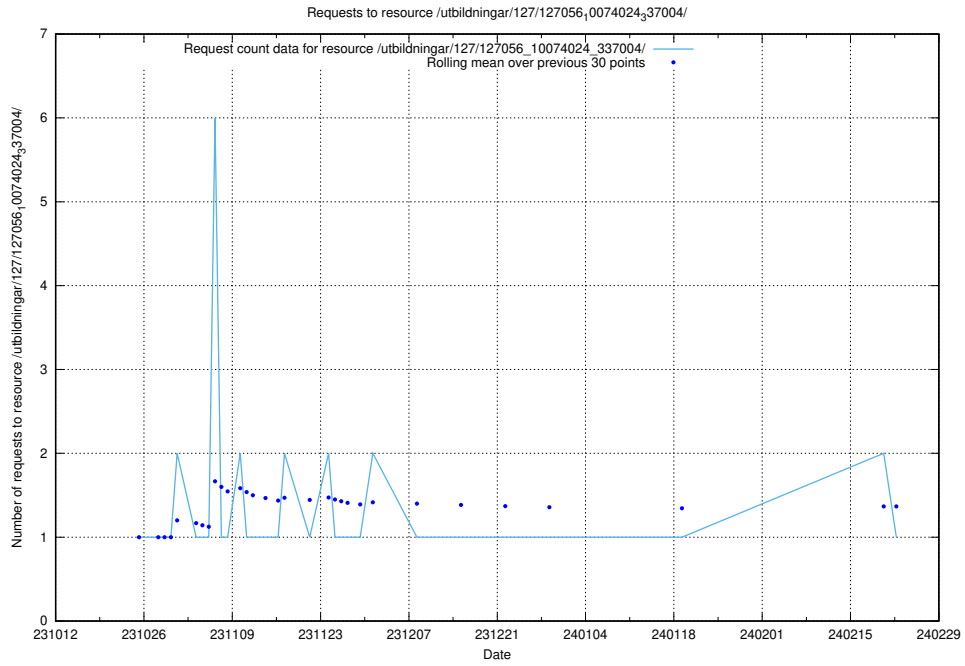

5.4242 Usage of /utbildningar/127/127056_10074024_337004/

Here, we count the number of requests to resource /utbildningar/127/127056_10074024_337004/.