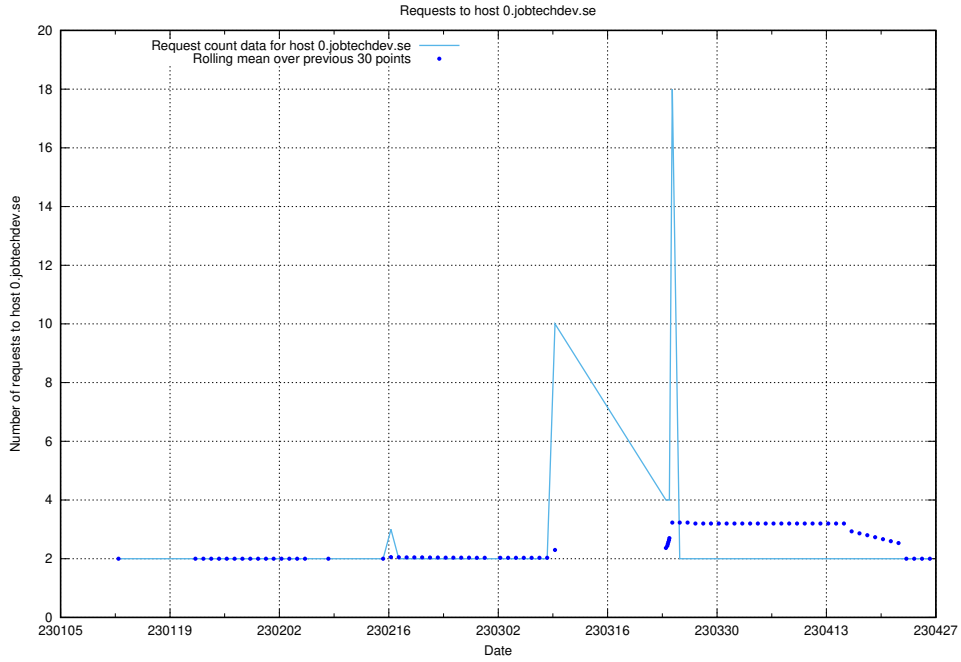

7.307 Usage of 0.jobtechdev.se

Here, we count the number of requests to host 0.jobtechdev.se.