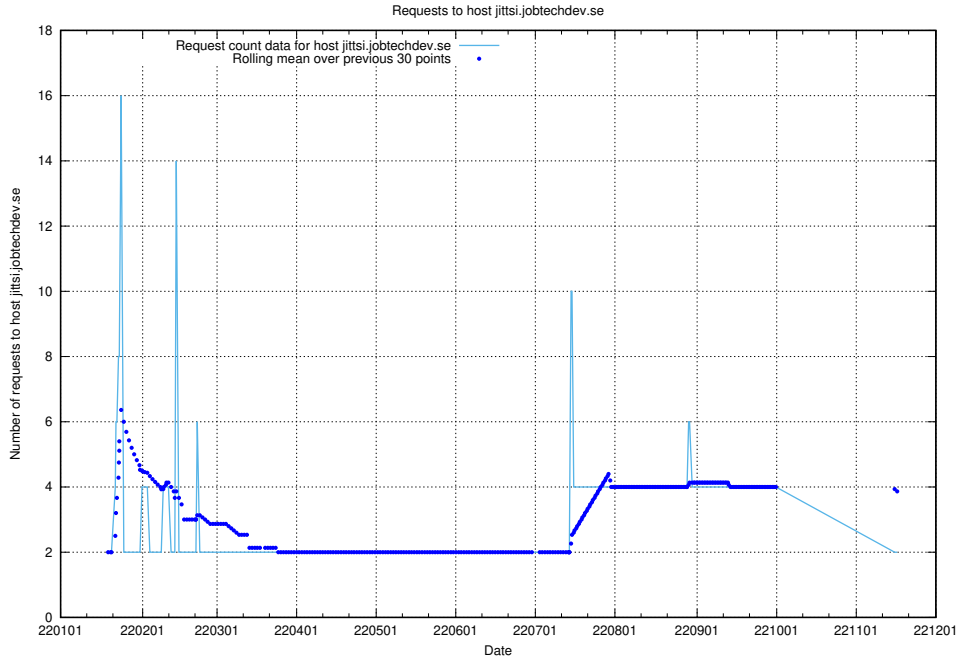

Here, we count the number of requests to host af-connect-mock.jobtechdev.se.

7.273 Usage of jittsi.jobtechdev.se

Here, we count the number of requests to host jittsi.jobtechdev.se.

7.274 Usage of api-jobtech-taxonomy-api-test-in-prod-read.prod.services.jtech.se