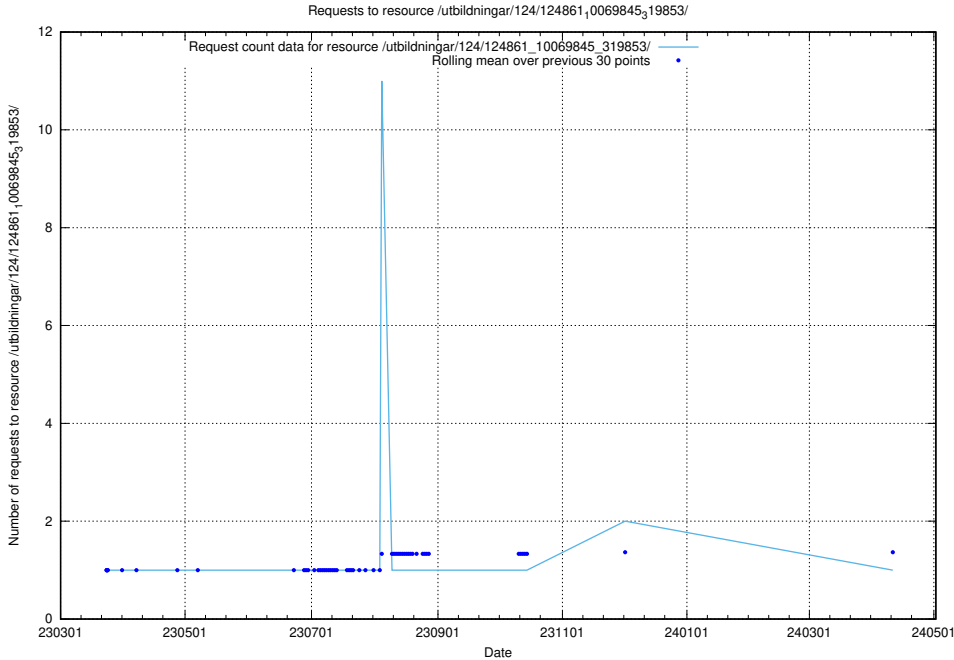

5.1174 Usage of /utbildningar/124/124861_10069845_319853/

Here, we count the number of requests to resource /utbildningar/124/124861_10069845_319853/.