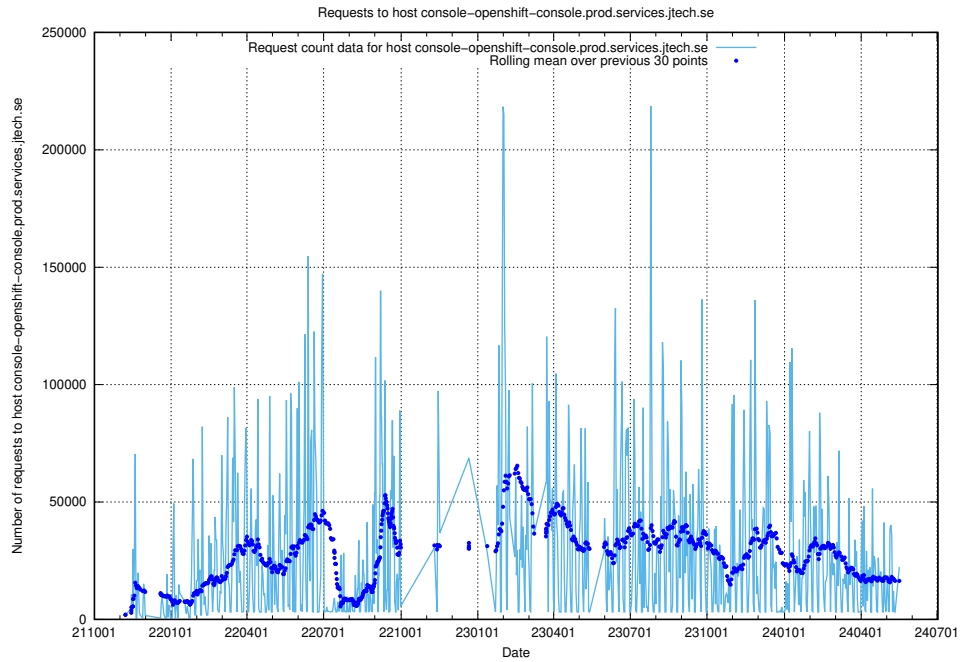

7.9 Usage of console-openshift-console.prod.services.jtech.se

Here, we count the number of requests to host console-openshift-console.prod.services.jtech.se.