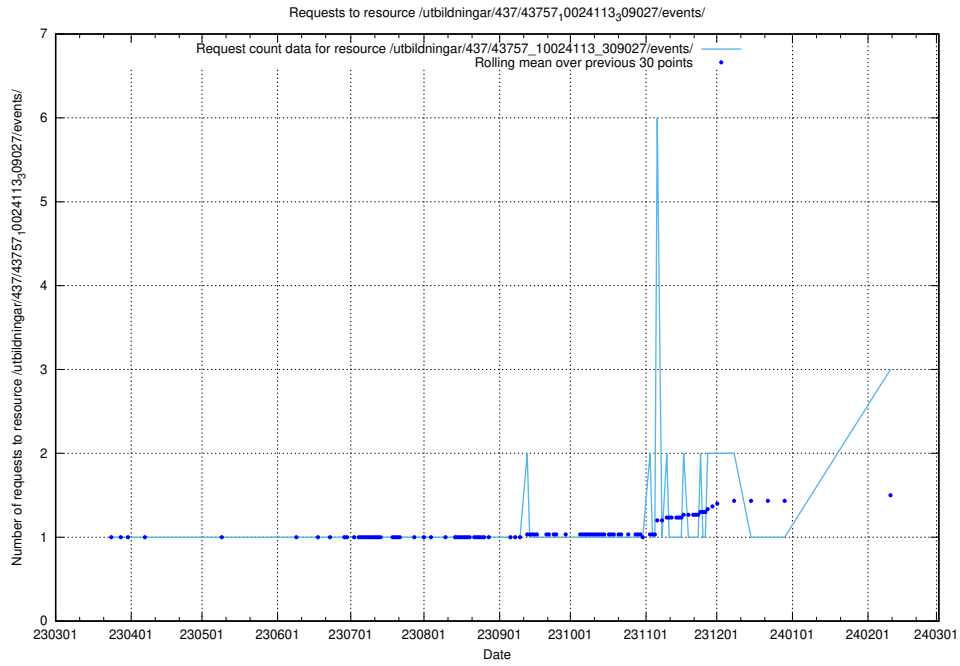

5.422 Usage of /utbildningar/437/43757_10024113_309027/events/

Here, we count the number of requests to resource /utbildningar/437/43757_10024113_309027/events/.