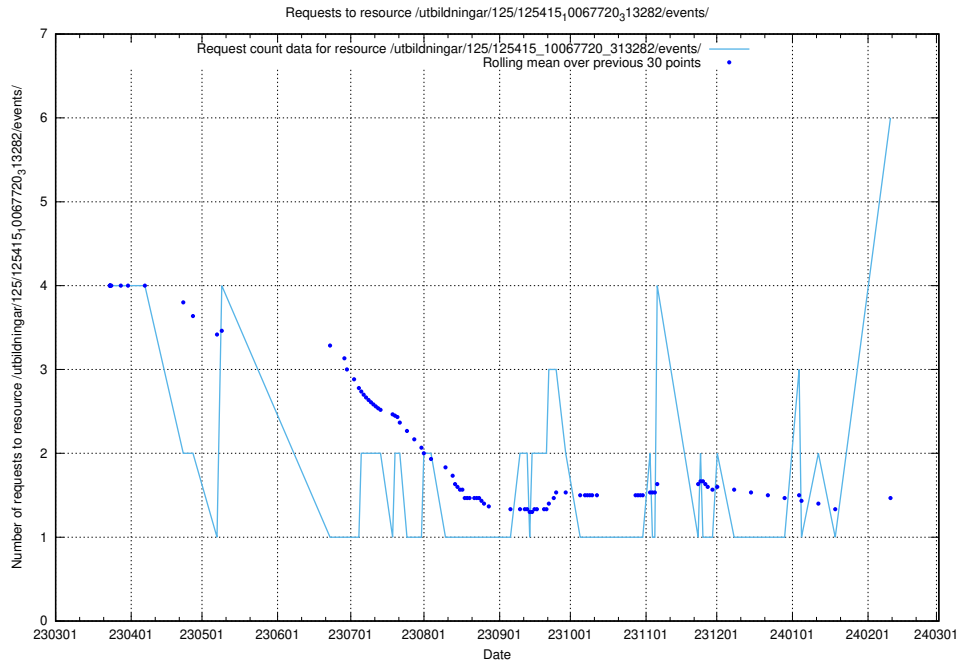

5.95 Usage of /utbildningar/125/125415_10067720_313282/events/

Here, we count the number of requests to resource /utbildningar/125/125415_10067720_313282/events/