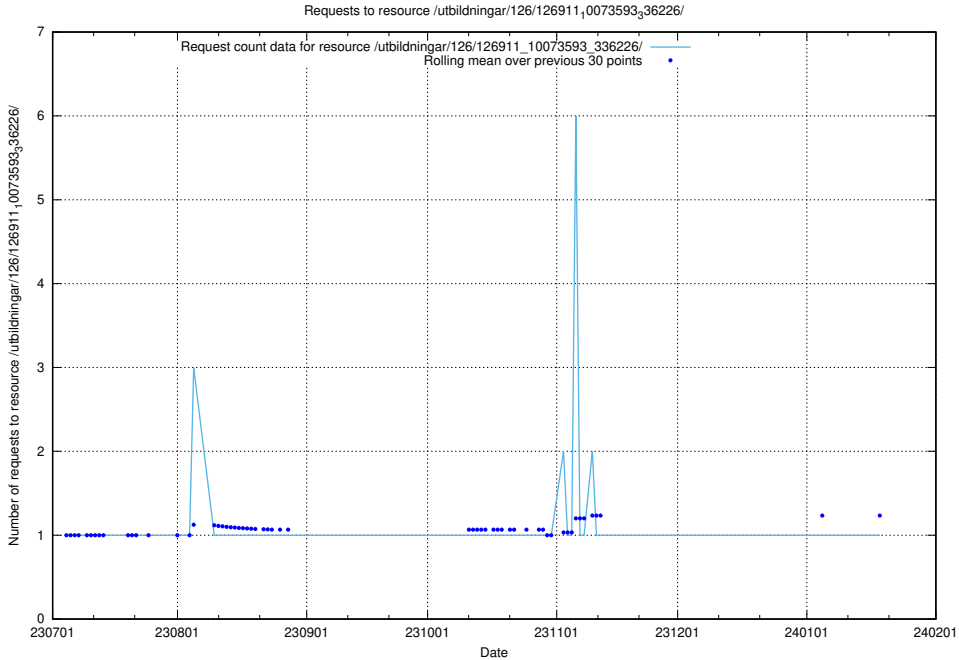

5.5368 Usage of /utbildningar/126/126911_10073593_336226/

Here, we count the number of requests to resource /utbildningar/126/126911_10073593_336226/.