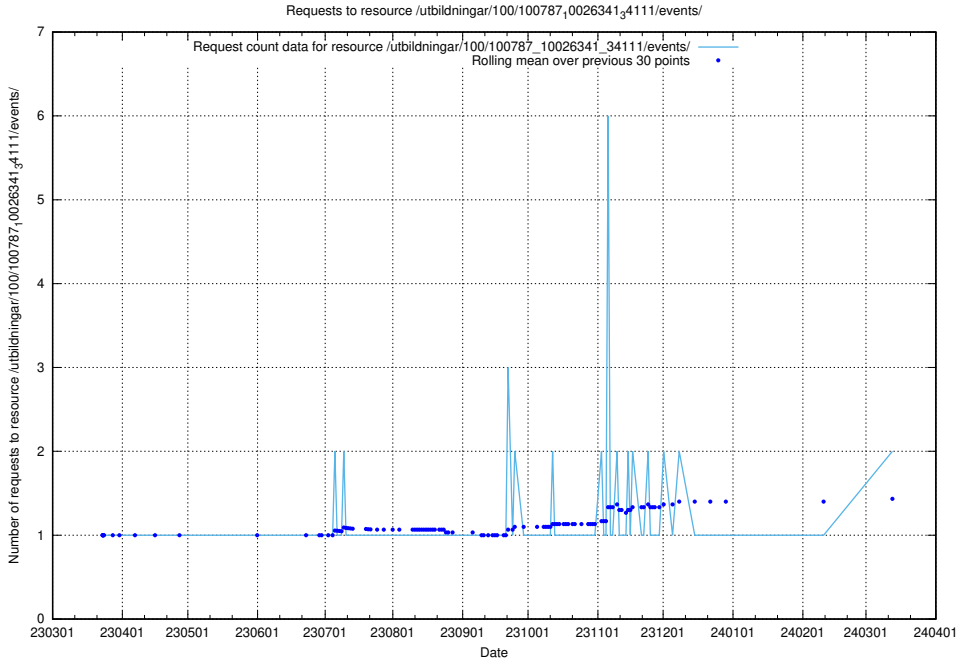

5.814 Usage of /utbildningar/100/100787_10026341_34111/events/

Here, we count the number of requests to resource /utbildningar/100/100787_10026341_34111/events/.