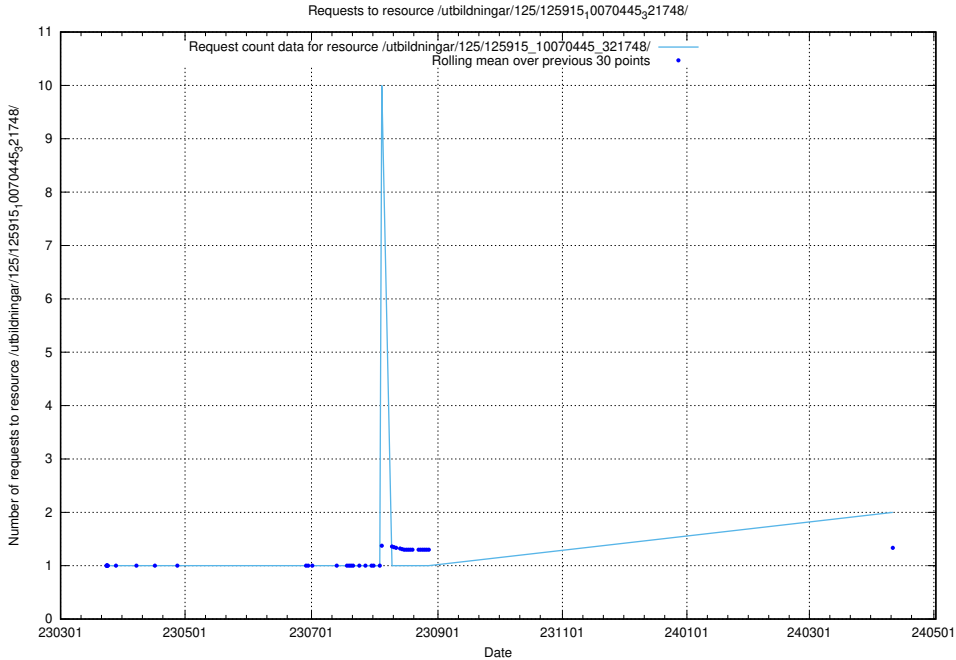

5.966 Usage of /utbildningar/125/125915_10070445_321748/

Here, we count the number of requests to resource /utbildningar/125/125915_10070445_321748/.