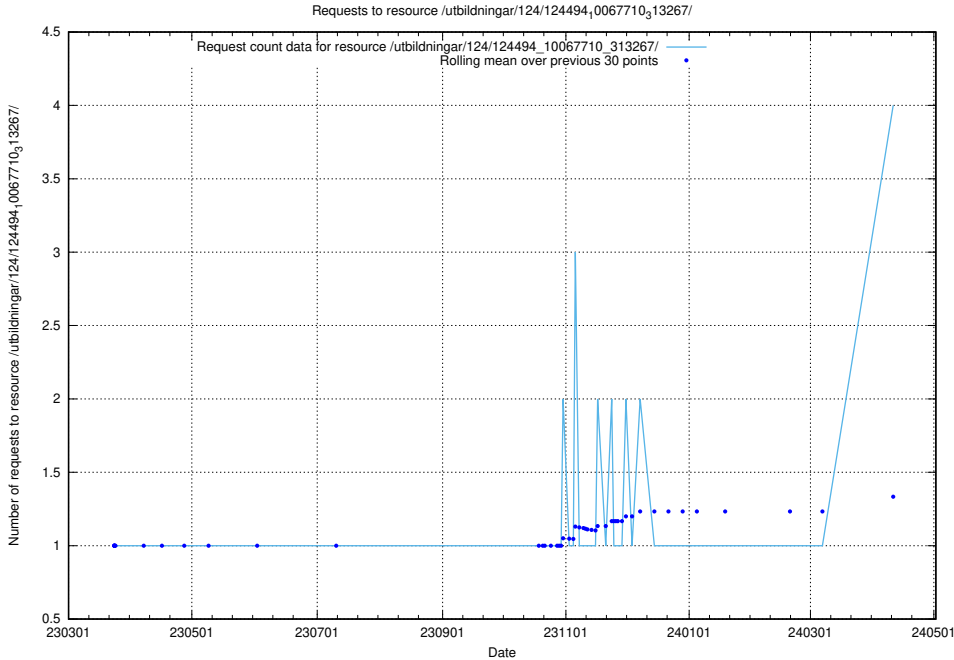

5.184 Usage of /utbildningar/124/124494_10067710_313267/

Here, we count the number of requests to resource /utbildningar/124/124494_10067710_313267/.