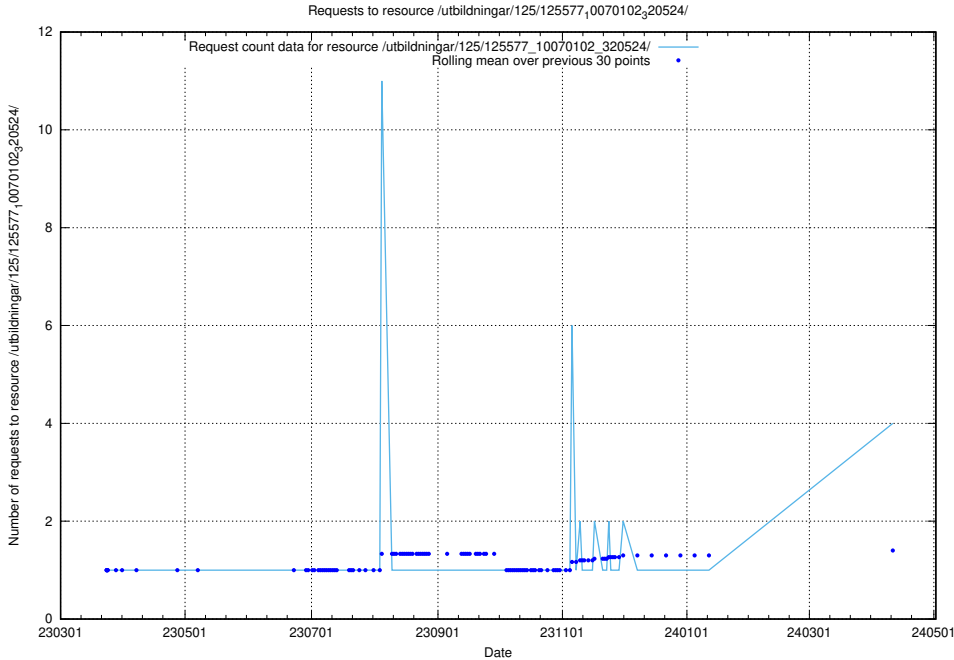

5.153 Usage of /utbildningar/125/125577_10070102_320524/

Here, we count the number of requests to resource /utbildningar/125/125577_10070102_320524/.