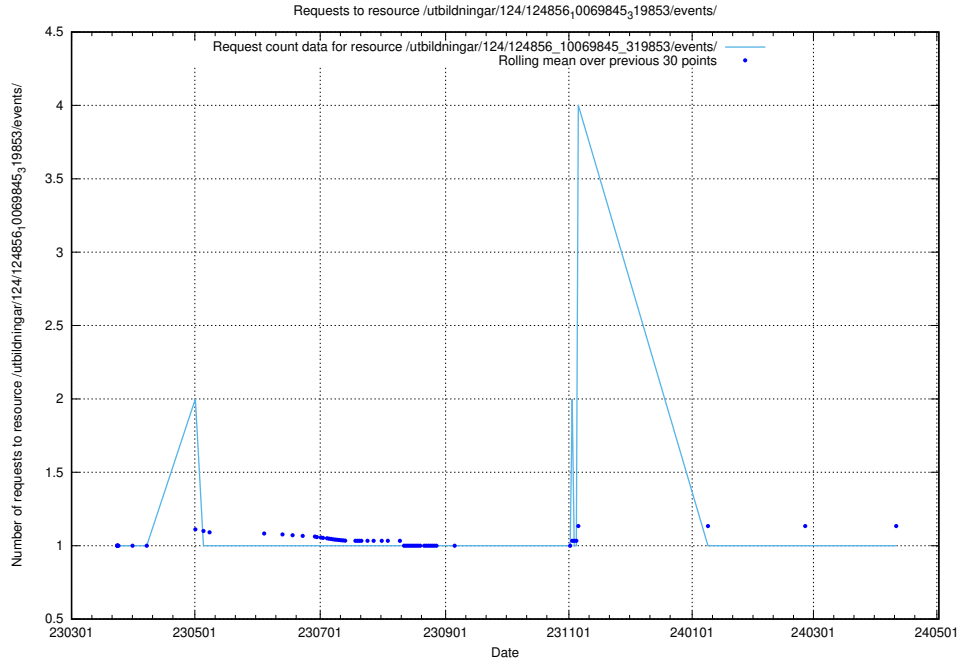

5.1193 Usage of /utbildningar/124/124856_10069845_319853/events/

Here, we count the number of requests to resource /utbildningar/124/124856_10069845_319853/events/