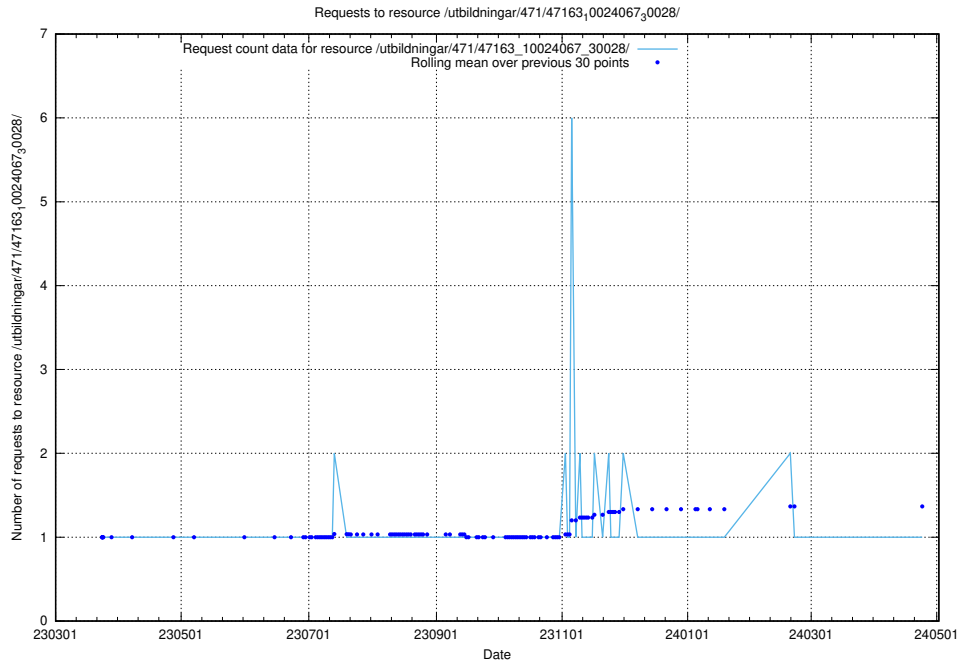

5.6322 Usage of /utbildningar/471/47163_10024067_30028/

Here, we count the number of requests to resource /utbildningar/471/47163_10024067_30028/.