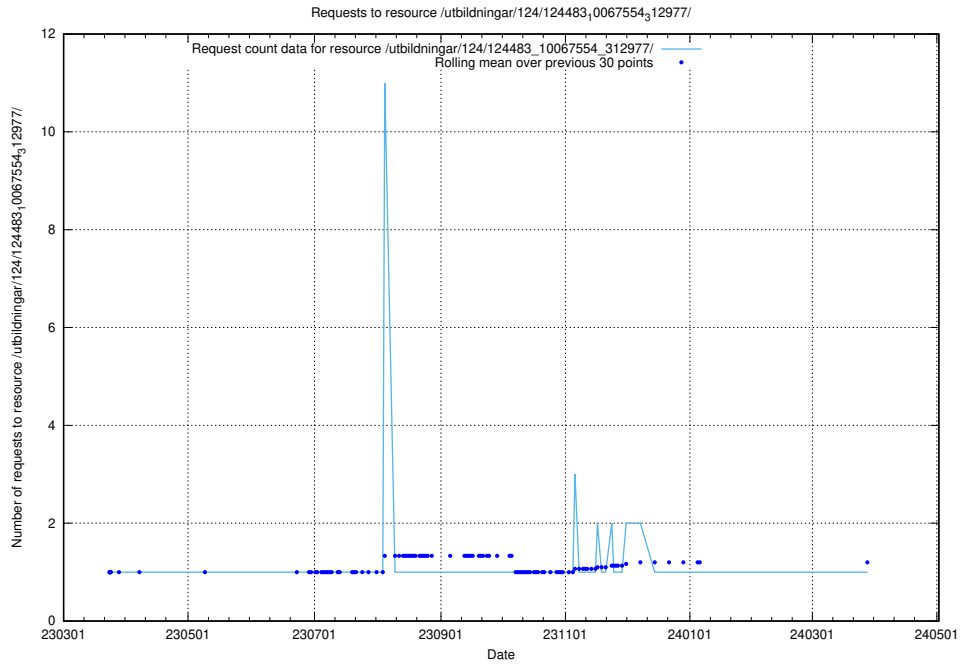

5.2827 Usage of /utbildningar/124/124483_10067554_312977/

Here, we count the number of requests to resource /utbildningar/124/124483_10067554_312977/.