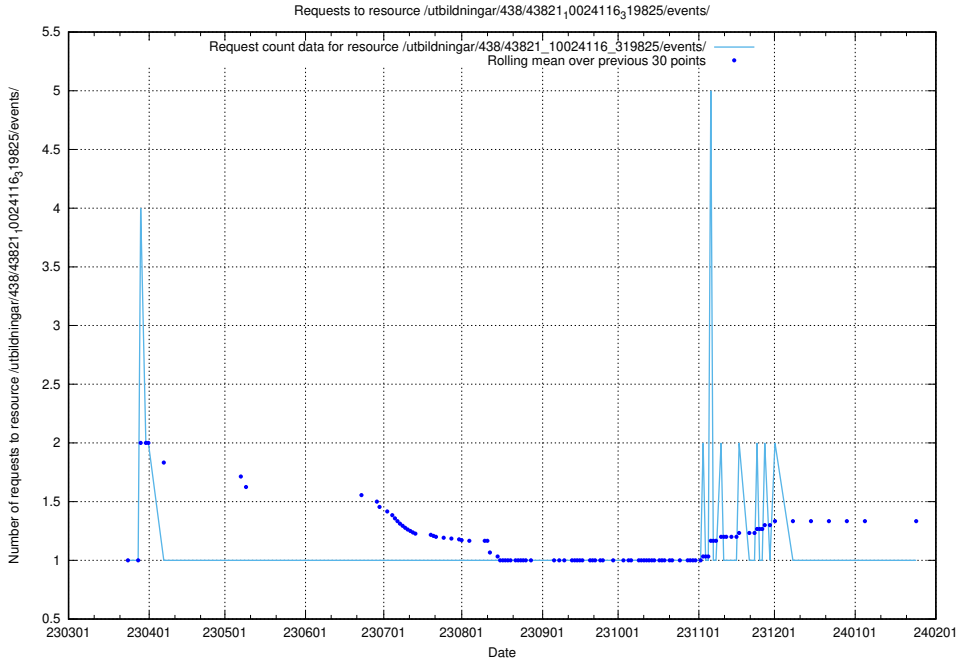

5.6175 Usage of /utbildningar/438/43821_10024116_319825/events/

Here, we count the number of requests to resource /utbildningar/438/43821_10024116_319825/events/.