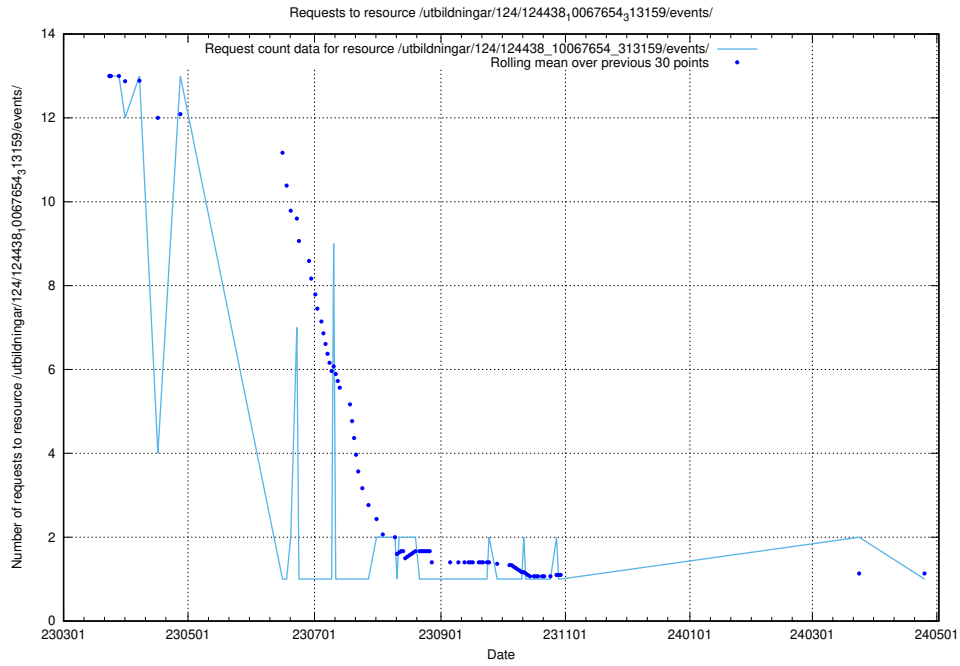

5.6254 Usage of /utbildningar/124/124438_10067654_313159/events/

Here, we count the number of requests to resource /utbildningar/124/124438_10067654_313159/events/