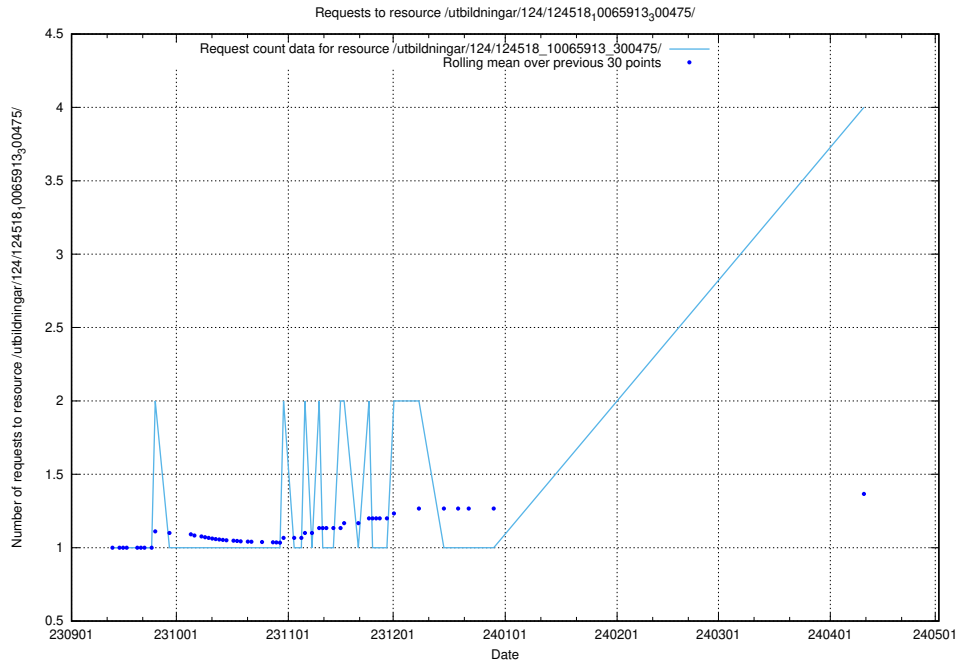

5.209 Usage of /utbildningar/124/124518_10065913_300475/

Here, we count the number of requests to resource /utbildningar/124/124518_10065913_300475/.