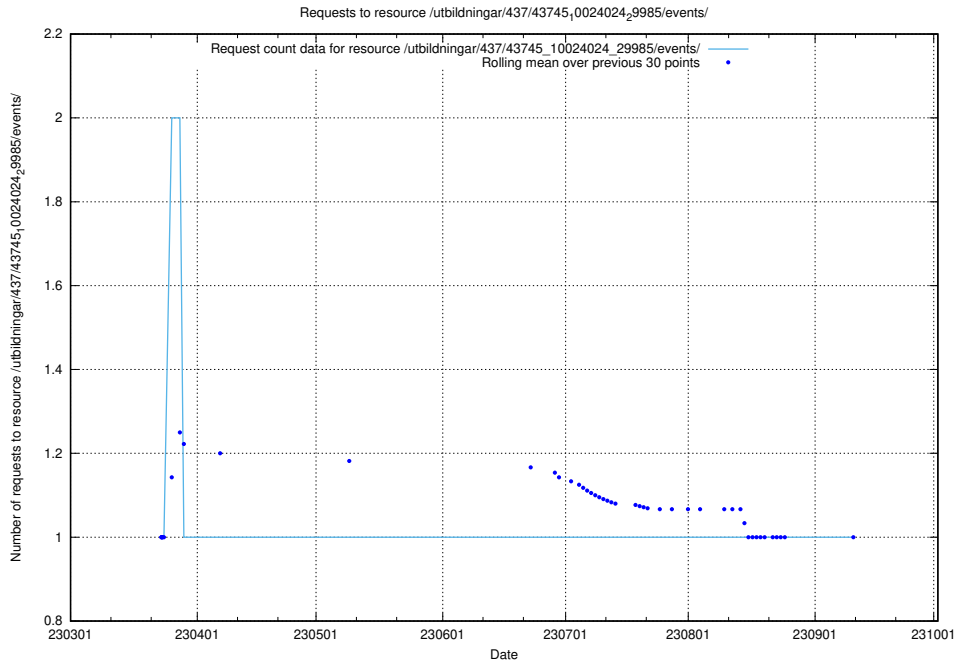

5.6395 Usage of /utbildningar/437/43745_10024024_29985/events/

Here, we count the number of requests to resource /utbildningar/437/43745_10024024_29985/events/.