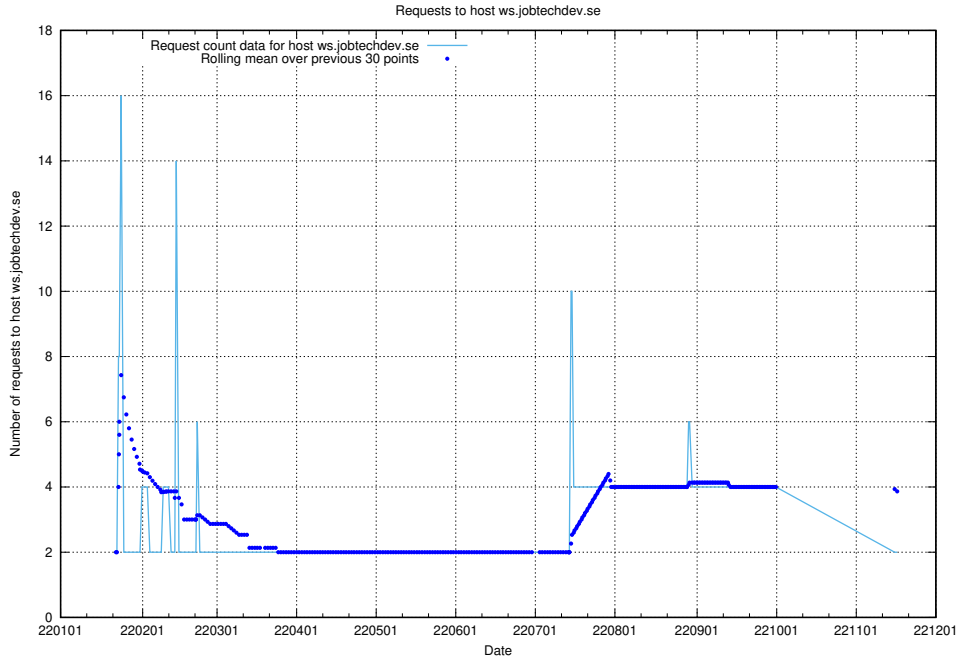

7.580 Usage of ws.jobtechdev.se

Here, we count the number of requests to host ws.jobtechdev.se.