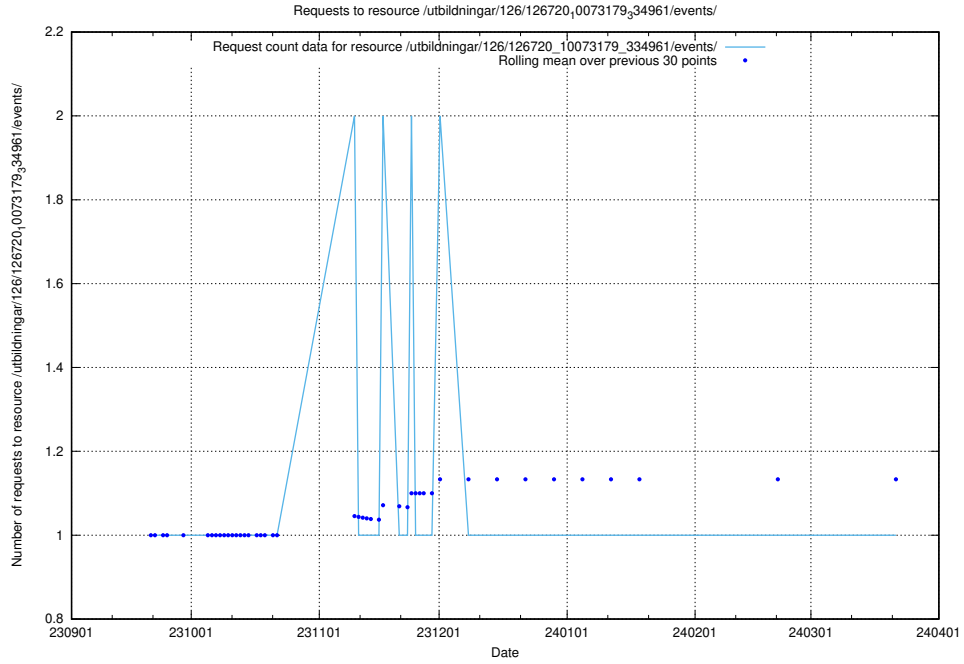

Here, we count the number of requests to resource /utbildningar/123/123367_10066311_308507/.

5.4545 Usage of /utbildningar/126/126720_10073179_334961/events/

Here, we count the number of requests to resource /utbildningar/126/126720_10073179_334961/events/