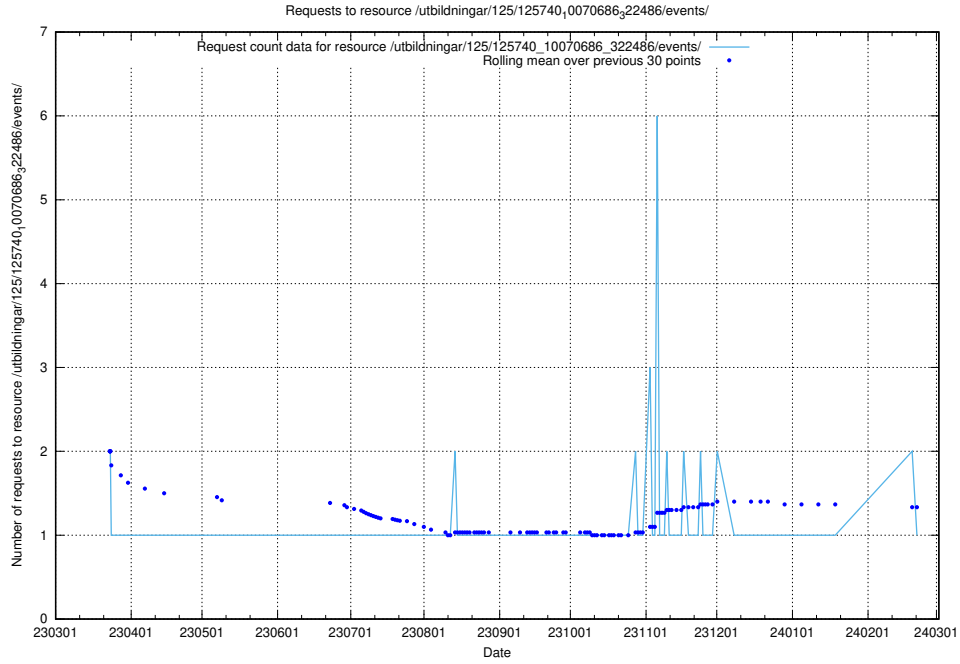

5.6287 Usage of /utbildningar/125/125740_10070686_322486/events/

Here, we count the number of requests to resource /utbildningar/125/125740_10070686_322486/events/