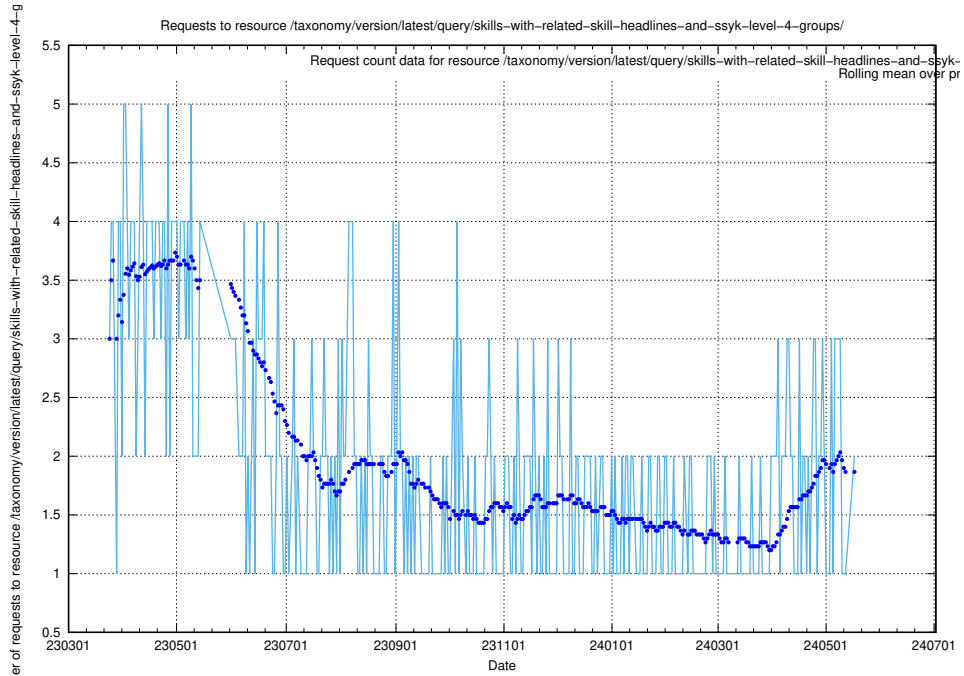

5.912 Usage of /taxonomy/version/latest/query/skills-with-related-skill-headlines-and-ssyk-level-4-groups/

Here, we count the number of requests to resource /taxonomy/version/latest/query/skills-with-related-skill-headlines-and-ssyk-level-4-groups/.