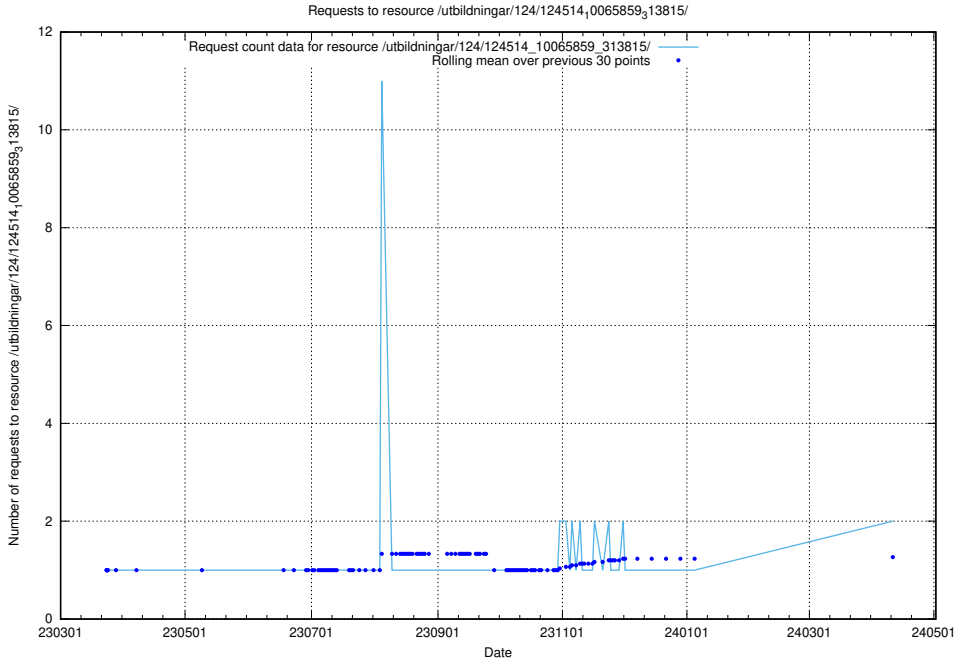

5.522 Usage of /utbildningar/124/124514_10065859_313815/

Here, we count the number of requests to resource /utbildningar/124/124514_10065859_313815/.