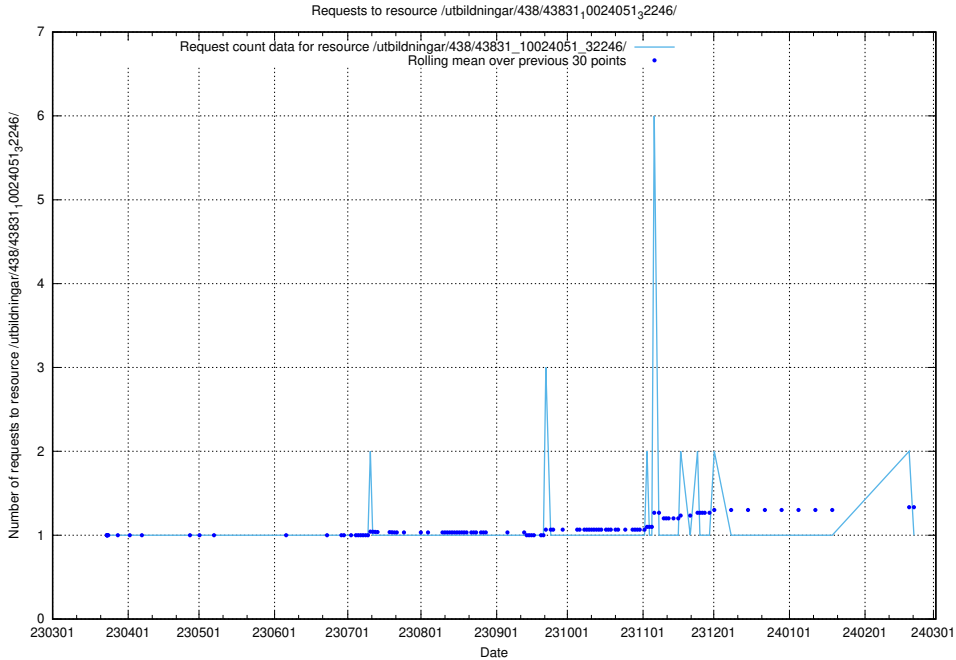

Here, we count the number of requests to resource /utbildningar/438/43831_10024051_32246/.

5.6343 Usage of /utbildningar/438/43830_10023988_29949/events/

Here, we count the number of requests to resource /utbildningar/438/43830_10023988_29949/events/.