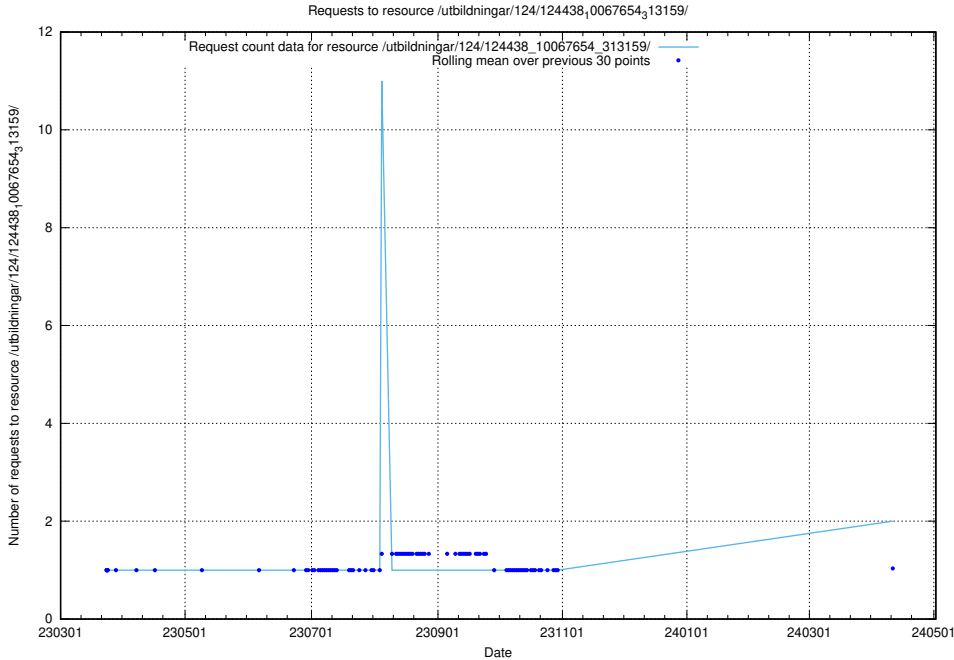

5.640 Usage of /utbildningar/124/124438_10067654_313159/

Here, we count the number of requests to resource /utbildningar/124/124438_10067654_313159/.