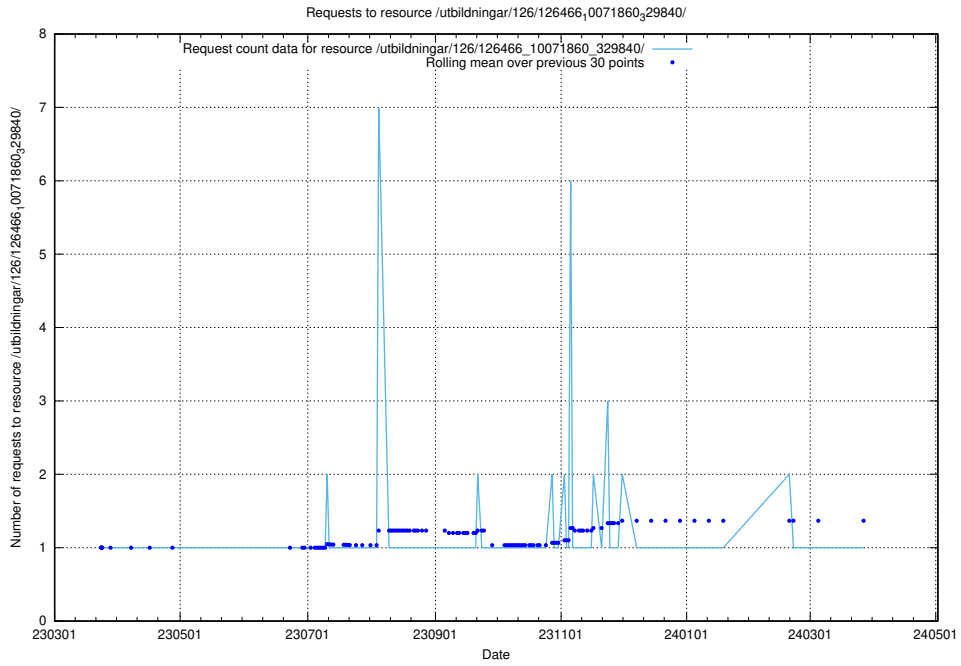

5.6421 Usage of /utbildningar/126/126466_10071860_329840/

Here, we count the number of requests to resource /utbildningar/126/126466_10071860_329840/.