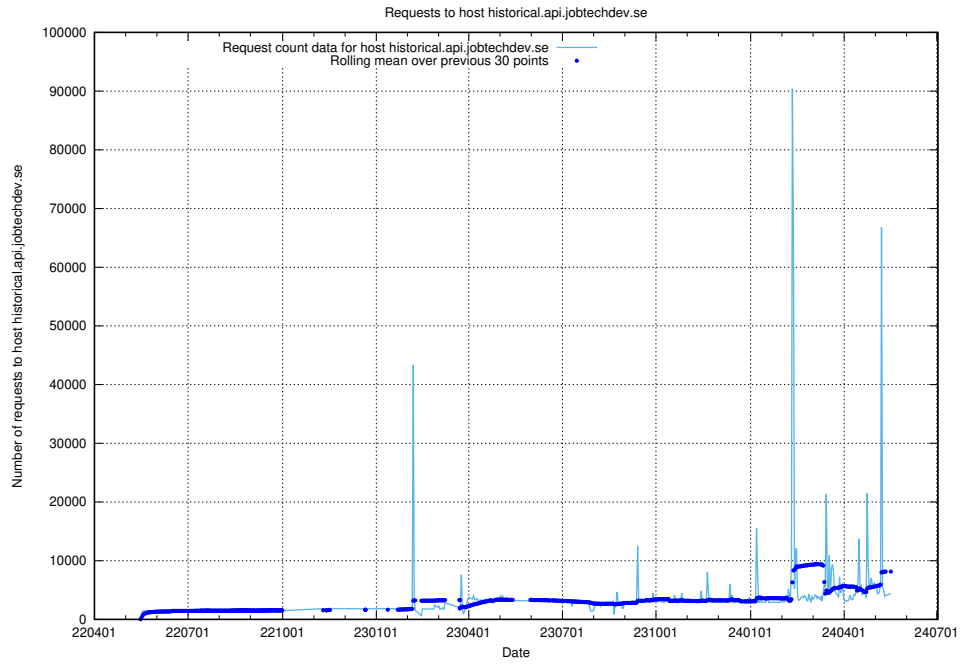

7.14 Usage of `historical.api.jobtechdev.se`

Here, we count the number of requests to host `historical.api.jobtechdev.se`.