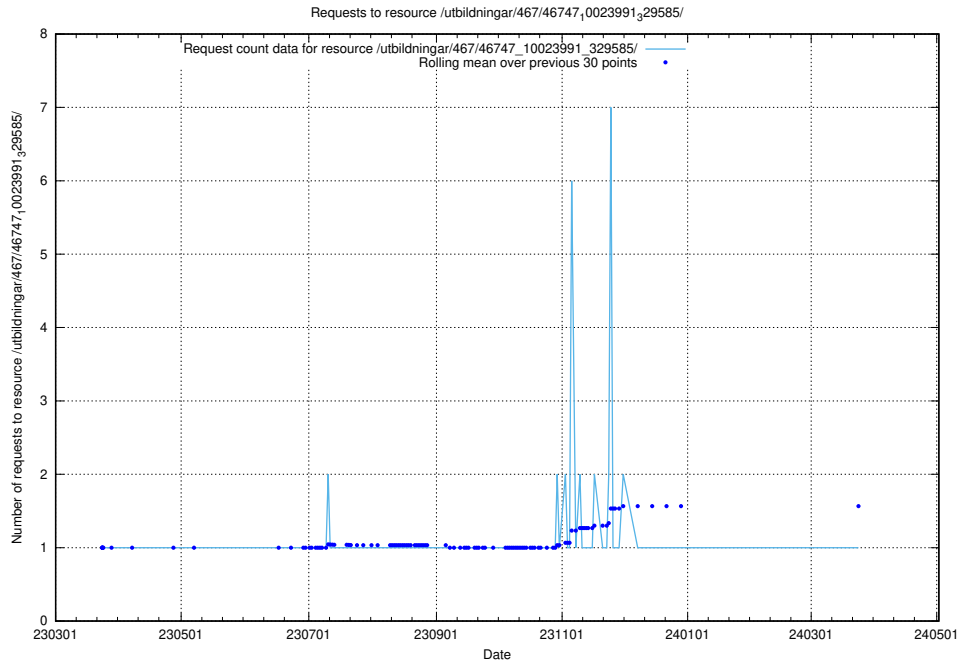

5.6323 Usage of /utbildningar/467/46747_10023991_329585/

Here, we count the number of requests to resource /utbildningar/467/46747_10023991_329585/.