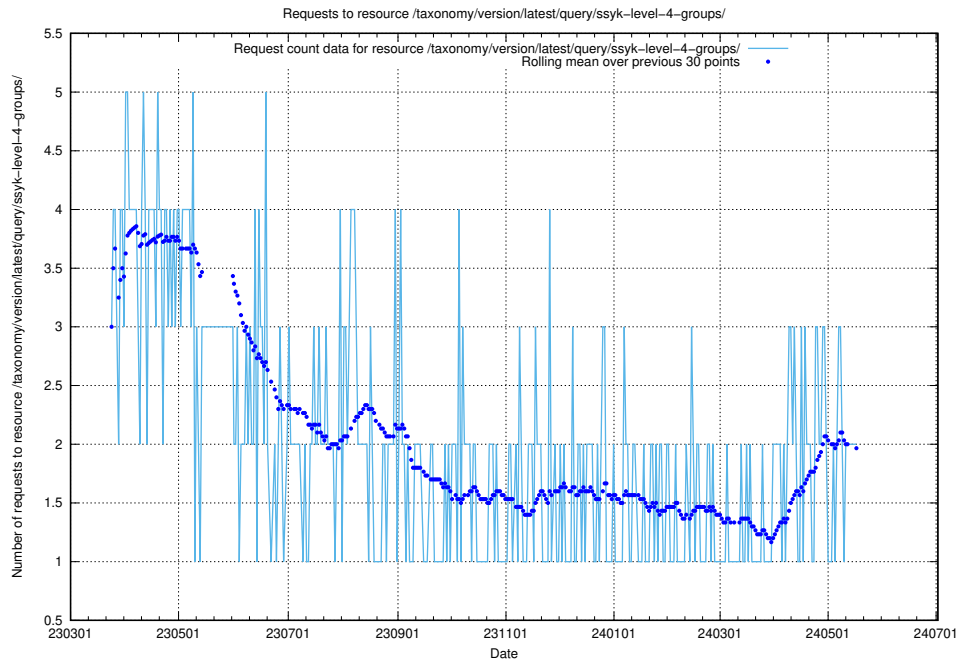

5.900 Usage of /taxonomy/version/latest/query/ssyk-level-4-groups/

Here, we count the number of requests to resource /taxonomy/version/latest/query/ssyk-level-4-groups/.