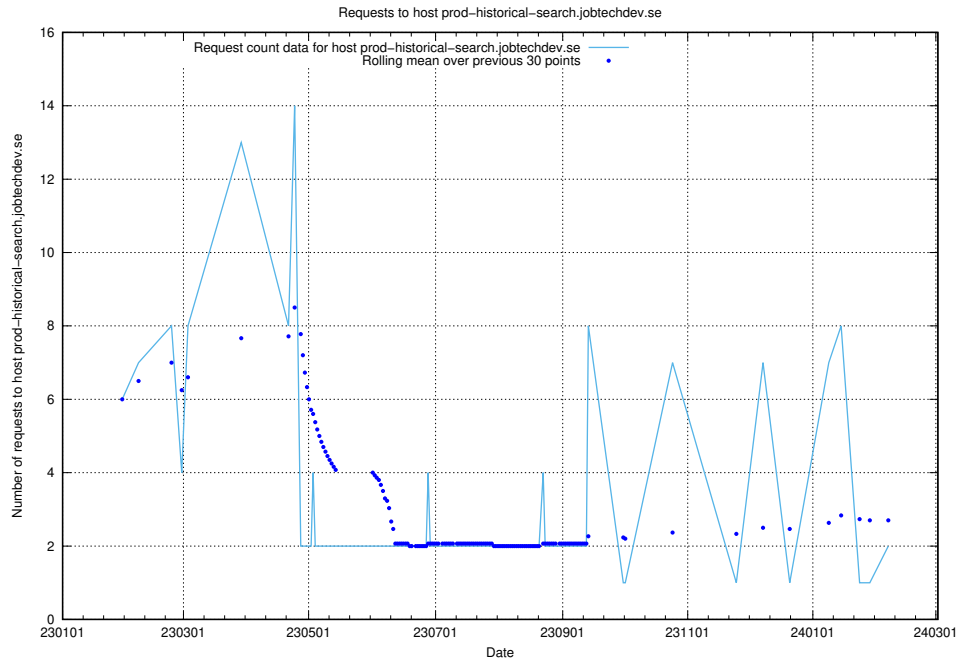

7.297 Usage of prod-historical-search.jobtechdev.se

Here, we count the number of requests to host prod-historical-search.jobtechdev.se.