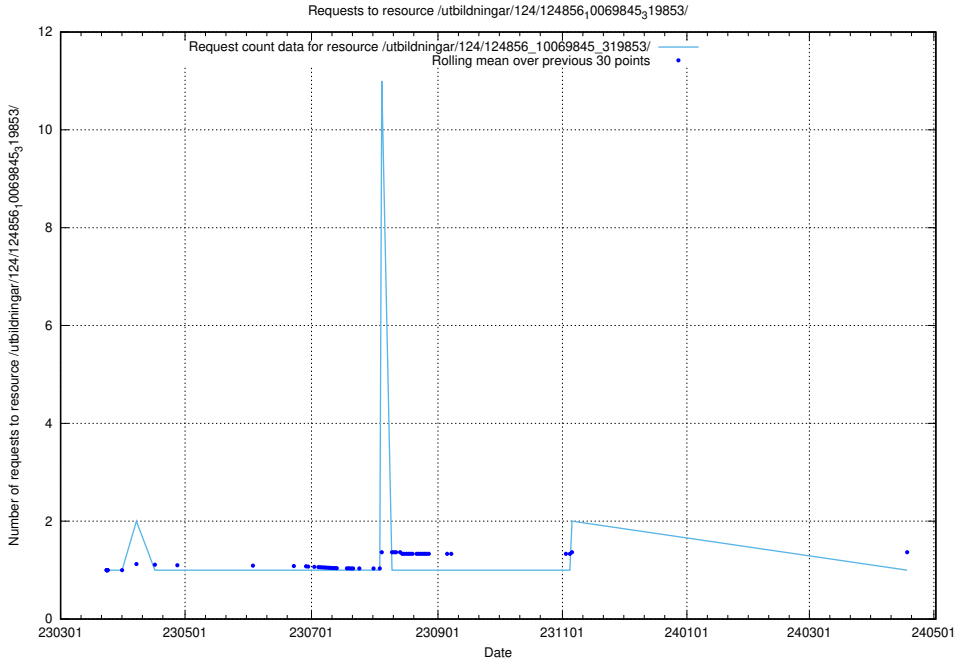

5.1194 Usage of /utbildningar/124/124856_10069845_319853/

Here, we count the number of requests to resource /utbildningar/124/124856_10069845_319853/.