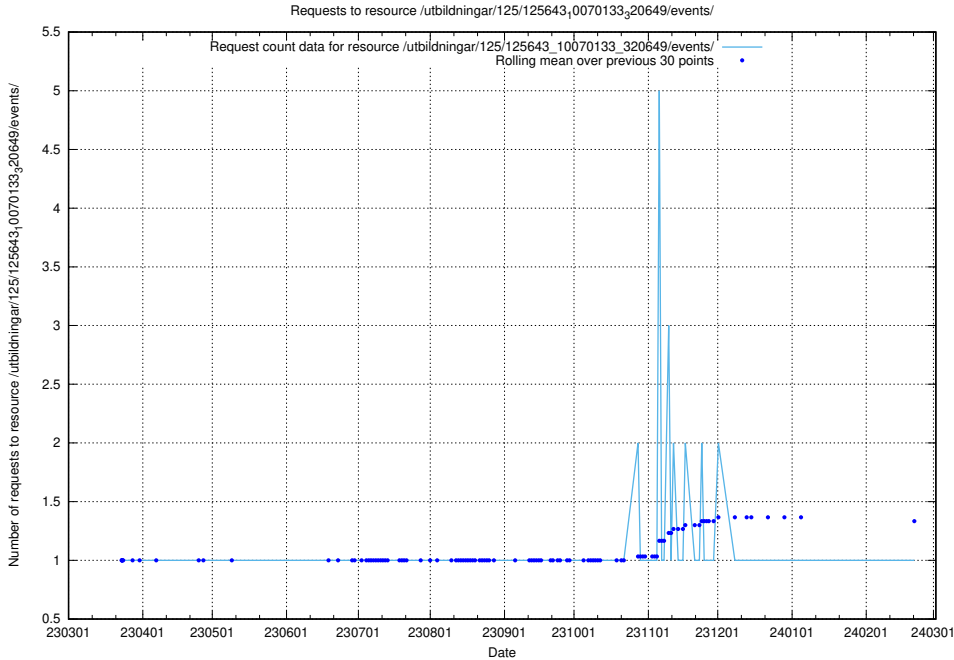

5.1059 Usage of /utbildningar/125/125643_10070133_320649/events/

Here, we count the number of requests to resource /utbildningar/125/125643_10070133_320649/events/