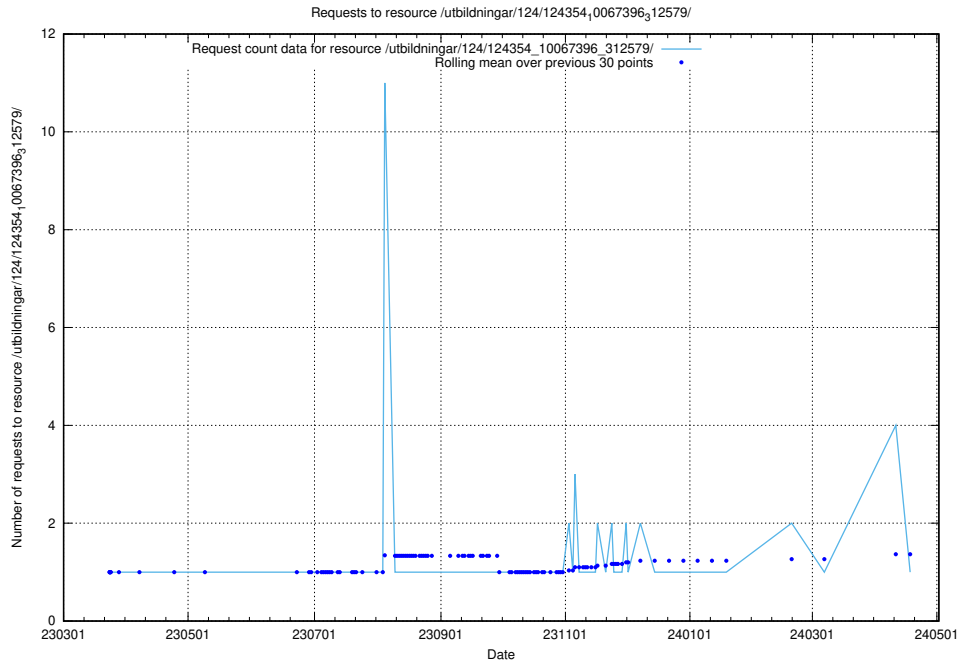

5.3949 Usage of /utbildningar/124/124354_10067396_312579/

Here, we count the number of requests to resource /utbildningar/124/124354_10067396_312579/.