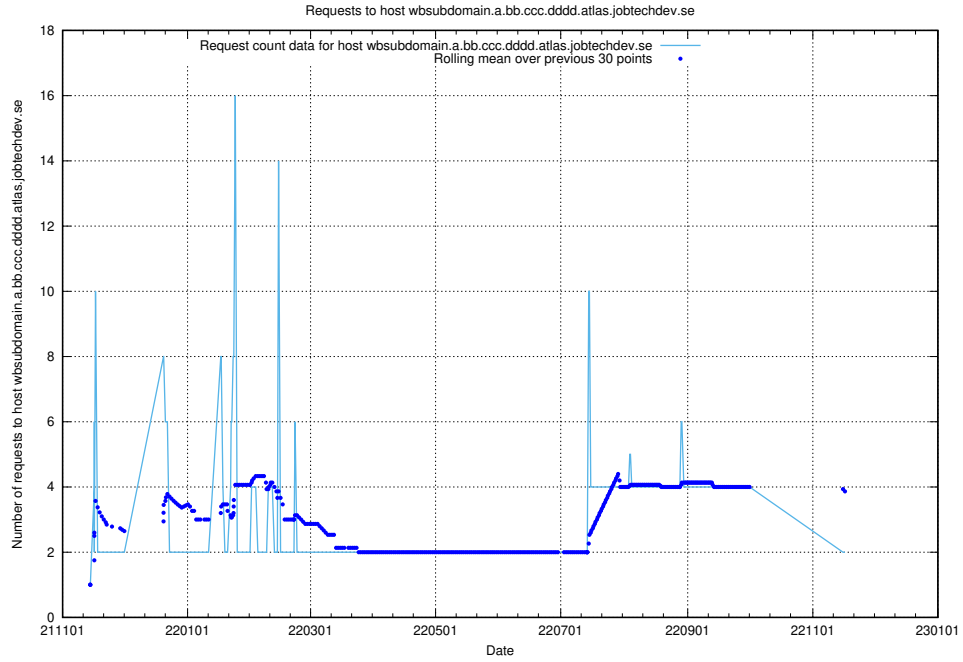

7.552 Usage of wbsubdomain.a.bb.ccc.dddd.atlas.jobtechdev.se

Here, we count the number of requests to host wbsubdomain.a.bb.ccc.dddd.atlas.jobtechdev.se.