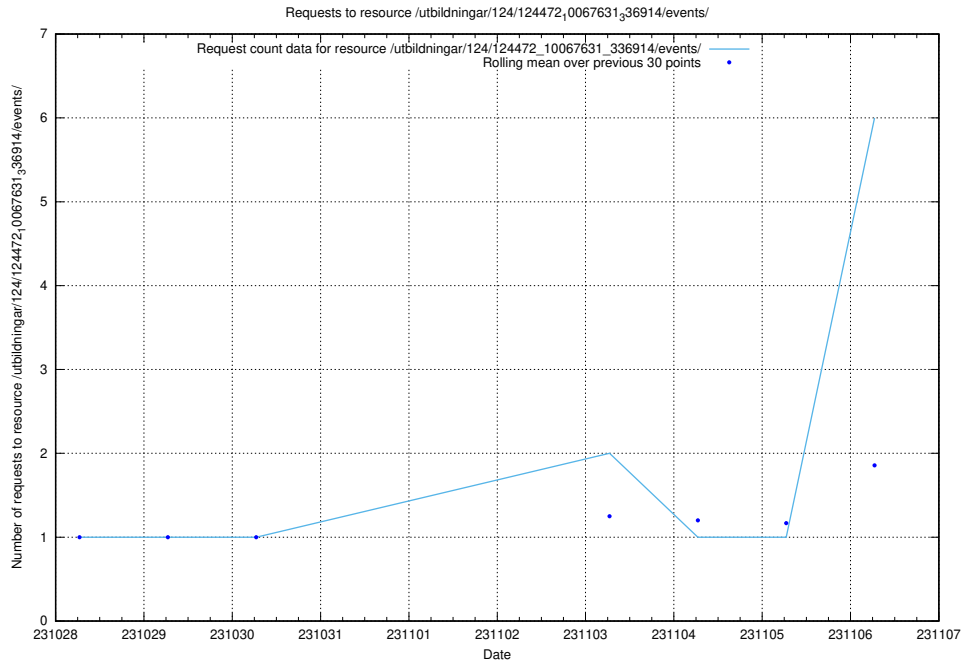

Here, we count the number of requests to resource /utbildningar/127/127057_10073954_336883/events/

5.60 Usage of /utbildningar/124/124472_10067631_336914/events/

Here, we count the number of requests to resource /utbildningar/124/124472_10067631_336914/events/