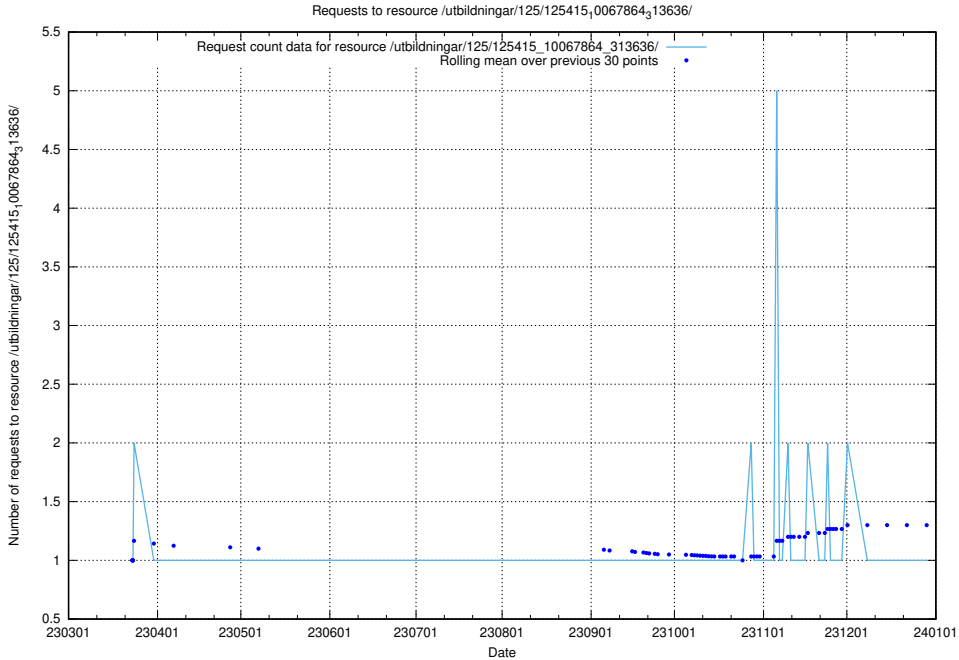

5.1118 Usage of /utbildningar/125/125415_10067864_313636/

Here, we count the number of requests to resource /utbildningar/125/125415_10067864_313636/.