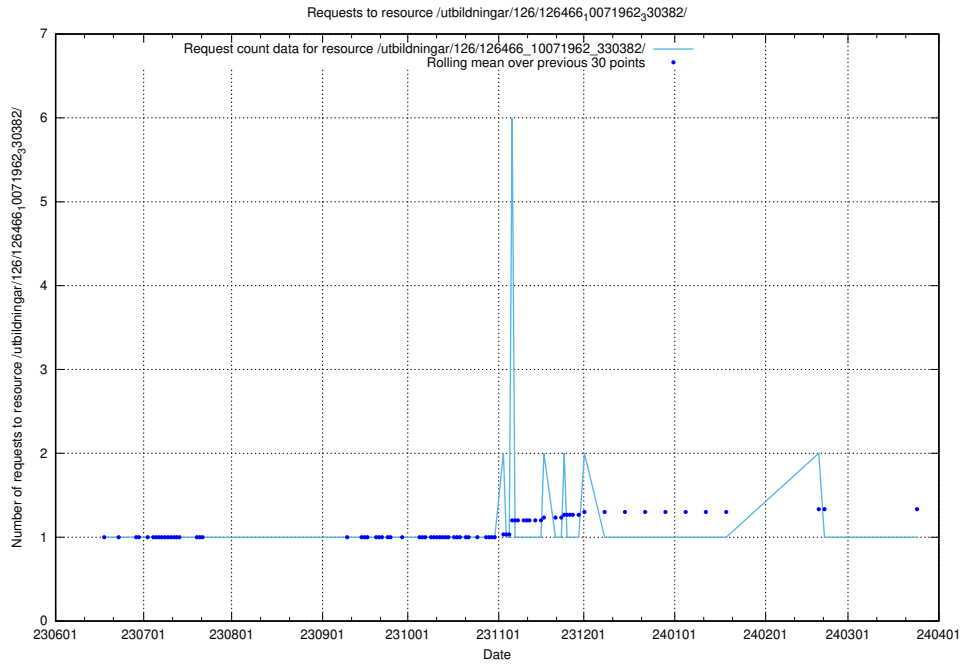

5.5881 Usage of /utbildningar/126/126466_10071962_330382/

Here, we count the number of requests to resource /utbildningar/126/126466_10071962_330382/.