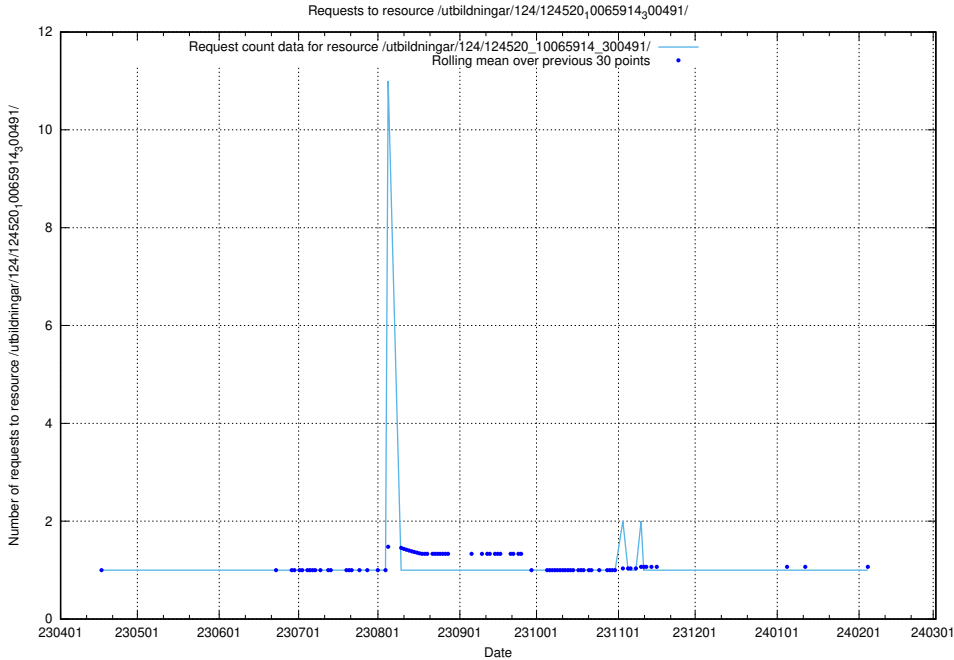

5.6076 Usage of /utbildningar/124/124520_10065914_300491/

Here, we count the number of requests to resource /utbildningar/124/124520_10065914_300491/.