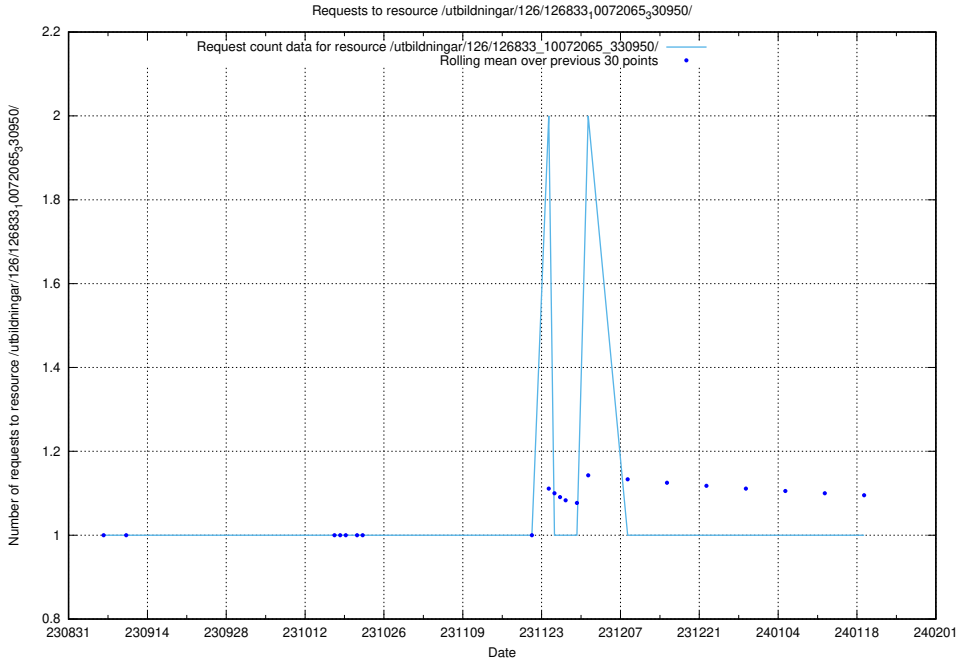

5.4685 Usage of /utbildningar/126/126833_10072065_330950/

Here, we count the number of requests to resource /utbildningar/126/126833_10072065_330950/.