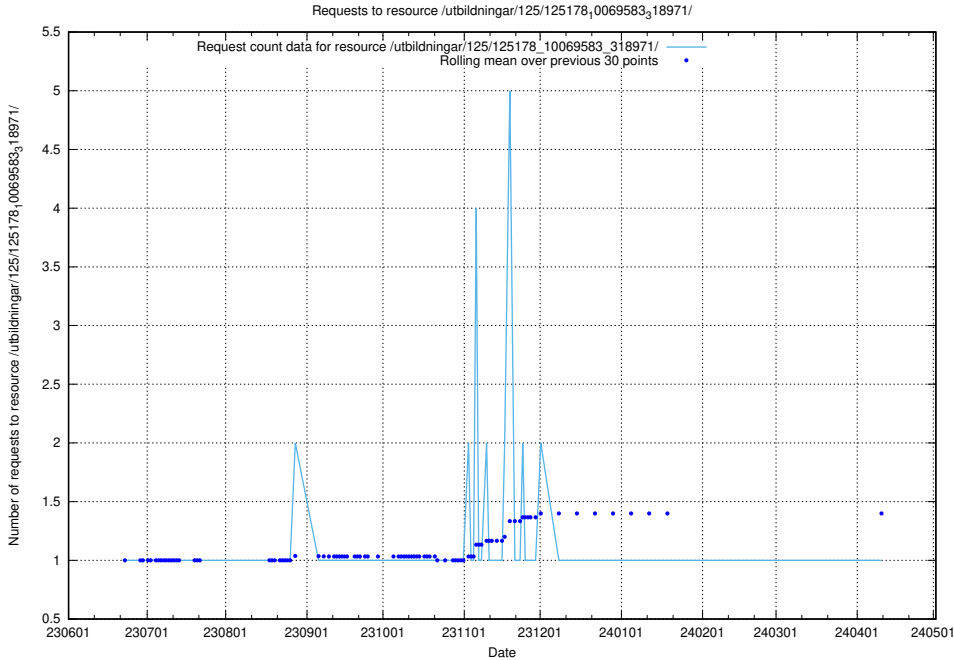

5.5756 Usage of /utbildningar/125/125178_10069583_318971/

Here, we count the number of requests to resource /utbildningar/125/125178_10069583_318971/.