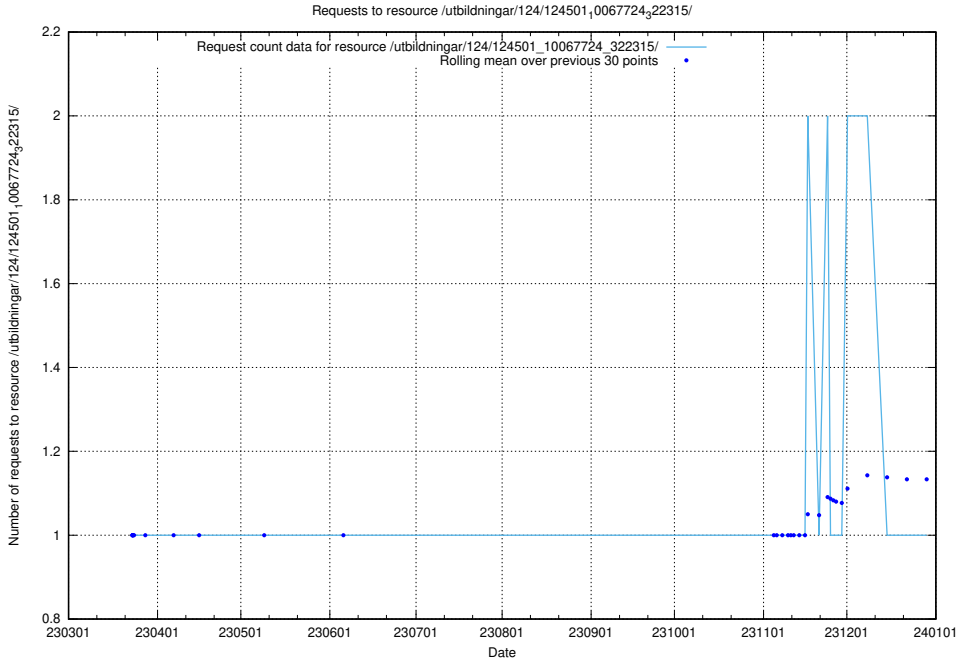

5.2294 Usage of /utbildningar/124/124501_10067724_322315/

Here, we count the number of requests to resource /utbildningar/124/124501_10067724_322315/.