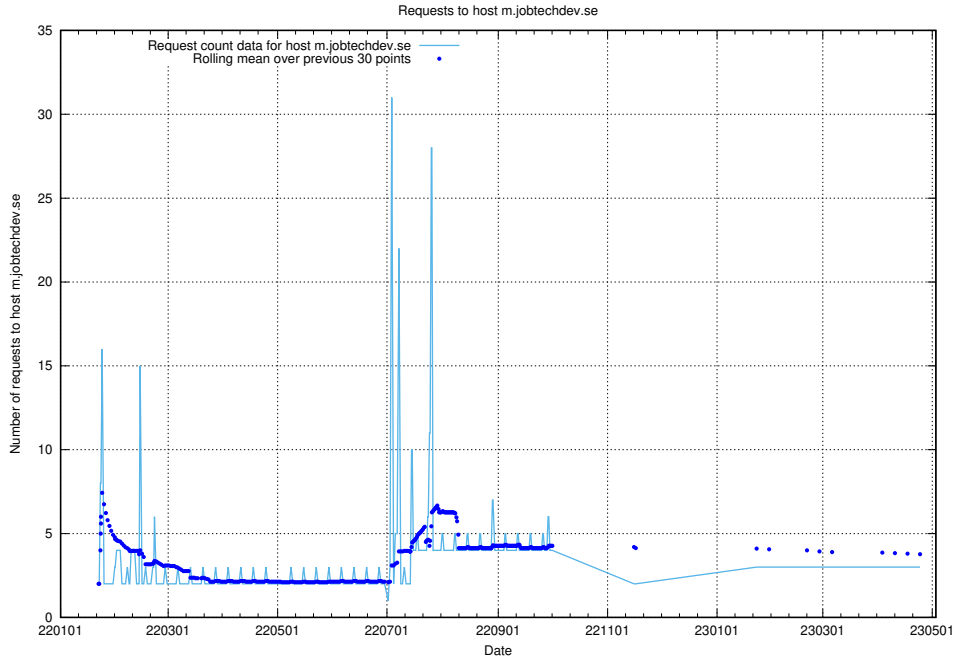

7.257 Usage of m.jobtechdev.se

Here, we count the number of requests to host m.jobtechdev.se.