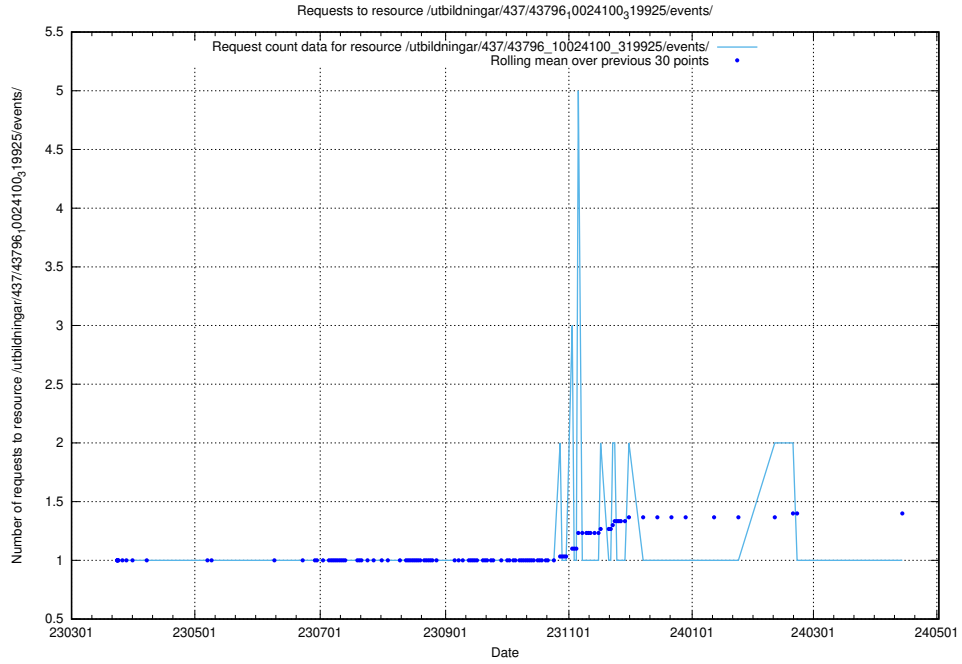

5.6363 Usage of /utbildningar/437/43796_10024100_319925/events/

Here, we count the number of requests to resource /utbildningar/437/43796_10024100_319925/events/.