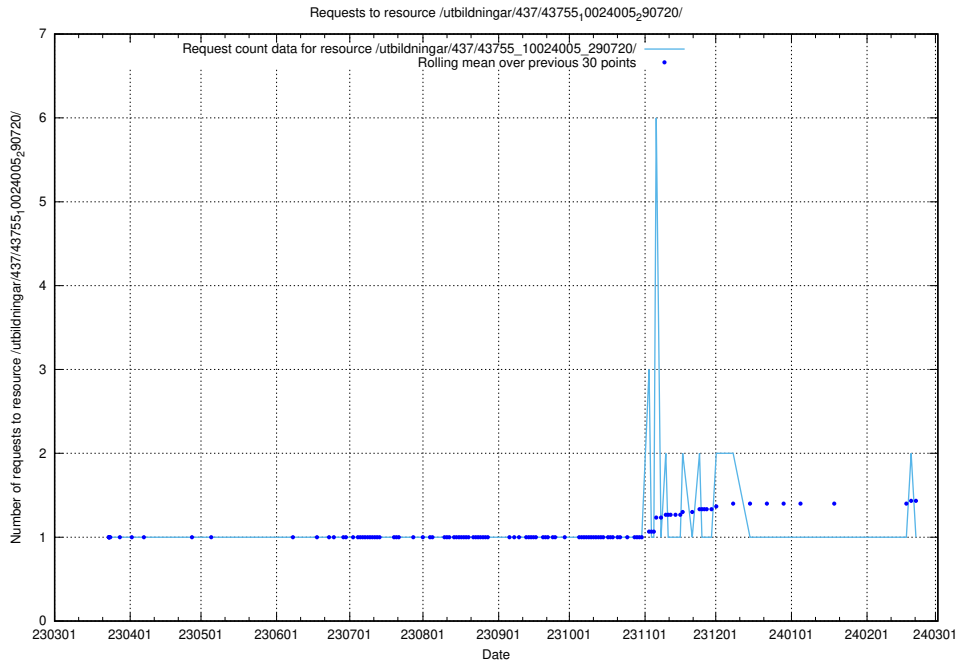

5.6383 Usage of /utbildningar/437/43755_10024005_290720/

Here, we count the number of requests to resource /utbildningar/437/43755_10024005_290720/.