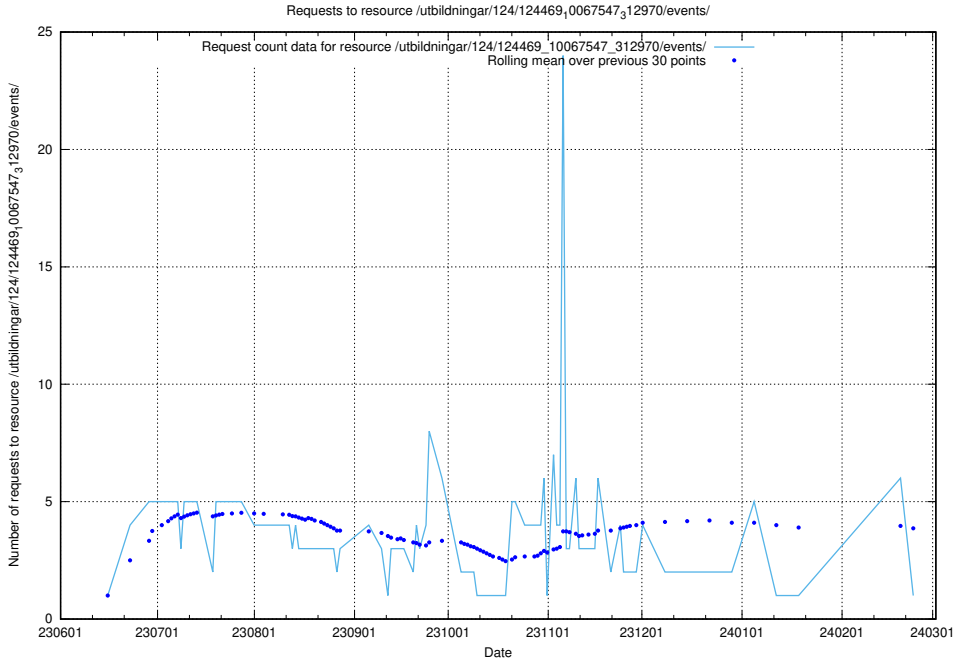

Here, we count the number of requests to resource /utbildningar/123/123839_10066432_308907/.

5.5905 Usage of /utbildningar/124/124469_10067547_312970/events/

Here, we count the number of requests to resource /utbildningar/124/124469_10067547_312970/events/