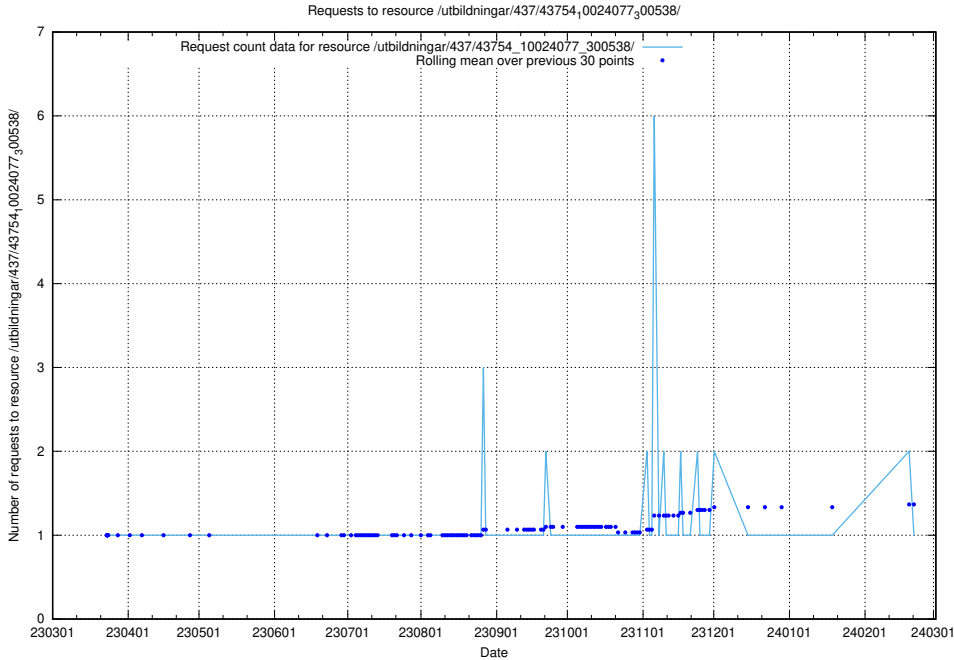

5.6384 Usage of /utbildningar/437/43754_10024077_300538/

Here, we count the number of requests to resource /utbildningar/437/43754_10024077_300538/.