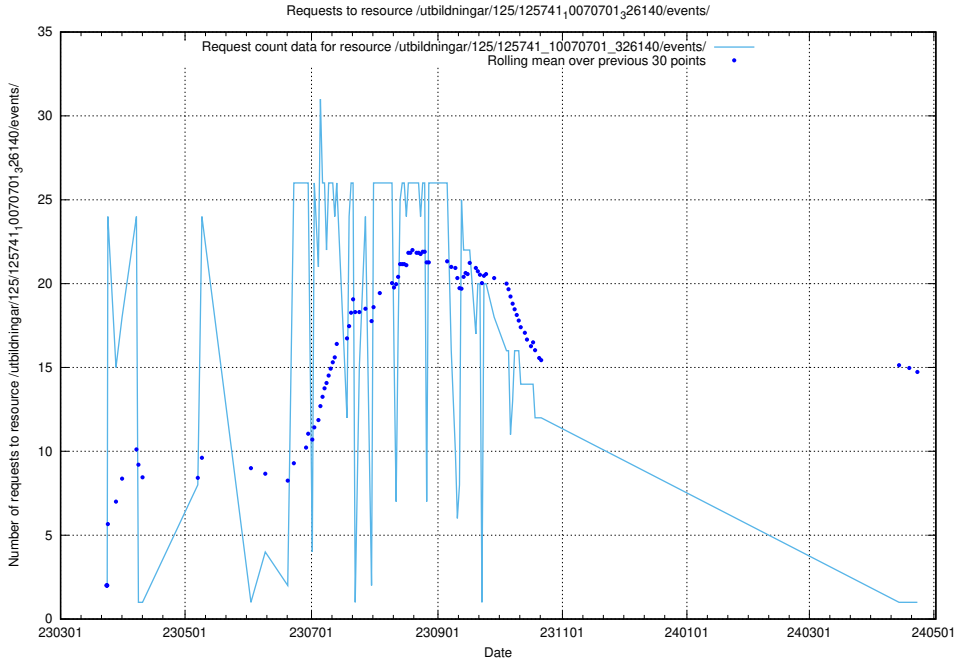

5.6282 Usage of /utbildningar/125/125741_10070701_326140/events/

Here, we count the number of requests to resource /utbildningar/125/125741_10070701_326140/events/