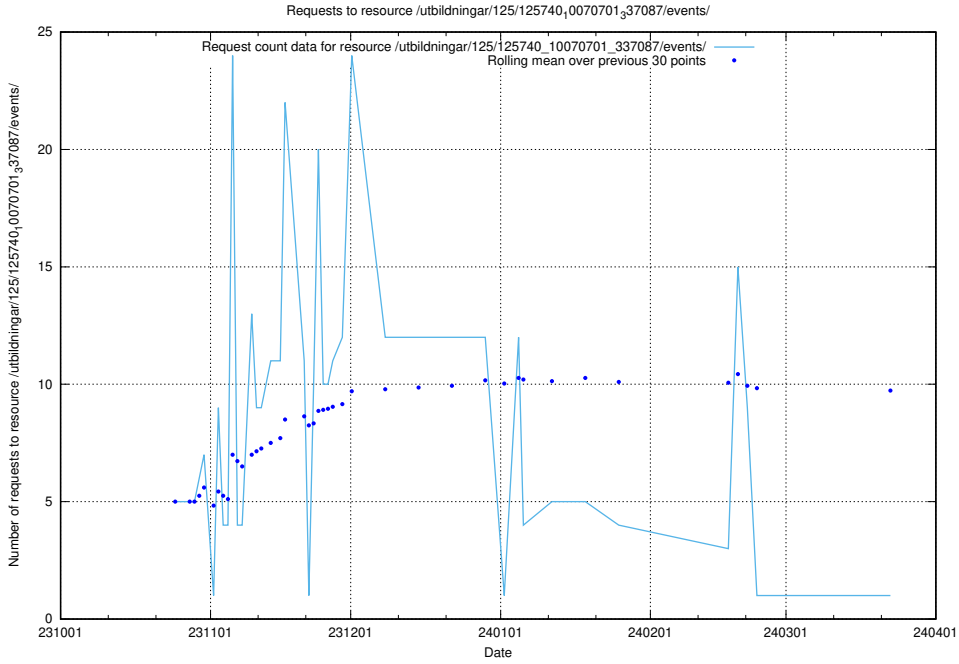

5.4233 Usage of /utbildningar/125/125740_10070701_337087/events/

Here, we count the number of requests to resource /utbildningar/125/125740_10070701_337087/events/