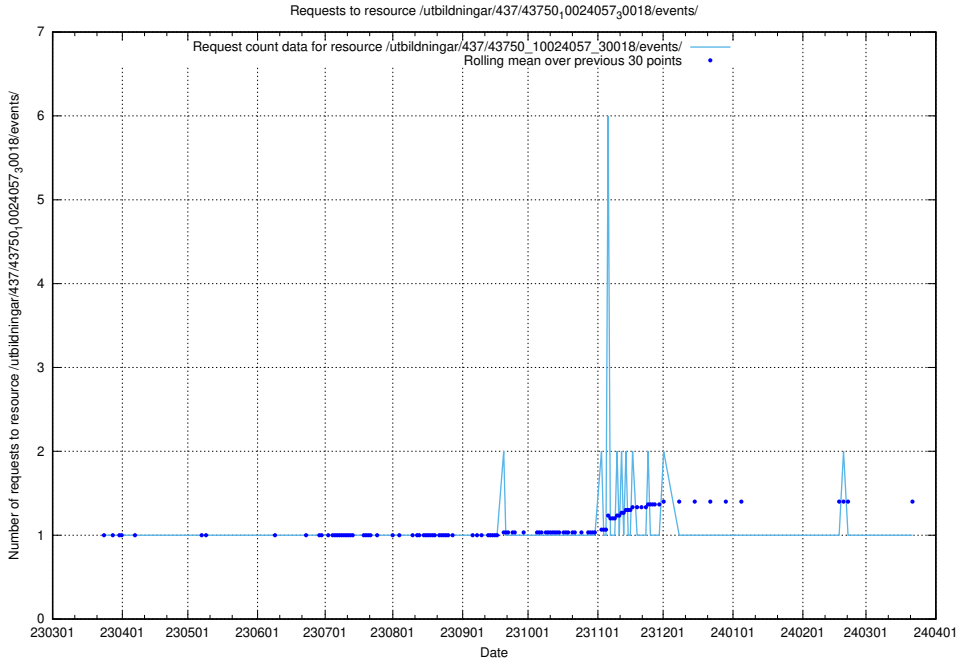

Here, we count the number of requests to resource /utbildningar/437/43751_10024039_313176/events/.

5.6203 Usage of /utbildningar/437/43750_10024057_30018/events/

Here, we count the number of requests to resource /utbildningar/437/43750_10024057_30018/events/.