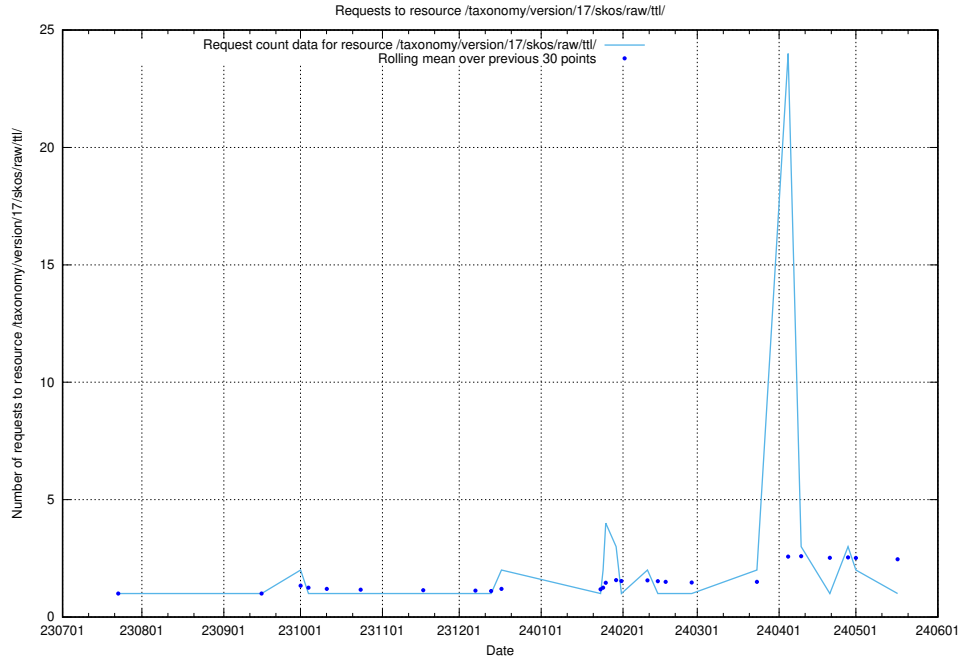

5.4990 Usage of /taxonomy/version/17/skos/raw/ttl/

Here, we count the number of requests to resource /taxonomy/version/17/skos/raw/ttl/.