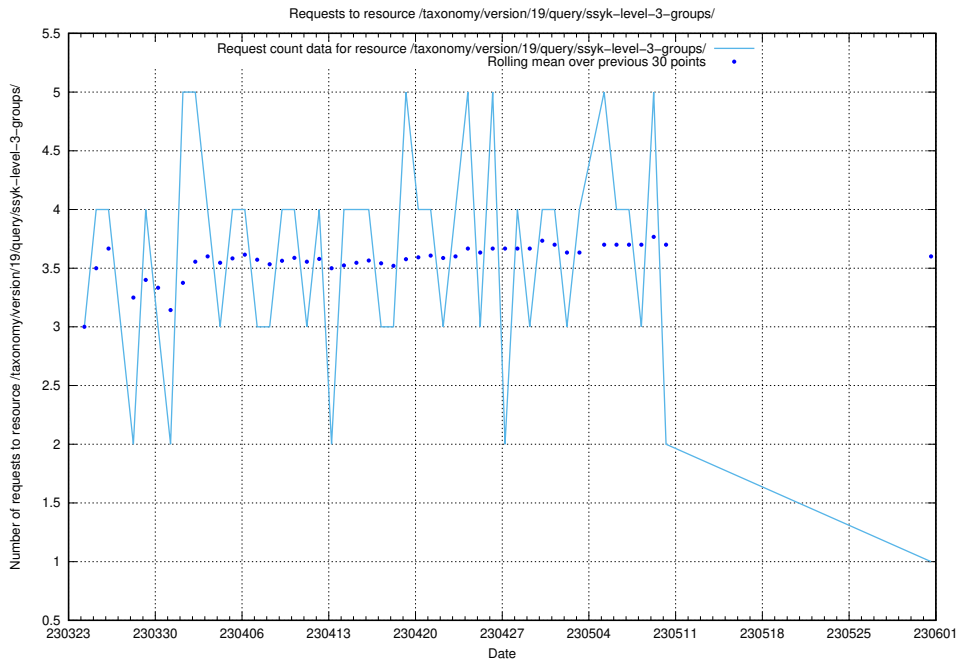

5.6132 Usage of /taxonomy/version/19/query/ssyk-level-3-groups/

Here, we count the number of requests to resource /taxonomy/version/19/query/ssyk-level-3-groups/.