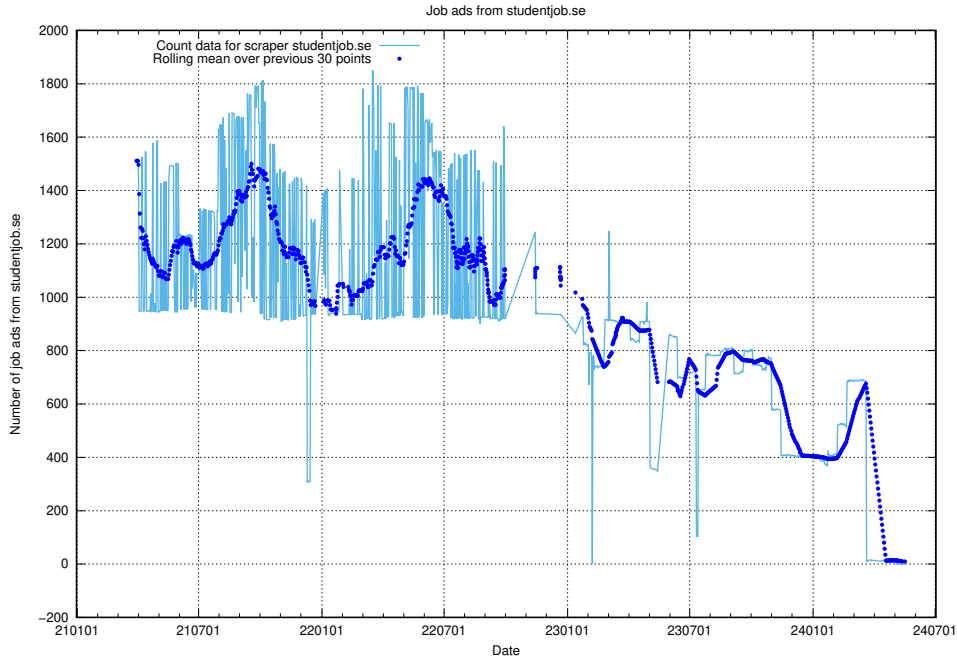

Here, we count the number of job ads scraped from studentjob.se.

13.7 Number of ads by scraper stepstone.se

Here, we count the number of job ads scraped from stepstone.se.

13.8 Number of ads by scraper lararguiden.se