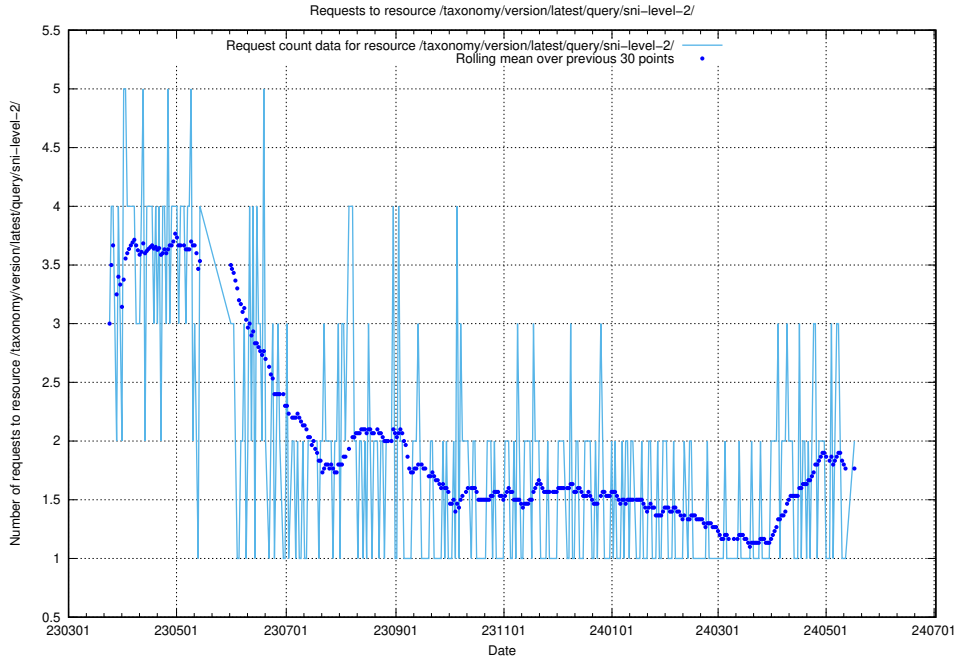

5.909 Usage of /taxonomy/version/latest/query/sni-level-2/

Here, we count the number of requests to resource /taxonomy/version/latest/query/sni-level-2/.