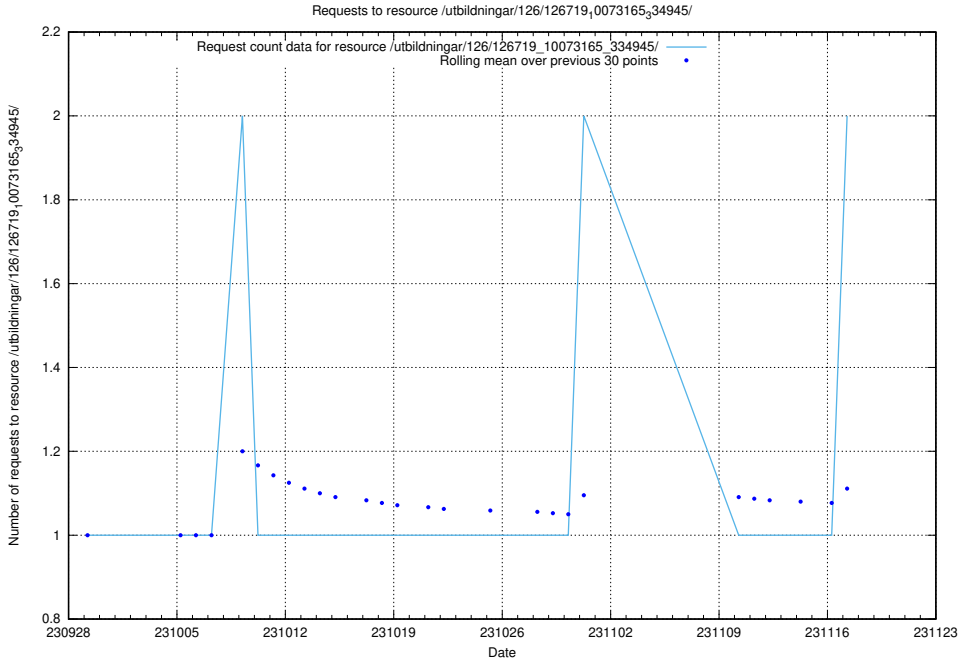

5.710 Usage of /utbildningar/126/126719_10073165_334945/

Here, we count the number of requests to resource /utbildningar/126/126719_10073165_334945/.