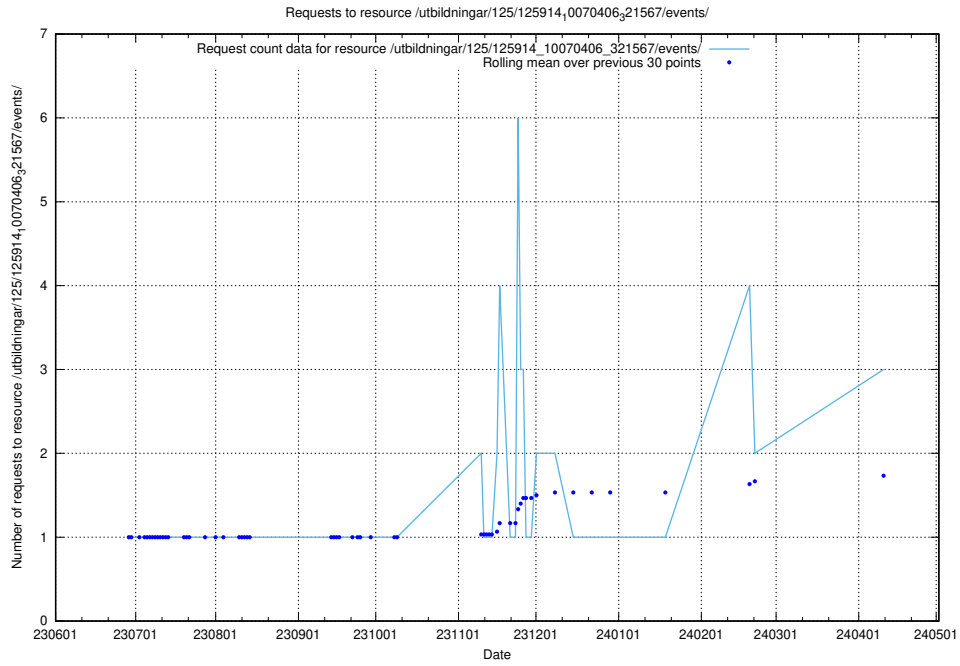

5.370 Usage of /utbildningar/125/125914_10070406_321567/events/

Here, we count the number of requests to resource /utbildningar/125/125914_10070406_321567/events/