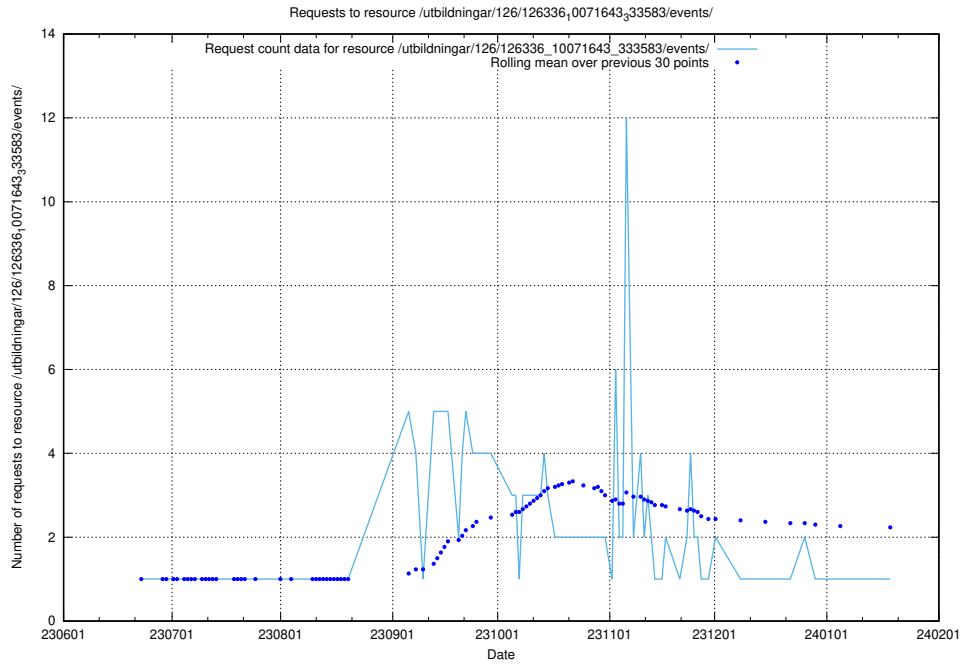

5.5692 Usage of /utbildningar/126/126336_10071643_333583/events/

Here, we count the number of requests to resource /utbildningar/126/126336_10071643_333583/events/