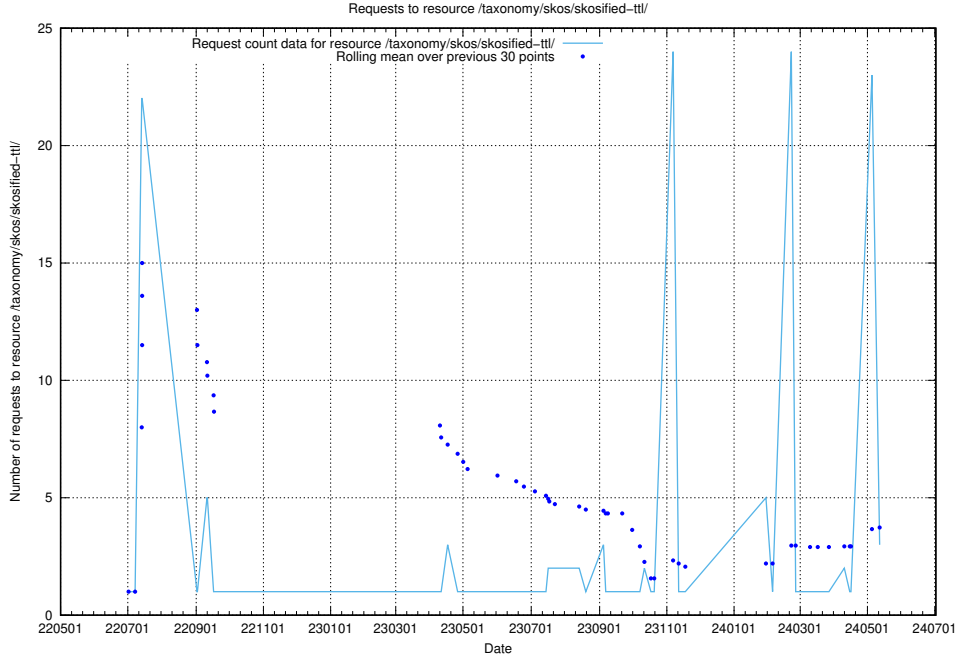

Here, we count the number of requests to resource /utbildningar/125/125741_10070673_323042/events/

5.246 Usage of /taxonomy/skos/skosified-ttl/

Here, we count the number of requests to resource /taxonomy/skos/skosified-ttl/.