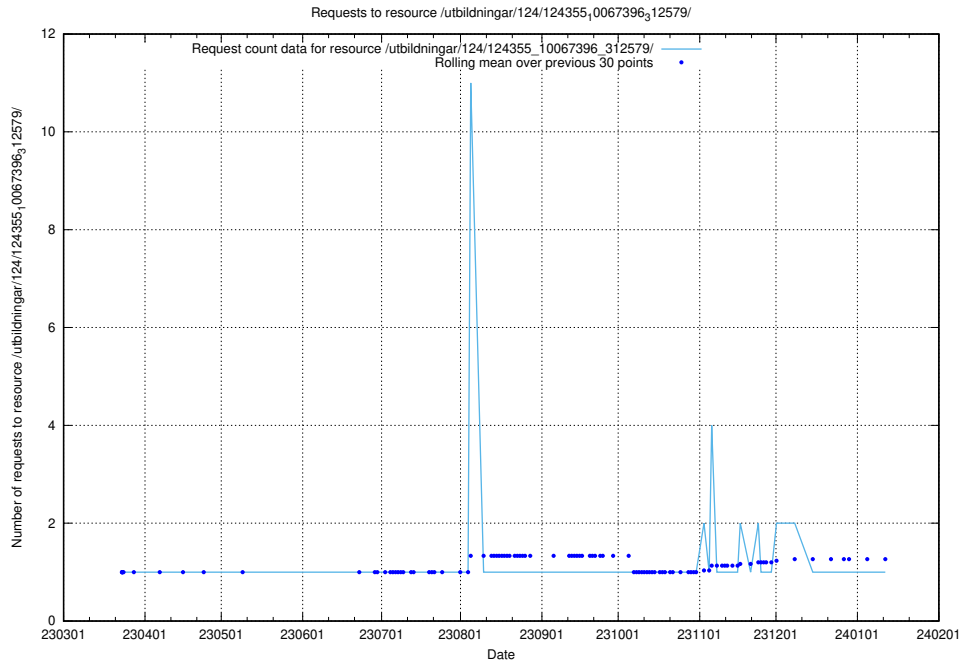

5.3931 Usage of /utbildningar/124/124355_10067396_312579/

Here, we count the number of requests to resource /utbildningar/124/124355_10067396_312579/.