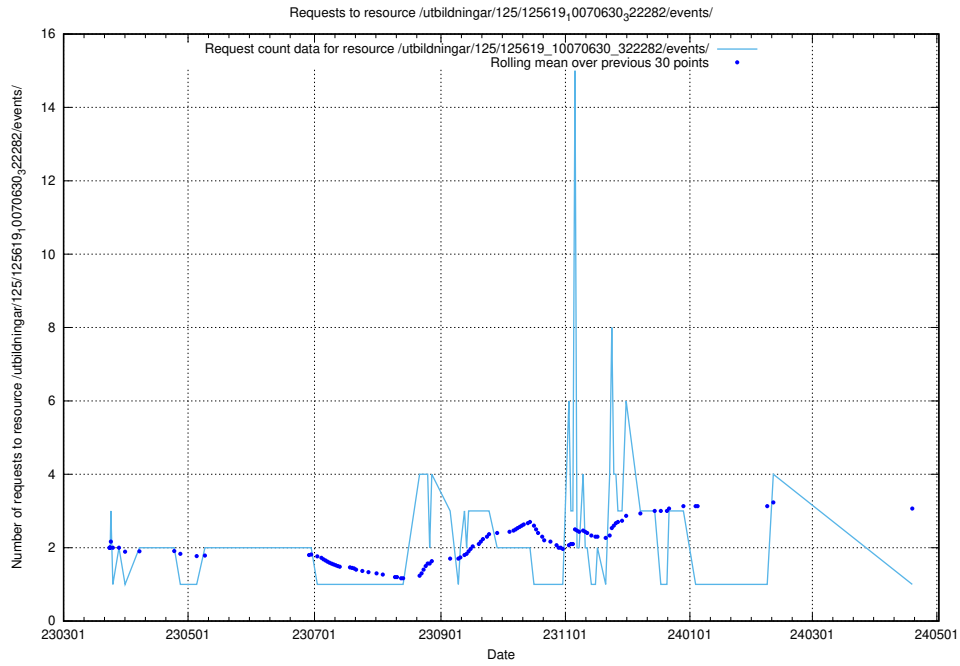

5.6292 Usage of /utbildningar/125/125619_10070630_322282/events/

Here, we count the number of requests to resource /utbildningar/125/125619_10070630_322282/events/