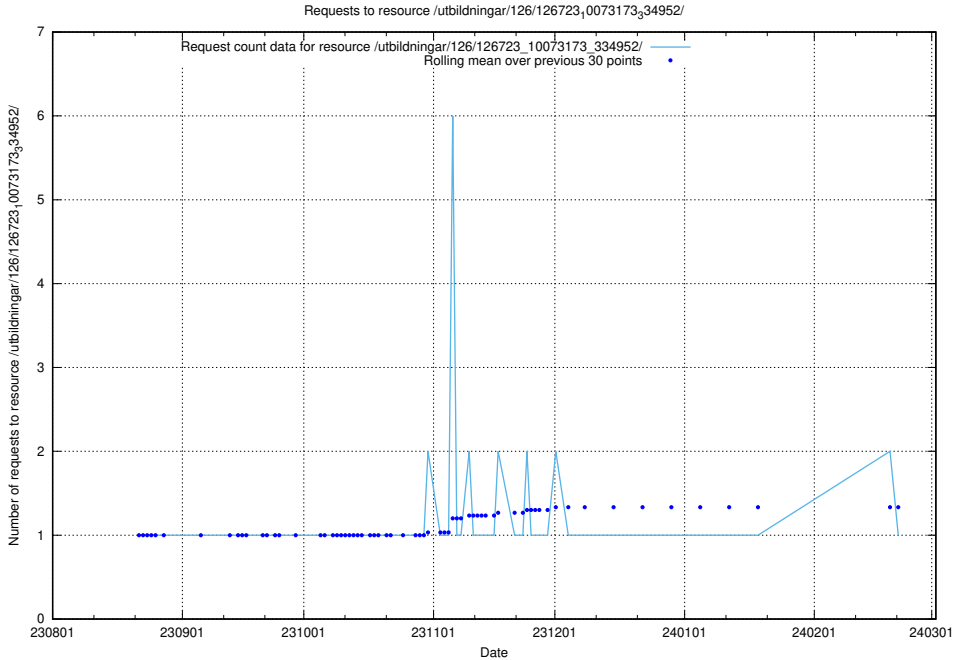

5.4764 Usage of /utbildningar/126/126723_10073173_334952/

Here, we count the number of requests to resource /utbildningar/126/126723_10073173_334952/.