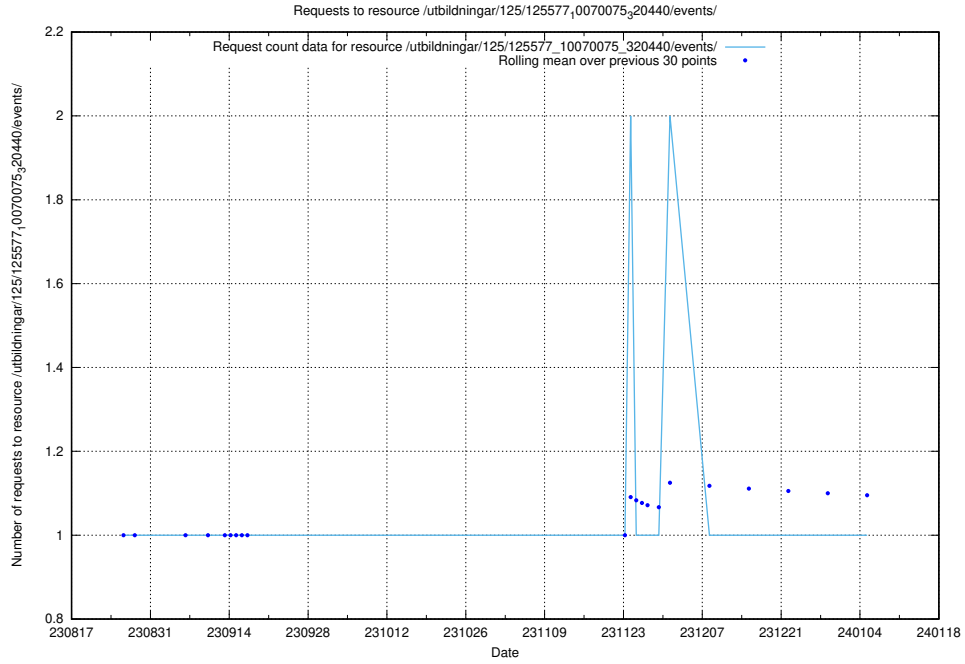

5.4731 Usage of /utbildningar/125/125577_10070075_320440/events/

Here, we count the number of requests to resource /utbildningar/125/125577_10070075_320440/events/