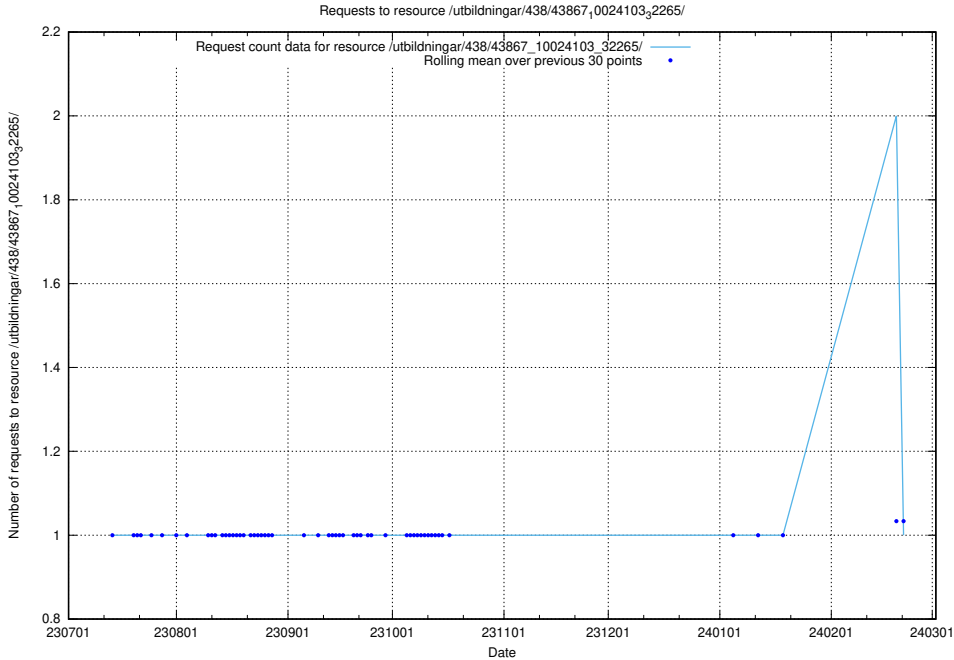

Here, we count the number of requests to resource /utbildningar/438/43867_10024103_32265/.

5.5091 Usage of /utbildningar/126/126728_10073173_334952/events/

Here, we count the number of requests to resource /utbildningar/126/126728_10073173_334952/events/