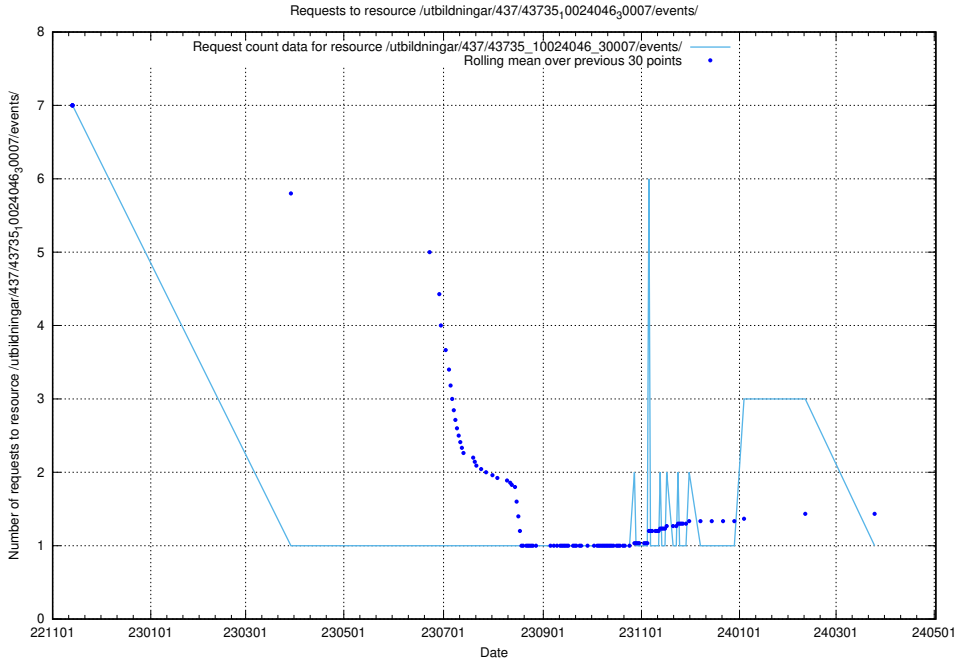

5.5819 Usage of /utbildningar/437/43735_10024046_30007/events/

Here, we count the number of requests to resource /utbildningar/437/43735_10024046_30007/events/.