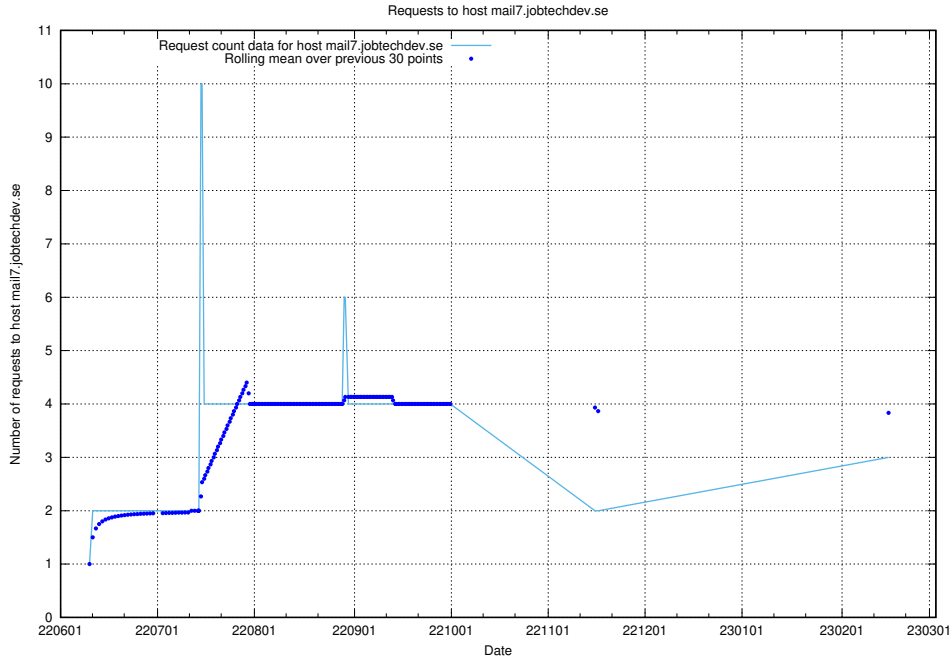

7.217 Usage of mail7.jobtechdev.se

Here, we count the number of requests to host mail7.jobtechdev.se.