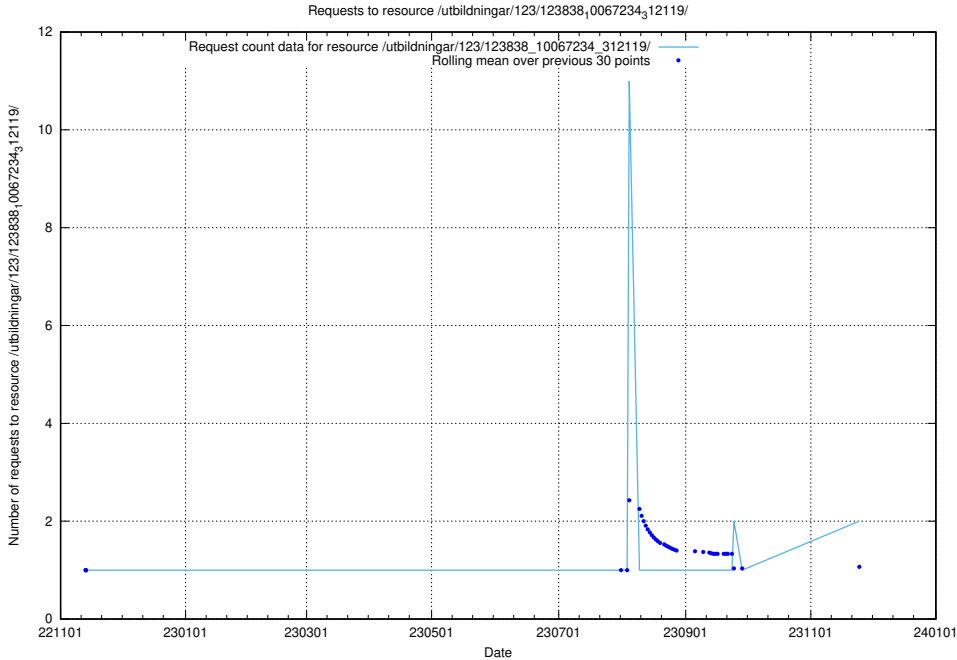

5.865 Usage of /utbildningar/123/123838_10067234_312119/

Here, we count the number of requests to resource /utbildningar/123/123838_10067234_312119/.