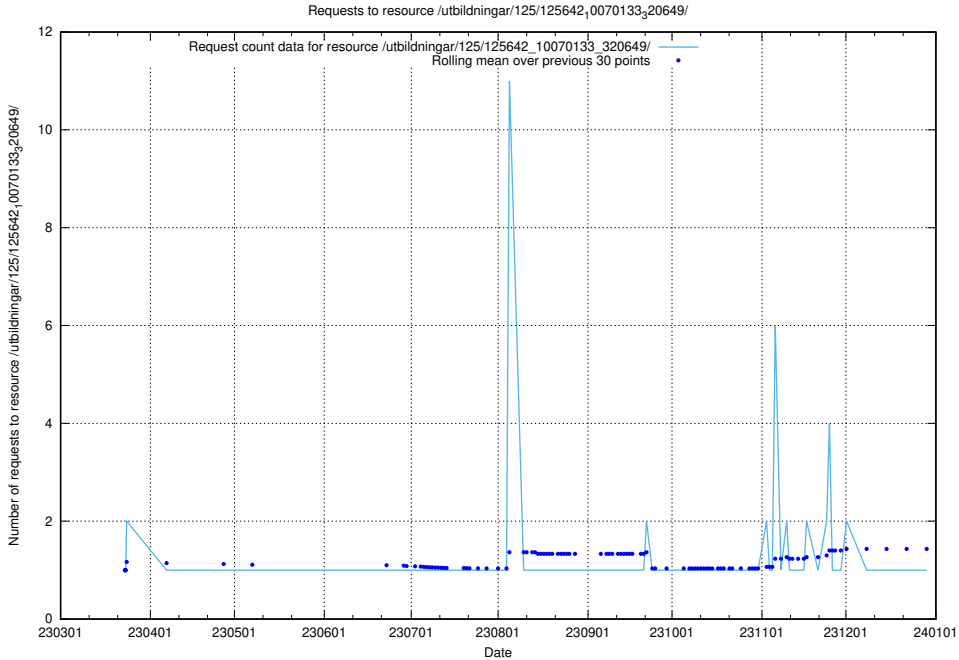

5.1062 Usage of /utbildningar/125/125642_10070133_320649/

Here, we count the number of requests to resource /utbildningar/125/125642_10070133_320649/.