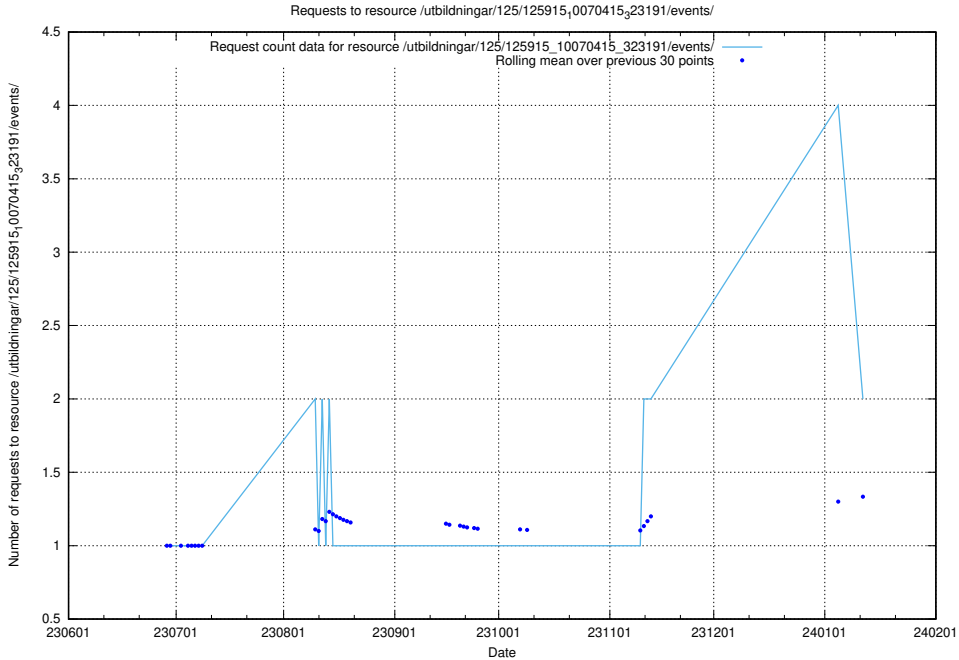

5.804 Usage of /utbildningar/125/125915_10070415_323191/events/

Here, we count the number of requests to resource /utbildningar/125/125915_10070415_323191/events/