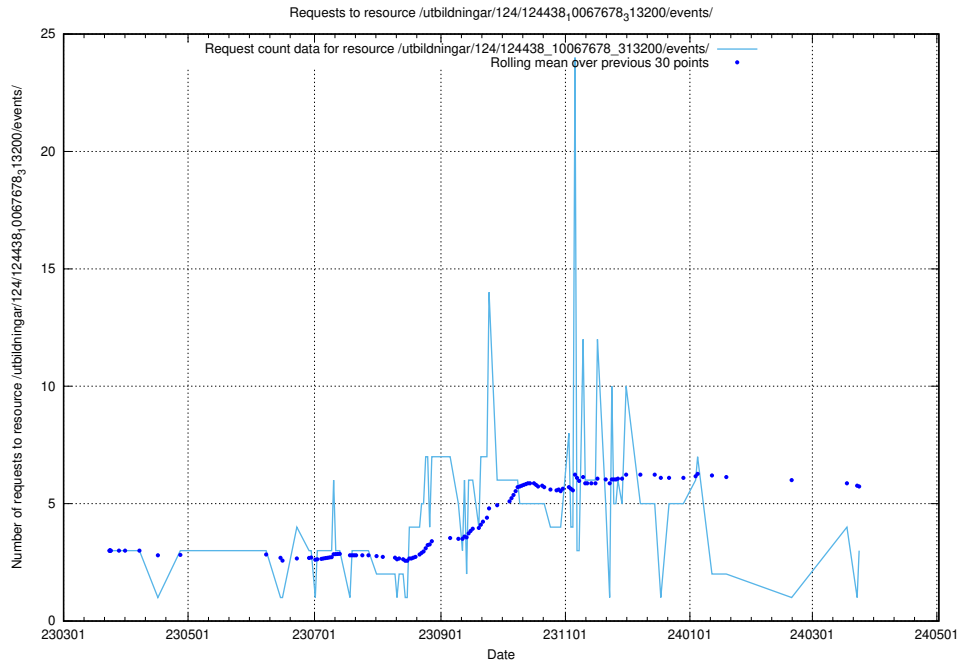

5.426 Usage of /utbildningar/124/124438_10067678_313200/events/

Here, we count the number of requests to resource /utbildningar/124/124438_10067678_313200/events/