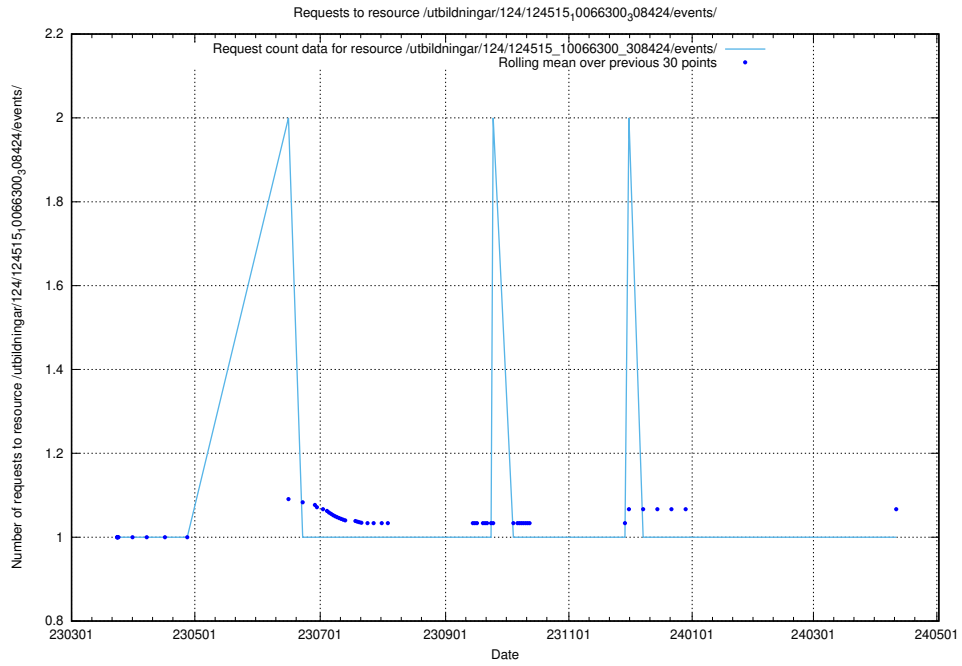

5.1555 Usage of /availability/kpi/20240409/

Here, we count the number of requests to resource /availability/kpi/20240409/.

5.1556 Usage of /utbildningar/124/124515_10066300_308424/events/

Here, we count the number of requests to resource /utbildningar/124/124515_10066300_308424/events/