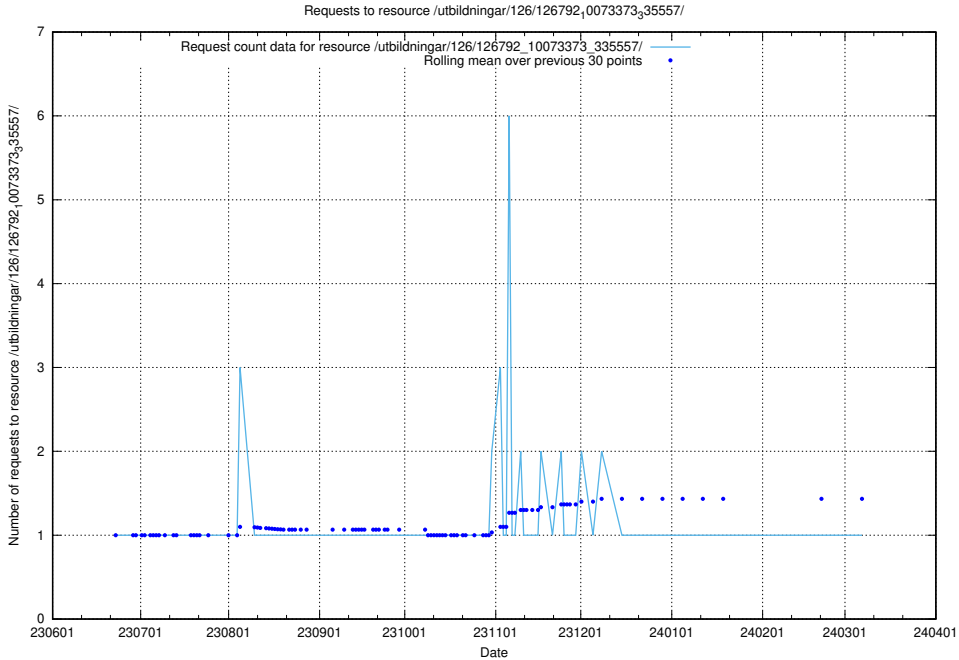

5.5615 Usage of /utbildningar/126/126792_10073373_335557/

Here, we count the number of requests to resource /utbildningar/126/126792_10073373_335557/.