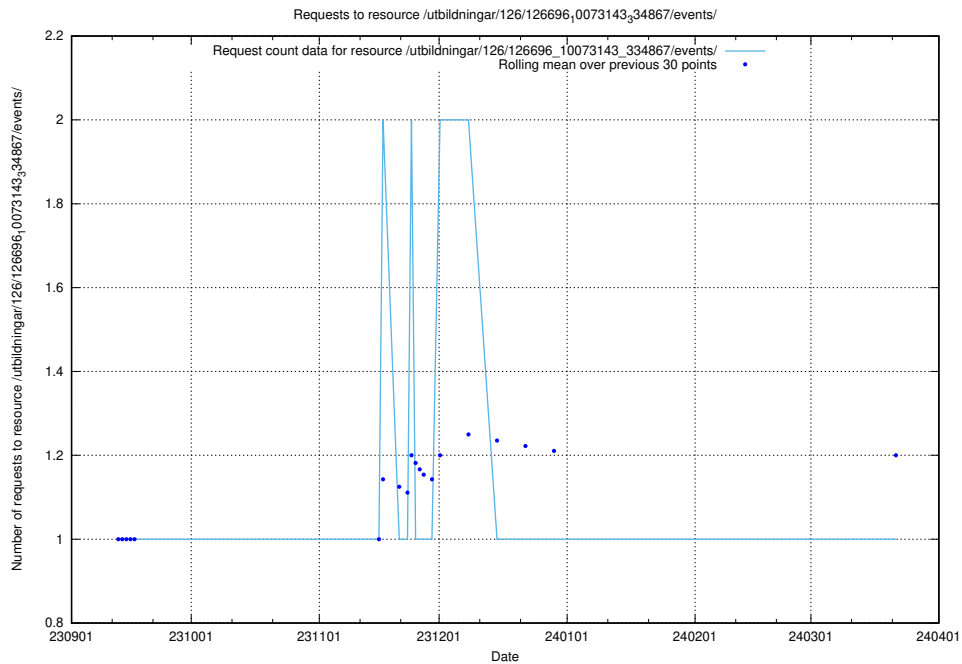

Here, we count the number of requests to resource /utbildningar/124/124519_10065852_297370/events/

5.4612 Usage of /utbildningar/126/126696_10073143_334867/events/

Here, we count the number of requests to resource /utbildningar/126/126696_10073143_334867/events/