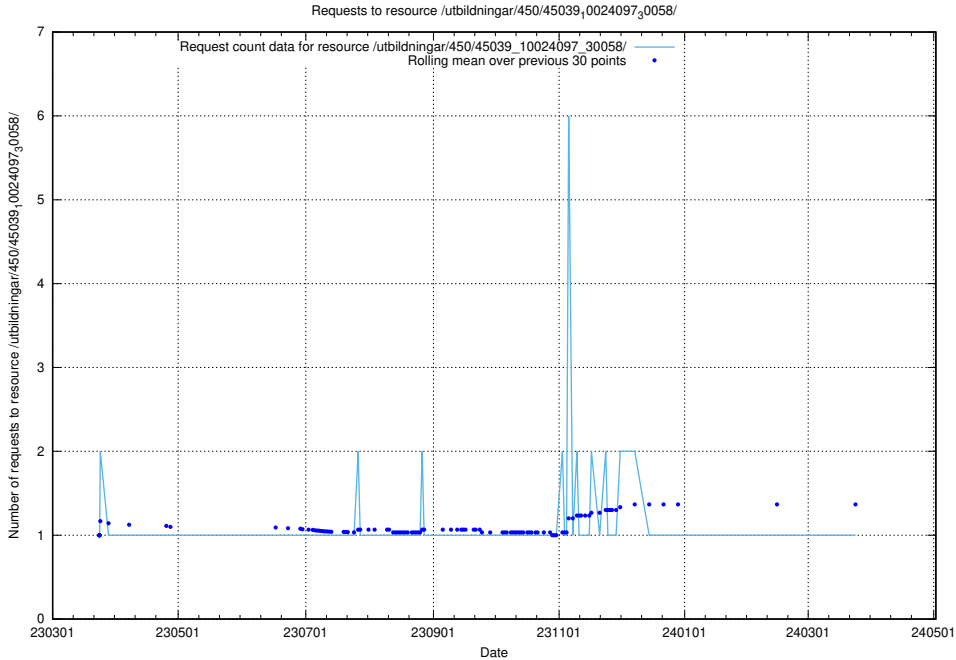

5.6330 Usage of /utbildningar/450/45039_10024097_30058/

Here, we count the number of requests to resource /utbildningar/450/45039_10024097_30058/.