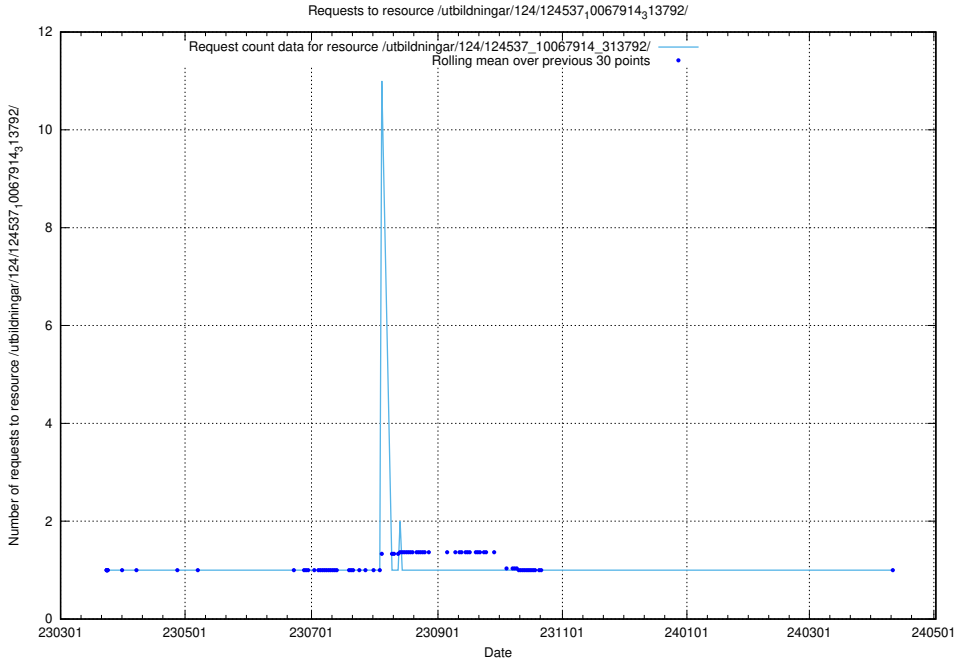

5.1230 Usage of /utbildningar/124/124537_10067914_313792/

Here, we count the number of requests to resource /utbildningar/124/124537_10067914_313792/.