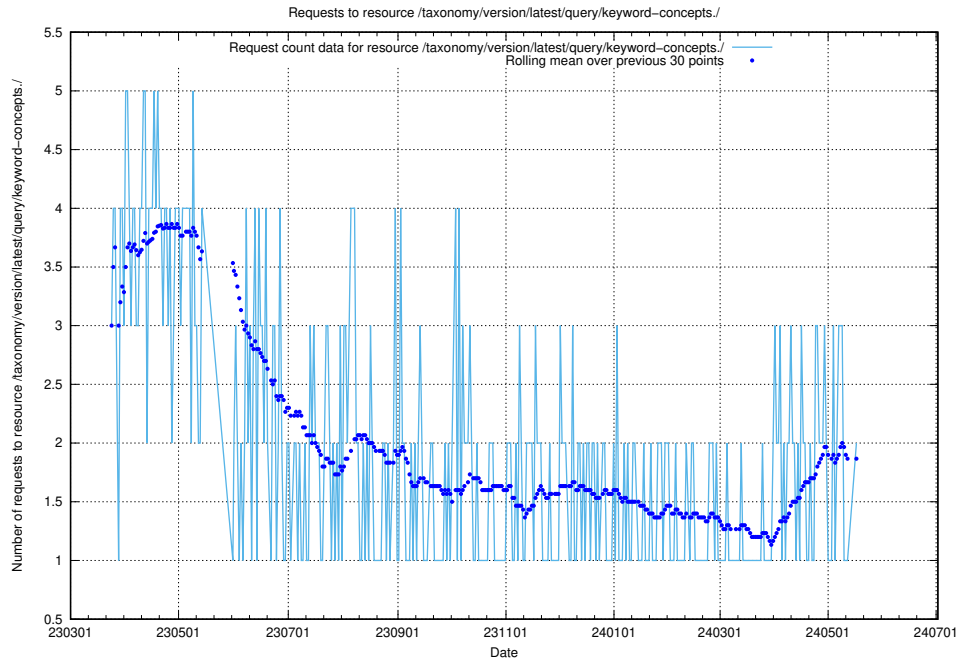

5.920 Usage of /taxonomy/version/latest/query/keyword-concepts./

Here, we count the number of requests to resource /taxonomy/version/latest/query/keyword-concepts./.