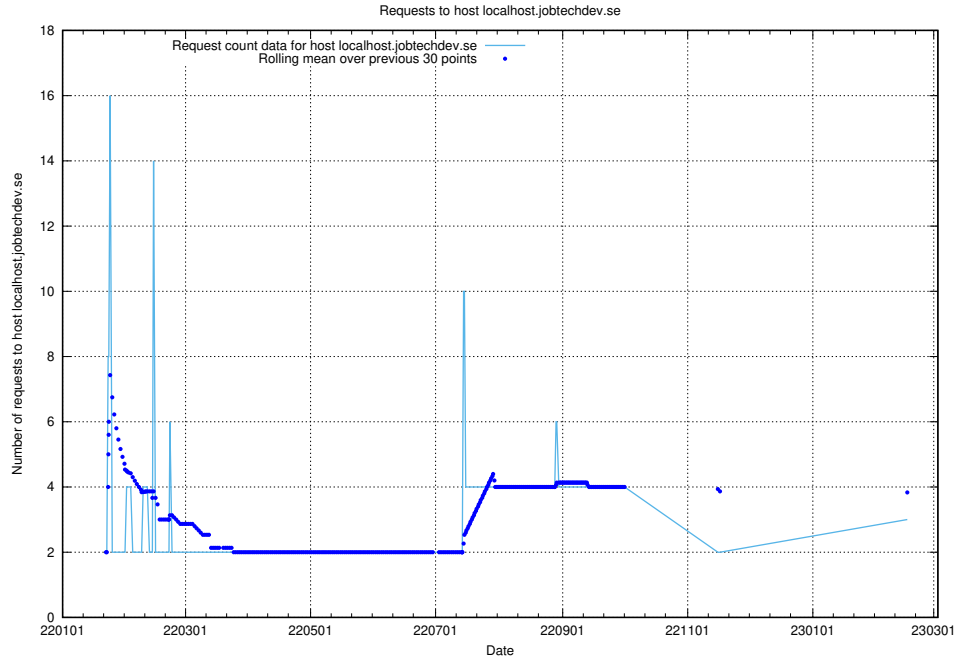

7.259 Usage of learning.jobtechdev.se

Here, we count the number of requests to host learning.jobtechdev.se.

7.260 Usage of intranet.jobtechdev.se

Here, we count the number of requests to host intranet.jobtechdev.se.