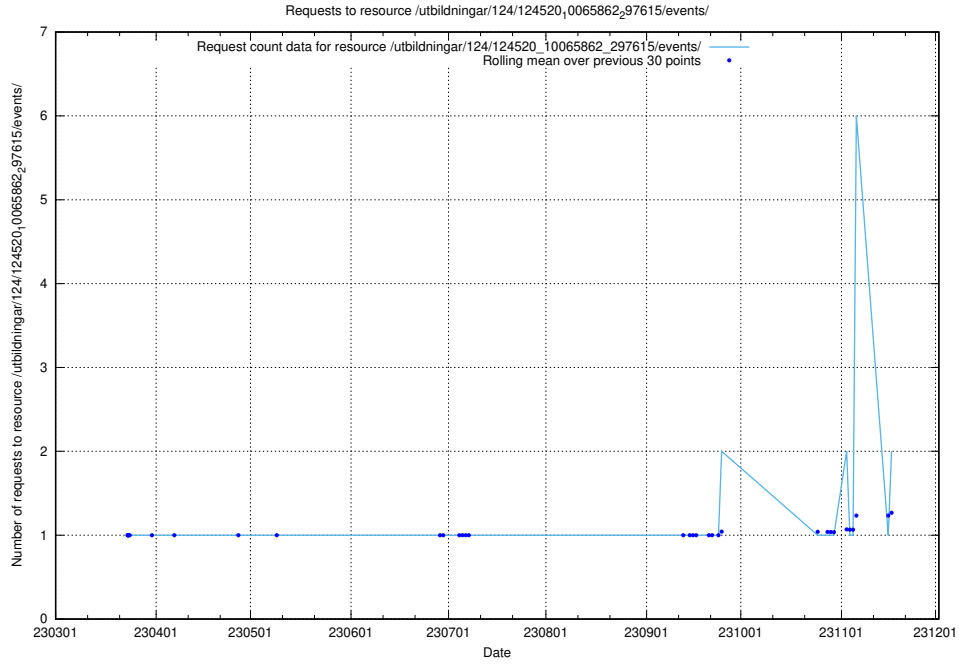

5.471 Usage of /utbildningar/124/124520_10065862_297615/events/

Here, we count the number of requests to resource /utbildningar/124/124520_10065862_297615/events/