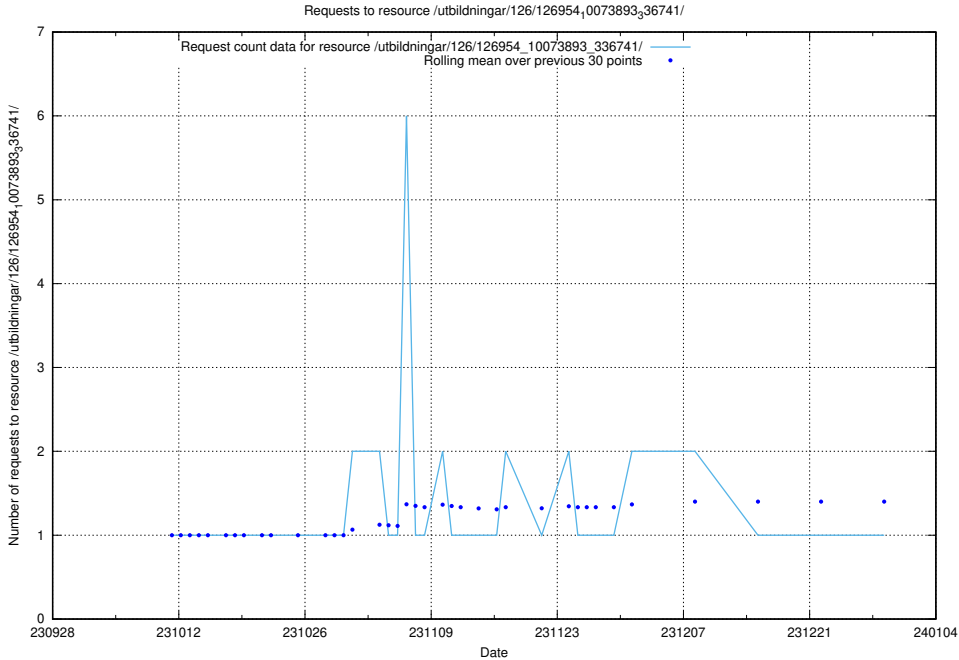

Here, we count the number of requests to resource /utbildningar/126/126954_10073893_336741/.

5.4394 Usage of /utbildningar/126/126751_10072075_331197/events/

Here, we count the number of requests to resource /utbildningar/126/126751_10072075_331197/events/