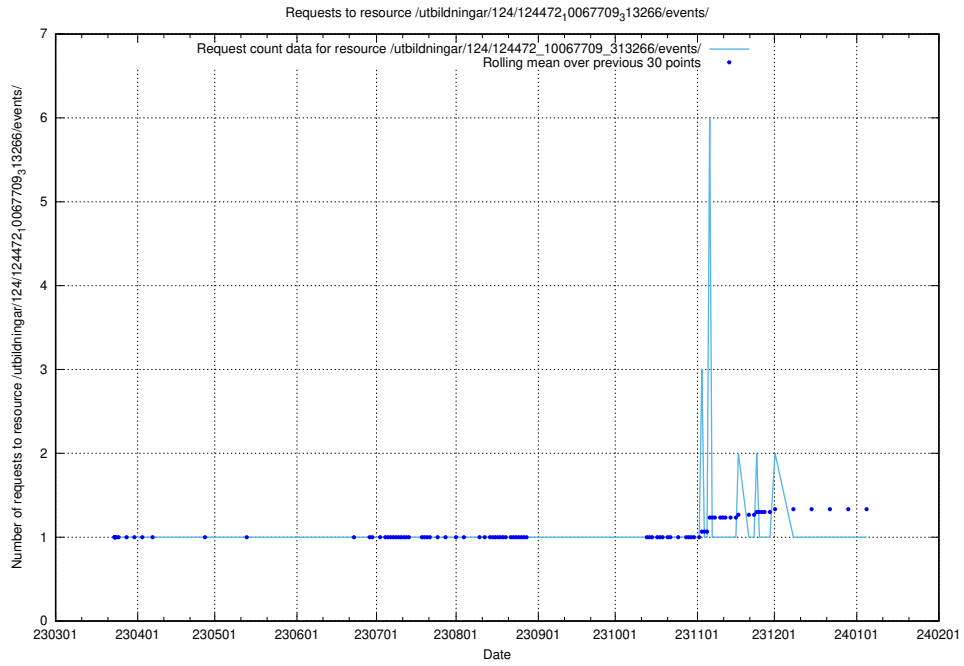

5.3074 Usage of /utbildningar/124/124472_10067709_313266/events/

Here, we count the number of requests to resource /utbildningar/124/124472_10067709_313266/events/