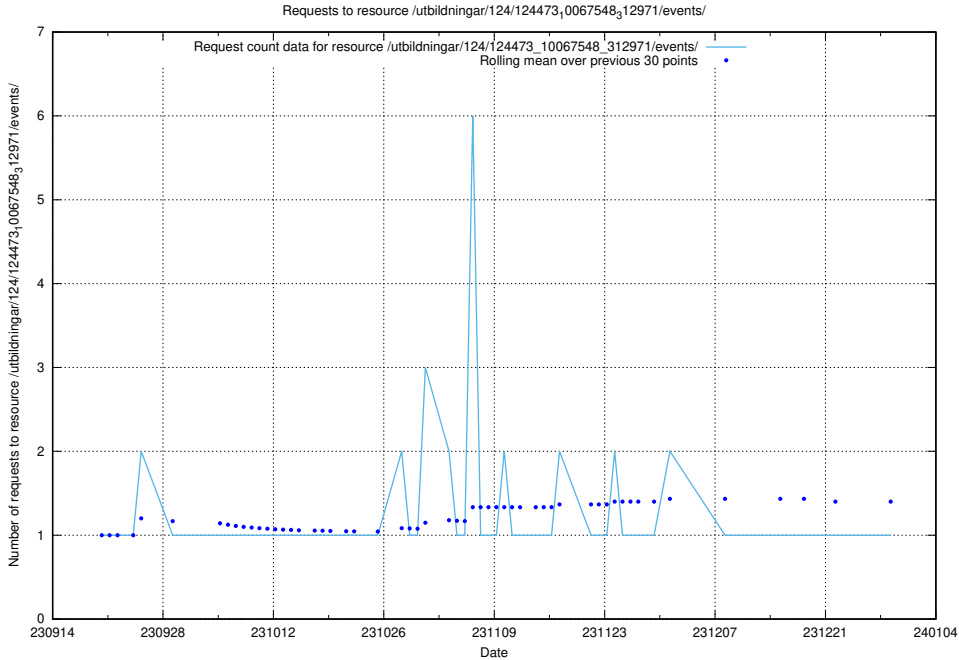

Here, we count the number of requests to resource /utbildningar/124/124483_10067812_313454/.

5.4560 Usage of /utbildningar/124/124473_10067548_312971/events/

Here, we count the number of requests to resource /utbildningar/124/124473_10067548_312971/events/