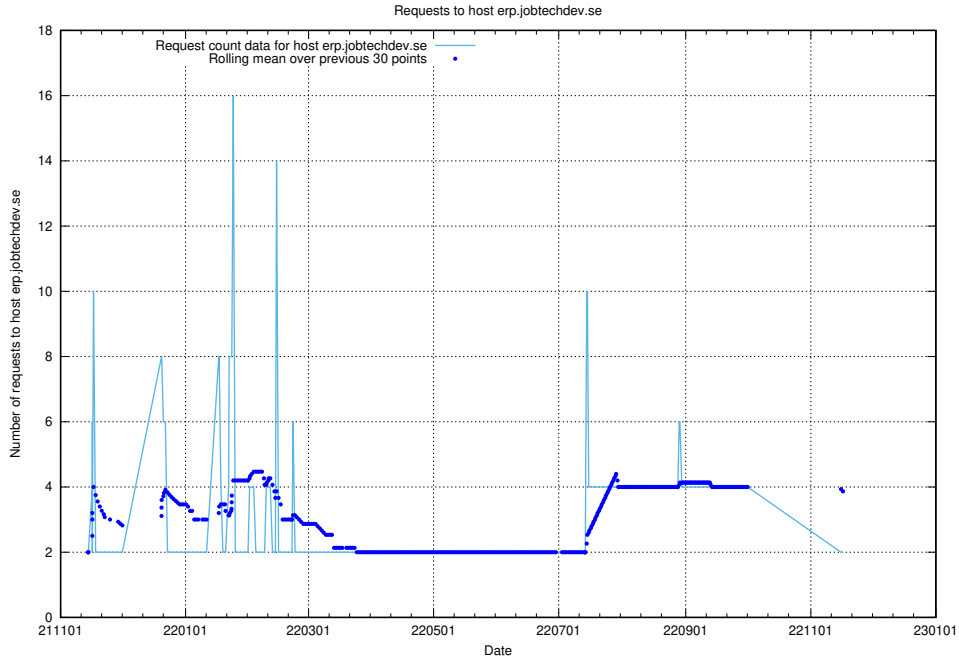

7.270 Usage of erp.jobtechdev.se

Here, we count the number of requests to host erp.jobtechdev.se.