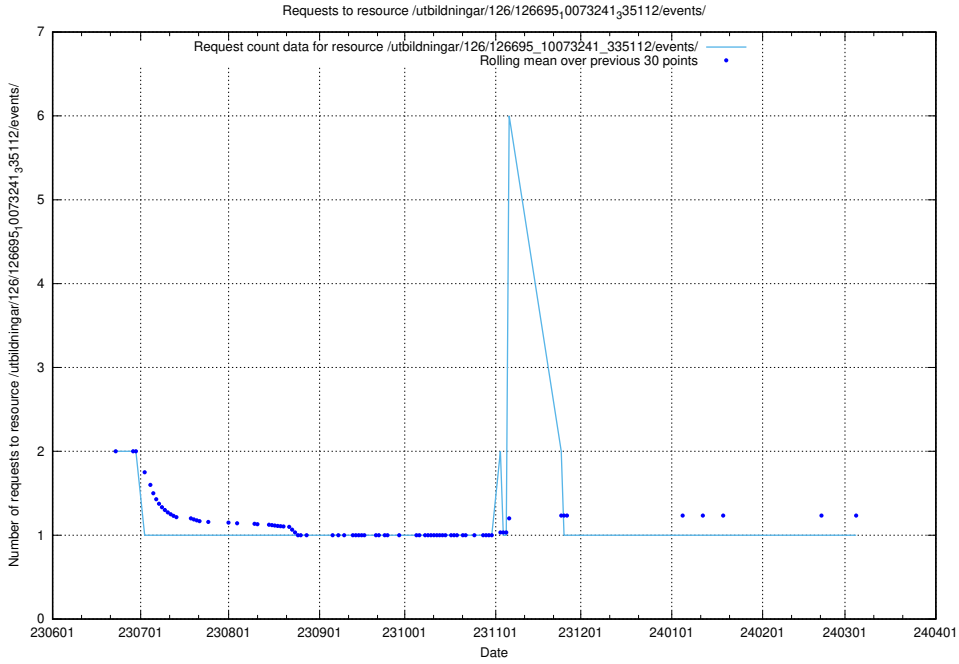

5.5587 Usage of /utbildningar/126/126695_10073241_335112/events/

Here, we count the number of requests to resource /utbildningar/126/126695_10073241_335112/events/