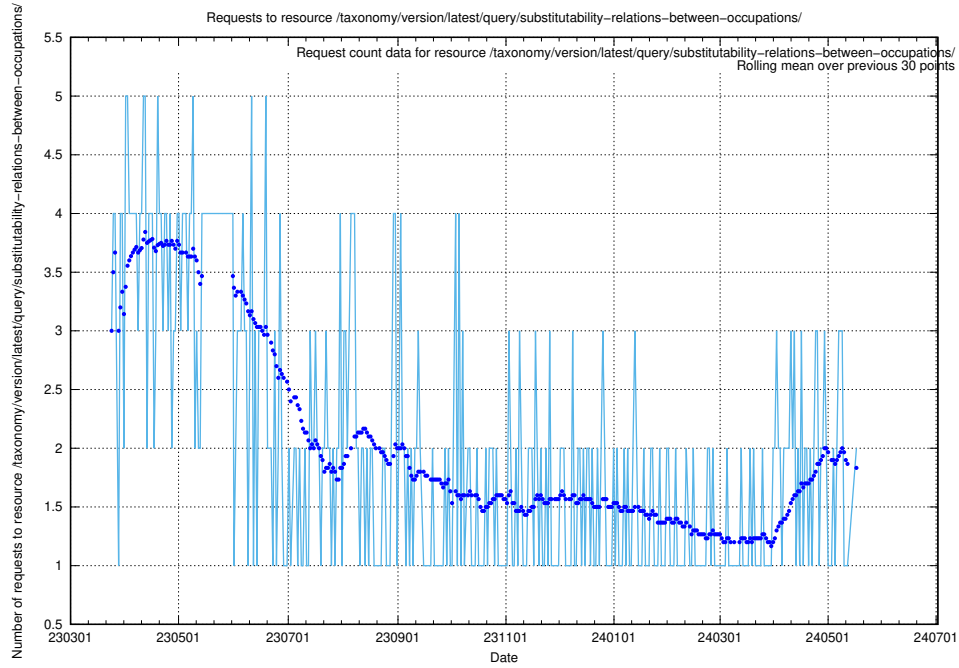

5.897 Usage of /taxonomy/version/latest/query/substitutability-relations-between-occupations/

Here, we count the number of requests to resource /taxonomy/version/latest/query/substitutability-relations-between-occupations/.