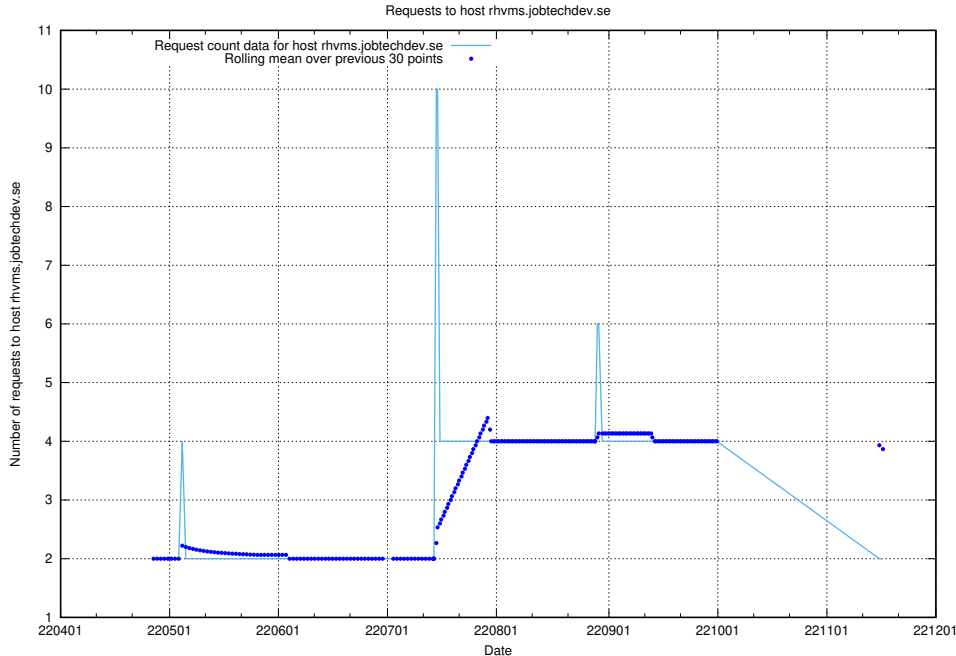

7.452 Usage of rhvms.jobtechdev.se

Here, we count the number of requests to host rhvms.jobtechdev.se.

7.453 Usage of arbetsformedlingen.se.apps.standby.services.jtech.se

Here, we count the number of requests to host arbetsformedlingen.se.apps.standby.services.jtech.se.