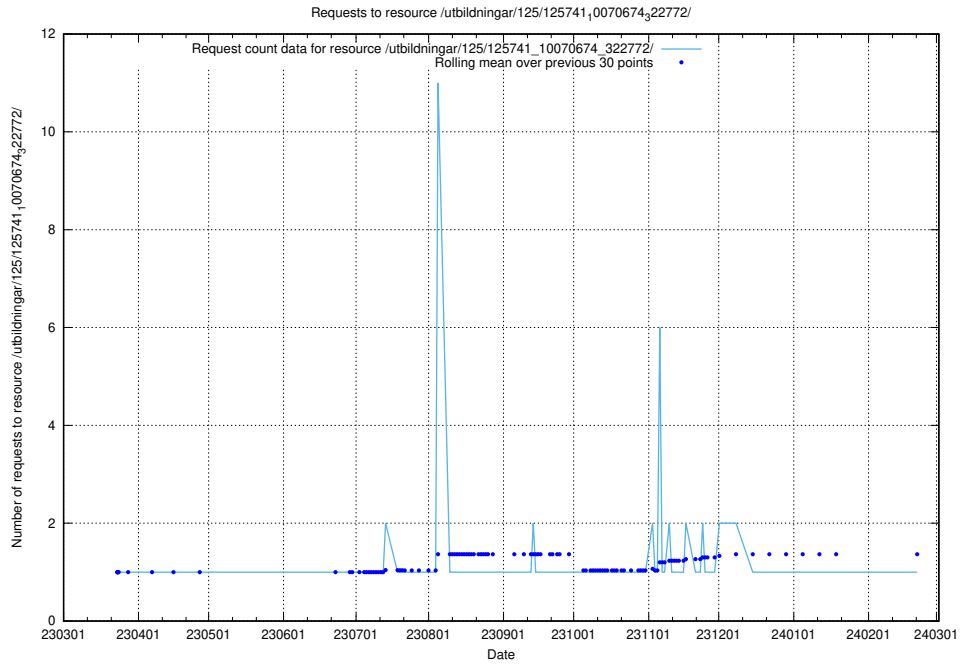

5.6490 Usage of /utbildningar/125/125741_10070674_322772/

Here, we count the number of requests to resource /utbildningar/125/125741_10070674_322772/.

5.6491 Usage of /utbildningar/125/125741_10070674_322469/events/