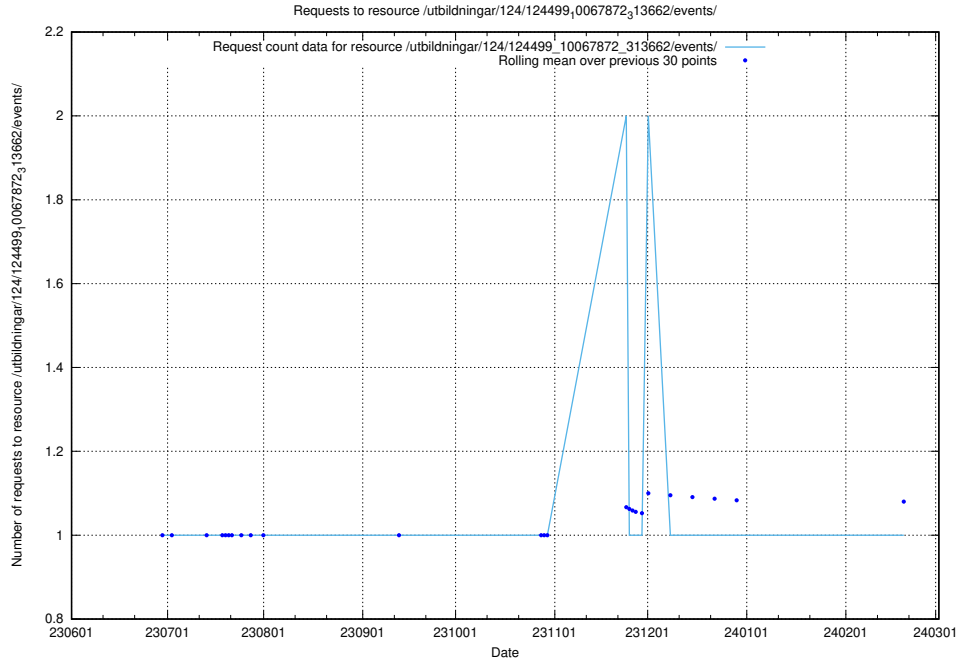

5.5420 Usage of /utbildningar/124/124499_10067872_313662/events/

Here, we count the number of requests to resource /utbildningar/124/124499_10067872_313662/events/