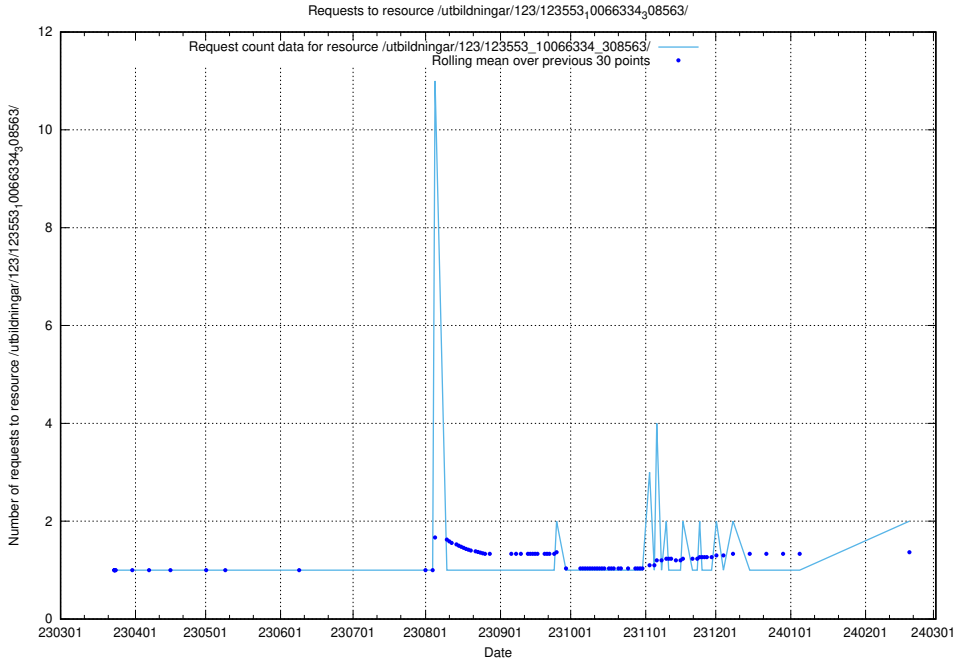

5.714 Usage of /utbildningar/123/123553_10066334_308563/

Here, we count the number of requests to resource /utbildningar/123/123553_10066334_308563/.