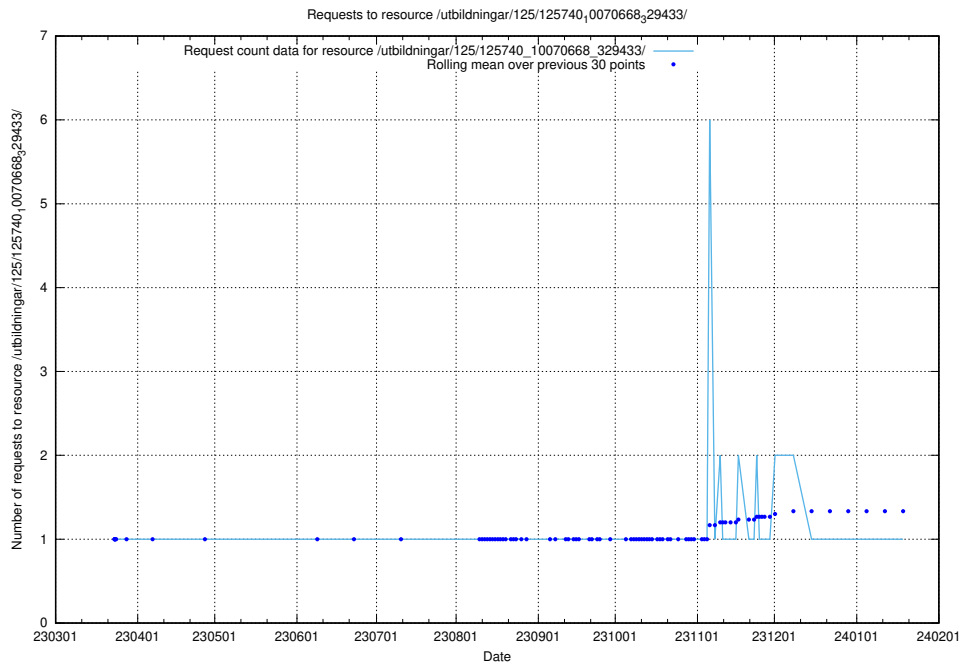

5.1016 Usage of /utbildningar/125/125740_10070668_329433/

Here, we count the number of requests to resource /utbildningar/125/125740_10070668_329433/.