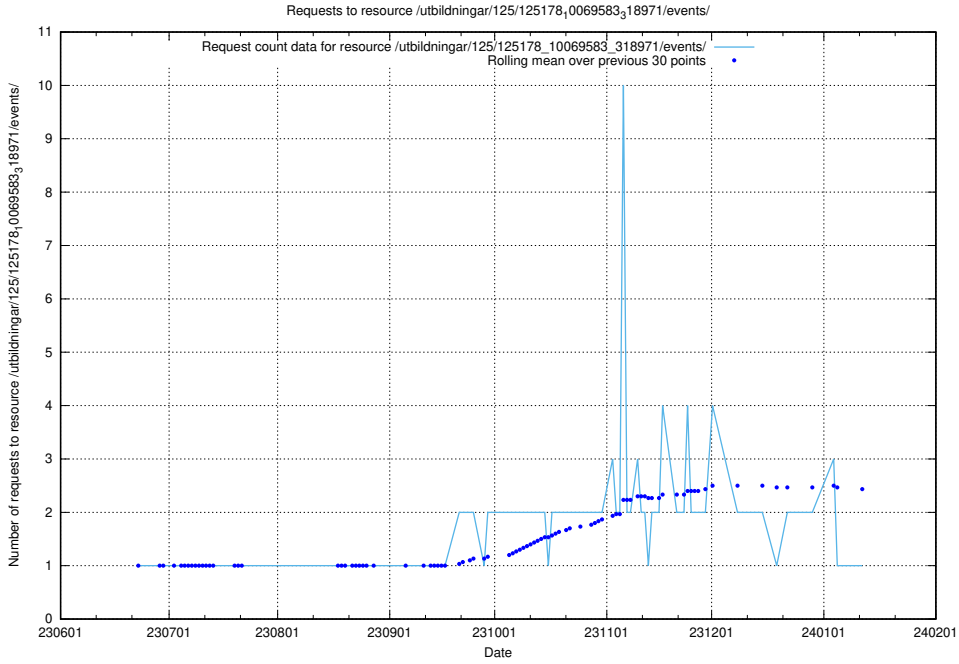

5.5755 Usage of /utbildningar/125/125178_10069583_318971/events/

Here, we count the number of requests to resource /utbildningar/125/125178_10069583_318971/events/