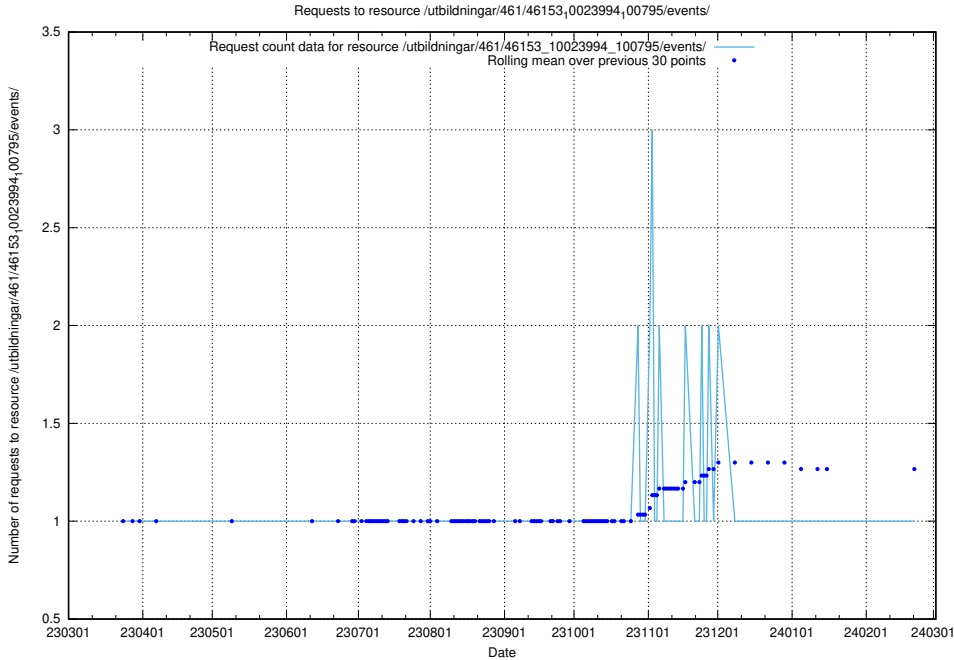

5.6167 Usage of /utbildningar/461/46153_10023994_100795/events/

Here, we count the number of requests to resource /utbildningar/461/46153_10023994_100795/events/.