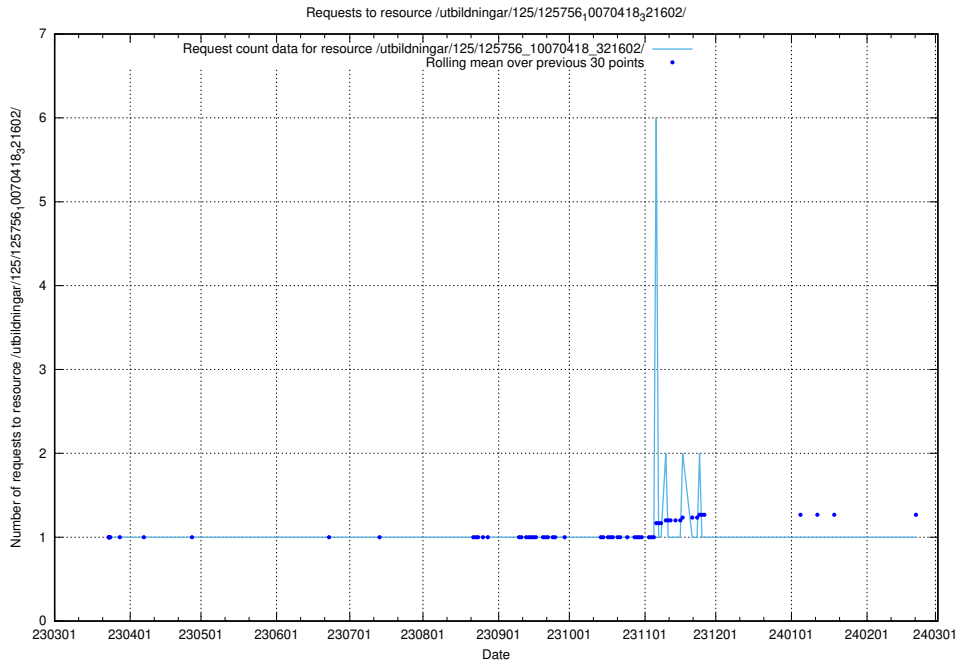

5.6460 Usage of /utbildningar/125/125756_10070418_321602/

Here, we count the number of requests to resource /utbildningar/125/125756_10070418_321602/.