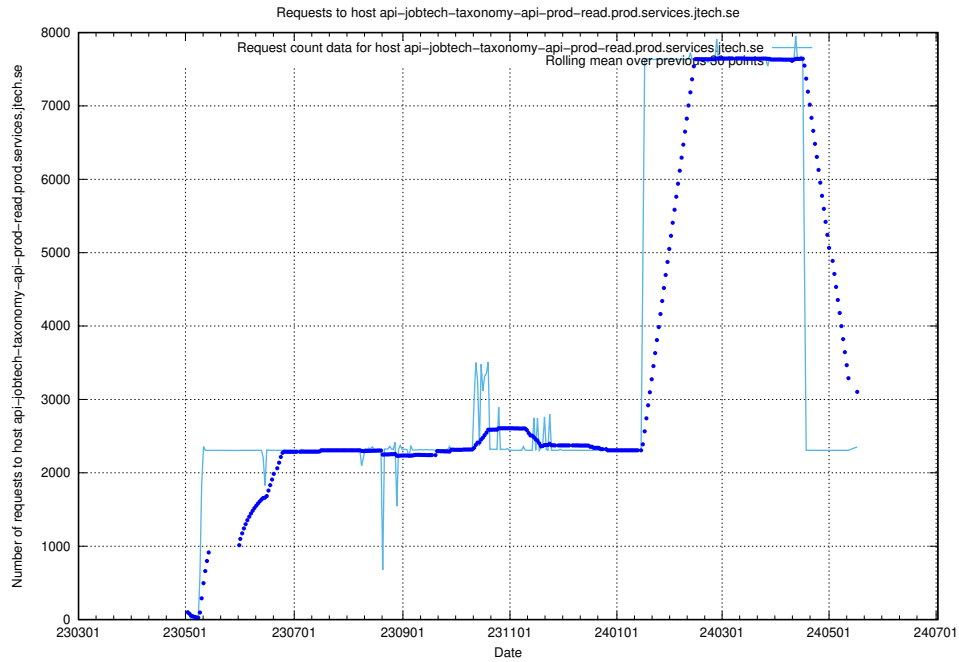

7.18 Usage of api-jobtech-taxonomy-api-prod-read.prod.services.jtech.se

Here, we count the number of requests to host api-jobtech-taxonomy-api-prod-read.prod.services.jtech.se.