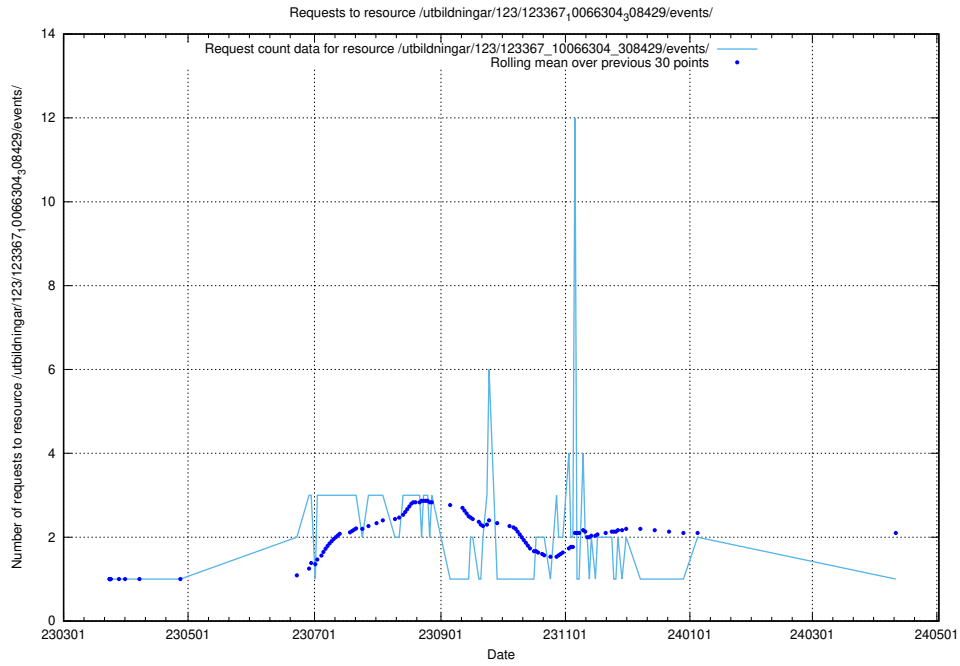

5.4552 Usage of /utbildningar/123/123367_10066304_308429/events/

Here, we count the number of requests to resource /utbildningar/123/123367_10066304_308429/events/