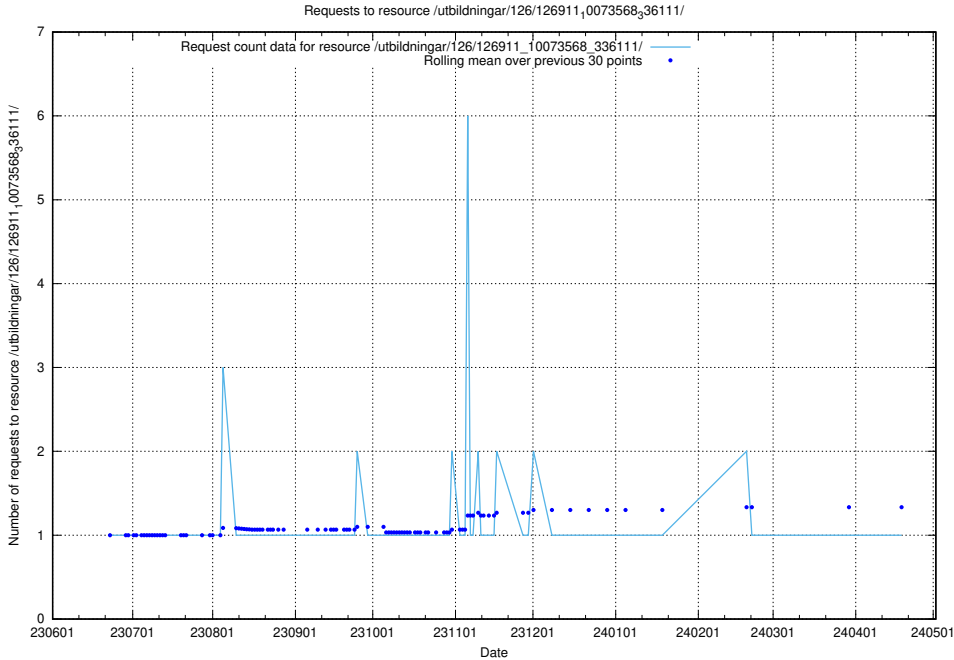

5.5603 Usage of /utbildningar/126/126911_10073568_336111/

Here, we count the number of requests to resource /utbildningar/126/126911_10073568_336111/.