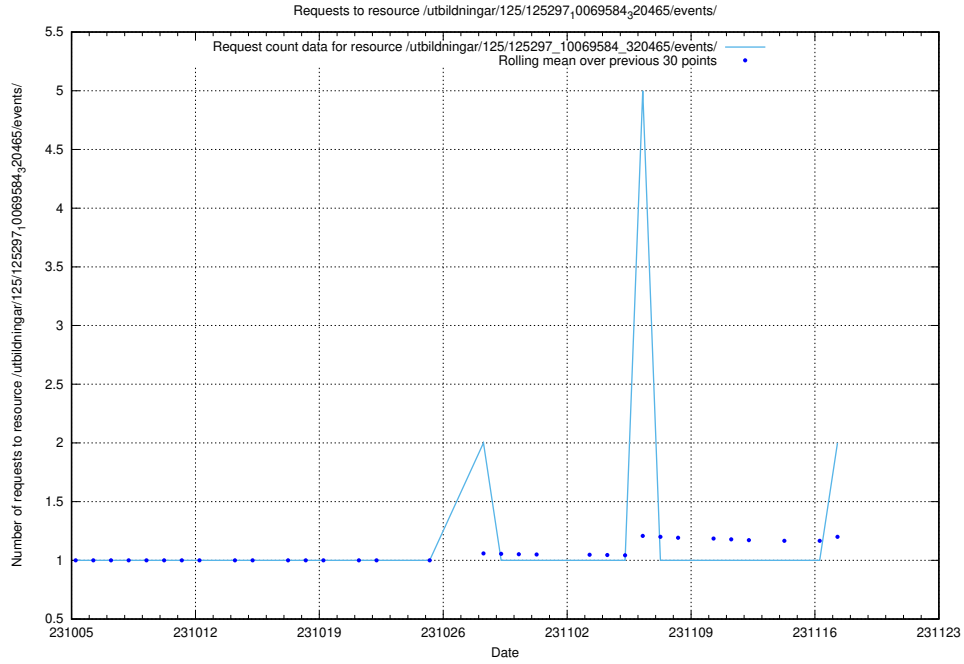

5.706 Usage of /utbildningar/125/125297_10069584_320465/events/

Here, we count the number of requests to resource /utbildningar/125/125297_10069584_320465/events/