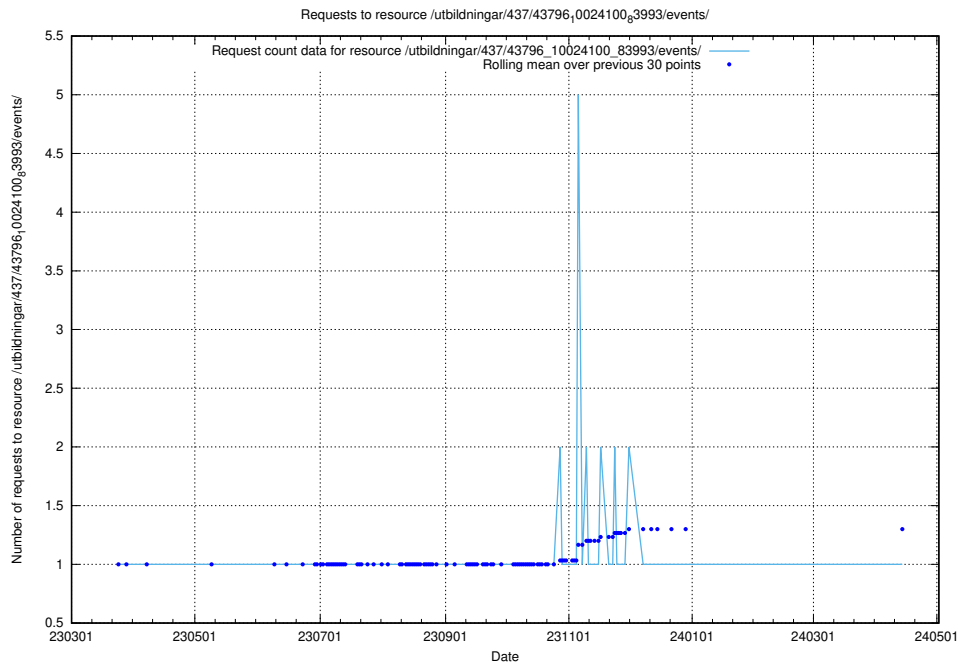

5.6185 Usage of /utbildningar/437/43796_10024100_83993/events/

Here, we count the number of requests to resource /utbildningar/437/43796_10024100_83993/events/.