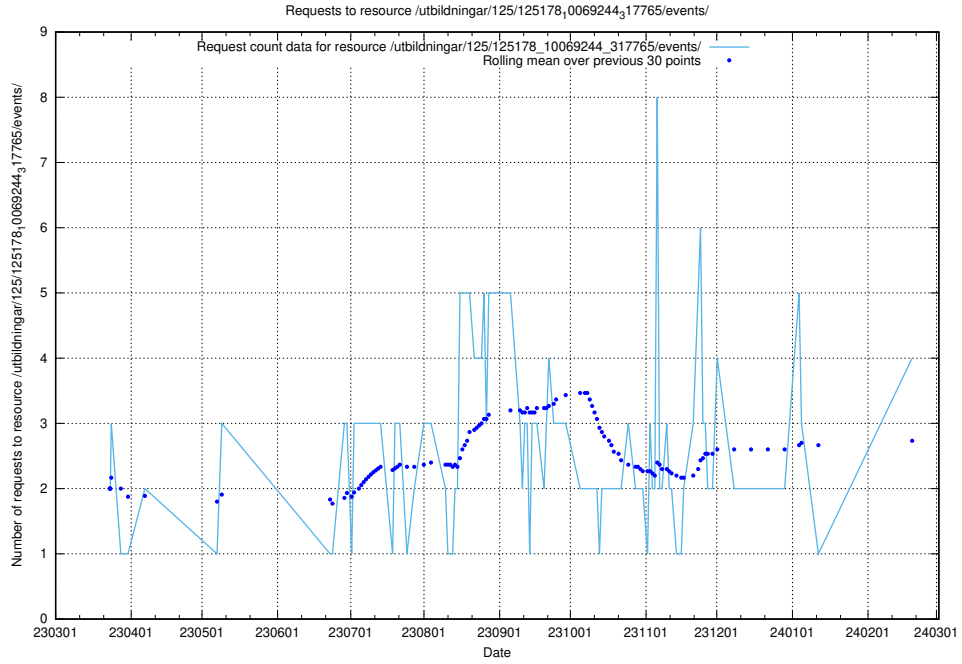

5.239 Usage of /utbildningar/125/125178_10069244_317765/events/

Here, we count the number of requests to resource /utbildningar/125/125178_10069244_317765/events/