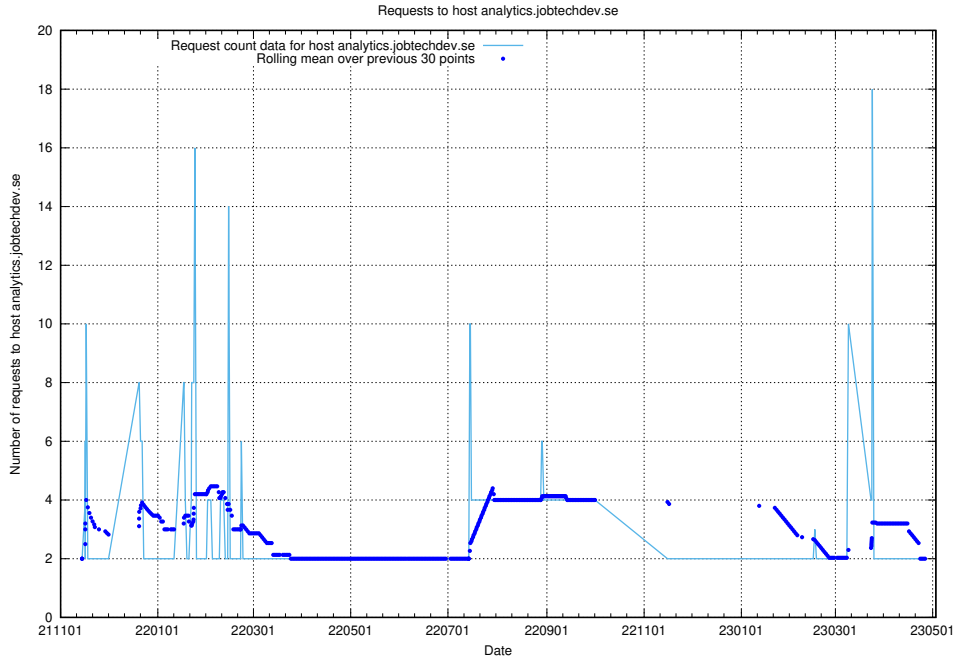

7.293 Usage of analytics.jobtechdev.se

Here, we count the number of requests to host analytics.jobtechdev.se.