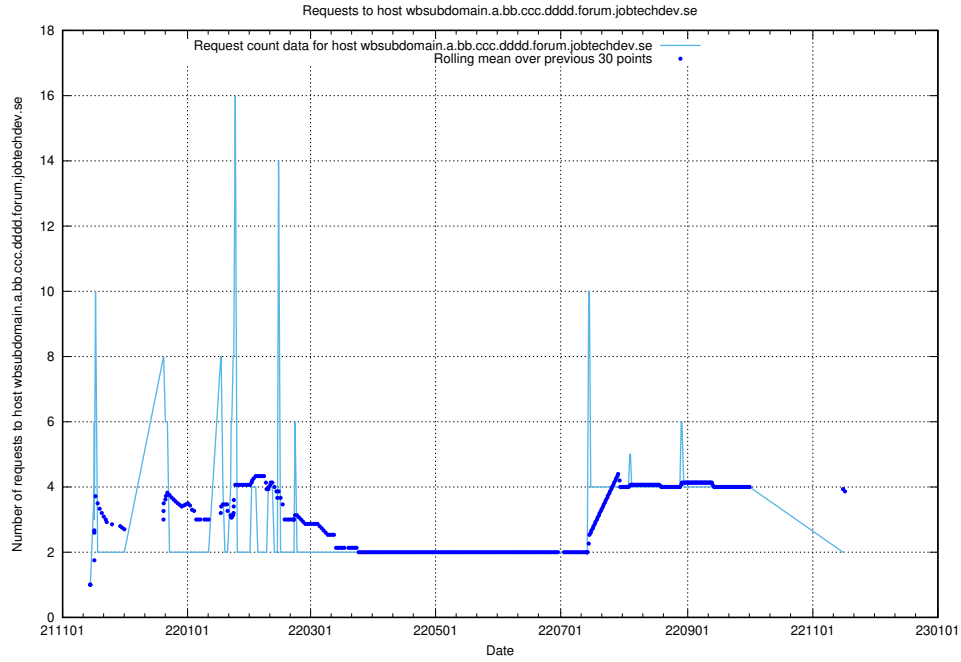

7.551 Usage of wbsubdomain.a.bb.ccc.dddd.forum.jobtechdev.se

Here, we count the number of requests to host wbsubdomain.a.bb.ccc.dddd.forum.jobtechdev.se.