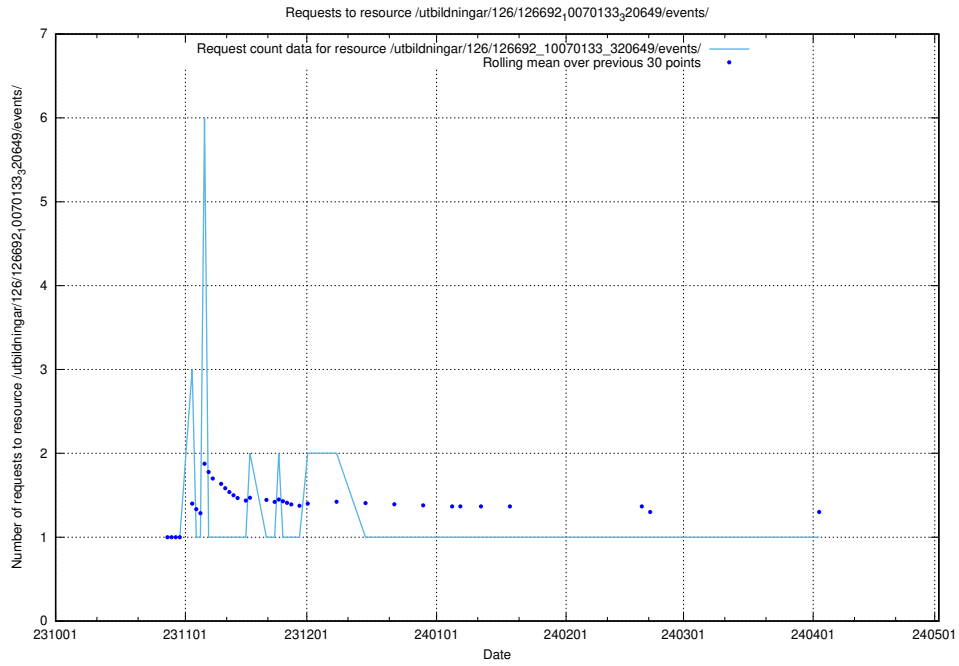

5.4222 Usage of /utbildningar/126/126692_10070133_320649/events/

Here, we count the number of requests to resource /utbildningar/126/126692_10070133_320649/events/