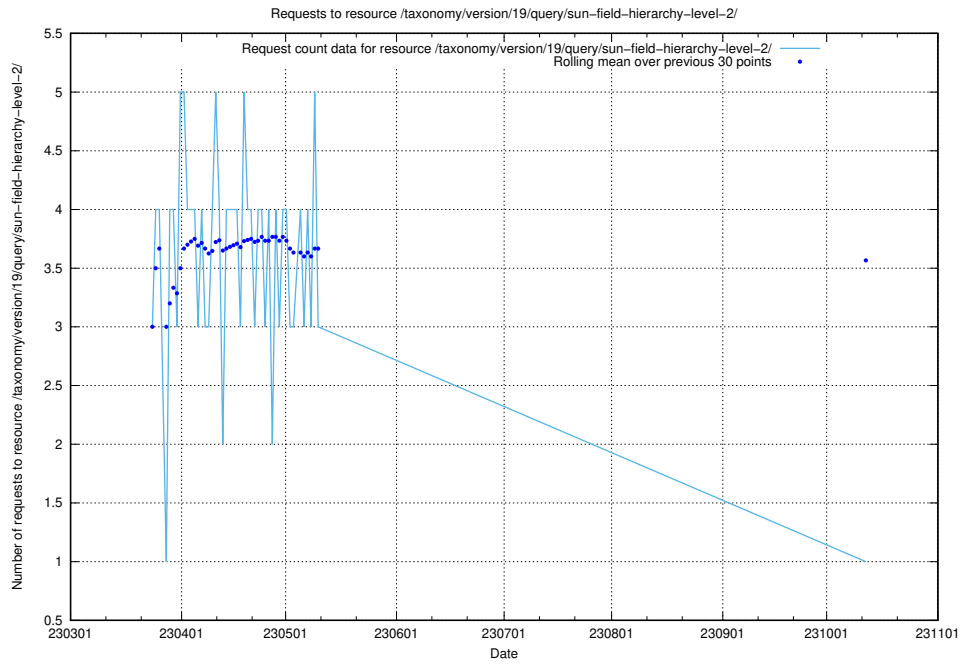

5.6125 Usage of /taxonomy/version/19/query/sun-field-hierarchy-level-2/

Here, we count the number of requests to resource /taxonomy/version/19/query/sun-field-hierarchy-level-2/.