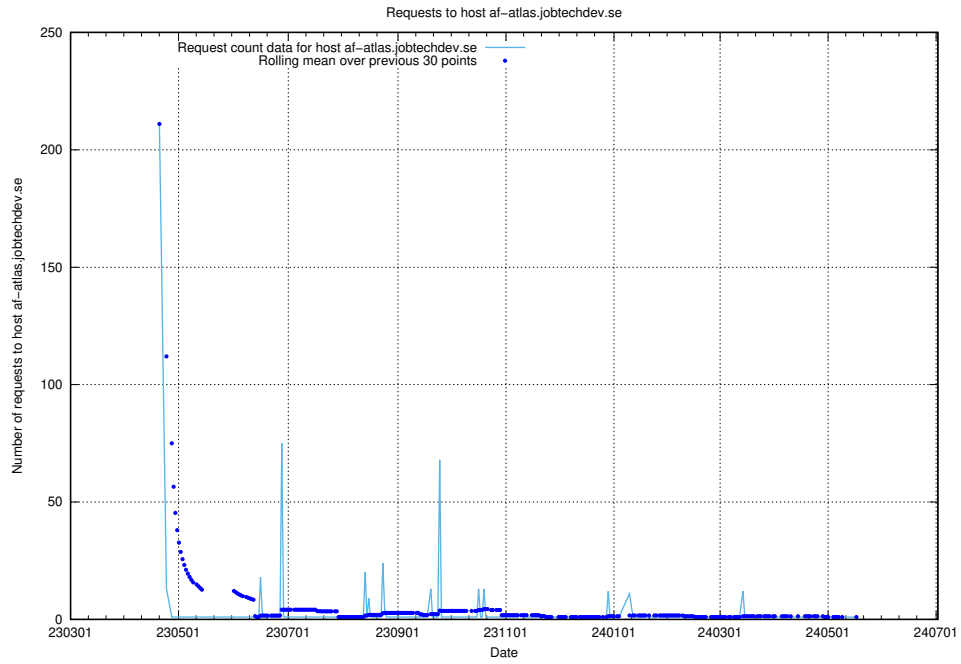

7.608 Usage of af-atlas.jobtechdev.se

Here, we count the number of requests to host af-atlas.jobtechdev.se.