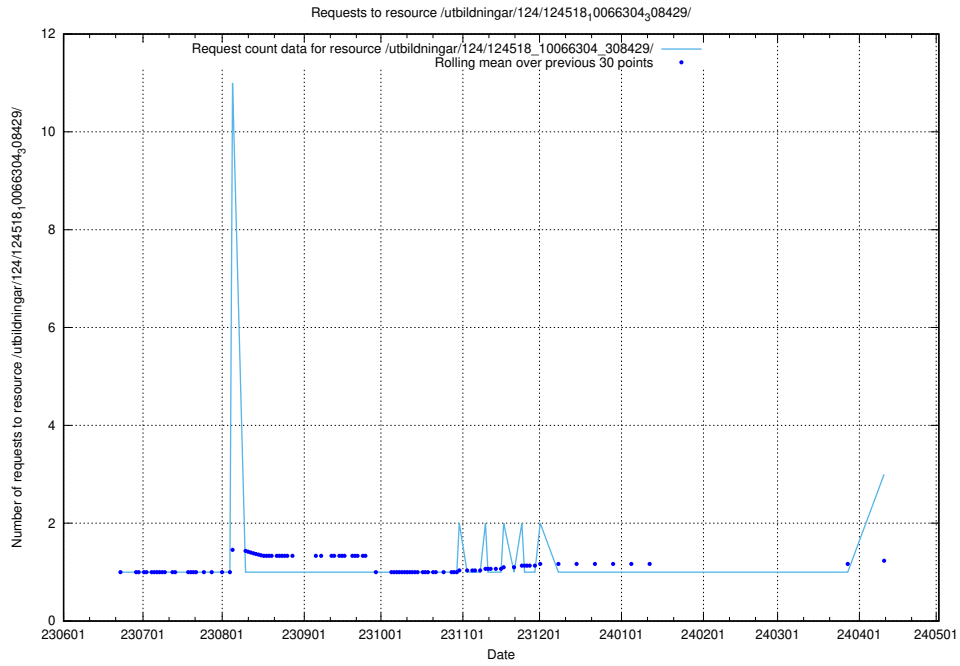

5.383 Usage of /utbildningar/124/124518_10066304_308429/

Here, we count the number of requests to resource /utbildningar/124/124518_10066304_308429/.