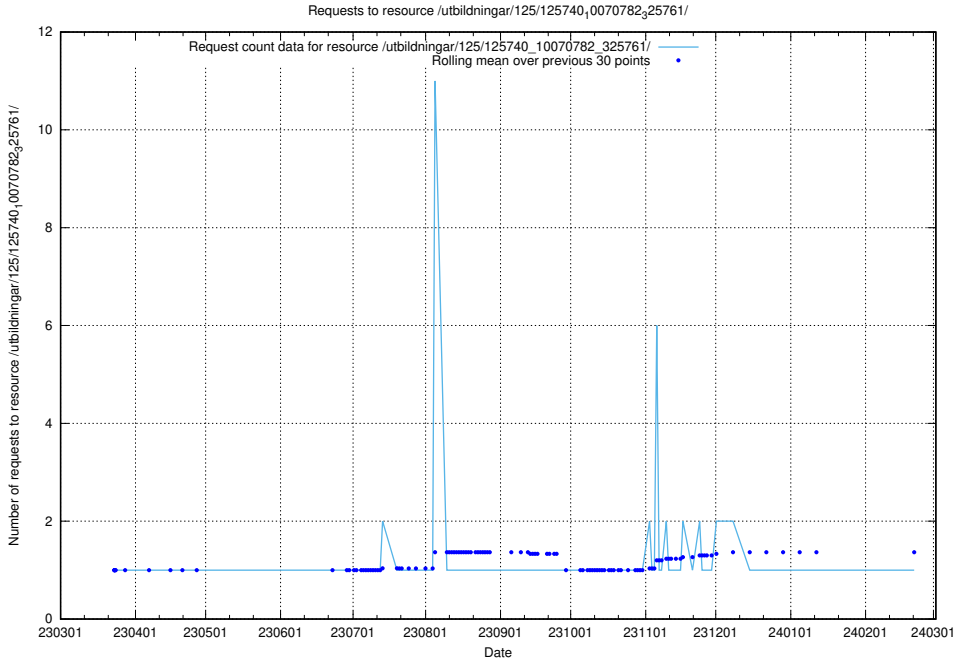

5.978 Usage of /utbildningar/125/125740_10070782_325761/

Here, we count the number of requests to resource /utbildningar/125/125740_10070782_325761/.