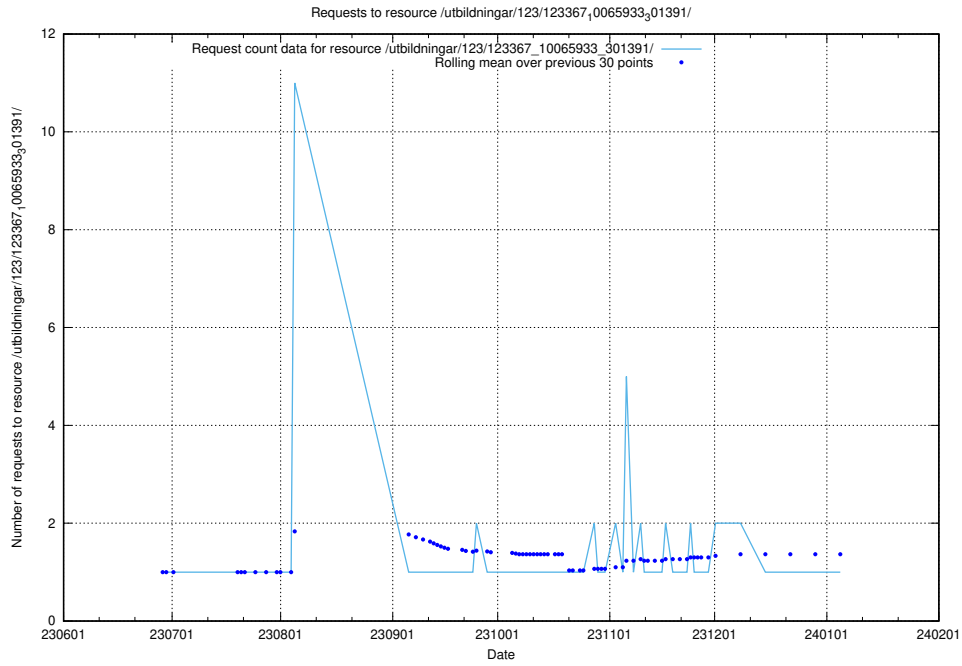

5.5555 Usage of /utbildningar/123/123367_10065933_301391/

Here, we count the number of requests to resource /utbildningar/123/123367_10065933_301391/.