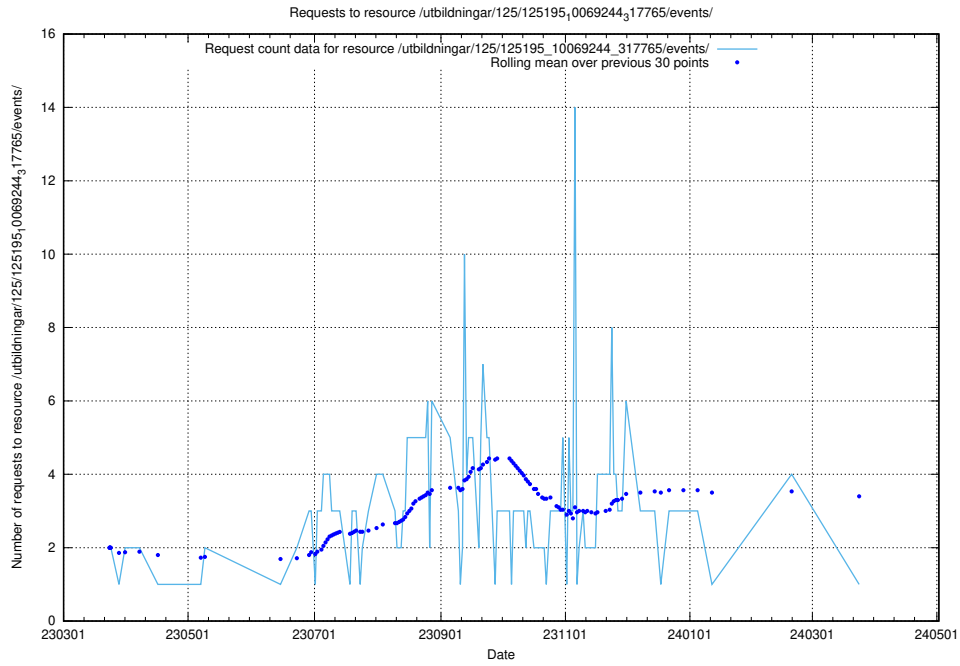

5.6295 Usage of /utbildningar/125/125195_10069244_317765/events/

Here, we count the number of requests to resource /utbildningar/125/125195_10069244_317765/events/