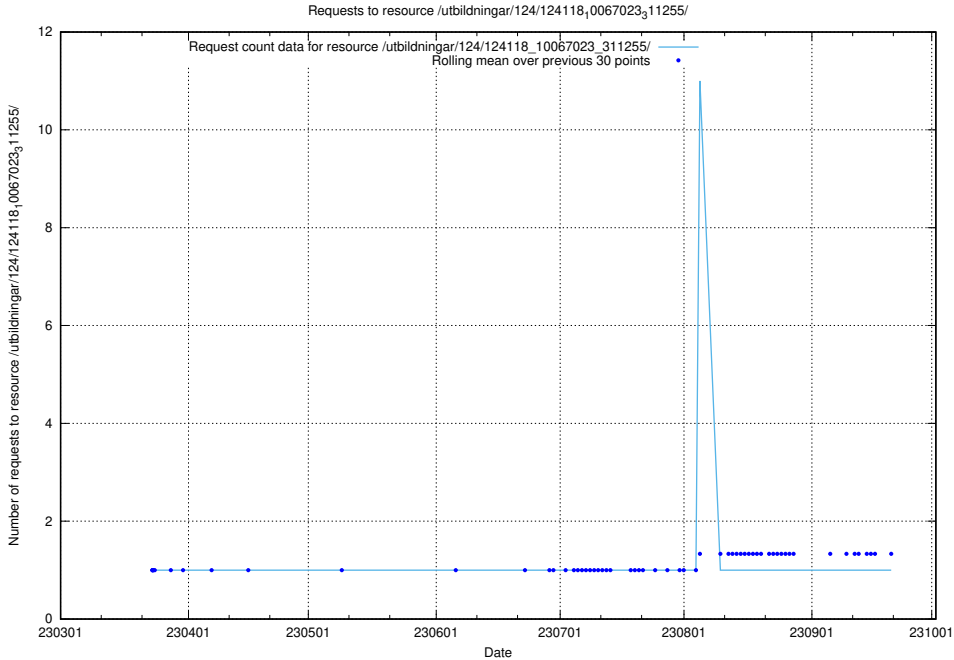

5.4229 Usage of /utbildningar/124/124118_10067023_311255/

Here, we count the number of requests to resource /utbildningar/124/124118_10067023_311255/.