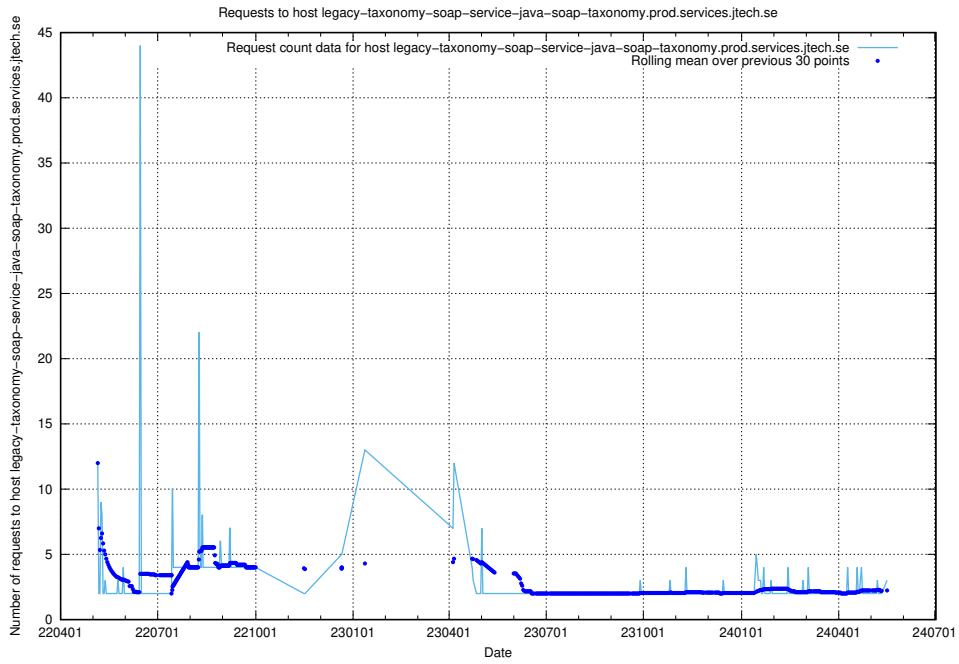

7.222 Usage of legacy-taxonomy-soap-service-java-soap-taxonomy.prod.services.jtech.se

Here, we count the number of requests to host legacy-taxonomy-soap-service-java-soap-taxonomy.prod.services.jtech.se.