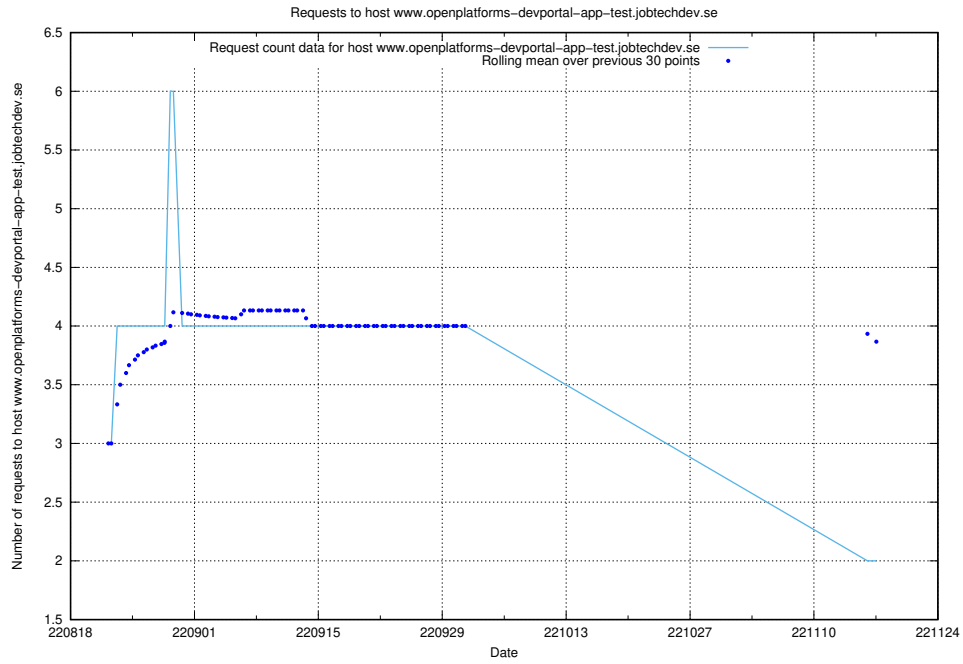

7.346 Usage of `www.openplatforms-devportal-app-test.jobtechdev.se`

Here, we count the number of requests to host `www.openplatforms-devportal-app-test.jobtechdev.se`.

7.347 Usage of taxonomy-soap-prod.jobtechdev.se:443