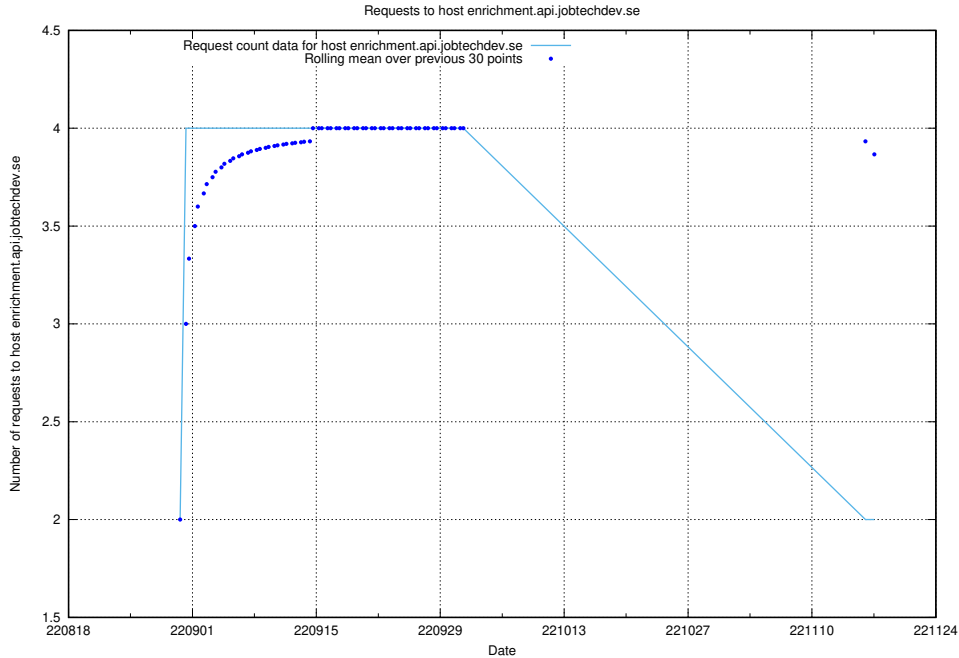

Here, we count the number of requests to host enrichment.api.jobtechdev.se.

7.343 Usage of 268e33cb-63e1-42a5-805a-204a76dc9280.jobtechdev.se

Here, we count the number of requests to host 268e33cb-63e1-42a5-805a-204a76dc9280.jobtechdev.se.