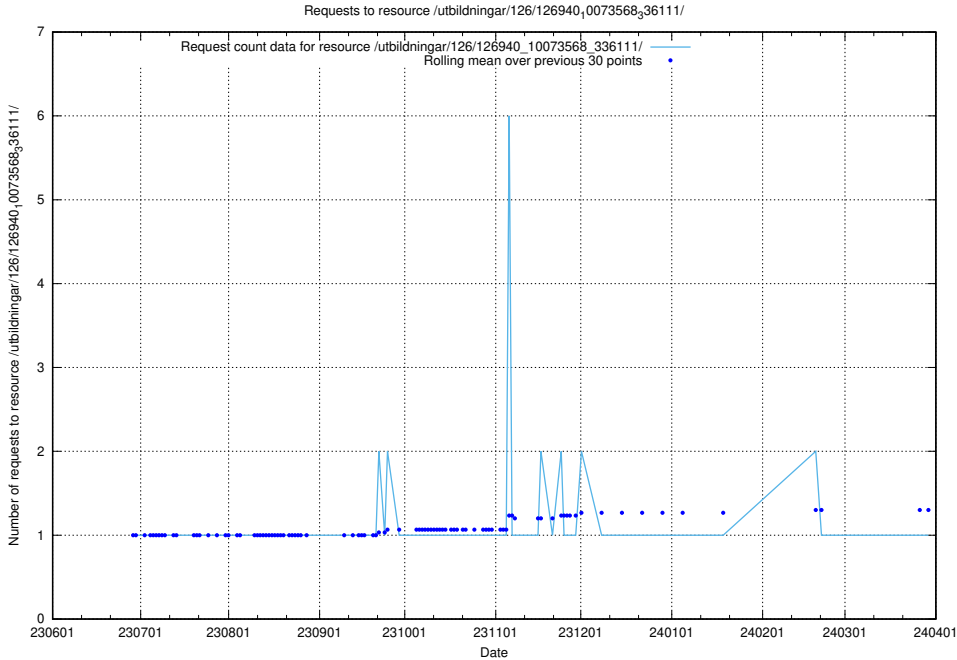

5.5455 Usage of /utbildningar/126/126940_10073568_336111/

Here, we count the number of requests to resource /utbildningar/126/126940_10073568_336111/.