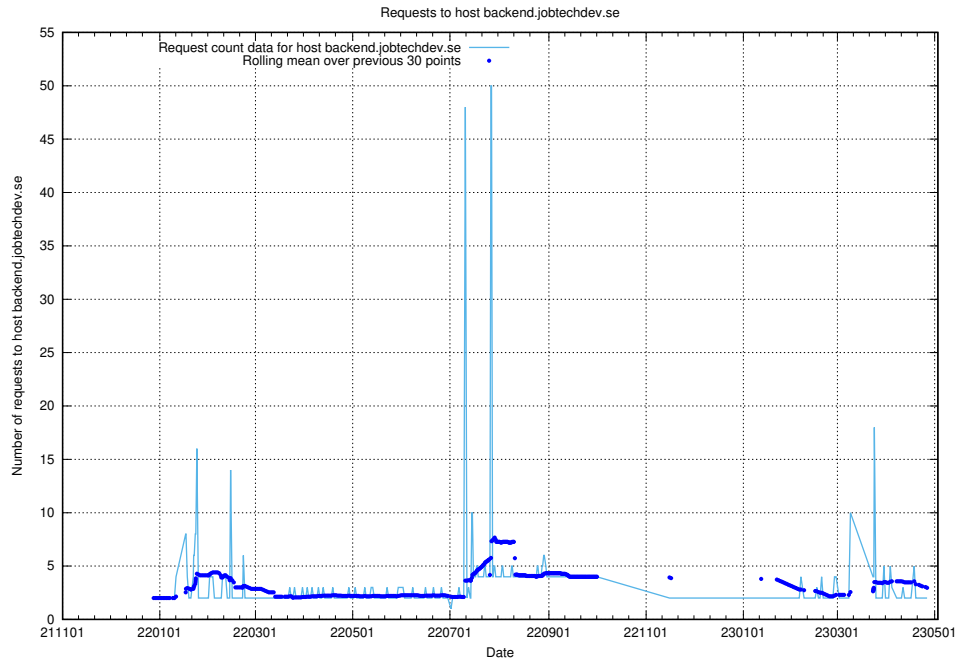

7.365 Usage of backend.jobtechdev.se

Here, we count the number of requests to host backend.jobtechdev.se.