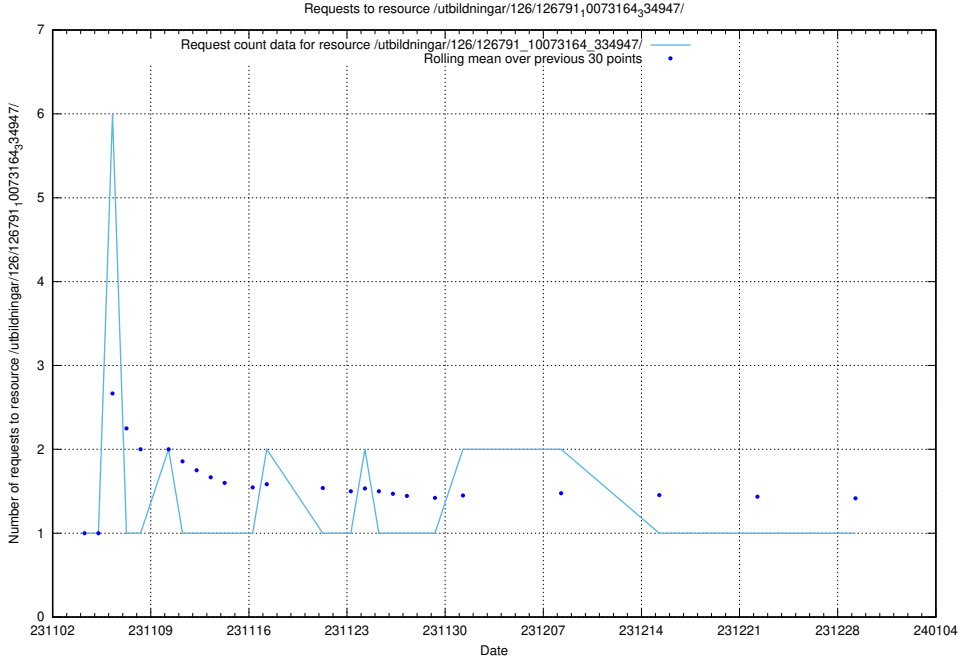

5.4163 Usage of /utbildningar/126/126791_10073164_334947/

Here, we count the number of requests to resource /utbildningar/126/126791_10073164_334947/.