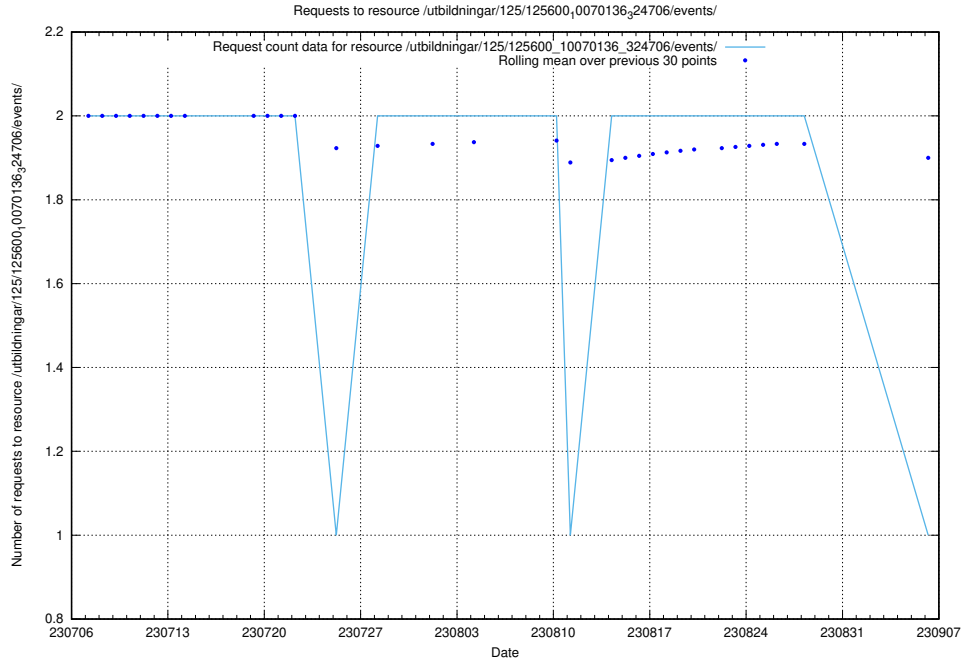

Here, we count the number of requests to resource /utbildningar/125/125600_10070136_324706/events/

5.5320 Usage of /utbildningar/126/126576_10072086_331578/

Here, we count the number of requests to resource /utbildningar/126/126576_10072086_331578/.