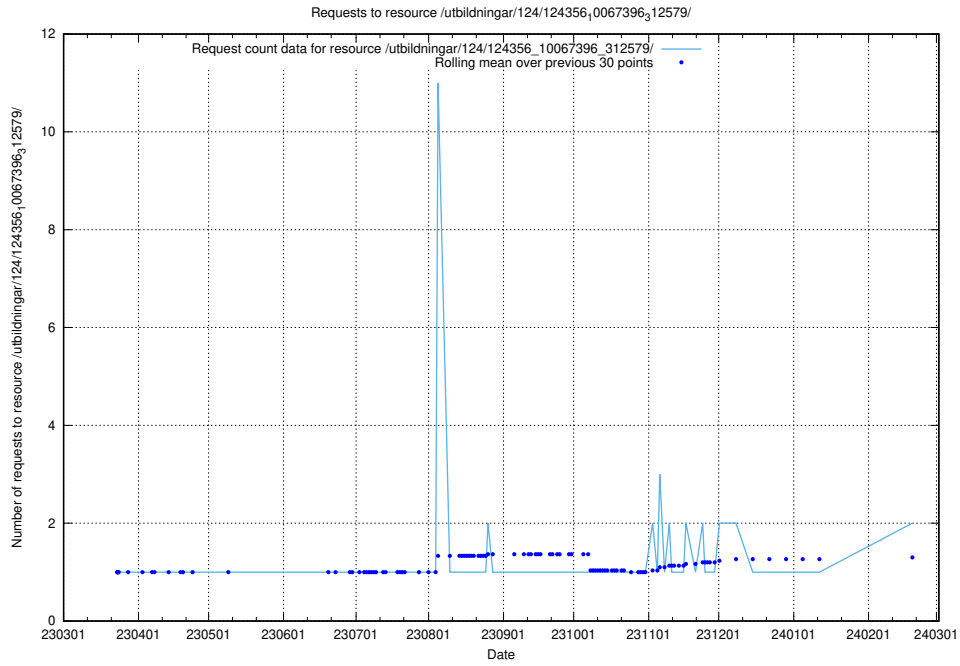

5.650 Usage of /utbildningar/124/124356_10067396_312579/

Here, we count the number of requests to resource /utbildningar/124/124356_10067396_312579/.