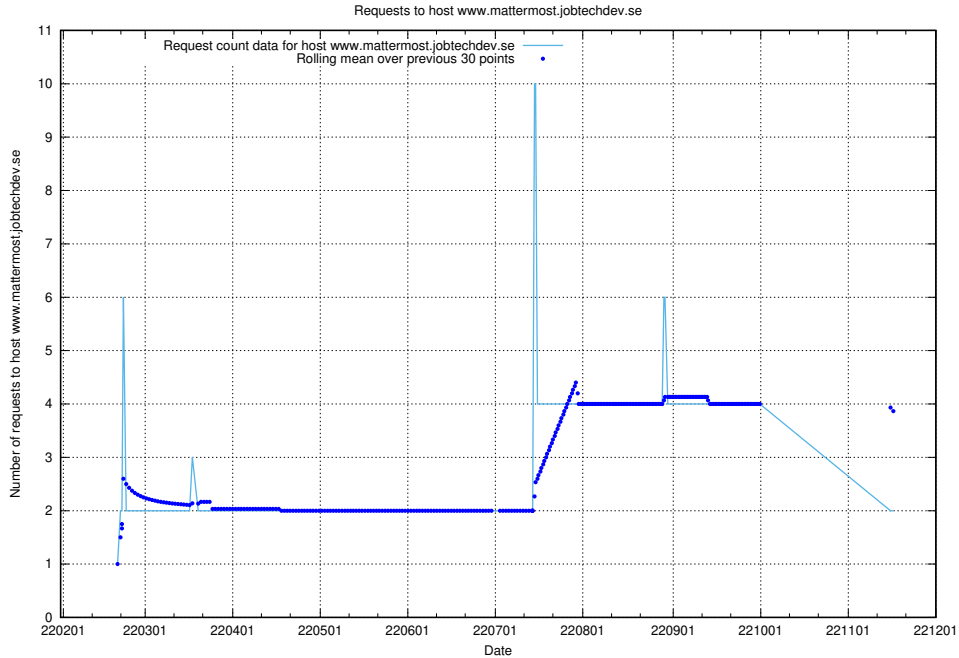

7.529 Usage of www.mattermost.jobtechdev.se

Here, we count the number of requests to host www.mattermost.jobtechdev.se.