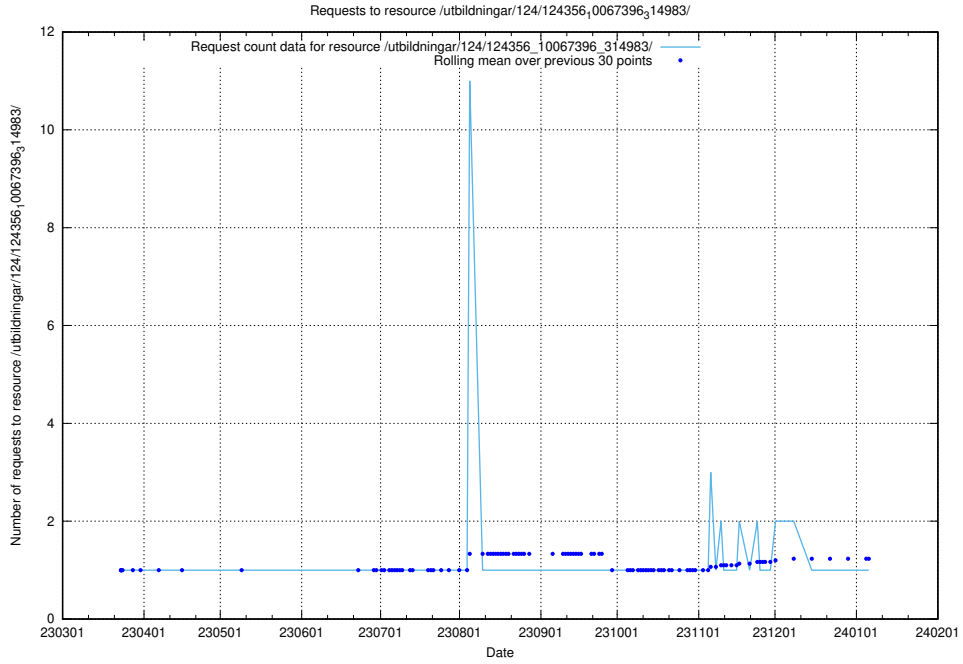

Here, we count the number of requests to resource /utbildningar/124/124934_10068007_314185/events/

5.3904 Usage of /utbildningar/124/124356_10067396_314983/

Here, we count the number of requests to resource /utbildningar/124/124356_10067396_314983/.