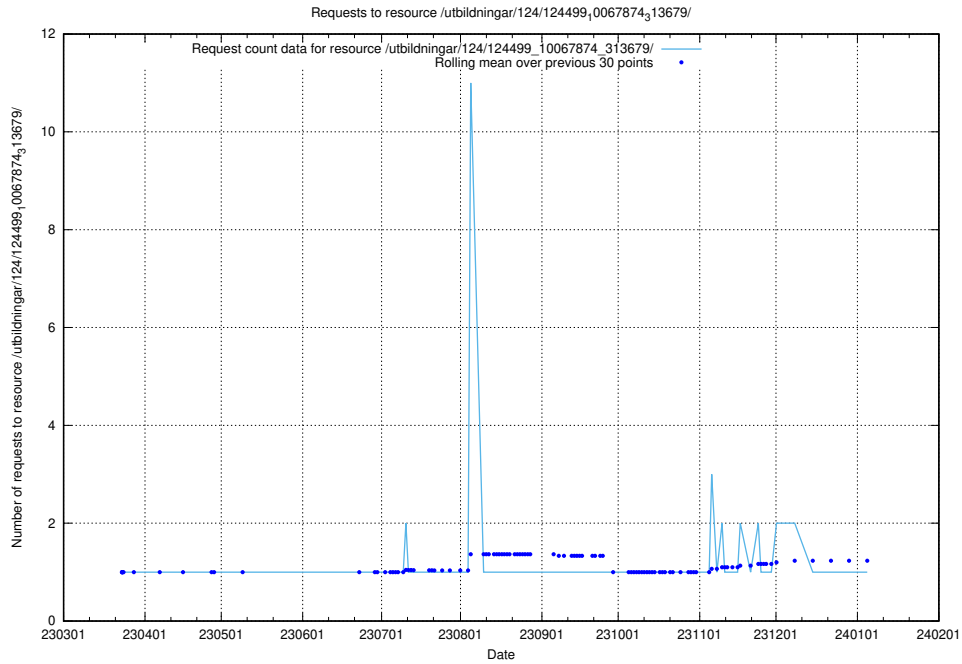

5.2387 Usage of /utbildningar/124/124499_10067874_313679/

Here, we count the number of requests to resource /utbildningar/124/124499_10067874_313679/.