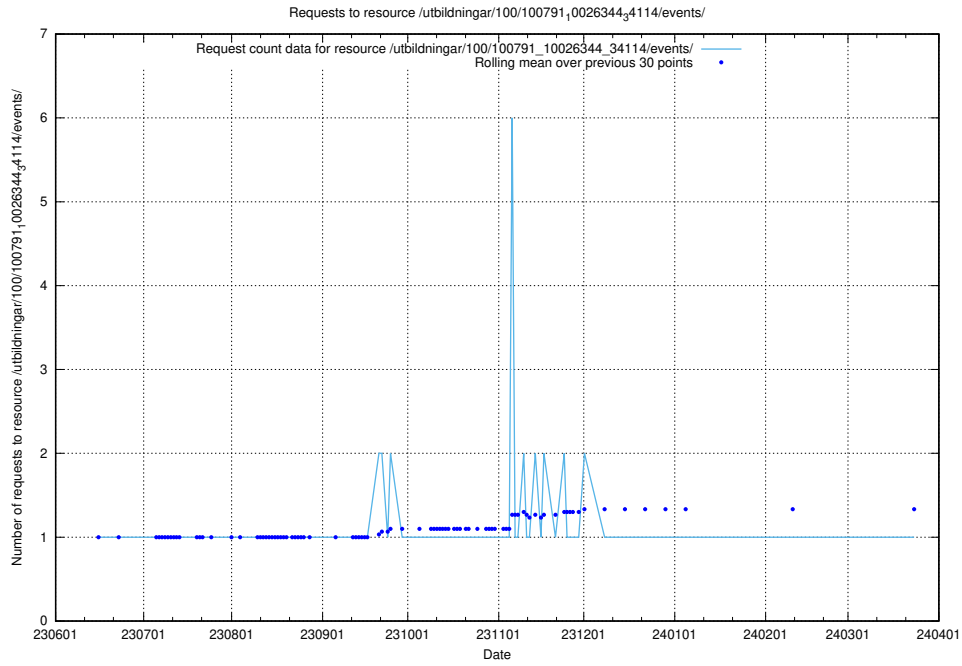

5.5908 Usage of /utbildningar/100/100791_10026344_34114/events/

Here, we count the number of requests to resource /utbildningar/100/100791_10026344_34114/events/.