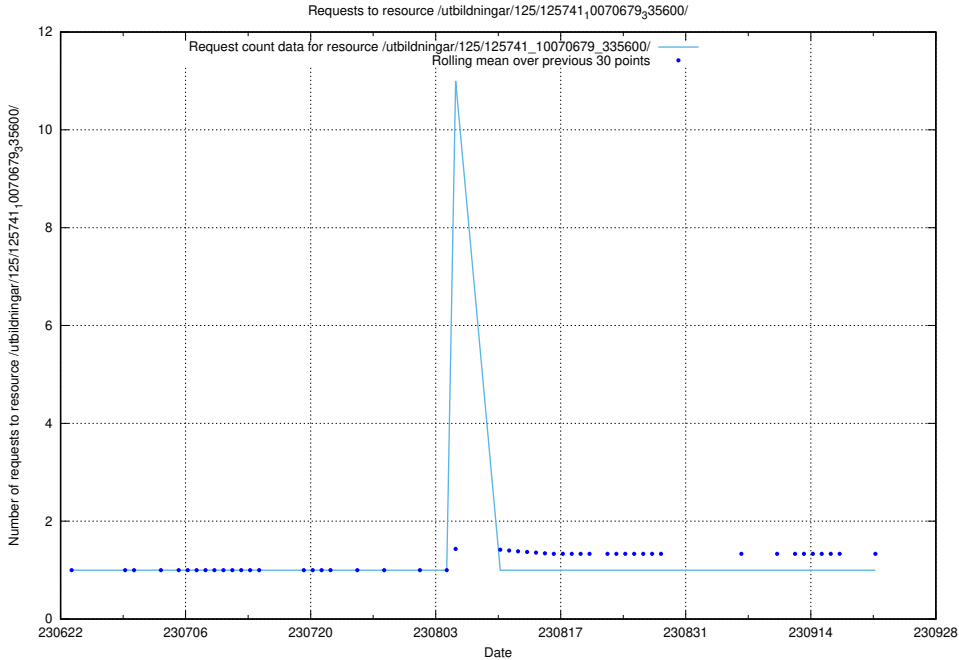

5.5720 Usage of /utbildningar/125/125741_10070679_335600/

Here, we count the number of requests to resource /utbildningar/125/125741_10070679_335600/.