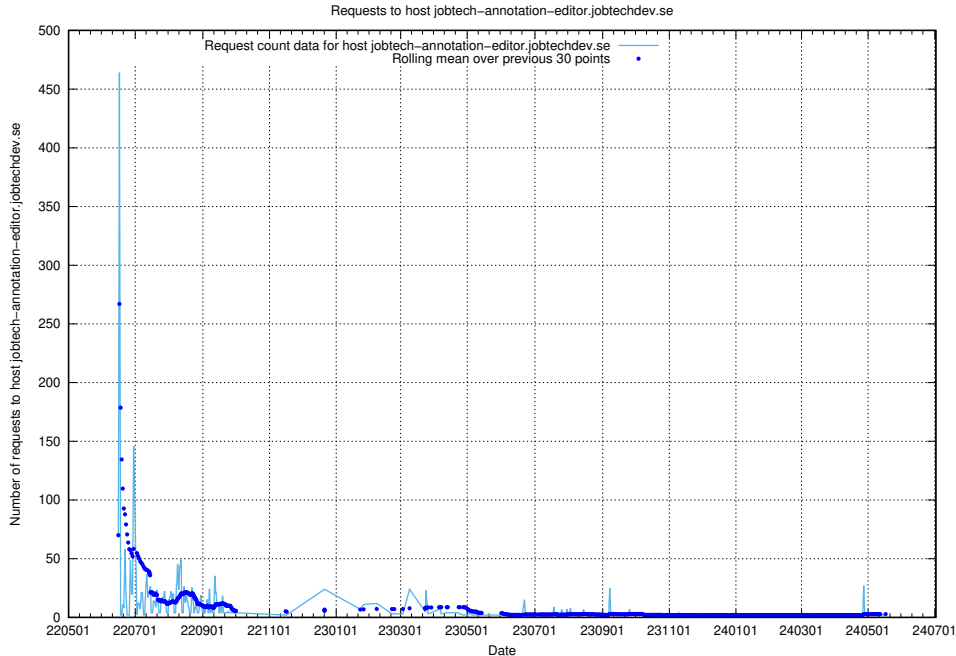

7.409 Usage of jobtech-annotation-editor.jobtechdev.se

Here, we count the number of requests to host jobtech-annotation-editor.jobtechdev.se.