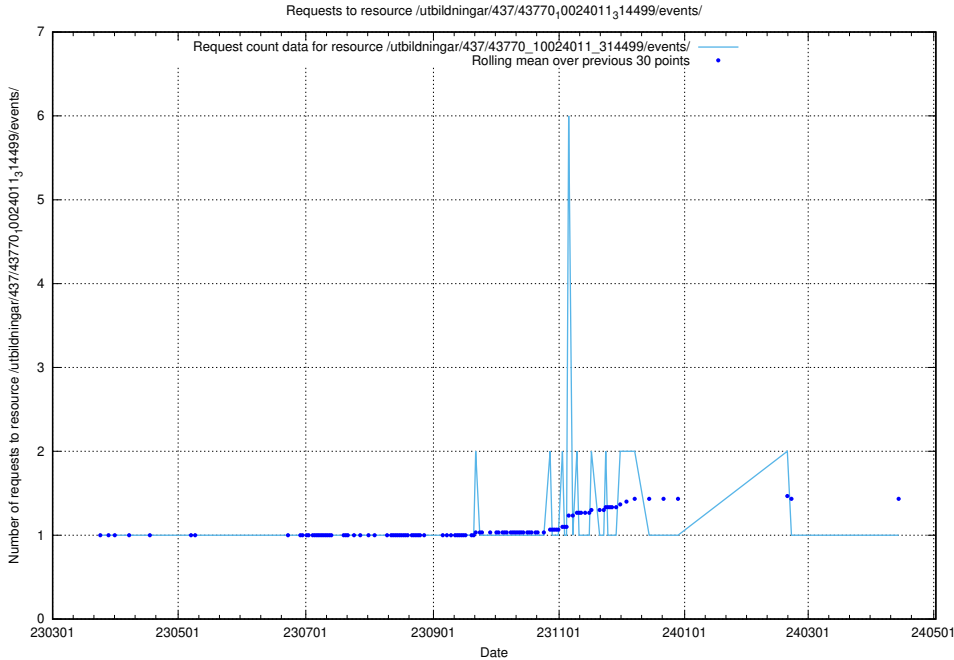

5.6193 Usage of /utbildningar/437/43770_10024011_314499/events/

Here, we count the number of requests to resource /utbildningar/437/43770_10024011_314499/events/.