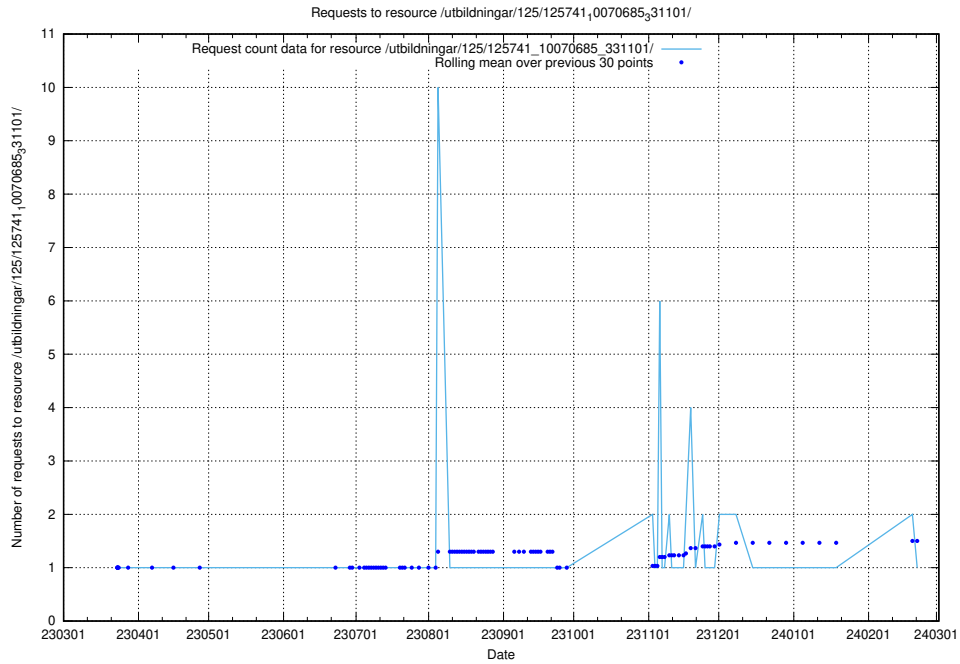

5.6481 Usage of /utbildningar/125/125741_10070685_331101/

Here, we count the number of requests to resource /utbildningar/125/125741_10070685_331101/.