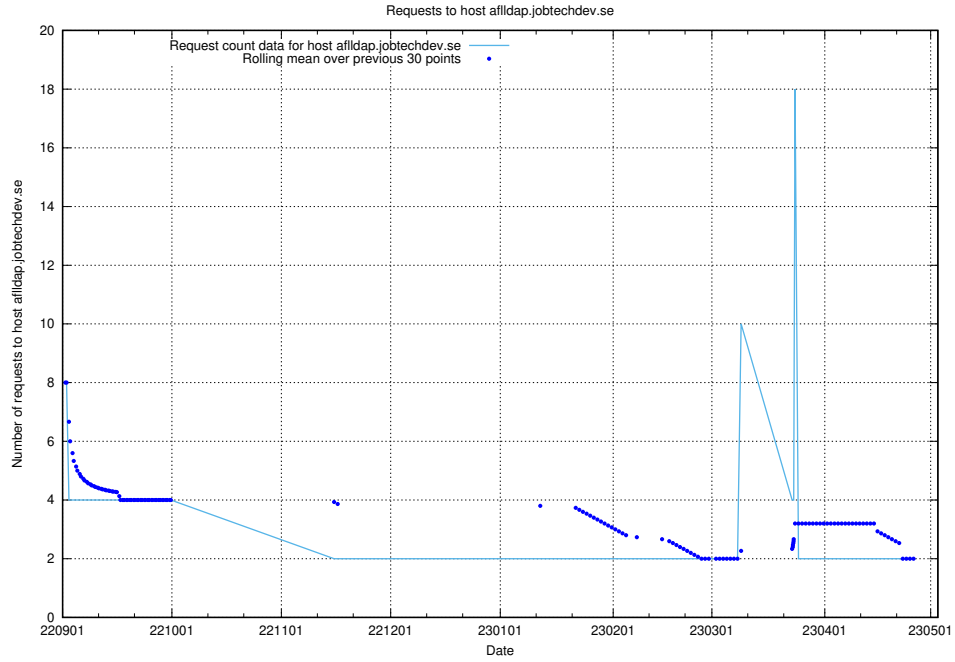

7.338 Usage of afldap.jobtechdev.se

Here, we count the number of requests to host afldap.jobtechdev.se.