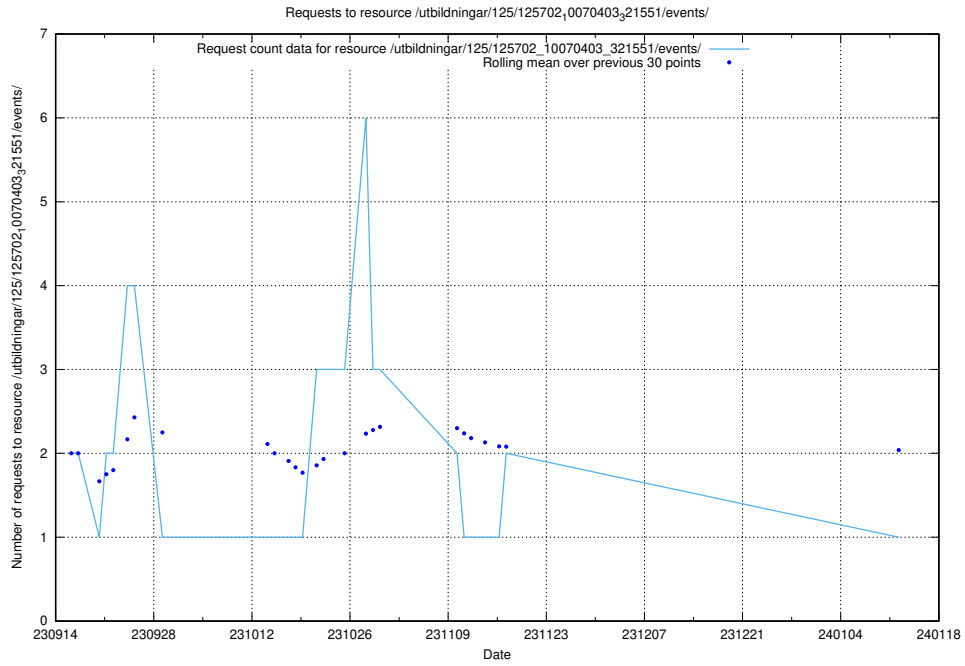

5.4563 Usage of /utbildningar/125/125702_10070403_321551/events/

Here, we count the number of requests to resource /utbildningar/125/125702_10070403_321551/events/