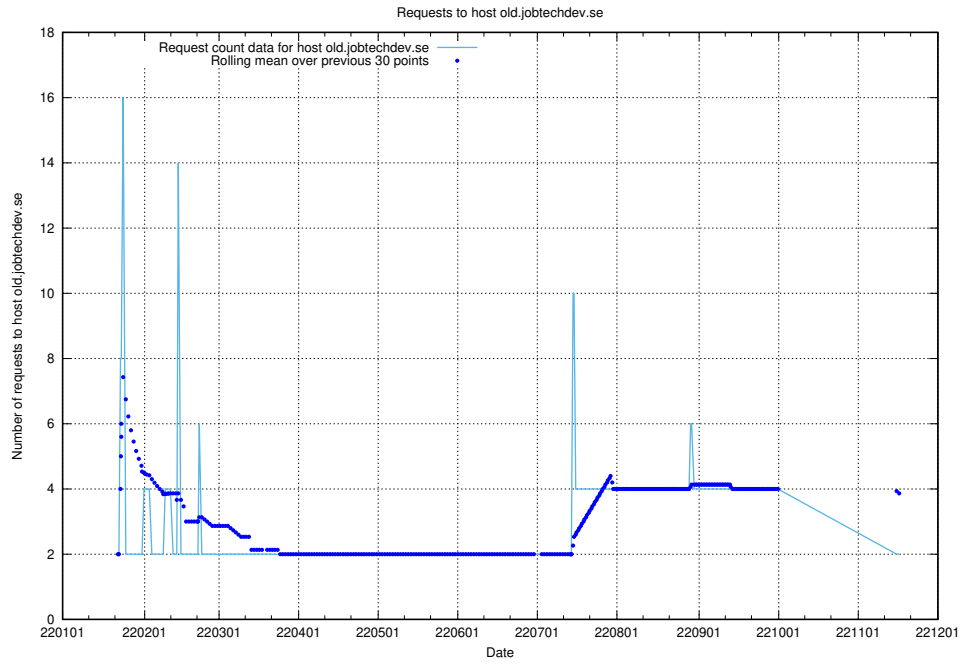

7.595 Usage of old.jobtechdev.se

Here, we count the number of requests to host old.jobtechdev.se.