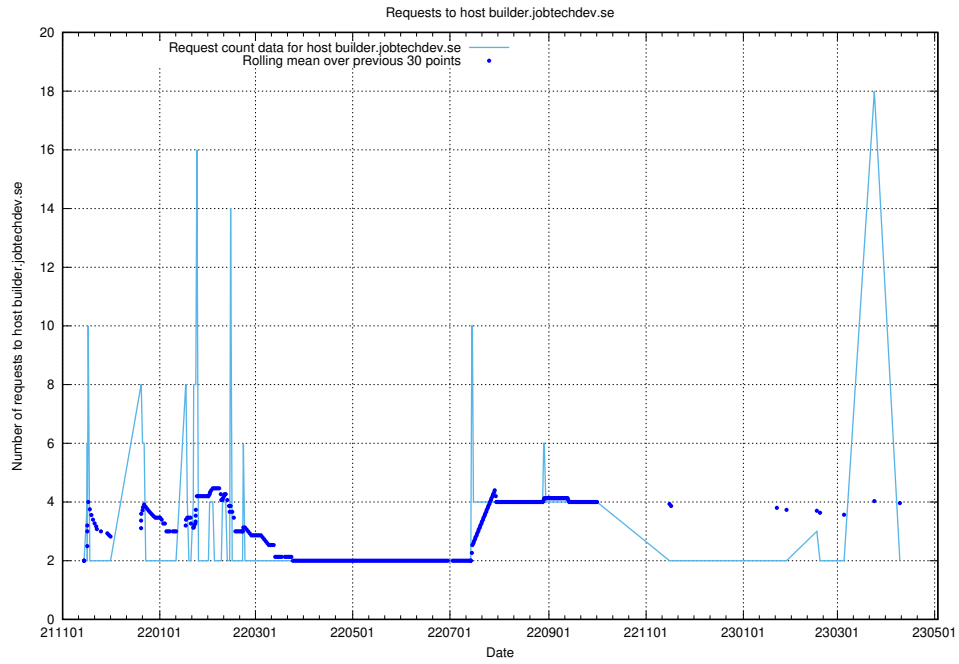

7.283 Usage of aardvark-hook-v1.jobtechdev.se

Here, we count the number of requests to host aardvark-hook-v1.jobtechdev.se.

7.284 Usage of builder.jobtechdev.se

Here, we count the number of requests to host builder.jobtechdev.se.