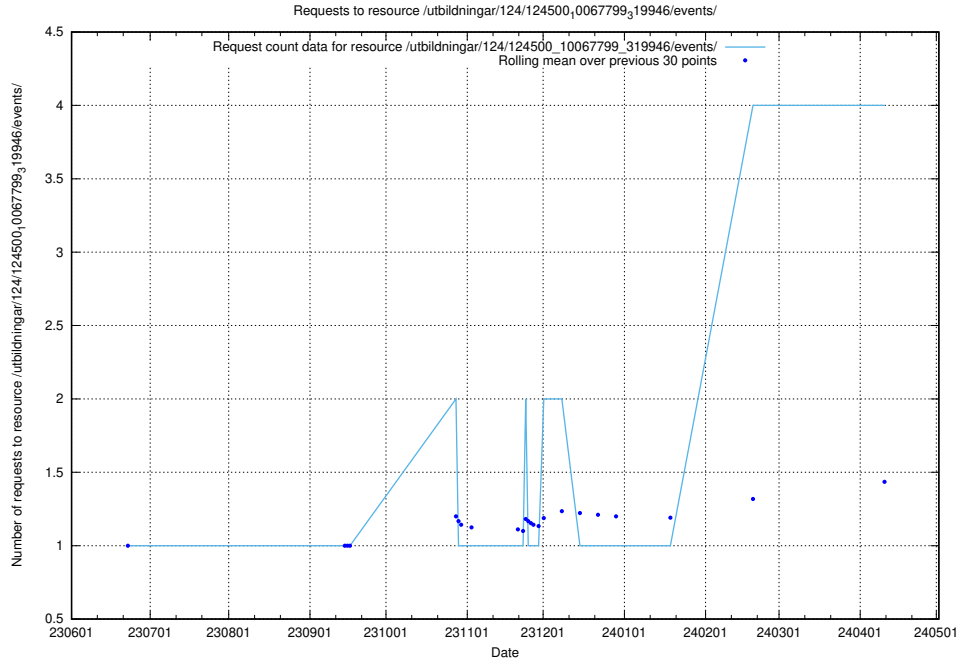

5.228 Usage of /utbildningar/124/124500_10067799_319946/events/

Here, we count the number of requests to resource /utbildningar/124/124500_10067799_319946/events/