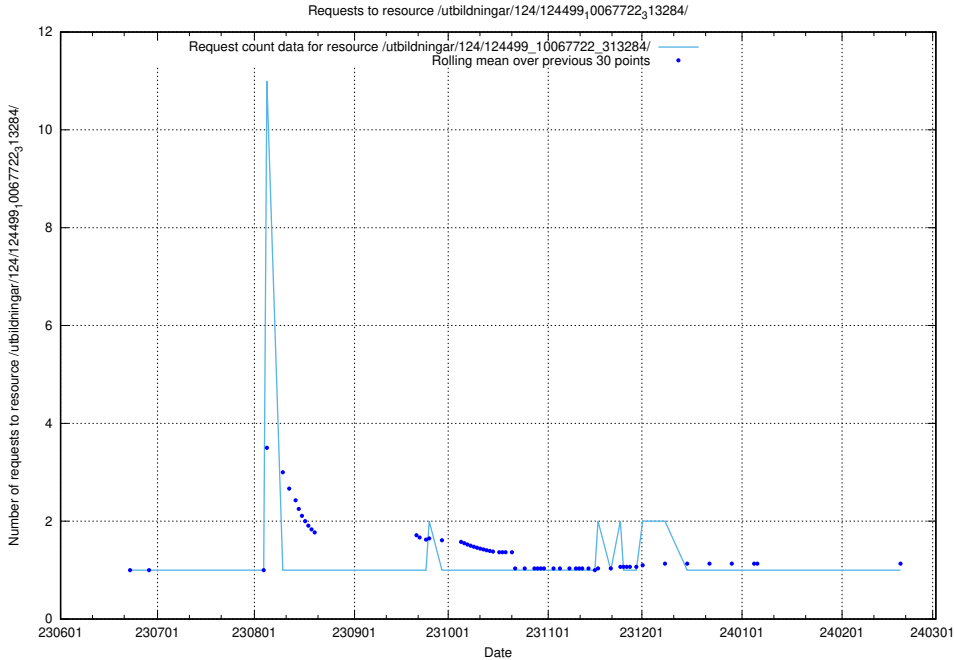

5.5809 Usage of /utbildningar/124/124499_10067722_313284/

Here, we count the number of requests to resource /utbildningar/124/124499_10067722_313284/.