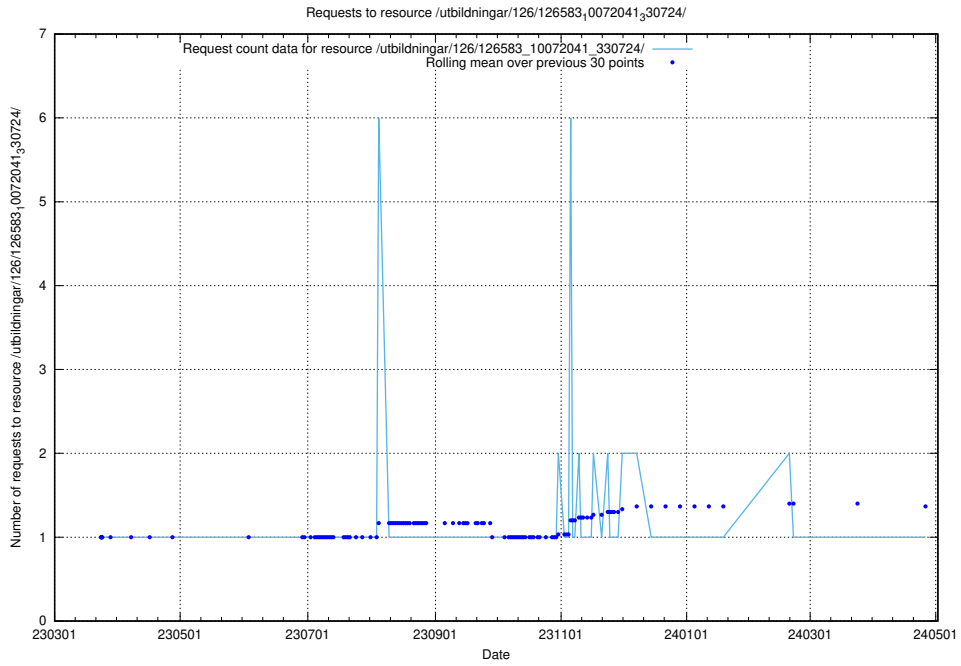

5.6405 Usage of /utbildningar/126/126583_10072041_330724/

Here, we count the number of requests to resource /utbildningar/126/126583_10072041_330724/.