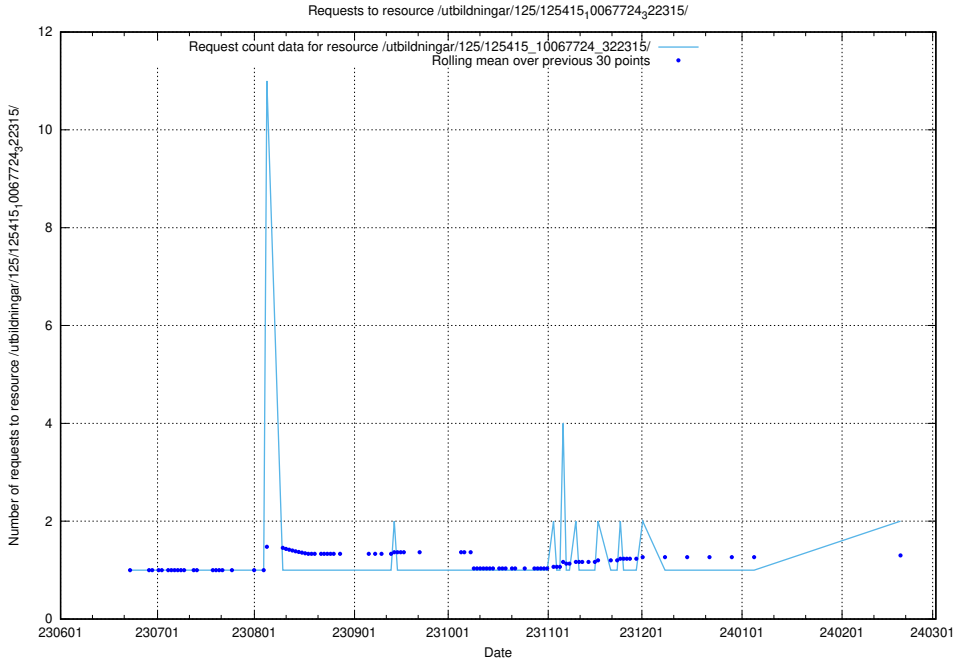

5.829 Usage of /utbildningar/125/125415_10067724_322315/

Here, we count the number of requests to resource /utbildningar/125/125415_10067724_322315/.