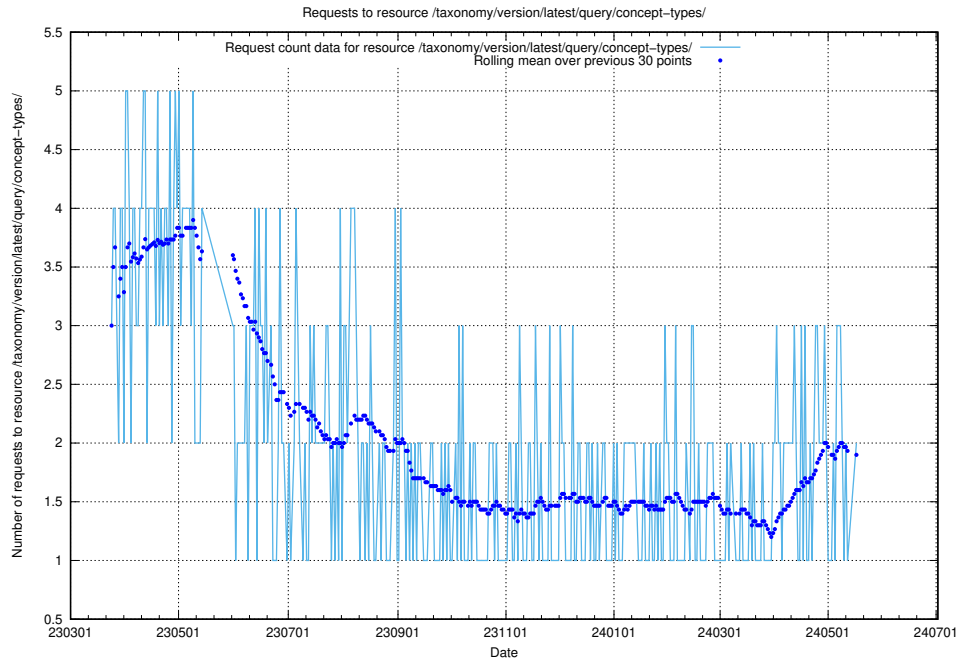

5.931 Usage of `/taxonomy/version/latest/query/concept-types/`

Here, we count the number of requests to resource `/taxonomy/version/latest/query/concept-types/`.