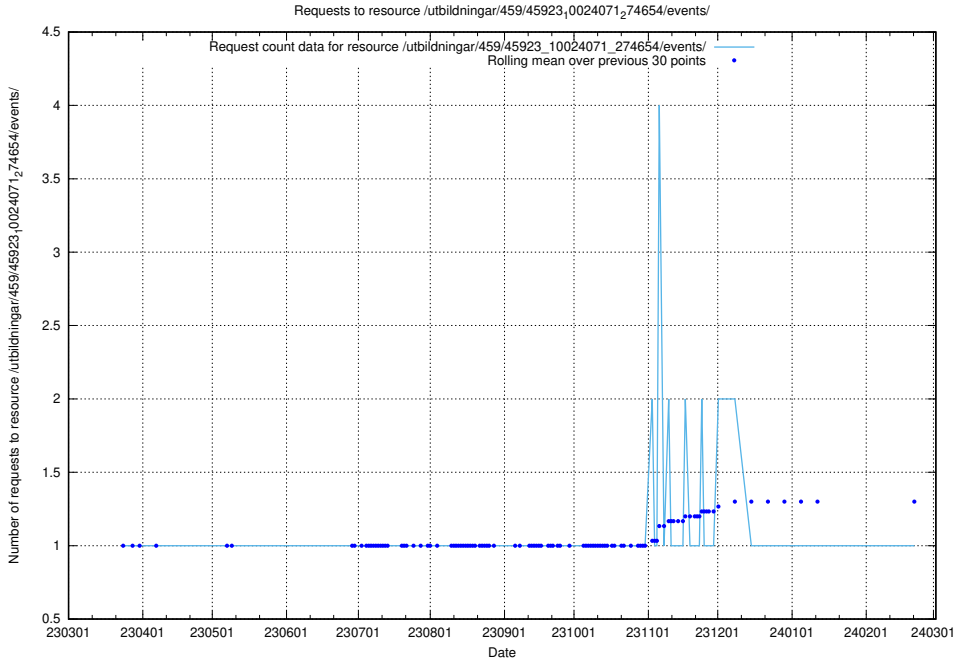

5.6168 Usage of /utbildningar/459/45923_10024071_274654/events/

Here, we count the number of requests to resource /utbildningar/459/45923_10024071_274654/events/.