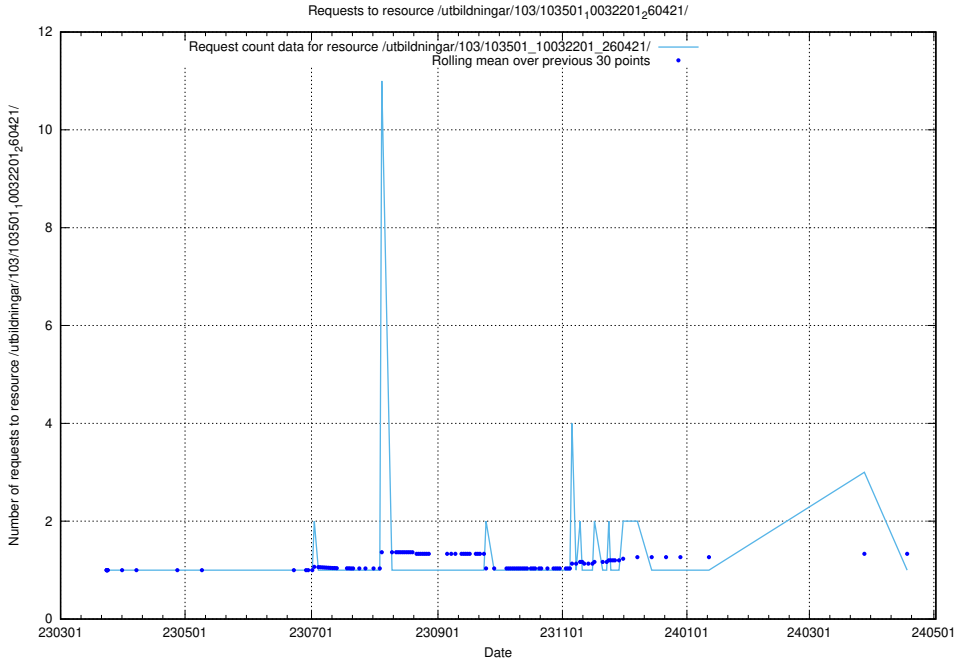

5.5498 Usage of /utbildningar/103/103501_10032201_260421/

Here, we count the number of requests to resource /utbildningar/103/103501_10032201_260421/.