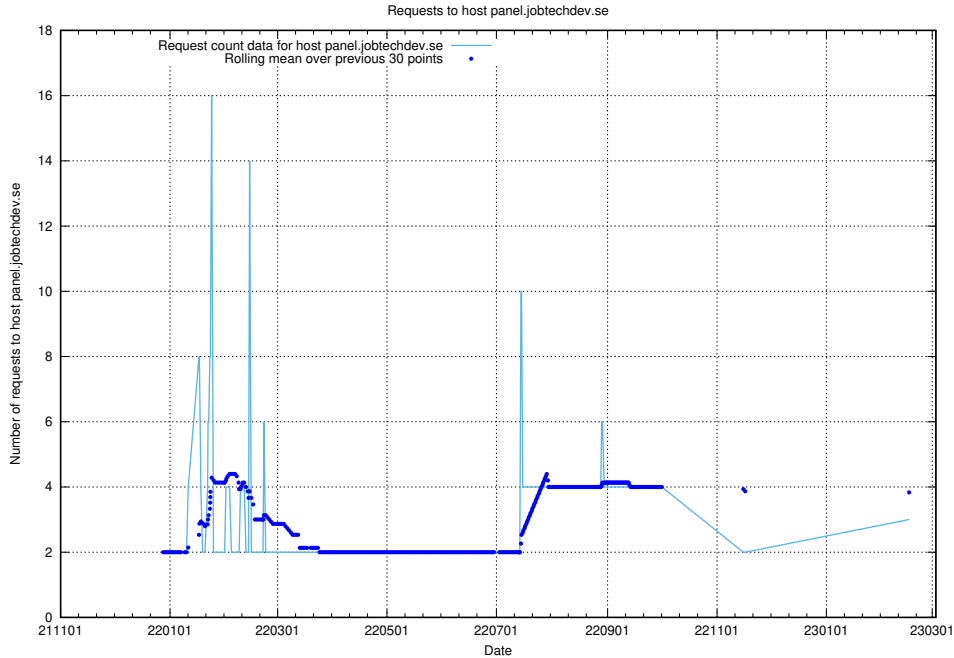

7.196 Usage of panel.jobtechdev.se

Here, we count the number of requests to host panel.jobtechdev.se.