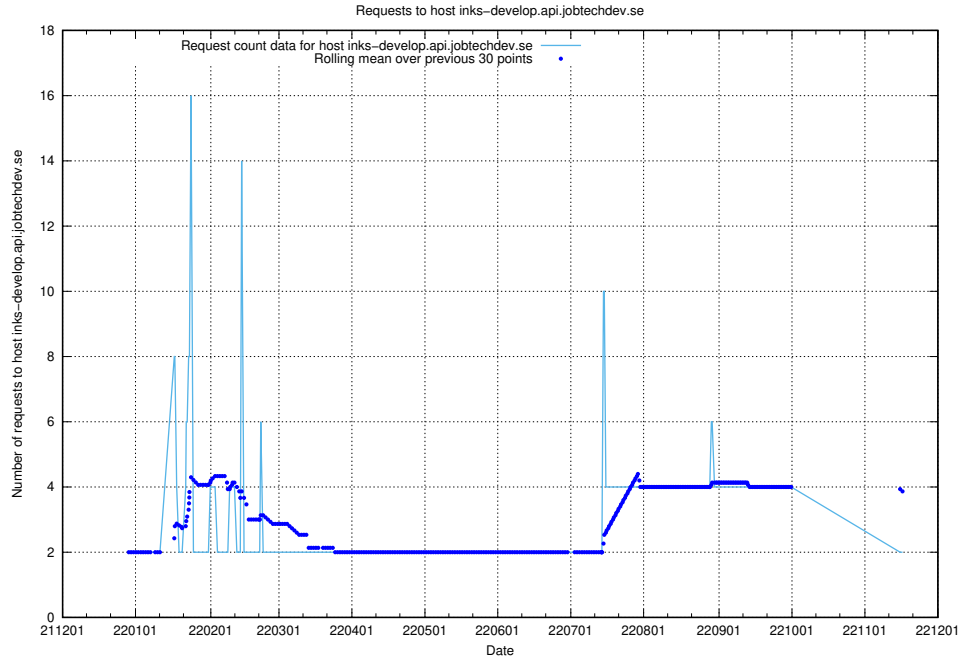

7.359 Usage of inks-develop.api.jobtechdev.se

Here, we count the number of requests to host inks-develop.api.jobtechdev.se.

7.360 Usage of web.jobtechdev.se

Here, we count the number of requests to host web.jobtechdev.se.