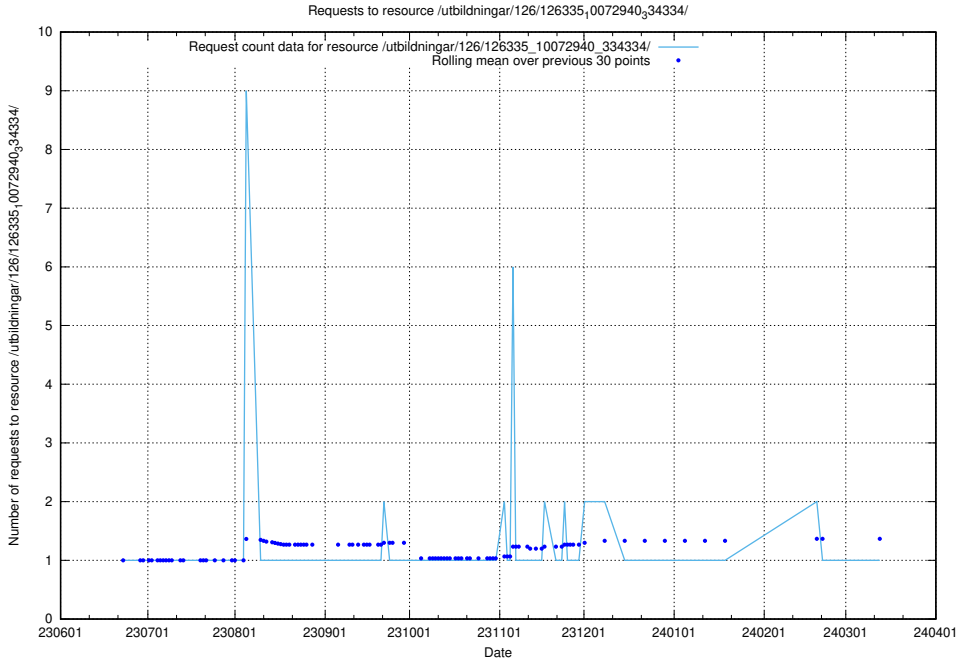

5.5696 Usage of /utbildningar/126/126335_10072940_334334/

Here, we count the number of requests to resource /utbildningar/126/126335_10072940_334334/.