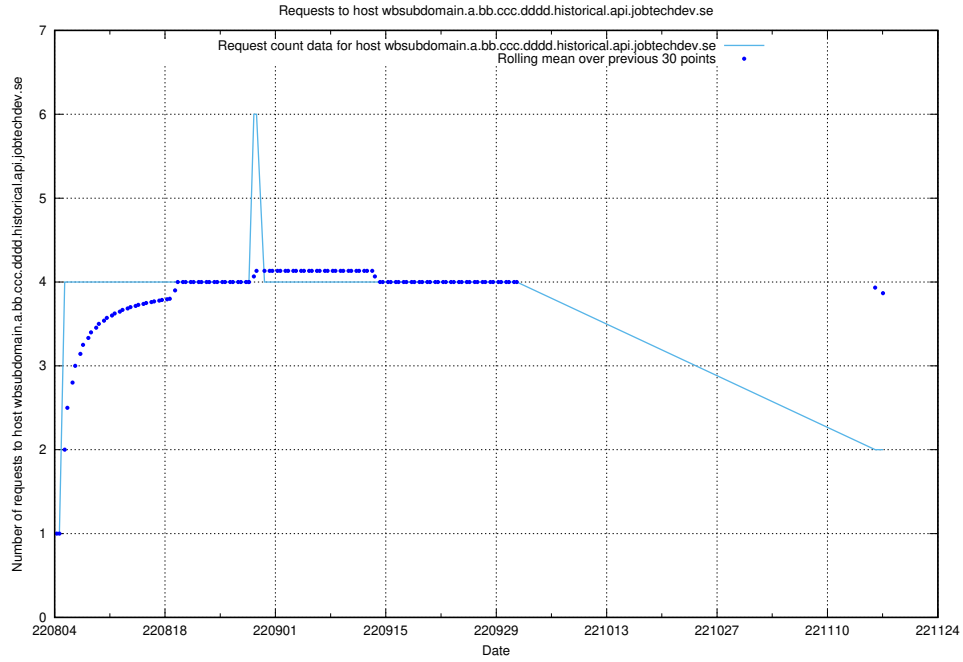

7.356 Usage of wbsubdomain.a.bb.ccc.dddd.historical.api.jobtechdev.se

Here, we count the number of requests to host wbsubdomain.a.bb.ccc.dddd.historical.api.jobtechdev.se.