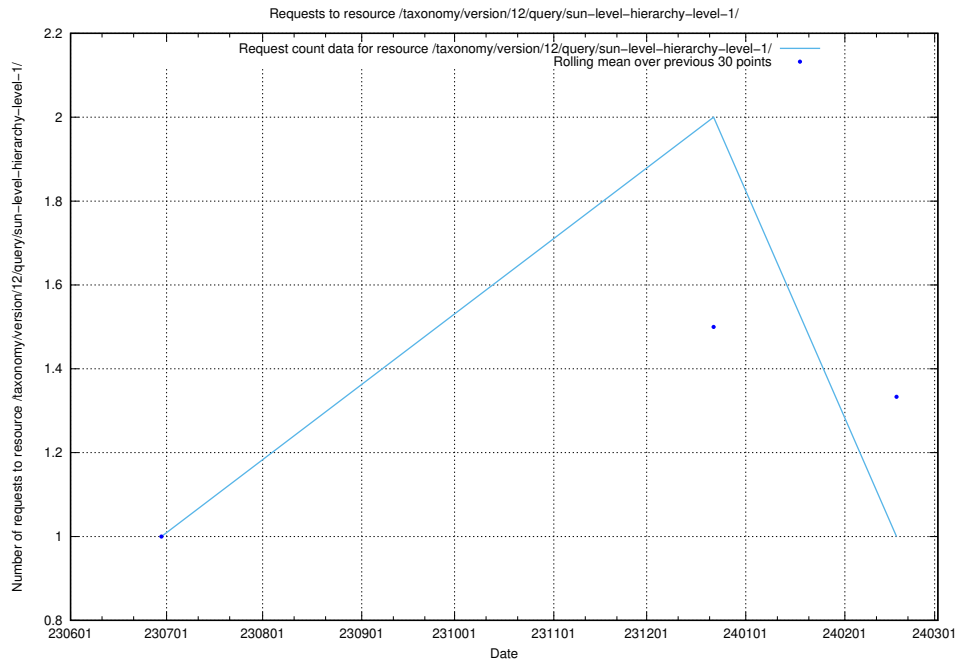

5.5437 Usage of /taxonomy/version/12/query/sun-level-hierarchy-level-1/

Here, we count the number of requests to resource /taxonomy/version/12/query/sun-level-hierarchy-level-1/.