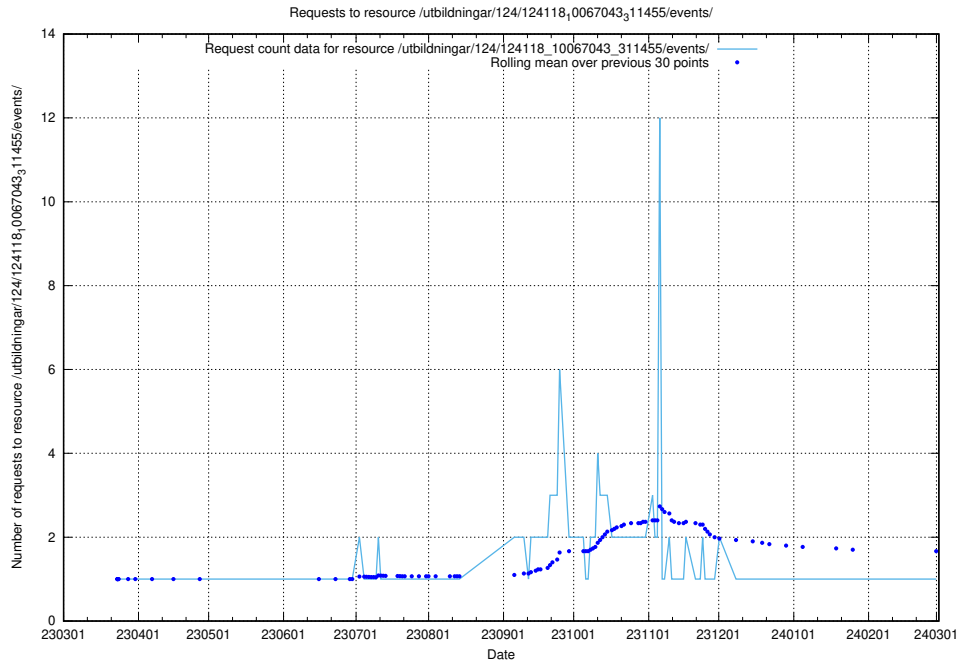

5.4202 Usage of /utbildningar/124/124118_10067043_311455/events/

Here, we count the number of requests to resource /utbildningar/124/124118_10067043_311455/events/