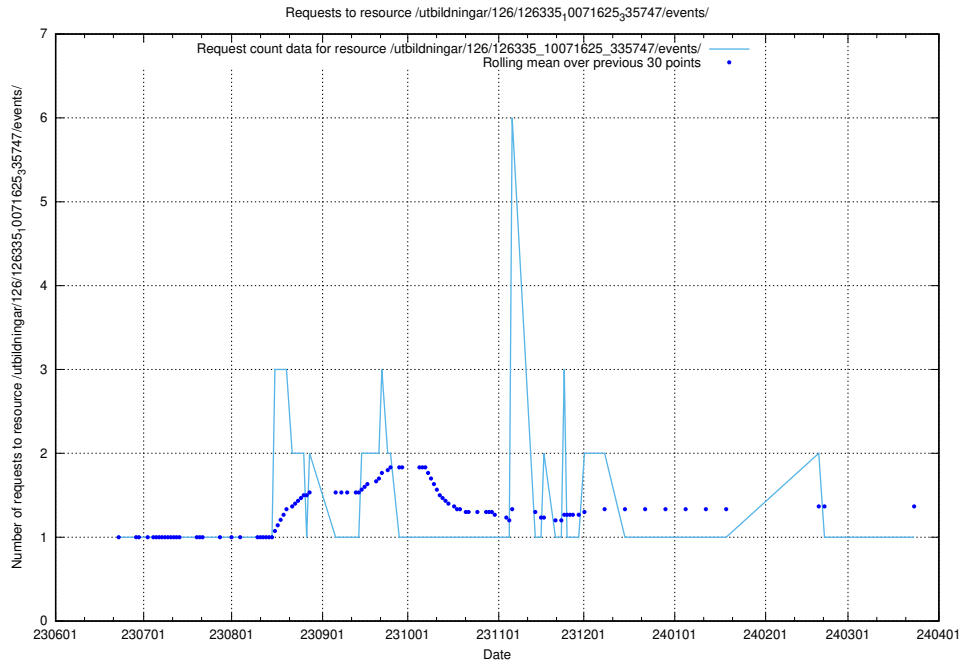

Here, we count the number of requests to resource /utbildningar/126/126335_10072940_334334/.

5.5697 Usage of /utbildningar/126/126335_10071625_335747/events/

Here, we count the number of requests to resource /utbildningar/126/126335_10071625_335747/events/