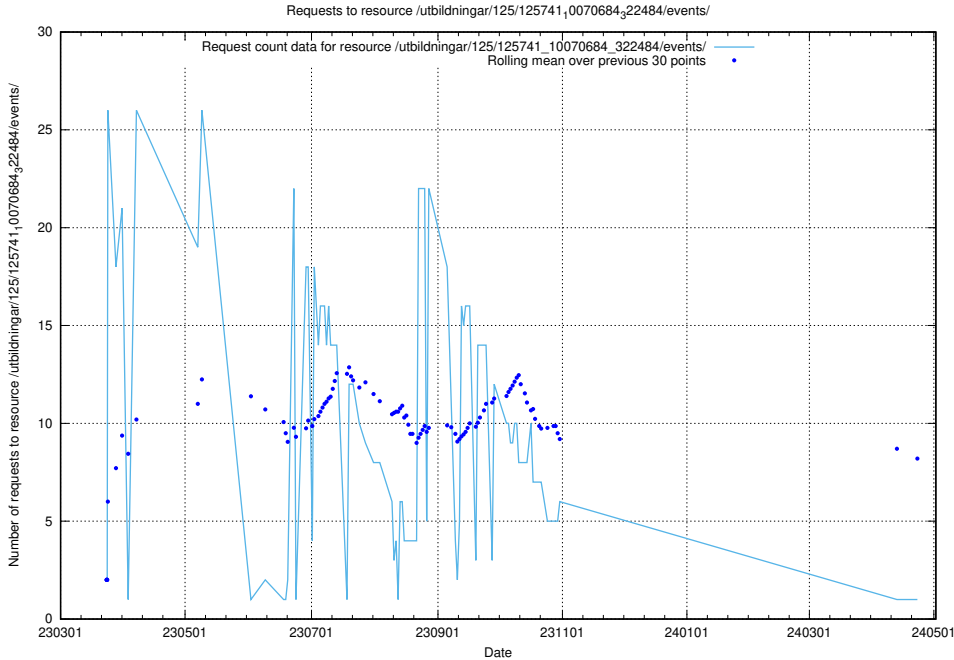

5.6283 Usage of /utbildningar/125/125741_10070684_322484/events/

Here, we count the number of requests to resource /utbildningar/125/125741_10070684_322484/events/