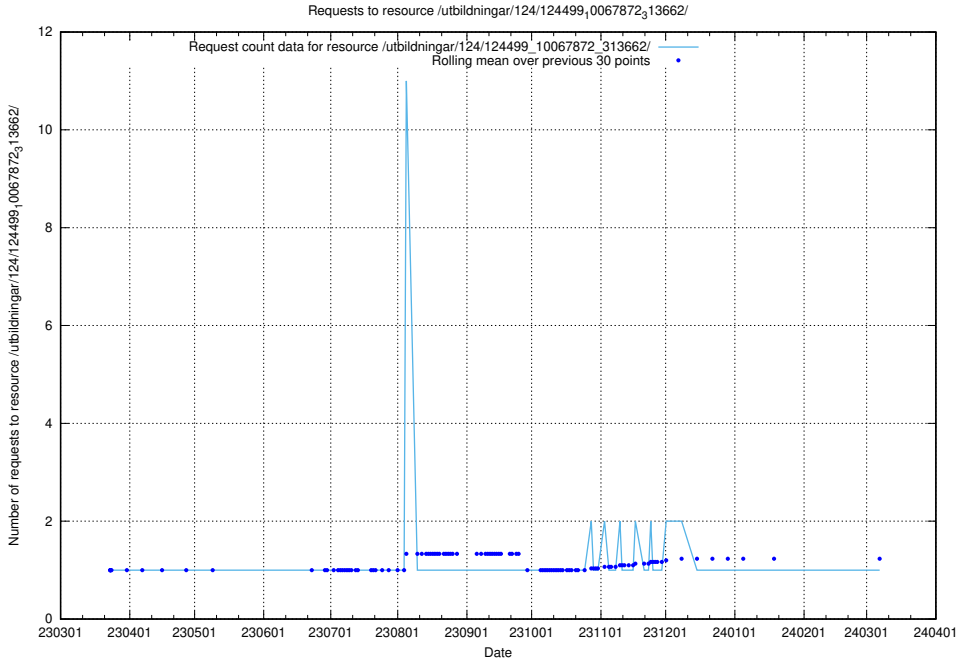

5.2398 Usage of /utbildningar/124/124499_10067872_313662/

Here, we count the number of requests to resource /utbildningar/124/124499_10067872_313662/.