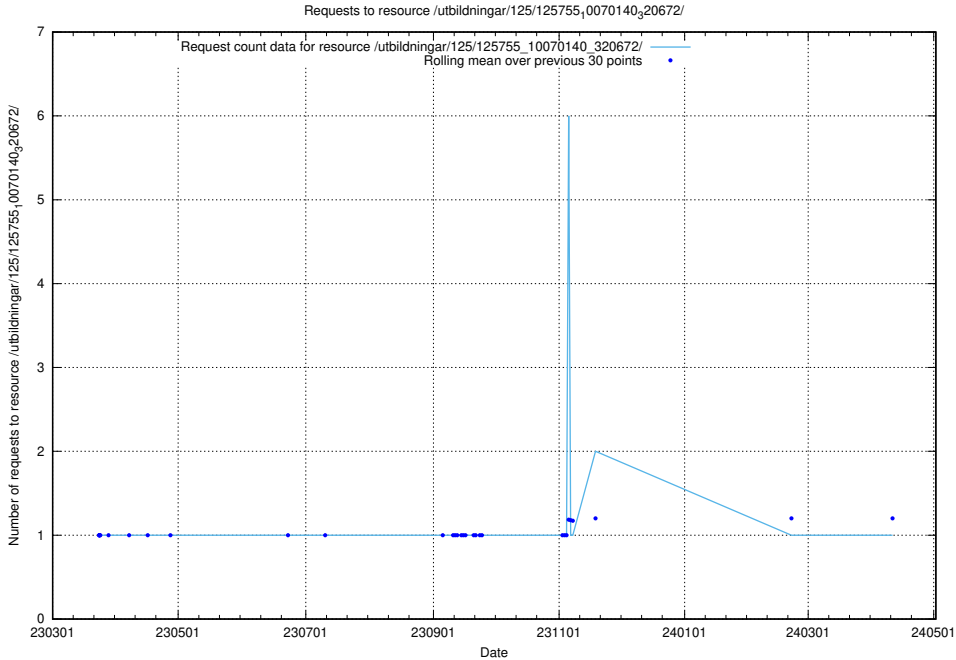

5.6465 Usage of /utbildningar/125/125755_10070140_320672/

Here, we count the number of requests to resource /utbildningar/125/125755_10070140_320672/.