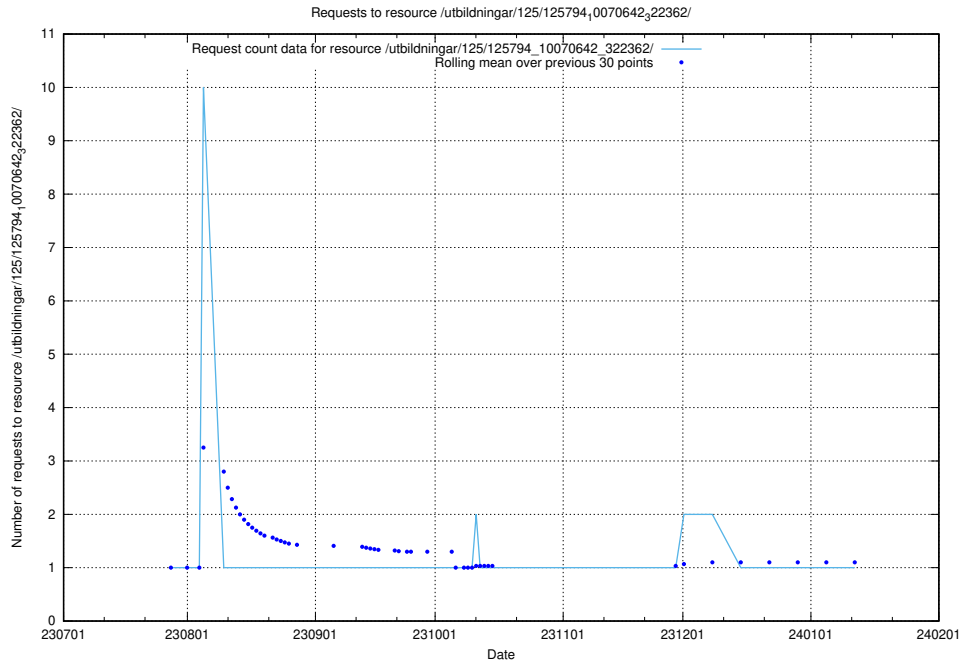

5.4923 Usage of /utbildningar/125/125794_10070642_322362/

Here, we count the number of requests to resource /utbildningar/125/125794_10070642_322362/.