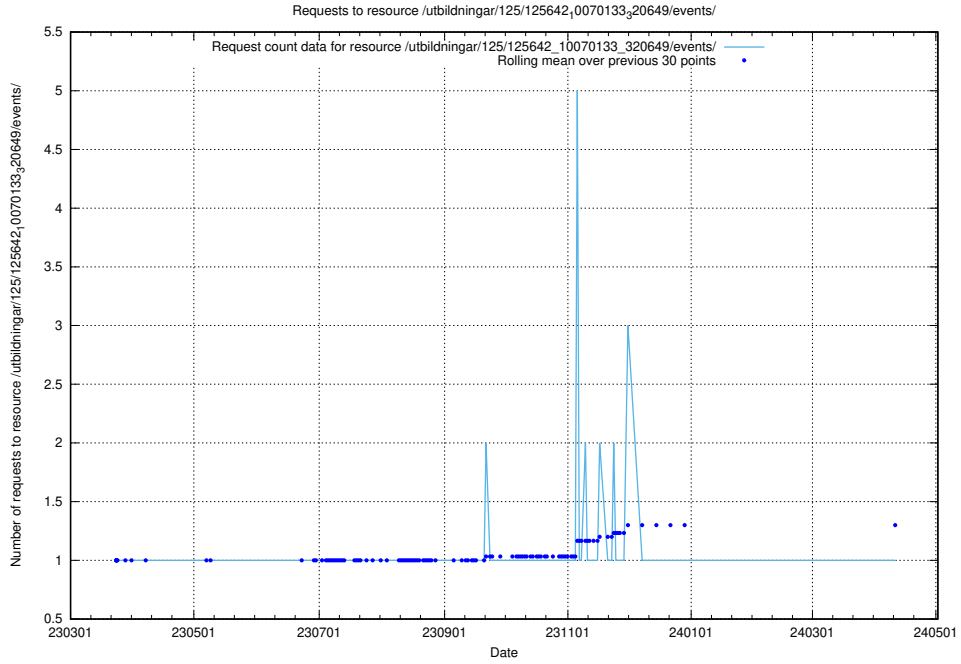

5.1061 Usage of /utbildningar/125/125642_10070133_320649/events/

Here, we count the number of requests to resource /utbildningar/125/125642_10070133_320649/events/