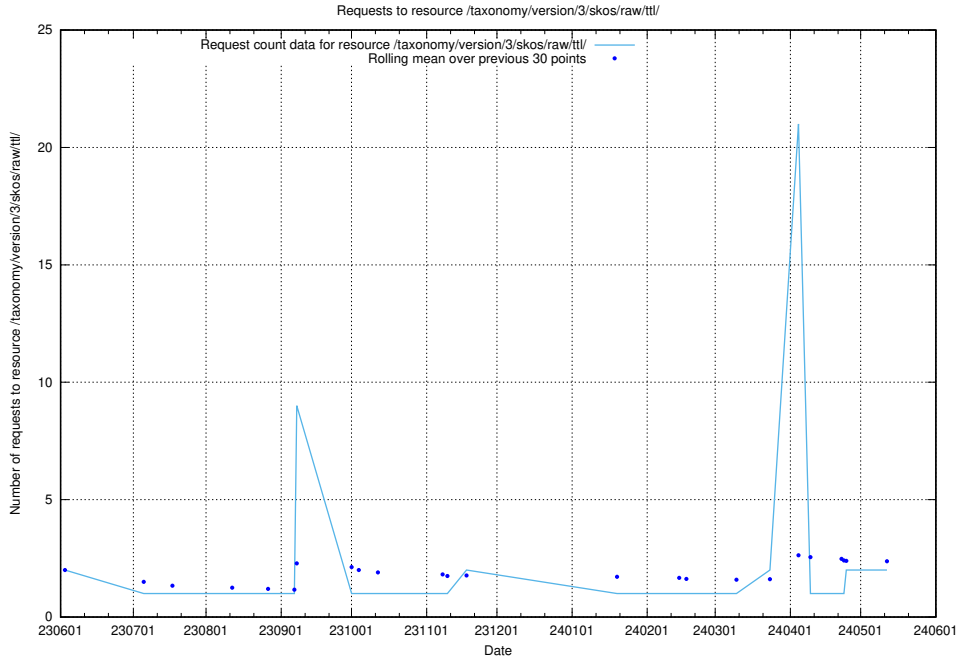

5.870 Usage of /taxonomy/version/3/skos/raw/ttl/

Here, we count the number of requests to resource /taxonomy/version/3/skos/raw/ttl/.