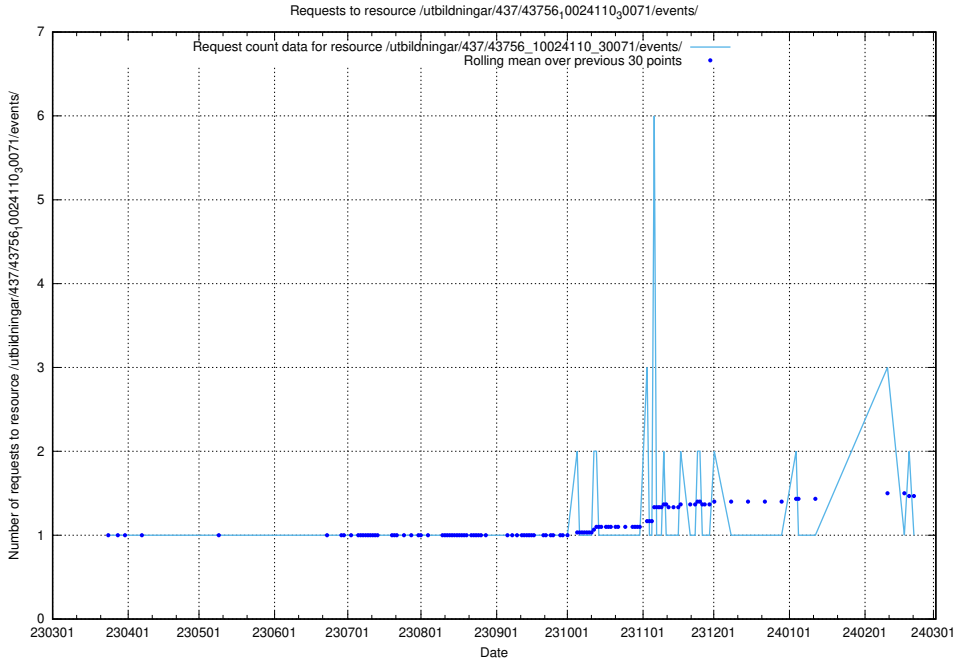

5.6197 Usage of /utbildningar/437/43756_10024110_30071/events/

Here, we count the number of requests to resource /utbildningar/437/43756_10024110_30071/events/.