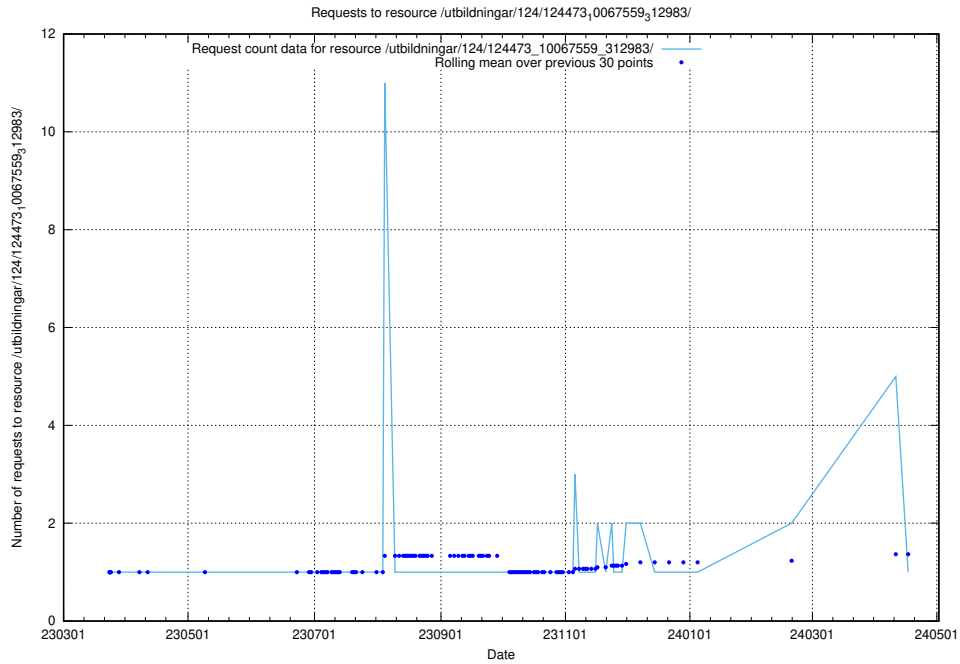

5.2974 Usage of /utbildningar/124/124473_10067559_312983/

Here, we count the number of requests to resource /utbildningar/124/124473_10067559_312983/.