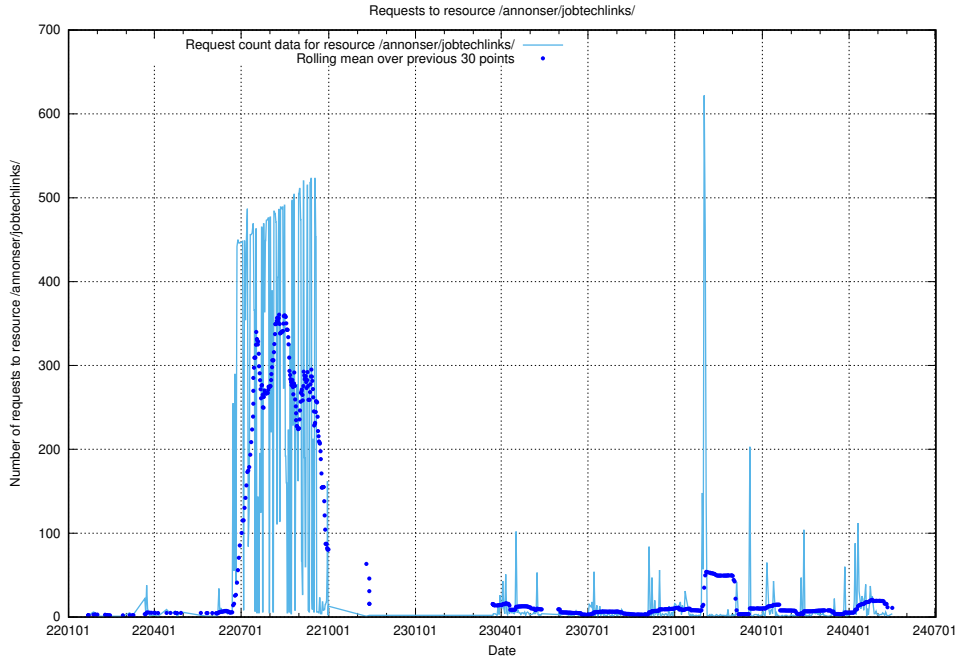

5.183 Usage of /annonser/jobtechlinks/

Here, we count the number of requests to resource /annonser/jobtechlinks/.