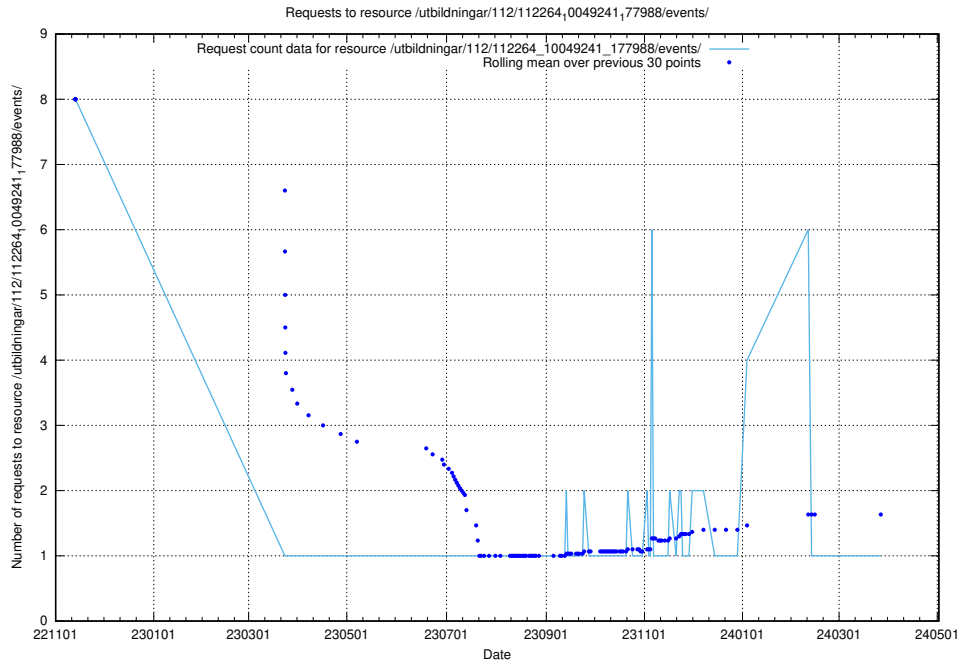

5.5813 Usage of /utbildningar/112/112264_10049241_177988/events/

Here, we count the number of requests to resource /utbildningar/112/112264_10049241_177988/events/