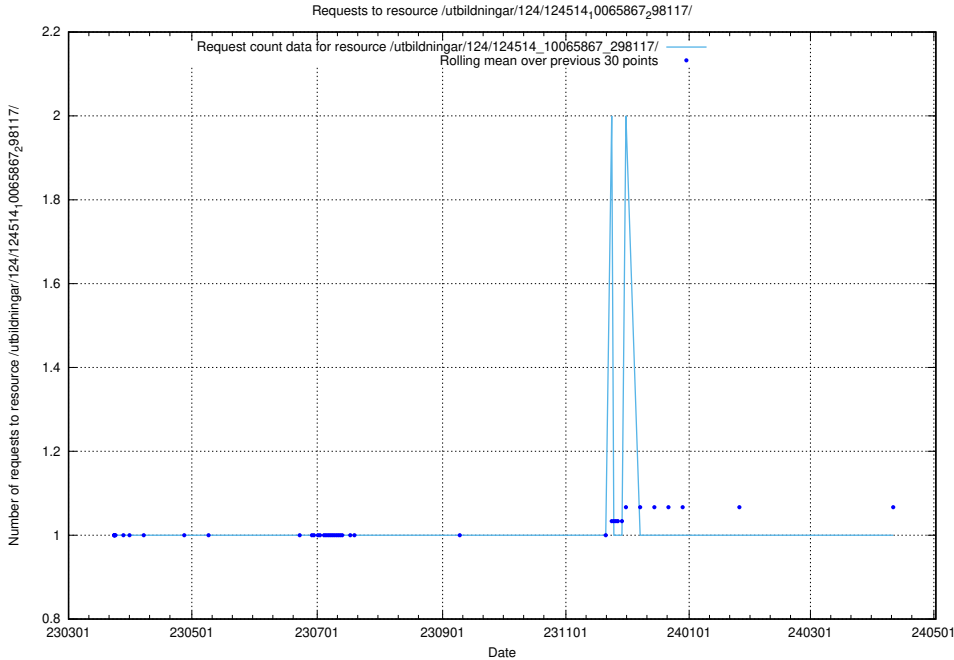

5.2024 Usage of /utbildningar/124/124514_10065867_298117/

Here, we count the number of requests to resource /utbildningar/124/124514_10065867_298117/.