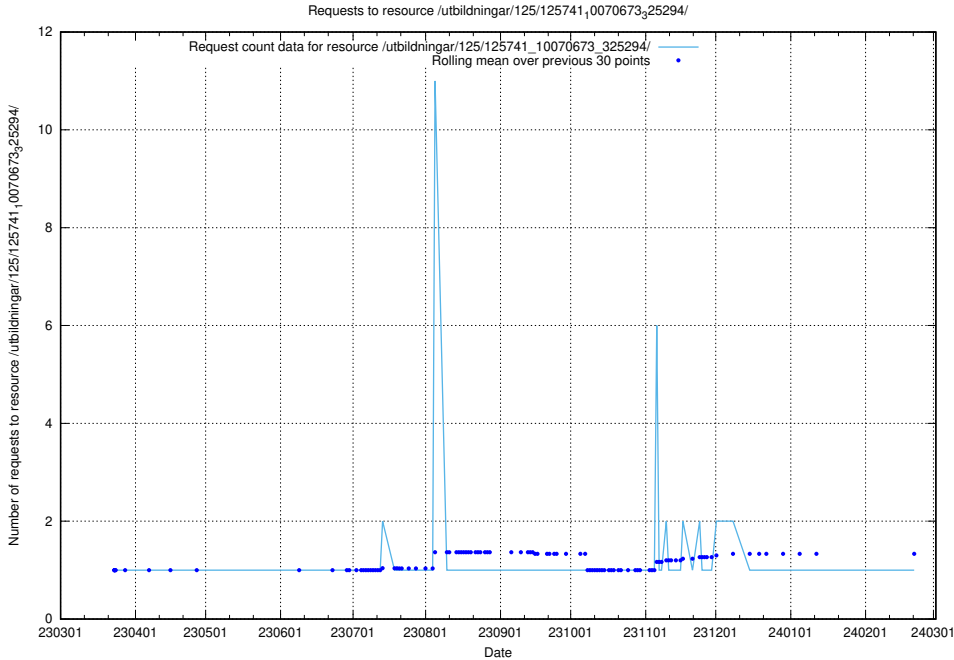

5.6494 Usage of /utbildningar/125/125741_10070673_325294/

Here, we count the number of requests to resource /utbildningar/125/125741_10070673_325294/.