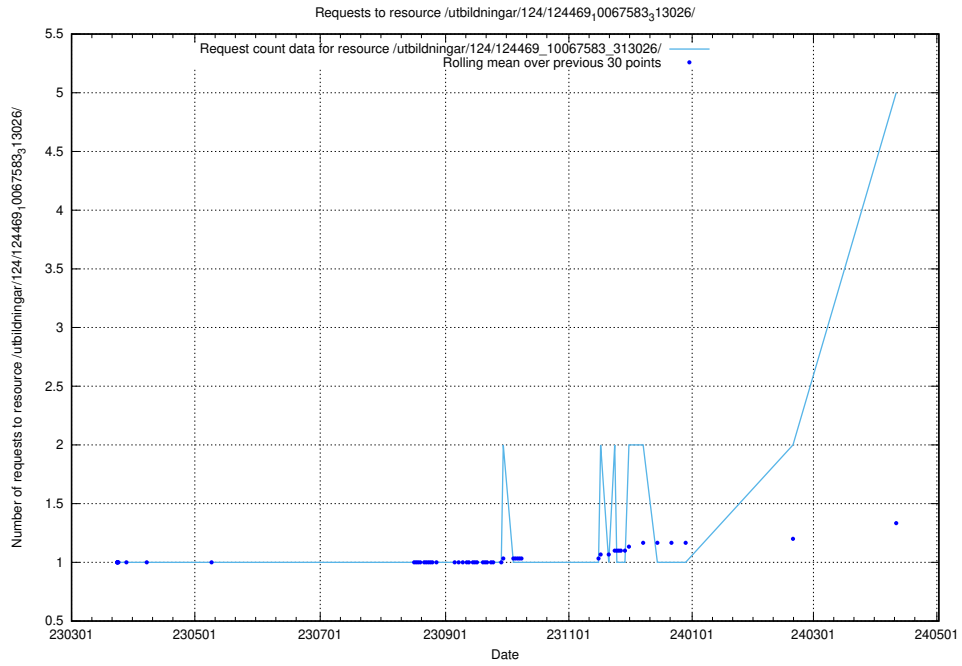

5.123 Usage of /utbildningar/124/124469_10067583_313026/

Here, we count the number of requests to resource /utbildningar/124/124469_10067583_313026/.