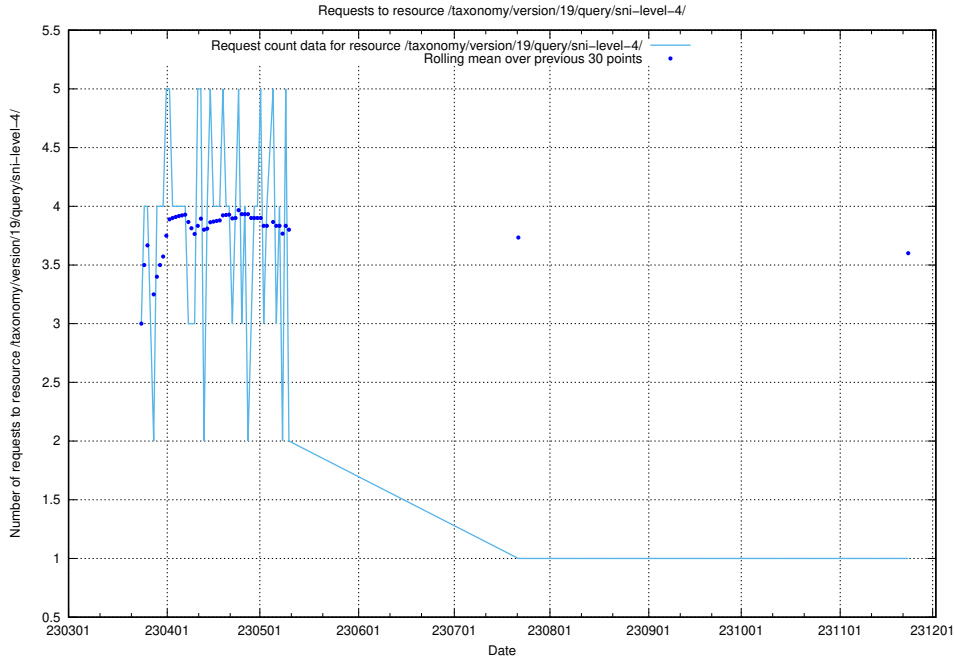

5.6137 Usage of /taxonomy/version/19/query/sni-level-4/

Here, we count the number of requests to resource /taxonomy/version/19/query/sni-level-4/.