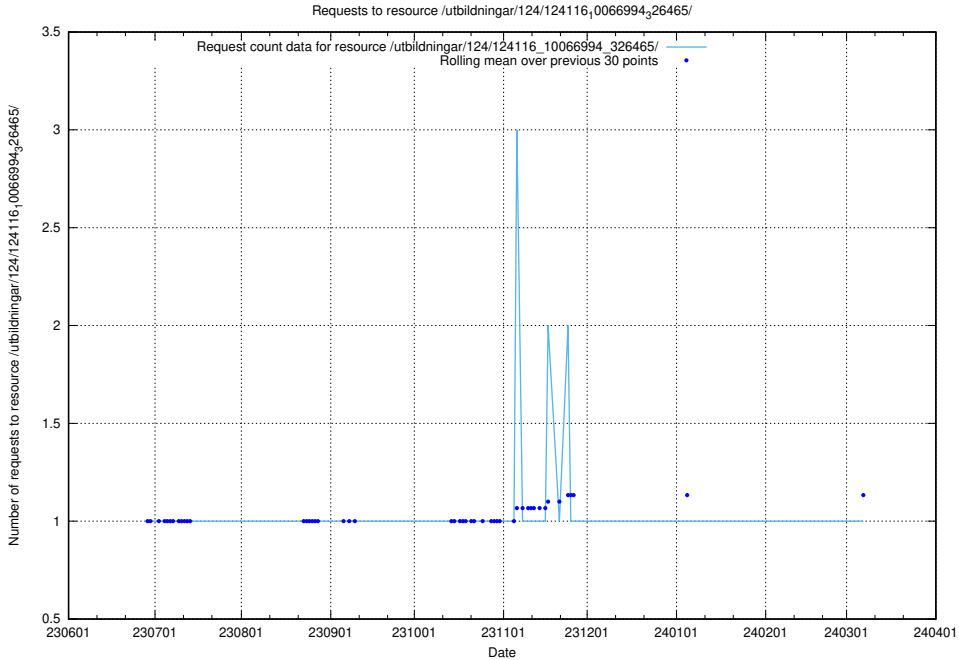

5.5550 Usage of /utbildningar/124/124116_10066994_326465/

Here, we count the number of requests to resource /utbildningar/124/124116_10066994_326465/.