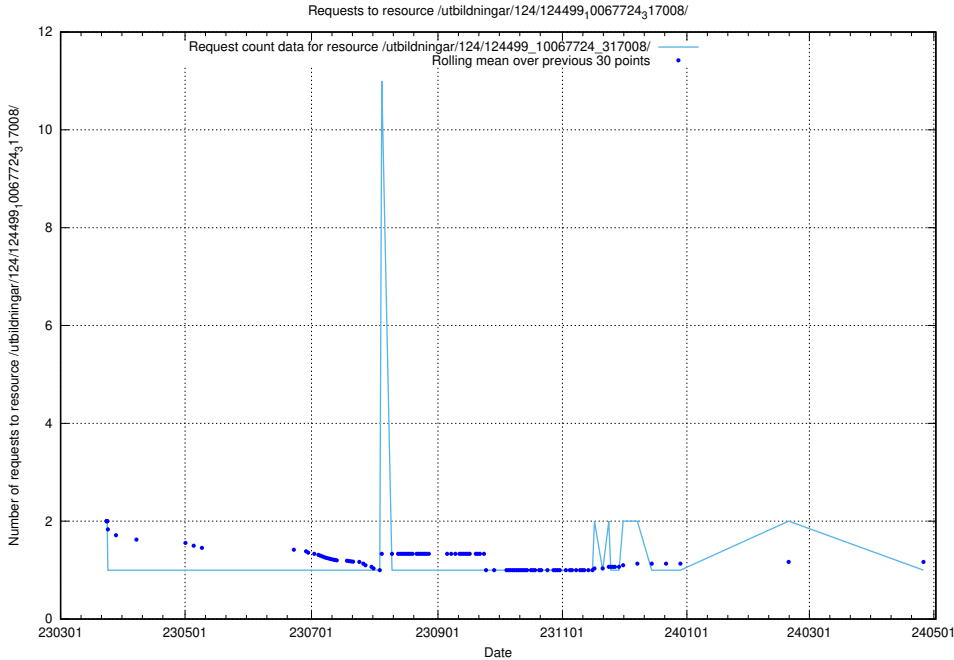

5.6305 Usage of /utbildningar/124/124499_10067724_317008/

Here, we count the number of requests to resource /utbildningar/124/124499_10067724_317008/.