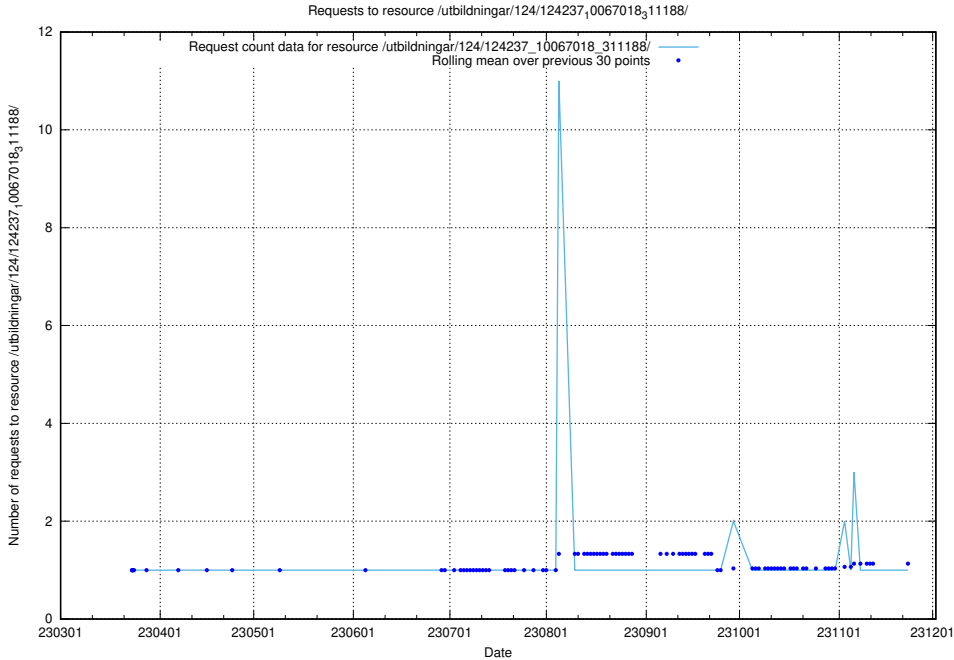

5.4050 Usage of /utbildningar/124/124237_10067018_311188/

Here, we count the number of requests to resource /utbildningar/124/124237_10067018_311188/.