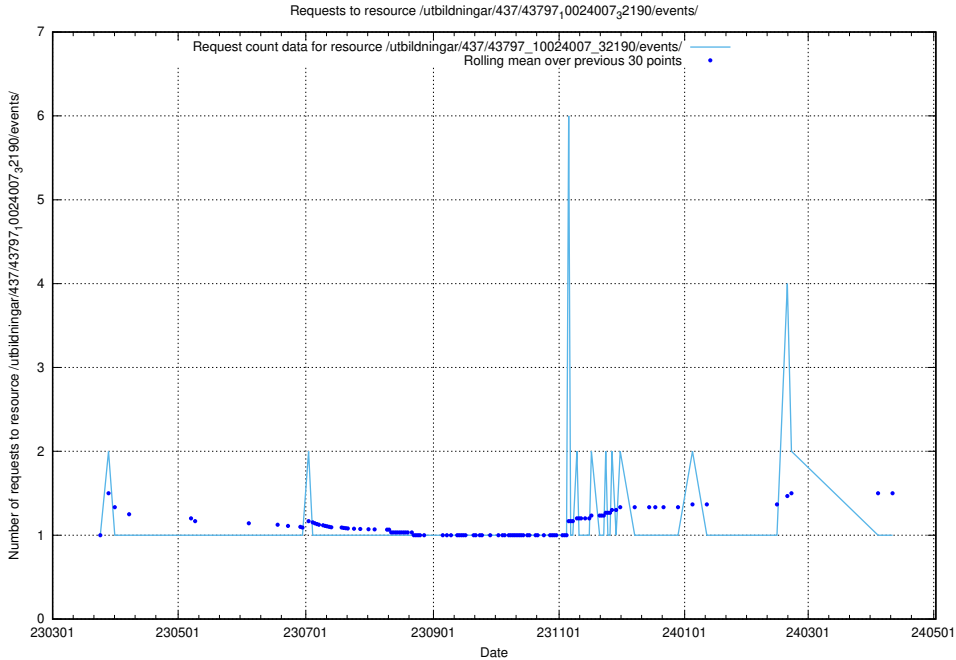

5.6184 Usage of /utbildningar/437/43797_10024007_32190/events/

Here, we count the number of requests to resource /utbildningar/437/43797_10024007_32190/events/.