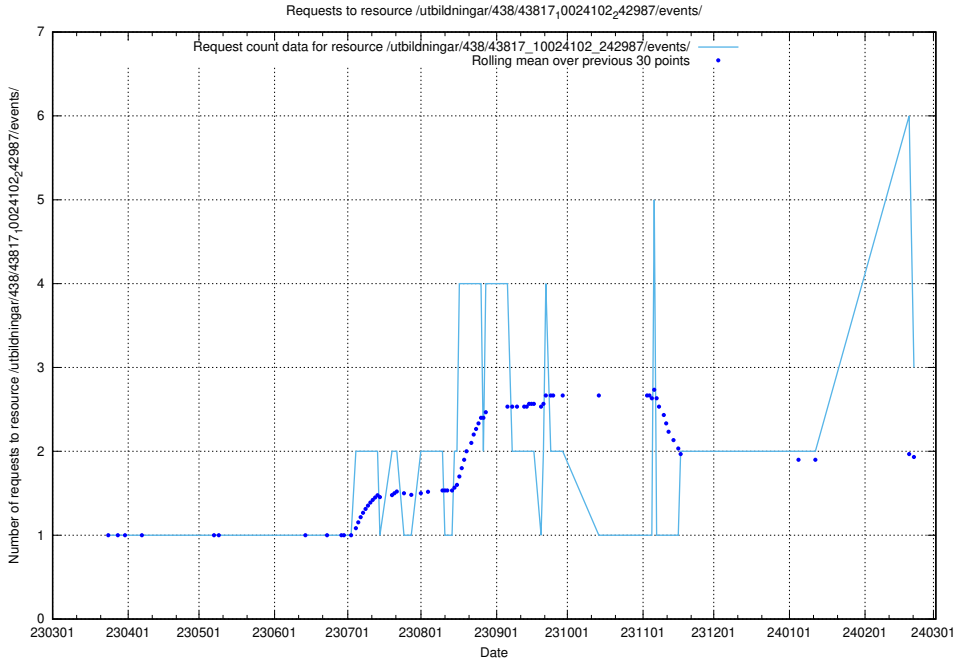

Here, we count the number of requests to resource /taxonomy/version/19/query/employment-variety-concepts/.

5.421 Usage of /utbildningar/438/43817_10024102_242987/events/

Here, we count the number of requests to resource /utbildningar/438/43817_10024102_242987/events/.