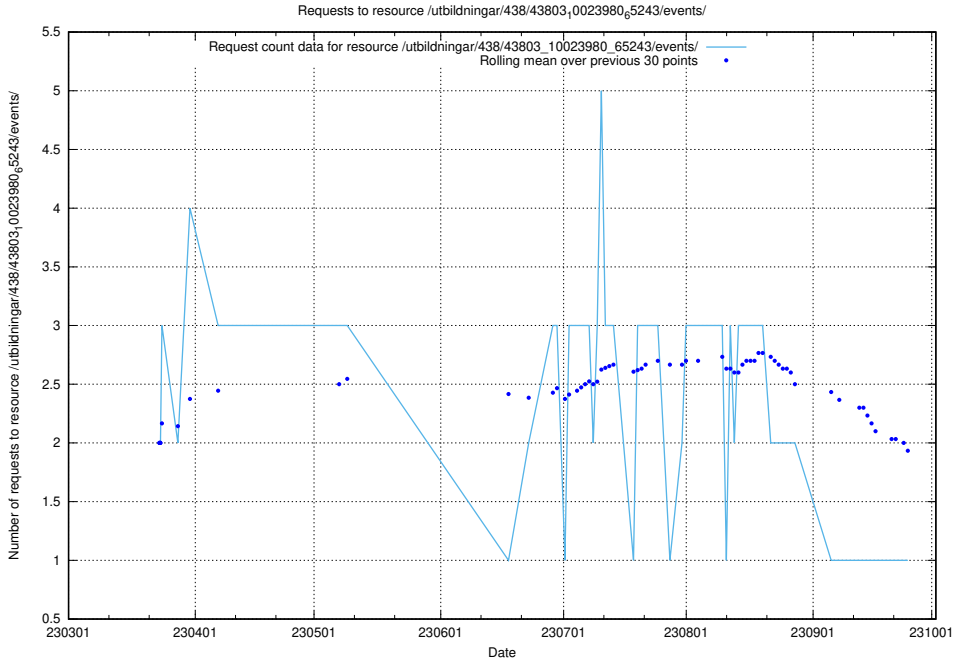

5.6275 Usage of /utbildningar/438/43803_10023980_65243/events/

Here, we count the number of requests to resource /utbildningar/438/43803_10023980_65243/events/.