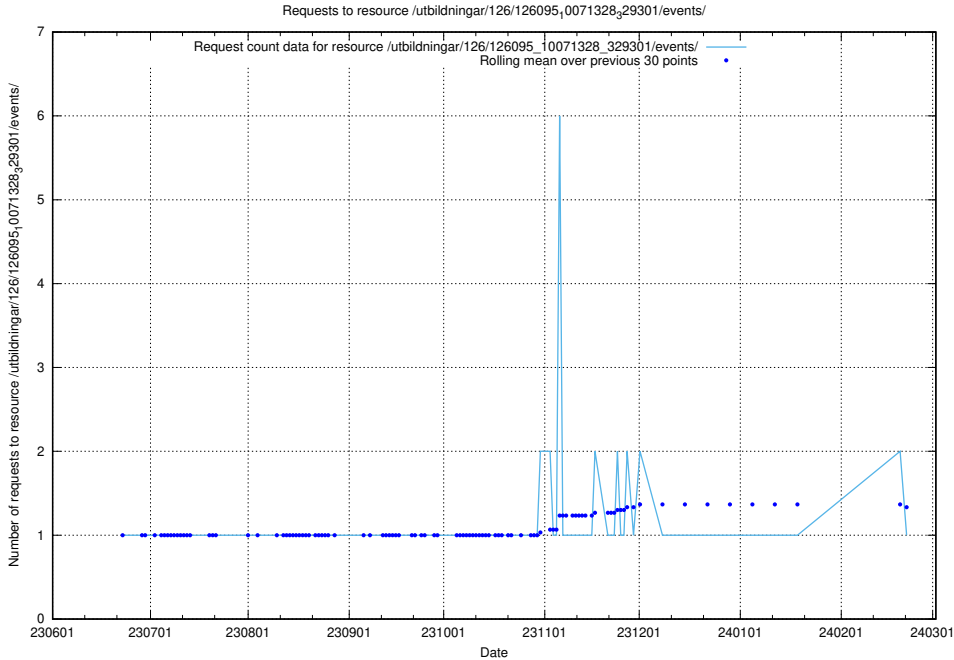

Here, we count the number of requests to resource /utbildningar/126/126176_10071340_325945/.

5.5703 Usage of /utbildningar/126/126095_10071328_329301/events/

Here, we count the number of requests to resource /utbildningar/126/126095_10071328_329301/events/