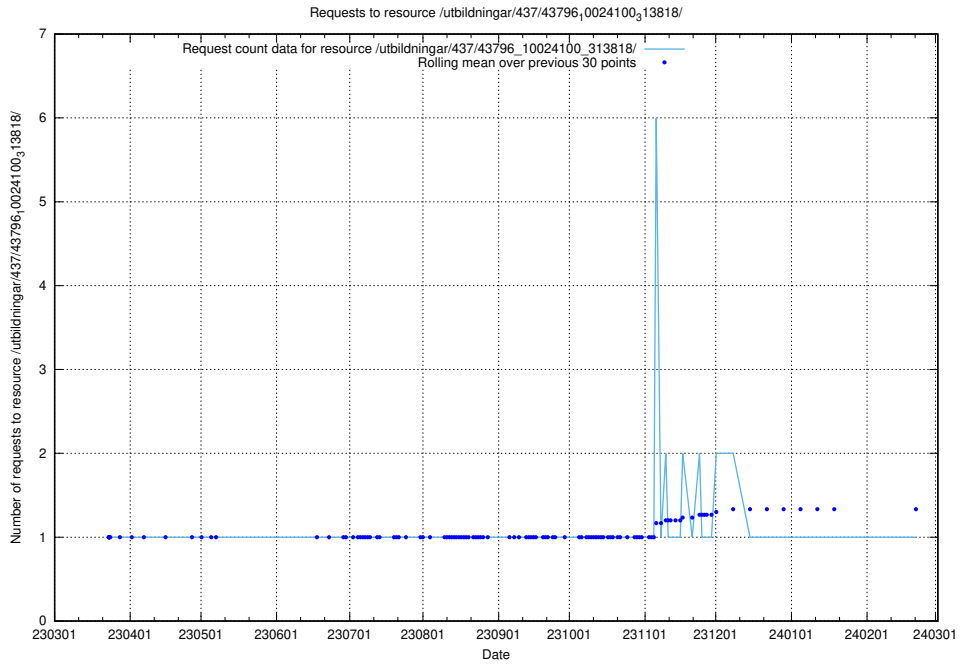

5.6366 Usage of /utbildningar/437/43796_10024100_313818/

Here, we count the number of requests to resource /utbildningar/437/43796_10024100_313818/.