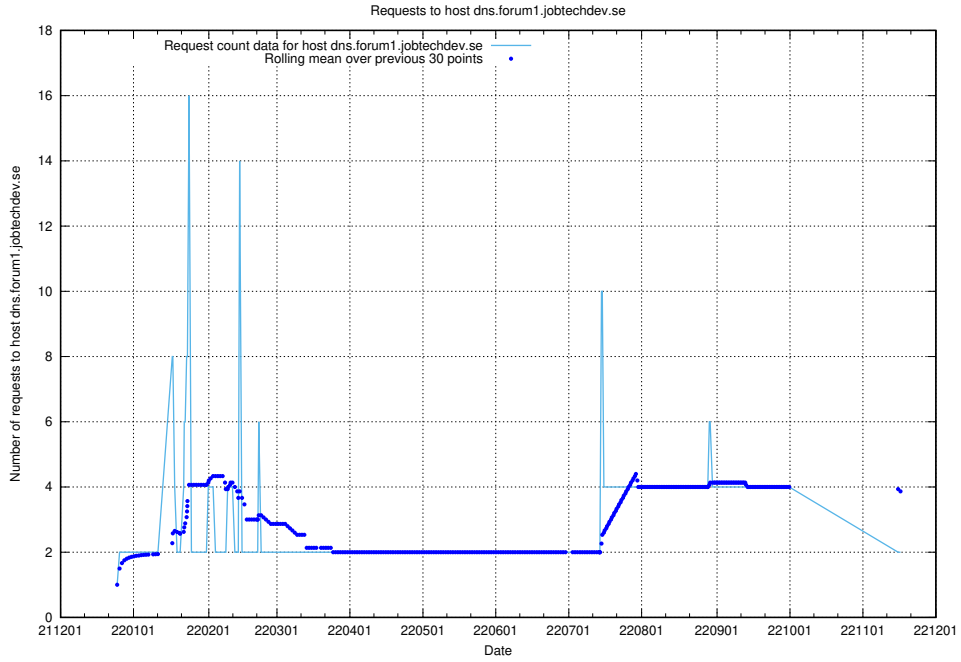

7.371 Usage of dns.forum1.jobtechdev.se

Here, we count the number of requests to host dns.forum1.jobtechdev.se.