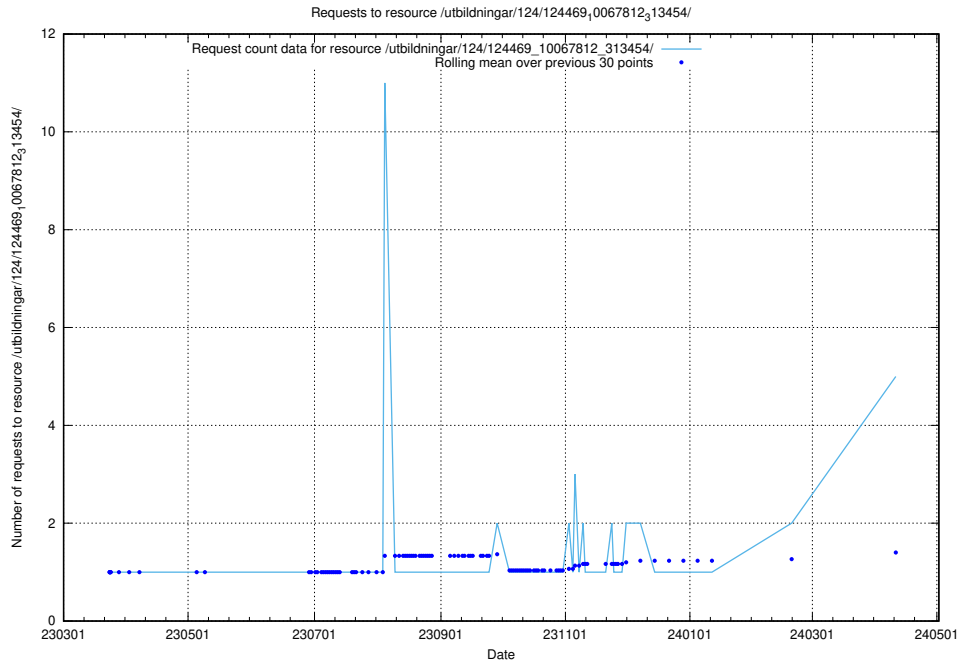

5.122 Usage of /utbildningar/124/124469_10067812_313454/

Here, we count the number of requests to resource /utbildningar/124/124469_10067812_313454/.