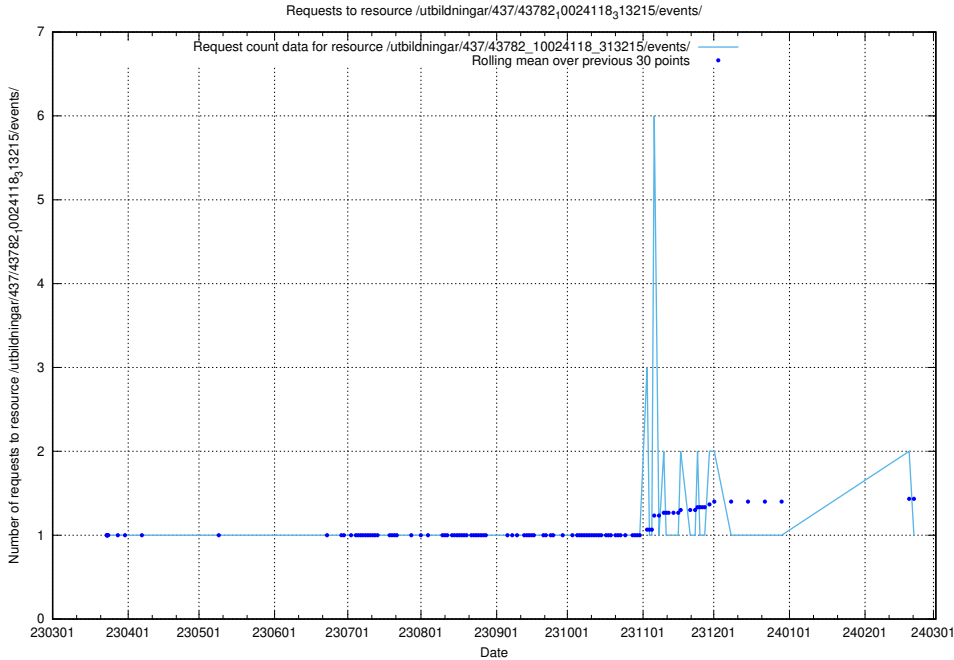

5.6374 Usage of /utbildningar/437/43782_10024118_313215/events/

Here, we count the number of requests to resource /utbildningar/437/43782_10024118_313215/events/.