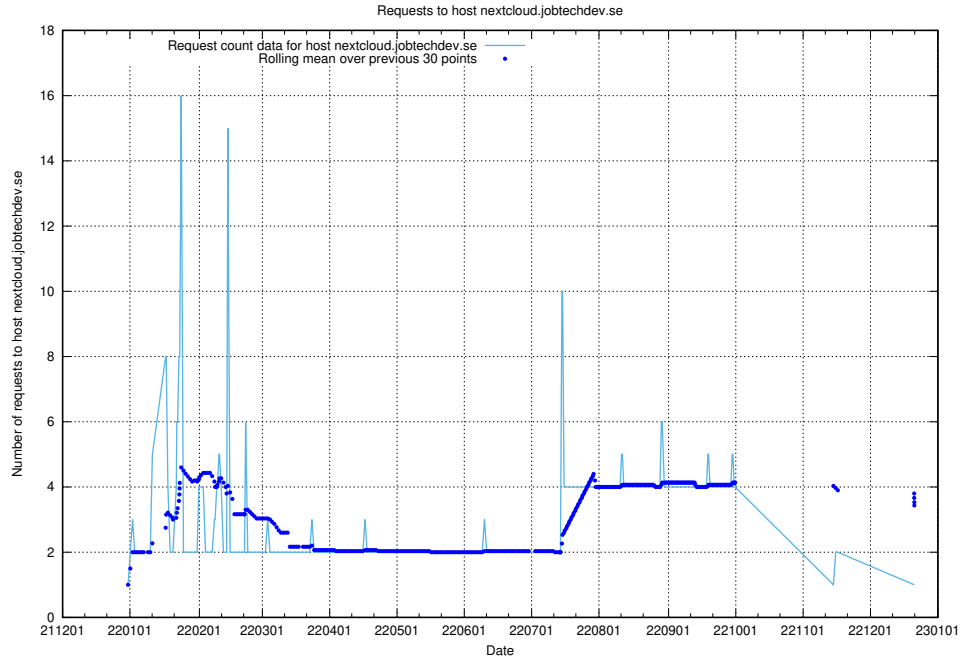

7.621 Usage of nextcloud.jobtechdev.se

Here, we count the number of requests to host nextcloud.jobtechdev.se.