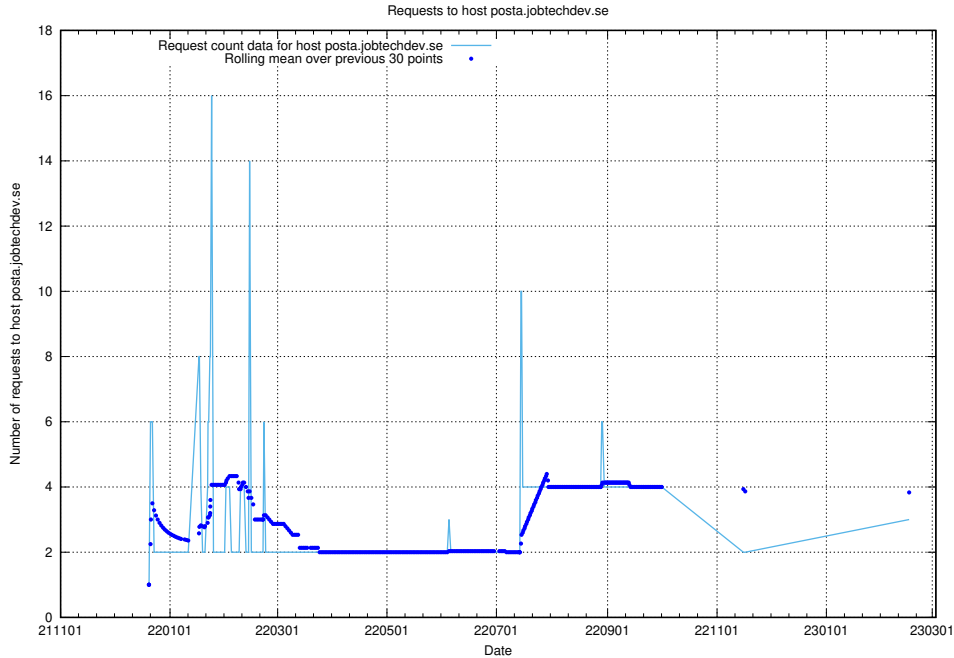

7.201 Usage of `posta.jobtechdev.se`

Here, we count the number of requests to host `posta.jobtechdev.se`.