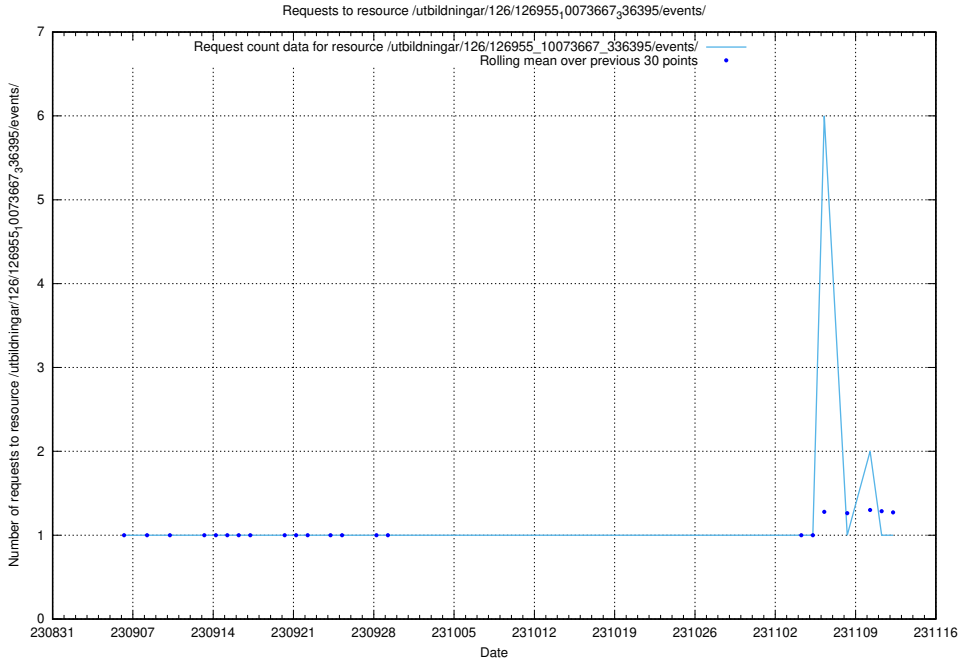

5.4676 Usage of /utbildningar/126/126955_10073667_336395/events/

Here, we count the number of requests to resource /utbildningar/126/126955_10073667_336395/events/

5.4677 Usage of /utbildningar/126/126955_10073667_336395/