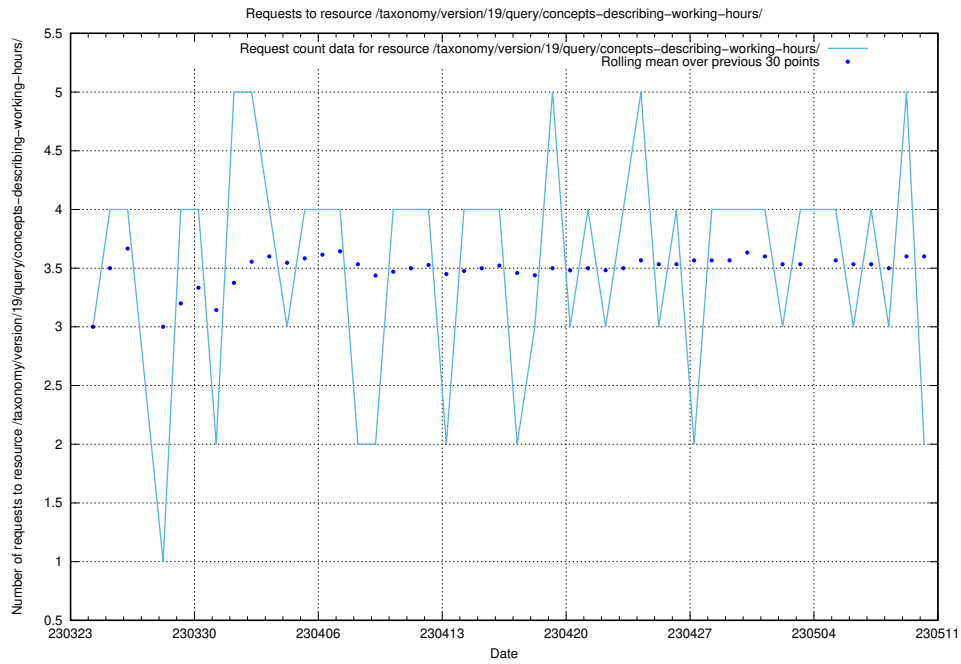

Here, we count the number of requests to resource /taxonomy/version/19/query/concepts-describing-working-hours/.

5.940 Usage of /utbildningar/438/43836_10024038_29999/events/

Here, we count the number of requests to resource /utbildningar/438/43836_10024038_29999/events/.