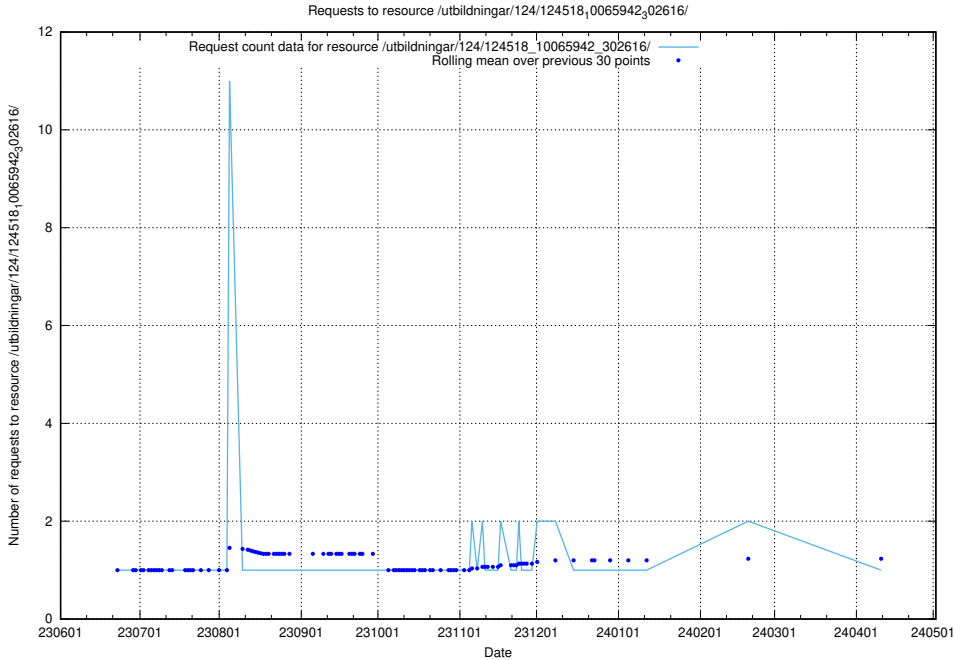

5.5789 Usage of /utbildningar/124/124518_10065942_302616/

Here, we count the number of requests to resource /utbildningar/124/124518_10065942_302616/.