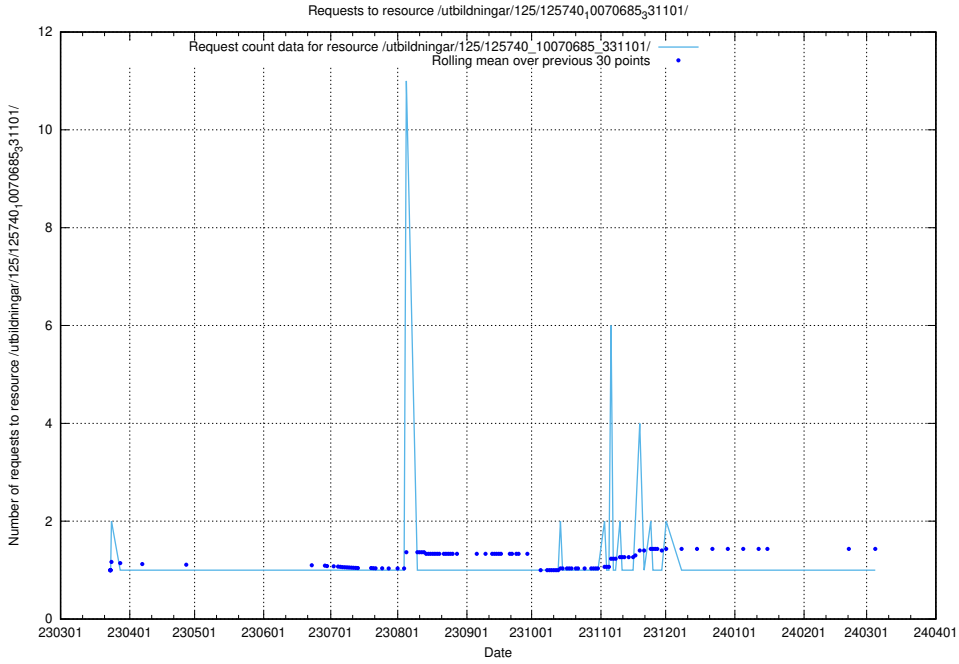

5.998 Usage of /utbildningar/125/125740_10070685_331101/

Here, we count the number of requests to resource /utbildningar/125/125740_10070685_331101/.