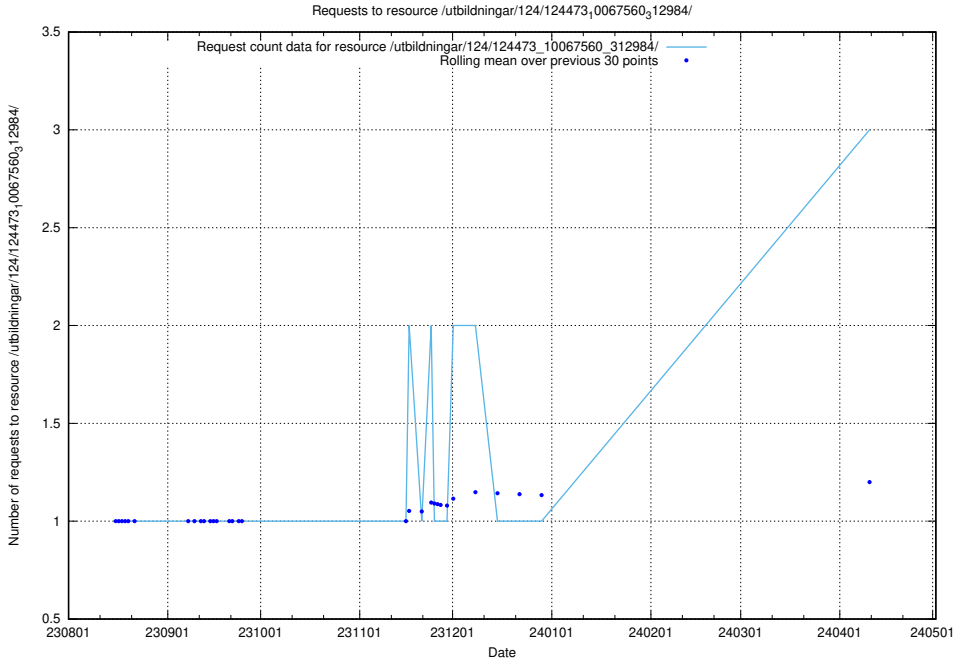

5.350 Usage of /utbildningar/124/124473_10067560_312984/

Here, we count the number of requests to resource /utbildningar/124/124473_10067560_312984/.