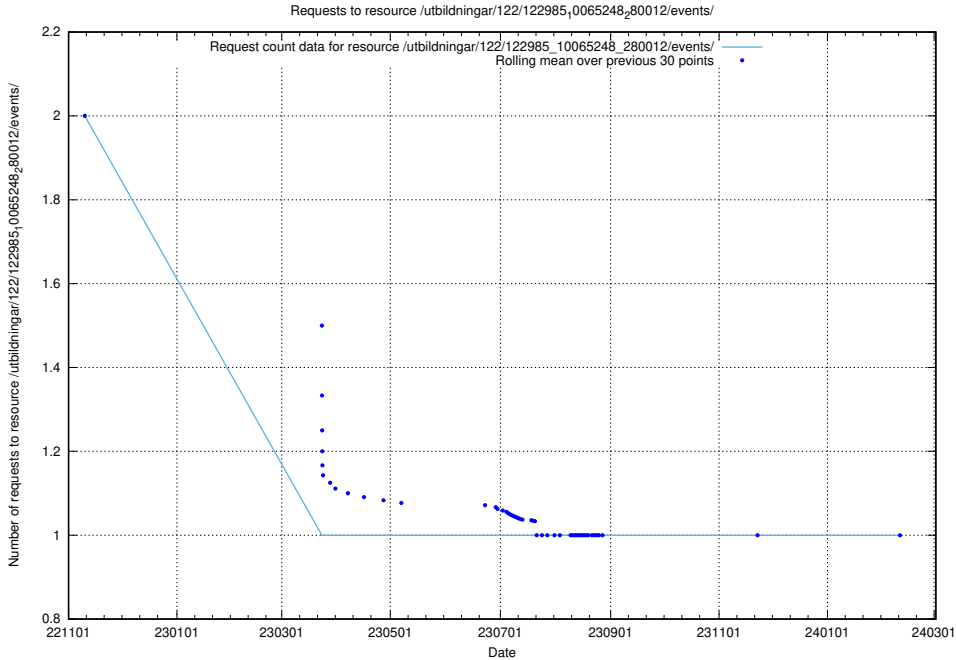

5.6279 Usage of /utbildningar/122/122985_10065248_280012/events/

Here, we count the number of requests to resource /utbildningar/122/122985_10065248_280012/events/