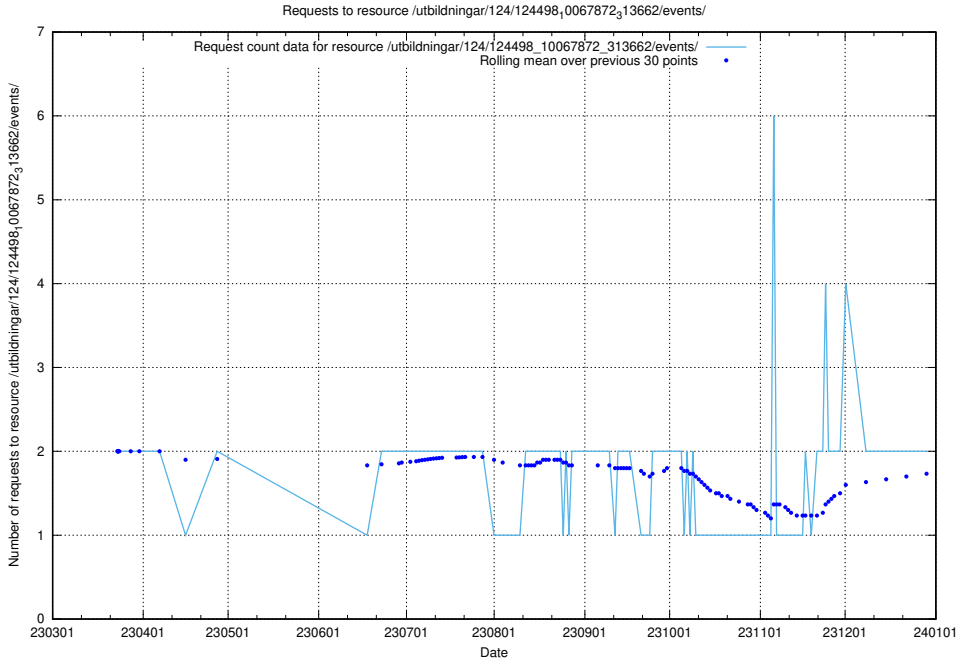

5.957 Usage of /utbildningar/124/124498_10067872_313662/events/

Here, we count the number of requests to resource /utbildningar/124/124498_10067872_313662/events/