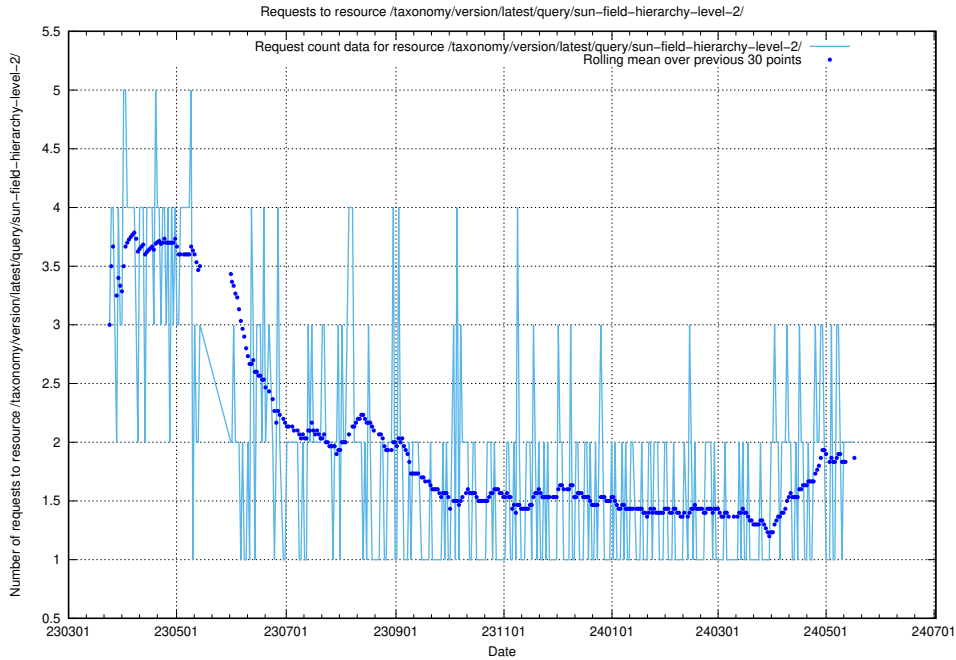

5.895 Usage of /taxonomy/version/latest/query/sun-field-hierarchy-level-2/

Here, we count the number of requests to resource /taxonomy/version/latest/query/sun-field-hierarchy-level-2/.