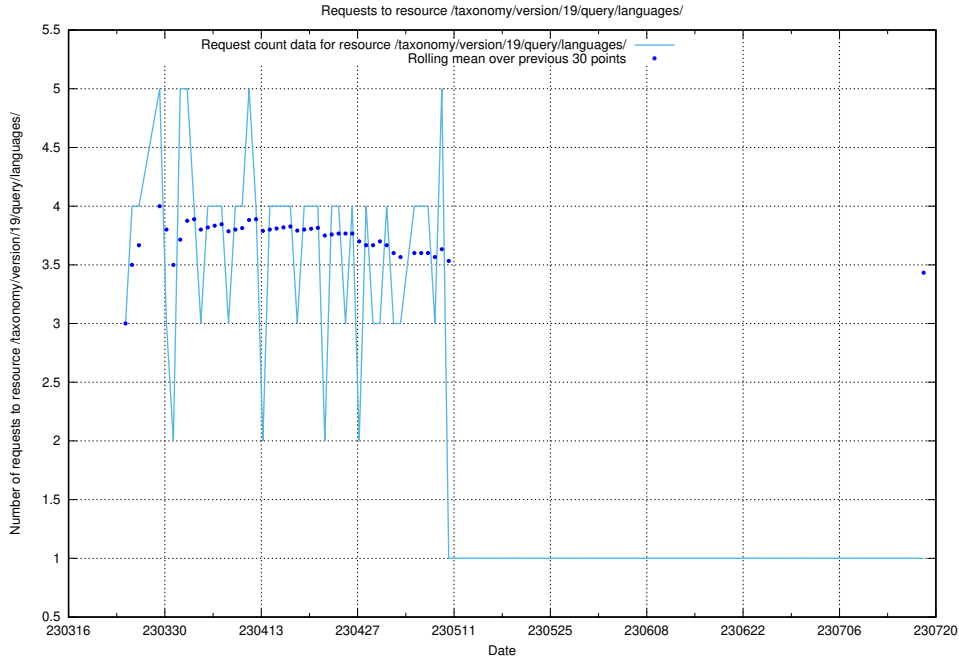

5.6147 Usage of /taxonomy/version/19/query/languages/

Here, we count the number of requests to resource /taxonomy/version/19/query/languages/.