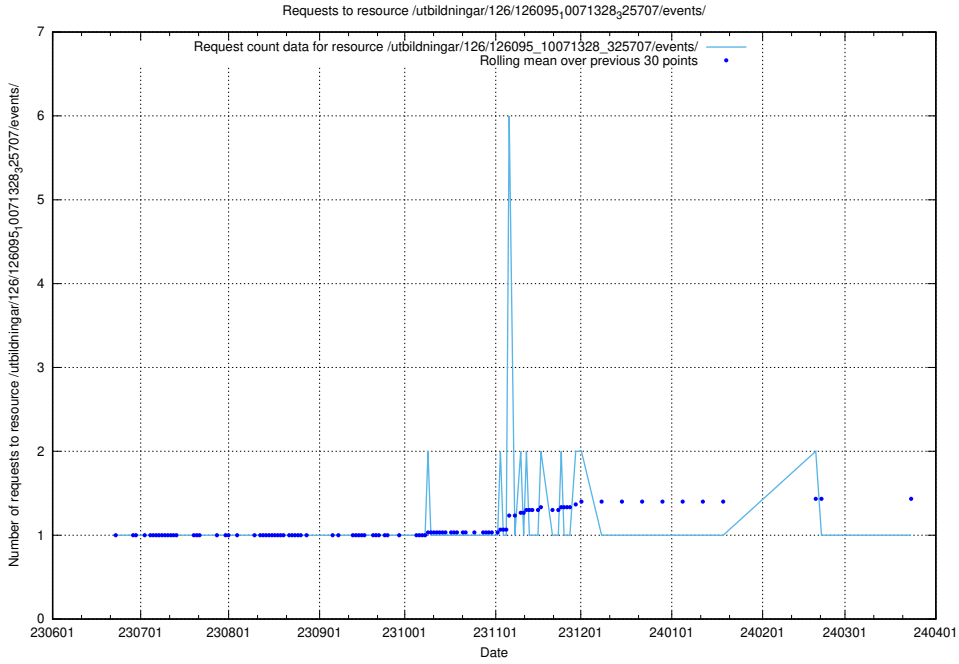

5.5705 Usage of /utbildningar/126/126095_10071328_325707/events/

Here, we count the number of requests to resource /utbildningar/126/126095_10071328_325707/events/