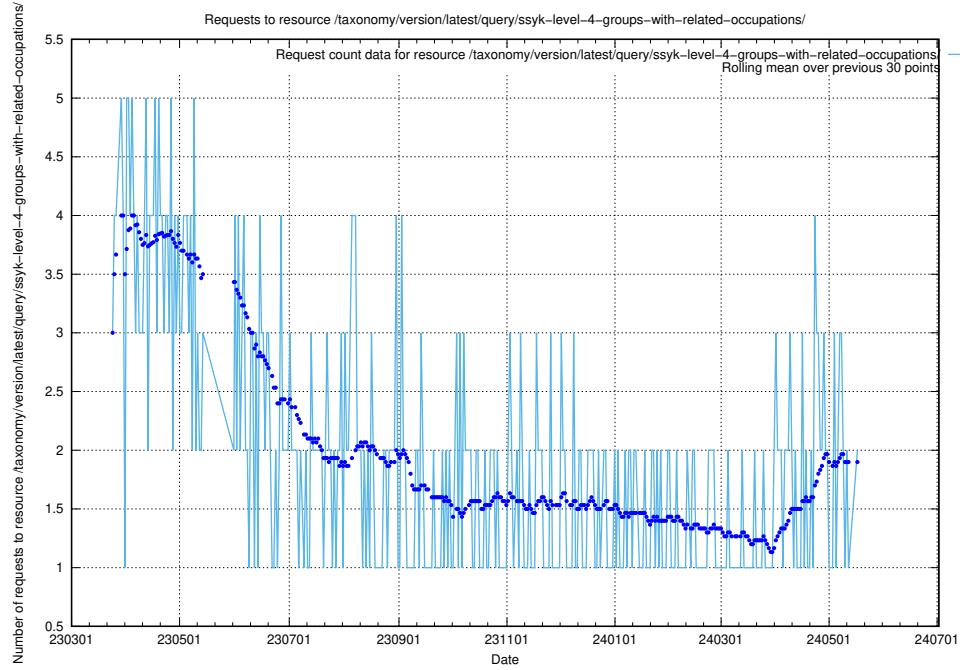

5.902 Usage of /taxonomy/version/latest/query/ssyk-level-4-groups-with-related-occupations/

Here, we count the number of requests to resource /taxonomy/version/latest/query/ssyk-level-4-groups-with-related-occupations/.