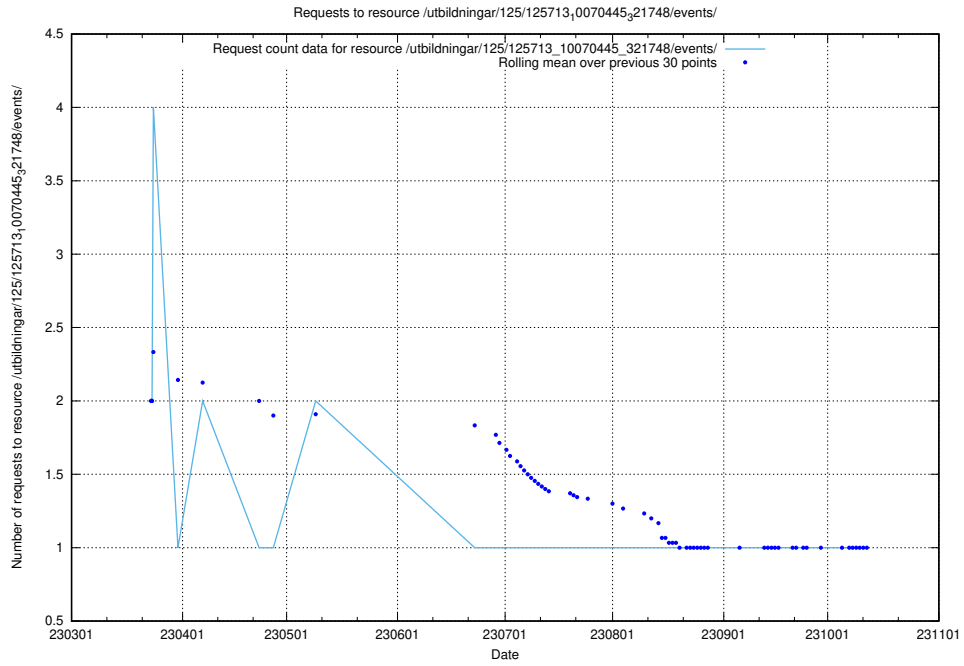

5.6290 Usage of /utbildningar/125/125713_10070445_321748/events/

Here, we count the number of requests to resource /utbildningar/125/125713_10070445_321748/events/