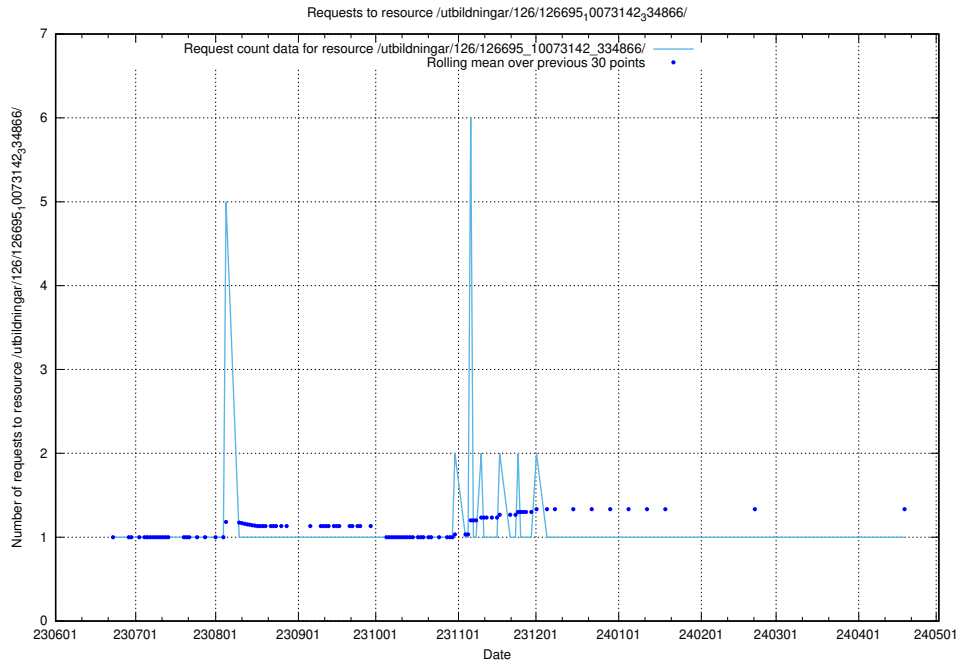

5.5656 Usage of /utbildningar/126/126695_10073142_334866/

Here, we count the number of requests to resource /utbildningar/126/126695_10073142_334866/.