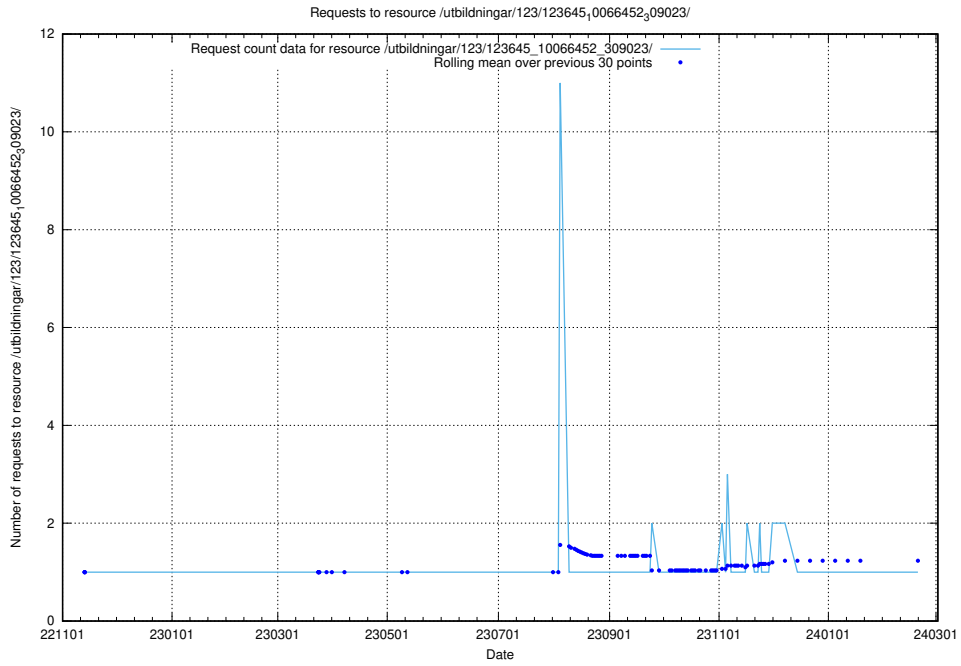

Here, we count the number of requests to resource /taxonomy/version/13/query/employment-variety-concepts/.

5.5963 Usage of /utbildningar/123/123645_10066452_309023/

Here, we count the number of requests to resource /utbildningar/123/123645_10066452_309023/.