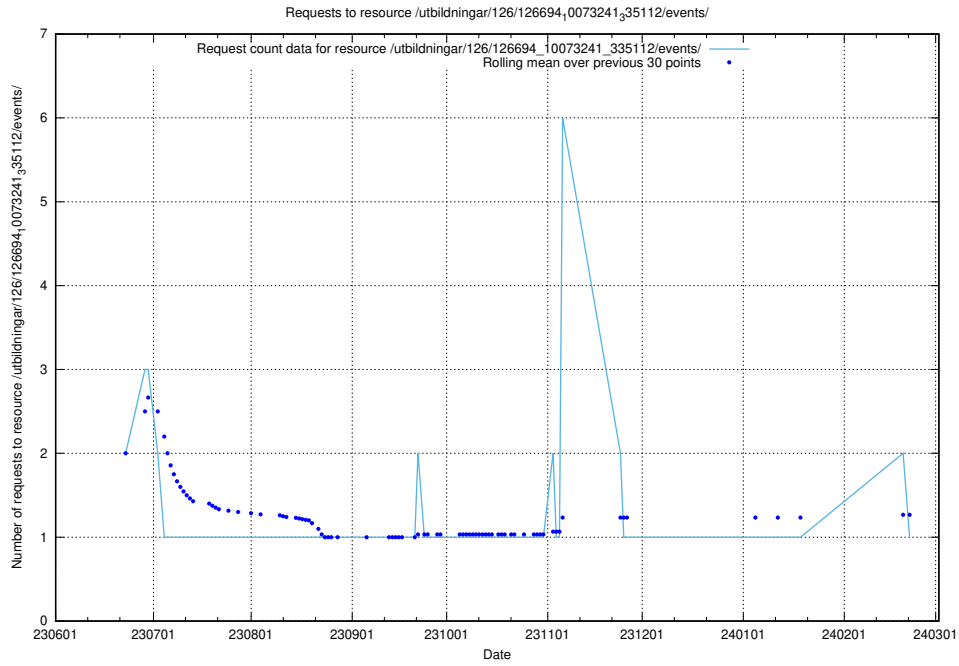

5.5588 Usage of /utbildningar/126/126694_10073241_335112/events/

Here, we count the number of requests to resource /utbildningar/126/126694_10073241_335112/events/