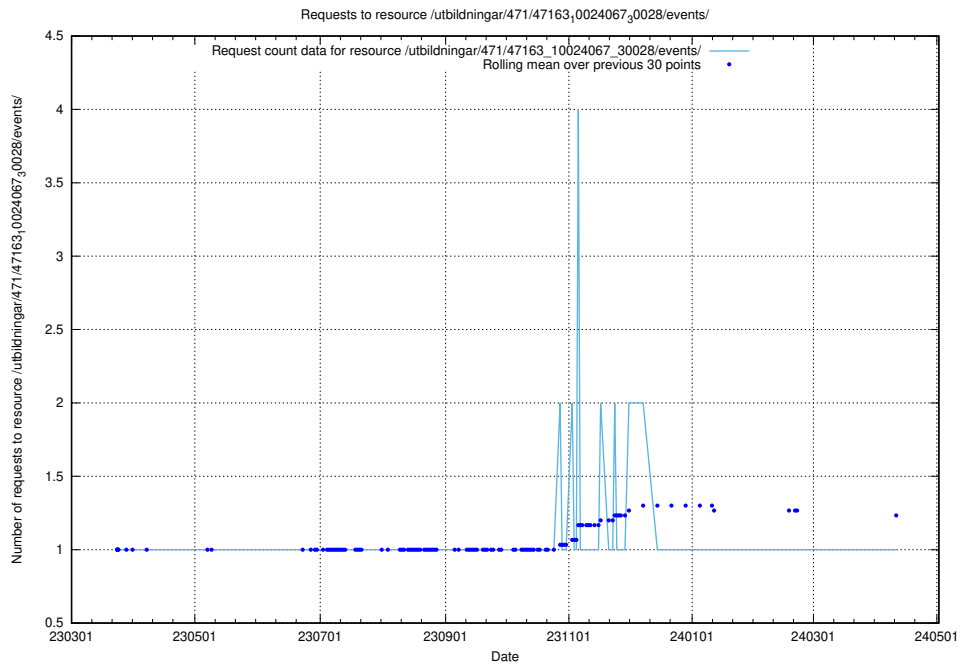

5.6321 Usage of /utbildningar/471/47163_10024067_30028/events/

Here, we count the number of requests to resource /utbildningar/471/47163_10024067_30028/events/.