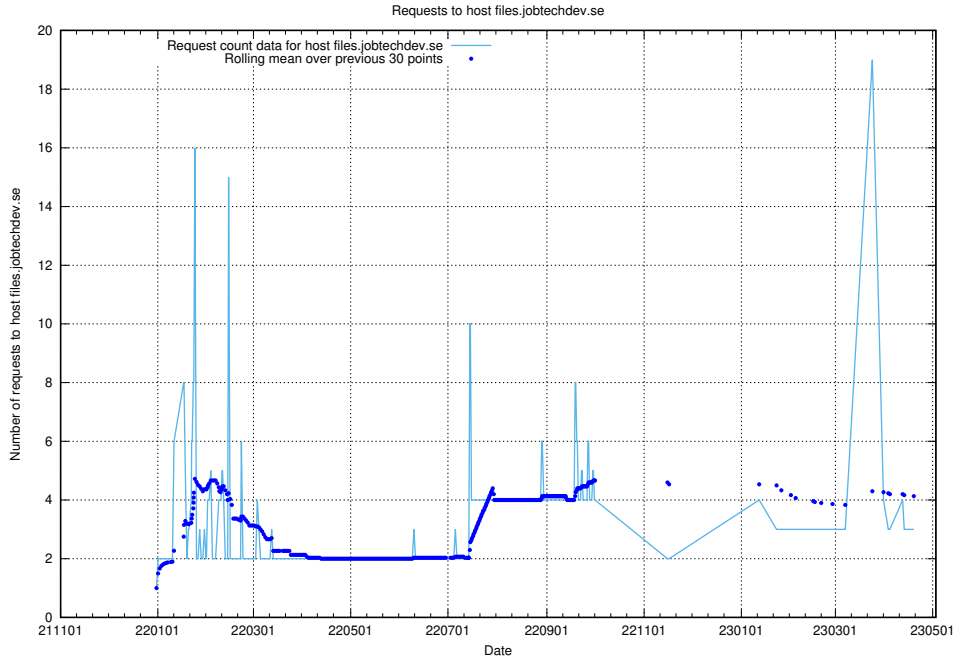

Here, we count the number of requests to host files.jobtechdev.se.

7.195 Usage of portal.jobtechdev.se

Here, we count the number of requests to host portal.jobtechdev.se.

7.196 Usage of panel.jobtechdev.se