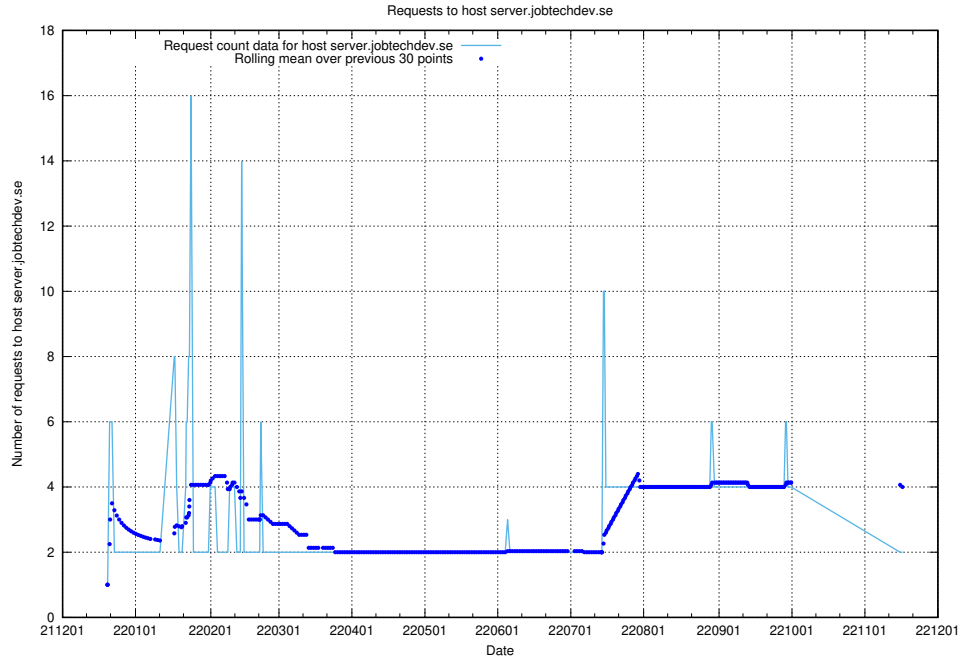

7.375 Usage of server.jobtechdev.se

Here, we count the number of requests to host server.jobtechdev.se.