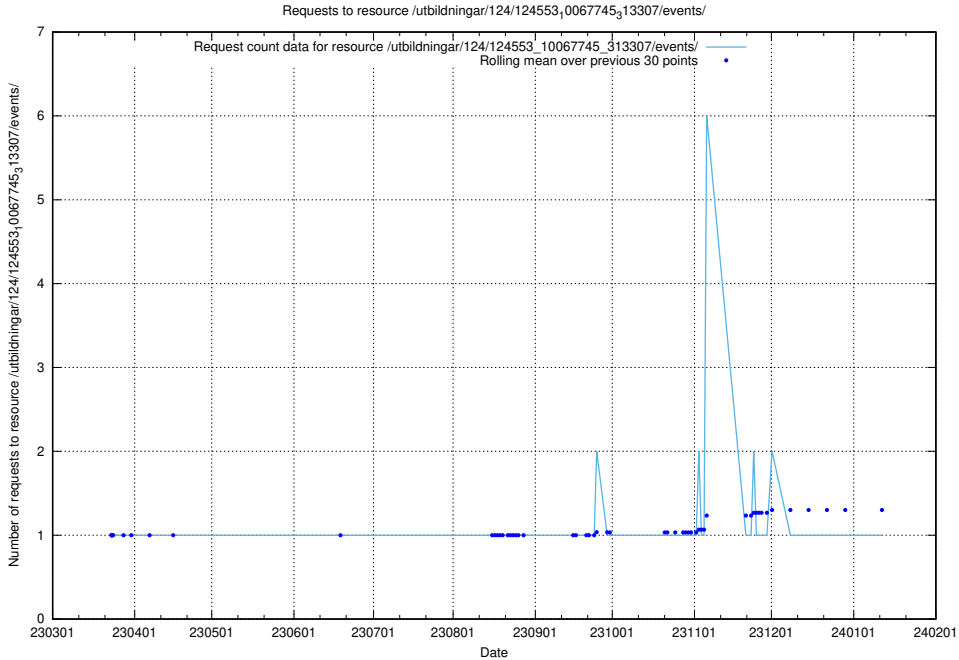

5.1225 Usage of /utbildningar/124/124553_10067745_313307/events/

Here, we count the number of requests to resource /utbildningar/124/124553_10067745_313307/events/