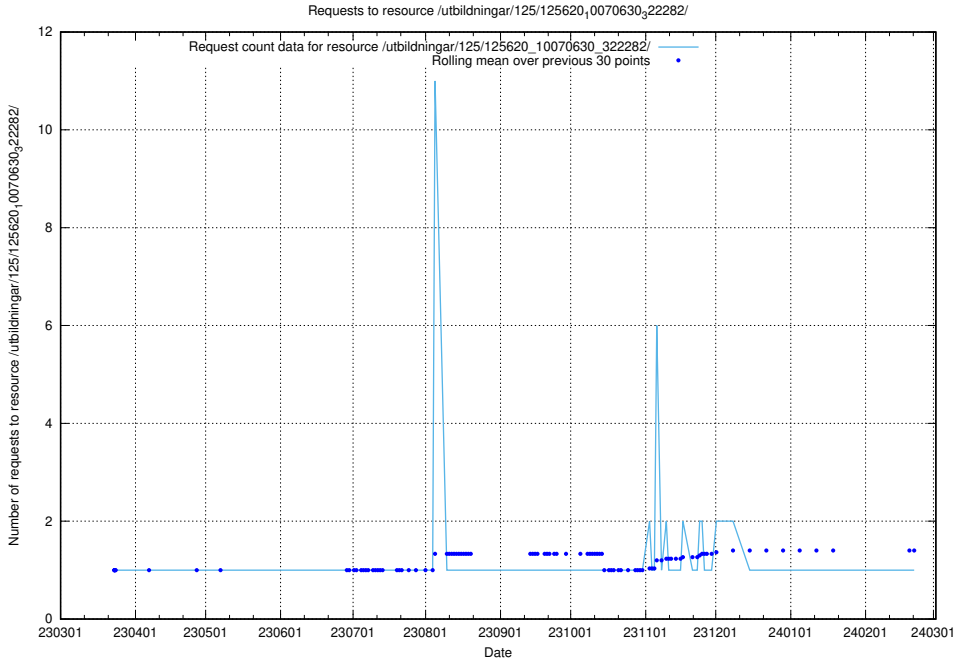

5.1072 Usage of /utbildningar/125/125620_10070630_322282/

Here, we count the number of requests to resource /utbildningar/125/125620_10070630_322282/.