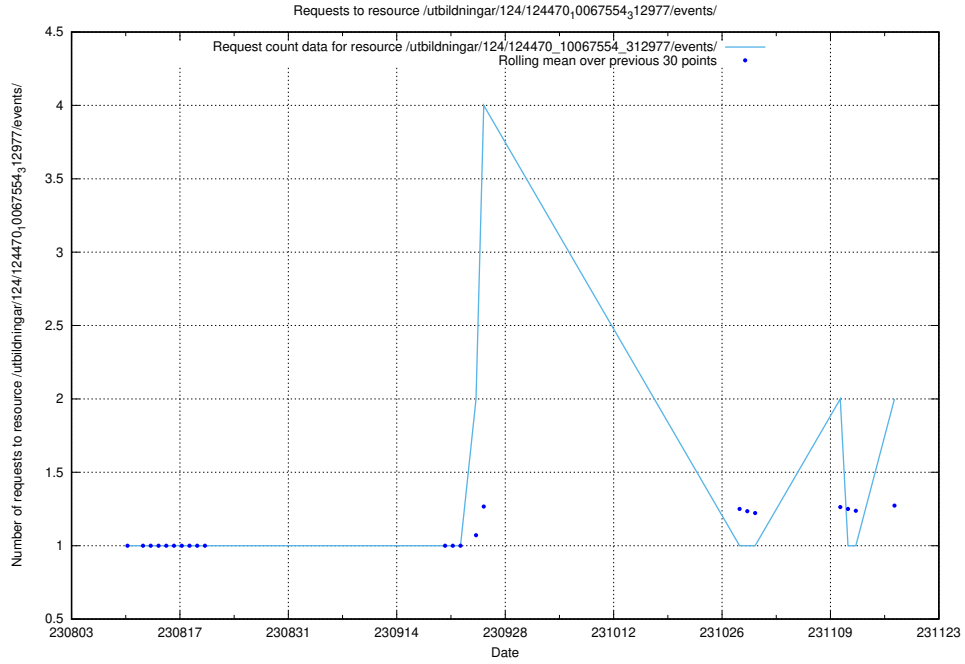

5.757 Usage of /utbildningar/124/124470_10067554_312977/events/

Here, we count the number of requests to resource /utbildningar/124/124470_10067554_312977/events/