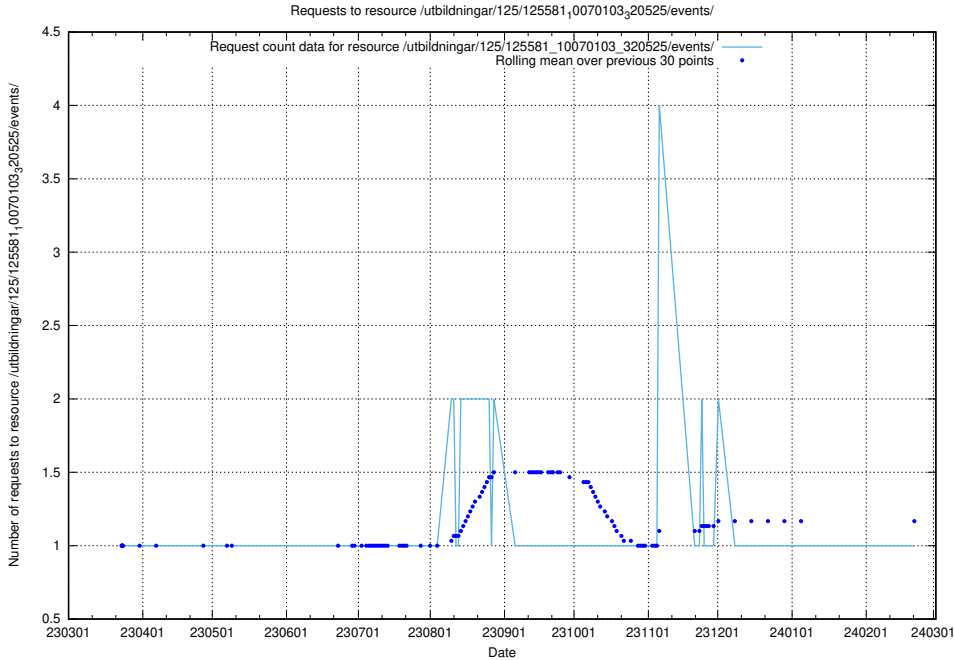

Here, we count the number of requests to resource /utbildningar/125/125581_10070104_320527/.

5.1107 Usage of /utbildningar/125/125581_10070103_320525/events/

Here, we count the number of requests to resource /utbildningar/125/125581_10070103_320525/events/