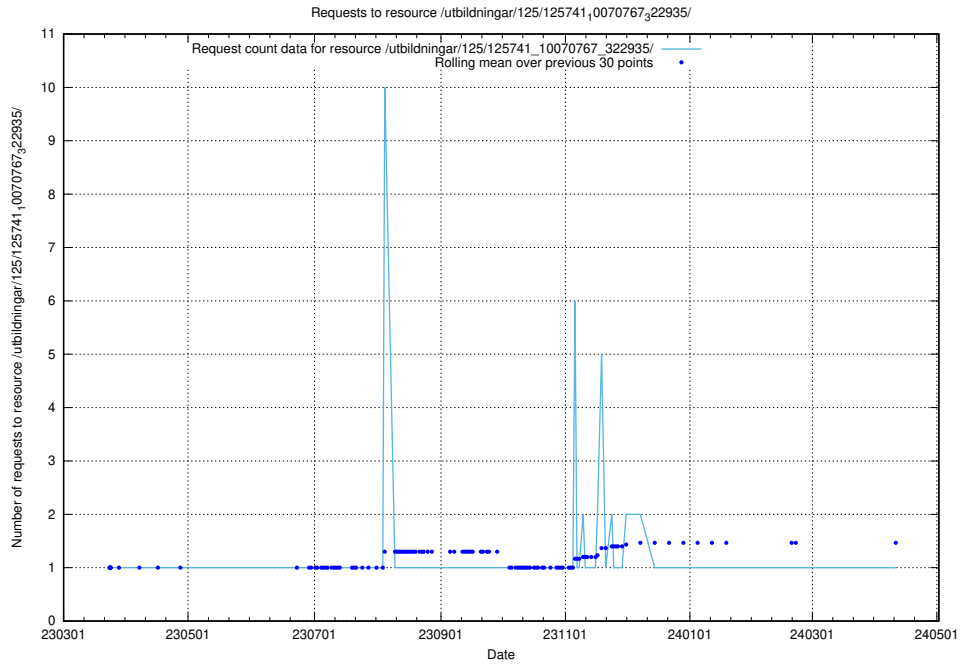

5.6472 Usage of /utbildningar/125/125741_10070767_322935/

Here, we count the number of requests to resource /utbildningar/125/125741_10070767_322935/.