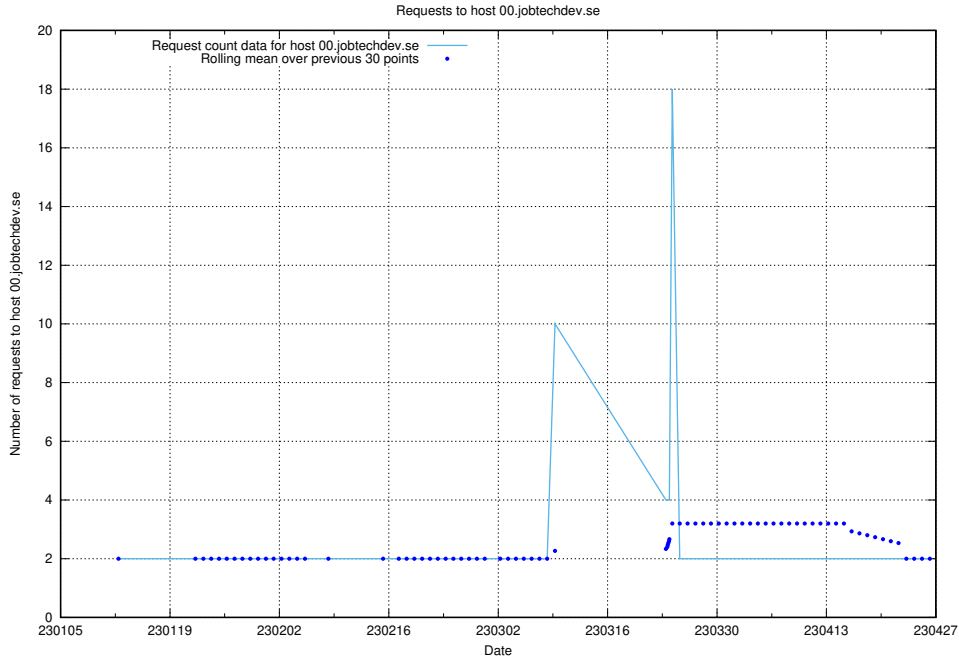

7.306 Usage of 00.jobtechdev.se

Here, we count the number of requests to host 00.jobtechdev.se.