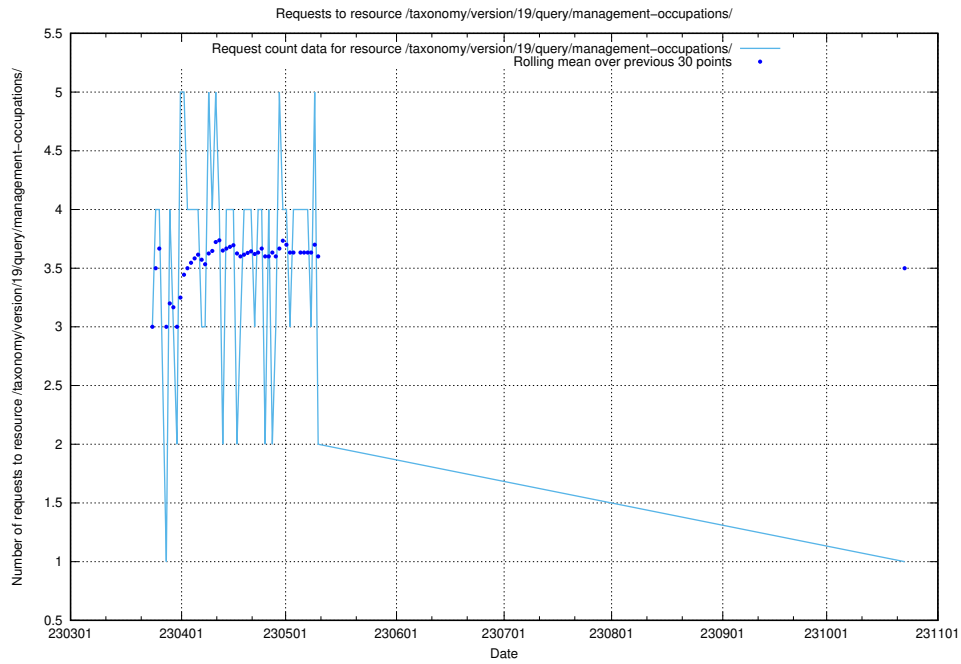

5.6146 Usage of /taxonomy/version/19/query/management-occupations/

Here, we count the number of requests to resource /taxonomy/version/19/query/management-occupations/.