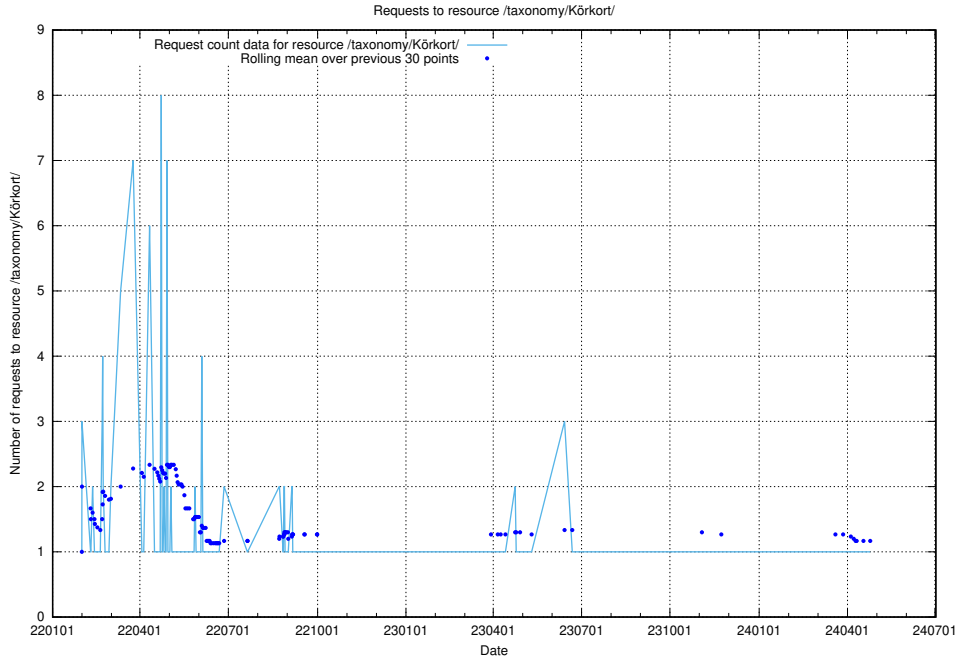

5.3471 Usage of /taxonomy/Körkort/

Here, we count the number of requests to resource /taxonomy/Körkort/.