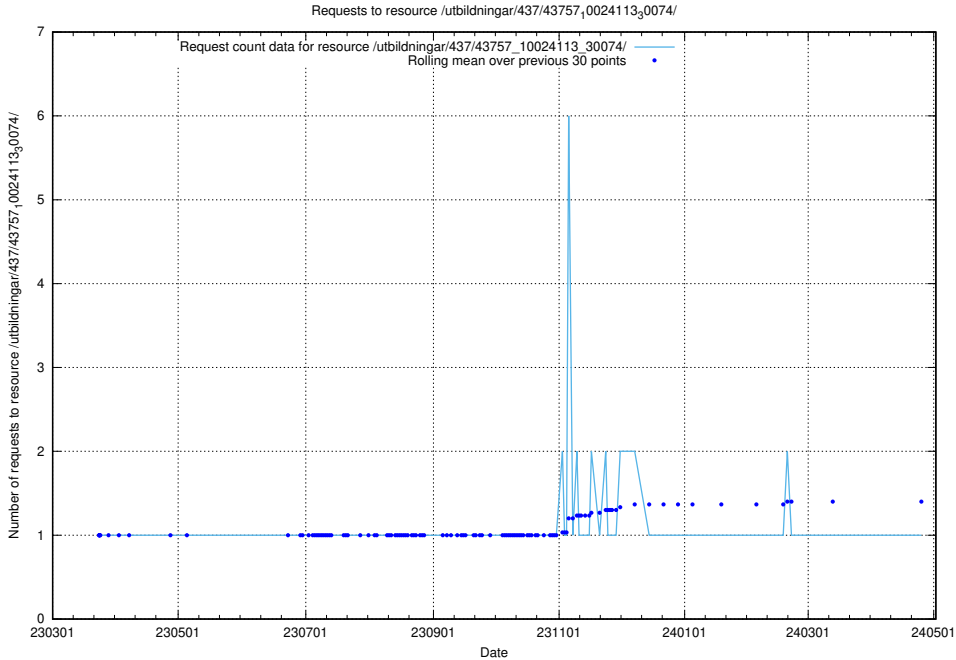

5.6382 Usage of /utbildningar/437/43757_10024113_30074/

Here, we count the number of requests to resource /utbildningar/437/43757_10024113_30074/.