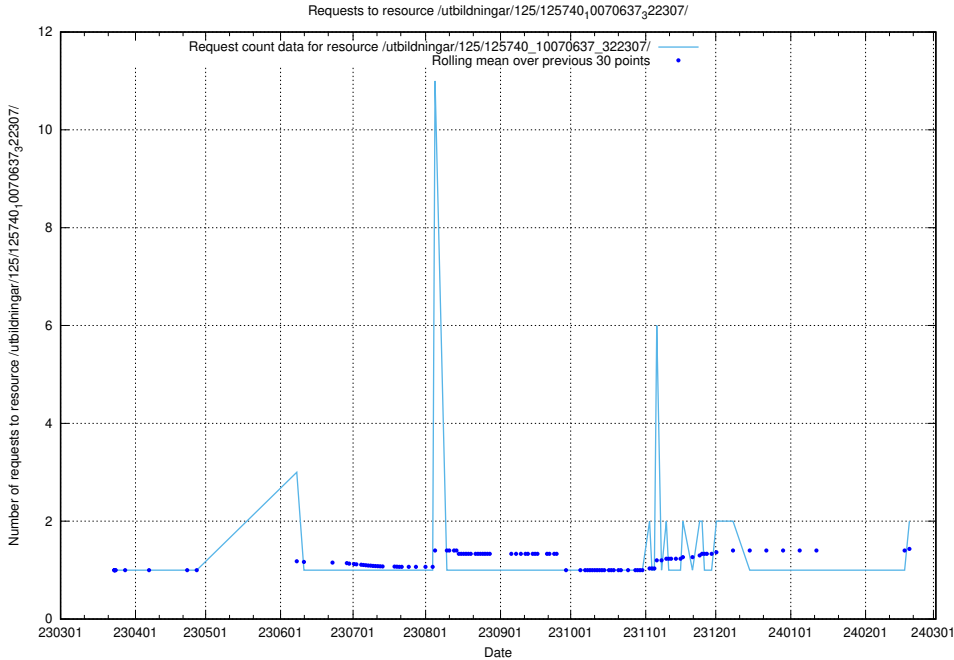

5.445 Usage of /utbildningar/125/125740_10070637_322307/

Here, we count the number of requests to resource /utbildningar/125/125740_10070637_322307/.