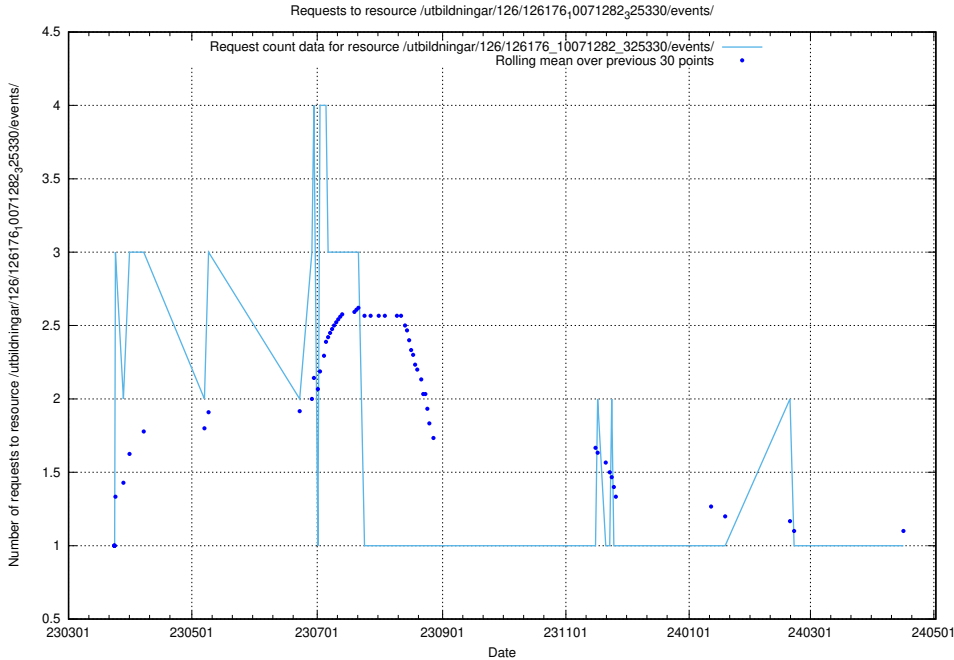

Here, we count the number of requests to resource /utbildningar/126/126235_10071455_326669/.

5.6434 Usage of /utbildningar/126/126176_10071282_325330/events/

Here, we count the number of requests to resource /utbildningar/126/126176_10071282_325330/events/