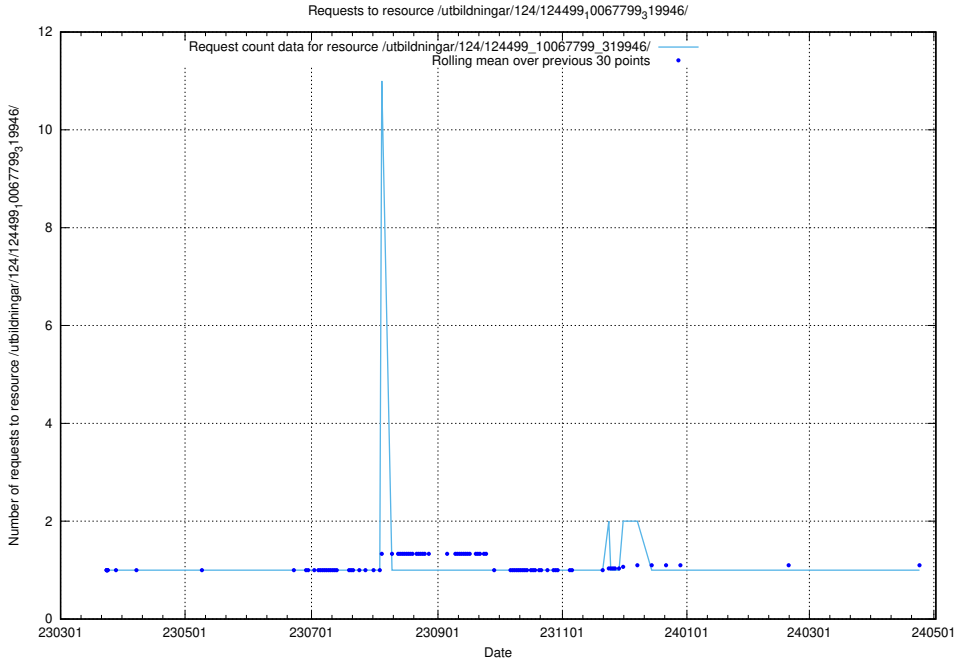

5.2504 Usage of /utbildningar/124/124499_10067799_319946/

Here, we count the number of requests to resource /utbildningar/124/124499_10067799_319946/.