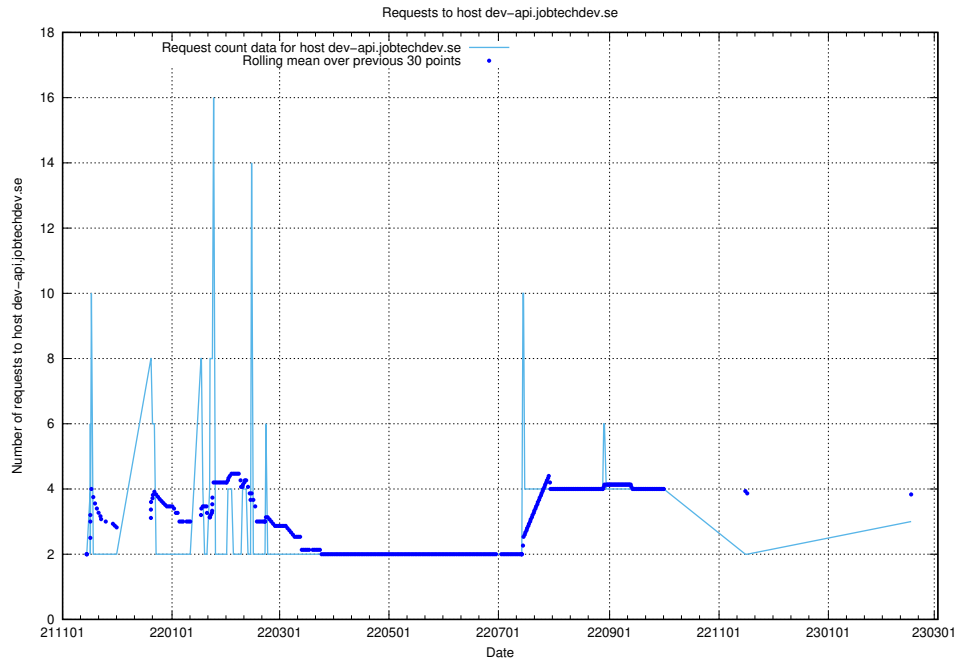

7.170 Usage of dev-api.jobtechdev.se

Here, we count the number of requests to host dev-api.jobtechdev.se.