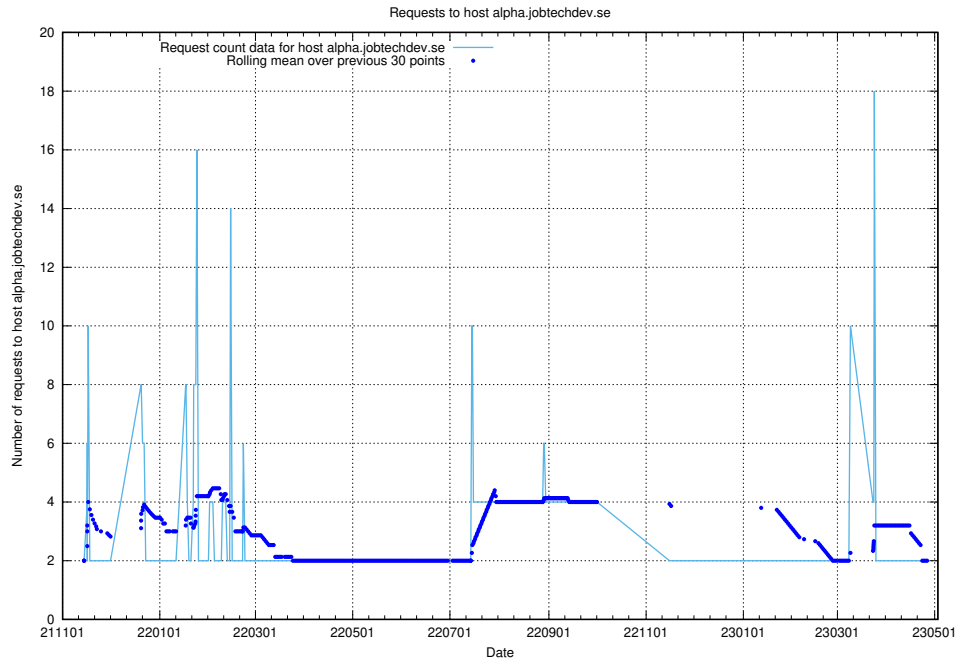

7.294 Usage of alpha.jobtechdev.se

Here, we count the number of requests to host alpha.jobtechdev.se.