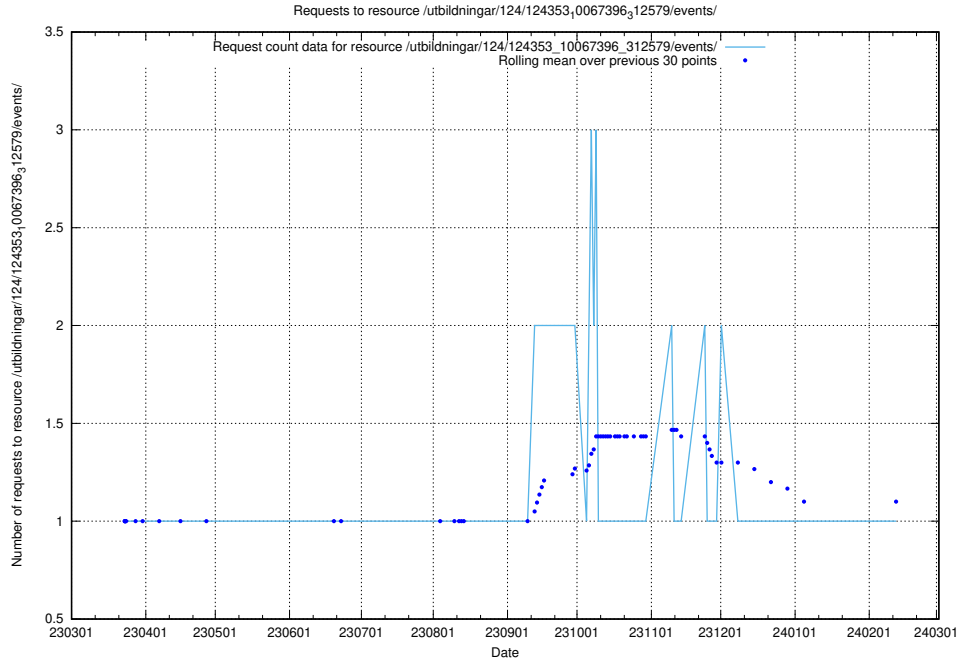

5.3968 Usage of /utbildningar/124/124353_10067396_312579/events/

Here, we count the number of requests to resource /utbildningar/124/124353_10067396_312579/events/