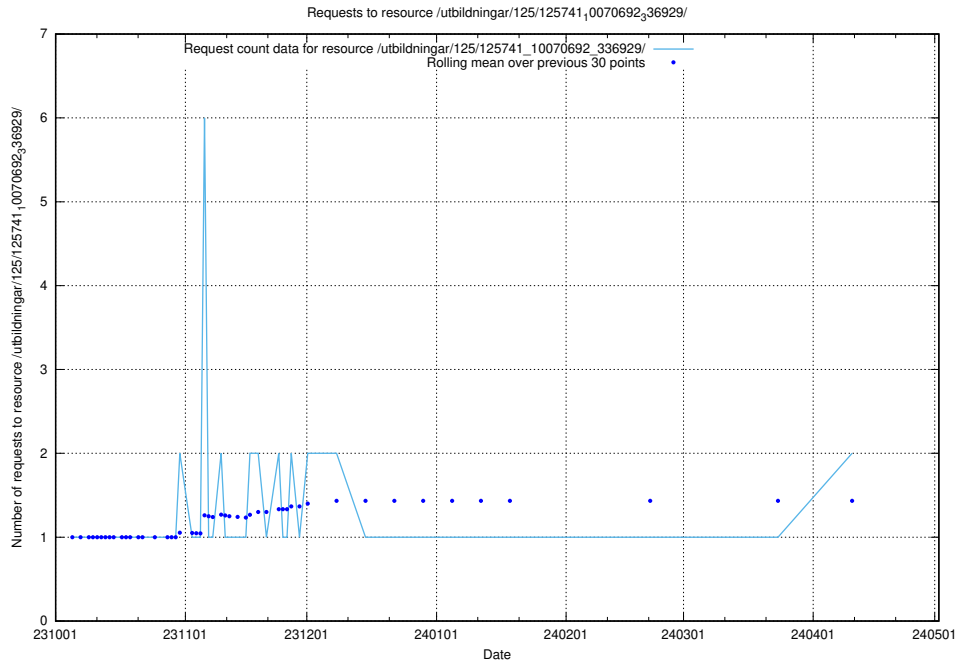

5.705 Usage of /utbildningar/125/125741_10070692_336929/

Here, we count the number of requests to resource /utbildningar/125/125741_10070692_336929/.