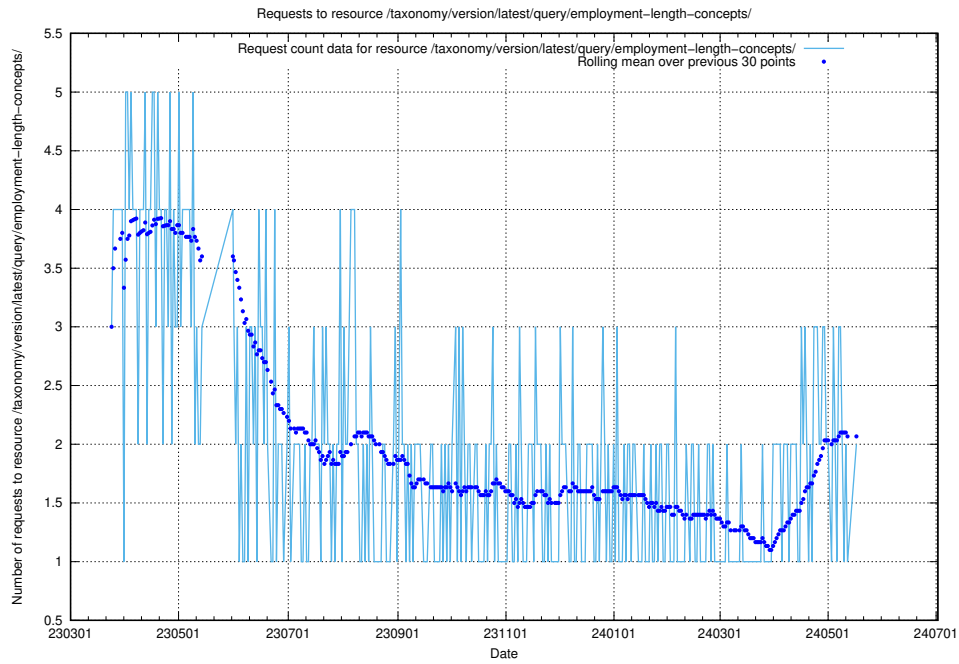

5.925 Usage of /taxonomy/version/latest/query/employment-length-concepts/

Here, we count the number of requests to resource /taxonomy/version/latest/query/employment-length-concepts/.