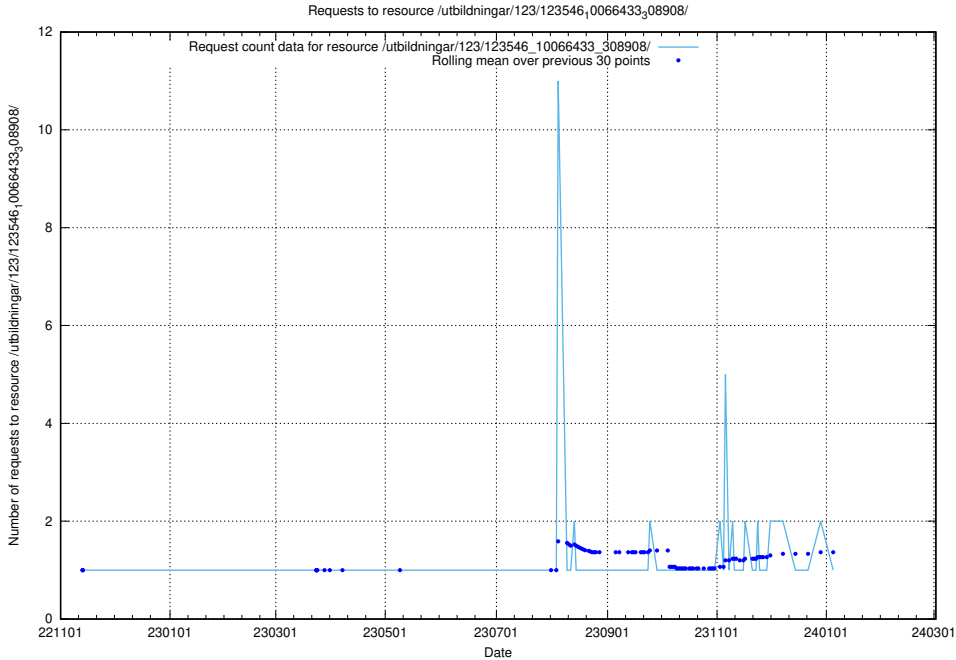

5.5972 Usage of /utbildningar/123/123546_10066433_308908/

Here, we count the number of requests to resource /utbildningar/123/123546_10066433_308908/.