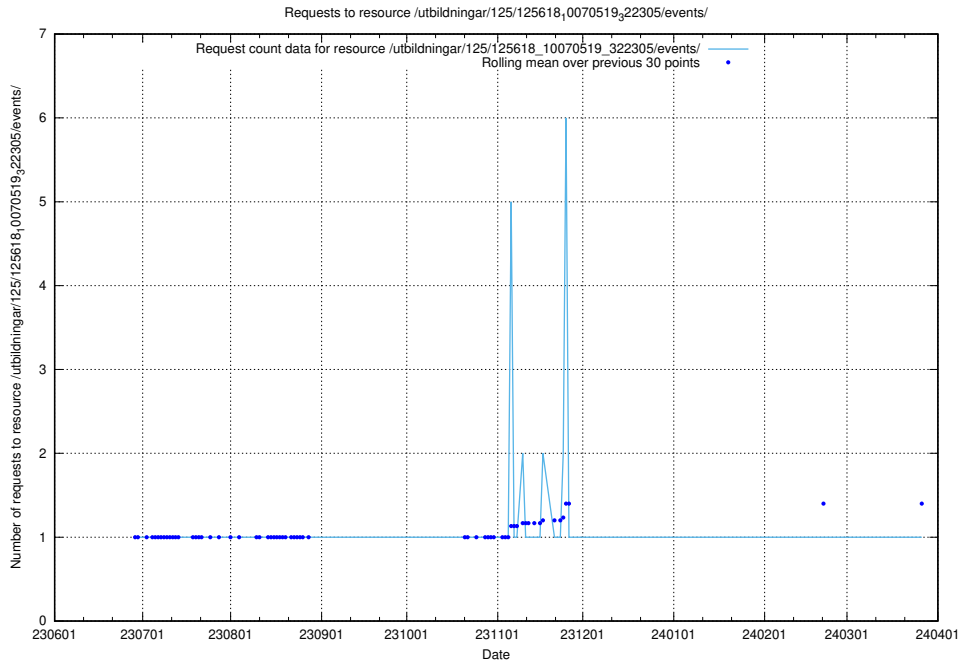

5.5496 Usage of /utbildningar/125/125618_10070519_322305/events/

Here, we count the number of requests to resource /utbildningar/125/125618_10070519_322305/events/