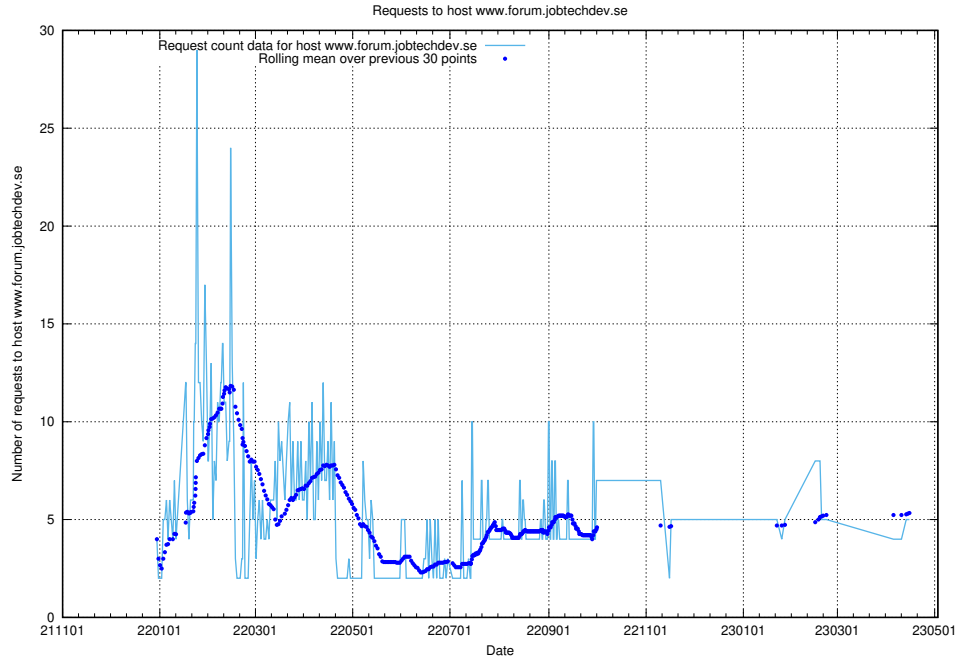

7.92 Usage of www.forum.jobtechdev.se

Here, we count the number of requests to host www.forum.jobtechdev.se.