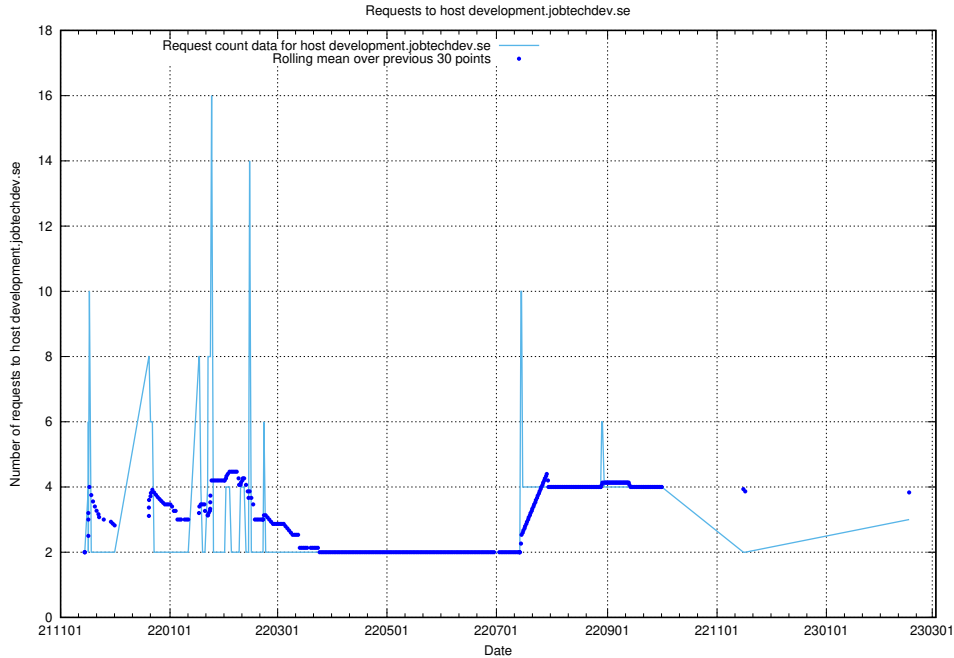

7.168 Usage of development.jobtechdev.se

Here, we count the number of requests to host development.jobtechdev.se.