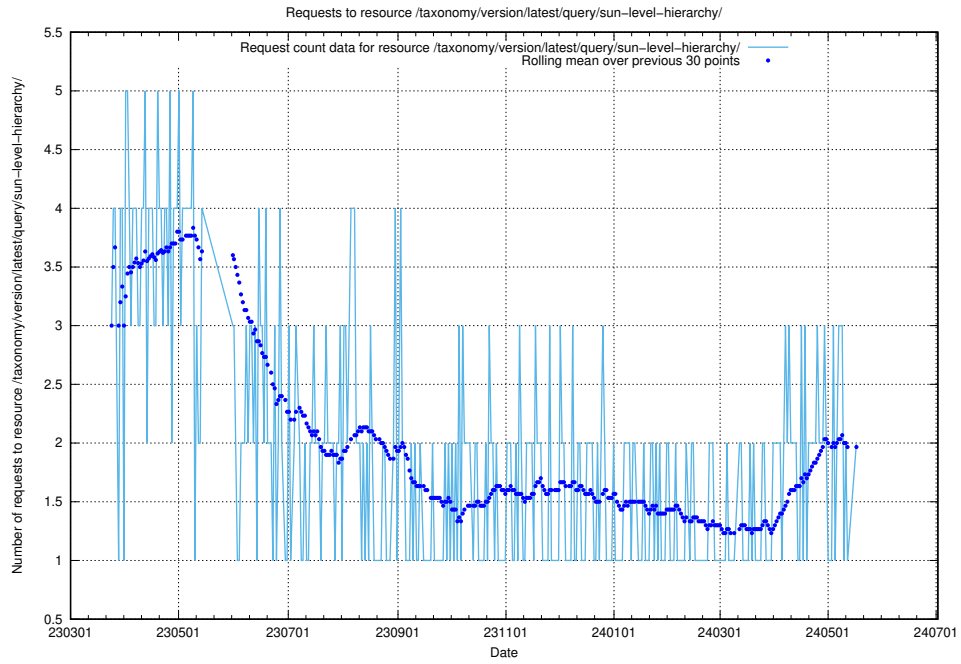

5.889 Usage of /taxonomy/version/latest/query/sun-level-hierarchy/

Here, we count the number of requests to resource /taxonomy/version/latest/query/sun-level-hierarchy/.